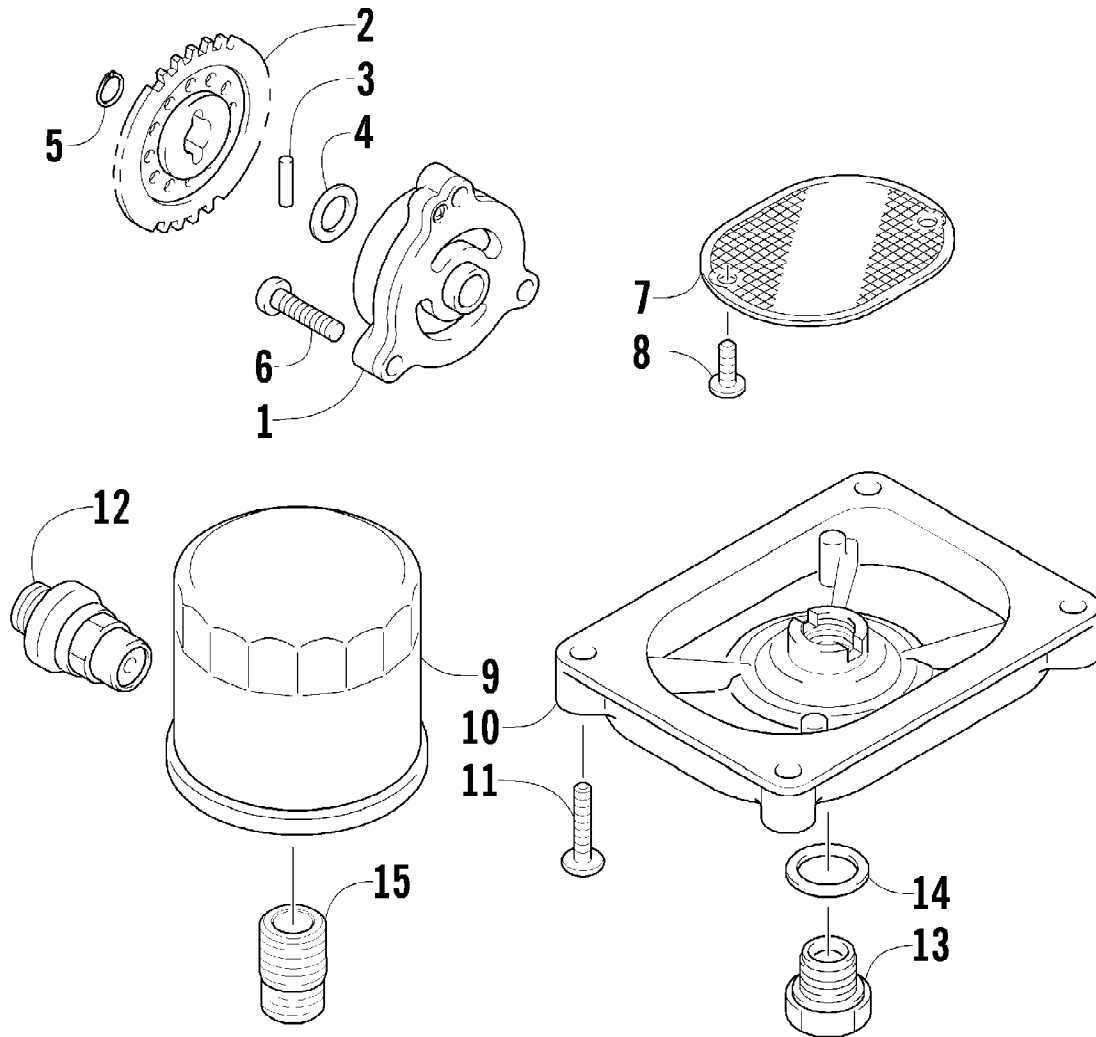

2011 ATV 650 H1 MUD PRO CAT GREEN-BLACK (A2011IFS4BUSZ)
OIL FILTER/PUMP ASSEMBLY

Page 52 of 84

Ref #	Part Number	Qty	S/P/F	Description
1	0812-023	1		Pump, Oil
2	0812-083	1	/P	Gear, Driven
3	0829-009	1		Pin
4	0828-007	1	/P	Washer
5	0831-002	1		Ring, Retaining
6	0826-039	3		Screw, Machine
7	0812-057	1	/P	Strainer, Oil
8	0826-040	2		Screw, Machine
9	0812-029	1	S	Filter, Oil
10	0812-053	1		Cap, Oil Strainer
11	8468-625	4		Screw, Machine
12	0812-007	1		Valve, Oil-Relief - Assembly
13	0812-006	1		Plug, Drain
14	0830-017	1		Gasket, Drain Plug
15	0812-008	1		Union, Oil Filter