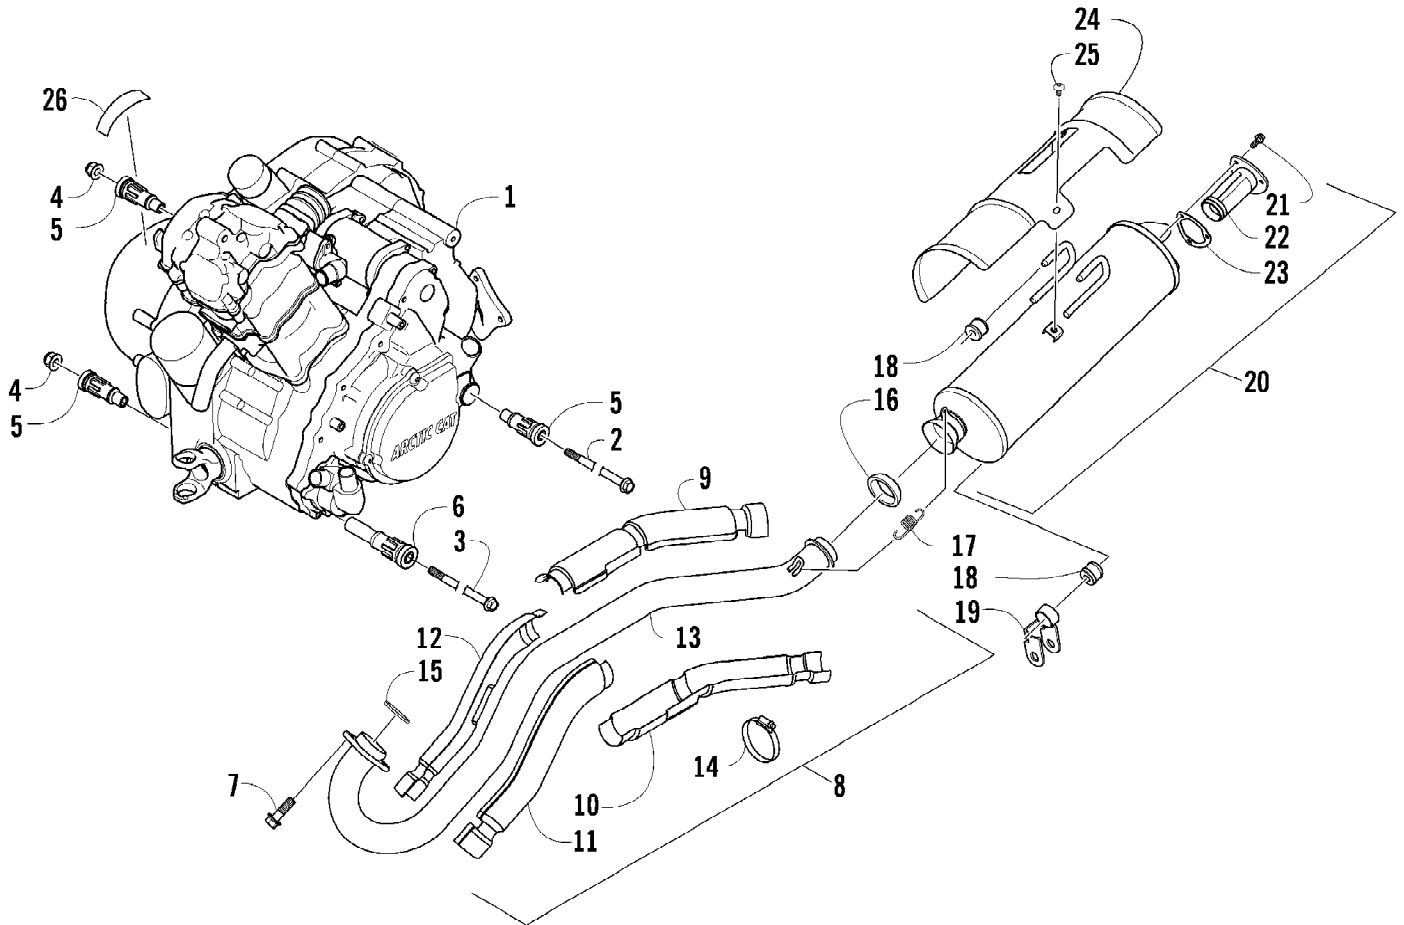

Ref #	Part Number	Qty	S/P/F	Description
1	0800-115	1		Engine, A650KH1
2	0423-451	1		Screw, Cap
3	0423-405	1		Screw, Cap
4	8428-002	2		Nut, Lock
5	0801-129	3		Mount, Engine
6	0801-122	1		Mount, Engine
7	8408-820	2	/P	Screw, Cap
8	0512-345	1	/P	Pipe, Exhaust - Assembly (inc. 9-14)
9	0412-350	1		Shield, Exhaust Pipe - Outer - Rear
10	0412-339	1		Shield, Exhaust Pipe - Inner - Rear
11	0412-349	1		Shield, Exhaust Pipe - Inner - Front
12	0412-348	1		Shield, Exhaust Pipe - Outer - Front
13	0512-344	1		Pipe, Exhaust
14	0423-317	4	/P	Clamp
15	0412-338	1	/P	Gasket, Exhaust
16	0412-375	1	/P	Seal, Exhaust
17	0612-668	2	/P	Spring, Extension
18	0412-577	3	/P	Bushing
19	1506-732	1		Channel, Support
20	0512-355	1	/P	Muffler - Assembly (inc. 21-23)
21	8408-616	3		Screw, Cap
22	0512-219	1	/P	Arrester, Spark - Assembly
23	0412-313	1		Gasket
24	0412-373	1	/P	Cover, Muffler
25	8477-610	3		Screw, Machine
26	0411-426	1		Decal, Warning - Clutch Cover