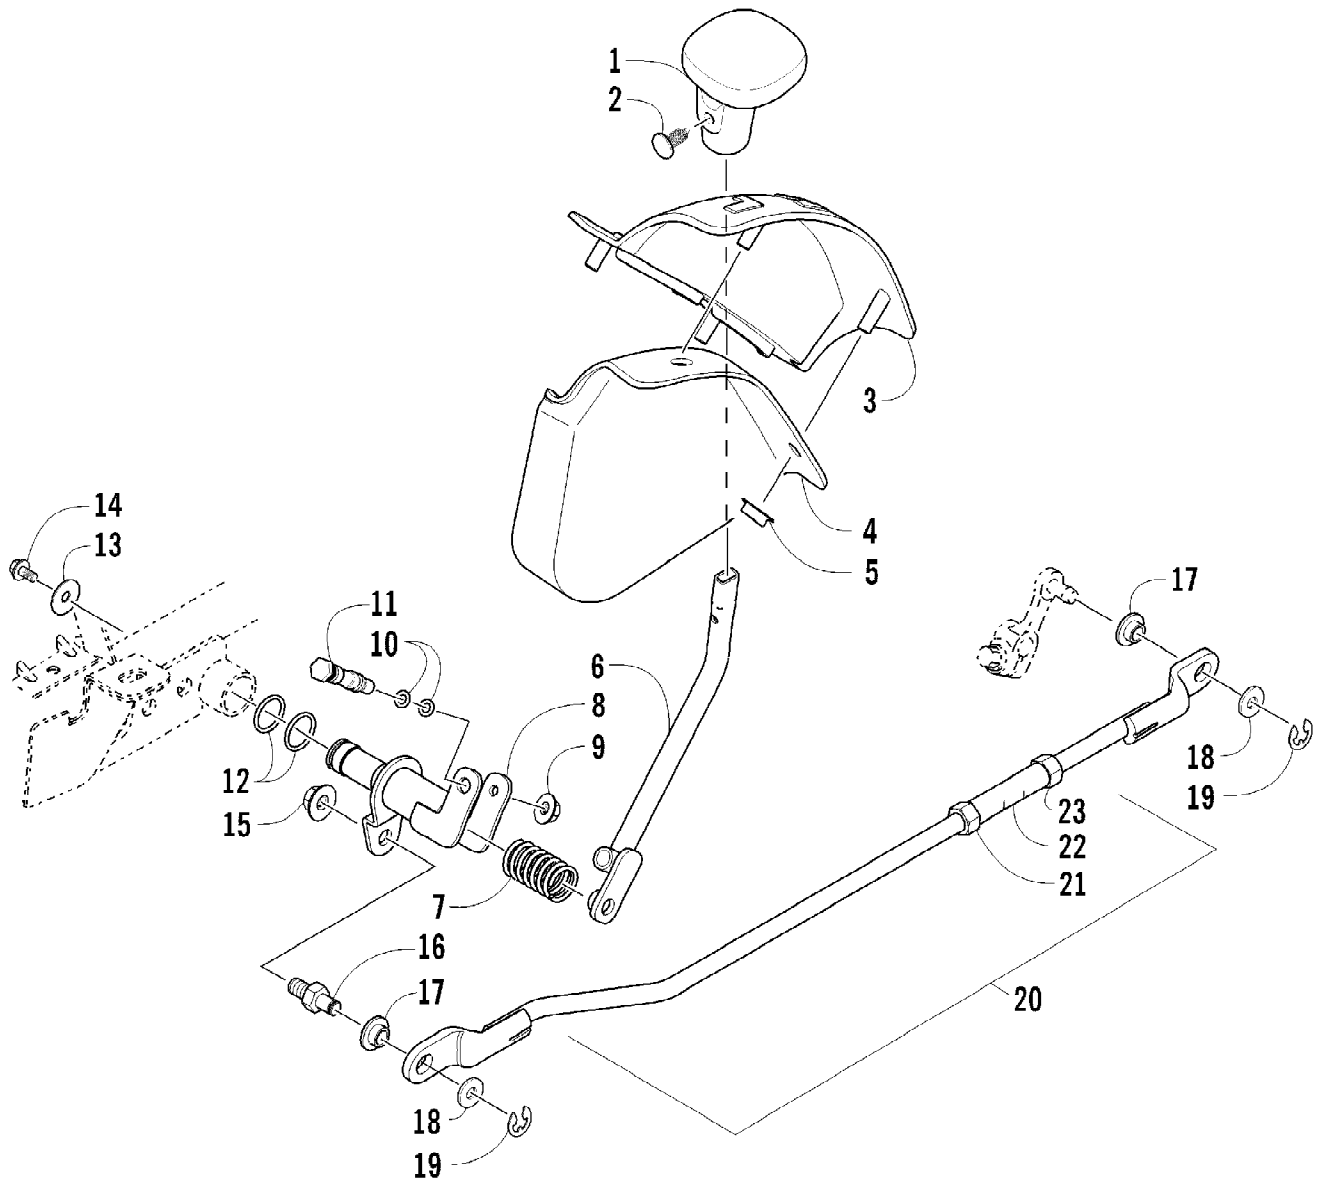

2011 ATV 650 H1 MUD PRO CAT GREEN-BLACK (A2011IFS4BUSZ)
SHIFT LEVER ASSEMBLY

Page 68 of 84

Ref #	Part Number	Qty	S/P/F	Description
1	0402-843	1	/P	Knob, Shift
2	0423-345	1		Clip, Retaining
3	1402-576	1		Plate, Shift
4	2406-345	1		Shield, Shift Plate
5	0423-357	4		Nut, Stamped
6	0502-659	1		Lever, Shift
7	0402-678	1	/P	Spring, Shift Lever
8	1502-332	1		Actuator, Shift
9	8424-602	1	/P	Nut
10	0423-182	2	/P	O-Ring
11	0402-675	1		Axle, Pivot
12	0423-299	2	/P	O-Ring
13	0423-087	1		Washer
14	8408-812	1		Screw, Cap
15	8424-802	1		Nut
16	1402-621	1		Pin, Mounting
17	0423-091	2		Bushing
18	0623-094	2		Washer
19	0423-169	2	/P	E-Ring
20	1502-200	1		Linkage, Shift - Assembly (inc. 21-23)
21	0123-917	1	/P	Nut, Hex - Left-Hand Thread
22	1402-619	1		Coupler
23	0623-294	1		Nut, Hex - Right-Hand Thread