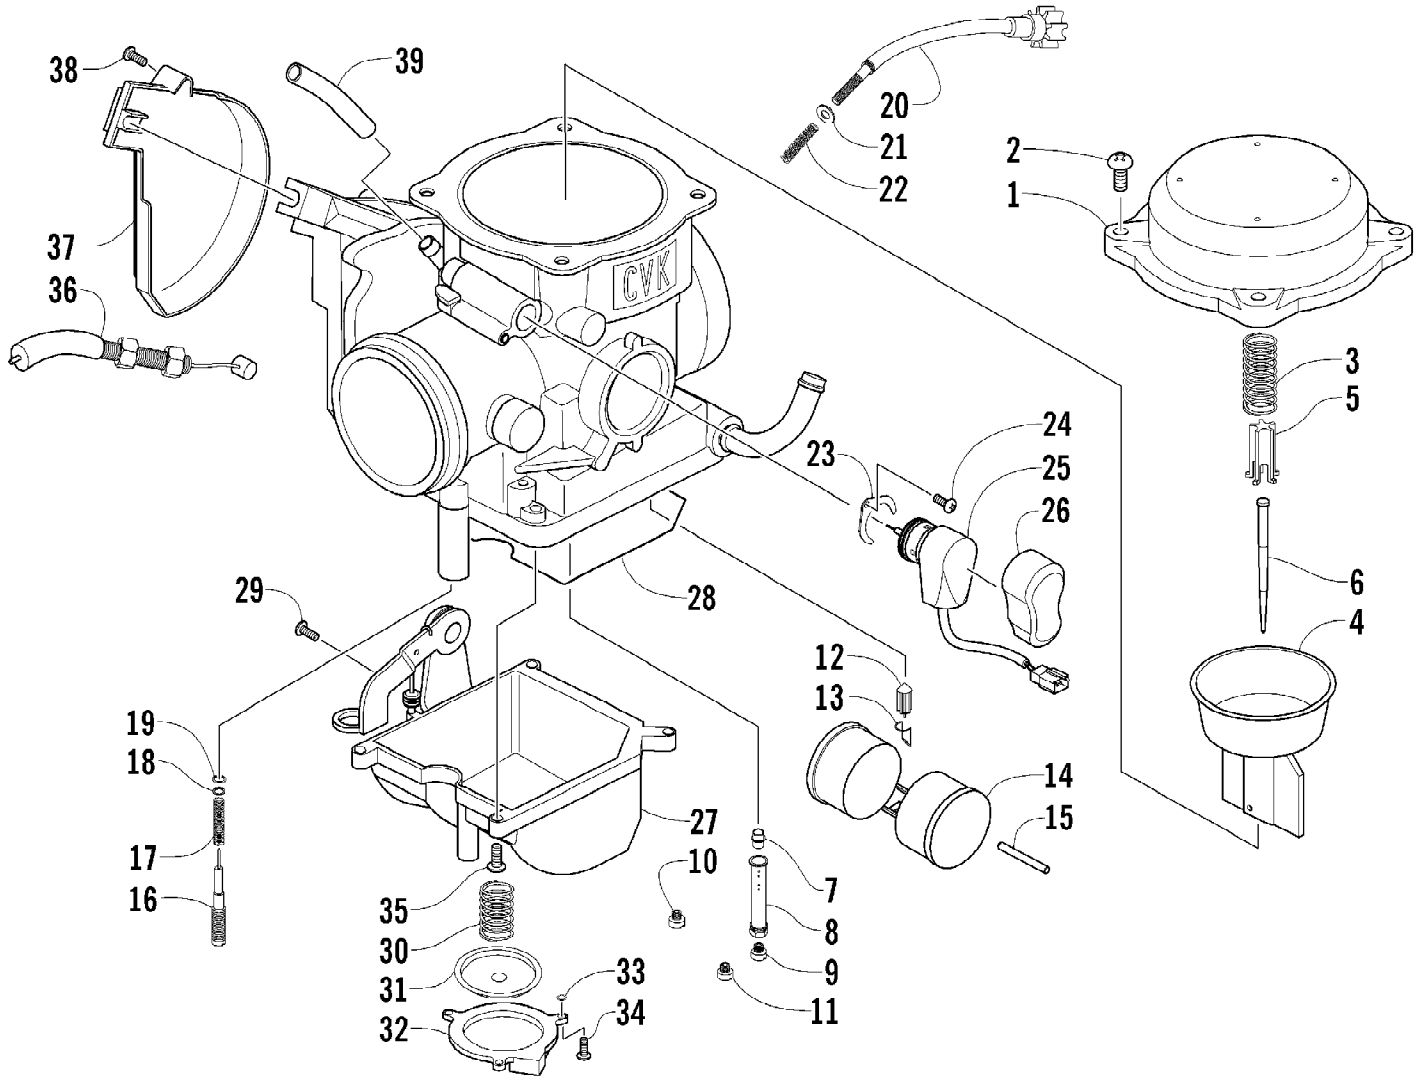

Ref #	Part Number	Qty	S/P/F	Description
	0470-741	1		Complete Carburetor Assembly
1	5507-001	1		Cover, Top
2	5507-002	4	/P	Screw, Machine
3	5507-066	1	/P	Spring
4	5507-099	1		Piston, Vacuum
5	5507-005	1		Seat, Spring
6	5507-236	1		Jet Needle
7	5507-237	1		Needle Jet
8	5507-047	1	/P	Holder, Needle Jet
9	5507-043	1		Main Jet - 142
9	5507-072	1	F	Main Jet - 125
9	5507-073	1	F	Main Jet - 128
9	5507-074	1	F	Main Jet - 130
9	5507-075	1	F	Main Jet - 132
9	5507-057	1	/P/F	Main Jet - 135
9	5507-076	1	/P/F	Main Jet - 138
9	5507-042	1	/P/F	Main Jet - 145
9	5507-041	1	F	Main Jet - 148
9	5507-009	1	/P/F	Main Jet - 150
9	5507-077	1	F	Main Jet - 152
9	5507-078	1	F	Main Jet - 155
10	5507-070	1	/P	Slow Jet - 40
11	5507-112	1		Starter Jet - 85
12	5507-183	1		Valve, Float - Set (inc. 13)
13	0	1	F	Clip
14	5507-039	1		Float Set (inc. 15)
15	0	1	F	Pin, Float
16	5507-213	1		Set Screw, Pilot (inc. 17-19)
17	0	1	F	Spring
18	0	1	F	Washer
19	0	1	F	O-Ring
20	5507-027	1		Screw, Idle Adjust
21	5507-028	1		Washer
22	5507-029	1		Spring
23	5507-115	1		Plate
24	5507-117	1	/P	Screw, Machine
25	5507-204	1		Choke, Electric
26	5507-114	1		Cover, Electric Choke
27	5507-214	1		Chamber, Float - Assembly (inc. 28-34)
28	5507-067	1	/P	O-Ring, Float Chamber
29	5507-050	1	/P	Screw, Drain
30	5507-211	1		Spring
31	5507-197	1		Diaphragm Assembly - Pump Housing
32	5507-198	1		Housing, Pump
33	5507-034	1		U-Ring
34	5507-035	3		Screw, Machine
35	5507-017	4	/P	Screw, Machine
36	0487-077	1		Cable, Throttle
37	5507-228	1		Cover
38	5507-037	1	/P	Screw, Machine
39	0410-048	AR	S	Hose, Vent - 25 ft