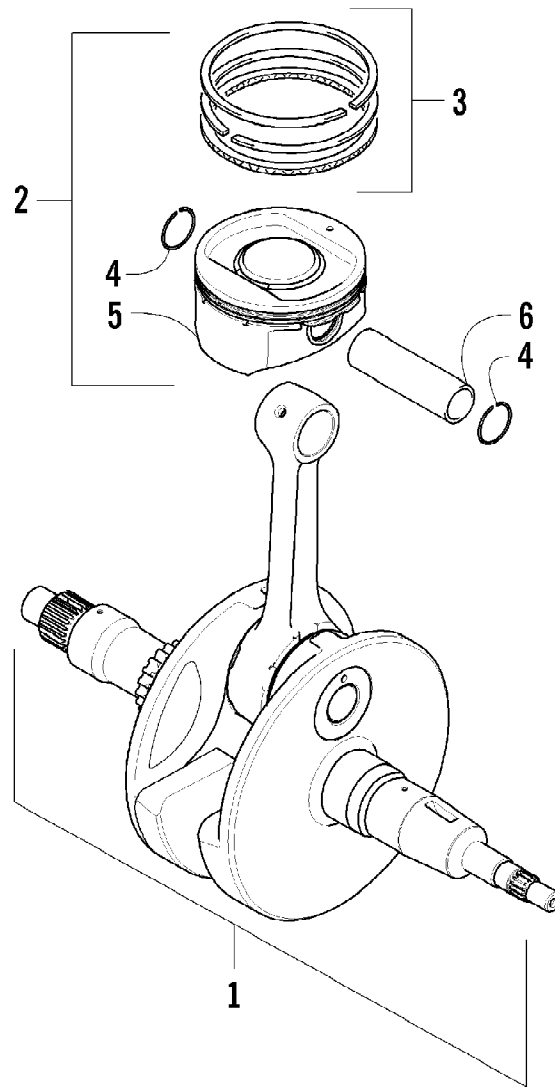

2011 ATV 650 H1 MUD PRO CAT GREEN-BLACK (A2011IFS4BUSZ)
CRANKSHAFT AND PISTON ASSEMBLY

Page 20 of 84

Ref #	Part Number	Qty	S/P/F	Description
1	0805-032	1	S	Crankshaft Assembly
2	0805-035	1	/P	Piston Set (inc. 3-6)
3	0805-011	1		Ring, Piston - Set
4	0831-001	2		Circlip, Piston Pin
5	0	1	F	Piston
6	0805-012	1		Pin, Piston