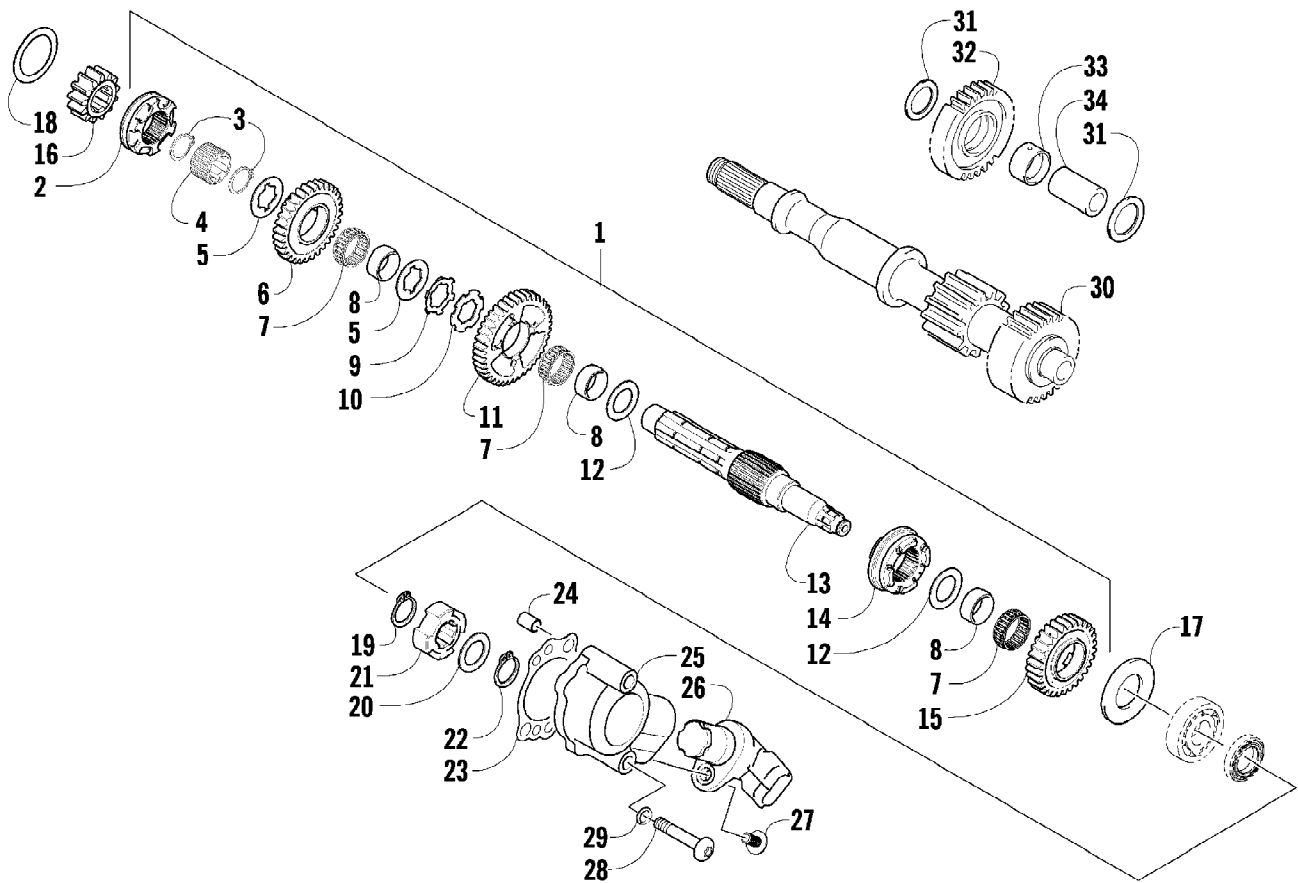

Ref #	Part Number	Qty	S/P/F	Description
1	0822-091	1	/P	Countershaft Assembly (inc. 2-15)
2	0822-014	1		Gear Select, Reverse
3	0831-011	2		Ring, Retaining
4	0822-045	1		Spacer, Reverse Driven Gear
5	0828-008	2		Washer
6	0822-013	1		Gear, Reverse Driven
7	0832-011	3		Bearing
8	0822-005	3		Bushing
9	0828-014	1		Washer, Lock
10	0828-015	1		Washer, Lock
11	0822-004	1		Gear, Driven - Low
12	0822-046	2		Washer
13	0822-003	1		Countershaft
14	0822-007	1		Gear Select, Sliding
15	0822-006	1		Gear, Driven - High
16	0822-089	1		Gear, Drive
17	0828-011	1		Washer
18	0828-019	1		Washer, Thrust
19	0831-040	1		Ring, Retaining
20	0828-069	1		Washer, Thrust
21	0822-050	1		Trigger, Speedometer Sensor
22	0831-039	1		Ring, Retaining
23	0830-129	1		Gasket
24	0829-023	2		Pin, Dowel
25	0822-049	1		Housing, Speedometer Sensor
26	0824-042	1	/P	Sensor, Speedometer
27	8468-620	1	/P	Screw, Machine
28	8468-645	2		Screw, Machine
29	0830-107	2		Gasket
30	0822-001	1		Driveshaft
31	0828-016	2		Washer, Thrust
32	0822-011	1		Gear, Reverse Idle
33	0822-012	1		Bushing
34	0822-015	1		Shaft, Reverse Idle