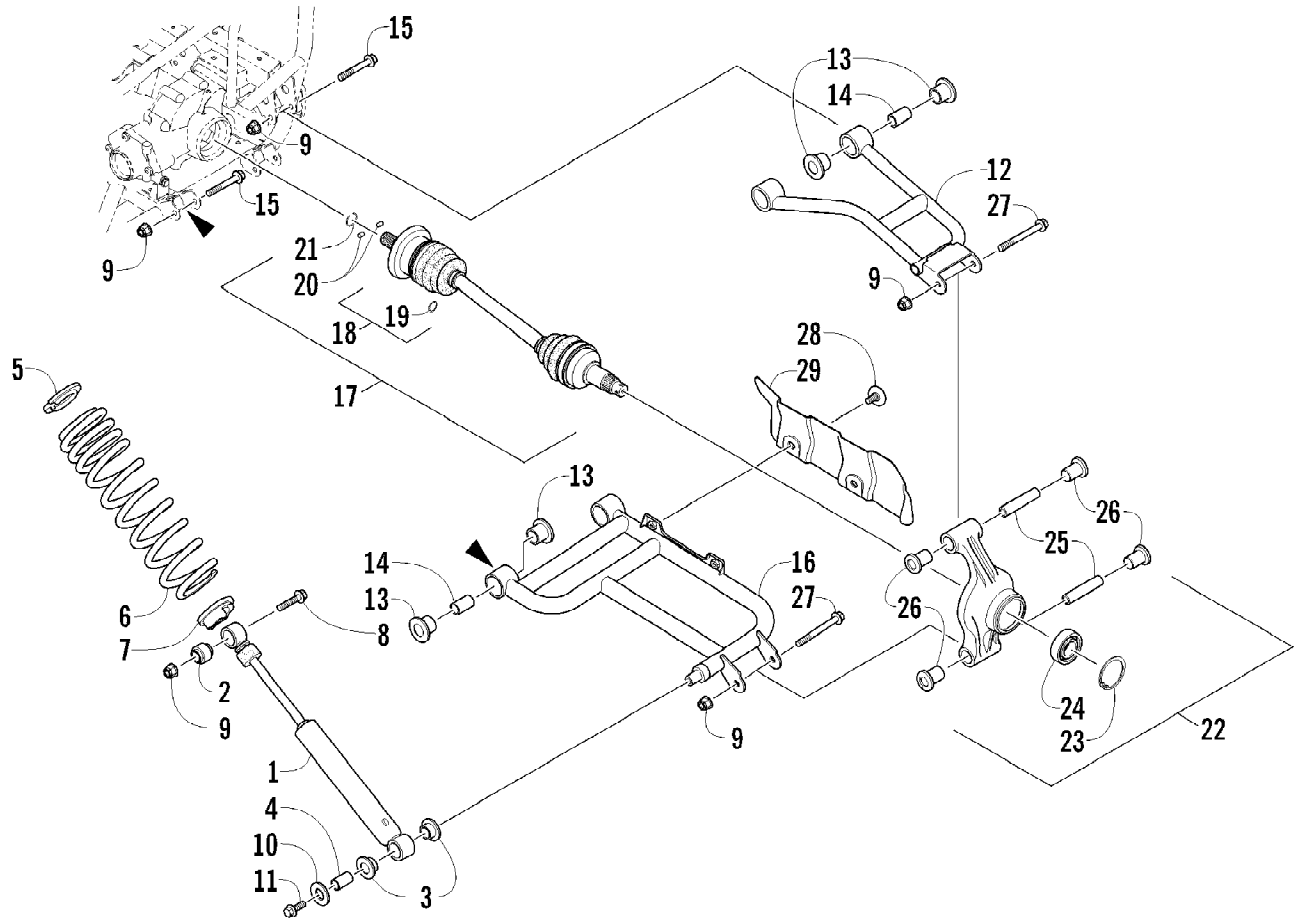

2011 ATV 650 H1 MUD PRO CAT GREEN-BLACK (A2011IFS4BUSZ)
REAR SUSPENSION ASSEMBLY

Page 58 of 84

Ref #	Part Number	Qty	S/P/F	Description
1	0404-150	2		Shock Absorber (inc. 2-4)
2	0403-182	2		Bushing
3	0603-955	4		Bushing
4	1603-219	2	S	Sleeve
5	1603-889	2	/P	Retainer, Spring
6	0404-171	2		Spring, Suspension
7	0404-057	2		Cam, Spring Adjuster
8	8409-040	1		Screw, Cap - Right
8	8409-050	1		Screw, Cap - Left
9	0423-744	14		Nut, Lock
10	0423-087	2		Washer
11	8408-820	2	/P	Screw, Cap
12	0504-582	1		A-Arm, Rear - Upper Right (inc. 13-14)
12	0504-583	1	/P	A-Arm, Rear - Upper Left (inc. 13-14)
13	0403-208	16	/P	Bushing
14	0403-214	8	/P	Axle
15	8409-075	8		Screw, Cap
16	0504-572	1		A-Arm, Rear - Lower Right (inc. 13-14)
16	0504-573	1		A-Arm, Rear - Lower Left (inc. 13-14)
17	1502-804	2	S	Axle, Drive (inc. 18-21)
18	1436-410	2		Repair Kit, Boot (inc. 19)
19	1441-988	2		Clip, Retaining
20	1402-884	4		Pin, Detent
21	1402-890	2		Clip, Retaining
22	0504-548	1	/P	Knuckle, Right - Assembly (inc. 23-26)
22	0504-549	1	/P	Knuckle, Left - Assembly (inc. 23-26)
23	0423-423	2		Ring, Retaining
24	1402-809	2	/P	Bearing
25	0403-213	4	/P	Axle
26	0403-206	8	/P	Bushing
27	8409-000	4		Screw, Cap
28	0423-545	4	/P	Screw, Shoulder
29	1406-068	1		Guard, Boot - Rear - Right
29	1406-069	1		Guard, Boot - Rear - Left