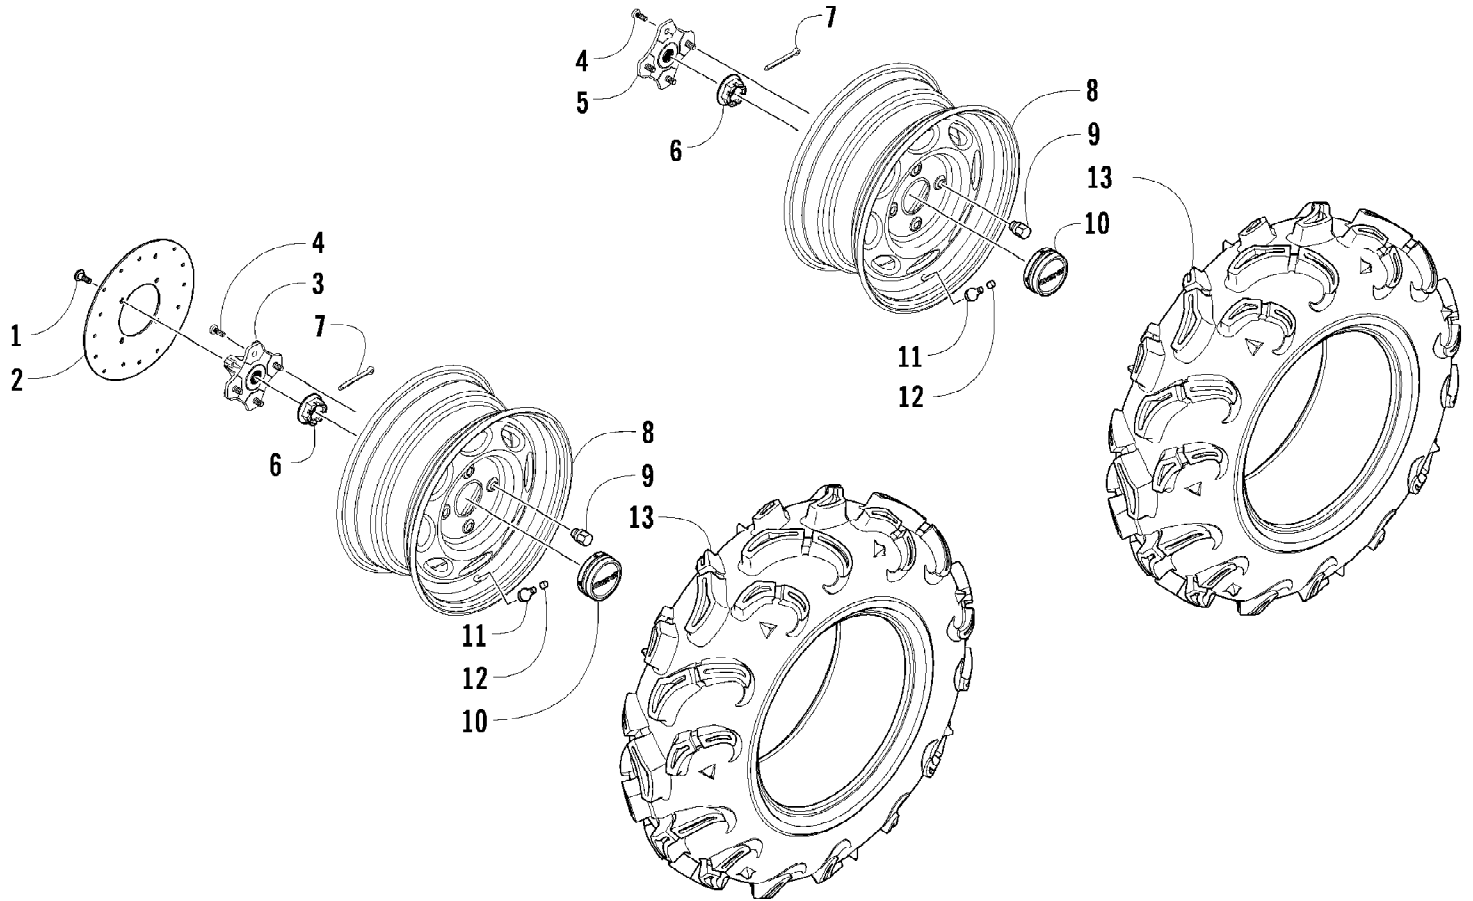

2011 ATV 650 H1 MUD PRO CAT GREEN-BLACK (A2011IFS4BUSZ)
WHEEL AND TIRE ASSEMBLY

Ref #	Part Number	Qty	S/P/F	Description
1	0423-557	12		Screw, Shoulder
2	1436-418	3	/P	Disc, Brake
3	1502-462	2	/P	Hub, Wheel - Front (inc. 4)
4	0402-974	16	/P	Stud
5	1502-462	1	/P	Hub, Wheel - Rear - Right (inc. 4)
5	1502-464	1		Hub, Wheel - Rear - Left (inc. 4)
6	0423-607	4		Nut, Castle
7	0423-407	4		Pin, Cotter
8	1402-807	4		Wheel
9	0423-408	16	/P	Nut, Lug
10	0403-181	4		Cap, Wheel
11	0402-064	4		Stem, Valve (inc. 12)
12	0402-140	4		Cap, Valve Stem
13	1402-855	4		Tire