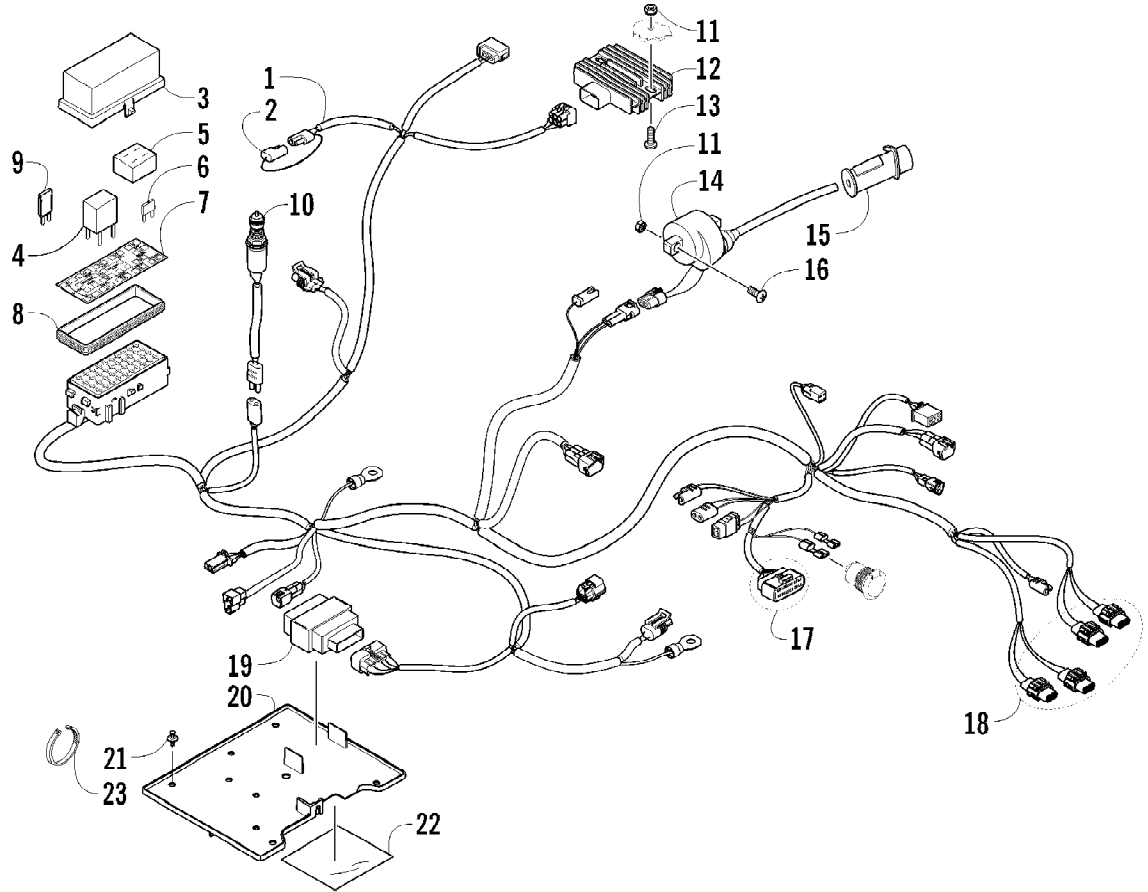

Ref #	Part Number	Qty	S/P/F	Description
1	0823-347	1		Pulley, Driven - Assembly (inc. 2-4)
2	0823-176	3	/P	Shoe, Cam
3	0823-177	3		Screw, Machine
4	0823-178	1		Nut
5	0828-076	2		Shim, 25 x 30 x 0.90 mm
6	0827-010	1		Nut
7	0828-106	1		Washer
8	0823-008	1		Plate, Movable Drive Face
9	0823-010	4		Damper, Movable Drive Face
10	0823-159	1		Face, Movable Drive
11	0823-013	1		Belt, Drive
12	0823-291	1		Spacer
13	0823-295	8		Roller
14	0823-156	1	/P	Face, Fixed Drive
15	0823-131	1		Shroud, Drive Face
16	0623-914	6		Screw, Self-Tapping
17	0823-015	1		Spacer, Fixed Drive Face
18	0470-531	1		O-Ring
19	0823-261	1	S/P	Housing, Clutch - Assembly
20	0830-189	1	/P	Seal
21	0827-011	1		Nut
22	0823-018	1		Clutch, One-Way
23	0823-310	1	/P	Clutch, Centrifugal - 6 Plate

Ref #	Part Number	Qty	S/P/F	Description
1	0486-356	1		Harness, Main (inc. 2-9)
2	0486-164	1		Tether, Accessory Connector
3	0430-085	1		Cover, Fuse Block
4	0430-045	2	/P	Relay (4-Pin) - 20 Amp
5	0430-037	1		Holder, Fuse
6	0430-032	4		Fuse - 10 Amp
6	0430-031	2		Fuse - 15 Amp
6	0430-030	2		Fuse - 30 Amp
7	2411-181	1		Decal, Fuse Block
8	0430-086	1		Seal
9	0430-100	1		Breaker, Circuit - 15 Amp
10	0409-089	1		Switch, Brake - Assembly
11	0623-038	4		Nut w/Washer
12	0824-037	1	/P	Regulator, Voltage
13	8476-625	2		Screw, Machine
14	0824-036	1		Coil, Ignition
15	0824-049	1	/P	Cap, Spark Plug
16	8476-620	2		Screw, Machine
17	1436-415	1		Repair Kit, Connector - LCD Gauge
18	1436-289	AR		Repair Kit, Connector - Headlight
19	0824-038	1	/P	CDI
20	1406-787	1		Tray, Electrical
21	0623-362	4		Rivet, Reinstallable
22	0412-291	1		Foil, Protective
23	0123-788	AR	/P	Tie, Cable - 8 in.
23	0123-903	AR		Tie, Cable - 11.5 in.