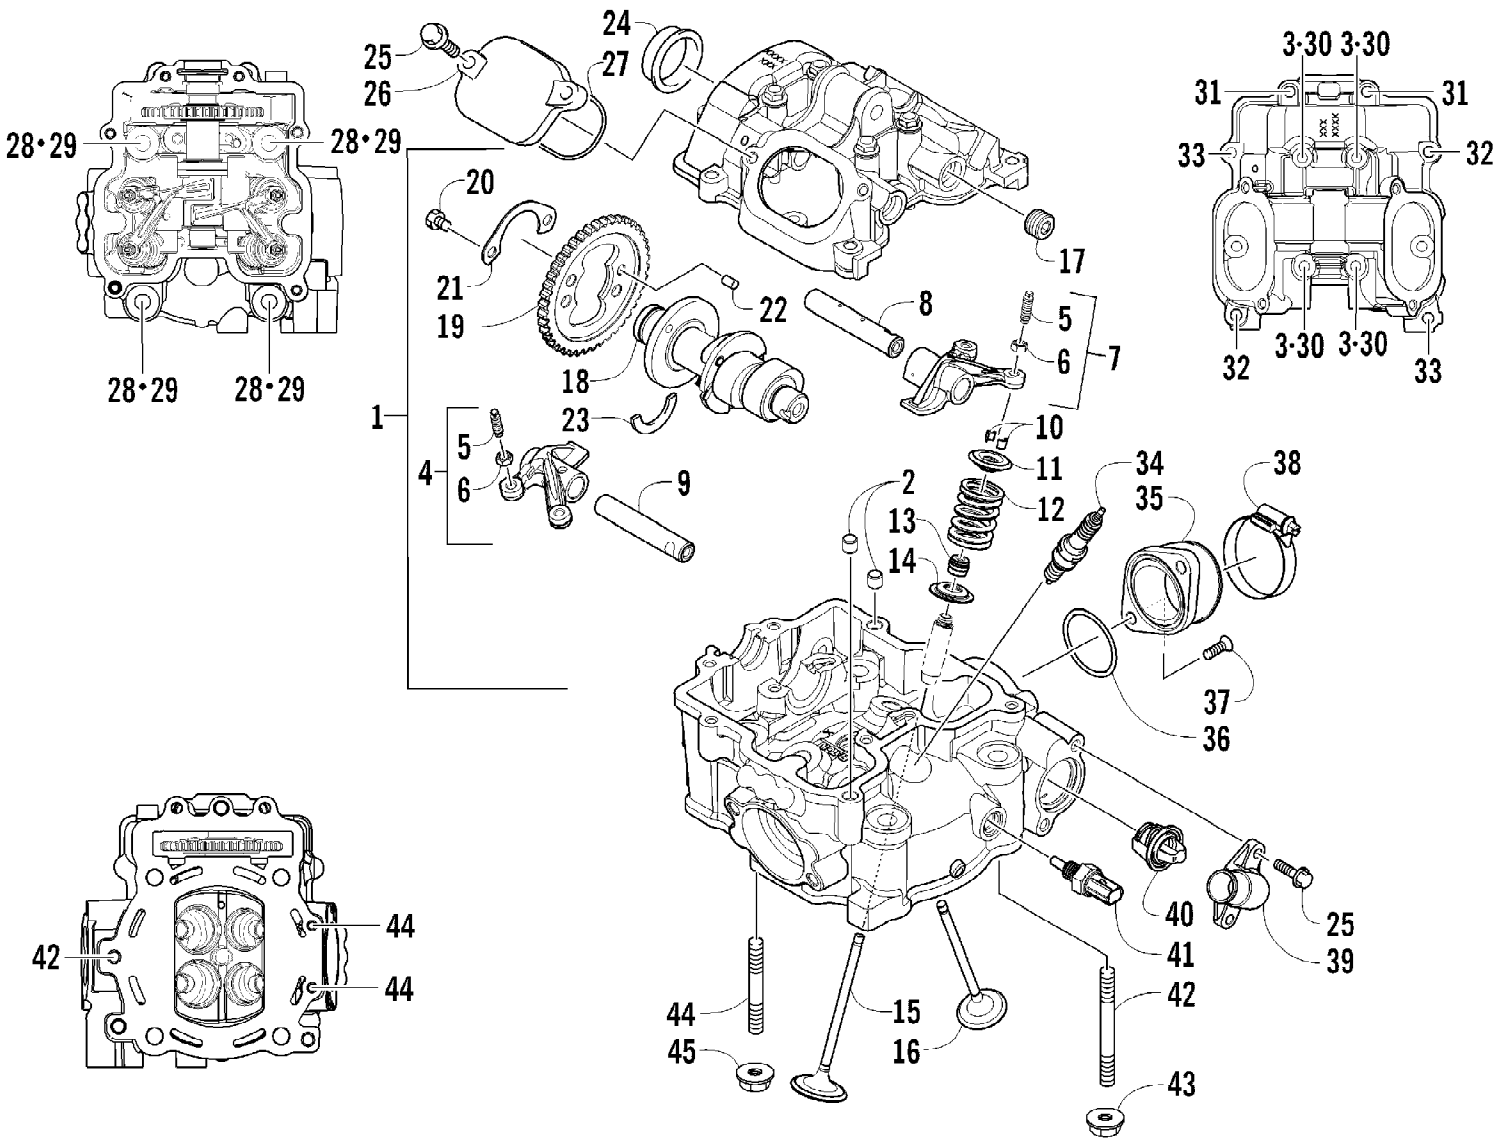

2011 ATV 650 H1 MUD PRO CAT GREEN-BLACK (A2011IFS4BUSZ)
CYLINDER HEAD AND CAMSHAFT/VALVE ASSEMBLY

Ref #	Part Number	Qty	S/P/F	Description
1	0808-047	1		Head, Cylinder - Assembly (inc. 2-17)
2	0829-001	2	S	Pin, Dowel
3	0826-001	4		Screw, Cap
4	0809-205	1	S	Arm, Valve Rocker - Exhaust (inc. two No. 5-6)
5	0809-033	4	S	Screw, Adjuster
6	0827-007	4		Nut
7	0809-202	1	S	Arm, Valve Rocker - Intake (inc. two No. 5-6)
8	0809-007	1		Shaft, Rocker Arm - Intake
9	0809-008	1		Shaft, Rocker Arm - Exhaust
10	0809-014	8		Cotter, Valve
11	0809-013	4		Retainer, Spring
12	0809-138	4	S	Spring, Valve
13	0830-016	4	S	Seal, Oil
14	0809-006	4		Seat, Spring - Valve
15	0809-228	2	/P	Valve, Intake
16	0809-040	2	S	Valve, Exhaust
17	0831-066	2		Plug, Shaft
18	0809-245	1	/P	Camshaft
19	0809-002	1		Sprocket
20	0826-034	2		Screw, Cap
21	0828-004	1		Plate, Retainer
22	0829-049	1		Pin, Dowel
23	0809-003	1		C-Ring
24	0808-077	1		Plug, Cylinder Head
25	0826-007	6		Screw, Cap
26	0808-003	2		Cap, Inspection
27	0830-167	2	/P	O-Ring
28	0808-037	4	/P	Screw, Cap
29	0830-147	4	/P	Washer
30	0830-155	4	/P	Gasket
31	0826-002	2		Screw, Cap
32	0826-005	2		Screw, Cap
33	0826-006	2		Screw, Cap
34	0217-799	1	/P/F	Spark Plug
35	0570-115	1		Flange, Intake Manifold
36	0830-090	1		O-Ring
37	0826-008	2		Screw, Machine
38	0423-832	1		Clamp
39	0808-008	1		Cover, Thermostat
40	0808-078	1		Thermostat
41	0808-127	1		Sensor, Engine Coolant Temperature
42	0827-031	1		Bolt, Stud
43	8424-804	1		Nut
44	0827-030	2		Bolt, Stud
45	8424-604	2		Nut