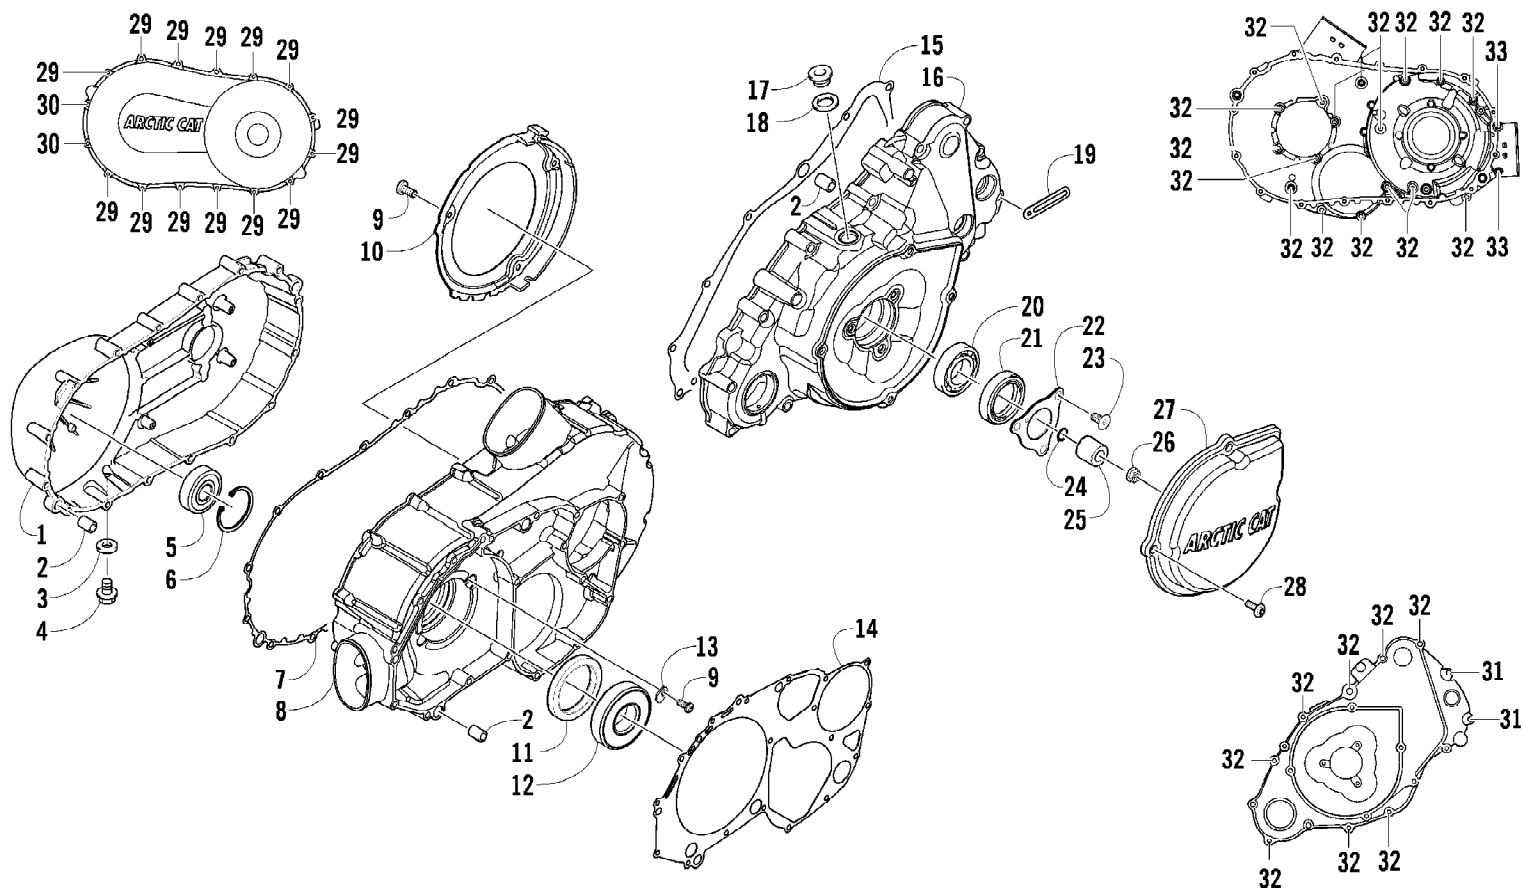

2011 ATV 650 H1 MUD PRO CAT GREEN-BLACK (A2011IFS4BUSZ)
CLUTCH/V-BELT/MAGNETO COVER ASSEMBLY

2011 ATV 650 H1 MUD PRO CAT GREEN-BLACK (A2011IFS4BUSZ)
CLUTCH/V-BELT/MAGNETO COVER ASSEMBLY

Page 12 of 84

Ref #	Part Number	Qty	S/P/F	Description
1	0806-089	1		Cover, V-Belt
2	0829-002	6		Pin, Dowel
3	0830-013	1		Washer, Crush
4	8408-812	1		Screw, Cap
5	0832-060	1		Bearing
6	0831-078	1		Ring, Retaining
7	0830-174	1	/P	Gasket, V-Belt Cover
8	0806-091	1		Cover, Clutch
9	0826-029	5		Screw, Machine
10	0806-048	1		Plate, Air Intake
11	0830-188	1	/P	Seal
12	0832-047	1	S	Bearing
13	0822-010	2	/P	Retainer, Bearing
14	0830-116	1	/P	Gasket, Clutch Cover
15	0830-128	1		Gasket, Magneto Cover
16	0806-082	1	/P	Cover, Magneto - Assembly
17	0826-155	1		Plug
18	0830-015	1		Washer, Crush
19	3002-964	1	/P	Clamp, Wire
20	0832-045	1	S	Bearing
21	0830-158	1		Seal
22	0805-008	1		Retainer, Seal
23	0826-031	3		Screw, Machine
24	0830-108	1		O-Ring
25	0820-061	1		Bushing
26	0827-008	1		Nut
27	0820-062	1		Cover, Magneto
28	8468-616	4		Screw, Machine
29	8468-645	14		Screw, Machine
30	8468-655	2		Screw, Machine
31	8468-625	2		Screw, Machine
32	8468-640	26		Screw, Machine
33	8468-675	2		Screw, Machine