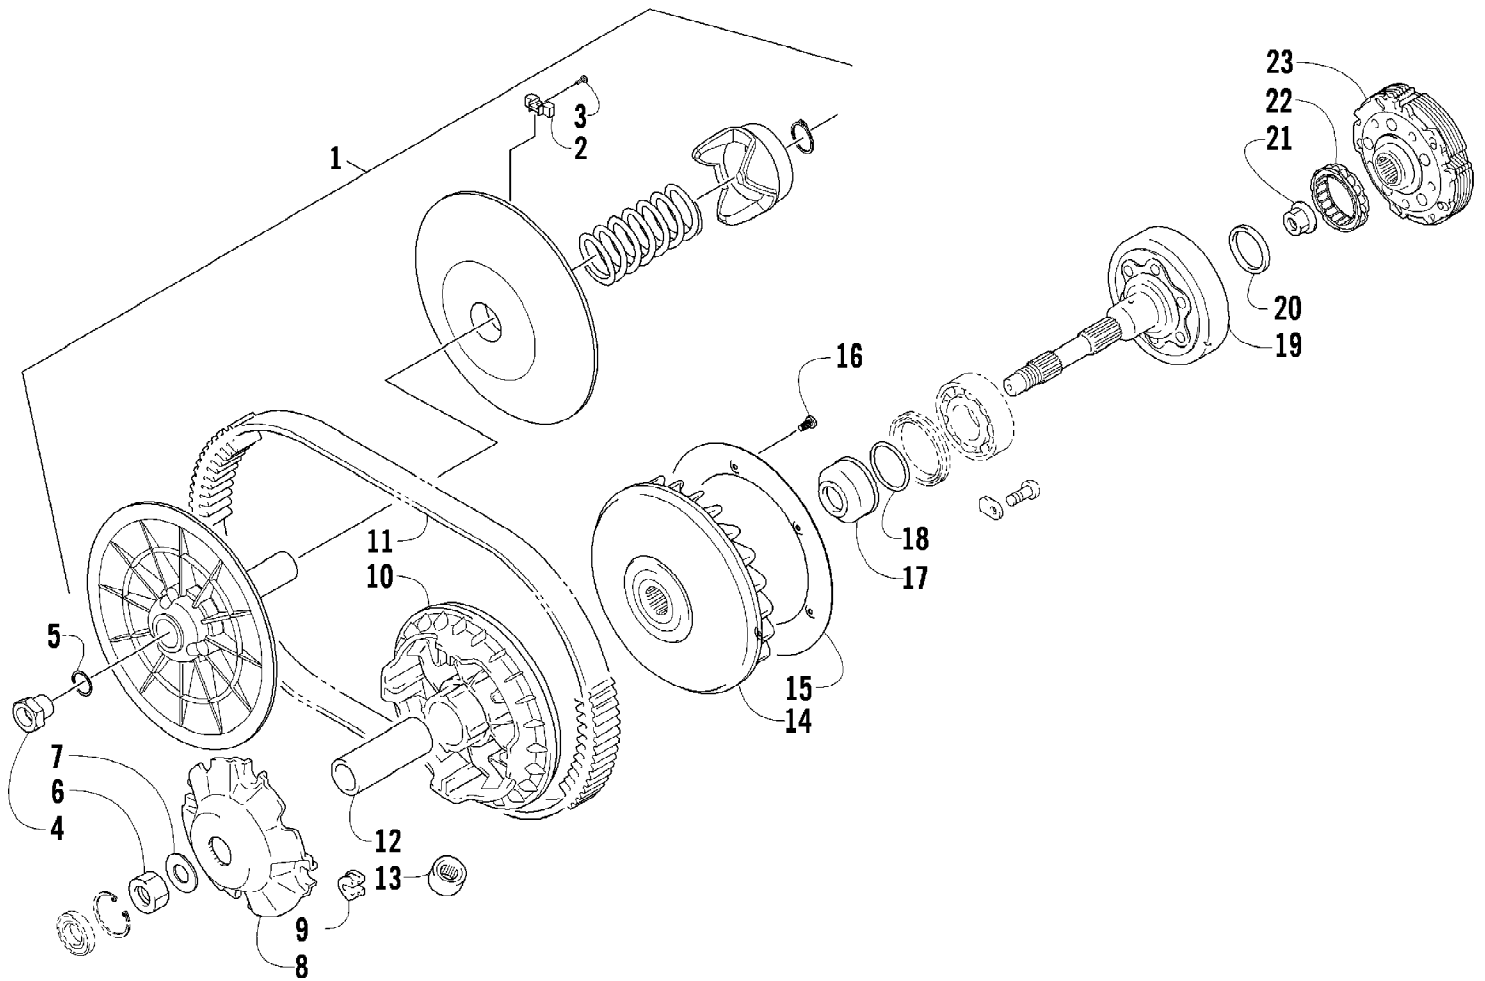

Ref #	Part Number	Qty	S/P/F	Description
1	0823-347	1		Pulley, Driven - Assembly (inc. 2-4)
2	0823-176	3	/P	Shoe, Cam
3	0823-177	3		Screw, Machine
4	0823-178	1		Nut
5	0828-076	2		Shim, 25 x 30 x 0.90 mm
6	0827-010	1		Nut
7	0828-106	1		Washer
8	0823-008	1		Plate, Movable Drive Face
9	0823-010	4		Damper, Movable Drive Face
10	0823-159	1		Face, Movable Drive
11	0823-013	1		Belt, Drive
12	0823-291	1		Spacer
13	0823-295	8		Roller
14	0823-156	1	/P	Face, Fixed Drive
15	0823-131	1		Shroud, Drive Face
16	0623-914	6		Screw, Self-Tapping
17	0823-015	1		Spacer, Fixed Drive Face
18	0470-531	1		O-Ring
19	0823-261	1	S/P	Housing, Clutch - Assembly
20	0830-189	1	/P	Seal
21	0827-011	1		Nut
22	0823-018	1		Clutch, One-Way
23	0823-310	1	/P	Clutch, Centrifugal - 6 Plate