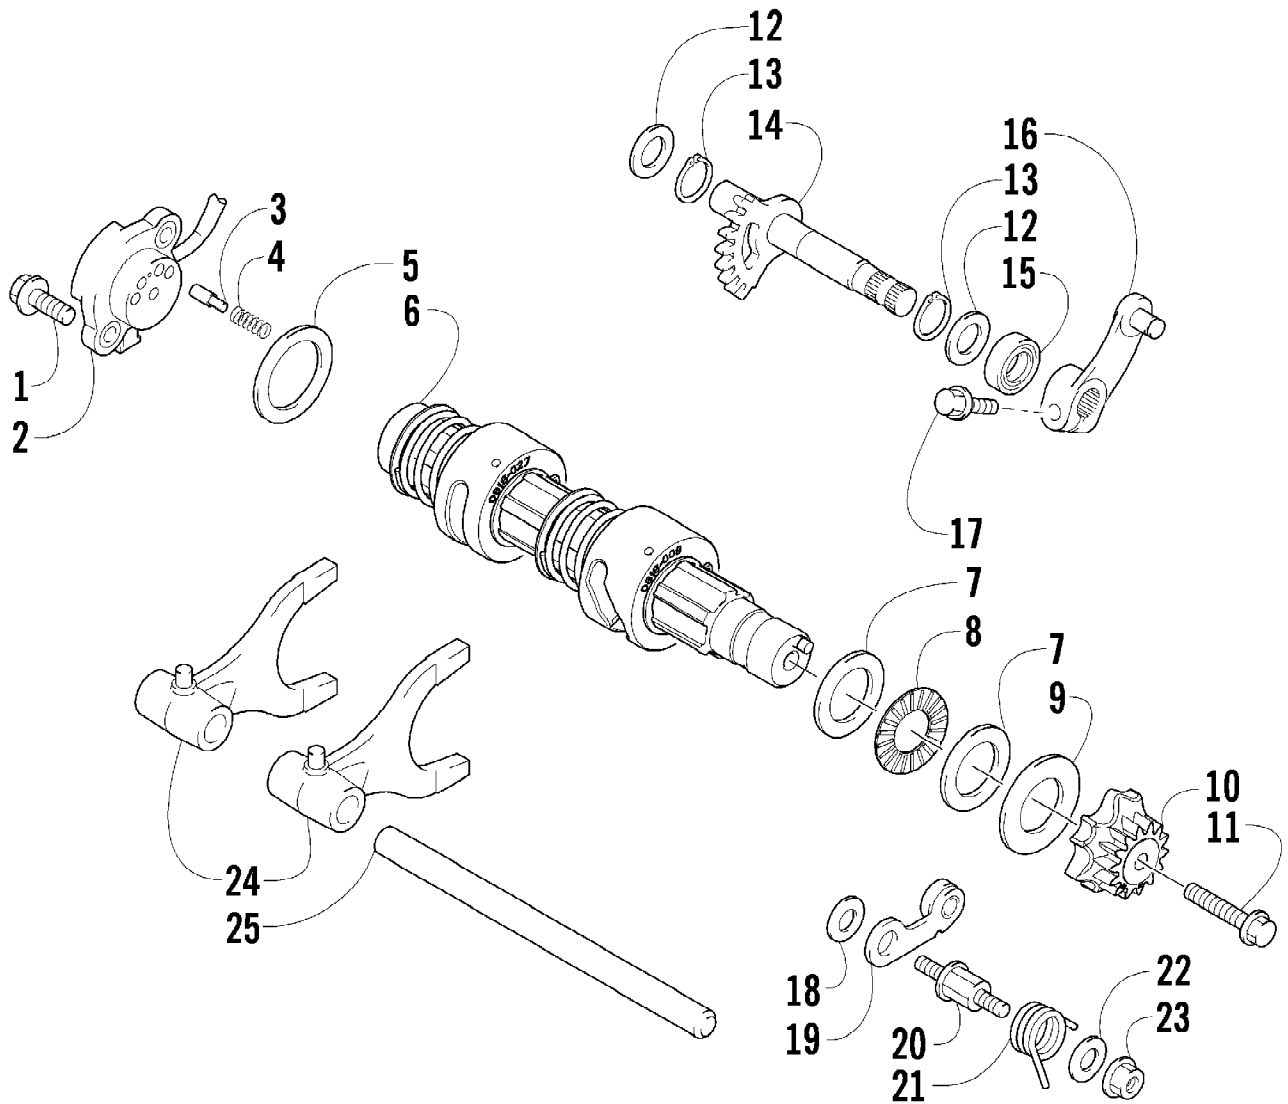

Ref #	Part Number	Qty	S/P/F	Description
1	8470-520	2		Screw, Machine
2	0409-090	1	/P	Switch, Gear Position
3	0818-013	2		Contact
4	0818-017	2		Spring
5	0828-040	1		Washer
6	0818-046	1		Shaft, Gear Shift - Assembly
7	0828-095	2		Washer
8	0832-052	1	/P	Bearing, Thrust
9	0828-037	1		Washer
10	0818-089	1	/P	Plate, Gear Shift Cam
11	0826-006	1		Screw, Cap
12	0828-036	2		Washer
13	0831-010	2		Ring, Retaining
14	0818-007	1	/P	Shaft, Sub-Gear Shift
15	0830-044	1		Seal, Sub-Gear Shift Shaft
16	0818-014	1		Arm, Select
17	8468-620	1	/P	Screw, Machine
18	0828-038	1		Washer
19	0818-002	1		Stopper, Cam
20	0818-004	1		Support, Cam Stopper
21	0818-090	1		Spring
22	0828-035	1		Washer
23	8424-602	1	/P	Nut
24	0818-072	2	/P	Fork, Shift
25	0818-006	1		Shaft, Shift Fork