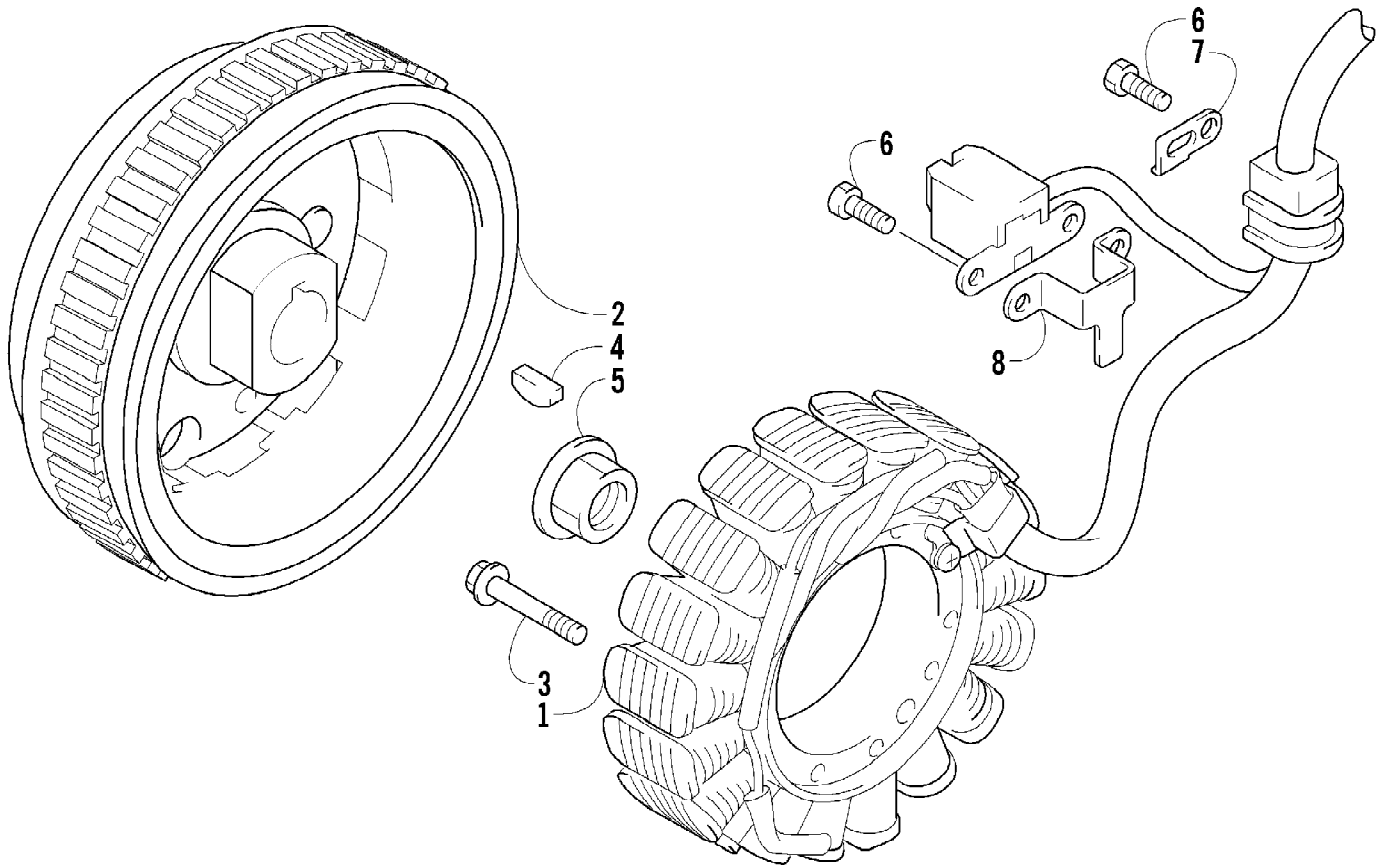

2011 ATV 650 H1 MUD PRO CAT GREEN-BLACK (A2011IFS4BUSZ)
MAGNETO ASSEMBLY

Page 50 of 84

Ref #	Part Number	Qty	S/P/F	Description
1	0802-037	1		Stator - Assembly
2	0802-036	1		Rotor/Flywheel
3	0826-102	3		Screw, Machine
4	0829-012	1		Key
5	0827-014	1		Nut
6	8470-510	3		Screw, Machine
7	0802-015	1		Clamp - No. 1
8	0802-016	1		Clamp - No. 2