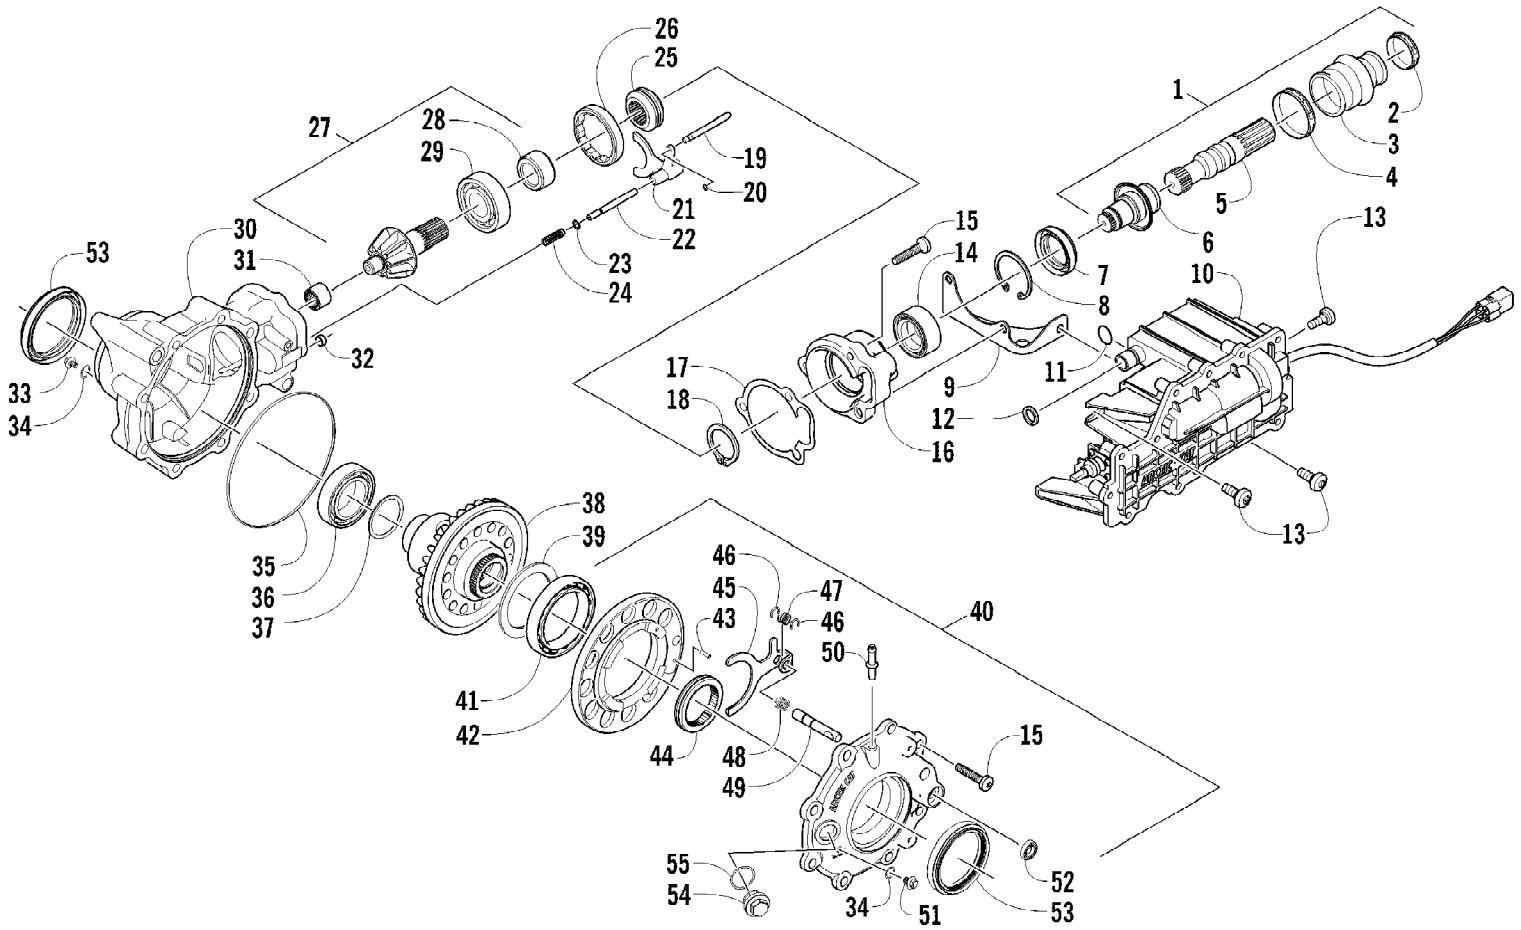

2011 ATV 650 H1 MUD PRO CAT GREEN-BLACK (A2011IFS4BUSZ)
FRONT DRIVE GEARCASE ASSEMBLY

Ref #	Part Number	Qty	S/P/F	Description
	1502-393	1		Complete Front Drive Gearcase Assembly
1	1502-083	1		Shaft, Propeller - Assembly (inc. 2-6)
2	0423-411	1		Clamp
3	0402-985	1	/P	Boot, Propeller Shaft
4	0423-393	1		Clamp
5	1402-045	1		Shaft, Output
6	1502-085	1	/P	Shaft, Input
7	1402-011	1		Seal
8	0423-423	1		Ring, Retaining
9	1502-237	1		Bracket, Actuator
10	0502-585	1	S	Actuator (inc. 11)
11	1402-981	1		O-Ring
12	0423-892	1	/P	O-Ring
13	0423-396	3		Screw, Self-Tapping
14	1402-043	1		Bearing
15	0423-118	11		Screw, Self-Tapping
16	0502-528	1	/P	Housing, Pinion
17	0402-947	1		Gasket, Flange
18	0423-417	1		Ring, Retaining
19	0402-997	1		Shaft, Selector
20	0423-402	1		Ring, Retaining
21	0402-998	1		Fork, Selector
22	0402-417	1		Shaft, Shuttle
23	0423-147	1		O-Ring
24	0402-999	1		Spring, Return
25	0402-413	1		Coupler, Drive
26	0402-357	1		Collar, Lock
27	0502-784	1		Gear, Pinion - Assembly - 11T (inc. 28-29)
28	0402-336	1		Collar, Retaining
29	0402-327	1		Bearing
30	0502-514	1		Housing, Gearcase
31	0402-328	1		Bearing
32	0402-411	1		Pin, Dowel
33	1402-210	1	/P	Plug, Magnetic (inc. one No. 34)
34	0423-153	2		O-Ring
35	0423-149	1		O-Ring
36	0402-393	1		Bearing
37	0402-405	AR		Shim, 41 x 49 x 1.3 mm
37	0402-406	AR		Shim, 41 x 49 x 1.4 mm
37	0402-407	AR		Shim, 41 x 49 x 1.5 mm
37	0402-408	AR		Shim, 41 x 49 x 1.6 mm
37	0402-409	AR		Shim, 41 x 49 x 1.7 mm
38	1502-554	1	/P	Gear, Ring - 34T
39	1402-074	AR		Shim, 61 x 69 x 1.3 mm
39	1402-075	AR		Shim, 61 x 69 x 1.4 mm
39	1402-076	AR		Shim, 61 x 69 x 1.5 mm
39	1402-077	AR		Shim, 61 x 69 x 1.6 mm
39	1402-078	AR		Shim, 61 x 69 x 1.7 mm
40	1502-389	1		Cover, Gearcase (inc. one No. 34, 41-52, and one No. 53)
41	1402-053	1		Bearing
42	0502-413	1		Flange, Bearing