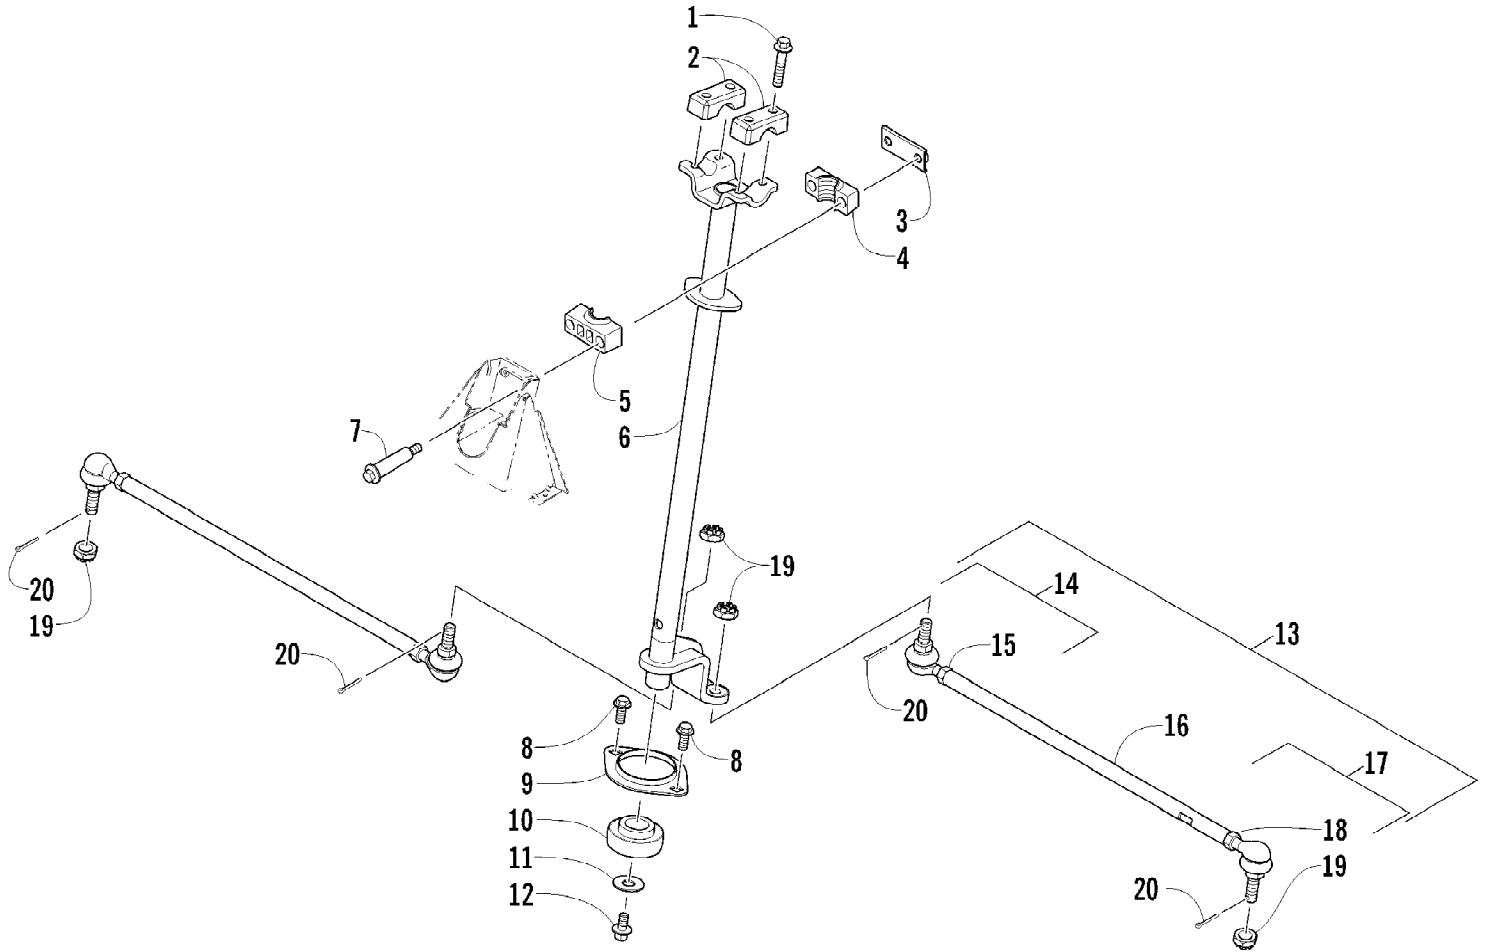

2011 ATV 650 H1 MUD PRO CAT GREEN-BLACK (A2011IFS4BUSZ)
STEERING ASSEMBLY (VIN: 250001 AND UP)

Page 74 of 84

Ref #	Part Number	Qty	S/P/F	Description
1	8408-835	4		Screw, Cap
2	0405-035	2		Cap, Steering Adjuster
3	0505-484	1		Cap, Housing
4	0405-260	1		Housing, Upper
5	0405-259	1		Housing, Lower
6	0505-493	1		Post, Steering
7	0423-505	2		Screw, Shoulder
8	8408-816	2		Screw, Cap
9	0602-233	1		Flange, Bearing
10	0405-052	1		Bearing w/Inverted Oil Seal
11	0423-073	1		Washer
12	8409-020	1	/P	Screw, Cap
13	0505-499	2	/P	Tie Rod - Assembly (inc. 14-18)
14	0505-511	2	/P	End, Tie Rod - Left-Hand Thread - Kit (inc. 15)
15	0423-013	2		Nut - Left-Hand Thread
16	0405-281	2	/P	Tie Rod
17	0505-510	2	/P	End, Tie Rod - Right-Hand Thread - Kit (inc. 18)
18	8420-002	2	/P	Nut - Right-Hand Thread
19	0423-157	4		Nut, Lock
20	0623-175	4		Pin, Cotter