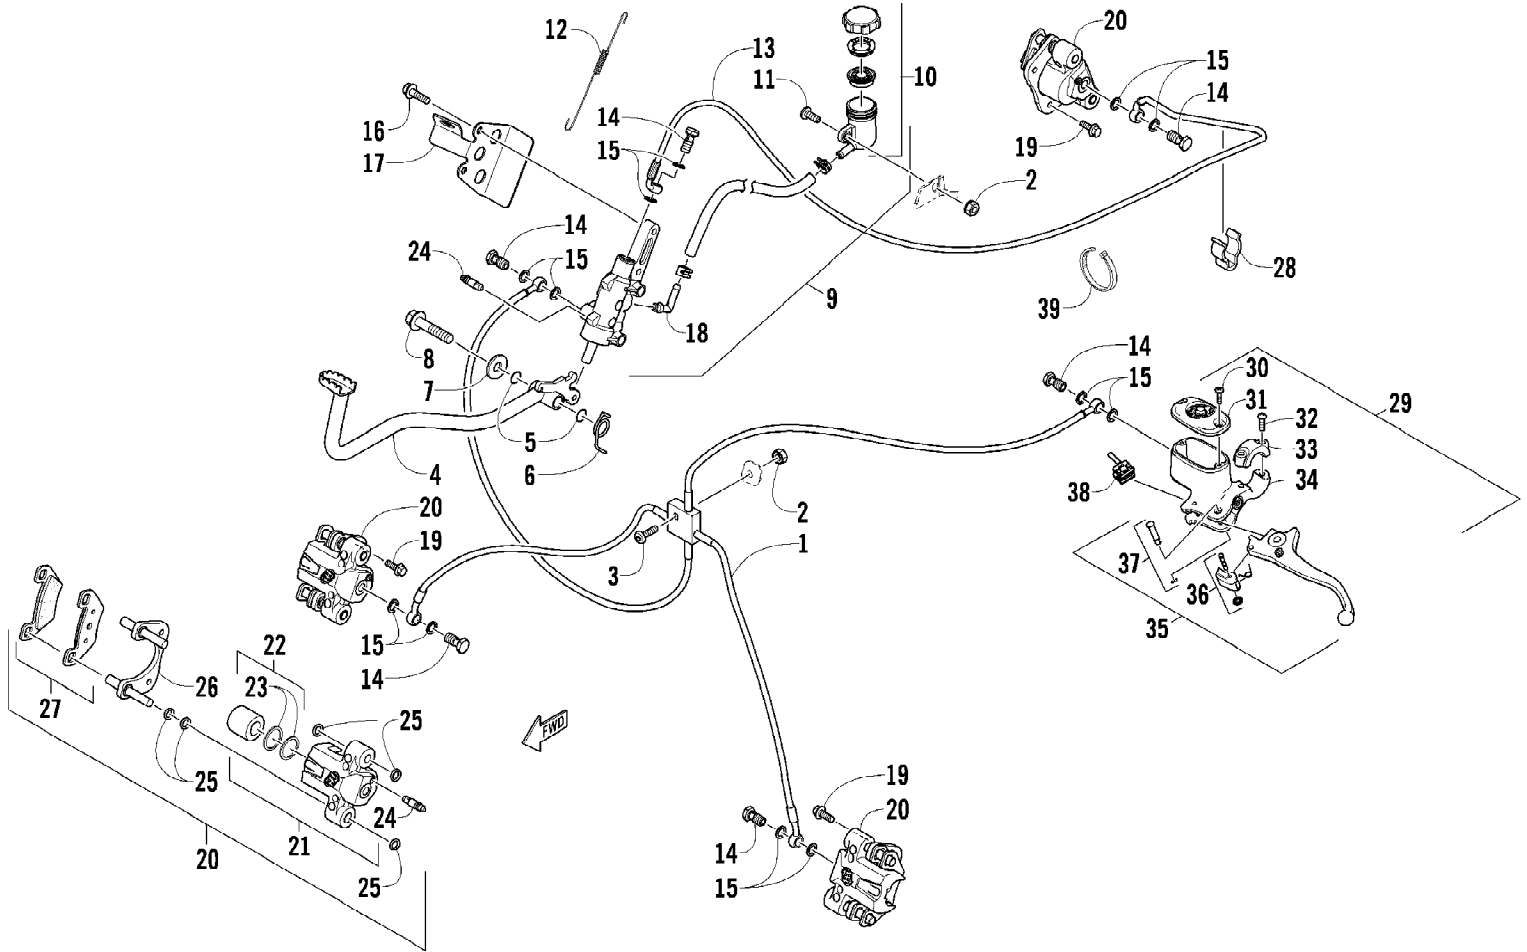

2011 ATV 650 H1 MUD PRO CAT GREEN-BLACK (A2011IFS4BUSZ)
HYDRAULIC BRAKE ASSEMBLY

Ref #	Part Number	Qty	S/P/F	Description
1	1502-015	1		Hose, Brake - Assembly
2	0623-038	2		Nut w/Washer
3	8476-625	1		Screw, Machine
4	1502-063	1		Lever, Brake
5	1602-213	2	/P	O-Ring
6	0502-807	1		Spring, Brake Lever
7	8050-252	1		Washer
8	8408-816	1		Screw, Cap
9	1502-293	1		Brake Assembly (inc. 10)
10	1502-155	1		Reservoir, Brake w/Clamp
11	8476-616	1		Screw, Machine
12	0502-785	1		Spring, Brake Switch
13	1502-593	1		Hose, Brake
14	0423-413	6		Bolt, Banjo-Fitting
15	0423-178	12		Washer, Crush
16	8408-625	2		Screw, Cap
17	1502-179	1		Bracket, Switch
18	1502-296	1	/P	Adapter, Hose
19	8408-821	6	/P	Screw, Cap
20	1502-730	1	/P	Caliper, Brake - Right Front (inc. two No. 19 and 21-27)
20	1502-731	1	/P	Caliper, Brake - Left Front (inc. two No. 19 and 21-27)
20	1502-731	1	/P	Caliper, Brake - Rear (inc. two No. 19 and 21-27)
21	1436-160	1	/P	Housing, Caliper - Assembly - Right Front (inc. two No. 19 and 22-24)
21	1436-161	1	/P	Housing, Caliper - Assembly - Left Front (inc. two No. 19 and 22-24)
21	1436-161	1	/P	Housing, Caliper - Assembly - Rear (inc. two No. 19 and 22-24)
22	0502-606	3		Piston/Seal Set (inc. 23)
23	0502-607	3		Seal Set
24	0502-609	4	/P	Valve, Bleed
25	0502-608	3		O-Ring, Guide - Set
26	0502-960	3		Bracket Assembly
27	1502-694	3	S	Pad, Brake - Set
28	1502-115	2		Clip, Brake Hose
29	0502-914	1	S	Brake Assembly (inc. 30-38)
30	0502-566	1		Screw, Machine - Kit
31	0502-868	1	/P	Cover, Reservoir
32	0502-568	1		Screw, Machine - Kit
33	0502-869	1		Clamp, Master Cylinder
34	0502-704	1		Master Cylinder Assembly
35	0502-866	1		Lever Assembly - Kit (inc. 36-37)
36	0502-867	1	/P	Lock, Brake Lever - Kit
37	0502-580	1		Lever Pin - Kit
38	0502-564	1	/P	Switch, Brake
39	0123-788	AR	/P	Tie, Cable - 8 in.