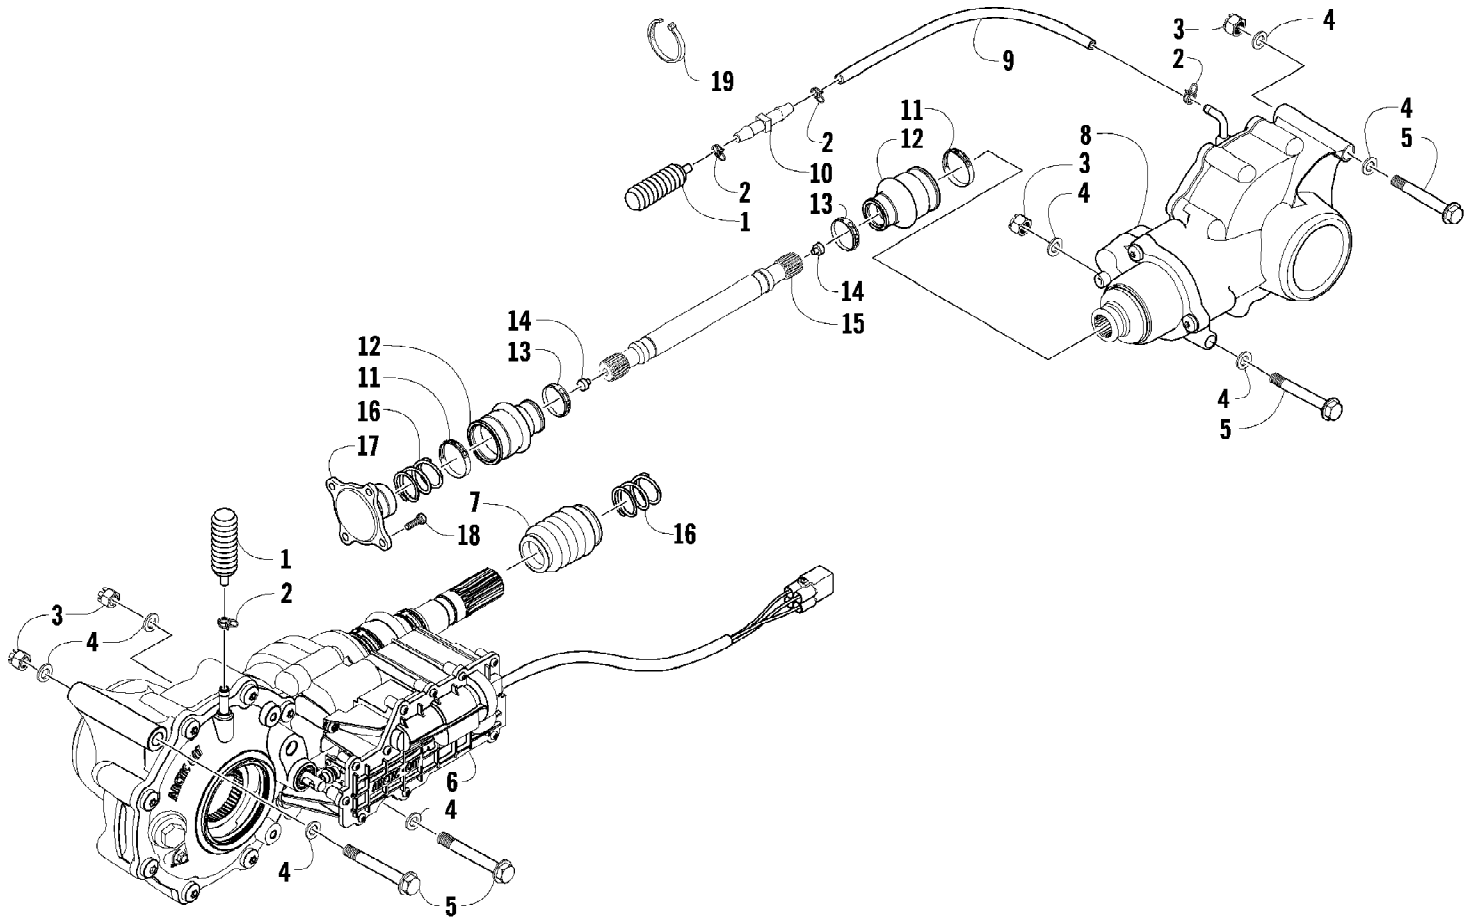

2011 ATV 650 H1 MUD PRO CAT GREEN-BLACK (A2011IFS4BUSZ)
DRIVE TRAIN ASSEMBLY

Page 26 of 84

Ref #	Part Number	Qty	S/P/F	Description
1	1402-620	2	/P	Bladder, Gearcase
2	0423-315	4		Clamp, Hose
3	8428-002	4		Nut, Lock
4	0423-426	8		Washer
5	0423-404	4		Screw, Cap
6	1502-393	1		Gearcase, Front
7	0402-966	1		Boot, Shaft
8	1502-401	1		Gearcase, Rear
9	0410-048	AR	S	Hose, Vent
10	0470-702	1	/P	Fitting, Vent
11	0423-393	2		Clamp
12	0402-985	2	/P	Boot
13	0423-411	2		Clamp
14	0673-618	2	/P	Bumper, Propeller Shaft
15	1402-233	1		Shaft, Propeller
16	1402-026	2		Spring
17	0402-950	1		Flange, Output
18	8408-820	4	/P	Screw, Cap
19	0123-788	AR	/P	Tie, Cable - 8 in.