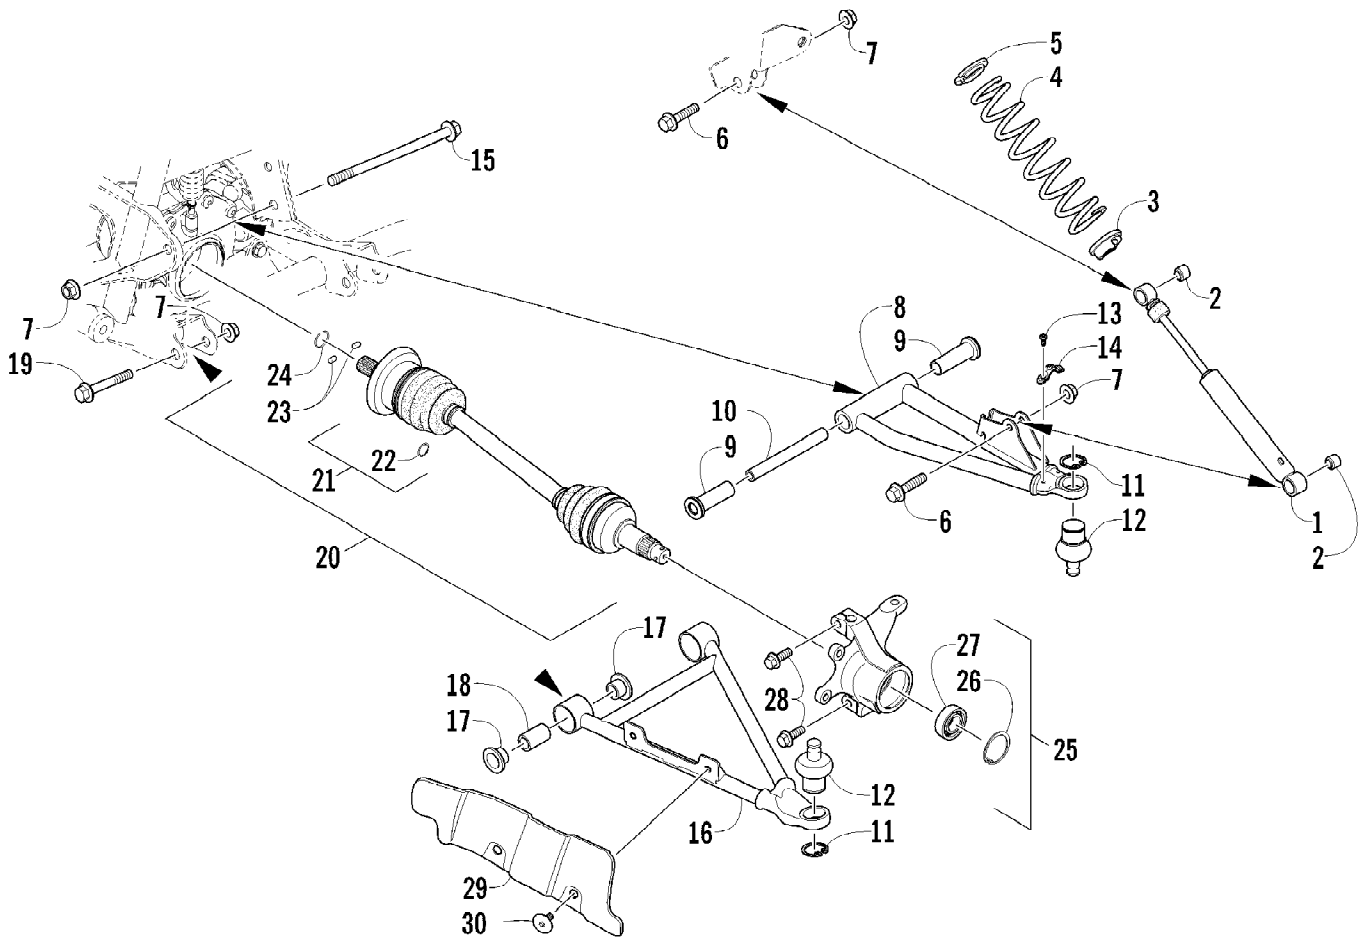

Ref #	Part Number	Qty	S/P/F	Description
1	0403-180	2		Shock Absorber (inc. 2)
2	0403-182	4		Bushing
3	0403-102	2		Cam, Spring Adjuster
4	0403-210	2		Spring, Suspension
5	1603-889	2	/P	Retainer, Spring
6	8409-040	4		Screw, Cap
7	0423-744	10		Nut, Lock
8	0503-416	1	/P	A-Arm, Upper Right (inc. 9-12)
8	0503-417	1	/P	A-Arm, Upper Left (inc. 9-12)
9	0403-207	4	/P	Bushing
10	0403-080	2		Axle
11	0423-009	4	/P	Ring, Retaining
12	0405-115	4	/P	Ball Joint
13	0423-946	4		Screw, Self-Tapping
14	1502-594	2		Clamp, Routing
15	0423-334	2		Screw, Cap
16	0503-376	1	/P	A-Arm, Lower Right (inc. 17-18 and two No. 11-12)
16	0503-377	1	/P	A-Arm, Lower Left (inc. 17-18 and two No. 11-12)
17	0403-208	8	/P	Bushing
18	0403-214	4	/P	Axle
19	8409-075	4		Screw, Cap
20	1502-806	1	S	Axle, Drive - Right (inc. 21-24)
20	1502-805	1	S	Axle, Drive - Locking - Left (inc. 21-24)
21	1436-410	2		Repair Kit, Boot (inc. 22)
22	1441-988	2		Clip, Retaining
23	1402-885	4		Pin, Detent
24	1402-889	2		Clip, Retaining
25	0505-576	1	/P	Knuckle - Assembly - Right (inc. 26-27)
25	0505-577	1	/P	Knuckle - Assembly - Left (inc. 26-27)
26	0423-423	2		Ring, Retaining
27	1402-809	2	/P	Bearing
28	8409-030	4		Screw, Cap
29	1406-034	1		Guard, Boot - Right
29	1406-035	1		Guard, Boot - Left
30	0423-545	4	/P	Screw, Shoulder