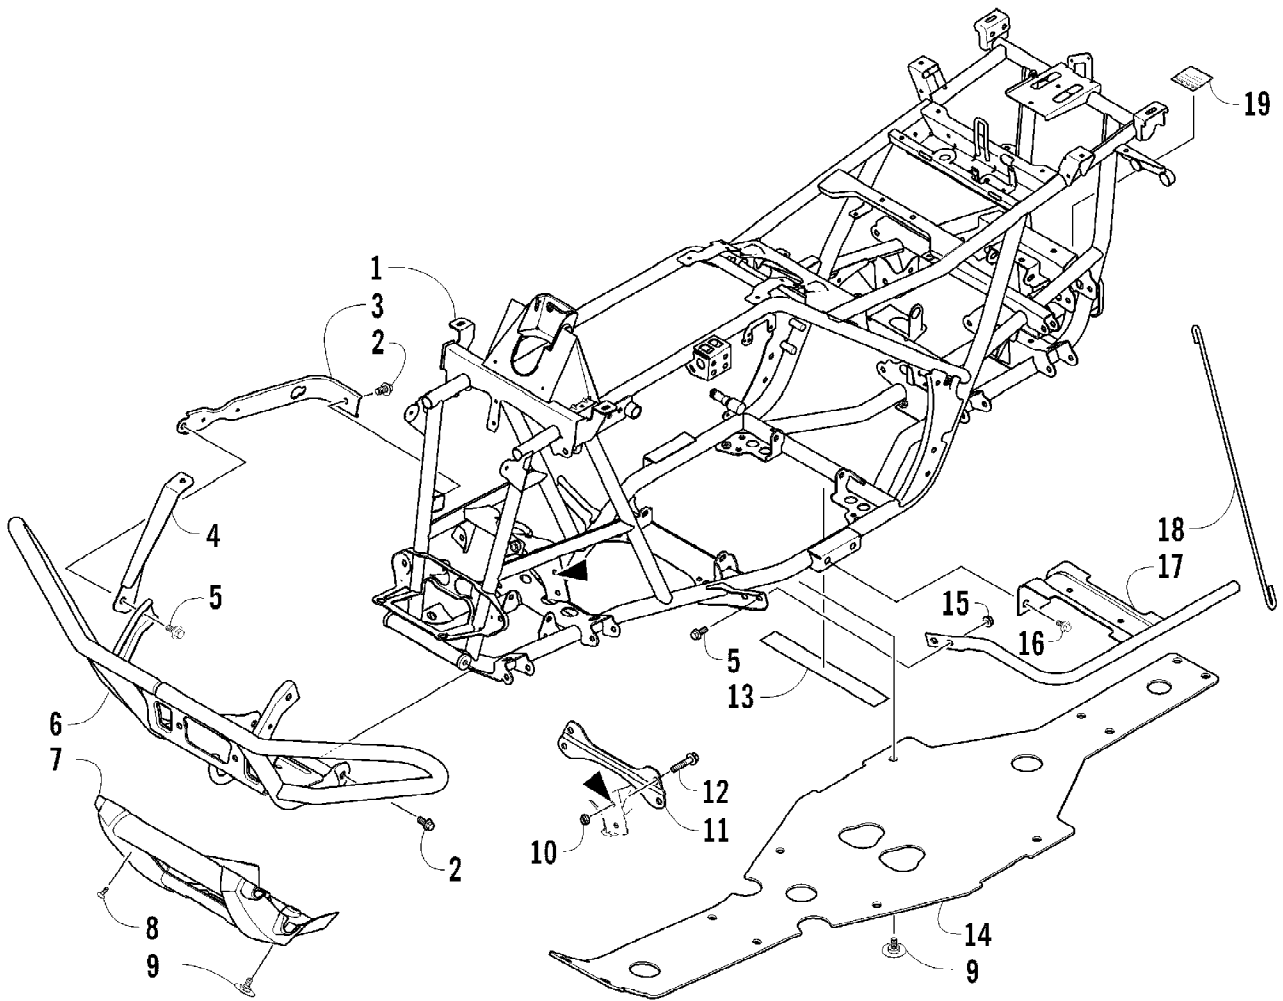

Ref #	Part Number	Qty	S/P/F	Description
1	2506-541	1		Frame, Main
2	8409-020	4	/P	Screw, Cap
3	1506-596	2	/P	Channel, Bumper Mounting
4	1506-562	1		Bracket, Mounting - Bumper - Right
4	1506-563	1		Bracket, Mounting - Bumper - Left
5	8408-816	6		Screw, Cap
6	1506-855	1	/P	Bumper, Front
7	1406-360	1		Fascia, Bumper - Front
8	0423-419	2		Screw, Machine
9	0423-101	12		Screw, Shoulder
10	0423-744	2		Nut, Lock
11	2516-852	1	/P	Brace, A-Arm
12	8409-025	2		Screw, Cap
13	0406-289	2		Pad, Frame
14	1406-030	1		Panel, Belly
15	8424-802	4		Nut
16	8409-016	4		Screw, Cap
17	1506-380	1		Footrest - Right
17	1506-379	1		Footrest - Left
18	2506-423	2		Rod, Support
19	1411-077	1		Decal, Warning - Towing