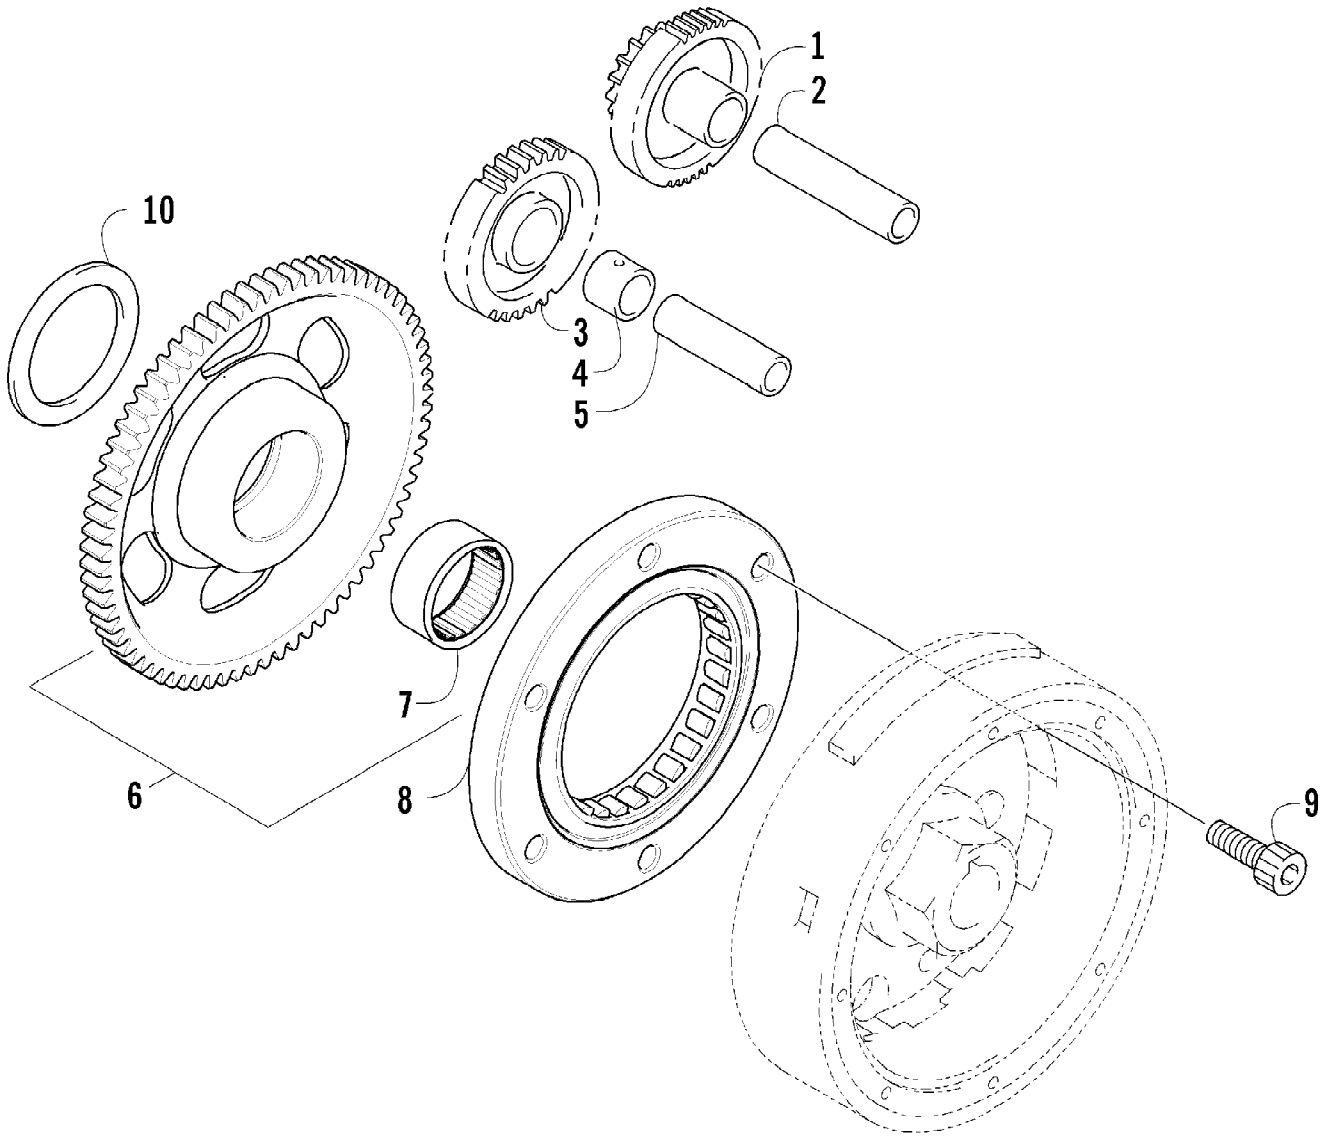

2011 ATV 650 H1 MUD PRO CAT GREEN-BLACK (A2011IFS4BUSZ)
STARTER CLUTCH ASSEMBLY

Page 70 of 84

Ref #	Part Number	Qty	S/P/F	Description
1	0815-001	1		Gear, Starter Idler - No. 1
2	0829-031	1	/P	Shaft, Starter Gear
3	0815-002	1		Gear, Starter Idler - No. 2
4	0815-003	1		Spacer, Starter Idler Gear No. 2
5	0829-032	1	/P	Shaft, Starter Gear
6	0815-004	1		Gear, Starter Clutch (inc. 7)
7	0832-079	1	/P	Bearing
8	0802-035	1		Clutch, Starter
9	0826-069	6		Screw, Machine
10	0828-094	1		Washer