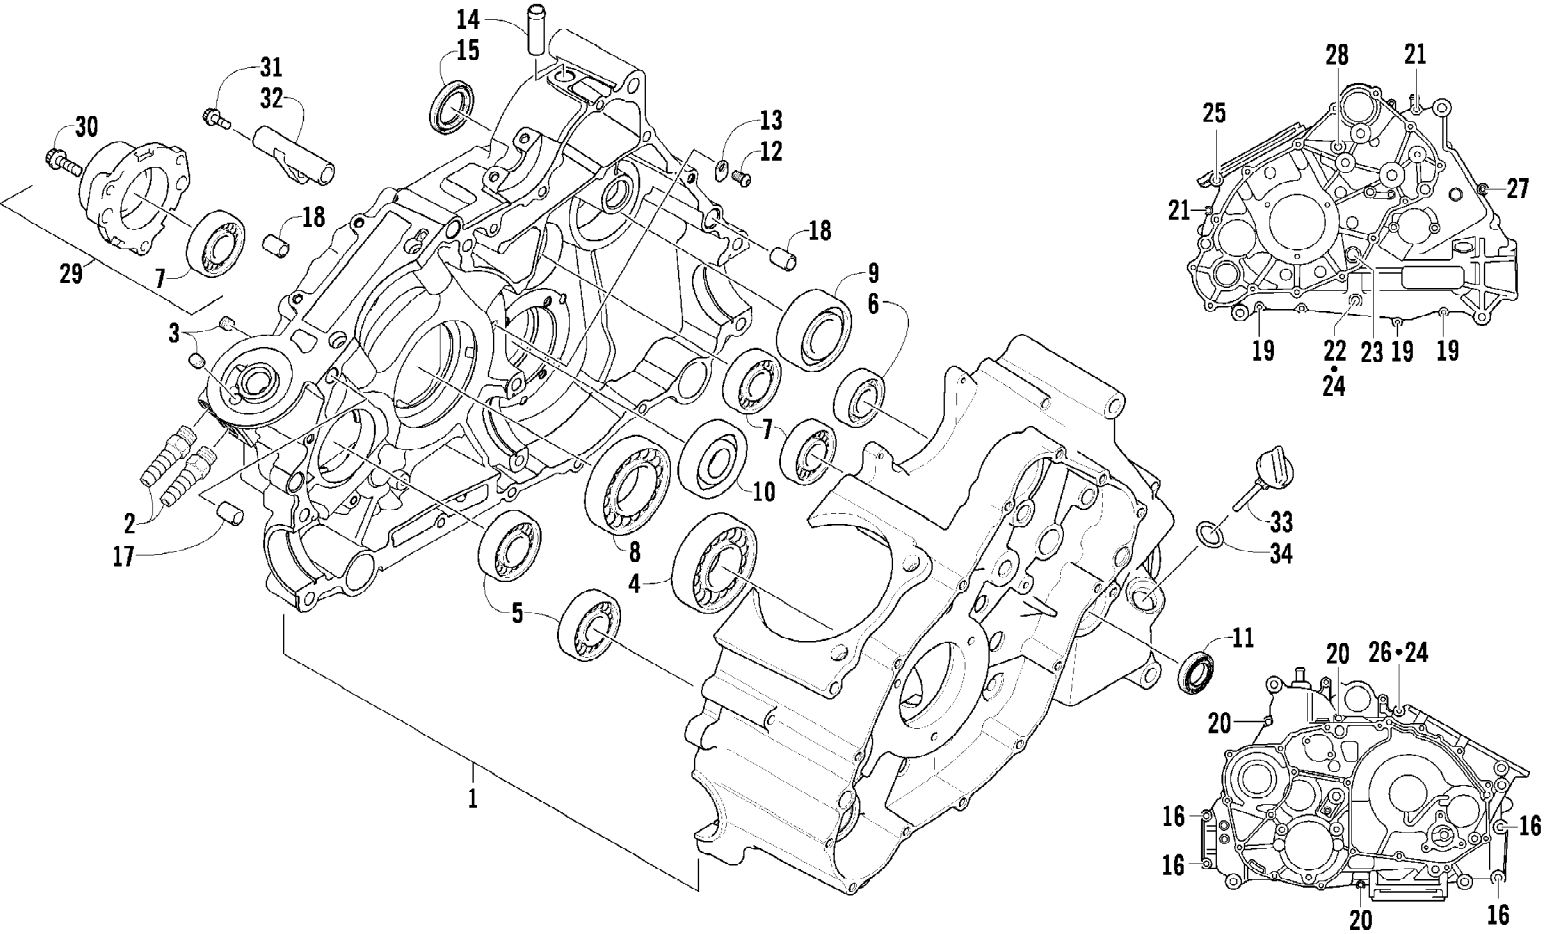

2011 ATV 650 H1 MUD PRO CAT GREEN-BLACK (A2011IFS4BUSZ)
CRANKCASE ASSEMBLY

Ref #	Part Number	Qty	S/P/F	Description
1	0801-150	1		Crankcase Assembly (inc. 2-15)
2	0812-061	2		Fitting, Adapter
3	0801-002	2		Plug
4	0832-043	1	/P	Bearing
5	0832-044	2	/P	Bearing
6	0832-049	1	/P	Bearing
7	0832-050	3	/P	Bearing
8	0832-042	1	/P	Bearing
9	0832-048	1	/P	Bearing
10	0832-077	1	/P	Bearing
11	0822-052	1		Seal, Countershaft
12	0826-100	4		Screw, Machine
13	0822-010	4	/P	Retainer, Bearing
14	0801-028	1		Pipe, Breather
15	0830-035	1		Seal, Driveshaft
16	8412-850	4		Screw, Cap
17	0829-003	1		Pin, Dowel
18	0829-002	5		Pin, Dowel
19	8468-645	3		Screw, Machine
20	8468-655	3		Screw, Machine
21	8468-675	2		Screw, Machine
22	8412-860	1		Screw, Cap
23	0826-017	1		Screw, Cap
24	0830-008	2		Gasket
25	0826-019	1		Screw, Cap
26	0826-018	1		Screw, Cap
27	8468-695	1		Screw, Machine
28	8468-680	1		Screw, Machine
29	0801-029	1		Housing, Secondary Shaft (inc. one No. 7)
30	0826-105	3		Screw, Cap
31	0826-038	1		Screw, Cap
32	0801-069	1		Pipe, Breather
33	0801-179	1		Stick, Oil Level
34	0830-010	1		O-Ring