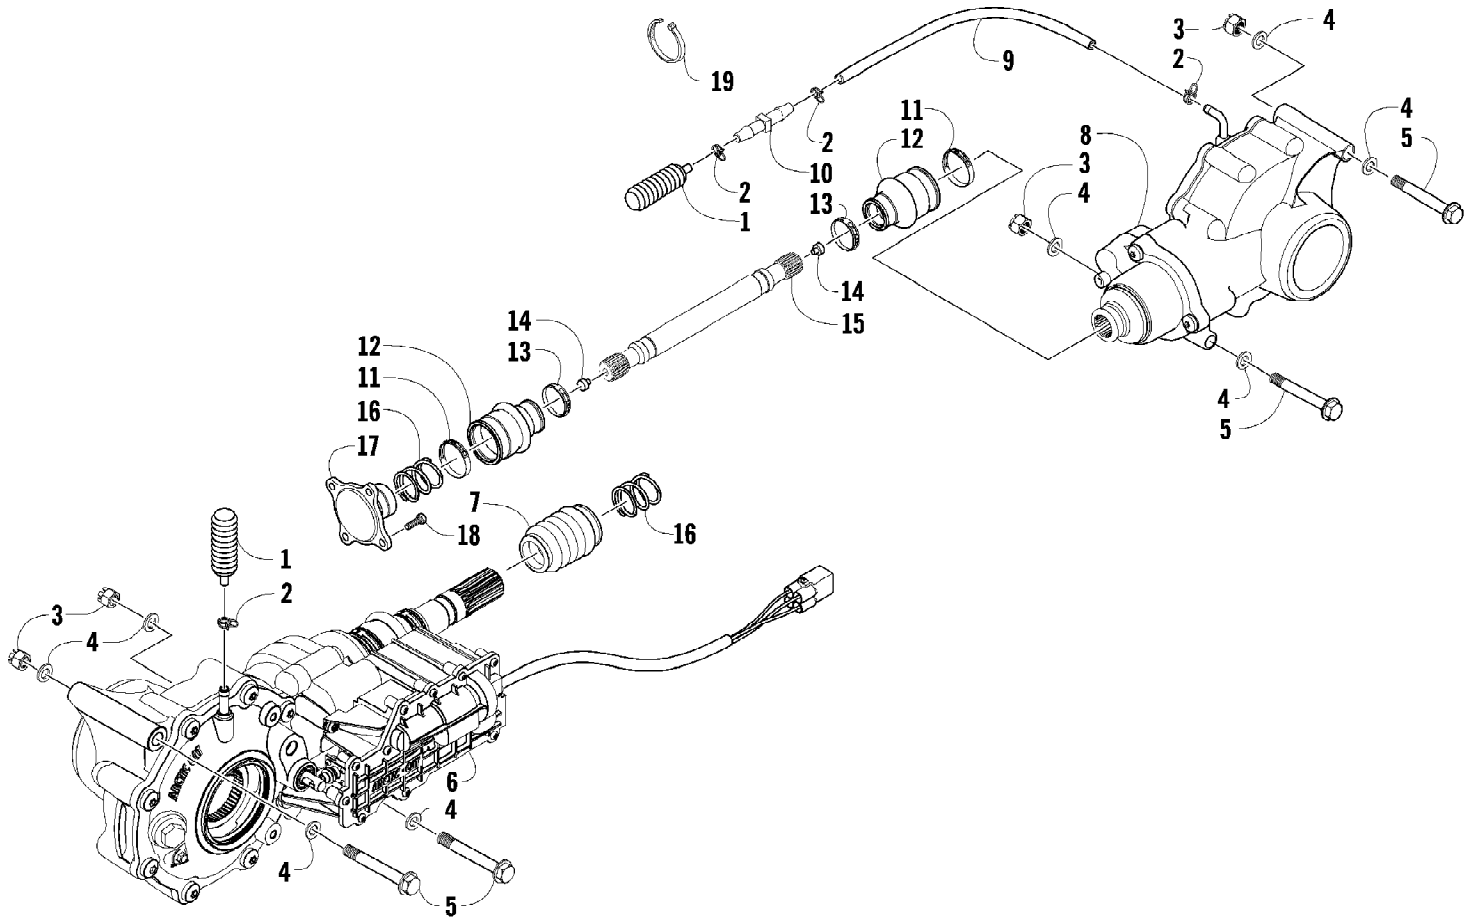

2011 ATV 650 H1 GREEN (A2011ICS4BUSG)
CYLINDER HEAD AND CAMSHAFT/VALVE ASSEMBLY

2011 ATV 650 H1 GREEN (A2011ICS4BUSG)
CYLINDER HEAD AND CAMSHAFT/VALVE ASSEMBLY

Ref #	Part Number	Qty	S/P/F	Description
1	0808-047	1		Head, Cylinder - Assembly (inc. 2-17)
2	0829-001	2	S	Pin, Dowel
3	0826-001	4		Screw, Cap
4	0809-205	1	S	Arm, Valve Rocker - Exhaust (inc. two No. 5-6)
5	0809-033	4	S	Screw, Adjuster
6	0827-007	4		Nut
7	0809-202	1	S	Arm, Valve Rocker - Intake (inc. two No. 5-6)
8	0809-007	1		Shaft, Rocker Arm - Intake
9	0809-008	1		Shaft, Rocker Arm - Exhaust
10	0809-014	8		Cotter, Valve
11	0809-013	4		Retainer, Spring
12	0809-138	4	S	Spring, Valve
13	0830-016	4	S	Seal, Oil
14	0809-006	4		Seat, Spring - Valve
15	0809-228	2	/P	Valve, Intake
16	0809-040	2	S	Valve, Exhaust
17	0831-066	2		Plug, Shaft
18	0809-245	1	/P	Camshaft
19	0809-002	1		Sprocket
20	0826-034	2		Screw, Cap
21	0828-004	1		Plate, Retainer
22	0829-049	1		Pin, Dowel
23	0809-003	1		C-Ring
24	0808-077	1		Plug, Cylinder Head
25	0826-007	6		Screw, Cap
26	0808-003	2		Cap, Inspection
27	0830-167	2	/P	O-Ring
28	0808-037	4	/P	Screw, Cap
29	0830-147	4	/P	Washer
30	0830-155	4	/P	Gasket
31	0826-002	2		Screw, Cap
32	0826-005	2		Screw, Cap
33	0826-006	2		Screw, Cap
34	0217-799	1	/P/F	Spark Plug
35	0570-115	1		Flange, Intake Manifold
36	0830-090	1		O-Ring
37	0826-008	2		Screw, Machine
38	0423-832	1		Clamp
39	0808-008	1		Cover, Thermostat
40	0808-078	1		Thermostat
41	0808-127	1		Sensor, Engine Coolant Temperature
42	0827-031	1		Bolt, Stud
43	8424-804	1		Nut
44	0827-030	2		Bolt, Stud
45	8424-604	2		Nut