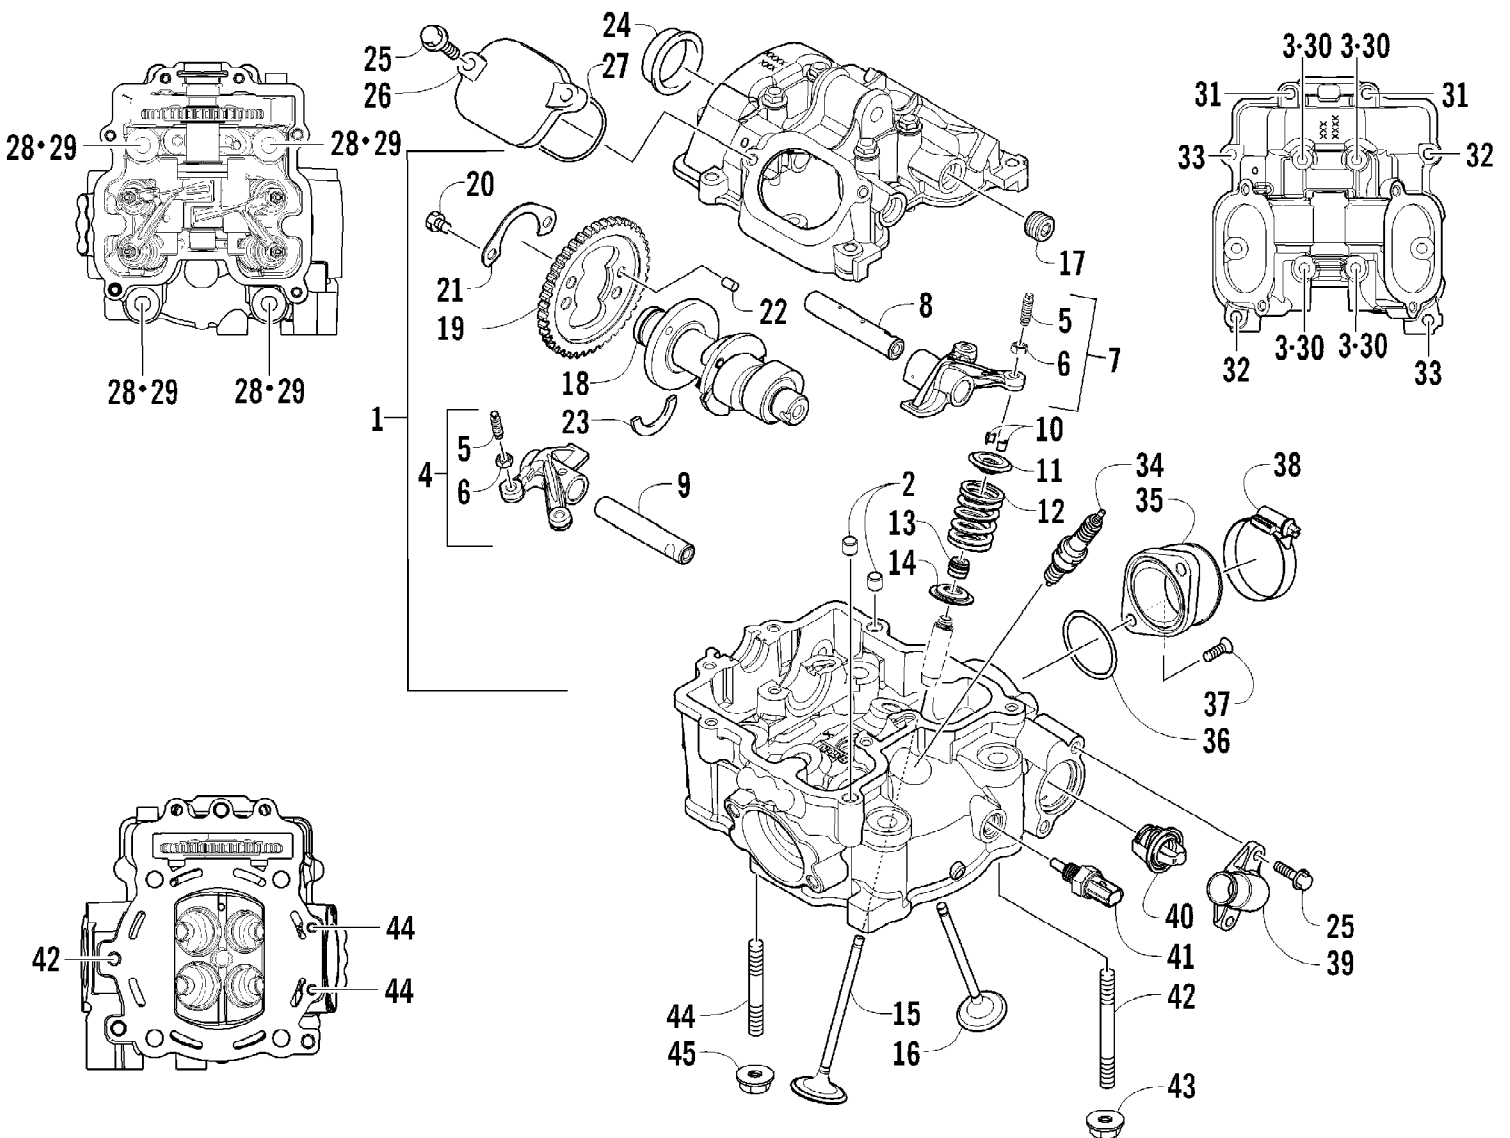

2011 ATV 650 H1 GREEN (A2011ICS4BUSG)
CYLINDER HEAD AND CAMSHAFT/VALVE ASSEMBLY

2011 ATV 650 H1 GREEN (A2011ICS4BUSG)
CYLINDER HEAD AND CAMSHAFT/VALVE ASSEMBLY

Ref #	Part Number	Qty	S/P/F	Description
1	0808-047	1		Head, Cylinder - Assembly (inc. 2-17)
2	0829-001	2	S	Pin, Dowel
3	0826-001	4		Screw, Cap
4	0809-205	1	S	Arm, Valve Rocker - Exhaust (inc. two No. 5-6)
5	0809-033	4	S	Screw, Adjuster
6	0827-007	4		Nut
7	0809-202	1	S	Arm, Valve Rocker - Intake (inc. two No. 5-6)
8	0809-007	1		Shaft, Rocker Arm - Intake
9	0809-008	1		Shaft, Rocker Arm - Exhaust
10	0809-014	8		Cotter, Valve
11	0809-013	4		Retainer, Spring
12	0809-138	4	S	Spring, Valve
13	0830-016	4	S	Seal, Oil
14	0809-006	4		Seat, Spring - Valve
15	0809-228	2	/P	Valve, Intake
16	0809-040	2	S	Valve, Exhaust
17	0831-066	2		Plug, Shaft
18	0809-245	1	/P	Camshaft
19	0809-002	1		Sprocket
20	0826-034	2		Screw, Cap
21	0828-004	1		Plate, Retainer
22	0829-049	1		Pin, Dowel
23	0809-003	1		C-Ring
24	0808-077	1		Plug, Cylinder Head
25	0826-007	6		Screw, Cap
26	0808-003	2		Cap, Inspection
27	0830-167	2	/P	O-Ring
28	0808-037	4	/P	Screw, Cap
29	0830-147	4	/P	Washer
30	0830-155	4	/P	Gasket
31	0826-002	2		Screw, Cap
32	0826-005	2		Screw, Cap
33	0826-006	2		Screw, Cap
34	0217-799	1	/P/F	Spark Plug
35	0570-115	1		Flange, Intake Manifold
36	0830-090	1		O-Ring
37	0826-008	2		Screw, Machine
38	0423-832	1		Clamp
39	0808-008	1		Cover, Thermostat
40	0808-078	1		Thermostat
41	0808-127	1		Sensor, Engine Coolant Temperature
42	0827-031	1		Bolt, Stud
43	8424-804	1		Nut
44	0827-030	2		Bolt, Stud
45	8424-604	2		Nut