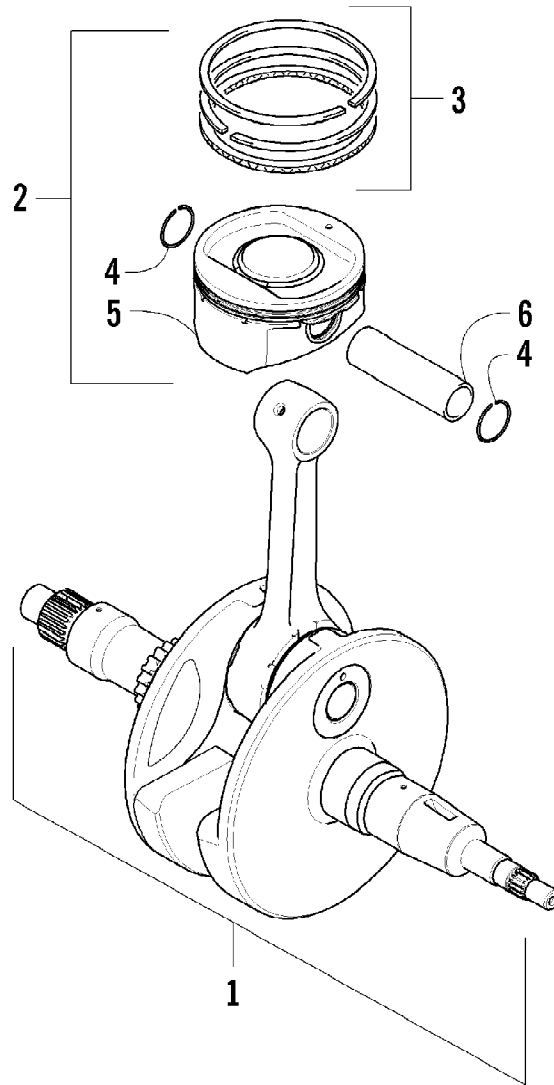

2011 ATV 650 H1 GREEN (A2011ICS4BUSG)
CRANKSHAFT AND PISTON ASSEMBLY

Page 20 of 83

Ref #	Part Number	Qty	S/P/F	Description
1	0805-032	1	S	Crankshaft Assembly
2	0805-035	1	/P	Piston Set (inc. 3-6)
3	0805-011	1		Ring, Piston - Set
4	0831-001	2		Circlip, Piston Pin
5	0	1	F	Piston
6	0805-012	1		Pin, Piston