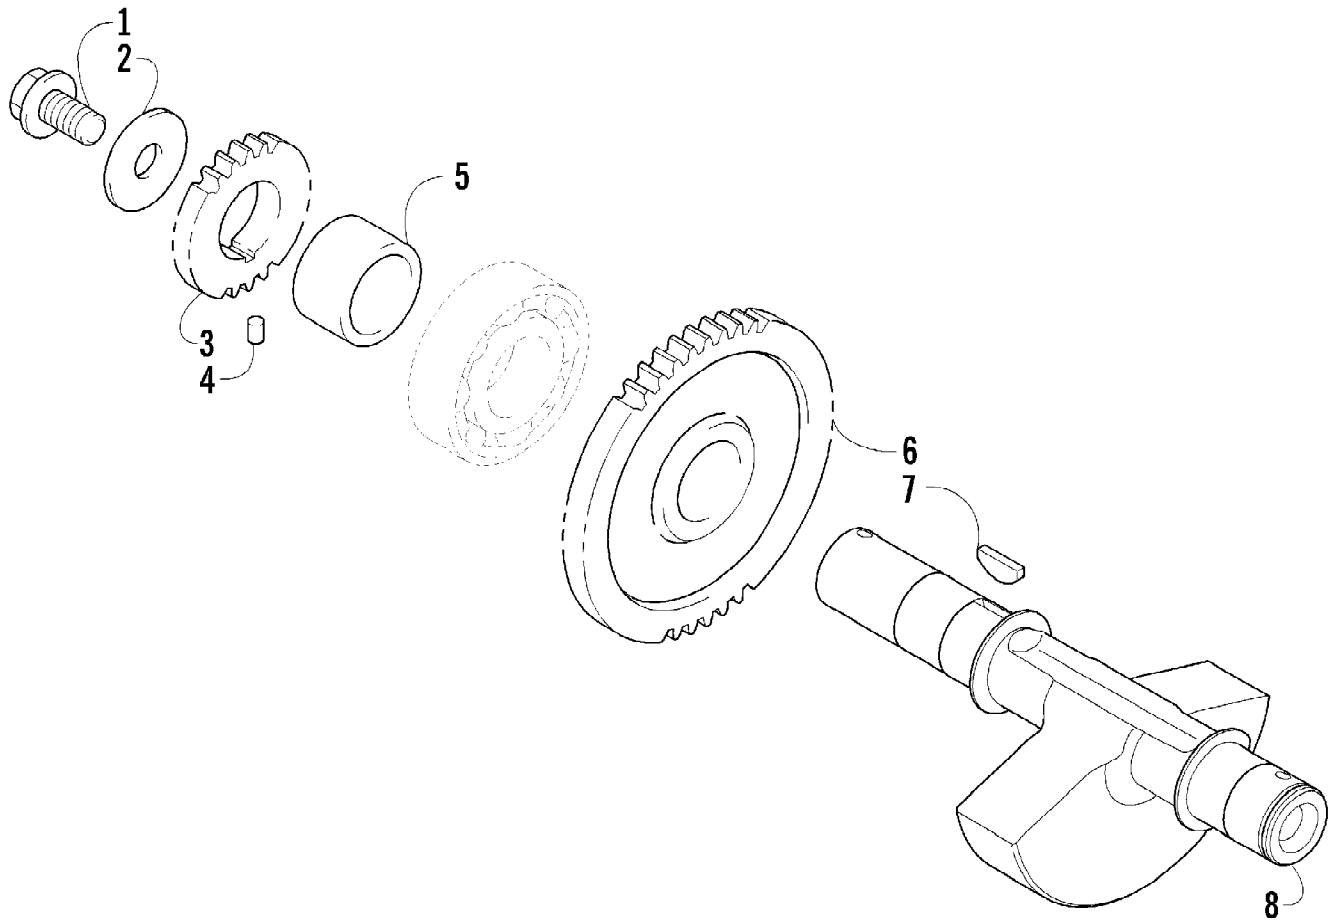

2011 ATV 650 H1 GREEN (A2011ICS4BUSG)
CRANK BALANCER ASSEMBLY

Page 16 of 83

Ref #	Part Number	Qty	S/P/F	Description
1	0826-033	1		Screw, Cap
2	0828-003	1		Washer
3	0811-003	1		Gear, Oil Pump Drive
4	0829-007	1		Pin, Dowel
5	0811-004	1		Spacer
6	0811-002	1		Gear, Driven
7	0829-006	1		Key
8	0811-017	1		Balancer, Crank