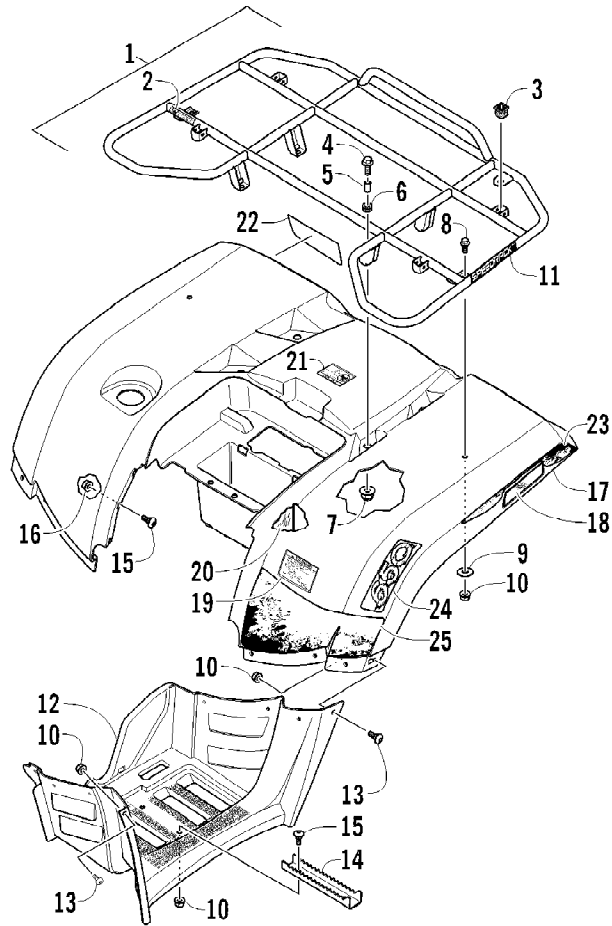

2011 ATV 650 H1 GREEN (A2011ICS4BUSG)
REAR RACK, BODY PANEL, AND FOOTWELL ASSEMBLIES

2011 ATV 650 H1 GREEN (A2011ICS4BUSG)
REAR RACK, BODY PANEL, AND FOOTWELL ASSEMBLIES

Ref #	Part Number	Qty	S/P/F	Description
1	2506-124	1		Rack, Rear - Assembly (inc. 2-3)
2	0411-648	1		Decal, Warning - Load
3	0441-592	4	/P	Bushing
4	8410-830	4		Screw, Cap
5	0423-669	4		Spacer
6	0423-465	4		Grommet
7	8432-802	4		Nut, Lock
8	0423-654	2		Screw, Shoulder
9	8050-222	2	/P	Washer
10	0423-540	24		Nut, Lock
11	0411-965	2		Decal, "Speedrack"
12	2406-280	1		Footwell - Right
12	2406-281	1		Footwell - Left
13	0423-419	18		Screw, Machine
14	1506-125	2	/P	Footpeg
15	0423-355	10		Screw, Shoulder
16	8424-602	6	/P	Nut
17	2516-958	1		Panel, Fender - Assembly - Rear (inc. 18-21)
18	1411-598	1		Decal, Reflector - Right
18	1411-599	1		Decal, Reflector - Left
19	2411-143	1	/P	Decal, Warning - Tire Pressure
20	0412-351	1		Foil, Protective
21	1411-809	1	/P	Decal, Passenger
22	2411-295	1		Decal, "Arctic Cat"
23	2411-304	1		Decal, Side - Upper Right
23	2411-305	1		Decal, Side - Upper Left
24	2411-324	1		Decal, 650 - Right
24	2411-325	1		Decal, 650 - Left
25	2411-314	1		Decal, Side - Lower Right
25	2411-315	1		Decal, Side - Lower Left