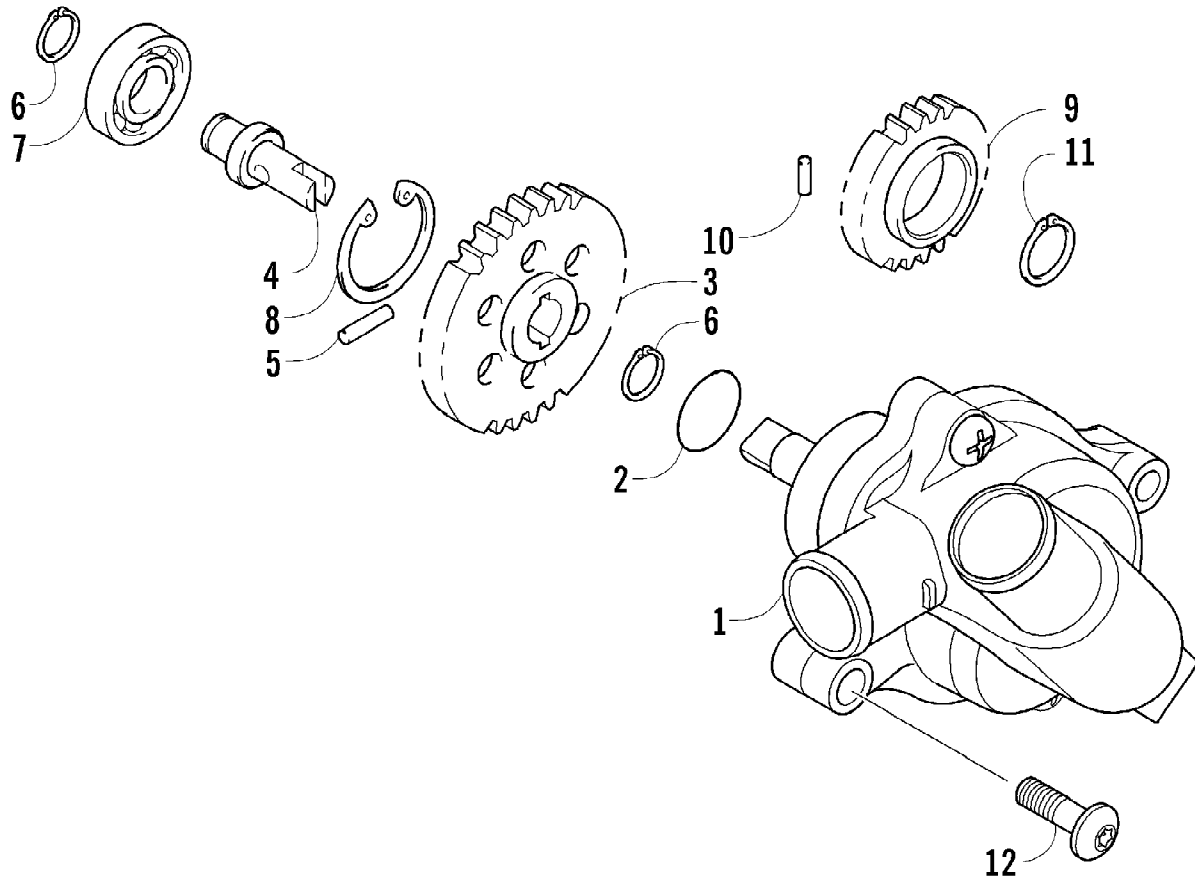

2011 ATV 650 H1 GREEN (A2011ICS4BUSG)
WATER PUMP ASSEMBLY

Page 79 of 83

Ref #	Part Number	Qty	S/P/F	Description
1	0813-001	1		Pump, Water - Assembly (inc. 2)
2	0830-029	1		O-Ring
3	0813-004	1		Gear, Driven
4	0813-005	1		Shaft, Driven Gear
5	0829-009	1		Pin
6	0831-002	2		Ring, Retaining
7	0832-046	1	/P	Bearing
8	0831-004	1		Ring, Retaining
9	0811-003	1		Gear, Water Pump Drive
10	0829-007	1		Pin
11	0831-005	1		Ring, Retaining
12	8468-665	2		Screw, Machine