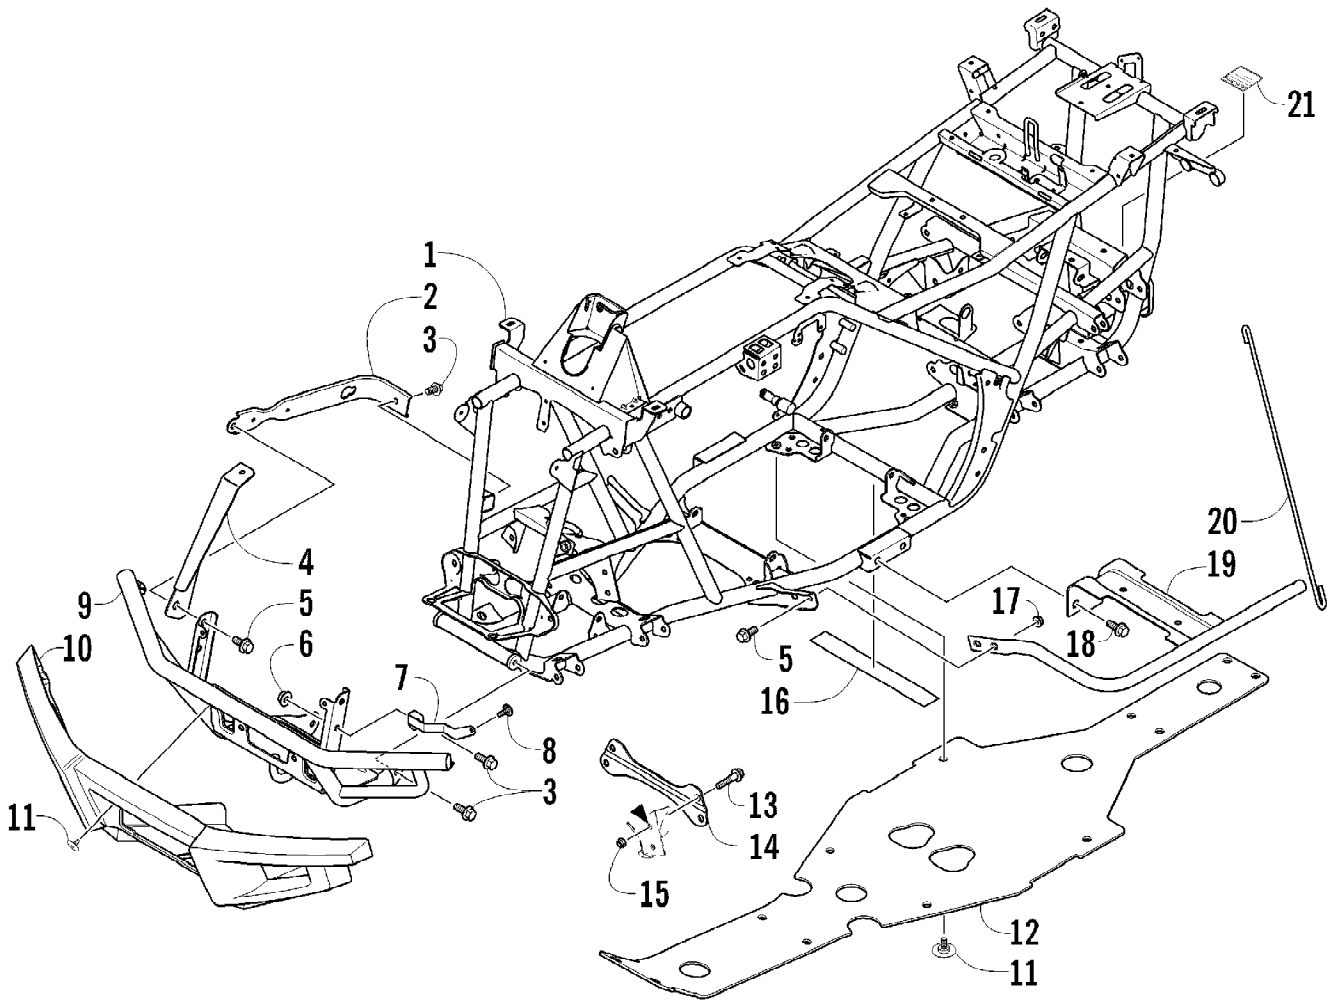

2011 ATV 650 H1 GREEN (A2011ICS4BUSG)
FRAME AND RELATED PARTS

Page 30 of 83

Ref #	Part Number	Qty	S/P/F	Description
1	2506-541	1		Frame, Main
2	1506-596	2	/P	Channel, Bumper Mounting
3	8409-020	6	/P	Screw, Cap
4	1506-686	1		Bracket, Mounting - Bumper - Right
4	1506-687	1		Bracket, Mounting - Bumper - Left
5	8408-816	6		Screw, Cap
6	8424-002	2		Nut
7	2516-594	1		Bracket, Support - Right
7	2516-595	1		Bracket, Support - Left
8	0623-797	2		Screw, Self-Tapping
9	1506-684	1		Bumper, Front
10	1406-868	1		Fascia, Bumper - Front
11	0423-101	16		Screw, Shoulder
12	1406-030	1		Panel, Belly
13	8409-025	2		Screw, Cap
14	2516-852	1	/P	Brace, A-Arm
15	0423-744	2		Nut, Lock
16	0406-289	2		Pad, Frame
17	8424-802	4		Nut
18	8409-016	4		Screw, Cap
19	1506-659	1		Footrest - Right
19	1506-660	1		Footrest - Left
20	2506-426	2	/P	Rod, Support
21	1411-077	1		Decal, Warning - Towing