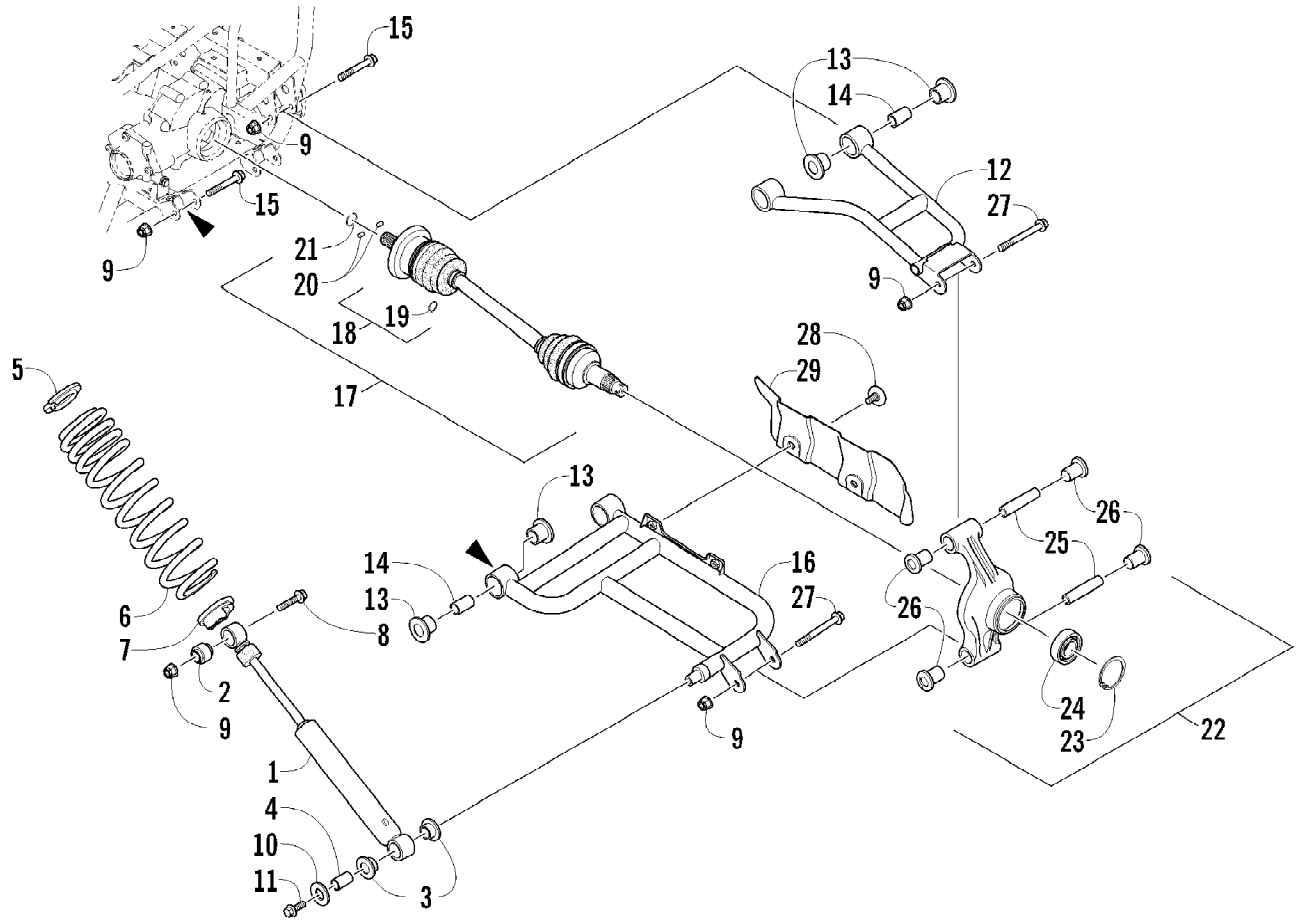

2011 ATV 650 H1 GREEN (A2011ICS4BUSG)
REAR SUSPENSION ASSEMBLY

2011 ATV 650 H1 GREEN (A2011ICS4BUSG)
REAR SUSPENSION ASSEMBLY

Ref #	Part Number	Qty	S/P/F	Description
1	0404-158	2		Shock Absorber (inc. 2-4)
2	0403-182	2		Bushing
3	0603-955	4		Bushing
4	1603-219	2	S	Sleeve
5	1603-889	2	/P	Retainer, Spring
6	0504-536	2		Spring, Suspension
7	0404-057	2		Cam, Spring Adjuster
8	8409-040	1		Screw, Cap - Right
8	8409-050	1		Screw, Cap - Left
9	0423-744	14		Nut, Lock
10	0423-087	2		Washer
11	8408-820	2	/P	Screw, Cap
12	0504-582	1		A-Arm, Rear - Upper Right (inc. 13-14)
12	0504-583	1	/P	A-Arm, Rear - Upper Left (inc. 13-14)
13	0403-208	16	/P	Bushing
14	0403-214	8	/P	Axle
15	8409-075	8		Screw, Cap
16	0504-572	1		A-Arm, Rear - Lower Right (inc. 13-14)
16	0504-573	1		A-Arm, Rear - Lower Left (inc. 13-14)
17	1502-798	2	S	Axle, Drive (inc. 18-21)
18	1436-419	2		Repair Kit, Boot (inc. 19)
19	1441-988	2		Clip, Retaining
20	1402-884	4		Pin, Detent
21	1402-890	2		Clip, Retaining
22	0504-548	1	/P	Knuckle, Right - Assembly (inc. 23-26)
22	0504-549	1	/P	Knuckle, Left - Assembly (inc. 23-26)
23	0423-423	2		Ring, Retaining
24	1402-809	2	/P	Bearing
25	0403-213	4	/P	Axle
26	0403-206	8	/P	Bushing
27	8409-000	4		Screw, Cap
28	0423-545	4	/P	Screw, Shoulder
29	1406-068	1		Guard, Boot - Rear - Right
29	1406-069	1		Guard, Boot - Rear - Left