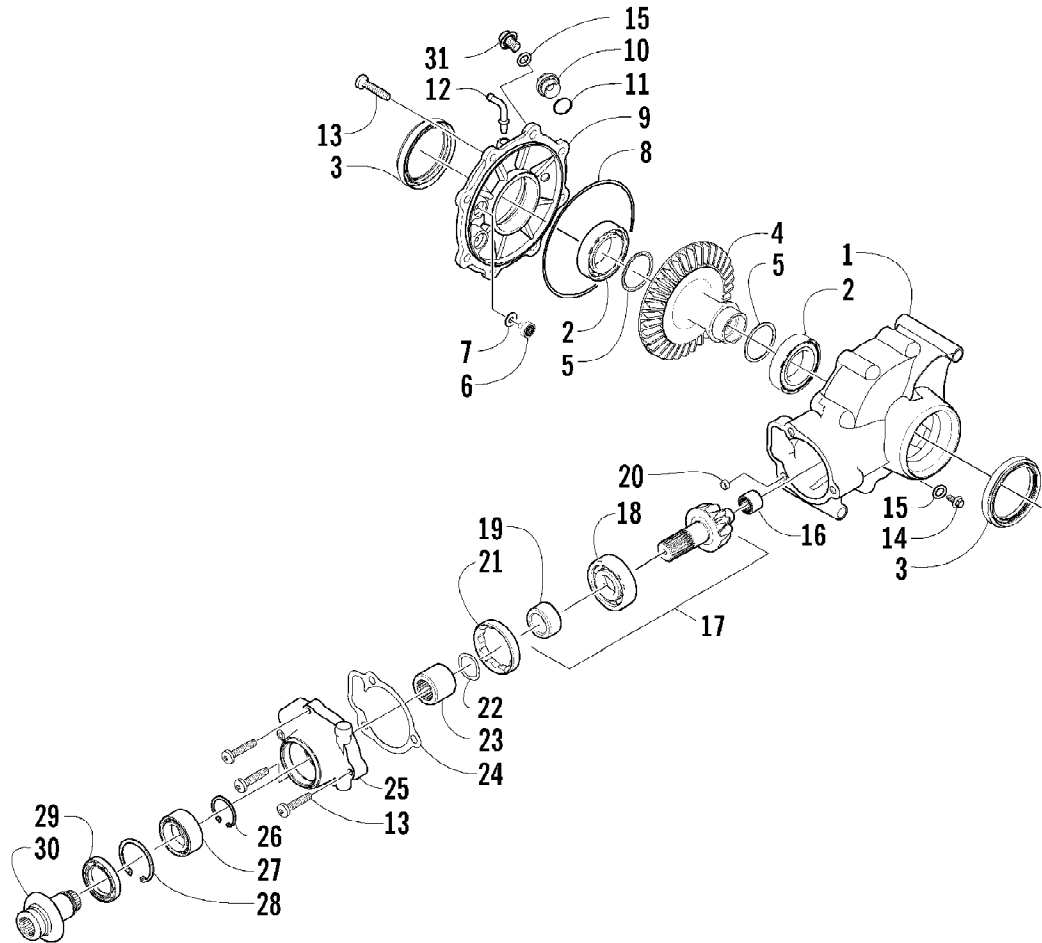

2011 ATV 650 H1 GREEN (A2011ICS4BUSG)
REAR DRIVE GEARCASE ASSEMBLY

2011 ATV 650 H1 GREEN (A2011ICS4BUSG)
REAR DRIVE GEARCASE ASSEMBLY

Ref #	Part Number	Qty	S/P/F	Description
	1502-402	1	/P	Complete Rear Drive Gearcase Assembly
1	1502-317	1		Housing, Gearcase
2	0402-393	2		Bearing
3	1402-713	2	S	Seal
4	1402-032	1		Gear, Ring - 36T
5	0402-405	AR		Shim, 41 x 49 x 1.3 mm
5	0402-406	AR		Shim, 41 x 49 x 1.4 mm
5	0402-407	AR		Shim, 41 x 49 x 1.5 mm
5	0402-408	AR		Shim, 41 x 49 x 1.6 mm
5	0402-409	AR		Shim, 41 x 49 x 1.7 mm
6	0402-326	1		Button, Thrust
7	0402-429	AR		Shim, 6.3 x 18 x 1.3 mm
7	0402-430	AR		Shim, 6.3 x 18 x 1.4 mm
7	0402-431	AR		Shim, 6.3 x 18 x 1.5 mm
7	0402-432	AR		Shim, 6.3 x 18 x 1.6 mm
7	0402-433	AR		Shim, 6.3 x 18 x 1.7 mm
8	0423-149	1		O-Ring
9	1502-082	1		Cover, Gearcase
10	0402-333	1	/P	Plug, Magnetic (inc. 11)
11	0423-154	1		O-Ring
12	1402-102	1		Fitting
13	0423-118	11		Screw, Self-Tapping
14	1402-210	1	/P	Plug, Fill (inc. one No. 15)
15	0423-153	2		O-Ring
16	0402-328	1		Bearing
17	0502-783	1		Gear, Pinion - Assembly - 10T (inc. 18-19)
18	0402-327	1		Bearing
19	0402-336	1		Collar, Retaining
20	0402-411	1		Pin, Dowel
21	0402-331	1		Collar, Lock
22	0402-982	1		Washer, Wave
23	0402-981	1		Collar, Shaft
24	0402-947	1		Gasket, Flange
25	0502-529	1		Housing, Pinion
26	0423-417	1		Ring, Retaining
27	1402-043	1		Bearing
28	0423-423	1		Ring, Retaining
29	1402-011	1		Seal
30	1502-085	1	/P	Shaft, Input
31	1402-211	1		Plug, Oil Level (inc. one No. 15)