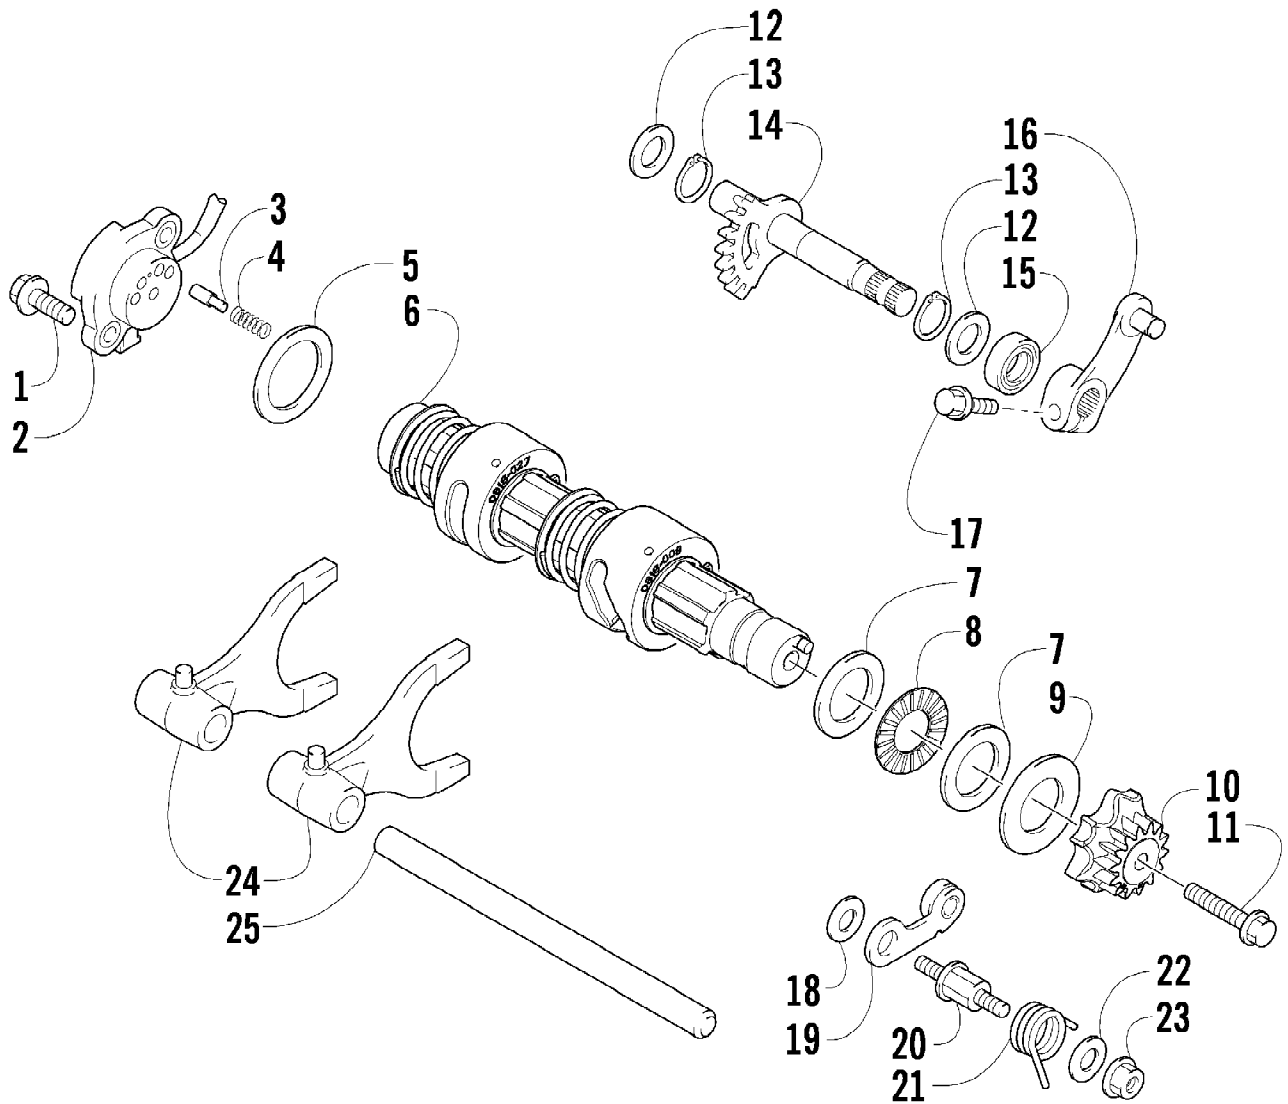

2011 ATV 650 H1 GREEN (A2011ICS4BUSG)
GEAR SHIFTING ASSEMBLY

Page 41 of 83

Ref #	Part Number	Qty	S/P/F	Description
1	8470-520	2		Screw, Machine
2	0409-090	1	/P	Switch, Gear Position
3	0818-013	2		Contact
4	0818-017	2		Spring
5	0828-040	1		Washer
6	0818-046	1		Shaft, Gear Shift - Assembly
7	0828-095	2		Washer
8	0832-052	1	/P	Bearing, Thrust
9	0828-037	1		Washer
10	0818-089	1	/P	Plate, Gear Shift Cam
11	0826-006	1		Screw, Cap
12	0828-036	2		Washer
13	0831-010	2		Ring, Retaining
14	0818-007	1	/P	Shaft, Sub-Gear Shift
15	0830-044	1		Seal, Sub-Gear Shift Shaft
16	0818-014	1		Arm, Select
17	8468-620	1	/P	Screw, Machine
18	0828-038	1		Washer
19	0818-002	1		Stopper, Cam
20	0818-004	1		Support, Cam Stopper
21	0818-090	1		Spring
22	0828-035	1		Washer
23	8424-602	1	/P	Nut
24	0818-072	2	/P	Fork, Shift
25	0818-006	1		Shaft, Shift Fork