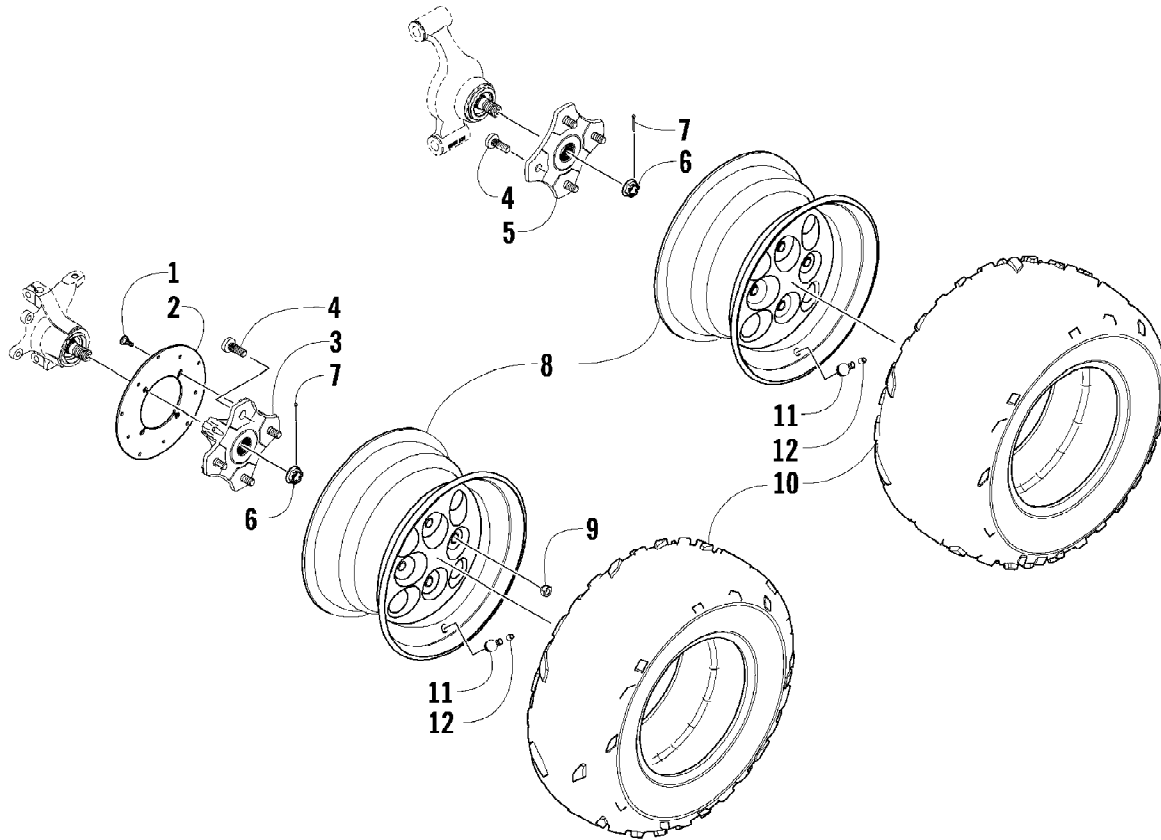

2011 ATV 650 H1 GREEN (A2011ICS4BUSG)
WHEEL AND TIRE ASSEMBLY

Page 81 of 83

Ref #	Part Number	Qty	S/P/F	Description
1	0423-557	12		Screw, Shoulder
2	1436-164	3	/P	Disc, Brake
3	1502-462	2	/P	Hub, Wheel - Front (inc. 4)
4	0402-974	16	/P	Stud
5	1502-462	1	/P	Hub, Wheel - Rear - Right (inc. 4)
5	1502-464	1		Hub, Wheel - Rear - Left (inc. 4)
6	0423-607	4		Nut, Castle
7	0423-407	4		Pin, Cotter
8	1402-776	2		Wheel - Front
8	1402-777	2		Wheel - Rear
9	0423-408	16	/P	Nut, Lug
10	1402-894	2		Tire - Front
10	1402-895	2		Tire - Rear
11	0402-064	4		Stem, Valve (inc. 12)
12	0402-140	4		Cap, Valve Stem