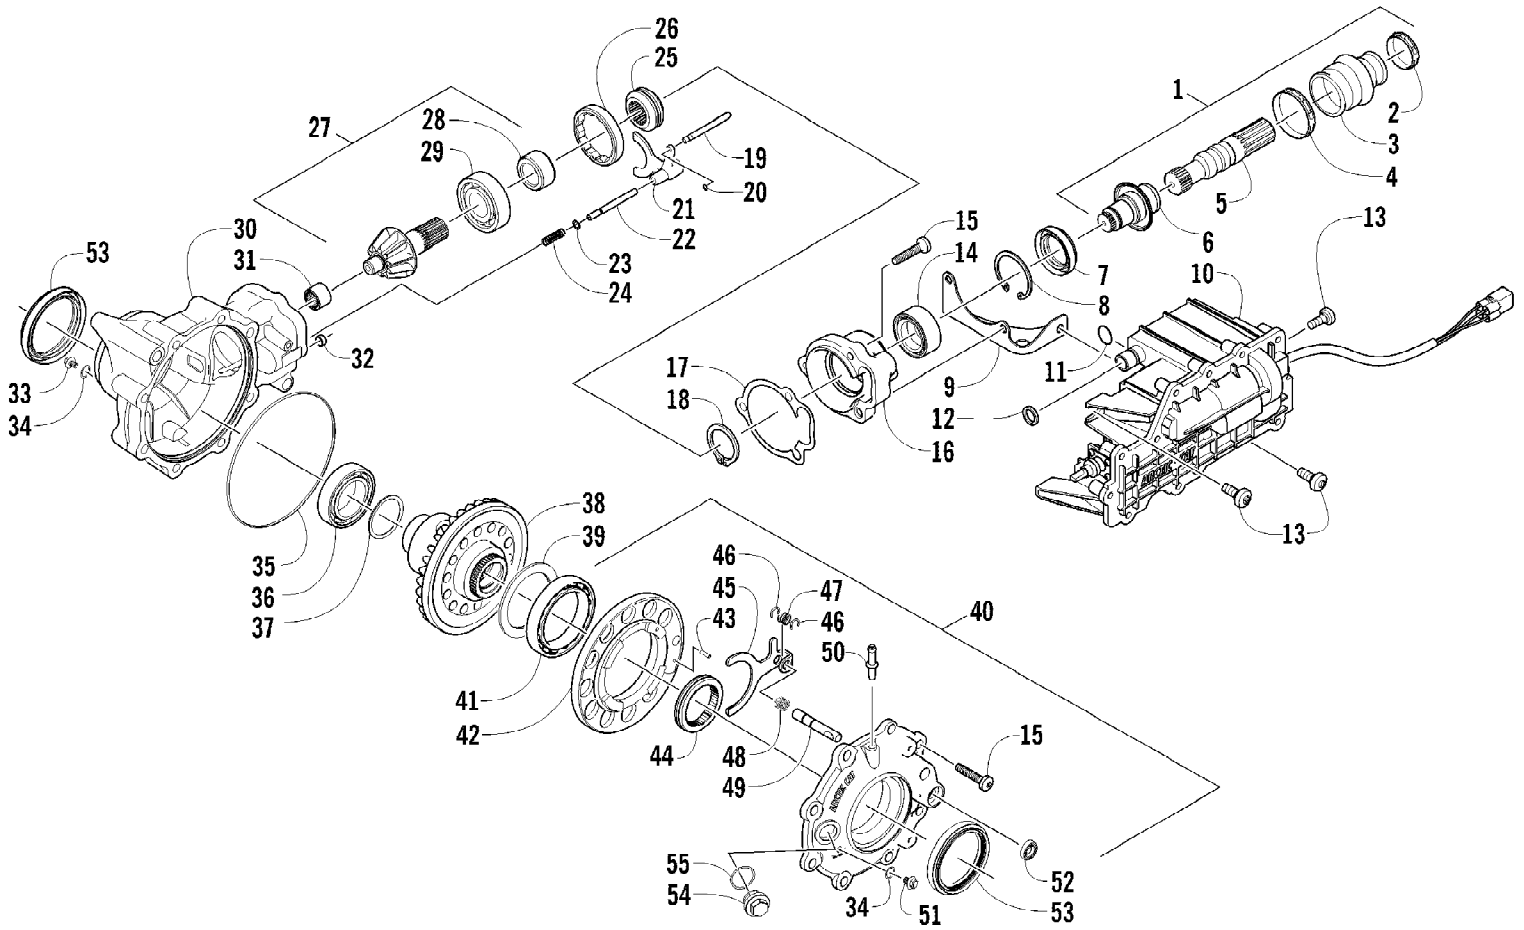

2011 ATV 650 H1 GREEN (A2011ICS4BUSG)
FRONT DRIVE GEARCASE ASSEMBLY

Ref #	Part Number	Qty	S/P/F	Description
	1502-394	1		Complete Front Drive Gearcase Assembly
1	1502-083	1		Shaft, Propeller - Assembly (inc. 2-6)
2	0423-411	1		Clamp
3	0402-985	1	/P	Boot, Propeller Shaft
4	0423-393	1		Clamp
5	1402-045	1		Shaft, Output
6	1502-085	1	/P	Shaft, Input
7	1402-011	1		Seal
8	0423-423	1		Ring, Retaining
9	1502-237	1		Bracket, Actuator
10	0502-585	1	S	Actuator (inc. 11)
11	1402-981	1		O-Ring
12	0423-892	1	/P	O-Ring
13	0423-396	3		Screw, Self-Tapping
14	1402-043	1		Bearing
15	0423-118	11		Screw, Self-Tapping
16	0502-528	1	/P	Housing, Pinion
17	0402-947	1		Gasket, Flange
18	0423-417	1		Ring, Retaining
19	0402-997	1		Shaft, Selector
20	0423-402	1		Ring, Retaining
21	0402-998	1		Fork, Selector
22	0402-417	1		Shaft, Shuttle
23	0423-147	1		O-Ring
24	0402-999	1		Spring, Return
25	0402-413	1		Coupler, Drive
26	0402-357	1		Collar, Lock
27	0502-783	1		Gear, Pinion - Assembly - 10T (inc. 28-29)
28	0402-336	1		Collar, Retaining
29	0402-327	1		Bearing
30	0502-514	1		Housing, Gearcase
31	0402-328	1		Bearing
32	0402-411	1		Pin, Dowel
33	1402-210	1	/P	Plug, Magnetic (inc. one No. 34)
34	0423-153	2		O-Ring
35	0423-149	1		O-Ring
36	0402-393	1		Bearing
37	0402-405	AR		Shim, 41 x 49 x 1.3 mm
37	0402-406	AR		Shim, 41 x 49 x 1.4 mm
37	0402-407	AR		Shim, 41 x 49 x 1.5 mm
37	0402-408	AR		Shim, 41 x 49 x 1.6 mm
37	0402-409	AR		Shim, 41 x 49 x 1.7 mm
38	1502-555	1	/P	Gear, Ring - 36T
39	1402-074	AR		Shim, 61 x 69 x 1.3 mm
39	1402-075	AR		Shim, 61 x 69 x 1.4 mm
39	1402-076	AR		Shim, 61 x 69 x 1.5 mm
39	1402-077	AR		Shim, 61 x 69 x 1.6 mm
39	1402-078	AR		Shim, 61 x 69 x 1.7 mm
40	1502-389	1		Cover, Gearcase (inc. one No. 34, 41-52, and one No. 53)
41	1402-053	1		Bearing
42	0502-413	1		Flange, Bearing