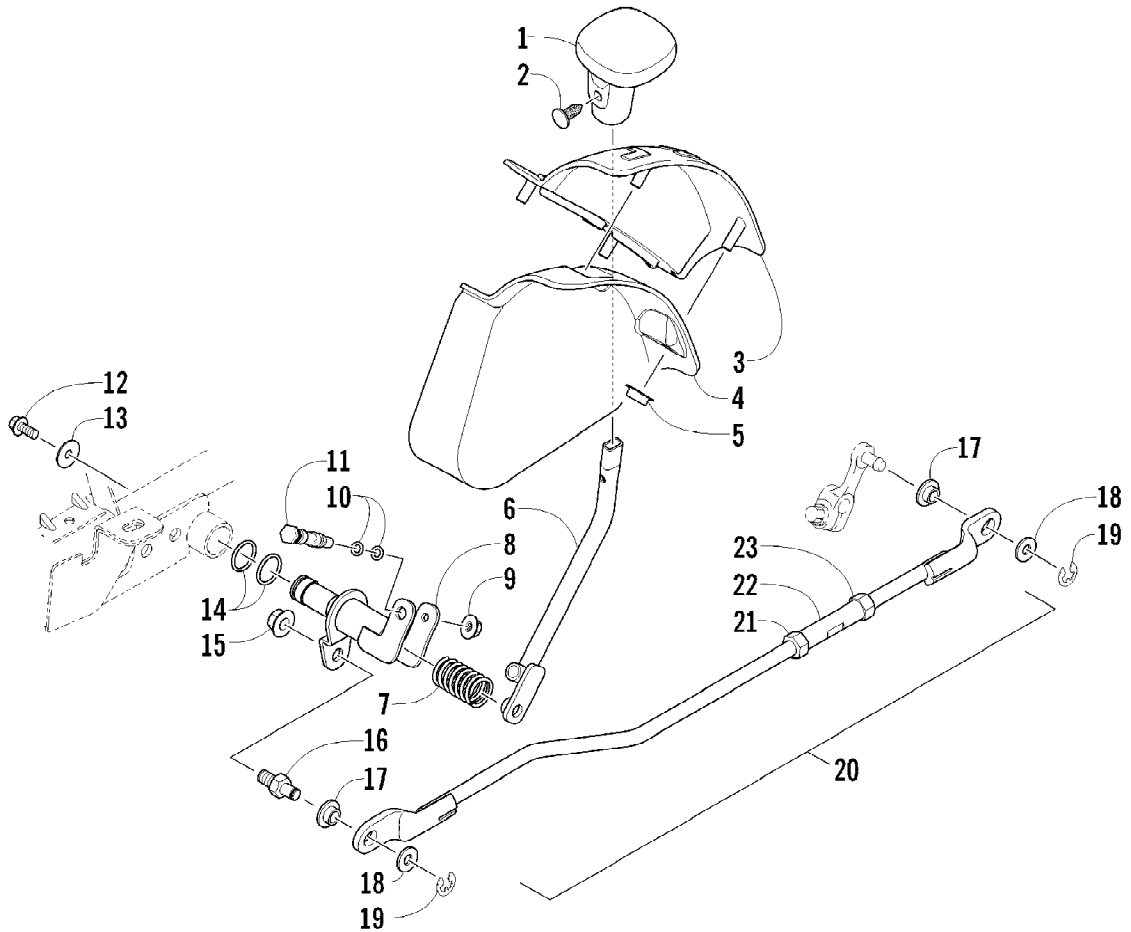

2011 ATV 650 H1 GREEN (A2011ICS4BUSG)
SHIFT LEVER ASSEMBLY

2011 ATV 650 H1 GREEN (A2011ICS4BUSG)
SHIFT LEVER ASSEMBLY

Page 67 of 83

Ref #	Part Number	Qty	S/P/F	Description
1	0402-843	1	/P	Knob, Shift
2	0423-345	1		Clip, Retaining
3	1402-562	1	/P	Plate, Shift
4	2406-348	1		Shield, Shift Plate
5	0423-357	4		Nut, Stamped
6	0502-659	1		Lever, Shift
7	0402-678	1	/P	Spring, Shift Lever
8	1502-332	1		Actuator, Shift
9	8424-602	1	/P	Nut
10	0423-182	2	/P	O-Ring
11	0402-675	1		Axle, Pivot
12	8408-812	1		Screw, Cap
13	0423-087	1		Washer
14	0423-299	2	/P	O-Ring
15	8424-802	1		Nut
16	1402-621	1		Pin, Mounting
17	0423-091	2		Bushing
18	0623-094	2		Washer
19	0423-169	2	/P	E-Ring
20	1502-622	1		Linkage, Shift - Assembly (inc. 21-23)
21	0123-917	1	/P	Nut, Hex - Left-Hand Thread
22	1402-619	1		Coupler
23	0623-294	1		Nut, Hex - Right-Hand Thread