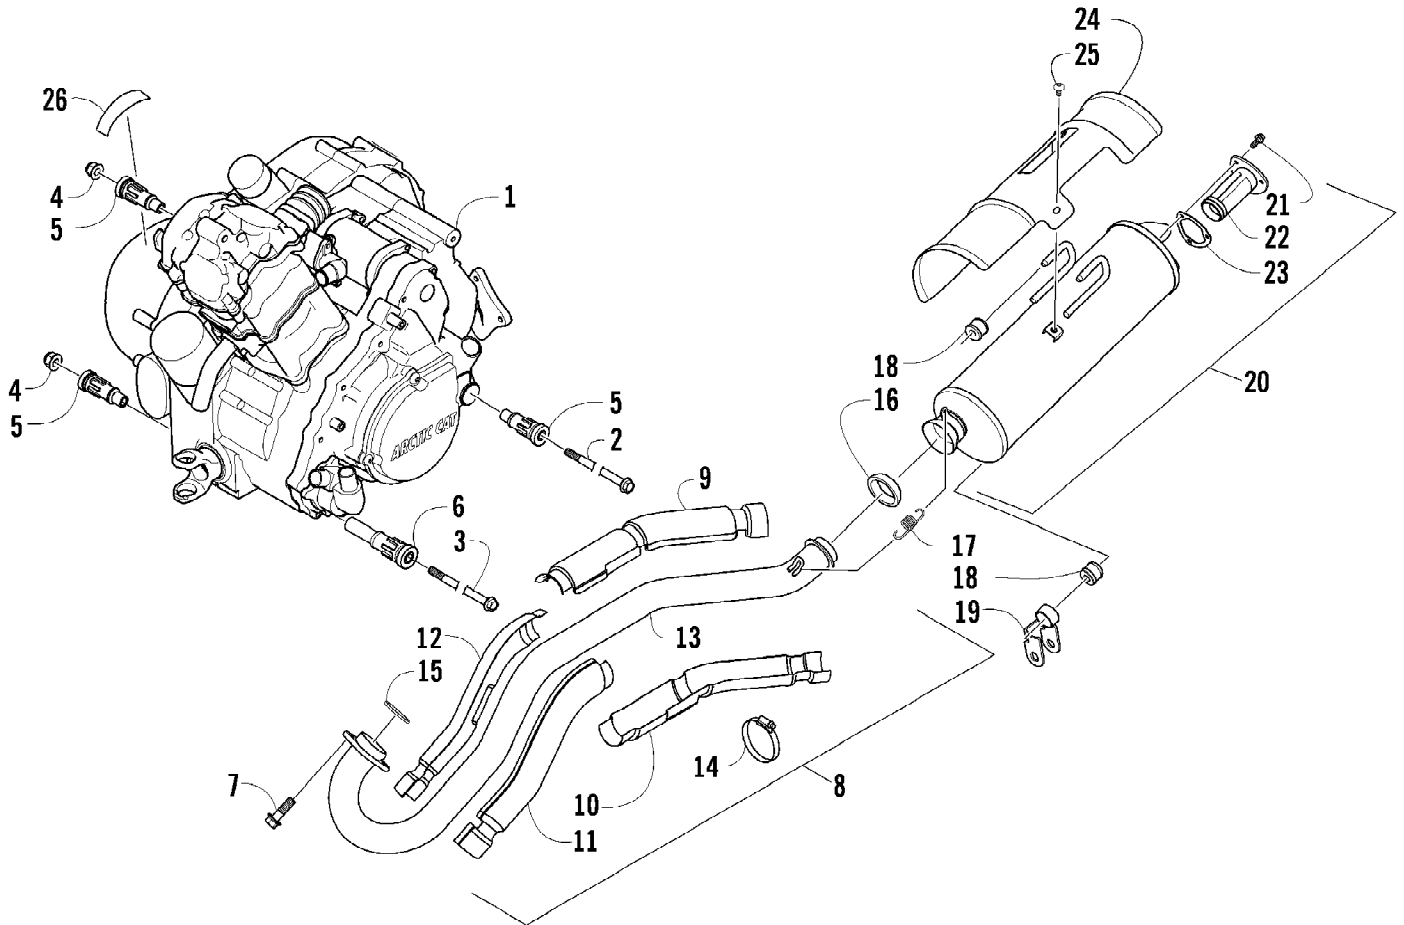

2011 ATV 650 H1 GREEN (A2011ICS4BUSG)
ENGINE AND EXHAUST

Page 28 of 83

Ref #	Part Number	Qty	S/P/F	Description
1	0800-081	1	/P	Engine, A650G
2	0423-451	1		Screw, Cap
3	0423-405	1		Screw, Cap
4	8428-002	2		Nut, Lock
5	0801-129	3		Mount, Rubber - Engine
6	0801-122	1		Mount, Rubber - Engine
7	8408-820	2	/P	Screw, Cap
8	0512-345	1	/P	Pipe, Exhaust - Assembly (inc. 9-14)
9	0412-350	1		Shield, Exhaust Pipe - Outer - Rear
10	0412-339	1		Shield, Exhaust Pipe - Inner - Rear
11	0412-349	1		Shield, Exhaust Pipe - Inner - Front
12	0412-348	1		Shield, Exhaust Pipe - Outer - Front
13	0512-344	1		Pipe, Exhaust
14	0423-317	4	/P	Clamp
15	0412-338	1	/P	Gasket, Exhaust
16	0412-375	1	/P	Seal, Exhaust
17	0612-668	2	/P	Spring, Extension
18	0412-577	3	/P	Bushing
19	1506-732	1		Channel, Muffler Support
20	0512-355	1	/P	Muffler - Assembly (inc. 21-23)
21	8408-616	3		Screw, Cap
22	0512-219	1	/P	Arrester, Spark - Assembly
23	0412-313	1		Gasket, Spark Arrester
24	0412-373	1	/P	Cover, Muffler
25	8477-610	3		Screw, Machine
26	0411-426	1		Decal, Warning - Clutch Cover