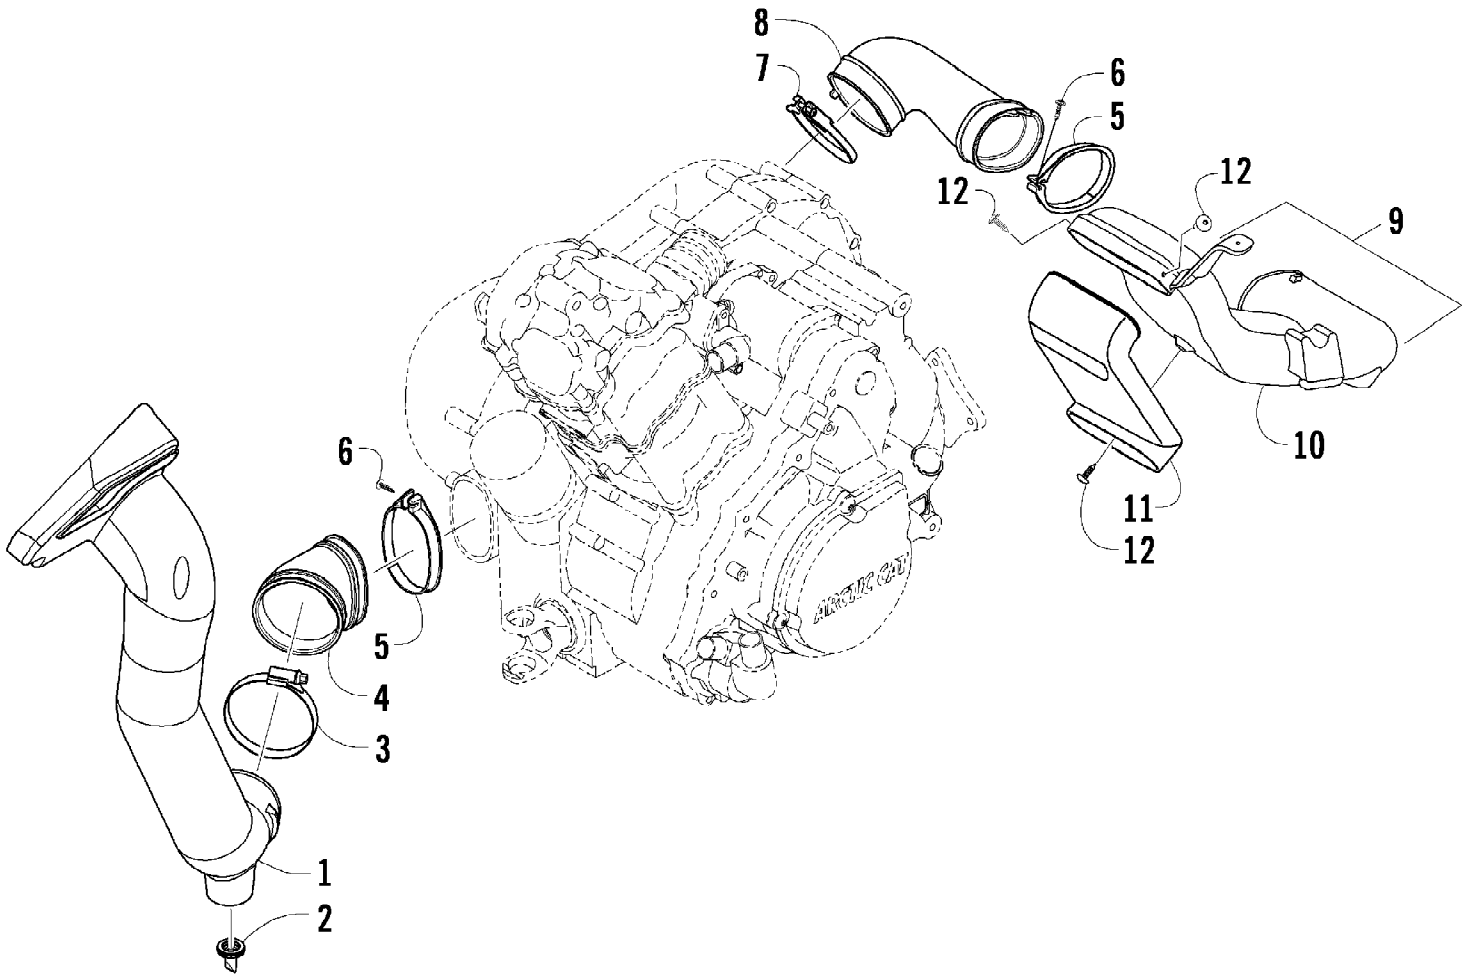

2011 ATV 650 H1 GREEN (A2011ICS4BUSG)
CASE/BELT COOLING ASSEMBLY

Page 10 of 83

Ref #	Part Number	Qty	S/P/F	Description
1	0413-115	1		Duct, Air Intake - Front - Lower
2	0470-442	1	/P	Valve, Drain
3	0423-057	1		Clamp
4	0413-160	1	/P	Boot, Duct - Air Intake - Front
5	0423-550	2		Clamp
6	0423-342	2	/P	Screw, Self-Tapping
7	0423-730	1		Clamp
8	0413-206	1	/P	Boot, Duct - Air Out - Rear
9	0470-824	1	/P	Duct, Air Out - Rear (inc. 10-11 and three No. 12)
10	0470-825	1		Duct
11	0470-778	1		Duct
12	0623-784	4		Screw, Self-Tapping