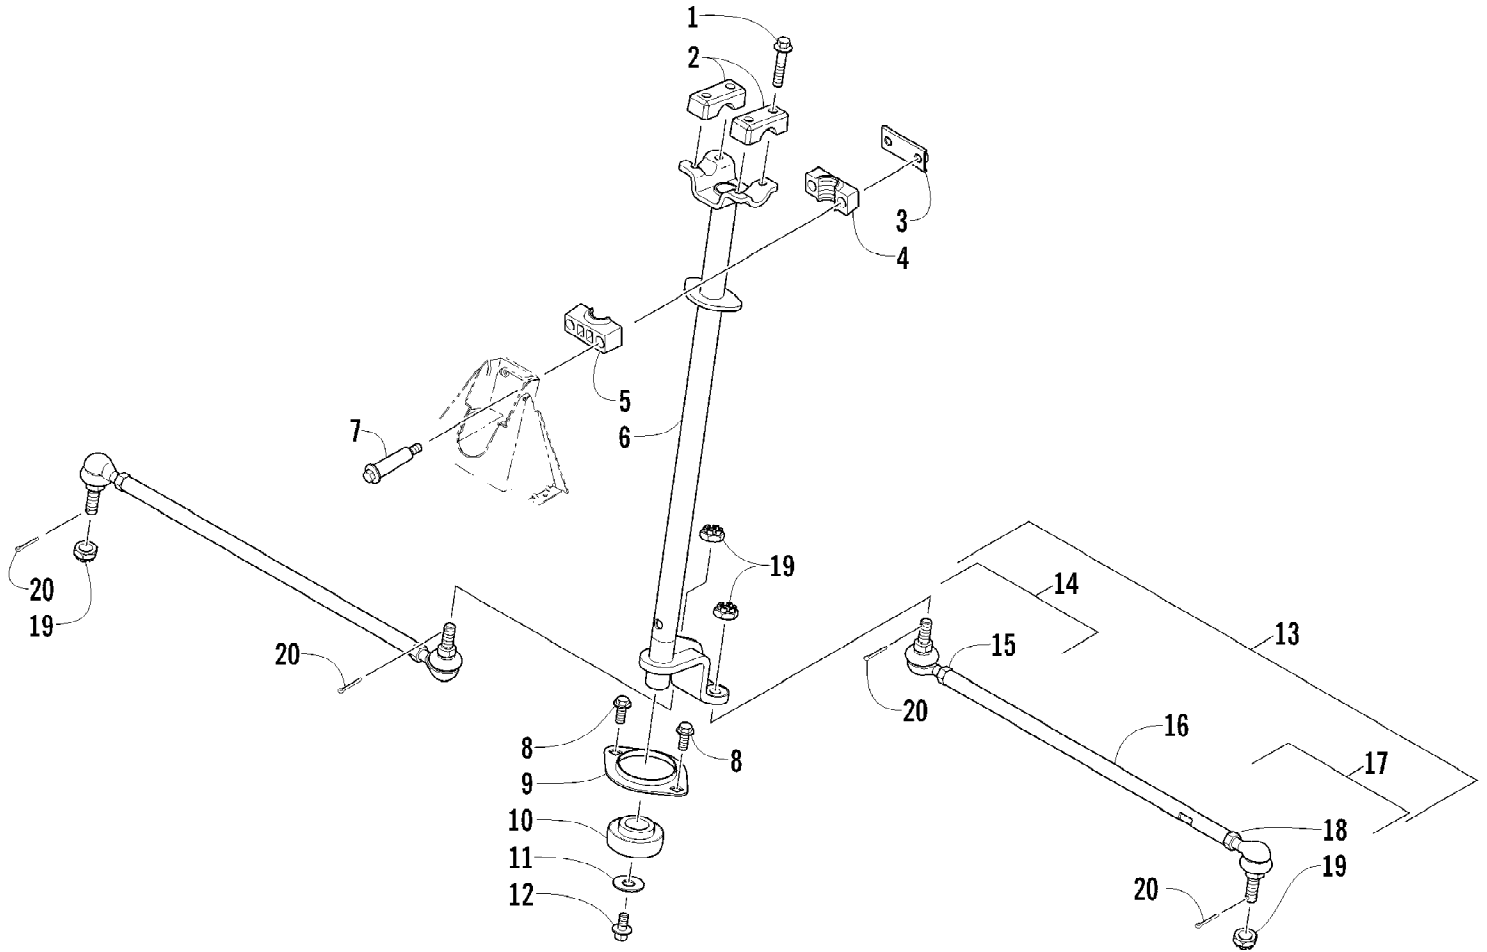

2011 ATV 650 H1 GREEN (A2011ICS4BUSG)
STEERING ASSEMBLY (VIN: 250001 AND UP)

Page 73 of 83

Ref #	Part Number	Qty	S/P/F	Description
1	8408-835	4		Screw, Cap
2	0405-035	2		Cap, Steering Adjuster
3	0505-484	1		Cap, Housing
4	0405-260	1		Housing, Upper
5	0405-259	1		Housing, Lower
6	0505-493	1		Post, Steering
7	0423-505	2		Screw, Shoulder
8	8408-816	2		Screw, Cap
9	0602-233	1		Flange, Bearing
10	0405-052	1		Bearing w/Inverted Oil Seal
11	0423-073	1		Washer
12	8409-020	1	/P	Screw, Cap
13	0505-499	2	/P	Tie Rod - Assembly (inc. 14-18)
14	0505-511	2	/P	End, Tie Rod - Left-Hand Thread - Kit (inc. 15)
15	0423-013	2		Nut - Left-Hand Thread
16	0405-281	2	/P	Tie Rod
17	0505-510	2	/P	End, Tie Rod - Right-Hand Thread - Kit (inc. 18)
18	8420-002	2	/P	Nut - Right-Hand Thread
19	0423-157	4		Nut, Lock
20	0623-175	4		Pin, Cotter