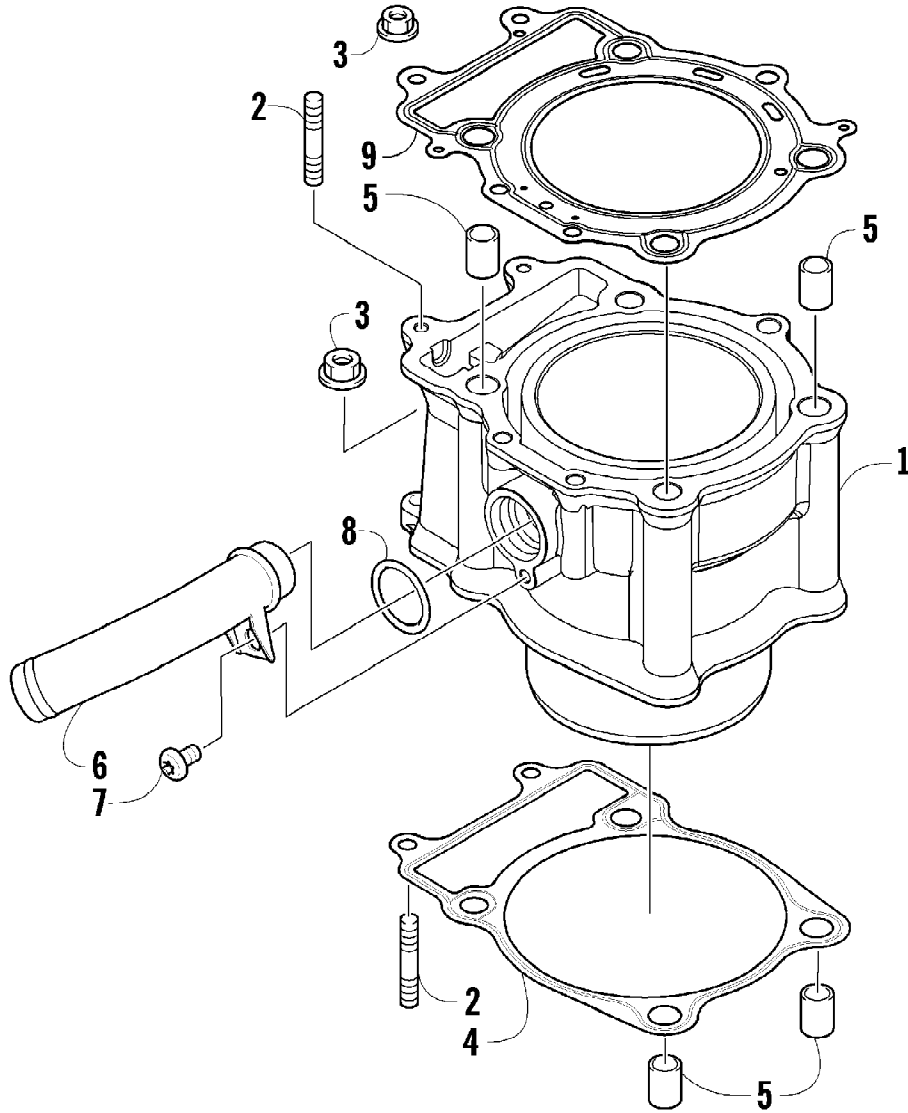

2011 ATV 650 H1 GREEN (A2011ICS4BUSG)
CYLINDER ASSEMBLY

2011 ATV 650 H1 GREEN (A2011ICS4BUSG)
CYLINDER ASSEMBLY

Page 22 of 83

Ref #	Part Number	Qty	S/P/F	Description
1	0804-016	1		Cylinder
2	0827-002	4		Bolt, Stud
3	8424-604	4		Nut
4	0830-084	1		Gasket, Base
5	0829-002	4		Pin, Dowel
6	0804-047	1	/P	Union, Coolant Hose
7	8468-612	1		Screw, Machine
8	0830-007	1		O-Ring
9	0830-085	1	/P	Gasket, Cylinder Head