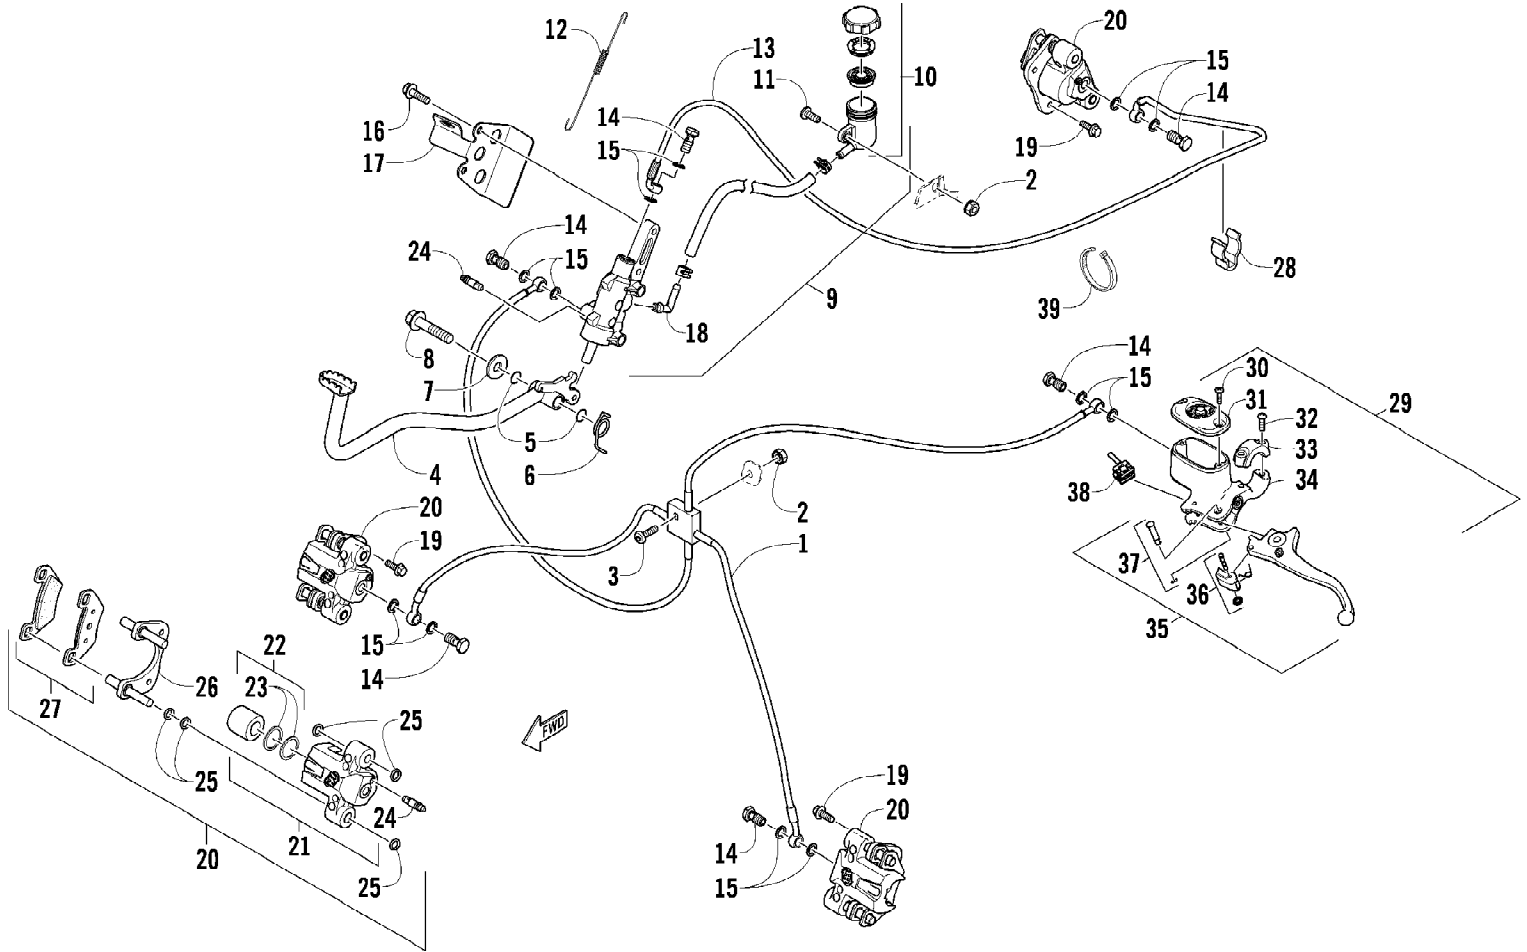

2011 ATV 650 H1 GREEN (A2011ICS4BUSG)
HYDRAULIC BRAKE ASSEMBLY

Ref #	Part Number	Qty	S/P/F	Description
1	1502-015	1		Hose, Brake - Assembly
2	0623-038	2		Nut w/Washer
3	8476-625	1		Screw, Machine
4	1502-063	1		Lever, Brake
5	1602-213	2	/P	O-Ring
6	0502-807	1		Spring, Brake Lever
7	8050-252	1		Washer
8	8408-816	1		Screw, Cap
9	1502-293	1		Brake Assembly (inc. 10)
10	1502-155	1		Reservoir, Brake w/Clamp
11	8476-616	1		Screw, Machine
12	0502-785	1		Spring, Brake Switch
13	1502-593	1		Hose, Brake
14	0423-413	6		Bolt, Banjo-Fitting
15	0423-178	12		Washer, Crush
16	8408-625	2		Screw, Cap
17	1502-179	1		Bracket, Switch
18	1502-296	1	/P	Adapter, Hose
19	8408-821	6	/P	Screw, Cap
20	1502-726	1	S	Caliper, Brake - Right Front (inc. two No. 19 and 21-27)
20	1502-727	1	S	Caliper, Brake - Left Front (inc. two No. 19 and 21-27)
20	1502-727	1	S	Caliper, Brake - Rear (inc. two No. 19 and 21-27)
21	1436-160	1	/P	Housing, Caliper - Assembly - Right Front (inc. two No. 19 and 22-24)
21	1436-161	1	/P	Housing, Caliper - Assembly - Left Front (inc. two No. 19 and 22-24)
21	1436-161	1	/P	Housing, Caliper - Assembly - Rear (inc. two No. 19 and 22-24)
22	0502-606	3		Piston/Seal Set (inc. 23)
23	0502-607	3		Seal Set
24	0502-609	4	/P	Valve, Bleed
25	0502-608	3		O-Ring, Guide - Set
26	0502-605	3		Bracket Assembly
27	1502-694	3	S	Pad, Brake - Set
28	1502-115	2		Clip, Brake Hose
29	0502-914	1	S	Brake Assembly (inc. 30-38)
30	0502-566	1		Screw, Machine - Kit
31	0502-868	1	/P	Cover, Reservoir
32	0502-568	1		Screw, Machine - Kit
33	0502-869	1		Clamp, Master Cylinder
34	0502-704	1		Master Cylinder Assembly
35	0502-866	1		Lever Assembly - Kit (inc. 36-37)
36	0502-867	1	/P	Lock, Brake Lever - Kit
37	0502-580	1		Lever Pin - Kit
38	0502-564	1	/P	Switch, Brake
39	0123-788	AR	/P	Tie, Cable - 8 in.