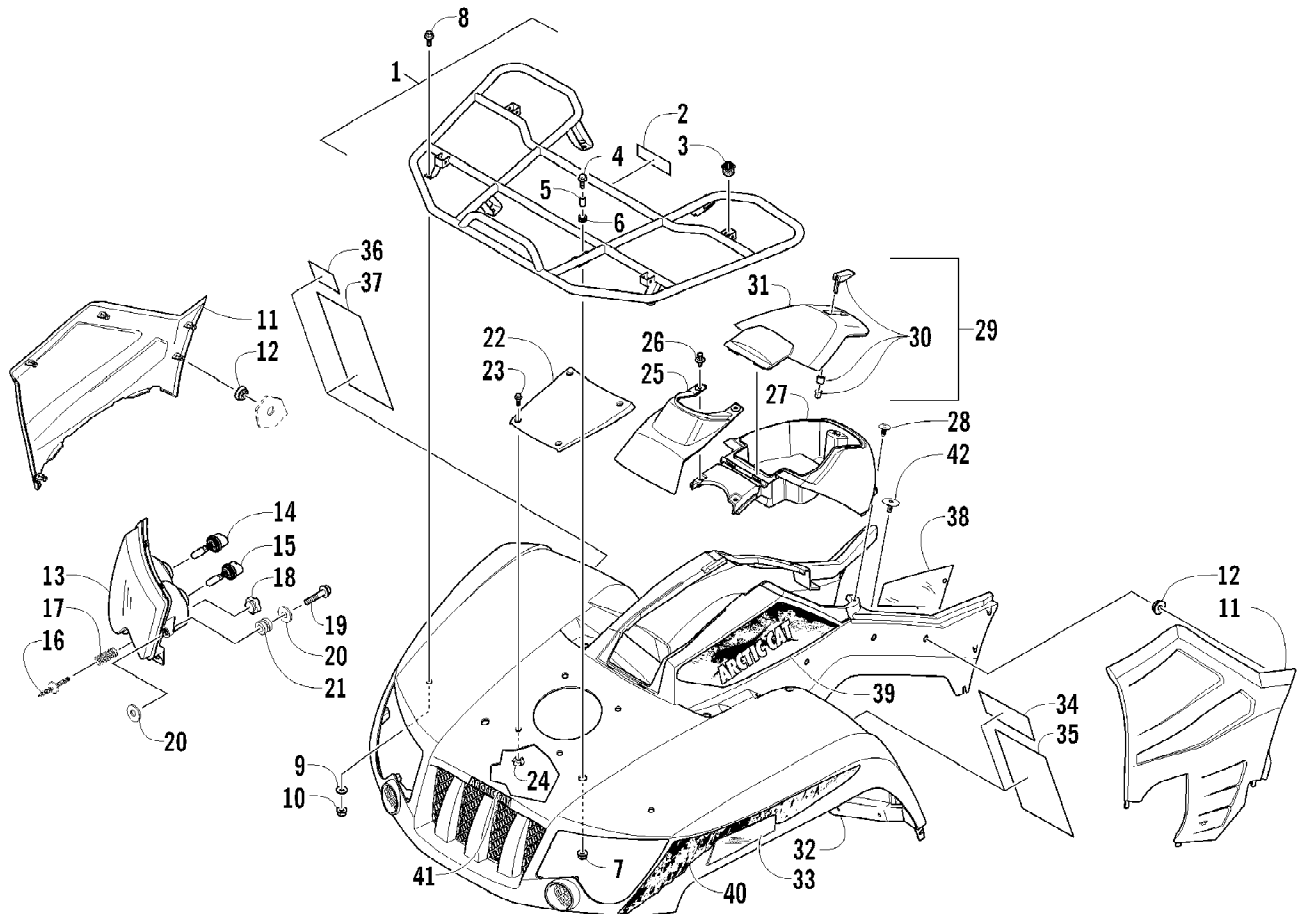

2011 ATV 650 H1 GREEN (A2011ICS4BUSG)
FRONT RACK, BODY PANEL, AND HEADLIGHT ASSEMBLIES

2011 ATV 650 H1 GREEN (A2011ICS4BUSG)
FRONT RACK, BODY PANEL, AND HEADLIGHT ASSEMBLIES

Ref #	Part Number	Qty	S/P/F	Description
1	2506-107	1		Rack, Front - Assembly (inc. 2-3)
2	0411-576	1		Decal, Warning - Load
3	0441-592	4	/P	Bushing
4	8410-830	4		Screw, Cap
5	0423-669	4		Spacer
6	0423-465	4		Grommet
7	8432-802	4		Nut, Lock
8	0423-654	2		Screw, Shoulder
9	8050-222	2	/P	Washer
10	0423-540	2		Nut, Lock
11	2406-380	1		Panel, Side - Lower - Right
11	2406-381	1		Panel, Side - Lower - Left
12	0423-678	8		Grommet
13	0609-852	1	/P	Headlight Assembly - Right (inc. 14-15)
13	0609-853	1	/P	Headlight Assembly - Left (inc. 14-15)
14	0409-073	2		Bulb, Headlight
15	0409-045	2		Bulb, Headlight
16	0423-514	2		Stud, Adjuster - Headlight
17	0423-522	2		Spring, Adjuster
18	0423-513	2		Knob, Adjuster
19	0623-785	4		Screw, Self-Tapping
20	8050-217	8	/P	Washer
21	0423-447	4		Grommet
22	2416-170	1		Cover, Access
23	8410-616	4		Screw, Cap
24	0423-997	4		T-Nut
25	1406-972	1		Cover, Steering Post
26	0623-362	2		Rivet, Reinstallable
27	2416-240	1		Box, Storage
28	0623-544	2		Clip, Retaining
29	2506-235	1		Lid, Storage Box w/Latch (inc. 30-31)
30	1406-599	1		Latch, Storage Box
31	1406-862	1		Lid, Storage Box
32	4506-393	1	/P	Panel, Fender - Assembly - Front (inc. 33-38)
33	1411-078	1		Decal, Reflector - Right
33	1411-079	1		Decal, Reflector - Left
34	1411-574	1		Decal, Warning - Off-Road Only
35	2411-124	1		Decal, Warning - General/Age
36	0411-835	1		Decal, Warning - Turn/Hill
37	1411-250	1		Decal, Warning - Reverse/Pre-Ride
38	0412-394	1	/P	Foil, Protective
39	2411-298	1		Decal, Side - Upper Right
39	2411-299	1		Decal, Side - Upper Left
40	2411-302	1		Decal, Side - Front Right
40	2411-303	1		Decal, Side - Front Left
41	1411-725	1		Decal, "Arctic Cat"
42	0423-101	2		Screw, Shoulder