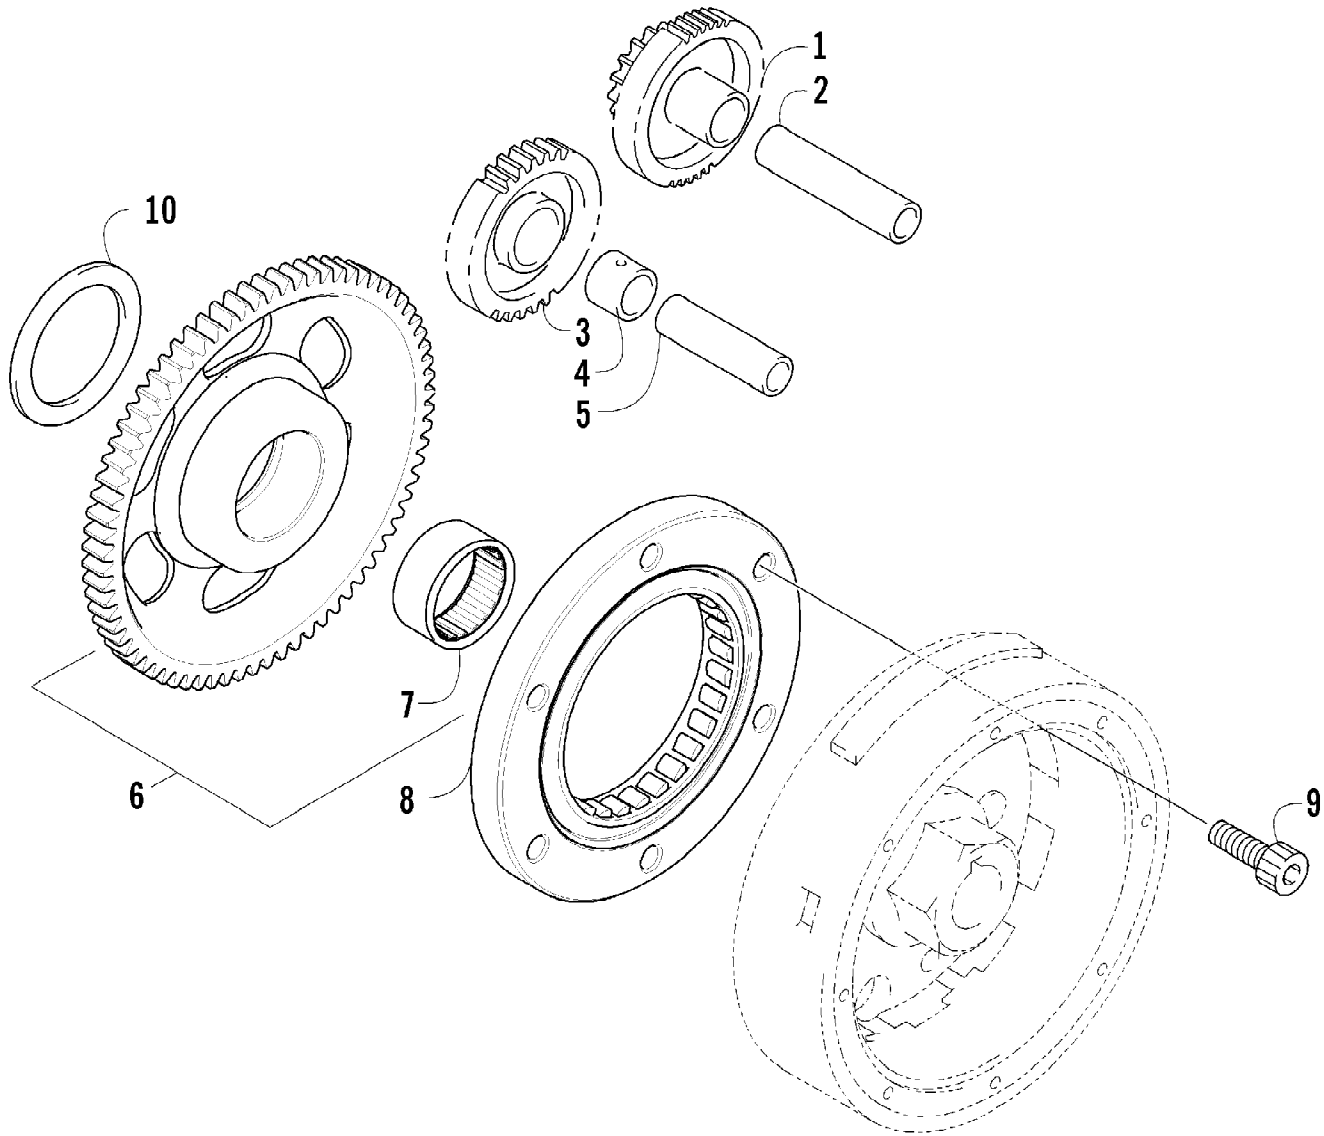

2011 ATV 650 H1 GREEN (A2011ICS4BUSG)
STARTER CLUTCH ASSEMBLY

Page 69 of 83

Ref #	Part Number	Qty	S/P/F	Description
1	0815-001	1		Gear, Starter Idler - No. 1
2	0829-031	1	/P	Shaft, Starter Gear
3	0815-002	1		Gear, Starter Idler - No. 2
4	0815-003	1		Spacer, Starter Idler Gear No. 2
5	0829-032	1	/P	Shaft, Starter Gear
6	0815-004	1		Gear, Starter Clutch (inc. 7)
7	0832-079	1	/P	Bearing
8	0802-035	1		Clutch, Starter
9	0826-069	6		Screw, Machine
10	0828-094	1		Washer