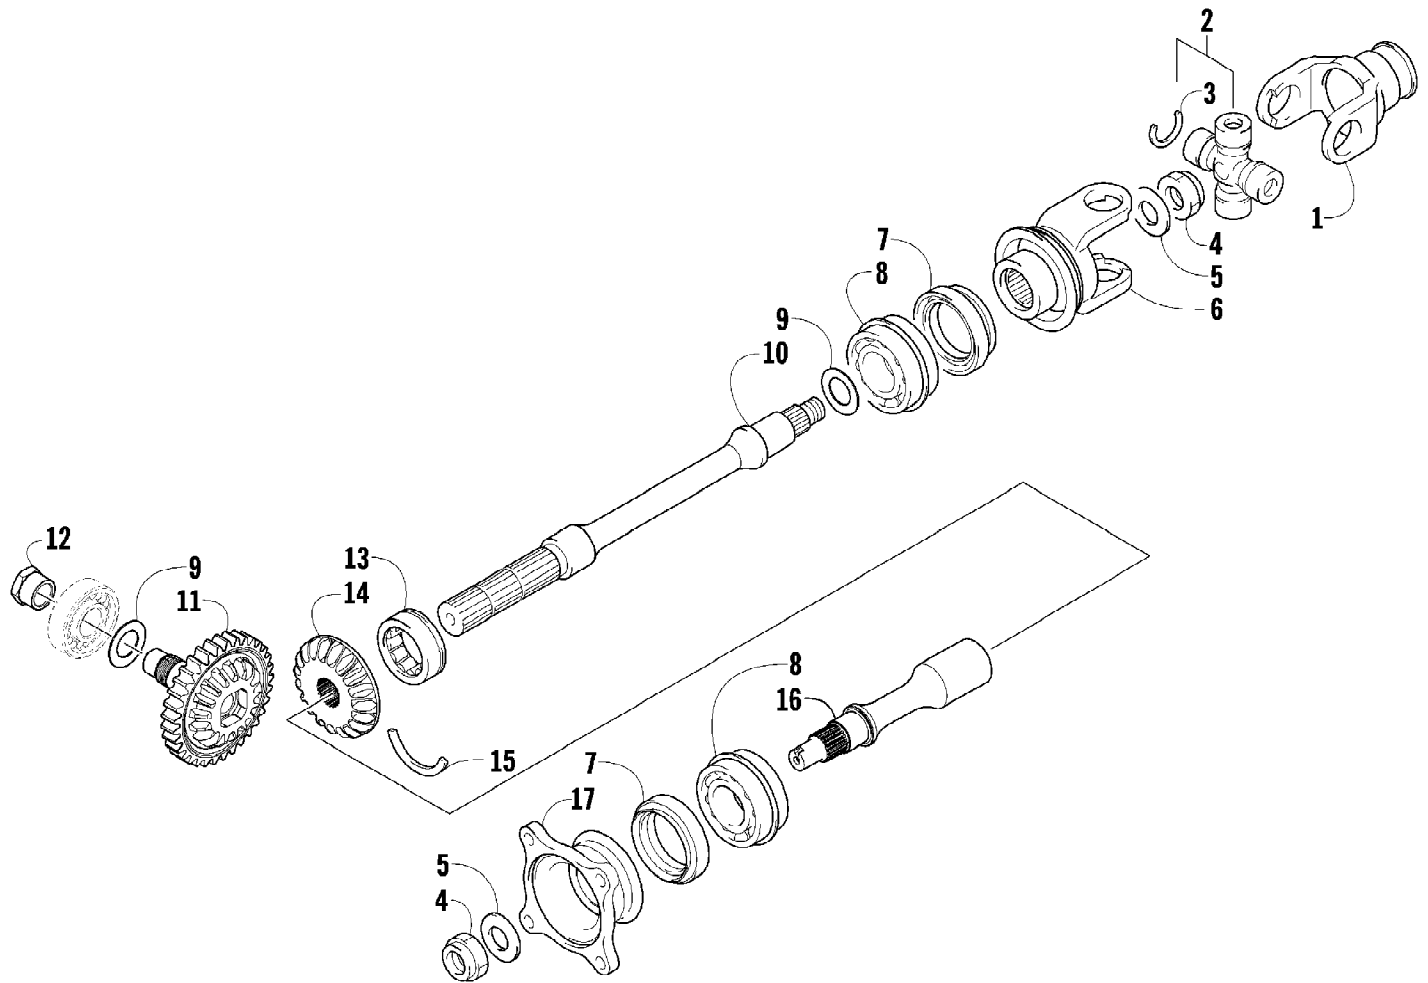

2011 ATV 650 H1 GREEN (A2011ICS4BUSG)
SEAT ASSEMBLY

Page 59 of 83

Ref #	Part Number	Qty	S/P/F	Description
1	2516-895	1	S	Seat Assembly (inc. 2-9)
2	1506-209	1		Cover, Seat
3	0517-119	1		Foam, Seat
4	2406-144	1	S/P	Base, Seat - Assembly (inc. 5-6)
5	0406-879	2		Bumper, Seat - Rear
6	0406-877	4	/P	Bumper, Seat - Front
7	0624-263	AR		Staple
8	1406-592	1	/P	Spring, Seat Latch
9	1506-156	1		Latch, Seat
10	0441-587	1		Wrench, Spanner