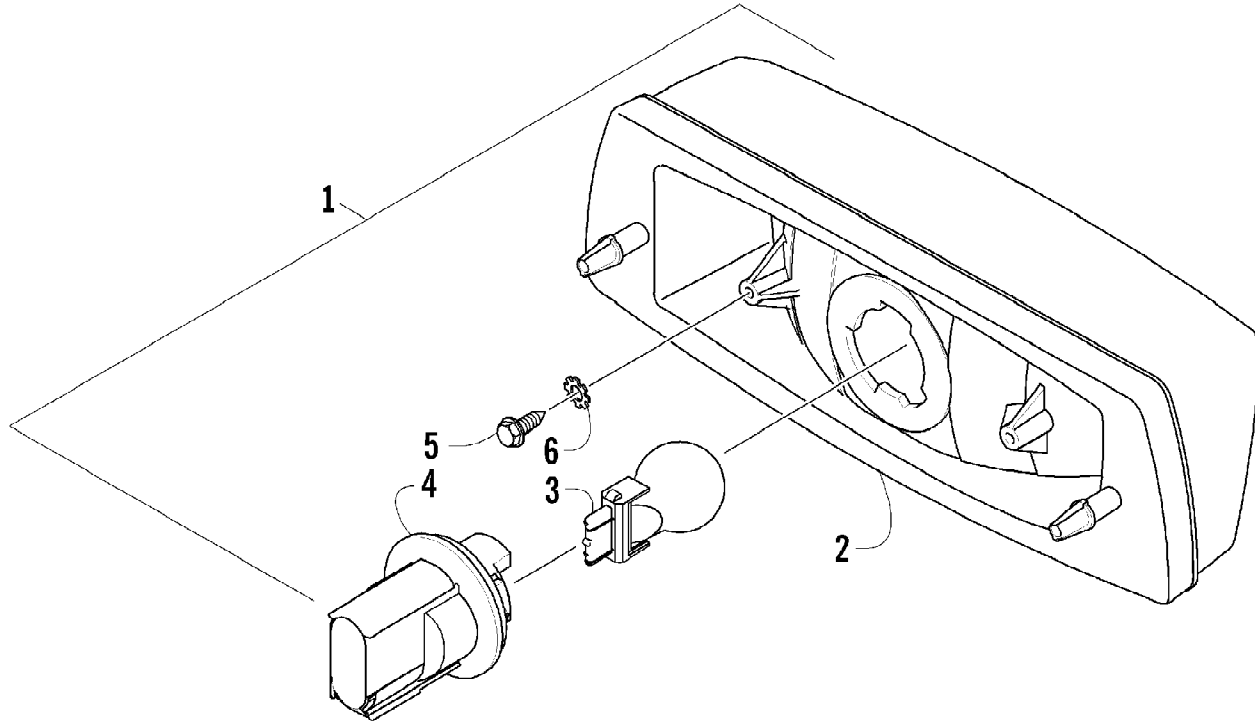

2011 ATV 650 H1 GREEN (A2011ICS4BUSG)
TAILLIGHT ASSEMBLY

Page 75 of 83

Ref #	Part Number	Qty	S/P/F	Description
1	0509-022	1		Taillight Assembly (inc. 2-4)
2	0509-025	1		Housing, Taillight
3	0409-056	1		Bulb, Taillight
4	0409-057	1		Socket, Taillight
5	0623-301	2	/P	Screw, Self-Tapping
6	8053-212	2	/P	Washer, External Tooth Lock