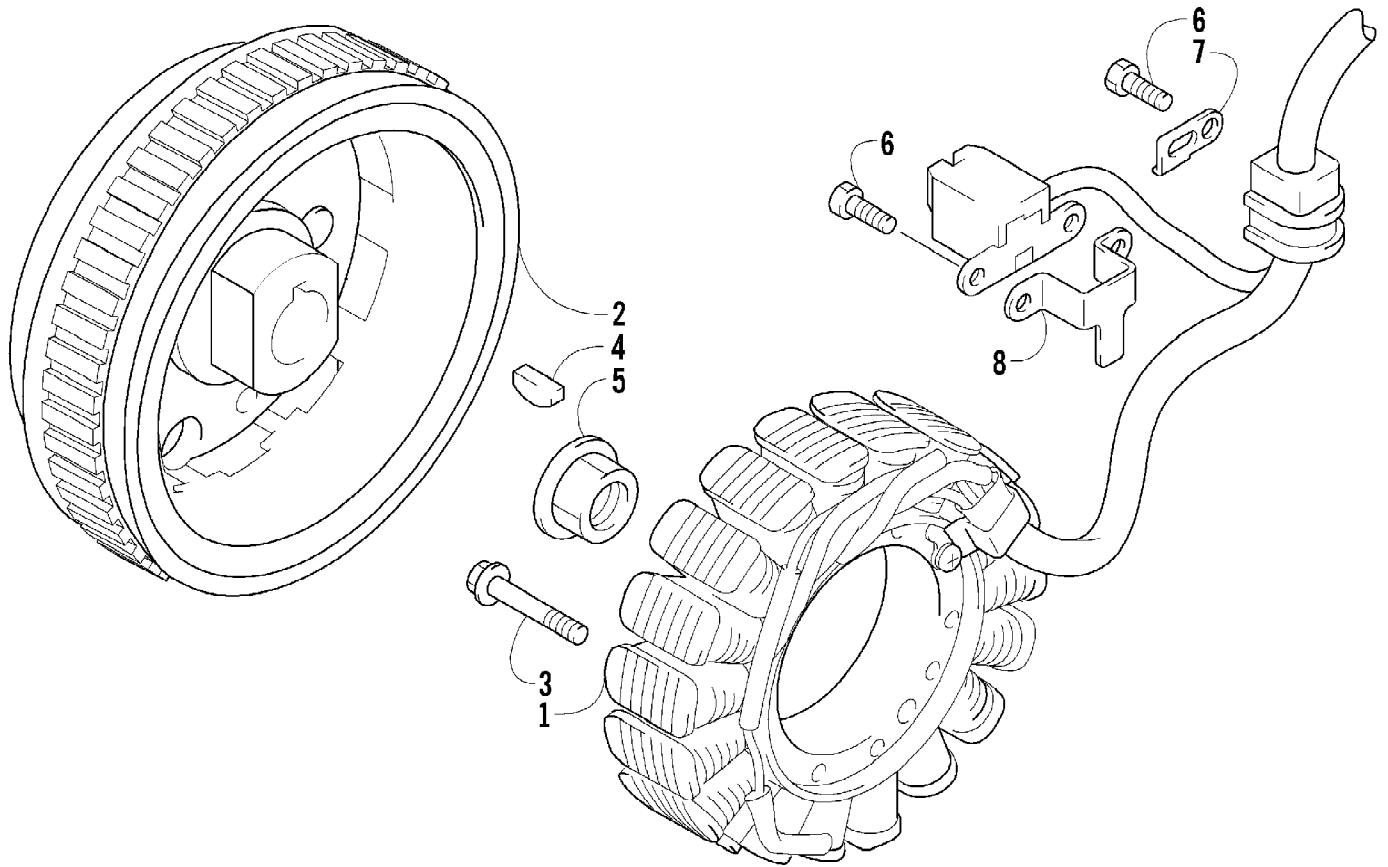

2011 ATV 650 H1 GREEN (A2011ICS4BUSG)
MAGNETO ASSEMBLY

Page 49 of 83

Ref #	Part Number	Qty	S/P/F	Description
1	0802-037	1		Stator - Assembly
2	0802-036	1		Rotor/Flywheel
3	0826-102	3		Screw, Machine
4	0829-012	1		Key
5	0827-014	1		Nut
6	8470-510	3		Screw, Machine
7	0802-015	1		Clamp - No. 1
8	0802-016	1		Clamp - No. 2