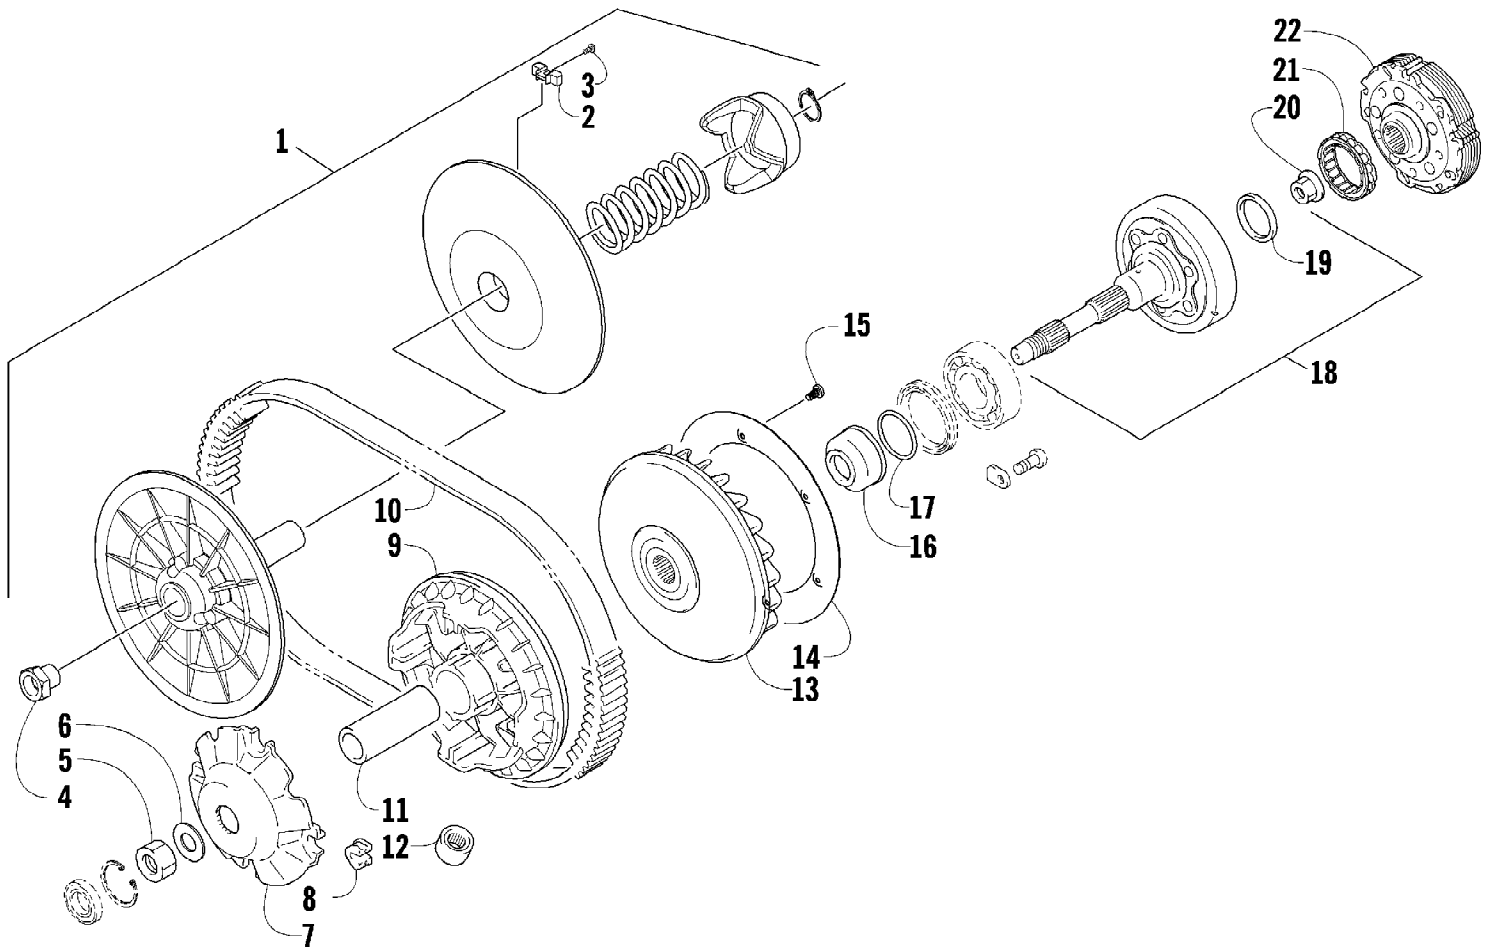

2011 ATV 650 H1 GREEN (A2011ICS4BUSG)
TRANSMISSION ASSEMBLY

Page 77 of 83

Ref #	Part Number	Qty	S/P/F	Description
1	0823-157	1	S/P	Pulley, Driven - Assembly (inc. 2-4)
2	0823-176	3	/P	Shoe, Cam
3	0823-177	3		Screw, Machine
4	0823-178	1		Nut
5	0827-010	1		Nut
6	0828-106	1		Washer
7	0823-008	1		Plate, Movable Drive Face
8	0823-010	4		Damper, Movable Drive Face
9	0823-159	1		Face, Movable Drive
10	0823-013	1		Belt, Drive
11	0823-149	1		Spacer
12	0823-167	8	/P	Roller
13	0823-156	1	/P	Face, Fixed Drive
14	0823-131	1		Shroud, Drive Face
15	0623-914	6		Screw, Self-Tapping
16	0823-015	1		Spacer, Fixed Drive Face
17	0470-531	1		O-Ring
18	0823-261	1	S/P	Housing, Clutch - Assembly
19	0830-189	1	/P	Seal
20	0827-011	1		Nut
21	0823-018	1		Clutch, One-Way
22	0823-310	1	/P	Clutch, Centrifugal - 6 Plate