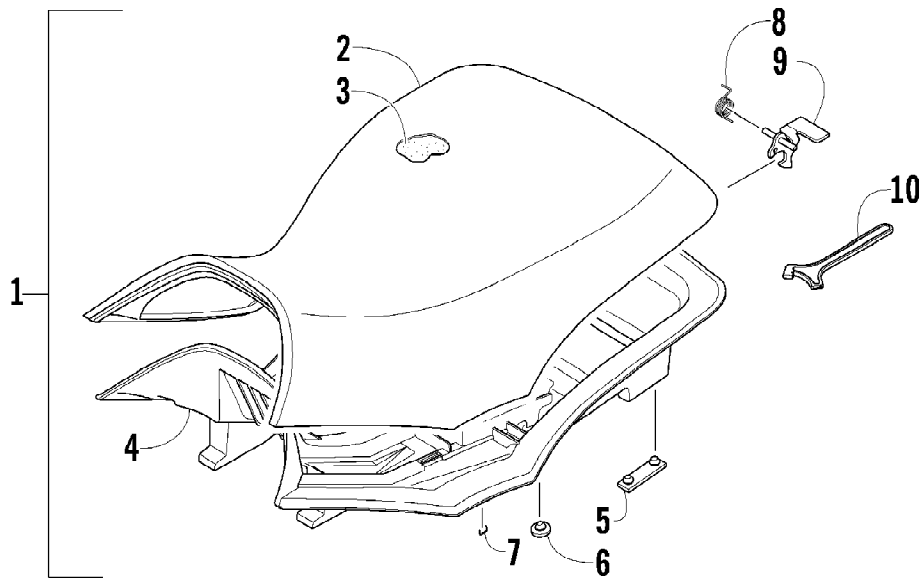

2011 ATV 650 H1 GREEN (A2011ICS4BUSG)
SEAT ASSEMBLY

Page 59 of 83

Ref #	Part Number	Qty	S/P/F	Description
1	2516-895	1	S	Seat Assembly (inc. 2-9)
2	1506-209	1		Cover, Seat
3	0517-119	1		Foam, Seat
4	2406-144	1	S/P	Base, Seat - Assembly (inc. 5-6)
5	0406-879	2		Bumper, Seat - Rear
6	0406-877	4	/P	Bumper, Seat - Front
7	0624-263	AR		Staple
8	1406-592	1	/P	Spring, Seat Latch
9	1506-156	1		Latch, Seat
10	0441-587	1		Wrench, Spanner