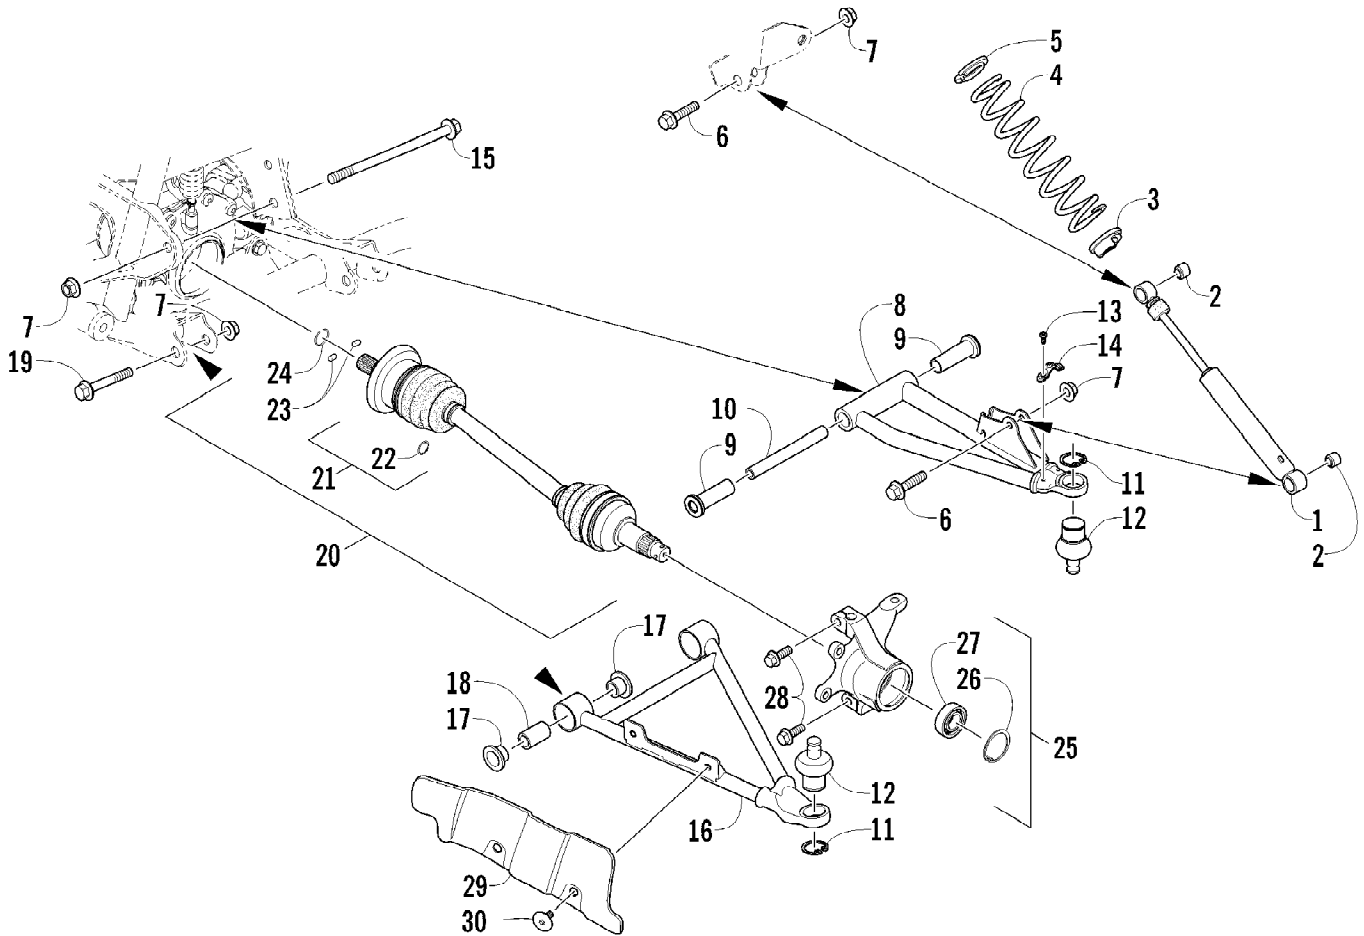

2011 ATV 650 H1 GREEN (A2011ICS4BUSG)
FRONT SUSPENSION ASSEMBLY

2011 ATV 650 H1 GREEN (A2011ICS4BUSG)
FRONT SUSPENSION ASSEMBLY

Page 37 of 83

Ref #	Part Number	Qty	S/P/F	Description
1	0403-209	2		Shock Absorber (inc. 2)
2	0403-182	4		Bushing
3	0403-102	2		Cam, Spring Adjuster
4	0503-353	2		Spring, Suspension
5	1603-889	2	/P	Retainer, Spring
6	8409-040	4		Screw, Cap
7	0423-744	10		Nut, Lock
8	0503-416	1	/P	A-Arm, Upper Right (inc. 9-12)
8	0503-417	1	/P	A-Arm, Upper Left (inc. 9-12)
9	0403-207	4	/P	Bushing
10	0403-080	2		Axle
11	0423-009	4	/P	Ring, Retaining
12	0405-115	4	/P	Ball Joint
13	0423-946	4		Screw, Self-Tapping
14	1502-594	2		Clamp, Routing
15	0423-334	2		Screw, Cap
16	0503-376	1	/P	A-Arm, Lower Right (inc. 17-18 and two No. 11-12)
16	0503-377	1	/P	A-Arm, Lower Left (inc. 17-18 and two No. 11-12)
17	0403-208	8	/P	Bushing
18	0403-214	4	/P	Axle
19	8409-075	4		Screw, Cap
20	1502-800	1	S/P	Axle, Drive - Right (inc. 21-24)
20	1502-799	1	S/P	Axle, Drive - Locking - Left (inc. 21-24)
21	1436-419	2		Repair Kit, Boot (inc. 22)
22	1441-988	2		Clip, Retaining
23	1402-885	4		Pin, Detent
24	1402-889	2		Clip, Retaining
25	0505-576	1	/P	Knuckle - Assembly - Right (inc. 26-27)
25	0505-577	1	/P	Knuckle - Assembly - Left (inc. 26-27)
26	0423-423	2		Ring, Retaining
27	1402-809	2	/P	Bearing
28	8409-030	4		Screw, Cap
29	1406-034	1		Guard, Boot - Right
29	1406-035	1		Guard, Boot - Left
30	0423-545	4	/P	Screw, Shoulder