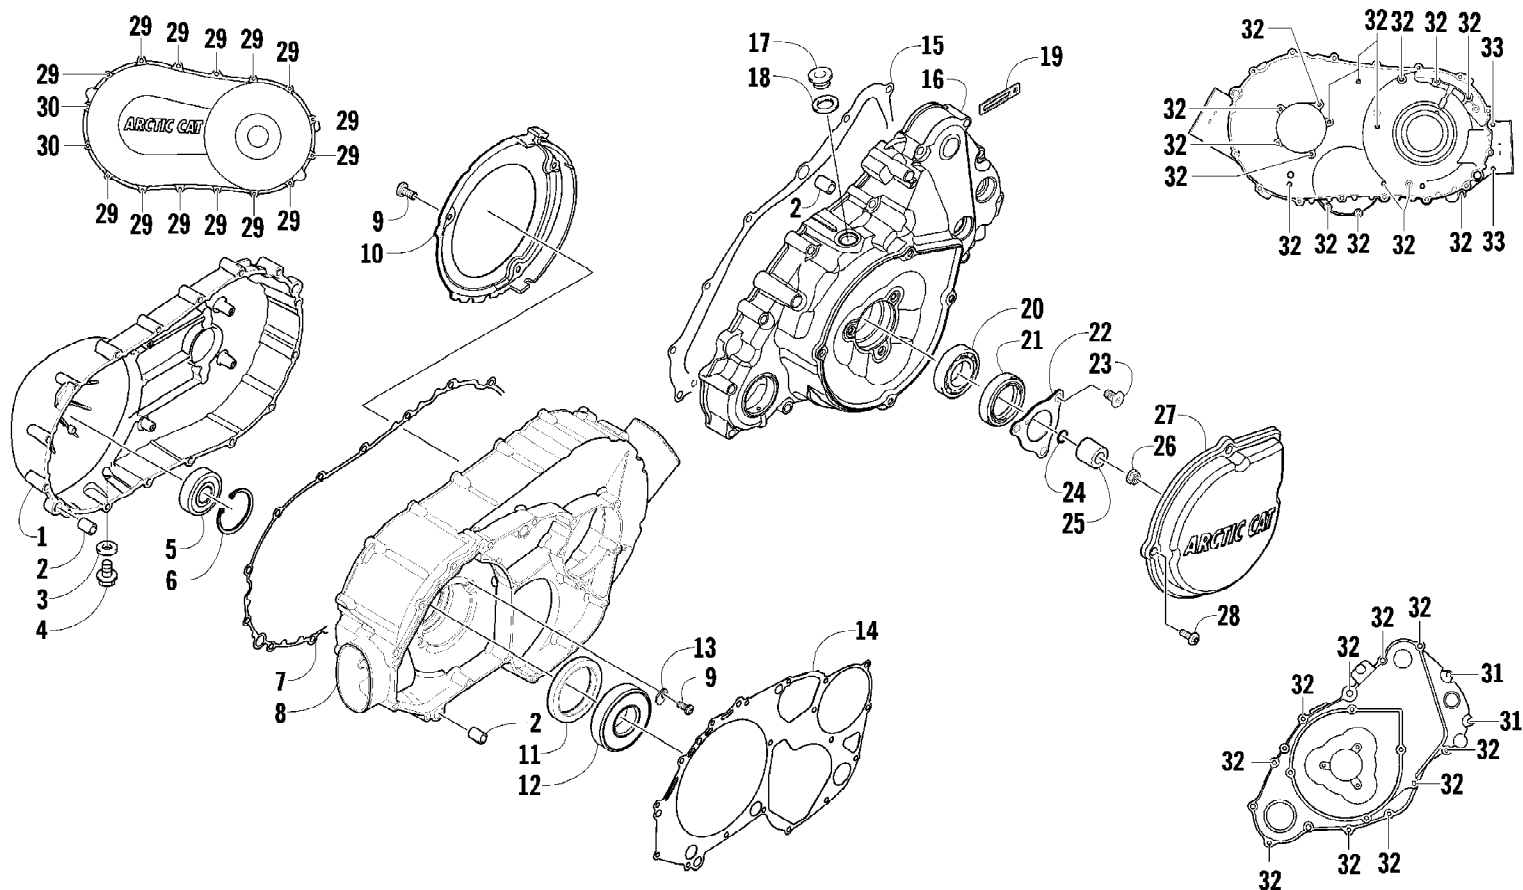

2011 ATV 650 H1 GREEN (A2011ICS4BUSG)
CLUTCH/V-BELT/MAGNETO COVER ASSEMBLY

2011 ATV 650 H1 GREEN (A2011ICS4BUSG)
CLUTCH/V-BELT/MAGNETO COVER ASSEMBLY

Ref #	Part Number	Qty	S/P/F	Description
1	0806-089	1		Cover, V-Belt
2	0829-002	6		Pin, Dowel
3	0830-013	1		Washer, Crush
4	8408-812	1		Screw, Cap
5	0832-060	1		Bearing
6	0831-078	1		Ring, Retaining
7	0830-174	1	/P	Gasket, V-Belt Cover
8	0806-086	1		Cover, Clutch
9	0826-029	5		Screw, Machine
10	0806-048	1		Plate, Air Intake
11	0830-188	1	/P	Seal
12	0832-047	1	S	Bearing
13	0822-010	2	/P	Retainer, Bearing
14	0830-116	1	/P	Gasket, Clutch Cover
15	0830-128	1		Gasket, Magneto Cover
16	0806-082	1	/P	Cover, Magneto - Assembly
17	0826-155	1		Plug
18	0830-015	1		Washer, Crush
19	3002-964	1	/P	Clamp, Wire
20	0832-045	1	S	Bearing
21	0830-158	1		Seal
22	0805-008	1		Retainer, Seal
23	0826-031	3		Screw, Machine
24	0830-108	1		O-Ring
25	0820-061	1		Bushing
26	0827-008	1		Nut
27	0820-062	1		Cover, Magneto
28	8468-616	4		Screw, Machine
29	8468-645	14		Screw, Machine
30	8468-655	2		Screw, Machine
31	8468-625	2		Screw, Machine
32	8468-640	26		Screw, Machine
33	8468-675	2		Screw, Machine