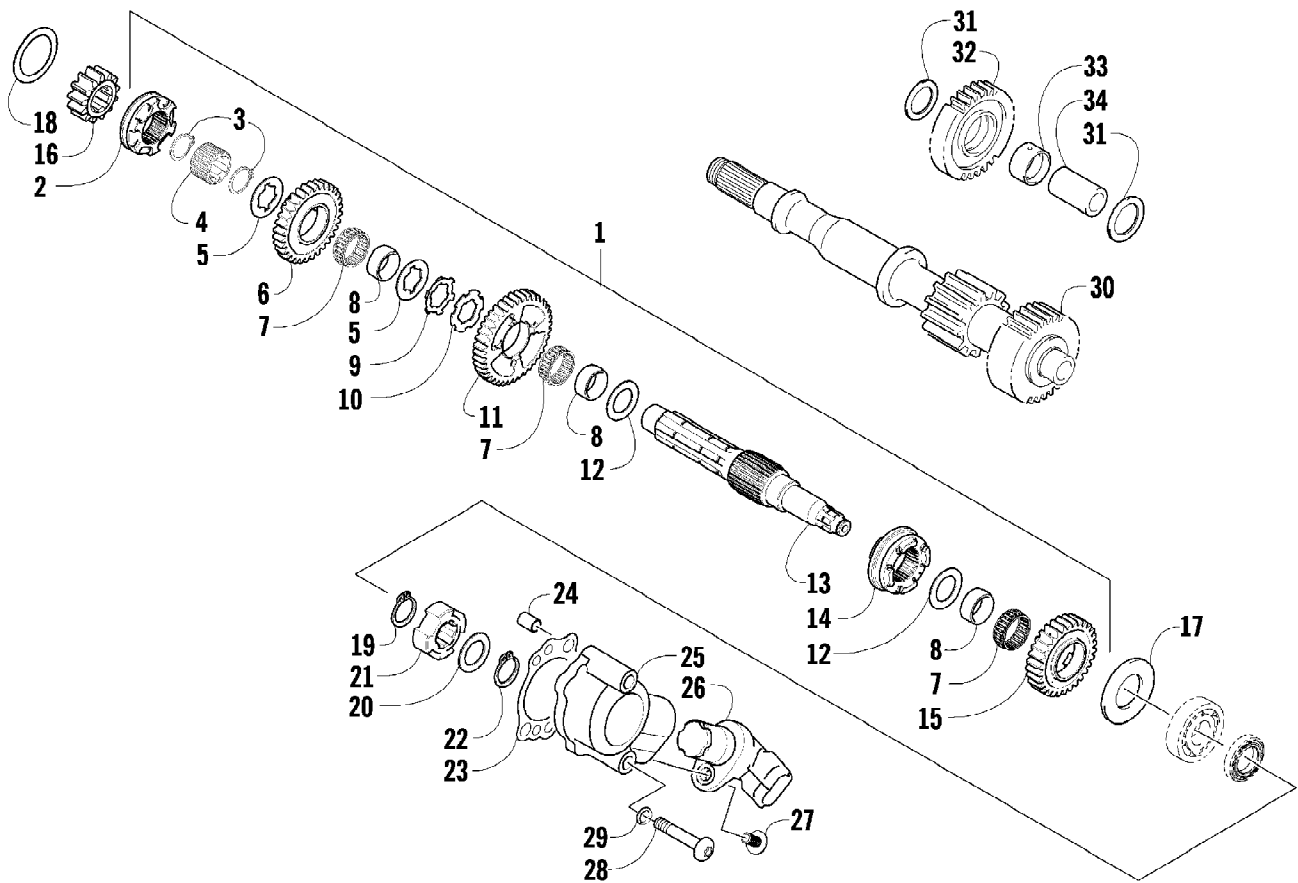

SECONDARY TRANSMISSION ASSEMBLY (UP TO ENGINE SERIAL NO. 10027869)

SECONDARY TRANSMISSION ASSEMBLY (UP TO ENGINE SERIAL NO. 10027869)

Ref #	Part Number	Qty	S/P/F	Description
1	0822-091	1	/P	Countershaft Assembly (inc. 2-15)
2	0822-014	1		Gear Select, Reverse
3	0831-011	2		Ring, Retaining
4	0822-045	1		Spacer, Reverse Driven Gear
5	0828-008	2		Washer
6	0822-013	1		Gear, Reverse Driven
7	0832-011	3		Bearing
8	0822-005	3		Bushing
9	0828-014	1		Washer, Lock
10	0828-015	1		Washer, Lock
11	0822-004	1		Gear, Driven - Low
12	0822-046	2		Washer
13	0822-003	1		Countershaft
14	0822-007	1		Gear Select, Sliding
15	0822-006	1		Gear, Driven - High
16	0822-089	1		Gear, Drive
17	0828-011	1		Washer
18	0828-019	1		Washer, Thrust
19	0831-040	1		Ring, Retaining
20	0828-069	1		Washer, Thrust
21	0822-050	1		Trigger, Speedometer Sensor
22	0831-039	1		Ring, Retaining
23	0830-129	1		Gasket
24	0829-023	2		Pin, Dowel
25	0822-049	1		Housing, Speedometer Sensor
26	0824-042	1	/P	Sensor, Speedometer
27	8468-620	1	/P	Screw, Machine
28	8468-645	2		Screw, Machine
29	0830-107	2		Gasket
30	0822-001	1		Driveshaft
31	0828-016	2		Washer, Thrust
32	0822-011	1		Gear, Reverse Idle
33	0822-012	1		Bushing
34	0822-015	1		Shaft, Reverse Idle