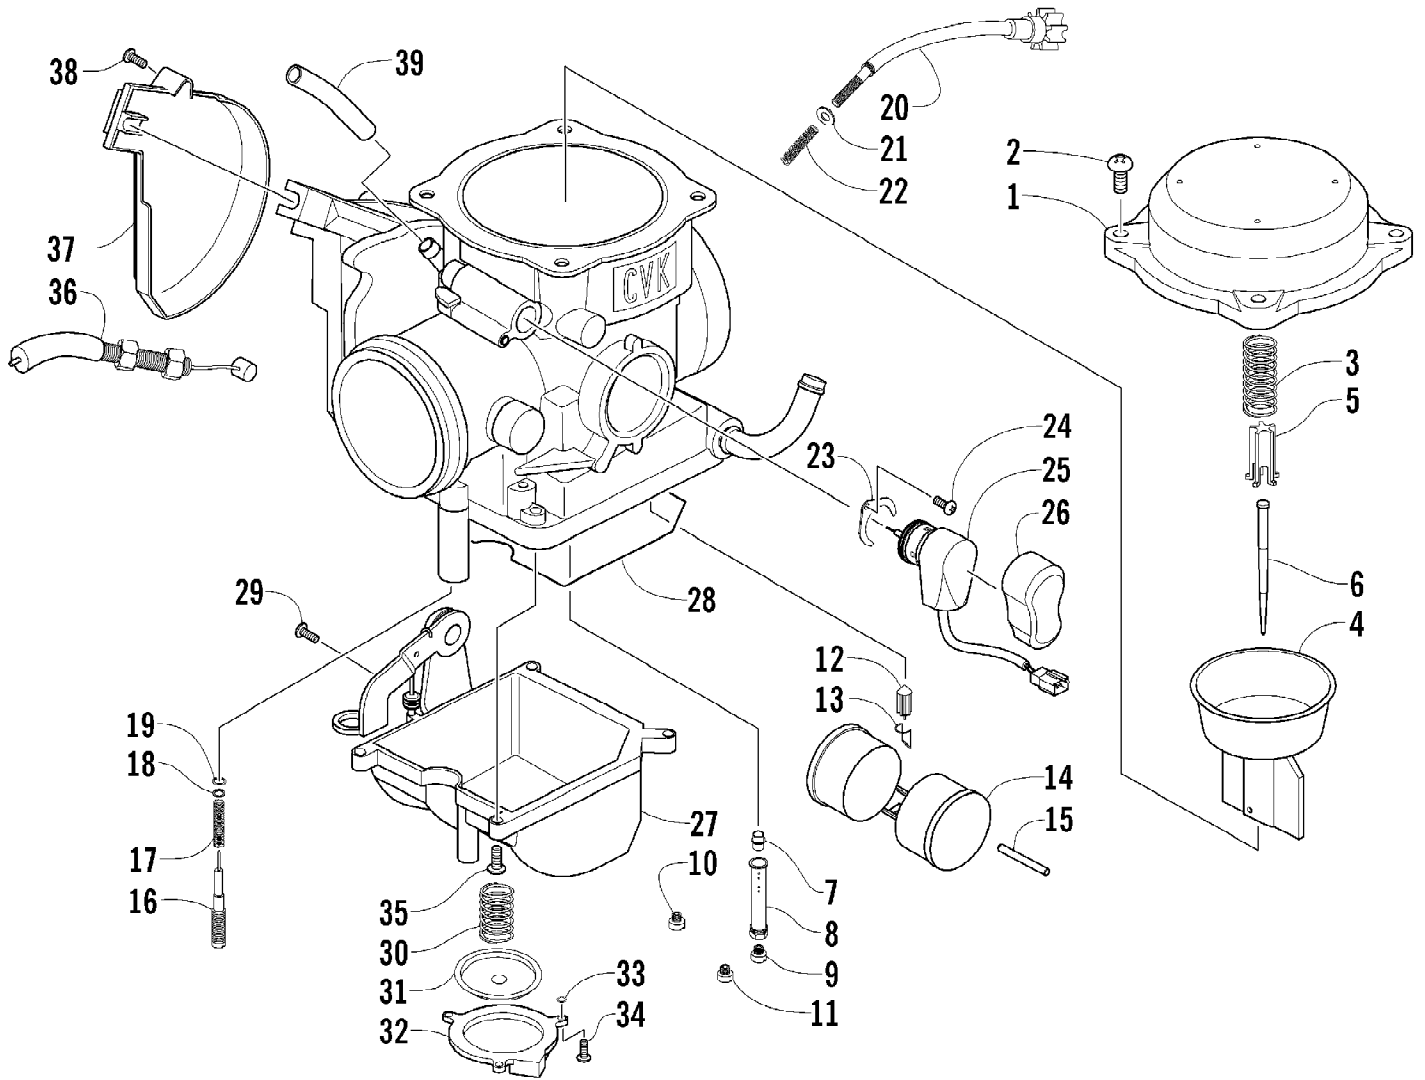

2011 ATV 650 H1 GREEN (A2011ICS4BUSG)
BATTERY AND STARTER ASSEMBLY

2011 ATV 650 H1 GREEN (A2011ICS4BUSG)
BATTERY AND STARTER ASSEMBLY

Page 4 of 83

Ref #	Part Number	Qty	S/P/F	Description
1	5991-655	1	/P	Battery Cover/Tool Tray Assembly (inc. 2-4)
2	2406-815	1	/P	Cover, Battery
3	0444-122	1	S/P	Kit, Tool
4	0417-016	1		Pad, Battery
5	8476-620	2		Screw, Machine
6	0745-047	1	/P	Battery Assembly (inc. 7-11)
7	0645-045	6		Cap, Battery
8	0645-152	1		Clamp, Hose
9	0645-263	1	/P	Hose, Vent
10	0645-151	1		Decal, Warning
11	0445-082	1		Kit, Hardware
12	0417-012	1		Foam, Battery
13	0445-070	1		Cable, Battery/Ground
14	0445-062	1		Cable, Battery/Solenoid
15	0645-327	1		Boot, Terminal
16	0623-038	5		Nut w/Washer
17	0445-064	1		Cable, Solenoid/Starter (inc. 18)
18	0645-019	1		Boot, Terminal
19	0445-058	1	/P	Solenoid
20	8476-625	4		Screw, Machine
21	0825-013	1	/P	Motor, Starter - Assembly

2011 ATV 650 H1 GREEN (A2011ICS4BUSG)
CAM CHAIN ASSEMBLY

Page 6 of 83

Ref #	Part Number	Qty	S/P/F	Description
1	0810-001	1		Chain, Cam
2	0810-002	1		Guide, Chain
3	0810-003	1		Tensioner, Chain
4	0826-036	1		Pivot, Tensioner
5	0830-025	1		Washer, Crush
6	0810-004	1		Adjuster, Tensioner - Assembly
7	0830-018	1		Gasket
8	8468-625	2		Screw, Machine
9	0830-107	2		Gasket
10	8400-610	1		Screw, Cap
11	0828-129	1		Washer