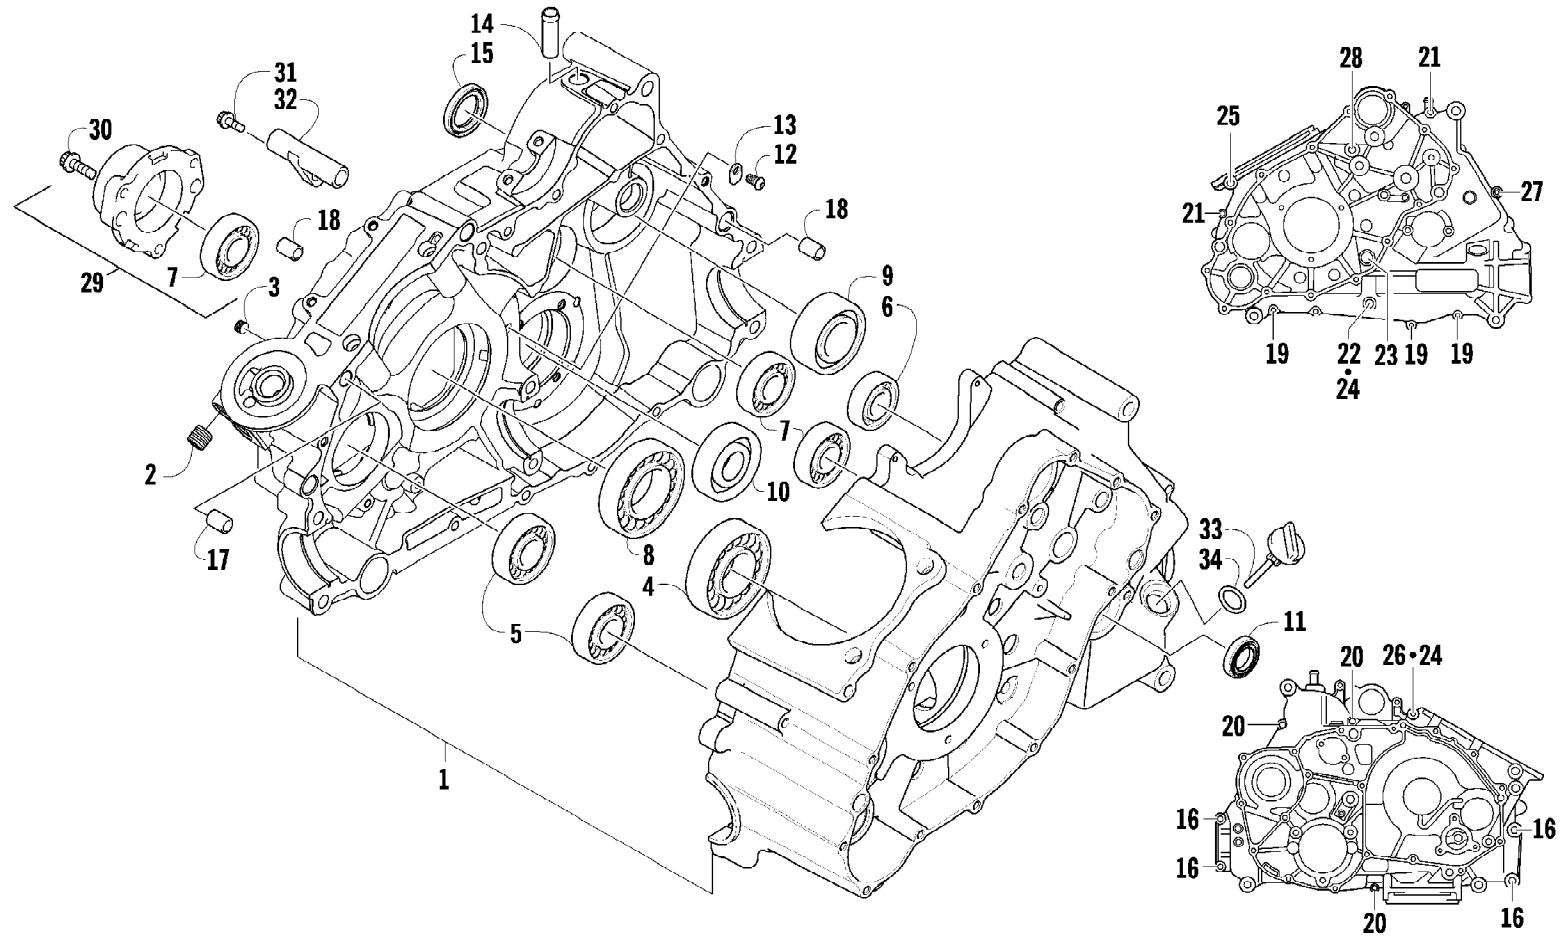

2011 ATV 650 H1 GREEN (A2011ICS4BUSG)
CRANKCASE ASSEMBLY

2011 ATV 650 H1 GREEN (A2011ICS4BUSG)
CRANKCASE ASSEMBLY

Page 18 of 83

Ref #	Part Number	Qty	S/P/F	Description
1	0801-151	1		Crankcase Assembly (inc. 2-15)
2	0812-064	2		Plug
3	0801-002	1		Plug
4	0832-043	1	/P	Bearing
5	0832-044	2	/P	Bearing
6	0832-049	1	/P	Bearing
7	0832-050	3	/P	Bearing
8	0832-042	1	/P	Bearing
9	0832-048	1	/P	Bearing
10	0832-077	1	/P	Bearing
11	0822-052	1		Seal, Countershaft
12	0826-100	4		Screw, Machine
13	0822-010	4	/P	Retainer, Bearing
14	0801-028	1		Pipe, Breather
15	0830-035	1		Seal, Driveshaft
16	8412-850	4		Screw, Cap
17	0829-003	1		Pin, Dowel
18	0829-002	5		Pin, Dowel
19	8468-645	3		Screw, Machine
20	8468-655	3		Screw, Machine
21	8468-675	2		Screw, Machine
22	8412-860	1		Screw, Cap
23	0826-017	1		Screw, Cap
24	0830-008	2		Gasket
25	0826-019	1		Screw, Cap
26	0826-018	1		Screw, Cap
27	8468-695	1		Screw, Machine
28	8468-680	1		Screw, Machine
29	0801-029	1		Housing, Secondary Shaft (inc. one No. 7)
30	0826-105	3		Screw, Cap
31	0826-038	1		Screw, Cap
32	0801-069	1		Pipe, Breather
33	0801-179	1		Stick, Oil Level
34	0830-010	1		O-Ring