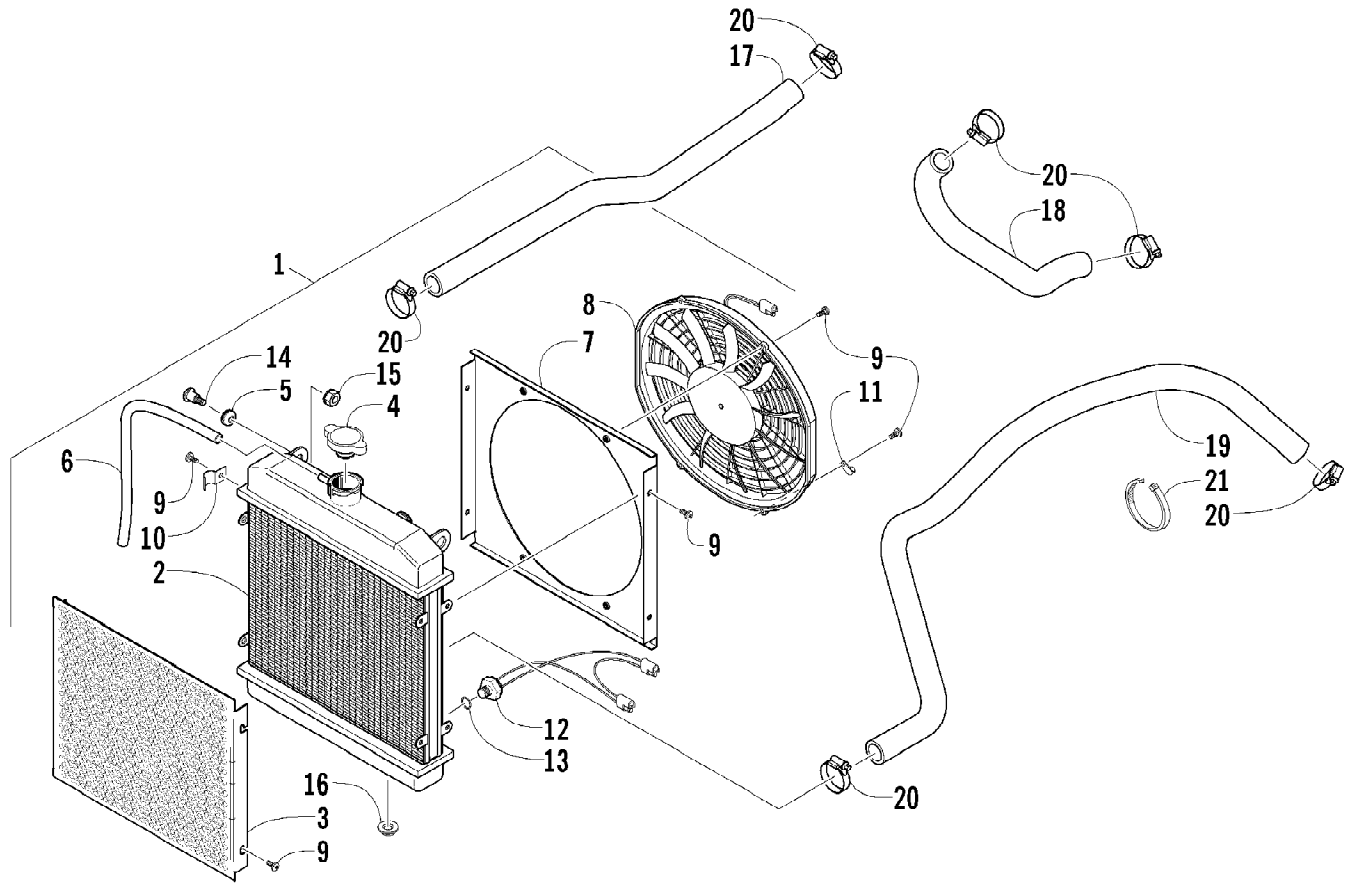

2011 ATV 650 H1 GREEN (A2011ICS4BUSG)
COOLING ASSEMBLY

Page 14 of 83

Ref #	Part Number	Qty	S/P/F	Description
1	0413-172	1	S	Radiator Assembly (inc. 2-13)
2	0413-184	1	/P	Radiator
3	0413-007	1		Screen
4	0413-002	1	S	Cap
5	0423-030	2		Grommet
6	0610-016	AR	/P	Hose - 25 ft
6	0610-015	AR	/P	Hose - 100 ft
7	0413-046	1		Shroud, Fan
8	0413-123	1	/P	Fan, Cooling
9	8475-512	12		Screw, Machine
10	0423-351	1		Clamp, Wire
11	0123-397	1		Clamp, Cable
12	0413-168	1		Sensor, Engine Coolant Temperature
13	1602-213	1	/P	O-Ring
14	0423-484	2		Screw, Shoulder
15	0623-038	2		Nut w/Washer
16	0423-028	2		Bushing, Stem
17	0410-002	1		Hose, Coolant - Upper
18	0410-022	1		Hose, Coolant - Crossover
19	0410-229	1		Hose, Coolant - Lower
20	0423-496	6		Clamp, Hose
21	0123-903	AR		Tie, Cable - 11.5 in.