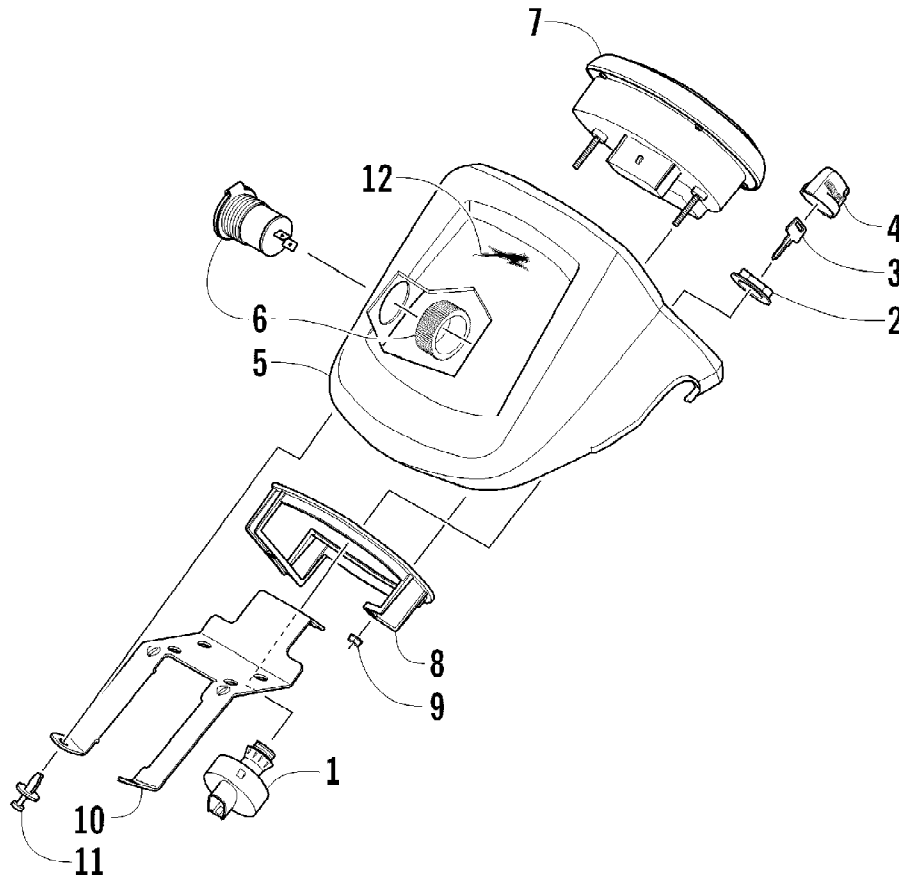

2011 ATV 650 H1 GREEN (A2011ICS4BUSG)
INSTRUMENT POD ASSEMBLY

Page 47 of 83

Ref #	Part Number	Qty	S/P/F	Description
1	0430-090	1	/P	Switch, Ignition - Assembly (inc. 2-4)
2	0430-050	1		Nut, Retaining
3	0430-042	1		Key, Ignition (Y Series - Left-Side Cut)
3	0430-043	1		Key, Ignition (Z Series - Right-Side Cut)
4	0430-054	1		Cover, Key
5	0405-276	1		Instrument Pod
6	0641-897	1	/P	Outlet, Accessory - 12V
7	0520-019	1		Gauge, LCD
8	0420-065	1	/P	Bracket, Retaining
9	0423-493	2		Nut w/Washer
10	2506-470	1		Bracket, Mounting - Instrument Pod
11	0423-535	2		Rivet, Reinstallable
12	8611-267	1		Decal, AirCat