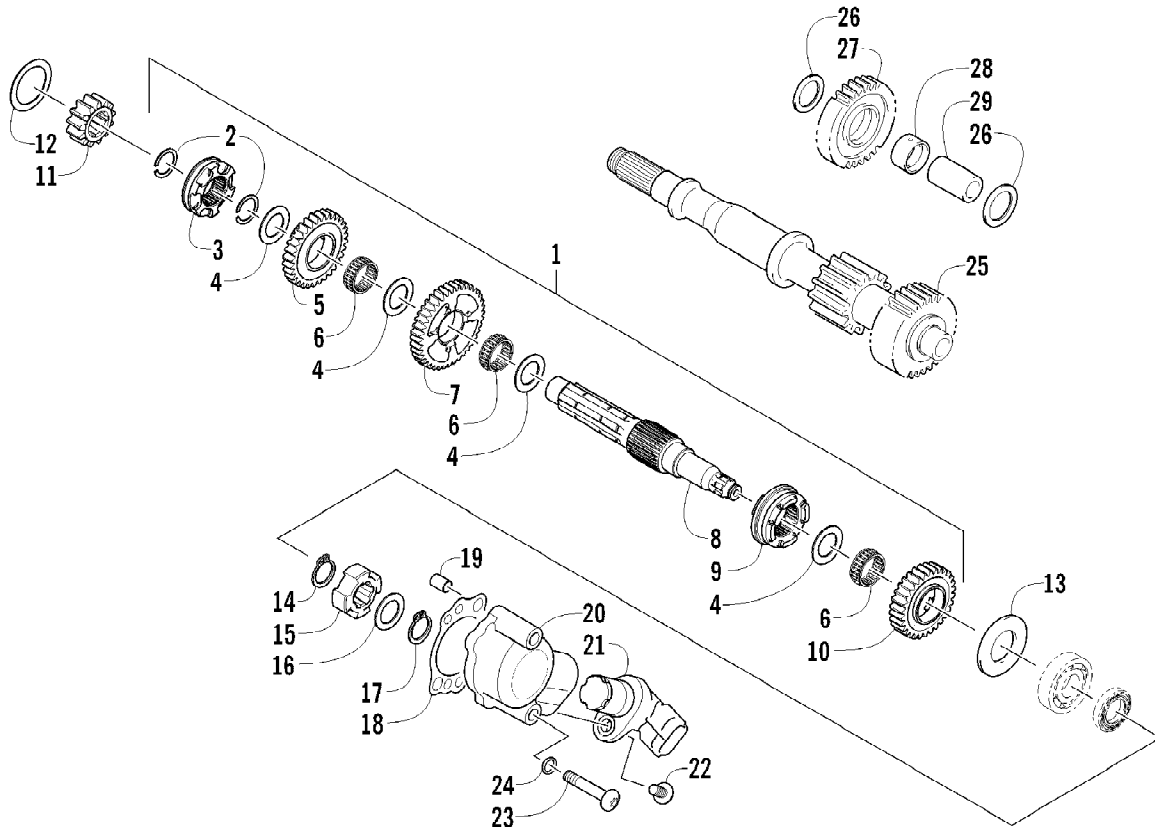

SECONDARY TRANSMISSION ASSEMBLY (ENGINE SERIAL NO. 10027870 AND UP)

SECONDARY TRANSMISSION ASSEMBLY (ENGINE SERIAL NO. 10027870 AND UP)

Ref #	Part Number	Qty	S/P/F	Description
1	0822-124	1		Countershaft Assembly (inc. 2-10)
2	0831-085	2		Ring, Retaining
3	0822-120	1		Gear Select, Reverse
4	0822-121	4		Shim
5	0822-119	1		Gear, Reverse Driven
6	0832-082	3		Bearing
7	0822-114	1		Gear, Driven - Low
8	0822-113	1		Countershaft
9	0822-116	1		Gear Select, Sliding
10	0822-115	1		Gear, Driven - High
11	0822-125	1		Gear, Drive
12	0828-019	1		Washer, Thrust
13	0828-011	1		Washer
14	0831-040	1		Ring, Retaining
15	0822-050	1		Trigger, Speedometer Sensor
16	0828-069	1		Washer, Thrust
17	0831-039	1		Ring, Retaining
18	0830-129	1		Gasket
19	0829-023	2		Pin, Dowel
20	0822-049	1		Housing, Speedometer Sensor
21	0824-042	1	/P	Sensor, Speedometer
22	8468-620	1	/P	Screw, Machine
23	8468-645	2		Screw, Machine
24	0830-107	2		Gasket
25	0822-001	1		Driveshaft
26	0828-016	2		Washer, Thrust
27	0822-011	1		Gear, Reverse Idle
28	0822-012	1		Bushing
29	0822-015	1		Shaft, Reverse Idle