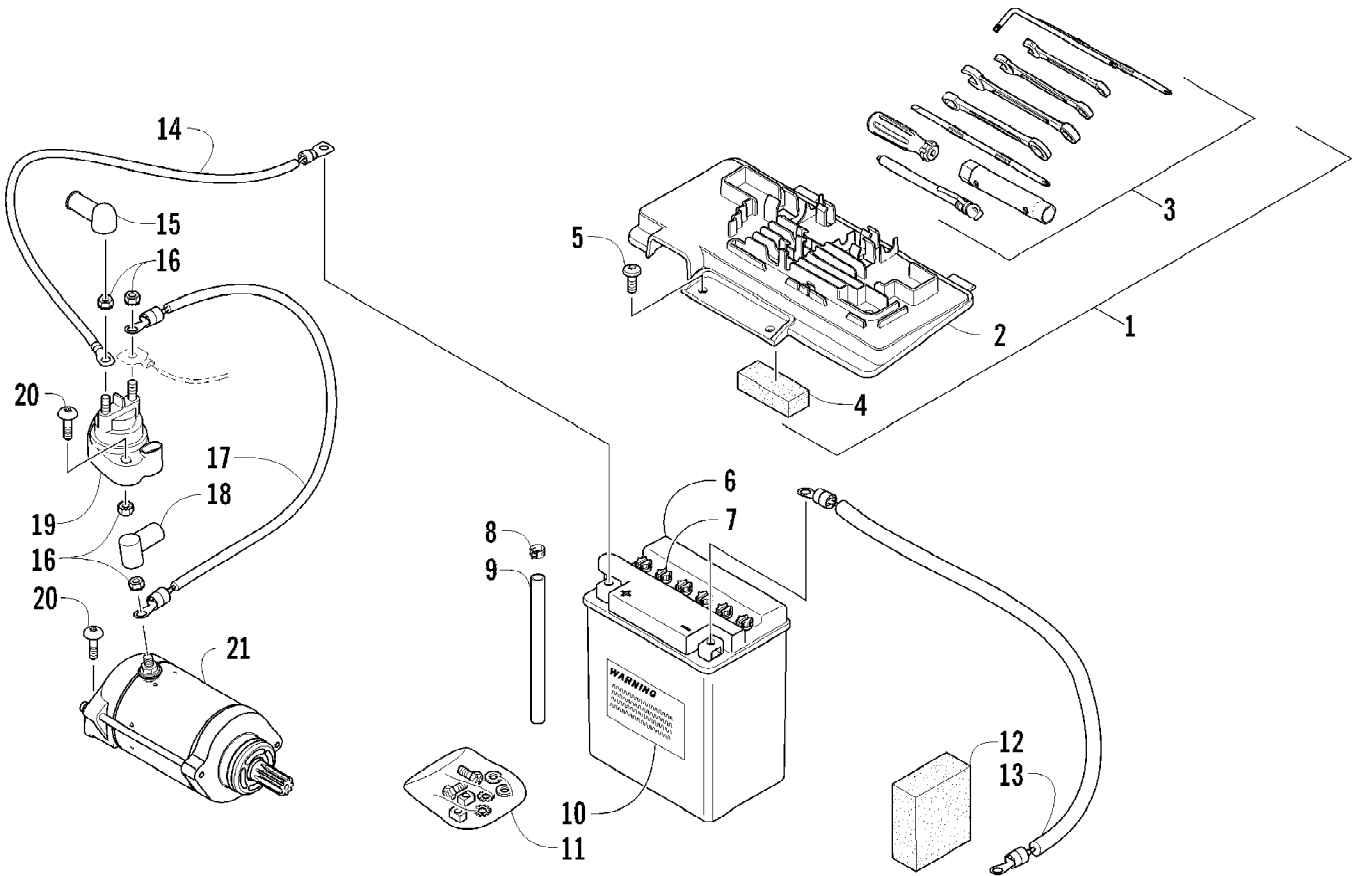

2011 ATV 650 H1 GREEN (A2011ICS4BUSG)
BATTERY AND STARTER ASSEMBLY

2011 ATV 650 H1 GREEN (A2011ICS4BUSG)
BATTERY AND STARTER ASSEMBLY

Page 4 of 83

Ref #	Part Number	Qty	S/P/F	Description
1	5991-655	1	/P	Battery Cover/Tool Tray Assembly (inc. 2-4)
2	2406-815	1	/P	Cover, Battery
3	0444-122	1	S/P	Kit, Tool
4	0417-016	1		Pad, Battery
5	8476-620	2		Screw, Machine
6	0745-047	1	/P	Battery Assembly (inc. 7-11)
7	0645-045	6		Cap, Battery
8	0645-152	1		Clamp, Hose
9	0645-263	1	/P	Hose, Vent
10	0645-151	1		Decal, Warning
11	0445-082	1		Kit, Hardware
12	0417-012	1		Foam, Battery
13	0445-070	1		Cable, Battery/Ground
14	0445-062	1		Cable, Battery/Solenoid
15	0645-327	1		Boot, Terminal
16	0623-038	5		Nut w/Washer
17	0445-064	1		Cable, Solenoid/Starter (inc. 18)
18	0645-019	1		Boot, Terminal
19	0445-058	1	/P	Solenoid
20	8476-625	4		Screw, Machine
21	0825-013	1	/P	Motor, Starter - Assembly