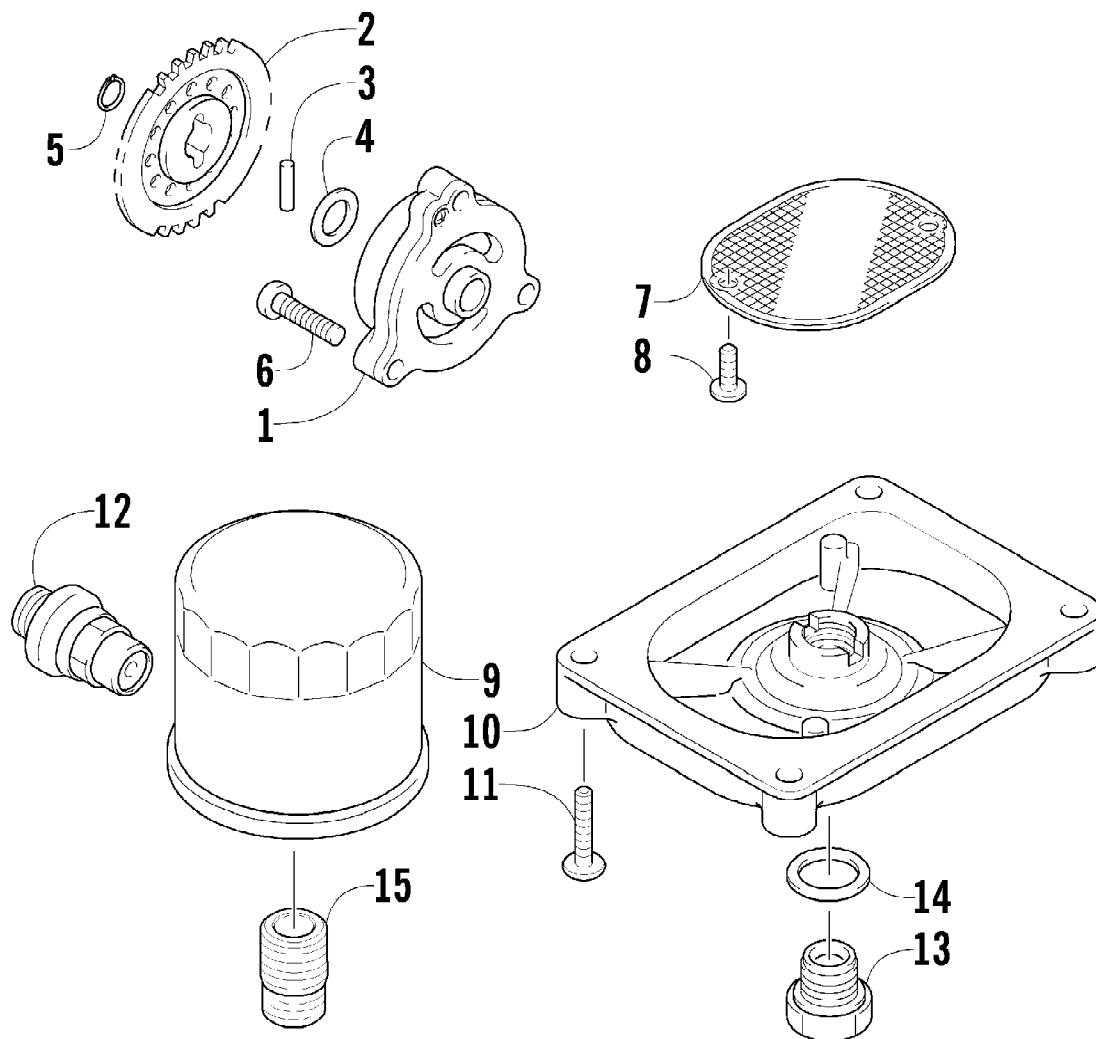

2011 ATV 650 H1 GREEN (A2011ICS4BUSG)
OIL FILTER/PUMP ASSEMBLY

Page 51 of 83

Ref #	Part Number	Qty	S/P/F	Description
1	0812-023	1		Pump, Oil
2	0812-083	1	/P	Gear, Driven
3	0829-009	1		Pin
4	0828-007	1	/P	Washer
5	0831-002	1		Ring, Retaining
6	0826-039	3		Screw, Machine
7	0812-057	1	/P	Strainer, Oil
8	0826-040	2		Screw, Machine
9	0812-029	1	S	Filter, Oil
10	0812-053	1		Cap, Oil Strainer
11	8468-625	4		Screw, Machine
12	0812-007	1		Valve, Oil-Relief - Assembly
13	0812-006	1		Plug, Drain
14	0830-017	1		Gasket, Drain Plug
15	0812-008	1		Union, Oil Filter