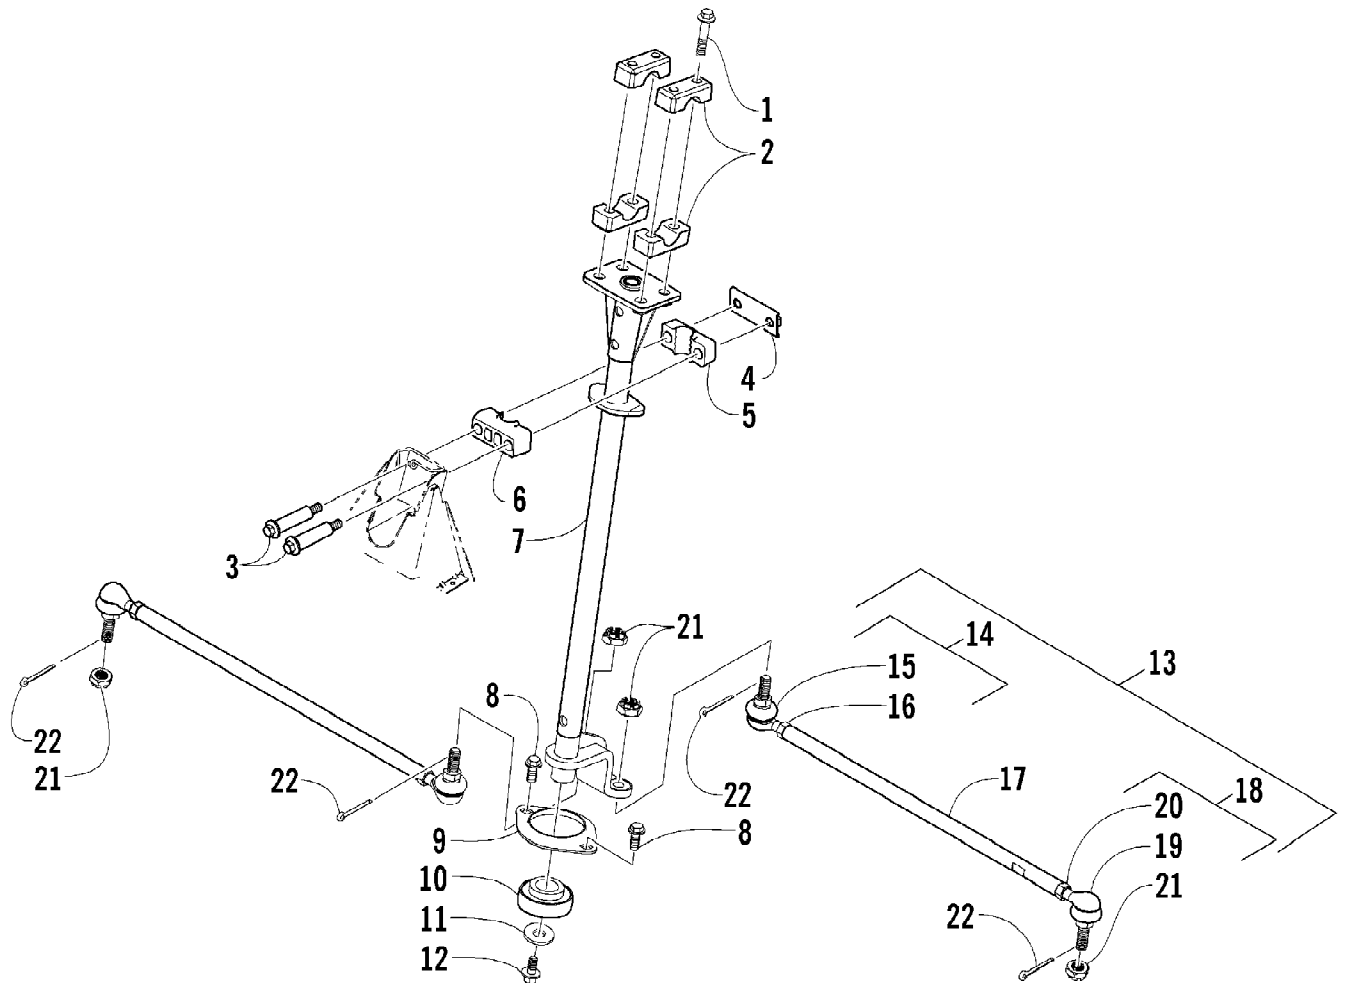

2011 ATV 650 H1 GREEN (A2011ICS4BUSG)
STEERING ASSEMBLY (UP TO VIN: 250000)

Page 71 of 83

Ref #	Part Number	Qty	S/P/F	Description
1	8408-860	4		Screw, Cap
2	0405-035	4		Cap, Steering Adjuster
3	0423-505	2		Screw, Shoulder
4	0505-484	1		Cap, Housing
5	0405-138	1		Housing, Lower
6	0405-139	1		Housing, Upper
7	0505-451	1	S	Post, Steering
8	8408-816	2		Screw, Cap
9	0602-233	1		Flange, Bearing
10	0405-052	1		Bearing w/Inverted Oil Seal
11	0423-073	1		Washer
12	8409-020	1	/P	Screw, Cap
13	0505-499	2	/P	Tie Rod - Assembly (inc. 14-20)
14	0505-511	2	/P	End, Tie Rod - Left-Hand Thread - Kit (inc. 15-16)
15	0	2	F	End, Tie Rod - Left-Hand Thread
16	0423-013	2		Nut - Left-Hand Thread
17	0405-281	2	/P	Tie Rod
18	0505-510	2	/P	End, Tie Rod - Right-Hand Thread - Kit (inc. 19-20)
19	0	2	F	End, Tie Rod - Right-Hand Thread
20	8420-002	2	/P	Nut - Right-Hand Thread
21	0423-157	4		Nut, Lock
22	0623-175	4		Pin, Cotter