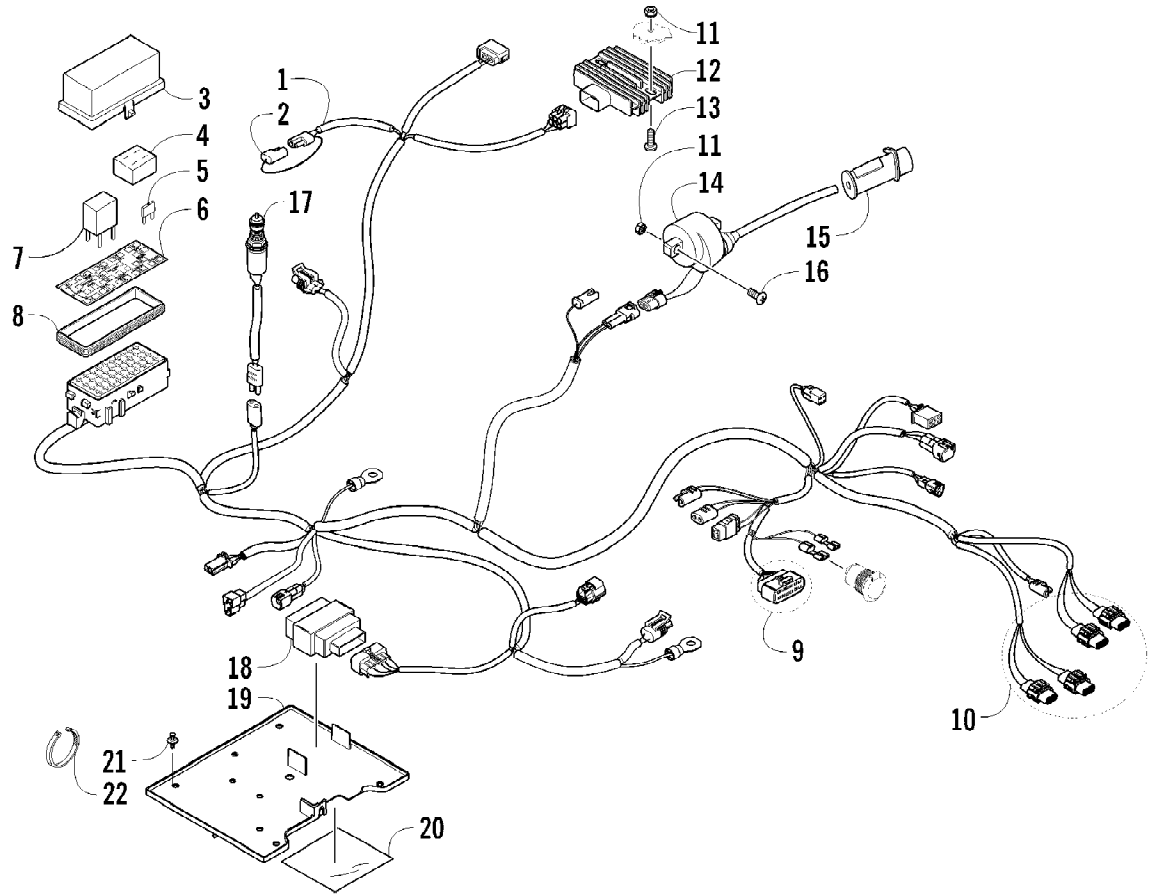

2011 ATV 650 H1 GREEN (A2011ICS4BUSG)
WIRING HARNESS ASSEMBLY

2011 ATV 650 H1 GREEN (A2011ICS4BUSG)
WIRING HARNESS ASSEMBLY

Ref #	Part Number	Qty	S/P/F	Description
1	0486-345	1		Harness, Main (inc. 2-8)
2	0486-164	1		Tether, Accessory Connector
3	0430-085	1		Cover, Fuse Block
4	0430-037	1		Holder, Fuse
5	0430-032	4		Fuse - 10 Amp
5	0430-031	3		Fuse - 15 Amp
5	0430-030	2		Fuse - 30 Amp
6	2411-078	1		Decal, Fuse Block
7	0430-045	2	/P	Relay (4-Pin) - 20 Amp
8	0430-086	1		Seal
9	1436-415	1		Repair Kit, Connector - LCD Gauge
10	1436-289	AR		Repair Kit, Connector - Headlight
11	0623-038	4		Nut w/Washer
12	0824-037	1	/P	Regulator, Voltage
13	8476-625	2		Screw, Machine
14	0824-036	1		Coil, Ignition
15	0824-049	1	/P	Cap, Spark Plug
16	8476-620	2		Screw, Machine
17	0409-089	1		Switch, Brake - Assembly
18	0824-038	1	/P	CDI
19	1406-787	1		Tray, Electrical
20	0412-291	1		Foil, Protective
21	0623-362	3		Rivet, Reinstallable
22	0123-788	AR	/P	Tie, Cable - 8 in.
22	0123-903	AR		Tie, Cable - 11.5 in.