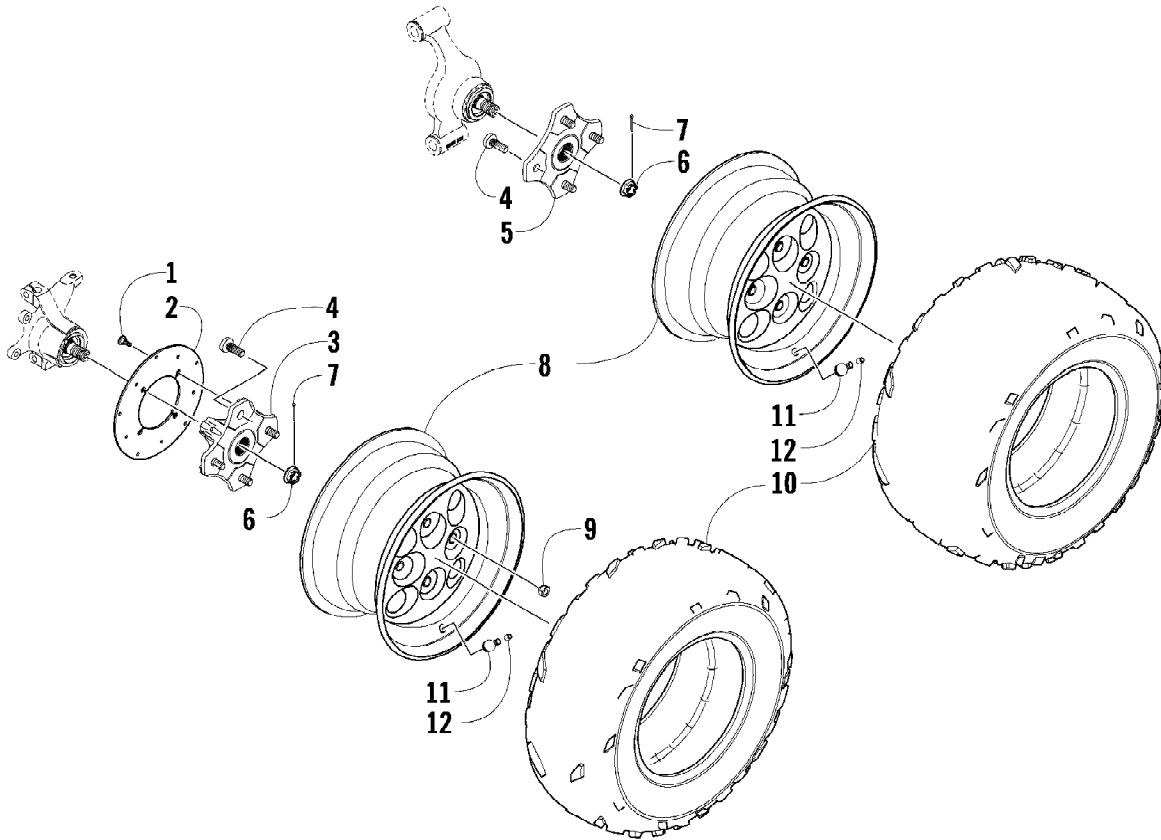

2011 ATV 450 EFI CAT GREEN (A2011ICK4CUSZ)
WHEEL AND TIRE ASSEMBLY

Page 75 of 77

Ref #	Part Number	Qty	S/P/F	Description
1	0423-557	12		Screw, Shoulder
2	1436-164	3	/P	Disc, Brake
3	1502-462	2	/P	Hub, Wheel - Front (inc. 4)
4	0402-974	16	/P	Stud
5	1502-462	1	/P	Hub, Wheel - Rear - Right (inc. 4)
5	1502-464	1		Hub, Wheel - Rear - Left (inc. 4)
6	0423-607	4		Nut, Castle
7	0423-407	4		Pin, Cotter
8	1402-776	2		Wheel - Front
8	1402-777	2		Wheel - Rear
9	0423-408	16	/P	Nut, Lug
10	1402-894	2		Tire - Front
10	1402-895	2		Tire - Rear
11	0402-064	4		Stem, Valve (inc. 12)
12	0402-140	4		Cap, Valve Stem