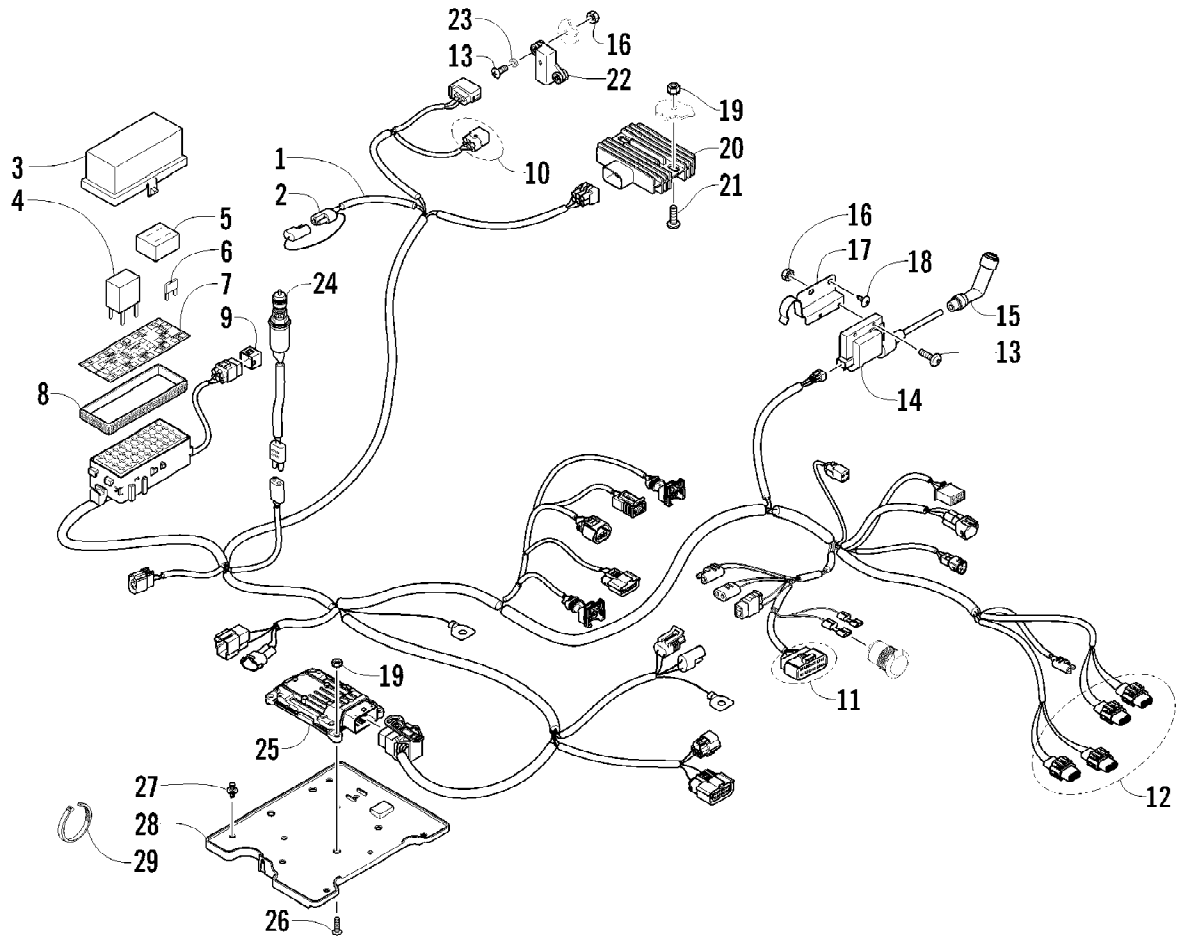

2011 ATV 450 EFI CAT GREEN (A2011ICK4CUSZ)
WIRING HARNESS ASSEMBLY

Page 77 of 77

Ref #	Part Number	Qty	S/P/F	Description
1	0486-326	1		Harness, Main (inc. 2-9)
2	0486-164	1		Tether, Accessory Connector
3	0430-085	1		Cover, Fuse Block
4	0430-045	2	/P	Relay (4-Pin) - 20 Amp
4	0430-033	1		Relay (5-Pin) - 20 Amp
5	0430-037	1		Holder, Fuse
6	0430-032	7		Fuse - 10 Amp
6	0430-031	4		Fuse - 15 Amp
6	0430-030	2		Fuse - 30 Amp
7	2411-090	1		Decal, Fuse Block
8	0430-086	1		Seal
9	0430-097	1		Cover, Diagnostics Connector
10	1436-416	1		Repair Kit, Connector - Tilt Sensor
11	1436-415	1		Repair Kit, Connector - LCD Gauge
12	1436-290	AR		Repair Kit, Connector - Headlight
13	8468-425	4		Screw, Machine
14	0824-055	1		Coil, Ignition (inc. 15)
15	0824-056	1		Cap, Spark Plug
16	0423-493	4		Nut w/Washer
17	2516-566	1		Bracket, Mounting - Coil
18	0623-309	2		Screw, Self-Tapping
19	0623-038	6		Nut w/Washer
20	0824-037	1	/P	Regulator, Voltage
21	8476-625	2		Screw, Machine
22	0409-064	1		Sensor, Tilt
23	0123-802	2		Washer
24	0409-089	1		Switch, Brake - Assembly
25	0530-057	1		ECU
26	8476-620	4		Screw, Machine
27	0623-362	4		Rivet, Reinstallable
28	2416-181	1		Tray, Electrical
29	0123-788	AR	/P	Tie, Cable - 8 in.
29	0123-903	AR		Tie, Cable - 11.5 in.