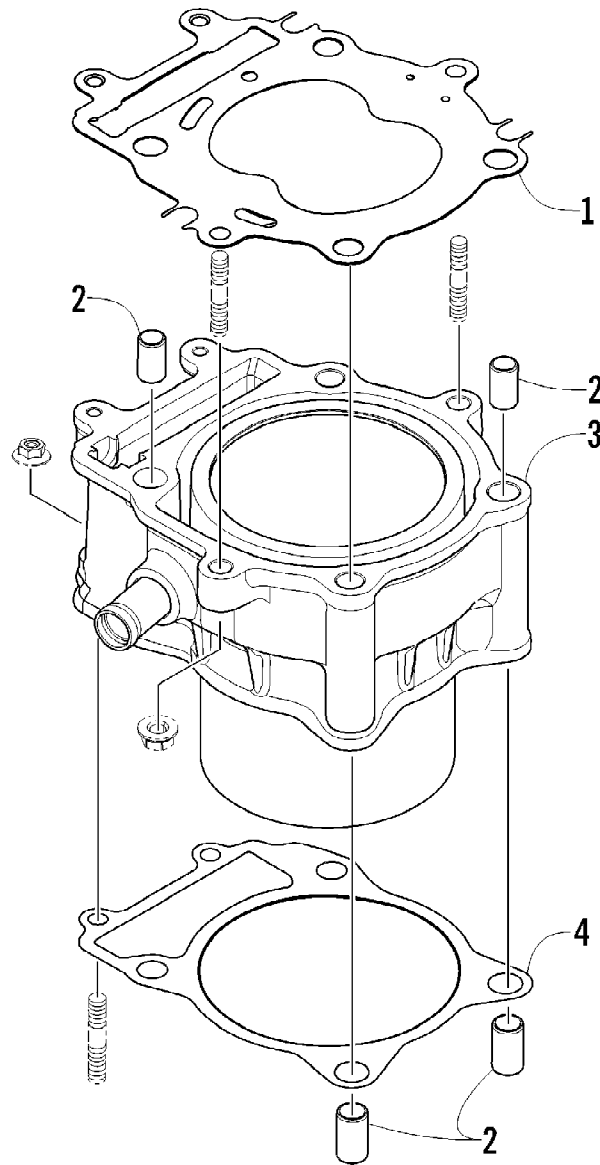

2011 ATV 450 EFI CAT GREEN (A2011ICK4CUSZ)  
CLUTCH AND DRIVE BELT ASSEMBLY

Page 10 of 77

Ref #	Part Number	Qty	S/P/F	Description
1	0823-328	1		Shoe, Clutch - Assembly
2	0823-198	1		Clutch, One-Way
3	0827-050	1		Nut
4	0823-338	1		Housing, Clutch
5	0830-187	1		O-Ring
6	0823-058	1		Spacer
7	0823-313	1		Face, Fixed Drive
8	0823-228	1		Belt, Drive
9	0823-324	1		Face, Movable Drive
10	0823-206	1		Spacer, Movable Drive Face
11	0823-213	1		Plate, Movable Drive Face
12	0823-214	4		Damper, Movable Drive Face
13	0823-351	8		Roller, Movable Drive Face
14	3323-165	1	/P	Nut
15	0823-350	1		Clutch, Driven - Assembly
16	0827-058	1		Nut

## CRANKSHAFT, BALANCER, STARTER GEAR, AND PISTON ASSEMBLIES

Ref #	Part Number	Qty	S/P/F	Description
1	0805-333	1	/P	Piston Set (inc. 2-4)
2	0805-320	1		Ring, Piston - Set
3	0831-060	2		Circlip
4	0805-023	1		Pin, Piston
5	0805-013	1		Crankshaft Assembly
6	0829-039	1		Key
7	0815-023	1		Gear, Starter Clutch (inc. 8)
8	0832-069	1		Bearing
9	0802-044	1	/P	Clutch, One-Way
10	0827-046	1		Nut
11	0811-036	1		Gear, Drive
12	3303-333	1	/P	Nut
13	0815-025	1		Gear, Starter Idler - No. 1
14	0815-007	1		Pin, Starter Idler Gear No. 1
15	0815-022	1		Gear, Starter Idler - No. 2
16	0815-015	1		Pin, Starter Idler Gear No. 2
17	0826-118	1		Screw, Cap
18	0828-091	1		Washer
19	0811-009	1		Gear, Oil Pump Drive
20	0811-006	1		Gear, Driven
21	3304-144	1		Pin, Alignment
22	0829-037	1		Key
23	0811-035	1		Balancer, Crank