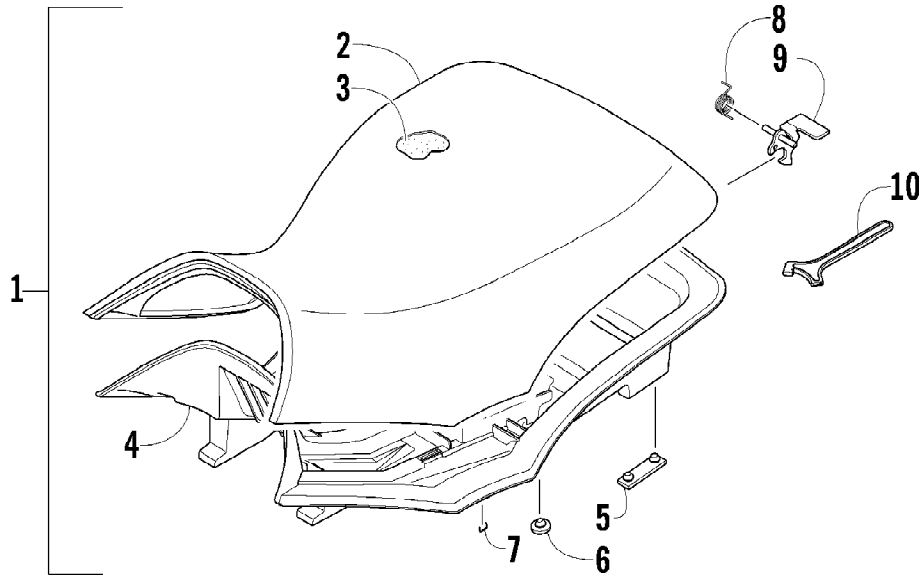

2011 ATV 450 EFI CAT GREEN (A2011ICK4CUSZ)
SEAT ASSEMBLY

Page 57 of 77

Ref #	Part Number	Qty	S/P/F	Description
1	2516-895	1	S	Seat Assembly (inc. 2-9)
2	1506-209	1		Cover, Seat
3	0517-119	1		Foam, Seat
4	2406-144	1	S/P	Base, Seat - Assembly (inc. 5-6)
5	0406-879	2		Bumper, Seat - Rear
6	0406-877	4	/P	Bumper, Seat - Front
7	0624-263	AR		Staple
8	1406-592	1	/P	Spring, Seat Latch
9	1506-156	1		Latch, Seat
10	0441-587	1		Wrench, Spanner