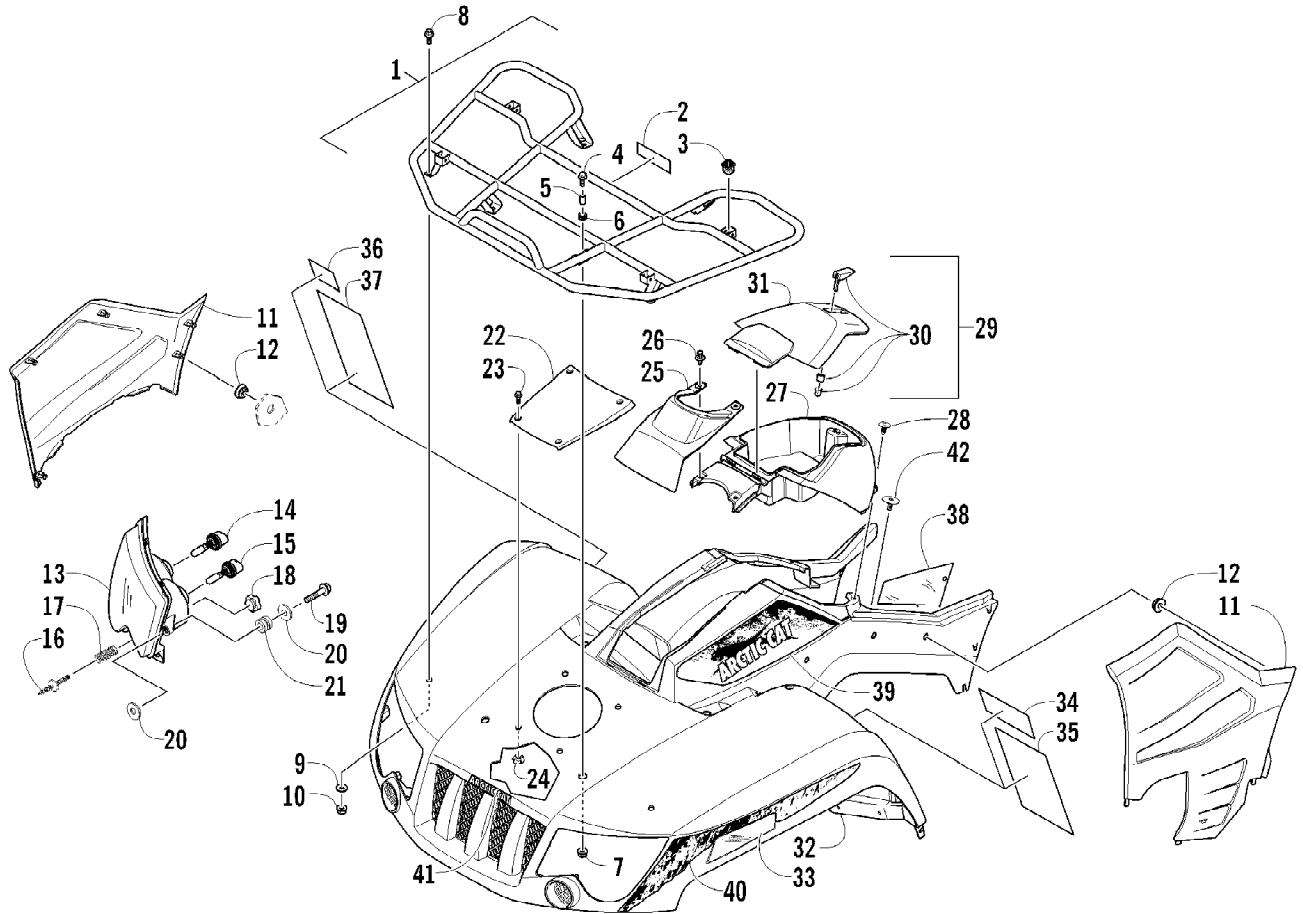

2011 ATV 450 EFI CAT GREEN (A2011ICK4CUSZ)
FRONT RACK, BODY PANEL, AND HEADLIGHT ASSEMBLIES

2011 ATV 450 EFI CAT GREEN (A2011ICK4CUSZ)
FRONT RACK, BODY PANEL, AND HEADLIGHT ASSEMBLIES

Ref #	Part Number	Qty	S/P/F	Description
1	2506-107	1		Rack, Front - Assembly (inc. 2-3)
2	0411-576	1		Decal, Warning - Load
3	0441-592	4	/P	Bushing
4	8410-830	4		Screw, Cap
5	0423-669	4		Spacer
6	0423-465	4		Grommet
7	8432-802	4		Nut, Lock
8	0423-654	2		Screw, Shoulder
9	8050-222	2	/P	Washer
10	0423-540	2		Nut, Lock
11	2406-302	1		Panel, Side - Lower - Right
11	2416-133	1		Panel, Side - Lower - Left
12	0423-678	8		Grommet
13	0609-852	1	/P	Headlight Assembly - Right (inc. 14-15)
13	0609-853	1	/P	Headlight Assembly - Left (inc. 14-15)
14	0409-073	2		Bulb, Headlight
15	0409-045	2		Bulb, Headlight
16	0423-514	2		Stud, Adjuster - Headlight
17	0423-522	2		Spring, Adjuster
18	0423-513	2		Knob, Adjuster
19	0623-785	4		Screw, Self-Tapping
20	8050-217	8	/P	Washer
21	0423-447	4		Grommet
22	2416-171	1		Cover, Access
23	8410-616	4		Screw, Cap
24	0423-997	4		T-Nut
25	1406-972	1		Cover, Steering Post
26	0623-362	2		Rivet, Reinstallable
27	2416-240	1		Box, Storage
28	0623-544	2		Clip, Retaining
29	2506-235	1		Lid, Storage Box w/Latch (inc. 30-31)
30	1406-599	1		Latch, Storage Box
31	1406-862	1		Lid, Storage Box
32	4506-394	1	/P	Panel, Fender - Assembly - Front (inc. 33-38)
33	1411-078	1		Decal, Reflector - Right
33	1411-079	1		Decal, Reflector - Left
34	1411-574	1		Decal, Warning - Off-Road Only
35	2411-124	1		Decal, Warning - General/Age
36	0411-835	1		Decal, Warning - Turn/Hill
37	1411-250	1		Decal, Warning - Reverse/Pre-Ride
38	0412-394	1	/P	Foil, Protective
39	2411-320	1		Decal, Side - Upper Right
39	2411-321	1		Decal, Side - Upper Left
40	2411-302	1		Decal, Side - Front Right
40	2411-303	1		Decal, Side - Front Left
41	1411-725	1		Decal, "Arctic Cat"
42	0423-101	2		Screw, Shoulder