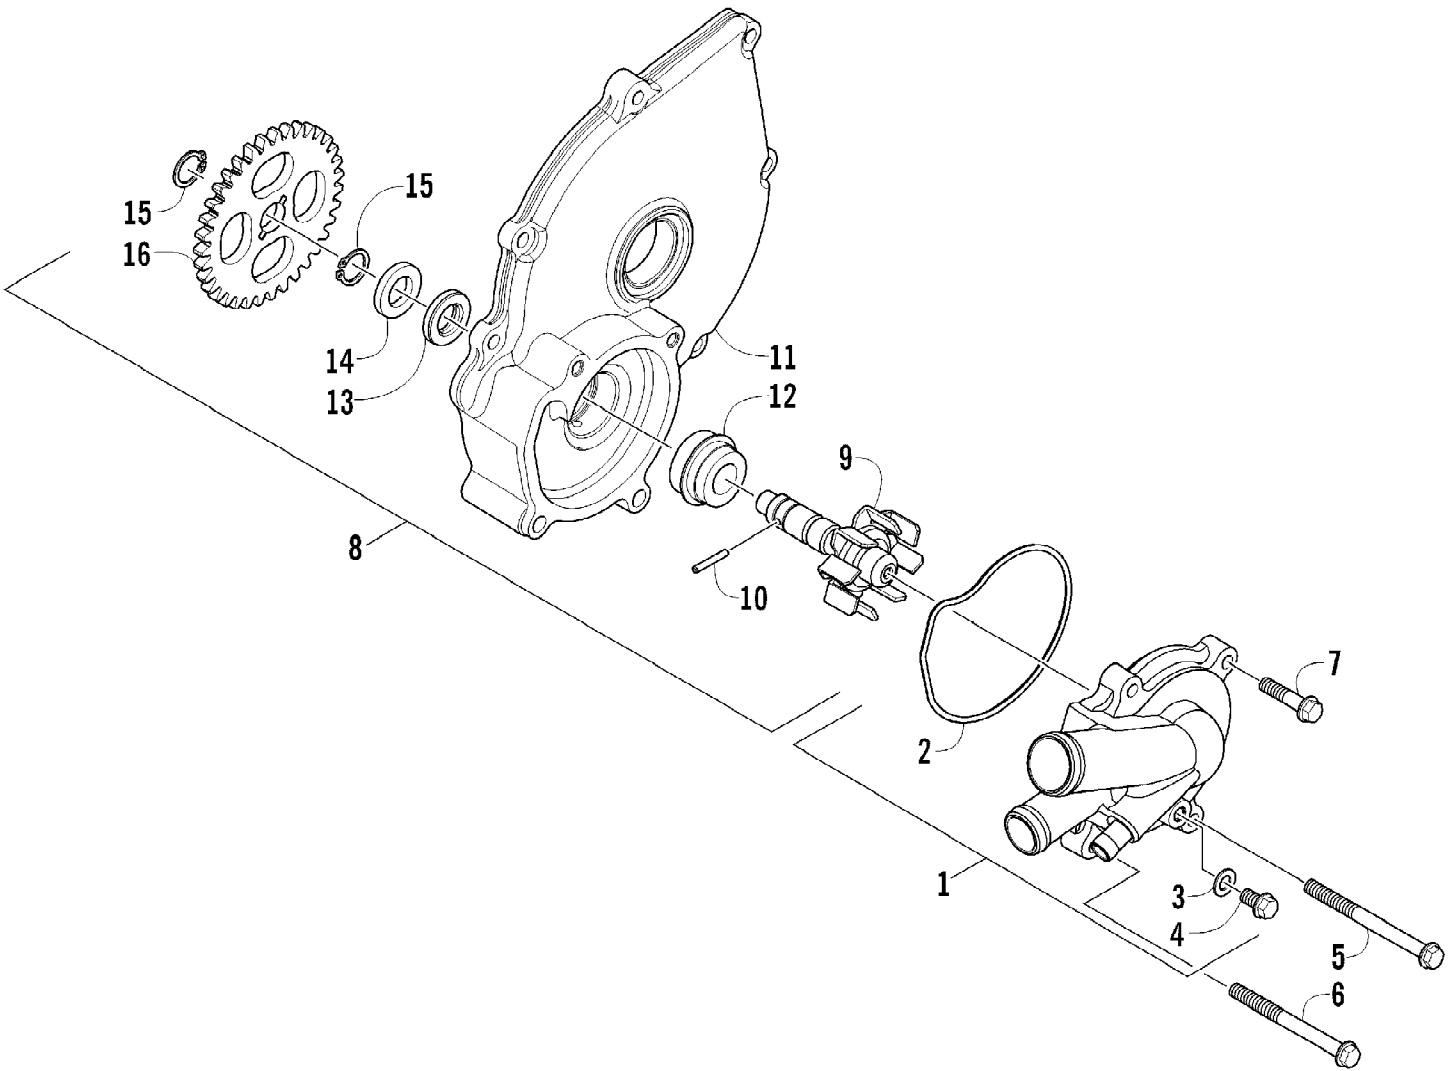

2011 ATV 450 EFI CAT GREEN (A2011ICK4CUSZ)
WATER PUMP ASSEMBLY

Page 73 of 77

Ref #	Part Number	Qty	S/P/F	Description
1	0813-054	1	/P	Cover, Water Pump - Assembly (inc. 2-4)
2	0830-208	1		O-Ring
3	3304-049	1		Washer
4	3304-186	1		Screw, Cap
5	0826-065	1		Screw, Cap
6	0826-151	1		Screw, Cap
7	3303-384	2	/P	Screw, Cap
8	0813-051	1		Housing, Water Pump - Assembly (inc. 9-16)
9	0813-057	1		Shaft, Impeller - Assembly
10	0829-057	1		Pin, Alignment
11	0806-123	1		Housing, Water Pump
12	3305-940	1		Seal, Mechanical
13	0830-207	1		Seal, Oil
14	0828-130	1		Washer, Thrust
15	0831-089	2		Circlip
16	0811-037	1		Gear, Driven