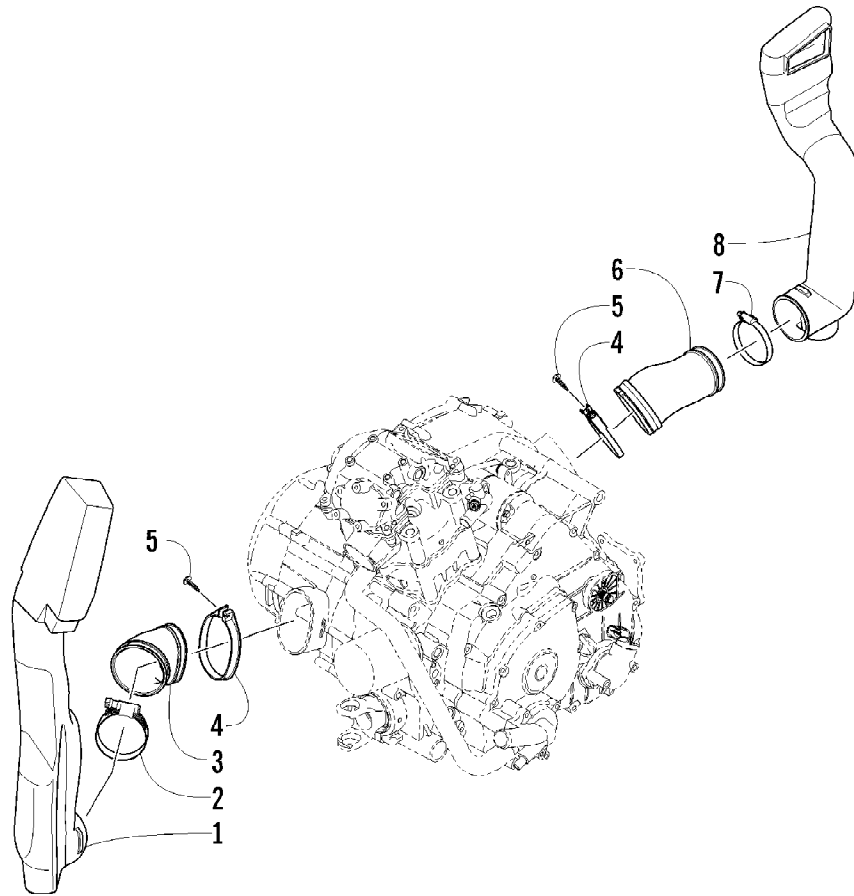

2011 ATV 450 EFI CAT GREEN (A2011ICK4CUSZ)  
BATTERY AND STARTER ASSEMBLY

2011 ATV 450 EFI CAT GREEN (A2011ICK4CUSZ)  
 BATTERY AND STARTER ASSEMBLY

Page 4 of 77

Ref #	Part Number	Qty	S/P/F	Description
1	5991-655	1	/P	Battery Cover/Tool Tray Assembly (inc. 2-4)
2	2406-815	1	/P	Cover, Battery
3	0444-122	1	S/P	Kit, Tool
4	0417-016	1		Pad, Battery
5	8476-620	2		Screw, Machine
6	0645-480	1		Battery Assembly (inc. 7-8)
7	0445-082	1		Kit, Hardware
8	0645-430	1		Decal, Warning
9	0417-012	1		Foam, Battery
10	0445-070	1		Cable, Battery/Ground
11	0445-062	1		Cable, Battery/Solenoid
12	0645-327	1		Boot, Terminal
13	0623-038	5		Nut w/Washer
14	8476-625	2		Screw, Machine
15	0445-064	1		Cable, Solenoid/Starter (inc. 16)
16	0645-019	1		Boot, Terminal
17	0445-058	1	/P	Solenoid
18	3305-954	1		Motor, Starter - Assembly (inc. 19)
19	3304-104	1		O-Ring
20	3305-946	2		Screw, Cap

2011 ATV 450 EFI CAT GREEN (A2011ICK4CUSZ)  
CAM CHAIN ASSEMBLY

Page 6 of 77

Ref #	Part Number	Qty	S/P/F	Description
1	0810-005	1		Chain, Cam
2	0810-068	1		Guide, Chain
3	0826-133	1		Pivot, Tensioner
4	0830-150	1		Washer
5	0810-007	1		Tensioner, Chain
6	3303-035	1		Gasket
7	3303-677	1		Adjuster, Tensioner - Assembly
8	3304-100	1	/P	O-Ring
9	3304-006	1		Screw, Adjuster
10	3303-360	2		Screw, Cap

2011 ATV 450 EFI CAT GREEN (A2011ICK4CUSZ)  
CLUTCH AND DRIVE BELT ASSEMBLY

Page 10 of 77

Ref #	Part Number	Qty	S/P/F	Description
1	0823-328	1		Shoe, Clutch - Assembly
2	0823-198	1		Clutch, One-Way
3	0827-050	1		Nut
4	0823-338	1		Housing, Clutch
5	0830-187	1		O-Ring
6	0823-058	1		Spacer
7	0823-313	1		Face, Fixed Drive
8	0823-228	1		Belt, Drive
9	0823-324	1		Face, Movable Drive
10	0823-206	1		Spacer, Movable Drive Face
11	0823-213	1		Plate, Movable Drive Face
12	0823-214	4		Damper, Movable Drive Face
13	0823-351	8		Roller, Movable Drive Face
14	3323-165	1	/P	Nut
15	0823-350	1		Clutch, Driven - Assembly
16	0827-058	1		Nut