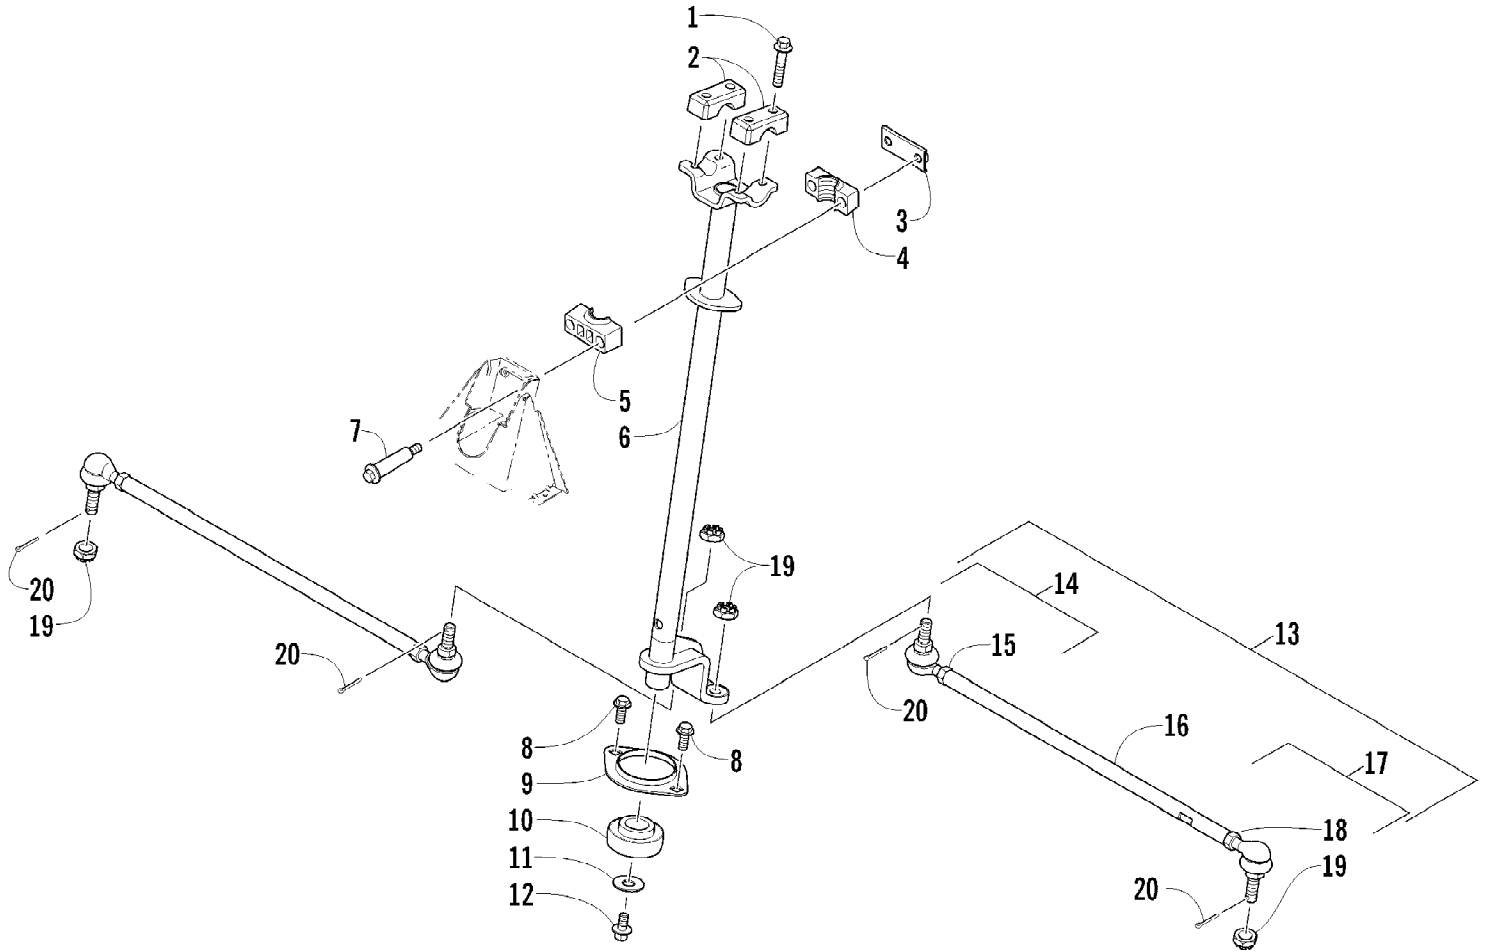

2011 ATV 450 EFI CAT GREEN (A2011ICK4CUSZ)
STEERING ASSEMBLY (VIN: 250001 AND UP)

Page 67 of 77

Ref #	Part Number	Qty	S/P/F	Description
1	8408-835	4		Screw, Cap
2	0405-035	2		Cap, Steering Adjuster
3	0505-484	1		Cap, Housing
4	0405-260	1		Housing, Upper
5	0405-259	1		Housing, Lower
6	0505-493	1		Post, Steering
7	0423-505	2		Screw, Shoulder
8	8408-816	2		Screw, Cap
9	0602-233	1		Flange, Bearing
10	0405-052	1		Bearing w/Inverted Oil Seal
11	0423-073	1		Washer
12	8409-020	1	/P	Screw, Cap
13	0505-499	2	/P	Tie Rod - Assembly (inc. 14-18)
14	0505-511	2	/P	End, Tie Rod - Left-Hand Thread - Kit (inc. 15)
15	0423-013	2		Nut - Left-Hand Thread
16	0405-281	2	/P	Tie Rod
17	0505-510	2	/P	End, Tie Rod - Right-Hand Thread - Kit (inc. 18)
18	8420-002	2	/P	Nut - Right-Hand Thread
19	0423-157	4		Nut, Lock
20	0623-175	4		Pin, Cotter