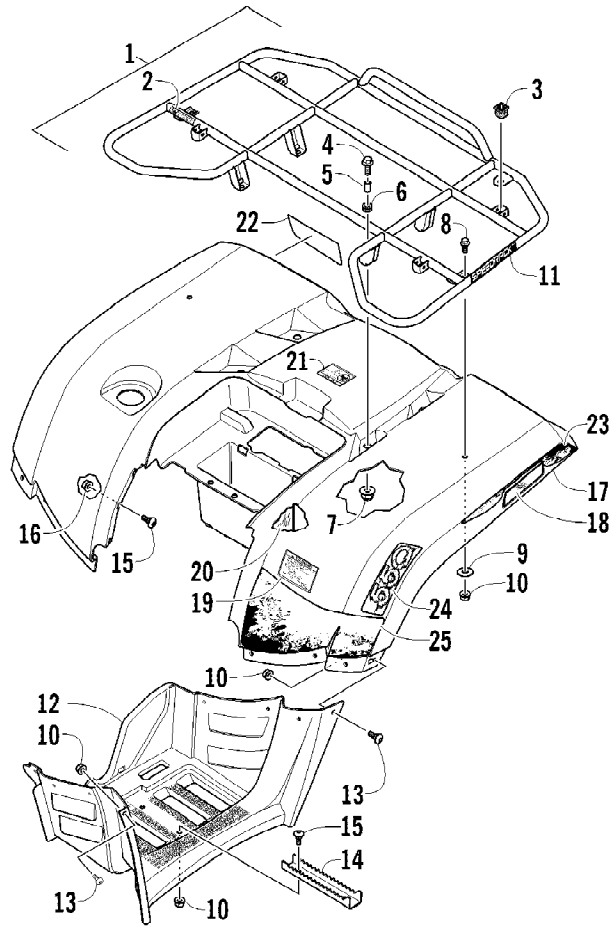

2011 ATV 450 EFI CAT GREEN (A2011ICK4CUSZ)
REAR RACK, BODY PANEL, AND FOOTWELL ASSEMBLIES

2011 ATV 450 EFI CAT GREEN (A2011ICK4CUSZ)
REAR RACK, BODY PANEL, AND FOOTWELL ASSEMBLIES

Ref #	Part Number	Qty	S/P/F	Description
1	2506-124	1		Rack, Rear - Assembly (inc. 2-3)
2	0411-648	1		Decal, Warning - Load
3	0441-592	4	/P	Bushing
4	8410-830	4		Screw, Cap
5	0423-669	4		Spacer
6	0423-465	4		Grommet
7	8432-802	4		Nut, Lock
8	0423-654	2		Screw, Shoulder
9	8050-222	2	/P	Washer
10	0423-540	24		Nut, Lock
11	0411-965	2		Decal, "Speedrack"
12	2406-428	1	/P	Footwell - Right
12	2516-385	1		Footwell - Left
13	0423-419	18		Screw, Machine
14	1506-125	2	/P	Footpeg
15	0423-355	10		Screw, Shoulder
16	8424-602	6	/P	Nut
17	4506-119	1		Panel, Fender - Assembly - Rear
18	1411-598	1		Decal, Reflector - Right
18	1411-599	1		Decal, Reflector - Left
19	2411-143	1	/P	Decal, Warning - Tire Pressure
20	0412-351	1		Foil, Protective
21	1411-809	1	/P	Decal, Passenger
22	2411-295	1		Decal, "Arctic Cat"
23	2411-304	1		Decal, Side - Upper Right
23	2411-305	1		Decal, Side - Upper Left
24	2411-316	1		Decal, 450 - Right
24	2411-317	1		Decal, 450 - Left
25	2411-322	1		Decal, Side - Lower Right
25	2411-323	1		Decal, Side - Lower Left