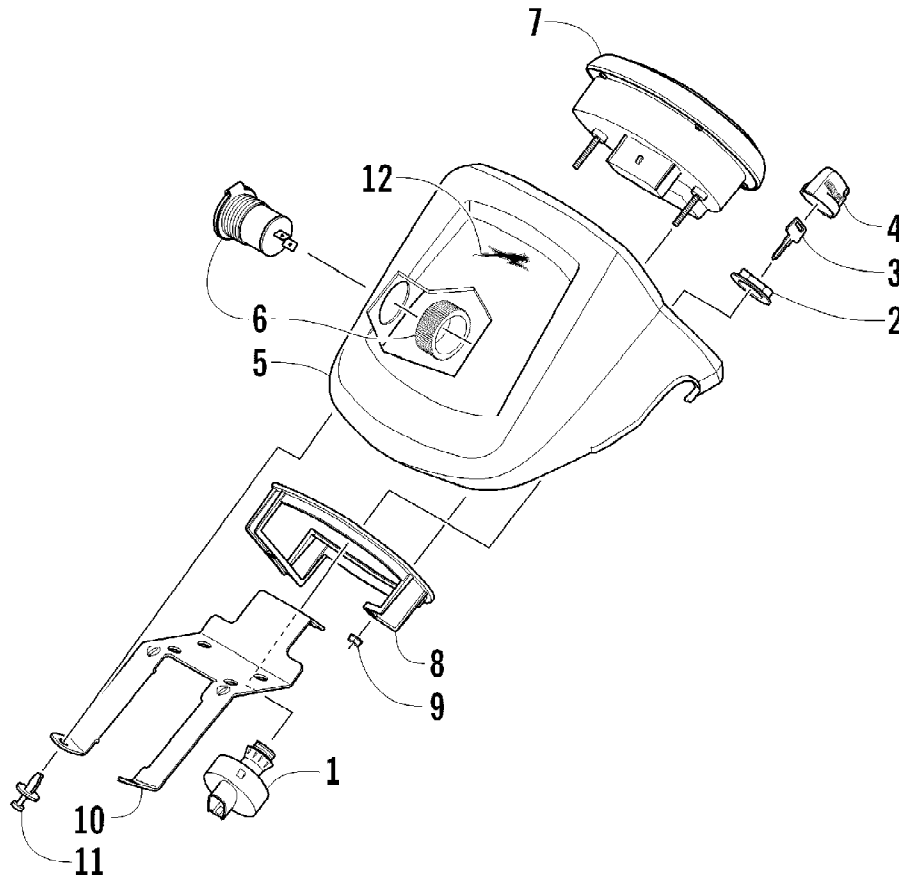

2011 ATV 450 EFI CAT GREEN (A2011ICK4CUSZ)
INSTRUMENT POD ASSEMBLY

Page 45 of 77

Ref #	Part Number	Qty	S/P/F	Description
1	0430-090	1	/P	Switch, Ignition - Assembly (inc. 2-4)
2	0430-050	1		Nut, Retaining
3	0430-042	1		Key, Ignition (Y Series - Left-Side Cut)
3	0430-043	1		Key, Ignition (Z Series - Right-Side Cut)
4	0430-054	1		Cover, Key
5	0405-276	1		Instrument Pod
6	0641-897	1	/P	Outlet, Accessory - 12V
7	0520-105	1		Gauge, LCD
8	0420-065	1	/P	Bracket, Retaining
9	0423-493	2		Nut w/Washer
10	2506-470	1		Bracket, Mounting - Instrument Pod
11	0423-535	2		Rivet, Reinstallable
12	8611-267	1		Decal, AirCat