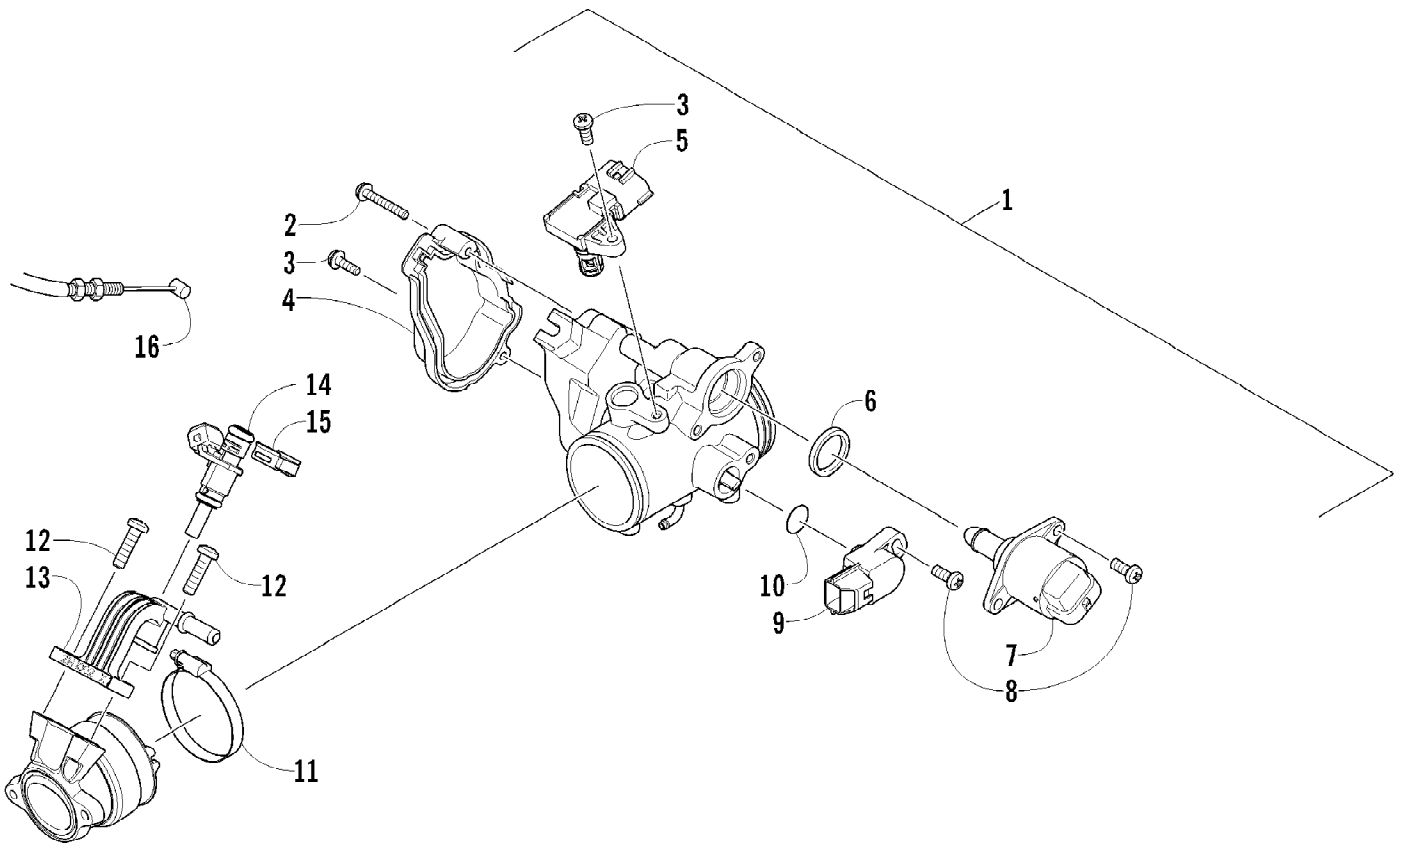

2011 ATV 450 EFI CAT GREEN (A2011ICK4CUSZ)
THROTTLE BODY ASSEMBLY

2011 ATV 450 EFI CAT GREEN (A2011ICK4CUSZ)
THROTTLE BODY ASSEMBLY

Page 71 of 77

Ref #	Part Number	Qty	S/P/F	Description
1	0570-328	1		Throttle Body - Assembly (inc. 2-10)
2	0835-006	1		Screw, Machine
3	0835-007	2		Screw, Machine
4	0824-060	1		Cover
5	0824-052	1		Sensor, MAP
6	0832-088	1		Seal
7	0824-054	1		Valve, By-Pass - Idle Air
8	3305-953	3		Screw, Machine
9	0824-053	1		Sensor, Throttle Position (inc. 10)
10	3306-150	1		O-Ring
11	0423-019	1		Clamp
12	8468-620	2	/P	Screw, Machine
13	0470-885	1		Rail, Fuel
14	0470-884	1		Injector, Fuel
15	0470-889	1		Clip, Retaining
16	0487-076	1		Cable, Throttle