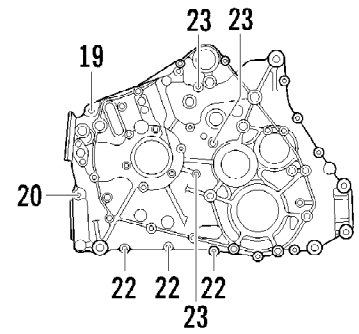

2011 ATV 450 EFI CAT GREEN (A2011ICK4CUSZ)
CRANKCASE ASSEMBLY

2011 ATV 450 EFI CAT GREEN (A2011ICK4CUSZ)
CRANKCASE ASSEMBLY

Page 16 of 77

Ref #	Part Number	Qty	S/P/F	Description
1	0801-191	1		Crankcase - Assembly (inc. 2-21)
2	0829-050	2		Pin, Dowel
3	3313-745	2		Bearing
4	0832-087	1		Bearing
5	3304-198	1		Bearing
6	0832-074	1		Bearing
7	3304-195	1		Bearing
8	3304-699	1	/P	Bearing
9	0826-144	5		Screw, Machine
10	0822-104	2		Retainer, Bearing
11	0832-019	1		Bearing
12	0832-020	1		Bearing
13	0812-066	1		Union, Oil Filter
14	0830-058	1		Seal
15	0805-018	1		Retainer
16	0826-145	3		Screw, Machine
17	0801-018	1		Plate, Oil Guide - Right
18	0830-066	1		Seal
19	3303-372	1		Screw, Cap
20	0826-126	4		Screw, Cap
21	0826-064	3		Screw, Cap
22	3303-387	10		Screw, Cap
23	0826-065	3		Screw, Cap
24	3303-331	2	/P	Nut
25	3313-721	2		Bolt, Stud
26	0812-029	1	S	Filter, Oil
27	0830-172	1		O-Ring
28	0812-086	1		Oilline
29	3303-617	2	/P	Screw, Cap
30	0812-084	1		Bolt, Banjo-Fitting
31	0812-085	2		Washer
32	0830-143	1	/P	Gasket
33	0835-004	1		Plug, Oil Pressure