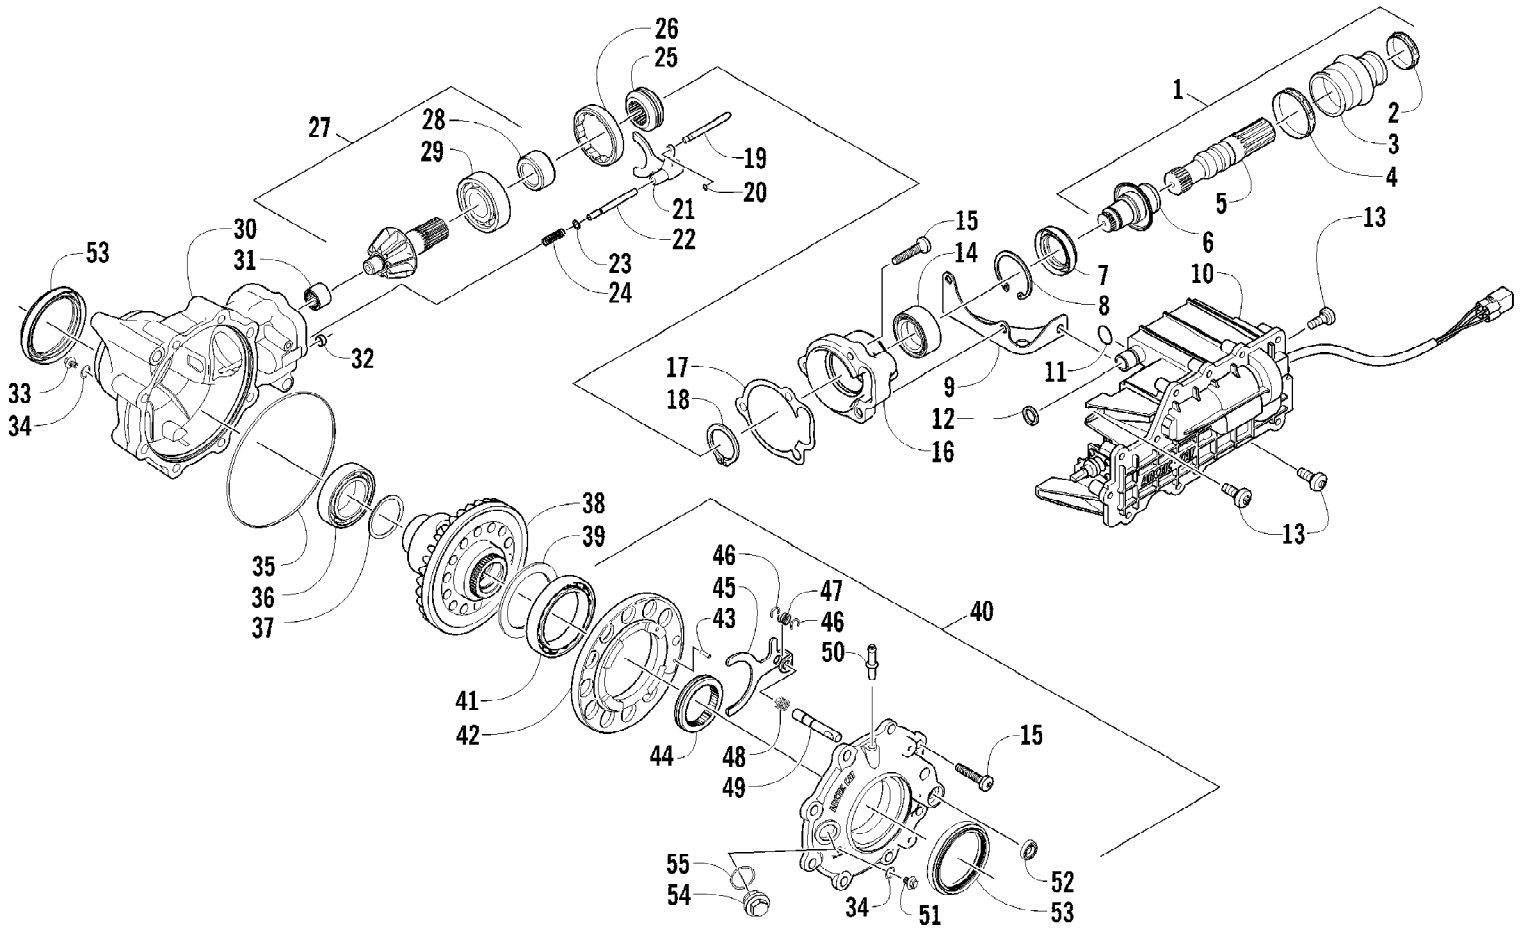

2011 ATV 450 EFI CAT GREEN (A2011ICK4CUSZ)
FRONT DRIVE GEARCASE ASSEMBLY

2011 ATV 450 EFI CAT GREEN (A2011ICK4CUSZ)
FRONT DRIVE GEARCASE ASSEMBLY

Page 30 of 77

Ref #	Part Number	Qty	S/P/F	Description
	1502-527	1		Complete Front Drive Gearcase Assembly
1	1502-084	1		Shaft, Propeller - Assembly (inc. 2-6)
2	0423-411	1		Clamp
3	0402-985	1	/P	Boot, Propeller Shaft
4	0423-393	1		Clamp
5	1402-046	1		Shaft, Output
6	1502-085	1	/P	Shaft, Input
7	1402-011	1		Seal
8	0423-423	1		Ring, Retaining
9	1502-237	1		Bracket, Actuator
10	0502-585	1	S	Actuator (inc. 11)
11	1402-981	1		O-Ring
12	0423-892	1	/P	O-Ring
13	0423-396	3		Screw, Self-Tapping
14	1402-043	1		Bearing
15	0423-118	11		Screw, Self-Tapping
16	0502-528	1	/P	Housing, Pinion
17	0402-947	1		Gasket, Flange
18	0423-417	1		Ring, Retaining
19	0402-997	1		Shaft, Selector
20	0423-402	1		Ring, Retaining
21	0402-998	1		Fork, Selector
22	0402-417	1		Shaft, Shuttle
23	0423-147	1		O-Ring
24	0402-999	1		Spring, Return
25	0402-413	1		Coupler, Drive
26	0402-357	1		Collar, Lock
27	0502-784	1		Gear, Pinion - Assembly - 11T (inc. 28-29)
28	0402-336	1		Collar, Retaining
29	0402-327	1		Bearing
30	0502-514	1		Housing, Gearcase
31	0402-328	1		Bearing
32	0402-411	1		Pin, Dowel
33	1402-210	1	/P	Plug, Magnetic (inc. one No. 34)
34	0423-153	2		O-Ring
35	0423-149	1		O-Ring
36	0402-393	1		Bearing
37	0402-405	AR		Shim, 41 x 49 x 1.3 mm
37	0402-406	AR		Shim, 41 x 49 x 1.4 mm
37	0402-407	AR		Shim, 41 x 49 x 1.5 mm
37	0402-408	AR		Shim, 41 x 49 x 1.6 mm
37	0402-409	AR		Shim, 41 x 49 x 1.7 mm
38	1502-554	1	/P	Gear, Ring - 34T
39	1402-074	AR		Shim, 61 x 69 x 1.3 mm
39	1402-075	AR		Shim, 61 x 69 x 1.4 mm
39	1402-076	AR		Shim, 61 x 69 x 1.5 mm
39	1402-077	AR		Shim, 61 x 69 x 1.6 mm
39	1402-078	AR		Shim, 61 x 69 x 1.7 mm
40	1502-389	1		Cover, Gearcase (inc. one No. 34, 41-52, and one No. 53)
41	1402-053	1		Bearing
42	0502-413	1		Flange, Bearing