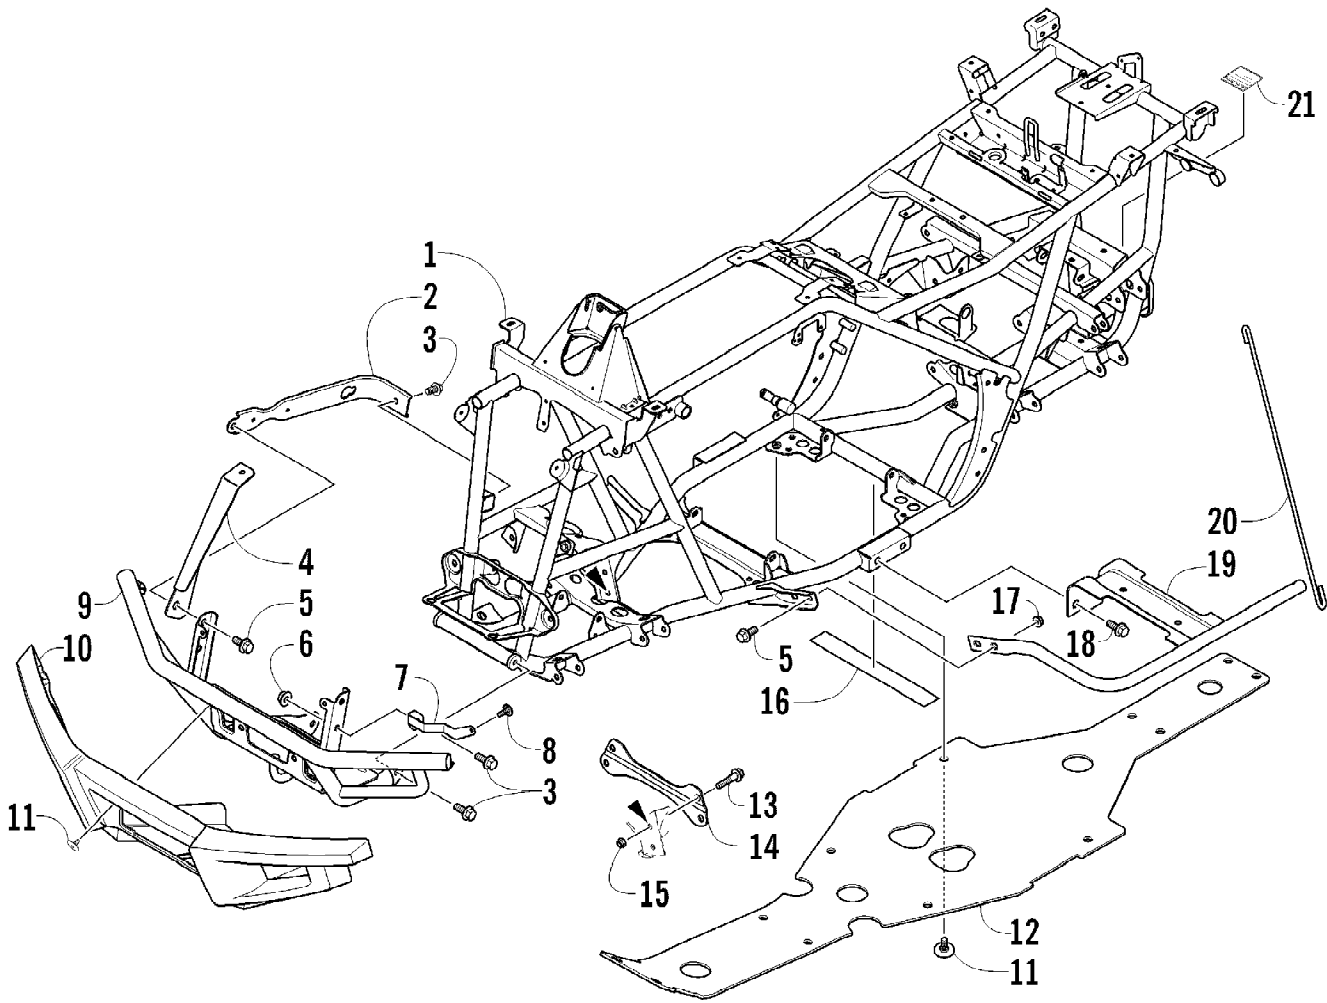

2011 ATV 450 EFI CAT GREEN (A2011ICK4CUSZ)
FRAME AND RELATED PARTS

Page 28 of 77

Ref #	Part Number	Qty	S/P/F	Description
1	2506-541	1		Frame, Main
2	1506-596	2	/P	Channel, Bumper Mounting
3	8409-020	6	/P	Screw, Cap
4	1506-686	1		Bracket, Mounting - Bumper - Right
4	1506-687	1		Bracket, Mounting - Bumper - Left
5	8408-816	6		Screw, Cap
6	8424-002	2		Nut
7	2516-594	1		Bracket, Support - Right
7	2516-595	1		Bracket, Support - Left
8	0623-797	2		Screw, Self-Tapping
9	1506-684	1		Bumper, Front
10	1406-868	1		Fascia, Bumper - Front
11	0423-101	16		Screw, Shoulder
12	1406-030	1		Panel, Belly
13	8409-025	2		Screw, Cap
14	2516-852	1	/P	Brace, A-Arm
15	0423-744	2		Nut, Lock
16	0406-289	2		Pad, Frame
17	8424-802	4		Nut
18	8409-016	4		Screw, Cap
19	1506-659	1		Footrest - Right
19	1506-660	1		Footrest - Left
20	2506-426	2	/P	Rod, Support
21	1411-077	1		Decal, Warning - Towing