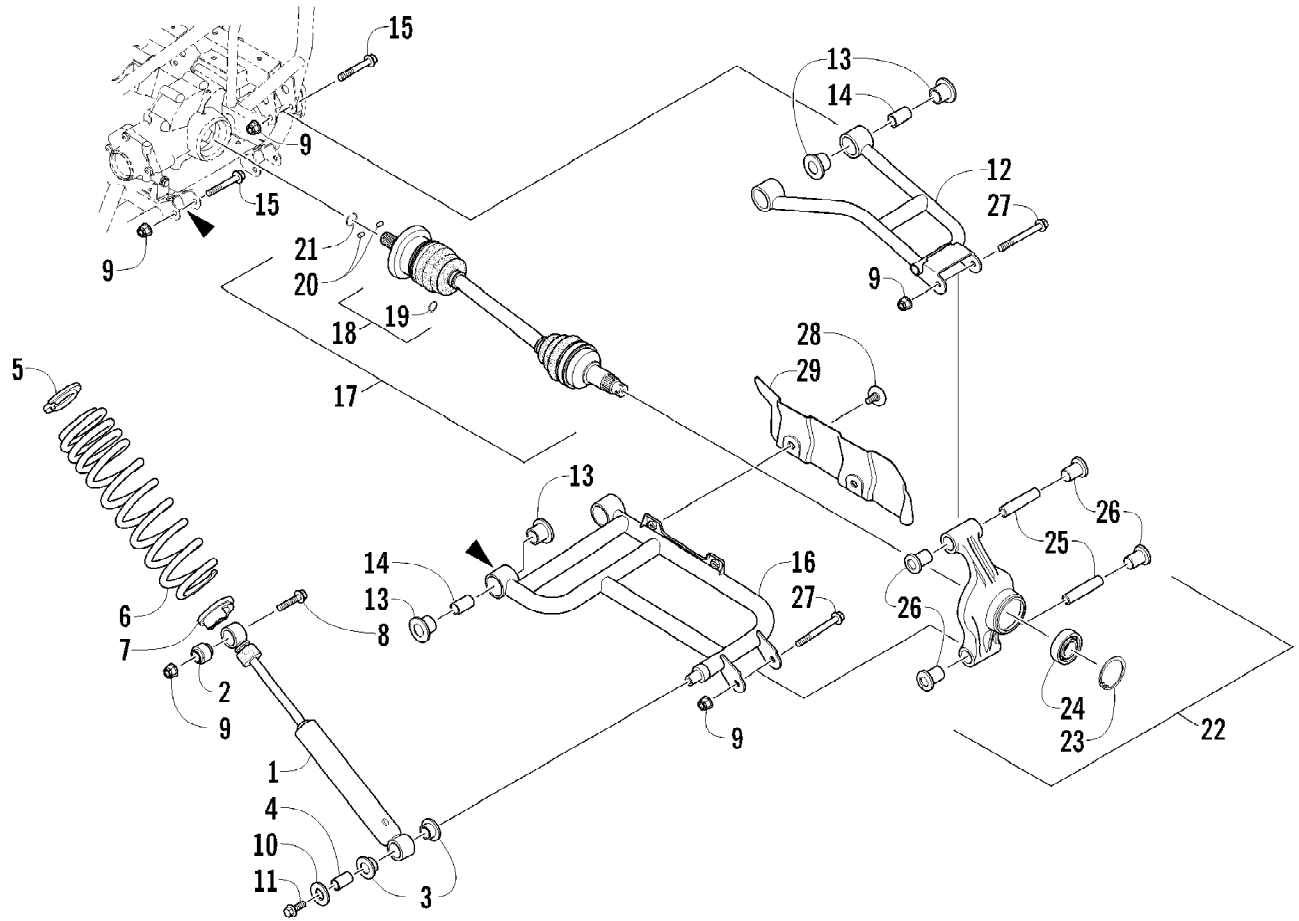

2011 ATV 450 EFI CAT GREEN (A2011ICK4CUSZ)
REAR SUSPENSION ASSEMBLY

2011 ATV 450 EFI CAT GREEN (A2011ICK4CUSZ)
REAR SUSPENSION ASSEMBLY

Page 55 of 77

Ref #	Part Number	Qty	S/P/F	Description
1	0404-158	2		Shock Absorber (inc. 2-4)
2	0403-182	2		Bushing
3	0603-955	4		Bushing
4	1603-219	2	S	Sleeve
5	1603-889	2	/P	Retainer, Spring
6	0504-659	2		Spring, Suspension
7	0404-057	2		Cam, Spring Adjuster
8	8409-040	1		Screw, Cap - Right
8	8409-050	1		Screw, Cap - Left
9	0423-744	14		Nut, Lock
10	0423-087	2		Washer
11	8408-820	2	/P	Screw, Cap
12	0504-582	1		A-Arm, Rear - Upper Right (inc. 13-14)
12	0504-583	1	/P	A-Arm, Rear - Upper Left (inc. 13-14)
13	0403-208	16	/P	Bushing
14	0403-214	8	/P	Axle
15	8409-075	8		Screw, Cap
16	0504-572	1		A-Arm, Rear - Lower Right (inc. 13-14)
16	0504-573	1		A-Arm, Rear - Lower Left (inc. 13-14)
17	1502-798	2	S	Axle, Drive (inc. 18-21)
18	1436-419	2		Repair Kit, Boot (inc. 19)
19	1441-988	2		Clip, Retaining
20	1402-884	4		Pin, Detent
21	1402-890	2		Clip, Retaining
22	0504-548	1	/P	Knuckle, Right - Assembly (inc. 23-26)
22	0504-549	1	/P	Knuckle, Left - Assembly (inc. 23-26)
23	0423-423	2		Ring, Retaining
24	1402-809	2	/P	Bearing
25	0403-213	4	/P	Axle
26	0403-206	8	/P	Bushing
27	8409-000	4		Screw, Cap
28	0423-545	4	/P	Screw, Shoulder
29	1406-068	1		Guard, Boot - Rear - Right
29	1406-069	1		Guard, Boot - Rear - Left