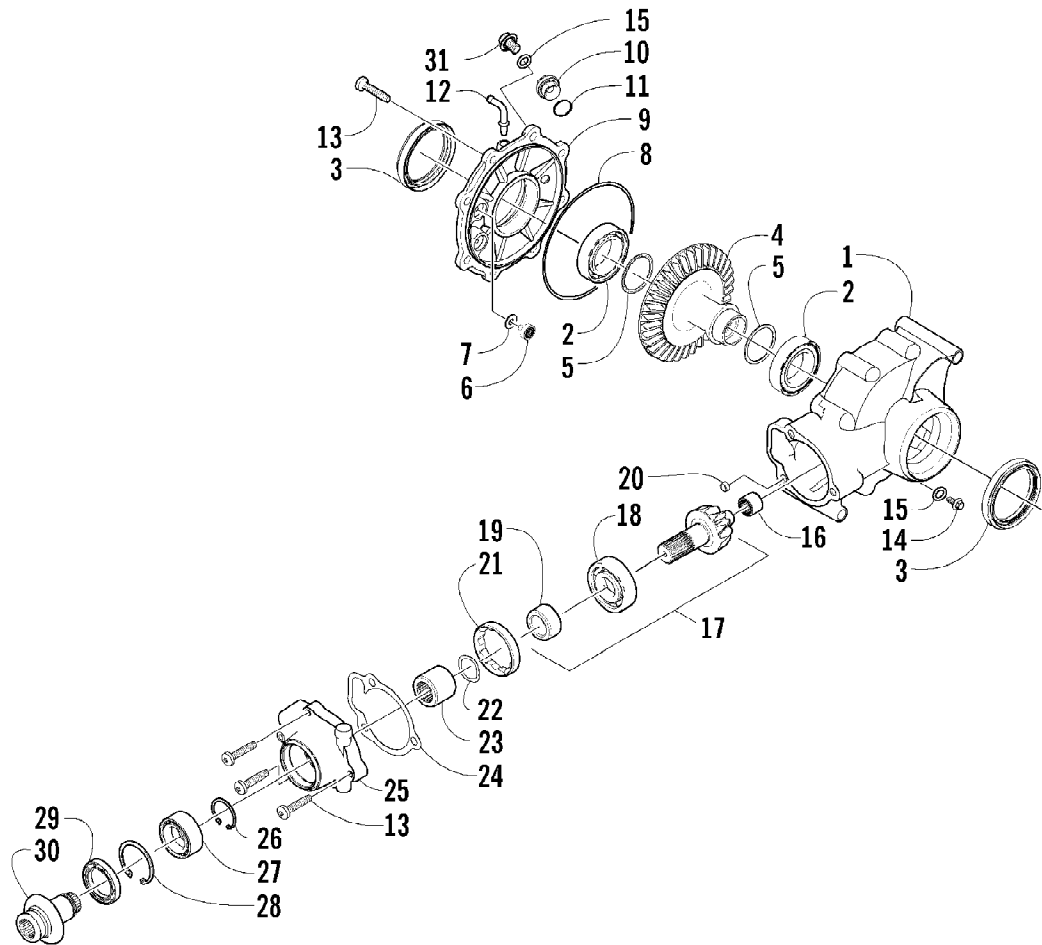

2011 ATV 450 EFI CAT GREEN (A2011ICK4CUSZ)
REAR DRIVE GEARCASE ASSEMBLY

2011 ATV 450 EFI CAT GREEN (A2011ICK4CUSZ)
REAR DRIVE GEARCASE ASSEMBLY

Ref #	Part Number	Qty	S/P/F	Description
	1502-401	1		Complete Rear Drive Gearcase Assembly
1	1502-317	1		Housing, Gearcase
2	0402-393	2		Bearing
3	1402-713	2	S	Seal
4	1402-033	1		Gear, Ring - 34T
5	0402-405	AR		Shim, 41 x 49 x 1.3 mm
5	0402-406	AR		Shim, 41 x 49 x 1.4 mm
5	0402-407	AR		Shim, 41 x 49 x 1.5 mm
5	0402-408	AR		Shim, 41 x 49 x 1.6 mm
5	0402-409	AR		Shim, 41 x 49 x 1.7 mm
6	0402-326	1		Button, Thrust
7	0402-429	AR		Shim, 6.3 x 18 x 1.3 mm
7	0402-430	AR		Shim, 6.3 x 18 x 1.4 mm
7	0402-431	AR		Shim, 6.3 x 18 x 1.5 mm
7	0402-432	AR		Shim, 6.3 x 18 x 1.6 mm
7	0402-433	AR		Shim, 6.3 x 18 x 1.7 mm
8	0423-149	1		O-Ring
9	1502-082	1		Cover, Gearcase
10	0402-333	1	/P	Plug, Magnetic (inc. 11)
11	0423-154	1		O-Ring
12	1402-102	1		Fitting
13	0423-118	11		Screw, Self-Tapping
14	1402-210	1	/P	Plug, Fill (inc. one No. 15)
15	0423-153	2		O-Ring
16	0402-328	1		Bearing
17	0502-784	1		Gear, Pinion - Assembly - 11T (inc. 18-19)
18	0402-327	1		Bearing
19	0402-336	1		Collar, Retaining
20	0402-411	1		Pin, Dowel
21	0402-331	1		Collar, Lock
22	0402-982	1		Washer, Wave
23	0402-981	1		Collar, Shaft
24	0402-947	1		Gasket, Flange
25	0502-529	1		Housing, Pinion
26	0423-417	1		Ring, Retaining
27	1402-043	1		Bearing
28	0423-423	1		Ring, Retaining
29	1402-011	1		Seal
30	1502-085	1	/P	Shaft, Input
31	1402-211	1		Plug, Oil Level (inc. one No. 15)