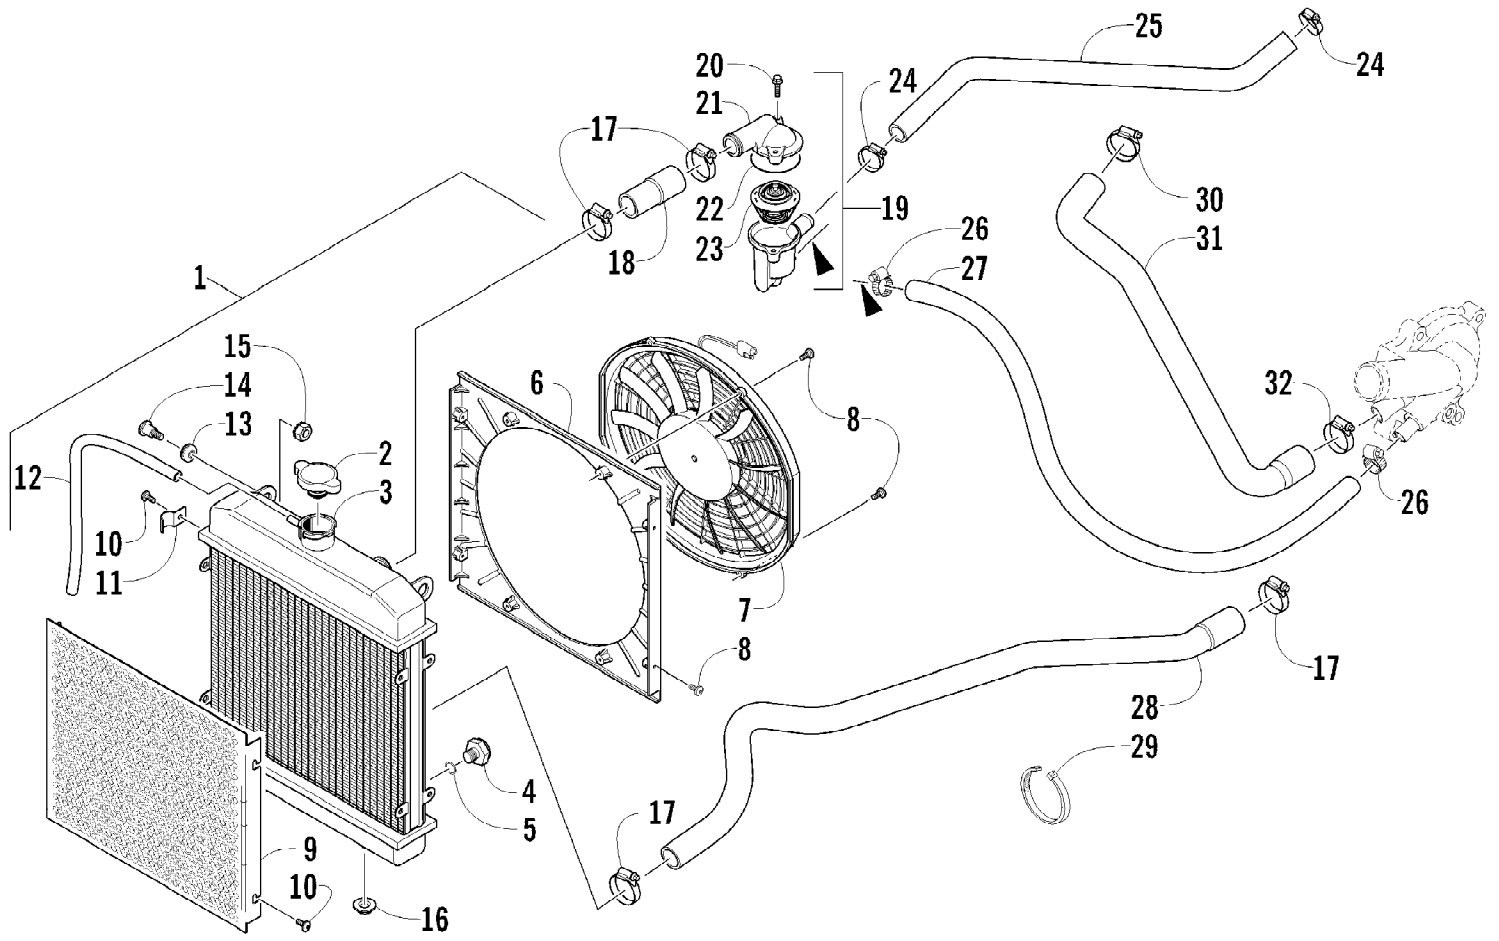

2011 ATV 450 EFI CAT GREEN (A2011ICK4CUSZ)
COOLING ASSEMBLY

Page 14 of 77

Ref #	Part Number	Qty	S/P/F	Description
1	0413-256	1	/P	Radiator Assembly (inc. 2-13)
2	0413-255	1	/P	Cap
3	0413-205	1		Radiator
4	0413-195	1		Plug, Drain
5	1602-213	1	/P	O-Ring
6	0413-203	1		Shroud, Fan
7	0413-123	1	/P	Fan, Cooling
8	0623-378	8		Screw, Self-Tapping
9	0413-007	1		Screen
10	8475-512	4		Screw, Machine
11	0423-351	1		Clamp, Wire
12	0610-016	AR	/P	Hose - 25 ft
12	0610-015	AR	/P	Hose - 100 ft
13	0423-030	2		Grommet
14	0423-484	2		Screw, Shoulder
15	0623-038	2		Nut w/Washer
16	0423-028	2		Bushing, Stem
17	0423-496	4		Clamp, Hose
18	0410-205	1		Hose, Coolant - Radiator/Thermostat
19	0808-192	1		Housing, Thermostat - Assembly (inc. 20-23)
20	3303-384	2	/P	Screw, Cap
21	0808-202	1		Cover, Housing - Thermostat
22	0830-205	1		O-Ring
23	0813-050	1		Thermostat
24	0423-490	2		Clamp, Hose
25	0410-203	1		Hose, Coolant - Thermostat/Cylinder
26	0423-632	2		Clamp, Hose
27	0410-202	1		Hose, Coolant - Thermostat/Water Pump
28	0410-204	1		Hose, Coolant - Radiator/Water Pump
29	0123-788	AR	/P	Tie, Cable - 8 in.
29	0123-903	AR		Tie, Cable - 11.5 in.
30	1423-008	1		Clamp, Hose
31	0410-216	1		Hose, Coolant - Water Pump/Cylinder
32	3305-941	1		Clamp, Hose