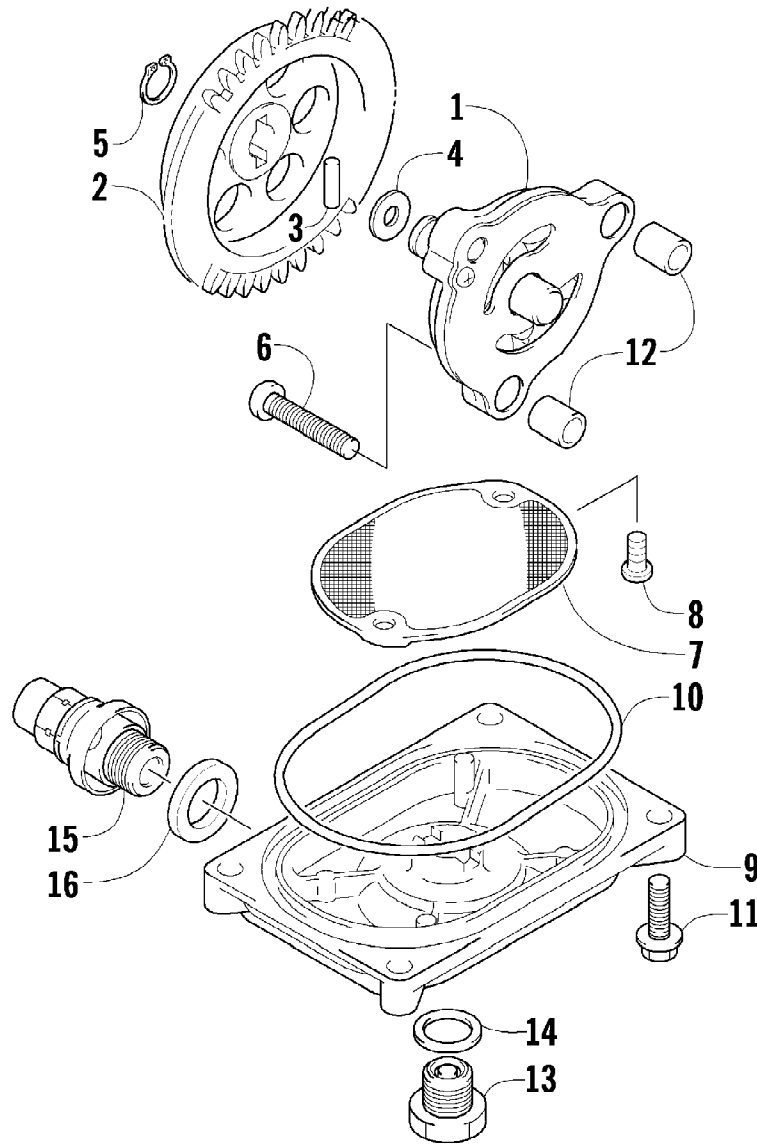

2011 ATV 450 EFI CAT GREEN (A2011ICK4CUSZ)
OIL PUMP AND STRAINER ASSEMBLY

Page 49 of 77

Ref #	Part Number	Qty	S/P/F	Description
1	0812-069	1		Pump, Oil
2	0812-010	1		Gear, Driven
3	0812-036	1		Pin, Dowel
4	0828-007	1	/P	Washer
5	3004-146	1		Ring, Retaining
6	0826-131	3		Screw, Machine
7	0812-049	1		Strainer, Oil
8	3313-722	2		Screw, Cap
9	0812-038	1		Cap, Oil Strainer
10	0830-159	1		O-Ring
11	3303-384	4	/P	Screw, Cap
12	0829-033	2		Pin, Dowel
13	0812-065	1		Plug, Drain
14	0830-143	1	/P	Gasket
15	0812-067	1		Valve, Oil-Relief - Assembly (inc. 16)
16	0830-181	1		O-Ring