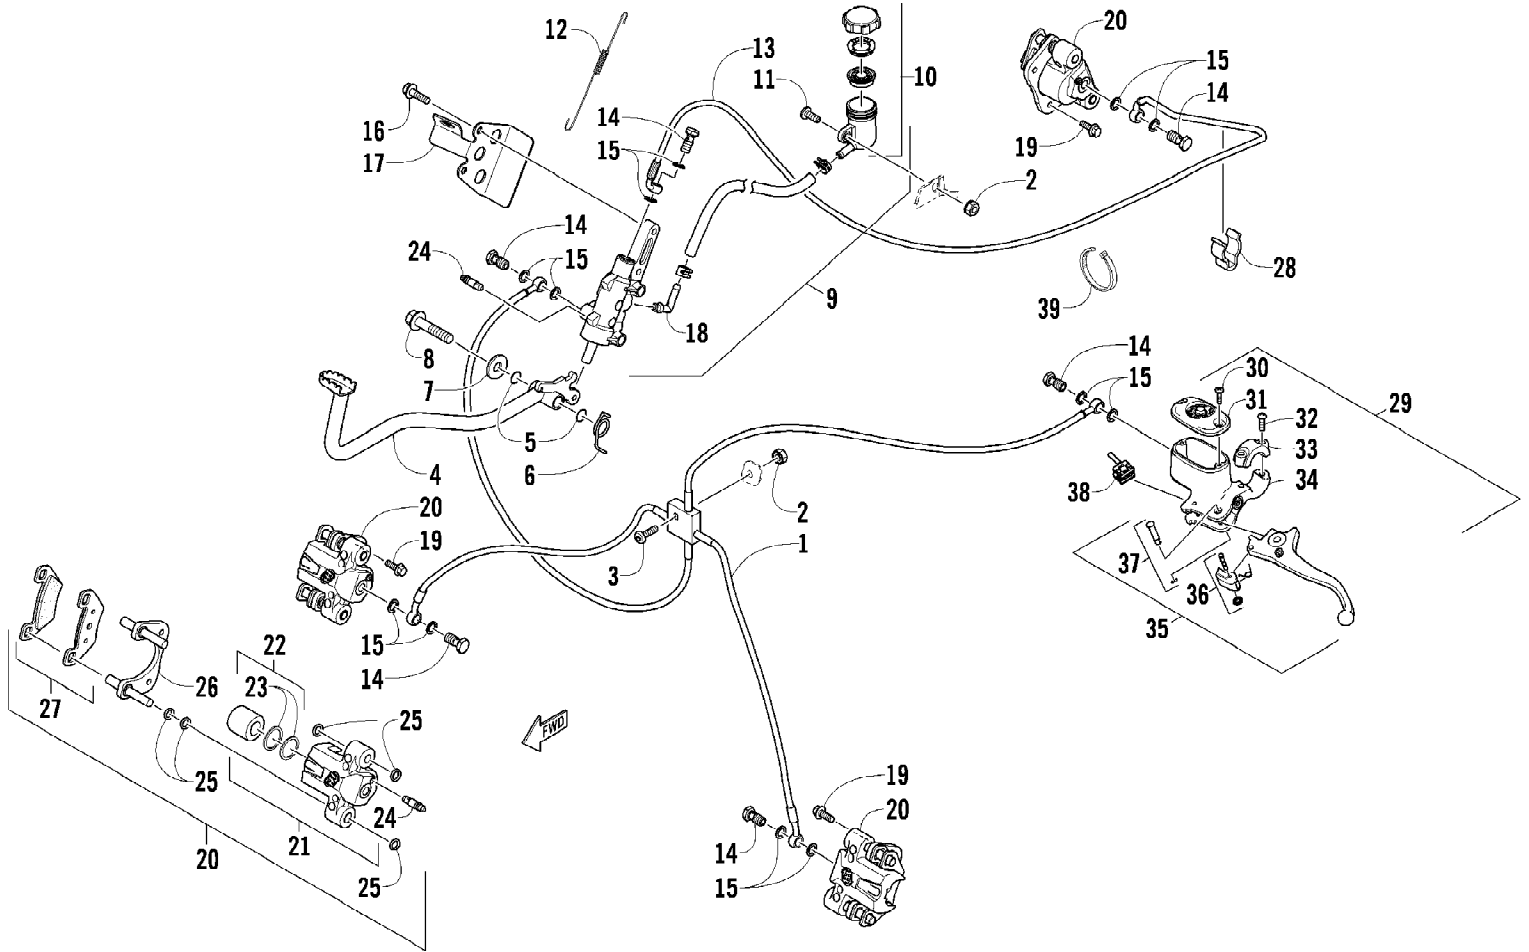

2011 ATV 450 EFI CAT GREEN (A2011ICK4CUSZ)
HYDRAULIC BRAKE ASSEMBLY

2011 ATV 450 EFI CAT GREEN (A2011ICK4CUSZ)
HYDRAULIC BRAKE ASSEMBLY

Page 43 of 77

Ref #	Part Number	Qty	S/P/F	Description
1	1502-015	1		Hose, Brake - Assembly
2	0623-038	2		Nut w/Washer
3	8476-625	1		Screw, Machine
4	1502-063	1		Lever, Brake
5	1602-213	2	/P	O-Ring
6	0502-807	1		Spring, Brake Lever
7	8050-252	1		Washer
8	8408-816	1		Screw, Cap
9	1502-293	1		Brake Assembly (inc. 10)
10	1502-155	1		Reservoir, Brake w/Clamp
11	8476-616	1		Screw, Machine
12	0502-785	1		Spring, Brake Switch
13	1502-593	1		Hose, Brake
14	0423-413	6		Bolt, Banjo-Fitting
15	0423-178	12		Washer, Crush
16	8408-625	2		Screw, Cap
17	1502-179	1		Bracket, Switch
18	1502-296	1	/P	Adapter, Hose
19	8408-821	6	/P	Screw, Cap
20	1502-726	1	S	Caliper, Brake - Right Front (inc. two No. 19 and 21-27)
20	1502-727	1	S	Caliper, Brake - Left Front (inc. two No. 19 and 21-27)
20	1502-727	1	S	Caliper, Brake - Rear (inc. two No. 19 and 21-27)
21	1436-160	1	/P	Housing, Caliper - Assembly - Right Front (inc. two No. 19 and 22-24)
21	1436-161	1	/P	Housing, Caliper - Assembly - Left Front (inc. two No. 19 and 22-24)
21	1436-161	1	/P	Housing, Caliper - Assembly - Rear (inc. two No. 19 and 22-24)
22	0502-606	3		Piston/Seal Set (inc. 23)
23	0502-607	3		Seal Set
24	0502-609	4	/P	Valve, Bleed
25	0502-608	3		O-Ring, Guide - Set
26	0502-605	3		Bracket Assembly
27	1502-694	3	S	Pad, Brake - Set
28	1502-115	2		Clip, Brake Hose
29	0502-914	1	S	Brake Assembly (inc. 30-38)
30	0502-566	1		Screw, Machine - Kit
31	0502-868	1	/P	Cover, Reservoir
32	0502-568	1		Screw, Machine - Kit
33	0502-869	1		Clamp, Master Cylinder
34	0502-704	1		Master Cylinder Assembly
35	0502-866	1		Lever Assembly - Kit (inc. 36-37)
36	0502-867	1	/P	Lock, Brake Lever - Kit
37	0502-580	1		Lever Pin - Kit
38	0502-564	1	/P	Switch, Brake
39	0123-788	AR	/P	Tie, Cable - 8 in.