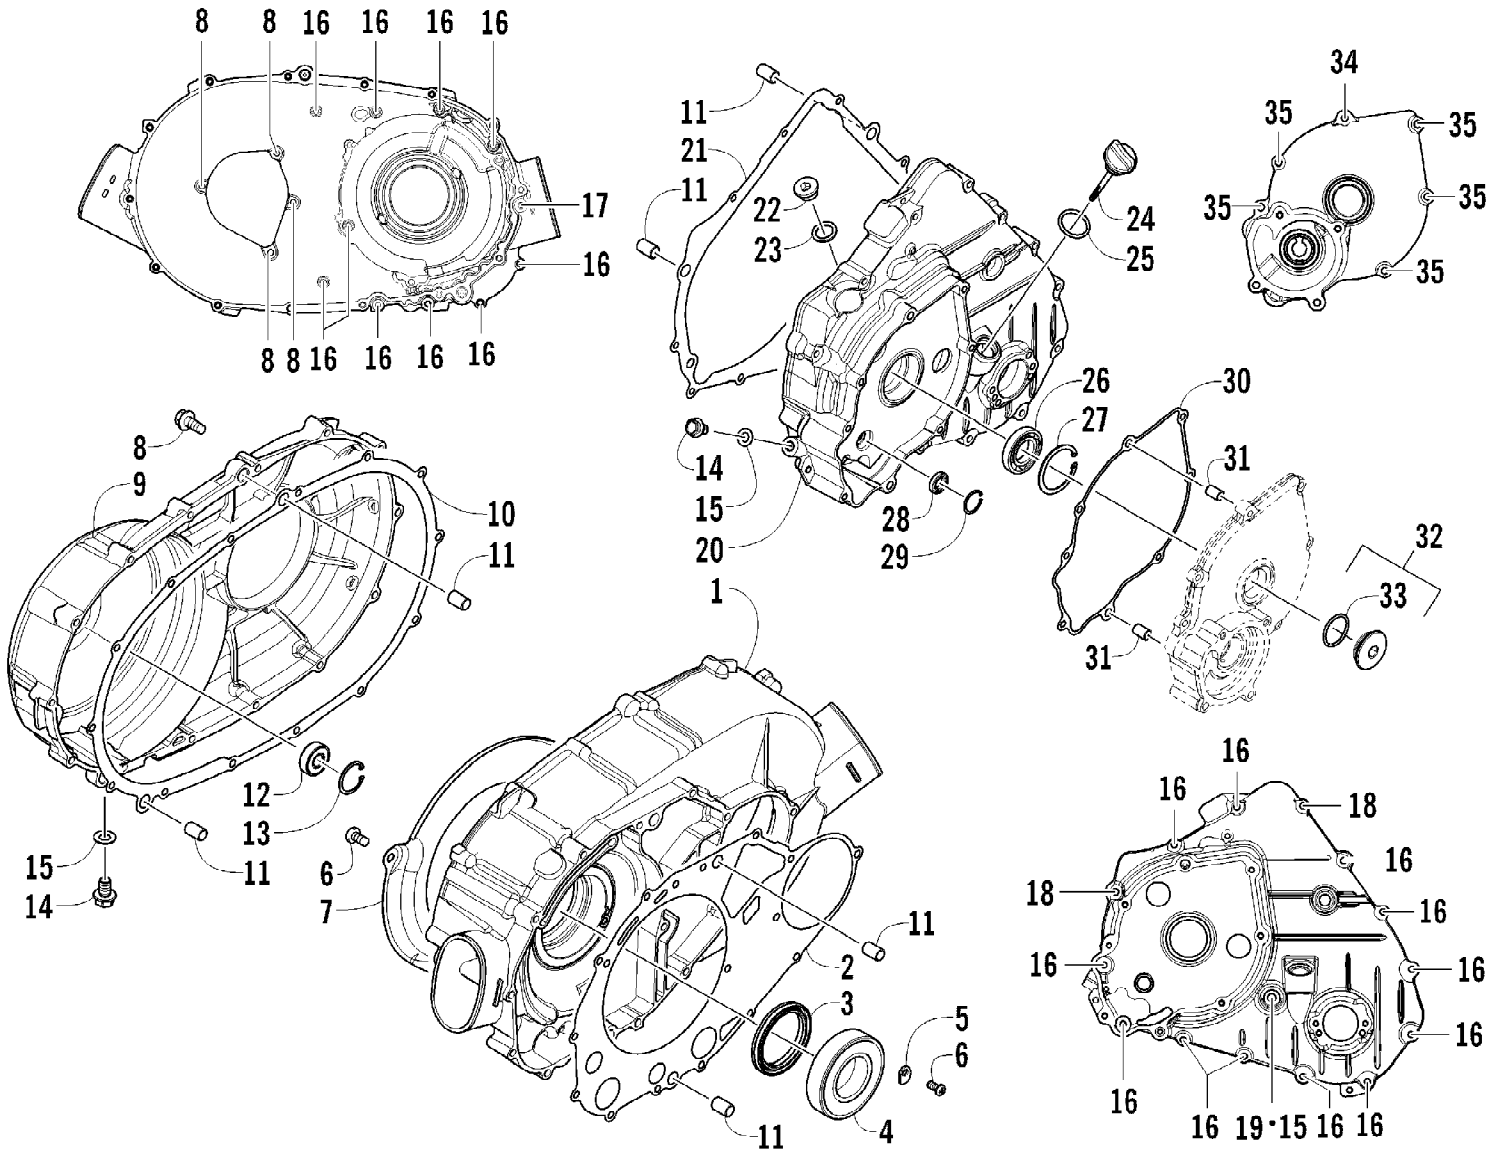

2011 ATV 450 EFI CAT GREEN (A2011ICK4CUSZ)
CLUTCH/DRIVE BELT/MAGNETO COVER ASSEMBLY

2011 ATV 450 EFI CAT GREEN (A2011ICK4CUSZ)
CLUTCH/DRIVE BELT/MAGNETO COVER ASSEMBLY

Ref #	Part Number	Qty	S/P/F	Description
1	0806-026	1		Cover, Clutch
2	0830-055	1		Gasket
3	0830-157	1		Seal
4	0832-071	1		Bearing
5	0822-104	2		Retainer, Bearing
6	0826-144	5		Screw, Machine
7	0806-103	1		Plate, Air Intake
8	3303-386	18	/P	Screw, Cap
9	0806-027	1		Cover, Drive Belt
10	0830-056	1		Gasket
11	0829-046	6		Pin, Dowel
12	0832-023	1		Bearing
13	3303-347	1		Circlip
14	3303-365	2		Plug, Drain
15	3303-591	3		Gasket, Drain Plug
16	3304-903	22		Screw, Cap
17	0826-066	1		Screw, Cap
18	3304-191	2	/P	Screw, Cap
19	0826-068	1		Screw, Cap
20	0806-122	1		Cover, Magneto
21	0830-057	1		Gasket
22	0806-099	1		Plug
23	0830-141	1		Washer, Crush
24	0806-029	1		Stick, Oil Level (inc. 25)
25	3304-102	1	/P	O-Ring, Oil Level Stick
26	0832-053	1		Bearing
27	3305-943	1		Ring, Retaining
28	3305-944	1		Bearing
29	3305-942	1		Ring, Retaining
30	0830-206	1		Gasket
31	3301-716	2		Pin, Dowel
32	0812-087	1		Cap, Inspection (inc. 33)
33	0835-016	1		O-Ring
34	0826-136	1		Screw, Cap
35	3303-383	5	/P	Screw, Cap