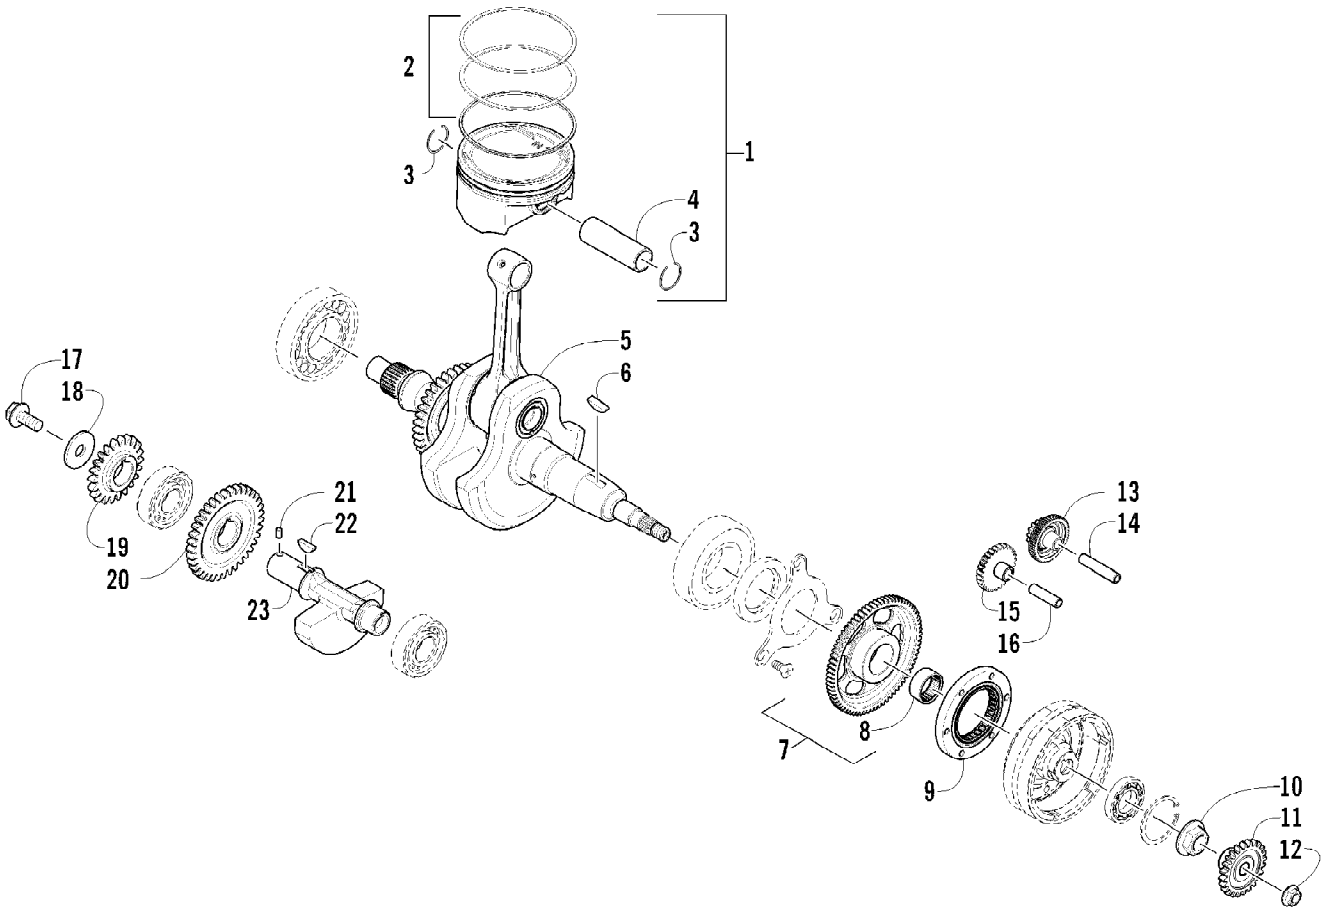

## CRANKSHAFT, BALANCER, STARTER GEAR, AND PISTON ASSEMBLIES

Ref #	Part Number	Qty	S/P/F	Description
1	0805-333	1	/P	Piston Set (inc. 2-4)
2	0805-320	1		Ring, Piston - Set
3	0831-060	2		Circlip
4	0805-023	1		Pin, Piston
5	0805-013	1		Crankshaft Assembly
6	0829-039	1		Key
7	0815-023	1		Gear, Starter Clutch (inc. 8)
8	0832-069	1		Bearing
9	0802-044	1	/P	Clutch, One-Way
10	0827-046	1		Nut
11	0811-036	1		Gear, Drive
12	3303-333	1	/P	Nut
13	0815-025	1		Gear, Starter Idler - No. 1
14	0815-007	1		Pin, Starter Idler Gear No. 1
15	0815-022	1		Gear, Starter Idler - No. 2
16	0815-015	1		Pin, Starter Idler Gear No. 2
17	0826-118	1		Screw, Cap
18	0828-091	1		Washer
19	0811-009	1		Gear, Oil Pump Drive
20	0811-006	1		Gear, Driven
21	3304-144	1		Pin, Alignment
22	0829-037	1		Key
23	0811-035	1		Balancer, Crank