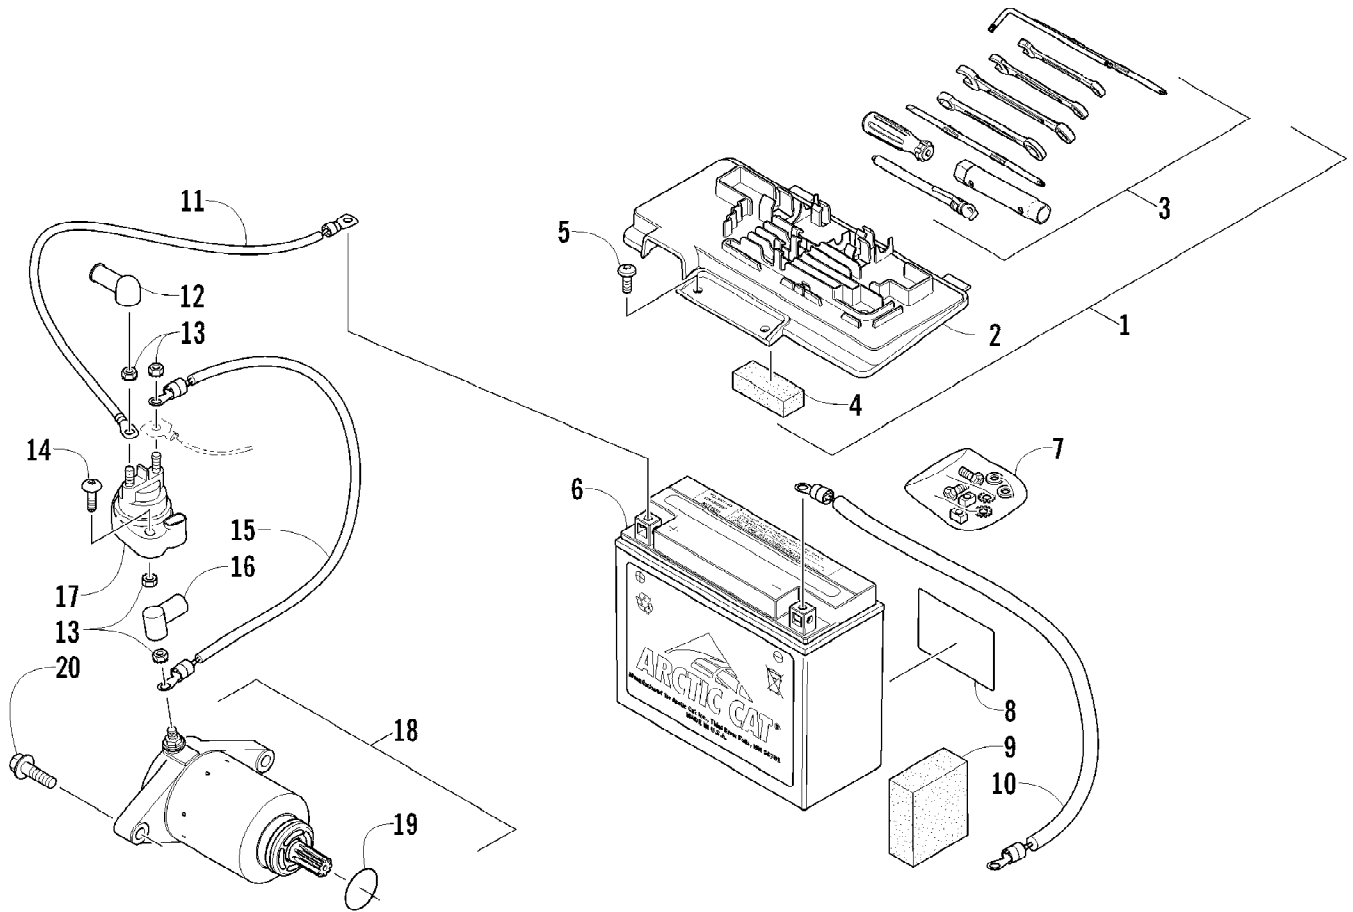

2011 ATV 450 EFI CAT GREEN (A2011ICK4CUSZ)
BATTERY AND STARTER ASSEMBLY

2011 ATV 450 EFI CAT GREEN (A2011ICK4CUSZ)
BATTERY AND STARTER ASSEMBLY

Page 4 of 77

Ref #	Part Number	Qty	S/P/F	Description
1	5991-655	1	/P	Battery Cover/Tool Tray Assembly (inc. 2-4)
2	2406-815	1	/P	Cover, Battery
3	0444-122	1	S/P	Kit, Tool
4	0417-016	1		Pad, Battery
5	8476-620	2		Screw, Machine
6	0645-480	1		Battery Assembly (inc. 7-8)
7	0445-082	1		Kit, Hardware
8	0645-430	1		Decal, Warning
9	0417-012	1		Foam, Battery
10	0445-070	1		Cable, Battery/Ground
11	0445-062	1		Cable, Battery/Solenoid
12	0645-327	1		Boot, Terminal
13	0623-038	5		Nut w/Washer
14	8476-625	2		Screw, Machine
15	0445-064	1		Cable, Solenoid/Starter (inc. 16)
16	0645-019	1		Boot, Terminal
17	0445-058	1	/P	Solenoid
18	3305-954	1		Motor, Starter - Assembly (inc. 19)
19	3304-104	1		O-Ring
20	3305-946	2		Screw, Cap