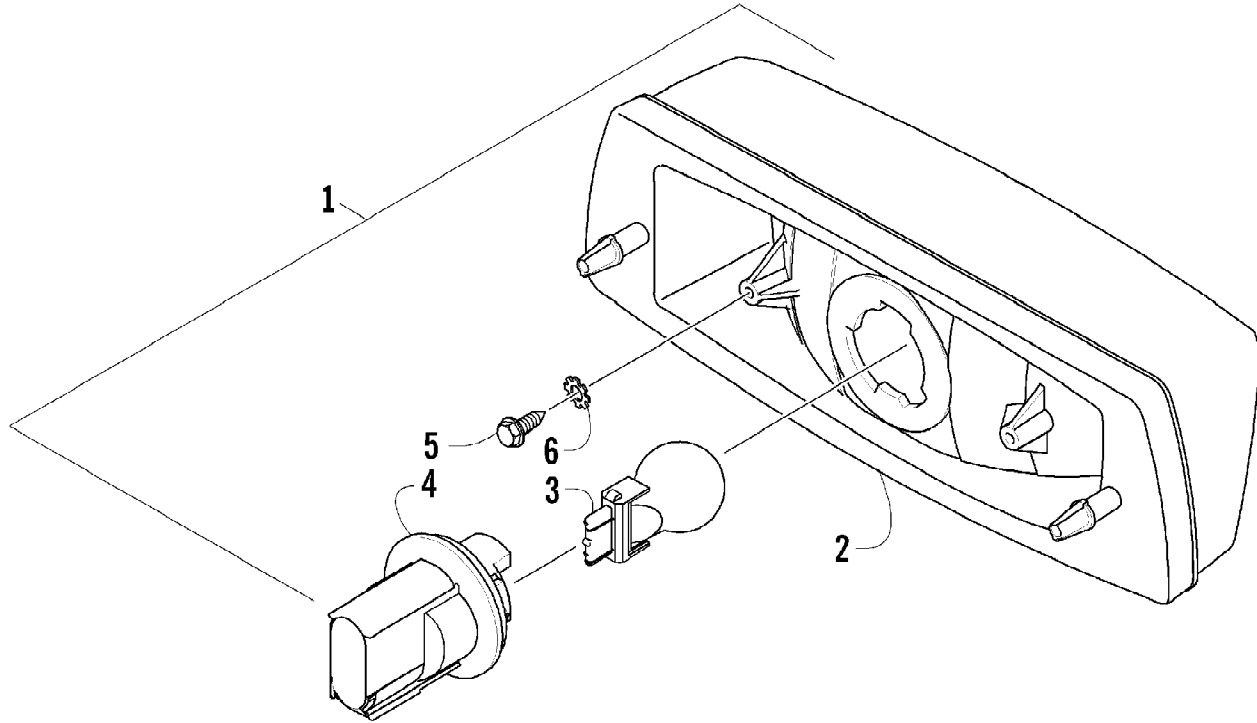

2011 ATV 450 EFI CAT GREEN (A2011ICK4CUSZ)
TAILLIGHT ASSEMBLY

Page 69 of 77

Ref #	Part Number	Qty	S/P/F	Description
1	0509-022	1		Taillight Assembly (inc. 2-4)
2	0509-025	1		Housing, Taillight
3	0409-056	1		Bulb, Taillight
4	0409-057	1		Socket, Taillight
5	0623-301	2	/P	Screw, Self-Tapping
6	8053-212	2	/P	Washer, External Tooth Lock