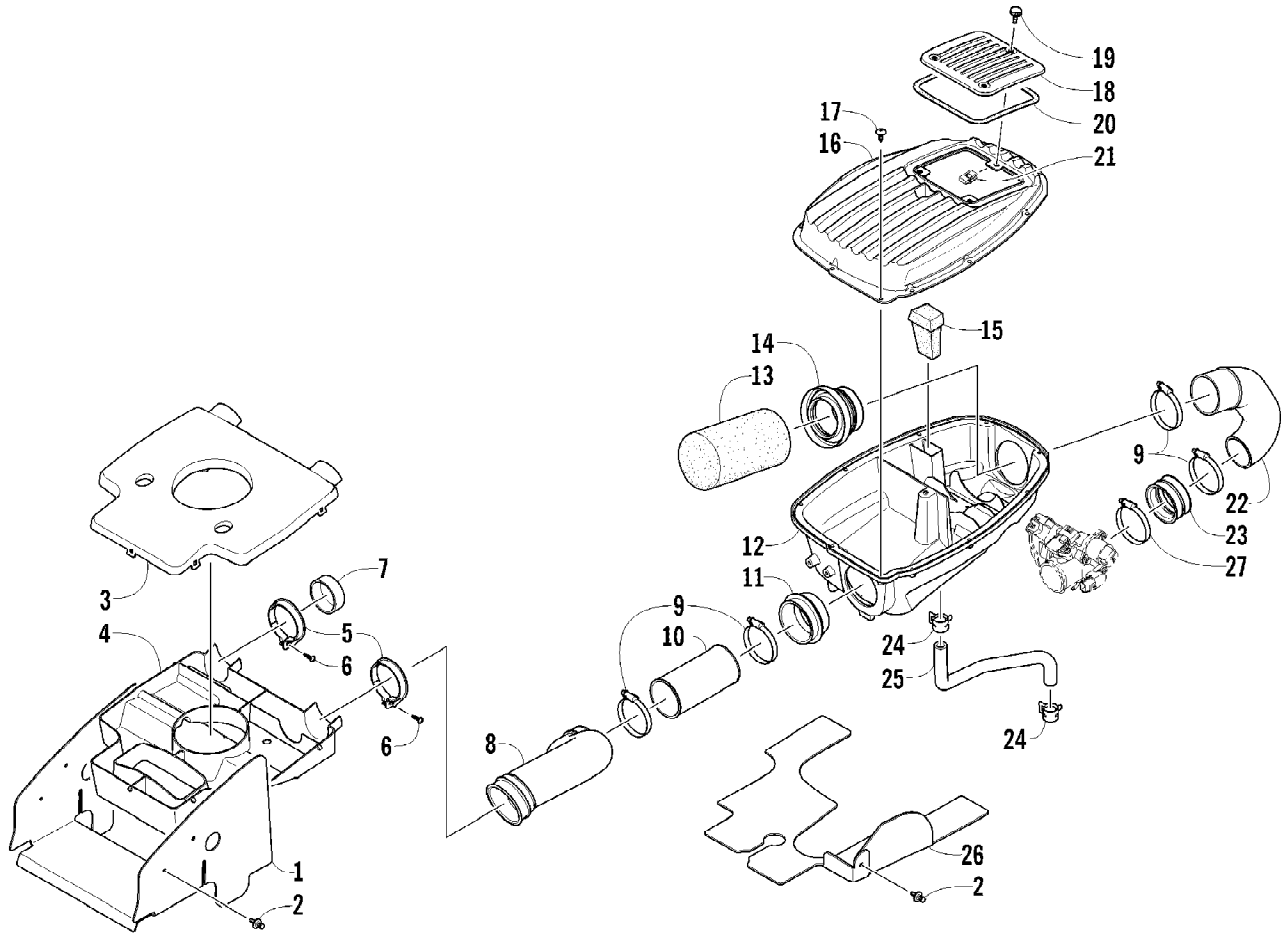

2011 ATV 450 EFI CAT GREEN (A2011ICK4CUSZ)
AIR INTAKE ASSEMBLY

2011 ATV 450 EFI CAT GREEN (A2011ICK4CUSZ)
AIR INTAKE ASSEMBLY

Page 2 of 77

Ref #	Part Number	Qty	S/P/F	Description
1	2406-013	1		Shroud, Splash
2	0623-362	4		Rivet, Reinstallable
3	0413-091	1		Diverter, Air - Top
4	0413-093	1		Diverter, Air - Bottom
5	0423-551	2		Clamp
6	0423-342	2	/P	Screw, Self-Tapping
7	0413-096	1		Cap, Air Intake - Diverter
8	0470-529	1		Duct, Air Intake - Engine
9	0423-019	4		Clamp
10	0470-875	1		Duct, Intake - Diverter/Housing
11	0470-869	1		Boot, Intake - Diverter/Housing
12	0470-872	1		Housing, Intake
13	0470-890	1		Filter, Air
14	0470-888	1		Boot, Adapter
15	0470-891	1		Filter, Vent
16	0470-873	1		Cover, Intake
17	0623-784	11		Screw, Self-Tapping
18	0470-874	1		Cover, Access
19	0423-996	3		Screw, Thumb
20	0470-892	1		Seal
21	1623-637	3		Clip, U-Nut
22	0470-876	1		Duct, Intake - Housing/Throttle Body
23	0470-871	1		Boot, Intake - Housing/Throttle Body
24	1623-281	2		Clamp, Hose
25	0410-173	1	/P	Hose, Vent
26	2416-388	1		Panel, Shield
27	0423-832	1		Clamp