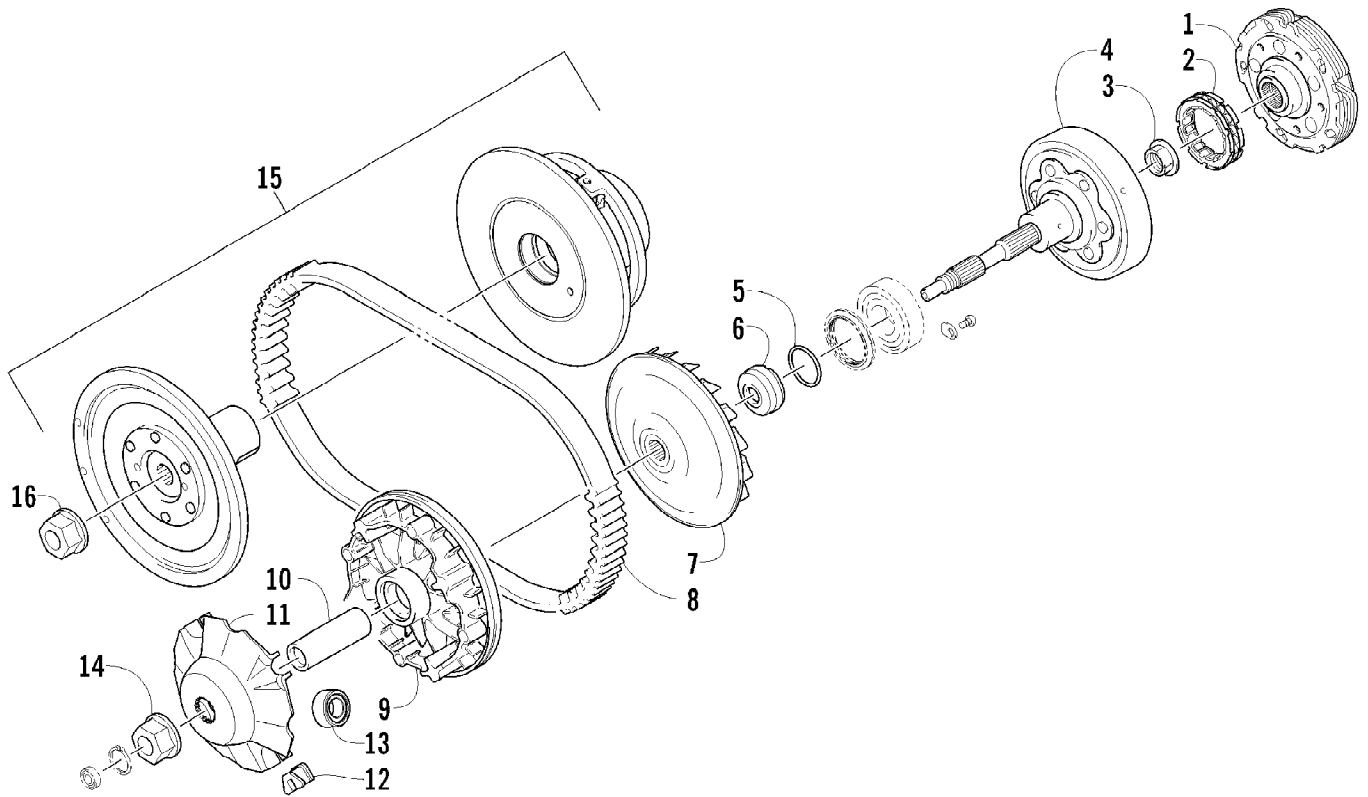

2011 ATV 450 EFI CAT GREEN (A2011ICK4CUSZ)  
CAM CHAIN ASSEMBLY

Page 6 of 77

Ref #	Part Number	Qty	S/P/F	Description
1	0810-005	1		Chain, Cam
2	0810-068	1		Guide, Chain
3	0826-133	1		Pivot, Tensioner
4	0830-150	1		Washer
5	0810-007	1		Tensioner, Chain
6	3303-035	1		Gasket
7	3303-677	1		Adjuster, Tensioner - Assembly
8	3304-100	1	/P	O-Ring
9	3304-006	1		Screw, Adjuster
10	3303-360	2		Screw, Cap

2011 ATV 450 EFI CAT GREEN (A2011ICK4CUSZ)  
CLUTCH AND DRIVE BELT ASSEMBLY

Page 10 of 77

Ref #	Part Number	Qty	S/P/F	Description
1	0823-328	1		Shoe, Clutch - Assembly
2	0823-198	1		Clutch, One-Way
3	0827-050	1		Nut
4	0823-338	1		Housing, Clutch
5	0830-187	1		O-Ring
6	0823-058	1		Spacer
7	0823-313	1		Face, Fixed Drive
8	0823-228	1		Belt, Drive
9	0823-324	1		Face, Movable Drive
10	0823-206	1		Spacer, Movable Drive Face
11	0823-213	1		Plate, Movable Drive Face
12	0823-214	4		Damper, Movable Drive Face
13	0823-351	8		Roller, Movable Drive Face
14	3323-165	1	/P	Nut
15	0823-350	1		Clutch, Driven - Assembly
16	0827-058	1		Nut