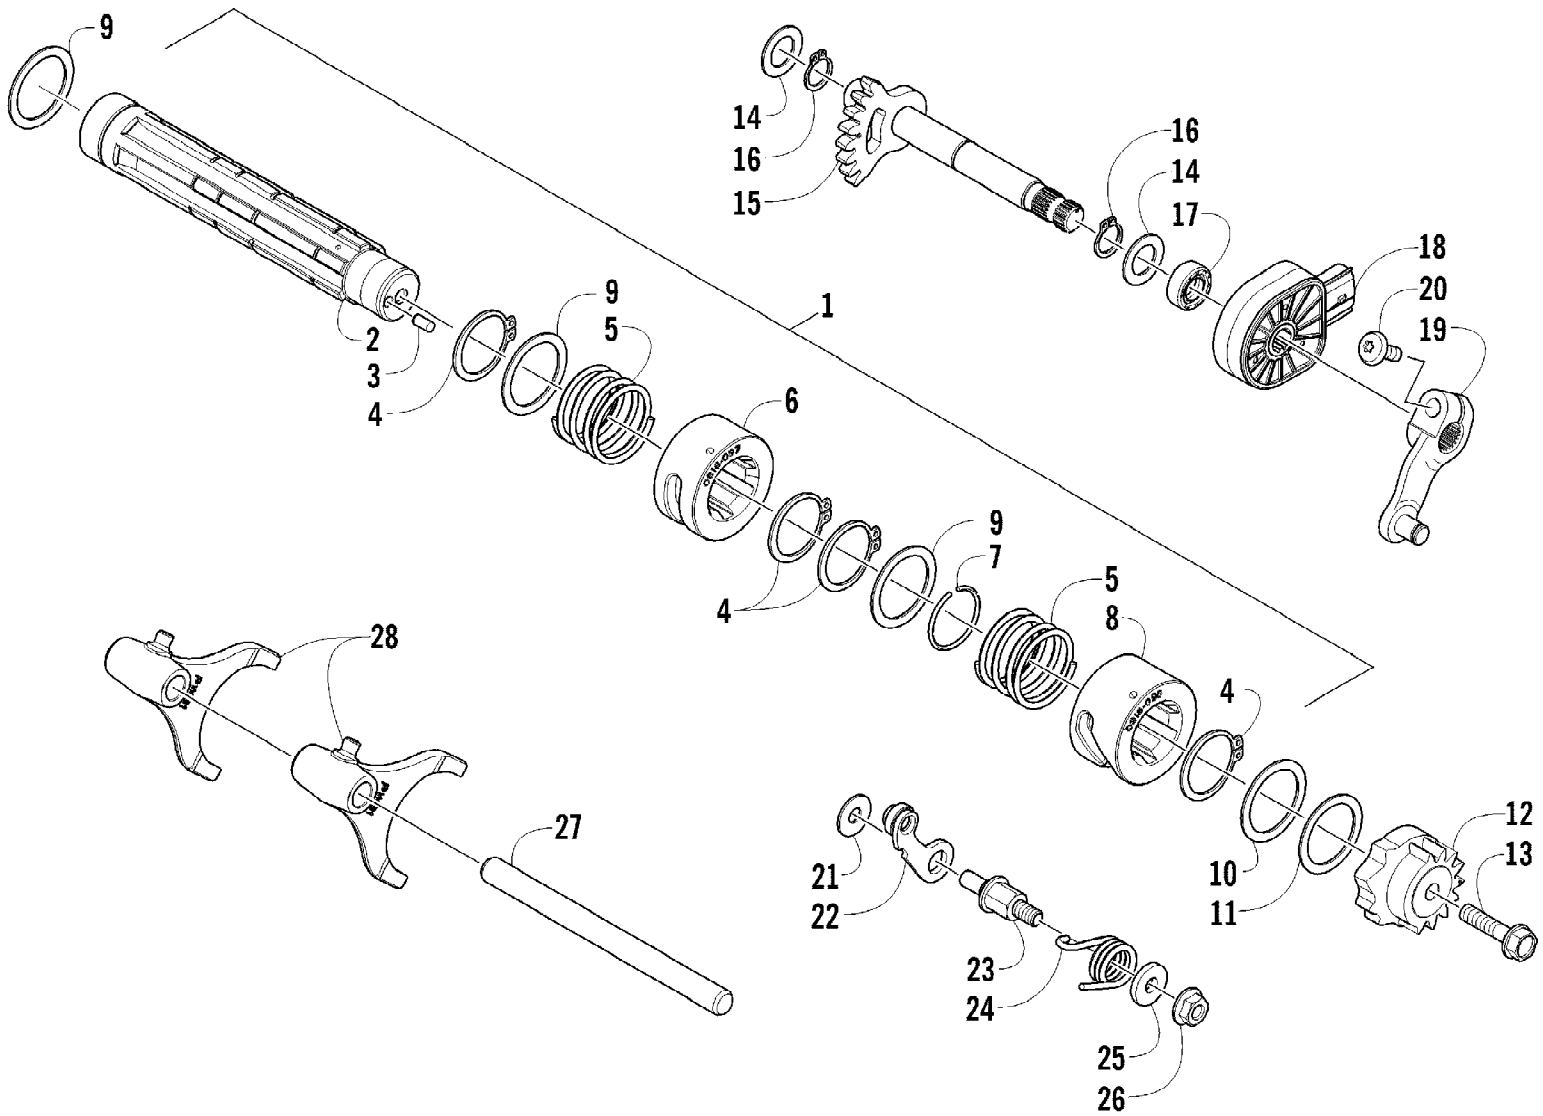

2011 ATV 450 EFI CAT GREEN (A2011ICK4CUSZ)
GEAR SHIFTING ASSEMBLY

Page 39 of 77

Ref #	Part Number	Qty	S/P/F	Description
1	0818-115	1	S	Shaft, Gear Shift - Assembly (inc. 2-8 and two No. 9)
2	0818-044	1	S	Shaft, Gear Shift
3	3304-439	1		Pin, Dowel
4	3304-147	4	/P	Circlip
5	0818-060	2		Spring
6	0818-117	1		Cam, Reverse
7	0831-016	1		C-Ring
8	0818-116	1		Cam, Gear Shift
9	0828-079	3		Washer
10	0828-081	1		Washer, Thrust
11	0828-080	1		Washer, Thrust
12	0818-061	1		Plate, Gear Shift Cam
13	3304-569	1		Screw, Cap
14	0828-084	2		Washer
15	0818-113	1		Shaft, Sub-Gear Shift (inc. 16)
16	3301-875	2		Circlip
17	0830-179	1		Seal
18	0409-125	1		Switch, Gear Position
19	0818-014	1		Arm, Select
20	8468-620	1	/P	Screw, Machine
21	0828-083	1		Washer
22	0818-084	1		Stopper, Cam
23	0818-062	1		Support, Cam Stopper
24	0818-109	1		Spring
25	0828-082	1		Washer
26	3303-331	1	/P	Nut
27	0818-021	1		Shaft, Shift Fork
28	0818-088	2		Fork, Shift