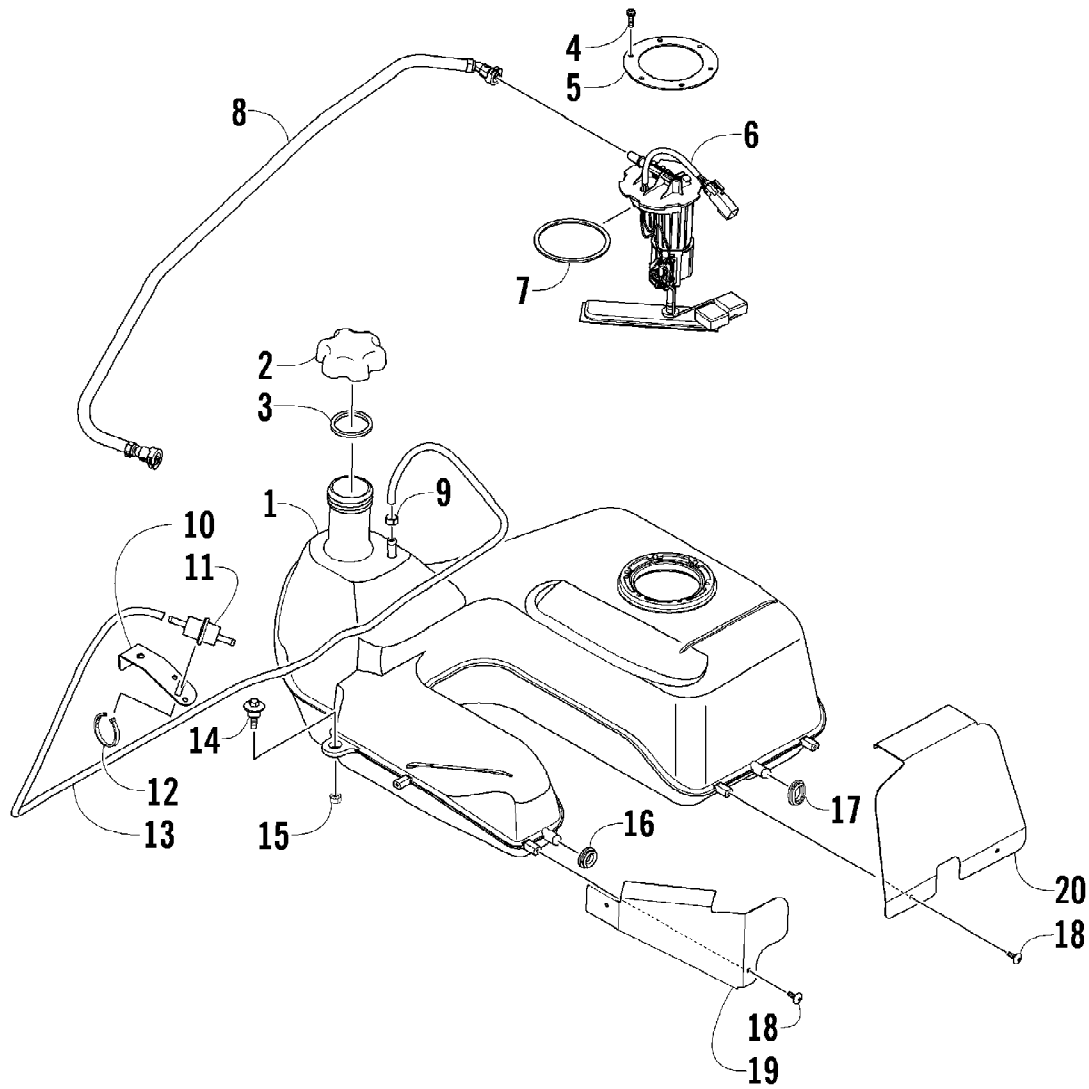

2011 ATV 450 EFI CAT GREEN (A2011ICK4CUSZ)
GAS TANK ASSEMBLY

Page 37 of 77

Ref #	Part Number	Qty	S/P/F	Description
1	0570-307	1		Tank, Gas - Assembly (inc. 2-5)
2	0470-438	1	/P	Cap, Gas Tank (inc. 3)
3	0109-733	1	/P	Gasket, Gas Tank Cap
4	0423-898	6		Screw, Self-Tapping
5	2670-042	1		Plate, Retaining
6	0570-322	1	/P	Pump, Fuel - Assembly (inc. 7)
7	0470-838	1		Seal
8	0570-316	1		Hose, Fuel - Assembly
9	0423-688	1		Clamp, Hose
10	0470-827	1		Bracket, Filter Mounting
11	0510-335	1	/P	Filter, In-Line
12	0123-788	AR	/P	Tie, Cable - 8 in.
13	0410-070	AR	/P	Hose, Gasline - 25 ft
14	0423-732	2		Screw, Shoulder
15	0623-038	1		Nut w/Washer
16	0423-460	1		Grommet
17	0423-806	1		Grommet
18	0623-797	4		Screw, Self-Tapping
19	0470-709	1		Shield, Heat - Gas Tank - Front
20	0470-710	1		Shield, Heat - Gas Tank - Rear