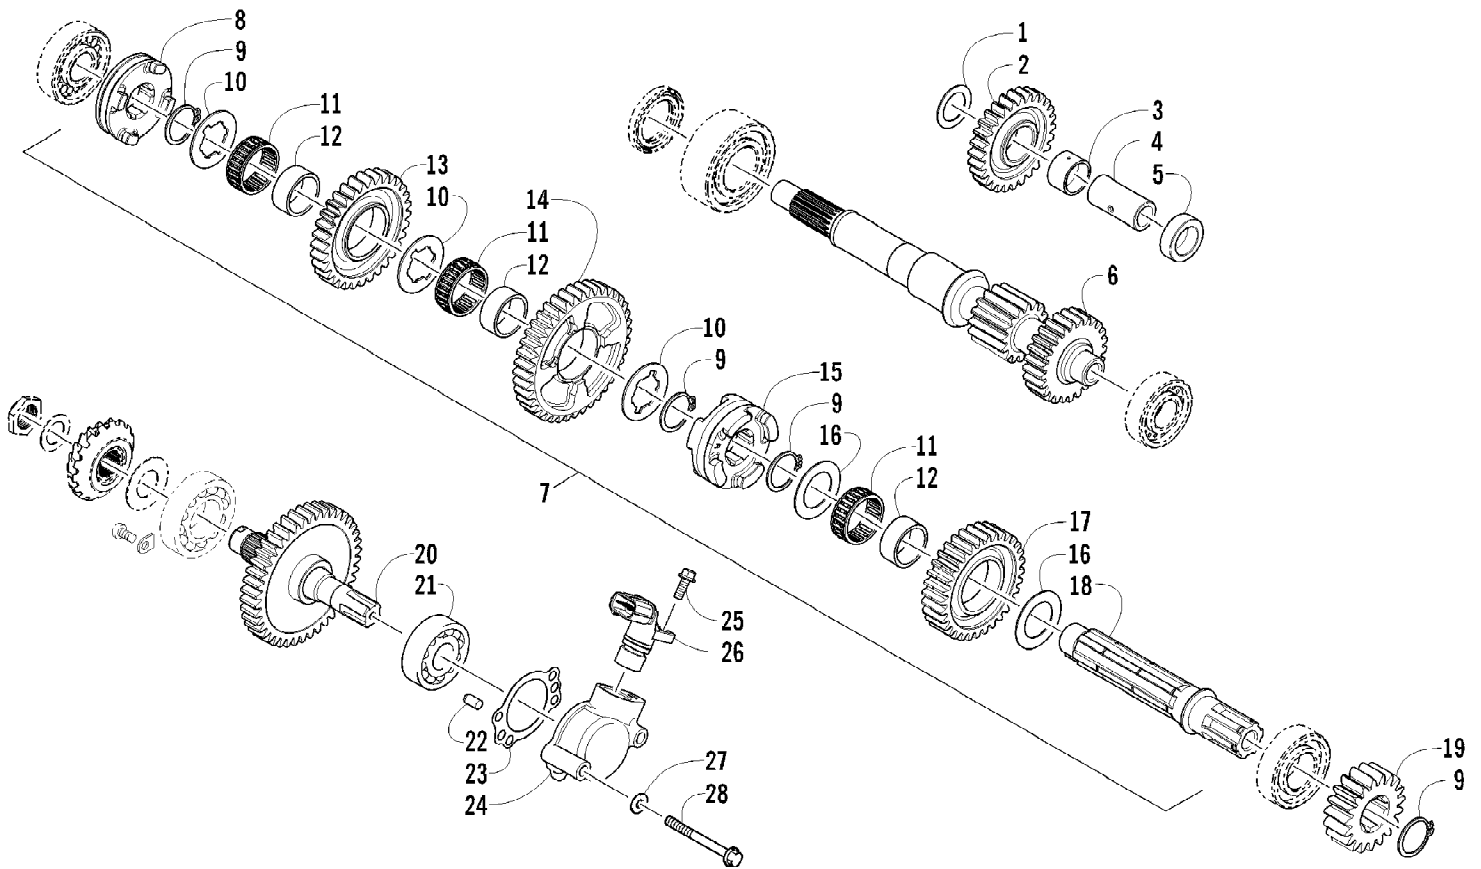

2011 ATV 450 EFI CAT GREEN (A2011ICK4CUSZ)
SECONDARY TRANSMISSION ASSEMBLY

2011 ATV 450 EFI CAT GREEN (A2011ICK4CUSZ)
SECONDARY TRANSMISSION ASSEMBLY

Page 61 of 77

Ref #	Part Number	Qty	S/P/F	Description
1	0828-081	1		Washer
2	0822-061	1		Gear, Reverse Idle
3	0822-065	1		Bushing
4	0822-064	1		Shaft, Reverse Idle
5	0822-029	1		Spacer
6	0822-128	1		Driveshaft
7	0822-129	1		Countershaft Assembly (inc. 8-18)
8	0822-033	1		Gear Select, Reverse
9	3304-147	4	/P	Circlip
10	3304-045	3		Washer
11	0832-038	3		Bearing
12	0822-062	3		Bushing
13	0822-032	1		Gear, Reverse Driven
14	0822-063	1		Gear, Driven - Low
15	0822-027	1		Gear Select, Sliding
16	3304-044	2		Washer, Thrust
17	0818-119	1		Gear, Driven - High
18	0822-025	1		Countershaft
19	0822-028	1		Gear, Drive
20	0822-023	1		Shaft, Output
21	3304-198	1		Bearing
22	3303-395	2		Pin, Dowel
23	0830-156	1		Gasket, Housing
24	0822-105	1		Housing, Speedometer Sensor
25	3303-382	1	/P	Screw, Cap
26	3313-172	1		Sensor, Speedometer
27	0830-155	2	/P	Gasket
28	3303-387	2		Screw, Cap