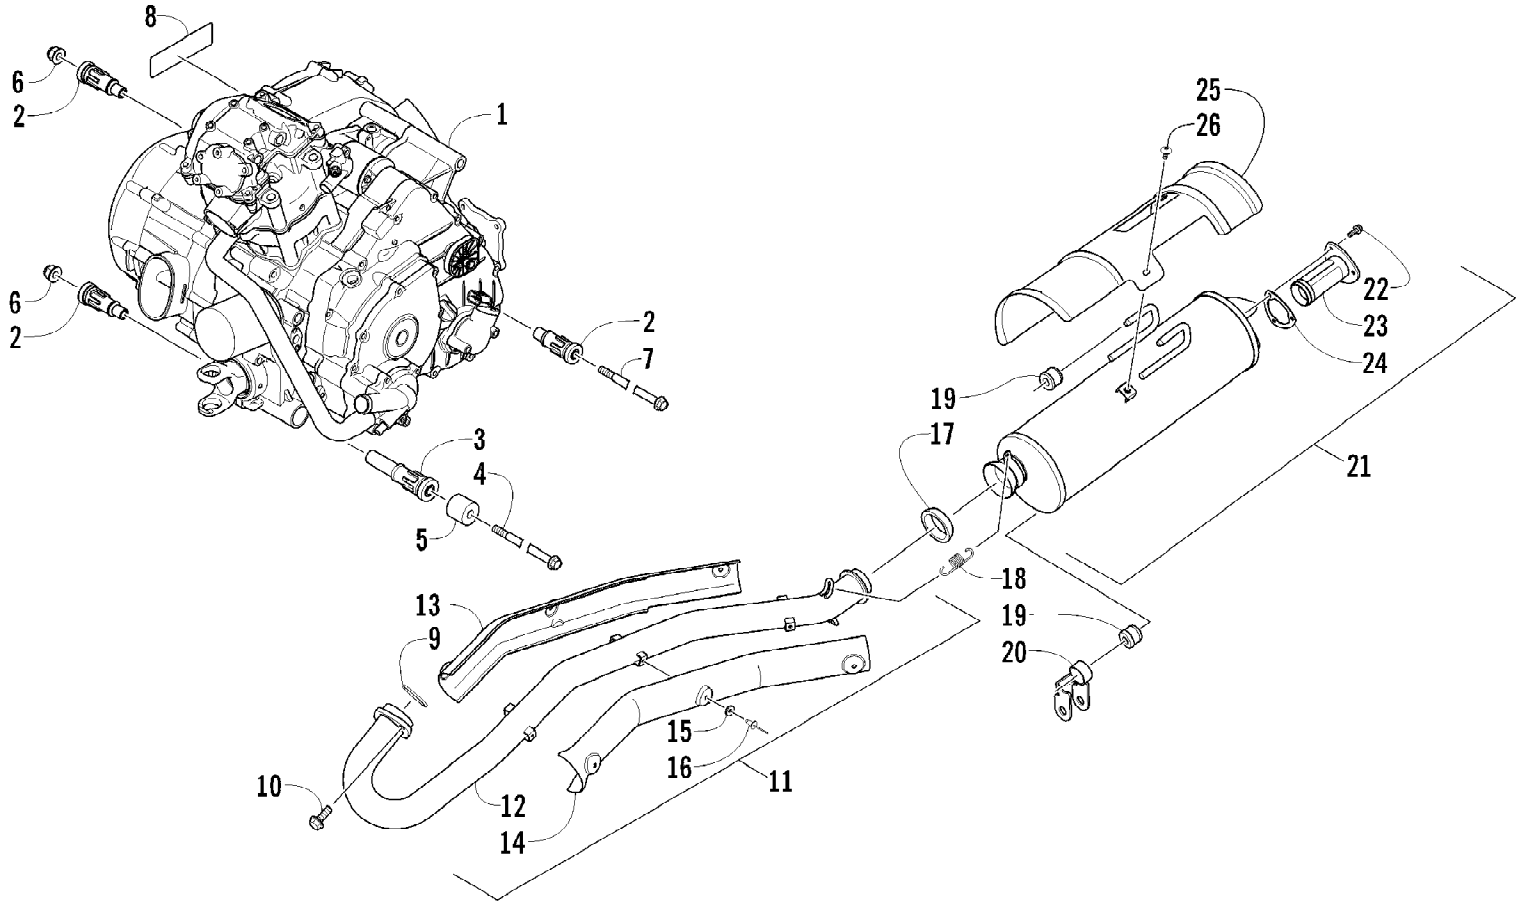

2011 ATV 450 EFI CAT GREEN (A2011ICK4CUSZ)
ENGINE AND EXHAUST

2011 ATV 450 EFI CAT GREEN (A2011ICK4CUSZ)
ENGINE AND EXHAUST

Page 26 of 77

Ref #	Part Number	Qty	S/P/F	Description
1	3313-732	1		Engine (inc. 2-3)
2	0801-188	3		Mount, Rubber - Engine
3	0801-189	1		Mount, Rubber - Engine
4	0423-405	1		Screw, Cap
5	0408-018	1		Spacer
6	8428-002	2		Nut, Lock
7	0423-451	1		Screw, Cap
8	0411-426	1		Decal, Warning - Clutch Cover
9	3313-743	1		Gasket, Exhaust
10	8408-820	2	/P	Screw, Cap
11	0512-508	1		Pipe, Exhaust - Assembly (inc. 12-16)
12	0512-502	1		Pipe, Exhaust
13	0512-516	1		Shield, Exhaust Pipe - Inner
14	0512-515	1		Shield, Exhaust Pipe - Outer
15	8050-217	6	/P	Washer
16	8061-486	6	/P	Rivet
17	0412-375	1	/P	Seal, Exhaust
18	0612-668	2	/P	Spring, Extension
19	0412-577	3	/P	Bushing
20	1506-732	1		Channel, Muffler Support
21	0512-355	1	/P	Muffler - Assembly (inc. 22-24)
22	8408-616	3		Screw, Cap
23	0512-219	1	/P	Arrester, Spark - Assembly
24	0412-313	1		Gasket, Spark Arrester
25	0412-373	1	/P	Cover, Muffler
26	8477-610	3		Screw, Machine