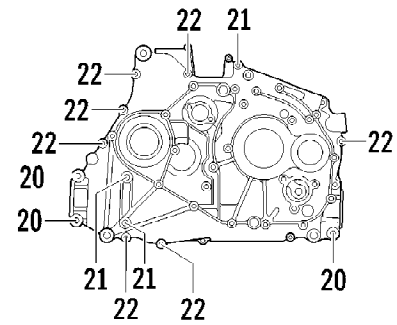

2011 ATV 450 EFI CAT GREEN (A2011ICK4CUSZ)
CRANKCASE ASSEMBLY

2011 ATV 450 EFI CAT GREEN (A2011ICK4CUSZ)
CRANKCASE ASSEMBLY

Page 16 of 77

Ref #	Part Number	Qty	S/P/F	Description
1	0801-191	1		Crankcase - Assembly (inc. 2-21)
2	0829-050	2		Pin, Dowel
3	3313-745	2		Bearing
4	0832-087	1		Bearing
5	3304-198	1		Bearing
6	0832-074	1		Bearing
7	3304-195	1		Bearing
8	3304-699	1	/P	Bearing
9	0826-144	5		Screw, Machine
10	0822-104	2		Retainer, Bearing
11	0832-019	1		Bearing
12	0832-020	1		Bearing
13	0812-066	1		Union, Oil Filter
14	0830-058	1		Seal
15	0805-018	1		Retainer
16	0826-145	3		Screw, Machine
17	0801-018	1		Plate, Oil Guide - Right
18	0830-066	1		Seal
19	3303-372	1		Screw, Cap
20	0826-126	4		Screw, Cap
21	0826-064	3		Screw, Cap
22	3303-387	10		Screw, Cap
23	0826-065	3		Screw, Cap
24	3303-331	2	/P	Nut
25	3313-721	2		Bolt, Stud
26	0812-029	1	S	Filter, Oil
27	0830-172	1		O-Ring
28	0812-086	1		Oilline
29	3303-617	2	/P	Screw, Cap
30	0812-084	1		Bolt, Banjo-Fitting
31	0812-085	2		Washer
32	0830-143	1	/P	Gasket
33	0835-004	1		Plug, Oil Pressure