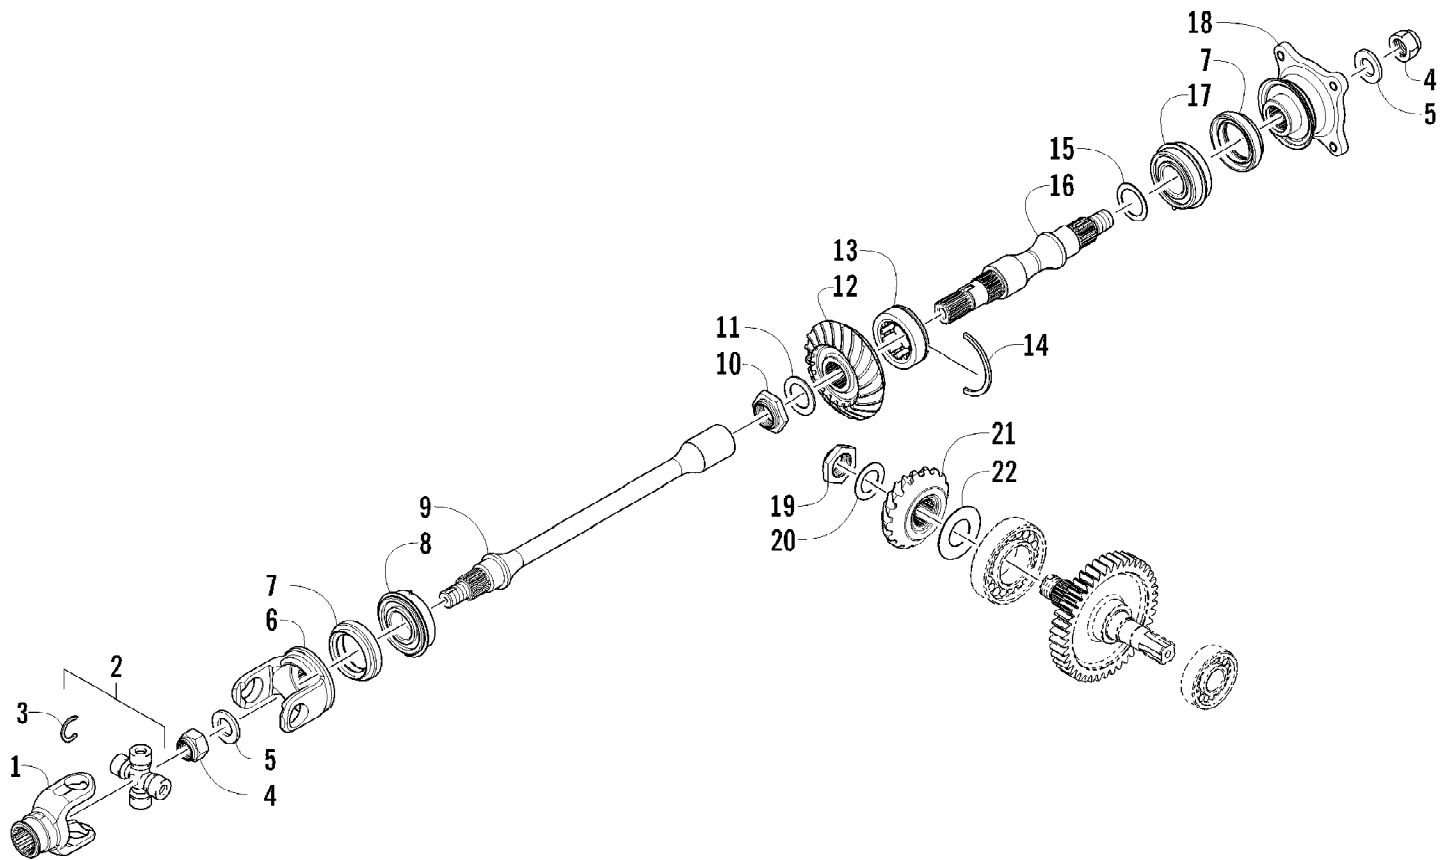

2011 ATV 450 EFI CAT GREEN (A2011ICK4CUSZ)
SECONDARY DRIVE ASSEMBLY

Page 59 of 77

Ref #	Part Number	Qty	S/P/F	Description
1	0819-063	1		Yoke, Propeller Shaft Joint
2	1402-164	1	/P	Joint, Universal - Set (inc. 3)
3	0423-450	4		Clip, Retaining
4	0817-001	2	S	Nut
5	3304-958	2		Washer
6	0819-071	1		Yoke, Drive Output
7	0830-144	2		Seal, Oil
8	0832-026	1		Bearing
9	0819-020	1		Shaft, Secondary Driven
10	0827-022	1		Nut
11	0828-090	1		Washer
12	0819-019	1		Gear, Secondary Driven
13	0832-040	1		Bearing
14	0819-070	1		C-Ring
15	3305-955	AR		Shim, 25 x 34 x 0.60 mm
15	3305-956	AR		Shim, 25 x 34 x 0.65 mm
15	3305-957	AR		Shim, 25 x 34 x 0.70 mm
15	3305-958	AR		Shim, 25 x 34 x 0.75 mm
15	3305-959	AR		Shim, 25 x 34 x 0.80 mm
15	3305-960	AR		Shim, 25 x 34 x 0.85 mm
15	3305-961	AR		Shim, 25 x 34 x 0.90 mm
15	3305-962	AR		Shim, 25 x 34 x 0.95 mm
15	3305-963	AR		Shim, 25 x 34 x 1.00 mm
15	3305-964	AR		Shim, 25 x 34 x 1.05 mm
15	3305-965	AR		Shim, 25 x 34 x 1.10 mm
15	0828-088	AR		Shim, 25 x 34 x 1.15 mm
15	3305-966	AR		Shim, 25 x 34 x 1.20mm
15	3305-967	AR		Shim, 25 x 34 x 1.25mm
16	0819-021	1		Shaft, Secondary Driven
17	0832-041	1		Bearing
18	0819-022	1		Flange, Output Joint
19	0827-047	1		Nut
20	3304-042	1		Washer, Thrust
21	0819-018	1		Gear, Secondary Drive
22	3306-009	AR		Shim, 30 x 48 x 0.60 mm
22	3306-010	AR		Shim, 30 x 48 x 0.65 mm
22	3306-011	AR		Shim, 30 x 48 x 0.70 mm
22	3306-012	AR		Shim, 30 x 48 x 0.75 mm
22	3306-013	AR		Shim, 30 x 48 x 0.80 mm
22	3306-014	AR		Shim, 30 x 48 x 0.85 mm
22	3306-015	AR		Shim, 30 x 48 x 0.90 mm
22	3306-016	AR		Shim, 30 x 48 x 0.95 mm
22	3306-017	AR		Shim, 30 x 48 x 1.00 mm
22	3306-018	AR		Shim, 30 x 48 x 1.05 mm
22	3306-019	AR		Shim, 30 x 48 x 1.10 mm
22	3306-020	AR		Shim, 30 x 48 x 1.15 mm
22	3306-021	AR		Shim, 30 x 48 x 1.20 mm
22	3306-022	AR		Shim, 30 x 48 x 1.25 mm