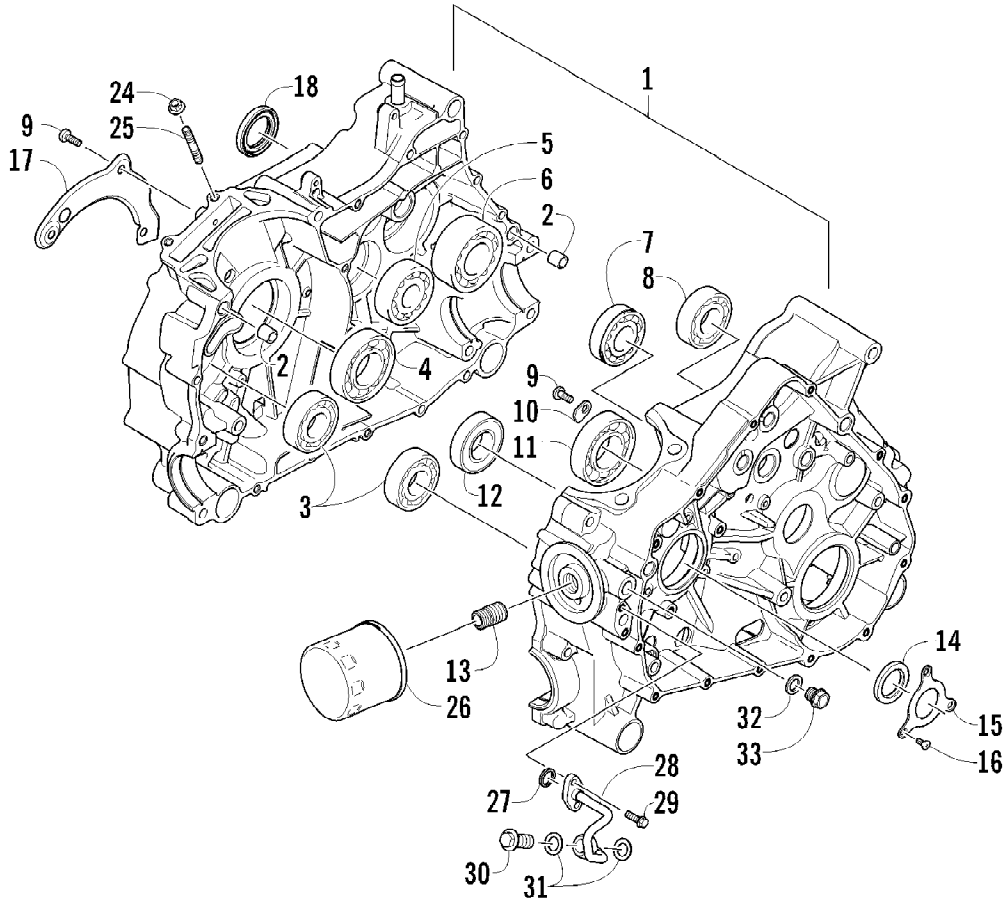

2011 ATV 450 EFI CAT GREEN (A2011ICK4CUSZ)
CRANKCASE ASSEMBLY

2011 ATV 450 EFI CAT GREEN (A2011ICK4CUSZ)
CRANKCASE ASSEMBLY

Page 16 of 77

Ref #	Part Number	Qty	S/P/F	Description
1	0801-191	1		Crankcase - Assembly (inc. 2-21)
2	0829-050	2		Pin, Dowel
3	3313-745	2		Bearing
4	0832-087	1		Bearing
5	3304-198	1		Bearing
6	0832-074	1		Bearing
7	3304-195	1		Bearing
8	3304-699	1	/P	Bearing
9	0826-144	5		Screw, Machine
10	0822-104	2		Retainer, Bearing
11	0832-019	1		Bearing
12	0832-020	1		Bearing
13	0812-066	1		Union, Oil Filter
14	0830-058	1		Seal
15	0805-018	1		Retainer
16	0826-145	3		Screw, Machine
17	0801-018	1		Plate, Oil Guide - Right
18	0830-066	1		Seal
19	3303-372	1		Screw, Cap
20	0826-126	4		Screw, Cap
21	0826-064	3		Screw, Cap
22	3303-387	10		Screw, Cap
23	0826-065	3		Screw, Cap
24	3303-331	2	/P	Nut
25	3313-721	2		Bolt, Stud
26	0812-029	1	S	Filter, Oil
27	0830-172	1		O-Ring
28	0812-086	1		Oilline
29	3303-617	2	/P	Screw, Cap
30	0812-084	1		Bolt, Banjo-Fitting
31	0812-085	2		Washer
32	0830-143	1	/P	Gasket
33	0835-004	1		Plug, Oil Pressure