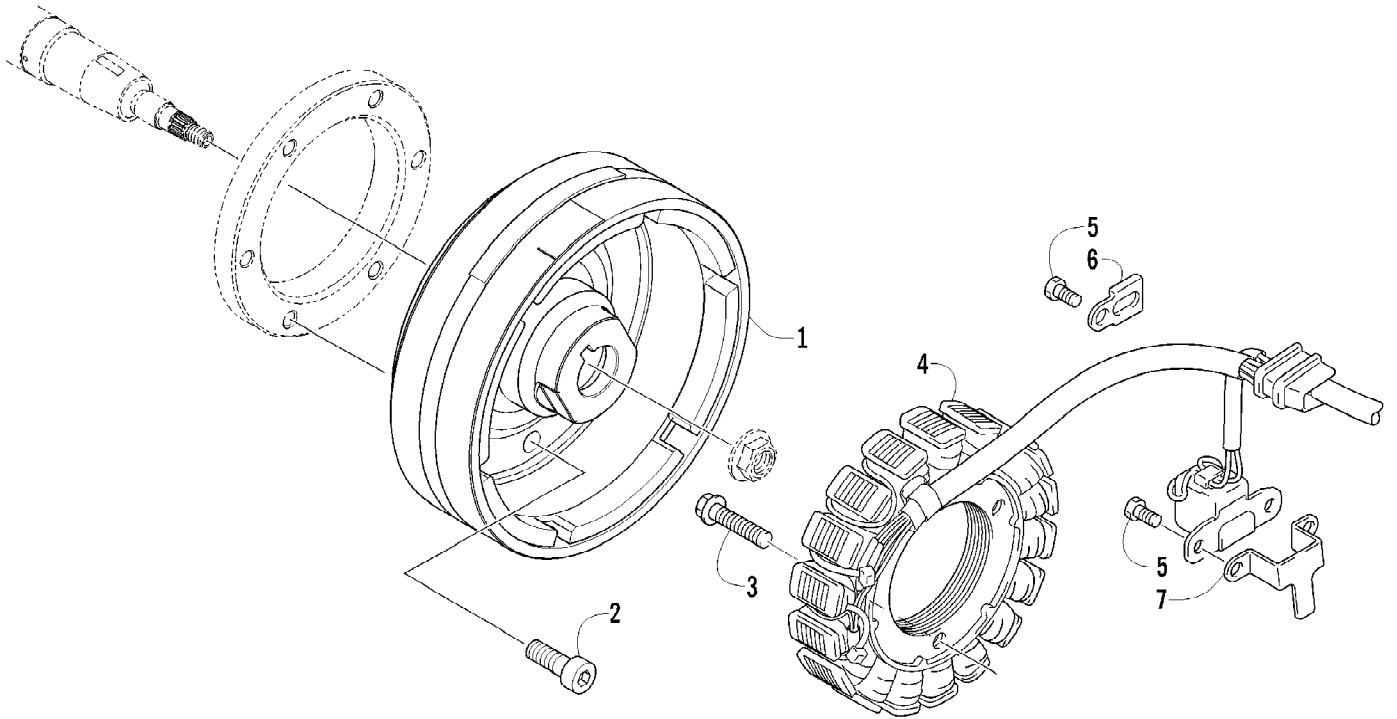

2011 ATV 450 EFI CAT GREEN (A2011ICK4CUSZ)
MAGNETO ASSEMBLY

Page 47 of 77

Ref #	Part Number	Qty	S/P/F	Description
1	0802-057	1		Rotor/Flywheel
2	0826-120	6		Screw, Cap
3	3305-945	3		Screw, Cap
4	0802-056	1		Stator Assembly
5	3303-308	3		Screw, Cap
6	0802-003	1		Clamp, Routing
7	0802-004	1		Clamp, Routing