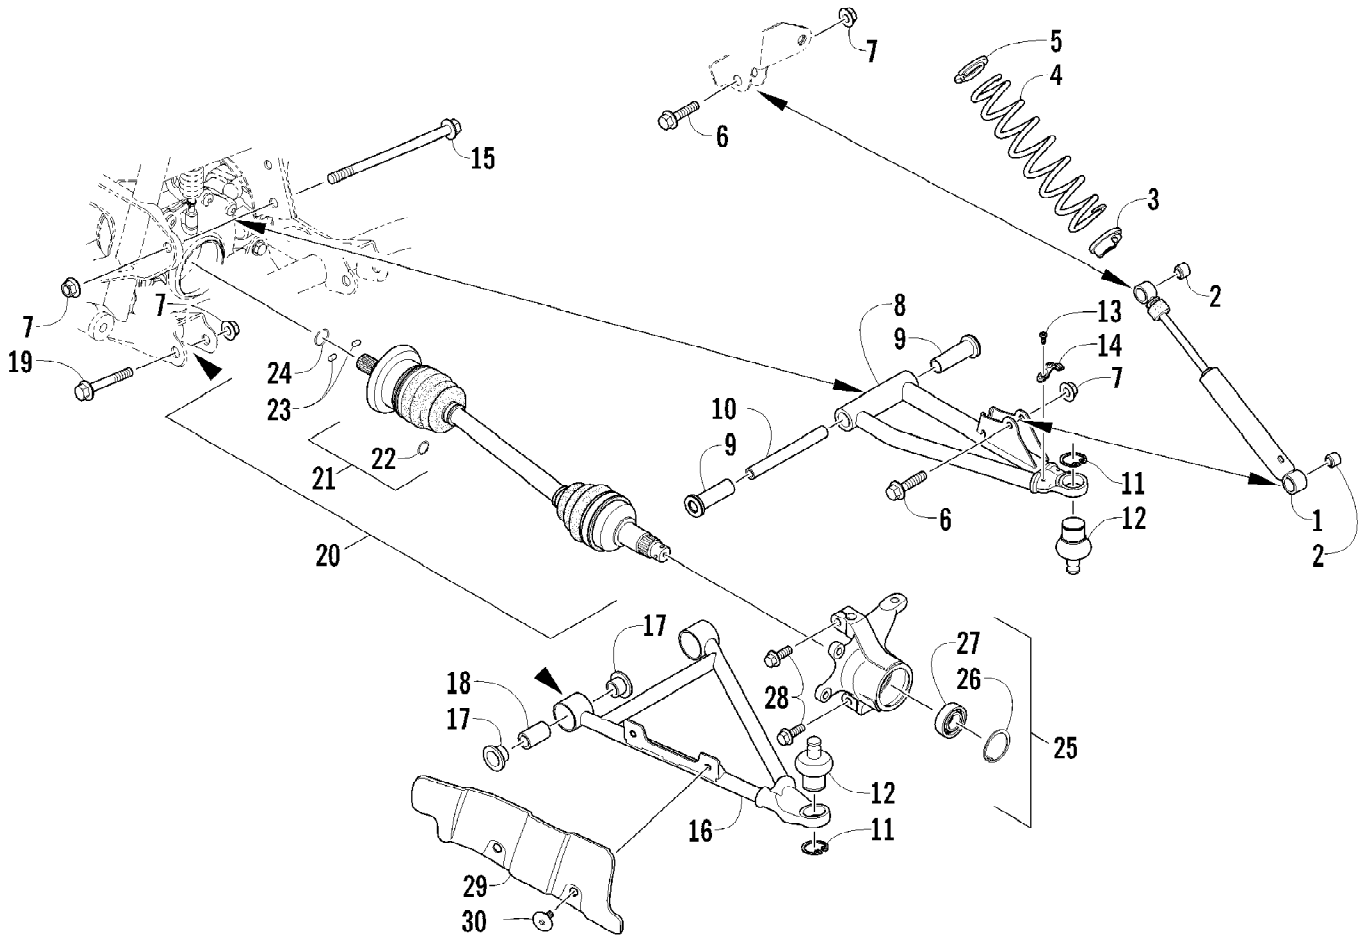

2011 ATV 450 EFI CAT GREEN (A2011ICK4CUSZ)
FRONT SUSPENSION ASSEMBLY

2011 ATV 450 EFI CAT GREEN (A2011ICK4CUSZ)
FRONT SUSPENSION ASSEMBLY

Page 35 of 77

Ref #	Part Number	Qty	S/P/F	Description
1	0403-209	2		Shock Absorber (inc. 2)
2	0403-182	4		Bushing
3	0403-102	2		Cam, Spring Adjuster
4	0503-468	2		Spring, Suspension
5	1603-889	2	/P	Retainer, Spring
6	8409-040	4		Screw, Cap
7	0423-744	10		Nut, Lock
8	0503-416	1	/P	A-Arm, Upper Right (inc. 9-12)
8	0503-417	1	/P	A-Arm, Upper Left (inc. 9-12)
9	0403-207	4	/P	Bushing
10	0403-080	2		Axle
11	0423-009	4	/P	Ring, Retaining
12	0405-115	4	/P	Ball Joint
13	0423-946	4		Screw, Self-Tapping
14	1502-594	2		Clamp, Routing
15	0423-334	2		Screw, Cap
16	0503-376	1	/P	A-Arm, Lower Right (inc. 17-18 and two No. 11-12)
16	0503-377	1	/P	A-Arm, Lower Left (inc. 17-18 and two No. 11-12)
17	0403-208	8	/P	Bushing
18	0403-214	4	/P	Axle
19	8409-075	4		Screw, Cap
20	1502-800	1	S/P	Axle, Drive - Right (inc. 21-24)
20	1502-799	1	S/P	Axle, Drive - Locking - Left (inc. 21-24)
21	1436-419	2		Repair Kit, Boot (inc. 22)
22	1441-988	2		Clip, Retaining
23	1402-885	4		Pin, Detent
24	1402-889	2		Clip, Retaining
25	0505-576	1	/P	Knuckle - Assembly - Right (inc. 26-27)
25	0505-577	1	/P	Knuckle - Assembly - Left (inc. 26-27)
26	0423-423	2		Ring, Retaining
27	1402-809	2	/P	Bearing
28	8409-030	4		Screw, Cap
29	1406-034	1		Guard, Boot - Right
29	1406-035	1		Guard, Boot - Left
30	0423-545	4	/P	Screw, Shoulder