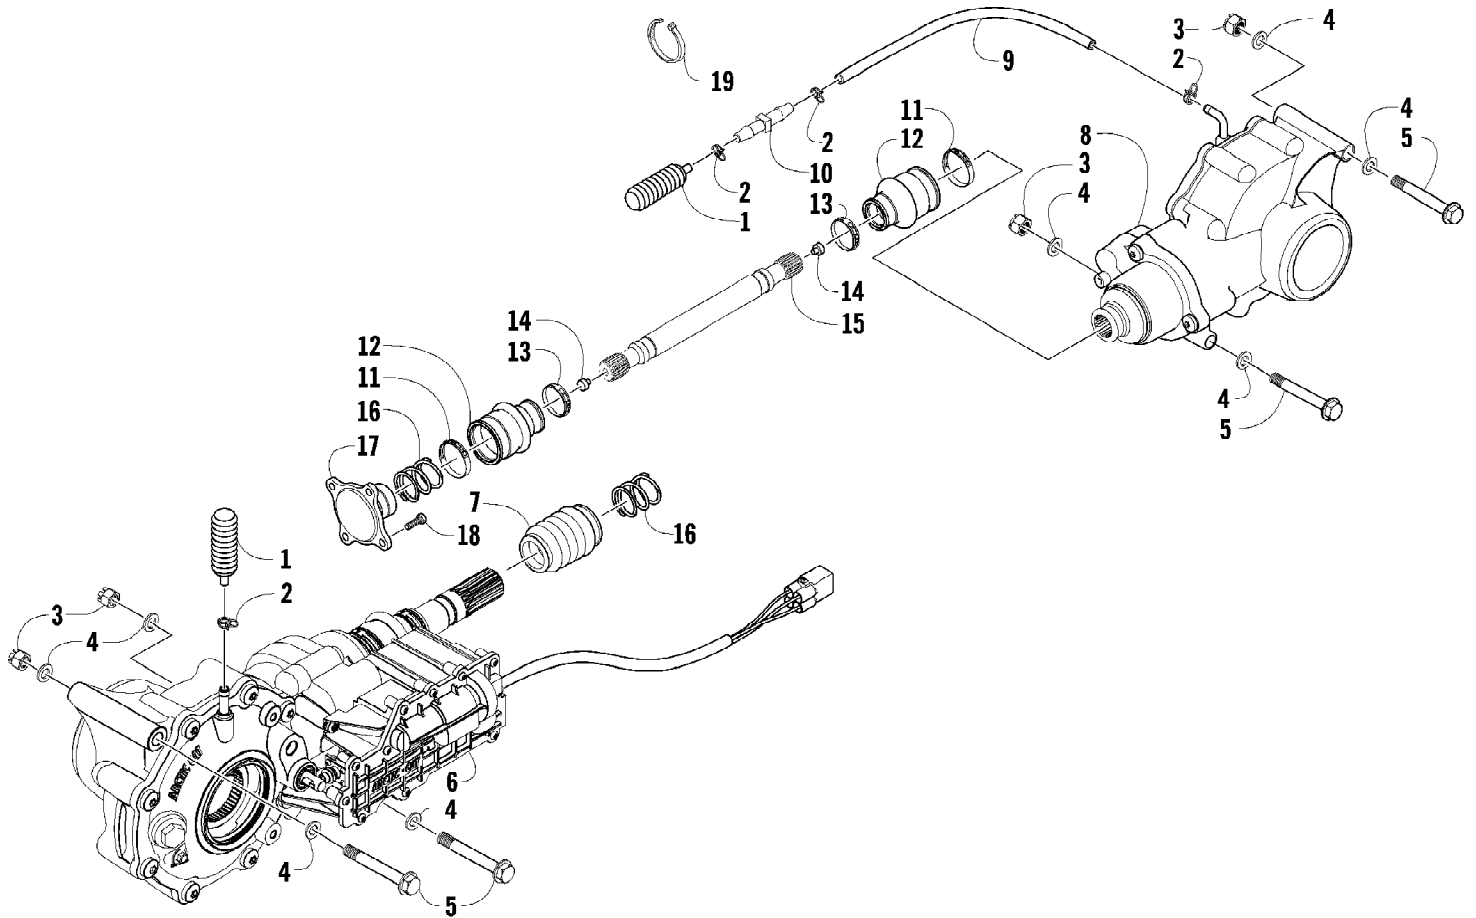

2011 ATV 450 EFI CAT GREEN (A2011ICK4CUSZ)
DRIVE TRAIN ASSEMBLY

Page 24 of 77

Ref #	Part Number	Qty	S/P/F	Description
1	1402-620	2	/P	Bladder, Gearcase
2	0423-315	4		Clamp, Hose
3	8428-002	4		Nut, Lock
4	0423-426	8		Washer
5	0423-404	4		Screw, Cap
6	1502-527	1		Gearcase, Front
7	0402-966	1		Boot, Shaft
8	1502-401	1		Gearcase, Rear
9	0410-048	AR	S	Hose, Vent
10	0470-702	1	/P	Fitting, Vent
11	0423-393	2		Clamp
12	0402-985	2	/P	Boot
13	0423-411	2		Clamp
14	0673-618	2	/P	Bumper, Propeller Shaft
15	1402-233	1		Shaft, Propeller
16	1402-026	2		Spring
17	0402-950	1		Flange, Output
18	8408-820	4	/P	Screw, Cap
19	0123-788	AR	/P	Tie, Cable - 8 in.