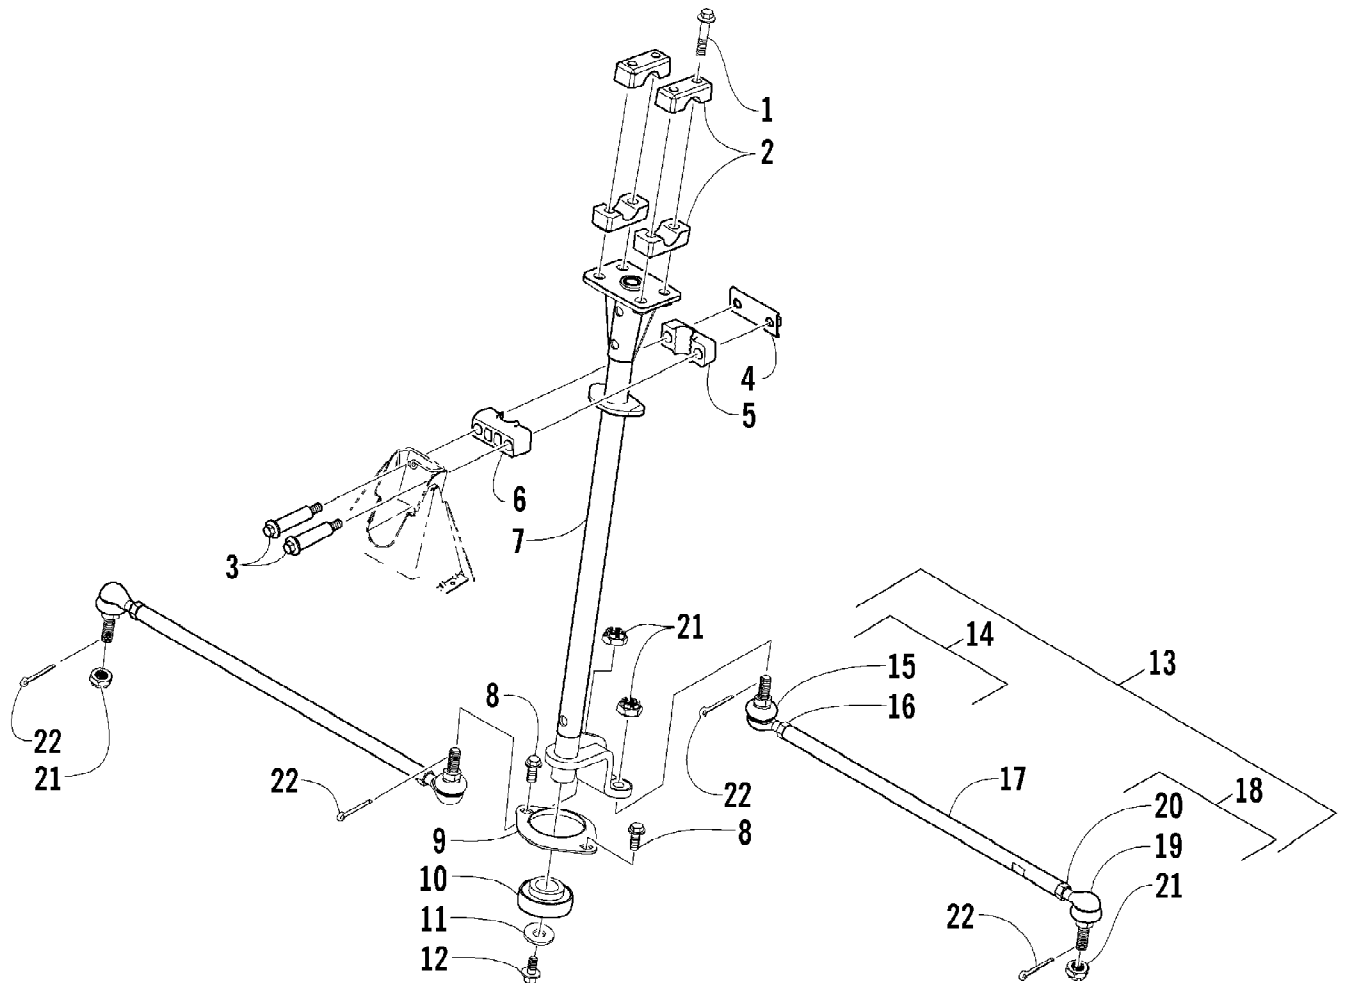

2011 ATV 450 EFI CAT GREEN (A2011ICK4CUSZ)  
STEERING ASSEMBLY (UP TO VIN: 250000)

Page 65 of 77

Ref #	Part Number	Qty	S/P/F	Description
1	8408-860	4		Screw, Cap
2	0405-035	4		Cap, Steering Adjuster
3	0423-505	2		Screw, Shoulder
4	0505-484	1		Cap, Housing
5	0405-138	1		Housing, Lower
6	0405-139	1		Housing, Upper
7	0505-451	1	S	Post, Steering
8	8408-816	2		Screw, Cap
9	0602-233	1		Flange, Bearing
10	0405-052	1		Bearing w/Inverted Oil Seal
11	0423-073	1		Washer
12	8409-020	1	/P	Screw, Cap
13	0505-499	2	/P	Tie Rod - Assembly (inc. 14-20)
14	0505-511	2	/P	End, Tie Rod - Left-Hand Thread - Kit (inc. 15-16)
15	0	2	F	End, Tie Rod - Left-Hand Thread
16	0423-013	2		Nut - Left-Hand Thread
17	0405-281	2	/P	Tie Rod
18	0505-510	2	/P	End, Tie Rod - Right-Hand Thread - Kit (inc. 19-20)
19	0	2	F	End, Tie Rod - Right-Hand Thread
20	8420-002	2	/P	Nut - Right-Hand Thread
21	0423-157	4		Nut, Lock
22	0623-175	4		Pin, Cotter