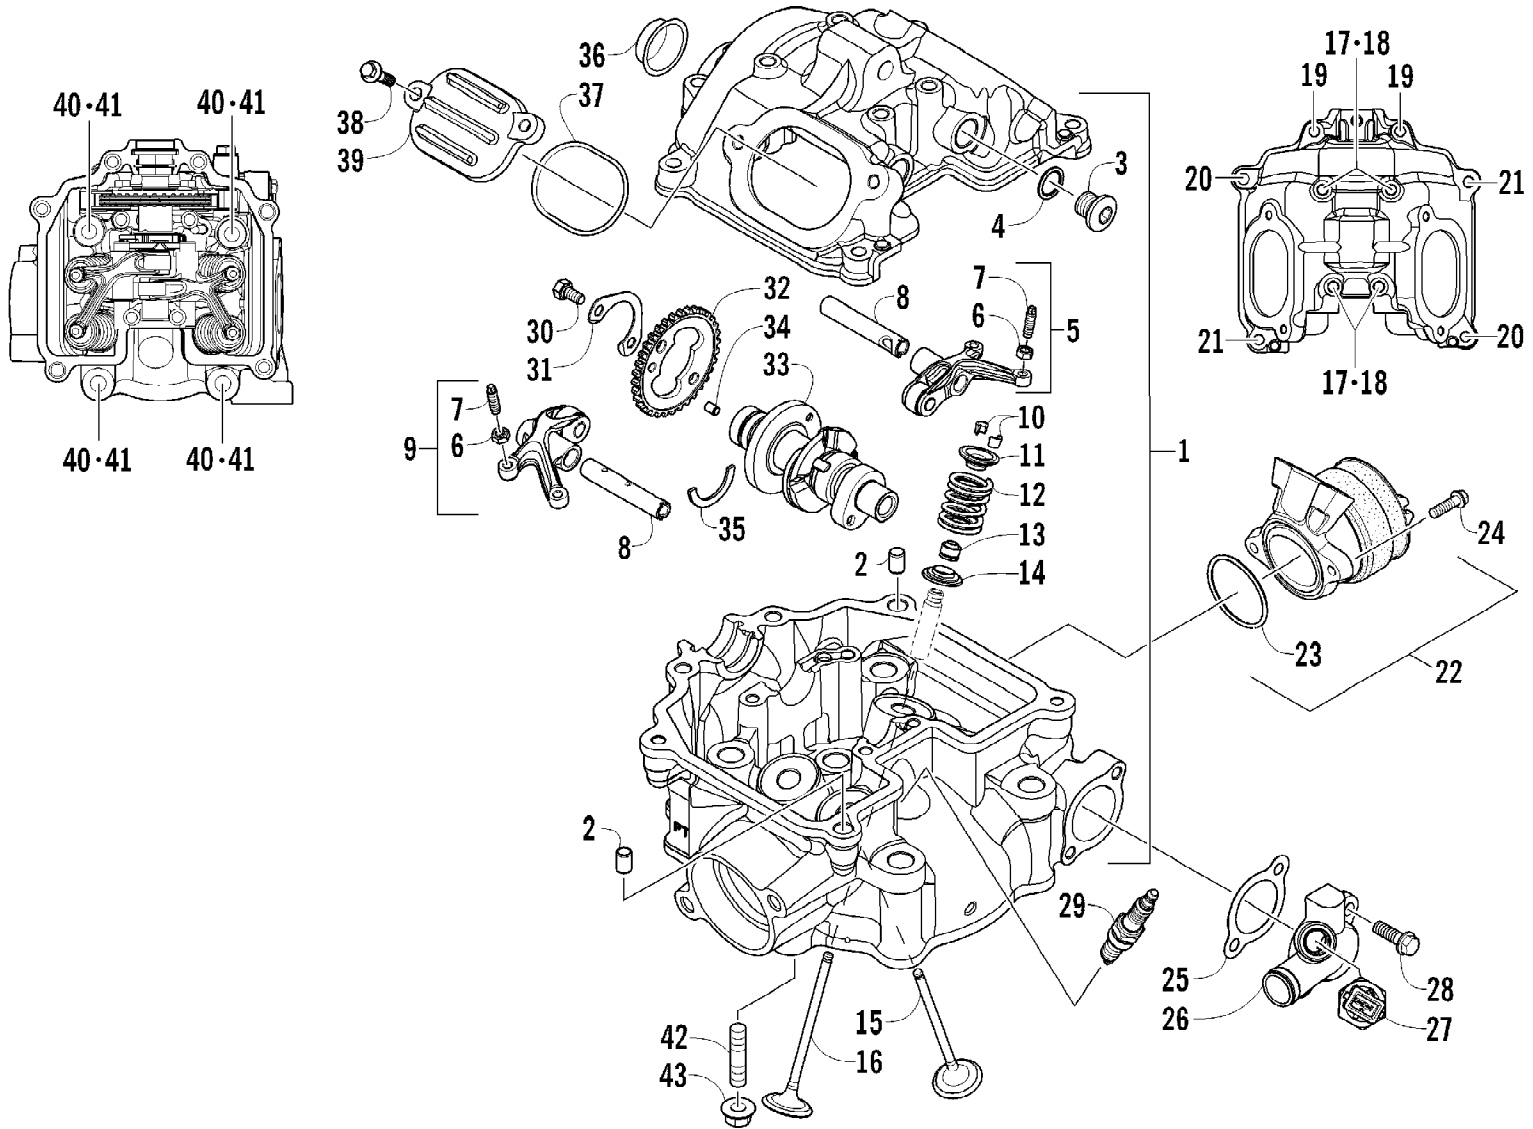

2011 ATV 450 EFI CAT GREEN (A2011ICK4CUSZ)
CYLINDER HEAD AND CAMSHAFT/VALVE ASSEMBLY

2011 ATV 450 EFI CAT GREEN (A2011ICK4CUSZ)
CYLINDER HEAD AND CAMSHAFT/VALVE ASSEMBLY

Ref #	Part Number	Qty	S/P/F	Description
1	0808-205	1		Head, Cylinder (inc. 2-17)
2	3303-341	2		Pin, Dowel
3	0831-053	2		Plug, Shaft
4	0830-143	2	/P	Gasket
5	0809-254	1		Arm, Valve Rocker - Intake (inc. 6-7)
6	3304-026	4	/P	Nut
7	3304-007	4	/P	Screw, Adjuster
8	0809-256	2		Shaft, Rocker Arm
9	0809-252	1		Arm, Valve Rocker - Exhaust (inc. 6-7)
10	3303-044	8		Cotter, Valve
11	0809-142	4		Retainer, Spring
12	0809-257	4		Spring, Valve
13	0809-190	4		Seal, Oil
14	0809-141	4		Seat, Spring
15	0809-266	2		Valve, Exhaust
16	0809-263	2		Valve, Intake
17	3304-904	4		Screw, Cap
18	0830-155	4	/P	Gasket
19	3304-918	2		Screw, Cap
20	0826-136	2		Screw, Cap
21	3303-384	2	/P	Screw, Cap
22	0570-304	1		Manifold, Intake (inc. 23)
23	0830-202	1		O-Ring
24	3303-383	2	/P	Screw, Cap
25	0830-200	1		Gasket
26	0806-121	1		Fitting, Coolant - Assembly
27	0808-196	1		Sensor, Engine Coolant Temperature
28	3303-617	2	/P	Screw, Cap
29	0217-708	1	F	Spark Plug
30	0826-154	2		Screw, Cap
31	0828-086	1		Plate, Retainer
32	0809-259	1		Sprocket
33	0809-260	1		Camshaft (inc. 34)
34	0829-036	1		Pin, Alignment
35	0809-165	1		C-Ring
36	0808-112	1		Plug, Head
37	0830-139	2		O-Ring
38	3303-383	4	/P	Screw, Cap
39	0808-111	2		Cap, Inspection
40	0826-062	4		Screw, Cap
41	0828-044	4		Washer
42	0827-064	2		Bolt, Stud
43	3303-332	2		Nut