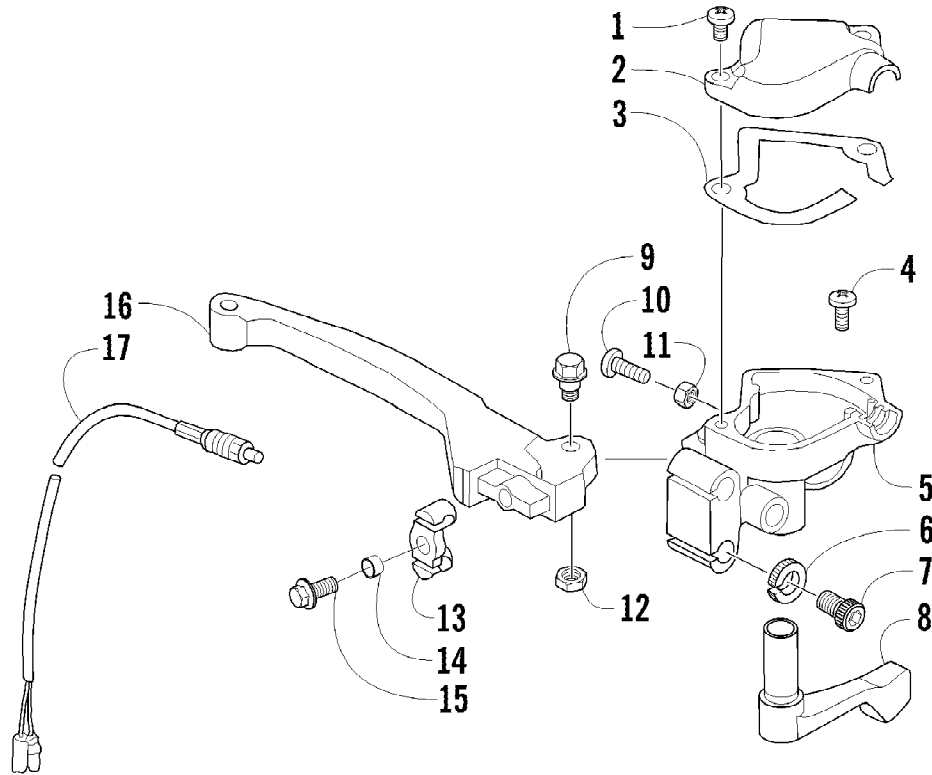

2011 ATV 150 UTILITY CAT GREEN (A2011KYC2BUSZ)
THROTTLE CONTROL ASSEMBLY

Ref #	Part Number	Qty	S/P/F	Description
	3305-979	1		Complete Throttle Control Assembly
1	3303-315	2		Screw, Machine
2	3303-207	1		Cover, Throttle Control
3	3303-209	1		Gasket
4	3303-397	1		Screw, Machine
5	3303-204	1		Housing, Throttle Control
6	3303-271	2		Nut
7	3303-208	2		Screw, Adjuster
8	3303-200	1		Lever, Throttle
9	3303-255	1		Screw, Shoulder
10	3305-980	1		Screw, Machine
11	3305-832	1		Nut
12	3303-262	1		Nut
13	3303-201	1		Retainer, Brake Cable
14	3303-202	1		Spacer
15	3305-344	1	/P	Screw, Cap
16	3306-054	1	/P	Lever, Brake
17	3303-140	1		Switch, Brake