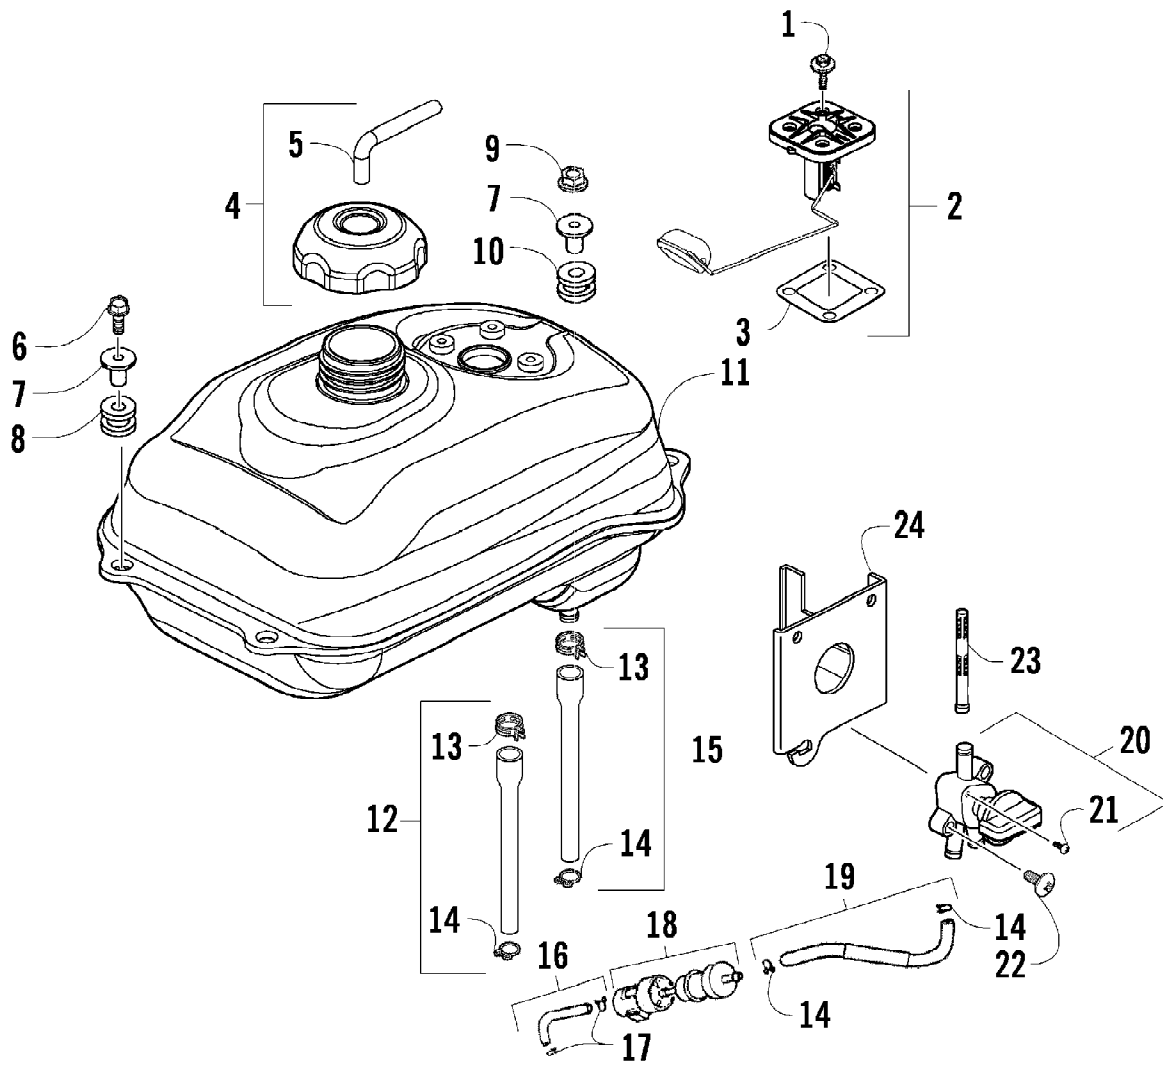

2011 ATV 150 UTILITY CAT GREEN (A2011KYC2BUSZ)
GAS TANK ASSEMBLY

Page 24 of 58

Ref #	Part Number	Qty	S/P/F	Description
1	3305-397	4		Screw, Cap
2	3305-931	1		Pump, Fuel (inc. 3)
3	3305-930	1		Seal
4	3305-975	1		Cap, Gas Tank (inc. 5)
5	3304-169	1		Hose, Vent
6	3304-551	2	/P	Screw, Cap
7	3303-226	4		Insert
8	3304-647	2		Grommet
9	3304-654	2	/P	Nut, Lock
10	3303-406	2		Grommet
11	3305-734	1		Tank, Gas
12	3305-735	1		Hose Assembly (inc. 13-14)
13	3305-523	2		Clamp, Hose
14	3303-349	4		Clamp, Hose
15	3305-736	1		Hose Assembly (inc. 13-14)
16	3305-739	1		Hose Assembly (inc. 17)
17	3303-348	2		Clamp, Hose
18	3303-699	1	/P	Filter, Fuel
19	3305-738	1		Hose Assembly (inc. 14)
20	3303-057	1		Shut-Off, Fuel (inc. 21)
21	3304-120	2		Screw, Machine
22	3303-316	2		Screw, Machine
23	3303-058	1		Strainer, Fuel
24	3305-074	1		Bracket, Mounting - Fuel Shut-Off