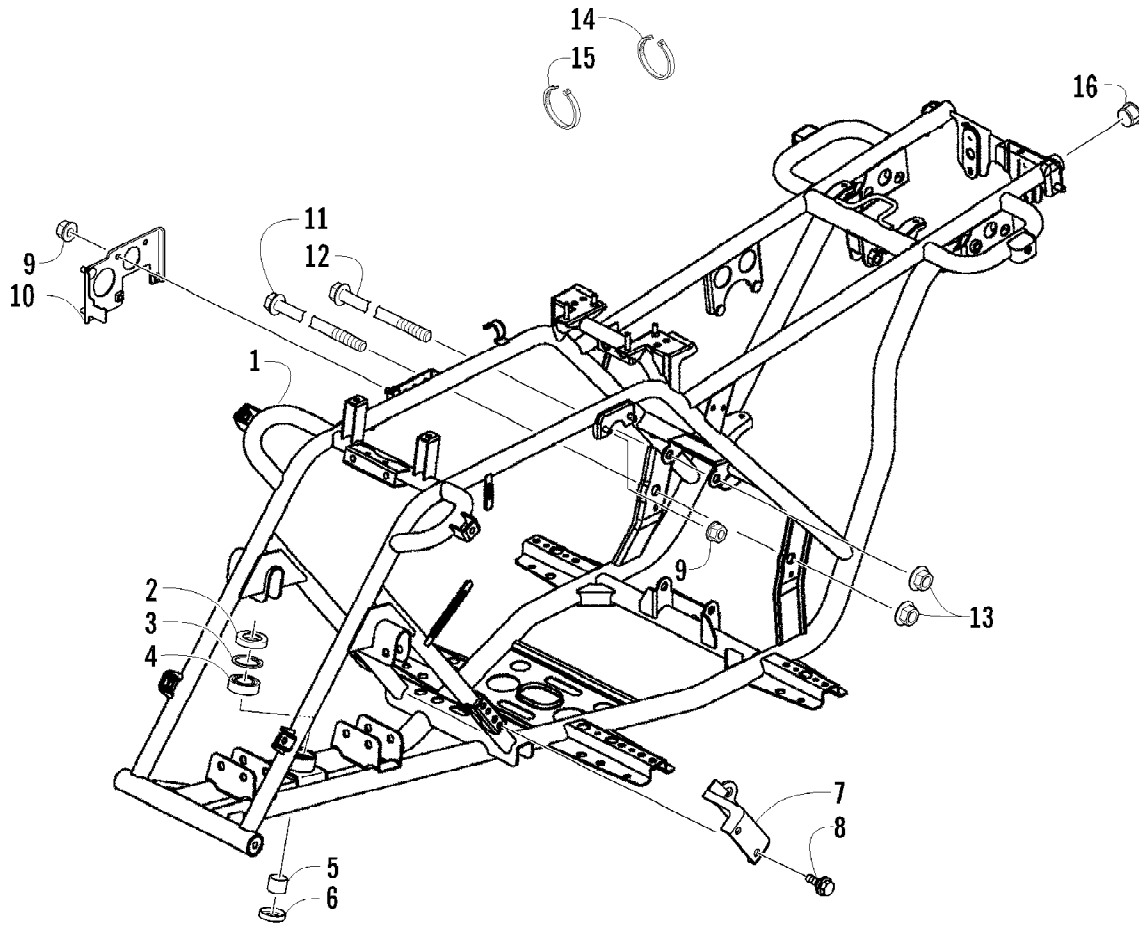

2011 ATV 150 UTILITY CAT GREEN (A2011KYC2BUSZ)
CAM CHAIN ASSEMBLY

Page 4 of 58

Ref #	Part Number	Qty	S/P/F	Description
1	3304-932	1		Guide, Chain
2	3304-924	1		Chain, Cam
3	3304-930	1		Tensioner, Chain
4	3303-035	1		Gasket
5	3303-677	1		Tensioner Assembly
6	3304-002	2	/P	Screw, Cap
7	3304-100	1	/P	O-Ring
8	3304-006	1		Screw, Adjuster
9	3304-931	1		Adjuster, Tension (inc. 10)
10	3303-301	1	/P	O-Ring

2011 ATV 150 UTILITY CAT GREEN (A2011KYC2BUSZ)
ELECTRICAL AND WIRING HARNESS ASSEMBLY

2011 ATV 150 UTILITY CAT GREEN (A2011KYC2BUSZ)
ELECTRICAL AND WIRING HARNESS ASSEMBLY

Page 12 of 58

Ref #	Part Number	Qty	S/P/F	Description
1	3305-748	1		Harness, Main (inc. 2-3)
2	3305-233	1		Fuse - 20 Amp
3	3303-837	1		Diode, Neutral
4	3304-654	4	/P	Nut, Lock
5	3303-836	1		Regulator, Voltage
6	3305-222	1		Coil, Ignition (inc. 7)
7	3305-223	1		Cap, Noise Suppression
8	3303-252	2		Screw, Cap
9	3305-727	1		CDI Unit
10	3305-939	1		Relay, Start-in-Gear
11	3305-225	1		Cable, Battery
12	3304-523	1		Relay, Lighting Control
13	3304-969	1		Harness, Ground
14	3303-857	1		Relay, Starter
15	3303-134	1	/P	Harness, Extension
16	3305-756	1		Switch, Ignition - Assembly (inc. 17-19)
17	3304-522	1		Cover, Key - "Arctic Cat"
18	3304-520	1		Key, Ignition - Set - Right-Side Cut
19	3304-521	1		Key, Ignition - Set - Left-Side Cut
20	3303-289	AR	/P	Tie, Cable

2011 ATV 150 UTILITY CAT GREEN (A2011KYC2BUSZ)
FRAME AND RELATED PARTS ASSEMBLY

Page 16 of 58

Ref #	Part Number	Qty	S/P/F	Description
1	3305-704	1		Frame, Main
2	3303-295	1		Seal, Oil
3	3303-347	1		Ring, Retaining
4	3303-392	1		Bearing
5	3305-104	1		Sleeve
6	3303-298	1		Seal, Oil
7	3305-239	2		Bracket, Mounting - Engine
8	3304-544	4		Screw, Cap
9	3304-654	4	/P	Nut, Lock
10	3305-237	1		Bracket, Mounting - Coil/Regulator
11	3304-184	1	/P	Screw, Cap
12	3305-705	2		Screw, Cap
13	3304-031	3	/P	Nut
14	3303-593	AR		Tie, Cable
15	3303-289	AR	/P	Tie, Cable
16	3305-242	2		Plug