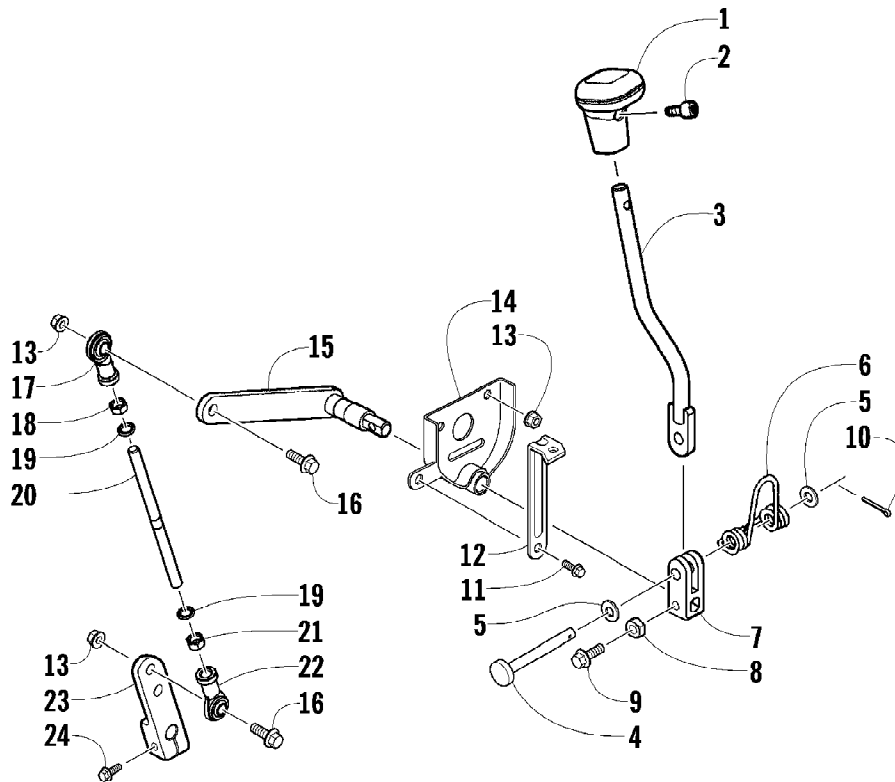

2011 ATV 150 UTILITY CAT GREEN (A2011KYC2BUSZ)
SHIFT LEVER ASSEMBLY

Page 50 of 58

Ref #	Part Number	Qty	S/P/F	Description
1	3303-823	1		Knob, Gear Shift
2	3304-401	1		Screw, Cap
3	3305-717	1		Rod, Gear Shift
4	3303-817	1		Pin, Gear Shift
5	3304-135	2	/P	Washer
6	3303-818	1		Spring
7	3303-819	1		Bracket, Gear Shift
8	3305-340	1	/P	Nut
9	3303-382	1	/P	Screw, Cap
10	3304-142	1		Pin, Cotter
11	3305-702	1		Screw, Cap
12	3305-090	1		Support, Fender
13	3303-332	4		Nut
14	3305-038	1		Cover, Gear Shift
15	3305-039	1		Lever, Gear Shift
16	3305-749	2		Screw, Cap
17	3303-970	1		Ball Joint, Tie Rod - Right
18	3304-125	1		Nut
19	3303-607	2	/P	Washer
20	3305-718	1		Tie Rod
21	3304-126	1		Nut
22	3303-972	1		Ball Joint, Tie Rod - Left
23	3305-036	1		Link, Gear Shift
24	3304-112	1		Screw, Cap