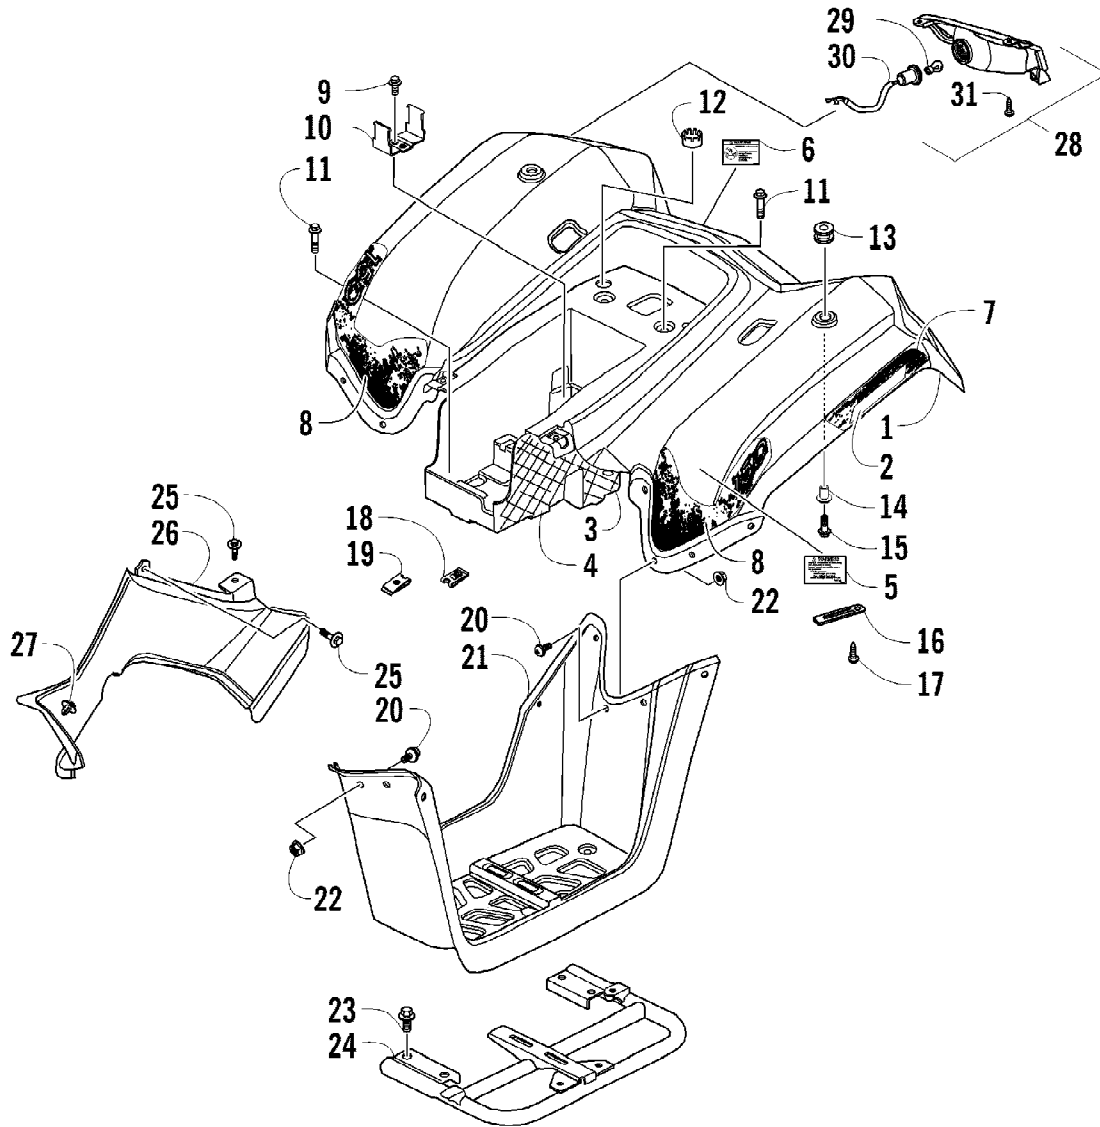

2011 ATV 150 UTILITY CAT GREEN (A2011KYC2BUSZ)
REAR BODY PANEL AND TAILLIGHT ASSEMBLIES

Page 40 of 58

Ref #	Part Number	Qty	S/P/F	Description
1	3306-237	1		Fender, Rear (inc. 2-6)
2	1411-178	1		Decal, Reflector - Right
2	1411-179	1		Decal, Reflector - Left
3	3305-164	1		Foil, Protective - Rear
4	3305-163	1		Foil, Protective
5	1411-805	1	/P	Decal, Warning - Tire/Load
6	1411-809	1	/P	Decal, Warning - Passenger
7	2411-482	1		Decal, Side - Upper Right
7	2411-483	1		Decal, Side - Upper Left
8	2411-480	1		Decal, Side - Lower Right
8	2411-481	1		Decal, Side - Lower Left
9	3304-409	1	/P	Screw, Cap
10	3305-238	1		Bracket, Mounting - Starter/Magneto Switch
11	3304-587	11	/P	Screw, Machine
12	3303-232	2		Grommet
13	3303-227	2		Grommet
14	3303-233	2		Insert
15	3304-586	2	/P	Screw, Cap
16	3304-156	2		Clamp, Wire
17	3304-651	2		Screw, Self-Tapping
18	3303-267	3		Clip, U-Nut
19	3304-061	5	/P	Clip, U-Nut
20	3305-703	16		Screw, Machine
21	3305-932	1	/P	Footwell - Right
21	3305-933	1	/P	Footwell - Left
22	3304-431	16	/P	Nut, Lock
23	3304-543	8	/P	Screw, Cap
24	3305-160	1		Support, Footwell - Right
24	3305-161	1		Support, Footwell - Left
25	3304-029	4	/P	Screw, Machine
26	3305-934	1		Fender, Lower - Right
26	3305-935	1		Fender, Lower - Left
27	3303-592	2		Rivet, Reinstallable
28	3305-732	1		Taillight - Assembly - Right (inc. 29-30)
28	3305-733	1		Taillight - Assembly - Left (inc. 29-30)
29	3303-849	2	/P	Bulb, Taillight
30	3305-217	2		Harness, Taillight
31	3304-645	8	/P	Screw, Self-Tapping