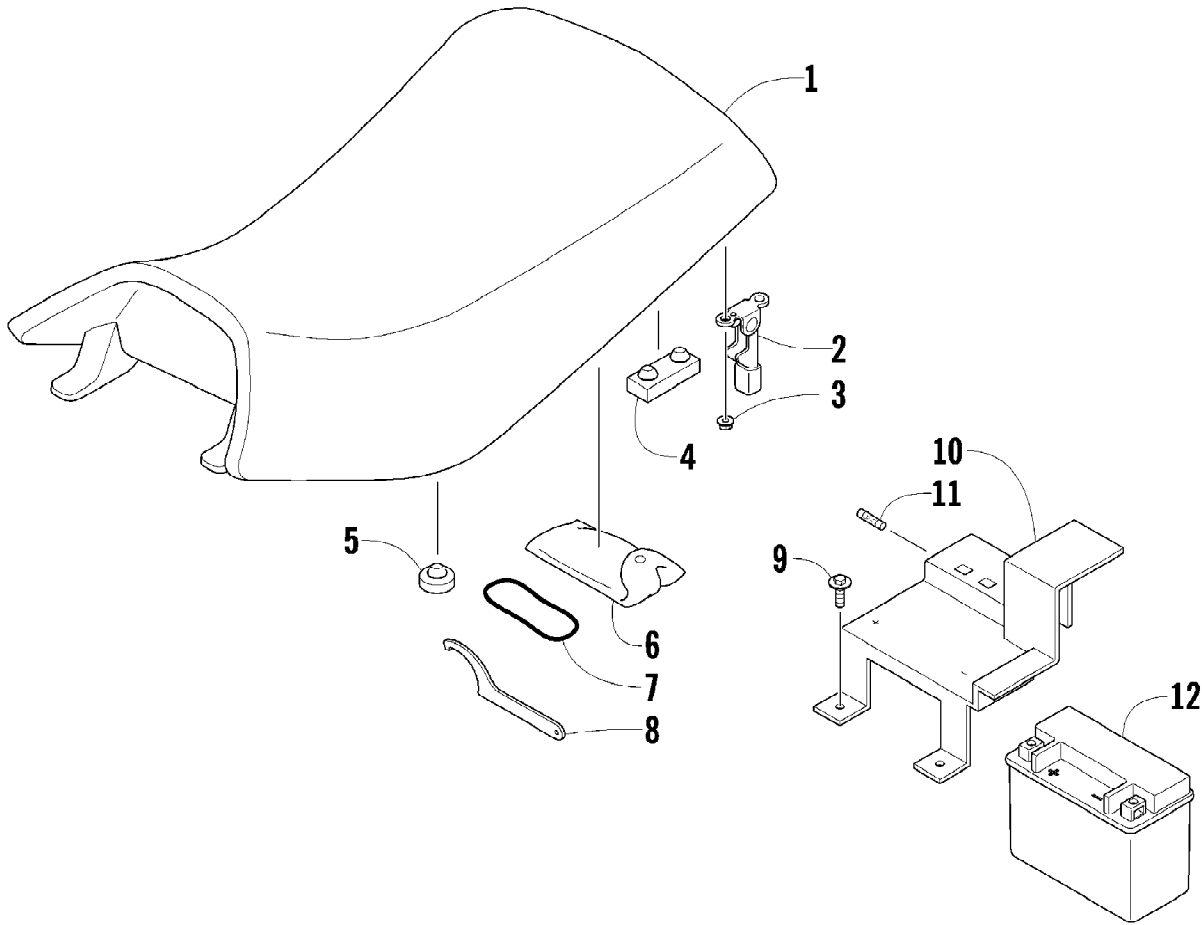

2011 ATV 150 UTILITY CAT GREEN (A2011KYC2BUSZ)
SEAT, BATTERY, AND TOOL KIT ASSEMBLIES

Page 48 of 58

Ref #	Part Number	Qty	S/P/F	Description
1	3305-729	1		Seat Assembly (inc. 2-3)
2	3304-392	1		Latch, Seat
3	3305-929	2		Nut
4	3306-579	2		Bumper, Seat - Rear
5	3304-568	2		Bumper, Seat - Front
6	3305-730	1		Kit, Tool
7	3303-242	1		Retainer, Tool Kit
8	1441-797	1	F	Wrench, Spanner
9	3304-029	2	/P	Screw, Machine
10	3305-157	1		Cover, Battery (inc. 11)
11	3305-233	1		Fuse - 20 Amp
12	3445-034	1	/P	Battery