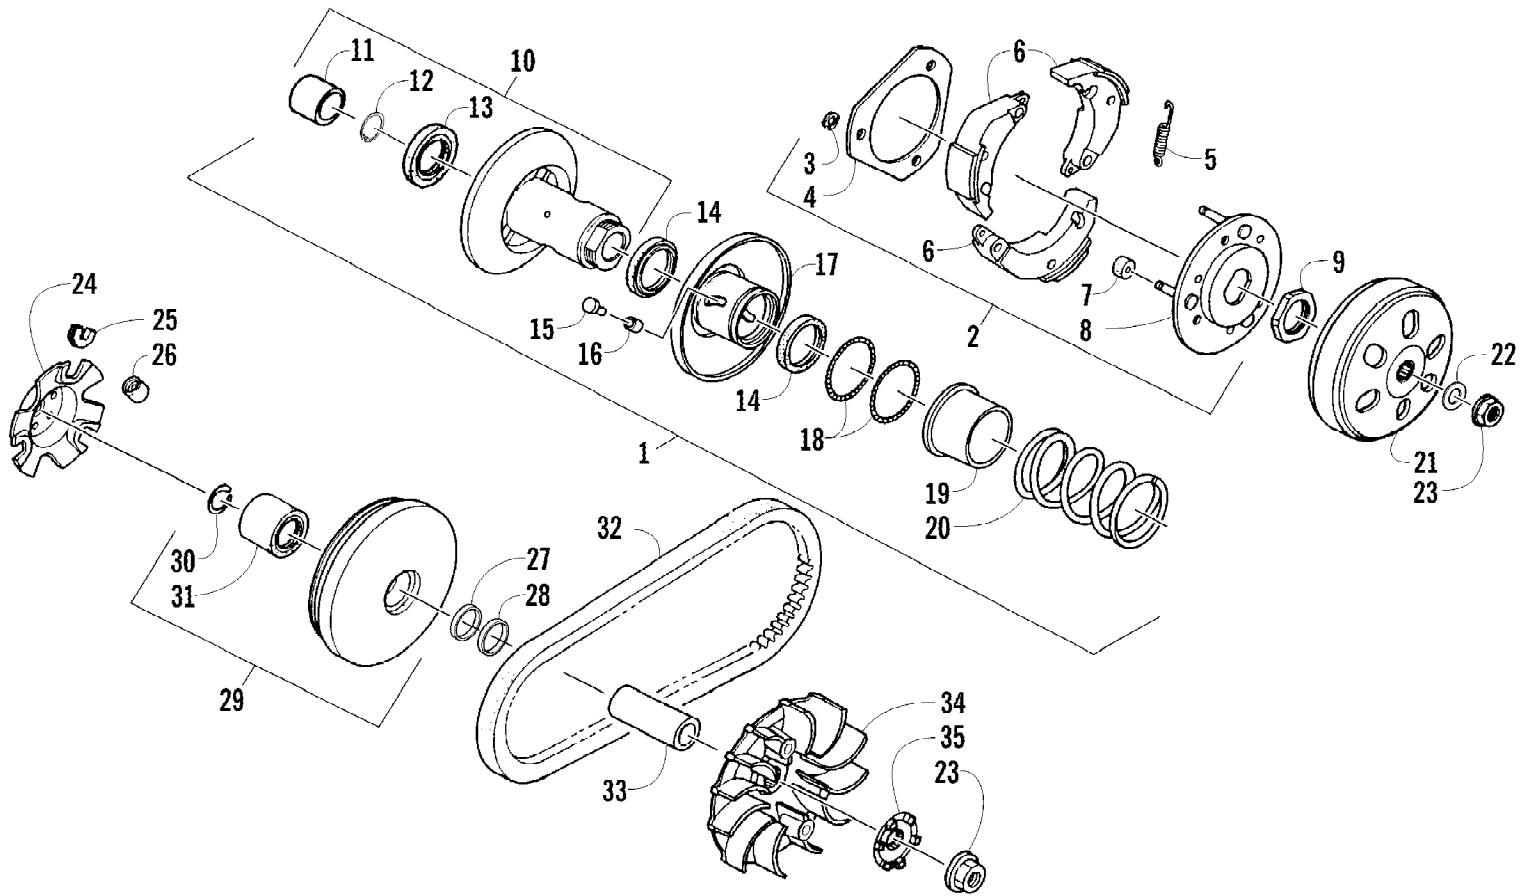

2011 ATV 150 UTILITY CAT GREEN (A2011KYC2BUSZ)
CLUTCH ASSEMBLY

2011 ATV 150 UTILITY CAT GREEN (A2011KYC2BUSZ)
CLUTCH ASSEMBLY

Page 8 of 58

Ref #	Part Number	Qty	S/P/F	Description
1	3304-986	1		Pulley, Driven - Assembly (inc. 2-21)
2	3304-981	1		Clutch, Centrifugal - Assembly (inc. 3-8)
3	3304-054	3		Ring, Retaining
4	3304-983	1		Plate, Clutch
5	3304-984	3		Spring
6	3304-985	3		Weight, Clutch
7	3303-780	3		Roller
8	3304-982	1		Plate, Clutch
9	3304-994	1		Nut
10	3304-988	1		Face, Driven - Fixed (inc. 11-13)
11	3304-996	1		Bearing
12	3304-149	1		Ring, Retaining
13	3304-070	1		Bearing
14	3304-997	2		Seal
15	3304-990	3		Pin, Guide
16	3303-787	3		Guide, Roller
17	3304-989	1		Face, Driven - Movable
18	3304-619	2		O-Ring
19	3304-992	1		Sleeve, Spring
20	3304-991	1		Spring
21	3304-973	1		Clutch, Outer
22	3304-995	1		Washer, Thrust
23	3303-334	2		Nut
24	3304-979	1		Plate, Ramp
25	3304-980	3		Slide
26	3304-978	6		Roller
27	3305-744	1		Collar
28	3305-745	1		Collar
29	3304-976	1		Face, Drive - Movable (inc. 30-31)
30	3304-160	1		Ring, Retaining
31	3304-977	1		Sleeve
32	3304-987	1	/P	Belt, Drive
33	3304-975	1		Sleeve
34	3304-974	1		Face, Drive
35	3304-993	1		Ratchet, Kick Starter