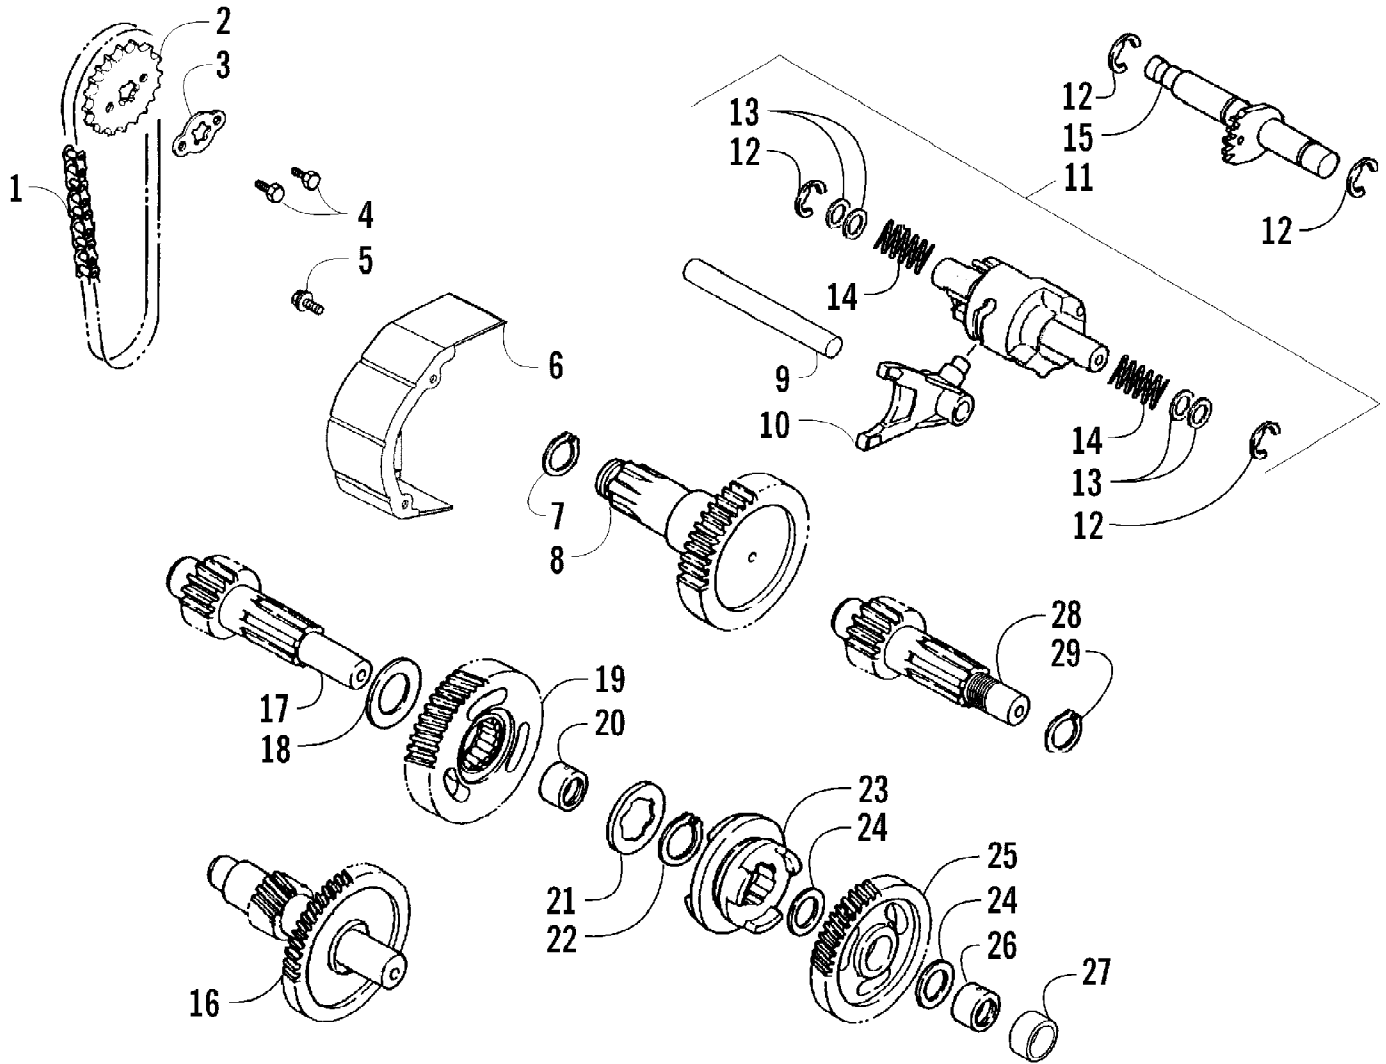

2011 ATV 150 UTILITY CAT GREEN (A2011KYC2BUSZ)
TRANSMISSION ASSEMBLY

Page 58 of 58

Ref #	Part Number	Qty	S/P/F	Description
1	3305-042	1		Chain, Drive
2	3305-030	1		Sprocket, Drive
3	3305-031	1		Plate, Retaining
4	3303-307	2		Screw, Cap
5	3303-381	2		Screw, Cap
6	3305-743	1		Cover, Chain
7	3304-147	1	/P	Ring, Retaining
8	3306-221	1		Shaft, Output
9	3304-513	1		Shaft, Shift Fork
10	3305-032	1		Fork, Shift
11	3305-035	1		Drum, Gear Shift - Assembly (inc. two No. 12 and 13-14)
12	3304-153	4		E-Ring
13	3304-412	4		Washer, Thrust
14	3305-034	2		Spring
15	3304-269	1	/P	Shaft, Gear Shift
16	3305-023	1		Shaft, Counterbalance
17	3305-021	1		Shaft, Main
18	3305-044	1		Washer, Thrust
19	3305-027	1		Gear, Reverse
20	3305-046	1		Bearing
21	3305-045	1		Washer, Splined
22	3304-638	1		Ring, Retaining
23	3305-029	1		Gear Select, Sliding
24	3303-275	2	/P	Washer, Thrust
25	3305-026	1		Gear, Forward
26	3305-024	1		Bushing
27	3305-028	1		Spacer
28	3305-022	1		Shaft, Drive
29	3303-344	1		Ring, Retaining