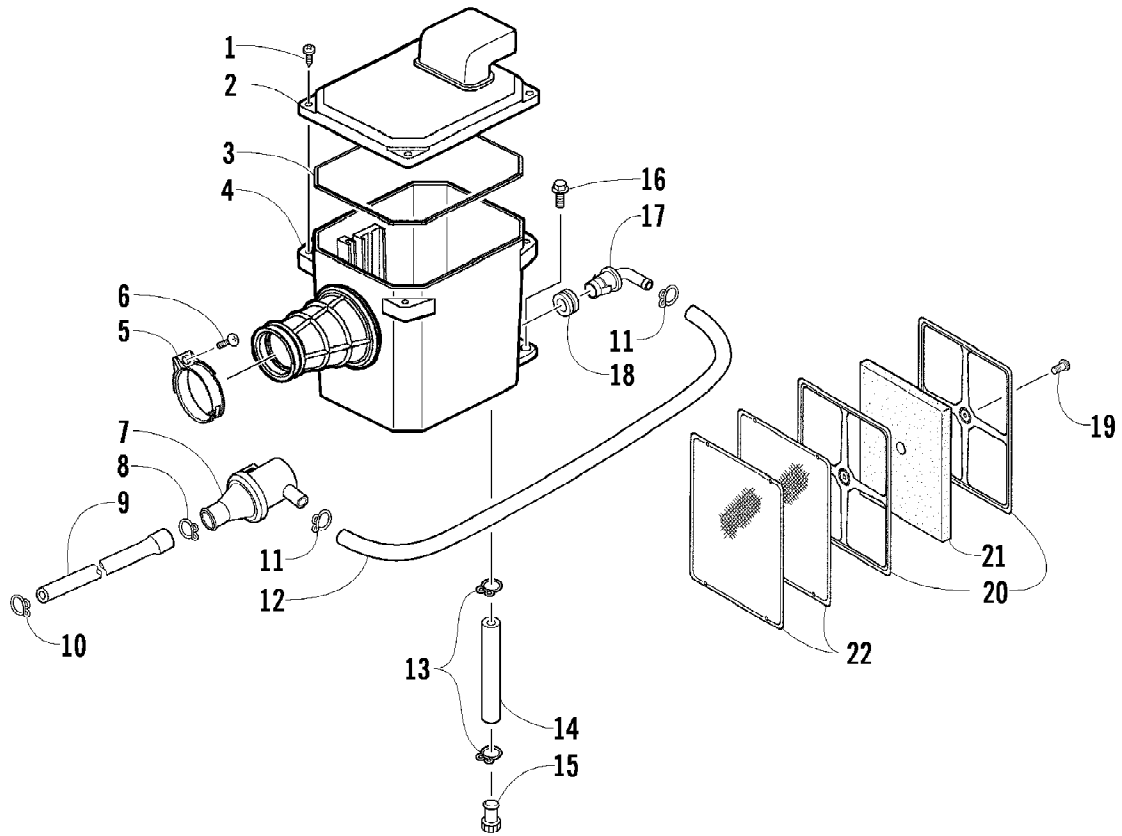

2011 ATV 150 UTILITY CAT GREEN (A2011KYC2BUSZ)
AIR INTAKE ASSEMBLY

2011 ATV 150 UTILITY CAT GREEN (A2011KYC2BUSZ)
AIR INTAKE ASSEMBLY

Page 2 of 58

Ref #	Part Number	Qty	S/P/F	Description
1	3305-183	4		Screw, Self-Tapping
2	3305-758	1		Cover, Air Silencer
3	3305-173	1		Seal
4	3305-177	1		Silencer, Air
5	3303-709	1		Clamp, Hose (inc. 6)
6	3304-117	1		Screw, Machine
7	3303-064	1	/P	Catch, Oil
8	3303-052	1		Clamp, Hose
9	3305-170	1		Hose
10	3303-352	1		Clamp, Hose
11	3303-350	2		Clamp, Hose
12	3305-171	1		Hose
13	3303-609	2		Clamp, Hose
14	3305-185	1		Hose, Drain
15	3305-182	1		Plug, Drain
16	3304-003	2		Screw, Cap
17	3305-179	1		Fitting, Elbow
18	3305-180	1		Grommet
19	3305-184	1		Screw, Self-Tapping
20	3305-175	2		Plate
21	3305-172	1		Filter, Air
22	3305-174	2		Screen

2011 ATV 150 UTILITY CAT GREEN (A2011KYC2BUSZ)
CAM CHAIN ASSEMBLY

Page 4 of 58

Ref #	Part Number	Qty	S/P/F	Description
1	3304-932	1		Guide, Chain
2	3304-924	1		Chain, Cam
3	3304-930	1		Tensioner, Chain
4	3303-035	1		Gasket
5	3303-677	1		Tensioner Assembly
6	3304-002	2	/P	Screw, Cap
7	3304-100	1	/P	O-Ring
8	3304-006	1		Screw, Adjuster
9	3304-931	1		Adjuster, Tension (inc. 10)
10	3303-301	1	/P	O-Ring