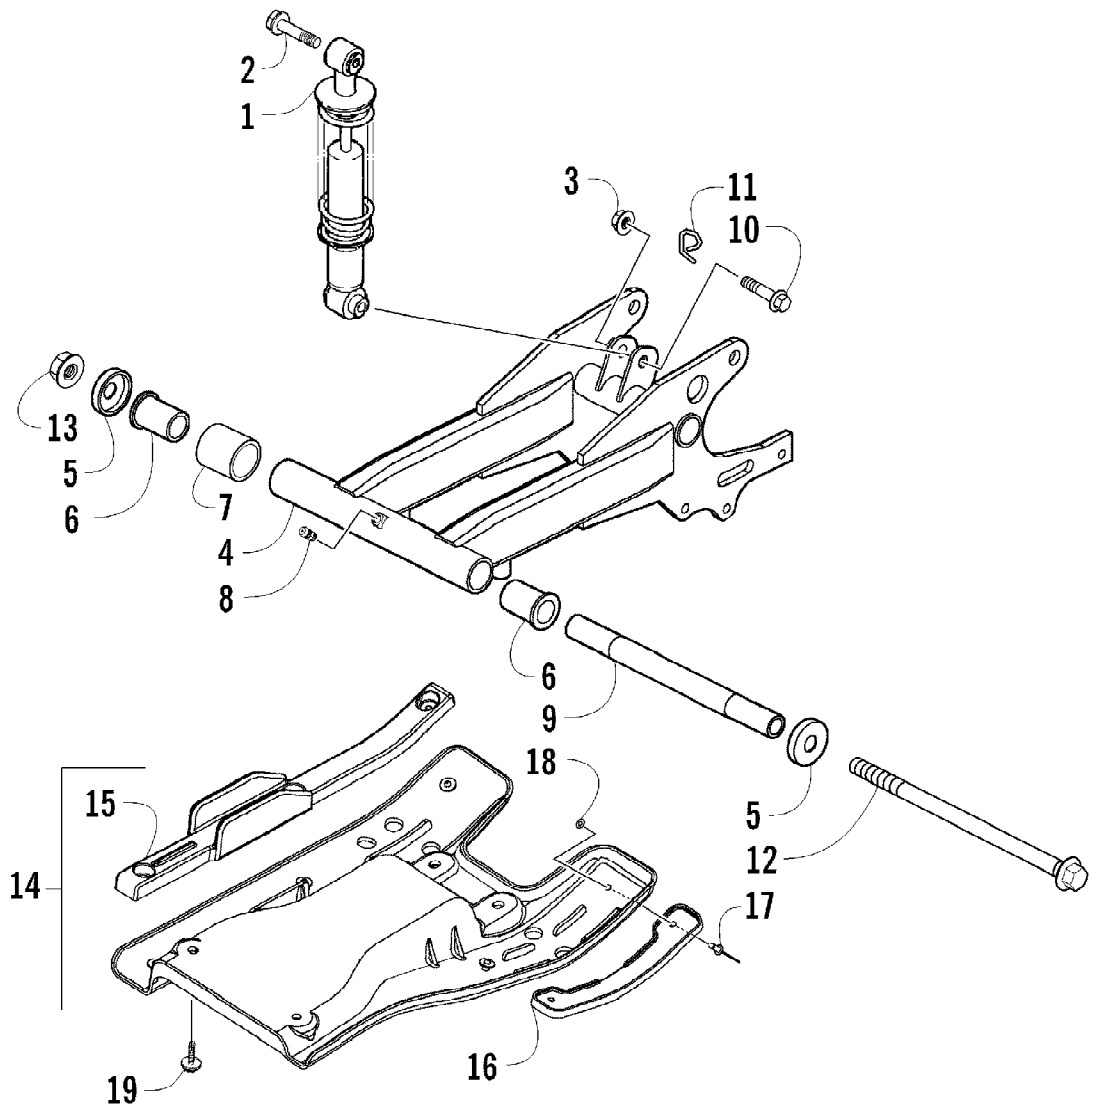

2011 ATV 150 UTILITY CAT GREEN (A2011KYC2BUSZ)
REAR BODY PANEL AND TAILLIGHT ASSEMBLIES

Page 40 of 58

Ref #	Part Number	Qty	S/P/F	Description
1	3306-237	1		Fender, Rear (inc. 2-6)
2	1411-178	1		Decal, Reflector - Right
2	1411-179	1		Decal, Reflector - Left
3	3305-164	1		Foil, Protective - Rear
4	3305-163	1		Foil, Protective
5	1411-805	1	/P	Decal, Warning - Tire/Load
6	1411-809	1	/P	Decal, Warning - Passenger
7	2411-482	1		Decal, Side - Upper Right
7	2411-483	1		Decal, Side - Upper Left
8	2411-480	1		Decal, Side - Lower Right
8	2411-481	1		Decal, Side - Lower Left
9	3304-409	1	/P	Screw, Cap
10	3305-238	1		Bracket, Mounting - Starter/Magneto Switch
11	3304-587	11	/P	Screw, Machine
12	3303-232	2		Grommet
13	3303-227	2		Grommet
14	3303-233	2		Insert
15	3304-586	2	/P	Screw, Cap
16	3304-156	2		Clamp, Wire
17	3304-651	2		Screw, Self-Tapping
18	3303-267	3		Clip, U-Nut
19	3304-061	5	/P	Clip, U-Nut
20	3305-703	16		Screw, Machine
21	3305-932	1	/P	Footwell - Right
21	3305-933	1	/P	Footwell - Left
22	3304-431	16	/P	Nut, Lock
23	3304-543	8	/P	Screw, Cap
24	3305-160	1		Support, Footwell - Right
24	3305-161	1		Support, Footwell - Left
25	3304-029	4	/P	Screw, Machine
26	3305-934	1		Fender, Lower - Right
26	3305-935	1		Fender, Lower - Left
27	3303-592	2		Rivet, Reinstallable
28	3305-732	1		Taillight - Assembly - Right (inc. 29-30)
28	3305-733	1		Taillight - Assembly - Left (inc. 29-30)
29	3303-849	2	/P	Bulb, Taillight
30	3305-217	2		Harness, Taillight
31	3304-645	8	/P	Screw, Self-Tapping