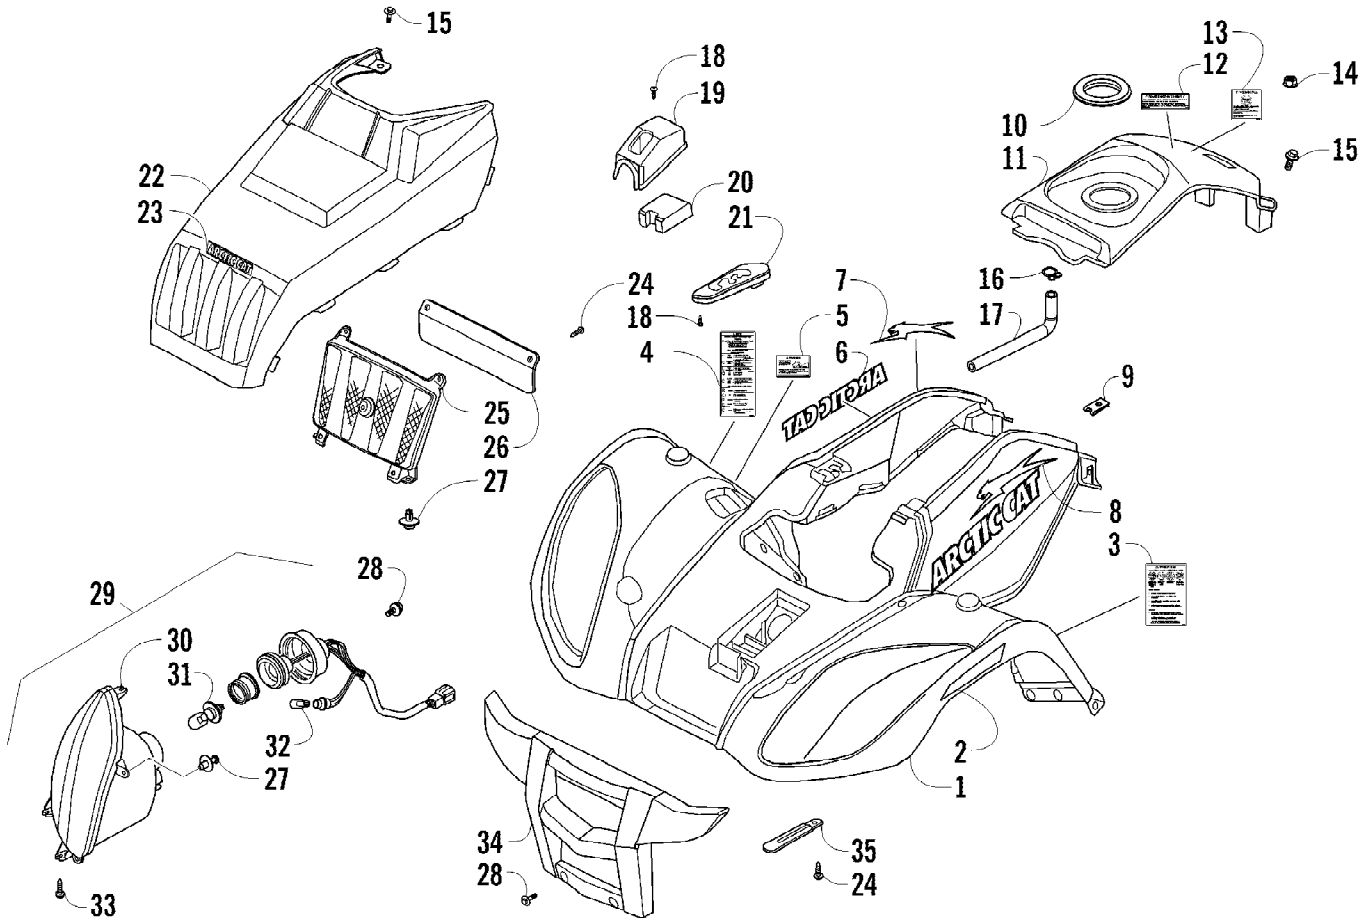

2011 ATV 150 UTILITY CAT GREEN (A2011KYC2BUSZ)
FRONT BODY PANEL AND HEADLIGHT ASSEMBLIES

2011 ATV 150 UTILITY CAT GREEN (A2011KYC2BUSZ)
FRONT BODY PANEL AND HEADLIGHT ASSEMBLIES

Ref #	Part Number	Qty	S/P/F	Description
1	3306-235	1		Fender, Front (inc. 2-5)
2	1411-180	1		Decal, Reflector - Right
2	1411-181	1		Decal, Reflector - Left
3	1411-932	1	/P	Decal, Warning - General
4	1411-943	1		Decal, Pre-Ride Inspection
5	0411-836	1		Decal, Warning - Hill
6	2411-498	1		Decal, Side - Front Right
7	2411-478	1		Decal, Side - Rear Right
8	2411-479	1		Decal, Side - Left
9	3304-061	4	/P	Clip, U-Nut
10	3303-721	1		Grommet, Cover
11	3306-231	1	/P	Cover, Gas Tank (inc. 12-13)
12	1411-577	1		Decal, Warning - Not for Highways
13	1411-377	1		Decal, Warning - Age
14	3304-654	2	/P	Nut, Lock
15	3304-029	6	/P	Screw, Machine
16	3303-349	1		Clamp, Hose
17	3305-701	1		Hose, Fuel Drain
18	3304-650	3	/P	Screw, Self-Tapping
19	3305-926	1		Cover, CVT Air Filter Element
20	3305-096	1		Element, CVT Air Filter
21	3305-092	1		Guide, Shift Handle
22	3306-233	1		Cover, Front
23	2411-465	1		Decal, "Arctic Cat"
24	3304-651	7		Screw, Self-Tapping
25	3306-232	1		Grille, Front
26	3305-925	1		Support, Grille
27	3304-057	4	/P	Rivet, Reinstallable
28	3304-587	6	/P	Screw, Machine
29	3303-844	1		Headlight - Assembly - Right (inc. 28-30)
29	3303-845	1		Headlight - Assembly - Left (inc. 28-30)
30	3304-643	1		Lens, Headlight - Right
30	3304-644	1		Lens, Headlight - Left
31	3303-846	2	/P	Bulb, Headlight
32	3303-847	2		Bulb, Running Light
33	3304-645	6	/P	Screw, Self-Tapping
34	3306-148	1		Bumper, Front
35	3304-156	2		Clamp, Routing