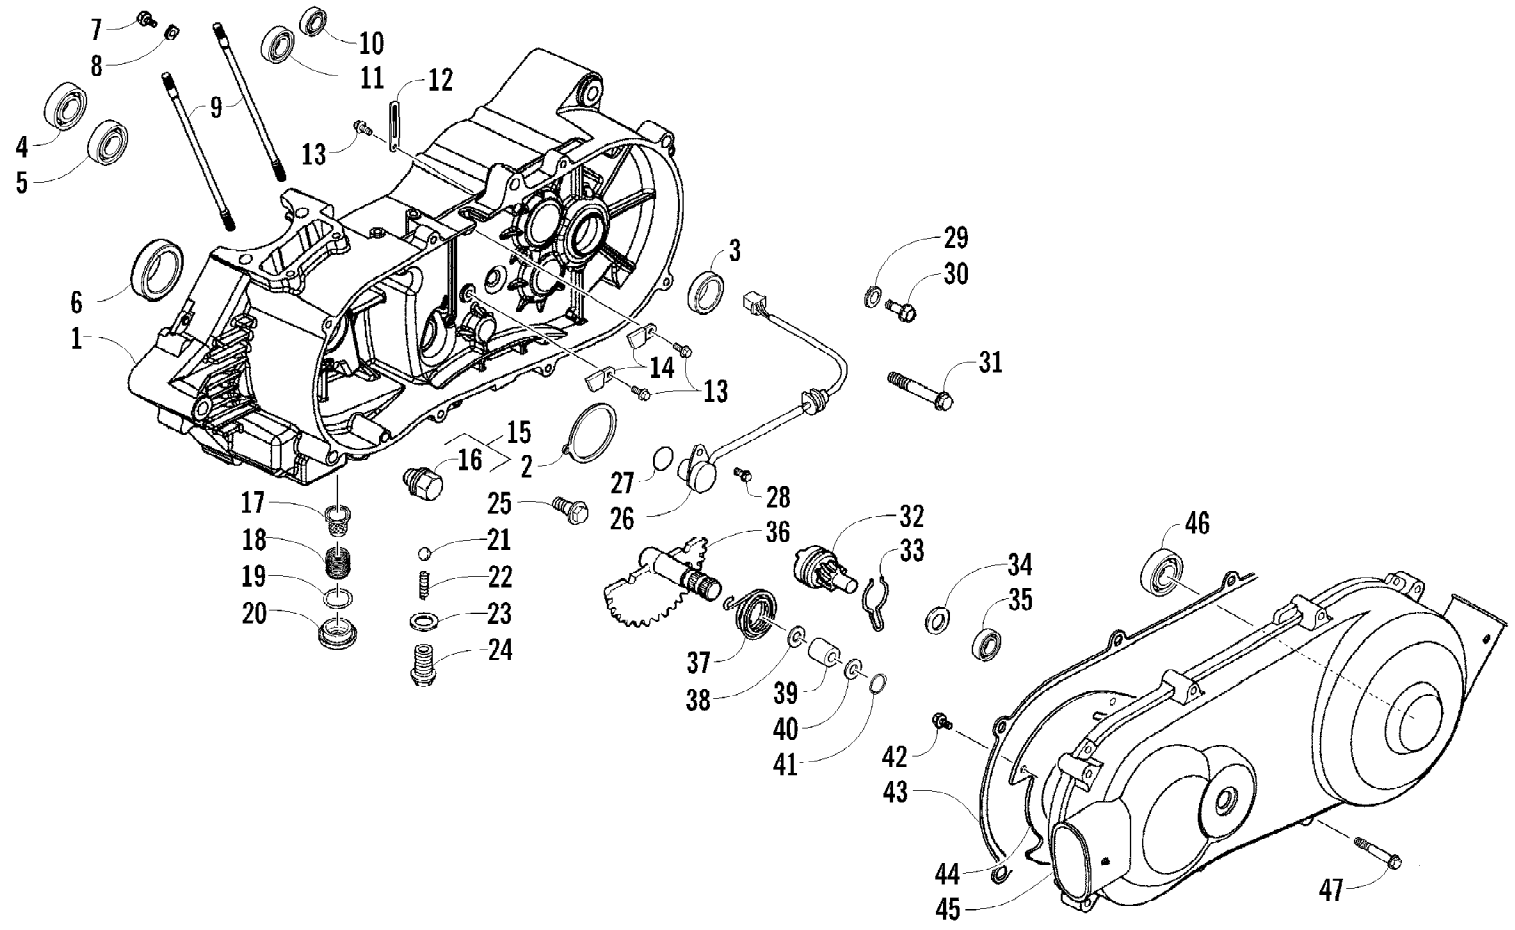

2011 ATV 150 UTILITY CAT GREEN (A2011KYC2BUSZ)
LEFT CRANKCASE AND COVER ASSEMBLY

2011 ATV 150 UTILITY CAT GREEN (A2011KYC2BUSZ)
LEFT CRANKCASE AND COVER ASSEMBLY

Page 32 of 58

Ref #	Part Number	Qty	S/P/F	Description
1	3304-888	1		Crankcase - Left (inc. 2)
2	3304-886	1		Retainer
3	3303-297	1	/P	Seal, Oil
4	3304-197	1		Bearing
5	3304-905	1		Bearing
6	3304-901	1		Seal, Oil
7	3304-005	2		Screw, Cap
8	3304-039	2		Retainer, Bearing
9	3304-008	2		Bolt, Stud
10	3303-465	1		Bearing
11	3304-907	2		Bearing
12	3304-158	1		Clamp, Wire
13	3303-381	3		Screw, Cap
14	3303-843	2		Retainer, Wire
15	3304-052	1	/P	Plug, Drain (inc. 16)
16	0	1	F	O-Ring
17	3303-691	1	/P	Screen, Filter
18	3303-692	1	/P	Spring
19	3304-096	1	/P	O-Ring
20	3303-021	1		Cap, Inspection
21	3304-205	1		Bearing, Ball
22	3304-063	1		Spring, Seat
23	3304-021	1		Washer
24	3304-109	1		Screw, Seat
25	3304-435	1		Screw, Cap
26	3304-895	1		Switch, Gear Shift (inc. 27)
27	3305-776	1	/P	O-Ring
28	3304-187	1		Screw, Cap
29	3303-591	1		Washer
30	3303-365	2		Screw, Cap
31	3304-903	2		Screw, Cap
32	3304-893	1		Gear, Kick Start Drive
33	3303-117	1		Spring
34	3303-272	1		Washer, Thrust
35	3304-900	1		Bearing
36	3304-894	1		Gear, Kick Start
37	3303-122	1		Spring
38	3303-121	1		Washer
39	3303-120	1		Spacer
40	3305-777	1		Washer
41	3303-345	1		Ring, Retaining
42	3303-391	3		Screw, Cap
43	3304-892	1		Gasket
44	3304-891	1		Plate, Cover
45	3304-890	1		Cover, Crankcase
46	3304-897	1		Bearing
47	3304-004	8		Screw, Cap