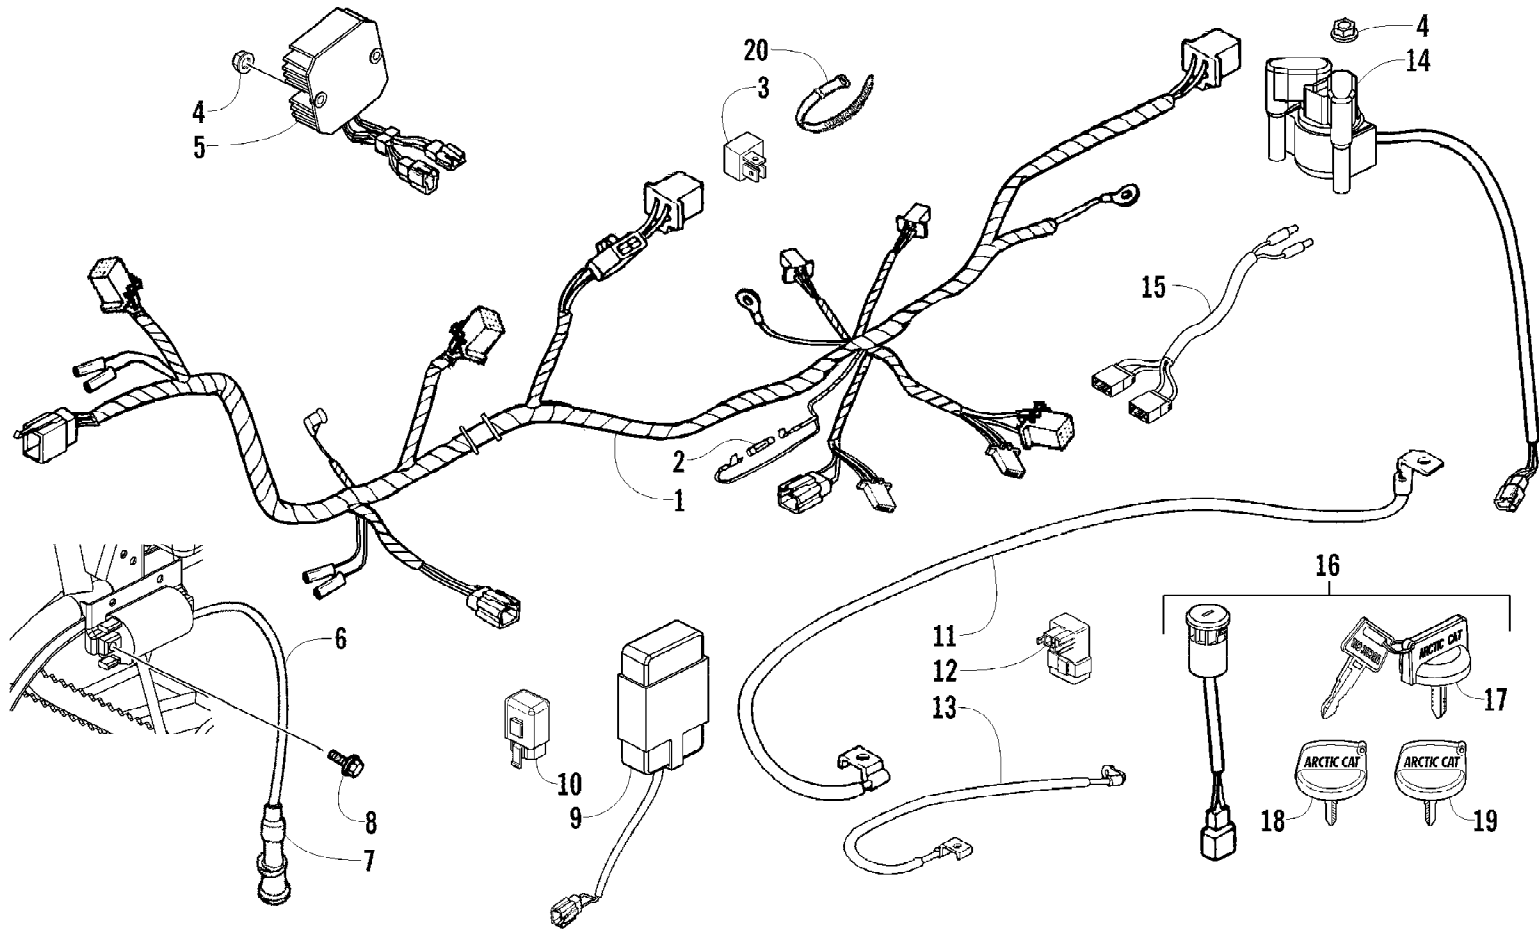

2011 ATV 150 UTILITY CAT GREEN (A2011KYC2BUSZ)
ELECTRICAL AND WIRING HARNESS ASSEMBLY

2011 ATV 150 UTILITY CAT GREEN (A2011KYC2BUSZ)
ELECTRICAL AND WIRING HARNESS ASSEMBLY

Page 12 of 58

Ref #	Part Number	Qty	S/P/F	Description
1	3305-748	1		Harness, Main (inc. 2-3)
2	3305-233	1		Fuse - 20 Amp
3	3303-837	1		Diode, Neutral
4	3304-654	4	/P	Nut, Lock
5	3303-836	1		Regulator, Voltage
6	3305-222	1		Coil, Ignition (inc. 7)
7	3305-223	1		Cap, Noise Suppression
8	3303-252	2		Screw, Cap
9	3305-727	1		CDI Unit
10	3305-939	1		Relay, Start-in-Gear
11	3305-225	1		Cable, Battery
12	3304-523	1		Relay, Lighting Control
13	3304-969	1		Harness, Ground
14	3303-857	1		Relay, Starter
15	3303-134	1	/P	Harness, Extension
16	3305-756	1		Switch, Ignition - Assembly (inc. 17-19)
17	3304-522	1		Cover, Key - "Arctic Cat"
18	3304-520	1		Key, Ignition - Set - Right-Side Cut
19	3304-521	1		Key, Ignition - Set - Left-Side Cut
20	3303-289	AR	/P	Tie, Cable