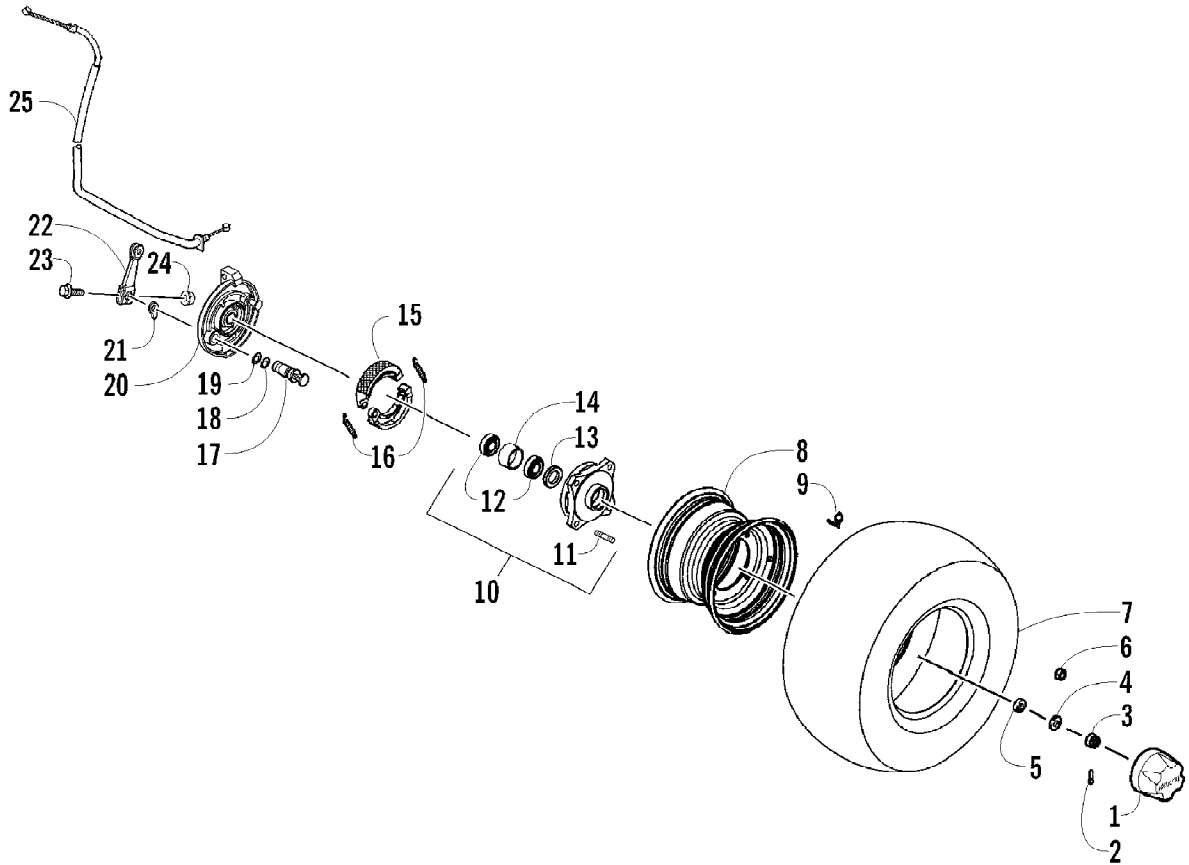

2011 ATV 150 UTILITY CAT GREEN (A2011KYC2BUSZ)
FRONT WHEEL AND BRAKE ASSEMBLIES

2011 ATV 150 UTILITY CAT GREEN (A2011KYC2BUSZ)
FRONT WHEEL AND BRAKE ASSEMBLIES

Ref #	Part Number	Qty	S/P/F	Description
1	3303-931	2		Cap, Wheel
2	3303-340	2		Pin, Cotter
3	3303-330	2		Nut, Lock
4	3305-124	2		Washer
5	3305-108	2		Spacer
6	3304-028	8		Nut, Lug
7	3305-112	2		Tire
8	3303-902	2	/P	Wheel - Assembly
9	3304-562	2		Stem, Valve
10	3305-109	2		Hub, Front - Assembly (inc. 11-14)
11	3305-126	8		Bolt, Stud
12	3303-468	4		Bearing
13	3303-456	2		Seal, Dust
14	3305-110	2		Spacer
15	3305-720	4	/P	Shoe, Brake
16	3305-116	4		Spring
17	3305-119	2		Cam, Brake
18	3305-117	2		Seal
19	3305-125	2		Seal
20	3305-114	1		Panel - Front - Right
20	3305-121	1		Panel - Front - Left
21	3305-118	2		Indicator, Wear
22	3305-120	1		Arm, Brake - Right
22	3305-122	1		Arm, Brake - Left
23	3303-611	2		Screw, Cap
24	3304-654	2	/P	Nut, Lock
25	3305-077	1		Cable, Brake - Right
25	3305-079	1		Cable, Brake - Left