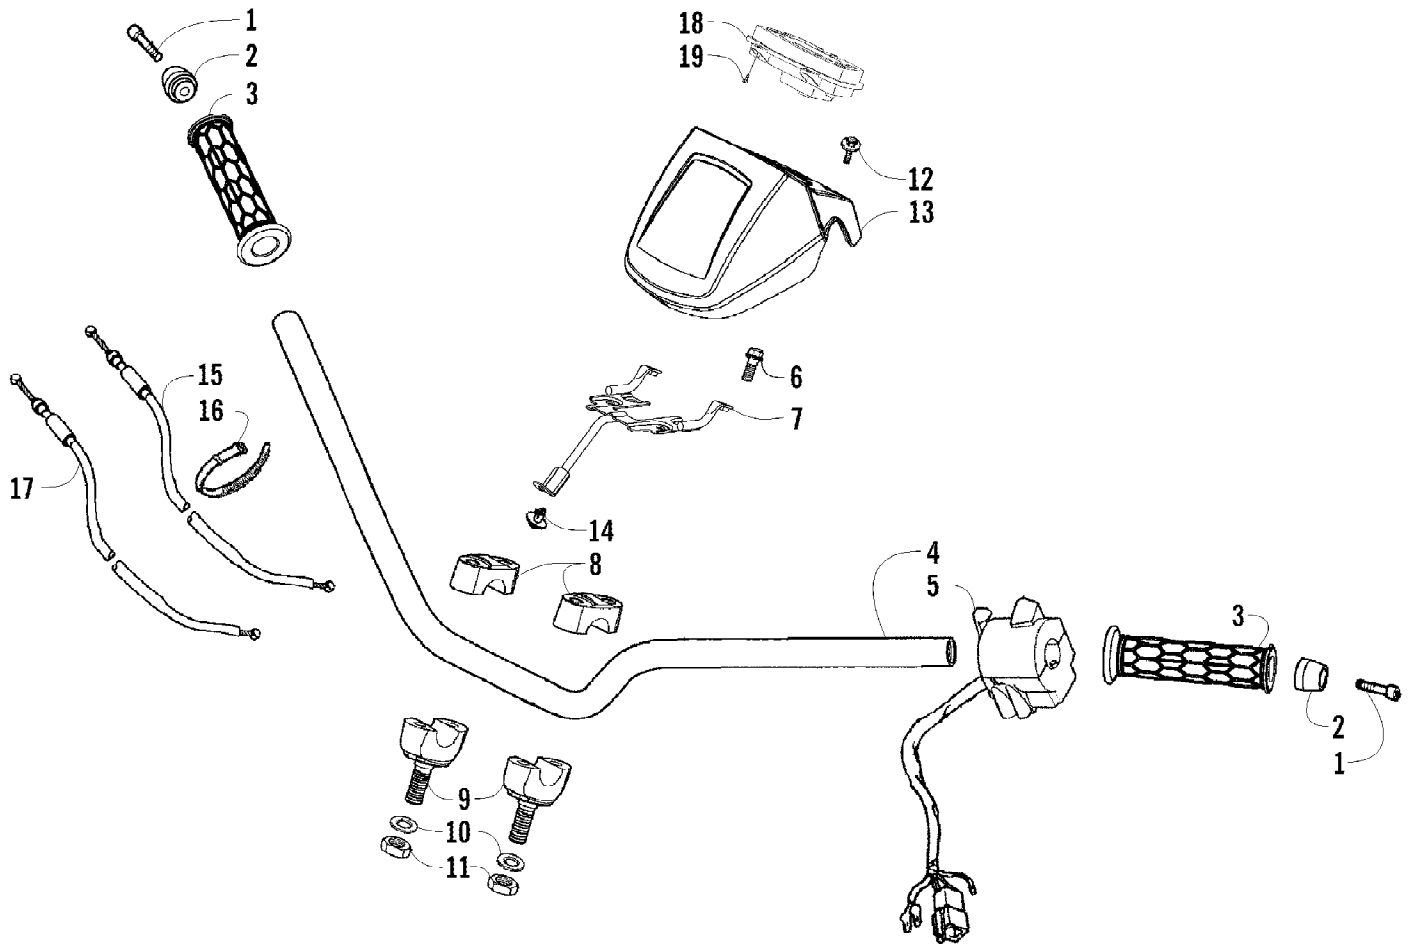

2011 ATV 150 UTILITY CAT GREEN (A2011KYC2BUSZ)
HANDLEBAR AND CONTROLS ASSEMBLY

2011 ATV 150 UTILITY CAT GREEN (A2011KYC2BUSZ)
HANDLEBAR AND CONTROLS ASSEMBLY

Page 26 of 58

Ref #	Part Number	Qty	S/P/F	Description
1	3304-016	2		Screw, Cap
2	3305-541	2		End Cap, Handlebar
3	3305-905	2	/P	Grip, Handlebar
4	3305-714	1		Handlebar
5	3303-852	1	/P	Switch Assembly
6	3305-400	4		Screw, Cap
7	3305-715	1		Bracket, Instrument Pod
8	3303-954	2		Clamp, Handlebar - Upper
9	3303-955	2		Clamp, Handlebar - Lower
10	3304-136	2		Washer
11	3306-189	2		Nut
12	3304-029	2	/P	Screw, Machine
13	3306-199	1		Instrument Pod
14	3303-592	1		Rivet, Reinstallable
15	3305-072	1		Cable, Throttle
16	3303-839	AR		Tie, Cable
16	3303-289	AR	/P	Tie, Cable
17	3303-723	1		Cable, Choke
18	3305-923	1		Gauge, Speedometer
19	3304-645	3	/P	Screw, Self-Tapping