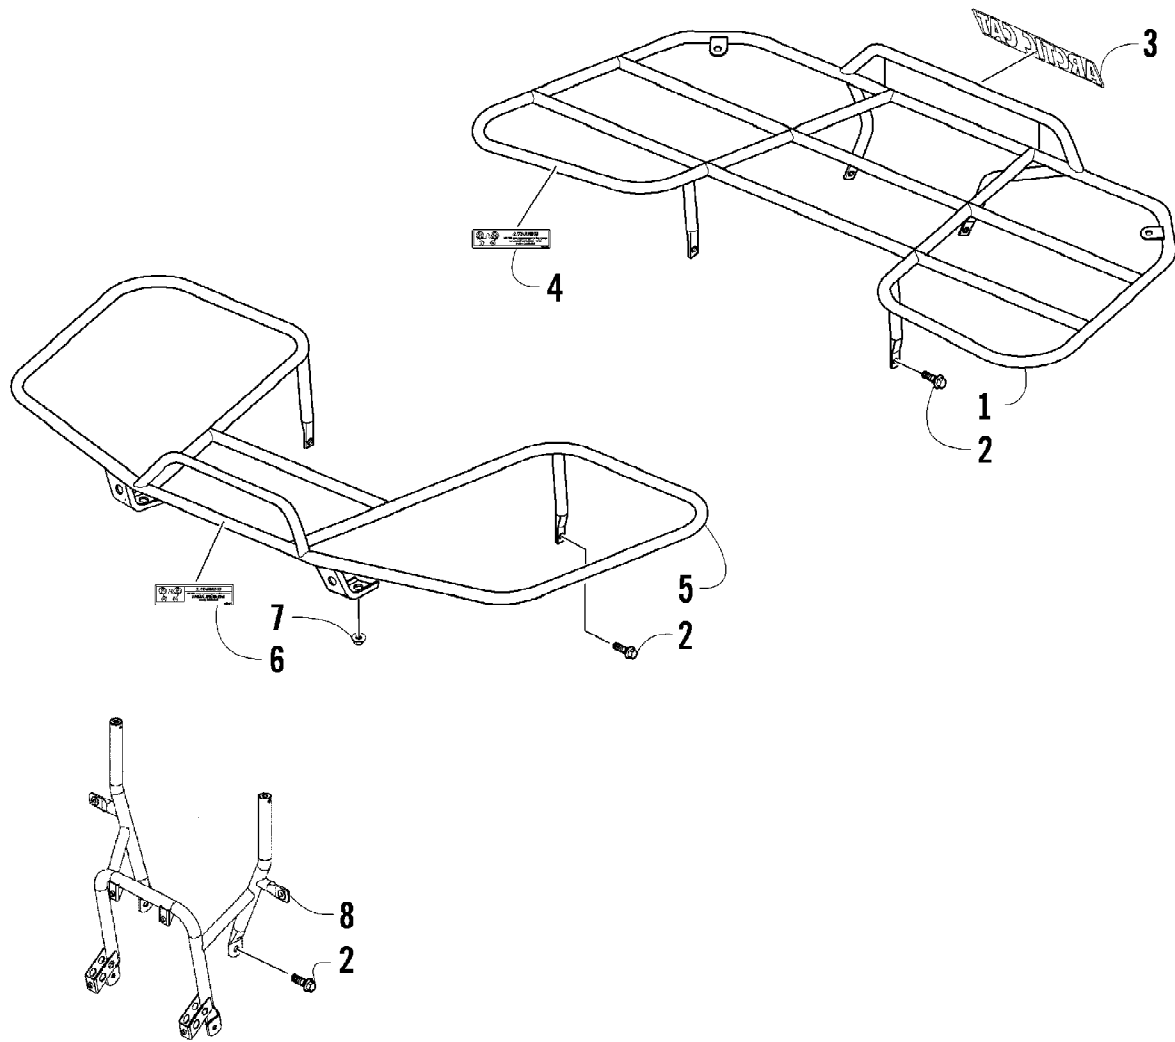

2011 ATV 150 UTILITY CAT GREEN (A2011KYC2BUSZ)
RACKS AND BUMPER ASSEMBLY

Page 36 of 58

Ref #	Part Number	Qty	S/P/F	Description
1	3305-706	1		Rack, Rear
2	3304-543	10	/P	Screw, Cap
3	0411-814	1	/P	Decal, "Arctic Cat"
4	1411-444	1		Decal, Warning - Load - Rear
5	3305-707	1		Rack, Front
6	1411-201	1		Decal, Warning - Load - Front
7	3304-668	2		Nut
8	3305-708	1		Bumper