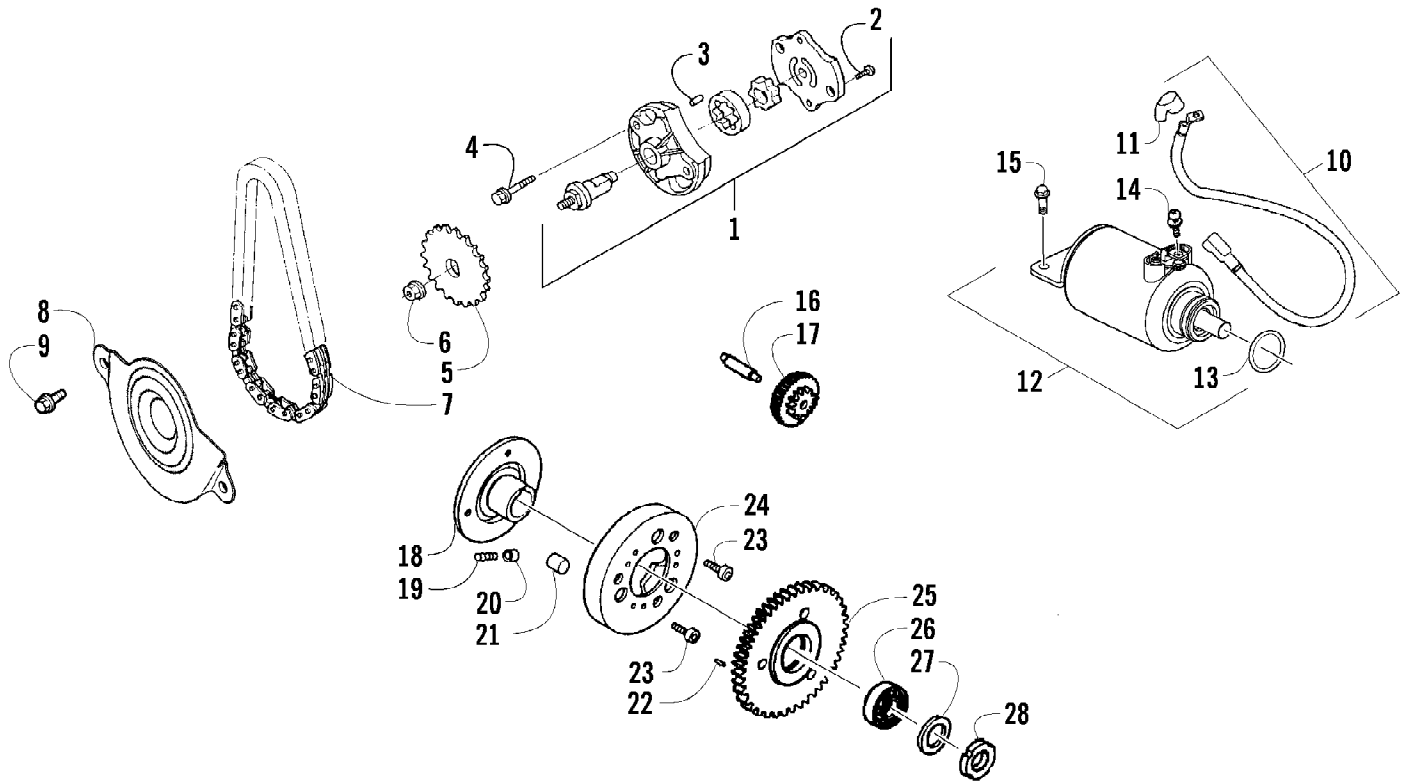

2011 ATV 150 UTILITY CAT GREEN (A2011KYC2BUSZ)
STARTER MOTOR AND OIL PUMP ASSEMBLY

2011 ATV 150 UTILITY CAT GREEN (A2011KYC2BUSZ)
STARTER MOTOR AND OIL PUMP ASSEMBLY

Page 52 of 58

Ref #	Part Number	Qty	S/P/F	Description
1	3304-999	1		Pump, Oil - Assembly (inc. 2-3)
2	3304-426	1		Screw, Machine
3	3304-144	1		Pin, Dowel
4	3303-385	2		Screw, Cap
5	3303-046	1		Sprocket
6	3304-654	1	/P	Nut, Lock
7	3305-002	1		Chain, Oil Pump
8	3305-003	1		Cover, Chain
9	3303-381	2		Screw, Cap
10	3305-012	1		Cable, Starter (inc. 11)
11	3305-252	1		Boot, Terminal
12	3305-011	1		Motor, Starter (inc. 13)
13	3304-104	1		O-Ring
14	3305-019	1		Screw, Machine
15	3303-382	2	/P	Screw, Cap
16	3305-005	1		Shaft, Reduction Gear
17	3305-004	1		Gear, Reduction
18	3305-009	1		Plate, Clutch
19	3305-008	3		Spring
20	3305-010	3		Roller, Starter
21	3305-015	3		Roller
22	3303-395	1		Pin, Spring
23	3305-020	3		Screw, Cap
24	3305-007	1		Clutch, Outer (inc. 19-20)
25	3305-006	1		Gear, Starter
26	3306-222	1	/P	Bearing
27	3305-014	1		Washer, Thrust
28	3305-013	1		Nut