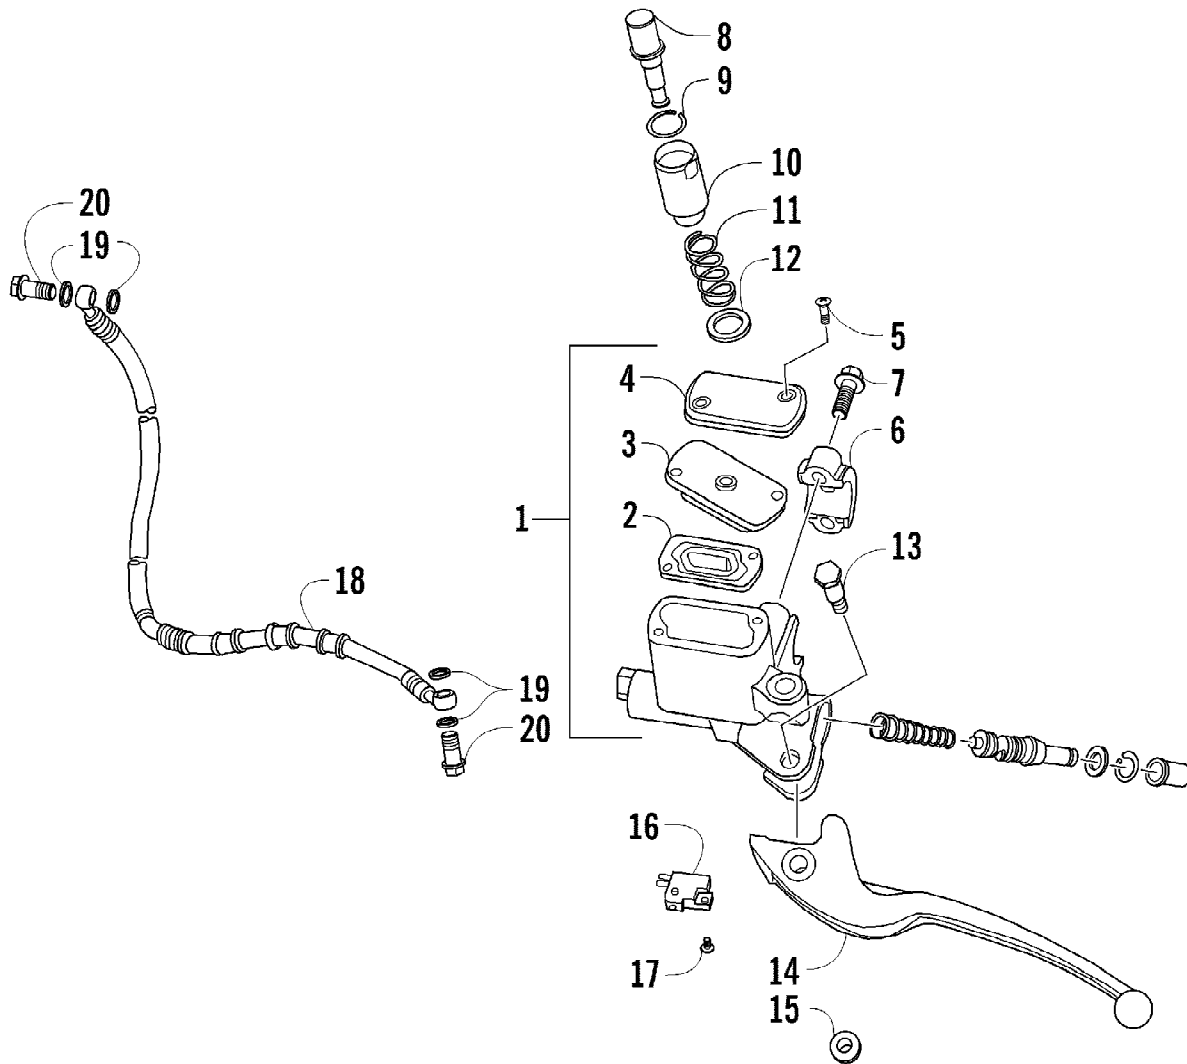

2011 ATV 150 UTILITY CAT GREEN (A2011KYC2BUSZ)
HYDRAULIC HAND BRAKE ASSEMBLY

Page 28 of 58

Ref #	Part Number	Qty	S/P/F	Description
1	3305-982	1	/P	Brake, Master Cylinder - Assembly (inc. 2-4)
2	3305-309	1		Diaphragm
3	3306-225	1		Plate, Diaphragm
4	3303-174	1	/P	Cover, Master Cylinder
5	3303-318	2		Screw, Machine
6	3305-983	1		Clamp, Handlebar
7	3304-551	2	/P	Screw, Cap
8	3305-993	1		Button, Park Brake
9	3305-992	1		Circlip
10	3305-991	1		Housing
11	3305-990	1		Spring
12	3305-989	1		Washer
13	3303-254	1	/P	Screw, Shoulder
14	3306-055	1	/P	Lever
15	3304-654	1	/P	Nut, Lock
16	3303-141	1	/P	Switch Assembly
17	3303-321	1		Screw, Machine
18	3305-076	1		Hose, Brake - Assembly
19	3303-284	4	/P	Washer, Crush
20	3303-257	2	/P	Bolt, Banjo-Fitting