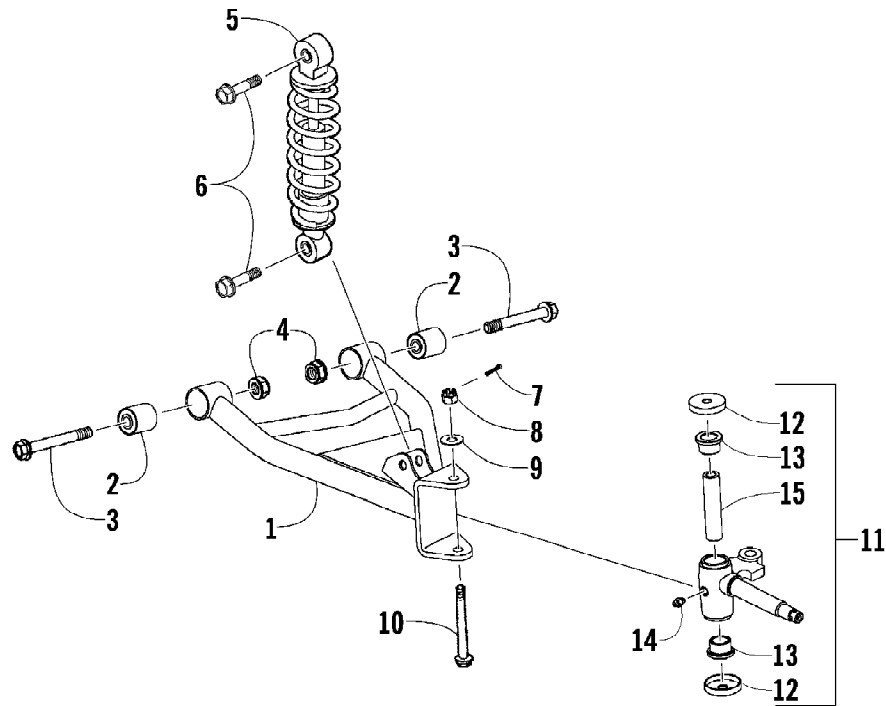

2011 ATV 150 UTILITY CAT GREEN (A2011KYC2BUSZ)
FRONT SUSPENSION ASSEMBLY

Page 20 of 58

Ref #	Part Number	Qty	S/P/F	Description
1	3305-208	1		A-Arm Assembly - Right (inc. 2)
1	3305-209	1		A-Arm Assembly - Left (inc. 2)
2	3303-965	4		Bushing
3	3304-182	4	/P	Screw, Cap
4	3304-031	4	/P	Nut
5	3306-238	2		Shock/Spring Assembly
6	3303-376	4	/P	Screw, Cap
7	3305-724	2		Pin, Cotter
8	3305-211	2		Nut, Lock
9	3305-107	2		Washer
10	3305-202	2		Screw, Cap
11	3305-198	1		Knuckle - Assembly - Right (inc. 12-15)
11	3305-203	1		Knuckle - Assembly - Left (inc. 12-15)
12	3305-201	4		Cap
13	3305-199	4		Bushing
14	3303-393	2		Fitting, Grease
15	3305-200	2		Axle