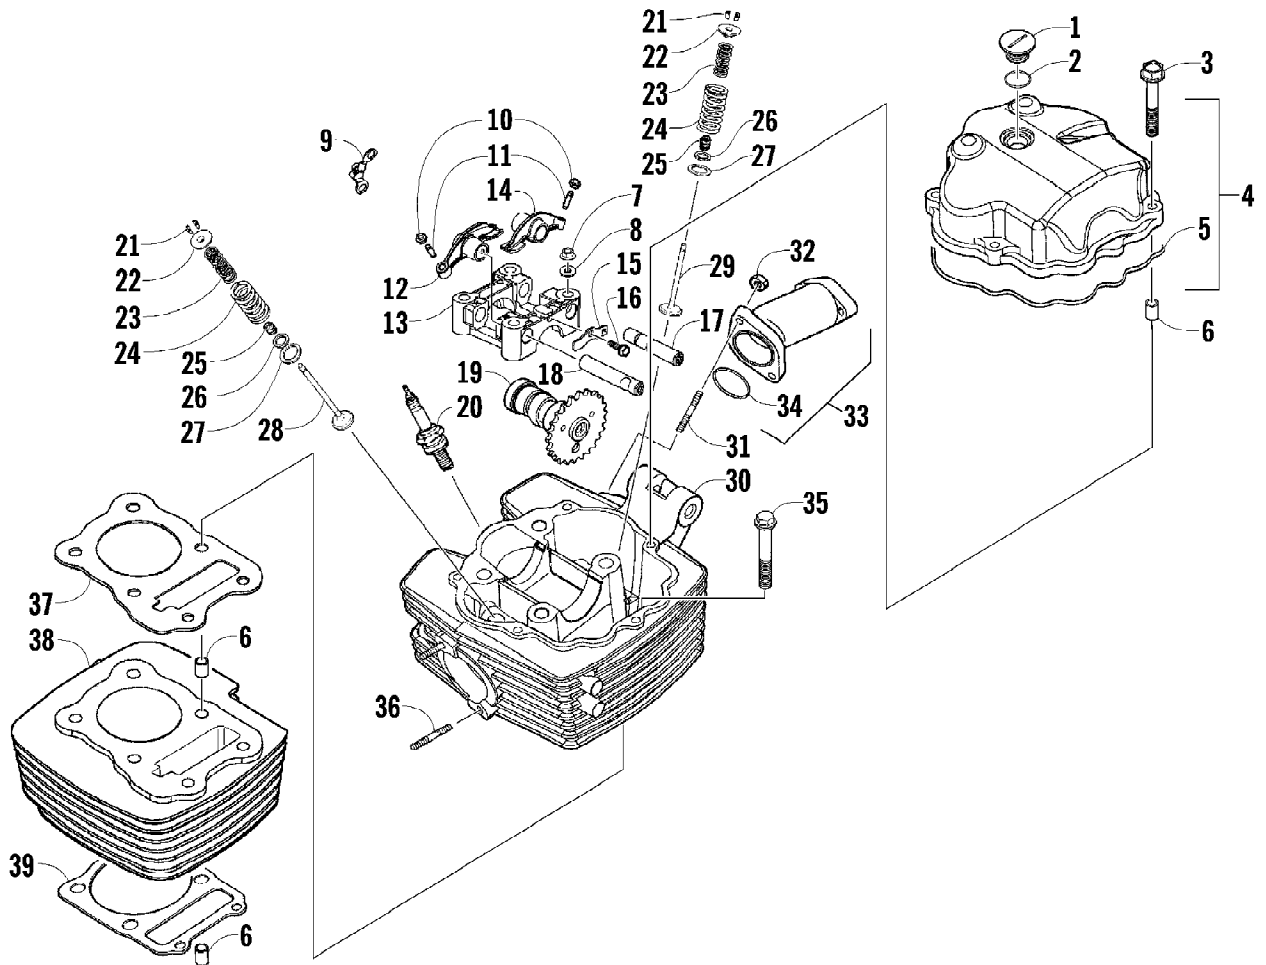

2011 ATV 150 UTILITY CAT GREEN (A2011KYC2BUSZ)
CYLINDER HEAD ASSEMBLY

2011 ATV 150 UTILITY CAT GREEN (A2011KYC2BUSZ)
CYLINDER HEAD ASSEMBLY

Ref #	Part Number	Qty	S/P/F	Description
1	3304-012	1		Cap, Inspection
2	3304-099	1		O-Ring
3	3303-611	4		Screw, Cap
4	3304-914	1		Cover, Cylinder Head (inc. 5)
5	3304-915	1		Gasket
6	3303-342	6		Pin, Dowel
7	3303-332	4		Nut
8	3304-048	4	/P	Washer
9	3304-923	1		Plate, Stop
10	3304-942	2		Nut
11	3304-941	2		Screw, Adjuster
12	3304-926	1		Arm, Rocker - Exhaust
13	3304-921	1		Retainer, Camshaft
14	3304-925	1		Arm, Rocker - Intake
15	3304-929	1		Plate, Retaining
16	3304-944	1		Screw, Cap
17	3304-927	1		Shaft, Rocker Arm - Intake
18	3304-928	1		Shaft, Rocker Arm - Exhaust
19	3304-922	1		Camshaft
20	0217-796	1		Spark Plug D8EA
21	3304-940	4		Cotter, Valve
22	3304-937	2		Retainer, Valve Spring
23	3304-936	2		Spring, Valve - Inner
24	3304-935	2		Spring, Valve - Outer
25	3304-920	2		Seal, Valve Stem
26	3304-939	2		Seat, Valve Spring - Inner
27	3304-938	2		Seat, Valve Spring - Outer
28	3304-934	1		Valve, Exhaust
29	3304-933	1		Valve, Intake
30	3305-741	1		Head, Cylinder
31	3304-114	4		Bolt, Stud
32	3304-124	4		Nut
33	3304-916	1		Pipe, Intake (inc. 34)
34	3304-097	1		O-Ring
35	3304-918	2		Screw, Cap
36	3304-917	2		Bolt, Stud
37	3304-913	1		Gasket, Cylinder Head
38	3304-910	1		Cylinder
39	3304-911	1		Gasket, Cylinder