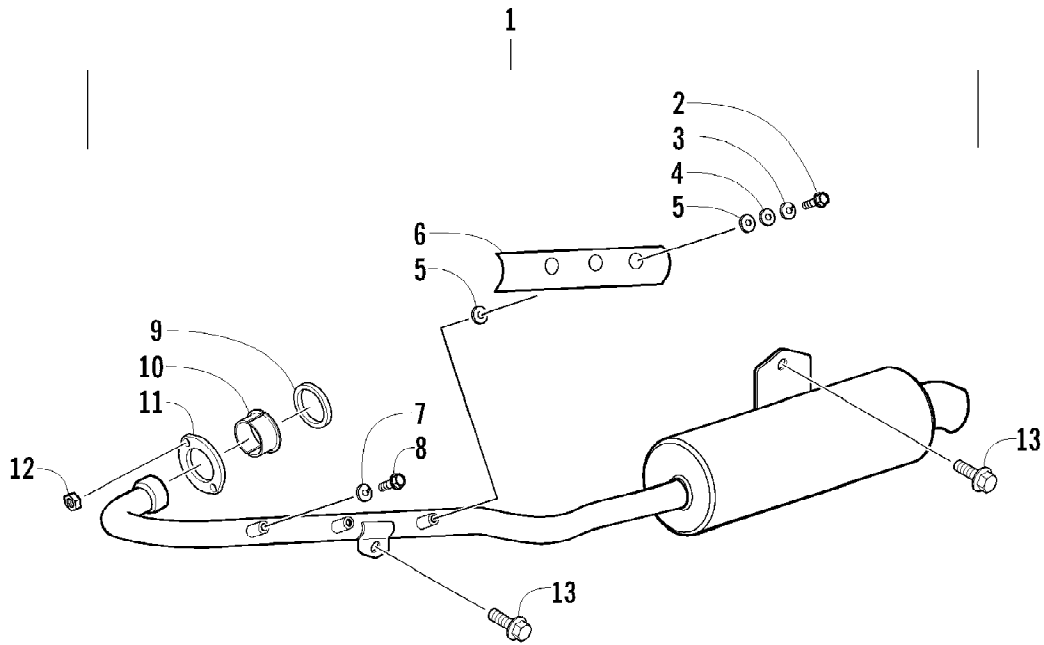

2011 ATV 150 UTILITY CAT GREEN (A2011KYC2BUSZ)
EXHAUST ASSEMBLY

Page 14 of 58

Ref #	Part Number	Qty	S/P/F	Description
1	3305-750	1		Pipe, Exhaust (inc. 2-8)
2	3304-686	2	/P	Screw, Cap
3	3304-140	2		Washer, Lock
4	3304-134	2		Washer
5	3303-727	4		Washer, Fiber
6	3303-730	1		Shield, Exhaust
7	3305-773	1		Washer
8	3305-769	2	/P	Screw, Cap
9	3305-188	1		Gasket, Exhaust
10	3305-187	2		Coupler, Exhaust
11	3305-186	1		Flange, Exhaust
12	3304-124	2		Nut
13	3305-749	2		Screw, Cap