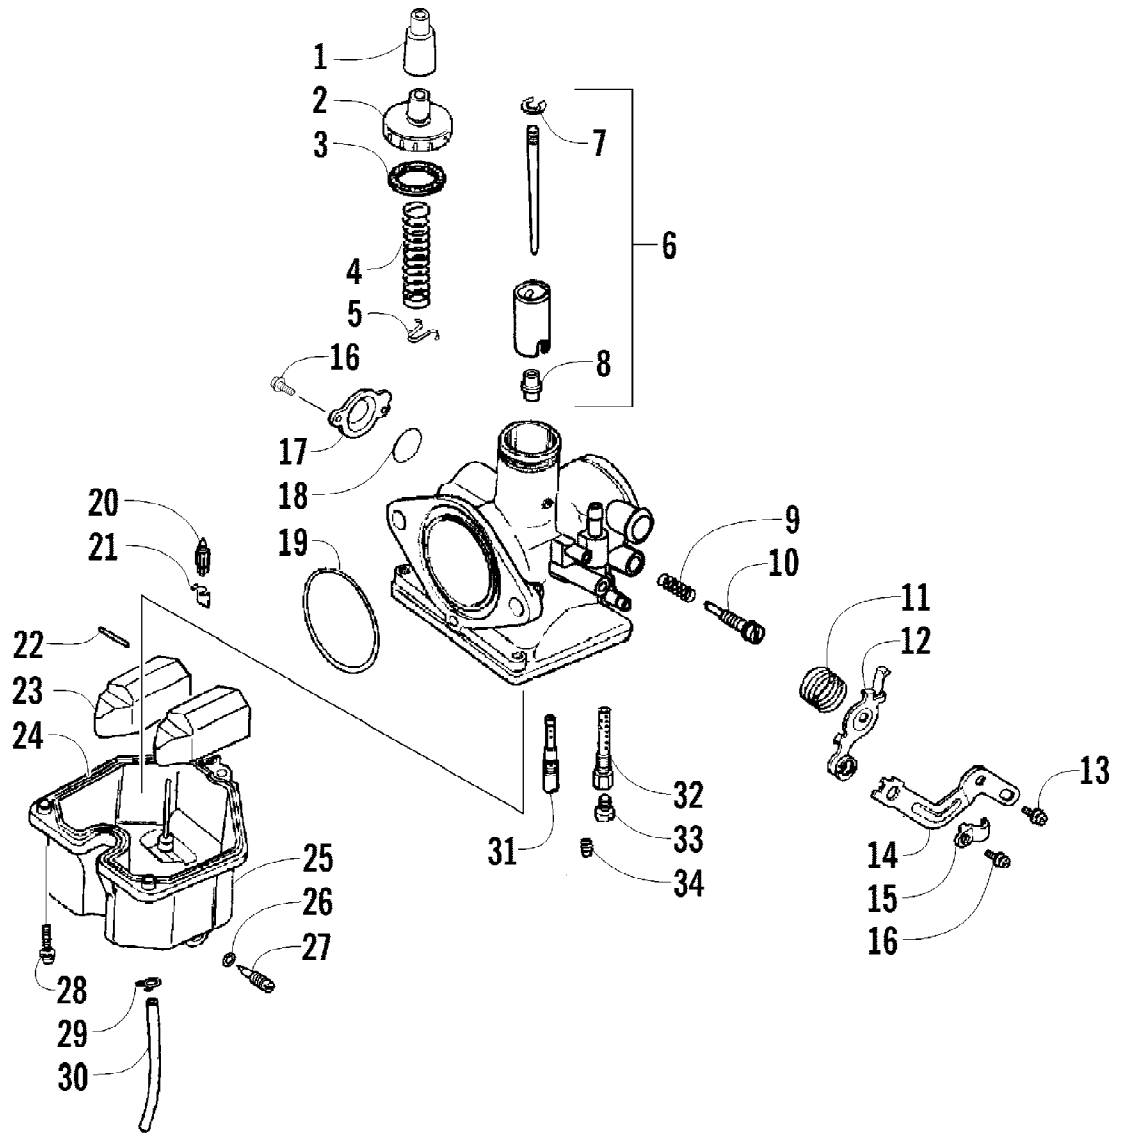

2011 ATV 150 UTILITY CAT GREEN (A2011KYC2BUSZ)
CAM CHAIN ASSEMBLY

Page 4 of 58

Ref #	Part Number	Qty	S/P/F	Description
1	3304-932	1		Guide, Chain
2	3304-924	1		Chain, Cam
3	3304-930	1		Tensioner, Chain
4	3303-035	1		Gasket
5	3303-677	1		Tensioner Assembly
6	3304-002	2	/P	Screw, Cap
7	3304-100	1	/P	O-Ring
8	3304-006	1		Screw, Adjuster
9	3304-931	1		Adjuster, Tension (inc. 10)
10	3303-301	1	/P	O-Ring

2011 ATV 150 UTILITY CAT GREEN (A2011KYC2BUSZ)
CARBURETOR ASSEMBLY

Page 6 of 58

Ref #	Part Number	Qty	S/P/F	Description
	3305-058	1		Complete Carburetory Assembly
1	3305-059	1		Seal, Cap
2	3305-064	1		Adjuster, Cable
3	3304-217	1		Gasket
4	3306-431	1		Spring
5	3304-454	1		Clip, Spring
6	3306-430	1		Jet Needle - Assembly (inc. 6-7)
7	3304-240	1		E-Clip
8	3304-456	1		Needle Jet
9	3304-232	1		Spring, Compression
10	3304-455	1		Screw, Stop
11	3305-057	1		Spring, Torsion
12	3305-053	1		Lever, Choke
13	3304-429	1		Screw, Machine
14	3305-055	1		Bracket, Choke Cable
15	3305-054	1		Clamp, Retaining
16	5507-117	3	/P	Screw, Machine
17	3305-056	1		Plate, Cover - Diaphragm
18	3305-063	1		O-Ring
19	3304-238	1		O-Ring
20	3304-242	1		Valve, Float
21	3304-249	1		Clip, Float Valve
22	3304-451	1		Pin, Float Arm
23	3304-444	1		Float, Set
24	3304-219	1		Gasket, Float Chamber
25	3304-220	1		Chamber, Float - Assembly
26	3304-239	1		O-Ring
27	3304-243	1		Screw, Drain
28	3304-428	3		Screw, Machine
29	3304-452	1		Clamp, Hose
30	3305-922	1		Hose, Drain
31	3305-050	1		Slow Jet
32	3304-447	1		Holder, Needle Jet
33	3304-441	1		Main Jet - 98
34	3304-214	1		Holder, Main Jet