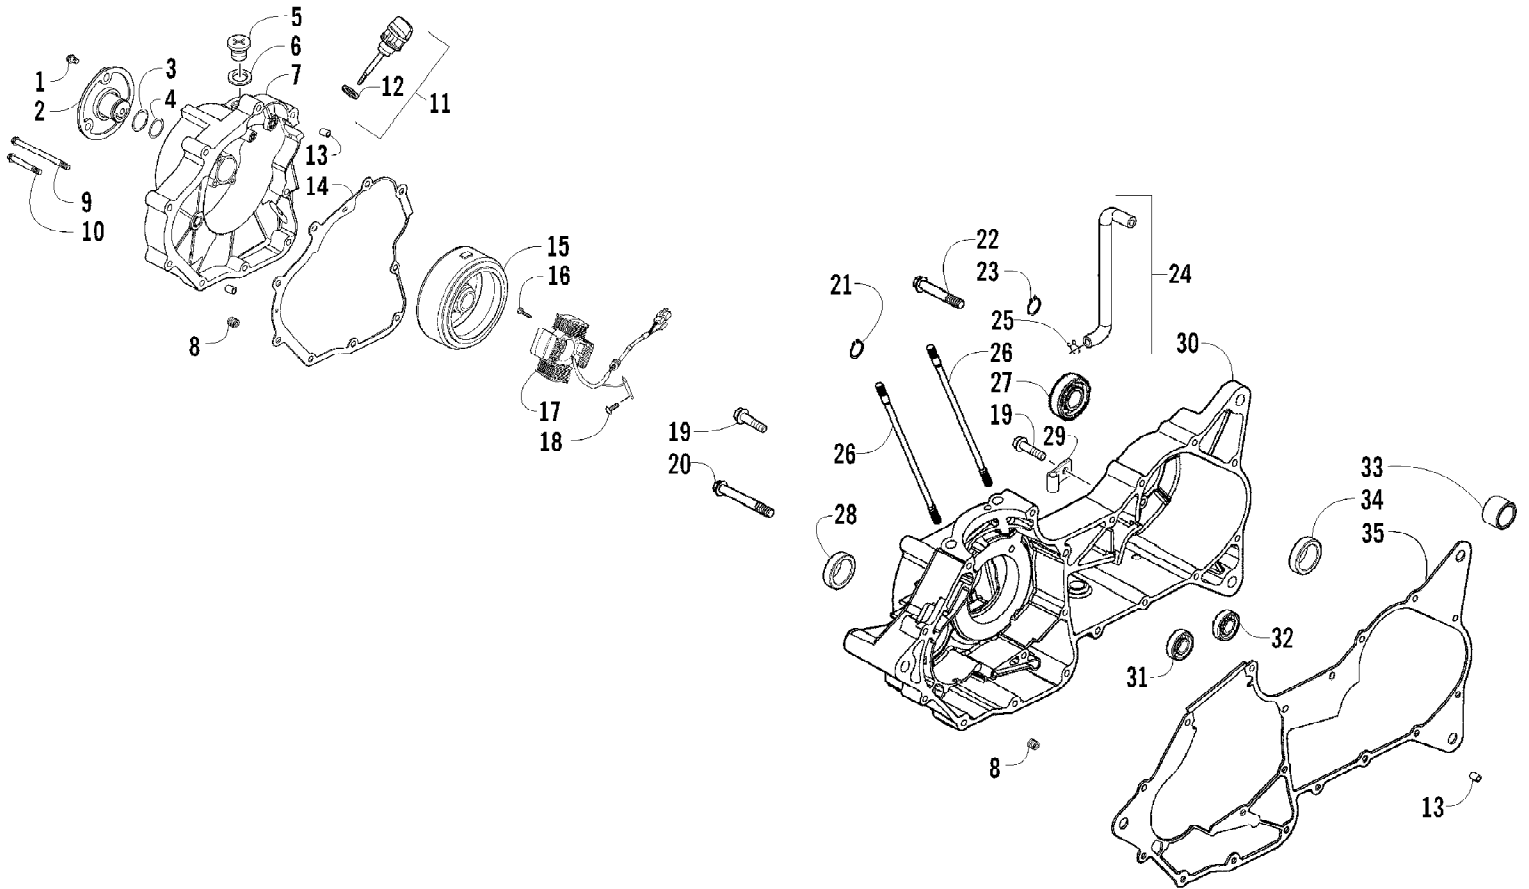

2011 ATV 150 UTILITY CAT GREEN (A2011KYC2BUSZ)
RIGHT CRANKCASE AND COVER ASSEMBLY

2011 ATV 150 UTILITY CAT GREEN (A2011KYC2BUSZ)
RIGHT CRANKCASE AND COVER ASSEMBLY

Page 46 of 58

Ref #	Part Number	Qty	S/P/F	Description
1	3303-381	3		Screw, Cap
2	3305-918	1		Cap, Crankcase Cover - Assembly
3	3304-971	1		O-Ring
4	3304-596	1		O-Ring
5	3304-012	1		Cap, Inspection
6	3304-099	1		O-Ring
7	3304-963	1		Cover, Crankcase (inc. one No. 8)
8	3304-065	2		Plug
9	3304-192	8		Screw, Cap
10	3303-387	1		Screw, Cap
11	3303-050	1		Gauge, Oil Level (inc. 12)
12	3304-102	1	/P	O-Ring
13	3303-342	6		Pin, Dowel
14	3304-964	1		Gasket
15	3304-965	1	/P	Rotor/Flywheel
16	3304-113	3		Screw, Machine
17	3304-967	1	/P	Stator
18	3304-118	2		Screw, Machine
19	3304-190	7		Screw, Cap
20	3304-904	2		Screw, Cap
21	3303-344	1		Ring, Retaining
22	3304-903	1		Screw, Cap
23	3304-514	1		Ring, Retaining
24	3304-889	1		Hose, Vent
25	3304-433	1		Clamp, Hose
26	3304-008	2		Bolt, Stud
27	3304-195	1		Bearing
28	3304-081	1		Seal, Oil
29	3304-972	2		Clamp, Routing
30	3304-884	1		Crankcase - Right (inc. one No. 8)
31	3304-699	1	/P	Bearing
32	3304-909	1		Bearing
33	3304-898	1	/P	Bearing
34	3304-425	1		Seal, Oil
35	3304-887	1		Gasket