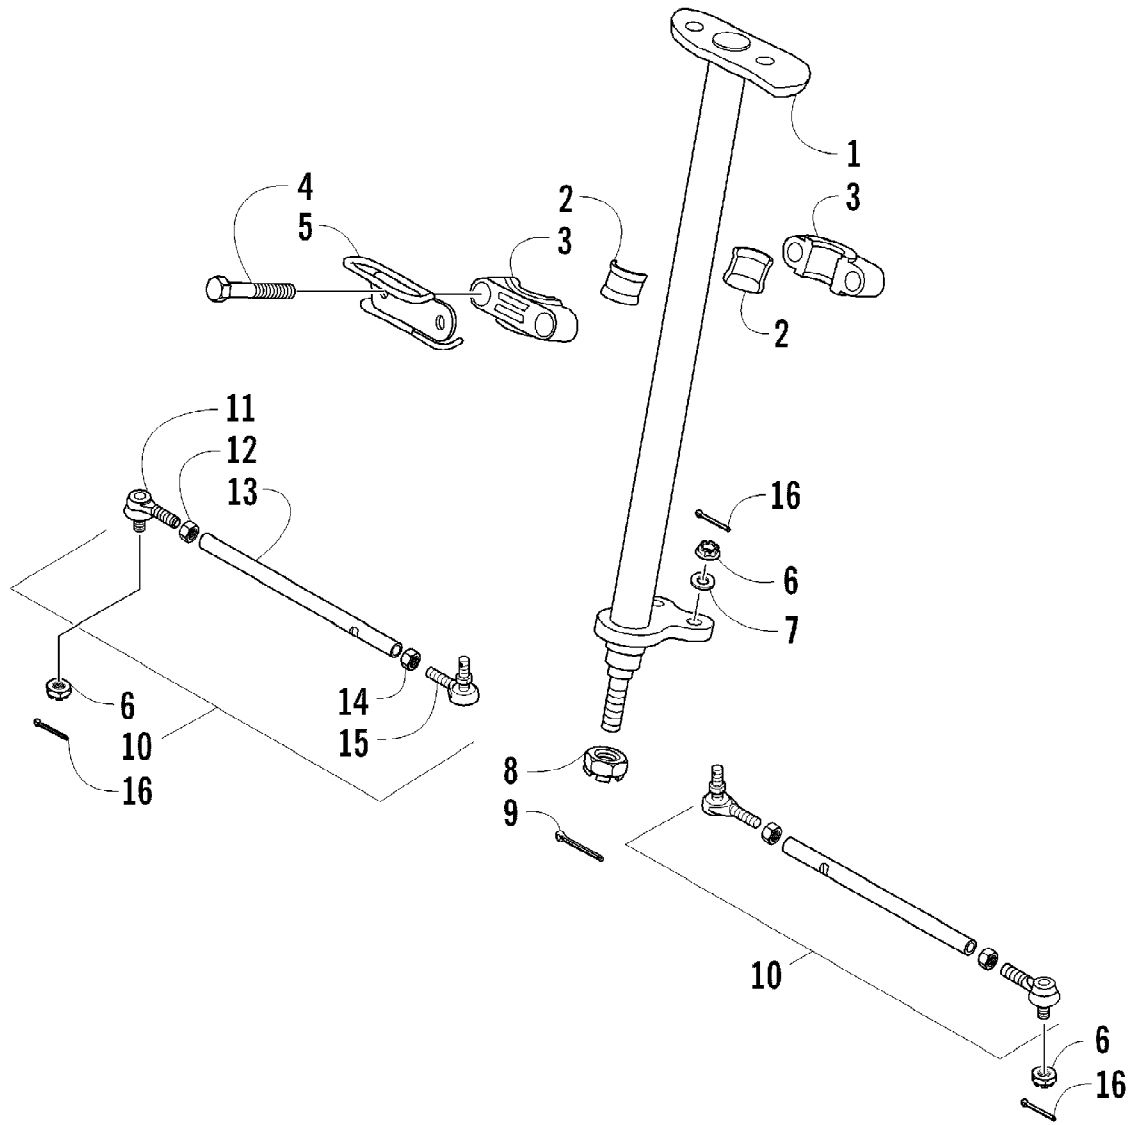

2011 ATV 150 UTILITY CAT GREEN (A2011KYC2BUSZ)
STEERING ASSEMBLY

Page 54 of 58

Ref #	Part Number	Qty	S/P/F	Description
1	3305-103	1		Post, Steering
2	3305-496	1	/P	Bushing, Sleeve
3	3305-927	2		Block, Mounting - Steering Post
4	3304-649	2		Screw, Cap
5	3303-962	1		Clamp, Mounting Block
6	3304-130	4		Nut
7	3305-107	2		Washer
8	3304-032	1		Nut
9	3303-470	1		Pin, Cotter
10	3305-105	2		Tie Rod - Assembly (inc. 11-15)
11	3303-971	2		Ball Joint, Tie Rod - Right
12	3303-326	2		Nut, Hex - Right
13	3305-106	2		Tube, Tie Rod
14	3303-327	2		Nut, Hex - Left
15	3303-973	2		Ball Joint, Tie Rod - Left
16	3304-143	4		Pin, Cotter