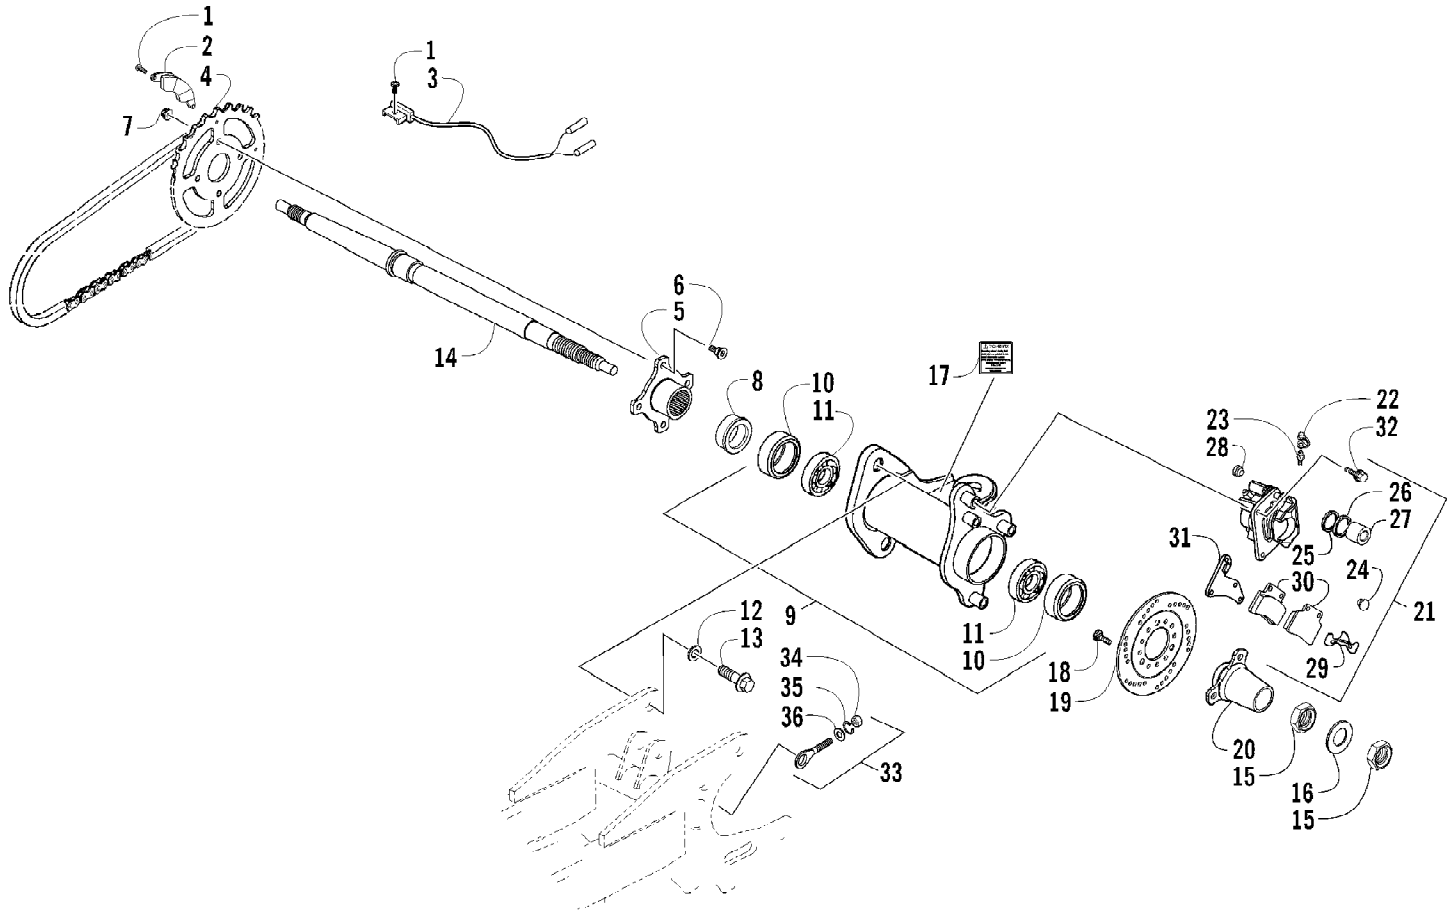

2011 ATV 150 UTILITY CAT GREEN (A2011KYC2BUSZ)
REAR AXLE AND BRAKE ASSEMBLY

2011 ATV 150 UTILITY CAT GREEN (A2011KYC2BUSZ)
REAR AXLE AND BRAKE ASSEMBLY

Page 38 of 58

Ref #	Part Number	Qty	S/P/F	Description
1	3305-924	3		Screw, Self-Tapping
2	3305-069	1		Magnet, Speed Sensor
3	3305-068	1		Sensor, Speed
4	3305-722	1		Sprocket, Final Drive
5	3305-129	1		Retainer, Sprocket
6	3305-142	4		Screw, Cap
7	3304-031	4	/P	Nut
8	3305-132	1		Spacer
9	3305-133	1		Housing, Rear Axle (inc. 10-11)
10	3305-144	2		Seal
11	3305-145	2		Bearing
12	3303-281	3		Washer
13	3303-379	4		Screw, Cap
14	3305-131	1		Axle, Rear
15	3305-141	2		Nut
16	3305-127	1		Washer
17	1411-942	1		Decal, Warning - Towing
18	3303-253	3	/P	Screw, Cap
19	3303-162	1		Disc, Brake
20	3305-138	1		Bracket, Brake Disc
21	3303-568	1	/P	Caliper, Brake - Assembly (inc. 22-31)
22	3304-303	1		Cap, Bleed Valve
23	3304-302	1		Valve, Bleed
24	3304-333	1		Plug
25	3305-377	1	/P	Seal
26	3305-380	1	/P	Seal
27	3304-314	1	/P	Piston
28	3304-590	1		Boot
29	3304-591	1		Spring
30	3304-567	1	/P	Set, Brake Pad
31	3303-469	1	/P	Bracket, Brake Caliper
32	3303-256	2		Screw, Cap
33	3305-194	1		Adjuster, Chain - Assembly (inc. 34-36)
34	3304-125	1		Nut
35	3303-607	1	/P	Washer, Lock
36	3304-135	1	/P	Washer