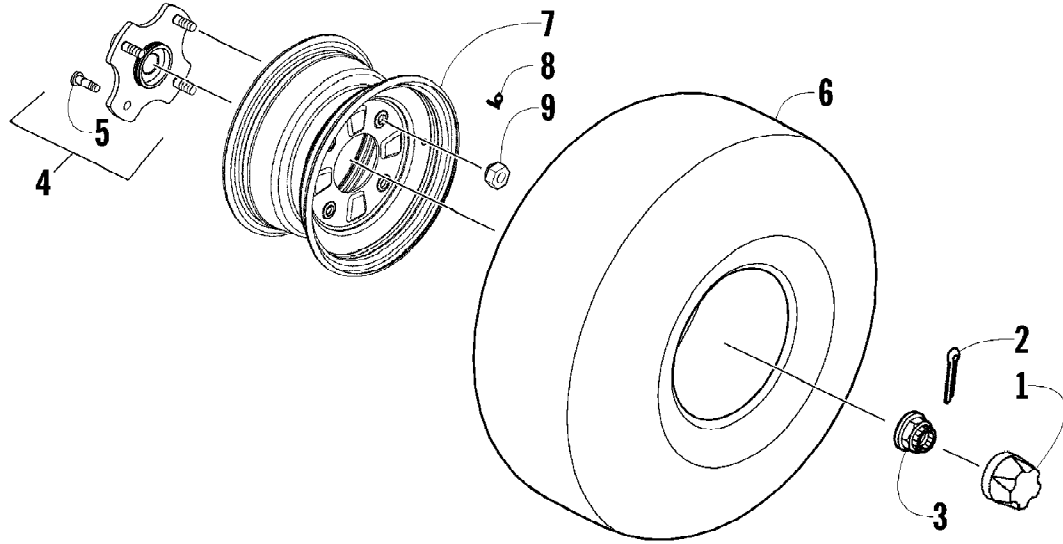

2011 ATV 150 UTILITY CAT GREEN (A2011KYC2BUSZ)
REAR WHEEL ASSEMBLY

Page 44 of 58

Ref #	Part Number	Qty	S/P/F	Description
1	3303-931	2		Cap, Wheel
2	3304-340	2	S	Pin, Cotter
3	3304-129	2		Nut, Lock
4	3304-296	2		Hub, Wheel (inc. 5)
5	3304-014	8		Bolt, Carriage
6	3303-885	2		Tire
7	3303-883	2	/P	Wheel - Assembly
8	3304-562	2		Stem, Valve
9	3304-028	8		Nut, Lug