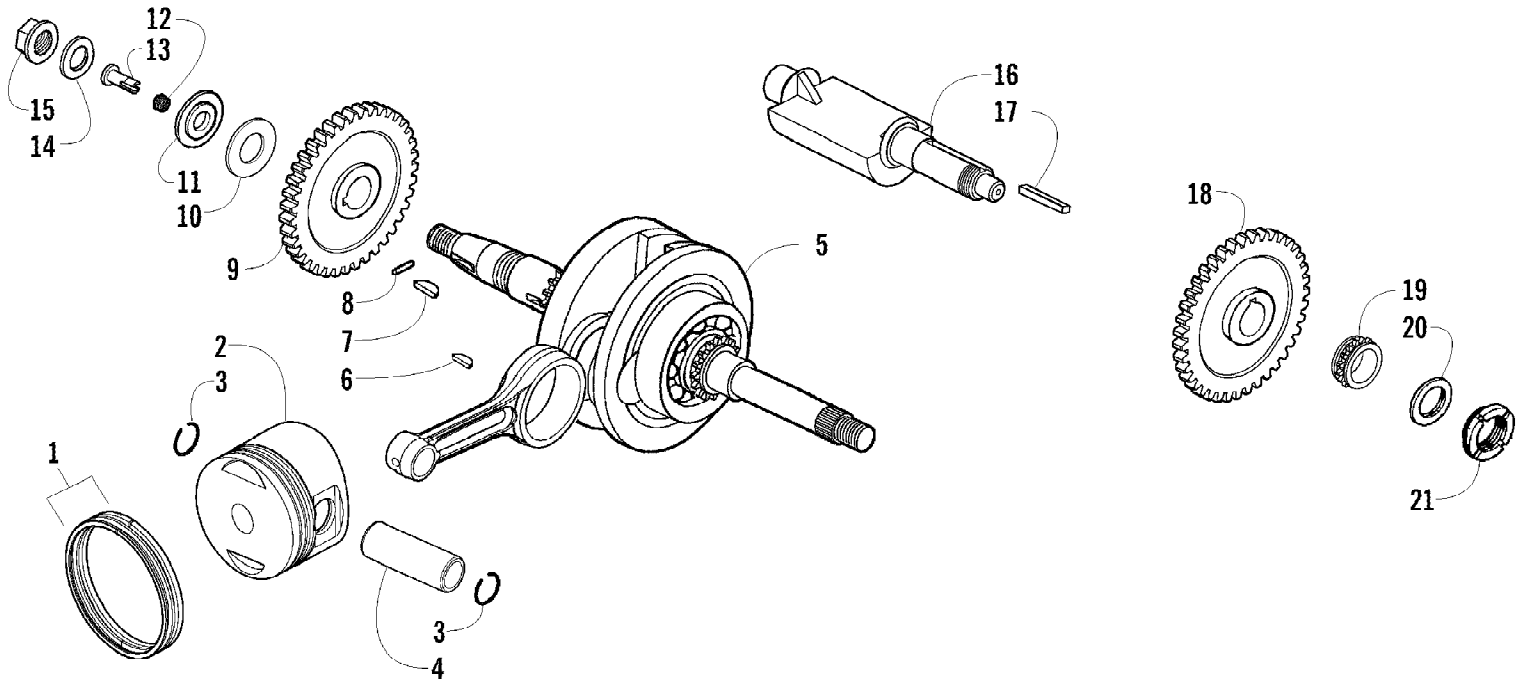

2011 ATV 150 UTILITY CAT GREEN (A2011KYC2BUSZ)
PISTON AND CRANKSHAFT ASSEMBLY

2011 ATV 150 UTILITY CAT GREEN (A2011KYC2BUSZ)
PISTON AND CRANKSHAFT ASSEMBLY

Ref #	Part Number	Qty	S/P/F	Description
1	3304-946	1		Ring Set, Piston
2	3304-947	1		Piston
3	3304-961	2		Circlip
4	3304-948	1		Pin, Piston
5	3304-945	1		Crankshaft Assembly
6	3304-960	1		Key
7	3304-959	2		Key
8	3304-962	1		Pin, Alignment
9	3304-950	1		Gear, Timing
10	3304-958	1		Washer
11	3304-956	1		Washer, Thrust
12	3303-694	1		Spring
13	3303-693	1		Oil Through
14	3304-036	1		Washer, Thrust
15	3304-954	1		Nut
16	3304-951	1		Shaft, Balancer
17	3304-949	1		Key
18	3304-953	1		Gear, Balancer
19	3304-952	1		Gear, Oil Pump Drive
20	3304-957	1		Washer
21	3304-955	1		Nut