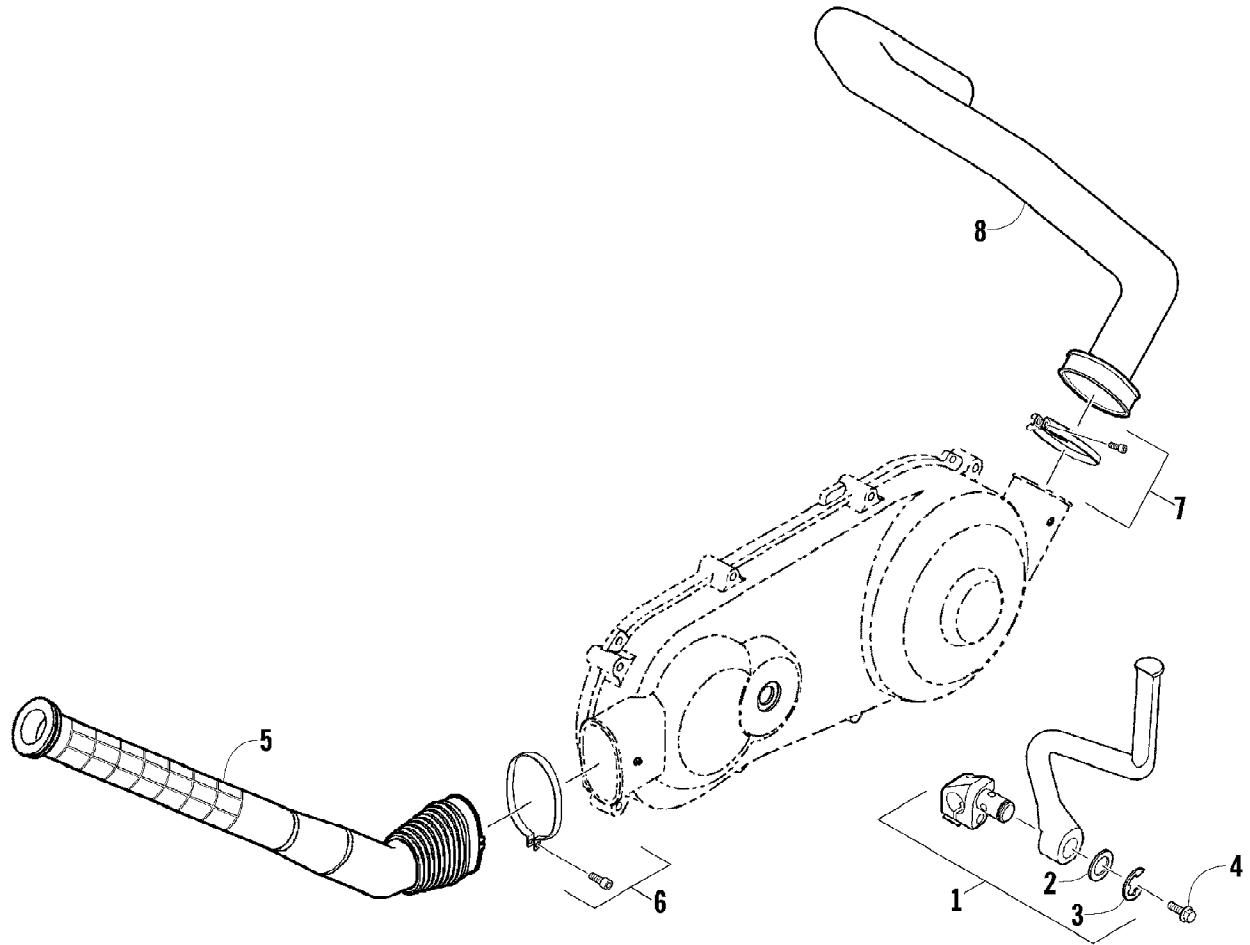

2011 ATV 150 UTILITY CAT GREEN (A2011KYC2BUSZ)
KICK STARTER AND COOLING DUCT ASSEMBLY

Page 30 of 58

Ref #	Part Number	Qty	S/P/F	Description
1	3303-549	1	/P	Arm, Kick Starter (inc. 2-3)
2	3305-195	1		Washer
3	3305-247	1	/P	E-Clip
4	3304-551	1	/P	Screw, Cap
5	3305-235	1		Duct, Cooling
6	3303-635	1		Clamp w/Screw
7	3303-636	1		Clamp w/Screw
8	3305-234	1		Duct, Cooling