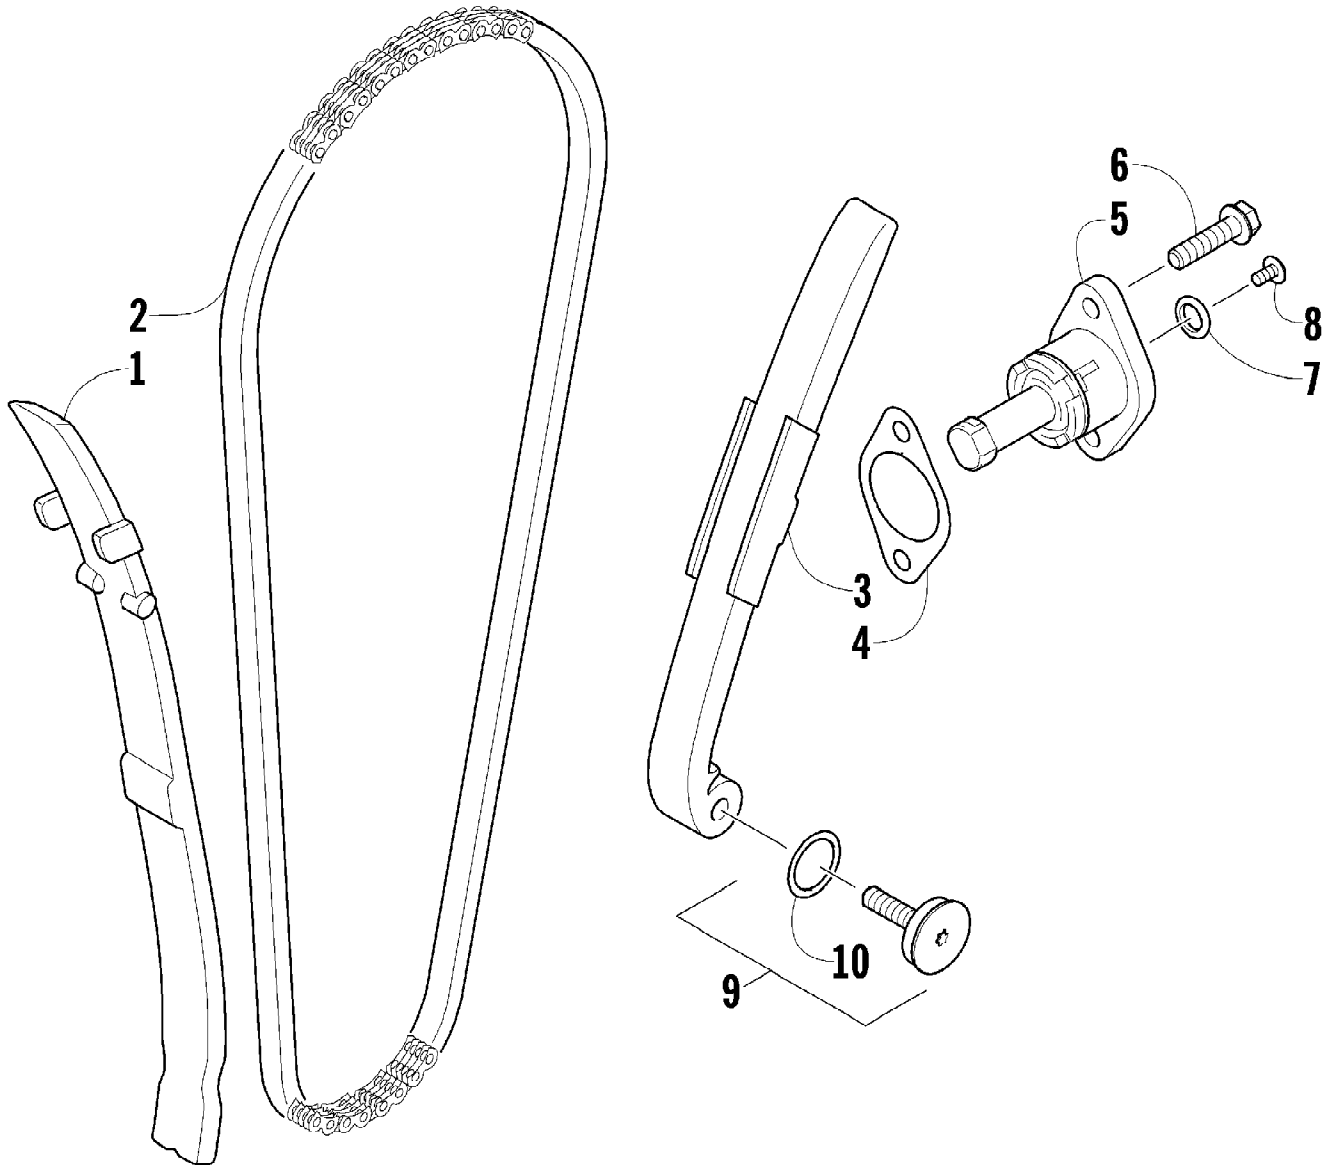

2011 ATV 150 UTILITY CAT GREEN (A2011KYC2BUSZ)
AIR INTAKE ASSEMBLY

2011 ATV 150 UTILITY CAT GREEN (A2011KYC2BUSZ)
AIR INTAKE ASSEMBLY

Page 2 of 58

Ref #	Part Number	Qty	S/P/F	Description
1	3305-183	4		Screw, Self-Tapping
2	3305-758	1		Cover, Air Silencer
3	3305-173	1		Seal
4	3305-177	1		Silencer, Air
5	3303-709	1		Clamp, Hose (inc. 6)
6	3304-117	1		Screw, Machine
7	3303-064	1	/P	Catch, Oil
8	3303-052	1		Clamp, Hose
9	3305-170	1		Hose
10	3303-352	1		Clamp, Hose
11	3303-350	2		Clamp, Hose
12	3305-171	1		Hose
13	3303-609	2		Clamp, Hose
14	3305-185	1		Hose, Drain
15	3305-182	1		Plug, Drain
16	3304-003	2		Screw, Cap
17	3305-179	1		Fitting, Elbow
18	3305-180	1		Grommet
19	3305-184	1		Screw, Self-Tapping
20	3305-175	2		Plate
21	3305-172	1		Filter, Air
22	3305-174	2		Screen

2011 ATV 150 UTILITY CAT GREEN (A2011KYC2BUSZ)
CAM CHAIN ASSEMBLY

Page 4 of 58

Ref #	Part Number	Qty	S/P/F	Description
1	3304-932	1		Guide, Chain
2	3304-924	1		Chain, Cam
3	3304-930	1		Tensioner, Chain
4	3303-035	1		Gasket
5	3303-677	1		Tensioner Assembly
6	3304-002	2	/P	Screw, Cap
7	3304-100	1	/P	O-Ring
8	3304-006	1		Screw, Adjuster
9	3304-931	1		Adjuster, Tension (inc. 10)
10	3303-301	1	/P	O-Ring