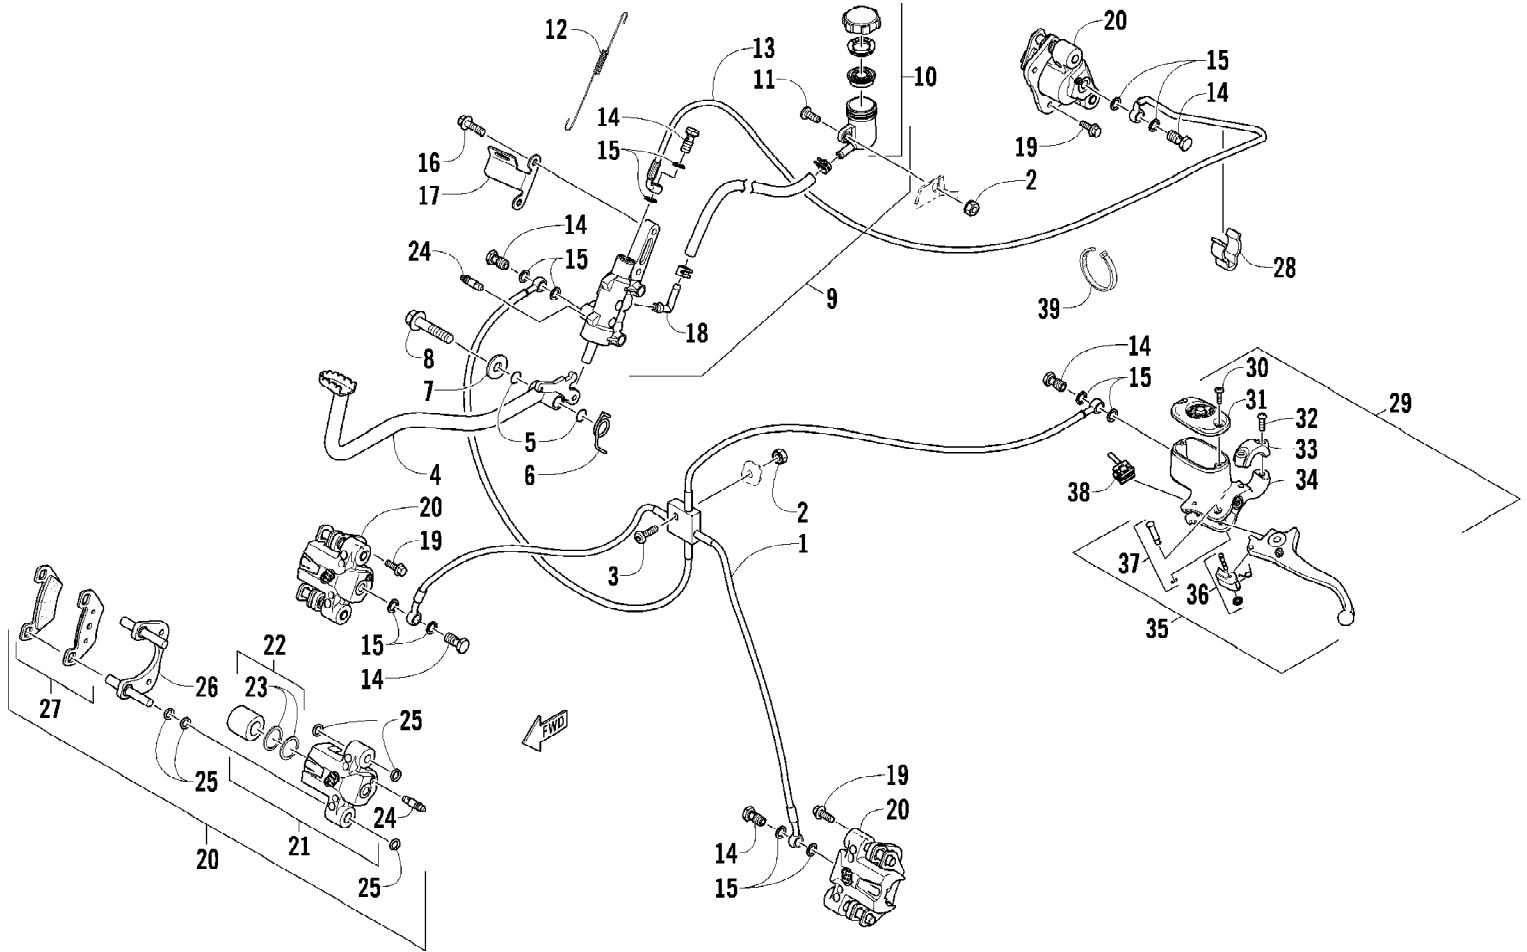

2010 ATV 700 TRV METALLIC BLACK (A2010TBT4EUSO)
HYDRAULIC BRAKE ASSEMBLY

Ref #	Part Number	Qty	S/P/F	Description
1	1502-015	1		Hose, Brake - Assembly
2	0623-038	2		Nut w/Washer
3	8476-625	1		Screw, Machine
4	1502-063	1		Lever, Brake
5	1602-213	2	/P	O-Ring
6	0502-807	1		Spring, Brake Lever
7	8050-252	1		Washer
8	8408-816	1		Screw, Cap
9	1502-577	1		Brake Assembly (inc. 10)
10	1502-578	1		Reservoir, Brake w/Clamp
11	8476-616	1		Screw, Machine
12	0502-785	1		Spring, Brake Switch
13	1502-591	1		Hose, Brake
14	0423-413	6		Bolt, Banjo-Fitting
15	0423-178	12		Washer, Crush
16	8408-625	2		Screw, Cap
17	0502-840	1		Bracket, Switch
18	1502-296	1	/P	Adapter, Hose
19	8408-821	6	/P	Screw, Cap
20	1502-726	1	S	Caliper, Brake - Right Front (inc. two No. 19 and 21-27)
20	1502-727	1	S	Caliper, Brake - Left Front (inc. two No. 19 and 21-27)
20	1502-727	1	S	Caliper, Brake - Rear (inc. two No. 19 and 21-27)
21	1436-160	1	/P	Housing, Caliper - Assembly - Right Front (inc. two No. 19 and 22-24)
21	1436-161	1	/P	Housing, Caliper - Assembly - Left Front (inc. two No. 19 and 22-24)
21	1436-161	1	/P	Housing, Caliper - Assembly - Rear (inc. two No. 19 and 22-24)
22	0502-606	3		Piston/Seal Set (inc. 23)
23	0502-607	3		Seal Set
24	0502-609	4	/P	Valve, Bleed
25	0502-608	3		O-Ring, Guide - Set
26	0502-605	3		Bracket Assembly
27	1502-694	3	S	Pad, Brake - Set
28	1502-115	2		Clip, Brake Hose
29	0502-914	1	S	Brake Assembly (inc. 30-38)
30	0502-566	1		Screw, Machine - Kit
31	0502-868	1	/P	Cover, Reservoir
32	0502-568	1		Screw, Machine - Kit
33	0502-869	1		Clamp, Master Cylinder
34	0502-704	1		Master Cylinder Assembly
35	0502-866	1		Lever Assembly - Kit (inc. 36-37)
36	0502-867	1	/P	Lock, Brake Lever - Kit
37	0502-580	1		Lever Pin - Kit
38	0502-564	1	/P	Switch, Brake
39	0123-788	AR	/P	Tie, Cable - 8 in.