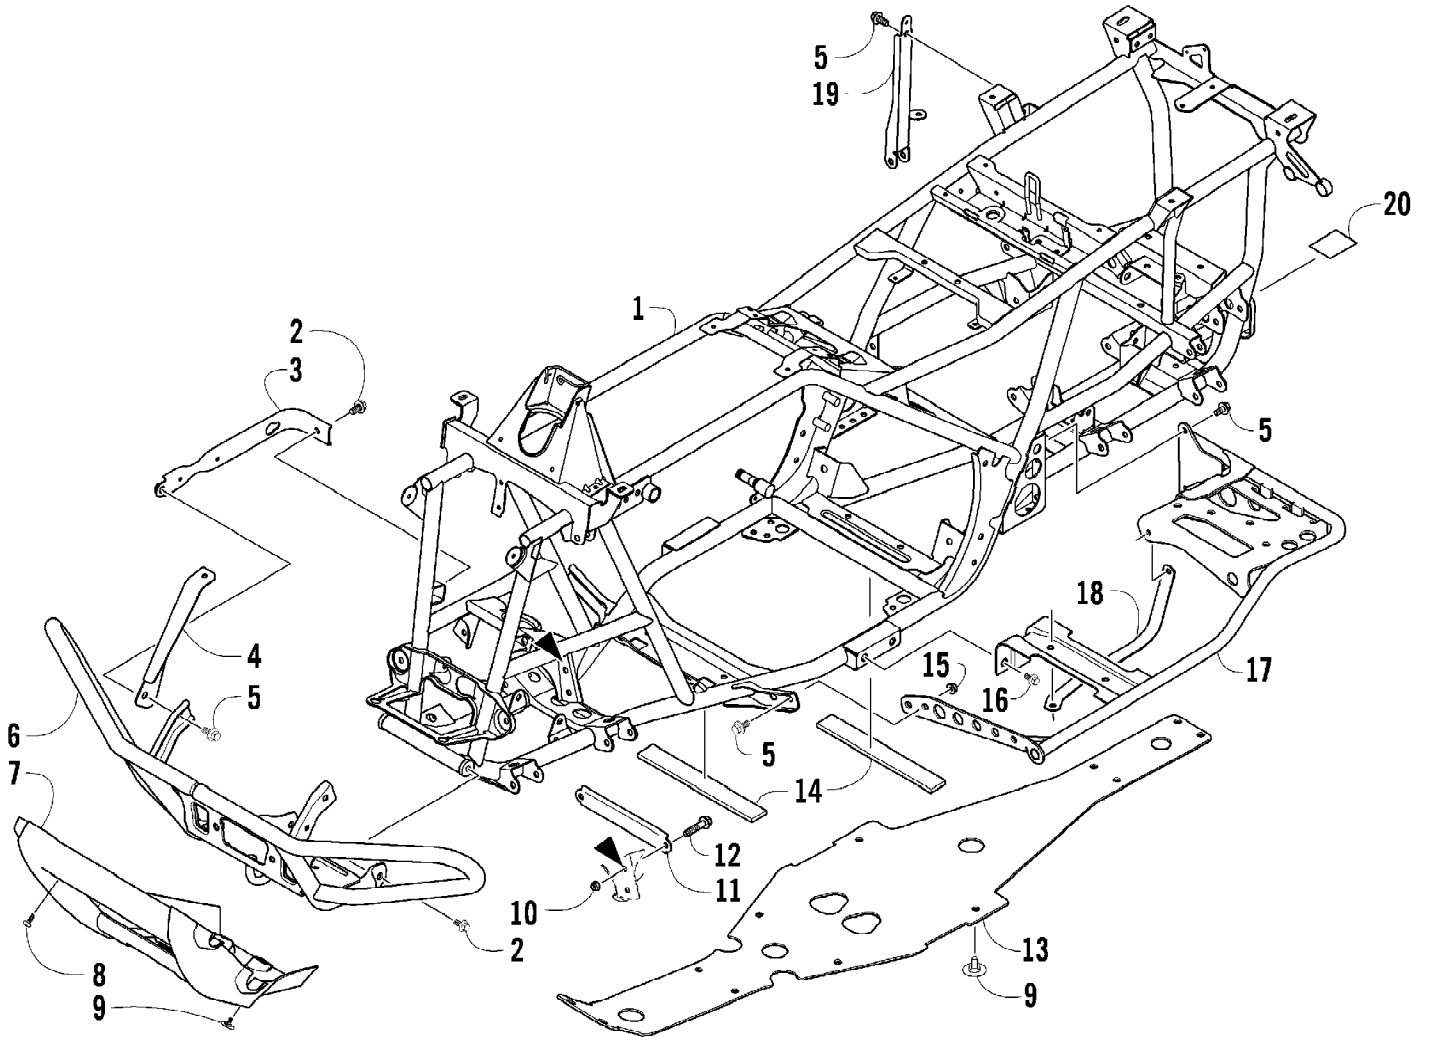

2010 ATV 700 TRV METALLIC BLACK (A2010TBT4EUSO)
FRAME AND RELATED PARTS

Page 28 of 81

Ref #	Part Number	Qty	S/P/F	Description
1	2506-881	1		Frame, Main
2	8409-020	4	/P	Screw, Cap
3	1506-596	1	/P	Channel, Bumper Mounting - Right
3	0506-653	1	S	Channel, Bumper Mounting - Left
4	1506-562	1		Bracket, Mounting - Bumper - Right
4	1506-563	1		Bracket, Mounting - Bumper - Left
5	8408-816	11		Screw, Cap
6	1506-855	1	/P	Bumper
7	1406-360	1		Grille, Bumper
8	0423-419	2		Screw, Machine
9	0423-101	12		Screw, Shoulder
10	0423-744	2		Nut, Lock
11	1506-429	1	S	Brace, A-Arm
12	8409-025	2		Screw, Cap
13	2406-091	1		Panel, Belly
14	0406-289	2		Pad, Frame
15	8424-802	4		Nut
16	8409-016	4		Screw, Cap
17	1506-848	1		Footrest - Right
17	1506-849	1		Footrest - Left
18	2406-216	1		Strap, Footrest - Right
18	2406-217	1		Strap, Footrest - Left
19	2506-447	1		Bracket, Support
20	1411-077	1		Decal, Warning - Towing