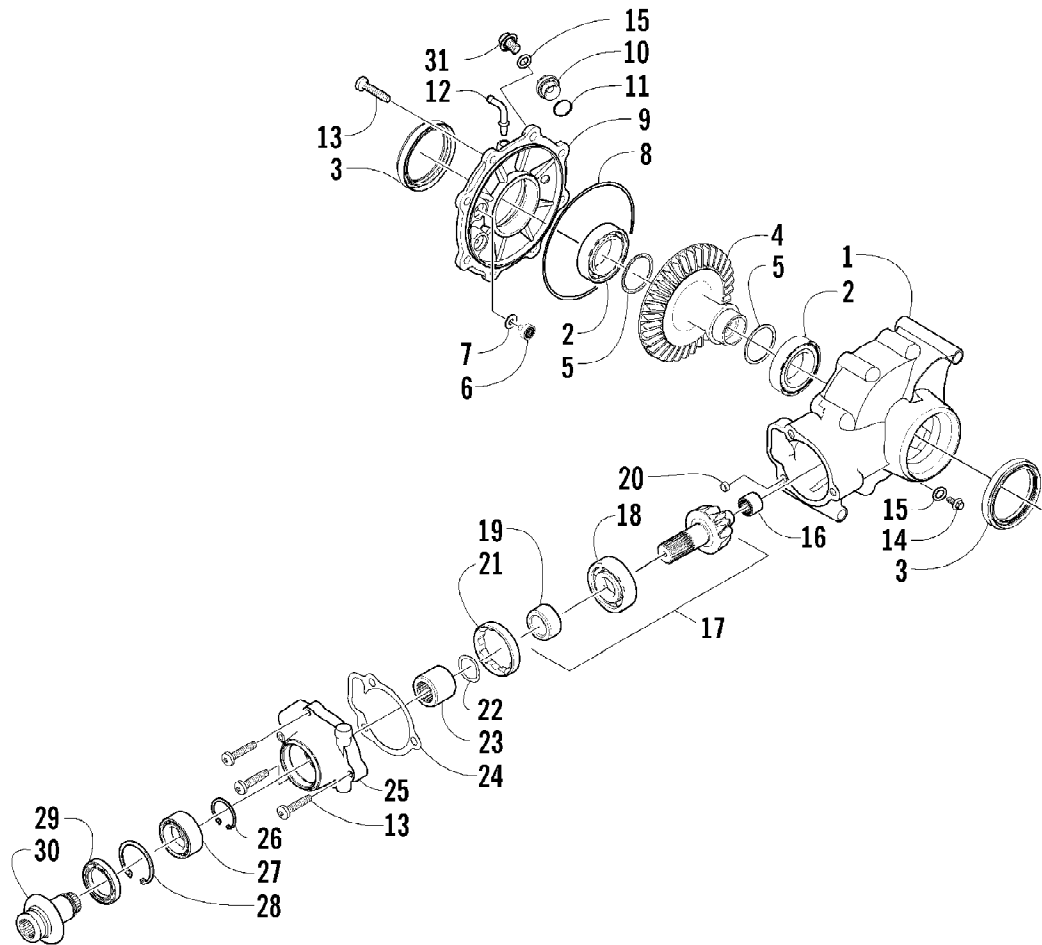

2010 ATV 700 TRV METALLIC BLACK (A2010TBT4EUSO)
REAR DRIVE GEARCASE ASSEMBLY

2010 ATV 700 TRV METALLIC BLACK (A2010TBT4EUSO)
REAR DRIVE GEARCASE ASSEMBLY

Ref #	Part Number	Qty	S/P/F	Description
	1502-401	1		Complete Rear Drive Gearcase Assembly
1	1502-317	1		Housing, Gearcase
2	0402-393	2		Bearing
3	1402-713	2	S	Seal
4	1402-033	1		Gear, Ring - 34T
5	0402-405	AR		Shim, 41 x 49 x 1.3 mm
5	0402-406	AR		Shim, 41 x 49 x 1.4 mm
5	0402-407	AR		Shim, 41 x 49 x 1.5 mm
5	0402-408	AR		Shim, 41 x 49 x 1.6 mm
5	0402-409	AR		Shim, 41 x 49 x 1.7 mm
6	0402-326	1		Button, Thrust
7	0402-429	AR		Shim, 6.3 x 18 x 1.3 mm
7	0402-430	AR		Shim, 6.3 x 18 x 1.4 mm
7	0402-431	AR		Shim, 6.3 x 18 x 1.5 mm
7	0402-432	AR		Shim, 6.3 x 18 x 1.6 mm
7	0402-433	AR		Shim, 6.3 x 18 x 1.7 mm
8	0423-149	1		O-Ring
9	1502-082	1		Cover, Gearcase
10	0402-333	1	/P	Plug, Magnetic (inc. 11)
11	0423-154	1		O-Ring
12	1402-102	1		Fitting
13	0423-118	11		Screw, Self-Tapping
14	1402-210	1	/P	Plug, Fill (inc. one No. 15)
15	0423-153	2		O-Ring
16	0402-328	1		Bearing
17	0502-784	1		Gear, Pinion - Assembly - 11T (inc. 18-19)
18	0402-327	1		Bearing
19	0402-336	1		Collar, Retaining
20	0402-411	1		Pin, Dowel
21	0402-331	1		Collar, Lock
22	0402-982	1		Washer, Wave
23	0402-981	1		Collar, Shaft
24	0402-947	1		Gasket, Flange
25	0502-529	1		Housing, Pinion
26	0423-417	1		Ring, Retaining
27	1402-043	1		Bearing
28	0423-423	1		Ring, Retaining
29	1402-011	1		Seal
30	1502-085	1	/P	Shaft, Input
31	1402-211	1		Plug, Oil Level (inc. one No. 15)