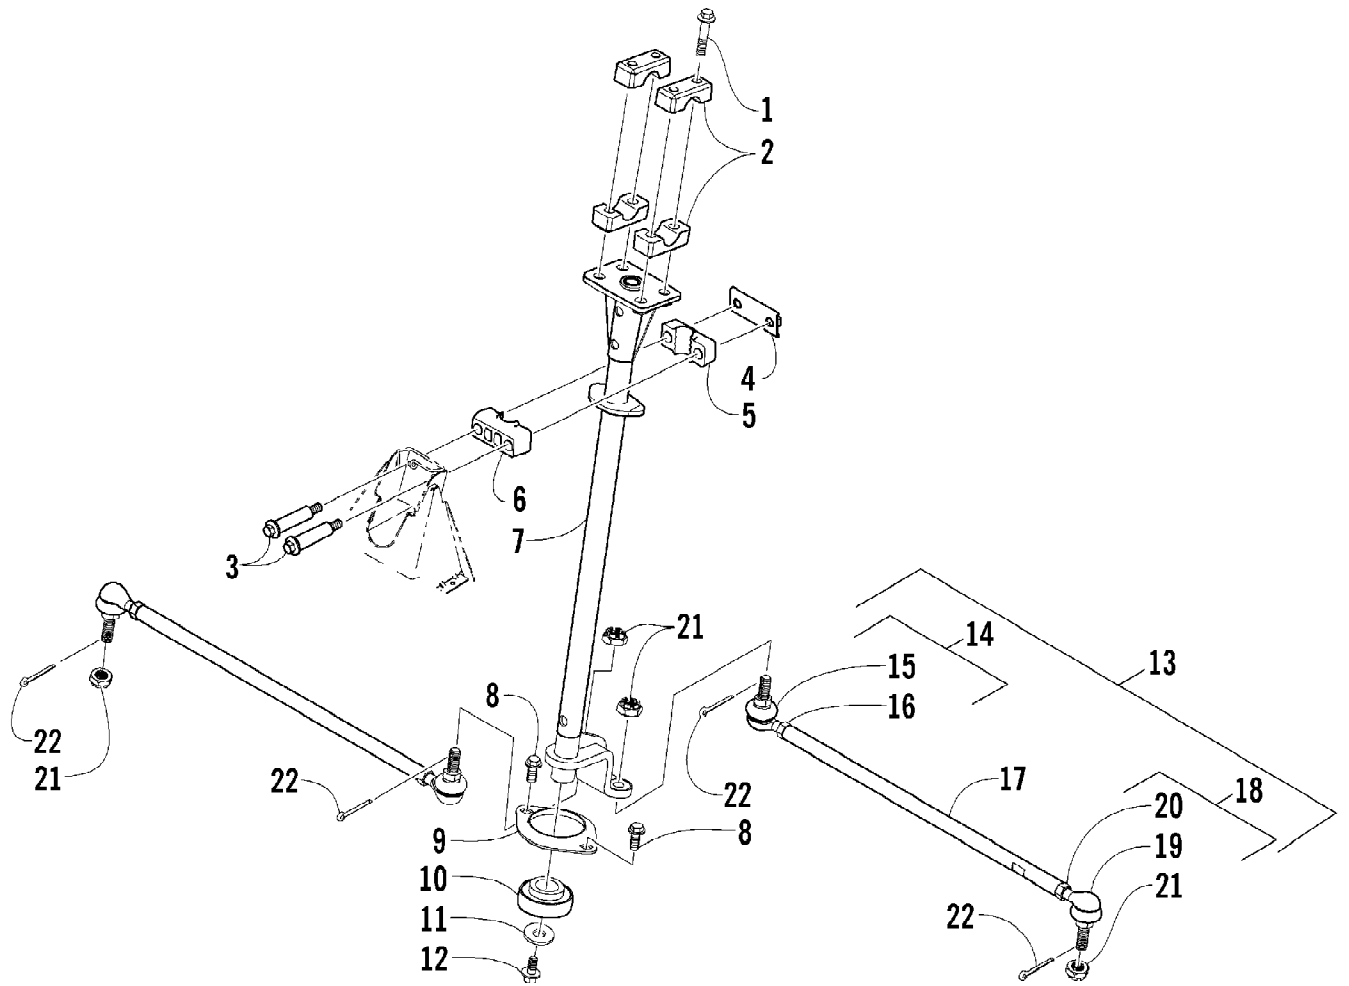

2010 ATV 700 TRV METALLIC BLACK (A2010TBT4EUSO)
STEERING ASSEMBLY

Page 69 of 81

Ref #	Part Number	Qty	S/P/F	Description
1	8408-860	4		Screw, Cap
2	0405-035	4		Cap, Steering Adjuster
3	0423-505	2		Screw, Shoulder
4	0505-484	1		Cap, Housing
5	0405-138	1		Housing, Lower
6	0405-139	1		Housing, Upper
7	0505-451	1	S	Post, Steering
8	8408-816	2		Screw, Cap
9	0602-233	1		Flange, Bearing
10	0405-052	1		Bearing w/Inverted Oil Seal
11	0423-073	1		Washer
12	8409-020	1	/P	Screw, Cap
13	0505-499	2	/P	Tie Rod - Assembly (inc. 14-20)
14	0505-511	2	/P	End, Tie Rod - Left-Hand Thread - Kit (inc. 15-16 and two No. 21-22)
15	0	2	F	End, Tie Rod - Left-Hand Thread
16	0423-013	2		Nut - Left-Hand Thread
17	0405-281	2	/P	Tie Rod
18	0505-510	2	/P	End, Tie Rod - Right-Hand Thread - Kit (inc. 19-20 and two No. 21-22)
19	0	2	F	End, Tie Rod - Right-Hand Thread
20	8420-002	2	/P	Nut - Right-Hand Thread
21	0423-157	4		Nut, Lock
22	0623-175	4		Pin, Cotter