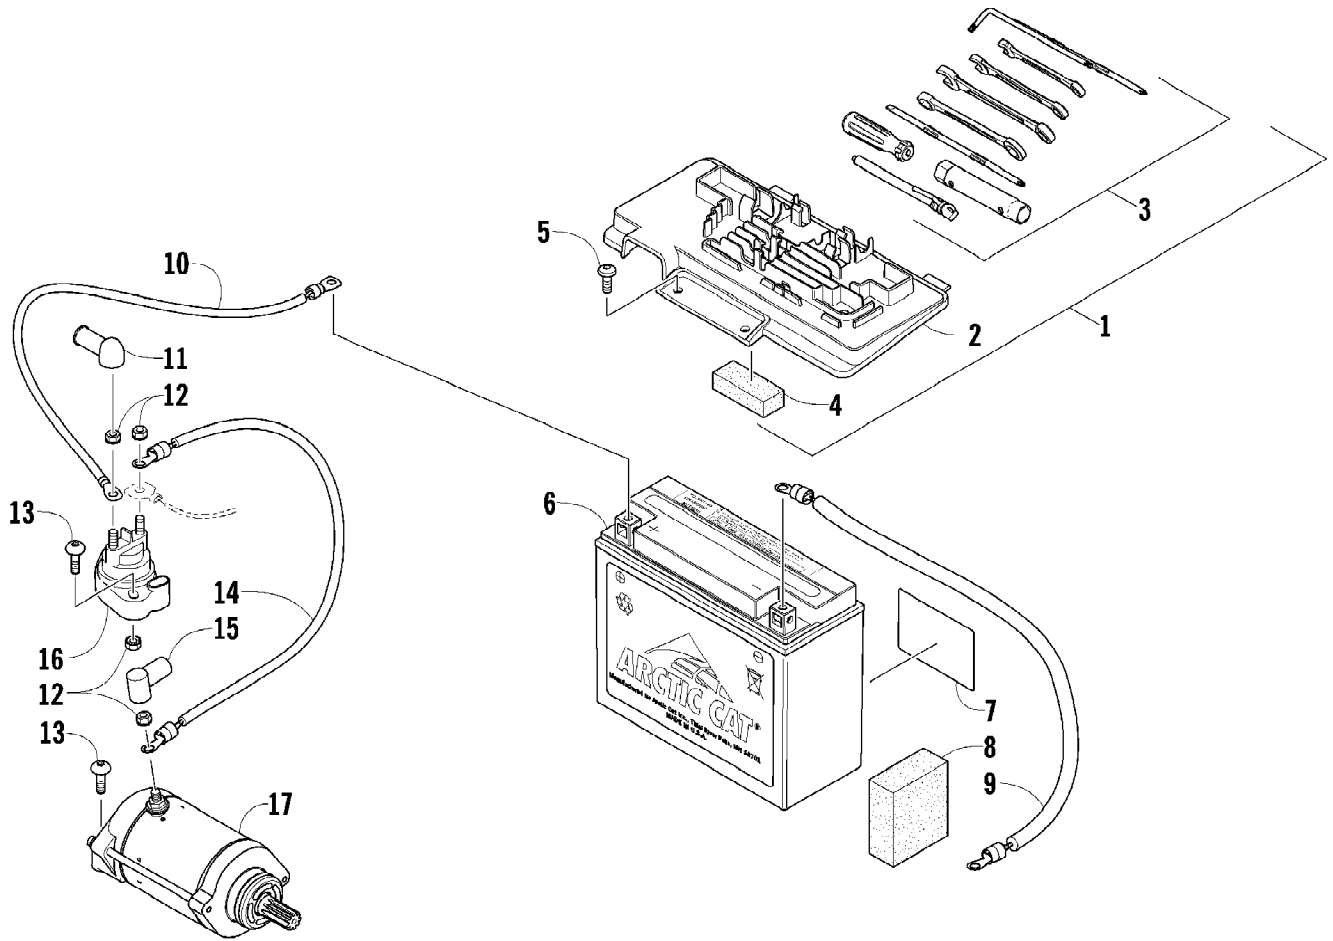

2010 ATV 700 TRV METALLIC BLACK (A2010TBT4EUSO)
AIR INTAKE ASSEMBLY

Page 2 of 81

Ref #	Part Number	Qty	S/P/F	Description
1	0470-877	1	/P	Cover, Intake
2	0470-560	1		Screen, Air Filter
3	0470-558	1		Filter, Air
4	0470-728	1		Housing, Intake
5	0423-455	4		Clip, Spring
6	0470-749	1		Duct, Engine Intake
7	0423-763	1		Grommet
8	0570-215	1		Resonator
9	0470-729	1		Boot
10	0423-342	4	/P	Screw, Self-Tapping
11	0423-019	2		Clamp
12	0470-442	1	/P	Valve, Drain
13	0410-172	1	/P	Hose, Vent
14	1623-281	2		Clamp, Hose
15	0423-766	1		Cap, Drain
16	1623-287	1		Clamp
17	0423-554	1		Clamp
18	0470-511	1		Boot
19	0430-055	1		Sensor, Air Temperature (inc. 20)
20	5507-224	1		O-Ring
21	2406-604	1		Panel, Shield
22	0623-362	2		Rivet, Reinstallable

2010 ATV 700 TRV METALLIC BLACK (A2010TBT4EUSO)
 BATTERY AND STARTER ASSEMBLY

Page 4 of 81

Ref #	Part Number	Qty	S/P/F	Description
1	5991-655	1	/P	Battery Cover/Tool Tray Assembly (inc. 2-4)
2	2406-815	1	/P	Cover, Battery
3	0444-122	1	S/P	Kit, Tool
4	0417-016	1		Pad, Battery
5	8476-620	2		Screw, Machine
6	0645-480	1		Battery Assembly (inc. 7)
7	0645-430	1		Decal, Warning
8	0417-017	1		Foam, Battery
9	0445-070	1		Cable, Battery/Ground
10	0445-062	1		Cable, Battery/Solenoid
11	0645-327	1		Boot, Terminal
12	0623-038	5		Nut w/Washer
13	8476-625	4		Screw, Machine
14	0445-064	1		Cable, Solenoid/Starter (inc. 15)
15	0645-019	1		Boot, Terminal
16	0445-058	1	/P	Solenoid
17	0825-013	1	/P	Motor, Starter - Assembly

2010 ATV 700 TRV METALLIC BLACK (A2010TBT4EUSO)
CAM CHAIN ASSEMBLY

Page 6 of 81

Ref #	Part Number	Qty	S/P/F	Description
1	0810-001	1		Chain, Cam
2	0810-002	1		Guide, Chain
3	0810-003	1		Tensioner, Chain
4	0826-036	1		Pivot, Tensioner
5	0830-025	1		Washer, Crush
6	0810-004	1		Adjuster, Tensioner - Assembly
7	0830-018	1		Gasket
8	8468-625	2		Screw, Machine
9	0830-107	2		Gasket
10	8400-610	1		Screw, Cap
11	0828-129	1		Washer