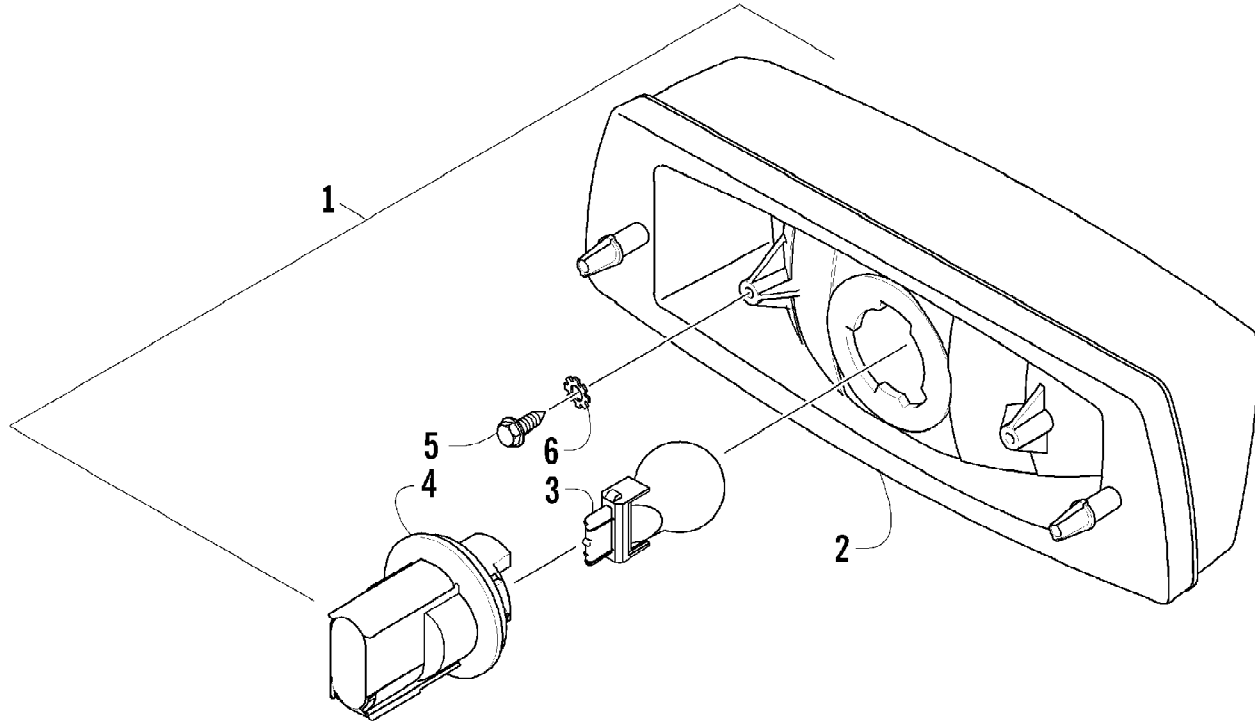

2010 ATV 700 TRV METALLIC BLACK (A2010TBT4EUSO)
TAILLIGHT ASSEMBLY

Page 71 of 81

Ref #	Part Number	Qty	S/P/F	Description
1	0509-022	1		Taillight Assembly (inc. 2-4)
2	0509-025	1		Housing, Taillight
3	0409-056	1		Bulb, Taillight
4	0409-057	1		Socket, Taillight
5	0623-301	2	/P	Screw, Self-Tapping
6	8053-212	2	/P	Washer, External Tooth Lock