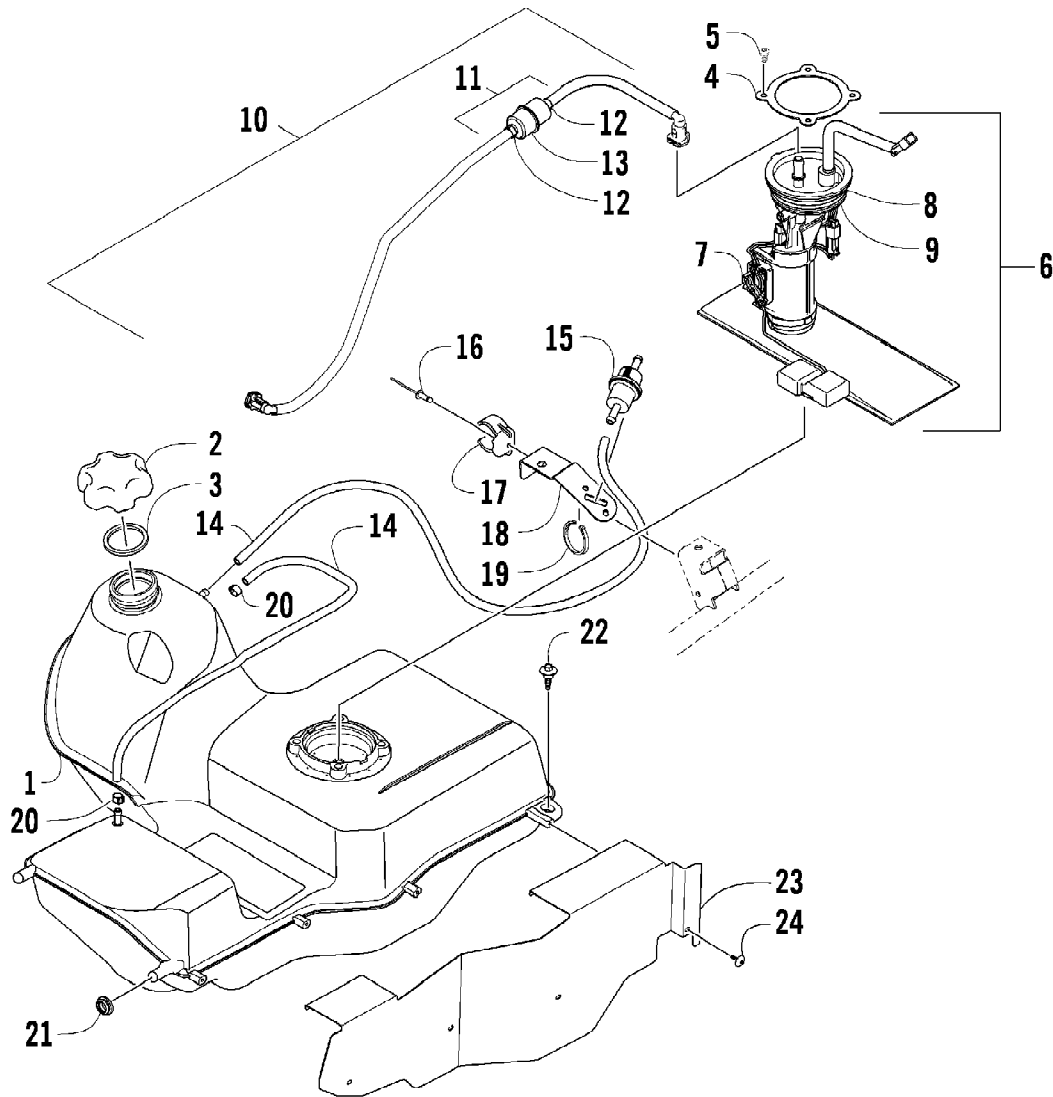

2010 ATV 700 TRV METALLIC BLACK (A2010TBT4EUSO)
GAS TANK ASSEMBLY

Page 37 of 81

Ref #	Part Number	Qty	S/P/F	Description
1	0570-206	1		Tank, Gas - Assembly (inc. 2-5)
2	0470-438	1	/P	Cap, Gas Tank (inc. 3)
3	0109-733	1	/P	Gasket, Gas Tank Cap
4	0470-606	1		Plate, Mounting - Fuel Pump
5	8476-612	4		Screw, Machine
6	0570-271	1	/P	Pump, Fuel - Assembly (inc. 7-9)
7	0570-252	1	/P	Sensor, Fuel Level - Kit (inc. 8-9)
8	0470-614	1		Seal, Fuel Pump
9	0470-613	1		Seal, Fuel Pump
10	0570-277	1		Hose, Gasline - Assembly (inc. 11-13)
11	0570-246	1		Filter, Fuel - Kit (inc. 12-13)
12	0	2	F	Clamp, Hose
13	0	1	F	Filter, Fuel
14	0410-070	AR	/P	Hose, Gasline - 25 ft
15	0510-335	1	/P	Filter, In-Line
16	8060-628	1		Rivet
17	1670-826	1		Bracket, Fuel Filter
18	0470-794	1		Bracket, Filter Mounting
19	0123-788	AR	/P	Tie, Cable - 8 in.
20	0423-688	2		Clamp, Hose
21	0423-460	2		Grommet
22	0423-732	2		Screw, Shoulder
23	0470-822	1		Shield, Heat
24	0623-797	4		Screw, Self-Tapping