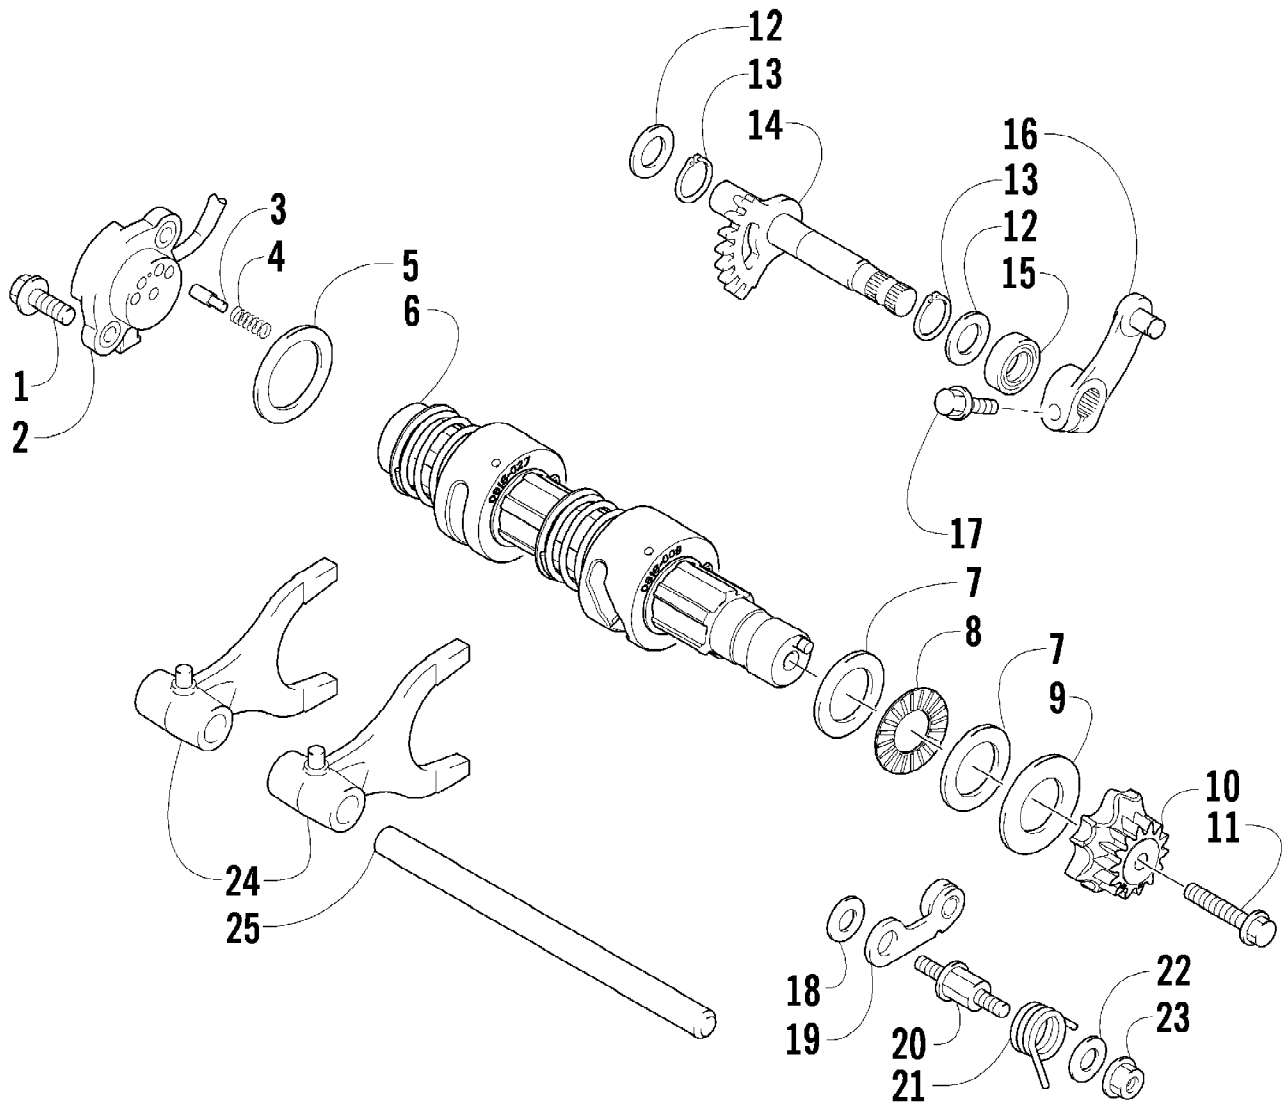

2010 ATV 700 TRV METALLIC BLACK (A2010TBT4EUSO)
GEAR SHIFTING ASSEMBLY

2010 ATV 700 TRV METALLIC BLACK (A2010TBT4EUSO)
GEAR SHIFTING ASSEMBLY

Page 39 of 81

Ref #	Part Number	Qty	S/P/F	Description
1	8470-520	2		Screw, Machine
2	0409-090	1	/P	Switch, Gear Position
3	0818-013	2		Contact
4	0818-017	2		Spring
5	0828-040	1		Washer
6	0818-046	1		Shaft, Gear Shift - Assembly
7	0828-095	2		Washer
8	0832-052	1	/P	Bearing, Thrust
9	0828-037	1		Washer
10	0818-089	1	/P	Plate, Gear Shift Cam
11	0826-006	1		Screw, Cap
12	0828-036	2		Washer
13	0831-010	2		Ring, Retaining
14	0818-007	1	/P	Shaft, Sub-Gear Shift
15	0830-044	1		Seal, Sub-Gear Shift Shaft
16	0818-014	1		Arm, Select
17	8468-620	1	/P	Screw, Machine
18	0828-038	1		Washer
19	0818-002	1		Stopper, Cam
20	0818-004	1		Support, Cam Stopper
21	0818-090	1		Spring
22	0828-035	1		Washer
23	8424-602	1	/P	Nut
24	0818-072	2	/P	Fork, Shift
25	0818-006	1		Shaft, Shift Fork