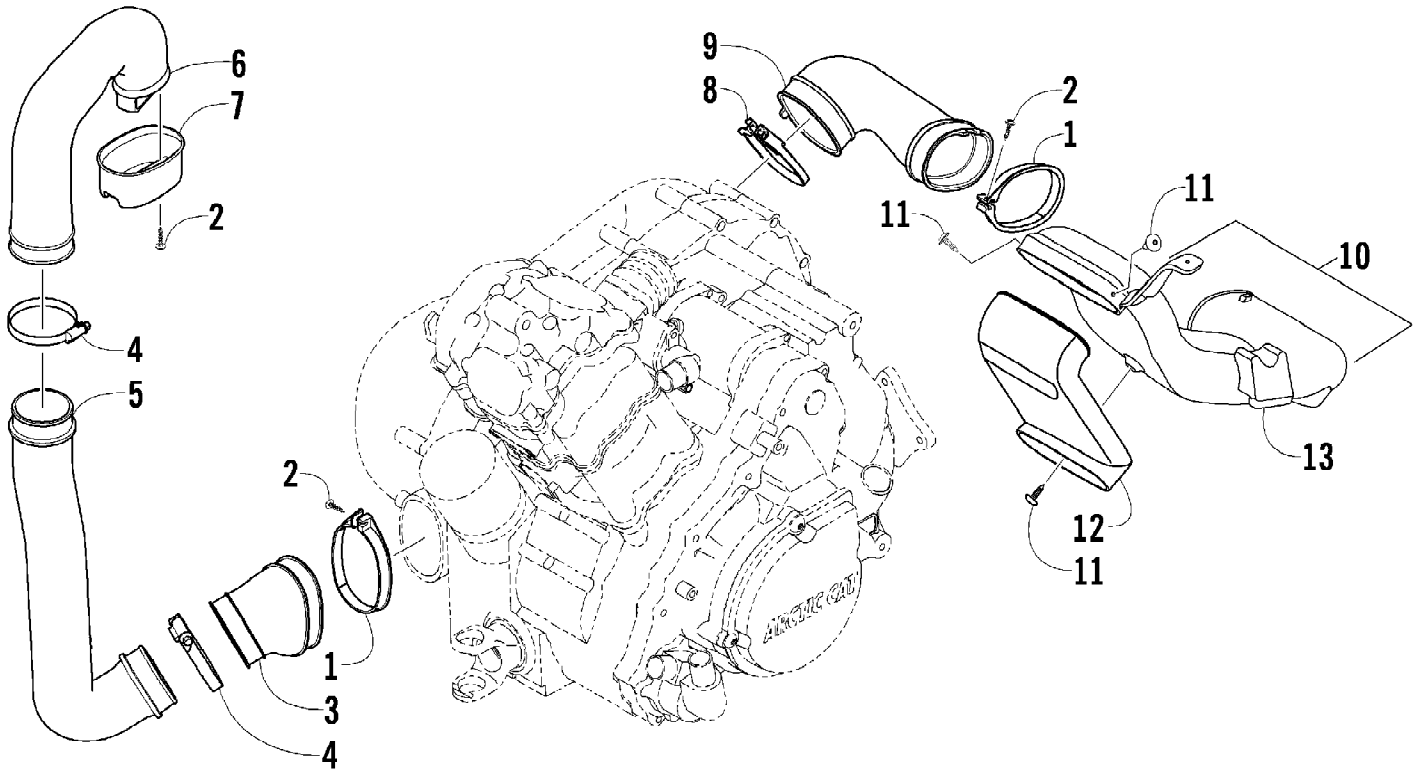

2010 ATV 700 TRV METALLIC BLACK (A2010TBT4EUSO)
 BATTERY AND STARTER ASSEMBLY

Page 4 of 81

Ref #	Part Number	Qty	S/P/F	Description
1	5991-655	1	/P	Battery Cover/Tool Tray Assembly (inc. 2-4)
2	2406-815	1	/P	Cover, Battery
3	0444-122	1	S/P	Kit, Tool
4	0417-016	1		Pad, Battery
5	8476-620	2		Screw, Machine
6	0645-480	1		Battery Assembly (inc. 7)
7	0645-430	1		Decal, Warning
8	0417-017	1		Foam, Battery
9	0445-070	1		Cable, Battery/Ground
10	0445-062	1		Cable, Battery/Solenoid
11	0645-327	1		Boot, Terminal
12	0623-038	5		Nut w/Washer
13	8476-625	4		Screw, Machine
14	0445-064	1		Cable, Solenoid/Starter (inc. 15)
15	0645-019	1		Boot, Terminal
16	0445-058	1	/P	Solenoid
17	0825-013	1	/P	Motor, Starter - Assembly

2010 ATV 700 TRV METALLIC BLACK (A2010TBT4EUSO)
CAM CHAIN ASSEMBLY

Page 6 of 81

Ref #	Part Number	Qty	S/P/F	Description
1	0810-001	1		Chain, Cam
2	0810-002	1		Guide, Chain
3	0810-003	1		Tensioner, Chain
4	0826-036	1		Pivot, Tensioner
5	0830-025	1		Washer, Crush
6	0810-004	1		Adjuster, Tensioner - Assembly
7	0830-018	1		Gasket
8	8468-625	2		Screw, Machine
9	0830-107	2		Gasket
10	8400-610	1		Screw, Cap
11	0828-129	1		Washer