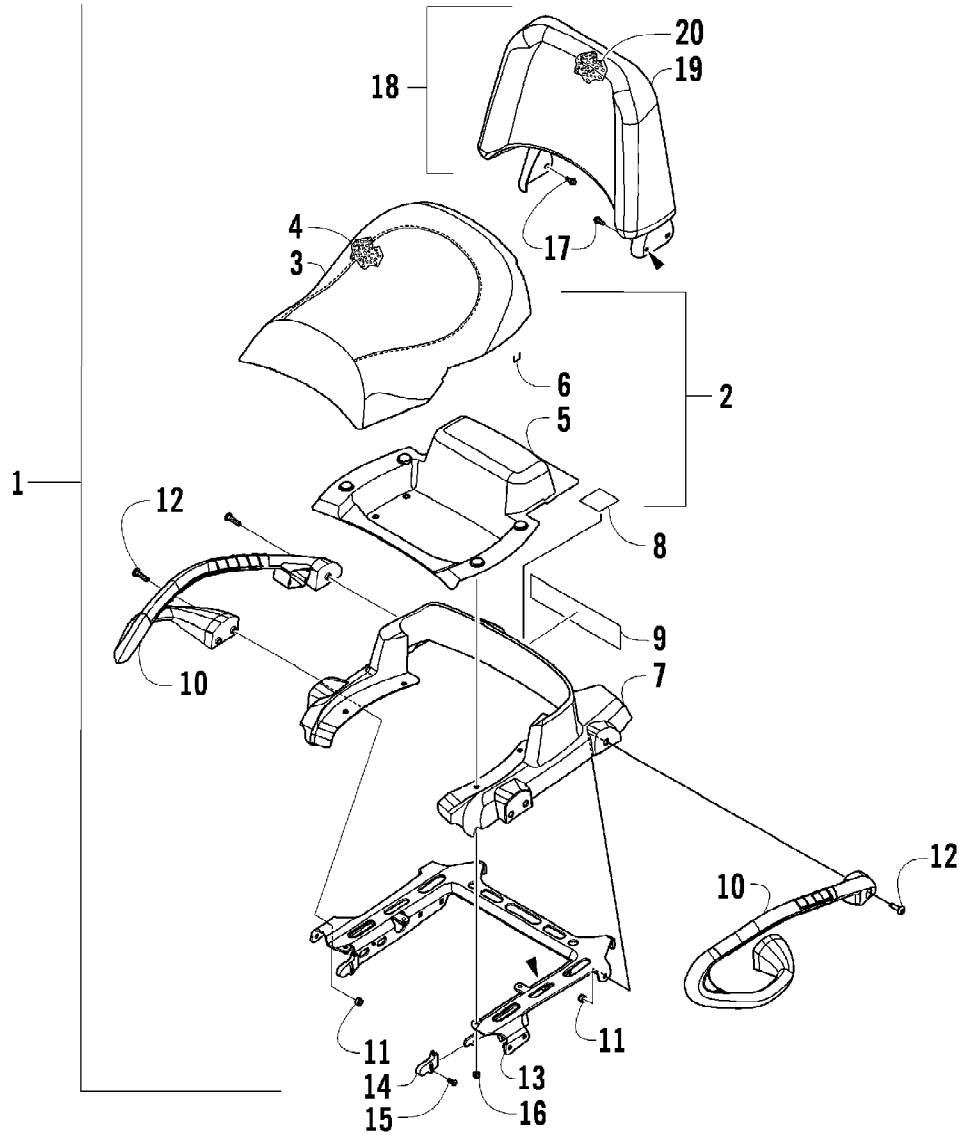

2010 ATV 700 TRV METALLIC BLACK (A2010TBT4EUSO)
PASSENGER SEAT AND BACKREST ASSEMBLY

2010 ATV 700 TRV METALLIC BLACK (A2010TBT4EUSO)
PASSENGER SEAT AND BACKREST ASSEMBLY

Page 51 of 81

Ref #	Part Number	Qty	S/P/F	Description
1	2506-956	1		Seat, Passenger - Assembly (inc. 2-15)
2	2506-940	1		Seat, Passenger - Sub-Assembly (inc. 3-6)
3	2506-944	1		Cover, Seat - Passenger
4	2506-942	1		Foam, Seat - Passenger
5	2406-110	1		Base, Seat - Inner
6	0624-263	AR		Staple
7	2406-044	1		Base, Seat - Passenger
8	0411-814	1	/P	Decal, "Arctic Cat"
9	2406-834	1		Handhold, Passenger - Right
9	2406-835	1		Handhold, Passenger - Left
10	8432-802	6		Nut, Lock
11	8468-830	6		Screw, Machine
12	2516-040	1		Bracket, Seat Support - Assembly
13	2406-895	2		End Cap, Seat Support
14	0423-538	2		Screw, Self-Tapping
15	8427-602	4		Nut, Lock
16	8408-816	4		Screw, Cap
17	2516-020	1		Backrest Assembly (inc. 18-19)
18	2516-141	1		Cover, Backrest
19	2516-018	1		Foam, Backrest