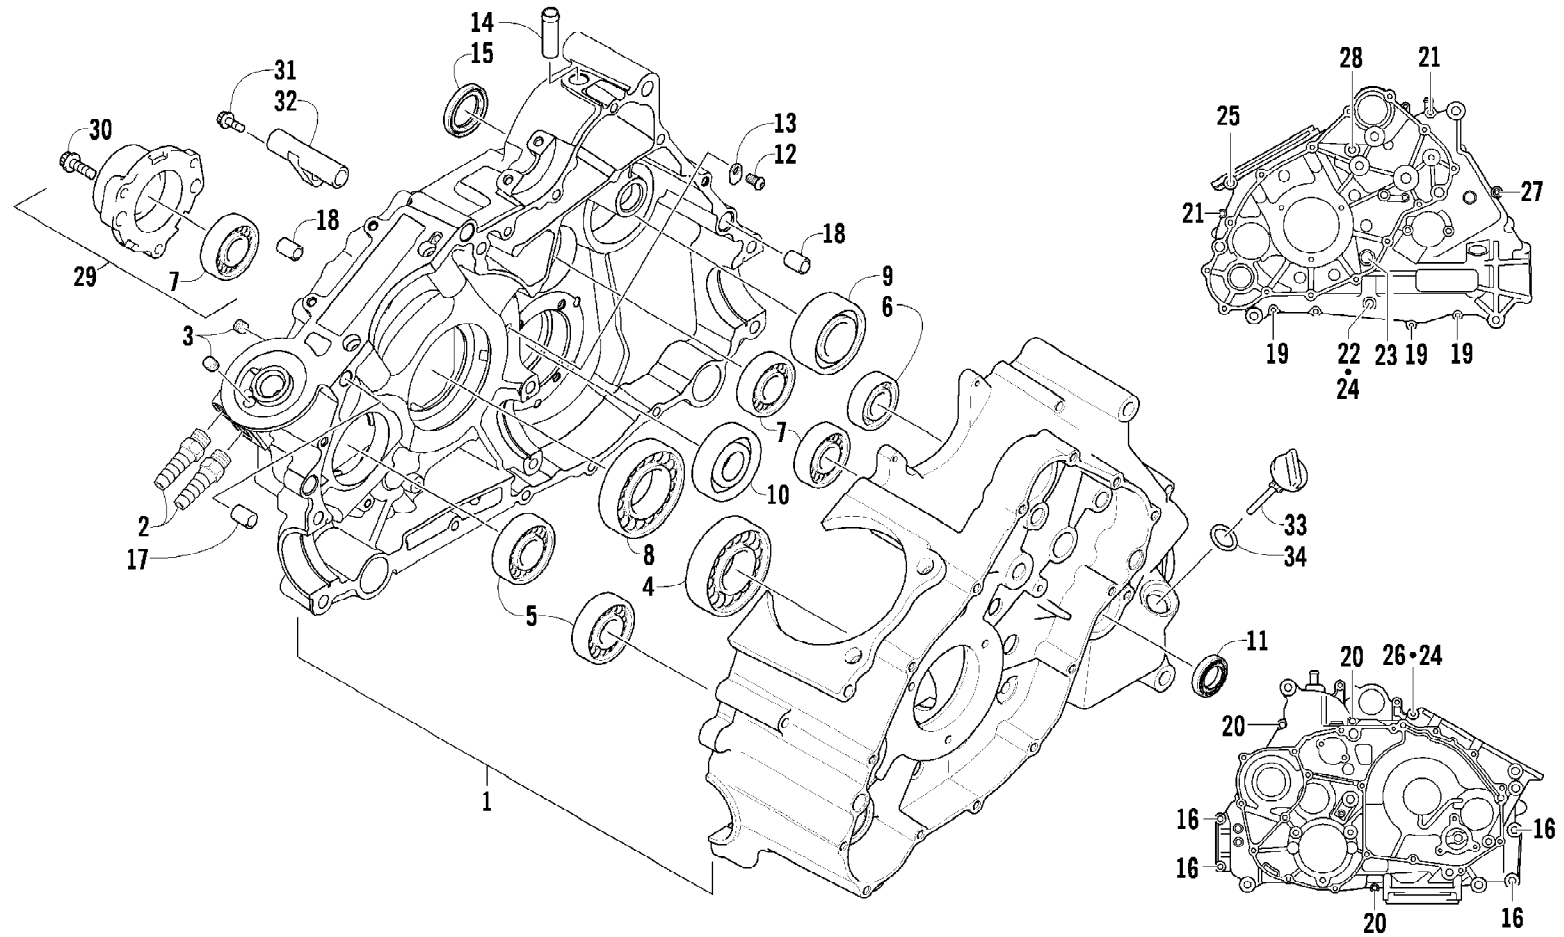

2010 ATV 700 TRV METALLIC BLACK (A2010TBT4EUSO)
CAM CHAIN ASSEMBLY

Page 6 of 81

Ref #	Part Number	Qty	S/P/F	Description
1	0810-001	1		Chain, Cam
2	0810-002	1		Guide, Chain
3	0810-003	1		Tensioner, Chain
4	0826-036	1		Pivot, Tensioner
5	0830-025	1		Washer, Crush
6	0810-004	1		Adjuster, Tensioner - Assembly
7	0830-018	1		Gasket
8	8468-625	2		Screw, Machine
9	0830-107	2		Gasket
10	8400-610	1		Screw, Cap
11	0828-129	1		Washer

2010 ATV 700 TRV METALLIC BLACK (A2010TBT4EUSO)
CRANK BALANCER ASSEMBLY

2010 ATV 700 TRV METALLIC BLACK (A2010TBT4EUSO)
CRANK BALANCER ASSEMBLY

Page 14 of 81

Ref #	Part Number	Qty	S/P/F	Description
1	0826-033	1		Screw, Cap
2	0828-003	1		Washer
3	0811-003	1		Gear, Oil Pump Drive
4	0829-007	1		Pin, Dowel
5	0811-004	1		Spacer
6	0811-002	1		Gear, Driven
7	0829-006	1		Key
8	0811-017	1		Balancer, Crank

2010 ATV 700 TRV METALLIC BLACK (A2010TBT4EUSO)
CRANKCASE ASSEMBLY

2010 ATV 700 TRV METALLIC BLACK (A2010TBT4EUSO)
CRANKCASE ASSEMBLY

Page 16 of 81

Ref #	Part Number	Qty	S/P/F	Description
1	0801-146	1		Crankcase Assembly (inc. 2-15)
2	0812-061	2		Fitting, Adapter
3	0801-002	2		Plug
4	0832-043	1	/P	Bearing
5	0832-044	2	/P	Bearing
6	0832-049	1	/P	Bearing
7	0832-050	3	/P	Bearing
8	0832-042	1	/P	Bearing
9	0832-048	1	/P	Bearing
10	0832-015	1	S/P	Bearing
11	0822-052	1		Seal, Countershaft
12	0826-100	4		Screw, Machine
13	0822-010	4	/P	Retainer, Bearing
14	0801-028	1		Pipe, Breather
15	0830-035	1		Seal, Driveshaft
16	8412-850	4		Screw, Cap
17	0829-003	1		Pin, Dowel
18	0829-002	5		Pin, Dowel
19	8468-645	3		Screw, Machine
20	8468-655	3		Screw, Machine
21	8468-675	2		Screw, Machine
22	8412-860	1		Screw, Cap
23	0826-017	1		Screw, Cap
24	0830-008	2		Gasket
25	0826-019	1		Screw, Cap
26	0826-018	1		Screw, Cap
27	8468-695	1		Screw, Machine
28	8468-680	1		Screw, Machine
29	0801-029	1		Housing, Secondary Shaft (inc. one No. 7)
30	0826-105	3		Screw, Cap
31	0826-038	1		Screw, Cap
32	0801-069	1		Pipe, Breather
33	0801-179	1		Stick, Oil Level
34	0830-010	1		O-Ring