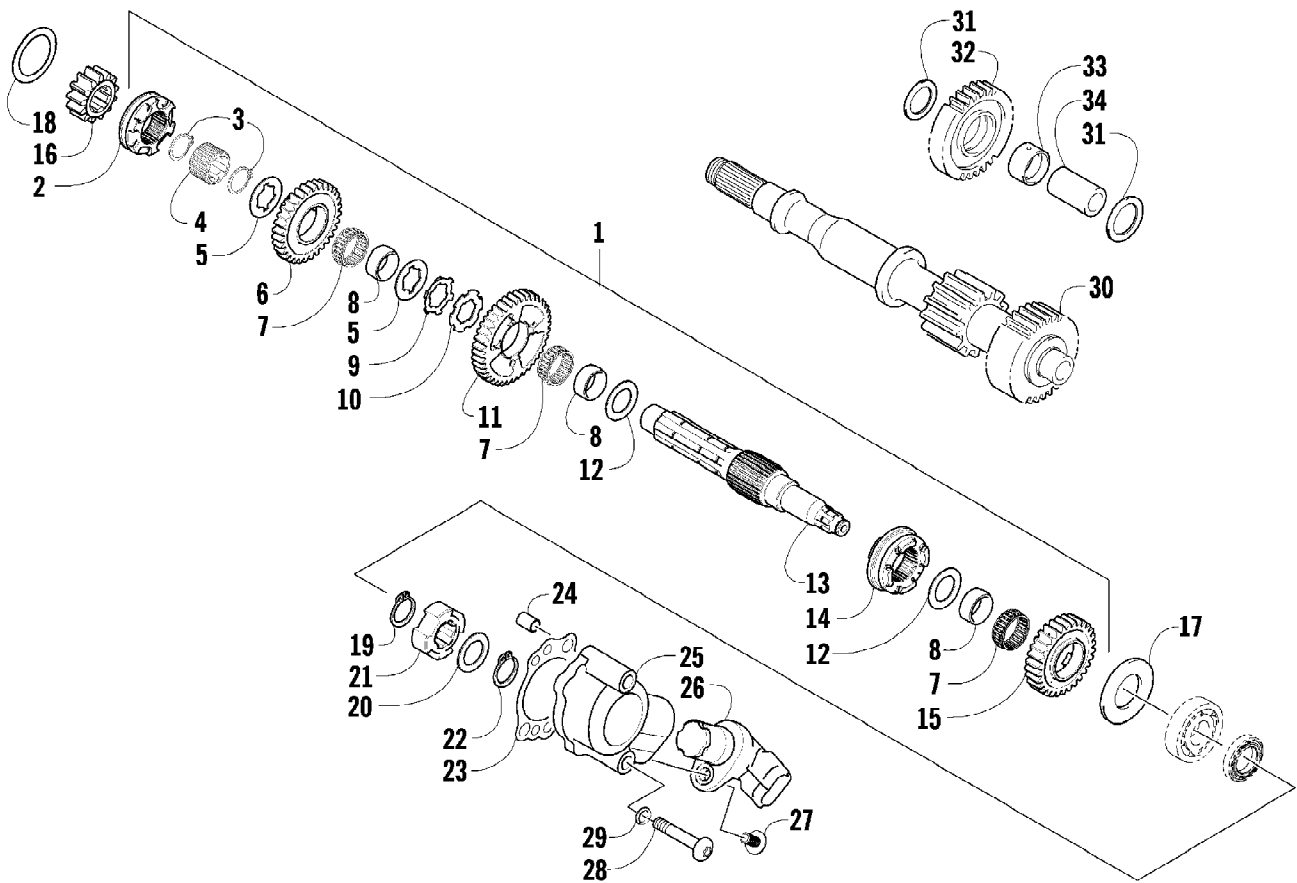

2010 ATV 700 TRV METALLIC BLACK (A2010TBT4EUSO)
SECONDARY TRANSMISSION ASSEMBLY

2010 ATV 700 TRV METALLIC BLACK (A2010TBT4EUSO)
SECONDARY TRANSMISSION ASSEMBLY

Ref #	Part Number	Qty	S/P/F	Description
1	0822-091	1	/P	Countershaft Assembly (inc. 2-15)
2	0822-014	1		Gear Select, Reverse
3	0831-011	2		Ring, Retaining
4	0822-045	1		Spacer, Reverse Driven Gear
5	0828-008	2		Washer
6	0822-013	1		Gear, Reverse Driven
7	0832-011	3		Bearing
8	0822-005	3		Bushing
9	0828-014	1		Washer, Lock
10	0828-015	1		Washer, Lock
11	0822-004	1		Gear, Driven - Low
12	0822-046	2		Washer
13	0822-003	1		Countershaft
14	0822-007	1		Gear Select, Sliding
15	0822-006	1		Gear, Driven - High
16	0822-089	1		Gear, Drive
17	0828-011	1		Washer
18	0828-019	1		Washer, Thrust
19	0831-040	1		Ring, Retaining
20	0828-069	1		Washer, Thrust
21	0822-050	1		Trigger, Speedometer Sensor
22	0831-039	1		Ring, Retaining
23	0830-129	1		Gasket
24	0829-023	2		Pin, Dowel
25	0822-049	1		Housing, Speedometer Sensor
26	0824-042	1	/P	Sensor, Speedometer
27	8468-620	1	/P	Screw, Machine
28	8468-645	2		Screw, Machine
29	0830-107	2		Gasket
30	0822-001	1		Driveshaft
31	0828-016	2		Washer, Thrust
32	0822-011	1		Gear, Reverse Idle
33	0822-012	1		Bushing
34	0822-015	1		Shaft, Reverse Idle