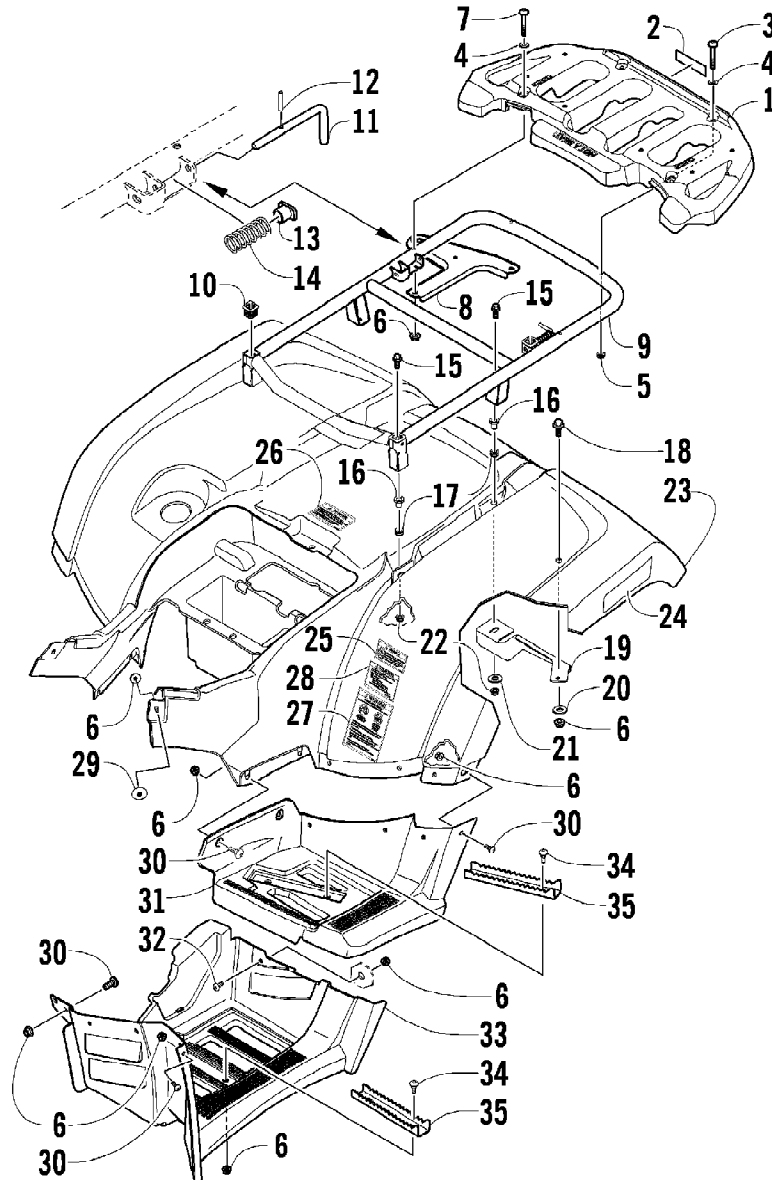

2010 ATV 700 TRV METALLIC BLACK (A2010TBT4EUSO)
REAR RACK, BODY PANEL, AND FOOTWELL ASSEMBLIES

2010 ATV 700 TRV METALLIC BLACK (A2010TBT4EUSO)
REAR RACK, BODY PANEL, AND FOOTWELL ASSEMBLIES

Ref #	Part Number	Qty	S/P/F	Description
1	2516-339	1	/P	Cover, Rack (inc. 2)
2	1411-201	1		Decal, Warning - Load
3	8410-640	3		Screw, Cap
4	8050-223	4		Washer
5	0423-891	2		Nut, Cap
6	0423-540	38		Nut, Lock
7	8410-645	2		Screw, Cap
8	2506-926	1		Bracket, Mounting - Safety Flag
9	2516-169	1		Rack, Rear - Assembly (inc. 10-14)
10	0441-592	4	/P	Bushing
11	0541-504	2		Pin - Assembly (inc. 12-14)
12	0423-635	2		Pin, Roll
13	0423-677	2		Bushing, Flanged
14	0423-636	2		Spring
15	8410-835	4		Screw, Cap
16	0423-669	4		Spacer
17	0423-465	4		Grommet
18	0423-654	2		Screw, Shoulder
19	2506-092	1		Bracket, Rear Fender - Right
19	2506-093	1		Bracket, Rear Fender - Left
20	8050-222	2	/P	Washer
21	0423-087	2		Washer
22	8432-802	4		Nut, Lock
23	2516-218	1	S	Fender, Rear - Assembly (inc. 24-28)
24	1411-592	1	/P	Decal, Reflector - Right
24	1411-593	1	/P	Decal, Reflector - Left
25	1411-269	1		Decal, Warning - Passenger
26	1411-251	1		Decal, Warning - Passenger Seat
27	1411-956	1		Decal, Warning - Passenger Safety
28	2411-138	1	/P	Decal, Warning - Tire Pressure
29	0423-101	2		Screw, Shoulder
30	0423-419	22		Screw, Machine
31	2406-042	1		Footwell, Rear - Right
31	2406-043	1		Footwell, Rear - Left
32	8477-620	2		Screw, Machine
33	1506-813	1		Footwell - Right
33	2406-471	1	/P	Footwell - Left
34	0423-355	8		Screw, Shoulder
35	1506-125	4	/P	Footpeg