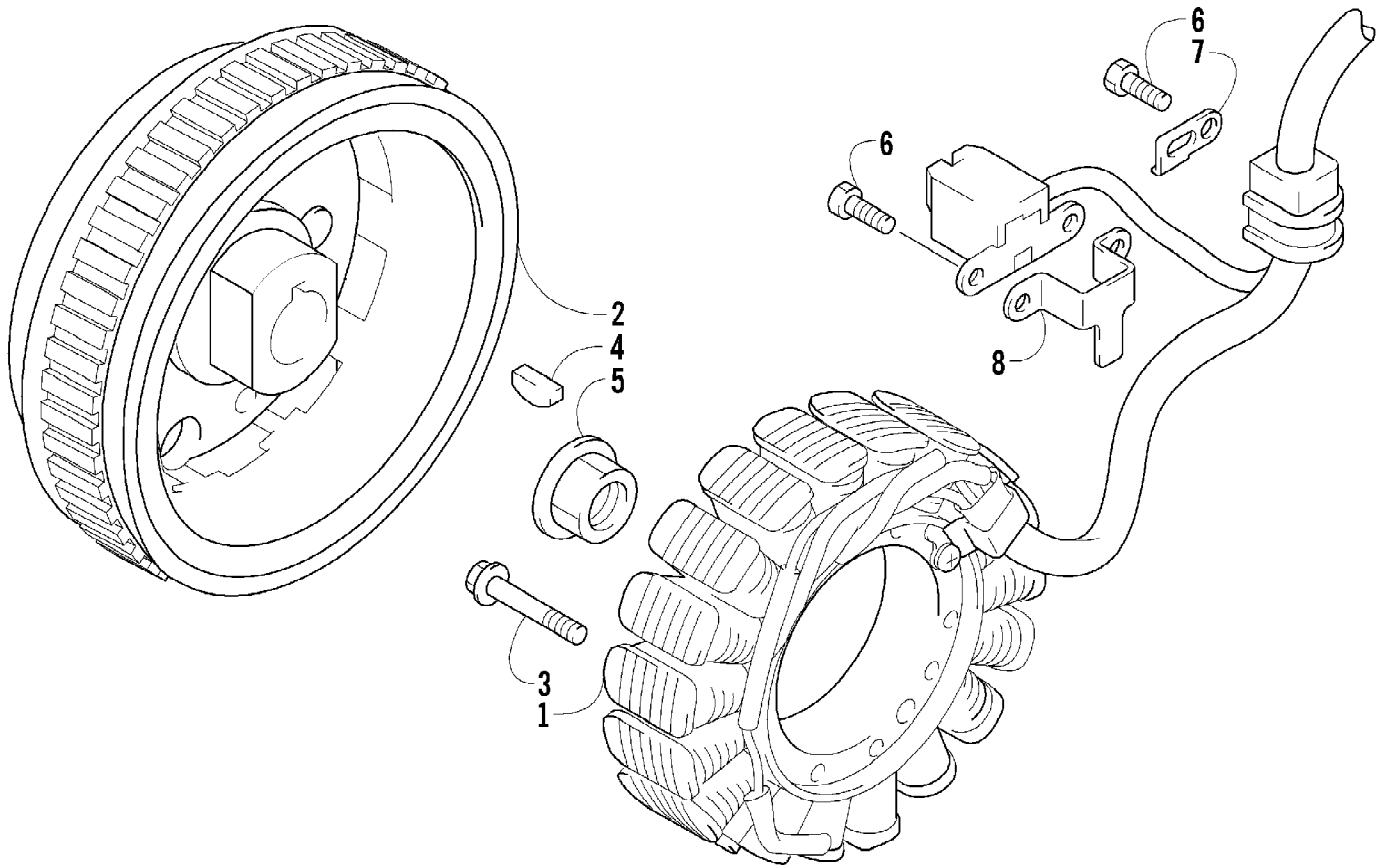

2010 ATV 700 TRV METALLIC BLACK (A2010TBT4EUSO)
MAGNETO ASSEMBLY

Page 47 of 81

Ref #	Part Number	Qty	S/P/F	Description
1	0802-041	1		Stator - Assembly
2	0802-048	1		Rotor/Flywheel
3	0826-102	3		Screw, Machine
4	0829-012	1		Key
5	0827-014	1		Nut
6	8470-510	3		Screw, Machine
7	0802-015	1		Clamp - No. 1
8	0802-016	1		Clamp - No. 2