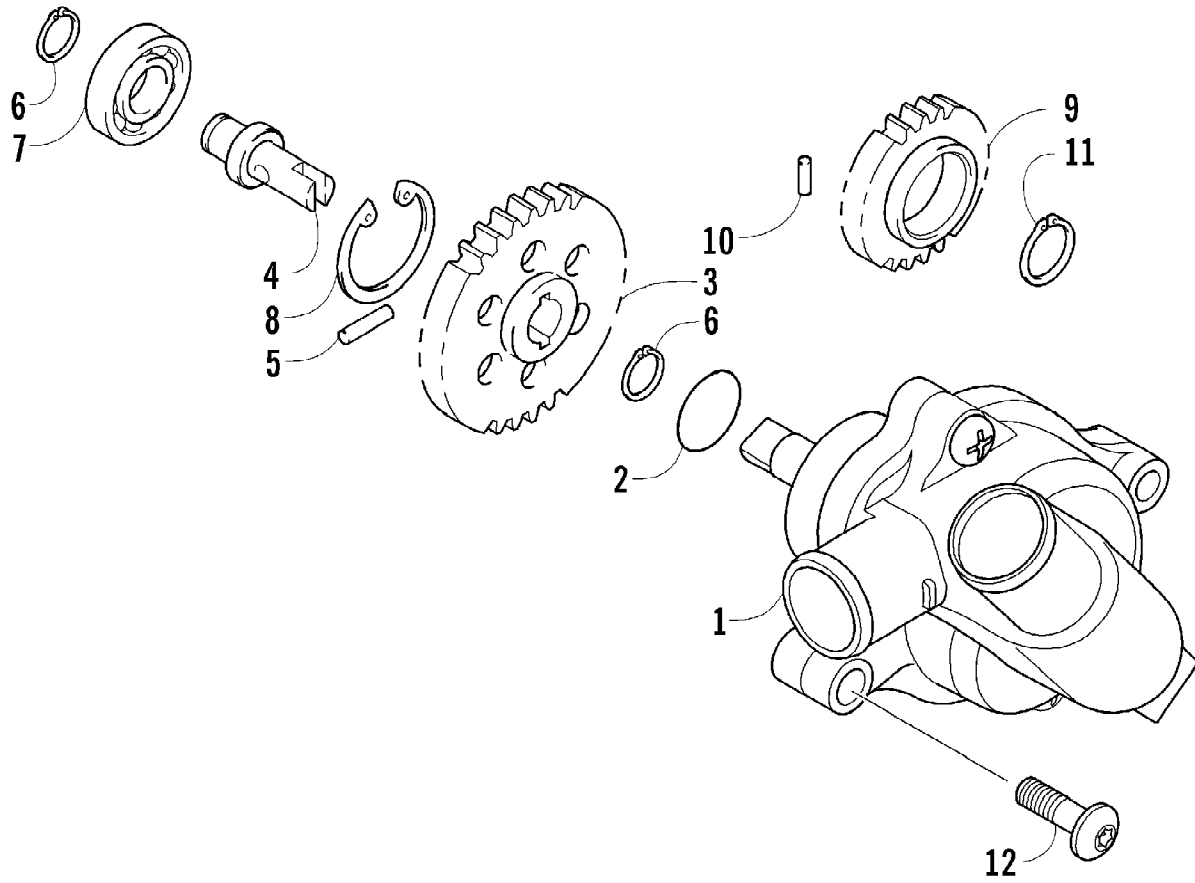

2010 ATV 700 TRV METALLIC BLACK (A2010TBT4EUSO)
WATER PUMP ASSEMBLY

Page 77 of 81

Ref #	Part Number	Qty	S/P/F	Description
1	0813-001	1		Pump, Water - Assembly (inc. 2)
2	0830-029	1		O-Ring
3	0813-004	1		Gear, Driven
4	0813-005	1		Shaft, Driven Gear
5	0829-009	1		Pin
6	0831-002	2		Ring, Retaining
7	0832-046	1	/P	Bearing
8	0831-004	1		Ring, Retaining
9	0811-003	1		Gear, Water Pump Drive
10	0829-007	1		Pin
11	0831-005	1		Ring, Retaining
12	8468-665	2		Screw, Machine