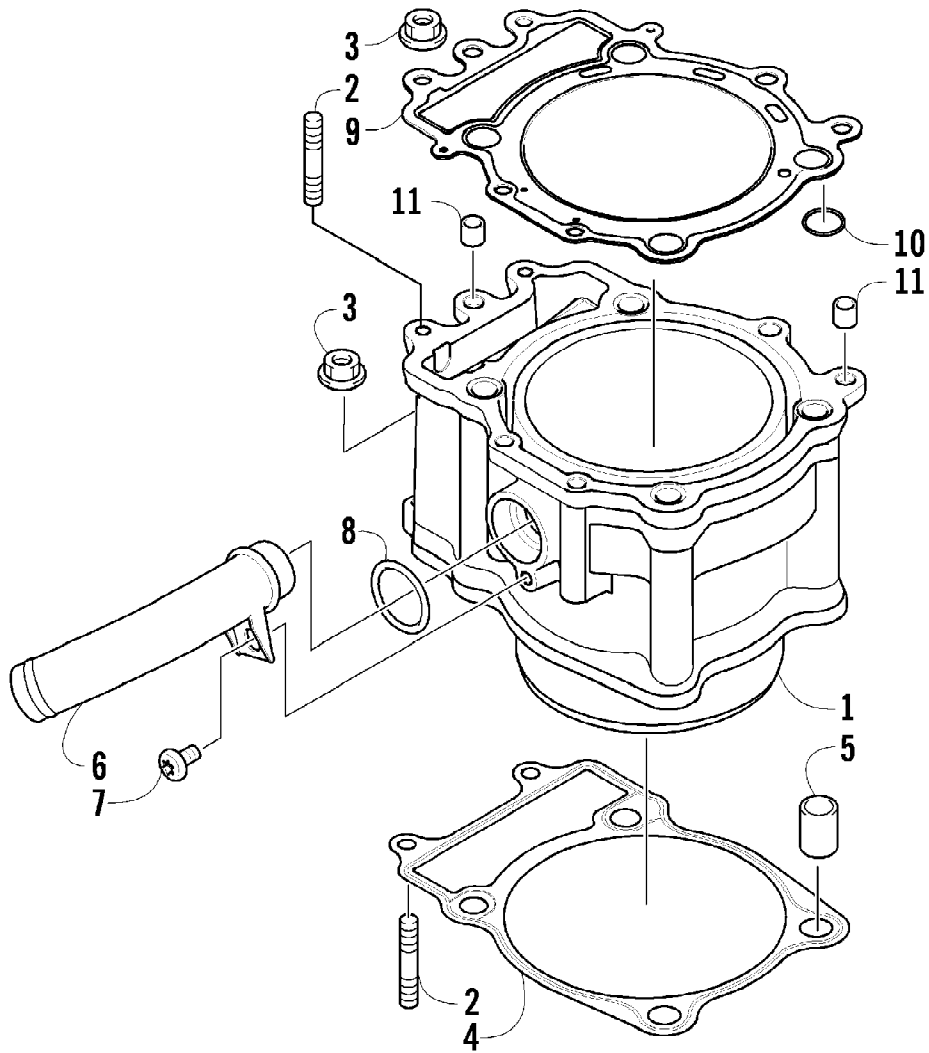

2010 ATV 700 TRV METALLIC BLACK (A2010TBT4EUSO)
CYLINDER ASSEMBLY

Page 20 of 81

Ref #	Part Number	Qty	S/P/F	Description
1	0804-024	1	S	Cylinder
2	0827-002	4		Bolt, Stud
3	8424-604	4		Nut
4	0830-111	1		Gasket, Base
5	0829-002	2		Pin, Dowel
6	0804-047	1	/P	Union, Coolant Hose
7	8468-612	1		Screw, Machine
8	0830-007	1		O-Ring
9	0830-112	1		Gasket, Cylinder Head
10	0830-113	4		O-Ring
11	0829-001	2	S	Pin, Dowel