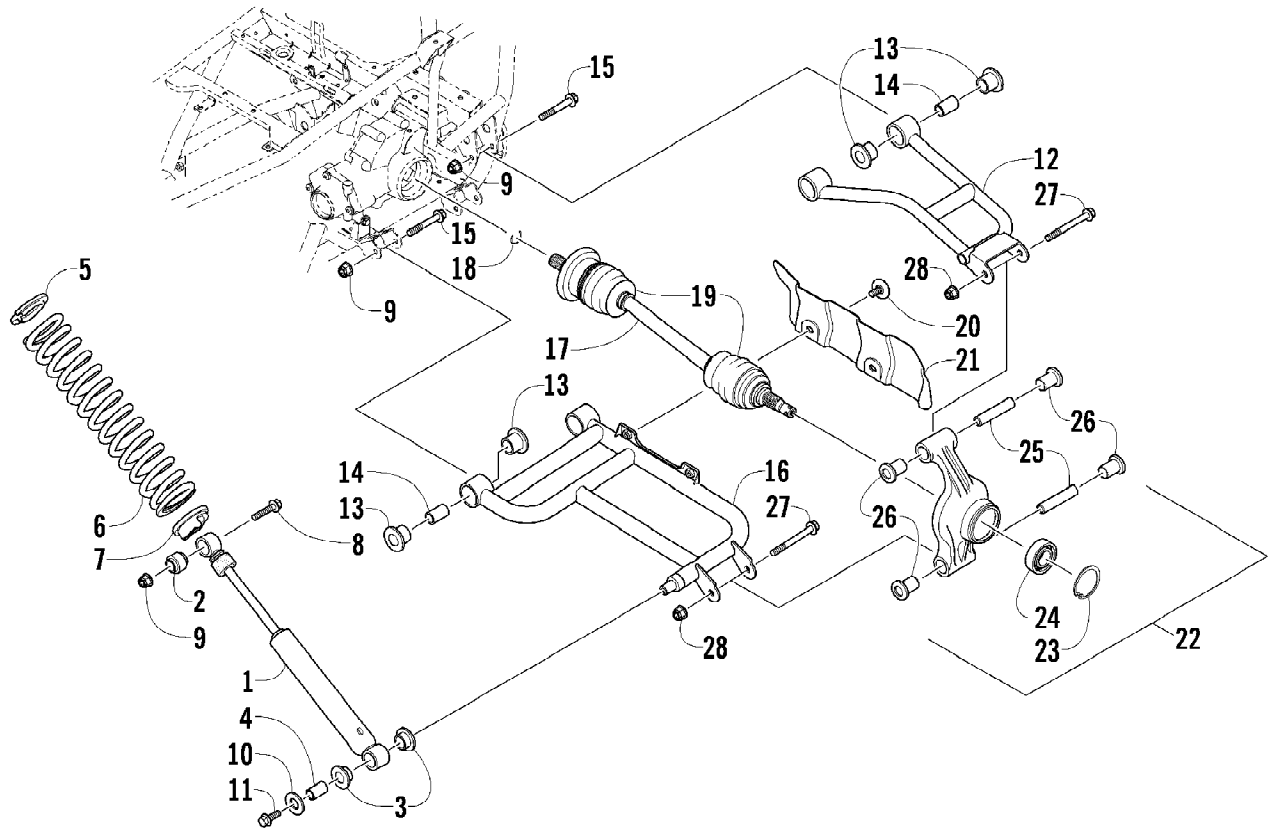

2010 ATV 700 TRV METALLIC BLACK (A2010TBT4EUSO)
REAR SUSPENSION ASSEMBLY

Ref #	Part Number	Qty	S/P/F	Description
1	0404-158	2		Shock Absorber (inc. 2-4)
2	0403-182	2		Bushing
3	0603-955	4		Bushing
4	1603-219	2	S	Sleeve
5	1603-889	2	/P	Retainer, Spring
6	0504-543	2		Spring, Suspension
7	0404-057	2		Cam, Spring Adjuster
8	8409-050	2		Screw, Cap
9	0423-744	10		Nut, Lock
10	0423-087	2		Washer
11	8408-820	2	/P	Screw, Cap
12	0504-586	1	/P	A-Arm, Rear - Upper Right (inc. 13-14)
12	0504-587	1	/P	A-Arm, Rear - Upper Left (inc. 13-14)
13	0403-208	16	/P	Bushing
14	0403-214	8	/P	Axle
15	8409-075	8		Screw, Cap
16	0504-576	1	/P	A-Arm, Rear - Lower Right (inc. 13-14)
16	0504-577	1	/P	A-Arm, Rear - Lower Left (inc. 13-14)
17	1502-343	2	S	Axle, Drive (inc. 18-19)
18	0423-845	2	/P	Clip, Retaining
19	0436-276	2	S	Repair Kit, Boot
20	0423-545	4	/P	Screw, Shoulder
21	1406-068	1		Guard, Boot - Right
21	1406-069	1		Guard, Boot - Left
22	0504-548	1	/P	Knuckle, Right Rear - Assembly (inc. 23-26)
22	0504-549	1	/P	Knuckle, Left Rear - Assembly (inc. 23-26)
23	0423-423	2		Ring, Retaining
24	1402-809	2	/P	Bearing
25	0403-213	4	/P	Axle
26	0403-206	8	/P	Bushing
27	8409-000	4		Screw, Cap
28	8428-002	4		Nut, Lock