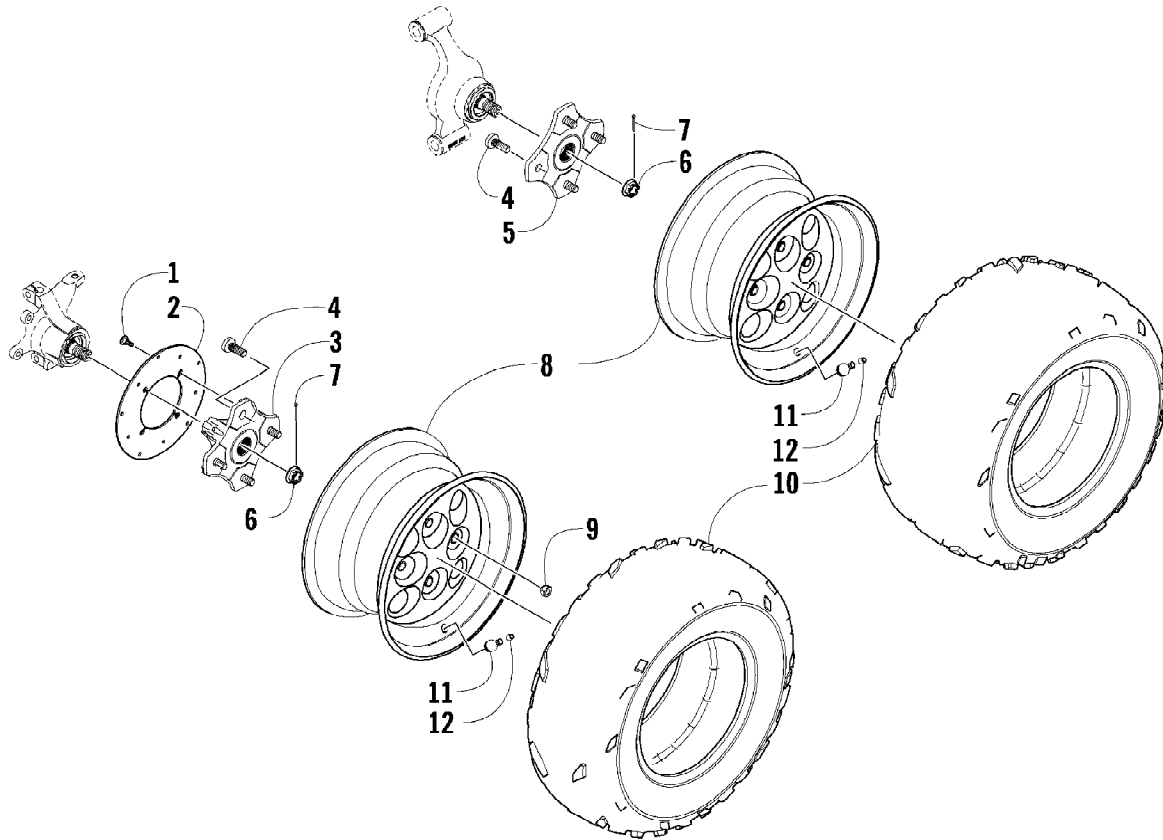

2010 ATV 700 TRV METALLIC BLACK (A2010TBT4EUSO)
WHEEL AND TIRE ASSEMBLY

Page 79 of 81

Ref #	Part Number	Qty	S/P/F	Description
1	0423-557	12		Screw, Shoulder
2	1436-164	3	/P	Disc, Brake
3	3323-100	2	S	Hub, Wheel - Front (inc. 4)
4	0402-974	16	/P	Stud
5	3323-100	1	S	Hub, Wheel - Rear - Right (inc. 4)
5	3323-113	1	/P	Hub, Wheel - Rear - Left (inc. 4)
6	0423-607	4		Nut, Castle
7	0423-407	4		Pin, Cotter
8	1402-776	2		Wheel - Front
8	1402-777	2		Wheel - Rear
9	0423-408	16	/P	Nut, Lug
10	1402-658	2		Tire - Front
10	1402-659	2		Tire - Rear
11	0402-064	4		Stem, Valve (inc. 12)
12	0402-140	4		Cap, Valve Stem