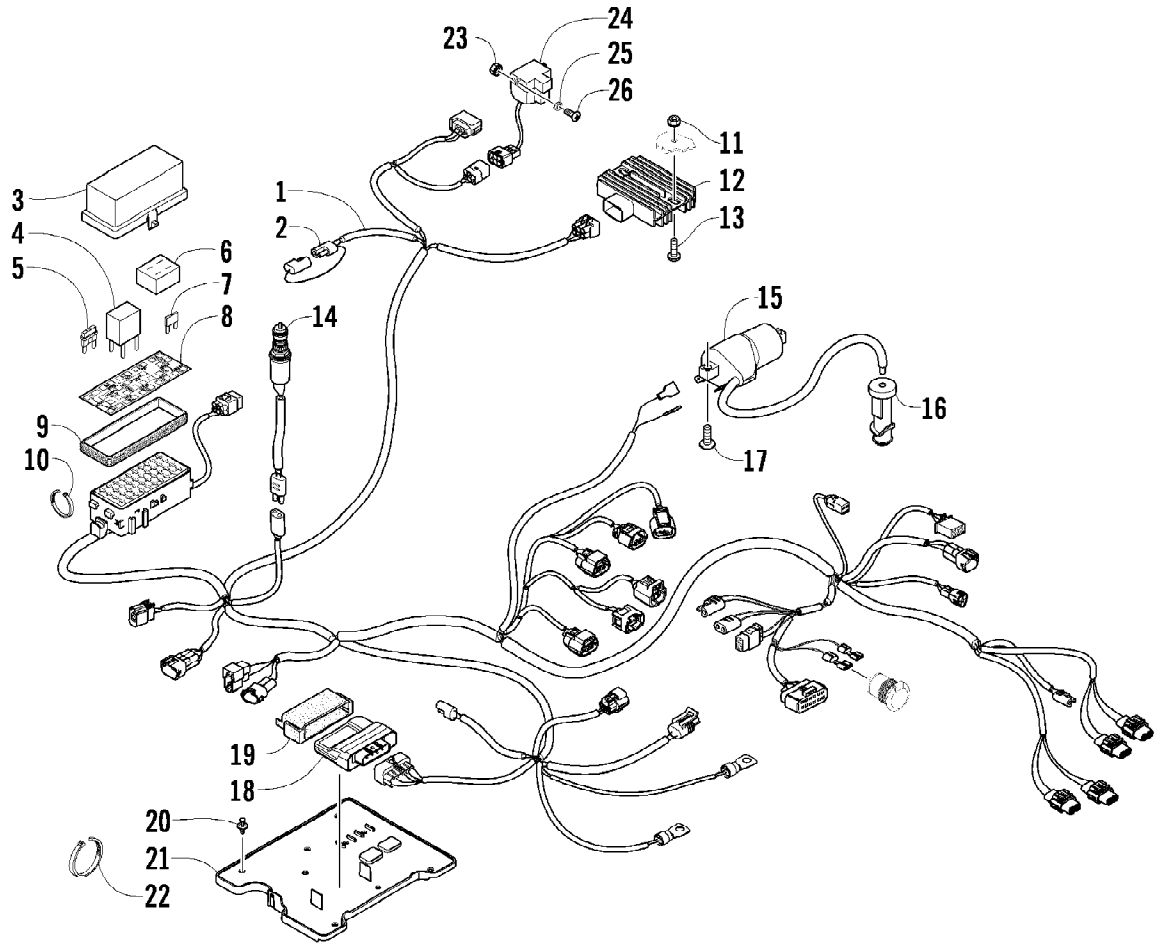

2010 ATV 700 TRV METALLIC BLACK (A2010TBT4EUSO)
TRANSMISSION ASSEMBLY

2010 ATV 700 TRV METALLIC BLACK (A2010TBT4EUSO)
TRANSMISSION ASSEMBLY

Page 75 of 81

Ref #	Part Number	Qty	S/P/F	Description
1	0823-157	1	S/P	Pulley, Driven - Assembly (inc. 2-4)
2	0823-176	3	/P	Shoe, Cam
3	0823-177	3		Screw, Machine
4	0823-178	1		Nut
5	0827-010	1		Nut
6	0828-106	1		Washer
7	0823-008	1		Plate, Movable Drive Face
8	0823-010	4		Damper, Movable Drive Face
9	0823-159	1		Face, Movable Drive
10	0823-013	1		Belt, Drive
11	0823-149	1		Spacer
12	0823-167	8	/P	Roller
13	0823-156	1	/P	Face, Fixed Drive
14	0823-131	1		Shroud, Drive Face
15	0623-914	6		Screw, Self-Tapping
16	0823-015	1		Spacer, Fixed Drive Face
17	0470-531	1		O-Ring
18	0823-261	1	S/P	Housing, Clutch - Assembly
19	0830-189	1	/P	Seal
20	0827-011	1		Nut
21	0823-018	1		Clutch, One-Way
22	0823-098	1	S	Clutch, Centrifugal - 6 Plate

2010 ATV 700 TRV METALLIC BLACK (A2010TBT4EUSO)
WATER PUMP ASSEMBLY

Page 77 of 81

Ref #	Part Number	Qty	S/P/F	Description
1	0813-001	1		Pump, Water - Assembly (inc. 2)
2	0830-029	1		O-Ring
3	0813-004	1		Gear, Driven
4	0813-005	1		Shaft, Driven Gear
5	0829-009	1		Pin
6	0831-002	2		Ring, Retaining
7	0832-046	1	/P	Bearing
8	0831-004	1		Ring, Retaining
9	0811-003	1		Gear, Water Pump Drive
10	0829-007	1		Pin
11	0831-005	1		Ring, Retaining
12	8468-665	2		Screw, Machine

2010 ATV 700 TRV METALLIC BLACK (A2010TBT4EUSO)
WHEEL AND TIRE ASSEMBLY

Page 79 of 81

Ref #	Part Number	Qty	S/P/F	Description
1	0423-557	12		Screw, Shoulder
2	1436-164	3	/P	Disc, Brake
3	3323-100	2	S	Hub, Wheel - Front (inc. 4)
4	0402-974	16	/P	Stud
5	3323-100	1	S	Hub, Wheel - Rear - Right (inc. 4)
5	3323-113	1	/P	Hub, Wheel - Rear - Left (inc. 4)
6	0423-607	4		Nut, Castle
7	0423-407	4		Pin, Cotter
8	1402-776	2		Wheel - Front
8	1402-777	2		Wheel - Rear
9	0423-408	16	/P	Nut, Lug
10	1402-658	2		Tire - Front
10	1402-659	2		Tire - Rear
11	0402-064	4		Stem, Valve (inc. 12)
12	0402-140	4		Cap, Valve Stem