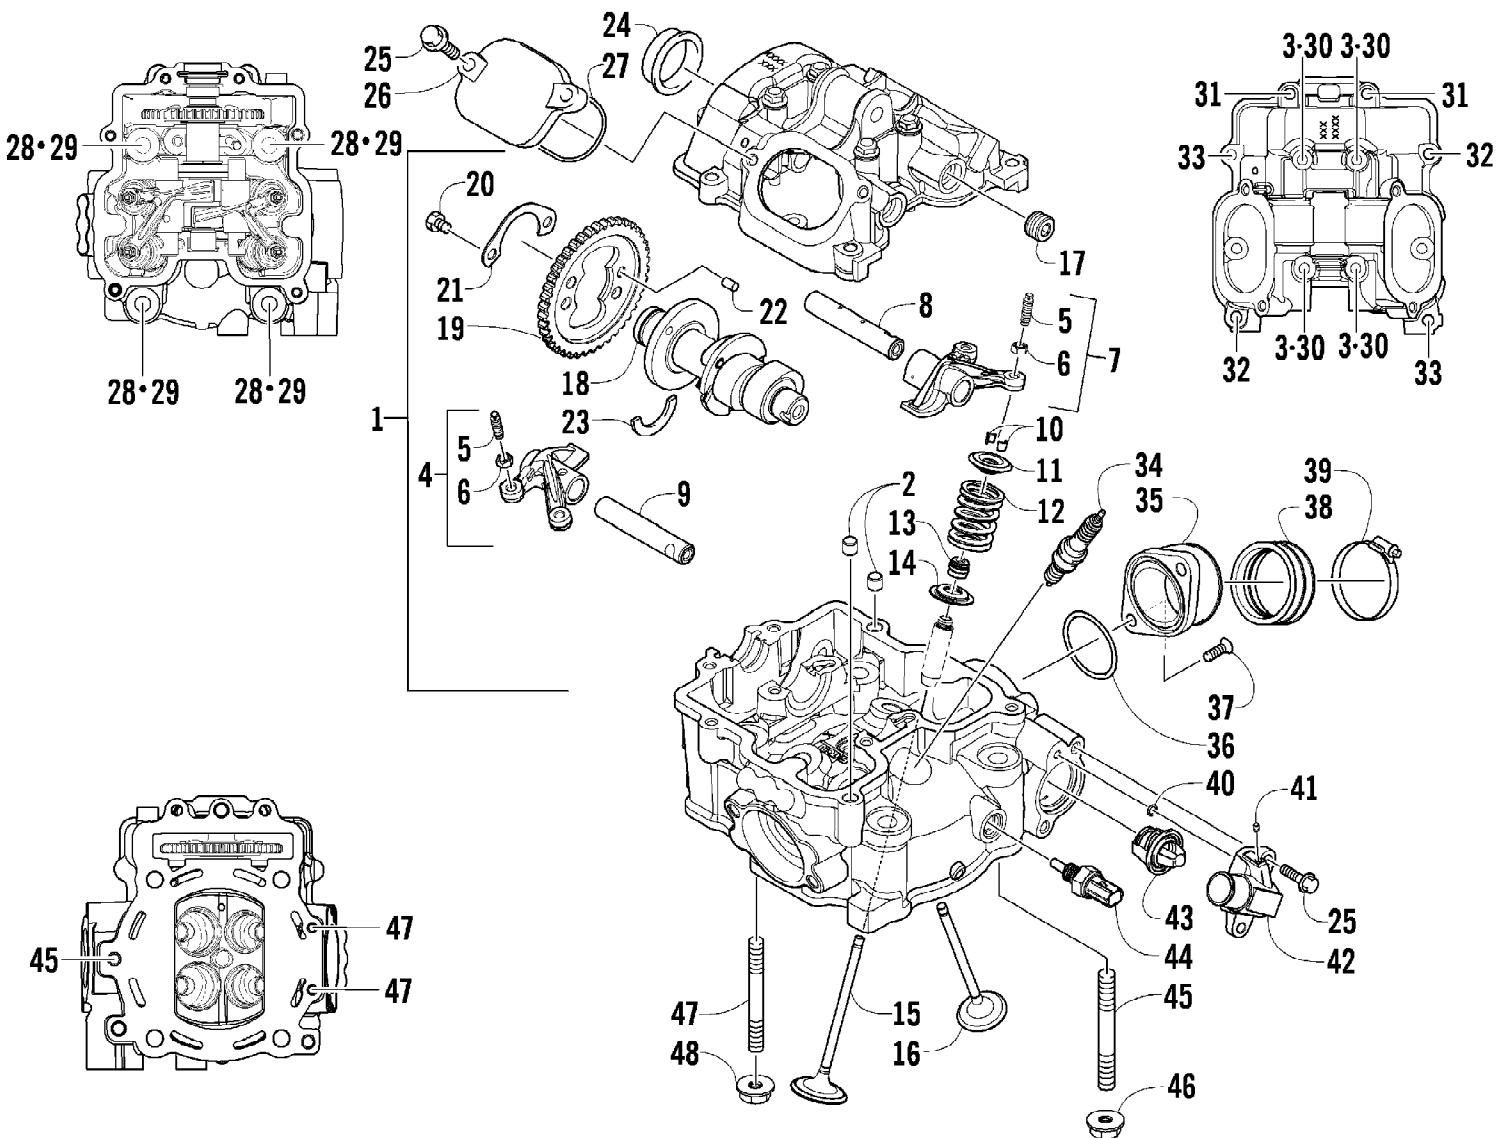

2010 ATV 700 TRV METALLIC BLACK (A2010TBT4EUSO)
CYLINDER HEAD AND CAMSHAFT/VALVE ASSEMBLY

2010 ATV 700 TRV METALLIC BLACK (A2010TBT4EUSO)
CYLINDER HEAD AND CAMSHAFT/VALVE ASSEMBLY

Page 22 of 81

Ref #	Part Number	Qty	S/P/F	Description
1	0808-082	1		Head, Cylinder - Assembly (inc. 2-17)
2	0829-001	2	S	Pin, Dowel
3	0826-001	4		Screw, Cap
4	0809-205	1	S	Arm, Valve Rocker - Exhaust (inc. two No. 5-6)
5	0809-033	4	S	Screw, Adjuster
6	0827-007	4		Nut
7	0809-202	1	S	Arm, Valve Rocker - Intake (inc. two No. 5-6)
8	0809-007	1		Shaft, Rocker Arm - Intake
9	0809-008	1		Shaft, Rocker Arm - Exhaust
10	0809-014	8		Cotter, Valve
11	0809-013	4		Retainer, Spring
12	0809-138	4	S	Spring, Valve
13	0830-016	4	S	Seal, Oil
14	0809-006	4		Seat, Spring - Valve
15	0809-039	2	S	Valve, Intake
16	0809-040	2	S	Valve, Exhaust
17	0831-041	2		Plug, Shaft
18	0809-245	1	/P	Camshaft
19	0809-002	1		Sprocket
20	0826-034	2		Screw, Cap
21	0828-004	1		Plate, Retainer
22	0829-008	1		Pin, Dowel
23	0809-003	1		C-Ring
24	0808-077	1		Plug, Cylinder Head
25	0826-007	6		Screw, Cap
26	0808-003	2		Cap, Inspection
27	0830-167	2	/P	O-Ring
28	0808-037	4	/P	Screw, Cap
29	0830-147	4	/P	Washer
30	0830-107	4		Gasket
31	0826-002	2		Screw, Cap
32	0826-005	2		Screw, Cap
33	0826-006	2		Screw, Cap
34	0217-799	1	/P	Spark Plug (CPR8E)
35	0470-668	1		Flange, Intake Manifold
36	0830-090	1		O-Ring
37	0826-008	2		Screw, Machine
38	0470-669	1	S	Boot
39	0423-066	1		Clamp
40	0830-168	1	/P	O-Ring
41	0830-169	1		Plug
42	0808-113	1		Cover, Thermostat
43	0808-078	1		Thermostat
44	0808-124	1		Switch, Engine Coolant Temperature
45	0827-031	1		Bolt, Stud
46	8424-804	1		Nut
47	0827-054	2		Bolt, Stud
48	8424-604	2		Nut