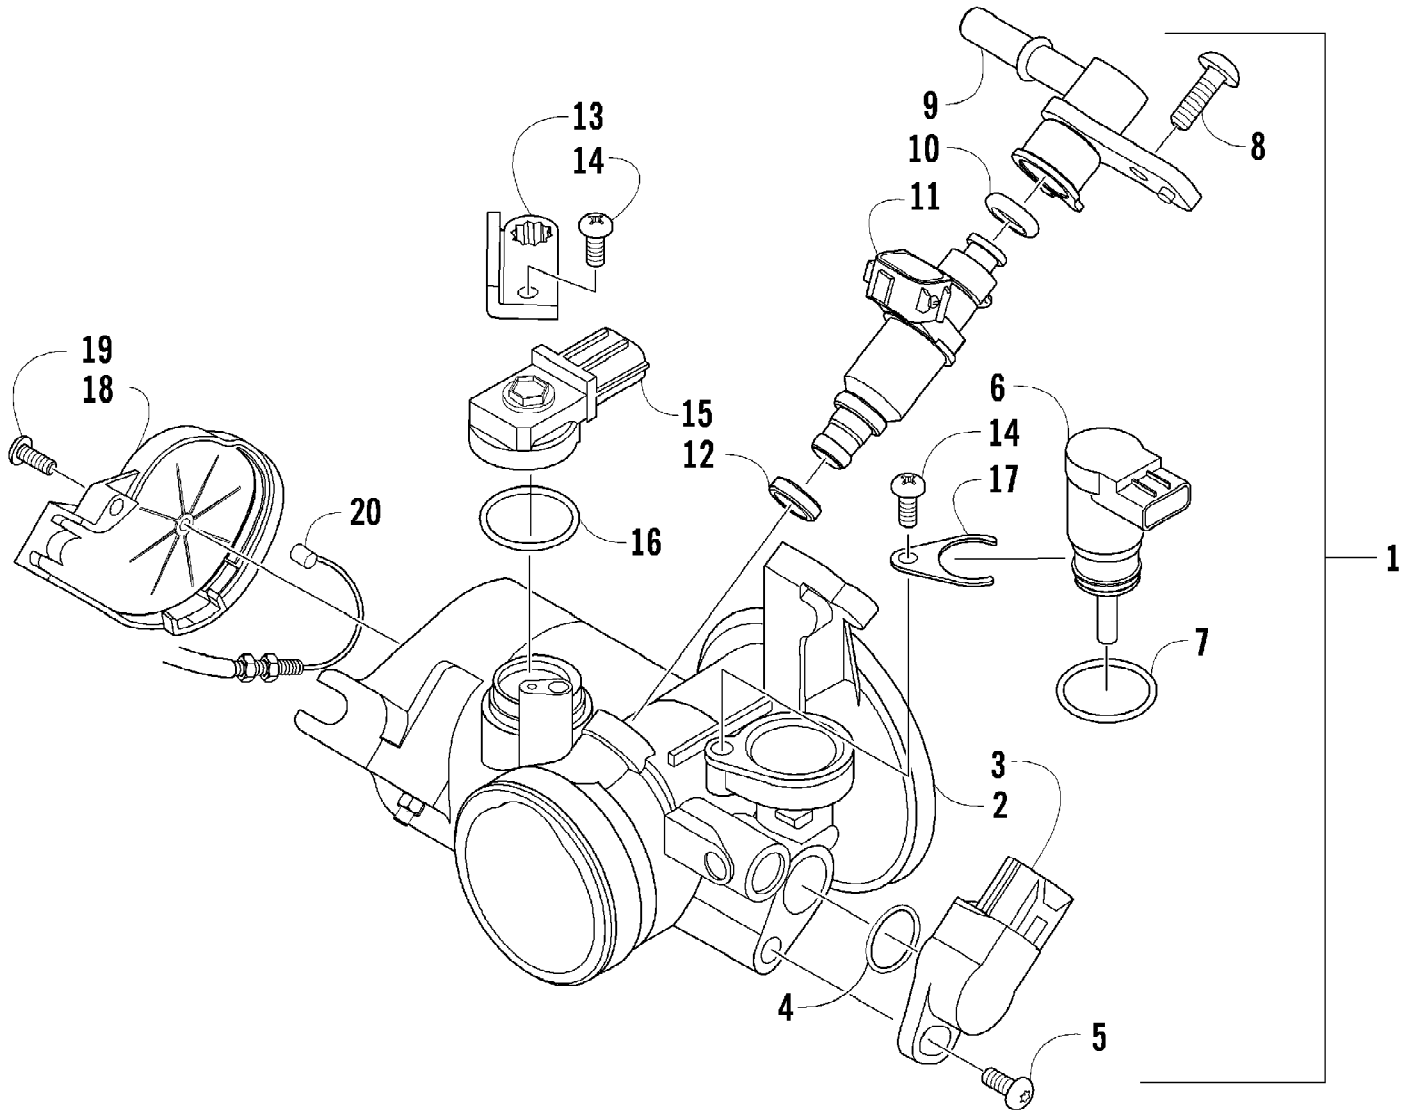

2010 ATV 700 TRV METALLIC BLACK (A2010TBT4EUSO)
THROTTLE BODY ASSEMBLY

Page 73 of 81

Ref #	Part Number	Qty	S/P/F	Description
1	0470-753	1		Throttle - Assembly (inc. 2-19)
2	0	1	F	Throttle Body
3	0430-072	1		Sensor, Throttle Position
4	5507-234	1		O-Ring
5	5507-231	1		Screw, Machine
6	0430-074	1		Valve, ISC
7	5507-233	1		O-Ring
8	5507-238	1		Screw, Machine
9	0470-687	1		Rail, Fuel
10	0470-767	1		O-Ring
11	0470-762	1		Injector, Fuel
12	0470-768	1		Seal
13	5507-227	1		Bracket, MAP Sensor
14	5507-117	2	/P	Screw, Machine
15	0430-073	1		Sensor, MAP
16	5507-232	1		O-Ring
17	5507-229	1		Plate, ISC Valve
18	5507-223	1		Cover
19	5507-037	1	/P	Screw, Machine
20	0487-057	1		Cable, Throttle