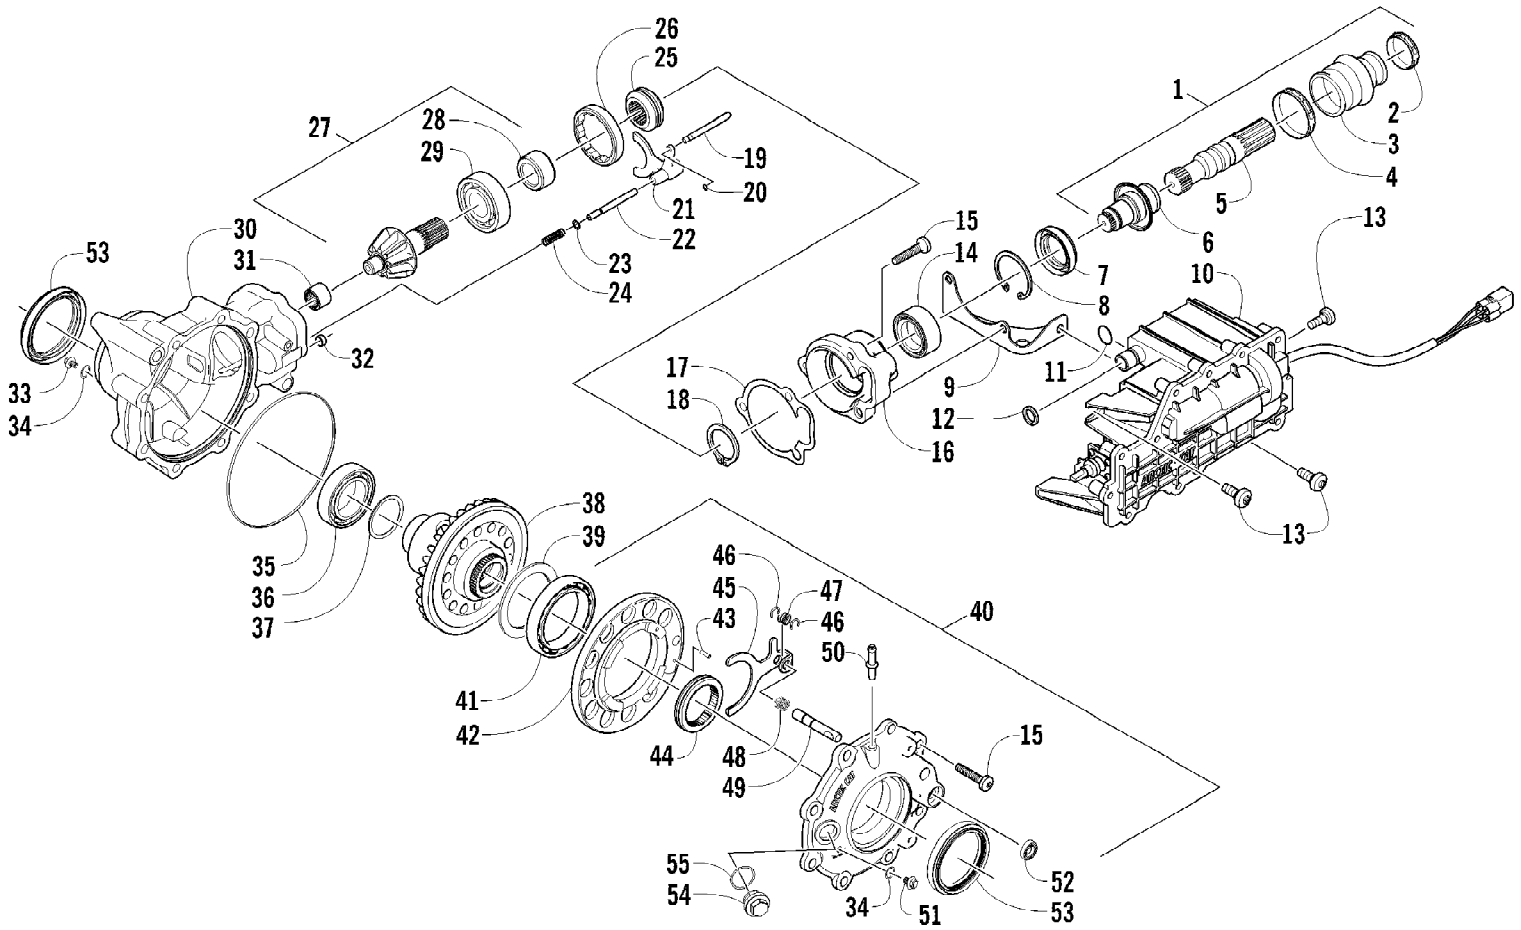

2010 ATV 700 TRV METALLIC BLACK (A2010TBT4EUSO)
FRONT DRIVE GEARCASE ASSEMBLY

2010 ATV 700 TRV METALLIC BLACK (A2010TBT4EUSO)
FRONT DRIVE GEARCASE ASSEMBLY

Ref #	Part Number	Qty	S/P/F	Description
	1502-393	1		Complete Front Drive Gearcase Assembly
1	1502-083	1		Shaft, Propeller - Assembly (inc. 2-6)
2	0423-411	1		Clamp
3	0402-985	1	/P	Boot, Propeller Shaft
4	0423-393	1		Clamp
5	1402-045	1		Shaft, Output
6	1502-085	1	/P	Shaft, Input
7	1402-011	1		Seal
8	0423-423	1		Ring, Retaining
9	1502-237	1		Bracket, Actuator
10	0502-585	1	S	Actuator (inc. 11)
11	1402-981	1		O-Ring
12	0423-892	1	/P	O-Ring
13	0423-396	3		Screw, Self-Tapping
14	1402-043	1		Bearing
15	0423-118	11		Screw, Self-Tapping
16	0502-528	1	/P	Housing, Pinion
17	0402-947	1		Gasket, Flange
18	0423-417	1		Ring, Retaining
19	0402-997	1		Shaft, Selector
20	0423-402	1		Ring, Retaining
21	0402-998	1		Fork, Selector
22	0402-417	1		Shaft, Shuttle
23	0423-147	1		O-Ring
24	0402-999	1		Spring, Return
25	0402-413	1		Coupler, Drive
26	0402-357	1		Collar, Lock
27	0502-784	1		Gear, Pinion - Assembly - 11T (inc. 28-29)
28	0402-336	1		Collar, Retaining
29	0402-327	1		Bearing
30	0502-514	1		Housing, Gearcase
31	0402-328	1		Bearing
32	0402-411	1		Pin, Dowel
33	1402-210	1	/P	Plug, Magnetic (inc. one No. 34)
34	0423-153	2		O-Ring
35	0423-149	1		O-Ring
36	0402-393	1		Bearing
37	0402-405	AR		Shim, 41 x 49 x 1.3 mm
37	0402-406	AR		Shim, 41 x 49 x 1.4 mm
37	0402-407	AR		Shim, 41 x 49 x 1.5 mm
37	0402-408	AR		Shim, 41 x 49 x 1.6 mm
37	0402-409	AR		Shim, 41 x 49 x 1.7 mm
38	1502-554	1	/P	Gear, Ring - 34T
39	1402-074	AR		Shim, 61 x 69 x 1.3 mm
39	1402-075	AR		Shim, 61 x 69 x 1.4 mm
39	1402-076	AR		Shim, 61 x 69 x 1.5 mm
39	1402-077	AR		Shim, 61 x 69 x 1.6 mm
39	1402-078	AR		Shim, 61 x 69 x 1.7 mm
40	1502-389	1		Cover, Gearcase (inc. one No. 34, 41-52, and one No. 53)
41	1402-053	1		Bearing
42	0502-413	1		Flange, Bearing