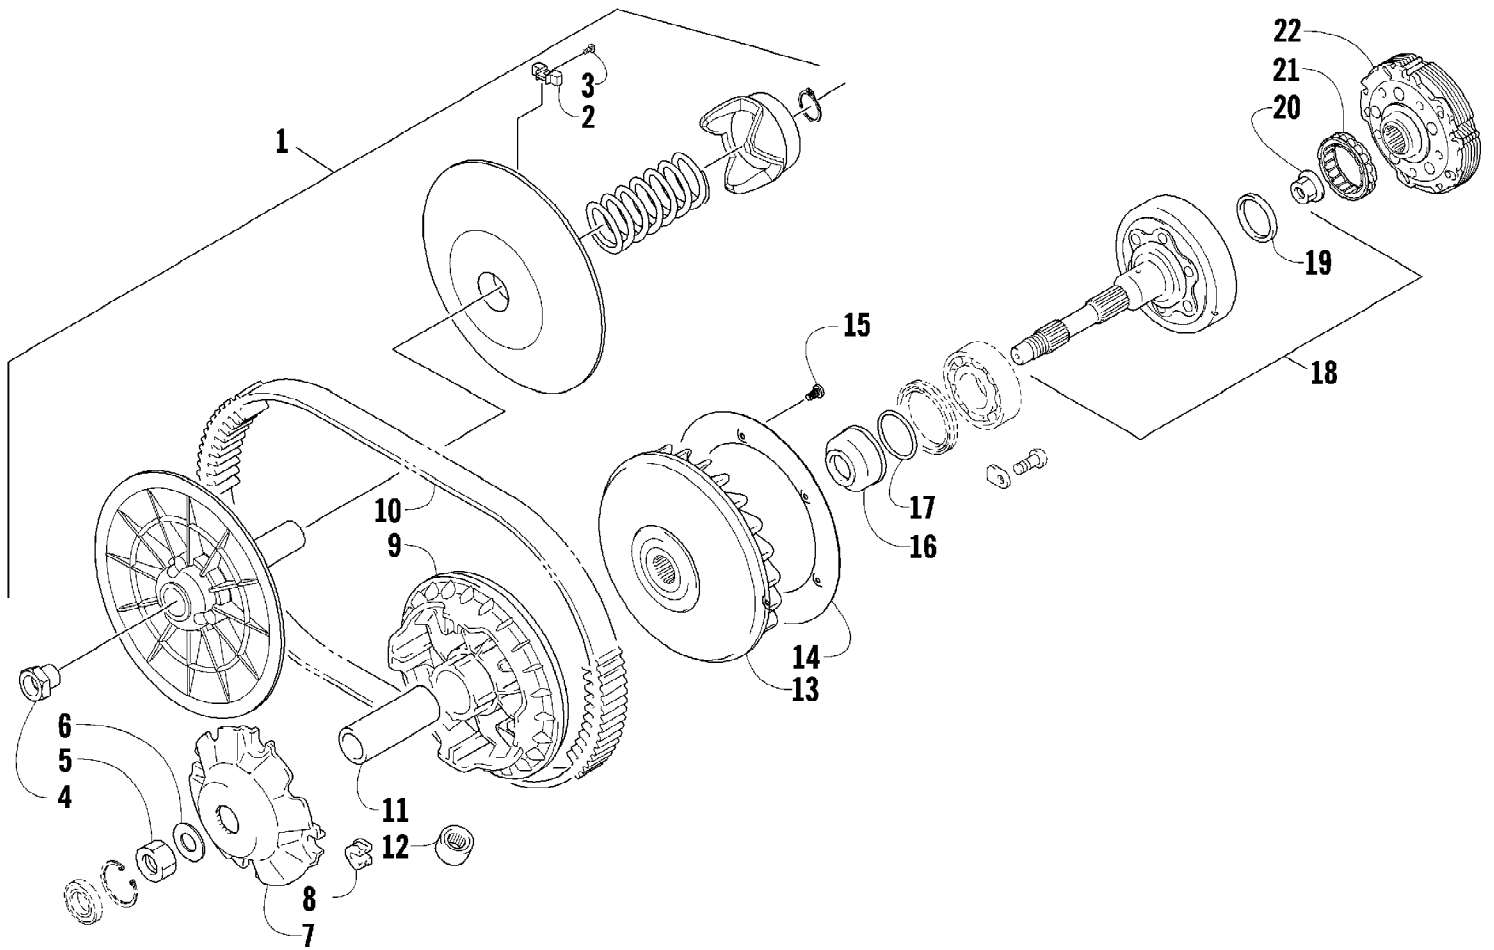

2010 ATV 700 TRV METALLIC BLACK (A2010TBT4EUSO)
TRANSMISSION ASSEMBLY

2010 ATV 700 TRV METALLIC BLACK (A2010TBT4EUSO)
TRANSMISSION ASSEMBLY

Page 75 of 81

Ref #	Part Number	Qty	S/P/F	Description
1	0823-157	1	S/P	Pulley, Driven - Assembly (inc. 2-4)
2	0823-176	3	/P	Shoe, Cam
3	0823-177	3		Screw, Machine
4	0823-178	1		Nut
5	0827-010	1		Nut
6	0828-106	1		Washer
7	0823-008	1		Plate, Movable Drive Face
8	0823-010	4		Damper, Movable Drive Face
9	0823-159	1		Face, Movable Drive
10	0823-013	1		Belt, Drive
11	0823-149	1		Spacer
12	0823-167	8	/P	Roller
13	0823-156	1	/P	Face, Fixed Drive
14	0823-131	1		Shroud, Drive Face
15	0623-914	6		Screw, Self-Tapping
16	0823-015	1		Spacer, Fixed Drive Face
17	0470-531	1		O-Ring
18	0823-261	1	S/P	Housing, Clutch - Assembly
19	0830-189	1	/P	Seal
20	0827-011	1		Nut
21	0823-018	1		Clutch, One-Way
22	0823-098	1	S	Clutch, Centrifugal - 6 Plate