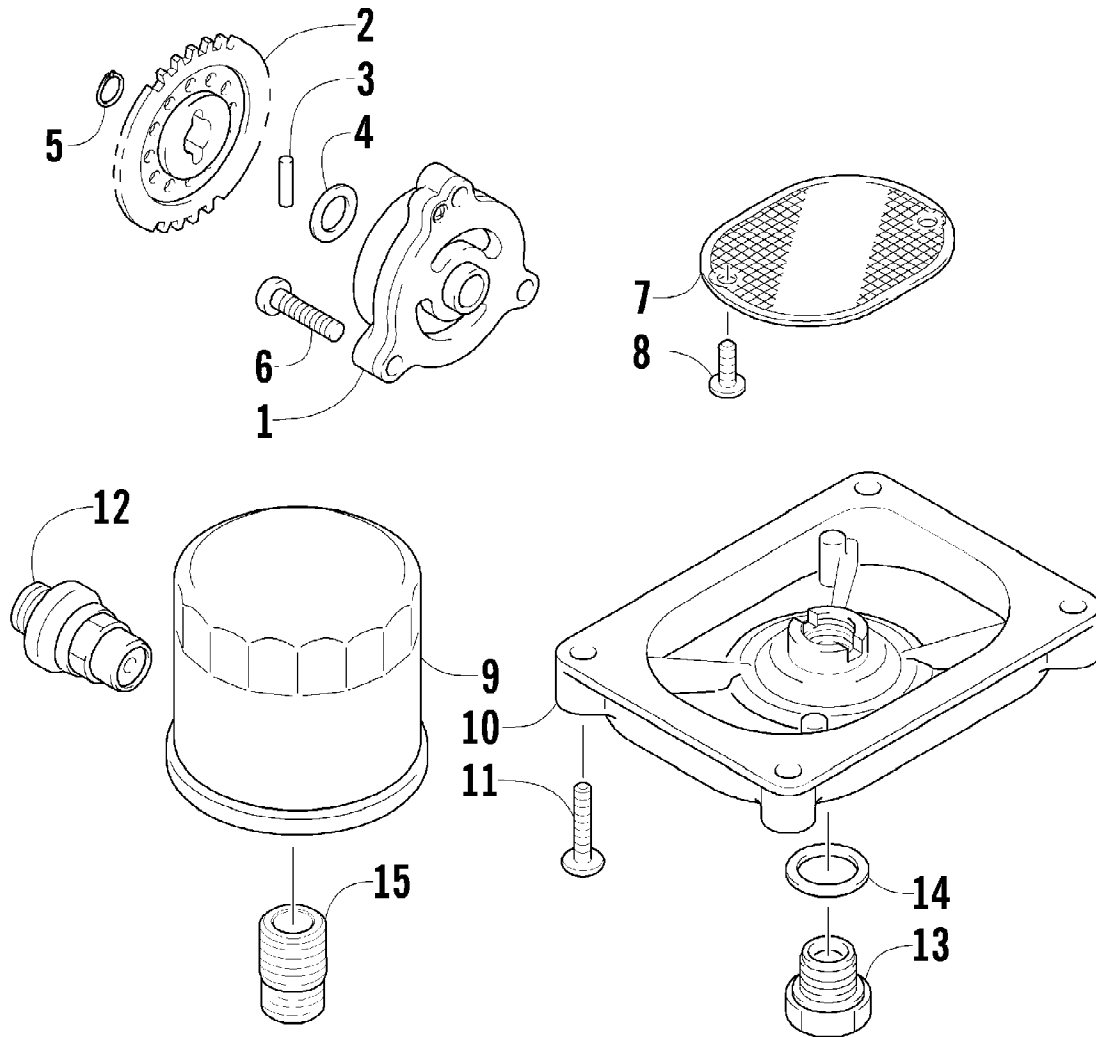

2010 ATV 700 TRV METALLIC BLACK (A2010TBT4EUSO)
OIL FILTER/PUMP ASSEMBLY

Page 49 of 81

Ref #	Part Number	Qty	S/P/F	Description
1	0812-023	1		Pump, Oil
2	0812-083	1	/P	Gear, Driven
3	0829-009	1		Pin
4	0828-007	1	/P	Washer
5	0831-002	1		Ring, Retaining
6	0826-039	3		Screw, Machine
7	0812-057	1	/P	Strainer, Oil
8	0826-040	2		Screw, Machine
9	0812-029	1	S	Filter, Oil
10	0812-053	1		Cap, Oil Strainer
11	8468-625	4		Screw, Machine
12	0812-007	1		Valve, Oil-Relief - Assembly
13	0812-006	1		Plug, Drain
14	0830-017	1		Gasket, Drain Plug
15	0812-008	1		Union, Oil Filter