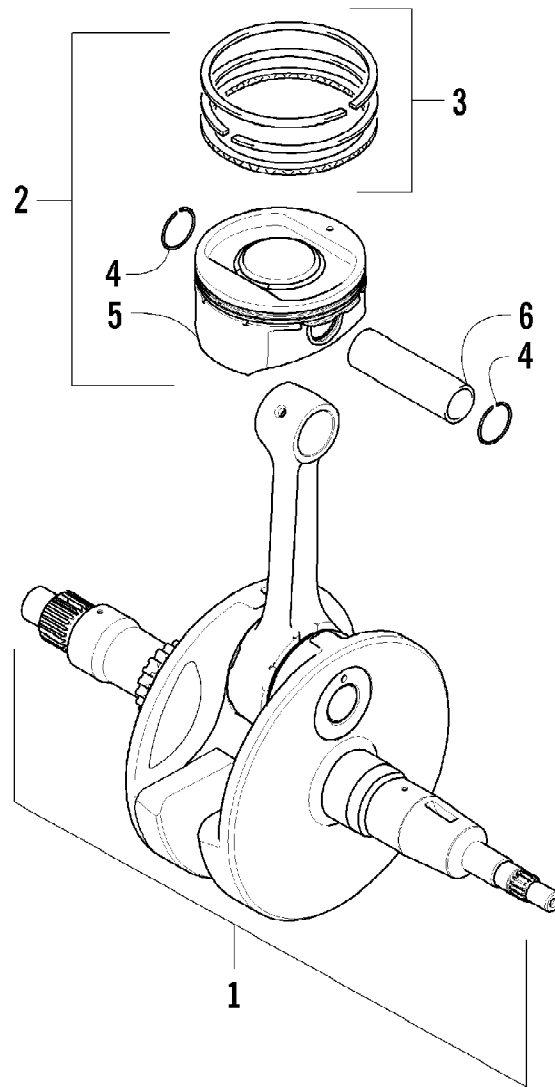

2010 ATV 700 TRV METALLIC BLACK (A2010TBT4EUSO)
CRANKSHAFT AND PISTON ASSEMBLY

Page 18 of 81

Ref #	Part Number	Qty	S/P/F	Description
1	0805-032	1	S	Crankshaft Assembly
2	0805-297	1	/P	Piston Set (inc. 3-6)
3	0805-132	1		Ring, Piston - Set
4	0831-001	2		Circlip, Piston Pin
5	0805-296	1		Piston
6	0805-210	1		Pin, Piston