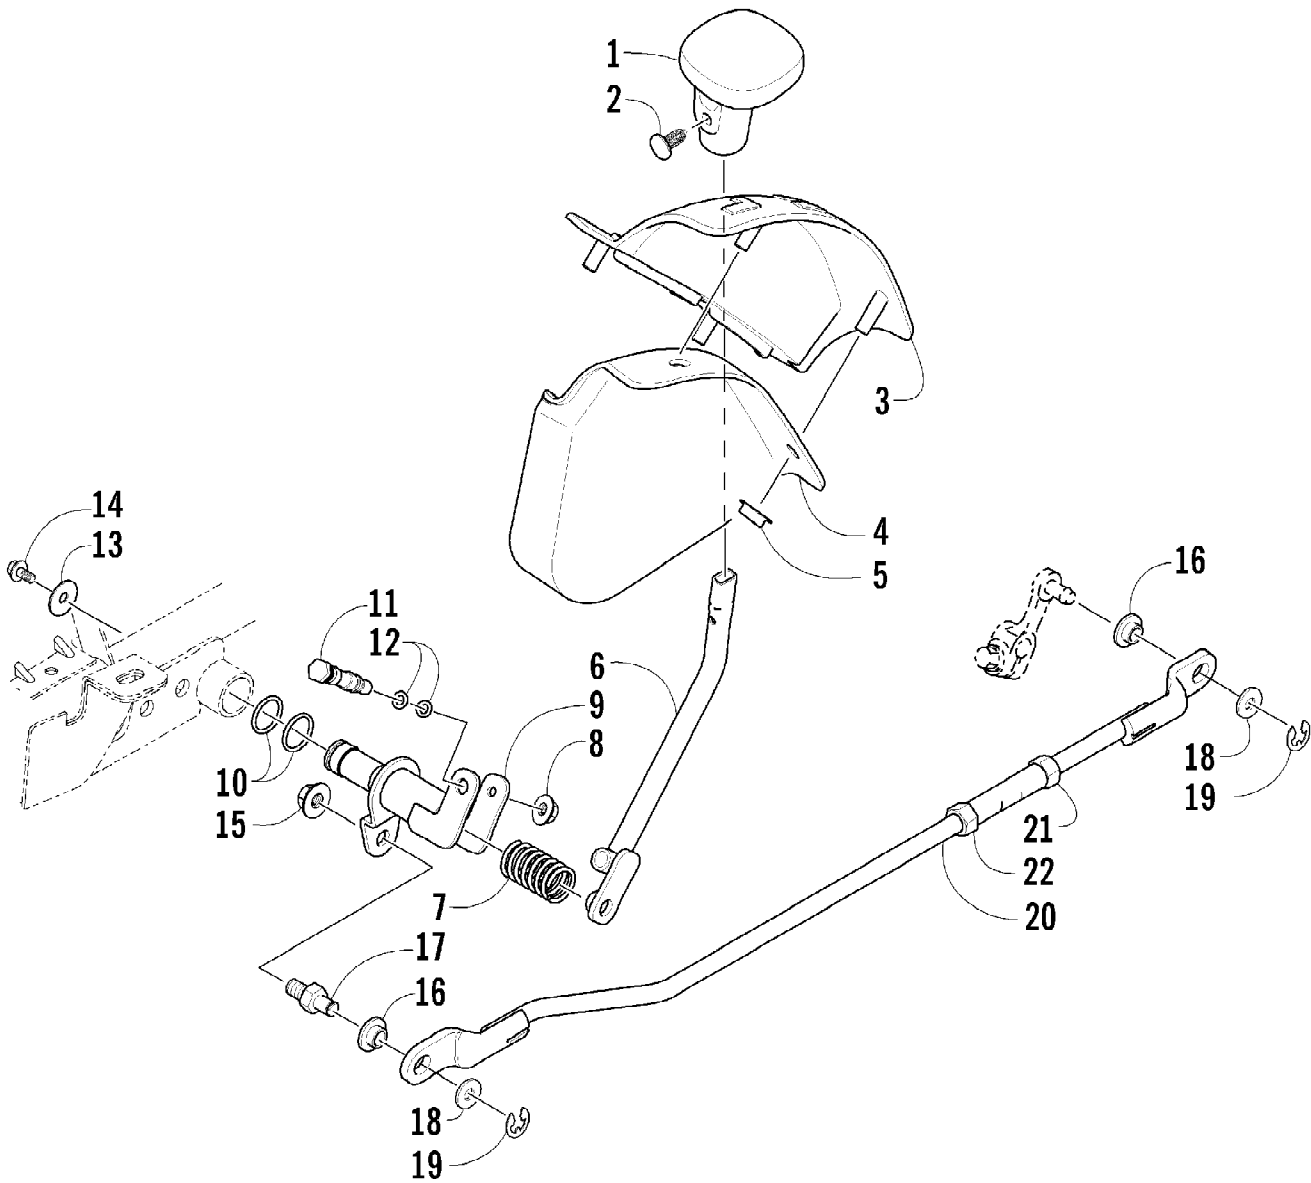

2010 ATV 700 TRV METALLIC BLACK (A2010TBT4EUSO)
SHIFT LEVER ASSEMBLY

Ref #	Part Number	Qty	S/P/F	Description
1	0402-843	1	/P	Knob, Shift
2	0423-345	1		Clip, Retaining
3	1402-576	1		Plate, Shift
4	2406-345	1		Shield, Shift Plate
5	0423-357	4		Nut, Stamped
6	0502-659	1		Lever, Shift
7	0402-678	1	/P	Spring, Shift Lever
8	8424-602	1	/P	Nut
9	1502-332	1		Actuator, Shift
10	0423-299	2	/P	O-Ring
11	0402-675	1		Axle, Pivot
12	0423-182	2	/P	O-Ring
13	0423-087	1		Washer
14	8408-812	1		Screw, Cap
15	8424-802	1		Nut
16	0423-091	2		Bushing
17	1402-621	1		Pin, Mounting
18	0623-094	2		Washer
19	0423-169	2	/P	E-Ring
20	1502-200	1		Linkage, Shift - Assembly (inc. 21-22)
21	0623-294	1		Nut, Hex - Right-Hand Thread
22	0123-917	1	/P	Nut, Hex - Left-Hand Thread