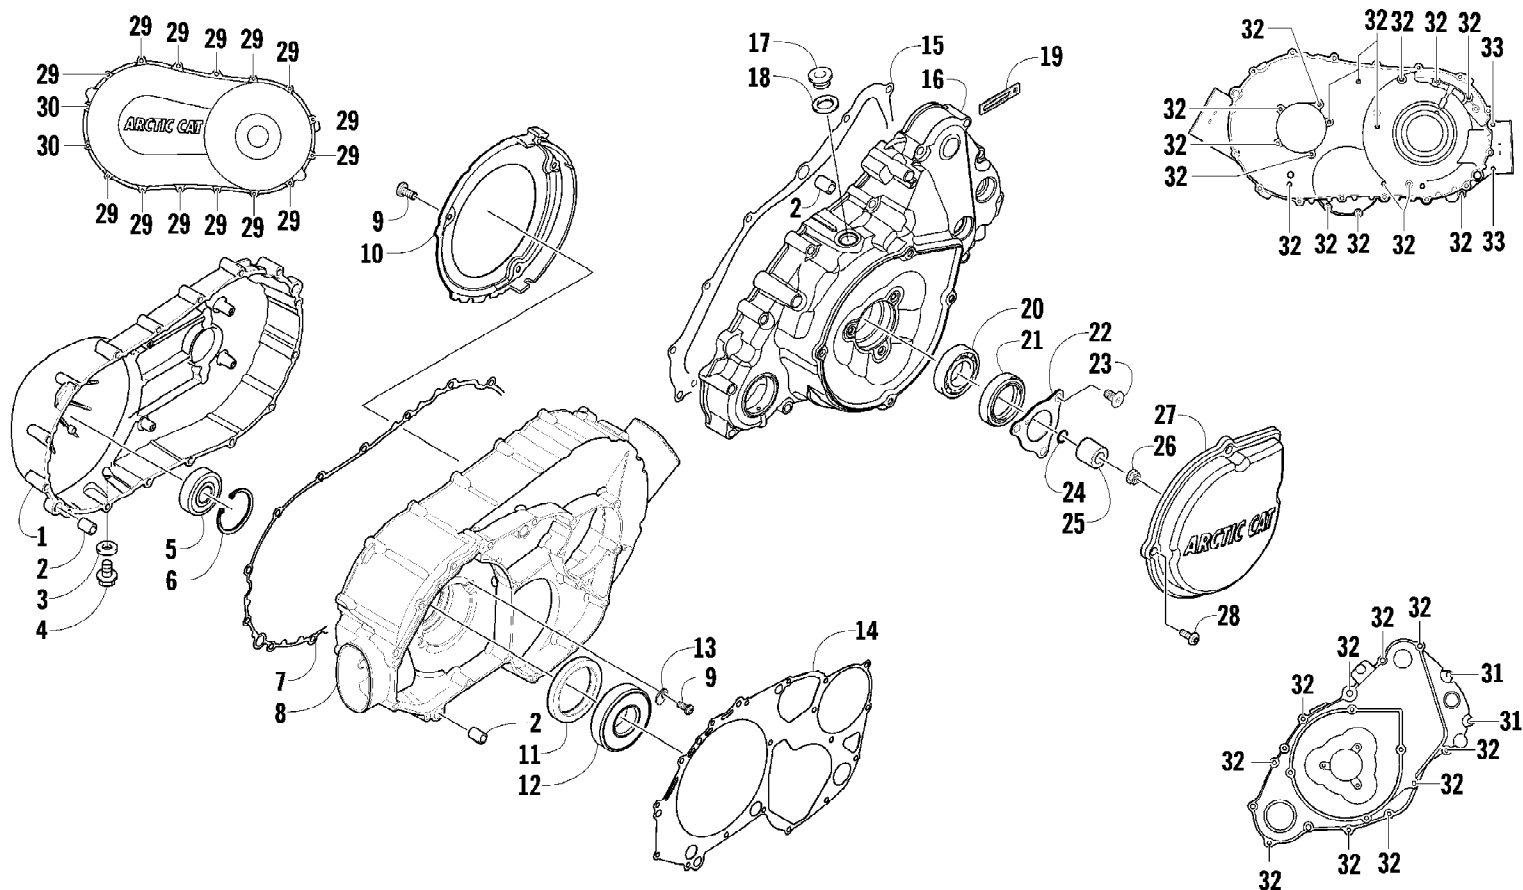

2010 ATV 700 TRV METALLIC BLACK (A2010TBT4EUSO)
CLUTCH/V-BELT/MAGNETO COVER ASSEMBLY

2010 ATV 700 TRV METALLIC BLACK (A2010TBT4EUSO)
CLUTCH/V-BELT/MAGNETO COVER ASSEMBLY

Ref #	Part Number	Qty	S/P/F	Description
1	0806-089	1		Cover, V-Belt
2	0829-002	6		Pin, Dowel
3	0830-013	1		Washer, Crush
4	8408-812	1		Screw, Cap
5	0832-060	1		Bearing
6	0831-078	1		Ring, Retaining
7	0830-174	1	/P	Gasket, V-Belt Cover
8	0806-086	1		Cover, Clutch
9	0826-029	5		Screw, Machine
10	0806-048	1		Plate, Air Intake
11	0830-188	1	/P	Seal
12	0832-047	1	S	Bearing
13	0822-010	2	/P	Retainer, Bearing
14	0830-116	1	/P	Gasket, Clutch Cover
15	0830-128	1		Gasket, Magneto Cover
16	0806-082	1	/P	Cover, Magneto - Assembly
17	0806-022	1		Plug
18	0830-015	1		Washer, Crush
19	3002-964	1	/P	Clamp, Wire
20	0832-045	1	S	Bearing
21	0830-158	1		Seal
22	0805-008	1		Retainer, Seal
23	0826-031	3		Screw, Machine
24	0830-108	1		O-Ring
25	0820-061	1		Bushing
26	0827-008	1		Nut
27	0820-062	1		Cover, Magneto
28	8468-616	4		Screw, Machine
29	8468-645	14		Screw, Machine
30	8468-655	2		Screw, Machine
31	8468-625	2		Screw, Machine
32	8468-640	26		Screw, Machine
33	8468-675	2		Screw, Machine