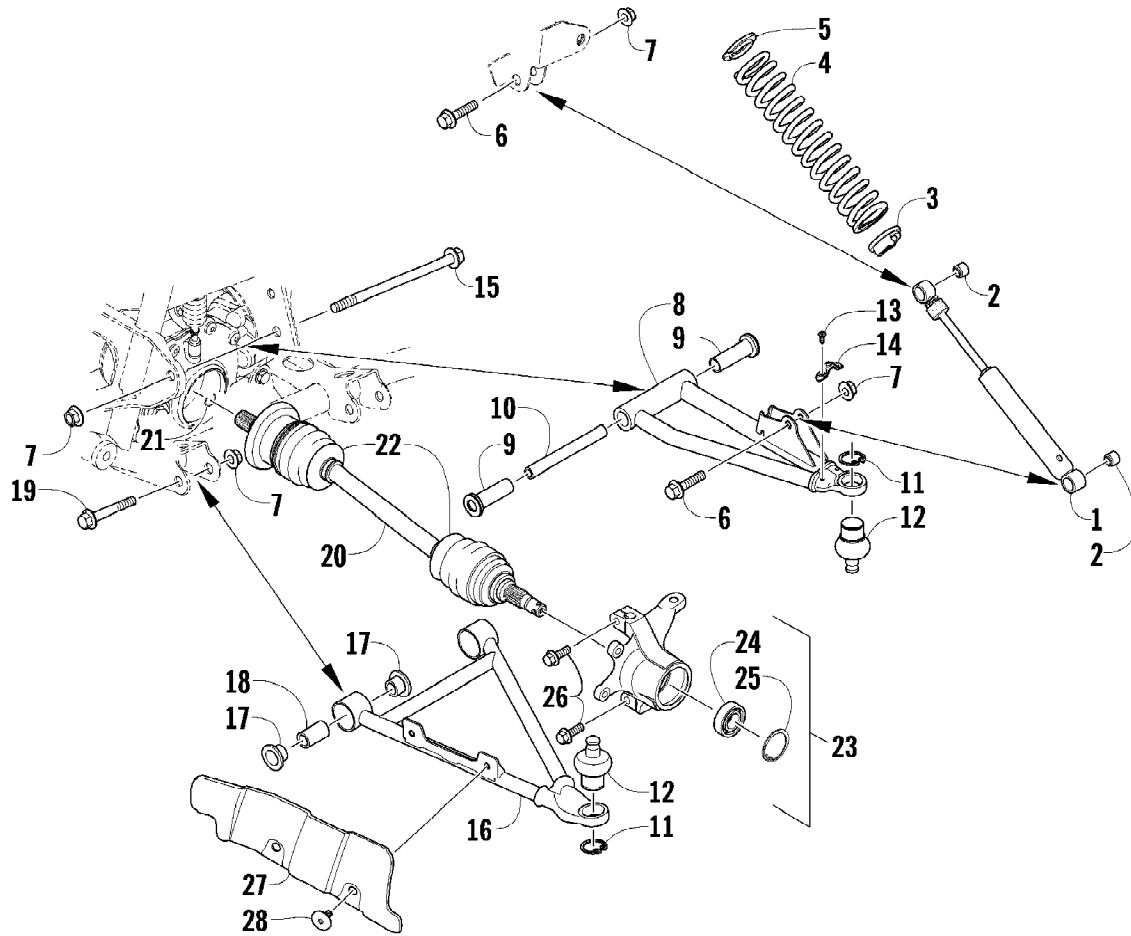

2010 ATV 700 TRV METALLIC BLACK (A2010TBT4EUSO)
FRONT SUSPENSION ASSEMBLY

2010 ATV 700 TRV METALLIC BLACK (A2010TBT4EUSO)
FRONT SUSPENSION ASSEMBLY

Ref #	Part Number	Qty	S/P/F	Description
1	0403-209	2		Shock Absorber (inc. 2)
2	0403-182	4		Bushing
3	0403-102	2		Cam, Spring Adjuster
4	0503-354	2		Spring, Suspension
5	1603-889	2	/P	Retainer, Spring
6	8409-040	4		Screw, Cap
7	0423-744	10		Nut, Lock
8	0503-420	1	/P	A-Arm, Upper Right (inc. 9-12)
8	0503-421	1	/P	A-Arm, Upper Left (inc. 9-12)
9	0403-207	4	/P	Bushing
10	0403-080	2		Axle
11	0423-009	4	/P	Ring, Retaining
12	0405-115	4	/P	Ball Joint
13	0423-946	4		Screw, Self-Tapping
14	1502-594	2		Clamp, Routing
15	0423-334	2		Screw, Cap
16	0503-380	1	/P	A-Arm, Lower Right (inc. 17-18 and two No. 11-12)
16	0503-381	1	/P	A-Arm, Lower Left (inc. 17-18 and two No. 11-12)
17	0403-208	8	/P	Bushing
18	0403-214	4	/P	Axle
19	8409-075	4		Screw, Cap
20	1502-344	1	S/P	Axle, Drive - Right (inc. 21-22)
20	1502-345	1	S	Axle, Drive - Left (inc. 21-22)
21	0423-844	2	/P	Clip, Retaining
22	0436-276	2	S	Repair Kit, Boot
23	0505-576	1	/P	Knuckle - Assembly - Right (inc. 24-25)
23	0505-577	1	/P	Knuckle - Assembly - Left (inc. 24-25)
24	1402-809	2	/P	Bearing
25	0423-423	2		Ring, Retaining
26	8409-030	4		Screw, Cap
27	1406-034	1		Guard, Boot - Right
27	1406-035	1		Guard, Boot - Left
28	0423-545	4	/P	Screw, Shoulder