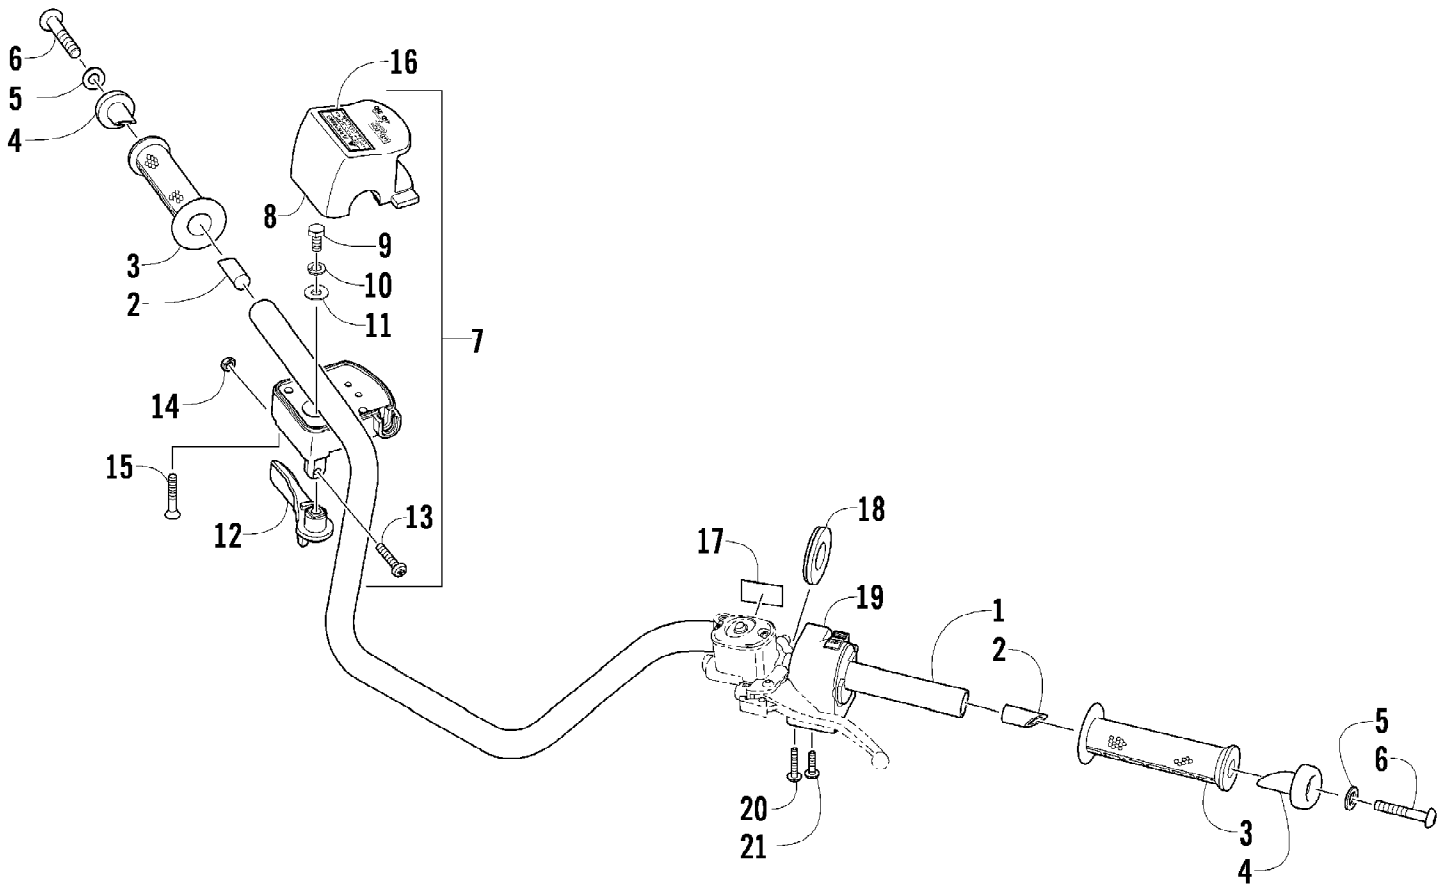

2010 ATV 700 TRV METALLIC BLACK (A2010TBT4EUSO)
HANDLEBAR ASSEMBLY

Page 41 of 81

Ref #	Part Number	Qty	S/P/F	Description
1	0505-418	1	/P	Handlebar
2	0405-218	2		Plug, Handlebar
3	0405-147	2		Grip, Handlebar
4	0405-149	2		End Cap, Handlebar
5	8050-247	2	/P	Washer
6	8477-845	2		Screw, Machine
7	0509-054	1		Case, Throttle - Assembly (inc. 8-15)
8	0409-141	1		Cover, Throttle Case w/Switch
9	3007-392	1	/P	Screw, Cap
10	3004-447	1	/P	Washer, Lock
11	3003-030	1	/P	Washer
12	0409-133	1		Lever, Throttle
13	3423-014	1		Screw, Machine
14	3423-327	1		Nut
15	3423-199	2		Screw, Machine
16	0411-966	1		Decal, Warning - Differential Lock
17	1411-865	1		Decal, Warning - Brake Lever Lock
18	3409-019	1		Cover, Switch Housing
19	0509-014	1		Switch, Control - Assembly (inc. 20-21)
20	0409-028	1		Screw, Machine
21	0409-027	1		Screw, Machine