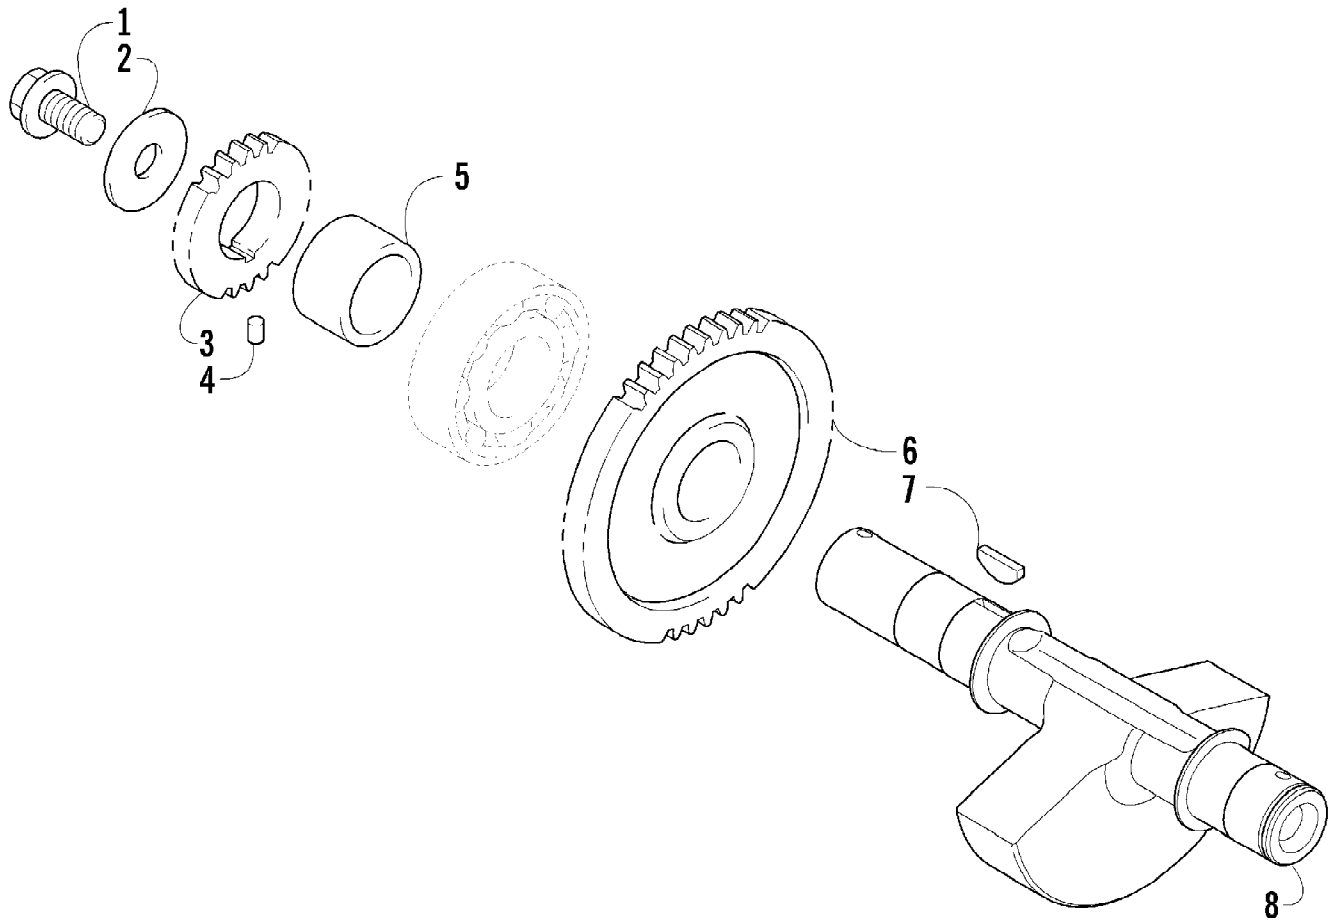

2010 ATV 700 TRV METALLIC BLACK (A2010TBT4EUSO)
CRANK BALANCER ASSEMBLY

2010 ATV 700 TRV METALLIC BLACK (A2010TBT4EUSO)
CRANK BALANCER ASSEMBLY

Page 14 of 81

Ref #	Part Number	Qty	S/P/F	Description
1	0826-033	1		Screw, Cap
2	0828-003	1		Washer
3	0811-003	1		Gear, Oil Pump Drive
4	0829-007	1		Pin, Dowel
5	0811-004	1		Spacer
6	0811-002	1		Gear, Driven
7	0829-006	1		Key
8	0811-017	1		Balancer, Crank