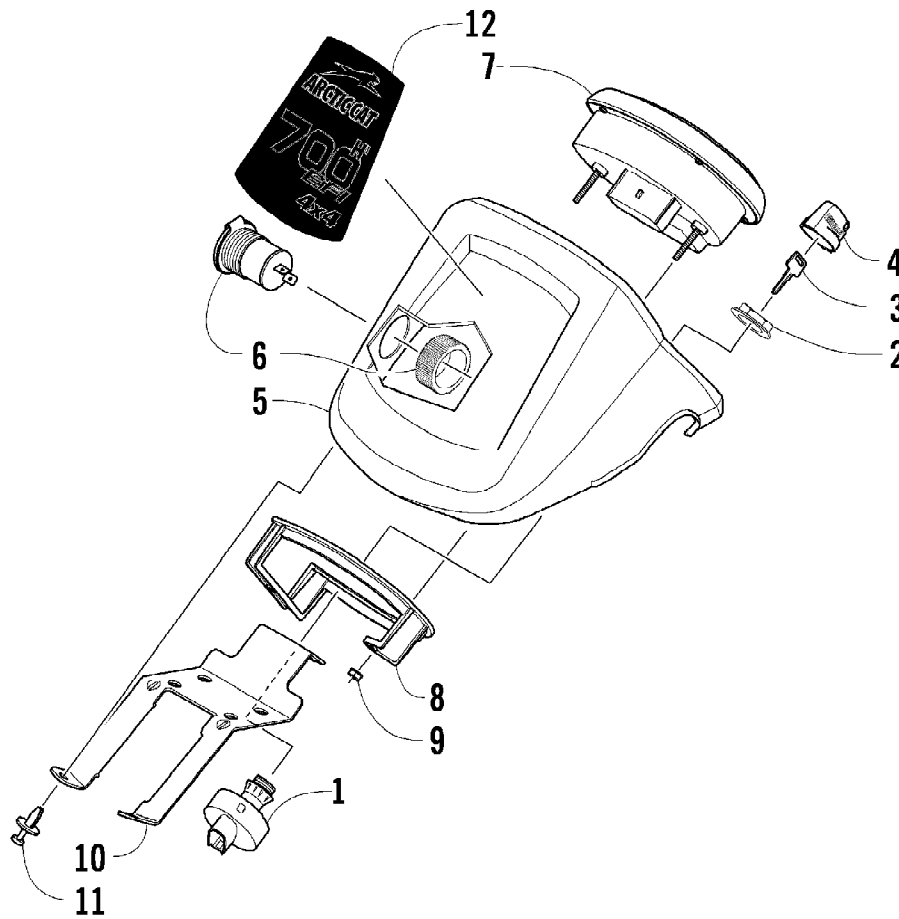

2010 ATV 700 TRV METALLIC BLACK (A2010TBT4EUSO)
INSTRUMENT POD ASSEMBLY

Page 45 of 81

Ref #	Part Number	Qty	S/P/F	Description
1	0430-090	1	/P	Switch, Ignition - Assembly (inc. 2-4)
2	0430-050	1		Nut, Retaining
3	0430-042	1		Key, Ignition (Y Series - Left-Side Cut)
3	0430-043	1		Key, Ignition (Z Series - Right-Side Cut)
4	0430-054	1		Cover, Key
5	0505-590	1		Instrument Pod
6	0641-897	1	/P	Outlet, Accessory - 12V
7	0520-038	1		Gauge, LCD
8	0420-065	1	/P	Bracket, Retaining
9	0423-493	2		Nut w/Washer
10	2506-470	1		Bracket, Mounting - Instrument Pod
11	0423-535	2		Rivet, Reinstallable
12	1411-564	1		Decal, Instrument Pod