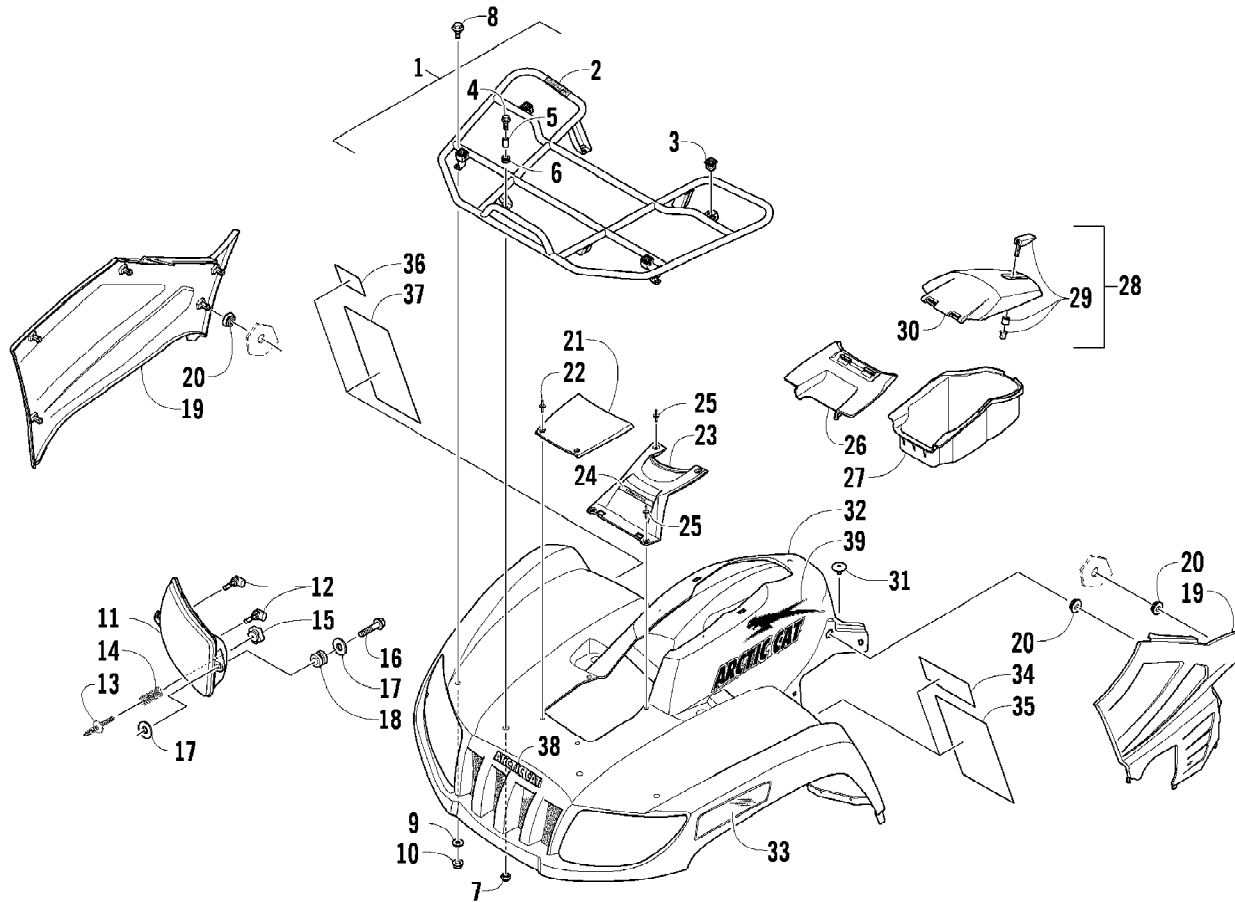

2010 ATV 700 TRV METALLIC BLACK (A2010TBT4EUSO)
FRONT RACK, BODY PANEL, AND HEADLIGHT ASSEMBLIES

2010 ATV 700 TRV METALLIC BLACK (A2010TBT4EUSO)
FRONT RACK, BODY PANEL, AND HEADLIGHT ASSEMBLIES

Ref #	Part Number	Qty	S/P/F	Description
1	2506-106	1		Rack, Front - Assembly (inc. 2-3)
2	0411-576	1		Decal, Warning - Load
3	0441-592	4	/P	Bushing
4	8410-830	4		Screw, Cap
5	0423-669	4		Spacer
6	0423-465	4		Grommet
7	8432-802	4		Nut, Lock
8	0423-654	2		Screw, Shoulder
9	8050-222	2	/P	Washer
10	0423-540	2		Nut, Lock
11	0509-044	1	/P	Headlight Assembly - Right (inc. 12)
11	0509-035	1		Headlight Assembly - Left (inc. 12)
12	0409-055	4		Bulb, Headlight
13	0423-514	2		Stud, Adjuster - Headlight
14	0423-522	2		Spring, Adjuster
15	0423-513	2		Knob, Adjuster
16	0623-785	4		Screw, Self-Tapping
17	8050-217	8	/P	Washer
18	0423-447	4		Grommet
19	2406-324	1		Panel, Side - Lower - Right
19	2406-421	1		Panel, Side - Lower - Left
20	0423-678	8		Grommet
21	1406-358	1		Cover, Access
22	0423-535	2		Rivet, Reinstallable
23	1406-484	1		Cover, Steering Post
24	1411-050	1	/P	Decal, "Speedrack"
25	0623-362	4		Rivet, Reinstallable
26	0470-513	1		Cover, Storage Box
27	1406-573	1		Box, Storage
28	2506-234	1		Lid, Storage Box w/Latch (inc. 29-30)
29	1406-599	1		Latch, Storage Box
30	0470-514	1		Lid, Storage Box
31	0423-101	2		Screw, Shoulder
32	2516-212	1	S	Panel, Fender - Assembly (inc. 33-37)
33	0411-818	1		Decal, Reflector - Right
33	0411-819	1		Decal, Reflector - Left
34	1411-574	1		Decal, Warning - Off-Road Only
35	2411-122	1		Decal, Warning - General/Age
36	0411-894	1		Decal, Warning - Turn/Hill
37	1411-250	1		Decal, Warning - Reverse/Pre-Ride
38	1411-724	1		Decal, Front
39	1411-634	1		Decal, Side - Upper Right
39	1411-635	1		Decal, Side - Upper Left