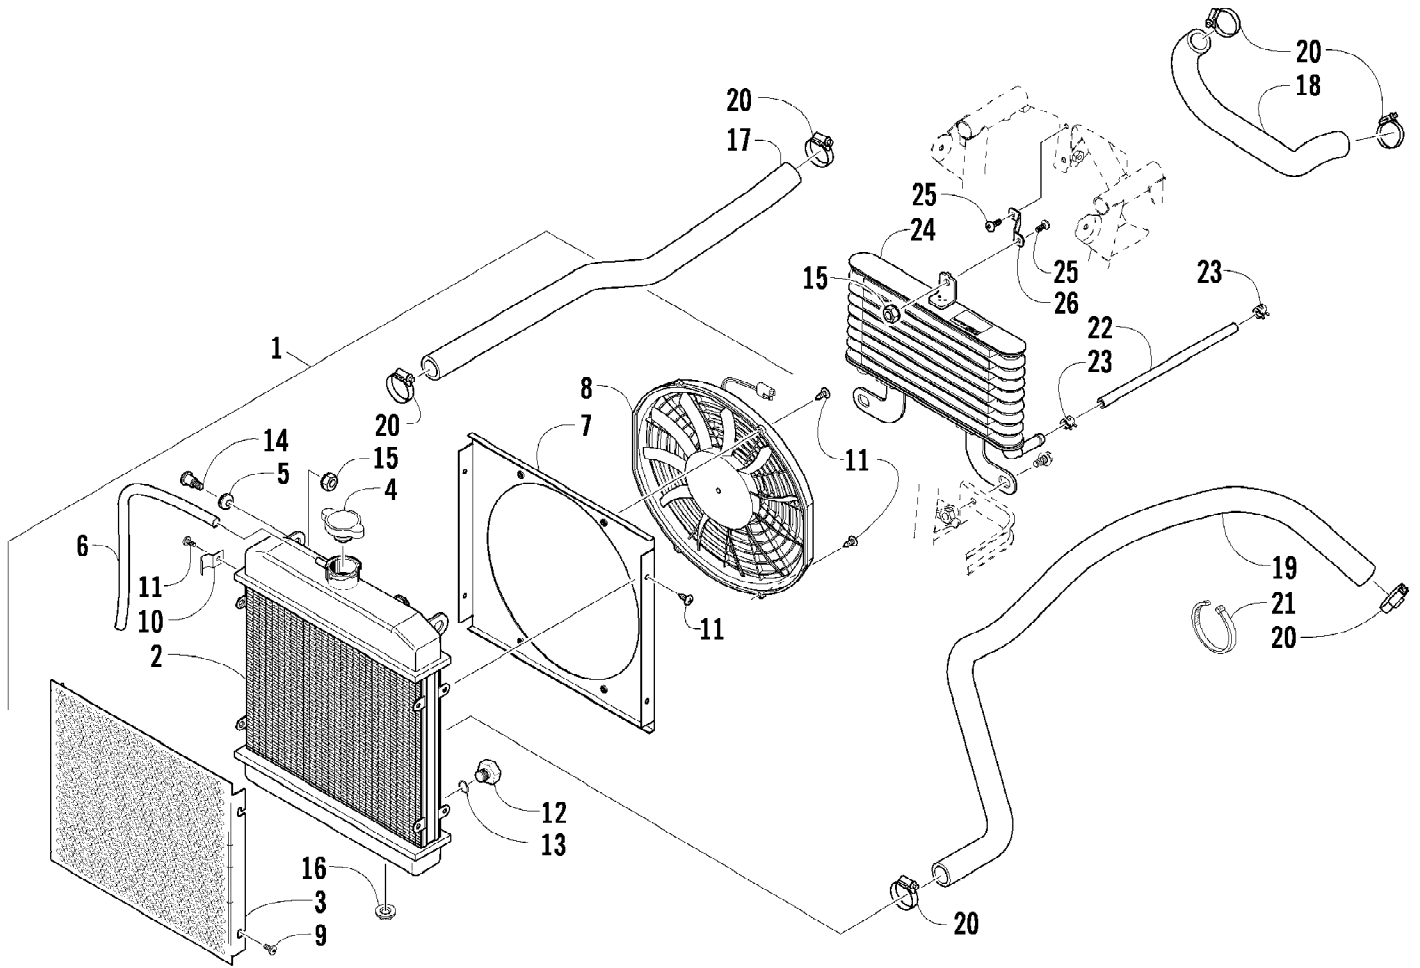

2010 ATV 700 TRV METALLIC BLACK (A2010TBT4EUSO)
CAM CHAIN ASSEMBLY

Page 6 of 81

Ref #	Part Number	Qty	S/P/F	Description
1	0810-001	1		Chain, Cam
2	0810-002	1		Guide, Chain
3	0810-003	1		Tensioner, Chain
4	0826-036	1		Pivot, Tensioner
5	0830-025	1		Washer, Crush
6	0810-004	1		Adjuster, Tensioner - Assembly
7	0830-018	1		Gasket
8	8468-625	2		Screw, Machine
9	0830-107	2		Gasket
10	8400-610	1		Screw, Cap
11	0828-129	1		Washer

2010 ATV 700 TRV METALLIC BLACK (A2010TBT4EUSO)
CLUTCH/V-BELT/MAGNETO COVER ASSEMBLY

2010 ATV 700 TRV METALLIC BLACK (A2010TBT4EUSO)
CLUTCH/V-BELT/MAGNETO COVER ASSEMBLY

Ref #	Part Number	Qty	S/P/F	Description
1	0806-089	1		Cover, V-Belt
2	0829-002	6		Pin, Dowel
3	0830-013	1		Washer, Crush
4	8408-812	1		Screw, Cap
5	0832-060	1		Bearing
6	0831-078	1		Ring, Retaining
7	0830-174	1	/P	Gasket, V-Belt Cover
8	0806-086	1		Cover, Clutch
9	0826-029	5		Screw, Machine
10	0806-048	1		Plate, Air Intake
11	0830-188	1	/P	Seal
12	0832-047	1	S	Bearing
13	0822-010	2	/P	Retainer, Bearing
14	0830-116	1	/P	Gasket, Clutch Cover
15	0830-128	1		Gasket, Magneto Cover
16	0806-082	1	/P	Cover, Magneto - Assembly
17	0806-022	1		Plug
18	0830-015	1		Washer, Crush
19	3002-964	1	/P	Clamp, Wire
20	0832-045	1	S	Bearing
21	0830-158	1		Seal
22	0805-008	1		Retainer, Seal
23	0826-031	3		Screw, Machine
24	0830-108	1		O-Ring
25	0820-061	1		Bushing
26	0827-008	1		Nut
27	0820-062	1		Cover, Magneto
28	8468-616	4		Screw, Machine
29	8468-645	14		Screw, Machine
30	8468-655	2		Screw, Machine
31	8468-625	2		Screw, Machine
32	8468-640	26		Screw, Machine
33	8468-675	2		Screw, Machine