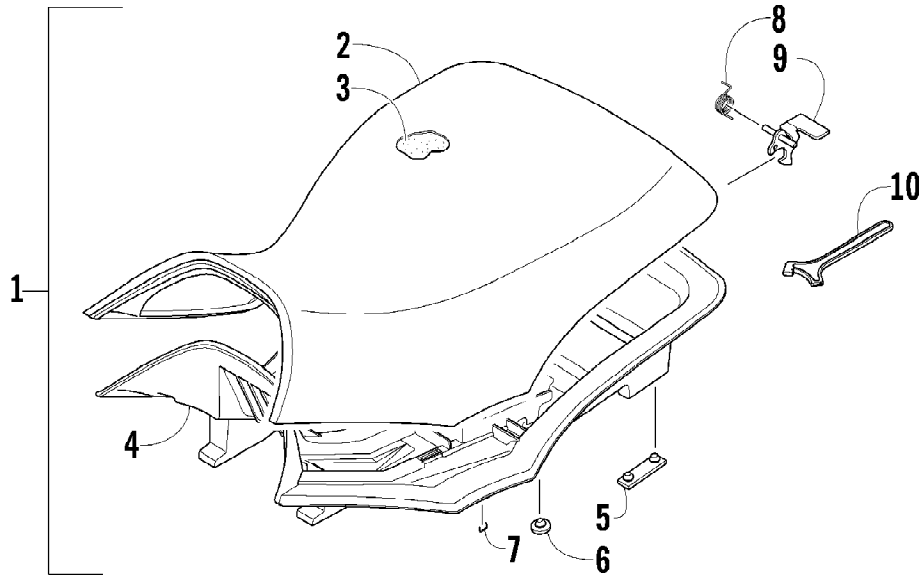

2010 ATV 700 TRV METALLIC BLACK (A2010TBT4EUSO)
SEAT ASSEMBLY

Page 59 of 81

Ref #	Part Number	Qty	S/P/F	Description
1	2506-805	1		Seat Assembly (inc. 2-9)
2	2506-756	1		Cover, Seat
3	2506-755	1		Foam, Seat
4	2406-144	1	S/P	Base, Seat - Assembly (inc. 5-6)
5	0406-879	2		Bumper, Seat - Rear
6	0406-877	4	/P	Bumper, Seat - Front
7	0624-528	AR	/P	Staple
8	1406-592	1	/P	Spring, Seat Latch
9	1506-156	1		Latch, Seat
10	0441-587	1		Wrench, Spanner