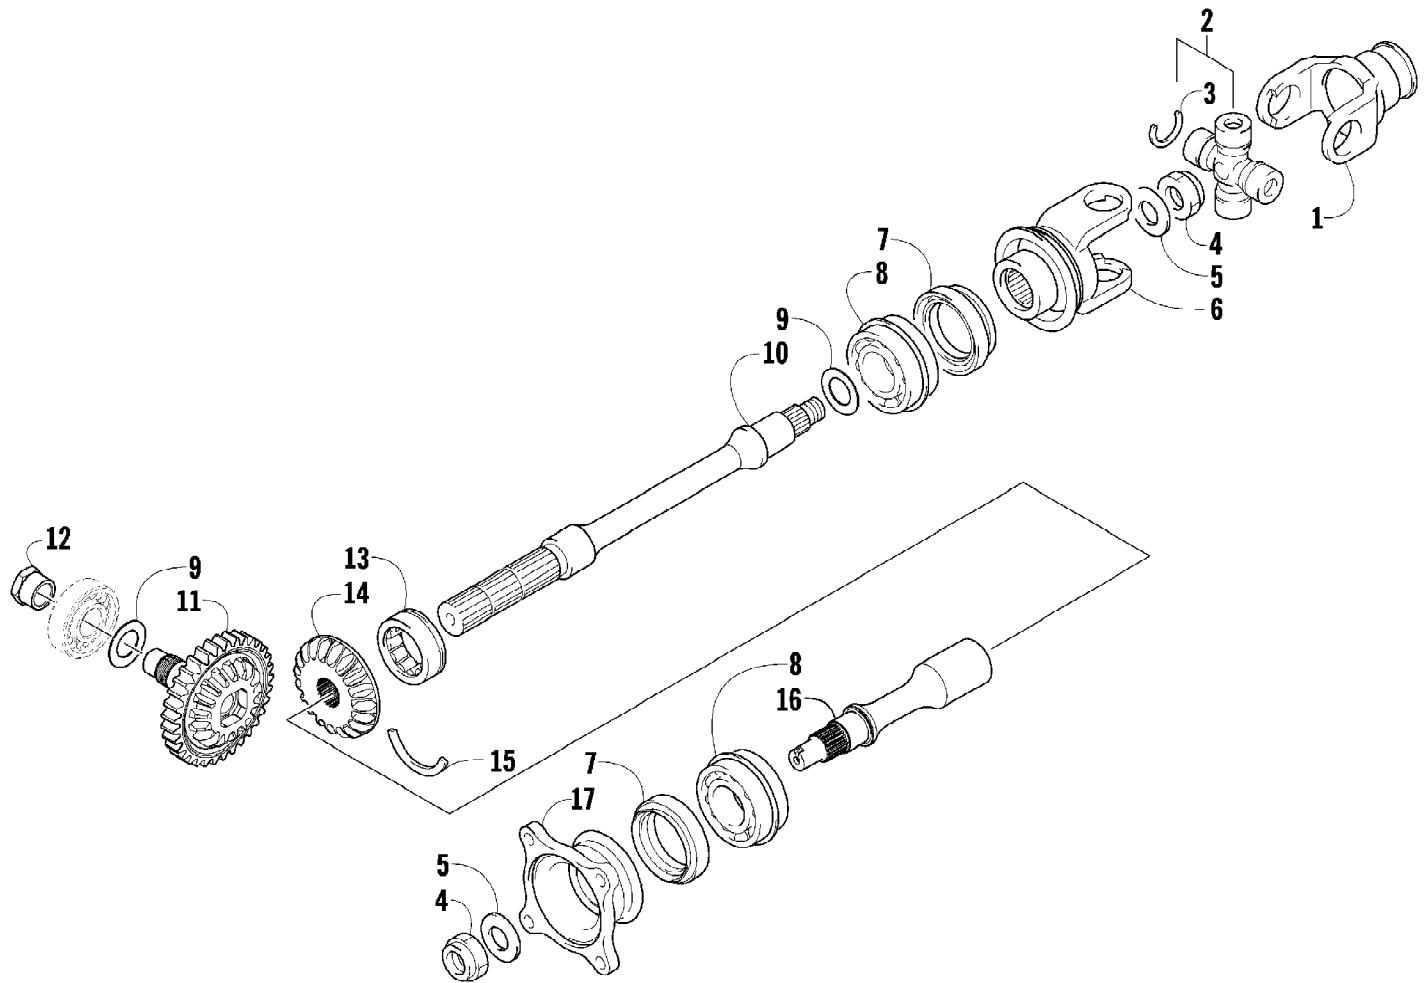

2010 ATV 700 TRV METALLIC BLACK (A2010TBT4EUSO)
SECONDARY DRIVE ASSEMBLY

Ref #	Part Number	Qty	S/P/F	Description
1	0819-063	1		Yoke, Propeller Shaft Joint
2	1402-164	1	/P	Joint, Universal - Set (inc. 3)
3	0423-450	4		Ring, Retaining
4	0827-013	2		Nut
5	0828-020	2		Washer
6	0819-061	1		Yoke, Drive Output - Front
7	0830-043	2		Seal, Oil
8	0832-017	2		Bearing
9	0828-021	AR		Shim, 25 x 34 x 0.25 mm
9	0828-022	AR		Shim, 25 x 34 x 0.30 mm
9	0828-023	AR		Shim, 25 x 34 x 0.70 mm
9	0828-024	AR		Shim, 25 x 34 x 0.90 mm
9	0828-025	AR		Shim, 25 x 34 x 0.95 mm
9	0828-026	AR		Shim, 25 x 34 x 1.00 mm
9	0828-027	AR		Shim, 25 x 34 x 1.05 mm
9	0828-028	AR		Shim, 25 x 34 x 1.10 mm
9	0828-029	AR		Shim, 25 x 34 x 1.15 mm
10	0819-089	1	/P	Shaft, Secondary Driven - Front
11	0822-107	1		Gear, Secondary Drive
12	0827-052	1		Nut
13	0832-016	1		Bearing
14	0822-106	1		Gear, Secondary Driven
15	0819-011	1		Ring, Driven Bearing
16	0819-053	1		Shaft, Secondary Driven - Rear
17	0819-005	1		Flange, Output Joint - Rear