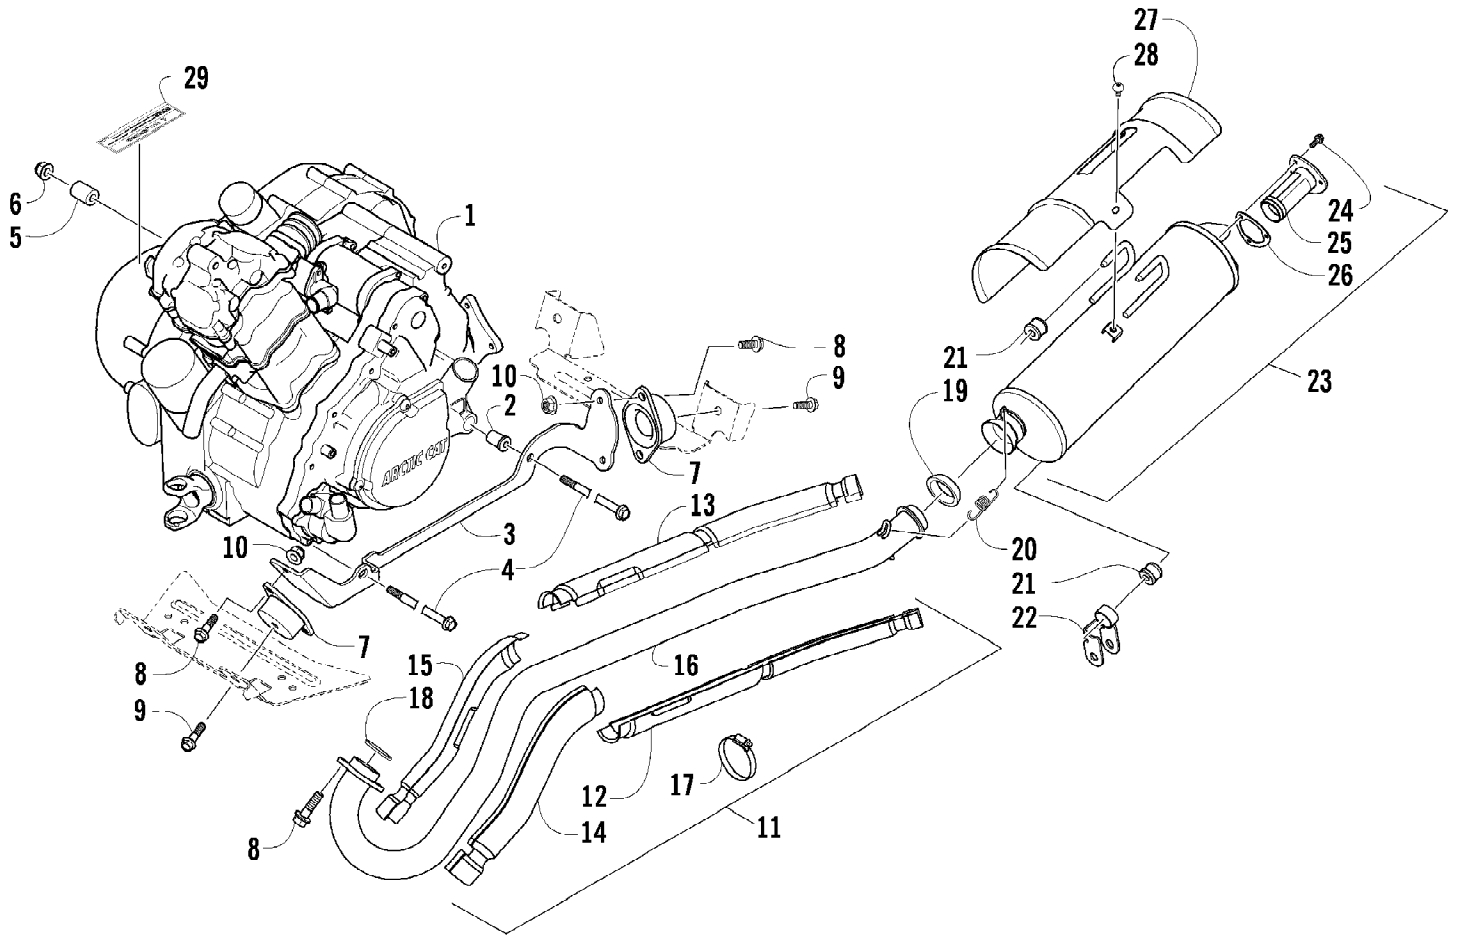

2010 ATV 700 TRV METALLIC BLACK (A2010TBT4EUSO)
ENGINE AND EXHAUST

Ref #	Part Number	Qty	S/P/F	Description
1	0800-103	1	S/P	Engine, A700FBH1
2	0801-108	4	S	Mount, Rubber - Engine
3	1506-740	1		Bracket, Engine - Right
3	1506-741	1		Bracket, Engine - Left
4	0423-405	2		Screw, Cap
5	0423-042	1	S	Spacer, Engine
6	8428-002	2		Nut, Lock
7	2406-065	4		Mount, Engine
8	8408-820	10	/P	Screw, Cap
9	8408-012	4		Screw, Cap
10	8432-802	8		Nut, Lock
11	0512-363	1		Pipe, Exhaust - Assembly (inc. 12-17)
12	0412-355	1		Shield, Exhaust Pipe - Lower - Rear
13	0412-354	1		Shield, Exhaust Pipe - Upper - Rear
14	0412-349	1		Shield, Exhaust Pipe - Inner - Front
15	0412-348	1		Shield, Exhaust Pipe - Outer - Front
16	0512-362	1		Pipe, Exhaust
17	0423-317	4	/P	Clamp
18	0412-338	1	/P	Gasket, Exhaust Pipe
19	0412-375	1	/P	Seal, Exhaust
20	0612-668	2	/P	Spring, Extension
21	0412-215	3	S	Bushing
22	1506-732	1		Channel, Muffler Support
23	0512-355	1	/P	Muffler - Assembly (inc. 24-26)
24	8408-616	3		Screw, Cap
25	0512-219	1	/P	Arrester, Spark - Assembly
26	0412-313	1		Gasket, Spark Arrester
27	0412-373	1	/P	Cover, Muffler
28	8477-610	3		Screw, Machine
29	0411-426	1		Decal, Warning - Clutch Cover