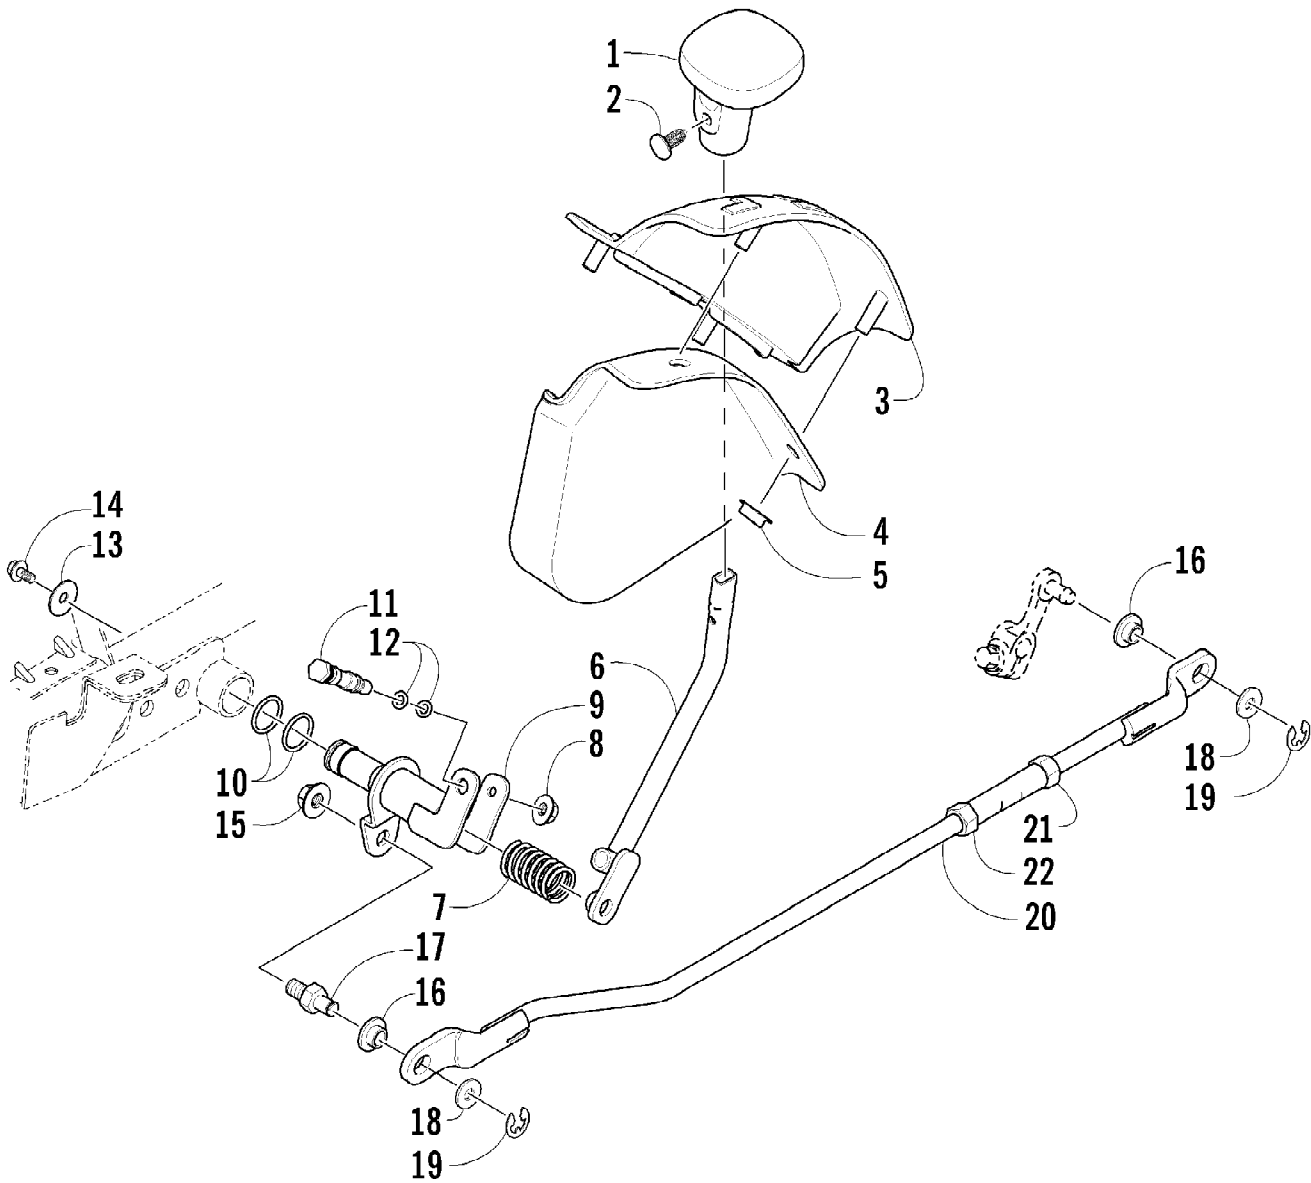

2010 ATV 550 TRV METALLIC BLACK (A2010TBO4EUSO)
SHIFT LEVER ASSEMBLY

Ref #	Part Number	Qty	S/P/F	Description
1	0402-843	1	/P	Knob, Shift
2	0423-345	1		Clip, Retaining
3	1402-576	1		Plate, Shift
4	2406-345	1		Shield, Shift Plate
5	0423-357	4		Nut, Stamped
6	0502-659	1		Lever, Shift
7	0402-678	1	/P	Spring, Shift Lever
8	8424-602	1	/P	Nut
9	1502-332	1		Actuator, Shift
10	0423-299	2	/P	O-Ring
11	0402-675	1		Axle, Pivot
12	0423-182	2	/P	O-Ring
13	0423-087	1		Washer
14	8408-812	1		Screw, Cap
15	8424-802	1		Nut
16	0423-091	2		Bushing
17	1402-621	1		Pin, Mounting
18	0623-094	2		Washer
19	0423-169	2	/P	E-Ring
20	1502-200	1		Linkage, Shift - Assembly (inc. 21-22)
21	0623-294	1		Nut, Hex - Right-Hand Thread
22	0123-917	1	/P	Nut, Hex - Left-Hand Thread