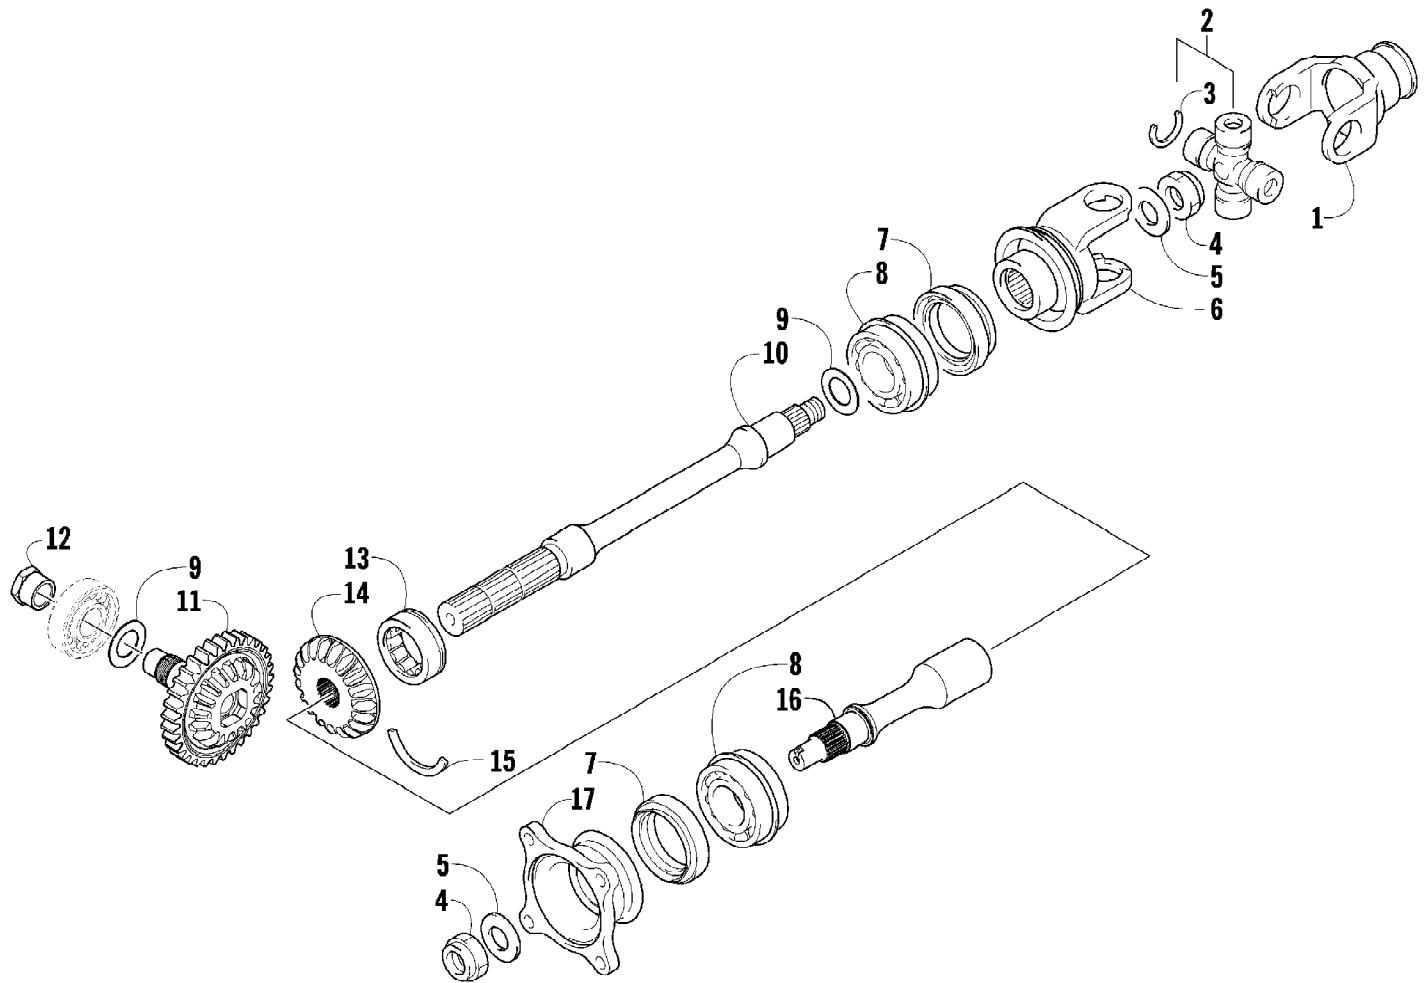

2010 ATV 550 TRV METALLIC BLACK (A2010TBO4EUSO)
SECONDARY DRIVE ASSEMBLY

Page 61 of 81

Ref #	Part Number	Qty	S/P/F	Description
1	0819-063	1		Yoke, Propeller Shaft Joint
2	1402-164	1	/P	Joint, Universal - Set (inc. 3)
3	0423-450	4		Ring, Retaining
4	0827-013	2		Nut
5	0828-020	2		Washer
6	0819-061	1		Yoke, Drive Output - Front
7	0830-043	2		Seal, Oil
8	0832-017	2		Bearing
9	0828-021	AR		Shim, 25 x 34 x 0.25 mm
9	0828-022	AR		Shim, 25 x 34 x 0.30 mm
9	0828-023	AR		Shim, 25 x 34 x 0.70 mm
9	0828-024	AR		Shim, 25 x 34 x 0.90 mm
9	0828-025	AR		Shim, 25 x 34 x 0.95 mm
9	0828-026	AR		Shim, 25 x 34 x 1.00 mm
9	0828-027	AR		Shim, 25 x 34 x 1.05 mm
9	0828-028	AR		Shim, 25 x 34 x 1.10 mm
9	0828-029	AR		Shim, 25 x 34 x 1.15 mm
10	0819-089	1	/P	Shaft, Secondary Driven - Front
11	0822-107	1		Gear, Secondary Drive
12	0827-052	1		Nut
13	0832-016	1		Bearing
14	0822-106	1		Gear, Secondary Driven
15	0819-011	1		Ring, Driven Bearing
16	0819-053	1		Shaft, Secondary Driven - Rear
17	0819-005	1		Flange, Output Joint - Rear