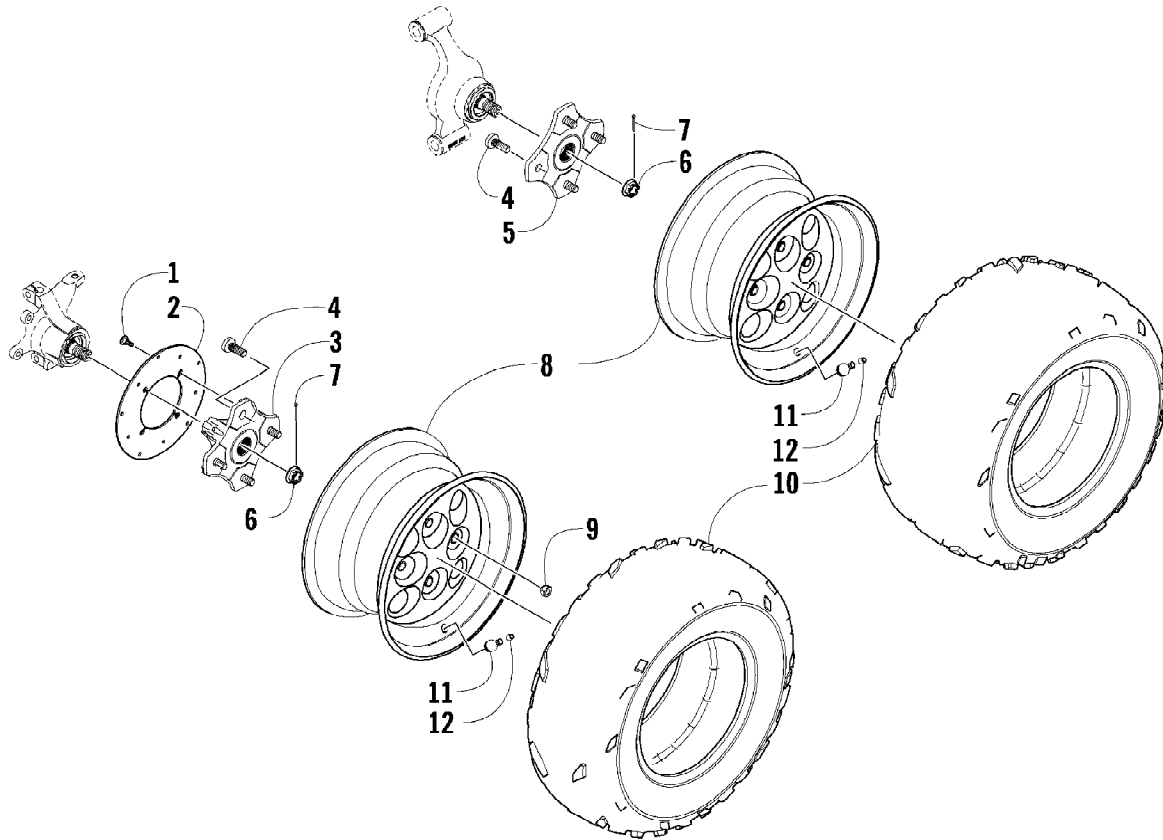

2010 ATV 550 TRV METALLIC BLACK (A2010TBO4EUSO)
WHEEL AND TIRE ASSEMBLY

Page 79 of 81

Ref #	Part Number	Qty	S/P/F	Description
1	0423-557	12		Screw, Shoulder
2	1436-164	3	/P	Disc, Brake
3	3323-100	2	S	Hub, Wheel - Front (inc. 4)
4	0402-974	16	/P	Stud
5	3323-100	1	S	Hub, Wheel - Rear - Right (inc. 4)
5	3323-113	1	/P	Hub, Wheel - Rear - Left (inc. 4)
6	0423-607	4		Nut, Castle
7	0423-407	4		Pin, Cotter
8	1402-776	2		Wheel - Front
8	1402-777	2		Wheel - Rear
9	0423-408	16	/P	Nut, Lug
10	1402-658	2		Tire - Front
10	1402-659	2		Tire - Rear
11	0402-064	4		Stem, Valve (inc. 12)
12	0402-140	4		Cap, Valve Stem