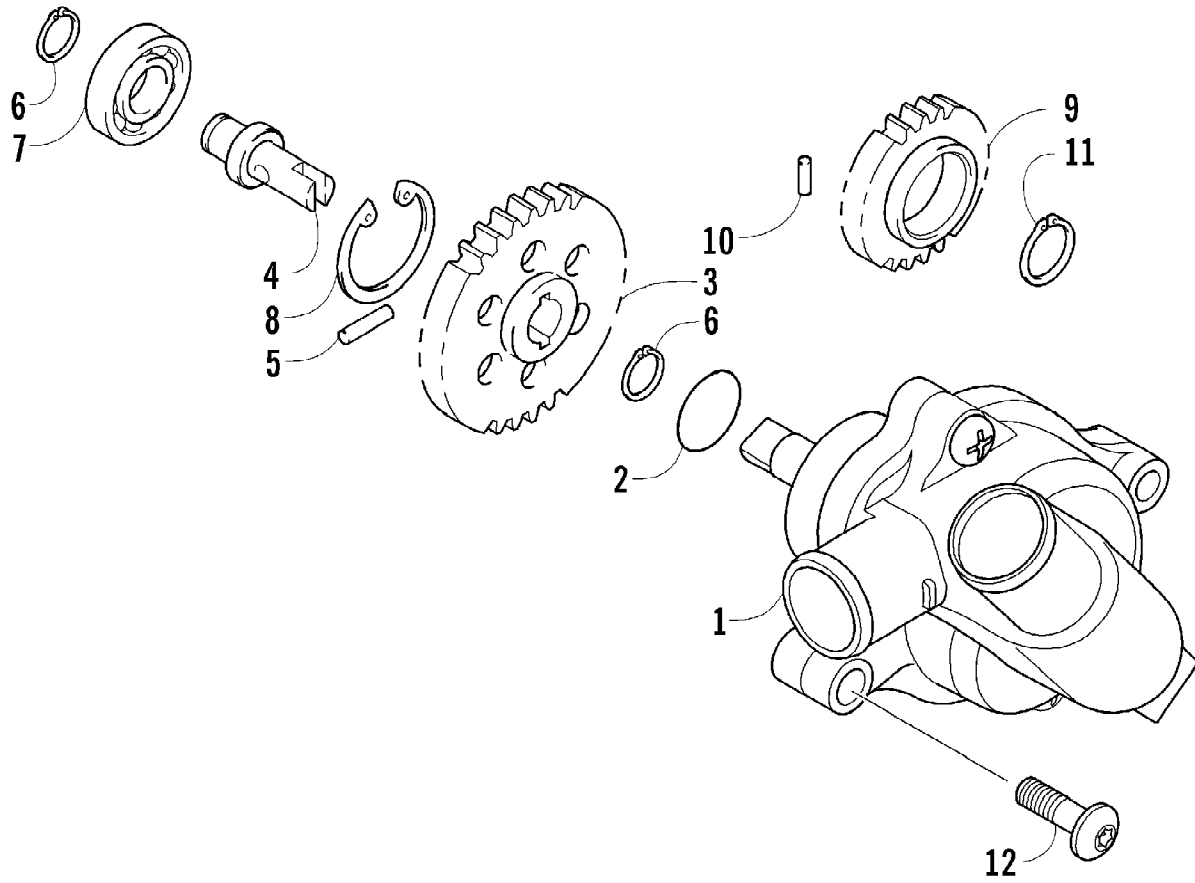

2010 ATV 550 TRV METALLIC BLACK (A2010TBO4EUSO)
THROTTLE BODY ASSEMBLY

Page 73 of 81

Ref #	Part Number	Qty	S/P/F	Description
1	0470-753	1		Throttle - Assembly (inc. 2-19)
2	0	1	F	Throttle Body
3	0430-072	1		Sensor, Throttle Position
4	5507-234	1		O-Ring
5	5507-231	1		Screw, Machine
6	0430-074	1		Valve, ISC
7	5507-233	1		O-Ring
8	5507-238	1		Screw, Machine
9	0470-687	1		Rail, Fuel
10	0470-767	1		O-Ring
11	0470-762	1		Injector, Fuel
12	0470-768	1		Seal
13	5507-227	1		Bracket, MAP Sensor
14	5507-117	2	/P	Screw, Machine
15	0430-073	1		Sensor, MAP
16	5507-232	1		O-Ring
17	5507-229	1		Plate, ISC Valve
18	5507-223	1		Cover
19	5507-037	1	/P	Screw, Machine
20	0487-057	1		Cable, Throttle

2010 ATV 550 TRV METALLIC BLACK (A2010TBO4EUSO)
TRANSMISSION ASSEMBLY

Ref #	Part Number	Qty	S/P/F	Description
1	0823-157	1	S/P	Pulley, Driven - Assembly (inc. 2-4)
2	0823-176	3	/P	Shoe, Cam
3	0823-177	3		Screw, Machine
4	0823-178	1		Nut
5	0827-010	1		Nut
6	0828-106	1		Washer
7	0823-008	1		Plate, Movable Drive Face
8	0823-010	4		Damper, Movable Drive Face
9	0823-159	1		Face, Movable Drive
10	0823-013	1		Belt, Drive
11	0823-149	1		Spacer
12	0823-167	8	/P	Roller
13	0823-156	1	/P	Face, Fixed Drive
14	0823-131	1		Shroud, Drive Face
15	0623-914	6		Screw, Self-Tapping
16	0823-015	1		Spacer, Fixed Drive Face
17	0470-531	1		O-Ring
18	0823-096	1	S	Housing, Clutch - Assembly (inc. 19)
19	0830-189	1	/P	Seal
20	0827-011	1		Nut
21	0823-018	1		Clutch, One-Way
22	0823-098	1	S	Clutch, Centrifugal - 6 Plate