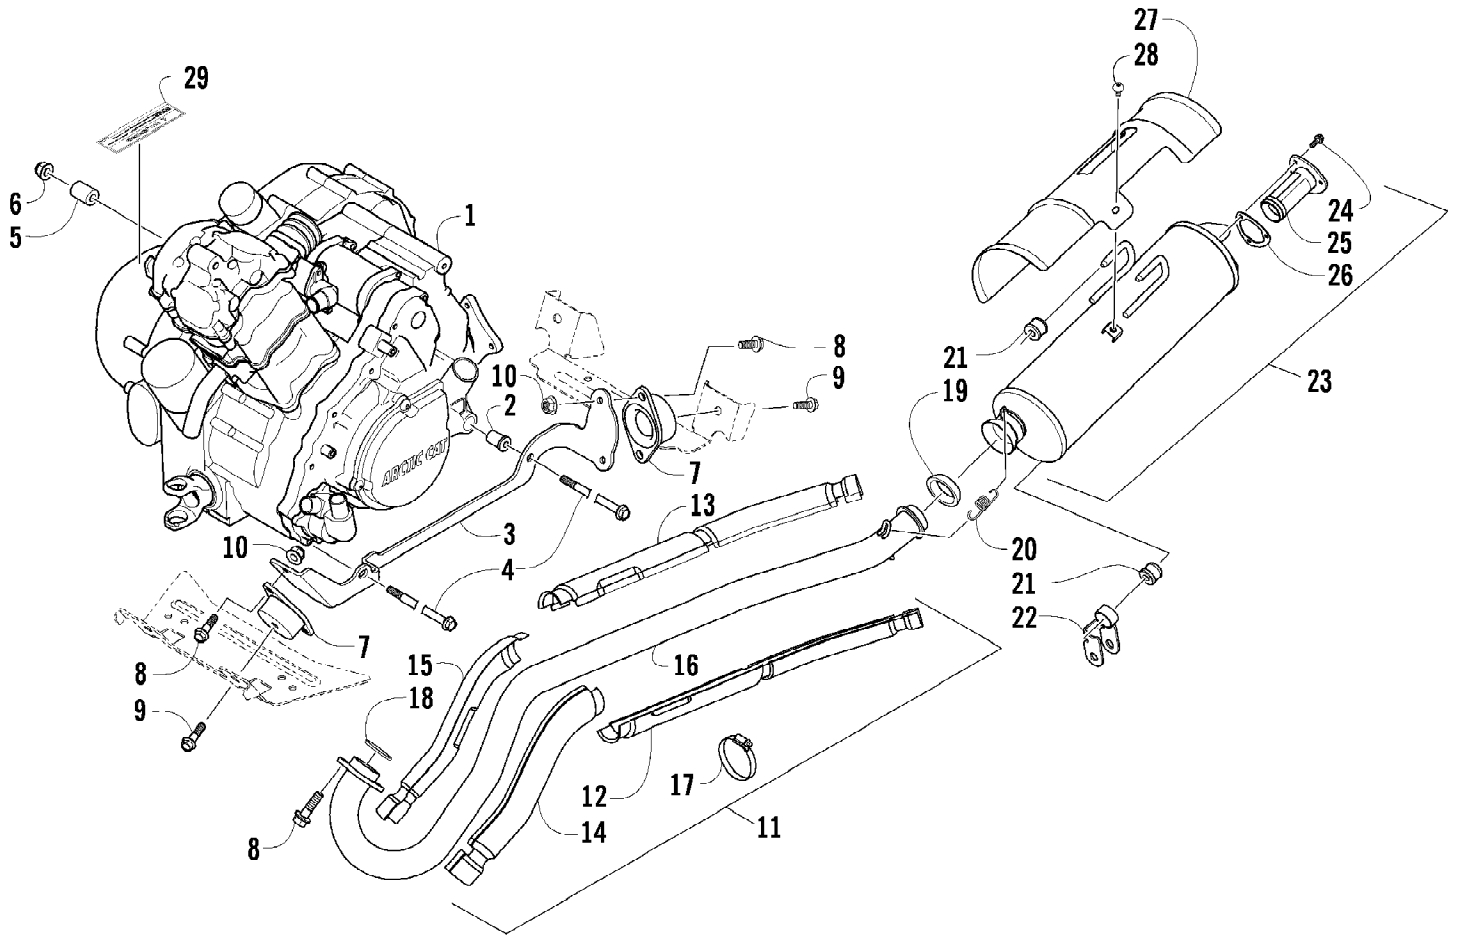

2010 ATV 550 TRV METALLIC BLACK (A2010TBO4EUSO)
ENGINE AND EXHAUST

Page 26 of 81

Ref #	Part Number	Qty	S/P/F	Description
1	0800-073	1		Engine, A550F
2	0801-108	4	S	Mount, Rubber - Engine
3	1506-740	1		Bracket, Engine - Right
3	1506-741	1		Bracket, Engine - Left
4	0423-405	2		Screw, Cap
5	0423-042	1	S	Spacer, Engine
6	8428-002	2		Nut, Lock
7	2406-065	4		Mount, Engine
8	8408-820	10	/P	Screw, Cap
9	8408-012	4		Screw, Cap
10	8432-802	8		Nut, Lock
11	0512-363	1		Pipe, Exhaust - Assembly (inc. 12-17)
12	0412-355	1		Shield, Exhaust Pipe - Lower - Rear
13	0412-354	1		Shield, Exhaust Pipe - Upper - Rear
14	0412-349	1		Shield, Exhaust Pipe - Inner - Front
15	0412-348	1		Shield, Exhaust Pipe - Outer - Front
16	0512-362	1		Pipe, Exhaust
17	0423-317	4	/P	Clamp
18	0412-338	1	/P	Gasket, Exhaust Pipe
19	0412-375	1	/P	Seal, Exhaust
20	0612-668	2	/P	Spring, Extension
21	0412-215	3	S	Bushing
22	1506-732	1		Channel, Muffler Support
23	0512-355	1	/P	Muffler - Assembly (inc. 24-26)
24	8408-616	3		Screw, Cap
25	0512-219	1	/P	Arrester, Spark - Assembly
26	0412-313	1		Gasket, Spark Arrester
27	0412-373	1	/P	Cover, Muffler
28	8477-610	3		Screw, Machine
29	0411-426	1		Decal, Warning - Clutch Cover