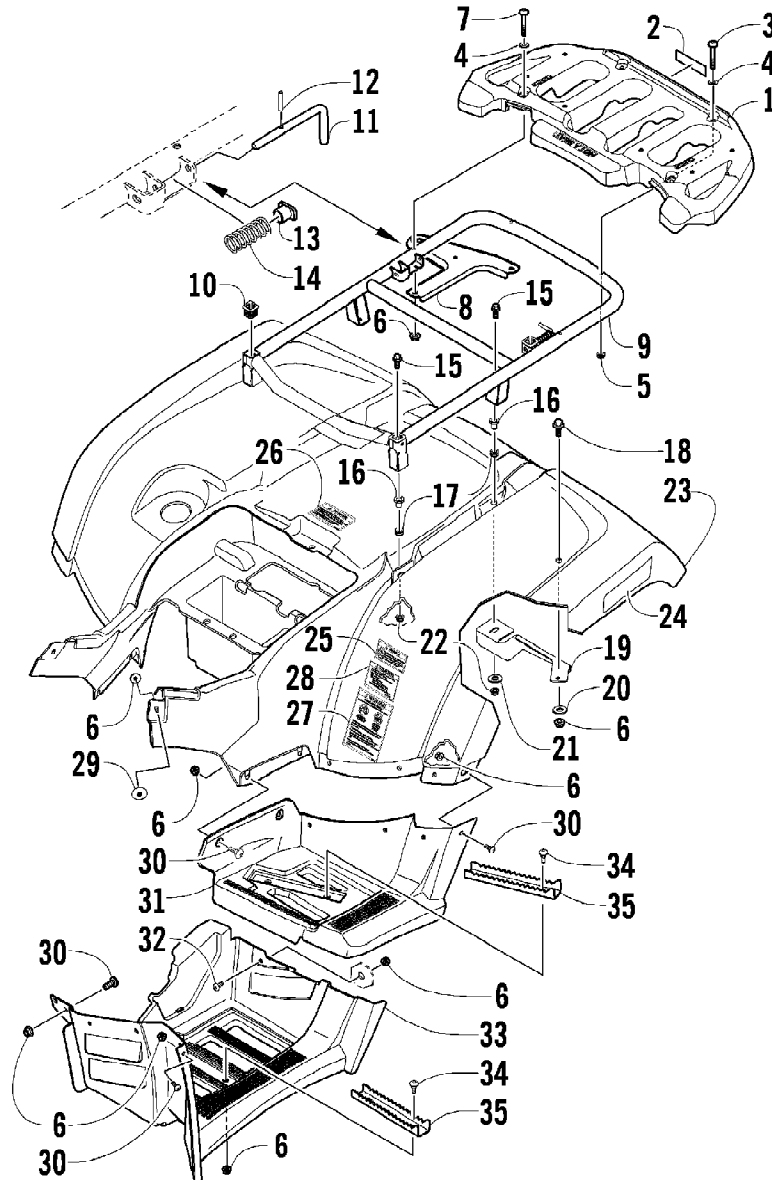

2010 ATV 550 TRV METALLIC BLACK (A2010TBO4EUSO)
REAR RACK, BODY PANEL, AND FOOTWELL ASSEMBLIES

2010 ATV 550 TRV METALLIC BLACK (A2010TBO4EUSO)
REAR RACK, BODY PANEL, AND FOOTWELL ASSEMBLIES

Ref #	Part Number	Qty	S/P/F	Description
1	2516-339	1	/P	Cover, Rack (inc. 2)
2	1411-201	1		Decal, Warning - Load
3	8410-640	3		Screw, Cap
4	8050-223	4		Washer
5	0423-891	2		Nut, Cap
6	0423-540	38		Nut, Lock
7	8410-645	2		Screw, Cap
8	2506-926	1		Bracket, Mounting - Safety Flag
9	2516-169	1		Rack, Rear - Assembly (inc. 10-14)
10	0441-592	4	/P	Bushing
11	0541-504	2		Pin - Assembly (inc. 12-14)
12	0423-635	2		Pin, Roll
13	0423-677	2		Bushing, Flanged
14	0423-636	2		Spring
15	8410-835	4		Screw, Cap
16	0423-669	4		Spacer
17	0423-465	4		Grommet
18	0423-654	2		Screw, Shoulder
19	2506-092	1		Bracket, Rear Fender - Right
19	2506-093	1		Bracket, Rear Fender - Left
20	8050-222	2	/P	Washer
21	0423-087	2		Washer
22	8432-802	4		Nut, Lock
23	2516-218	1	S	Fender, Rear - Assembly (inc. 24-28)
24	1411-592	1	/P	Decal, Reflector - Right
24	1411-593	1	/P	Decal, Reflector - Left
25	1411-269	1		Decal, Warning - Passenger
26	1411-251	1		Decal, Warning - Passenger Seat
27	1411-956	1		Decal, Warning - Passenger Safety
28	2411-138	1	/P	Decal, Warning - Tire Pressure
29	0423-101	2		Screw, Shoulder
30	0423-419	22		Screw, Machine
31	2406-042	1		Footwell, Rear - Right
31	2406-043	1		Footwell, Rear - Left
32	8477-620	2		Screw, Machine
33	1506-813	1		Footwell - Right
33	2406-471	1	/P	Footwell - Left
34	0423-355	8		Screw, Shoulder
35	1506-125	4	/P	Footpeg