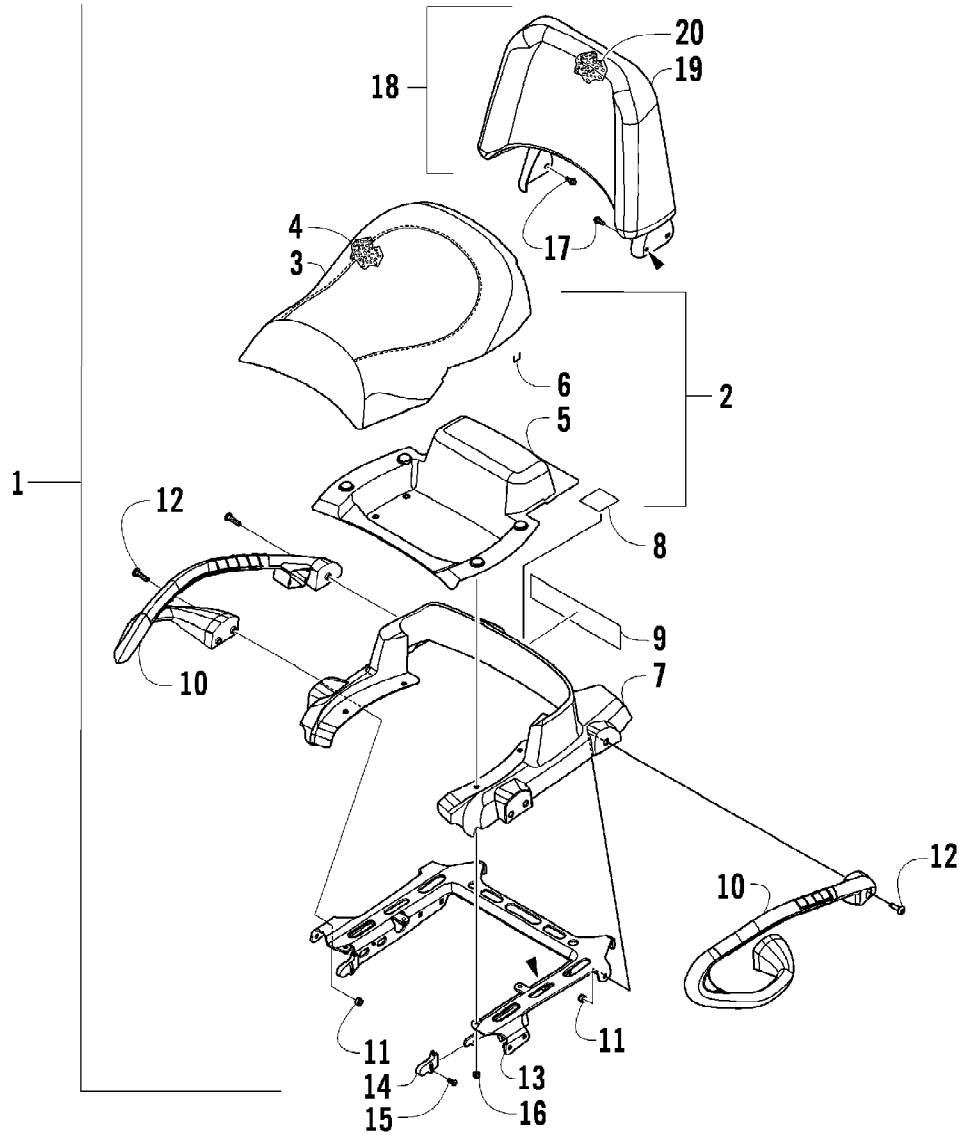

2010 ATV 550 TRV METALLIC BLACK (A2010TBO4EUSO)
PASSENGER SEAT AND BACKREST ASSEMBLY

2010 ATV 550 TRV METALLIC BLACK (A2010TBO4EUSO)
PASSENGER SEAT AND BACKREST ASSEMBLY

Page 51 of 81

Ref #	Part Number	Qty	S/P/F	Description
1	2506-956	1		Seat, Passenger - Assembly (inc. 2-15)
2	2506-940	1		Seat, Passenger - Sub-Assembly (inc. 3-6)
3	2506-944	1		Cover, Seat - Passenger
4	2506-942	1		Foam, Seat - Passenger
5	2406-110	1		Base, Seat - Inner
6	0624-263	AR		Staple
7	2406-044	1		Base, Seat - Passenger
8	0411-814	1	/P	Decal, "Arctic Cat"
9	2406-834	1		Handhold, Passenger - Right
9	2406-835	1		Handhold, Passenger - Left
10	8432-802	6		Nut, Lock
11	8468-830	6		Screw, Machine
12	2516-040	1		Bracket, Seat Support - Assembly
13	2406-895	2		End Cap, Seat Support
14	0423-538	2		Screw, Self-Tapping
15	8427-602	4		Nut, Lock
16	8408-816	4		Screw, Cap
17	2516-020	1		Backrest Assembly (inc. 18-19)
18	2516-141	1		Cover, Backrest
19	2516-018	1		Foam, Backrest