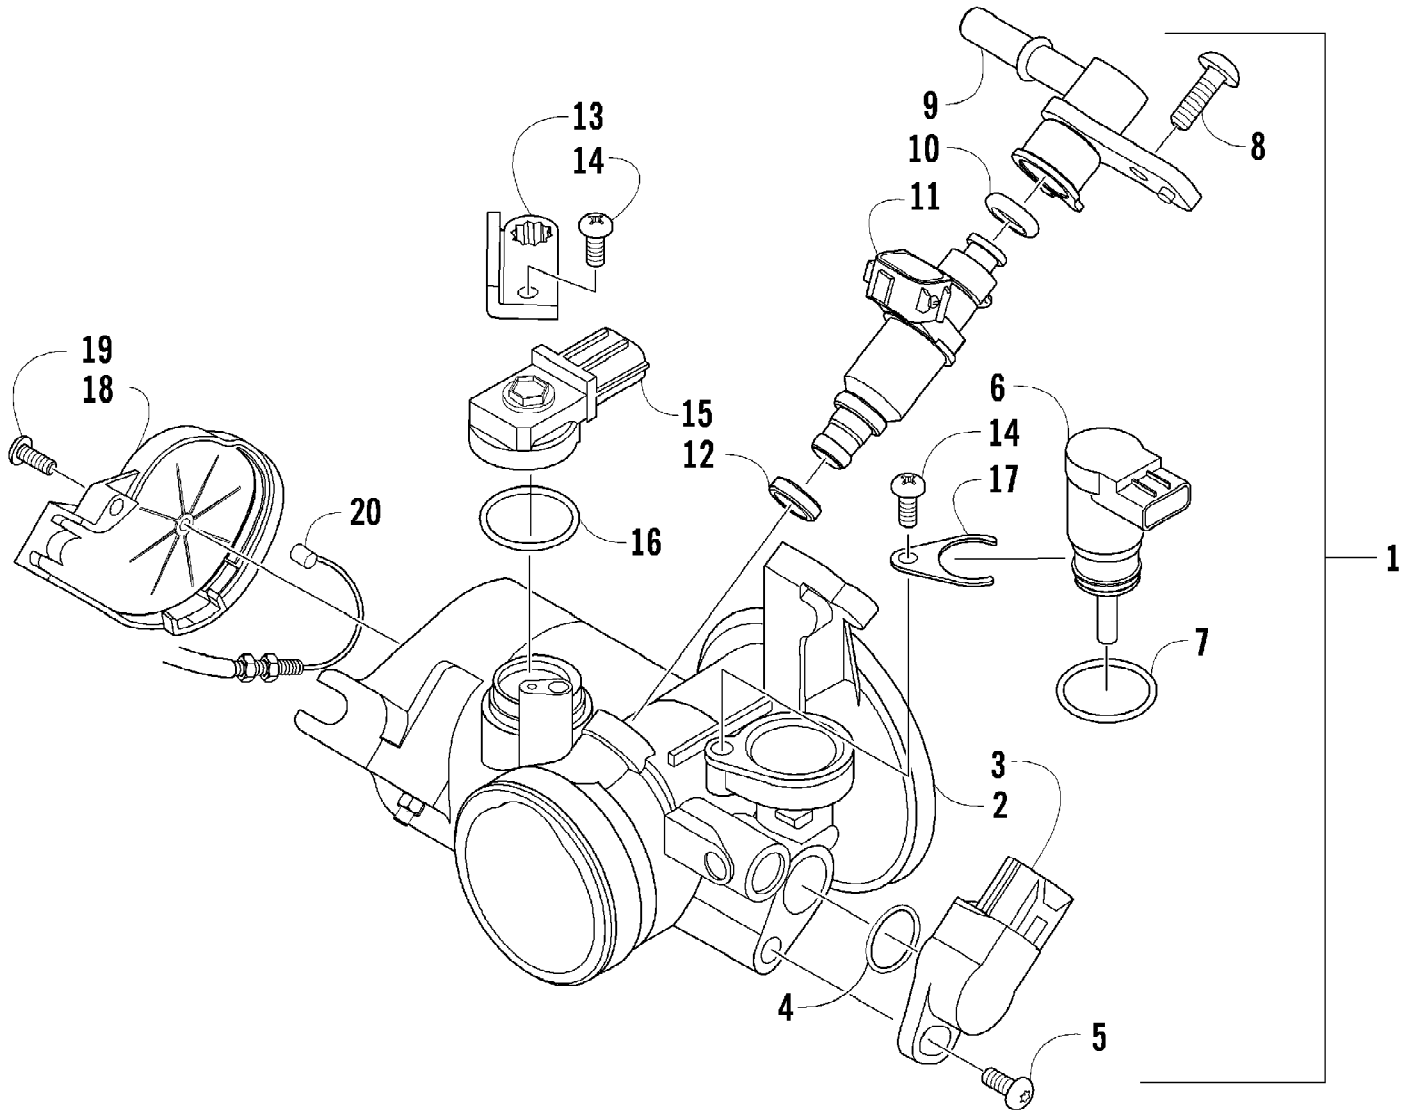

2010 ATV 550 TRV METALLIC BLACK (A2010TBO4EUSO)
THROTTLE BODY ASSEMBLY

Page 73 of 81

Ref #	Part Number	Qty	S/P/F	Description
1	0470-753	1		Throttle - Assembly (inc. 2-19)
2	0	1	F	Throttle Body
3	0430-072	1		Sensor, Throttle Position
4	5507-234	1		O-Ring
5	5507-231	1		Screw, Machine
6	0430-074	1		Valve, ISC
7	5507-233	1		O-Ring
8	5507-238	1		Screw, Machine
9	0470-687	1		Rail, Fuel
10	0470-767	1		O-Ring
11	0470-762	1		Injector, Fuel
12	0470-768	1		Seal
13	5507-227	1		Bracket, MAP Sensor
14	5507-117	2	/P	Screw, Machine
15	0430-073	1		Sensor, MAP
16	5507-232	1		O-Ring
17	5507-229	1		Plate, ISC Valve
18	5507-223	1		Cover
19	5507-037	1	/P	Screw, Machine
20	0487-057	1		Cable, Throttle