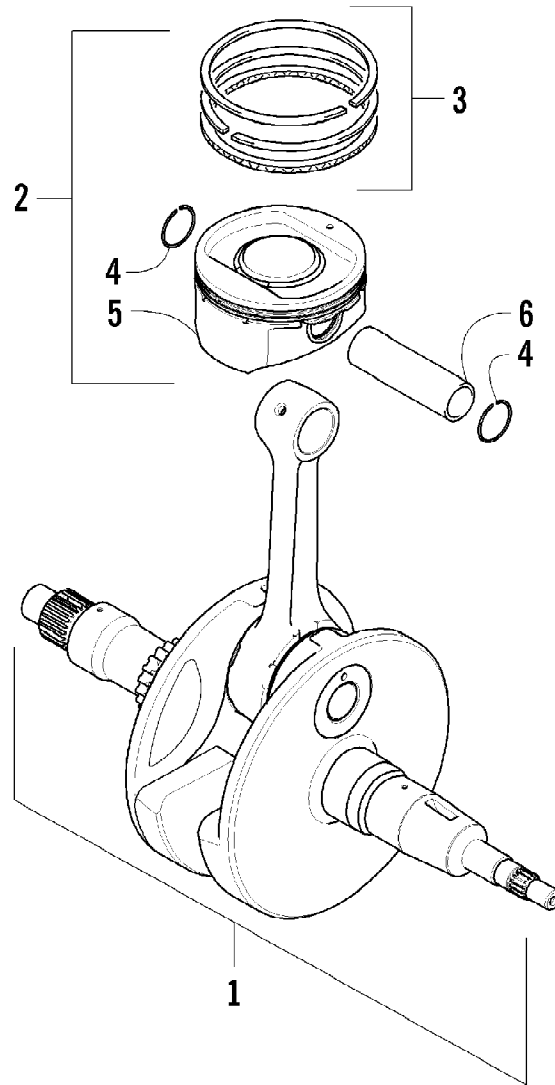

2010 ATV 550 TRV METALLIC BLACK (A2010TBO4EUSO)
CRANKSHAFT AND PISTON ASSEMBLY

Page 18 of 81

Ref #	Part Number	Qty	S/P/F	Description
1	0805-073	1	S	Crankshaft Assembly
2	0805-064	1		Piston Set (inc. 3-6)
3	0805-065	1		Ring, Piston - Set
4	0831-001	2		Circlip, Piston Pin
5	0805-059	1		Piston
6	0805-012	1		Pin, Piston