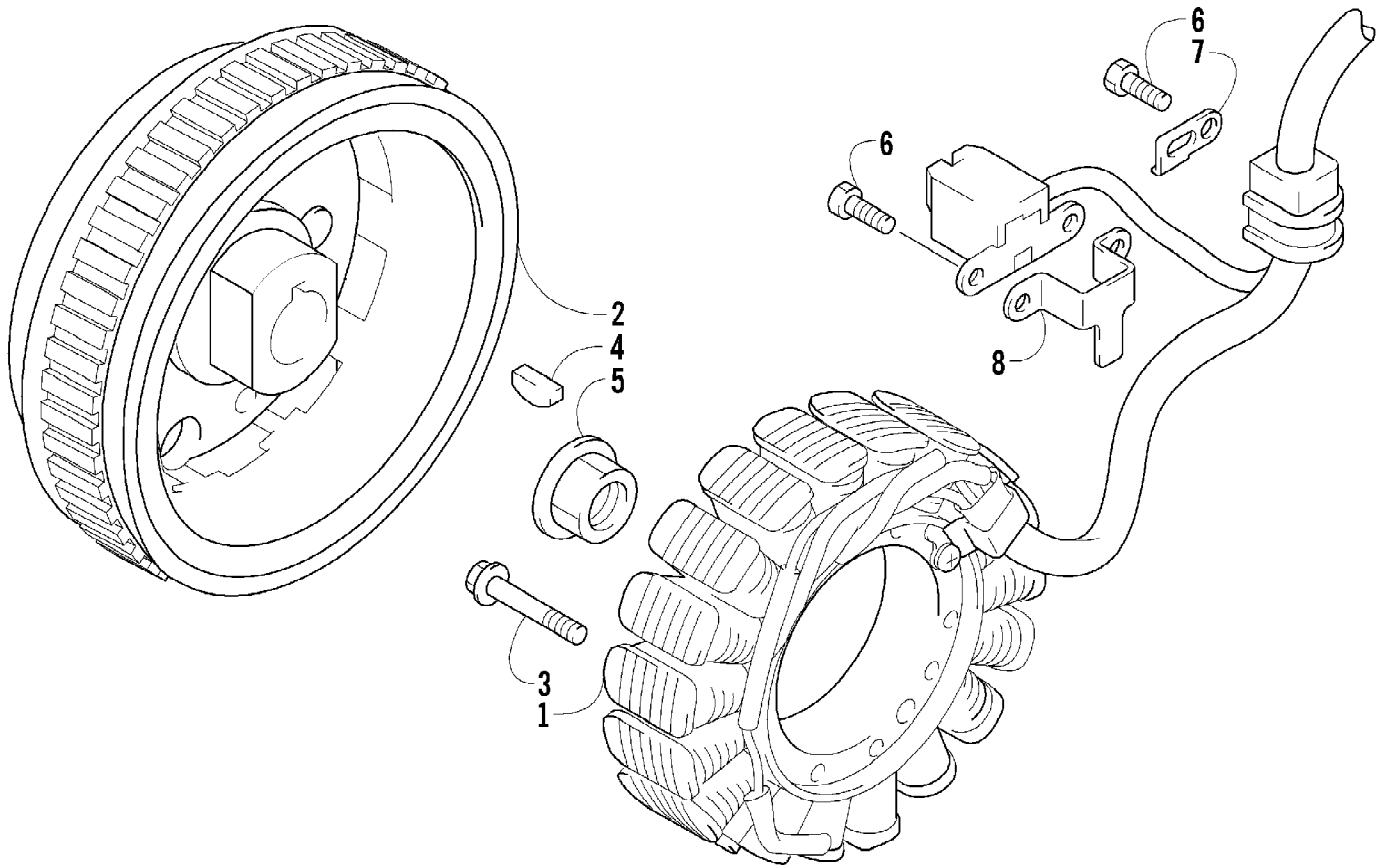

2010 ATV 550 TRV METALLIC BLACK (A2010TBO4EUSO)
MAGNETO ASSEMBLY

Page 47 of 81

Ref #	Part Number	Qty	S/P/F	Description
1	0802-041	1		Stator - Assembly
2	0802-048	1		Rotor/Flywheel
3	0826-102	3		Screw, Machine
4	0829-012	1		Key
5	0827-014	1		Nut
6	8470-510	3		Screw, Machine
7	0802-015	1		Clamp - No. 1
8	0802-016	1		Clamp - No. 2