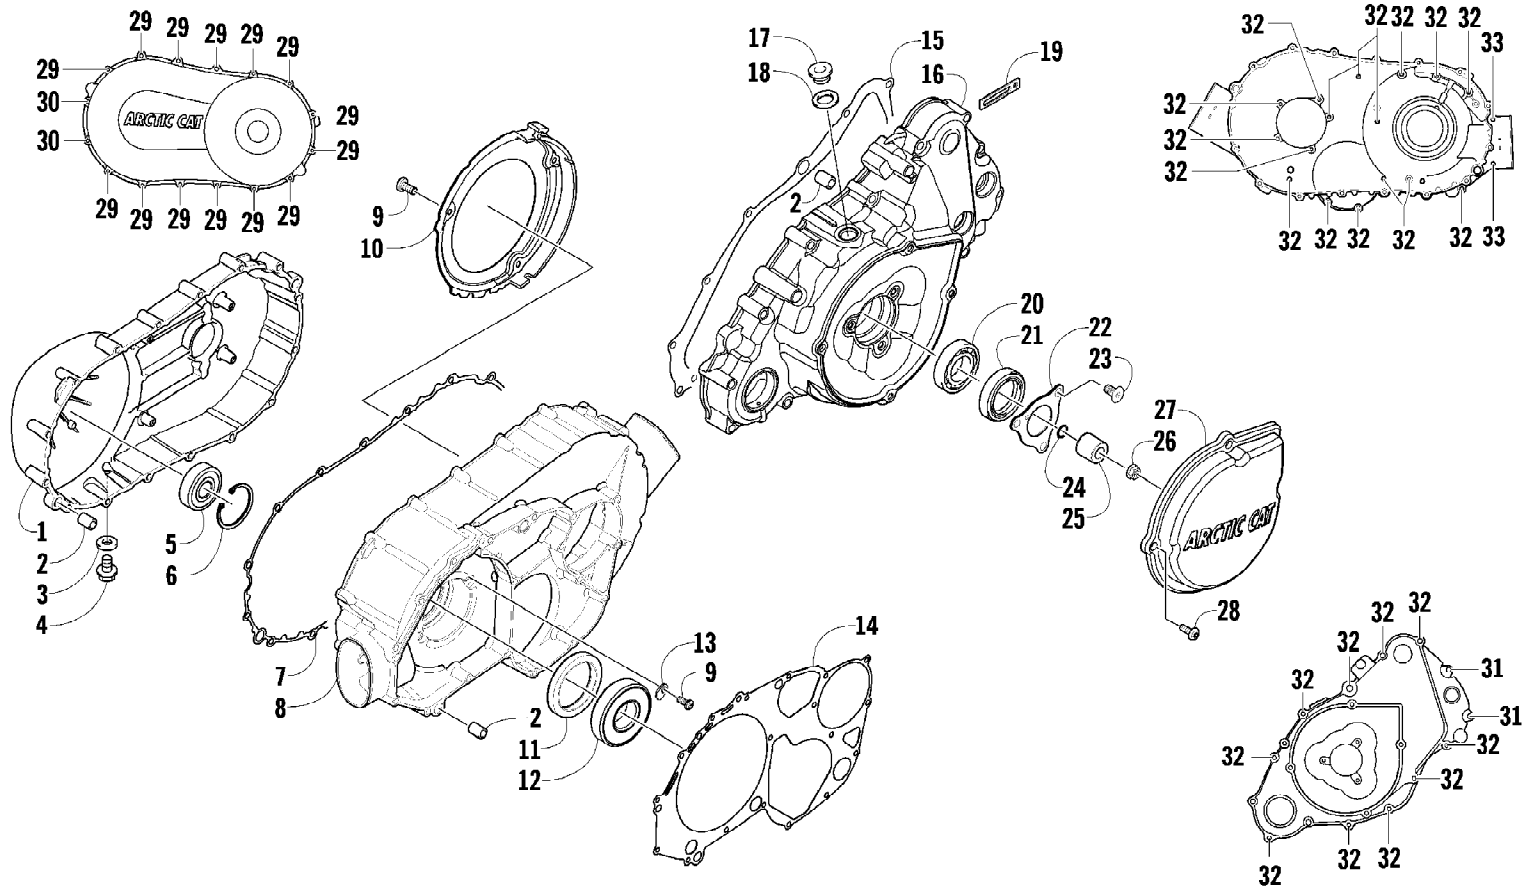

2010 ATV 550 TRV METALLIC BLACK (A2010TBO4EUSO)
CLUTCH/V-BELT/MAGNETO COVER ASSEMBLY

2010 ATV 550 TRV METALLIC BLACK (A2010TBO4EUSO)
CLUTCH/V-BELT/MAGNETO COVER ASSEMBLY

Ref #	Part Number	Qty	S/P/F	Description
1	0806-089	1		Cover, V-Belt
2	0829-002	6		Pin, Dowel
3	0830-013	1		Washer, Crush
4	8408-812	1		Screw, Cap
5	0832-060	1		Bearing
6	0831-078	1		Ring, Retaining
7	0830-174	1	/P	Gasket, V-Belt Cover
8	0806-086	1		Cover, Clutch
9	0826-029	5		Screw, Machine
10	0806-048	1		Plate, Air Intake
11	0830-188	1	/P	Seal
12	0832-047	1	S	Bearing
13	0822-010	2	/P	Retainer, Bearing
14	0830-116	1	/P	Gasket, Clutch Cover
15	0830-128	1		Gasket, Magneto Cover
16	0806-082	1	/P	Cover, Magneto - Assembly
17	0806-022	1		Plug
18	0830-015	1		Washer, Crush
19	3002-964	1	/P	Clamp, Wire
20	0832-045	1	S	Bearing
21	0830-158	1		Seal
22	0805-008	1		Retainer, Seal
23	0826-031	3		Screw, Machine
24	0830-108	1		O-Ring
25	0820-061	1		Bushing
26	0827-008	1		Nut
27	0820-062	1		Cover, Magneto
28	8468-616	4		Screw, Machine
29	8468-645	14		Screw, Machine
30	8468-655	2		Screw, Machine
31	8468-625	2		Screw, Machine
32	8468-640	26		Screw, Machine
33	8468-675	2		Screw, Machine