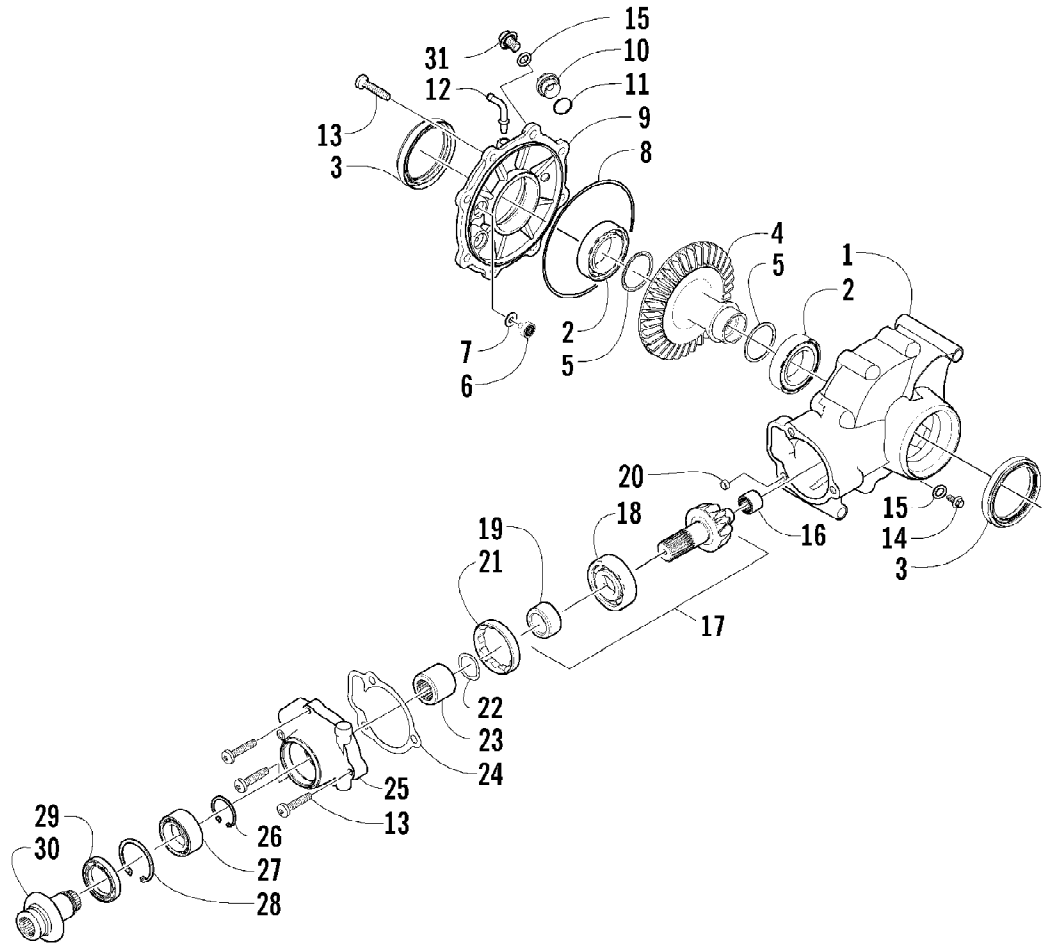

2010 ATV 550 TRV METALLIC BLACK (A2010TBO4EUSO)
REAR DRIVE GEARCASE ASSEMBLY

2010 ATV 550 TRV METALLIC BLACK (A2010TBO4EUSO)
REAR DRIVE GEARCASE ASSEMBLY

Ref #	Part Number	Qty	S/P/F	Description
	1502-402	1	/P	Complete Rear Drive Gearcase Assembly
1	1502-317	1		Housing, Gearcase
2	0402-393	2		Bearing
3	1402-713	2	S	Seal
4	1402-032	1		Gear, Ring - 36T
5	0402-405	AR		Shim, 41 x 49 x 1.3 mm
5	0402-406	AR		Shim, 41 x 49 x 1.4 mm
5	0402-407	AR		Shim, 41 x 49 x 1.5 mm
5	0402-408	AR		Shim, 41 x 49 x 1.6 mm
5	0402-409	AR		Shim, 41 x 49 x 1.7 mm
6	0402-326	1		Button, Thrust
7	0402-429	AR		Shim, 6.3 x 18 x 1.3 mm
7	0402-430	AR		Shim, 6.3 x 18 x 1.4 mm
7	0402-431	AR		Shim, 6.3 x 18 x 1.5 mm
7	0402-432	AR		Shim, 6.3 x 18 x 1.6 mm
7	0402-433	AR		Shim, 6.3 x 18 x 1.7 mm
8	0423-149	1		O-Ring
9	1502-082	1		Cover, Gearcase
10	0402-333	1	/P	Plug, Magnetic (inc. 11)
11	0423-154	1		O-Ring
12	1402-102	1		Fitting
13	0423-118	11		Screw, Self-Tapping
14	1402-210	1	/P	Plug, Fill (inc. one No. 15)
15	0423-153	2		O-Ring
16	0402-328	1		Bearing
17	0502-783	1		Gear, Pinion - Assembly - 10T (inc. 18-19)
18	0402-327	1		Bearing
19	0402-336	1		Collar, Retaining
20	0402-411	1		Pin, Dowel
21	0402-331	1		Collar, Lock
22	0402-982	1		Washer, Wave
23	0402-981	1		Collar, Shaft
24	0402-947	1		Gasket, Flange
25	0502-529	1		Housing, Pinion
26	0423-417	1		Ring, Retaining
27	1402-043	1		Bearing
28	0423-423	1		Ring, Retaining
29	1402-011	1		Seal
30	1502-085	1	/P	Shaft, Input
31	1402-211	1		Plug, Oil Level (inc. one No. 15)