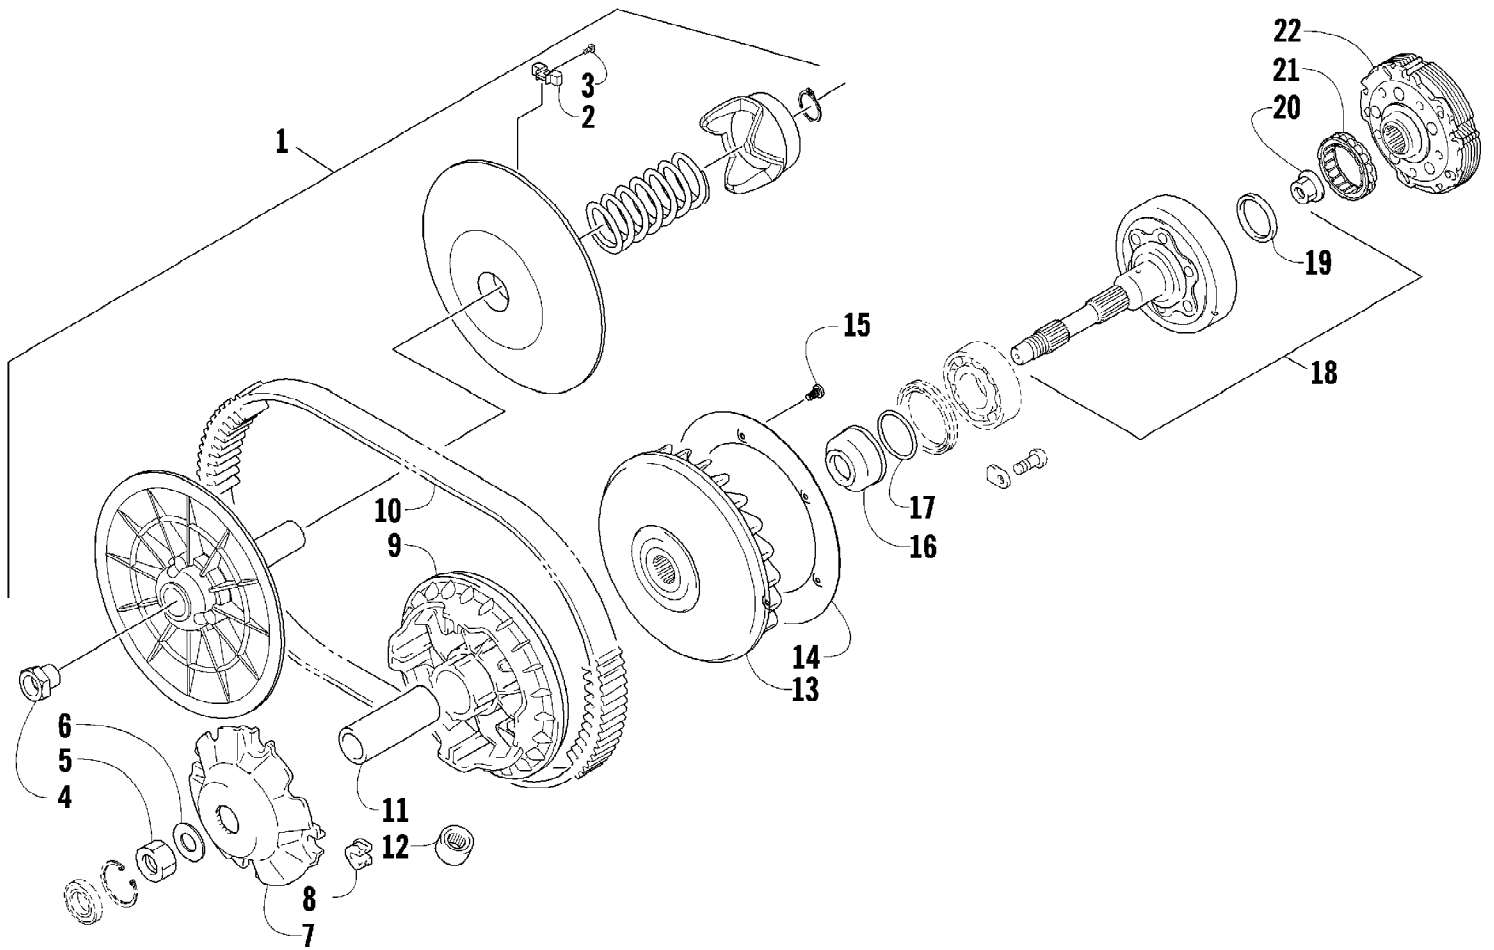

2010 ATV 550 TRV METALLIC BLACK (A2010TBO4EUSO)
TRANSMISSION ASSEMBLY

Ref #	Part Number	Qty	S/P/F	Description
1	0823-157	1	S/P	Pulley, Driven - Assembly (inc. 2-4)
2	0823-176	3	/P	Shoe, Cam
3	0823-177	3		Screw, Machine
4	0823-178	1		Nut
5	0827-010	1		Nut
6	0828-106	1		Washer
7	0823-008	1		Plate, Movable Drive Face
8	0823-010	4		Damper, Movable Drive Face
9	0823-159	1		Face, Movable Drive
10	0823-013	1		Belt, Drive
11	0823-149	1		Spacer
12	0823-167	8	/P	Roller
13	0823-156	1	/P	Face, Fixed Drive
14	0823-131	1		Shroud, Drive Face
15	0623-914	6		Screw, Self-Tapping
16	0823-015	1		Spacer, Fixed Drive Face
17	0470-531	1		O-Ring
18	0823-096	1	S	Housing, Clutch - Assembly (inc. 19)
19	0830-189	1	/P	Seal
20	0827-011	1		Nut
21	0823-018	1		Clutch, One-Way
22	0823-098	1	S	Clutch, Centrifugal - 6 Plate