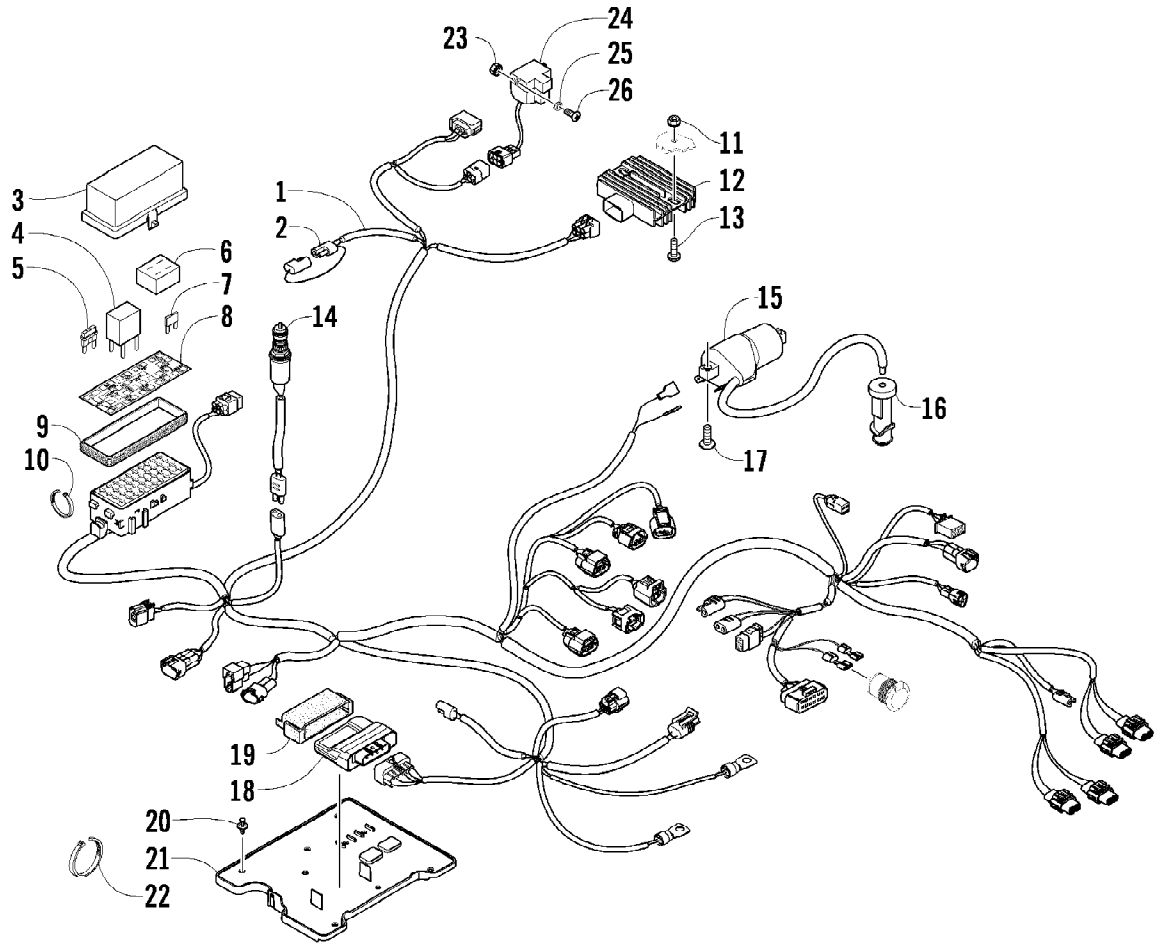

2010 ATV 550 TRV METALLIC BLACK (A2010TBO4EUSO)
WIRING HARNESS ASSEMBLY

Page 81 of 81

Ref #	Part Number	Qty	S/P/F	Description
1	0486-329	1		Harness, Main (inc. 2-9)
2	0486-164	1		Tether, Accessory Connector
3	0430-085	1		Cover, Fuse Block
4	0430-045	5	/P	Relay (4-Pin) - 20 Amp
5	0430-034	1		Diode
6	0430-037	1		Holder, Fuse
7	0430-032	5		Fuse - 10 Amp
7	0430-031	4		Fuse - 15 Amp
7	0430-030	2		Fuse - 30 Amp
8	2411-080	1		Decal, Fuse Block
9	0430-086	1		Seal
10	0123-788	AR	/P	Tie, Cable - 8 in.
11	0623-038	2		Nut w/Washer
12	0824-037	1	/P	Regulator, Voltage
13	8476-625	2		Screw, Machine
14	0409-089	1		Switch, Brake - Assembly
15	0824-043	1		Coil, Ignition
16	0824-049	1	/P	Cap, Spark Plug
17	8476-620	2		Screw, Machine
18	0530-020	1		ECU
19	0430-076	1		Cushion, ECU
20	0623-362	3		Rivet, Reinstallable
21	2406-643	1		Tray, Electrical
22	0123-903	AR		Tie, Cable - 11.5 in.
23	0423-493	2		Nut w/Washer
24	0409-064	1		Switch, Tilt Sensor
25	0123-802	2		Washer
26	8468-425	2		Screw, Machine