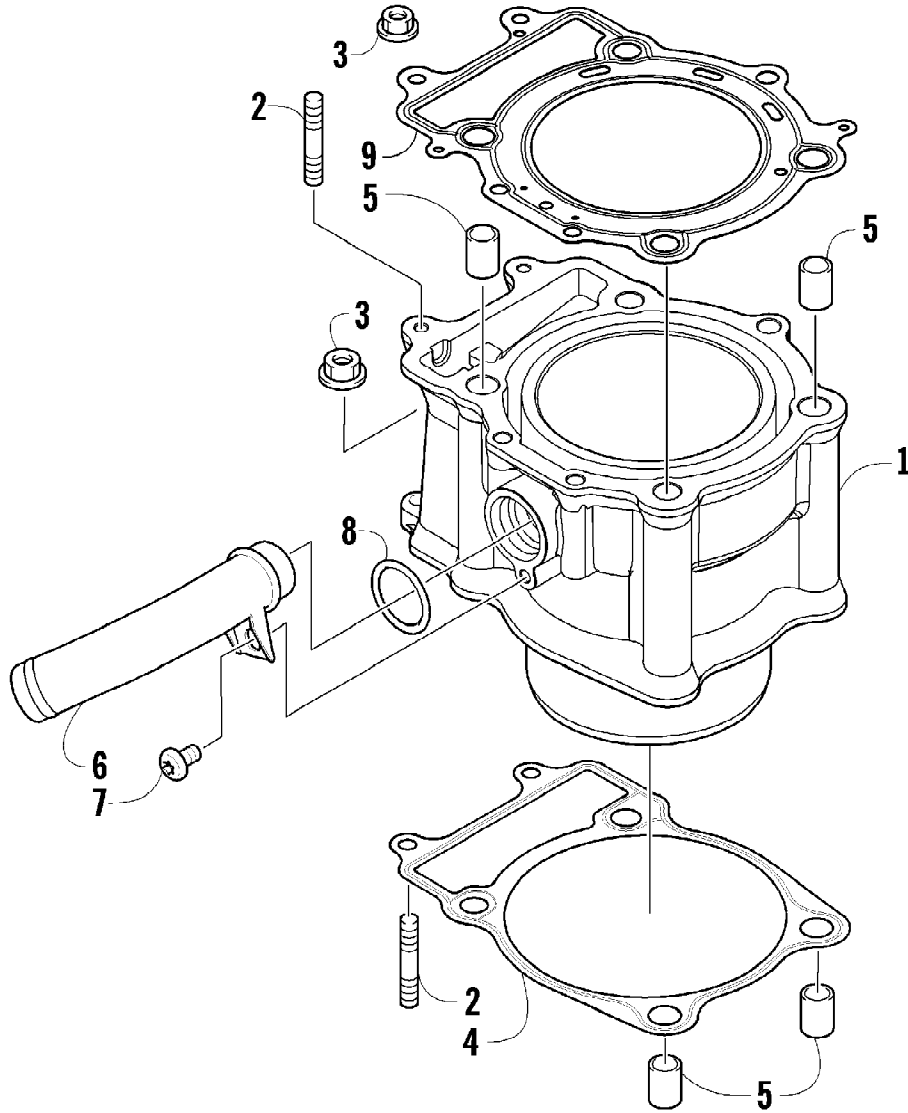

2010 ATV 550 TRV METALLIC BLACK (A2010TBO4EUSO)
CYLINDER ASSEMBLY

Page 20 of 81

Ref #	Part Number	Qty	S/P/F	Description
1	0804-019	1	S	Cylinder
2	0827-002	4		Bolt, Stud
3	8424-604	4		Nut
4	0830-084	1		Gasket, Base
5	0829-002	4		Pin, Dowel
6	0804-047	1	/P	Union, Coolant Hose
7	8468-612	1		Screw, Machine
8	0830-007	1		O-Ring
9	0830-097	1		Gasket, Cylinder Head