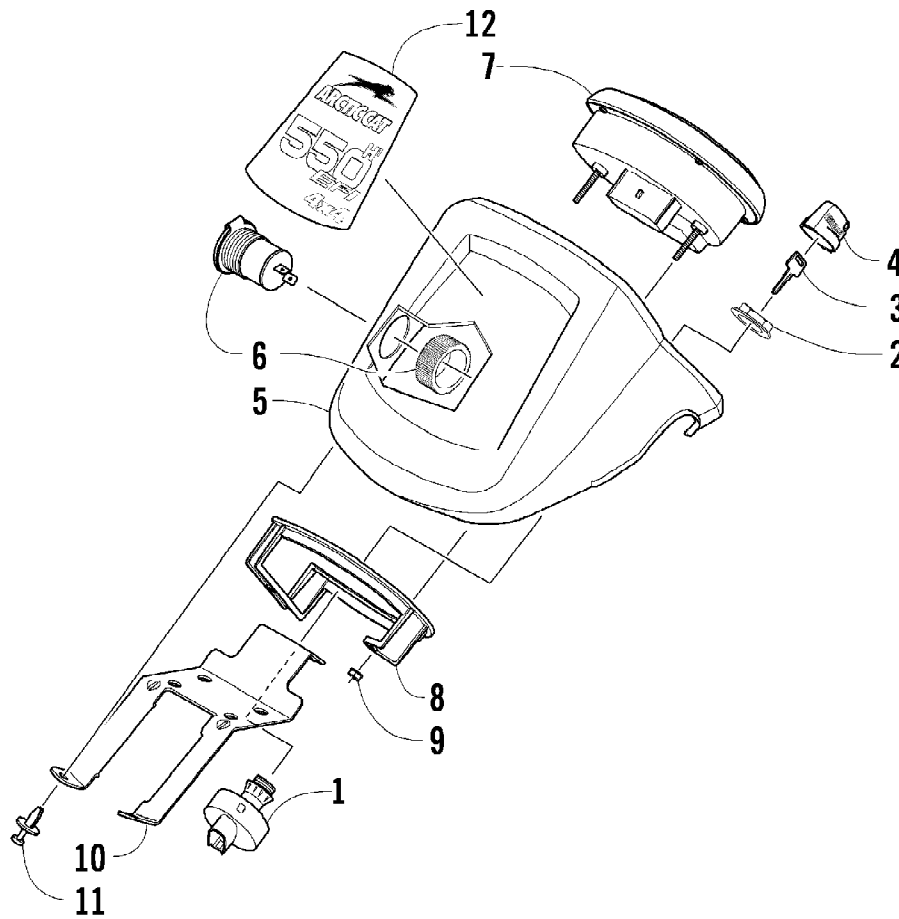

2010 ATV 550 TRV METALLIC BLACK (A2010TBO4EUSO)
INSTRUMENT POD ASSEMBLY

Page 45 of 81

Ref #	Part Number	Qty	S/P/F	Description
1	0430-090	1	/P	Switch, Ignition - Assembly (inc. 2-4)
2	0430-050	1		Nut, Retaining
3	0430-042	1		Key, Ignition (Y Series - Left-Side Cut)
3	0430-043	1		Key, Ignition (Z Series - Right-Side Cut)
4	0430-054	1		Cover, Key
5	0505-590	1		Instrument Pod
6	0641-897	1	/P	Outlet, Accessory - 12V
7	0520-039	1		Gauge, LCD
8	0420-065	1	/P	Bracket, Retaining
9	0423-493	2		Nut w/Washer
10	2506-470	1		Bracket, Mounting - Instrument Pod
11	0423-535	2		Rivet, Reinstallable
12	1411-875	1		Decal, Instrument Pod