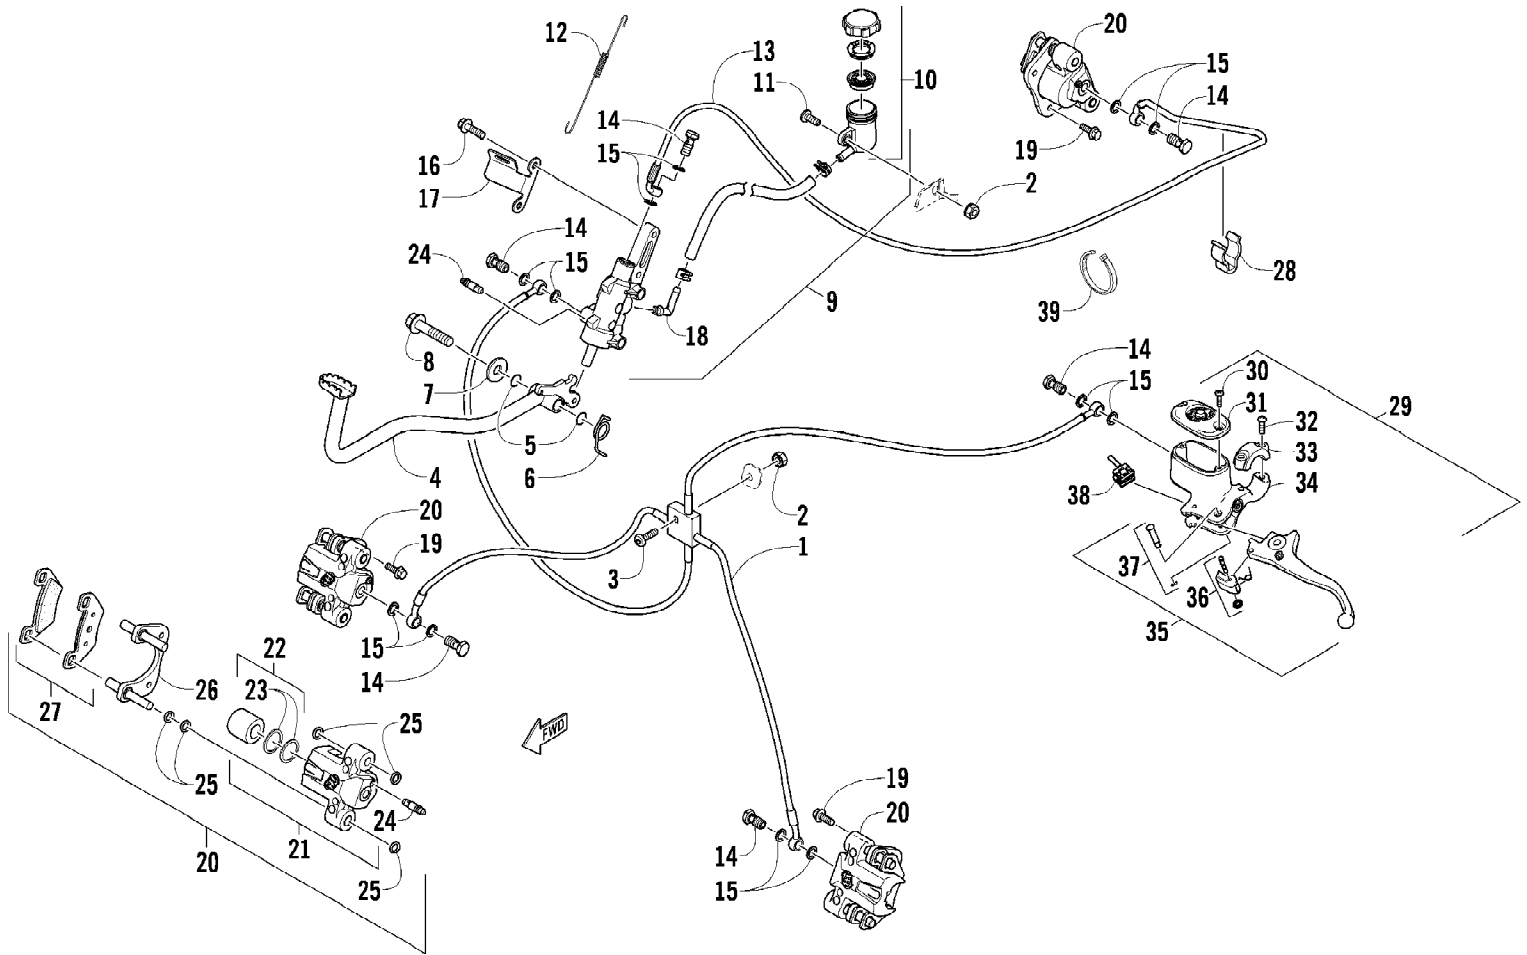

2010 ATV 550 TRV METALLIC BLACK (A2010TBO4EUSO)
HYDRAULIC BRAKE ASSEMBLY

Ref #	Part Number	Qty	S/P/F	Description
1	1502-015	1		Hose, Brake - Assembly
2	0623-038	2		Nut w/Washer
3	8476-625	1		Screw, Machine
4	1502-063	1		Lever, Brake
5	1602-213	2	/P	O-Ring
6	0502-807	1		Spring, Brake Lever
7	8050-252	1		Washer
8	8408-816	1		Screw, Cap
9	1502-577	1		Brake Assembly (inc. 10)
10	1502-578	1		Reservoir, Brake w/Clamp
11	8476-616	1		Screw, Machine
12	0502-785	1		Spring, Brake Switch
13	1502-591	1		Hose, Brake
14	0423-413	6		Bolt, Banjo-Fitting
15	0423-178	12		Washer, Crush
16	8408-625	2		Screw, Cap
17	0502-840	1		Bracket, Switch
18	1502-296	1	/P	Adapter, Hose
19	8408-821	6	/P	Screw, Cap
20	1502-726	1	S	Caliper, Brake - Right Front (inc. two No. 19 and 21-27)
20	1502-727	1	S	Caliper, Brake - Left Front (inc. two No. 19 and 21-27)
20	1502-727	1	S	Caliper, Brake - Rear (inc. two No. 19 and 21-27)
21	1436-160	1	/P	Housing, Caliper - Assembly - Right Front (inc. two No. 19 and 22-24)
21	1436-161	1	/P	Housing, Caliper - Assembly - Left Front (inc. two No. 19 and 22-24)
21	1436-161	1	/P	Housing, Caliper - Assembly - Rear (inc. two No. 19 and 22-24)
22	0502-606	3		Piston/Seal Set (inc. 23)
23	0502-607	3		Seal Set
24	0502-609	4	/P	Valve, Bleed
25	0502-608	3		O-Ring, Guide - Set
26	0502-605	3		Bracket Assembly
27	1502-694	3	S	Pad, Brake - Set
28	1502-115	2		Clip, Brake Hose
29	0502-914	1	S	Brake Assembly (inc. 30-38)
30	0502-566	1		Screw, Machine - Kit
31	0502-868	1	/P	Cover, Reservoir
32	0502-568	1		Screw, Machine - Kit
33	0502-869	1		Clamp, Master Cylinder
34	0502-704	1		Master Cylinder Assembly
35	0502-866	1		Lever Assembly - Kit (inc. 36-37)
36	0502-867	1	/P	Lock, Brake Lever - Kit
37	0502-580	1		Lever Pin - Kit
38	0502-564	1	/P	Switch, Brake
39	0123-788	AR	/P	Tie, Cable - 8 in.