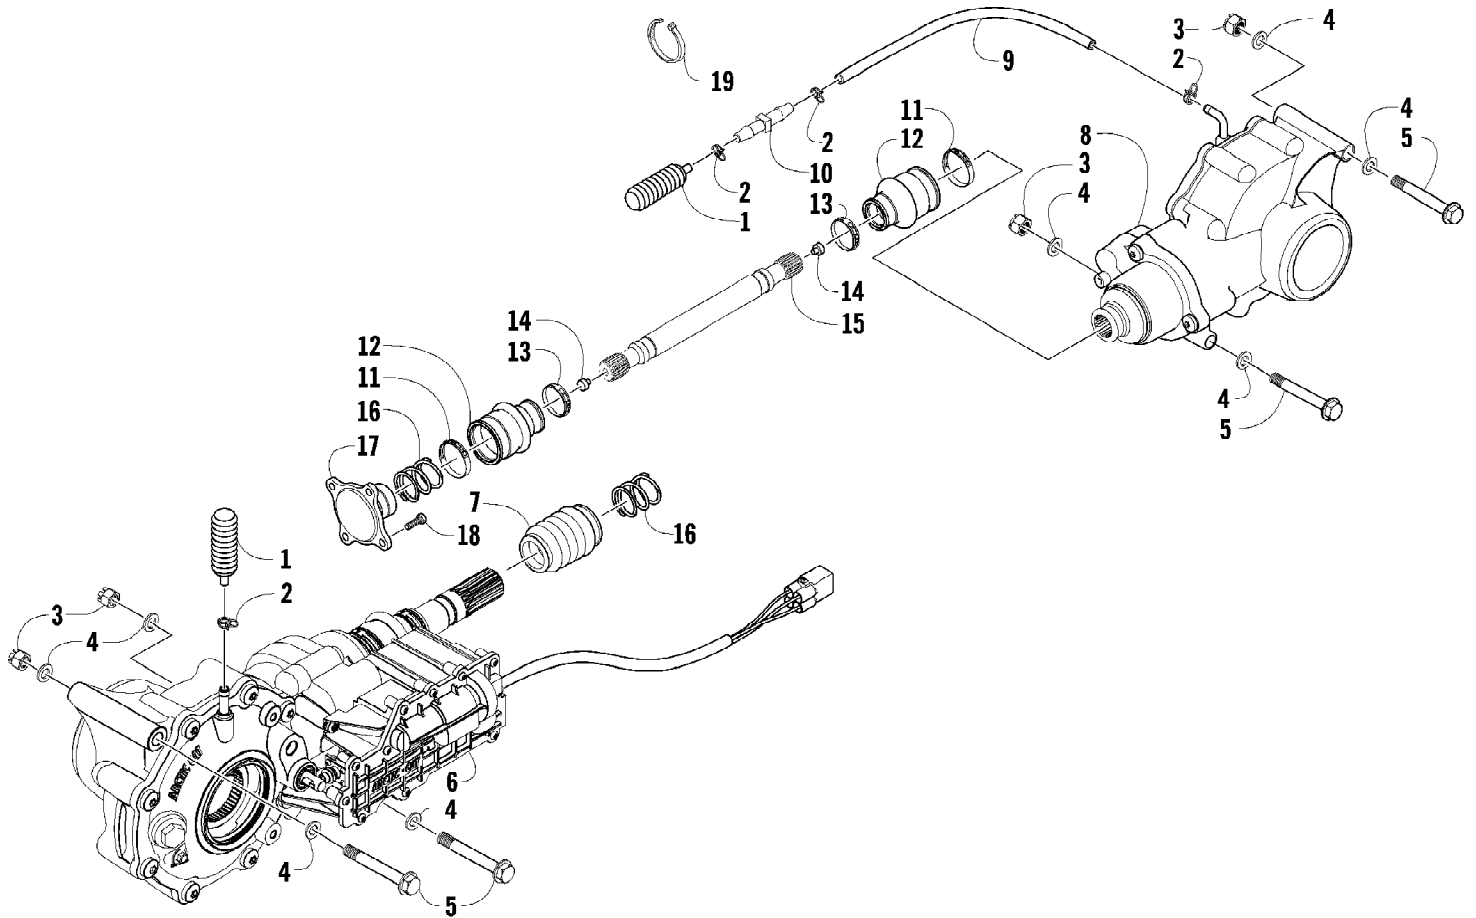

2010 ATV 550 TRV METALLIC BLACK (A2010TBO4EUSO)
CYLINDER ASSEMBLY

Page 20 of 81

Ref #	Part Number	Qty	S/P/F	Description
1	0804-019	1	S	Cylinder
2	0827-002	4		Bolt, Stud
3	8424-604	4		Nut
4	0830-084	1		Gasket, Base
5	0829-002	4		Pin, Dowel
6	0804-047	1	/P	Union, Coolant Hose
7	8468-612	1		Screw, Machine
8	0830-007	1		O-Ring
9	0830-097	1		Gasket, Cylinder Head

2010 ATV 550 TRV METALLIC BLACK (A2010TBO4EUSO)
CYLINDER HEAD AND CAMSHAFT/VALVE ASSEMBLY

2010 ATV 550 TRV METALLIC BLACK (A2010TBO4EUSO)
CYLINDER HEAD AND CAMSHAFT/VALVE ASSEMBLY

Page 22 of 81

Ref #	Part Number	Qty	S/P/F	Description
1	0808-137	1		Head, Cylinder - Assembly (inc. 2-17)
2	0829-001	2	S	Pin, Dowel
3	0826-001	4		Screw, Cap
4	0809-205	1	S	Arm, Valve Rocker - Exhaust (inc. two No. 5-6)
5	0809-033	4	S	Screw, Adjuster
6	0827-007	4		Nut
7	0809-202	1	S	Arm, Valve Rocker - Intake (inc. two No. 5-6)
8	0809-007	1		Shaft, Rocker Arm - Intake
9	0809-008	1		Shaft, Rocker Arm - Exhaust
10	0809-014	8		Cotter, Valve
11	0809-013	4		Retainer, Spring
12	0809-138	4	S	Spring, Valve
13	0830-016	4	S	Seal, Oil
14	0809-006	4		Seat, Spring - Valve
15	0809-039	2	S	Valve, Intake
16	0809-040	2	S	Valve, Exhaust
17	0831-041	2		Plug, Shaft
18	0809-245	1	/P	Camshaft
19	0809-002	1		Sprocket
20	0826-034	2		Screw, Cap
21	0828-004	1		Plate, Retainer
22	0829-008	1		Pin, Dowel
23	0809-003	1		C-Ring
24	0808-077	1		Plug, Cylinder Head
25	0826-007	6		Screw, Cap
26	0808-003	2		Cap, Inspection
27	0830-167	2	/P	O-Ring
28	0808-037	4	/P	Screw, Cap
29	0830-147	4	/P	Washer
30	0830-107	4		Gasket
31	0826-002	2		Screw, Cap
32	0826-005	2		Screw, Cap
33	0826-006	2		Screw, Cap
34	0217-799	1	/P/F	Spark Plug
35	0470-668	1		Flange, Intake Manifold
36	0830-090	1		O-Ring
37	0826-008	2		Screw, Machine
38	0470-669	1	S	Boot
39	0423-066	1		Clamp
40	0808-008	1		Cover, Thermostat
41	0808-078	1		Thermostat
42	0808-124	1		Sensor, Engine Coolant Temperature
43	0827-031	1		Bolt, Stud
44	8424-804	1		Nut
45	0827-030	2		Bolt, Stud
46	8424-604	2		Nut