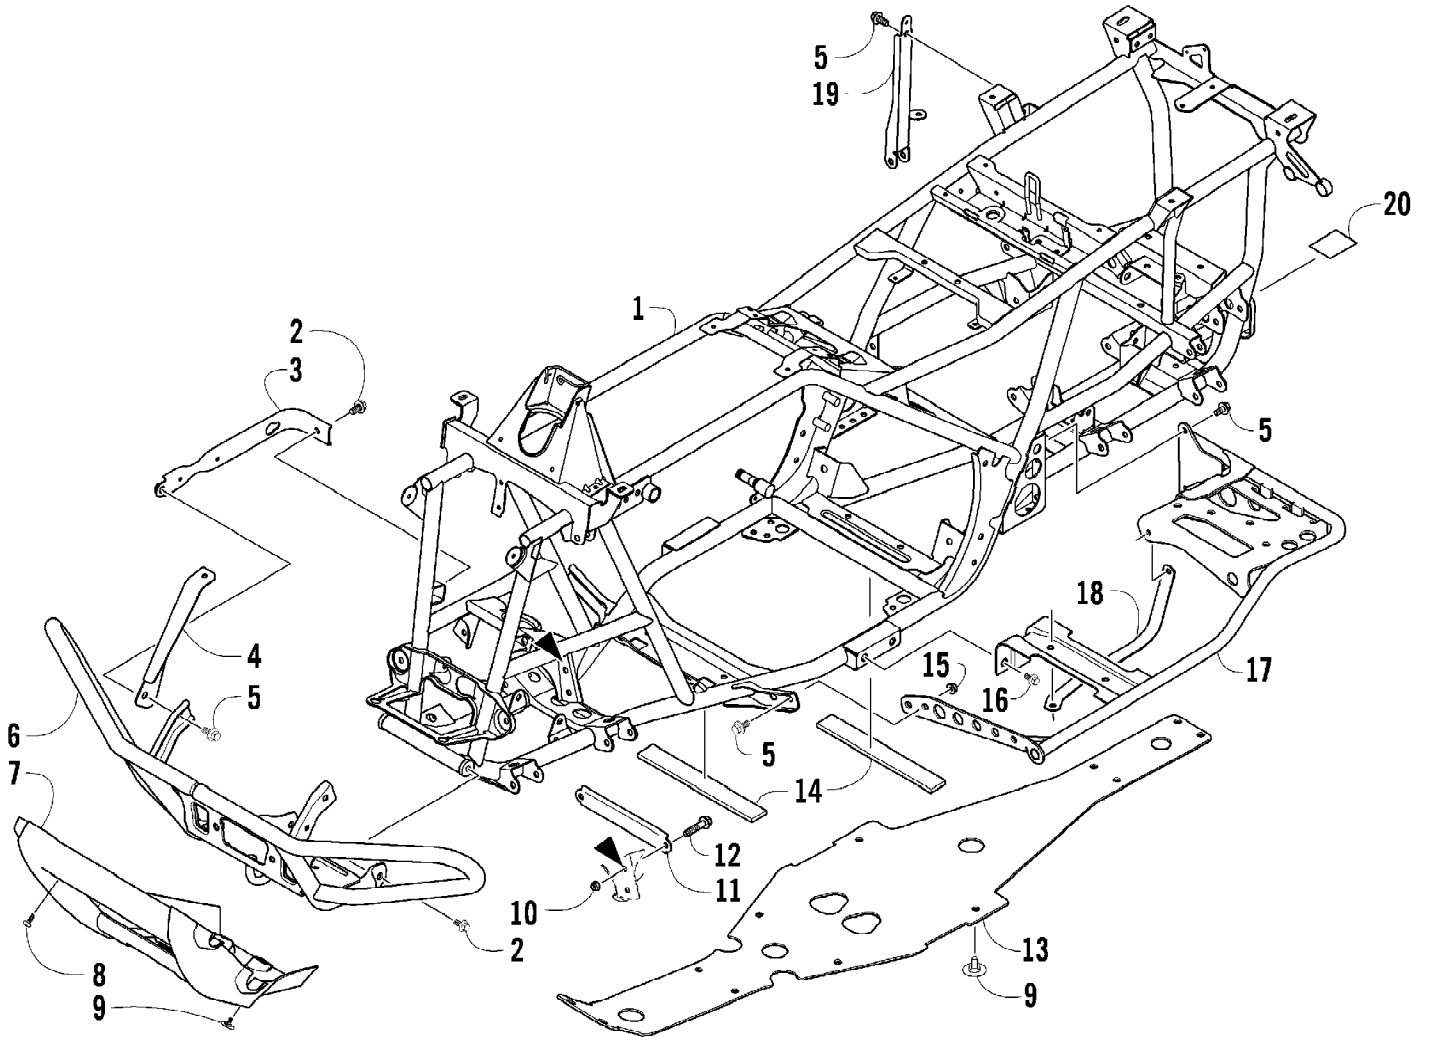

2010 ATV 550 TRV METALLIC BLACK (A2010TBO4EUSO)
FRAME AND RELATED PARTS

Page 28 of 81

Ref #	Part Number	Qty	S/P/F	Description
1	2506-881	1		Frame, Main
2	8409-020	4	/P	Screw, Cap
3	1506-596	1	/P	Channel, Bumper Mounting - Right
3	0506-653	1	S	Channel, Bumper Mounting - Left
4	1506-562	1		Bracket, Mounting - Bumper - Right
4	1506-563	1		Bracket, Mounting - Bumper - Left
5	8408-816	11		Screw, Cap
6	1506-855	1	/P	Bumper
7	1406-360	1		Grille, Bumper
8	0423-419	2		Screw, Machine
9	0423-101	12		Screw, Shoulder
10	0423-744	2		Nut, Lock
11	1506-429	1	S	Brace, A-Arm
12	8409-025	2		Screw, Cap
13	2406-091	1		Panel, Belly
14	0406-289	2		Pad, Frame
15	8424-802	4		Nut
16	8409-016	4		Screw, Cap
17	1506-848	1		Footrest - Right
17	1506-849	1		Footrest - Left
18	2406-216	1		Strap, Footrest - Right
18	2406-217	1		Strap, Footrest - Left
19	2506-447	1		Bracket, Support
20	1411-077	1		Decal, Warning - Towing