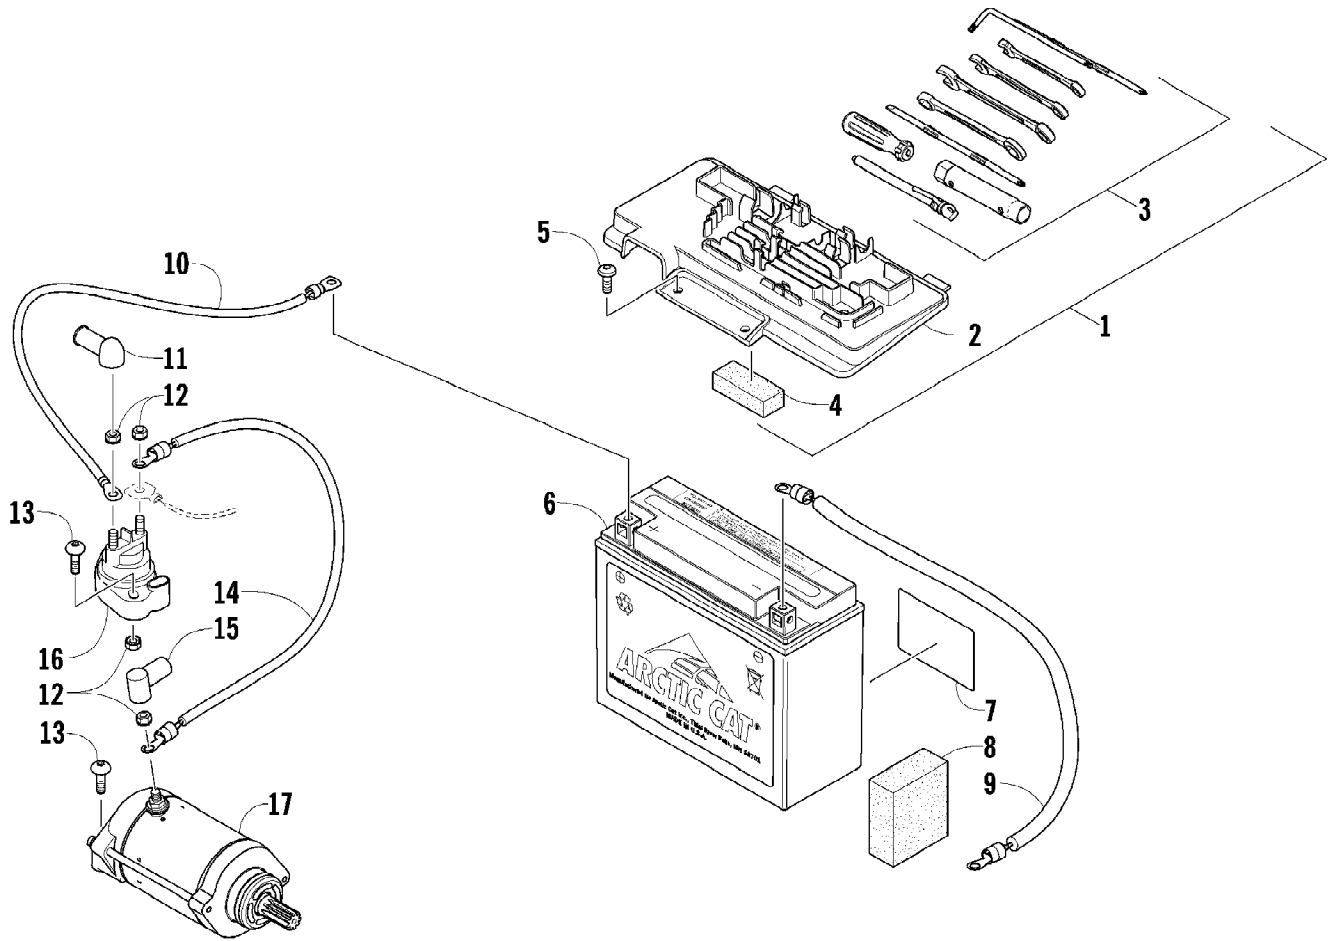

2010 ATV 550 TRV METALLIC BLACK (A2010TBO4EUSO)
AIR INTAKE ASSEMBLY

Page 2 of 81

Ref #	Part Number	Qty	S/P/F	Description
1	0470-877	1	/P	Cover, Intake
2	0470-560	1		Screen, Air Filter
3	0470-558	1		Filter, Air
4	0470-728	1		Housing, Intake
5	0423-455	4		Clip, Spring
6	0470-749	1		Duct, Engine Intake
7	0423-763	1		Grommet
8	0570-215	1		Resonator
9	0470-729	1		Boot
10	0423-342	4	/P	Screw, Self-Tapping
11	0423-019	2		Clamp
12	0470-442	1	/P	Valve, Drain
13	0410-172	1	/P	Hose, Vent
14	1623-281	2		Clamp, Hose
15	0423-766	1		Cap, Drain
16	1623-287	1		Clamp
17	0423-554	1		Clamp
18	0470-511	1		Boot
19	0430-055	1		Sensor, Air Temperature (inc. 20)
20	5507-224	1		O-Ring
21	2406-604	1		Panel, Shield
22	0623-362	2		Rivet, Reinstallable

2010 ATV 550 TRV METALLIC BLACK (A2010TBO4EUSO)
 BATTERY AND STARTER ASSEMBLY

Page 4 of 81

Ref #	Part Number	Qty	S/P/F	Description
1	5991-655	1	/P	Battery Cover/Tool Tray Assembly (inc. 2-4)
2	2406-815	1	/P	Cover, Battery
3	0444-122	1	S/P	Kit, Tool
4	0417-016	1		Pad, Battery
5	8476-620	2		Screw, Machine
6	0645-480	1		Battery Assembly (inc. 7)
7	0645-430	1		Decal, Warning
8	0417-017	1		Foam, Battery
9	0445-070	1		Cable, Battery/Ground
10	0445-062	1		Cable, Battery/Solenoid
11	0645-327	1		Boot, Terminal
12	0623-038	5		Nut w/Washer
13	8476-625	4		Screw, Machine
14	0445-064	1		Cable, Solenoid/Starter (inc. 15)
15	0645-019	1		Boot, Terminal
16	0445-058	1	/P	Solenoid
17	0825-013	1	/P	Motor, Starter - Assembly

2010 ATV 550 TRV METALLIC BLACK (A2010TBO4EUSO)
CAM CHAIN ASSEMBLY

Page 6 of 81

Ref #	Part Number	Qty	S/P/F	Description
1	0810-001	1		Chain, Cam
2	0810-002	1		Guide, Chain
3	0810-003	1		Tensioner, Chain
4	0826-036	1		Pivot, Tensioner
5	0830-025	1		Washer, Crush
6	0810-004	1		Adjuster, Tensioner - Assembly
7	0830-018	1		Gasket
8	8468-625	2		Screw, Machine
9	0830-107	2		Gasket
10	8400-610	1		Screw, Cap
11	0828-129	1		Washer