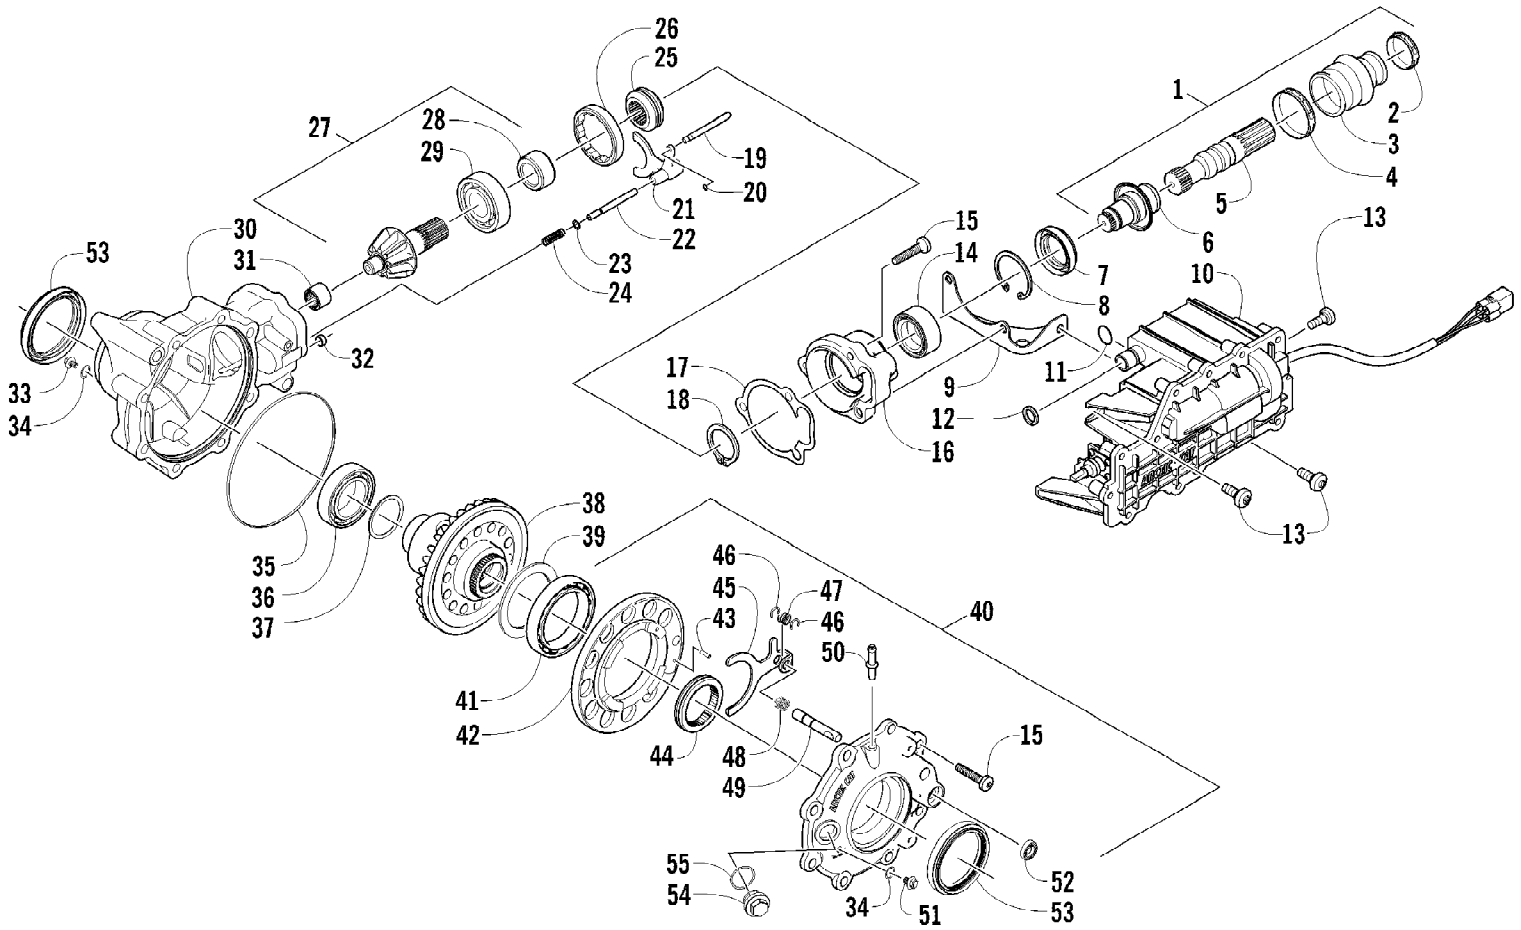

2010 ATV 550 TRV METALLIC BLACK (A2010TBO4EUSO)
FRONT DRIVE GEARCASE ASSEMBLY

Ref #	Part Number	Qty	S/P/F	Description
	1502-394	1		Complete Front Drive Gearcase Assembly
1	1502-083	1		Shaft, Propeller - Assembly (inc. 2-6)
2	0423-411	1		Clamp
3	0402-985	1	/P	Boot, Propeller Shaft
4	0423-393	1		Clamp
5	1402-045	1		Shaft, Output
6	1502-085	1	/P	Shaft, Input
7	1402-011	1		Seal
8	0423-423	1		Ring, Retaining
9	1502-237	1		Bracket, Actuator
10	0502-585	1	S	Actuator (inc. 11)
11	1402-981	1		O-Ring
12	0423-892	1	/P	O-Ring
13	0423-396	3		Screw, Self-Tapping
14	1402-043	1		Bearing
15	0423-118	11		Screw, Self-Tapping
16	0502-528	1	/P	Housing, Pinion
17	0402-947	1		Gasket, Flange
18	0423-417	1		Ring, Retaining
19	0402-997	1		Shaft, Selector
20	0423-402	1		Ring, Retaining
21	0402-998	1		Fork, Selector
22	0402-417	1		Shaft, Shuttle
23	0423-147	1		O-Ring
24	0402-999	1		Spring, Return
25	0402-413	1		Coupler, Drive
26	0402-357	1		Collar, Lock
27	0502-783	1		Gear, Pinion - Assembly - 10T (inc. 28-29)
28	0402-336	1		Collar, Retaining
29	0402-327	1		Bearing
30	0502-514	1		Housing, Gearcase
31	0402-328	1		Bearing
32	0402-411	1		Pin, Dowel
33	1402-210	1	/P	Plug, Magnetic (inc. one No. 34)
34	0423-153	2		O-Ring
35	0423-149	1		O-Ring
36	0402-393	1		Bearing
37	0402-405	AR		Shim, 41 x 49 x 1.3 mm
37	0402-406	AR		Shim, 41 x 49 x 1.4 mm
37	0402-407	AR		Shim, 41 x 49 x 1.5 mm
37	0402-408	AR		Shim, 41 x 49 x 1.6 mm
37	0402-409	AR		Shim, 41 x 49 x 1.7 mm
38	1502-555	1	/P	Gear, Ring - 36T
39	1402-074	AR		Shim, 61 x 69 x 1.3 mm
39	1402-075	AR		Shim, 61 x 69 x 1.4 mm
39	1402-076	AR		Shim, 61 x 69 x 1.5 mm
39	1402-077	AR		Shim, 61 x 69 x 1.6 mm
39	1402-078	AR		Shim, 61 x 69 x 1.7 mm
40	1502-389	1		Cover, Gearcase (inc. one No. 34, 41-52, and one No. 53)
41	1402-053	1		Bearing
42	0502-413	1		Flange, Bearing