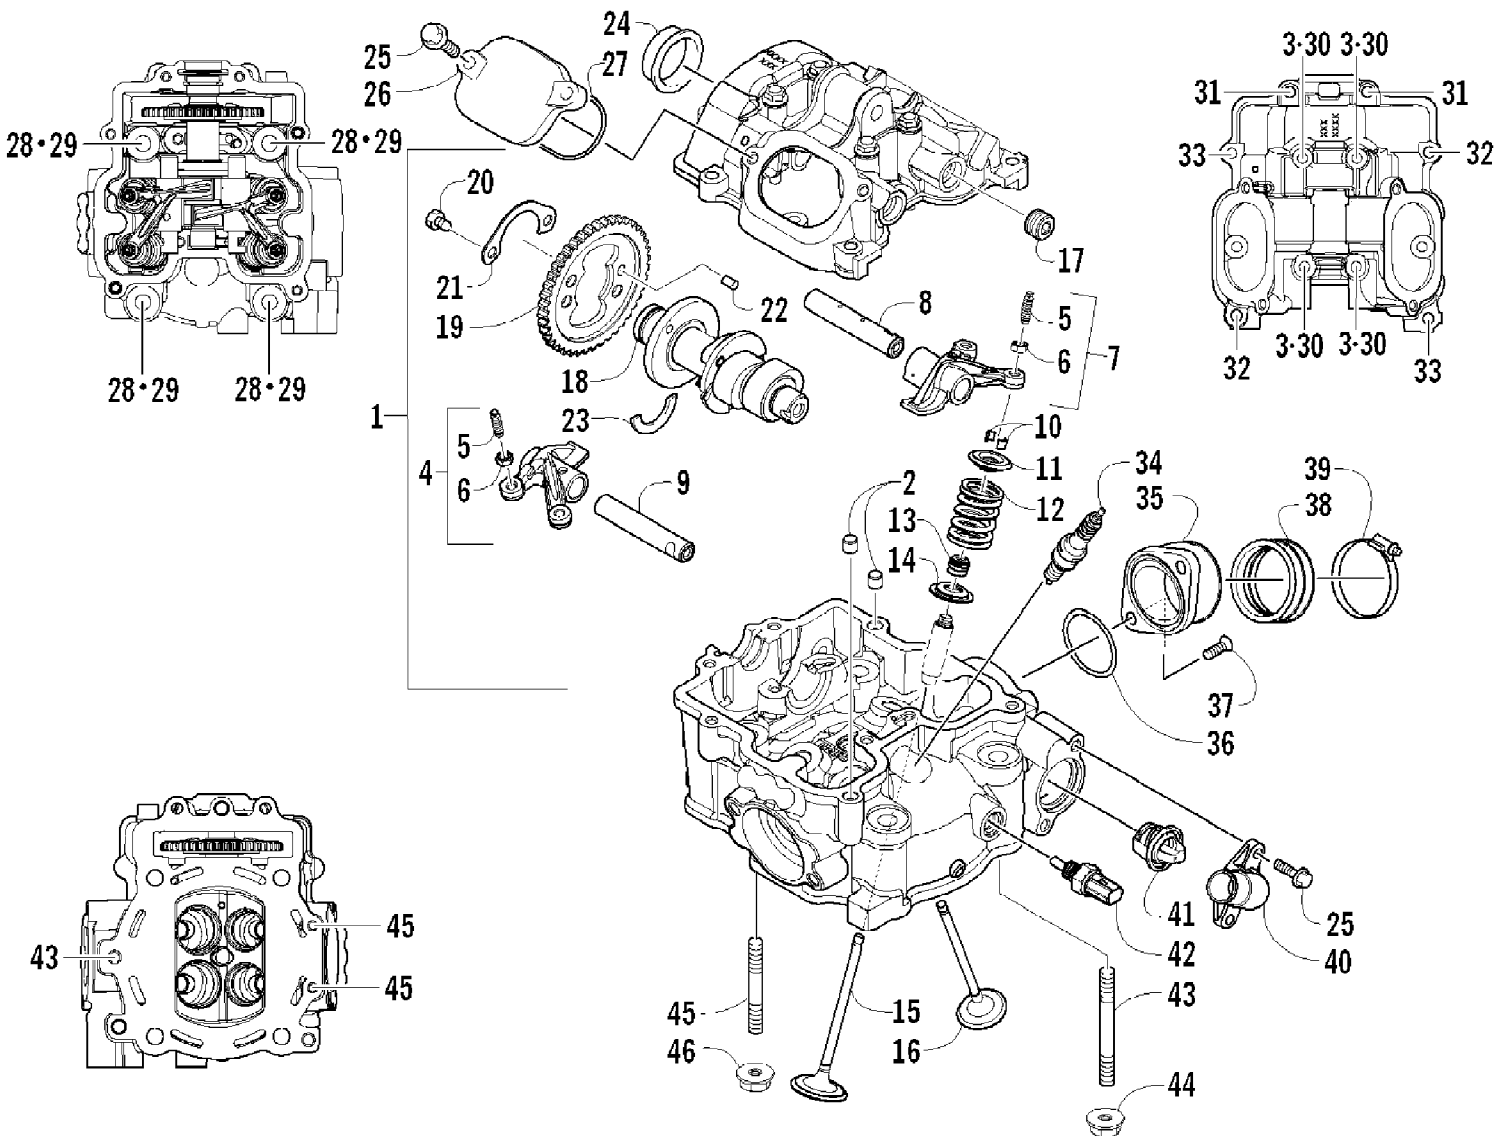

2010 ATV 550 TRV METALLIC BLACK (A2010TBO4EUSO)
CYLINDER HEAD AND CAMSHAFT/VALVE ASSEMBLY

2010 ATV 550 TRV METALLIC BLACK (A2010TBO4EUSO)
CYLINDER HEAD AND CAMSHAFT/VALVE ASSEMBLY

Page 22 of 81

Ref #	Part Number	Qty	S/P/F	Description
1	0808-137	1		Head, Cylinder - Assembly (inc. 2-17)
2	0829-001	2	S	Pin, Dowel
3	0826-001	4		Screw, Cap
4	0809-205	1	S	Arm, Valve Rocker - Exhaust (inc. two No. 5-6)
5	0809-033	4	S	Screw, Adjuster
6	0827-007	4		Nut
7	0809-202	1	S	Arm, Valve Rocker - Intake (inc. two No. 5-6)
8	0809-007	1		Shaft, Rocker Arm - Intake
9	0809-008	1		Shaft, Rocker Arm - Exhaust
10	0809-014	8		Cotter, Valve
11	0809-013	4		Retainer, Spring
12	0809-138	4	S	Spring, Valve
13	0830-016	4	S	Seal, Oil
14	0809-006	4		Seat, Spring - Valve
15	0809-039	2	S	Valve, Intake
16	0809-040	2	S	Valve, Exhaust
17	0831-041	2		Plug, Shaft
18	0809-245	1	/P	Camshaft
19	0809-002	1		Sprocket
20	0826-034	2		Screw, Cap
21	0828-004	1		Plate, Retainer
22	0829-008	1		Pin, Dowel
23	0809-003	1		C-Ring
24	0808-077	1		Plug, Cylinder Head
25	0826-007	6		Screw, Cap
26	0808-003	2		Cap, Inspection
27	0830-167	2	/P	O-Ring
28	0808-037	4	/P	Screw, Cap
29	0830-147	4	/P	Washer
30	0830-107	4		Gasket
31	0826-002	2		Screw, Cap
32	0826-005	2		Screw, Cap
33	0826-006	2		Screw, Cap
34	0217-799	1	/P/F	Spark Plug
35	0470-668	1		Flange, Intake Manifold
36	0830-090	1		O-Ring
37	0826-008	2		Screw, Machine
38	0470-669	1	S	Boot
39	0423-066	1		Clamp
40	0808-008	1		Cover, Thermostat
41	0808-078	1		Thermostat
42	0808-124	1		Sensor, Engine Coolant Temperature
43	0827-031	1		Bolt, Stud
44	8424-804	1		Nut
45	0827-030	2		Bolt, Stud
46	8424-604	2		Nut