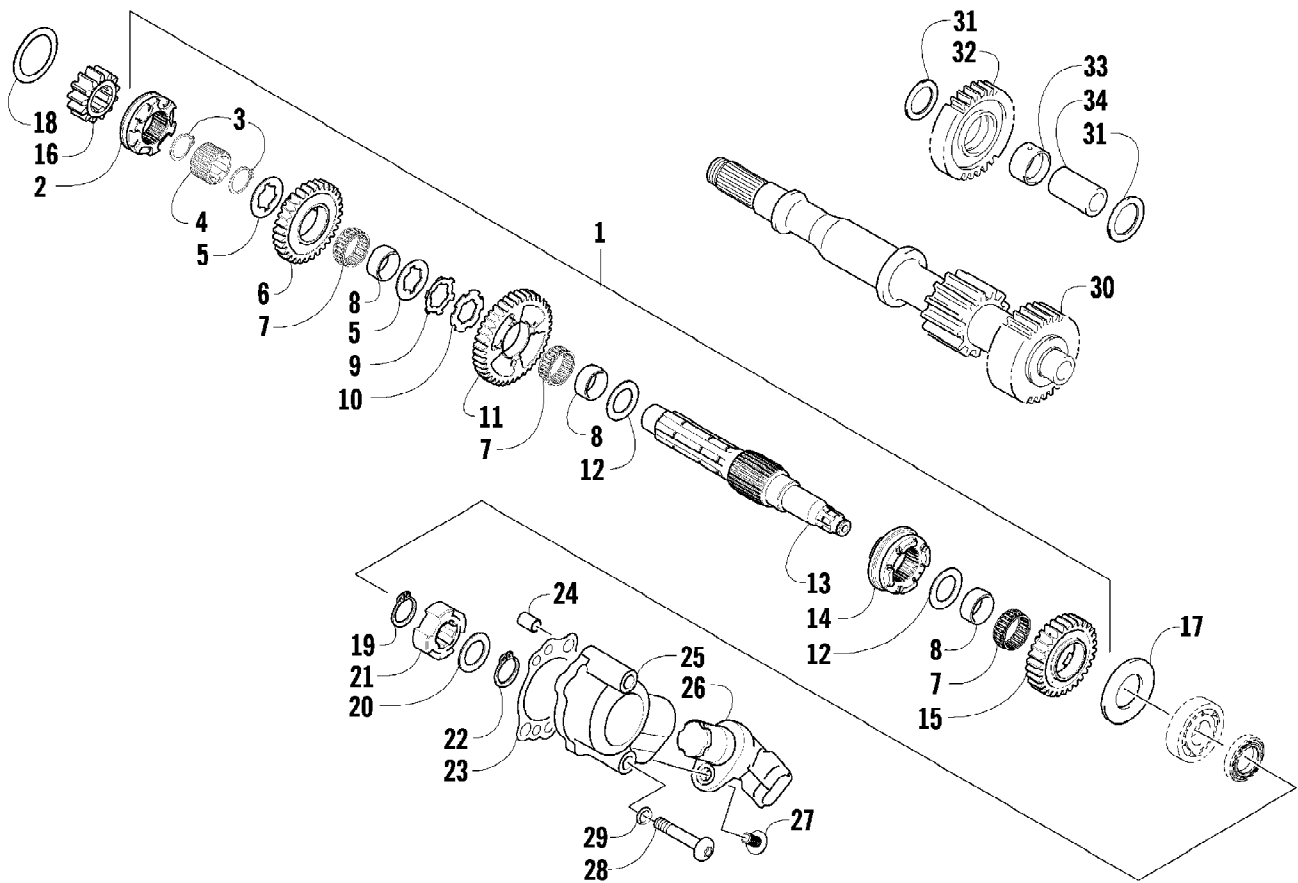

2010 ATV 550 TRV METALLIC BLACK (A2010TBO4EUSO)
SECONDARY TRANSMISSION ASSEMBLY

2010 ATV 550 TRV METALLIC BLACK (A2010TBO4EUSO)
SECONDARY TRANSMISSION ASSEMBLY

Ref #	Part Number	Qty	S/P/F	Description
1	0822-091	1	/P	Countershaft Assembly (inc. 2-15)
2	0822-014	1		Gear Select, Reverse
3	0831-011	2		Ring, Retaining
4	0822-045	1		Spacer, Reverse Driven Gear
5	0828-008	2		Washer
6	0822-013	1		Gear, Reverse Driven
7	0832-011	3		Bearing
8	0822-005	3		Bushing
9	0828-014	1		Washer, Lock
10	0828-015	1		Washer, Lock
11	0822-004	1		Gear, Driven - Low
12	0822-046	2		Washer
13	0822-003	1		Countershaft
14	0822-007	1		Gear Select, Sliding
15	0822-006	1		Gear, Driven - High
16	0822-089	1		Gear, Drive
17	0828-011	1		Washer
18	0828-019	1		Washer, Thrust
19	0831-040	1		Ring, Retaining
20	0828-069	1		Washer, Thrust
21	0822-050	1		Trigger, Speedometer Sensor
22	0831-039	1		Ring, Retaining
23	0830-129	1		Gasket
24	0829-023	2		Pin, Dowel
25	0822-049	1		Housing, Speedometer Sensor
26	0824-042	1	/P	Sensor, Speedometer
27	8468-620	1	/P	Screw, Machine
28	8468-645	2		Screw, Machine
29	0830-107	2		Gasket
30	0822-001	1		Driveshaft
31	0828-016	2		Washer, Thrust
32	0822-011	1		Gear, Reverse Idle
33	0822-012	1		Bushing
34	0822-015	1		Shaft, Reverse Idle