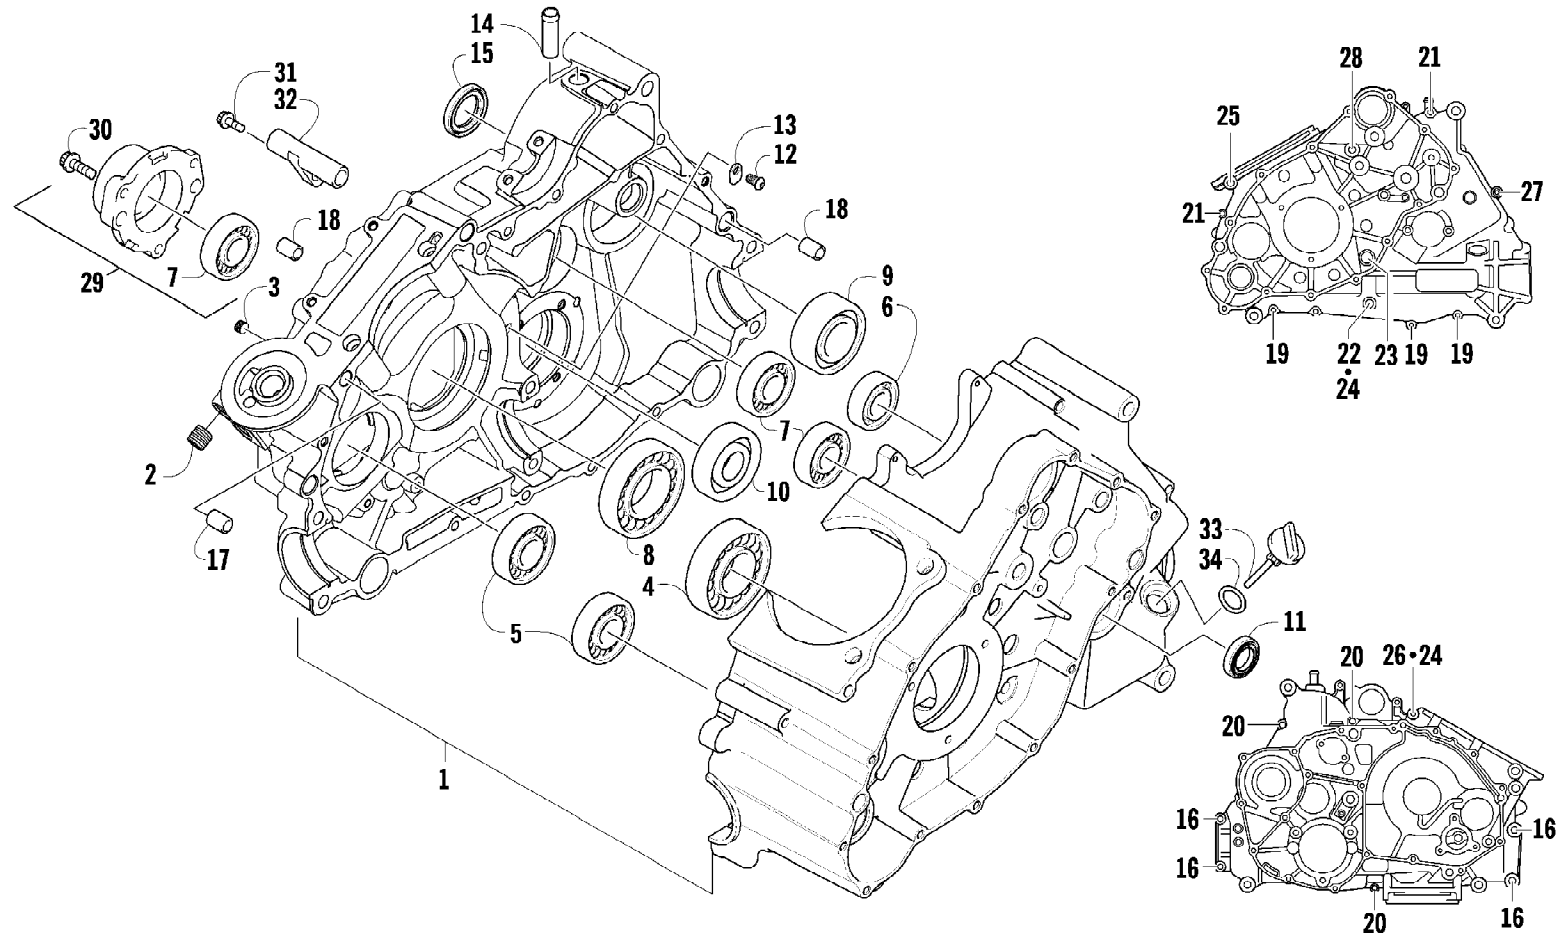

2010 ATV 550 TRV METALLIC BLACK (A2010TBO4EUSO)
CRANKCASE ASSEMBLY

2010 ATV 550 TRV METALLIC BLACK (A2010TBO4EUSO)
CRANKCASE ASSEMBLY

Ref #	Part Number	Qty	S/P/F	Description
1	0801-153	1	S	Crankcase Assembly (inc. 2-15)
2	0812-064	2		Plug
3	0801-002	1		Plug
4	0832-043	1	/P	Bearing
5	0832-044	2	/P	Bearing
6	0832-049	1	/P	Bearing
7	0832-050	3	/P	Bearing
8	0832-042	1	/P	Bearing
9	0832-048	1	/P	Bearing
10	0832-015	1	S/P	Bearing
11	0822-052	1		Seal, Countershaft
12	0826-100	4		Screw, Machine
13	0822-010	4	/P	Retainer, Bearing
14	0801-028	1		Pipe, Breather
15	0830-035	1		Seal, Driveshaft
16	8412-850	4		Screw, Cap
17	0829-003	1		Pin, Dowel
18	0829-002	5		Pin, Dowel
19	8468-645	3		Screw, Machine
20	8468-655	3		Screw, Machine
21	8468-675	2		Screw, Machine
22	8412-860	1		Screw, Cap
23	0826-017	1		Screw, Cap
24	0830-008	2		Gasket
25	0826-019	1		Screw, Cap
26	0826-018	1		Screw, Cap
27	8468-695	1		Screw, Machine
28	8468-680	1		Screw, Machine
29	0801-029	1		Housing, Secondary Shaft (inc. one No. 7)
30	0826-105	3		Screw, Cap
31	0826-038	1		Screw, Cap
32	0801-069	1		Pipe, Breather
33	0801-179	1		Stick, Oil Level
34	0830-010	1		O-Ring