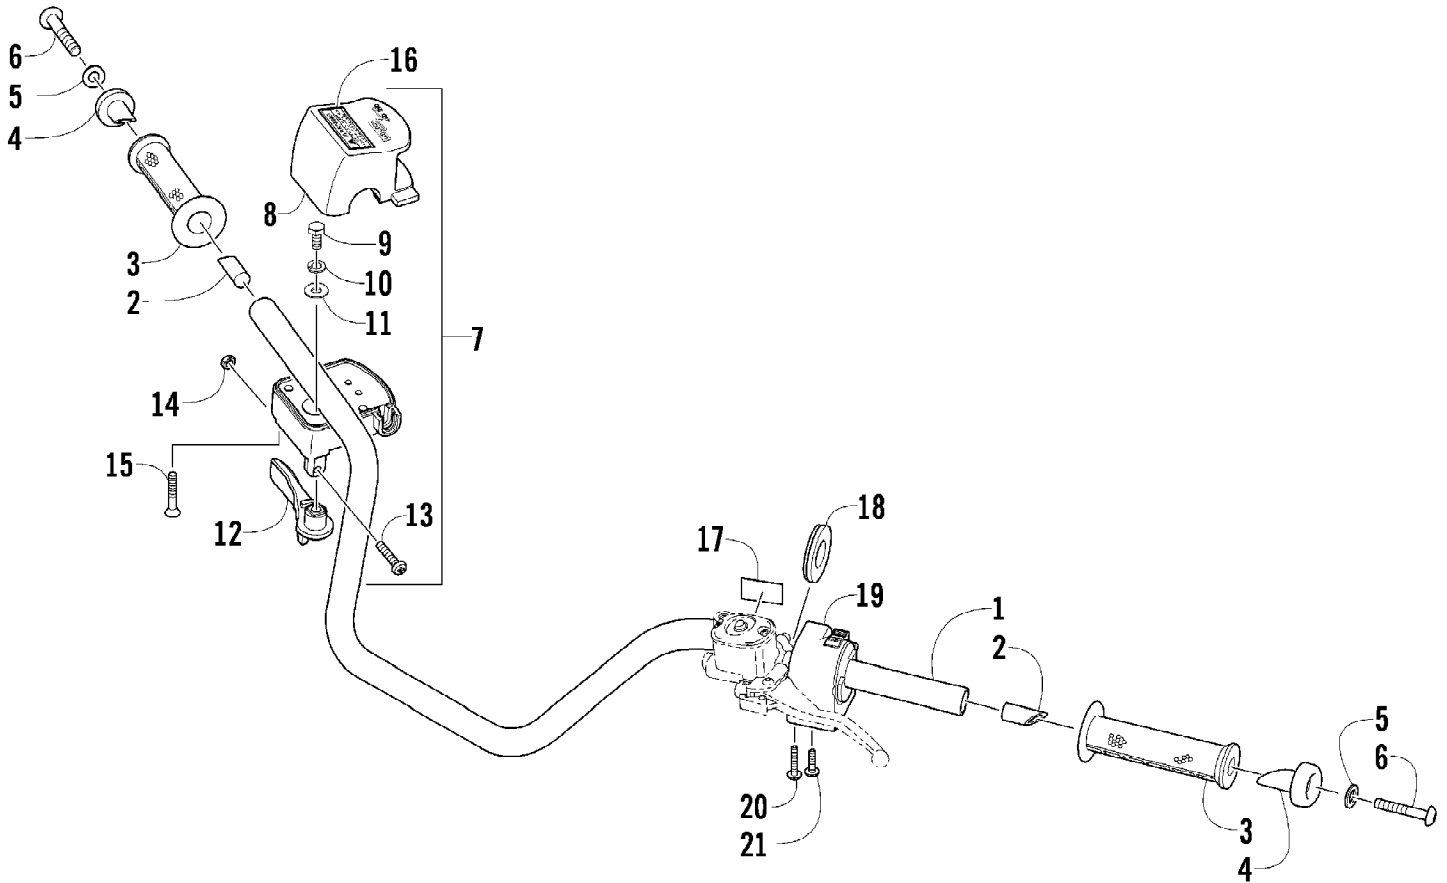

2010 ATV 550 TRV METALLIC BLACK (A2010TBO4EUSO)
GAS TANK ASSEMBLY

Page 37 of 81

Ref #	Part Number	Qty	S/P/F	Description
1	0570-206	1		Tank, Gas - Assembly (inc. 2-5)
2	0470-438	1	/P	Cap, Gas Tank (inc. 3)
3	0109-733	1	/P	Gasket, Gas Tank Cap
4	0470-606	1		Plate, Mounting - Fuel Pump
5	8476-612	4		Screw, Machine
6	0570-271	1	/P	Pump, Fuel - Assembly (inc. 7-9)
7	0570-252	1	/P	Sensor, Fuel Level - Kit (inc. 8-9)
8	0470-614	1		Seal, Fuel Pump
9	0470-613	1		Seal, Fuel Pump
10	0570-277	1		Hose, Gasline - Assembly (inc. 11-13)
11	0570-246	1		Filter, Fuel - Kit (inc. 12-13)
12	0	2	F	Clamp, Hose
13	0	1	F	Filter, Fuel
14	0410-070	AR	/P	Hose, Gasline - 25 ft
15	0510-335	1	/P	Filter, In-Line
16	8060-628	1		Rivet
17	1670-826	1		Bracket, Fuel Filter
18	0470-794	1		Bracket, Filter Mounting
19	0123-788	AR	/P	Tie, Cable - 8 in.
20	0423-688	2		Clamp, Hose
21	0423-460	2		Grommet
22	0423-732	2		Screw, Shoulder
23	0470-822	1		Shield, Heat
24	0623-797	4		Screw, Self-Tapping

2010 ATV 550 TRV METALLIC BLACK (A2010TBO4EUSO)
GEAR SHIFTING ASSEMBLY

Page 39 of 81

Ref #	Part Number	Qty	S/P/F	Description
1	8470-520	2		Screw, Machine
2	0409-090	1	/P	Switch, Gear Position
3	0818-013	2		Contact
4	0818-017	2		Spring
5	0828-040	1		Washer
6	0818-046	1		Shaft, Gear Shift - Assembly
7	0828-095	2		Washer
8	0832-052	1	/P	Bearing, Thrust
9	0828-037	1		Washer
10	0818-089	1	/P	Plate, Gear Shift Cam
11	0826-006	1		Screw, Cap
12	0828-036	2		Washer
13	0831-010	2		Ring, Retaining
14	0818-007	1	/P	Shaft, Sub-Gear Shift
15	0830-044	1		Seal, Sub-Gear Shift Shaft
16	0818-014	1		Arm, Select
17	8468-620	1	/P	Screw, Machine
18	0828-038	1		Washer
19	0818-002	1		Stopper, Cam
20	0818-004	1		Support, Cam Stopper
21	0818-090	1		Spring
22	0828-035	1		Washer
23	8424-602	1	/P	Nut
24	0818-072	2	/P	Fork, Shift
25	0818-006	1		Shaft, Shift Fork