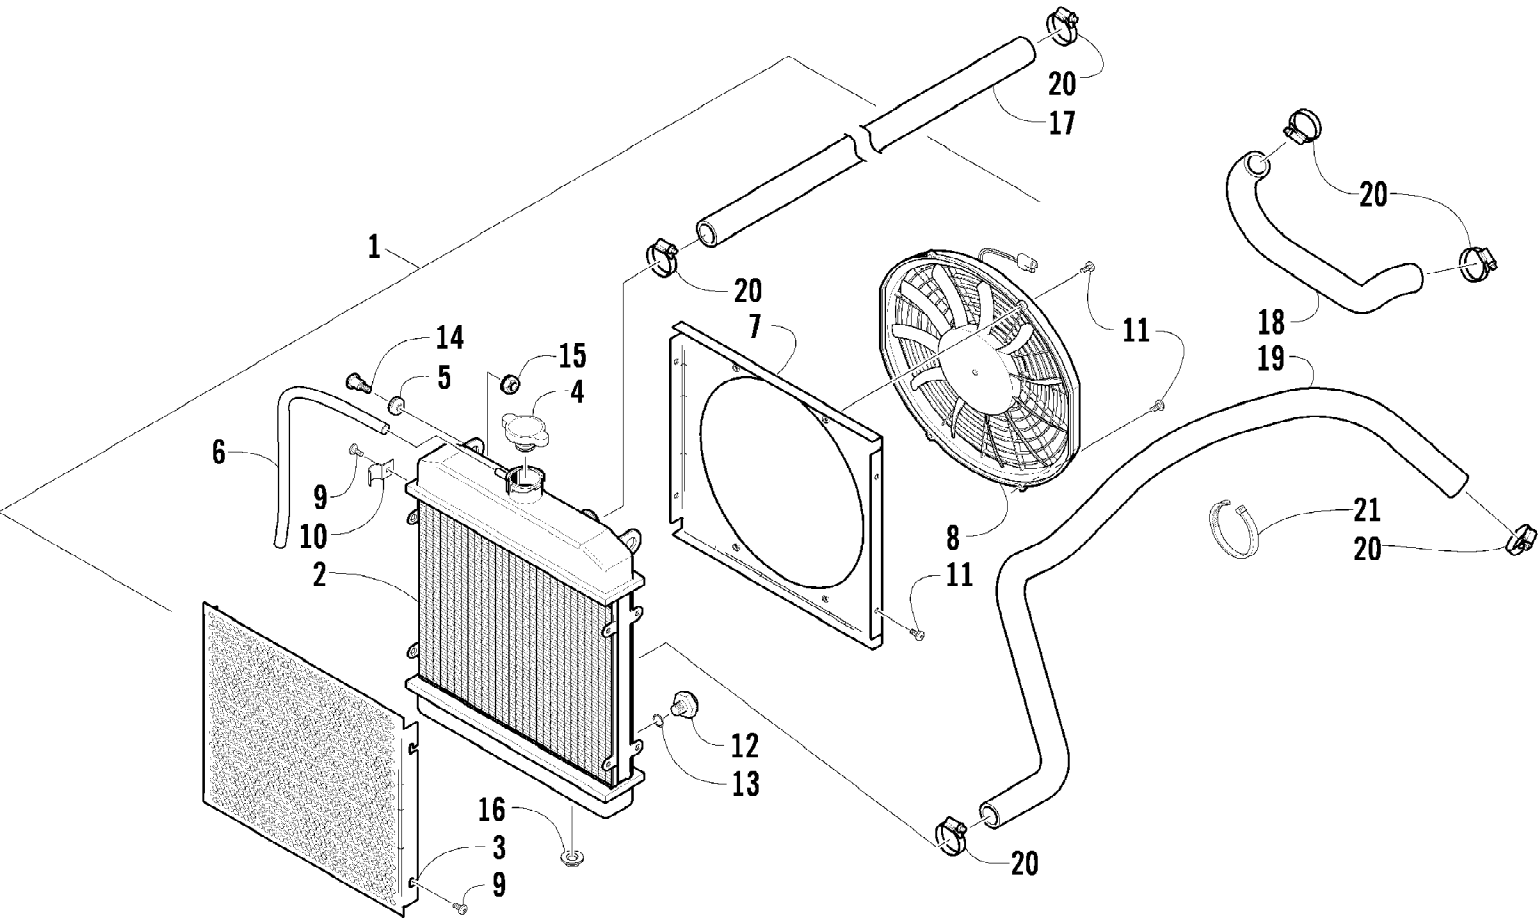

2010 ATV 550 TRV METALLIC BLACK (A2010TBO4EUSO)
COOLING ASSEMBLY

Page 12 of 81

Ref #	Part Number	Qty	S/P/F	Description
1	0413-199	1	S	Radiator Assembly (inc. 2-13)
2	0413-205	1		Radiator
3	0413-007	1		Screen
4	0413-002	1	S	Cap
5	0423-030	2		Grommet
6	0610-016	AR	/P	Hose - 25 ft
6	0610-015	AR	/P	Hose - 100 ft
7	0413-203	1		Shroud, Fan
8	0413-123	1	/P	Fan, Cooling
9	8475-512	4		Screw, Machine
10	0423-351	1		Clamp, Wire
11	0623-378	8		Screw, Self-Tapping
12	0413-195	1		Plug, Drain
13	1602-213	1	/P	O-Ring
14	0423-484	2		Screw, Shoulder
15	0623-038	2		Nut w/Washer
16	0423-028	2		Bushing, Stem
17	0410-002	1		Hose, Coolant - Upper
18	0410-022	1		Hose, Coolant - Crossover
19	0410-041	1		Hose, Coolant - Lower
20	0423-496	6		Clamp, Hose
21	0623-751	AR		Tie, Cable - 11.75 in.