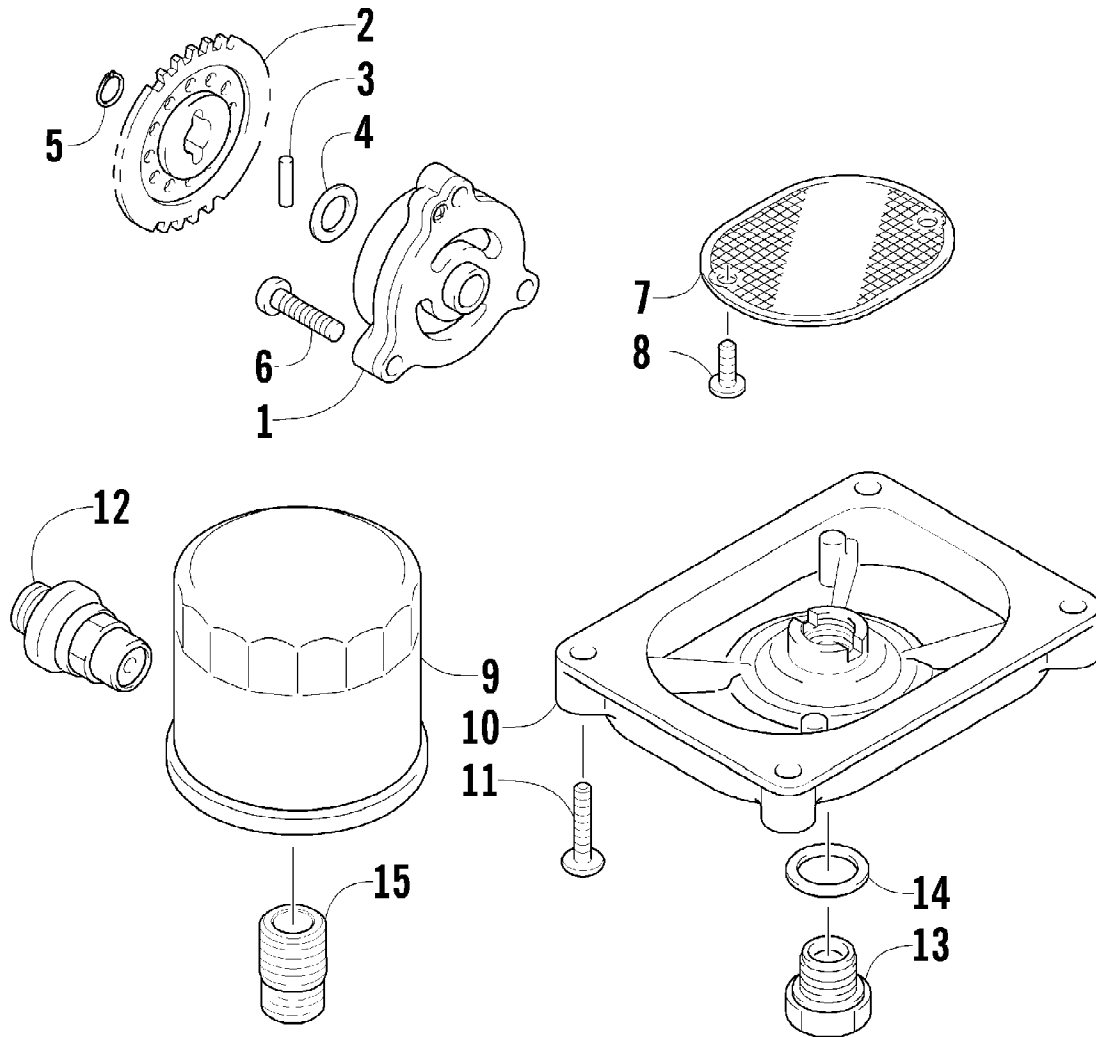

2010 ATV 550 TRV METALLIC BLACK (A2010TBO4EUSO)
OIL FILTER/PUMP ASSEMBLY

Page 49 of 81

Ref #	Part Number	Qty	S/P/F	Description
1	0812-023	1		Pump, Oil
2	0812-083	1	/P	Gear, Driven
3	0829-009	1		Pin
4	0828-007	1	/P	Washer
5	0831-002	1		Ring, Retaining
6	0826-039	3		Screw, Machine
7	0812-057	1	/P	Strainer, Oil
8	0826-040	2		Screw, Machine
9	0812-029	1	S	Filter, Oil
10	0812-053	1		Cap, Oil Strainer
11	8468-625	4		Screw, Machine
12	0812-007	1		Valve, Oil-Relief - Assembly
13	0812-006	1		Plug, Drain
14	0830-017	1		Gasket, Drain Plug
15	0812-008	1		Union, Oil Filter