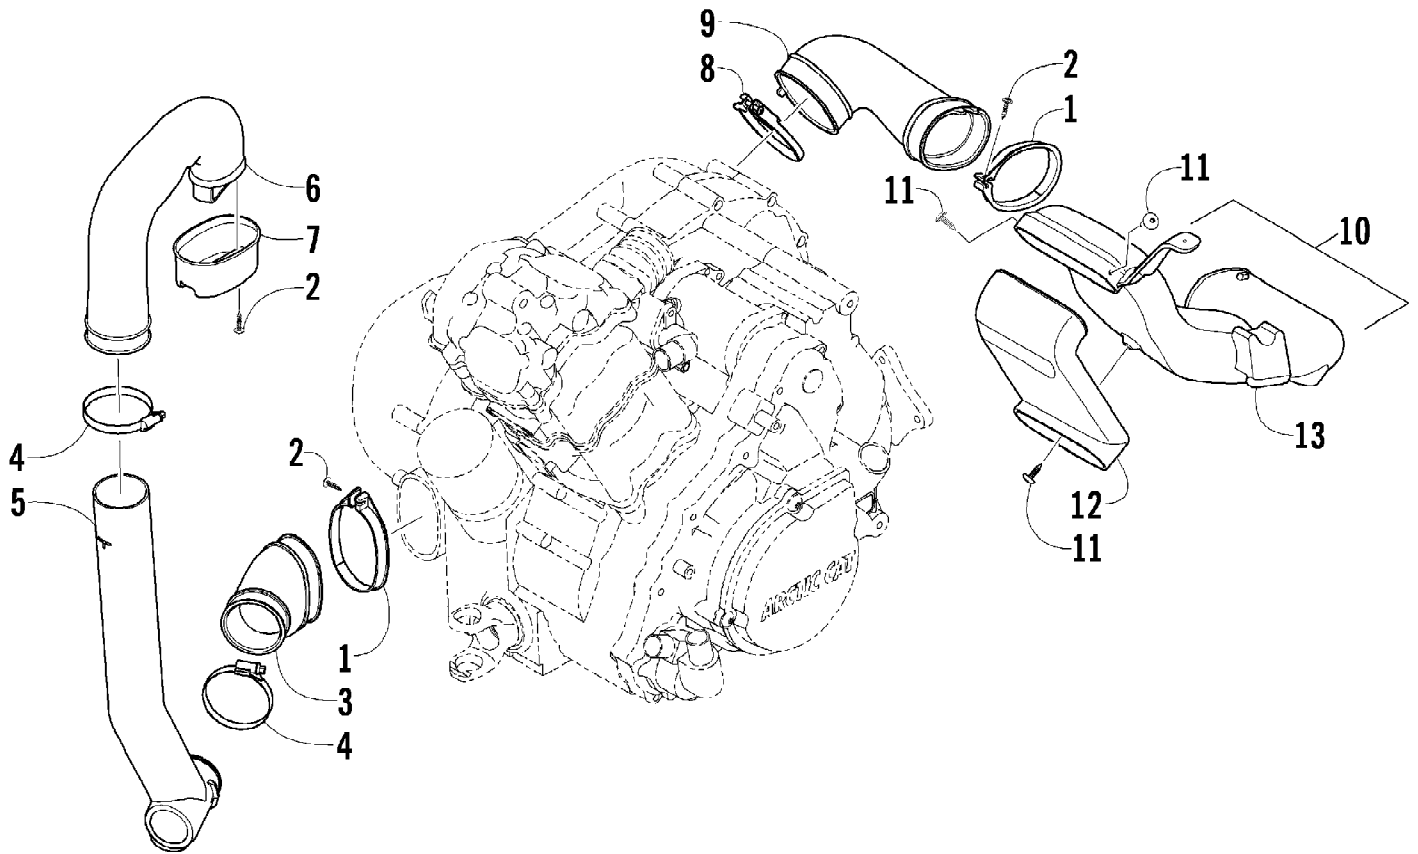

2010 ATV 550 TRV METALLIC BLACK (A2010TBO4EUSO)
AIR INTAKE ASSEMBLY

Page 2 of 81

Ref #	Part Number	Qty	S/P/F	Description
1	0470-877	1	/P	Cover, Intake
2	0470-560	1		Screen, Air Filter
3	0470-558	1		Filter, Air
4	0470-728	1		Housing, Intake
5	0423-455	4		Clip, Spring
6	0470-749	1		Duct, Engine Intake
7	0423-763	1		Grommet
8	0570-215	1		Resonator
9	0470-729	1		Boot
10	0423-342	4	/P	Screw, Self-Tapping
11	0423-019	2		Clamp
12	0470-442	1	/P	Valve, Drain
13	0410-172	1	/P	Hose, Vent
14	1623-281	2		Clamp, Hose
15	0423-766	1		Cap, Drain
16	1623-287	1		Clamp
17	0423-554	1		Clamp
18	0470-511	1		Boot
19	0430-055	1		Sensor, Air Temperature (inc. 20)
20	5507-224	1		O-Ring
21	2406-604	1		Panel, Shield
22	0623-362	2		Rivet, Reinstallable

2010 ATV 550 TRV METALLIC BLACK (A2010TBO4EUSO)
 BATTERY AND STARTER ASSEMBLY

Page 4 of 81

Ref #	Part Number	Qty	S/P/F	Description
1	5991-655	1	/P	Battery Cover/Tool Tray Assembly (inc. 2-4)
2	2406-815	1	/P	Cover, Battery
3	0444-122	1	S/P	Kit, Tool
4	0417-016	1		Pad, Battery
5	8476-620	2		Screw, Machine
6	0645-480	1		Battery Assembly (inc. 7)
7	0645-430	1		Decal, Warning
8	0417-017	1		Foam, Battery
9	0445-070	1		Cable, Battery/Ground
10	0445-062	1		Cable, Battery/Solenoid
11	0645-327	1		Boot, Terminal
12	0623-038	5		Nut w/Washer
13	8476-625	4		Screw, Machine
14	0445-064	1		Cable, Solenoid/Starter (inc. 15)
15	0645-019	1		Boot, Terminal
16	0445-058	1	/P	Solenoid
17	0825-013	1	/P	Motor, Starter - Assembly

2010 ATV 550 TRV METALLIC BLACK (A2010TBO4EUSO)
CAM CHAIN ASSEMBLY

Page 6 of 81

Ref #	Part Number	Qty	S/P/F	Description
1	0810-001	1		Chain, Cam
2	0810-002	1		Guide, Chain
3	0810-003	1		Tensioner, Chain
4	0826-036	1		Pivot, Tensioner
5	0830-025	1		Washer, Crush
6	0810-004	1		Adjuster, Tensioner - Assembly
7	0830-018	1		Gasket
8	8468-625	2		Screw, Machine
9	0830-107	2		Gasket
10	8400-610	1		Screw, Cap
11	0828-129	1		Washer