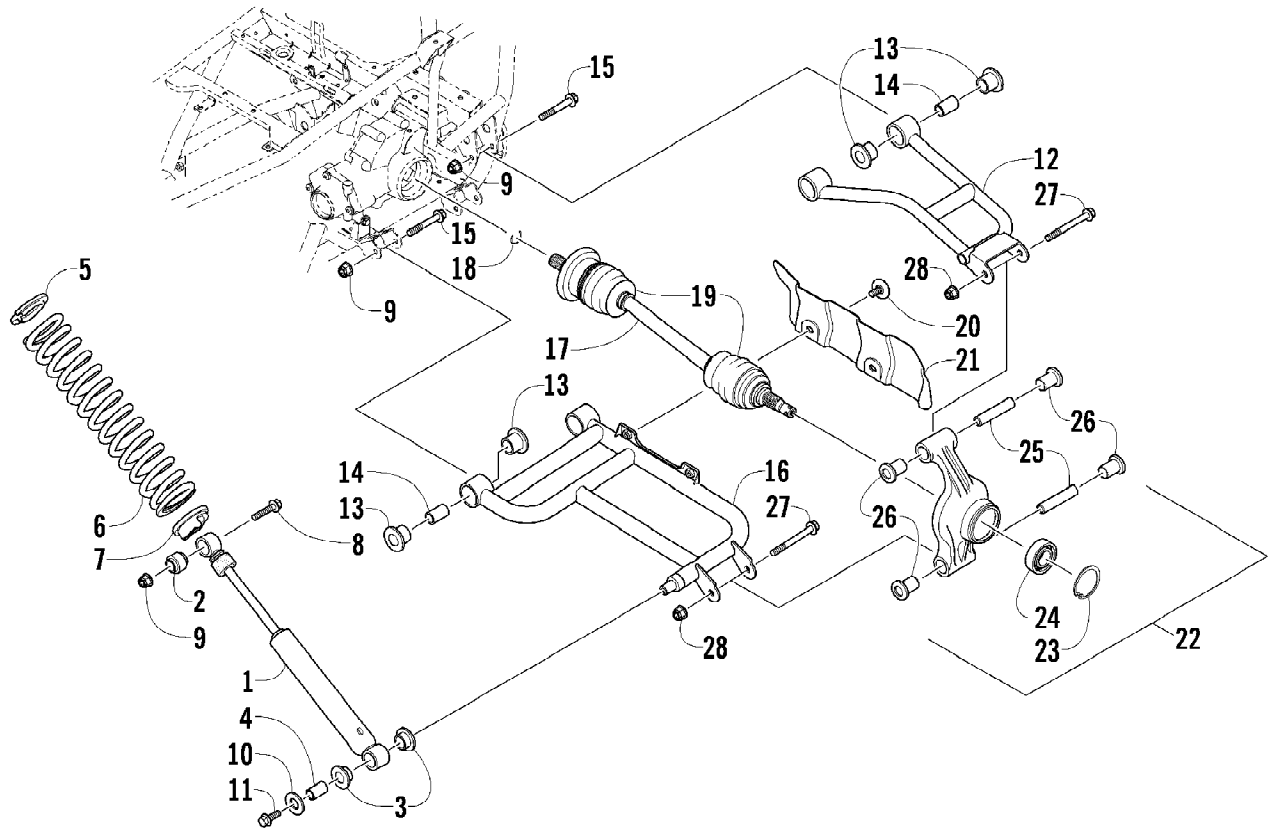

2010 ATV 550 TRV METALLIC BLACK (A2010TBO4EUSO)
REAR SUSPENSION ASSEMBLY

Page 57 of 81

Ref #	Part Number	Qty	S/P/F	Description
1	0404-158	2		Shock Absorber (inc. 2-4)
2	0403-182	2		Bushing
3	0603-955	4		Bushing
4	1603-219	2	S	Sleeve
5	1603-889	2	/P	Retainer, Spring
6	0504-543	2		Spring, Suspension
7	0404-057	2		Cam, Spring Adjuster
8	8409-050	2		Screw, Cap
9	0423-744	10		Nut, Lock
10	0423-087	2		Washer
11	8408-820	2	/P	Screw, Cap
12	0504-586	1	/P	A-Arm, Rear - Upper Right (inc. 13-14)
12	0504-587	1	/P	A-Arm, Rear - Upper Left (inc. 13-14)
13	0403-208	16	/P	Bushing
14	0403-214	8	/P	Axle
15	8409-075	8		Screw, Cap
16	0504-576	1	/P	A-Arm, Rear - Lower Right (inc. 13-14)
16	0504-577	1	/P	A-Arm, Rear - Lower Left (inc. 13-14)
17	1502-343	2	S	Axle, Drive (inc. 18-19)
18	0423-845	2	/P	Clip, Retaining
19	0436-276	2	S	Repair Kit, Boot
20	0423-545	4	/P	Screw, Shoulder
21	1406-068	1		Guard, Boot - Right
21	1406-069	1		Guard, Boot - Left
22	0504-548	1	/P	Knuckle, Right Rear - Assembly (inc. 23-26)
22	0504-549	1	/P	Knuckle, Left Rear - Assembly (inc. 23-26)
23	0423-423	2		Ring, Retaining
24	1402-809	2	/P	Bearing
25	0403-213	4	/P	Axle
26	0403-206	8	/P	Bushing
27	8409-000	4		Screw, Cap
28	8428-002	4		Nut, Lock