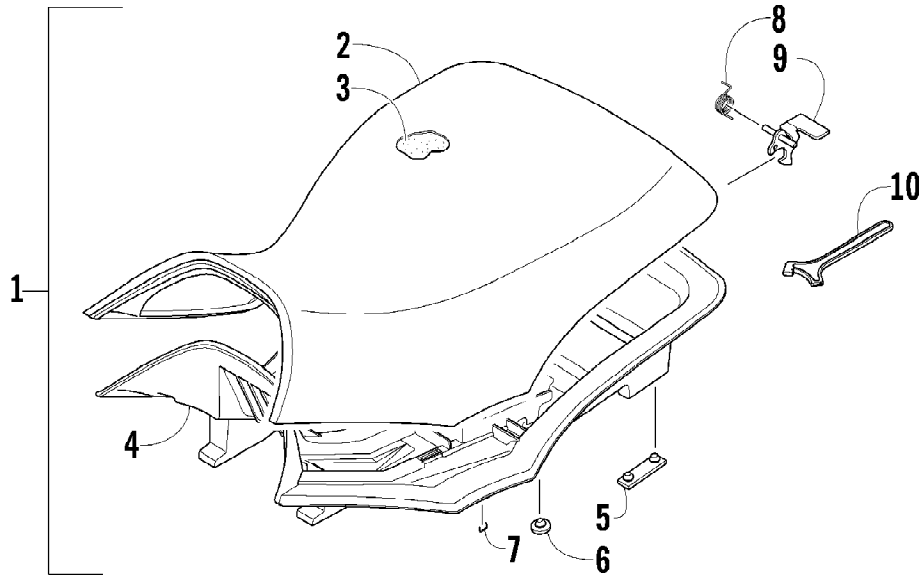

2010 ATV 550 TRV METALLIC BLACK (A2010TBO4EUSO)
SEAT ASSEMBLY

Page 59 of 81

Ref #	Part Number	Qty	S/P/F	Description
1	2506-805	1		Seat Assembly (inc. 2-9)
2	2506-756	1		Cover, Seat
3	2506-755	1		Foam, Seat
4	2406-144	1	S/P	Base, Seat - Assembly (inc. 5-6)
5	0406-879	2		Bumper, Seat - Rear
6	0406-877	4	/P	Bumper, Seat - Front
7	0624-528	AR	/P	Staple
8	1406-592	1	/P	Spring, Seat Latch
9	1506-156	1		Latch, Seat
10	0441-587	1		Wrench, Spanner