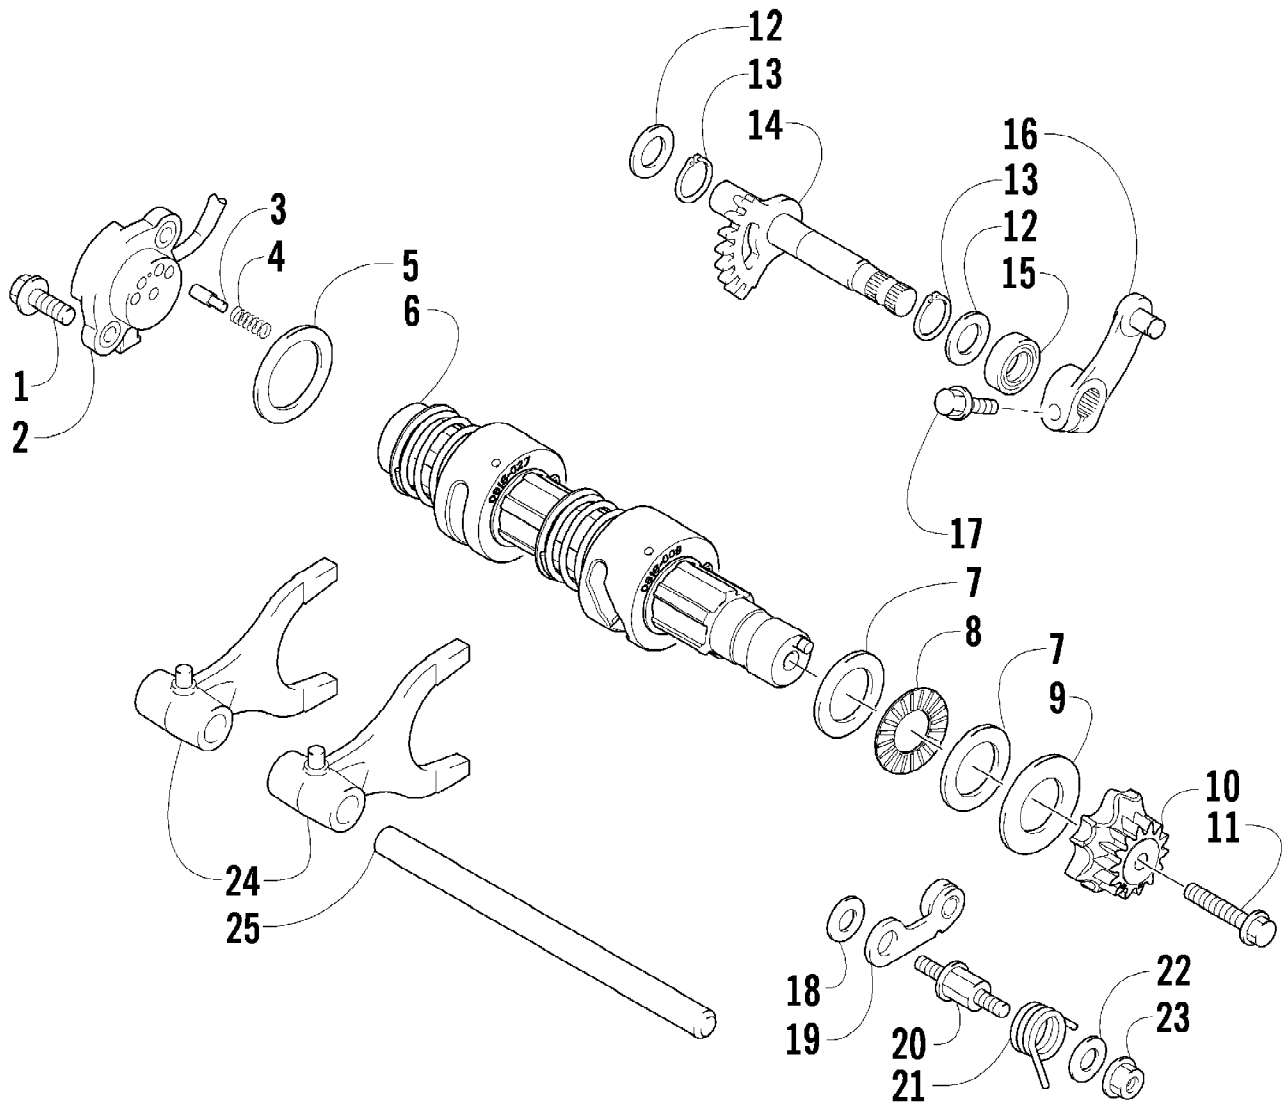

2010 ATV 550 TRV METALLIC BLACK (A2010TBO4EUSO)
GEAR SHIFTING ASSEMBLY

Page 39 of 81

Ref #	Part Number	Qty	S/P/F	Description
1	8470-520	2		Screw, Machine
2	0409-090	1	/P	Switch, Gear Position
3	0818-013	2		Contact
4	0818-017	2		Spring
5	0828-040	1		Washer
6	0818-046	1		Shaft, Gear Shift - Assembly
7	0828-095	2		Washer
8	0832-052	1	/P	Bearing, Thrust
9	0828-037	1		Washer
10	0818-089	1	/P	Plate, Gear Shift Cam
11	0826-006	1		Screw, Cap
12	0828-036	2		Washer
13	0831-010	2		Ring, Retaining
14	0818-007	1	/P	Shaft, Sub-Gear Shift
15	0830-044	1		Seal, Sub-Gear Shift Shaft
16	0818-014	1		Arm, Select
17	8468-620	1	/P	Screw, Machine
18	0828-038	1		Washer
19	0818-002	1		Stopper, Cam
20	0818-004	1		Support, Cam Stopper
21	0818-090	1		Spring
22	0828-035	1		Washer
23	8424-602	1	/P	Nut
24	0818-072	2	/P	Fork, Shift
25	0818-006	1		Shaft, Shift Fork