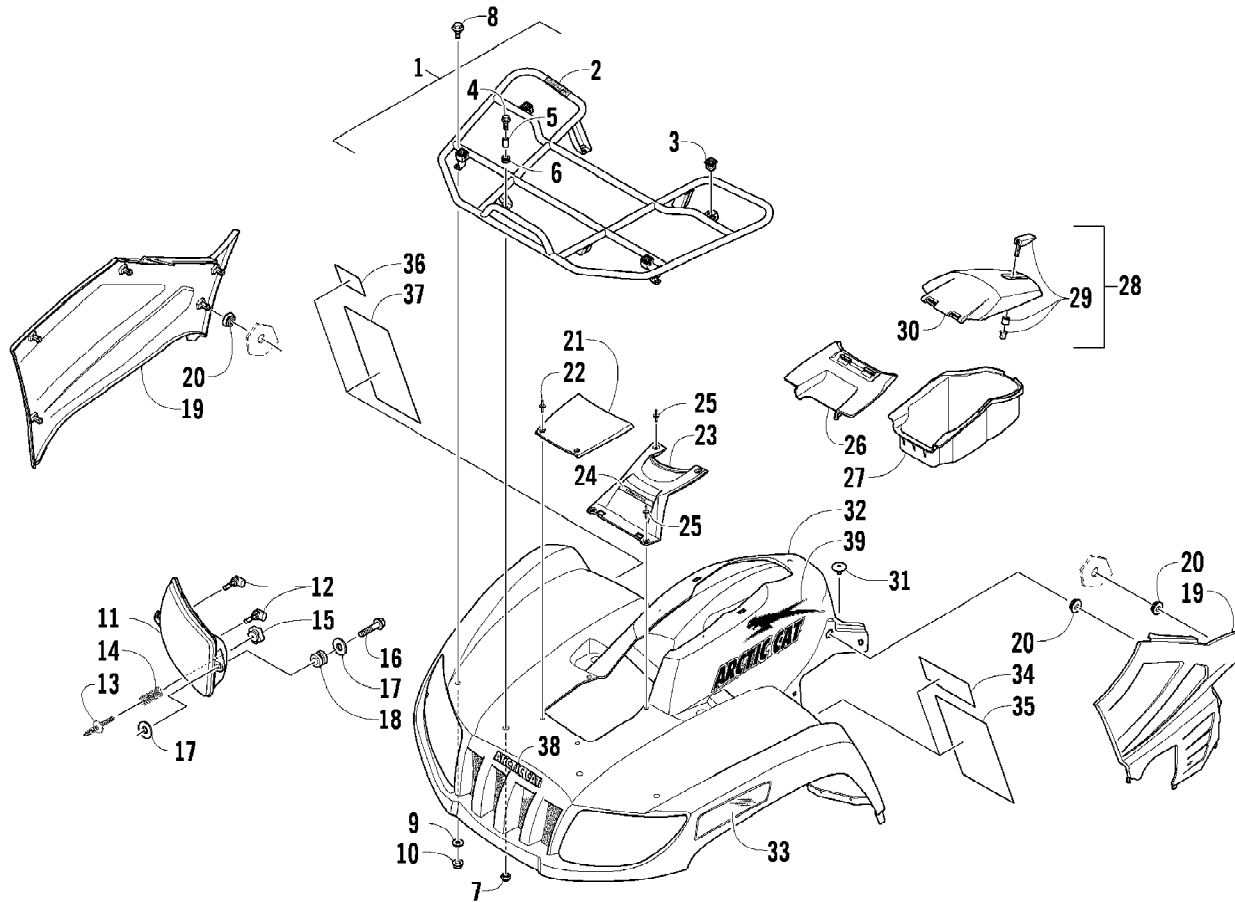

2010 ATV 550 TRV METALLIC BLACK (A2010TBO4EUSO)
FRONT RACK, BODY PANEL, AND HEADLIGHT ASSEMBLIES

2010 ATV 550 TRV METALLIC BLACK (A2010TBO4EUSO)
FRONT RACK, BODY PANEL, AND HEADLIGHT ASSEMBLIES

Ref #	Part Number	Qty	S/P/F	Description
1	2506-106	1		Rack, Front - Assembly (inc. 2-3)
2	0411-576	1		Decal, Warning - Load
3	0441-592	4	/P	Bushing
4	8410-830	4		Screw, Cap
5	0423-669	4		Spacer
6	0423-465	4		Grommet
7	8432-802	4		Nut, Lock
8	0423-654	2		Screw, Shoulder
9	8050-222	2	/P	Washer
10	0423-540	2		Nut, Lock
11	0509-044	1	/P	Headlight Assembly - Right (inc. 12)
11	0509-035	1		Headlight Assembly - Left (inc. 12)
12	0409-055	4		Bulb, Headlight
13	0423-514	2		Stud, Adjuster - Headlight
14	0423-522	2		Spring, Adjuster
15	0423-513	2		Knob, Adjuster
16	0623-785	4		Screw, Self-Tapping
17	8050-217	8	/P	Washer
18	0423-447	4		Grommet
19	2406-324	1		Panel, Side - Lower - Right
19	2406-421	1		Panel, Side - Lower - Left
20	0423-678	8		Grommet
21	1406-358	1		Cover, Access
22	0423-535	2		Rivet, Reinstallable
23	1406-484	1		Cover, Steering Post
24	1411-050	1	/P	Decal, "Speedrack"
25	0623-362	4		Rivet, Reinstallable
26	0470-513	1		Cover, Storage Box
27	1406-573	1		Box, Storage
28	2506-234	1		Lid, Storage Box w/Latch (inc. 29-30)
29	1406-599	1		Latch, Storage Box
30	0470-514	1		Lid, Storage Box
31	0423-101	2		Screw, Shoulder
32	2516-212	1	S	Panel, Fender - Assembly (inc. 33-37)
33	0411-818	1		Decal, Reflector - Right
33	0411-819	1		Decal, Reflector - Left
34	1411-574	1		Decal, Warning - Off-Road Only
35	2411-122	1		Decal, Warning - General/Age
36	0411-894	1		Decal, Warning - Turn/Hill
37	1411-250	1		Decal, Warning - Reverse/Pre-Ride
38	1411-724	1		Decal, Front
39	1411-634	1		Decal, Side - Upper Right
39	1411-635	1		Decal, Side - Upper Left