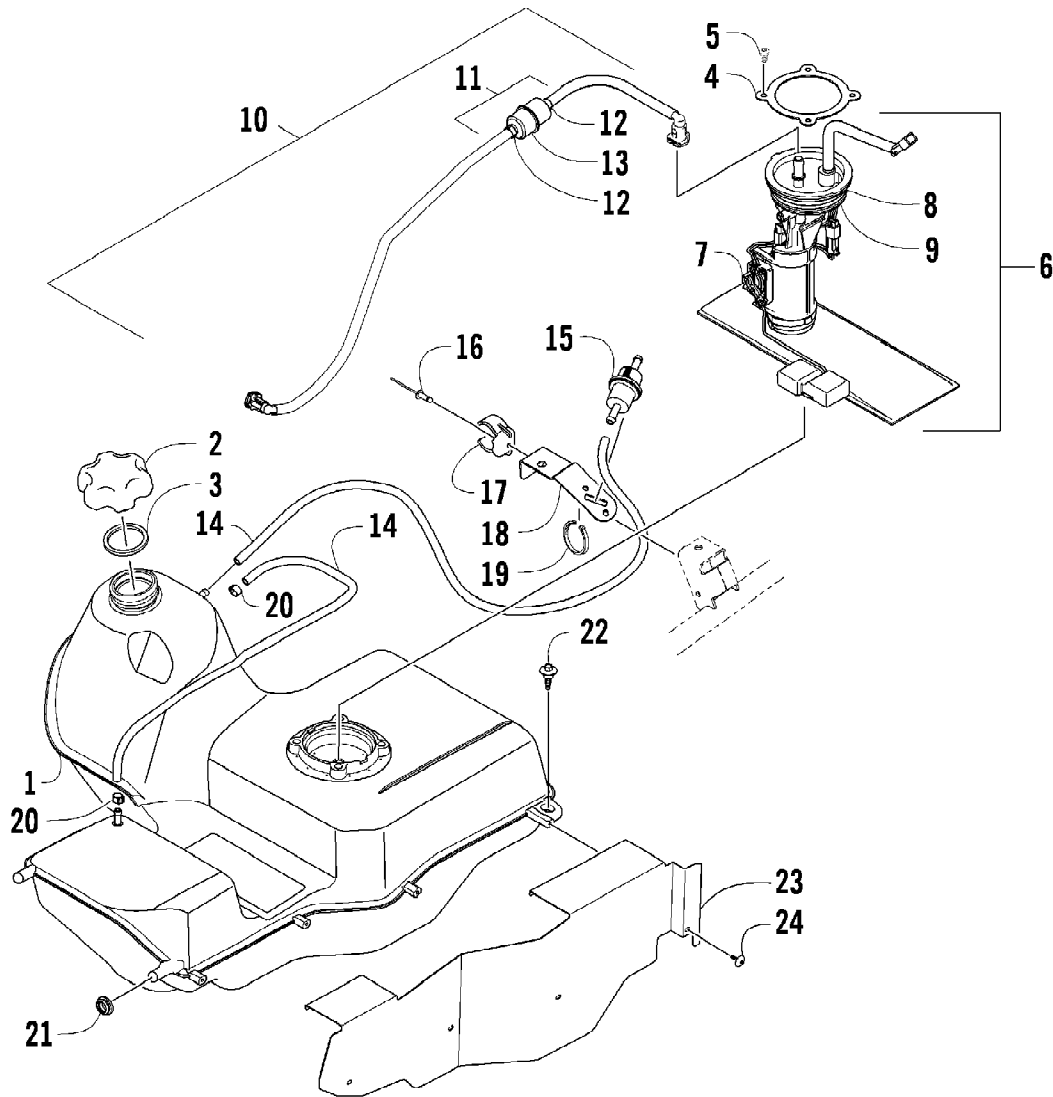

2010 ATV 550 TRV METALLIC BLACK (A2010TBO4EUSO)
GAS TANK ASSEMBLY

Page 37 of 81

Ref #	Part Number	Qty	S/P/F	Description
1	0570-206	1		Tank, Gas - Assembly (inc. 2-5)
2	0470-438	1	/P	Cap, Gas Tank (inc. 3)
3	0109-733	1	/P	Gasket, Gas Tank Cap
4	0470-606	1		Plate, Mounting - Fuel Pump
5	8476-612	4		Screw, Machine
6	0570-271	1	/P	Pump, Fuel - Assembly (inc. 7-9)
7	0570-252	1	/P	Sensor, Fuel Level - Kit (inc. 8-9)
8	0470-614	1		Seal, Fuel Pump
9	0470-613	1		Seal, Fuel Pump
10	0570-277	1		Hose, Gasline - Assembly (inc. 11-13)
11	0570-246	1		Filter, Fuel - Kit (inc. 12-13)
12	0	2	F	Clamp, Hose
13	0	1	F	Filter, Fuel
14	0410-070	AR	/P	Hose, Gasline - 25 ft
15	0510-335	1	/P	Filter, In-Line
16	8060-628	1		Rivet
17	1670-826	1		Bracket, Fuel Filter
18	0470-794	1		Bracket, Filter Mounting
19	0123-788	AR	/P	Tie, Cable - 8 in.
20	0423-688	2		Clamp, Hose
21	0423-460	2		Grommet
22	0423-732	2		Screw, Shoulder
23	0470-822	1		Shield, Heat
24	0623-797	4		Screw, Self-Tapping