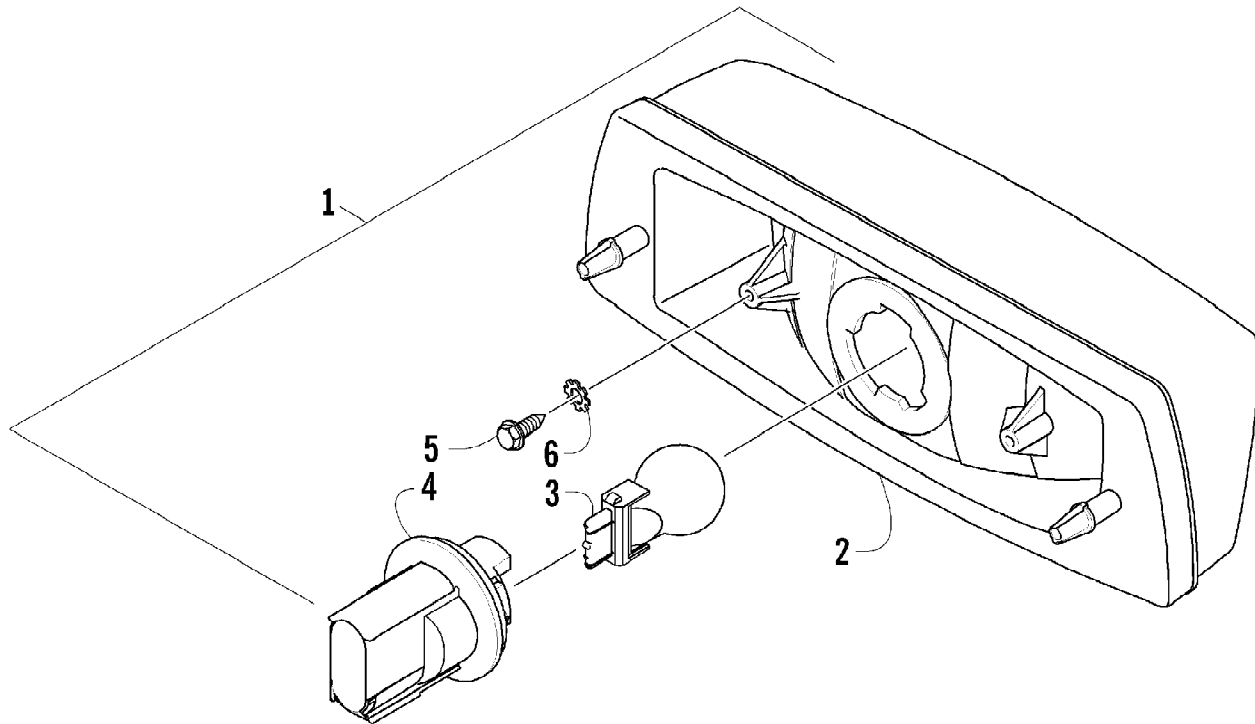

2010 ATV 550 TRV METALLIC BLACK (A2010TBO4EUSO)
TAILLIGHT ASSEMBLY

Page 71 of 81

Ref #	Part Number	Qty	S/P/F	Description
1	0509-022	1		Taillight Assembly (inc. 2-4)
2	0509-025	1		Housing, Taillight
3	0409-056	1		Bulb, Taillight
4	0409-057	1		Socket, Taillight
5	0623-301	2	/P	Screw, Self-Tapping
6	8053-212	2	/P	Washer, External Tooth Lock