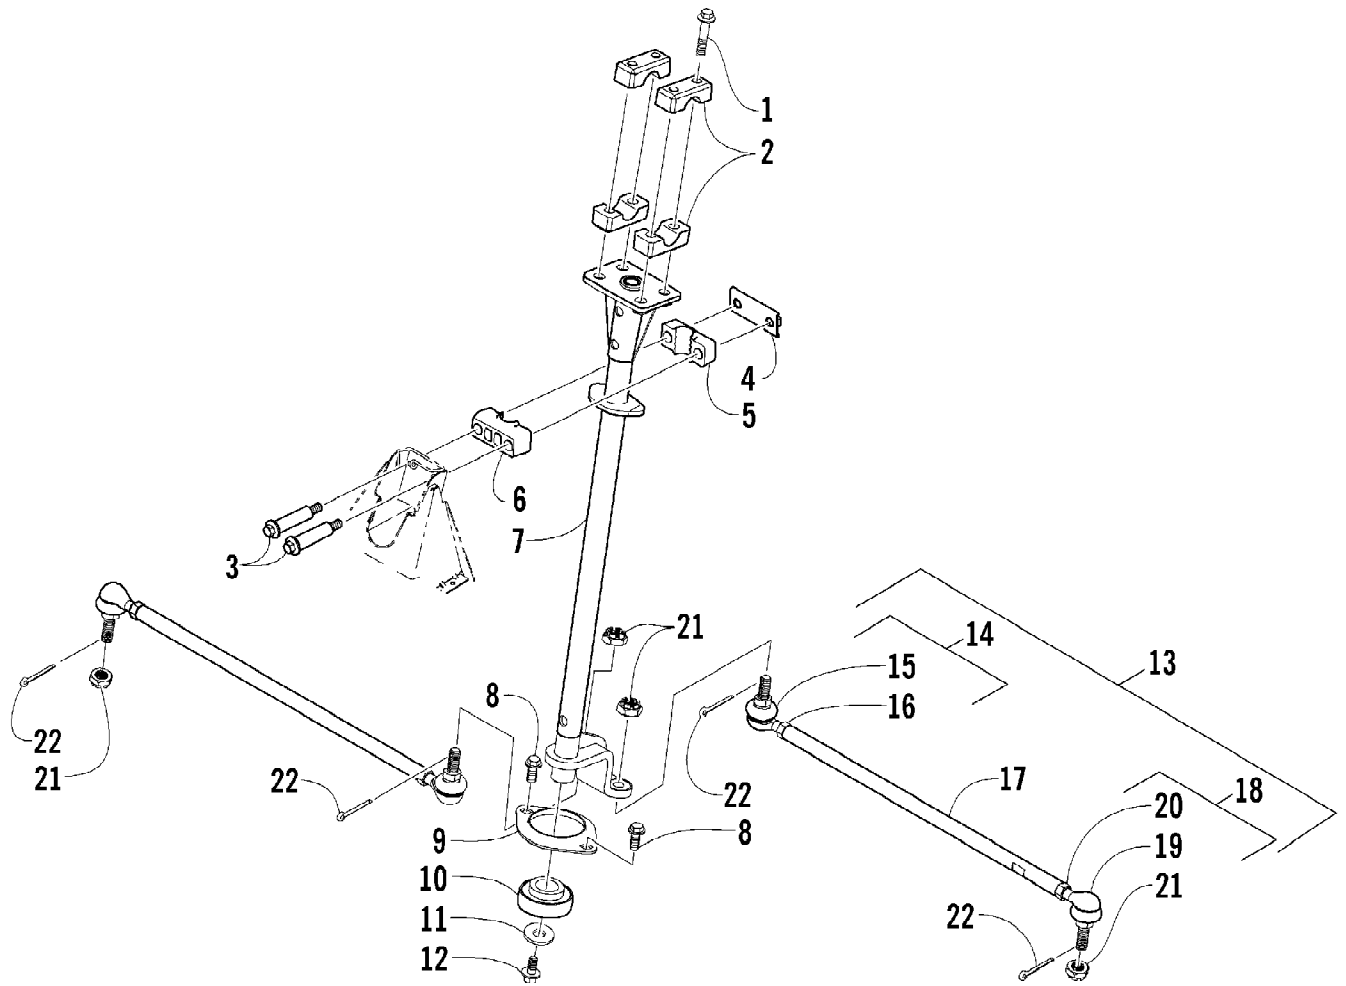

2010 ATV 550 TRV METALLIC BLACK (A2010TBO4EUSO)
STEERING ASSEMBLY

Page 69 of 81

Ref #	Part Number	Qty	S/P/F	Description
1	8408-860	4		Screw, Cap
2	0405-035	4		Cap, Steering Adjuster
3	0423-505	2		Screw, Shoulder
4	0505-484	1		Cap, Housing
5	0405-138	1		Housing, Lower
6	0405-139	1		Housing, Upper
7	0505-451	1	S	Post, Steering
8	8408-816	2		Screw, Cap
9	0602-233	1		Flange, Bearing
10	0405-052	1		Bearing w/Inverted Oil Seal
11	0423-073	1		Washer
12	8409-020	1	/P	Screw, Cap
13	0505-499	2	/P	Tie Rod - Assembly (inc. 14-20)
14	0505-511	2	/P	End, Tie Rod - Left-Hand Thread - Kit (inc. 15-16 and two No. 21-22)
15	0	2	F	End, Tie Rod - Left-Hand Thread
16	0423-013	2		Nut - Left-Hand Thread
17	0405-281	2	/P	Tie Rod
18	0505-510	2	/P	End, Tie Rod - Right-Hand Thread - Kit (inc. 19-20 and two No. 21-22)
19	0	2	F	End, Tie Rod - Right-Hand Thread
20	8420-002	2	/P	Nut - Right-Hand Thread
21	0423-157	4		Nut, Lock
22	0623-175	4		Pin, Cotter