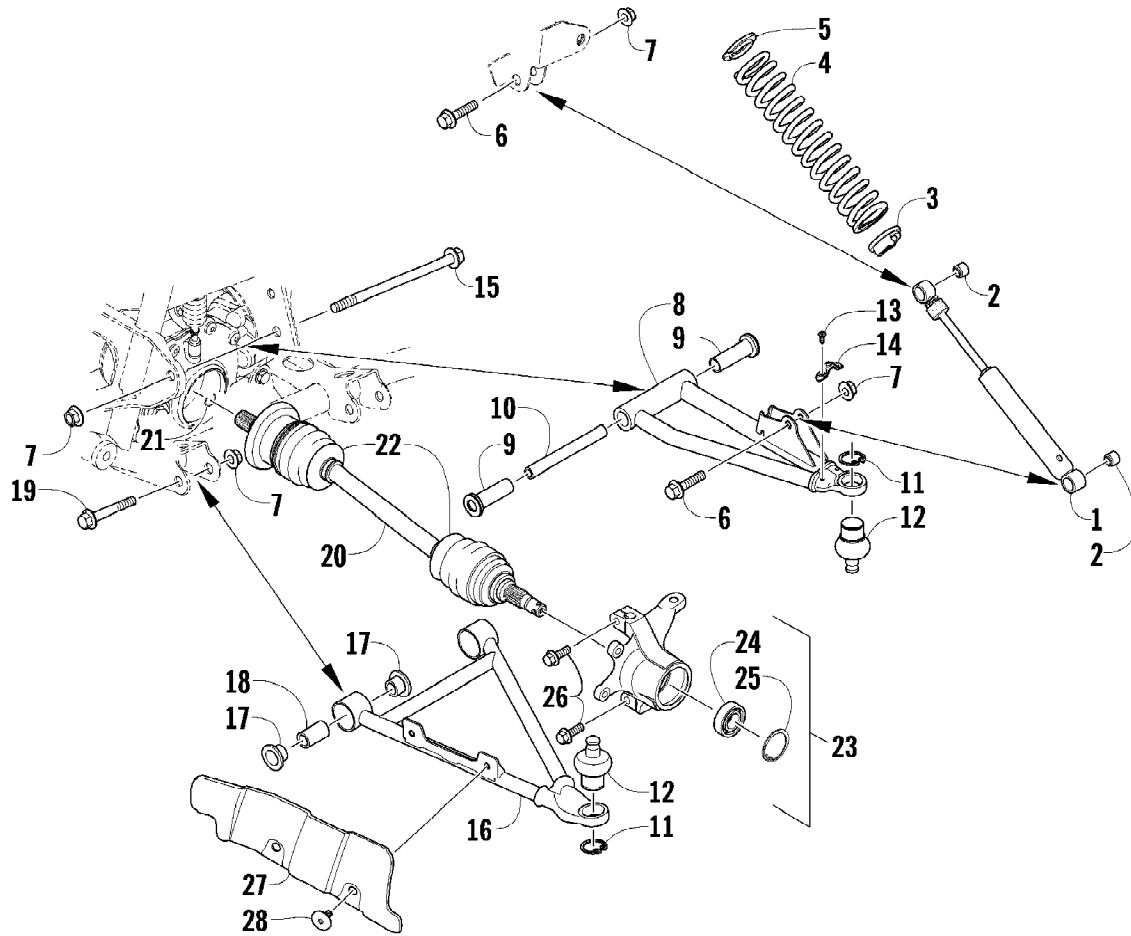

2010 ATV 550 TRV METALLIC BLACK (A2010TBO4EUSO)
FRONT SUSPENSION ASSEMBLY

2010 ATV 550 TRV METALLIC BLACK (A2010TBO4EUSO)
FRONT SUSPENSION ASSEMBLY

Ref #	Part Number	Qty	S/P/F	Description
1	0403-209	2		Shock Absorber (inc. 2)
2	0403-182	4		Bushing
3	0403-102	2		Cam, Spring Adjuster
4	0503-354	2		Spring, Suspension
5	1603-889	2	/P	Retainer, Spring
6	8409-040	4		Screw, Cap
7	0423-744	10		Nut, Lock
8	0503-420	1	/P	A-Arm, Upper Right (inc. 9-12)
8	0503-421	1	/P	A-Arm, Upper Left (inc. 9-12)
9	0403-207	4	/P	Bushing
10	0403-080	2		Axle
11	0423-009	4	/P	Ring, Retaining
12	0405-115	4	/P	Ball Joint
13	0423-946	4		Screw, Self-Tapping
14	1502-594	2		Clamp, Routing
15	0423-334	2		Screw, Cap
16	0503-380	1	/P	A-Arm, Lower Right (inc. 17-18 and two No. 11-12)
16	0503-381	1	/P	A-Arm, Lower Left (inc. 17-18 and two No. 11-12)
17	0403-208	8	/P	Bushing
18	0403-214	4	/P	Axle
19	8409-075	4		Screw, Cap
20	1502-344	1	S/P	Axle, Drive - Right (inc. 21-22)
20	1502-345	1	S	Axle, Drive - Left (inc. 21-22)
21	0423-844	2	/P	Clip, Retaining
22	0436-276	2	S	Repair Kit, Boot
23	0505-576	1	/P	Knuckle - Assembly - Right (inc. 24-25)
23	0505-577	1	/P	Knuckle - Assembly - Left (inc. 24-25)
24	1402-809	2	/P	Bearing
25	0423-423	2		Ring, Retaining
26	8409-030	4		Screw, Cap
27	1406-034	1		Guard, Boot - Right
27	1406-035	1		Guard, Boot - Left
28	0423-545	4	/P	Screw, Shoulder