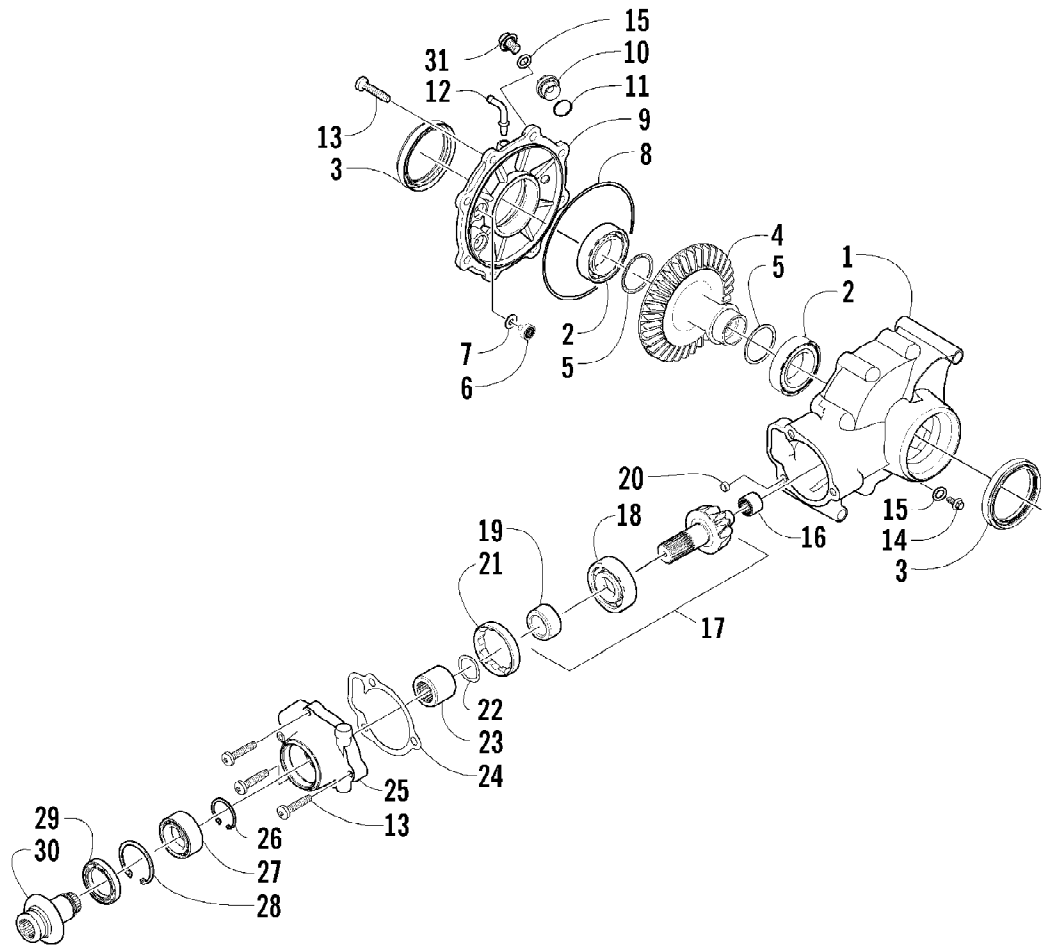

2010 ATV 550 TRV GREEN (A2010TBO4EUSG)
REAR DRIVE GEARCASE ASSEMBLY

2010 ATV 550 TRV GREEN (A2010TBO4EUSG)
REAR DRIVE GEARCASE ASSEMBLY

Ref #	Part Number	Qty	S/P/F	Description
	1502-402	1	/P	Complete Rear Drive Gearcase Assembly
1	1502-317	1		Housing, Gearcase
2	0402-393	2		Bearing
3	1402-713	2	S	Seal
4	1402-032	1		Gear, Ring - 36T
5	0402-405	AR		Shim, 41 x 49 x 1.3 mm
5	0402-406	AR		Shim, 41 x 49 x 1.4 mm
5	0402-407	AR		Shim, 41 x 49 x 1.5 mm
5	0402-408	AR		Shim, 41 x 49 x 1.6 mm
5	0402-409	AR		Shim, 41 x 49 x 1.7 mm
6	0402-326	1		Button, Thrust
7	0402-429	AR		Shim, 6.3 x 18 x 1.3 mm
7	0402-430	AR		Shim, 6.3 x 18 x 1.4 mm
7	0402-431	AR		Shim, 6.3 x 18 x 1.5 mm
7	0402-432	AR		Shim, 6.3 x 18 x 1.6 mm
7	0402-433	AR		Shim, 6.3 x 18 x 1.7 mm
8	0423-149	1		O-Ring
9	1502-082	1		Cover, Gearcase
10	0402-333	1	/P	Plug, Magnetic (inc. 11)
11	0423-154	1		O-Ring
12	1402-102	1		Fitting
13	0423-118	11		Screw, Self-Tapping
14	1402-210	1	/P	Plug, Fill (inc. one No. 15)
15	0423-153	2		O-Ring
16	0402-328	1		Bearing
17	0502-783	1		Gear, Pinion - Assembly - 10T (inc. 18-19)
18	0402-327	1		Bearing
19	0402-336	1		Collar, Retaining
20	0402-411	1		Pin, Dowel
21	0402-331	1		Collar, Lock
22	0402-982	1		Washer, Wave
23	0402-981	1		Collar, Shaft
24	0402-947	1		Gasket, Flange
25	0502-529	1		Housing, Pinion
26	0423-417	1		Ring, Retaining
27	1402-043	1		Bearing
28	0423-423	1		Ring, Retaining
29	1402-011	1		Seal
30	1502-085	1	/P	Shaft, Input
31	1402-211	1		Plug, Oil Level (inc. one No. 15)