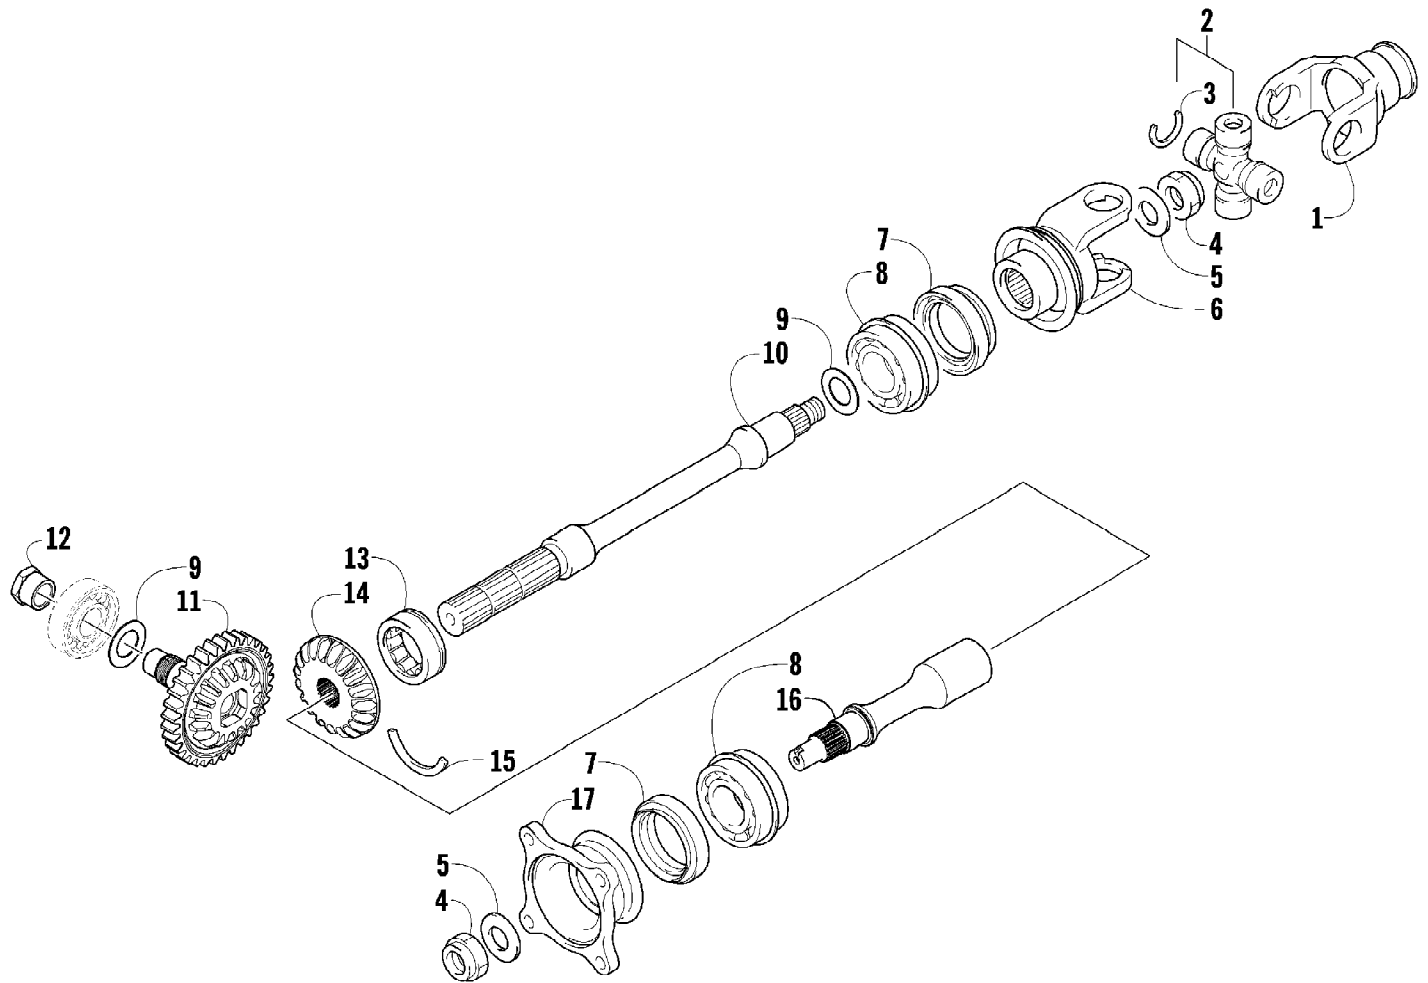

2010 ATV 550 TRV GREEN (A2010TBO4EUSG)
SECONDARY DRIVE ASSEMBLY

Page 61 of 81

Ref #	Part Number	Qty	S/P/F	Description
1	0819-063	1		Yoke, Propeller Shaft Joint
2	1402-164	1	/P	Joint, Universal - Set (inc. 3)
3	0423-450	4		Ring, Retaining
4	0827-013	2		Nut
5	0828-020	2		Washer
6	0819-061	1		Yoke, Drive Output - Front
7	0830-043	2		Seal, Oil
8	0832-017	2		Bearing
9	0828-021	AR		Shim, 25 x 34 x 0.25 mm
9	0828-022	AR		Shim, 25 x 34 x 0.30 mm
9	0828-023	AR		Shim, 25 x 34 x 0.70 mm
9	0828-024	AR		Shim, 25 x 34 x 0.90 mm
9	0828-025	AR		Shim, 25 x 34 x 0.95 mm
9	0828-026	AR		Shim, 25 x 34 x 1.00 mm
9	0828-027	AR		Shim, 25 x 34 x 1.05 mm
9	0828-028	AR		Shim, 25 x 34 x 1.10 mm
9	0828-029	AR		Shim, 25 x 34 x 1.15 mm
10	0819-089	1	/P	Shaft, Secondary Driven - Front
11	0822-107	1		Gear, Secondary Drive
12	0827-052	1		Nut
13	0832-016	1		Bearing
14	0822-106	1		Gear, Secondary Driven
15	0819-011	1		Ring, Driven Bearing
16	0819-053	1		Shaft, Secondary Driven - Rear
17	0819-005	1		Flange, Output Joint - Rear