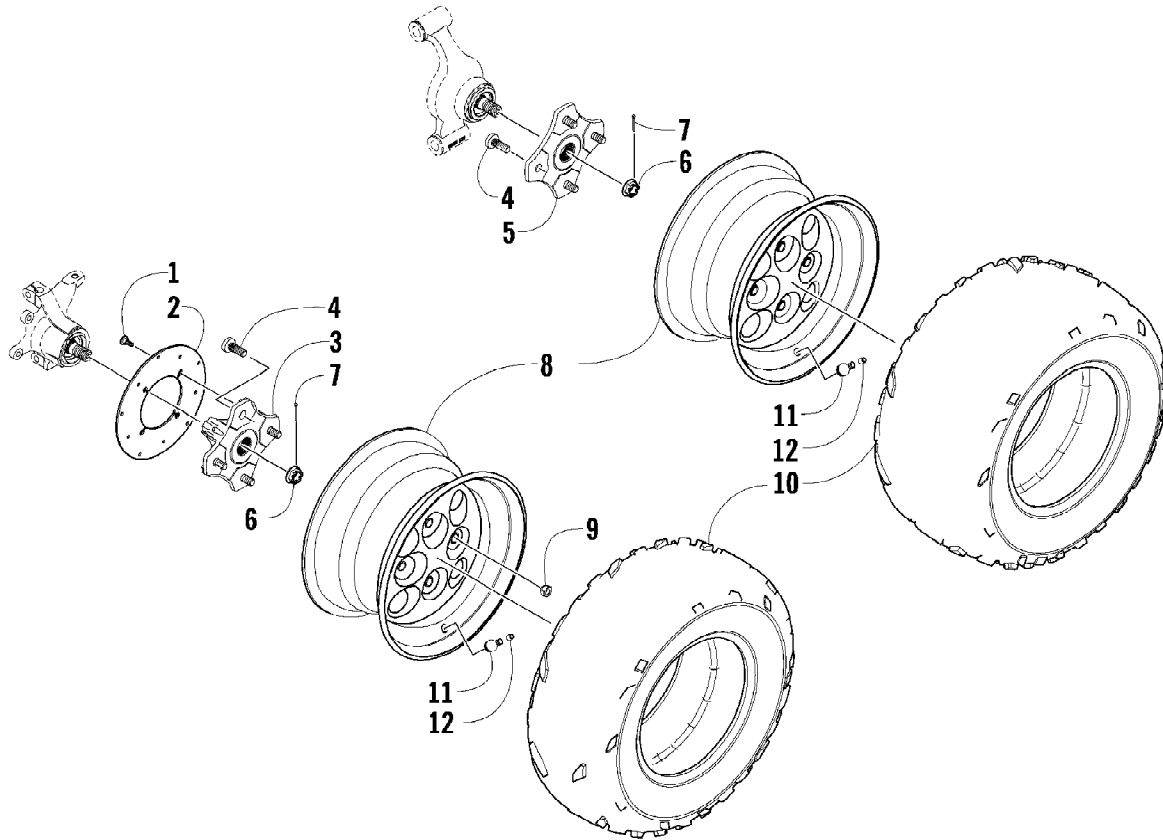

2010 ATV 550 TRV GREEN (A2010TBO4EUSG)
WHEEL AND TIRE ASSEMBLY

Page 79 of 81

Ref #	Part Number	Qty	S/P/F	Description
1	0423-557	12		Screw, Shoulder
2	1436-164	3	/P	Disc, Brake
3	3323-100	2	S	Hub, Wheel - Front (inc. 4)
4	0402-974	16	/P	Stud
5	3323-100	1	S	Hub, Wheel - Rear - Right (inc. 4)
5	3323-113	1	/P	Hub, Wheel - Rear - Left (inc. 4)
6	0423-607	4		Nut, Castle
7	0423-407	4		Pin, Cotter
8	1402-778	2		Wheel - Front
8	1402-779	2		Wheel - Rear
9	0423-408	16	/P	Nut, Lug
10	1402-658	2		Tire - Front
10	1402-659	2		Tire - Rear
11	0402-064	4		Stem, Valve (inc. 12)
12	0402-140	4		Cap, Valve Stem