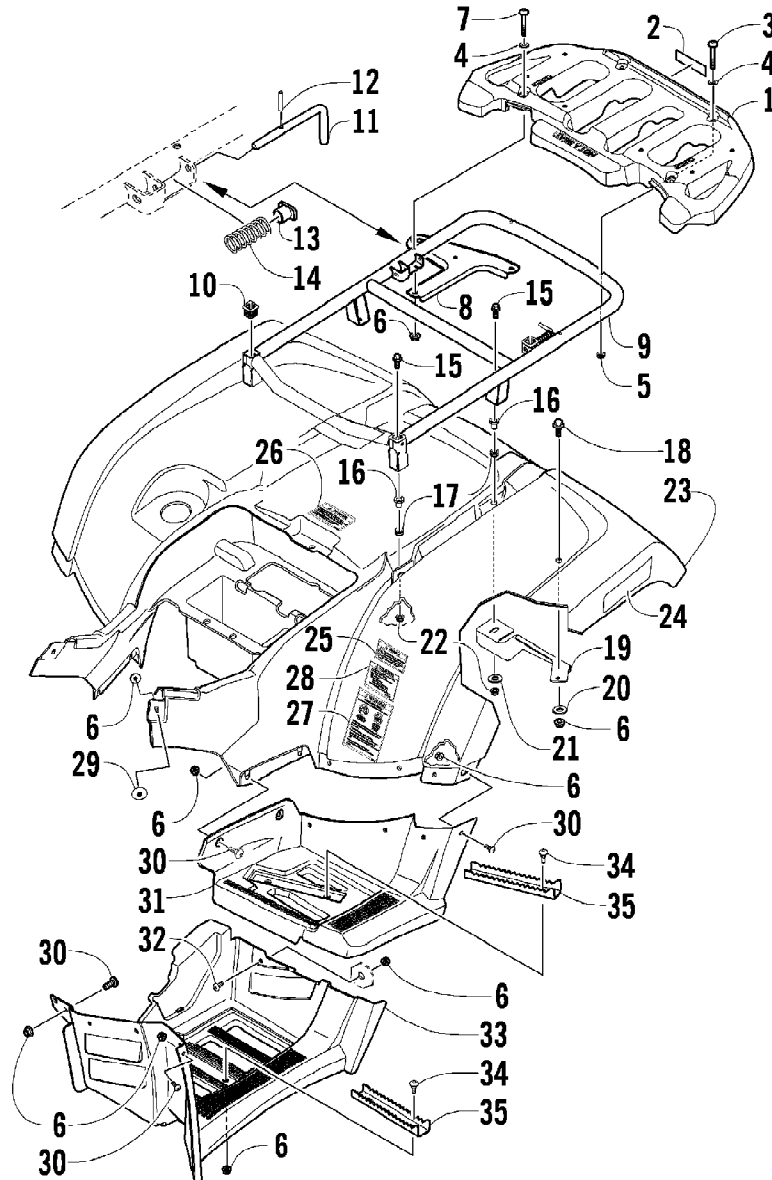

2010 ATV 550 TRV GREEN (A2010TBO4EUSG)
REAR RACK, BODY PANEL, AND FOOTWELL ASSEMBLIES

2010 ATV 550 TRV GREEN (A2010TBO4EUSG)
REAR RACK, BODY PANEL, AND FOOTWELL ASSEMBLIES

Ref #	Part Number	Qty	S/P/F	Description
1	2516-339	1	/P	Cover, Rack (inc. 2)
2	1411-201	1		Decal, Warning - Load
3	8410-640	3		Screw, Cap
4	8050-223	4		Washer
5	0423-891	2		Nut, Cap
6	0423-540	38		Nut, Lock
7	8410-645	2		Screw, Cap
8	2506-926	1		Bracket, Mounting - Safety Flag
9	2516-169	1		Rack, Rear - Assembly (inc. 10-14)
10	0441-592	4	/P	Bushing
11	0541-504	2		Pin - Assembly (inc. 12-14)
12	0423-635	2		Pin, Roll
13	0423-677	2		Bushing, Flanged
14	0423-636	2		Spring
15	8410-835	4		Screw, Cap
16	0423-669	4		Spacer
17	0423-465	4		Grommet
18	0423-654	2		Screw, Shoulder
19	2506-092	1		Bracket, Rear Fender - Right
19	2506-093	1		Bracket, Rear Fender - Left
20	8050-222	2	/P	Washer
21	0423-087	2		Washer
22	8432-802	4		Nut, Lock
23	2516-083	1	S	Fender, Rear - Assembly (inc. 24-28)
24	1411-592	1	/P	Decal, Reflector - Right
24	1411-593	1	/P	Decal, Reflector - Left
25	1411-269	1		Decal, Warning - Passenger
26	1411-251	1		Decal, Warning - Passenger Seat
27	1411-956	1		Decal, Warning - Passenger Safety
28	2411-138	1	/P	Decal, Warning - Tire Pressure
29	0423-101	2		Screw, Shoulder
30	0423-419	22		Screw, Machine
31	2406-042	1		Footwell, Rear - Right
31	2406-043	1		Footwell, Rear - Left
32	8477-620	2		Screw, Machine
33	1506-813	1		Footwell - Right
33	2406-471	1	/P	Footwell - Left
34	0423-355	8		Screw, Shoulder
35	1506-125	4	/P	Footpeg