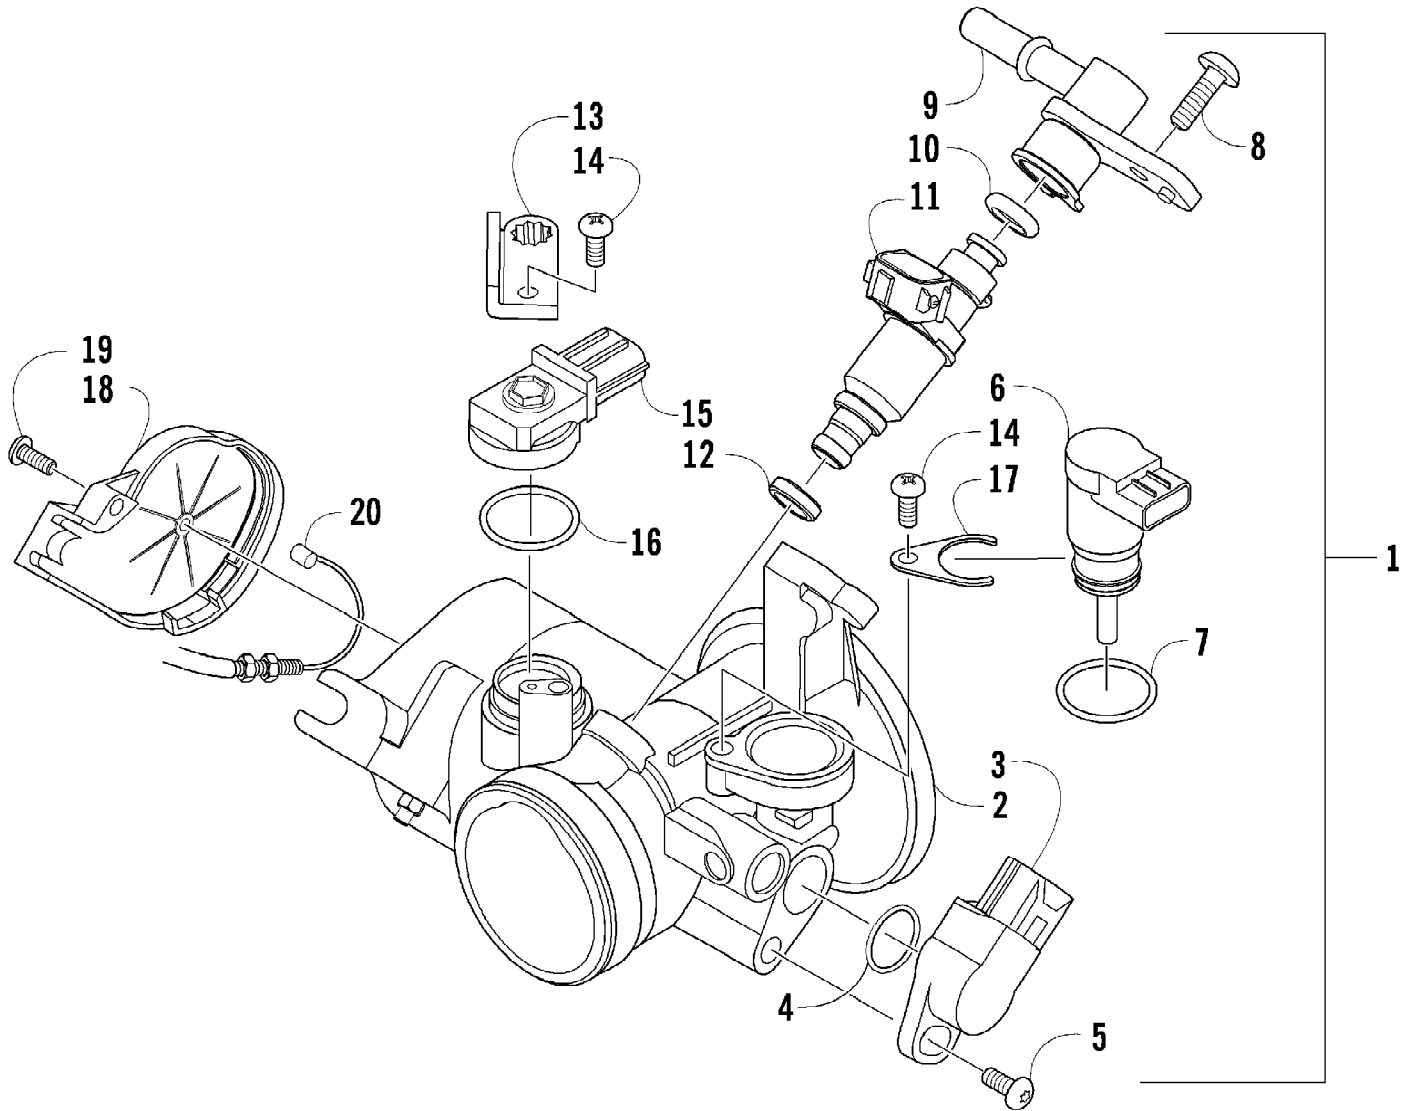

2010 ATV 550 TRV GREEN (A2010TBO4EUSG)
THROTTLE BODY ASSEMBLY

Page 73 of 81

Ref #	Part Number	Qty	S/P/F	Description
1	0470-753	1		Throttle - Assembly (inc. 2-19)
2	0	1	F	Throttle Body
3	0430-072	1		Sensor, Throttle Position
4	5507-234	1		O-Ring
5	5507-231	1		Screw, Machine
6	0430-074	1		Valve, ISC
7	5507-233	1		O-Ring
8	5507-238	1		Screw, Machine
9	0470-687	1		Rail, Fuel
10	0470-767	1		O-Ring
11	0470-762	1		Injector, Fuel
12	0470-768	1		Seal
13	5507-227	1		Bracket, MAP Sensor
14	5507-117	2	/P	Screw, Machine
15	0430-073	1		Sensor, MAP
16	5507-232	1		O-Ring
17	5507-229	1		Plate, ISC Valve
18	5507-223	1		Cover
19	5507-037	1	/P	Screw, Machine
20	0487-057	1		Cable, Throttle