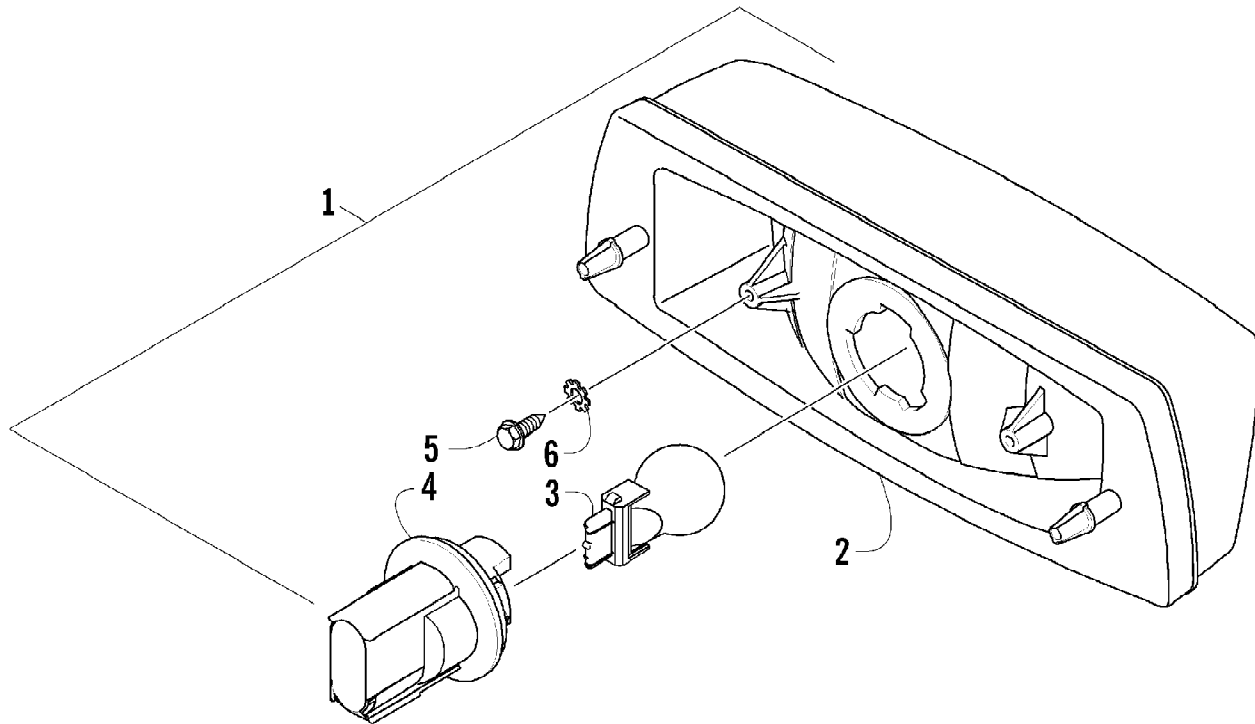

2010 ATV 550 TRV GREEN (A2010TBO4EUSG)
TAILLIGHT ASSEMBLY

Page 71 of 81

Ref #	Part Number	Qty	S/P/F	Description
1	0509-022	1		Taillight Assembly (inc. 2-4)
2	0509-025	1		Housing, Taillight
3	0409-056	1		Bulb, Taillight
4	0409-057	1		Socket, Taillight
5	0623-301	2	/P	Screw, Self-Tapping
6	8053-212	2	/P	Washer, External Tooth Lock