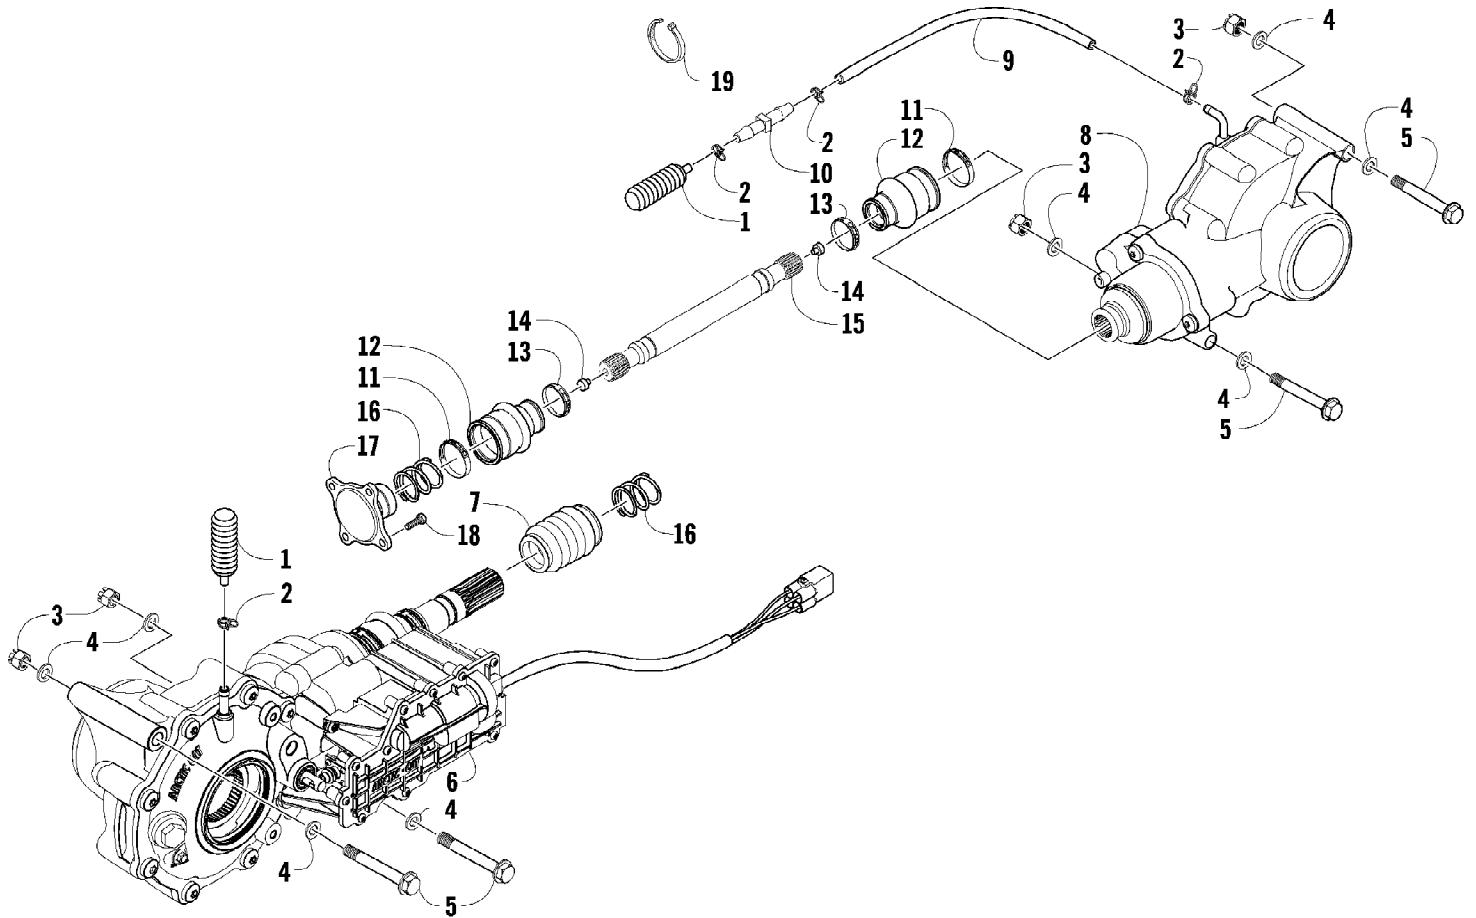

2010 ATV 550 TRV GREEN (A2010TBO4EUSG)  
CYLINDER HEAD AND CAMSHAFT/VALVE ASSEMBLY

2010 ATV 550 TRV GREEN (A2010TBO4EUSG)  
CYLINDER HEAD AND CAMSHAFT/VALVE ASSEMBLY

Ref #	Part Number	Qty	S/P/F	Description
1	0808-137	1		Head, Cylinder - Assembly (inc. 2-17)
2	0829-001	2	S	Pin, Dowel
3	0826-001	4		Screw, Cap
4	0809-205	1	S	Arm, Valve Rocker - Exhaust (inc. two No. 5-6)
5	0809-033	4	S	Screw, Adjuster
6	0827-007	4		Nut
7	0809-202	1	S	Arm, Valve Rocker - Intake (inc. two No. 5-6)
8	0809-007	1		Shaft, Rocker Arm - Intake
9	0809-008	1		Shaft, Rocker Arm - Exhaust
10	0809-014	8		Cotter, Valve
11	0809-013	4		Retainer, Spring
12	0809-138	4	S	Spring, Valve
13	0830-016	4	S	Seal, Oil
14	0809-006	4		Seat, Spring - Valve
15	0809-039	2	S	Valve, Intake
16	0809-040	2	S	Valve, Exhaust
17	0831-041	2		Plug, Shaft
18	0809-245	1	/P	Camshaft
19	0809-002	1		Sprocket
20	0826-034	2		Screw, Cap
21	0828-004	1		Plate, Retainer
22	0829-008	1		Pin, Dowel
23	0809-003	1		C-Ring
24	0808-077	1		Plug, Cylinder Head
25	0826-007	6		Screw, Cap
26	0808-003	2		Cap, Inspection
27	0830-167	2	/P	O-Ring
28	0808-037	4	/P	Screw, Cap
29	0830-147	4	/P	Washer
30	0830-107	4		Gasket
31	0826-002	2		Screw, Cap
32	0826-005	2		Screw, Cap
33	0826-006	2		Screw, Cap
34	0217-799	1	/P/F	Spark Plug
35	0470-668	1		Flange, Intake Manifold
36	0830-090	1		O-Ring
37	0826-008	2		Screw, Machine
38	0470-669	1	S	Boot
39	0423-066	1		Clamp
40	0808-008	1		Cover, Thermostat
41	0808-078	1		Thermostat
42	0808-124	1		Sensor, Engine Coolant Temperature
43	0827-031	1		Bolt, Stud
44	8424-804	1		Nut
45	0827-030	2		Bolt, Stud
46	8424-604	2		Nut