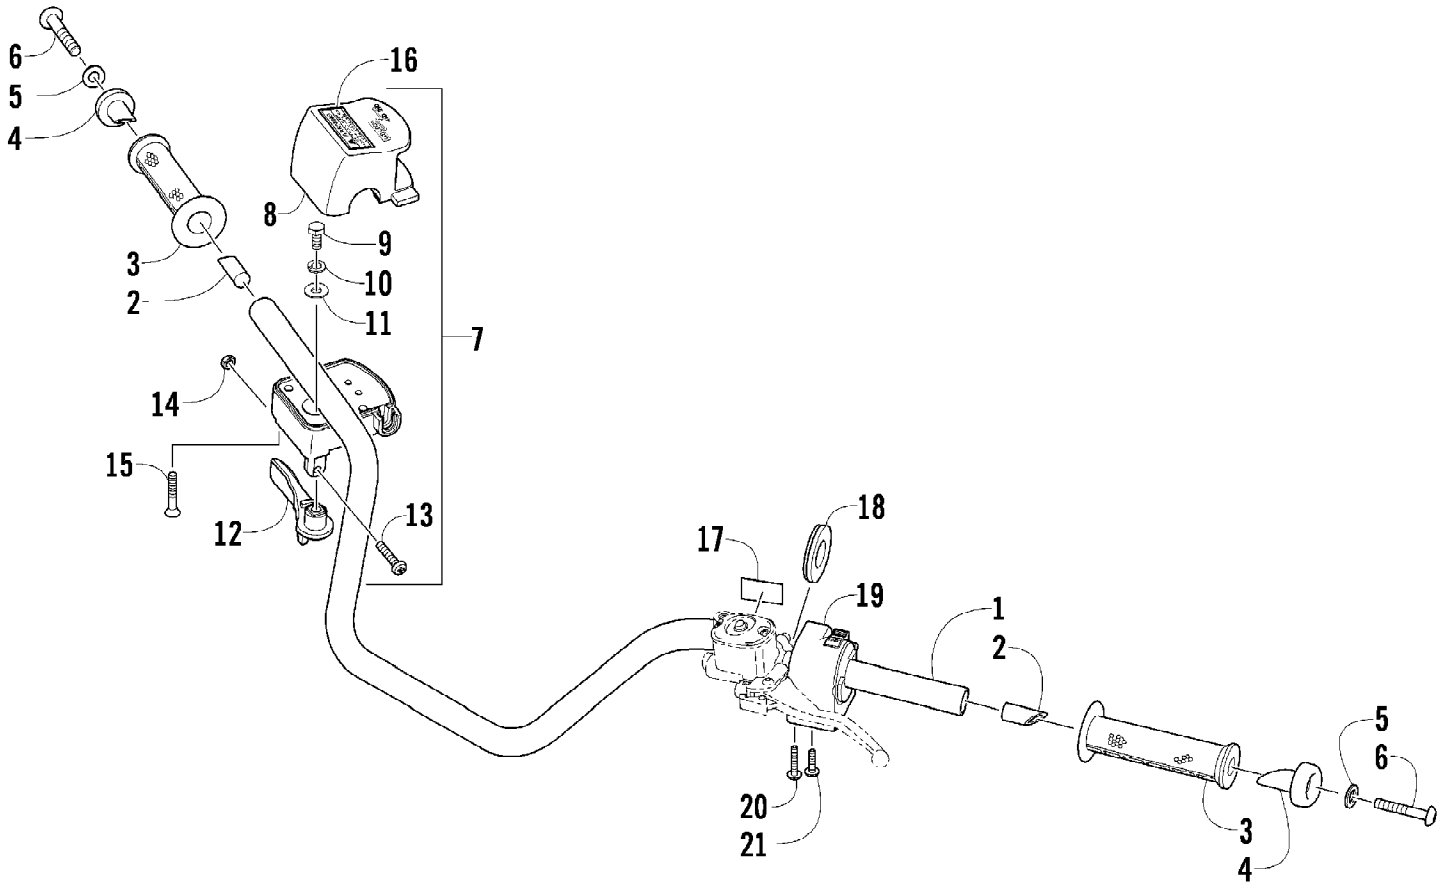

2010 ATV 550 TRV GREEN (A2010TBO4EUSG)  
GAS TANK ASSEMBLY

Page 37 of 81

Ref #	Part Number	Qty	S/P/F	Description
1	0570-206	1		Tank, Gas - Assembly (inc. 2-5)
2	0470-438	1	/P	Cap, Gas Tank (inc. 3)
3	0109-733	1	/P	Gasket, Gas Tank Cap
4	0470-606	1		Plate, Mounting - Fuel Pump
5	8476-612	4		Screw, Machine
6	0570-271	1	/P	Pump, Fuel - Assembly (inc. 7-9)
7	0570-252	1	/P	Sensor, Fuel Level - Kit (inc. 8-9)
8	0470-614	1		Seal, Fuel Pump
9	0470-613	1		Seal, Fuel Pump
10	0570-277	1		Hose, Gasline - Assembly (inc. 11-13)
11	0570-246	1		Filter, Fuel - Kit (inc. 12-13)
12	0	2	F	Clamp, Hose
13	0	1	F	Filter, Fuel
14	0410-070	AR	/P	Hose, Gasline - 25 ft
15	0510-335	1	/P	Filter, In-Line
16	8060-628	1		Rivet
17	1670-826	1		Bracket, Fuel Filter
18	0470-794	1		Bracket, Filter Mounting
19	0123-788	AR	/P	Tie, Cable - 8 in.
20	0423-688	2		Clamp, Hose
21	0423-460	2		Grommet
22	0423-732	2		Screw, Shoulder
23	0470-822	1		Shield, Heat
24	0623-797	4		Screw, Self-Tapping

2010 ATV 550 TRV GREEN (A2010TBO4EUSG)  
GEAR SHIFTING ASSEMBLY

Page 39 of 81

Ref #	Part Number	Qty	S/P/F	Description
1	8470-520	2		Screw, Machine
2	0409-090	1	/P	Switch, Gear Position
3	0818-013	2		Contact
4	0818-017	2		Spring
5	0828-040	1		Washer
6	0818-046	1		Shaft, Gear Shift - Assembly
7	0828-095	2		Washer
8	0832-052	1	/P	Bearing, Thrust
9	0828-037	1		Washer
10	0818-089	1	/P	Plate, Gear Shift Cam
11	0826-006	1		Screw, Cap
12	0828-036	2		Washer
13	0831-010	2		Ring, Retaining
14	0818-007	1	/P	Shaft, Sub-Gear Shift
15	0830-044	1		Seal, Sub-Gear Shift Shaft
16	0818-014	1		Arm, Select
17	8468-620	1	/P	Screw, Machine
18	0828-038	1		Washer
19	0818-002	1		Stopper, Cam
20	0818-004	1		Support, Cam Stopper
21	0818-090	1		Spring
22	0828-035	1		Washer
23	8424-602	1	/P	Nut
24	0818-072	2	/P	Fork, Shift
25	0818-006	1		Shaft, Shift Fork