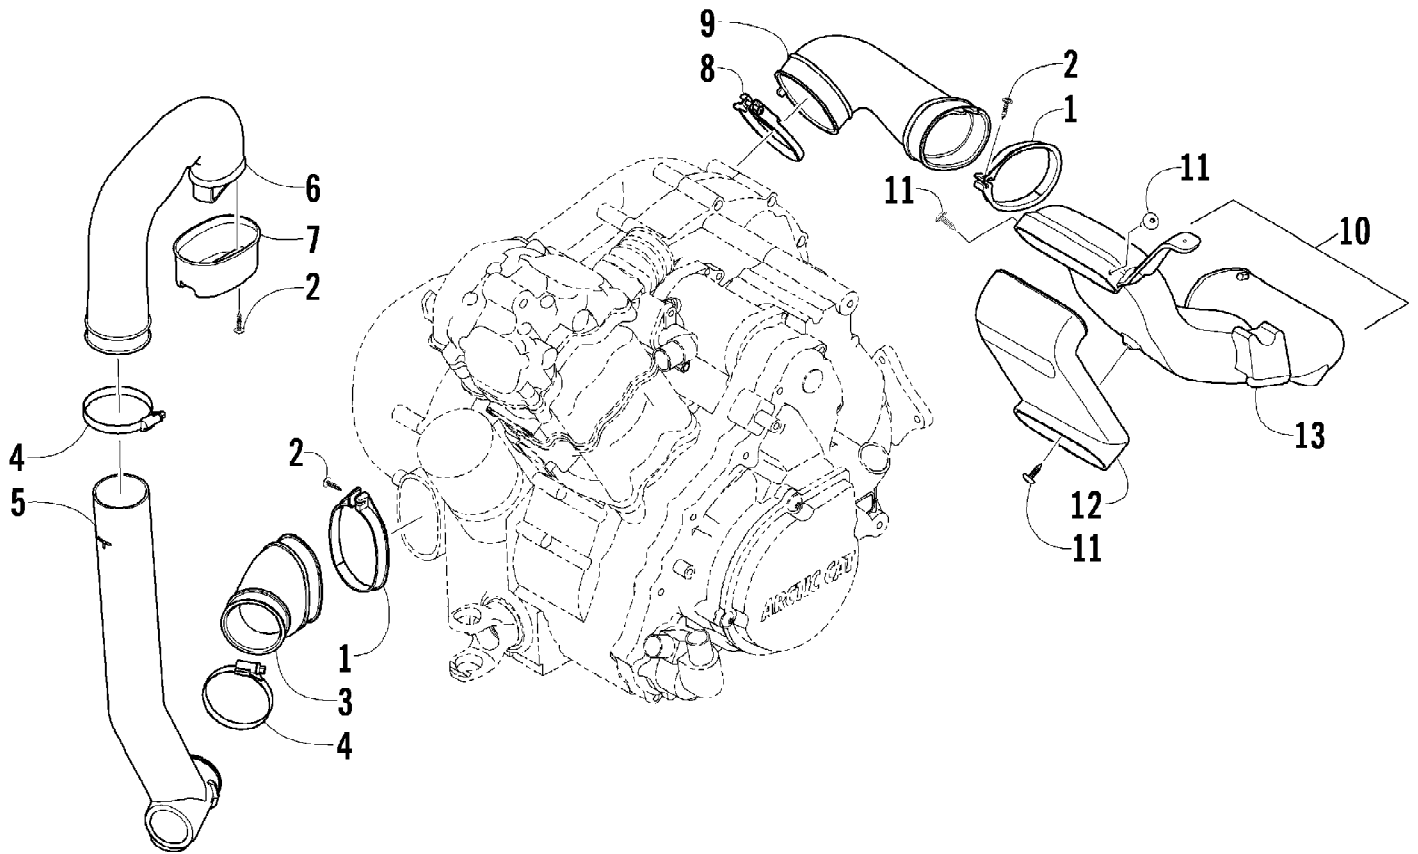

2010 ATV 550 TRV GREEN (A2010TBO4EUSG)  
AIR INTAKE ASSEMBLY

Page 2 of 81

Ref #	Part Number	Qty	S/P/F	Description
1	0470-877	1	/P	Cover, Intake
2	0470-560	1		Screen, Air Filter
3	0470-558	1		Filter, Air
4	0470-728	1		Housing, Intake
5	0423-455	4		Clip, Spring
6	0470-749	1		Duct, Engine Intake
7	0423-763	1		Grommet
8	0570-215	1		Resonator
9	0470-729	1		Boot
10	0423-342	4	/P	Screw, Self-Tapping
11	0423-019	2		Clamp
12	0470-442	1	/P	Valve, Drain
13	0410-172	1	/P	Hose, Vent
14	1623-281	2		Clamp, Hose
15	0423-766	1		Cap, Drain
16	1623-287	1		Clamp
17	0423-554	1		Clamp
18	0470-511	1		Boot
19	0430-055	1		Sensor, Air Temperature (inc. 20)
20	5507-224	1		O-Ring
21	2406-604	1		Panel, Shield
22	0623-362	2		Rivet, Reinstallable

2010 ATV 550 TRV GREEN (A2010TBO4EUSG)  
 BATTERY AND STARTER ASSEMBLY

Page 4 of 81

Ref #	Part Number	Qty	S/P/F	Description
1	5991-655	1	/P	Battery Cover/Tool Tray Assembly (inc. 2-4)
2	2406-815	1	/P	Cover, Battery
3	0444-122	1	S/P	Kit, Tool
4	0417-016	1		Pad, Battery
5	8476-620	2		Screw, Machine
6	0645-480	1		Battery Assembly (inc. 7)
7	0645-430	1		Decal, Warning
8	0417-017	1		Foam, Battery
9	0445-070	1		Cable, Battery/Ground
10	0445-062	1		Cable, Battery/Solenoid
11	0645-327	1		Boot, Terminal
12	0623-038	5		Nut w/Washer
13	8476-625	4		Screw, Machine
14	0445-064	1		Cable, Solenoid/Starter (inc. 15)
15	0645-019	1		Boot, Terminal
16	0445-058	1	/P	Solenoid
17	0825-013	1	/P	Motor, Starter - Assembly

2010 ATV 550 TRV GREEN (A2010TBO4EUSG)  
CAM CHAIN ASSEMBLY

Page 6 of 81

Ref #	Part Number	Qty	S/P/F	Description
1	0810-001	1		Chain, Cam
2	0810-002	1		Guide, Chain
3	0810-003	1		Tensioner, Chain
4	0826-036	1		Pivot, Tensioner
5	0830-025	1		Washer, Crush
6	0810-004	1		Adjuster, Tensioner - Assembly
7	0830-018	1		Gasket
8	8468-625	2		Screw, Machine
9	0830-107	2		Gasket
10	8400-610	1		Screw, Cap
11	0828-129	1		Washer