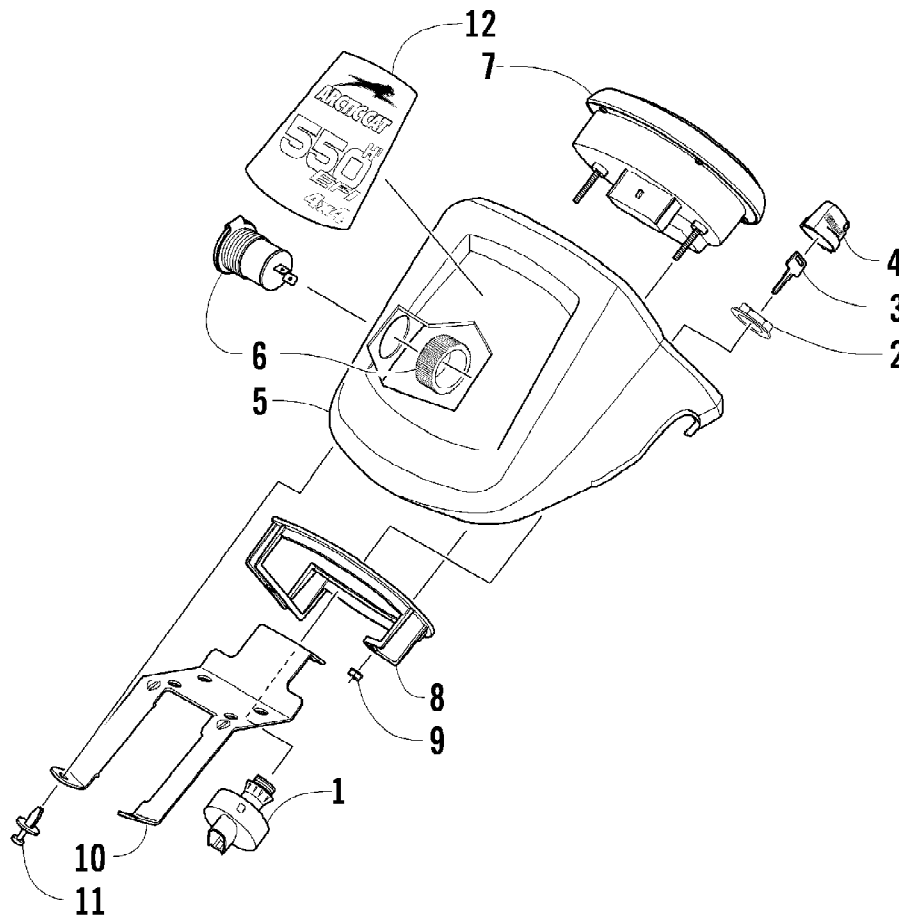

2010 ATV 550 TRV GREEN (A2010TBO4EUSG)
INSTRUMENT POD ASSEMBLY

Page 45 of 81

Ref #	Part Number	Qty	S/P/F	Description
1	0430-090	1	/P	Switch, Ignition - Assembly (inc. 2-4)
2	0430-050	1		Nut, Retaining
3	0430-042	1		Key, Ignition (Y Series - Left-Side Cut)
3	0430-043	1		Key, Ignition (Z Series - Right-Side Cut)
4	0430-054	1		Cover, Key
5	0405-274	1		Instrument Pod
6	0641-897	1	/P	Outlet, Accessory - 12V
7	0520-039	1		Gauge, LCD
8	0420-065	1	/P	Bracket, Retaining
9	0423-493	2		Nut w/Washer
10	2506-470	1		Bracket, Mounting - Instrument Pod
11	0423-535	2		Rivet, Reinstallable
12	1411-875	1		Decal, Instrument Pod