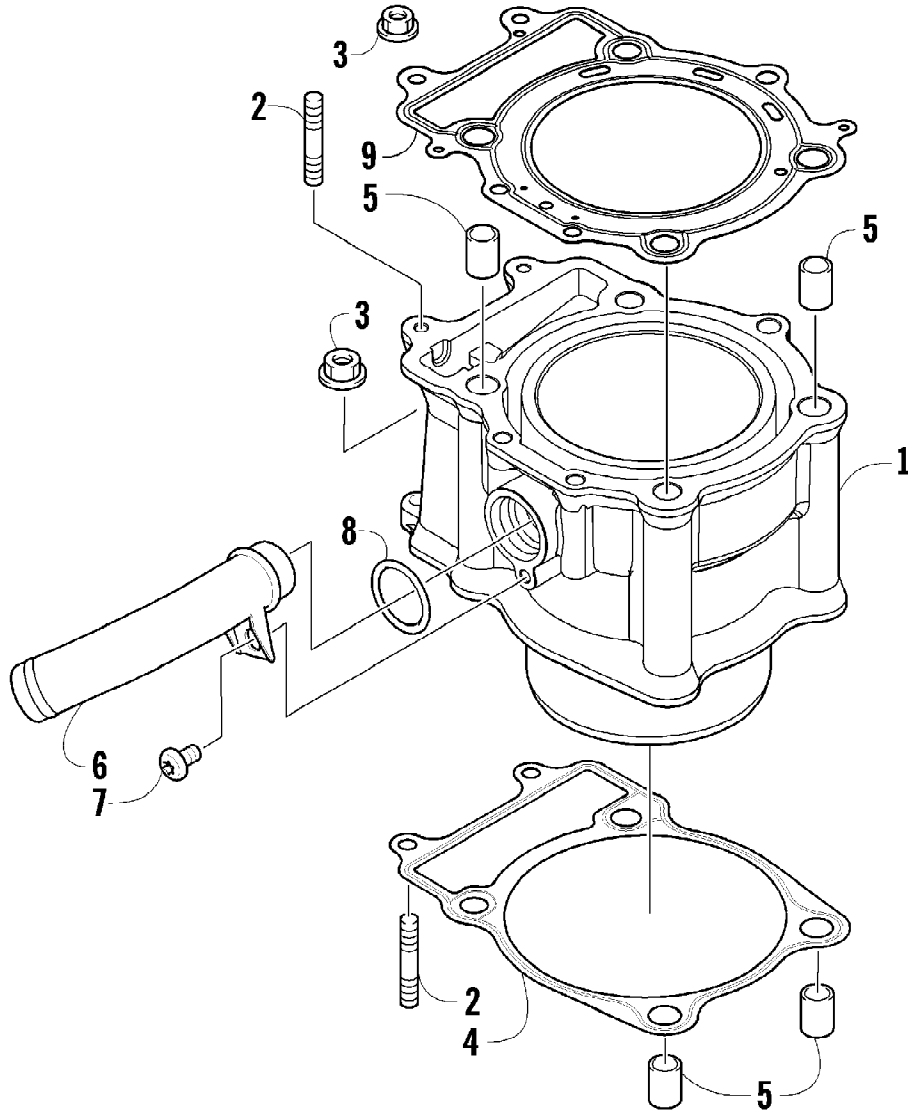

2010 ATV 550 TRV GREEN (A2010TBO4EUSG)
CYLINDER ASSEMBLY

2010 ATV 550 TRV GREEN (A2010TBO4EUSG)
CYLINDER ASSEMBLY

Page 20 of 81

Ref #	Part Number	Qty	S/P/F	Description
1	0804-019	1	S	Cylinder
2	0827-002	4		Bolt, Stud
3	8424-604	4		Nut
4	0830-084	1		Gasket, Base
5	0829-002	4		Pin, Dowel
6	0804-047	1	/P	Union, Coolant Hose
7	8468-612	1		Screw, Machine
8	0830-007	1		O-Ring
9	0830-097	1		Gasket, Cylinder Head