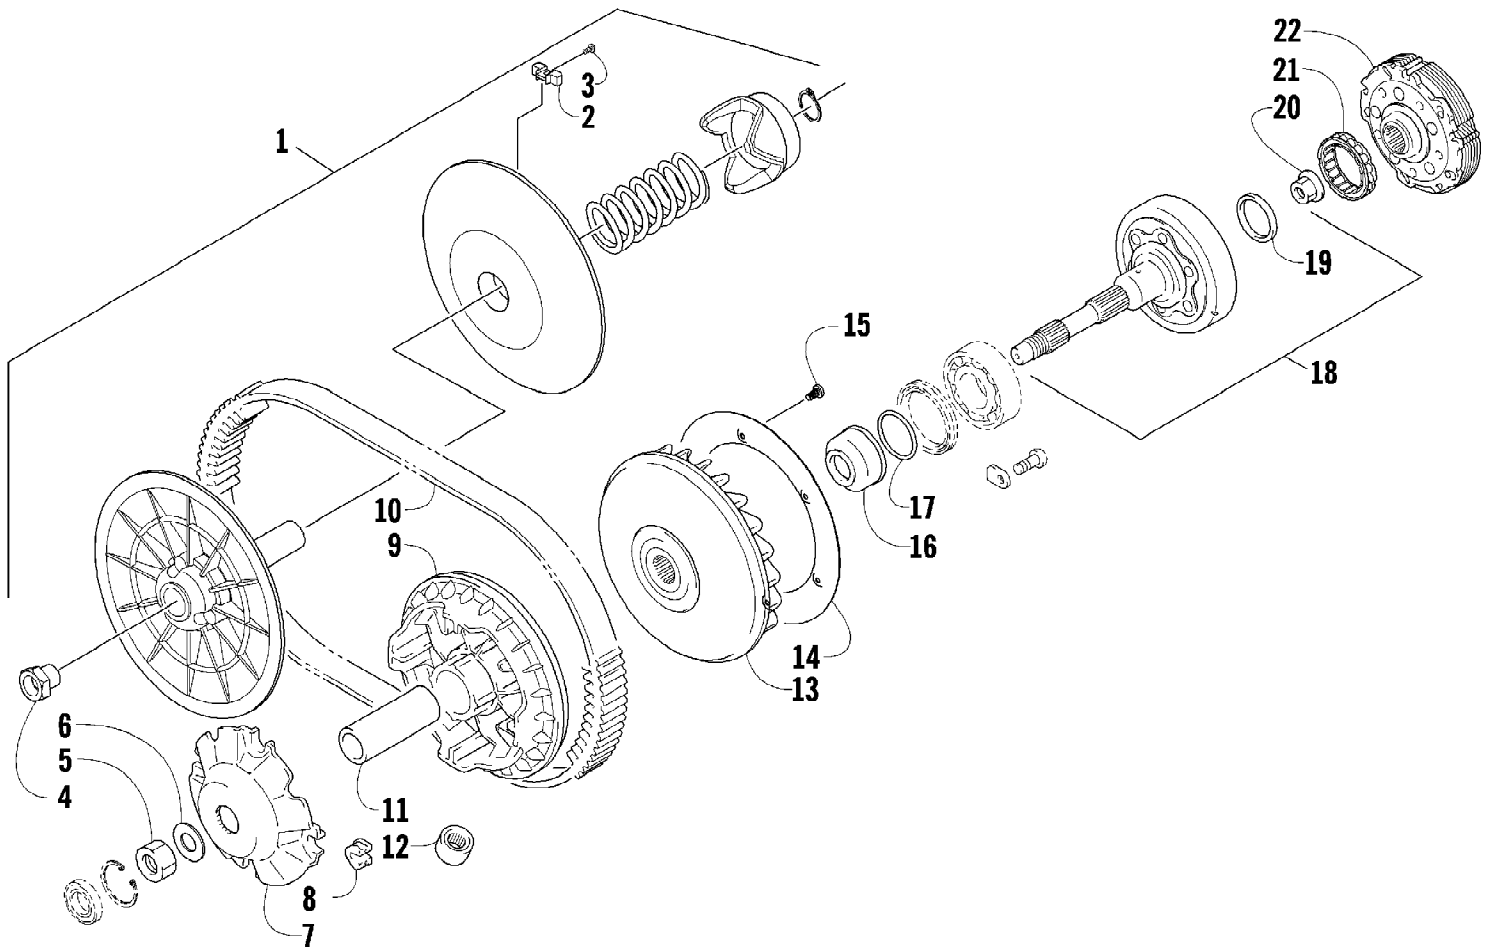

2010 ATV 550 TRV GREEN (A2010TBO4EUSG)
TRANSMISSION ASSEMBLY

Ref #	Part Number	Qty	S/P/F	Description
1	0823-157	1	S/P	Pulley, Driven - Assembly (inc. 2-4)
2	0823-176	3	/P	Shoe, Cam
3	0823-177	3		Screw, Machine
4	0823-178	1		Nut
5	0827-010	1		Nut
6	0828-106	1		Washer
7	0823-008	1		Plate, Movable Drive Face
8	0823-010	4		Damper, Movable Drive Face
9	0823-159	1		Face, Movable Drive
10	0823-013	1		Belt, Drive
11	0823-149	1		Spacer
12	0823-167	8	/P	Roller
13	0823-156	1	/P	Face, Fixed Drive
14	0823-131	1		Shroud, Drive Face
15	0623-914	6		Screw, Self-Tapping
16	0823-015	1		Spacer, Fixed Drive Face
17	0470-531	1		O-Ring
18	0823-096	1	S	Housing, Clutch - Assembly (inc. 19)
19	0830-189	1	/P	Seal
20	0827-011	1		Nut
21	0823-018	1		Clutch, One-Way
22	0823-098	1	S	Clutch, Centrifugal - 6 Plate