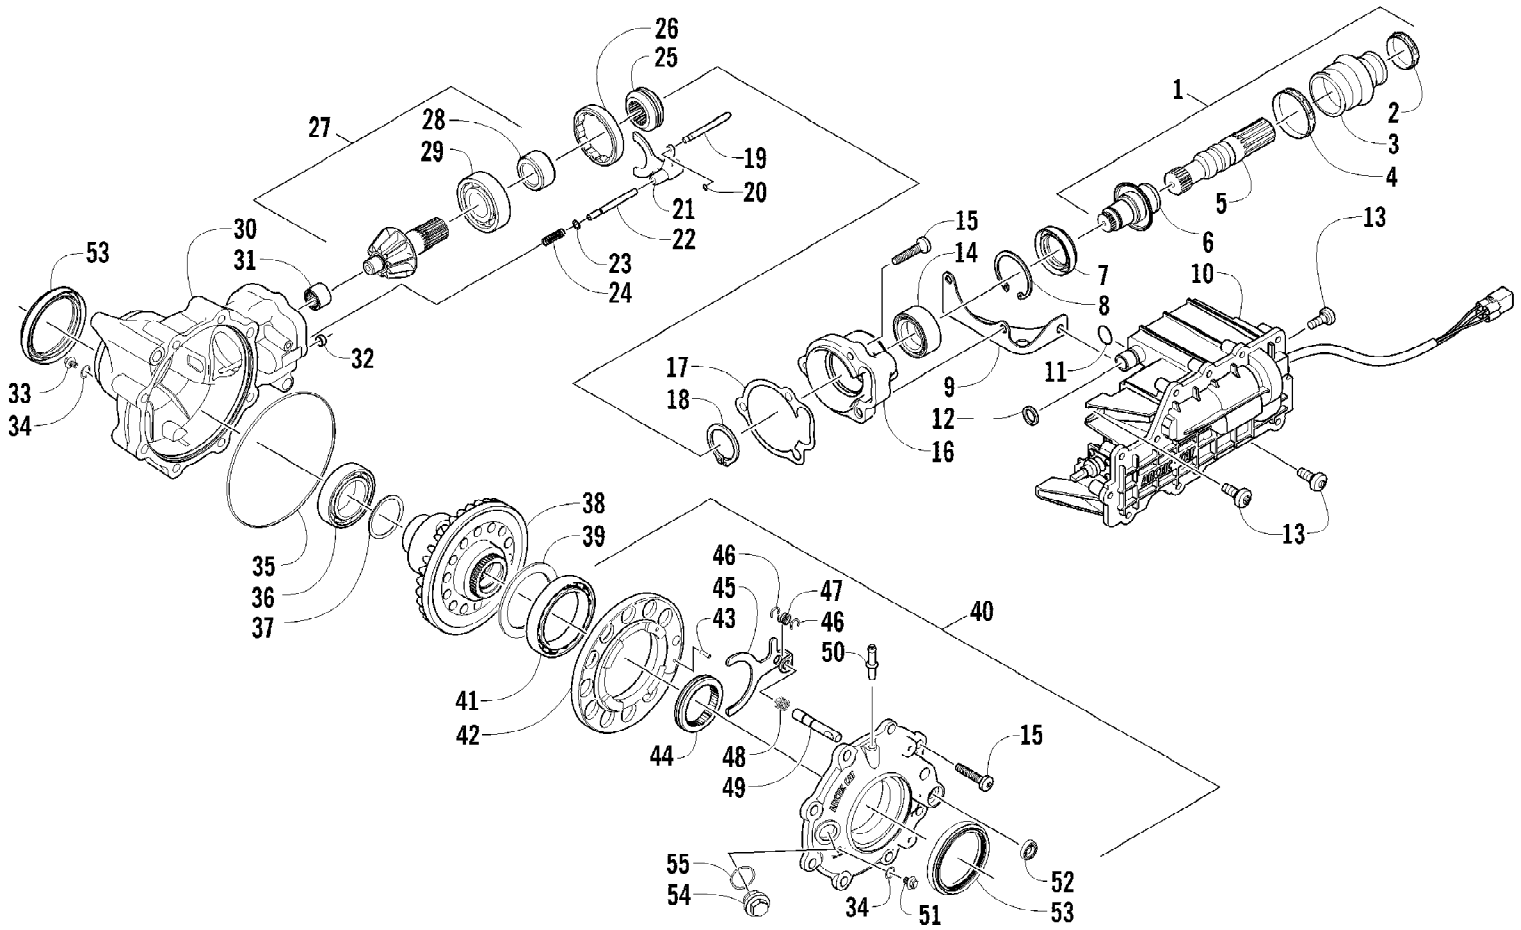

2010 ATV 550 TRV GREEN (A2010TBO4EUSG)
FRONT DRIVE GEARCASE ASSEMBLY

Ref #	Part Number	Qty	S/P/F	Description
	1502-394	1		Complete Front Drive Gearcase Assembly
1	1502-083	1		Shaft, Propeller - Assembly (inc. 2-6)
2	0423-411	1		Clamp
3	0402-985	1	/P	Boot, Propeller Shaft
4	0423-393	1		Clamp
5	1402-045	1		Shaft, Output
6	1502-085	1	/P	Shaft, Input
7	1402-011	1		Seal
8	0423-423	1		Ring, Retaining
9	1502-237	1		Bracket, Actuator
10	0502-585	1	S	Actuator (inc. 11)
11	1402-981	1		O-Ring
12	0423-892	1	/P	O-Ring
13	0423-396	3		Screw, Self-Tapping
14	1402-043	1		Bearing
15	0423-118	11		Screw, Self-Tapping
16	0502-528	1	/P	Housing, Pinion
17	0402-947	1		Gasket, Flange
18	0423-417	1		Ring, Retaining
19	0402-997	1		Shaft, Selector
20	0423-402	1		Ring, Retaining
21	0402-998	1		Fork, Selector
22	0402-417	1		Shaft, Shuttle
23	0423-147	1		O-Ring
24	0402-999	1		Spring, Return
25	0402-413	1		Coupler, Drive
26	0402-357	1		Collar, Lock
27	0502-783	1		Gear, Pinion - Assembly - 10T (inc. 28-29)
28	0402-336	1		Collar, Retaining
29	0402-327	1		Bearing
30	0502-514	1		Housing, Gearcase
31	0402-328	1		Bearing
32	0402-411	1		Pin, Dowel
33	1402-210	1	/P	Plug, Magnetic (inc. one No. 34)
34	0423-153	2		O-Ring
35	0423-149	1		O-Ring
36	0402-393	1		Bearing
37	0402-405	AR		Shim, 41 x 49 x 1.3 mm
37	0402-406	AR		Shim, 41 x 49 x 1.4 mm
37	0402-407	AR		Shim, 41 x 49 x 1.5 mm
37	0402-408	AR		Shim, 41 x 49 x 1.6 mm
37	0402-409	AR		Shim, 41 x 49 x 1.7 mm
38	1502-555	1	/P	Gear, Ring - 36T
39	1402-074	AR		Shim, 61 x 69 x 1.3 mm
39	1402-075	AR		Shim, 61 x 69 x 1.4 mm
39	1402-076	AR		Shim, 61 x 69 x 1.5 mm
39	1402-077	AR		Shim, 61 x 69 x 1.6 mm
39	1402-078	AR		Shim, 61 x 69 x 1.7 mm
40	1502-389	1		Cover, Gearcase (inc. one No. 34, 41-52, and one No. 53)
41	1402-053	1		Bearing
42	0502-413	1		Flange, Bearing