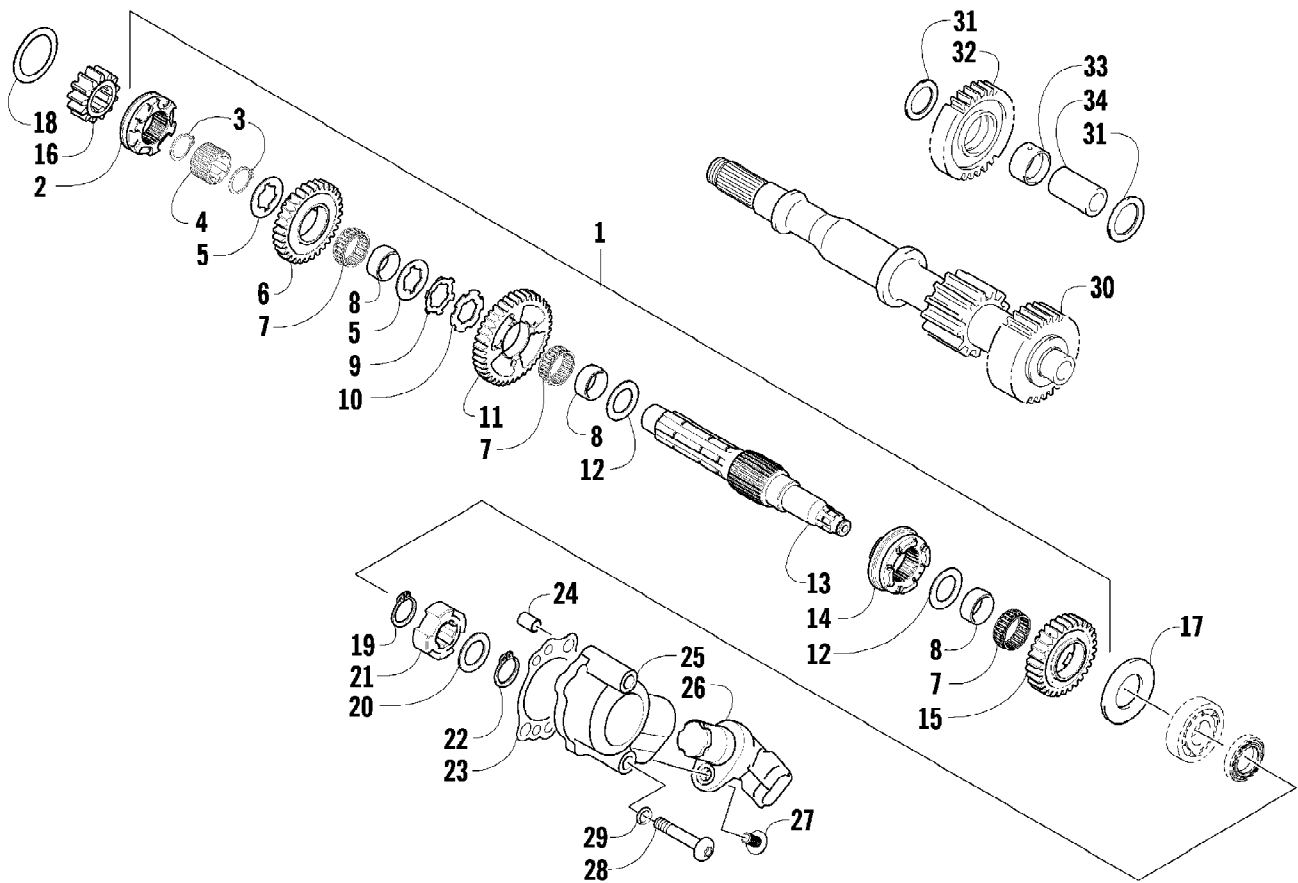

2010 ATV 550 TRV GREEN (A2010TBO4EUSG)
SECONDARY TRANSMISSION ASSEMBLY

2010 ATV 550 TRV GREEN (A2010TBO4EUSG)
SECONDARY TRANSMISSION ASSEMBLY

Ref #	Part Number	Qty	S/P/F	Description
1	0822-091	1	/P	Countershaft Assembly (inc. 2-15)
2	0822-014	1		Gear Select, Reverse
3	0831-011	2		Ring, Retaining
4	0822-045	1		Spacer, Reverse Driven Gear
5	0828-008	2		Washer
6	0822-013	1		Gear, Reverse Driven
7	0832-011	3		Bearing
8	0822-005	3		Bushing
9	0828-014	1		Washer, Lock
10	0828-015	1		Washer, Lock
11	0822-004	1		Gear, Driven - Low
12	0822-046	2		Washer
13	0822-003	1		Countershaft
14	0822-007	1		Gear Select, Sliding
15	0822-006	1		Gear, Driven - High
16	0822-089	1		Gear, Drive
17	0828-011	1		Washer
18	0828-019	1		Washer, Thrust
19	0831-040	1		Ring, Retaining
20	0828-069	1		Washer, Thrust
21	0822-050	1		Trigger, Speedometer Sensor
22	0831-039	1		Ring, Retaining
23	0830-129	1		Gasket
24	0829-023	2		Pin, Dowel
25	0822-049	1		Housing, Speedometer Sensor
26	0824-042	1	/P	Sensor, Speedometer
27	8468-620	1	/P	Screw, Machine
28	8468-645	2		Screw, Machine
29	0830-107	2		Gasket
30	0822-001	1		Driveshaft
31	0828-016	2		Washer, Thrust
32	0822-011	1		Gear, Reverse Idle
33	0822-012	1		Bushing
34	0822-015	1		Shaft, Reverse Idle