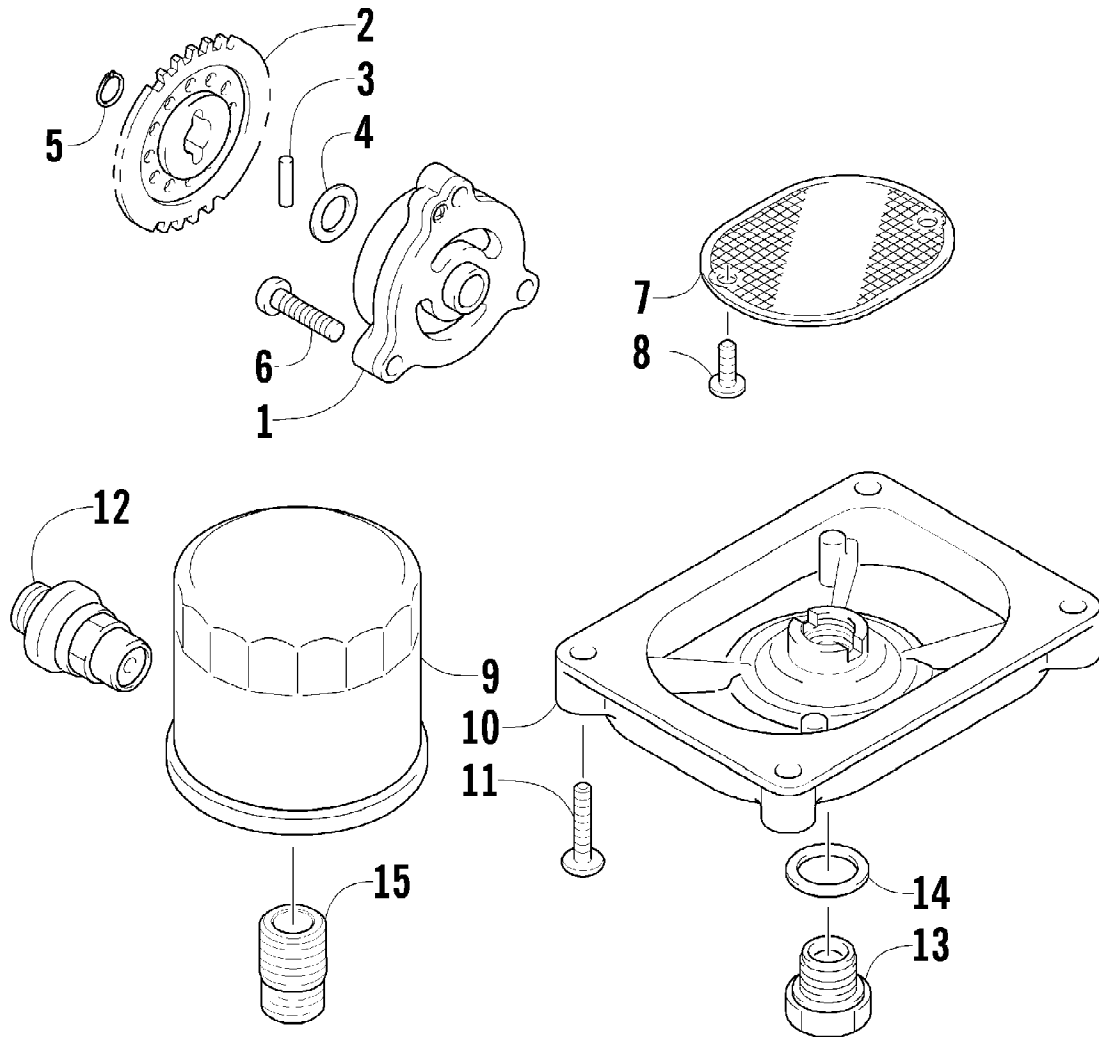

2010 ATV 550 TRV GREEN (A2010TBO4EUSG)
OIL FILTER/PUMP ASSEMBLY

Page 49 of 81

Ref #	Part Number	Qty	S/P/F	Description
1	0812-023	1		Pump, Oil
2	0812-083	1	/P	Gear, Driven
3	0829-009	1		Pin
4	0828-007	1	/P	Washer
5	0831-002	1		Ring, Retaining
6	0826-039	3		Screw, Machine
7	0812-057	1	/P	Strainer, Oil
8	0826-040	2		Screw, Machine
9	0812-029	1	S	Filter, Oil
10	0812-053	1		Cap, Oil Strainer
11	8468-625	4		Screw, Machine
12	0812-007	1		Valve, Oil-Relief - Assembly
13	0812-006	1		Plug, Drain
14	0830-017	1		Gasket, Drain Plug
15	0812-008	1		Union, Oil Filter