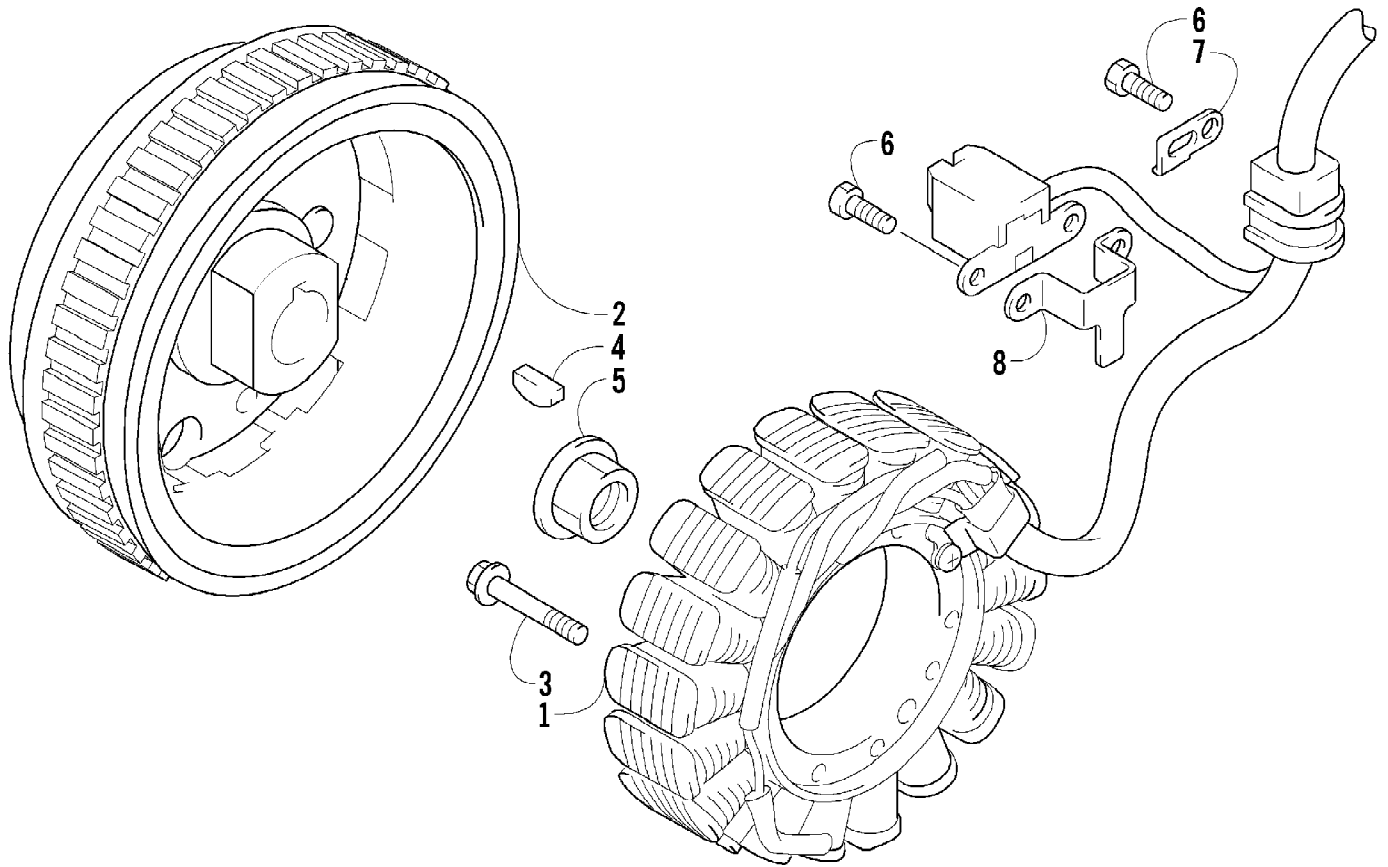

2010 ATV 550 TRV GREEN (A2010TBO4EUSG)
MAGNETO ASSEMBLY

Page 47 of 81

Ref #	Part Number	Qty	S/P/F	Description
1	0802-041	1		Stator - Assembly
2	0802-048	1		Rotor/Flywheel
3	0826-102	3		Screw, Machine
4	0829-012	1		Key
5	0827-014	1		Nut
6	8470-510	3		Screw, Machine
7	0802-015	1		Clamp - No. 1
8	0802-016	1		Clamp - No. 2