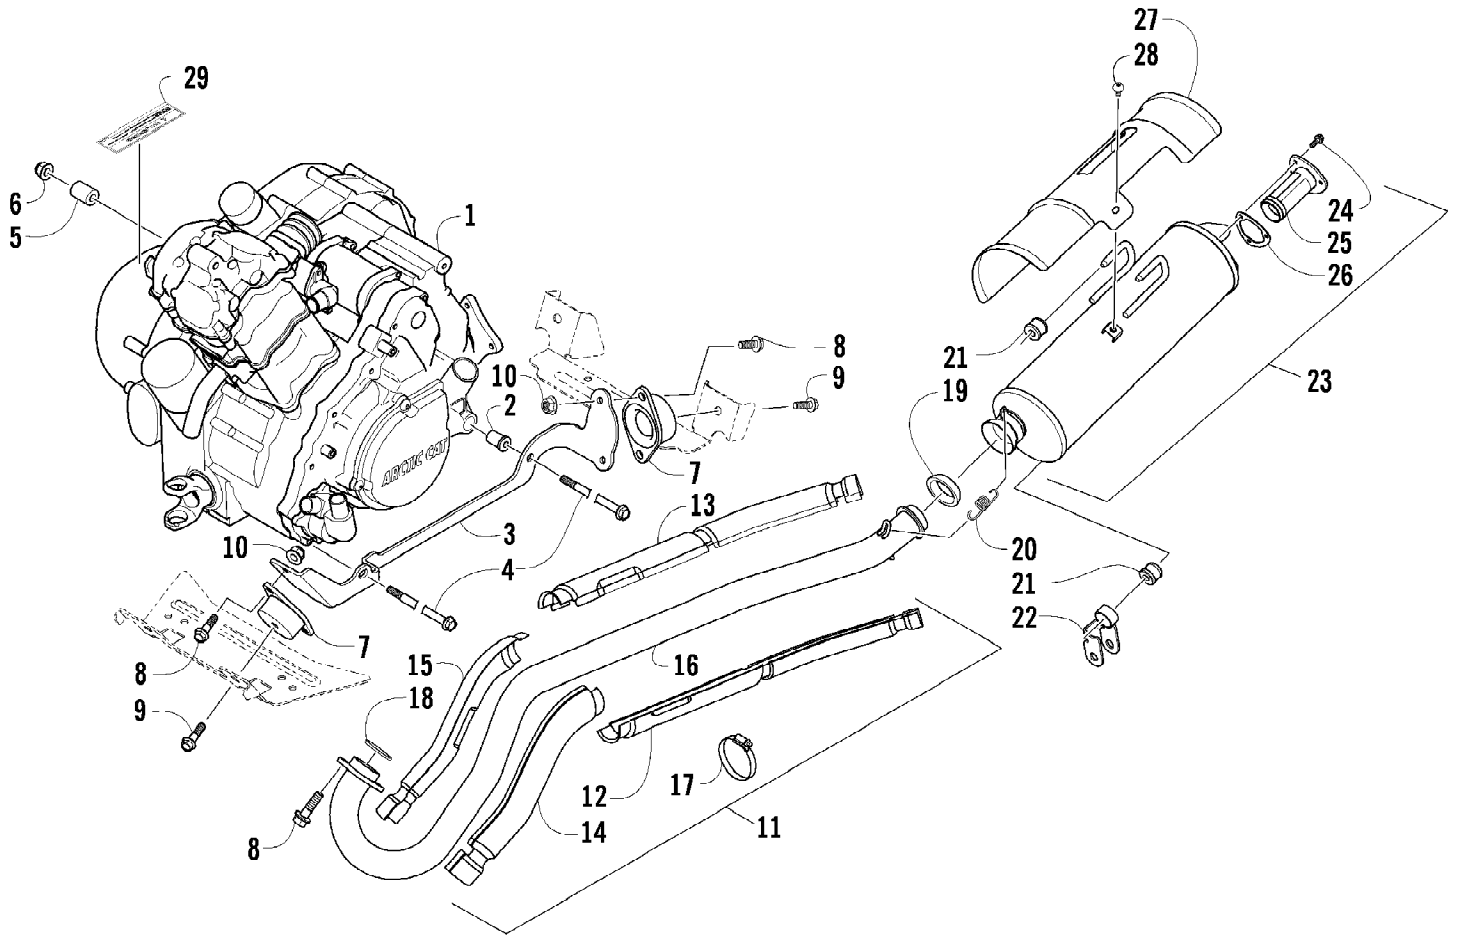

Ref #	Part Number	Qty	S/P/F	Description
1	0800-073	1		Engine, A550F
2	0801-108	4	S	Mount, Rubber - Engine
3	1506-740	1		Bracket, Engine - Right
3	1506-741	1		Bracket, Engine - Left
4	0423-405	2		Screw, Cap
5	0423-042	1	S	Spacer, Engine
6	8428-002	2		Nut, Lock
7	2406-065	4		Mount, Engine
8	8408-820	10	/P	Screw, Cap
9	8408-012	4		Screw, Cap
10	8432-802	8		Nut, Lock
11	0512-363	1		Pipe, Exhaust - Assembly (inc. 12-17)
12	0412-355	1		Shield, Exhaust Pipe - Lower - Rear
13	0412-354	1		Shield, Exhaust Pipe - Upper - Rear
14	0412-349	1		Shield, Exhaust Pipe - Inner - Front
15	0412-348	1		Shield, Exhaust Pipe - Outer - Front
16	0512-362	1		Pipe, Exhaust
17	0423-317	4	/P	Clamp
18	0412-338	1	/P	Gasket, Exhaust Pipe
19	0412-375	1	/P	Seal, Exhaust
20	0612-668	2	/P	Spring, Extension
21	0412-215	3	S	Bushing
22	1506-732	1		Channel, Muffler Support
23	0512-355	1	/P	Muffler - Assembly (inc. 24-26)
24	8408-616	3		Screw, Cap
25	0512-219	1	/P	Arrester, Spark - Assembly
26	0412-313	1		Gasket, Spark Arrester
27	0412-373	1	/P	Cover, Muffler
28	8477-610	3		Screw, Machine
29	0411-426	1		Decal, Warning - Clutch Cover