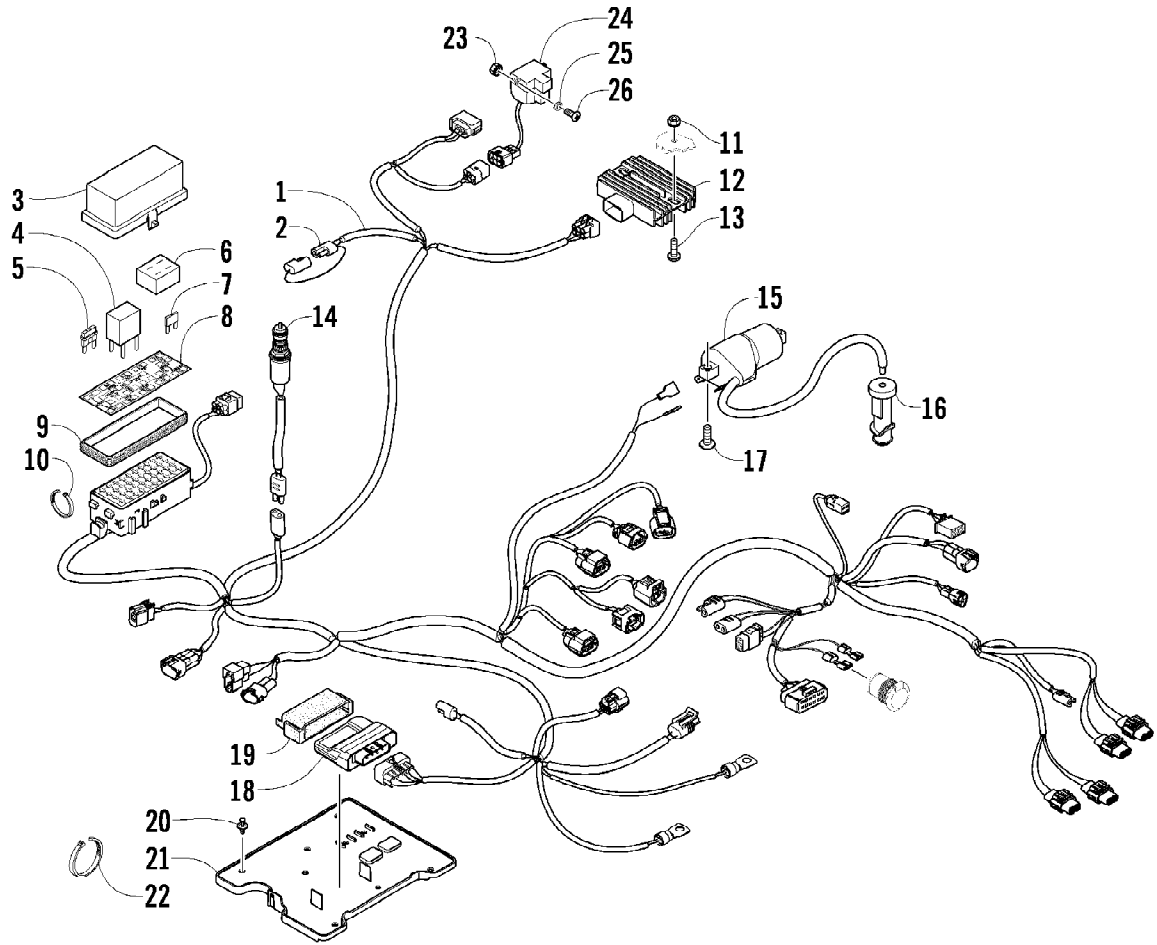

2010 ATV 550 TRV GREEN (A2010TBO4EUSG)
WIRING HARNESS ASSEMBLY

Page 81 of 81

Ref #	Part Number	Qty	S/P/F	Description
1	0486-329	1		Harness, Main (inc. 2-9)
2	0486-164	1		Tether, Accessory Connector
3	0430-085	1		Cover, Fuse Block
4	0430-045	5	/P	Relay (4-Pin) - 20 Amp
5	0430-034	1		Diode
6	0430-037	1		Holder, Fuse
7	0430-032	5		Fuse - 10 Amp
7	0430-031	4		Fuse - 15 Amp
7	0430-030	2		Fuse - 30 Amp
8	2411-080	1		Decal, Fuse Block
9	0430-086	1		Seal
10	0123-788	AR	/P	Tie, Cable - 8 in.
11	0623-038	2		Nut w/Washer
12	0824-037	1	/P	Regulator, Voltage
13	8476-625	2		Screw, Machine
14	0409-089	1		Switch, Brake - Assembly
15	0824-043	1		Coil, Ignition
16	0824-049	1	/P	Cap, Spark Plug
17	8476-620	2		Screw, Machine
18	0530-020	1		ECU
19	0430-076	1		Cushion, ECU
20	0623-362	3		Rivet, Reinstallable
21	2406-643	1		Tray, Electrical
22	0123-903	AR		Tie, Cable - 11.5 in.
23	0423-493	2		Nut w/Washer
24	0409-064	1		Switch, Tilt Sensor
25	0123-802	2		Washer
26	8468-425	2		Screw, Machine