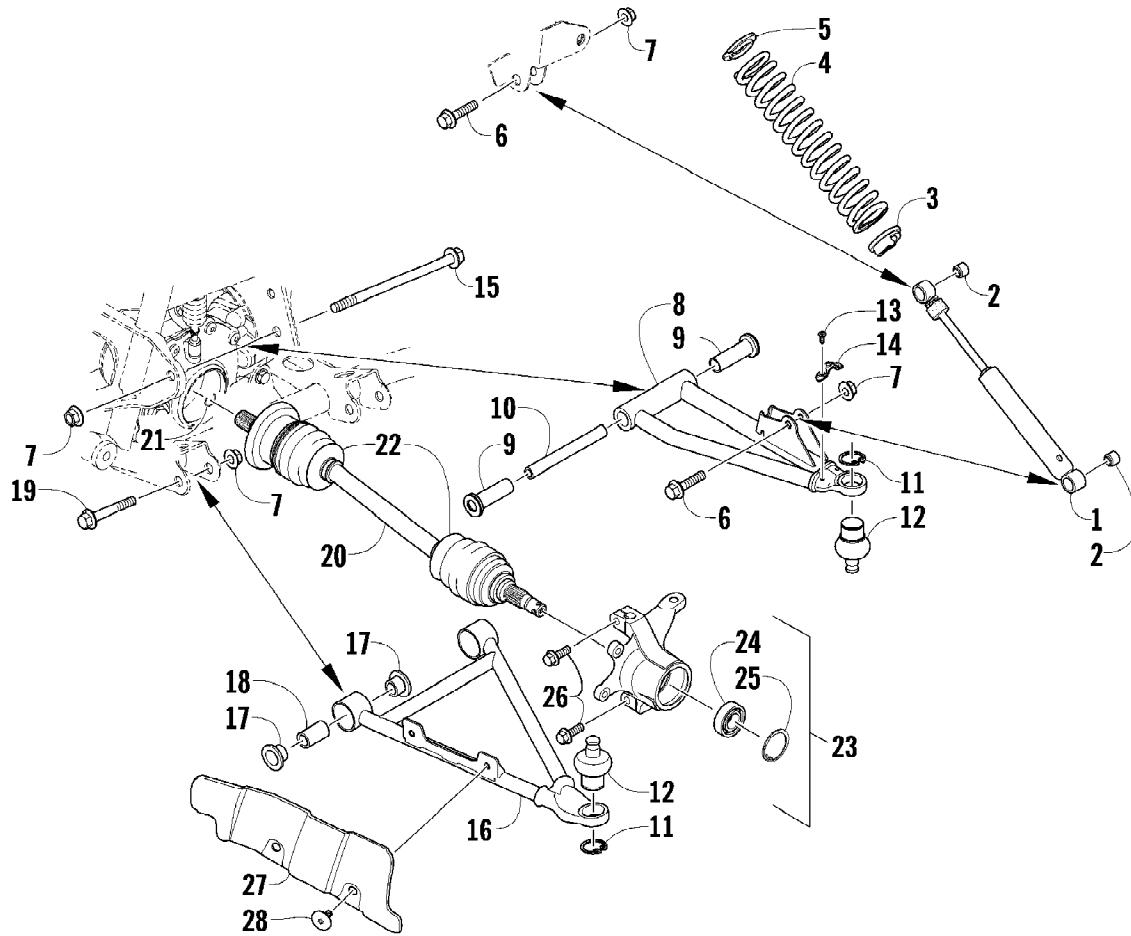

2010 ATV 550 TRV GREEN (A2010TBO4EUSG)
FRONT SUSPENSION ASSEMBLY

2010 ATV 550 TRV GREEN (A2010TBO4EUSG)
FRONT SUSPENSION ASSEMBLY

Ref #	Part Number	Qty	S/P/F	Description
1	0403-209	2		Shock Absorber (inc. 2)
2	0403-182	4		Bushing
3	0403-102	2		Cam, Spring Adjuster
4	0503-353	2		Spring, Suspension
5	1603-889	2	/P	Retainer, Spring
6	8409-040	4		Screw, Cap
7	0423-744	10		Nut, Lock
8	0503-416	1	/P	A-Arm, Upper Right (inc. 9-12)
8	0503-417	1	/P	A-Arm, Upper Left (inc. 9-12)
9	0403-207	4	/P	Bushing
10	0403-080	2		Axle
11	0423-009	4	/P	Ring, Retaining
12	0405-115	4	/P	Ball Joint
13	0423-946	4		Screw, Self-Tapping
14	1502-594	2		Clamp, Routing
15	0423-334	2		Screw, Cap
16	0503-376	1	/P	A-Arm, Lower Right (inc. 17-18 and two No. 11-12)
16	0503-377	1	/P	A-Arm, Lower Left (inc. 17-18 and two No. 11-12)
17	0403-208	8	/P	Bushing
18	0403-214	4	/P	Axle
19	8409-075	4		Screw, Cap
20	1502-344	1	S/P	Axle, Drive - Right (inc. 21-22)
20	1502-345	1	S	Axle, Drive - Left (inc. 21-22)
21	0423-844	2	/P	Clip, Retaining
22	0436-276	2	S	Repair Kit, Boot
23	0505-576	1	/P	Knuckle - Assembly - Right (inc. 24-25)
23	0505-577	1	/P	Knuckle - Assembly - Left (inc. 24-25)
24	1402-809	2	/P	Bearing
25	0423-423	2		Ring, Retaining
26	8409-030	4		Screw, Cap
27	1441-002	1		Guard, Boot - Right
27	1441-003	1		Guard, Boot - Left
28	0423-545	4	/P	Screw, Shoulder