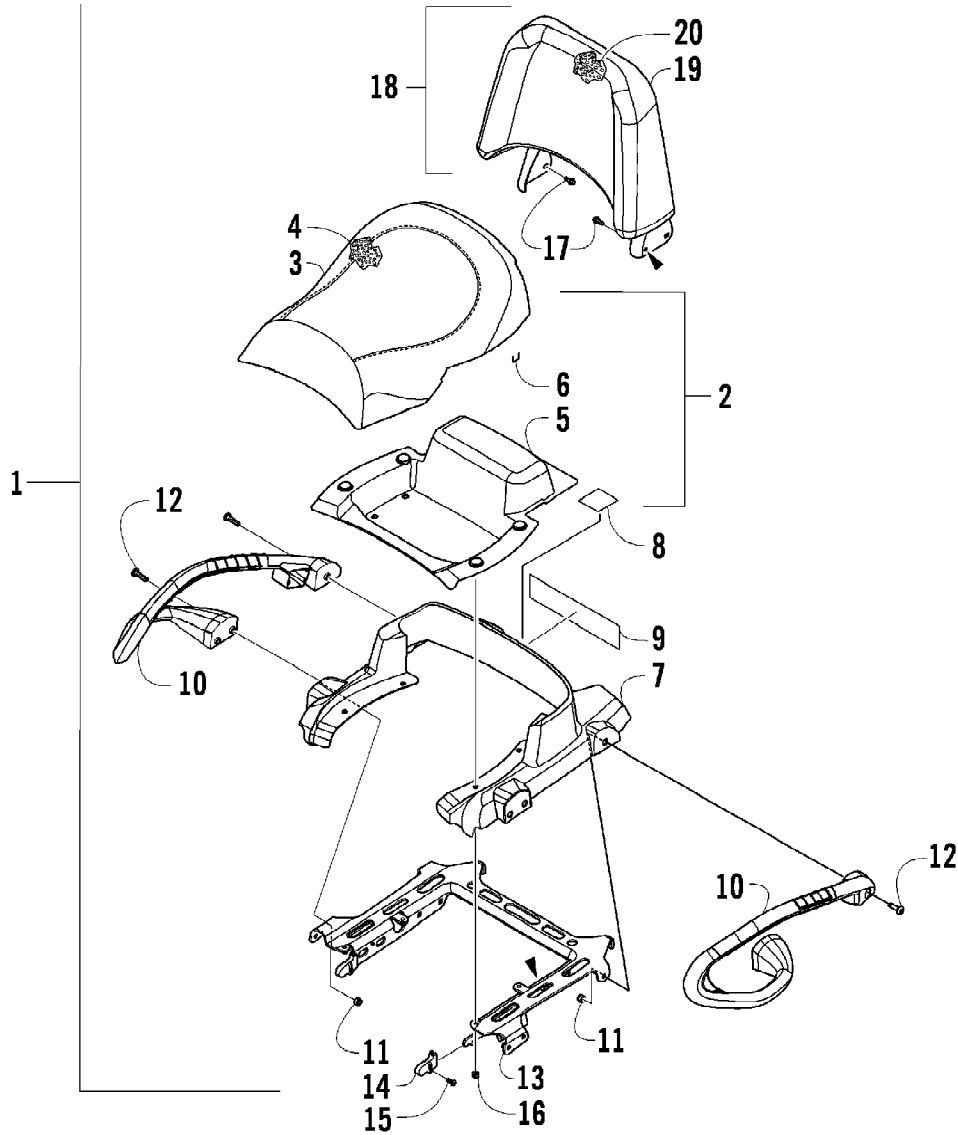

2010 ATV 550 TRV GREEN (A2010TBO4EUSG)
PASSENGER SEAT AND BACKREST ASSEMBLY

2010 ATV 550 TRV GREEN (A2010TBO4EUSG)
PASSENGER SEAT AND BACKREST ASSEMBLY

Page 51 of 81

Ref #	Part Number	Qty	S/P/F	Description
1	2506-956	1		Seat, Passenger - Assembly (inc. 2-15)
2	2506-940	1		Seat, Passenger - Sub-Assembly (inc. 3-6)
3	2506-944	1		Cover, Seat - Passenger
4	2506-942	1		Foam, Seat - Passenger
5	2406-110	1		Base, Seat - Inner
6	0624-263	AR		Staple
7	2406-044	1		Base, Seat - Passenger
8	0411-814	1	/P	Decal, "Arctic Cat"
9	2406-834	1		Handhold, Passenger - Right
9	2406-835	1		Handhold, Passenger - Left
10	8432-802	6		Nut, Lock
11	8468-830	6		Screw, Machine
12	2516-040	1		Bracket, Seat Support - Assembly
13	2406-895	2		End Cap, Seat Support
14	0423-538	2		Screw, Self-Tapping
15	8427-602	4		Nut, Lock
16	8408-816	4		Screw, Cap
17	2516-020	1		Backrest Assembly (inc. 18-19)
18	2516-141	1		Cover, Backrest
19	2516-018	1		Foam, Backrest