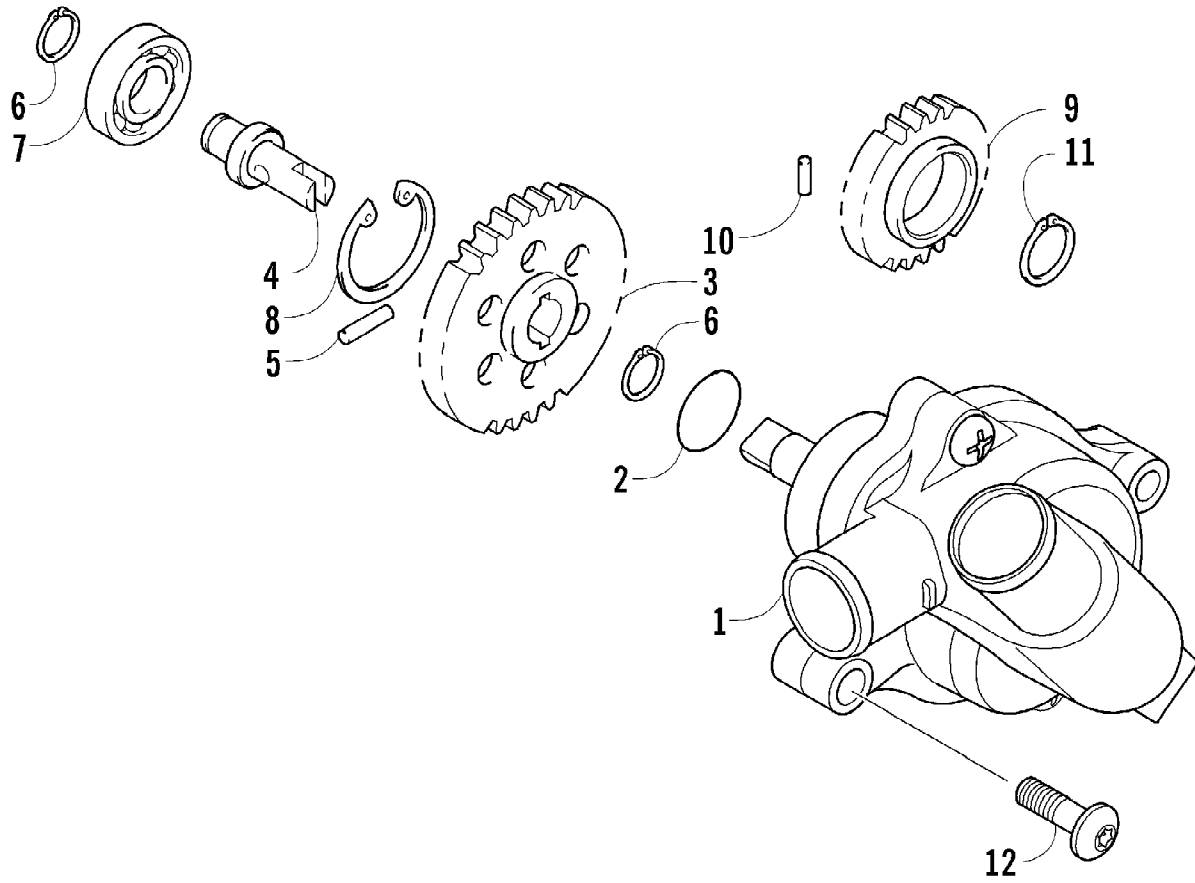

2010 ATV 550 TRV GREEN (A2010TBO4EUSG)  
THROTTLE BODY ASSEMBLY

Page 73 of 81

Ref #	Part Number	Qty	S/P/F	Description
1	0470-753	1		Throttle - Assembly (inc. 2-19)
2	0	1	F	Throttle Body
3	0430-072	1		Sensor, Throttle Position
4	5507-234	1		O-Ring
5	5507-231	1		Screw, Machine
6	0430-074	1		Valve, ISC
7	5507-233	1		O-Ring
8	5507-238	1		Screw, Machine
9	0470-687	1		Rail, Fuel
10	0470-767	1		O-Ring
11	0470-762	1		Injector, Fuel
12	0470-768	1		Seal
13	5507-227	1		Bracket, MAP Sensor
14	5507-117	2	/P	Screw, Machine
15	0430-073	1		Sensor, MAP
16	5507-232	1		O-Ring
17	5507-229	1		Plate, ISC Valve
18	5507-223	1		Cover
19	5507-037	1	/P	Screw, Machine
20	0487-057	1		Cable, Throttle

2010 ATV 550 TRV GREEN (A2010TBO4EUSG)  
TRANSMISSION ASSEMBLY

Ref #	Part Number	Qty	S/P/F	Description
1	0823-157	1	S/P	Pulley, Driven - Assembly (inc. 2-4)
2	0823-176	3	/P	Shoe, Cam
3	0823-177	3		Screw, Machine
4	0823-178	1		Nut
5	0827-010	1		Nut
6	0828-106	1		Washer
7	0823-008	1		Plate, Movable Drive Face
8	0823-010	4		Damper, Movable Drive Face
9	0823-159	1		Face, Movable Drive
10	0823-013	1		Belt, Drive
11	0823-149	1		Spacer
12	0823-167	8	/P	Roller
13	0823-156	1	/P	Face, Fixed Drive
14	0823-131	1		Shroud, Drive Face
15	0623-914	6		Screw, Self-Tapping
16	0823-015	1		Spacer, Fixed Drive Face
17	0470-531	1		O-Ring
18	0823-096	1	S	Housing, Clutch - Assembly (inc. 19)
19	0830-189	1	/P	Seal
20	0827-011	1		Nut
21	0823-018	1		Clutch, One-Way
22	0823-098	1	S	Clutch, Centrifugal - 6 Plate