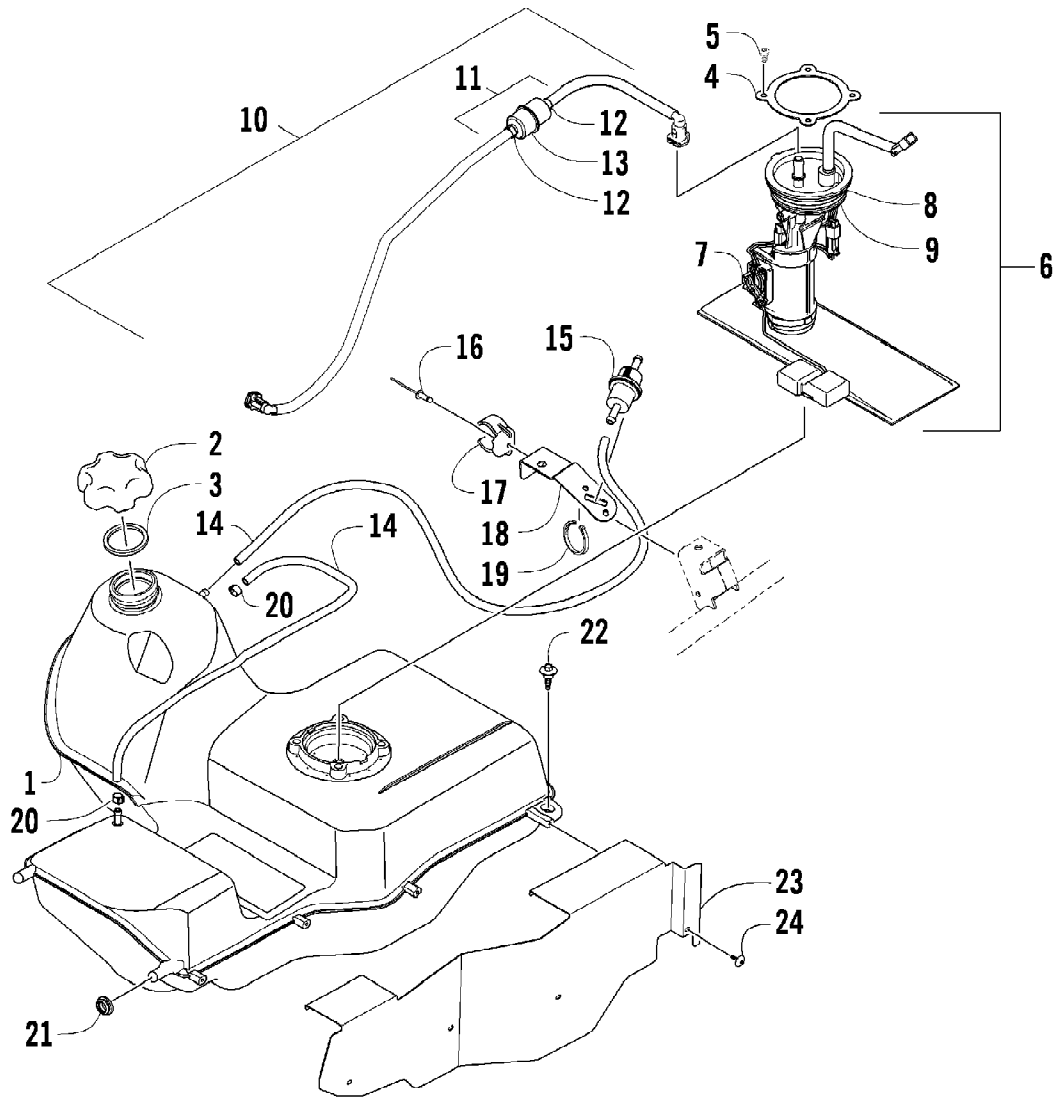

2010 ATV 550 TRV GREEN (A2010TBO4EUSG)
GAS TANK ASSEMBLY

Page 37 of 81

Ref #	Part Number	Qty	S/P/F	Description
1	0570-206	1		Tank, Gas - Assembly (inc. 2-5)
2	0470-438	1	/P	Cap, Gas Tank (inc. 3)
3	0109-733	1	/P	Gasket, Gas Tank Cap
4	0470-606	1		Plate, Mounting - Fuel Pump
5	8476-612	4		Screw, Machine
6	0570-271	1	/P	Pump, Fuel - Assembly (inc. 7-9)
7	0570-252	1	/P	Sensor, Fuel Level - Kit (inc. 8-9)
8	0470-614	1		Seal, Fuel Pump
9	0470-613	1		Seal, Fuel Pump
10	0570-277	1		Hose, Gasline - Assembly (inc. 11-13)
11	0570-246	1		Filter, Fuel - Kit (inc. 12-13)
12	0	2	F	Clamp, Hose
13	0	1	F	Filter, Fuel
14	0410-070	AR	/P	Hose, Gasline - 25 ft
15	0510-335	1	/P	Filter, In-Line
16	8060-628	1		Rivet
17	1670-826	1		Bracket, Fuel Filter
18	0470-794	1		Bracket, Filter Mounting
19	0123-788	AR	/P	Tie, Cable - 8 in.
20	0423-688	2		Clamp, Hose
21	0423-460	2		Grommet
22	0423-732	2		Screw, Shoulder
23	0470-822	1		Shield, Heat
24	0623-797	4		Screw, Self-Tapping