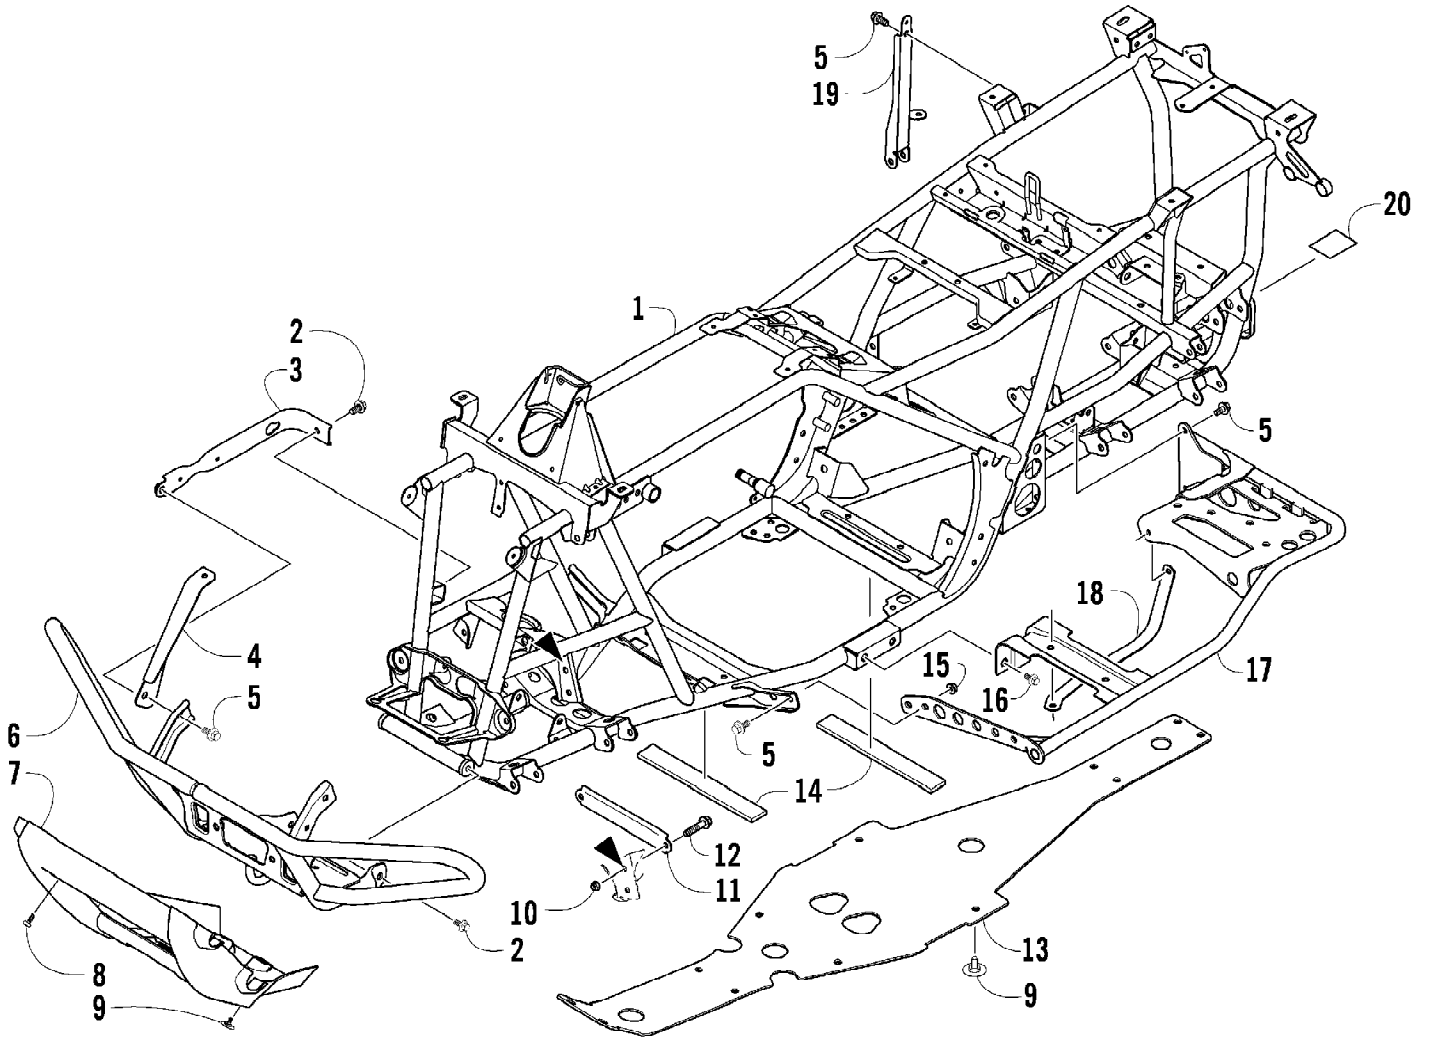

2010 ATV 550 TRV GREEN (A2010TBO4EUSG)
FRAME AND RELATED PARTS

Page 28 of 81

Ref #	Part Number	Qty	S/P/F	Description
1	2506-881	1		Frame, Main
2	8409-020	4	/P	Screw, Cap
3	1506-596	1	/P	Channel, Bumper Mounting - Right
3	0506-653	1	S	Channel, Bumper Mounting - Left
4	1506-562	1		Bracket, Mounting - Bumper - Right
4	1506-563	1		Bracket, Mounting - Bumper - Left
5	8408-816	11		Screw, Cap
6	1506-855	1	/P	Bumper
7	1406-360	1		Grille, Bumper
8	0423-419	2		Screw, Machine
9	0423-101	12		Screw, Shoulder
10	0423-744	2		Nut, Lock
11	1506-429	1	S	Brace, A-Arm
12	8409-025	2		Screw, Cap
13	2406-091	1		Panel, Belly
14	0406-289	2		Pad, Frame
15	8424-802	4		Nut
16	8409-016	4		Screw, Cap
17	1506-848	1		Footrest - Right
17	1506-849	1		Footrest - Left
18	2406-216	1		Strap, Footrest - Right
18	2406-217	1		Strap, Footrest - Left
19	2506-447	1		Bracket, Support
20	1411-077	1		Decal, Warning - Towing