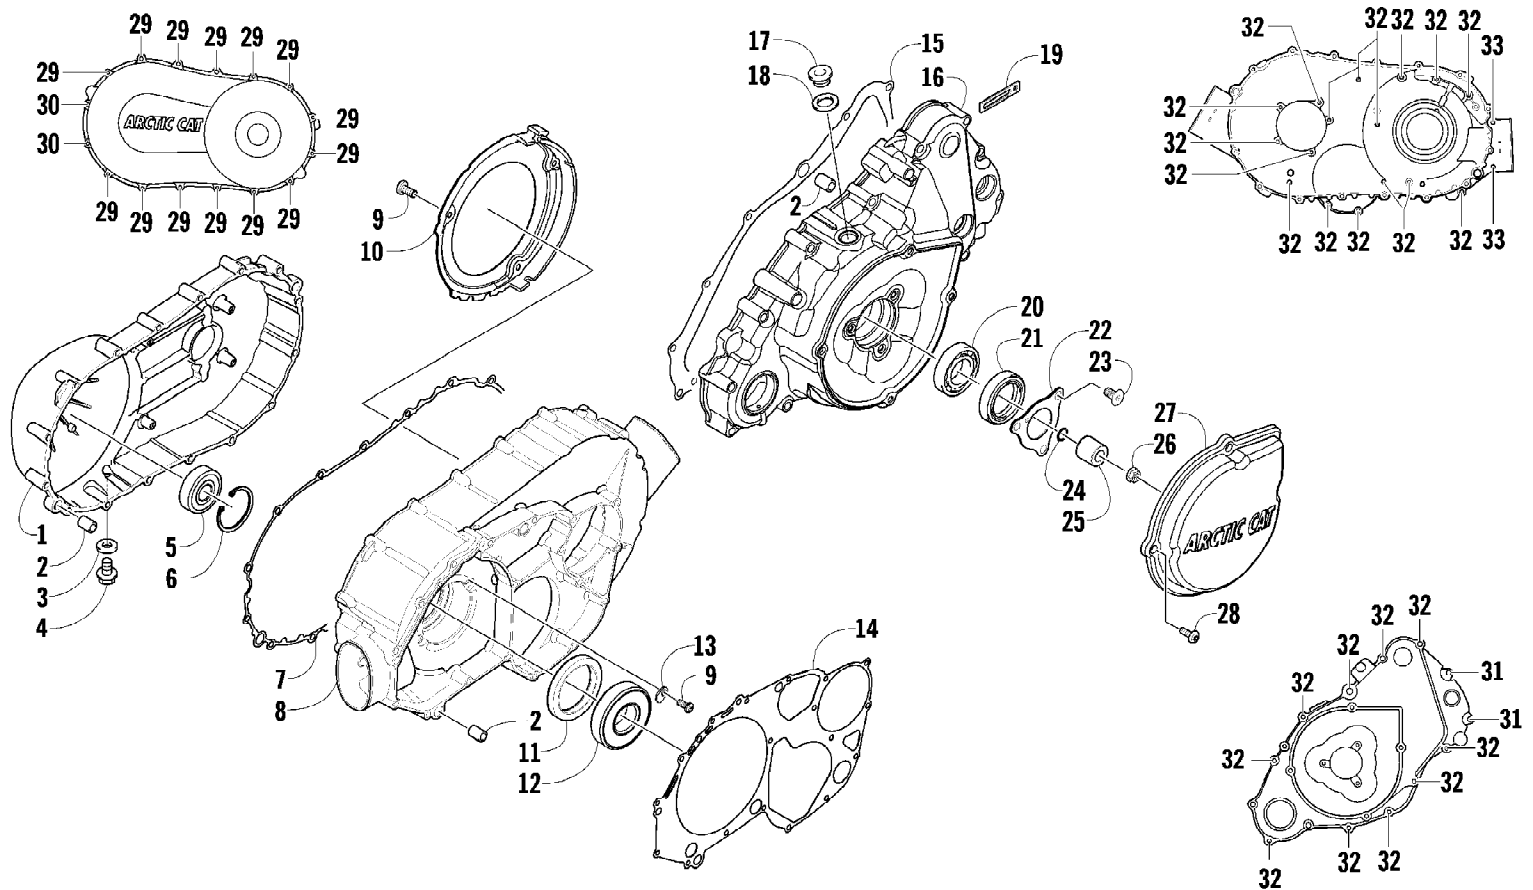

2010 ATV 550 TRV GREEN (A2010TBO4EUSG)  
CAM CHAIN ASSEMBLY

Page 6 of 81

Ref #	Part Number	Qty	S/P/F	Description
1	0810-001	1		Chain, Cam
2	0810-002	1		Guide, Chain
3	0810-003	1		Tensioner, Chain
4	0826-036	1		Pivot, Tensioner
5	0830-025	1		Washer, Crush
6	0810-004	1		Adjuster, Tensioner - Assembly
7	0830-018	1		Gasket
8	8468-625	2		Screw, Machine
9	0830-107	2		Gasket
10	8400-610	1		Screw, Cap
11	0828-129	1		Washer

2010 ATV 550 TRV GREEN (A2010TBO4EUSG)  
CLUTCH/V-BELT/MAGNETO COVER ASSEMBLY

2010 ATV 550 TRV GREEN (A2010TBO4EUSG)  
CLUTCH/V-BELT/MAGNETO COVER ASSEMBLY

Ref #	Part Number	Qty	S/P/F	Description
1	0806-089	1		Cover, V-Belt
2	0829-002	6		Pin, Dowel
3	0830-013	1		Washer, Crush
4	8408-812	1		Screw, Cap
5	0832-060	1		Bearing
6	0831-078	1		Ring, Retaining
7	0830-174	1	/P	Gasket, V-Belt Cover
8	0806-086	1		Cover, Clutch
9	0826-029	5		Screw, Machine
10	0806-048	1		Plate, Air Intake
11	0830-188	1	/P	Seal
12	0832-047	1	S	Bearing
13	0822-010	2	/P	Retainer, Bearing
14	0830-116	1	/P	Gasket, Clutch Cover
15	0830-128	1		Gasket, Magneto Cover
16	0806-082	1	/P	Cover, Magneto - Assembly
17	0806-022	1		Plug
18	0830-015	1		Washer, Crush
19	3002-964	1	/P	Clamp, Wire
20	0832-045	1	S	Bearing
21	0830-158	1		Seal
22	0805-008	1		Retainer, Seal
23	0826-031	3		Screw, Machine
24	0830-108	1		O-Ring
25	0820-061	1		Bushing
26	0827-008	1		Nut
27	0820-062	1		Cover, Magneto
28	8468-616	4		Screw, Machine
29	8468-645	14		Screw, Machine
30	8468-655	2		Screw, Machine
31	8468-625	2		Screw, Machine
32	8468-640	26		Screw, Machine
33	8468-675	2		Screw, Machine