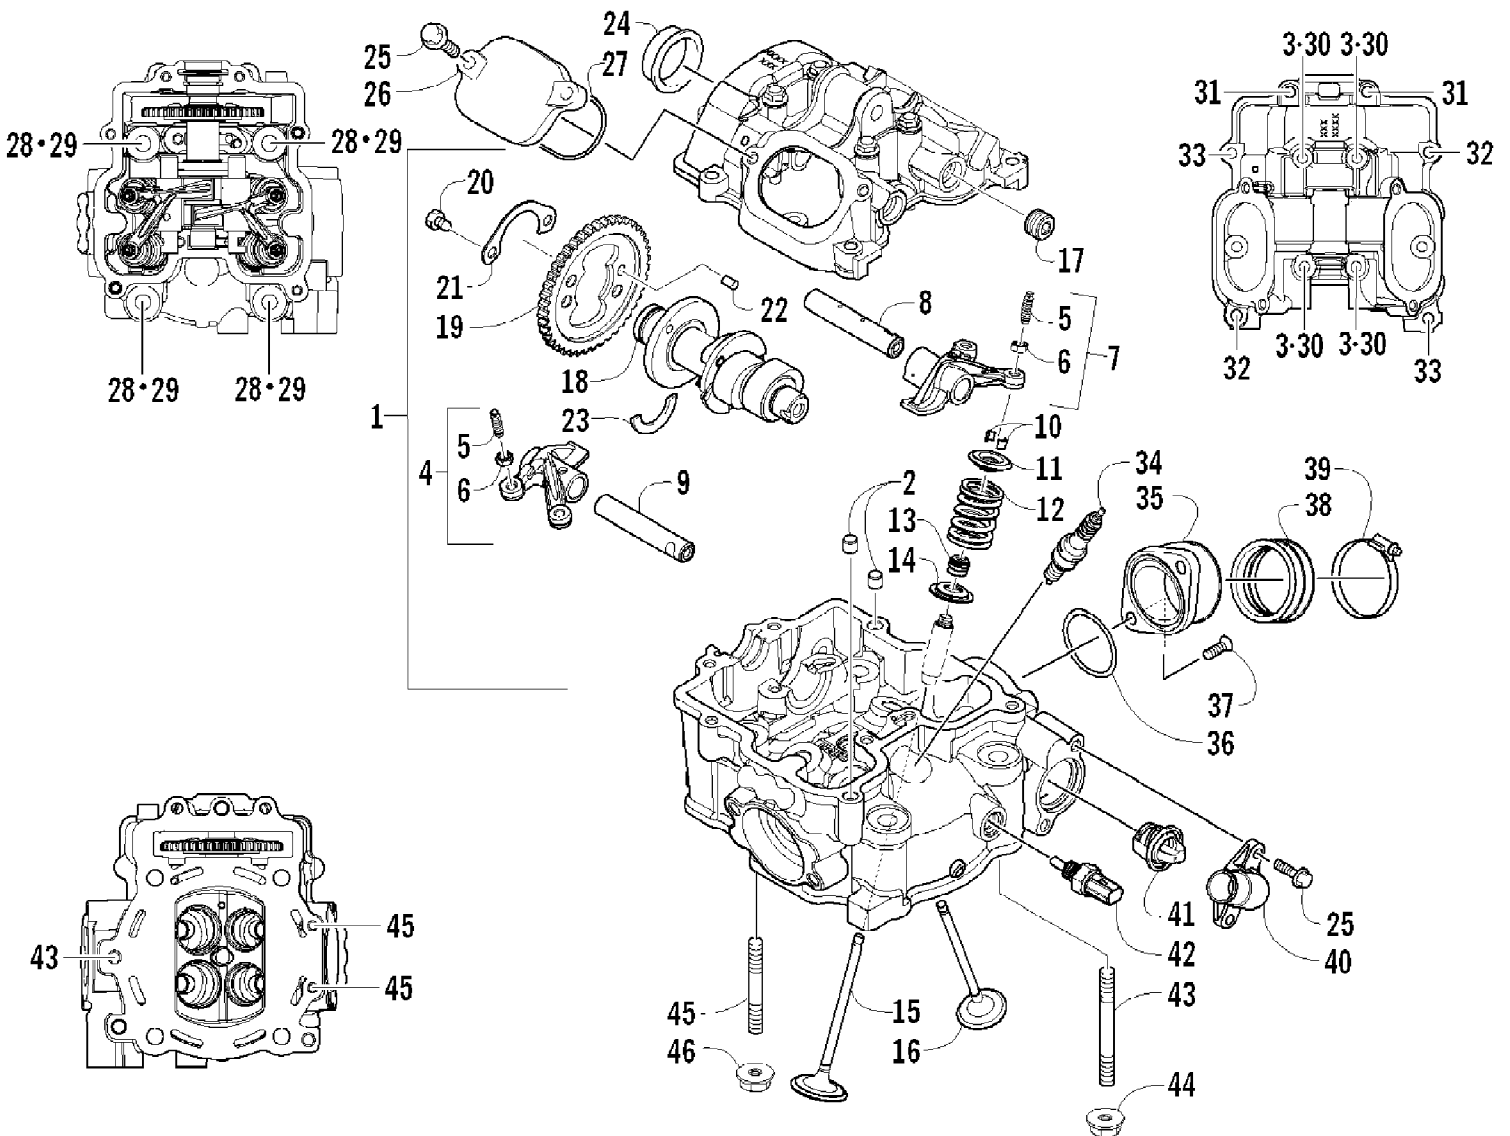

2010 ATV 550 TRV GREEN (A2010TBO4EUSG)  
CYLINDER HEAD AND CAMSHAFT/VALVE ASSEMBLY

2010 ATV 550 TRV GREEN (A2010TBO4EUSG)  
CYLINDER HEAD AND CAMSHAFT/VALVE ASSEMBLY

Ref #	Part Number	Qty	S/P/F	Description
1	0808-137	1		Head, Cylinder - Assembly (inc. 2-17)
2	0829-001	2	S	Pin, Dowel
3	0826-001	4		Screw, Cap
4	0809-205	1	S	Arm, Valve Rocker - Exhaust (inc. two No. 5-6)
5	0809-033	4	S	Screw, Adjuster
6	0827-007	4		Nut
7	0809-202	1	S	Arm, Valve Rocker - Intake (inc. two No. 5-6)
8	0809-007	1		Shaft, Rocker Arm - Intake
9	0809-008	1		Shaft, Rocker Arm - Exhaust
10	0809-014	8		Cotter, Valve
11	0809-013	4		Retainer, Spring
12	0809-138	4	S	Spring, Valve
13	0830-016	4	S	Seal, Oil
14	0809-006	4		Seat, Spring - Valve
15	0809-039	2	S	Valve, Intake
16	0809-040	2	S	Valve, Exhaust
17	0831-041	2		Plug, Shaft
18	0809-245	1	/P	Camshaft
19	0809-002	1		Sprocket
20	0826-034	2		Screw, Cap
21	0828-004	1		Plate, Retainer
22	0829-008	1		Pin, Dowel
23	0809-003	1		C-Ring
24	0808-077	1		Plug, Cylinder Head
25	0826-007	6		Screw, Cap
26	0808-003	2		Cap, Inspection
27	0830-167	2	/P	O-Ring
28	0808-037	4	/P	Screw, Cap
29	0830-147	4	/P	Washer
30	0830-107	4		Gasket
31	0826-002	2		Screw, Cap
32	0826-005	2		Screw, Cap
33	0826-006	2		Screw, Cap
34	0217-799	1	/P/F	Spark Plug
35	0470-668	1		Flange, Intake Manifold
36	0830-090	1		O-Ring
37	0826-008	2		Screw, Machine
38	0470-669	1	S	Boot
39	0423-066	1		Clamp
40	0808-008	1		Cover, Thermostat
41	0808-078	1		Thermostat
42	0808-124	1		Sensor, Engine Coolant Temperature
43	0827-031	1		Bolt, Stud
44	8424-804	1		Nut
45	0827-030	2		Bolt, Stud
46	8424-604	2		Nut