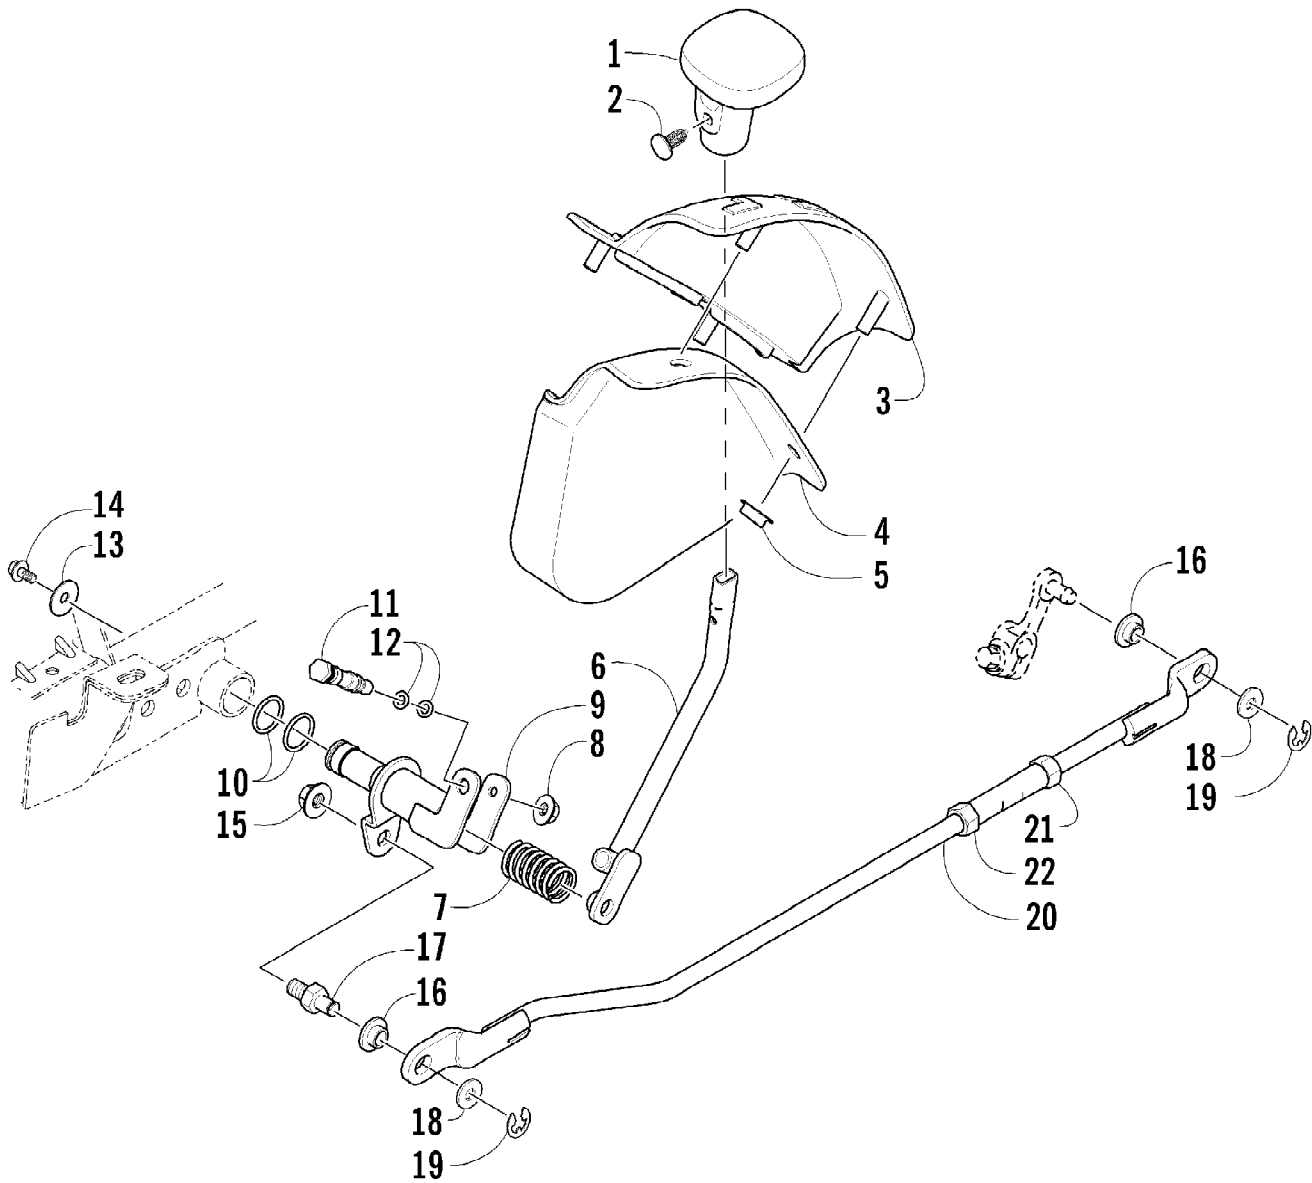

2010 ATV 550 TRV GREEN (A2010TBO4EUSG)
SHIFT LEVER ASSEMBLY

Page 65 of 81

Ref #	Part Number	Qty	S/P/F	Description
1	0402-843	1	/P	Knob, Shift
2	0423-345	1		Clip, Retaining
3	1402-576	1		Plate, Shift
4	2406-345	1		Shield, Shift Plate
5	0423-357	4		Nut, Stamped
6	0502-659	1		Lever, Shift
7	0402-678	1	/P	Spring, Shift Lever
8	8424-602	1	/P	Nut
9	1502-332	1		Actuator, Shift
10	0423-299	2	/P	O-Ring
11	0402-675	1		Axle, Pivot
12	0423-182	2	/P	O-Ring
13	0423-087	1		Washer
14	8408-812	1		Screw, Cap
15	8424-802	1		Nut
16	0423-091	2		Bushing
17	1402-621	1		Pin, Mounting
18	0623-094	2		Washer
19	0423-169	2	/P	E-Ring
20	1502-200	1		Linkage, Shift - Assembly (inc. 21-22)
21	0623-294	1		Nut, Hex - Right-Hand Thread
22	0123-917	1	/P	Nut, Hex - Left-Hand Thread