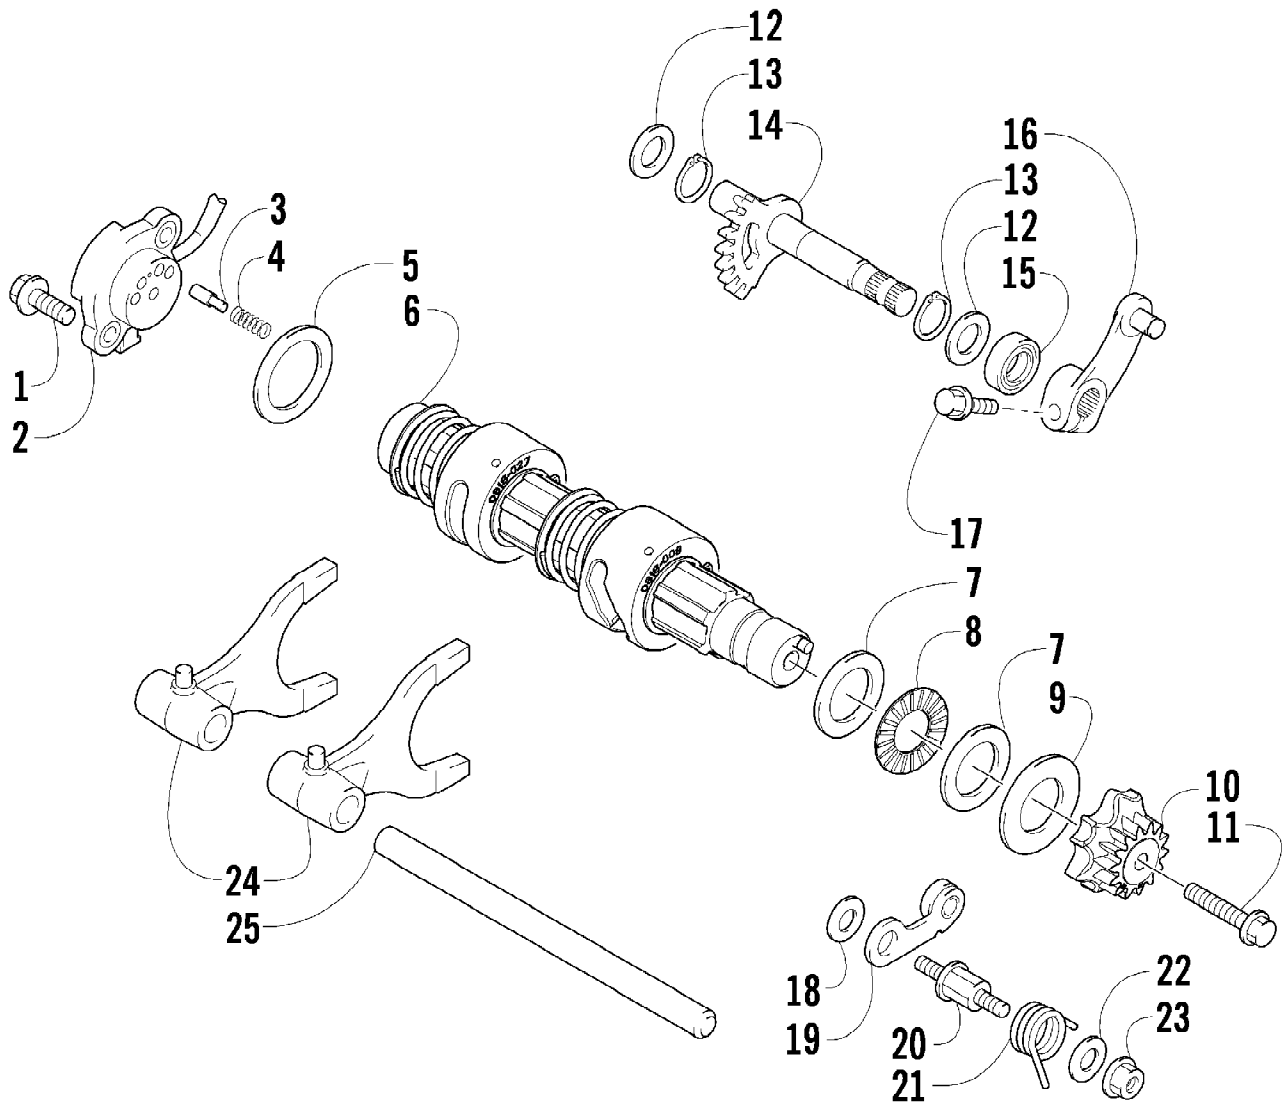

2010 ATV 550 TRV GREEN (A2010TBO4EUSG)
GEAR SHIFTING ASSEMBLY

Page 39 of 81

Ref #	Part Number	Qty	S/P/F	Description
1	8470-520	2		Screw, Machine
2	0409-090	1	/P	Switch, Gear Position
3	0818-013	2		Contact
4	0818-017	2		Spring
5	0828-040	1		Washer
6	0818-046	1		Shaft, Gear Shift - Assembly
7	0828-095	2		Washer
8	0832-052	1	/P	Bearing, Thrust
9	0828-037	1		Washer
10	0818-089	1	/P	Plate, Gear Shift Cam
11	0826-006	1		Screw, Cap
12	0828-036	2		Washer
13	0831-010	2		Ring, Retaining
14	0818-007	1	/P	Shaft, Sub-Gear Shift
15	0830-044	1		Seal, Sub-Gear Shift Shaft
16	0818-014	1		Arm, Select
17	8468-620	1	/P	Screw, Machine
18	0828-038	1		Washer
19	0818-002	1		Stopper, Cam
20	0818-004	1		Support, Cam Stopper
21	0818-090	1		Spring
22	0828-035	1		Washer
23	8424-602	1	/P	Nut
24	0818-072	2	/P	Fork, Shift
25	0818-006	1		Shaft, Shift Fork