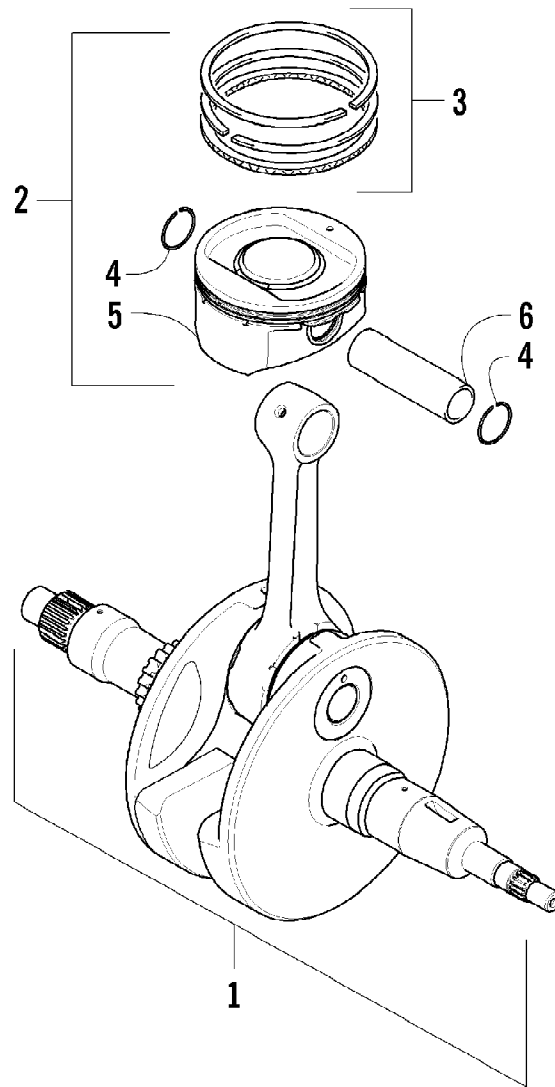

2010 ATV 550 TRV GREEN (A2010TBO4EUSG)  
CAM CHAIN ASSEMBLY

Page 6 of 81

Ref #	Part Number	Qty	S/P/F	Description
1	0810-001	1		Chain, Cam
2	0810-002	1		Guide, Chain
3	0810-003	1		Tensioner, Chain
4	0826-036	1		Pivot, Tensioner
5	0830-025	1		Washer, Crush
6	0810-004	1		Adjuster, Tensioner - Assembly
7	0830-018	1		Gasket
8	8468-625	2		Screw, Machine
9	0830-107	2		Gasket
10	8400-610	1		Screw, Cap
11	0828-129	1		Washer

2010 ATV 550 TRV GREEN (A2010TBO4EUSG)  
CRANK BALANCER ASSEMBLY

Page 14 of 81

Ref #	Part Number	Qty	S/P/F	Description
1	0826-033	1		Screw, Cap
2	0828-003	1		Washer
3	0811-003	1		Gear, Oil Pump Drive
4	0829-007	1		Pin, Dowel
5	0811-004	1		Spacer
6	0811-002	1		Gear, Driven
7	0829-006	1		Key
8	0811-017	1		Balancer, Crank

2010 ATV 550 TRV GREEN (A2010TBO4EUSG)  
CRANKCASE ASSEMBLY

2010 ATV 550 TRV GREEN (A2010TBO4EUSG)  
CRANKCASE ASSEMBLY

Page 16 of 81

Ref #	Part Number	Qty	S/P/F	Description
1	0801-153	1	S	Crankcase Assembly (inc. 2-15)
2	0812-064	2		Plug
3	0801-002	1		Plug
4	0832-043	1	/P	Bearing
5	0832-044	2	/P	Bearing
6	0832-049	1	/P	Bearing
7	0832-050	3	/P	Bearing
8	0832-042	1	/P	Bearing
9	0832-048	1	/P	Bearing
10	0832-015	1	S/P	Bearing
11	0822-052	1		Seal, Countershaft
12	0826-100	4		Screw, Machine
13	0822-010	4	/P	Retainer, Bearing
14	0801-028	1		Pipe, Breather
15	0830-035	1		Seal, Driveshaft
16	8412-850	4		Screw, Cap
17	0829-003	1		Pin, Dowel
18	0829-002	5		Pin, Dowel
19	8468-645	3		Screw, Machine
20	8468-655	3		Screw, Machine
21	8468-675	2		Screw, Machine
22	8412-860	1		Screw, Cap
23	0826-017	1		Screw, Cap
24	0830-008	2		Gasket
25	0826-019	1		Screw, Cap
26	0826-018	1		Screw, Cap
27	8468-695	1		Screw, Machine
28	8468-680	1		Screw, Machine
29	0801-029	1		Housing, Secondary Shaft (inc. one No. 7)
30	0826-105	3		Screw, Cap
31	0826-038	1		Screw, Cap
32	0801-069	1		Pipe, Breather
33	0801-179	1		Stick, Oil Level
34	0830-010	1		O-Ring