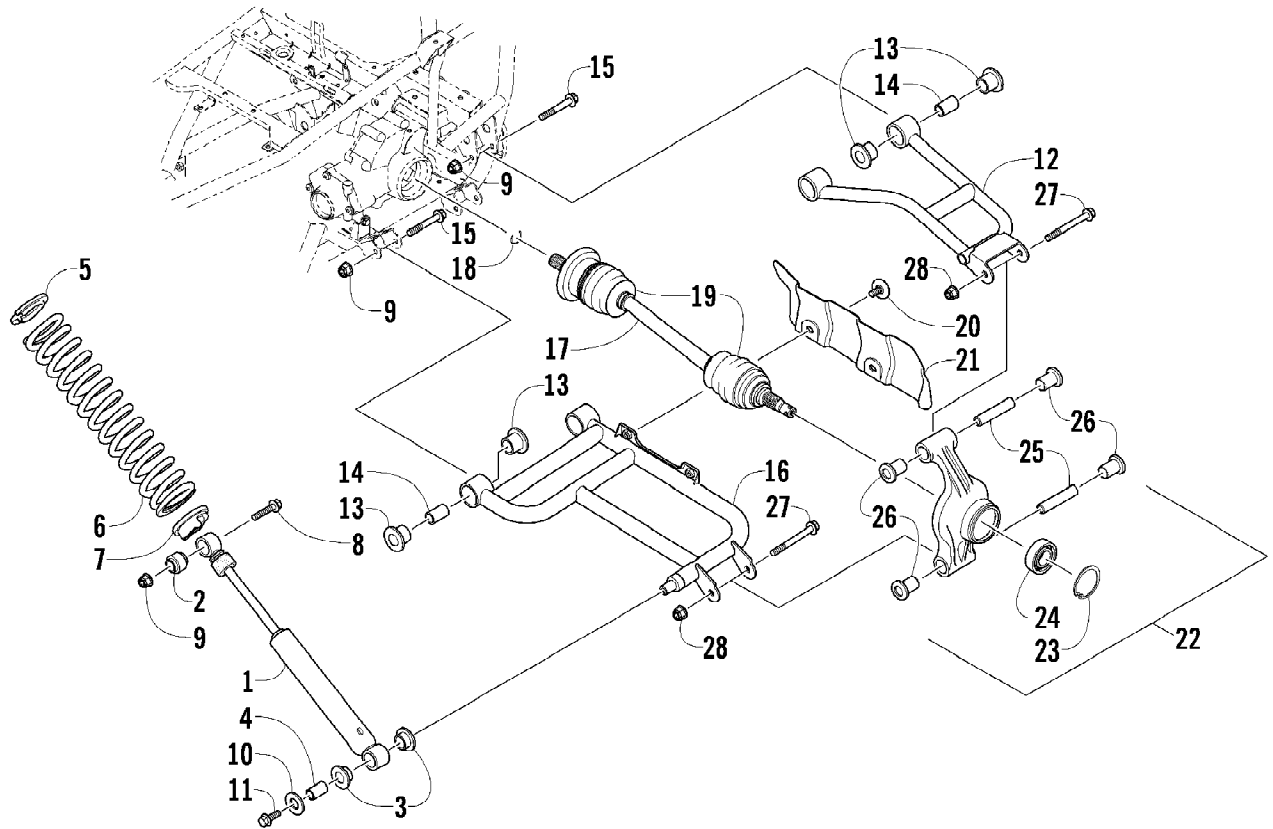

2010 ATV 550 TRV GREEN (A2010TBO4EUSG)
REAR SUSPENSION ASSEMBLY

Ref #	Part Number	Qty	S/P/F	Description
1	0404-158	2		Shock Absorber (inc. 2-4)
2	0403-182	2		Bushing
3	0603-955	4		Bushing
4	1603-219	2	S	Sleeve
5	1603-889	2	/P	Retainer, Spring
6	0504-542	2		Spring, Suspension
7	0404-057	2		Cam, Spring Adjuster
8	8409-050	2		Screw, Cap
9	0423-744	10		Nut, Lock
10	0423-087	2		Washer
11	8408-820	2	/P	Screw, Cap
12	0504-582	1		A-Arm, Rear - Upper Right (inc. 13-14)
12	0504-583	1	/P	A-Arm, Rear - Upper Left (inc. 13-14)
13	0403-208	16	/P	Bushing
14	0403-214	8	/P	Axle
15	8409-075	8		Screw, Cap
16	0504-572	1		A-Arm, Rear - Lower Right (inc. 13-14)
16	0504-573	1		A-Arm, Rear - Lower Left (inc. 13-14)
17	1502-343	2	S	Axle, Drive (inc. 18-19)
18	0423-845	2	/P	Clip, Retaining
19	0436-276	2	S	Repair Kit, Boot
20	0423-545	4	/P	Screw, Shoulder
21	1441-004	1		Guard, Boot - Right
21	1441-005	1		Guard, Boot - Left
22	0504-548	1	/P	Knuckle, Right Rear - Assembly (inc. 23-26)
22	0504-549	1	/P	Knuckle, Left Rear - Assembly (inc. 23-26)
23	0423-423	2		Ring, Retaining
24	1402-809	2	/P	Bearing
25	0403-213	4	/P	Axle
26	0403-206	8	/P	Bushing
27	8409-000	4		Screw, Cap
28	8428-002	4		Nut, Lock