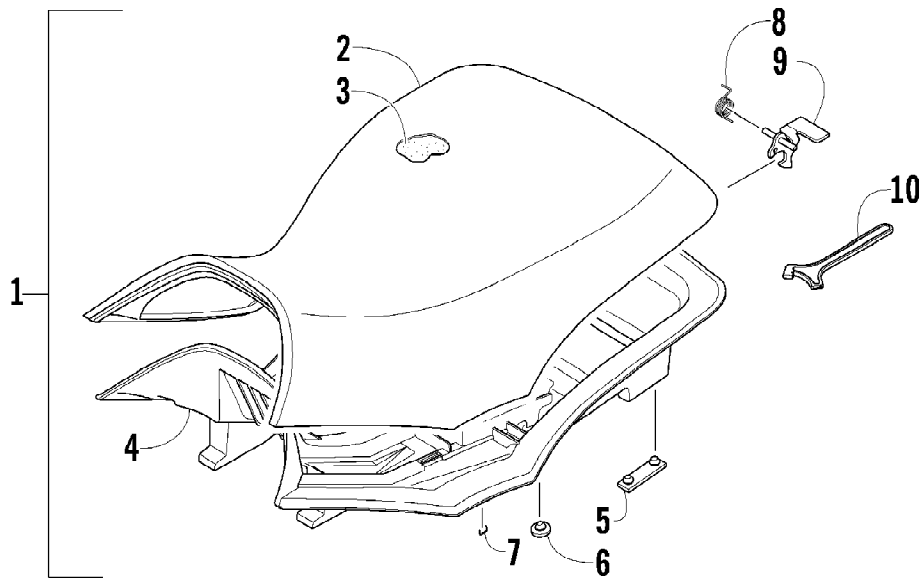

2010 ATV 550 TRV GREEN (A2010TBO4EUSG)
SEAT ASSEMBLY

Page 59 of 81

Ref #	Part Number	Qty	S/P/F	Description
1	2506-805	1		Seat Assembly (inc. 2-9)
2	2506-756	1		Cover, Seat
3	2506-755	1		Foam, Seat
4	2406-144	1	S/P	Base, Seat - Assembly (inc. 5-6)
5	0406-879	2		Bumper, Seat - Rear
6	0406-877	4	/P	Bumper, Seat - Front
7	0624-528	AR	/P	Staple
8	1406-592	1	/P	Spring, Seat Latch
9	1506-156	1		Latch, Seat
10	0441-587	1		Wrench, Spanner