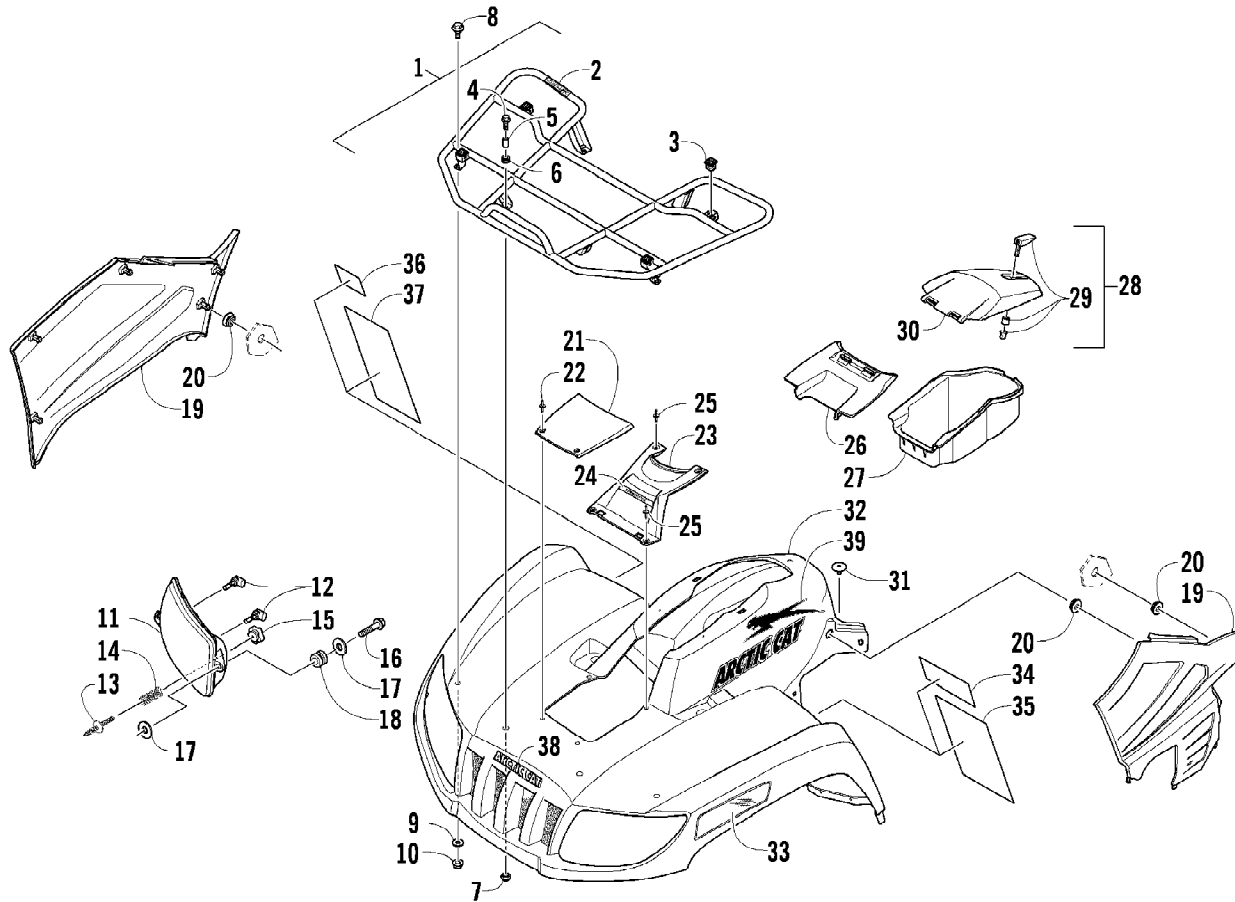

2010 ATV 550 TRV GREEN (A2010TBO4EUSG)
FRONT RACK, BODY PANEL, AND HEADLIGHT ASSEMBLIES

2010 ATV 550 TRV GREEN (A2010TBO4EUSG)
FRONT RACK, BODY PANEL, AND HEADLIGHT ASSEMBLIES

Ref #	Part Number	Qty	S/P/F	Description
1	2506-106	1		Rack, Front - Assembly (inc. 2-3)
2	0411-576	1		Decal, Warning - Load
3	0441-592	4	/P	Bushing
4	8410-830	4		Screw, Cap
5	0423-669	4		Spacer
6	0423-465	4		Grommet
7	8432-802	4		Nut, Lock
8	0423-654	2		Screw, Shoulder
9	8050-222	2	/P	Washer
10	0423-540	2		Nut, Lock
11	0509-044	1	/P	Headlight Assembly - Right (inc. 12)
11	0509-035	1		Headlight Assembly - Left (inc. 12)
12	0409-055	4		Bulb, Headlight
13	0423-514	2		Stud, Adjuster - Headlight
14	0423-522	2		Spring, Adjuster
15	0423-513	2		Knob, Adjuster
16	0623-785	4		Screw, Self-Tapping
17	8050-217	8	/P	Washer
18	0423-447	4		Grommet
19	2406-324	1		Panel, Side - Lower - Right
19	2406-421	1		Panel, Side - Lower - Left
20	0423-678	8		Grommet
21	1406-358	1		Cover, Access
22	0423-535	2		Rivet, Reinstallable
23	1406-484	1		Cover, Steering Post
24	1411-050	1	/P	Decal, "Speedrack"
25	0623-362	4		Rivet, Reinstallable
26	0470-513	1		Cover, Storage Box
27	1406-573	1		Box, Storage
28	2506-234	1		Lid, Storage Box w/Latch (inc. 29-30)
29	1406-599	1		Latch, Storage Box
30	0470-514	1		Lid, Storage Box
31	0423-101	2		Screw, Shoulder
32	2516-065	1	S	Panel, Fender - Assembly (inc. 33-37)
33	0411-818	1		Decal, Reflector - Right
33	0411-819	1		Decal, Reflector - Left
34	1411-574	1		Decal, Warning - Off-Road Only
35	2411-122	1		Decal, Warning - General/Age
36	0411-894	1		Decal, Warning - Turn/Hill
37	1411-250	1		Decal, Warning - Reverse/Pre-Ride
38	1411-725	1		Decal, Front
39	1411-634	1		Decal, Side - Upper Right
39	1411-635	1		Decal, Side - Upper Left