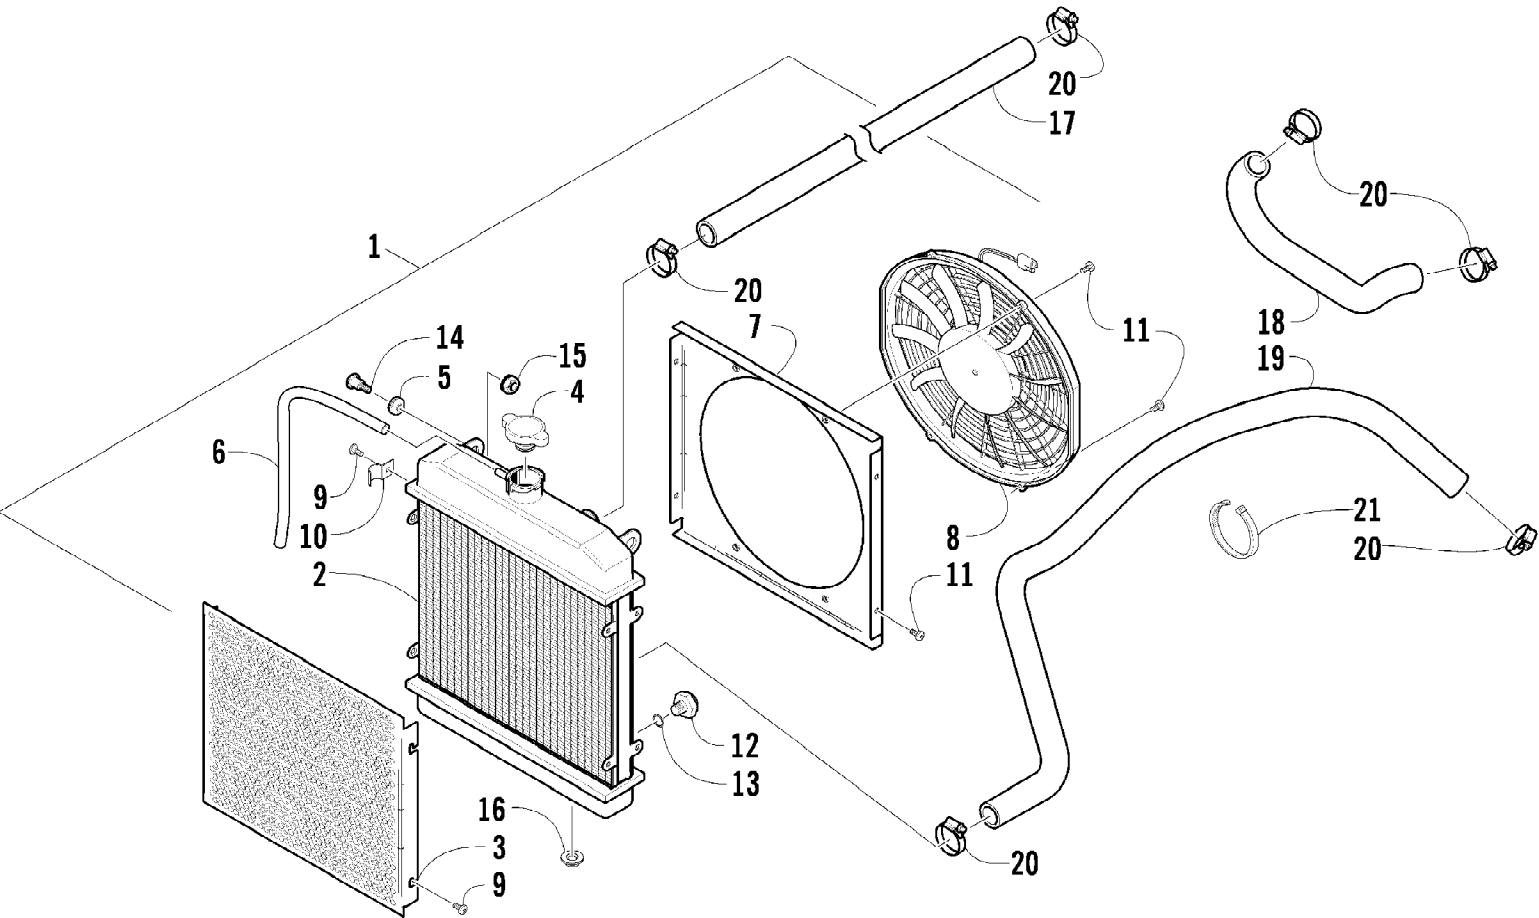

2010 ATV 550 TRV GREEN (A2010TBO4EUSG)
COOLING ASSEMBLY

Page 12 of 81

Ref #	Part Number	Qty	S/P/F	Description
1	0413-199	1	S	Radiator Assembly (inc. 2-13)
2	0413-205	1		Radiator
3	0413-007	1		Screen
4	0413-002	1	S	Cap
5	0423-030	2		Grommet
6	0610-016	AR	/P	Hose - 25 ft
6	0610-015	AR	/P	Hose - 100 ft
7	0413-203	1		Shroud, Fan
8	0413-123	1	/P	Fan, Cooling
9	8475-512	4		Screw, Machine
10	0423-351	1		Clamp, Wire
11	0623-378	8		Screw, Self-Tapping
12	0413-195	1		Plug, Drain
13	1602-213	1	/P	O-Ring
14	0423-484	2		Screw, Shoulder
15	0623-038	2		Nut w/Washer
16	0423-028	2		Bushing, Stem
17	0410-002	1		Hose, Coolant - Upper
18	0410-022	1		Hose, Coolant - Crossover
19	0410-041	1		Hose, Coolant - Lower
20	0423-496	6		Clamp, Hose
21	0623-751	AR		Tie, Cable - 11.75 in.