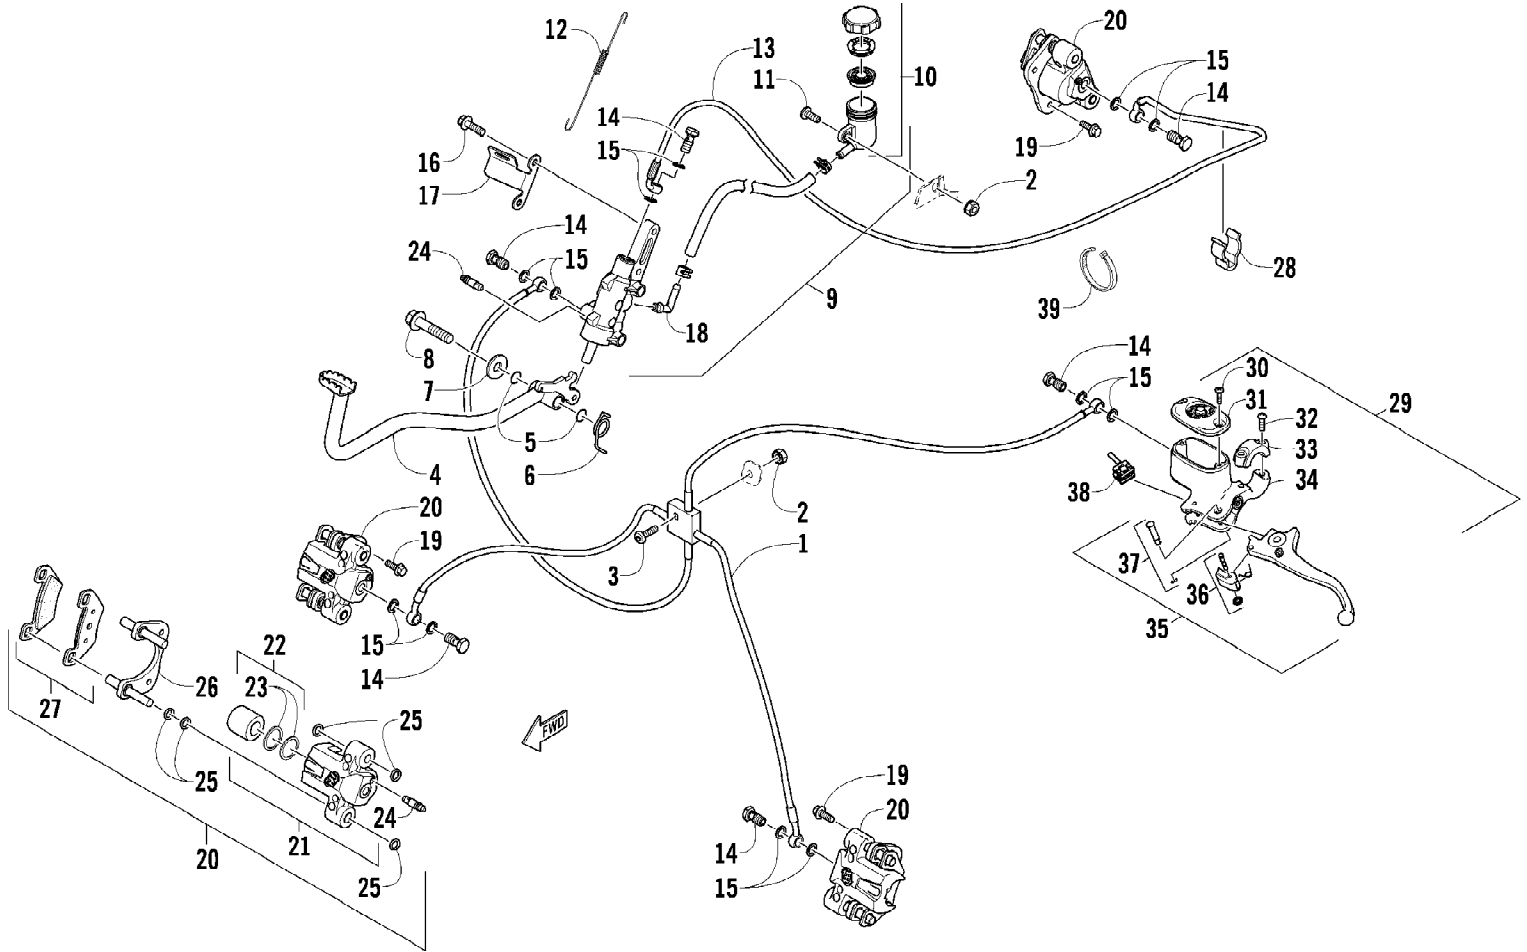

2010 ATV 550 TRV GREEN (A2010TBO4EUSG)
HYDRAULIC BRAKE ASSEMBLY

Ref #	Part Number	Qty	S/P/F	Description
1	1502-015	1		Hose, Brake - Assembly
2	0623-038	2		Nut w/Washer
3	8476-625	1		Screw, Machine
4	1502-063	1		Lever, Brake
5	1602-213	2	/P	O-Ring
6	0502-807	1		Spring, Brake Lever
7	8050-252	1		Washer
8	8408-816	1		Screw, Cap
9	1502-577	1		Brake Assembly (inc. 10)
10	1502-578	1		Reservoir, Brake w/Clamp
11	8476-616	1		Screw, Machine
12	0502-785	1		Spring, Brake Switch
13	1502-591	1		Hose, Brake
14	0423-413	6		Bolt, Banjo-Fitting
15	0423-178	12		Washer, Crush
16	8408-625	2		Screw, Cap
17	0502-840	1		Bracket, Switch
18	1502-296	1	/P	Adapter, Hose
19	8408-821	6	/P	Screw, Cap
20	1502-726	1	S	Caliper, Brake - Right Front (inc. two No. 19 and 21-27)
20	1502-727	1	S	Caliper, Brake - Left Front (inc. two No. 19 and 21-27)
20	1502-727	1	S	Caliper, Brake - Rear (inc. two No. 19 and 21-27)
21	1436-160	1	/P	Housing, Caliper - Assembly - Right Front (inc. two No. 19 and 22-24)
21	1436-161	1	/P	Housing, Caliper - Assembly - Left Front (inc. two No. 19 and 22-24)
21	1436-161	1	/P	Housing, Caliper - Assembly - Rear (inc. two No. 19 and 22-24)
22	0502-606	3		Piston/Seal Set (inc. 23)
23	0502-607	3		Seal Set
24	0502-609	4	/P	Valve, Bleed
25	0502-608	3		O-Ring, Guide - Set
26	0502-605	3		Bracket Assembly
27	1502-694	3	S	Pad, Brake - Set
28	1502-115	2		Clip, Brake Hose
29	0502-914	1	S	Brake Assembly (inc. 30-38)
30	0502-566	1		Screw, Machine - Kit
31	0502-868	1	/P	Cover, Reservoir
32	0502-568	1		Screw, Machine - Kit
33	0502-869	1		Clamp, Master Cylinder
34	0502-704	1		Master Cylinder Assembly
35	0502-866	1		Lever Assembly - Kit (inc. 36-37)
36	0502-867	1	/P	Lock, Brake Lever - Kit
37	0502-580	1		Lever Pin - Kit
38	0502-564	1	/P	Switch, Brake
39	0123-788	AR	/P	Tie, Cable - 8 in.