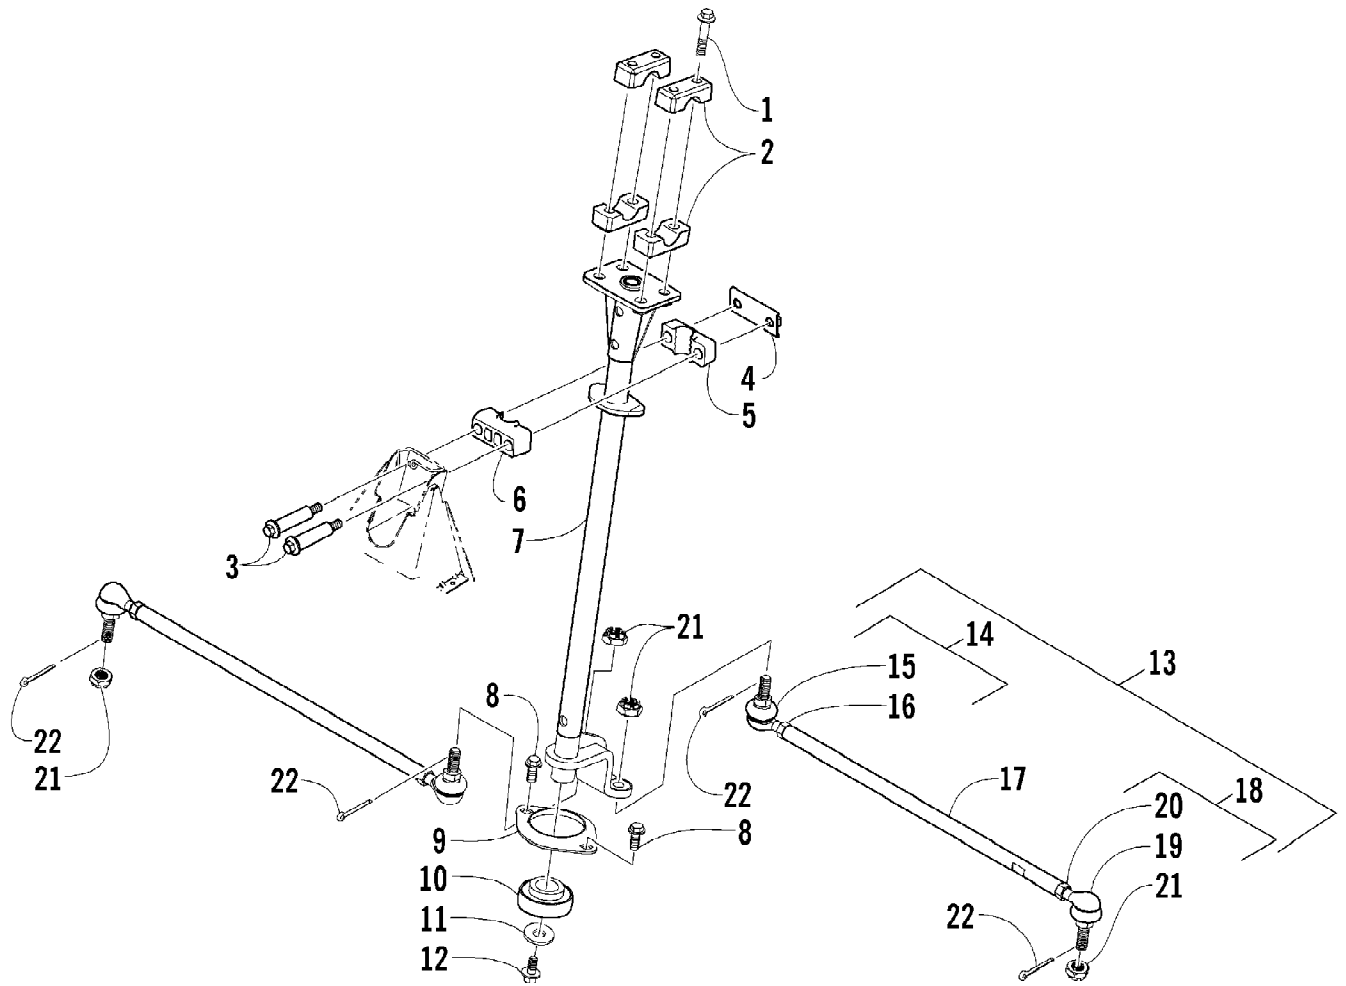

2010 ATV 550 TRV GREEN (A2010TBO4EUSG)
STEERING ASSEMBLY

Page 69 of 81

Ref #	Part Number	Qty	S/P/F	Description
1	8408-860	4		Screw, Cap
2	0405-035	4		Cap, Steering Adjuster
3	0423-505	2		Screw, Shoulder
4	0505-484	1		Cap, Housing
5	0405-138	1		Housing, Lower
6	0405-139	1		Housing, Upper
7	0505-451	1	S	Post, Steering
8	8408-816	2		Screw, Cap
9	0602-233	1		Flange, Bearing
10	0405-052	1		Bearing w/Inverted Oil Seal
11	0423-073	1		Washer
12	8409-020	1	/P	Screw, Cap
13	0505-499	2	/P	Tie Rod - Assembly (inc. 14-20)
14	0505-511	2	/P	End, Tie Rod - Left-Hand Thread - Kit (inc. 15-16 and two No. 21-22)
15	0	2	F	End, Tie Rod - Left-Hand Thread
16	0423-013	2		Nut - Left-Hand Thread
17	0405-281	2	/P	Tie Rod
18	0505-510	2	/P	End, Tie Rod - Right-Hand Thread - Kit (inc. 19-20 and two No. 21-22)
19	0	2	F	End, Tie Rod - Right-Hand Thread
20	8420-002	2	/P	Nut - Right-Hand Thread
21	0423-157	4		Nut, Lock
22	0623-175	4		Pin, Cotter