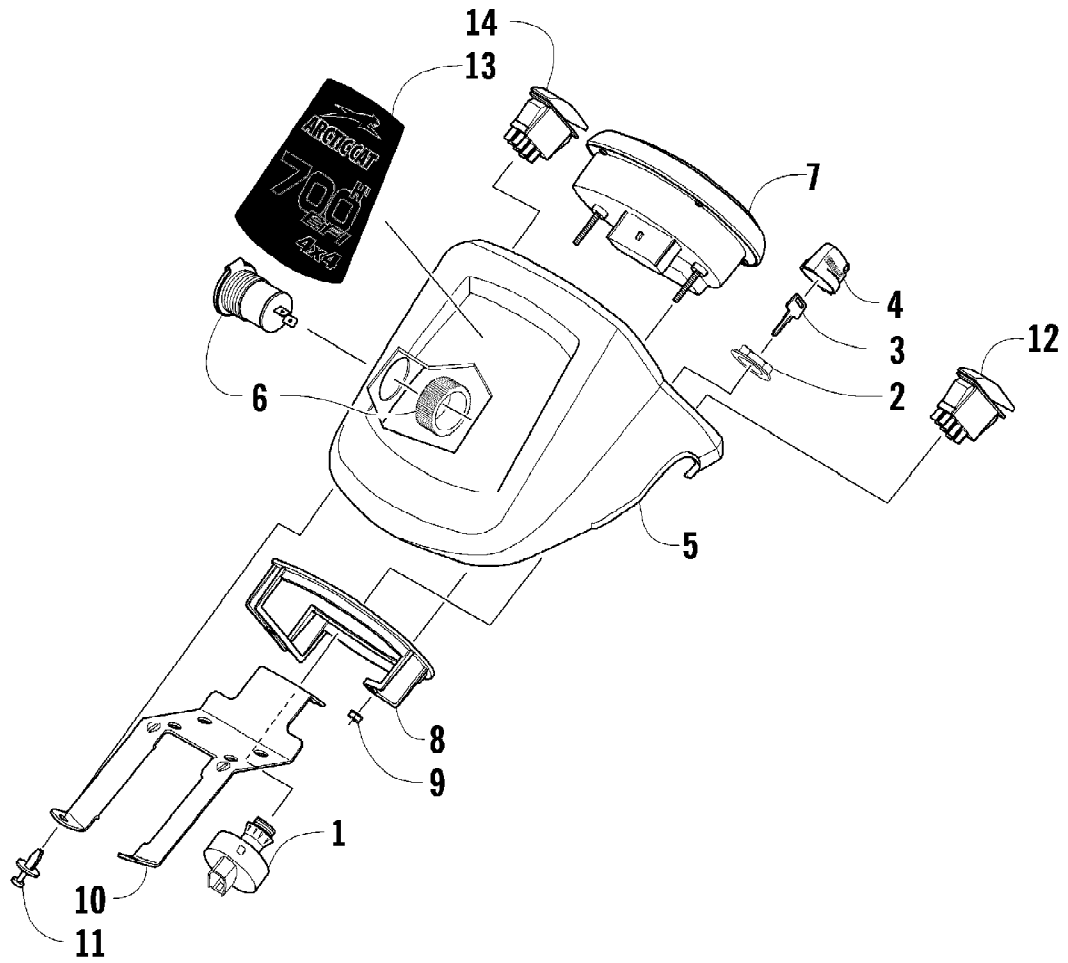

2009 ATV 700 TRV CRUISER STEEL BLUE (A2009TCT4EUSV)
INSTRUMENT POD ASSEMBLY

Page 49 of 97

Ref #	Part Number	Qty	S/P/F	Description
1	0430-090	1	/P	Switch, Ignition - Assembly (inc. 2-4)
2	0430-050	1		Nut, Retaining
3	0430-042	1	F	Key, Ignition
3	0430-043	1	F	Key, Ignition
4	0430-054	1		Cover, Key
5	0505-546	1		Instrument Pod
6	0641-897	1	/P	Outlet, Accessory - 12V
7	0520-037	1		Gauge, LCD
8	0420-065	1	/P	Bracket, Retaining
9	0423-493	2		Nut w/Washer
10	2506-470	1		Bracket, Mounting - Instrument Pod
11	0423-535	2		Rivet, Reinstallable
12	0409-120	1		Switch, Differential Lock
13	1411-564	1		Decal, Instrument Pod
14	0409-121	1		Switch, Handwarmer