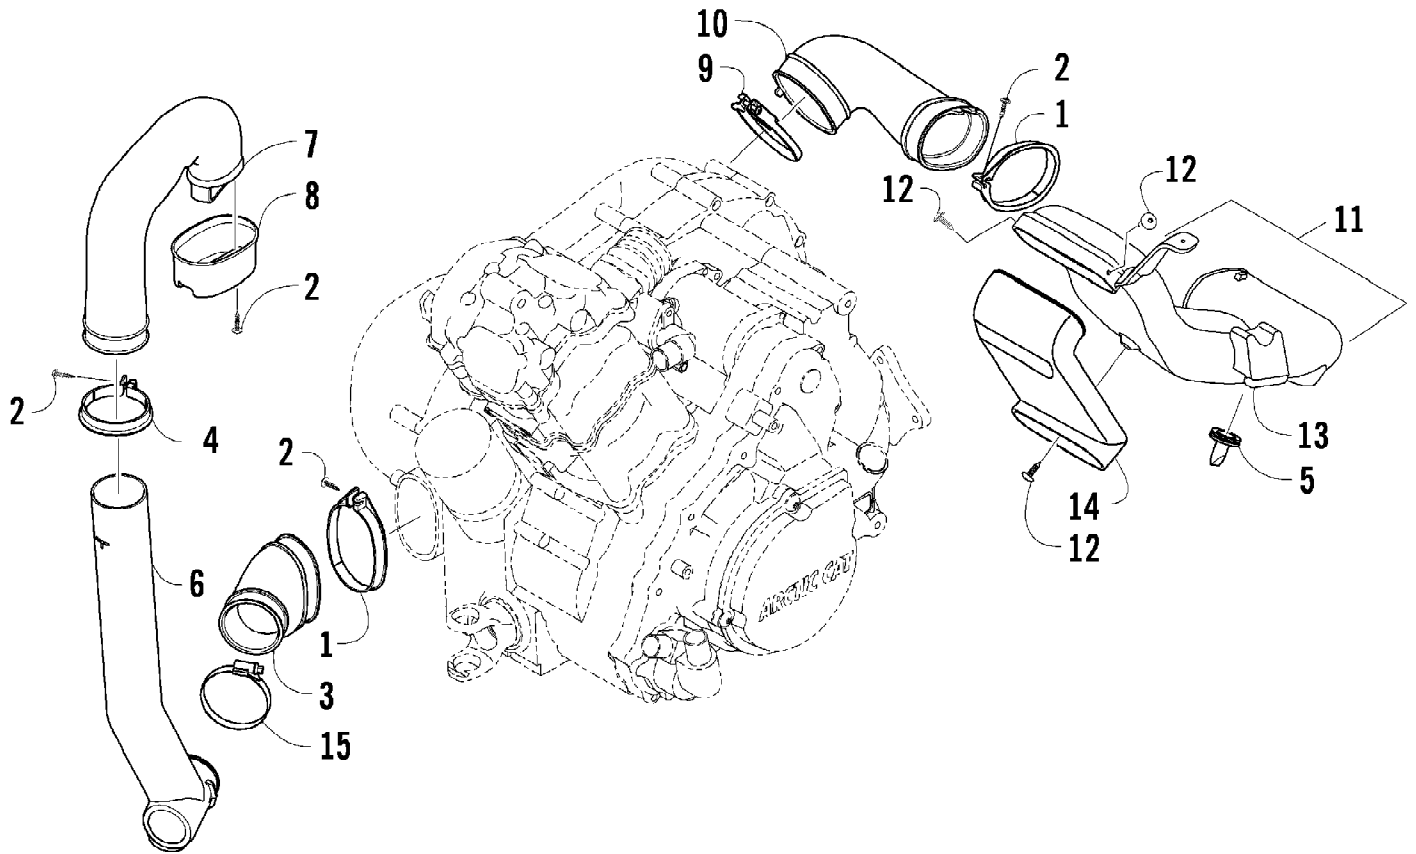

2009 ATV 700 TRV CRUISER STEEL BLUE (A2009TCT4EUSV)  
BATTERY ASSEMBLY

Page 6 of 97

Ref #	Part Number	Qty	S/P/F	Description
1	5991-655	1	/P	Battery Cover/Tool Tray Assembly (inc. 2-3)
2	2406-815	1	/P	Cover, Battery
3	0417-016	1		Pad, Battery
3	0444-122	1	S/P/F	Kit, Tool
4	0645-480	1		Battery Assembly (inc. 5)
5	0645-430	1		Decal, Warning
6	8476-620	2		Screw, Machine
7	0417-017	1		Foam, Battery

2009 ATV 700 TRV CRUISER STEEL BLUE (A2009TCT4EUSV)  
CAM CHAIN ASSEMBLY

Page 8 of 97

Ref #	Part Number	Qty	S/P/F	Description
1	0810-001	1		Chain, Cam
2	0810-002	1		Guide, Chain
3	0810-003	1		Tensioner, Chain
4	0826-036	1		Pivot, Tensioner
5	0830-025	1		Washer, Crush
6	0810-004	1		Adjuster, Tensioner - Assembly
7	0830-018	1		Gasket
8	8468-625	2		Screw, Machine
9	0830-107	2		Gasket
10	8400-610	1		Screw, Cap
11	0828-129	1		Washer