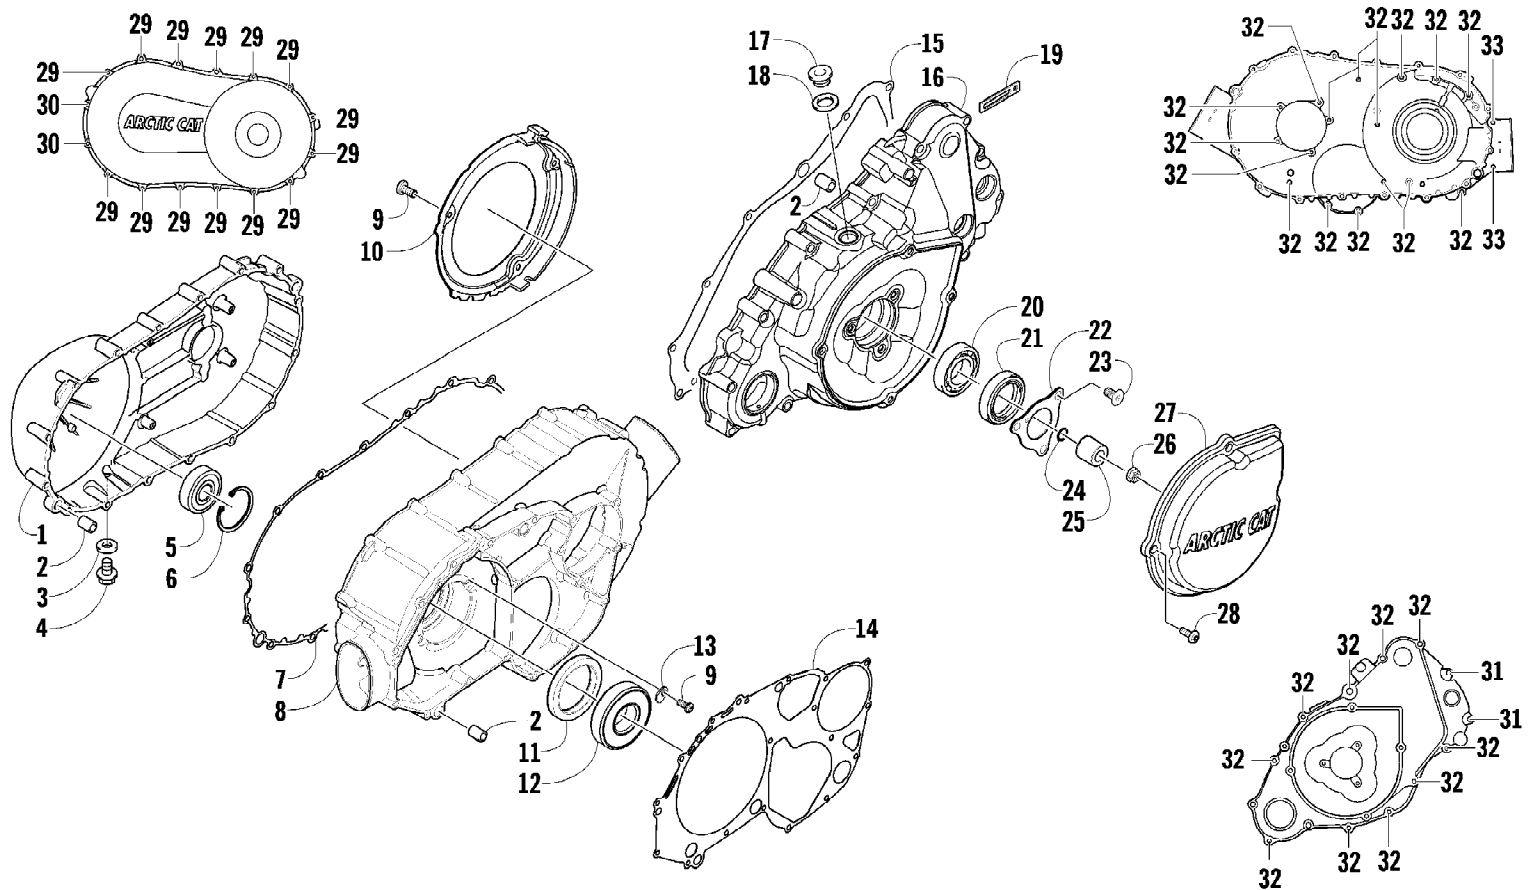

2009 ATV 700 TRV CRUISER STEEL BLUE (A2009TCT4EUSV)
CLUTCH/V-BELT/MAGNETO COVER ASSEMBLY

2009 ATV 700 TRV CRUISER STEEL BLUE (A2009TCT4EUSV)
CLUTCH/V-BELT/MAGNETO COVER ASSEMBLY

Page 12 of 97

Ref #	Part Number	Qty	S/P/F	Description
1	0806-089	1		Cover, V-Belt
2	0829-002	6		Pin, Dowel
3	0830-013	1		Washer, Crush
4	8408-812	1		Screw, Cap
5	0832-060	1		Bearing
6	0831-078	1		Ring, Retaining
7	0830-174	1	/P	Gasket, V-Belt Cover
8	0806-086	1		Cover, Clutch
9	0826-029	5		Screw, Machine
10	0806-048	1		Plate, Air Intake
11	0830-188	1	/P	Seal
12	0832-047	1	S	Bearing
13	0822-010	2	/P	Retainer, Bearing
14	0830-116	1	/P	Gasket, Clutch Cover
15	0830-128	1		Gasket, Magneto Cover
16	0806-082	1	/P	Cover, Magneto - Assembly
17	0806-022	1		Plug
18	0830-015	1		Washer, Crush
19	3002-964	1	/P	Clamp, Wire
20	0832-045	1	S	Bearing
21	0830-158	1		Seal
22	0805-008	1		Retainer, Seal
23	0826-031	3		Screw, Machine
24	0830-108	1		O-Ring
25	0820-061	1		Bushing
26	0827-008	1		Nut
27	0820-062	1		Cover, Magneto
28	8468-616	4		Screw, Machine
29	8468-645	14		Screw, Machine
30	8468-655	2		Screw, Machine
31	8468-625	2		Screw, Machine
32	8468-640	26		Screw, Machine
33	8468-675	2		Screw, Machine