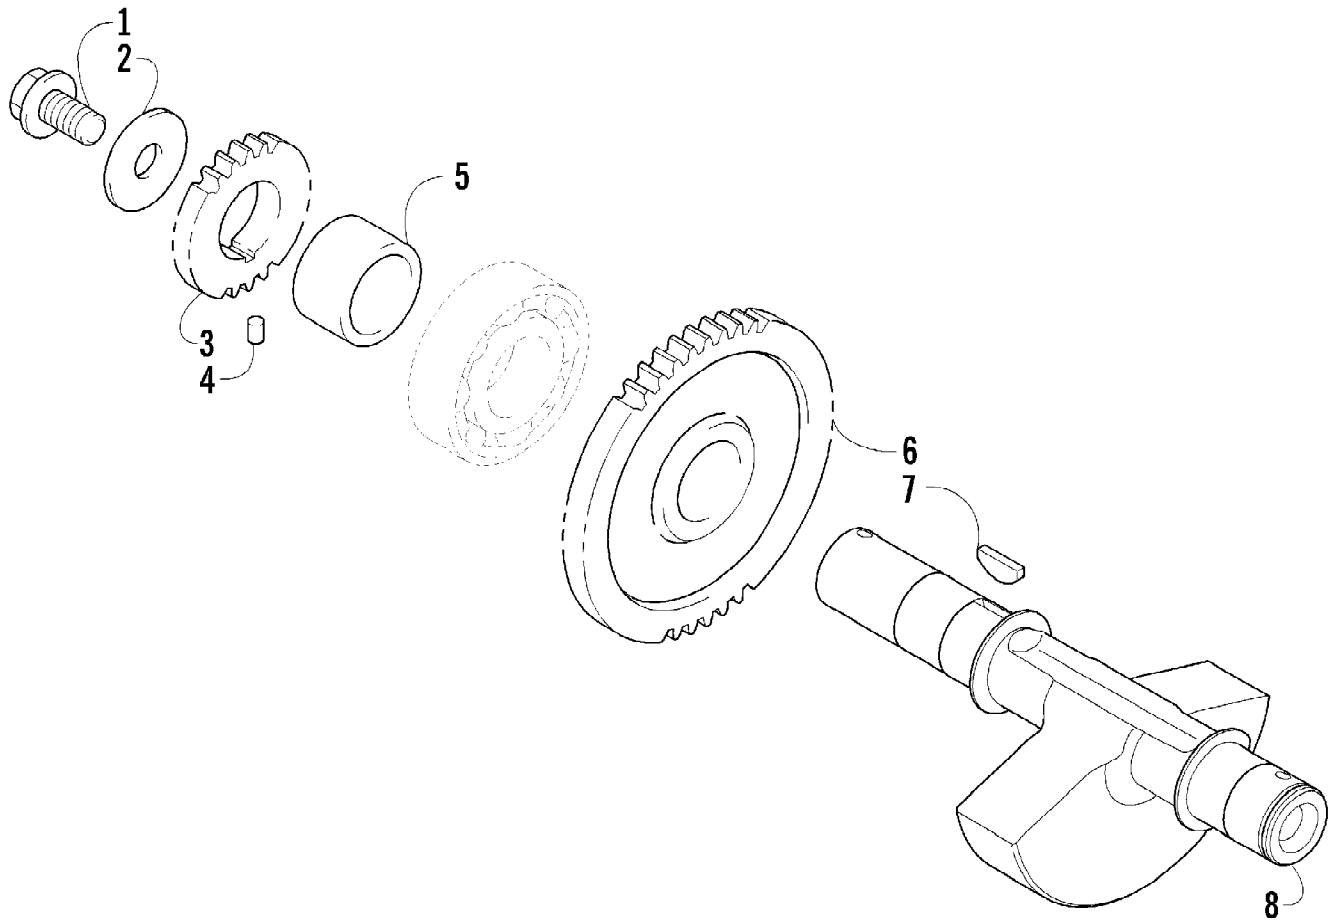

2009 ATV 700 TRV CRUISER STEEL BLUE (A2009TCT4EUSV)
CRANK BALANCER ASSEMBLY

Page 16 of 97

Ref #	Part Number	Qty	S/P/F	Description
1	0826-033	1		Screw, Cap
2	0828-003	1		Washer
3	0811-003	1		Gear, Oil Pump Drive
4	0829-007	1		Pin, Dowel
5	0811-004	1		Spacer
6	0811-002	1		Gear, Driven
7	0829-006	1		Key
8	0811-017	1		Balancer, Crank