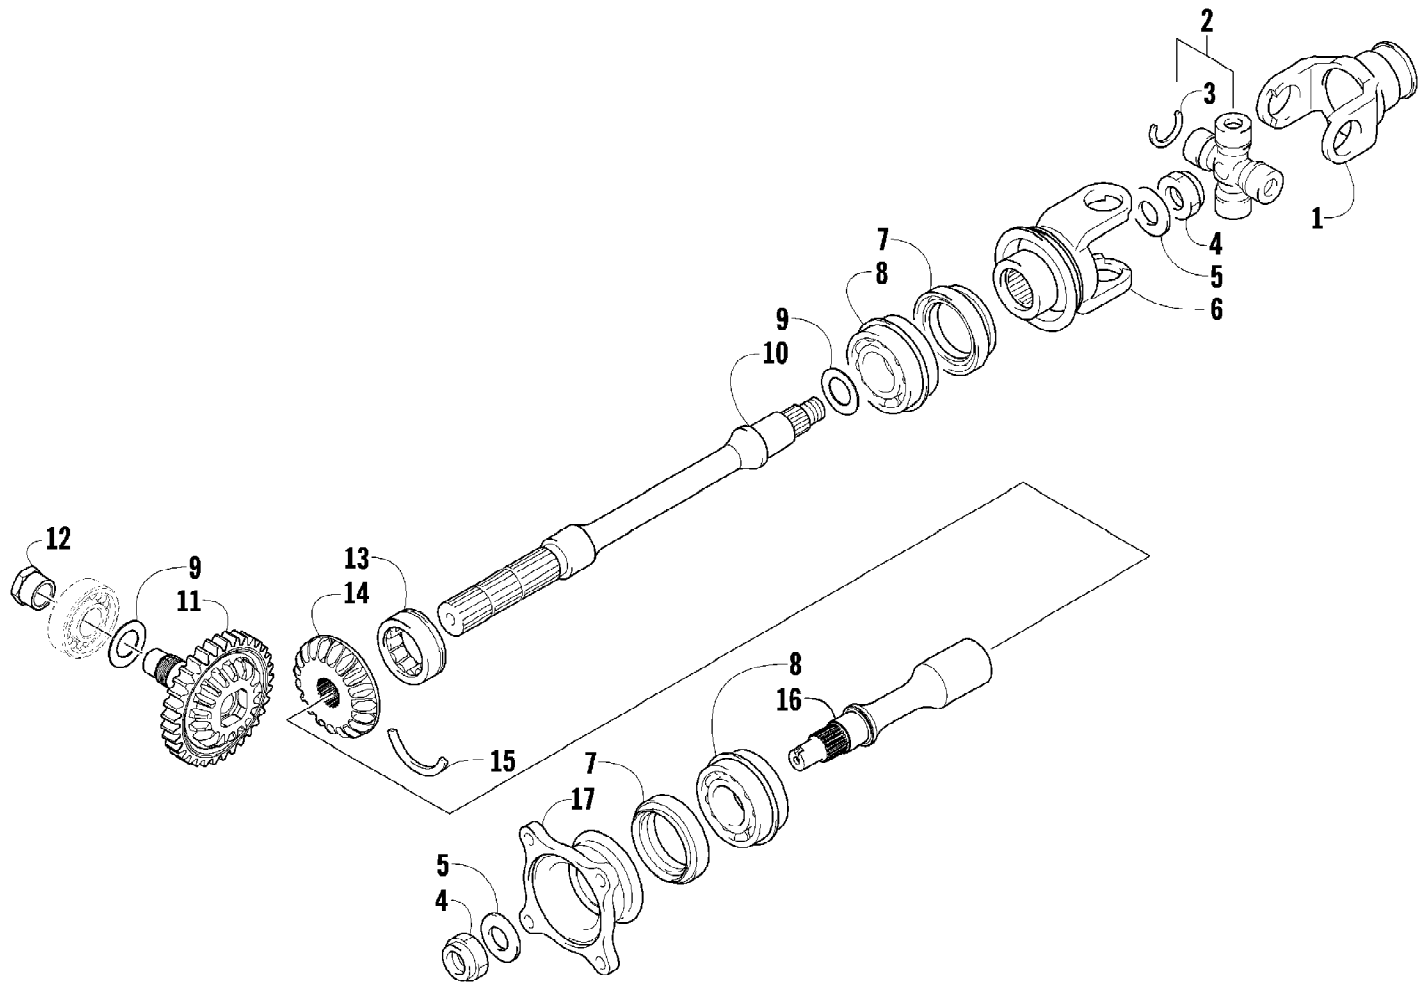

2009 ATV 700 TRV CRUISER STEEL BLUE (A2009TCT4EUSV)
SECONDARY DRIVE ASSEMBLY (ENGINE SERIAL NO. 0700A60010050 AND UP)

Page 65 of 97

Ref #	Part Number	Qty	S/P/F	Description
1	0819-063	1		Yoke, Propeller Shaft Joint
2	1402-164	1	/P	Joint, Universal - Set (inc. 3)
3	0423-450	4		Ring, Retaining
4	0827-013	2		Nut
5	0828-020	2		Washer
6	0819-061	1		Yoke, Drive Output
7	0830-043	2		Seal, Oil
8	0832-017	2		Bearing
9	0828-021	AR		Shim, 25 x 34 x 0.25 mm
9	0828-022	AR		Shim, 25 x 34 x 0.30 mm
9	0828-023	AR		Shim, 25 x 34 x 0.70 mm
9	0828-024	AR		Shim, 25 x 34 x 0.90 mm
9	0828-025	AR		Shim, 25 x 34 x 0.95 mm
9	0828-026	AR		Shim, 25 x 34 x 1.00 mm
9	0828-027	AR		Shim, 25 x 34 x 1.05 mm
9	0828-028	AR		Shim, 25 x 34 x 1.10 mm
9	0828-029	AR		Shim, 25 x 34 x 1.15 mm
10	0819-003	1	S	Shaft, Secondary Driven - Front
11	0822-107	1		Gear, Secondary Drive
12	0827-052	1		Nut
13	0832-016	1		Bearing
14	0822-106	1		Gear, Secondary Driven
15	0819-011	1		Ring, Driven Bearing
16	0819-053	1		Shaft, Secondary Driven - Rear
17	0819-005	1		Flange, Output Joint