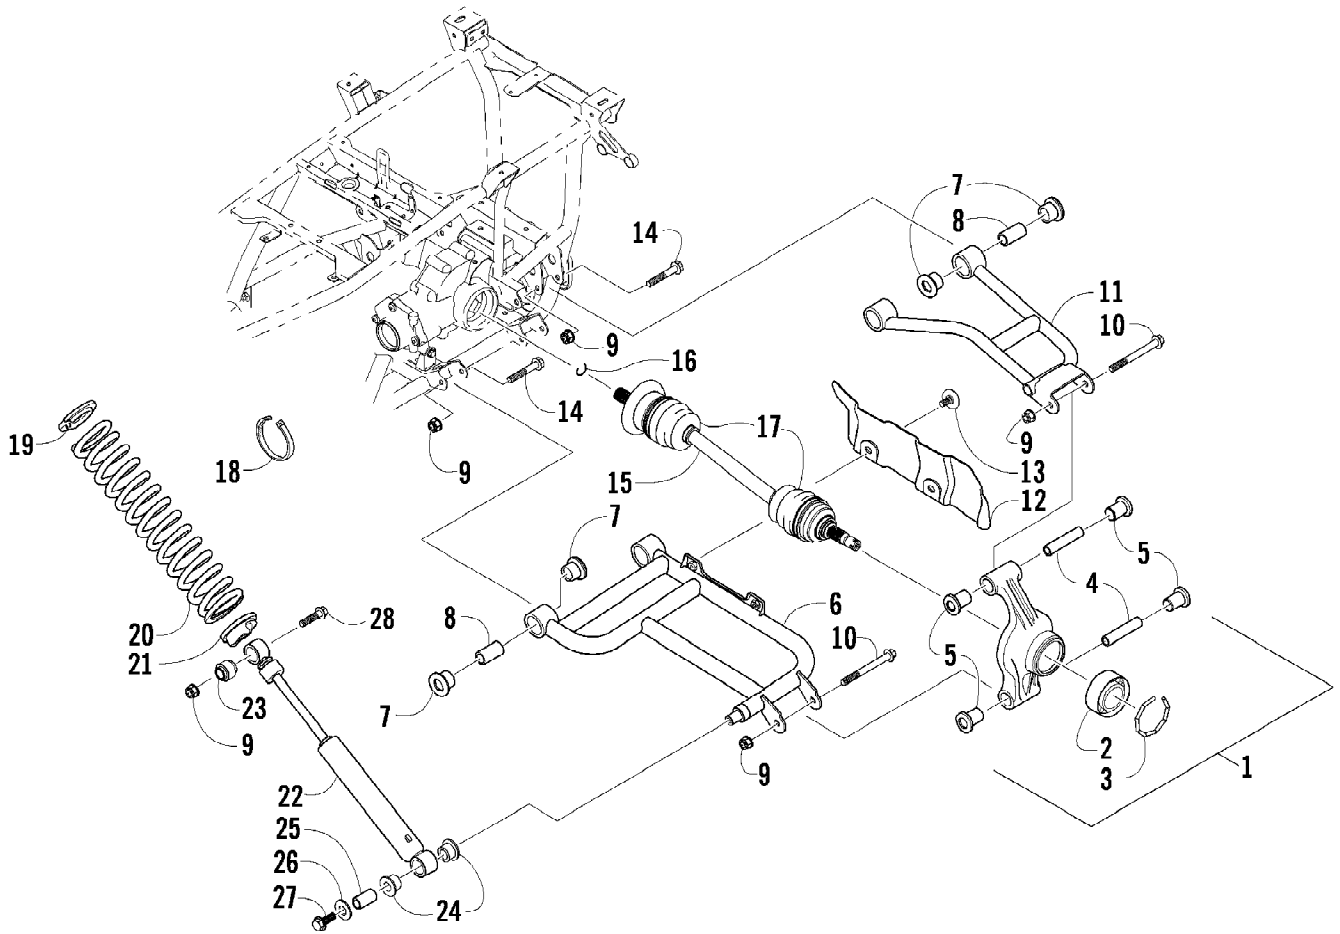

2009 ATV 700 TRV CRUISER STEEL BLUE (A2009TCT4EUSV)
REAR SUSPENSION ASSEMBLY

Page 61 of 97

Ref #	Part Number	Qty	S/P/F	Description
1	0504-548	1	/P	Knuckle, Right Rear - Assembly (inc. 2-5)
1	0504-549	1	/P	Knuckle, Left Rear - Assembly (inc. 2-5)
2	1402-809	2	/P	Bearing
3	0423-423	2		Ring, Retaining
4	0403-038	4	S/P	Axle
5	0403-032	8	S	Bushing
6	0504-576	1	/P	A-Arm, Rear - Lower Right (inc. 7-8)
6	0504-577	1	/P	A-Arm, Rear - Lower Left (inc. 7-8)
7	0403-115	16	S	Bushing
8	0403-114	8	S	Axle
9	0423-744	14		Nut, Lock
10	8409-000	4		Screw, Cap
11	0504-586	1	/P	A-Arm, Rear - Upper Right (inc. 7-8)
11	0504-587	1	/P	A-Arm, Rear - Upper Left (inc. 7-8)
12	1406-068	1		Guard, Boot - Rear - Right
12	1406-069	1		Guard, Boot - Rear - Left
13	0423-545	4	/P	Screw, Shoulder
14	8409-075	8		Screw, Cap
15	1502-343	2	S	Axle, Drive (inc. 16-17)
16	0423-845	2	/P	Clip, Retaining
17	0436-276	2	S	Repair Kit, Boot
18	0123-788	AR	/P	Tie, Cable - 8 in.
19	1603-889	2	/P	Retainer, Spring
20	0504-543	2		Spring, Suspension
21	0404-057	2		Cam, Spring Adjuster
22	0404-158	2		Shock Absorber (inc. 23-25)
23	0403-182	2		Bushing, Double-Bonded
24	0603-955	4		Bushing
25	1603-219	2	S	Sleeve
26	0423-087	2		Washer
27	8408-820	2	/P	Screw, Cap
28	8409-050	2		Screw, Cap