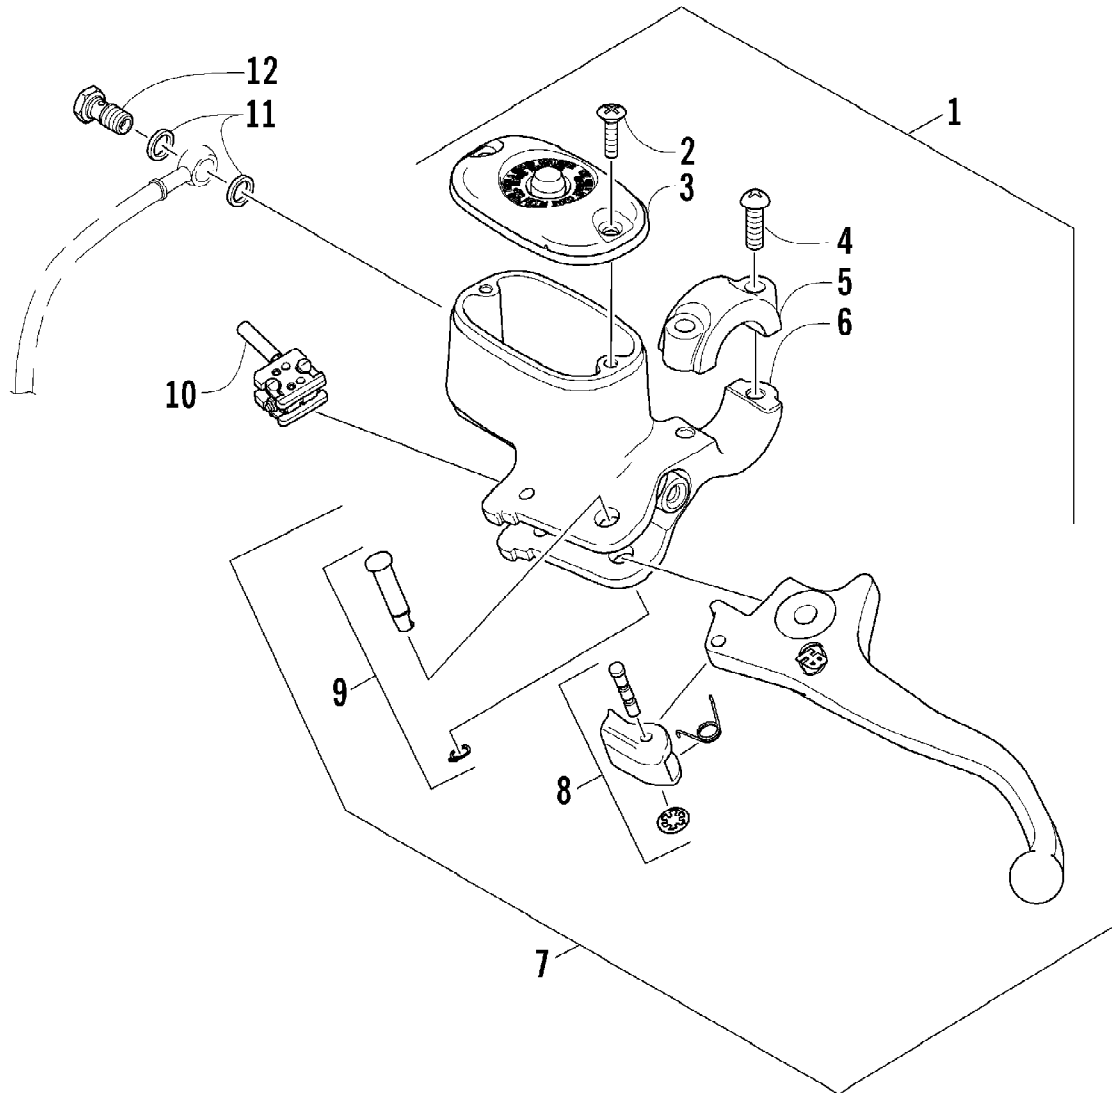

2009 ATV 700 TRV CRUISER STEEL BLUE (A2009TCT4EUSV)
HYDRAULIC HAND BRAKE ASSEMBLY

Page 47 of 97

Ref #	Part Number	Qty	S/P/F	Description
1	0502-914	1	S	Brake Assembly (inc. 2-10)
2	0502-566	1		Screw, Machine
3	0502-868	1	/P	Cover, Reservoir
4	0502-568	1		Screw, Machine
5	0502-869	1		Clamp, Master Cylinder
6	0502-704	1		Master Cylinder Assembly
7	0502-866	1		Lever Assembly - Kit (inc. 8-9)
8	0502-867	1	/P	Lock, Brake Lever - Kit
9	0502-580	1		Lever Pin - Kit
10	0502-564	1	/P	Switch, Brake
11	0423-178	2		Washer, Crush
12	0423-413	1		Bolt, Banjo-Fitting