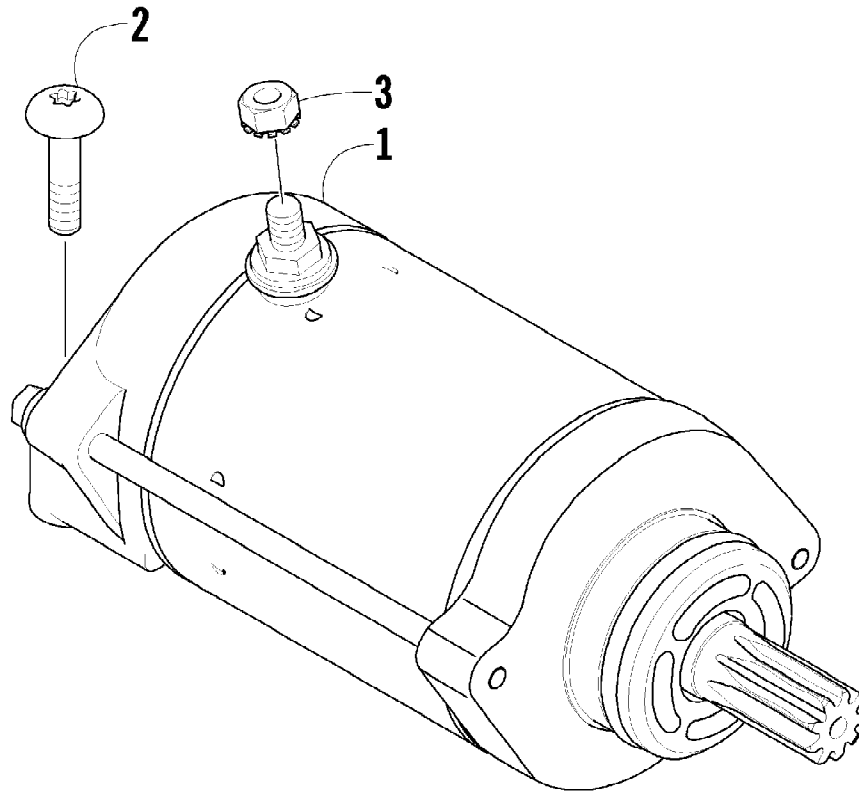

2009 ATV 700 TRV CRUISER STEEL BLUE (A2009TCT4EUSV)
STARTER MOTOR ASSEMBLY

Ref #	Part Number	Qty	S/P/F	Description
1	0825-013	1	/P	Motor, Starter - Assembly
2	8476-625	2		Screw, Machine
3	0623-038	1		Nut w/Washer