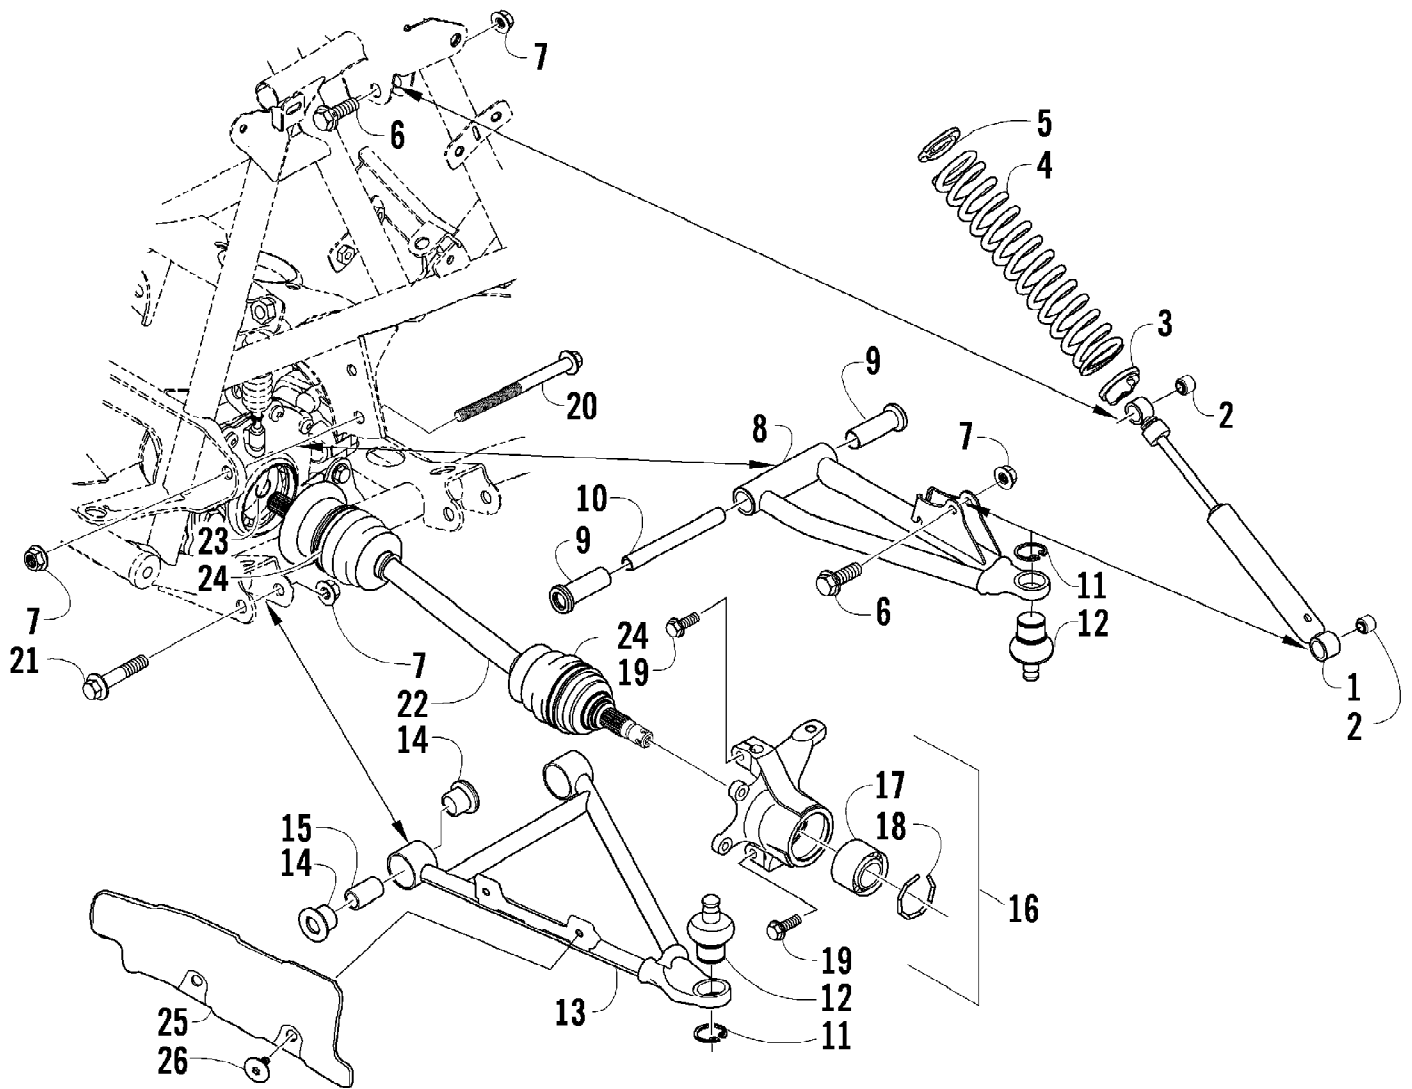

2009 ATV 700 TRV CRUISER STEEL BLUE (A2009TCT4EUSV)
FRONT SUSPENSION ASSEMBLY

Page 37 of 97

Ref #	Part Number	Qty	S/P/F	Description
1	0403-209	2		Shock Absorber (inc. 2)
2	0403-182	4		Bushing
3	0403-102	2		Cam, Spring Adjuster
4	0503-354	2		Spring, Suspension
5	1603-889	2	/P	Retainer, Spring
6	8409-040	4		Screw, Cap
7	0423-744	10		Nut, Lock
8	0503-272	1	S	A-Arm, Upper Right (inc. 9-12)
8	0503-273	1	S	A-Arm, Upper Left (inc. 9-12)
9	0403-081	4	S	Bushing
10	0403-080	2		Axle
11	0423-009	4	/P	Ring, Retaining
12	0405-115	4	/P	Ball Joint
13	0503-380	1	/P	A-Arm, Lower Right (inc. 14-15 and two No. 11-12)
13	0503-381	1	/P	A-Arm, Lower Left (inc. 14-15 and two No. 11-12)
14	0403-115	8	S	Bushing
15	0403-114	4	S	Axle
16	0505-576	1	/P	Knuckle - Assembly - Right (inc. 17-18)
16	0505-577	1	/P	Knuckle - Assembly - Left (inc. 17-18)
17	1402-809	2	/P	Bearing
18	0423-423	2		Ring, Retaining
19	8409-030	4		Screw, Cap
20	0423-334	2		Screw, Cap
21	8409-075	4		Screw, Cap
22	1502-344	1	S/P	Axle, Drive - Right (inc. 23-24)
22	1502-345	1	S	Axle, Drive - Left (inc. 23-24)
23	0423-844	2	/P	Clip, Retaining
24	0436-276	2	S	Repair Kit, Boot
25	1406-034	1		Guard, Boot - Right
25	1406-035	1		Guard, Boot - Left
26	0423-545	4	/P	Screw, Shoulder