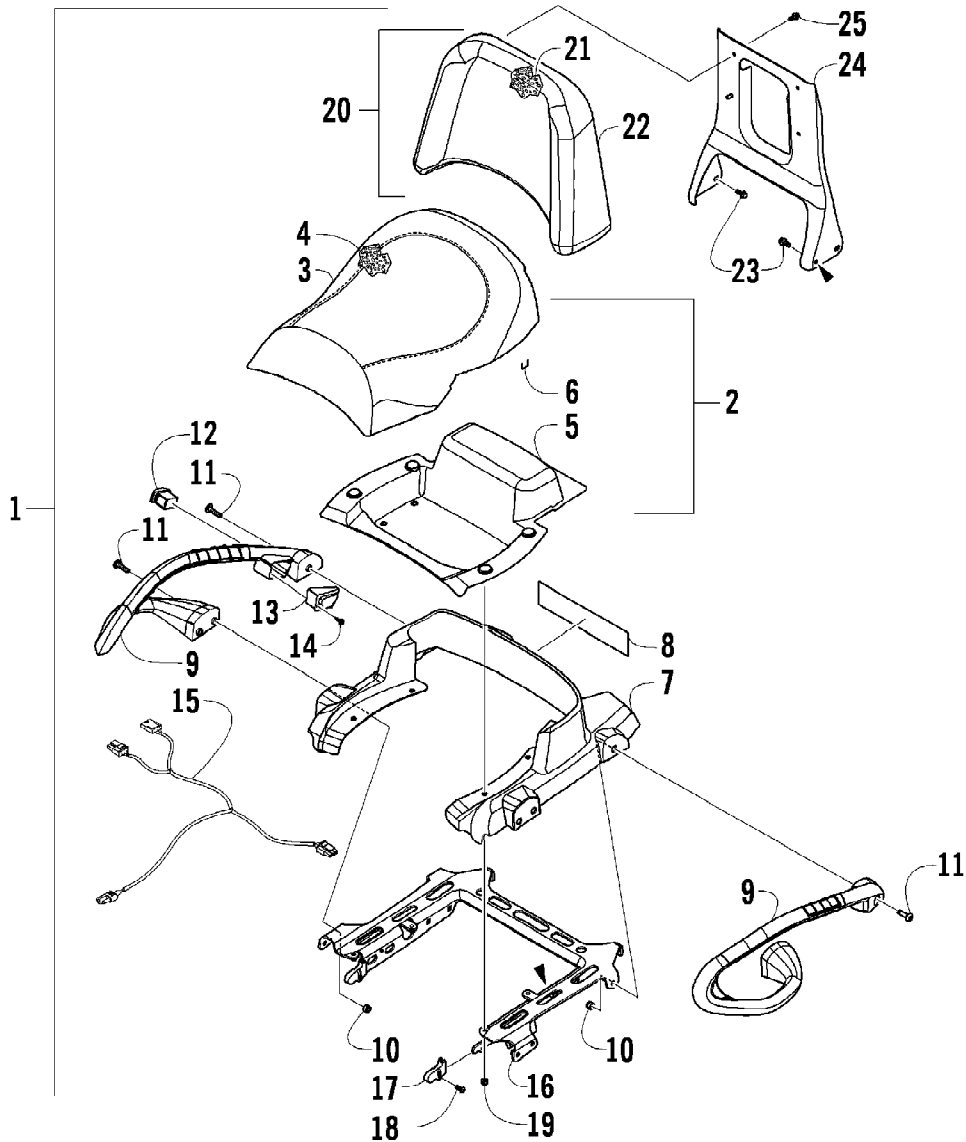

2009 ATV 700 TRV CRUISER STEEL BLUE (A2009TCT4EUSV)
PASSENGER SEAT AND BACKREST ASSEMBLY

Page 55 of 97

Ref #	Part Number	Qty	S/P/F	Description
1	2506-938	1		Seat, Passenger - Assembly (inc. 2-19)
2	2506-940	1		Seat, Passenger - Sub-Assembly (inc. 3-6)
3	2506-944	1		Cover, Seat - Passenger
4	2506-942	1		Foam, Seat - Passenger
5	2406-110	1		Base, Seat - Inner
6	0624-263	AR		Staple
7	2406-044	1		Base, Seat - Passenger
8	0411-814	1	/P	Decal, "Arctic Cat"
9	2406-744	1		Handhold, Passenger - Right
9	2406-745	1		Handhold, Passenger - Left
10	8432-802	6		Nut, Lock
11	8468-830	6		Screw, Machine
12	0409-126	1		Switch, Handwarmer
13	2416-042	1		Cover, Switch
14	0423-342	2	/P	Screw, Self-Tapping
15	0486-318	1		Harness, Adapter - Handwarmer
16	2516-040	1		Bracket, Seat Support - Assembly
17	2406-895	2		End Cap, Seat Support
18	0423-538	2		Screw, Self-Tapping
19	8427-602	4		Nut, Lock
20	2506-806	1		Backrest Assembly (inc. 21-22)
21	2406-765	1		Foam, Backrest
22	2406-768	1		Cover, Backrest
23	8408-816	4		Screw, Cap
24	2506-955	1		Bracket, Backrest Support
25	0423-889	4		Screw, Cap