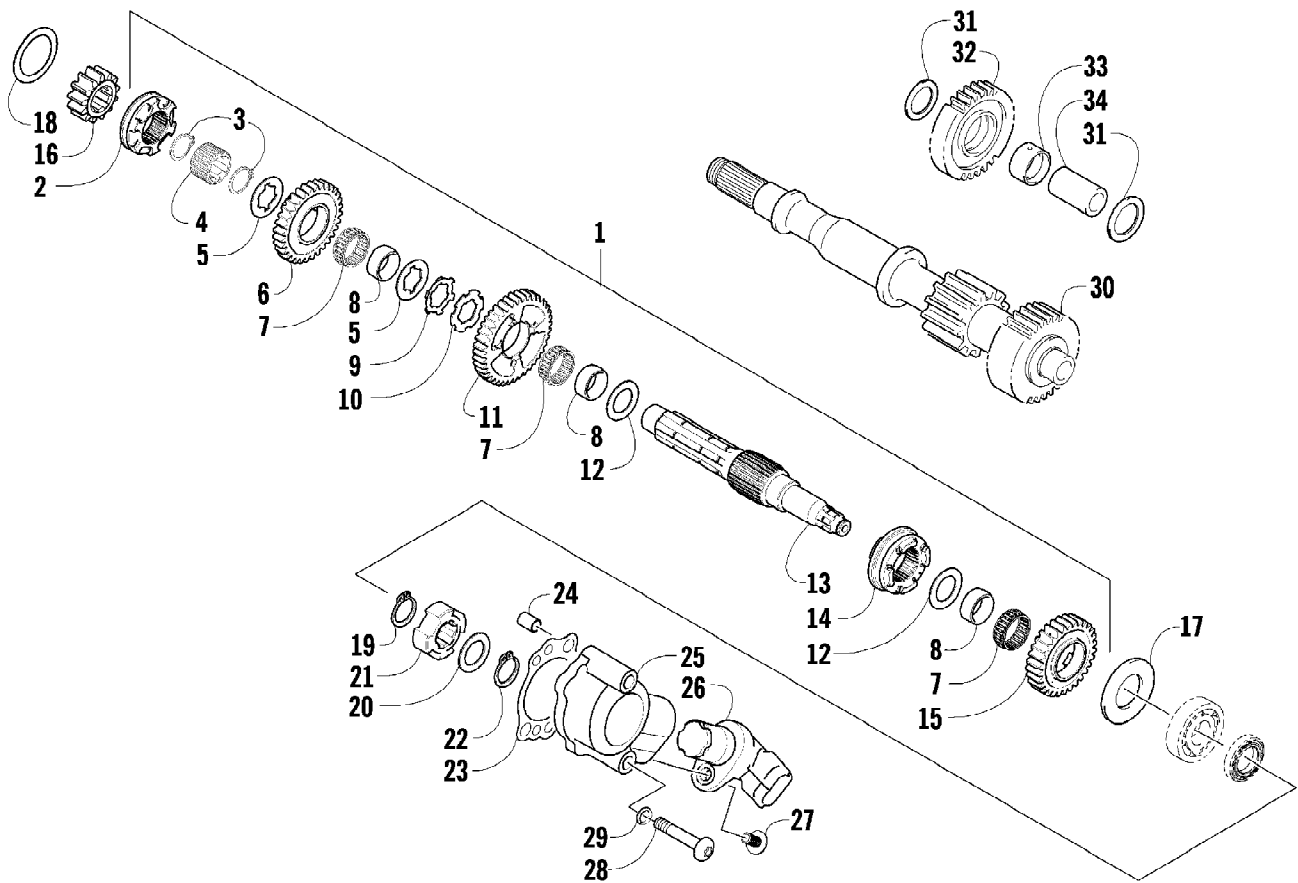

Ref #	Part Number	Qty	S/P/F	Description
1	1502-149	1	S	Countershaft Assembly (inc. 2-15)
2	0822-014	1		Gear Select, Reverse
3	0831-011	2		Ring, Retaining
4	0822-045	1		Spacer, Reverse Driven Gear
5	0828-008	2		Washer
6	0822-013	1		Gear, Reverse Driven
7	0832-011	3		Bearing
8	0822-005	3		Bushing
9	0828-014	1		Washer, Lock
10	0828-015	1		Washer, Lock
11	0822-004	1		Gear, Driven - Low
12	0822-046	2		Washer, Driven Gear
13	0822-003	1		Countershaft
14	0822-007	1		Gear Select, Sliding
15	0822-006	1		Gear, Driven - High
16	0822-089	1		Gear, Drive
17	0828-011	1		Washer
18	0828-019	1		Washer, Thrust
19	0831-040	1		Ring, Retaining
20	0828-069	1		Washer, Thrust
21	0822-050	1		Trigger, Speedometer Sensor
22	0831-039	1		Ring, Retaining
23	0830-129	1		Gasket
24	0829-023	2		Pin, Dowel
25	0822-049	1		Housing, Speedometer Sensor
26	0824-042	1	/P	Sensor, Speedometer
27	8468-620	1	/P	Screw, Machine
28	8468-645	2		Screw, Machine
29	0830-107	2		Seal, Fastener
30	0822-001	1		Driveshaft
31	0828-016	2		Washer, Thrust
32	0822-011	1		Gear, Reverse Idle
33	0822-012	1		Bushing
34	0822-015	1		Shaft, Reverse Idle