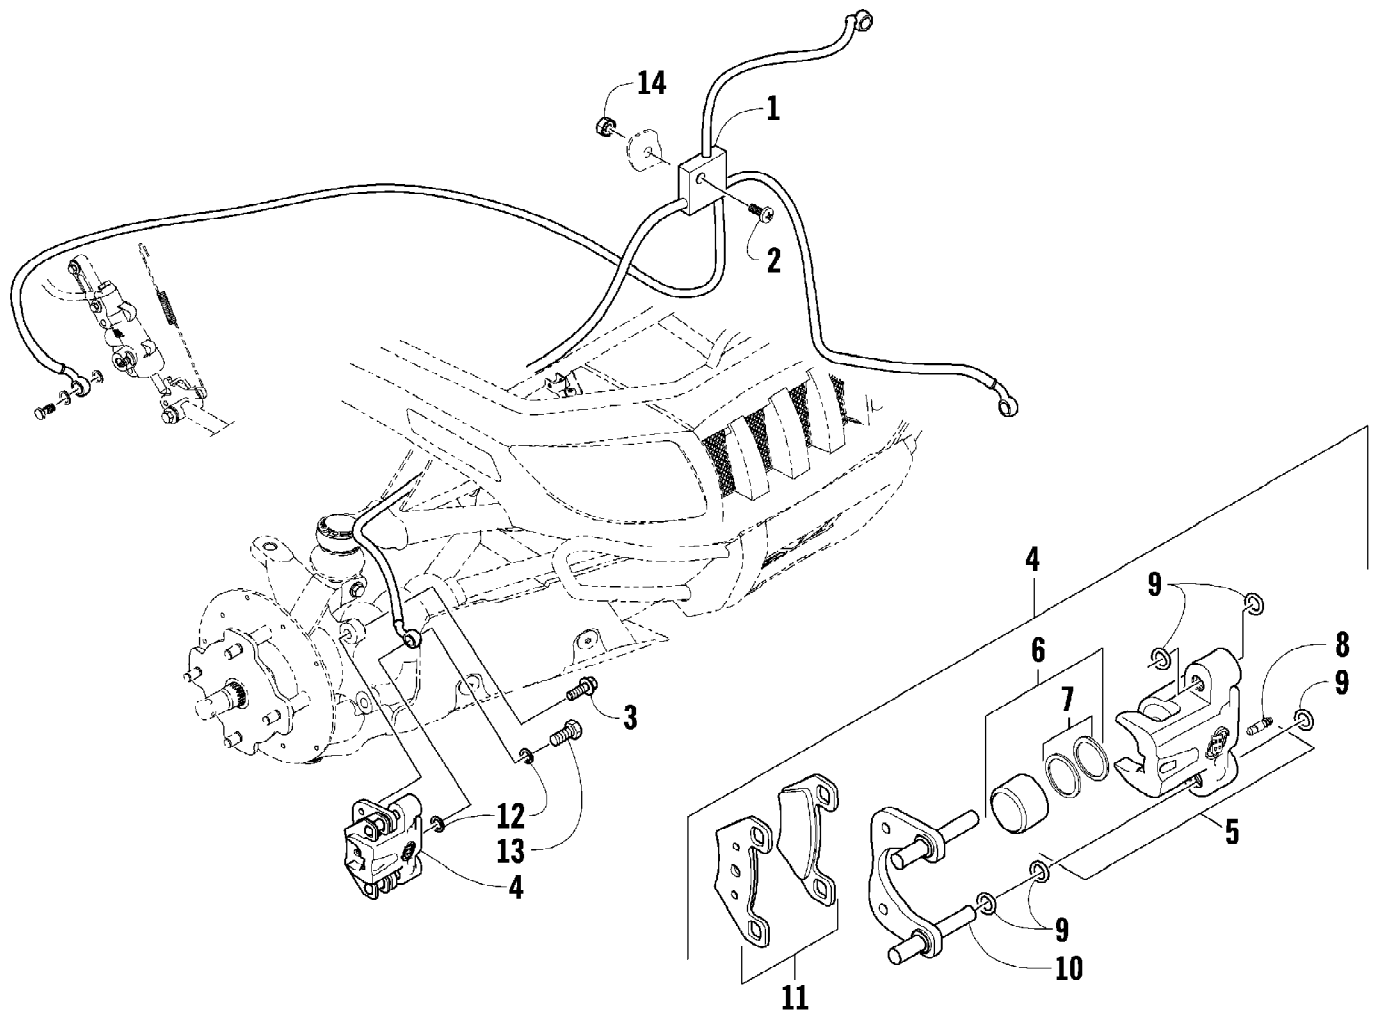

2009 ATV 700 TRV CRUISER STEEL BLUE (A2009TCT4EUSV)
HYDRAULIC BRAKE ASSEMBLY

Page 45 of 97

Ref #	Part Number	Qty	S/P/F	Description
1	1502-015	1		Hose, Brake - Assembly
2	8476-625	1		Screw, Machine
3	8408-821	4	/P	Screw, Cap
4	1436-162	1	S/P	Caliper, Brake - Right Front (inc. 5-11 and two No. 3)
4	1436-163	1		Caliper, Brake - Left Front (inc. 5-11 and two No. 3)
5	1436-160	1	/P	Housing, Caliper - Assembly - Right Front (inc. 6-8)
5	1436-161	1	/P	Housing, Caliper - Assembly - Left Front (inc. 6-8)
6	0502-606	2		Piston/Seal Set (inc. 7)
7	0502-607	2		Seal Set
8	0502-609	2	/P	Valve, Bleed
9	0502-608	2		O-Ring, Guide - Set
10	0502-605	2		Bracket Assembly
11	1436-165	2	S	Pad, Brake - Set
12	0423-178	4		Washer, Crush
13	0423-413	2		Bolt, Banjo-Fitting
14	0623-038	1		Nut w/Washer