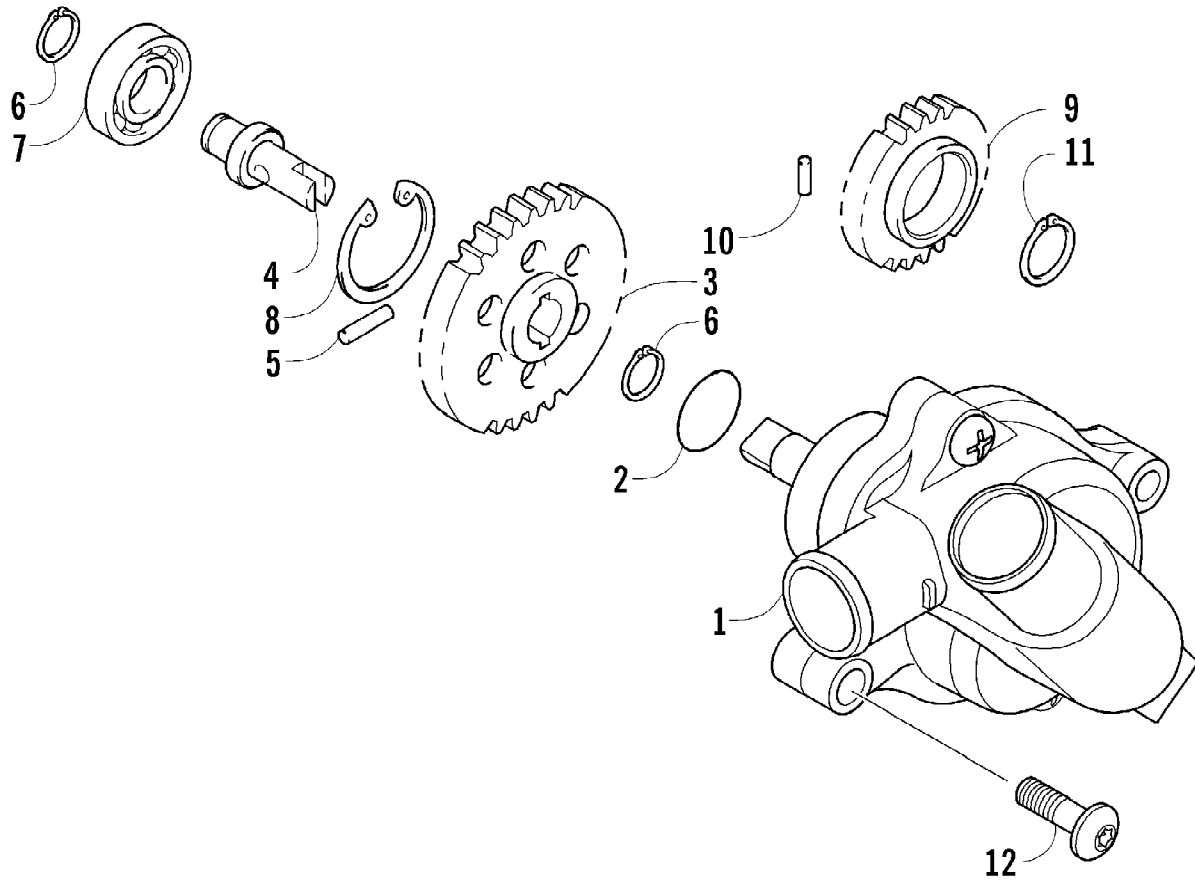

2009 ATV 700 TRV CRUISER STEEL BLUE (A2009TCT4EUSV)
WATER PUMP ASSEMBLY

Page 89 of 97

Ref #	Part Number	Qty	S/P/F	Description
1	0813-001	1		Pump, Water - Assembly (inc. 2)
2	0830-029	1		O-Ring
3	0813-004	1		Gear, Driven
4	0813-005	1		Shaft, Driven Gear
5	0829-009	1		Pin, Driven Gear
6	0831-002	2		Ring, Retaining
7	0832-046	1	/P	Bearing, Shaft
8	0831-004	1		Ring, Retaining
9	0811-003	1		Gear, Water Pump Drive
10	0829-007	1		Pin, Alignment
11	0831-005	1		Ring, Retaining
12	8468-665	2		Screw, Machine