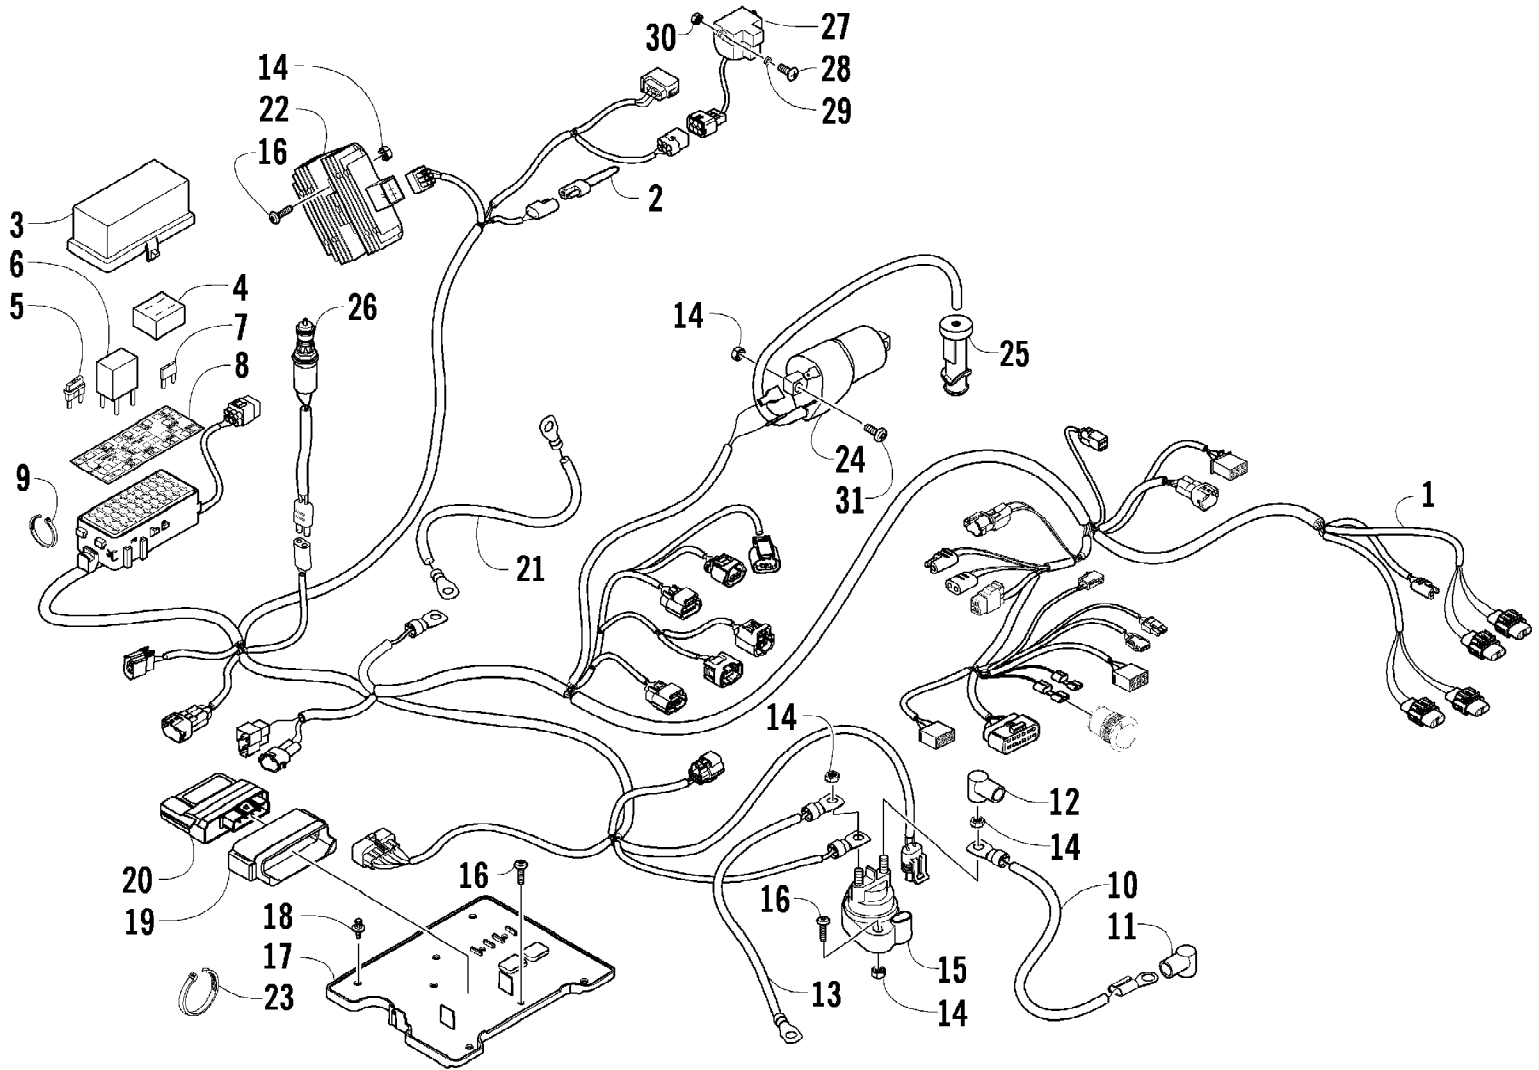

2009 ATV 700 TRV CRUISER STEEL BLUE (A2009TCT4EUSV)
WIRING HARNESS ASSEMBLY

Page 97 of 97

Ref #	Part Number	Qty	S/P/F	Description
1	0486-316	1	/P	Harness, Main (inc. 2-8)
2	0486-164	1		Tether, Accessory Connector
3	0530-008	1		Cover, Fuse Block
4	0430-037	1		Holder, Fuse
5	0430-034	2		Diode
6	0430-045	5	/P	Relay (4-Pin) - 20 Amp
7	0430-032	6		Fuse - 10 Amp
7	0430-031	3		Fuse - 15 Amp
7	0430-030	2		Fuse - 30 Amp
8	1411-940	1		Decal, Fuse Block
9	0123-788	AR	/P	Tie, Cable - 8 in.
10	0445-064	1		Cable, Solenoid/Starter (inc. 11)
11	0645-019	1		Boot, Terminal
12	0645-327	1		Boot, Terminal
13	0445-062	1		Cable, Battery/Solenoid
14	0623-038	8		Nut w/Washer
15	0445-058	1	/P	Solenoid
16	8476-625	6		Screw, Machine
17	2406-643	1		Tray, Electrical
18	0623-362	3		Rivet, Reinstallable
19	0430-076	1		Cushion, ECU
20	0530-027	1		ECU
21	0445-070	1		Cable, Battery/Ground
22	0824-037	1	/P	Regulator, Voltage
23	0123-903	AR		Tie, Cable - 11.5 in.
24	0824-043	1		Coil, Ignition
25	0824-049	1	/P	Cap, Spark Plug
26	0409-089	1		Switch, Brake - Assembly
27	0409-064	1		Switch, Tilt Sensor
28	8468-425	2		Screw, Machine
29	0123-802	2		Washer
30	0423-493	2		Nut w/Washer
31	8476-620	2		Screw, Machine