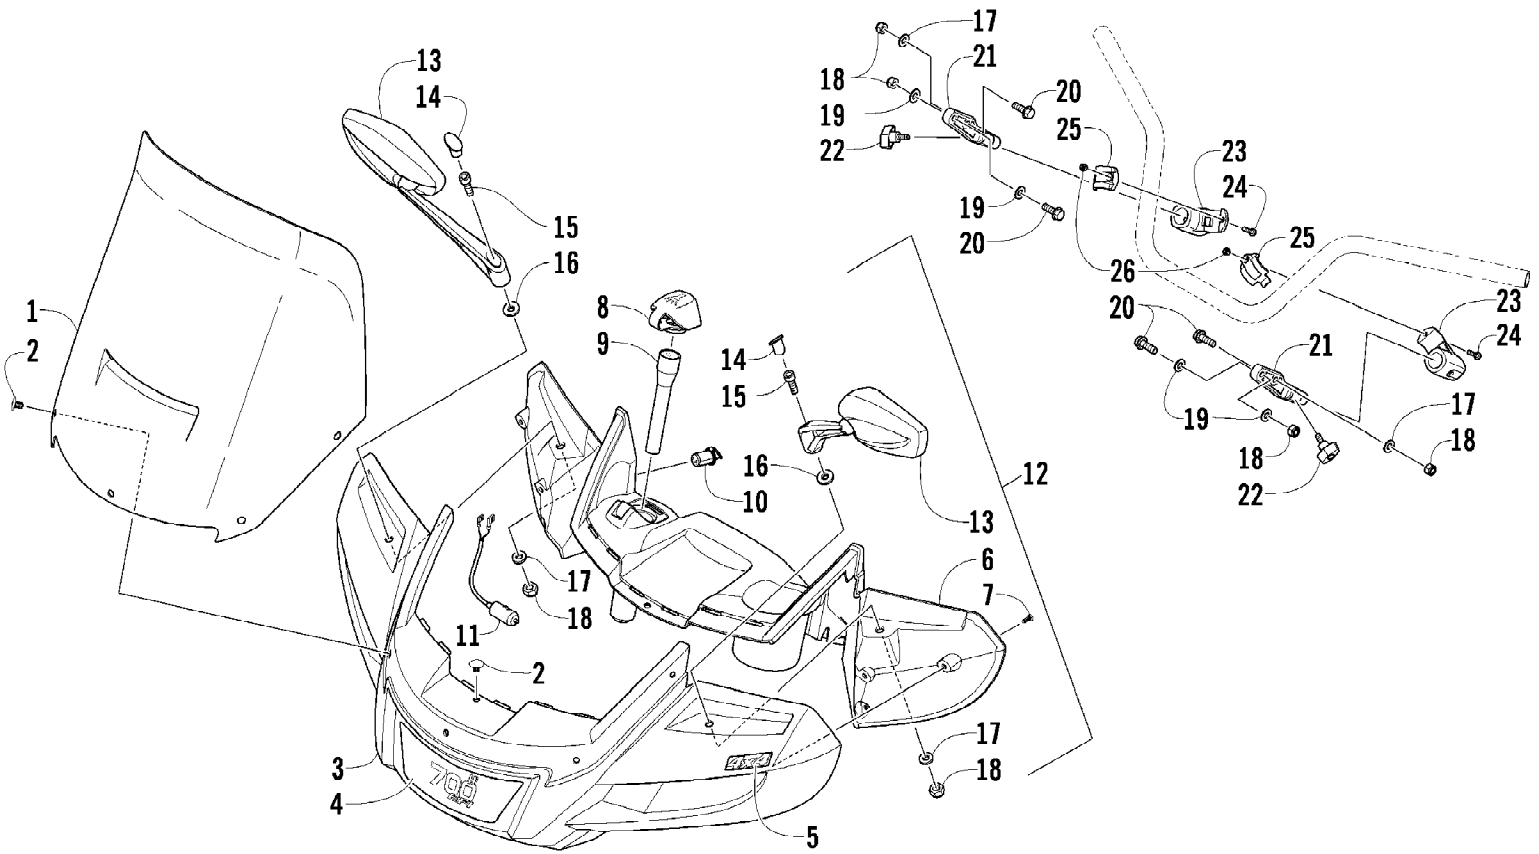

2009 ATV 700 TRV CRUISER STEEL BLUE (A2009TCT4EUSV)
WINDSHIELD ASSEMBLY

2009 ATV 700 TRV CRUISER STEEL BLUE (A2009TCT4EUSV)
WINDSHIELD ASSEMBLY

Page 95 of 97

Ref #	Part Number	Qty	S/P/F	Description
1	0405-333	1		Windshield
2	0423-767	6	S	Clip, Retaining
3	0505-556	1		Base, Windshield
4	1411-988	1		Decal, Base - 700 EFI
5	1411-989	1		Decal, Base - "4x4"
6	0405-332	1		Console - Black
7	0423-950	6		Screw, Self-Tapping
8	0405-353	1		Cover, Flashlight
9	1441-839	1		Flashlight
10	0641-897	1	/P	Outlet, Accessory - 12V
11	0486-319	1		Adapter, Harness - Outlet Accessory
12	1436-326	1	/P	Kit, Mirror (inc. 13-16 and two No. 17-18)
13	0405-322	1	S	Mirror - Right
13	0405-323	1	S	Mirror - Left
14	0423-952	2		Plug
15	8440-830	2		Screw, Cap
16	0423-951	2		Washer, Rubber
17	8450-128	4		Washer
18	8431-803	6		Nut
19	0423-948	4		Washer
20	0423-949	4		Screw, Cap
21	0405-352	2	S	Pin, Mounting - Tapered
22	1441-624	2		Knob, Adjuster
23	0405-350	2	S	Clamp, Handlebar
24	8471-520	2		Screw, Machine
25	0405-351	2	S	Cap, Handlebar Clamp
26	8431-503	2		Nut, Lock