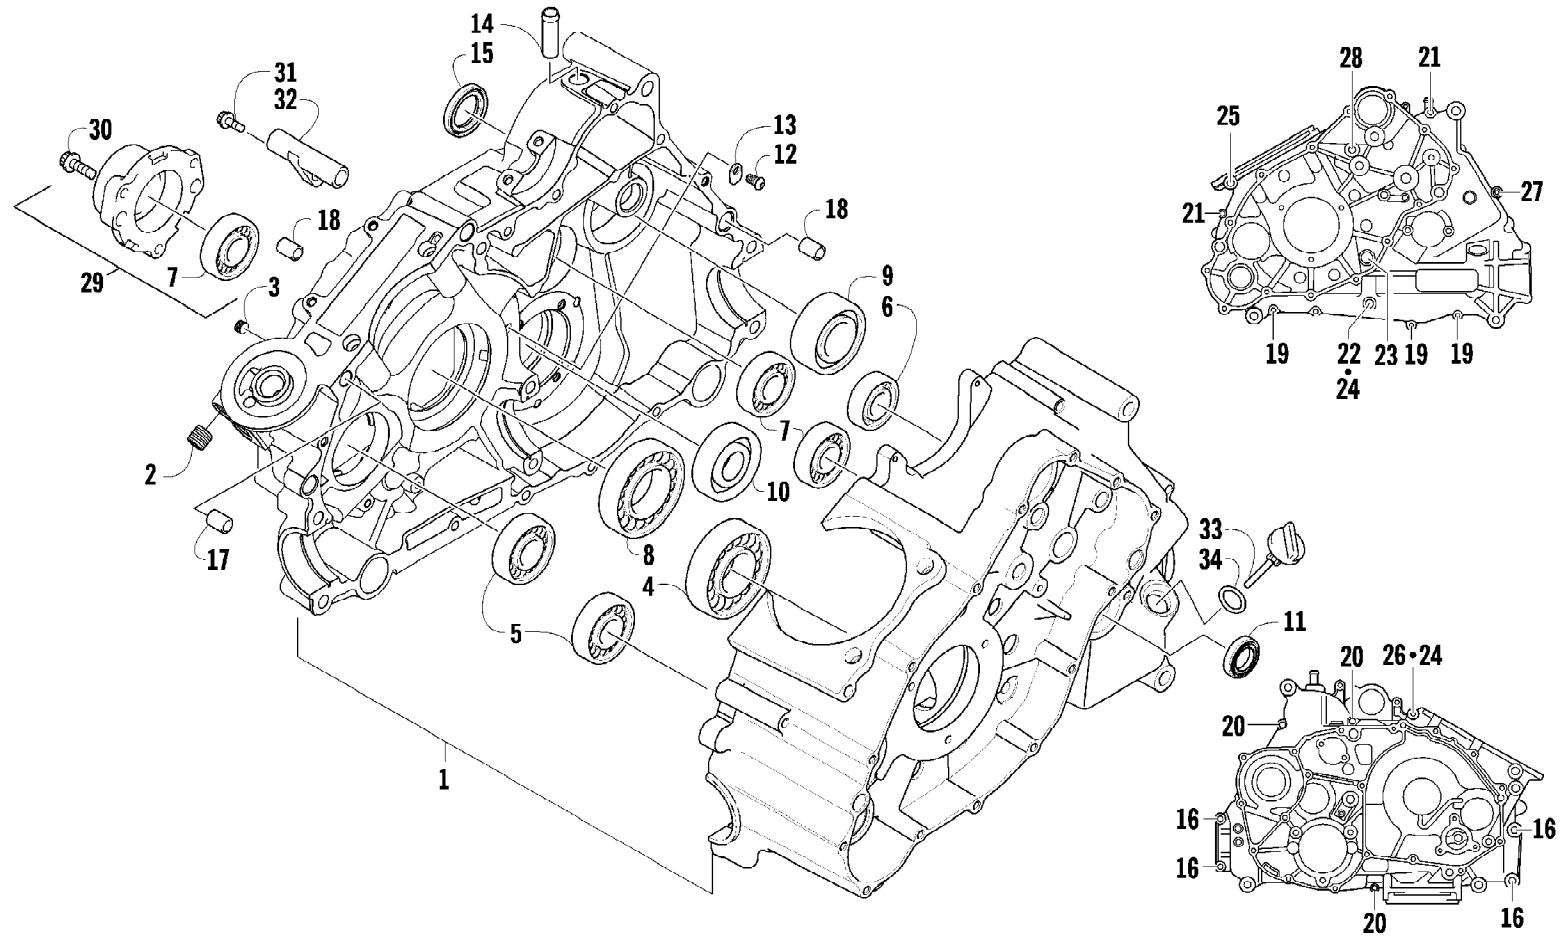

2009 ATV 700 TRV CRUISER STEEL BLUE (A2009TCT4EUSV)
CRANKCASE ASSEMBLY

2009 ATV 700 TRV CRUISER STEEL BLUE (A2009TCT4EUSV)
CRANKCASE ASSEMBLY

Page 18 of 97

Ref #	Part Number	Qty	S/P/F	Description
1	0801-153	1	S	Crankcase Assembly (inc. 2-15)
2	0812-064	2		Plug
3	0801-002	1		Plug
4	0832-043	1	/P	Bearing
5	0832-044	2	/P	Bearing
6	0832-049	1	/P	Bearing
7	0832-050	3	/P	Bearing
8	0832-042	1	/P	Bearing
9	0832-048	1	/P	Bearing
10	0832-015	1	S/P	Bearing
11	0822-052	1		Seal, Countershaft
12	0826-100	4		Screw, Machine
13	0822-010	4	/P	Retainer, Bearing
14	0801-028	1		Pipe, Breather
15	0830-035	1		Seal, Driveshaft
16	8412-850	4		Screw, Cap
17	0829-003	1		Pin, Dowel
18	0829-002	5		Pin, Dowel
19	8468-645	3		Screw, Machine
20	8468-655	3		Screw, Machine
21	8468-675	2		Screw, Machine
22	8412-860	1		Screw, Cap
23	0826-017	1		Screw, Cap
24	0830-008	2		Gasket
25	0826-019	1		Screw, Cap
26	0826-018	1		Screw, Cap
27	8468-695	1		Screw, Machine
28	8468-680	1		Screw, Machine
29	0801-029	1		Housing, Secondary Shaft (inc. one No. 7)
30	0826-105	3		Screw, Cap
31	0826-038	1		Screw, Cap
32	0801-069	1		Pipe, Breather
33	0801-143	1		Stick, Oil Level
34	0830-010	1		O-Ring