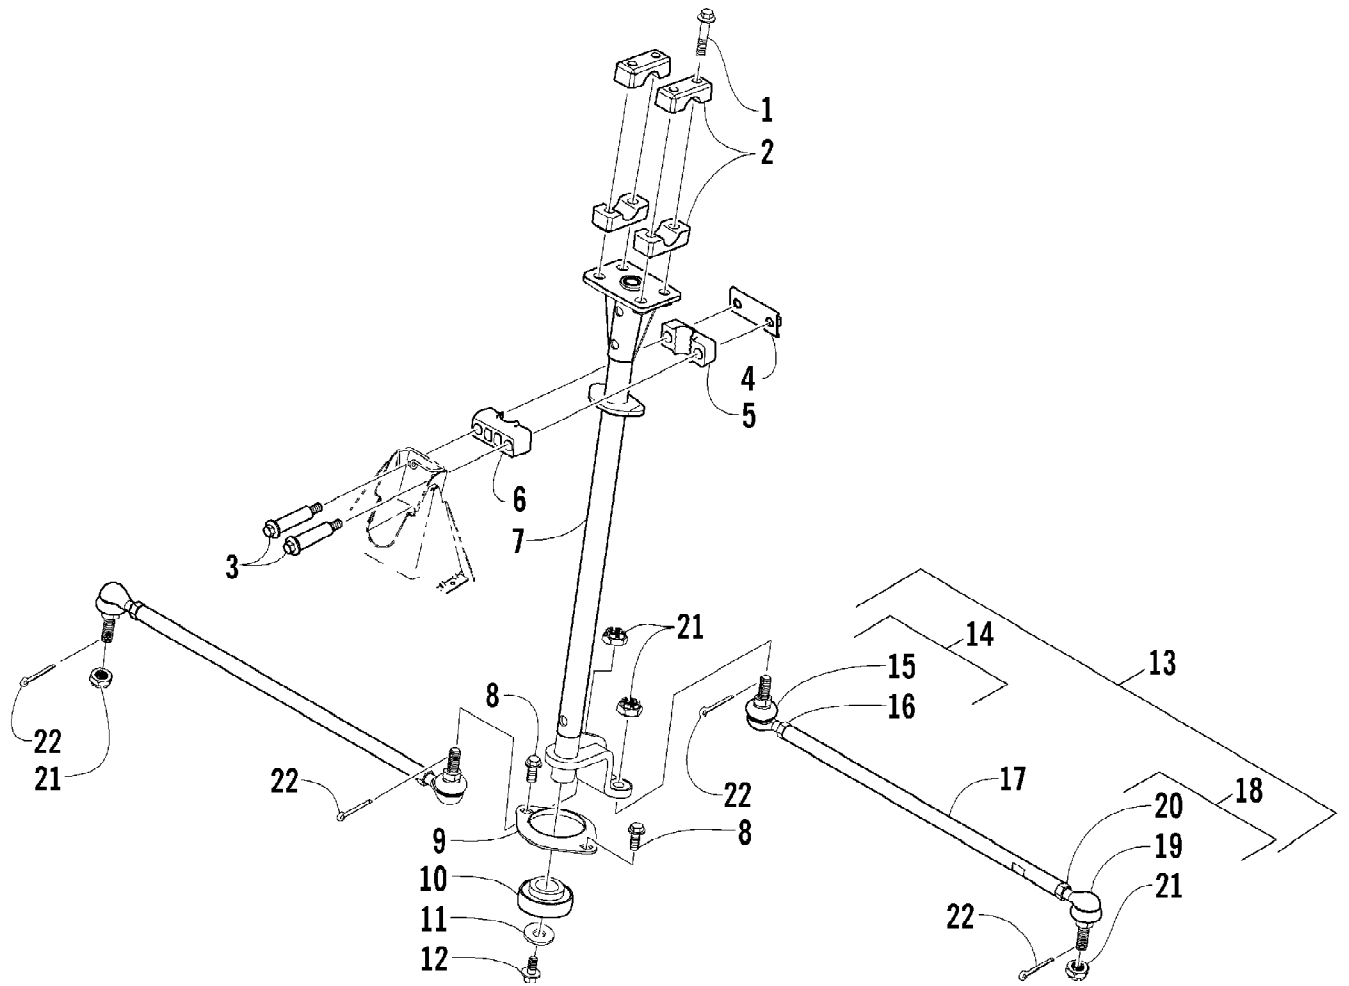

2009 ATV 700 TRV CRUISER STEEL BLUE (A2009TCT4EUSV)
STEERING ASSEMBLY

Page 79 of 97

Ref #	Part Number	Qty	S/P/F	Description
1	8408-860	4		Screw, Cap
2	0405-035	4		Cap, Steering Adjuster
3	0423-505	2		Screw, Shoulder
4	0505-484	1		Cap, Housing
5	0405-138	1		Housing, Lower
6	0405-139	1		Housing, Upper
7	0505-451	1	S	Post, Steering
8	8408-816	2		Screw, Cap
9	0602-233	1		Flange, Bearing
10	0405-052	1		Bearing w/Inverted Oil Seal
11	0423-073	1		Washer
12	8409-020	1	/P	Screw, Cap
13	0505-499	2	/P	Tie Rod - Assembly (inc. 14-20)
14	0505-511	2	/P	End, Tie Rod - Left-Hand Thread - Kit (inc. 15-16 and two No. 21-22)
15	0	2	F	End, Tie Rod - Left-Hand Thread
16	0423-013	2		Nut - Left-Hand Thread
17	0405-281	2	/P	Tie Rod
18	0505-510	2	/P	End, Tie Rod - Right-Hand Thread - Kit (inc. 19-20 and two No. 21-22)
19	0	2	F	End, Tie Rod - Right-Hand Thread
20	8420-002	2	/P	Nut - Right-Hand Thread
21	0423-157	4		Nut, Lock
22	0623-175	4		Pin, Cotter