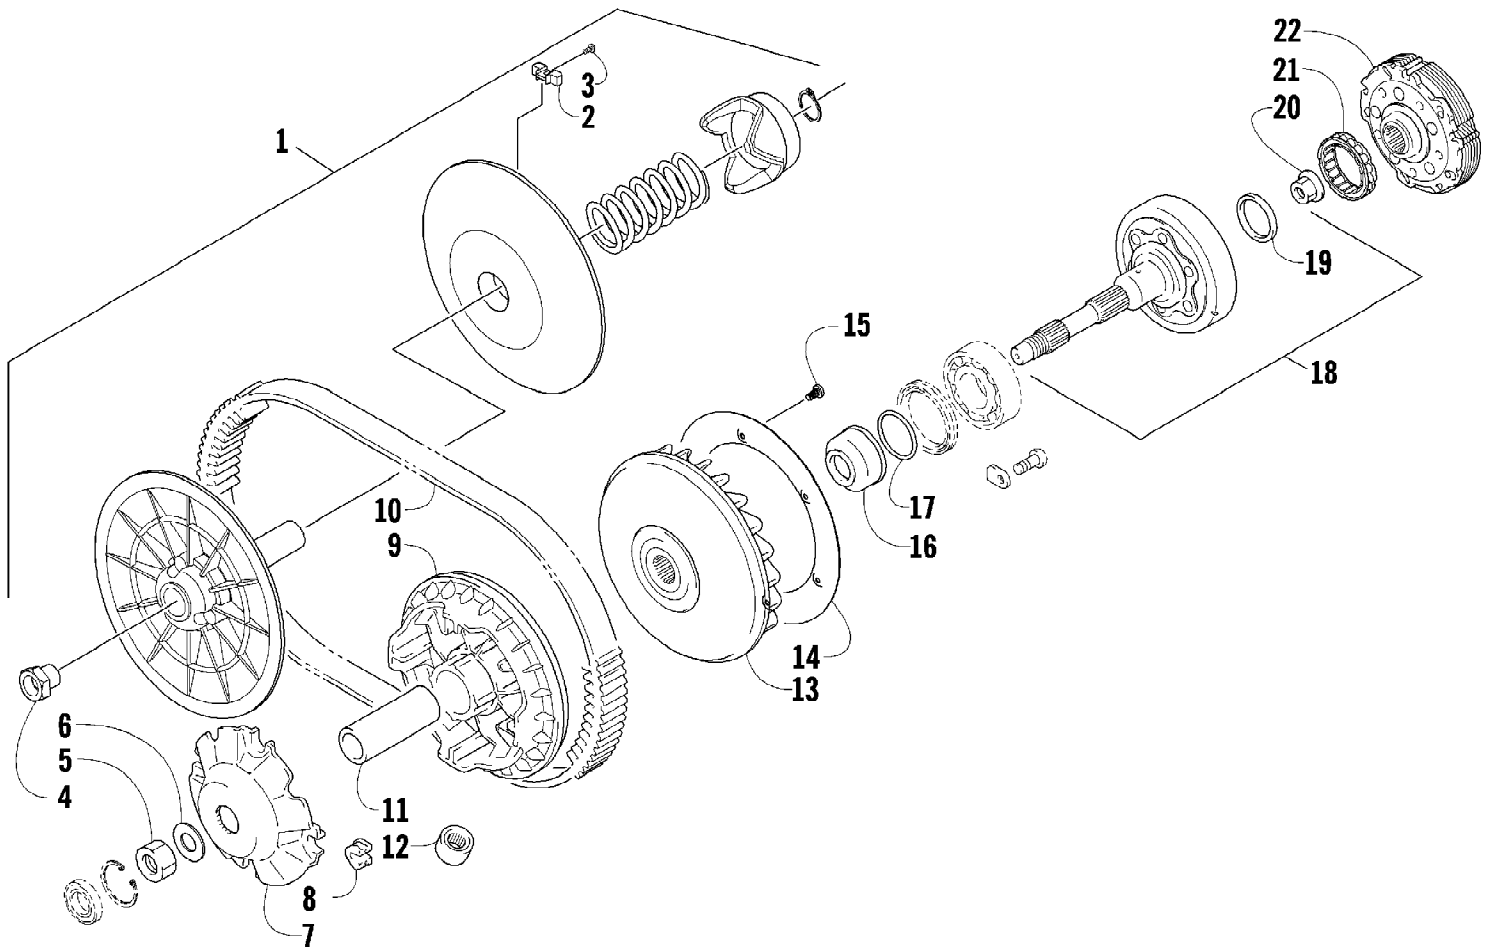

2009 ATV 700 TRV CRUISER STEEL BLUE (A2009TCT4EUSV)  
THROTTLE BODY ASSEMBLY

Page 85 of 97

Ref #	Part Number	Qty	S/P/F	Description
1	0470-753	1		Throttle - Assembly (inc. 2-19)
2	0	1	F	Throttle Body
3	0430-072	1		Sensor, Throttle Position
4	5507-234	1		O-Ring
5	5507-231	1		Screw, Machine
6	0430-074	1		Valve, ISC
7	5507-233	1		O-Ring
8	5507-238	1		Screw, Machine
9	0470-687	1		Rail, Fuel
10	0470-767	1		O-Ring
11	0470-762	1		Injector, Fuel
12	0470-768	1		Seal
13	5507-227	1		Bracket, MAP Sensor
14	5507-117	2	/P	Screw, Machine
15	0430-073	1		Sensor, MAP
16	5507-232	1		O-Ring
17	5507-229	1		Plate, ISC Valve
18	5507-223	1		Cover
19	5507-037	1	/P	Screw, Machine
20	0487-057	1		Cable, Throttle