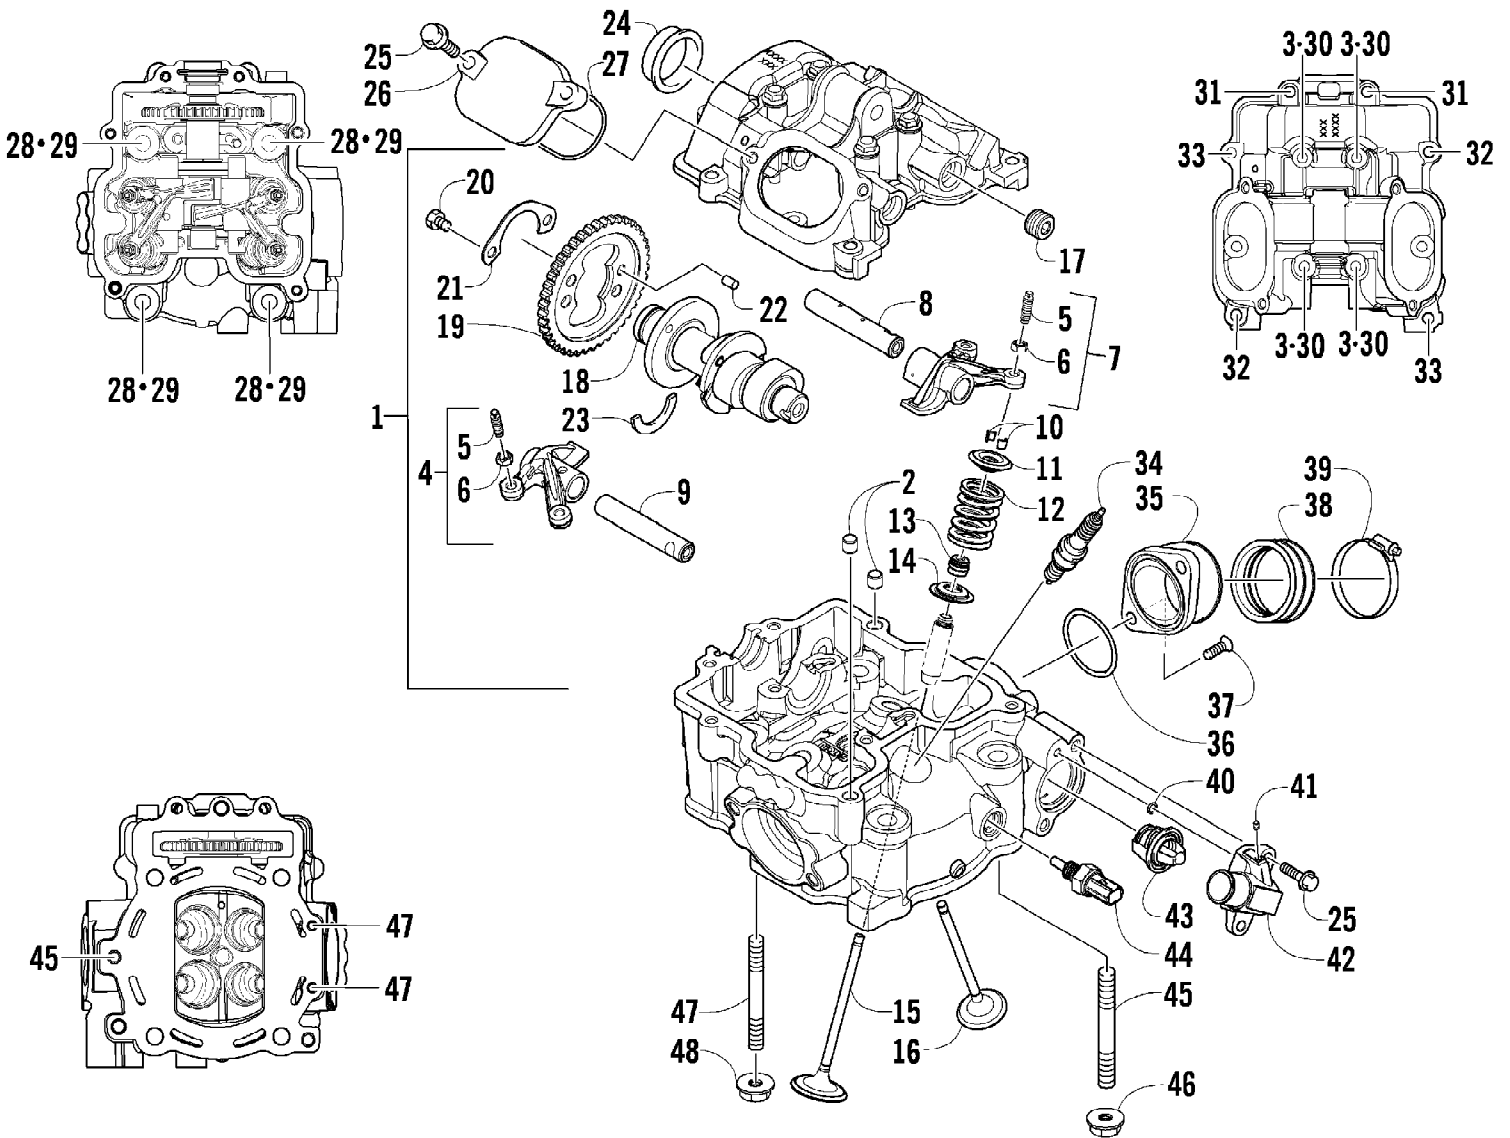

2009 ATV 700 TRV CRUISER STEEL BLUE (A2009TCT4EUSV)
CYLINDER HEAD AND CAMSHAFT/VALVE ASSEMBLY

2009 ATV 700 TRV CRUISER STEEL BLUE (A2009TCT4EUSV)
CYLINDER HEAD AND CAMSHAFT/VALVE ASSEMBLY

Ref #	Part Number	Qty	S/P/F	Description
1	0808-082	1		Head, Cylinder - Assembly (inc. 2-17)
2	0829-001	2	S	Pin, Dowel
3	0826-001	4		Screw, Cap
4	0809-205	1	S	Arm, Valve Rocker - Exhaust (inc. two No. 5-6)
5	0809-033	4	S	Screw, Adjuster
6	0827-007	4		Nut
7	0809-202	1	S	Arm, Valve Rocker - Intake (inc. two No. 5-6)
8	0809-007	1		Shaft, Rocker Arm - Intake
9	0809-008	1		Shaft, Rocker Arm - Exhaust
10	0809-014	8		Cotter, Valve
11	0809-013	4		Retainer, Spring
12	0809-138	4	S	Spring, Valve
13	0830-016	4	S	Seal, Oil
14	0809-006	4		Seat, Spring - Valve
15	0809-039	2	S	Valve, Intake
16	0809-040	2	S	Valve, Exhaust
17	0831-066	2		Plug, Shaft
18	0809-245	1	/P	Camshaft
19	0809-002	1		Sprocket
20	0826-034	2		Screw, Cap
21	0828-004	1		Plate, Retainer
22	0829-049	1		Pin, Dowel
23	0809-003	1		C-Ring
24	0808-077	1		Plug, Cylinder Head
25	0826-007	6		Screw, Cap
26	0808-003	2		Cap, Inspection
27	0830-167	2	/P	O-Ring
28	0808-037	4	/P	Screw, Cap
29	0830-147	4	/P	Washer
30	0830-107	4		Gasket
31	0826-002	2		Screw, Cap
32	0826-005	2		Screw, Cap
33	0826-006	2		Screw, Cap
34	0217-799	1	/P/F	Spark Plug
35	0470-668	1		Flange, Intake Manifold
36	0830-090	1		O-Ring
37	0826-008	2		Screw, Machine
38	0470-669	1	S	Boot
39	0423-066	1		Clamp
40	0830-168	1	/P	O-Ring
41	0830-169	1		Plug
42	0808-113	1		Cover, Thermostat
43	0808-078	1		Thermostat
44	0808-124	1		Sensor, Engine Coolant Temperature
45	0827-031	1		Bolt, Stud
46	8424-804	1		Nut
47	0827-054	2		Bolt, Stud
48	8424-604	2		Nut