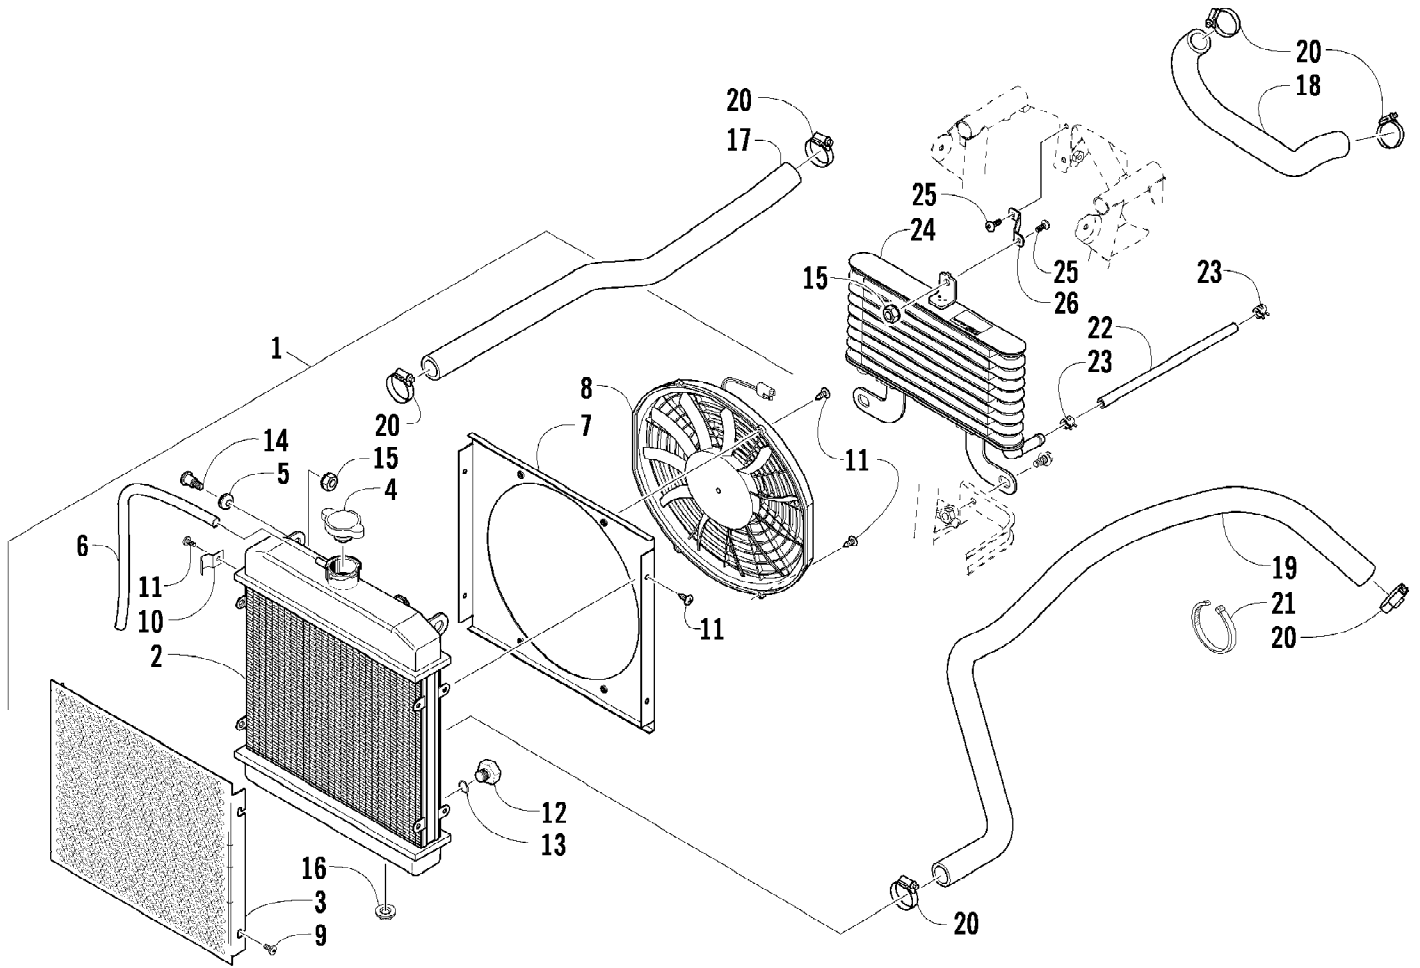

2009 ATV 700 TRV CRUISER STEEL BLUE (A2009TCT4EUSV)
COOLING ASSEMBLY

Page 14 of 97

Ref #	Part Number	Qty	S/P/F	Description
1	0413-199	1	S	Radiator Assembly (inc. 2-13)
2	0413-205	1		Radiator
3	0413-007	1		Screen
4	0413-002	1	S	Cap
5	0423-030	2		Grommet
6	0610-016	AR	/P	Hose - 25 ft
6	0610-015	AR	/P	Hose - 100 ft
7	0413-203	1		Shroud, Fan
8	0413-123	1	/P	Fan, Cooling
9	8475-512	4		Screw, Machine
10	0423-351	1		Clamp, Wire
11	0623-378	8		Screw, Self-Tapping
12	0413-195	1		Plug, Drain
13	1602-213	1	/P	O-Ring
14	0423-484	2		Screw, Shoulder
15	0623-038	4		Nut w/Washer
16	0423-028	2		Bushing, Stem
17	0410-002	1		Hose, Coolant - Upper
18	0410-022	1		Hose, Coolant - Crossover
19	0410-041	1		Hose, Coolant - Lower
20	0423-496	6		Clamp, Hose
21	0123-903	AR		Tie, Cable - 11.5 in.
22	0410-127	2		Hose, Oil Cooler
23	0423-632	4		Clamp, Hose
24	0413-211	1	/P	Cooler, Oil
25	8476-612	2		Screw, Machine
26	0513-022	1		Bracket, Mounting - Oil Cooler - Upper