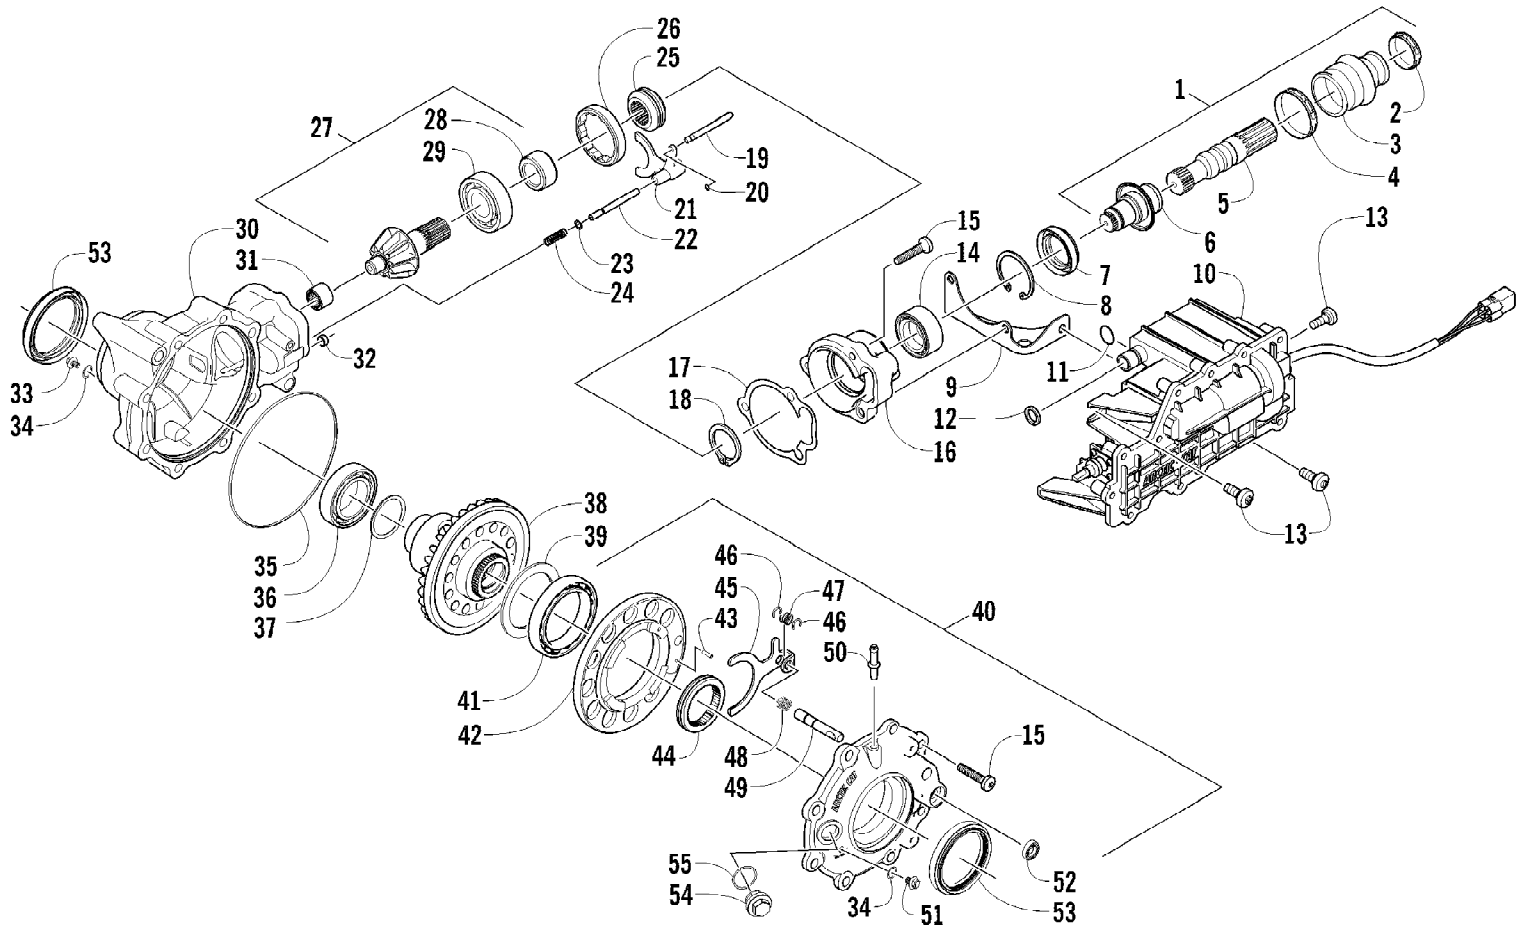

2009 ATV 700 TRV CRUISER STEEL BLUE (A2009TCT4EUSV)
FRONT DRIVE GEARCASE ASSEMBLY

2009 ATV 700 TRV CRUISER STEEL BLUE (A2009TCT4EUSV)
FRONT DRIVE GEARCASE ASSEMBLY

Page 32 of 97

Ref #	Part Number	Qty	S/P/F	Description
	1502-393	1		Complete Front Drive Gearcase Assembly
1	1502-083	1		Shaft, Propeller - Assembly (inc. 2-6)
2	0423-411	1		Clamp
3	0402-985	1	/P	Boot, Propeller Shaft
4	0423-393	1		Clamp
5	1402-045	1		Shaft, Output
6	1502-085	1	/P	Shaft, Input
7	1402-011	1		Seal
8	0423-423	1		Ring, Retaining
9	1502-237	1		Bracket, Actuator
10	0502-585	1	S	Actuator (inc. 11)
11	1402-981	1		O-Ring
12	0423-892	1	/P	O-Ring
13	0423-396	3		Screw, Self-Tapping
14	1402-043	1		Bearing
15	0423-118	11		Screw, Self-Tapping
16	0502-528	1	/P	Housing, Pinion
17	0402-947	1		Gasket, Flange
18	0423-417	1		Ring, Retaining
19	0402-997	1		Shaft, Selector
20	0423-402	1		Ring, Retaining
21	0402-998	1		Fork, Selector
22	0402-417	1		Shaft, Shuttle
23	0423-147	1		O-Ring
24	0402-999	1		Spring, Return
25	0402-413	1		Coupler, Drive
26	0402-357	1		Collar, Lock
27	0502-784	1		Gear, Pinion - Assembly - 11T (inc. 28-29)
28	0402-336	1		Collar, Retaining
29	0402-327	1		Bearing
30	0502-514	1		Housing, Gearcase
31	0402-328	1		Bearing
32	0402-411	1		Pin, Dowel
33	1402-210	1	/P	Plug, Magnetic (inc. one No. 34)
34	0423-153	2		O-Ring
35	0423-149	1		O-Ring
36	0402-393	1		Bearing
37	0402-405	AR		Shim, 41 x 49 x 1.3 mm
37	0402-406	AR		Shim, 41 x 49 x 1.4 mm
37	0402-407	AR		Shim, 41 x 49 x 1.5 mm
37	0402-408	AR		Shim, 41 x 49 x 1.6 mm
37	0402-409	AR		Shim, 41 x 49 x 1.7 mm
38	1502-554	1	/P	Gear, Ring - 34T
39	1402-074	AR		Shim, 61 x 69 x 1.3 mm
39	1402-075	AR		Shim, 61 x 69 x 1.4 mm
39	1402-076	AR		Shim, 61 x 69 x 1.5 mm
39	1402-077	AR		Shim, 61 x 69 x 1.6 mm
39	1402-078	AR		Shim, 61 x 69 x 1.7 mm
40	1502-389	1		Cover, Gearcase (inc. one No. 34, 41-52, and one No. 53)
41	1402-053	1		Bearing
42	0502-413	1		Flange, Bearing