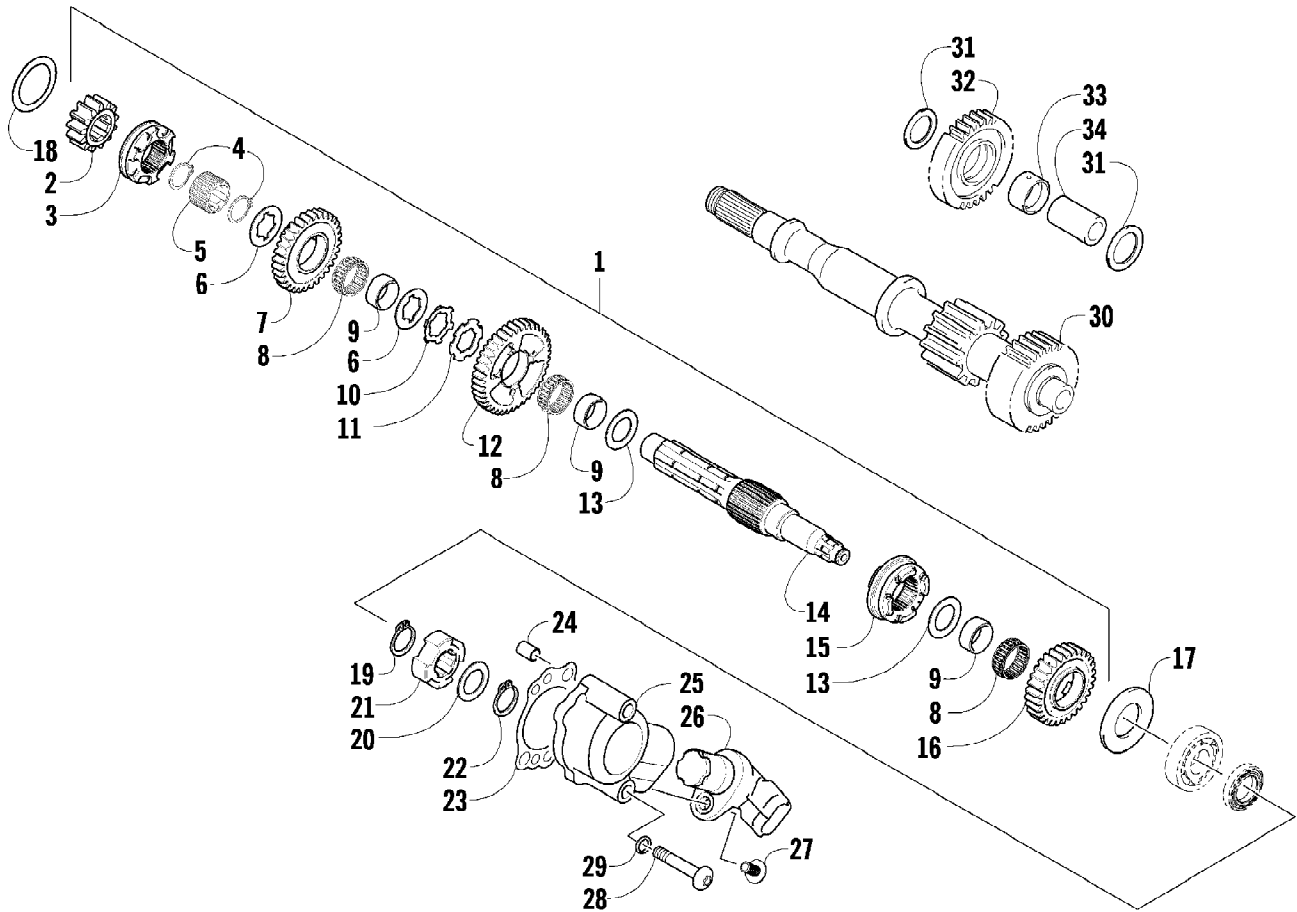

2009 ATV 700 TRV CRUISER STEEL BLUE (A2009TCT4EUSV)
SECONDARY TRANSMISSION ASSEMBLY (ENGINE SERIAL NO. UP TO 0700A60010049)

Page 71 of 97

Ref #	Part Number	Qty	S/P/F	Description
1	0822-048	1		Countershaft Assembly (inc. 2-16)
2	0822-008	1		Gear, Drive
3	0822-014	1		Gear Select, Reverse
4	0831-011	2		Ring, Retaining
5	0822-045	1		Spacer, Reverse Driven Gear
6	0828-008	2		Washer
7	0822-013	1		Gear, Reverse Driven
8	0832-011	3		Bearing
9	0822-005	3		Bushing
10	0828-014	1		Washer, Lock
11	0828-015	1		Washer, Lock
12	0822-004	1		Gear, Driven - Low
13	0822-046	2		Washer, Driven Gear
14	0822-003	1		Countershaft
15	0822-007	1		Gear Select, Sliding
16	0822-006	1		Gear, Driven - High
17	0828-011	1		Washer
18	0828-019	1		Washer, Thrust
19	0831-040	1		Ring, Retaining
20	0828-069	1		Washer, Thrust
21	0822-050	1		Trigger, Speedometer Sensor
22	0831-039	1		Ring, Retaining
23	0830-129	1		Gasket
24	0829-023	2		Pin, Dowel
25	0822-049	1		Housing, Speedometer Sensor
26	0824-042	1	/P	Sensor, Speedometer
27	8468-620	1	/P	Screw, Machine
28	8468-645	2		Screw, Machine
29	0830-107	2		Seal, Fastener
30	0822-001	1		Driveshaft
31	0828-016	2		Washer, Thrust
32	0822-011	1		Gear, Reverse Idle
33	0822-012	1		Bushing
34	0822-015	1		Shaft, Reverse Idle