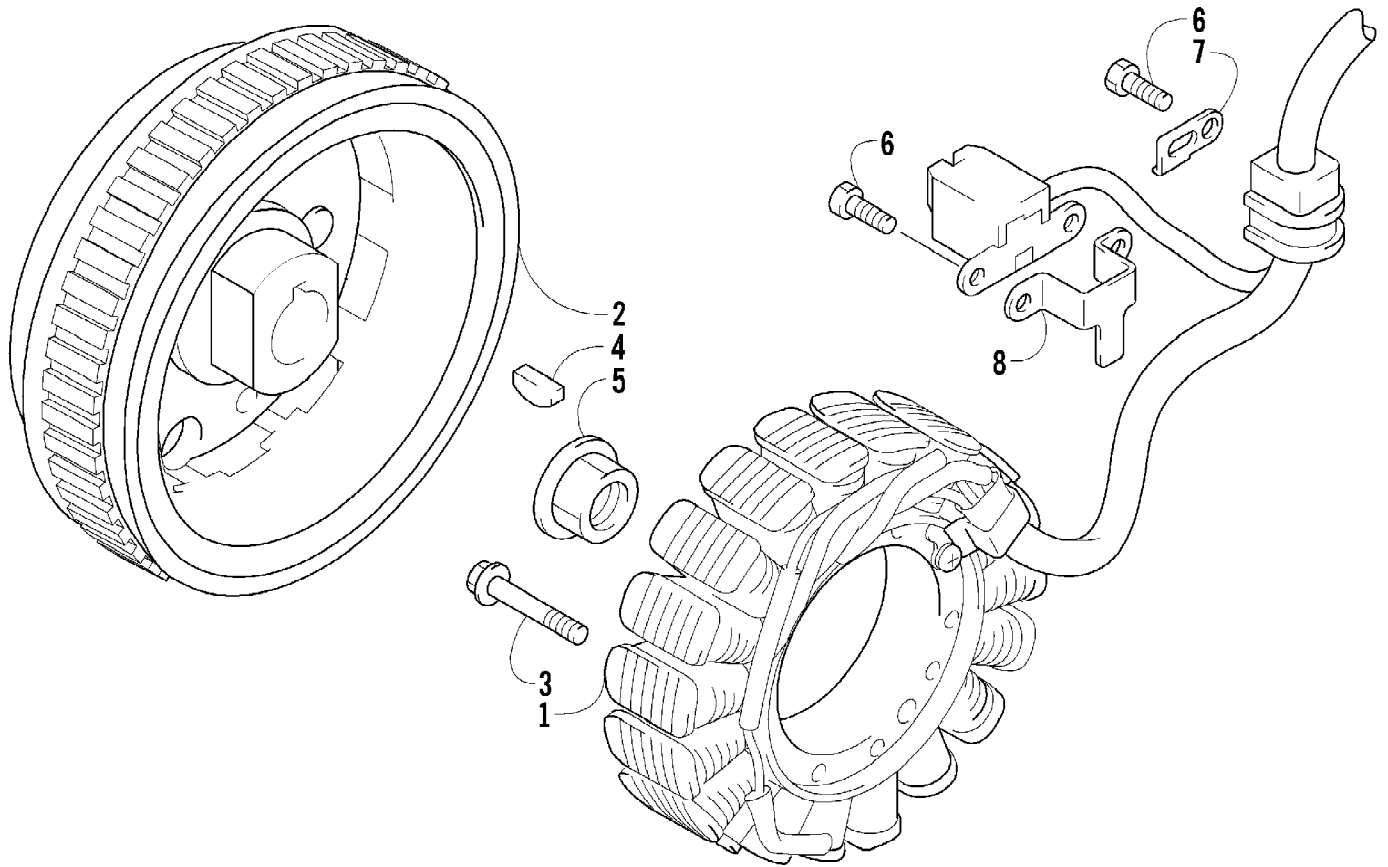

2009 ATV 700 TRV CRUISER STEEL BLUE (A2009TCT4EUSV)
MAGNETO ASSEMBLY

Page 51 of 97

Ref #	Part Number	Qty	S/P/F	Description
1	0802-041	1		Stator - Assembly
2	0802-048	1		Rotor/Flywheel
3	0826-102	3		Screw, Machine
4	0829-012	1		Key
5	0827-014	1		Nut
6	8470-510	3		Screw, Machine
7	0802-015	1		Clamp - No. 1
8	0802-016	1		Clamp - No. 2