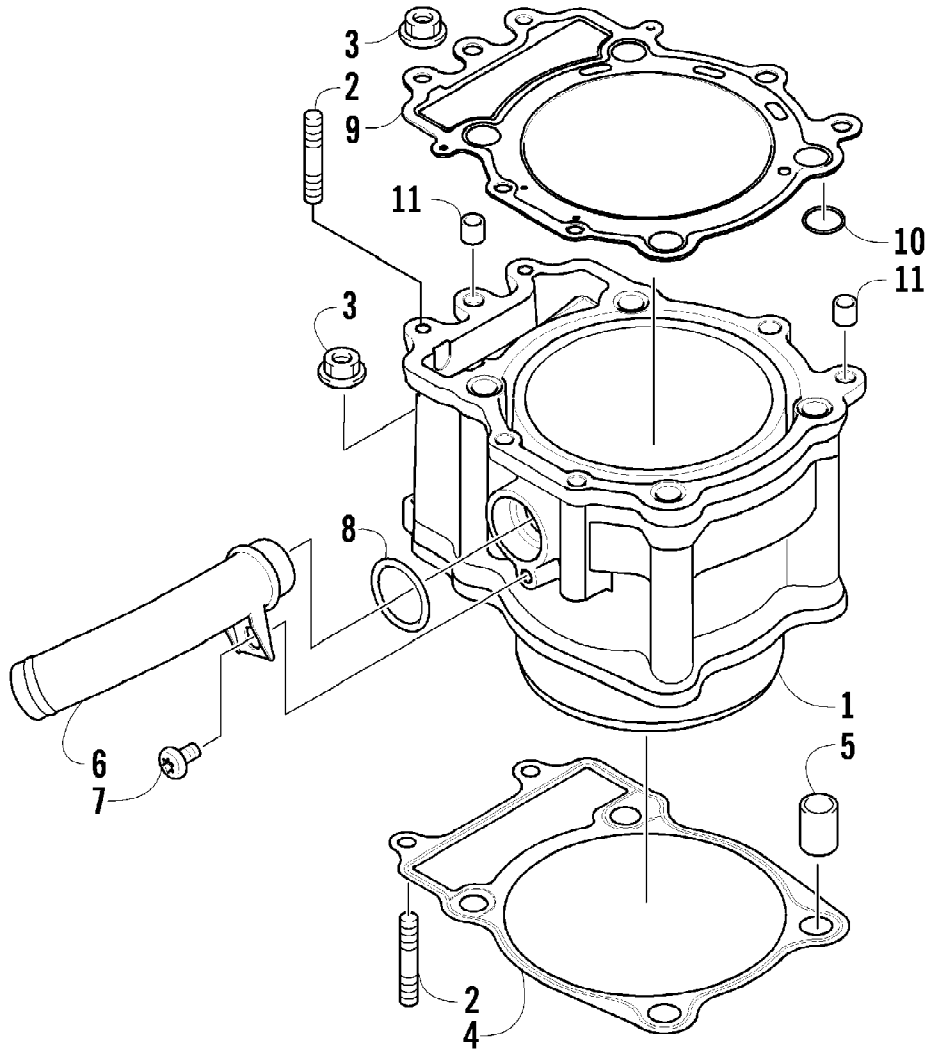

2009 ATV 700 TRV CRUISER STEEL BLUE (A2009TCT4EUSV)
CYLINDER ASSEMBLY

Page 22 of 97

Ref #	Part Number	Qty	S/P/F	Description
1	0804-024	1	S	Cylinder
2	0827-002	4		Bolt, Stud
3	8424-604	4		Nut
4	0830-111	1		Gasket, Base
5	0829-002	2		Pin, Dowel
6	0804-047	1	/P	Union, Coolant Hose
7	8468-612	1		Screw, Machine
8	0830-007	1		O-Ring
9	0830-112	1		Gasket, Cylinder Head
10	0830-113	4		O-Ring
11	0829-001	2	S	Pin, Dowel