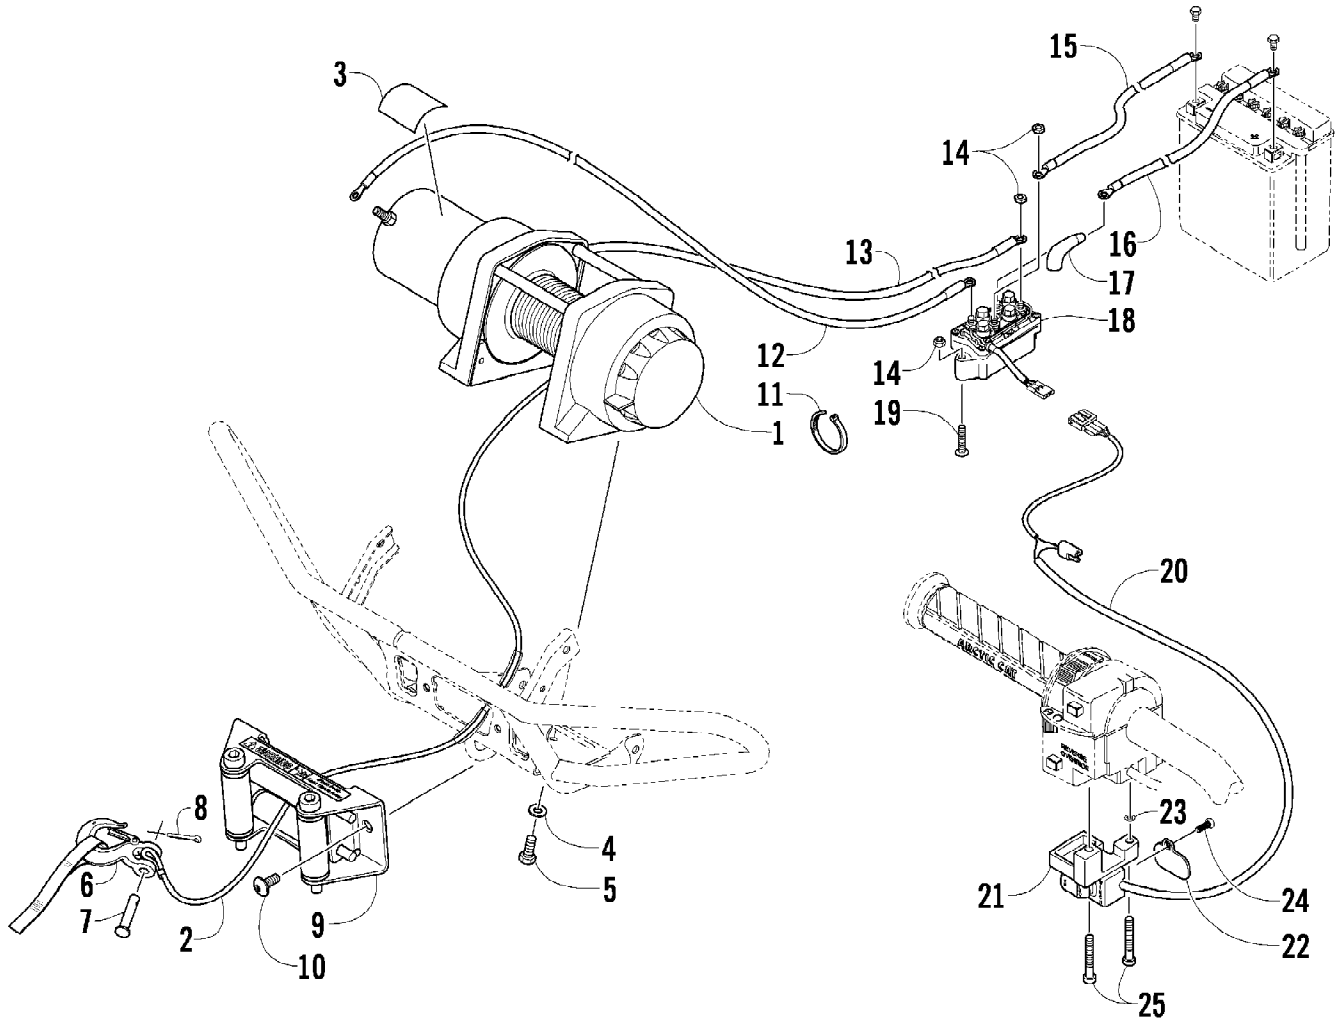

2009 ATV 700 TRV CRUISER STEEL BLUE (A2009TCT4EUSV)
WINCH ASSEMBLY

Page 93 of 97

Ref #	Part Number	Qty	S/P/F	Description
1	1441-704	1		Winch (inc. 2-3)
2	0441-061	1		Cable, Winch
3	1411-826	1		Decal, Warning
4	8051-246	4		Washer, Lock
5	8408-820	4	/P	Screw, Cap
6	0541-760	1		Hook, Winch w/Strap
7	1441-130	1		Pin
8	1441-129	1		Cotter Pin
9	0441-403	1	/P	Roller, Winch
10	8468-820	2		Screw, Machine
11	0123-788	AR	/P	Tie, Cable - 8 in.
12	0445-068	1		Cable, Winch/Solenoid - Yellow
13	0445-069	1		Cable, Winch/Solenoid - Blue
14	0623-038	8		Nut w/Washer
15	1441-112	1		Cable, Solenoid/Battery - Black
16	1441-113	1		Cable, Solenoid/Battery - Red
17	0441-060	3		Boot, Terminal
18	0409-066	1	/P	Solenoid
19	8476-625	2		Screw, Machine
20	0409-087	1		Switch, Control
21	0409-034	1		Holder, Control Switch
22	0409-106	1		Cover, Switch
23	0423-593	1		Washer
24	0423-382	1		Screw, Self-Tapping
25	8464-560	2		Screw, Machine