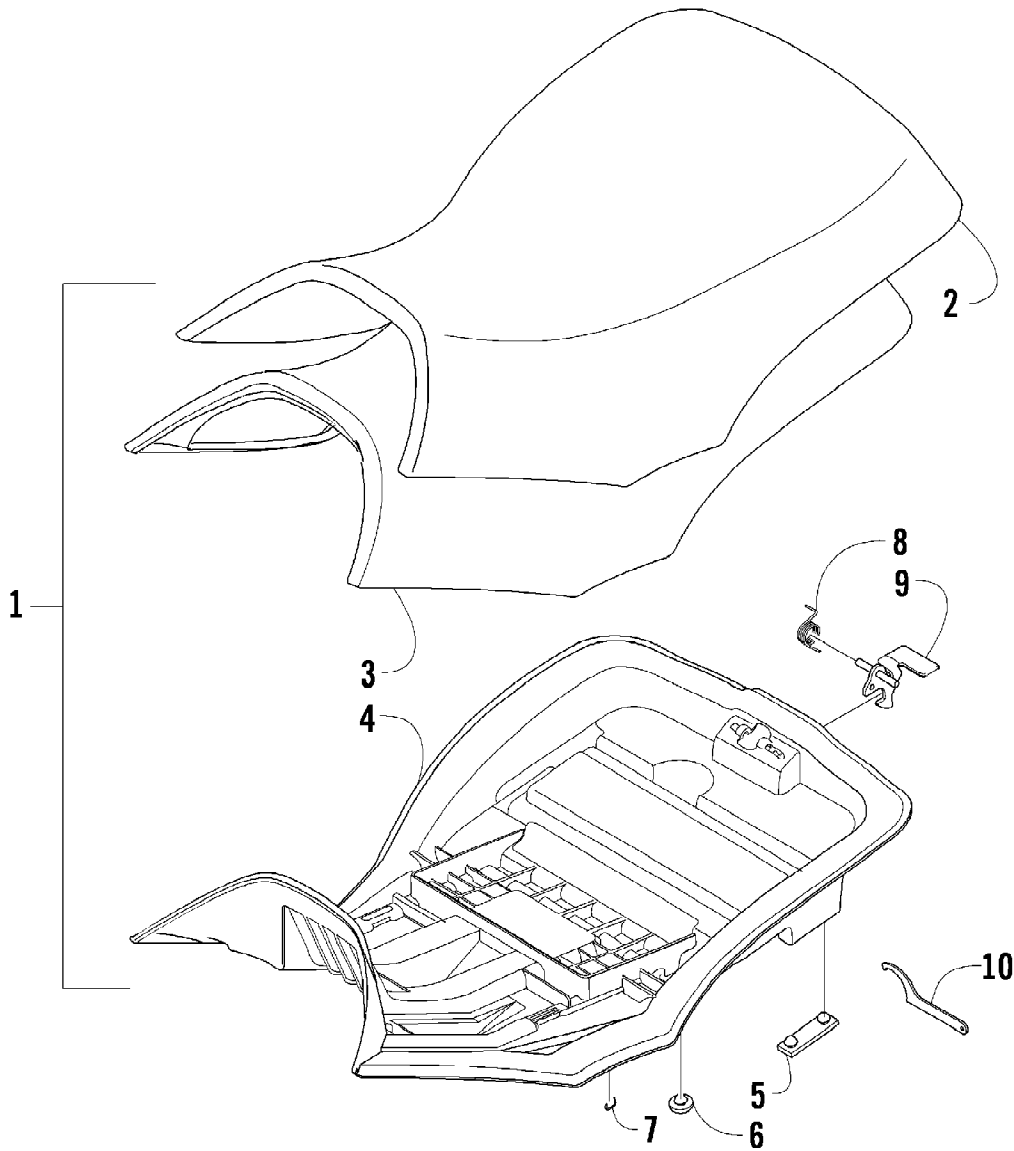

2009 ATV 700 TRV CRUISER STEEL BLUE (A2009TCT4EUSV)
SEAT ASSEMBLY

Page 63 of 97

Ref #	Part Number	Qty	S/P/F	Description
1	2506-805	1		Seat Assembly (inc. 2-9)
2	2506-756	1		Cover, Seat
3	2506-755	1		Foam, Seat
4	2406-144	1	S/P	Base, Seat - Assembly (inc. 5-6)
5	0406-879	2		Bumper, Seat - Rear
6	0406-877	4	/P	Bumper, Seat - Front
7	0624-528	AR	/P	Staple
8	1406-592	1	/P	Spring, Seat Latch
9	1506-156	1		Latch, Seat
10	0441-587	1		Wrench, Spanner