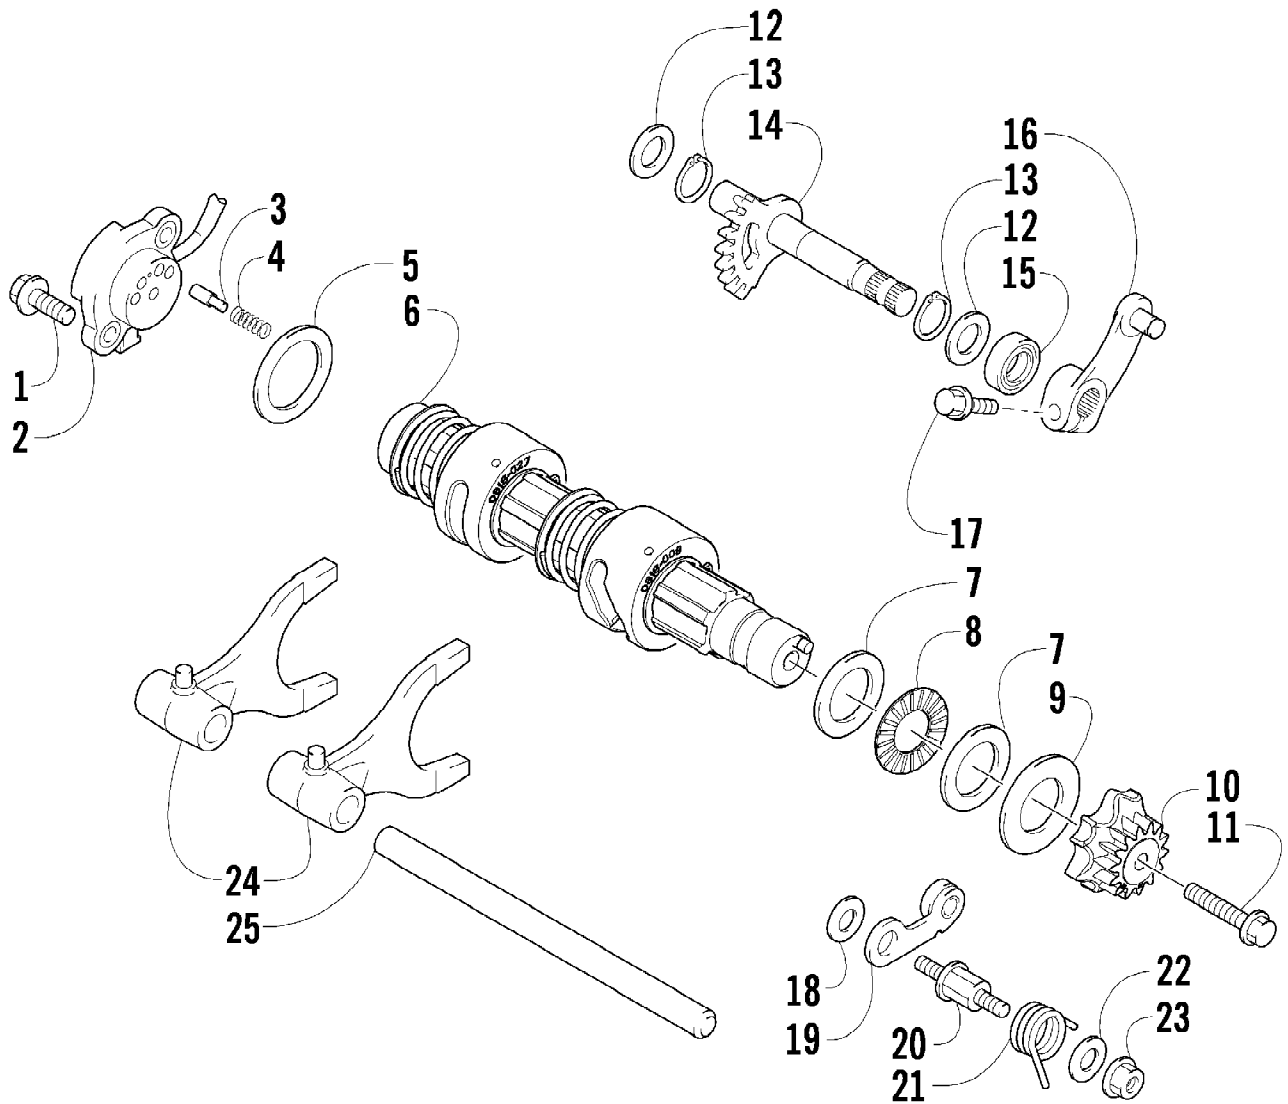

2009 ATV 700 TRV CRUISER STEEL BLUE (A2009TCT4EUSV)
GEAR SHIFTING ASSEMBLY

Page 41 of 97

Ref #	Part Number	Qty	S/P/F	Description
1	8470-520	2		Screw, Machine
2	0409-090	1	/P	Switch, Gear Shift Position
3	0818-013	2		Contact
4	0818-017	2		Spring
5	0828-040	1		Washer
6	0818-046	1		Shaft, Gear Shift - Assembly
7	0828-095	2		Washer
8	0832-052	1	/P	Bearing, Thrust
9	0828-037	1		Washer
10	0818-089	1	/P	Plate, Gear Shift Cam
11	0826-006	1		Screw, Cap
12	0828-036	2		Washer
13	0831-010	2		Ring, Retaining
14	0818-007	1	/P	Shaft, Sub-Gear Shift
15	0830-044	1		Seal, Sub-Gear Shift Shaft
16	0818-014	1		Arm, Select
17	8468-620	1	/P	Screw, Machine
18	0828-038	1		Washer
19	0818-002	1		Stopper, Cam
20	0818-004	1		Support, Cam Stopper
21	0818-090	1		Spring
22	0828-035	1		Washer
23	8424-602	1	/P	Nut
24	0818-072	2	/P	Fork, Shift
25	0818-006	1		Shaft, Shift Fork