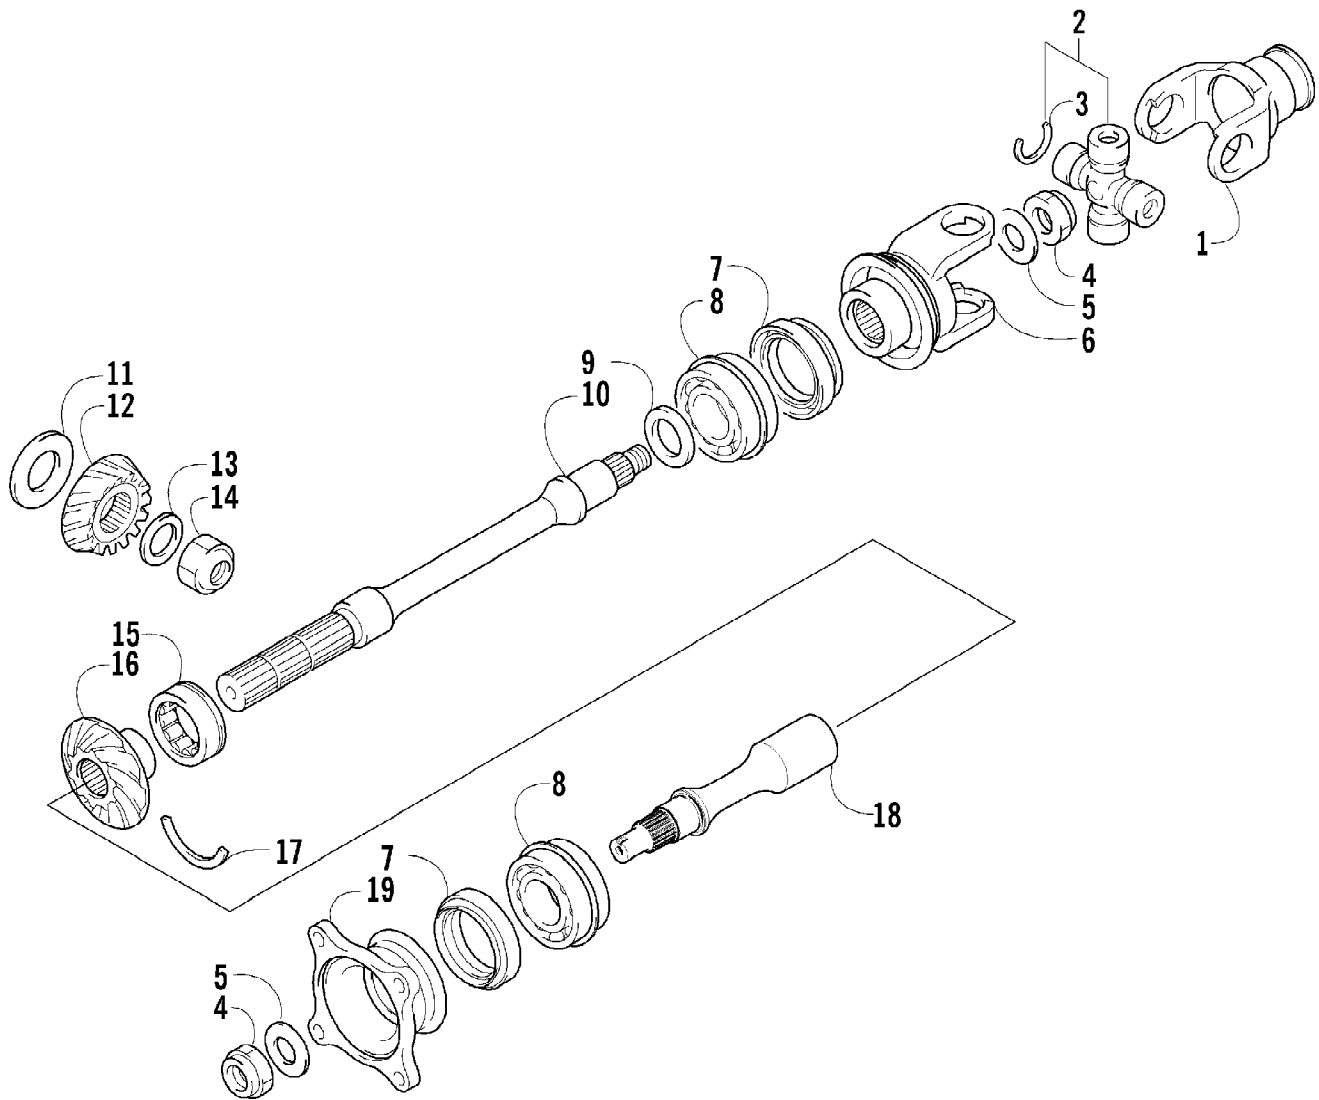

2009 ATV 700 TRV CRUISER STEEL BLUE (A2009TCT4EUSV)
SECONDARY DRIVE ASSEMBLY (ENGINE SERIAL NO. UP TO 0700A60010049)

Page 67 of 97

Ref #	Part Number	Qty	S/P/F	Description
1	0819-063	1		Yoke, Propeller Shaft Joint
2	1402-164	1	/P	Joint, Universal - Set (inc. 3)
3	0423-450	4		Ring, Retaining
4	0827-013	2		Nut
5	0828-020	2		Washer
6	0819-061	1		Yoke, Drive Output
7	0830-043	2		Seal, Oil
8	0832-017	2		Bearing
9	0828-021	AR		Shim, 25 x 34 x 0.25 mm
9	0828-022	AR		Shim, 25 x 34 x 0.30 mm
9	0828-023	AR		Shim, 25 x 34 x 0.70 mm
9	0828-024	AR		Shim, 25 x 34 x 0.90 mm
9	0828-025	AR		Shim, 25 x 34 x 0.95 mm
9	0828-026	AR		Shim, 25 x 34 x 1.00 mm
9	0828-027	AR		Shim, 25 x 34 x 1.05 mm
9	0828-028	AR		Shim, 25 x 34 x 1.10 mm
9	0828-029	AR		Shim, 25 x 34 x 1.15 mm
10	0819-003	1	S	Shaft, Secondary Driven - Front
11	0828-030	AR		Shim, 24 x 48 x 0.25 mm
11	0828-031	AR		Shim, 24 x 48 x 0.30 mm
11	0828-032	AR		Shim, 24 x 48 x 0.35 mm
11	0828-033	AR		Shim, 24 x 48 x 0.90 mm
11	0828-018	AR		Shim, 24 x 48 x 0.95 mm
11	0828-062	AR		Shim, 24 x 48 x 1.00 mm
11	0828-063	AR		Shim, 24 x 48 x 1.05 mm
11	0828-064	AR		Shim, 24 x 48 x 1.10 mm
11	0828-065	AR		Shim, 24 x 48 x 1.15 mm
12	0819-001	1		Gear, Secondary Drive
13	0828-019	1		Washer
14	0827-012	1		Nut
15	0832-016	1		Bearing
16	0819-002	1		Gear, Secondary Driven
17	0819-011	1		Ring, Driven Bearing
18	0819-053	1		Shaft, Secondary Driven - Rear
19	0819-005	1		Flange, Output Joint