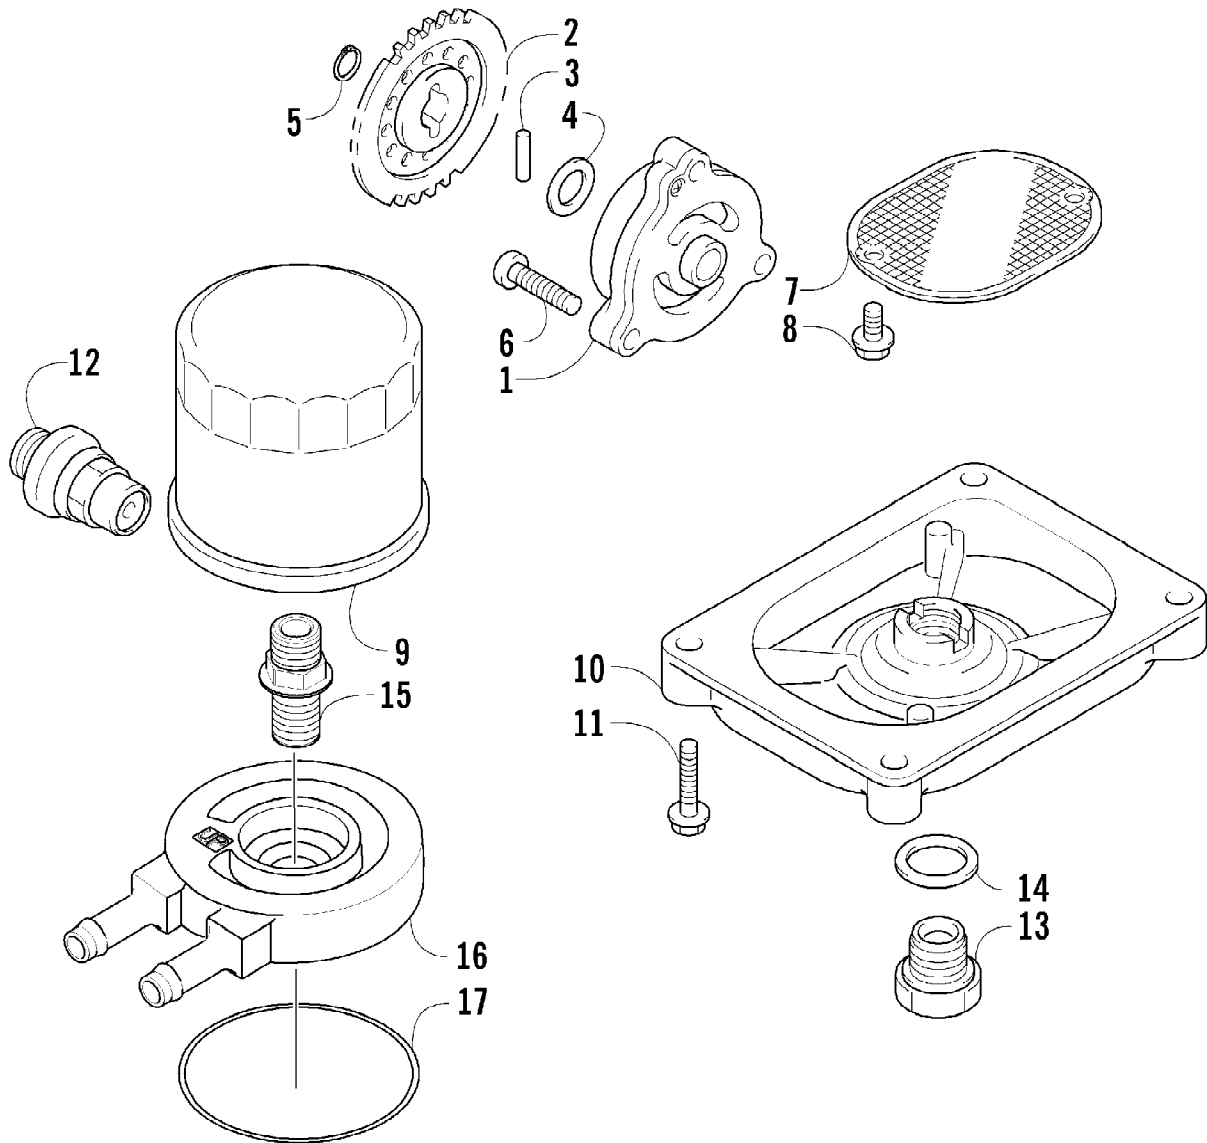

2009 ATV 700 TRV CRUISER STEEL BLUE (A2009TCT4EUSV)
OIL FILTER/PUMP ASSEMBLY

Page 53 of 97

Ref #	Part Number	Qty	S/P/F	Description
1	0812-023	1		Pump, Oil
2	0812-002	1	S	Gear, Driven
3	0829-009	1		Pin
4	0828-007	1	/P	Washer
5	0831-002	1		Ring, Retaining
6	0826-039	3		Screw, Machine
7	0812-057	1	/P	Strainer, Oil
8	0826-040	2		Screw, Machine
9	0812-029	1	S	Filter, Oil
10	0812-053	1		Cap, Oil Strainer
11	8468-625	4		Screw, Machine
12	0812-007	1		Valve, Oil-Relief - Assembly
13	0812-006	1		Plug, Drain
14	0830-017	1		Gasket, Drain Plug
15	0812-056	1		Stand, Oil Fitting
16	0812-055	1		Tower, Oil Fitting
17	0830-166	1		O-Ring, Oil Fitting