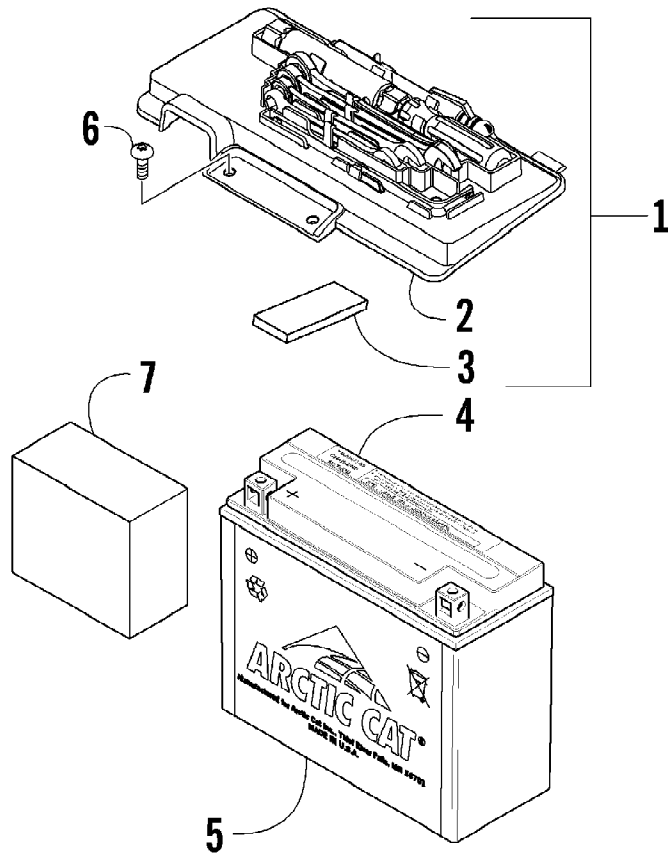

2009 ATV 700 TRV CRUISER STEEL BLUE (A2009TCT4EUSV)
BATTERY ASSEMBLY

Page 6 of 97

Ref #	Part Number	Qty	S/P/F	Description
1	5991-655	1	/P	Battery Cover/Tool Tray Assembly (inc. 2-3)
2	2406-815	1	/P	Cover, Battery
3	0417-016	1		Pad, Battery
3	0444-122	1	S/P/F	Kit, Tool
4	0645-480	1		Battery Assembly (inc. 5)
5	0645-430	1		Decal, Warning
6	8476-620	2		Screw, Machine
7	0417-017	1		Foam, Battery