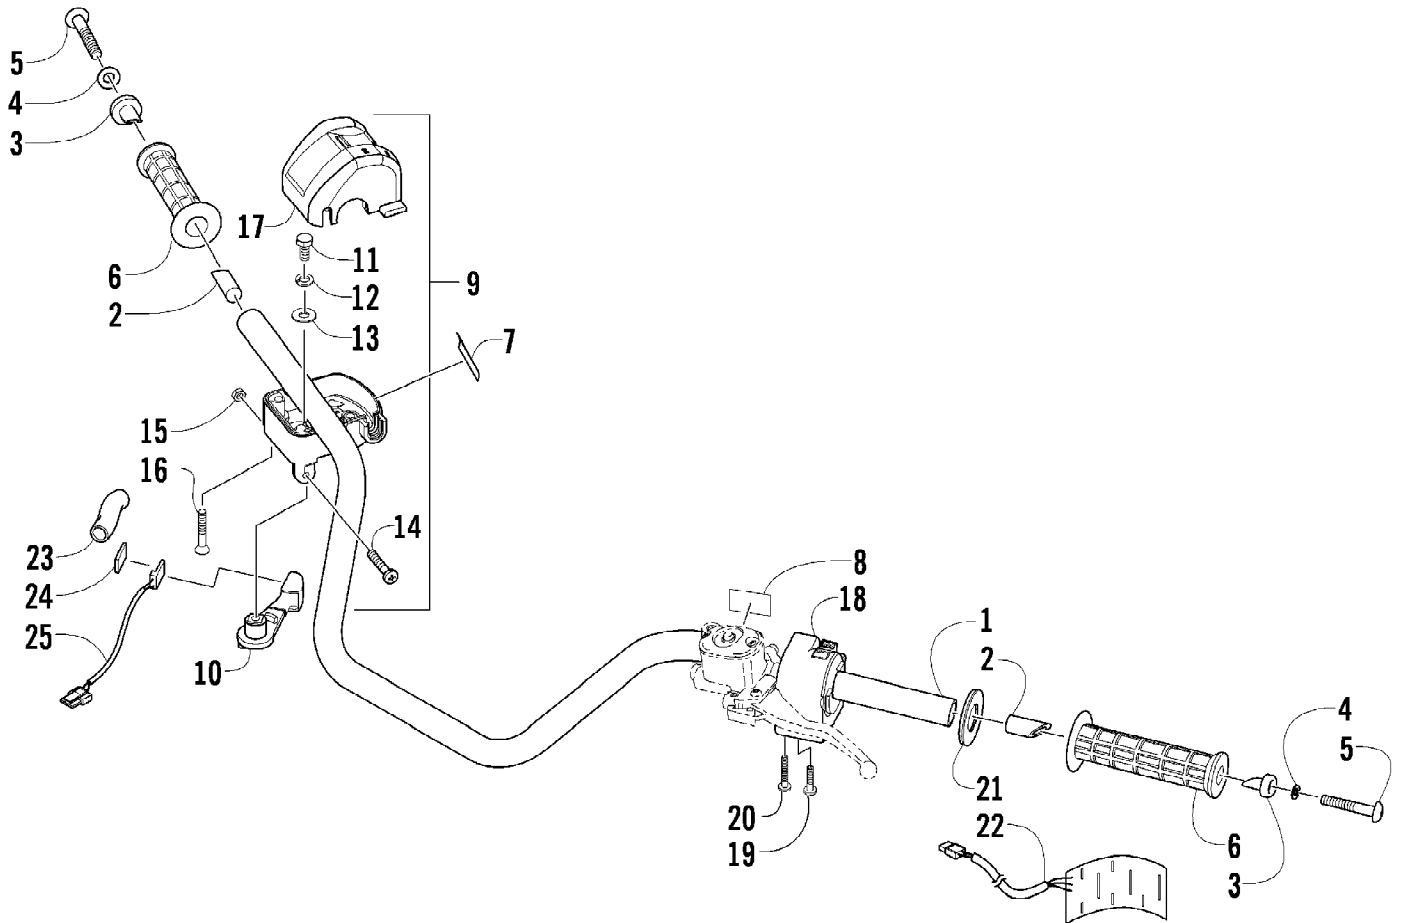

2009 ATV 700 TRV CRUISER STEEL BLUE (A2009TCT4EUSV)
HANDLEBAR ASSEMBLY

Page 43 of 97

Ref #	Part Number	Qty	S/P/F	Description
1	0505-418	1	/P	Handlebar
2	0405-218	2		Plug, Handlebar
3	0405-149	2		End Cap, Handlebar
4	8050-247	2	/P	Washer
5	8477-845	2		Screw, Machine
6	0405-147	2		Grip, Handlebar
7	0411-966	1		Decal, Warning - Differential Lock
8	1411-865	1		Decal, Warning - Brake Lever Lock
9	0509-045	1		Case, Throttle - Assembly (inc. 10-17)
10	3409-001	1		Lever
11	3007-392	1	/P	Screw, Cap
12	3004-447	1	/P	Washer, Lock
13	3003-030	1	/P	Washer
14	3423-014	1		Screw, Machine
15	3423-327	1		Nut
16	3423-199	2		Screw, Machine
17	0409-119	1		Cover, Throttle Case w/Switch
18	0509-014	1		Switch, Control - Assembly (inc. 19-20)
19	0409-027	1		Screw, Machine
20	0409-028	1		Screw, Machine
21	3409-019	1		Cover, Switch Housing
22	0609-800	2		Element, Handwarmer
23	0441-498	1		Tube, Shrink
24	0617-248	1	/P	Pad, Insulator
25	0409-117	1	S	Element, Thumbwarmer