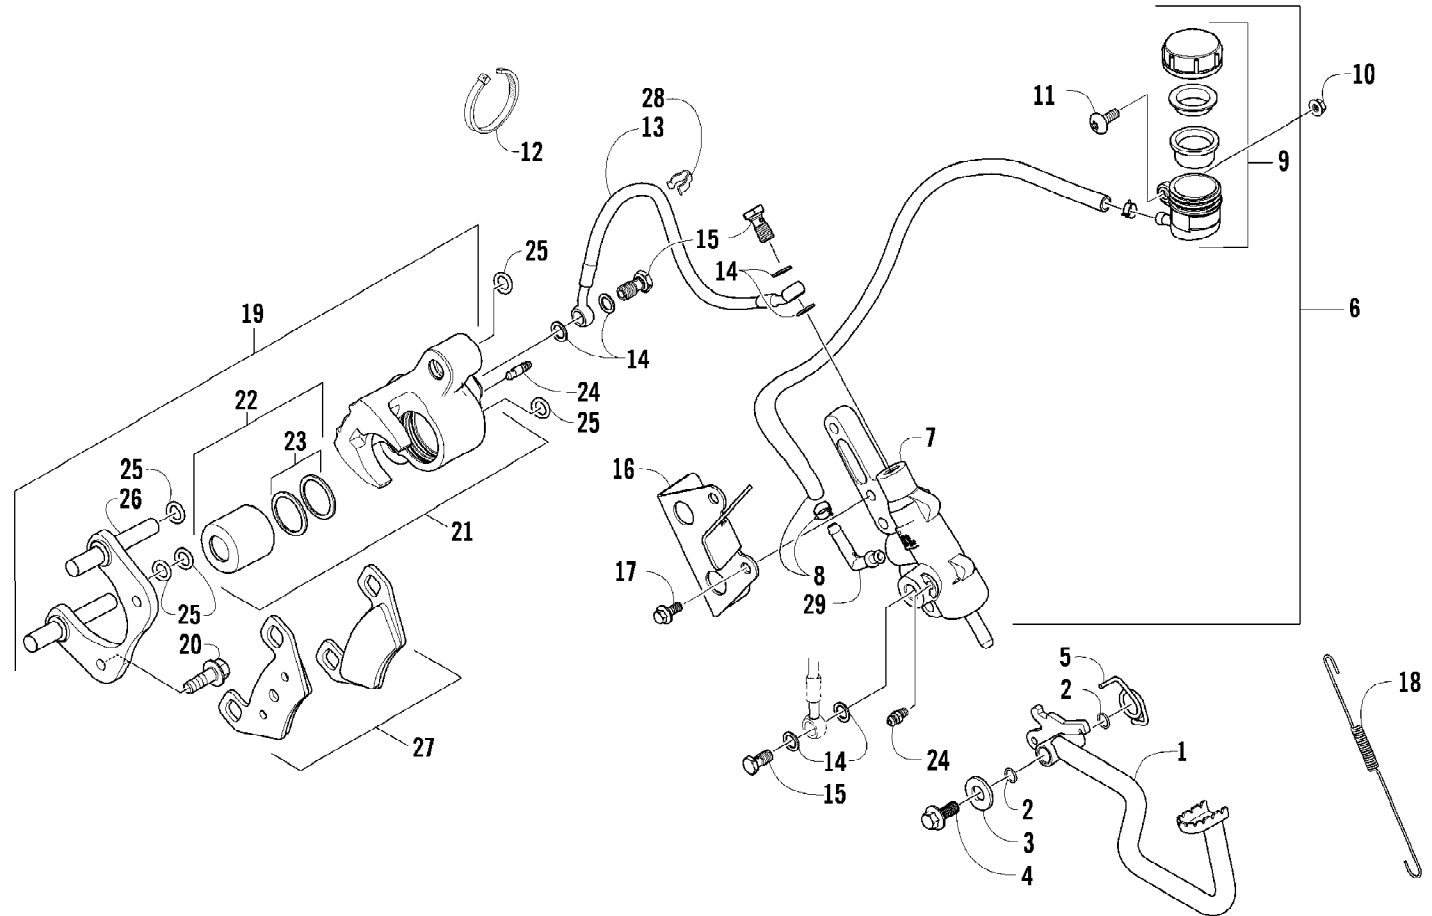

2009 ATV 700 TRV CRUISER STEEL BLUE (A2009TCT4EUSV)  
AUXILIARY BRAKE ASSEMBLY

2009 ATV 700 TRV CRUISER STEEL BLUE (A2009TCT4EUSV)  
AUXILIARY BRAKE ASSEMBLY

Page 4 of 97

Ref #	Part Number	Qty	S/P/F	Description
	1502-294	1		Master Cylinder Replacement Kit
1	1502-063	1		Lever, Brake
2	1602-213	2	/P	O-Ring
3	8050-252	1		Washer
4	8408-816	1		Screw, Cap
5	0502-807	1		Spring, Brake Lever
6	1502-293	1		Brake Assembly (inc. 7-9)
7	0	1	F	Master Cylinder
8	0	1	F	Hose, Brake Reservoir w/Clamps
9	1502-155	1		Reservoir, Brake w/Clamp
10	0623-038	1		Nut w/Washer
11	8476-616	1		Screw, Machine
12	0123-788	AR	/P	Cable Tie - 8 in.
13	1502-140	1		Hose, Brake
14	0423-178	6		Washer, Crush
15	0423-413	3		Bolt, Banjo-Fitting
16	0502-840	1		Bracket, Switch
17	8408-625	2		Screw, Cap
18	0502-785	1		Spring, Brake Switch
19	1436-163	1		Caliper, Brake (inc. 20-23, one No. 24, and 25-27)
20	8408-821	2	/P	Screw, Cap
21	1436-161	1	/P	Housing, Caliper - Assembly - Right Rear (inc. 20, 22-23, and one No. 24)
22	0502-606	1		Piston/Seal Set (inc. 23)
23	0502-607	1		Seal Set
24	0502-609	2	/P	Valve, Bleed
25	0502-608	1		O-Ring, Guide - Set
26	0502-605	1		Bracket Assembly
27	1436-165	1	S	Pad, Brake - Set
28	1502-115	2		Clip, Brake Hose
29	1502-296	1	/P	Adapter, Hose

2009 ATV 700 TRV CRUISER STEEL BLUE (A2009TCT4EUSV)  
CAM CHAIN ASSEMBLY

Page 8 of 97

Ref #	Part Number	Qty	S/P/F	Description
1	0810-001	1		Chain, Cam
2	0810-002	1		Guide, Chain
3	0810-003	1		Tensioner, Chain
4	0826-036	1		Pivot, Tensioner
5	0830-025	1		Washer, Crush
6	0810-004	1		Adjuster, Tensioner - Assembly
7	0830-018	1		Gasket
8	8468-625	2		Screw, Machine
9	0830-107	2		Gasket
10	8400-610	1		Screw, Cap
11	0828-129	1		Washer