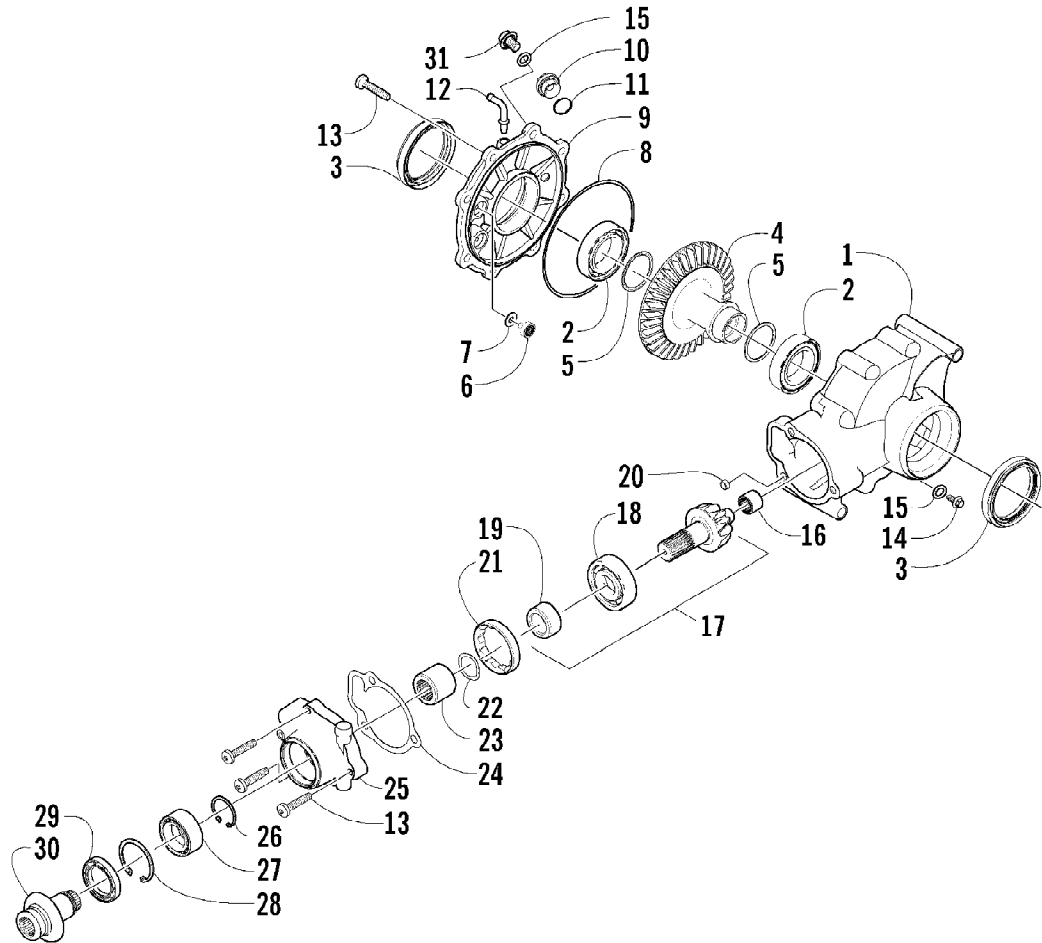

2009 ATV 700 TRV CRUISER STEEL BLUE (A2009TCT4EUSV)
REAR DRIVE GEARCASE ASSEMBLY

2009 ATV 700 TRV CRUISER STEEL BLUE (A2009TCT4EUSV)
REAR DRIVE GEARCASE ASSEMBLY

Page 57 of 97

Ref #	Part Number	Qty	S/P/F	Description
	1502-401	1		Complete Rear Drive Gearcase Assembly
1	1502-317	1		Housing, Gearcase
2	0402-393	2		Bearing
3	1402-713	2	S	Seal
4	1402-033	1		Gear, Ring - 34T
5	0402-405	AR		Shim
5	0402-406	AR		Shim
5	0402-407	AR		Shim
5	0402-408	AR		Shim
5	0402-409	AR		Shim
6	0402-326	1		Button, Thrust
7	0402-429	AR		Shim
7	0402-430	AR		Shim
7	0402-431	AR		Shim
7	0402-432	AR		Shim
7	0402-433	AR		Shim
8	0423-149	1		O-Ring
9	1502-082	1		Cover, Gearcase
10	0402-333	1	/P	Plug, Magnetic (inc. 11)
11	0423-154	1		O-Ring
12	1402-102	1		Fitting
13	0423-118	11		Screw, Self-Tapping
14	1402-210	1	/P	Plug, Fill (inc. one No. 15)
15	0423-153	2		O-Ring
16	0402-328	1		Bearing
17	0502-784	1		Gear, Pinion - Assembly - 11T (inc. 18-19)
18	0402-327	1		Bearing
19	0402-336	1		Collar, Retaining
20	0402-411	1		Pin, Dowel
21	0402-331	1		Collar, Lock
22	0402-982	1		Washer, Wave
23	0402-981	1		Collar, Shaft
24	0402-947	1		Gasket, Flange
25	0502-529	1		Housing, Pinion
26	0423-417	1		Ring, Retaining
27	1402-043	1		Bearing
28	0423-423	1		Ring, Retaining
29	1402-011	1		Seal
30	1502-085	1	/P	Shaft, Input
31	1402-211	1		Plug, Oil Level (inc. one No. 15)