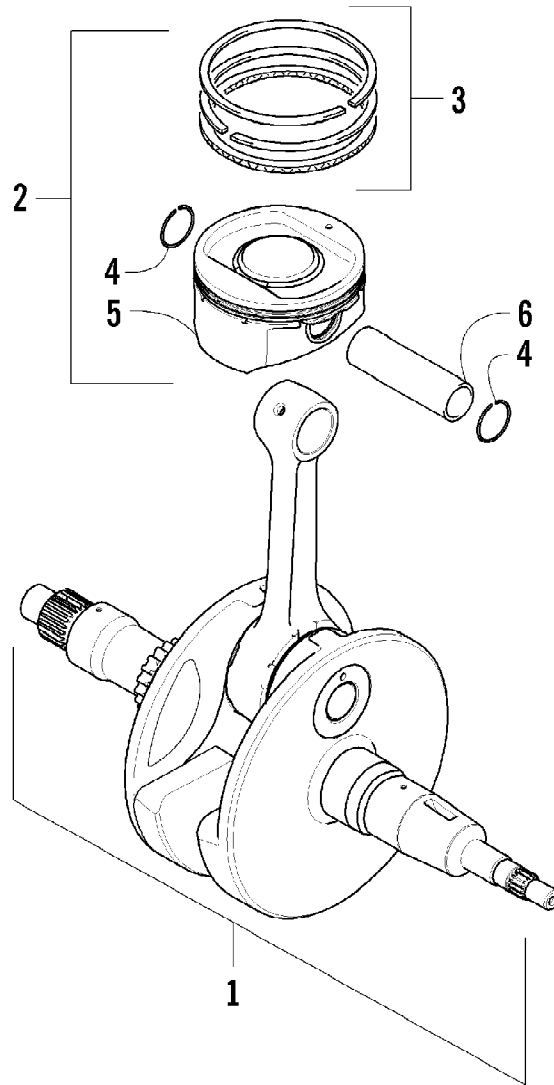

2009 ATV 700 TRV CRUISER STEEL BLUE (A2009TCT4EUSV)  
CAM CHAIN ASSEMBLY

Page 8 of 97

Ref #	Part Number	Qty	S/P/F	Description
1	0810-001	1		Chain, Cam
2	0810-002	1		Guide, Chain
3	0810-003	1		Tensioner, Chain
4	0826-036	1		Pivot, Tensioner
5	0830-025	1		Washer, Crush
6	0810-004	1		Adjuster, Tensioner - Assembly
7	0830-018	1		Gasket
8	8468-625	2		Screw, Machine
9	0830-107	2		Gasket
10	8400-610	1		Screw, Cap
11	0828-129	1		Washer

2009 ATV 700 TRV CRUISER STEEL BLUE (A2009TCT4EUSV)  
CRANK BALANCER ASSEMBLY

Page 16 of 97

Ref #	Part Number	Qty	S/P/F	Description
1	0826-033	1		Screw, Cap
2	0828-003	1		Washer
3	0811-003	1		Gear, Oil Pump Drive
4	0829-007	1		Pin, Dowel
5	0811-004	1		Spacer
6	0811-002	1		Gear, Driven
7	0829-006	1		Key
8	0811-017	1		Balancer, Crank

2009 ATV 700 TRV CRUISER STEEL BLUE (A2009TCT4EUSV)  
CRANKCASE ASSEMBLY

2009 ATV 700 TRV CRUISER STEEL BLUE (A2009TCT4EUSV)  
CRANKCASE ASSEMBLY

Page 18 of 97

Ref #	Part Number	Qty	S/P/F	Description
1	0801-153	1	S	Crankcase Assembly (inc. 2-15)
2	0812-064	2		Plug
3	0801-002	1		Plug
4	0832-043	1	/P	Bearing
5	0832-044	2	/P	Bearing
6	0832-049	1	/P	Bearing
7	0832-050	3	/P	Bearing
8	0832-042	1	/P	Bearing
9	0832-048	1	/P	Bearing
10	0832-015	1	S/P	Bearing
11	0822-052	1		Seal, Countershaft
12	0826-100	4		Screw, Machine
13	0822-010	4	/P	Retainer, Bearing
14	0801-028	1		Pipe, Breather
15	0830-035	1		Seal, Driveshaft
16	8412-850	4		Screw, Cap
17	0829-003	1		Pin, Dowel
18	0829-002	5		Pin, Dowel
19	8468-645	3		Screw, Machine
20	8468-655	3		Screw, Machine
21	8468-675	2		Screw, Machine
22	8412-860	1		Screw, Cap
23	0826-017	1		Screw, Cap
24	0830-008	2		Gasket
25	0826-019	1		Screw, Cap
26	0826-018	1		Screw, Cap
27	8468-695	1		Screw, Machine
28	8468-680	1		Screw, Machine
29	0801-029	1		Housing, Secondary Shaft (inc. one No. 7)
30	0826-105	3		Screw, Cap
31	0826-038	1		Screw, Cap
32	0801-069	1		Pipe, Breather
33	0801-143	1		Stick, Oil Level
34	0830-010	1		O-Ring