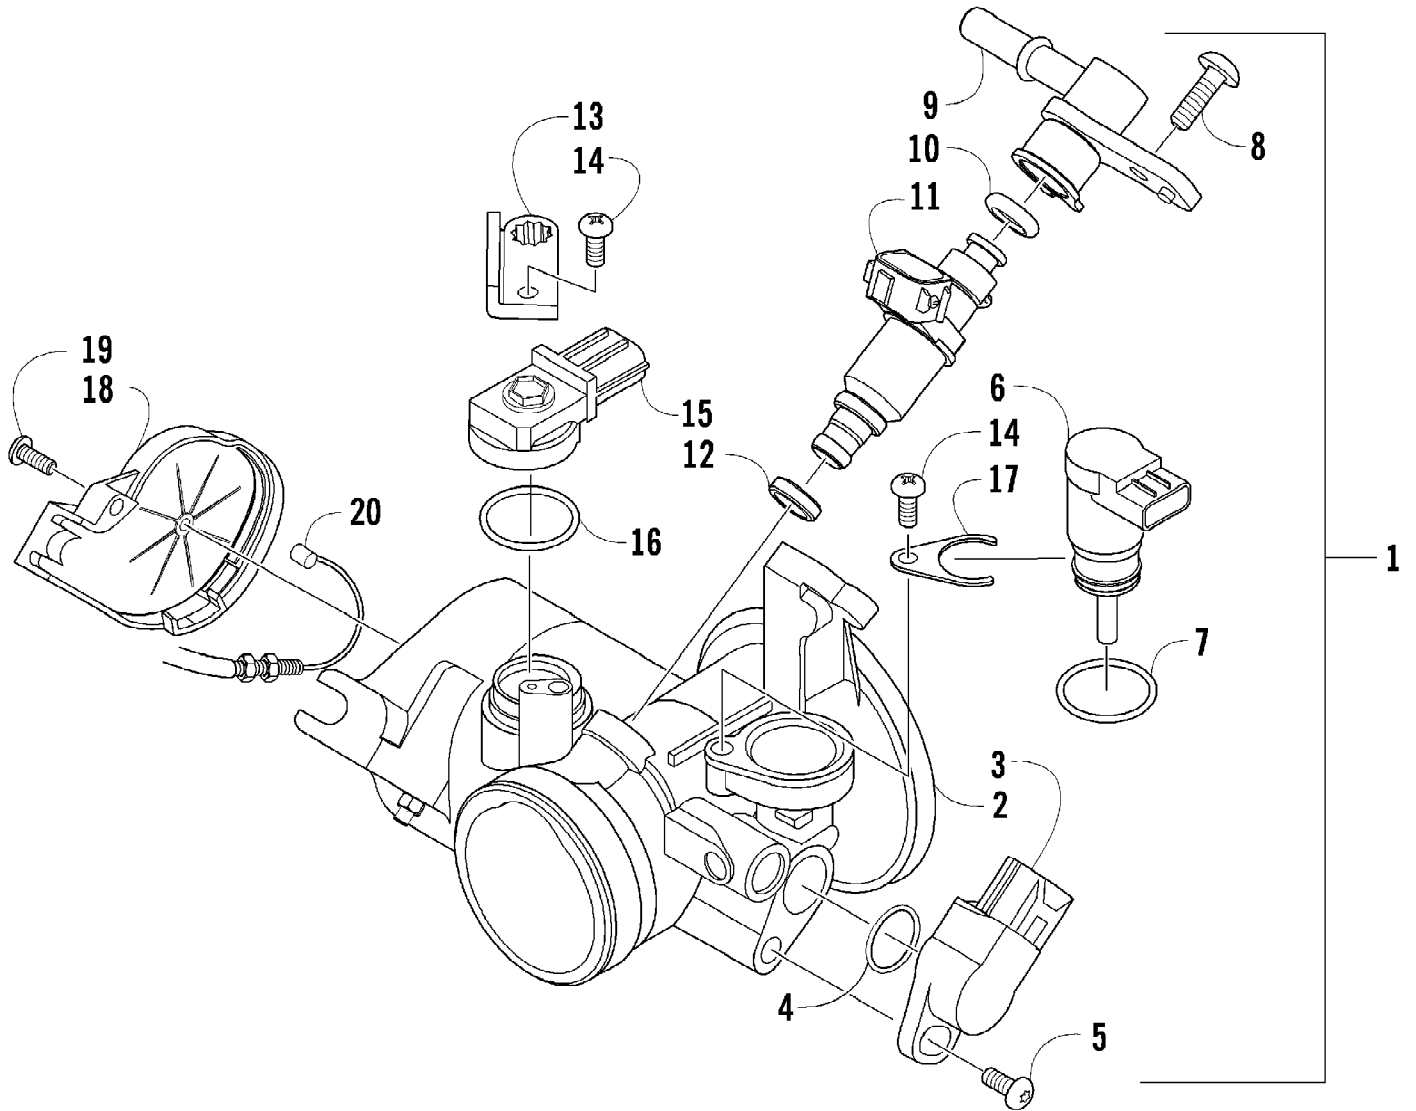

2009 ATV 700 TRV CRUISER STEEL BLUE (A2009TCT4EUSV)  
THROTTLE BODY ASSEMBLY

Page 85 of 97

Ref #	Part Number	Qty	S/P/F	Description
1	0470-753	1		Throttle - Assembly (inc. 2-19)
2	0	1	F	Throttle Body
3	0430-072	1		Sensor, Throttle Position
4	5507-234	1		O-Ring
5	5507-231	1		Screw, Machine
6	0430-074	1		Valve, ISC
7	5507-233	1		O-Ring
8	5507-238	1		Screw, Machine
9	0470-687	1		Rail, Fuel
10	0470-767	1		O-Ring
11	0470-762	1		Injector, Fuel
12	0470-768	1		Seal
13	5507-227	1		Bracket, MAP Sensor
14	5507-117	2	/P	Screw, Machine
15	0430-073	1		Sensor, MAP
16	5507-232	1		O-Ring
17	5507-229	1		Plate, ISC Valve
18	5507-223	1		Cover
19	5507-037	1	/P	Screw, Machine
20	0487-057	1		Cable, Throttle