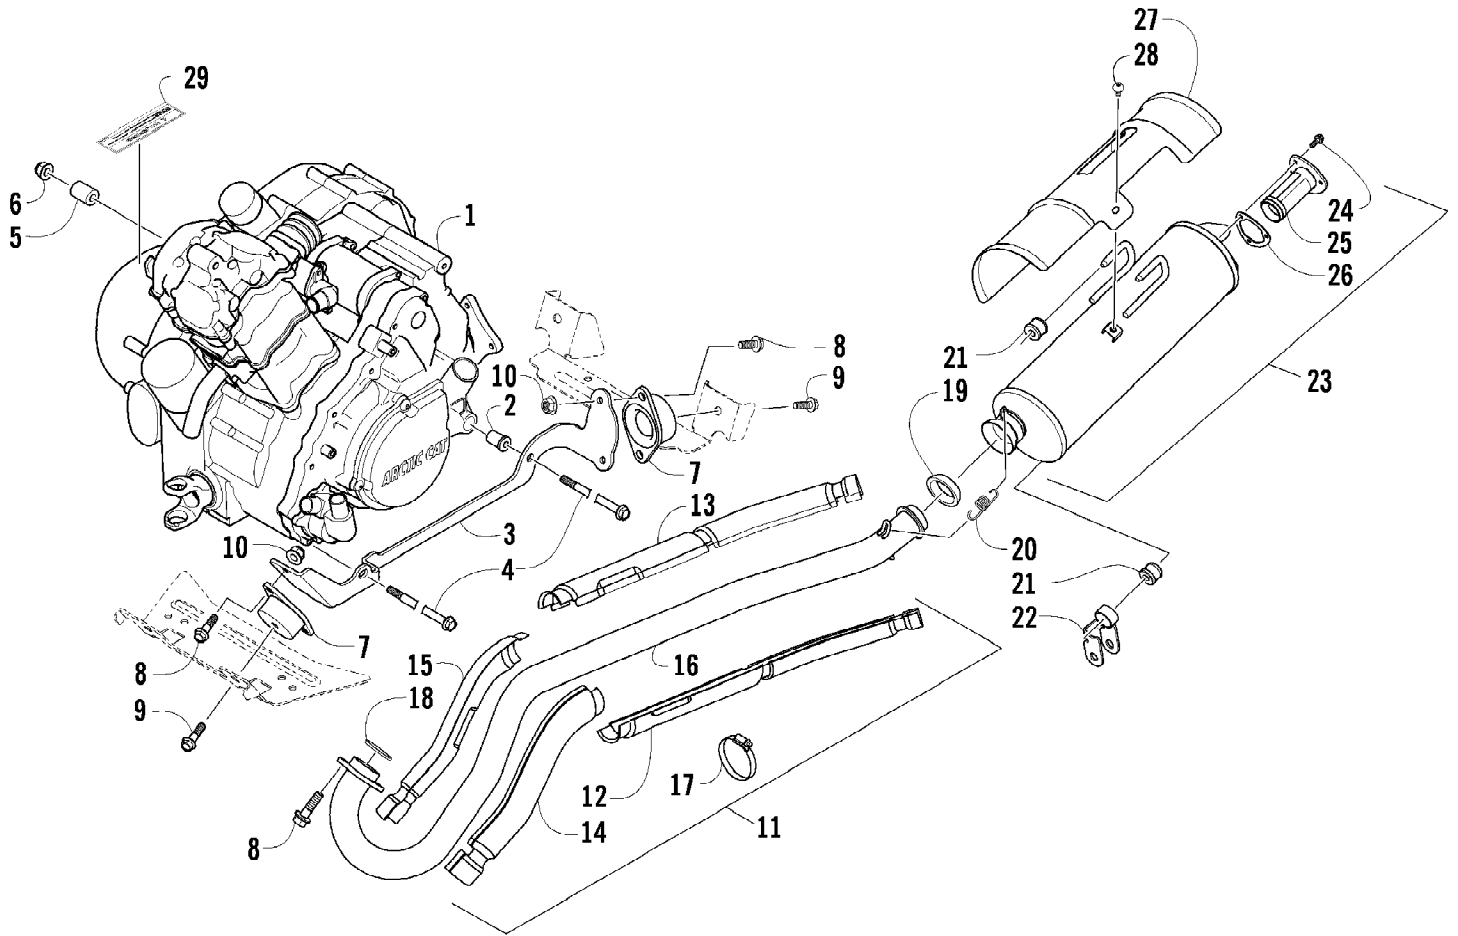

2009 ATV 700 TRV CRUISER STEEL BLUE (A2009TCT4EUSV)
ENGINE AND EXHAUST

Page 28 of 97

Ref #	Part Number	Qty	S/P/F	Description
1	0800-065	1	S/P	Engine, A700FH1
2	0801-108	4	S	Mount, Rubber - Engine
3	1506-740	1		Bracket, Engine - Right
3	1506-741	1		Bracket, Engine - Left
4	0423-405	2		Screw, Cap
5	0423-042	1	S	Spacer, Engine
6	8428-002	2		Nut, Lock
7	2406-065	4		Mount, Engine
8	8408-820	10	/P	Screw, Cap
9	8408-012	4		Screw, Cap
10	8432-802	8		Nut, Lock
11	0512-363	1		Pipe, Exhaust - Assembly (inc. 12-17)
12	0412-355	1		Shield, Exhaust Pipe - Lower - Rear
13	0412-354	1		Shield, Exhaust Pipe - Upper - Rear
14	0412-349	1		Shield, Exhaust Pipe - Inner - Front
15	0412-348	1		Shield, Exhaust Pipe - Outer - Front
16	0512-362	1		Pipe, Exhaust
17	0423-317	4	/P	Clamp
18	0412-338	1	/P	Gasket, Exhaust Pipe
19	0412-375	1	/P	Seal, Exhaust
20	0612-668	2	/P	Spring, Extension
21	0412-215	3	S	Bushing
22	1506-732	1		Channel, Muffler Support
23	0512-355	1	/P	Muffler - Assembly (inc. 24-26)
24	8408-616	3		Screw, Cap
25	0512-219	1	/P	Arrester, Spark - Assembly
26	0412-313	1		Gasket, Spark Arrester
27	0412-373	1	/P	Cover, Muffler
28	8477-610	3		Screw, Machine
29	0411-426	1		Decal, Warning - Clutch Cover