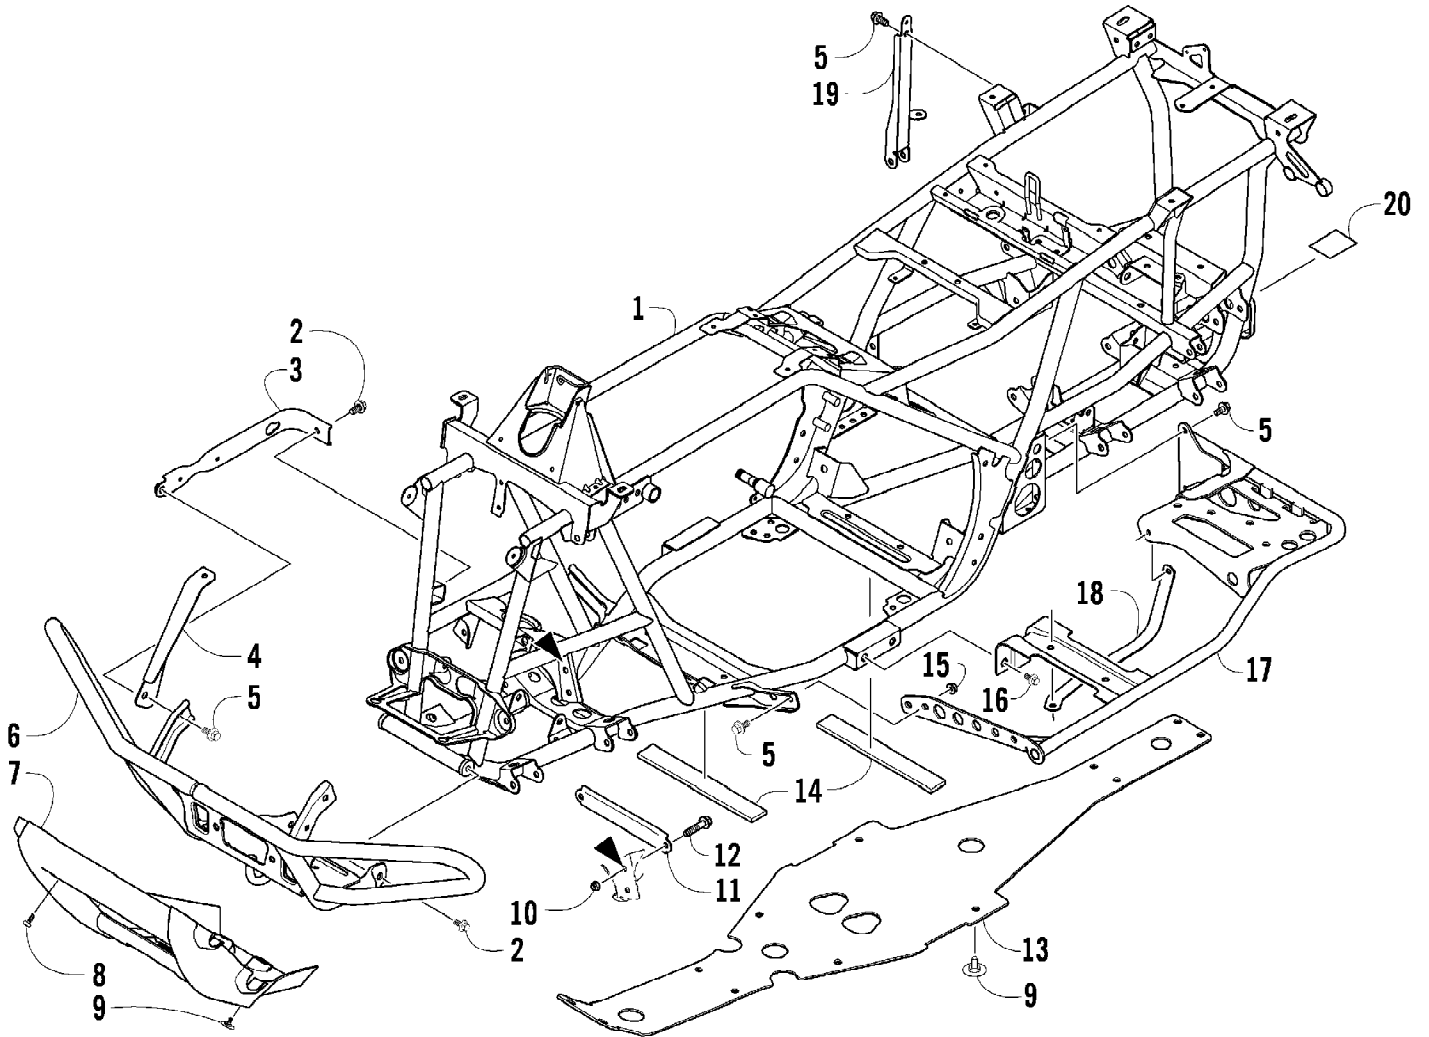

2009 ATV 700 TRV CRUISER STEEL BLUE (A2009TCT4EUSV)
FRAME AND RELATED PARTS

Page 30 of 97

Ref #	Part Number	Qty	S/P/F	Description
1	2506-881	1		Frame, Main
2	8409-020	4	/P	Screw, Cap
3	1506-596	1	/P	Channel, Bumper Mounting - Right
3	0506-653	1	S	Channel, Bumper Mounting - Left
4	1506-562	1		Bracket, Mounting - Bumper - Right
4	1506-563	1		Bracket, Mounting - Bumper - Left
5	8408-816	11		Screw, Cap
6	1506-855	1	/P	Bumper
7	1406-360	1		Grille, Bumper
8	0423-419	2		Screw, Machine
9	0423-101	12		Screw, Shoulder
10	0423-744	2		Nut, Lock
11	1506-429	1	S	Brace, A-Arm
12	8409-025	2		Screw, Cap
13	2406-091	1		Panel, Belly
14	0406-289	2		Pad, Frame
15	8424-802	4		Nut
16	8409-016	4		Screw, Cap
17	1506-848	1		Footrest - Right
17	1506-849	1		Footrest - Left
18	2406-216	1		Strap, Footrest - Right
18	2406-217	1		Strap, Footrest - Left
19	2506-447	1		Bracket, Support
20	1411-077	1		Decal, Warning - Towing