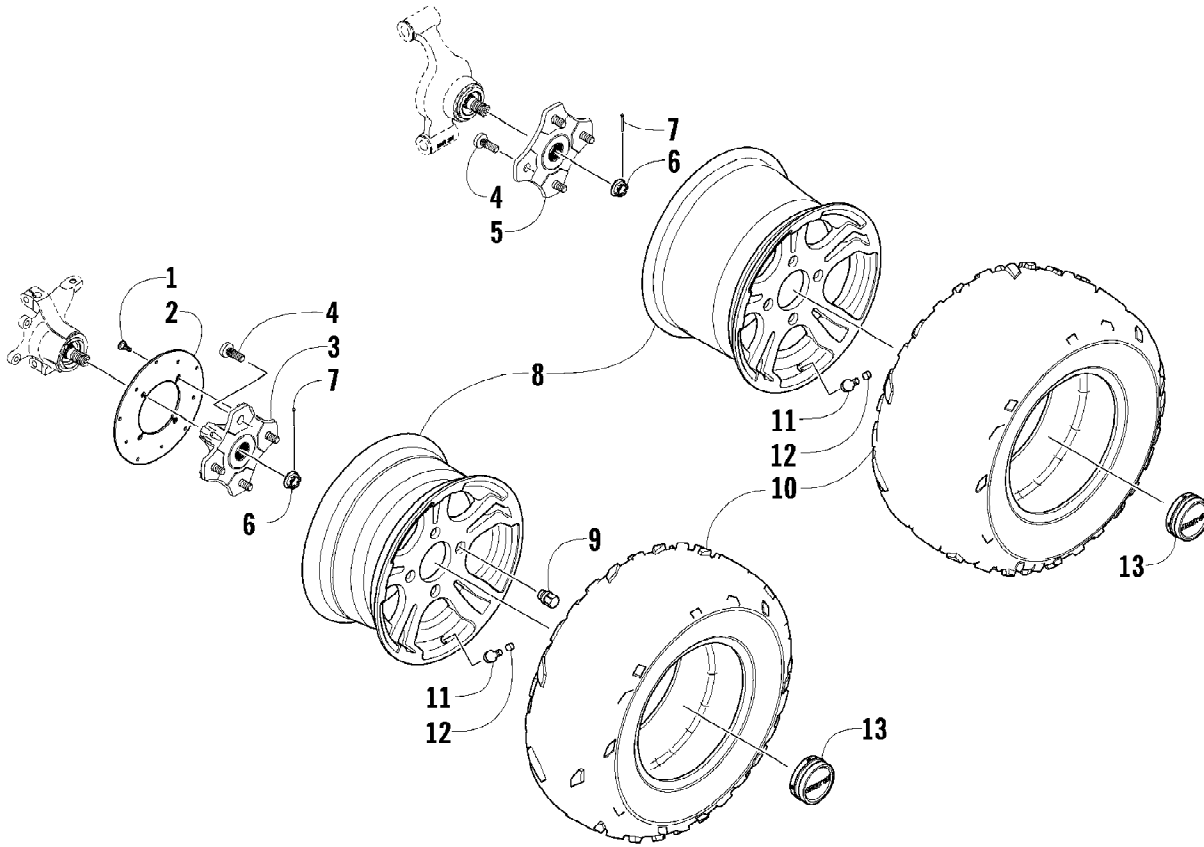

2009 ATV 700 TRV CRUISER STEEL BLUE (A2009TCT4EUSV)
WHEEL AND TIRE ASSEMBLY

Page 91 of 97

Ref #	Part Number	Qty	S/P/F	Description
1	0423-557	12		Screw, Shoulder
2	1436-164	3	/P	Disc, Brake
3	3323-100	2	S	Hub, Wheel - Front (inc. 4)
4	0402-974	16	/P	Stud
5	3323-100	1	S	Hub, Wheel - Rear - Right (inc. 4)
5	3323-113	1	/P	Hub, Wheel - Rear - Left (inc. 4)
6	0423-607	4		Nut, Castle
7	0423-407	4		Pin, Cotter
8	1402-730	2		Wheel - Front
8	1402-731	2		Wheel - Rear
9	0423-618	16		Nut, Lug
10	1402-658	2		Tire - Front
10	1402-659	2		Tire - Rear
11	0402-064	4		Stem, Valve (inc. 12)
12	0402-140	4		Cap, Valve Stem
13	1402-736	4		Cap, Wheel