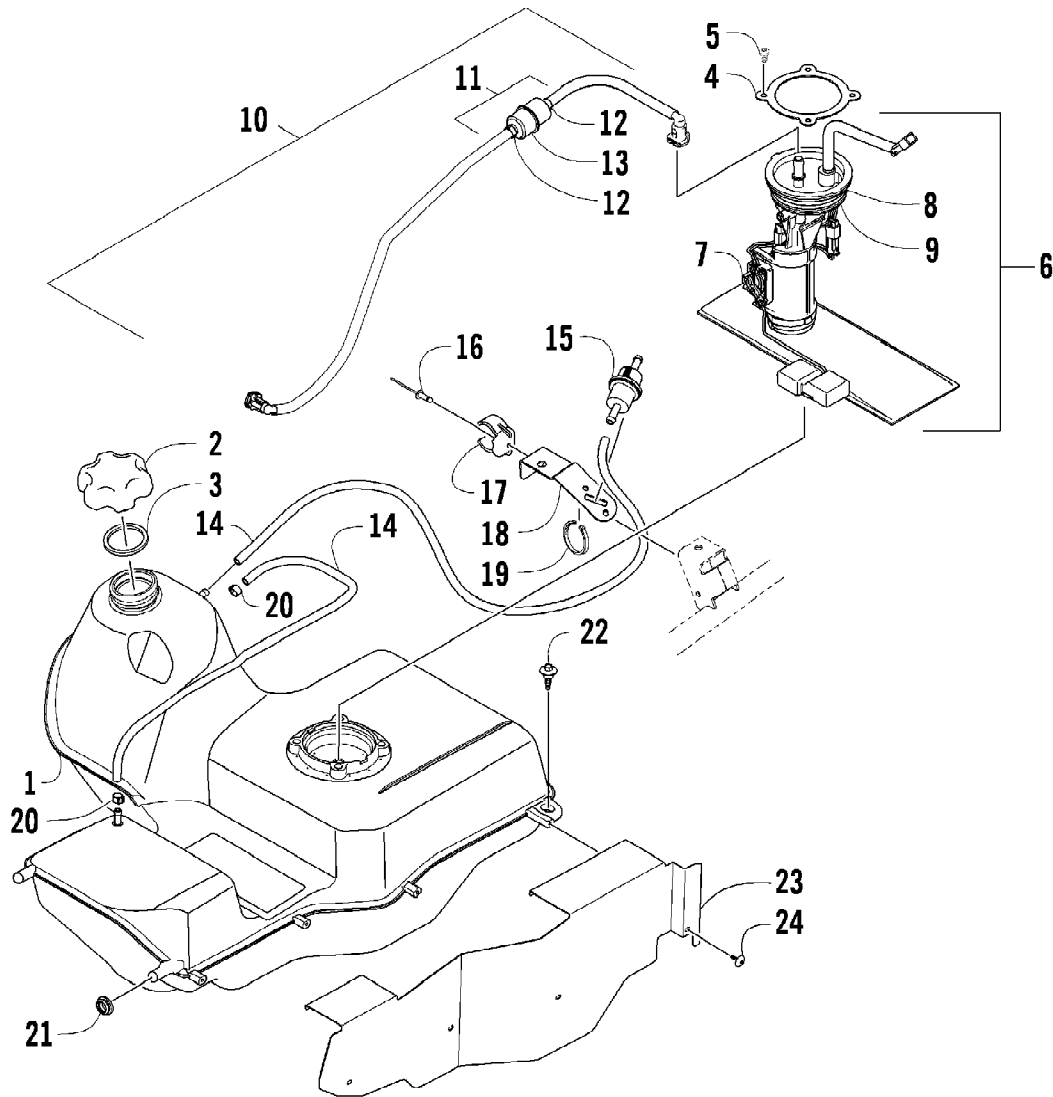

2009 ATV 700 TRV CRUISER STEEL BLUE (A2009TCT4EUSV)
GAS TANK ASSEMBLY

Page 39 of 97

Ref #	Part Number	Qty	S/P/F	Description
1	0570-206	1		Tank, Gas - Assembly (inc. 2-5)
2	0470-438	1	/P	Cap, Gas Tank (inc. 3)
3	0109-733	1	/P	Gasket, Gas Tank Cap
4	0470-606	1		Plate, Mounting - Fuel Pump
5	8476-612	4		Screw, Machine
6	0570-271	1	/P	Pump, Fuel - Assembly (inc. 7-9)
7	0570-252	1	/P	Sensor, Fuel Level - Kit (inc. 8-9)
8	0470-614	1		Seal, Fuel Pump
9	0470-613	1		Seal, Fuel Pump
10	0570-277	1		Hose, Gasline - Assembly (inc. 11-13)
11	0570-246	1		Filter, Fuel - Kit (inc. 12-13)
12	0	2	F	Clamp, Hose
13	0	1	F	Filter, Fuel
14	0410-070	AR	/P	Hose, Gasline - 25 ft
15	0510-335	1	/P	Filter, In-Line
16	8060-628	1		Rivet
17	1670-826	1		Bracket, Fuel Filter
18	0470-794	1		Bracket, Filter Mounting
19	0123-788	AR	/P	Tie, Cable - 8 in.
20	0423-688	2		Clamp, Hose
21	0423-460	2		Grommet
22	0423-732	2		Screw, Shoulder
23	0470-822	1		Shield, Heat
24	0623-797	4		Screw, Self-Tapping