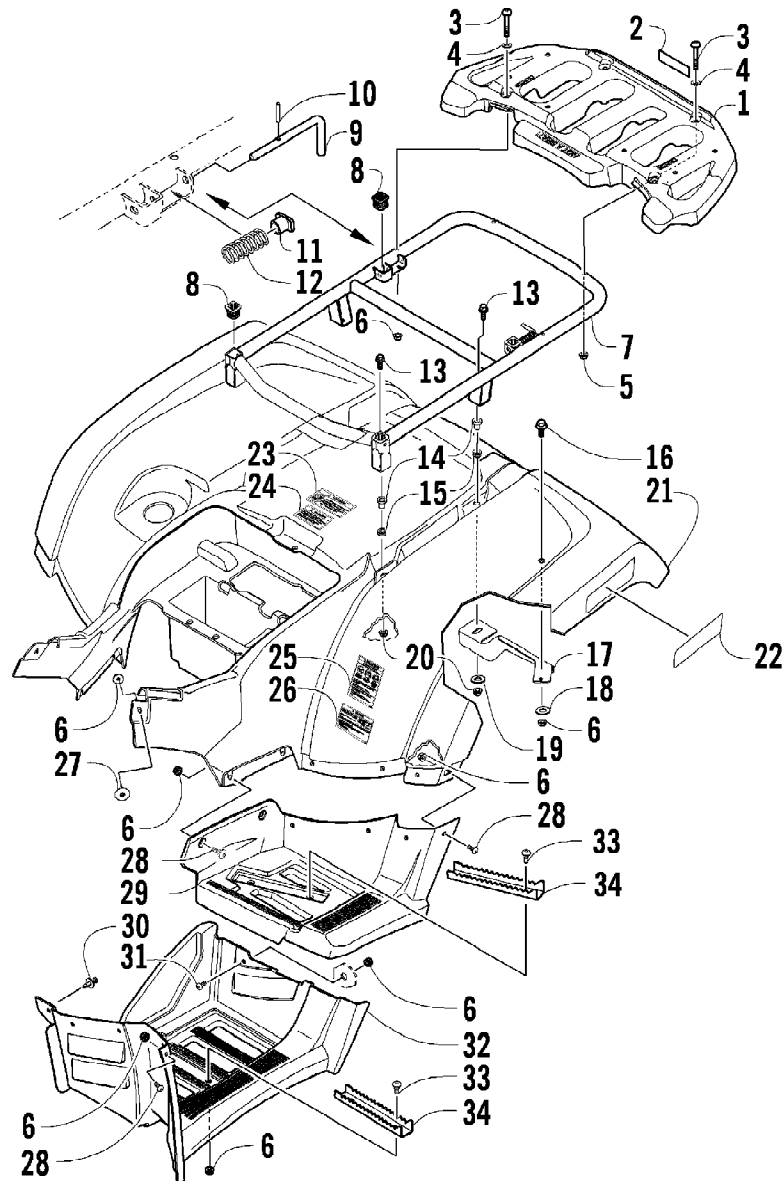

2009 ATV 700 TRV CRUISER STEEL BLUE (A2009TCT4EUSV)
REAR RACK, BODY PANEL, AND FOOTWELL ASSEMBLIES

Page 59 of 97

Ref #	Part Number	Qty	S/P/F	Description
1	2516-339	1	/P	Cover, Rack (inc. 2)
2	1411-201	1		Decal, Warning - Load
3	8410-640	4		Screw, Cap
4	8050-223	4		Washer
5	0423-891	2		Nut, Cap
6	0423-540	38		Nut, Lock
7	2516-169	1		Rack, Rear - Assembly (inc. 8-12)
8	0441-592	4	/P	Bushing
9	0541-504	2		Pin - Assembly (inc. 10-12)
10	0423-635	2		Pin, Roll
11	0423-677	2		Bushing, Flanged
12	0423-636	2		Spring
13	8410-835	4		Screw, Cap
14	0423-669	4		Spacer
15	0423-465	4		Grommet
16	0423-654	2		Screw, Shoulder
17	2506-092	1		Bracket, Rear Fender - Right
17	2506-093	1		Bracket, Rear Fender - Left
18	8050-222	2	/P	Washer
19	0423-087	2		Washer
20	8432-802	4		Nut, Lock
21	2516-085	1	S	Fender, Rear - Assembly (inc. 22-26)
22	1411-592	1	/P	Decal, Reflector - Rear - Right
22	1411-593	1	/P	Decal, Reflector - Rear - Left
23	1411-269	1		Decal, Warning - Passenger
24	1411-251	1		Decal, Warning - Seat/Passenger
25	1411-956	1		Decal, Passenger
26	1411-957	1	S	Decal, Warning - Tire Pressure
27	0423-101	2		Screw, Shoulder
28	0423-419	22		Screw, Machine
29	2406-042	1		Footwell, Rear - Right
29	2406-043	1		Footwell, Rear - Left
30	0623-362	2		Rivet, Reinstallable
31	8477-620	2		Screw, Machine
32	1506-813	1		Footwell - Right
32	2406-471	1	/P	Footwell - Left
33	0423-355	8		Screw, Shoulder
34	1506-125	4	/P	Footpeg