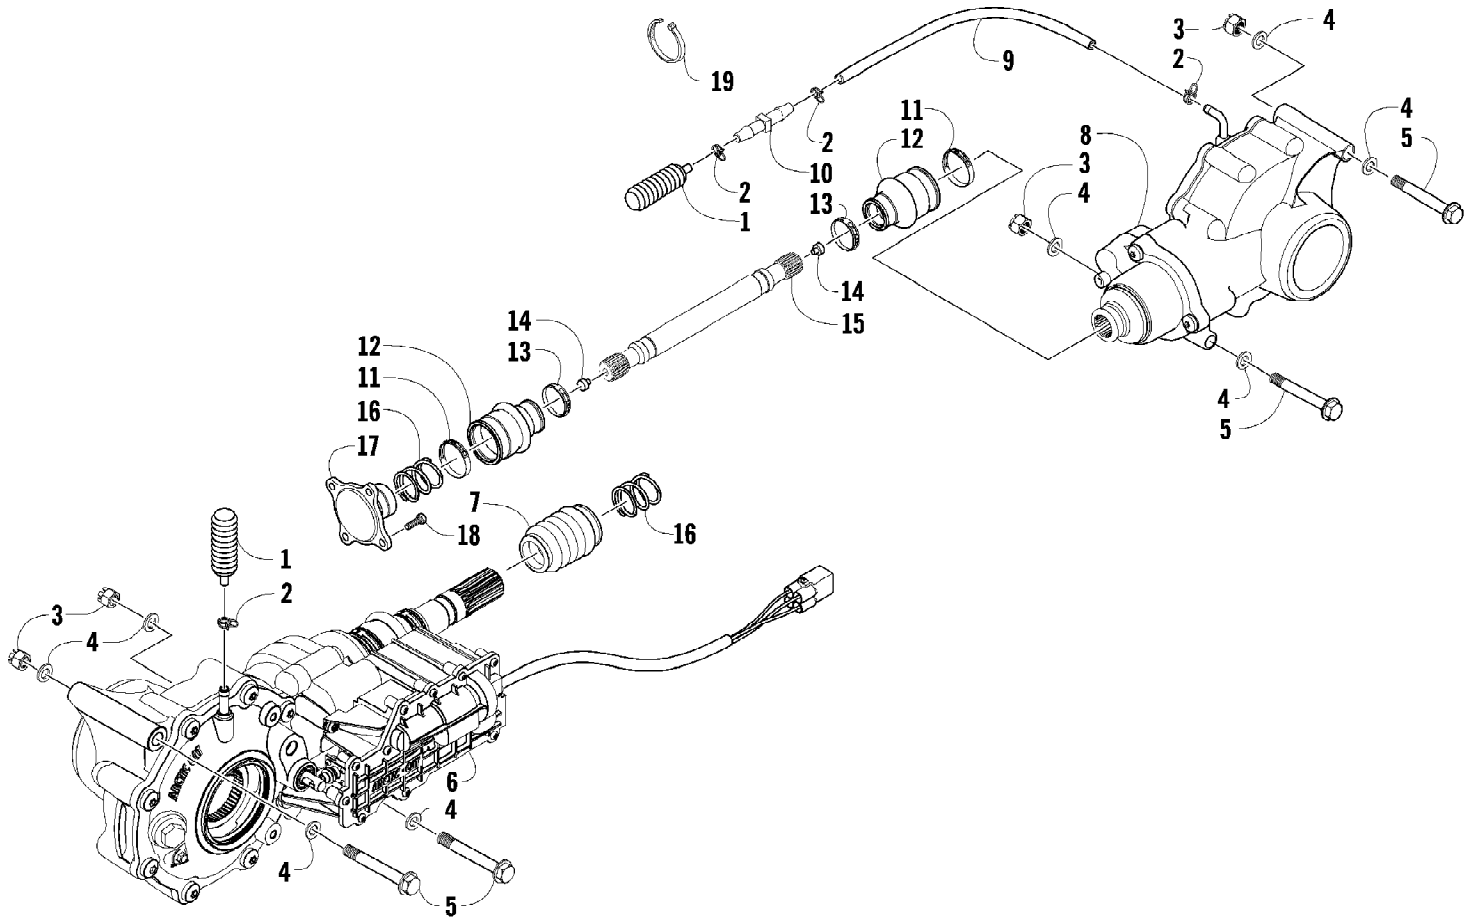

2009 ATV 700 TRV CRUISER STEEL BLUE (A2009TCT4EUSV)  
CYLINDER HEAD AND CAMSHAFT/VALVE ASSEMBLY

2009 ATV 700 TRV CRUISER STEEL BLUE (A2009TCT4EUSV)  
CYLINDER HEAD AND CAMSHAFT/VALVE ASSEMBLY

Ref #	Part Number	Qty	S/P/F	Description
1	0808-082	1		Head, Cylinder - Assembly (inc. 2-17)
2	0829-001	2	S	Pin, Dowel
3	0826-001	4		Screw, Cap
4	0809-205	1	S	Arm, Valve Rocker - Exhaust (inc. two No. 5-6)
5	0809-033	4	S	Screw, Adjuster
6	0827-007	4		Nut
7	0809-202	1	S	Arm, Valve Rocker - Intake (inc. two No. 5-6)
8	0809-007	1		Shaft, Rocker Arm - Intake
9	0809-008	1		Shaft, Rocker Arm - Exhaust
10	0809-014	8		Cotter, Valve
11	0809-013	4		Retainer, Spring
12	0809-138	4	S	Spring, Valve
13	0830-016	4	S	Seal, Oil
14	0809-006	4		Seat, Spring - Valve
15	0809-039	2	S	Valve, Intake
16	0809-040	2	S	Valve, Exhaust
17	0831-066	2		Plug, Shaft
18	0809-245	1	/P	Camshaft
19	0809-002	1		Sprocket
20	0826-034	2		Screw, Cap
21	0828-004	1		Plate, Retainer
22	0829-049	1		Pin, Dowel
23	0809-003	1		C-Ring
24	0808-077	1		Plug, Cylinder Head
25	0826-007	6		Screw, Cap
26	0808-003	2		Cap, Inspection
27	0830-167	2	/P	O-Ring
28	0808-037	4	/P	Screw, Cap
29	0830-147	4	/P	Washer
30	0830-107	4		Gasket
31	0826-002	2		Screw, Cap
32	0826-005	2		Screw, Cap
33	0826-006	2		Screw, Cap
34	0217-799	1	/P/F	Spark Plug
35	0470-668	1		Flange, Intake Manifold
36	0830-090	1		O-Ring
37	0826-008	2		Screw, Machine
38	0470-669	1	S	Boot
39	0423-066	1		Clamp
40	0830-168	1	/P	O-Ring
41	0830-169	1		Plug
42	0808-113	1		Cover, Thermostat
43	0808-078	1		Thermostat
44	0808-124	1		Sensor, Engine Coolant Temperature
45	0827-031	1		Bolt, Stud
46	8424-804	1		Nut
47	0827-054	2		Bolt, Stud
48	8424-604	2		Nut