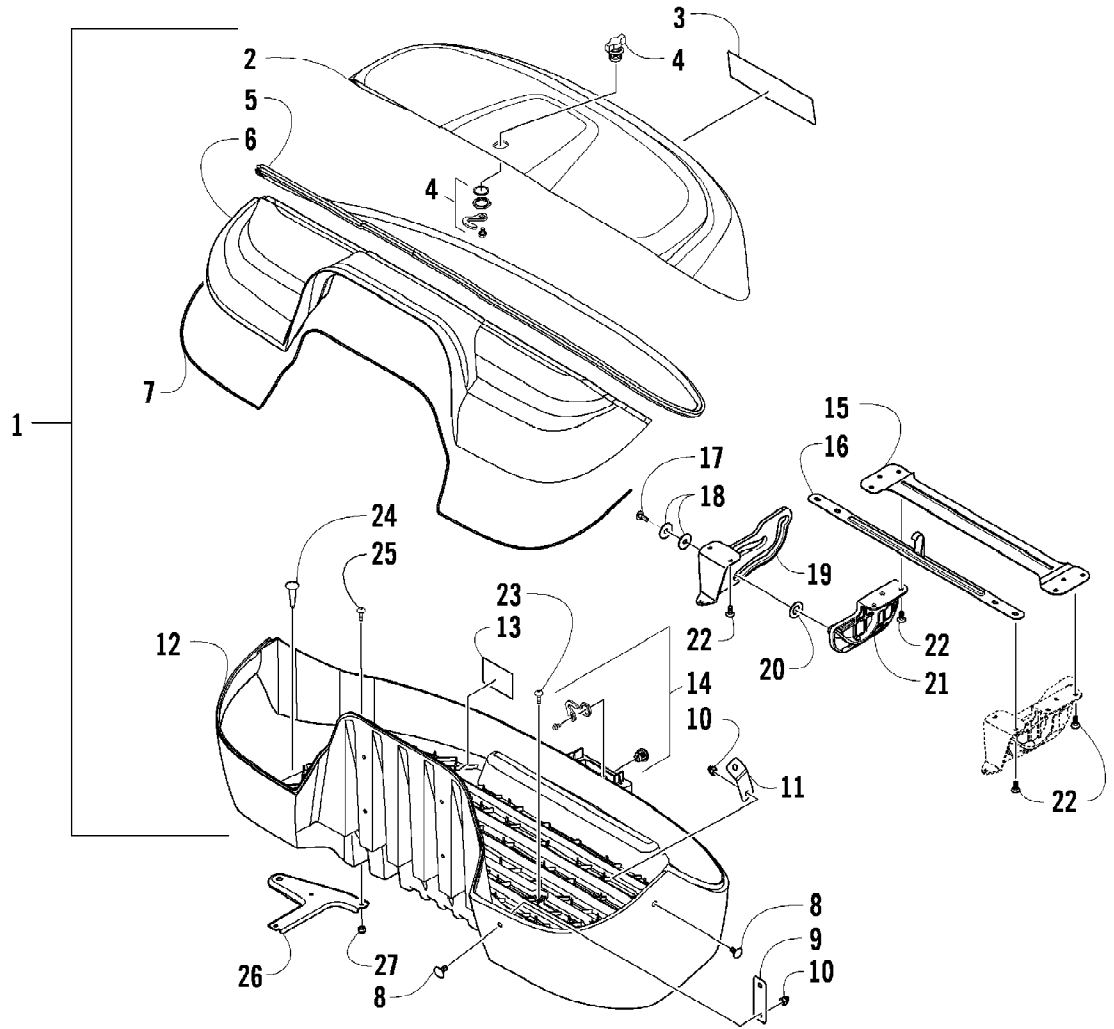

2009 ATV 700 TRV CRUISER STEEL BLUE (A2009TCT4EUSV)
STORAGE BOX ASSEMBLY

Page 81 of 97

Ref #	Part Number	Qty	S/P/F	Description
1	2506-820	1	S	Box, Storage - Assembly (inc. 2-22)
2	2506-802	1	S	Lid, Storage Box
3	1411-725	1		Decal, "Arctic Cat"
4	2406-907	1		Latch, Storage Box Top
5	2406-787	1		Seal, Storage Box Lid
6	2516-122	1	S	Top, Storage Box
7	2406-793	1		Seal, Storage Box Top
8	0423-895	8		Bolt, Carriage
9	2516-116	2		Plate, Retaining
10	0423-901	8		Nut, Cap
11	2516-117	2		Plate, Retaining
12	2516-337	1	S	Bottom, Storage Box (inc. 13)
13	1411-877	1		Decal, Warning - Storage Box
14	2406-792	1	S	Latch, Storage Box Lid
15	2506-922	1		Brace, Lid - Storage Box
16	2506-921	1		Brace, Top - Storage Box
17	0423-355	4		Screw, Shoulder
18	0423-087	8		Washer
19	2406-760	2		Hinge, Half w/Slot
20	0623-675	4		Washer
21	2406-761	2		Hinge, Half w/Tab
22	8477-616	12		Screw, Machine
23	0423-889	10		Screw, Machine
24	2406-843	4		Plug
25	8477-620	3		Screw, Machine
26	2506-926	1		Bracket, Mounting - Safety Flag
27	0423-540	3		Nut, Lock