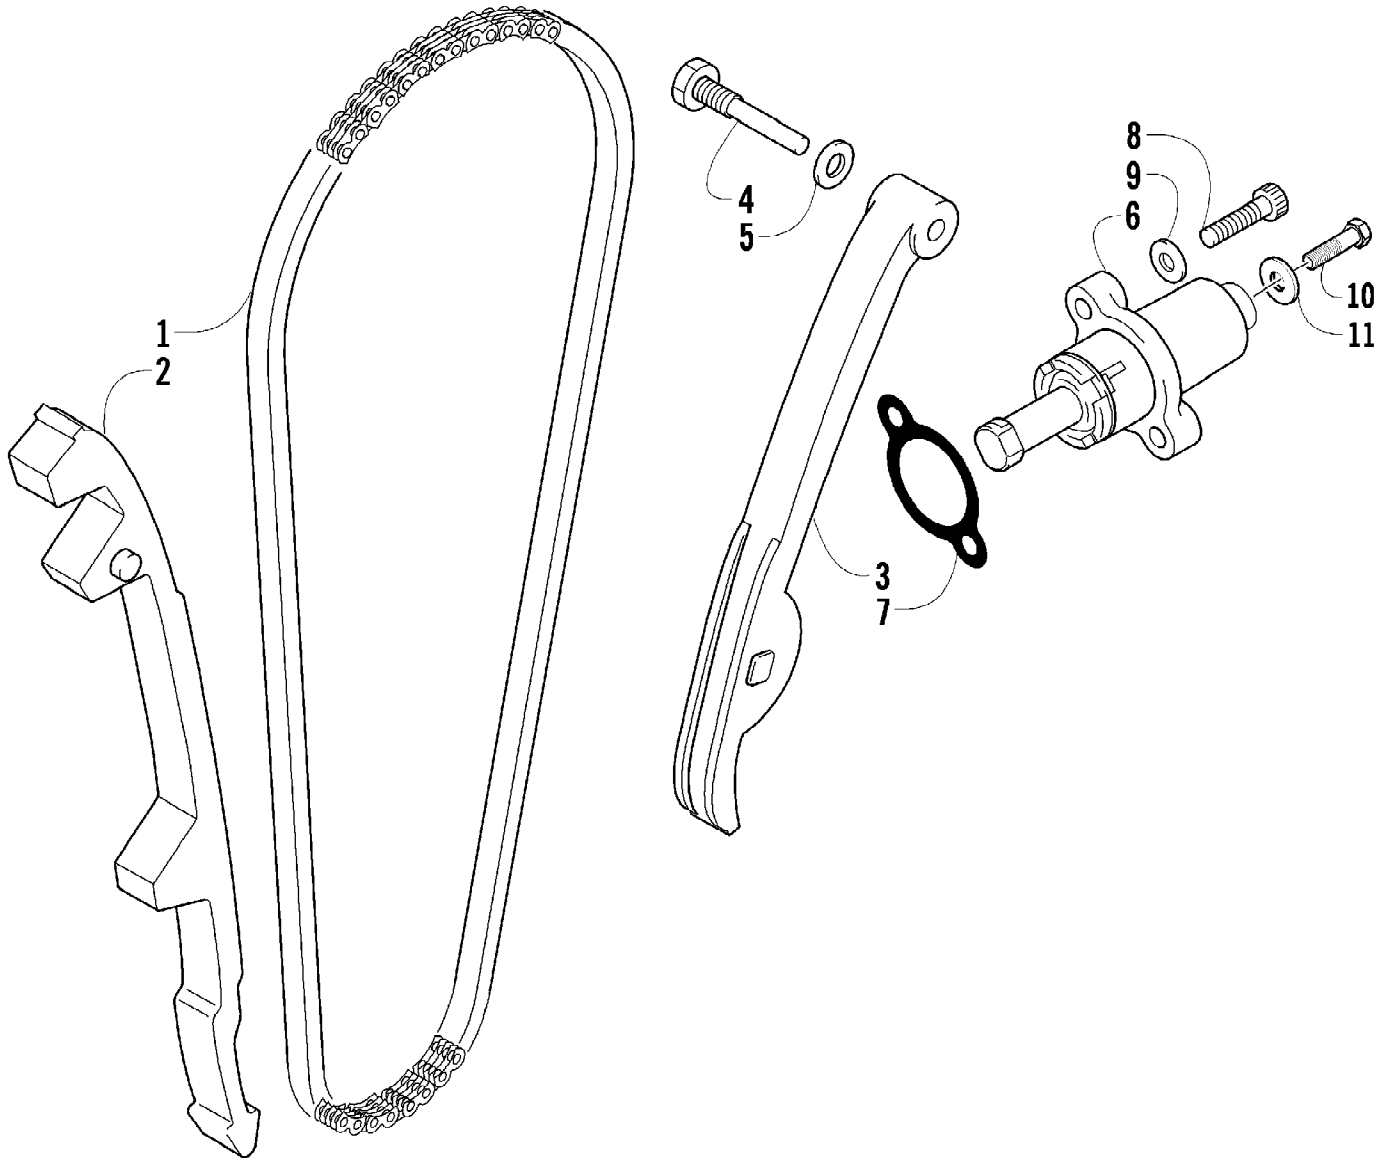

2009 ATV 700 TRV CRUISER STEEL BLUE (A2009TCT4EUSV)  
AUXILIARY BRAKE ASSEMBLY

2009 ATV 700 TRV CRUISER STEEL BLUE (A2009TCT4EUSV)  
AUXILIARY BRAKE ASSEMBLY

Page 4 of 97

Ref #	Part Number	Qty	S/P/F	Description
	1502-294	1		Master Cylinder Replacement Kit
1	1502-063	1		Lever, Brake
2	1602-213	2	/P	O-Ring
3	8050-252	1		Washer
4	8408-816	1		Screw, Cap
5	0502-807	1		Spring, Brake Lever
6	1502-293	1		Brake Assembly (inc. 7-9)
7	0	1	F	Master Cylinder
8	0	1	F	Hose, Brake Reservoir w/Clamps
9	1502-155	1		Reservoir, Brake w/Clamp
10	0623-038	1		Nut w/Washer
11	8476-616	1		Screw, Machine
12	0123-788	AR	/P	Cable Tie - 8 in.
13	1502-140	1		Hose, Brake
14	0423-178	6		Washer, Crush
15	0423-413	3		Bolt, Banjo-Fitting
16	0502-840	1		Bracket, Switch
17	8408-625	2		Screw, Cap
18	0502-785	1		Spring, Brake Switch
19	1436-163	1		Caliper, Brake (inc. 20-23, one No. 24, and 25-27)
20	8408-821	2	/P	Screw, Cap
21	1436-161	1	/P	Housing, Caliper - Assembly - Right Rear (inc. 20, 22-23, and one No. 24)
22	0502-606	1		Piston/Seal Set (inc. 23)
23	0502-607	1		Seal Set
24	0502-609	2	/P	Valve, Bleed
25	0502-608	1		O-Ring, Guide - Set
26	0502-605	1		Bracket Assembly
27	1436-165	1	S	Pad, Brake - Set
28	1502-115	2		Clip, Brake Hose
29	1502-296	1	/P	Adapter, Hose

2009 ATV 700 TRV CRUISER STEEL BLUE (A2009TCT4EUSV)  
CAM CHAIN ASSEMBLY

Page 8 of 97

Ref #	Part Number	Qty	S/P/F	Description
1	0810-001	1		Chain, Cam
2	0810-002	1		Guide, Chain
3	0810-003	1		Tensioner, Chain
4	0826-036	1		Pivot, Tensioner
5	0830-025	1		Washer, Crush
6	0810-004	1		Adjuster, Tensioner - Assembly
7	0830-018	1		Gasket
8	8468-625	2		Screw, Machine
9	0830-107	2		Gasket
10	8400-610	1		Screw, Cap
11	0828-129	1		Washer