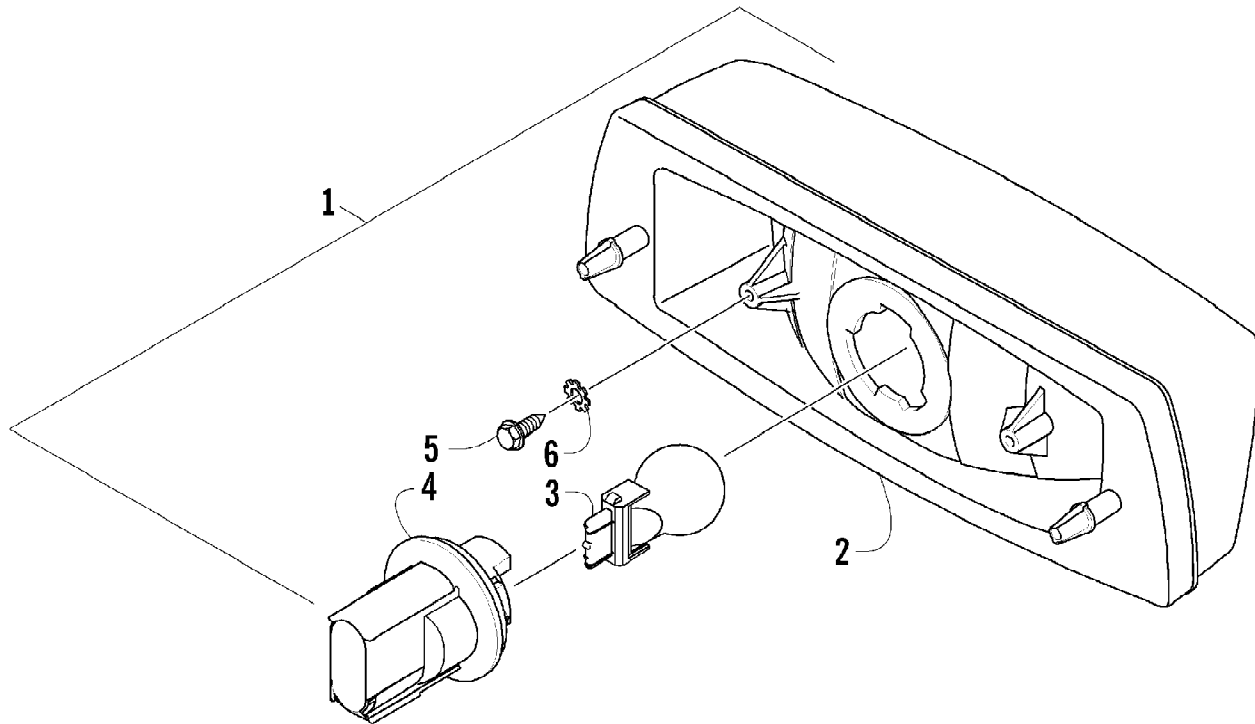

2009 ATV 700 TRV CRUISER STEEL BLUE (A2009TCT4EUSV)
TAILLIGHT ASSEMBLY

Page 83 of 97

Ref #	Part Number	Qty	S/P/F	Description
1	0509-022	1		Taillight Assembly (inc. 2-4)
2	0509-025	1		Housing, Taillight
3	0409-056	1		Bulb, Taillight
4	0409-057	1		Socket, Taillight
5	0623-301	2	/P	Screw, Self-Tapping
6	8053-212	2	/P	Washer, External Tooth Lock