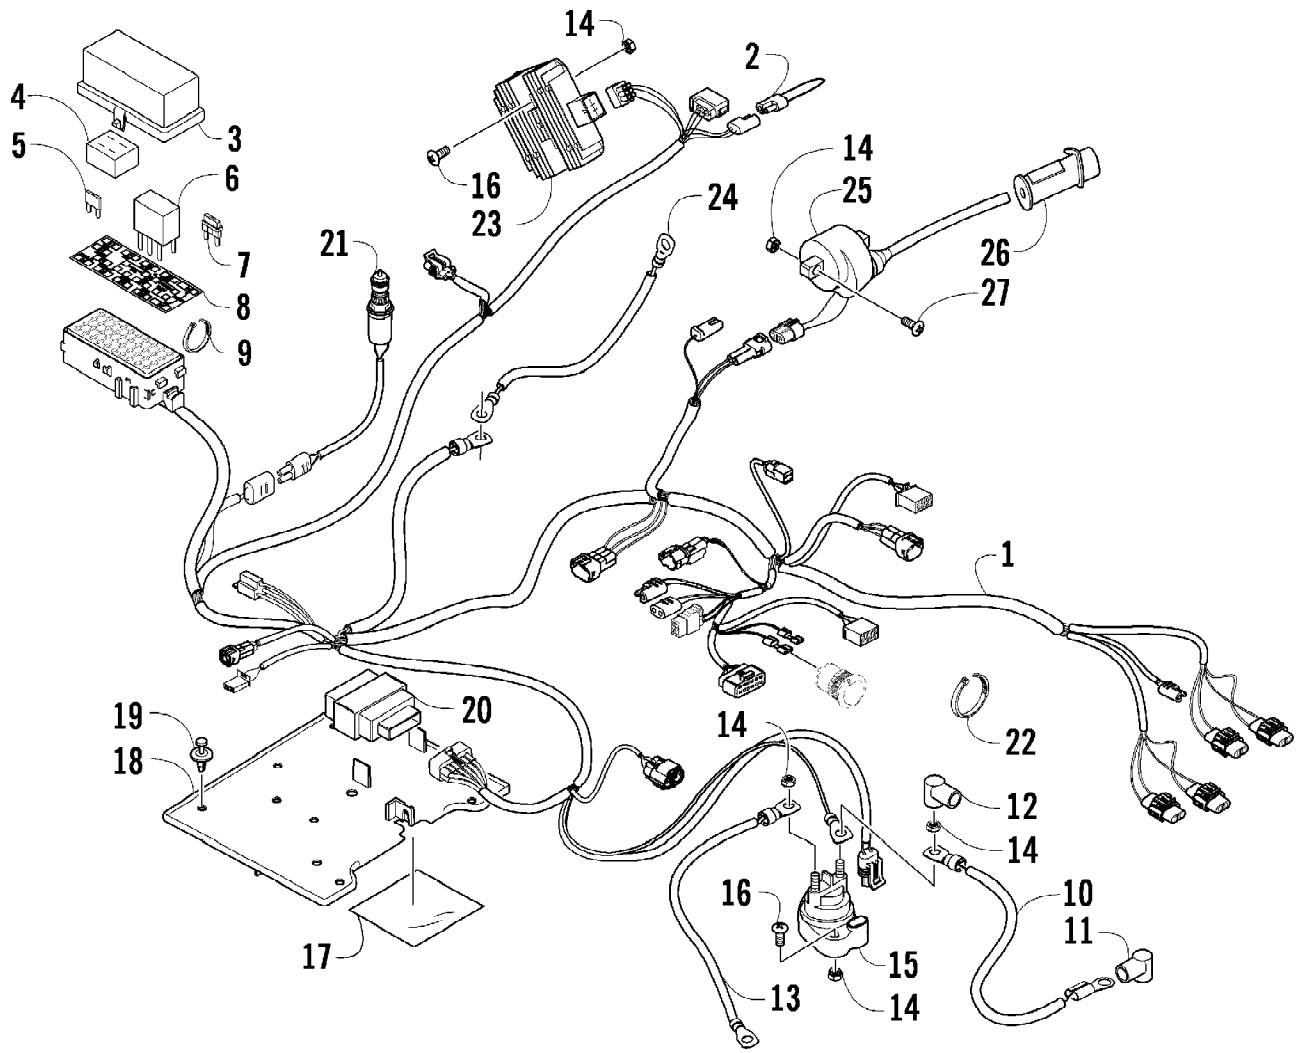

2009 ATV 650 TRV CAT GREEN (A2009TBS4BUSZ)
WIRING HARNESS ASSEMBLY

Page 87 of 87

Ref #	Part Number	Qty	S/P/F	Description
1	0486-334	1		Harness, Main (inc. 2-8)
2	0486-164	1		Tether, Accessory Connector
3	0530-008	1		Cover, Fuse Block
4	0430-037	1		Holder, Fuse
5	0430-034	1		Diode
6	0430-045	2	/P	Relay (4-Pin) - 20 Amp
7	0430-032	4		Fuse - 10 Amp
7	0430-031	3		Fuse - 15 Amp
7	0430-030	2		Fuse - 30 Amp
8	1411-963	1		Decal, Fuse Block
9	0123-788	AR	/P	Cable Tie - 8 in.
10	0445-064	1		Cable, Solenoid/Starter (inc. 11)
11	0645-019	1		Boot, Terminal
12	0645-327	1		Boot, Terminal
13	0445-062	1		Cable, Battery/Solenoid
14	0623-038	8		Nut w/Washer
15	0445-058	1	/P	Solenoid
16	8476-625	4		Screw, Machine
17	0412-291	1		Foil, Protective
18	1406-787	1		Tray, Electrical
19	0623-362	3		Rivet, Reinstallable
20	0824-038	1	/P	CDI Unit
21	0409-089	1		Switch, Brake - Assembly
22	0123-903	AR		Cable Tie - 11.5 in.
23	0824-037	1	/P	Regulator, Voltage
24	0445-063	1		Cable, Battery/Ground
25	0824-036	1		Coil, Ignition - Assembly
26	0824-049	1	/P	Cap, Spark Plug
27	8476-620	2		Screw, Machine