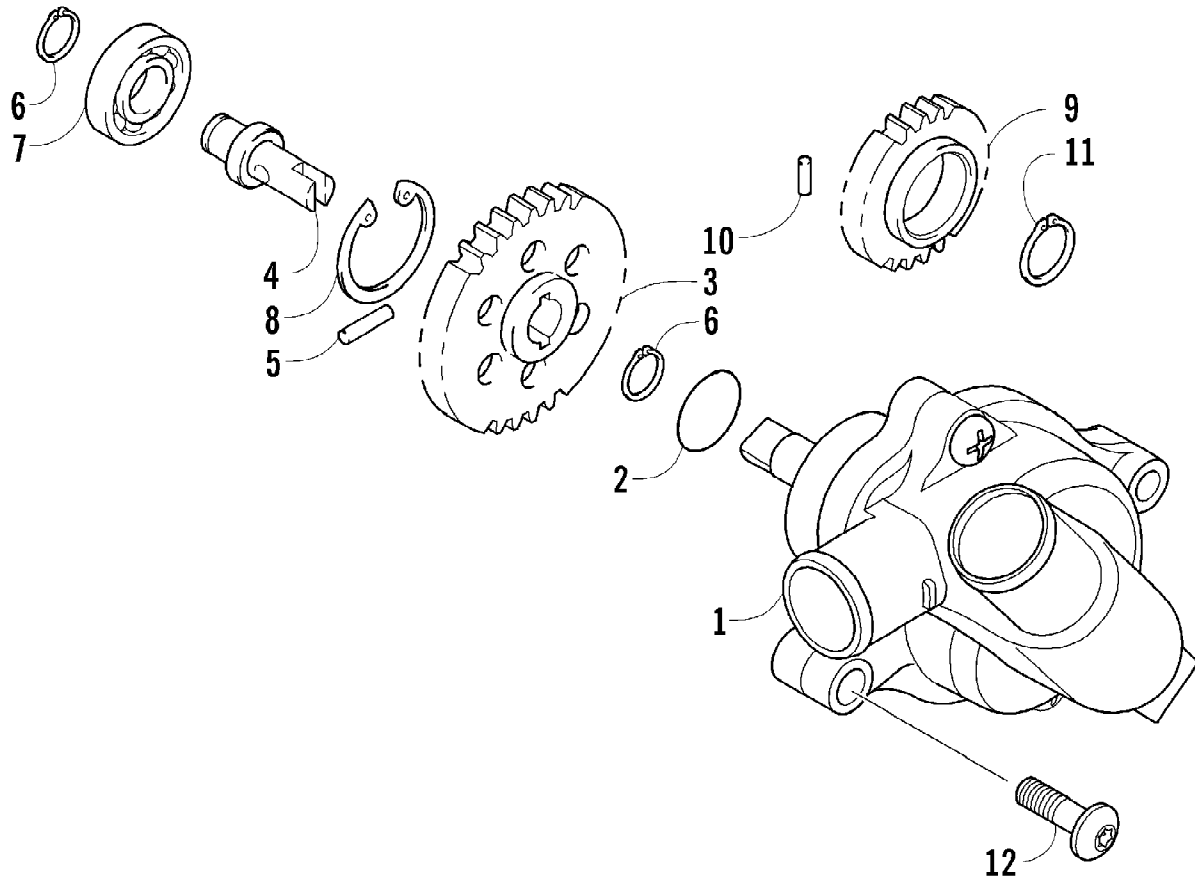

2009 ATV 650 TRV CAT GREEN (A2009TBS4BUSZ)
WATER PUMP ASSEMBLY

Page 83 of 87

Ref #	Part Number	Qty	S/P/F	Description
1	0813-001	1		Pump, Water - Assembly (inc. 2)
2	0830-029	1		O-Ring
3	0813-004	1		Gear, Driven
4	0813-005	1		Shaft, Driven Gear
5	0829-009	1		Pin, Driven Gear
6	0831-002	2		Ring, Retaining
7	0832-046	1	/P	Bearing, Shaft
8	0831-004	1		Ring, Retaining
9	0811-003	1		Gear, Water Pump Drive
10	0829-007	1		Pin, Alignment
11	0831-005	1		Ring, Retaining
12	8468-665	2		Screw, Machine