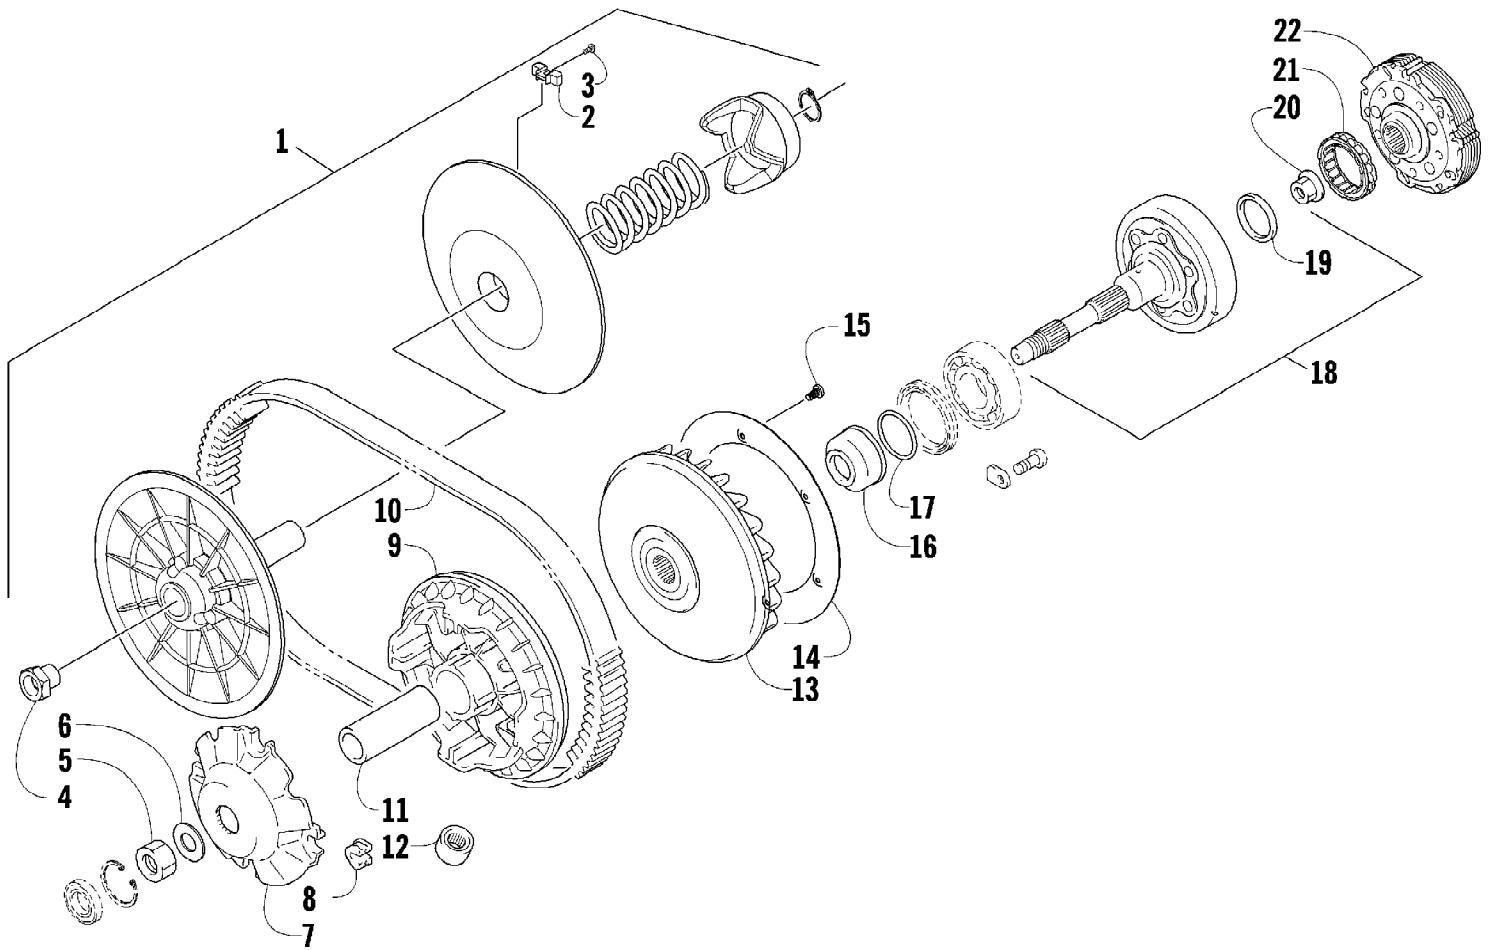

2009 ATV 650 TRV CAT GREEN (A2009TBS4BUSZ)
TRANSMISSION ASSEMBLY

Page 81 of 87

Ref #	Part Number	Qty	S/P/F	Description
1	0823-157	1	S/P	Pulley, Driven - Assembly (inc. 2-4)
2	0823-176	3	/P	Shoe, Cam
3	0823-177	3		Screw, Machine
4	0823-178	1		Nut
5	0827-010	1		Nut
6	0828-106	1		Washer
7	0823-008	1		Plate, Movable Drive Face
8	0823-010	4		Damper, Movable Drive Face
9	0823-159	1		Face, Movable Drive
10	0823-013	1		Belt, Drive
11	0823-149	1		Spacer
12	0823-167	8	/P	Roller
13	0823-156	1	/P	Face, Fixed Drive
14	0823-131	1		Shroud, Drive Face
15	0623-914	6		Screw, Self-Tapping
16	0823-015	1		Spacer, Fixed Drive Face
17	0470-531	1		O-Ring
18	0823-096	1	S	Housing, Clutch - Assembly (inc. 19)
19	0830-189	1	/P	Seal
20	0827-011	1		Nut
21	0823-018	1		Clutch, One-Way
22	0823-098	1	S	Clutch, Centrifugal - 6 Plate