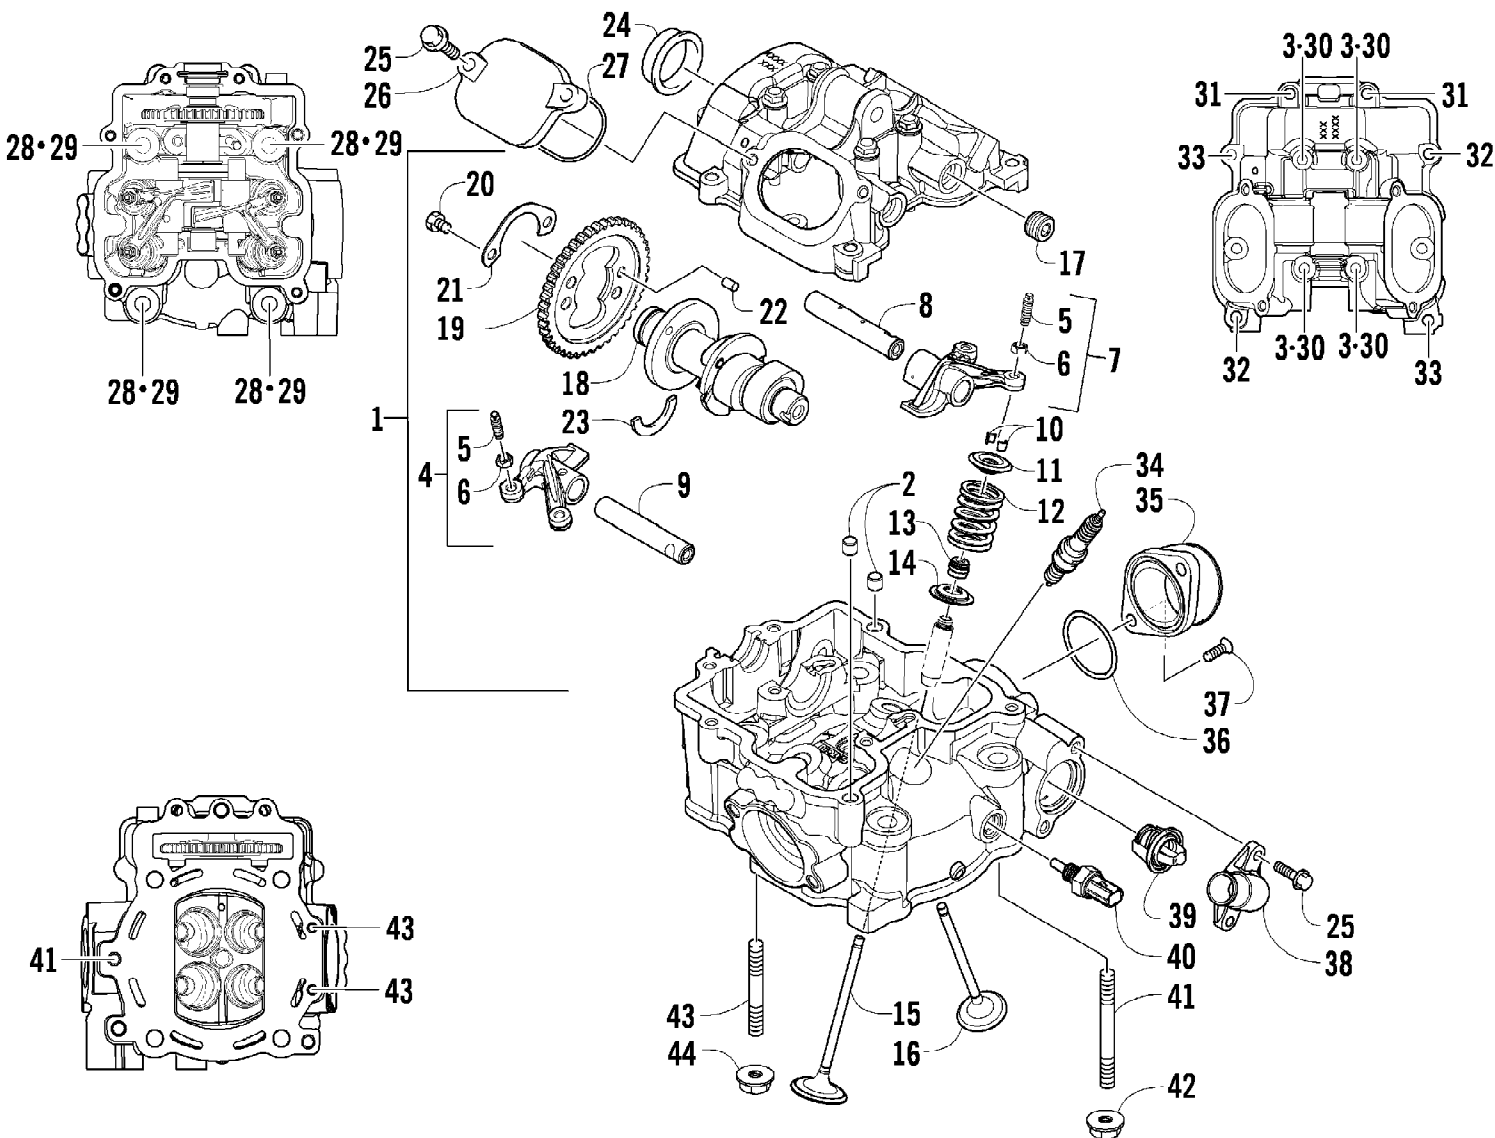

2009 ATV 650 TRV CAT GREEN (A2009TBS4BUSZ)
CYLINDER HEAD AND CAMSHAFT/VALVE ASSEMBLY

2009 ATV 650 TRV CAT GREEN (A2009TBS4BUSZ)
CYLINDER HEAD AND CAMSHAFT/VALVE ASSEMBLY

Ref #	Part Number	Qty	S/P/F	Description
1	0808-047	1		Head, Cylinder - Assembly (inc. 2-17)
2	0829-001	2	S	Pin, Dowel
3	0826-001	4		Screw, Cap
4	0809-205	1	S	Arm, Valve Rocker - Exhaust (inc. two No. 5-6)
5	0809-033	4	S	Screw, Adjuster
6	0827-007	4		Nut
7	0809-202	1	S	Arm, Valve Rocker - Intake (inc. two No. 5-6)
8	0809-007	1		Shaft, Rocker Arm - Intake
9	0809-008	1		Shaft, Rocker Arm - Exhaust
10	0809-014	8		Cotter, Valve
11	0809-013	4		Retainer, Spring
12	0809-138	4	S	Spring, Valve
13	0830-016	4	S	Seal, Oil
14	0809-006	4		Seat, Spring - Valve
15	0809-039	2	S	Valve, Intake
16	0809-040	2	S	Valve, Exhaust
17	0831-066	2		Plug, Shaft
18	0809-245	1	/P	Camshaft
19	0809-002	1		Sprocket
20	0826-034	2		Screw, Cap
21	0828-004	1		Plate, Retainer
22	0829-049	1		Pin, Dowel
23	0809-003	1		C-Ring
24	0808-077	1		Plug, Cylinder Head
25	0826-007	6		Screw, Cap
26	0808-003	2		Cap, Inspection
27	0830-167	2	/P	O-Ring
28	0808-037	4	/P	Screw, Cap
29	0830-147	4	/P	Washer
30	0830-107	4		Gasket
31	0826-002	2		Screw, Cap
32	0826-005	2		Screw, Cap
33	0826-006	2		Screw, Cap
34	0217-799	1	/P/F	Spark Plug
35	0570-115	1		Flange, Intake Manifold
36	0830-090	1		O-Ring
37	0826-008	2		Screw, Machine
38	0808-008	1		Cover, Thermostat
39	0808-078	1		Thermostat
40	0808-127	1		Sensor, Engine Coolant Temperature
41	0827-031	1		Bolt, Stud
42	8424-804	1		Nut
43	0827-030	2		Bolt, Stud
44	8424-604	2		Nut