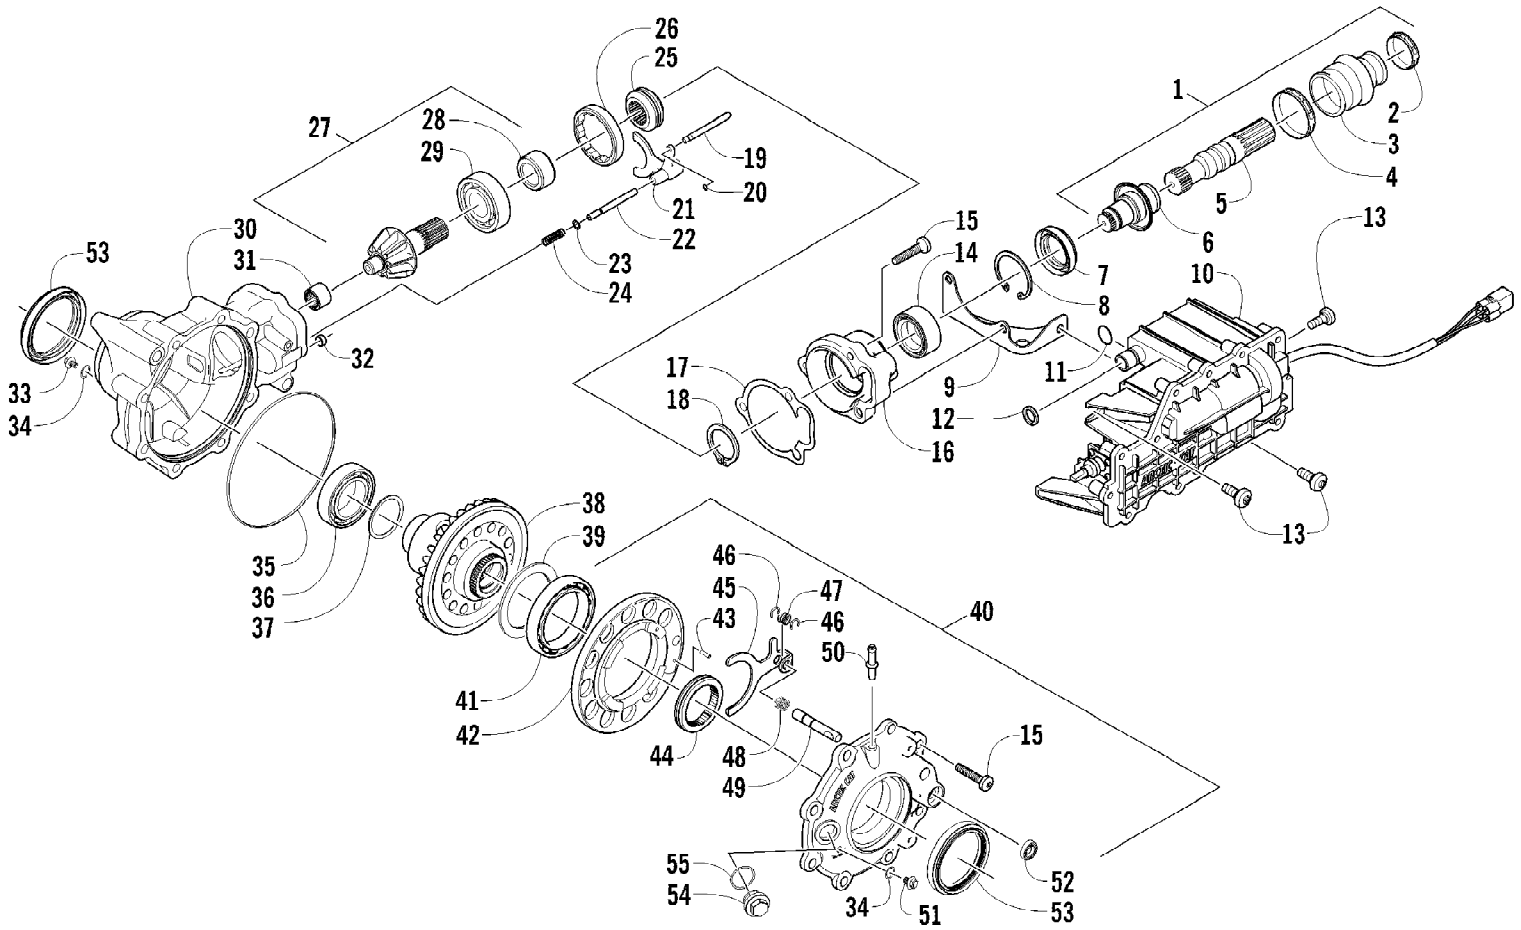

2009 ATV 650 TRV CAT GREEN (A2009TBS4BUSZ)
FRONT DRIVE GEARCASE ASSEMBLY

Ref #	Part Number	Qty	S/P/F	Description
	1502-394	1		Complete Front Drive Gearcase Assembly
1	1502-083	1		Shaft, Propeller - Assembly (inc. 2-6)
2	0423-411	1		Clamp
3	0402-985	1	/P	Boot, Propeller Shaft
4	0423-393	1		Clamp
5	1402-045	1		Shaft, Output
6	1502-085	1	/P	Shaft, Input
7	1402-011	1		Seal
8	0423-423	1		Ring, Retaining
9	1502-237	1		Bracket, Actuator
10	0502-585	1	S	Actuator (inc. 11)
11	1402-981	1		O-Ring
12	0423-892	1	/P	O-Ring
13	0423-396	3		Screw, Self-Tapping
14	1402-043	1		Bearing
15	0423-118	11		Screw, Self-Tapping
16	0502-528	1	/P	Housing, Pinion
17	0402-947	1		Gasket, Flange
18	0423-417	1		Ring, Retaining
19	0402-997	1		Shaft, Selector
20	0423-402	1		Ring, Retaining
21	0402-998	1		Fork, Selector
22	0402-417	1		Shaft, Shuttle
23	0423-147	1		O-Ring
24	0402-999	1		Spring, Return
25	0402-413	1		Coupler, Drive
26	0402-357	1		Collar, Lock
27	0502-783	1		Gear, Pinion - Assembly - 10T (inc. 28-29)
28	0402-336	1		Collar, Retaining
29	0402-327	1		Bearing
30	0502-514	1		Housing, Gearcase
31	0402-328	1		Bearing
32	0402-411	1		Pin, Dowel
33	1402-210	1	/P	Plug, Magnetic (inc. one No. 34)
34	0423-153	2		O-Ring
35	0423-149	1		O-Ring
36	0402-393	1		Bearing
37	0402-405	AR		Shim, 41 x 49 x 1.3 mm
37	0402-406	AR		Shim, 41 x 49 x 1.4 mm
37	0402-407	AR		Shim, 41 x 49 x 1.5 mm
37	0402-408	AR		Shim, 41 x 49 x 1.6 mm
37	0402-409	AR		Shim, 41 x 49 x 1.7 mm
38	1502-555	1	/P	Gear, Ring - 36T
39	1402-074	AR		Shim, 61 x 69 x 1.3 mm
39	1402-075	AR		Shim, 61 x 69 x 1.4 mm
39	1402-076	AR		Shim, 61 x 69 x 1.5 mm
39	1402-077	AR		Shim, 61 x 69 x 1.6 mm
39	1402-078	AR		Shim, 61 x 69 x 1.7 mm
40	1502-389	1		Cover, Gearcase (inc. one No. 34, 41-52, and one No. 53)
41	1402-053	1		Bearing
42	0502-413	1		Flange, Bearing