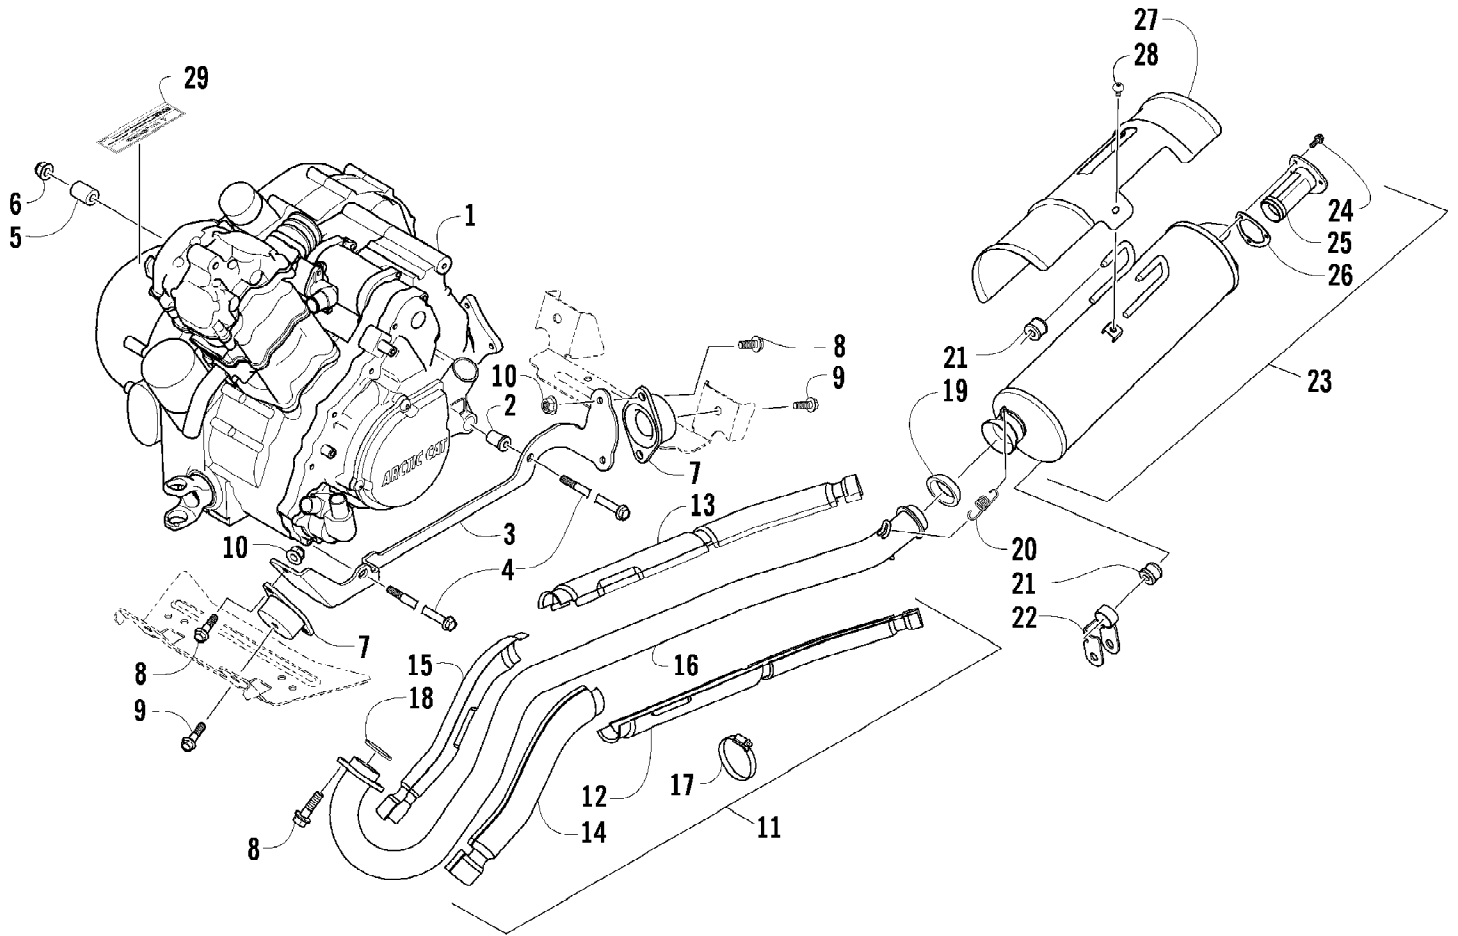

Ref #	Part Number	Qty	S/P/F	Description
1	0800-081	1	/P	Engine, A650GBH1
2	0801-108	4	S	Mount, Rubber - Engine
3	1506-740	1		Bracket, Engine - Right
3	1506-741	1		Bracket, Engine - Left
4	0423-405	2		Screw, Cap
5	0423-042	1	S	Spacer, Engine
6	8428-002	2		Nut, Lock
7	2406-065	4		Mount, Engine
8	8408-820	10	/P	Screw, Cap
9	8408-012	4		Screw, Cap
10	8432-802	8		Nut, Lock
11	0512-363	1		Pipe, Exhaust - Assembly (inc. 12-17)
12	0412-355	1		Shield, Exhaust Pipe - Lower - Rear
13	0412-354	1		Shield, Exhaust Pipe - Upper - Rear
14	0412-349	1		Shield, Exhaust Pipe - Inner - Front
15	0412-348	1		Shield, Exhaust Pipe - Outer - Front
16	0512-362	1		Pipe, Exhaust
17	0423-317	4	/P	Clamp
18	0412-338	1	/P	Gasket, Exhaust Pipe
19	0412-375	1	/P	Seal, Exhaust
20	0612-668	2	/P	Spring, Extension
21	0412-215	3	S	Bushing
22	1506-732	1		Channel, Muffler Support
23	0512-355	1	/P	Muffler - Assembly (inc. 24-26)
24	8408-616	3		Screw, Cap
25	0512-219	1	/P	Arrester, Spark - Assembly
26	0412-313	1		Gasket, Spark Arrester
27	0412-373	1	/P	Cover, Muffler
28	8477-610	3		Screw, Machine
29	0411-426	1		Decal, Warning - Clutch Cover