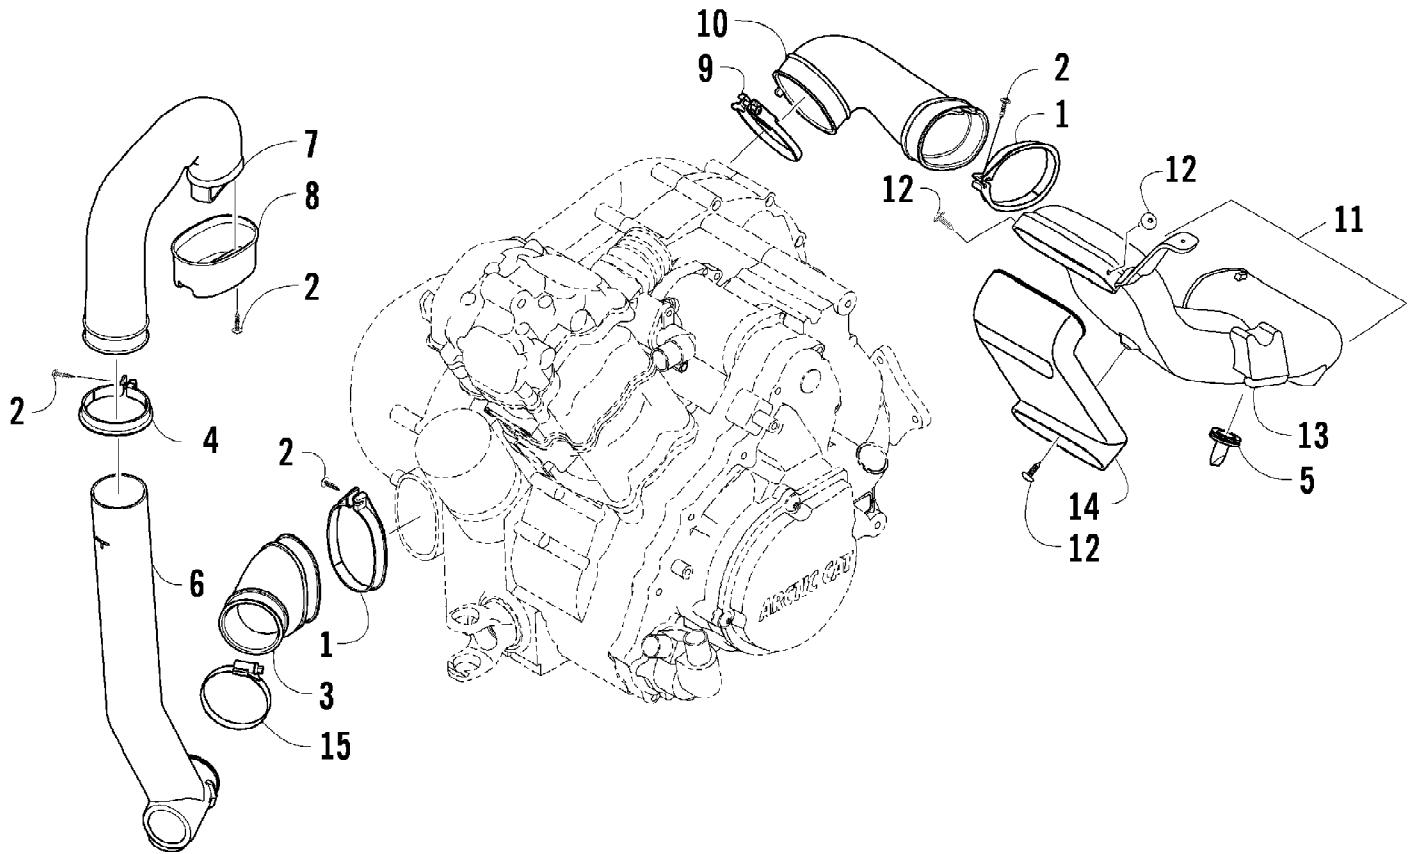

2009 ATV 650 TRV CAT GREEN (A2009TBS4BUSZ)
CASE/BELT COOLING ASSEMBLY

Page 12 of 87

Ref #	Part Number	Qty	S/P/F	Description
1	0423-550	2		Clamp, Plastic
2	0423-342	5	/P	Screw, Self-Tapping
3	0413-198	1	/P	Boot, Duct - Air Intake - Front
4	0423-551	1		Clamp, Boot
5	0470-442	AR	/P	Valve, Drain
6	0513-027	1		Duct, Air Intake - Front - Lower
7	0470-750	1		Duct, Air Intake - Front - Upper
8	0470-729	1		Cup, Air Intake
9	0423-730	1		Clamp, Boot
10	0413-206	1	/P	Boot, Duct - Air Out - Rear
11	0470-824	1	/P	Duct, Air Out - Rear (inc. three No. 12 and 13-14)
12	0623-784	4		Screw, Self-Tapping
13	0470-825	1		Duct
14	0470-778	1		Duct
15	0423-019	1		Clamp, Hose