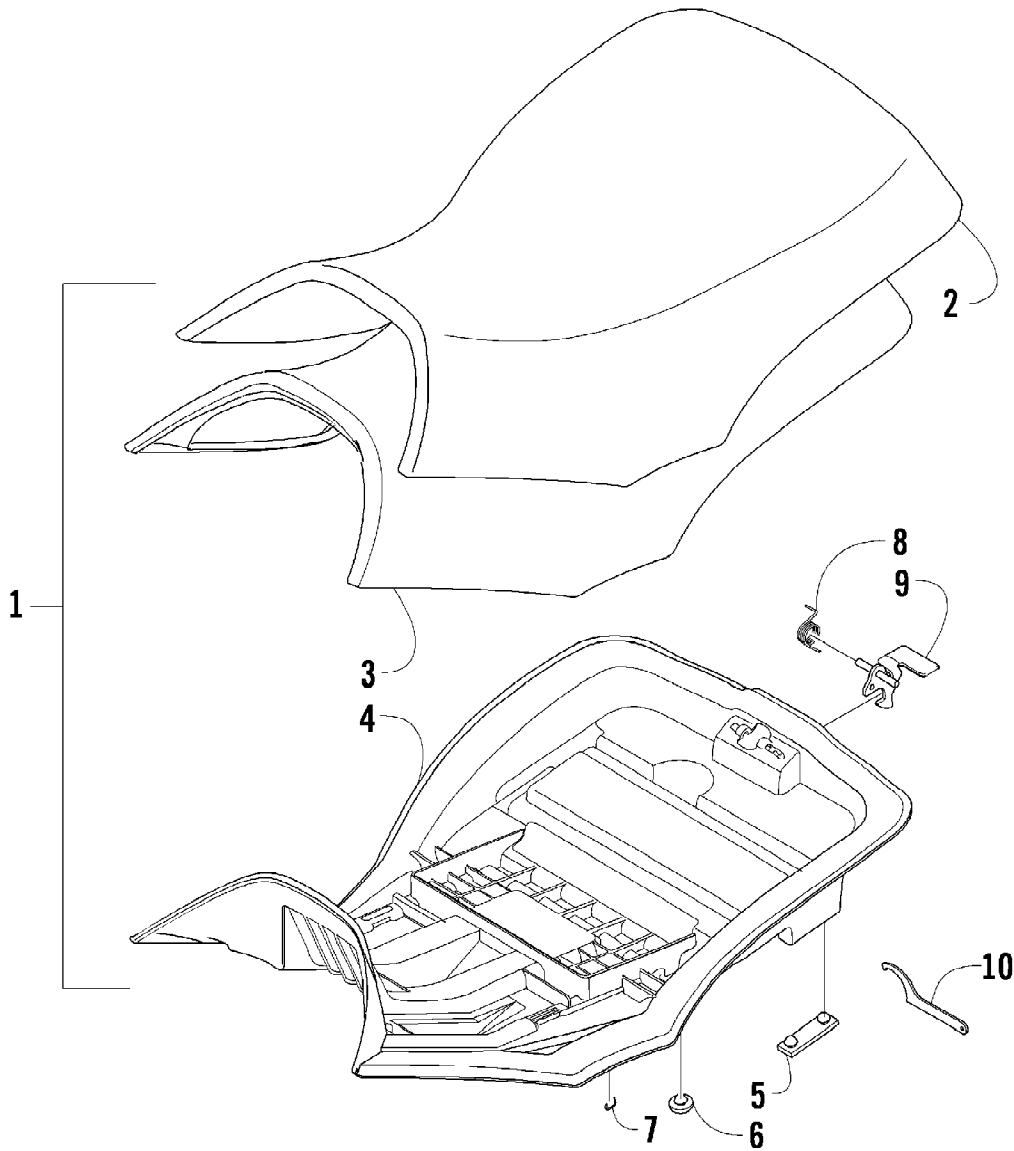

2009 ATV 650 TRV CAT GREEN (A2009TBS4BUSZ)
SEAT ASSEMBLY

Page 65 of 87

Ref #	Part Number	Qty	S/P/F	Description
1	2506-805	1		Seat Assembly (inc. 2-9)
2	2506-756	1		Cover, Seat
3	2506-755	1		Foam, Seat
4	2406-144	1	S/P	Base, Seat - Assembly (inc. 5-6)
5	0406-879	2		Bumper, Seat - Rear
6	0406-877	4	/P	Bumper, Seat - Front
7	0624-528	AR	/P	Staple
8	1406-592	1	/P	Spring, Seat Latch
9	1506-156	1		Latch, Seat
10	0441-587	1		Wrench, Spanner