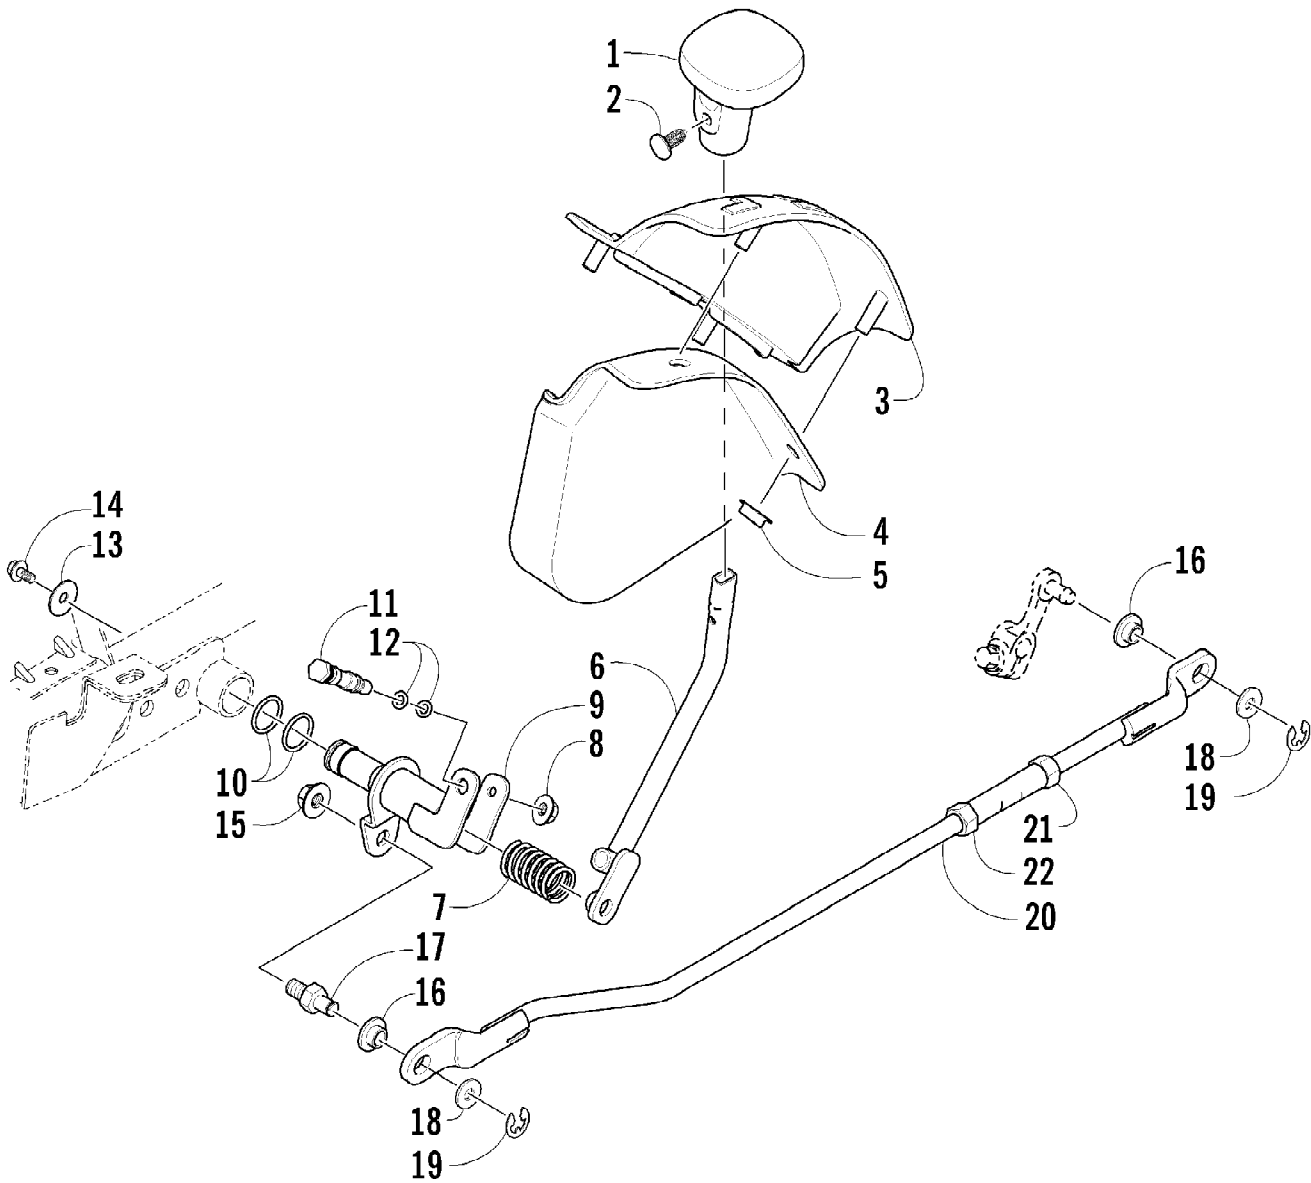

2009 ATV 650 TRV CAT GREEN (A2009TBS4BUSZ)
SHIFT LEVER ASSEMBLY

Page 71 of 87

Ref #	Part Number	Qty	S/P/F	Description
1	0402-843	1	/P	Knob, Shift
2	0423-345	1		Clip, Retaining
3	1402-576	1		Plate, Shift
4	2406-345	1		Shield, Shift Plate
5	0423-357	4		Nut, Stamped
6	0502-659	1		Lever, Shift
7	0402-678	1	/P	Spring, Shift Lever
8	8424-602	1	/P	Nut
9	1502-332	1		Actuator, Shift
10	0423-299	2	/P	O-Ring
11	0402-675	1		Axle, Pivot
12	0423-182	2	/P	O-Ring
13	0423-087	1		Washer
14	8408-812	1		Screw, Cap
15	8424-802	1		Nut
16	0423-091	2		Bushing
17	1402-621	1		Pin, Mounting
18	0623-094	2		Washer
19	0423-169	2	/P	E-Ring
20	1502-200	1		Linkage, Shift - Assembly (inc. 21-22)
21	0623-294	1		Nut, Hex - Right-Hand Thread
22	0123-917	1	/P	Nut, Hex - Left-Hand Thread