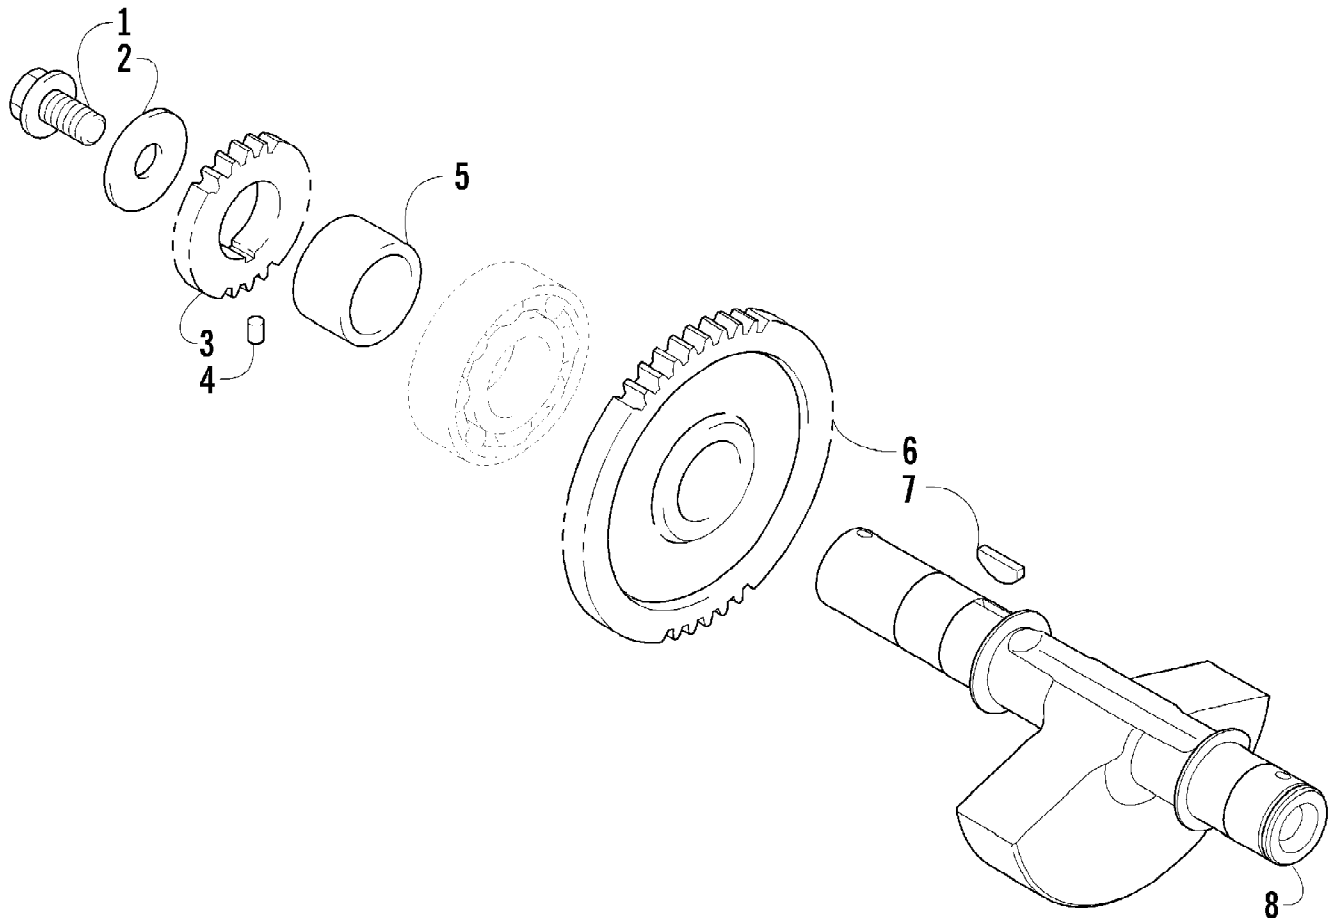

2009 ATV 650 TRV CAT GREEN (A2009TBS4BUSZ)
CRANK BALANCER ASSEMBLY

Page 18 of 87

Ref #	Part Number	Qty	S/P/F	Description
1	0826-033	1		Screw, Cap
2	0828-003	1		Washer
3	0811-003	1		Gear, Oil Pump Drive
4	0829-007	1		Pin, Dowel
5	0811-004	1		Spacer
6	0811-002	1		Gear, Driven
7	0829-006	1		Key
8	0811-017	1		Balancer, Crank