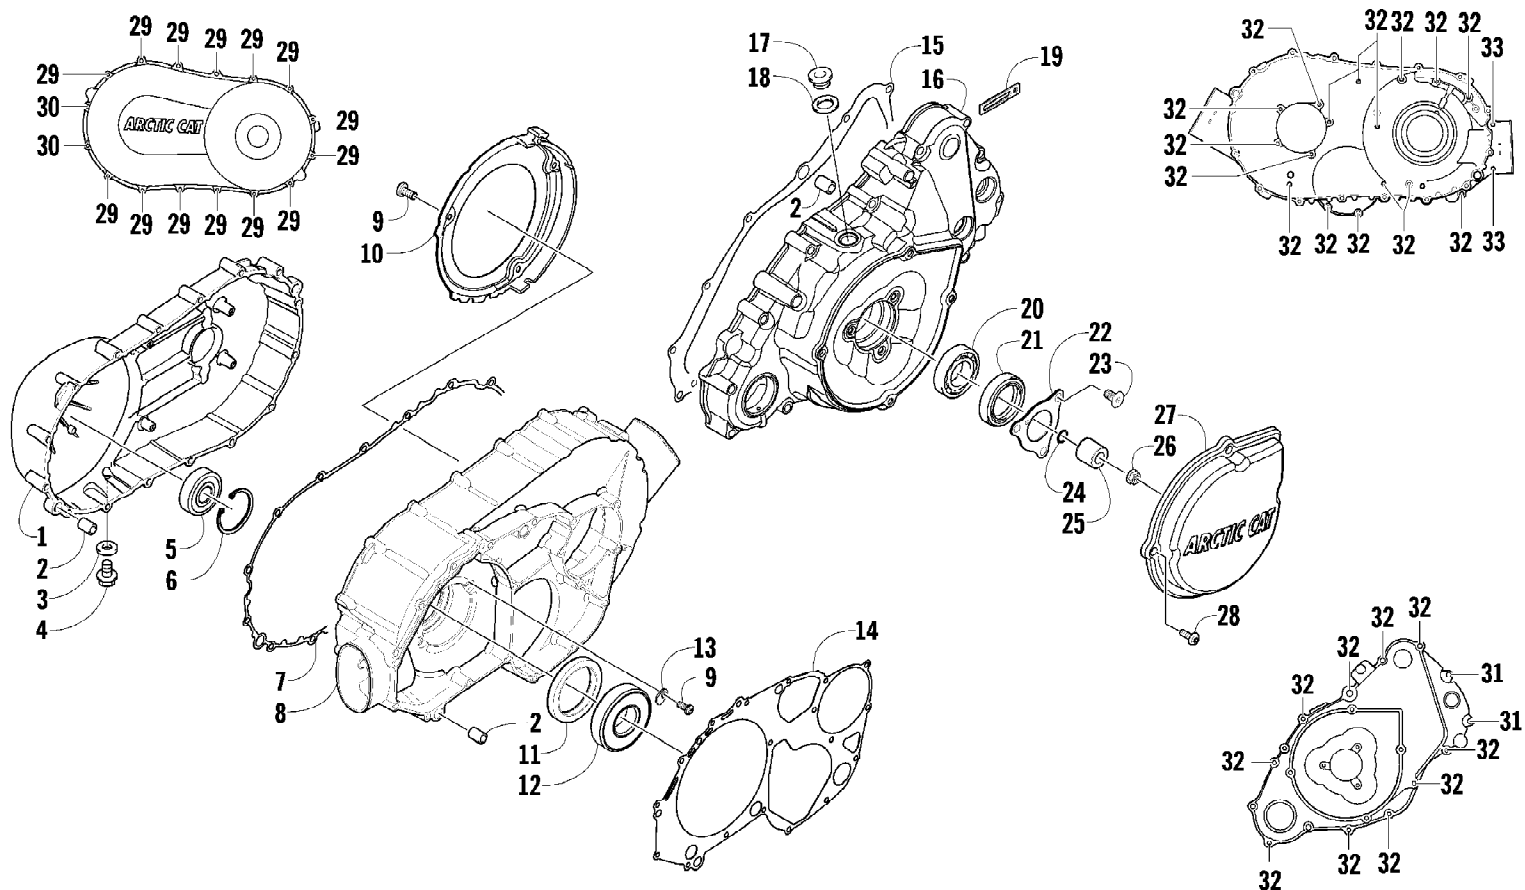

2009 ATV 650 TRV CAT GREEN (A2009TBS4BUSZ)
CLUTCH/V-BELT/MAGNETO COVER ASSEMBLY

2009 ATV 650 TRV CAT GREEN (A2009TBS4BUSZ)
CLUTCH/V-BELT/MAGNETO COVER ASSEMBLY

Page 14 of 87

Ref #	Part Number	Qty	S/P/F	Description
1	0806-089	1		Cover, V-Belt
2	0829-002	6		Pin, Dowel
3	0830-013	1		Washer, Crush
4	8408-812	1		Screw, Cap
5	0832-060	1		Bearing
6	0831-078	1		Ring, Retaining
7	0830-174	1	/P	Gasket, V-Belt Cover
8	0806-086	1		Cover, Clutch
9	0826-029	5		Screw, Machine
10	0806-048	1		Plate, Air Intake
11	0830-188	1	/P	Seal
12	0832-047	1	S	Bearing
13	0822-010	2	/P	Retainer, Bearing
14	0830-116	1	/P	Gasket, Clutch Cover
15	0830-128	1		Gasket, Magneto Cover
16	0806-082	1	/P	Cover, Magneto - Assembly
17	0806-022	1		Plug
18	0830-015	1		Washer, Crush
19	3002-964	1	/P	Clamp, Wire
20	0832-045	1	S	Bearing
21	0830-158	1		Seal
22	0805-008	1		Retainer, Seal
23	0826-031	3		Screw, Machine
24	0830-108	1		O-Ring
25	0820-061	1		Bushing
26	0827-008	1		Nut
27	0820-062	1		Cover, Magneto
28	8468-616	4		Screw, Machine
29	8468-645	14		Screw, Machine
30	8468-655	2		Screw, Machine
31	8468-625	2		Screw, Machine
32	8468-640	26		Screw, Machine
33	8468-675	2		Screw, Machine