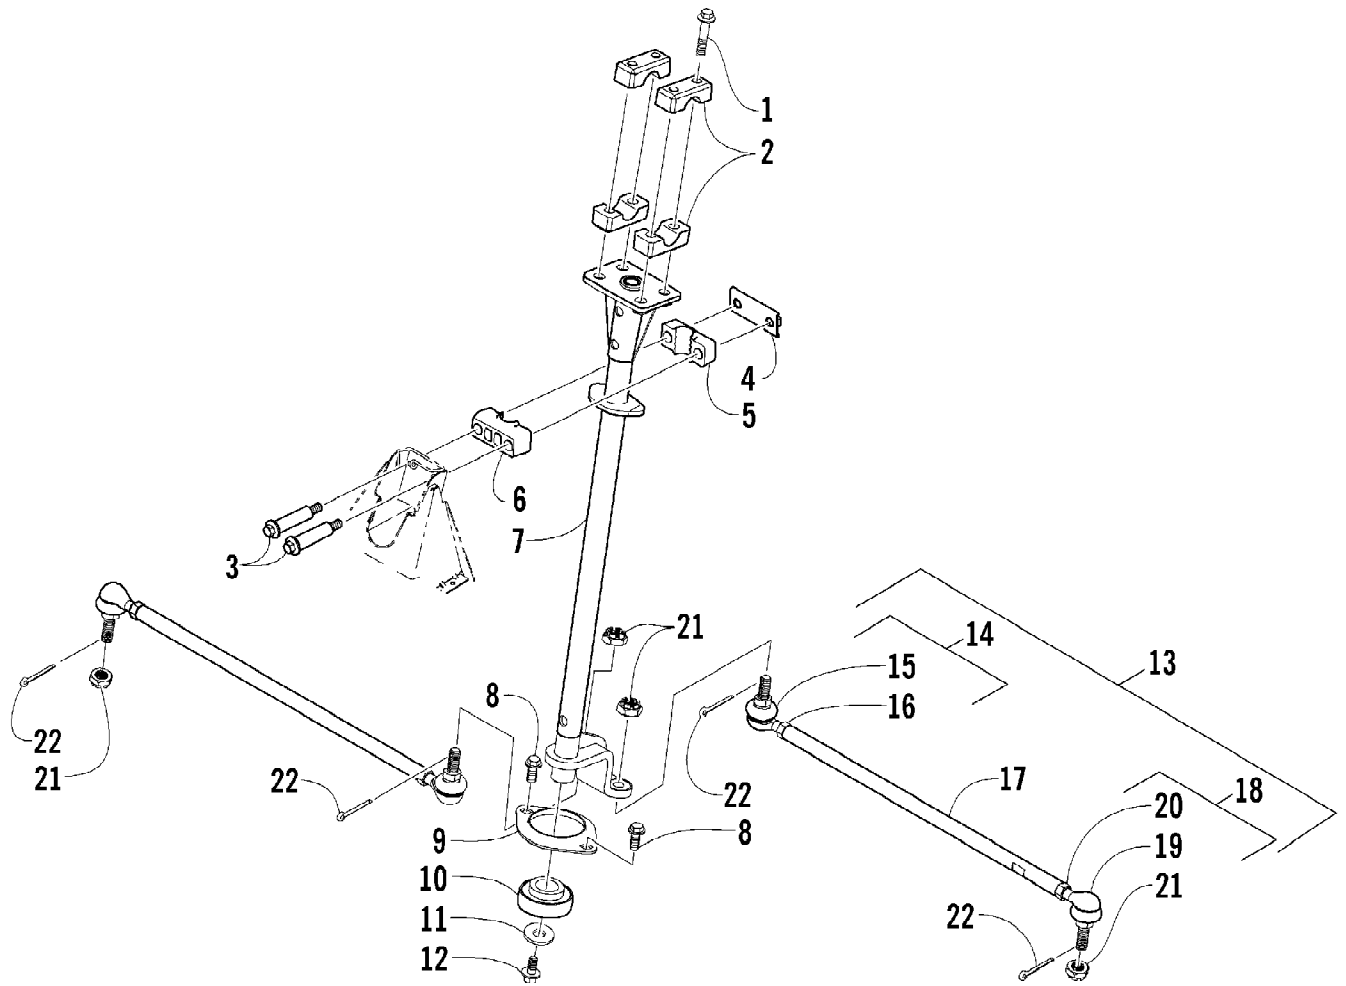

2009 ATV 650 TRV CAT GREEN (A2009TBS4BUSZ)
STEERING ASSEMBLY

Page 77 of 87

Ref #	Part Number	Qty	S/P/F	Description
1	8408-860	4		Screw, Cap
2	0405-035	4		Cap, Steering Adjuster
3	0423-505	2		Screw, Shoulder
4	0505-484	1		Cap, Housing
5	0405-138	1		Housing, Lower
6	0405-139	1		Housing, Upper
7	0505-451	1	S	Post, Steering
8	8408-816	2		Screw, Cap
9	0602-233	1		Flange, Bearing
10	0405-052	1		Bearing w/Inverted Oil Seal
11	0423-073	1		Washer
12	8409-020	1	/P	Screw, Cap
13	0505-499	2	/P	Tie Rod - Assembly (inc. 14-20)
14	0505-511	2	/P	End, Tie Rod - Left-Hand Thread - Kit (inc. 15-16 and two No. 21-22)
15	0	2	F	End, Tie Rod - Left-Hand Thread
16	0423-013	2		Nut - Left-Hand Thread
17	0405-281	2	/P	Tie Rod
18	0505-510	2	/P	End, Tie Rod - Right-Hand Thread - Kit (inc. 19-20 and two No. 21-22)
19	0	2	F	End, Tie Rod - Right-Hand Thread
20	8420-002	2	/P	Nut - Right-Hand Thread
21	0423-157	4		Nut, Lock
22	0623-175	4		Pin, Cotter