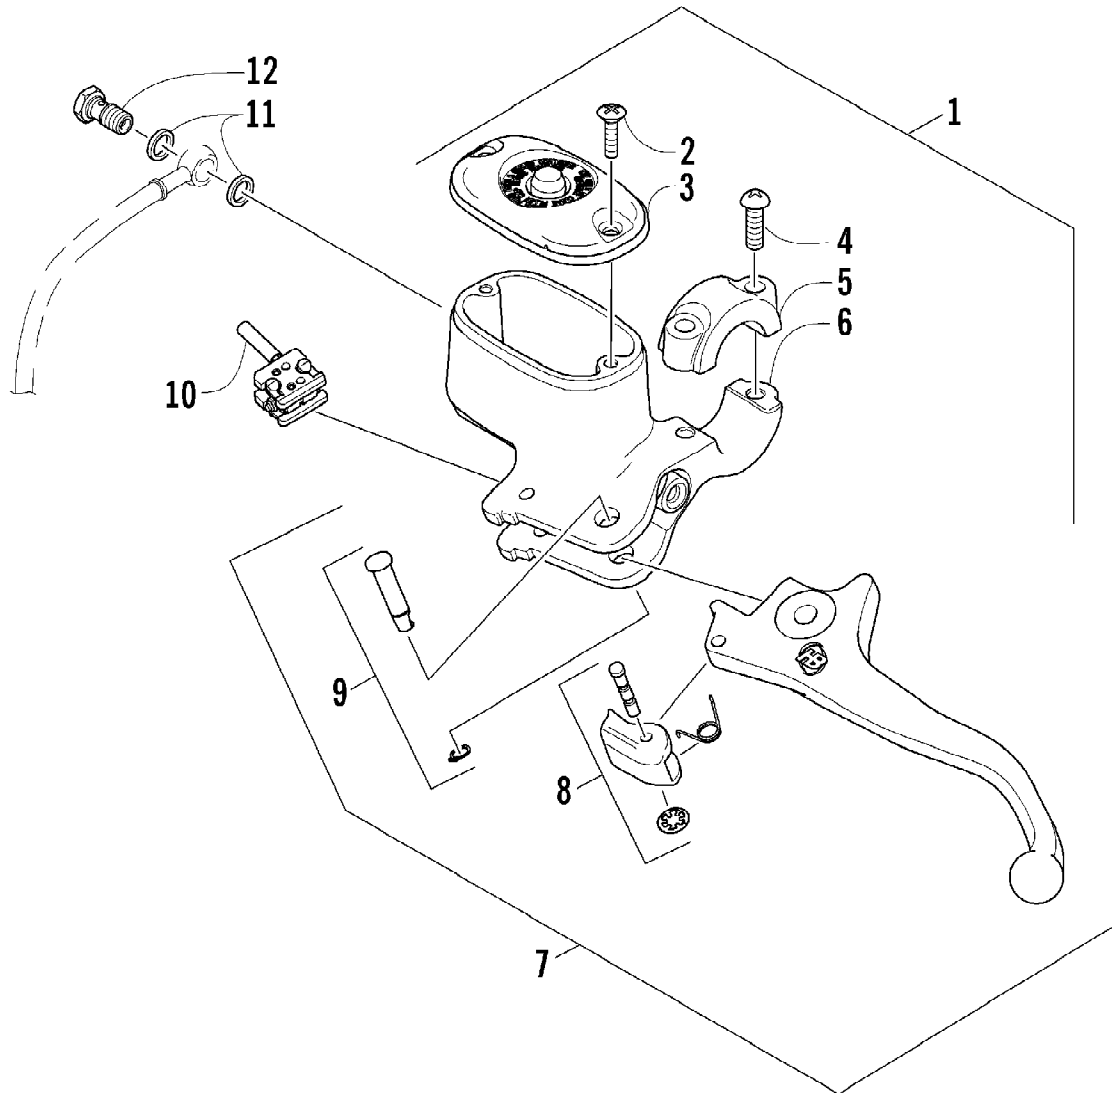

2009 ATV 650 TRV CAT GREEN (A2009TBS4BUSZ)
HYDRAULIC HAND BRAKE ASSEMBLY

Page 49 of 87

Ref #	Part Number	Qty	S/P/F	Description
1	0502-914	1	S	Brake Assembly (inc. 2-10)
2	0502-566	1		Screw, Machine
3	0502-868	1	/P	Cover, Reservoir
4	0502-568	1		Screw, Machine
5	0502-869	1		Clamp, Master Cylinder
6	0502-704	1		Master Cylinder Assembly
7	0502-866	1		Lever Assembly - Kit (inc. 8-9)
8	0502-867	1	/P	Lock, Brake Lever - Kit
9	0502-580	1		Lever Pin - Kit
10	0502-564	1	/P	Switch, Brake
11	0423-178	2		Washer, Crush
12	0423-413	1		Bolt, Banjo-Fitting