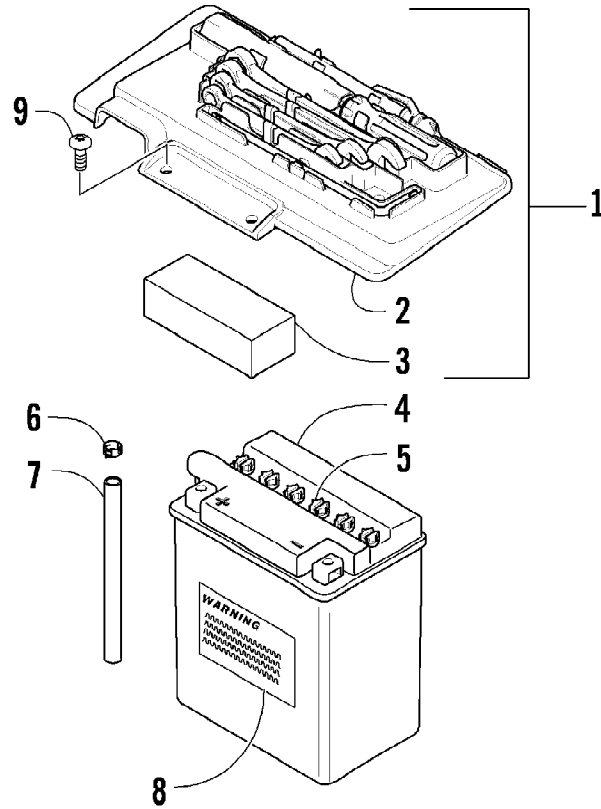

2009 ATV 650 TRV CAT GREEN (A2009TBS4BUSZ)
BATTERY ASSEMBLY

Page 6 of 87

Ref #	Part Number	Qty	S/P/F	Description
1	5991-655	1	/P	Battery Cover/Tool Tray Assembly (inc. 2-3)
2	2406-815	1	/P	Cover, Battery
3	0417-016	1		Pad, Battery
3	0444-122	1	S/P/F	Kit, Tool
4	0745-045	1	/P	Battery Assembly (inc. 5-8)
5	0645-045	6		Cap, Battery
6	0645-152	1		Clamp, Hose
7	0645-263	1	/P	Hose, Vent
8	0645-151	1		Decal, Warning
9	8476-620	2		Screw, Machine