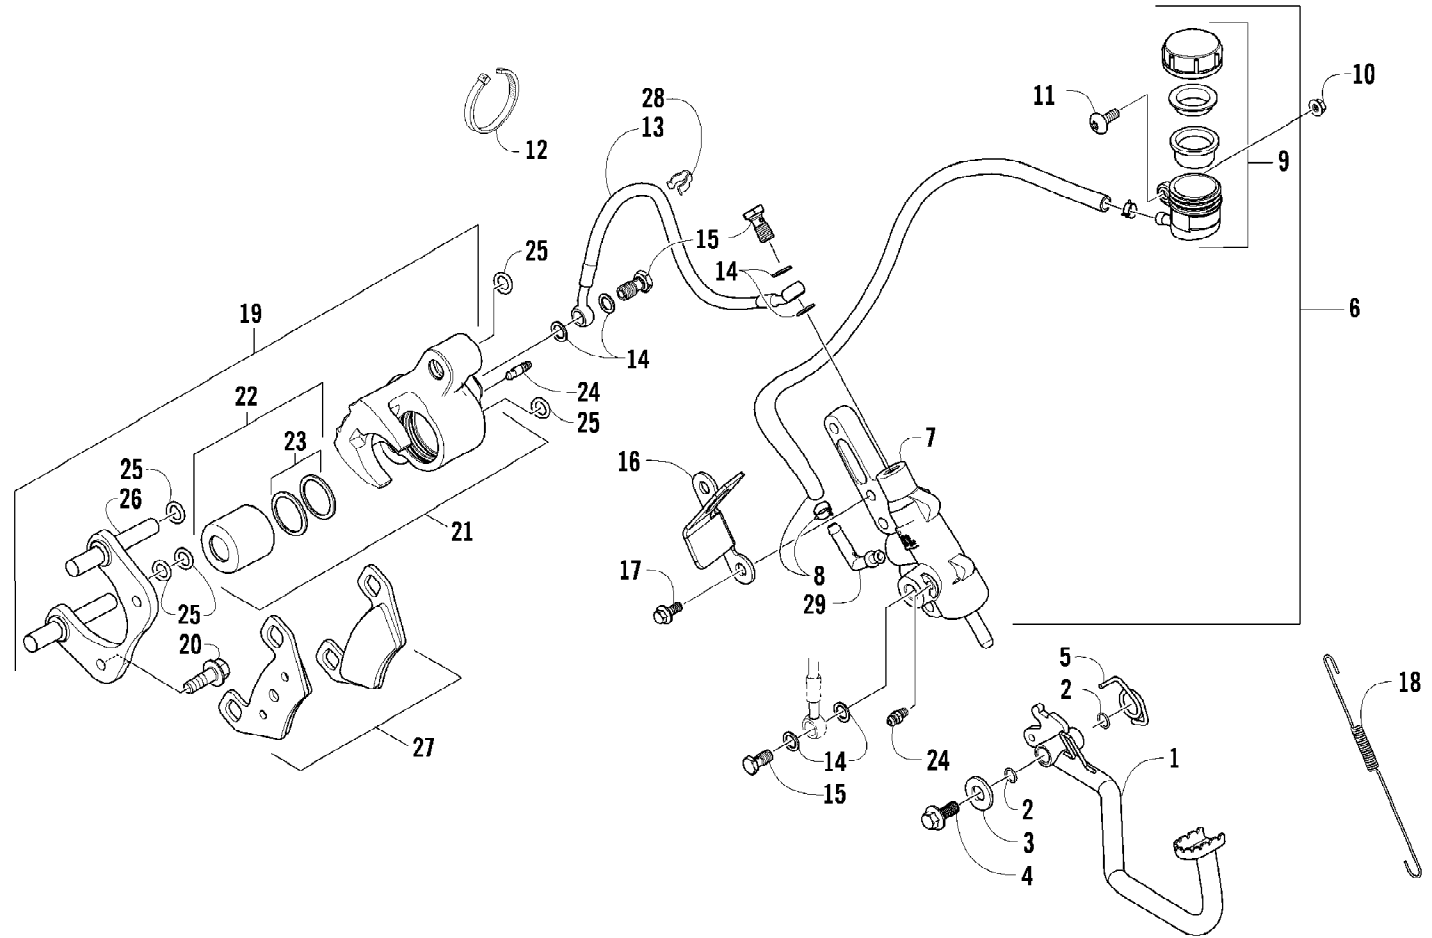

2009 ATV 650 TRV CAT GREEN (A2009TBS4BUSZ)
AUXILIARY BRAKE ASSEMBLY

2009 ATV 650 TRV CAT GREEN (A2009TBS4BUSZ)
AUXILIARY BRAKE ASSEMBLY

Page 4 of 87

Ref #	Part Number	Qty	S/P/F	Description
	1502-294	1		Master Cylinder Replacement Kit
1	1502-063	1		Lever, Brake
2	1602-213	2	/P	O-Ring
3	8050-252	1		Washer
4	8408-816	1		Screw, Cap
5	0502-807	1		Spring, Brake Lever
6	1502-293	1		Brake Assembly (inc. 7-9)
7	0	1	F	Master Cylinder
8	0	1	F	Hose, Brake Reservoir w/Clamps
9	1502-155	1		Reservoir, Brake w/Clamp
10	0623-038	1		Nut w/Washer
11	8476-616	1		Screw, Machine
12	0123-788	AR	/P	Cable Tie - 8 in.
13	1502-140	1		Hose, Brake
14	0423-178	6		Washer, Crush
15	0423-413	3		Bolt, Banjo-Fitting
16	0502-840	1		Bracket, Switch
17	8408-625	2		Screw, Cap
18	0502-785	1		Spring, Brake Switch
19	1436-163	1		Caliper, Brake (inc. 20-23, one No. 24, and 25-27)
20	8408-821	2	/P	Screw, Cap
21	1436-161	1	/P	Housing, Caliper - Assembly - Right Rear (inc. 20, 22-23, and one No. 24)
22	0502-606	1		Piston/Seal Set (inc. 23)
23	0502-607	1		Seal Set
24	0502-609	2	/P	Valve, Bleed
25	0502-608	1		O-Ring, Guide - Set
26	0502-605	1		Bracket Assembly
27	1436-165	1	S	Pad, Brake - Set
28	1502-115	2		Clip, Brake Hose
29	1502-296	1	/P	Adapter, Hose