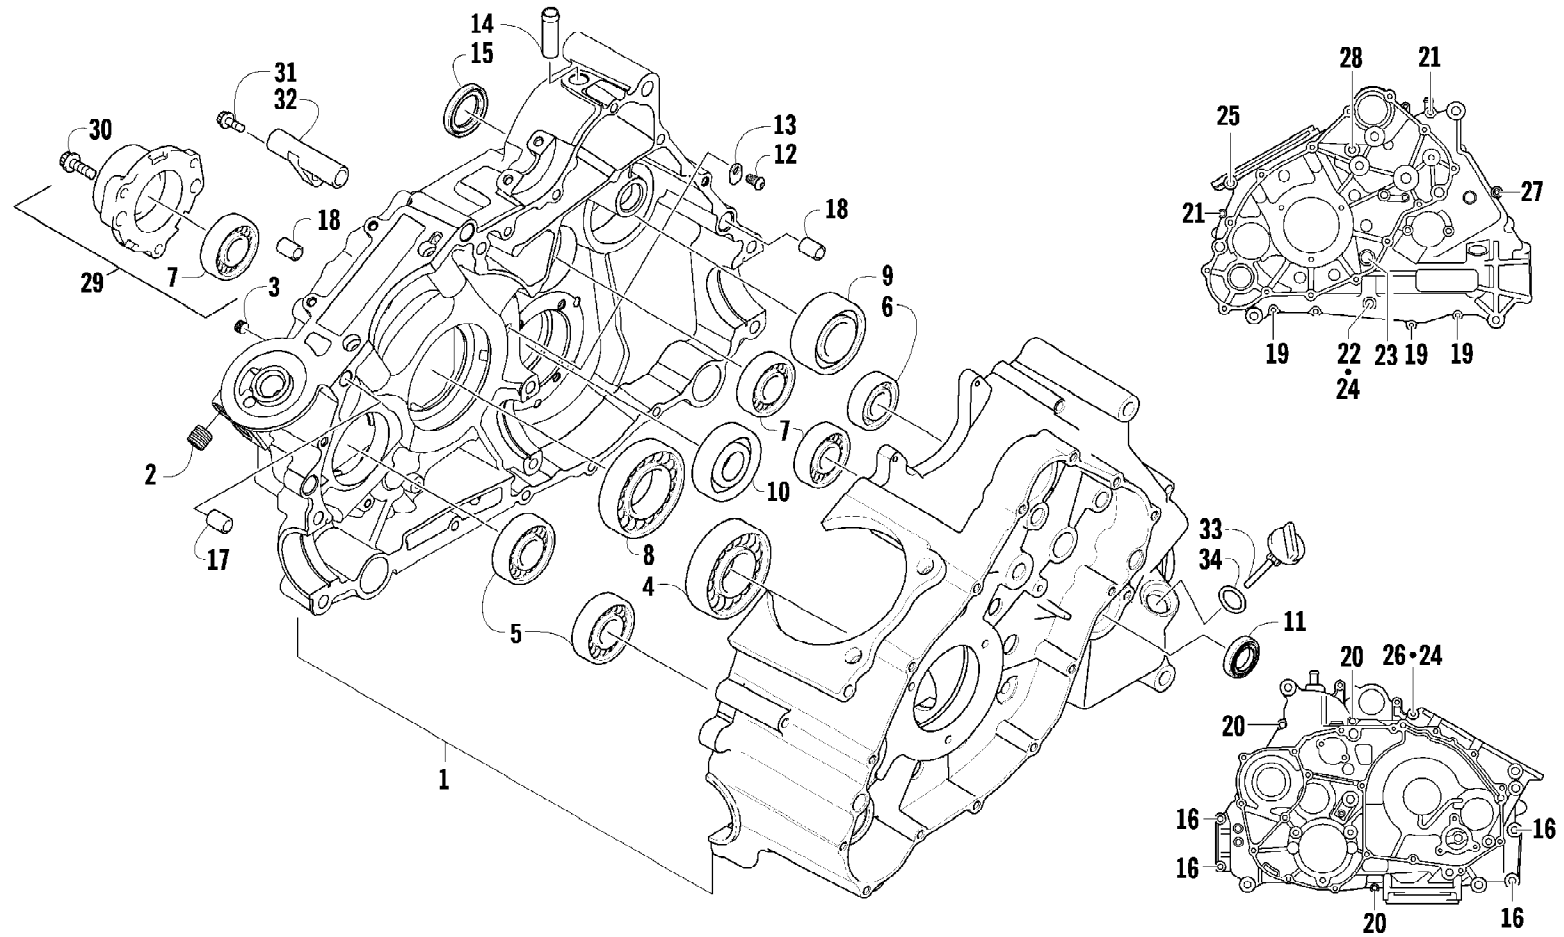

2009 ATV 650 TRV CAT GREEN (A2009TBS4BUSZ)
CRANKCASE ASSEMBLY

2009 ATV 650 TRV CAT GREEN (A2009TBS4BUSZ)
CRANKCASE ASSEMBLY

Page 20 of 87

Ref #	Part Number	Qty	S/P/F	Description
1	0801-153	1	S	Crankcase Assembly (inc. 2-15)
2	0812-064	2		Plug
3	0801-002	1		Plug
4	0832-043	1	/P	Bearing
5	0832-044	2	/P	Bearing
6	0832-049	1	/P	Bearing
7	0832-050	3	/P	Bearing
8	0832-042	1	/P	Bearing
9	0832-048	1	/P	Bearing
10	0832-015	1	S/P	Bearing
11	0822-052	1		Seal, Countershaft
12	0826-100	4		Screw, Machine
13	0822-010	4	/P	Retainer, Bearing
14	0801-028	1		Pipe, Breather
15	0830-035	1		Seal, Driveshaft
16	8412-850	4		Screw, Cap
17	0829-003	1		Pin, Dowel
18	0829-002	5		Pin, Dowel
19	8468-645	3		Screw, Machine
20	8468-655	3		Screw, Machine
21	8468-675	2		Screw, Machine
22	8412-860	1		Screw, Cap
23	0826-017	1		Screw, Cap
24	0830-008	2		Gasket
25	0826-019	1		Screw, Cap
26	0826-018	1		Screw, Cap
27	8468-695	1		Screw, Machine
28	8468-680	1		Screw, Machine
29	0801-029	1		Housing, Secondary Shaft (inc. one No. 7)
30	0826-105	3		Screw, Cap
31	0826-038	1		Screw, Cap
32	0801-069	1		Pipe, Breather
33	0801-143	1		Stick, Oil Level
34	0830-010	1		O-Ring