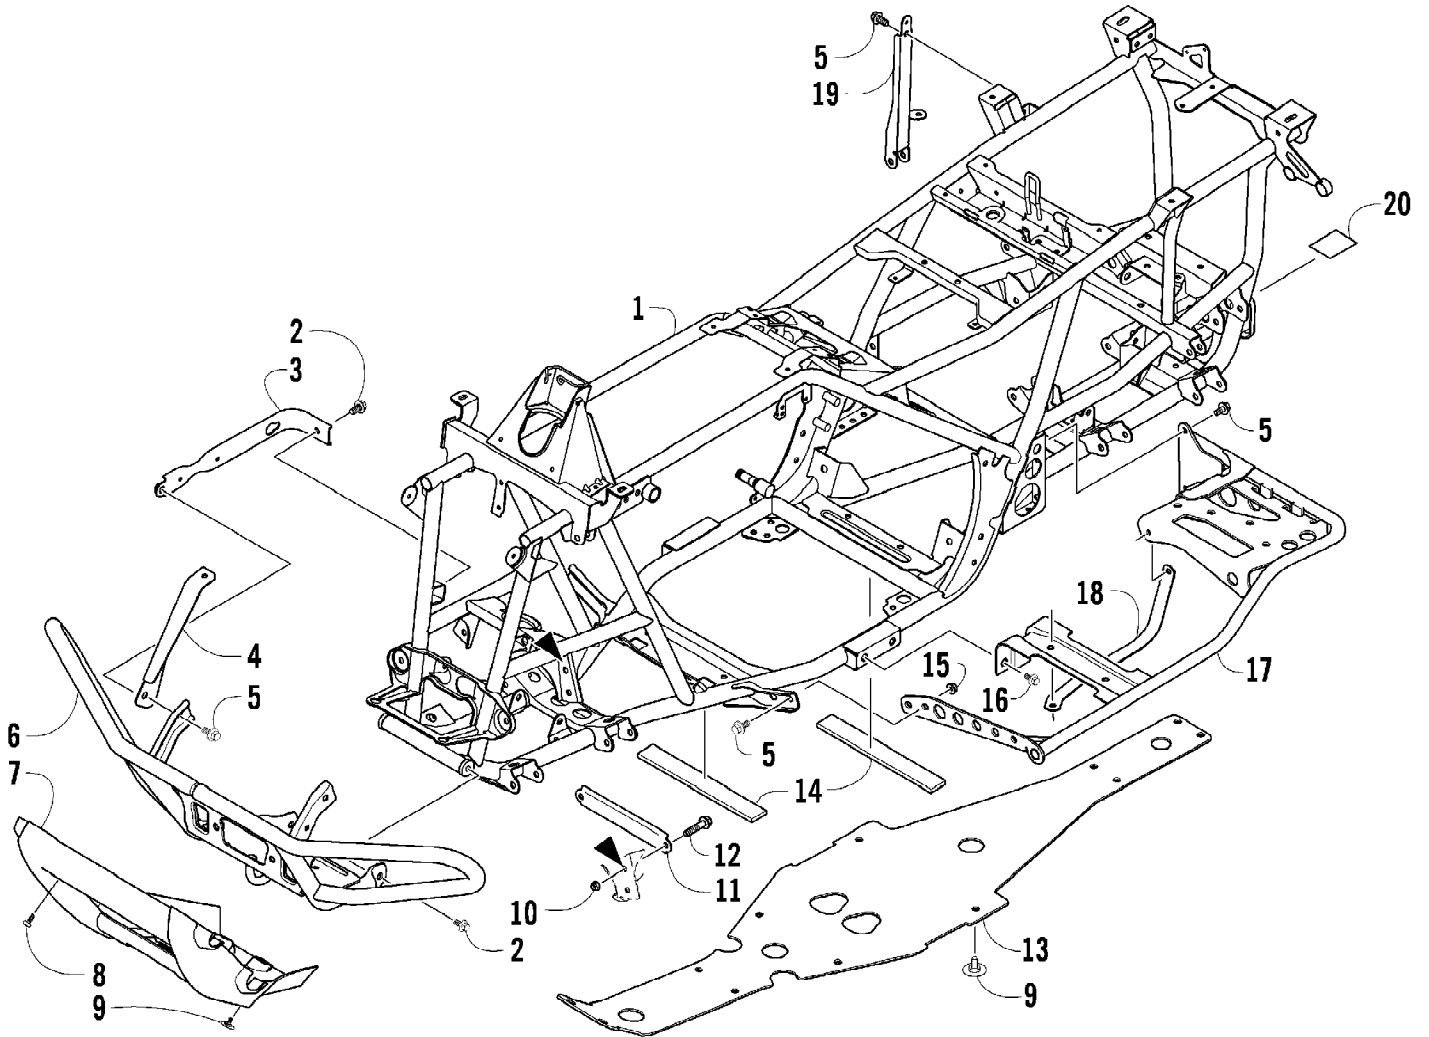

2009 ATV 650 TRV CAT GREEN (A2009TBS4BUSZ)
FRAME AND RELATED PARTS

Page 32 of 87

Ref #	Part Number	Qty	S/P/F	Description
1	2516-446	1		Frame, Main
2	8409-020	4	/P	Screw, Cap
3	1506-596	1	/P	Channel, Bumper Mounting - Right
3	0506-653	1	S	Channel, Bumper Mounting - Left
4	1506-562	1		Bracket, Mounting - Bumper - Right
4	1506-563	1		Bracket, Mounting - Bumper - Left
5	8408-816	11		Screw, Cap
6	1506-855	1	/P	Bumper
7	1406-360	1		Grille, Bumper
8	0423-419	2		Screw, Machine
9	0423-101	12		Screw, Shoulder
10	0423-744	2		Nut, Lock
11	1506-429	1	S	Brace, A-Arm
12	8409-025	2		Screw, Cap
13	2406-091	1		Panel, Belly
14	0406-289	2		Pad, Frame
15	8424-802	4		Nut
16	8409-016	4		Screw, Cap
17	1506-848	1		Footrest - Right
17	1506-849	1		Footrest - Left
18	2406-216	1		Strap, Footrest - Right
18	2406-217	1		Strap, Footrest - Left
19	2506-447	1		Bracket, Support
20	1411-077	1		Decal, Warning - Towing