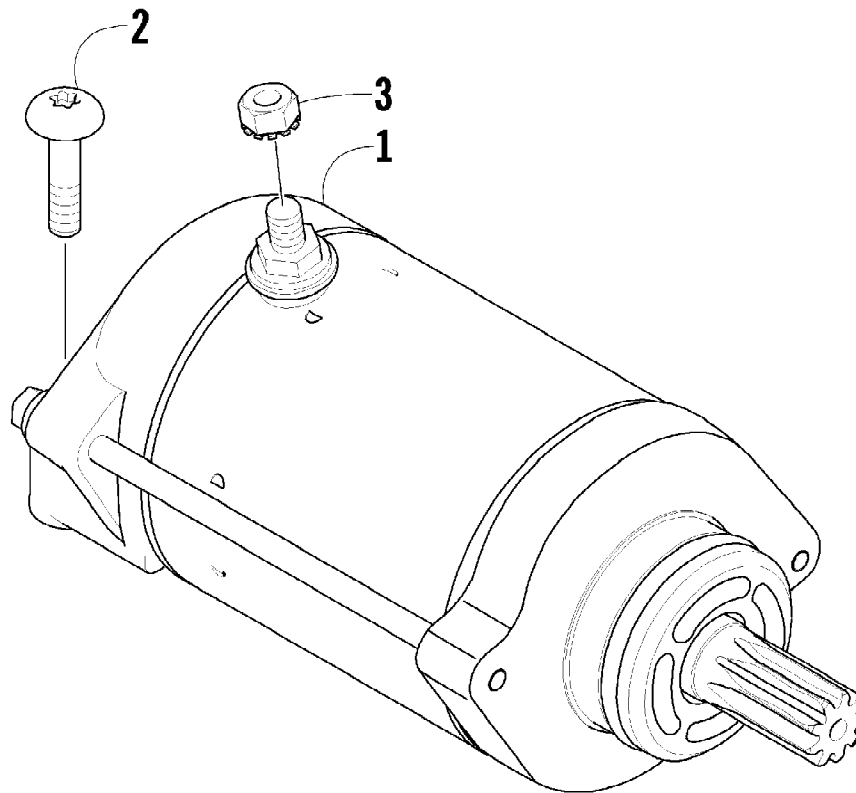

2009 ATV 650 TRV CAT GREEN (A2009TBS4BUSZ)
STARTER MOTOR ASSEMBLY

Ref #	Part Number	Qty	S/P/F	Description
1	0825-013	1	/P	Motor, Starter - Assembly
2	8476-625	2		Screw, Machine
3	0623-038	1		Nut w/Washer