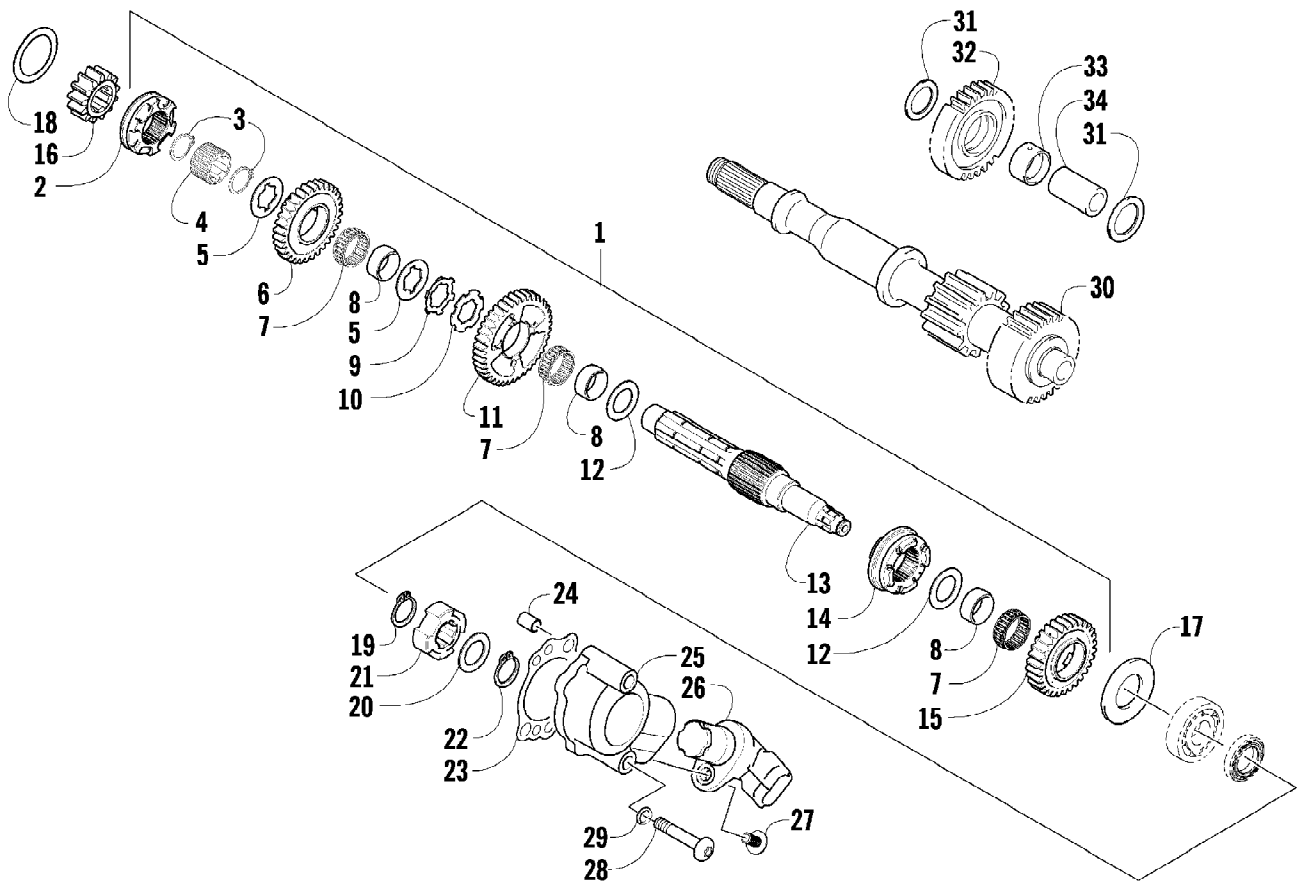

2009 ATV 650 TRV CAT GREEN (A2009TBS4BUSZ)
SECONDARY TRANSMISSION ASSEMBLY

2009 ATV 650 TRV CAT GREEN (A2009TBS4BUSZ)
SECONDARY TRANSMISSION ASSEMBLY

Page 69 of 87

Ref #	Part Number	Qty	S/P/F	Description
1	1502-149	1	S	Countershaft Assembly (inc. 2-15)
2	0822-014	1		Gear Select, Reverse
3	0831-011	2		Ring, Retaining
4	0822-045	1		Spacer, Reverse Driven Gear
5	0828-008	2		Washer
6	0822-013	1		Gear, Reverse Driven
7	0832-011	3		Bearing
8	0822-005	3		Bushing
9	0828-014	1		Washer, Lock
10	0828-015	1		Washer, Lock
11	0822-004	1		Gear, Driven - Low
12	0822-046	2		Washer, Driven Gear
13	0822-003	1		Countershaft
14	0822-007	1		Gear Select, Sliding
15	0822-006	1		Gear, Driven - High
16	0822-089	1		Gear, Drive
17	0828-011	1		Washer
18	0828-019	1		Washer, Thrust
19	0831-040	1		Ring, Retaining
20	0828-069	1		Washer, Thrust
21	0822-050	1		Trigger, Speedometer Sensor
22	0831-039	1		Ring, Retaining
23	0830-129	1		Gasket
24	0829-023	2		Pin, Dowel
25	0822-049	1		Housing, Speedometer Sensor
26	0824-042	1	/P	Sensor, Speedometer
27	8468-620	1	/P	Screw, Machine
28	8468-645	2		Screw, Machine
29	0830-107	2		Seal, Fastener
30	0822-001	1		Driveshaft
31	0828-016	2		Washer, Thrust
32	0822-011	1		Gear, Reverse Idle
33	0822-012	1		Bushing
34	0822-015	1		Shaft, Reverse Idle