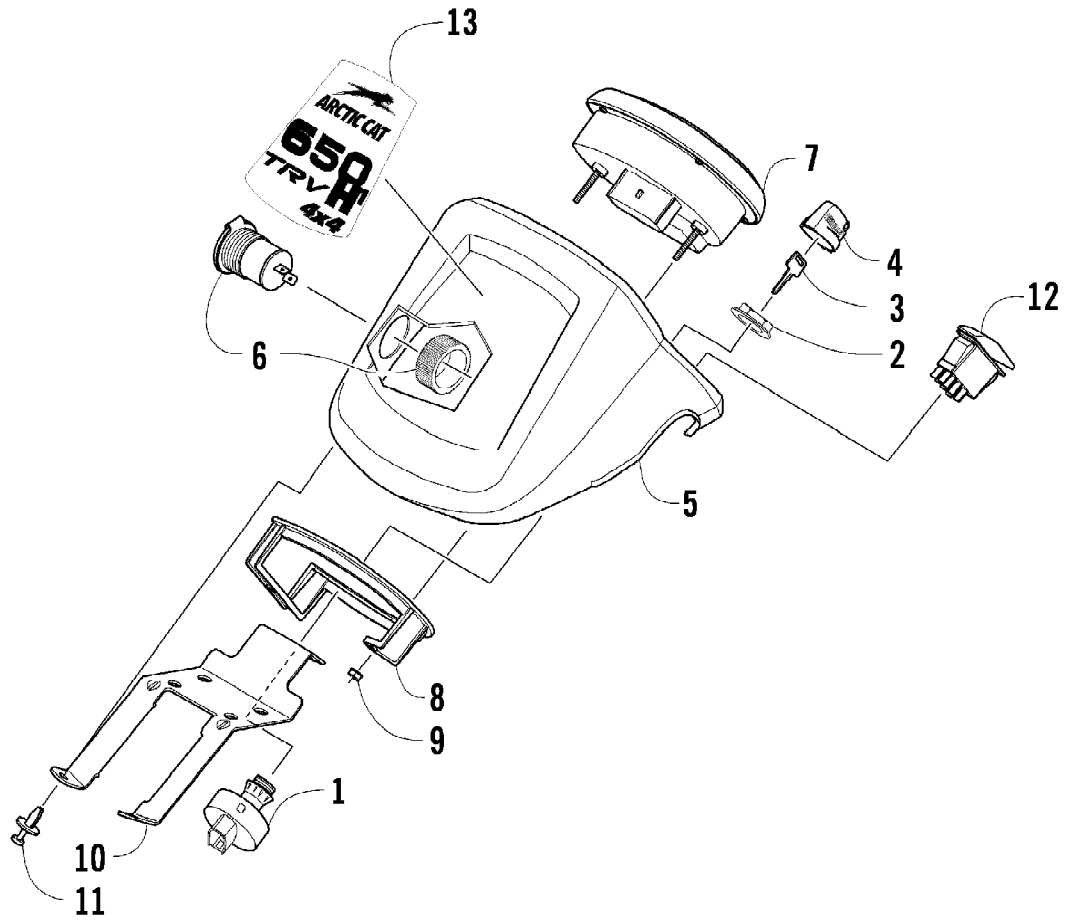

2009 ATV 650 TRV CAT GREEN (A2009TBS4BUSZ)
INSTRUMENT POD ASSEMBLY

Page 51 of 87

Ref #	Part Number	Qty	S/P/F	Description
1	0430-090	1	/P	Switch, Ignition - Assembly (inc. 2-4)
2	0430-050	1		Nut, Retaining
3	0430-042	1		Key, Ignition (Y Series - Left-Side Cut)
3	0430-043	1		Key, Ignition (Z Series - Right-Side Cut)
4	0430-054	1		Cover, Key
5	0405-312	1		Instrument Pod
6	0641-897	1	/P	Outlet, Accessory - 12V
7	0520-056	1		Gauge, Analog/LCD
8	0420-065	1	/P	Bracket, Retaining
9	0423-493	2		Nut w/Washer
10	2506-470	1		Bracket, Mounting - Instrument Pod
11	0423-535	2		Rivet, Reinstallable
12	0409-120	1		Switch, Differential Lock
13	1411-552	1		Decal, Instrument Pod