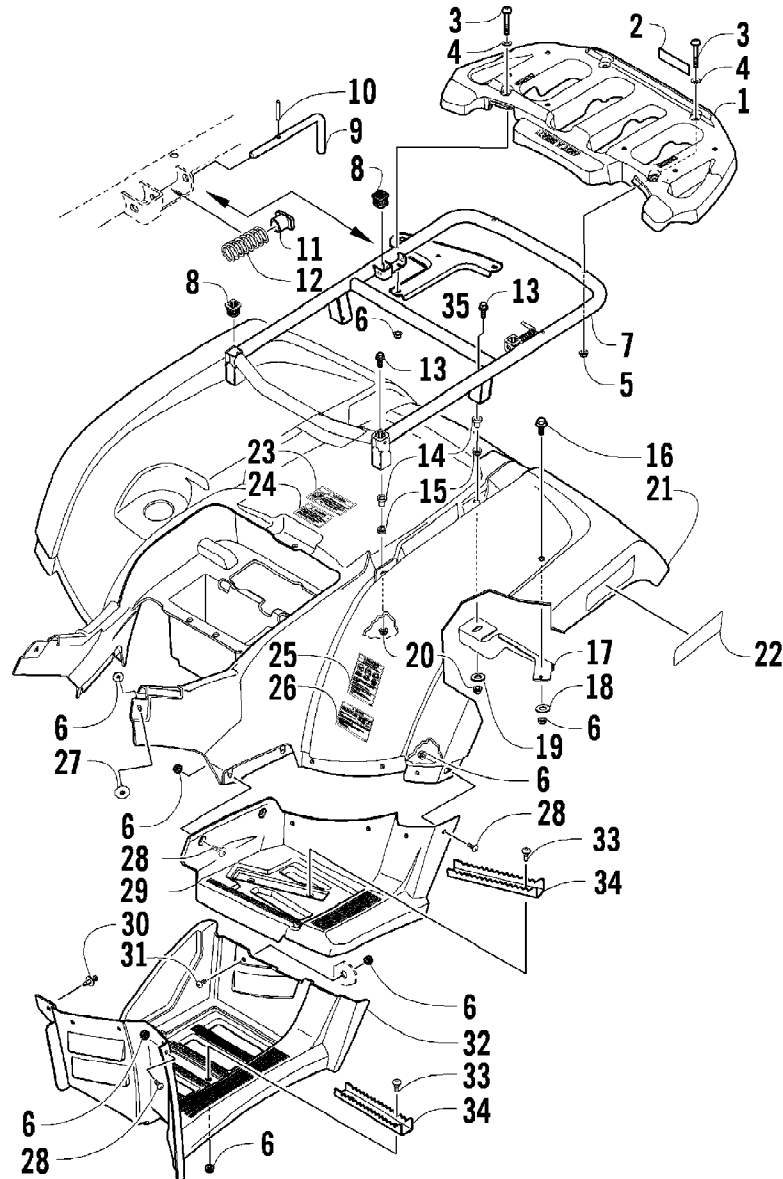

2009 ATV 650 TRV CAT GREEN (A2009TBS4BUSZ)
REAR RACK, BODY PANEL, AND FOOTWELL ASSEMBLIES

2009 ATV 650 TRV CAT GREEN (A2009TBS4BUSZ)
REAR RACK, BODY PANEL, AND FOOTWELL ASSEMBLIES

Page 61 of 87

Ref #	Part Number	Qty	S/P/F	Description
1	2516-339	1	/P	Cover, Rack (inc. 2)
2	1411-201	1		Decal, Warning - Load
3	8410-640	3		Screw, Cap
4	8050-223	4		Washer
5	0423-891	2		Nut, Cap
6	0423-540	38		Nut, Lock
7	2516-169	1		Rack, Rear - Assembly (inc. 8-12)
8	0441-592	4	/P	Bushing
9	0541-504	2		Pin - Assembly (inc. 10-12)
10	0423-635	2		Pin, Roll
11	0423-677	2		Bushing, Flanged
12	0423-636	2		Spring
13	8410-835	4		Screw, Cap
14	0423-669	4		Spacer
15	0423-465	4		Grommet
16	0423-654	2		Screw, Shoulder
17	2506-092	1		Bracket, Rear Fender - Right
17	2506-093	1		Bracket, Rear Fender - Left
18	8050-222	2	/P	Washer
19	0423-087	2		Washer
20	8432-802	4		Nut, Lock
21	2516-082	1	S	Fender, Rear - Assembly (inc. 22-26)
22	1411-592	1	/P	Decal, Reflector - Rear - Right
22	1411-593	1	/P	Decal, Reflector - Rear - Left
23	1411-269	1		Decal, Warning - Passenger
24	1411-251	1		Decal, Warning - Seat/Passenger
25	1411-956	1		Decal, Passenger
26	1411-957	1	S	Decal, Warning - Tire Pressure
27	0423-101	2		Screw, Shoulder
28	0423-419	22		Screw, Machine
29	2406-042	1		Footwell, Rear - Right
29	2406-043	1		Footwell, Rear - Left
30	0623-362	2		Rivet, Reinstallable
31	8477-620	2		Screw, Machine
32	1506-813	1		Footwell - Right
32	2406-471	1	/P	Footwell - Left
33	0423-355	8		Screw, Shoulder
34	1506-125	4	/P	Footpeg
35	2506-926	1		Bracket, Mounting - Safety Flag
36	8410-645	2		Screw, Cap