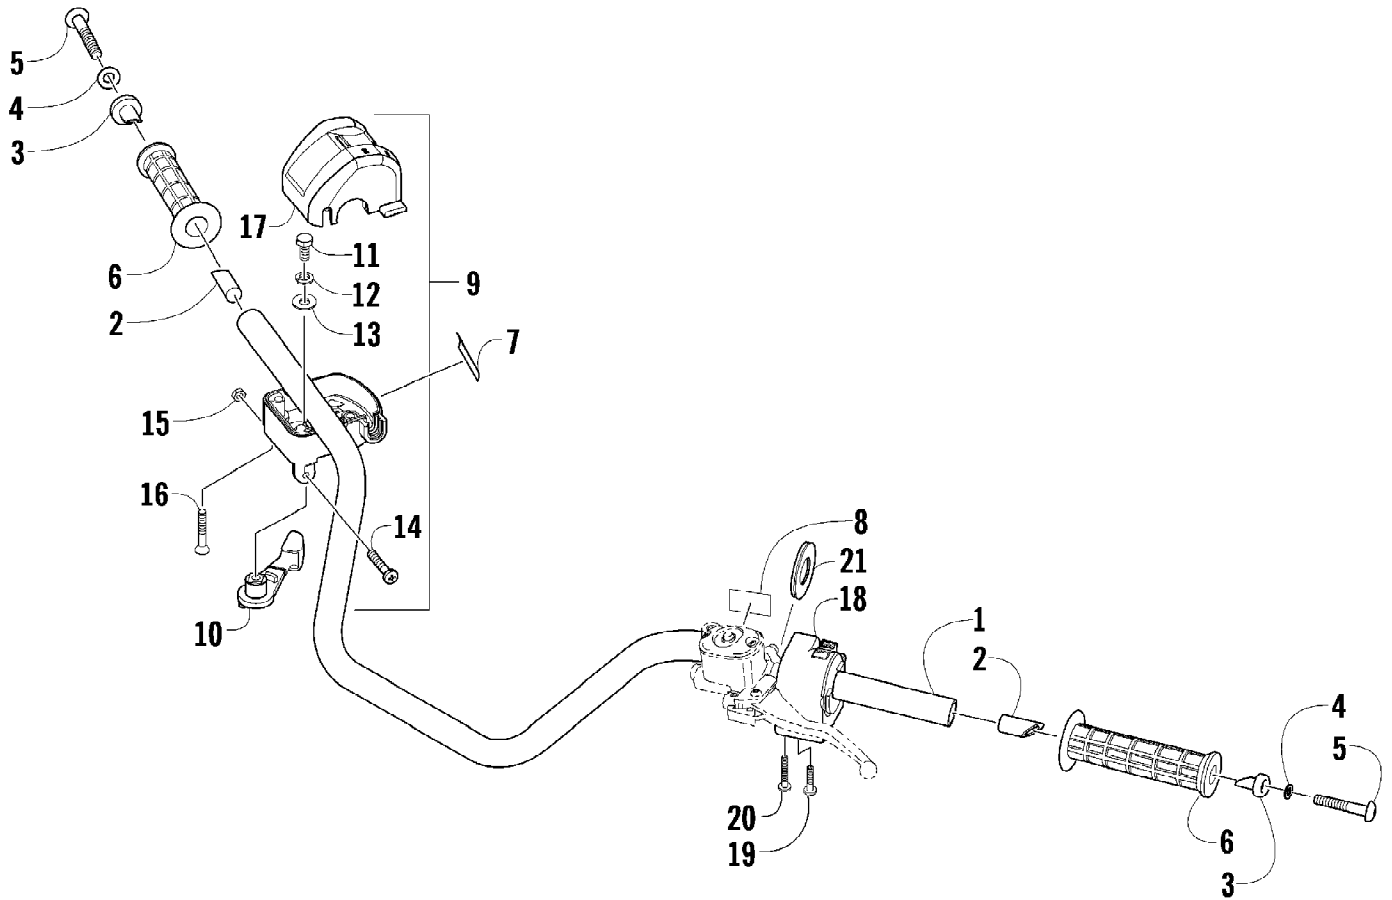

2009 ATV 650 TRV CAT GREEN (A2009TBS4BUSZ)
HANDLEBAR ASSEMBLY

Page 45 of 87

Ref #	Part Number	Qty	S/P/F	Description
1	0505-418	1	/P	Handlebar
2	0405-218	2		Plug, Handlebar
3	0405-149	2		End Cap, Handlebar
4	8050-247	2	/P	Washer
5	8477-845	2		Screw, Machine
6	0405-147	2		Grip, Handlebar
7	0411-966	1		Decal, Warning - Differential Lock
8	1411-865	1		Decal, Warning - Brake Lever Lock
9	0509-045	1		Case, Throttle - Assembly (inc. 10-17)
10	3409-001	1		Lever
11	3007-392	1	/P	Screw, Cap
12	3004-447	1	/P	Washer, Lock
13	3003-030	1	/P	Washer
14	3423-014	1		Screw, Machine
15	3423-327	1		Nut
16	3423-199	2		Screw, Machine
17	0409-119	1		Cover, Throttle Case w/Switch
18	0509-014	1		Switch, Control - Assembly (inc. 19-20)
19	0409-027	1		Screw, Machine
20	0409-028	1		Screw, Machine
21	3409-019	1		Cover, Switch Housing