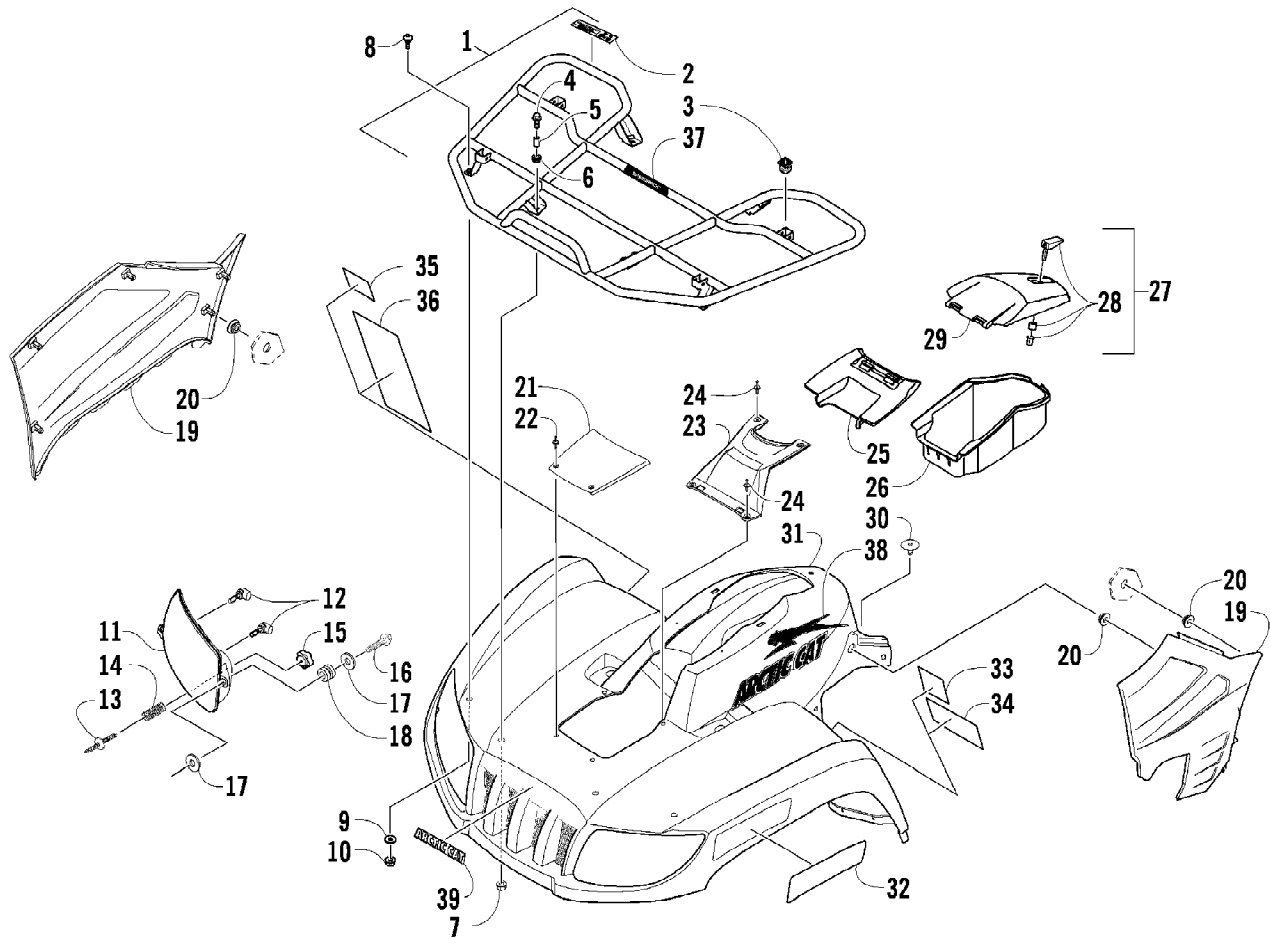

2009 ATV 650 TRV CAT GREEN (A2009TBS4BUSZ)
FRONT RACK, BODY PANEL, AND HEADLIGHT ASSEMBLIES

2009 ATV 650 TRV CAT GREEN (A2009TBS4BUSZ)
FRONT RACK, BODY PANEL, AND HEADLIGHT ASSEMBLIES

Ref #	Part Number	Qty	S/P/F	Description
1	2506-106	1		Rack, Front - Assembly (inc. 2-3)
2	0411-576	1		Decal, Warning - Load
3	0441-592	4	/P	Bushing
4	8410-830	4		Screw, Cap
5	0423-669	4		Spacer
6	0423-465	4		Grommet
7	8432-802	4		Nut, Lock
8	0423-654	2		Screw, Shoulder
9	8050-222	2	/P	Washer
10	0423-540	2		Nut, Lock
11	0509-044	1	/P	Headlight Assembly - Right (inc. 12)
11	0509-035	1		Headlight Assembly - Left (inc. 12)
12	0409-055	4		Bulb, Headlight
13	0423-514	2		Stud, Adjuster - Headlight
14	0423-522	2		Spring, Adjuster
15	0423-513	2		Knob, Adjuster
16	0623-785	4		Screw, Self-Tapping
17	8050-217	8	/P	Washer
18	0423-447	4		Grommet
19	2406-324	1		Panel, Side - Lower - Right
19	2406-421	1		Panel, Side - Lower - Left
20	0423-678	8		Grommet
21	1406-358	1		Cover, Access
22	0423-535	2		Rivet, Reinstallable
23	1406-484	1		Cover, Steering Post
24	0623-362	4		Rivet, Reinstallable
25	0470-513	1		Cover, Storage Box
26	1406-573	1		Box, Storage
27	2506-234	1		Lid, Storage Box w/Latch (inc. 28-29)
28	1406-599	1		Latch, Storage Box
29	0470-514	1		Lid, Storage Box
30	0423-101	2		Screw, Shoulder
31	2516-064	1	S	Panel, Fender - Assembly - Front (inc. 32-36)
32	0411-818	1		Decal, Reflector - Front - Right
32	0411-819	1		Decal, Reflector - Front - Left
33	1411-930	1	S	Decal, Warning - Age
34	1411-574	1		Decal, Warning - Off-Road Only
35	0411-894	1		Decal, Warning - Turn/Hill
36	1411-250	1		Decal, Warning - Reverse/Pre-Ride
37	1411-050	1	/P	Decal, "Speedrack"
38	1411-634	1		Decal, Side - Upper Right
38	1411-635	1		Decal, Side - Upper Left
39	1411-725	1		Decal, Front