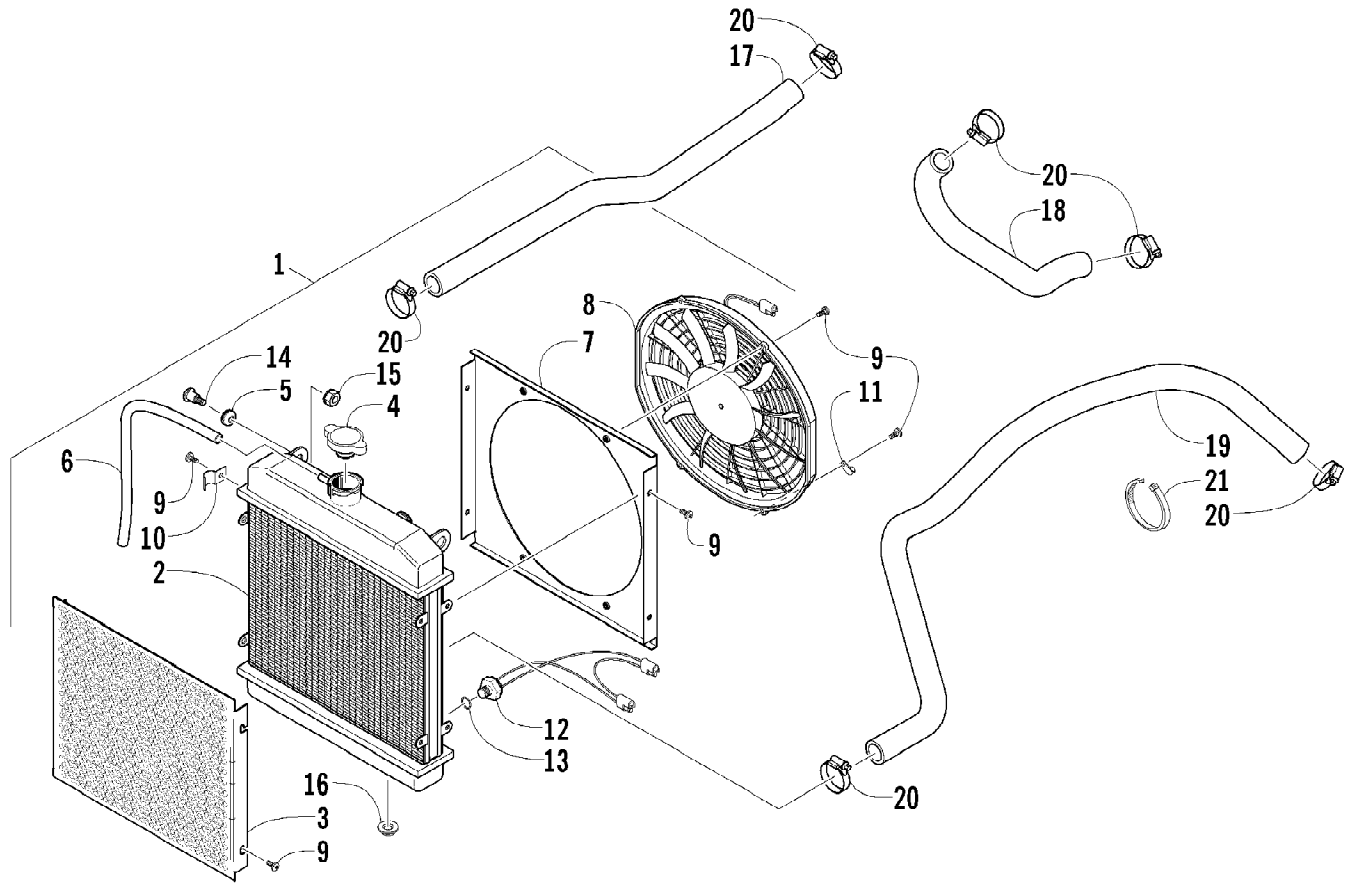

2009 ATV 650 TRV CAT GREEN (A2009TBS4BUSZ)
COOLING ASSEMBLY

Page 16 of 87

Ref #	Part Number	Qty	S/P/F	Description
1	0413-172	1	S	Radiator Assembly (inc. 2-13)
2	0413-184	1	/P	Radiator
3	0413-007	1		Screen
4	0413-002	1	S	Cap
5	0423-030	2		Grommet
6	0610-016	AR	/P	Hose - 25 ft
6	0610-015	AR	/P	Hose - 100 ft
7	0413-046	1		Shroud, Fan
8	0413-123	1	/P	Fan, Cooling
9	8475-512	12		Screw, Machine
10	0423-351	1		Clamp, Wire
11	0123-397	1		Clamp, Cable
12	0413-168	1		Sensor, Engine Coolant Temperature
13	1602-213	1	/P	O-Ring
14	0423-484	2		Screw, Shoulder
15	0623-038	2		Nut w/Washer
16	0423-028	2		Bushing, Stem
17	0410-002	1		Hose, Coolant - Upper
18	0410-022	1		Hose, Coolant - Crossover
19	0410-041	1		Hose, Coolant - Lower
20	0423-496	6		Clamp, Hose
21	0123-903	AR		Tie, Cable - 11.5 in.