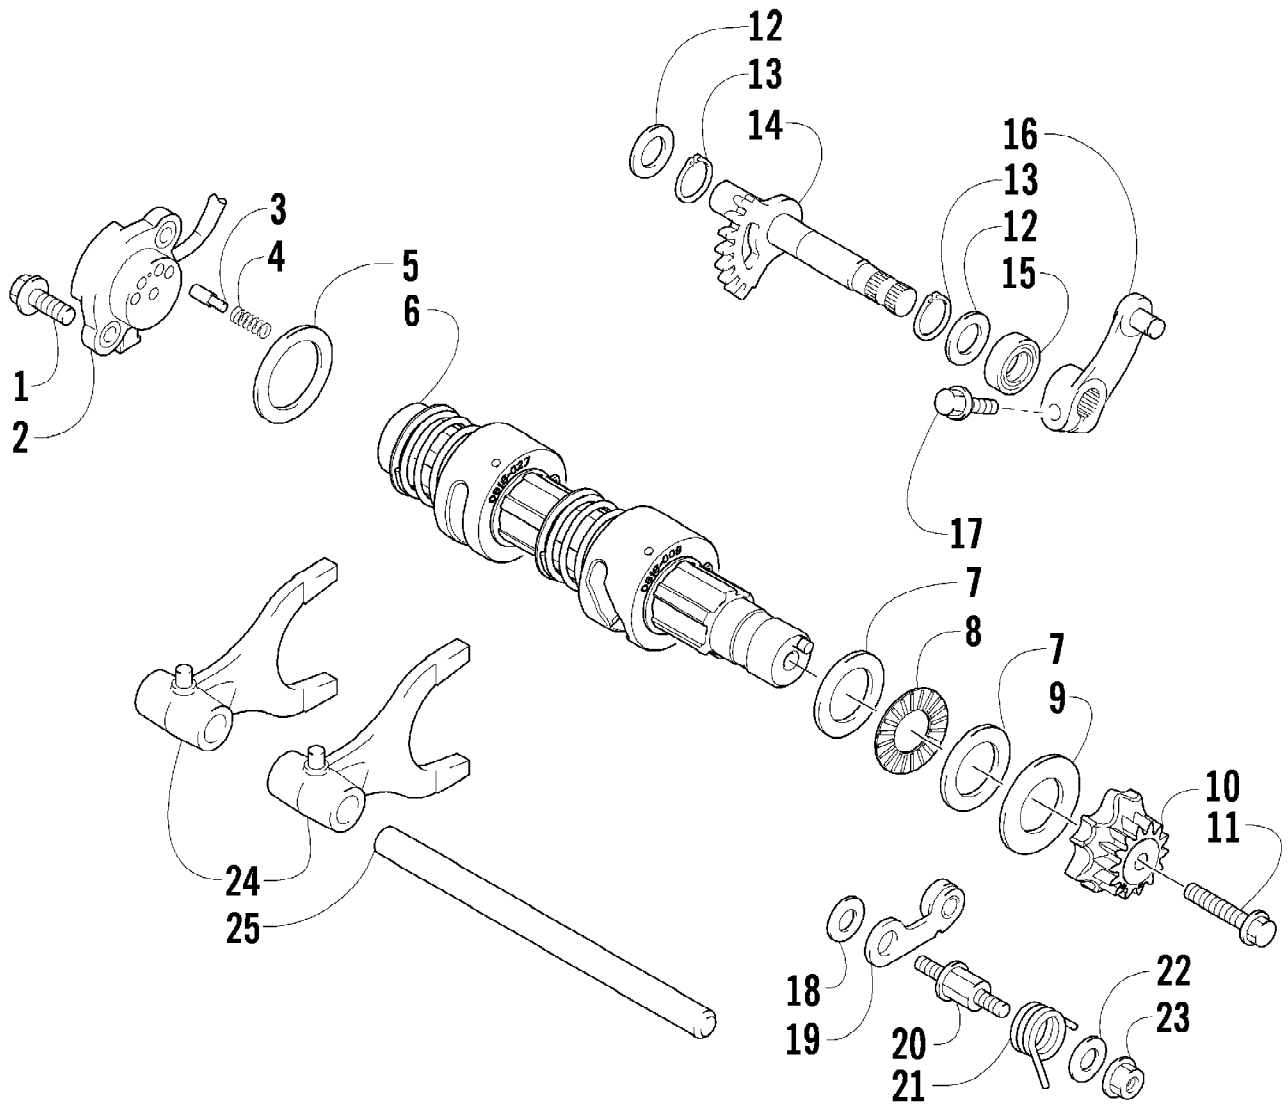

2009 ATV 650 TRV CAT GREEN (A2009TBS4BUSZ)
GEAR SHIFTING ASSEMBLY

Page 43 of 87

Ref #	Part Number	Qty	S/P/F	Description
1	8470-520	2		Screw, Machine
2	0409-090	1	/P	Switch, Gear Shift Position
3	0818-013	2		Contact
4	0818-017	2		Spring
5	0828-040	1		Washer
6	0818-046	1		Shaft, Gear Shift - Assembly
7	0828-095	2		Washer
8	0832-052	1	/P	Bearing, Thrust
9	0828-037	1		Washer
10	0818-089	1	/P	Plate, Gear Shift Cam
11	0826-006	1		Screw, Cap
12	0828-036	2		Washer
13	0831-010	2		Ring, Retaining
14	0818-007	1	/P	Shaft, Sub-Gear Shift
15	0830-044	1		Seal, Sub-Gear Shift Shaft
16	0818-014	1		Arm, Select
17	8468-620	1	/P	Screw, Machine
18	0828-038	1		Washer
19	0818-002	1		Stopper, Cam
20	0818-004	1		Support, Cam Stopper
21	0818-090	1		Spring
22	0828-035	1		Washer
23	8424-602	1	/P	Nut
24	0818-072	2	/P	Fork, Shift
25	0818-006	1		Shaft, Shift Fork