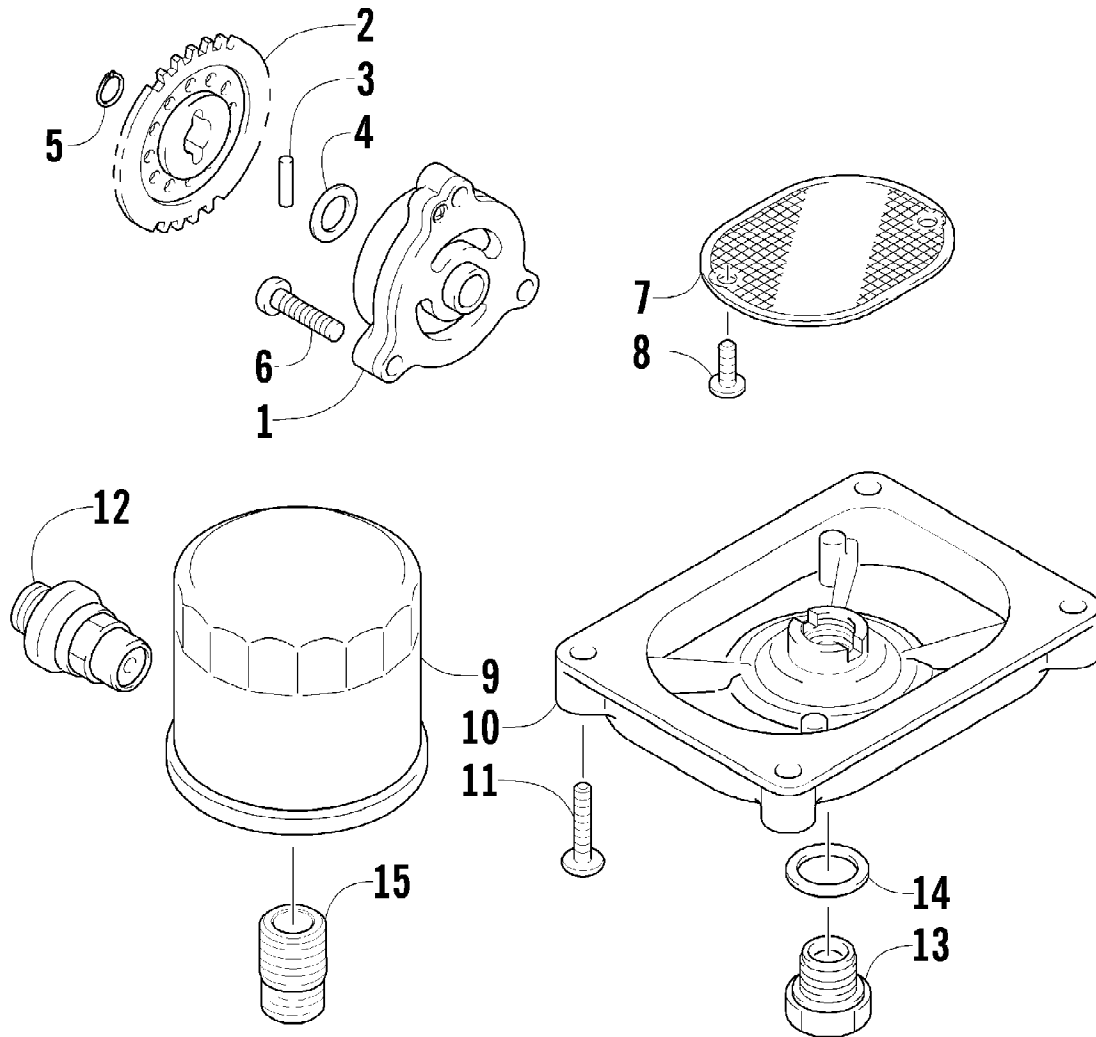

2009 ATV 650 TRV CAT GREEN (A2009TBS4BUSZ)
OIL FILTER/PUMP ASSEMBLY

Page 55 of 87

Ref #	Part Number	Qty	S/P/F	Description
1	0812-023	1		Pump, Oil
2	0812-002	1	S	Gear, Driven
3	0829-009	1		Pin
4	0828-007	1	/P	Washer
5	0831-002	1		Ring, Retaining
6	0826-039	3		Screw, Machine
7	0812-057	1	/P	Strainer, Oil
8	0826-040	2		Screw, Machine
9	0812-029	1	S	Filter, Oil
10	0812-053	1		Cap, Oil Strainer
11	8468-625	4		Screw, Machine
12	0812-007	1		Valve, Oil-Relief - Assembly
13	0812-006	1		Plug, Drain
14	0830-017	1		Gasket, Drain Plug
15	0812-008	1		Union, Oil Filter