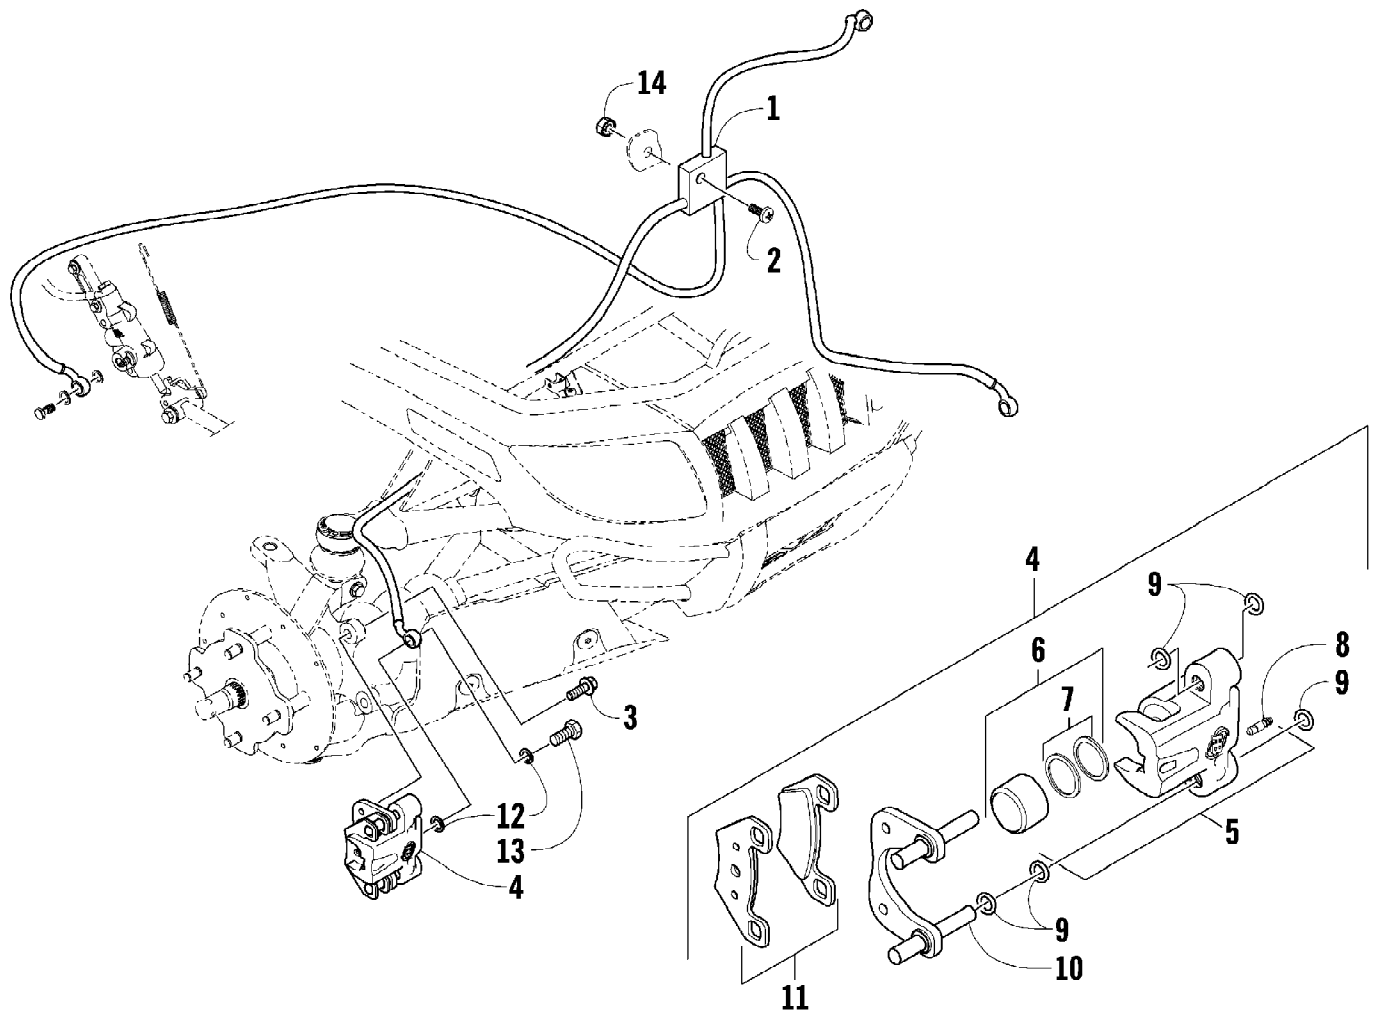

2009 ATV 650 TRV CAT GREEN (A2009TBS4BUSZ)
HYDRAULIC BRAKE ASSEMBLY

Page 47 of 87

Ref #	Part Number	Qty	S/P/F	Description
1	1502-015	1		Hose, Brake - Assembly
2	8476-625	1		Screw, Machine
3	8408-821	4	/P	Screw, Cap
4	1436-162	1	S/P	Caliper, Brake - Right Front (inc. 5-11 and two No. 3)
4	1436-163	1		Caliper, Brake - Left Front (inc. 5-11 and two No. 3)
5	1436-160	1	/P	Housing, Caliper - Assembly - Right Front (inc. 6-8)
5	1436-161	1	/P	Housing, Caliper - Assembly - Left Front (inc. 6-8)
6	0502-606	2		Piston/Seal Set (inc. 7)
7	0502-607	2		Seal Set
8	0502-609	2	/P	Valve, Bleed
9	0502-608	2		O-Ring, Guide - Set
10	0502-605	2		Bracket Assembly
11	1436-165	2	S	Pad, Brake - Set
12	0423-178	4		Washer, Crush
13	0423-413	2		Bolt, Banjo-Fitting
14	0623-038	1		Nut w/Washer