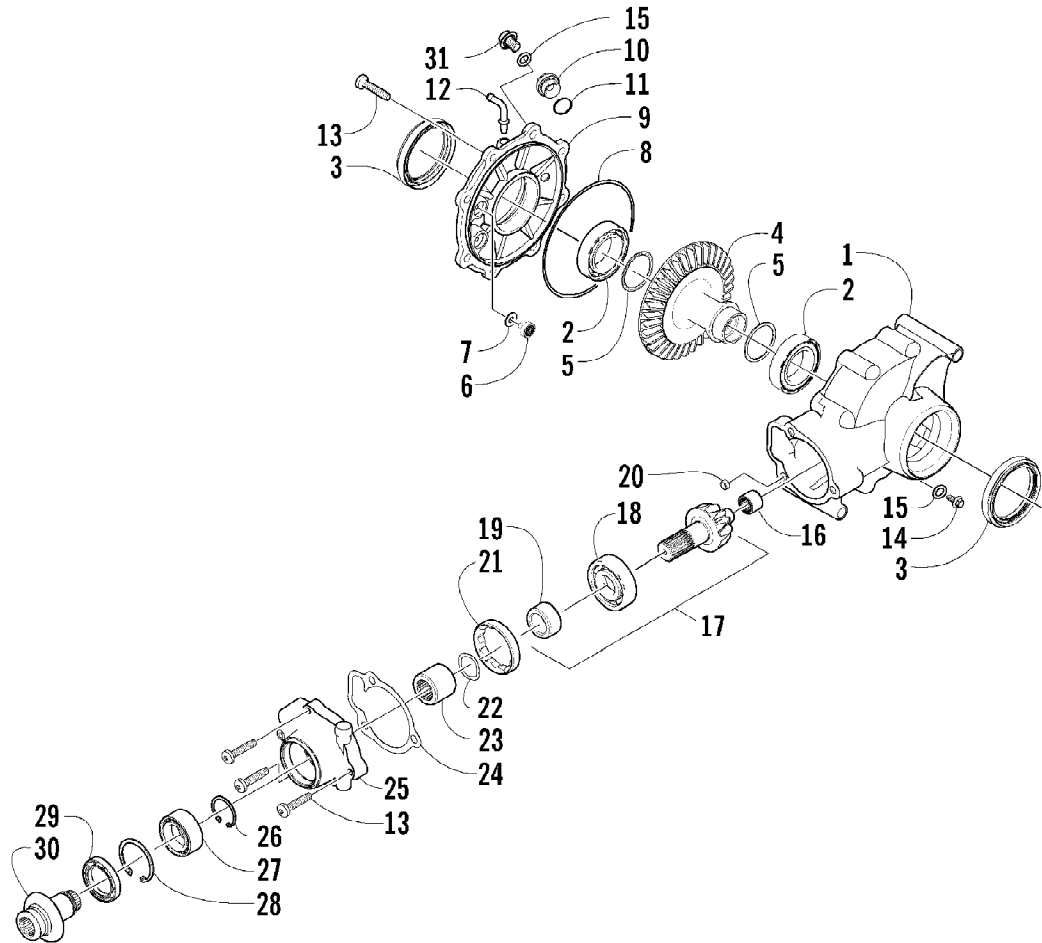

2009 ATV 650 TRV CAT GREEN (A2009TBS4BUSZ)
REAR DRIVE GEARCASE ASSEMBLY

2009 ATV 650 TRV CAT GREEN (A2009TBS4BUSZ)
REAR DRIVE GEARCASE ASSEMBLY

Page 59 of 87

Ref #	Part Number	Qty	S/P/F	Description
	1502-402	1	/P	Complete Rear Drive Gearcase Assembly
1	1502-317	1		Housing, Gearcase
2	0402-393	2		Bearing
3	1402-713	2	S	Seal
4	1402-032	1		Gear, Ring - 36T
5	0402-405	AR		Shim, 41 x 49 x 1.3 mm
5	0402-406	AR		Shim, 41 x 49 x 1.4 mm
5	0402-407	AR		Shim, 41 x 49 x 1.5 mm
5	0402-408	AR		Shim, 41 x 49 x 1.6 mm
5	0402-409	AR		Shim, 41 x 49 x 1.7 mm
6	0402-326	1		Button, Thrust
7	0402-429	AR		Shim, 6.3 x 18 x 1.3 mm
7	0402-430	AR		Shim, 6.3 x 18 x 1.4 mm
7	0402-431	AR		Shim, 6.3 x 18 x 1.5 mm
7	0402-432	AR		Shim, 6.3 x 18 x 1.6 mm
7	0402-433	AR		Shim, 6.3 x 18 x 1.7 mm
8	0423-149	1		O-Ring
9	1502-082	1		Cover, Gearcase
10	0402-333	1	/P	Plug, Magnetic (inc. 11)
11	0423-154	1		O-Ring
12	1402-102	1		Fitting
13	0423-118	11		Screw, Self-Tapping
14	1402-210	1	/P	Plug, Fill (inc. one No. 15)
15	0423-153	2		O-Ring
16	0402-328	1		Bearing
17	0502-783	1		Gear, Pinion - Assembly - 10T (inc. 18-19)
18	0402-327	1		Bearing
19	0402-336	1		Collar, Retaining
20	0402-411	1		Pin, Dowel
21	0402-331	1		Collar, Lock
22	0402-982	1		Washer, Wave
23	0402-981	1		Collar, Shaft
24	0402-947	1		Gasket, Flange
25	0502-529	1		Housing, Pinion
26	0423-417	1		Ring, Retaining
27	1402-043	1		Bearing
28	0423-423	1		Ring, Retaining
29	1402-011	1		Seal
30	1502-085	1	/P	Shaft, Input
31	1402-211	1		Plug, Oil Level (inc. one No. 15)