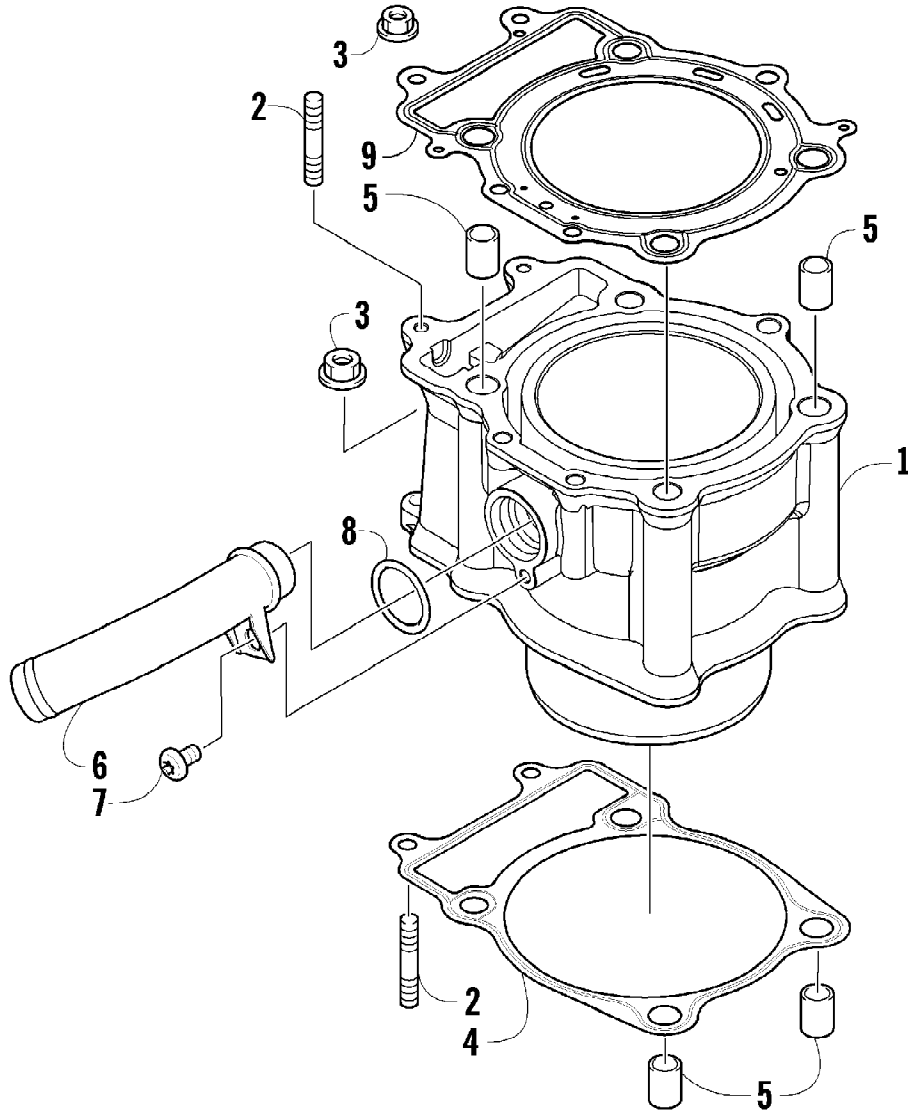

2009 ATV 650 TRV CAT GREEN (A2009TBS4BUSZ)
CYLINDER ASSEMBLY

Page 24 of 87

Ref #	Part Number	Qty	S/P/F	Description
1	0804-016	1		Cylinder
2	0827-002	4		Bolt, Stud
3	8424-604	4		Nut
4	0830-084	1		Gasket, Base
5	0829-002	4		Pin, Dowel
6	0804-047	1	/P	Union, Coolant Hose
7	8468-612	1		Screw, Machine
8	0830-007	1		O-Ring
9	0830-085	1	/P	Gasket, Cylinder Head