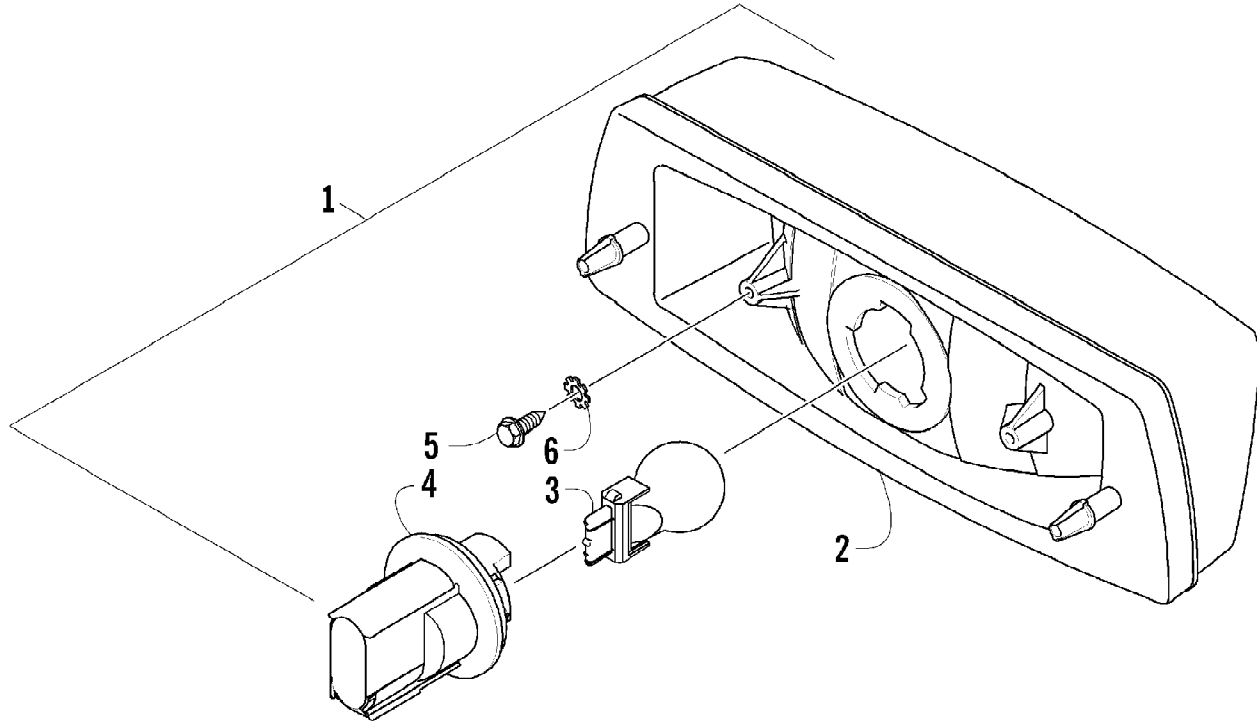

2009 ATV 650 TRV CAT GREEN (A2009TBS4BUSZ)
STEERING ASSEMBLY

Page 77 of 87

Ref #	Part Number	Qty	S/P/F	Description
1	8408-860	4		Screw, Cap
2	0405-035	4		Cap, Steering Adjuster
3	0423-505	2		Screw, Shoulder
4	0505-484	1		Cap, Housing
5	0405-138	1		Housing, Lower
6	0405-139	1		Housing, Upper
7	0505-451	1	S	Post, Steering
8	8408-816	2		Screw, Cap
9	0602-233	1		Flange, Bearing
10	0405-052	1		Bearing w/Inverted Oil Seal
11	0423-073	1		Washer
12	8409-020	1	/P	Screw, Cap
13	0505-499	2	/P	Tie Rod - Assembly (inc. 14-20)
14	0505-511	2	/P	End, Tie Rod - Left-Hand Thread - Kit (inc. 15-16 and two No. 21-22)
15	0	2	F	End, Tie Rod - Left-Hand Thread
16	0423-013	2		Nut - Left-Hand Thread
17	0405-281	2	/P	Tie Rod
18	0505-510	2	/P	End, Tie Rod - Right-Hand Thread - Kit (inc. 19-20 and two No. 21-22)
19	0	2	F	End, Tie Rod - Right-Hand Thread
20	8420-002	2	/P	Nut - Right-Hand Thread
21	0423-157	4		Nut, Lock
22	0623-175	4		Pin, Cotter