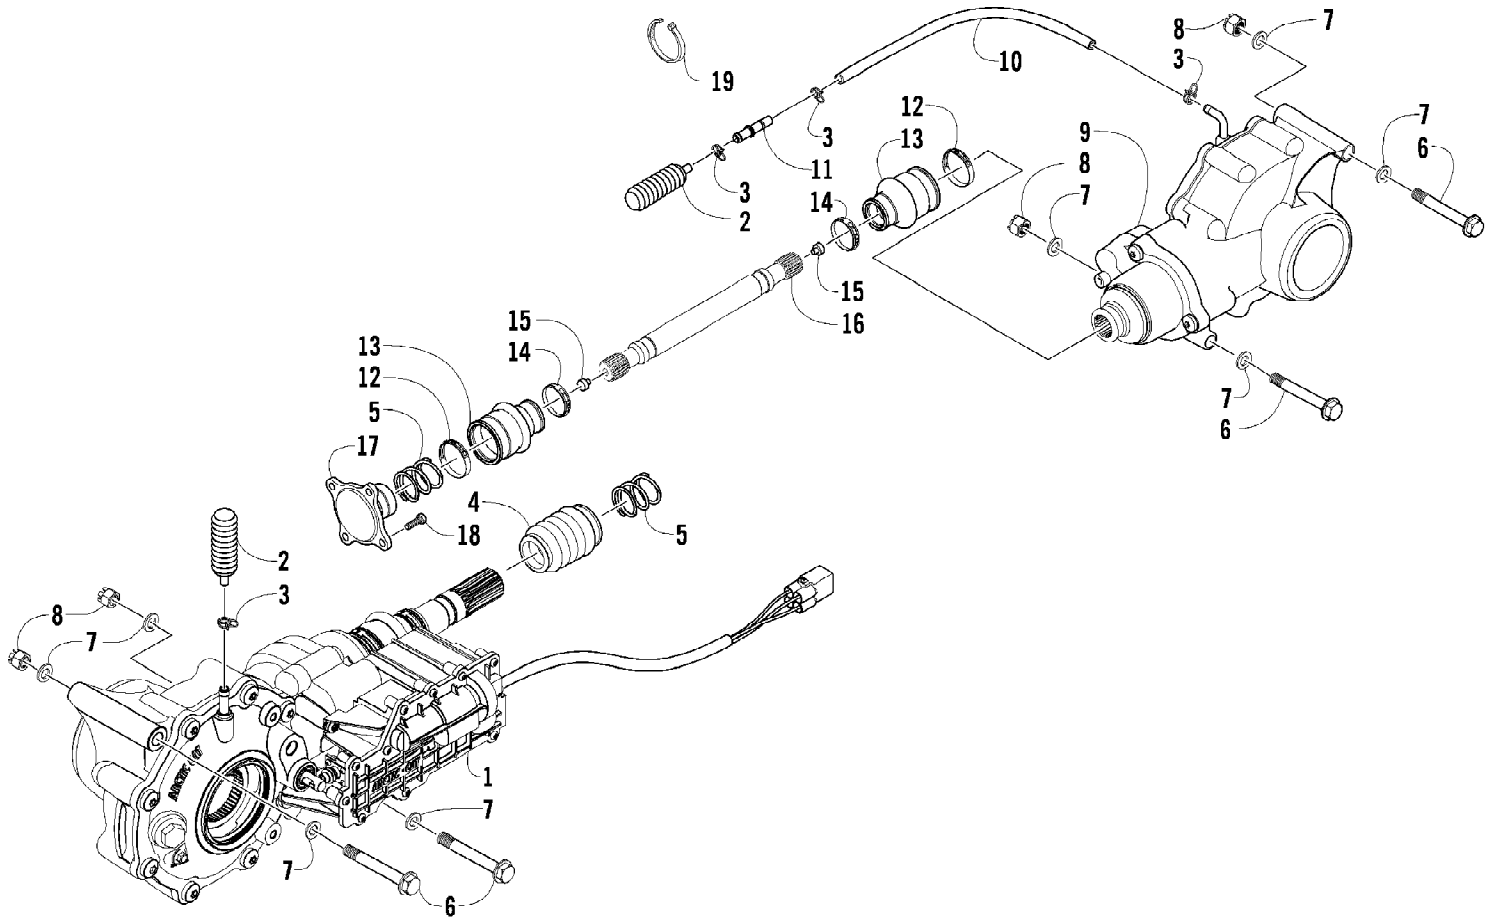

2009 ATV 650 TRV CAT GREEN (A2009TBS4BUSZ)
DRIVE TRAIN ASSEMBLY

Page 28 of 87

Ref #	Part Number	Qty	S/P/F	Description
1	1502-394	1		Gearcase, Front
2	1402-620	2	/P	Bladder, Gearcase
3	0423-315	4		Clamp, Hose
4	0402-966	1		Boot, Shaft
5	1402-026	2		Spring
6	0423-404	4		Screw, Cap
7	0423-426	8		Washer
8	8428-002	4		Nut, Lock
9	1502-402	1	/P	Gearcase, Rear
10	0410-048	AR	S	Hose, Vent
11	0470-702	1	/P	Fitting, Vent
12	0423-393	2		Clamp, Boot
13	0402-985	2	/P	Boot
14	0423-411	2		Clamp, Boot
15	0673-618	2	/P	Bumper, Propeller Shaft
16	1402-092	1		Shaft, Propeller
17	0402-950	1		Flange, Output
18	8408-820	4	/P	Screw, Cap
19	0123-788	AR	/P	Tie, Cable - 8 in.