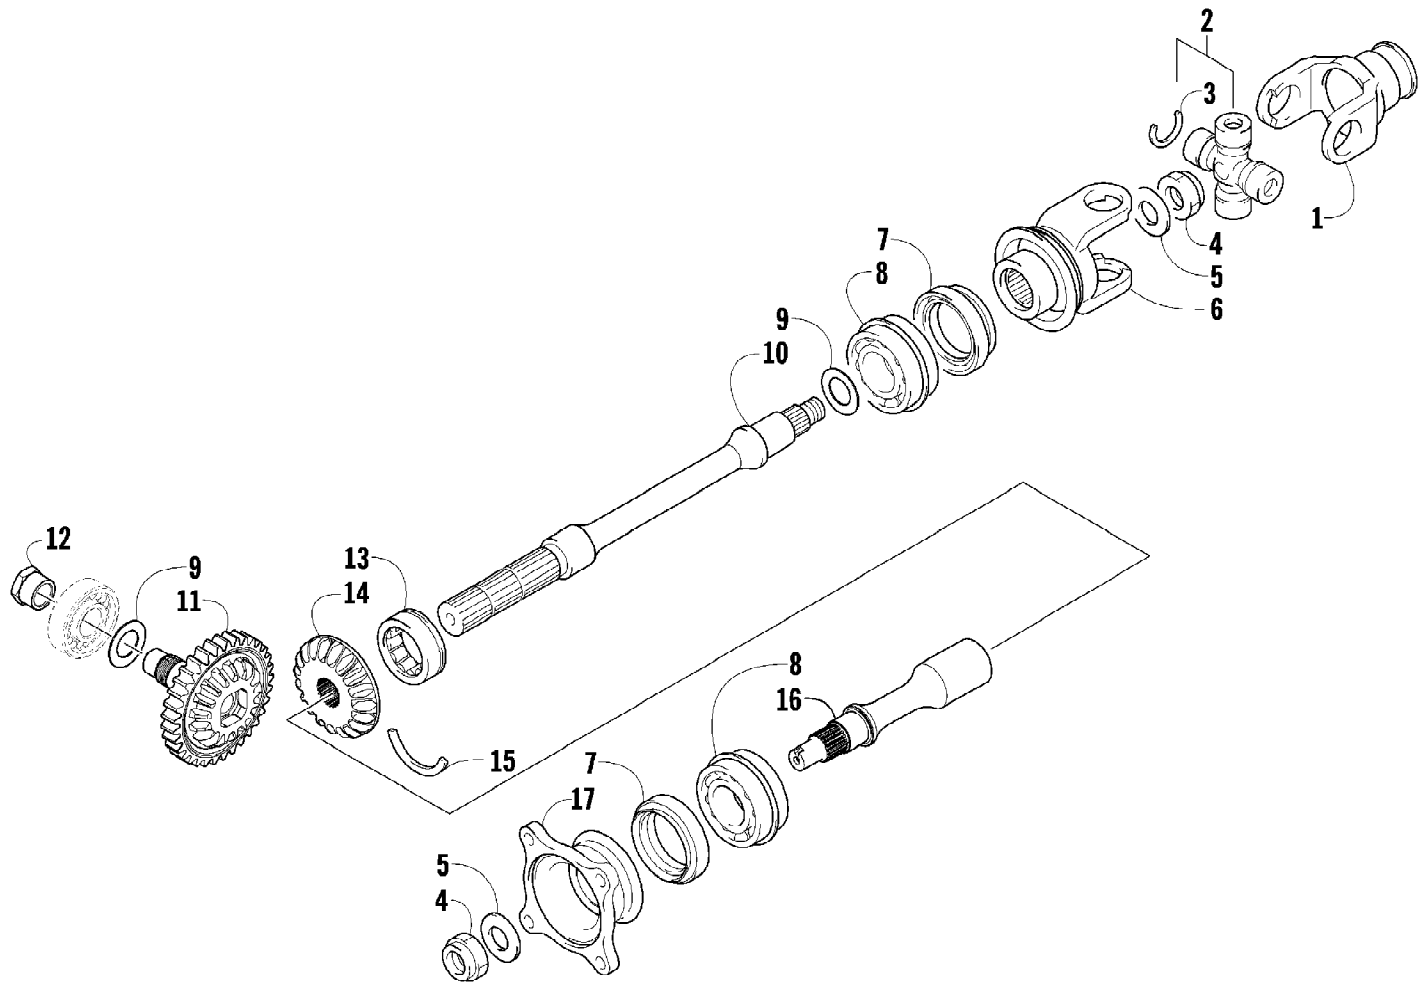

2009 ATV 650 TRV CAT GREEN (A2009TBS4BUSZ)
SECONDARY DRIVE ASSEMBLY

Page 67 of 87

Ref #	Part Number	Qty	S/P/F	Description
1	0819-063	1		Yoke, Propeller Shaft Joint
2	1402-164	1	/P	Joint, Universal - Set (inc. 3)
3	0423-450	4		Ring, Retaining
4	0827-013	2		Nut
5	0828-020	2		Washer
6	0819-061	1		Yoke, Drive Output
7	0830-043	2		Seal, Oil
8	0832-017	2		Bearing
9	0828-021	AR		Shim, 25 x 34 x 0.25 mm
9	0828-022	AR		Shim, 25 x 34 x 0.30 mm
9	0828-023	AR		Shim, 25 x 34 x 0.70 mm
9	0828-024	AR		Shim, 25 x 34 x 0.90 mm
9	0828-025	AR		Shim, 25 x 34 x 0.95 mm
9	0828-026	AR		Shim, 25 x 34 x 1.00 mm
9	0828-027	AR		Shim, 25 x 34 x 1.05 mm
9	0828-028	AR		Shim, 25 x 34 x 1.10 mm
9	0828-029	AR		Shim, 25 x 34 x 1.15 mm
10	0819-003	1	S	Shaft, Secondary Driven - Front
11	0822-107	1		Gear, Secondary Drive
12	0827-052	1		Nut
13	0832-016	1		Bearing
14	0822-106	1		Gear, Secondary Driven
15	0819-011	1		Ring, Driven Bearing
16	0819-053	1		Shaft, Secondary Driven - Rear
17	0819-005	1		Flange, Output Joint