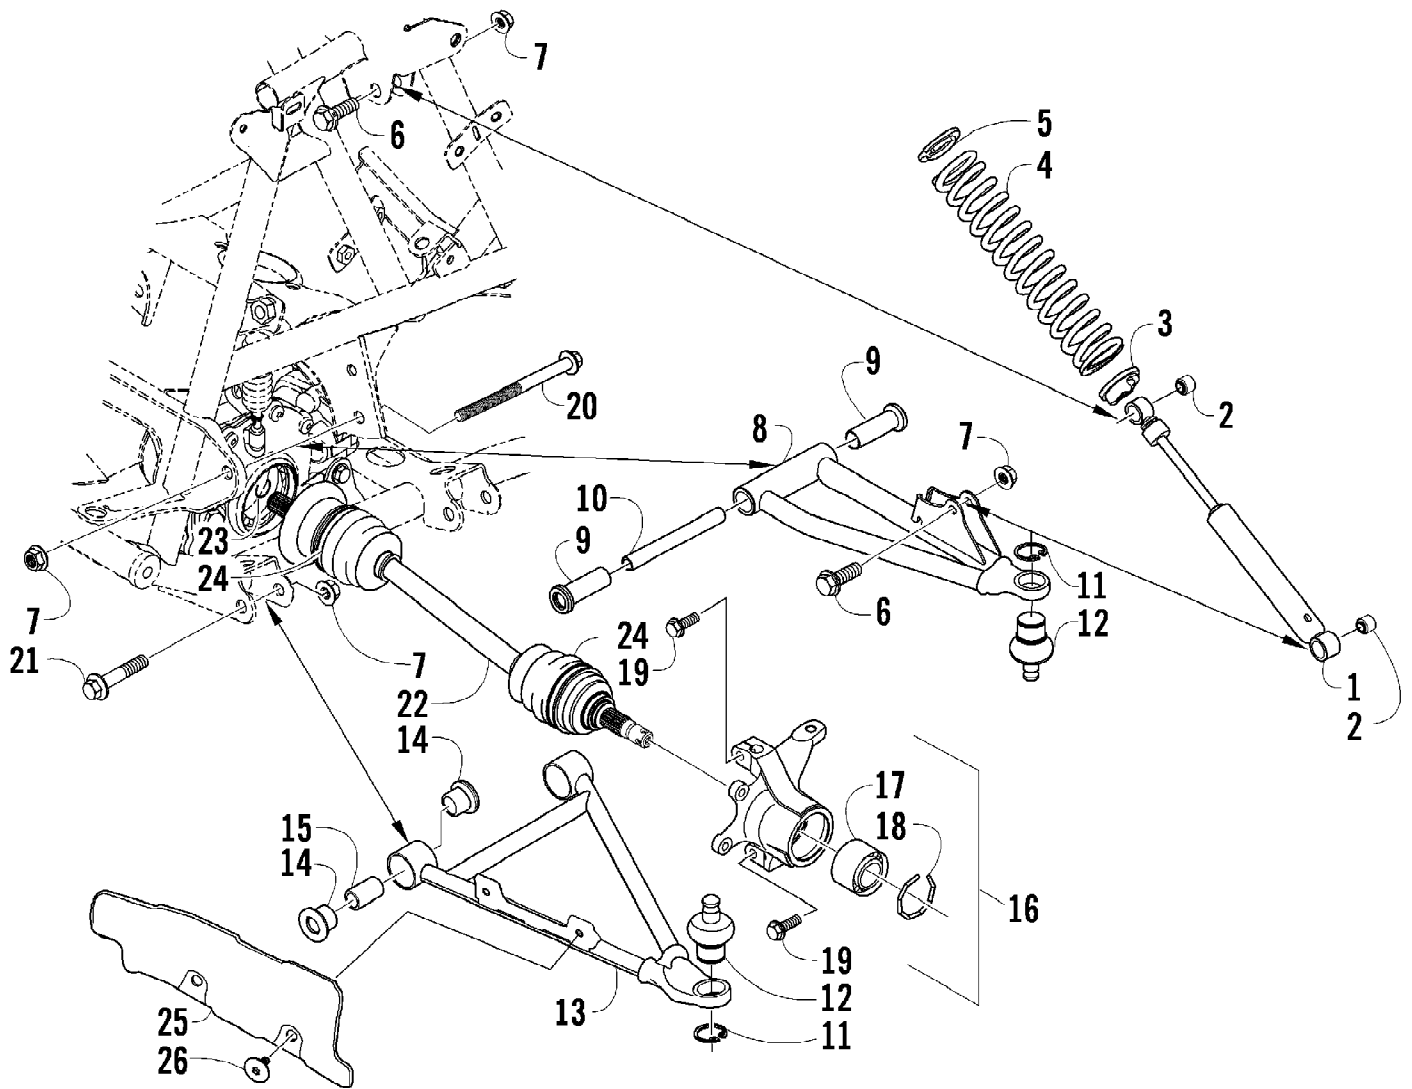

2009 ATV 650 TRV CAT GREEN (A2009TBS4BUSZ)
FRONT SUSPENSION ASSEMBLY

Ref #	Part Number	Qty	S/P/F	Description
1	0403-209	2		Shock Absorber (inc. 2)
2	0403-182	4		Bushing
3	0403-102	2		Cam, Spring Adjuster
4	0503-354	2		Spring, Suspension
5	1603-889	2	/P	Retainer, Spring
6	8409-040	4		Screw, Cap
7	0423-744	10		Nut, Lock
8	0503-272	1	S	A-Arm, Upper Right (inc. 9-12)
8	0503-273	1	S	A-Arm, Upper Left (inc. 9-12)
9	0403-081	4	S	Bushing
10	0403-080	2		Axle
11	0423-009	4	/P	Ring, Retaining
12	0405-115	4	/P	Ball Joint
13	0503-380	1	/P	A-Arm, Lower Right (inc. 14-15 and two No. 11-12)
13	0503-381	1	/P	A-Arm, Lower Left (inc. 14-15 and two No. 11-12)
14	0403-115	8	S	Bushing
15	0403-114	4	S	Axle
16	0505-576	1	/P	Knuckle - Assembly - Right (inc. 17-18)
16	0505-577	1	/P	Knuckle - Assembly - Left (inc. 17-18)
17	1402-809	2	/P	Bearing
18	0423-423	2		Ring, Retaining
19	8409-030	4		Screw, Cap
20	0423-334	2		Screw, Cap
21	8409-075	4		Screw, Cap
22	1502-344	1	S/P	Axle, Drive - Right (inc. 23-24)
22	1502-345	1	S	Axle, Drive - Left (inc. 23-24)
23	0423-844	2	/P	Clip, Retaining
24	0436-276	2	S	Repair Kit, Boot
25	0441-756	1		Guard, Boot - Right
25	0441-757	1		Guard, Boot - Left
26	0423-545	4	/P	Screw, Shoulder