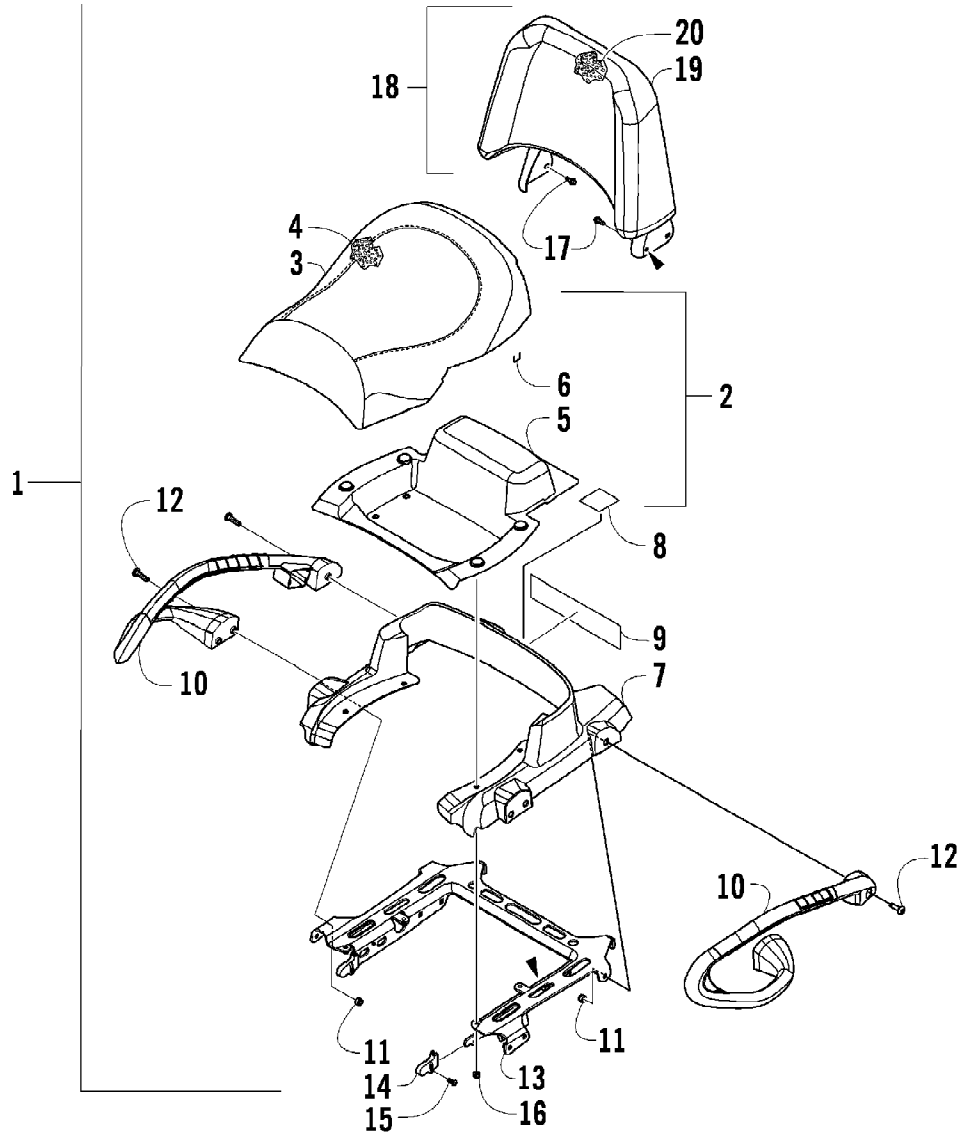

2009 ATV 650 TRV CAT GREEN (A2009TBS4BUSZ)
PASSENGER SEAT AND BACKREST ASSEMBLY

2009 ATV 650 TRV CAT GREEN (A2009TBS4BUSZ)
PASSENGER SEAT AND BACKREST ASSEMBLY

Page 57 of 87

Ref #	Part Number	Qty	S/P/F	Description
1	2506-956	1		Seat, Passenger - Assembly (inc. 2-15)
2	2506-940	1		Seat, Passenger - Sub-Assembly (inc. 3-6)
3	2506-944	1		Cover, Seat - Passenger
4	2506-942	1		Foam, Seat - Passenger
5	2406-110	1		Base, Seat - Inner
6	0624-263	AR		Staple
7	2406-044	1		Base, Seat - Passenger
8	0411-814	1	/P	Decal, "Arctic Cat"
9	2406-834	1		Handhold, Passenger - Right
9	2406-835	1		Handhold, Passenger - Left
10	8432-802	6		Nut, Lock
11	8468-830	6		Screw, Machine
12	2516-040	1		Bracket, Seat Support - Assembly
13	2406-895	2		End Cap, Seat Support
14	0423-538	2		Screw, Self-Tapping
15	8427-602	4		Nut, Lock
16	8408-816	4		Screw, Cap
17	2516-020	1		Backrest Assembly (inc. 18-19)
18	2516-141	1		Cover, Backrest
19	2516-018	1		Foam, Backrest