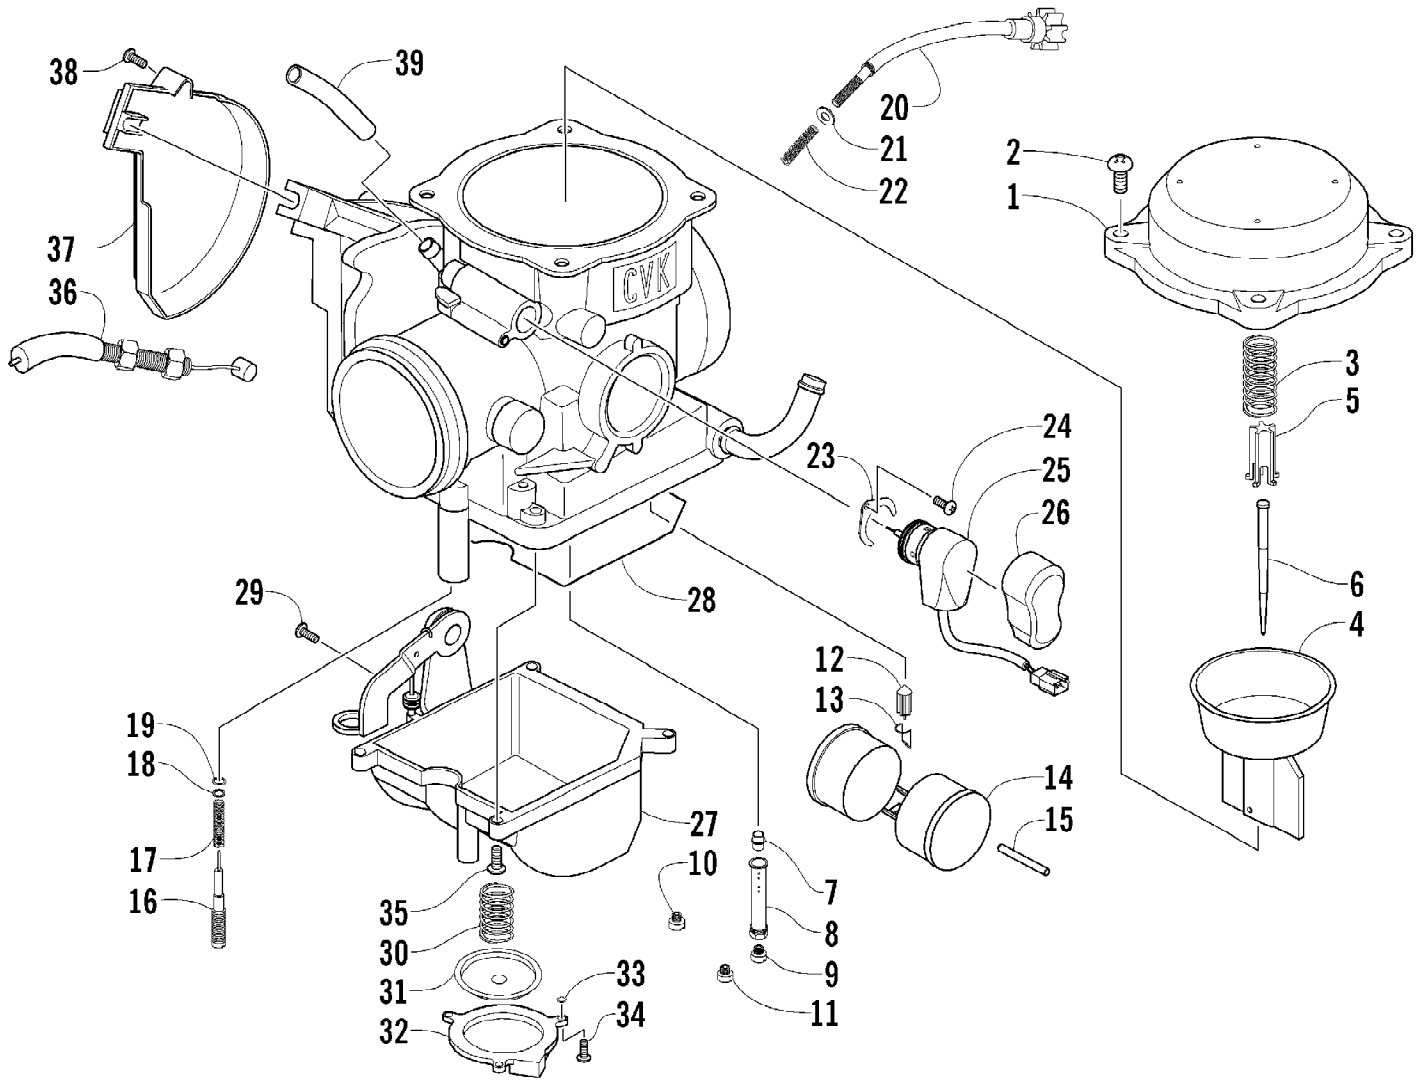

2009 ATV 650 TRV CAT GREEN (A2009TBS4BUSZ)
BATTERY ASSEMBLY

Page 6 of 87

Ref #	Part Number	Qty	S/P/F	Description
1	5991-655	1	/P	Battery Cover/Tool Tray Assembly (inc. 2-3)
2	2406-815	1	/P	Cover, Battery
3	0417-016	1		Pad, Battery
3	0444-122	1	S/P/F	Kit, Tool
4	0745-045	1	/P	Battery Assembly (inc. 5-8)
5	0645-045	6		Cap, Battery
6	0645-152	1		Clamp, Hose
7	0645-263	1	/P	Hose, Vent
8	0645-151	1		Decal, Warning
9	8476-620	2		Screw, Machine

2009 ATV 650 TRV CAT GREEN (A2009TBS4BUSZ)
CAM CHAIN ASSEMBLY

Page 8 of 87

Ref #	Part Number	Qty	S/P/F	Description
1	0810-001	1		Chain, Cam
2	0810-002	1		Guide, Chain
3	0810-003	1		Tensioner, Chain
4	0826-036	1		Pivot, Tensioner
5	0830-025	1		Washer, Crush
6	0810-004	1		Adjuster, Tensioner - Assembly
7	0830-018	1		Gasket
8	8468-625	2		Screw, Machine
9	0830-107	2		Gasket
10	8400-610	1		Screw, Cap
11	0828-129	1		Washer