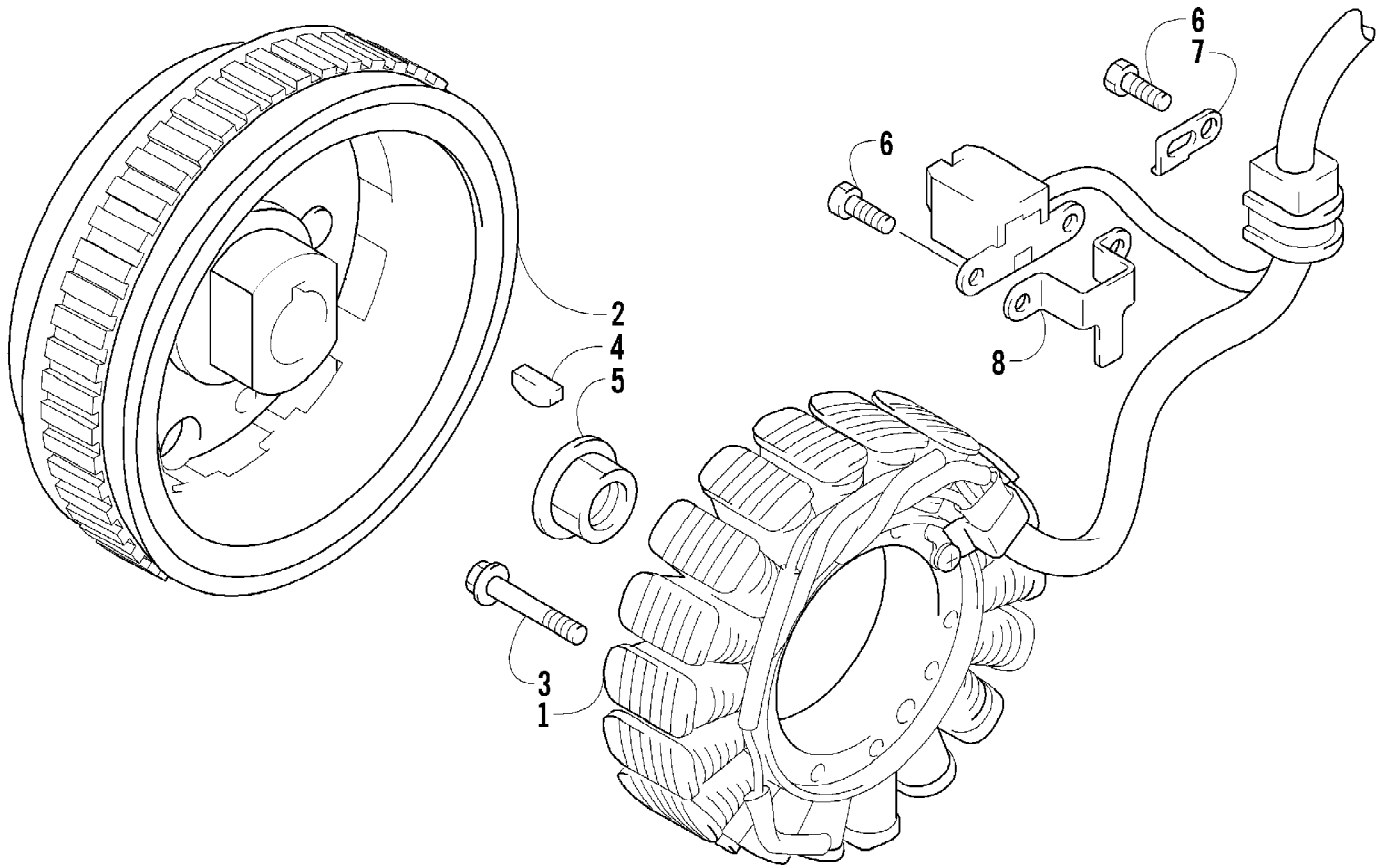

2009 ATV 650 TRV CAT GREEN (A2009TBS4BUSZ)
MAGNETO ASSEMBLY

Page 53 of 87

Ref #	Part Number	Qty	S/P/F	Description
1	0802-037	1		Stator - Assembly
2	0802-036	1		Rotor/Flywheel
3	0826-102	3		Screw, Machine
4	0829-012	1		Key
5	0827-014	1		Nut
6	8470-510	3		Screw, Machine
7	0802-015	1		Clamp - No. 1
8	0802-016	1		Clamp - No. 2