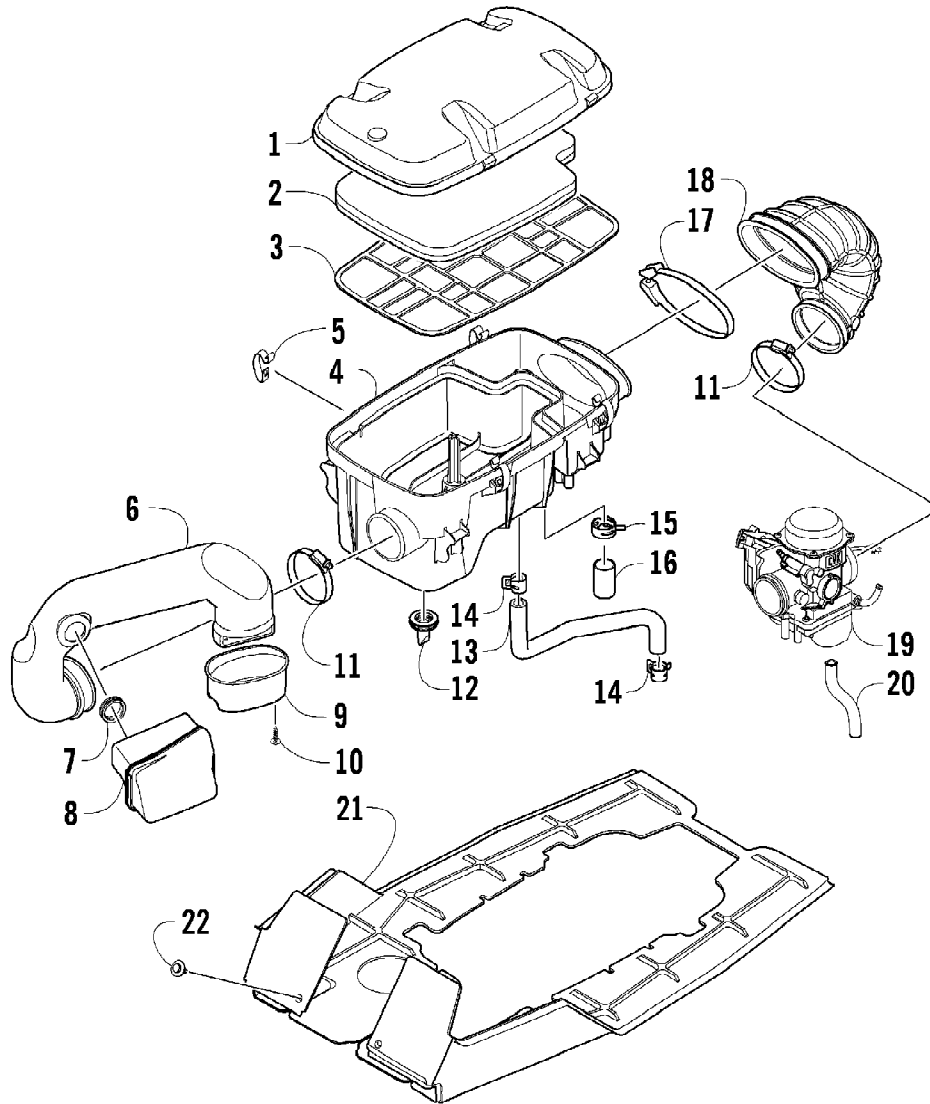

2009 ATV 650 TRV CAT GREEN (A2009TBS4BUSZ)
AIR INTAKE ASSEMBLY

2009 ATV 650 TRV CAT GREEN (A2009TBS4BUSZ)
AIR INTAKE ASSEMBLY

Page 2 of 87

Ref #	Part Number	Qty	S/P/F	Description
1	0470-877	1	/P	Cover, Air Intake
2	0470-558	1		Filter, Air
3	0470-560	1		Screen, Air Filter
4	0470-675	1		Housing, Air Intake
5	0423-455	4		Clip, Spring
6	0470-749	1		Duct, Air Intake - Engine
7	0423-763	1		Grommet, Air Intake
8	0570-215	1		Resonator
9	0470-729	1		Boot, Air Intake
10	0423-342	2	/P	Screw, Self-Tapping
11	0423-019	2		Clamp
12	0470-442	1	/P	Valve, Drain
13	0410-172	1	/P	Hose, Vent - Crankcase
14	1623-281	2		Clamp, Hose
15	1623-287	1		Clamp
16	0423-766	1		Cap, Drain
17	0423-554	1		Clamp
18	0470-525	1		Boot, Carburetor
19	0470-741	1		Carburetor, CVK36-AE
20	0510-592	1		Hose, Drain
21	2406-604	1		Panel, Shield
22	0623-362	2		Rivet, Reinstallable