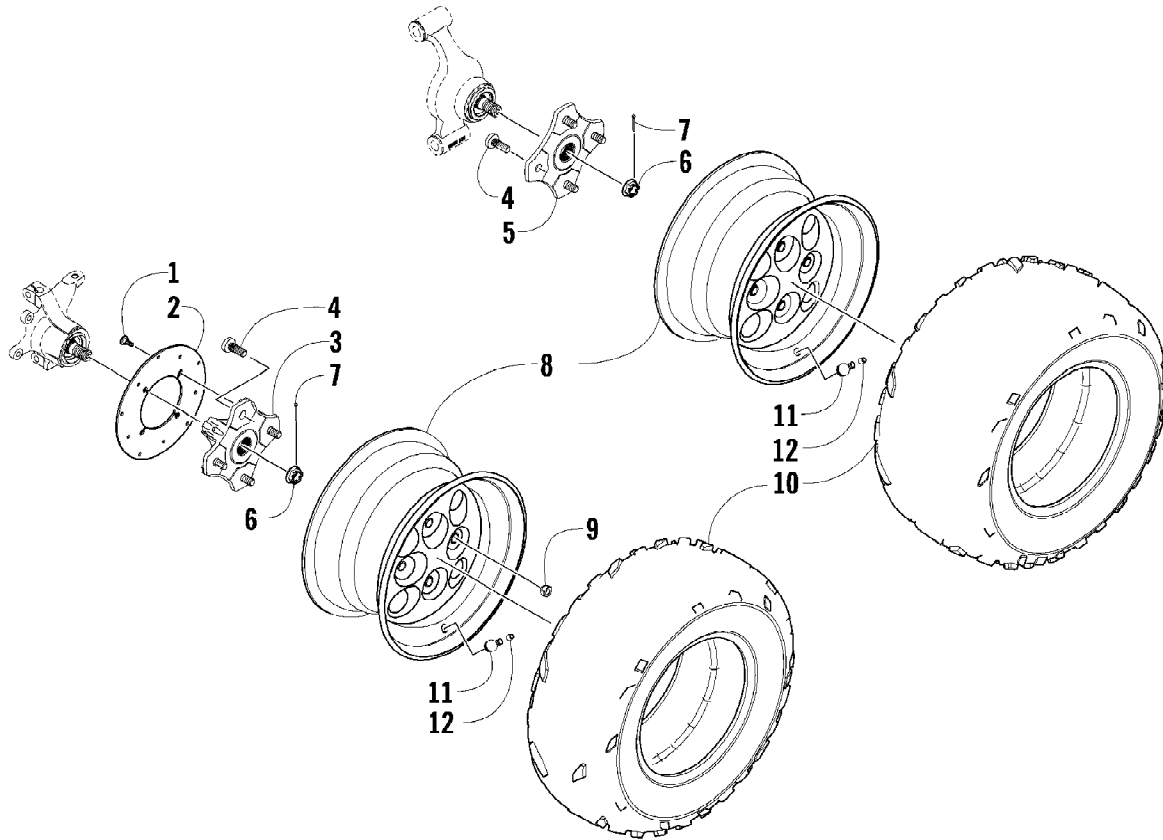

2009 ATV 650 TRV CAT GREEN (A2009TBS4BUSZ)
WHEEL AND TIRE ASSEMBLY

Page 85 of 87

Ref #	Part Number	Qty	S/P/F	Description
1	0423-557	12		Screw, Shoulder
2	1436-164	3	/P	Disc, Brake
3	3323-100	2	S	Hub, Wheel - Front (inc. 4)
4	0402-974	16	/P	Stud
5	3323-100	1	S	Hub, Wheel - Rear - Right (inc. 4)
5	3323-113	1	/P	Hub, Wheel - Rear - Left (inc. 4)
6	0423-607	4		Nut, Castle
7	0423-407	4		Pin, Cotter
8	1402-776	2		Wheel - Front
8	1402-777	2		Wheel - Rear
9	0423-408	16	/P	Nut, Lug
10	1402-658	2		Tire - Front
10	1402-659	2		Tire - Rear
11	0402-064	4		Stem, Valve (inc. 12)
12	0402-140	4		Cap, Valve Stem