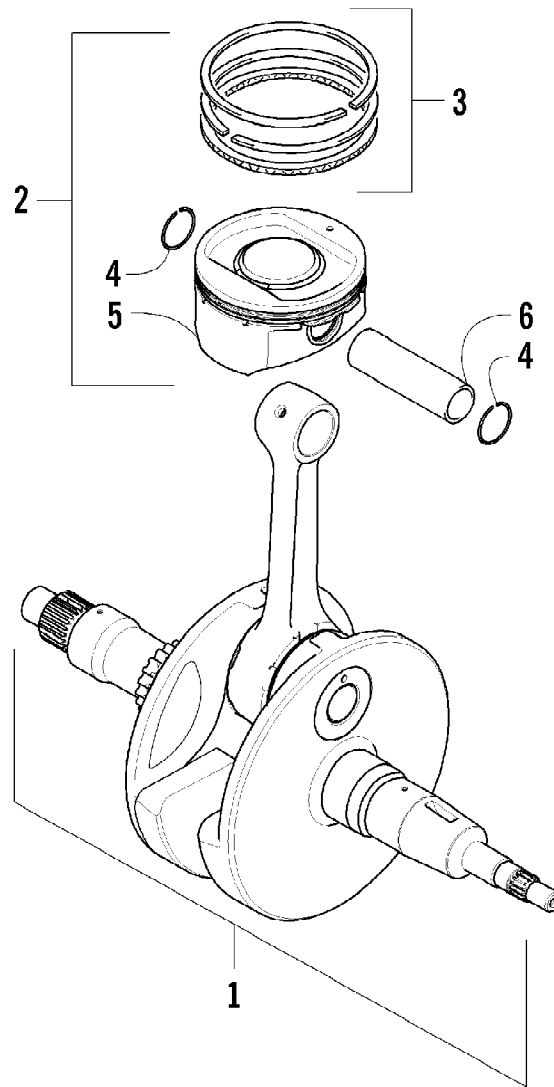

2009 ATV 650 TRV CAT GREEN (A2009TBS4BUSZ)
CRANKSHAFT AND PISTON ASSEMBLY

Page 22 of 87

Ref #	Part Number	Qty	S/P/F	Description
1	0805-032	1	S	Crankshaft Assembly
2	0805-035	1	/P	Piston Set (inc. 3-6)
3	0805-011	1		Ring, Piston - Set
4	0831-001	2		Circlip, Piston Pin
5	0805-010	1	S	Piston
6	0805-012	1		Pin, Piston