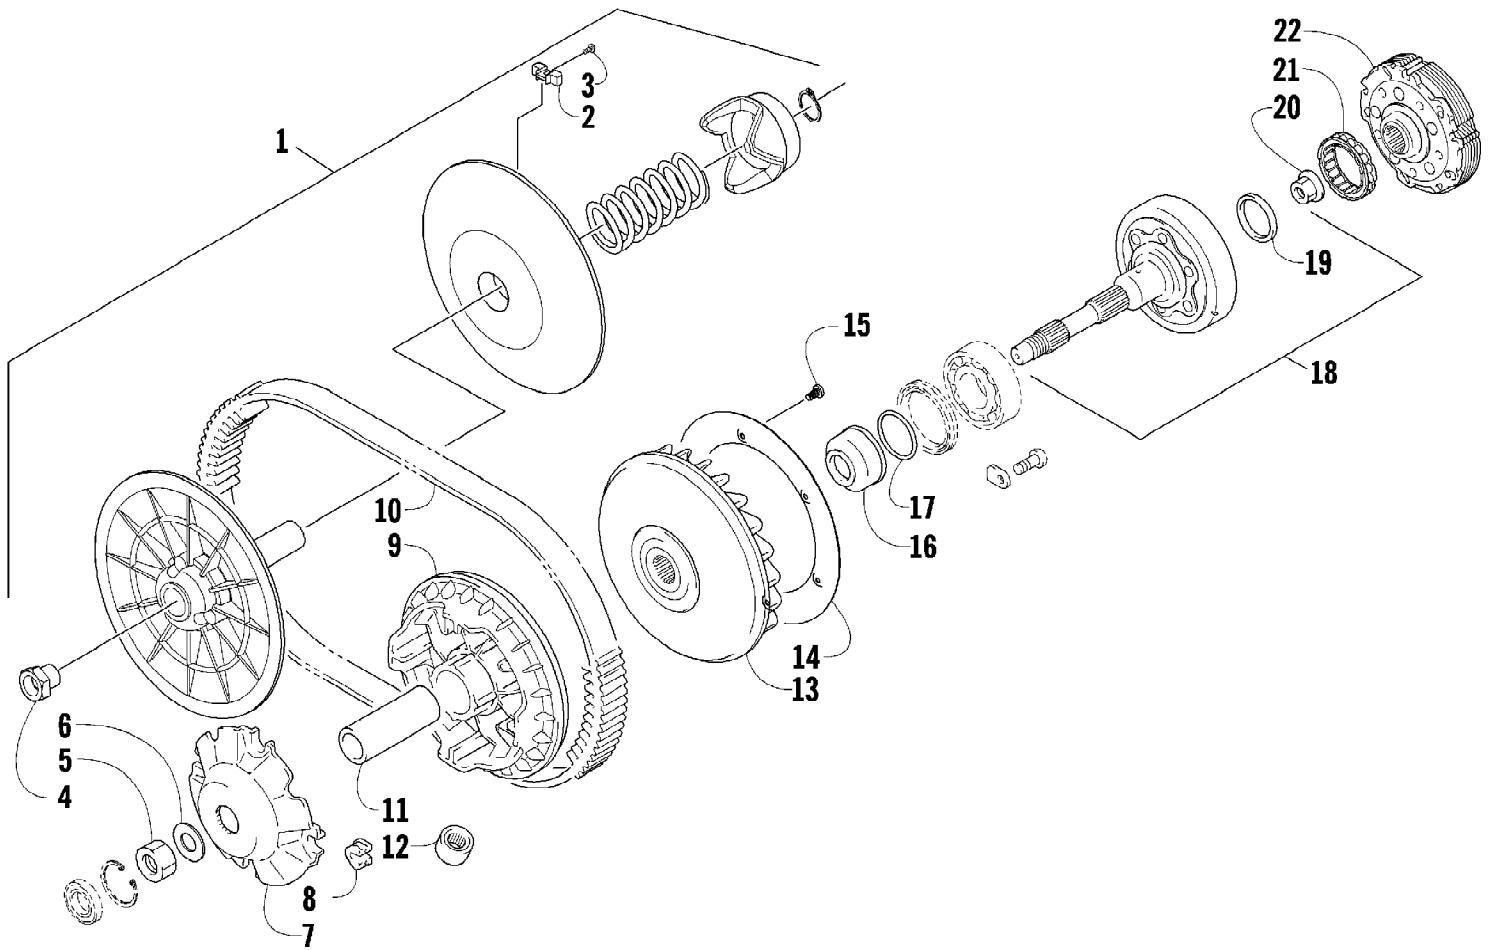

2009 ATV 650 TBX GREEN (A2009BBS4BUSG)
TRANSMISSION ASSEMBLY

Page 81 of 87

Ref #	Part Number	Qty	S/P/F	Description
1	0823-157	1	S/P	Pulley, Driven - Assembly (inc. 2-4)
2	0823-176	3	/P	Shoe, Cam
3	0823-177	3		Screw, Machine
4	0823-178	1		Nut
5	0827-010	1		Nut
6	0828-106	1		Washer
7	0823-008	1		Plate, Movable Drive Face
8	0823-010	4		Damper, Movable Drive Face
9	0823-159	1		Face, Movable Drive
10	0823-013	1		Belt, Drive
11	0823-149	1		Spacer
12	0823-167	8	/P	Roller
13	0823-156	1	/P	Face, Fixed Drive
14	0823-131	1		Shroud, Drive Face
15	0623-914	6		Screw, Self-Tapping
16	0823-015	1		Spacer, Fixed Drive Face
17	0470-531	1		O-Ring
18	0823-096	1	S	Housing, Clutch - Assembly
19	0830-189	1	/P	Seal
20	0827-011	1		Nut
21	0823-018	1		Clutch, One-Way
22	0823-098	1	S	Clutch, Centrifugal - 6 Plate