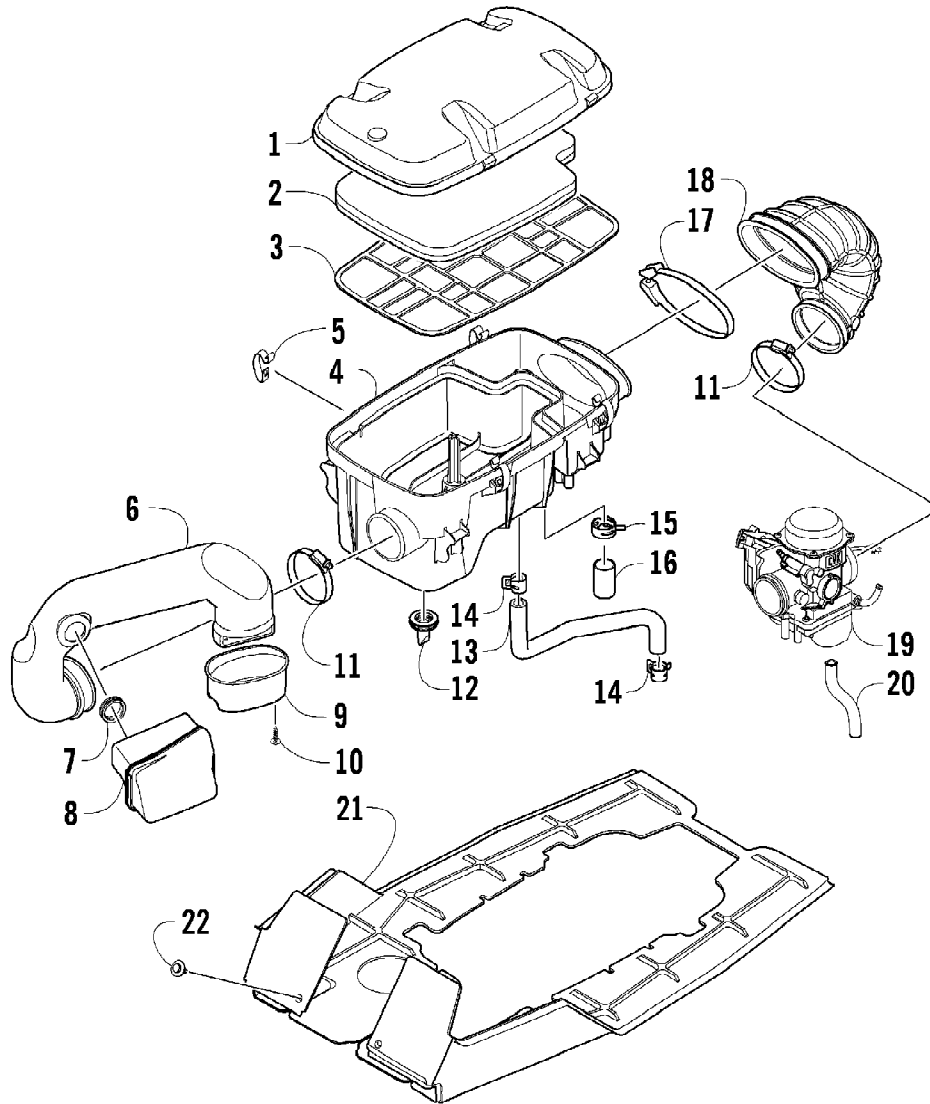

2009 ATV 650 TBX GREEN (A2009BBS4BUSG)
AIR INTAKE ASSEMBLY

2009 ATV 650 TBX GREEN (A2009BBS4BUSG)
AIR INTAKE ASSEMBLY

Page 2 of 87

Ref #	Part Number	Qty	S/P/F	Description
1	0470-877	1	/P	Cover, Air Intake
2	0470-558	1		Filter, Air
3	0470-560	1		Screen, Air Filter
4	0470-675	1		Housing, Air Intake
5	0423-455	4		Clip, Spring
6	0470-749	1		Duct, Air Intake - Engine
7	0423-763	1		Grommet, Air Intake
8	0570-215	1		Resonator
9	0470-729	1		Boot, Air Intake
10	0423-342	2	/P	Screw, Self-Tapping
11	0423-019	2		Clamp
12	0470-442	AR	/P	Valve, Drain
13	0410-172	1	/P	Hose, Vent - Crankcase
14	1623-281	2		Clamp, Hose
15	1623-287	1		Clamp
16	0423-766	1		Cap, Drain
17	0423-554	1		Clamp
18	0470-525	1		Boot, Carburetor
19	0470-741	1		Carburetor, CVK36-AE
20	0510-592	1		Hose, Drain
21	2406-604	1		Panel, Shield
22	0623-362	2		Rivet, Reinstallable