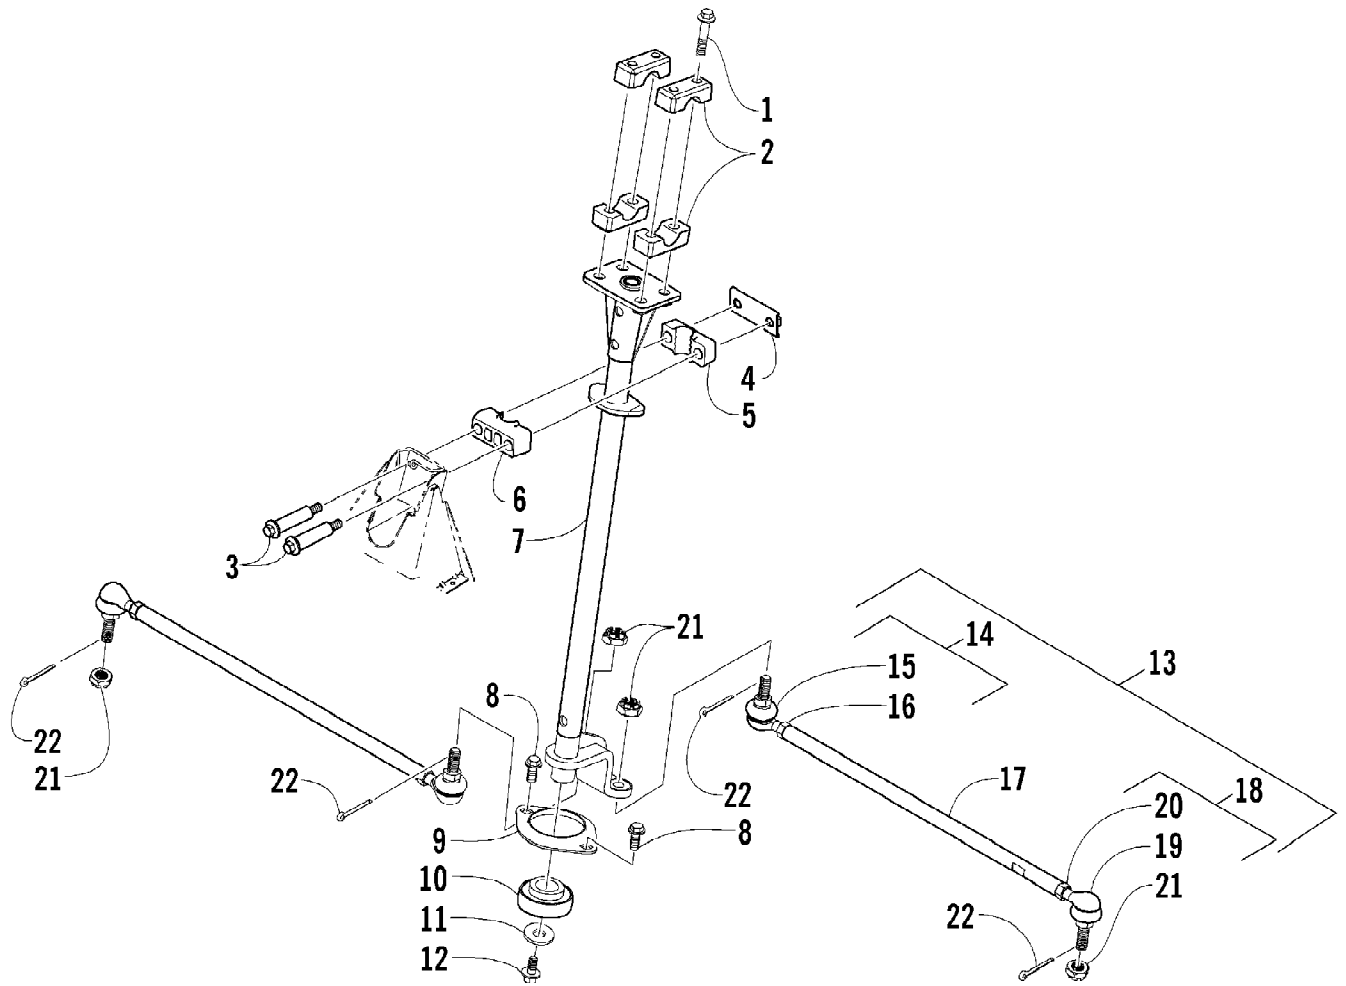

2009 ATV 650 TBX GREEN (A2009BBS4BUSG)
STEERING ASSEMBLY

Page 75 of 87

Ref #	Part Number	Qty	S/P/F	Description
1	8408-860	4		Screw, Cap
2	0405-035	4		Cap, Steering Adjuster
3	0423-505	2		Screw, Shoulder
4	0505-484	1		Cap, Housing
5	0405-138	1		Housing, Lower
6	0405-139	1		Housing, Upper
7	0505-451	1	S	Post, Steering
8	8408-816	2		Screw, Cap
9	0602-233	1		Flange, Bearing
10	0405-052	1		Bearing w/Inverted Oil Seal
11	0423-073	1		Washer
12	8409-020	1	/P	Screw, Cap
13	0505-499	2	/P	Tie Rod - Assembly (inc. 14-20)
14	0505-511	2	/P	End, Tie Rod - Left-Hand Thread - Kit (inc. 15-16 and two No. 21-22)
15	0	2	F	End, Tie Rod - Left-Hand Thread
16	0423-013	2		Nut - Left-Hand Thread
17	0405-281	2	/P	Tie Rod
18	0505-510	2	/P	End, Tie Rod - Right-Hand Thread - Kit (inc. 19-20 and two No. 21-22)
19	0	2	F	End, Tie Rod - Right-Hand Thread
20	8420-002	2	/P	Nut - Right-Hand Thread
21	0423-157	4		Nut, Lock
22	0623-175	4		Pin, Cotter