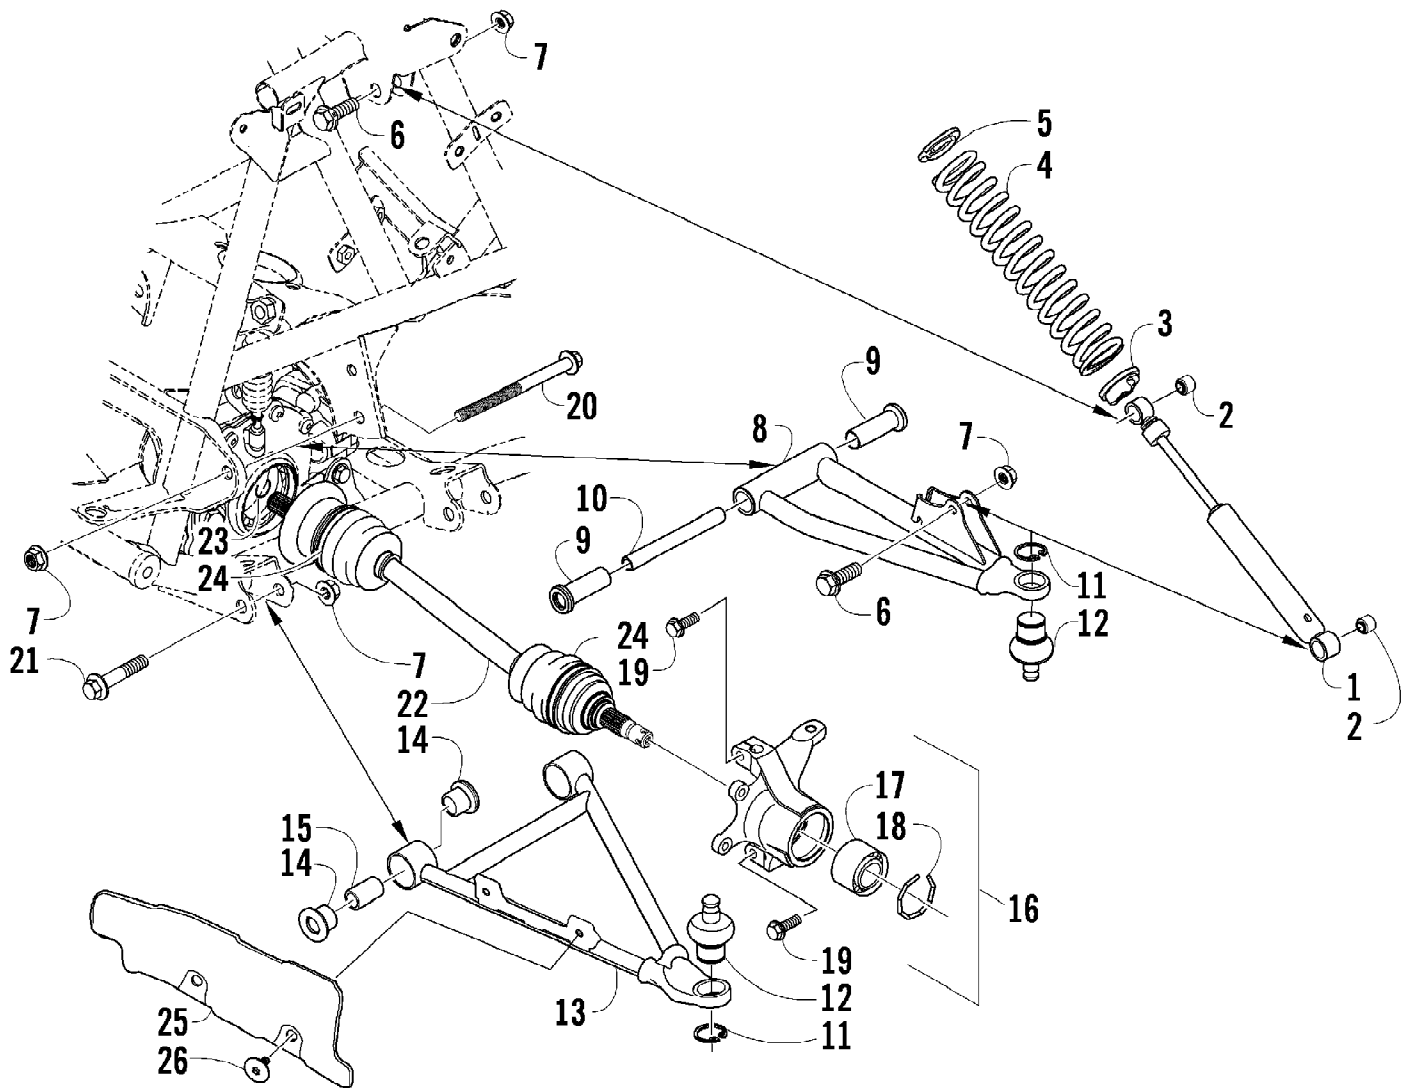

2009 ATV 650 TBX GREEN (A2009BBS4BUSG)
FRONT SUSPENSION ASSEMBLY

Page 41 of 87

Ref #	Part Number	Qty	S/P/F	Description
1	0403-209	2		Shock Absorber (inc. 2)
2	0403-182	4		Bushing
3	0403-102	2		Cam, Spring Adjuster
4	0503-353	2		Spring, Suspension
5	1603-889	2	/P	Retainer, Spring
6	8409-040	4		Screw, Cap
7	0423-744	10		Nut, Lock
8	0503-196	1	S	A-Arm, Upper Right (inc. 9-12)
8	0503-197	1		A-Arm, Upper Left (inc. 9-12)
9	0403-081	4	S	Bushing
10	0403-080	2		Axle
11	0423-009	4	/P	Ring, Retaining
12	0405-115	4	/P	Ball Joint
13	0503-376	1	/P	A-Arm, Lower Right (inc. 14-15 and two No. 11-12)
13	0503-377	1	/P	A-Arm, Lower Left (inc. 14-15 and two No. 11-12)
14	0403-115	8	S	Bushing
15	0403-114	4	S	Axle
16	0505-576	1	/P	Knuckle - Assembly - Right (inc. 17-18)
16	0505-577	1	/P	Knuckle - Assembly - Left (inc. 17-18)
17	1402-809	2	/P	Bearing
18	0423-423	2		Ring, Retaining
19	8409-030	4		Screw, Cap
20	0423-334	2		Screw, Cap
21	8409-075	4		Screw, Cap
22	1502-344	1	S/P	Axle, Drive - Right (inc. 23-24)
22	1502-345	1	S	Axle, Drive - Left (inc. 23-24)
23	0423-844	2	/P	Clip, Retaining
24	0436-276	2	S	Repair Kit, Boot
25	1441-002	1		Guard, Boot - Right
25	1441-003	1		Guard, Boot - Left
26	0423-545	4	/P	Screw, Shoulder