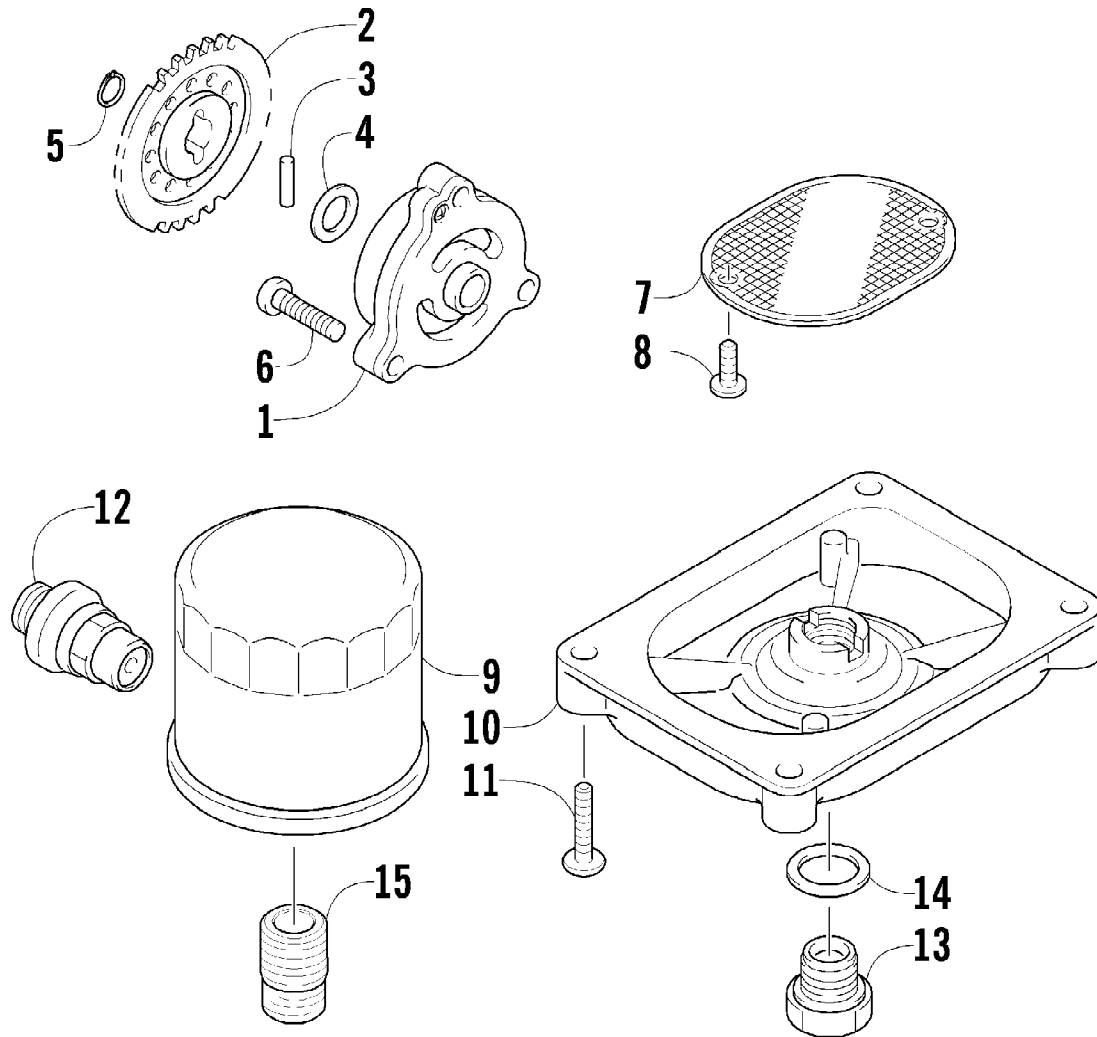

2009 ATV 650 TBX GREEN (A2009BBS4BUSG)
OIL FILTER/PUMP ASSEMBLY

Page 57 of 87

Ref #	Part Number	Qty	S/P/F	Description
1	0812-023	1		Pump, Oil
2	0812-002	1	S	Gear, Driven
3	0829-009	1		Pin
4	0828-007	1	/P	Washer
5	0831-002	1		Ring, Retaining
6	0826-039	3		Screw, Machine
7	0812-057	1	/P	Strainer, Oil
8	0826-040	2		Screw, Machine
9	0812-029	1	S	Filter, Oil
10	0812-053	1		Cap, Oil Strainer
11	8468-625	4		Screw, Machine
12	0812-007	1		Valve, Oil-Relief - Assembly
13	0812-006	1		Plug, Drain
14	0830-017	1		Gasket, Drain Plug
15	0812-008	1		Union, Oil Filter