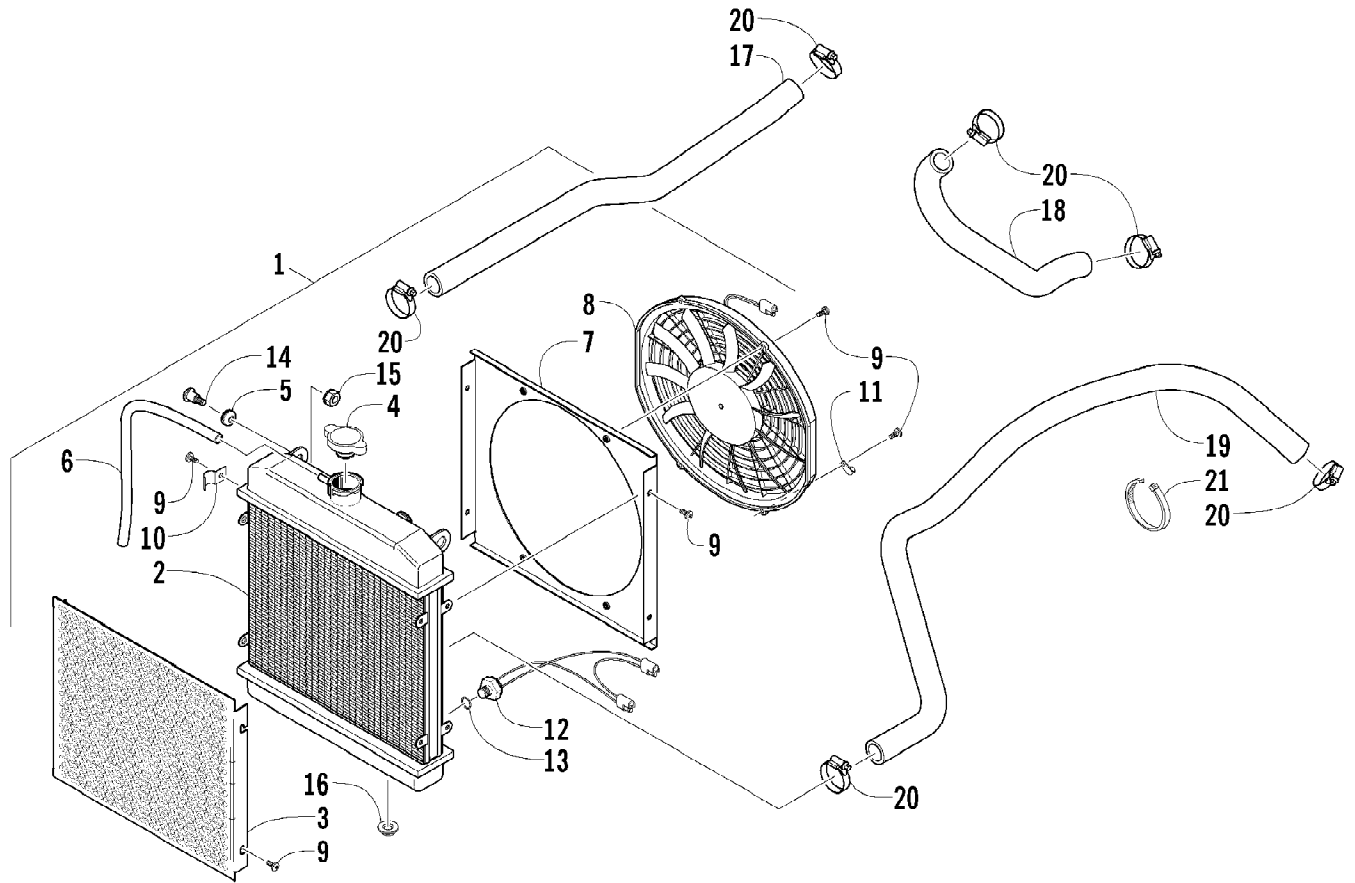

2009 ATV 650 TBX GREEN (A2009BBS4BUSG)
COOLING ASSEMBLY

Page 18 of 87

Ref #	Part Number	Qty	S/P/F	Description
1	0413-172	1	S	Radiator Assembly (inc. 2-13)
2	0413-184	1	/P	Radiator
3	0413-007	1		Screen
4	0413-002	1	S	Cap
5	0423-030	2		Grommet
6	0610-016	AR	/P	Hose - 25 ft
6	0610-015	AR	/P	Hose - 100 ft
7	0413-046	1		Shroud, Fan
8	0413-123	1	/P	Fan, Cooling
9	8475-512	12		Screw, Machine
10	0423-351	1		Clamp, Wire
11	0123-397	1		Clamp, Cable
12	0413-168	1		Sensor, Engine Coolant Temperature
13	1602-213	1	/P	O-Ring
14	0423-484	2		Screw, Shoulder
15	0623-038	2		Nut w/Washer
16	0423-028	2		Bushing, Stem
17	0410-002	1		Hose, Coolant - Upper
18	0410-022	1		Hose, Coolant - Crossover
19	0410-041	1		Hose, Coolant - Lower
20	0423-496	6		Clamp, Hose
21	0123-903	AR		Tie, Cable - 11.5 in.