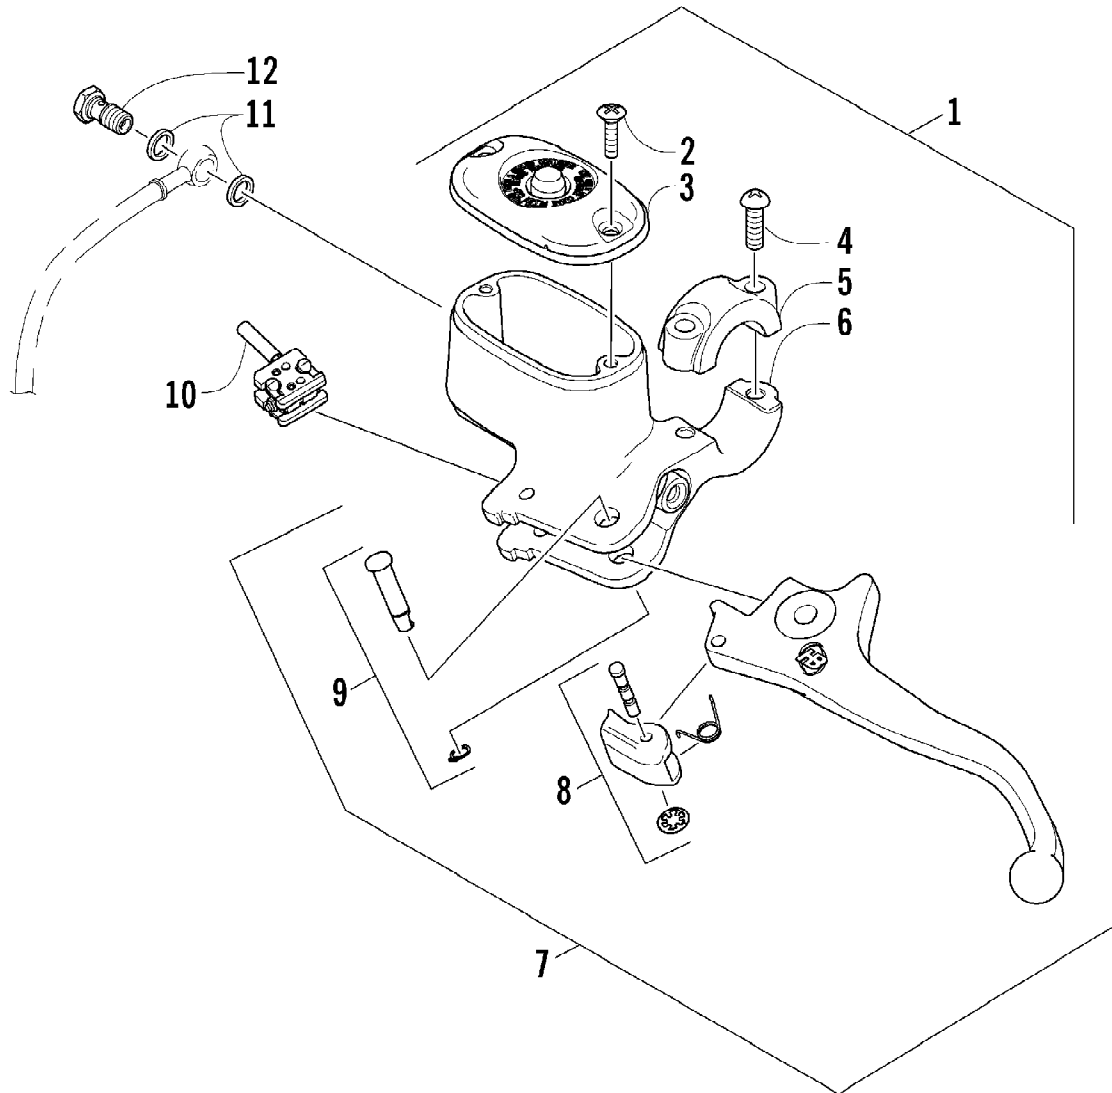

2009 ATV 650 TBX GREEN (A2009BBS4BUSG)
HYDRAULIC HAND BRAKE ASSEMBLY

Page 51 of 87

Ref #	Part Number	Qty	S/P/F	Description
1	0502-914	1	S	Brake Assembly (inc. 2-10)
2	0502-566	1		Screw, Machine
3	0502-868	1	/P	Cover, Reservoir
4	0502-568	1		Screw, Machine
5	0502-869	1		Clamp, Master Cylinder
6	0502-704	1		Master Cylinder Assembly
7	0502-866	1		Lever Assembly - Kit (inc. 8-9)
8	0502-867	1	/P	Lock, Brake Lever - Kit
9	0502-580	1		Lever Pin - Kit
10	0502-564	1	/P	Switch, Brake
11	0423-178	2		Washer, Crush
12	0423-413	1		Bolt, Banjo-Fitting