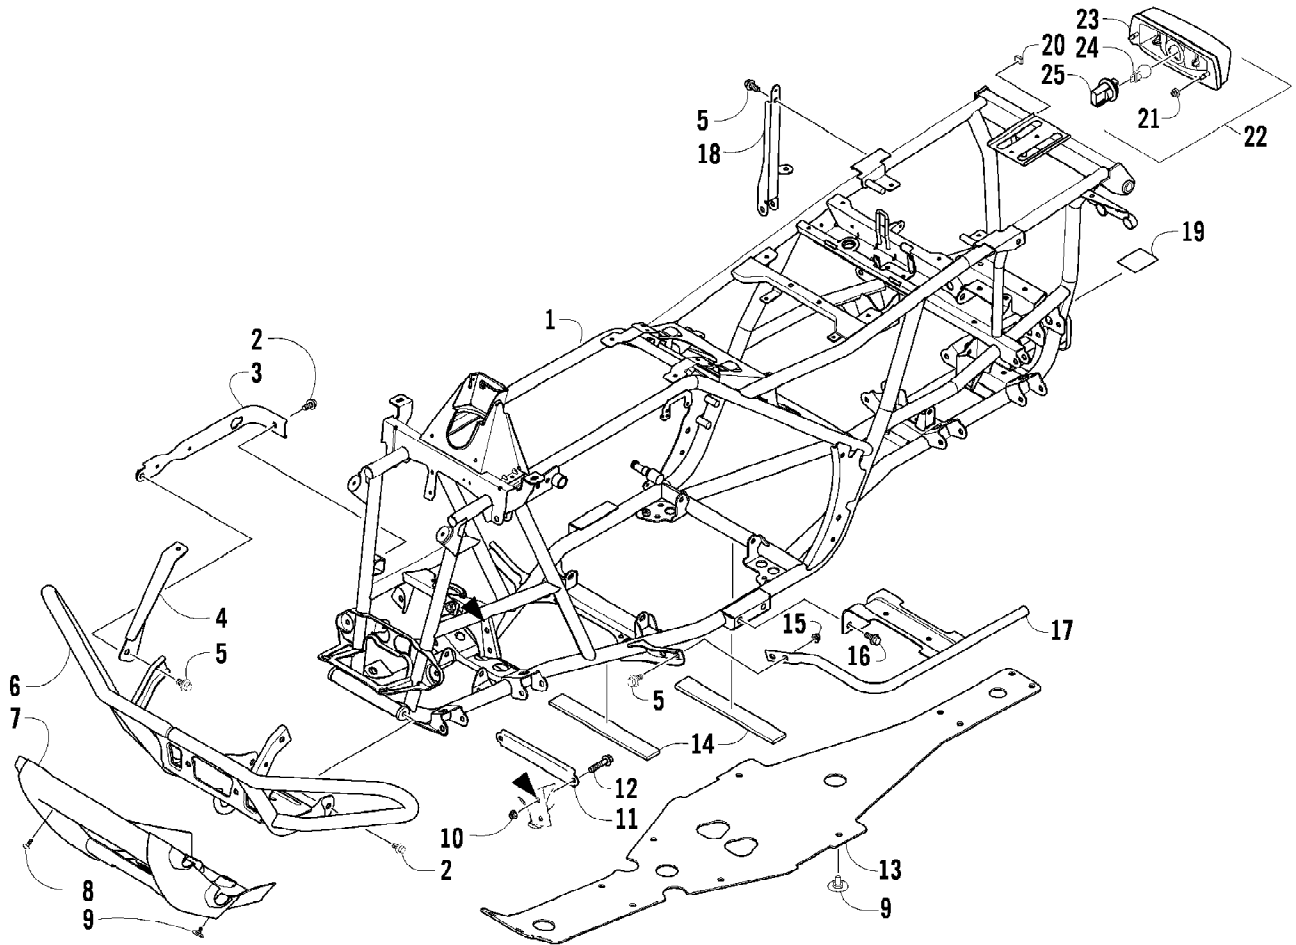

2009 ATV 650 TBX GREEN (A2009BBS4BUSG)
FRAME, TAILLIGHT, AND RELATED PARTS

Ref #	Part Number	Qty	S/P/F	Description
1	2516-379	1		Frame, Main
2	8409-020	4	/P	Screw, Cap
3	1506-596	1	/P	Channel, Bumper Mounting - Right
3	0506-653	1	S	Channel, Bumper Mounting - Left
4	1506-562	1		Bracket, Mounting - Bumper - Right
4	1506-563	1		Bracket, Mounting - Bumper - Left
5	8408-816	11		Screw, Cap
6	1506-855	1	/P	Bumper
7	1406-360	1		Grille, Bumper
8	0423-419	2		Screw, Machine
9	0423-101	16		Screw, Shoulder
10	0423-744	2		Nut, Lock
11	1506-429	1	S	Brace, A-Arm
12	8409-025	2		Screw, Cap
13	2406-091	1		Panel, Belly
14	0406-289	2		Pad, Frame
15	8424-802	4		Nut
16	8409-016	4		Screw, Cap
17	1506-590	1		Footrest - Right
17	1506-591	1		Footrest - Left
18	2506-447	1		Bracket, Support
19	1411-077	1		Decal, Warning - Towing
20	1406-790	4		Pad, Taillight
21	0423-534	2		Grommet
22	0509-022	1		Taillight Assembly (inc. 23-25)
23	0509-025	1		Housing, Taillight
24	0409-056	1		Bulb, Taillight
25	0409-057	1		Socket, Taillight