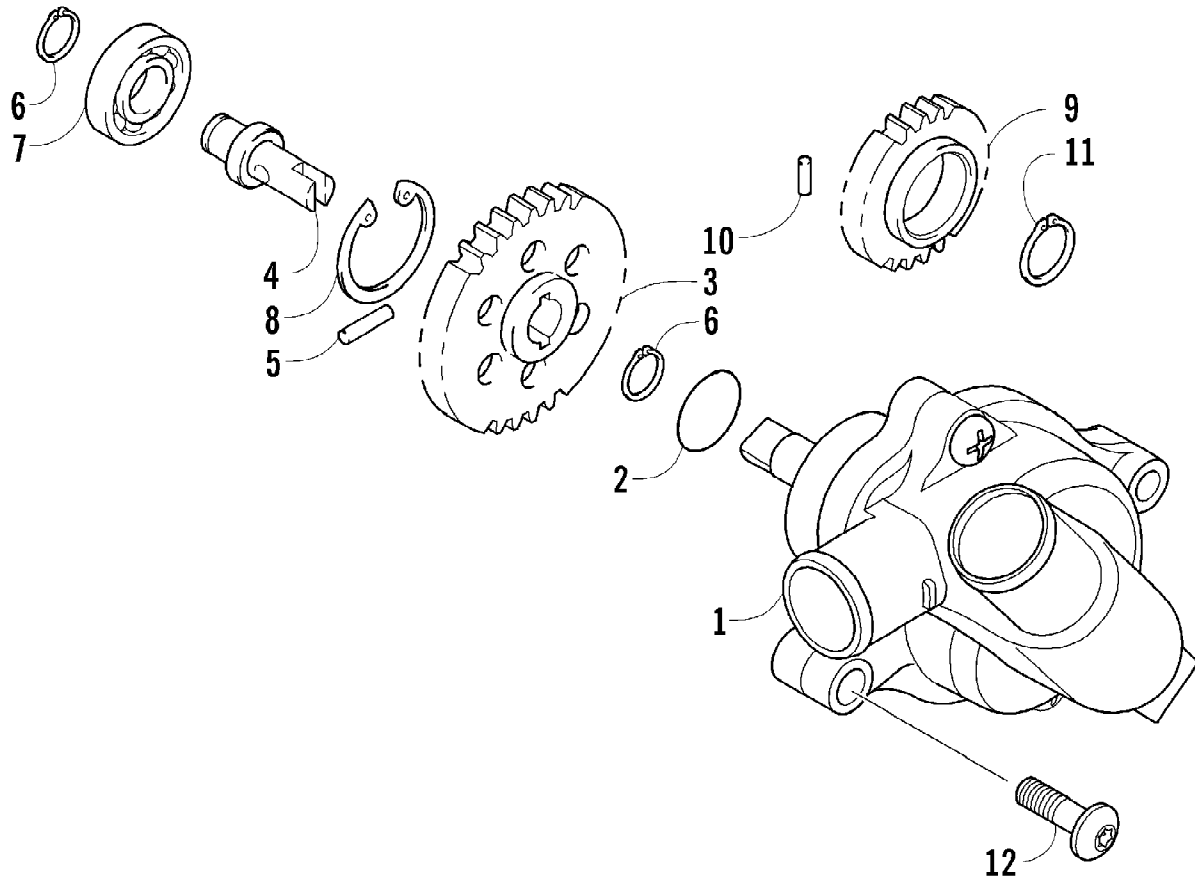

2009 ATV 650 TBX GREEN (A2009BBS4BUSG)
WATER PUMP ASSEMBLY

Page 83 of 87

Ref #	Part Number	Qty	S/P/F	Description
1	0813-001	1		Pump, Water - Assembly (inc. 2)
2	0830-029	1		O-Ring
3	0813-004	1		Gear, Driven
4	0813-005	1		Shaft, Driven Gear
5	0829-009	1		Pin, Driven Gear
6	0831-002	2		Ring, Retaining
7	0832-046	1	/P	Bearing, Shaft
8	0831-004	1		Ring, Retaining
9	0811-003	1		Gear, Water Pump Drive
10	0829-007	1		Pin, Alignment
11	0831-005	1		Ring, Retaining
12	8468-665	2		Screw, Machine