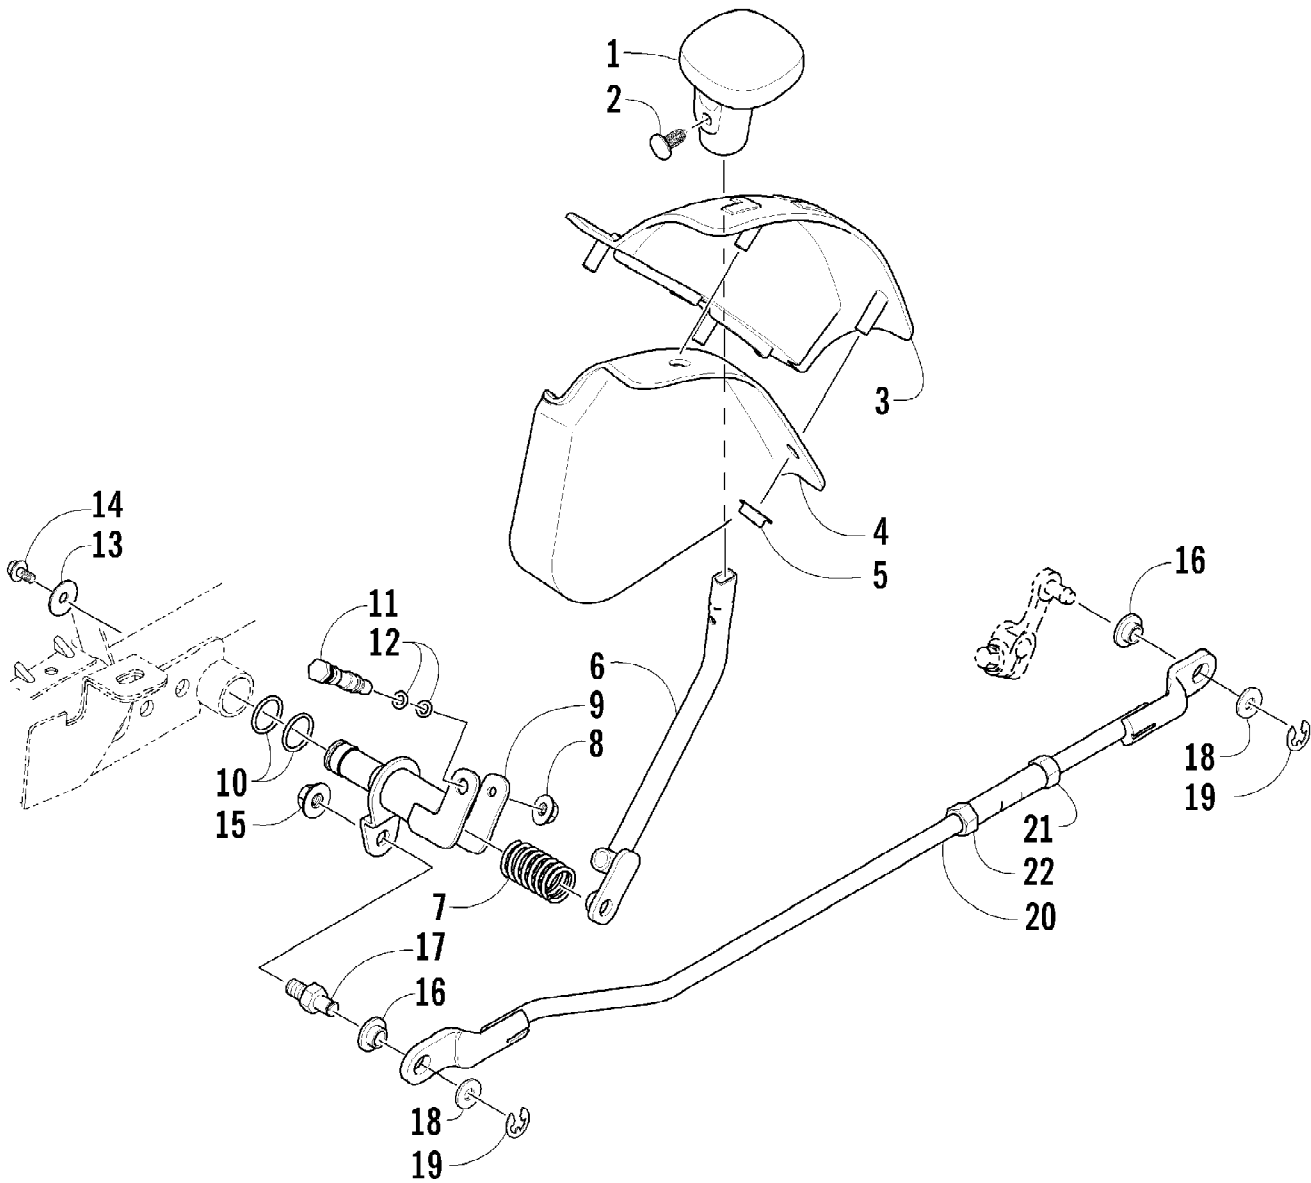

2009 ATV 650 TBX GREEN (A2009BBS4BUSG)
SHIFT LEVER ASSEMBLY

2009 ATV 650 TBX GREEN (A2009BBS4BUSG)
SHIFT LEVER ASSEMBLY

Page 69 of 87

Ref #	Part Number	Qty	S/P/F	Description
1	0402-843	1	/P	Knob, Shift
2	0423-345	1		Clip, Retaining
3	1402-576	1		Plate, Shift
4	2406-345	1		Shield, Shift Plate
5	0423-357	4		Nut, Stamped
6	0502-659	1		Lever, Shift
7	0402-678	1	/P	Spring, Shift Lever
8	8424-602	1	/P	Nut
9	1502-332	1		Actuator, Shift
10	0423-299	2	/P	O-Ring
11	0402-675	1		Axle, Pivot
12	0423-182	2	/P	O-Ring
13	0423-087	1		Washer
14	8408-812	1		Screw, Cap
15	8424-802	1		Nut
16	0423-091	2		Bushing
17	1402-621	1		Pin, Mounting
18	0623-094	2		Washer
19	0423-169	2	/P	E-Ring
20	1502-200	1		Linkage, Shift - Assembly (inc. 21-22)
21	0623-294	1		Nut, Hex - Right-Hand Thread
22	0123-917	1	/P	Nut, Hex - Left-Hand Thread