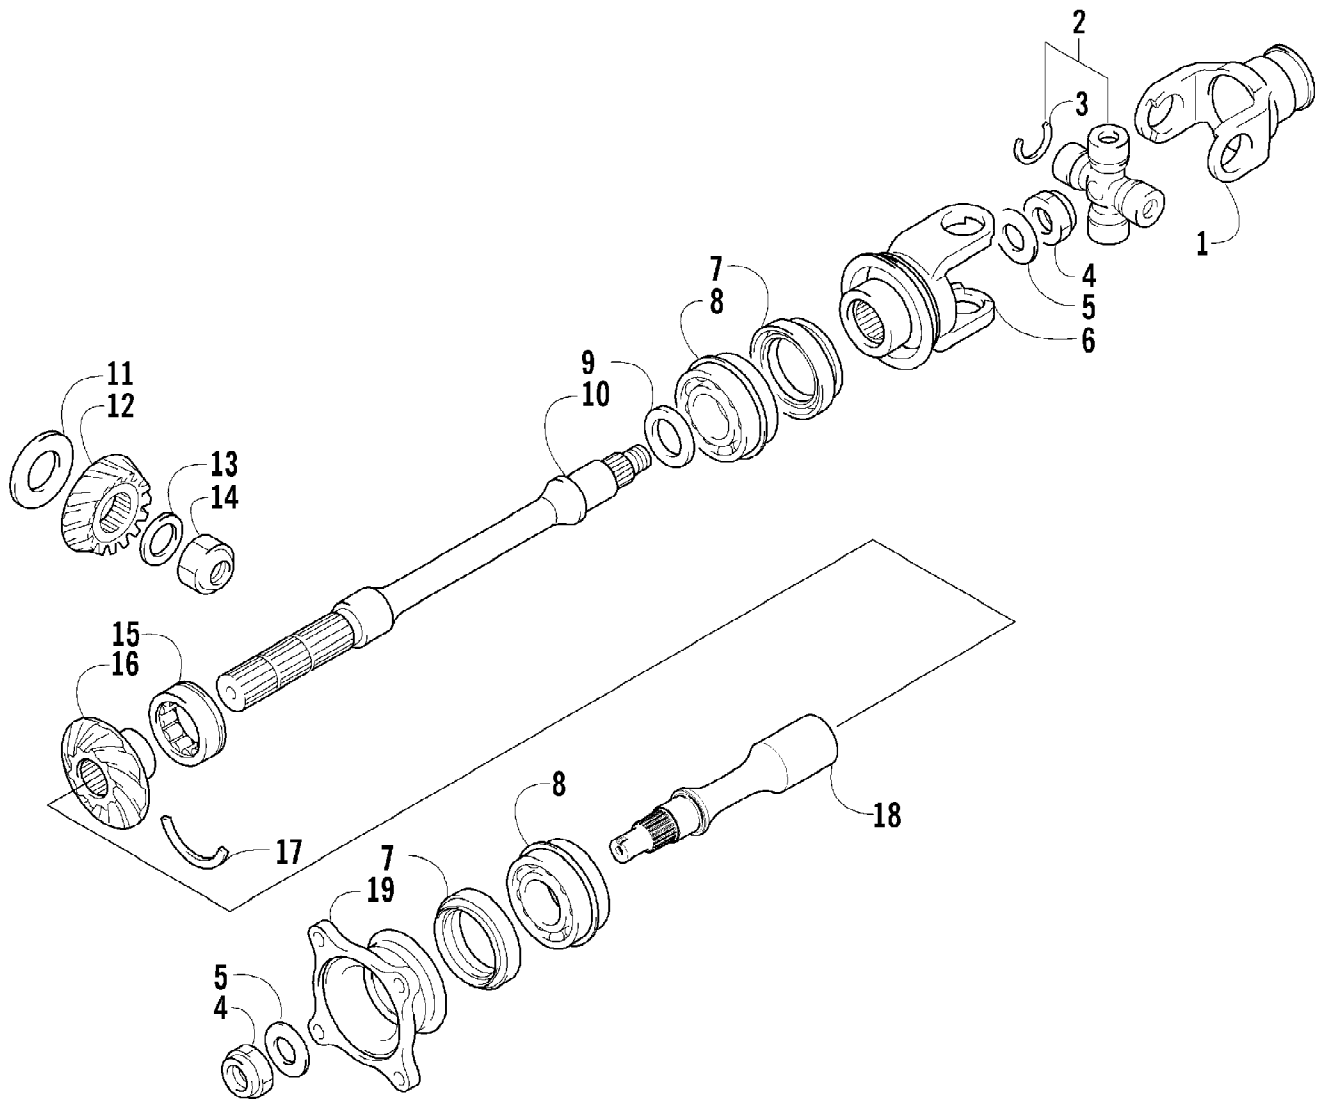

2009 ATV 650 TBX GREEN (A2009BBS4BUSG)
SEAT ASSEMBLY

Page 63 of 87

Ref #	Part Number	Qty	S/P/F	Description
1	2506-805	1		Seat Assembly (inc. 2-9)
2	2506-756	1		Cover, Seat
3	2506-755	1		Foam, Seat
4	2406-144	1	S/P	Base, Seat - Assembly (inc. 5-6)
5	0406-879	2		Bumper, Seat - Rear
6	0406-877	4	/P	Bumper, Seat - Front
7	0624-528	AR	/P	Staple
8	1406-592	1	/P	Spring, Seat Latch
9	1506-156	1		Latch, Seat
10	0441-587	1		Wrench, Spanner