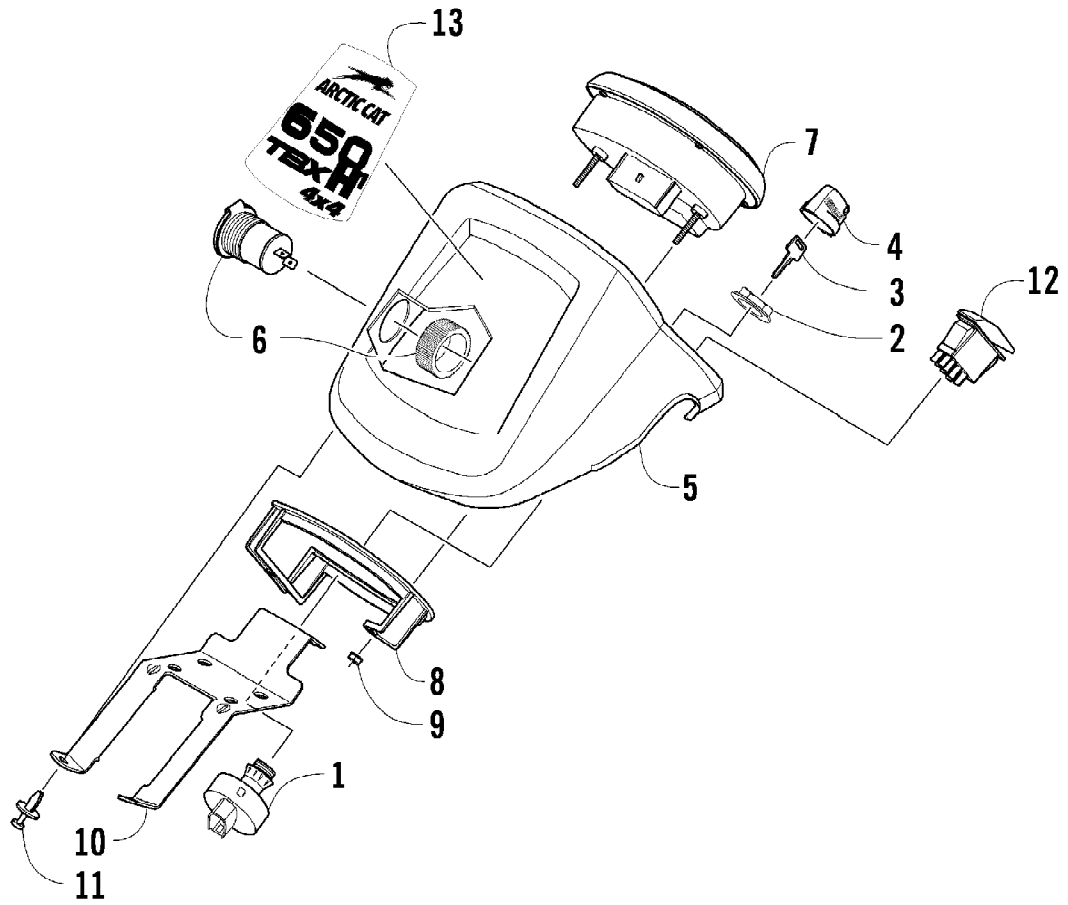

2009 ATV 650 TBX GREEN (A2009BBS4BUSG)
INSTRUMENT POD ASSEMBLY

Page 53 of 87

Ref #	Part Number	Qty	S/P/F	Description
1	0430-090	1	/P	Switch, Ignition - Assembly (inc. 2-4)
2	0430-050	1		Nut, Retaining
3	0430-042	1	F	Key, Ignition
3	0430-043	1	F	Key, Ignition
4	0430-054	1		Cover, Key
5	0405-311	1		Instrument Pod
6	0641-897	1	/P	Outlet, Accessory - 12V
7	0520-055	1		Gauge, Analog/LCD
8	0420-065	1	/P	Bracket, Retaining
9	0423-493	2		Nut w/Washer
10	2506-470	1		Bracket, Mounting - Instrument Pod
11	0423-535	2		Rivet, Reinstallable
12	0409-120	1		Switch, Differential Lock
13	1411-555	1		Decal, Instrument Pod