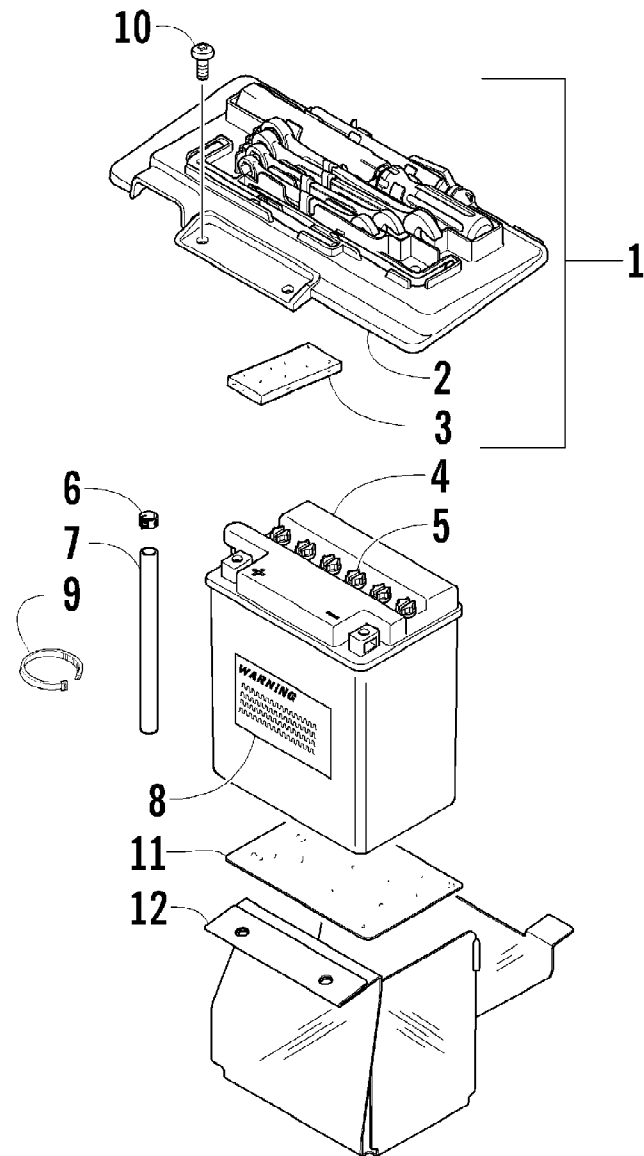

2009 ATV 650 TBX GREEN (A2009BBS4BUSG)
BATTERY ASSEMBLY

Page 6 of 87

Ref #	Part Number	Qty	S/P/F	Description
1	5991-395	1	S	Battery Cover/Tool Tray Assembly (inc. 2-3)
2	2406-815	1	/P	Cover, Battery
3	0406-288	2		Pad, Battery
3	0444-122	1	S/P/F	Kit, Tool
4	0745-045	1	/P	Battery Assembly (inc. 5-8)
5	0645-045	6		Cap, Battery
6	0645-152	1		Clamp, Hose
7	0645-263	1	/P	Hose, Vent
8	0645-151	1		Decal, Warning
9	0123-788	AR	/P	Tie, Cable - 8 in.
10	8476-620	2		Screw, Machine
11	0406-380	1		Pad, Battery
12	1506-587	1		Box, Battery