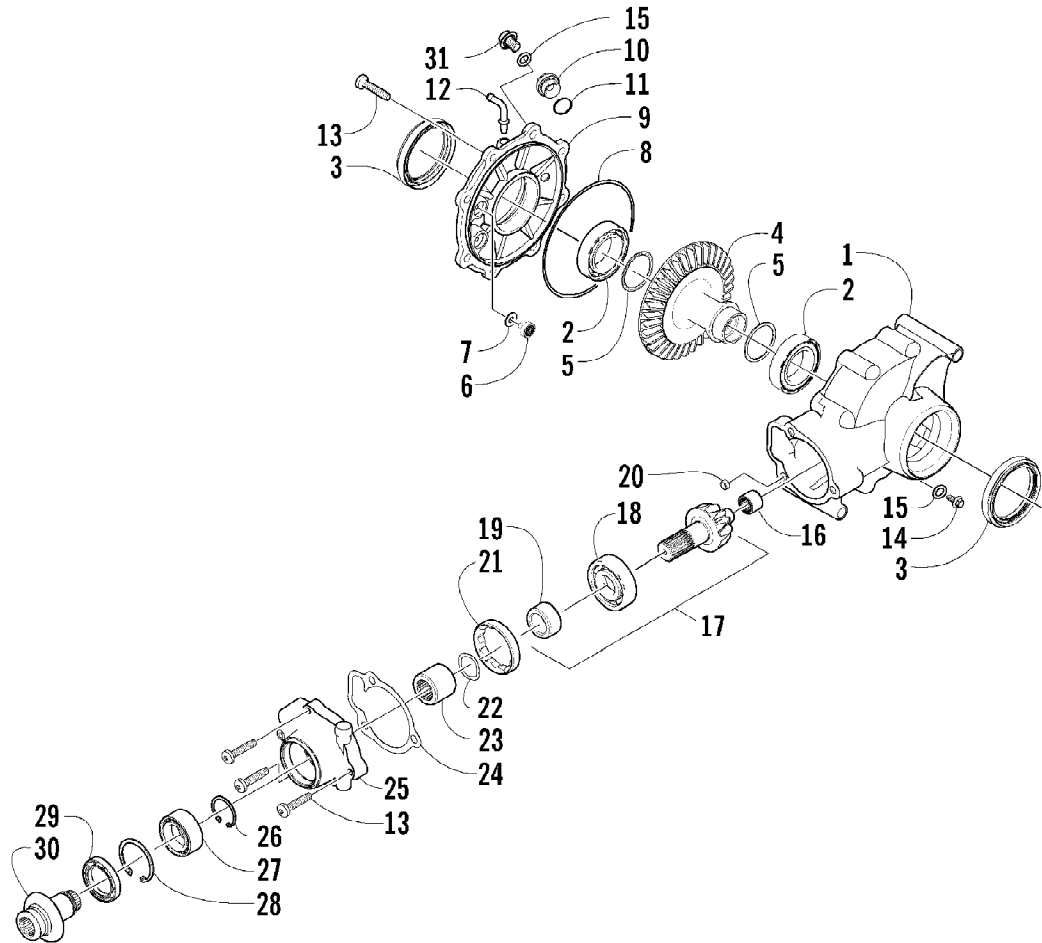

2009 ATV 650 TBX GREEN (A2009BBS4BUSG)
REAR DRIVE GEARCASE ASSEMBLY

2009 ATV 650 TBX GREEN (A2009BBS4BUSG)
REAR DRIVE GEARCASE ASSEMBLY

Page 59 of 87

Ref #	Part Number	Qty	S/P/F	Description
	1502-402	1	/P	Complete Rear Drive Gearcase Assembly
1	1502-317	1		Housing, Gearcase
2	0402-393	2		Bearing
3	1402-713	2	S	Seal
4	1402-032	1		Gear, Ring - 36T
5	0402-405	AR		Shim
5	0402-406	AR		Shim
5	0402-407	AR		Shim
5	0402-408	AR		Shim
5	0402-409	AR		Shim
6	0402-326	1		Button, Thrust
7	0402-429	AR		Shim
7	0402-430	AR		Shim
7	0402-431	AR		Shim
7	0402-432	AR		Shim
7	0402-433	AR		Shim
8	0423-149	1		O-Ring
9	1502-082	1		Cover, Gearcase
10	0402-333	1	/P	Plug, Magnetic (inc. 11)
11	0423-154	1		O-Ring
12	1402-102	1		Fitting
13	0423-118	11		Screw, Self-Tapping
14	1402-210	1	/P	Plug, Fill (inc. one No. 15)
15	0423-153	2		O-Ring
16	0402-328	1		Bearing
17	0502-783	1		Gear, Pinion - Assembly - 10T (inc. 18-19)
18	0402-327	1		Bearing
19	0402-336	1		Collar, Retaining
20	0402-411	1		Pin, Dowel
21	0402-331	1		Collar, Lock
22	0402-982	1		Washer, Wave
23	0402-981	1		Collar, Shaft
24	0402-947	1		Gasket, Flange
25	0502-529	1		Housing, Pinion
26	0423-417	1		Ring, Retaining
27	1402-043	1		Bearing
28	0423-423	1		Ring, Retaining
29	1402-011	1		Seal
30	1502-085	1	/P	Shaft, Input
31	1402-211	1		Plug, Oil Level (inc. one No. 15)