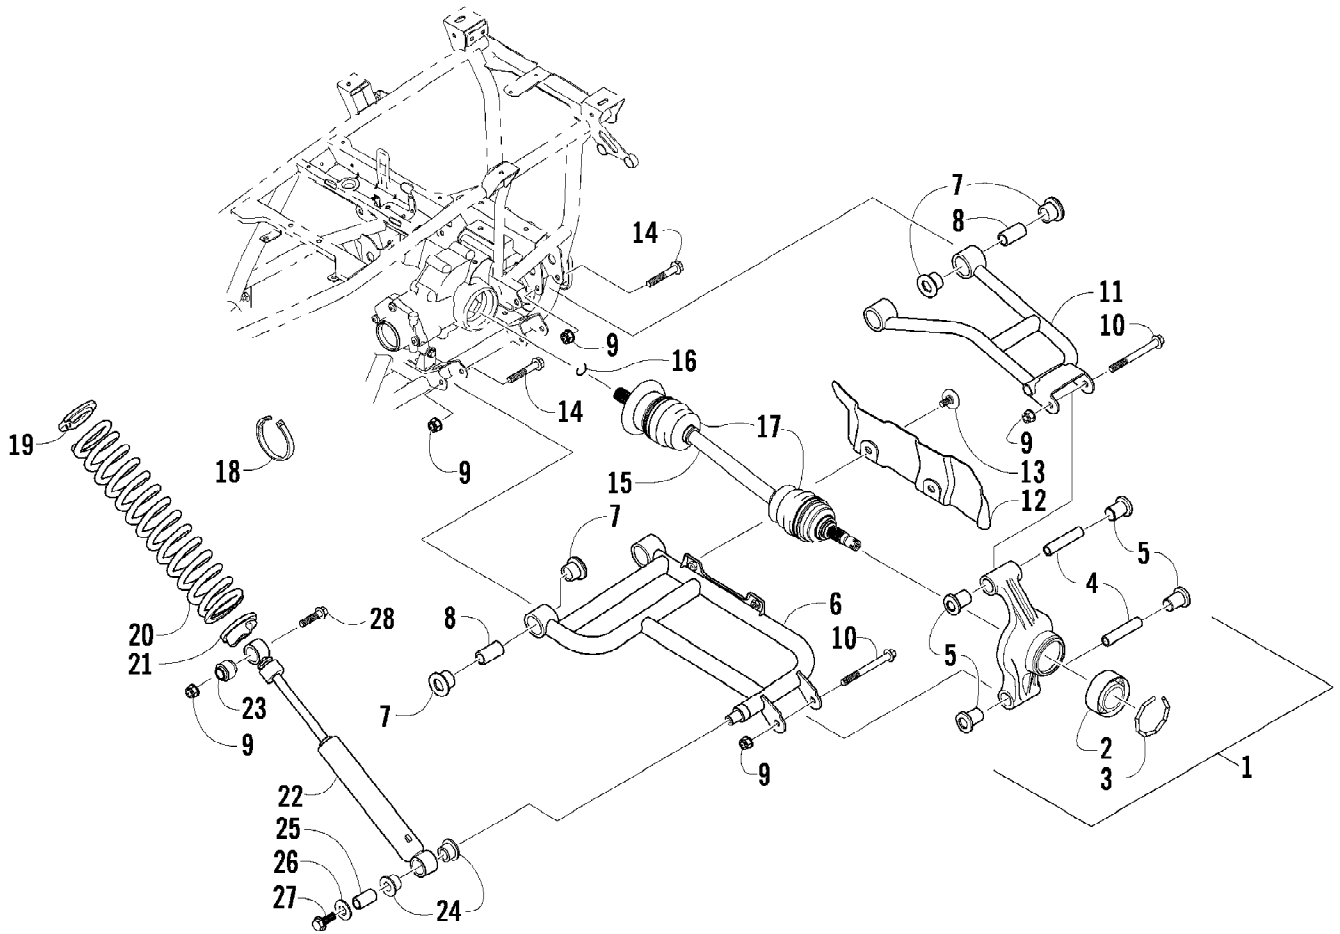

2009 ATV 650 TBX GREEN (A2009BBS4BUSG)
REAR SUSPENSION ASSEMBLY

2009 ATV 650 TBX GREEN (A2009BBS4BUSG)
REAR SUSPENSION ASSEMBLY

Page 61 of 87

Ref #	Part Number	Qty	S/P/F	Description
1	0504-548	1	/P	Knuckle, Right Rear - Assembly (inc. 2-5)
1	0504-549	1	/P	Knuckle, Left Rear - Assembly (inc. 2-5)
2	1402-809	2	/P	Bearing
3	0423-423	2		Ring, Retaining
4	0403-038	4	S/P	Axle
5	0403-032	8	S	Bushing
6	0504-572	1		A-Arm, Rear - Lower Right (inc. 7-8)
6	0504-573	1		A-Arm, Rear - Lower Left (inc. 7-8)
7	0403-115	16	S	Bushing
8	0403-114	8	S	Axle
9	0423-744	14		Nut, Lock
10	8409-000	4		Screw, Cap
11	0504-582	1		A-Arm, Rear - Upper Right (inc. 7-8)
11	0504-583	1	/P	A-Arm, Rear - Upper Left (inc. 7-8)
12	1441-004	1		Guard, Boot - Rear - Right
12	1441-005	1		Guard, Boot - Rear - Left
13	0423-545	4	/P	Screw, Shoulder
14	8409-075	8		Screw, Cap
15	1502-343	2	S	Axle, Drive (inc. 16-17)
16	0423-845	2	/P	Clip, Retaining
17	0436-276	2	S	Repair Kit, Boot
18	0123-788	AR	/P	Tie, Cable - 8 in.
19	1603-889	2	/P	Retainer, Spring
20	0504-542	2		Spring, Suspension
21	0404-057	2		Cam, Spring Adjuster
22	0404-158	2		Shock Absorber (inc. 23-25)
23	0403-182	2		Bushing, Double-Bonded
24	0603-955	4		Bushing
25	1603-219	2	S	Sleeve
26	0423-087	2		Washer
27	8408-820	2	/P	Screw, Cap
28	8409-050	2		Screw, Cap