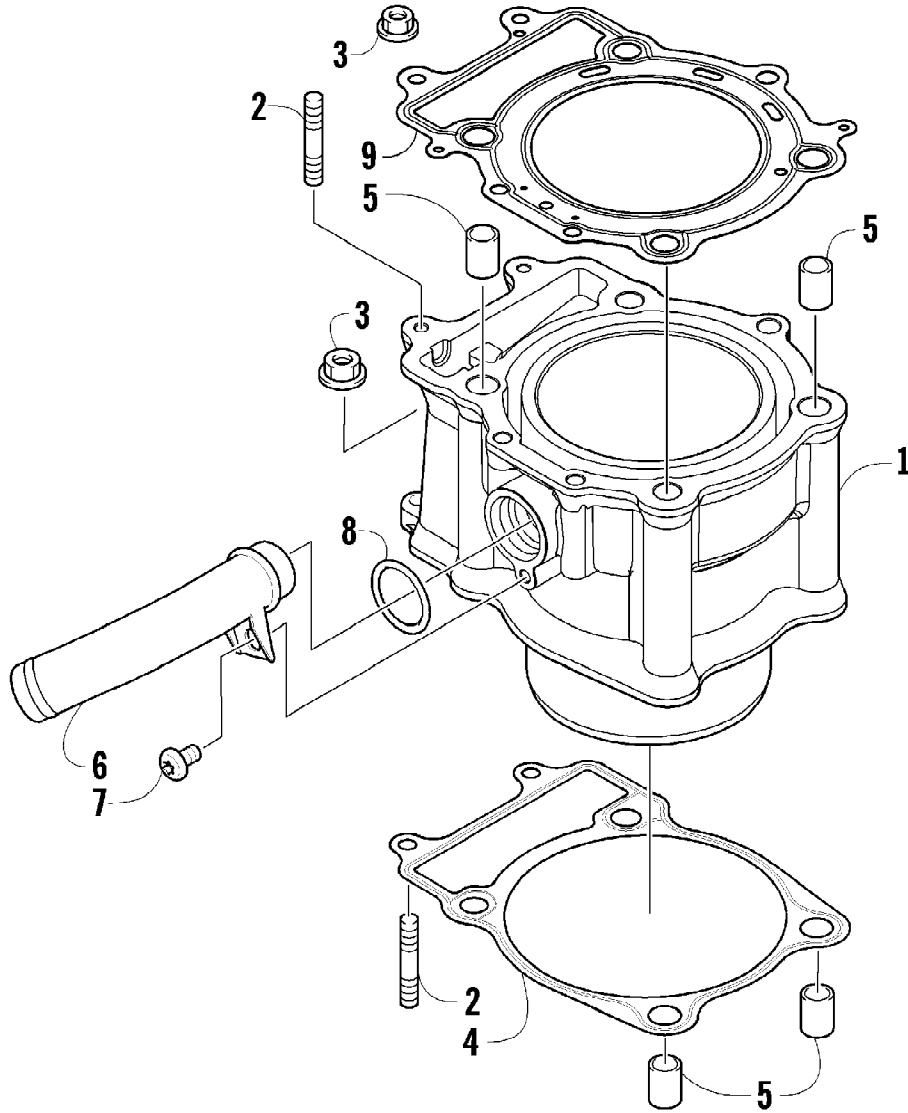

2009 ATV 650 TBX GREEN (A2009BBS4BUSG)
CYLINDER ASSEMBLY

Page 26 of 87

Ref #	Part Number	Qty	S/P/F	Description
1	0804-016	1		Cylinder
2	0827-002	4		Bolt, Stud
3	8424-604	4		Nut
4	0830-084	1		Gasket, Base
5	0829-002	4		Pin, Dowel
6	0804-047	1	/P	Union, Coolant Hose
7	8468-612	1		Screw, Machine
8	0830-007	1		O-Ring
9	0830-085	1	/P	Gasket, Cylinder Head