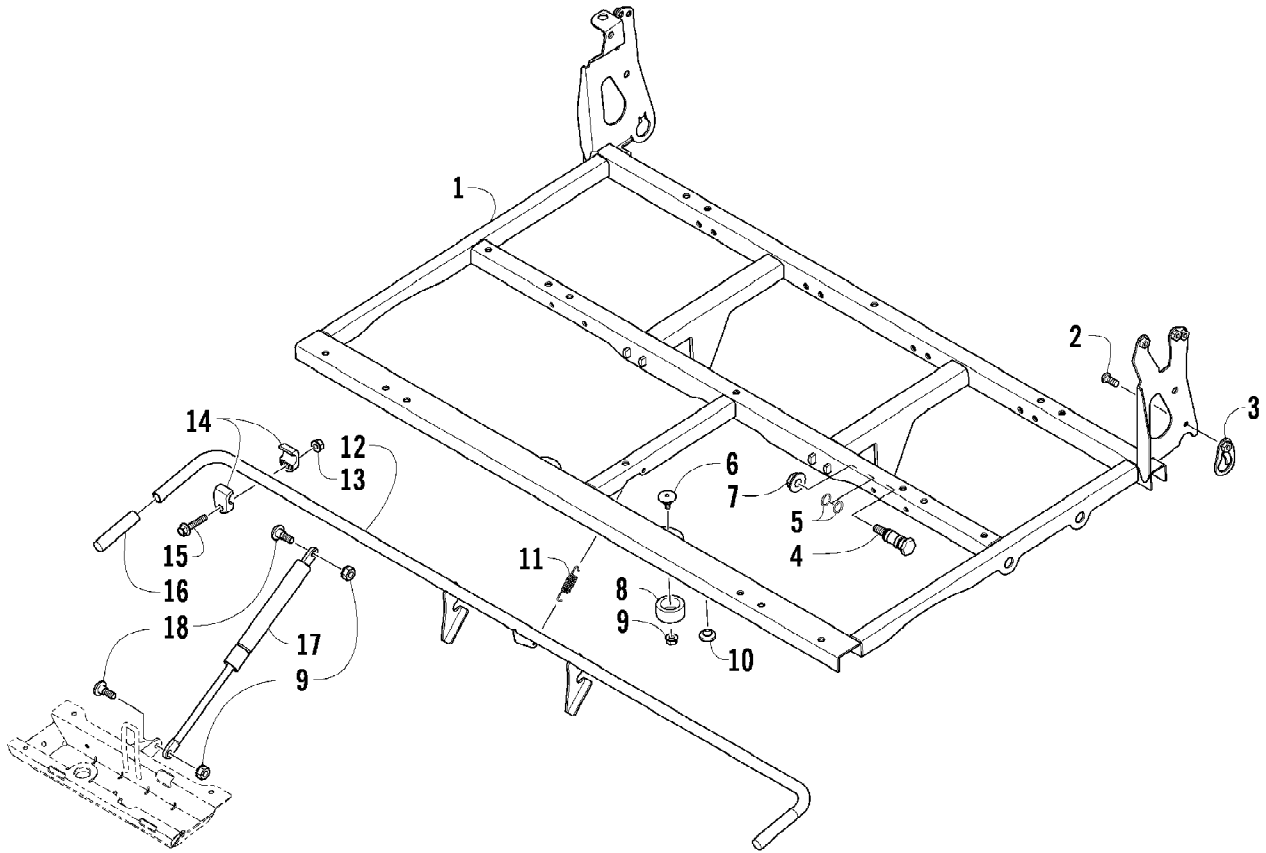

2009 ATV 650 TBX GREEN (A2009BBS4BUSG)
TILT FRAME ASSEMBLY

Page 79 of 87

Ref #	Part Number	Qty	S/P/F	Description
1	2506-175	1		Frame, Tilt
2	8471-616	1		Screw, Machine
3	1506-539	1		Bracket, Mounting - Tailgate
4	0423-433	2		Pin, Pivot - Cargo Box
5	1602-213	4	/P	O-Ring
6	0423-130	2		Screw, Shoulder
7	0423-388	2		Nut
8	1506-593	2		Bumper, Tilt Frame
9	0623-038	4		Nut w/Washer
10	0406-877	2	/P	Bumper
11	0423-569	1		Spring
12	1506-528	1		Latch, Tilt Frame
13	8424-802	4		Nut
14	1406-674	8		Bushing, Pivot
15	8408-840	4		Screw, Cap
16	1406-736	2		Grip, Latch
17	2506-194	1		Support, Lift
18	0423-355	2		Screw, Shoulder