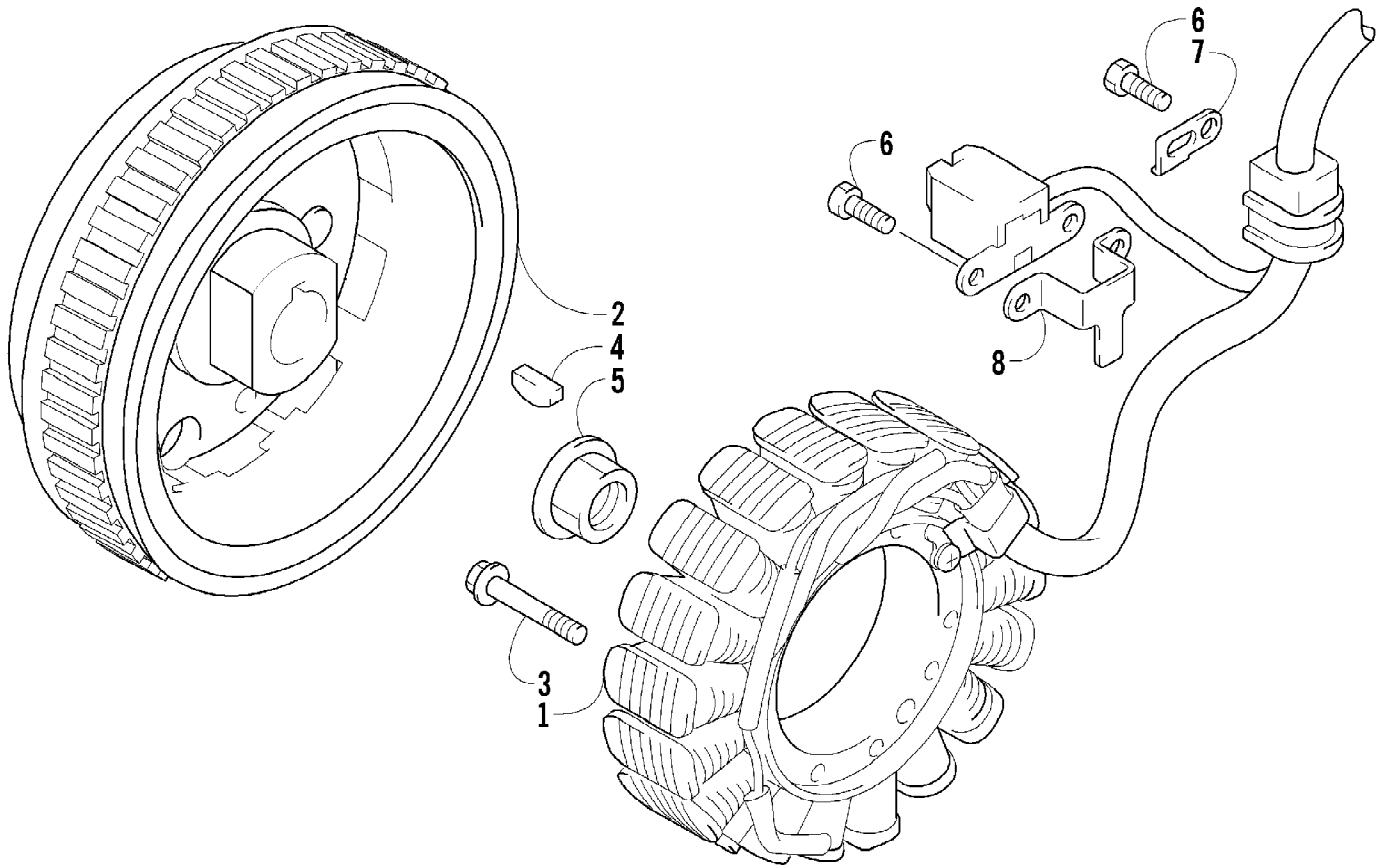

2009 ATV 650 TBX GREEN (A2009BBS4BUSG)
MAGNETO ASSEMBLY

Page 55 of 87

Ref #	Part Number	Qty	S/P/F	Description
1	0802-037	1		Stator - Assembly
2	0802-036	1		Rotor/Flywheel
3	0826-102	3		Screw, Machine
4	0829-012	1		Key
5	0827-014	1		Nut
6	8470-510	3		Screw, Machine
7	0802-015	1		Clamp - No. 1
8	0802-016	1		Clamp - No. 2