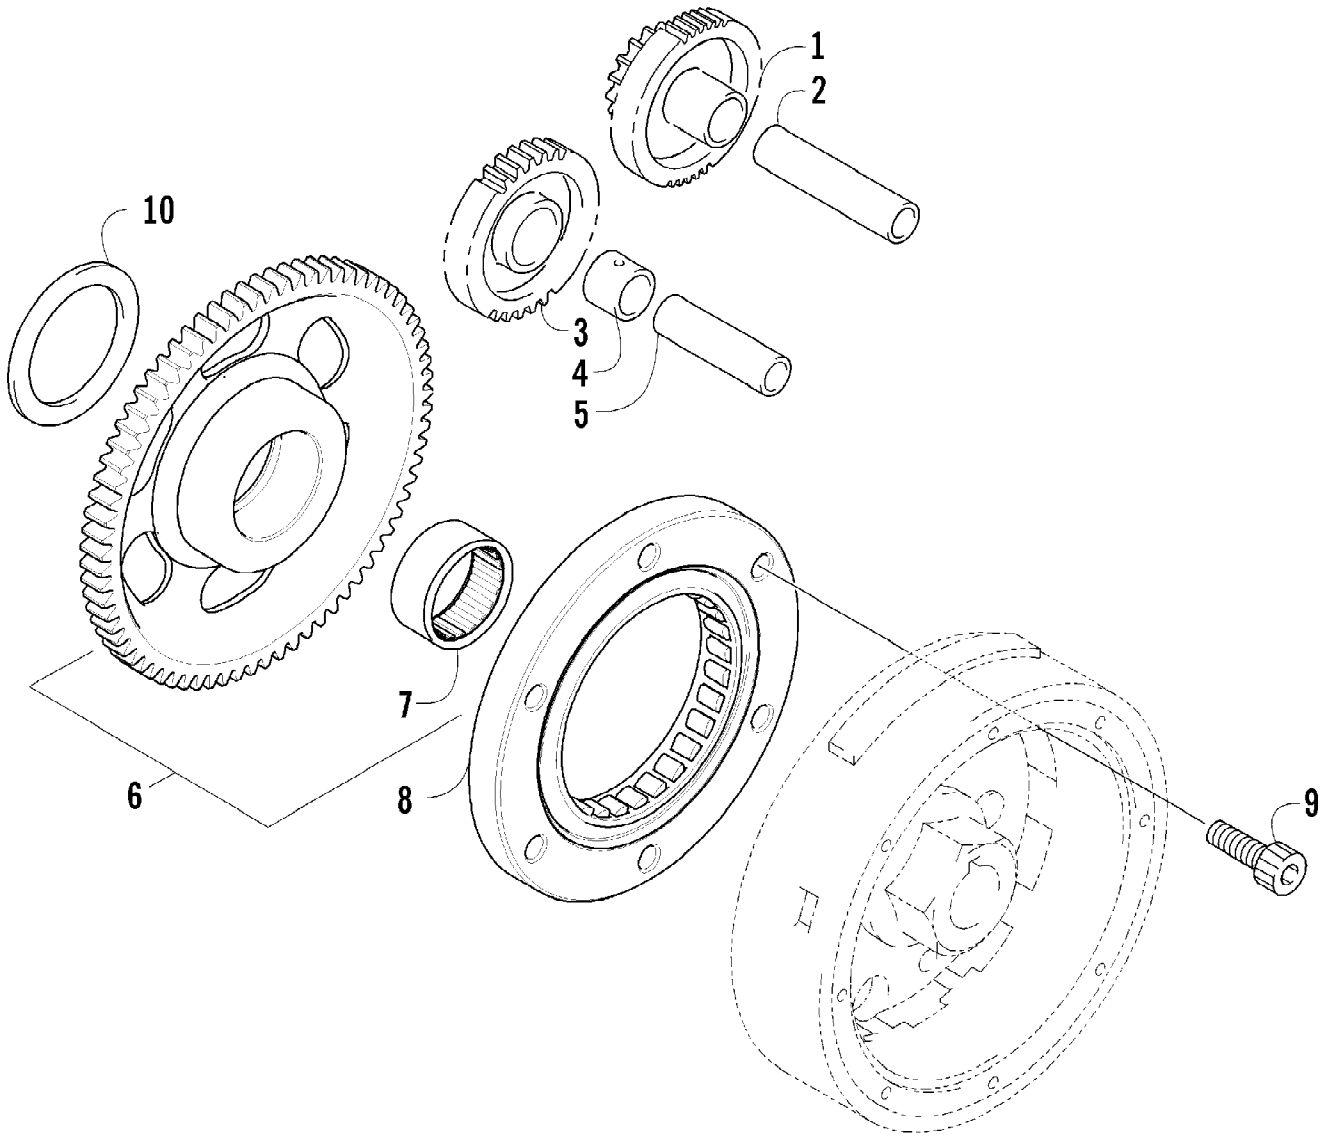

2009 ATV 650 TBX GREEN (A2009BBS4BUSG)
STARTER CLUTCH ASSEMBLY

Page 71 of 87

Ref #	Part Number	Qty	S/P/F	Description
1	0815-001	1		Gear, Starter Idler - No. 1
2	0829-031	1	/P	Shaft, Starter Gear
3	0815-002	1		Gear, Starter Idler - No. 2
4	0815-003	1		Spacer, Starter Idler Gear No. 2
5	0829-032	1	/P	Shaft, Starter Gear
6	0815-004	1		Gear, Starter Clutch (inc. 7)
7	0832-079	1	/P	Bearing
8	0802-035	1		Clutch, Starter
9	0826-069	6		Screw, Machine
10	0828-094	1		Washer