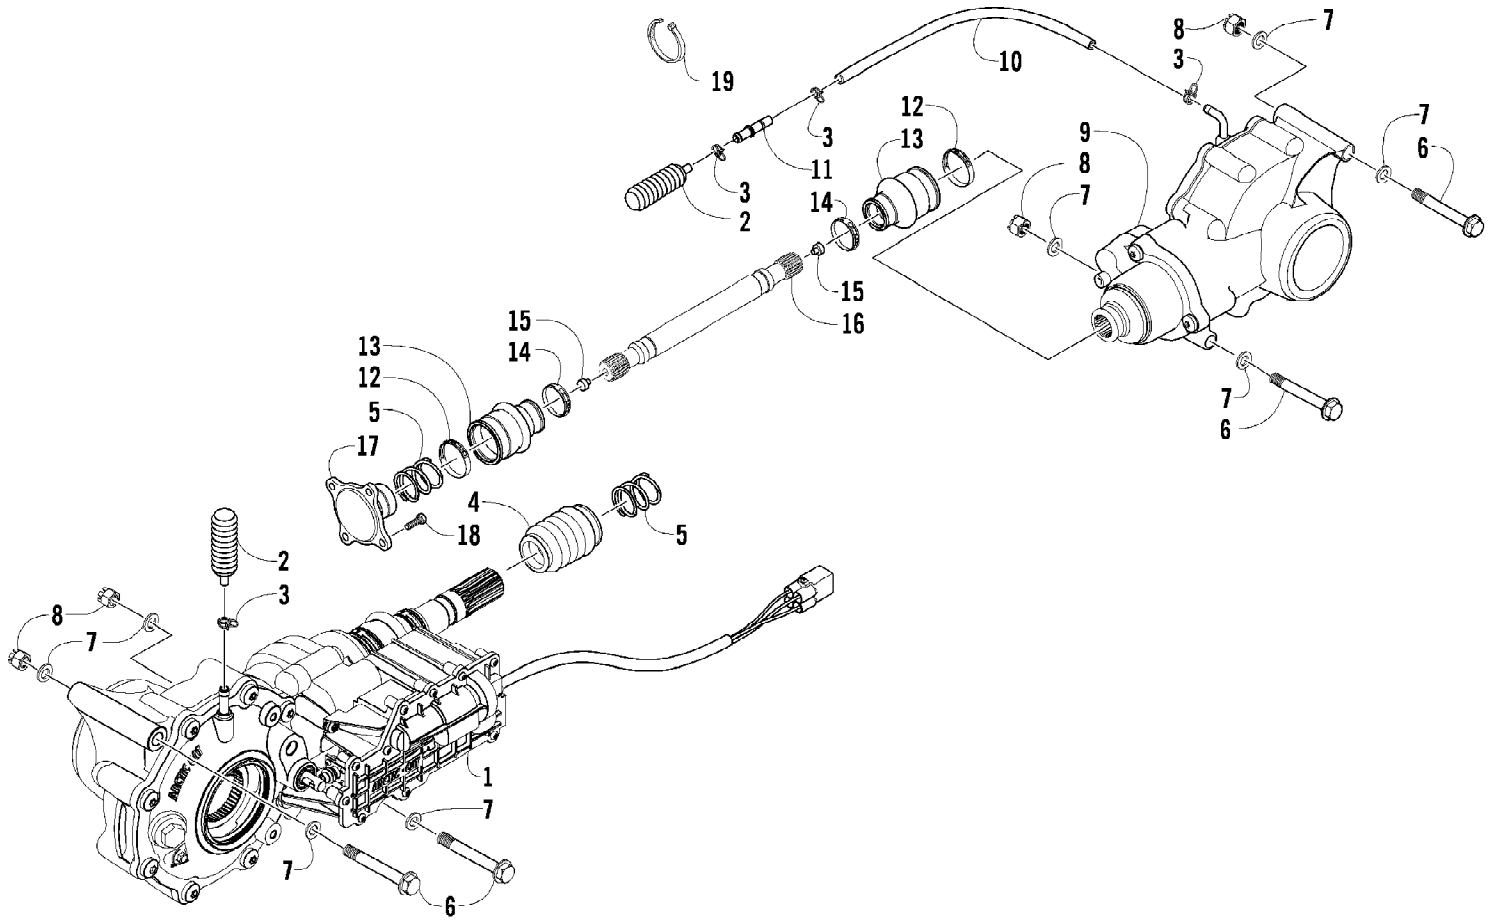

2009 ATV 650 TBX GREEN (A2009BBS4BUSG)
DRIVE TRAIN ASSEMBLY

2009 ATV 650 TBX GREEN (A2009BBS4BUSG)
DRIVE TRAIN ASSEMBLY

Page 30 of 87

Ref #	Part Number	Qty	S/P/F	Description
1	1502-394	1		Gearcase, Front
2	1402-620	2	/P	Bladder, Gearcase
3	0423-315	4		Clamp, Hose
4	0402-966	1		Boot, Shaft
5	1402-026	2		Spring
6	0423-404	4		Screw, Cap
7	0423-426	AR		Washer
8	8428-002	4		Nut, Lock
9	1502-402	1	/P	Gearcase, Rear
10	0410-070	AR	/P	Hose, Vent
11	0470-702	1	/P	Fitting, Vent
12	0423-393	2		Clamp, Boot
13	0402-985	2	/P	Boot
14	0423-411	2		Clamp, Boot
15	0673-618	2	/P	Bumper, Propeller Shaft
16	1402-092	1		Shaft, Propeller
17	0402-950	1		Flange, Output
18	8408-820	4	/P	Screw, Cap
19	0123-788	AR	/P	Tie, Cable - 8 in.