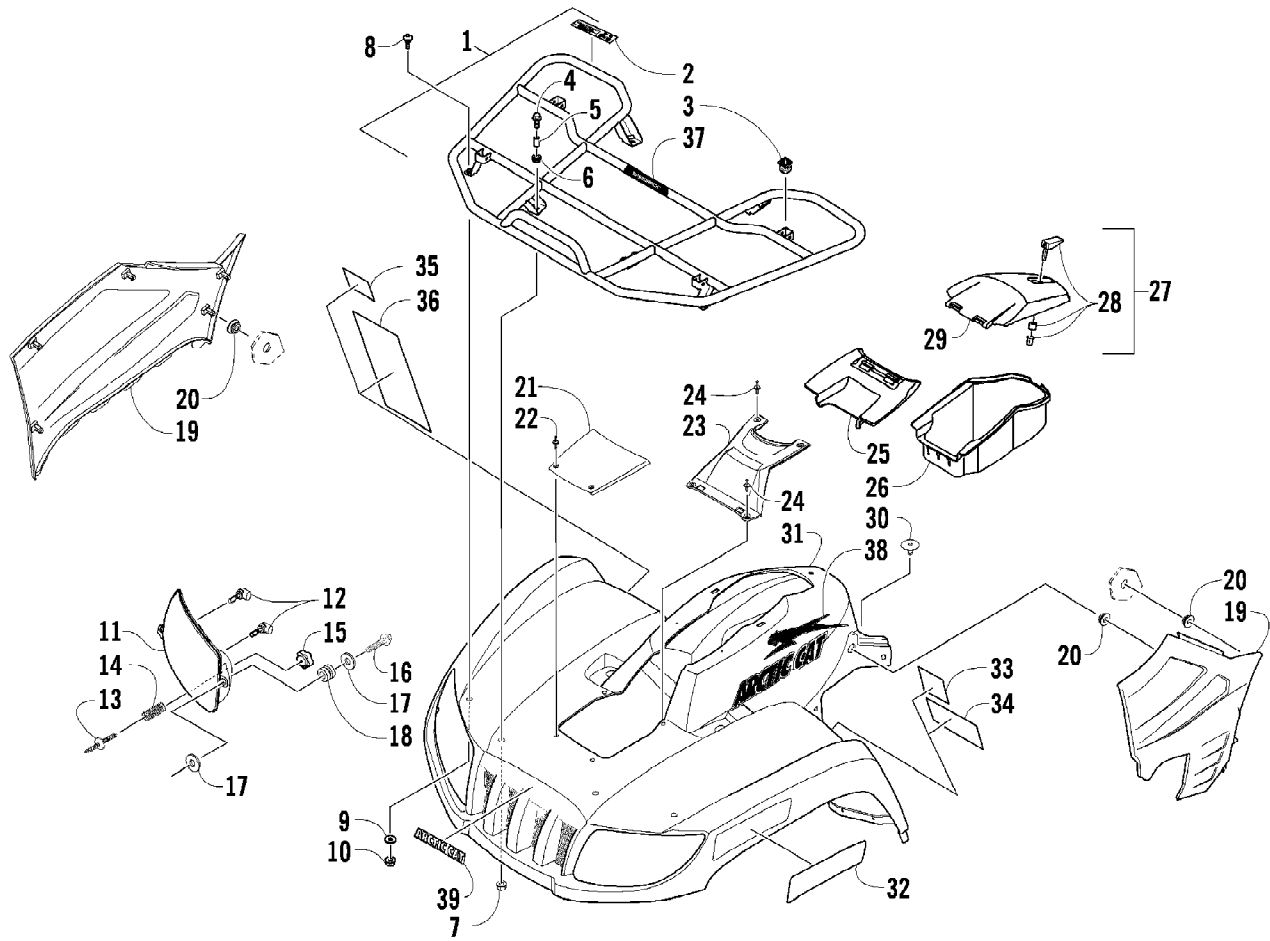

2009 ATV 650 TBX GREEN (A2009BBS4BUSG)
FRONT RACK, BODY PANEL, AND HEADLIGHT ASSEMBLIES

2009 ATV 650 TBX GREEN (A2009BBS4BUSG)
FRONT RACK, BODY PANEL, AND HEADLIGHT ASSEMBLIES

Ref #	Part Number	Qty	S/P/F	Description
1	2506-106	1		Rack, Front - Assembly (inc. 2-3)
2	0411-576	1		Decal, Warning - Load
3	0441-592	4	/P	Bushing
4	8410-830	4		Screw, Cap
5	0423-669	4		Spacer
6	0423-465	4		Grommet
7	8432-802	4		Nut, Lock
8	0423-654	2		Screw, Shoulder
9	8050-222	2	/P	Washer
10	0423-540	2		Nut, Lock
11	0509-044	1	/P	Headlight Assembly - Right (inc. 12)
11	0509-035	1		Headlight Assembly - Left (inc. 12)
12	0409-055	4		Bulb, Headlight
13	0423-514	2		Stud, Adjuster - Headlight
14	0423-522	2		Spring, Adjuster
15	0423-513	2		Knob, Adjuster
16	0623-785	4		Screw, Self-Tapping
17	8050-217	8	/P	Washer
18	0423-447	4		Grommet
19	2406-300	1		Panel, Side - Lower - Right
19	2406-419	1		Panel, Side - Lower - Left
20	0423-678	8		Grommet
21	1406-358	1		Cover, Access
22	0423-535	2		Rivet, Reinstallable
23	1406-484	1		Cover, Steering Post
24	0623-362	4		Rivet, Reinstallable
25	0470-513	1		Cover, Storage Box
26	1406-573	1		Box, Storage
27	2506-234	1		Lid, Storage Box w/Latch (inc. 28-29)
28	1406-599	1		Latch, Storage Box
29	0470-514	1		Lid, Storage Box
30	0423-101	2		Screw, Shoulder
31	2516-052	1	S	Panel, Fender - Assembly - Front (inc. 32-36)
32	0411-818	1		Decal, Reflector - Front - Right
32	0411-819	1		Decal, Reflector - Front - Left
33	1411-932	1	/P	Decal, Warning - Age
34	1411-574	1		Decal, Warning - Off-Road Only
35	0411-835	1		Decal, Warning - Turn/Hill
36	1411-250	1		Decal, Warning - Reverse/Pre-Ride
37	1411-050	1	/P	Decal, "Speedrack"
38	1411-634	1		Decal, Side - Upper Right
38	1411-635	1		Decal, Side - Upper Left
39	1411-725	1		Decal, Front