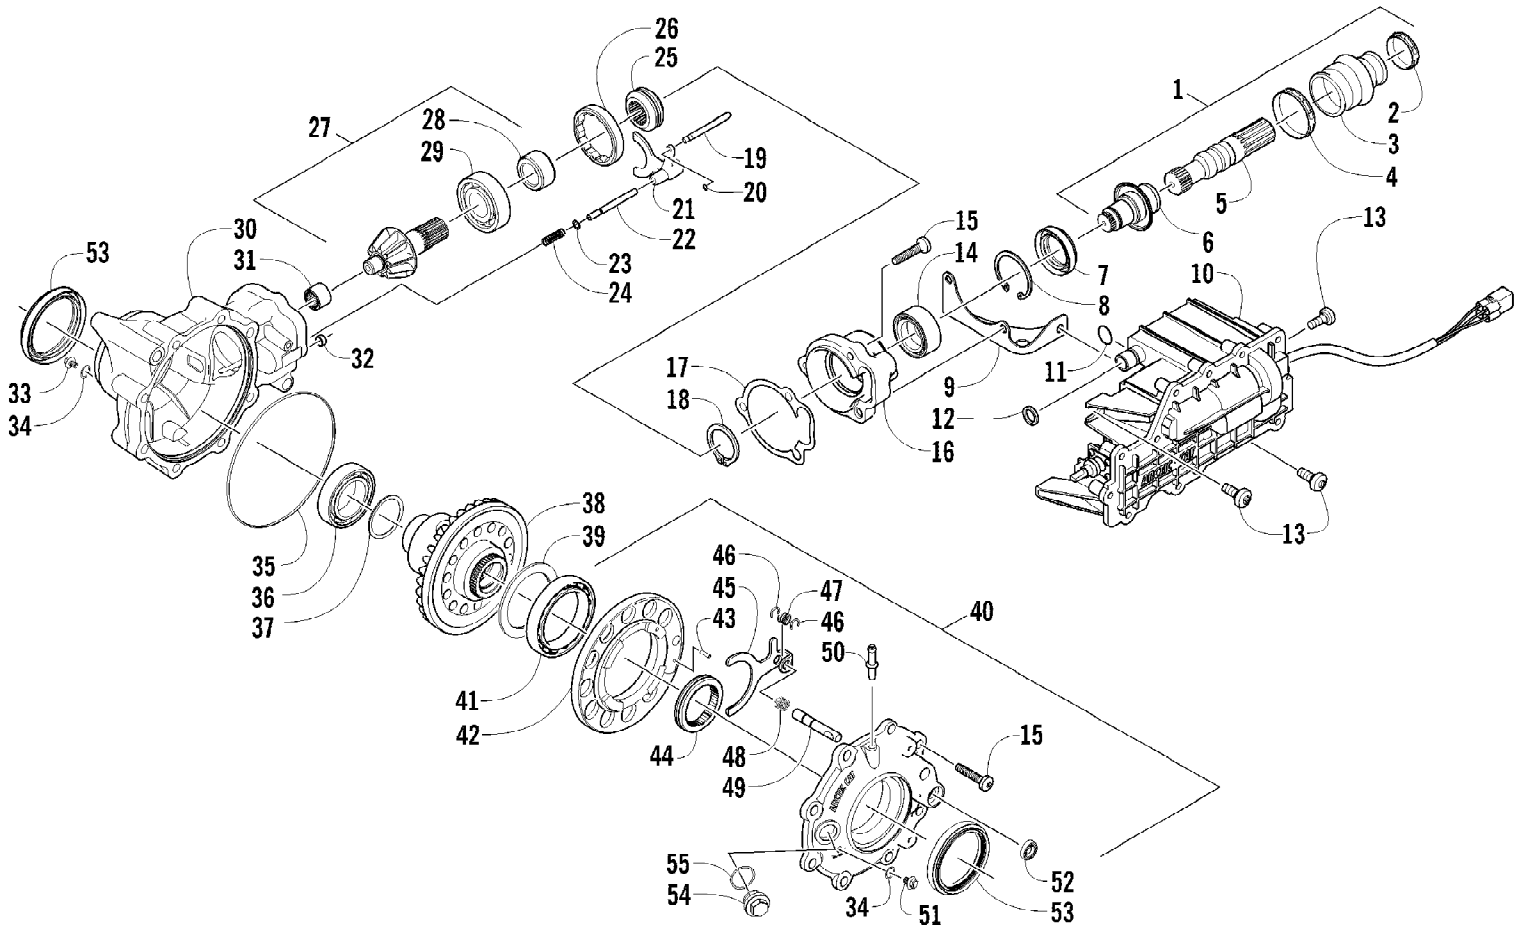

2009 ATV 650 TBX GREEN (A2009BBS4BUSG)
FRONT DRIVE GEARCASE ASSEMBLY

2009 ATV 650 TBX GREEN (A2009BBS4BUSG)
FRONT DRIVE GEARCASE ASSEMBLY

Page 36 of 87

Ref #	Part Number	Qty	S/P/F	Description
	1502-394	1		Complete Front Drive Gearcase Assembly
1	1502-083	1		Shaft, Propeller - Assembly (inc. 2-6)
2	0423-411	1		Clamp
3	0402-985	1	/P	Boot, Propeller Shaft
4	0423-393	1		Clamp
5	1402-045	1		Shaft, Output
6	1502-085	1	/P	Shaft, Input
7	1402-011	1		Seal
8	0423-423	1		Ring, Retaining
9	1502-237	1		Bracket, Actuator
10	0502-585	1	S	Actuator (inc. 11)
11	1402-981	1		O-Ring
12	0423-892	1	/P	O-Ring
13	0423-396	3		Screw, Self-Tapping
14	1402-043	1		Bearing
15	0423-118	11		Screw, Self-Tapping
16	0502-528	1	/P	Housing, Pinion
17	0402-947	1		Gasket, Flange
18	0423-417	1		Ring, Retaining
19	0402-997	1		Shaft, Selector
20	0423-402	1		Ring, Retaining
21	0402-998	1		Fork, Selector
22	0402-417	1		Shaft, Shuttle
23	0423-147	1		O-Ring
24	0402-999	1		Spring, Return
25	0402-413	1		Coupler, Drive
26	0402-357	1		Collar, Lock
27	0502-783	1		Gear, Pinion - Assembly - 10T (inc. 28-29)
28	0402-336	1		Collar, Retaining
29	0402-327	1		Bearing
30	0502-514	1		Housing, Gearcase
31	0402-328	1		Bearing
32	0402-411	1		Pin, Dowel
33	1402-210	1	/P	Plug, Magnetic (inc. one No. 34)
34	0423-153	2		O-Ring
35	0423-149	1		O-Ring
36	0402-393	1		Bearing
37	0402-405	AR		Shim, 41 x 49 x 1.3 mm
37	0402-406	AR		Shim, 41 x 49 x 1.4 mm
37	0402-407	AR		Shim, 41 x 49 x 1.5 mm
37	0402-408	AR		Shim, 41 x 49 x 1.6 mm
37	0402-409	AR		Shim, 41 x 49 x 1.7 mm
38	1502-555	1	/P	Gear, Ring - 36T
39	1402-074	AR		Shim, 61 x 69 x 1.3 mm
39	1402-075	AR		Shim, 61 x 69 x 1.4 mm
39	1402-076	AR		Shim, 61 x 69 x 1.5 mm
39	1402-077	AR		Shim, 61 x 69 x 1.6 mm
39	1402-078	AR		Shim, 61 x 69 x 1.7 mm
40	1502-389	1		Cover, Gearcase (inc. one No. 34, 41-52, and one No. 53)
41	1402-053	1		Bearing
42	0502-413	1		Flange, Bearing