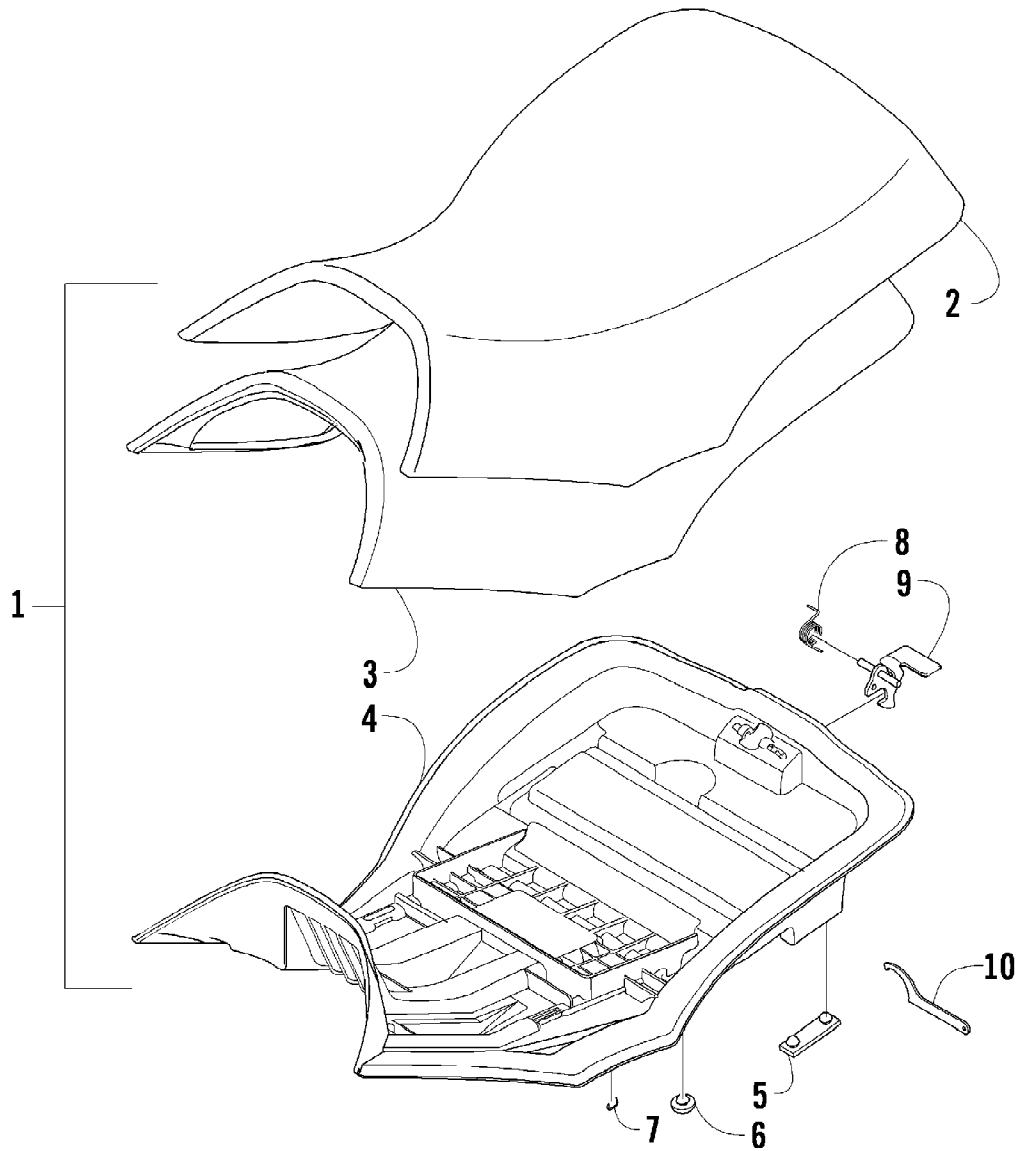

2009 ATV 650 TBX GREEN (A2009BBS4BUSG)
SEAT ASSEMBLY

Page 63 of 87

Ref #	Part Number	Qty	S/P/F	Description
1	2506-805	1		Seat Assembly (inc. 2-9)
2	2506-756	1		Cover, Seat
3	2506-755	1		Foam, Seat
4	2406-144	1	S/P	Base, Seat - Assembly (inc. 5-6)
5	0406-879	2		Bumper, Seat - Rear
6	0406-877	4	/P	Bumper, Seat - Front
7	0624-528	AR	/P	Staple
8	1406-592	1	/P	Spring, Seat Latch
9	1506-156	1		Latch, Seat
10	0441-587	1		Wrench, Spanner