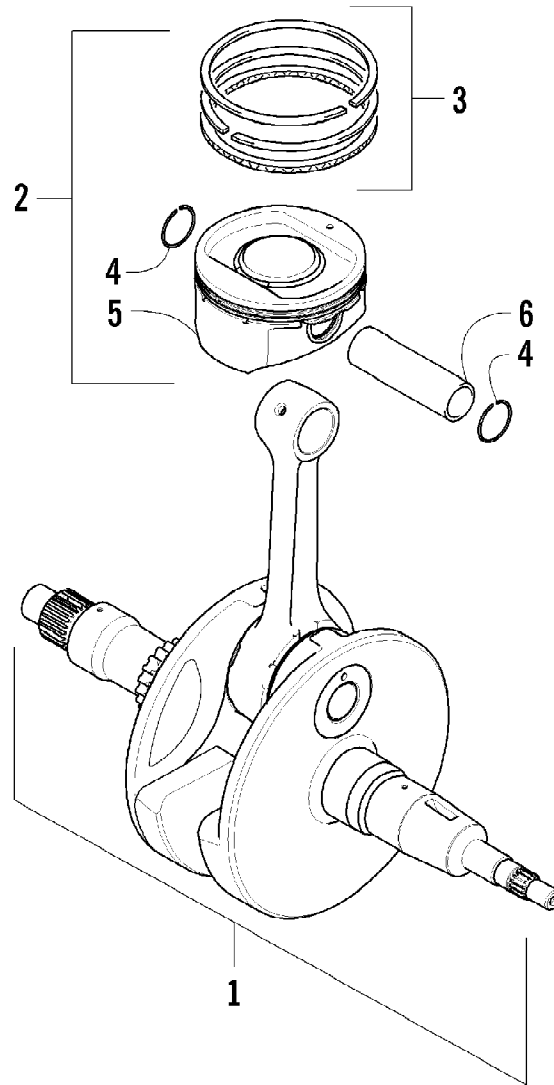

2009 ATV 650 TBX GREEN (A2009BBS4BUSG)
CRANKSHAFT AND PISTON ASSEMBLY

Page 24 of 87

Ref #	Part Number	Qty	S/P/F	Description
1	0805-032	1	S	Crankshaft Assembly
2	0805-035	1	/P	Piston Set (inc. 3-6)
3	0805-011	1		Ring, Piston - Set
4	0831-001	2		Circlip, Piston Pin
5	0805-010	1	S	Piston
6	0805-012	1		Pin, Piston