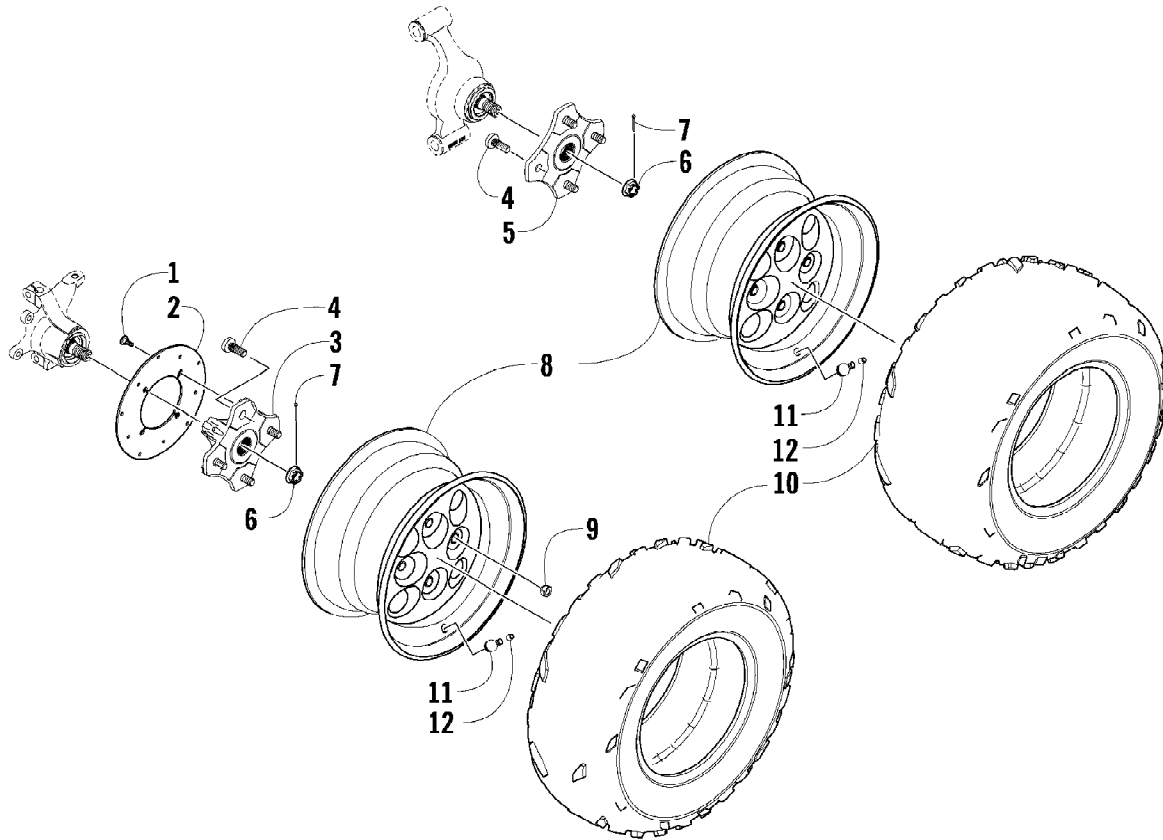

2009 ATV 650 TBX GREEN (A2009BBS4BUSG)
WHEEL AND TIRE ASSEMBLY

Page 85 of 87

Ref #	Part Number	Qty	S/P/F	Description
1	0423-557	12		Screw, Shoulder
2	1436-164	3	/P	Disc, Brake
3	3323-100	2	S	Hub, Wheel - Front (inc. 4)
4	0402-974	16	/P	Stud
5	3323-100	1	S	Hub, Wheel - Rear - Right (inc. 4)
5	3323-113	1	/P	Hub, Wheel - Rear - Left (inc. 4)
6	0423-607	4		Nut, Castle
7	0423-407	4		Pin, Cotter
8	1402-778	2		Wheel - Front
8	1402-779	2		Wheel - Rear
9	0423-408	16	/P	Nut, Lug
10	1402-658	2		Tire - Front
10	1402-659	2		Tire - Rear
11	0402-064	4		Stem, Valve (inc. 12)
12	0402-140	4		Cap, Valve Stem