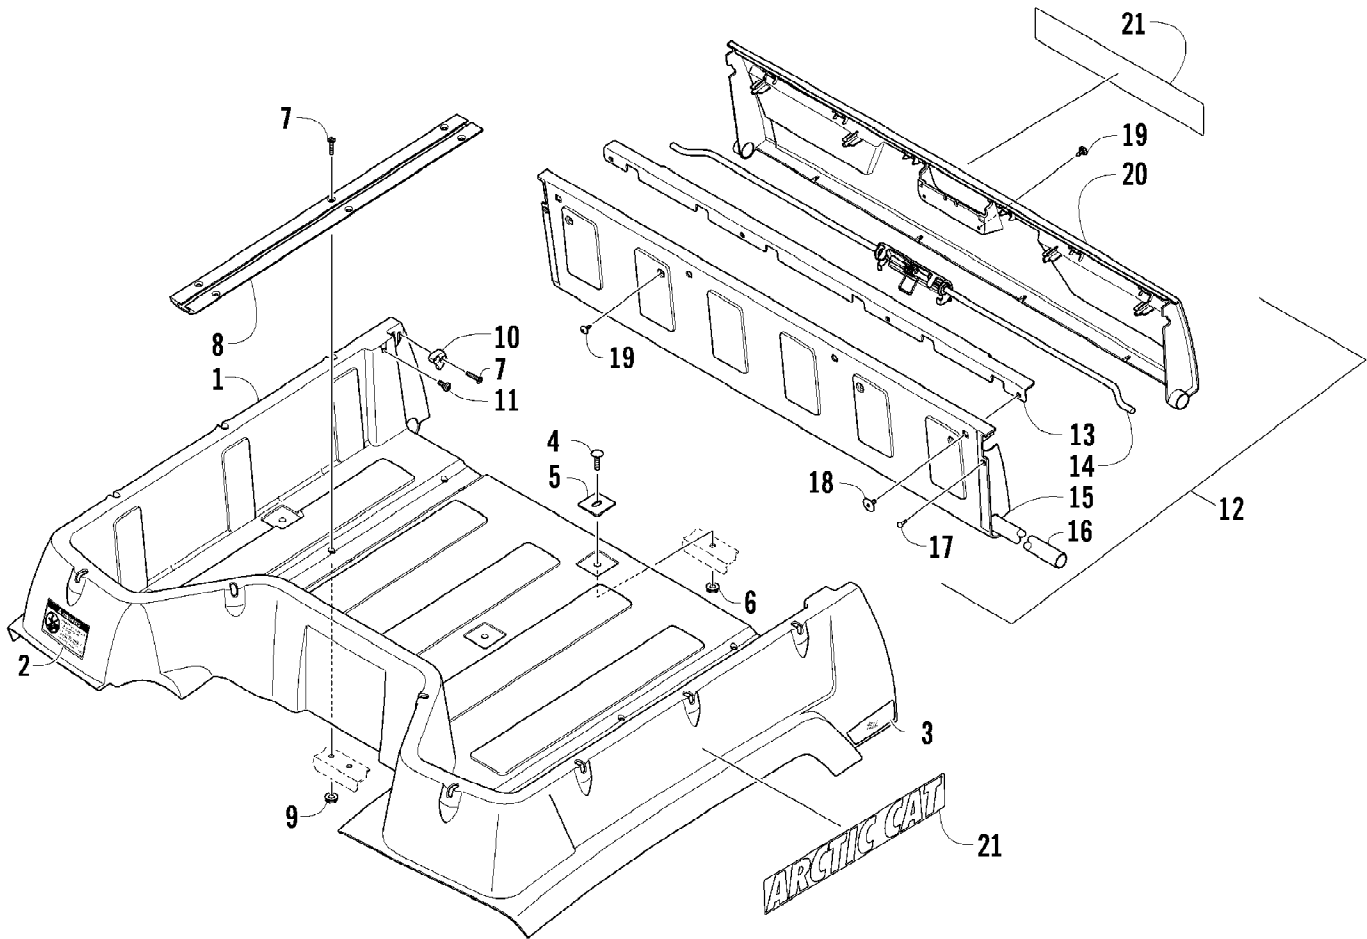

2009 ATV 650 TBX GREEN (A2009BBS4BUSG)
CARGO BOX AND TAILGATE ASSEMBLY

2009 ATV 650 TBX GREEN (A2009BBS4BUSG)
CARGO BOX AND TAILGATE ASSEMBLY

Page 12 of 87

Ref #	Part Number	Qty	S/P/F	Description
1	2506-767	1	/P	Box, Cargo (inc. 2-3)
2	0411-975	1		Decal, Warning - No Passenger/Weight Limit
3	0411-980	1		Decal, Reflector - Right
3	0411-979	1		Decal, Reflector - Left
4	0423-623	7		Bolt, Carriage
5	1506-933	7		Plate, Retainer
6	8424-802	7		Nut
7	8474-630	16		Screw, Machine
8	0541-364	2	/P	Rail, Cargo Box
9	8424-602	12	/P	Nut
10	1506-940	1		Hook, Tailgate - Right
10	1506-941	1		Hook, Tailgate - Left
11	8471-616	2		Screw, Machine
12	1506-568	1		Tailgate Assembly (inc. 13-20)
13	1506-567	1		Brace, Tailgate
14	1506-561	1		Latch, Tailgate
15	1406-709	1		Panel, Tailgate - Front
16	1406-711	1		Shaft, Pivot
17	1406-755	2		Bumper, Tailgate
18	0423-101	4		Screw, Shoulder
19	0623-784	10		Screw, Self-Tapping
20	1406-710	1		Panel, Tailgate - Rear
21	1411-157	3		Decal, Box - "Arctic Cat"