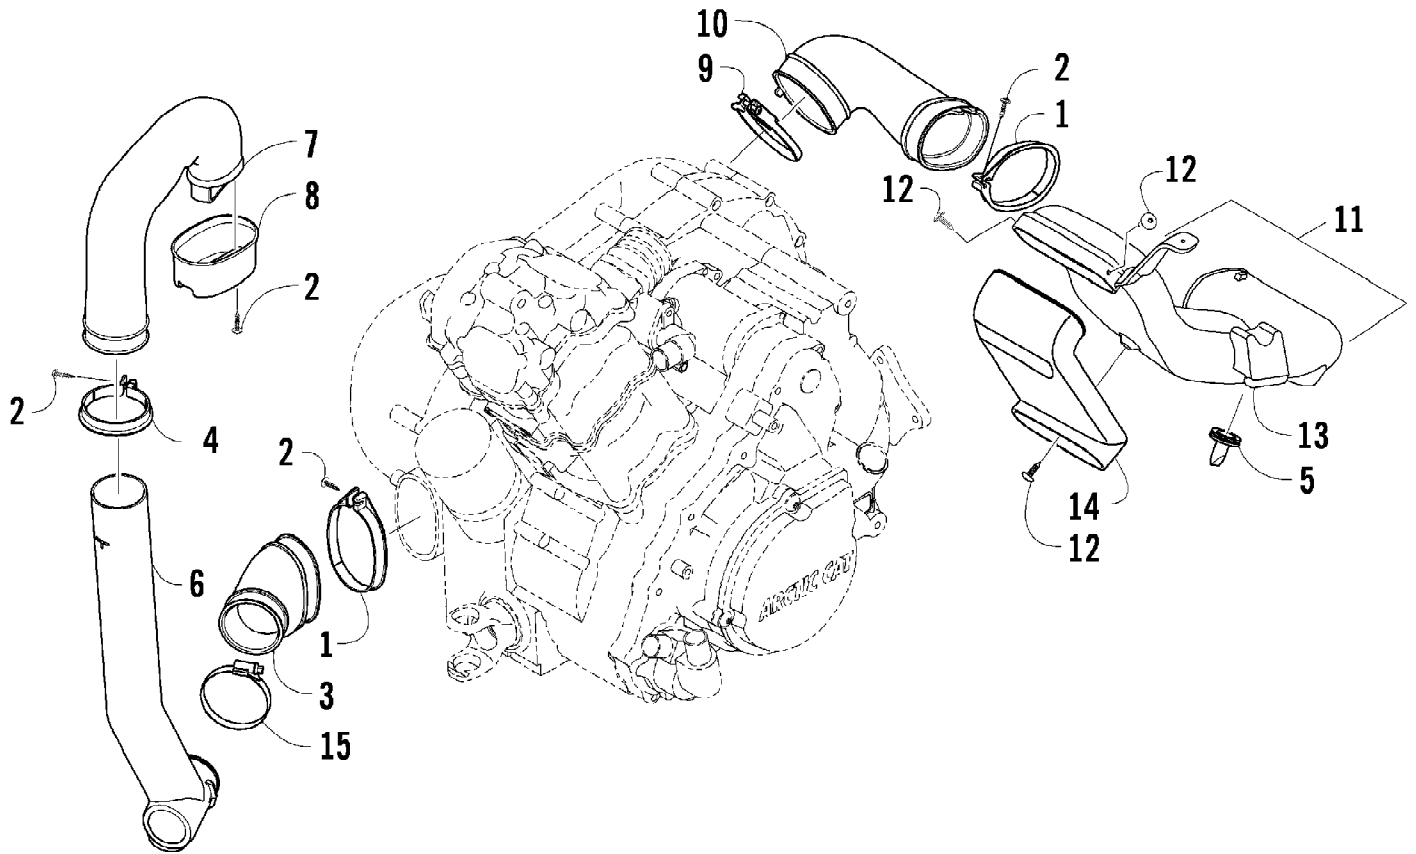

2009 ATV 650 TBX GREEN (A2009BBS4BUSG)
CASE/BELT COOLING ASSEMBLY

Page 14 of 87

Ref #	Part Number	Qty	S/P/F	Description
1	0423-550	2		Clamp, Plastic
2	0423-342	5	/P	Screw, Self-Tapping
3	0413-198	1	/P	Boot, Duct - Air Intake - Front
4	0423-551	1		Clamp, Boot
5	0470-442	AR	/P	Valve, Drain
6	0513-027	1		Duct, Air Intake - Front - Lower
7	0470-750	1		Duct, Air Intake - Front - Upper
8	0470-729	1		Cup, Air Intake
9	0423-730	1		Clamp, Boot
10	0413-206	1	/P	Boot, Duct - Air Out - Rear
11	0470-824	1	/P	Duct, Air Out - Rear (inc. three No. 12 and 13-14)
12	0623-784	4		Screw, Self-Tapping
13	0470-825	1		Duct
14	0470-778	1		Duct
15	0423-019	1		Clamp, Hose