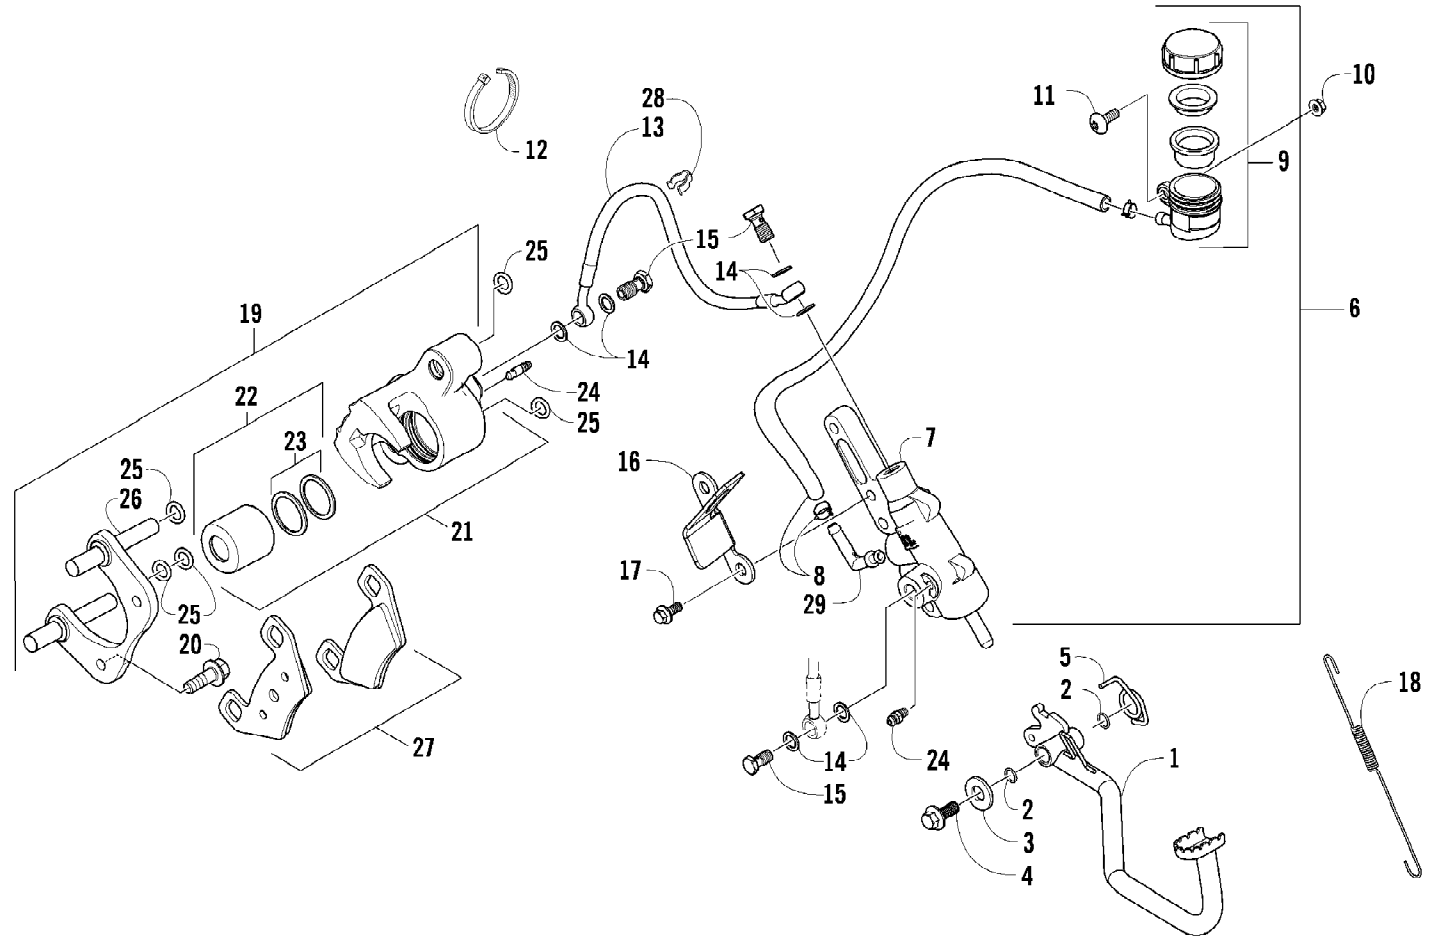

2009 ATV 650 TBX GREEN (A2009BBS4BUSG)
AUXILIARY BRAKE ASSEMBLY

2009 ATV 650 TBX GREEN (A2009BBS4BUSG)
AUXILIARY BRAKE ASSEMBLY

Page 4 of 87

Ref #	Part Number	Qty	S/P/F	Description
	1502-294	1		Master Cylinder Replacement Kit
1	1502-063	1		Lever, Brake
2	1602-213	2	/P	O-Ring
3	8050-252	1		Washer
4	8408-816	1		Screw, Cap
5	0502-807	1		Spring, Brake Lever
6	1502-293	1		Brake Assembly (inc. 7-9)
7	0	1	F	Master Cylinder
8	0	1	F	Hose, Brake Reservoir w/Clamps
9	1502-155	1		Reservoir, Brake w/Clamp
10	0623-038	1		Nut w/Washer
11	8476-616	1		Screw, Machine
12	0123-788	AR	/P	Cable Tie - 8 in.
13	1502-140	1		Hose, Brake
14	0423-178	6		Washer, Crush
15	0423-413	3		Bolt, Banjo-Fitting
16	0502-840	1		Bracket, Switch
17	8408-625	2		Screw, Cap
18	0502-785	1		Spring, Brake Switch
19	1436-163	1		Caliper, Brake (inc. 20-23, one No. 24, and 25-27)
20	8408-821	2	/P	Screw, Cap
21	1436-161	1	/P	Housing, Caliper - Assembly - Right Rear (inc. 20, 22-23, and one No. 24)
22	0502-606	1		Piston/Seal Set (inc. 23)
23	0502-607	1		Seal Set
24	0502-609	2	/P	Valve, Bleed
25	0502-608	1		O-Ring, Guide - Set
26	0502-605	1		Bracket Assembly
27	1436-165	1	S	Pad, Brake - Set
28	1502-115	2		Clip, Brake Hose
29	1502-296	1	/P	Adapter, Hose

2009 ATV 650 TBX GREEN (A2009BBS4BUSG)
CAM CHAIN ASSEMBLY

Page 8 of 87

Ref #	Part Number	Qty	S/P/F	Description
1	0810-001	1		Chain, Cam
2	0810-002	1		Guide, Chain
3	0810-003	1		Tensioner, Chain
4	0826-036	1		Pivot, Tensioner
5	0830-025	1		Washer, Crush
6	0810-004	1		Adjuster, Tensioner - Assembly
7	0830-018	1		Gasket
8	8468-625	2		Screw, Machine
9	0830-107	2		Gasket
10	8400-610	1		Screw, Cap
11	0828-129	1		Washer