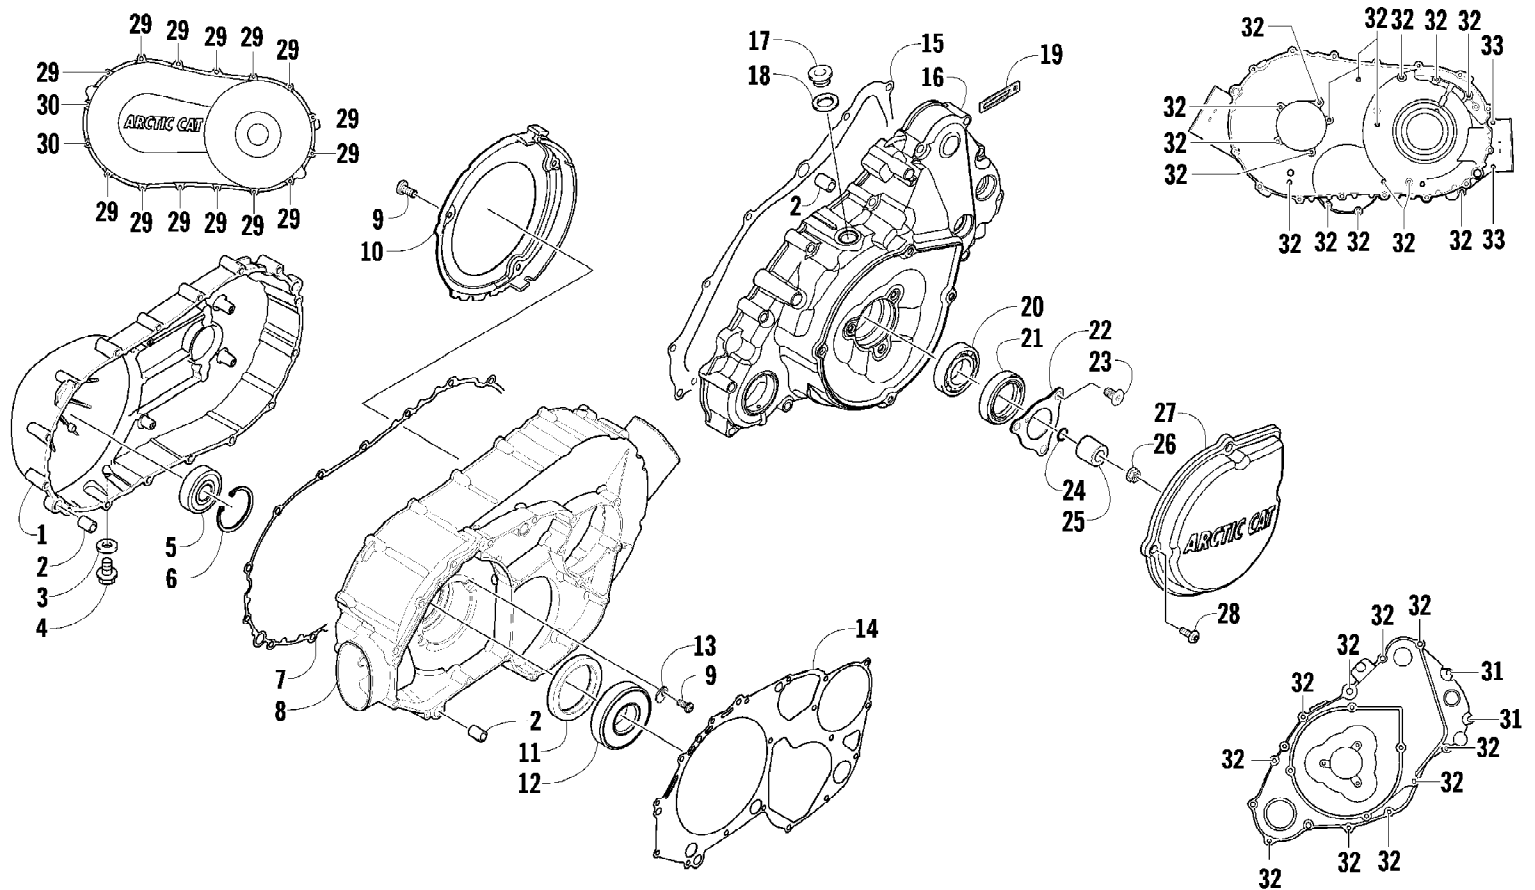

2009 ATV 650 TBX GREEN (A2009BBS4BUSG)
CLUTCH/V-BELT/MAGNETO COVER ASSEMBLY

2009 ATV 650 TBX GREEN (A2009BBS4BUSG)
CLUTCH/V-BELT/MAGNETO COVER ASSEMBLY

Page 16 of 87

Ref #	Part Number	Qty	S/P/F	Description
1	0806-089	1		Cover, V-Belt
2	0829-002	6		Pin, Dowel
3	0830-013	1		Washer, Crush
4	8408-812	1		Screw, Cap
5	0832-060	1		Bearing
6	0831-078	1		Ring, Retaining
7	0830-174	1	/P	Gasket, V-Belt Cover
8	0806-086	1		Cover, Clutch
9	0826-029	5		Screw, Machine
10	0806-048	1		Plate, Air Intake
11	0830-188	1	/P	Seal
12	0832-047	1	S	Bearing
13	0822-010	2	/P	Retainer, Bearing
14	0830-116	1	/P	Gasket, Clutch Cover
15	0830-128	1		Gasket, Magneto Cover
16	0806-082	1	/P	Cover, Magneto - Assembly
17	0806-022	1		Plug
18	0830-015	1		Washer, Crush
19	3002-964	1	/P	Clamp, Wire
20	0832-045	1	S	Bearing
21	0830-158	1		Seal
22	0805-008	1		Retainer, Seal
23	0826-031	3		Screw, Machine
24	0830-108	1		O-Ring
25	0820-061	1		Bushing
26	0827-008	1		Nut
27	0820-062	1		Cover, Magneto
28	8468-616	4		Screw, Machine
29	8468-645	14		Screw, Machine
30	8468-655	2		Screw, Machine
31	8468-625	2		Screw, Machine
32	8468-640	26		Screw, Machine
33	8468-675	2		Screw, Machine