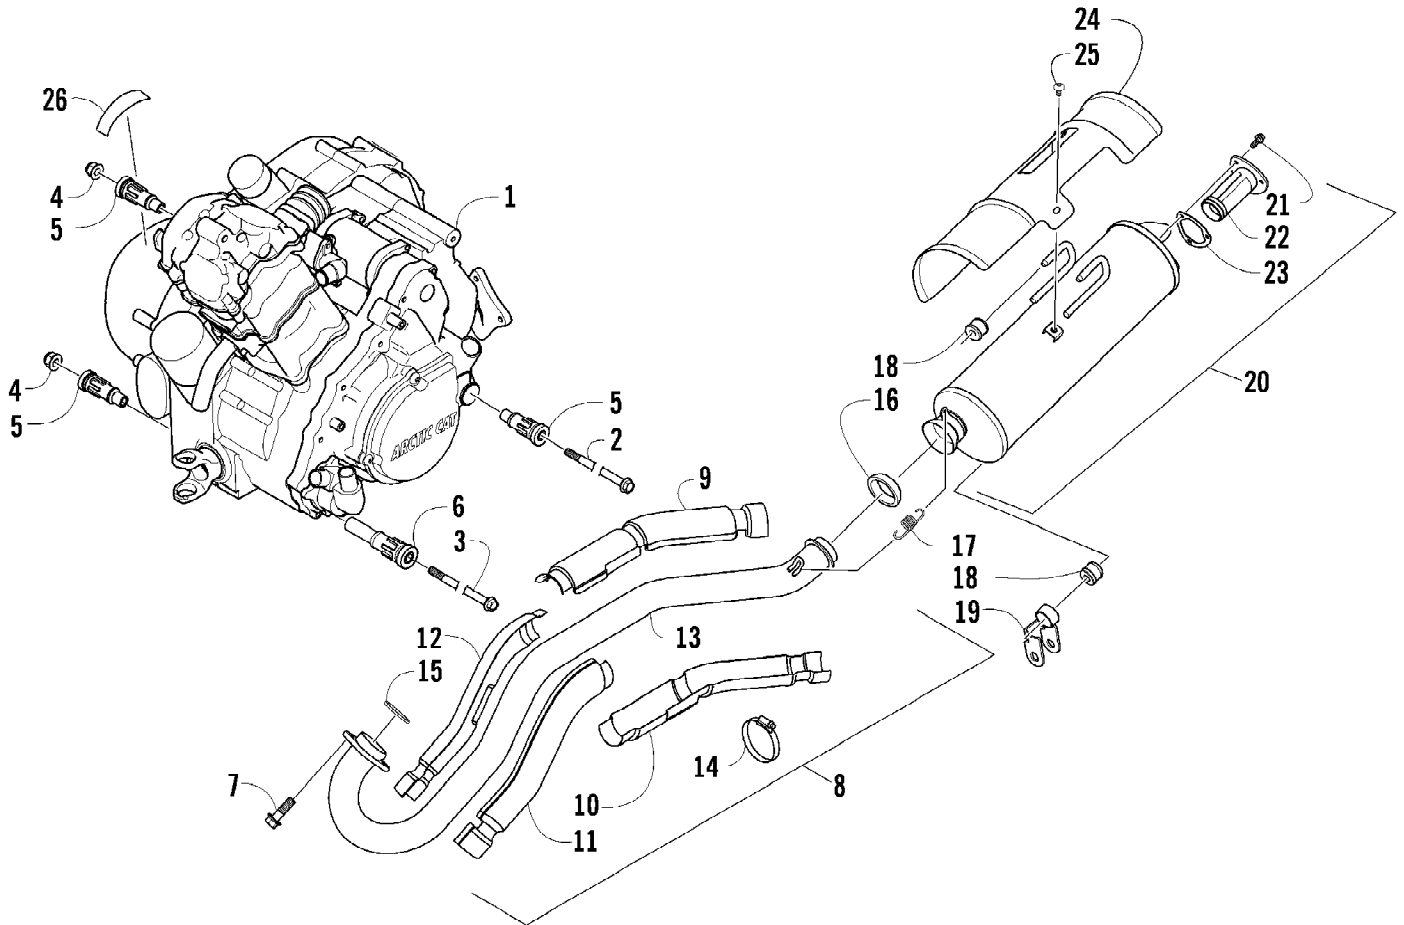

2009 ATV 650 TBX GREEN (A2009BBS4BUSG)
ENGINE AND EXHAUST

Page 32 of 87

Ref #	Part Number	Qty	S/P/F	Description
1	0800-035	1	S	Engine, A650GH1
2	0423-451	1		Screw, Cap
3	0423-405	2		Screw, Cap
4	8428-002	2		Nut, Lock
5	0801-129	3		Mount, Rubber - Engine
6	0801-122	1		Mount, Rubber - Engine
7	8408-820	2	/P	Screw, Cap
8	0512-363	1		Pipe, Exhaust - Assembly (inc. 9-14)
9	0412-354	1		Shield, Exhaust Pipe - Outer - Rear
10	0412-355	1		Shield, Exhaust Pipe - Inner - Rear
11	0412-349	1		Shield, Exhaust Pipe - Inner - Front
12	0412-348	1		Shield, Exhaust Pipe - Outer - Front
13	0512-362	1		Pipe, Exhaust
14	0423-317	4	/P	Clamp
15	0412-338	1	/P	Gasket, Exhaust
16	0412-375	1	/P	Seal, Exhaust
17	0612-668	2	/P	Spring, Extension
18	0412-215	3	S	Bushing
19	1506-732	1		Channel, Muffler Support
20	0512-355	1	/P	Muffler - Assembly (inc. 21-23)
21	8408-616	3		Screw, Cap
22	0512-219	1	/P	Arrester, Spark - Assembly
23	0412-313	1		Gasket, Spark Arrester
24	0412-373	1	/P	Cover, Muffler
25	8477-610	3		Screw, Machine
26	0411-426	1		Decal, Warning - Clutch Cover