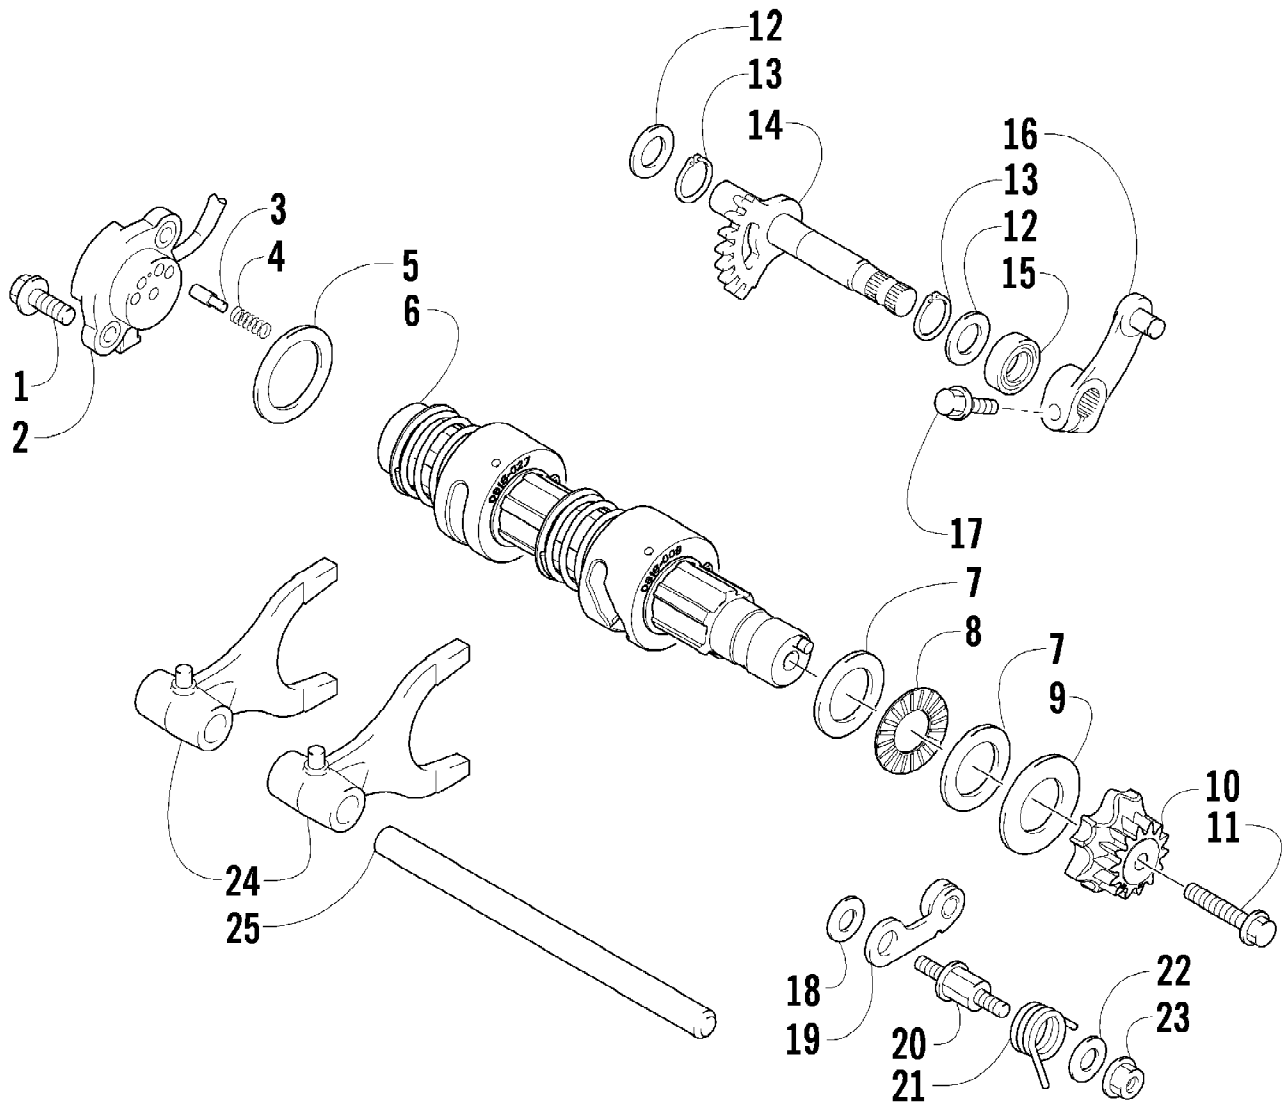

2009 ATV 650 TBX GREEN (A2009BBS4BUSG)
GEAR SHIFTING ASSEMBLY

Page 45 of 87

Ref #	Part Number	Qty	S/P/F	Description
1	8470-520	2		Screw, Machine
2	0409-090	1	/P	Switch, Gear Shift Position
3	0818-013	2		Contact
4	0818-017	2		Spring
5	0828-040	1		Washer
6	0818-046	1		Shaft, Gear Shift - Assembly
7	0828-095	2		Washer
8	0832-052	1	/P	Bearing, Thrust
9	0828-037	1		Washer
10	0818-089	1	/P	Plate, Gear Shift Cam
11	0826-006	1		Screw, Cap
12	0828-036	2		Washer
13	0831-010	2		Ring, Retaining
14	0818-007	1	/P	Shaft, Sub-Gear Shift
15	0830-044	1		Seal, Sub-Gear Shift Shaft
16	0818-014	1		Arm, Select
17	8468-620	1	/P	Screw, Machine
18	0828-038	1		Washer
19	0818-002	1		Stopper, Cam
20	0818-004	1		Support, Cam Stopper
21	0818-090	1		Spring
22	0828-035	1		Washer
23	8424-602	1	/P	Nut
24	0818-072	2	/P	Fork, Shift
25	0818-006	1		Shaft, Shift Fork