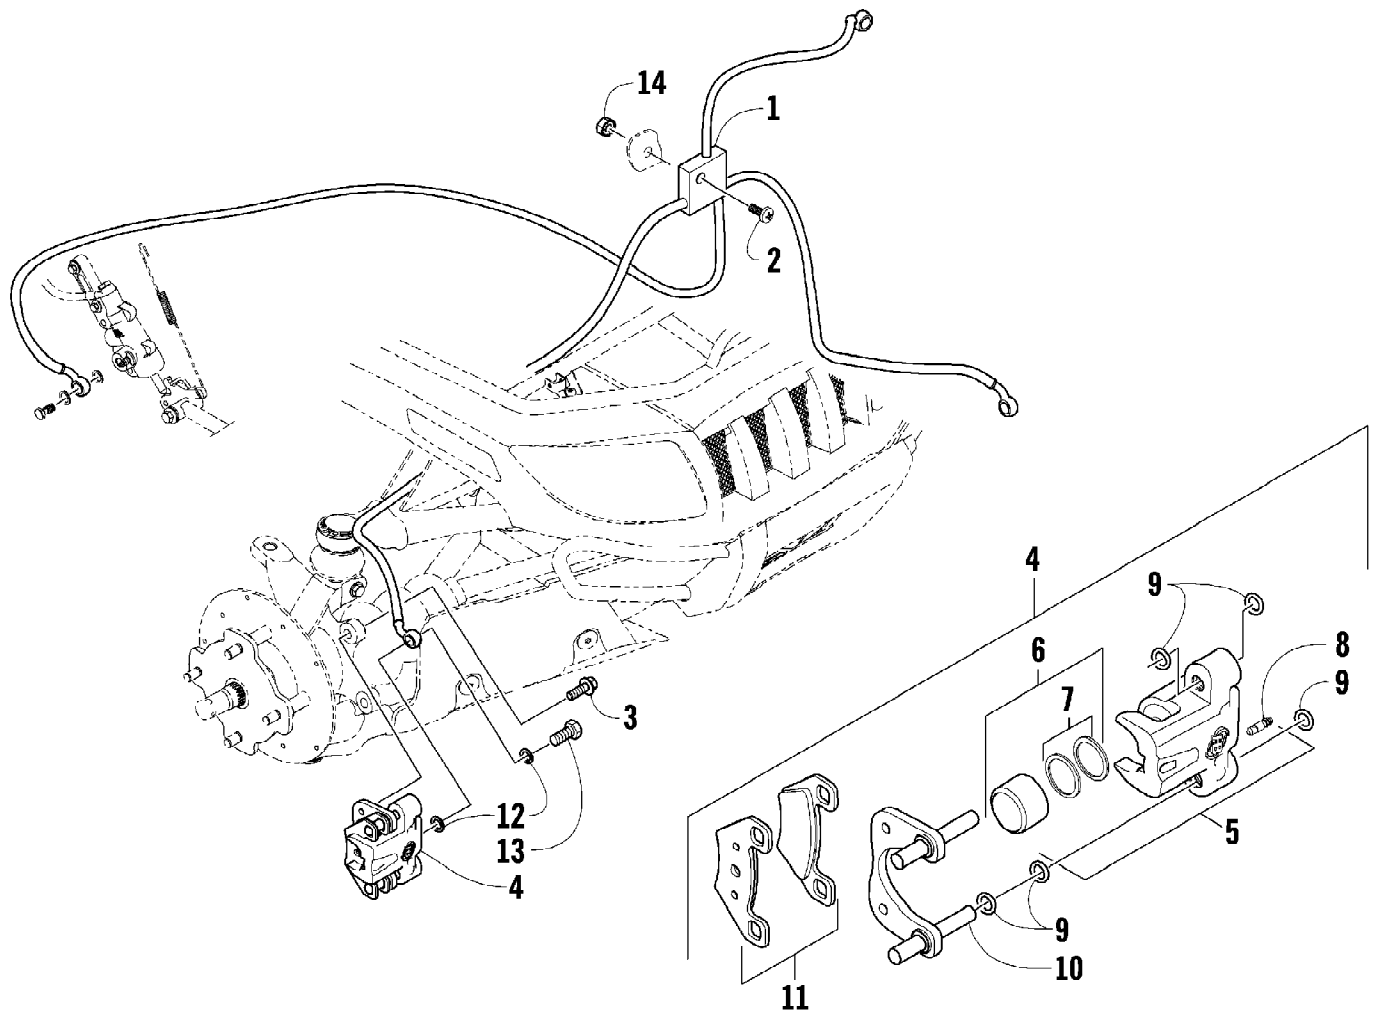

2009 ATV 650 TBX GREEN (A2009BBS4BUSG)
HYDRAULIC BRAKE ASSEMBLY

Page 49 of 87

Ref #	Part Number	Qty	S/P/F	Description
1	1502-015	1		Hose, Brake - Assembly
2	8476-625	1		Screw, Machine
3	8408-821	4	/P	Screw, Cap
4	1436-162	1	S/P	Caliper, Brake - Right Front (inc. 5-11 and two No. 3)
4	1436-163	1		Caliper, Brake - Left Front (inc. 5-11 and two No. 3)
5	1436-160	1	/P	Housing, Caliper - Assembly - Right Front (inc. 6-8)
5	1436-161	1	/P	Housing, Caliper - Assembly - Left Front (inc. 6-8)
6	0502-606	2		Piston/Seal Set (inc. 7)
7	0502-607	2		Seal Set
8	0502-609	2	/P	Valve, Bleed
9	0502-608	2		O-Ring, Guide - Set
10	0502-605	2		Bracket Assembly
11	1436-165	2	S	Pad, Brake - Set
12	0423-178	4		Washer, Crush
13	0423-413	2		Bolt, Banjo-Fitting
14	0623-038	1		Nut w/Washer