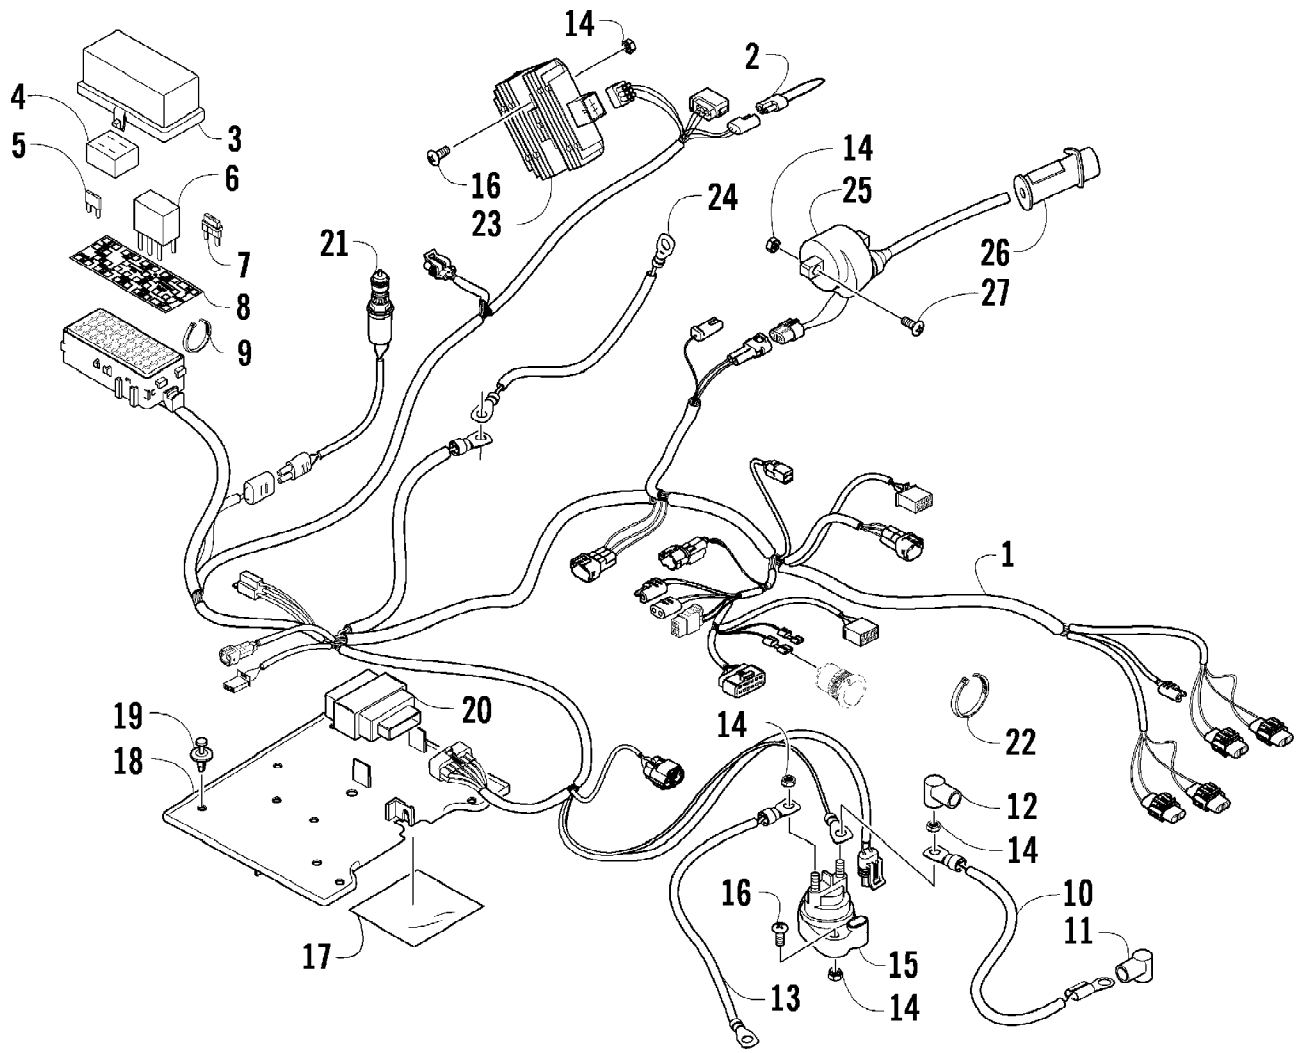

2009 ATV 650 TBX GREEN (A2009BBS4BUSG)
WIRING HARNESS ASSEMBLY

Ref #	Part Number	Qty	S/P/F	Description
1	0486-333	1		Harness, Main (inc. 2-8)
2	0486-164	1		Tether, Accessory Connector
3	0530-008	1		Cover, Fuse Block
4	0430-037	1		Holder, Fuse
5	0430-034	1		Diode
6	0430-045	2	/P	Relay (4-Pin) - 20 Amp
7	0430-032	4		Fuse - 10 Amp
7	0430-031	3		Fuse - 15 Amp
7	0430-030	2		Fuse - 30 Amp
8	1411-963	1		Decal, Fuse Block
9	0123-788	AR	/P	Tie, Cable - 8 in.
10	0445-064	1		Cable, Solenoid/Starter (inc. 11)
11	0645-019	1		Boot, Terminal
12	0645-327	1		Boot, Terminal
13	0445-062	1		Cable, Battery/Solenoid
14	0623-038	8		Nut w/Washer
15	0445-058	1	/P	Solenoid
16	8476-625	4		Screw, Machine
17	0412-291	1		Foil, Protective
18	1406-787	1		Tray, Electrical
19	0623-362	3		Rivet, Reinstallable
20	0824-038	1	/P	CDI Unit
21	0409-089	1		Switch, Brake - Assembly
22	0123-903	AR		Cable Tie - 11.5 in.
23	0824-037	1	/P	Regulator, Voltage
24	0445-063	1		Cable, Battery/Ground
25	0824-036	1		Coil, Ignition - Assembly
26	0824-049	1	/P	Cap, Spark Plug
27	8476-620	2		Screw, Machine