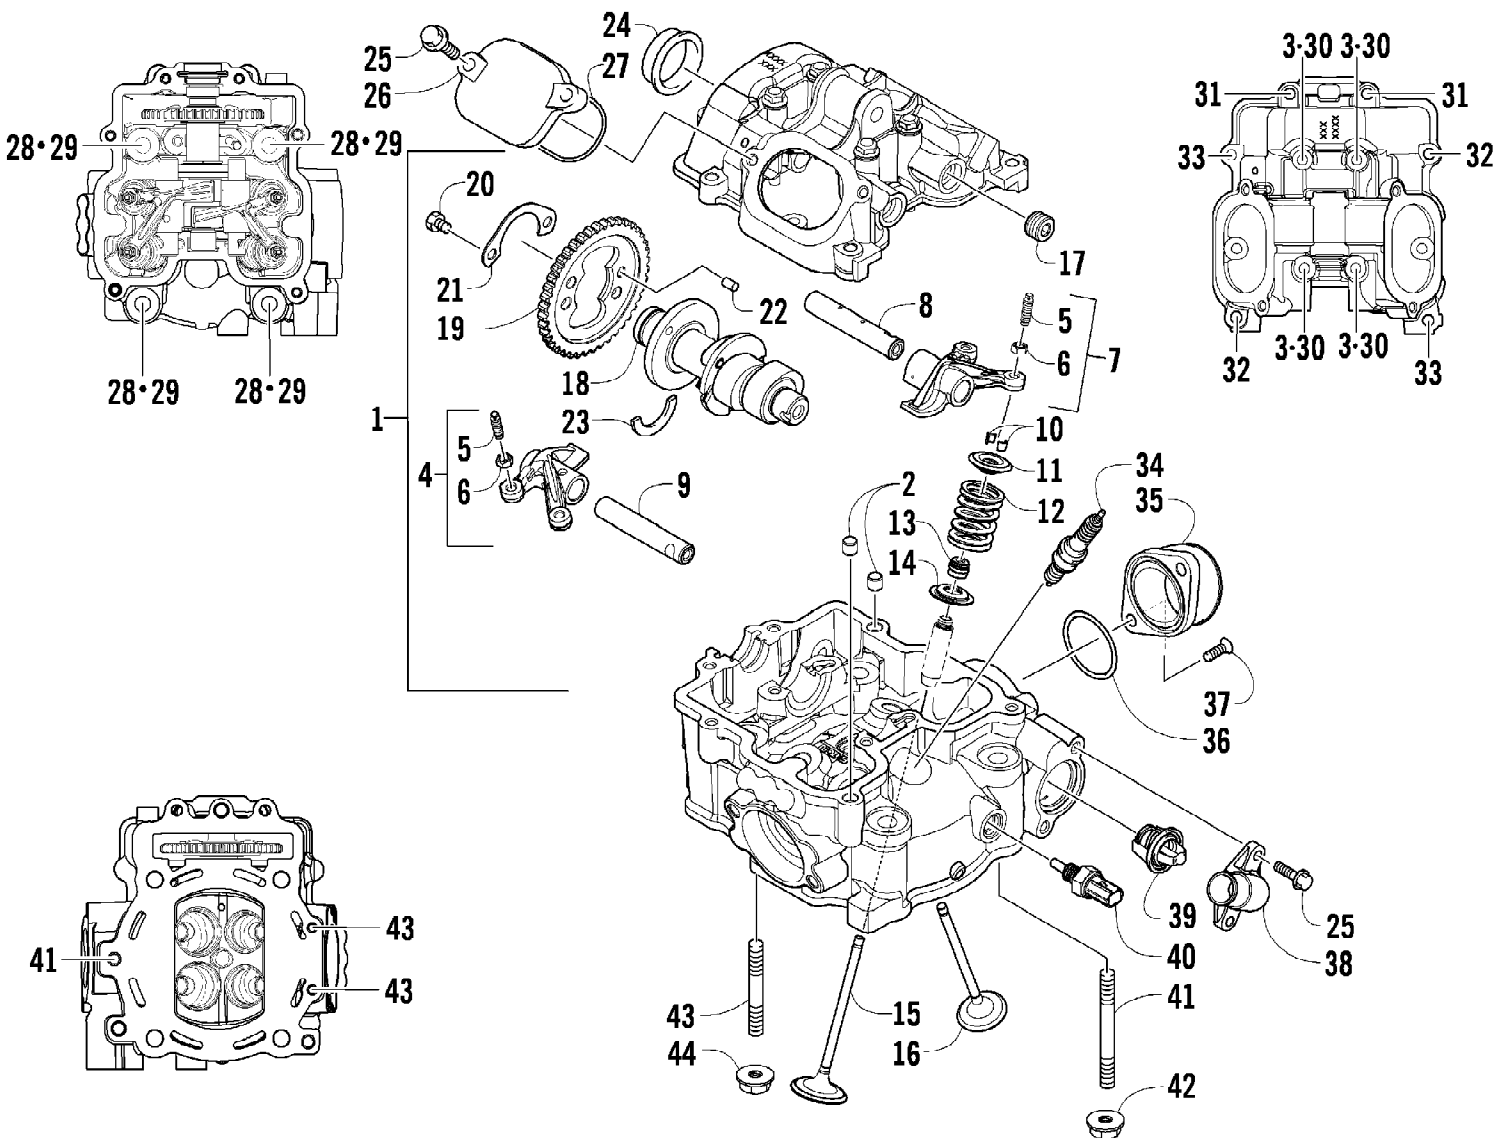

2009 ATV 650 TBX GREEN (A2009BBS4BUSG)
CYLINDER HEAD AND CAMSHAFT/VALVE ASSEMBLY

2009 ATV 650 TBX GREEN (A2009BBS4BUSG)
CYLINDER HEAD AND CAMSHAFT/VALVE ASSEMBLY

Ref #	Part Number	Qty	S/P/F	Description
1	0808-047	1		Head, Cylinder - Assembly (inc. 2-17)
2	0829-001	2	S	Pin, Dowel
3	0826-001	4		Screw, Cap
4	0809-205	1	S	Arm, Valve Rocker - Exhaust (inc. two No. 5-6)
5	0809-033	4	S	Screw, Adjuster
6	0827-007	4		Nut
7	0809-202	1	S	Arm, Valve Rocker - Intake (inc. two No. 5-6)
8	0809-007	1		Shaft, Rocker Arm - Intake
9	0809-008	1		Shaft, Rocker Arm - Exhaust
10	0809-014	8		Cotter, Valve
11	0809-013	4		Retainer, Spring
12	0809-138	4	S	Spring, Valve
13	0830-016	4	S	Seal, Oil
14	0809-006	4		Seat, Spring - Valve
15	0809-039	2	S	Valve, Intake
16	0809-040	2	S	Valve, Exhaust
17	0831-066	2		Plug, Shaft
18	0809-245	1	/P	Camshaft
19	0809-002	1		Sprocket
20	0826-034	2		Screw, Cap
21	0828-004	1		Plate, Retainer
22	0829-008	1		Pin, Dowel
23	0809-003	1		C-Ring
24	0808-077	1		Plug, Cylinder Head
25	0826-007	6		Screw, Cap
26	0808-003	2		Cap, Inspection
27	0830-167	2	/P	O-Ring
28	0808-037	4	/P	Screw, Cap
29	0830-147	4	/P	Washer
30	0830-107	4		Gasket
31	0826-002	2		Screw, Cap
32	0826-005	2		Screw, Cap
33	0826-006	2		Screw, Cap
34	0217-799	1	/P	Spark Plug (CPR8E)
35	0570-115	1		Flange, Intake Manifold
36	0830-090	1		O-Ring
37	0826-008	2		Screw, Machine
38	0808-008	1		Cover, Thermostat
39	0808-078	1		Thermostat
40	0808-127	1		Sensor, Engine Coolant Temperature
41	0827-031	1		Bolt, Stud
42	8424-804	1		Nut
43	0827-030	2		Bolt, Stud
44	8424-604	2		Nut