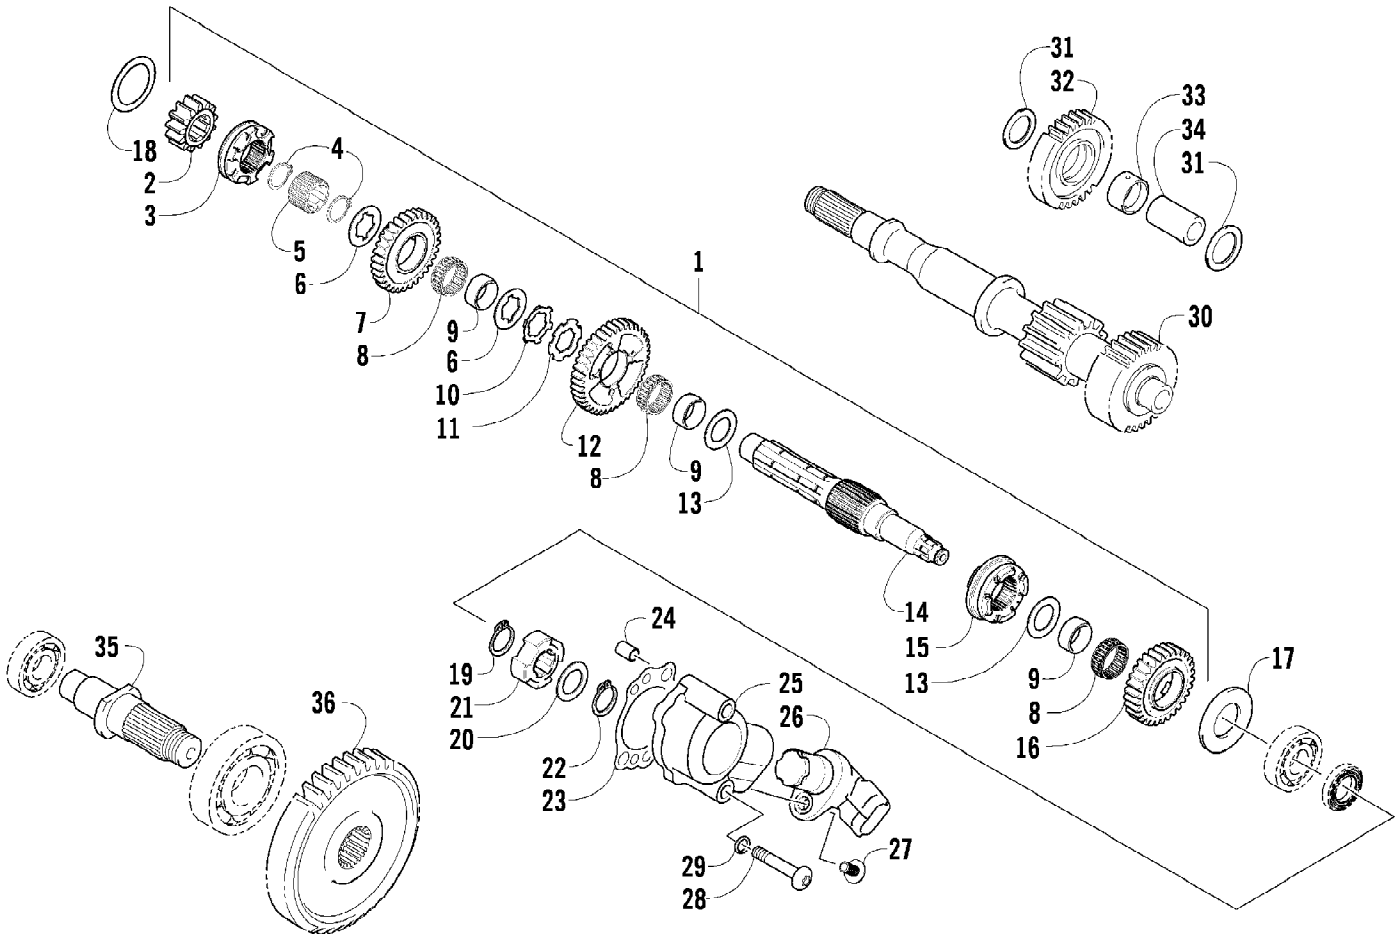

2009 ATV 650 TBX GREEN (A2009BBS4BUSG)
SECONDARY TRANSMISSION ASSEMBLY

2009 ATV 650 TBX GREEN (A2009BBS4BUSG)
SECONDARY TRANSMISSION ASSEMBLY

Page 67 of 87

Ref #	Part Number	Qty	S/P/F	Description
1	0822-048	1		Countershaft Assembly (inc. 2-16)
2	0822-008	1		Gear, Drive
3	0822-014	1		Gear Select, Reverse
4	0831-011	2		Ring, Retaining
5	0822-045	1		Spacer, Reverse Driven Gear
6	0828-008	2		Washer
7	0822-013	1		Gear, Reverse Driven
8	0832-011	3		Bearing
9	0822-005	3		Bushing
10	0828-014	1		Washer, Lock
11	0828-015	1		Washer, Lock
12	0822-004	1		Gear, Driven - Low
13	0822-046	2		Washer, Driven Gear
14	0822-003	1		Countershaft
15	0822-007	1		Gear Select, Sliding
16	0822-006	1		Gear, Driven - High
17	0828-011	1		Washer
18	0828-010	1		Washer, Thrust
19	0831-040	1		Ring, Retaining
20	0828-069	1		Washer, Thrust
21	0822-050	1		Trigger, Speedometer Sensor
22	0831-039	1		Ring, Retaining
23	0830-129	1		Gasket
24	0829-023	2		Pin, Dowel
25	0822-049	1		Housing, Speedometer Sensor
26	0824-042	1	/P	Sensor, Speedometer
27	8468-620	1	/P	Screw, Machine
28	8468-645	2		Screw, Machine
29	0830-107	2		Seal, Fastener
30	0822-001	1		Driveshaft
31	0828-016	2		Washer, Thrust
32	0822-011	1		Gear, Reverse Idle
33	0822-012	1		Bushing
34	0822-015	1		Shaft, Reverse Idle
35	0822-067	1	/P	Shaft, Output
36	0822-009	1		Gear, Driven