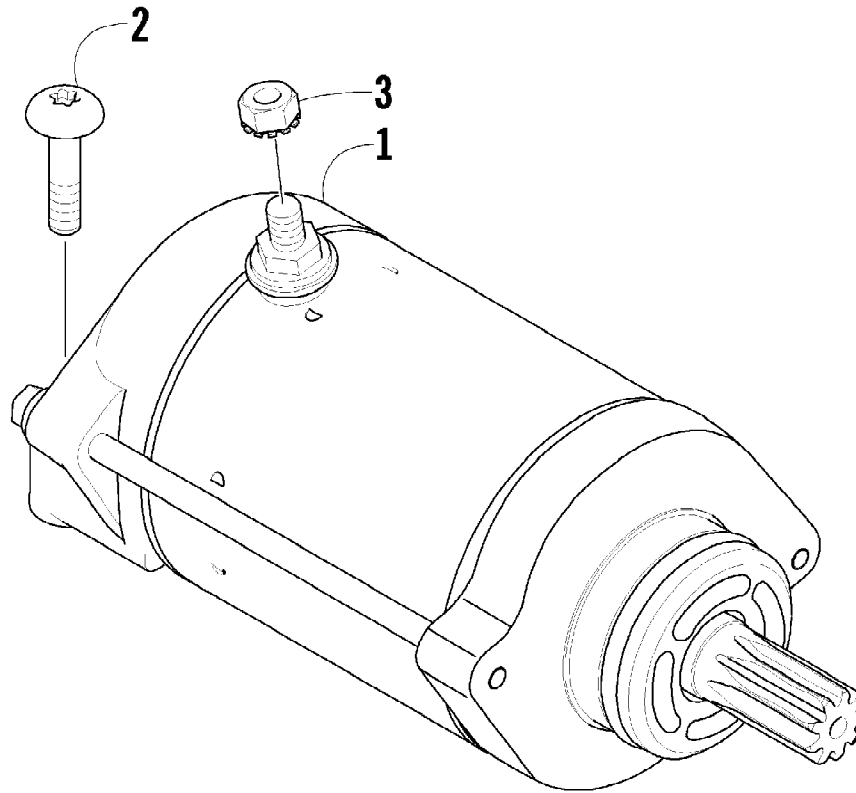

2009 ATV 650 TBX GREEN (A2009BBS4BUSG)
STARTER MOTOR ASSEMBLY

Ref #	Part Number	Qty	S/P/F	Description
1	0825-013	1	/P	Motor, Starter - Assembly
2	8476-625	2		Screw, Machine
3	0623-038	1		Nut w/Washer