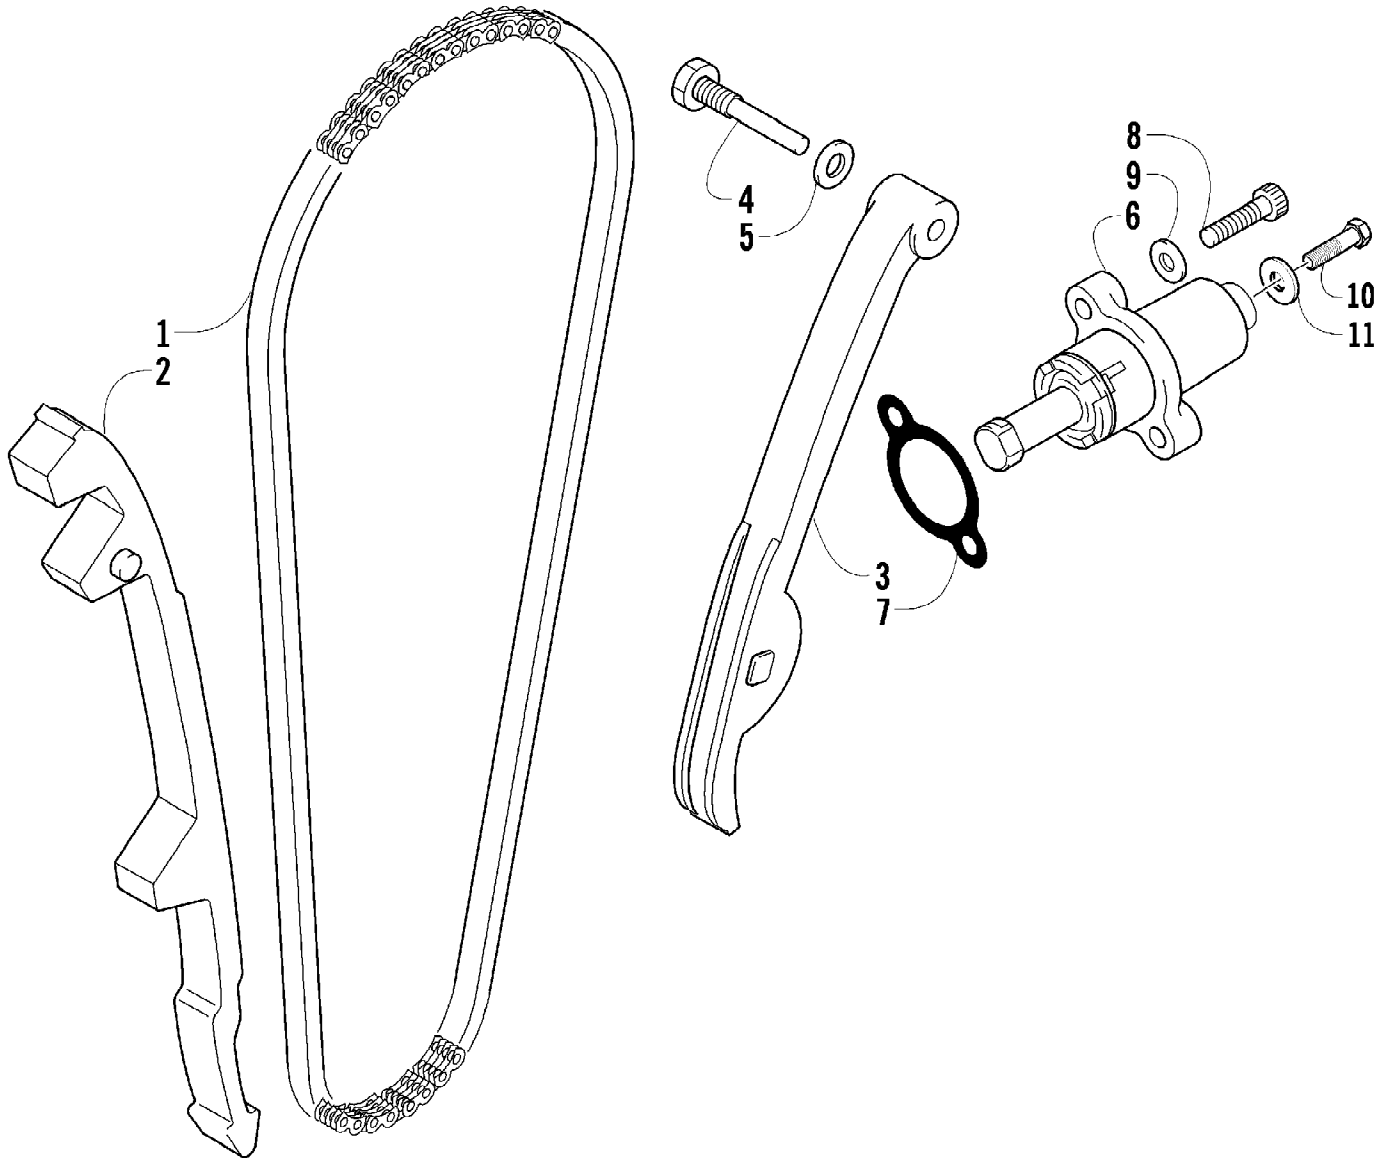

2009 ATV 650 TBX GREEN (A2009BBS4BUSG)
CAM CHAIN ASSEMBLY

Page 8 of 87

Ref #	Part Number	Qty	S/P/F	Description
1	0810-001	1		Chain, Cam
2	0810-002	1		Guide, Chain
3	0810-003	1		Tensioner, Chain
4	0826-036	1		Pivot, Tensioner
5	0830-025	1		Washer, Crush
6	0810-004	1		Adjuster, Tensioner - Assembly
7	0830-018	1		Gasket
8	8468-625	2		Screw, Machine
9	0830-107	2		Gasket
10	8400-610	1		Screw, Cap
11	0828-129	1		Washer