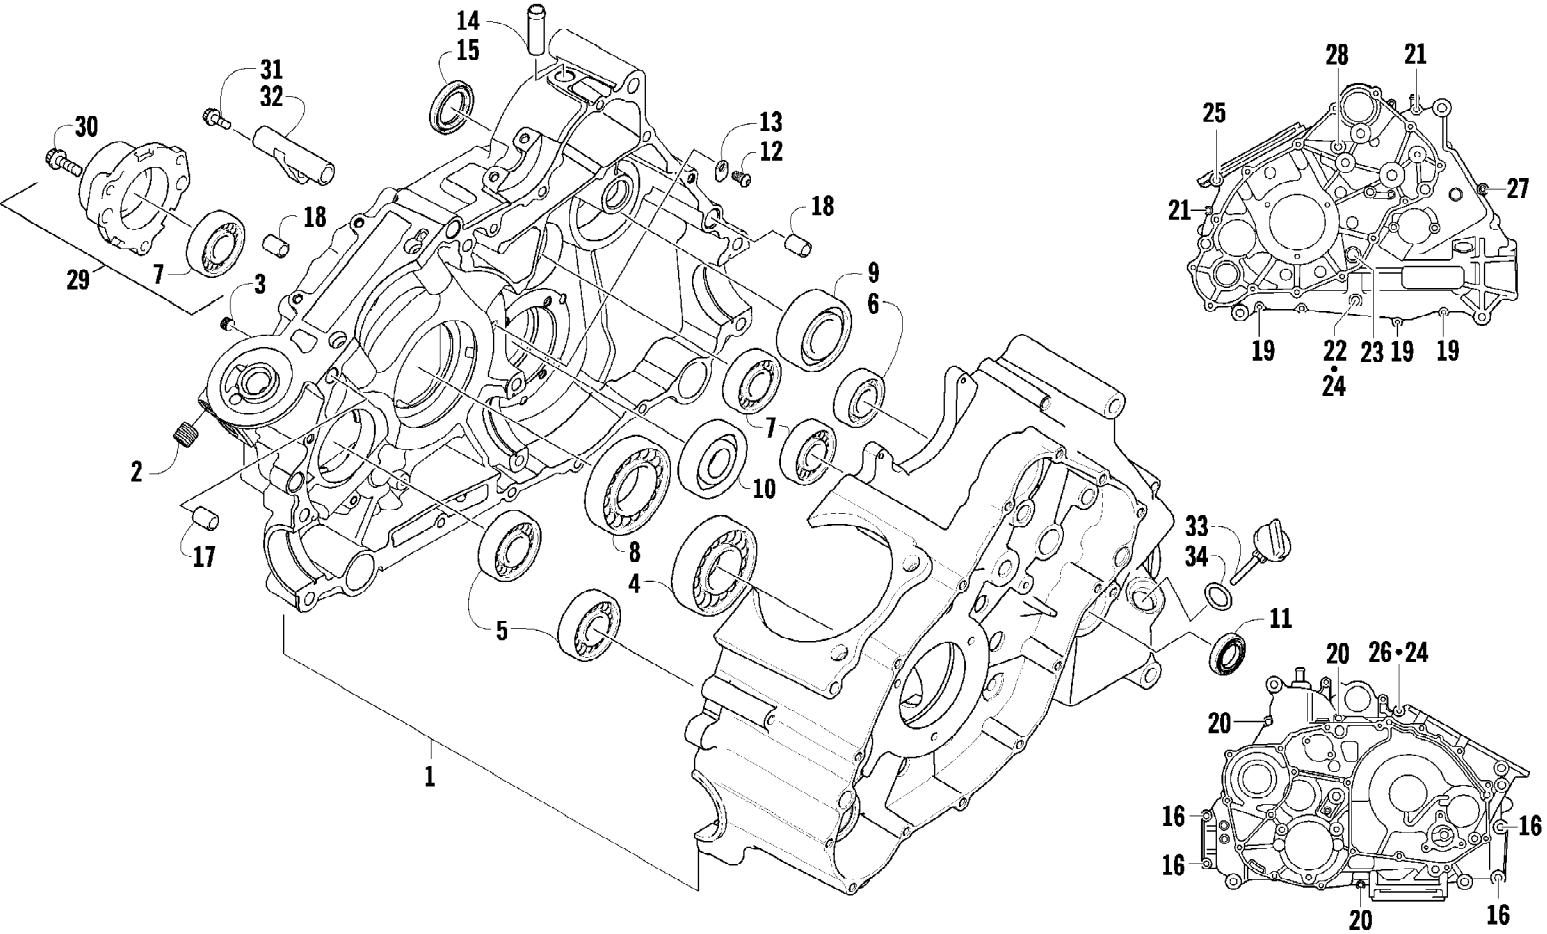

2009 ATV 650 TBX GREEN (A2009BBS4BUSG)
CRANKCASE ASSEMBLY

2009 ATV 650 TBX GREEN (A2009BBS4BUSG)
CRANKCASE ASSEMBLY

Page 22 of 87

Ref #	Part Number	Qty	S/P/F	Description
1	0801-096	1	S	Crankcase Assembly (inc. 2-15)
2	0812-064	2		Plug
3	0801-002	1		Plug
4	0832-043	1	/P	Bearing
5	0832-044	2	/P	Bearing
6	0832-049	1	/P	Bearing
7	0832-050	3	/P	Bearing
8	0832-042	1	/P	Bearing
9	0832-048	1	/P	Bearing
10	0832-051	1	S	Bearing
11	0822-052	1		Seal, Countershaft
12	0826-100	4		Screw, Machine
13	0822-010	4	/P	Retainer, Bearing
14	0801-028	1		Pipe, Breather
15	0830-035	1		Seal, Driveshaft
16	8412-850	4		Screw, Cap
17	0829-003	1		Pin, Dowel
18	0829-002	5		Pin, Dowel
19	8468-645	3		Screw, Machine
20	8468-655	3		Screw, Machine
21	8468-675	2		Screw, Machine
22	8412-860	1		Screw, Cap
23	0826-017	1		Screw, Cap
24	0830-008	2		Gasket
25	0826-019	1		Screw, Cap
26	0826-018	1		Screw, Cap
27	8468-695	1		Screw, Machine
28	8468-680	1		Screw, Machine
29	0801-029	1		Housing, Secondary Shaft (inc. one No. 7)
30	0826-105	3		Screw, Cap
31	0826-038	1		Screw, Cap
32	0801-069	1		Pipe, Breather
33	0801-143	1		Stick, Oil Level
34	0830-010	1		O-Ring