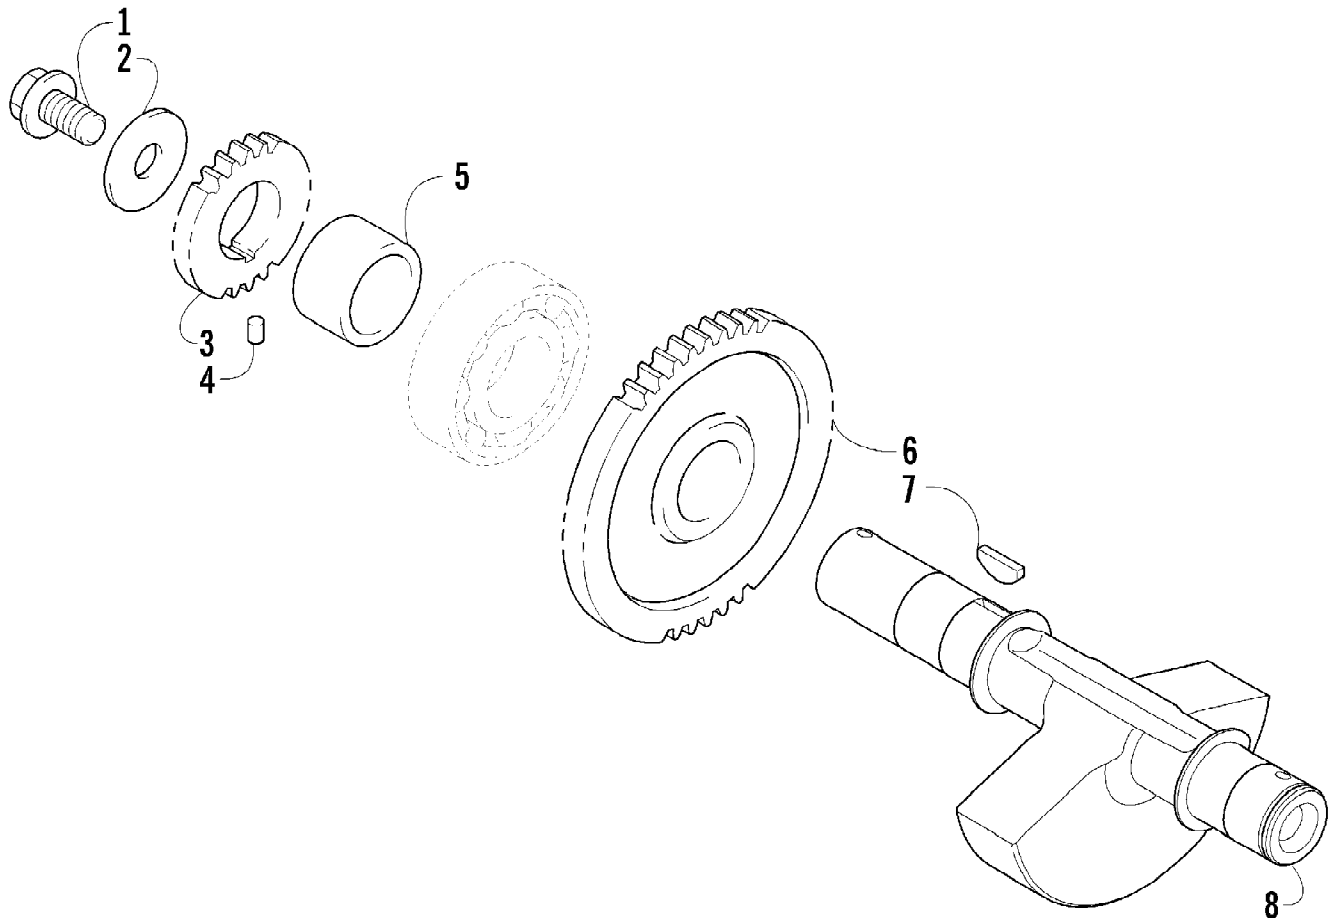

2009 ATV 650 TBX GREEN (A2009BBS4BUSG)
CRANK BALANCER ASSEMBLY

Page 20 of 87

Ref #	Part Number	Qty	S/P/F	Description
1	0826-033	1		Screw, Cap
2	0828-003	1		Washer
3	0811-003	1		Gear, Oil Pump Drive
4	0829-007	1		Pin, Dowel
5	0811-004	1		Spacer
6	0811-002	1		Gear, Driven
7	0829-006	1		Key
8	0811-017	1		Balancer, Crank