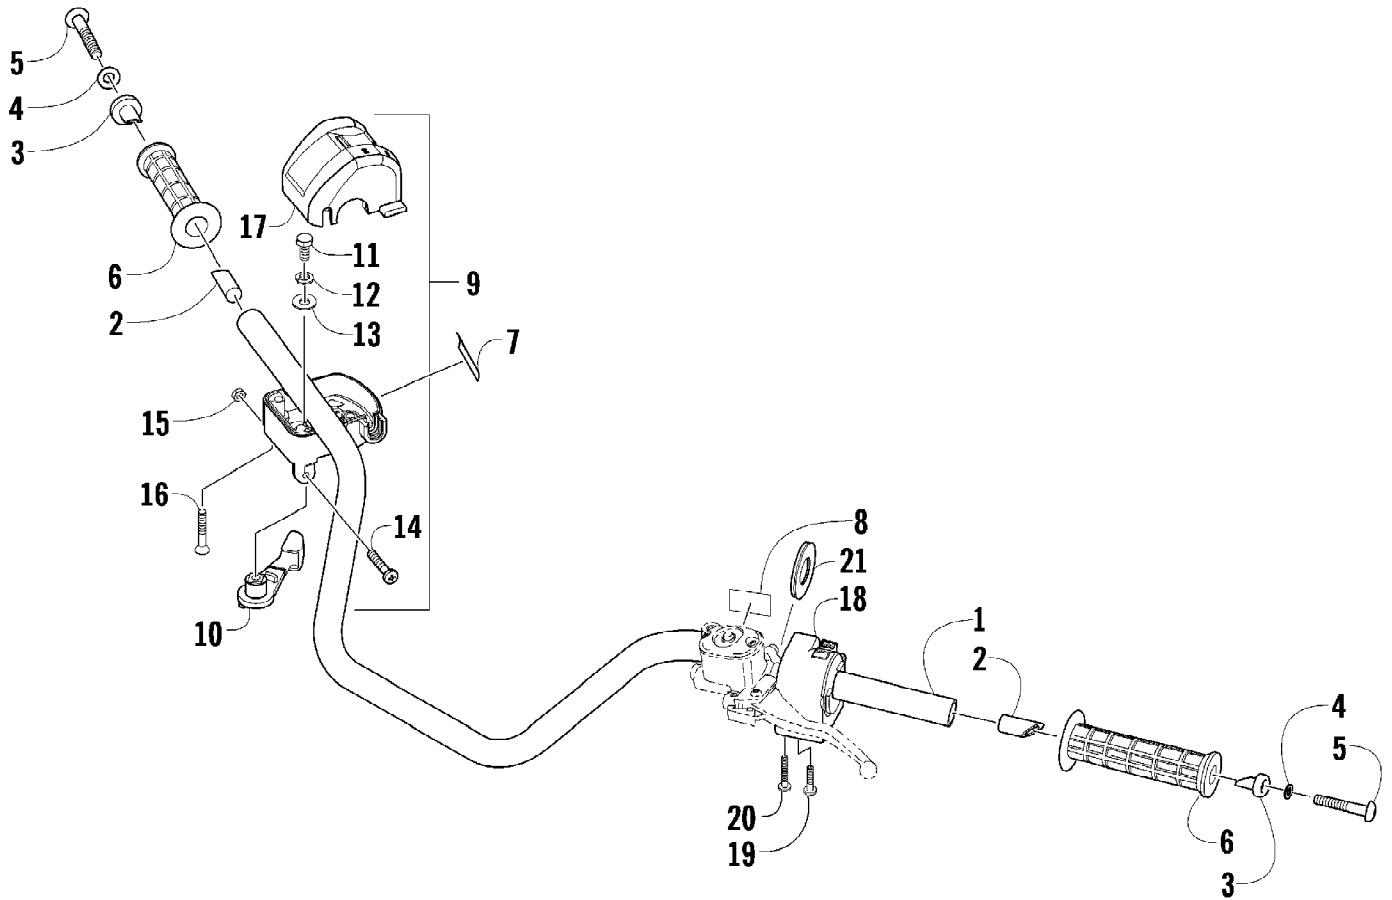

2009 ATV 650 TBX GREEN (A2009BBS4BUSG)
HANDLEBAR ASSEMBLY

Page 47 of 87

Ref #	Part Number	Qty	S/P/F	Description
1	0505-418	1	/P	Handlebar
2	0405-218	2		Plug, Handlebar
3	0405-149	2		End Cap, Handlebar
4	8050-247	2	/P	Washer
5	8477-845	2		Screw, Machine
6	0405-147	2		Grip, Handlebar
7	0411-966	1		Decal, Warning - Differential Lock
8	1411-865	1		Decal, Warning - Brake Lever Lock
9	0509-045	1		Case, Throttle - Assembly (inc. 10-17)
10	3409-001	1		Lever
11	3007-392	1	/P	Screw, Cap
12	3004-447	1	/P	Washer, Lock
13	3003-030	1	/P	Washer
14	3423-014	1		Screw, Machine
15	3423-327	1		Nut
16	3423-199	2		Screw, Machine
17	0409-119	1		Cover, Throttle Case w/Switch
18	0509-014	1		Switch, Control - Assembly (inc. 19-20)
19	0409-027	1		Screw, Machine
20	0409-028	1		Screw, Machine
21	3409-019	1		Cover, Switch Housing