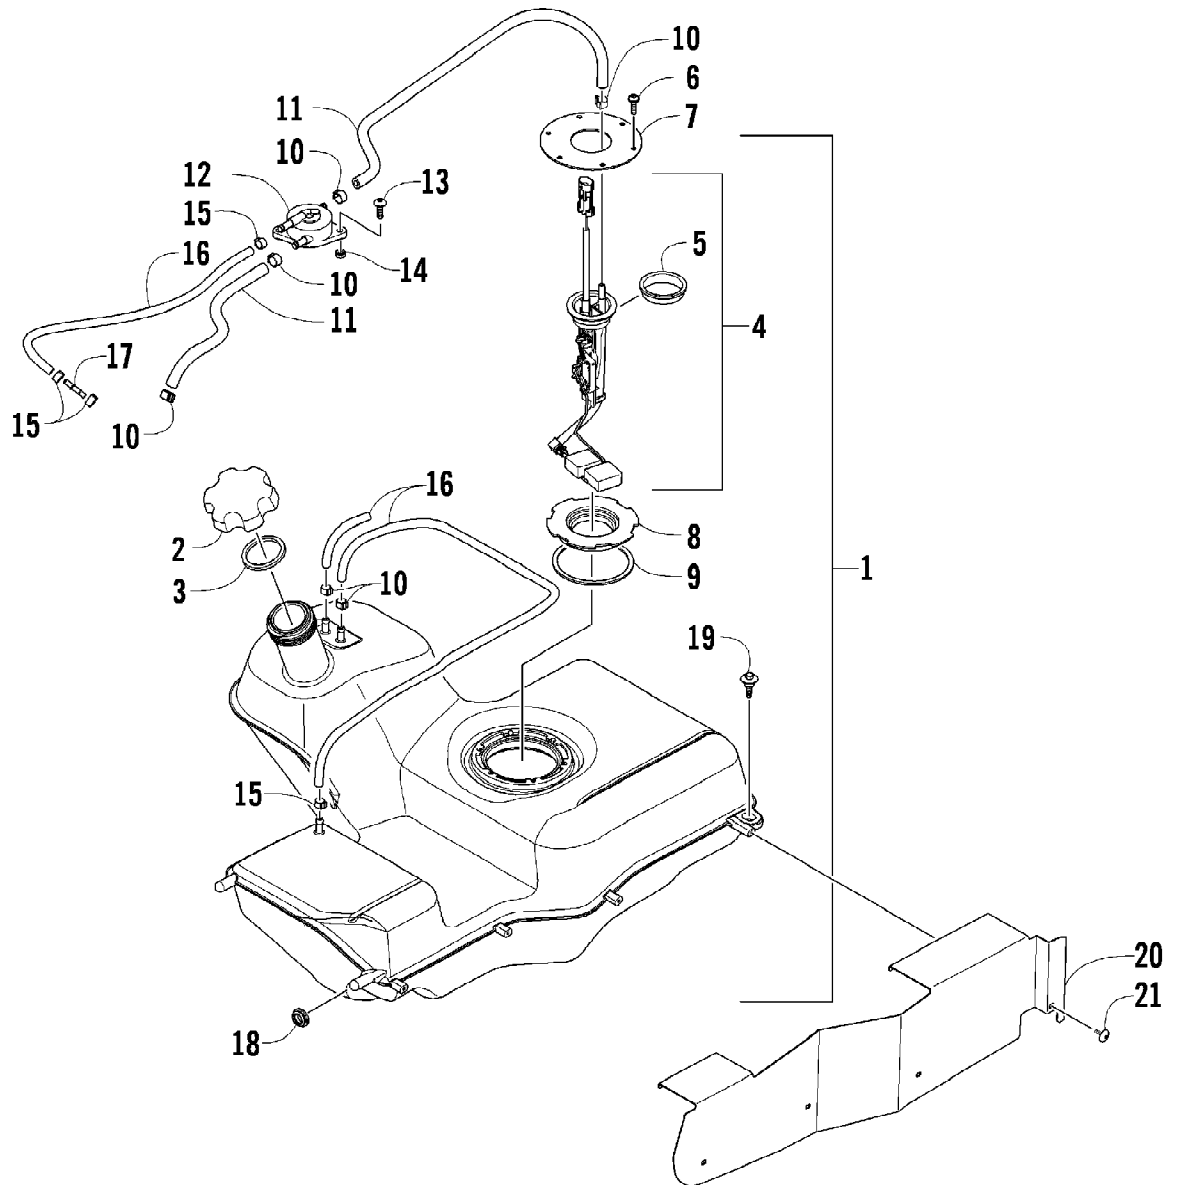

2009 ATV 650 TBX GREEN (A2009BBS4BUSG)
GAS TANK ASSEMBLY

Page 43 of 87

Ref #	Part Number	Qty	S/P/F	Description
1	0570-300	1		Tank, Gas - Assembly (inc. 2-9)
2	0470-438	1	/P	Cap, Gas Tank (inc. 3)
3	0109-733	1	/P	Gasket, Gas Tank Cap
4	0570-254	1	/P	Sensor, Fuel Level (inc. 5)
5	0470-521	1		Seal
6	0423-898	6		Screw, Machine
7	0470-848	1		Plate, Mounting
8	0470-847	1		Adapter, Fuel Level Sensor
9	0470-838	1		Seal
10	0423-688	6		Clamp, Hose
11	0410-070	AR	/P	Hose, Gasline - 25 ft
12	0470-758	1	/P	Pump, Fuel
13	8476-620	2		Screw, Machine
14	0623-038	2		Nut w/Washer
15	0423-689	4		Clamp, Hose
16	0410-143	AR		Hose, Gasline - 25 ft
17	0470-702	1	/P	Fitting, Straight
18	0423-460	2		Grommet, Gas Tank
19	0423-732	2		Screw, Shoulder
20	0470-715	1		Shield, Gas Tank
21	0623-797	4		Screw, Self-Tapping