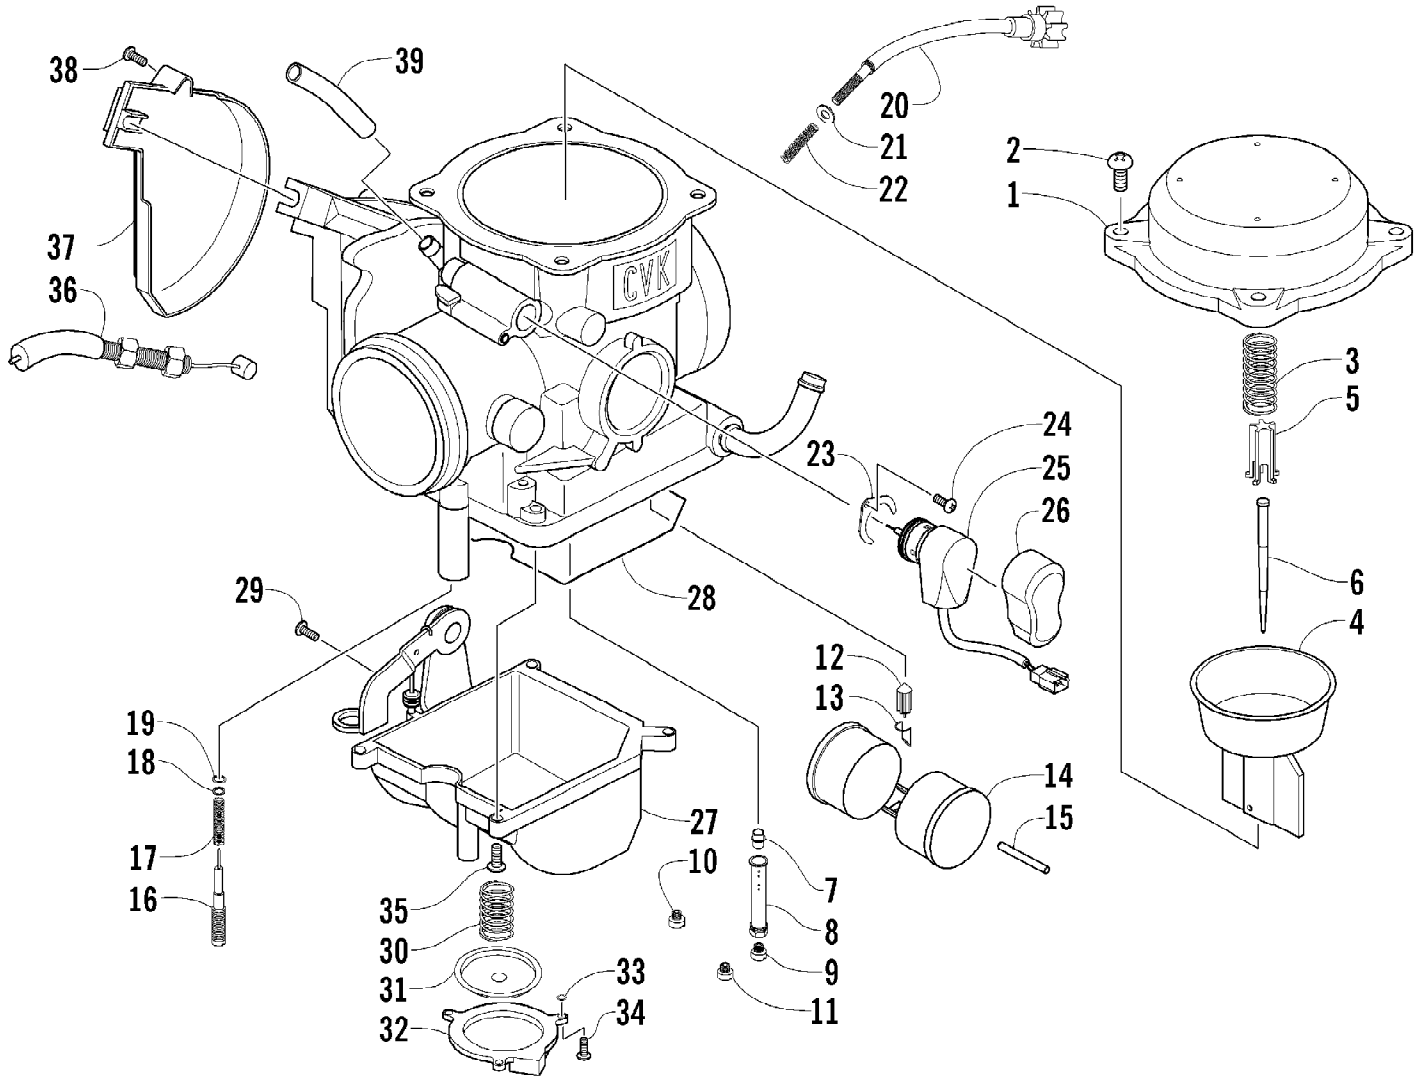

2009 ATV 650 TBX GREEN (A2009BBS4BUSG)
BATTERY ASSEMBLY

Page 6 of 87

Ref #	Part Number	Qty	S/P/F	Description
1	5991-395	1	S	Battery Cover/Tool Tray Assembly (inc. 2-3)
2	2406-815	1	/P	Cover, Battery
3	0406-288	2		Pad, Battery
3	0444-122	1	S/P/F	Kit, Tool
4	0745-045	1	/P	Battery Assembly (inc. 5-8)
5	0645-045	6		Cap, Battery
6	0645-152	1		Clamp, Hose
7	0645-263	1	/P	Hose, Vent
8	0645-151	1		Decal, Warning
9	0123-788	AR	/P	Tie, Cable - 8 in.
10	8476-620	2		Screw, Machine
11	0406-380	1		Pad, Battery
12	1506-587	1		Box, Battery

2009 ATV 650 TBX GREEN (A2009BBS4BUSG)
CAM CHAIN ASSEMBLY

Page 8 of 87

Ref #	Part Number	Qty	S/P/F	Description
1	0810-001	1		Chain, Cam
2	0810-002	1		Guide, Chain
3	0810-003	1		Tensioner, Chain
4	0826-036	1		Pivot, Tensioner
5	0830-025	1		Washer, Crush
6	0810-004	1		Adjuster, Tensioner - Assembly
7	0830-018	1		Gasket
8	8468-625	2		Screw, Machine
9	0830-107	2		Gasket
10	8400-610	1		Screw, Cap
11	0828-129	1		Washer