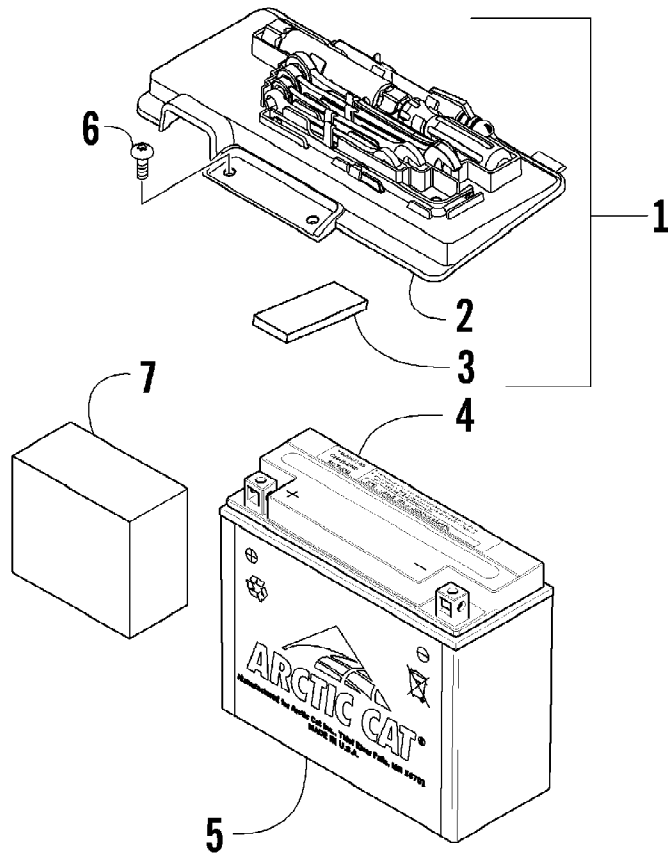

2009 ATV 550 TRV STEEL BLUE (A2009TBO4EUSV)  
AUXILIARY BRAKE ASSEMBLY

2009 ATV 550 TRV STEEL BLUE (A2009TBO4EUSV)  
AUXILIARY BRAKE ASSEMBLY

Page 4 of 87

Ref #	Part Number	Qty	S/P/F	Description
	1502-294	1		Master Cylinder Replacement Kit
1	1502-063	1		Lever, Brake
2	1602-213	2	/P	O-Ring
3	8050-252	1		Washer
4	8408-816	1		Screw, Cap
5	0502-807	1		Spring, Brake Lever
6	1502-293	1		Brake Assembly (inc. 7-9)
7	0	1	F	Master Cylinder
8	0	1	F	Hose, Brake Reservoir w/Clamps
9	1502-155	1		Reservoir, Brake w/Clamp
10	0623-038	1		Nut w/Washer
11	8476-616	1		Screw, Machine
12	0123-788	AR	/P	Cable Tie - 8 in.
13	1502-140	1		Hose, Brake
14	0423-178	6		Washer, Crush
15	0423-413	3		Bolt, Banjo-Fitting
16	0502-840	1		Bracket, Switch
17	8408-625	2		Screw, Cap
18	0502-785	1		Spring, Brake Switch
19	1436-163	1		Caliper, Brake (inc. 20-23, one No. 24, and 25-27)
20	8408-821	2	/P	Screw, Cap
21	1436-161	1	/P	Housing, Caliper - Assembly - Right Rear (inc. 20, 22-23, and one No. 24)
22	0502-606	1		Piston/Seal Set (inc. 23)
23	0502-607	1		Seal Set
24	0502-609	2	/P	Valve, Bleed
25	0502-608	1		O-Ring, Guide - Set
26	0502-605	1		Bracket Assembly
27	1436-165	1	S	Pad, Brake - Set
28	1502-115	2		Clip, Brake Hose
29	1502-296	1	/P	Adapter, Hose

2009 ATV 550 TRV STEEL BLUE (A2009TBO4EUSV)  
CAM CHAIN ASSEMBLY

Page 8 of 87

Ref #	Part Number	Qty	S/P/F	Description
1	0810-001	1		Chain, Cam
2	0810-002	1		Guide, Chain
3	0810-003	1		Tensioner, Chain
4	0826-036	1		Pivot, Tensioner
5	0830-025	1		Washer, Crush
6	0810-004	1		Adjuster, Tensioner - Assembly
7	0830-018	1		Gasket
8	8468-625	2		Screw, Machine
9	0830-107	2		Gasket
10	8400-610	1		Screw, Cap
11	0828-129	1		Washer