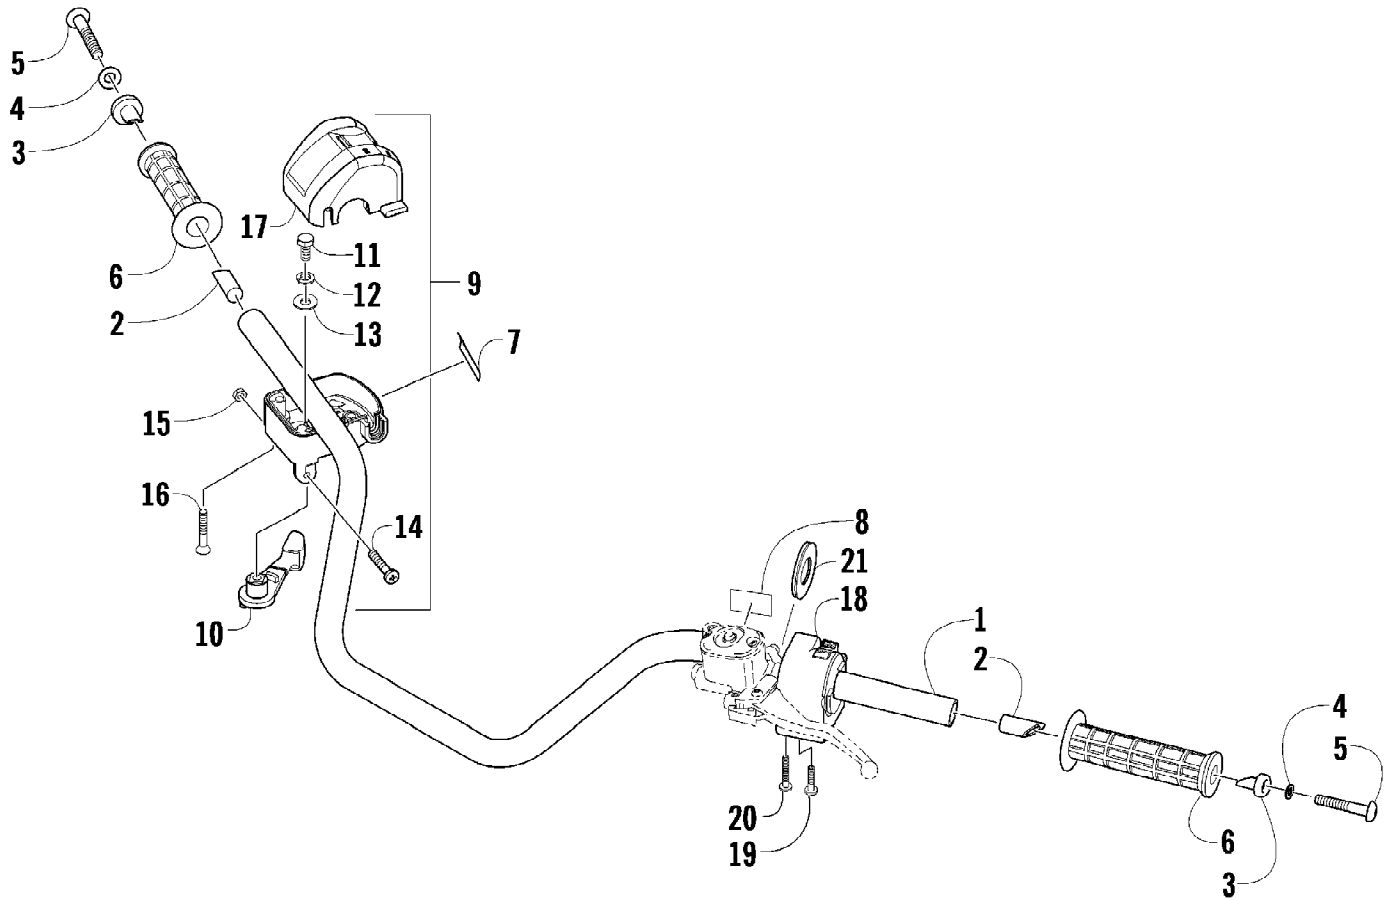

2009 ATV 550 TRV STEEL BLUE (A2009TBO4EUSV)  
GAS TANK ASSEMBLY

Page 39 of 87

Ref #	Part Number	Qty	S/P/F	Description
1	0570-206	1		Tank, Gas - Assembly (inc. 2-5)
2	0470-438	1	/P	Cap, Gas Tank (inc. 3)
3	0109-733	1	/P	Gasket, Gas Tank Cap
4	0470-606	1		Plate, Mounting - Fuel Pump
5	8476-612	4		Screw, Machine
6	0570-271	1	/P	Pump, Fuel - Assembly (inc. 7-9)
7	0570-252	1	/P	Sensor, Fuel Level - Kit (inc. 8-9)
8	0470-614	1		Seal, Fuel Pump
9	0470-613	1		Seal, Fuel Pump
10	0570-277	1		Hose, Gasline - Assembly (inc. 11-13)
11	0570-246	1		Filter, Fuel - Kit (inc. 12-13)
12	0	2	F	Clamp, Hose
13	0	1	F	Filter, Fuel
14	0410-070	AR	/P	Hose, Gasline - 25 ft
15	0510-335	1	/P	Filter, In-Line
16	8060-628	1		Rivet
17	1670-826	1		Bracket, Fuel Filter
18	0470-794	1		Bracket, Filter Mounting
19	0123-788	AR	/P	Tie, Cable - 8 in.
20	0423-688	2		Clamp, Hose
21	0423-460	2		Grommet
22	0423-732	2		Screw, Shoulder
23	0470-822	1		Shield, Heat
24	0623-797	4		Screw, Self-Tapping

2009 ATV 550 TRV STEEL BLUE (A2009TBO4EUSV)  
GEAR SHIFTING ASSEMBLY

Page 41 of 87

Ref #	Part Number	Qty	S/P/F	Description
1	8470-520	2		Screw, Machine
2	0409-090	1	/P	Switch, Gear Shift Position
3	0818-013	2		Contact
4	0818-017	2		Spring
5	0828-040	1		Washer
6	0818-046	1		Shaft, Gear Shift - Assembly
7	0828-095	2		Washer
8	0832-052	1	/P	Bearing, Thrust
9	0828-037	1		Washer
10	0818-089	1	/P	Plate, Gear Shift Cam
11	0826-006	1		Screw, Cap
12	0828-036	2		Washer
13	0831-010	2		Ring, Retaining
14	0818-007	1	/P	Shaft, Sub-Gear Shift
15	0830-044	1		Seal, Sub-Gear Shift Shaft
16	0818-014	1		Arm, Select
17	8468-620	1	/P	Screw, Machine
18	0828-038	1		Washer
19	0818-002	1		Stopper, Cam
20	0818-004	1		Support, Cam Stopper
21	0818-090	1		Spring
22	0828-035	1		Washer
23	8424-602	1	/P	Nut
24	0818-072	2	/P	Fork, Shift
25	0818-006	1		Shaft, Shift Fork