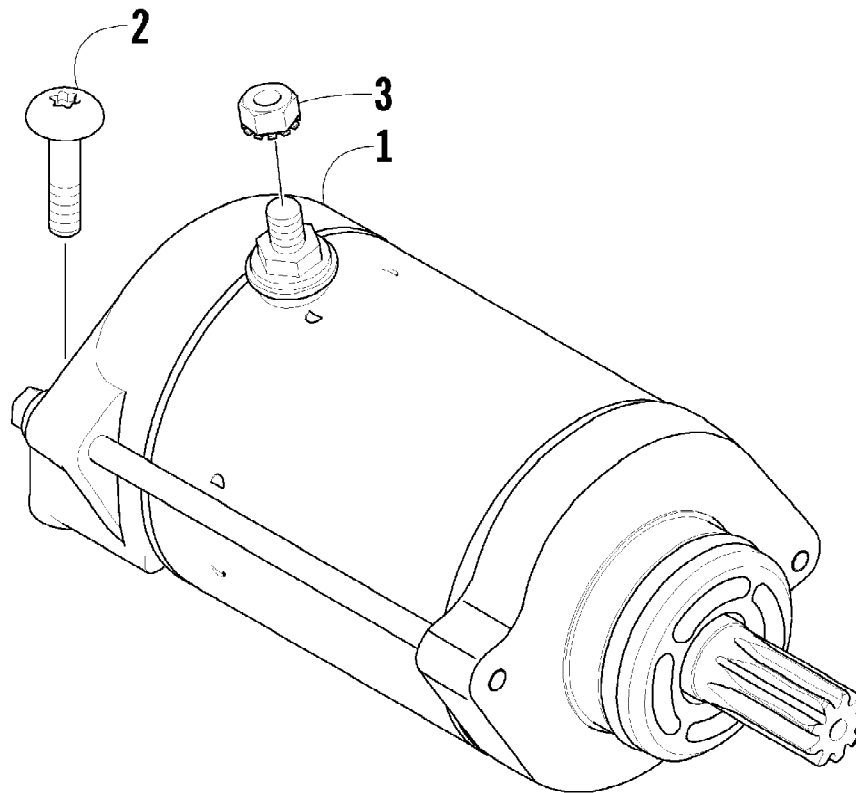

2009 ATV 550 TRV STEEL BLUE (A2009TBO4EUSV)
STARTER MOTOR ASSEMBLY

Ref #	Part Number	Qty	S/P/F	Description
1	0825-013	1	/P	Motor, Starter - Assembly
2	8476-625	2		Screw, Machine
3	0623-038	1		Nut w/Washer