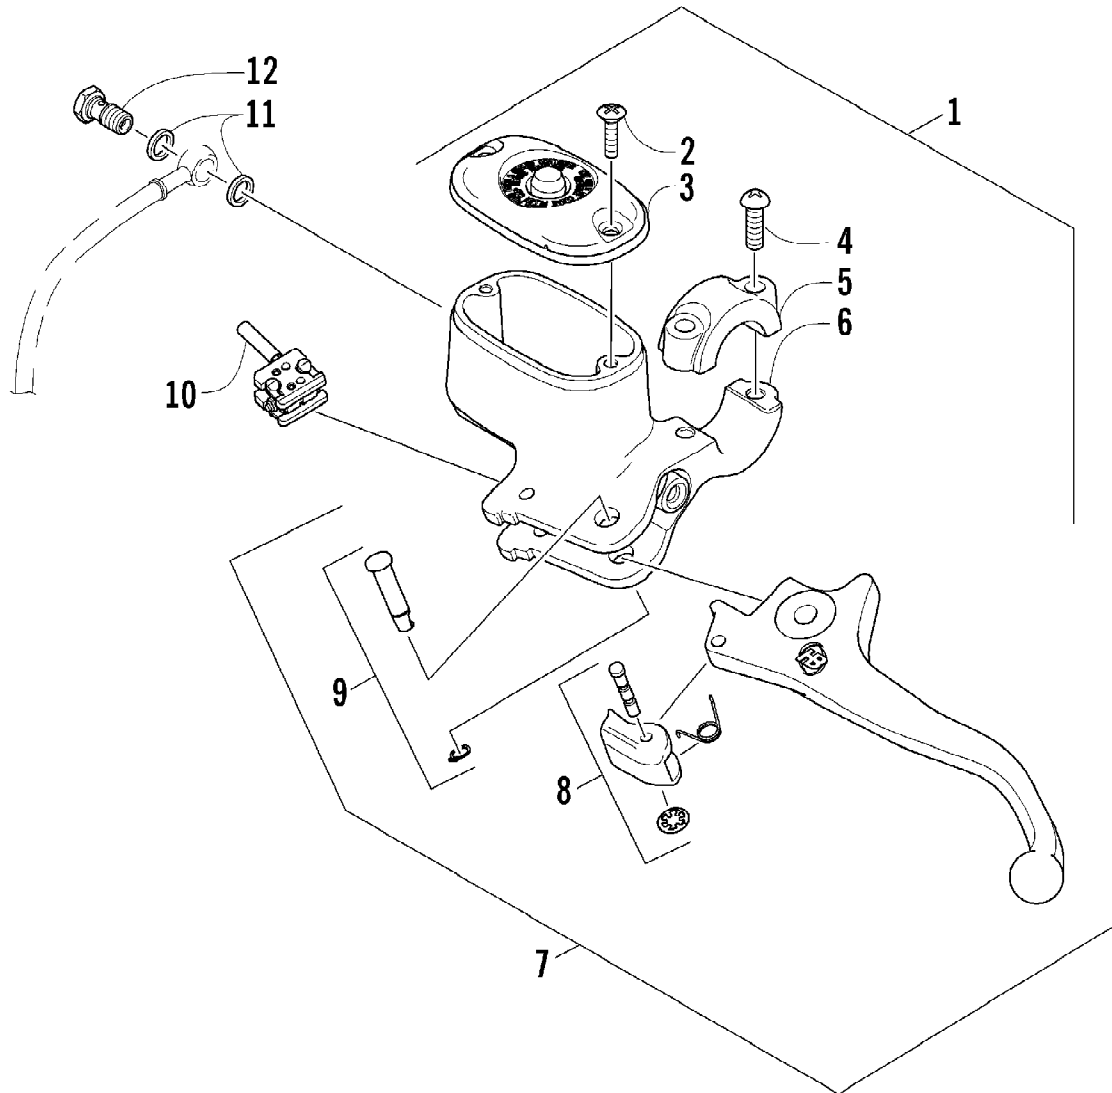

2009 ATV 550 TRV STEEL BLUE (A2009TBO4EUSV)
HYDRAULIC HAND BRAKE ASSEMBLY

2009 ATV 550 TRV STEEL BLUE (A2009TBO4EUSV)
HYDRAULIC HAND BRAKE ASSEMBLY

Page 47 of 87

Ref #	Part Number	Qty	S/P/F	Description
1	0502-914	1	S	Brake Assembly (inc. 2-10)
2	0502-566	1		Screw, Machine
3	0502-868	1	/P	Cover, Reservoir
4	0502-568	1		Screw, Machine
5	0502-869	1		Clamp, Master Cylinder
6	0502-704	1		Master Cylinder Assembly
7	0502-866	1		Lever Assembly - Kit (inc. 8-9)
8	0502-867	1	/P	Lock, Brake Lever - Kit
9	0502-580	1		Lever Pin - Kit
10	0502-564	1	/P	Switch, Brake
11	0423-178	2		Washer, Crush
12	0423-413	1		Bolt, Banjo-Fitting