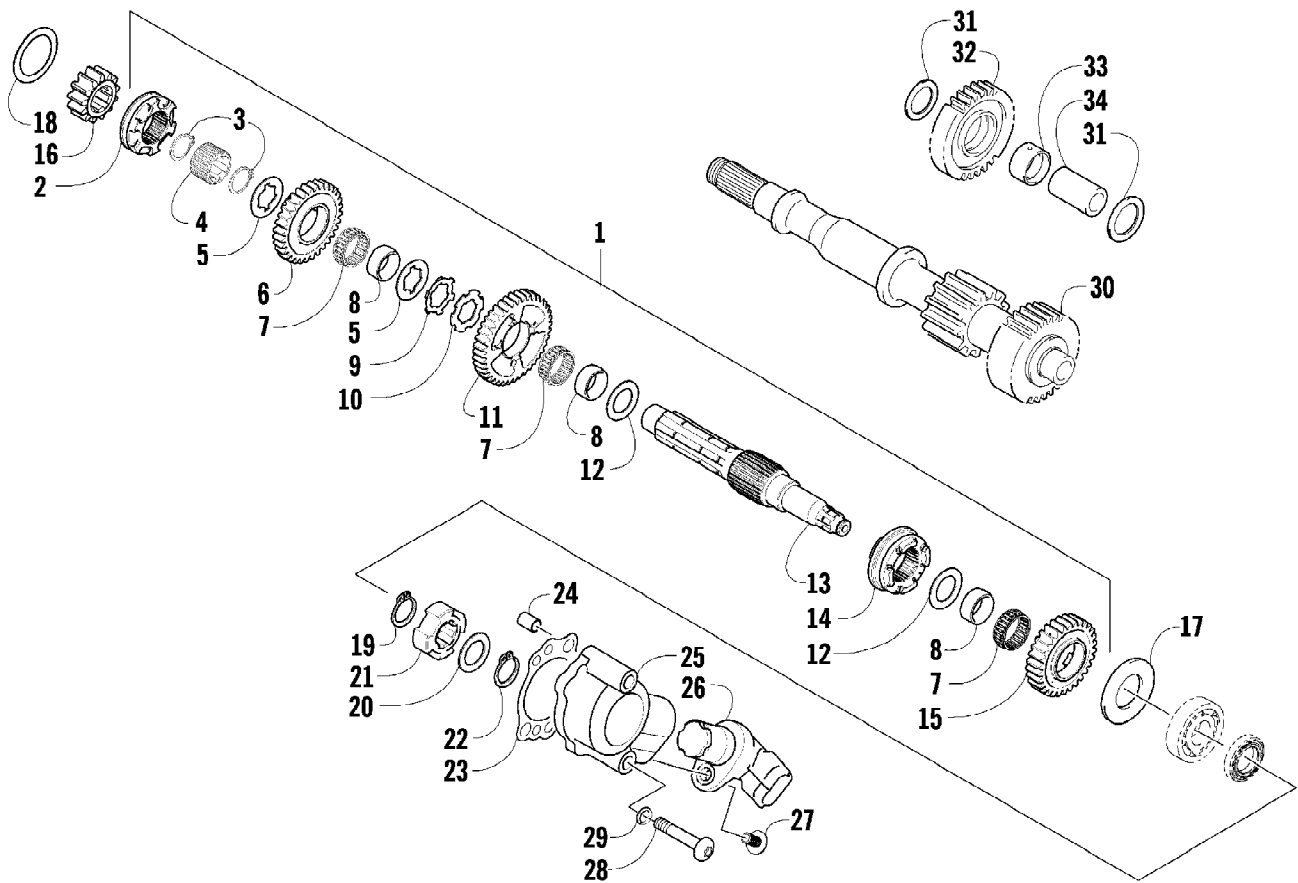

2009 ATV 550 TRV STEEL BLUE (A2009TBO4EUSV)
SECONDARY TRANSMISSION ASSEMBLY

2009 ATV 550 TRV STEEL BLUE (A2009TBO4EUSV)
SECONDARY TRANSMISSION ASSEMBLY

Page 67 of 87

Ref #	Part Number	Qty	S/P/F	Description
1	1502-149	1	S	Countershaft Assembly (inc. 2-15)
2	0822-014	1		Gear Select, Reverse
3	0831-011	2		Ring, Retaining
4	0822-045	1		Spacer, Reverse Driven Gear
5	0828-008	2		Washer
6	0822-013	1		Gear, Reverse Driven
7	0832-011	3		Bearing
8	0822-005	3		Bushing
9	0828-014	1		Washer, Lock
10	0828-015	1		Washer, Lock
11	0822-004	1		Gear, Driven - Low
12	0822-046	2		Washer, Driven Gear
13	0822-003	1		Countershaft
14	0822-007	1		Gear Select, Sliding
15	0822-006	1		Gear, Driven - High
16	0822-089	1		Gear, Drive
17	0828-011	1		Washer
18	0828-019	1		Washer, Thrust
19	0831-040	1		Ring, Retaining
20	0828-069	1		Washer, Thrust
21	0822-050	1		Trigger, Speedometer Sensor
22	0831-039	1		Ring, Retaining
23	0830-129	1		Gasket
24	0829-023	2		Pin, Dowel
25	0822-049	1		Housing, Speedometer Sensor
26	0824-042	1	/P	Sensor, Speedometer
27	8468-620	1	/P	Screw, Machine
28	8468-645	2		Screw, Machine
29	0830-107	2		Seal, Fastener
30	0822-001	1		Driveshaft
31	0828-016	2		Washer, Thrust
32	0822-011	1		Gear, Reverse Idle
33	0822-012	1		Bushing
34	0822-015	1		Shaft, Reverse Idle