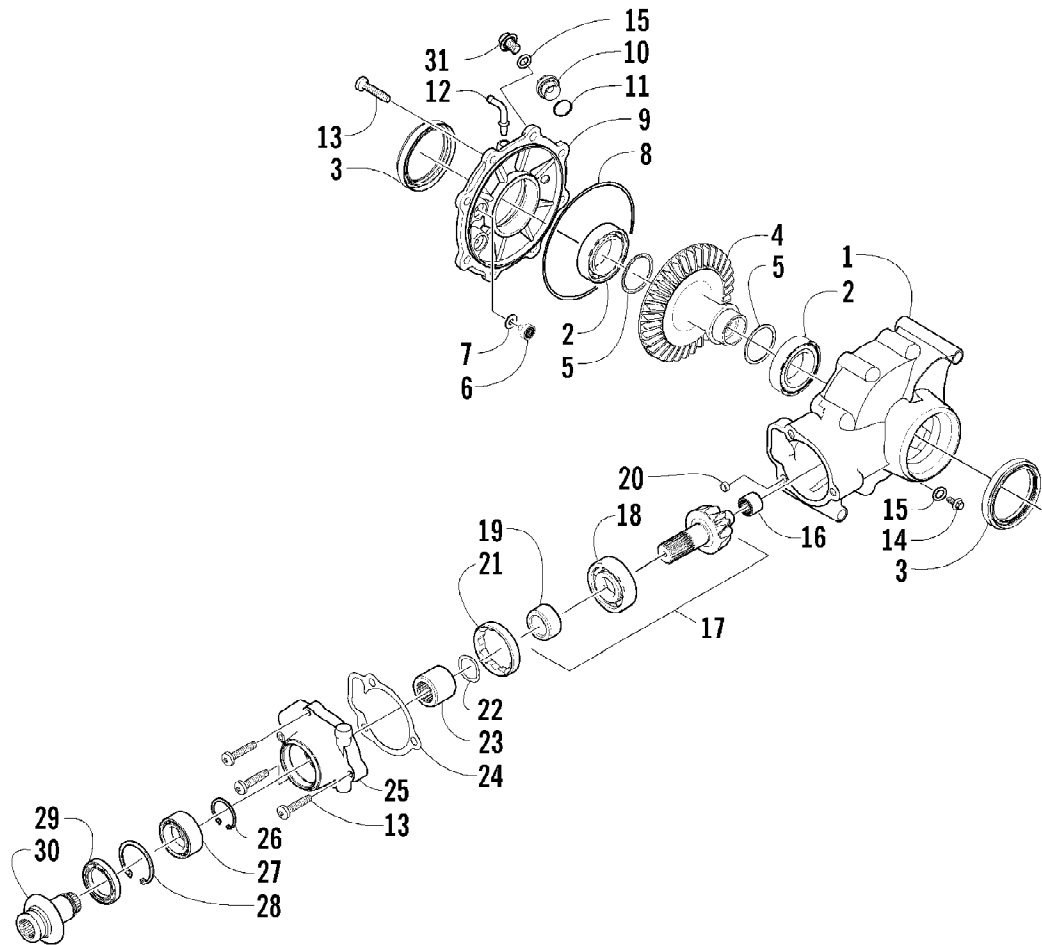

2009 ATV 550 TRV STEEL BLUE (A2009TBO4EUSV)
REAR DRIVE GEARCASE ASSEMBLY

2009 ATV 550 TRV STEEL BLUE (A2009TBO4EUSV)
REAR DRIVE GEARCASE ASSEMBLY

Page 57 of 87

Ref #	Part Number	Qty	S/P/F	Description
	1502-402	1	/P	Complete Rear Drive Gearcase Assembly
1	1502-317	1		Housing, Gearcase
2	0402-393	2		Bearing
3	1402-713	2	S	Seal
4	1402-032	1		Gear, Ring - 36T
5	0402-405	AR		Shim, 41 x 49 x 1.3 mm
5	0402-406	AR		Shim, 41 x 49 x 1.4 mm
5	0402-407	AR		Shim, 41 x 49 x 1.5 mm
5	0402-408	AR		Shim, 41 x 49 x 1.6 mm
5	0402-409	AR		Shim, 41 x 49 x 1.7 mm
6	0402-326	1		Button, Thrust
7	0402-429	AR		Shim, 6.3 x 18 x 1.3 mm
7	0402-430	AR		Shim, 6.3 x 18 x 1.4 mm
7	0402-431	AR		Shim, 6.3 x 18 x 1.5 mm
7	0402-432	AR		Shim, 6.3 x 18 x 1.6 mm
7	0402-433	AR		Shim, 6.3 x 18 x 1.7 mm
8	0423-149	1		O-Ring
9	1502-082	1		Cover, Gearcase
10	0402-333	1	/P	Plug, Magnetic (inc. 11)
11	0423-154	1		O-Ring
12	1402-102	1		Fitting
13	0423-118	11		Screw, Self-Tapping
14	1402-210	1	/P	Plug, Fill (inc. one No. 15)
15	0423-153	2		O-Ring
16	0402-328	1		Bearing
17	0502-783	1		Gear, Pinion - Assembly - 10T (inc. 18-19)
18	0402-327	1		Bearing
19	0402-336	1		Collar, Retaining
20	0402-411	1		Pin, Dowel
21	0402-331	1		Collar, Lock
22	0402-982	1		Washer, Wave
23	0402-981	1		Collar, Shaft
24	0402-947	1		Gasket, Flange
25	0502-529	1		Housing, Pinion
26	0423-417	1		Ring, Retaining
27	1402-043	1		Bearing
28	0423-423	1		Ring, Retaining
29	1402-011	1		Seal
30	1502-085	1	/P	Shaft, Input
31	1402-211	1		Plug, Oil Level (inc. one No. 15)