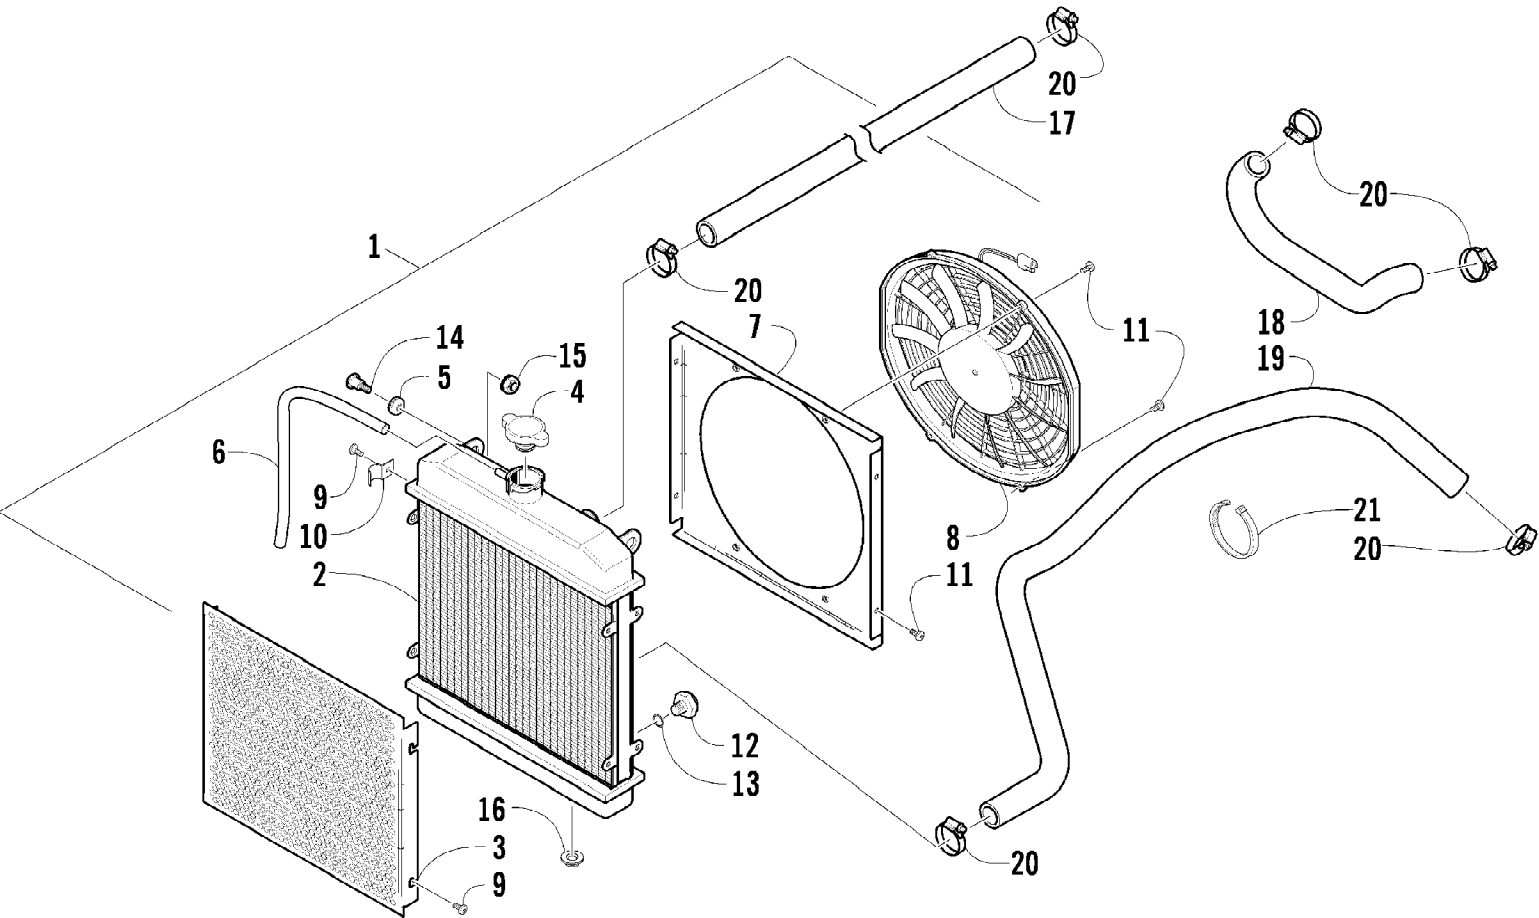

2009 ATV 550 TRV STEEL BLUE (A2009TBO4EUSV)
COOLING ASSEMBLY

Page 14 of 87

Ref #	Part Number	Qty	S/P/F	Description
1	0413-199	1	S	Radiator Assembly (inc. 2-13)
2	0413-205	1		Radiator
3	0413-007	1		Screen
4	0413-002	1	S	Cap
5	0423-030	2		Grommet
6	0610-016	AR	/P	Hose - 25 ft
6	0610-015	AR	/P	Hose - 100 ft
7	0413-203	1		Shroud, Fan
8	0413-123	1	/P	Fan, Cooling
9	8475-512	4		Screw, Machine
10	0423-351	1		Clamp, Wire
11	0623-378	8		Screw, Self-Tapping
12	0413-195	1		Plug, Drain
13	1602-213	1	/P	O-Ring
14	0423-484	2		Screw, Shoulder
15	0623-038	2		Nut w/Washer
16	0423-028	2		Bushing, Stem
17	0410-002	1		Hose, Coolant - Upper
18	0410-022	1		Hose, Coolant - Crossover
19	0410-041	1		Hose, Coolant - Lower
20	0423-496	6		Clamp, Hose
21	0123-903	AR		Tie, Cable - 11.5 in.