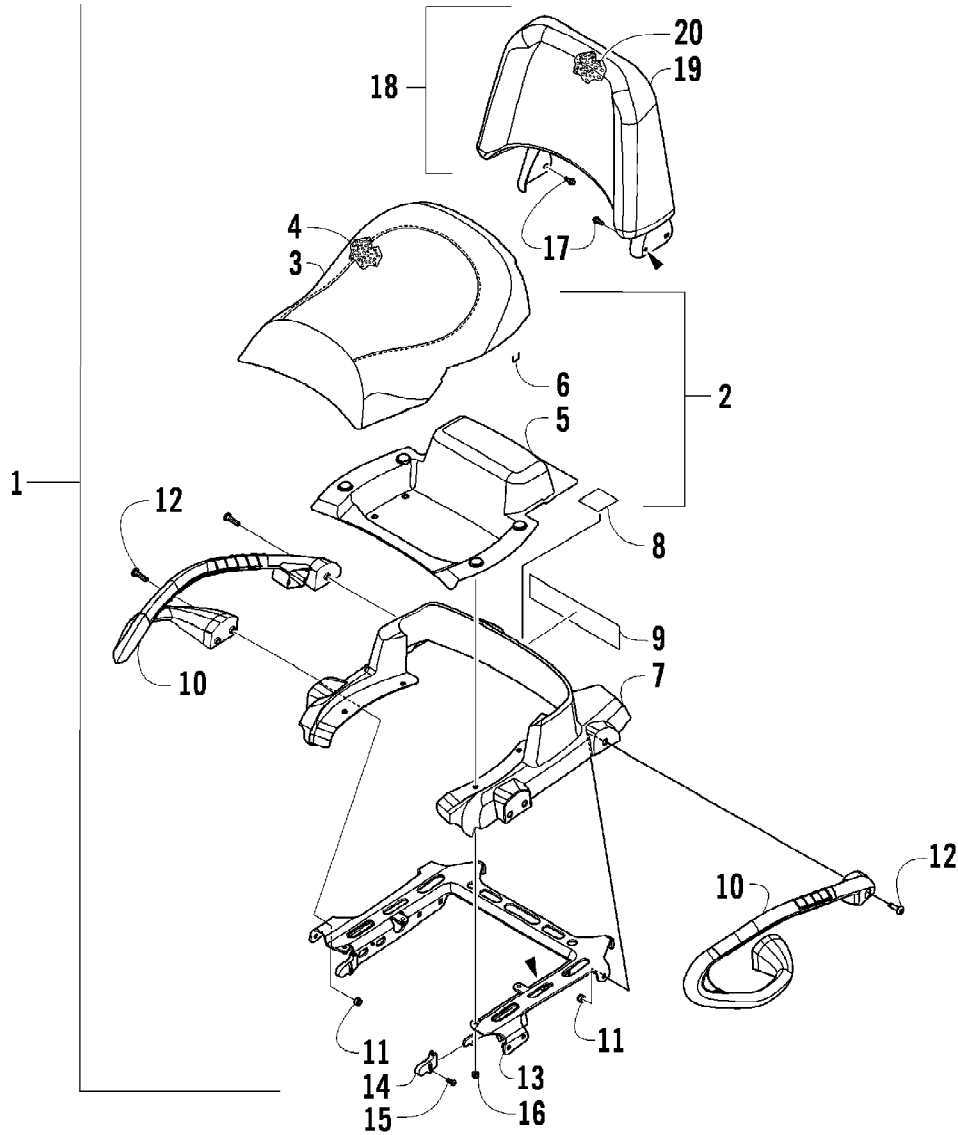

2009 ATV 550 TRV STEEL BLUE (A2009TBO4EUSV)
PASSENGER SEAT AND BACKREST ASSEMBLY

2009 ATV 550 TRV STEEL BLUE (A2009TBO4EUSV)
PASSENGER SEAT AND BACKREST ASSEMBLY

Page 55 of 87

Ref #	Part Number	Qty	S/P/F	Description
1	2506-956	1		Seat, Passenger - Assembly (inc. 2-16)
2	2506-940	1		Seat, Passenger - Sub-Assembly (inc. 3-6)
3	2506-944	1		Cover, Seat - Passenger
4	2506-942	1		Foam, Seat - Passenger
5	2406-110	1		Base, Seat - Inner
6	0624-263	AR		Staple
7	2406-044	1		Base, Seat - Passenger
8	1411-251	1		Decal, Warning - Passenger
9	0411-814	1	/P	Decal, "Arctic Cat"
10	2406-834	1		Handhold, Passenger - Right
10	2406-835	1		Handhold, Passenger - Left
11	8432-802	6		Nut, Lock
12	8468-830	6		Screw, Machine
13	2516-040	1		Bracket, Seat Support - Assembly
14	2406-895	2		End Cap, Seat Support
15	0423-538	2		Screw, Self-Tapping
16	8427-602	4		Nut, Lock
17	8408-816	4		Screw, Cap
18	2516-020	1		Backrest Assembly (inc. 19-20)
19	2516-141	1		Cover, Backrest
20	2516-018	1		Foam, Backrest