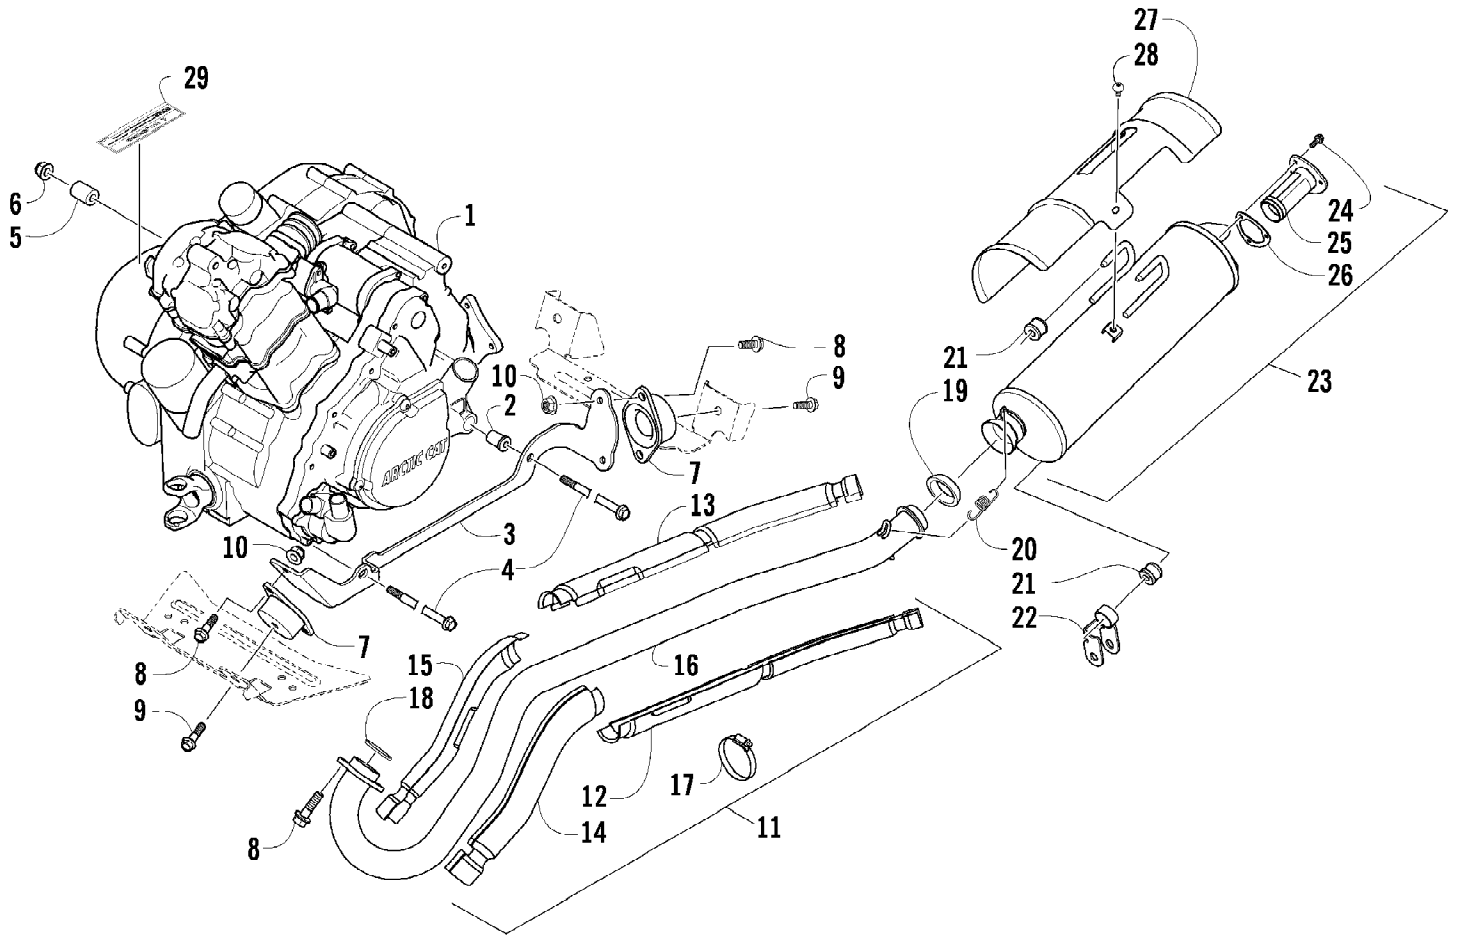

2009 ATV 550 TRV STEEL BLUE (A2009TBO4EUSV)
ENGINE AND EXHAUST

Page 28 of 87

Ref #	Part Number	Qty	S/P/F	Description
1	0800-073	1		Engine, A550F
2	0801-108	4	S	Mount, Rubber - Engine
3	1506-740	1		Bracket, Engine - Right
3	1506-741	1		Bracket, Engine - Left
4	0423-405	2		Screw, Cap
5	0423-042	1	S	Spacer, Engine
6	8428-002	2		Nut, Lock
7	2406-065	4		Mount, Engine
8	8408-820	10	/P	Screw, Cap
9	8408-012	4		Screw, Cap
10	8432-802	8		Nut, Lock
11	0512-363	1		Pipe, Exhaust - Assembly (inc. 12-17)
12	0412-355	1		Shield, Exhaust Pipe - Lower - Rear
13	0412-354	1		Shield, Exhaust Pipe - Upper - Rear
14	0412-349	1		Shield, Exhaust Pipe - Inner - Front
15	0412-348	1		Shield, Exhaust Pipe - Outer - Front
16	0512-362	1		Pipe, Exhaust
17	0423-317	4	/P	Clamp
18	0412-338	1	/P	Gasket, Exhaust Pipe
19	0412-375	1	/P	Seal, Exhaust
20	0612-668	2	/P	Spring, Extension
21	0412-215	3	S	Bushing
22	1506-732	1		Channel, Muffler Support
23	0512-355	1	/P	Muffler - Assembly (inc. 24-26)
24	8408-616	3		Screw, Cap
25	0512-219	1	/P	Arrester, Spark - Assembly
26	0412-313	1		Gasket, Spark Arrester
27	0412-373	1	/P	Cover, Muffler
28	8477-610	3		Screw, Machine
29	0411-426	1		Decal, Warning - Clutch Cover