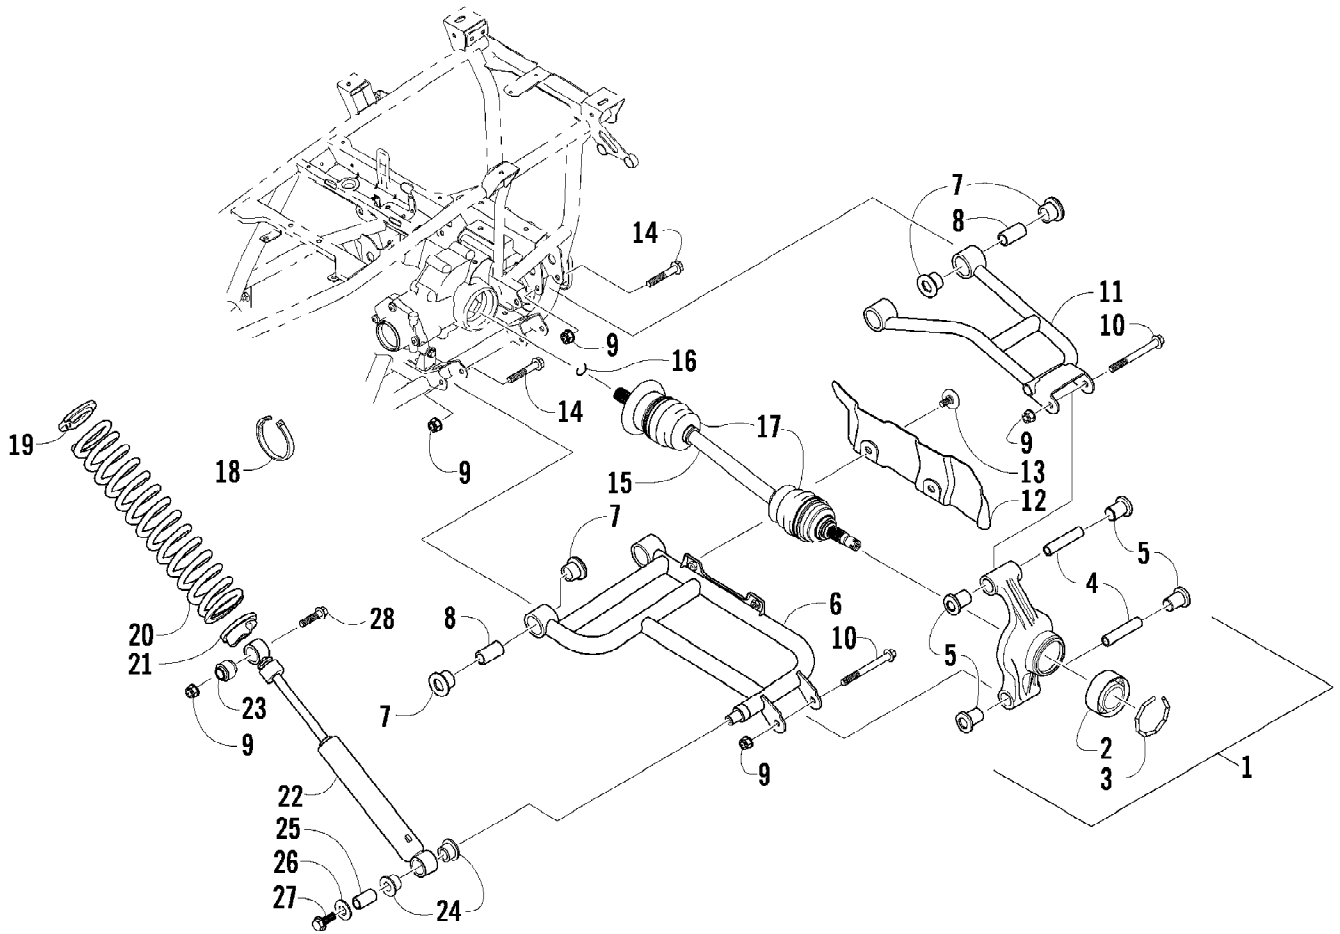

2009 ATV 550 TRV STEEL BLUE (A2009TBO4EUSV)
REAR SUSPENSION ASSEMBLY

2009 ATV 550 TRV STEEL BLUE (A2009TBO4EUSV)
REAR SUSPENSION ASSEMBLY

Page 61 of 87

Ref #	Part Number	Qty	S/P/F	Description
1	0504-372	1	S	Knuckle, Right Rear - Assembly (inc. 2-5)
1	0504-373	1	S/P	Knuckle, Left Rear - Assembly (inc. 2-5)
2	1402-027	2	S/P	Bearing
3	0423-423	2		Ring, Retaining
4	0403-038	4	S/P	Axle
5	0403-032	8	S	Bushing
6	0504-526	1	S	A-Arm, Rear - Lower Right (inc. 7-8)
6	0504-527	1	S	A-Arm, Rear - Lower Left (inc. 7-8)
7	0403-115	16	S	Bushing
8	0403-114	8	S	Axle
9	0423-744	14		Nut, Lock
10	8409-000	4		Screw, Cap
11	0504-512	1	S	A-Arm, Rear - Upper Right (inc. 7-8)
11	0504-513	1	S	A-Arm, Rear - Upper Left (inc. 7-8)
12	1406-068	1		Guard, Boot - Rear - Right
12	1406-069	1		Guard, Boot - Rear - Left
13	0423-545	4	/P	Screw, Shoulder
14	8409-075	8		Screw, Cap
15	1502-343	2	S	Axle, Drive (inc. 16-17)
16	0423-845	2	/P	Clip, Retaining
17	0436-276	2	S	Repair Kit, Boot
18	0123-788	AR	/P	Tie, Cable - 8 in.
19	1603-889	2	/P	Retainer, Spring
20	0504-543	2		Spring, Suspension
21	0404-057	2		Cam, Spring Adjuster
22	0404-158	2		Shock Absorber (inc. 23-25)
23	0403-182	2		Bushing, Double-Bonded
24	0603-955	4		Bushing
25	1603-219	2	S	Sleeve
26	0423-087	2		Washer
27	8408-820	2	/P	Screw, Cap
28	8409-050	2		Screw, Cap