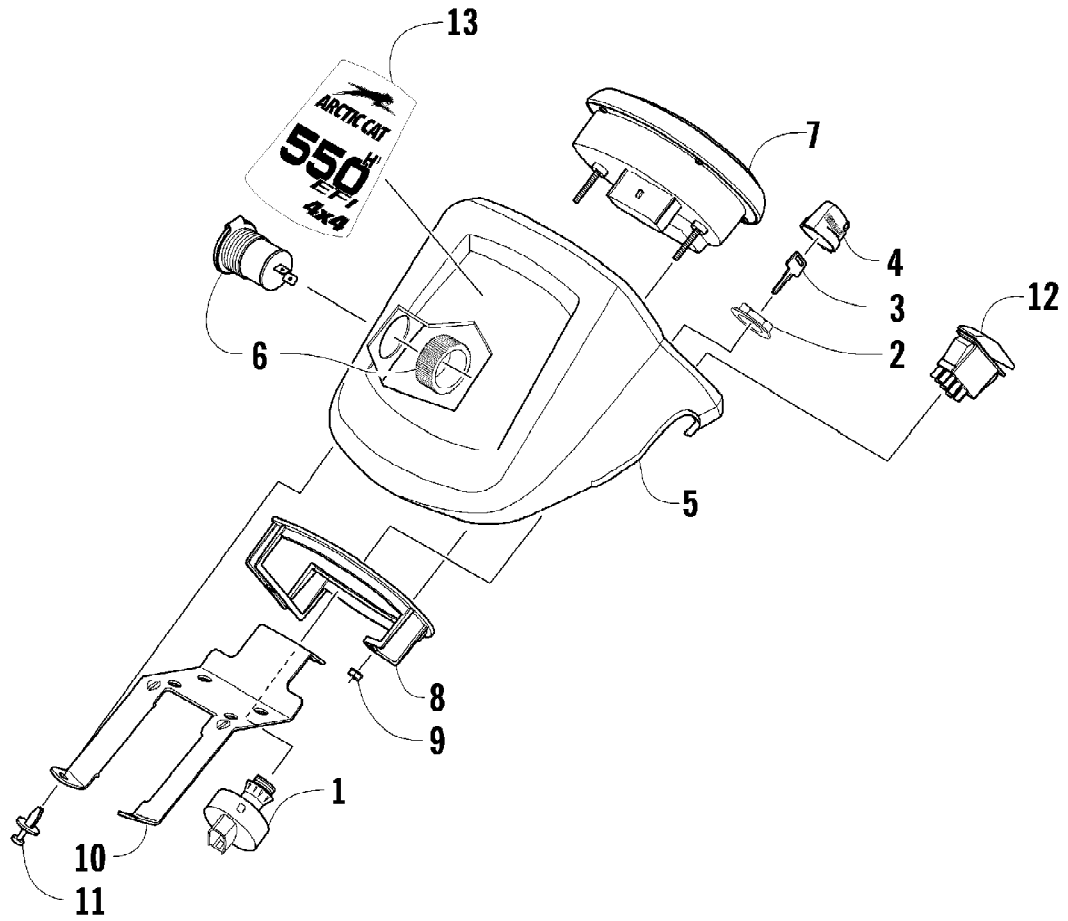

2009 ATV 550 TRV STEEL BLUE (A2009TBO4EUSV)
INSTRUMENT POD ASSEMBLY

Page 49 of 87

Ref #	Part Number	Qty	S/P/F	Description
1	0430-090	1	/P	Switch, Ignition - Assembly (inc. 2-4)
2	0430-050	1		Nut, Retaining
3	0430-042	1	F	Key, Ignition
3	0430-043	1	F	Key, Ignition
4	0430-054	1		Cover, Key
5	0505-549	1	/P	Instrument Pod
6	0641-897	1	/P	Outlet, Accessory - 12V
7	0520-039	1		Gauge, LCD
8	0420-065	1	/P	Bracket, Retaining
9	0423-493	2		Nut w/Washer
10	2506-470	1		Bracket, Mounting - Instrument Pod
11	0423-535	2		Rivet, Reinstallable
12	0409-120	1		Switch, Differential Lock
13	1411-875	1		Decal, Instrument Pod