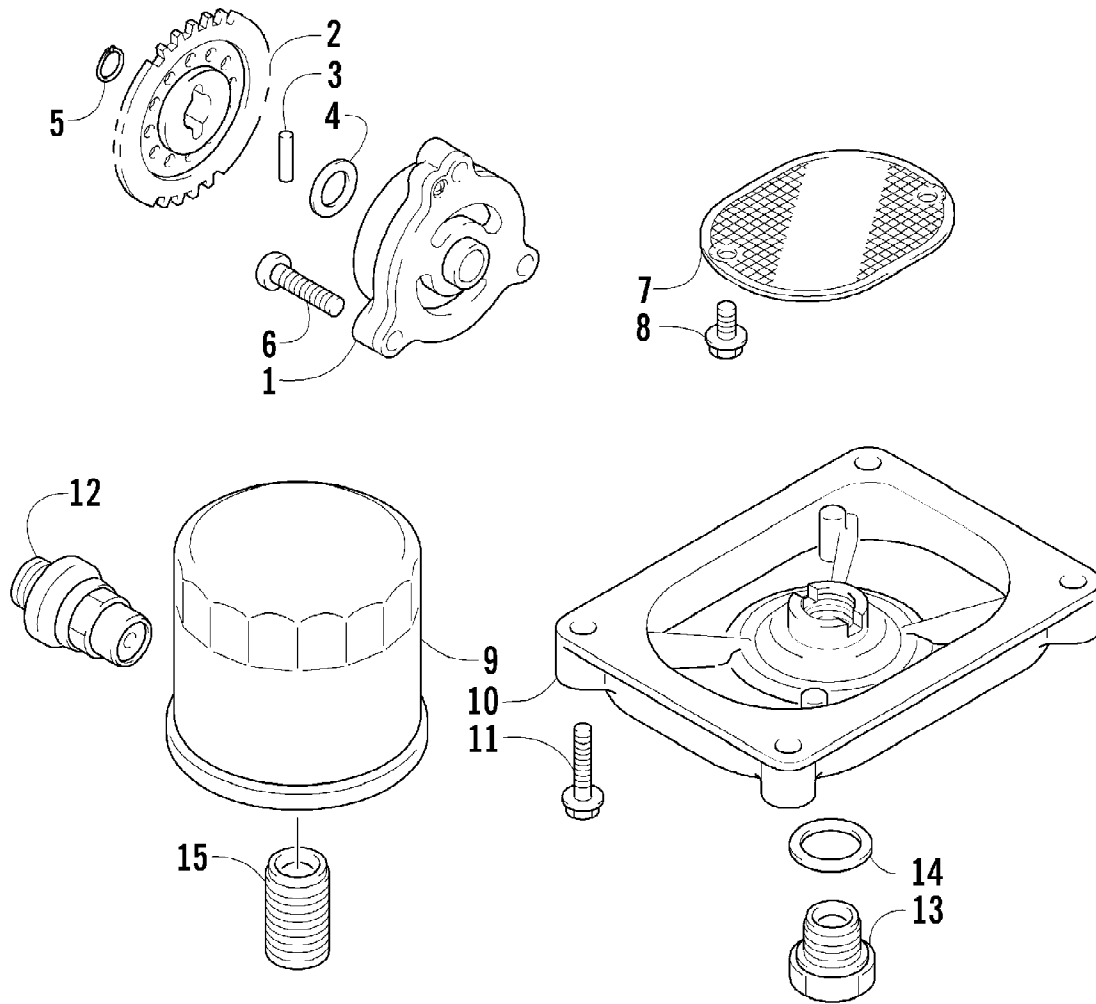

2009 ATV 550 TRV STEEL BLUE (A2009TBO4EUSV)  
INSTRUMENT POD ASSEMBLY

Page 49 of 87

Ref #	Part Number	Qty	S/P/F	Description
1	0430-090	1	/P	Switch, Ignition - Assembly (inc. 2-4)
2	0430-050	1		Nut, Retaining
3	0430-042	1	F	Key, Ignition
3	0430-043	1	F	Key, Ignition
4	0430-054	1		Cover, Key
5	0505-549	1	/P	Instrument Pod
6	0641-897	1	/P	Outlet, Accessory - 12V
7	0520-039	1		Gauge, LCD
8	0420-065	1	/P	Bracket, Retaining
9	0423-493	2		Nut w/Washer
10	2506-470	1		Bracket, Mounting - Instrument Pod
11	0423-535	2		Rivet, Reinstallable
12	0409-120	1		Switch, Differential Lock
13	1411-875	1		Decal, Instrument Pod

2009 ATV 550 TRV STEEL BLUE (A2009TBO4EUSV)  
MAGNETO ASSEMBLY

Page 51 of 87

Ref #	Part Number	Qty	S/P/F	Description
1	0802-041	1		Stator - Assembly
2	0802-048	1		Rotor/Flywheel
3	0826-102	3		Screw, Machine
4	0829-012	1		Key
5	0827-014	1		Nut
6	8470-510	3		Screw, Machine
7	0802-015	1		Clamp - No. 1
8	0802-016	1		Clamp - No. 2