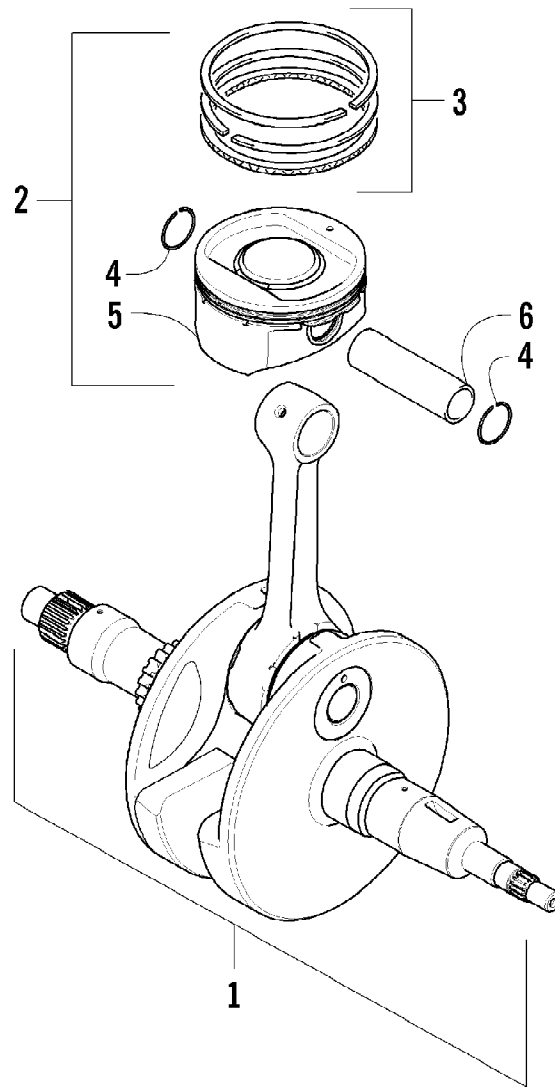

2009 ATV 550 TRV STEEL BLUE (A2009TBO4EUSV)  
CAM CHAIN ASSEMBLY

Page 8 of 87

Ref #	Part Number	Qty	S/P/F	Description
1	0810-001	1		Chain, Cam
2	0810-002	1		Guide, Chain
3	0810-003	1		Tensioner, Chain
4	0826-036	1		Pivot, Tensioner
5	0830-025	1		Washer, Crush
6	0810-004	1		Adjuster, Tensioner - Assembly
7	0830-018	1		Gasket
8	8468-625	2		Screw, Machine
9	0830-107	2		Gasket
10	8400-610	1		Screw, Cap
11	0828-129	1		Washer

2009 ATV 550 TRV STEEL BLUE (A2009TBO4EUSV)  
CRANK BALANCER ASSEMBLY

Page 16 of 87

Ref #	Part Number	Qty	S/P/F	Description
1	0826-033	1		Screw, Cap
2	0828-003	1		Washer
3	0811-003	1		Gear, Oil Pump Drive
4	0829-007	1		Pin, Dowel
5	0811-004	1		Spacer
6	0811-002	1		Gear, Driven
7	0829-006	1		Key
8	0811-017	1		Balancer, Crank

2009 ATV 550 TRV STEEL BLUE (A2009TBO4EUSV)  
CRANKCASE ASSEMBLY

2009 ATV 550 TRV STEEL BLUE (A2009TBO4EUSV)  
CRANKCASE ASSEMBLY

Ref #	Part Number	Qty	S/P/F	Description
1	0801-153	1	S	Crankcase Assembly (inc. 2-15)
2	0812-064	2		Plug
3	0801-002	1		Plug
4	0832-043	1	/P	Bearing
5	0832-044	2	/P	Bearing
6	0832-049	1	/P	Bearing
7	0832-050	3	/P	Bearing
8	0832-042	1	/P	Bearing
9	0832-048	1	/P	Bearing
10	0832-015	1	S/P	Bearing
11	0822-052	1		Seal, Countershaft
12	0826-100	4		Screw, Machine
13	0822-010	4	/P	Retainer, Bearing
14	0801-028	1		Pipe, Breather
15	0830-035	1		Seal, Driveshaft
16	8412-850	4		Screw, Cap
17	0829-003	1		Pin, Dowel
18	0829-002	5		Pin, Dowel
19	8468-645	3		Screw, Machine
20	8468-655	3		Screw, Machine
21	8468-675	2		Screw, Machine
22	8412-860	1		Screw, Cap
23	0826-017	1		Screw, Cap
24	0830-008	2		Gasket
25	0826-019	1		Screw, Cap
26	0826-018	1		Screw, Cap
27	8468-695	1		Screw, Machine
28	8468-680	1		Screw, Machine
29	0801-029	1		Housing, Secondary Shaft (inc. one No. 7)
30	0826-105	3		Screw, Cap
31	0826-038	1		Screw, Cap
32	0801-069	1		Pipe, Breather
33	0801-143	1		Stick, Oil Level
34	0830-010	1		O-Ring