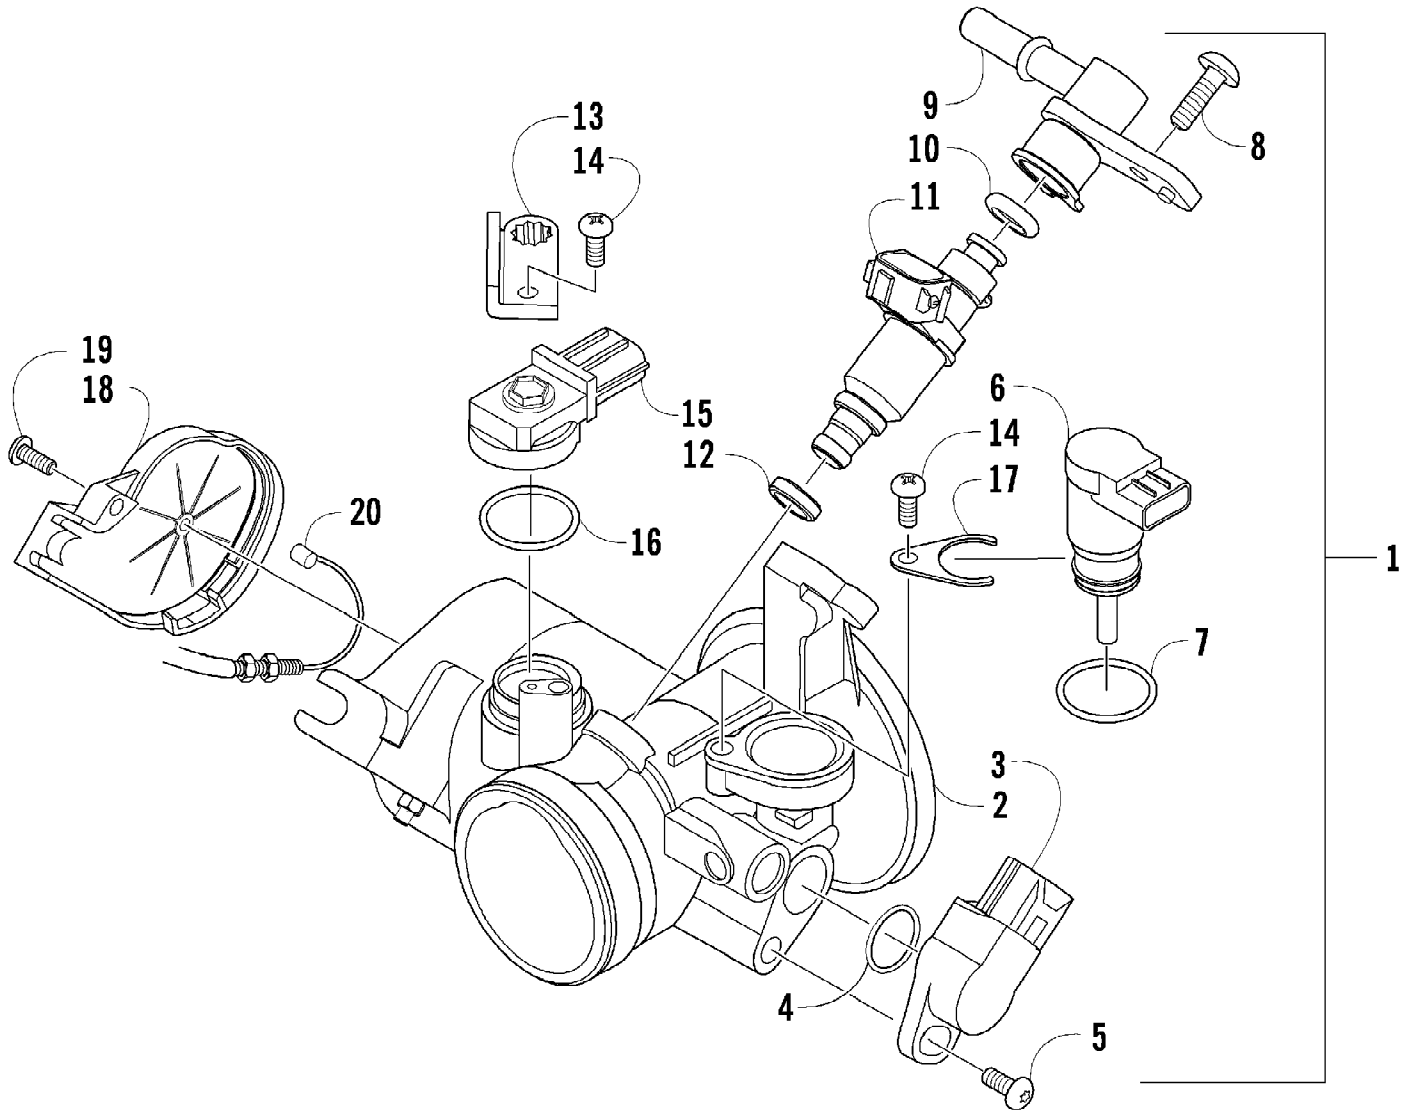

2009 ATV 550 TRV STEEL BLUE (A2009TBO4EUSV)
THROTTLE BODY ASSEMBLY

Page 79 of 87

Ref #	Part Number	Qty	S/P/F	Description
1	0470-753	1		Throttle - Assembly (inc. 2-19)
2	0	1	F	Throttle Body
3	0430-072	1		Sensor, Throttle Position
4	5507-234	1		O-Ring
5	5507-231	1		Screw, Machine
6	0430-074	1		Valve, ISC
7	5507-233	1		O-Ring
8	5507-238	1		Screw, Machine
9	0470-687	1		Rail, Fuel
10	0470-767	1		O-Ring
11	0470-762	1		Injector, Fuel
12	0470-768	1		Seal
13	5507-227	1		Bracket, MAP Sensor
14	5507-117	2	/P	Screw, Machine
15	0430-073	1		Sensor, MAP
16	5507-232	1		O-Ring
17	5507-229	1		Plate, ISC Valve
18	5507-223	1		Cover
19	5507-037	1	/P	Screw, Machine
20	0487-057	1		Cable, Throttle