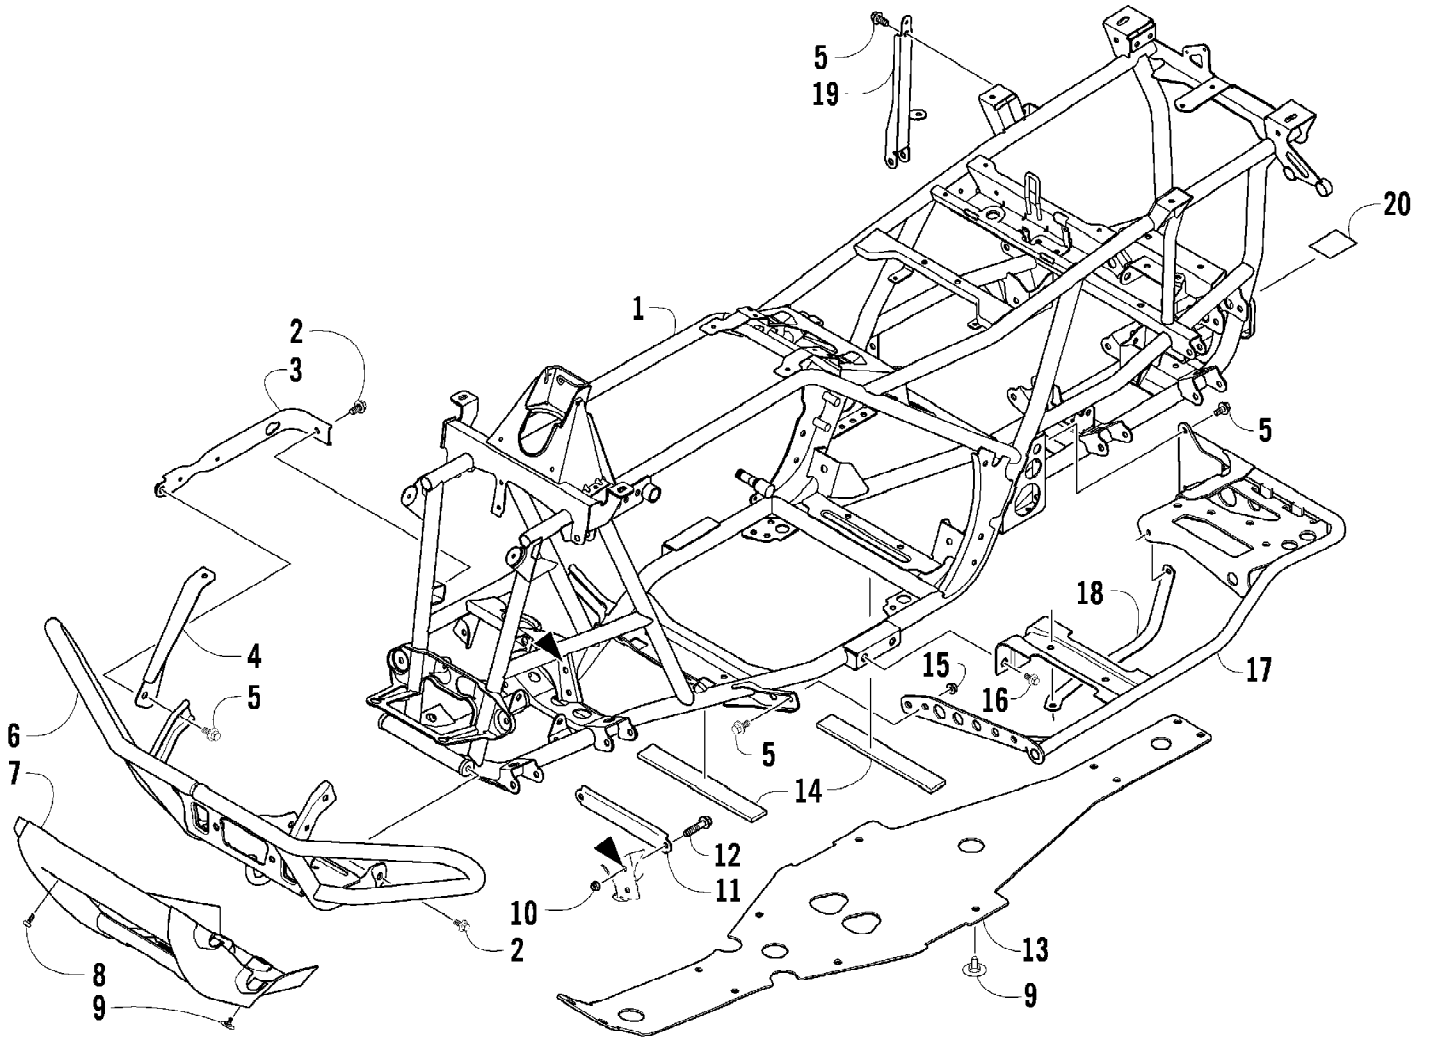

2009 ATV 550 TRV STEEL BLUE (A2009TBO4EUSV)
FRAME AND RELATED PARTS

Page 30 of 87

Ref #	Part Number	Qty	S/P/F	Description
1	2506-881	1		Frame, Main
2	8409-020	4	/P	Screw, Cap
3	1506-596	1	/P	Channel, Bumper Mounting - Right
3	0506-653	1	S	Channel, Bumper Mounting - Left
4	1506-562	1		Bracket, Mounting - Bumper - Right
4	1506-563	1		Bracket, Mounting - Bumper - Left
5	8408-816	11		Screw, Cap
6	1506-855	1	/P	Bumper
7	1406-360	1		Grille, Bumper
8	0423-419	2		Screw, Machine
9	0423-101	12		Screw, Shoulder
10	0423-744	2		Nut, Lock
11	1506-429	1	S	Brace, A-Arm
12	8409-025	2		Screw, Cap
13	2406-091	1		Panel, Belly
14	0406-289	2		Pad, Frame
15	8424-802	4		Nut
16	8409-016	4		Screw, Cap
17	1506-848	1		Footrest - Right
17	1506-849	1		Footrest - Left
18	2406-216	1		Strap, Footrest - Right
18	2406-217	1		Strap, Footrest - Left
19	2506-447	1		Bracket, Support
20	1411-077	1		Decal, Warning - Towing