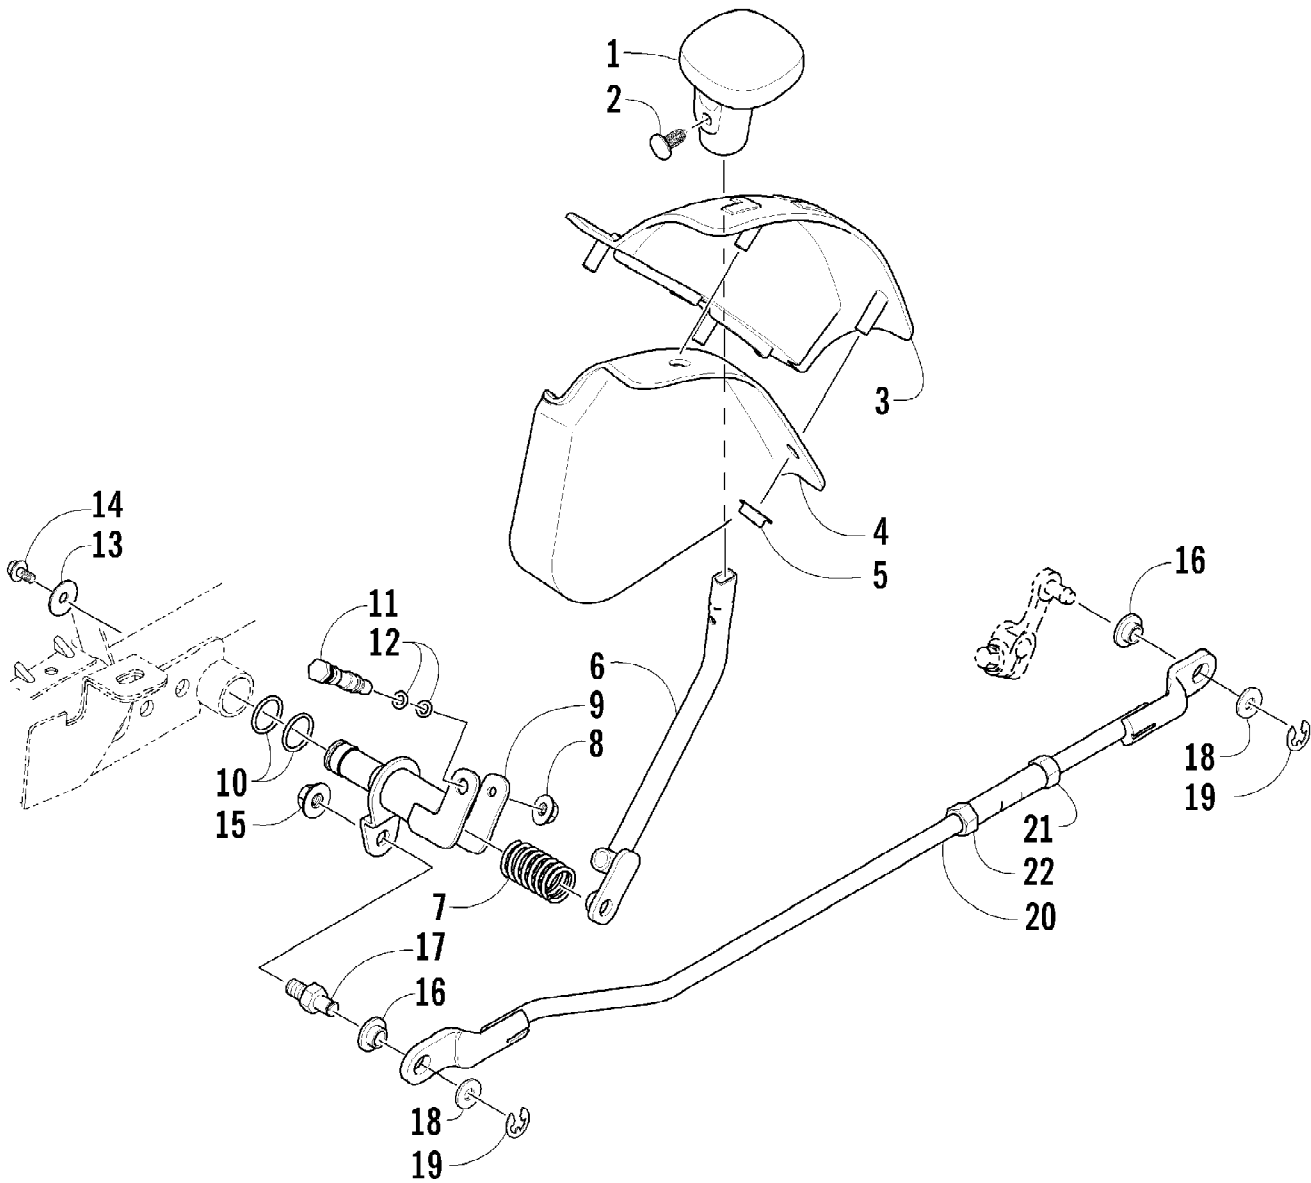

2009 ATV 550 TRV STEEL BLUE (A2009TBO4EUSV)
SHIFT LEVER ASSEMBLY

Page 69 of 87

Ref #	Part Number	Qty	S/P/F	Description
1	0402-843	1	/P	Knob, Shift
2	0423-345	1		Clip, Retaining
3	1402-576	1		Plate, Shift
4	2406-345	1		Shield, Shift Plate
5	0423-357	4		Nut, Stamped
6	0502-659	1		Lever, Shift
7	0402-678	1	/P	Spring, Shift Lever
8	8424-602	1	/P	Nut
9	1502-332	1		Actuator, Shift
10	0423-299	2	/P	O-Ring
11	0402-675	1		Axle, Pivot
12	0423-182	2	/P	O-Ring
13	0423-087	1		Washer
14	8408-812	1		Screw, Cap
15	8424-802	1		Nut
16	0423-091	2		Bushing
17	1402-621	1		Pin, Mounting
18	0623-094	2		Washer
19	0423-169	2	/P	E-Ring
20	1502-200	1		Linkage, Shift - Assembly (inc. 21-22)
21	0623-294	1		Nut, Hex - Right-Hand Thread
22	0123-917	1	/P	Nut, Hex - Left-Hand Thread