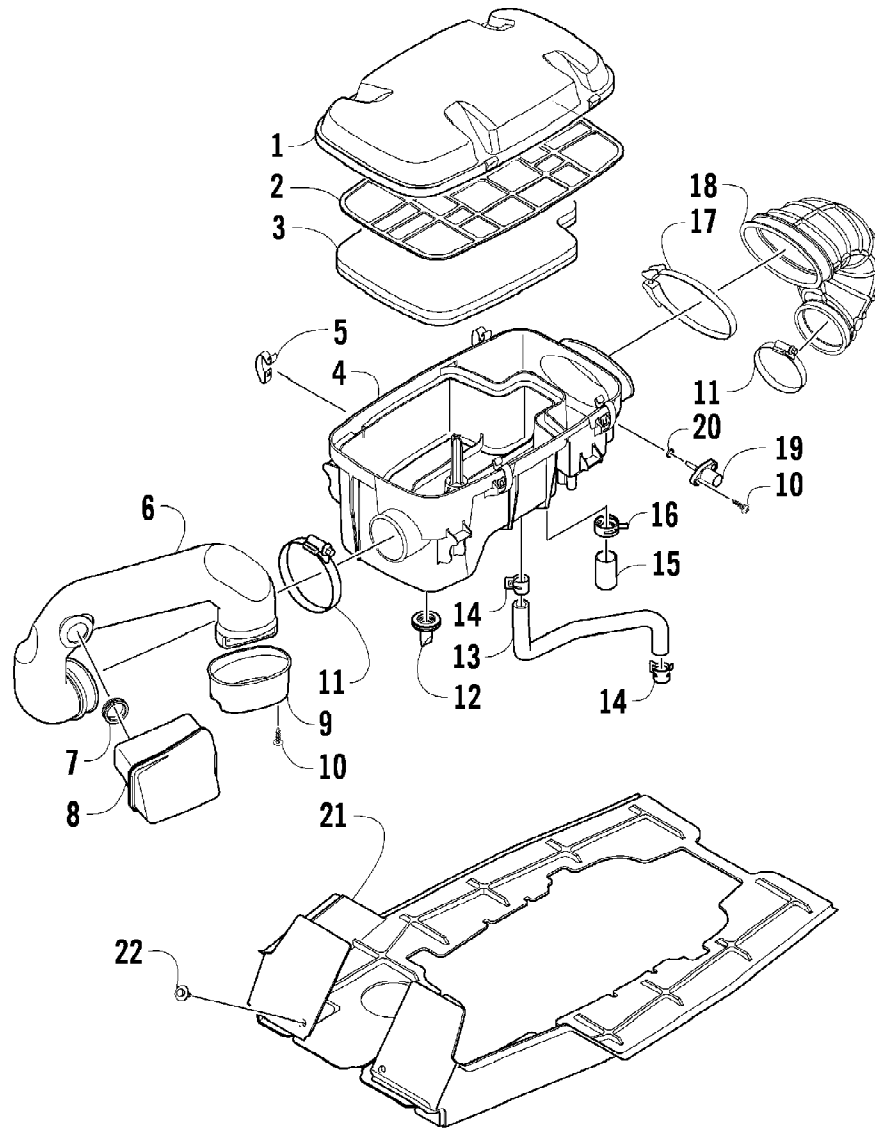

2009 ATV 550 TRV STEEL BLUE (A2009TBO4EUSV)
AIR INTAKE ASSEMBLY

2009 ATV 550 TRV STEEL BLUE (A2009TBO4EUSV)
AIR INTAKE ASSEMBLY

Page 2 of 87

Ref #	Part Number	Qty	S/P/F	Description
1	0470-850	1	S	Cover, Intake
2	0470-560	1		Screen, Air Filter
3	0470-558	1		Filter, Air
4	0470-728	1		Housing, Intake
5	0423-455	4		Clip, Spring
6	0470-749	1		Duct, Engine Intake
7	0423-763	1		Grommet
8	0570-215	1		Resonator
9	0470-729	1		Boot
10	0423-342	4	/P	Screw, Self-Tapping
11	0423-019	2		Clamp, Boot
12	0470-442	1	/P	Valve, Drain
13	0410-172	1	/P	Hose, Vent
14	1623-281	2		Clamp, Hose
15	0423-766	1		Cap, Drain
16	1623-287	1		Clamp
17	0423-554	1		Clamp, Boot
18	0470-511	1		Boot
19	0430-055	1		Sensor, Air Temperature (inc. 20)
20	5507-224	1		O-Ring
21	2406-604	1		Panel, Shield
22	0623-362	2		Rivet, Reinstallable