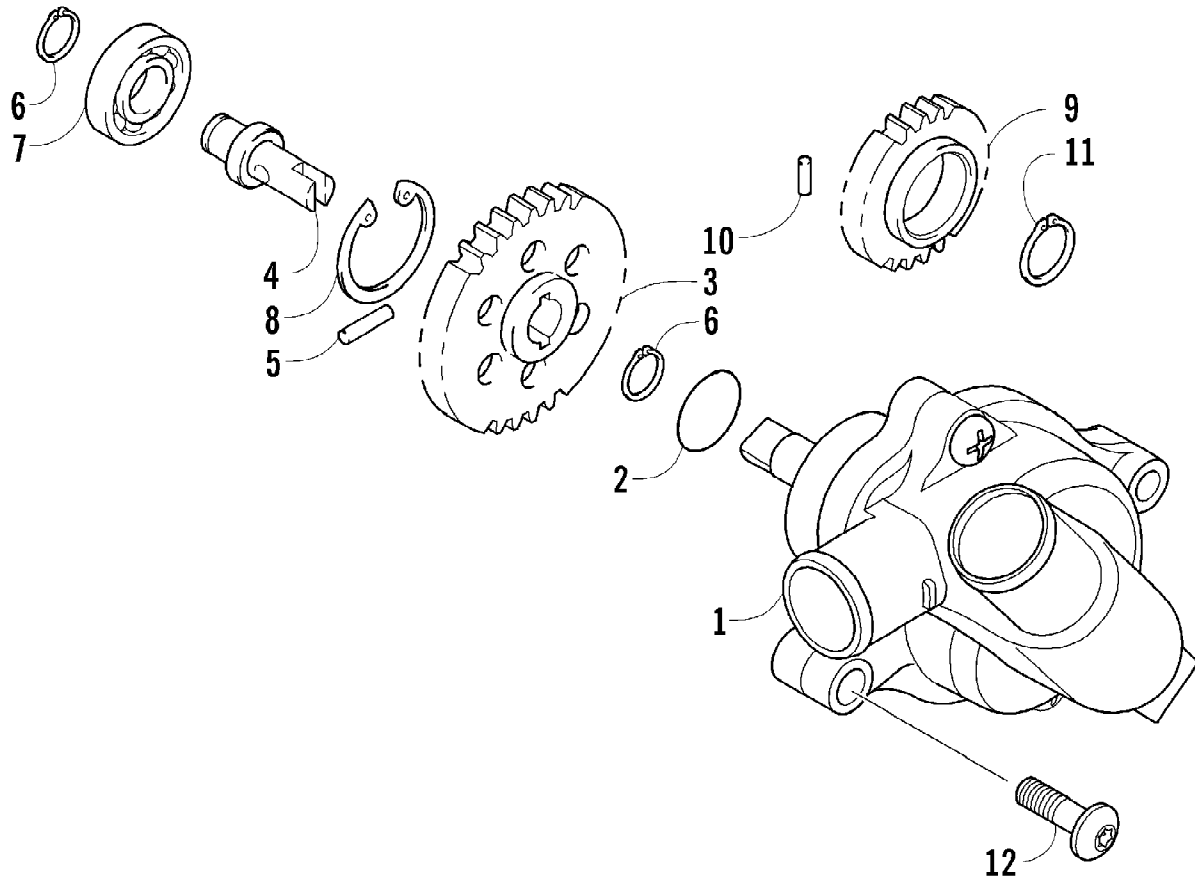

2009 ATV 550 TRV STEEL BLUE (A2009TBO4EUSV)  
THROTTLE BODY ASSEMBLY

Page 79 of 87

Ref #	Part Number	Qty	S/P/F	Description
1	0470-753	1		Throttle - Assembly (inc. 2-19)
2	0	1	F	Throttle Body
3	0430-072	1		Sensor, Throttle Position
4	5507-234	1		O-Ring
5	5507-231	1		Screw, Machine
6	0430-074	1		Valve, ISC
7	5507-233	1		O-Ring
8	5507-238	1		Screw, Machine
9	0470-687	1		Rail, Fuel
10	0470-767	1		O-Ring
11	0470-762	1		Injector, Fuel
12	0470-768	1		Seal
13	5507-227	1		Bracket, MAP Sensor
14	5507-117	2	/P	Screw, Machine
15	0430-073	1		Sensor, MAP
16	5507-232	1		O-Ring
17	5507-229	1		Plate, ISC Valve
18	5507-223	1		Cover
19	5507-037	1	/P	Screw, Machine
20	0487-057	1		Cable, Throttle

2009 ATV 550 TRV STEEL BLUE (A2009TBO4EUSV)  
TRANSMISSION ASSEMBLY

2009 ATV 550 TRV STEEL BLUE (A2009TBO4EUSV)  
TRANSMISSION ASSEMBLY

Page 81 of 87

Ref #	Part Number	Qty	S/P/F	Description
1	0823-157	1	S/P	Pulley, Driven - Assembly (inc. 2-4)
2	0823-176	3	/P	Shoe, Cam
3	0823-177	3		Screw, Machine
4	0823-178	1		Nut
5	0827-010	1		Nut
6	0828-106	1		Washer
7	0823-008	1		Plate, Movable Drive Face
8	0823-010	4		Damper, Movable Drive Face
9	0823-159	1		Face, Movable Drive
10	0823-013	1		Belt, Drive
11	0823-149	1		Spacer
12	0823-167	8	/P	Roller
13	0823-156	1	/P	Face, Fixed Drive
14	0823-131	1		Shroud, Drive Face
15	0623-914	6		Screw, Self-Tapping
16	0823-015	1		Spacer, Fixed Drive Face
17	0470-531	1		O-Ring
18	0823-096	1	S	Housing, Clutch - Assembly (inc. 19)
19	0830-189	1	/P	Seal
20	0827-011	1		Nut
21	0823-018	1		Clutch, One-Way
22	0823-098	1	S	Clutch, Centrifugal - 6 Plate