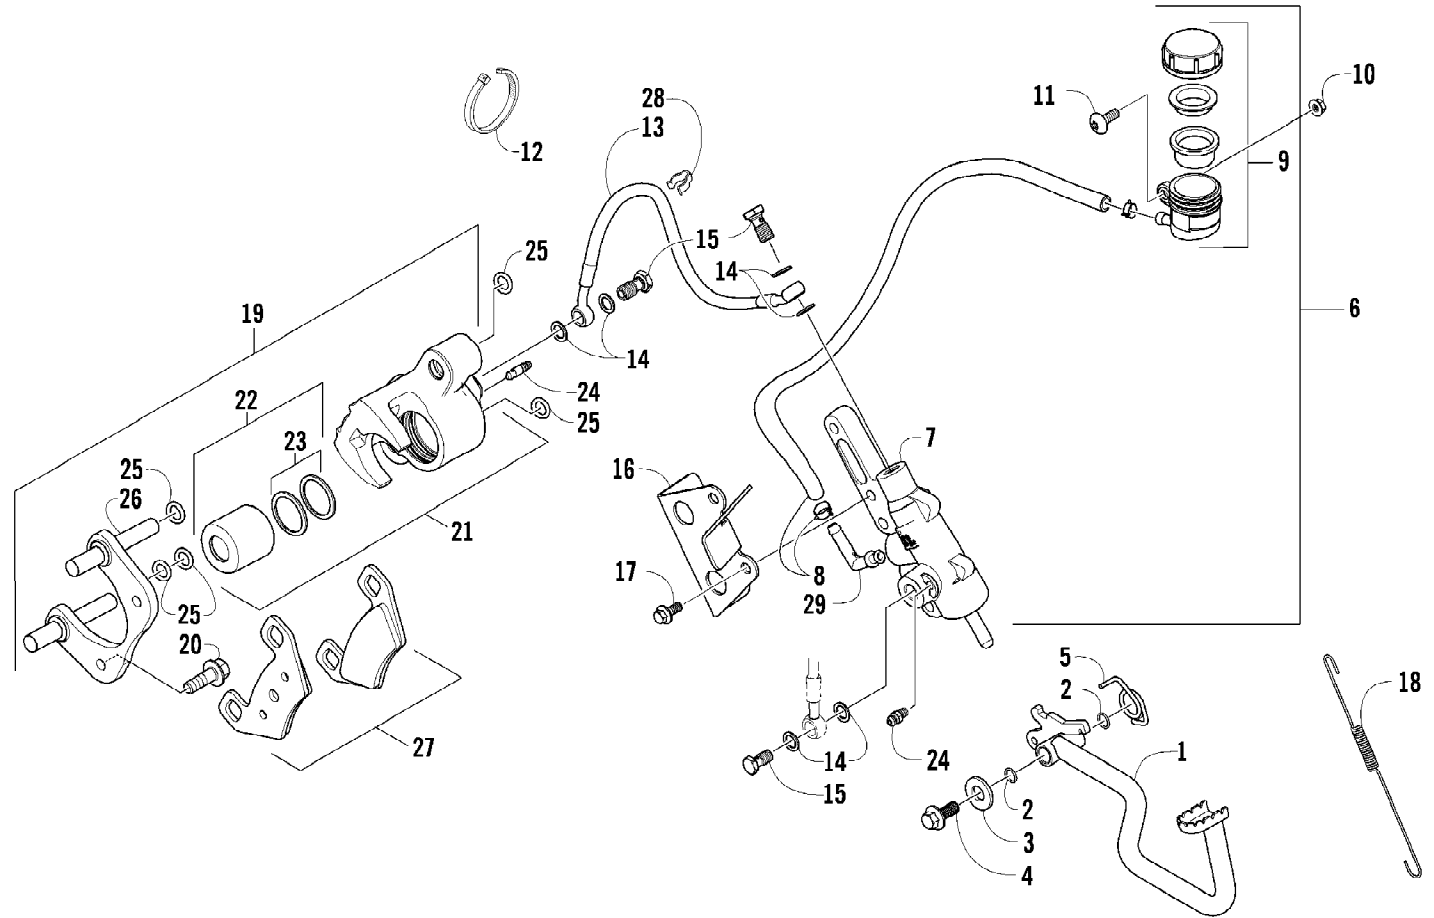

2009 ATV 550 TRV STEEL BLUE (A2009TBO4EUSV)  
AUXILIARY BRAKE ASSEMBLY

2009 ATV 550 TRV STEEL BLUE (A2009TBO4EUSV)  
AUXILIARY BRAKE ASSEMBLY

Page 4 of 87

Ref #	Part Number	Qty	S/P/F	Description
	1502-294	1		Master Cylinder Replacement Kit
1	1502-063	1		Lever, Brake
2	1602-213	2	/P	O-Ring
3	8050-252	1		Washer
4	8408-816	1		Screw, Cap
5	0502-807	1		Spring, Brake Lever
6	1502-293	1		Brake Assembly (inc. 7-9)
7	0	1	F	Master Cylinder
8	0	1	F	Hose, Brake Reservoir w/Clamps
9	1502-155	1		Reservoir, Brake w/Clamp
10	0623-038	1		Nut w/Washer
11	8476-616	1		Screw, Machine
12	0123-788	AR	/P	Cable Tie - 8 in.
13	1502-140	1		Hose, Brake
14	0423-178	6		Washer, Crush
15	0423-413	3		Bolt, Banjo-Fitting
16	0502-840	1		Bracket, Switch
17	8408-625	2		Screw, Cap
18	0502-785	1		Spring, Brake Switch
19	1436-163	1		Caliper, Brake (inc. 20-23, one No. 24, and 25-27)
20	8408-821	2	/P	Screw, Cap
21	1436-161	1	/P	Housing, Caliper - Assembly - Right Rear (inc. 20, 22-23, and one No. 24)
22	0502-606	1		Piston/Seal Set (inc. 23)
23	0502-607	1		Seal Set
24	0502-609	2	/P	Valve, Bleed
25	0502-608	1		O-Ring, Guide - Set
26	0502-605	1		Bracket Assembly
27	1436-165	1	S	Pad, Brake - Set
28	1502-115	2		Clip, Brake Hose
29	1502-296	1	/P	Adapter, Hose

2009 ATV 550 TRV STEEL BLUE (A2009TBO4EUSV)  
CAM CHAIN ASSEMBLY

Page 8 of 87

Ref #	Part Number	Qty	S/P/F	Description
1	0810-001	1		Chain, Cam
2	0810-002	1		Guide, Chain
3	0810-003	1		Tensioner, Chain
4	0826-036	1		Pivot, Tensioner
5	0830-025	1		Washer, Crush
6	0810-004	1		Adjuster, Tensioner - Assembly
7	0830-018	1		Gasket
8	8468-625	2		Screw, Machine
9	0830-107	2		Gasket
10	8400-610	1		Screw, Cap
11	0828-129	1		Washer