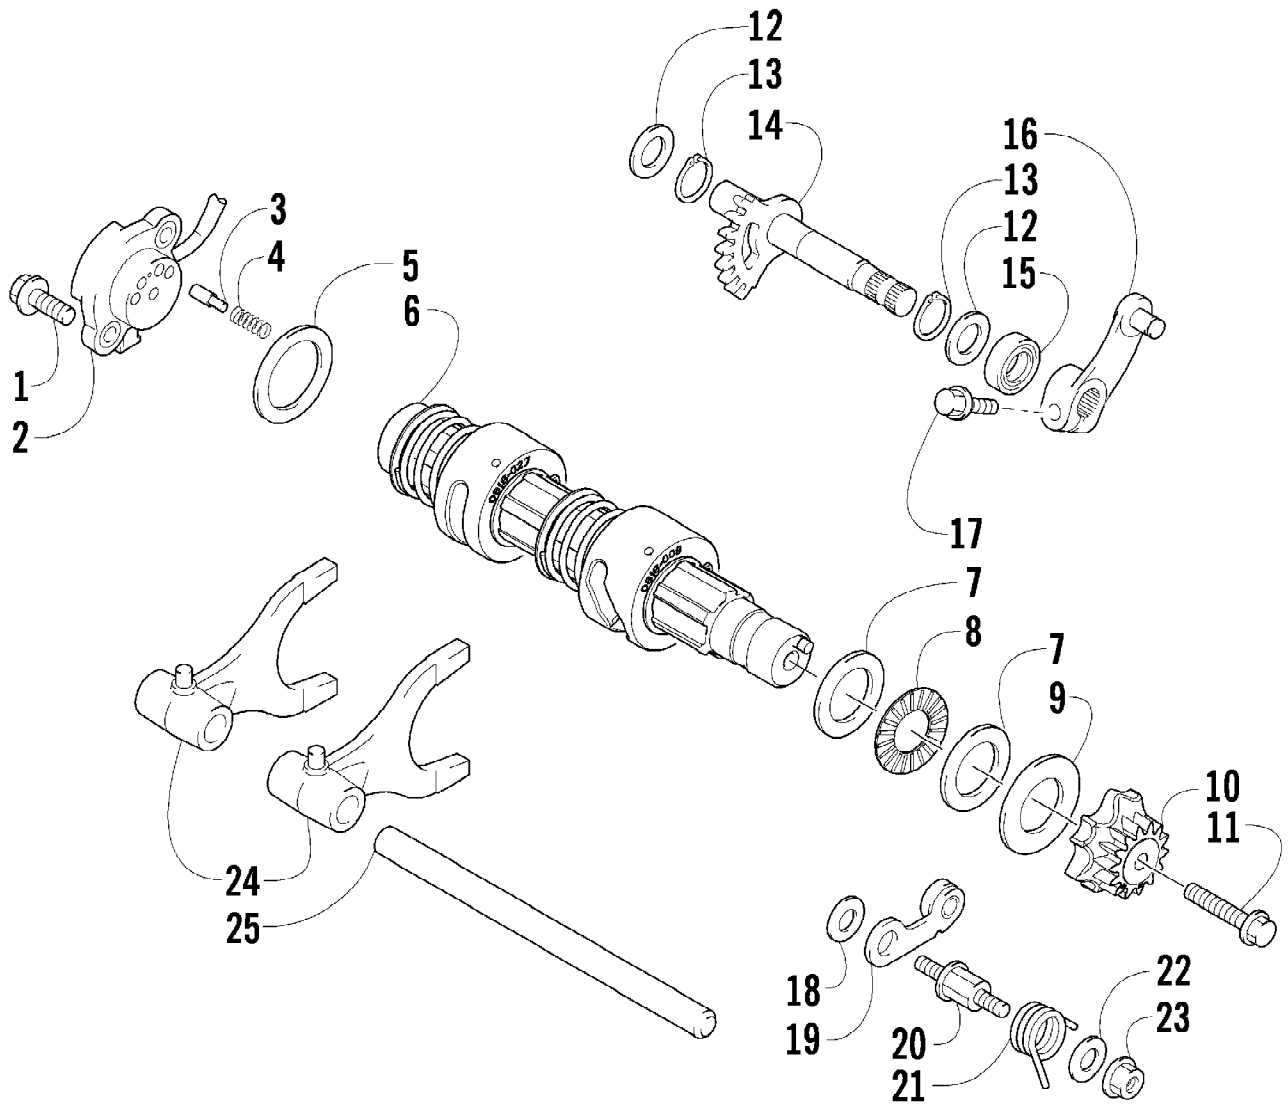

2009 ATV 550 TRV STEEL BLUE (A2009TBO4EUSV)
GEAR SHIFTING ASSEMBLY

Page 41 of 87

Ref #	Part Number	Qty	S/P/F	Description
1	8470-520	2		Screw, Machine
2	0409-090	1	/P	Switch, Gear Shift Position
3	0818-013	2		Contact
4	0818-017	2		Spring
5	0828-040	1		Washer
6	0818-046	1		Shaft, Gear Shift - Assembly
7	0828-095	2		Washer
8	0832-052	1	/P	Bearing, Thrust
9	0828-037	1		Washer
10	0818-089	1	/P	Plate, Gear Shift Cam
11	0826-006	1		Screw, Cap
12	0828-036	2		Washer
13	0831-010	2		Ring, Retaining
14	0818-007	1	/P	Shaft, Sub-Gear Shift
15	0830-044	1		Seal, Sub-Gear Shift Shaft
16	0818-014	1		Arm, Select
17	8468-620	1	/P	Screw, Machine
18	0828-038	1		Washer
19	0818-002	1		Stopper, Cam
20	0818-004	1		Support, Cam Stopper
21	0818-090	1		Spring
22	0828-035	1		Washer
23	8424-602	1	/P	Nut
24	0818-072	2	/P	Fork, Shift
25	0818-006	1		Shaft, Shift Fork