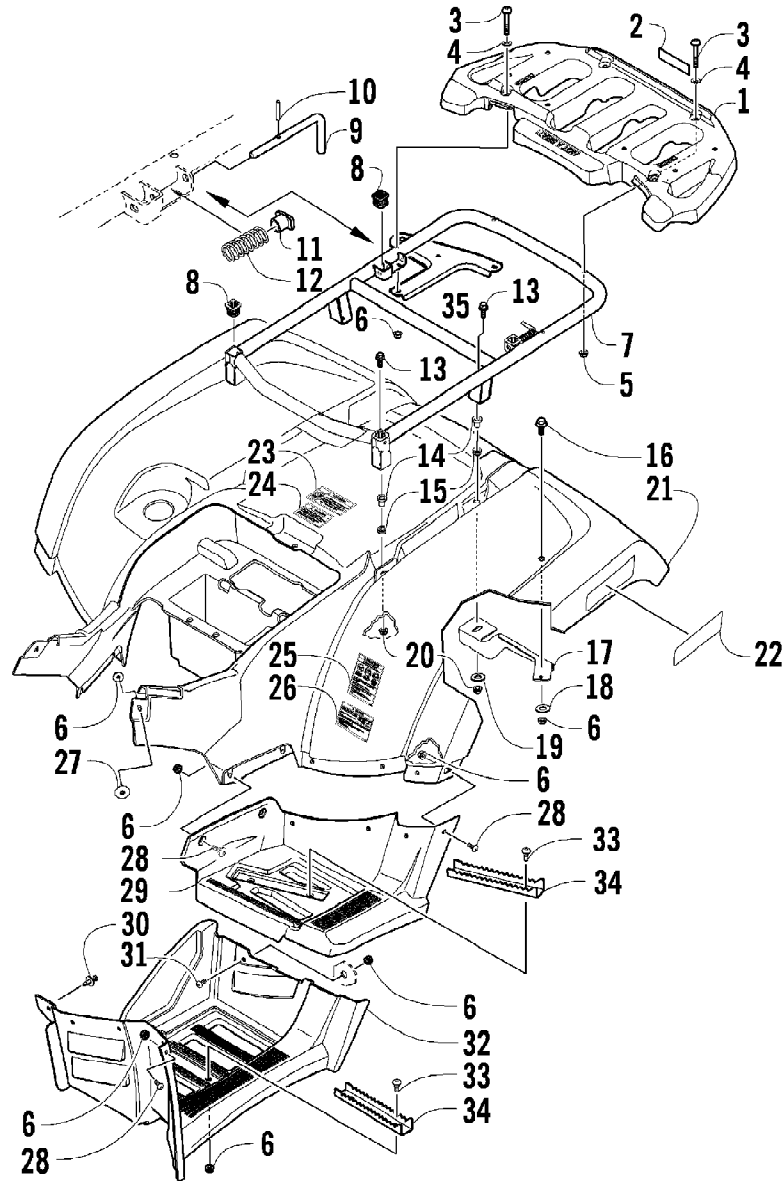

2009 ATV 550 TRV STEEL BLUE (A2009TBO4EUSV)
REAR RACK, BODY PANEL, AND FOOTWELL ASSEMBLIES

2009 ATV 550 TRV STEEL BLUE (A2009TBO4EUSV)
REAR RACK, BODY PANEL, AND FOOTWELL ASSEMBLIES

Ref #	Part Number	Qty	S/P/F	Description
1	2516-339	1	/P	Cover, Rack (inc. 2)
2	1411-201	1		Decal, Warning - Load
3	8410-640	4		Screw, Cap
4	8050-223	4		Washer
5	0423-891	2		Nut, Cap
6	0423-540	38		Nut, Lock
7	2516-169	1		Rack, Rear - Assembly (inc. 8-12)
8	0441-592	4	/P	Bushing
9	0541-504	2		Pin - Assembly (inc. 10-12)
10	0423-635	2		Pin, Roll
11	0423-677	2		Bushing, Flanged
12	0423-636	2		Spring
13	8410-835	4		Screw, Cap
14	0423-669	4		Spacer
15	0423-465	4		Grommet
16	0423-654	2		Screw, Shoulder
17	2506-092	1		Bracket, Rear Fender - Right
17	2506-093	1		Bracket, Rear Fender - Left
18	8050-222	2	/P	Washer
19	0423-087	2		Washer
20	8432-802	4		Nut, Lock
21	2516-085	1	S	Fender, Rear - Assembly (inc. 22-26)
22	1411-592	1	/P	Decal, Reflector - Rear - Right
22	1411-593	1	/P	Decal, Reflector - Rear - Left
23	1411-269	1		Decal, Warning - Passenger
24	1411-251	1		Decal, Warning - Seat/Passenger
25	1411-956	1		Decal, Passenger
26	1411-957	1	S	Decal, Warning - Tire Pressure
27	0423-101	2		Screw, Shoulder
28	0423-419	22		Screw, Machine
29	2406-042	1		Footwell, Rear - Right
29	2406-043	1		Footwell, Rear - Left
30	0623-362	2		Rivet, Reinstallable
31	8477-620	2		Screw, Machine
32	1506-813	1		Footwell - Right
32	2406-471	1	/P	Footwell - Left
33	0423-355	8		Screw, Shoulder
34	1506-125	4	/P	Footpeg
35	2506-926	1		Bracket, Mounting - Safety Flag