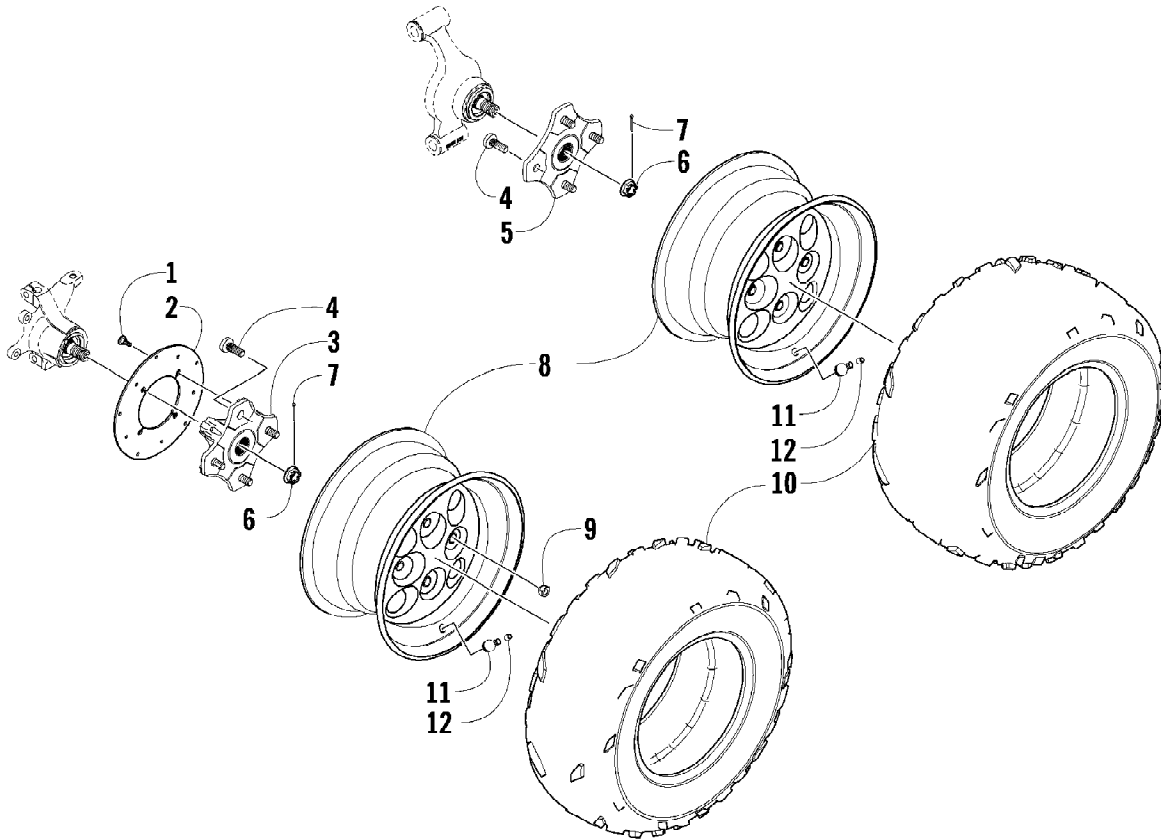

2009 ATV 550 TRV STEEL BLUE (A2009TBO4EUSV)
WHEEL AND TIRE ASSEMBLY

2009 ATV 550 TRV STEEL BLUE (A2009TBO4EUSV)
WHEEL AND TIRE ASSEMBLY

Page 85 of 87

Ref #	Part Number	Qty	S/P/F	Description
1	0423-557	12		Screw, Shoulder
2	1436-164	3	/P	Disc, Brake
3	3323-100	2	S	Hub, Wheel - Front (inc. 4)
4	0402-974	16	/P	Stud
5	3323-113	1	/P	Hub, Wheel - Rear - Left (inc. 4)
5	3323-100	1	S	Hub, Wheel - Rear - Right (inc. 4)
6	0423-607	4		Nut, Castle
7	0423-407	4		Pin, Cotter
8	1402-776	2		Wheel - Front
8	1402-777	2		Wheel - Rear
9	0423-408	16	/P	Nut, Lug
10	1402-658	2		Tire - Front
10	1402-659	2		Tire - Rear
11	0402-064	4		Stem, Valve (inc. 12)
12	0402-140	4		Cap, Valve Stem