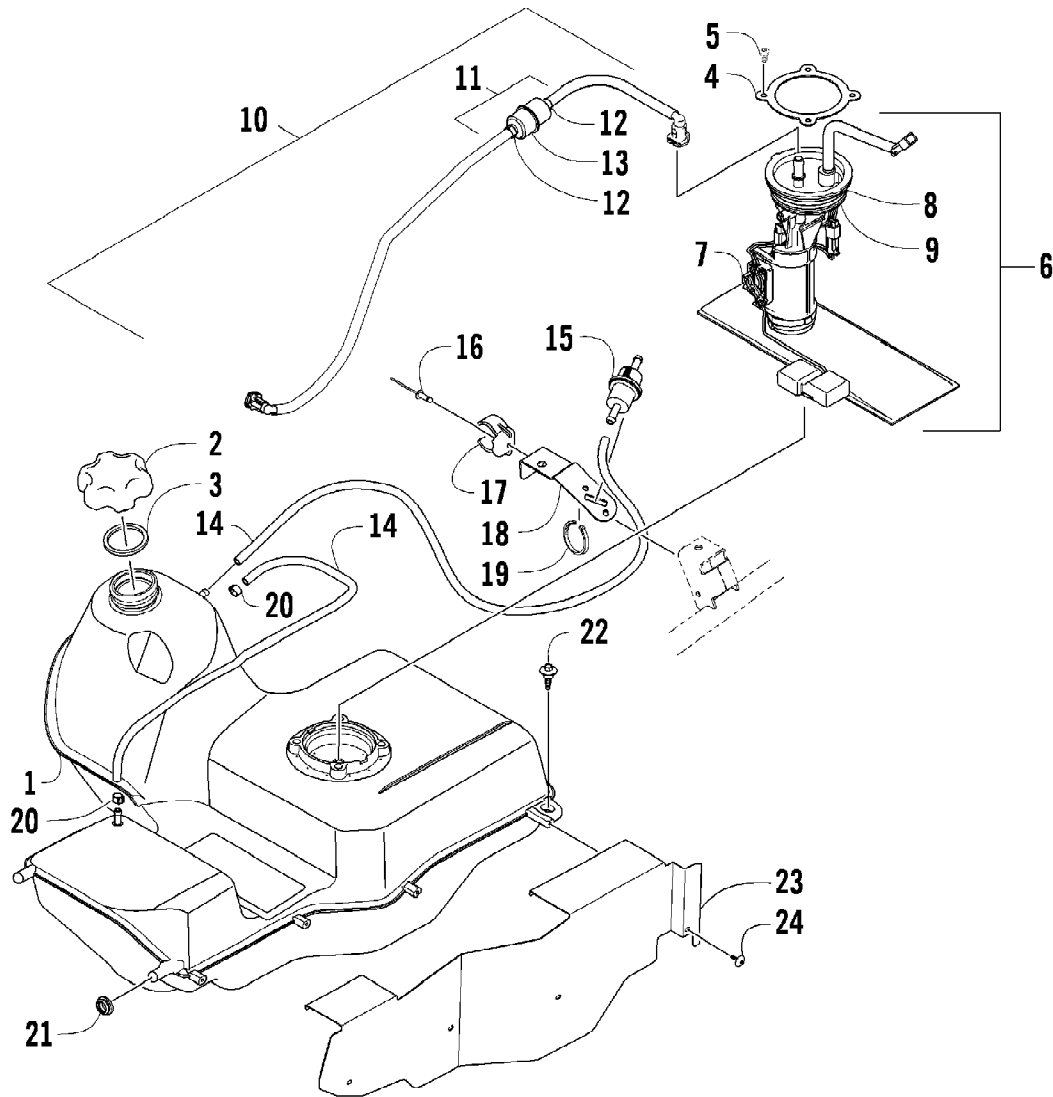

2009 ATV 550 TRV STEEL BLUE (A2009TBO4EUSV)
GAS TANK ASSEMBLY

Page 39 of 87

Ref #	Part Number	Qty	S/P/F	Description
1	0570-206	1		Tank, Gas - Assembly (inc. 2-5)
2	0470-438	1	/P	Cap, Gas Tank (inc. 3)
3	0109-733	1	/P	Gasket, Gas Tank Cap
4	0470-606	1		Plate, Mounting - Fuel Pump
5	8476-612	4		Screw, Machine
6	0570-271	1	/P	Pump, Fuel - Assembly (inc. 7-9)
7	0570-252	1	/P	Sensor, Fuel Level - Kit (inc. 8-9)
8	0470-614	1		Seal, Fuel Pump
9	0470-613	1		Seal, Fuel Pump
10	0570-277	1		Hose, Gasline - Assembly (inc. 11-13)
11	0570-246	1		Filter, Fuel - Kit (inc. 12-13)
12	0	2	F	Clamp, Hose
13	0	1	F	Filter, Fuel
14	0410-070	AR	/P	Hose, Gasline - 25 ft
15	0510-335	1	/P	Filter, In-Line
16	8060-628	1		Rivet
17	1670-826	1		Bracket, Fuel Filter
18	0470-794	1		Bracket, Filter Mounting
19	0123-788	AR	/P	Tie, Cable - 8 in.
20	0423-688	2		Clamp, Hose
21	0423-460	2		Grommet
22	0423-732	2		Screw, Shoulder
23	0470-822	1		Shield, Heat
24	0623-797	4		Screw, Self-Tapping