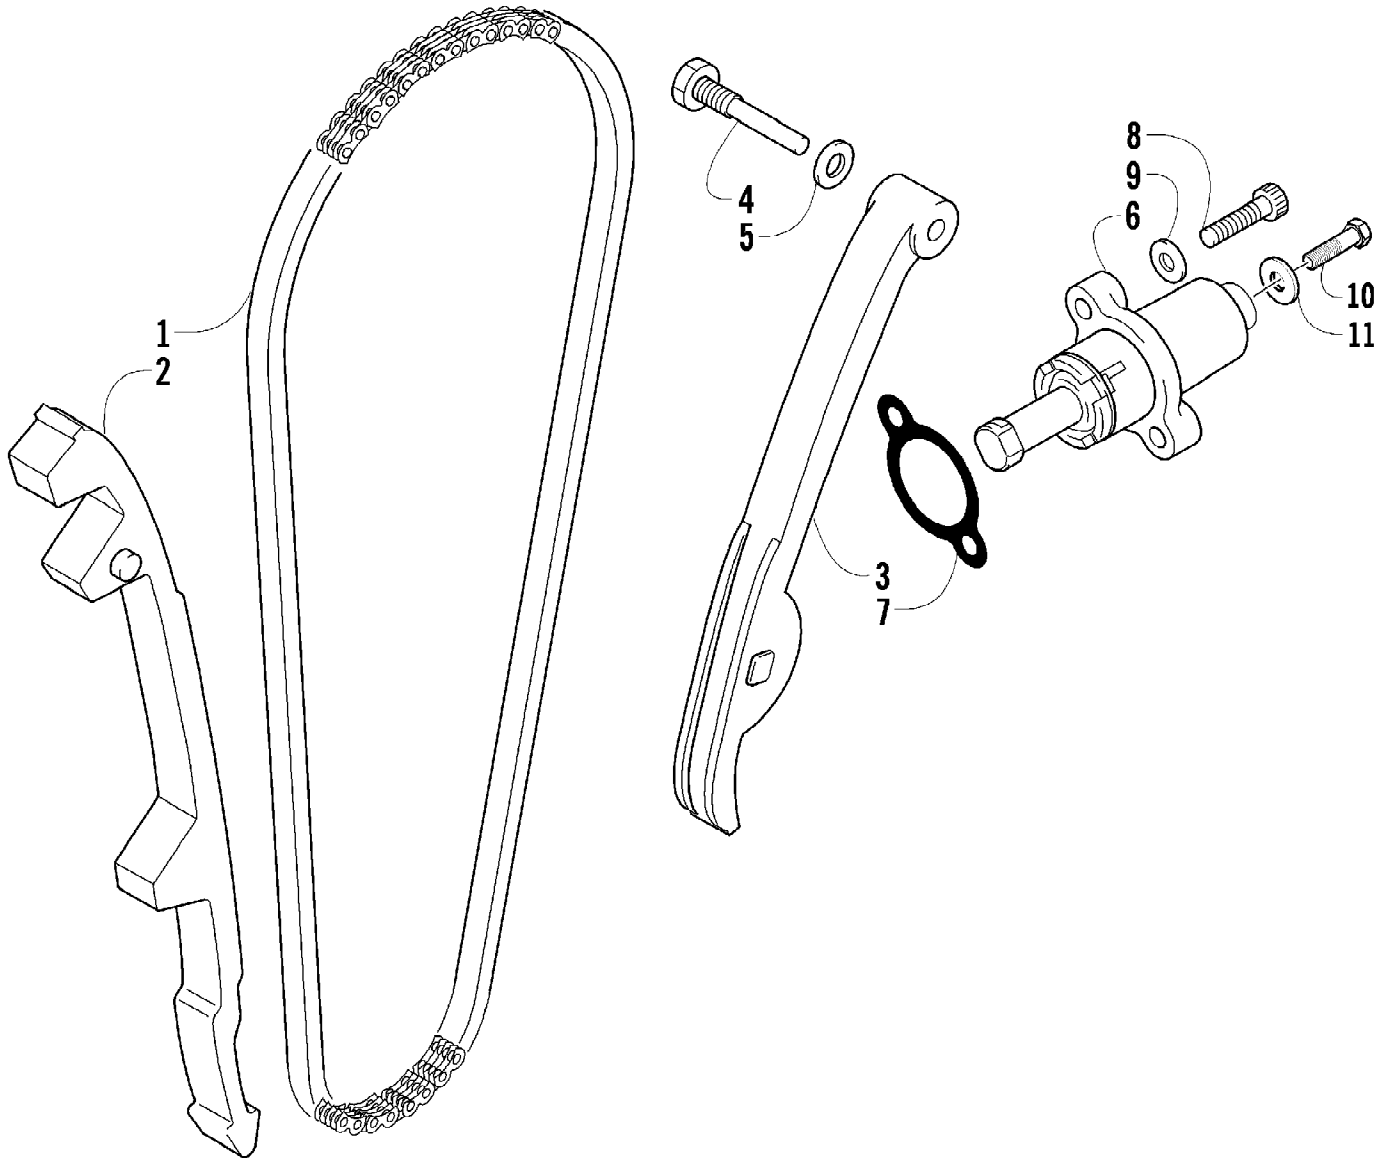

2009 ATV 550 TRV STEEL BLUE (A2009TBO4EUSV)  
AUXILIARY BRAKE ASSEMBLY

2009 ATV 550 TRV STEEL BLUE (A2009TBO4EUSV)  
AUXILIARY BRAKE ASSEMBLY

Page 4 of 87

Ref #	Part Number	Qty	S/P/F	Description
	1502-294	1		Master Cylinder Replacement Kit
1	1502-063	1		Lever, Brake
2	1602-213	2	/P	O-Ring
3	8050-252	1		Washer
4	8408-816	1		Screw, Cap
5	0502-807	1		Spring, Brake Lever
6	1502-293	1		Brake Assembly (inc. 7-9)
7	0	1	F	Master Cylinder
8	0	1	F	Hose, Brake Reservoir w/Clamps
9	1502-155	1		Reservoir, Brake w/Clamp
10	0623-038	1		Nut w/Washer
11	8476-616	1		Screw, Machine
12	0123-788	AR	/P	Cable Tie - 8 in.
13	1502-140	1		Hose, Brake
14	0423-178	6		Washer, Crush
15	0423-413	3		Bolt, Banjo-Fitting
16	0502-840	1		Bracket, Switch
17	8408-625	2		Screw, Cap
18	0502-785	1		Spring, Brake Switch
19	1436-163	1		Caliper, Brake (inc. 20-23, one No. 24, and 25-27)
20	8408-821	2	/P	Screw, Cap
21	1436-161	1	/P	Housing, Caliper - Assembly - Right Rear (inc. 20, 22-23, and one No. 24)
22	0502-606	1		Piston/Seal Set (inc. 23)
23	0502-607	1		Seal Set
24	0502-609	2	/P	Valve, Bleed
25	0502-608	1		O-Ring, Guide - Set
26	0502-605	1		Bracket Assembly
27	1436-165	1	S	Pad, Brake - Set
28	1502-115	2		Clip, Brake Hose
29	1502-296	1	/P	Adapter, Hose

2009 ATV 550 TRV STEEL BLUE (A2009TBO4EUSV)  
CAM CHAIN ASSEMBLY

Page 8 of 87

Ref #	Part Number	Qty	S/P/F	Description
1	0810-001	1		Chain, Cam
2	0810-002	1		Guide, Chain
3	0810-003	1		Tensioner, Chain
4	0826-036	1		Pivot, Tensioner
5	0830-025	1		Washer, Crush
6	0810-004	1		Adjuster, Tensioner - Assembly
7	0830-018	1		Gasket
8	8468-625	2		Screw, Machine
9	0830-107	2		Gasket
10	8400-610	1		Screw, Cap
11	0828-129	1		Washer