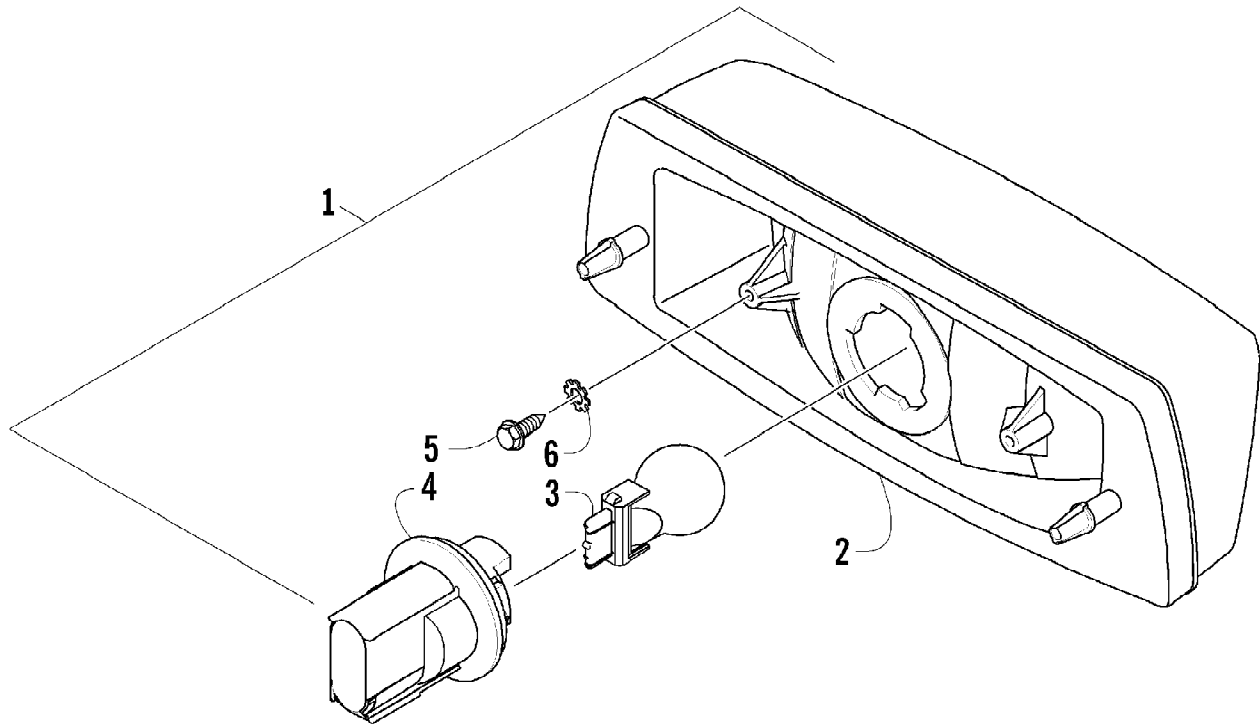

2009 ATV 550 TRV STEEL BLUE (A2009TBO4EUSV)  
STEERING ASSEMBLY

Page 75 of 87

Ref #	Part Number	Qty	S/P/F	Description
1	8408-860	4		Screw, Cap
2	0405-035	4		Cap, Steering Adjuster
3	0423-505	2		Screw, Shoulder
4	0505-484	1		Cap, Housing
5	0405-138	1		Housing, Lower
6	0405-139	1		Housing, Upper
7	0505-451	1	S	Post, Steering
8	8408-816	2		Screw, Cap
9	0602-233	1		Flange, Bearing
10	0405-052	1		Bearing w/Inverted Oil Seal
11	0423-073	1		Washer
12	8409-020	1	/P	Screw, Cap
13	0505-499	2	/P	Tie Rod - Assembly (inc. 14-20)
14	0505-511	2	/P	End, Tie Rod - Left-Hand Thread - Kit (inc. 15-16 and two No. 21-22)
15	0	2	F	End, Tie Rod - Left-Hand Thread
16	0423-013	2		Nut - Left-Hand Thread
17	0405-281	2	/P	Tie Rod
18	0505-510	2	/P	End, Tie Rod - Right-Hand Thread - Kit (inc. 19-20 and two No. 21-22)
19	0	2	F	End, Tie Rod - Right-Hand Thread
20	8420-002	2	/P	Nut - Right-Hand Thread
21	0423-157	4		Nut, Lock
22	0623-175	4		Pin, Cotter