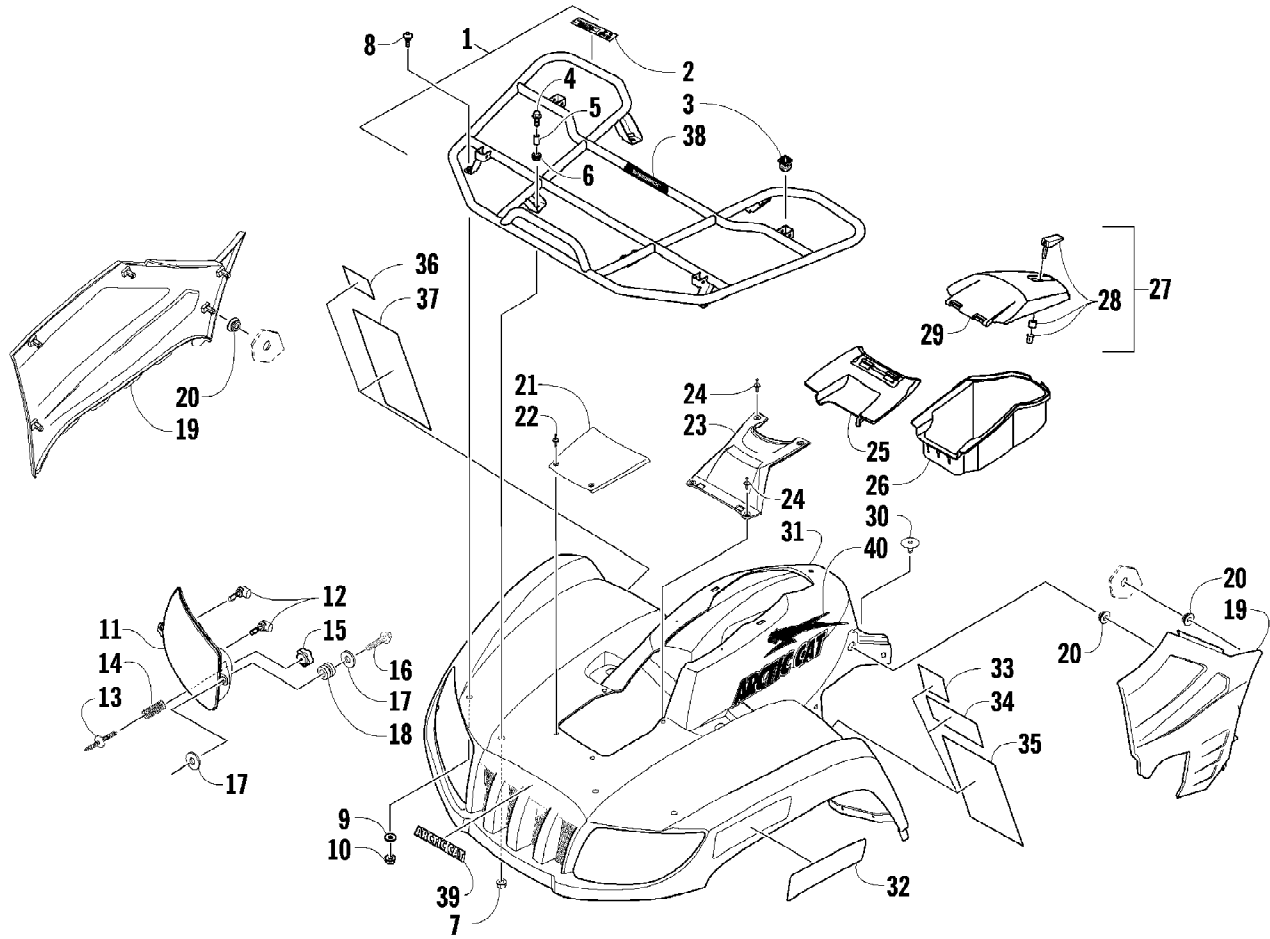

2009 ATV 550 TRV STEEL BLUE (A2009TBO4EUSV)
FRONT RACK, BODY PANEL, AND HEADLIGHT ASSEMBLIES

2009 ATV 550 TRV STEEL BLUE (A2009TBO4EUSV)
FRONT RACK, BODY PANEL, AND HEADLIGHT ASSEMBLIES

Ref #	Part Number	Qty	S/P/F	Description
1	2506-106	1		Rack, Front - Assembly (inc. 2-3)
2	0411-576	1		Decal, Warning - Load
3	0441-592	4	/P	Bushing
4	8410-830	4		Screw, Cap
5	0423-669	4		Spacer
6	0423-465	4		Grommet
7	8432-802	4		Nut, Lock
8	0423-654	2		Screw, Shoulder
9	8050-222	2	/P	Washer
10	0423-540	2		Nut, Lock
11	0509-044	1	/P	Headlight Assembly - Right (inc. 12)
11	0509-035	1		Headlight Assembly - Left (inc. 12)
12	0409-055	4		Bulb, Headlight
13	0423-514	2		Stud, Adjuster - Headlight
14	0423-522	2		Spring, Adjuster
15	0423-513	2		Knob, Adjuster
16	0623-785	4		Screw, Self-Tapping
17	8050-217	8	/P	Washer
18	0423-447	4		Grommet
19	2406-324	1		Panel, Side - Lower - Right
19	2406-421	1		Panel, Side - Lower - Left
20	0423-678	8		Grommet
21	1406-358	1		Cover, Access
22	0423-535	2		Rivet, Reinstallable
23	1406-484	1		Cover, Steering Post
24	0623-362	4		Rivet, Reinstallable
25	0470-513	1		Cover, Storage Box
26	1406-573	1		Box, Storage
27	2506-234	1		Lid, Storage Box w/Latch (inc. 28-29)
28	1406-599	1		Latch, Storage Box
29	0470-514	1		Lid, Storage Box
30	0423-101	2		Screw, Shoulder
31	2516-067	1	S	Panel, Fender - Assembly - Front (inc. 32-37)
32	0411-818	1		Decal, Reflector - Front - Right
32	0411-819	1		Decal, Reflector - Front - Left
33	1411-930	1	S	Decal, Warning - Age
34	1411-574	1		Decal, Warning - Off-Road Only
35	1411-932	1	/P	Decal, Warning - General
36	0411-894	1		Decal, Warning - Turn/Hill
37	1411-250	1		Decal, Warning - Reverse/Pre-Ride
38	1411-050	1	/P	Decal, "Speedrack"
39	1411-725	1		Decal, Front
40	1411-634	1		Decal, Side - Upper Right
40	1411-635	1		Decal, Side - Upper Left