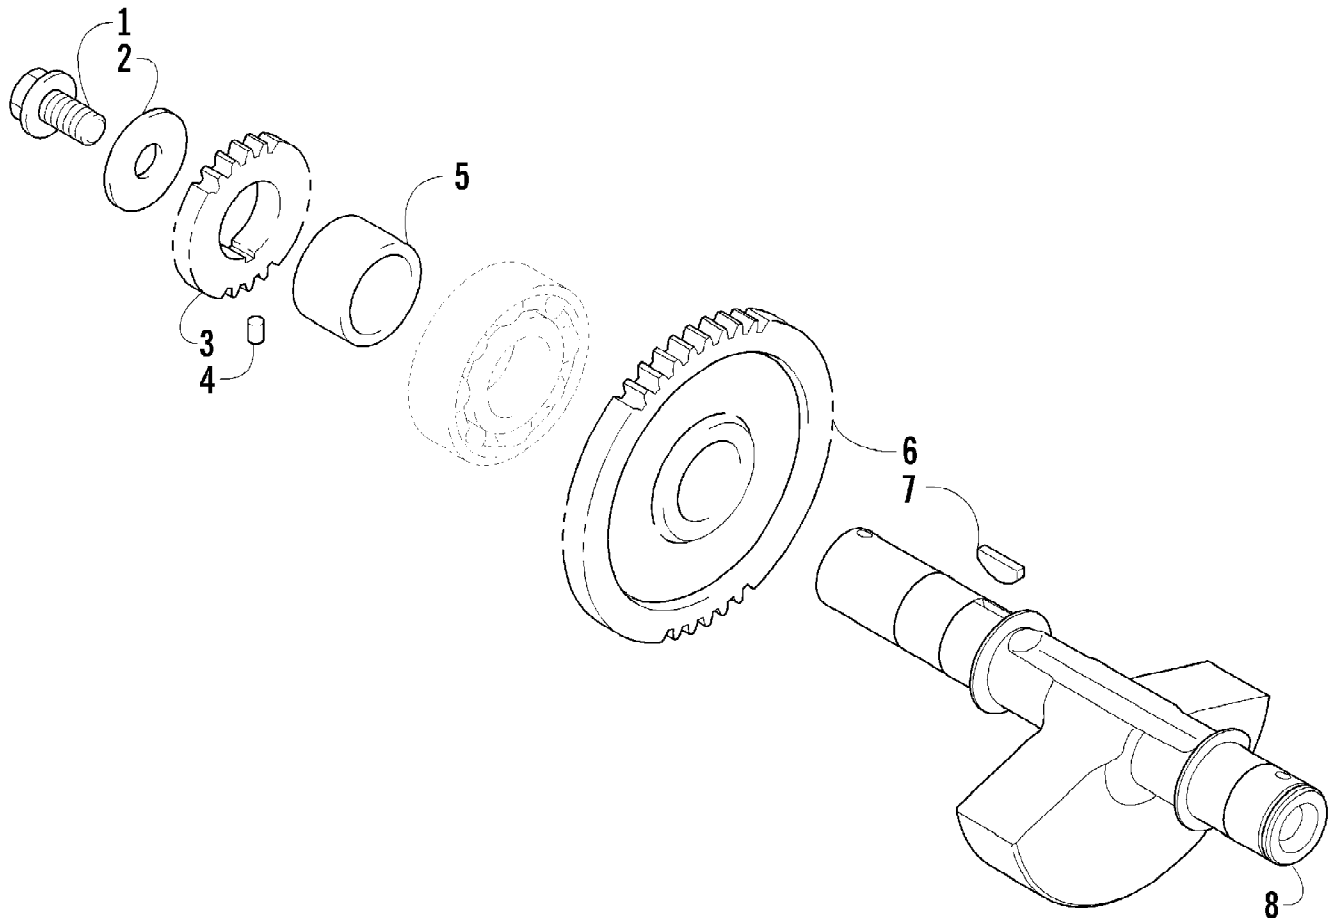

2009 ATV 550 TRV STEEL BLUE (A2009TBO4EUSV)
CRANK BALANCER ASSEMBLY

Page 16 of 87

Ref #	Part Number	Qty	S/P/F	Description
1	0826-033	1		Screw, Cap
2	0828-003	1		Washer
3	0811-003	1		Gear, Oil Pump Drive
4	0829-007	1		Pin, Dowel
5	0811-004	1		Spacer
6	0811-002	1		Gear, Driven
7	0829-006	1		Key
8	0811-017	1		Balancer, Crank