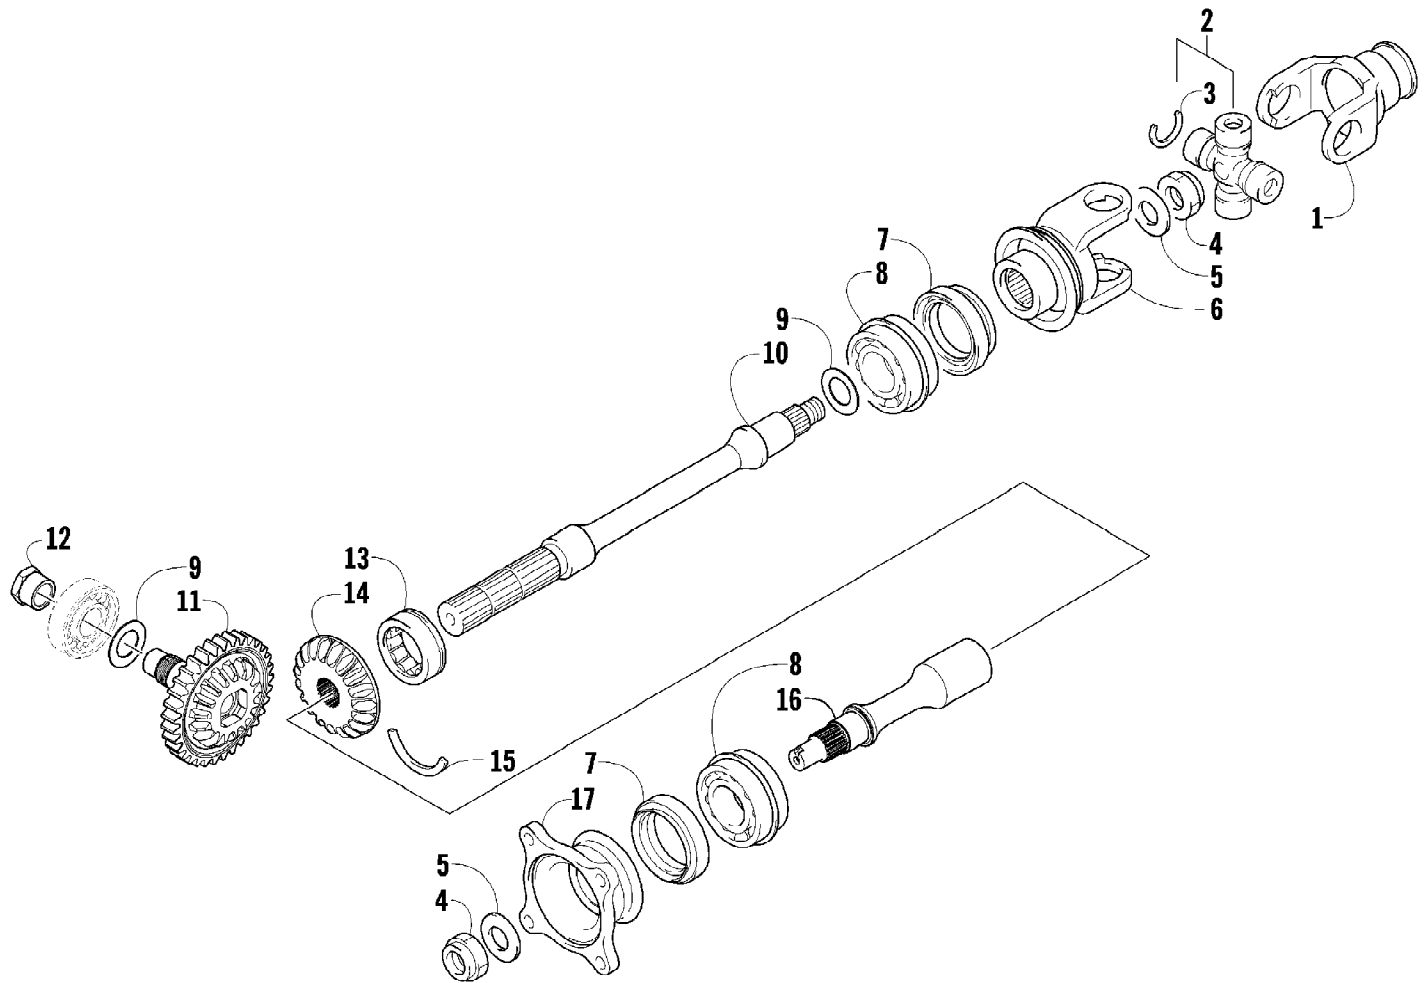

2009 ATV 550 TRV STEEL BLUE (A2009TBO4EUSV)
SECONDARY DRIVE ASSEMBLY

Page 65 of 87

Ref #	Part Number	Qty	S/P/F	Description
1	0819-063	1		Yoke, Propeller Shaft Joint
2	1402-164	1	/P	Joint, Universal - Set (inc. 3)
3	0423-450	4		Ring, Retaining
4	0827-013	2		Nut
5	0828-020	2		Washer
6	0819-061	1		Yoke, Drive Output
7	0830-043	2		Seal, Oil
8	0832-017	2		Bearing
9	0828-021	AR		Shim, 25 x 34 x 0.25 mm
9	0828-022	AR		Shim, 25 x 34 x 0.30 mm
9	0828-023	AR		Shim, 25 x 34 x 0.70 mm
9	0828-024	AR		Shim, 25 x 34 x 0.90 mm
9	0828-025	AR		Shim, 25 x 34 x 0.95 mm
9	0828-026	AR		Shim, 25 x 34 x 1.00 mm
9	0828-027	AR		Shim, 25 x 34 x 1.05 mm
9	0828-028	AR		Shim, 25 x 34 x 1.10 mm
9	0828-029	AR		Shim, 25 x 34 x 1.15 mm
10	0819-003	1	S	Shaft, Secondary Driven - Front
11	0822-107	1		Gear, Secondary Drive
12	0827-052	1		Nut
13	0832-016	1		Bearing
14	0822-106	1		Gear, Secondary Driven
15	0819-011	1		Ring, Driven Bearing
16	0819-053	1		Shaft, Secondary Driven - Rear
17	0819-005	1		Flange, Output Joint