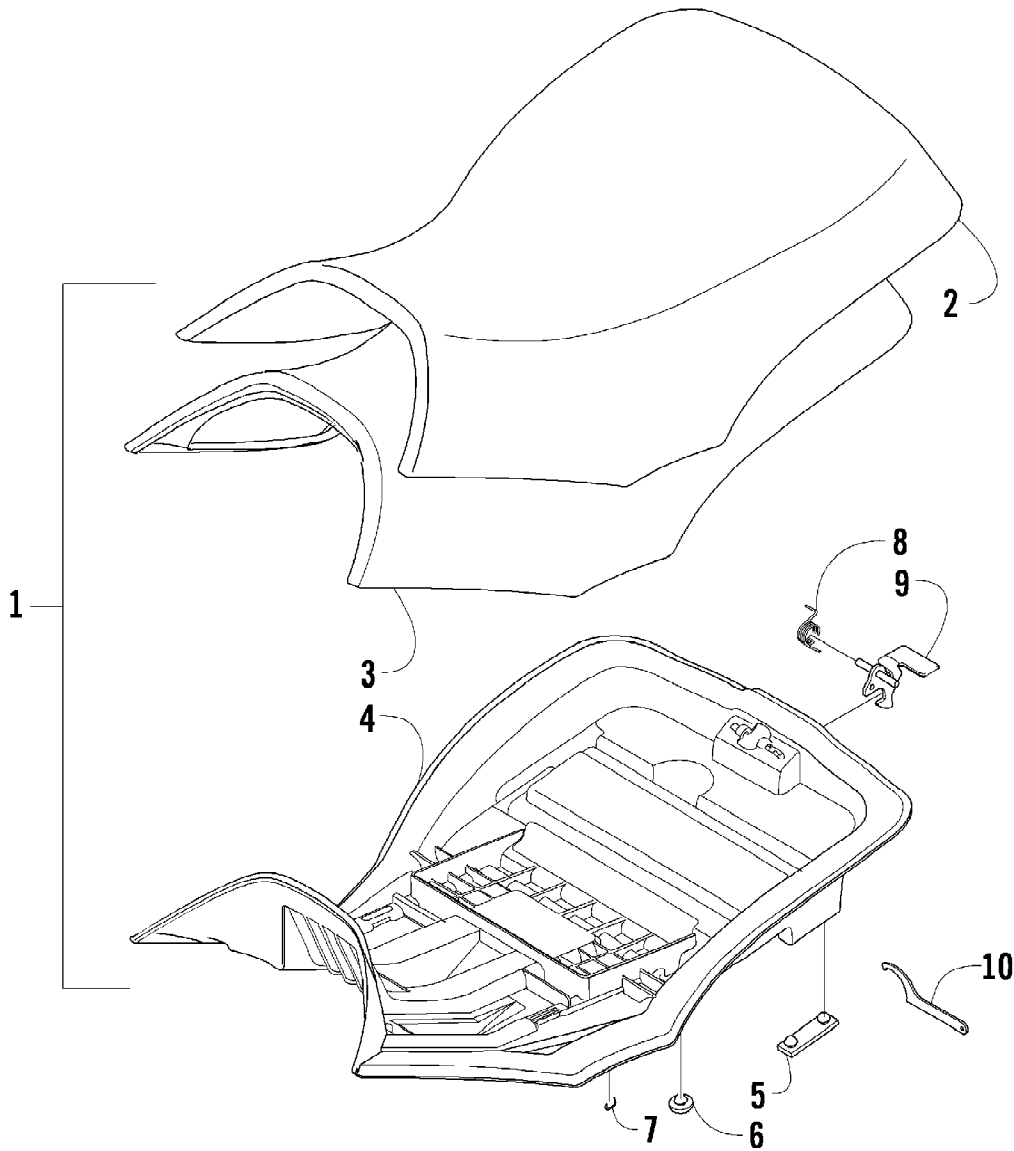

2009 ATV 550 TRV STEEL BLUE (A2009TBO4EUSV)
SEAT ASSEMBLY

Page 63 of 87

Ref #	Part Number	Qty	S/P/F	Description
1	2506-805	1		Seat Assembly (inc. 2-9)
2	2506-756	1		Cover, Seat
3	2506-755	1		Foam, Seat
4	2406-144	1	S/P	Base, Seat - Assembly (inc. 5-6)
5	0406-879	2		Bumper, Seat - Rear
6	0406-877	4	/P	Bumper, Seat - Front
7	0624-528	AR	/P	Staple
8	1406-592	1	/P	Spring, Seat Latch
9	1506-156	1		Latch, Seat
10	0441-587	1		Wrench, Spanner