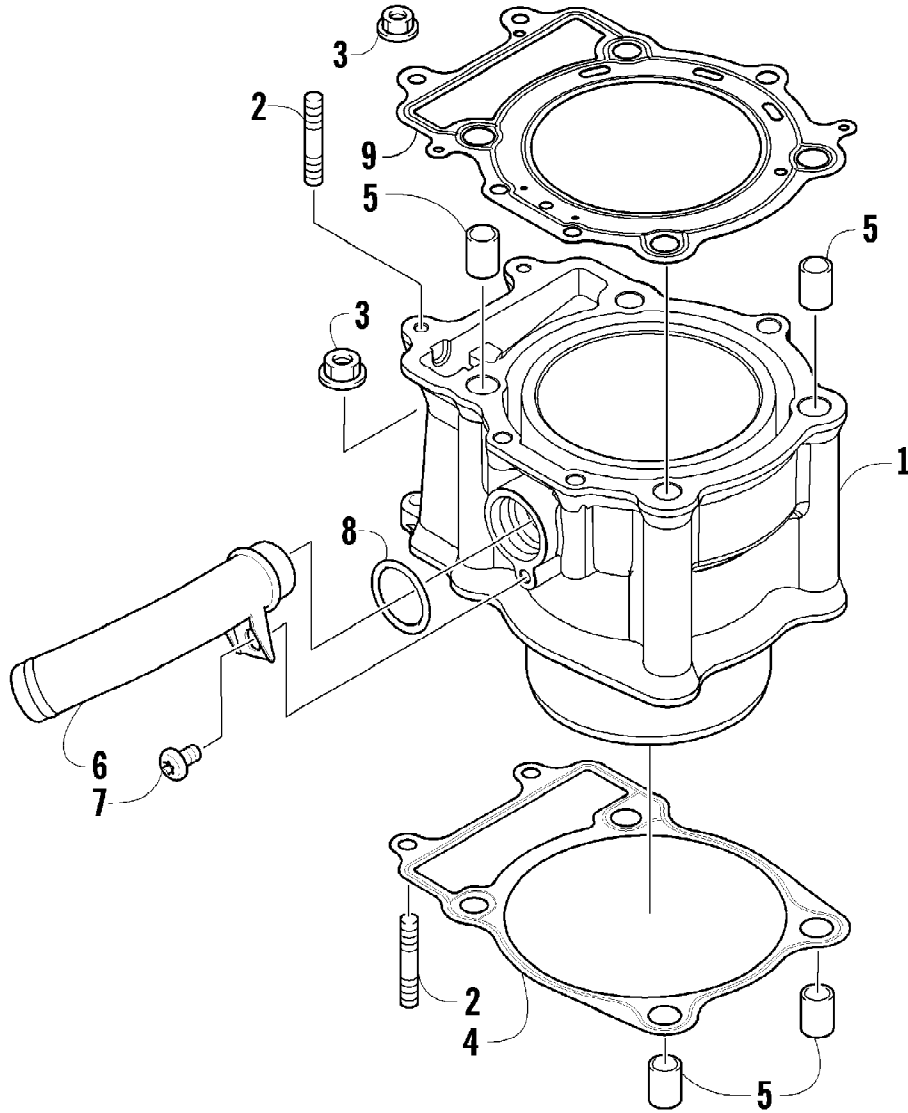

2009 ATV 550 TRV STEEL BLUE (A2009TBO4EUSV)
CYLINDER ASSEMBLY

2009 ATV 550 TRV STEEL BLUE (A2009TBO4EUSV)
CYLINDER ASSEMBLY

Page 22 of 87

Ref #	Part Number	Qty	S/P/F	Description
1	0804-019	1	S	Cylinder
2	0827-002	4		Bolt, Stud
3	8424-604	4		Nut
4	0830-084	1		Gasket, Base
5	0829-002	4		Pin, Dowel
6	0804-047	1	/P	Union, Coolant Hose
7	8468-612	1		Screw, Machine
8	0830-007	1		O-Ring
9	0830-097	1		Gasket, Cylinder Head