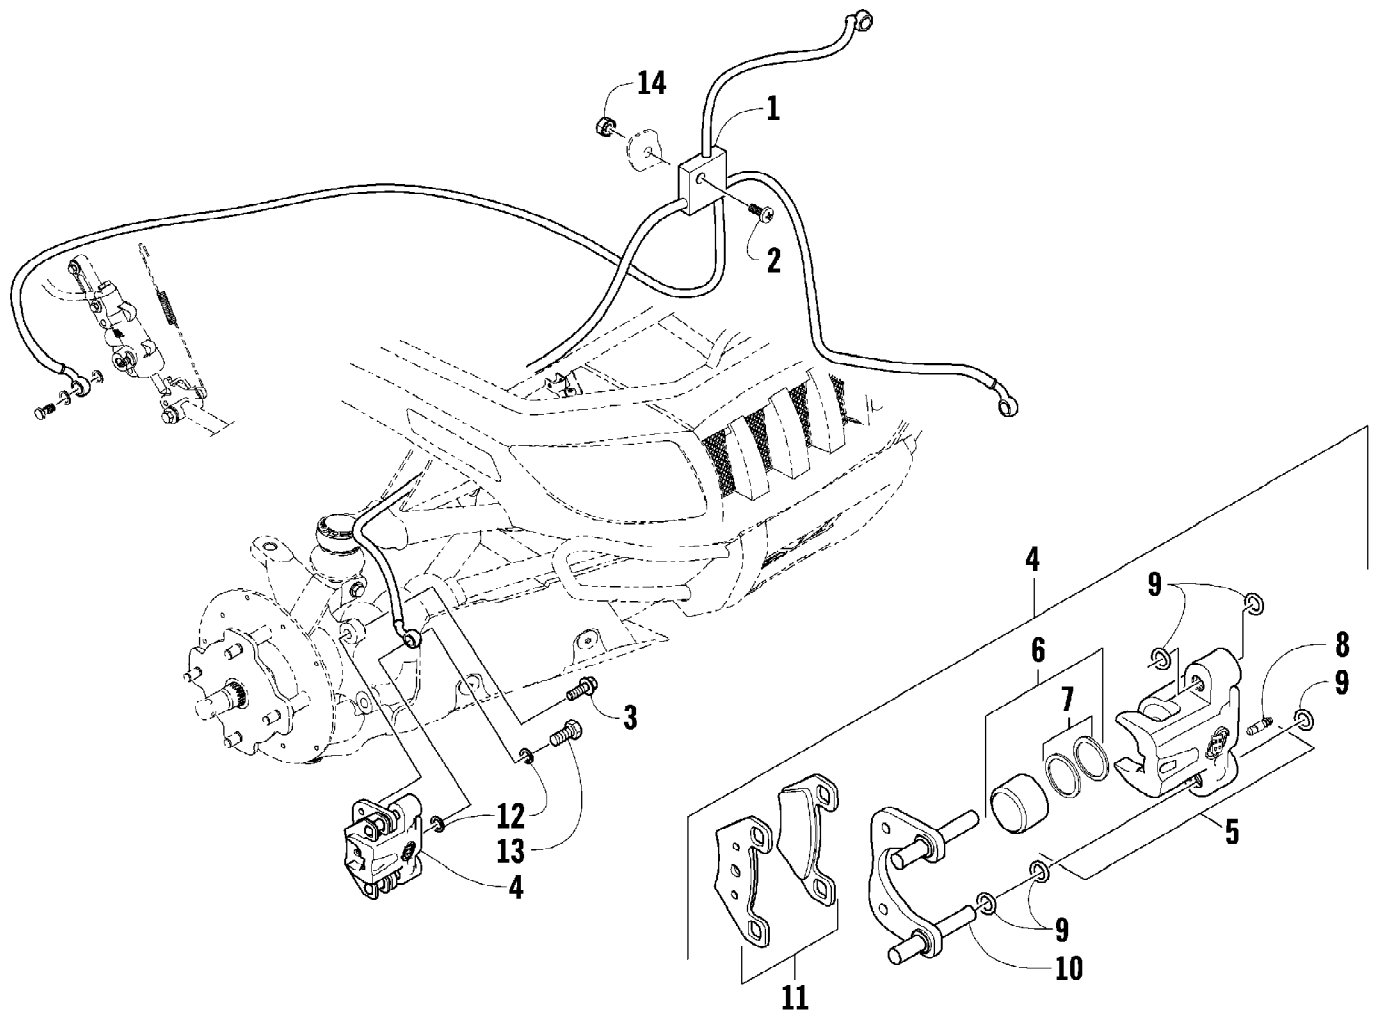

2009 ATV 550 TRV STEEL BLUE (A2009TBO4EUSV)
HYDRAULIC BRAKE ASSEMBLY

Page 45 of 87

Ref #	Part Number	Qty	S/P/F	Description
1	1502-015	1		Hose, Brake - Assembly
2	8476-625	1		Screw, Machine
3	8408-821	4	/P	Screw, Cap
4	1436-162	1	S/P	Caliper, Brake - Right Front (inc. 5-11 and two No. 3)
4	1436-163	1		Caliper, Brake - Left Front (inc. 5-11 and two No. 3)
5	1436-160	1	/P	Housing, Caliper - Assembly - Right Front (inc. 6-8)
5	1436-161	1	/P	Housing, Caliper - Assembly - Left Front (inc. 6-8)
6	0502-606	2		Piston/Seal Set (inc. 7)
7	0502-607	2		Seal Set
8	0502-609	2	/P	Valve, Bleed
9	0502-608	2		O-Ring, Guide - Set
10	0502-605	2		Bracket Assembly
11	1436-165	2	S	Pad, Brake - Set
12	0423-178	4		Washer, Crush
13	0423-413	2		Bolt, Banjo-Fitting
14	0623-038	1		Nut w/Washer