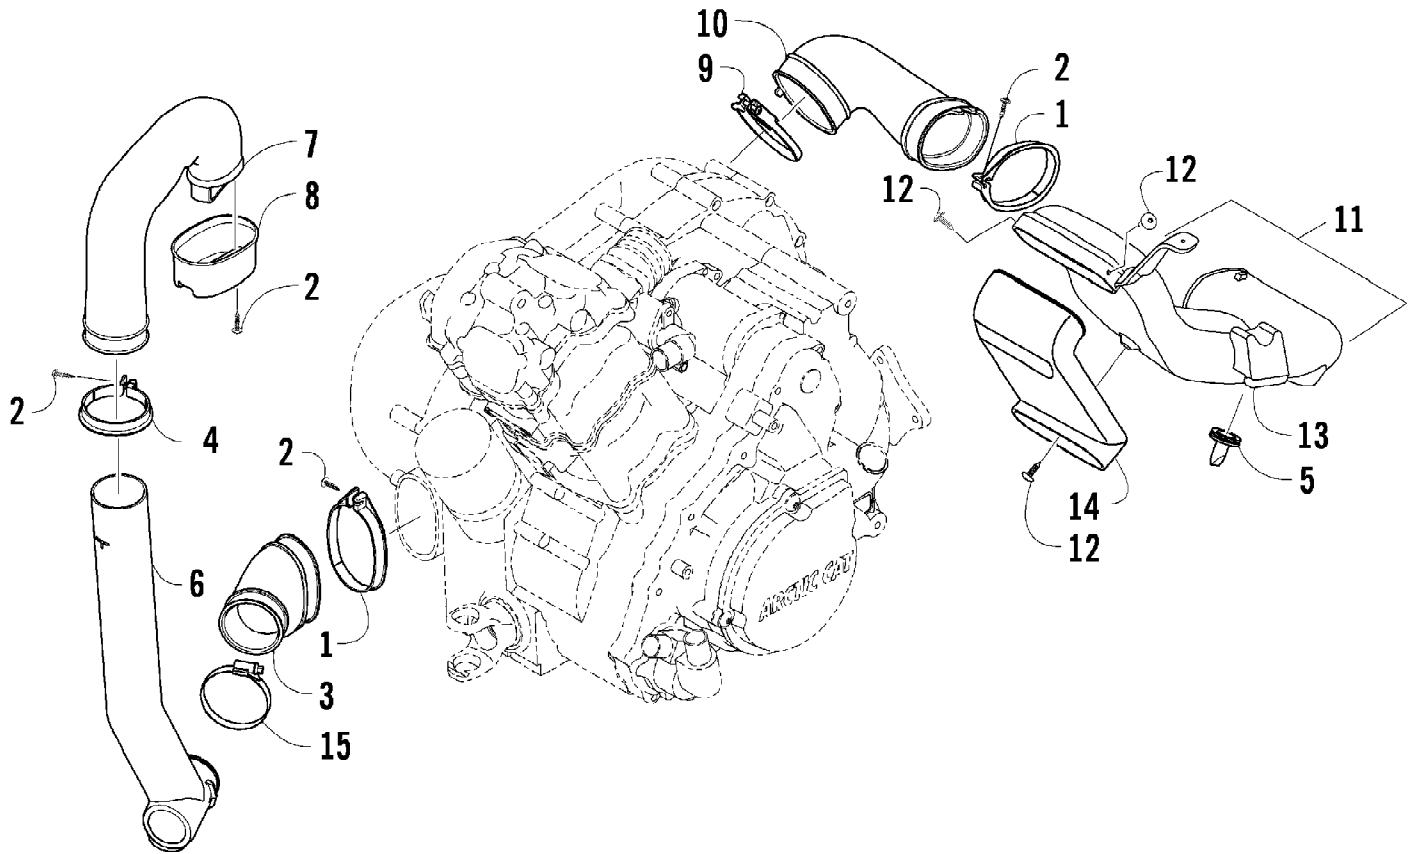

2009 ATV 550 TRV STEEL BLUE (A2009TBO4EUSV)  
BATTERY ASSEMBLY

Page 6 of 87

Ref #	Part Number	Qty	S/P/F	Description
1	5991-655	1	/P	Battery Cover/Tool Tray Assembly (inc. 2-3)
2	2406-815	1	/P	Cover, Battery
3	0417-016	1		Pad, Battery
3	0444-122	1	S/P/F	Kit, Tool
4	0645-480	1		Battery Assembly (inc. 5)
5	0645-430	1		Decal, Warning
6	8476-620	2		Screw, Machine
7	0417-017	1		Foam, Battery

2009 ATV 550 TRV STEEL BLUE (A2009TBO4EUSV)  
CAM CHAIN ASSEMBLY

Page 8 of 87

Ref #	Part Number	Qty	S/P/F	Description
1	0810-001	1		Chain, Cam
2	0810-002	1		Guide, Chain
3	0810-003	1		Tensioner, Chain
4	0826-036	1		Pivot, Tensioner
5	0830-025	1		Washer, Crush
6	0810-004	1		Adjuster, Tensioner - Assembly
7	0830-018	1		Gasket
8	8468-625	2		Screw, Machine
9	0830-107	2		Gasket
10	8400-610	1		Screw, Cap
11	0828-129	1		Washer