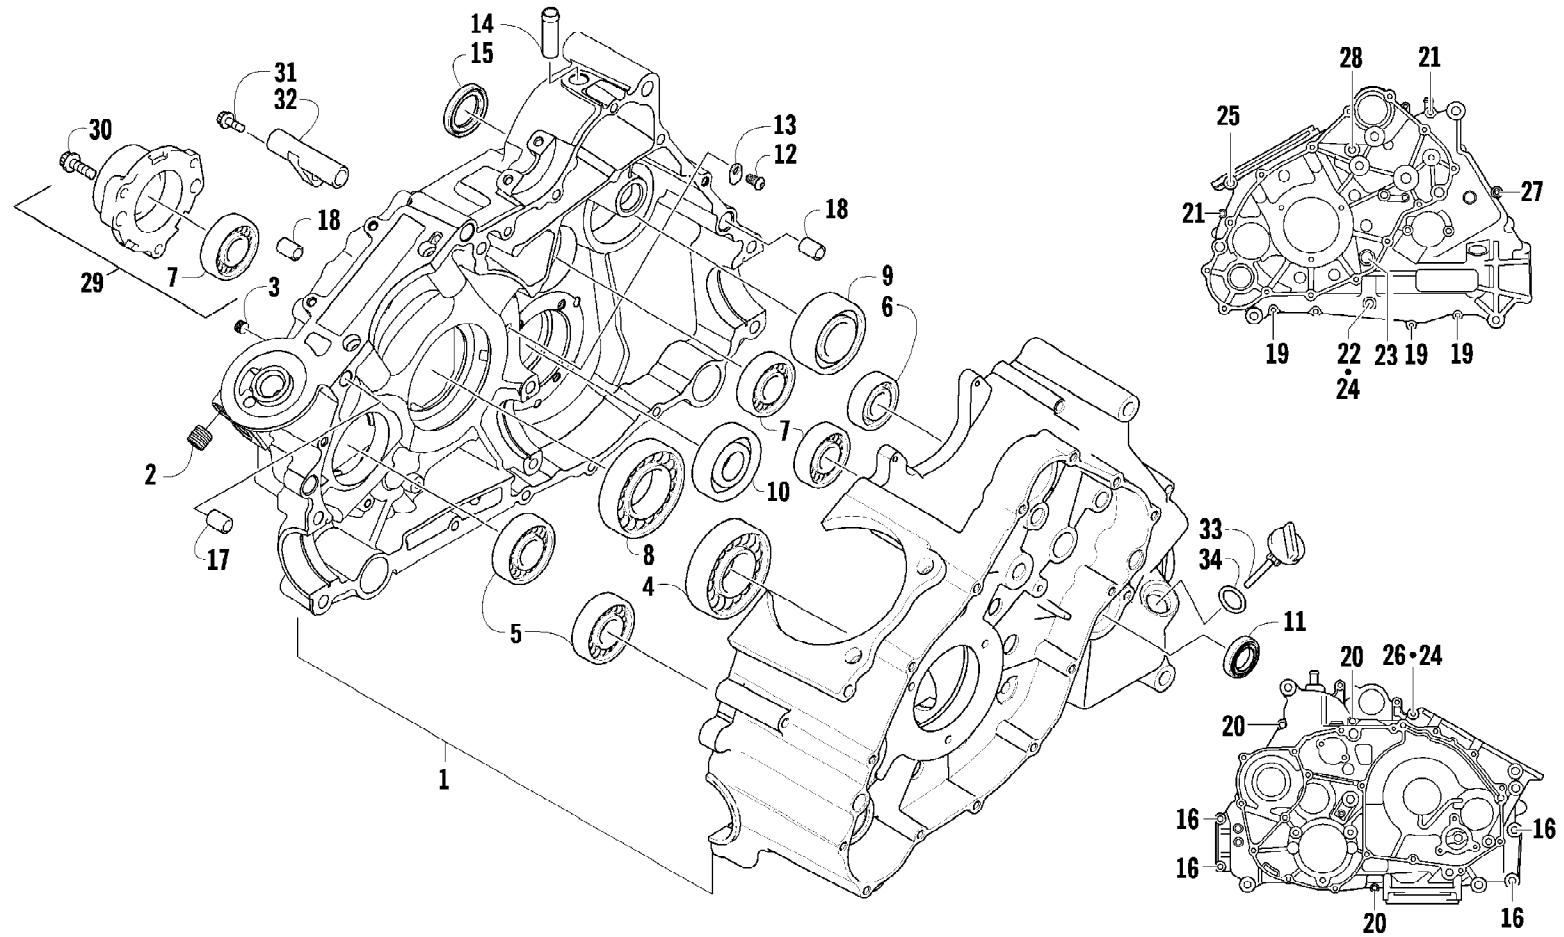

2009 ATV 550 TRV STEEL BLUE (A2009TBO4EUSV)
CRANKCASE ASSEMBLY

2009 ATV 550 TRV STEEL BLUE (A2009TBO4EUSV)
CRANKCASE ASSEMBLY

Ref #	Part Number	Qty	S/P/F	Description
1	0801-153	1	S	Crankcase Assembly (inc. 2-15)
2	0812-064	2		Plug
3	0801-002	1		Plug
4	0832-043	1	/P	Bearing
5	0832-044	2	/P	Bearing
6	0832-049	1	/P	Bearing
7	0832-050	3	/P	Bearing
8	0832-042	1	/P	Bearing
9	0832-048	1	/P	Bearing
10	0832-015	1	S/P	Bearing
11	0822-052	1		Seal, Countershaft
12	0826-100	4		Screw, Machine
13	0822-010	4	/P	Retainer, Bearing
14	0801-028	1		Pipe, Breather
15	0830-035	1		Seal, Driveshaft
16	8412-850	4		Screw, Cap
17	0829-003	1		Pin, Dowel
18	0829-002	5		Pin, Dowel
19	8468-645	3		Screw, Machine
20	8468-655	3		Screw, Machine
21	8468-675	2		Screw, Machine
22	8412-860	1		Screw, Cap
23	0826-017	1		Screw, Cap
24	0830-008	2		Gasket
25	0826-019	1		Screw, Cap
26	0826-018	1		Screw, Cap
27	8468-695	1		Screw, Machine
28	8468-680	1		Screw, Machine
29	0801-029	1		Housing, Secondary Shaft (inc. one No. 7)
30	0826-105	3		Screw, Cap
31	0826-038	1		Screw, Cap
32	0801-069	1		Pipe, Breather
33	0801-143	1		Stick, Oil Level
34	0830-010	1		O-Ring