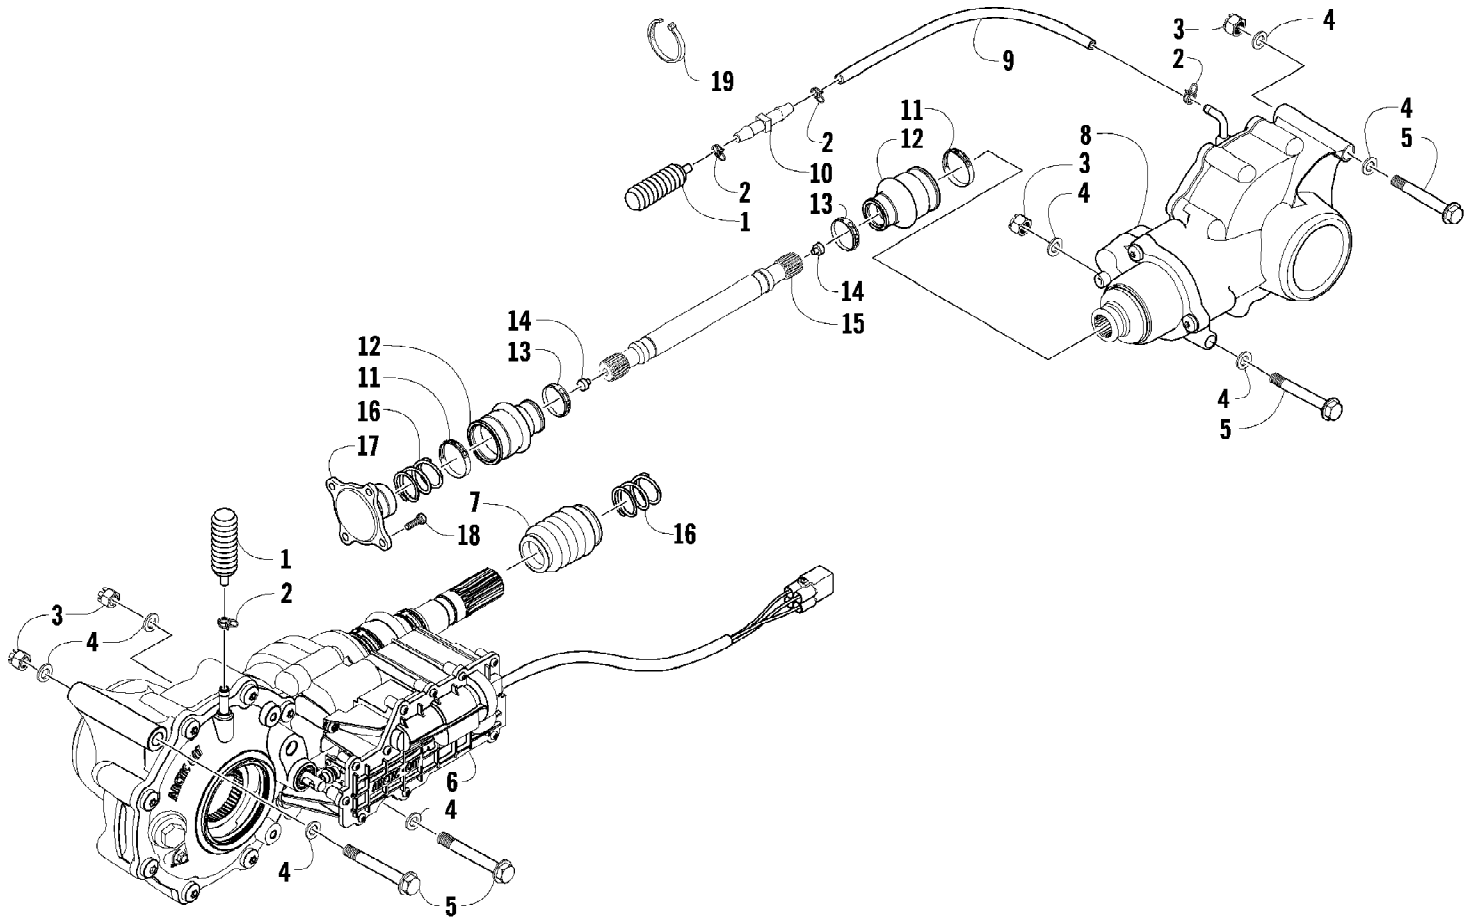

2009 ATV 550 TRV STEEL BLUE (A2009TBO4EUSV)
DRIVE TRAIN ASSEMBLY

2009 ATV 550 TRV STEEL BLUE (A2009TBO4EUSV)
DRIVE TRAIN ASSEMBLY

Page 26 of 87

Ref #	Part Number	Qty	S/P/F	Description
1	1402-620	2	/P	Bladder, Gearcase
2	0423-315	4		Clamp, Fitting
3	8428-002	4		Nut, Lock
4	0423-426	8		Washer
5	0423-404	4		Screw, Cap
6	1502-394	1		Gearcase, Front
7	0402-966	1		Boot, Shaft
8	1502-402	1	/P	Gearcase, Rear
9	0410-048	AR	S	Hose, Vent
10	0470-702	1	/P	Fitting, Vent
11	0423-393	2		Clamp, Boot
12	0402-985	2	/P	Boot
13	0423-411	2		Clamp, Boot
14	0673-618	2	/P	Bumper, Propeller Shaft
15	1402-092	1		Shaft, Propeller
16	1402-026	2		Spring
17	0402-950	1		Flange, Output
18	8408-820	4	/P	Screw, Cap
19	0123-788	AR	/P	Tie, Cable - 8 in.