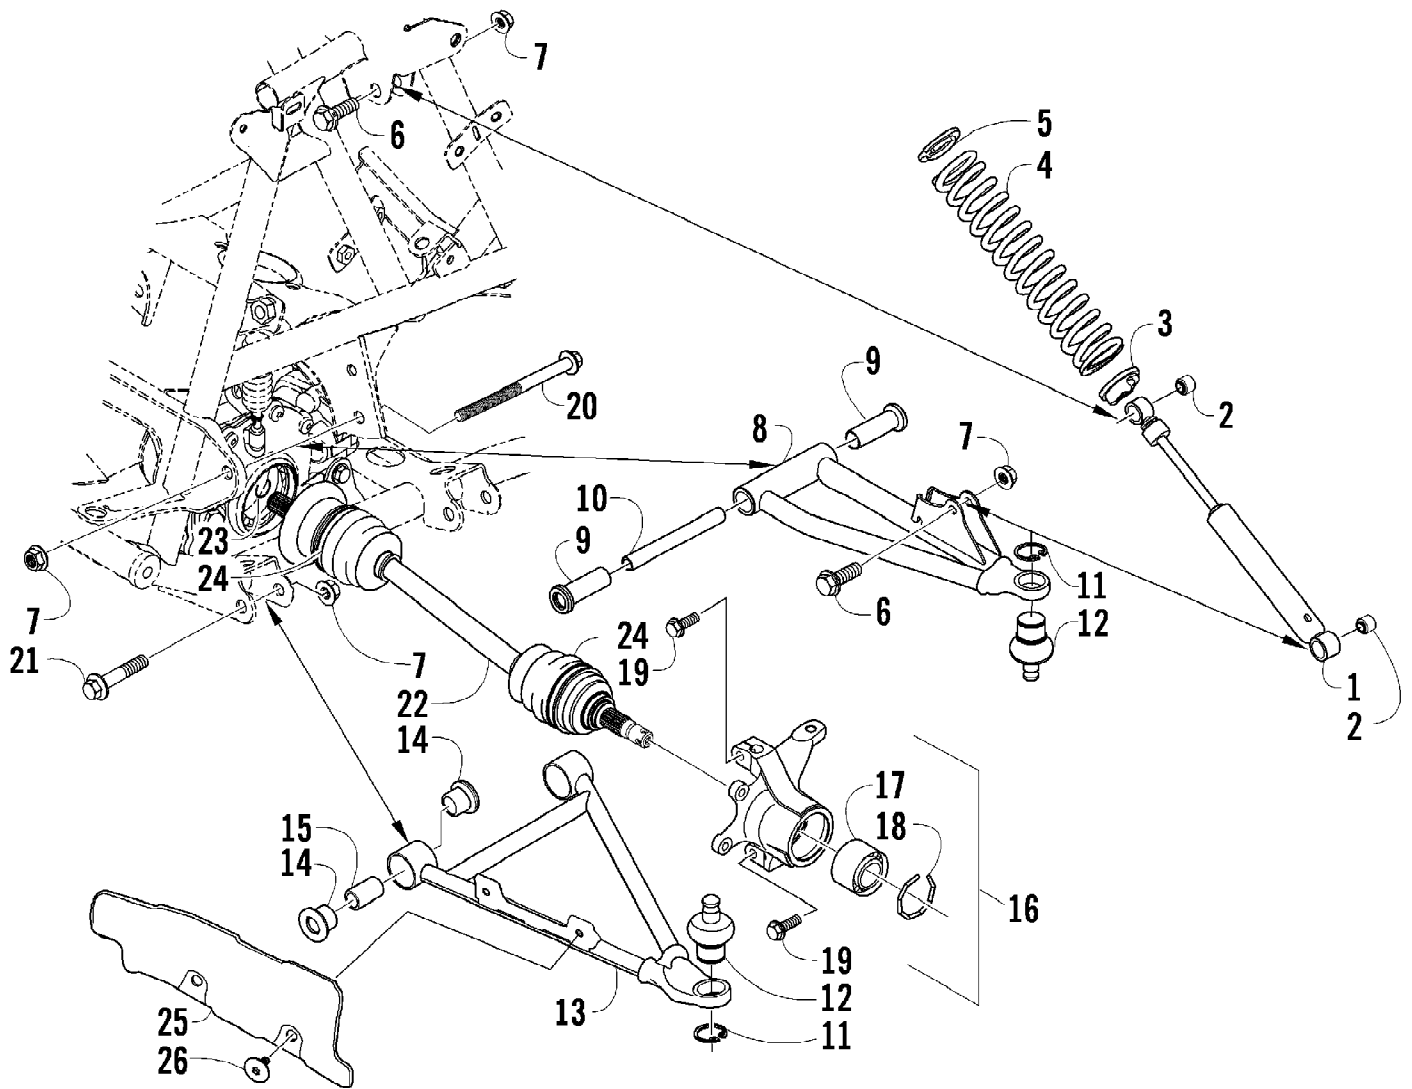

2009 ATV 550 TRV STEEL BLUE (A2009TBO4EUSV)
FRONT SUSPENSION ASSEMBLY

2009 ATV 550 TRV STEEL BLUE (A2009TBO4EUSV)
FRONT SUSPENSION ASSEMBLY

Page 37 of 87

Ref #	Part Number	Qty	S/P/F	Description
1	0403-209	2		Shock Absorber (inc. 2)
2	0403-182	4		Bushing
3	0403-102	2		Cam, Spring Adjuster
4	0503-354	2		Spring, Suspension
5	1603-889	2	/P	Retainer, Spring
6	8409-040	4		Screw, Cap
7	0423-744	10		Nut, Lock
8	0503-272	1	S	A-Arm, Upper Right (inc. 9-12)
8	0503-273	1	S	A-Arm, Upper Left (inc. 9-12)
9	0403-081	4	S	Bushing
10	0403-080	2		Axle
11	0423-009	4	/P	Ring, Retaining
12	0405-115	4	/P	Ball Joint
13	0503-342	1	S	A-Arm, Lower Right (inc. 14-15 and two No. 11-12)
13	0503-343	1	S	A-Arm, Lower Left (inc. 14-15 and two No. 11-12)
14	0403-115	8	S	Bushing
15	0403-114	4	S	Axle
16	0505-460	1		Knuckle - Assembly - Right (inc. 17-18)
16	0505-461	1	S	Knuckle - Assembly - Left (inc. 17-18)
17	1402-027	2	S/P	Bearing
18	0423-423	2		Ring, Retaining
19	8409-030	4		Screw, Cap
20	0423-334	2		Screw, Cap
21	8409-075	4		Screw, Cap
22	1502-344	1	S/P	Axle, Drive - Right (inc. 23-24)
22	1502-345	1	S	Axle, Drive - Left (inc. 23-24)
23	0423-844	2	/P	Clip, Retaining
24	0436-276	2	S	Repair Kit, Boot
25	0441-752	1		Guard, Boot - Right
25	0441-753	1		Guard, Boot - Left
26	0423-545	4	/P	Screw, Shoulder