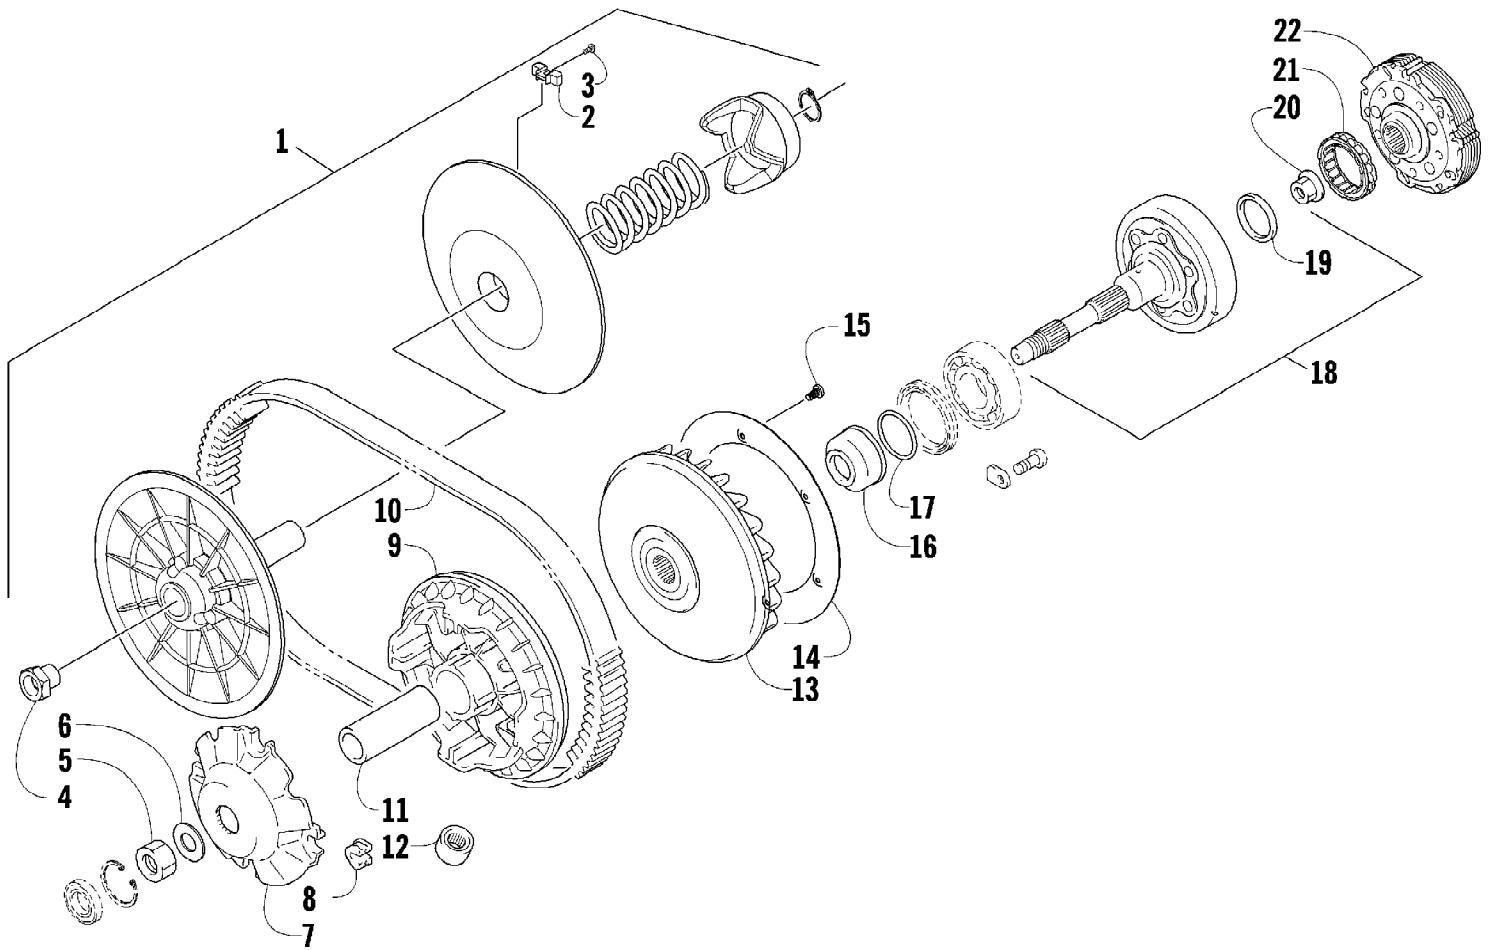

2009 ATV 550 TRV STEEL BLUE (A2009TBO4EUSV)
TRANSMISSION ASSEMBLY

2009 ATV 550 TRV STEEL BLUE (A2009TBO4EUSV)
TRANSMISSION ASSEMBLY

Page 81 of 87

Ref #	Part Number	Qty	S/P/F	Description
1	0823-157	1	S/P	Pulley, Driven - Assembly (inc. 2-4)
2	0823-176	3	/P	Shoe, Cam
3	0823-177	3		Screw, Machine
4	0823-178	1		Nut
5	0827-010	1		Nut
6	0828-106	1		Washer
7	0823-008	1		Plate, Movable Drive Face
8	0823-010	4		Damper, Movable Drive Face
9	0823-159	1		Face, Movable Drive
10	0823-013	1		Belt, Drive
11	0823-149	1		Spacer
12	0823-167	8	/P	Roller
13	0823-156	1	/P	Face, Fixed Drive
14	0823-131	1		Shroud, Drive Face
15	0623-914	6		Screw, Self-Tapping
16	0823-015	1		Spacer, Fixed Drive Face
17	0470-531	1		O-Ring
18	0823-096	1	S	Housing, Clutch - Assembly (inc. 19)
19	0830-189	1	/P	Seal
20	0827-011	1		Nut
21	0823-018	1		Clutch, One-Way
22	0823-098	1	S	Clutch, Centrifugal - 6 Plate