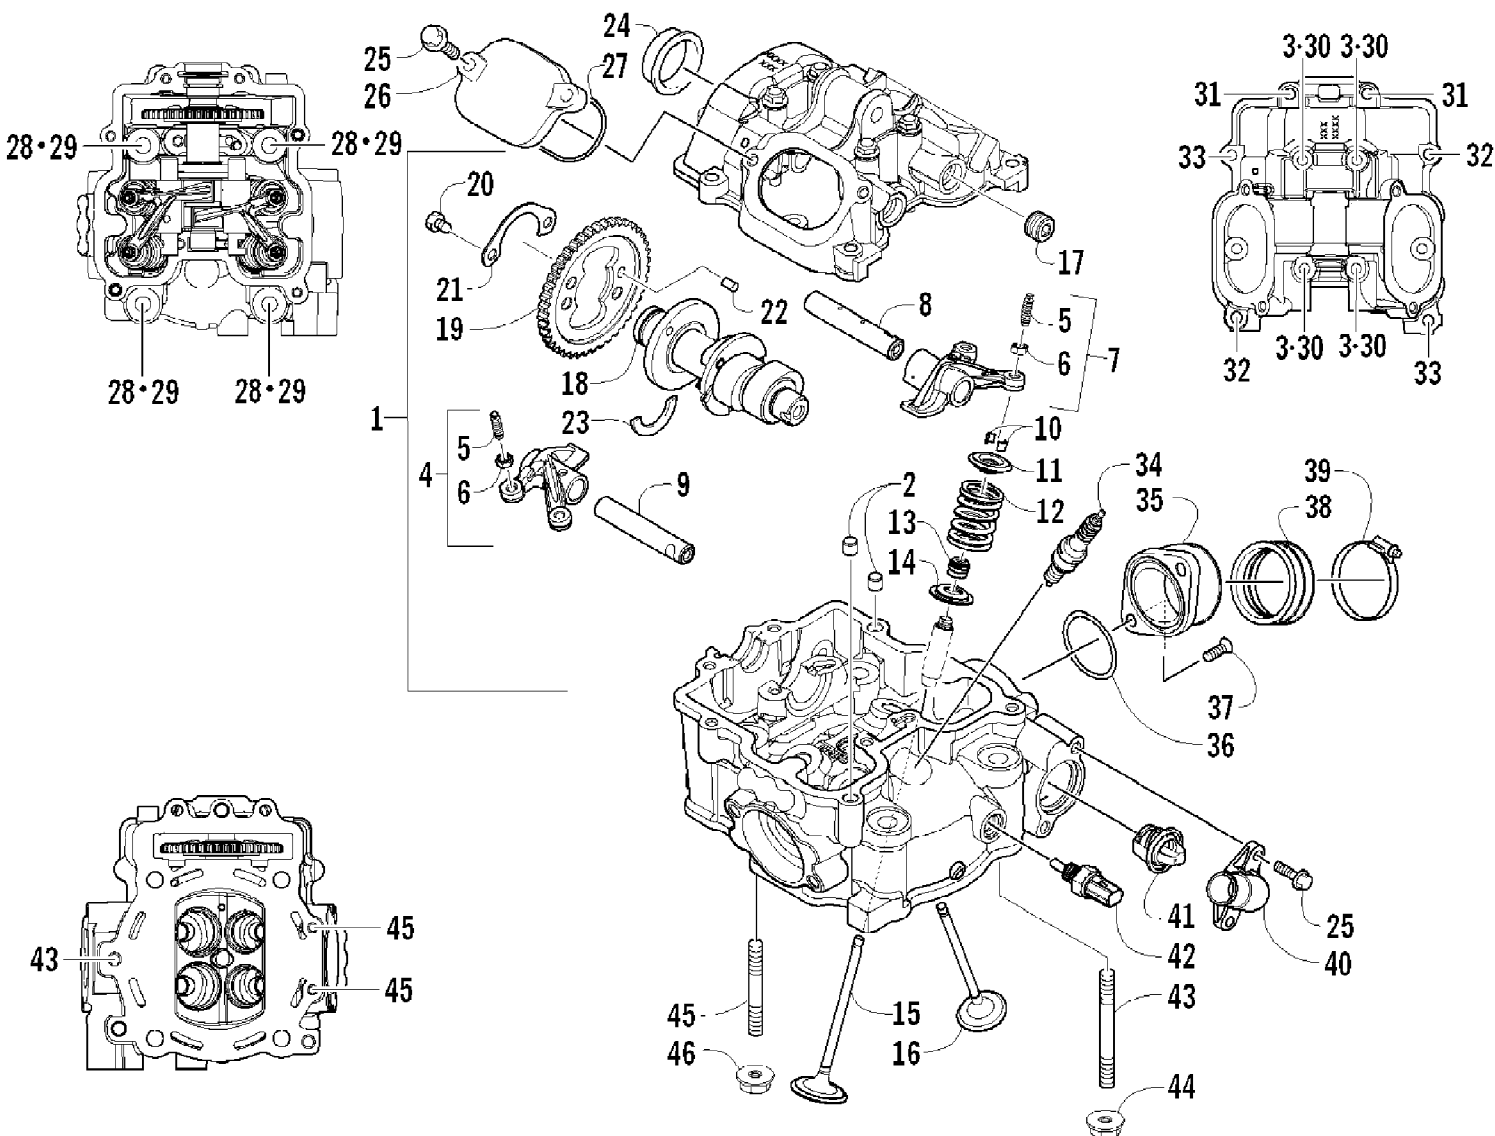

2009 ATV 550 TRV STEEL BLUE (A2009TBO4EUSV)
CYLINDER HEAD AND CAMSHAFT/VALVE ASSEMBLY

2009 ATV 550 TRV STEEL BLUE (A2009TBO4EUSV)
CYLINDER HEAD AND CAMSHAFT/VALVE ASSEMBLY

Ref #	Part Number	Qty	S/P/F	Description
1	0808-137	1		Head, Cylinder - Assembly (inc. 2-17)
2	0829-001	2	S	Pin, Dowel
3	0826-001	4		Screw, Cap
4	0809-205	1	S	Arm, Valve Rocker - Exhaust (inc. two No. 5-6)
5	0809-033	4	S	Screw, Adjuster
6	0827-007	4		Nut
7	0809-202	1	S	Arm, Valve Rocker - Intake (inc. two No. 5-6)
8	0809-007	1		Shaft, Rocker Arm - Intake
9	0809-008	1		Shaft, Rocker Arm - Exhaust
10	0809-014	8		Cotter, Valve
11	0809-013	4		Retainer, Spring
12	0809-138	4	S	Spring, Valve
13	0830-016	4	S	Seal, Oil
14	0809-006	4		Seat, Spring - Valve
15	0809-039	2	S	Valve, Intake
16	0809-040	2	S	Valve, Exhaust
17	0831-066	2		Plug, Shaft
18	0809-245	1	/P	Camshaft
19	0809-002	1		Sprocket
20	0826-034	2		Screw, Cap
21	0828-004	1		Plate, Retainer
22	0829-049	1		Pin, Dowel
23	0809-003	1		C-Ring
24	0808-077	1		Plug, Cylinder Head
25	0826-007	6		Screw, Cap
26	0808-003	2		Cap, Inspection
27	0830-167	2	/P	O-Ring
28	0808-037	4	/P	Screw, Cap
29	0830-147	4	/P	Washer
30	0830-107	4		Gasket
31	0826-002	2		Screw, Cap
32	0826-005	2		Screw, Cap
33	0826-006	2		Screw, Cap
34	0217-799	1	/P/F	Spark Plug
35	0470-668	1		Flange, Intake Manifold
36	0830-090	1		O-Ring
37	0826-008	2		Screw, Machine
38	0470-669	1	S	Boot
39	0423-066	1		Clamp
40	0808-008	1		Cover, Thermostat
41	0808-078	1		Thermostat
42	0808-124	1		Sensor, Engine Coolant Temperature
43	0827-031	1		Bolt, Stud
44	8424-804	1		Nut
45	0827-030	2		Bolt, Stud
46	8424-604	2		Nut