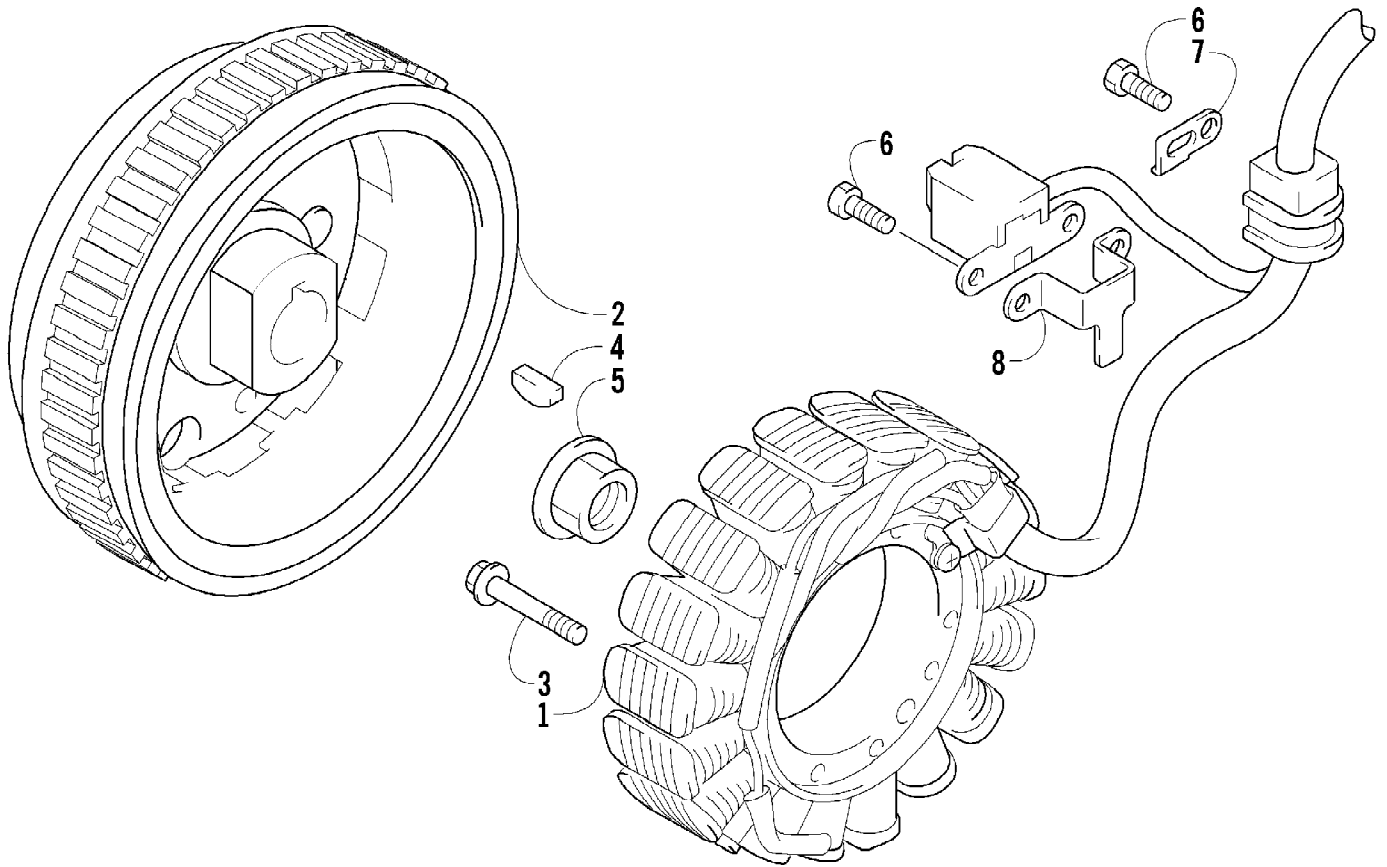

2009 ATV 550 TRV STEEL BLUE (A2009TBO4EUSV)
MAGNETO ASSEMBLY

Page 51 of 87

Ref #	Part Number	Qty	S/P/F	Description
1	0802-041	1		Stator - Assembly
2	0802-048	1		Rotor/Flywheel
3	0826-102	3		Screw, Machine
4	0829-012	1		Key
5	0827-014	1		Nut
6	8470-510	3		Screw, Machine
7	0802-015	1		Clamp - No. 1
8	0802-016	1		Clamp - No. 2