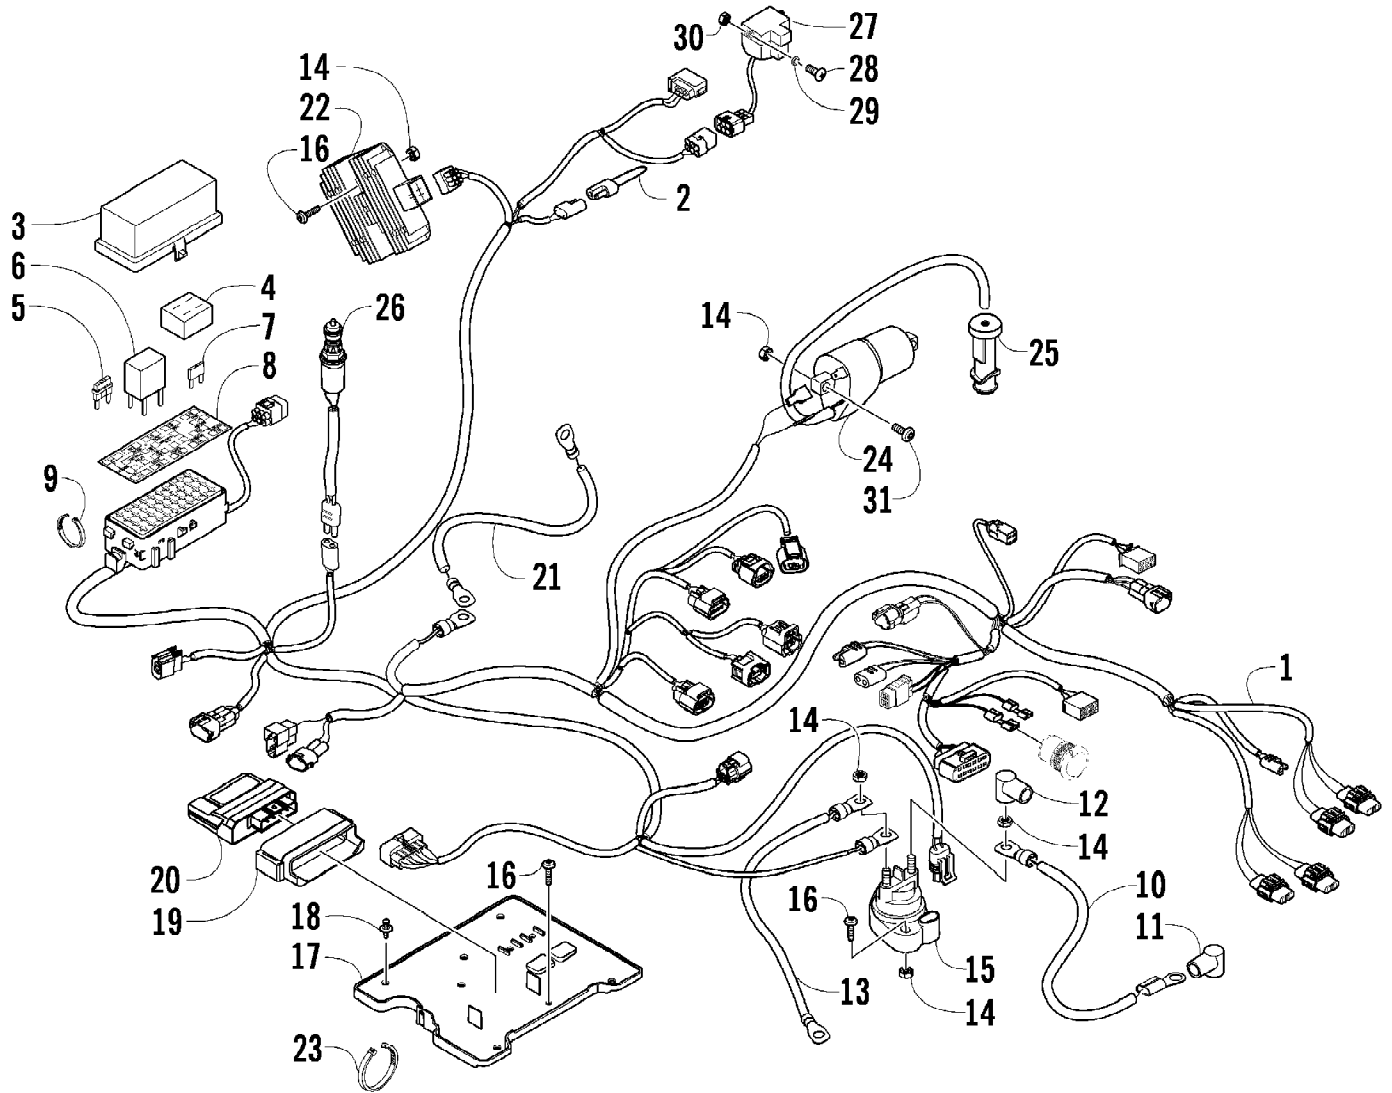

2009 ATV 550 TRV STEEL BLUE (A2009TBO4EUSV)
WIRING HARNESS ASSEMBLY

Page 87 of 87

Ref #	Part Number	Qty	S/P/F	Description
1	0486-283	1		Harness, Main (inc. 2-8)
2	0486-164	1		Tether, Accessory Connector
3	0530-008	1		Cover, Fuse Block
4	0430-037	1		Holder, Fuse
5	0430-034	2		Diode
6	0430-045	5	/P	Relay (4-Pin) - 20 Amp
7	0430-032	5		Fuse - 10 Amp
7	0430-031	3		Fuse - 15 Amp
7	0430-030	2		Fuse - 30 Amp
8	1411-526	1		Decal, Fuse Block
9	0123-788	AR	/P	Tie, Cable - 8 in.
10	0445-064	1		Cable, Solenoid/Starter (inc. 11)
11	0645-019	1		Boot, Terminal
12	0645-327	1		Boot, Terminal
13	0445-062	1		Cable, Battery/Solenoid
14	0623-038	8		Nut w/Washer
15	0445-058	1	/P	Solenoid
16	8476-625	6		Screw, Machine
17	2406-643	1		Tray, Electrical
18	0623-362	3		Rivet, Reinstallable
19	0430-076	1		Cushion, ECU
20	0530-020	1		ECU
21	0445-070	1		Cable, Battery/Ground
22	0824-037	1	/P	Regulator, Voltage
23	0123-903	AR		Tie, Cable - 11.5 in.
24	0824-043	1		Coil, Ignition
25	0824-049	1	/P	Cap, Spark Plug
26	0409-089	1		Switch, Brake - Assembly
27	0409-064	1		Switch, Tilt Sensor
28	8468-425	2		Screw, Machine
29	0123-802	2		Washer
30	0423-493	2		Nut w/Washer
31	8476-620	2		Screw, Machine