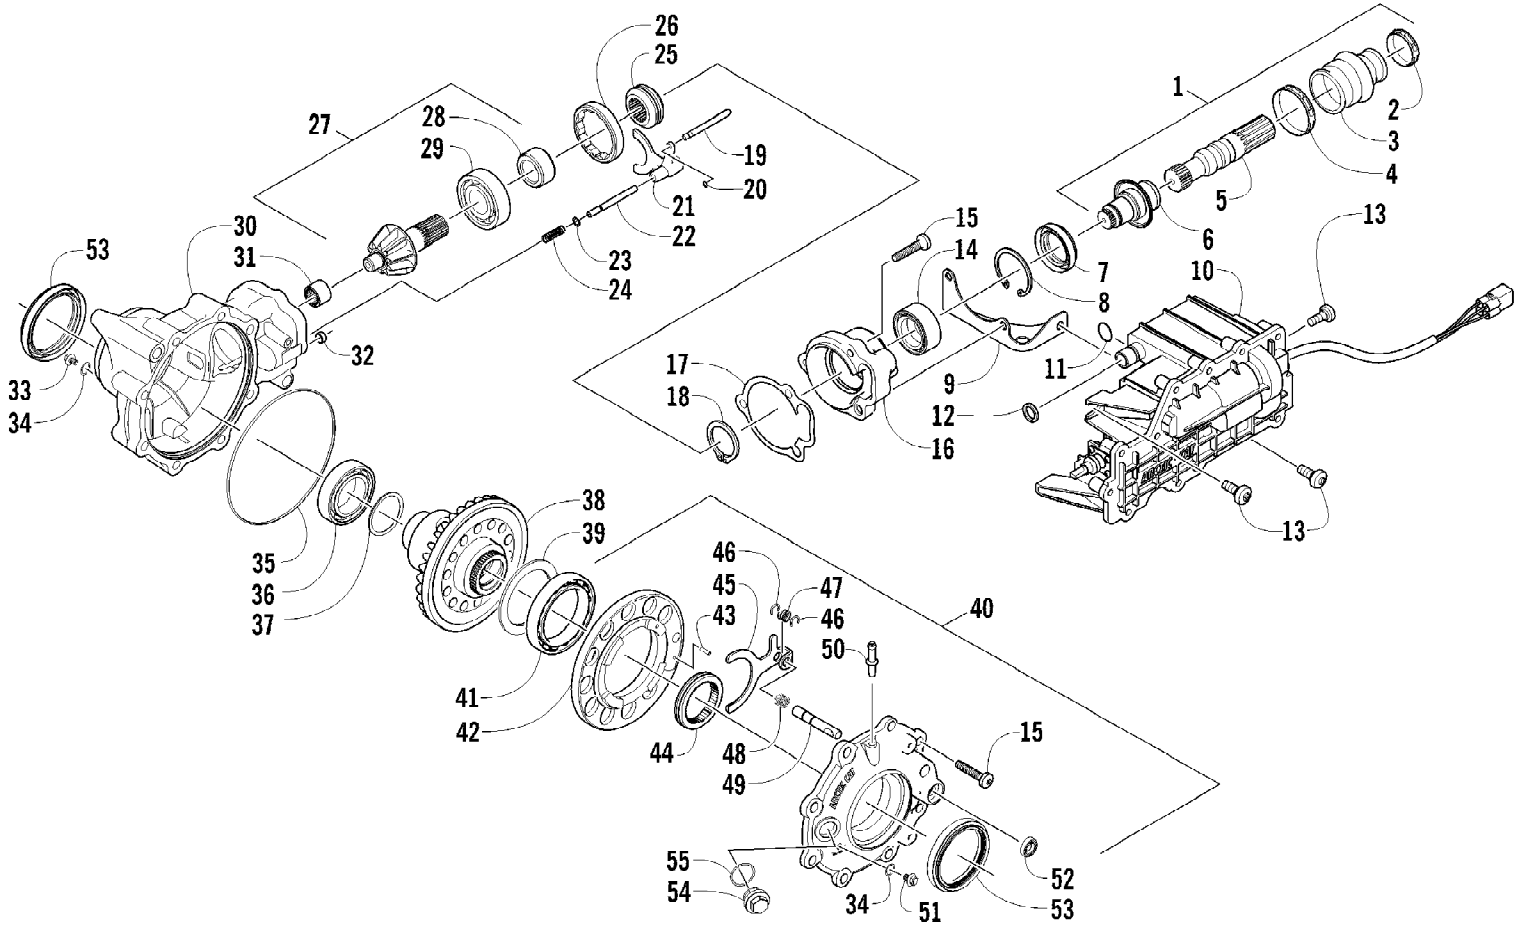

2009 ATV 550 TRV STEEL BLUE (A2009TBO4EUSV)
FRONT DRIVE GEARCASE ASSEMBLY

2009 ATV 550 TRV STEEL BLUE (A2009TBO4EUSV)
FRONT DRIVE GEARCASE ASSEMBLY

Page 32 of 87

Ref #	Part Number	Qty	S/P/F	Description
	1502-394	1		Complete Front Drive Gearcase Assembly
1	1502-083	1		Shaft, Propeller - Assembly (inc. 2-6)
2	0423-411	1		Clamp
3	0402-985	1	/P	Boot, Propeller Shaft
4	0423-393	1		Clamp
5	1402-045	1		Shaft, Output
6	1502-085	1	/P	Shaft, Input
7	1402-011	1		Seal
8	0423-423	1		Ring, Retaining
9	1502-237	1		Bracket, Actuator
10	0502-585	1	S	Actuator (inc. 11)
11	1402-981	1		O-Ring
12	0423-892	1	/P	O-Ring
13	0423-396	3		Screw, Self-Tapping
14	1402-043	1		Bearing
15	0423-118	11		Screw, Self-Tapping
16	0502-528	1	/P	Housing, Pinion
17	0402-947	1		Gasket, Flange
18	0423-417	1		Ring, Retaining
19	0402-997	1		Shaft, Selector
20	0423-402	1		Ring, Retaining
21	0402-998	1		Fork, Selector
22	0402-417	1		Shaft, Shuttle
23	0423-147	1		O-Ring
24	0402-999	1		Spring, Return
25	0402-413	1		Coupler, Drive
26	0402-357	1		Collar, Lock
27	0502-783	1		Gear, Pinion - Assembly - 10T (inc. 28-29)
28	0402-336	1		Collar, Retaining
29	0402-327	1		Bearing
30	0502-514	1		Housing, Gearcase
31	0402-328	1		Bearing
32	0402-411	1		Pin, Dowel
33	1402-210	1	/P	Plug, Magnetic (inc. one No. 34)
34	0423-153	2		O-Ring
35	0423-149	1		O-Ring
36	0402-393	1		Bearing
37	0402-405	AR		Shim, 41 x 49 x 1.3 mm
37	0402-406	AR		Shim, 41 x 49 x 1.4 mm
37	0402-407	AR		Shim, 41 x 49 x 1.5 mm
37	0402-408	AR		Shim, 41 x 49 x 1.6 mm
37	0402-409	AR		Shim, 41 x 49 x 1.7 mm
38	1502-555	1	/P	Gear, Ring - 36T
39	1402-074	AR		Shim, 61 x 69 x 1.3 mm
39	1402-075	AR		Shim, 61 x 69 x 1.4 mm
39	1402-076	AR		Shim, 61 x 69 x 1.5 mm
39	1402-077	AR		Shim, 61 x 69 x 1.6 mm
39	1402-078	AR		Shim, 61 x 69 x 1.7 mm
40	1502-389	1		Cover, Gearcase (inc. one No. 34, 41-52, and one No. 53)
41	1402-053	1		Bearing
42	0502-413	1		Flange, Bearing