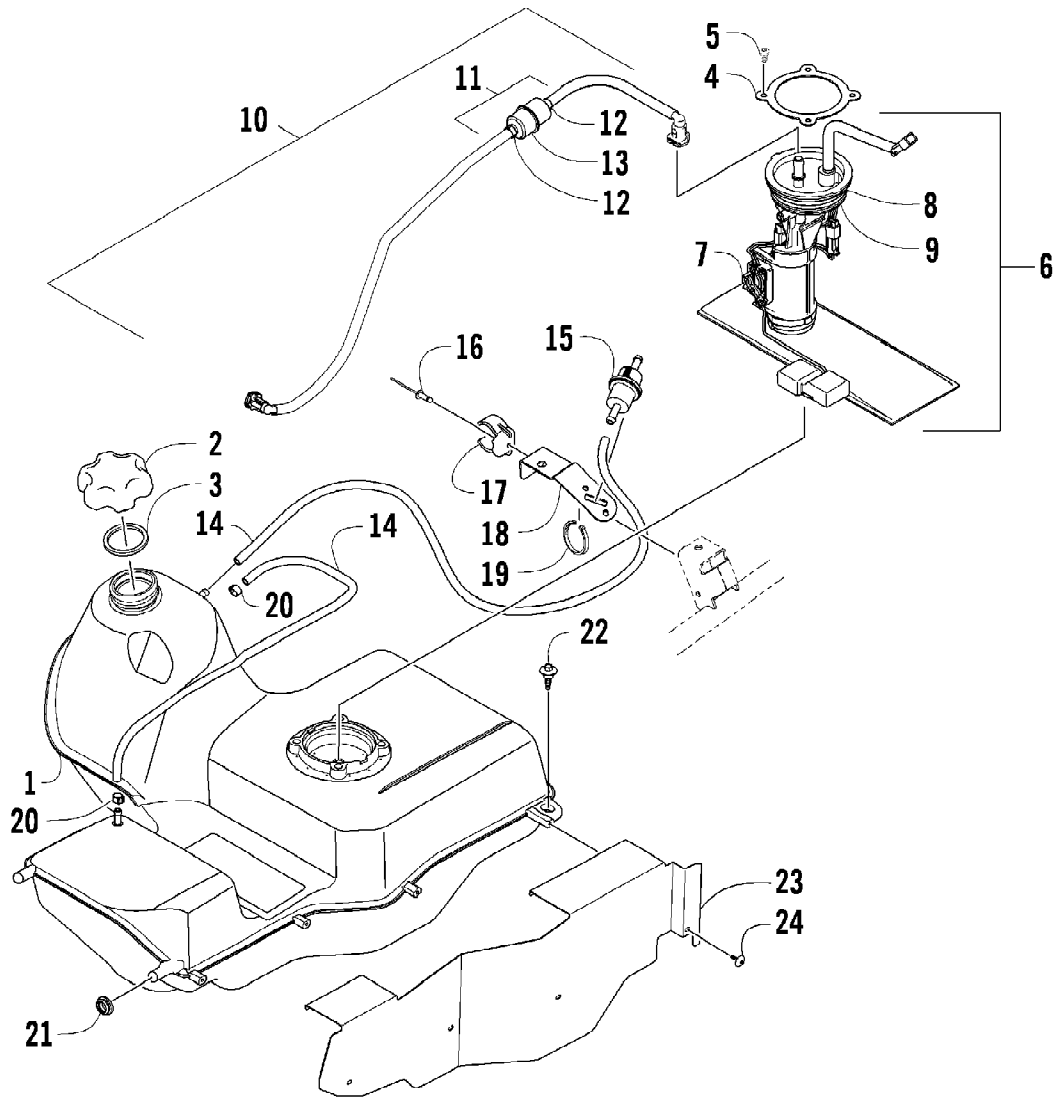

2009 ATV 550 TRV RED (A2009TBO4EUSR)
GAS TANK ASSEMBLY

Page 39 of 87

Ref #	Part Number	Qty	S/P/F	Description
1	0570-206	1		Tank, Gas - Assembly (inc. 2-5)
2	0470-438	1	/P	Cap, Gas Tank (inc. 3)
3	0109-733	1	/P	Gasket, Gas Tank Cap
4	0470-606	1		Plate, Mounting - Fuel Pump
5	8476-612	4		Screw, Machine
6	0570-271	1	/P	Pump, Fuel - Assembly (inc. 7-9)
7	0570-252	1	/P	Sensor, Fuel Level - Kit (inc. 8-9)
8	0470-614	1		Seal, Fuel Pump
9	0470-613	1		Seal, Fuel Pump
10	0570-277	1		Hose, Gasline - Assembly (inc. 11-13)
11	0570-246	1		Filter, Fuel - Kit (inc. 12-13)
12	0	2	F	Clamp, Hose
13	0	1	F	Filter, Fuel
14	0410-070	AR	/P	Hose, Gasline - 25 ft
15	0510-335	1	/P	Filter, In-Line
16	8060-628	1		Rivet
17	1670-826	1		Bracket, Fuel Filter
18	0470-794	1		Bracket, Filter Mounting
19	0123-788	AR	/P	Tie, Cable - 8 in.
20	0423-688	2		Clamp, Hose
21	0423-460	2		Grommet
22	0423-732	2		Screw, Shoulder
23	0470-822	1		Shield, Heat
24	0623-797	4		Screw, Self-Tapping