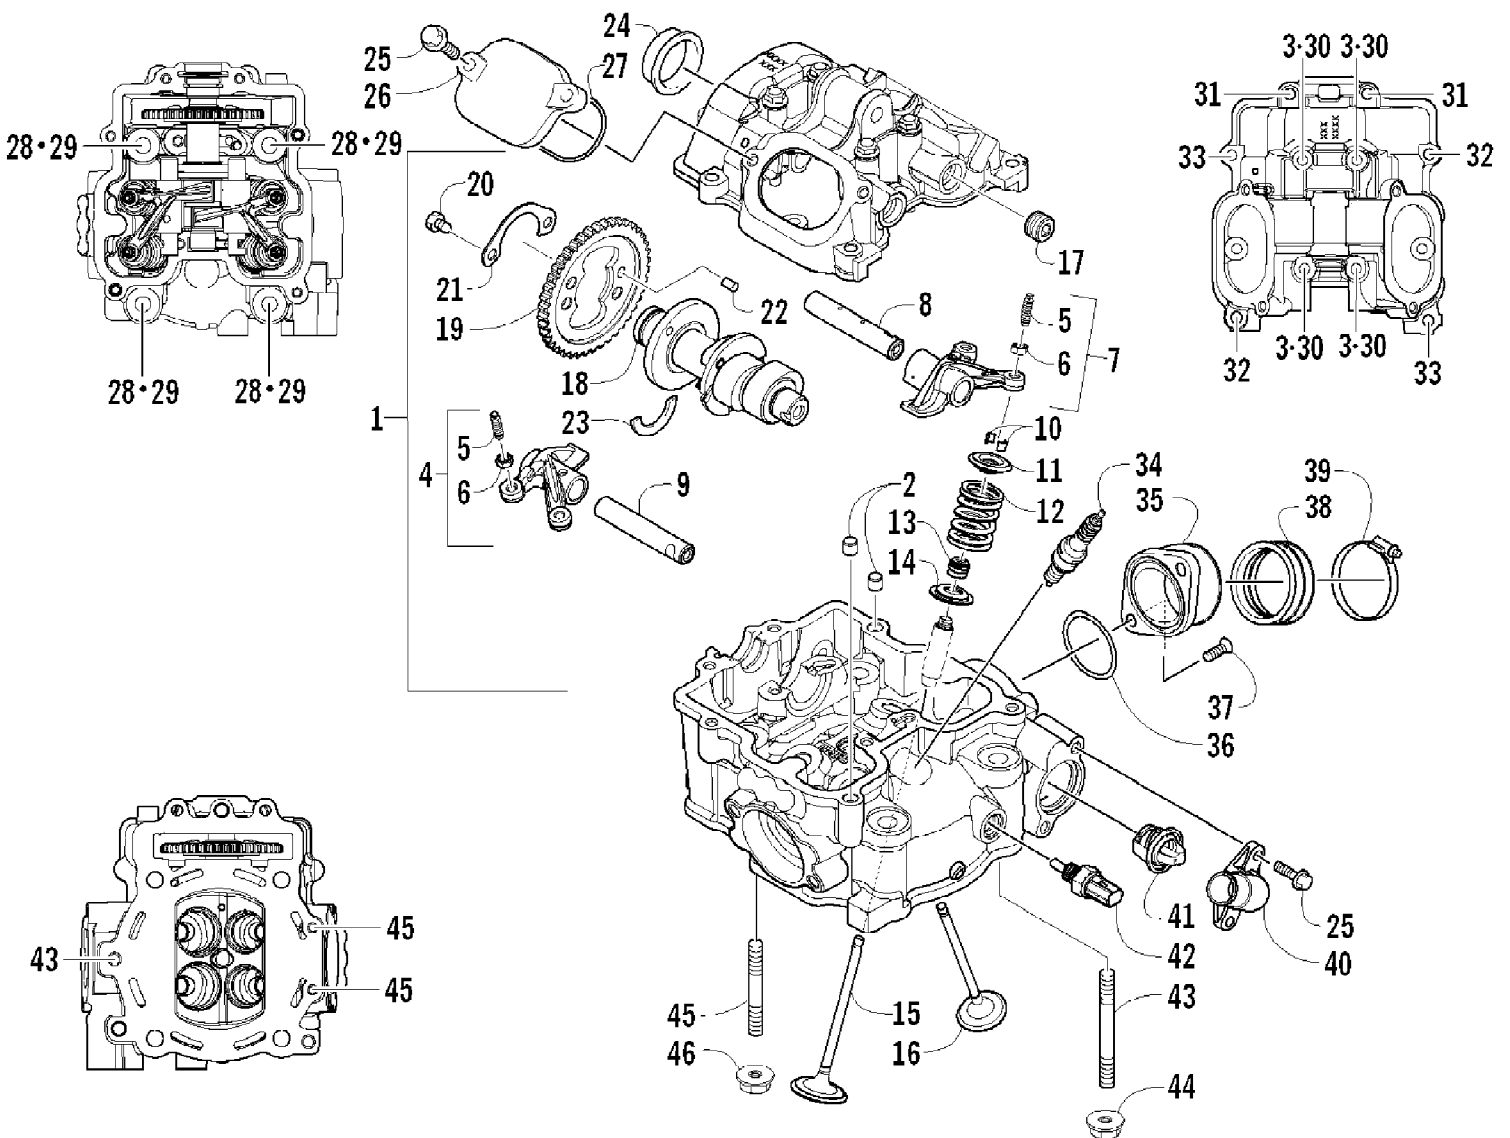

2009 ATV 550 TRV RED (A2009TBO4EUSR)
CYLINDER HEAD AND CAMSHAFT/VALVE ASSEMBLY

2009 ATV 550 TRV RED (A2009TBO4EUSR)
CYLINDER HEAD AND CAMSHAFT/VALVE ASSEMBLY

Ref #	Part Number	Qty	S/P/F	Description
1	0808-137	1		Head, Cylinder - Assembly (inc. 2-17)
2	0829-001	2	S	Pin, Dowel
3	0826-001	4		Screw, Cap
4	0809-205	1	S	Arm, Valve Rocker - Exhaust (inc. two No. 5-6)
5	0809-033	4	S	Screw, Adjuster
6	0827-007	4		Nut
7	0809-202	1	S	Arm, Valve Rocker - Intake (inc. two No. 5-6)
8	0809-007	1		Shaft, Rocker Arm - Intake
9	0809-008	1		Shaft, Rocker Arm - Exhaust
10	0809-014	8		Cotter, Valve
11	0809-013	4		Retainer, Spring
12	0809-138	4	S	Spring, Valve
13	0830-016	4	S	Seal, Oil
14	0809-006	4		Seat, Spring - Valve
15	0809-039	2	S	Valve, Intake
16	0809-040	2	S	Valve, Exhaust
17	0831-066	2		Plug, Shaft
18	0809-245	1	/P	Camshaft
19	0809-002	1		Sprocket
20	0826-034	2		Screw, Cap
21	0828-004	1		Plate, Retainer
22	0829-049	1		Pin, Dowel
23	0809-003	1		C-Ring
24	0808-077	1		Plug, Cylinder Head
25	0826-007	6		Screw, Cap
26	0808-003	2		Cap, Inspection
27	0830-167	2	/P	O-Ring
28	0808-037	4	/P	Screw, Cap
29	0830-147	4	/P	Washer
30	0830-107	4		Gasket
31	0826-002	2		Screw, Cap
32	0826-005	2		Screw, Cap
33	0826-006	2		Screw, Cap
34	0217-799	1	/P/F	Spark Plug
35	0470-668	1		Flange, Intake Manifold
36	0830-090	1		O-Ring
37	0826-008	2		Screw, Machine
38	0470-669	1	S	Boot
39	0423-066	1		Clamp
40	0808-008	1		Cover, Thermostat
41	0808-078	1		Thermostat
42	0808-124	1		Sensor, Engine Coolant Temperature
43	0827-031	1		Bolt, Stud
44	8424-804	1		Nut
45	0827-030	2		Bolt, Stud
46	8424-604	2		Nut