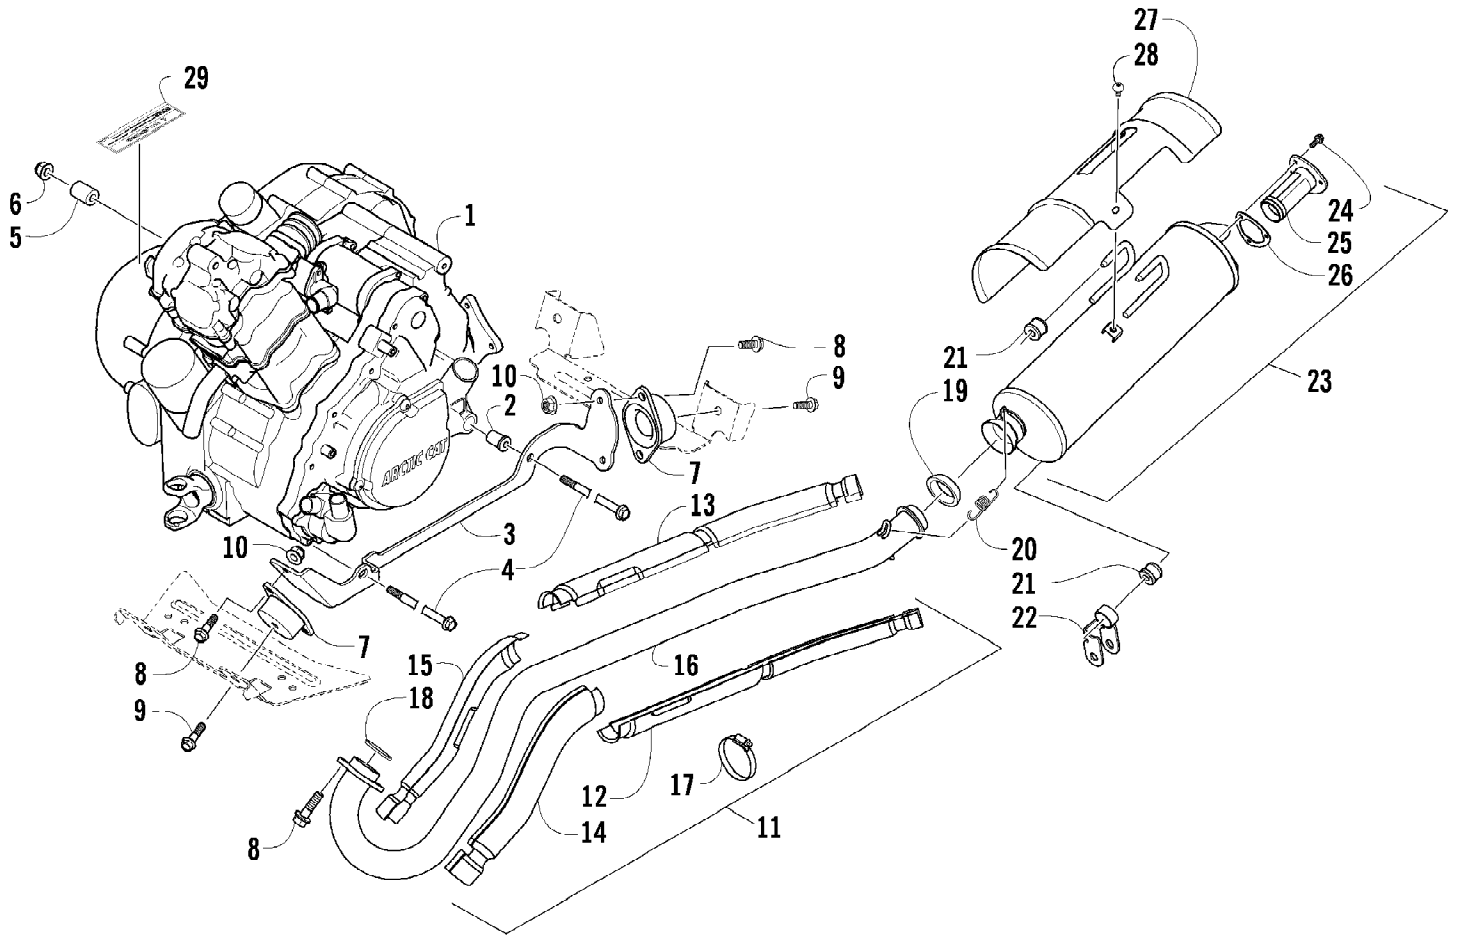

2009 ATV 550 TRV RED (A2009TBO4EUSR)
ENGINE AND EXHAUST

Page 28 of 87

Ref #	Part Number	Qty	S/P/F	Description
1	0800-073	1		Engine, A550F
2	0801-108	4	S	Mount, Rubber - Engine
3	1506-740	1		Bracket, Engine - Right
3	1506-741	1		Bracket, Engine - Left
4	0423-405	2		Screw, Cap
5	0423-042	1	S	Spacer, Engine
6	8428-002	2		Nut, Lock
7	2406-065	4		Mount, Engine
8	8408-820	10	/P	Screw, Cap
9	8408-012	4		Screw, Cap
10	8432-802	8		Nut, Lock
11	0512-363	1		Pipe, Exhaust - Assembly (inc. 12-17)
12	0412-355	1		Shield, Exhaust Pipe - Lower - Rear
13	0412-354	1		Shield, Exhaust Pipe - Upper - Rear
14	0412-349	1		Shield, Exhaust Pipe - Inner - Front
15	0412-348	1		Shield, Exhaust Pipe - Outer - Front
16	0512-362	1		Pipe, Exhaust
17	0423-317	4	/P	Clamp
18	0412-338	1	/P	Gasket, Exhaust Pipe
19	0412-375	1	/P	Seal, Exhaust
20	0612-668	2	/P	Spring, Extension
21	0412-215	3	S	Bushing
22	1506-732	1		Channel, Muffler Support
23	0512-355	1	/P	Muffler - Assembly (inc. 24-26)
24	8408-616	3		Screw, Cap
25	0512-219	1	/P	Arrester, Spark - Assembly
26	0412-313	1		Gasket, Spark Arrester
27	0412-373	1	/P	Cover, Muffler
28	8477-610	3		Screw, Machine
29	0411-426	1		Decal, Warning - Clutch Cover