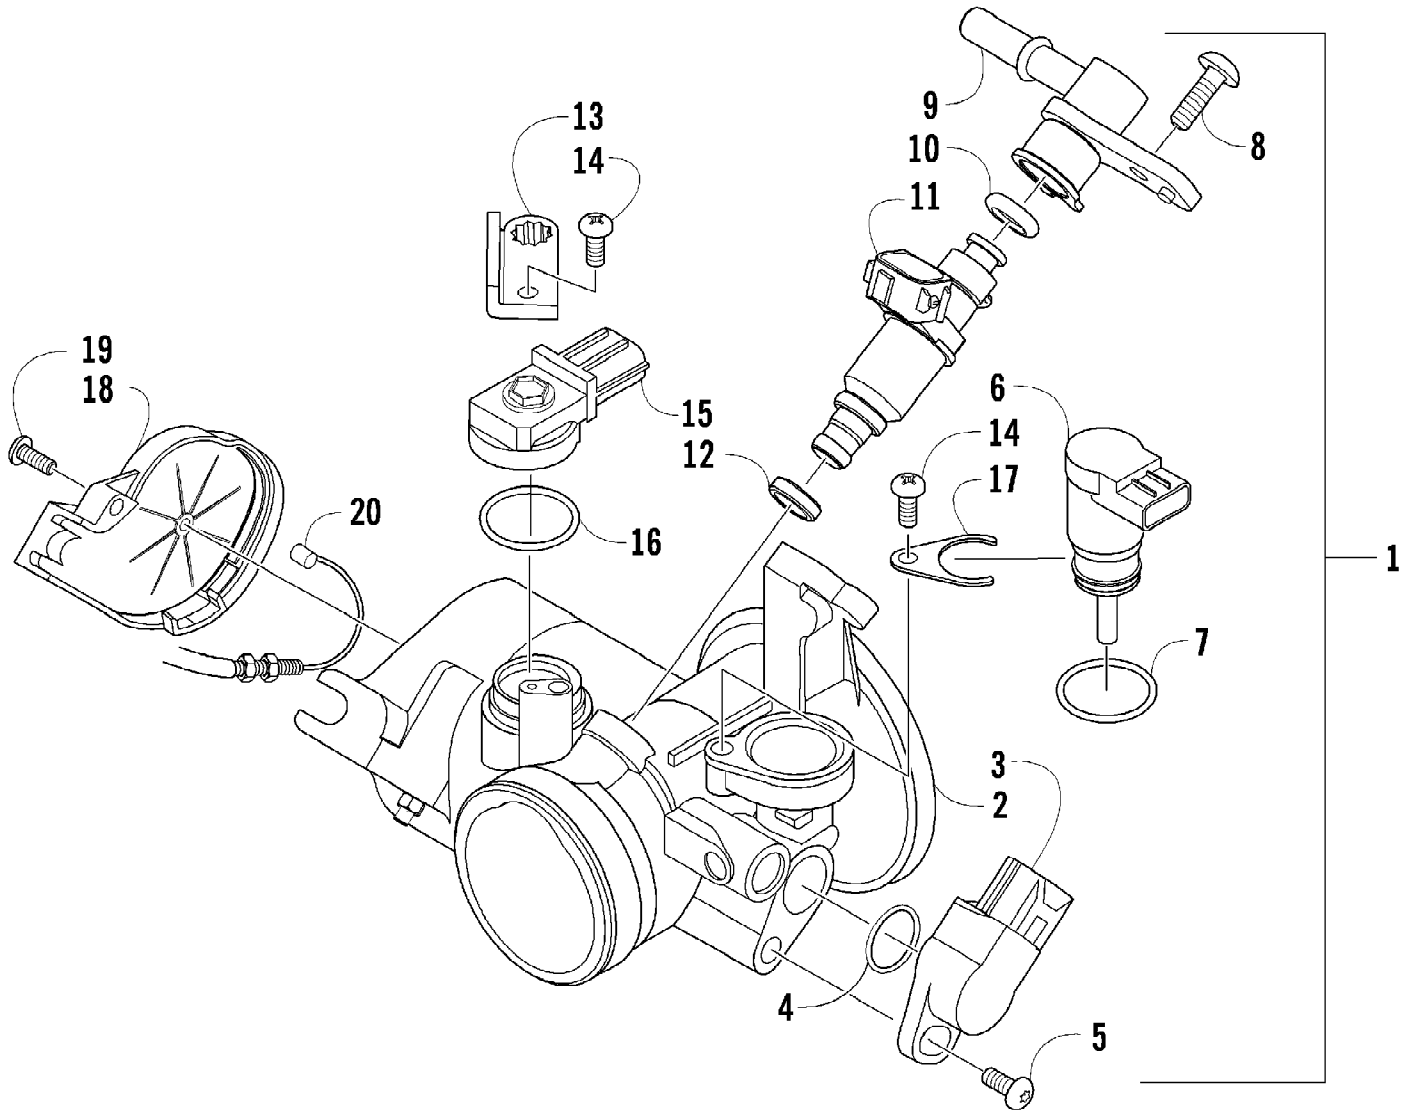

2009 ATV 550 TRV RED (A2009TBO4EUSR)
THROTTLE BODY ASSEMBLY

Page 79 of 87

Ref #	Part Number	Qty	S/P/F	Description
1	0470-753	1		Throttle - Assembly (inc. 2-19)
2	0	1	F	Throttle Body
3	0430-072	1		Sensor, Throttle Position
4	5507-234	1		O-Ring
5	5507-231	1		Screw, Machine
6	0430-074	1		Valve, ISC
7	5507-233	1		O-Ring
8	5507-238	1		Screw, Machine
9	0470-687	1		Rail, Fuel
10	0470-767	1		O-Ring
11	0470-762	1		Injector, Fuel
12	0470-768	1		Seal
13	5507-227	1		Bracket, MAP Sensor
14	5507-117	2	/P	Screw, Machine
15	0430-073	1		Sensor, MAP
16	5507-232	1		O-Ring
17	5507-229	1		Plate, ISC Valve
18	5507-223	1		Cover
19	5507-037	1	/P	Screw, Machine
20	0487-057	1		Cable, Throttle