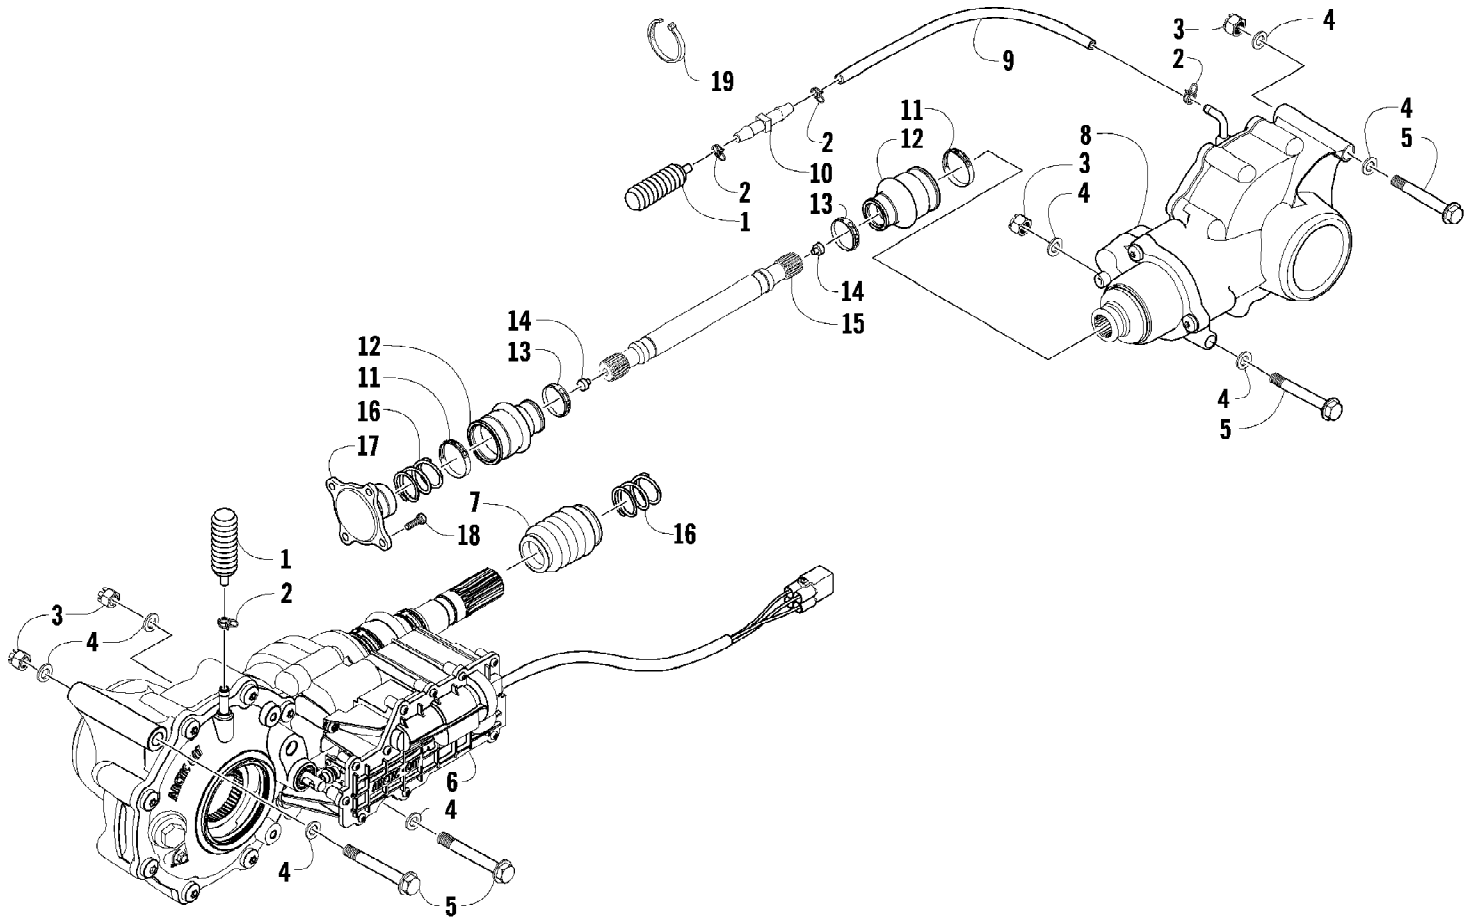

2009 ATV 550 TRV RED (A2009TBO4EUSR)
DRIVE TRAIN ASSEMBLY

2009 ATV 550 TRV RED (A2009TBO4EUSR)
DRIVE TRAIN ASSEMBLY

Page 26 of 87

Ref #	Part Number	Qty	S/P/F	Description
1	1402-620	2	/P	Bladder, Gearcase
2	0423-315	4		Clamp, Fitting
3	8428-002	4		Nut, Lock
4	0423-426	8		Washer
5	0423-404	4		Screw, Cap
6	1502-394	1		Gearcase, Front
7	0402-966	1		Boot, Shaft
8	1502-402	1	/P	Gearcase, Rear
9	0410-048	AR	S	Hose, Vent
10	0470-702	1	/P	Fitting, Vent
11	0423-393	2		Clamp, Boot
12	0402-985	2	/P	Boot
13	0423-411	2		Clamp, Boot
14	0673-618	2	/P	Bumper, Propeller Shaft
15	1402-092	1		Shaft, Propeller
16	1402-026	2		Spring
17	0402-950	1		Flange, Output
18	8408-820	4	/P	Screw, Cap
19	0123-788	AR	/P	Tie, Cable - 8 in.