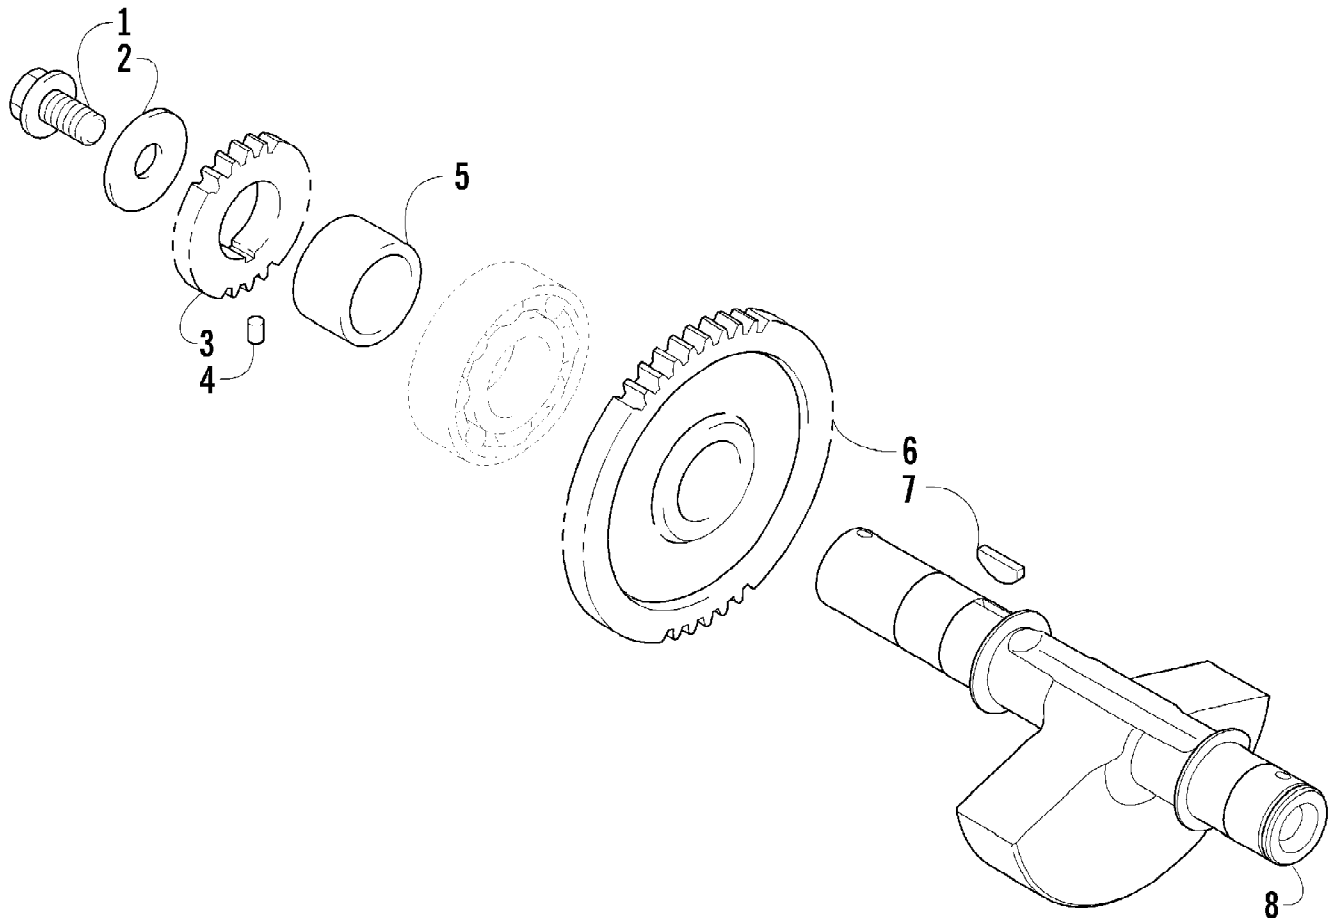

2009 ATV 550 TRV RED (A2009TBO4EUSR)
CRANK BALANCER ASSEMBLY

Page 16 of 87

Ref #	Part Number	Qty	S/P/F	Description
1	0826-033	1		Screw, Cap
2	0828-003	1		Washer
3	0811-003	1		Gear, Oil Pump Drive
4	0829-007	1		Pin, Dowel
5	0811-004	1		Spacer
6	0811-002	1		Gear, Driven
7	0829-006	1		Key
8	0811-017	1		Balancer, Crank