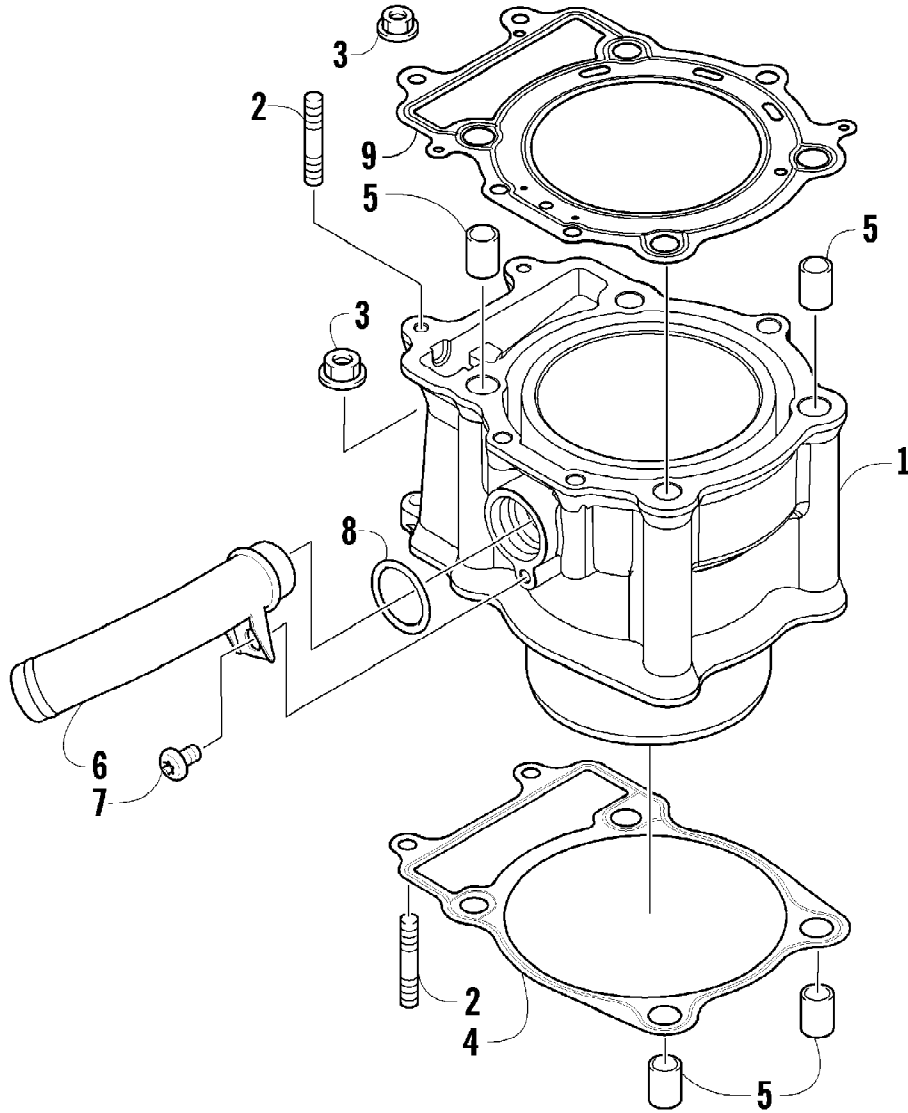

2009 ATV 550 TRV RED (A2009TBO4EUSR)
CYLINDER ASSEMBLY

Page 22 of 87

Ref #	Part Number	Qty	S/P/F	Description
1	0804-019	1	S	Cylinder
2	0827-002	4		Bolt, Stud
3	8424-604	4		Nut
4	0830-084	1		Gasket, Base
5	0829-002	4		Pin, Dowel
6	0804-047	1	/P	Union, Coolant Hose
7	8468-612	1		Screw, Machine
8	0830-007	1		O-Ring
9	0830-097	1		Gasket, Cylinder Head