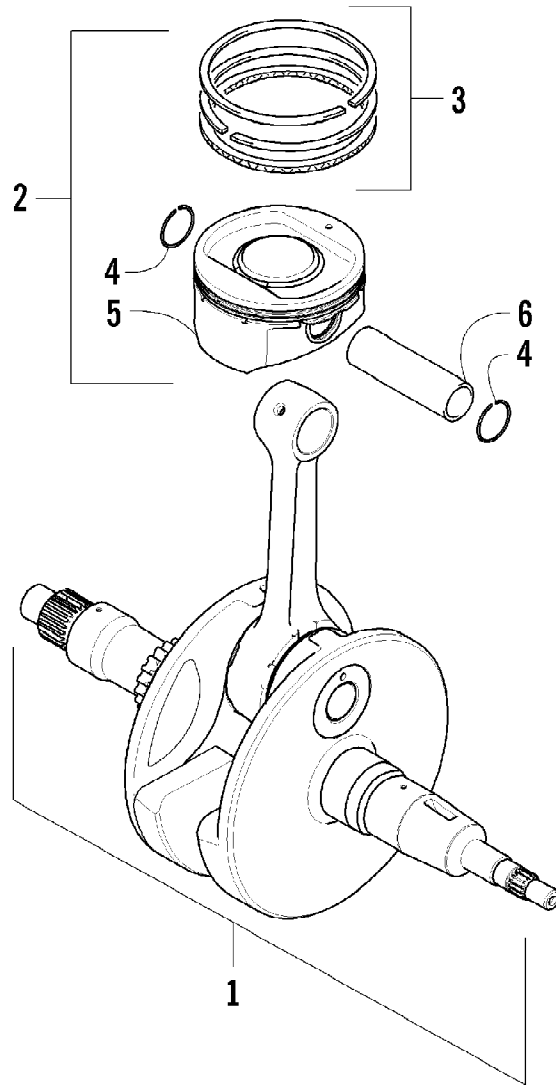

2009 ATV 550 TRV RED (A2009TBO4EUSR)  
CAM CHAIN ASSEMBLY

Page 8 of 87

Ref #	Part Number	Qty	S/P/F	Description
1	0810-001	1		Chain, Cam
2	0810-002	1		Guide, Chain
3	0810-003	1		Tensioner, Chain
4	0826-036	1		Pivot, Tensioner
5	0830-025	1		Washer, Crush
6	0810-004	1		Adjuster, Tensioner - Assembly
7	0830-018	1		Gasket
8	8468-625	2		Screw, Machine
9	0830-107	2		Gasket
10	8400-610	1		Screw, Cap
11	0828-129	1		Washer

2009 ATV 550 TRV RED (A2009TBO4EUSR)  
CRANK BALANCER ASSEMBLY

Page 16 of 87

Ref #	Part Number	Qty	S/P/F	Description
1	0826-033	1		Screw, Cap
2	0828-003	1		Washer
3	0811-003	1		Gear, Oil Pump Drive
4	0829-007	1		Pin, Dowel
5	0811-004	1		Spacer
6	0811-002	1		Gear, Driven
7	0829-006	1		Key
8	0811-017	1		Balancer, Crank

2009 ATV 550 TRV RED (A2009TBO4EUSR)  
CRANKCASE ASSEMBLY

2009 ATV 550 TRV RED (A2009TBO4EUSR)  
CRANKCASE ASSEMBLY

Page 18 of 87

Ref #	Part Number	Qty	S/P/F	Description
1	0801-153	1	S	Crankcase Assembly (inc. 2-15)
2	0812-064	2		Plug
3	0801-002	1		Plug
4	0832-043	1	/P	Bearing
5	0832-044	2	/P	Bearing
6	0832-049	1	/P	Bearing
7	0832-050	3	/P	Bearing
8	0832-042	1	/P	Bearing
9	0832-048	1	/P	Bearing
10	0832-015	1	S/P	Bearing
11	0822-052	1		Seal, Countershaft
12	0826-100	4		Screw, Machine
13	0822-010	4	/P	Retainer, Bearing
14	0801-028	1		Pipe, Breather
15	0830-035	1		Seal, Driveshaft
16	8412-850	4		Screw, Cap
17	0829-003	1		Pin, Dowel
18	0829-002	5		Pin, Dowel
19	8468-645	3		Screw, Machine
20	8468-655	3		Screw, Machine
21	8468-675	2		Screw, Machine
22	8412-860	1		Screw, Cap
23	0826-017	1		Screw, Cap
24	0830-008	2		Gasket
25	0826-019	1		Screw, Cap
26	0826-018	1		Screw, Cap
27	8468-695	1		Screw, Machine
28	8468-680	1		Screw, Machine
29	0801-029	1		Housing, Secondary Shaft (inc. one No. 7)
30	0826-105	3		Screw, Cap
31	0826-038	1		Screw, Cap
32	0801-069	1		Pipe, Breather
33	0801-143	1		Stick, Oil Level
34	0830-010	1		O-Ring