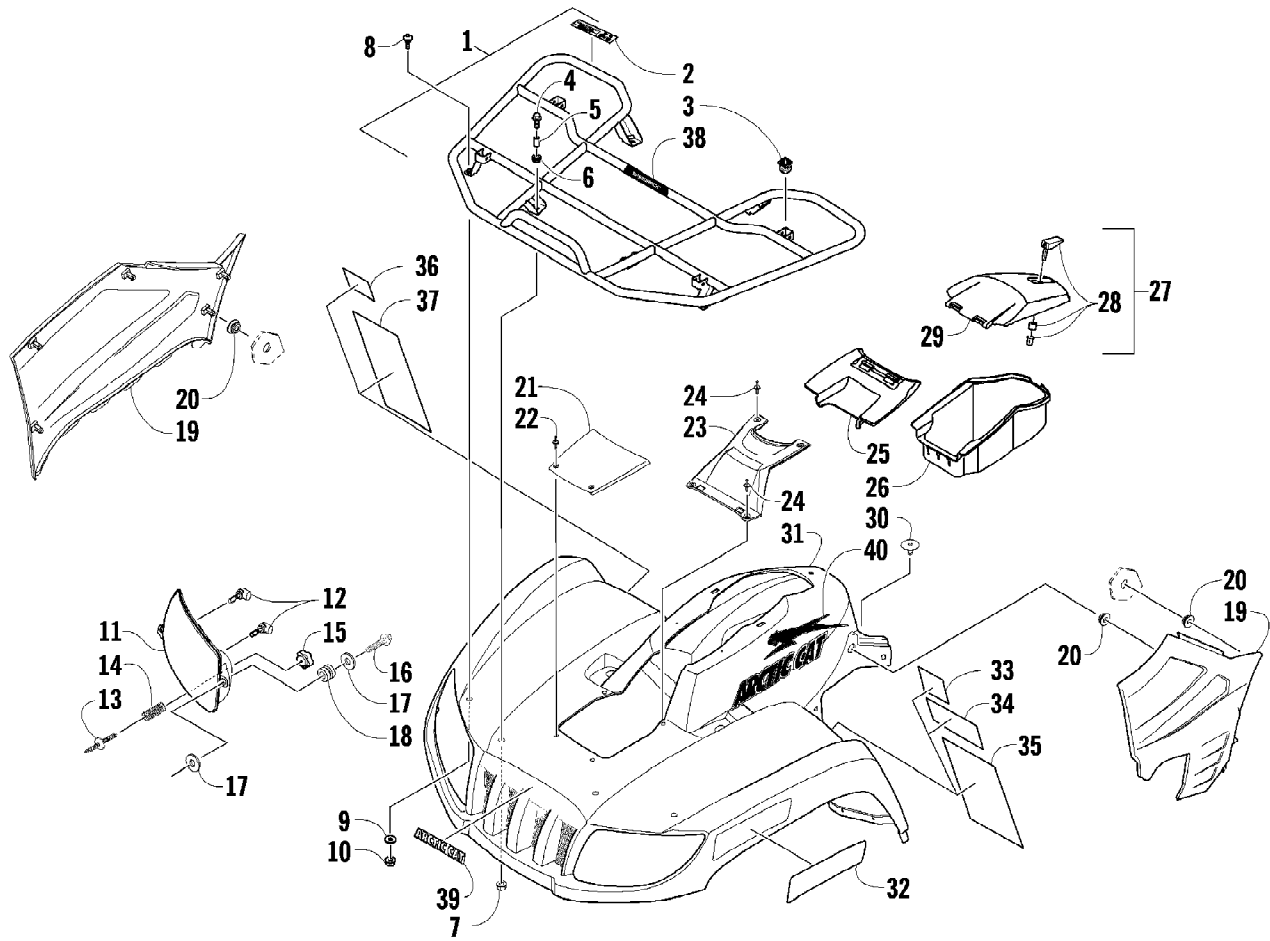

2009 ATV 550 TRV RED (A2009TBO4EUSR)
FRONT RACK, BODY PANEL, AND HEADLIGHT ASSEMBLIES

2009 ATV 550 TRV RED (A2009TBO4EUSR)
FRONT RACK, BODY PANEL, AND HEADLIGHT ASSEMBLIES

Ref #	Part Number	Qty	S/P/F	Description
1	2506-106	1		Rack, Front - Assembly (inc. 2-3)
2	0411-576	1		Decal, Warning - Load
3	0441-592	4	/P	Bushing
4	8410-830	4		Screw, Cap
5	0423-669	4		Spacer
6	0423-465	4		Grommet
7	8432-802	4		Nut, Lock
8	0423-654	2		Screw, Shoulder
9	8050-222	2	/P	Washer
10	0423-540	2		Nut, Lock
11	0509-044	1	/P	Headlight Assembly - Right (inc. 12)
11	0509-035	1		Headlight Assembly - Left (inc. 12)
12	0409-055	4		Bulb, Headlight
13	0423-514	2		Stud, Adjuster - Headlight
14	0423-522	2		Spring, Adjuster
15	0423-513	2		Knob, Adjuster
16	0623-785	4		Screw, Self-Tapping
17	8050-217	8	/P	Washer
18	0423-447	4		Grommet
19	2406-324	1		Panel, Side - Lower - Right
19	2406-421	1		Panel, Side - Lower - Left
20	0423-678	8		Grommet
21	1406-358	1		Cover, Access
22	0423-535	2		Rivet, Reinstallable
23	1406-484	1		Cover, Steering Post
24	0623-362	4		Rivet, Reinstallable
25	0470-513	1		Cover, Storage Box
26	1406-573	1		Box, Storage
27	2506-234	1		Lid, Storage Box w/Latch (inc. 28-29)
28	1406-599	1		Latch, Storage Box
29	0470-514	1		Lid, Storage Box
30	0423-101	2		Screw, Shoulder
31	2516-063	1	S	Panel, Fender - Assembly - Front (inc. 32-37)
32	0411-818	1		Decal, Reflector - Front - Right
32	0411-819	1		Decal, Reflector - Front - Left
33	1411-930	1	S	Decal, Warning - Age
34	1411-574	1		Decal, Warning - Off-Road Only
35	1411-932	1	/P	Decal, Warning - General
36	0411-894	1		Decal, Warning - Turn/Hill
37	1411-250	1		Decal, Warning - Reverse/Pre-Ride
38	1411-050	1	/P	Decal, "Speedrack"
39	1411-725	1		Decal, Front
40	1411-634	1		Decal, Side - Upper Right
40	1411-635	1		Decal, Side - Upper Left