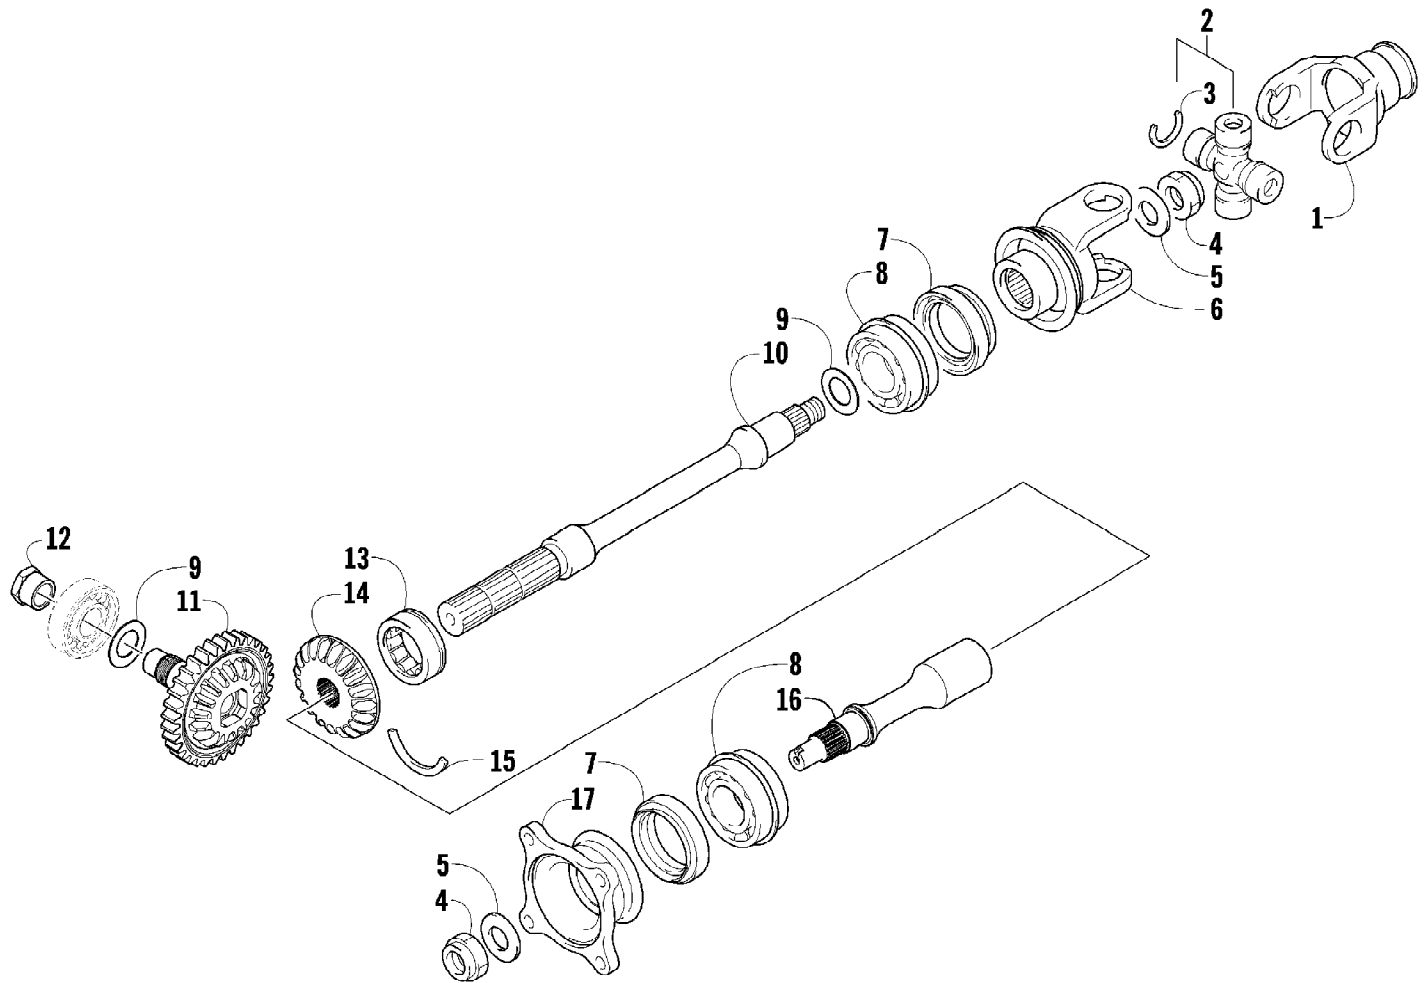

2009 ATV 550 TRV RED (A2009TBO4EUSR)
SECONDARY DRIVE ASSEMBLY

Page 65 of 87

Ref #	Part Number	Qty	S/P/F	Description
1	0819-063	1		Yoke, Propeller Shaft Joint
2	1402-164	1	/P	Joint, Universal - Set (inc. 3)
3	0423-450	4		Ring, Retaining
4	0827-013	2		Nut
5	0828-020	2		Washer
6	0819-061	1		Yoke, Drive Output
7	0830-043	2		Seal, Oil
8	0832-017	2		Bearing
9	0828-021	AR		Shim, 25 x 34 x 0.25 mm
9	0828-022	AR		Shim, 25 x 34 x 0.30 mm
9	0828-023	AR		Shim, 25 x 34 x 0.70 mm
9	0828-024	AR		Shim, 25 x 34 x 0.90 mm
9	0828-025	AR		Shim, 25 x 34 x 0.95 mm
9	0828-026	AR		Shim, 25 x 34 x 1.00 mm
9	0828-027	AR		Shim, 25 x 34 x 1.05 mm
9	0828-028	AR		Shim, 25 x 34 x 1.10 mm
9	0828-029	AR		Shim, 25 x 34 x 1.15 mm
10	0819-003	1	S	Shaft, Secondary Driven - Front
11	0822-107	1		Gear, Secondary Drive
12	0827-052	1		Nut
13	0832-016	1		Bearing
14	0822-106	1		Gear, Secondary Driven
15	0819-011	1		Ring, Driven Bearing
16	0819-053	1		Shaft, Secondary Driven - Rear
17	0819-005	1		Flange, Output Joint