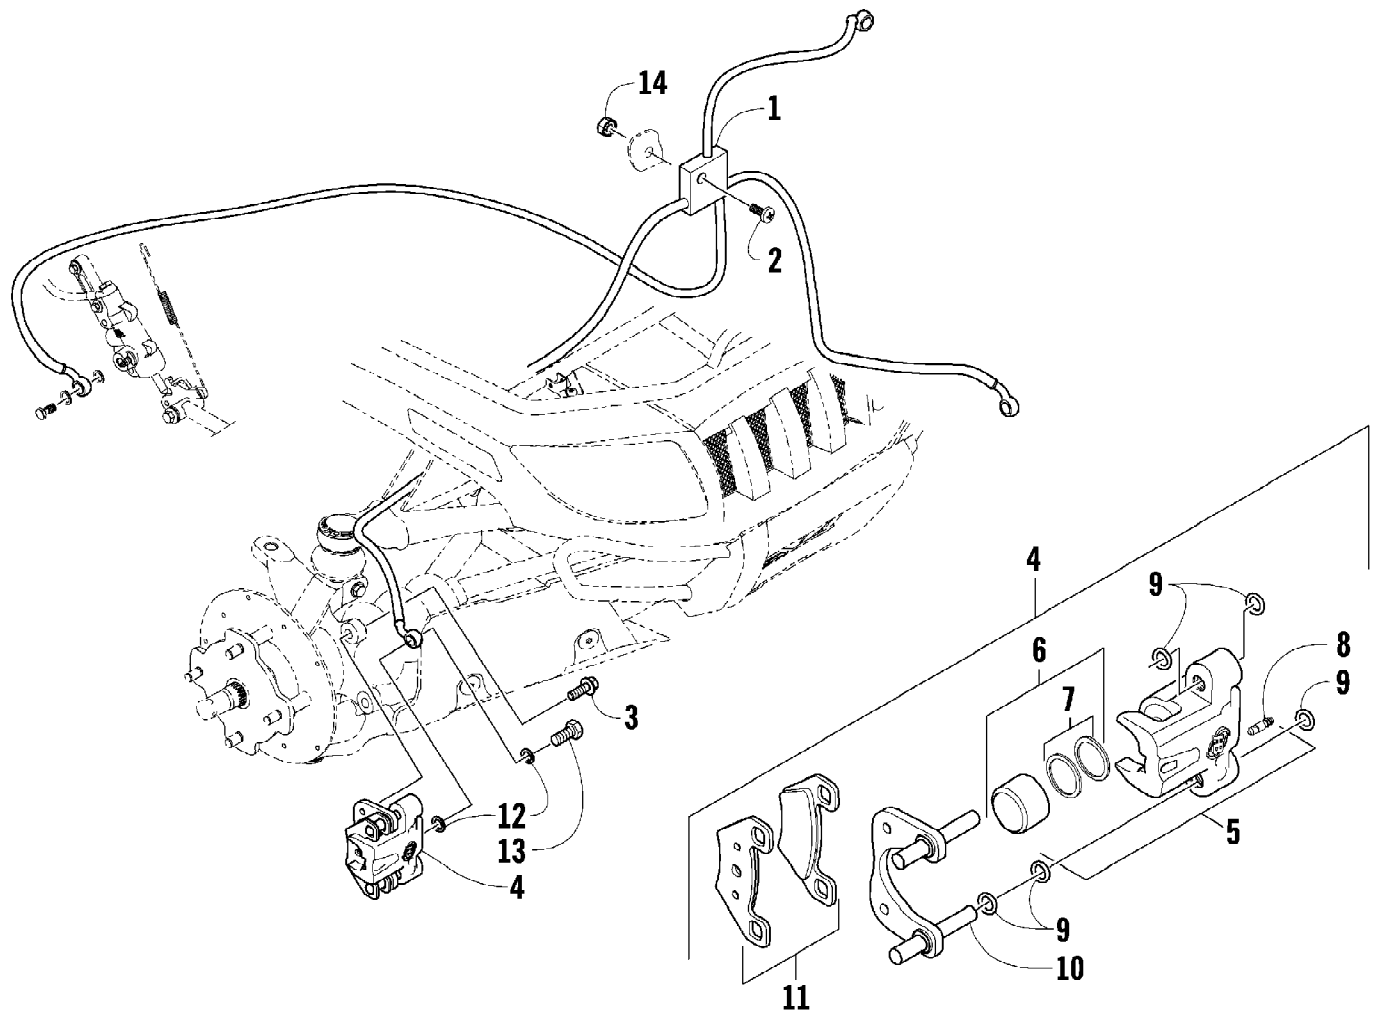

2009 ATV 550 TRV RED (A2009TBO4EUSR)
HYDRAULIC BRAKE ASSEMBLY

Page 45 of 87

Ref #	Part Number	Qty	S/P/F	Description
1	1502-015	1		Hose, Brake - Assembly
2	8476-625	1		Screw, Machine
3	8408-821	4	/P	Screw, Cap
4	1436-162	1	S/P	Caliper, Brake - Right Front (inc. 5-11 and two No. 3)
4	1436-163	1		Caliper, Brake - Left Front (inc. 5-11 and two No. 3)
5	1436-160	1	/P	Housing, Caliper - Assembly - Right Front (inc. 6-8)
5	1436-161	1	/P	Housing, Caliper - Assembly - Left Front (inc. 6-8)
6	0502-606	2		Piston/Seal Set (inc. 7)
7	0502-607	2		Seal Set
8	0502-609	2	/P	Valve, Bleed
9	0502-608	2		O-Ring, Guide - Set
10	0502-605	2		Bracket Assembly
11	1436-165	2	S	Pad, Brake - Set
12	0423-178	4		Washer, Crush
13	0423-413	2		Bolt, Banjo-Fitting
14	0623-038	1		Nut w/Washer