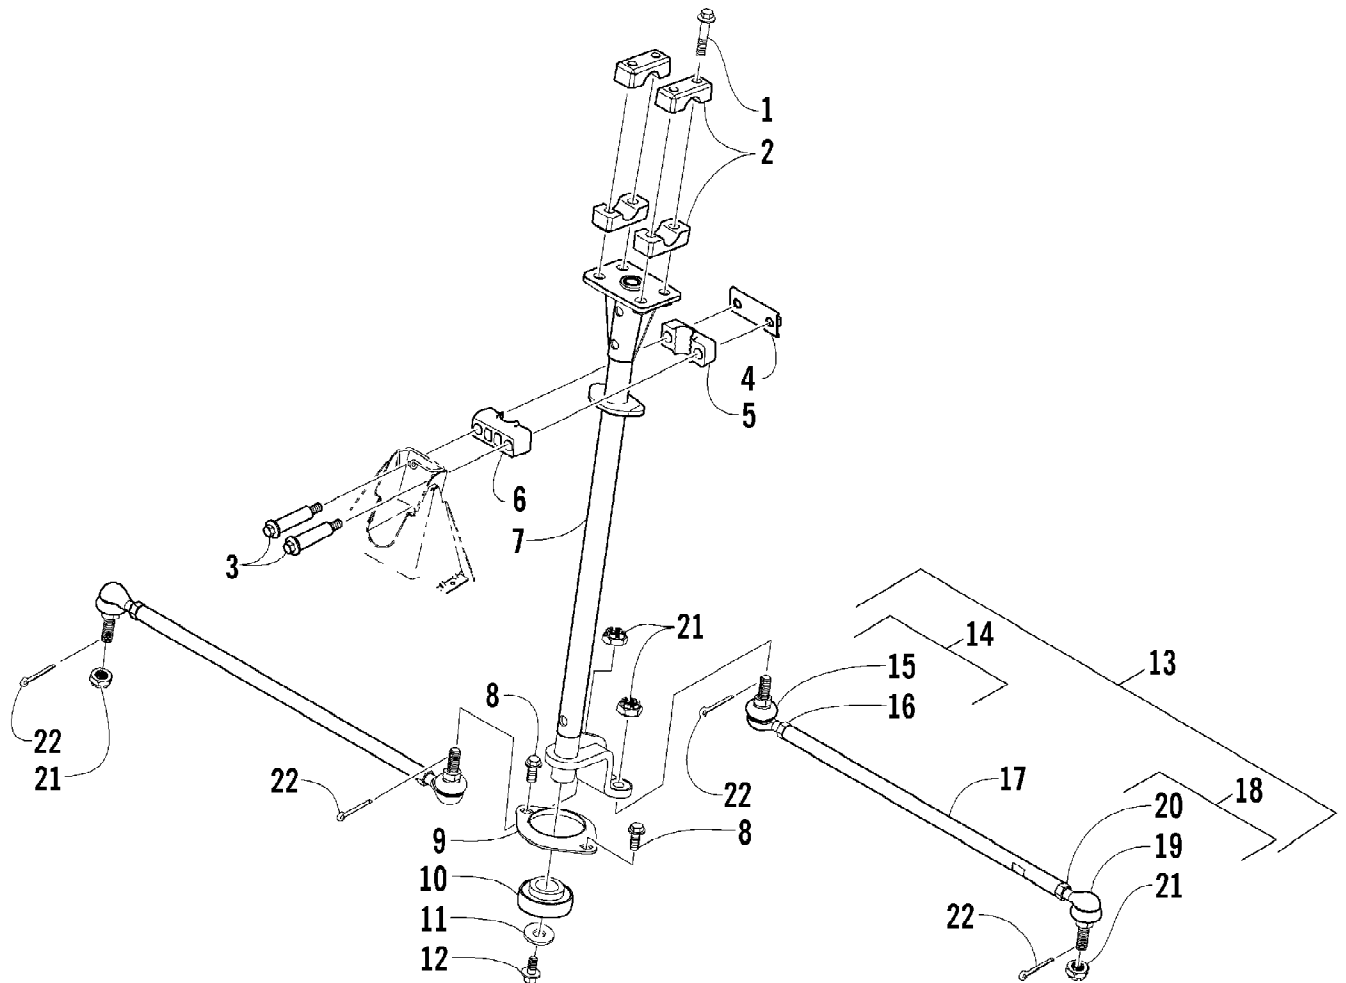

2009 ATV 550 TRV RED (A2009TBO4EUSR)
STEERING ASSEMBLY

Page 75 of 87

Ref #	Part Number	Qty	S/P/F	Description
1	8408-860	4		Screw, Cap
2	0405-035	4		Cap, Steering Adjuster
3	0423-505	2		Screw, Shoulder
4	0505-484	1		Cap, Housing
5	0405-138	1		Housing, Lower
6	0405-139	1		Housing, Upper
7	0505-451	1	S	Post, Steering
8	8408-816	2		Screw, Cap
9	0602-233	1		Flange, Bearing
10	0405-052	1		Bearing w/Inverted Oil Seal
11	0423-073	1		Washer
12	8409-020	1	/P	Screw, Cap
13	0505-499	2	/P	Tie Rod - Assembly (inc. 14-20)
14	0505-511	2	/P	End, Tie Rod - Left-Hand Thread - Kit (inc. 15-16 and two No. 21-22)
15	0	2	F	End, Tie Rod - Left-Hand Thread
16	0423-013	2		Nut - Left-Hand Thread
17	0405-281	2	/P	Tie Rod
18	0505-510	2	/P	End, Tie Rod - Right-Hand Thread - Kit (inc. 19-20 and two No. 21-22)
19	0	2	F	End, Tie Rod - Right-Hand Thread
20	8420-002	2	/P	Nut - Right-Hand Thread
21	0423-157	4		Nut, Lock
22	0623-175	4		Pin, Cotter