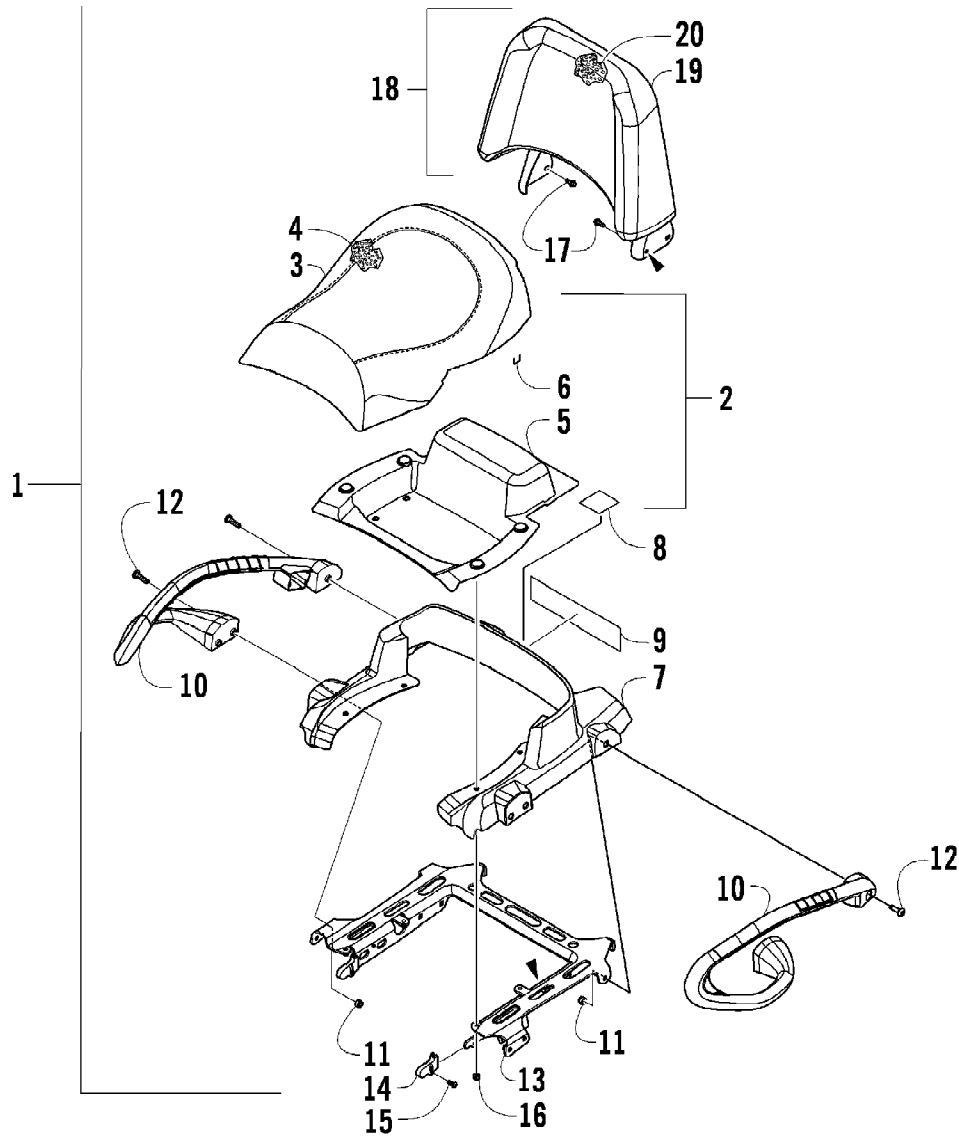

2009 ATV 550 TRV RED (A2009TBO4EUSR)
PASSENGER SEAT AND BACKREST ASSEMBLY

2009 ATV 550 TRV RED (A2009TBO4EUSR)
PASSENGER SEAT AND BACKREST ASSEMBLY

Page 55 of 87

Ref #	Part Number	Qty	S/P/F	Description
1	2506-956	1		Seat, Passenger - Assembly (inc. 2-16)
2	2506-940	1		Seat, Passenger - Sub-Assembly (inc. 3-6)
3	2506-944	1		Cover, Seat - Passenger
4	2506-942	1		Foam, Seat - Passenger
5	2406-110	1		Base, Seat - Inner
6	0624-263	AR		Staple
7	2406-044	1		Base, Seat - Passenger
8	1411-251	1		Decal, Warning - Passenger
9	0411-814	1	/P	Decal, "Arctic Cat"
10	2406-834	1		Handhold, Passenger - Right
10	2406-835	1		Handhold, Passenger - Left
11	8432-802	6		Nut, Lock
12	8468-830	6		Screw, Machine
13	2516-040	1		Bracket, Seat Support - Assembly
14	2406-895	2		End Cap, Seat Support
15	0423-538	2		Screw, Self-Tapping
16	8427-602	4		Nut, Lock
17	8408-816	4		Screw, Cap
18	2516-020	1		Backrest Assembly (inc. 19-20)
19	2516-141	1		Cover, Backrest
20	2516-018	1		Foam, Backrest