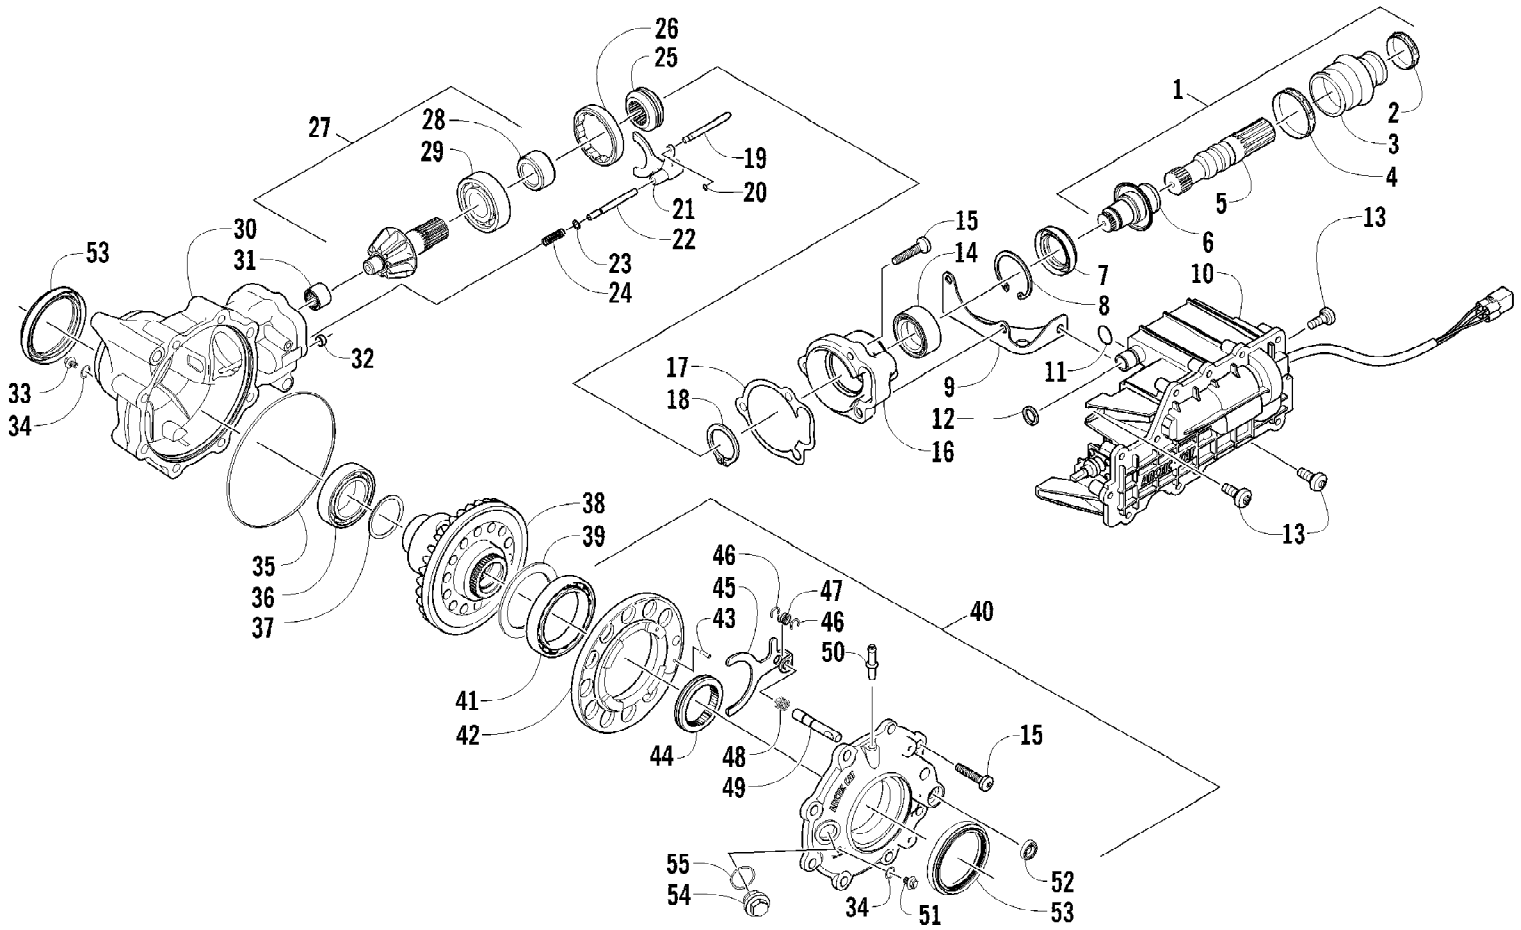

2009 ATV 550 TRV RED (A2009TBO4EUSR)
FRONT DRIVE GEARCASE ASSEMBLY

2009 ATV 550 TRV RED (A2009TBO4EUSR)
FRONT DRIVE GEARCASE ASSEMBLY

Page 32 of 87

Ref #	Part Number	Qty	S/P/F	Description
	1502-394	1		Complete Front Drive Gearcase Assembly
1	1502-083	1		Shaft, Propeller - Assembly (inc. 2-6)
2	0423-411	1		Clamp
3	0402-985	1	/P	Boot, Propeller Shaft
4	0423-393	1		Clamp
5	1402-045	1		Shaft, Output
6	1502-085	1	/P	Shaft, Input
7	1402-011	1		Seal
8	0423-423	1		Ring, Retaining
9	1502-237	1		Bracket, Actuator
10	0502-585	1	S	Actuator (inc. 11)
11	1402-981	1		O-Ring
12	0423-892	1	/P	O-Ring
13	0423-396	3		Screw, Self-Tapping
14	1402-043	1		Bearing
15	0423-118	11		Screw, Self-Tapping
16	0502-528	1	/P	Housing, Pinion
17	0402-947	1		Gasket, Flange
18	0423-417	1		Ring, Retaining
19	0402-997	1		Shaft, Selector
20	0423-402	1		Ring, Retaining
21	0402-998	1		Fork, Selector
22	0402-417	1		Shaft, Shuttle
23	0423-147	1		O-Ring
24	0402-999	1		Spring, Return
25	0402-413	1		Coupler, Drive
26	0402-357	1		Collar, Lock
27	0502-783	1		Gear, Pinion - Assembly - 10T (inc. 28-29)
28	0402-336	1		Collar, Retaining
29	0402-327	1		Bearing
30	0502-514	1		Housing, Gearcase
31	0402-328	1		Bearing
32	0402-411	1		Pin, Dowel
33	1402-210	1	/P	Plug, Magnetic (inc. one No. 34)
34	0423-153	2		O-Ring
35	0423-149	1		O-Ring
36	0402-393	1		Bearing
37	0402-405	AR		Shim, 41 x 49 x 1.3 mm
37	0402-406	AR		Shim, 41 x 49 x 1.4 mm
37	0402-407	AR		Shim, 41 x 49 x 1.5 mm
37	0402-408	AR		Shim, 41 x 49 x 1.6 mm
37	0402-409	AR		Shim, 41 x 49 x 1.7 mm
38	1502-555	1	/P	Gear, Ring - 36T
39	1402-074	AR		Shim, 61 x 69 x 1.3 mm
39	1402-075	AR		Shim, 61 x 69 x 1.4 mm
39	1402-076	AR		Shim, 61 x 69 x 1.5 mm
39	1402-077	AR		Shim, 61 x 69 x 1.6 mm
39	1402-078	AR		Shim, 61 x 69 x 1.7 mm
40	1502-389	1		Cover, Gearcase (inc. one No. 34, 41-52, and one No. 53)
41	1402-053	1		Bearing
42	0502-413	1		Flange, Bearing