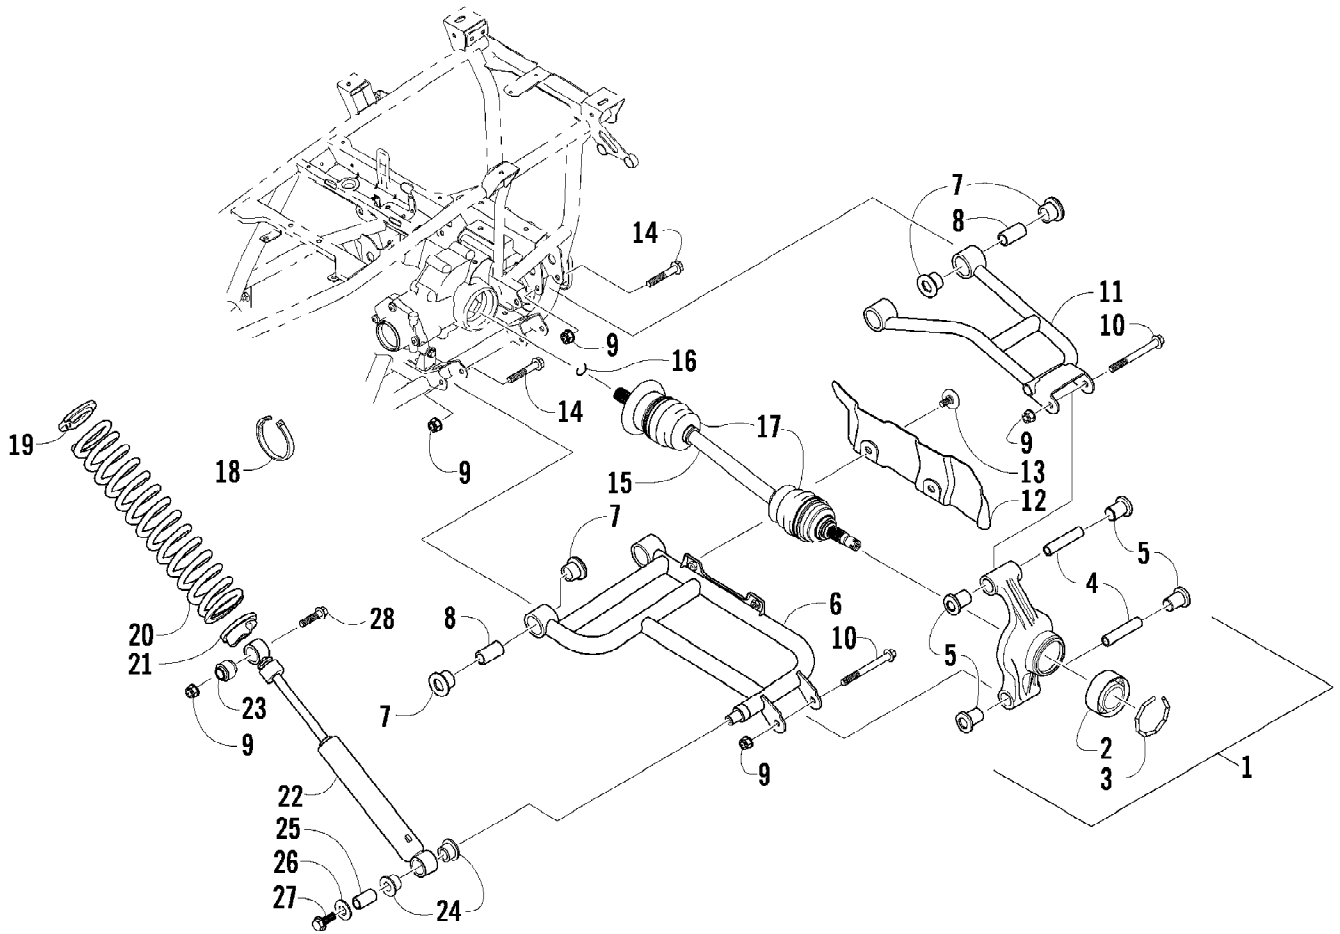

2009 ATV 550 TRV RED (A2009TBO4EUSR)
REAR SUSPENSION ASSEMBLY

2009 ATV 550 TRV RED (A2009TBO4EUSR)
REAR SUSPENSION ASSEMBLY

Page 61 of 87

Ref #	Part Number	Qty	S/P/F	Description
1	0504-372	1	S	Knuckle, Right Rear - Assembly (inc. 2-5)
1	0504-373	1	S/P	Knuckle, Left Rear - Assembly (inc. 2-5)
2	1402-027	2	S/P	Bearing
3	0423-423	2		Ring, Retaining
4	0403-038	4	S/P	Axle
5	0403-032	8	S	Bushing
6	0504-526	1	S	A-Arm, Rear - Lower Right (inc. 7-8)
6	0504-527	1	S	A-Arm, Rear - Lower Left (inc. 7-8)
7	0403-115	16	S	Bushing
8	0403-114	8	S	Axle
9	0423-744	14		Nut, Lock
10	8409-000	4		Screw, Cap
11	0504-512	1	S	A-Arm, Rear - Upper Right (inc. 7-8)
11	0504-513	1	S	A-Arm, Rear - Upper Left (inc. 7-8)
12	0441-754	1		Guard, Boot - Rear - Right
12	0441-755	1		Guard, Boot - Rear - Left
13	0423-545	4	/P	Screw, Shoulder
14	8409-075	8		Screw, Cap
15	1502-343	2	S	Axle, Drive (inc. 16-17)
16	0423-845	2	/P	Clip, Retaining
17	0436-276	2	S	Repair Kit, Boot
18	0123-788	AR	/P	Tie, Cable - 8 in.
19	1603-889	2	/P	Retainer, Spring
20	0504-543	2		Spring, Suspension
21	0404-057	2		Cam, Spring Adjuster
22	0404-158	2		Shock Absorber (inc. 23-25)
23	0403-182	2		Bushing, Double-Bonded
24	0603-955	4		Bushing
25	1603-219	2	S	Sleeve
26	0423-087	2		Washer
27	8408-820	2	/P	Screw, Cap
28	8409-050	2		Screw, Cap