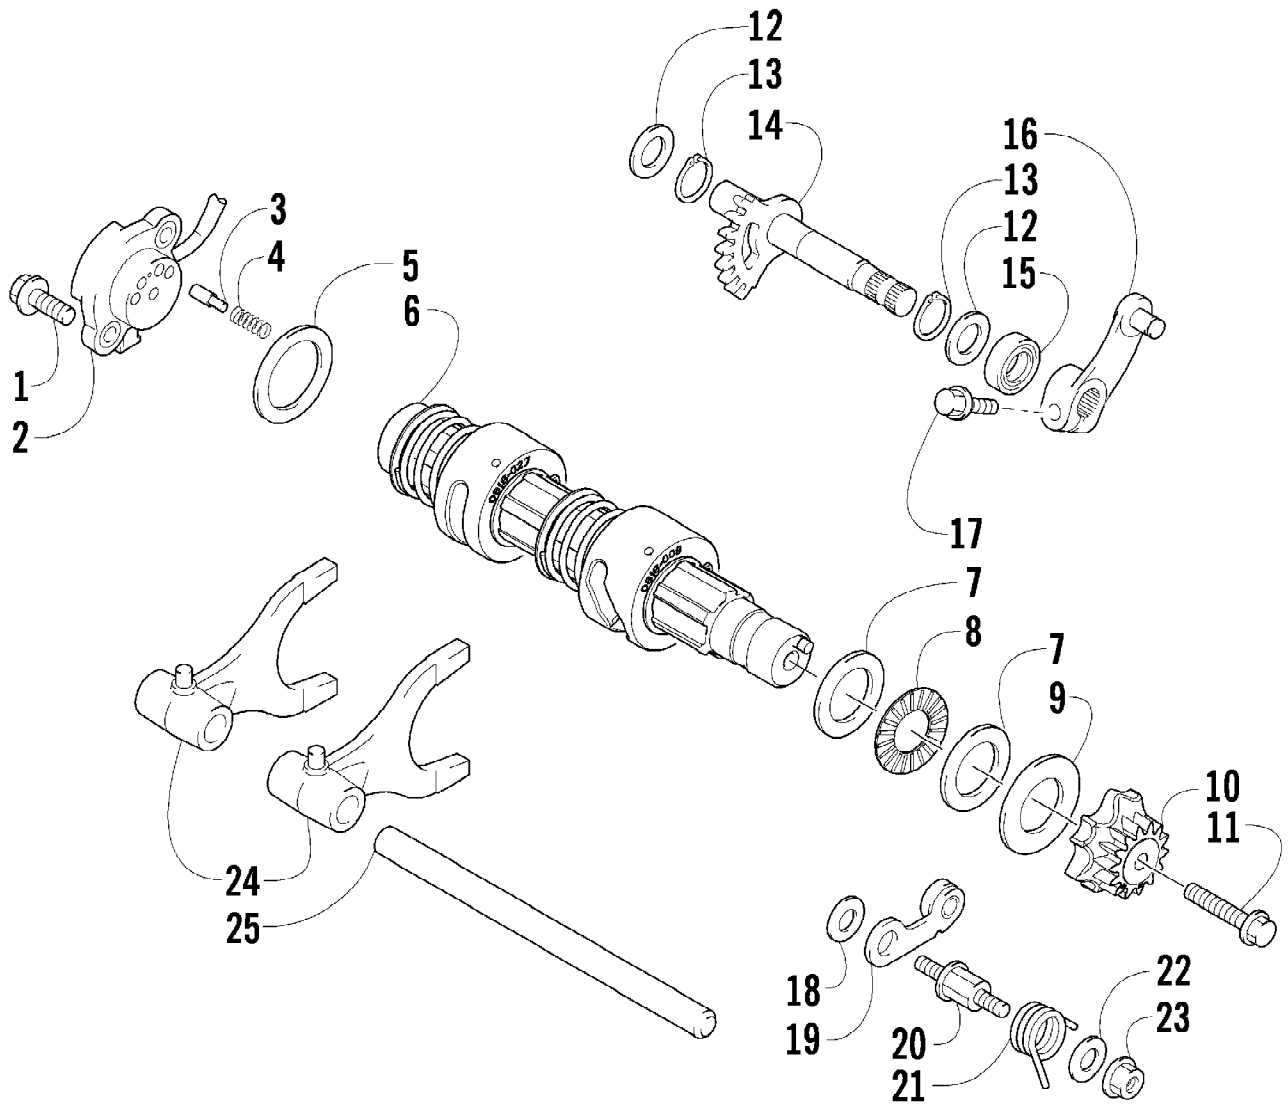

2009 ATV 550 TRV RED (A2009TBO4EUSR)
GEAR SHIFTING ASSEMBLY

Page 41 of 87

Ref #	Part Number	Qty	S/P/F	Description
1	8470-520	2		Screw, Machine
2	0409-090	1	/P	Switch, Gear Shift Position
3	0818-013	2		Contact
4	0818-017	2		Spring
5	0828-040	1		Washer
6	0818-046	1		Shaft, Gear Shift - Assembly
7	0828-095	2		Washer
8	0832-052	1	/P	Bearing, Thrust
9	0828-037	1		Washer
10	0818-089	1	/P	Plate, Gear Shift Cam
11	0826-006	1		Screw, Cap
12	0828-036	2		Washer
13	0831-010	2		Ring, Retaining
14	0818-007	1	/P	Shaft, Sub-Gear Shift
15	0830-044	1		Seal, Sub-Gear Shift Shaft
16	0818-014	1		Arm, Select
17	8468-620	1	/P	Screw, Machine
18	0828-038	1		Washer
19	0818-002	1		Stopper, Cam
20	0818-004	1		Support, Cam Stopper
21	0818-090	1		Spring
22	0828-035	1		Washer
23	8424-602	1	/P	Nut
24	0818-072	2	/P	Fork, Shift
25	0818-006	1		Shaft, Shift Fork