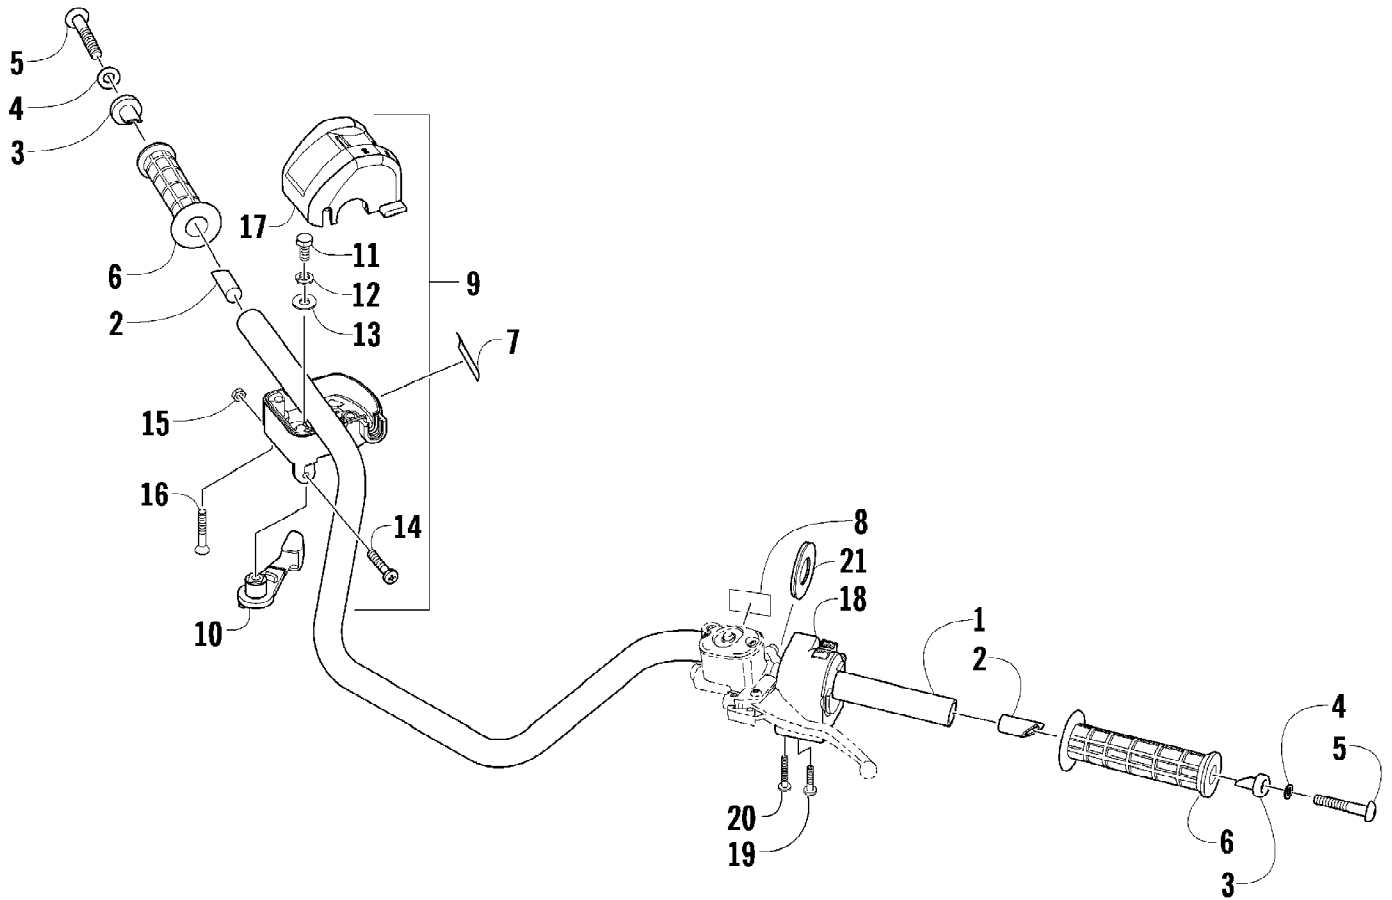

2009 ATV 550 TRV RED (A2009TBO4EUSR)
HANDLEBAR ASSEMBLY

Page 43 of 87

Ref #	Part Number	Qty	S/P/F	Description
1	0505-418	1	/P	Handlebar
2	0405-218	2		Plug, Handlebar
3	0405-149	2		End Cap, Handlebar
4	8050-247	2	/P	Washer
5	8477-845	2		Screw, Machine
6	0405-147	2		Grip, Handlebar
7	0411-966	1		Decal, Warning - Differential Lock
8	1411-865	1		Decal, Warning - Brake Lever Lock
9	0509-045	1		Case, Throttle - Assembly (inc. 10-17)
10	3409-001	1		Lever
11	3004-533	1	S/P	Screw, Cap
12	3004-447	1	/P	Washer, Lock
13	3003-030	1	/P	Washer
14	3423-014	1		Screw, Machine
15	3423-327	1		Nut
16	3423-199	2		Screw, Machine
17	0409-119	1		Cover, Throttle Case w/Switch
18	0509-014	1		Switch, Control - Assembly (inc. 19-21)
19	0409-027	1		Screw, Machine
20	0409-028	1		Screw, Machine
21	3409-019	1		Cover, Switch Housing