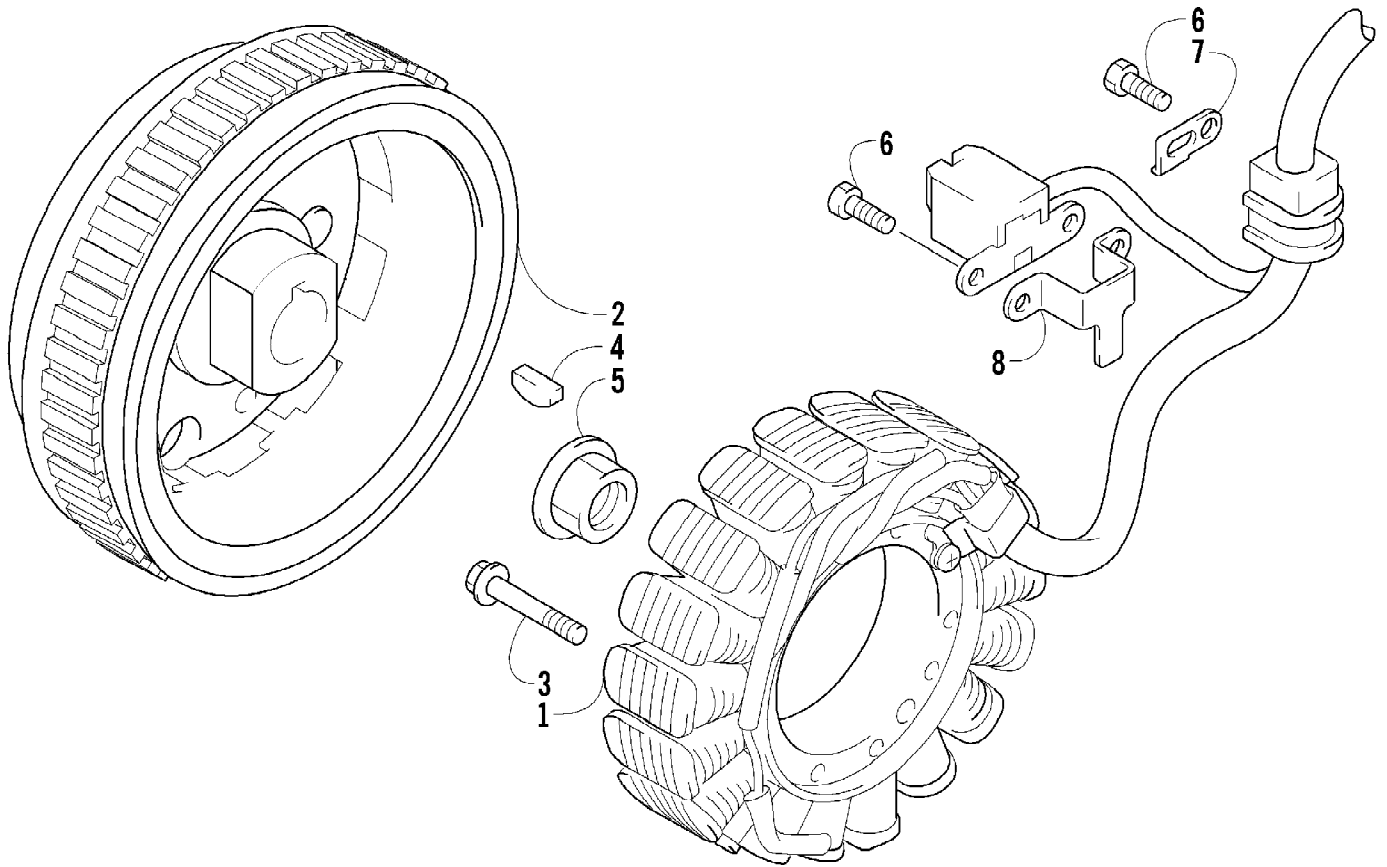

2009 ATV 550 TRV RED (A2009TBO4EUSR)
MAGNETO ASSEMBLY

Page 51 of 87

Ref #	Part Number	Qty	S/P/F	Description
1	0802-041	1		Stator - Assembly
2	0802-048	1		Rotor/Flywheel
3	0826-102	3		Screw, Machine
4	0829-012	1		Key
5	0827-014	1		Nut
6	8470-510	3		Screw, Machine
7	0802-015	1		Clamp - No. 1
8	0802-016	1		Clamp - No. 2