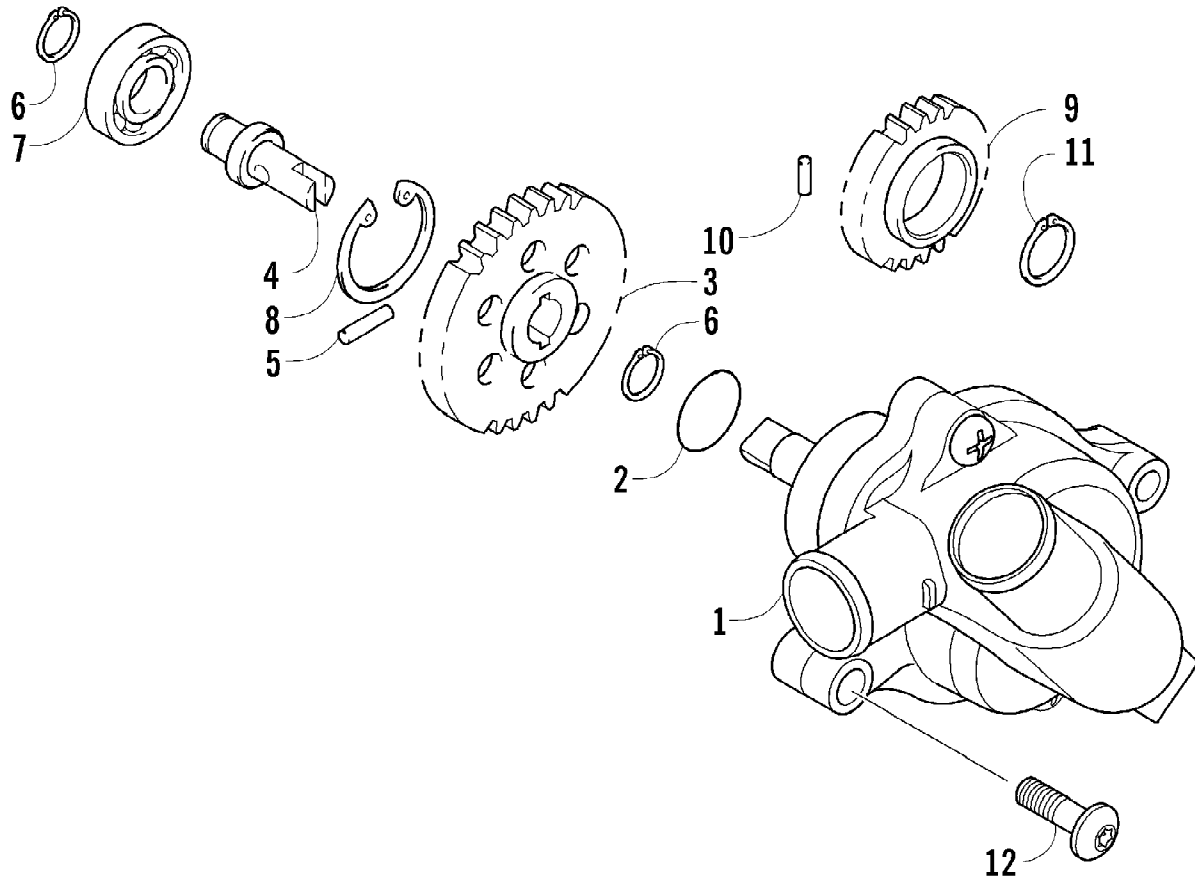

2009 ATV 550 TRV RED (A2009TBO4EUSR)  
THROTTLE BODY ASSEMBLY

Page 79 of 87

Ref #	Part Number	Qty	S/P/F	Description
1	0470-753	1		Throttle - Assembly (inc. 2-19)
2	0	1	F	Throttle Body
3	0430-072	1		Sensor, Throttle Position
4	5507-234	1		O-Ring
5	5507-231	1		Screw, Machine
6	0430-074	1		Valve, ISC
7	5507-233	1		O-Ring
8	5507-238	1		Screw, Machine
9	0470-687	1		Rail, Fuel
10	0470-767	1		O-Ring
11	0470-762	1		Injector, Fuel
12	0470-768	1		Seal
13	5507-227	1		Bracket, MAP Sensor
14	5507-117	2	/P	Screw, Machine
15	0430-073	1		Sensor, MAP
16	5507-232	1		O-Ring
17	5507-229	1		Plate, ISC Valve
18	5507-223	1		Cover
19	5507-037	1	/P	Screw, Machine
20	0487-057	1		Cable, Throttle

2009 ATV 550 TRV RED (A2009TBO4EUSR)  
TRANSMISSION ASSEMBLY

Page 81 of 87

Ref #	Part Number	Qty	S/P/F	Description
1	0823-157	1	S/P	Pulley, Driven - Assembly (inc. 2-4)
2	0823-176	3	/P	Shoe, Cam
3	0823-177	3		Screw, Machine
4	0823-178	1		Nut
5	0827-010	1		Nut
6	0828-106	1		Washer
7	0823-008	1		Plate, Movable Drive Face
8	0823-010	4		Damper, Movable Drive Face
9	0823-159	1		Face, Movable Drive
10	0823-013	1		Belt, Drive
11	0823-149	1		Spacer
12	0823-167	8	/P	Roller
13	0823-156	1	/P	Face, Fixed Drive
14	0823-131	1		Shroud, Drive Face
15	0623-914	6		Screw, Self-Tapping
16	0823-015	1		Spacer, Fixed Drive Face
17	0470-531	1		O-Ring
18	0823-096	1	S	Housing, Clutch - Assembly (inc. 19)
19	0830-189	1	/P	Seal
20	0827-011	1		Nut
21	0823-018	1		Clutch, One-Way
22	0823-098	1	S	Clutch, Centrifugal - 6 Plate