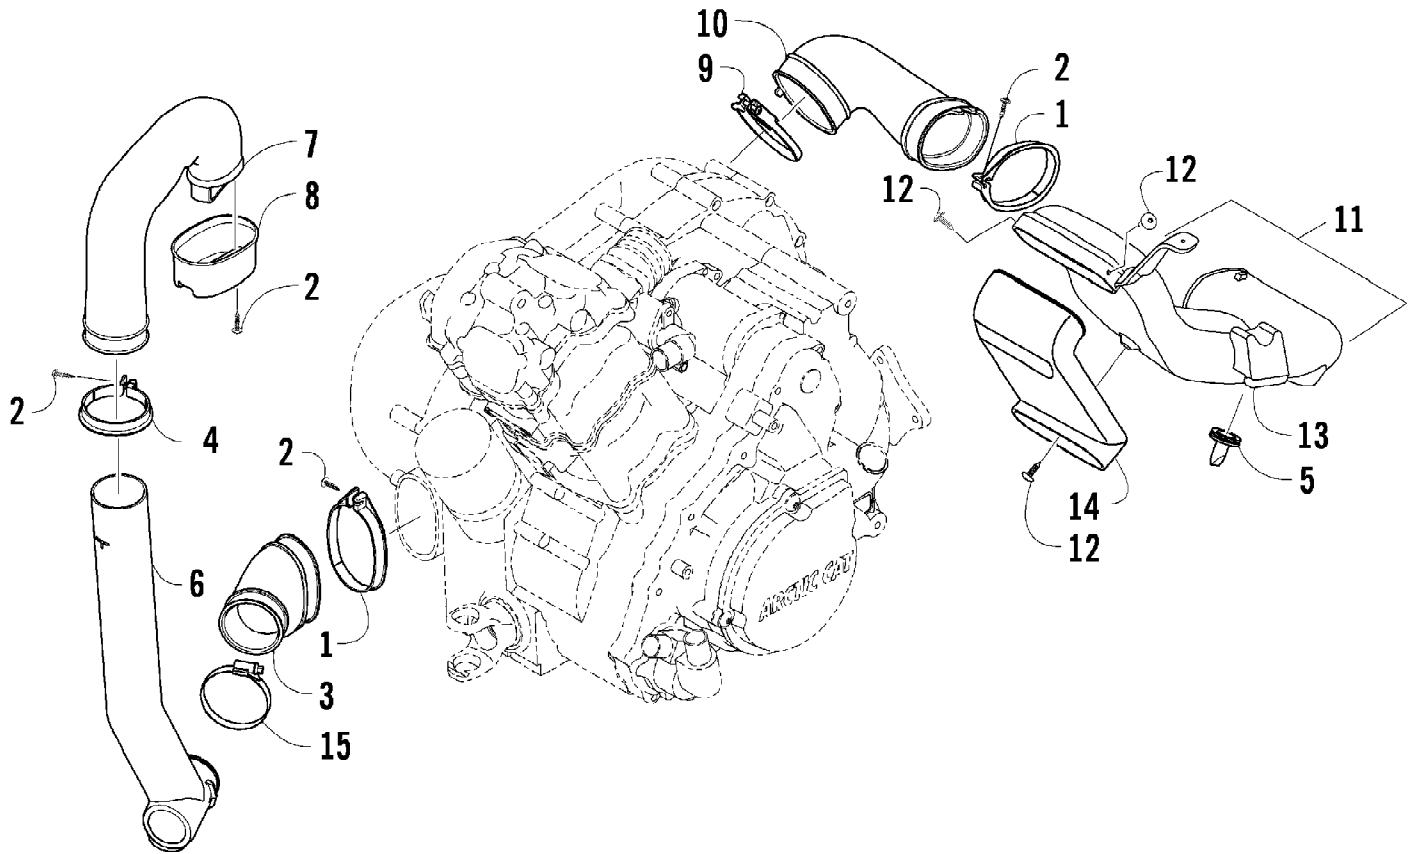

2009 ATV 550 TRV RED (A2009TBO4EUSR)  
BATTERY ASSEMBLY

Page 6 of 87

Ref #	Part Number	Qty	S/P/F	Description
1	5991-655	1	/P	Battery Cover/Tool Tray Assembly (inc. 2-3)
2	2406-815	1	/P	Cover, Battery
3	0417-016	1		Pad, Battery
3	0444-122	1	S/P/F	Kit, Tool
4	0645-480	1		Battery Assembly (inc. 5)
5	0645-430	1		Decal, Warning
6	8476-620	2		Screw, Machine
7	0417-017	1		Foam, Battery

2009 ATV 550 TRV RED (A2009TBO4EUSR)  
CAM CHAIN ASSEMBLY

Page 8 of 87

Ref #	Part Number	Qty	S/P/F	Description
1	0810-001	1		Chain, Cam
2	0810-002	1		Guide, Chain
3	0810-003	1		Tensioner, Chain
4	0826-036	1		Pivot, Tensioner
5	0830-025	1		Washer, Crush
6	0810-004	1		Adjuster, Tensioner - Assembly
7	0830-018	1		Gasket
8	8468-625	2		Screw, Machine
9	0830-107	2		Gasket
10	8400-610	1		Screw, Cap
11	0828-129	1		Washer