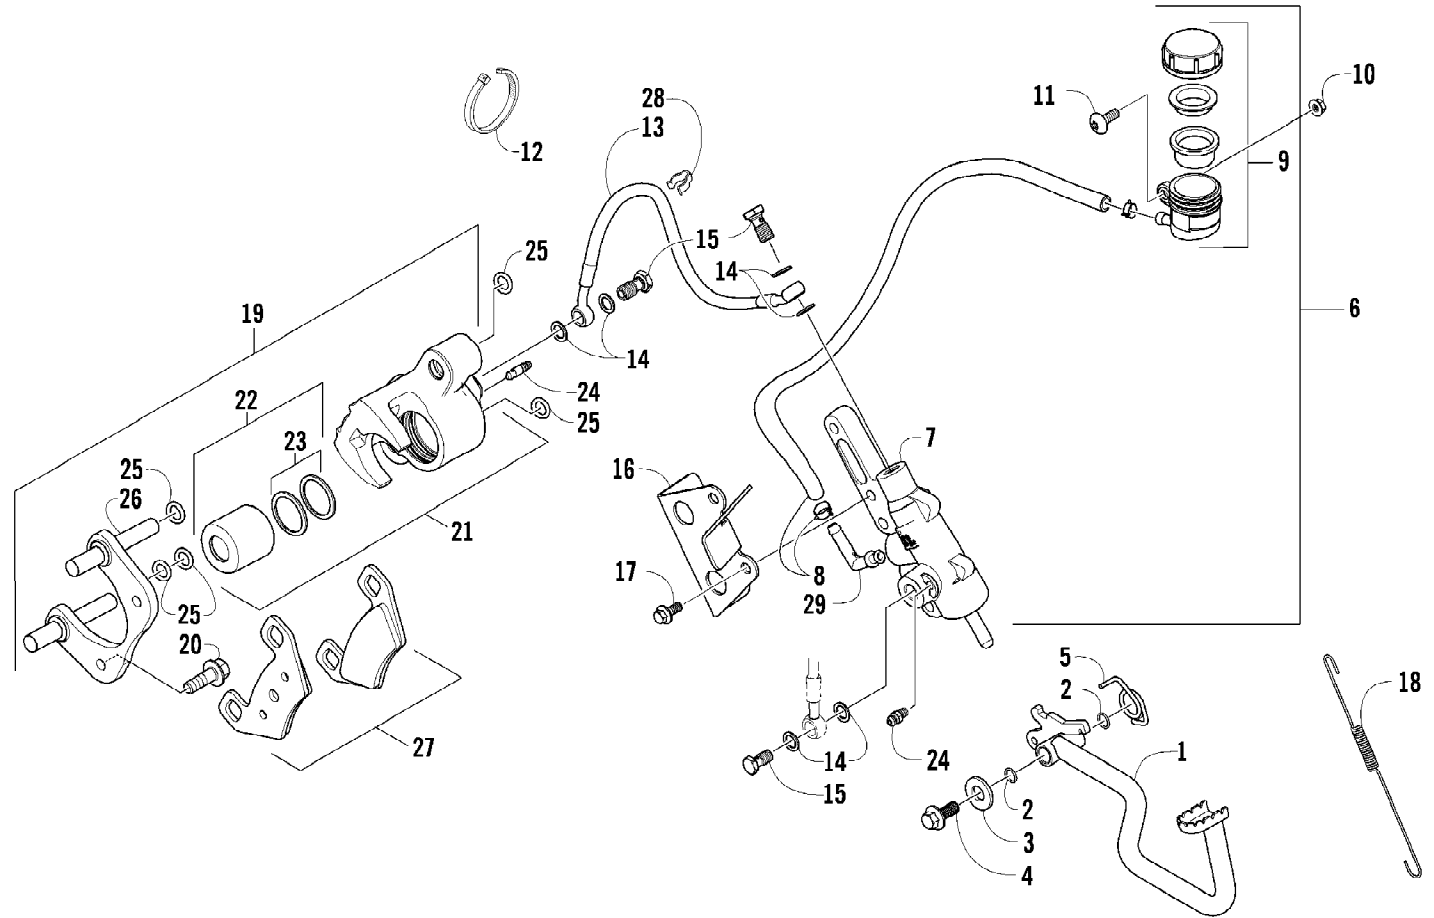

2009 ATV 550 TRV RED (A2009TBO4EUSR)  
AUXILIARY BRAKE ASSEMBLY

2009 ATV 550 TRV RED (A2009TBO4EUSR)  
AUXILIARY BRAKE ASSEMBLY

Page 4 of 87

Ref #	Part Number	Qty	S/P/F	Description
	1502-294	1		Master Cylinder Replacement Kit
1	1502-063	1		Lever, Brake
2	1602-213	2	/P	O-Ring
3	8050-252	1		Washer
4	8408-816	1		Screw, Cap
5	0502-807	1		Spring, Brake Lever
6	1502-293	1		Brake Assembly (inc. 7-9)
7	0	1	F	Master Cylinder
8	0	1	F	Hose, Brake Reservoir w/Clamps
9	1502-155	1		Reservoir, Brake w/Clamp
10	0623-038	1		Nut w/Washer
11	8476-616	1		Screw, Machine
12	0123-788	AR	/P	Cable Tie - 8 in.
13	1502-140	1		Hose, Brake
14	0423-178	6		Washer, Crush
15	0423-413	3		Bolt, Banjo-Fitting
16	0502-840	1		Bracket, Switch
17	8408-625	2		Screw, Cap
18	0502-785	1		Spring, Brake Switch
19	1436-163	1		Caliper, Brake (inc. 20-23, one No. 24, and 25-27)
20	8408-821	2	/P	Screw, Cap
21	1436-161	1	/P	Housing, Caliper - Assembly - Right Rear (inc. 20, 22-23, and one No. 24)
22	0502-606	1		Piston/Seal Set (inc. 23)
23	0502-607	1		Seal Set
24	0502-609	2	/P	Valve, Bleed
25	0502-608	1		O-Ring, Guide - Set
26	0502-605	1		Bracket Assembly
27	1436-165	1	S	Pad, Brake - Set
28	1502-115	2		Clip, Brake Hose
29	1502-296	1	/P	Adapter, Hose

2009 ATV 550 TRV RED (A2009TBO4EUSR)  
CAM CHAIN ASSEMBLY

Page 8 of 87

Ref #	Part Number	Qty	S/P/F	Description
1	0810-001	1		Chain, Cam
2	0810-002	1		Guide, Chain
3	0810-003	1		Tensioner, Chain
4	0826-036	1		Pivot, Tensioner
5	0830-025	1		Washer, Crush
6	0810-004	1		Adjuster, Tensioner - Assembly
7	0830-018	1		Gasket
8	8468-625	2		Screw, Machine
9	0830-107	2		Gasket
10	8400-610	1		Screw, Cap
11	0828-129	1		Washer