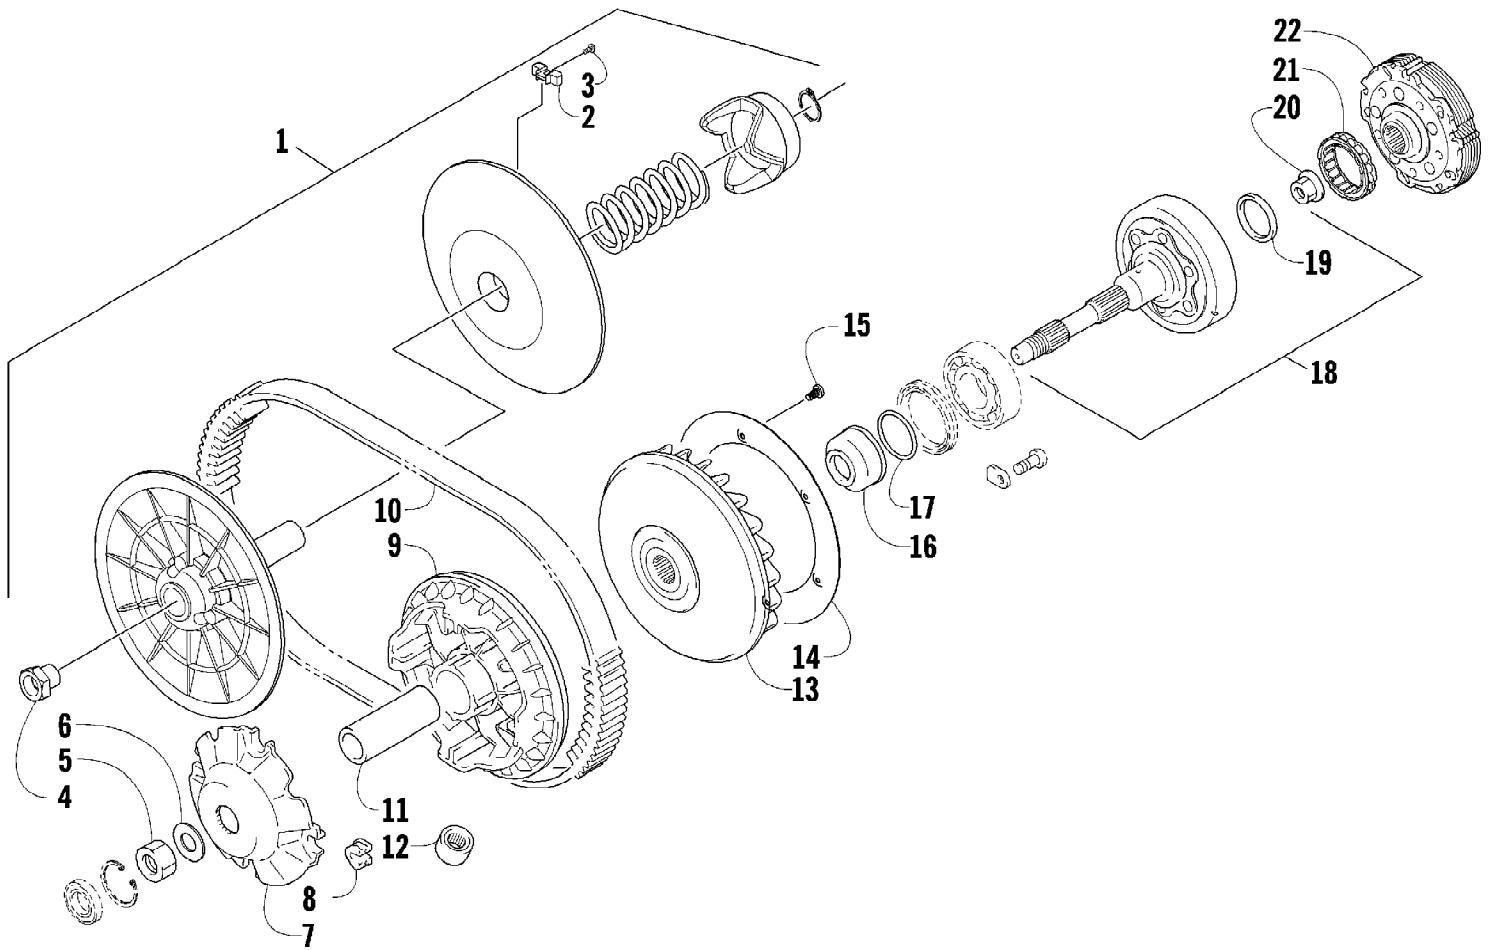

2009 ATV 550 TRV RED (A2009TBO4EUSR)
TRANSMISSION ASSEMBLY

Page 81 of 87

Ref #	Part Number	Qty	S/P/F	Description
1	0823-157	1	S/P	Pulley, Driven - Assembly (inc. 2-4)
2	0823-176	3	/P	Shoe, Cam
3	0823-177	3		Screw, Machine
4	0823-178	1		Nut
5	0827-010	1		Nut
6	0828-106	1		Washer
7	0823-008	1		Plate, Movable Drive Face
8	0823-010	4		Damper, Movable Drive Face
9	0823-159	1		Face, Movable Drive
10	0823-013	1		Belt, Drive
11	0823-149	1		Spacer
12	0823-167	8	/P	Roller
13	0823-156	1	/P	Face, Fixed Drive
14	0823-131	1		Shroud, Drive Face
15	0623-914	6		Screw, Self-Tapping
16	0823-015	1		Spacer, Fixed Drive Face
17	0470-531	1		O-Ring
18	0823-096	1	S	Housing, Clutch - Assembly (inc. 19)
19	0830-189	1	/P	Seal
20	0827-011	1		Nut
21	0823-018	1		Clutch, One-Way
22	0823-098	1	S	Clutch, Centrifugal - 6 Plate