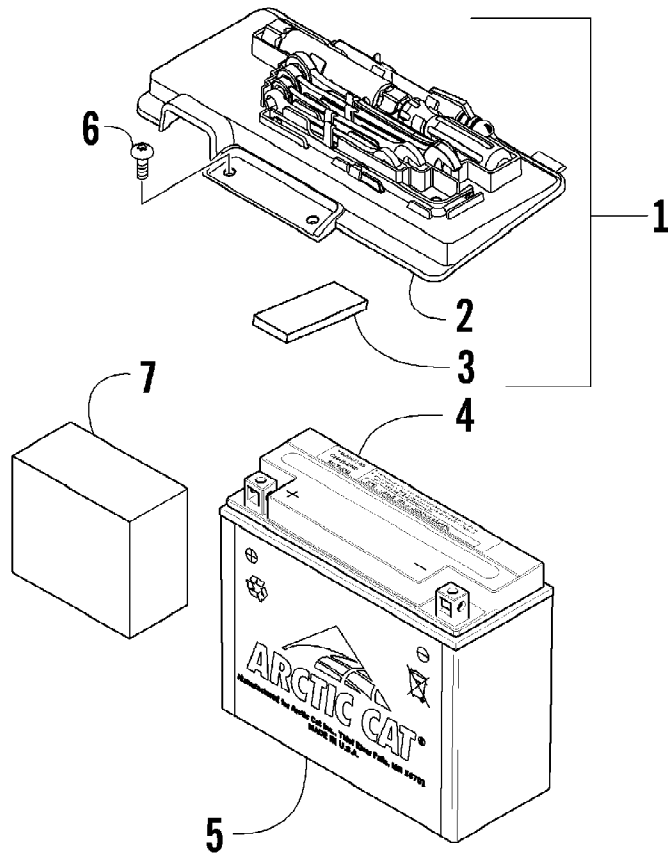

2009 ATV 550 TRV RED (A2009TBO4EUSR)
BATTERY ASSEMBLY

Page 6 of 87

Ref #	Part Number	Qty	S/P/F	Description
1	5991-655	1	/P	Battery Cover/Tool Tray Assembly (inc. 2-3)
2	2406-815	1	/P	Cover, Battery
3	0417-016	1		Pad, Battery
3	0444-122	1	S/P/F	Kit, Tool
4	0645-480	1		Battery Assembly (inc. 5)
5	0645-430	1		Decal, Warning
6	8476-620	2		Screw, Machine
7	0417-017	1		Foam, Battery