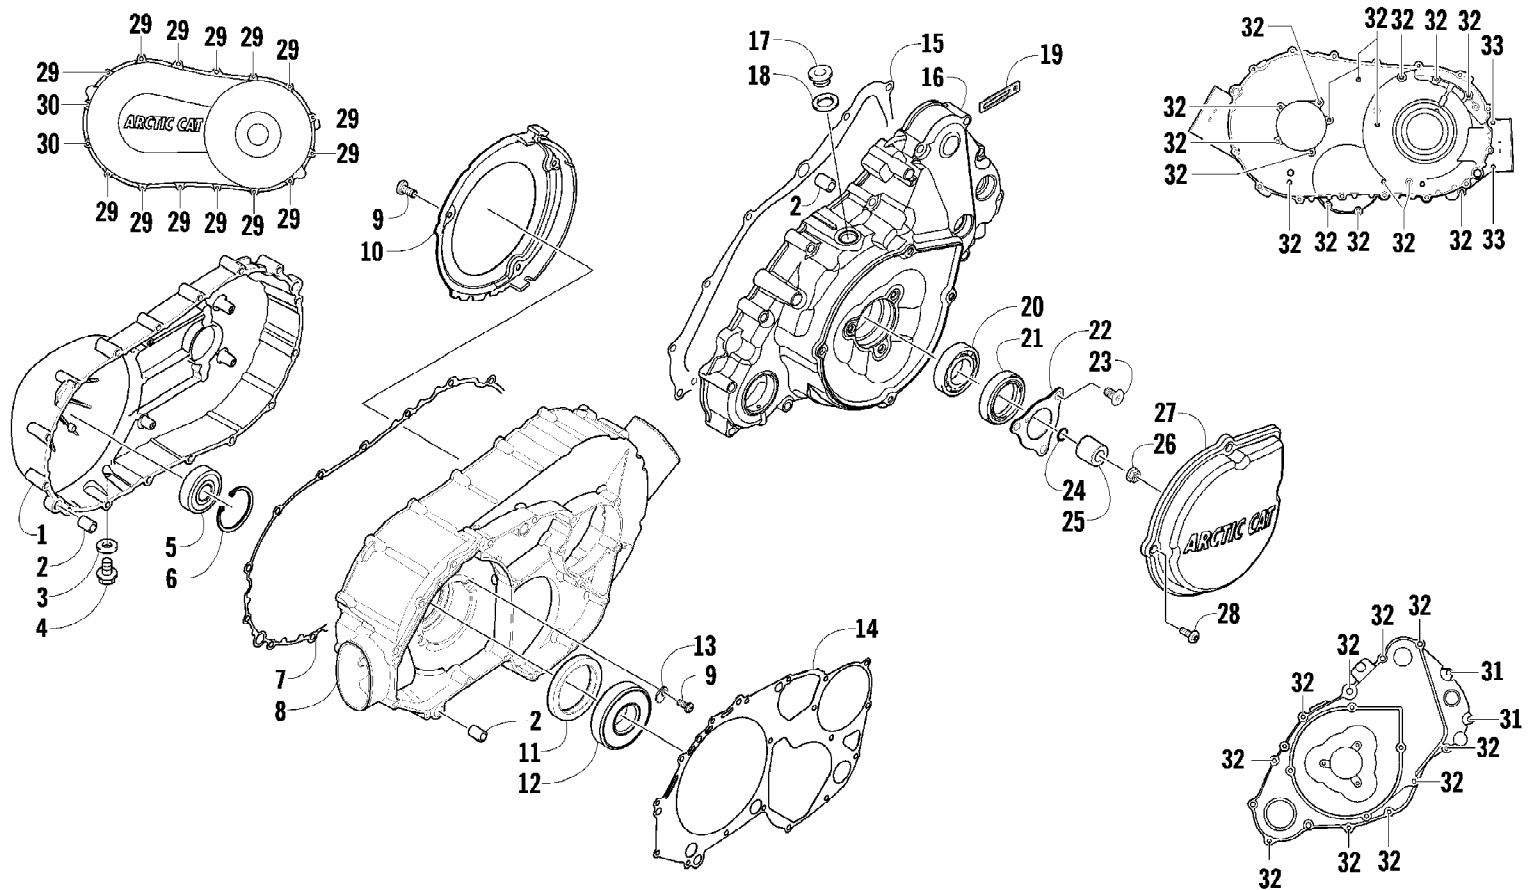

2009 ATV 550 TRV RED (A2009TBO4EUSR)
CLUTCH/V-BELT/MAGNETO COVER ASSEMBLY

2009 ATV 550 TRV RED (A2009TBO4EUSR)
CLUTCH/V-BELT/MAGNETO COVER ASSEMBLY

Ref #	Part Number	Qty	S/P/F	Description
1	0806-089	1		Cover, V-Belt
2	0829-002	6		Pin, Dowel
3	0830-013	1		Washer, Crush
4	8408-812	1		Screw, Cap
5	0832-060	1		Bearing
6	0831-078	1		Ring, Retaining
7	0830-174	1	/P	Gasket, V-Belt Cover
8	0806-086	1		Cover, Clutch
9	0826-029	5		Screw, Machine
10	0806-048	1		Plate, Air Intake
11	0830-188	1	/P	Seal
12	0832-047	1	S	Bearing
13	0822-010	2	/P	Retainer, Bearing
14	0830-116	1	/P	Gasket, Clutch Cover
15	0830-128	1		Gasket, Magneto Cover
16	0806-082	1	/P	Cover, Magneto - Assembly
17	0806-022	1		Plug
18	0830-015	1		Washer, Crush
19	3002-964	1	/P	Clamp, Wire
20	0832-045	1	S	Bearing
21	0830-158	1		Seal
22	0805-008	1		Retainer, Seal
23	0826-031	3		Screw, Machine
24	0830-108	1		O-Ring
25	0820-061	1		Bushing
26	0827-008	1		Nut
27	0820-062	1		Cover, Magneto
28	8468-616	4		Screw, Machine
29	8468-645	14		Screw, Machine
30	8468-655	2		Screw, Machine
31	8468-625	2		Screw, Machine
32	8468-640	26		Screw, Machine
33	8468-675	2		Screw, Machine