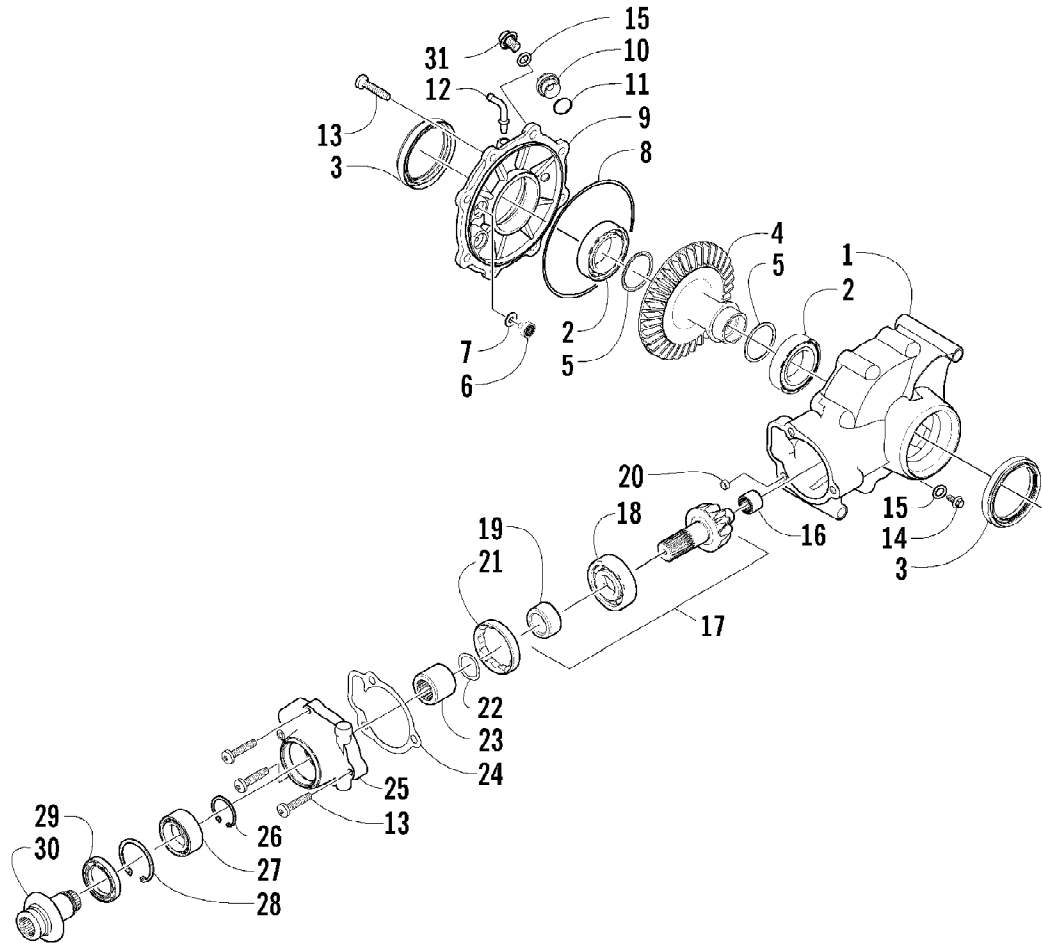

2009 ATV 550 TRV RED (A2009TBO4EUSR)
REAR DRIVE GEARCASE ASSEMBLY

2009 ATV 550 TRV RED (A2009TBO4EUSR)
REAR DRIVE GEARCASE ASSEMBLY

Page 57 of 87

Ref #	Part Number	Qty	S/P/F	Description
	1502-402	1	/P	Complete Rear Drive Gearcase Assembly
1	1502-317	1		Housing, Gearcase
2	0402-393	2		Bearing
3	1402-713	2	S	Seal
4	1402-032	1		Gear, Ring - 36T
5	0402-405	AR		Shim, 41 x 49 x 1.3 mm
5	0402-406	AR		Shim, 41 x 49 x 1.4 mm
5	0402-407	AR		Shim, 41 x 49 x 1.5 mm
5	0402-408	AR		Shim, 41 x 49 x 1.6 mm
5	0402-409	AR		Shim, 41 x 49 x 1.7 mm
6	0402-326	1		Button, Thrust
7	0402-429	AR		Shim, 6.3 x 18 x 1.3 mm
7	0402-430	AR		Shim, 6.3 x 18 x 1.4 mm
7	0402-431	AR		Shim, 6.3 x 18 x 1.5 mm
7	0402-432	AR		Shim, 6.3 x 18 x 1.6 mm
7	0402-433	AR		Shim, 6.3 x 18 x 1.7 mm
8	0423-149	1		O-Ring
9	1502-082	1		Cover, Gearcase
10	0402-333	1	/P	Plug, Magnetic (inc. 11)
11	0423-154	1		O-Ring
12	1402-102	1		Fitting
13	0423-118	11		Screw, Self-Tapping
14	1402-210	1	/P	Plug, Fill (inc. one No. 15)
15	0423-153	2		O-Ring
16	0402-328	1		Bearing
17	0502-783	1		Gear, Pinion - Assembly - 10T (inc. 18-19)
18	0402-327	1		Bearing
19	0402-336	1		Collar, Retaining
20	0402-411	1		Pin, Dowel
21	0402-331	1		Collar, Lock
22	0402-982	1		Washer, Wave
23	0402-981	1		Collar, Shaft
24	0402-947	1		Gasket, Flange
25	0502-529	1		Housing, Pinion
26	0423-417	1		Ring, Retaining
27	1402-043	1		Bearing
28	0423-423	1		Ring, Retaining
29	1402-011	1		Seal
30	1502-085	1	/P	Shaft, Input
31	1402-211	1		Plug, Oil Level (inc. one No. 15)