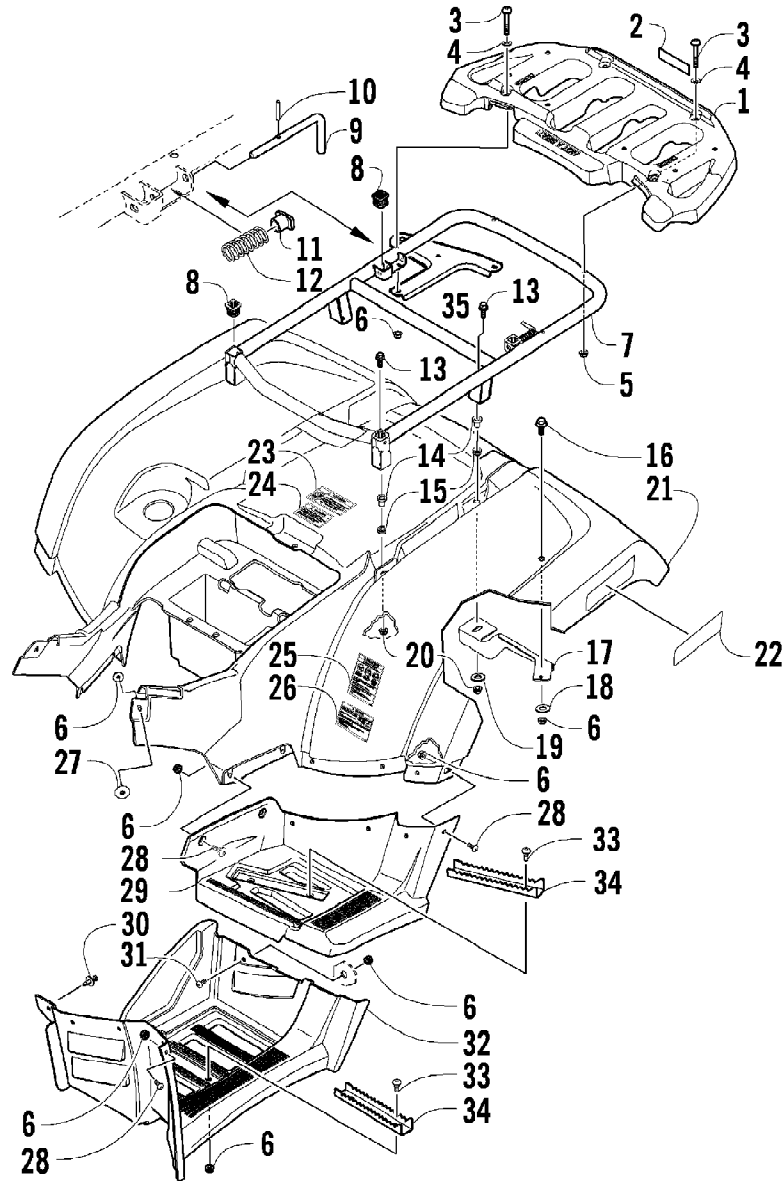

2009 ATV 550 TRV RED (A2009TBO4EUSR)
REAR RACK, BODY PANEL, AND FOOTWELL ASSEMBLIES

2009 ATV 550 TRV RED (A2009TBO4EUSR)

Page 59 of 87

REAR RACK, BODY PANEL, AND FOOTWELL ASSEMBLIES

Ref #	Part Number	Qty	S/P/F	Description
1	2516-339	1	/P	Cover, Rack (inc. 2)
2	1411-201	1		Decal, Warning - Load
3	8410-640	4		Screw, Cap
4	8050-223	4		Washer
5	0423-891	2		Nut, Cap
6	0423-540	38		Nut, Lock
7	2516-169	1		Rack, Rear - Assembly (inc. 8-12)
8	0441-592	4	/P	Bushing
9	0541-504	2		Pin - Assembly (inc. 10-12)
10	0423-635	2		Pin, Roll
11	0423-677	2		Bushing, Flanged
12	0423-636	2		Spring
13	8410-835	4		Screw, Cap
14	0423-669	4		Spacer
15	0423-465	4		Grommet
16	0423-654	2		Screw, Shoulder
17	2506-092	1		Bracket, Rear Fender - Right
17	2506-093	1		Bracket, Rear Fender - Left
18	8050-222	2	/P	Washer
19	0423-087	2		Washer
20	8432-802	4		Nut, Lock
21	2516-081	1	S	Fender, Rear - Assembly (inc. 22-26)
22	1411-592	1	/P	Decal, Reflector - Rear - Right
22	1411-593	1	/P	Decal, Reflector - Rear - Left
23	1411-269	1		Decal, Warning - Passenger
24	1411-251	1		Decal, Warning - Seat/Passenger
25	1411-956	1		Decal, Passenger
26	1411-957	1	S	Decal, Warning - Tire Pressure
27	0423-101	2		Screw, Shoulder
28	0423-419	22		Screw, Machine
29	2406-042	1		Footwell, Rear - Right
29	2406-043	1		Footwell, Rear - Left
30	0623-362	2		Rivet, Reinstallable
31	8477-620	2		Screw, Machine
32	1506-813	1		Footwell - Right
32	2406-471	1	/P	Footwell - Left
33	0423-355	8		Screw, Shoulder
34	1506-125	4	/P	Footpeg
35	2506-926	1		Bracket, Mounting - Safety Flag