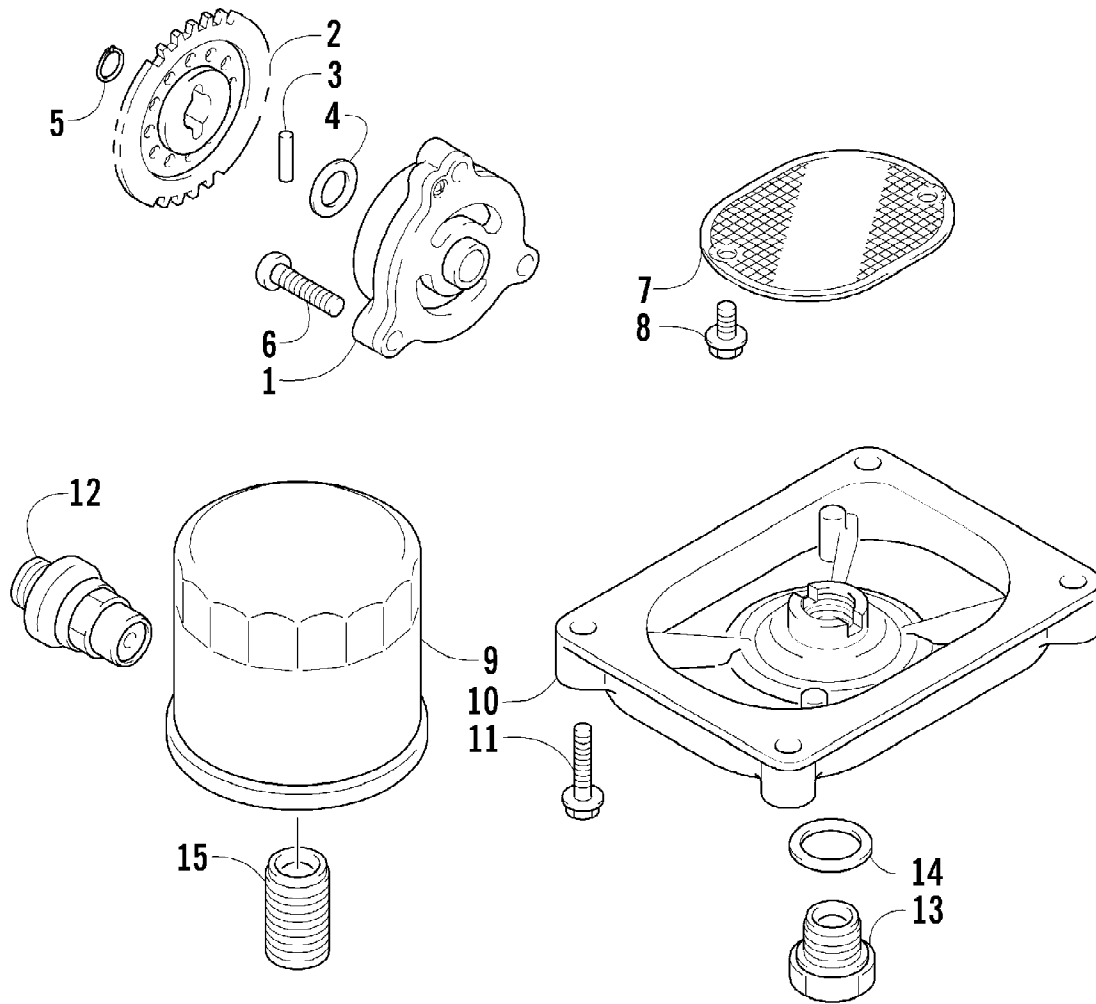

2009 ATV 550 TRV RED (A2009TBO4EUSR)  
INSTRUMENT POD ASSEMBLY

Page 49 of 87

Ref #	Part Number	Qty	S/P/F	Description
1	0430-090	1	/P	Switch, Ignition - Assembly (inc. 2-4)
2	0430-050	1		Nut, Retaining
3	0430-042	1	F	Key, Ignition
3	0430-043	1	F	Key, Ignition
4	0430-054	1		Cover, Key
5	0405-310	1		Instrument Pod
6	0641-897	1	/P	Outlet, Accessory - 12V
7	0520-039	1		Gauge, LCD
8	0420-065	1	/P	Bracket, Retaining
9	0423-493	2		Nut w/Washer
10	2506-470	1		Bracket, Mounting - Instrument Pod
11	0423-535	2		Rivet, Reinstallable
12	0409-120	1		Switch, Differential Lock
13	1411-875	1		Decal, Instrument Pod

2009 ATV 550 TRV RED (A2009TBO4EUSR)  
MAGNETO ASSEMBLY

Page 51 of 87

Ref #	Part Number	Qty	S/P/F	Description
1	0802-041	1		Stator - Assembly
2	0802-048	1		Rotor/Flywheel
3	0826-102	3		Screw, Machine
4	0829-012	1		Key
5	0827-014	1		Nut
6	8470-510	3		Screw, Machine
7	0802-015	1		Clamp - No. 1
8	0802-016	1		Clamp - No. 2