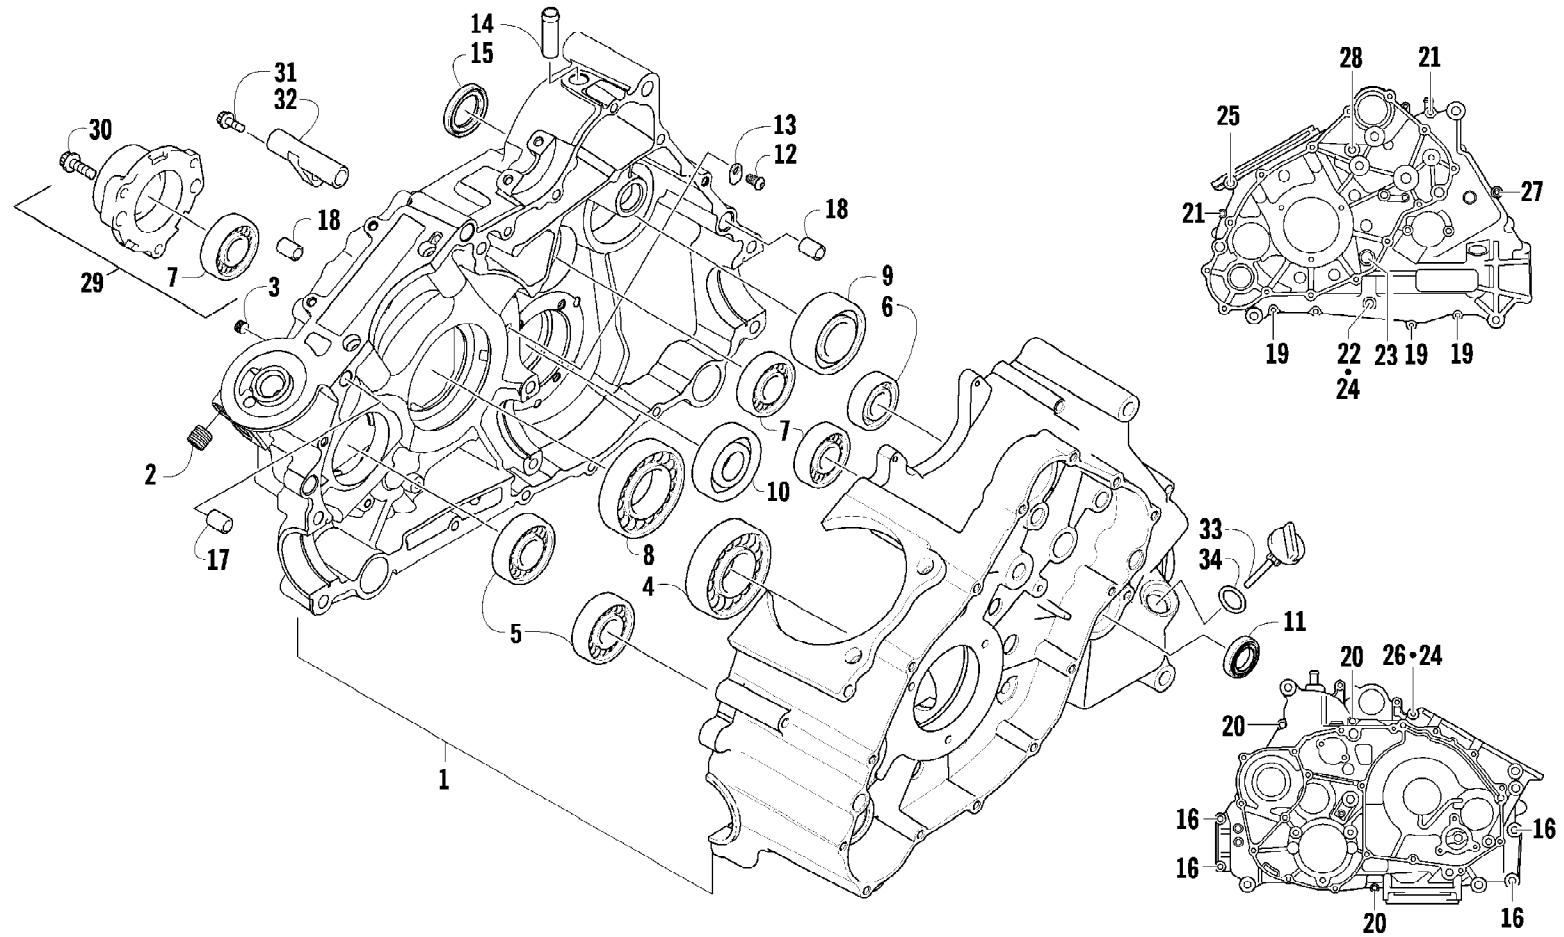

2009 ATV 550 TRV RED (A2009TBO4EUSR)
CRANKCASE ASSEMBLY

2009 ATV 550 TRV RED (A2009TBO4EUSR)
CRANKCASE ASSEMBLY

Page 18 of 87

Ref #	Part Number	Qty	S/P/F	Description
1	0801-153	1	S	Crankcase Assembly (inc. 2-15)
2	0812-064	2		Plug
3	0801-002	1		Plug
4	0832-043	1	/P	Bearing
5	0832-044	2	/P	Bearing
6	0832-049	1	/P	Bearing
7	0832-050	3	/P	Bearing
8	0832-042	1	/P	Bearing
9	0832-048	1	/P	Bearing
10	0832-015	1	S/P	Bearing
11	0822-052	1		Seal, Countershaft
12	0826-100	4		Screw, Machine
13	0822-010	4	/P	Retainer, Bearing
14	0801-028	1		Pipe, Breather
15	0830-035	1		Seal, Driveshaft
16	8412-850	4		Screw, Cap
17	0829-003	1		Pin, Dowel
18	0829-002	5		Pin, Dowel
19	8468-645	3		Screw, Machine
20	8468-655	3		Screw, Machine
21	8468-675	2		Screw, Machine
22	8412-860	1		Screw, Cap
23	0826-017	1		Screw, Cap
24	0830-008	2		Gasket
25	0826-019	1		Screw, Cap
26	0826-018	1		Screw, Cap
27	8468-695	1		Screw, Machine
28	8468-680	1		Screw, Machine
29	0801-029	1		Housing, Secondary Shaft (inc. one No. 7)
30	0826-105	3		Screw, Cap
31	0826-038	1		Screw, Cap
32	0801-069	1		Pipe, Breather
33	0801-143	1		Stick, Oil Level
34	0830-010	1		O-Ring