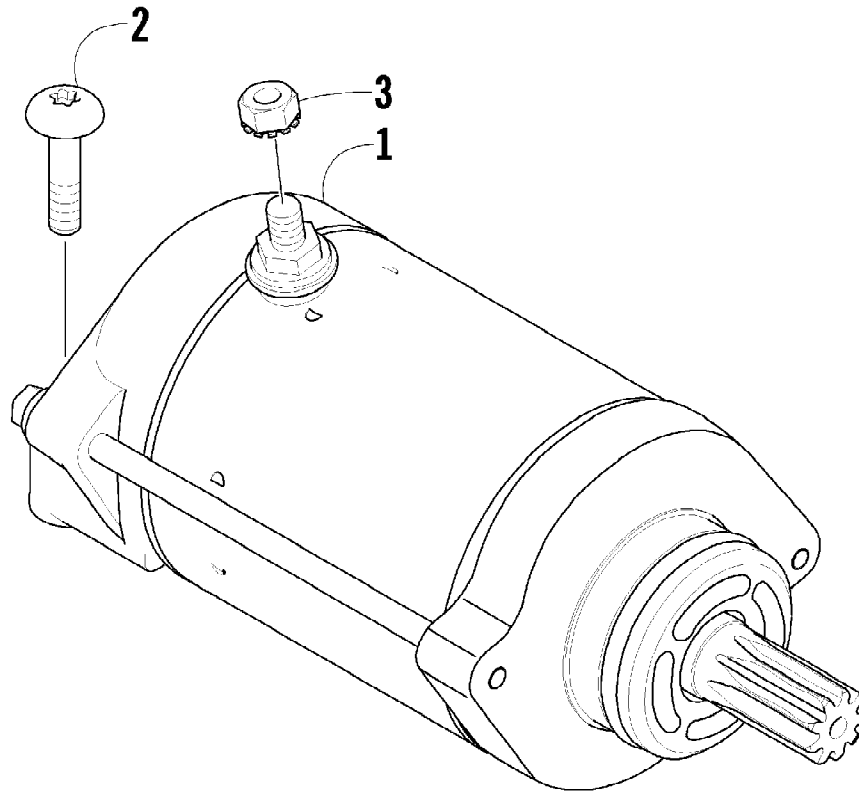

2009 ATV 550 TRV RED (A2009TBO4EUSR)
STARTER MOTOR ASSEMBLY

Ref #	Part Number	Qty	S/P/F	Description
1	0825-013	1	/P	Motor, Starter - Assembly
2	8476-625	2		Screw, Machine
3	0623-038	1		Nut w/Washer