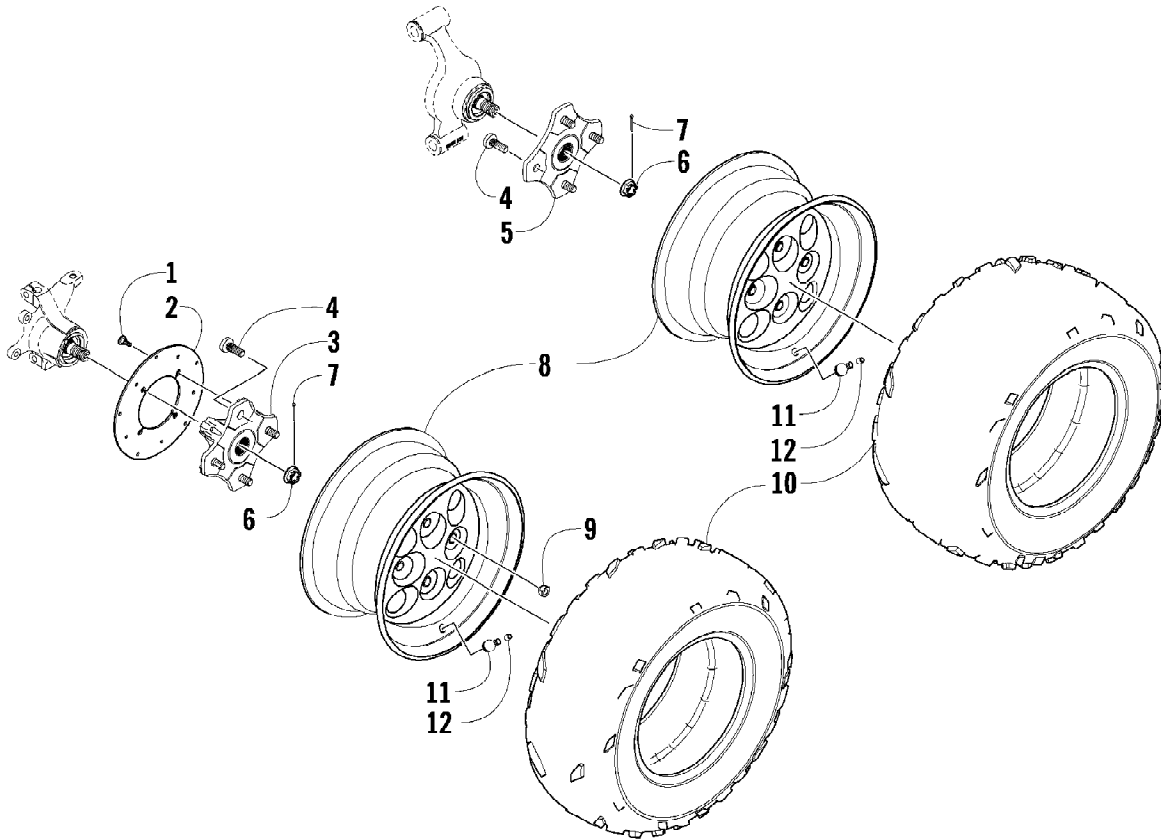

2009 ATV 550 TRV RED (A2009TBO4EUSR)
WHEEL AND TIRE ASSEMBLY

Page 85 of 87

Ref #	Part Number	Qty	S/P/F	Description
1	0423-557	12		Screw, Shoulder
2	1436-164	3	/P	Disc, Brake
3	3323-100	2	S	Hub, Wheel - Front (inc. 4)
4	0402-974	16	/P	Stud
5	3323-113	1	/P	Hub, Wheel - Rear - Left (inc. 4)
5	3323-100	1	S	Hub, Wheel - Rear - Right (inc. 4)
6	0423-607	4		Nut, Castle
7	0423-407	4		Pin, Cotter
8	1402-776	2		Wheel - Front
8	1402-777	2		Wheel - Rear
9	0423-408	16	/P	Nut, Lug
10	1402-658	2		Tire - Front
10	1402-659	2		Tire - Rear
11	0402-064	4		Stem, Valve (inc. 12)
12	0402-140	4		Cap, Valve Stem