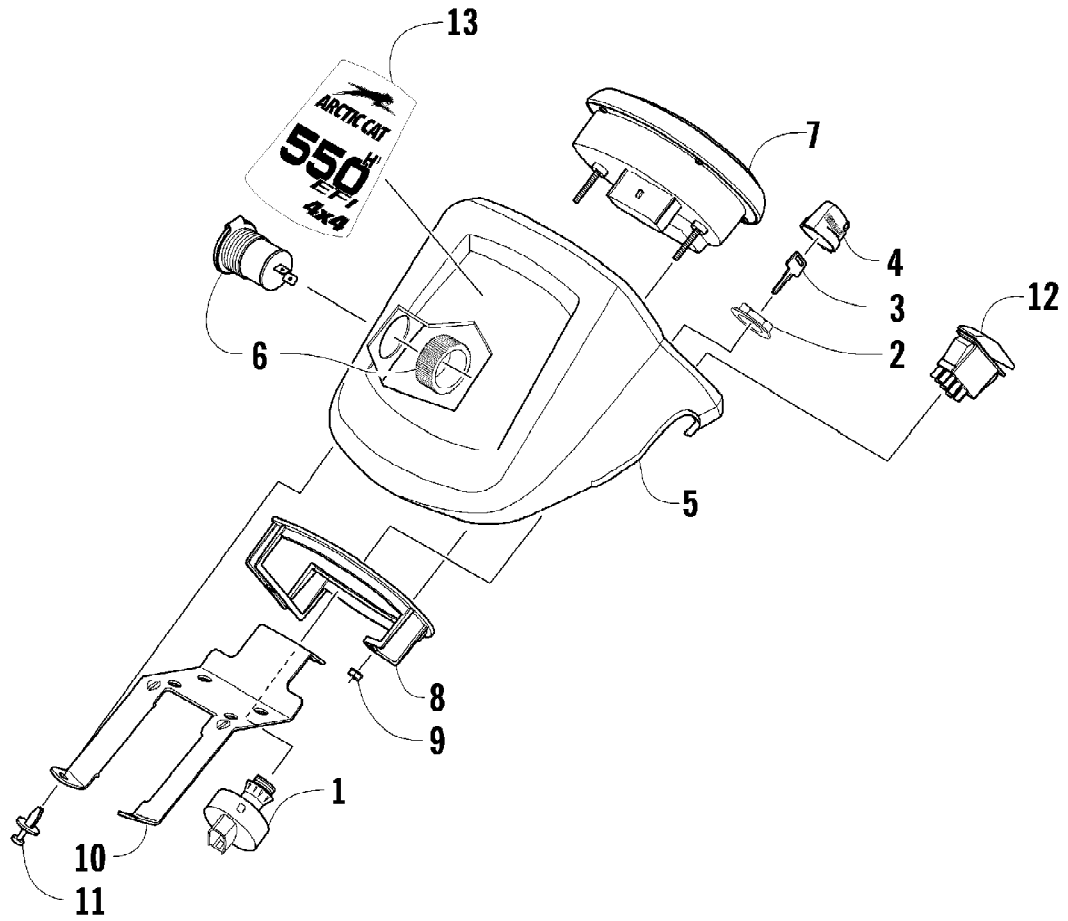

2009 ATV 550 TRV RED (A2009TBO4EUSR)
INSTRUMENT POD ASSEMBLY

Page 49 of 87

Ref #	Part Number	Qty	S/P/F	Description
1	0430-090	1	/P	Switch, Ignition - Assembly (inc. 2-4)
2	0430-050	1		Nut, Retaining
3	0430-042	1	F	Key, Ignition
3	0430-043	1	F	Key, Ignition
4	0430-054	1		Cover, Key
5	0405-310	1		Instrument Pod
6	0641-897	1	/P	Outlet, Accessory - 12V
7	0520-039	1		Gauge, LCD
8	0420-065	1	/P	Bracket, Retaining
9	0423-493	2		Nut w/Washer
10	2506-470	1		Bracket, Mounting - Instrument Pod
11	0423-535	2		Rivet, Reinstallable
12	0409-120	1		Switch, Differential Lock
13	1411-875	1		Decal, Instrument Pod