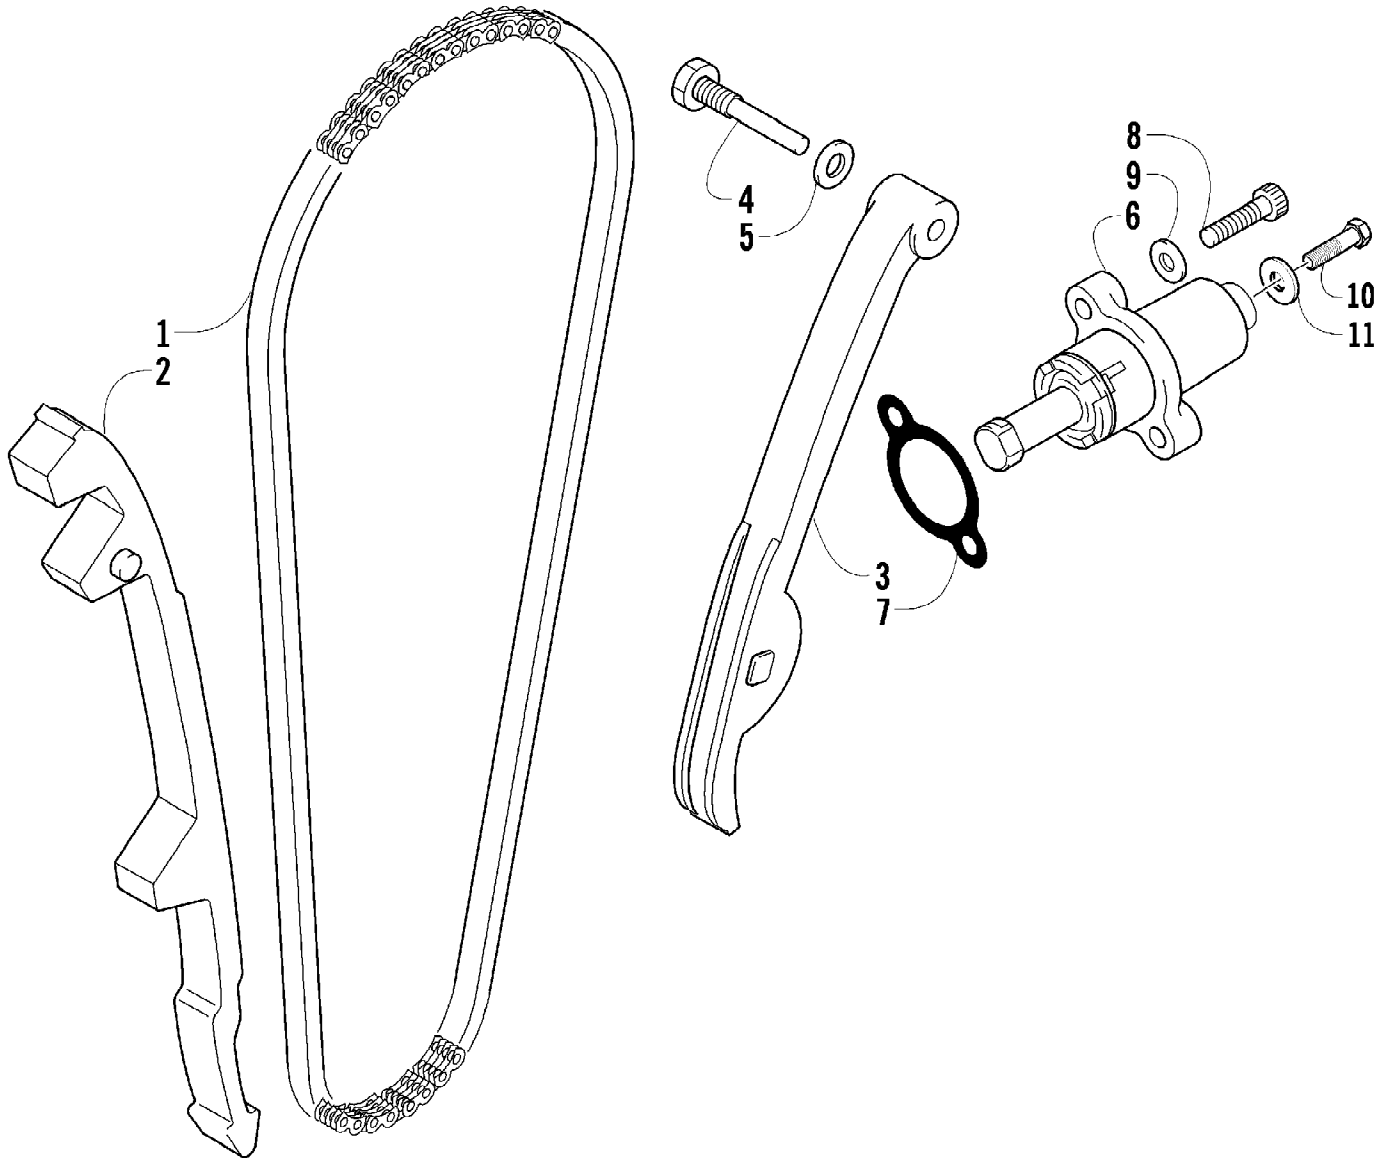

2009 ATV 550 TRV RED (A2009TBO4EUSR)  
AUXILIARY BRAKE ASSEMBLY

2009 ATV 550 TRV RED (A2009TBO4EUSR)  
AUXILIARY BRAKE ASSEMBLY

Page 4 of 87

Ref #	Part Number	Qty	S/P/F	Description
	1502-294	1		Master Cylinder Replacement Kit
1	1502-063	1		Lever, Brake
2	1602-213	2	/P	O-Ring
3	8050-252	1		Washer
4	8408-816	1		Screw, Cap
5	0502-807	1		Spring, Brake Lever
6	1502-293	1		Brake Assembly (inc. 7-9)
7	0	1	F	Master Cylinder
8	0	1	F	Hose, Brake Reservoir w/Clamps
9	1502-155	1		Reservoir, Brake w/Clamp
10	0623-038	1		Nut w/Washer
11	8476-616	1		Screw, Machine
12	0123-788	AR	/P	Cable Tie - 8 in.
13	1502-140	1		Hose, Brake
14	0423-178	6		Washer, Crush
15	0423-413	3		Bolt, Banjo-Fitting
16	0502-840	1		Bracket, Switch
17	8408-625	2		Screw, Cap
18	0502-785	1		Spring, Brake Switch
19	1436-163	1		Caliper, Brake (inc. 20-23, one No. 24, and 25-27)
20	8408-821	2	/P	Screw, Cap
21	1436-161	1	/P	Housing, Caliper - Assembly - Right Rear (inc. 20, 22-23, and one No. 24)
22	0502-606	1		Piston/Seal Set (inc. 23)
23	0502-607	1		Seal Set
24	0502-609	2	/P	Valve, Bleed
25	0502-608	1		O-Ring, Guide - Set
26	0502-605	1		Bracket Assembly
27	1436-165	1	S	Pad, Brake - Set
28	1502-115	2		Clip, Brake Hose
29	1502-296	1	/P	Adapter, Hose

2009 ATV 550 TRV RED (A2009TBO4EUSR)  
CAM CHAIN ASSEMBLY

Page 8 of 87

Ref #	Part Number	Qty	S/P/F	Description
1	0810-001	1		Chain, Cam
2	0810-002	1		Guide, Chain
3	0810-003	1		Tensioner, Chain
4	0826-036	1		Pivot, Tensioner
5	0830-025	1		Washer, Crush
6	0810-004	1		Adjuster, Tensioner - Assembly
7	0830-018	1		Gasket
8	8468-625	2		Screw, Machine
9	0830-107	2		Gasket
10	8400-610	1		Screw, Cap
11	0828-129	1		Washer