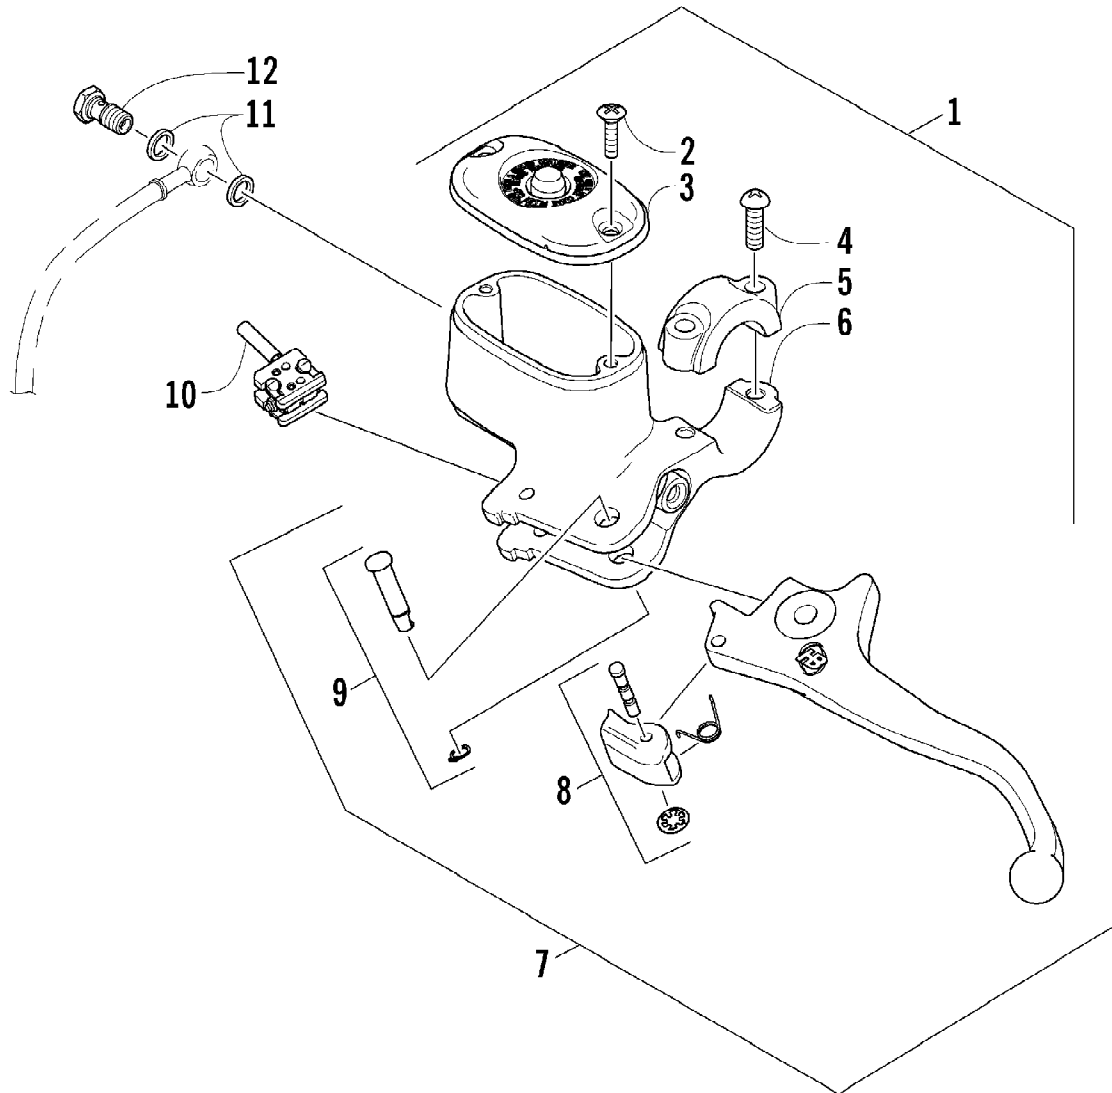

2009 ATV 550 TRV RED (A2009TBO4EUSR)
HYDRAULIC HAND BRAKE ASSEMBLY

Page 47 of 87

Ref #	Part Number	Qty	S/P/F	Description
1	0502-914	1	S	Brake Assembly (inc. 2-10)
2	0502-566	1		Screw, Machine
3	0502-868	1	/P	Cover, Reservoir
4	0502-568	1		Screw, Machine
5	0502-869	1		Clamp, Master Cylinder
6	0502-704	1		Master Cylinder Assembly
7	0502-866	1		Lever Assembly - Kit (inc. 8-9)
8	0502-867	1	/P	Lock, Brake Lever - Kit
9	0502-580	1		Lever Pin - Kit
10	0502-564	1	/P	Switch, Brake
11	0423-178	2		Washer, Crush
12	0423-413	1		Bolt, Banjo-Fitting