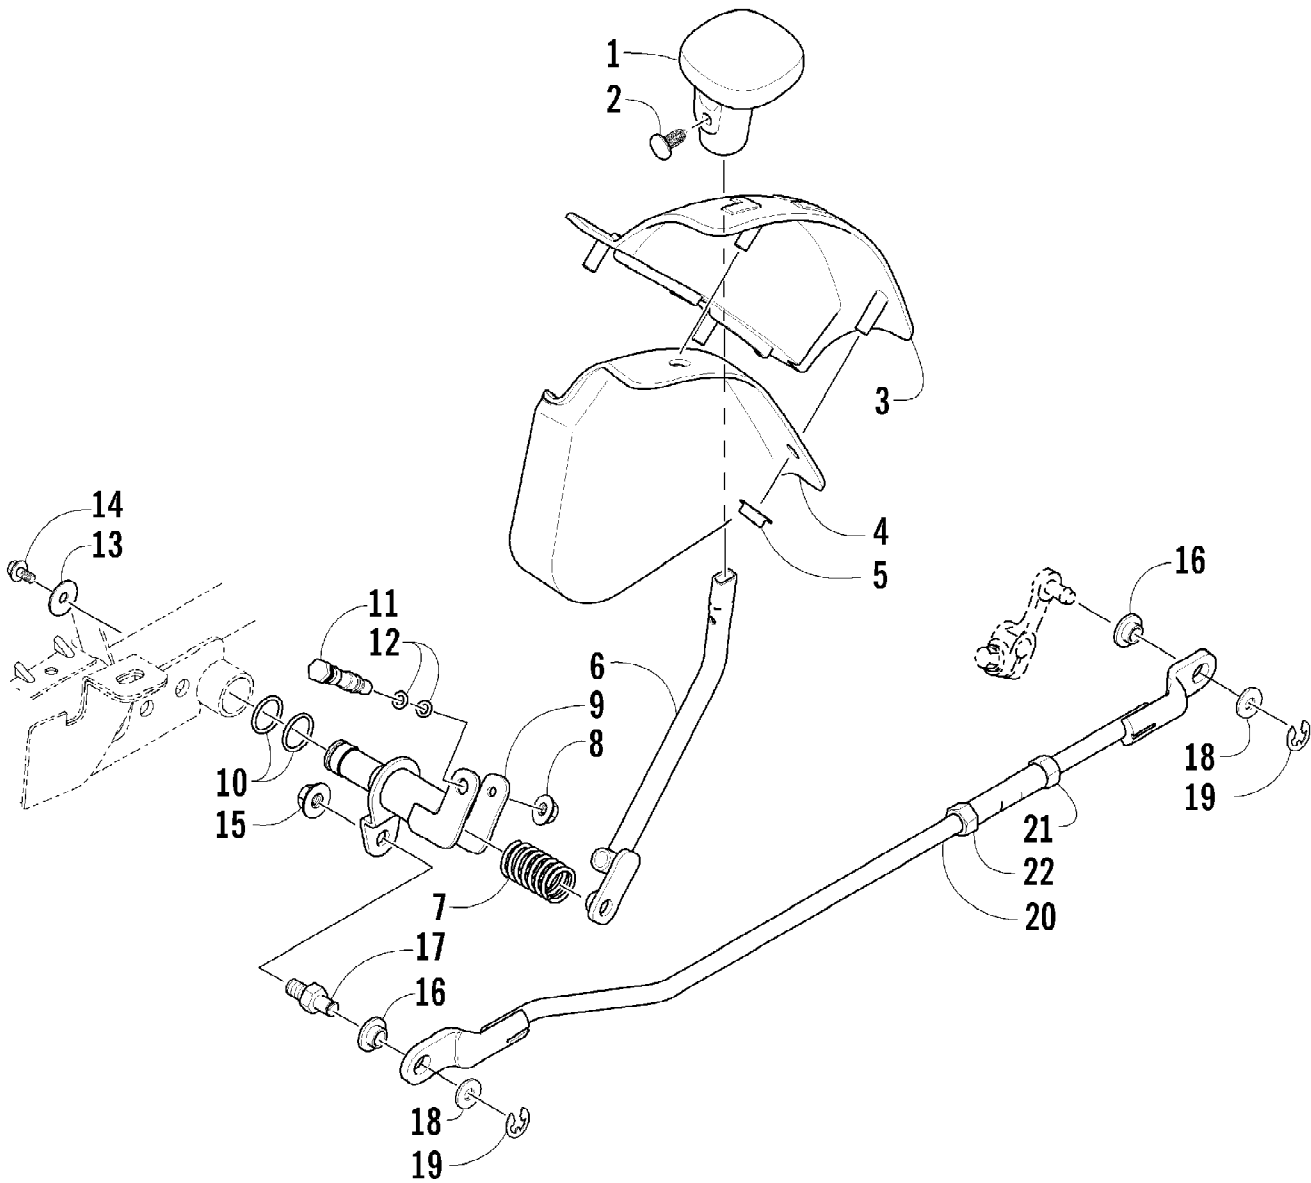

2009 ATV 550 TRV RED (A2009TBO4EUSR)
SHIFT LEVER ASSEMBLY

Page 69 of 87

Ref #	Part Number	Qty	S/P/F	Description
1	0402-843	1	/P	Knob, Shift
2	0423-345	1		Clip, Retaining
3	1402-576	1		Plate, Shift
4	2406-345	1		Shield, Shift Plate
5	0423-357	4		Nut, Stamped
6	0502-659	1		Lever, Shift
7	0402-678	1	/P	Spring, Shift Lever
8	8424-602	1	/P	Nut
9	1502-332	1		Actuator, Shift
10	0423-299	2	/P	O-Ring
11	0402-675	1		Axle, Pivot
12	0423-182	2	/P	O-Ring
13	0423-087	1		Washer
14	8408-812	1		Screw, Cap
15	8424-802	1		Nut
16	0423-091	2		Bushing
17	1402-621	1		Pin, Mounting
18	0623-094	2		Washer
19	0423-169	2	/P	E-Ring
20	1502-200	1		Linkage, Shift - Assembly (inc. 21-22)
21	0623-294	1		Nut, Hex - Right-Hand Thread
22	0123-917	1	/P	Nut, Hex - Left-Hand Thread