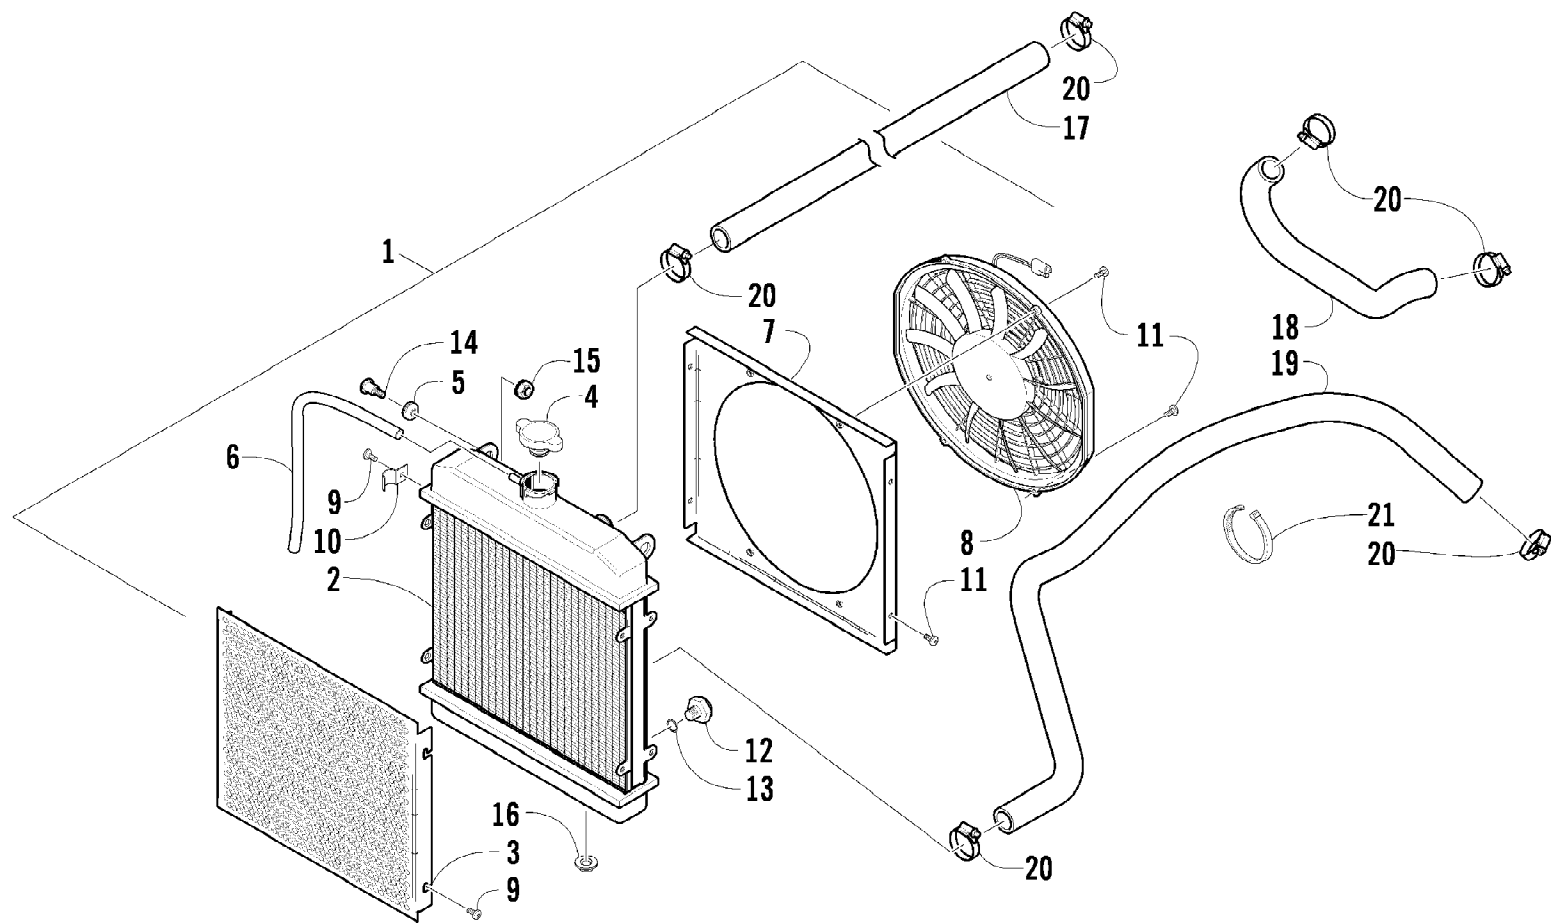

2009 ATV 550 TRV RED (A2009TBO4EUSR)
COOLING ASSEMBLY

Page 14 of 87

Ref #	Part Number	Qty	S/P/F	Description
1	0413-199	1	S	Radiator Assembly (inc. 2-13)
2	0413-205	1		Radiator
3	0413-007	1		Screen
4	0413-002	1	S	Cap
5	0423-030	2		Grommet
6	0610-016	AR	/P	Hose - 25 ft
6	0610-015	AR	/P	Hose - 100 ft
7	0413-203	1		Shroud, Fan
8	0413-123	1	/P	Fan, Cooling
9	8475-512	4		Screw, Machine
10	0423-351	1		Clamp, Wire
11	0623-378	8		Screw, Self-Tapping
12	0413-195	1		Plug, Drain
13	1602-213	1	/P	O-Ring
14	0423-484	2		Screw, Shoulder
15	0623-038	2		Nut w/Washer
16	0423-028	2		Bushing, Stem
17	0410-002	1		Hose, Coolant - Upper
18	0410-022	1		Hose, Coolant - Crossover
19	0410-041	1		Hose, Coolant - Lower
20	0423-496	6		Clamp, Hose
21	0123-903	AR		Tie, Cable - 11.5 in.