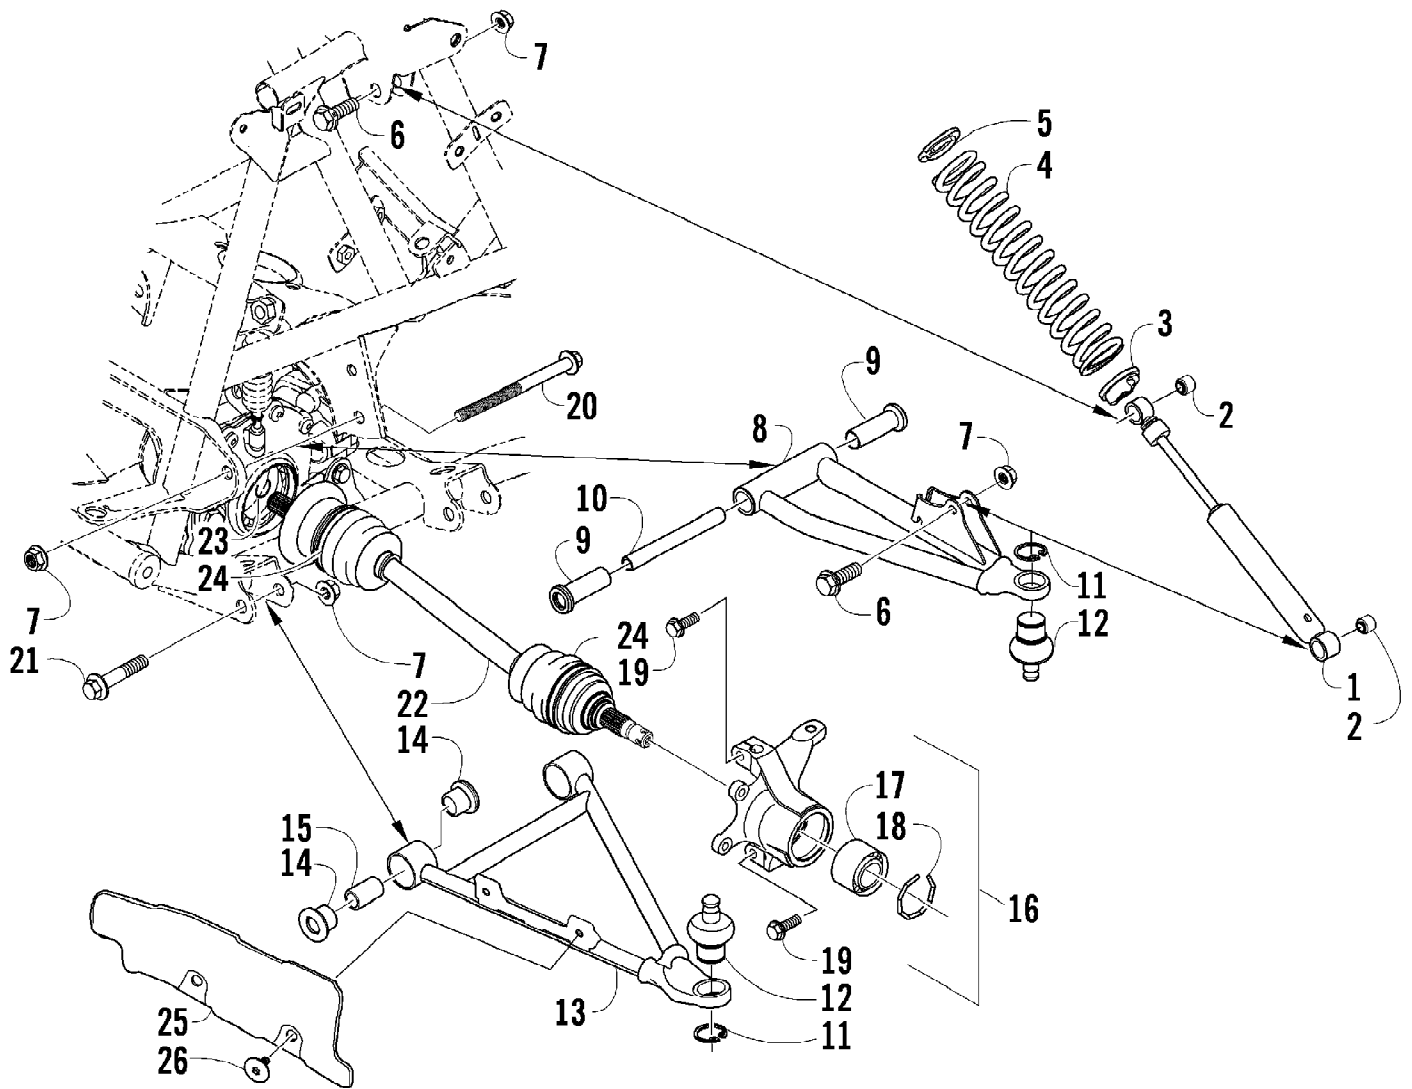

2009 ATV 550 TRV RED (A2009TBO4EUSR)
FRONT SUSPENSION ASSEMBLY

2009 ATV 550 TRV RED (A2009TBO4EUSR)
FRONT SUSPENSION ASSEMBLY

Page 37 of 87

Ref #	Part Number	Qty	S/P/F	Description
1	0403-209	2		Shock Absorber (inc. 2)
2	0403-182	4		Bushing
3	0403-102	2		Cam, Spring Adjuster
4	0503-354	2		Spring, Suspension
5	1603-889	2	/P	Retainer, Spring
6	8409-040	4		Screw, Cap
7	0423-744	10		Nut, Lock
8	0503-272	1	S	A-Arm, Upper Right (inc. 9-12)
8	0503-273	1	S	A-Arm, Upper Left (inc. 9-12)
9	0403-081	4	S	Bushing
10	0403-080	2		Axle
11	0423-009	4	/P	Ring, Retaining
12	0405-115	4	/P	Ball Joint
13	0503-342	1	S	A-Arm, Lower Right (inc. 14-15 and two No. 11-12)
13	0503-343	1	S	A-Arm, Lower Left (inc. 14-15 and two No. 11-12)
14	0403-115	8	S	Bushing
15	0403-114	4	S	Axle
16	0505-460	1		Knuckle - Assembly - Right (inc. 17-18)
16	0505-461	1	S	Knuckle - Assembly - Left (inc. 17-18)
17	1402-027	2	S/P	Bearing
18	0423-423	2		Ring, Retaining
19	8409-030	4		Screw, Cap
20	0423-334	2		Screw, Cap
21	8409-075	4		Screw, Cap
22	1502-344	1	S/P	Axle, Drive - Right (inc. 23-24)
22	1502-345	1	S	Axle, Drive - Left (inc. 23-24)
23	0423-844	2	/P	Clip, Retaining
24	0436-276	2	S	Repair Kit, Boot
25	0441-752	1		Guard, Boot - Right
25	0441-753	1		Guard, Boot - Left
26	0423-545	4	/P	Screw, Shoulder