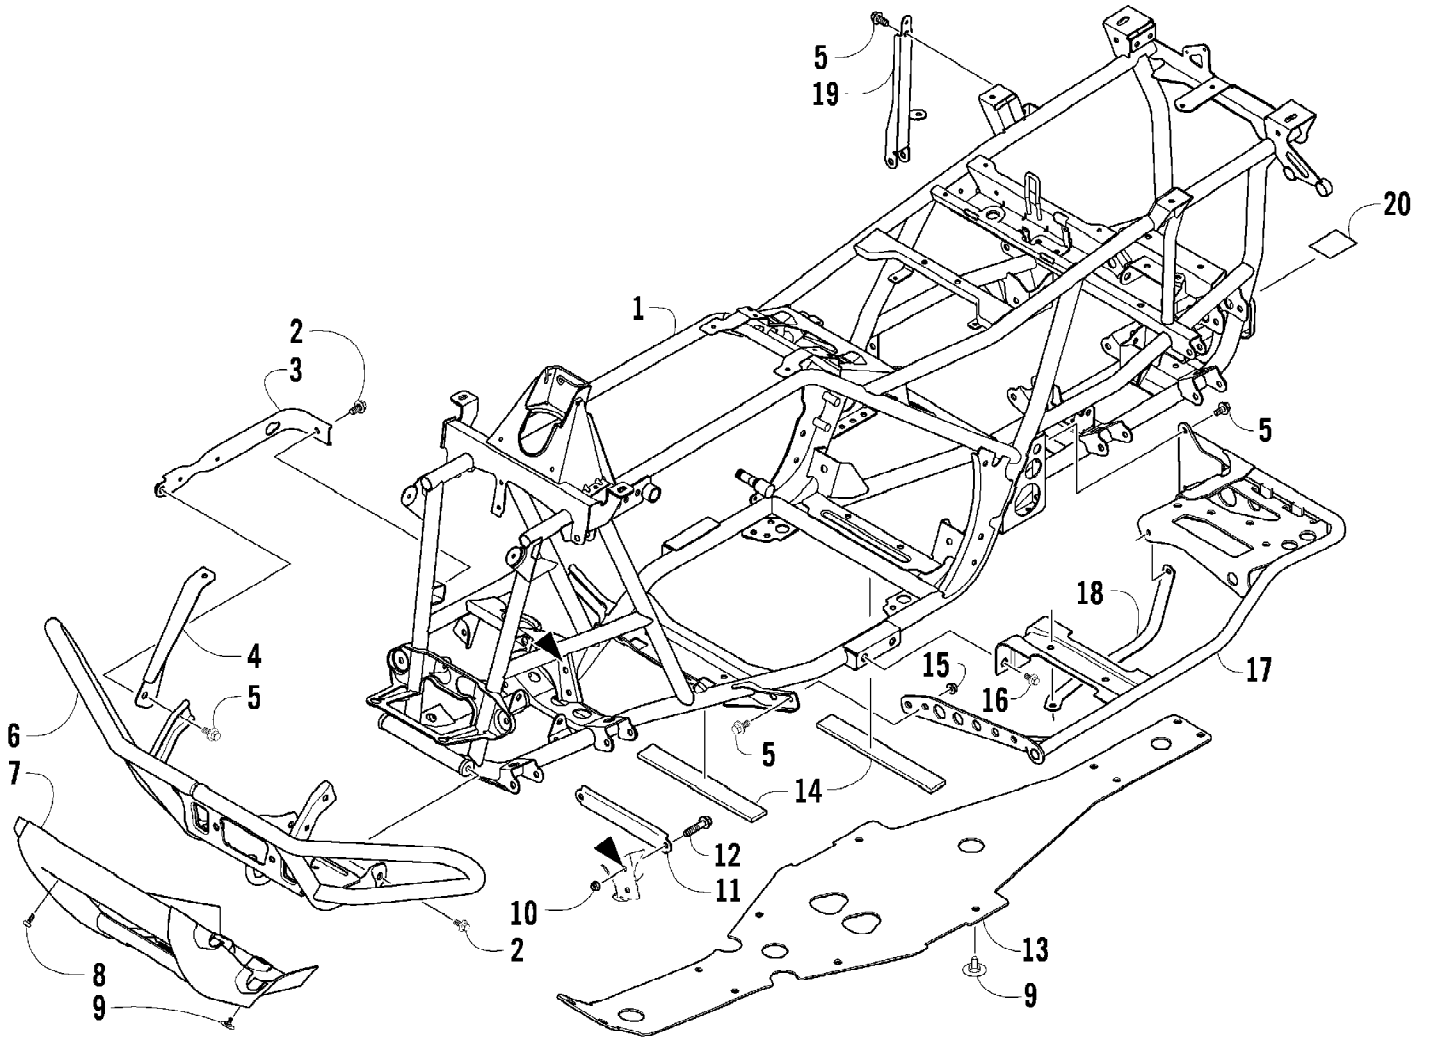

2009 ATV 550 TRV RED (A2009TBO4EUSR)
FRAME AND RELATED PARTS

Page 30 of 87

Ref #	Part Number	Qty	S/P/F	Description
1	2506-881	1		Frame, Main
2	8409-020	4	/P	Screw, Cap
3	1506-596	1	/P	Channel, Bumper Mounting - Right
3	0506-653	1	S	Channel, Bumper Mounting - Left
4	1506-562	1		Bracket, Mounting - Bumper - Right
4	1506-563	1		Bracket, Mounting - Bumper - Left
5	8408-816	11		Screw, Cap
6	1506-855	1	/P	Bumper
7	1406-360	1		Grille, Bumper
8	0423-419	2		Screw, Machine
9	0423-101	12		Screw, Shoulder
10	0423-744	2		Nut, Lock
11	1506-429	1	S	Brace, A-Arm
12	8409-025	2		Screw, Cap
13	2406-091	1		Panel, Belly
14	0406-289	2		Pad, Frame
15	8424-802	4		Nut
16	8409-016	4		Screw, Cap
17	1506-848	1		Footrest - Right
17	1506-849	1		Footrest - Left
18	2406-216	1		Strap, Footrest - Right
18	2406-217	1		Strap, Footrest - Left
19	2506-447	1		Bracket, Support
20	1411-077	1		Decal, Warning - Towing