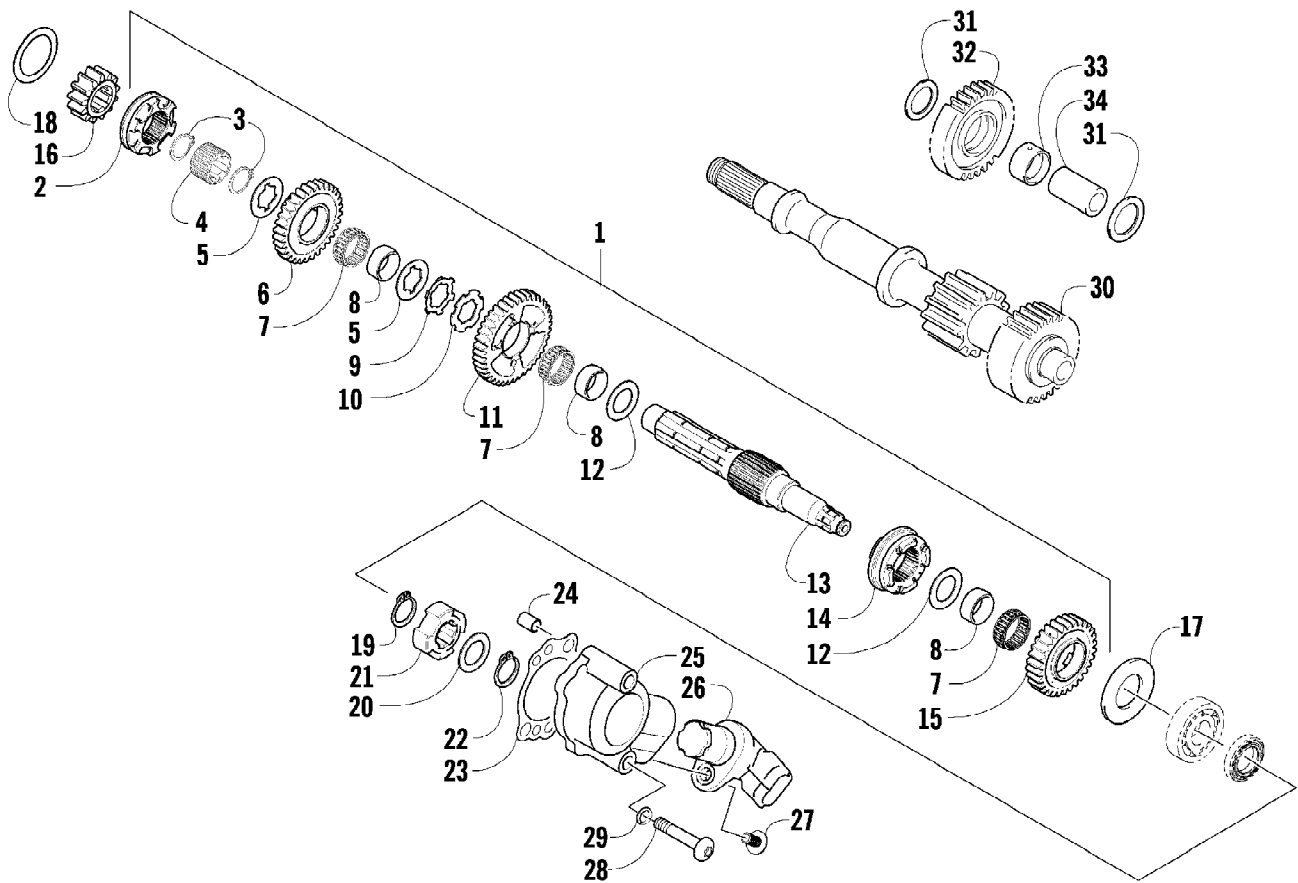

2009 ATV 550 TRV RED (A2009TBO4EUSR)
SECONDARY TRANSMISSION ASSEMBLY

2009 ATV 550 TRV RED (A2009TBO4EUSR)
SECONDARY TRANSMISSION ASSEMBLY

Page 67 of 87

Ref #	Part Number	Qty	S/P/F	Description
1	1502-149	1	S	Countershaft Assembly (inc. 2-15)
2	0822-014	1		Gear Select, Reverse
3	0831-011	2		Ring, Retaining
4	0822-045	1		Spacer, Reverse Driven Gear
5	0828-008	2		Washer
6	0822-013	1		Gear, Reverse Driven
7	0832-011	3		Bearing
8	0822-005	3		Bushing
9	0828-014	1		Washer, Lock
10	0828-015	1		Washer, Lock
11	0822-004	1		Gear, Driven - Low
12	0822-046	2		Washer, Driven Gear
13	0822-003	1		Countershaft
14	0822-007	1		Gear Select, Sliding
15	0822-006	1		Gear, Driven - High
16	0822-089	1		Gear, Drive
17	0828-011	1		Washer
18	0828-019	1		Washer, Thrust
19	0831-040	1		Ring, Retaining
20	0828-069	1		Washer, Thrust
21	0822-050	1		Trigger, Speedometer Sensor
22	0831-039	1		Ring, Retaining
23	0830-129	1		Gasket
24	0829-023	2		Pin, Dowel
25	0822-049	1		Housing, Speedometer Sensor
26	0824-042	1	/P	Sensor, Speedometer
27	8468-620	1	/P	Screw, Machine
28	8468-645	2		Screw, Machine
29	0830-107	2		Seal, Fastener
30	0822-001	1		Driveshaft
31	0828-016	2		Washer, Thrust
32	0822-011	1		Gear, Reverse Idle
33	0822-012	1		Bushing
34	0822-015	1		Shaft, Reverse Idle