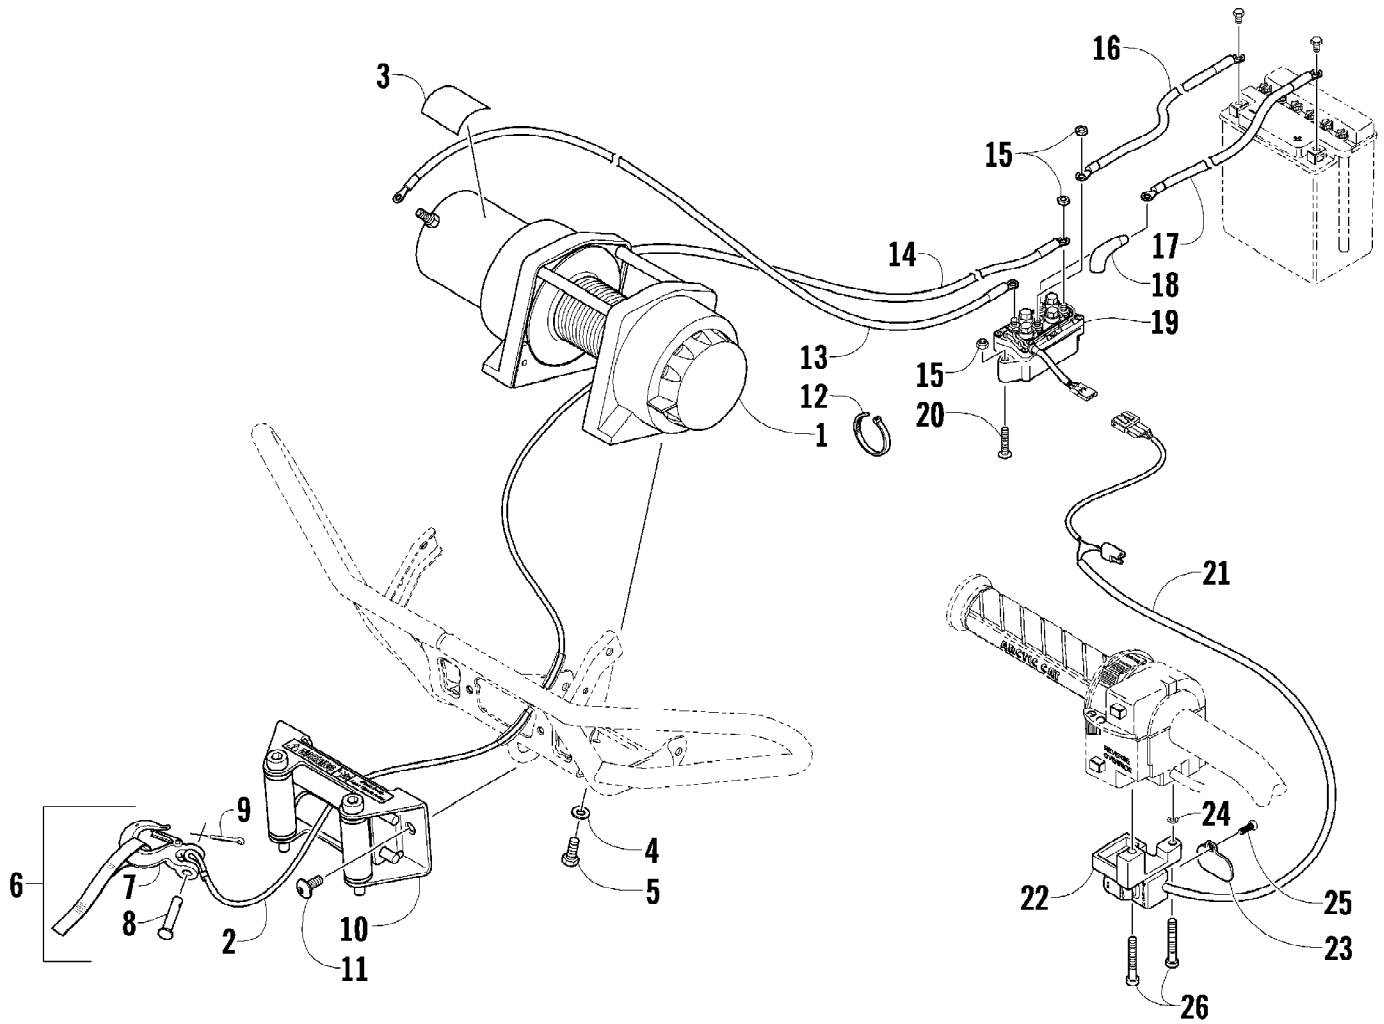

2009 ATV 550 TRV LE BLACK (A2009TBO4EUSQ)
WINCH ASSEMBLY

Page 87 of 89

Ref #	Part Number	Qty	S/P/F	Description
1	1441-704	1		Winch (inc. 2-3)
2	0441-061	1		Cable, Winch
3	1411-826	1		Decal, Warning
4	8051-246	4		Washer, Lock
5	8408-820	4	/P	Screw, Cap
6	0541-759	1		Hook, Winch w/Strap - Assembly (inc. 7-9)
7	0541-760	1		Hook, Winch w/Strap
8	1441-130	1		Pin
9	1441-129	1		Pin, Cotter
10	0441-403	1	/P	Roller, Winch
11	8468-820	2		Screw, Machine
12	0123-788	AR	/P	Tie, Cable - 8 in.
13	0445-068	1		Cable, Winch/Solenoid - Yellow
14	0445-069	1		Cable, Winch/Solenoid - Blue
15	0623-038	8		Nut w/Washer
16	1441-112	1		Cable, Solenoid/Battery - Black
17	1441-113	1		Cable, Solenoid/Battery - Red
18	0441-060	3		Boot, Terminal
19	0409-066	1	/P	Solenoid
20	8476-625	2		Screw, Machine
21	0409-087	1		Switch, Control
22	0409-034	1		Retainer, Control Switch
23	0409-106	1		Cover, Switch
24	0423-593	1		Washer
25	0423-382	1		Screw, Self-Tapping
26	8464-560	2		Screw, Machine