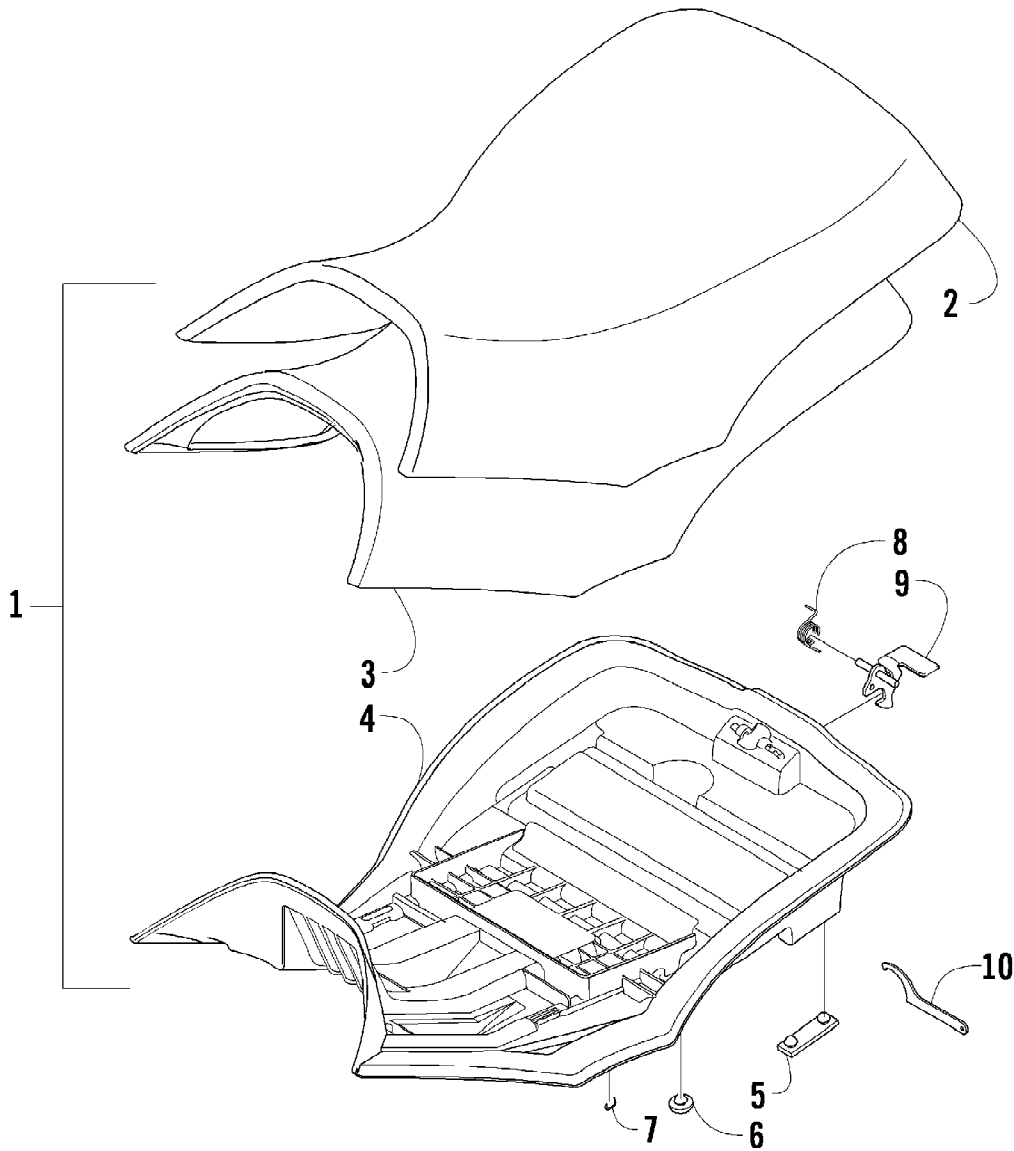

2009 ATV 550 TRV LE BLACK (A2009TBO4EUSQ)
SEAT ASSEMBLY

Page 63 of 89

Ref #	Part Number	Qty	S/P/F	Description
1	2506-805	1		Seat Assembly (inc. 2-9)
2	2506-756	1		Cover, Seat
3	2506-755	1		Foam, Seat
4	2406-144	1	S/P	Base, Seat - Assembly (inc. 5-6)
5	0406-879	2		Bumper, Seat - Rear
6	0406-877	4	/P	Bumper, Seat - Front
7	0624-528	AR	/P	Staple
8	1406-592	1	/P	Spring, Seat Latch
9	1506-156	1		Latch, Seat
10	0441-587	1		Wrench, Spanner