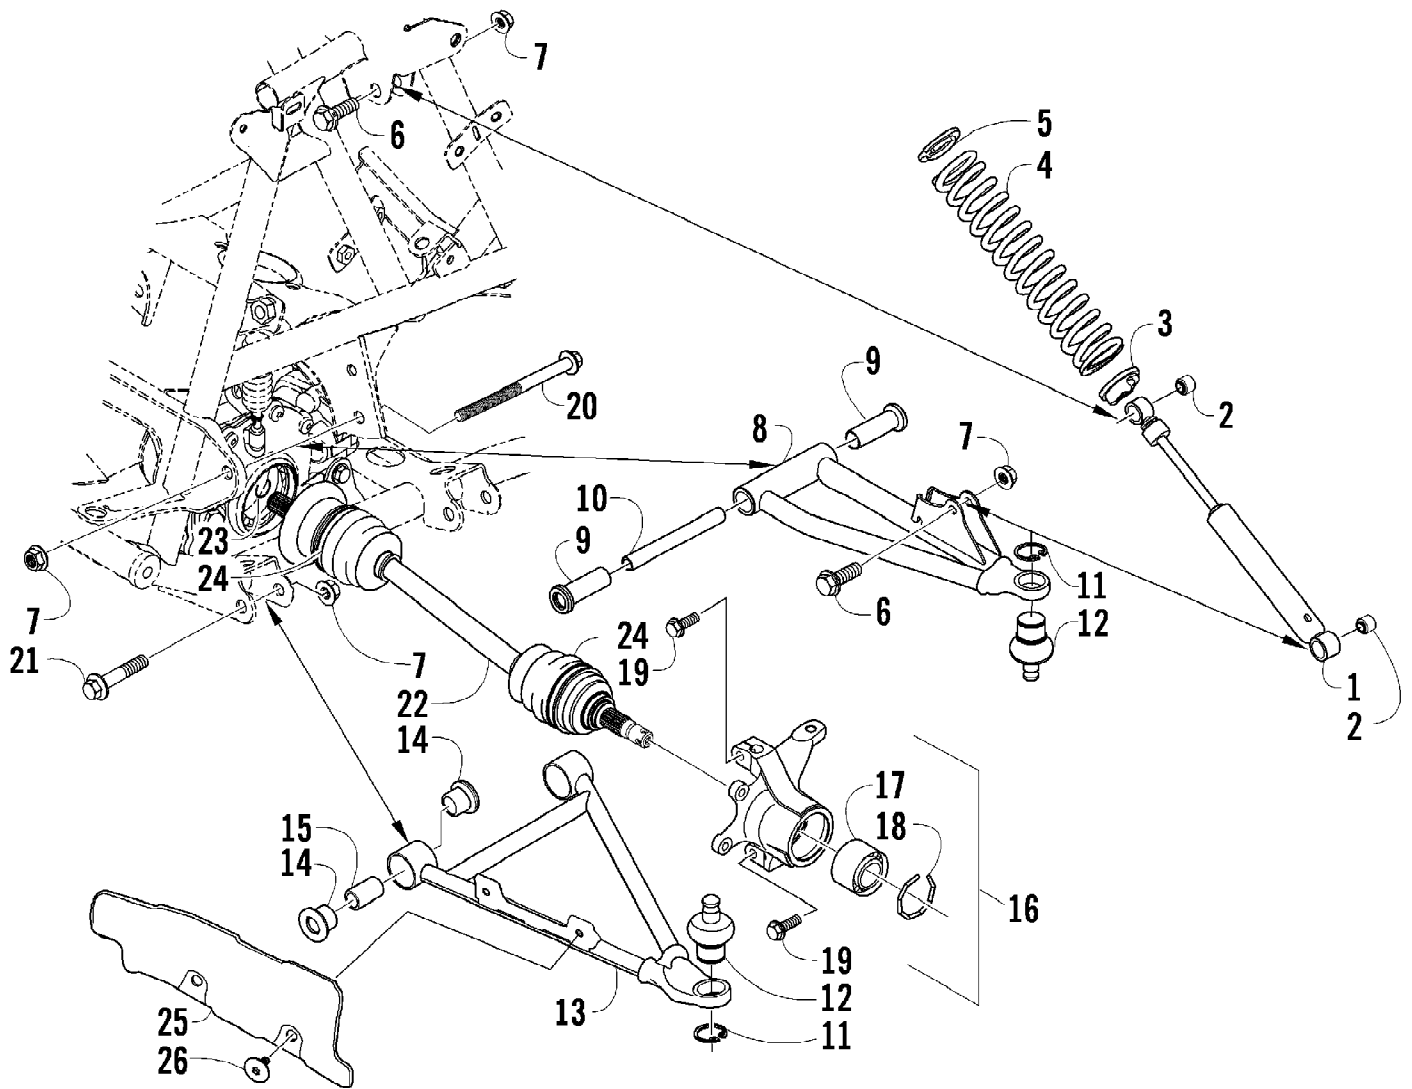

2009 ATV 550 TRV LE BLACK (A2009TBO4EUSQ)
FRONT SUSPENSION ASSEMBLY

2009 ATV 550 TRV LE BLACK (A2009TBO4EUSQ)
FRONT SUSPENSION ASSEMBLY

Ref #	Part Number	Qty	S/P/F	Description
1	0403-209	2		Shock Absorber (inc. 2)
2	0403-182	4		Bushing
3	0403-102	2		Cam, Spring Adjuster
4	0503-354	2		Spring, Suspension
5	1603-889	2	/P	Retainer, Spring
6	8409-040	4		Screw, Cap
7	0423-744	10		Nut, Lock
8	0503-272	1	S	A-Arm, Upper Right (inc. 9-12)
8	0503-273	1	S	A-Arm, Upper Left (inc. 9-12)
9	0403-081	4	S	Bushing
10	0403-080	2		Axle
11	0423-009	4	/P	Ring, Retaining
12	0405-115	4	/P	Ball Joint
13	0503-342	1	S	A-Arm, Lower Right (inc. 14-15 and two No. 11-12)
13	0503-343	1	S	A-Arm, Lower Left (inc. 14-15 and two No. 11-12)
14	0403-115	8	S	Bushing
15	0403-114	4	S	Axle
16	0505-460	1		Knuckle - Assembly - Right (inc. 17-18)
16	0505-461	1	S	Knuckle - Assembly - Left (inc. 17-18)
17	1402-027	2	S/P	Bearing
18	0423-423	2		Ring, Retaining
19	8409-030	4		Screw, Cap
20	0423-334	2		Screw, Cap
21	8409-075	4		Screw, Cap
22	1502-344	1	S/P	Axle, Drive - Right (inc. 23-24)
22	1502-345	1	S	Axle, Drive - Left (inc. 23-24)
23	0423-844	2	/P	Clip, Retaining
24	0436-276	2	S	Repair Kit, Boot
25	0441-752	1		Guard, Boot - Right
25	0441-753	1		Guard, Boot - Left
26	0423-545	4	/P	Screw, Shoulder