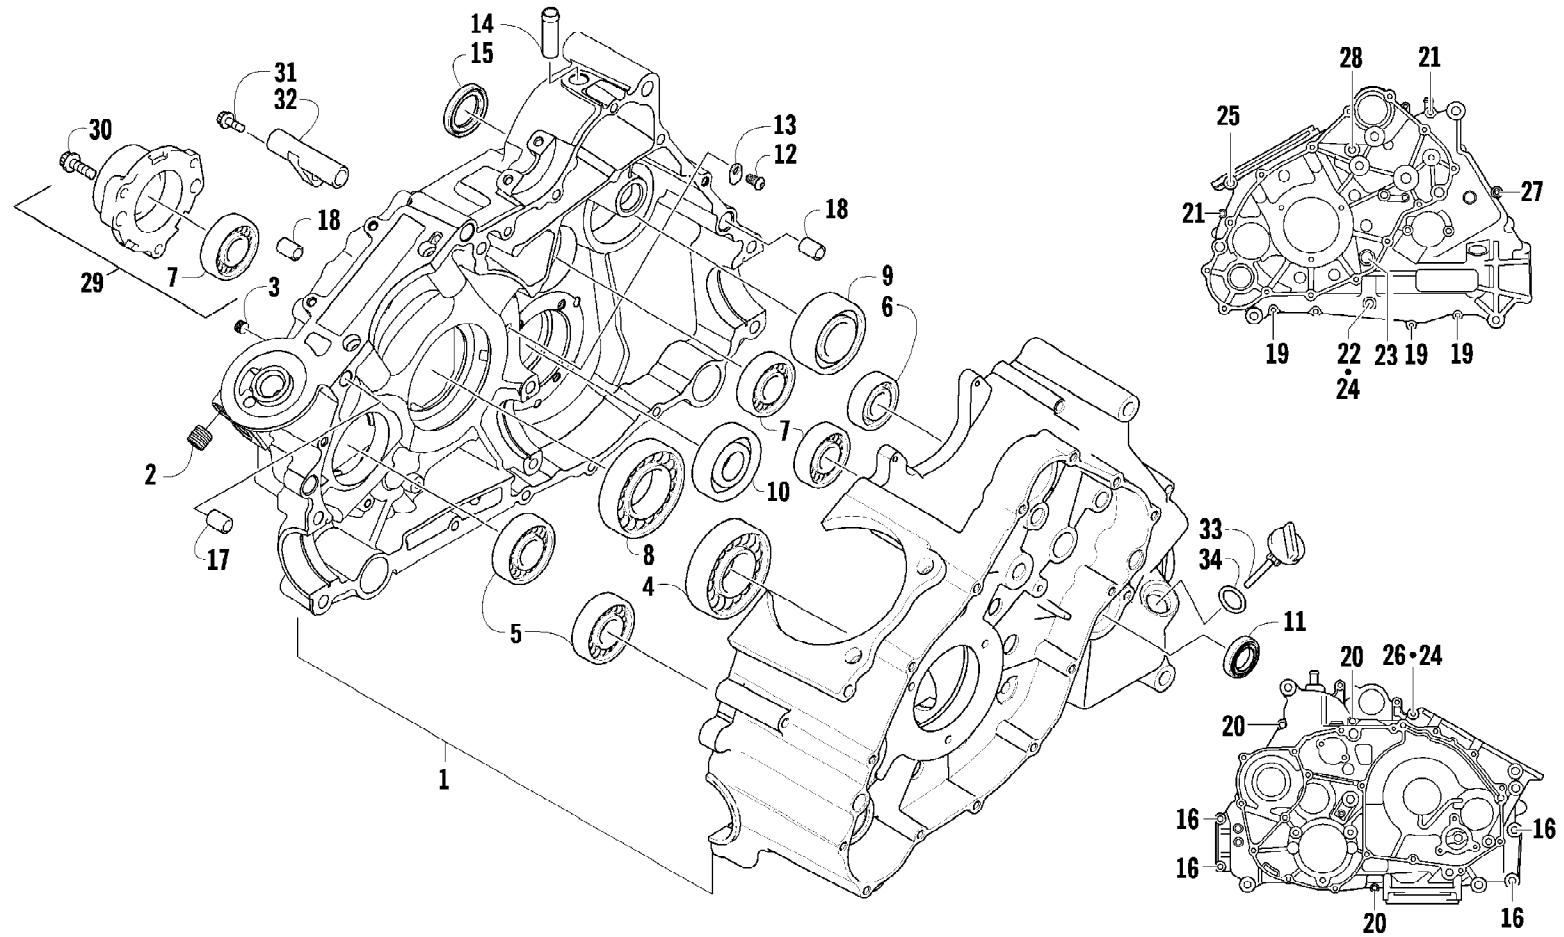

2009 ATV 550 TRV LE BLACK (A2009TBO4EUSQ)
CRANKCASE ASSEMBLY

2009 ATV 550 TRV LE BLACK (A2009TBO4EUSQ)
CRANKCASE ASSEMBLY

Page 18 of 89

Ref #	Part Number	Qty	S/P/F	Description
1	0801-153	1	S	Crankcase Assembly (inc. 2-15)
2	0812-064	2		Plug
3	0801-002	1		Plug
4	0832-043	1	/P	Bearing
5	0832-044	2	/P	Bearing
6	0832-049	1	/P	Bearing
7	0832-050	3	/P	Bearing
8	0832-042	1	/P	Bearing
9	0832-048	1	/P	Bearing
10	0832-015	1	S/P	Bearing
11	0822-052	1		Seal, Countershaft
12	0826-100	4		Screw, Machine
13	0822-010	4	/P	Retainer, Bearing
14	0801-028	1		Pipe, Breather
15	0830-035	1		Seal, Driveshaft
16	8412-850	4		Screw, Cap
17	0829-003	1		Pin, Dowel
18	0829-002	5		Pin, Dowel
19	8468-645	3		Screw, Machine
20	8468-655	3		Screw, Machine
21	8468-675	2		Screw, Machine
22	8412-860	1		Screw, Cap
23	0826-017	1		Screw, Cap
24	0830-008	2		Gasket
25	0826-019	1		Screw, Cap
26	0826-018	1		Screw, Cap
27	8468-695	1		Screw, Machine
28	8468-680	1		Screw, Machine
29	0801-029	1		Housing, Secondary Shaft (inc. one No. 7)
30	0826-105	3		Screw, Cap
31	0826-038	1		Screw, Cap
32	0801-069	1		Pipe, Breather
33	0801-143	1		Stick, Oil Level
34	0830-010	1		O-Ring