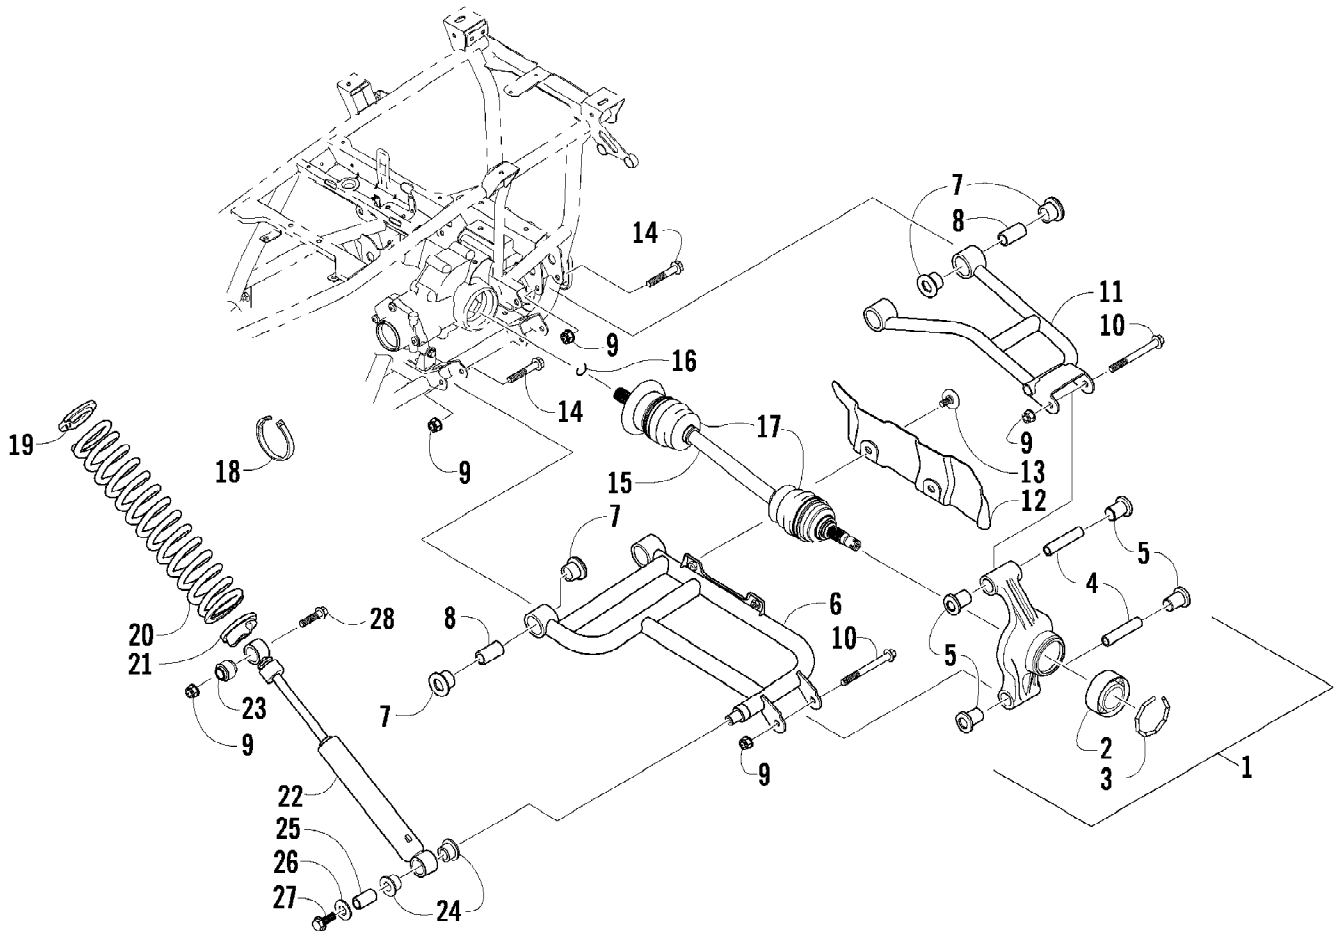

2009 ATV 550 TRV LE BLACK (A2009TBO4EUSQ)
REAR SUSPENSION ASSEMBLY

Page 61 of 89

Ref #	Part Number	Qty	S/P/F	Description
1	0504-372	1	S	Knuckle, Right Rear - Assembly (inc. 2-5)
1	0504-373	1	S/P	Knuckle, Left Rear - Assembly (inc. 2-5)
2	1402-027	2	S/P	Bearing
3	0423-423	2		Ring, Retaining
4	0403-038	4	S/P	Axle
5	0403-032	8	S	Bushing
6	0504-526	1	S	A-Arm, Rear - Lower Right (inc. 7-8)
6	0504-527	1	S	A-Arm, Rear - Lower Left (inc. 7-8)
7	0403-115	16	S	Bushing
8	0403-114	8	S	Axle
9	0423-744	14		Nut, Lock
10	8409-000	4		Screw, Cap
11	0504-512	1	S	A-Arm, Rear - Upper Right (inc. 7-8)
11	0504-513	1	S	A-Arm, Rear - Upper Left (inc. 7-8)
12	1406-068	1		Guard, Boot - Rear - Right
12	1406-069	1		Guard, Boot - Rear - Left
13	0423-545	4	/P	Screw, Shoulder
14	8409-075	8		Screw, Cap
15	1502-343	2	S	Axle, Drive (inc. 16-17)
16	0423-845	2	/P	Clip, Retaining
17	0436-276	2	S	Repair Kit, Boot
18	0123-788	AR	/P	Tie, Cable - 8 in.
19	1603-889	2	/P	Retainer, Spring
20	0504-543	2		Spring, Suspension
21	0404-057	2		Cam, Spring Adjuster
22	0404-158	2		Shock Absorber (inc. 23-25)
23	0403-182	2		Bushing, Double-Bonded
24	0603-955	4		Bushing
25	1603-219	2	S	Sleeve
26	0423-087	2		Washer
27	8408-820	2	/P	Screw, Cap
28	8409-050	2		Screw, Cap