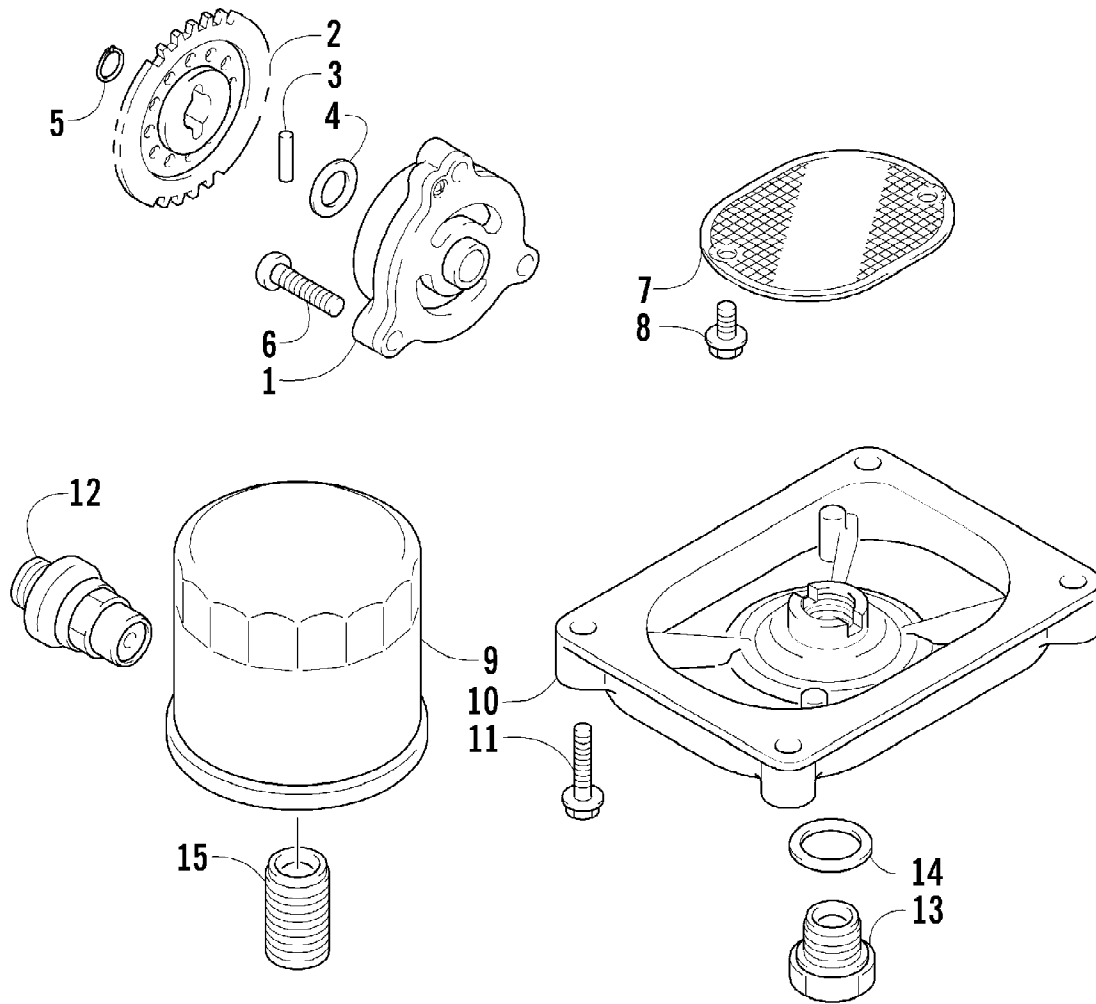

2009 ATV 550 TRV LE BLACK (A2009TBO4EUSQ)
OIL FILTER/PUMP ASSEMBLY

Page 53 of 89

Ref #	Part Number	Qty	S/P/F	Description
1	0812-023	1		Pump, Oil
2	0812-002	1	S	Gear, Driven
3	0829-009	1		Pin
4	0828-007	1	/P	Washer
5	0831-002	1		Ring, Retaining
6	0826-039	3		Screw, Machine
7	0812-057	1	/P	Strainer, Oil
8	0826-040	2		Screw, Machine
9	0812-029	1	S	Filter, Oil
10	0812-053	1		Cap, Oil Strainer
11	8468-625	4		Screw, Machine
12	0812-007	1		Valve, Oil-Relief - Assembly
13	0812-006	1		Plug, Drain
14	0830-017	1		Gasket, Drain Plug
15	0812-008	1		Union, Filter