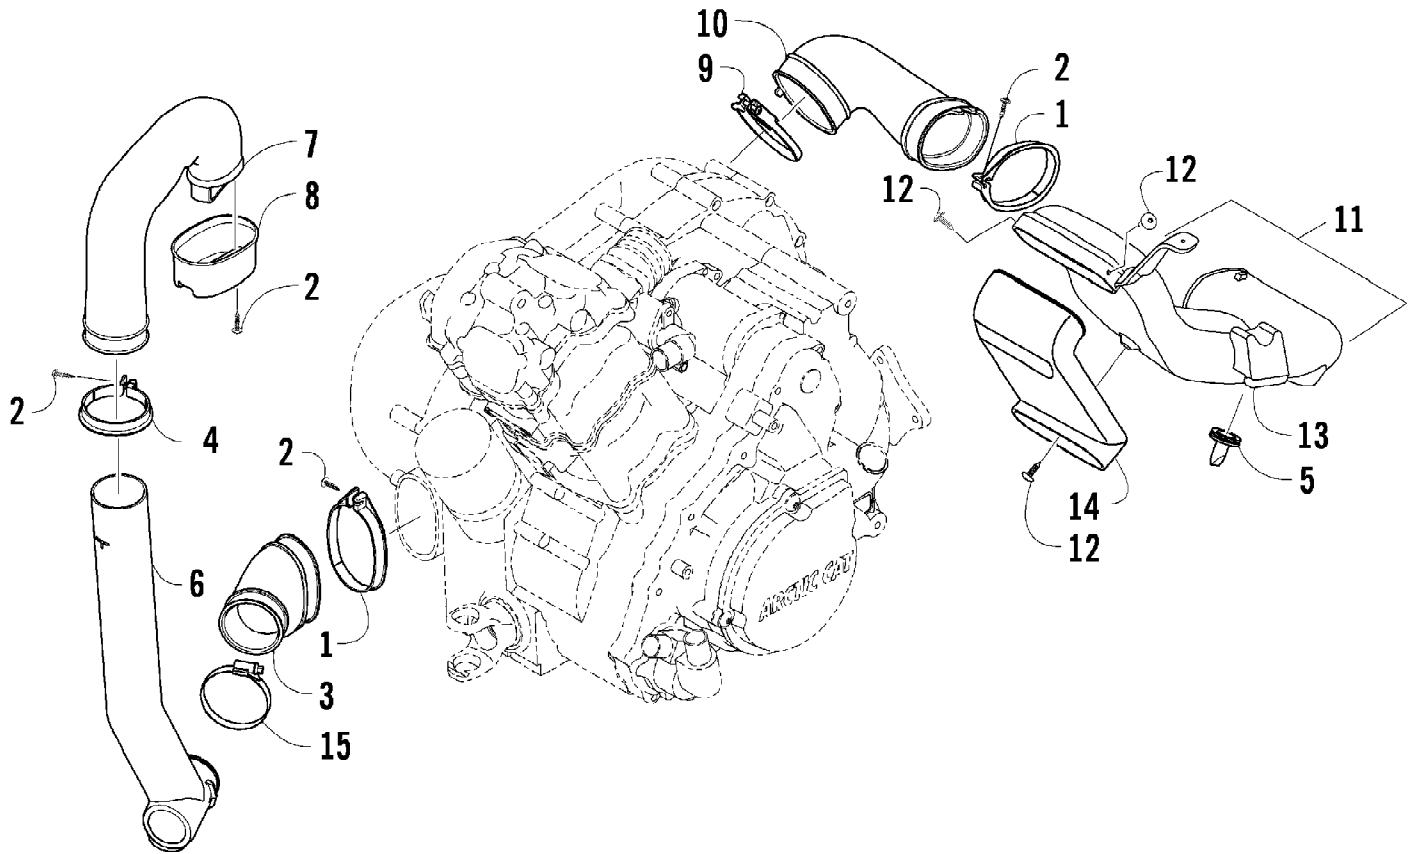

2009 ATV 550 TRV LE BLACK (A2009TBO4EUSQ)
BATTERY ASSEMBLY

Page 6 of 89

Ref #	Part Number	Qty	S/P/F	Description
1	5991-655	1	/P	Battery Cover/Tool Tray Assembly (inc. 2-3)
2	2406-815	1	/P	Cover, Battery
3	0417-016	1		Pad, Battery
3	0444-122	1	S/P/F	Kit, Tool
4	0645-480	1		Battery Assembly (inc. 5)
5	0645-430	1		Decal, Warning
6	8476-620	2		Screw, Machine
7	0417-017	1		Foam, Battery

2009 ATV 550 TRV LE BLACK (A2009TBO4EUSQ)
CAM CHAIN ASSEMBLY

Page 8 of 89

Ref #	Part Number	Qty	S/P/F	Description
1	0810-001	1		Chain, Cam
2	0810-002	1		Guide, Chain
3	0810-003	1		Tensioner, Chain
4	0826-036	1		Pivot, Tensioner
5	0830-025	1		Washer, Crush
6	0810-004	1		Adjuster, Tensioner - Assembly
7	0830-018	1		Gasket
8	8468-625	2		Screw, Machine
9	0830-107	2		Gasket
10	8400-610	1		Screw, Cap
11	0828-129	1		Washer