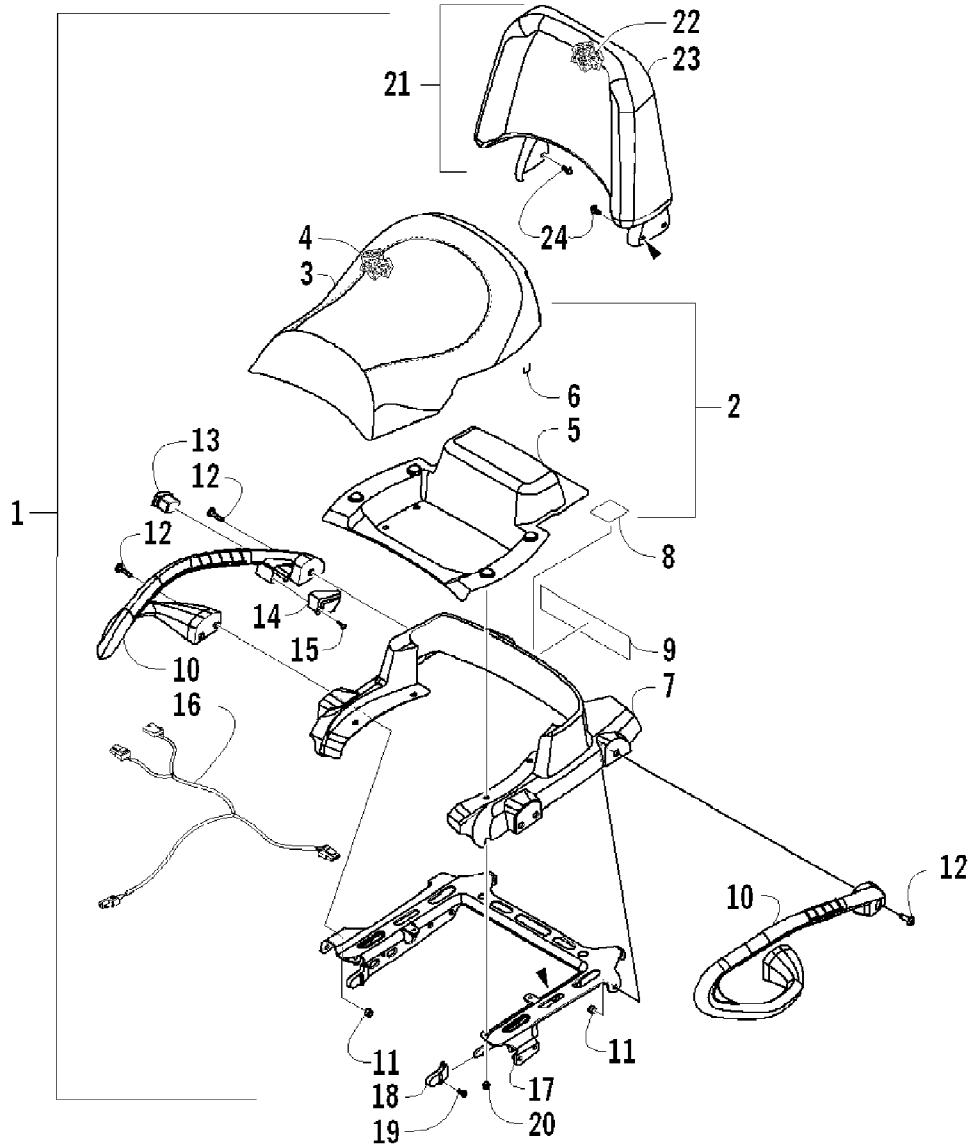

2009 ATV 550 TRV LE BLACK (A2009TBO4EUSQ)
PASSENGER SEAT AND BACKREST ASSEMBLY

2009 ATV 550 TRV LE BLACK (A2009TBO4EUSQ)
PASSENGER SEAT AND BACKREST ASSEMBLY

Page 55 of 89

Ref #	Part Number	Qty	S/P/F	Description
1	2506-938	1		Seat, Passenger - Assembly (inc. 2-20)
2	2506-940	1		Seat, Passenger - Sub-Assembly (inc. 3-6)
3	2506-944	1		Cover, Seat - Passenger
4	2506-942	1		Foam, Seat - Passenger
5	2406-110	1		Base, Seat - Inner
6	0624-263	AR		Staple
7	2406-044	1		Base, Seat - Passenger
8	1411-251	1		Decal, Warning - Passenger
9	0411-814	1	/P	Decal, "Arctic Cat"
10	2406-744	1		Handhold, Passenger - Right
10	2406-745	1		Handhold, Passenger - Left
11	8432-802	6		Nut, Lock
12	8468-830	6		Screw, Machine
13	0409-126	1		Switch, Handwarmer
14	2416-042	1		Cover, Switch
15	0423-342	2	/P	Screw, Self-Tapping
16	0486-318	1		Harness, Adapter - Handwarmer
17	2516-040	1		Bracket, Seat Support - Assembly
18	2406-895	2		End Cap, Seat Support
19	0423-538	2		Screw, Self-Tapping
20	8427-602	4		Nut, Lock
21	2516-020	1		Backrest Assembly (inc. 22-23)
22	2516-018	1		Foam, Backrest
23	2516-141	1		Cover, Backrest
24	8408-816	4		Screw, Cap