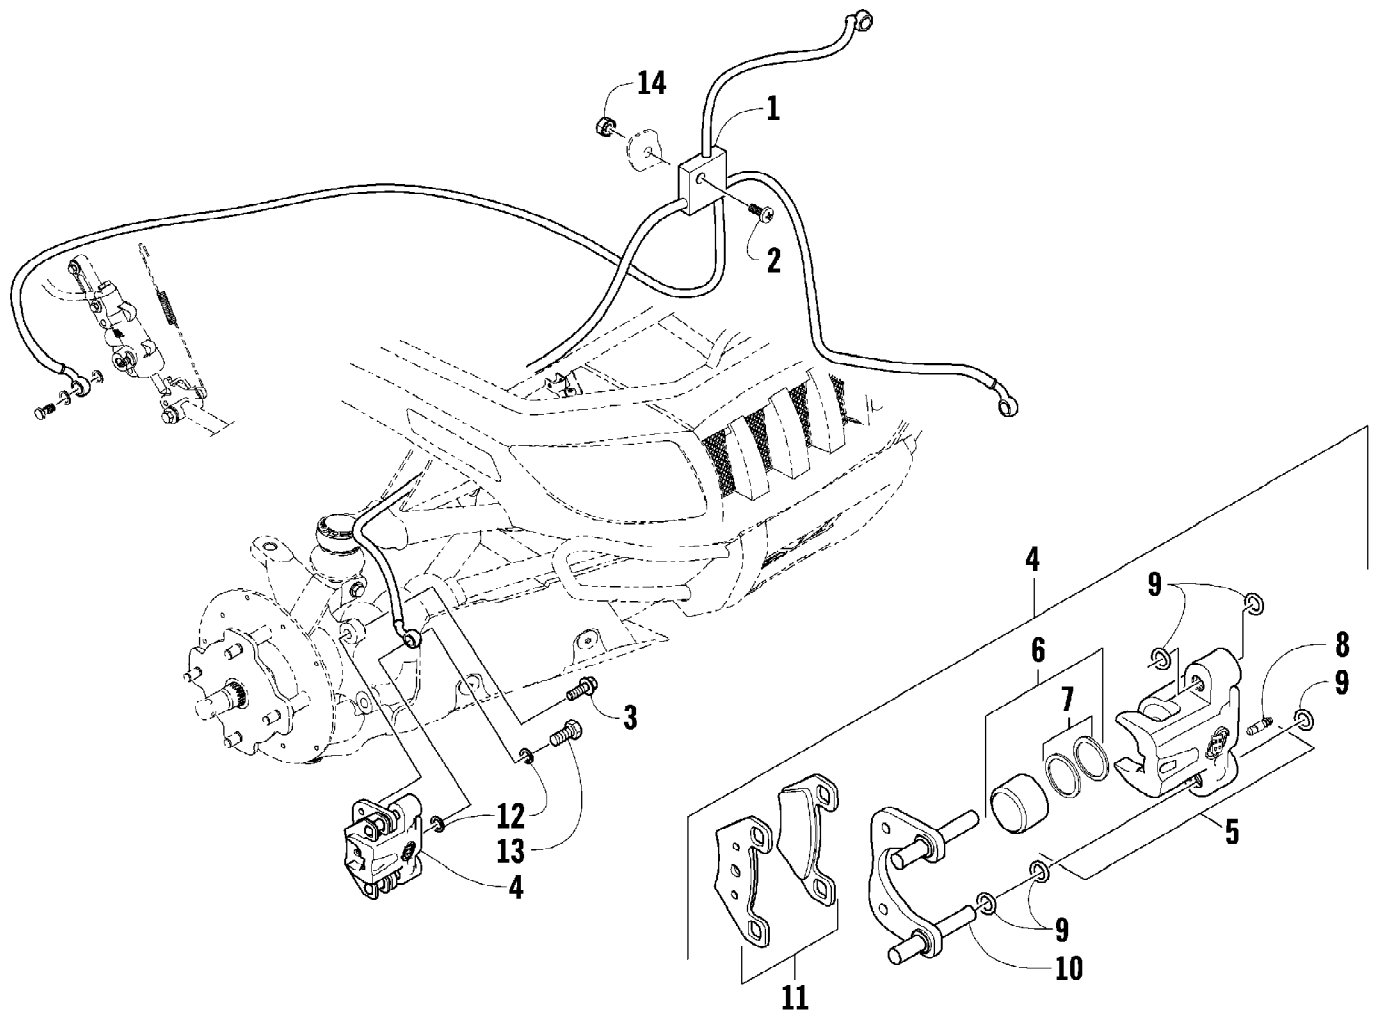

2009 ATV 550 TRV LE BLACK (A2009TBO4EUSQ)
HYDRAULIC BRAKE ASSEMBLY

Page 45 of 89

Ref #	Part Number	Qty	S/P/F	Description
1	1502-015	1		Hose, Brake - Assembly
2	8476-625	1		Screw, Machine
3	8408-821	4	/P	Screw, Cap
4	1436-162	1	S/P	Caliper, Brake - Right Front (inc. 5-11 and two No. 3)
4	1436-163	1		Caliper, Brake - Left Front (inc. 5-11 and two No. 3)
5	1436-160	1	/P	Housing, Caliper - Assembly - Right Front (inc. 6-8)
5	1436-161	1	/P	Housing, Caliper - Assembly - Left Front (inc. 6-8)
6	0502-606	2		Piston/Seal Set (inc. 7)
7	0502-607	2		Seal Set
8	0502-609	2	/P	Valve, Bleed
9	0502-608	2		O-Ring, Guide - Set
10	0502-605	2		Bracket Assembly
11	1436-165	2	S	Pad, Brake - Set
12	0423-178	4		Washer, Crush
13	0423-413	2		Bolt, Banjo-Fitting
14	0623-038	1		Nut w/Washer