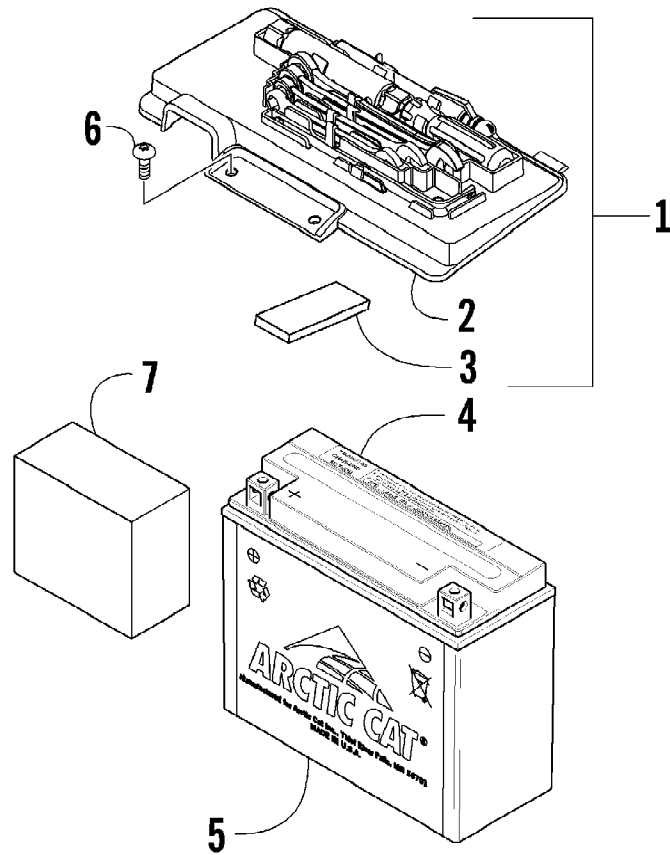

2009 ATV 550 TRV LE BLACK (A2009TBO4EUSQ)
BATTERY ASSEMBLY

Page 6 of 89

Ref #	Part Number	Qty	S/P/F	Description
1	5991-655	1	/P	Battery Cover/Tool Tray Assembly (inc. 2-3)
2	2406-815	1	/P	Cover, Battery
3	0417-016	1		Pad, Battery
3	0444-122	1	S/P/F	Kit, Tool
4	0645-480	1		Battery Assembly (inc. 5)
5	0645-430	1		Decal, Warning
6	8476-620	2		Screw, Machine
7	0417-017	1		Foam, Battery