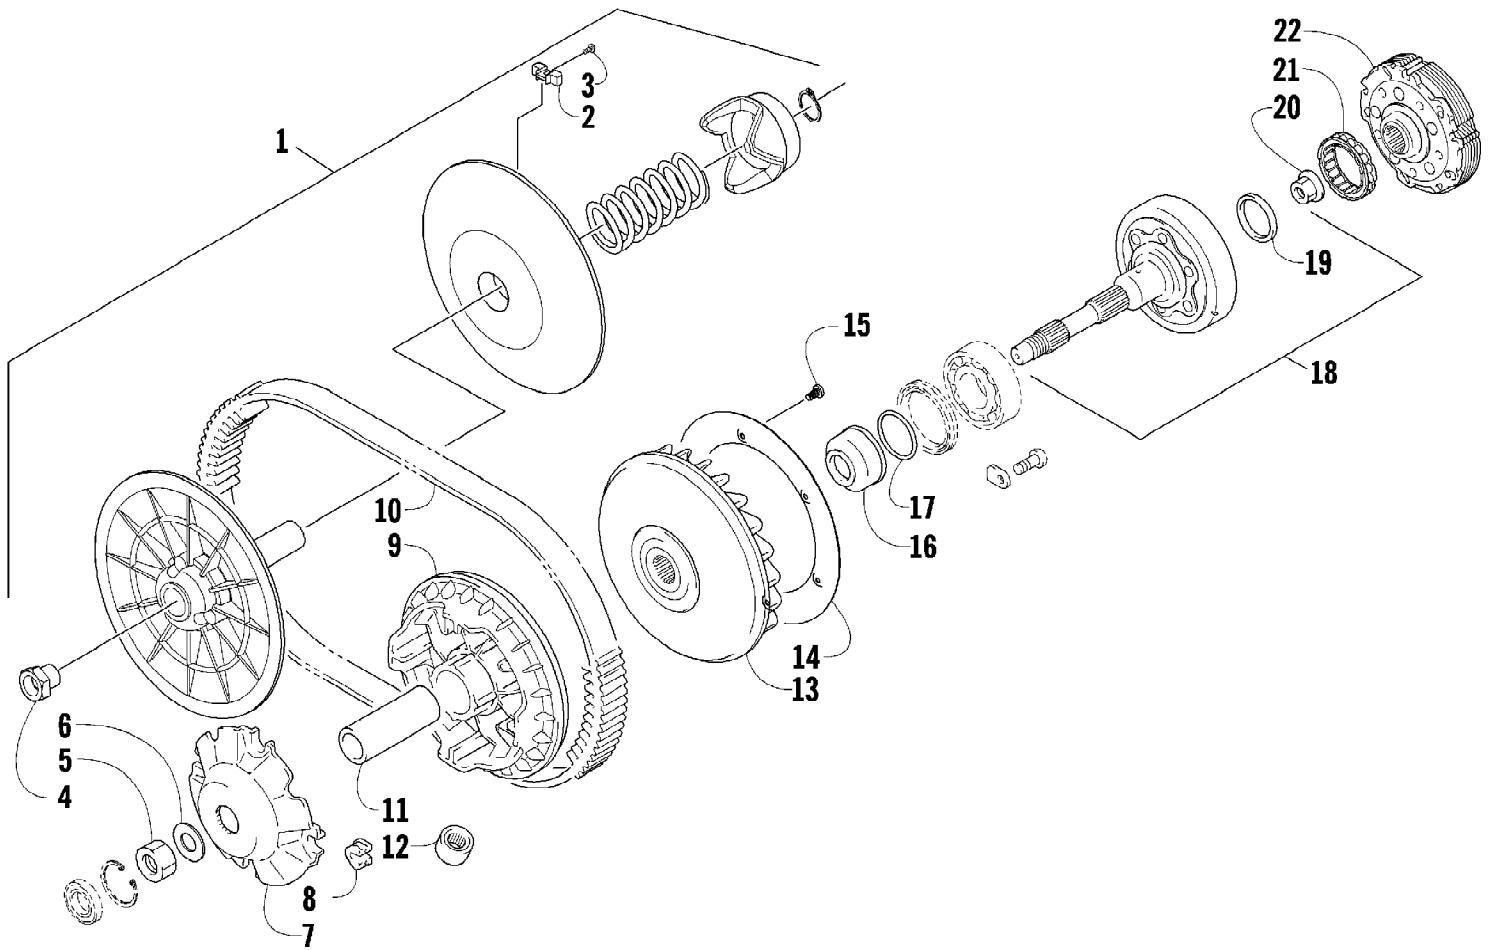

2009 ATV 550 TRV LE BLACK (A2009TBO4EUSQ)
TRANSMISSION ASSEMBLY

Page 81 of 89

Ref #	Part Number	Qty	S/P/F	Description
1	0823-157	1	S/P	Pulley, Driven - Assembly (inc. 2-4)
2	0823-176	3	/P	Shoe, Cam
3	0823-177	3		Screw, Machine
4	0823-178	1		Nut
5	0827-010	1		Nut
6	0828-106	1		Washer
7	0823-008	1		Plate, Movable Drive Face
8	0823-010	4		Damper, Movable Drive Face
9	0823-159	1		Face, Movable Drive
10	0823-013	1		Belt, Drive
11	0823-149	1		Spacer
12	0823-167	8	/P	Roller
13	0823-156	1	/P	Face, Fixed Drive
14	0823-131	1		Shroud, Drive Face
15	0623-914	6		Screw, Self-Tapping
16	0823-015	1		Spacer, Fixed Drive Face
17	0470-531	1		O-Ring
18	0823-096	1	S	Housing, Clutch - Assembly (inc. 19)
19	0830-189	1	/P	Seal
20	0827-011	1		Nut
21	0823-018	1		Clutch, One-Way
22	0823-098	1	S	Clutch, Centrifugal - 6 Plate