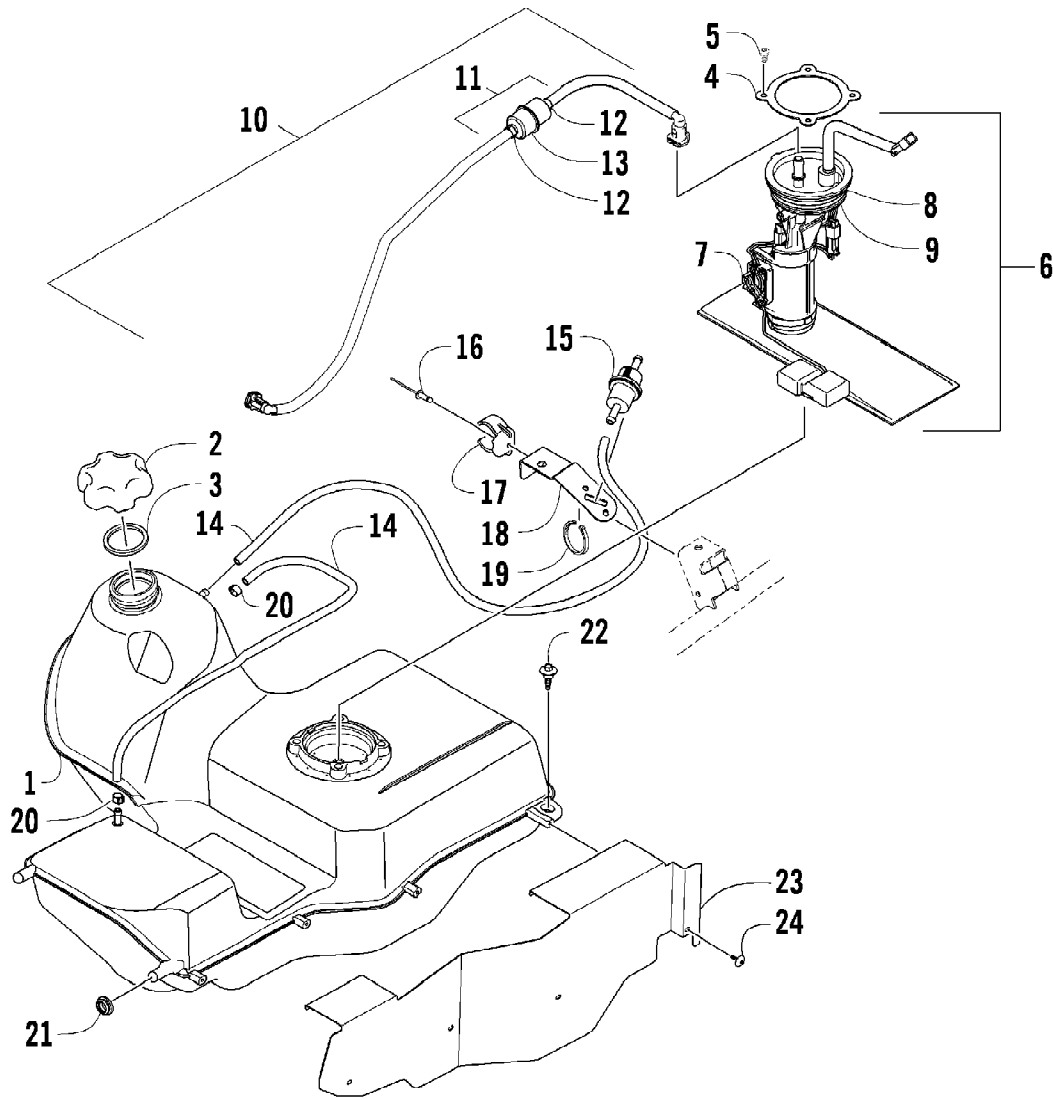

2009 ATV 550 TRV LE BLACK (A2009TBO4EUSQ)
GAS TANK ASSEMBLY

Page 39 of 89

Ref #	Part Number	Qty	S/P/F	Description
1	0570-206	1		Tank, Gas - Assembly (inc. 2-5)
2	0470-438	1	/P	Cap, Gas Tank (inc. 3)
3	0109-733	1	/P	Gasket, Gas Tank Cap
4	0470-606	1		Plate, Mounting - Fuel Pump
5	8476-612	4		Screw, Machine
6	0570-271	1	/P	Pump, Fuel - Assembly (inc. 7-9)
7	0570-252	1	/P	Sensor, Fuel Level - Kit (inc. 8-9)
8	0470-614	1		Seal, Fuel Pump
9	0470-613	1		Seal, Fuel Pump
10	0570-277	1		Hose, Gasline - Assembly (inc. 11-13)
11	0570-246	1		Filter, Fuel - Kit (inc. 12-13)
12	0	2	F	Clamp, Hose
13	0	1	F	Filter, Fuel
14	0410-070	AR	/P	Hose, Gasline - 25 ft
15	0510-335	1	/P	Filter, In-Line
16	8060-628	1		Rivet
17	1670-826	1		Bracket, Fuel Filter
18	0470-794	1		Bracket, Filter Mounting
19	0123-788	AR	/P	Tie, Cable - 8 in.
20	0423-688	2		Clamp, Hose
21	0423-460	2		Grommet
22	0423-732	2		Screw, Shoulder
23	0470-822	1		Shield, Heat
24	0623-797	4		Screw, Self-Tapping