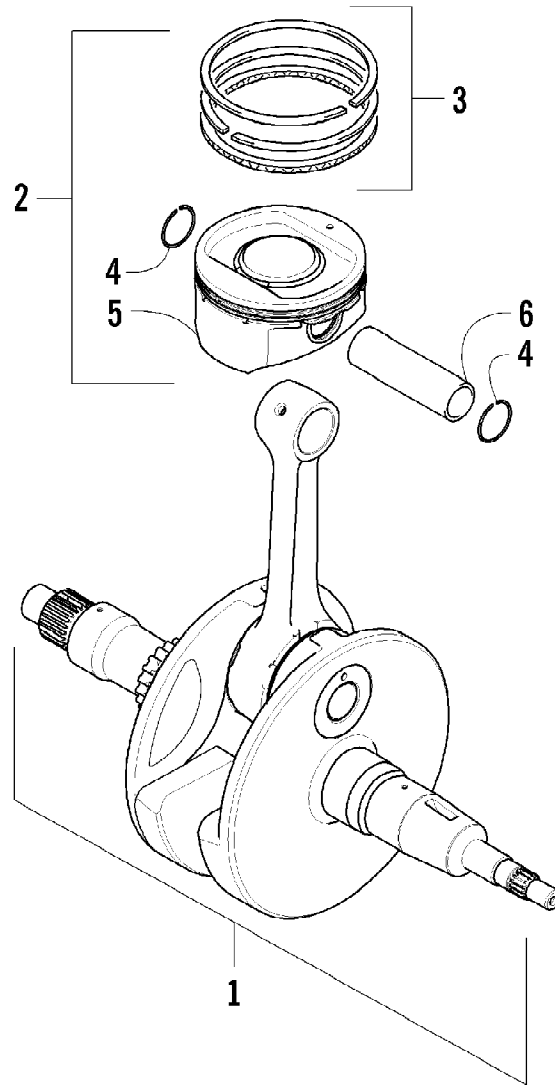

2009 ATV 550 TRV LE BLACK (A2009TBO4EUSQ)
CAM CHAIN ASSEMBLY

Page 8 of 89

Ref #	Part Number	Qty	S/P/F	Description
1	0810-001	1		Chain, Cam
2	0810-002	1		Guide, Chain
3	0810-003	1		Tensioner, Chain
4	0826-036	1		Pivot, Tensioner
5	0830-025	1		Washer, Crush
6	0810-004	1		Adjuster, Tensioner - Assembly
7	0830-018	1		Gasket
8	8468-625	2		Screw, Machine
9	0830-107	2		Gasket
10	8400-610	1		Screw, Cap
11	0828-129	1		Washer

2009 ATV 550 TRV LE BLACK (A2009TBO4EUSQ)
CRANK BALANCER ASSEMBLY

Page 16 of 89

Ref #	Part Number	Qty	S/P/F	Description
1	0826-033	1		Screw, Cap
2	0828-003	1		Washer
3	0811-003	1		Gear, Oil Pump Drive
4	0829-007	1		Pin, Dowel
5	0811-004	1		Spacer
6	0811-002	1		Gear, Driven
7	0829-006	1		Key
8	0811-017	1		Balancer, Crank

2009 ATV 550 TRV LE BLACK (A2009TBO4EUSQ)
CRANKCASE ASSEMBLY

2009 ATV 550 TRV LE BLACK (A2009TBO4EUSQ)
CRANKCASE ASSEMBLY

Page 18 of 89

Ref #	Part Number	Qty	S/P/F	Description
1	0801-153	1	S	Crankcase Assembly (inc. 2-15)
2	0812-064	2		Plug
3	0801-002	1		Plug
4	0832-043	1	/P	Bearing
5	0832-044	2	/P	Bearing
6	0832-049	1	/P	Bearing
7	0832-050	3	/P	Bearing
8	0832-042	1	/P	Bearing
9	0832-048	1	/P	Bearing
10	0832-015	1	S/P	Bearing
11	0822-052	1		Seal, Countershaft
12	0826-100	4		Screw, Machine
13	0822-010	4	/P	Retainer, Bearing
14	0801-028	1		Pipe, Breather
15	0830-035	1		Seal, Driveshaft
16	8412-850	4		Screw, Cap
17	0829-003	1		Pin, Dowel
18	0829-002	5		Pin, Dowel
19	8468-645	3		Screw, Machine
20	8468-655	3		Screw, Machine
21	8468-675	2		Screw, Machine
22	8412-860	1		Screw, Cap
23	0826-017	1		Screw, Cap
24	0830-008	2		Gasket
25	0826-019	1		Screw, Cap
26	0826-018	1		Screw, Cap
27	8468-695	1		Screw, Machine
28	8468-680	1		Screw, Machine
29	0801-029	1		Housing, Secondary Shaft (inc. one No. 7)
30	0826-105	3		Screw, Cap
31	0826-038	1		Screw, Cap
32	0801-069	1		Pipe, Breather
33	0801-143	1		Stick, Oil Level
34	0830-010	1		O-Ring