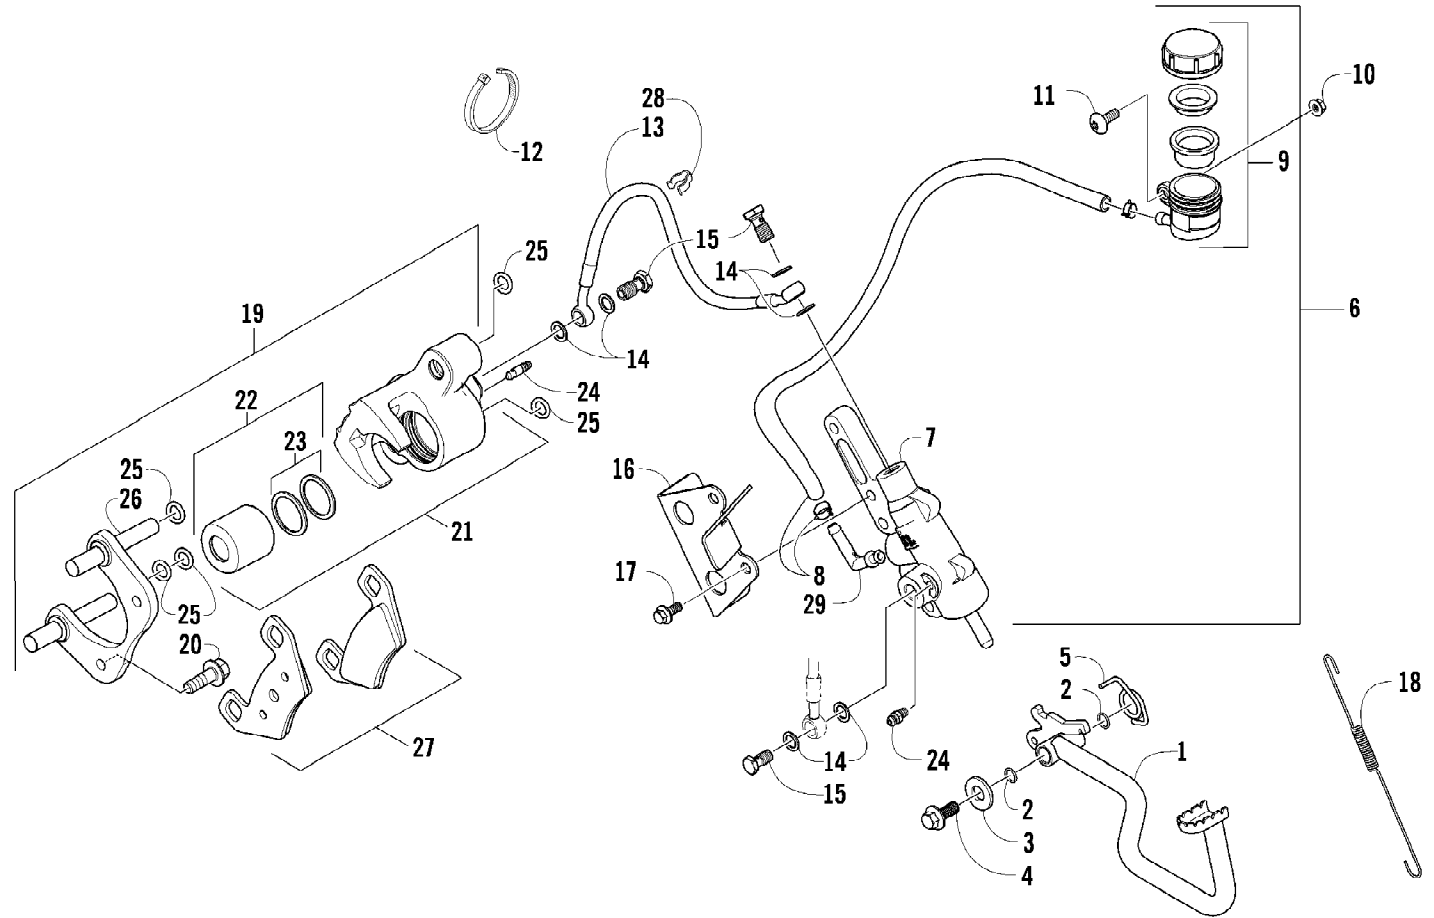

2009 ATV 550 TRV LE BLACK (A2009TBO4EUSQ)
AUXILIARY BRAKE ASSEMBLY

2009 ATV 550 TRV LE BLACK (A2009TBO4EUSQ)
AUXILIARY BRAKE ASSEMBLY

Page 4 of 89

Ref #	Part Number	Qty	S/P/F	Description
	1502-294	1		Master Cylinder Replacement Kit
1	1502-063	1		Lever, Brake
2	1602-213	2	/P	O-Ring
3	8050-252	1		Washer
4	8408-816	1		Screw, Cap
5	0502-807	1		Spring, Brake Lever
6	1502-293	1		Brake Assembly (inc. 7-9)
7	0	1	F	Master Cylinder
8	0	1	F	Hose, Brake Reservoir w/Clamps
9	1502-155	1		Reservoir, Brake w/Clamp
10	0623-038	1		Nut w/Washer
11	8476-616	1		Screw, Machine
12	0123-788	AR	/P	Cable Tie - 8 in.
13	1502-140	1		Hose, Brake
14	0423-178	6		Washer, Crush
15	0423-413	3		Bolt, Banjo-Fitting
16	0502-840	1		Bracket, Switch
17	8408-625	2		Screw, Cap
18	0502-785	1		Spring, Brake Switch
19	1436-163	1		Caliper, Brake (inc. 20-23, one No. 24, and 25-27)
20	8408-821	2	/P	Screw, Cap
21	1436-161	1	/P	Housing, Caliper - Assembly - Right Rear (inc. 20, 22-23, and one No. 24)
22	0502-606	1		Piston/Seal Set (inc. 23)
23	0502-607	1		Seal Set
24	0502-609	2	/P	Valve, Bleed
25	0502-608	1		O-Ring, Guide - Set
26	0502-605	1		Bracket Assembly
27	1436-165	1	S	Pad, Brake - Set
28	1502-115	2		Clip, Brake Hose
29	1502-296	1	/P	Adapter, Hose

2009 ATV 550 TRV LE BLACK (A2009TBO4EUSQ)
CAM CHAIN ASSEMBLY

Page 8 of 89

Ref #	Part Number	Qty	S/P/F	Description
1	0810-001	1		Chain, Cam
2	0810-002	1		Guide, Chain
3	0810-003	1		Tensioner, Chain
4	0826-036	1		Pivot, Tensioner
5	0830-025	1		Washer, Crush
6	0810-004	1		Adjuster, Tensioner - Assembly
7	0830-018	1		Gasket
8	8468-625	2		Screw, Machine
9	0830-107	2		Gasket
10	8400-610	1		Screw, Cap
11	0828-129	1		Washer