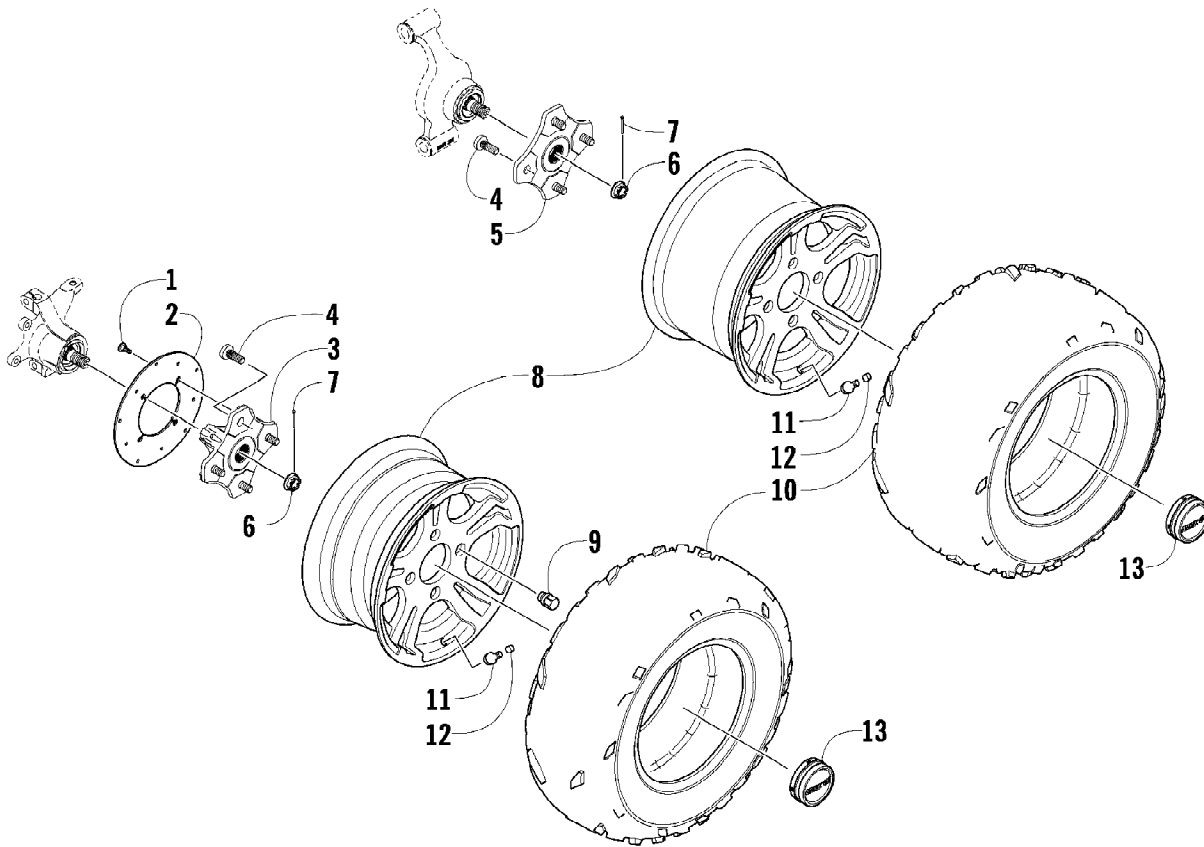

2009 ATV 550 TRV LE BLACK (A2009TBO4EUSQ)
WHEEL AND TIRE ASSEMBLY

Page 85 of 89

Ref #	Part Number	Qty	S/P/F	Description
1	0423-557	12		Screw, Shoulder
2	1436-164	3	/P	Disc, Brake
3	3323-100	2	S	Hub, Wheel - Front (inc. 4)
4	0402-974	16	/P	Stud
5	3323-113	1	/P	Hub, Wheel - Rear - Left (inc. 4)
5	3323-100	1	S	Hub, Wheel - Rear - Right (inc. 4)
6	0423-607	4		Nut, Castle
7	0423-407	4		Pin, Cotter
8	1402-730	2		Wheel - Front
8	1402-731	2		Wheel - Rear
9	0423-618	16		Nut, Lug
10	1402-658	2		Tire - Front
10	1402-659	2		Tire - Rear
11	0402-064	4		Stem, Valve (inc. 12)
12	0402-140	4		Cap, Valve Stem
13	1402-736	4		Cap, Center