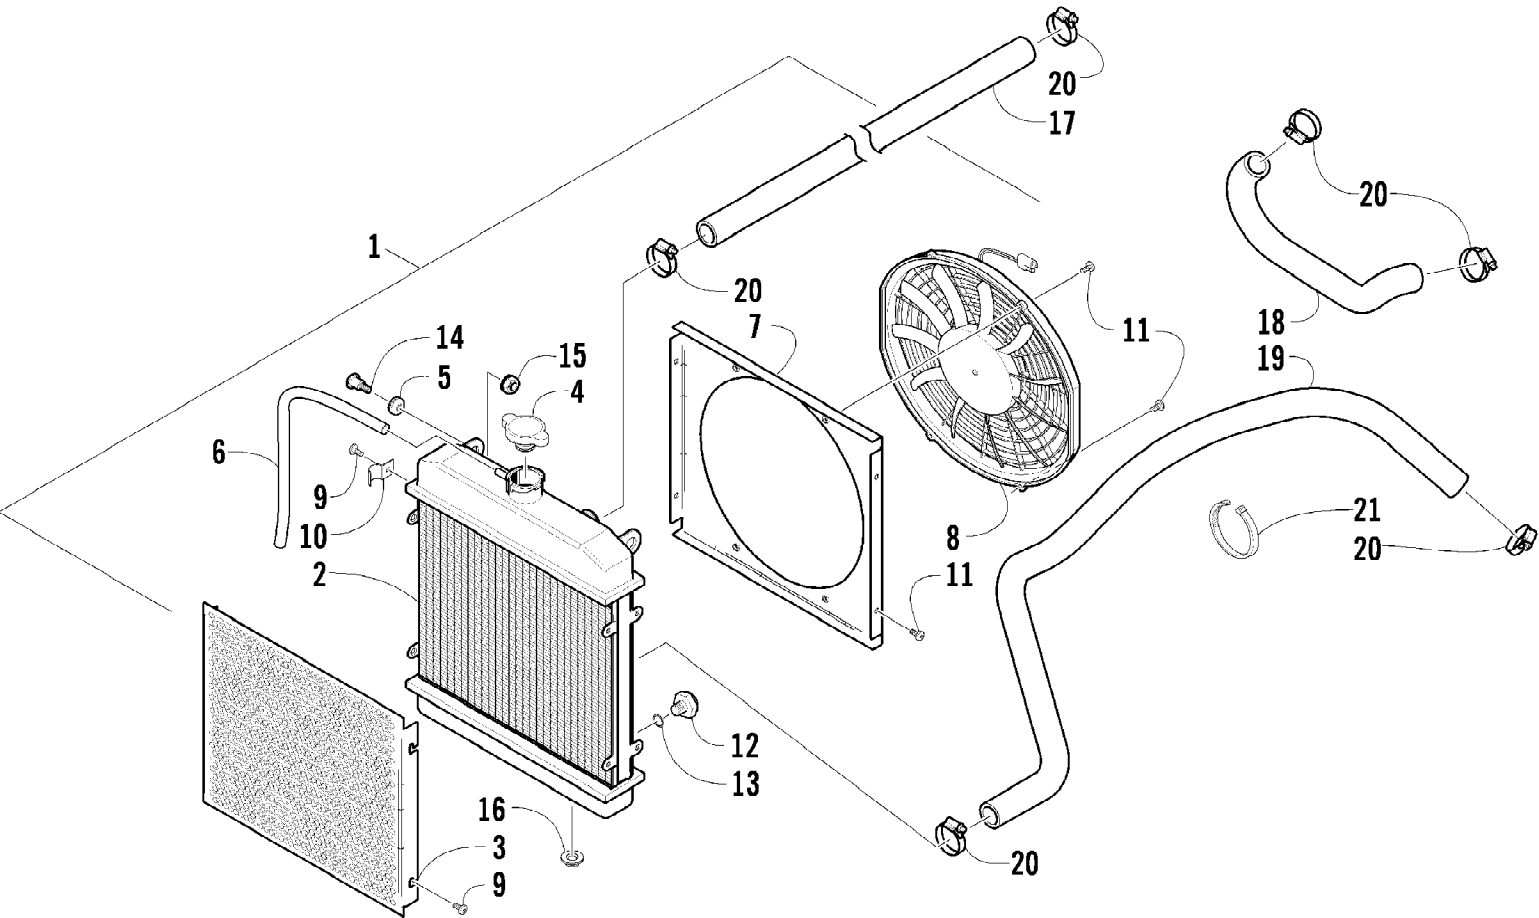

2009 ATV 550 TRV LE BLACK (A2009TBO4EUSQ)
COOLING ASSEMBLY

Page 14 of 89

Ref #	Part Number	Qty	S/P/F	Description
1	0413-199	1	S	Radiator Assembly (inc. 2-13)
2	0413-205	1		Radiator
3	0413-007	1		Screen
4	0413-002	1	S	Cap
5	0423-030	2		Grommet
6	0610-016	AR	/P	Hose - 25 ft
6	0610-015	AR	/P	Hose - 100 ft
7	0413-203	1		Shroud, Fan
8	0413-123	1	/P	Fan, Cooling
9	8475-512	4		Screw, Machine
10	0423-351	1		Clamp, Wire
11	0623-378	8		Screw, Self-Tapping
12	0413-195	1		Plug, Drain
13	1602-213	1	/P	O-Ring
14	0423-484	2		Screw, Shoulder
15	0623-038	2		Nut w/Washer
16	0423-028	2		Bushing, Stem
17	0410-002	1		Hose, Coolant - Upper
18	0410-022	1		Hose, Coolant - Crossover
19	0410-041	1		Hose, Coolant - Lower
20	0423-496	6		Clamp, Hose
21	0123-903	AR		Tie, Cable - 11.5 in.