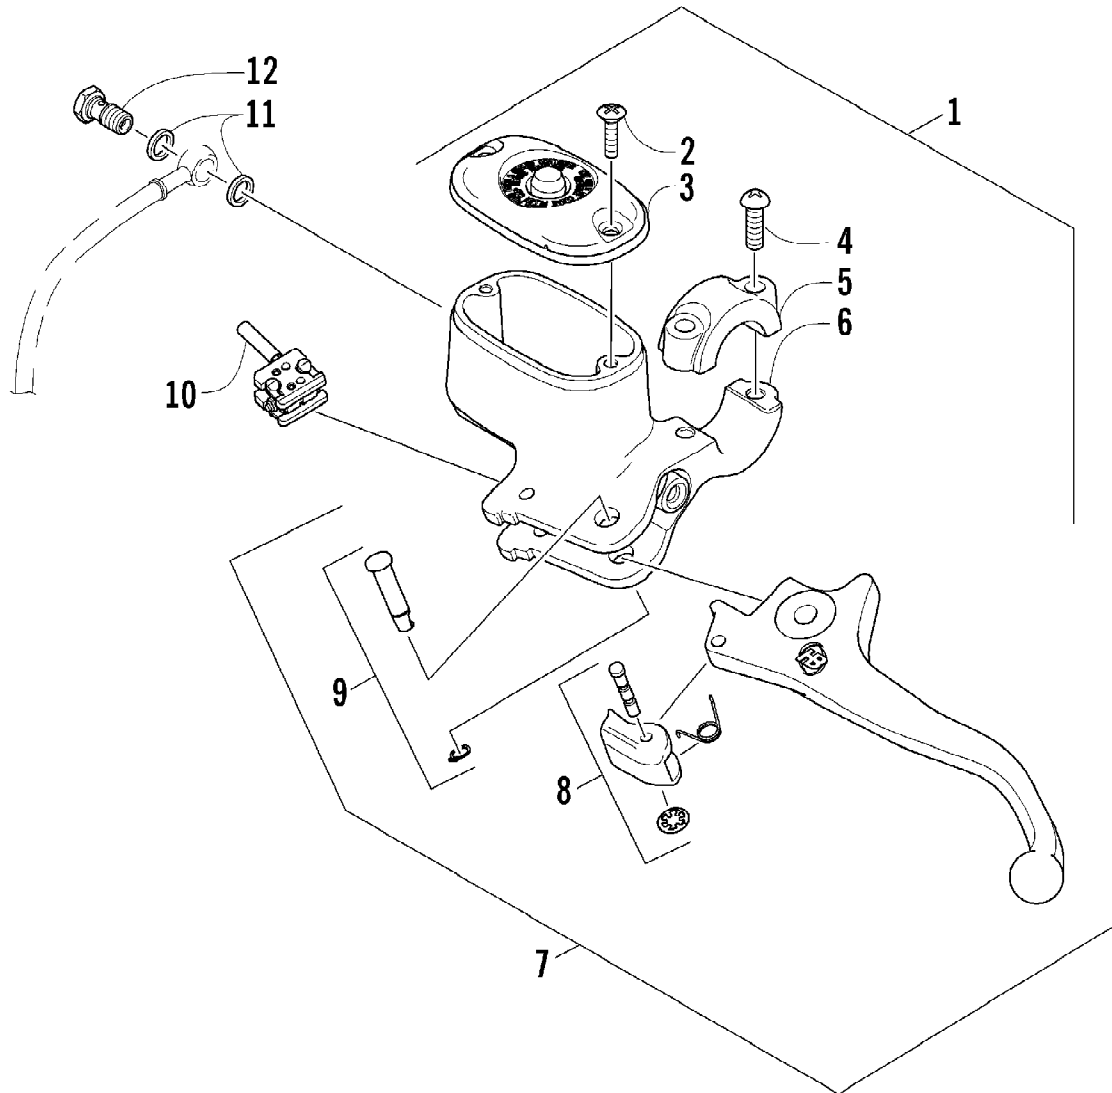

2009 ATV 550 TRV LE BLACK (A2009TBO4EUSQ)
HYDRAULIC HAND BRAKE ASSEMBLY

Page 47 of 89

Ref #	Part Number	Qty	S/P/F	Description
1	0502-914	1	S	Brake Assembly (inc. 2-10)
2	0502-566	1		Screw, Machine
3	0502-868	1	/P	Cover, Reservoir
4	0502-568	1		Screw, Machine
5	0502-869	1		Clamp, Master Cylinder
6	0502-704	1		Master Cylinder Assembly
7	0502-866	1		Lever Assembly - Kit (inc. 8-9)
8	0502-867	1	/P	Lock, Brake Lever - Kit
9	0502-580	1		Lever Pin - Kit
10	0502-564	1	/P	Switch, Brake
11	0423-178	2		Washer, Crush
12	0423-413	1		Bolt, Banjo-Fitting