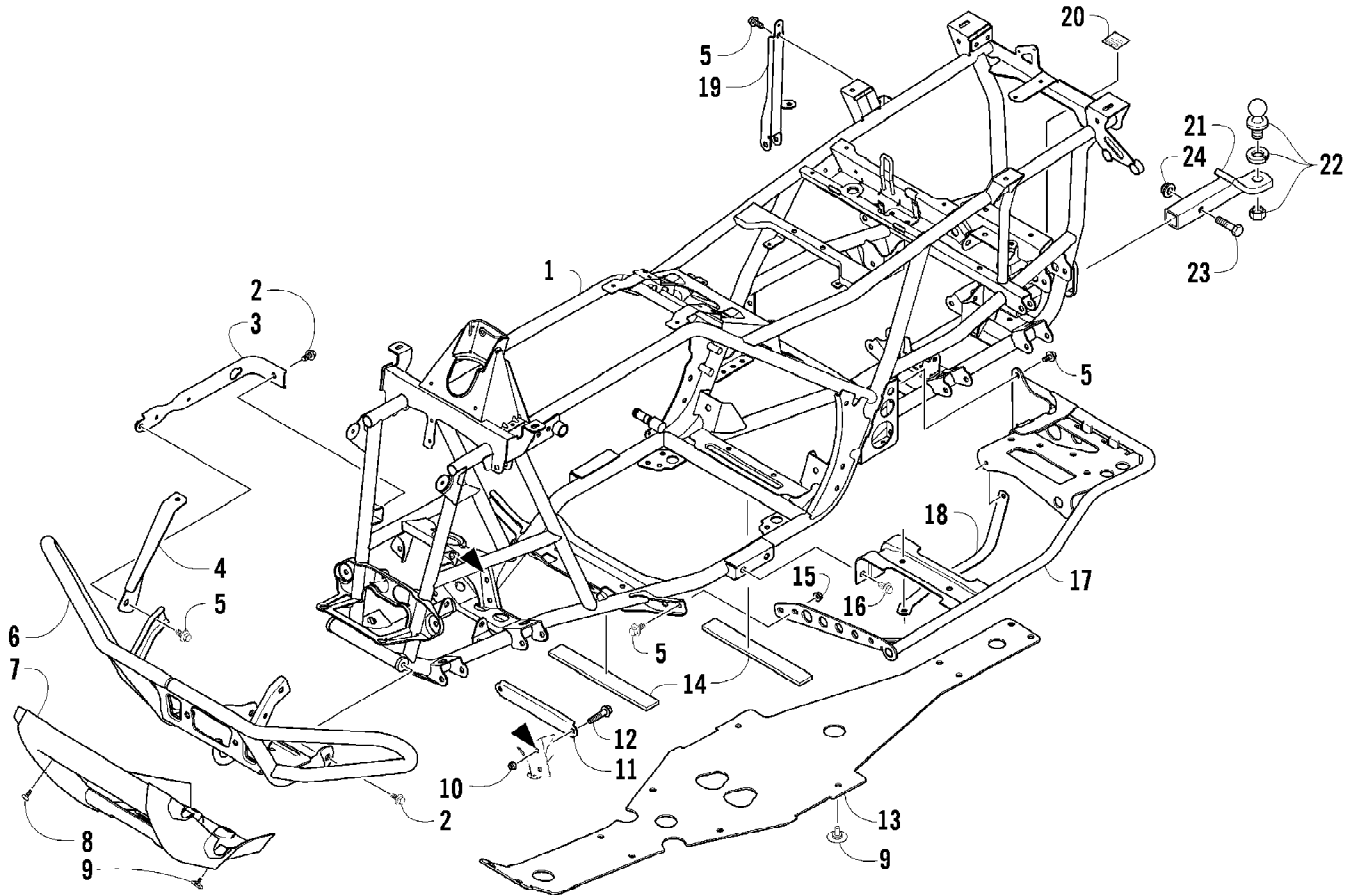

2009 ATV 550 TRV LE BLACK (A2009TBO4EUSQ)
FRAME AND RELATED PARTS

Page 30 of 89

Ref #	Part Number	Qty	S/P/F	Description
1	2506-881	1		Frame, Main
2	8409-020	4	/P	Screw, Cap
3	1506-596	1	/P	Channel, Bumper Mounting - Right
3	0506-653	1	S	Channel, Bumper Mounting - Left
4	1506-562	1		Bracket, Mounting - Bumper - Right
4	1506-563	1		Bracket, Mounting - Bumper - Left
5	8408-816	11		Screw, Cap
6	1506-855	1	/P	Bumper
7	1406-360	1		Grille, Bumper
8	0423-419	2		Screw, Machine
9	0423-101	12		Screw, Shoulder
10	0423-744	2		Nut, Lock
11	1506-429	1	S	Brace, A-Arm
12	8409-025	2		Screw, Cap
13	2406-091	1		Panel, Belly
14	0406-289	2		Pad, Frame
15	8424-802	4		Nut
16	8409-016	4		Screw, Cap
17	1506-848	1		Footrest - Right
17	1506-849	1		Footrest - Left
18	2406-216	1		Strap, Footrest - Right
18	2406-217	1		Strap, Footrest - Left
19	2506-447	1		Bracket, Support
20	1411-077	1		Decal, Warning - Towing
21	0541-714	1		Mount, Hitch
22	0436-715	1		Kit, Ball Hitch
23	0423-693	1		Screw, Cap
24	0423-690	1		Nut, Lock