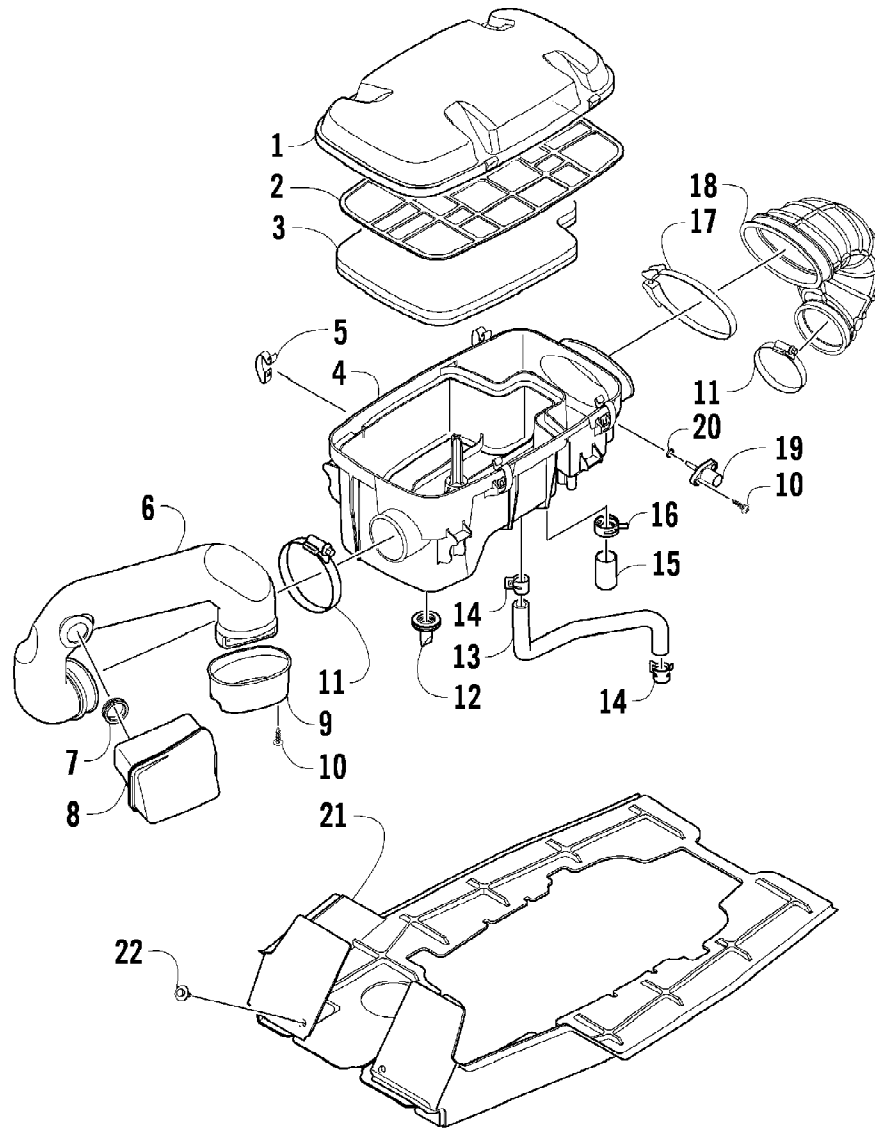

2009 ATV 550 TRV LE BLACK (A2009TBO4EUSQ)
AIR INTAKE ASSEMBLY

2009 ATV 550 TRV LE BLACK (A2009TBO4EUSQ)
AIR INTAKE ASSEMBLY

Page 2 of 89

Ref #	Part Number	Qty	S/P/F	Description
1	0470-850	1	S	Cover, Intake
2	0470-560	1		Screen, Air Filter
3	0470-558	1		Filter, Air
4	0470-728	1		Housing, Intake
5	0423-455	4		Clip, Spring
6	0470-749	1		Duct, Engine Intake
7	0423-763	1		Grommet
8	0570-215	1		Resonator
9	0470-729	1		Boot
10	0423-342	4	/P	Screw, Self-Tapping
11	0423-019	2		Clamp, Boot
12	0470-442	1	/P	Valve, Drain
13	0410-172	1	/P	Hose, Vent
14	1623-281	2		Clamp, Hose
15	0423-766	1		Cap, Drain
16	1623-287	1		Clamp
17	0423-554	1		Clamp, Boot
18	0470-511	1		Boot
19	0430-055	1		Sensor, Air Temperature (inc. 20)
20	5507-224	1		O-Ring
21	2406-604	1		Panel, Shield
22	0623-362	2		Rivet, Reinstallable