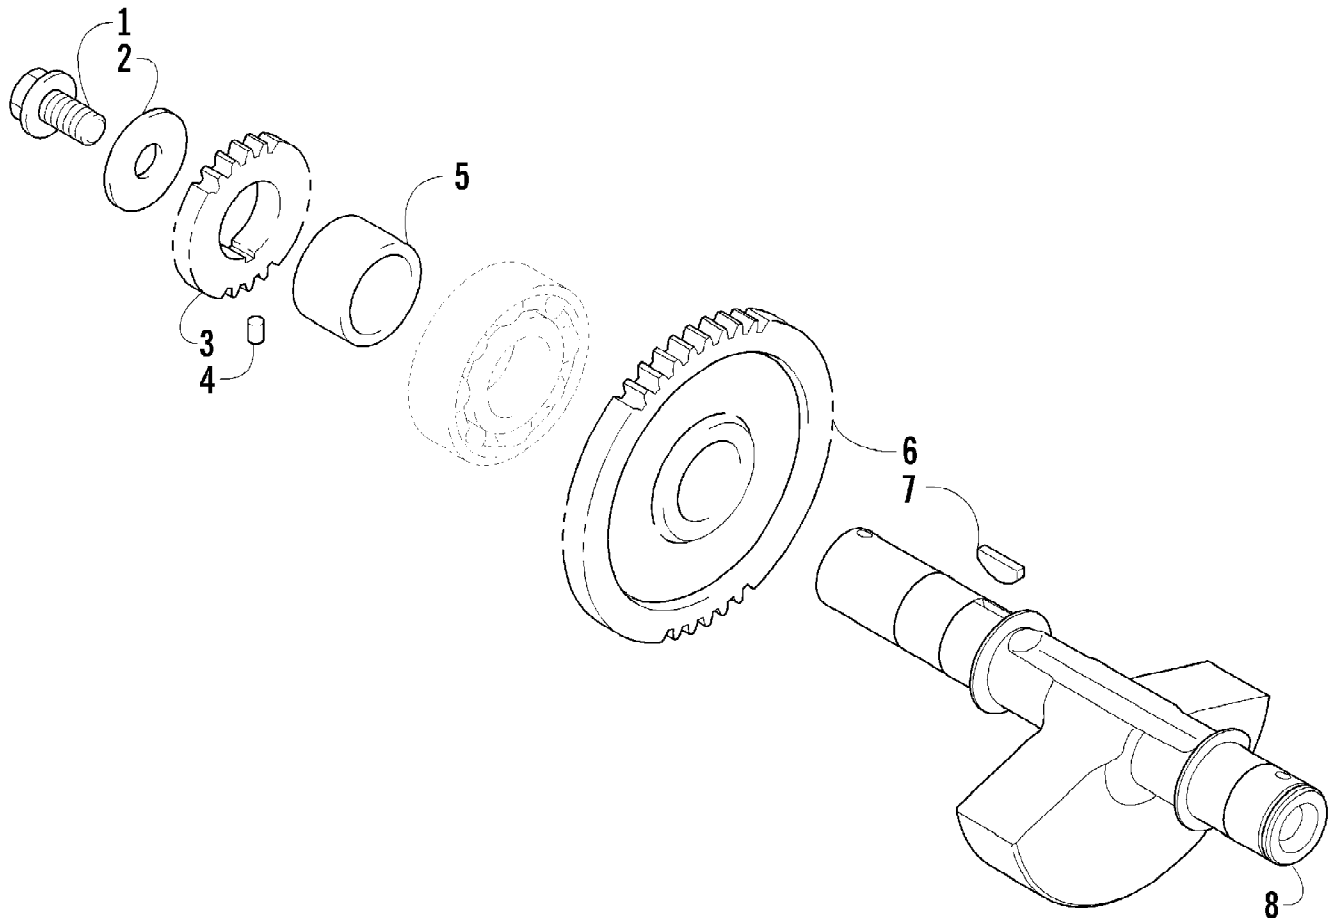

2009 ATV 550 TRV LE BLACK (A2009TBO4EUSQ)
CRANK BALANCER ASSEMBLY

Page 16 of 89

Ref #	Part Number	Qty	S/P/F	Description
1	0826-033	1		Screw, Cap
2	0828-003	1		Washer
3	0811-003	1		Gear, Oil Pump Drive
4	0829-007	1		Pin, Dowel
5	0811-004	1		Spacer
6	0811-002	1		Gear, Driven
7	0829-006	1		Key
8	0811-017	1		Balancer, Crank