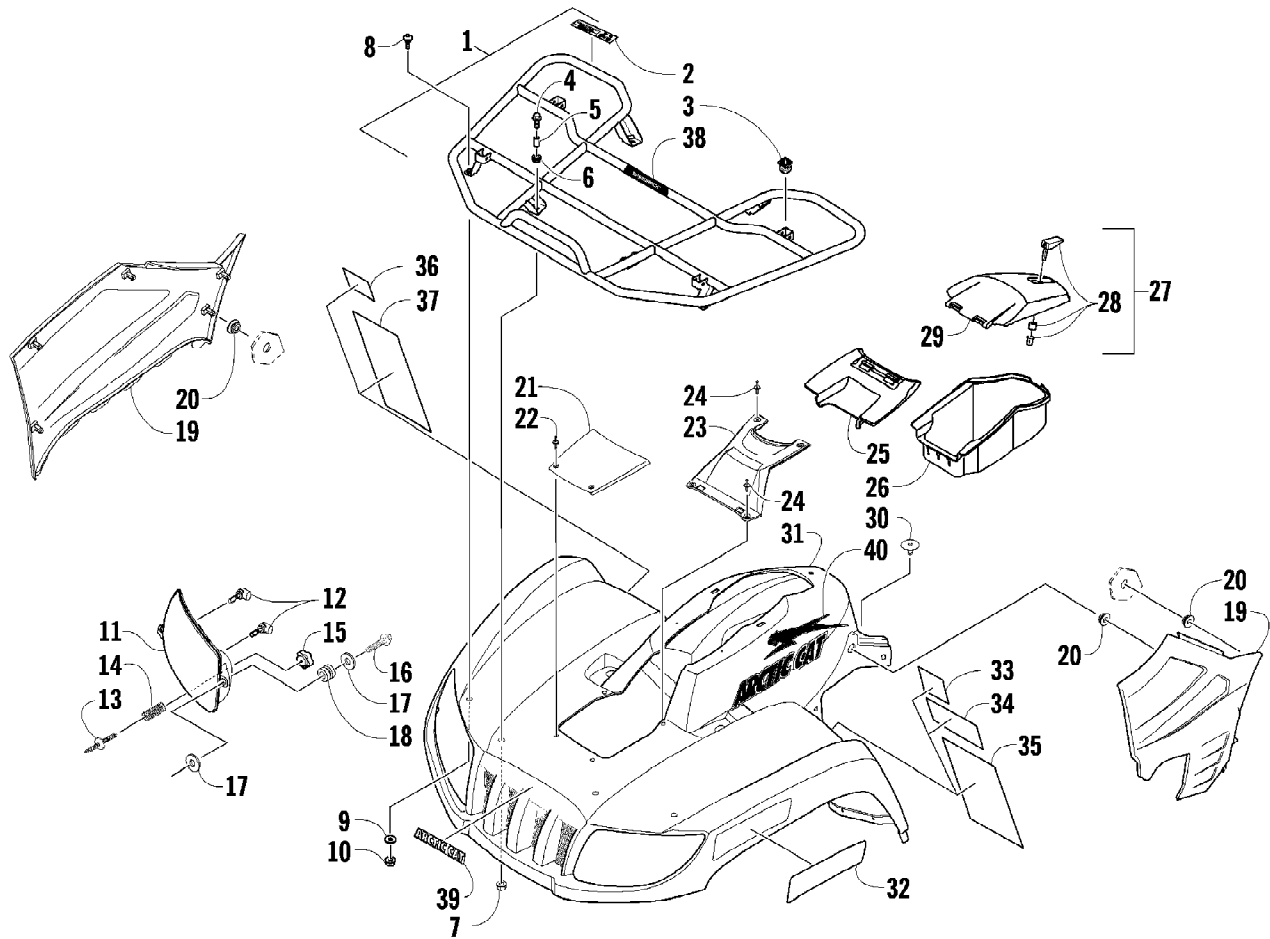

2009 ATV 550 TRV LE BLACK (A2009TBO4EUSQ)
FRONT RACK, BODY PANEL, AND HEADLIGHT ASSEMBLIES

2009 ATV 550 TRV LE BLACK (A2009TBO4EUSQ)
FRONT RACK, BODY PANEL, AND HEADLIGHT ASSEMBLIES

Ref #	Part Number	Qty	S/P/F	Description
1	2506-106	1		Rack, Front - Assembly (inc. 2-3)
2	0411-576	1		Decal, Warning - Load
3	0441-592	4	/P	Bushing
4	8410-830	4		Screw, Cap
5	0423-669	4		Spacer
6	0423-465	4		Grommet
7	8432-802	4		Nut, Lock
8	0423-654	2		Screw, Shoulder
9	8050-222	2	/P	Washer
10	0423-540	2		Nut, Lock
11	0509-044	1	/P	Headlight Assembly - Right (inc. 12)
11	0509-035	1		Headlight Assembly - Left (inc. 12)
12	0409-055	4		Bulb, Headlight
13	0423-514	2		Stud, Adjuster - Headlight
14	0423-522	2		Spring, Adjuster
15	0423-513	2		Knob, Adjuster
16	0623-785	4		Screw, Self-Tapping
17	8050-217	8	/P	Washer
18	0423-447	4		Grommet
19	2406-324	1		Panel, Side - Lower - Right
19	2406-421	1		Panel, Side - Lower - Left
20	0423-678	8		Grommet
21	1406-358	1		Cover, Access
22	0423-535	2		Rivet, Reinstallable
23	1406-484	1		Cover, Steering Post
24	0623-362	4		Rivet, Reinstallable
25	0470-513	1		Cover, Storage Box
26	1406-573	1		Box, Storage
27	2506-234	1		Lid, Storage Box w/Latch (inc. 28-29)
28	1406-599	1		Latch, Storage Box
29	0470-514	1		Lid, Storage Box
30	0423-101	2		Screw, Shoulder
31	2516-212	1	S	Panel, Fender - Assembly - Front (inc. 32-37)
32	0411-818	1		Decal, Reflector - Front - Right
32	0411-819	1		Decal, Reflector - Front - Left
33	1411-930	1	S	Decal, Warning - Age
34	1411-574	1		Decal, Warning - Off-Road Only
35	1411-932	1	/P	Decal, Warning - General
36	0411-894	1		Decal, Warning - Turn/Hill
37	1411-250	1		Decal, Warning - Reverse/Pre-Ride
38	1411-050	1	/P	Decal, "Speedrack"
39	1411-724	1		Decal, Front
40	1411-634	1		Decal, Side - Upper Right
40	1411-635	1		Decal, Side - Upper Left