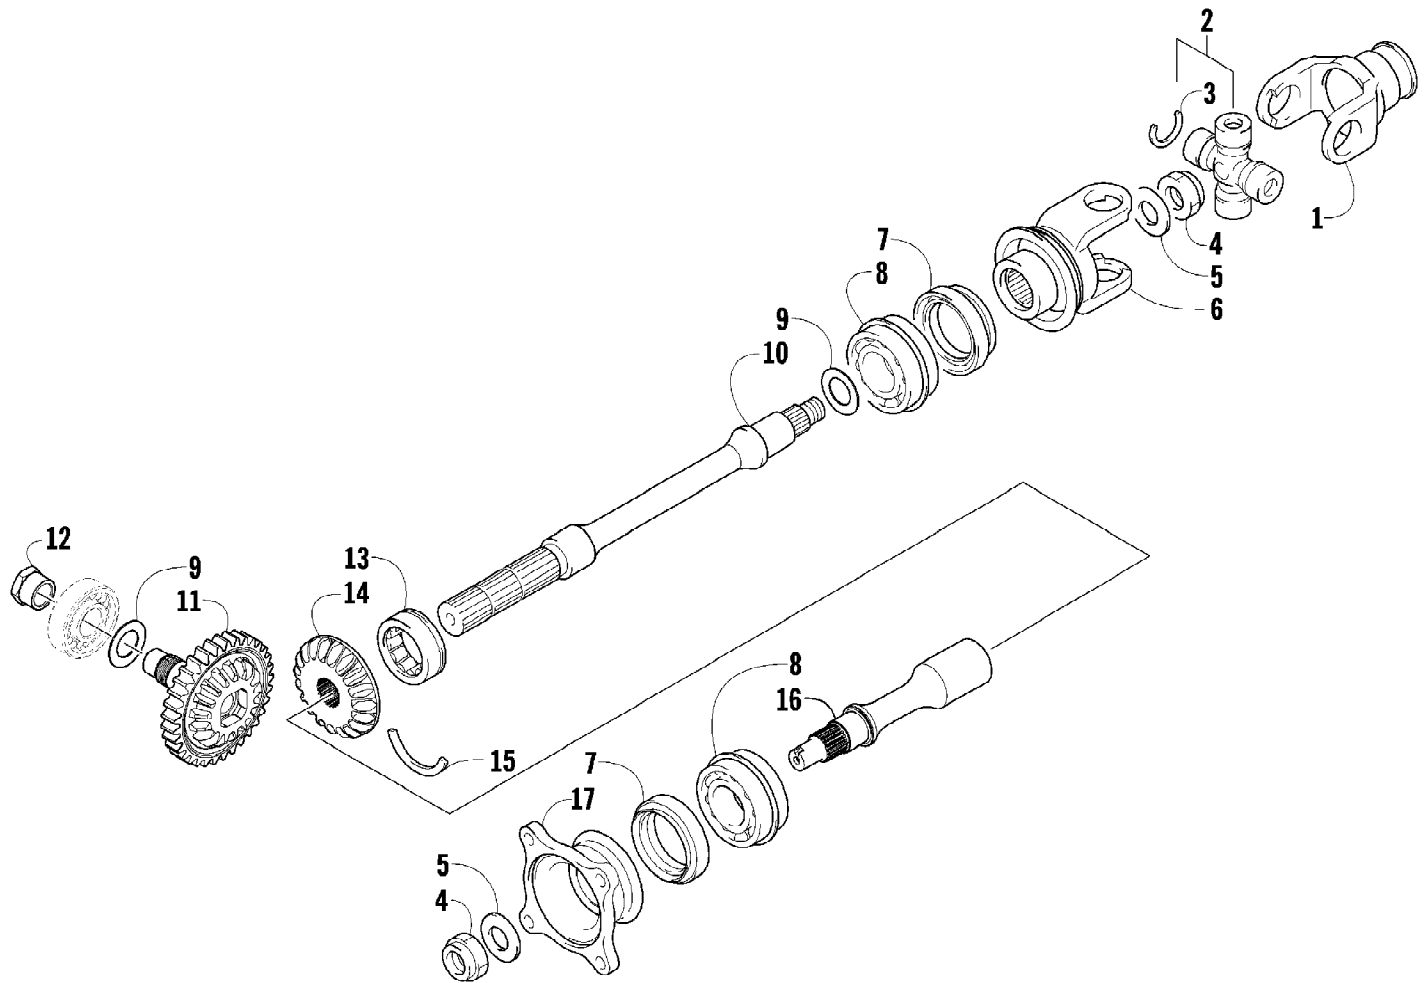

2009 ATV 550 TRV LE BLACK (A2009TBO4EUSQ)
SECONDARY DRIVE ASSEMBLY

Page 65 of 89

Ref #	Part Number	Qty	S/P/F	Description
1	0819-063	1		Yoke, Propeller Shaft Joint
2	1402-164	1	/P	Joint, Universal - Set (inc. 3)
3	0423-450	4		Ring, Retaining
4	0827-013	2		Nut
5	0828-020	2		Washer
6	0819-061	1		Yoke, Drive Output
7	0830-043	2		Seal, Oil
8	0832-017	2		Bearing
9	0828-021	AR		Shim, 25 x 34 x 0.25 mm
9	0828-022	AR		Shim, 25 x 34 x 0.30 mm
9	0828-023	AR		Shim, 25 x 34 x 0.70 mm
9	0828-024	AR		Shim, 25 x 34 x 0.90 mm
9	0828-025	AR		Shim, 25 x 34 x 0.95 mm
9	0828-026	AR		Shim, 25 x 34 x 1.00 mm
9	0828-027	AR		Shim, 25 x 34 x 1.05 mm
9	0828-028	AR		Shim, 25 x 34 x 1.10 mm
9	0828-029	AR		Shim, 25 x 34 x 1.15 mm
10	0819-003	1	S	Shaft, Secondary Driven - Front
11	0822-107	1		Gear, Secondary Drive
12	0827-052	1		Nut
13	0832-016	1		Bearing
14	0822-106	1		Gear, Secondary Driven
15	0819-011	1		Ring, Driven Bearing
16	0819-053	1		Shaft, Secondary Driven - Rear
17	0819-005	1		Flange, Output Joint