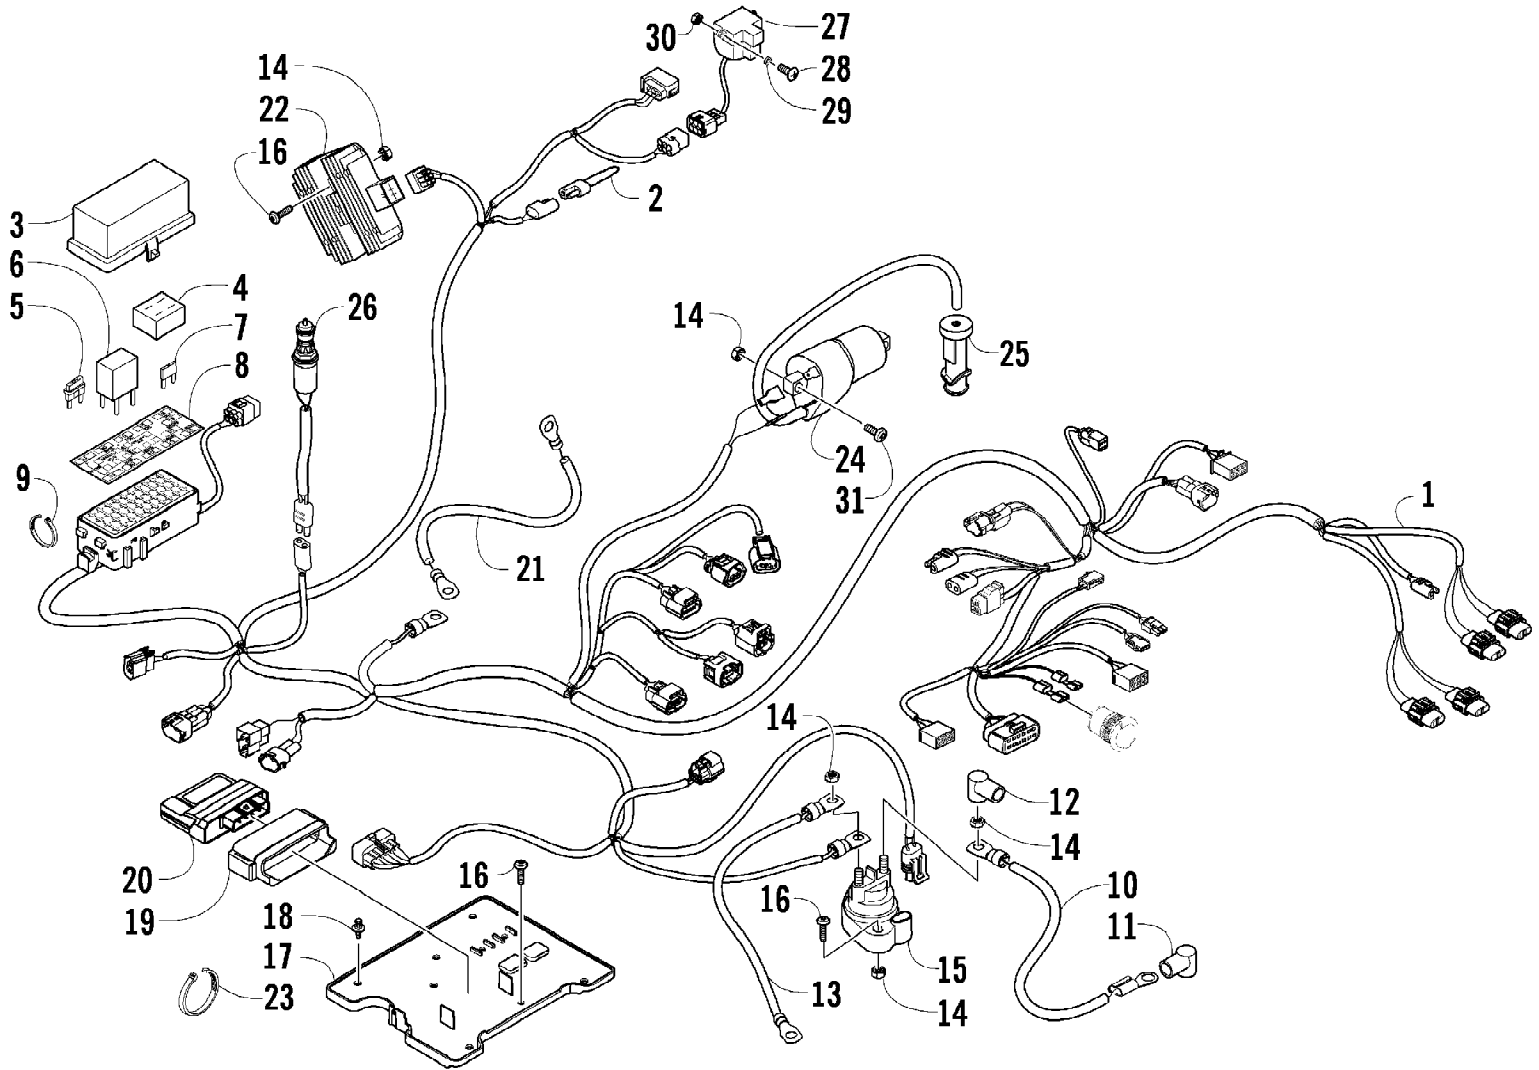

2009 ATV 550 TRV LE BLACK (A2009TBO4EUSQ)
WIRING HARNESS ASSEMBLY

2009 ATV 550 TRV LE BLACK (A2009TBO4EUSQ)
WIRING HARNESS ASSEMBLY

Page 89 of 89

Ref #	Part Number	Qty	S/P/F	Description
1	0486-316	1	/P	Harness, Main (inc. 2-8)
2	0486-164	1		Tether, Accessory Connector
3	0530-008	1		Cover, Fuse Block
4	0430-037	1		Holder, Fuse
5	0430-034	2		Diode
6	0430-045	5	/P	Relay (4-Pin) - 20 Amp
7	0430-032	6		Fuse - 10 Amp
7	0430-031	3		Fuse - 15 Amp
7	0430-030	2		Fuse - 30 Amp
8	1411-940	1		Decal, Fuse Block
9	0123-788	AR	/P	Tie, Cable - 8 in.
10	0445-064	1		Cable, Solenoid/Starter (inc. 11)
11	0645-019	1		Boot, Terminal
12	0645-327	1		Boot, Terminal
13	0445-062	1		Cable, Battery/Solenoid
14	0623-038	8		Nut w/Washer
15	0445-058	1	/P	Solenoid
16	8476-625	6		Screw, Machine
17	2406-643	1		Tray, Electrical
18	0623-362	3		Rivet, Reinstallable
19	0430-076	1		Cushion, ECU
20	0530-020	1		ECU
21	0445-070	1		Cable, Battery/Ground
22	0824-037	1	/P	Regulator, Voltage
23	0123-903	AR		Tie, Cable - 11.5 in.
24	0824-043	1		Coil, Ignition
25	0824-049	1	/P	Cap, Spark Plug
26	0409-089	1		Switch, Brake - Assembly
27	0409-064	1		Switch, Tilt Sensor
28	8468-425	2		Screw, Machine
29	0123-802	2		Washer
30	0423-493	2		Nut w/Washer
31	8476-620	2		Screw, Machine