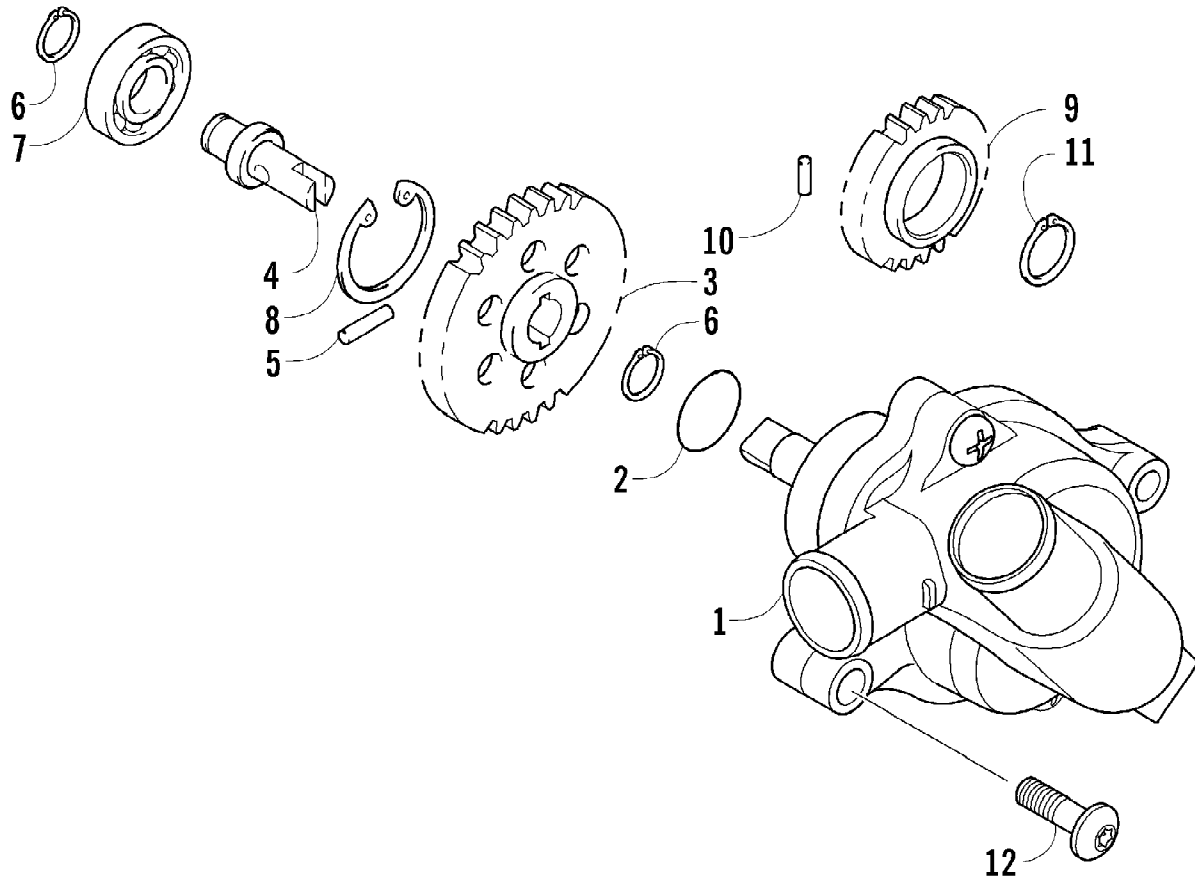

2009 ATV 550 TRV LE BLACK (A2009TBO4EUSQ)
THROTTLE BODY ASSEMBLY

Page 79 of 89

Ref #	Part Number	Qty	S/P/F	Description
1	0470-753	1		Throttle - Assembly (inc. 2-19)
2	0	1	F	Throttle Body
3	0430-072	1		Sensor, Throttle Position
4	5507-234	1		O-Ring
5	5507-231	1		Screw, Machine
6	0430-074	1		Valve, ISC
7	5507-233	1		O-Ring
8	5507-238	1		Screw, Machine
9	0470-687	1		Rail, Fuel
10	0470-767	1		O-Ring
11	0470-762	1		Injector, Fuel
12	0470-768	1		Seal
13	5507-227	1		Bracket, MAP Sensor
14	5507-117	2	/P	Screw, Machine
15	0430-073	1		Sensor, MAP
16	5507-232	1		O-Ring
17	5507-229	1		Plate, ISC Valve
18	5507-223	1		Cover
19	5507-037	1	/P	Screw, Machine
20	0487-057	1		Cable, Throttle

2009 ATV 550 TRV LE BLACK (A2009TBO4EUSQ)
TRANSMISSION ASSEMBLY

Page 81 of 89

Ref #	Part Number	Qty	S/P/F	Description
1	0823-157	1	S/P	Pulley, Driven - Assembly (inc. 2-4)
2	0823-176	3	/P	Shoe, Cam
3	0823-177	3		Screw, Machine
4	0823-178	1		Nut
5	0827-010	1		Nut
6	0828-106	1		Washer
7	0823-008	1		Plate, Movable Drive Face
8	0823-010	4		Damper, Movable Drive Face
9	0823-159	1		Face, Movable Drive
10	0823-013	1		Belt, Drive
11	0823-149	1		Spacer
12	0823-167	8	/P	Roller
13	0823-156	1	/P	Face, Fixed Drive
14	0823-131	1		Shroud, Drive Face
15	0623-914	6		Screw, Self-Tapping
16	0823-015	1		Spacer, Fixed Drive Face
17	0470-531	1		O-Ring
18	0823-096	1	S	Housing, Clutch - Assembly (inc. 19)
19	0830-189	1	/P	Seal
20	0827-011	1		Nut
21	0823-018	1		Clutch, One-Way
22	0823-098	1	S	Clutch, Centrifugal - 6 Plate