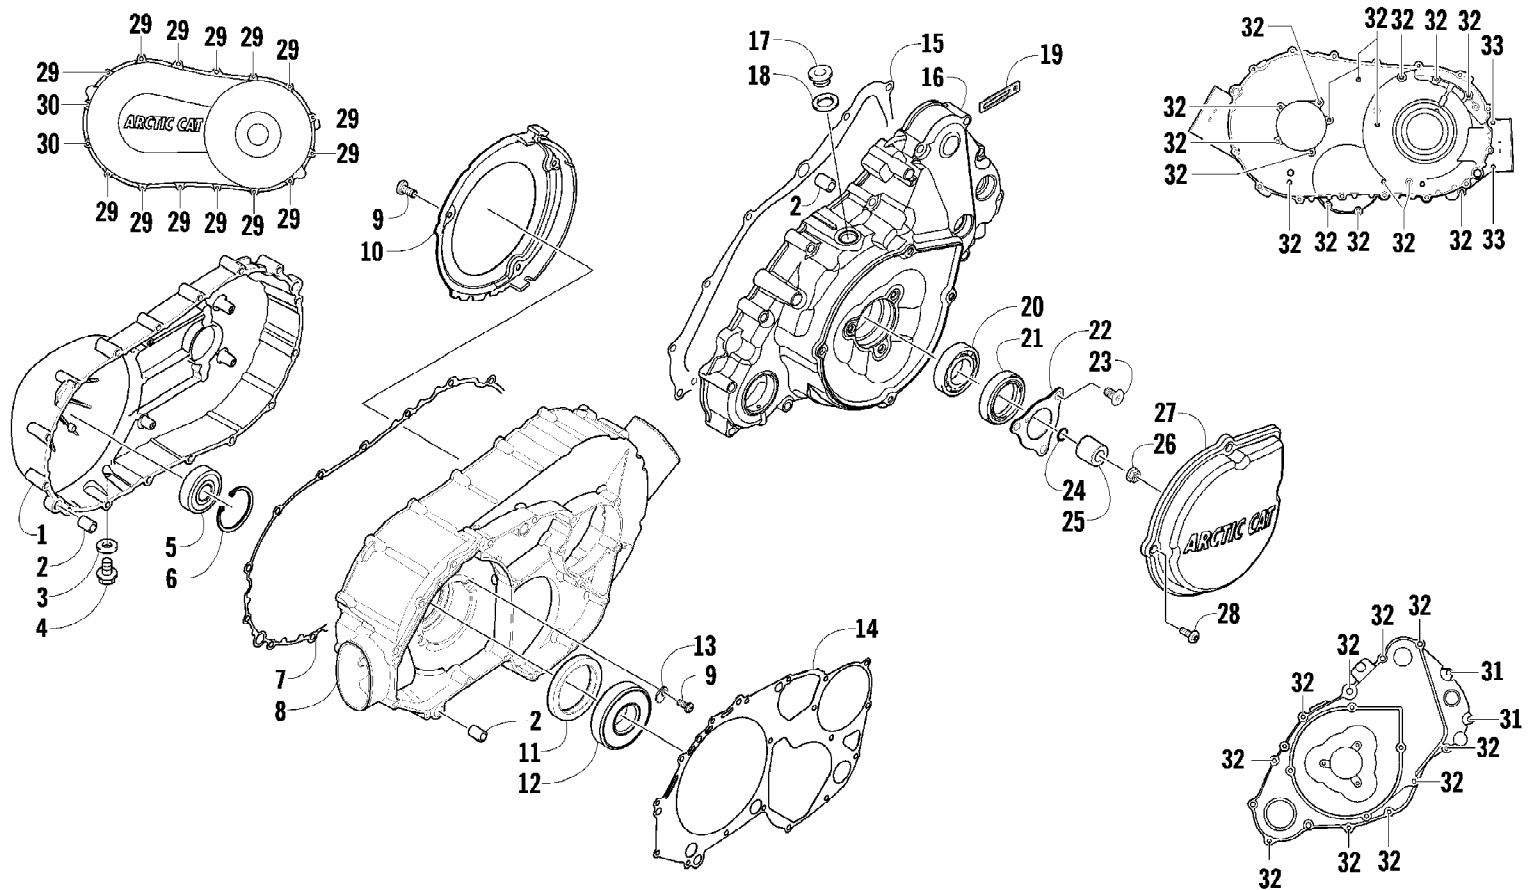

2009 ATV 550 TRV LE BLACK (A2009TBO4EUSQ)
CLUTCH/V-BELT/MAGNETO COVER ASSEMBLY

2009 ATV 550 TRV LE BLACK (A2009TBO4EUSQ)
CLUTCH/V-BELT/MAGNETO COVER ASSEMBLY

Page 12 of 89

Ref #	Part Number	Qty	S/P/F	Description
1	0806-089	1		Cover, V-Belt
2	0829-002	6		Pin, Dowel
3	0830-013	1		Washer, Crush
4	8408-812	1		Screw, Cap
5	0832-060	1		Bearing
6	0831-078	1		Ring, Retaining
7	0830-174	1	/P	Gasket, V-Belt Cover
8	0806-086	1		Cover, Clutch
9	0826-029	5		Screw, Machine
10	0806-048	1		Plate, Air Intake
11	0830-188	1	/P	Seal
12	0832-047	1	S	Bearing
13	0822-010	2	/P	Retainer, Bearing
14	0830-116	1	/P	Gasket, Clutch Cover
15	0830-128	1		Gasket, Magneto Cover
16	0806-082	1	/P	Cover, Magneto - Assembly
17	0806-022	1		Plug
18	0830-015	1		Washer, Crush
19	3002-964	1	/P	Clamp, Wire
20	0832-045	1	S	Bearing
21	0830-158	1		Seal
22	0805-008	1		Retainer, Seal
23	0826-031	3		Screw, Machine
24	0830-108	1		O-Ring
25	0820-061	1		Bushing
26	0827-008	1		Nut
27	0820-062	1		Cover, Magneto
28	8468-616	4		Screw, Machine
29	8468-645	14		Screw, Machine
30	8468-655	2		Screw, Machine
31	8468-625	2		Screw, Machine
32	8468-640	26		Screw, Machine
33	8468-675	2		Screw, Machine