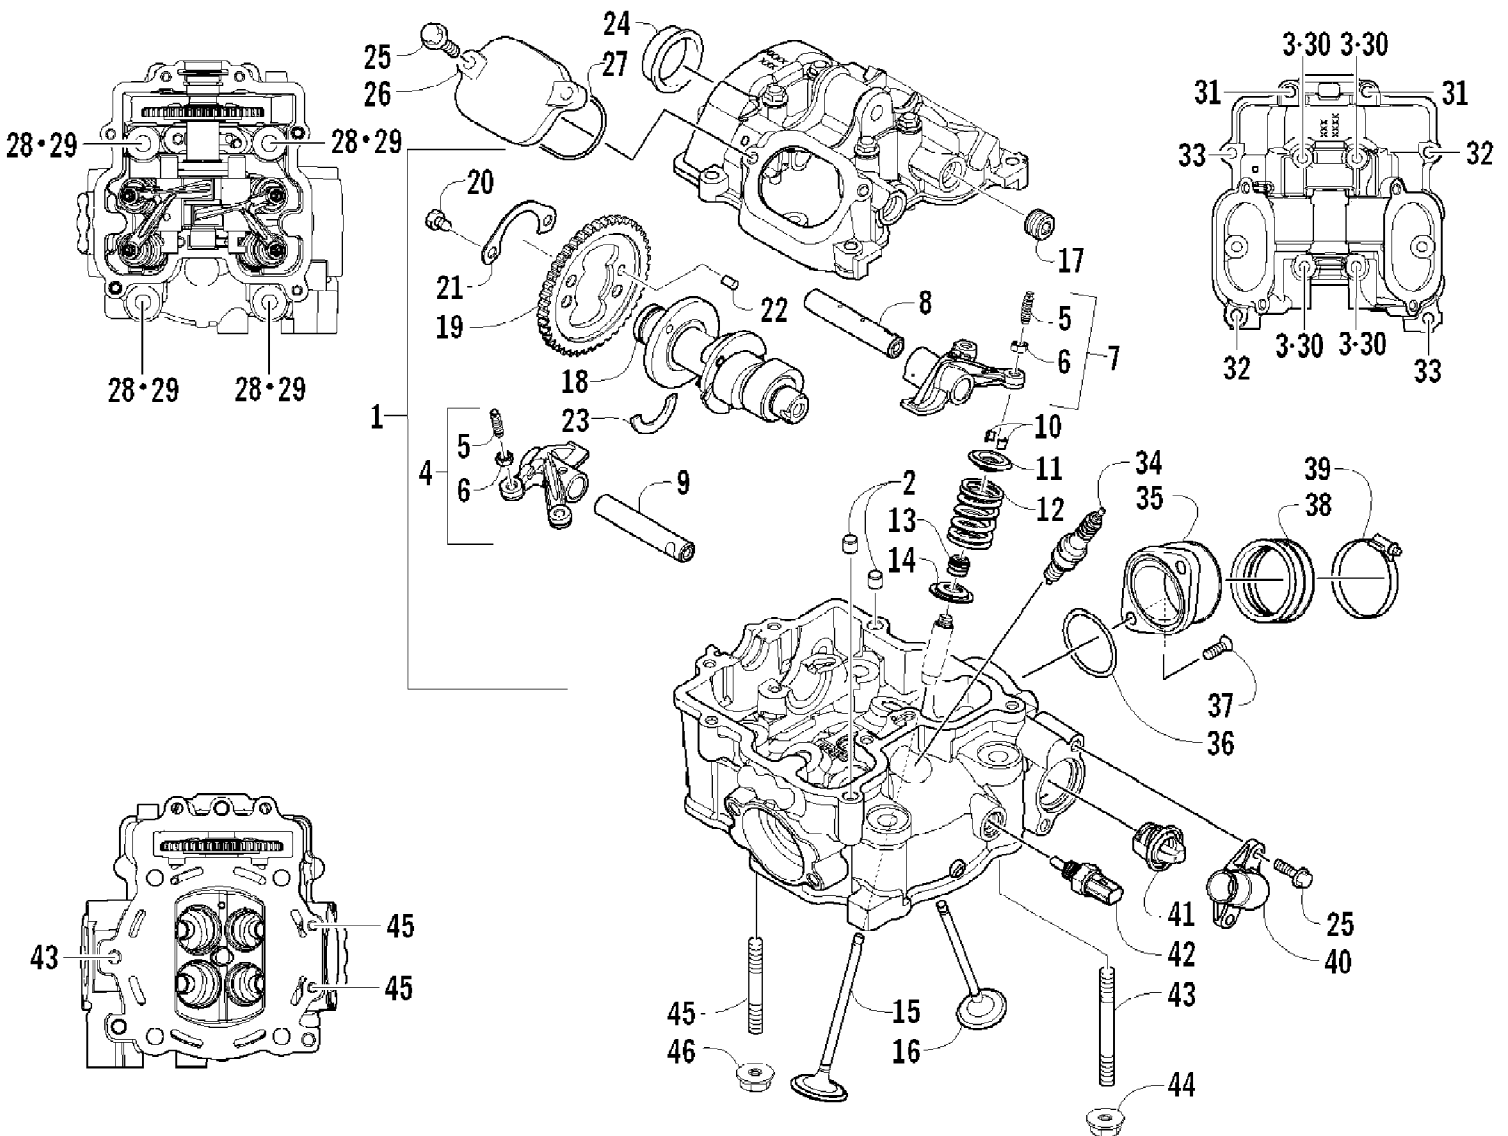

2009 ATV 550 TRV LE BLACK (A2009TBO4EUSQ)
CYLINDER HEAD AND CAMSHAFT/VALVE ASSEMBLY

2009 ATV 550 TRV LE BLACK (A2009TBO4EUSQ)
CYLINDER HEAD AND CAMSHAFT/VALVE ASSEMBLY

Ref #	Part Number	Qty	S/P/F	Description
1	0808-137	1		Head, Cylinder - Assembly (inc. 2-17)
2	0829-001	2	S	Pin, Dowel
3	0826-001	4		Screw, Cap
4	0809-205	1	S	Arm, Valve Rocker - Exhaust (inc. two No. 5-6)
5	0809-033	4	S	Screw, Adjuster
6	0827-007	4		Nut
7	0809-202	1	S	Arm, Valve Rocker - Intake (inc. two No. 5-6)
8	0809-007	1		Shaft, Rocker Arm - Intake
9	0809-008	1		Shaft, Rocker Arm - Exhaust
10	0809-014	8		Cotter, Valve
11	0809-013	4		Retainer, Spring
12	0809-138	4	S	Spring, Valve
13	0830-016	4	S	Seal, Oil
14	0809-006	4		Seat, Spring - Valve
15	0809-039	2	S	Valve, Intake
16	0809-040	2	S	Valve, Exhaust
17	0831-066	2		Plug, Shaft
18	0809-245	1	/P	Camshaft
19	0809-002	1		Sprocket
20	0826-034	2		Screw, Cap
21	0828-004	1		Plate, Retainer
22	0829-049	1		Pin, Dowel
23	0809-003	1		C-Ring
24	0808-077	1		Plug, Cylinder Head
25	0826-007	6		Screw, Cap
26	0808-003	2		Cap, Inspection
27	0830-167	2	/P	O-Ring
28	0808-037	4	/P	Screw, Cap
29	0830-147	4	/P	Washer
30	0830-107	4		Gasket
31	0826-002	2		Screw, Cap
32	0826-005	2		Screw, Cap
33	0826-006	2		Screw, Cap
34	0217-799	1	/P/F	Spark Plug
35	0470-668	1		Flange, Intake Manifold
36	0830-090	1		O-Ring
37	0826-008	2		Screw, Machine
38	0470-669	1	S	Boot
39	0423-066	1		Clamp
40	0808-008	1		Cover, Thermostat
41	0808-078	1		Thermostat
42	0808-124	1		Sensor, Engine Coolant Temperature
43	0827-031	1		Bolt, Stud
44	8424-804	1		Nut
45	0827-030	2		Bolt, Stud
46	8424-604	2		Nut