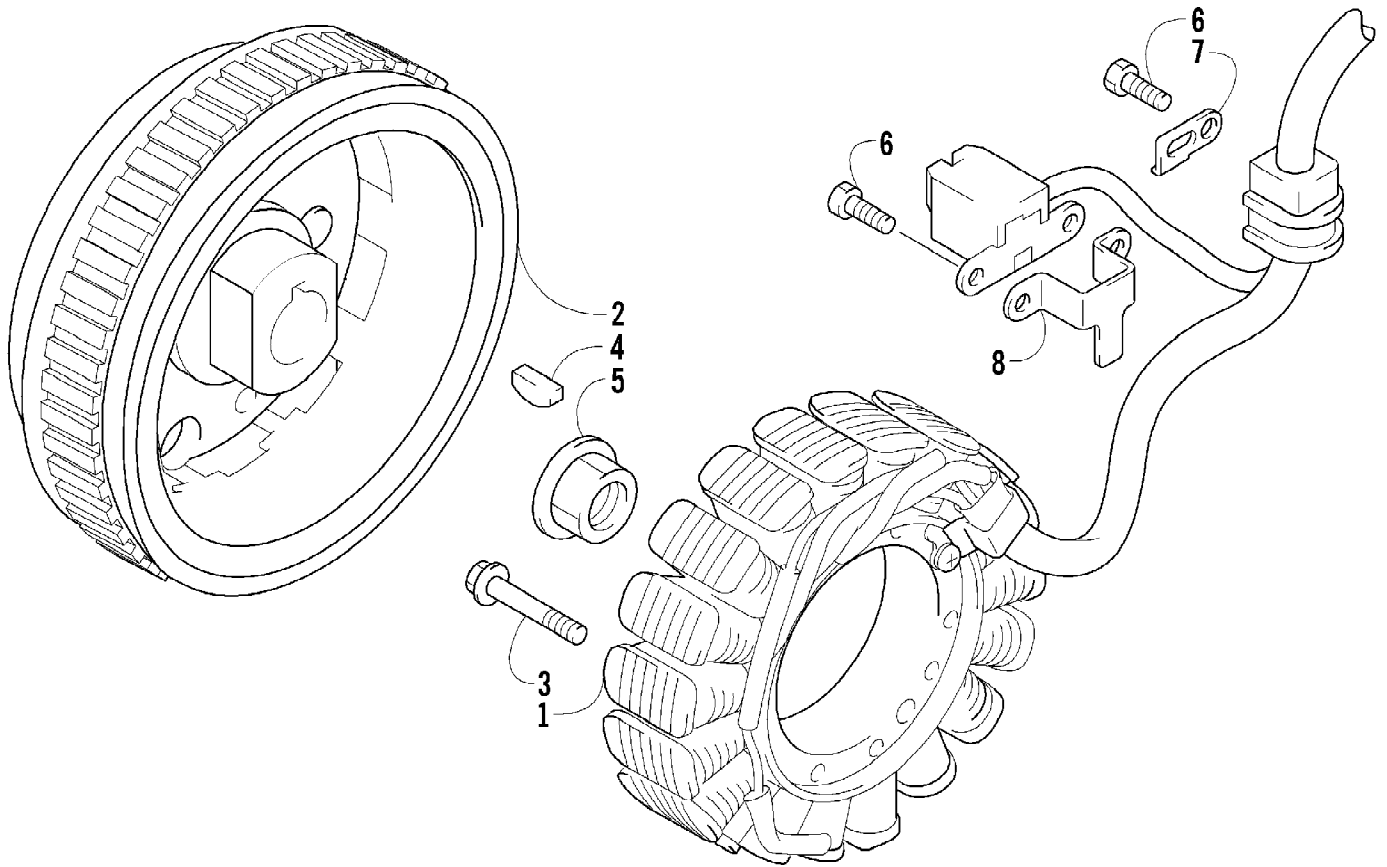

2009 ATV 550 TRV LE BLACK (A2009TBO4EUSQ)
MAGNETO ASSEMBLY

Page 51 of 89

Ref #	Part Number	Qty	S/P/F	Description
1	0802-041	1		Stator - Assembly
2	0802-048	1		Rotor/Flywheel
3	0826-102	3		Screw, Machine
4	0829-012	1		Key
5	0827-014	1		Nut
6	8470-510	3		Screw, Machine
7	0802-015	1		Clamp - No. 1
8	0802-016	1		Clamp - No. 2