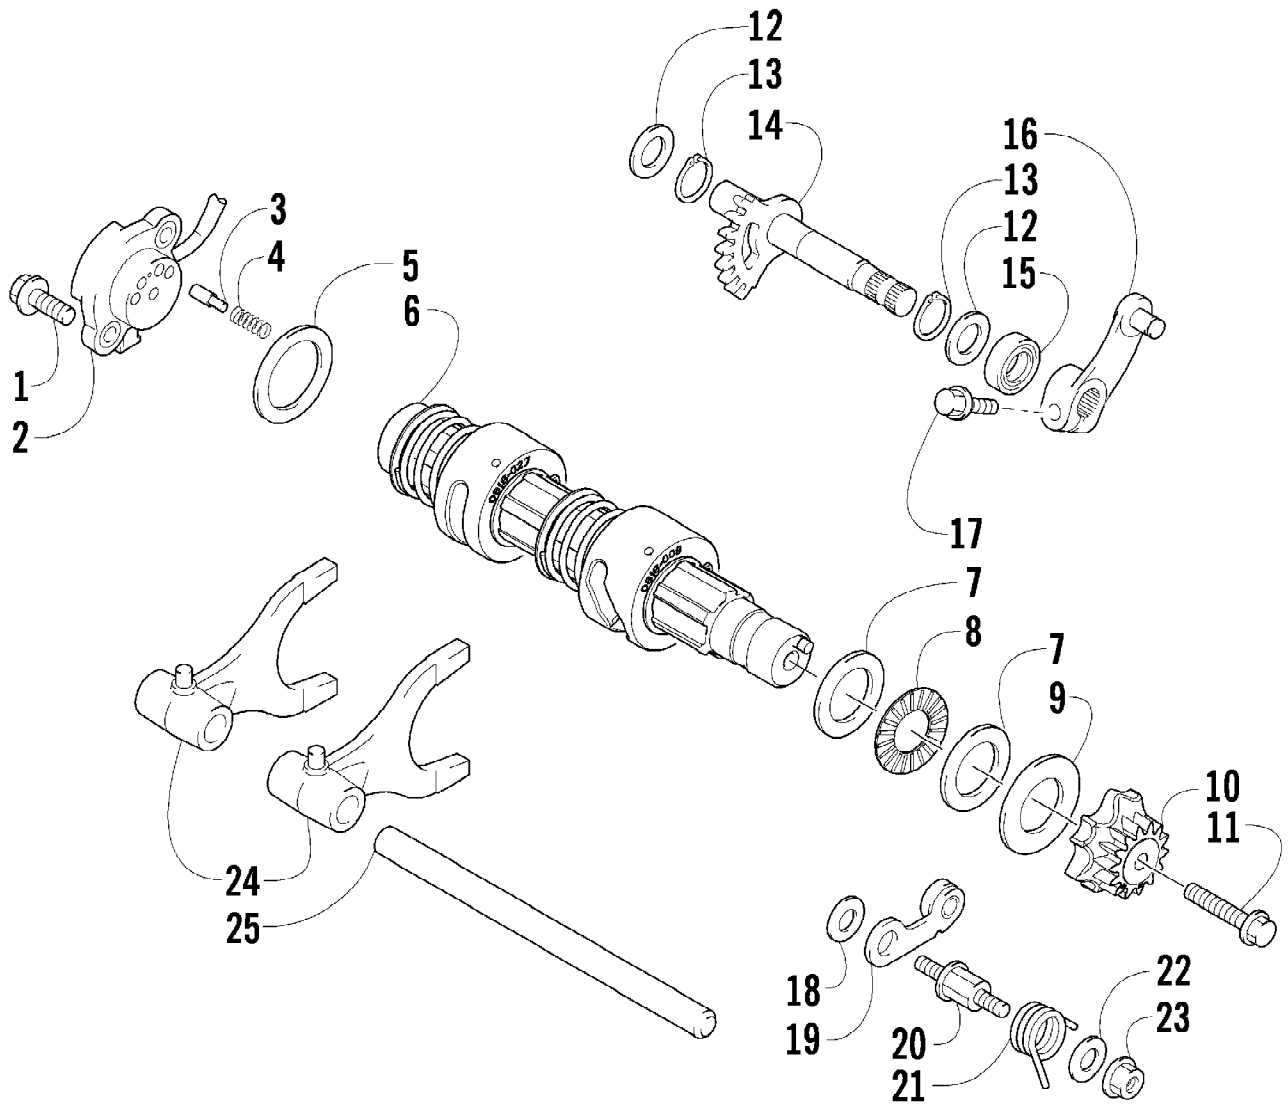

2009 ATV 550 TRV LE BLACK (A2009TBO4EUSQ)
GEAR SHIFTING ASSEMBLY

Page 41 of 89

Ref #	Part Number	Qty	S/P/F	Description
1	8470-520	2		Screw, Machine
2	0409-090	1	/P	Switch, Gear Shift Position
3	0818-013	2		Contact
4	0818-017	2		Spring
5	0828-040	1		Washer
6	0818-046	1		Shaft, Gear Shift - Assembly
7	0828-095	2		Washer
8	0832-052	1	/P	Bearing, Thrust
9	0828-037	1		Washer
10	0818-089	1	/P	Plate, Gear Shift Cam
11	0826-006	1		Screw, Cap
12	0828-036	2		Washer
13	0831-010	2		Ring, Retaining
14	0818-007	1	/P	Shaft, Sub-Gear Shift
15	0830-044	1		Seal, Sub-Gear Shift Shaft
16	0818-014	1		Arm, Select
17	8468-620	1	/P	Screw, Machine
18	0828-038	1		Washer
19	0818-002	1		Stopper, Cam
20	0818-004	1		Support, Cam Stopper
21	0818-090	1		Spring
22	0828-035	1		Washer
23	8424-602	1	/P	Nut
24	0818-072	2	/P	Fork, Shift
25	0818-006	1		Shaft, Shift Fork