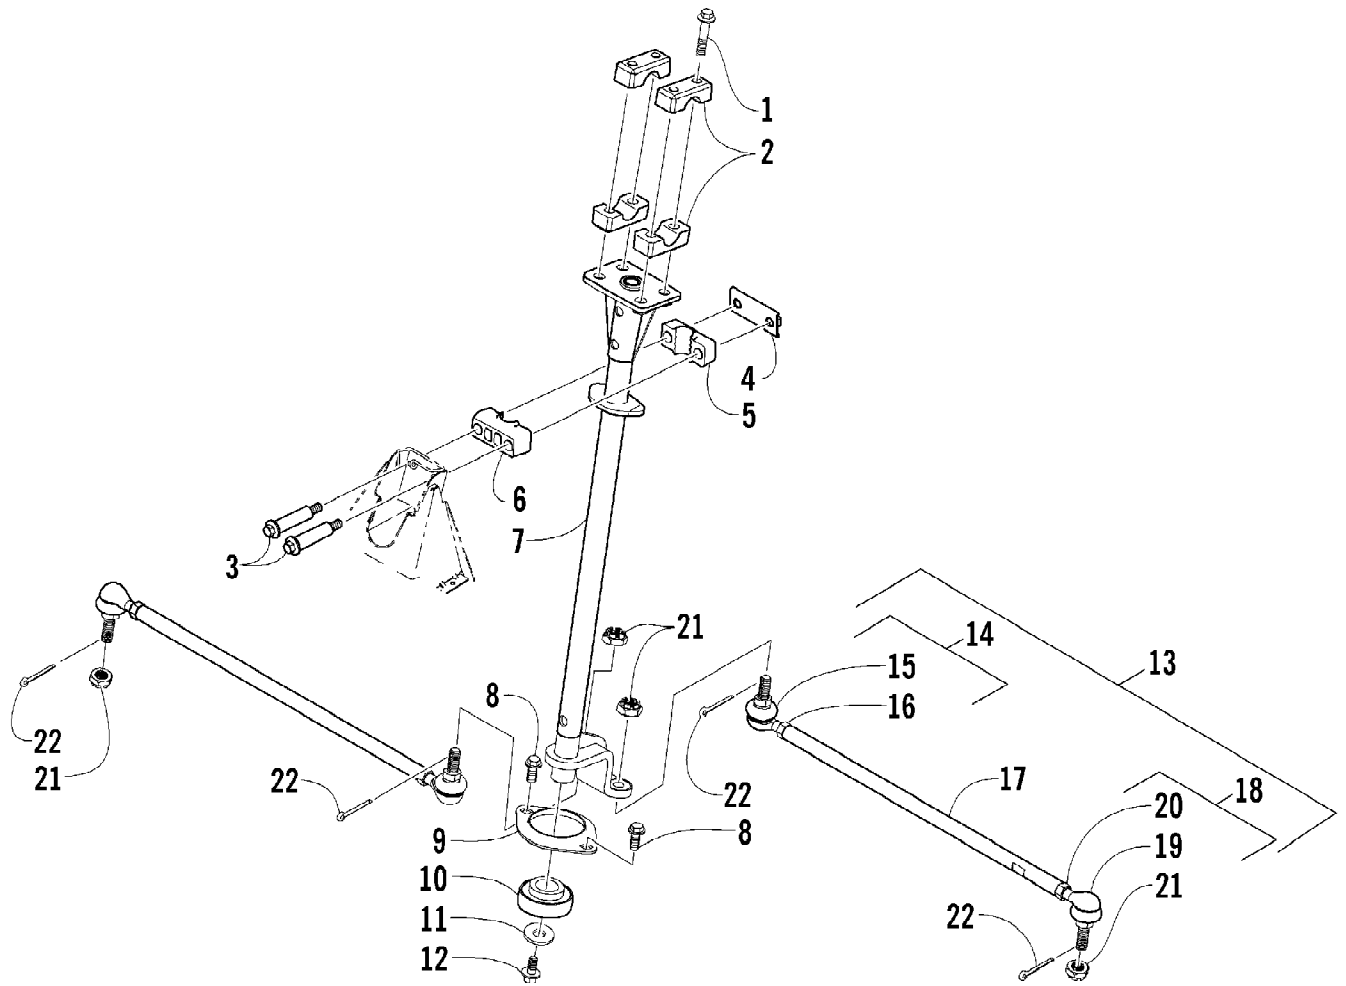

2009 ATV 550 TRV LE BLACK (A2009TBO4EUSQ)
STEERING ASSEMBLY

Page 75 of 89

Ref #	Part Number	Qty	S/P/F	Description
1	8408-860	4		Screw, Cap
2	0405-035	4		Cap, Steering Adjuster
3	0423-505	2		Screw, Shoulder
4	0505-484	1		Cap, Housing
5	0405-138	1		Housing, Lower
6	0405-139	1		Housing, Upper
7	0505-451	1	S	Post, Steering
8	8408-816	2		Screw, Cap
9	0602-233	1		Flange, Bearing
10	0405-052	1		Bearing w/Inverted Oil Seal
11	0423-073	1		Washer
12	8409-020	1	/P	Screw, Cap
13	0505-499	2	/P	Tie Rod - Assembly (inc. 14-20)
14	0505-511	2	/P	End, Tie Rod - Left-Hand Thread - Kit (inc. 15-16 and two No. 21-22)
15	0	2	F	End, Tie Rod - Left-Hand Thread
16	0423-013	2		Nut - Left-Hand Thread
17	0405-281	2	/P	Tie Rod
18	0505-510	2	/P	End, Tie Rod - Right-Hand Thread - Kit (inc. 19-20 and two No. 21-22)
19	0	2	F	End, Tie Rod - Right-Hand Thread
20	8420-002	2	/P	Nut - Right-Hand Thread
21	0423-157	4		Nut, Lock
22	0623-175	4		Pin, Cotter