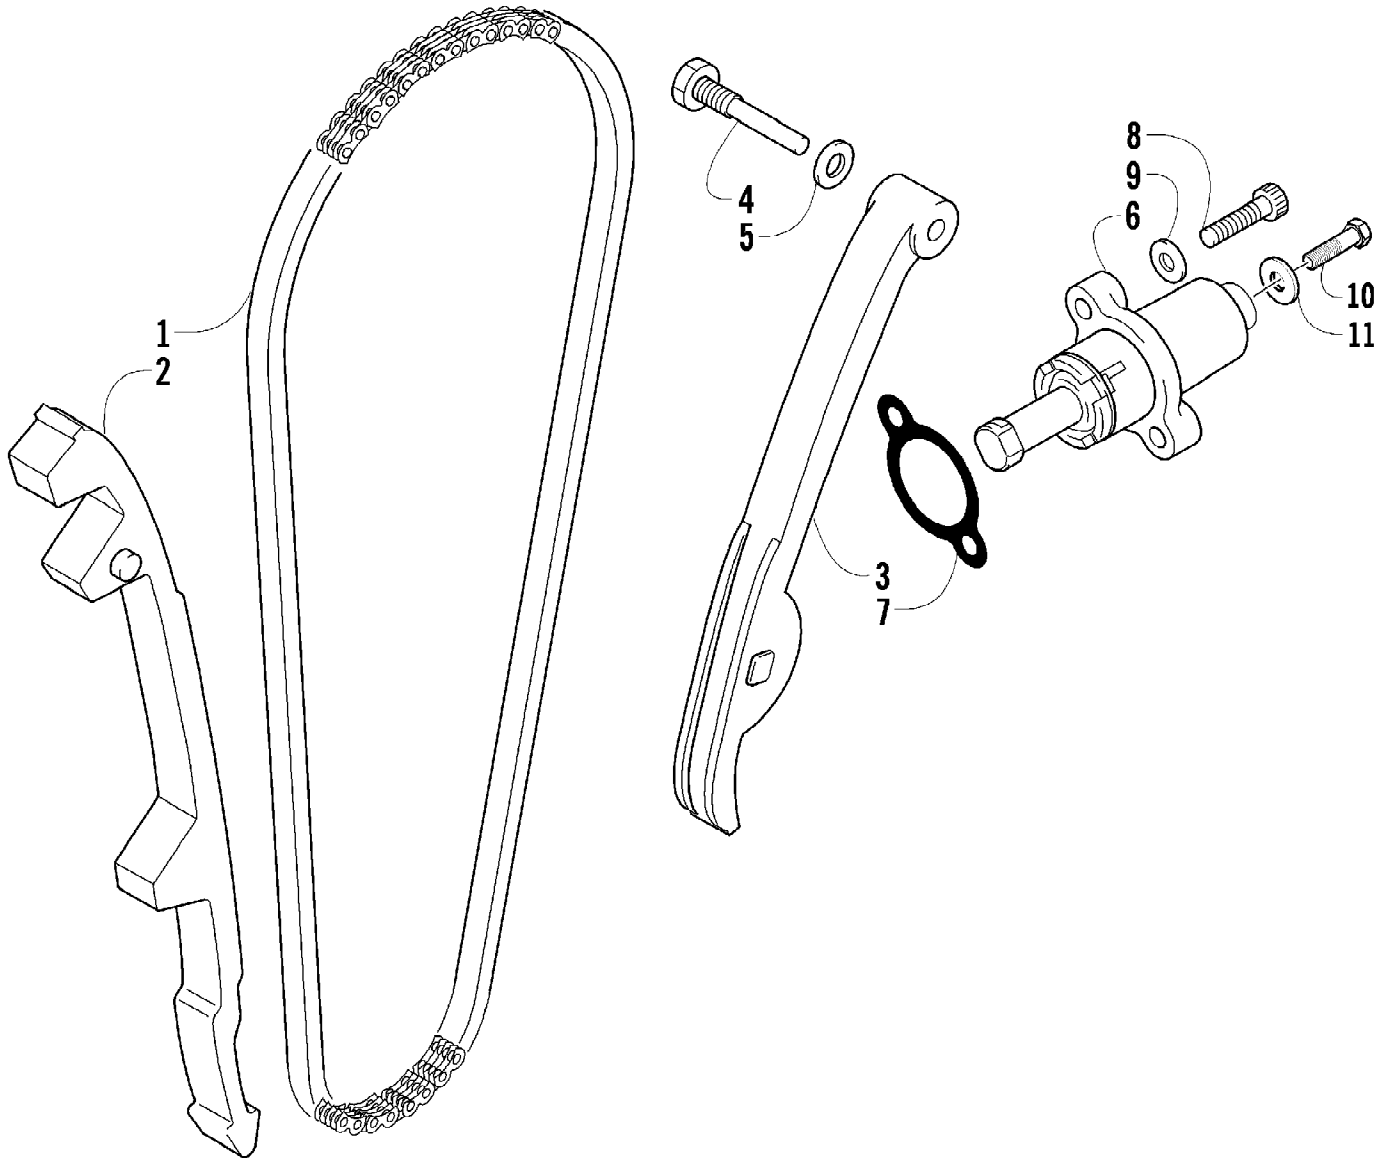

2009 ATV 550 TRV LE BLACK (A2009TBO4EUSQ)
AUXILIARY BRAKE ASSEMBLY

2009 ATV 550 TRV LE BLACK (A2009TBO4EUSQ)
AUXILIARY BRAKE ASSEMBLY

Page 4 of 89

Ref #	Part Number	Qty	S/P/F	Description
	1502-294	1		Master Cylinder Replacement Kit
1	1502-063	1		Lever, Brake
2	1602-213	2	/P	O-Ring
3	8050-252	1		Washer
4	8408-816	1		Screw, Cap
5	0502-807	1		Spring, Brake Lever
6	1502-293	1		Brake Assembly (inc. 7-9)
7	0	1	F	Master Cylinder
8	0	1	F	Hose, Brake Reservoir w/Clamps
9	1502-155	1		Reservoir, Brake w/Clamp
10	0623-038	1		Nut w/Washer
11	8476-616	1		Screw, Machine
12	0123-788	AR	/P	Cable Tie - 8 in.
13	1502-140	1		Hose, Brake
14	0423-178	6		Washer, Crush
15	0423-413	3		Bolt, Banjo-Fitting
16	0502-840	1		Bracket, Switch
17	8408-625	2		Screw, Cap
18	0502-785	1		Spring, Brake Switch
19	1436-163	1		Caliper, Brake (inc. 20-23, one No. 24, and 25-27)
20	8408-821	2	/P	Screw, Cap
21	1436-161	1	/P	Housing, Caliper - Assembly - Right Rear (inc. 20, 22-23, and one No. 24)
22	0502-606	1		Piston/Seal Set (inc. 23)
23	0502-607	1		Seal Set
24	0502-609	2	/P	Valve, Bleed
25	0502-608	1		O-Ring, Guide - Set
26	0502-605	1		Bracket Assembly
27	1436-165	1	S	Pad, Brake - Set
28	1502-115	2		Clip, Brake Hose
29	1502-296	1	/P	Adapter, Hose

2009 ATV 550 TRV LE BLACK (A2009TBO4EUSQ)
CAM CHAIN ASSEMBLY

Page 8 of 89

Ref #	Part Number	Qty	S/P/F	Description
1	0810-001	1		Chain, Cam
2	0810-002	1		Guide, Chain
3	0810-003	1		Tensioner, Chain
4	0826-036	1		Pivot, Tensioner
5	0830-025	1		Washer, Crush
6	0810-004	1		Adjuster, Tensioner - Assembly
7	0830-018	1		Gasket
8	8468-625	2		Screw, Machine
9	0830-107	2		Gasket
10	8400-610	1		Screw, Cap
11	0828-129	1		Washer