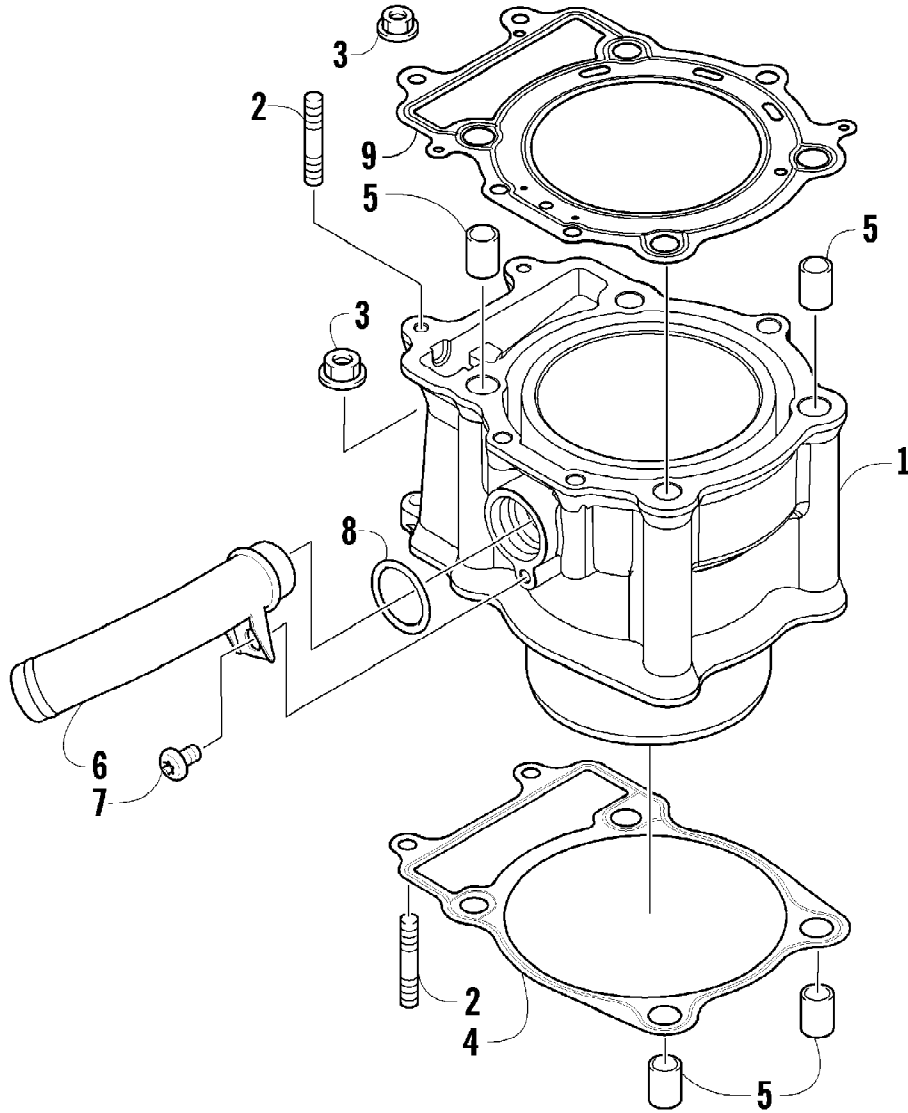

2009 ATV 550 TRV LE BLACK (A2009TBO4EUSQ)
CYLINDER ASSEMBLY

Page 22 of 89

Ref #	Part Number	Qty	S/P/F	Description
1	0804-019	1	S	Cylinder
2	0827-002	4		Bolt, Stud
3	8424-604	4		Nut
4	0830-084	1		Gasket, Base
5	0829-002	4		Pin, Dowel
6	0804-047	1	/P	Union, Coolant Hose
7	8468-612	1		Screw, Machine
8	0830-007	1		O-Ring
9	0830-097	1		Gasket, Cylinder Head