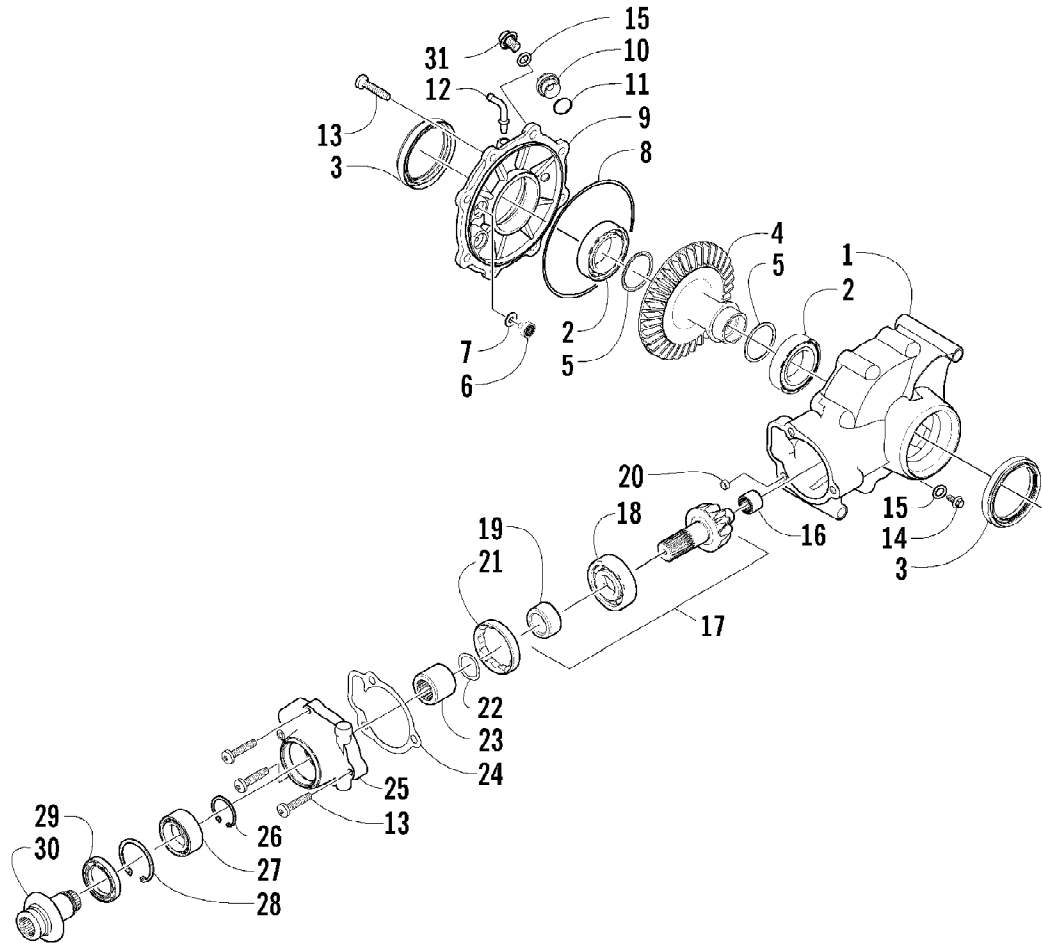

2009 ATV 550 TRV LE BLACK (A2009TBO4EUSQ)
REAR DRIVE GEARCASE ASSEMBLY

2009 ATV 550 TRV LE BLACK (A2009TBO4EUSQ)
REAR DRIVE GEARCASE ASSEMBLY

Ref #	Part Number	Qty	S/P/F	Description
	1502-402	1	/P	Complete Rear Drive Gearcase Assembly
1	1502-317	1		Housing, Gearcase
2	0402-393	2		Bearing
3	1402-713	2	S	Seal
4	1402-032	1		Gear, Ring - 36T
5	0402-405	AR		Shim, 41 x 49 x 1.3 mm
5	0402-406	AR		Shim, 41 x 49 x 1.4 mm
5	0402-407	AR		Shim, 41 x 49 x 1.5 mm
5	0402-408	AR		Shim, 41 x 49 x 1.6 mm
5	0402-409	AR		Shim, 41 x 49 x 1.7 mm
6	0402-326	1		Button, Thrust
7	0402-429	AR		Shim, 6.3 x 18 x 1.3 mm
7	0402-430	AR		Shim, 6.3 x 18 x 1.4 mm
7	0402-431	AR		Shim, 6.3 x 18 x 1.5 mm
7	0402-432	AR		Shim, 6.3 x 18 x 1.6 mm
7	0402-433	AR		Shim, 6.3 x 18 x 1.7 mm
8	0423-149	1		O-Ring
9	1502-082	1		Cover, Gearcase
10	0402-333	1	/P	Plug, Magnetic (inc. 11)
11	0423-154	1		O-Ring
12	1402-102	1		Fitting
13	0423-118	11		Screw, Self-Tapping
14	1402-210	1	/P	Plug, Fill (inc. one No. 15)
15	0423-153	2		O-Ring
16	0402-328	1		Bearing
17	0502-783	1		Gear, Pinion - Assembly - 10T (inc. 18-19)
18	0402-327	1		Bearing
19	0402-336	1		Collar, Retaining
20	0402-411	1		Pin, Dowel
21	0402-331	1		Collar, Lock
22	0402-982	1		Washer, Wave
23	0402-981	1		Collar, Shaft
24	0402-947	1		Gasket, Flange
25	0502-529	1		Housing, Pinion
26	0423-417	1		Ring, Retaining
27	1402-043	1		Bearing
28	0423-423	1		Ring, Retaining
29	1402-011	1		Seal
30	1502-085	1	/P	Shaft, Input
31	1402-211	1		Plug, Oil Level (inc. one No. 15)