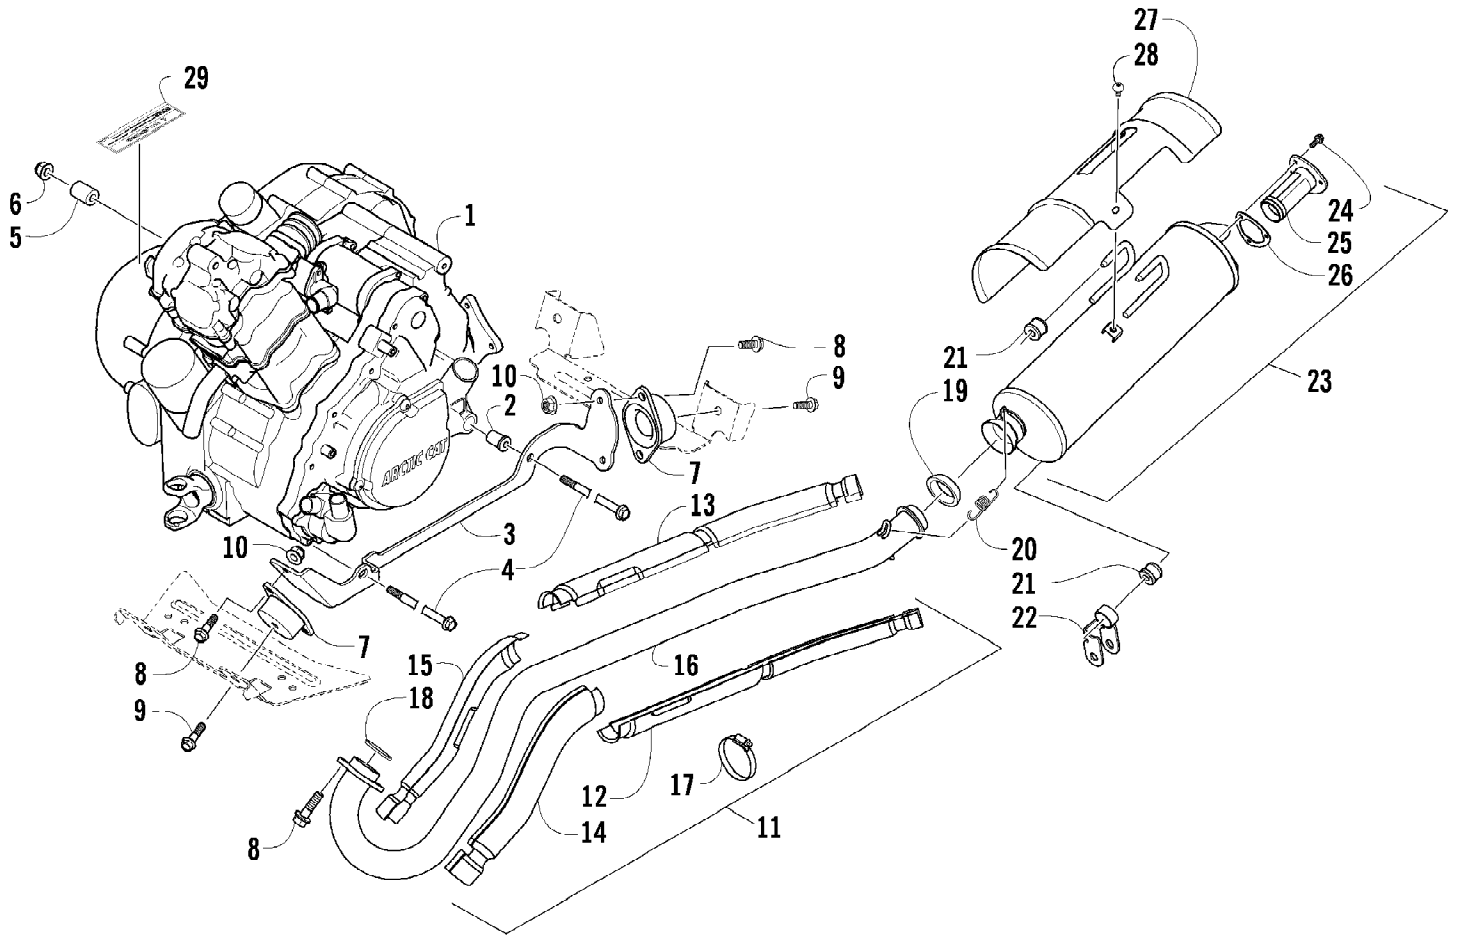

2009 ATV 550 TRV LE BLACK (A2009TBO4EUSQ)
ENGINE AND EXHAUST

Page 28 of 89

Ref #	Part Number	Qty	S/P/F	Description
1	0800-073	1		Engine, A550F
2	0801-108	4	S	Mount, Rubber - Engine
3	1506-740	1		Bracket, Engine - Right
3	1506-741	1		Bracket, Engine - Left
4	0423-405	2		Screw, Cap
5	0423-042	1	S	Spacer, Engine
6	8428-002	2		Nut, Lock
7	2406-065	4		Mount, Engine
8	8408-820	10	/P	Screw, Cap
9	8408-012	4		Screw, Cap
10	8432-802	8		Nut, Lock
11	0512-363	1		Pipe, Exhaust - Assembly (inc. 12-17)
12	0412-355	1		Shield, Exhaust Pipe - Lower - Rear
13	0412-354	1		Shield, Exhaust Pipe - Upper - Rear
14	0412-349	1		Shield, Exhaust Pipe - Inner - Front
15	0412-348	1		Shield, Exhaust Pipe - Outer - Front
16	0512-362	1		Pipe, Exhaust
17	0423-317	4	/P	Clamp
18	0412-338	1	/P	Gasket, Exhaust Pipe
19	0412-375	1	/P	Seal, Exhaust
20	0612-668	2	/P	Spring, Extension
21	0412-215	3	S	Bushing
22	1506-732	1		Channel, Muffler Support
23	0512-355	1	/P	Muffler - Assembly (inc. 24-26)
24	8408-616	3		Screw, Cap
25	0512-219	1	/P	Arrester, Spark - Assembly
26	0412-313	1		Gasket, Spark Arrester
27	0412-373	1	/P	Cover, Muffler
28	8477-610	3		Screw, Machine
29	0411-426	1		Decal, Warning - Clutch Cover