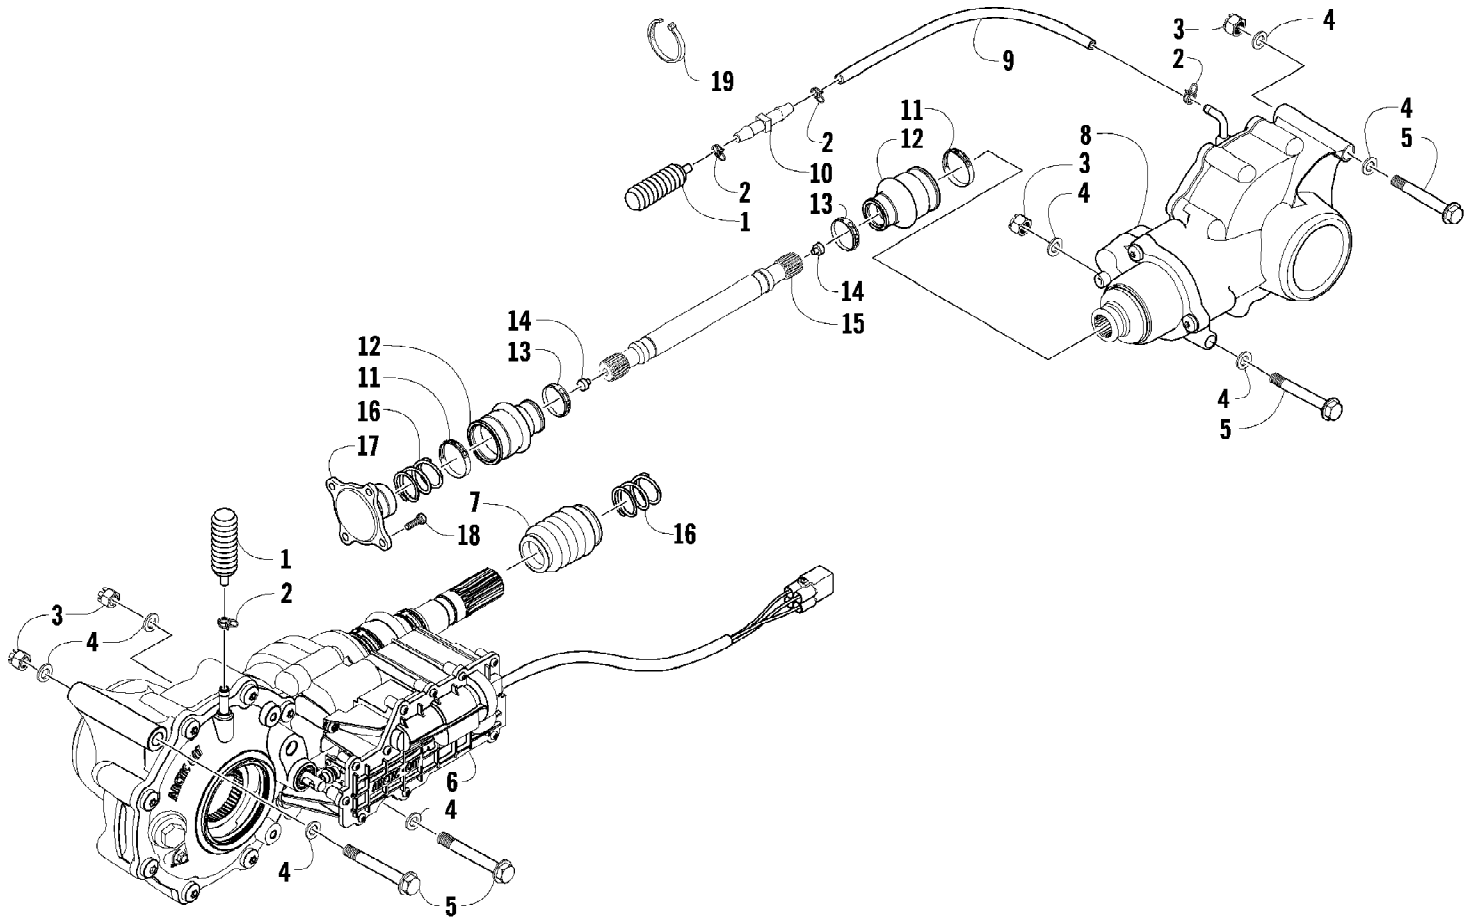

2009 ATV 550 TRV LE BLACK (A2009TBO4EUSQ)
CYLINDER ASSEMBLY

Page 22 of 89

Ref #	Part Number	Qty	S/P/F	Description
1	0804-019	1	S	Cylinder
2	0827-002	4		Bolt, Stud
3	8424-604	4		Nut
4	0830-084	1		Gasket, Base
5	0829-002	4		Pin, Dowel
6	0804-047	1	/P	Union, Coolant Hose
7	8468-612	1		Screw, Machine
8	0830-007	1		O-Ring
9	0830-097	1		Gasket, Cylinder Head

2009 ATV 550 TRV LE BLACK (A2009TBO4EUSQ)
CYLINDER HEAD AND CAMSHAFT/VALVE ASSEMBLY

2009 ATV 550 TRV LE BLACK (A2009TBO4EUSQ)
CYLINDER HEAD AND CAMSHAFT/VALVE ASSEMBLY

Ref #	Part Number	Qty	S/P/F	Description
1	0808-137	1		Head, Cylinder - Assembly (inc. 2-17)
2	0829-001	2	S	Pin, Dowel
3	0826-001	4		Screw, Cap
4	0809-205	1	S	Arm, Valve Rocker - Exhaust (inc. two No. 5-6)
5	0809-033	4	S	Screw, Adjuster
6	0827-007	4		Nut
7	0809-202	1	S	Arm, Valve Rocker - Intake (inc. two No. 5-6)
8	0809-007	1		Shaft, Rocker Arm - Intake
9	0809-008	1		Shaft, Rocker Arm - Exhaust
10	0809-014	8		Cotter, Valve
11	0809-013	4		Retainer, Spring
12	0809-138	4	S	Spring, Valve
13	0830-016	4	S	Seal, Oil
14	0809-006	4		Seat, Spring - Valve
15	0809-039	2	S	Valve, Intake
16	0809-040	2	S	Valve, Exhaust
17	0831-066	2		Plug, Shaft
18	0809-245	1	/P	Camshaft
19	0809-002	1		Sprocket
20	0826-034	2		Screw, Cap
21	0828-004	1		Plate, Retainer
22	0829-049	1		Pin, Dowel
23	0809-003	1		C-Ring
24	0808-077	1		Plug, Cylinder Head
25	0826-007	6		Screw, Cap
26	0808-003	2		Cap, Inspection
27	0830-167	2	/P	O-Ring
28	0808-037	4	/P	Screw, Cap
29	0830-147	4	/P	Washer
30	0830-107	4		Gasket
31	0826-002	2		Screw, Cap
32	0826-005	2		Screw, Cap
33	0826-006	2		Screw, Cap
34	0217-799	1	/P/F	Spark Plug
35	0470-668	1		Flange, Intake Manifold
36	0830-090	1		O-Ring
37	0826-008	2		Screw, Machine
38	0470-669	1	S	Boot
39	0423-066	1		Clamp
40	0808-008	1		Cover, Thermostat
41	0808-078	1		Thermostat
42	0808-124	1		Sensor, Engine Coolant Temperature
43	0827-031	1		Bolt, Stud
44	8424-804	1		Nut
45	0827-030	2		Bolt, Stud
46	8424-604	2		Nut