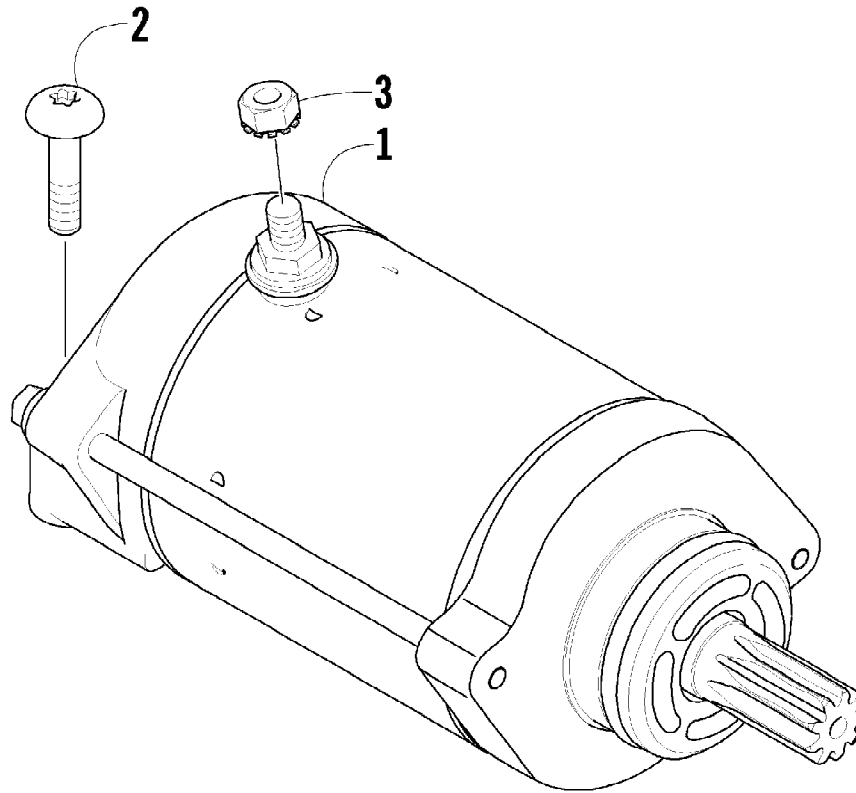

2009 ATV 550 TRV LE BLACK (A2009TBO4EUSQ)
STARTER MOTOR ASSEMBLY

Ref #	Part Number	Qty	S/P/F	Description
1	0825-013	1	/P	Motor, Starter - Assembly
2	8476-625	2		Screw, Machine
3	0623-038	1		Nut w/Washer