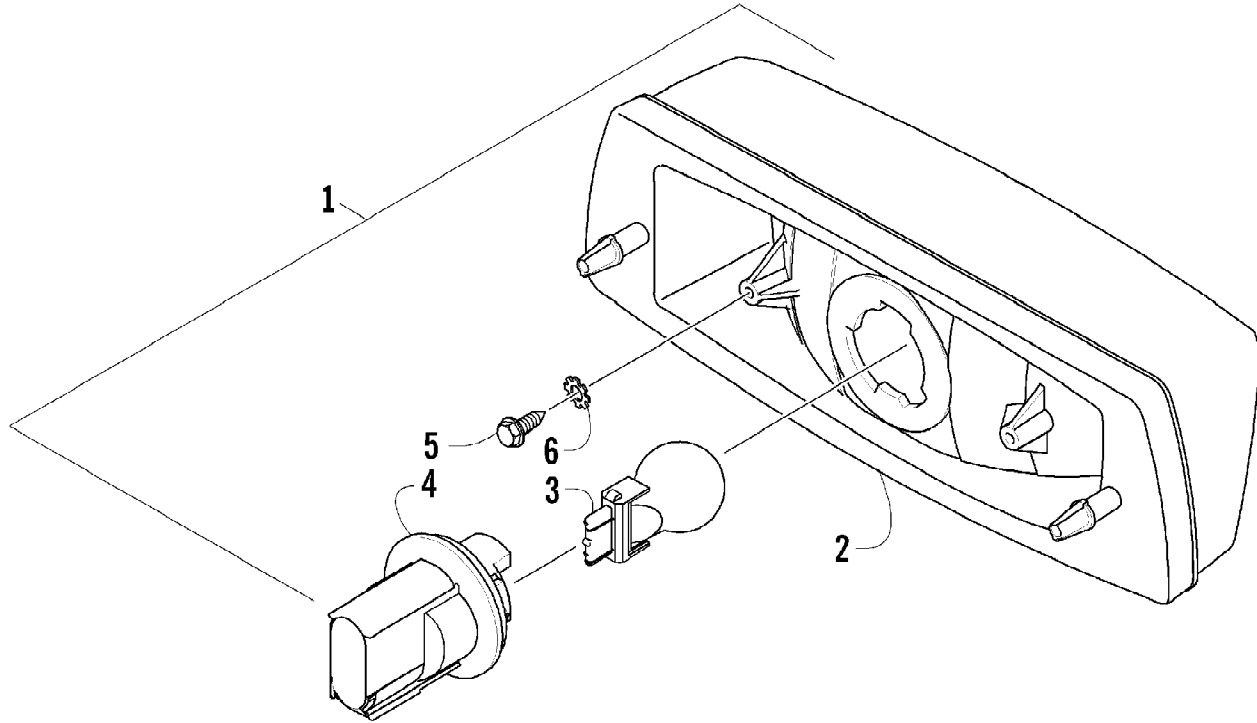

2009 ATV 550 TRV LE BLACK (A2009TBO4EUSQ)
STEERING ASSEMBLY

Page 75 of 89

Ref #	Part Number	Qty	S/P/F	Description
1	8408-860	4		Screw, Cap
2	0405-035	4		Cap, Steering Adjuster
3	0423-505	2		Screw, Shoulder
4	0505-484	1		Cap, Housing
5	0405-138	1		Housing, Lower
6	0405-139	1		Housing, Upper
7	0505-451	1	S	Post, Steering
8	8408-816	2		Screw, Cap
9	0602-233	1		Flange, Bearing
10	0405-052	1		Bearing w/Inverted Oil Seal
11	0423-073	1		Washer
12	8409-020	1	/P	Screw, Cap
13	0505-499	2	/P	Tie Rod - Assembly (inc. 14-20)
14	0505-511	2	/P	End, Tie Rod - Left-Hand Thread - Kit (inc. 15-16 and two No. 21-22)
15	0	2	F	End, Tie Rod - Left-Hand Thread
16	0423-013	2		Nut - Left-Hand Thread
17	0405-281	2	/P	Tie Rod
18	0505-510	2	/P	End, Tie Rod - Right-Hand Thread - Kit (inc. 19-20 and two No. 21-22)
19	0	2	F	End, Tie Rod - Right-Hand Thread
20	8420-002	2	/P	Nut - Right-Hand Thread
21	0423-157	4		Nut, Lock
22	0623-175	4		Pin, Cotter