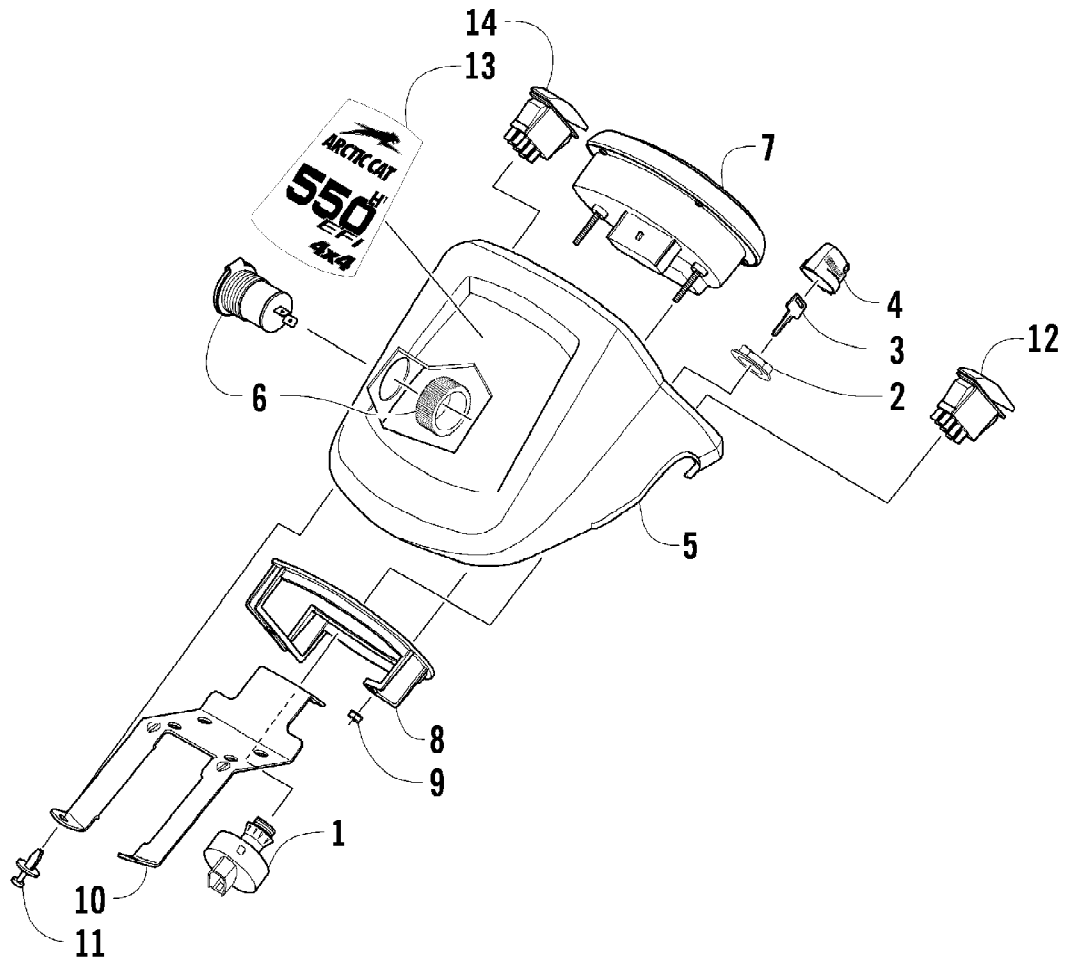

2009 ATV 550 TRV LE BLACK (A2009TBO4EUSQ)
INSTRUMENT POD ASSEMBLY

Page 49 of 89

Ref #	Part Number	Qty	S/P/F	Description
1	0430-090	1	/P	Switch, Ignition - Assembly (inc. 2-4)
2	0430-050	1		Nut, Retaining
3	0430-042	1	F	Key, Ignition
3	0430-043	1	F	Key, Ignition
4	0430-054	1		Cover, Key
5	0505-585	1		Instrument Pod
6	0641-897	1	/P	Outlet, Accessory - 12V
7	0520-053	1		Gauge, LCD
8	0420-065	1	/P	Bracket, Retaining
9	0423-493	2		Nut w/Washer
10	2506-470	1		Bracket, Mounting - Instrument Pod
11	0423-535	2		Rivet, Reinstallable
12	0409-120	1		Switch, Differential Lock
13	1411-875	1		Decal, Instrument Pod
14	0409-121	1		Switch, Handwarmer