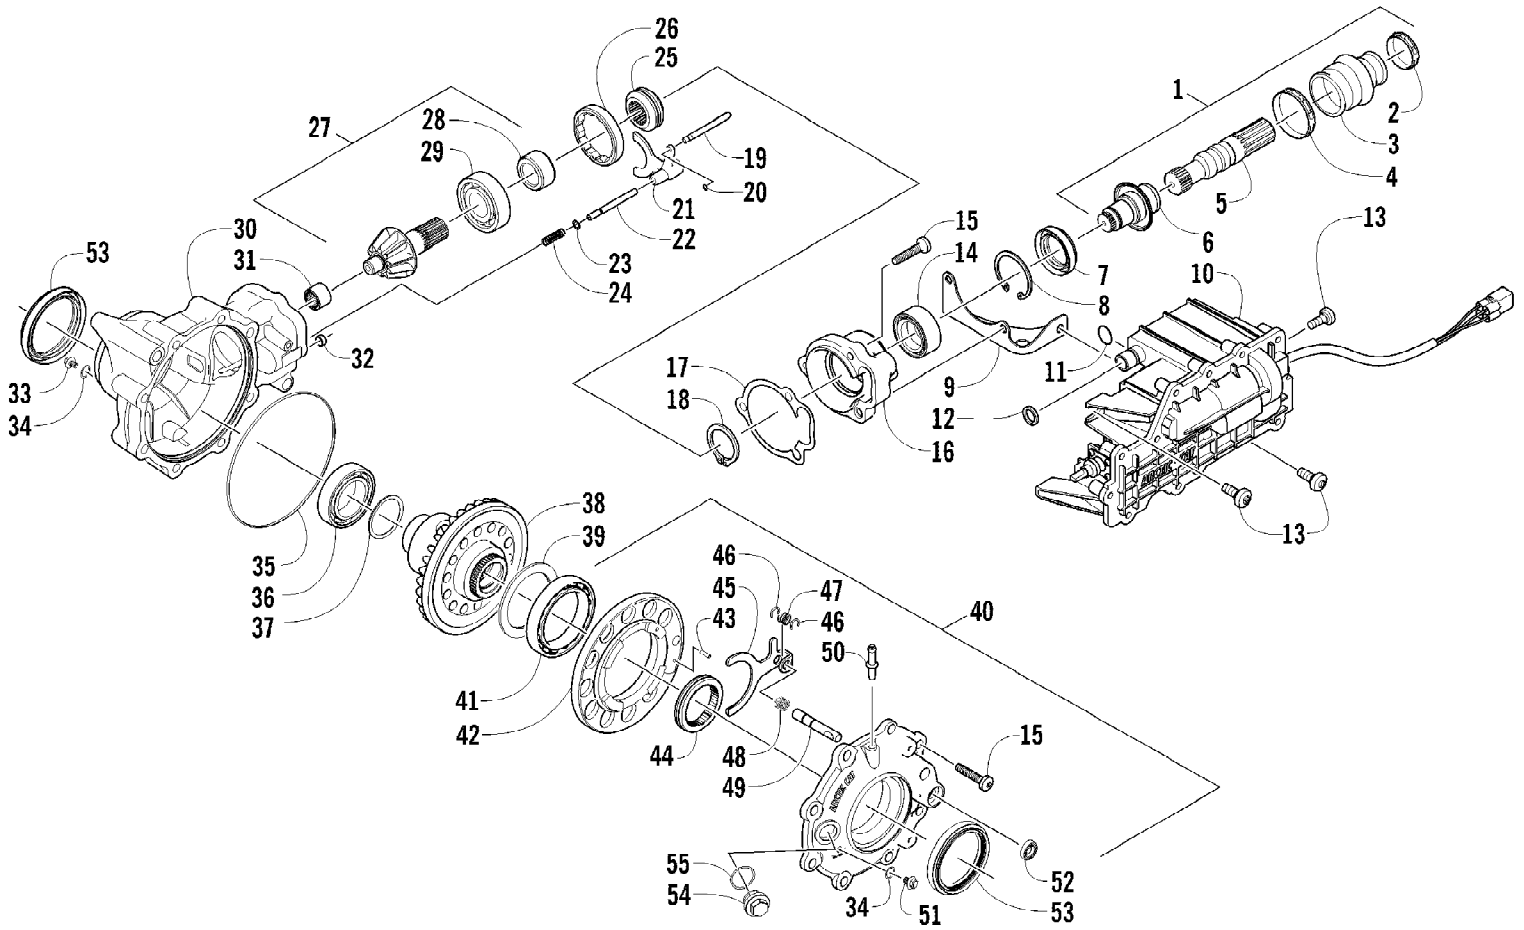

2009 ATV 550 TRV LE BLACK (A2009TBO4EUSQ)
FRONT DRIVE GEARCASE ASSEMBLY

2009 ATV 550 TRV LE BLACK (A2009TBO4EUSQ)
FRONT DRIVE GEARCASE ASSEMBLY

Page 32 of 89

Ref #	Part Number	Qty	S/P/F	Description
	1502-394	1		Complete Front Drive Gearcase Assembly
1	1502-083	1		Shaft, Propeller - Assembly (inc. 2-6)
2	0423-411	1		Clamp
3	0402-985	1	/P	Boot, Propeller Shaft
4	0423-393	1		Clamp
5	1402-045	1		Shaft, Output
6	1502-085	1	/P	Shaft, Input
7	1402-011	1		Seal
8	0423-423	1		Ring, Retaining
9	1502-237	1		Bracket, Actuator
10	0502-585	1	S	Actuator (inc. 11)
11	1402-981	1		O-Ring
12	0423-892	1	/P	O-Ring
13	0423-396	3		Screw, Self-Tapping
14	1402-043	1		Bearing
15	0423-118	11		Screw, Self-Tapping
16	0502-528	1	/P	Housing, Pinion
17	0402-947	1		Gasket, Flange
18	0423-417	1		Ring, Retaining
19	0402-997	1		Shaft, Selector
20	0423-402	1		Ring, Retaining
21	0402-998	1		Fork, Selector
22	0402-417	1		Shaft, Shuttle
23	0423-147	1		O-Ring
24	0402-999	1		Spring, Return
25	0402-413	1		Coupler, Drive
26	0402-357	1		Collar, Lock
27	0502-783	1		Gear, Pinion - Assembly - 10T (inc. 28-29)
28	0402-336	1		Collar, Retaining
29	0402-327	1		Bearing
30	0502-514	1		Housing, Gearcase
31	0402-328	1		Bearing
32	0402-411	1		Pin, Dowel
33	1402-210	1	/P	Plug, Magnetic (inc. one No. 34)
34	0423-153	2		O-Ring
35	0423-149	1		O-Ring
36	0402-393	1		Bearing
37	0402-405	AR		Shim, 41 x 49 x 1.3 mm
37	0402-406	AR		Shim, 41 x 49 x 1.4 mm
37	0402-407	AR		Shim, 41 x 49 x 1.5 mm
37	0402-408	AR		Shim, 41 x 49 x 1.6 mm
37	0402-409	AR		Shim, 41 x 49 x 1.7 mm
38	1502-555	1	/P	Gear, Ring - 36T
39	1402-074	AR		Shim, 61 x 69 x 1.3 mm
39	1402-075	AR		Shim, 61 x 69 x 1.4 mm
39	1402-076	AR		Shim, 61 x 69 x 1.5 mm
39	1402-077	AR		Shim, 61 x 69 x 1.6 mm
39	1402-078	AR		Shim, 61 x 69 x 1.7 mm
40	1502-389	1		Cover, Gearcase (inc. one No. 34, 41-52, and one No. 53)
41	1402-053	1		Bearing
42	0502-413	1		Flange, Bearing