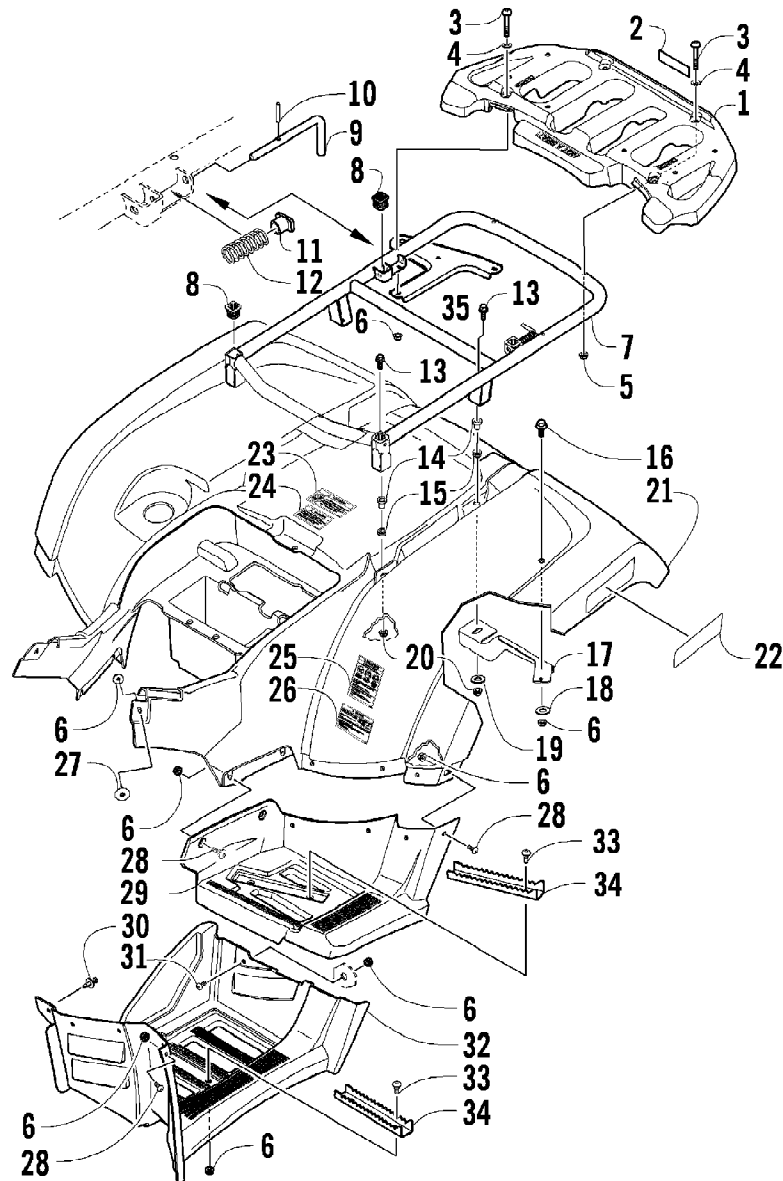

2009 ATV 550 TRV LE BLACK (A2009TBO4EUSQ)
REAR RACK, BODY PANEL, AND FOOTWELL ASSEMBLIES

2009 ATV 550 TRV LE BLACK (A2009TBO4EUSQ)
REAR RACK, BODY PANEL, AND FOOTWELL ASSEMBLIES

Page 59 of 89

Ref #	Part Number	Qty	S/P/F	Description
1	2516-339	1	/P	Cover, Rack (inc. 2)
2	1411-201	1		Decal, Warning - Load
3	8410-640	4		Screw, Cap
4	8050-223	4		Washer
5	0423-891	2		Nut, Cap
6	0423-540	38		Nut, Lock
7	2516-169	1		Rack, Rear - Assembly (inc. 8-12)
8	0441-592	4	/P	Bushing
9	0541-504	2		Pin - Assembly (inc. 10-12)
10	0423-635	2		Pin, Roll
11	0423-677	2		Bushing, Flanged
12	0423-636	2		Spring
13	8410-835	4		Screw, Cap
14	0423-669	4		Spacer
15	0423-465	4		Grommet
16	0423-654	2		Screw, Shoulder
17	2506-092	1		Bracket, Rear Fender - Right
17	2506-093	1		Bracket, Rear Fender - Left
18	8050-222	2	/P	Washer
19	0423-087	2		Washer
20	8432-802	4		Nut, Lock
21	2516-218	1	S	Fender, Rear - Assembly (inc. 22-26)
22	1411-592	1	/P	Decal, Reflector - Rear - Right
22	1411-593	1	/P	Decal, Reflector - Rear - Left
23	1411-269	1		Decal, Warning - Passenger
24	1411-251	1		Decal, Warning - Seat/Passenger
25	1411-956	1		Decal, Passenger
26	1411-957	1	S	Decal, Warning - Tire Pressure
27	0423-101	2		Screw, Shoulder
28	0423-419	22		Screw, Machine
29	2406-042	1		Footwell, Rear - Right
29	2406-043	1		Footwell, Rear - Left
30	0623-362	2		Rivet, Reinstallable
31	8477-620	2		Screw, Machine
32	1506-813	1		Footwell - Right
32	2406-471	1	/P	Footwell - Left
33	0423-355	8		Screw, Shoulder
34	1506-125	4	/P	Footpeg
35	2506-926	1		Bracket, Mounting - Safety Flag