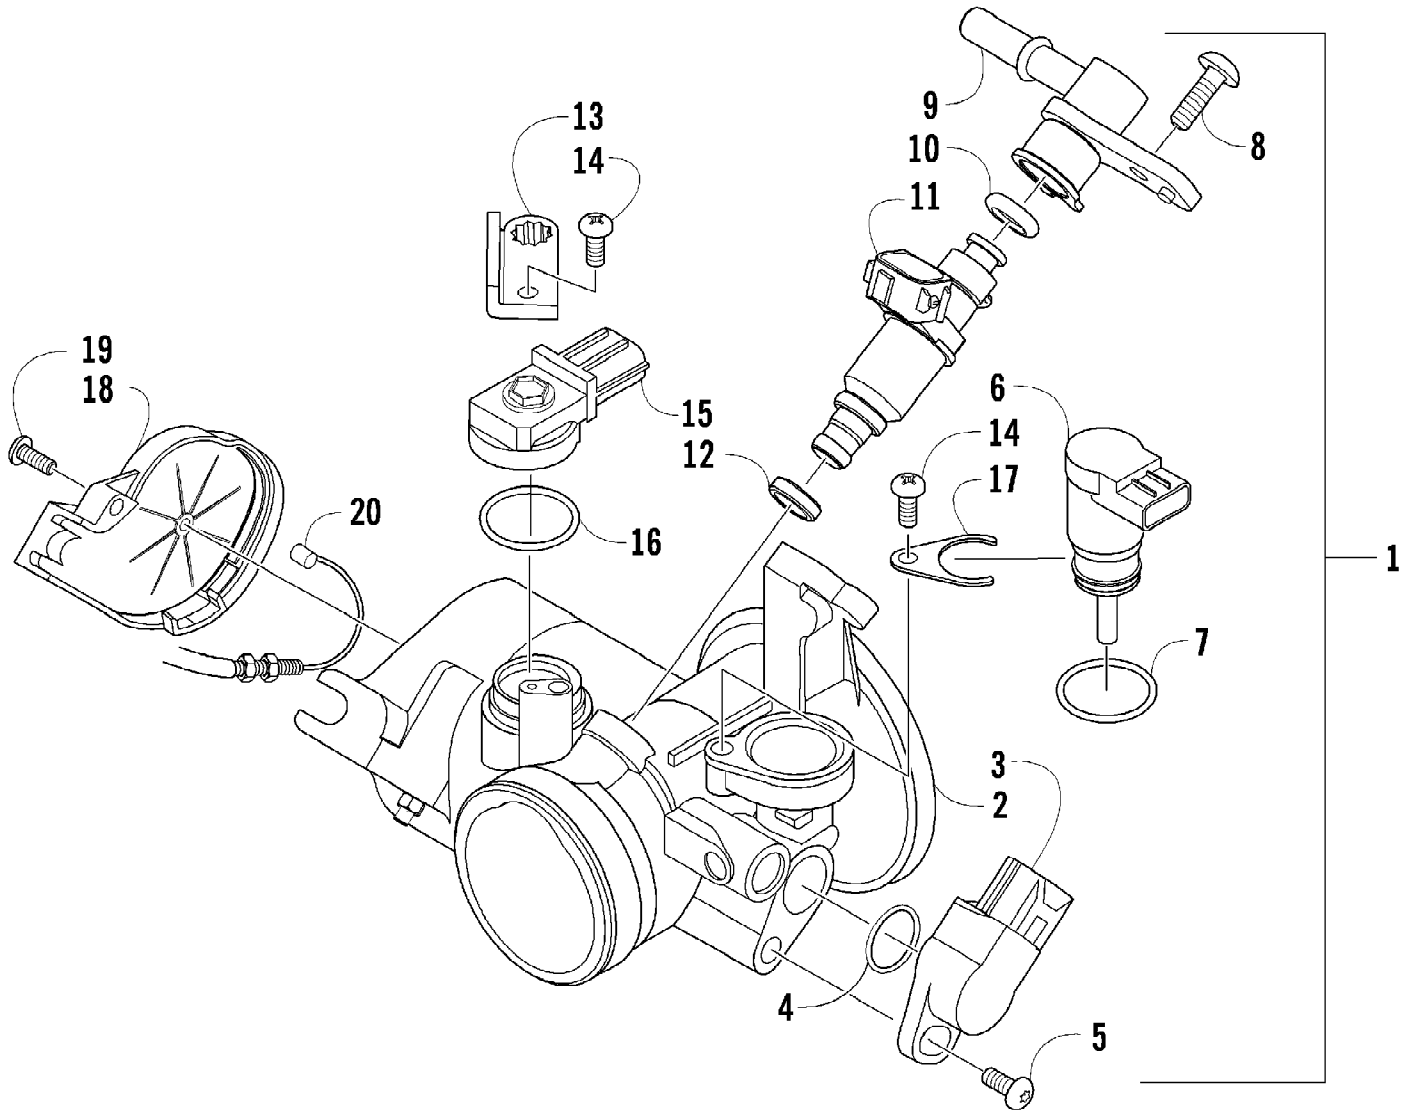

2009 ATV 550 TRV LE BLACK (A2009TBO4EUSQ)
THROTTLE BODY ASSEMBLY

Page 79 of 89

Ref #	Part Number	Qty	S/P/F	Description
1	0470-753	1		Throttle - Assembly (inc. 2-19)
2	0	1	F	Throttle Body
3	0430-072	1		Sensor, Throttle Position
4	5507-234	1		O-Ring
5	5507-231	1		Screw, Machine
6	0430-074	1		Valve, ISC
7	5507-233	1		O-Ring
8	5507-238	1		Screw, Machine
9	0470-687	1		Rail, Fuel
10	0470-767	1		O-Ring
11	0470-762	1		Injector, Fuel
12	0470-768	1		Seal
13	5507-227	1		Bracket, MAP Sensor
14	5507-117	2	/P	Screw, Machine
15	0430-073	1		Sensor, MAP
16	5507-232	1		O-Ring
17	5507-229	1		Plate, ISC Valve
18	5507-223	1		Cover
19	5507-037	1	/P	Screw, Machine
20	0487-057	1		Cable, Throttle