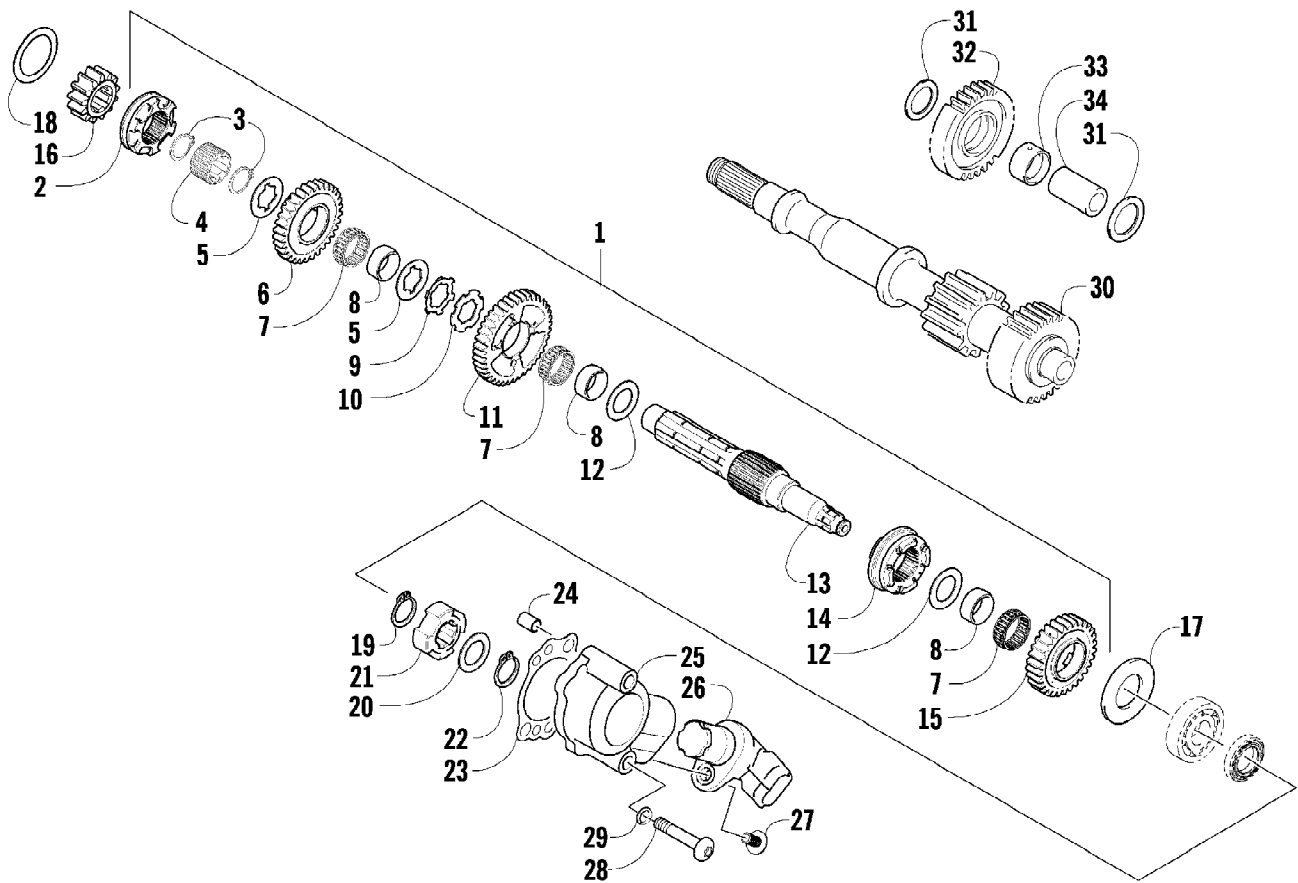

2009 ATV 550 TRV LE BLACK (A2009TBO4EUSQ)
SECONDARY TRANSMISSION ASSEMBLY

2009 ATV 550 TRV LE BLACK (A2009TBO4EUSQ)
SECONDARY TRANSMISSION ASSEMBLY

Page 67 of 89

Ref #	Part Number	Qty	S/P/F	Description
1	1502-149	1	S	Countershaft Assembly (inc. 2-15)
2	0822-014	1		Gear Select, Reverse
3	0831-011	2		Ring, Retaining
4	0822-045	1		Spacer, Reverse Driven Gear
5	0828-008	2		Washer
6	0822-013	1		Gear, Reverse Driven
7	0832-011	3		Bearing
8	0822-005	3		Bushing
9	0828-014	1		Washer, Lock
10	0828-015	1		Washer, Lock
11	0822-004	1		Gear, Driven - Low
12	0822-046	2		Washer, Driven Gear
13	0822-003	1		Countershaft
14	0822-007	1		Gear Select, Sliding
15	0822-006	1		Gear, Driven - High
16	0822-089	1		Gear, Drive
17	0828-011	1		Washer
18	0828-019	1		Washer, Thrust
19	0831-040	1		Ring, Retaining
20	0828-069	1		Washer, Thrust
21	0822-050	1		Trigger, Speedometer Sensor
22	0831-039	1		Ring, Retaining
23	0830-129	1		Gasket
24	0829-023	2		Pin, Dowel
25	0822-049	1		Housing, Speedometer Sensor
26	0824-042	1	/P	Sensor, Speedometer
27	8468-620	1	/P	Screw, Machine
28	8468-645	2		Screw, Machine
29	0830-107	2		Seal, Fastener
30	0822-001	1		Driveshaft
31	0828-016	2		Washer, Thrust
32	0822-011	1		Gear, Reverse Idle
33	0822-012	1		Bushing
34	0822-015	1		Shaft, Reverse Idle