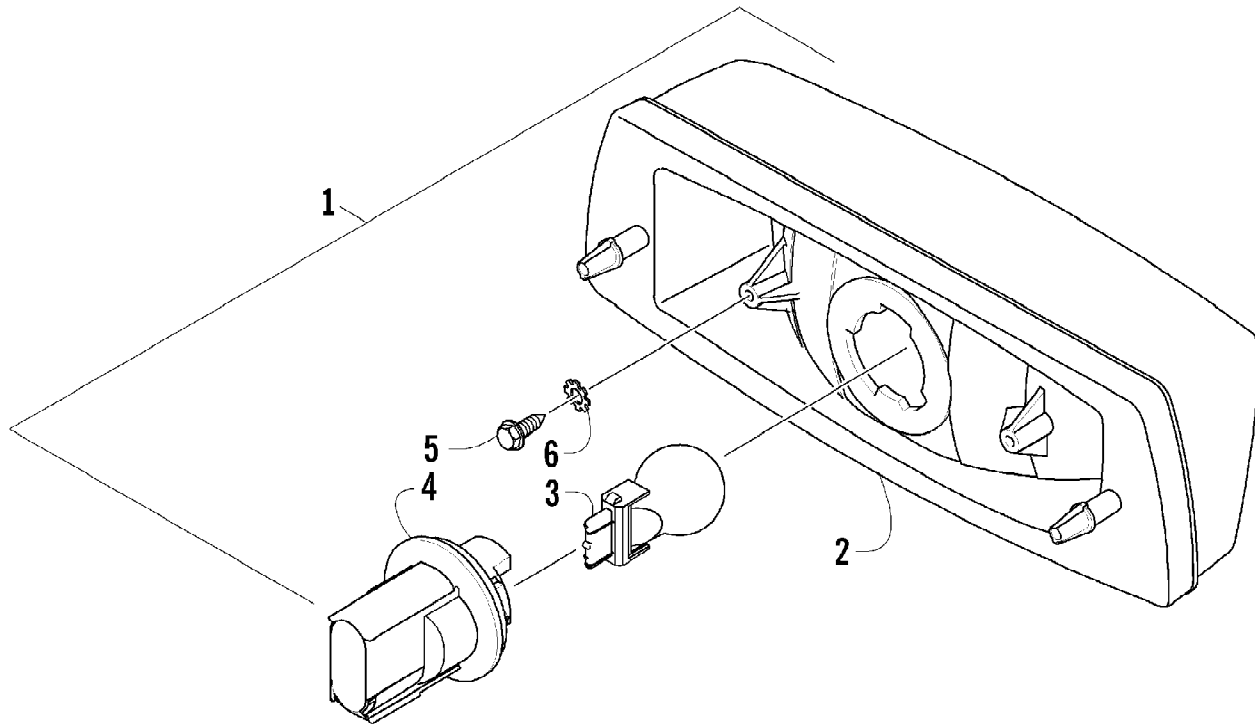

2009 ATV 400 TRV RED (A2009TBG4BUSR)
TAILLIGHT ASSEMBLY

Page 79 of 85

Ref #	Part Number	Qty	S/P/F	Description
1	0509-022	1		Taillight Assembly (inc. 2-4)
2	0509-025	1		Housing, Taillight
3	0409-056	1		Bulb, Taillight
4	0409-057	1		Socket, Taillight
5	0623-301	2	/P	Screw, Self-Tapping
6	8053-212	2	/P	Washer, External Tooth Lock