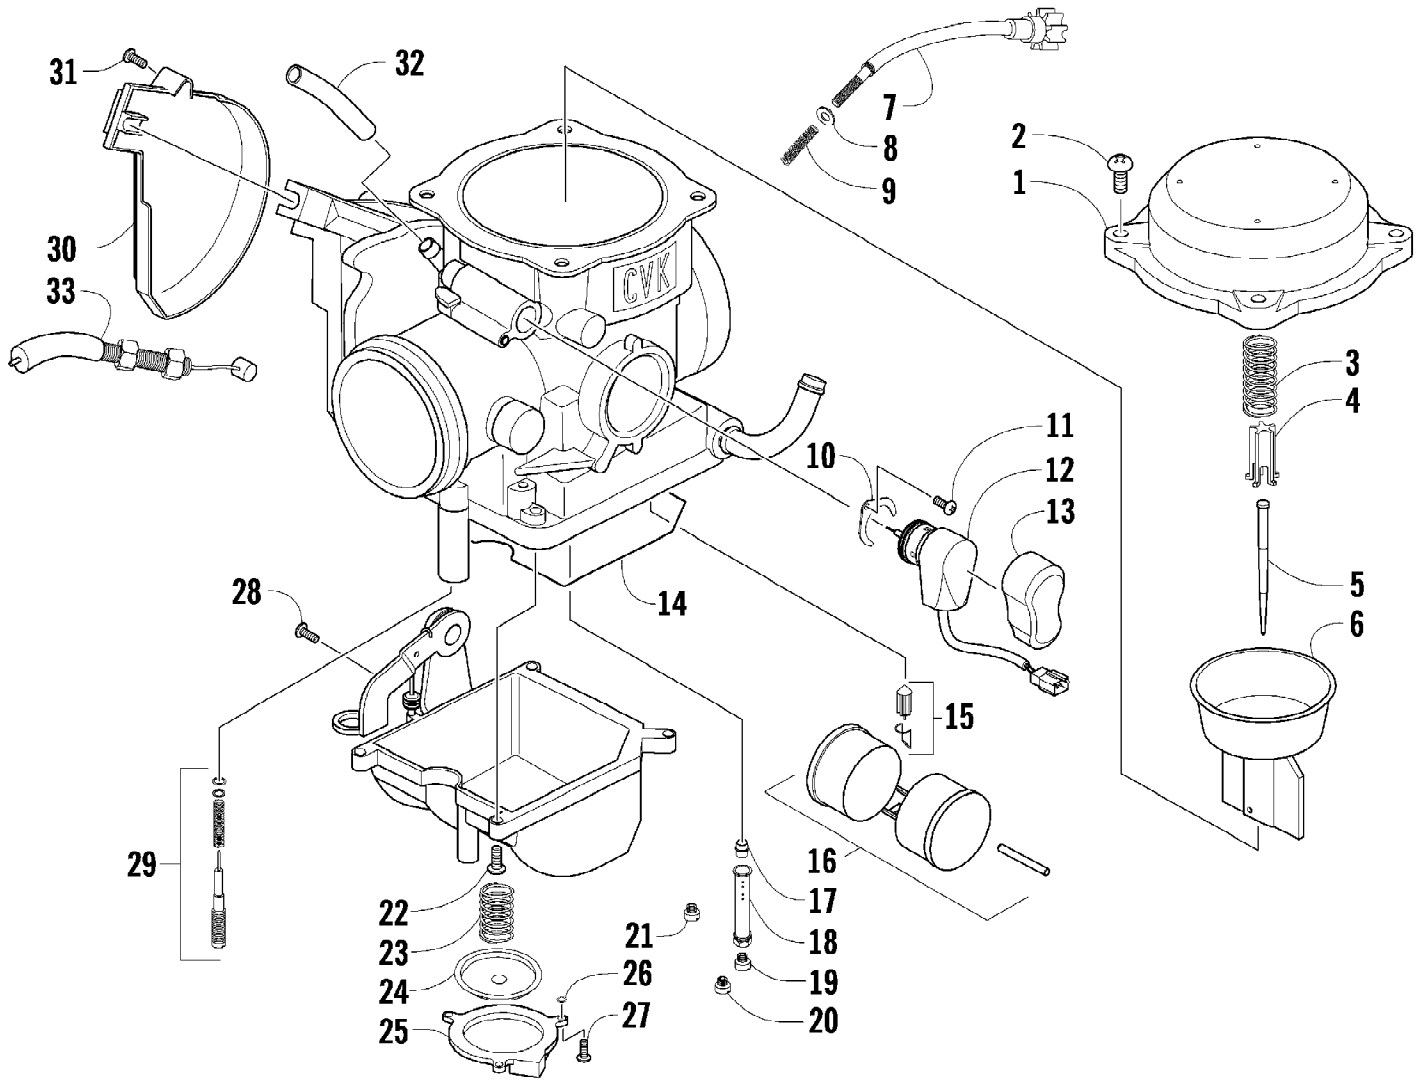

2009 ATV 400 TRV RED (A2009TBG4BUSR)
CARBURETOR

2009 ATV 400 TRV RED (A2009TBG4BUSR)
CARBURETOR

Page 10 of 85

Ref #	Part Number	Qty	S/P/F	Description
	0470-859	1		Complete Carburetor Assembly
1	5507-001	1		Cover, Top
2	5507-002	4	/P	Screw, Machine
3	5507-066	1	/P	Spring
4	5507-005	1		Seat, Spring
5	5507-201	1		Jet Needle
6	5507-099	1		Piston, Vacuum
7	5507-027	1		Screw, Idle Adjust
8	5507-028	1		Washer
9	5507-029	1		Spring
10	5507-115	1		Plate
11	5507-117	1	/P	Screw, Machine
12	5507-204	1		Choke, Electric
13	5507-114	1		Cover, Electric Choke
14	5507-067	1	/P	O-Ring, Float Chamber
15	5507-183	1		Valve, Float - Set
16	5507-039	1		Float Set
17	5507-007	1		Needle Jet
18	5507-047	1	/P	Holder, Needle Jet
19	5507-075	1		Main Jet - 132
19	5507-072	1	F	Main Jet - 125
19	5507-073	1	F	Main Jet - 128
19	5507-074	1	F	Main Jet - 130
19	5507-057	1	/P/F	Main Jet - 135
19	5507-076	1	/P/F	Main Jet - 138
19	5507-043	1	F	Main Jet - 142
19	5507-042	1	/P/F	Main Jet - 145
19	5507-041	1	F	Main Jet - 148
19	5507-009	1	/P/F	Main Jet - 150
19	5507-077	1	F	Main Jet - 152
19	5507-078	1	F	Main Jet - 155
20	5507-247	1		Starter Jet - 80
21	5507-070	1	/P	Slow Jet - 40
22	5507-017	4	/P	Screw, Machine
23	5507-211	1		Spring
24	5507-197	1		Diaphragm Assembly
25	5507-198	1		Housing, Pump
26	5507-034	1		U-Ring
27	5507-035	3		Screw, Machine
28	5507-050	1	/P	Screw, Drain
29	5507-213	1		Screw, Pilot - Set
30	5507-036	1		Cover
31	5507-037	1	/P	Screw, Machine
32	0410-048	AR	S	Hose, Vent - 25 ft
33	0487-049	1	/P	Cable, Throttle