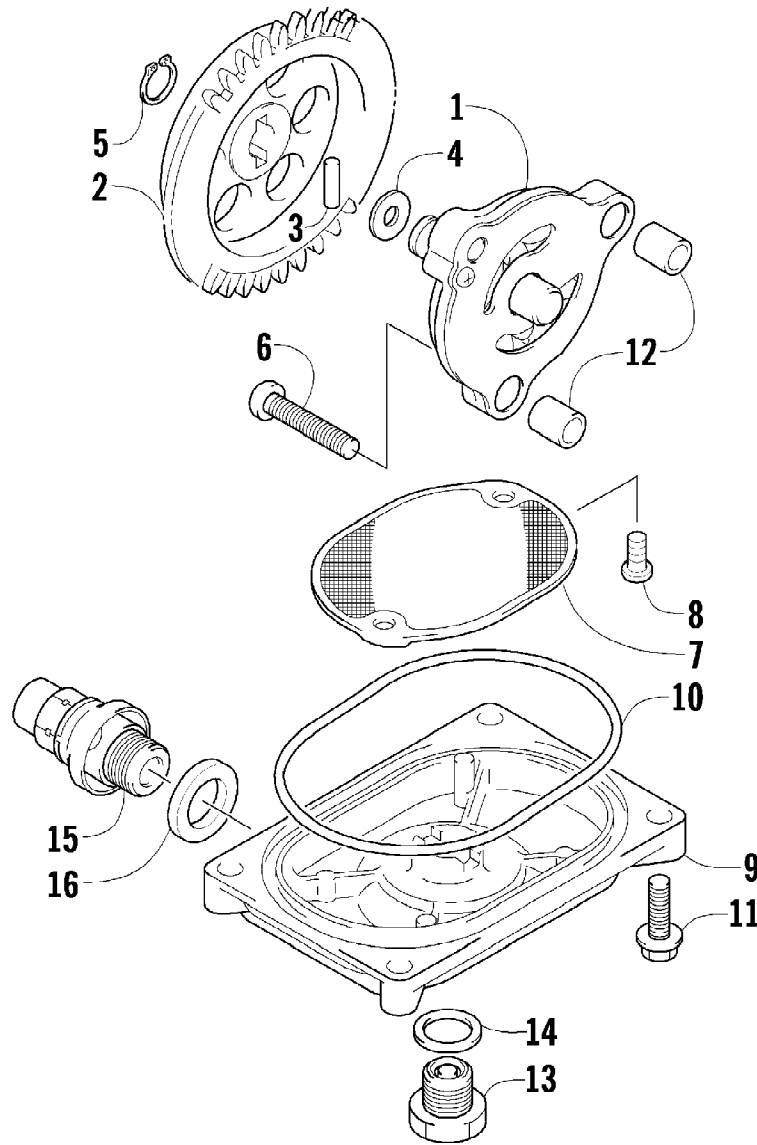

2009 ATV 400 TRV RED (A2009TBG4BUSR)
OIL PUMP AND STRAINER ASSEMBLY

2009 ATV 400 TRV RED (A2009TBG4BUSR)
OIL PUMP AND STRAINER ASSEMBLY

Page 55 of 85

Ref #	Part Number	Qty	S/P/F	Description
1	0812-069	1		Pump, Oil
2	0812-010	1		Gear, Driven
3	0812-036	1		Pin, Dowel
4	0828-007	1	/P	Washer
5	0831-002	1		Ring, Retaining
6	0826-131	3		Screw, Machine
7	0812-049	1		Strainer, Oil
8	3313-722	2		Screw, Cap
9	0812-038	1		Cap, Oil Strainer
10	0830-159	1		O-Ring
11	3303-384	4	/P	Screw, Cap
12	0829-033	2		Pin, Dowel
13	0812-065	1		Plug, Drain
14	0830-143	1	/P	Gasket
15	0812-067	1		Valve, Oil Relief - Assembly (inc. 16)
16	0830-181	1		O-Ring