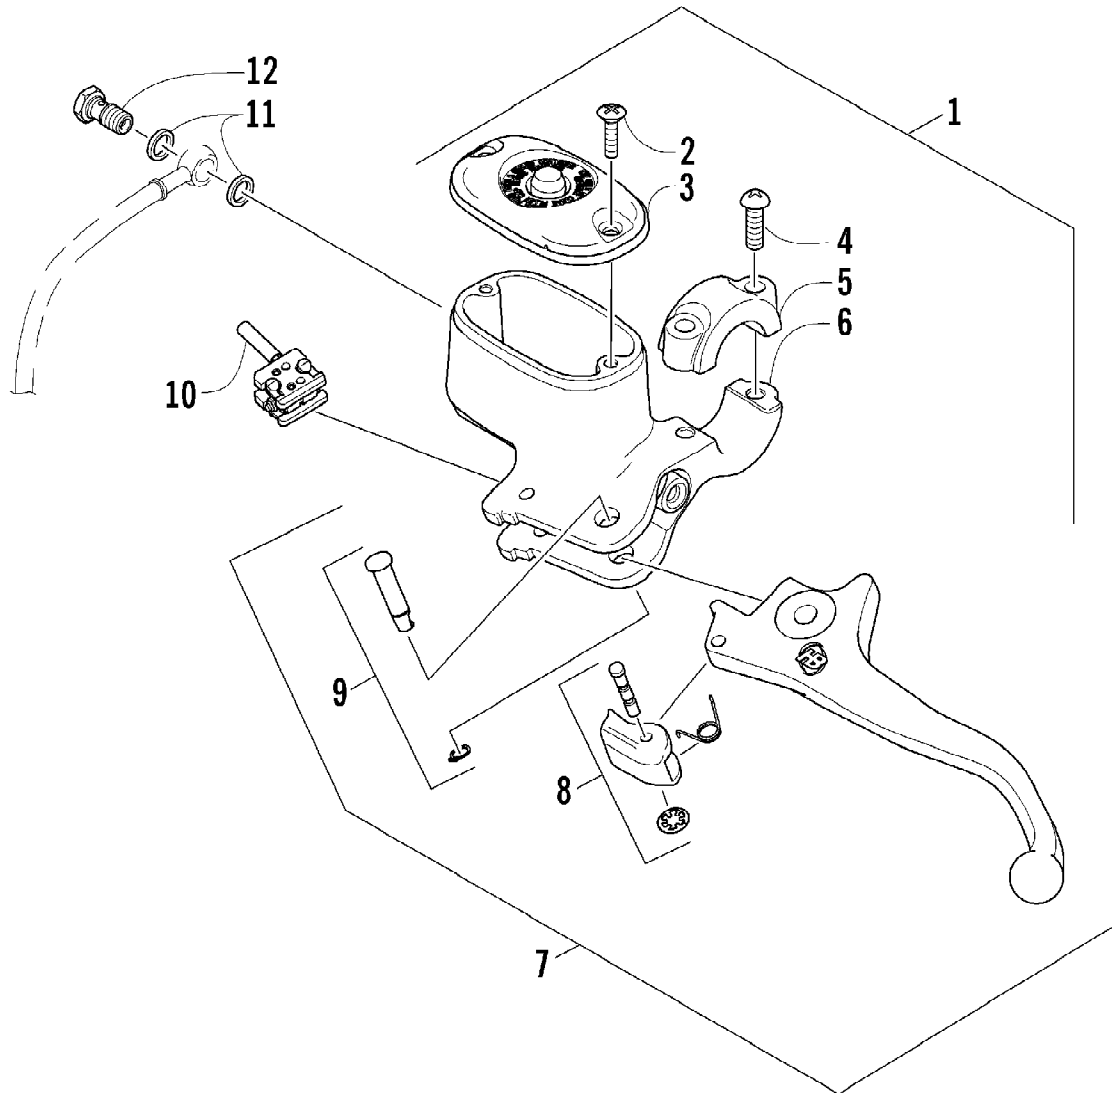

2009 ATV 400 TRV RED (A2009TBG4BUSR)
HYDRAULIC HAND BRAKE ASSEMBLY

2009 ATV 400 TRV RED (A2009TBG4BUSR)
HYDRAULIC HAND BRAKE ASSEMBLY

Page 49 of 85

Ref #	Part Number	Qty	S/P/F	Description
1	0502-914	1	S	Brake Assembly (inc. 2-10)
2	0502-566	1		Screw, Machine
3	0502-868	1	/P	Cover, Reservoir
4	0502-568	1		Screw, Machine
5	0502-869	1		Clamp, Master Cylinder
6	0502-704	1		Master Cylinder Assembly
7	0502-866	1		Lever Assembly - Kit (inc. 8-9)
8	0502-867	1	/P	Lock, Brake Lever - Kit
9	0502-580	1		Lever Pin - Kit
10	0502-564	1	/P	Switch, Brake
11	0423-178	2		Washer, Crush
12	0423-413	1		Bolt, Banjo-Fitting