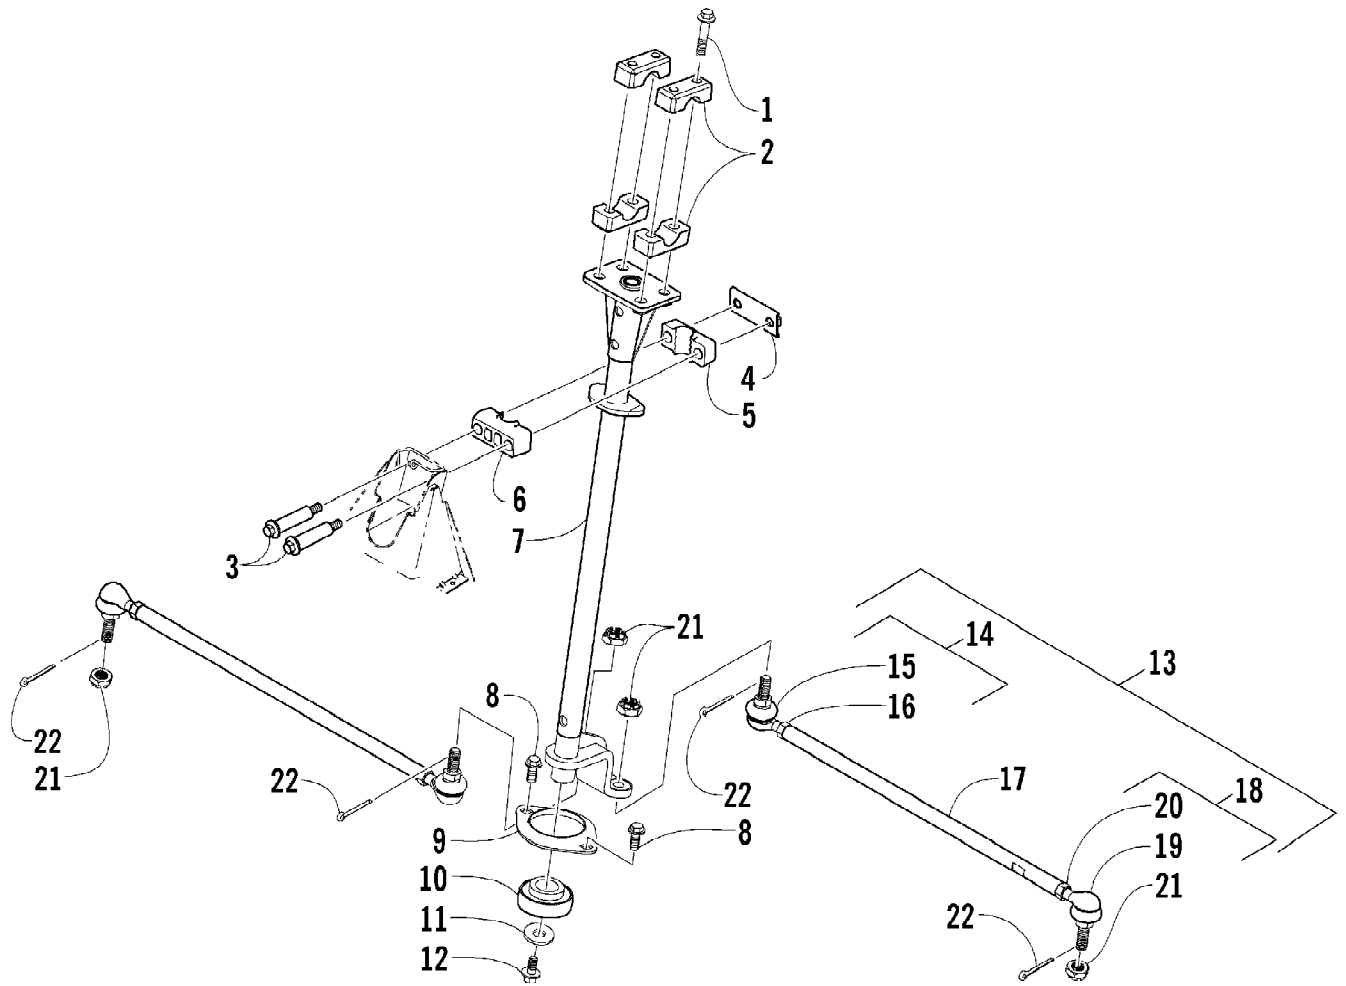

2009 ATV 400 TRV RED (A2009TBG4BUSR)
STEERING ASSEMBLY

Page 77 of 85

Ref #	Part Number	Qty	S/P/F	Description
1	8408-860	4		Screw, Cap
2	0405-035	4		Cap, Steering Adjuster
3	0423-505	2		Screw, Shoulder
4	0505-484	1		Cap, Housing
5	0405-138	1		Housing, Lower
6	0405-139	1		Housing, Upper
7	0505-451	1	S	Post, Steering
8	8408-816	2		Screw, Cap
9	0602-233	1		Flange, Bearing
10	0405-052	1		Bearing w/Inverted Oil Seal
11	0423-073	1		Washer
12	8409-020	1	/P	Screw, Cap
13	0505-499	2	/P	Tie Rod - Assembly (inc. 14-20)
14	0505-511	2	/P	End, Tie Rod - Left-Hand Thread - Kit (inc. 15-16 and two No. 21-22)
15	0	2	F	End, Tie Rod - Left-Hand Thread
16	0423-013	2		Nut - Left-Hand Thread
17	0405-281	2	/P	Tie Rod
18	0505-510	2	/P	End, Tie Rod - Right-Hand Thread - Kit (inc. 19-20 and two No. 21-22)
19	0	2	F	End, Tie Rod - Right-Hand Thread
20	8420-002	2	/P	Nut - Right-Hand Thread
21	0423-157	4		Nut, Lock
22	0623-175	4		Pin, Cotter