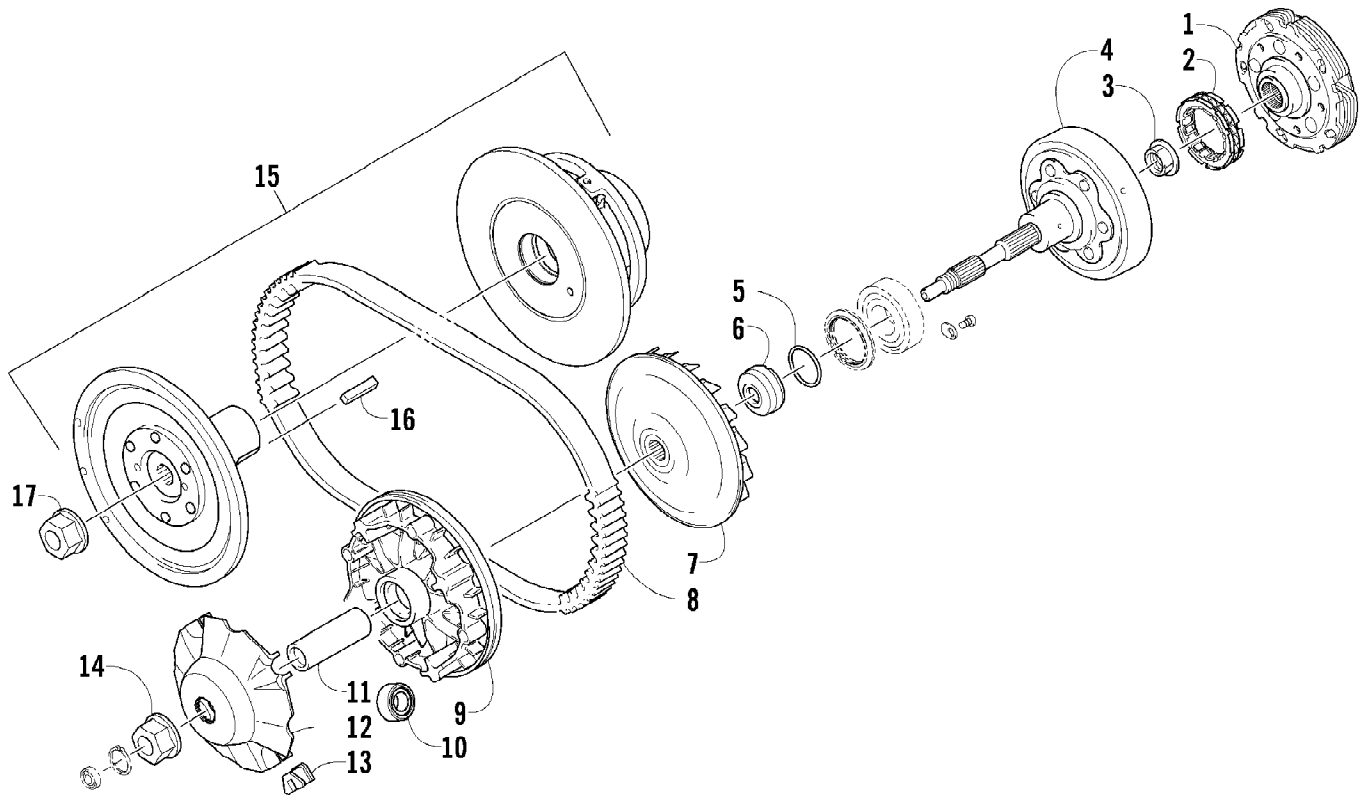

2009 ATV 400 TRV RED (A2009TBG4BUSR)
TRANSMISSION ASSEMBLY

Page 81 of 85

Ref #	Part Number	Qty	S/P/F	Description
1	0823-197	1		Shoe, Clutch - Assembly
2	0823-198	1		Clutch, One-Way
3	0827-050	1		Nut
4	0823-200	1		Housing, Clutch
5	0470-531	1		O-Ring
6	0823-058	1		Spacer
7	0823-203	1		Face, Fixed Drive
8	0823-228	1		Belt, Drive
9	0823-207	1		Face, Movable Drive
10	0823-210	8		Roller, Movable Drive Face
11	0823-206	1		Spacer, Movable Drive Face
12	0823-213	1		Plate, Movable Drive Face
13	0823-214	4		Damper, Movable Drive Face
14	3323-165	1	/P	Nut
15	0823-294	1	/P	Clutch, Driven - Assembly (inc. 16)
16	0829-043	1		Key
17	0827-058	1		Nut