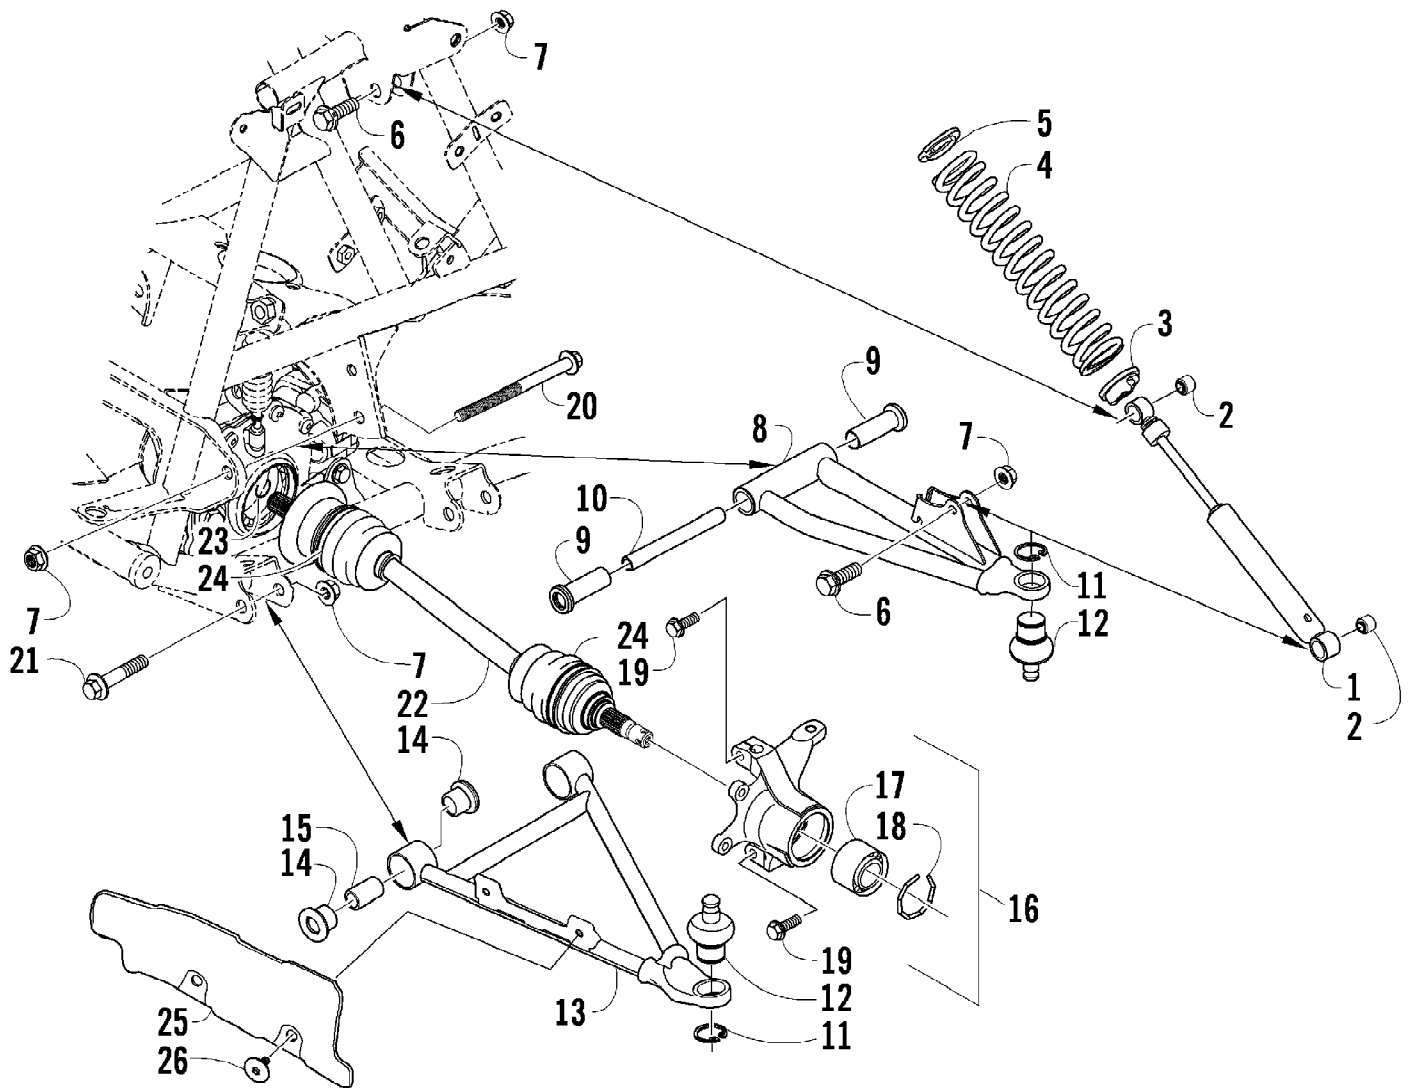

2009 ATV 400 TRV RED (A2009TBG4BUSR)
FRONT SUSPENSION ASSEMBLY

2009 ATV 400 TRV RED (A2009TBG4BUSR)
FRONT SUSPENSION ASSEMBLY

Ref #	Part Number	Qty	S/P/F	Description
1	0403-209	2		Shock Absorber (inc. 2)
2	0403-182	4		Bushing
3	0403-102	2		Cam, Spring Adjuster
4	0503-354	2		Spring, Suspension
5	1603-889	2	/P	Retainer, Spring
6	8409-040	4		Screw, Cap
7	0423-744	10		Nut, Lock
8	0503-272	1	S	A-Arm, Upper Right (inc. 9-12)
8	0503-273	1	S	A-Arm, Upper Left (inc. 9-12)
9	0403-081	4	S	Bushing
10	0403-080	2		Axle
11	0423-009	4	/P	Ring, Retaining
12	0405-115	4	/P	Ball Joint
13	0503-380	1	/P	A-Arm, Lower Right (inc. 14-15 and two No. 11-12)
13	0503-381	1	/P	A-Arm, Lower Left (inc. 14-15 and two No. 11-12)
14	0403-115	8	S	Bushing
15	0403-114	4	S	Axle
16	0505-576	1	/P	Knuckle - Assembly - Right (inc. 17-18)
16	0505-577	1	/P	Knuckle - Assembly - Left (inc. 17-18)
17	1402-809	2	/P	Bearing
18	0423-423	2		Ring, Retaining
19	8409-030	4		Screw, Cap
20	0423-334	2		Screw, Cap
21	8409-075	4		Screw, Cap
22	1502-344	1	S/P	Axle, Drive - Right (inc. 23-24)
22	1502-345	1	S	Axle, Drive - Left (inc. 23-24)
23	0423-844	2	/P	Clip, Retaining
24	0436-276	2	S	Repair Kit, Boot
25	0441-752	1		Guard, Boot - Right
25	0441-753	1		Guard, Boot - Left
26	0423-545	4	/P	Screw, Shoulder