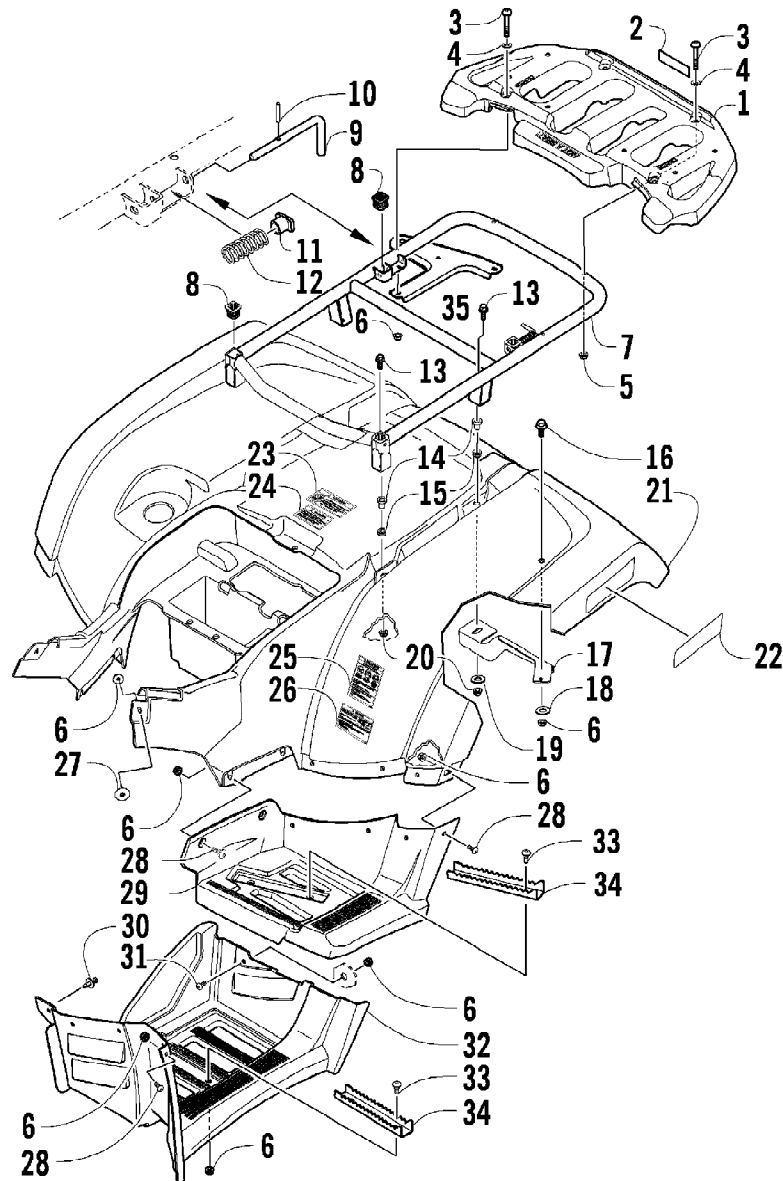

2009 ATV 400 TRV RED (A2009TBG4BUSR)
REAR RACK, BODY PANEL, AND FOOTWELL ASSEMBLIES

2009 ATV 400 TRV RED (A2009TBG4BUSR)

Page 61 of 85

REAR RACK, BODY PANEL, AND FOOTWELL ASSEMBLIES

Ref #	Part Number	Qty	S/P/F	Description
1	2516-339	1	/P	Cover, Rack (inc. 2)
2	1411-201	1		Decal, Warning - Load
3	8410-640	3		Screw, Cap
4	8050-223	4		Washer
5	0423-891	2		Nut, Cap
6	0423-540	38		Nut, Lock
7	2516-169	1		Rack, Rear - Assembly (inc. 8-12)
8	0441-592	4	/P	Bushing
9	0541-504	2		Pin - Assembly (inc. 10-12)
10	0423-635	2		Pin, Roll
11	0423-677	2		Bushing, Flanged
12	0423-636	2		Spring
13	8410-835	4		Screw, Cap
14	0423-669	4		Spacer
15	0423-465	4		Grommet
16	0423-654	2		Screw, Shoulder
17	2506-092	1		Bracket, Rear Fender - Right
17	2506-093	1		Bracket, Rear Fender - Left
18	8050-222	2	/P	Washer
19	0423-087	2		Washer
20	8432-802	4		Nut, Lock
21	2516-081	1	S	Fender, Rear - Assembly (inc. 22-26)
22	1411-592	1	/P	Decal, Reflector - Rear - Right
22	1411-593	1	/P	Decal, Reflector - Rear - Left
23	1411-269	1		Decal, Warning - Passenger
24	1411-251	1		Decal, Warning - Seat/Passenger
25	1411-956	1		Decal, Passenger
26	1411-957	1	S	Decal, Warning - Tire Pressure
27	0423-101	2		Screw, Shoulder
28	0423-419	22		Screw, Machine
29	2406-042	1		Footwell, Rear - Right
29	2406-043	1		Footwell, Rear - Left
30	0623-362	2		Rivet, Reinstallable
31	8477-620	2		Screw, Machine
32	1506-813	1		Footwell - Right
32	2406-471	1	/P	Footwell - Left
33	0423-355	8		Screw, Shoulder
34	1506-125	4	/P	Footpeg
35	2506-926	1		Bracket, Mounting - Safety Flag
36	8410-645	2		Screw, Cap