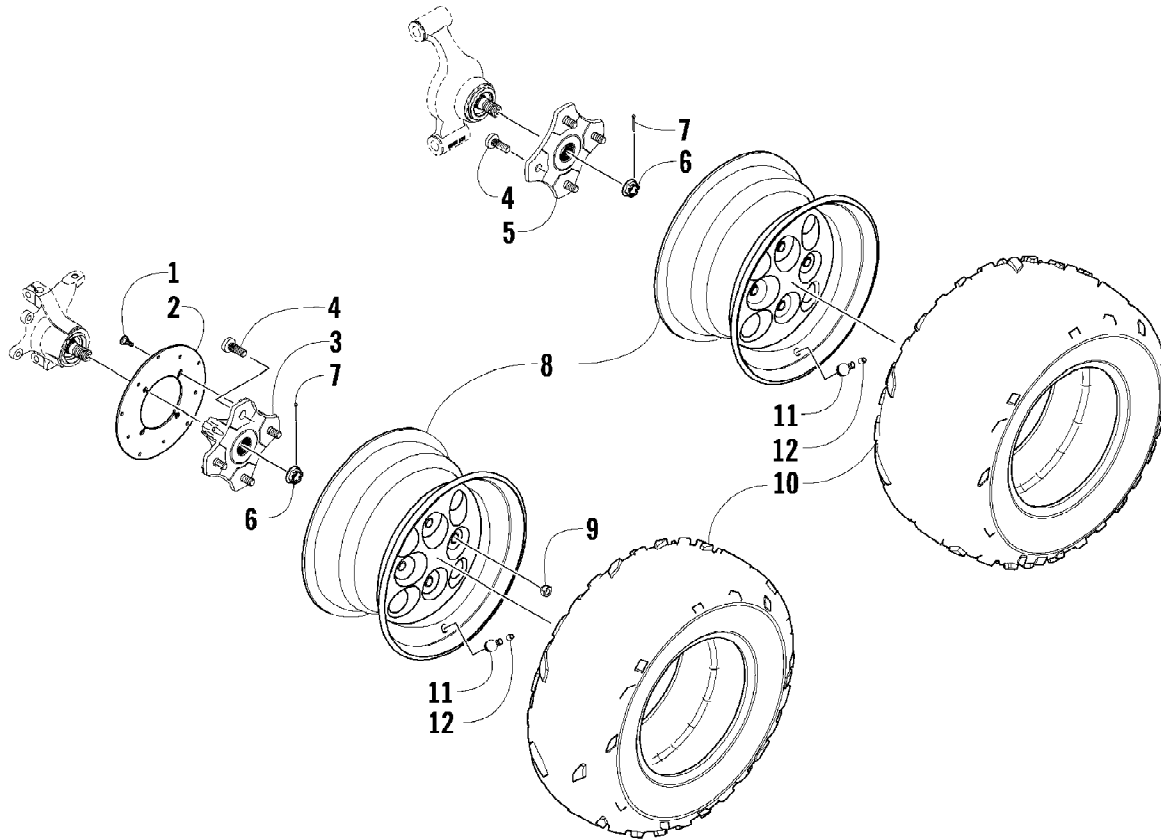

2009 ATV 400 TRV RED (A2009TBG4BUSR)
WHEEL AND TIRE ASSEMBLY

Page 83 of 85

Ref #	Part Number	Qty	S/P/F	Description
1	0423-557	12		Screw, Shoulder
2	1436-164	3	/P	Disc, Brake
3	3323-100	2	S	Hub, Wheel - Front (inc. 4)
4	0402-974	16	/P	Stud
5	3323-100	1	S	Hub, Wheel - Rear - Right (inc. 4)
5	3323-113	1	/P	Hub, Wheel - Rear - Left (inc. 4)
6	0423-607	4		Nut, Castle
7	0423-407	4		Pin, Cotter
8	1402-776	2		Wheel - Front
8	1402-777	2		Wheel - Rear
9	0423-408	16	/P	Nut, Lug
10	1402-658	2		Tire - Front
10	1402-659	2		Tire - Rear
11	0402-064	4		Stem, Valve (inc. 12)
12	0402-140	4		Cap, Valve Stem