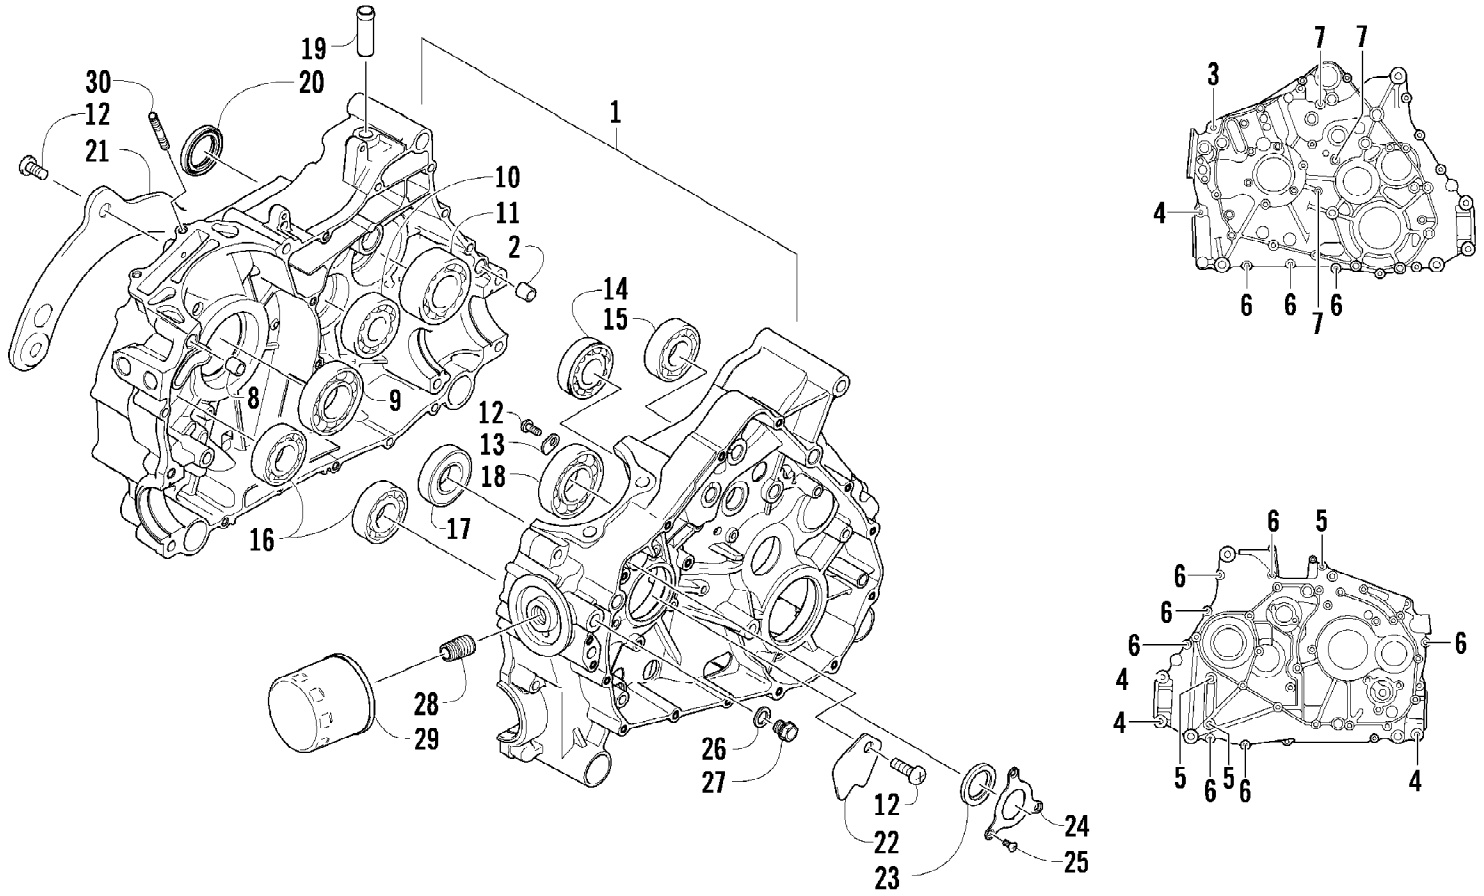

2009 ATV 400 TRV RED (A2009TBG4BUSR)
CRANKCASE ASSEMBLY

2009 ATV 400 TRV RED (A2009TBG4BUSR)
CRANKCASE ASSEMBLY

Page 20 of 85

Ref #	Part Number	Qty	S/P/F	Description
1	0801-021	1		Crankcase - Assembly (inc. 2-5)
2	0829-050	2		Pin, Dowel
3	3303-372	1		Screw, Cap
4	0826-126	4		Screw, Cap
5	0826-064	3		Screw, Cap
6	3303-387	10		Screw, Cap
7	0826-065	3		Screw, Cap
8	0829-046	2		Pin, Dowel
9	0832-086	1		Bearing
10	0832-073	1		Bearing
11	0832-074	1		Bearing
12	0826-144	6		Screw, Machine
13	0822-104	2		Retainer, Bearing
14	3304-195	1		Bearing
15	3304-699	1	/P	Bearing
16	0832-022	2		Bearing
17	0832-020	1		Bearing
18	0832-019	1		Bearing
19	0801-027	1		Tube, Vent - Crankcase
20	0830-066	1		Seal
21	0801-018	1		Plate, Oil Guide - Right
22	0801-019	1		Plate, Oil Guide - Left
23	0830-058	1		Seal
24	0805-018	1		Retainer
25	0826-145	3		Screw, Machine
26	0830-143	1	/P	Gasket
27	0835-004	1		Plug, Oil Pressure
28	0812-066	1		Union, Oil Filter
29	0812-029	1	S	Filter, Oil
30	3313-721	2		Bolt, Stud