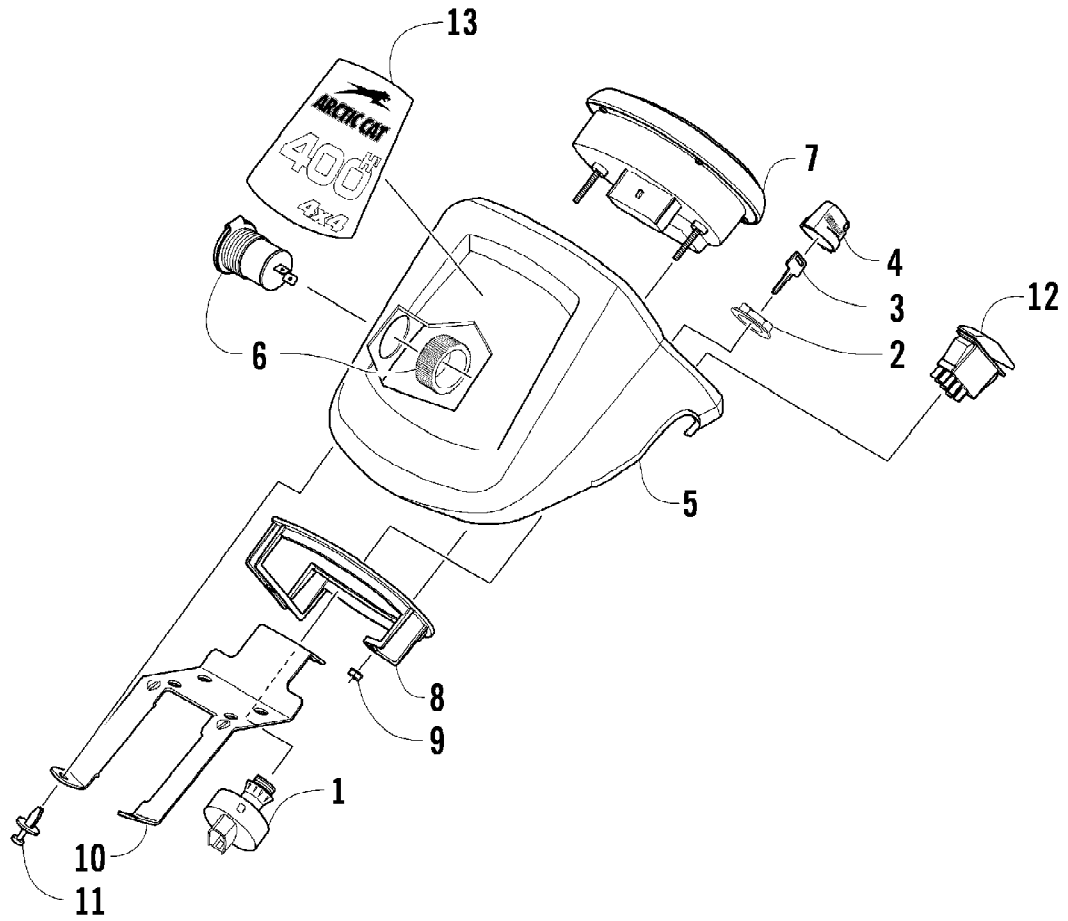

2009 ATV 400 TRV RED (A2009TBG4BUSR)
INSTRUMENT POD ASSEMBLY

Page 51 of 85

Ref #	Part Number	Qty	S/P/F	Description
1	0430-090	1	/P	Switch, Ignition - Assembly (inc. 2-4)
2	0430-050	1		Nut, Retaining
3	0430-042	1	F	Key, Ignition
3	0430-043	1	F	Key, Ignition
4	0430-054	1		Cover, Key
5	0405-310	1		Instrument Pod
6	0641-897	1	/P	Outlet, Accessory - 12V
7	0520-042	1		Gauge, Analog/LCD
8	0420-065	1	/P	Bracket, Retaining
9	0423-493	2		Nut w/Washer
10	2506-470	1		Bracket, Mounting - Instrument Pod
11	0423-535	2		Rivet, Reinstallable
12	0409-120	1		Switch, Differential Lock
13	1411-936	1		Decal, Instrument Pod