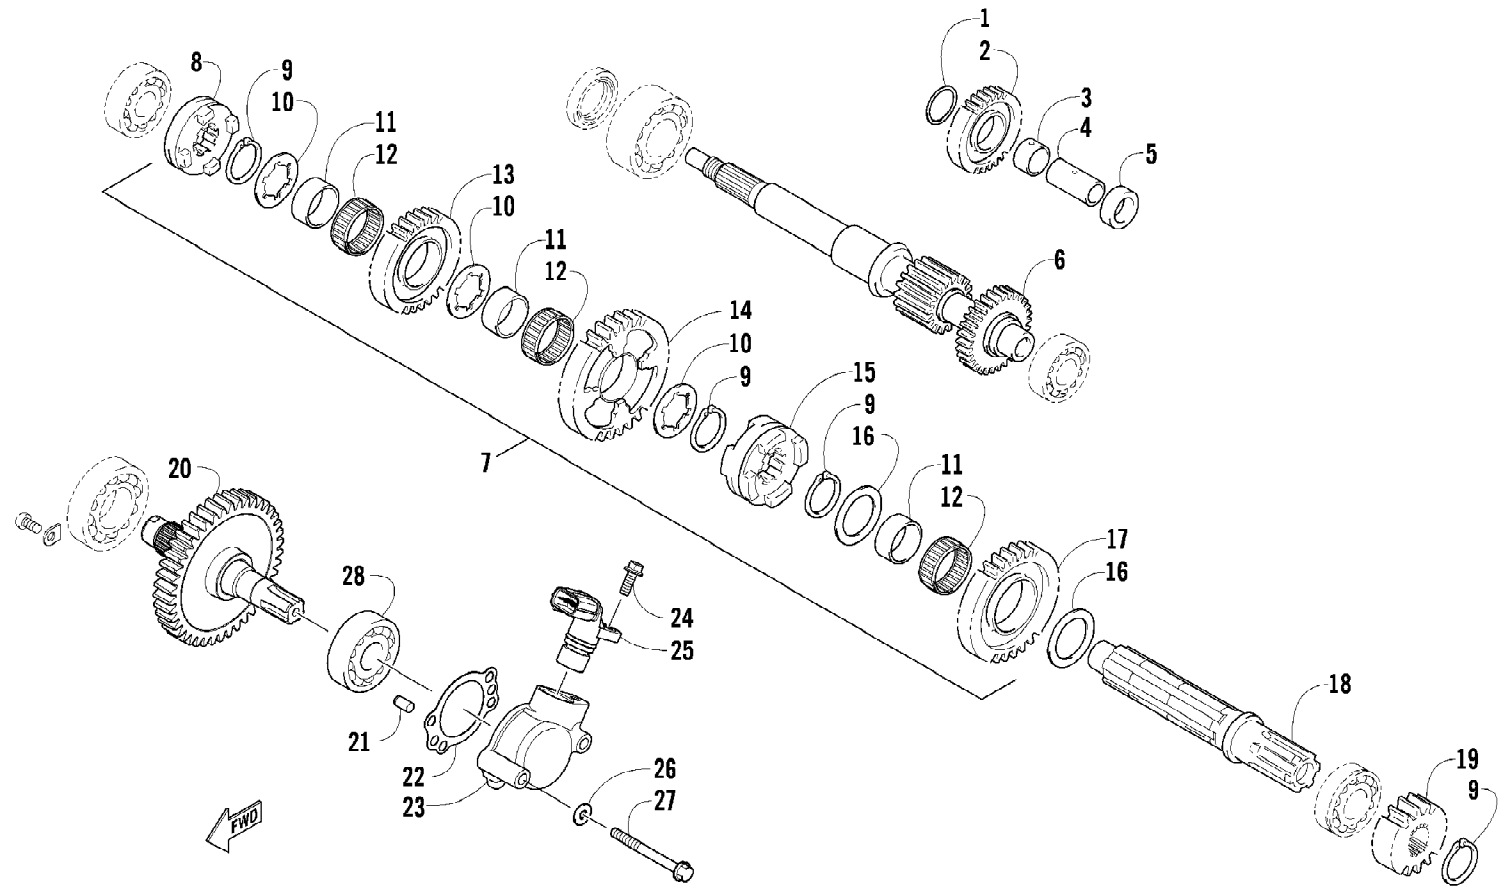

2009 ATV 400 TRV RED (A2009TBG4BUSR)
SECONDARY TRANSMISSION ASSEMBLY

2009 ATV 400 TRV RED (A2009TBG4BUSR)
SECONDARY TRANSMISSION ASSEMBLY

Page 69 of 85

Ref #	Part Number	Qty	S/P/F	Description
1	0828-081	1		Washer
2	0822-061	1		Gear, Reverse Idle
3	0822-065	1		Bushing
4	0822-064	1		Shaft, Reverse Idle
5	0822-029	1		Spacer
6	0822-022	1		Driveshaft
7	0822-036	1		Countershaft Assembly (inc. 8-18)
8	0822-033	1		Gear Select, Reverse
9	3304-147	4	/P	Circlip
10	3304-045	3		Washer
11	0822-062	3		Bushing
12	0832-038	3		Bearing
13	0822-032	1		Gear, Reverse Driven
14	0822-063	1		Gear, Driven - Low
15	0822-027	1		Gear Select, Sliding
16	3304-044	2		Washer, Thrust
17	0822-026	1		Gear, Driven - High
18	0822-025	1		Countershaft
19	0822-028	1		Gear, Drive
20	0822-023	1		Shaft, Output
21	3303-395	2		Pin, Dowel
22	0830-156	1		Gasket, Housing
23	0822-105	1		Housing, Speedometer Sensor
24	3303-382	1	/P	Screw, Cap
25	3313-172	1		Sensor, Speedometer
26	0830-155	2	/P	Gasket
27	3303-387	2		Screw, Cap
28	3304-198	1		Bearing