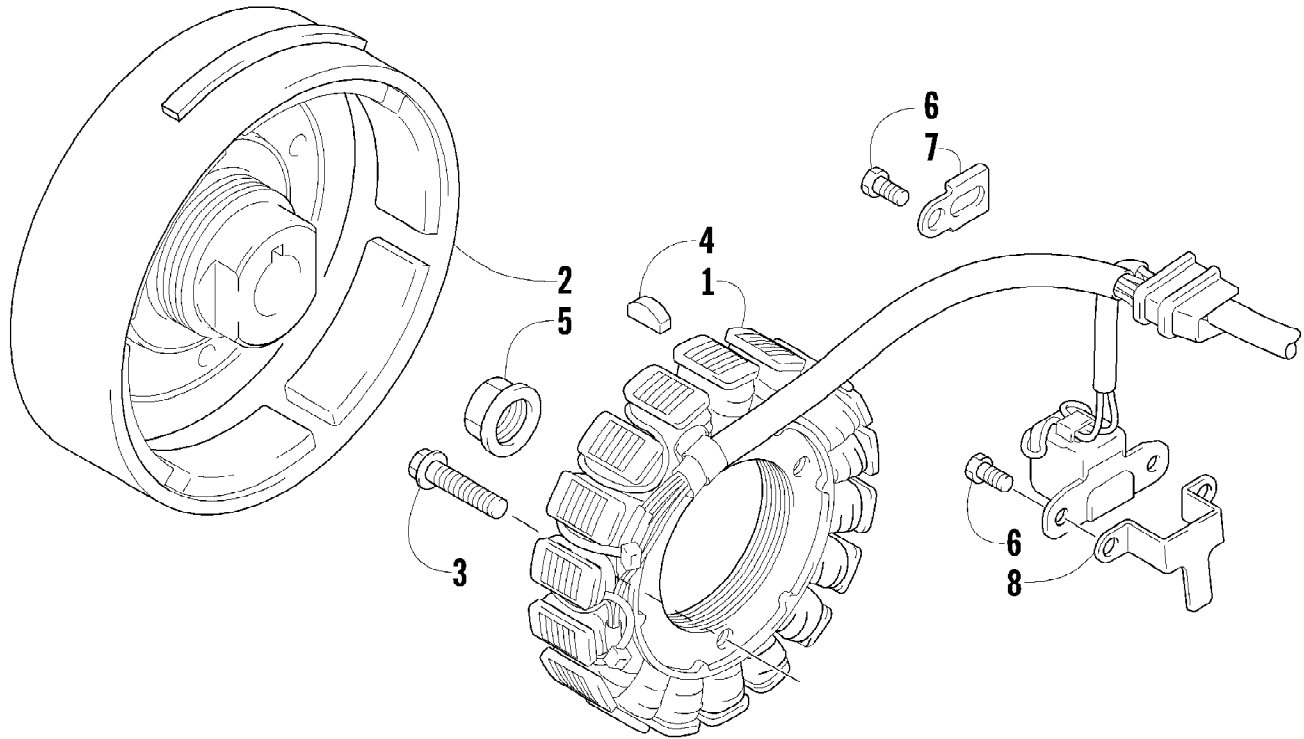

2009 ATV 400 TRV RED (A2009TBG4BUSR)
MAGNETO ASSEMBLY

Page 53 of 85

Ref #	Part Number	Qty	S/P/F	Description
1	3323-200	1		Stator Assembly
2	3323-164	1	/P	Rotor/Flywheel
3	3304-190	3		Screw, Cap
4	0829-039	1		Key
5	0827-046	1		Nut
6	3303-308	3		Screw, Cap
7	0802-003	1		Clamp
8	0802-004	1		Clamp