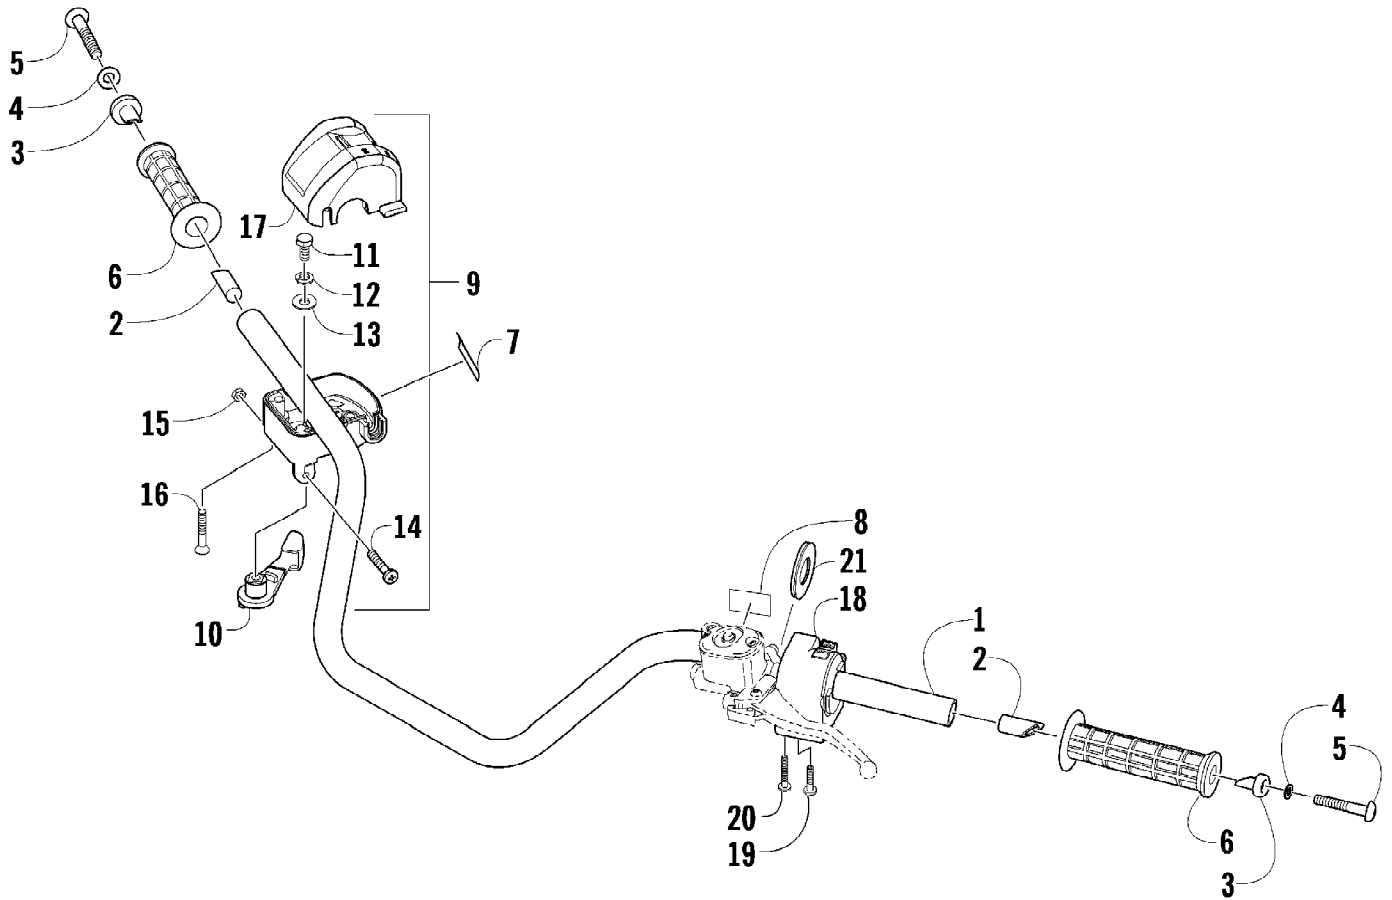

2009 ATV 400 TRV RED (A2009TBG4BUSR)
HANDLEBAR ASSEMBLY

Page 45 of 85

Ref #	Part Number	Qty	S/P/F	Description
1	0505-418	1	/P	Handlebar
2	0405-218	2		Plug, Handlebar
3	0405-149	2		End Cap, Handlebar
4	8050-247	2	/P	Washer
5	8477-845	2		Screw, Machine
6	0405-147	2		Grip, Handlebar
7	0411-966	1		Decal, Warning - Differential Lock
8	1411-865	1		Decal, Warning - Brake Lever Lock
9	0509-045	1		Case, Throttle - Assembly (inc. 10-17)
10	3409-001	1		Lever
11	3007-392	1	/P	Screw, Cap
12	3004-447	1	/P	Washer, Lock
13	3003-030	1	/P	Washer
14	3423-014	1		Screw, Machine
15	3423-327	1		Nut
16	3423-199	2		Screw, Machine
17	0409-119	1		Cover, Throttle Case w/Switch
18	0509-014	1		Switch, Control - Assembly (inc. 19-20)
19	0409-027	1		Screw, Machine
20	0409-028	1		Screw, Machine
21	3409-019	1		Cover, Switch Housing