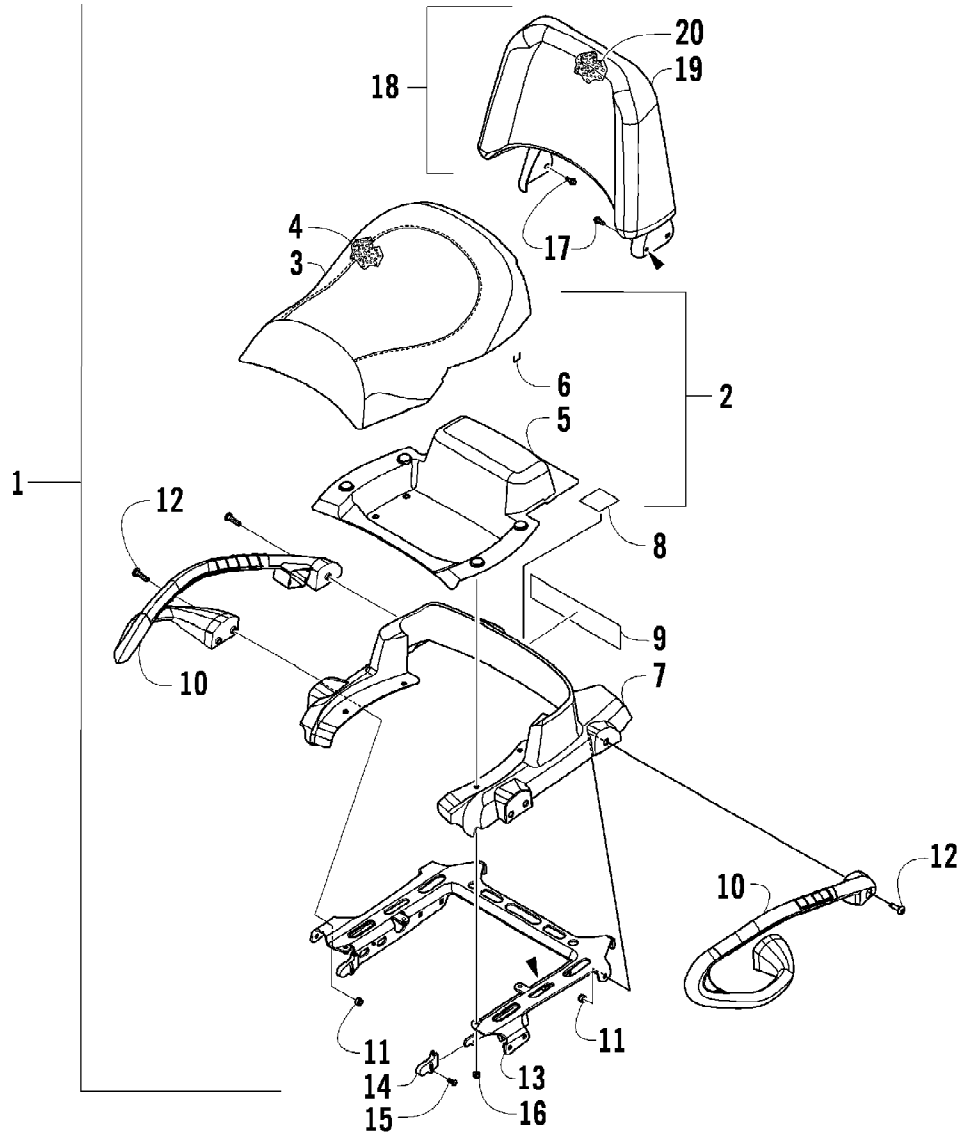

2009 ATV 400 TRV RED (A2009TBG4BUSR)
PASSENGER SEAT AND BACKREST ASSEMBLY

2009 ATV 400 TRV RED (A2009TBG4BUSR)
PASSENGER SEAT AND BACKREST ASSEMBLY

Ref #	Part Number	Qty	S/P/F	Description
1	2506-956	1		Seat, Passenger - Assembly (inc. 2-15)
2	2506-940	1		Seat, Passenger - Sub-Assembly (inc. 3-6)
3	2506-944	1		Cover, Seat - Passenger
4	2506-942	1		Foam, Seat - Passenger
5	2406-110	1		Base, Seat - Inner
6	0624-263	AR		Staple
7	2406-044	1		Base, Seat - Passenger
8	0411-814	1	/P	Decal, "Arctic Cat"
9	2406-834	1		Handhold, Passenger - Right
9	2406-835	1		Handhold, Passenger - Left
10	8432-802	6		Nut, Lock
11	8468-830	6		Screw, Machine
12	2516-040	1		Bracket, Seat Support - Assembly
13	2406-895	2		End Cap, Seat Support
14	0423-538	2		Screw, Self-Tapping
15	8427-602	4		Nut, Lock
16	8408-816	4		Screw, Cap
17	2516-020	1		Backrest Assembly (inc. 18-19)
18	2516-141	1		Cover, Backrest
19	2516-018	1		Foam, Backrest