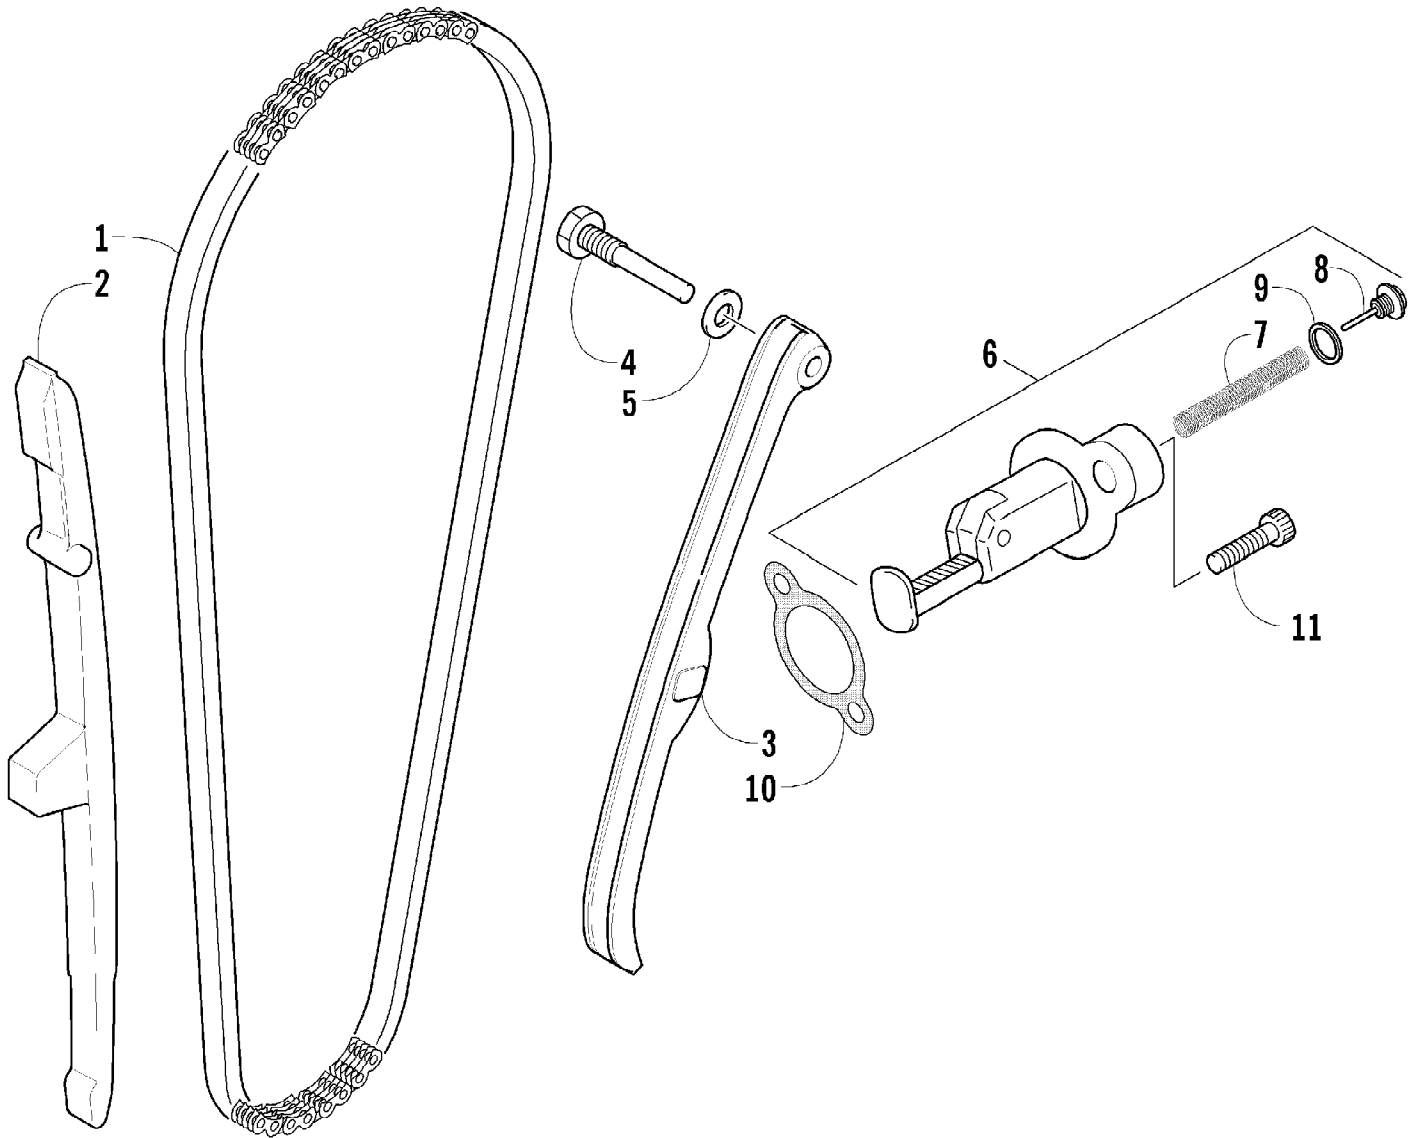

2009 ATV 400 TRV RED (A2009TBG4BUSR)
AUXILIARY BRAKE ASSEMBLY

2009 ATV 400 TRV RED (A2009TBG4BUSR)
AUXILIARY BRAKE ASSEMBLY

Page 4 of 85

Ref #	Part Number	Qty	S/P/F	Description
	1502-294	1		Master Cylinder Replacement Kit
1	1502-063	1		Lever, Brake
2	1602-213	2	/P	O-Ring
3	8050-252	1		Washer
4	8408-816	1		Screw, Cap
5	0502-807	1		Spring, Brake Lever
6	1502-293	1		Brake Assembly (inc. 7-9)
7	0	1	F	Master Cylinder
8	0	1	F	Hose, Brake Reservoir w/Clamps
9	1502-155	1		Reservoir, Brake w/Clamp
10	0623-038	1		Nut w/Washer
11	8476-616	1		Screw, Machine
12	0123-788	AR	/P	Cable Tie - 8 in.
13	1502-140	1		Hose, Brake
14	0423-178	6		Washer, Crush
15	0423-413	3		Bolt, Banjo-Fitting
16	0502-840	1		Bracket, Switch
17	8408-625	2		Screw, Cap
18	0502-785	1		Spring, Brake Switch
19	1436-163	1		Caliper, Brake (inc. 20-23, one No. 24, and 25-27)
20	8408-821	2	/P	Screw, Cap
21	1436-161	1	/P	Housing, Caliper - Assembly - Right Rear (inc. 20, 22-23, and one No. 24)
22	0502-606	1		Piston/Seal Set (inc. 23)
23	0502-607	1		Seal Set
24	0502-609	2	/P	Valve, Bleed
25	0502-608	1		O-Ring, Guide - Set
26	0502-605	1		Bracket Assembly
27	1436-165	1	S	Pad, Brake - Set
28	1502-115	2		Clip, Brake Hose
29	1502-296	1	/P	Adapter, Hose

2009 ATV 400 TRV RED (A2009TBG4BUSR)
CAM CHAIN ASSEMBLY

Page 8 of 85

Ref #	Part Number	Qty	S/P/F	Description
1	0810-005	1		Chain, Cam
2	0810-006	1		Guide, Chain
3	0810-007	1		Tensioner, Chain
4	0826-133	1		Pivot, Tensioner
5	0830-150	1		Washer
6	0810-054	1		Adjuster, Tensioner - Assembly (inc. 7-9)
7	0810-056	1		Spring
8	0810-061	1		Plug
9	0810-062	1		Washer
10	0830-060	1		Gasket
11	3303-360	2		Screw, Cap