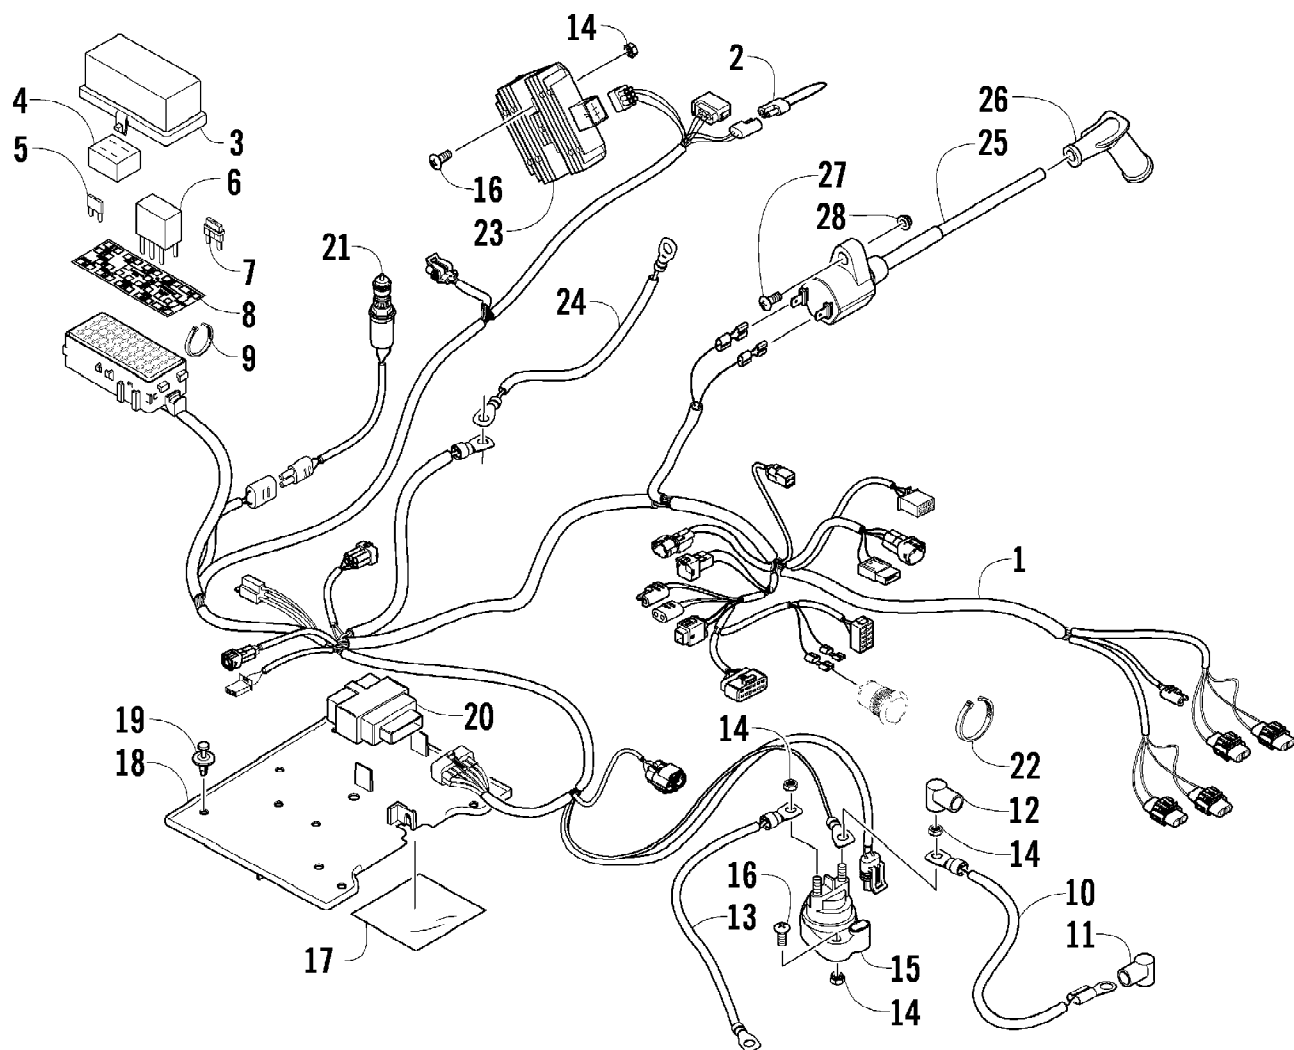

2009 ATV 400 TRV RED (A2009TBG4BUSR)
WIRING HARNESS ASSEMBLY

Ref #	Part Number	Qty	S/P/F	Description
1	0486-302	1		Harness, Main (inc. 2-8)
2	0486-164	1		Tether, Accessory Connector
3	0530-008	1		Cover, Fuse Block
4	0430-037	1		Holder, Fuse
5	0430-034	1		Diode
6	0430-045	2	/P	Relay (4-Pin) - 20 Amp
7	0430-032	4		Fuse - 10 Amp
7	0430-031	3		Fuse - 15 Amp
7	0430-030	2		Fuse - 30 Amp
8	1411-963	1		Decal, Fuse Block
9	0123-788	AR	/P	Tie, Cable - 8 in.
10	0445-053	1	/P	Cable, Solenoid/Starter (inc. 11)
11	0645-019	1		Boot, Terminal
12	0645-327	1		Boot, Terminal
13	0445-055	1	/P	Cable, Battery/Solenoid
14	0623-038	6		Nut w/Washer
15	0445-058	1	/P	Solenoid
16	8476-625	4		Screw, Machine
17	0412-291	1		Foil, Protective
18	1406-787	1		Tray, Electrical
19	0623-362	4		Rivet, Reinstallable
20	3313-436	1		CDI Unit
21	0409-089	1		Switch, Brake - Assembly
22	0123-903	AR		Cable Tie - 11.5 in.
23	0824-037	1	/P	Regulator, Voltage
24	0445-054	1	/P	Cable, Battery/Ground
25	3323-216	1		Coil, Ignition - Assembly (inc. 26)
26	3313-695	1		Cap, Spark Plug
27	8470-525	1		Screw, Machine
28	8427-502	1		Nut, Lock