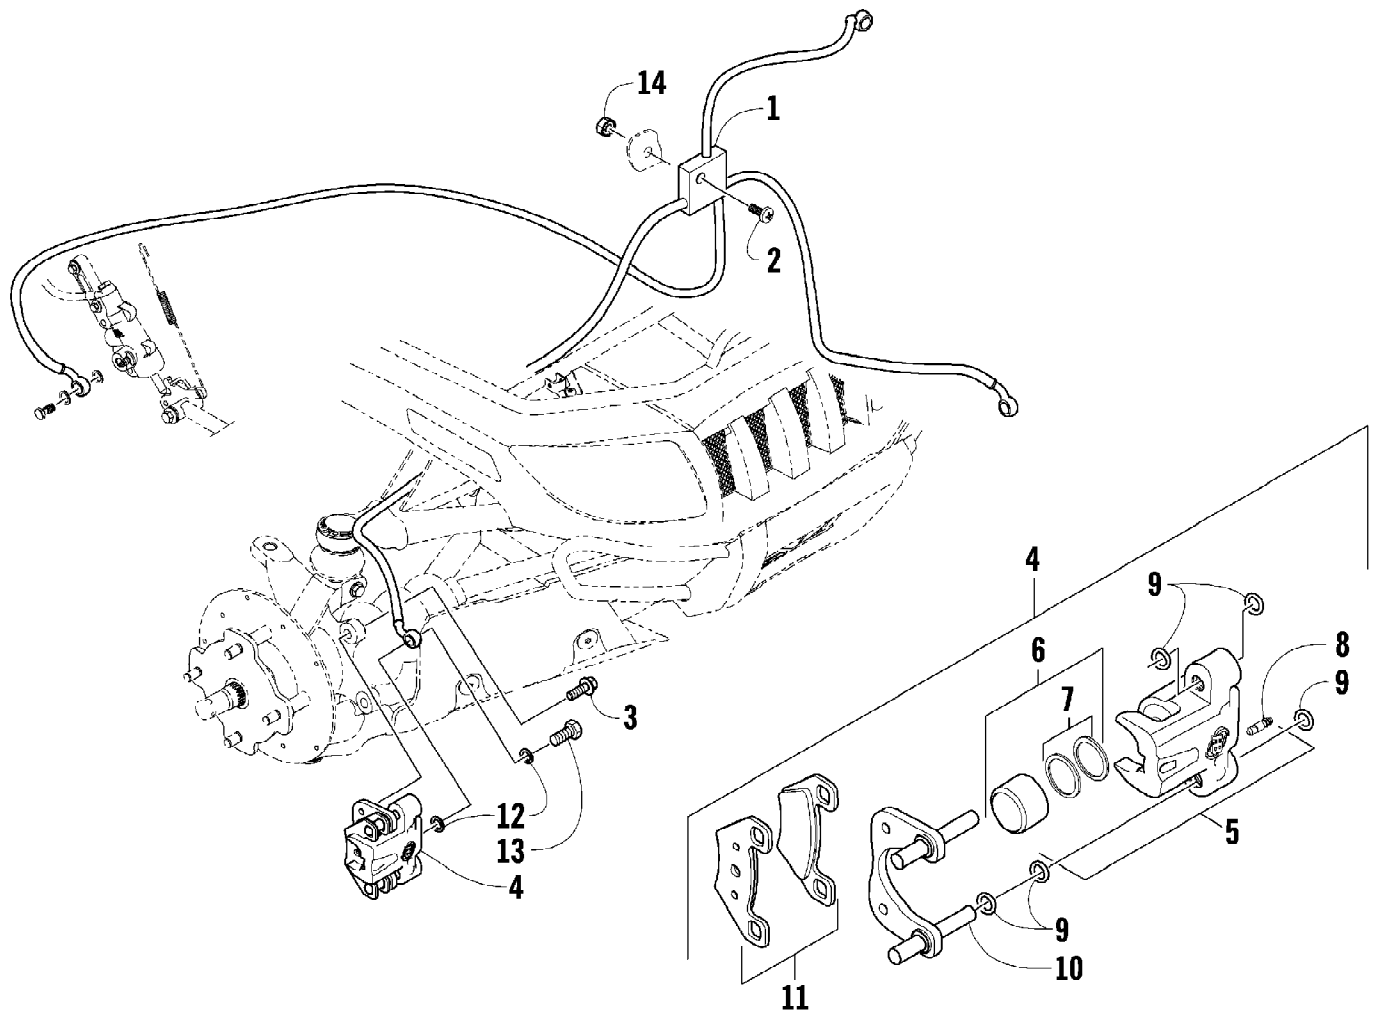

2009 ATV 400 TRV RED (A2009TBG4BUSR)
HYDRAULIC BRAKE ASSEMBLY

Page 47 of 85

Ref #	Part Number	Qty	S/P/F	Description
1	1502-015	1		Hose, Brake - Assembly
2	8476-625	1		Screw, Machine
3	8408-821	4	/P	Screw, Cap
4	1436-162	1	S/P	Caliper, Brake - Right Front (inc. 5-11 and two No. 3)
4	1436-163	1		Caliper, Brake - Left Front (inc. 5-11 and two No. 3)
5	1436-160	1	/P	Housing, Caliper - Assembly - Right Front (inc. 6-8)
5	1436-161	1	/P	Housing, Caliper - Assembly - Left Front (inc. 6-8)
6	0502-606	2		Piston/Seal Set (inc. 7)
7	0502-607	2		Seal Set
8	0502-609	2	/P	Valve, Bleed
9	0502-608	2		O-Ring, Guide - Set
10	0502-605	2		Bracket Assembly
11	1436-165	2	S	Pad, Brake - Set
12	0423-178	4		Washer, Crush
13	0423-413	2		Bolt, Banjo-Fitting
14	0623-038	1		Nut w/Washer