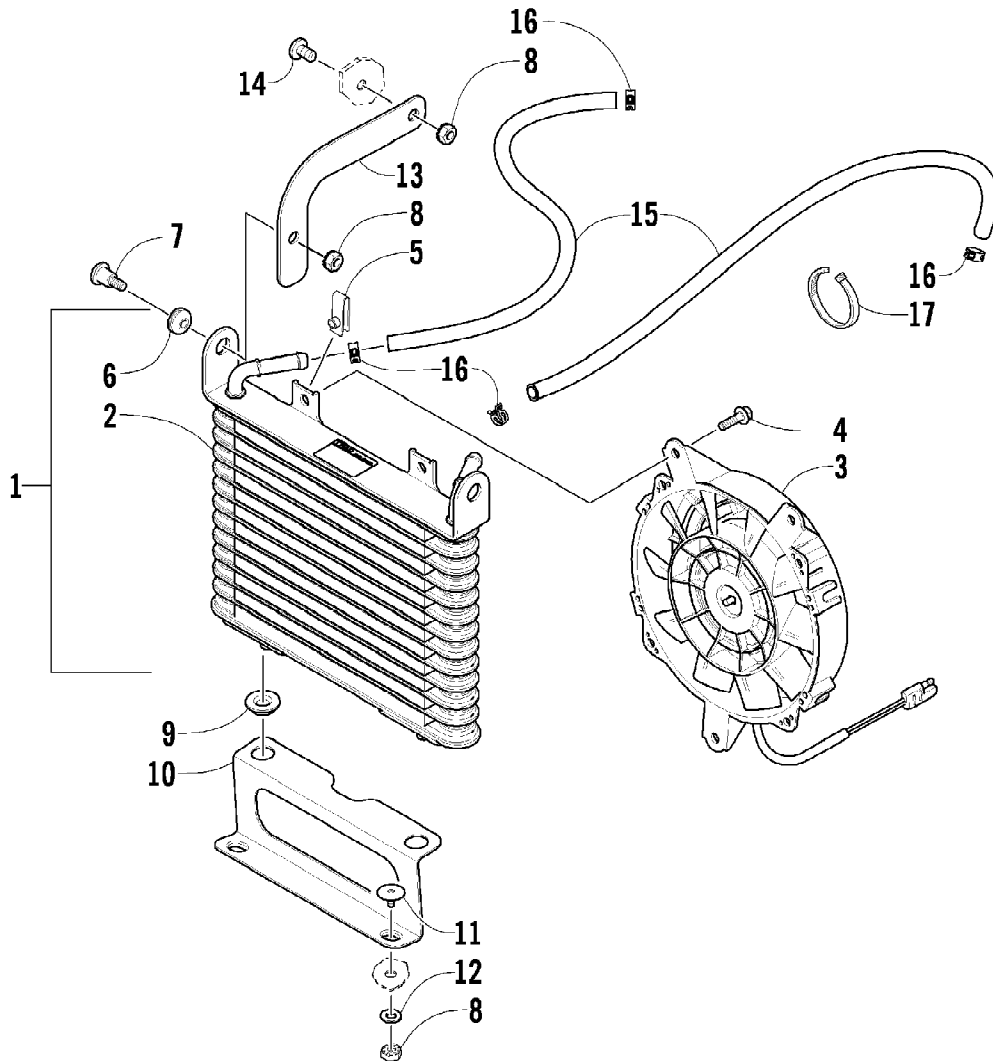

2009 ATV 400 TRV RED (A2009TBG4BUSR)
CAM CHAIN ASSEMBLY

Page 8 of 85

Ref #	Part Number	Qty	S/P/F	Description
1	0810-005	1		Chain, Cam
2	0810-006	1		Guide, Chain
3	0810-007	1		Tensioner, Chain
4	0826-133	1		Pivot, Tensioner
5	0830-150	1		Washer
6	0810-054	1		Adjuster, Tensioner - Assembly (inc. 7-9)
7	0810-056	1		Spring
8	0810-061	1		Plug
9	0810-062	1		Washer
10	0830-060	1		Gasket
11	3303-360	2		Screw, Cap

2009 ATV 400 TRV RED (A2009TBG4BUSR)
CLUTCH/V-BELT/MAGNETO COVER ASSEMBLY

2009 ATV 400 TRV RED (A2009TBG4BUSR)
CLUTCH/V-BELT/MAGNETO COVER ASSEMBLY

Ref #	Part Number	Qty	S/P/F	Description
1	0806-026	1		Cover, Clutch
2	0830-055	1		Gasket
3	0830-157	1		Seal, Clutch Housing
4	0832-071	1		Bearing
5	0822-104	2		Retainer, Bearing
6	0826-144	5		Screw, Machine
7	0806-103	1		Plate, Air Intake
8	3303-386	18	/P	Screw, Cap
9	0806-027	1		Cover, V-Belt
10	0830-056	1		Gasket, V-Belt Cover
11	0829-046	6		Pin, Dowel
12	0832-023	1		Bearing
13	3303-347	1		Circlip
14	3303-365	2		Plug, Drain
15	3303-591	3		Gasket, Drain Plug
16	3304-903	22		Screw, Cap
17	0826-066	1		Screw, Cap
18	3304-191	2	/P	Screw, Cap
19	0826-068	1		Screw, Cap
20	0806-028	1		Cover, Magneto
21	0830-057	1		Gasket, Magneto Cover
22	0832-053	1		Bearing
23	0806-099	1		Plug
24	0830-141	1		Washer, Crush
25	0806-029	1		Stick, Oil Level (inc. 26)
26	3304-102	1	/P	O-Ring, Oil Level Stick
27	0830-021	1	/P	O-Ring
28	0820-037	1		Spacer
29	0830-145	1	S	Seal, Oil
30	0830-153	1		O-Ring
31	0805-178	1		Retainer, Oil Seal
32	0826-145	3		Screw, Machine
33	0820-066	1		Cover, Magneto - Outer
34	3303-617	4	/P	Screw, Machine