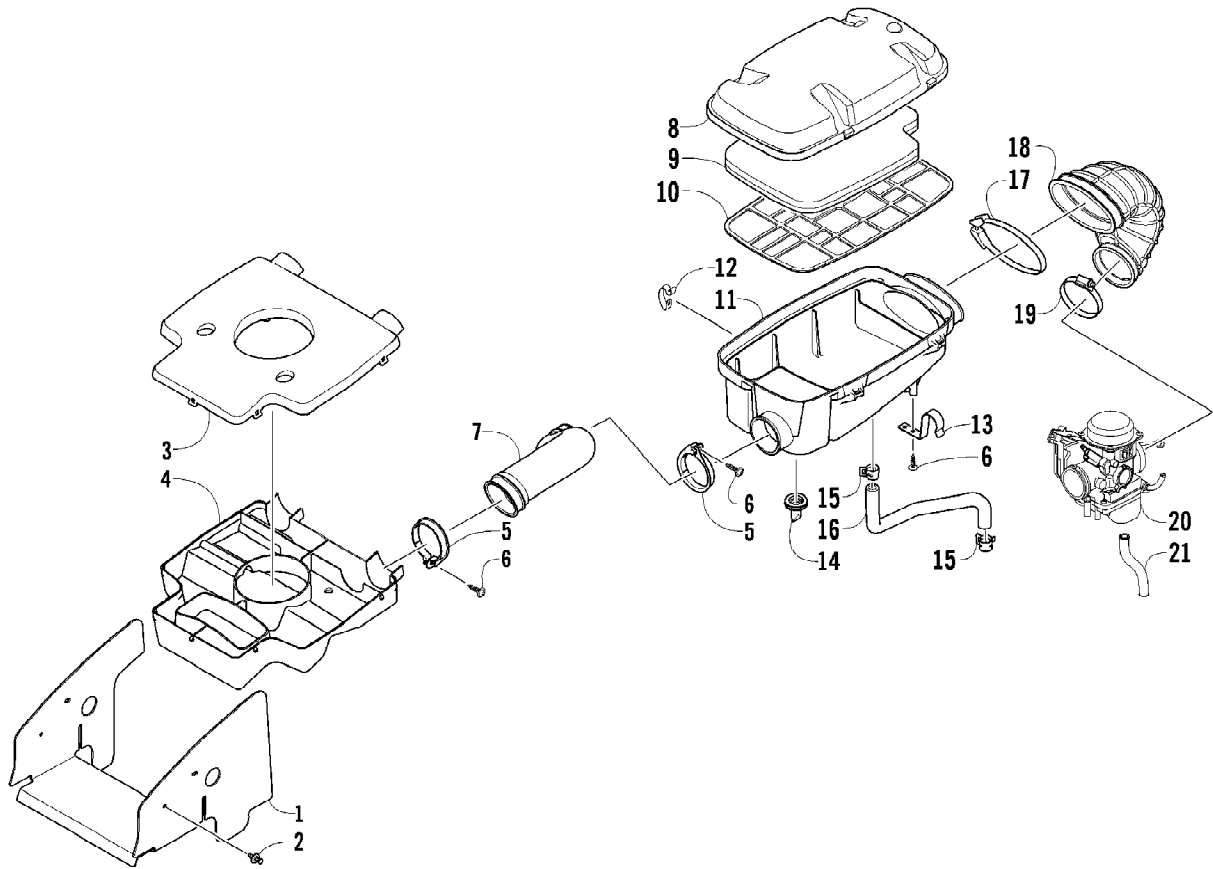

2009 ATV 400 TRV RED (A2009TBG4BUSR)
AIR INTAKE ASSEMBLY

2009 ATV 400 TRV RED (A2009TBG4BUSR)
AIR INTAKE ASSEMBLY

Page 2 of 85

Ref #	Part Number	Qty	S/P/F	Description
1	1406-747	1		Shield, Intake
2	0623-362	2		Rivet, Reinstallable
3	0413-091	1		Diverter, Air - Top
4	0413-093	1		Diverter, Air - Bottom
5	0423-551	2		Clamp
6	0423-342	6	/P	Screw, Self-Tapping
7	0470-529	1		Duct, Air Intake
8	0470-850	1	S	Cover, Air Intake
9	0470-663	1	/P	Filter, Air
10	0470-516	1		Screen, Air Filter
11	0470-853	1	/P	Housing, Air Intake
12	0423-455	4		Clip, Spring
13	0423-454	2		Bracket, Retaining
14	0470-442	2	/P	Valve, Drain
15	1623-281	2		Clamp, Hose
16	0410-173	1	/P	Hose, Vent - Crankcase
17	0423-554	1		Clamp
18	0470-517	1		Boot, Carburetor
19	0423-019	1		Clamp
20	0470-859	1		Carburetor, CVK-36
21	0510-592	1		Hose, Drain

2009 ATV 400 TRV RED (A2009TBG4BUSR)
CAM CHAIN ASSEMBLY

Page 8 of 85

Ref #	Part Number	Qty	S/P/F	Description
1	0810-005	1		Chain, Cam
2	0810-006	1		Guide, Chain
3	0810-007	1		Tensioner, Chain
4	0826-133	1		Pivot, Tensioner
5	0830-150	1		Washer
6	0810-054	1		Adjuster, Tensioner - Assembly (inc. 7-9)
7	0810-056	1		Spring
8	0810-061	1		Plug
9	0810-062	1		Washer
10	0830-060	1		Gasket
11	3303-360	2		Screw, Cap