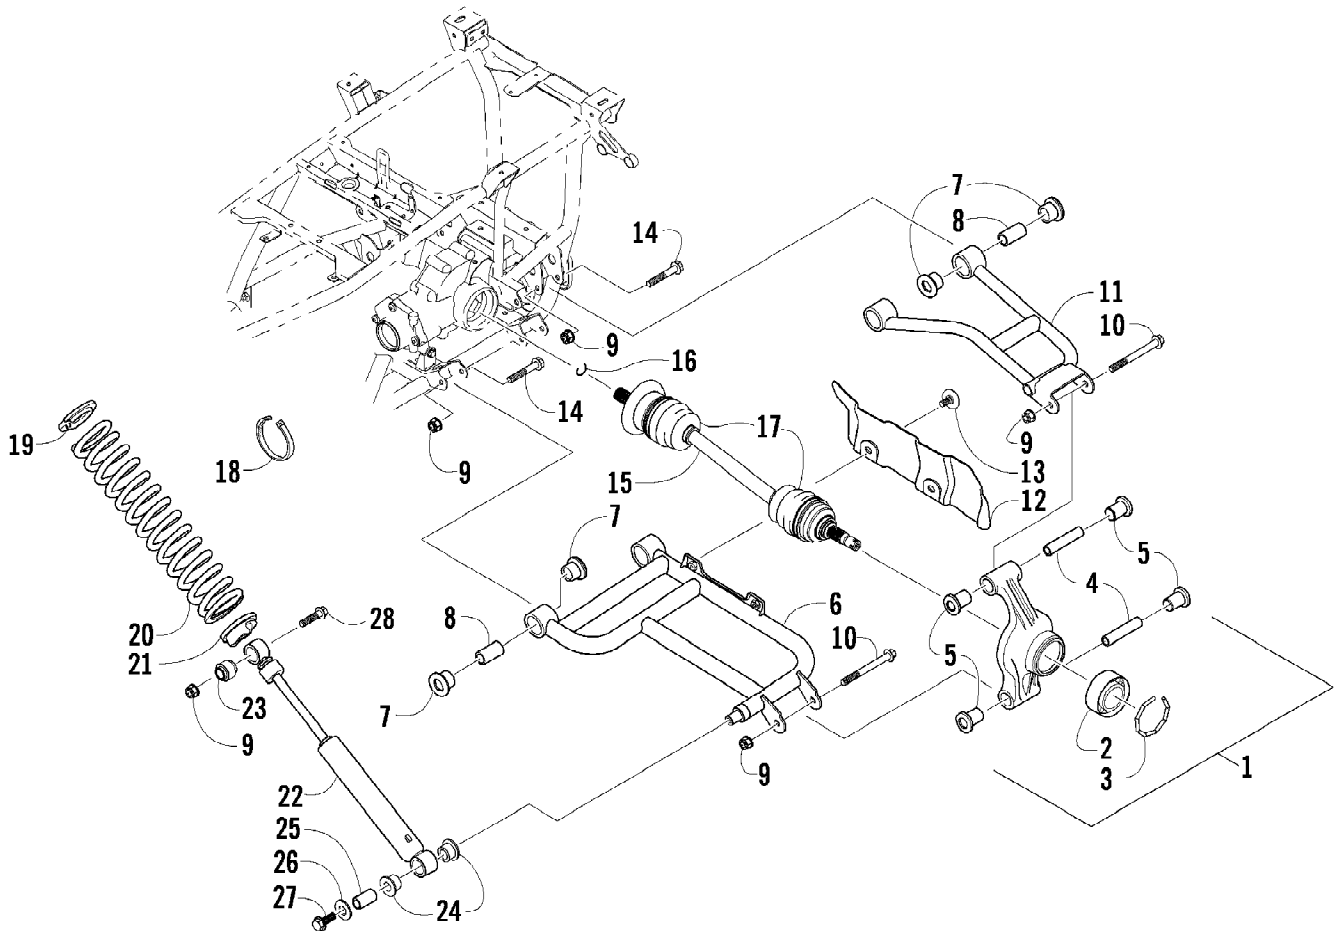

2009 ATV 400 TRV RED (A2009TBG4BUSR)
REAR SUSPENSION ASSEMBLY

2009 ATV 400 TRV RED (A2009TBG4BUSR)
REAR SUSPENSION ASSEMBLY

Page 63 of 85

Ref #	Part Number	Qty	S/P/F	Description
1	0504-548	1	/P	Knuckle, Right Rear - Assembly (inc. 2-5)
1	0504-549	1	/P	Knuckle, Left Rear - Assembly (inc. 2-5)
2	1402-809	2	/P	Bearing
3	0423-423	2		Ring, Retaining
4	0403-038	4	S/P	Axle
5	0403-032	8	S	Bushing
6	0504-576	1	/P	A-Arm, Rear - Lower Right (inc. 7-8)
6	0504-577	1	/P	A-Arm, Rear - Lower Left (inc. 7-8)
7	0403-115	16	S	Bushing
8	0403-114	8	S	Axle
9	0423-744	14		Nut, Lock
10	8409-000	4		Screw, Cap
11	0504-586	1	/P	A-Arm, Rear - Upper Right (inc. 7-8)
11	0504-587	1	/P	A-Arm, Rear - Upper Left (inc. 7-8)
12	0441-754	1		Guard, Boot - Rear - Right
12	0441-755	1		Guard, Boot - Rear - Left
13	0423-545	4	/P	Screw, Shoulder
14	8409-075	8		Screw, Cap
15	1502-343	2	S	Axle, Drive (inc. 16-17)
16	0423-845	2	/P	Clip, Retaining
17	0436-276	2	S	Repair Kit, Boot
18	0123-788	AR	/P	Tie, Cable - 8 in.
19	1603-889	2	/P	Retainer, Spring
20	0504-543	2		Spring, Suspension
21	0404-057	2		Cam, Spring Adjuster
22	0404-158	2		Shock Absorber (inc. 23-25)
23	0403-182	2		Bushing, Double-Bonded
24	0603-955	4		Bushing
25	1603-219	2	S	Sleeve
26	0423-087	2		Washer
27	8408-820	2	/P	Screw, Cap
28	8409-050	2		Screw, Cap