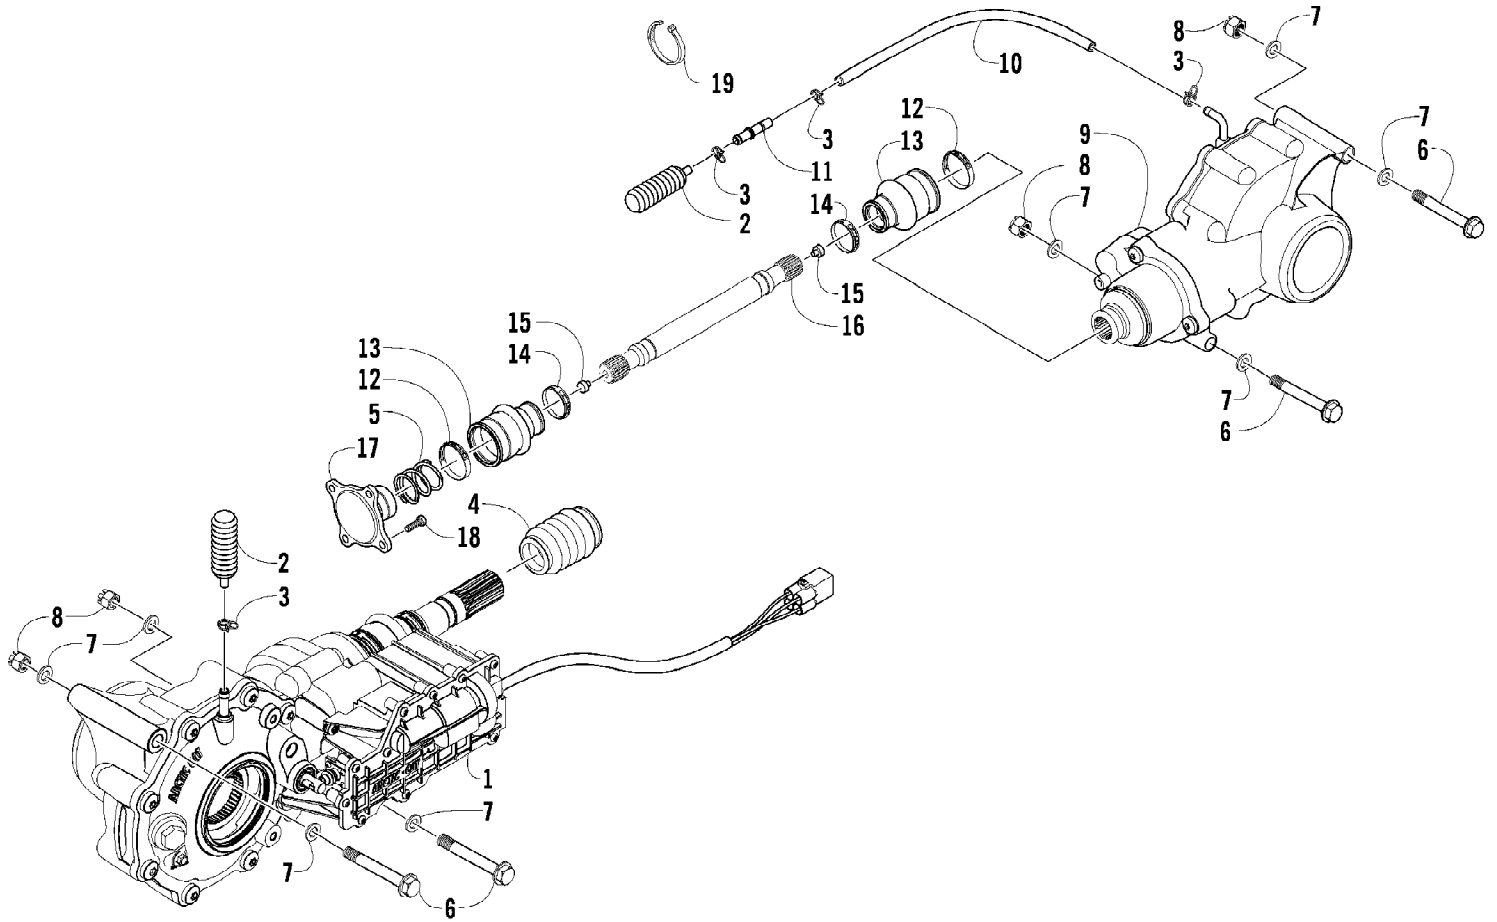

2009 ATV 400 TRV RED (A2009TBG4BUSR)
DRIVE TRAIN ASSEMBLY

2009 ATV 400 TRV RED (A2009TBG4BUSR)
DRIVE TRAIN ASSEMBLY

Page 28 of 85

Ref #	Part Number	Qty	S/P/F	Description
1	1502-527	1		Gearcase, Front
2	1402-620	2	/P	Bladder, Gearcase
3	0423-315	4		Clamp, Hose
4	0402-966	1		Boot, Shaft
5	1402-026	1		Spring
6	0423-404	4		Screw, Cap
7	0423-426	8		Washer
8	8428-002	4		Nut, Lock
9	1502-401	1		Gearcase, Rear
10	0410-070	AR	/P	Hose, Vent - 25 ft
11	0470-702	1	/P	Fitting, Vent
12	0423-393	2		Clamp, Boot
13	0402-985	2	/P	Boot
14	0423-411	2		Clamp, Boot
15	0673-618	2	/P	Bumper, Propeller Shaft
16	1402-092	1		Shaft, Propeller
17	0402-950	1		Flange, Output
18	8408-820	4	/P	Screw, Cap
19	0123-788	AR	/P	Tie, Cable - 8 in.