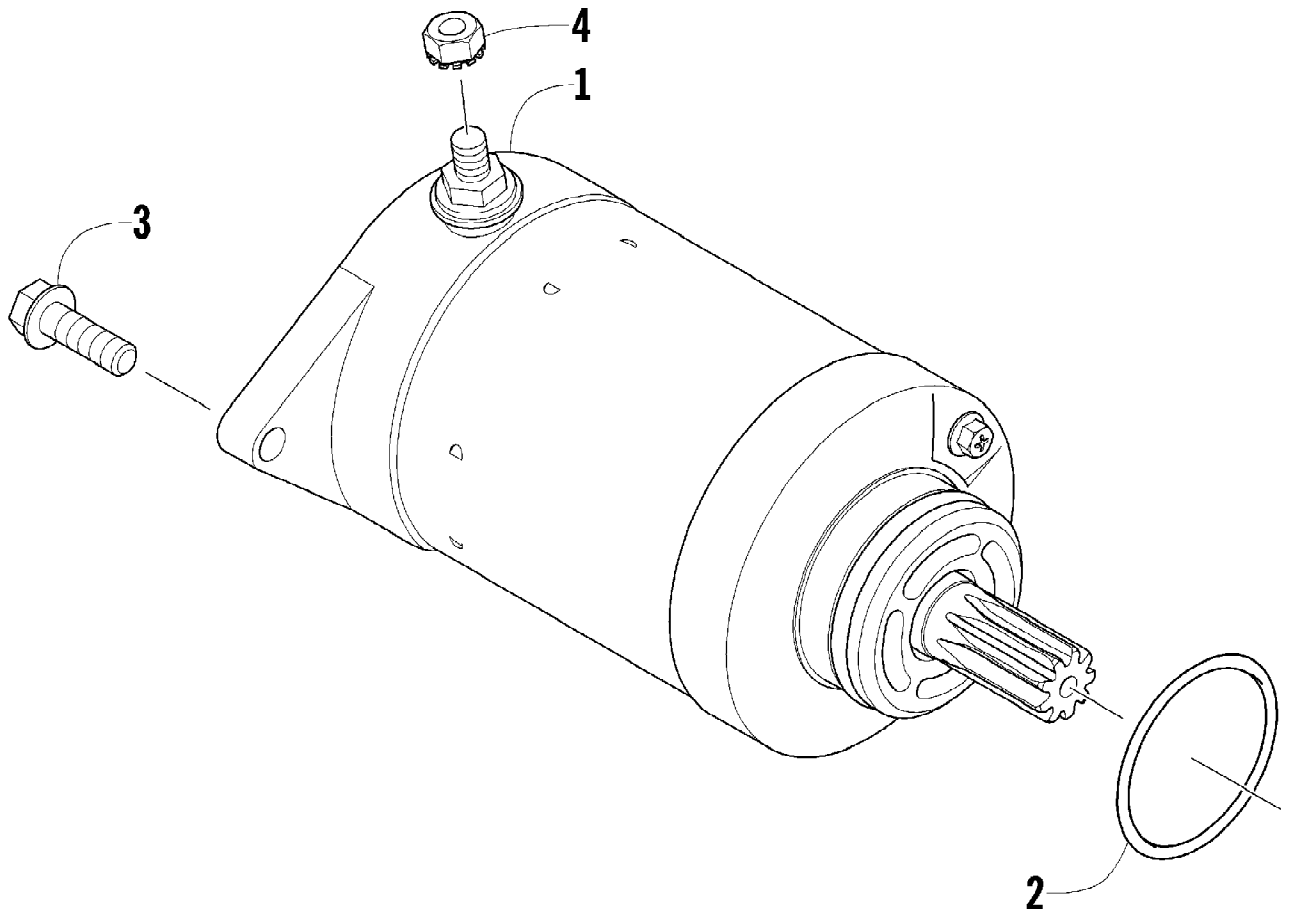

2009 ATV 400 TRV RED (A2009TBG4BUSR)
STARTER MOTOR ASSEMBLY

Page 75 of 85

Ref #	Part Number	Qty	S/P/F	Description
1	3313-433	1	S	Motor, Starter - Assembly (inc. 2)
2	3304-104	1		O-Ring
3	3303-385	2		Screw, Cap
4	3304-011	1		Nut w/Washer