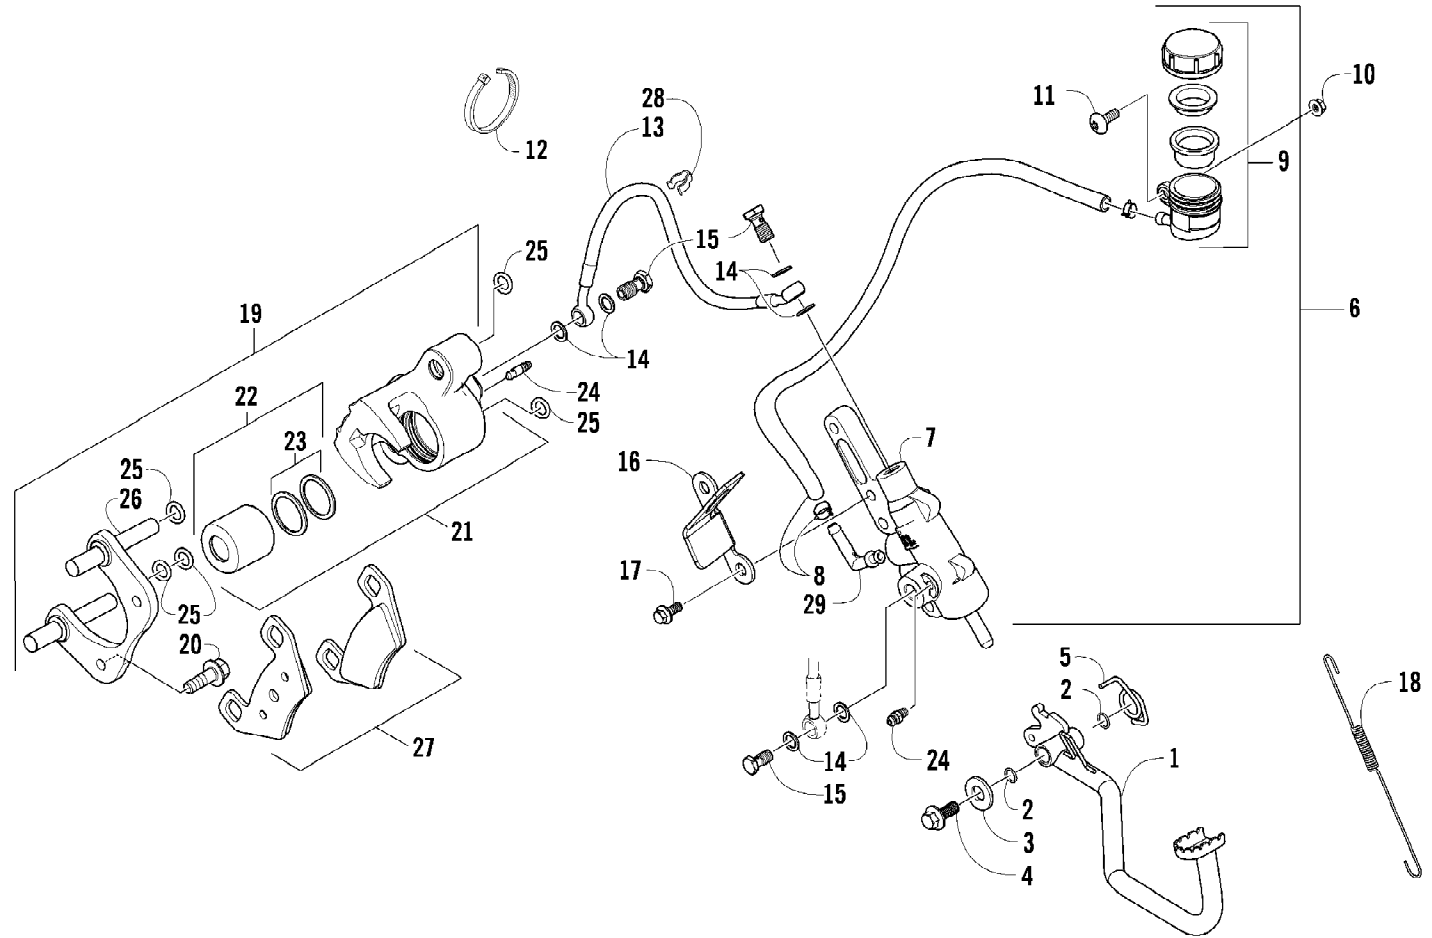

2009 ATV 400 TRV RED (A2009TBG4BUSR)
AUXILIARY BRAKE ASSEMBLY

2009 ATV 400 TRV RED (A2009TBG4BUSR)
AUXILIARY BRAKE ASSEMBLY

Page 4 of 85

Ref #	Part Number	Qty	S/P/F	Description
	1502-294	1		Master Cylinder Replacement Kit
1	1502-063	1		Lever, Brake
2	1602-213	2	/P	O-Ring
3	8050-252	1		Washer
4	8408-816	1		Screw, Cap
5	0502-807	1		Spring, Brake Lever
6	1502-293	1		Brake Assembly (inc. 7-9)
7	0	1	F	Master Cylinder
8	0	1	F	Hose, Brake Reservoir w/Clamps
9	1502-155	1		Reservoir, Brake w/Clamp
10	0623-038	1		Nut w/Washer
11	8476-616	1		Screw, Machine
12	0123-788	AR	/P	Cable Tie - 8 in.
13	1502-140	1		Hose, Brake
14	0423-178	6		Washer, Crush
15	0423-413	3		Bolt, Banjo-Fitting
16	0502-840	1		Bracket, Switch
17	8408-625	2		Screw, Cap
18	0502-785	1		Spring, Brake Switch
19	1436-163	1		Caliper, Brake (inc. 20-23, one No. 24, and 25-27)
20	8408-821	2	/P	Screw, Cap
21	1436-161	1	/P	Housing, Caliper - Assembly - Right Rear (inc. 20, 22-23, and one No. 24)
22	0502-606	1		Piston/Seal Set (inc. 23)
23	0502-607	1		Seal Set
24	0502-609	2	/P	Valve, Bleed
25	0502-608	1		O-Ring, Guide - Set
26	0502-605	1		Bracket Assembly
27	1436-165	1	S	Pad, Brake - Set
28	1502-115	2		Clip, Brake Hose
29	1502-296	1	/P	Adapter, Hose

2009 ATV 400 TRV RED (A2009TBG4BUSR)
CAM CHAIN ASSEMBLY

Page 8 of 85

Ref #	Part Number	Qty	S/P/F	Description
1	0810-005	1		Chain, Cam
2	0810-006	1		Guide, Chain
3	0810-007	1		Tensioner, Chain
4	0826-133	1		Pivot, Tensioner
5	0830-150	1		Washer
6	0810-054	1		Adjuster, Tensioner - Assembly (inc. 7-9)
7	0810-056	1		Spring
8	0810-061	1		Plug
9	0810-062	1		Washer
10	0830-060	1		Gasket
11	3303-360	2		Screw, Cap