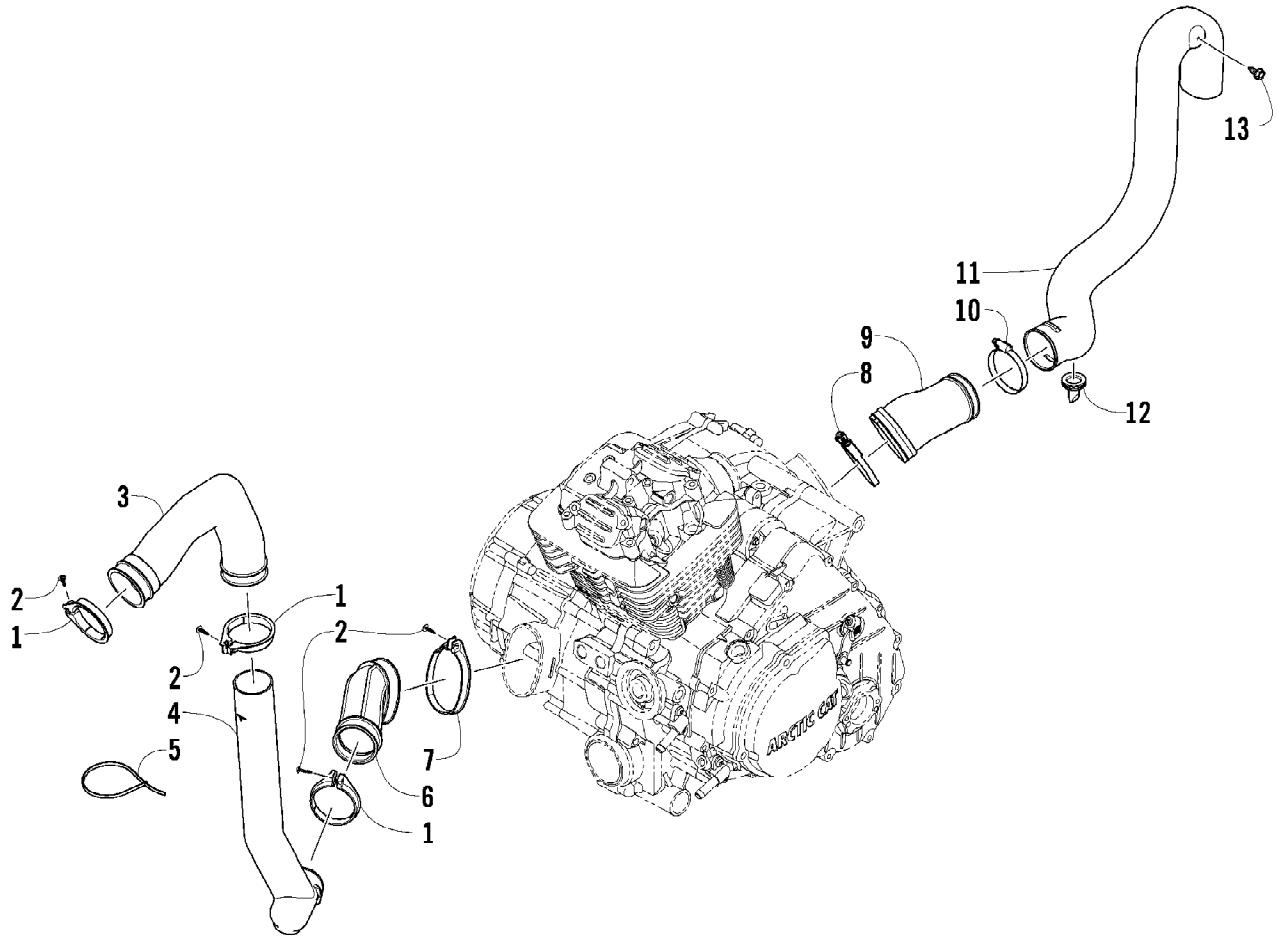

2009 ATV 400 TRV RED (A2009TBG4BUSR)
CAM CHAIN ASSEMBLY

Page 8 of 85

Ref #	Part Number	Qty	S/P/F	Description
1	0810-005	1		Chain, Cam
2	0810-006	1		Guide, Chain
3	0810-007	1		Tensioner, Chain
4	0826-133	1		Pivot, Tensioner
5	0830-150	1		Washer
6	0810-054	1		Adjuster, Tensioner - Assembly (inc. 7-9)
7	0810-056	1		Spring
8	0810-061	1		Plug
9	0810-062	1		Washer
10	0830-060	1		Gasket
11	3303-360	2		Screw, Cap

2009 ATV 400 TRV RED (A2009TBG4BUSR)
CARBURETOR

2009 ATV 400 TRV RED (A2009TBG4BUSR)
CARBURETOR

Page 10 of 85

Ref #	Part Number	Qty	S/P/F	Description
	0470-859	1		Complete Carburetor Assembly
1	5507-001	1		Cover, Top
2	5507-002	4	/P	Screw, Machine
3	5507-066	1	/P	Spring
4	5507-005	1		Seat, Spring
5	5507-201	1		Jet Needle
6	5507-099	1		Piston, Vacuum
7	5507-027	1		Screw, Idle Adjust
8	5507-028	1		Washer
9	5507-029	1		Spring
10	5507-115	1		Plate
11	5507-117	1	/P	Screw, Machine
12	5507-204	1		Choke, Electric
13	5507-114	1		Cover, Electric Choke
14	5507-067	1	/P	O-Ring, Float Chamber
15	5507-183	1		Valve, Float - Set
16	5507-039	1		Float Set
17	5507-007	1		Needle Jet
18	5507-047	1	/P	Holder, Needle Jet
19	5507-075	1		Main Jet - 132
19	5507-072	1	F	Main Jet - 125
19	5507-073	1	F	Main Jet - 128
19	5507-074	1	F	Main Jet - 130
19	5507-057	1	/P/F	Main Jet - 135
19	5507-076	1	/P/F	Main Jet - 138
19	5507-043	1	F	Main Jet - 142
19	5507-042	1	/P/F	Main Jet - 145
19	5507-041	1	F	Main Jet - 148
19	5507-009	1	/P/F	Main Jet - 150
19	5507-077	1	F	Main Jet - 152
19	5507-078	1	F	Main Jet - 155
20	5507-247	1		Starter Jet - 80
21	5507-070	1	/P	Slow Jet - 40
22	5507-017	4	/P	Screw, Machine
23	5507-211	1		Spring
24	5507-197	1		Diaphragm Assembly
25	5507-198	1		Housing, Pump
26	5507-034	1		U-Ring
27	5507-035	3		Screw, Machine
28	5507-050	1	/P	Screw, Drain
29	5507-213	1		Screw, Pilot - Set
30	5507-036	1		Cover
31	5507-037	1	/P	Screw, Machine
32	0410-048	AR	S	Hose, Vent - 25 ft
33	0487-049	1	/P	Cable, Throttle