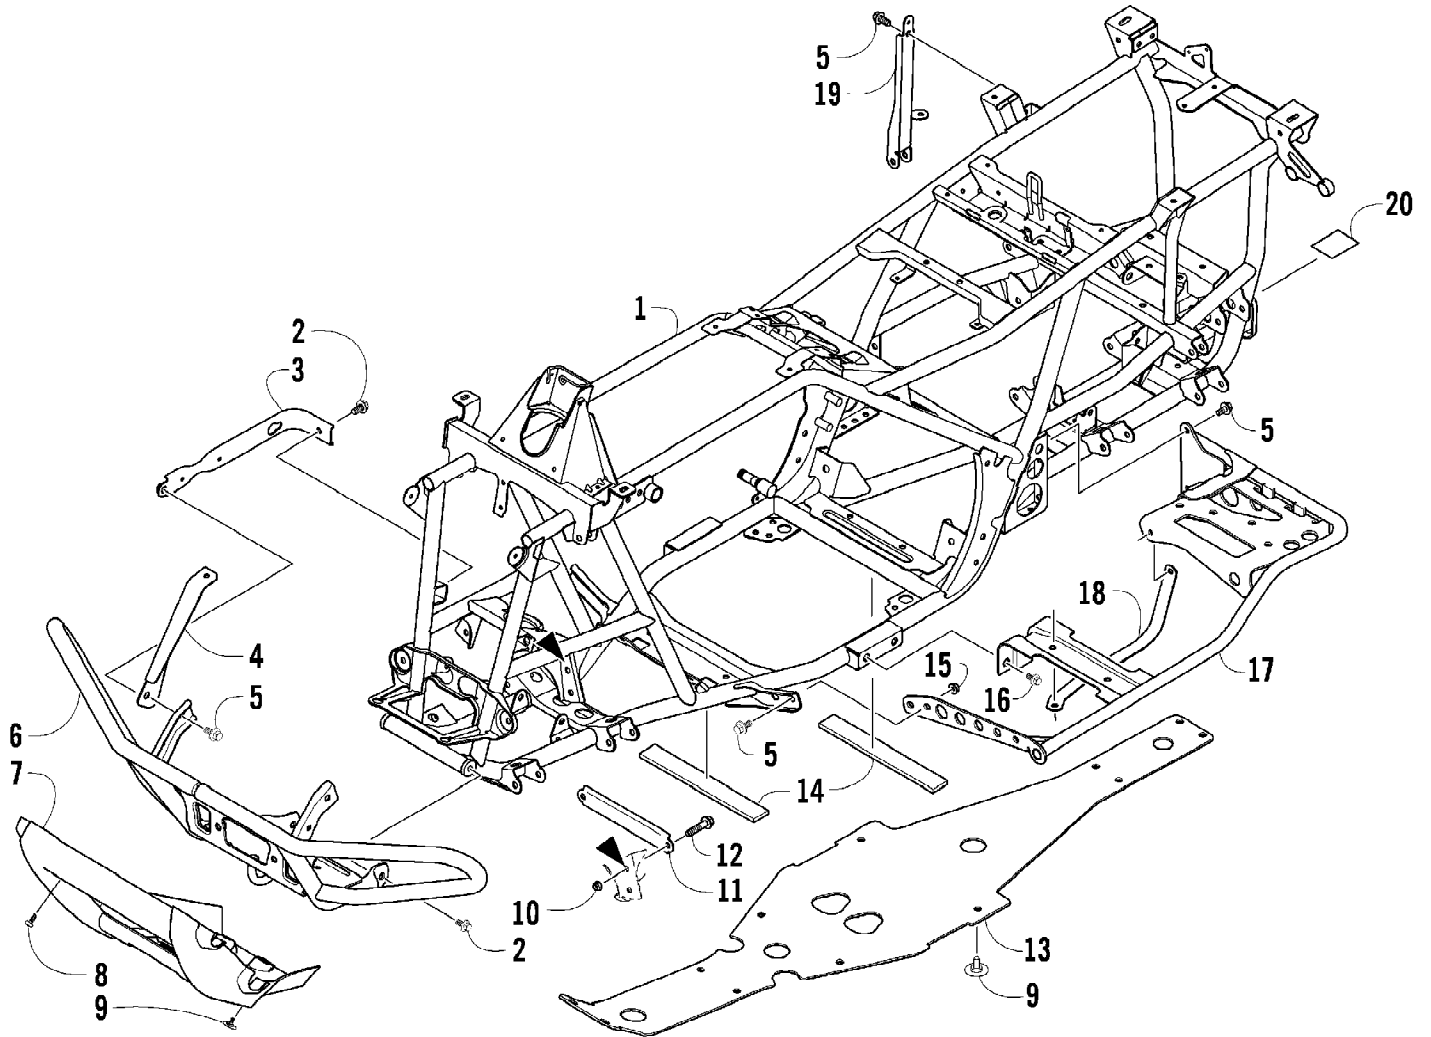

2009 ATV 400 TRV RED (A2009TBG4BUSR)
FRAME AND RELATED PARTS

Page 32 of 85

Ref #	Part Number	Qty	S/P/F	Description
1	2516-112	1		Frame, Main
2	8409-020	4	/P	Screw, Cap
3	1506-596	1	/P	Channel, Bumper Mounting - Right
3	0506-653	1	S	Channel, Bumper Mounting - Left
4	1506-562	1		Bracket, Mounting - Bumper - Right
4	1506-563	1		Bracket, Mounting - Bumper - Left
5	8408-816	11		Screw, Cap
6	1506-855	1	/P	Bumper
7	1406-360	1		Grille, Bumper
8	0423-419	2		Screw, Machine
9	0423-101	12		Screw, Shoulder
10	0423-744	2		Nut, Lock
11	1506-429	1	S	Brace, A-Arm
12	8409-025	2		Screw, Cap
13	2406-091	1		Panel, Belly
14	0406-289	2		Pad, Frame
15	8424-802	4		Nut
16	8409-016	4		Screw, Cap
17	1506-848	1		Footrest - Right
17	1506-849	1		Footrest - Left
18	2406-216	1		Strap, Footrest - Right
18	2406-217	1		Strap, Footrest - Left
19	2506-447	1		Bracket, Support
20	1411-077	1		Decal, Warning - Towing