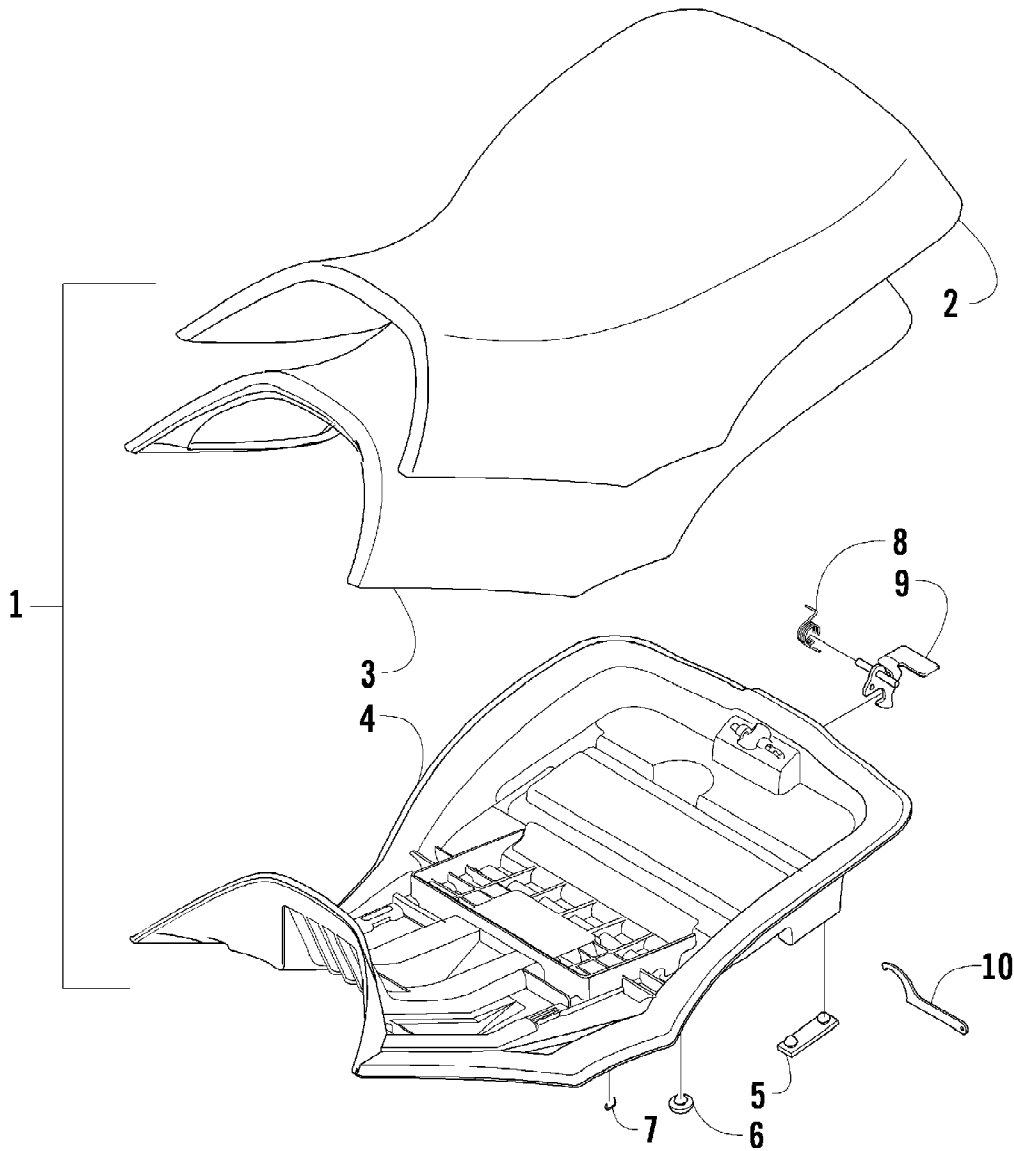

2009 ATV 400 TRV RED (A2009TBG4BUSR)
SEAT ASSEMBLY

Page 65 of 85

Ref #	Part Number	Qty	S/P/F	Description
1	2506-805	1		Seat Assembly (inc. 2-9)
2	2506-756	1		Cover, Seat
3	2506-755	1		Foam, Seat
4	2406-144	1	S/P	Base, Seat - Assembly (inc. 5-6)
5	0406-879	2		Bumper, Seat - Rear
6	0406-877	4	/P	Bumper, Seat - Front
7	0624-528	AR	/P	Staple
8	1406-592	1	/P	Spring, Seat Latch
9	1506-156	1		Latch, Seat
10	0441-587	1		Wrench, Spanner