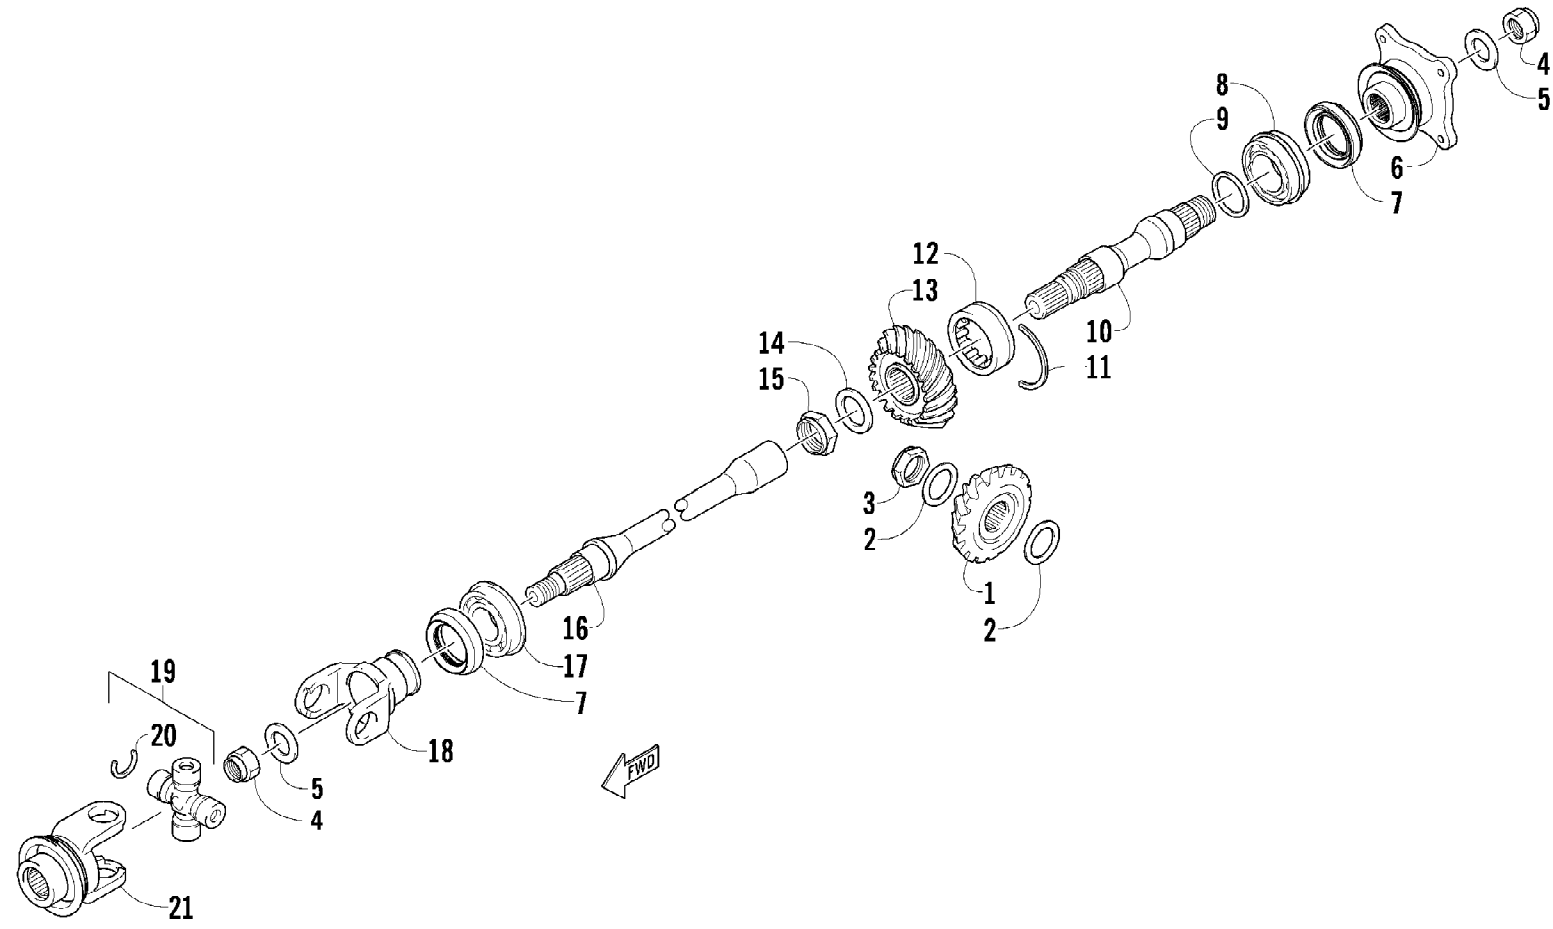

2009 ATV 400 TRV RED (A2009TBG4BUSR)
SECONDARY DRIVE ASSEMBLY

2009 ATV 400 TRV RED (A2009TBG4BUSR)
SECONDARY DRIVE ASSEMBLY

Page 67 of 85

Ref #	Part Number	Qty	S/P/F	Description
1	0819-018	1		Gear, Secondary Drive
2	3305-554	2	/P	Washer, Thrust
3	0827-047	1		Nut
4	0817-001	2	S	Nut
5	3304-958	2		Washer
6	0819-022	1		Flange, Output Joint
7	0830-144	2		Seal, Oil
8	0832-041	1		Bearing
9	0828-088	AR		Shim, 25 x 34
10	0819-021	1		Shaft, Secondary Driven
11	0819-070	1		C-Ring
12	0832-040	1		Bearing
13	0819-019	1		Gear, Secondary Driven
14	0828-090	1		Washer
15	0827-022	1		Nut
16	0819-020	1		Shaft, Secondary Driven
17	0832-026	1		Bearing
18	0819-063	1		Yoke, Propeller Shaft Joint
19	1402-164	1	/P	Joint, Universal - Set (inc. 20)
20	0423-450	4		Ring, Retaining
21	0819-071	1		Yoke, Drive Output