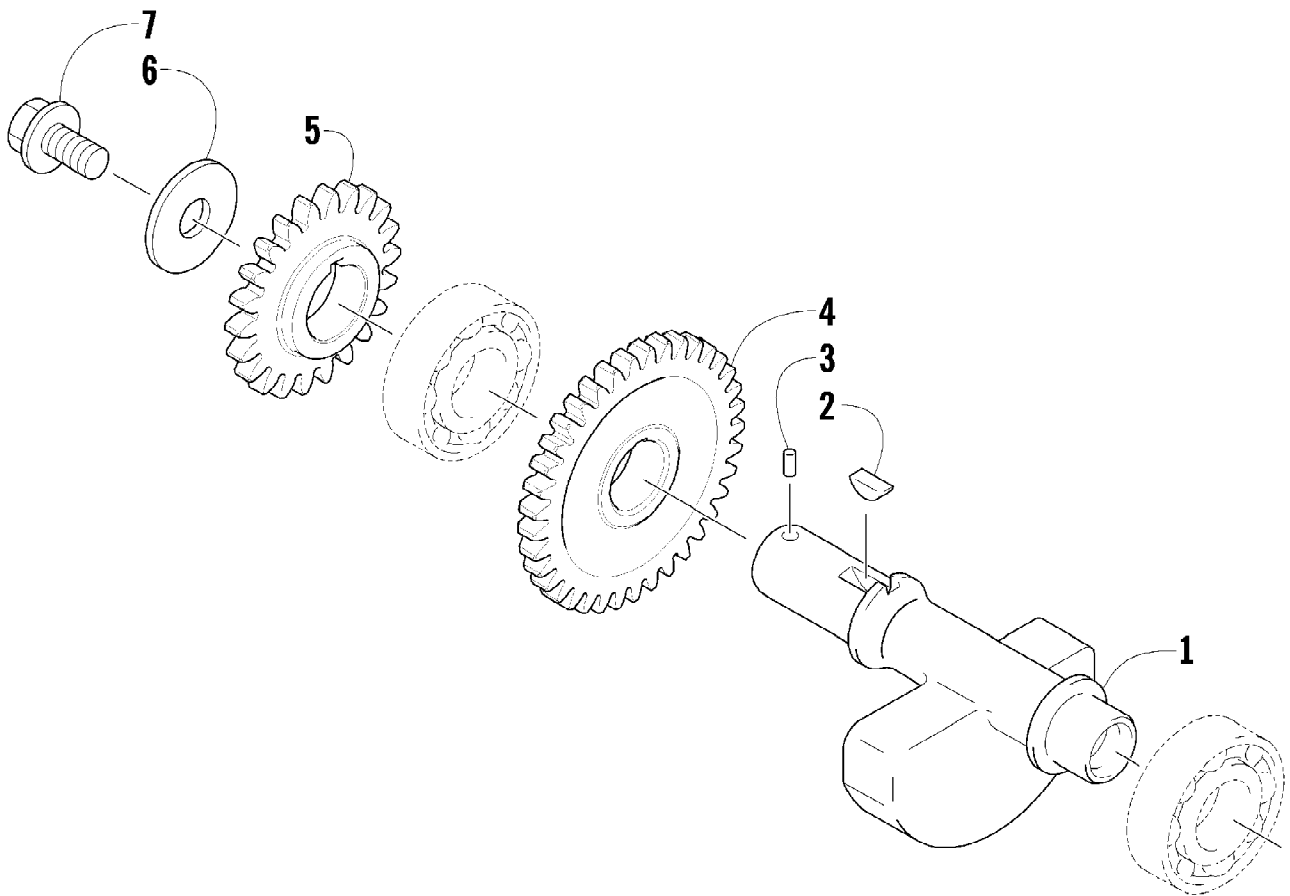

2009 ATV 400 TRV RED (A2009TBG4BUSR)
CRANK BALANCER ASSEMBLY

Page 18 of 85

Ref #	Part Number	Qty	S/P/F	Description
1	0811-005	1		Balancer, Crank
2	0829-037	1		Key
3	3304-144	1		Pin, Alignment
4	0811-006	1		Gear, Driven
5	0811-009	1		Gear, Oil Pump Drive
6	0828-091	1		Washer
7	0826-118	1		Screw, Cap