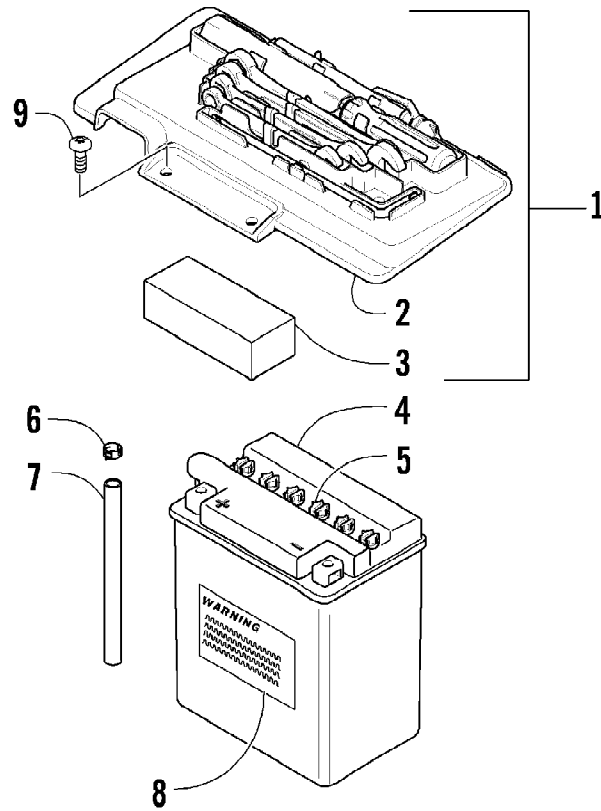

2009 ATV 400 TRV RED (A2009TBG4BUSR)
BATTERY ASSEMBLY

Page 6 of 85

Ref #	Part Number	Qty	S/P/F	Description
1	5991-655	1	/P	Battery Cover/Tool Tray Assembly (inc. 2-3)
2	2406-815	1	/P	Cover, Battery
3	0417-016	1		Pad, Battery
3	0444-122	1	S/P/F	Kit, Tool
4	0745-045	1	/P	Battery Assembly (inc. 5-8)
5	0645-045	6		Cap, Battery
6	0645-152	1		Clamp, Hose
7	0645-263	1	/P	Hose, Vent
8	0645-151	1		Decal, Warning
9	8476-620	2		Screw, Machine

2009 ATV 400 TRV RED (A2009TBG4BUSR)
CAM CHAIN ASSEMBLY

Page 8 of 85

Ref #	Part Number	Qty	S/P/F	Description
1	0810-005	1		Chain, Cam
2	0810-006	1		Guide, Chain
3	0810-007	1		Tensioner, Chain
4	0826-133	1		Pivot, Tensioner
5	0830-150	1		Washer
6	0810-054	1		Adjuster, Tensioner - Assembly (inc. 7-9)
7	0810-056	1		Spring
8	0810-061	1		Plug
9	0810-062	1		Washer
10	0830-060	1		Gasket
11	3303-360	2		Screw, Cap