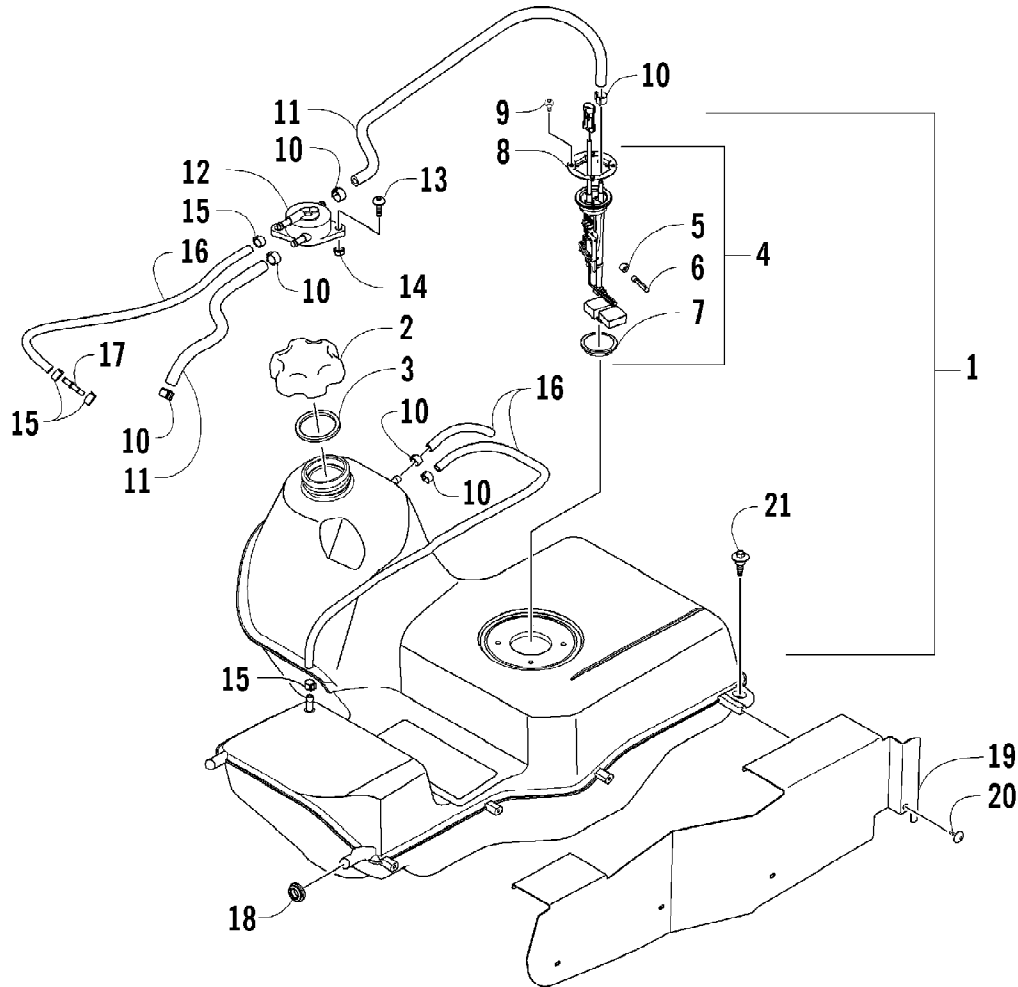

2009 ATV 400 TRV RED (A2009TBG4BUSR)
GAS TANK ASSEMBLY

Page 41 of 85

Ref #	Part Number	Qty	S/P/F	Description
1	0570-261	1	/P	Tank, Gas - Assembly w/Straps (inc. 2-9)
2	0470-438	1	/P	Cap, Gas Tank (inc. 3)
3	0109-733	1	/P	Gasket, Gas Tank Cap
4	0570-253	1	/P	Sensor, Fuel Level (inc. 5-7)
5	0423-603	1		Clamp, Hose
6	0470-475	1		Filter, Fuel
7	0470-521	1		Seal, Fuel Level Sensor
8	0470-639	1	/P	Plate, Mounting - Fuel Level Sensor
9	1623-158	4		Screw, Machine
10	0423-688	6		Clamp, Hose
11	0410-070	AR	/P	Hose, Gasline - 25 ft
12	0470-758	1	/P	Pump, Fuel
13	8476-620	2		Screw, Machine
14	0623-038	2		Nut w/Washer
15	0423-689	4		Clamp, Hose
16	0410-143	AR		Hose, Gasline - 25 ft
17	0470-702	1	/P	Fitting, Straight
18	0423-460	2		Grommet, Gas Tank
19	0470-715	1		Shield, Gas Tank
20	0623-797	4		Screw, Self-Tapping
21	0423-732	2		Screw, Shoulder