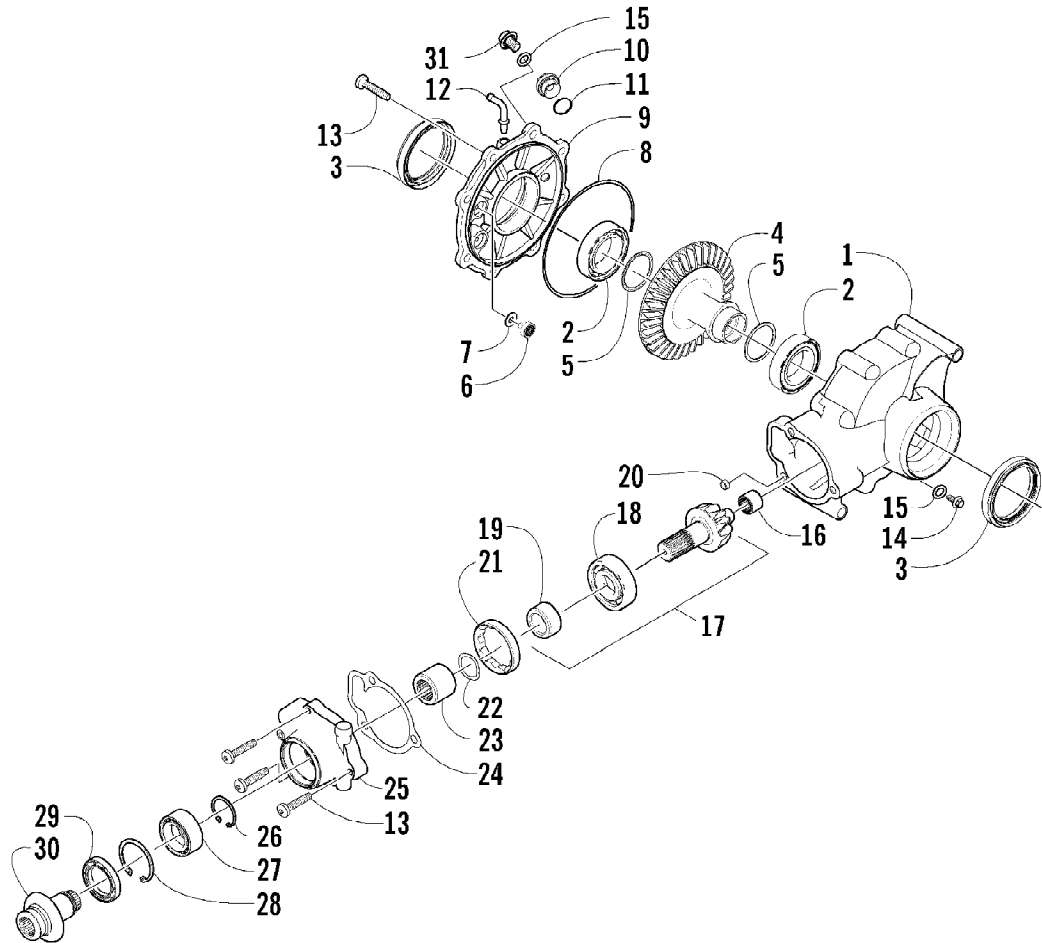

2009 ATV 400 TRV RED (A2009TBG4BUSR)
REAR DRIVE GEARCASE ASSEMBLY

2009 ATV 400 TRV RED (A2009TBG4BUSR)
REAR DRIVE GEARCASE ASSEMBLY

Ref #	Part Number	Qty	S/P/F	Description
	1502-401	1		Complete Rear Drive Gearcase Assembly
1	1502-317	1		Housing, Gearcase
2	0402-393	2		Bearing
3	1402-713	2	S	Seal
4	1402-033	1		Gear, Ring - 34T
5	0402-405	AR		Shim
5	0402-406	AR		Shim
5	0402-407	AR		Shim
5	0402-408	AR		Shim
5	0402-409	AR		Shim
6	0402-326	1		Button, Thrust
7	0402-429	AR		Shim
7	0402-430	AR		Shim
7	0402-431	AR		Shim
7	0402-432	AR		Shim
7	0402-433	AR		Shim
8	0423-149	1		O-Ring
9	1502-082	1		Cover, Gearcase
10	0402-333	1	/P	Plug, Magnetic (inc. 11)
11	0423-154	1		O-Ring
12	1402-102	1		Fitting
13	0423-118	11		Screw, Self-Tapping
14	1402-210	1	/P	Plug, Fill (inc. one No. 15)
15	0423-153	2		O-Ring
16	0402-328	1		Bearing
17	0502-784	1		Gear, Pinion - Assembly - 11T (inc. 18-19)
18	0402-327	1		Bearing
19	0402-336	1		Collar, Retaining
20	0402-411	1		Pin, Dowel
21	0402-331	1		Collar, Lock
22	0402-982	1		Washer, Wave
23	0402-981	1		Collar, Shaft
24	0402-947	1		Gasket, Flange
25	0502-529	1		Housing, Pinion
26	0423-417	1		Ring, Retaining
27	1402-043	1		Bearing
28	0423-423	1		Ring, Retaining
29	1402-011	1		Seal
30	1502-085	1	/P	Shaft, Input
31	1402-211	1		Plug, Oil Level (inc. one No. 15)