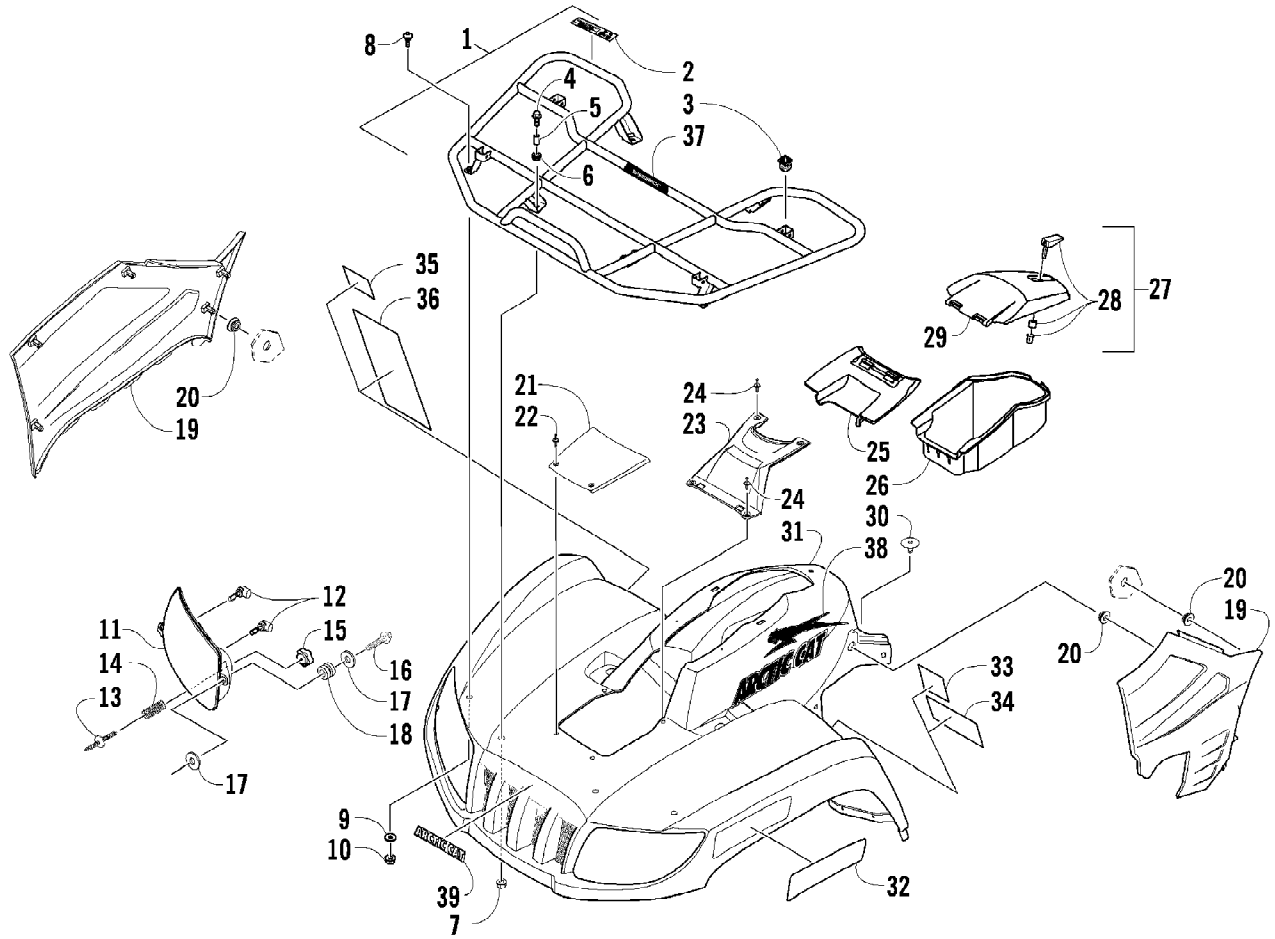

2009 ATV 400 TRV RED (A2009TBG4BUSR)
FRONT RACK, BODY PANEL, AND HEADLIGHT ASSEMBLIES

2009 ATV 400 TRV RED (A2009TBG4BUSR)
FRONT RACK, BODY PANEL, AND HEADLIGHT ASSEMBLIES

Ref #	Part Number	Qty	S/P/F	Description
1	2506-106	1		Rack, Front - Assembly (inc. 2-3)
2	0411-576	1		Decal, Warning - Load
3	0441-592	4	/P	Bushing
4	8410-830	4		Screw, Cap
5	0423-669	4		Spacer
6	0423-465	4		Grommet
7	8432-802	4		Nut, Lock
8	0423-654	2		Screw, Shoulder
9	8050-222	2	/P	Washer
10	0423-540	2		Nut, Lock
11	0509-044	1	/P	Headlight Assembly - Right (inc. 12)
11	0509-035	1		Headlight Assembly - Left (inc. 12)
12	0409-055	4		Bulb, Headlight
13	0423-514	2		Stud, Adjuster - Headlight
14	0423-522	2		Spring, Adjuster
15	0423-513	2		Knob, Adjuster
16	0623-785	4		Screw, Self-Tapping
17	8050-217	8	/P	Washer
18	0423-447	4		Grommet
19	2406-326	1		Panel, Side - Lower - Right
19	2406-327	1		Panel, Side - Lower - Left
20	0423-678	8		Grommet
21	1406-358	1		Cover, Access
22	0423-535	2		Rivet, Reinstallable
23	1406-484	1		Cover, Steering Post
24	0623-362	4		Rivet, Reinstallable
25	0470-513	1		Cover, Storage Box
26	1406-573	1		Box, Storage
27	2506-234	1		Lid, Storage Box w/Latch (inc. 28-29)
28	1406-599	1		Latch, Storage Box
29	0470-514	1		Lid, Storage Box
30	0423-101	2		Screw, Shoulder
31	2516-063	1	S	Panel, Fender - Assembly - Front (inc. 32-36)
32	0411-818	1		Decal, Reflector - Front - Right
32	0411-819	1		Decal, Reflector - Front - Left
33	1411-930	1	S	Decal, Warning - Age
34	1411-574	1		Decal, Warning - Off-Road Only
35	0411-894	1		Decal, Warning - Turn/Hill
36	1411-250	1		Decal, Warning - Reverse/Pre-Ride
37	1411-050	1	/P	Decal, "Speedrack"
38	1411-634	1		Decal, Side - Upper Right
38	1411-635	1		Decal, Side - Upper Left
39	1411-725	1		Decal, Front