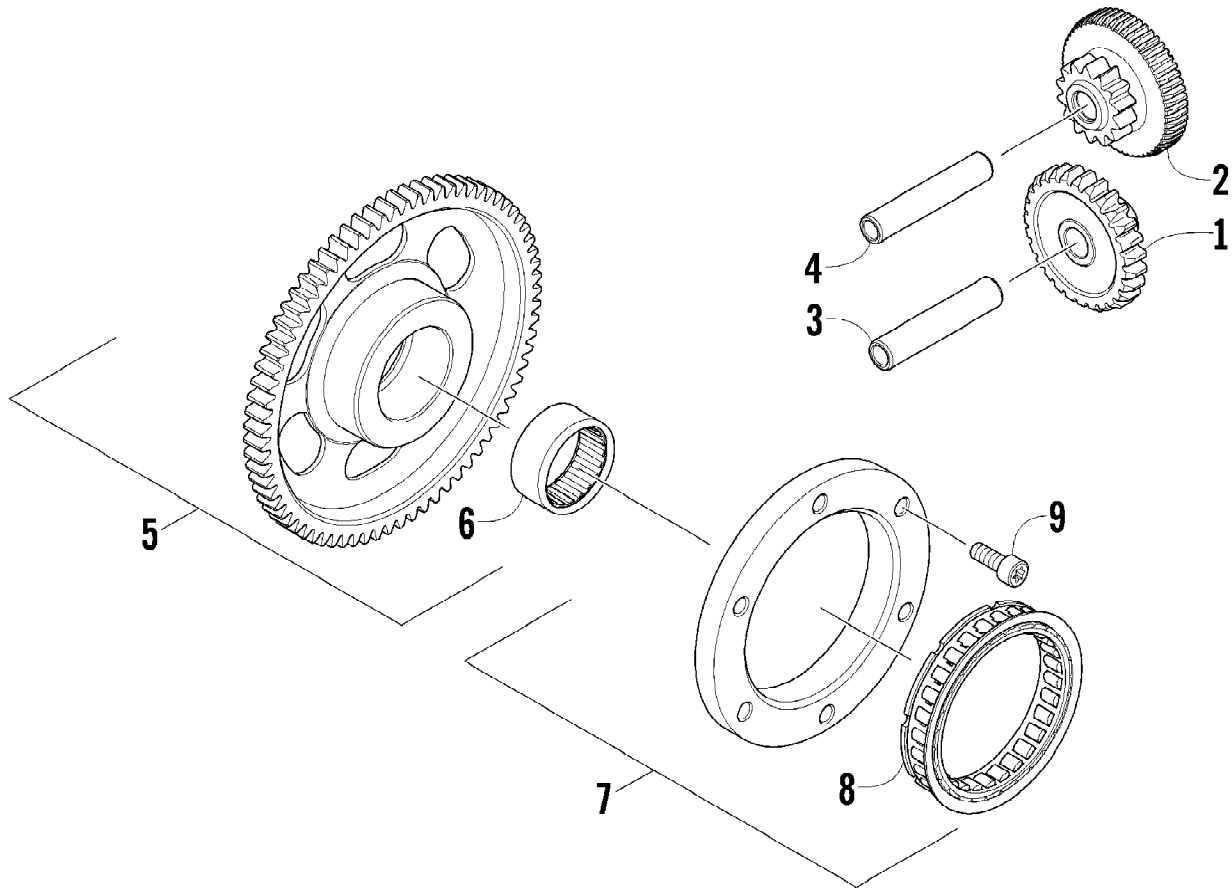

2009 ATV 400 TRV RED (A2009TBG4BUSR)
STARTER CLUTCH ASSEMBLY

Page 73 of 85

Ref #	Part Number	Qty	S/P/F	Description
1	0815-022	1		Gear, Starter Idler - No. 2
2	0815-025	1		Gear, Starter Idler - No. 1
3	0815-015	1		Pin, Starter Idler Gear No. 2
4	0815-007	1		Pin, Starter Idler Gear No. 1
5	0815-023	1		Gear, Starter Clutch (inc. 6)
6	0832-069	1		Bearing
7	0802-044	1	/P	Clutch, One-Way (inc. 8)
8	0802-046	1	S	Bearing
9	0826-120	6		Screw, Cap