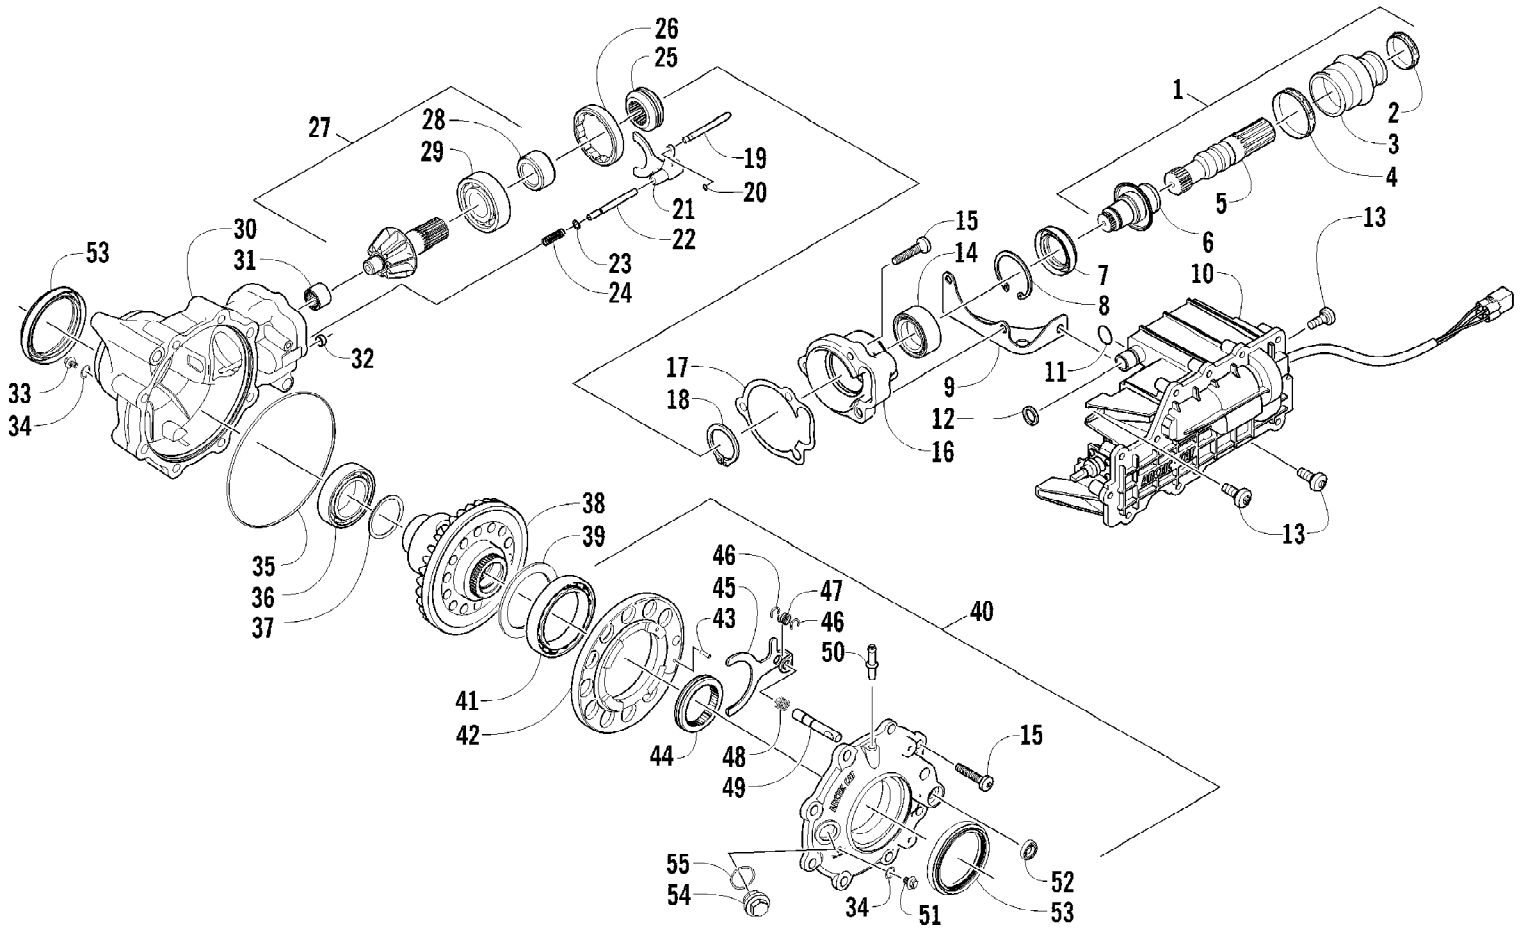

2009 ATV 400 TRV RED (A2009TBG4BUSR)
FRONT DRIVE GEARCASE ASSEMBLY

2009 ATV 400 TRV RED (A2009TBG4BUSR)
FRONT DRIVE GEARCASE ASSEMBLY

Page 34 of 85

Ref #	Part Number	Qty	S/P/F	Description
	1502-527	1		Complete Front Drive Gearcase Assembly
1	1502-084	1		Shaft, Propeller - Assembly (inc. 2-6)
2	0423-411	1		Clamp
3	0402-985	1	/P	Boot, Propeller Shaft
4	0423-393	1		Clamp
5	1402-046	1		Shaft, Output
6	1502-085	1	/P	Shaft, Input
7	1402-011	1		Seal
8	0423-423	1		Ring, Retaining
9	1502-237	1		Bracket, Actuator
10	0502-585	1	S	Actuator (inc. 11)
11	1402-981	1		O-Ring
12	0423-892	1	/P	O-Ring
13	0423-396	3		Screw, Self-Tapping
14	1402-043	1		Bearing
15	0423-118	11		Screw, Self-Tapping
16	0502-528	1	/P	Housing, Pinion
17	0402-947	1		Gasket, Flange
18	0423-417	1		Ring, Retaining
19	0402-997	1		Shaft, Selector
20	0423-402	1		Ring, Retaining
21	0402-998	1		Fork, Selector
22	0402-417	1		Shaft, Shuttle
23	0423-147	1		O-Ring
24	0402-999	1		Spring, Return
25	0402-413	1		Coupler, Drive
26	0402-357	1		Collar, Lock
27	0502-784	1		Gear, Pinion - Assembly - 11T (inc. 28-29)
28	0402-336	1		Collar, Retaining
29	0402-327	1		Bearing
30	0502-514	1		Housing, Gearcase
31	0402-328	1		Bearing
32	0402-411	1		Pin, Dowel
33	1402-210	1	/P	Plug, Magnetic (inc. one No. 34)
34	0423-153	2		O-Ring
35	0423-149	1		O-Ring
36	0402-393	1		Bearing
37	0402-405	AR		Shim, 41 x 49 x 1.3 mm
37	0402-406	AR		Shim, 41 x 49 x 1.4 mm
37	0402-407	AR		Shim, 41 x 49 x 1.5 mm
37	0402-408	AR		Shim, 41 x 49 x 1.6 mm
37	0402-409	AR		Shim, 41 x 49 x 1.7 mm
38	1502-554	1	/P	Gear, Ring - 34T
39	1402-074	AR		Shim, 61 x 69 x 1.3 mm
39	1402-075	AR		Shim, 61 x 69 x 1.4 mm
39	1402-076	AR		Shim, 61 x 69 x 1.5 mm
39	1402-077	AR		Shim, 61 x 69 x 1.6 mm
39	1402-078	AR		Shim, 61 x 69 x 1.7 mm
40	1502-389	1		Cover, Gearcase (inc. one No. 34, 41-52, and one No. 53)
41	1402-053	1		Bearing
42	0502-413	1		Flange, Bearing