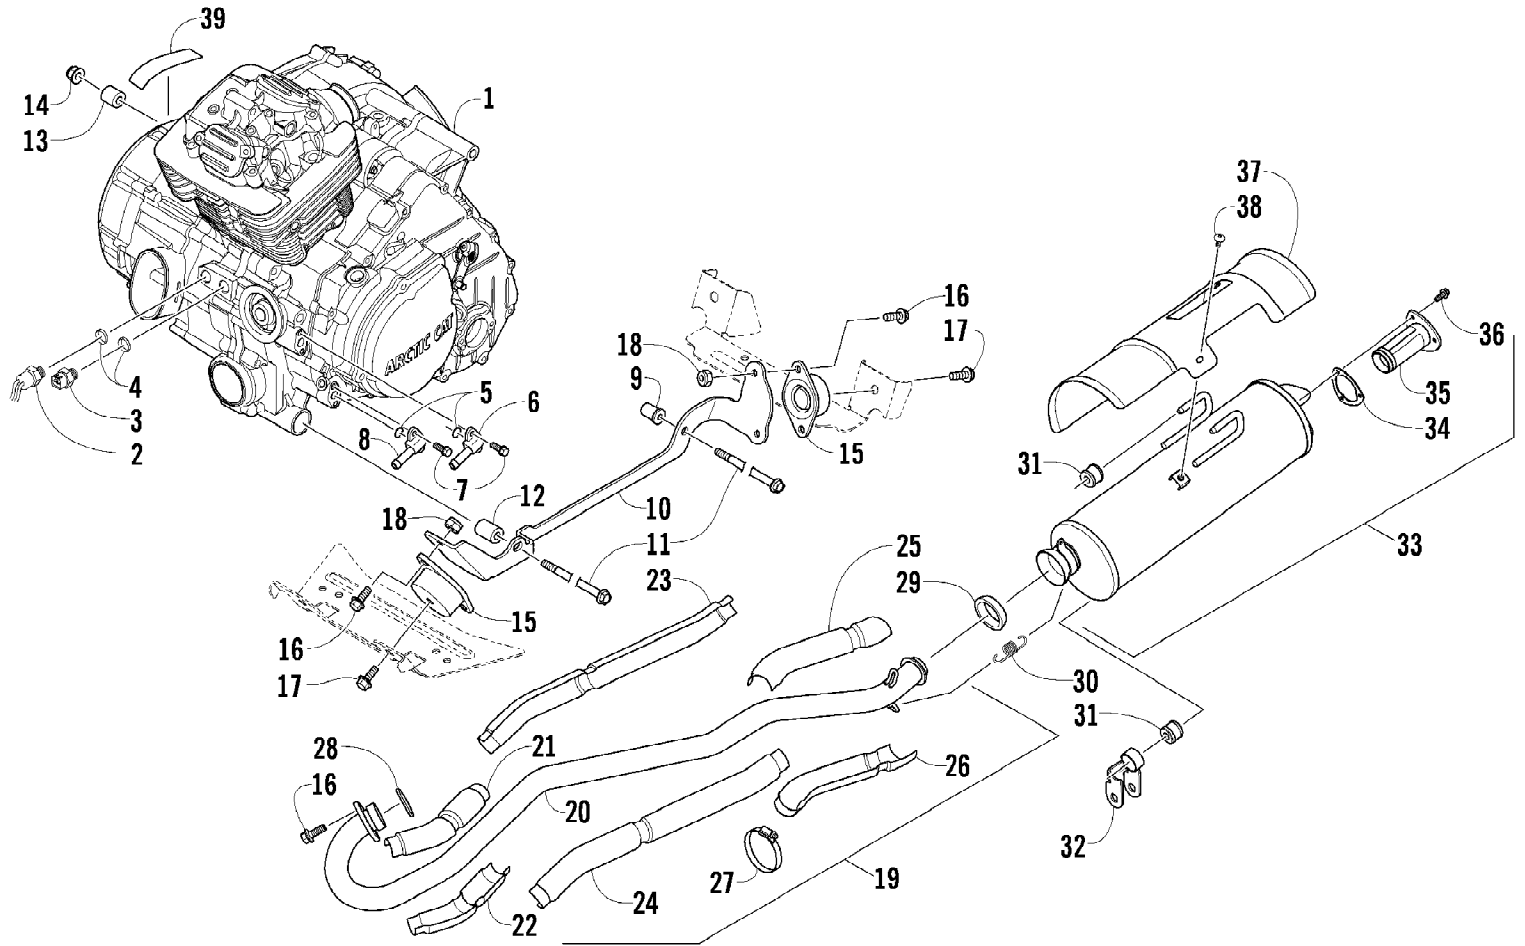

2009 ATV 400 TRV RED (A2009TBG4BUSR)
ENGINE AND EXHAUST

2009 ATV 400 TRV RED (A2009TBG4BUSR)
ENGINE AND EXHAUST

Page 30 of 85

Ref #	Part Number	Qty	S/P/F	Description
1	3313-638	1		Engine, A366 (inc. 2-8)
2	3313-432	1		Switch, Temperature - Fan
3	3313-431	1		Switch, Temperature - Light
4	0830-180	2		O-Ring
5	0830-172	2		O-Ring
6	0812-059	1		Fitting, Oil
7	3303-617	4	/P	Screw, Cap
8	0812-060	1		Fitting, Oil
9	0801-108	4	S	Mount, Rubber - Engine
10	1506-740	1		Bracket, Engine - Right
10	1506-741	1		Bracket, Engine - Left
11	0423-405	2		Screw, Cap
12	0423-042	1	S	Spacer, Engine
13	0408-018	1		Spacer, Engine
14	8428-002	2		Nut, Lock
15	2406-065	4		Mount, Engine
16	8408-820	10	/P	Screw, Cap
17	8408-012	4		Screw, Cap
18	8432-802	8		Nut, Lock
19	0512-262	1		Pipe, Exhaust - Assembly (inc. 20-27)
20	0512-281	1		Pipe, Exhaust
21	0412-292	1		Shield, Exhaust Pipe - Upper - Front
22	0412-293	1		Shield, Exhaust Pipe - Lower - Front
23	0412-294	1		Shield, Exhaust Pipe - Upper - Center
24	0412-295	1		Shield, Exhaust Pipe - Lower - Center
25	0412-283	1		Shield, Exhaust Pipe - Upper - Rear
26	0412-282	1		Shield, Exhaust Pipe - Lower - Rear
27	0423-317	6	/P	Clamp
28	0412-007	1	/P	Gasket, Exhaust Pipe
29	0612-188	1	/P	Seal, Exhaust
30	0612-668	2	/P	Spring, Extension
31	0412-215	3	S	Bushing
32	1506-732	1		Channel, Muffler Support
33	0512-306	1	/P	Muffler - Assembly (inc. 34-36)
34	0412-313	1		Gasket, Spark Arrester
35	0512-219	1	/P	Arrester, Spark - Assembly
36	8408-616	3		Screw, Cap
37	0412-373	1	/P	Cover, Muffler
38	8477-610	3		Screw, Machine
39	0411-426	1		Decal, Warning - Clutch Cover