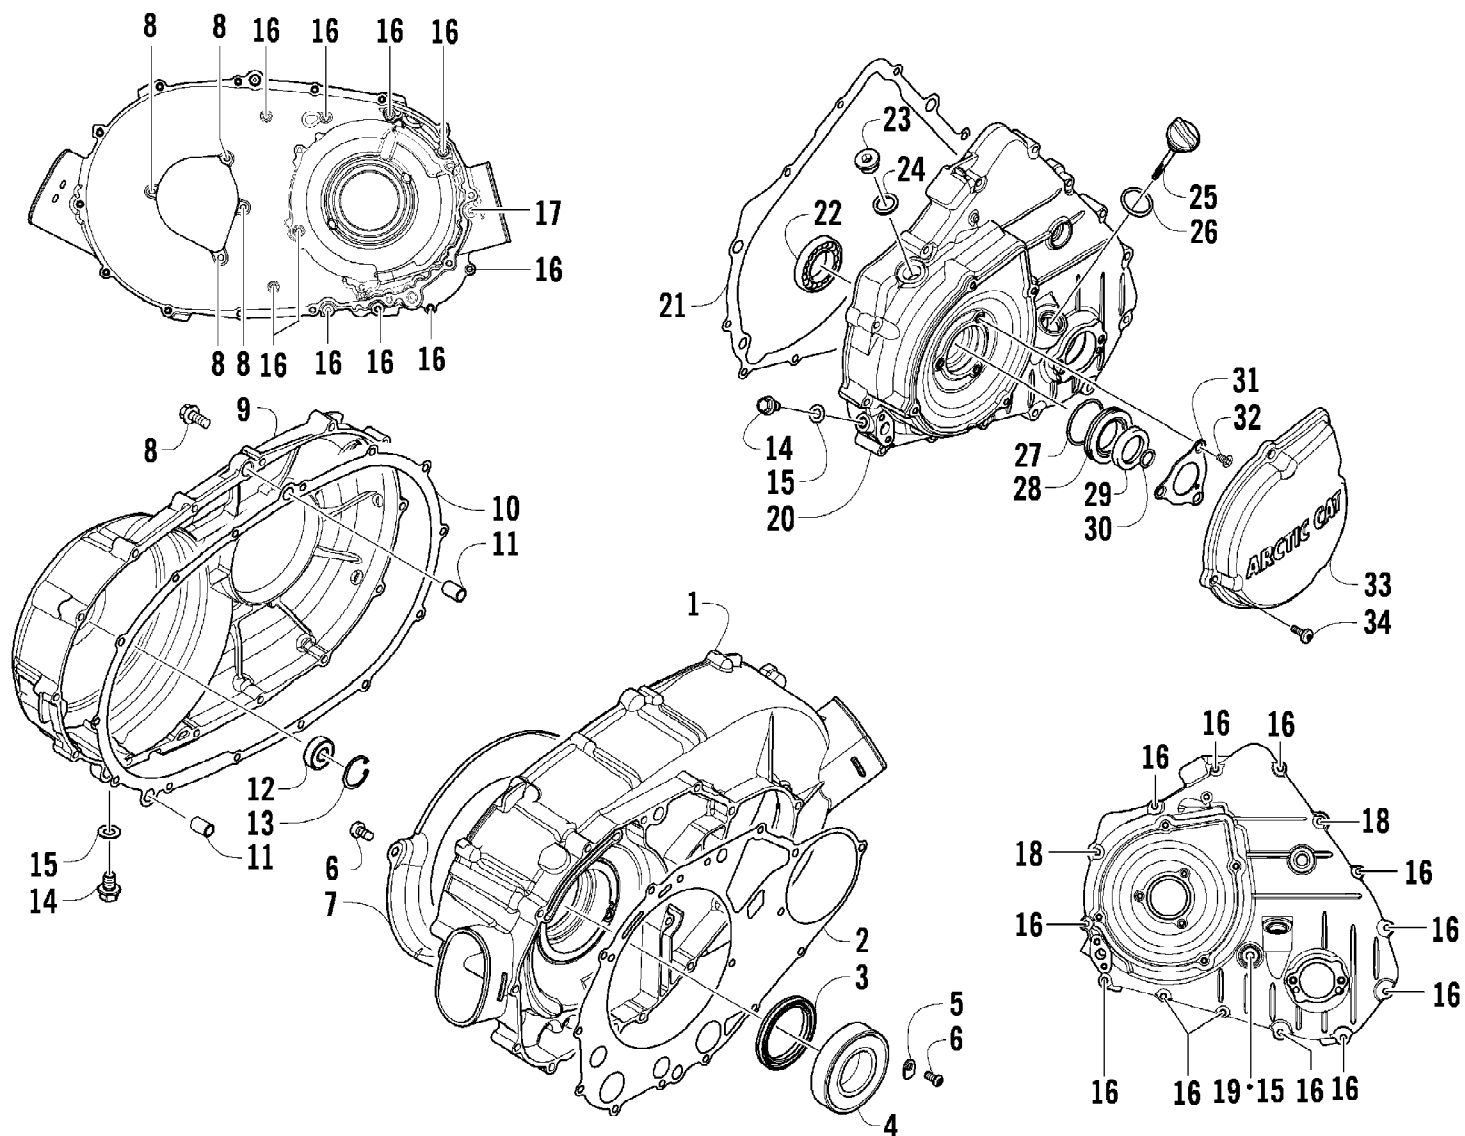

2009 ATV 400 TRV RED (A2009TBG4BUSR)
CLUTCH/V-BELT/MAGNETO COVER ASSEMBLY

2009 ATV 400 TRV RED (A2009TBG4BUSR)
CLUTCH/V-BELT/MAGNETO COVER ASSEMBLY

Ref #	Part Number	Qty	S/P/F	Description
1	0806-026	1		Cover, Clutch
2	0830-055	1		Gasket
3	0830-157	1		Seal, Clutch Housing
4	0832-071	1		Bearing
5	0822-104	2		Retainer, Bearing
6	0826-144	5		Screw, Machine
7	0806-103	1		Plate, Air Intake
8	3303-386	18	/P	Screw, Cap
9	0806-027	1		Cover, V-Belt
10	0830-056	1		Gasket, V-Belt Cover
11	0829-046	6		Pin, Dowel
12	0832-023	1		Bearing
13	3303-347	1		Circlip
14	3303-365	2		Plug, Drain
15	3303-591	3		Gasket, Drain Plug
16	3304-903	22		Screw, Cap
17	0826-066	1		Screw, Cap
18	3304-191	2	/P	Screw, Cap
19	0826-068	1		Screw, Cap
20	0806-028	1		Cover, Magneto
21	0830-057	1		Gasket, Magneto Cover
22	0832-053	1		Bearing
23	0806-099	1		Plug
24	0830-141	1		Washer, Crush
25	0806-029	1		Stick, Oil Level (inc. 26)
26	3304-102	1	/P	O-Ring, Oil Level Stick
27	0830-021	1	/P	O-Ring
28	0820-037	1		Spacer
29	0830-145	1	S	Seal, Oil
30	0830-153	1		O-Ring
31	0805-178	1		Retainer, Oil Seal
32	0826-145	3		Screw, Machine
33	0820-066	1		Cover, Magneto - Outer
34	3303-617	4	/P	Screw, Machine