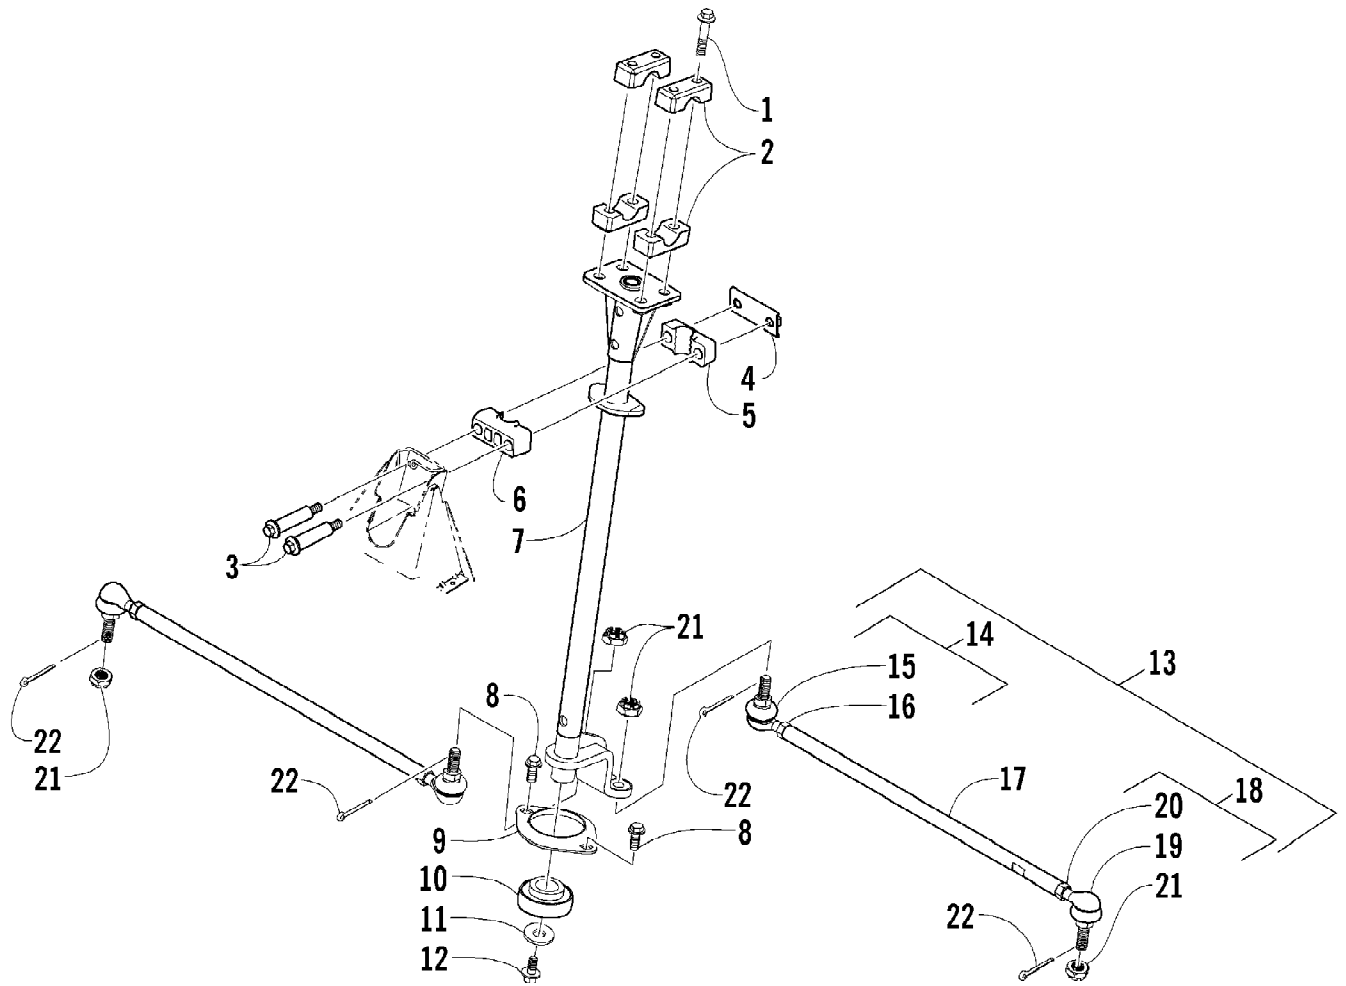

2009 ATV 400 TRV CAT GREEN (A2009TBG4BUSZ)
STEERING ASSEMBLY

Page 77 of 85

Ref #	Part Number	Qty	S/P/F	Description
1	8408-860	4		Screw, Cap
2	0405-035	4		Cap, Steering Adjuster
3	0423-505	2		Screw, Shoulder
4	0505-484	1		Cap, Housing
5	0405-138	1		Housing, Lower
6	0405-139	1		Housing, Upper
7	0505-451	1	S	Post, Steering
8	8408-816	2		Screw, Cap
9	0602-233	1		Flange, Bearing
10	0405-052	1		Bearing w/Inverted Oil Seal
11	0423-073	1		Washer
12	8409-020	1	/P	Screw, Cap
13	0505-499	2	/P	Tie Rod - Assembly (inc. 14-20)
14	0505-511	2	/P	End, Tie Rod - Left-Hand Thread - Kit (inc. 15-16 and two No. 21-22)
15	0	2	F	End, Tie Rod - Left-Hand Thread
16	0423-013	2		Nut - Left-Hand Thread
17	0405-281	2	/P	Tie Rod
18	0505-510	2	/P	End, Tie Rod - Right-Hand Thread - Kit (inc. 19-20 and two No. 21-22)
19	0	2	F	End, Tie Rod - Right-Hand Thread
20	8420-002	2	/P	Nut - Right-Hand Thread
21	0423-157	4		Nut, Lock
22	0623-175	4		Pin, Cotter