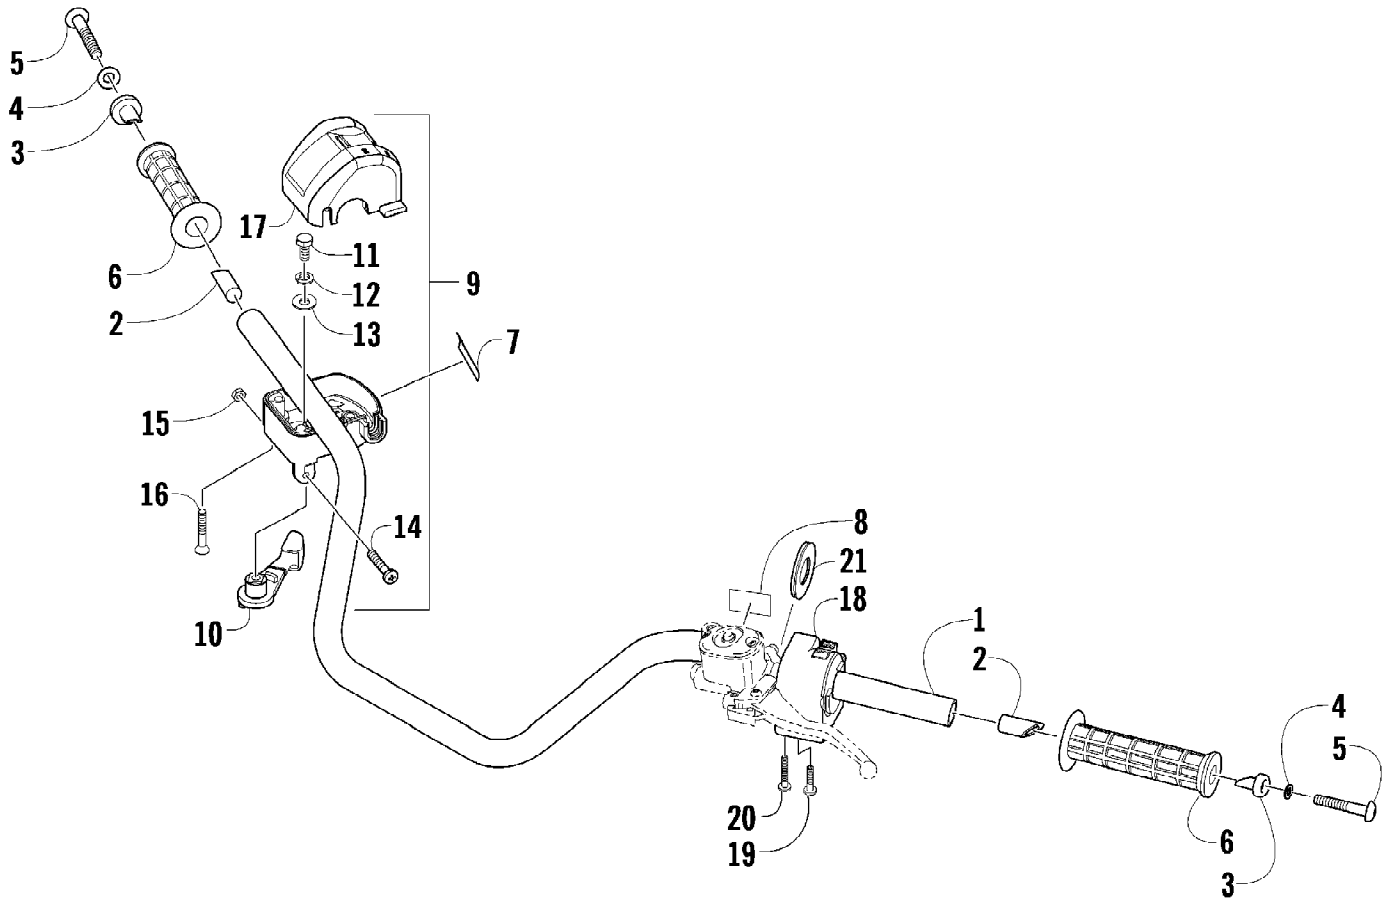

2009 ATV 400 TRV CAT GREEN (A2009TBG4BUSZ)
HANDLEBAR ASSEMBLY

Page 45 of 85

Ref #	Part Number	Qty	S/P/F	Description
1	0505-418	1	/P	Handlebar
2	0405-218	2		Plug, Handlebar
3	0405-149	2		End Cap, Handlebar
4	8050-247	2	/P	Washer
5	8477-845	2		Screw, Machine
6	0405-147	2		Grip, Handlebar
7	0411-966	1		Decal, Warning - Differential Lock
8	1411-865	1		Decal, Warning - Brake Lever Lock
9	0509-045	1		Case, Throttle - Assembly (inc. 10-17)
10	3409-001	1		Lever
11	3007-392	1	/P	Screw, Cap
12	3004-447	1	/P	Washer, Lock
13	3003-030	1	/P	Washer
14	3423-014	1		Screw, Machine
15	3423-327	1		Nut
16	3423-199	2		Screw, Machine
17	0409-119	1		Cover, Throttle Case w/Switch
18	0509-014	1		Switch, Control - Assembly (inc. 19-20)
19	0409-027	1		Screw, Machine
20	0409-028	1		Screw, Machine
21	3409-019	1		Cover, Switch Housing