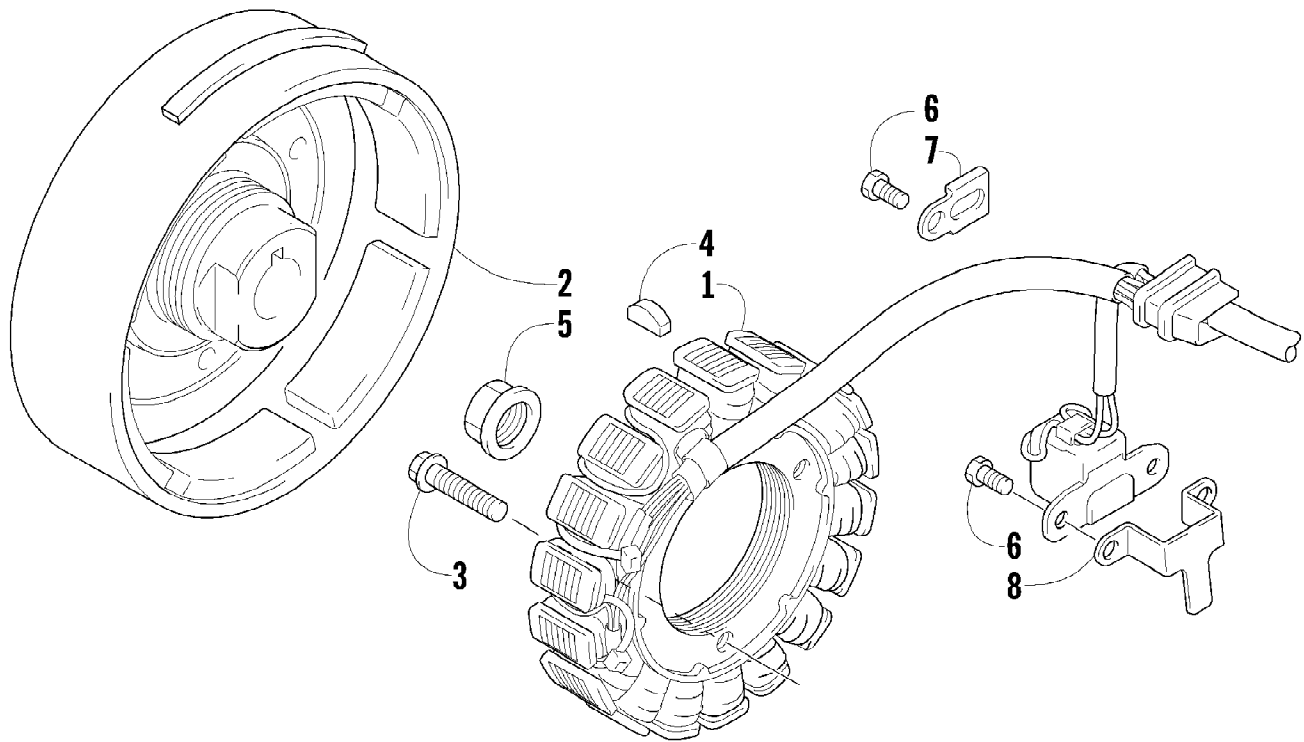

2009 ATV 400 TRV CAT GREEN (A2009TBG4BUSZ)
MAGNETO ASSEMBLY

Page 53 of 85

Ref #	Part Number	Qty	S/P/F	Description
1	3323-200	1		Stator Assembly
2	3323-164	1	/P	Rotor/Flywheel
3	3304-190	3		Screw, Cap
4	0829-039	1		Key
5	0827-046	1		Nut
6	3303-308	3		Screw, Cap
7	0802-003	1		Clamp
8	0802-004	1		Clamp