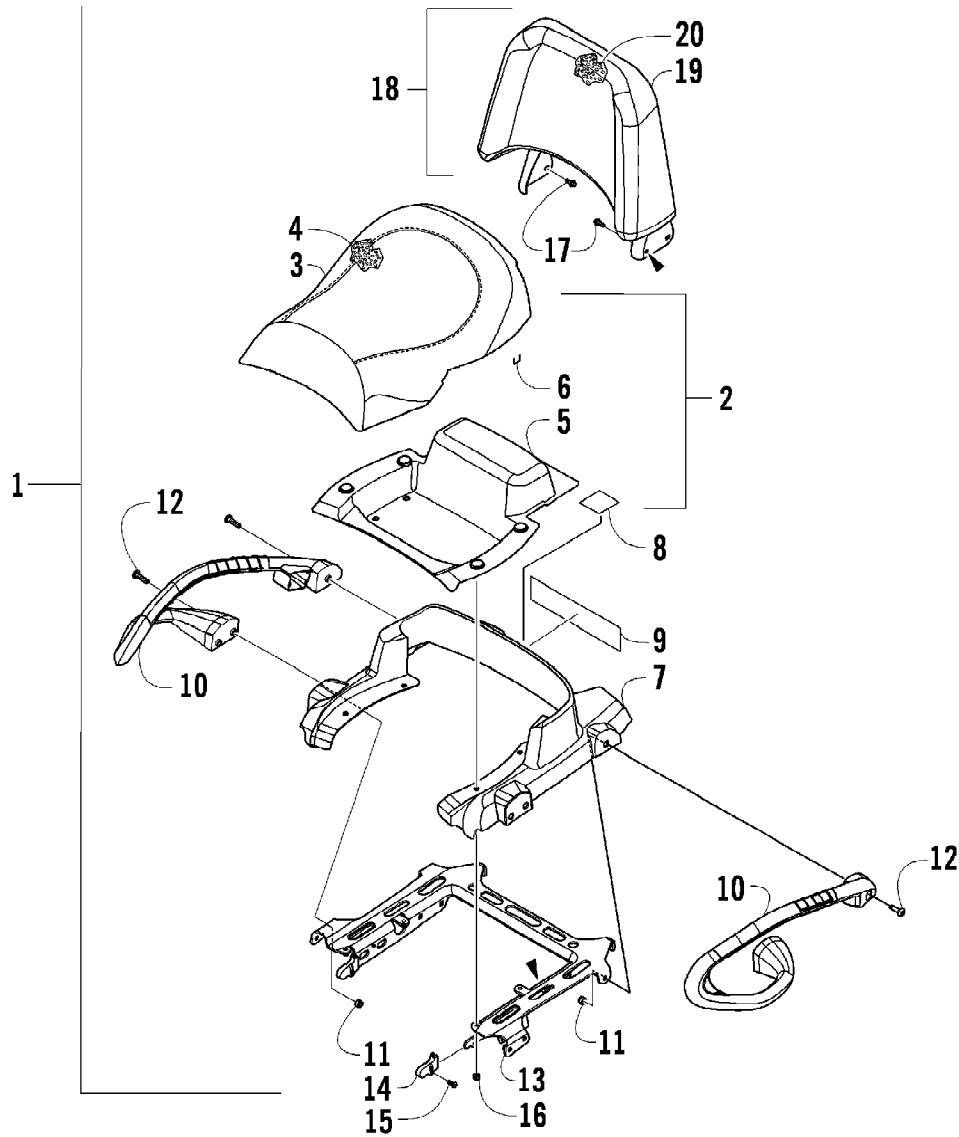

2009 ATV 400 TRV CAT GREEN (A2009TBG4BUSZ)
PASSENGER SEAT AND BACKREST ASSEMBLY

2009 ATV 400 TRV CAT GREEN (A2009TBG4BUSZ)
PASSENGER SEAT AND BACKREST ASSEMBLY

Page 57 of 85

Ref #	Part Number	Qty	S/P/F	Description
1	2506-956	1		Seat, Passenger - Assembly (inc. 2-15)
2	2506-940	1		Seat, Passenger - Sub-Assembly (inc. 3-6)
3	2506-944	1		Cover, Seat - Passenger
4	2506-942	1		Foam, Seat - Passenger
5	2406-110	1		Base, Seat - Inner
6	0624-263	AR		Staple
7	2406-044	1		Base, Seat - Passenger
8	0411-814	1	/P	Decal, "Arctic Cat"
9	2406-834	1		Handhold, Passenger - Right
9	2406-835	1		Handhold, Passenger - Left
10	8432-802	6		Nut, Lock
11	8468-830	6		Screw, Machine
12	2516-040	1		Bracket, Seat Support - Assembly
13	2406-895	2		End Cap, Seat Support
14	0423-538	2		Screw, Self-Tapping
15	8427-602	4		Nut, Lock
16	8408-816	4		Screw, Cap
17	2516-020	1		Backrest Assembly (inc. 18-19)
18	2516-141	1		Cover, Backrest
19	2516-018	1		Foam, Backrest