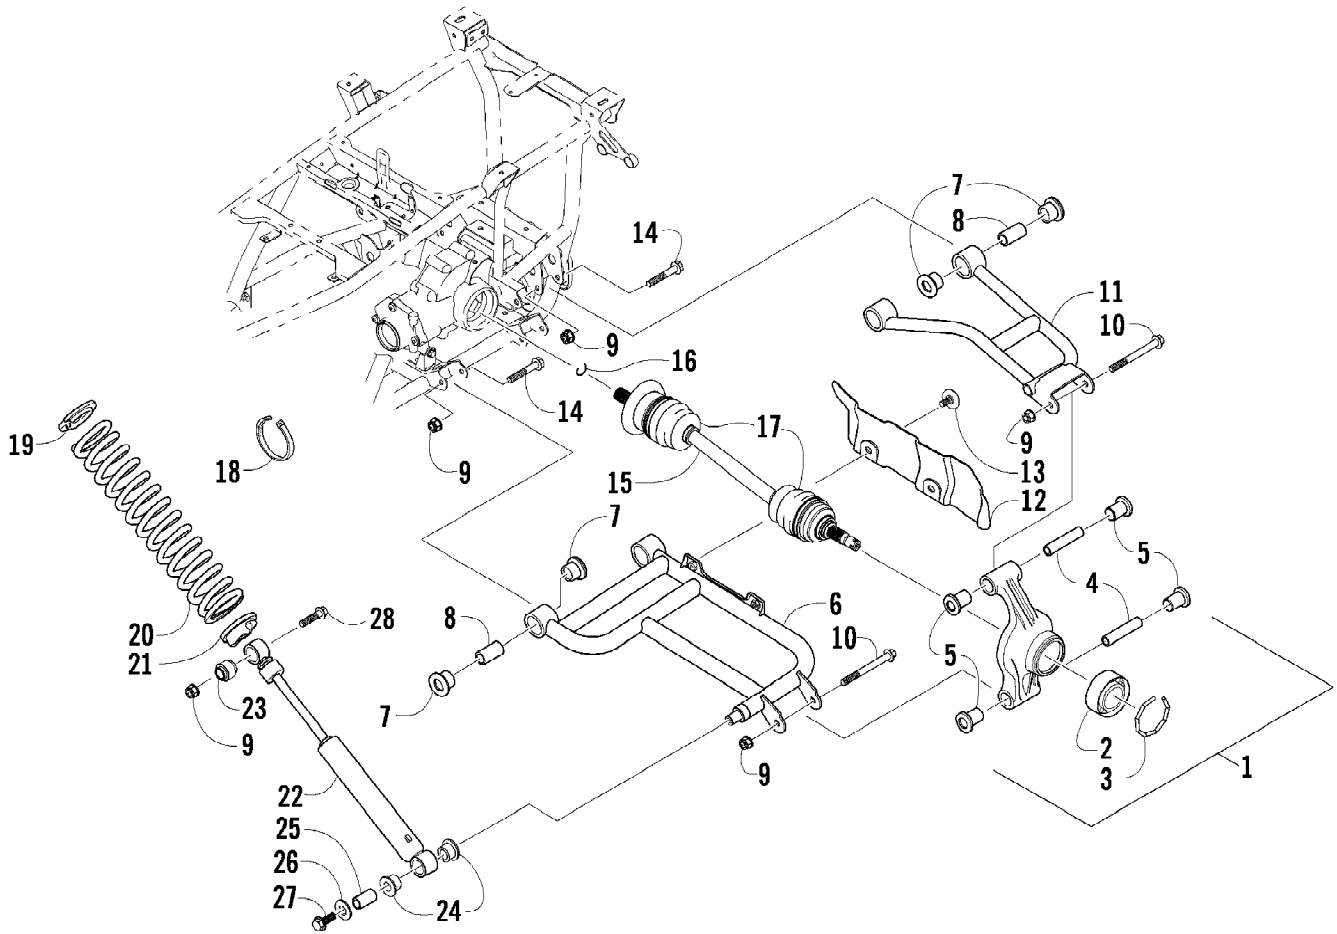

2009 ATV 400 TRV CAT GREEN (A2009TBG4BUSZ)
REAR SUSPENSION ASSEMBLY

2009 ATV 400 TRV CAT GREEN (A2009TBG4BUSZ)
REAR SUSPENSION ASSEMBLY

Ref #	Part Number	Qty	S/P/F	Description
1	0504-548	1	/P	Knuckle, Right Rear - Assembly (inc. 2-5)
1	0504-549	1	/P	Knuckle, Left Rear - Assembly (inc. 2-5)
2	1402-809	2	/P	Bearing
3	0423-423	2		Ring, Retaining
4	0403-038	4	S/P	Axle
5	0403-032	8	S	Bushing
6	0504-576	1	/P	A-Arm, Rear - Lower Right (inc. 7-8)
6	0504-577	1	/P	A-Arm, Rear - Lower Left (inc. 7-8)
7	0403-115	16	S	Bushing
8	0403-114	8	S	Axle
9	0423-744	14		Nut, Lock
10	8409-000	4		Screw, Cap
11	0504-586	1	/P	A-Arm, Rear - Upper Right (inc. 7-8)
11	0504-587	1	/P	A-Arm, Rear - Upper Left (inc. 7-8)
12	0441-758	1		Guard, Boot - Rear - Right
12	0441-759	1		Guard, Boot - Rear - Left
13	0423-545	4	/P	Screw, Shoulder
14	8409-075	8		Screw, Cap
15	1502-343	2	S	Axle, Drive (inc. 16-17)
16	0423-845	2	/P	Clip, Retaining
17	0436-276	2	S	Repair Kit, Boot
18	0123-788	AR	/P	Tie, Cable - 8 in.
19	1603-889	2	/P	Retainer, Spring
20	0504-543	2		Spring, Suspension
21	0404-057	2		Cam, Spring Adjuster
22	0404-158	2		Shock Absorber (inc. 23-25)
23	0403-182	2		Bushing, Double-Bonded
24	0603-955	4		Bushing
25	1603-219	2	S	Sleeve
26	0423-087	2		Washer
27	8408-820	2	/P	Screw, Cap
28	8409-050	2		Screw, Cap