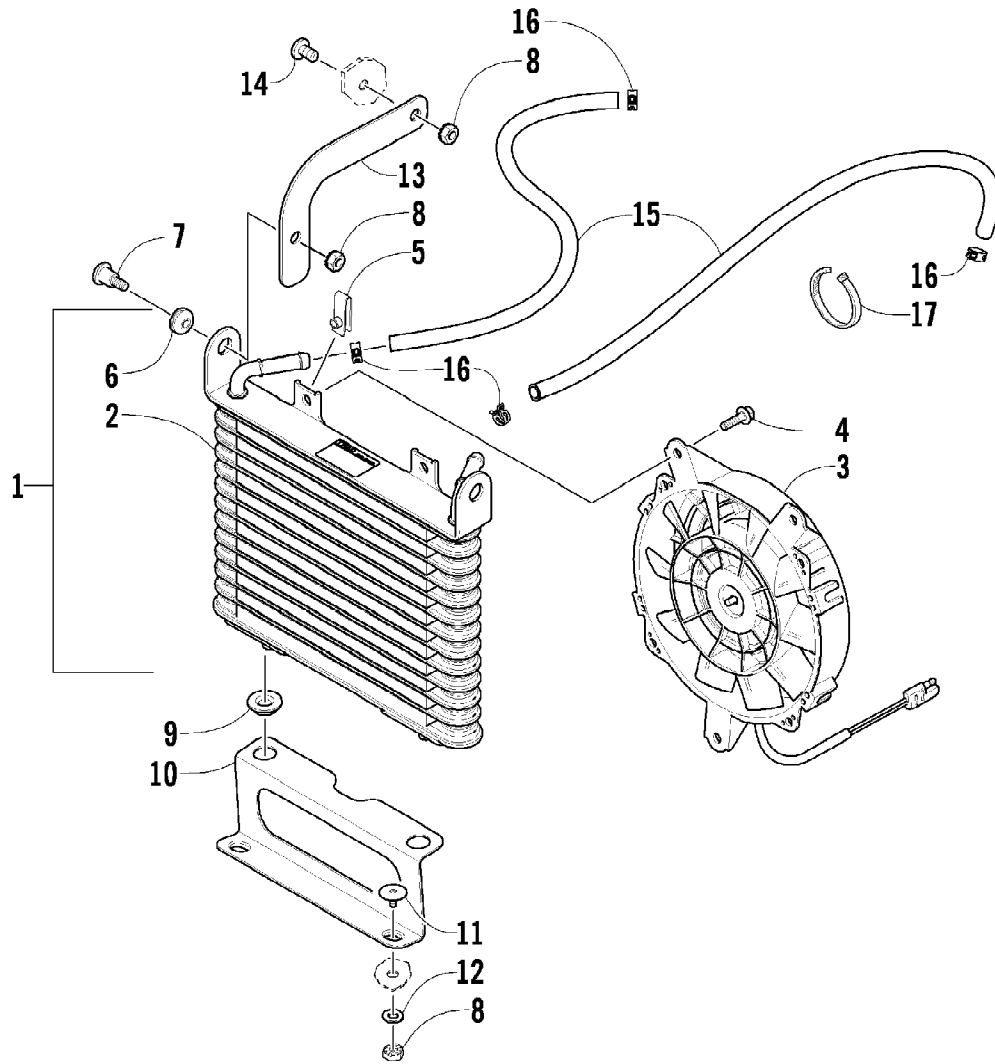

2009 ATV 400 TRV CAT GREEN (A2009TBG4BUSZ)
COOLING ASSEMBLY

Page 16 of 85

Ref #	Part Number	Qty	S/P/F	Description
1	0513-026	1		Cooler, Oil - Assembly (inc. 2-6)
2	0413-224	1		Cooler, Oil
3	0413-145	1		Fan, Cooling
4	8408-616	3		Screw, Cap
5	0423-031	3		Clip, U-Nut
6	0423-030	2		Grommet
7	0423-484	2		Screw, Shoulder
8	0623-038	6		Nut w/Washer
9	0423-028	2		Bushing, Stem
10	0513-021	1		Bracket, Mounting - Lower
11	0423-101	2		Screw, Shoulder
12	8050-222	2	/P	Washer
13	0513-020	1		Bracket, Mounting - Upper
14	8476-612	2		Screw, Machine
15	0410-044	2		Hose, Coolant
16	0423-098	4	/P	Clamp, Hose
17	0123-903	AR		Tie, Cable - 11.5 in.