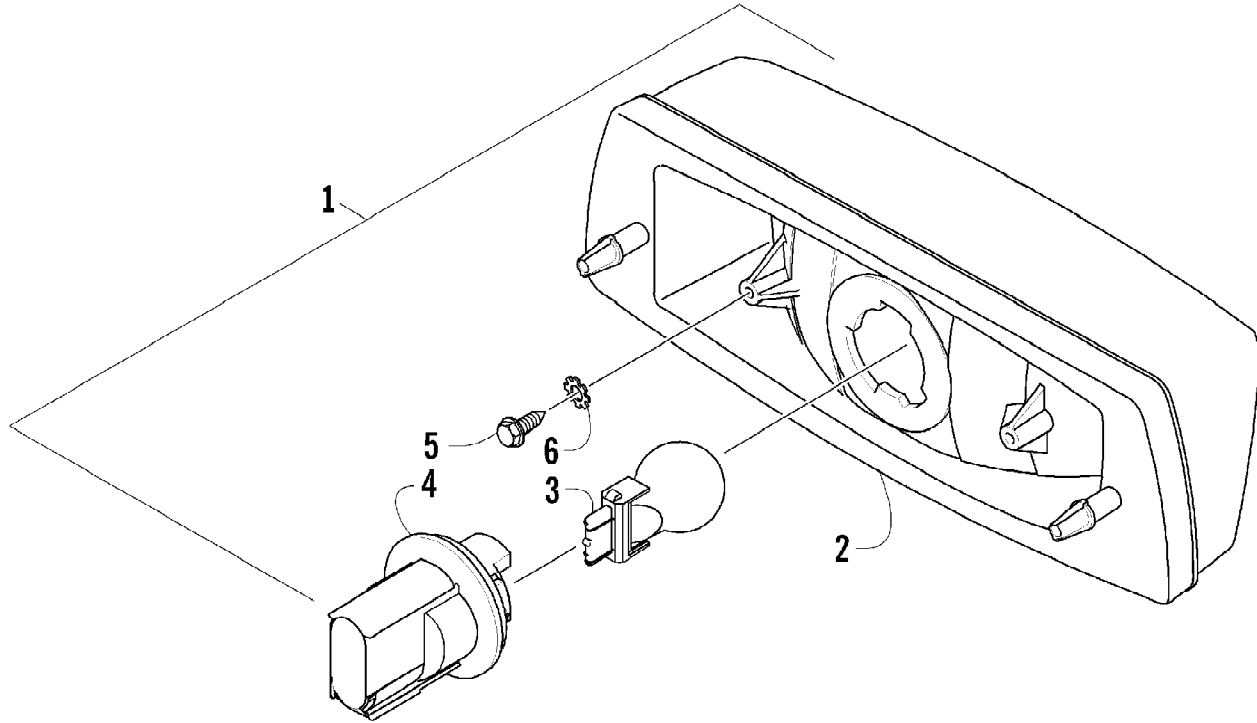

2009 ATV 400 TRV CAT GREEN (A2009TBG4BUSZ)
TAILLIGHT ASSEMBLY

Page 79 of 85

Ref #	Part Number	Qty	S/P/F	Description
1	0509-022	1		Taillight Assembly (inc. 2-4)
2	0509-025	1		Housing, Taillight
3	0409-056	1		Bulb, Taillight
4	0409-057	1		Socket, Taillight
5	0623-301	2	/P	Screw, Self-Tapping
6	8053-212	2	/P	Washer, External Tooth Lock