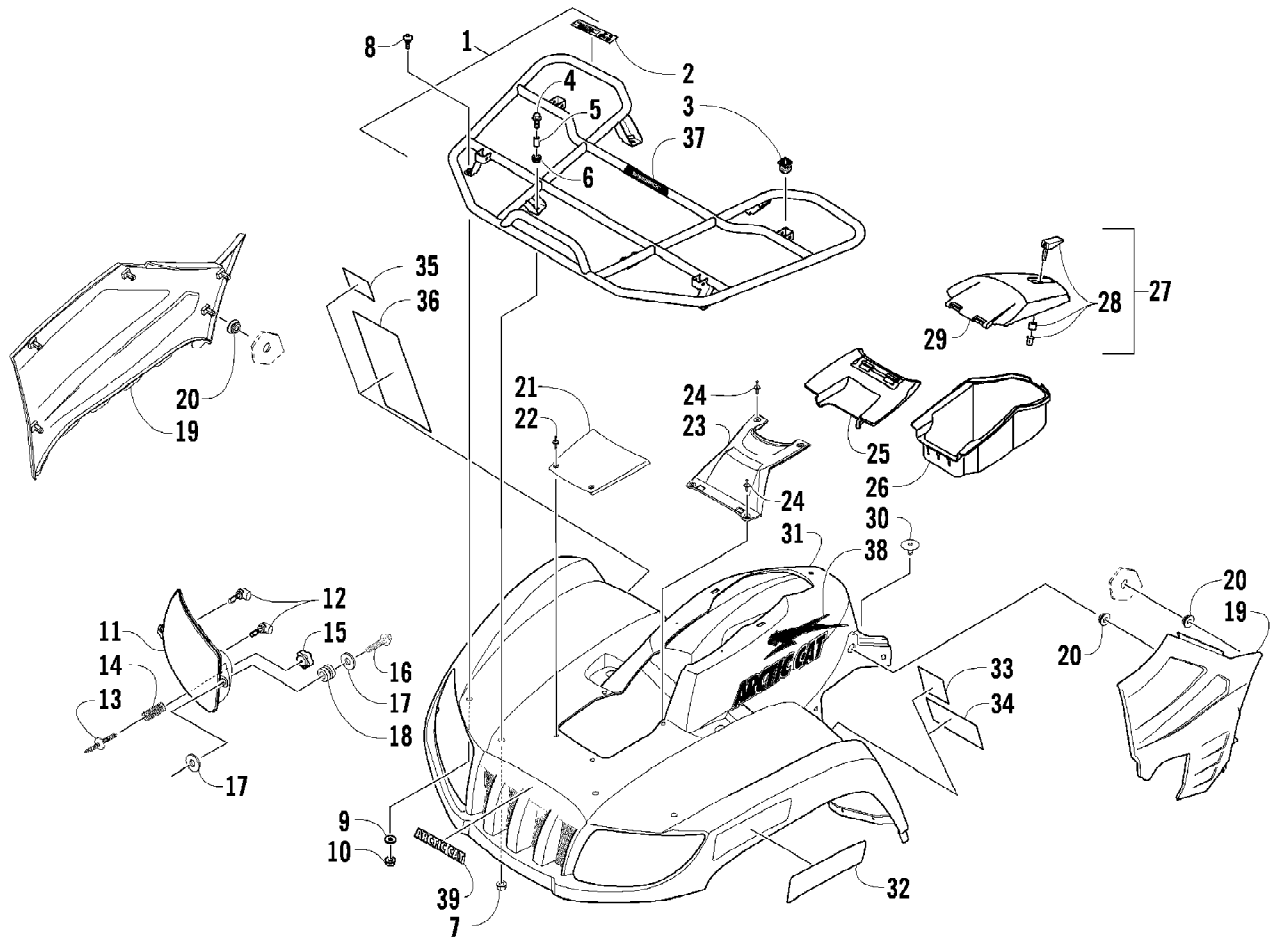

2009 ATV 400 TRV CAT GREEN (A2009TBG4BUSZ)
FRONT RACK, BODY PANEL, AND HEADLIGHT ASSEMBLIES

2009 ATV 400 TRV CAT GREEN (A2009TBG4BUSZ)
FRONT RACK, BODY PANEL, AND HEADLIGHT ASSEMBLIES

Ref #	Part Number	Qty	S/P/F	Description
1	2506-106	1		Rack, Front - Assembly (inc. 2-3)
2	0411-576	1		Decal, Warning - Load
3	0441-592	4	/P	Bushing
4	8410-830	4		Screw, Cap
5	0423-669	4		Spacer
6	0423-465	4		Grommet
7	8432-802	4		Nut, Lock
8	0423-654	2		Screw, Shoulder
9	8050-222	2	/P	Washer
10	0423-540	2		Nut, Lock
11	0509-044	1	/P	Headlight Assembly - Right (inc. 12)
11	0509-035	1		Headlight Assembly - Left (inc. 12)
12	0409-055	4		Bulb, Headlight
13	0423-514	2		Stud, Adjuster - Headlight
14	0423-522	2		Spring, Adjuster
15	0423-513	2		Knob, Adjuster
16	0623-785	4		Screw, Self-Tapping
17	8050-217	8	/P	Washer
18	0423-447	4		Grommet
19	2406-326	1		Panel, Side - Lower - Right
19	2406-327	1		Panel, Side - Lower - Left
20	0423-678	8		Grommet
21	1406-358	1		Cover, Access
22	0423-535	2		Rivet, Reinstallable
23	1406-484	1		Cover, Steering Post
24	0623-362	4		Rivet, Reinstallable
25	0470-513	1		Cover, Storage Box
26	1406-573	1		Box, Storage
27	2506-234	1		Lid, Storage Box w/Latch (inc. 28-29)
28	1406-599	1		Latch, Storage Box
29	0470-514	1		Lid, Storage Box
30	0423-101	2		Screw, Shoulder
31	2516-064	1	S	Panel, Fender - Assembly - Front (inc. 32-36)
32	0411-818	1		Decal, Reflector - Front - Right
32	0411-819	1		Decal, Reflector - Front - Left
33	1411-930	1	S	Decal, Warning - Age
34	1411-574	1		Decal, Warning - Off-Road Only
35	0411-894	1		Decal, Warning - Turn/Hill
36	1411-250	1		Decal, Warning - Reverse/Pre-Ride
37	1411-050	1	/P	Decal, "Speedrack"
38	1411-634	1		Decal, Side - Upper Right
38	1411-635	1		Decal, Side - Upper Left
39	1411-725	1		Decal, Front