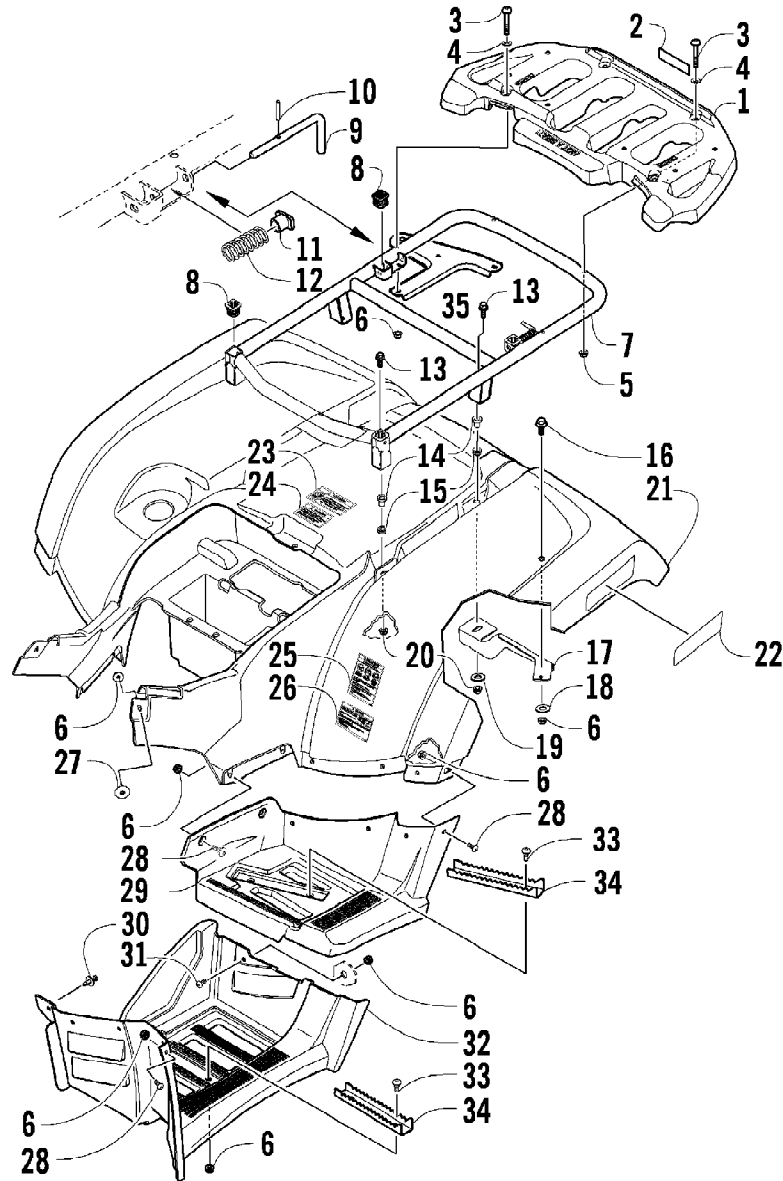

2009 ATV 400 TRV CAT GREEN (A2009TBG4BUSZ)
REAR RACK, BODY PANEL, AND FOOTWELL ASSEMBLIES

2009 ATV 400 TRV CAT GREEN (A2009TBG4BUSZ)
REAR RACK, BODY PANEL, AND FOOTWELL ASSEMBLIES

Page 61 of 85

Ref #	Part Number	Qty	S/P/F	Description
1	2516-339	1	/P	Cover, Rack (inc. 2)
2	1411-201	1		Decal, Warning - Load
3	8410-640	3		Screw, Cap
4	8050-223	4		Washer
5	0423-891	2		Nut, Cap
6	0423-540	38		Nut, Lock
7	2516-169	1		Rack, Rear - Assembly (inc. 8-12)
8	0441-592	4	/P	Bushing
9	0541-504	2		Pin - Assembly (inc. 10-12)
10	0423-635	2		Pin, Roll
11	0423-677	2		Bushing, Flanged
12	0423-636	2		Spring
13	8410-835	4		Screw, Cap
14	0423-669	4		Spacer
15	0423-465	4		Grommet
16	0423-654	2		Screw, Shoulder
17	2506-092	1		Bracket, Rear Fender - Right
17	2506-093	1		Bracket, Rear Fender - Left
18	8050-222	2	/P	Washer
19	0423-087	2		Washer
20	8432-802	4		Nut, Lock
21	2516-082	1	S	Fender, Rear - Assembly (inc. 22-26)
22	1411-592	1	/P	Decal, Reflector - Rear - Right
22	1411-593	1	/P	Decal, Reflector - Rear - Left
23	1411-269	1		Decal, Warning - Passenger
24	1411-251	1		Decal, Warning - Seat/Passenger
25	1411-956	1		Decal, Passenger
26	1411-957	1	S	Decal, Warning - Tire Pressure
27	0423-101	2		Screw, Shoulder
28	0423-419	22		Screw, Machine
29	2406-042	1		Footwell, Rear - Right
29	2406-043	1		Footwell, Rear - Left
30	0623-362	2		Rivet, Reinstallable
31	8477-620	2		Screw, Machine
32	1506-813	1		Footwell - Right
32	2406-471	1	/P	Footwell - Left
33	0423-355	8		Screw, Shoulder
34	1506-125	4	/P	Footpeg
35	2506-926	1		Bracket, Mounting - Safety Flag
36	8410-645	2		Screw, Cap