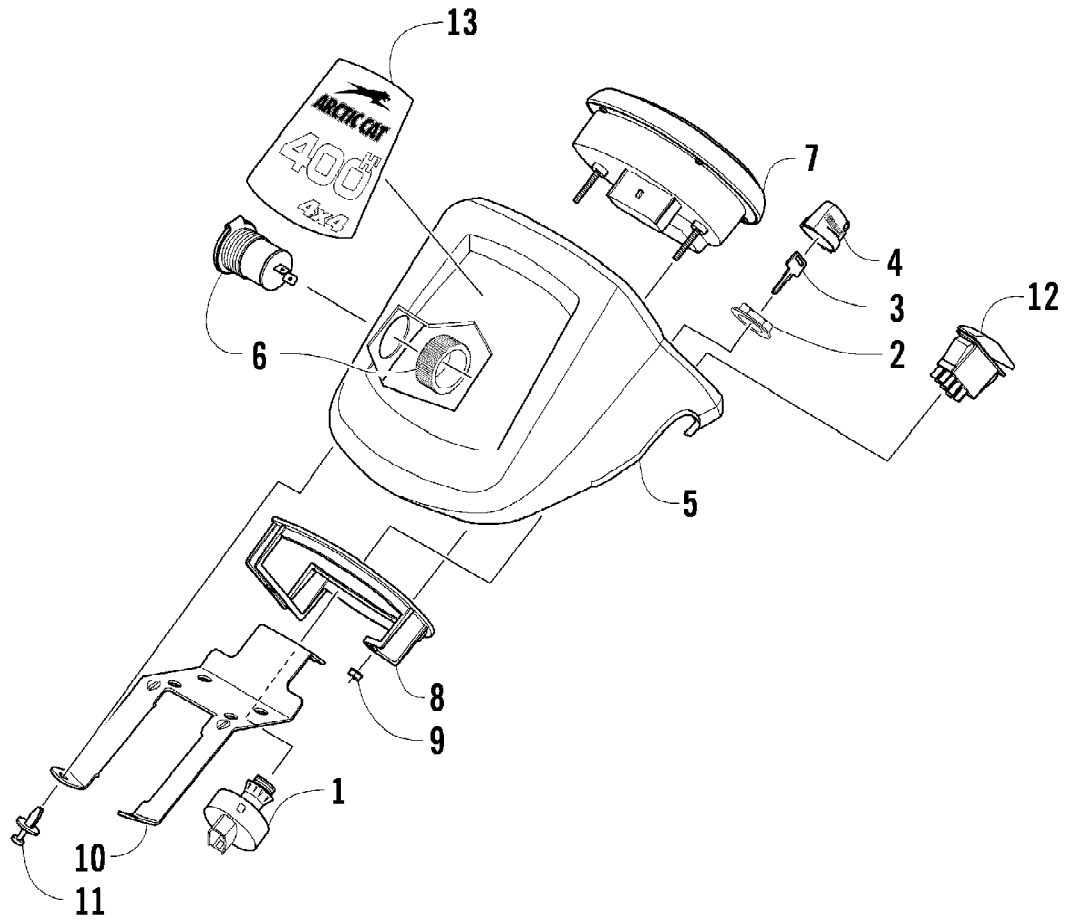

2009 ATV 400 TRV CAT GREEN (A2009TBG4BUSZ)
INSTRUMENT POD ASSEMBLY

Page 51 of 85

Ref #	Part Number	Qty	S/P/F	Description
1	0430-090	1	/P	Switch, Ignition - Assembly (inc. 2-4)
2	0430-050	1		Nut, Retaining
3	0430-042	1	F	Key, Ignition
3	0430-043	1	F	Key, Ignition
4	0430-054	1		Cover, Key
5	0405-312	1		Instrument Pod
6	0641-897	1	/P	Outlet, Accessory - 12V
7	0520-042	1		Gauge, Analog/LCD
8	0420-065	1	/P	Bracket, Retaining
9	0423-493	2		Nut w/Washer
10	2506-470	1		Bracket, Mounting - Instrument Pod
11	0423-535	2		Rivet, Reinstallable
12	0409-120	1		Switch, Differential Lock
13	1411-936	1		Decal, Instrument Pod