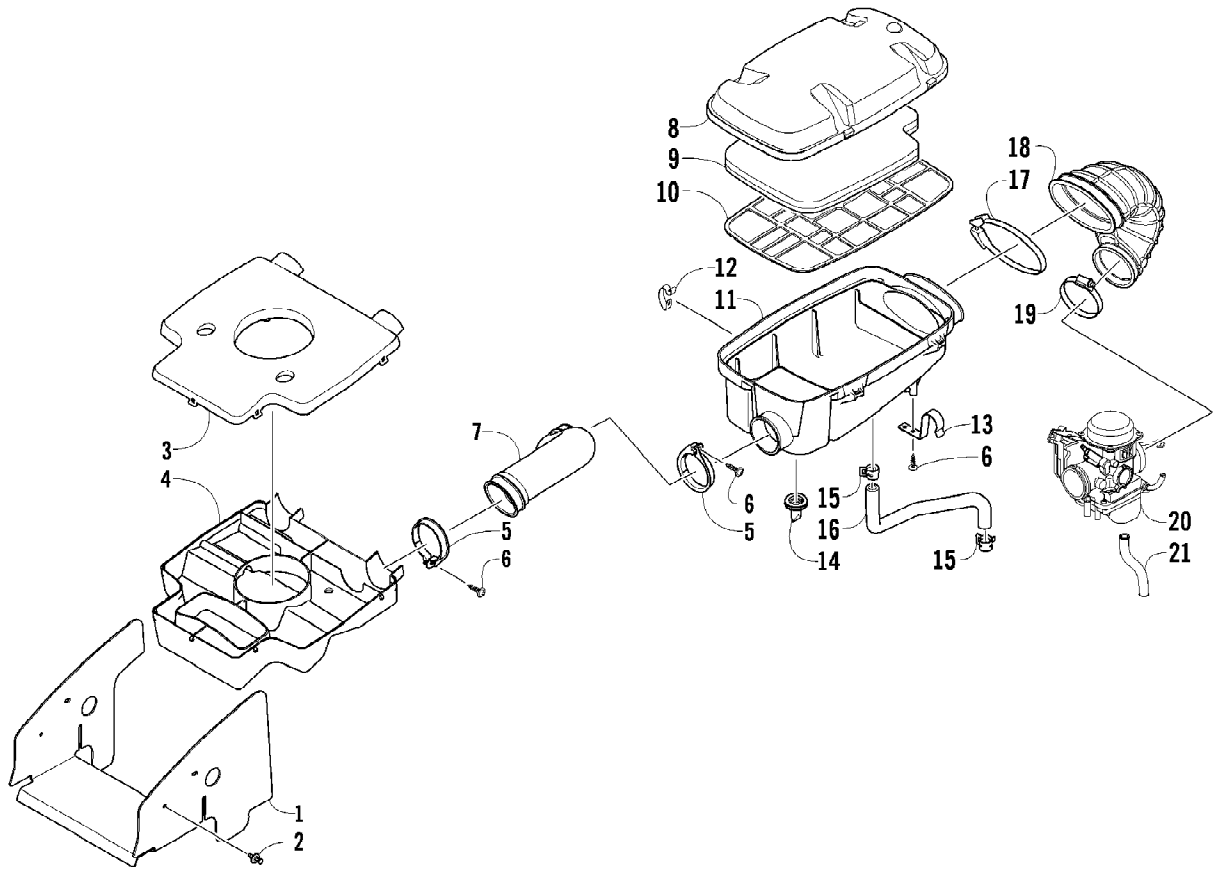

2009 ATV 400 TRV CAT GREEN (A2009TBG4BUSZ)
AIR INTAKE ASSEMBLY

2009 ATV 400 TRV CAT GREEN (A2009TBG4BUSZ)
AIR INTAKE ASSEMBLY

Page 2 of 85

Ref #	Part Number	Qty	S/P/F	Description
1	1406-747	1		Shield, Intake
2	0623-362	2		Rivet, Reinstallable
3	0413-091	1		Diverter, Air - Top
4	0413-093	1		Diverter, Air - Bottom
5	0423-551	2		Clamp
6	0423-342	6	/P	Screw, Self-Tapping
7	0470-529	1		Duct, Air Intake
8	0470-850	1	S	Cover, Air Intake
9	0470-663	1	/P	Filter, Air
10	0470-516	1		Screen, Air Filter
11	0470-853	1	/P	Housing, Air Intake
12	0423-455	4		Clip, Spring
13	0423-454	2		Bracket, Retaining
14	0470-442	2	/P	Valve, Drain
15	1623-281	2		Clamp, Hose
16	0410-173	1	/P	Hose, Vent - Crankcase
17	0423-554	1		Clamp
18	0470-517	1		Boot, Carburetor
19	0423-019	1		Clamp
20	0470-859	1		Carburetor, CVK-36
21	0510-592	1		Hose, Drain