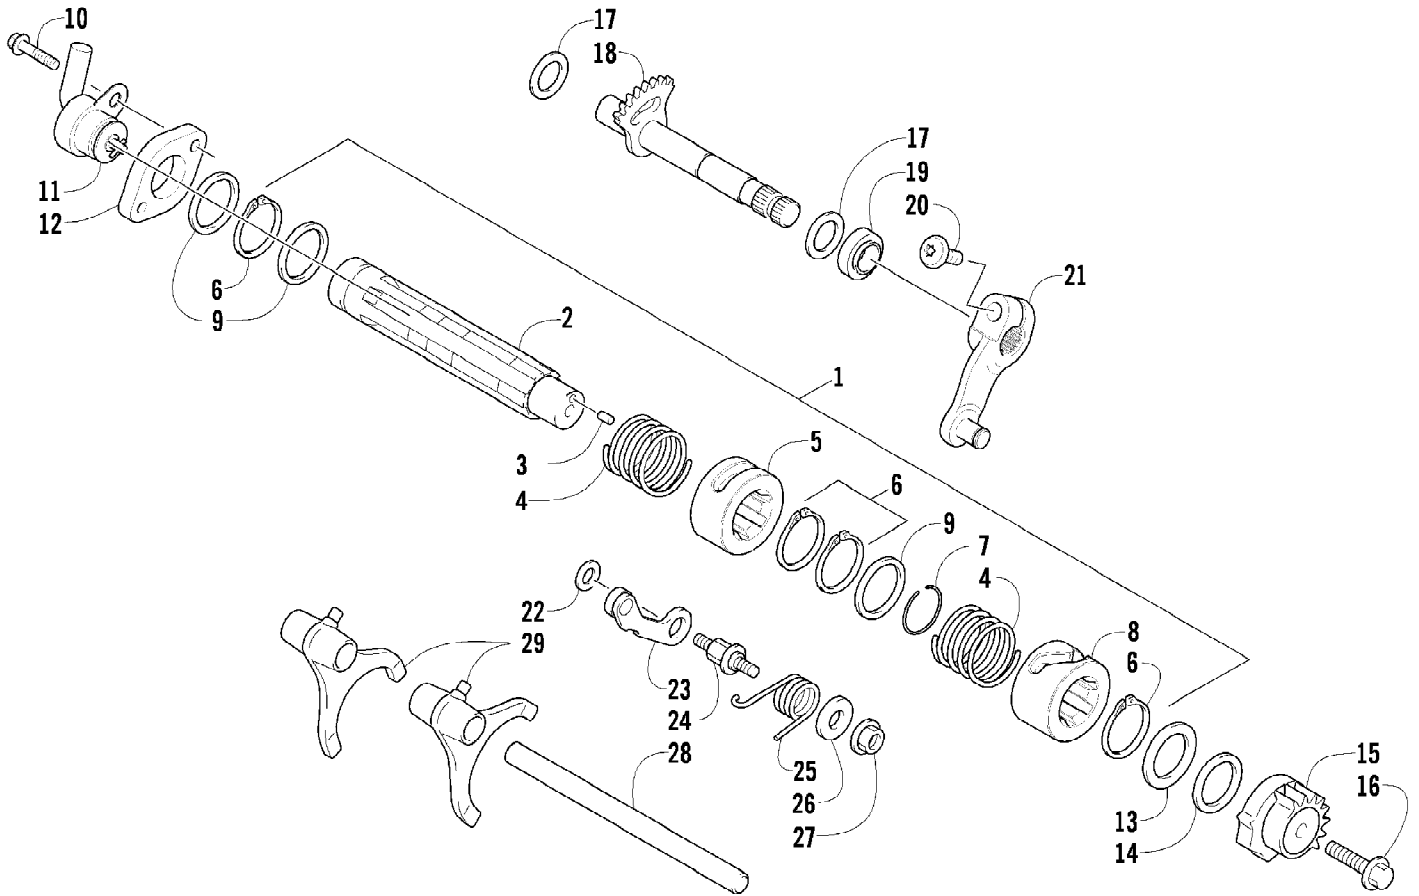

2009 ATV 400 TRV CAT GREEN (A2009TBG4BUSZ)
GEAR SHIFTING ASSEMBLY

2009 ATV 400 TRV CAT GREEN (A2009TBG4BUSZ)
GEAR SHIFTING ASSEMBLY

Page 43 of 85

Ref #	Part Number	Qty	S/P/F	Description
1	0818-024	1	S	Shaft, Gear Shift - Assembly (inc. 2-8 and two No. 9)
2	0818-044	1	S	Shaft, Gear Shift
3	3304-439	1		Pin, Dowel
4	0818-060	2		Spring
5	0818-019	1		Cam, Reverse
6	3304-147	4	/P	Circlip
7	0831-016	1		C-Ring
8	0818-023	1		Cam, Gear Shift
9	0828-079	3		Washer
10	3303-252	2		Screw, Cap
11	3313-434	1		Switch, Gear Shift Position
12	0818-073	1		Spacer, Speed Sensor
13	0828-081	1		Washer, Thrust
14	0828-080	1		Washer, Thrust
15	0818-061	1		Plate, Gear Shift Cam
16	3304-569	1		Screw, Cap
17	0828-084	2		Washer
18	0818-022	1		Shaft, Sub-Gear Shift
19	0830-179	1		Seal
20	8468-620	1	/P	Screw, Machine
21	0818-014	1		Arm, Select
22	0828-083	1		Washer
23	0818-084	1		Stopper, Cam
24	0818-062	1		Support, Cam Stopper
25	0818-020	1		Spring
26	0828-082	1		Washer
27	3303-331	1	/P	Nut
28	0818-021	1		Shaft, Shift Fork
29	0818-088	2		Fork, Shift