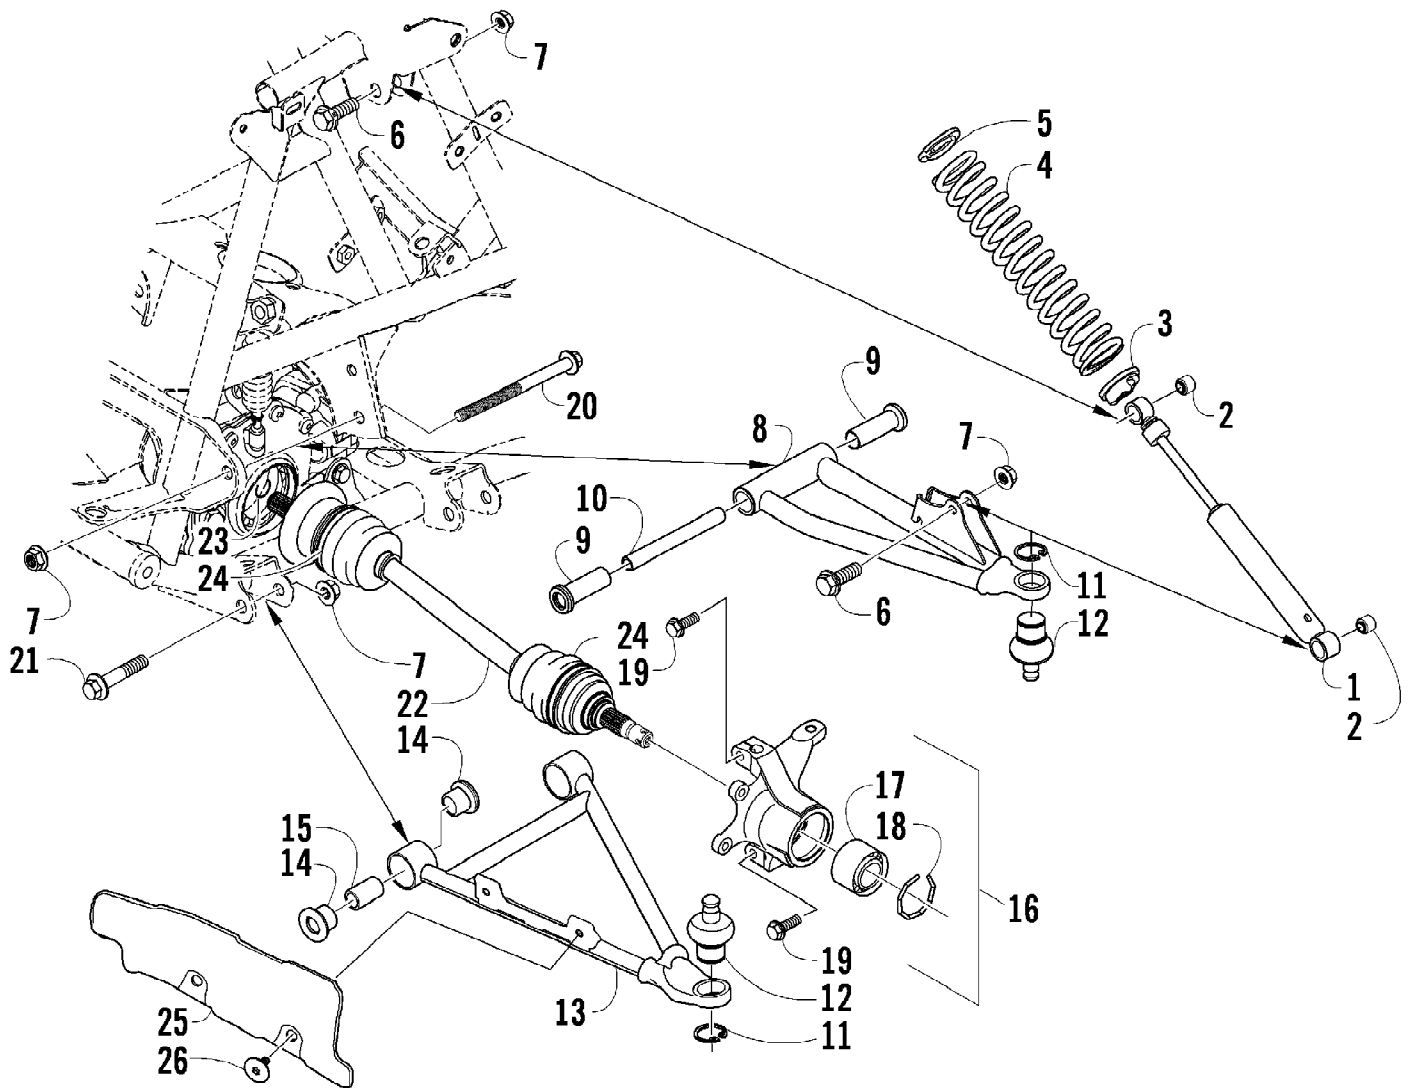

2009 ATV 400 TRV CAT GREEN (A2009TBG4BUSZ)
FRONT SUSPENSION ASSEMBLY

Page 39 of 85

Ref #	Part Number	Qty	S/P/F	Description
1	0403-209	2		Shock Absorber (inc. 2)
2	0403-182	4		Bushing
3	0403-102	2		Cam, Spring Adjuster
4	0503-354	2		Spring, Suspension
5	1603-889	2	/P	Retainer, Spring
6	8409-040	4		Screw, Cap
7	0423-744	10		Nut, Lock
8	0503-272	1	S	A-Arm, Upper Right (inc. 9-12)
8	0503-273	1	S	A-Arm, Upper Left (inc. 9-12)
9	0403-081	4	S	Bushing
10	0403-080	2		Axle
11	0423-009	4	/P	Ring, Retaining
12	0405-115	4	/P	Ball Joint
13	0503-380	1	/P	A-Arm, Lower Right (inc. 14-15 and two No. 11-12)
13	0503-381	1	/P	A-Arm, Lower Left (inc. 14-15 and two No. 11-12)
14	0403-115	8	S	Bushing
15	0403-114	4	S	Axle
16	0505-576	1	/P	Knuckle - Assembly - Right (inc. 17-18)
16	0505-577	1	/P	Knuckle - Assembly - Left (inc. 17-18)
17	1402-809	2	/P	Bearing
18	0423-423	2		Ring, Retaining
19	8409-030	4		Screw, Cap
20	0423-334	2		Screw, Cap
21	8409-075	4		Screw, Cap
22	1502-344	1	S/P	Axle, Drive - Right (inc. 23-24)
22	1502-345	1	S	Axle, Drive - Left (inc. 23-24)
23	0423-844	2	/P	Clip, Retaining
24	0436-276	2	S	Repair Kit, Boot
25	0441-756	1		Guard, Boot - Right
25	0441-757	1		Guard, Boot - Left
26	0423-545	4	/P	Screw, Shoulder