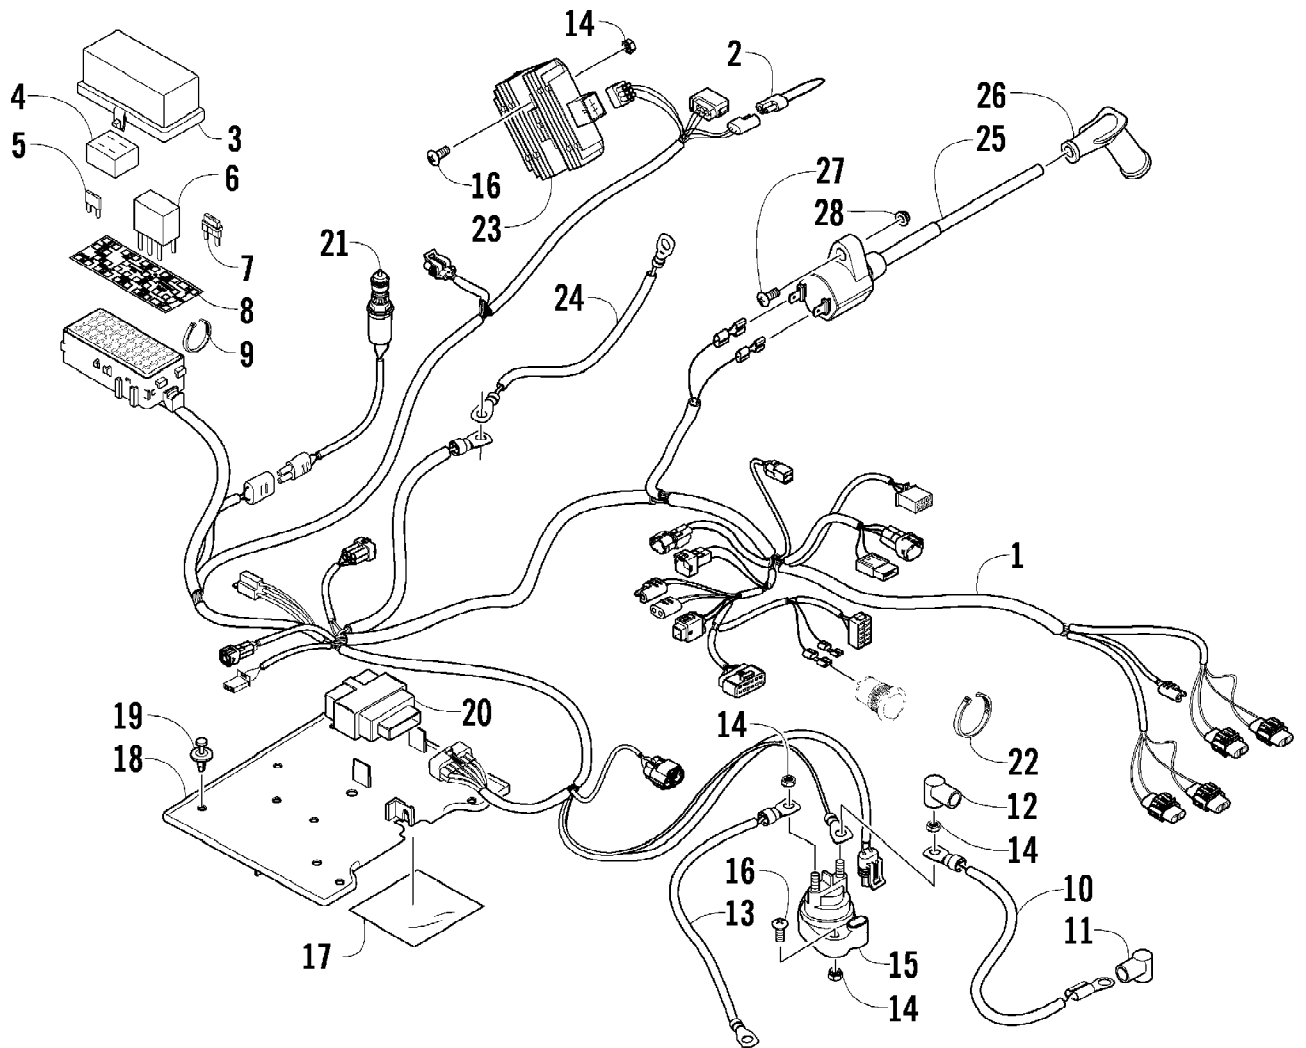

2009 ATV 400 TRV CAT GREEN (A2009TBG4BUSZ)
WIRING HARNESS ASSEMBLY

Page 85 of 85

Ref #	Part Number	Qty	S/P/F	Description
1	0486-302	1		Harness, Main (inc. 2-8)
2	0486-164	1		Tether, Accessory Connector
3	0530-008	1		Cover, Fuse Block
4	0430-037	1		Holder, Fuse
5	0430-034	1		Diode
6	0430-045	2	/P	Relay (4-Pin) - 20 Amp
7	0430-032	4		Fuse - 10 Amp
7	0430-031	3		Fuse - 15 Amp
7	0430-030	2		Fuse - 30 Amp
8	1411-963	1		Decal, Fuse Block
9	0123-788	AR	/P	Tie, Cable - 8 in.
10	0445-053	1	/P	Cable, Solenoid/Starter (inc. 11)
11	0645-019	1		Boot, Terminal
12	0645-327	1		Boot, Terminal
13	0445-055	1	/P	Cable, Battery/Solenoid
14	0623-038	6		Nut w/Washer
15	0445-058	1	/P	Solenoid
16	8476-625	4		Screw, Machine
17	0412-291	1		Foil, Protective
18	1406-787	1		Tray, Electrical
19	0623-362	4		Rivet, Reinstallable
20	3313-436	1		CDI Unit
21	0409-089	1		Switch, Brake - Assembly
22	0123-903	AR		Cable Tie - 11.5 in.
23	0824-037	1	/P	Regulator, Voltage
24	0445-054	1	/P	Cable, Battery/Ground
25	3323-216	1		Coil, Ignition - Assembly (inc. 26)
26	3313-695	1		Cap, Spark Plug
27	8470-525	1		Screw, Machine
28	8427-502	1		Nut, Lock