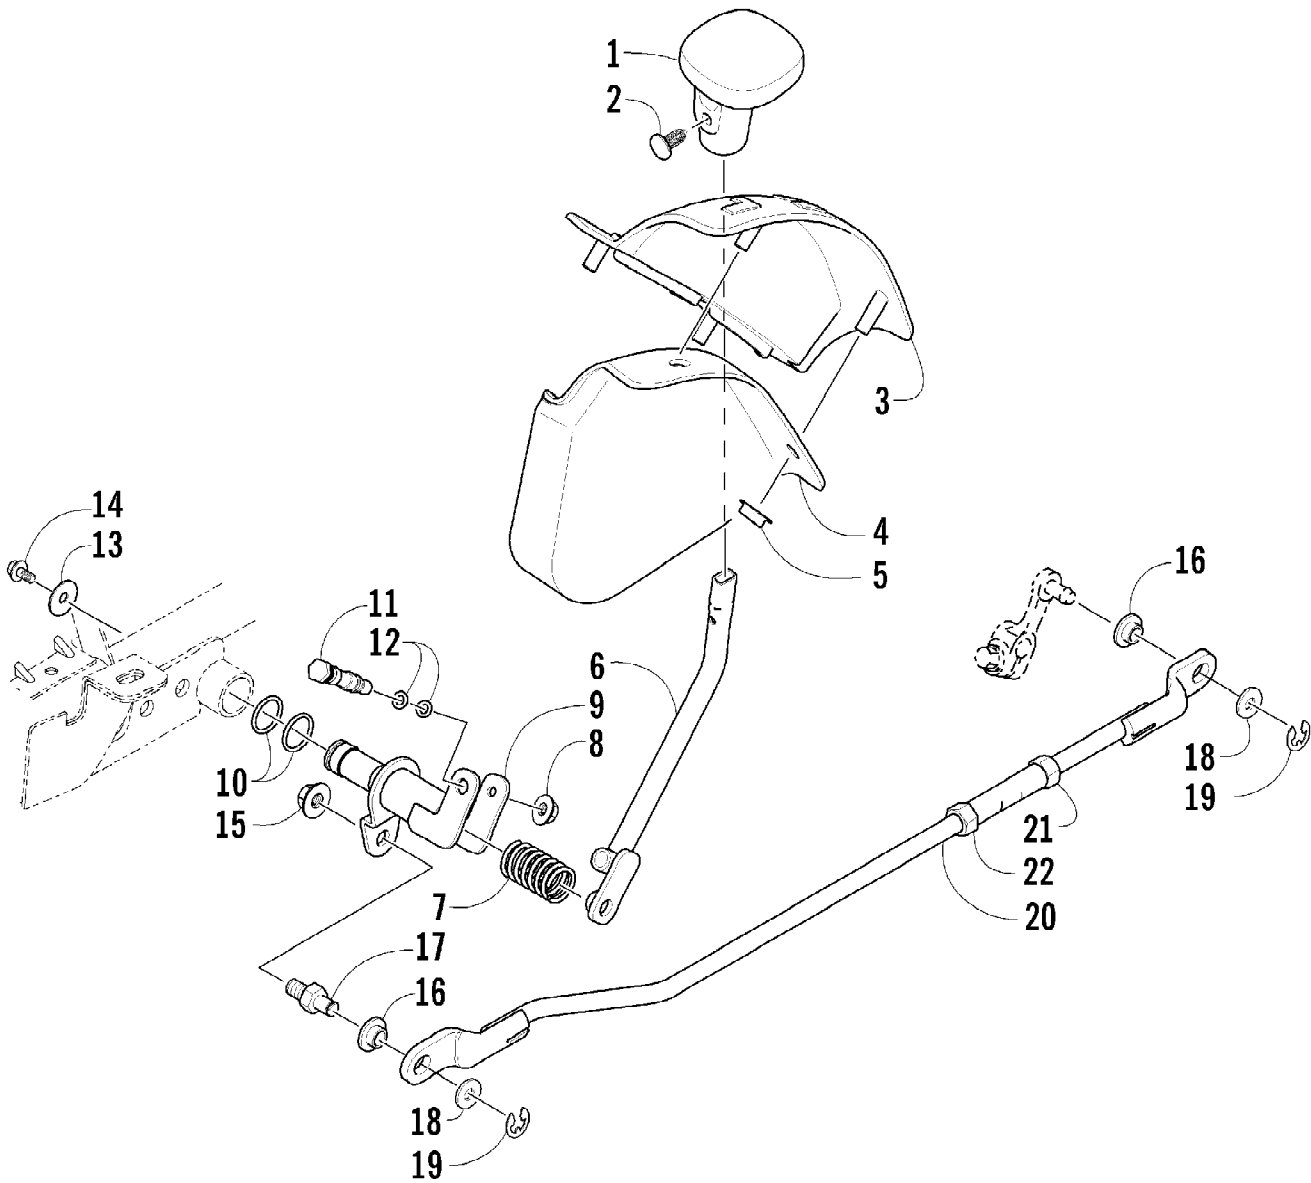

2009 ATV 400 TRV CAT GREEN (A2009TBG4BUSZ)
SHIFT LEVER ASSEMBLY

Page 71 of 85

Ref #	Part Number	Qty	S/P/F	Description
1	0402-843	1	/P	Knob, Shift
2	0423-345	1		Clip, Retaining
3	1402-576	1		Plate, Shift
4	2406-345	1		Shield, Shift Plate
5	0423-357	4		Nut, Stamped
6	0502-659	1		Lever, Shift
7	0402-678	1	/P	Spring, Shift Lever
8	8424-602	1	/P	Nut
9	1502-332	1		Actuator, Shift
10	0423-299	2	/P	O-Ring
11	0402-675	1		Axle, Pivot
12	0423-182	2	/P	O-Ring
13	0423-087	1		Washer
14	8408-812	1		Screw, Cap
15	8424-802	1		Nut
16	0423-091	2		Bushing
17	1402-621	1		Pin, Mounting
18	0623-094	2		Washer
19	0423-169	2	/P	E-Ring
20	1502-201	1		Linkage, Shift - Assembly (inc. 21-22)
21	0623-294	1		Nut, Hex - Right-Hand Thread
22	0123-917	1	/P	Nut, Hex - Left-Hand Thread