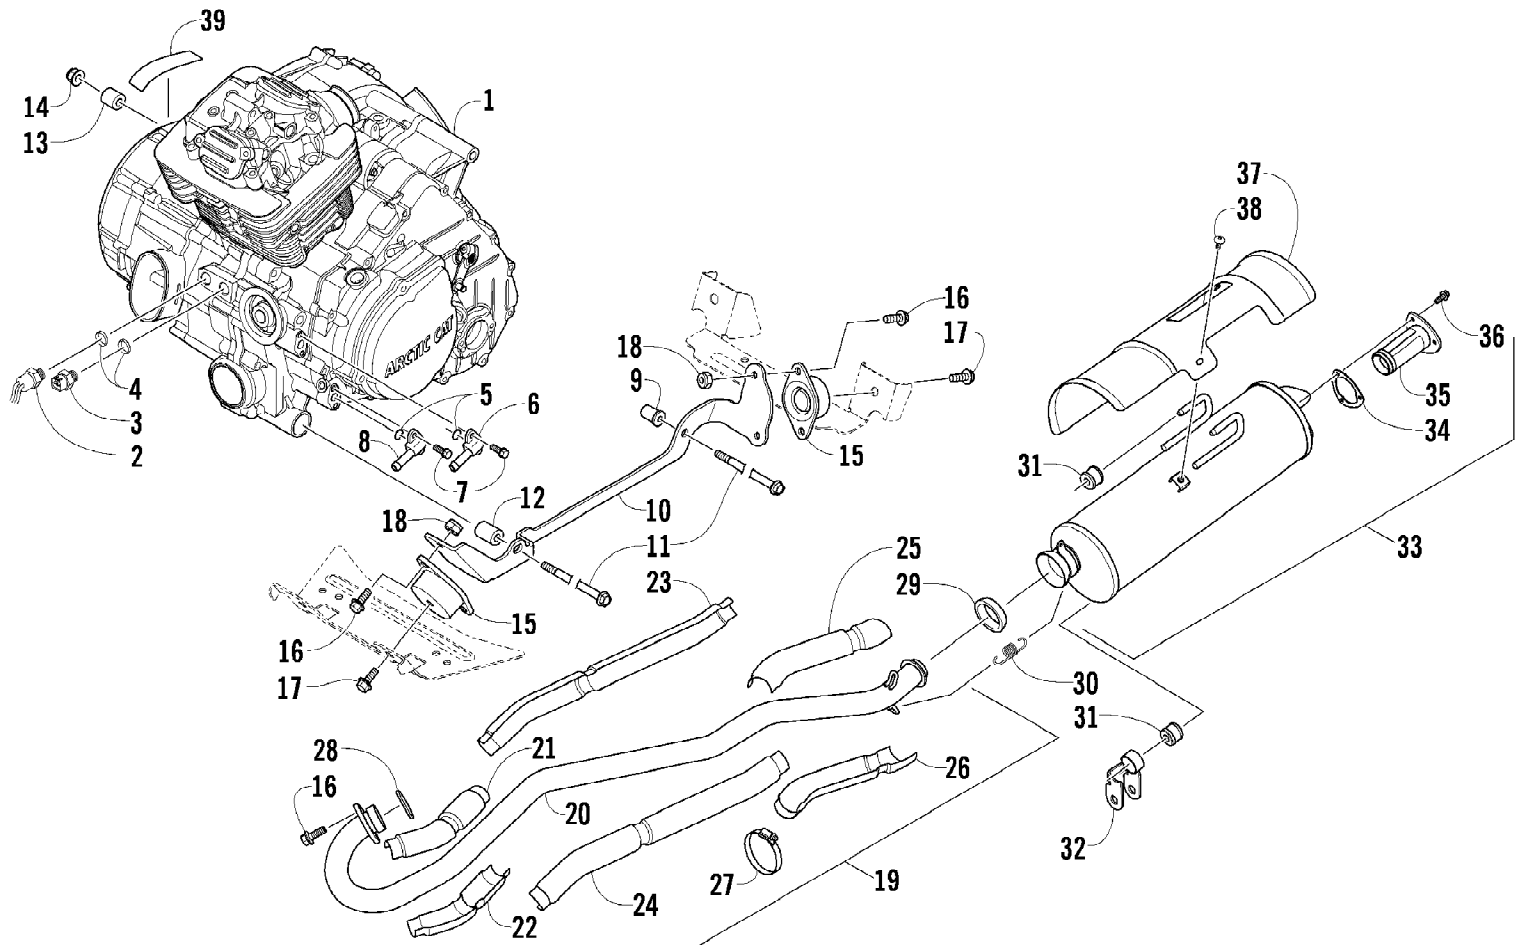

2009 ATV 400 TRV CAT GREEN (A2009TBG4BUSZ)
ENGINE AND EXHAUST

Ref #	Part Number	Qty	S/P/F	Description
1	3313-638	1		Engine, A366 (inc. 2-8)
2	3313-432	1		Switch, Temperature - Fan
3	3313-431	1		Switch, Temperature - Light
4	0830-180	2		O-Ring
5	0830-172	2		O-Ring
6	0812-059	1		Fitting, Oil
7	3303-617	4	/P	Screw, Cap
8	0812-060	1		Fitting, Oil
9	0801-108	4	S	Mount, Rubber - Engine
10	1506-740	1		Bracket, Engine - Right
10	1506-741	1		Bracket, Engine - Left
11	0423-405	2		Screw, Cap
12	0423-042	1	S	Spacer, Engine
13	0408-018	1		Spacer, Engine
14	8428-002	2		Nut, Lock
15	2406-065	4		Mount, Engine
16	8408-820	10	/P	Screw, Cap
17	8408-012	4		Screw, Cap
18	8432-802	8		Nut, Lock
19	0512-262	1		Pipe, Exhaust - Assembly (inc. 20-27)
20	0512-281	1		Pipe, Exhaust
21	0412-292	1		Shield, Exhaust Pipe - Upper - Front
22	0412-293	1		Shield, Exhaust Pipe - Lower - Front
23	0412-294	1		Shield, Exhaust Pipe - Upper - Center
24	0412-295	1		Shield, Exhaust Pipe - Lower - Center
25	0412-283	1		Shield, Exhaust Pipe - Upper - Rear
26	0412-282	1		Shield, Exhaust Pipe - Lower - Rear
27	0423-317	6	/P	Clamp
28	0412-007	1	/P	Gasket, Exhaust Pipe
29	0612-188	1	/P	Seal, Exhaust
30	0612-668	2	/P	Spring, Extension
31	0412-215	3	S	Bushing
32	1506-732	1		Channel, Muffler Support
33	0512-306	1	/P	Muffler - Assembly (inc. 34-36)
34	0412-313	1		Gasket, Spark Arrester
35	0512-219	1	/P	Arrester, Spark - Assembly
36	8408-616	3		Screw, Cap
37	0412-373	1	/P	Cover, Muffler
38	8477-610	3		Screw, Machine
39	0411-426	1		Decal, Warning - Clutch Cover