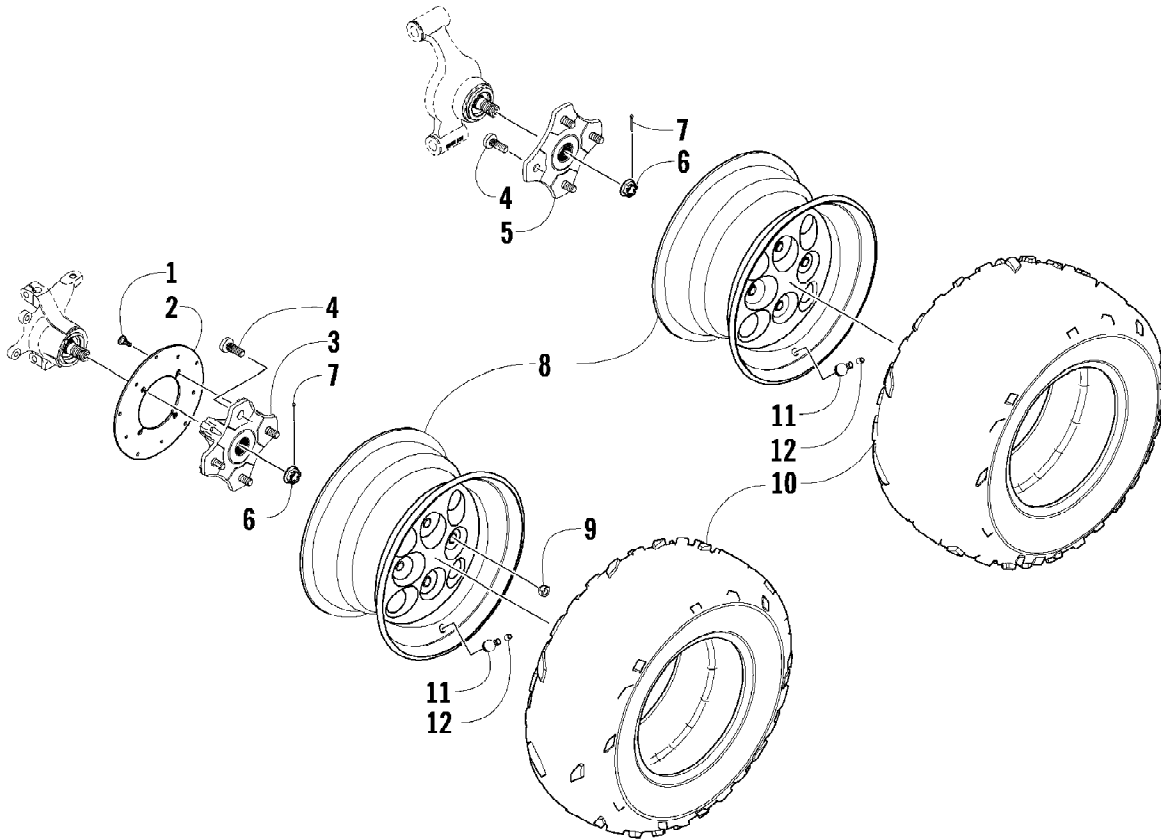

2009 ATV 400 TRV CAT GREEN (A2009TBG4BUSZ)
WHEEL AND TIRE ASSEMBLY

Page 83 of 85

Ref #	Part Number	Qty	S/P/F	Description
1	0423-557	12		Screw, Shoulder
2	1436-164	3	/P	Disc, Brake
3	3323-100	2	S	Hub, Wheel - Front (inc. 4)
4	0402-974	16	/P	Stud
5	3323-100	1	S	Hub, Wheel - Rear - Right (inc. 4)
5	3323-113	1	/P	Hub, Wheel - Rear - Left (inc. 4)
6	0423-607	4		Nut, Castle
7	0423-407	4		Pin, Cotter
8	1402-776	2		Wheel - Front
8	1402-777	2		Wheel - Rear
9	0423-408	16	/P	Nut, Lug
10	1402-658	2		Tire - Front
10	1402-659	2		Tire - Rear
11	0402-064	4		Stem, Valve (inc. 12)
12	0402-140	4		Cap, Valve Stem