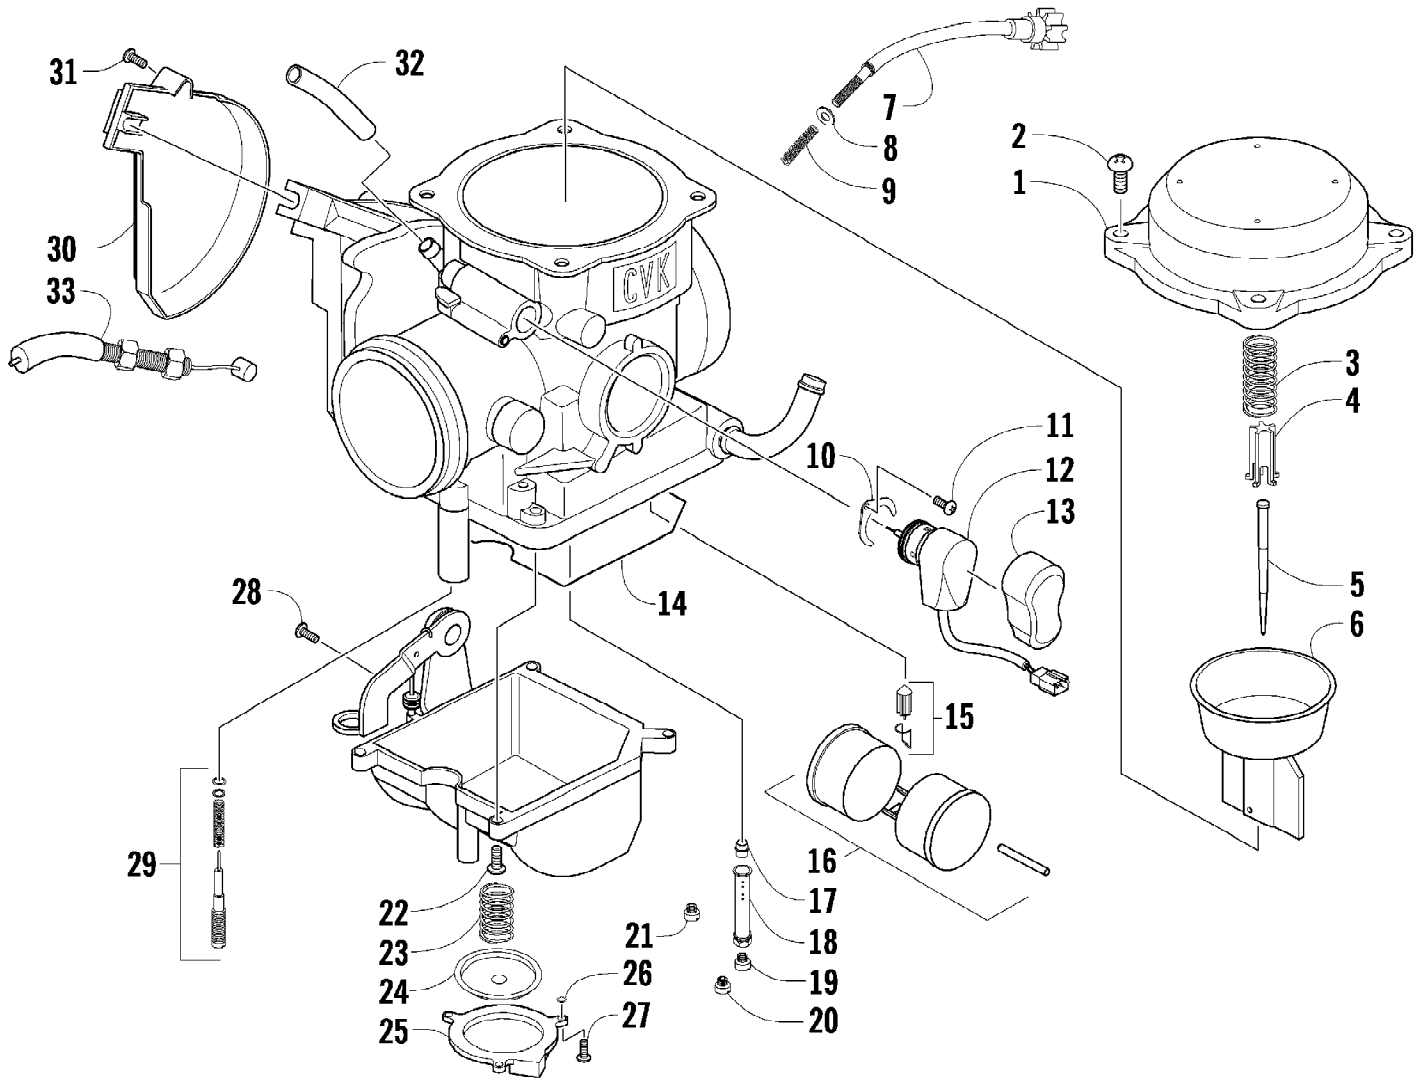

2009 ATV 400 TRV CAT GREEN (A2009TBG4BUSZ)
BATTERY ASSEMBLY

Page 6 of 85

Ref #	Part Number	Qty	S/P/F	Description
1	5991-655	1	/P	Battery Cover/Tool Tray Assembly (inc. 2-3)
2	2406-815	1	/P	Cover, Battery
3	0417-016	1		Pad, Battery
3	0444-122	1	S/P/F	Kit, Tool
4	0745-045	1	/P	Battery Assembly (inc. 5-8)
5	0645-045	6		Cap, Battery
6	0645-152	1		Clamp, Hose
7	0645-263	1	/P	Hose, Vent
8	0645-151	1		Decal, Warning
9	8476-620	2		Screw, Machine

2009 ATV 400 TRV CAT GREEN (A2009TBG4BUSZ)
CAM CHAIN ASSEMBLY

Page 8 of 85

Ref #	Part Number	Qty	S/P/F	Description
1	0810-005	1		Chain, Cam
2	0810-006	1		Guide, Chain
3	0810-007	1		Tensioner, Chain
4	0826-133	1		Pivot, Tensioner
5	0830-150	1		Washer
6	0810-054	1		Adjuster, Tensioner - Assembly (inc. 7-9)
7	0810-056	1		Spring
8	0810-061	1		Plug
9	0810-062	1		Washer
10	0830-060	1		Gasket
11	3303-360	2		Screw, Cap