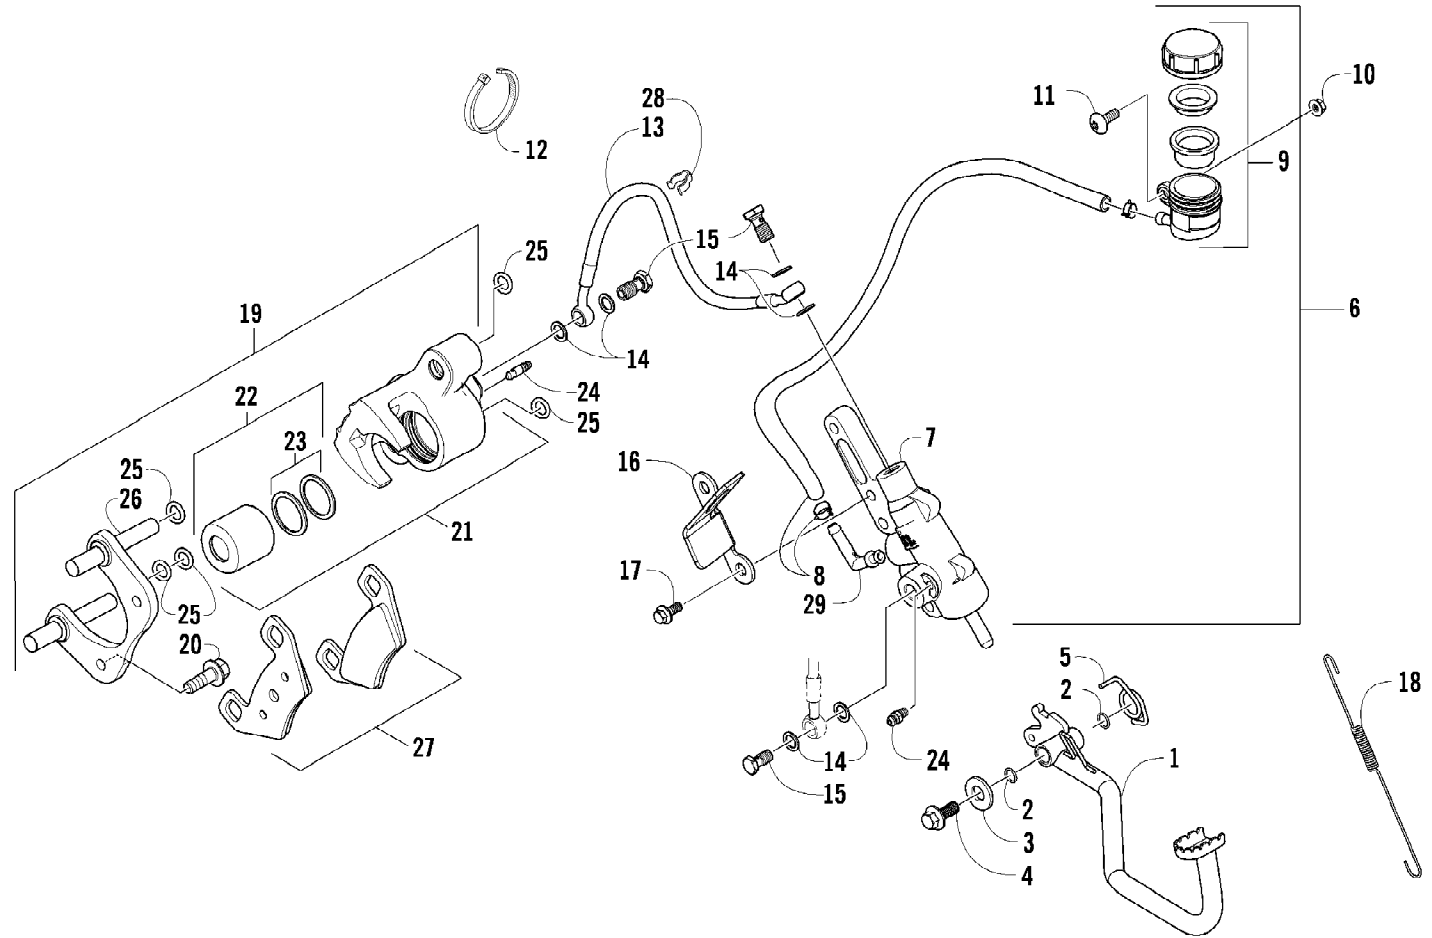

2009 ATV 400 TRV CAT GREEN (A2009TBG4BUSZ)
AUXILIARY BRAKE ASSEMBLY

2009 ATV 400 TRV CAT GREEN (A2009TBG4BUSZ)
AUXILIARY BRAKE ASSEMBLY

Page 4 of 85

Ref #	Part Number	Qty	S/P/F	Description
	1502-294	1		Master Cylinder Replacement Kit
1	1502-063	1		Lever, Brake
2	1602-213	2	/P	O-Ring
3	8050-252	1		Washer
4	8408-816	1		Screw, Cap
5	0502-807	1		Spring, Brake Lever
6	1502-293	1		Brake Assembly (inc. 7-9)
7	0	1	F	Master Cylinder
8	0	1	F	Hose, Brake Reservoir w/Clamps
9	1502-155	1		Reservoir, Brake w/Clamp
10	0623-038	1		Nut w/Washer
11	8476-616	1		Screw, Machine
12	0123-788	AR	/P	Cable Tie - 8 in.
13	1502-140	1		Hose, Brake
14	0423-178	6		Washer, Crush
15	0423-413	3		Bolt, Banjo-Fitting
16	0502-840	1		Bracket, Switch
17	8408-625	2		Screw, Cap
18	0502-785	1		Spring, Brake Switch
19	1436-163	1		Caliper, Brake (inc. 20-23, one No. 24, and 25-27)
20	8408-821	2	/P	Screw, Cap
21	1436-161	1	/P	Housing, Caliper - Assembly - Right Rear (inc. 20, 22-23, and one No. 24)
22	0502-606	1		Piston/Seal Set (inc. 23)
23	0502-607	1		Seal Set
24	0502-609	2	/P	Valve, Bleed
25	0502-608	1		O-Ring, Guide - Set
26	0502-605	1		Bracket Assembly
27	1436-165	1	S	Pad, Brake - Set
28	1502-115	2		Clip, Brake Hose
29	1502-296	1	/P	Adapter, Hose

2009 ATV 400 TRV CAT GREEN (A2009TBG4BUSZ)
CAM CHAIN ASSEMBLY

Page 8 of 85

Ref #	Part Number	Qty	S/P/F	Description
1	0810-005	1		Chain, Cam
2	0810-006	1		Guide, Chain
3	0810-007	1		Tensioner, Chain
4	0826-133	1		Pivot, Tensioner
5	0830-150	1		Washer
6	0810-054	1		Adjuster, Tensioner - Assembly (inc. 7-9)
7	0810-056	1		Spring
8	0810-061	1		Plug
9	0810-062	1		Washer
10	0830-060	1		Gasket
11	3303-360	2		Screw, Cap