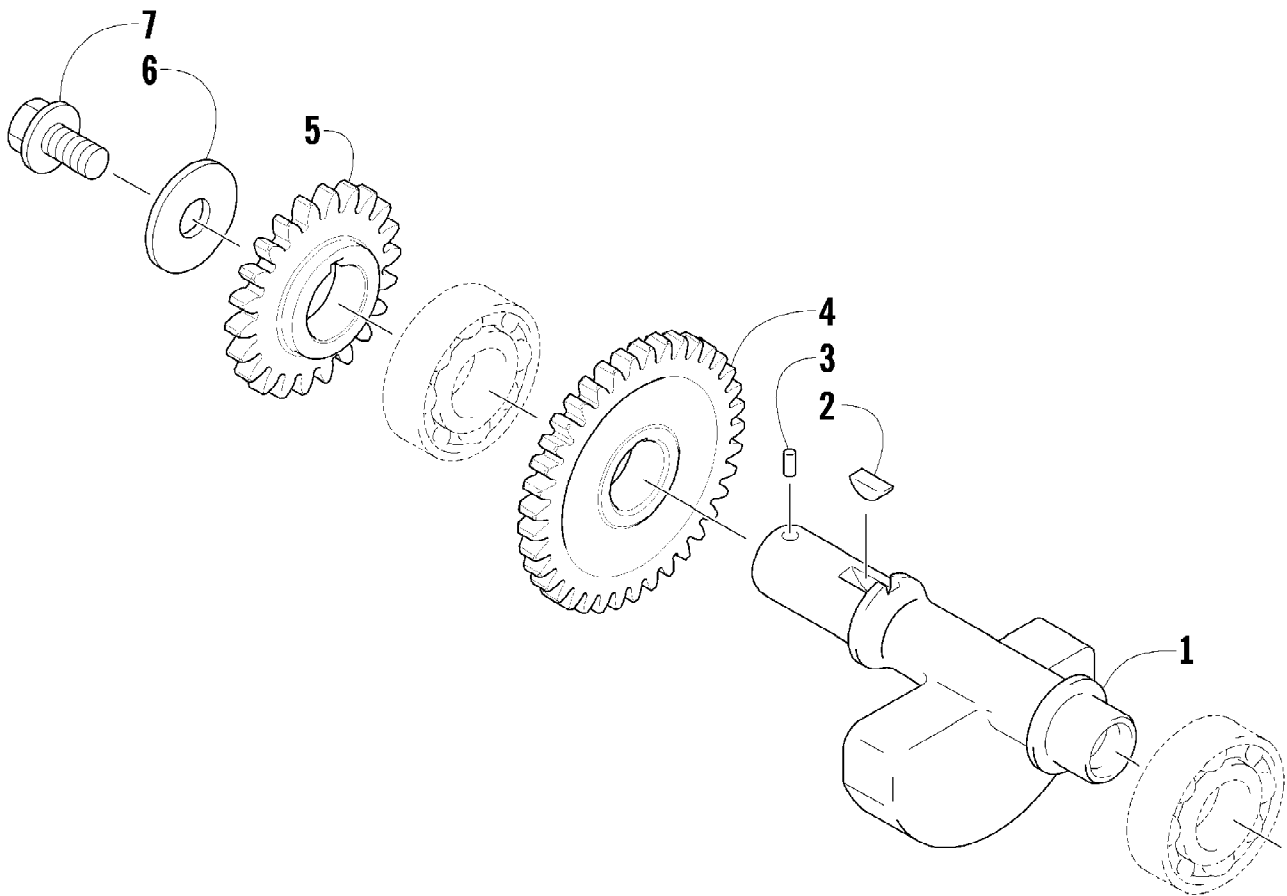

2009 ATV 400 TRV CAT GREEN (A2009TBG4BUSZ)
CRANK BALANCER ASSEMBLY

Page 18 of 85

Ref #	Part Number	Qty	S/P/F	Description
1	0811-005	1		Balancer, Crank
2	0829-037	1		Key
3	3304-144	1		Pin, Alignment
4	0811-006	1		Gear, Driven
5	0811-009	1		Gear, Oil Pump Drive
6	0828-091	1		Washer
7	0826-118	1		Screw, Cap