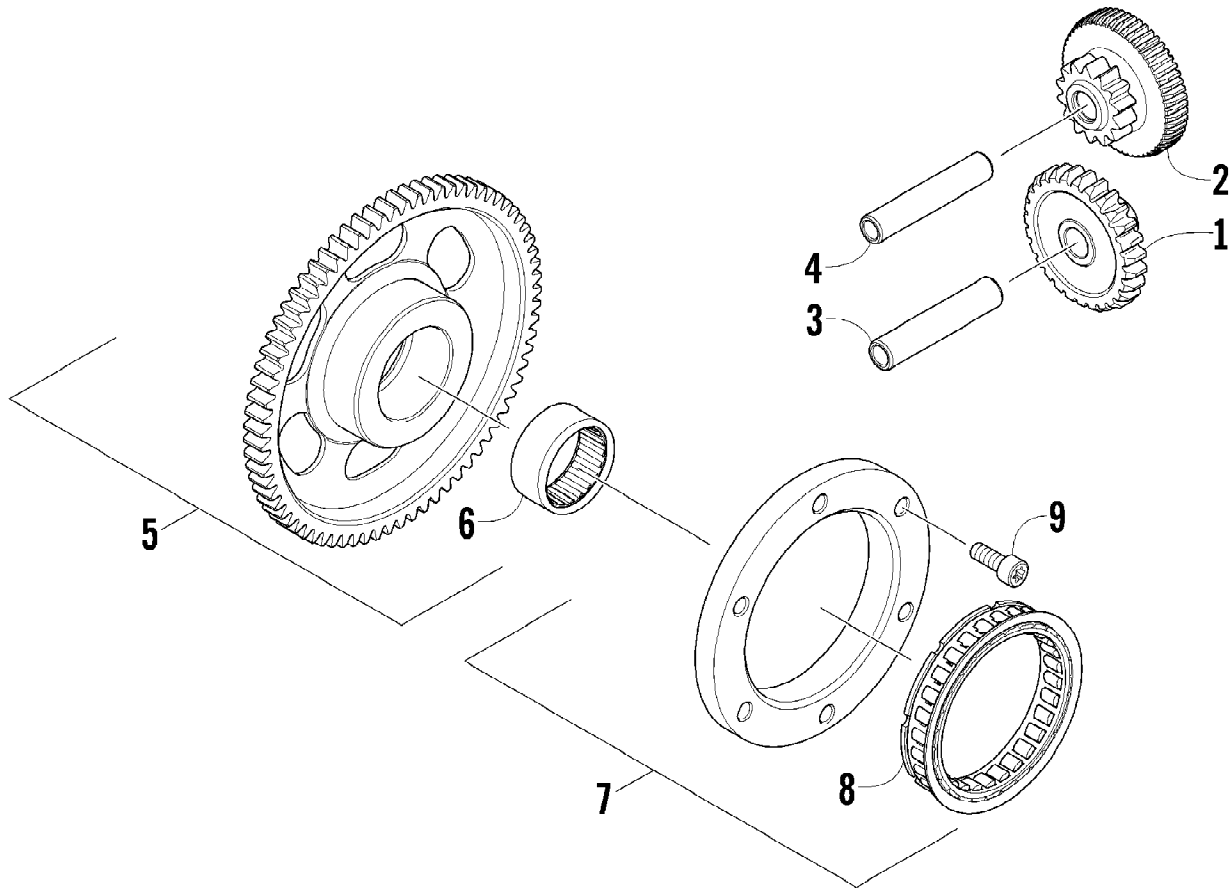

2009 ATV 400 TRV CAT GREEN (A2009TBG4BUSZ)
STARTER CLUTCH ASSEMBLY

Page 73 of 85

Ref #	Part Number	Qty	S/P/F	Description
1	0815-022	1		Gear, Starter Idler - No. 2
2	0815-025	1		Gear, Starter Idler - No. 1
3	0815-015	1		Pin, Starter Idler Gear No. 2
4	0815-007	1		Pin, Starter Idler Gear No. 1
5	0815-023	1		Gear, Starter Clutch (inc. 6)
6	0832-069	1		Bearing
7	0802-044	1	/P	Clutch, One-Way (inc. 8)
8	0802-046	1	S	Bearing
9	0826-120	6		Screw, Cap