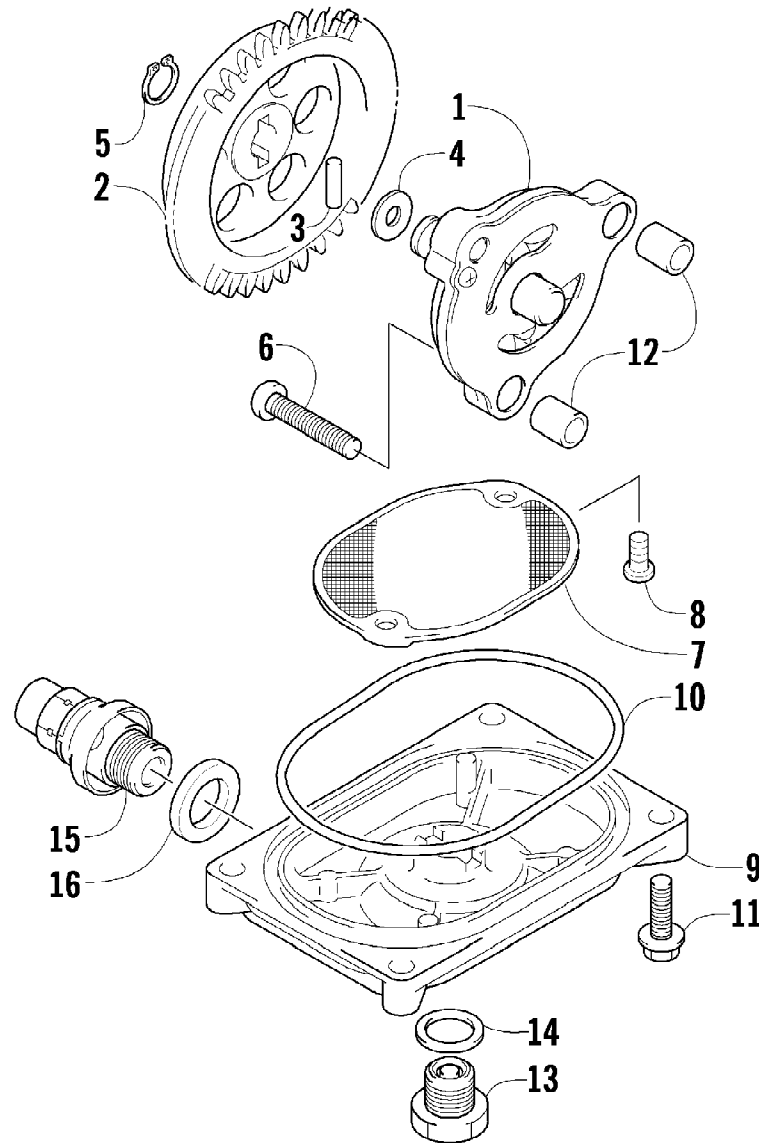

2009 ATV 400 TRV CAT GREEN (A2009TBG4BUSZ)
OIL PUMP AND STRAINER ASSEMBLY

Page 55 of 85

Ref #	Part Number	Qty	S/P/F	Description
1	0812-069	1		Pump, Oil
2	0812-010	1		Gear, Driven
3	0812-036	1		Pin, Dowel
4	0828-007	1	/P	Washer
5	0831-002	1		Ring, Retaining
6	0826-131	3		Screw, Machine
7	0812-049	1		Strainer, Oil
8	3313-722	2		Screw, Cap
9	0812-038	1		Cap, Oil Strainer
10	0830-159	1		O-Ring
11	3303-384	4	/P	Screw, Cap
12	0829-033	2		Pin, Dowel
13	0812-065	1		Plug, Drain
14	0830-143	1	/P	Gasket
15	0812-067	1		Valve, Oil Relief - Assembly (inc. 16)
16	0830-181	1		O-Ring