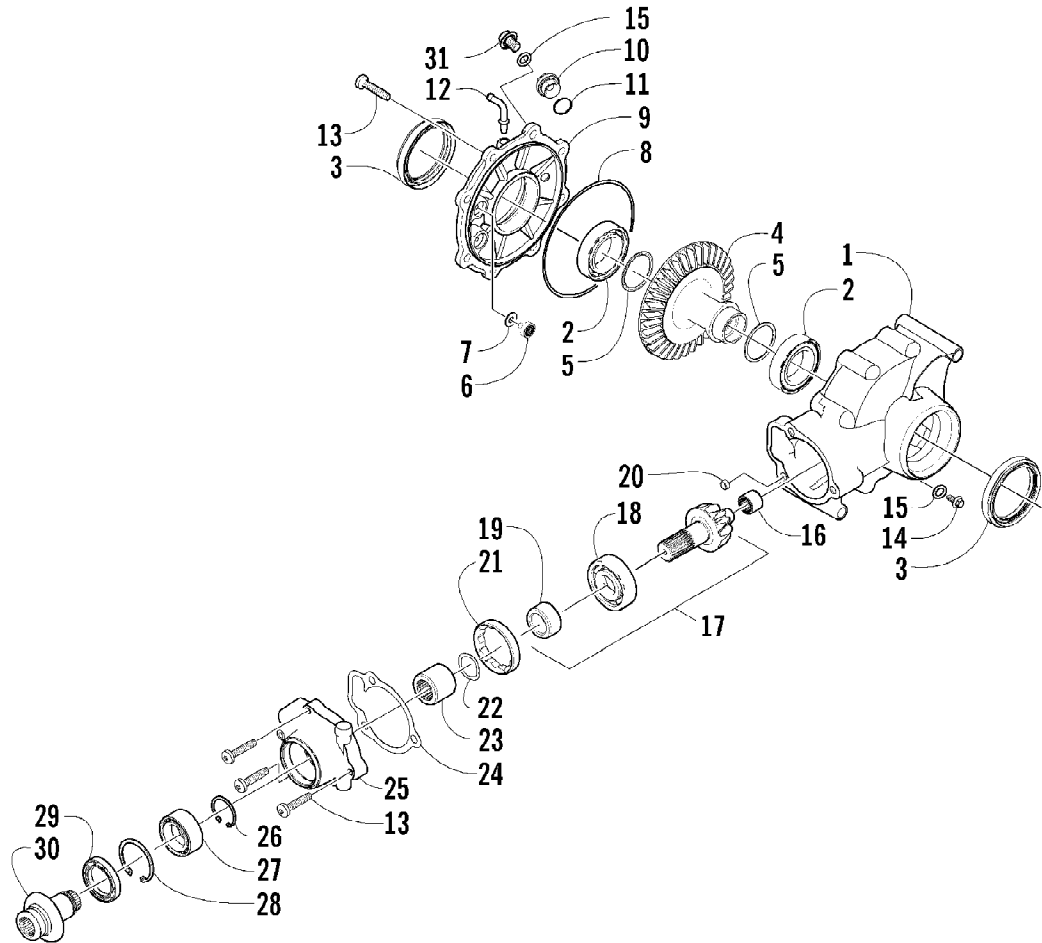

2009 ATV 400 TRV CAT GREEN (A2009TBG4BUSZ)
REAR DRIVE GEARCASE ASSEMBLY

2009 ATV 400 TRV CAT GREEN (A2009TBG4BUSZ)
REAR DRIVE GEARCASE ASSEMBLY

Page 59 of 85

Ref #	Part Number	Qty	S/P/F	Description
	1502-401	1		Complete Rear Drive Gearcase Assembly
1	1502-317	1		Housing, Gearcase
2	0402-393	2		Bearing
3	1402-713	2	S	Seal
4	1402-033	1		Gear, Ring - 34T
5	0402-405	AR		Shim
5	0402-406	AR		Shim
5	0402-407	AR		Shim
5	0402-408	AR		Shim
5	0402-409	AR		Shim
6	0402-326	1		Button, Thrust
7	0402-429	AR		Shim
7	0402-430	AR		Shim
7	0402-431	AR		Shim
7	0402-432	AR		Shim
7	0402-433	AR		Shim
8	0423-149	1		O-Ring
9	1502-082	1		Cover, Gearcase
10	0402-333	1	/P	Plug, Magnetic (inc. 11)
11	0423-154	1		O-Ring
12	1402-102	1		Fitting
13	0423-118	11		Screw, Self-Tapping
14	1402-210	1	/P	Plug, Fill (inc. one No. 15)
15	0423-153	2		O-Ring
16	0402-328	1		Bearing
17	0502-784	1		Gear, Pinion - Assembly - 11T (inc. 18-19)
18	0402-327	1		Bearing
19	0402-336	1		Collar, Retaining
20	0402-411	1		Pin, Dowel
21	0402-331	1		Collar, Lock
22	0402-982	1		Washer, Wave
23	0402-981	1		Collar, Shaft
24	0402-947	1		Gasket, Flange
25	0502-529	1		Housing, Pinion
26	0423-417	1		Ring, Retaining
27	1402-043	1		Bearing
28	0423-423	1		Ring, Retaining
29	1402-011	1		Seal
30	1502-085	1	/P	Shaft, Input
31	1402-211	1		Plug, Oil Level (inc. one No. 15)