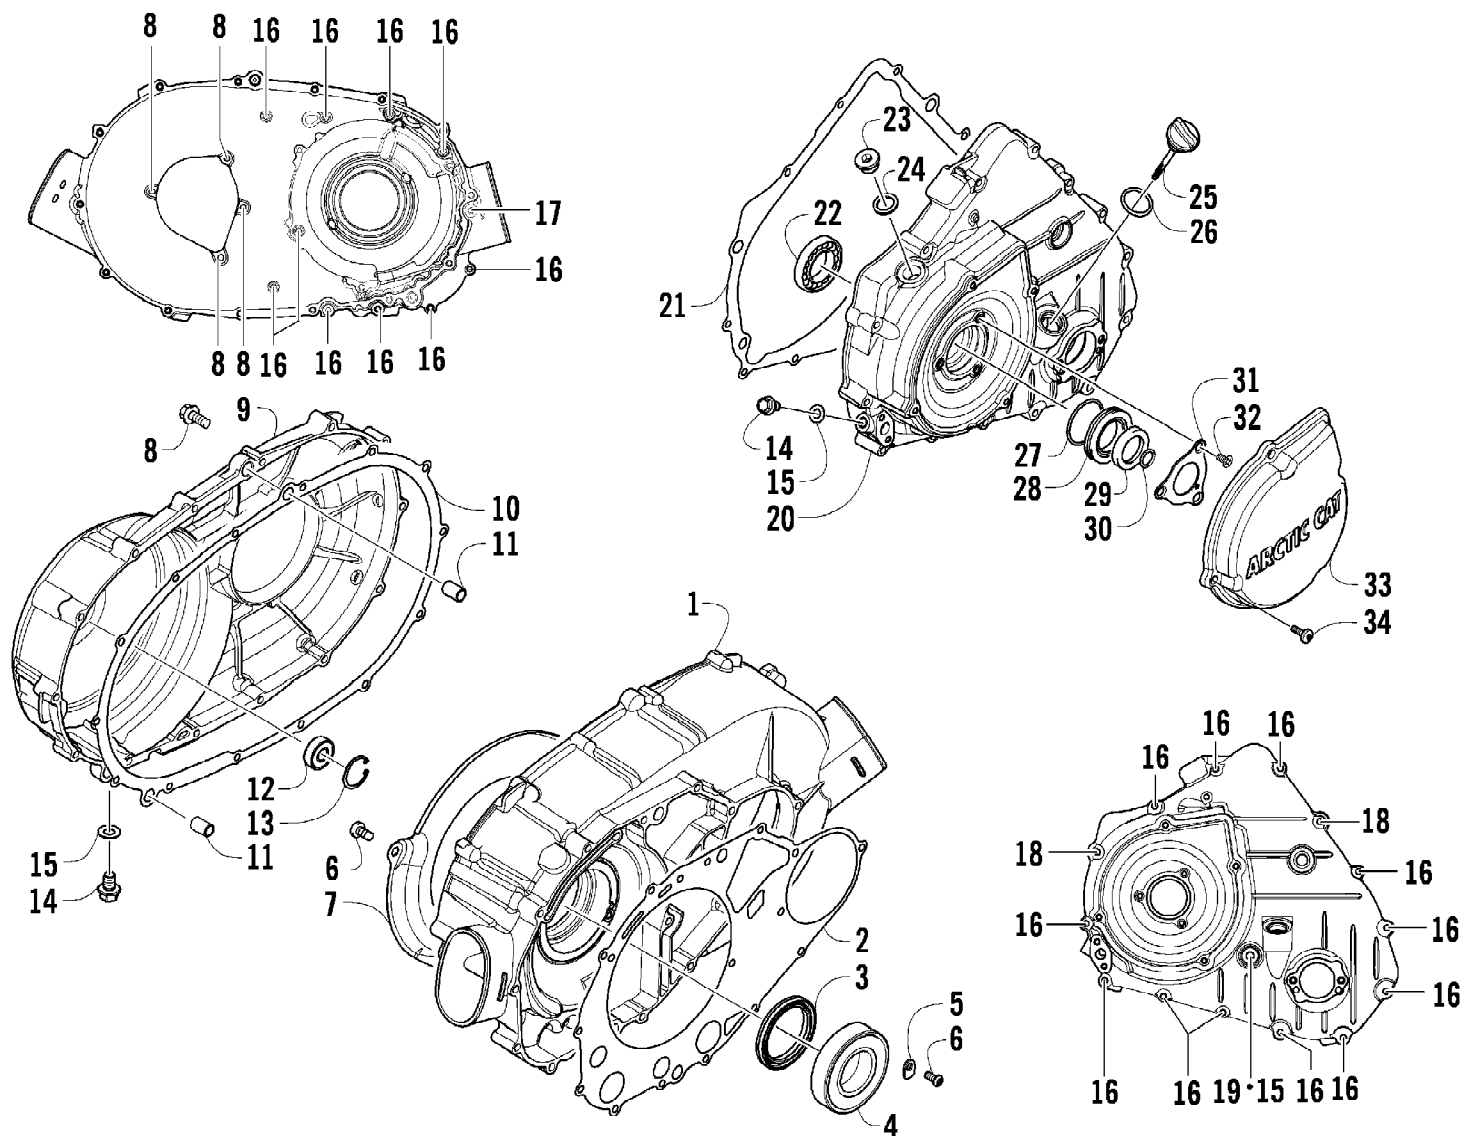

2009 ATV 400 TRV CAT GREEN (A2009TBG4BUSZ)
CLUTCH/V-BELT/MAGNETO COVER ASSEMBLY

Page 14 of 85

Ref #	Part Number	Qty	S/P/F	Description
1	0806-026	1		Cover, Clutch
2	0830-055	1		Gasket
3	0830-157	1		Seal, Clutch Housing
4	0832-071	1		Bearing
5	0822-104	2		Retainer, Bearing
6	0826-144	5		Screw, Machine
7	0806-103	1		Plate, Air Intake
8	3303-386	18	/P	Screw, Cap
9	0806-027	1		Cover, V-Belt
10	0830-056	1		Gasket, V-Belt Cover
11	0829-046	6		Pin, Dowel
12	0832-023	1		Bearing
13	3303-347	1		Circlip
14	3303-365	2		Plug, Drain
15	3303-591	3		Gasket, Drain Plug
16	3304-903	22		Screw, Cap
17	0826-066	1		Screw, Cap
18	3304-191	2	/P	Screw, Cap
19	0826-068	1		Screw, Cap
20	0806-028	1		Cover, Magneto
21	0830-057	1		Gasket, Magneto Cover
22	0832-053	1		Bearing
23	0806-099	1		Plug
24	0830-141	1		Washer, Crush
25	0806-029	1		Stick, Oil Level (inc. 26)
26	3304-102	1	/P	O-Ring, Oil Level Stick
27	0830-021	1	/P	O-Ring
28	0820-037	1		Spacer
29	0830-145	1	S	Seal, Oil
30	0830-153	1		O-Ring
31	0805-178	1		Retainer, Oil Seal
32	0826-145	3		Screw, Machine
33	0820-066	1		Cover, Magneto - Outer
34	3303-617	4	/P	Screw, Machine