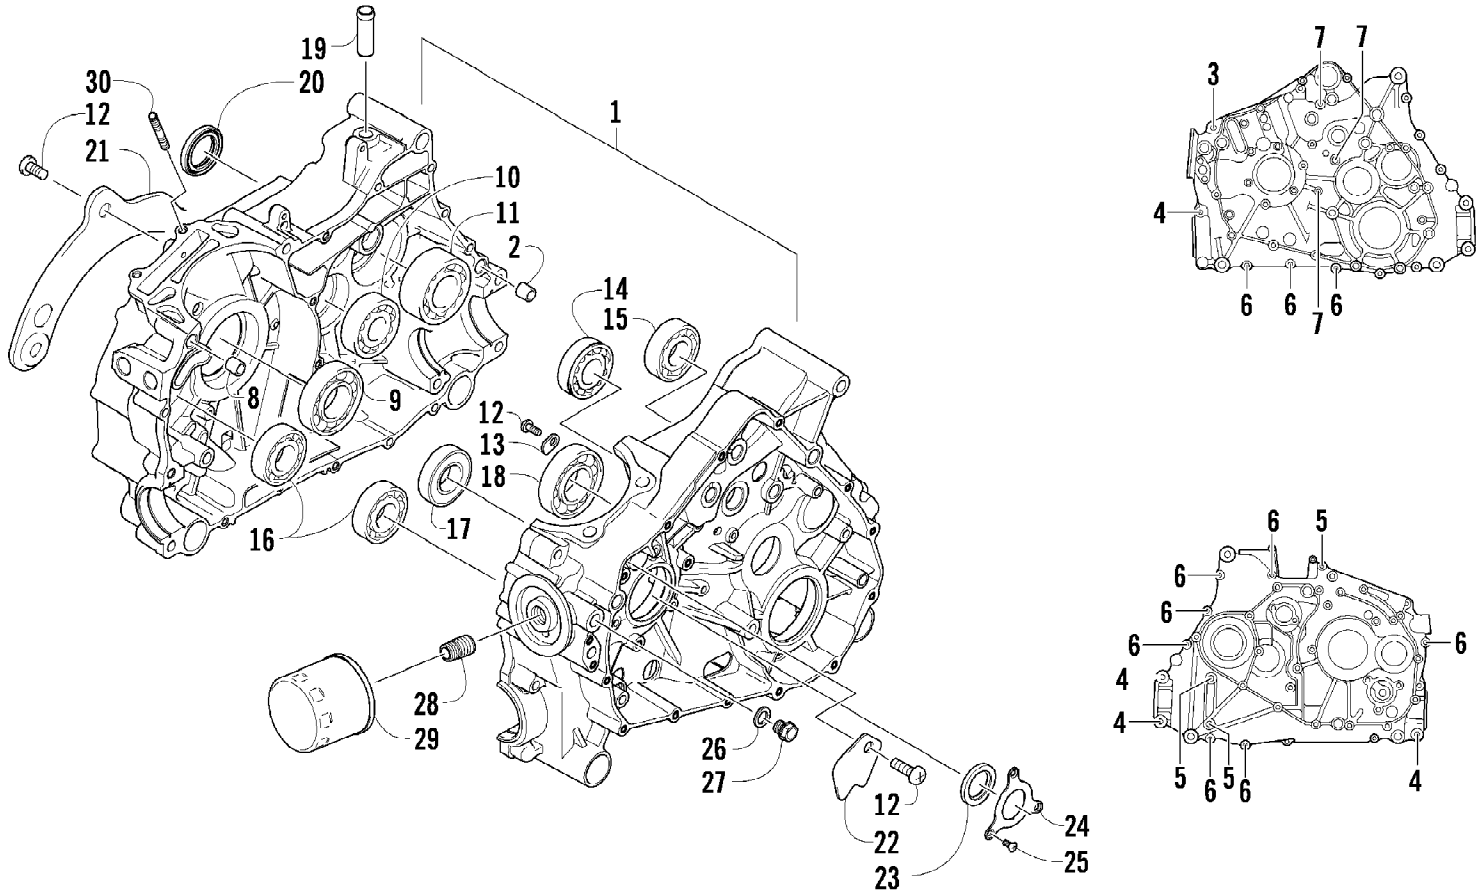

2009 ATV 400 TRV CAT GREEN (A2009TBG4BUSZ)
CRANKCASE ASSEMBLY

2009 ATV 400 TRV CAT GREEN (A2009TBG4BUSZ)
CRANKCASE ASSEMBLY

Page 20 of 85

Ref #	Part Number	Qty	S/P/F	Description
1	0801-021	1		Crankcase - Assembly (inc. 2-5)
2	0829-050	2		Pin, Dowel
3	3303-372	1		Screw, Cap
4	0826-126	4		Screw, Cap
5	0826-064	3		Screw, Cap
6	3303-387	10		Screw, Cap
7	0826-065	3		Screw, Cap
8	0829-046	2		Pin, Dowel
9	0832-086	1		Bearing
10	0832-073	1		Bearing
11	0832-074	1		Bearing
12	0826-144	6		Screw, Machine
13	0822-104	2		Retainer, Bearing
14	3304-195	1		Bearing
15	3304-699	1	/P	Bearing
16	0832-022	2		Bearing
17	0832-020	1		Bearing
18	0832-019	1		Bearing
19	0801-027	1		Tube, Vent - Crankcase
20	0830-066	1		Seal
21	0801-018	1		Plate, Oil Guide - Right
22	0801-019	1		Plate, Oil Guide - Left
23	0830-058	1		Seal
24	0805-018	1		Retainer
25	0826-145	3		Screw, Machine
26	0830-143	1	/P	Gasket
27	0835-004	1		Plug, Oil Pressure
28	0812-066	1		Union, Oil Filter
29	0812-029	1	S	Filter, Oil
30	3313-721	2		Bolt, Stud