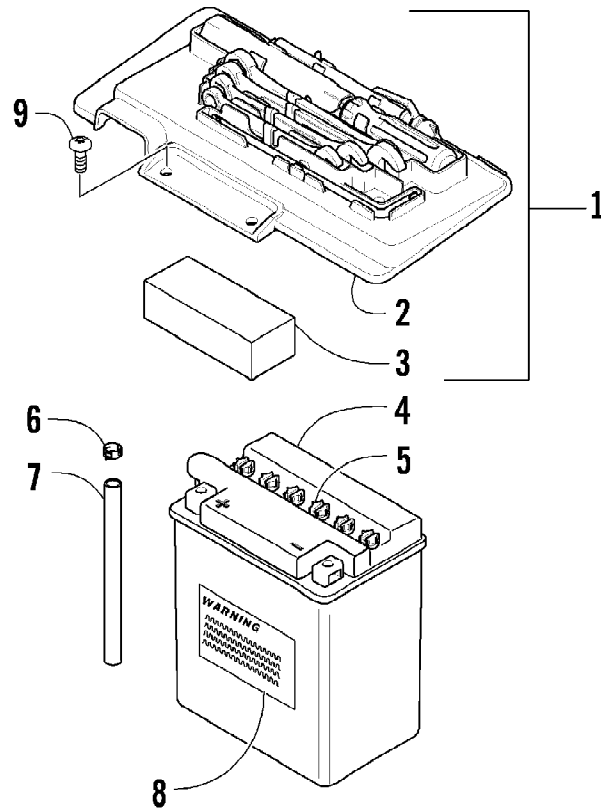

2009 ATV 400 TRV CAT GREEN (A2009TBG4BUSZ)
BATTERY ASSEMBLY

Page 6 of 85

Ref #	Part Number	Qty	S/P/F	Description
1	5991-655	1	/P	Battery Cover/Tool Tray Assembly (inc. 2-3)
2	2406-815	1	/P	Cover, Battery
3	0417-016	1		Pad, Battery
3	0444-122	1	S/P/F	Kit, Tool
4	0745-045	1	/P	Battery Assembly (inc. 5-8)
5	0645-045	6		Cap, Battery
6	0645-152	1		Clamp, Hose
7	0645-263	1	/P	Hose, Vent
8	0645-151	1		Decal, Warning
9	8476-620	2		Screw, Machine