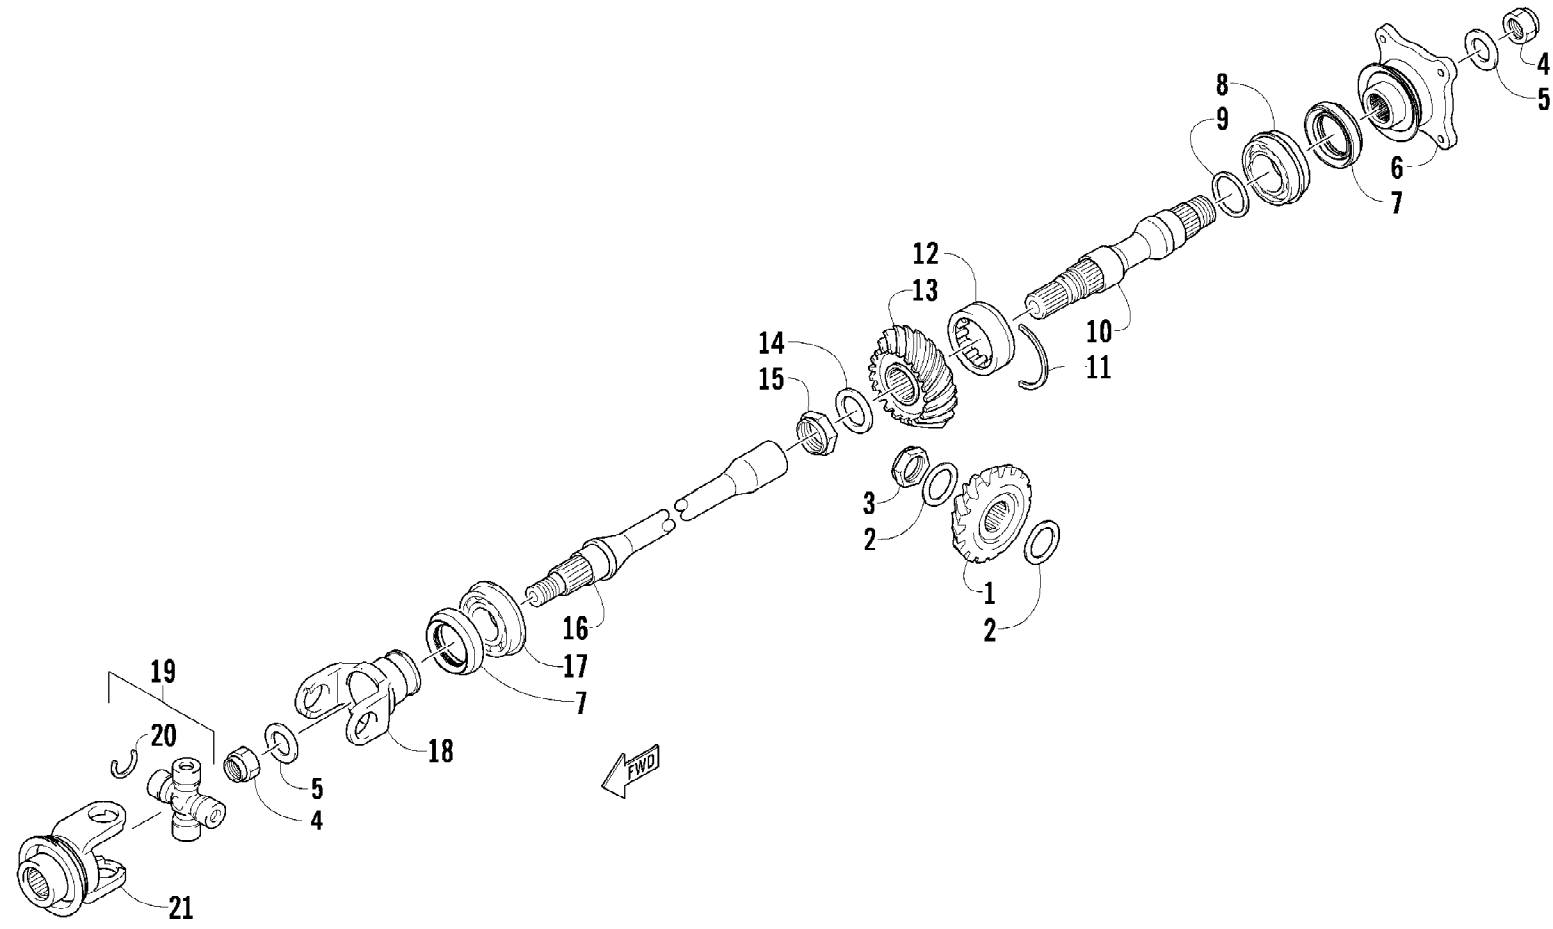

2009 ATV 400 TRV CAT GREEN (A2009TBG4BUSZ)
SEAT ASSEMBLY

Page 65 of 85

Ref #	Part Number	Qty	S/P/F	Description
1	2506-805	1		Seat Assembly (inc. 2-9)
2	2506-756	1		Cover, Seat
3	2506-755	1		Foam, Seat
4	2406-144	1	S/P	Base, Seat - Assembly (inc. 5-6)
5	0406-879	2		Bumper, Seat - Rear
6	0406-877	4	/P	Bumper, Seat - Front
7	0624-528	AR	/P	Staple
8	1406-592	1	/P	Spring, Seat Latch
9	1506-156	1		Latch, Seat
10	0441-587	1		Wrench, Spanner