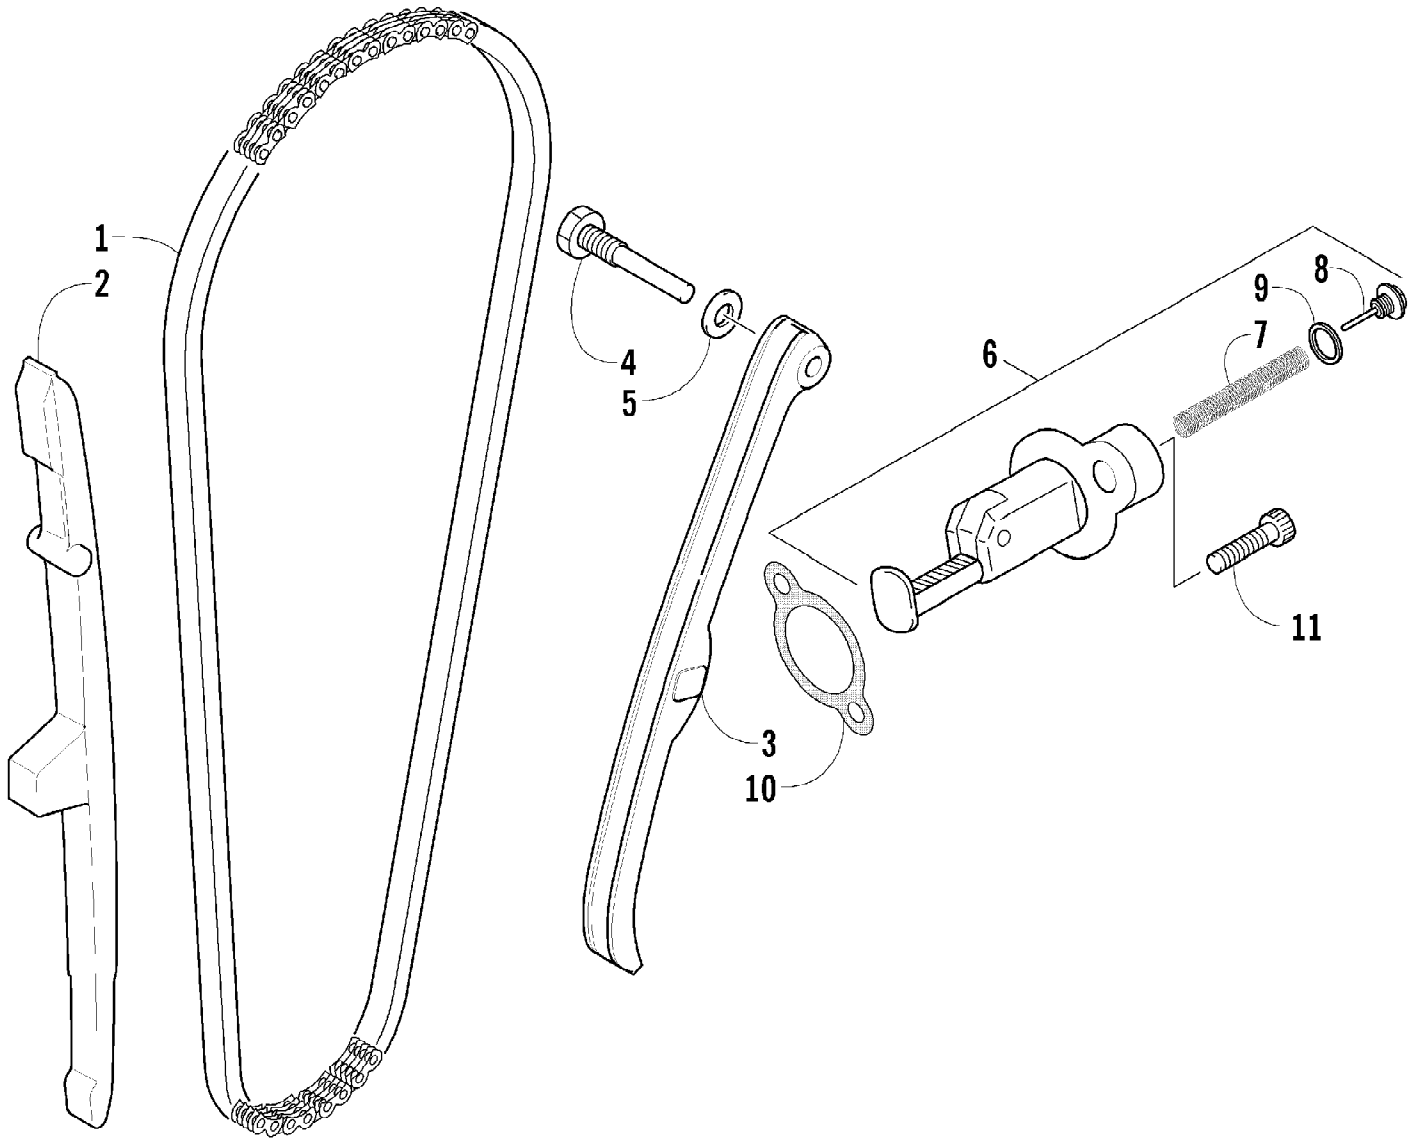

2009 ATV 400 TRV CAT GREEN (A2009TBG4BUSZ)
AUXILIARY BRAKE ASSEMBLY

2009 ATV 400 TRV CAT GREEN (A2009TBG4BUSZ)
AUXILIARY BRAKE ASSEMBLY

Page 4 of 85

Ref #	Part Number	Qty	S/P/F	Description
	1502-294	1		Master Cylinder Replacement Kit
1	1502-063	1		Lever, Brake
2	1602-213	2	/P	O-Ring
3	8050-252	1		Washer
4	8408-816	1		Screw, Cap
5	0502-807	1		Spring, Brake Lever
6	1502-293	1		Brake Assembly (inc. 7-9)
7	0	1	F	Master Cylinder
8	0	1	F	Hose, Brake Reservoir w/Clamps
9	1502-155	1		Reservoir, Brake w/Clamp
10	0623-038	1		Nut w/Washer
11	8476-616	1		Screw, Machine
12	0123-788	AR	/P	Cable Tie - 8 in.
13	1502-140	1		Hose, Brake
14	0423-178	6		Washer, Crush
15	0423-413	3		Bolt, Banjo-Fitting
16	0502-840	1		Bracket, Switch
17	8408-625	2		Screw, Cap
18	0502-785	1		Spring, Brake Switch
19	1436-163	1		Caliper, Brake (inc. 20-23, one No. 24, and 25-27)
20	8408-821	2	/P	Screw, Cap
21	1436-161	1	/P	Housing, Caliper - Assembly - Right Rear (inc. 20, 22-23, and one No. 24)
22	0502-606	1		Piston/Seal Set (inc. 23)
23	0502-607	1		Seal Set
24	0502-609	2	/P	Valve, Bleed
25	0502-608	1		O-Ring, Guide - Set
26	0502-605	1		Bracket Assembly
27	1436-165	1	S	Pad, Brake - Set
28	1502-115	2		Clip, Brake Hose
29	1502-296	1	/P	Adapter, Hose

2009 ATV 400 TRV CAT GREEN (A2009TBG4BUSZ)
CAM CHAIN ASSEMBLY

Page 8 of 85

Ref #	Part Number	Qty	S/P/F	Description
1	0810-005	1		Chain, Cam
2	0810-006	1		Guide, Chain
3	0810-007	1		Tensioner, Chain
4	0826-133	1		Pivot, Tensioner
5	0830-150	1		Washer
6	0810-054	1		Adjuster, Tensioner - Assembly (inc. 7-9)
7	0810-056	1		Spring
8	0810-061	1		Plug
9	0810-062	1		Washer
10	0830-060	1		Gasket
11	3303-360	2		Screw, Cap