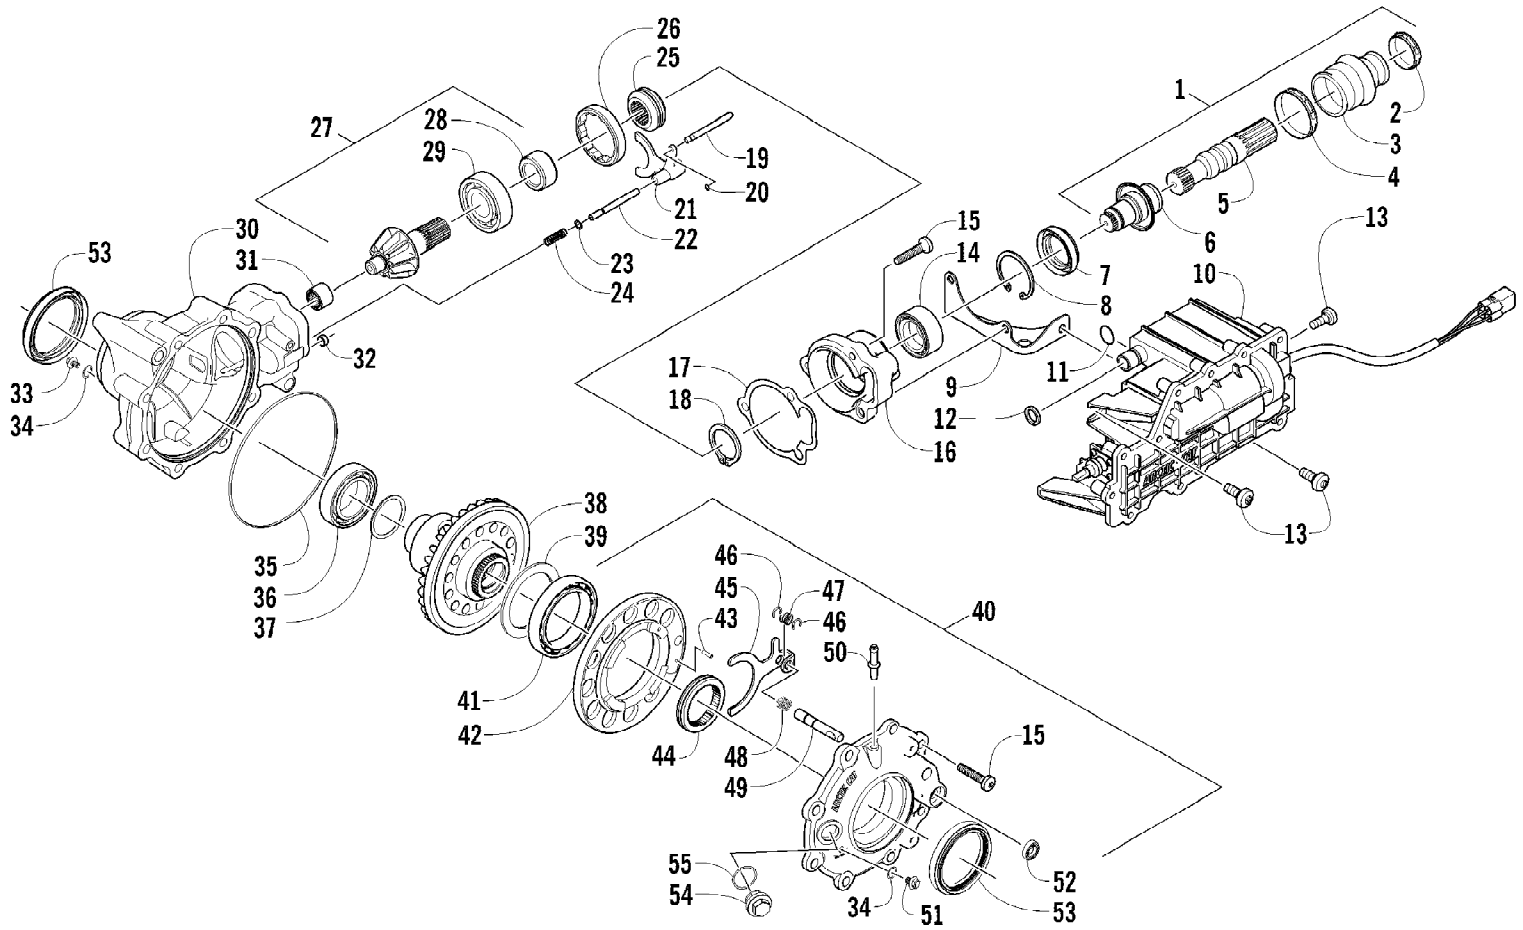

2009 ATV 400 TRV CAT GREEN (A2009TBG4BUSZ)
FRONT DRIVE GEARCASE ASSEMBLY

Ref #	Part Number	Qty	S/P/F	Description
	1502-527	1		Complete Front Drive Gearcase Assembly
1	1502-084	1		Shaft, Propeller - Assembly (inc. 2-6)
2	0423-411	1		Clamp
3	0402-985	1	/P	Boot, Propeller Shaft
4	0423-393	1		Clamp
5	1402-046	1		Shaft, Output
6	1502-085	1	/P	Shaft, Input
7	1402-011	1		Seal
8	0423-423	1		Ring, Retaining
9	1502-237	1		Bracket, Actuator
10	0502-585	1	S	Actuator (inc. 11)
11	1402-981	1		O-Ring
12	0423-892	1	/P	O-Ring
13	0423-396	3		Screw, Self-Tapping
14	1402-043	1		Bearing
15	0423-118	11		Screw, Self-Tapping
16	0502-528	1	/P	Housing, Pinion
17	0402-947	1		Gasket, Flange
18	0423-417	1		Ring, Retaining
19	0402-997	1		Shaft, Selector
20	0423-402	1		Ring, Retaining
21	0402-998	1		Fork, Selector
22	0402-417	1		Shaft, Shuttle
23	0423-147	1		O-Ring
24	0402-999	1		Spring, Return
25	0402-413	1		Coupler, Drive
26	0402-357	1		Collar, Lock
27	0502-784	1		Gear, Pinion - Assembly - 11T (inc. 28-29)
28	0402-336	1		Collar, Retaining
29	0402-327	1		Bearing
30	0502-514	1		Housing, Gearcase
31	0402-328	1		Bearing
32	0402-411	1		Pin, Dowel
33	1402-210	1	/P	Plug, Magnetic (inc. one No. 34)
34	0423-153	2		O-Ring
35	0423-149	1		O-Ring
36	0402-393	1		Bearing
37	0402-405	AR		Shim, 41 x 49 x 1.3 mm
37	0402-406	AR		Shim, 41 x 49 x 1.4 mm
37	0402-407	AR		Shim, 41 x 49 x 1.5 mm
37	0402-408	AR		Shim, 41 x 49 x 1.6 mm
37	0402-409	AR		Shim, 41 x 49 x 1.7 mm
38	1502-554	1	/P	Gear, Ring - 34T
39	1402-074	AR		Shim, 61 x 69 x 1.3 mm
39	1402-075	AR		Shim, 61 x 69 x 1.4 mm
39	1402-076	AR		Shim, 61 x 69 x 1.5 mm
39	1402-077	AR		Shim, 61 x 69 x 1.6 mm
39	1402-078	AR		Shim, 61 x 69 x 1.7 mm
40	1502-389	1		Cover, Gearcase (inc. one No. 34, 41-52, and one No. 53)
41	1402-053	1		Bearing
42	0502-413	1		Flange, Bearing