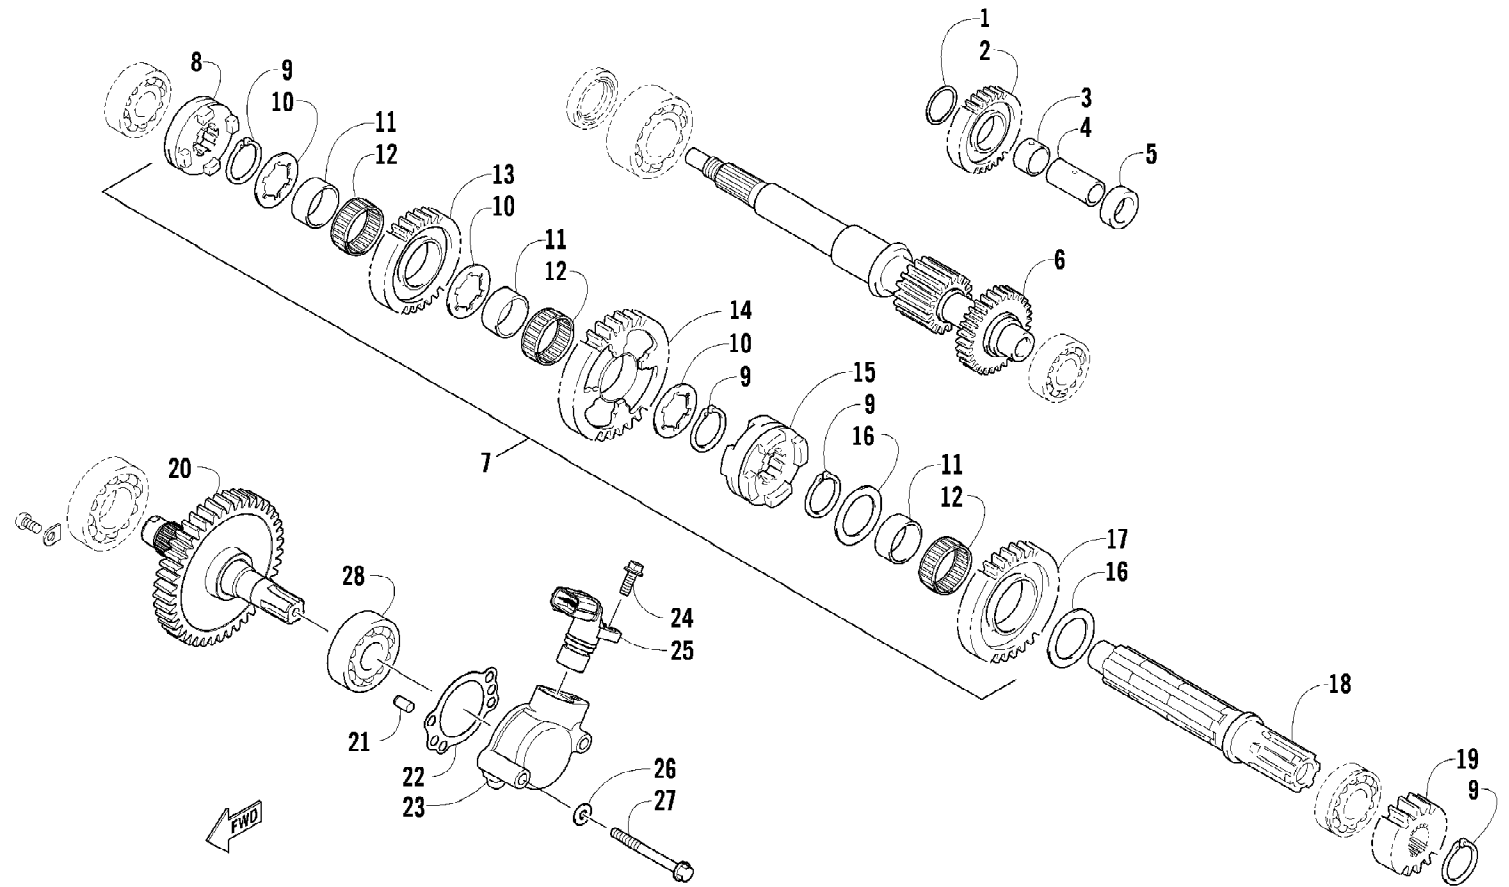

2009 ATV 400 TRV CAT GREEN (A2009TBG4BUSZ)
SECONDARY TRANSMISSION ASSEMBLY

2009 ATV 400 TRV CAT GREEN (A2009TBG4BUSZ)
SECONDARY TRANSMISSION ASSEMBLY

Page 69 of 85

Ref #	Part Number	Qty	S/P/F	Description
1	0828-081	1		Washer
2	0822-061	1		Gear, Reverse Idle
3	0822-065	1		Bushing
4	0822-064	1		Shaft, Reverse Idle
5	0822-029	1		Spacer
6	0822-022	1		Driveshaft
7	0822-036	1		Countershaft Assembly (inc. 8-18)
8	0822-033	1		Gear Select, Reverse
9	3304-147	4	/P	Circlip
10	3304-045	3		Washer
11	0822-062	3		Bushing
12	0832-038	3		Bearing
13	0822-032	1		Gear, Reverse Driven
14	0822-063	1		Gear, Driven - Low
15	0822-027	1		Gear Select, Sliding
16	3304-044	2		Washer, Thrust
17	0822-026	1		Gear, Driven - High
18	0822-025	1		Countershaft
19	0822-028	1		Gear, Drive
20	0822-023	1		Shaft, Output
21	3303-395	2		Pin, Dowel
22	0830-156	1		Gasket, Housing
23	0822-105	1		Housing, Speedometer Sensor
24	3303-382	1	/P	Screw, Cap
25	3313-172	1		Sensor, Speedometer
26	0830-155	2	/P	Gasket
27	3303-387	2		Screw, Cap
28	3304-198	1		Bearing