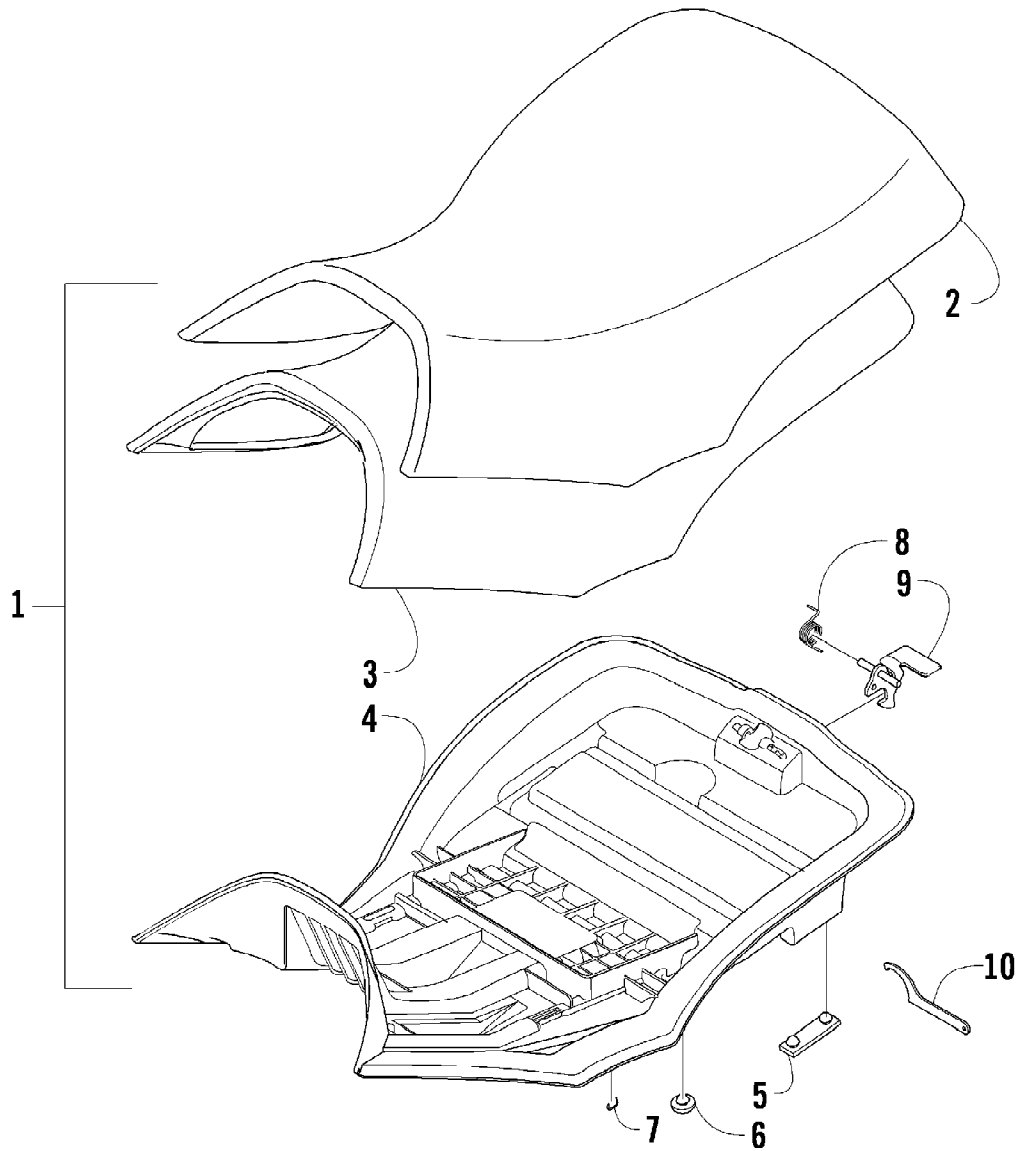

2009 ATV 400 TRV CAT GREEN (A2009TBG4BUSZ)
SEAT ASSEMBLY

Page 65 of 85

Ref #	Part Number	Qty	S/P/F	Description
1	2506-805	1		Seat Assembly (inc. 2-9)
2	2506-756	1		Cover, Seat
3	2506-755	1		Foam, Seat
4	2406-144	1	S/P	Base, Seat - Assembly (inc. 5-6)
5	0406-879	2		Bumper, Seat - Rear
6	0406-877	4	/P	Bumper, Seat - Front
7	0624-528	AR	/P	Staple
8	1406-592	1	/P	Spring, Seat Latch
9	1506-156	1		Latch, Seat
10	0441-587	1		Wrench, Spanner