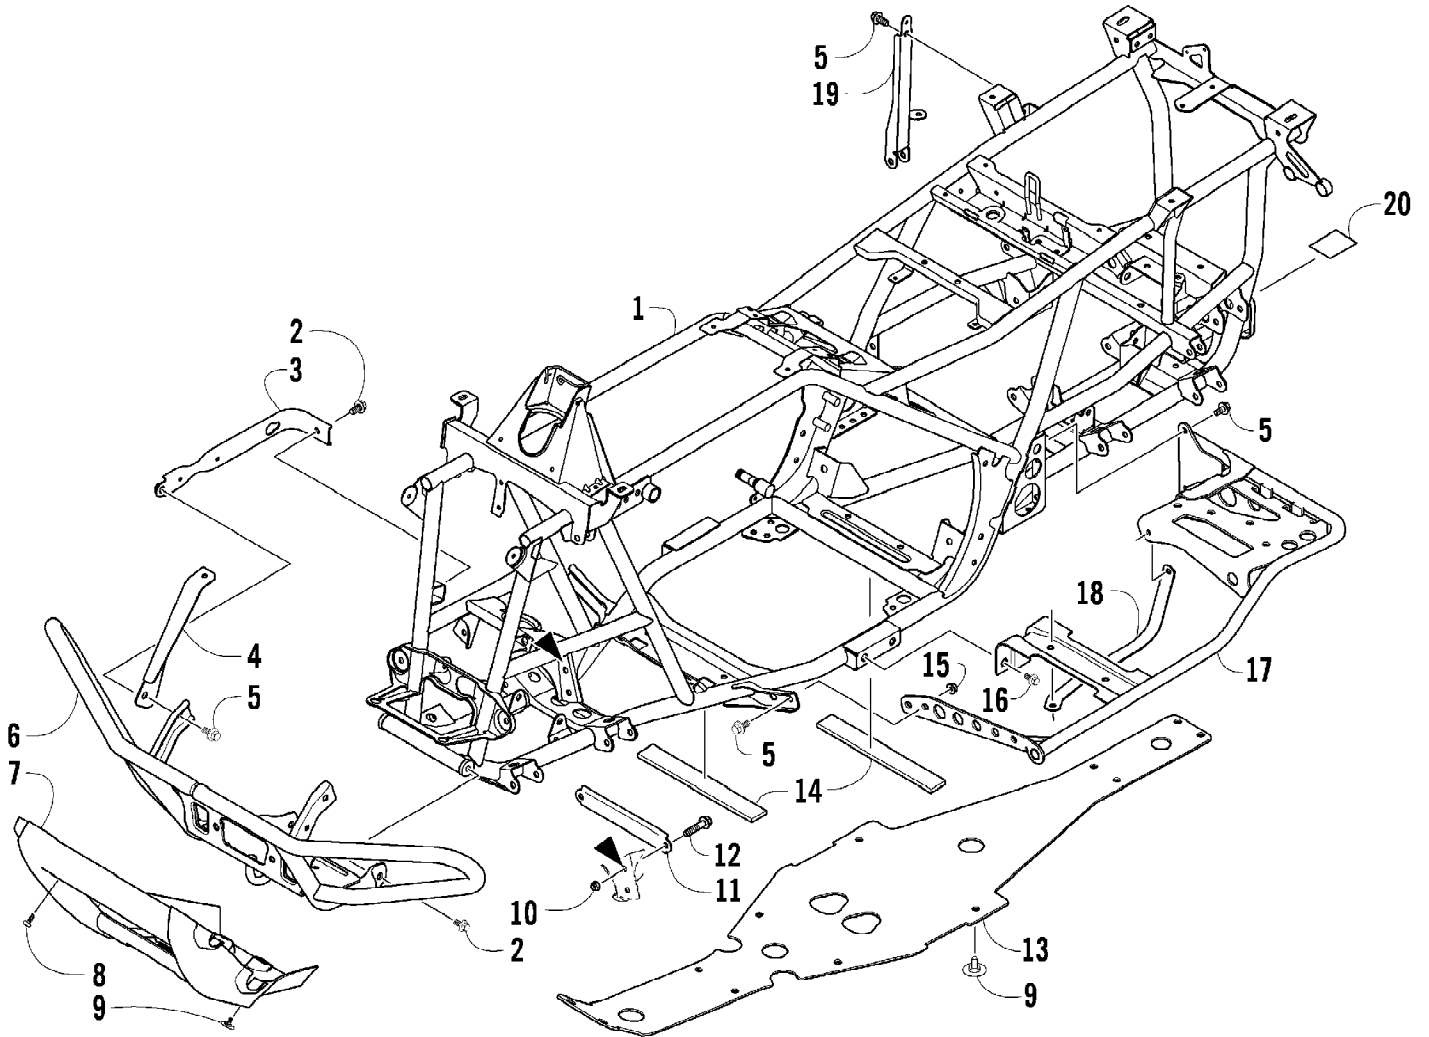

2009 ATV 400 TRV CAT GREEN (A2009TBG4BUSZ)
FRAME AND RELATED PARTS

Page 32 of 85

Ref #	Part Number	Qty	S/P/F	Description
1	2516-112	1		Frame, Main
2	8409-020	4	/P	Screw, Cap
3	1506-596	1	/P	Channel, Bumper Mounting - Right
3	0506-653	1	S	Channel, Bumper Mounting - Left
4	1506-562	1		Bracket, Mounting - Bumper - Right
4	1506-563	1		Bracket, Mounting - Bumper - Left
5	8408-816	11		Screw, Cap
6	1506-855	1	/P	Bumper
7	1406-360	1		Grille, Bumper
8	0423-419	2		Screw, Machine
9	0423-101	12		Screw, Shoulder
10	0423-744	2		Nut, Lock
11	1506-429	1	S	Brace, A-Arm
12	8409-025	2		Screw, Cap
13	2406-091	1		Panel, Belly
14	0406-289	2		Pad, Frame
15	8424-802	4		Nut
16	8409-016	4		Screw, Cap
17	1506-848	1		Footrest - Right
17	1506-849	1		Footrest - Left
18	2406-216	1		Strap, Footrest - Right
18	2406-217	1		Strap, Footrest - Left
19	2506-447	1		Bracket, Support
20	1411-077	1		Decal, Warning - Towing