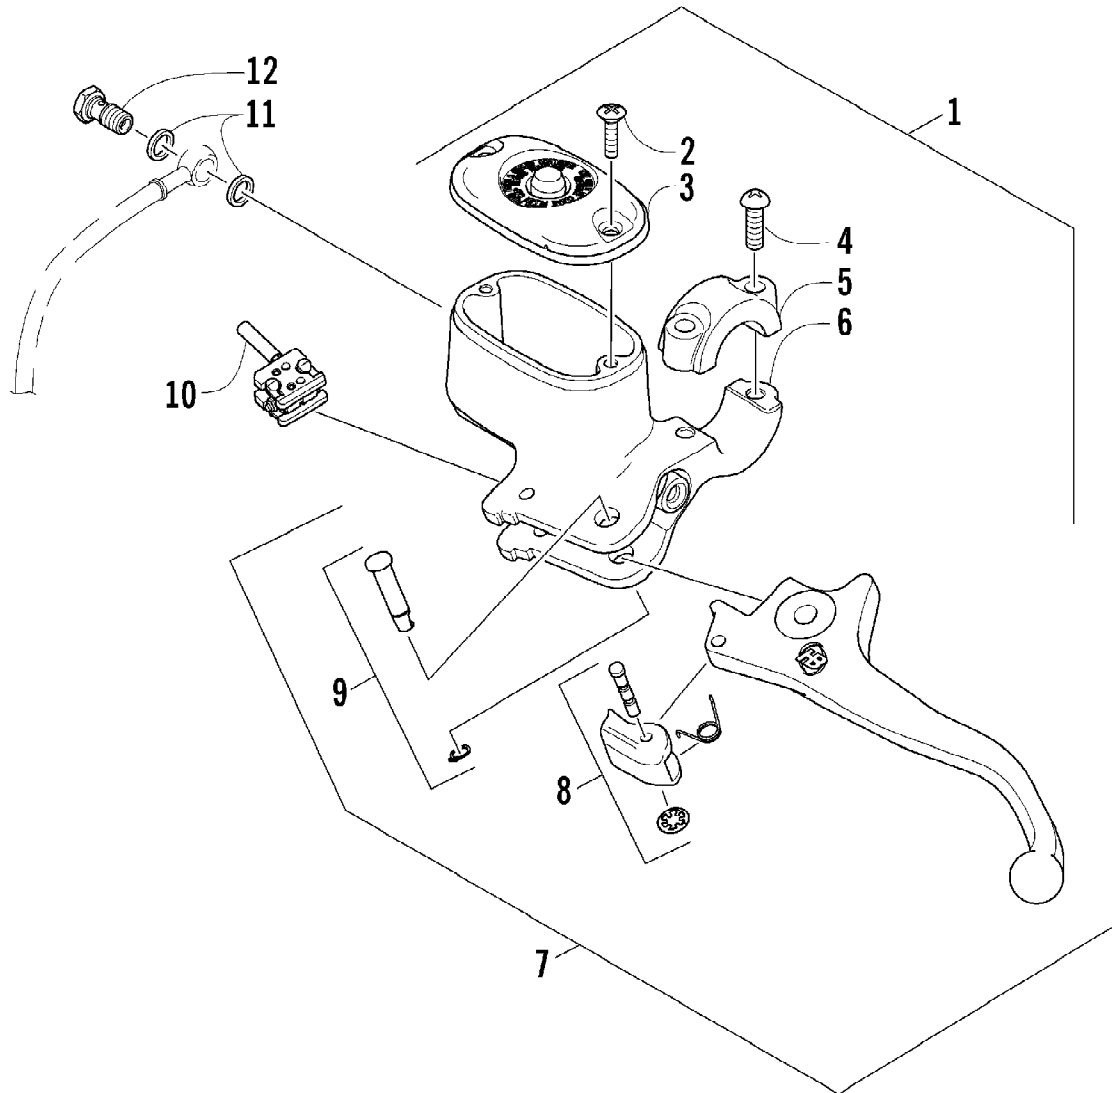

2009 ATV 400 TRV CAT GREEN (A2009TBG4BUSZ)
HYDRAULIC HAND BRAKE ASSEMBLY

Page 49 of 85

Ref #	Part Number	Qty	S/P/F	Description
1	0502-914	1	S	Brake Assembly (inc. 2-10)
2	0502-566	1		Screw, Machine
3	0502-868	1	/P	Cover, Reservoir
4	0502-568	1		Screw, Machine
5	0502-869	1		Clamp, Master Cylinder
6	0502-704	1		Master Cylinder Assembly
7	0502-866	1		Lever Assembly - Kit (inc. 8-9)
8	0502-867	1	/P	Lock, Brake Lever - Kit
9	0502-580	1		Lever Pin - Kit
10	0502-564	1	/P	Switch, Brake
11	0423-178	2		Washer, Crush
12	0423-413	1		Bolt, Banjo-Fitting