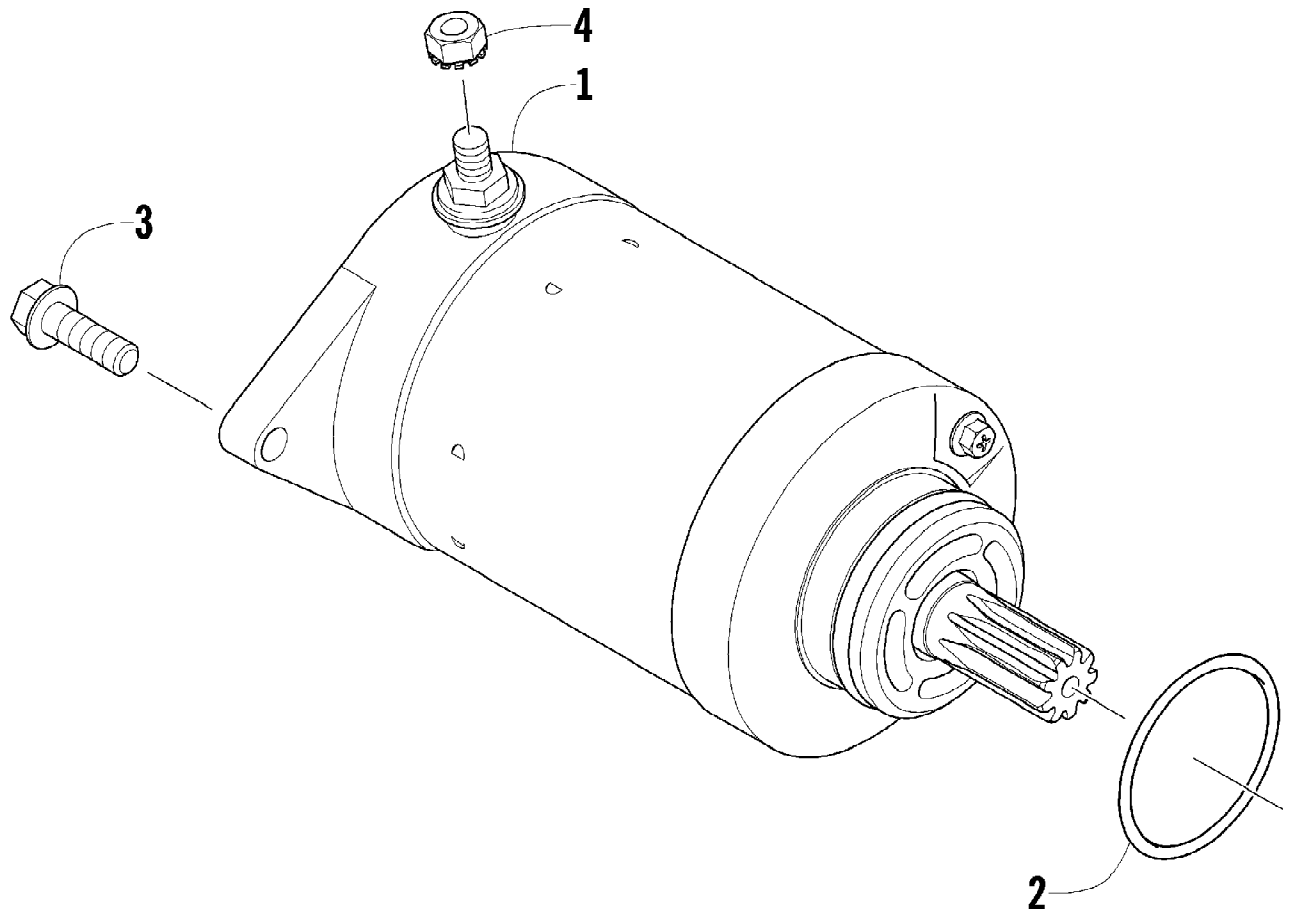

2009 ATV 400 TRV CAT GREEN (A2009TBG4BUSZ)
STARTER MOTOR ASSEMBLY

Page 75 of 85

Ref #	Part Number	Qty	S/P/F	Description
1	3313-433	1	S	Motor, Starter - Assembly (inc. 2)
2	3304-104	1		O-Ring
3	3303-385	2		Screw, Cap
4	3304-011	1		Nut w/Washer