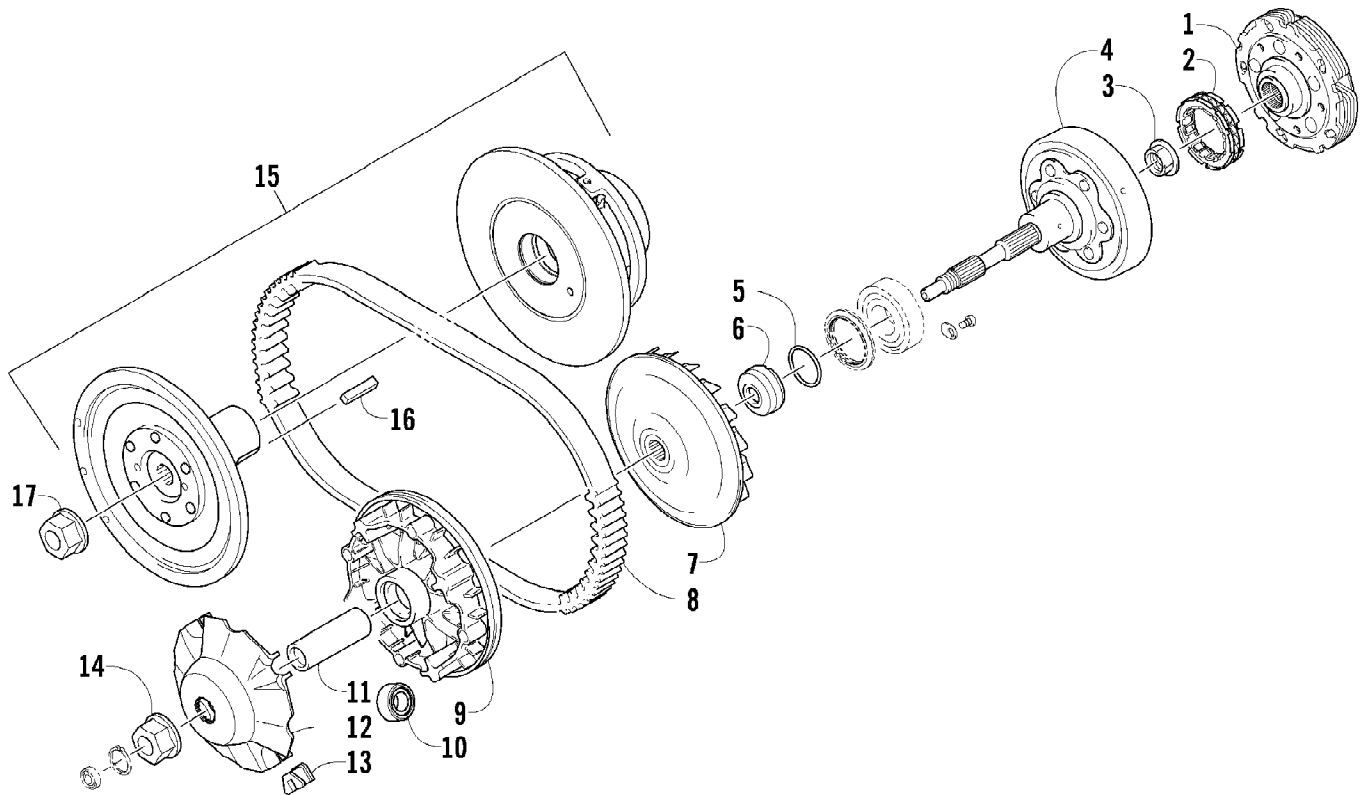

2009 ATV 400 TRV CAT GREEN (A2009TBG4BUSZ)
TRANSMISSION ASSEMBLY

Page 81 of 85

Ref #	Part Number	Qty	S/P/F	Description
1	0823-197	1		Shoe, Clutch - Assembly
2	0823-198	1		Clutch, One-Way
3	0827-050	1		Nut
4	0823-200	1		Housing, Clutch
5	0470-531	1		O-Ring
6	0823-058	1		Spacer
7	0823-203	1		Face, Fixed Drive
8	0823-228	1		Belt, Drive
9	0823-207	1		Face, Movable Drive
10	0823-210	8		Roller, Movable Drive Face
11	0823-206	1		Spacer, Movable Drive Face
12	0823-213	1		Plate, Movable Drive Face
13	0823-214	4		Damper, Movable Drive Face
14	3323-165	1	/P	Nut
15	0823-294	1	/P	Clutch, Driven - Assembly (inc. 16)
16	0829-043	1		Key
17	0827-058	1		Nut