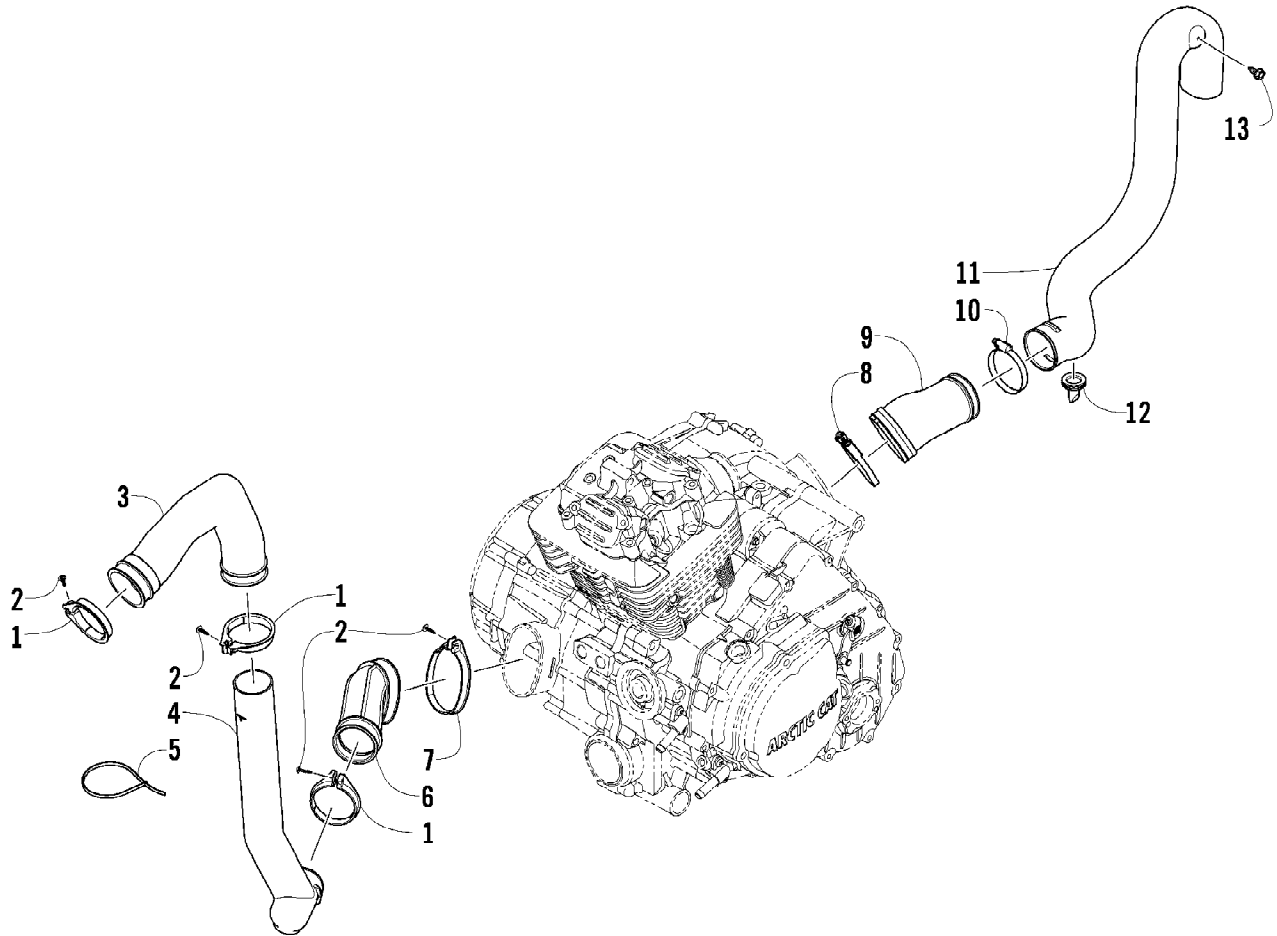

2009 ATV 400 TRV CAT GREEN (A2009TBG4BUSZ)
CAM CHAIN ASSEMBLY

Page 8 of 85

Ref #	Part Number	Qty	S/P/F	Description
1	0810-005	1		Chain, Cam
2	0810-006	1		Guide, Chain
3	0810-007	1		Tensioner, Chain
4	0826-133	1		Pivot, Tensioner
5	0830-150	1		Washer
6	0810-054	1		Adjuster, Tensioner - Assembly (inc. 7-9)
7	0810-056	1		Spring
8	0810-061	1		Plug
9	0810-062	1		Washer
10	0830-060	1		Gasket
11	3303-360	2		Screw, Cap

2009 ATV 400 TRV CAT GREEN (A2009TBG4BUSZ)
CARBURETOR

Page 10 of 85

Ref #	Part Number	Qty	S/P/F	Description
	0470-859	1		Complete Carburetor Assembly
1	5507-001	1		Cover, Top
2	5507-002	4	/P	Screw, Machine
3	5507-066	1	/P	Spring
4	5507-005	1		Seat, Spring
5	5507-201	1		Jet Needle
6	5507-099	1		Piston, Vacuum
7	5507-027	1		Screw, Idle Adjust
8	5507-028	1		Washer
9	5507-029	1		Spring
10	5507-115	1		Plate
11	5507-117	1	/P	Screw, Machine
12	5507-204	1		Choke, Electric
13	5507-114	1		Cover, Electric Choke
14	5507-067	1	/P	O-Ring, Float Chamber
15	5507-183	1		Valve, Float - Set
16	5507-039	1		Float Set
17	5507-007	1		Needle Jet
18	5507-047	1	/P	Holder, Needle Jet
19	5507-075	1		Main Jet - 132
19	5507-072	1	F	Main Jet - 125
19	5507-073	1	F	Main Jet - 128
19	5507-074	1	F	Main Jet - 130
19	5507-057	1	/P/F	Main Jet - 135
19	5507-076	1	/P/F	Main Jet - 138
19	5507-043	1	F	Main Jet - 142
19	5507-042	1	/P/F	Main Jet - 145
19	5507-041	1	F	Main Jet - 148
19	5507-009	1	/P/F	Main Jet - 150
19	5507-077	1	F	Main Jet - 152
19	5507-078	1	F	Main Jet - 155
20	5507-247	1		Starter Jet - 80
21	5507-070	1	/P	Slow Jet - 40
22	5507-017	4	/P	Screw, Machine
23	5507-211	1		Spring
24	5507-197	1		Diaphragm Assembly
25	5507-198	1		Housing, Pump
26	5507-034	1		U-Ring
27	5507-035	3		Screw, Machine
28	5507-050	1	/P	Screw, Drain
29	5507-213	1		Screw, Pilot - Set
30	5507-036	1		Cover
31	5507-037	1	/P	Screw, Machine
32	0410-048	AR	S	Hose, Vent - 25 ft
33	0487-049	1	/P	Cable, Throttle