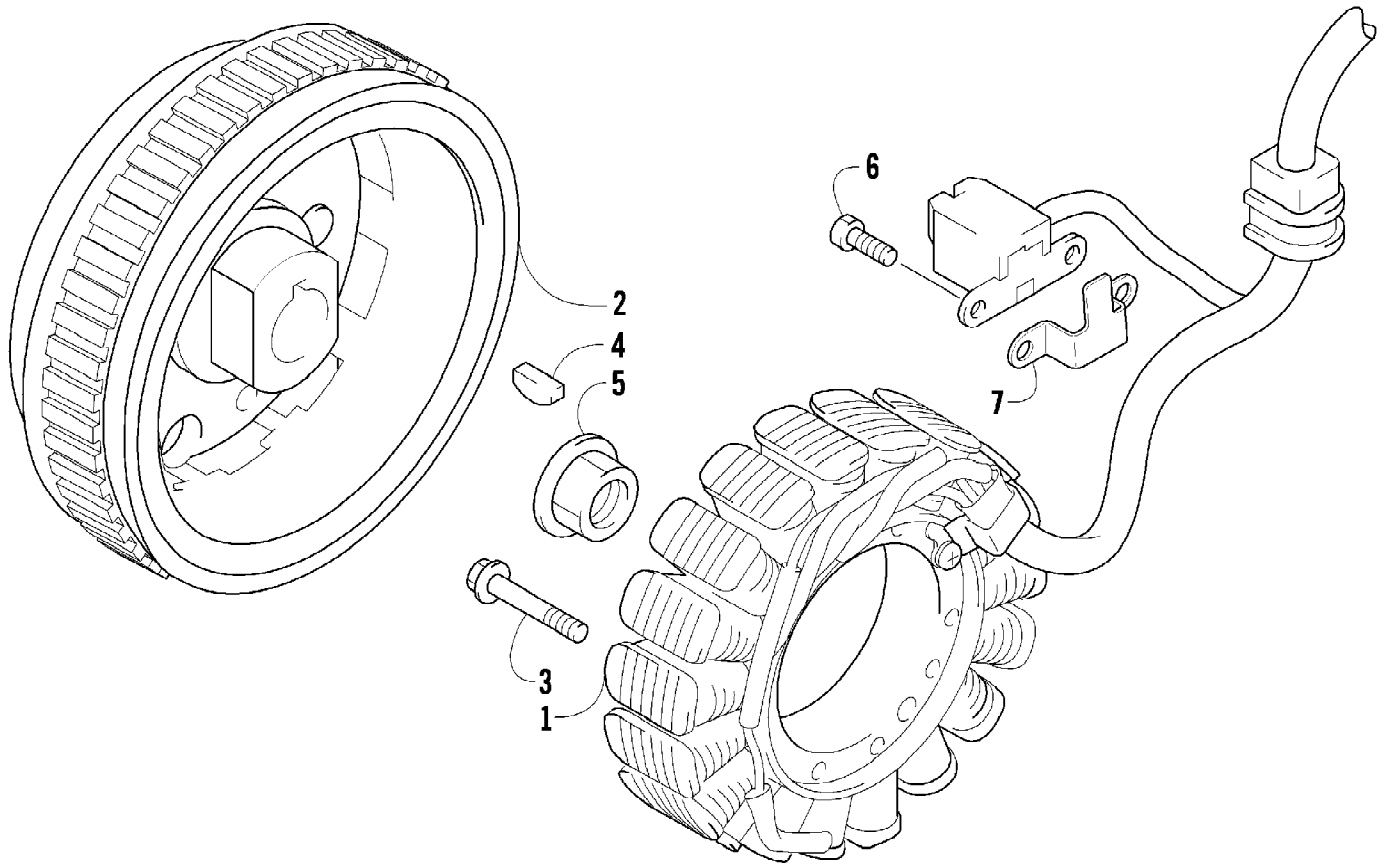

2009 ATV 1000 TRV RED (A2009TBW4EUSR)
MAGNETO ASSEMBLY

Page 49 of 87

Ref #	Part Number	Qty	S/P/F	Description
1	0802-041	1		Stator - Assembly
2	0802-042	1		Rotor/Flywheel
3	0826-102	3		Screw, Machine
4	0829-012	1		Key
5	0827-010	1		Nut
6	8470-510	4		Screw, Machine
7	0831-064	1		Clamp