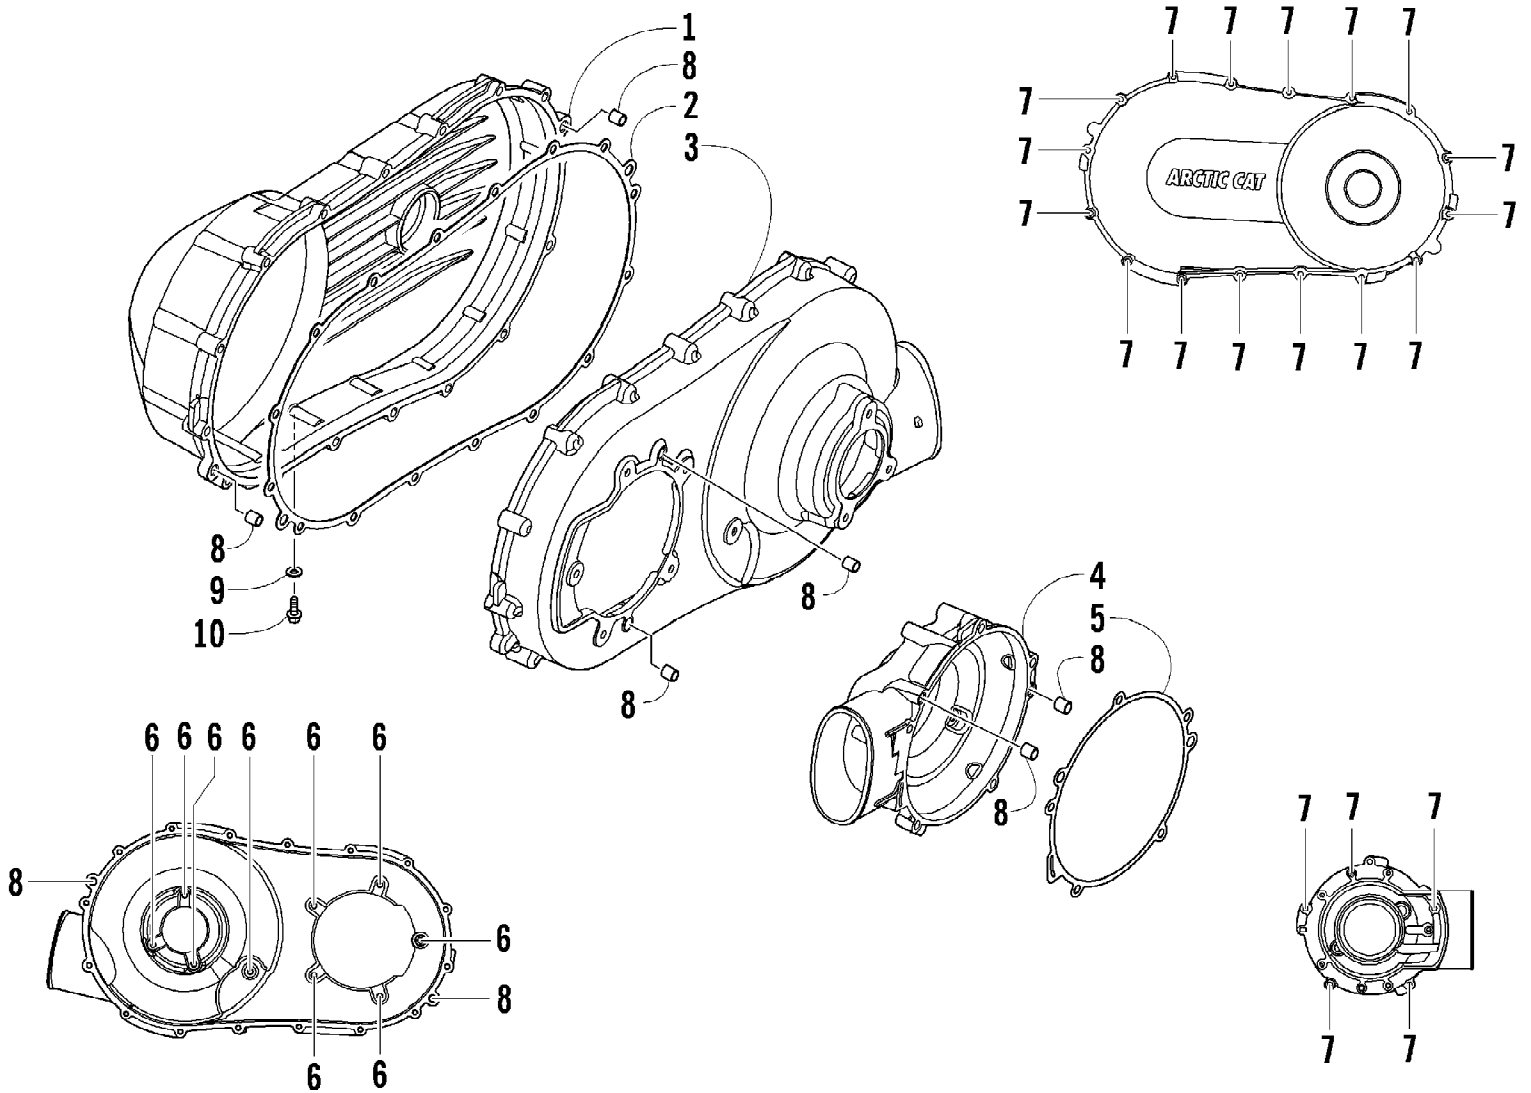

2009 ATV 1000 TRV RED (A2009TBW4EUSR)
BATTERY ASSEMBLY

Page 6 of 87

Ref #	Part Number	Qty	S/P/F	Description
1	5991-655	1	/P	Battery Cover/Tool Tray Assembly (inc. 2-3)
2	2406-815	1	/P	Cover, Battery
3	0417-016	1		Pad, Battery
3	0444-122	1	S/P/F	Kit, Tool
4	0645-480	1		Battery Assembly (inc. 5)
5	0645-430	1		Decal, Warning
6	8476-620	2		Screw, Machine
7	0417-017	1		Foam, Battery

2009 ATV 1000 TRV RED (A2009TBW4EUSR)
CAM CHAIN ASSEMBLY

Page 8 of 87

Ref #	Part Number	Qty	S/P/F	Description
1	0810-001	2		Chain, Cam
2	0810-046	2		Guide, Chain
3	0810-049	2		Tensioner, Chain
4	0826-106	2		Pivot, Tensioner
5	0810-004	2		Adjuster, Tensioner - Assembly
6	0830-134	2		Gasket
7	8468-620	4	/P	Screw, Machine
8	8400-610	2		Screw, Cap
9	0828-129	2		Washer

2009 ATV 1000 TRV RED (A2009TBW4EUSR)
CASE/BELT COOLING ASSEMBLY

2009 ATV 1000 TRV RED (A2009TBW4EUSR)
CASE/BELT COOLING ASSEMBLY

Page 10 of 87

Ref #	Part Number	Qty	S/P/F	Description
1	0413-137	1		Shroud, Air - Air In
2	0413-138	1		Duct, Cooling - Air In
3	0413-139	1		Boot, Cooling - Air In
4	0470-442	AR	/P	Valve, Drain
5	0423-730	3		Clamp
6	0413-135	1		Boot, Cooling - Air Out
7	0423-019	1		Clamp
8	0413-207	1		Duct, Cooling - Air Out
9	0623-797	1		Screw, Self-Tapping
10	0623-362	2		Rivet, Reinstallable

2009 ATV 1000 TRV RED (A2009TBW4EUSR)
CLUTCH SIDE ENGINE COVERS

Page 12 of 87

Ref #	Part Number	Qty	S/P/F	Description
1	0806-068	1	S	Cover, Outside
2	0830-137	1		Gasket, Cover
3	0806-067	1		Cover, Inside
4	0806-064	1		Cover, Clutch
5	0830-133	1		Gasket, Clutch Cover
6	8468-616	9		Screw, Machine
7	8468-630	21		Screw, Machine
8	0829-001	6	S	Pin, Dowel
9	0830-013	1		Washer, Crush
10	8408-812	1		Screw, Cap