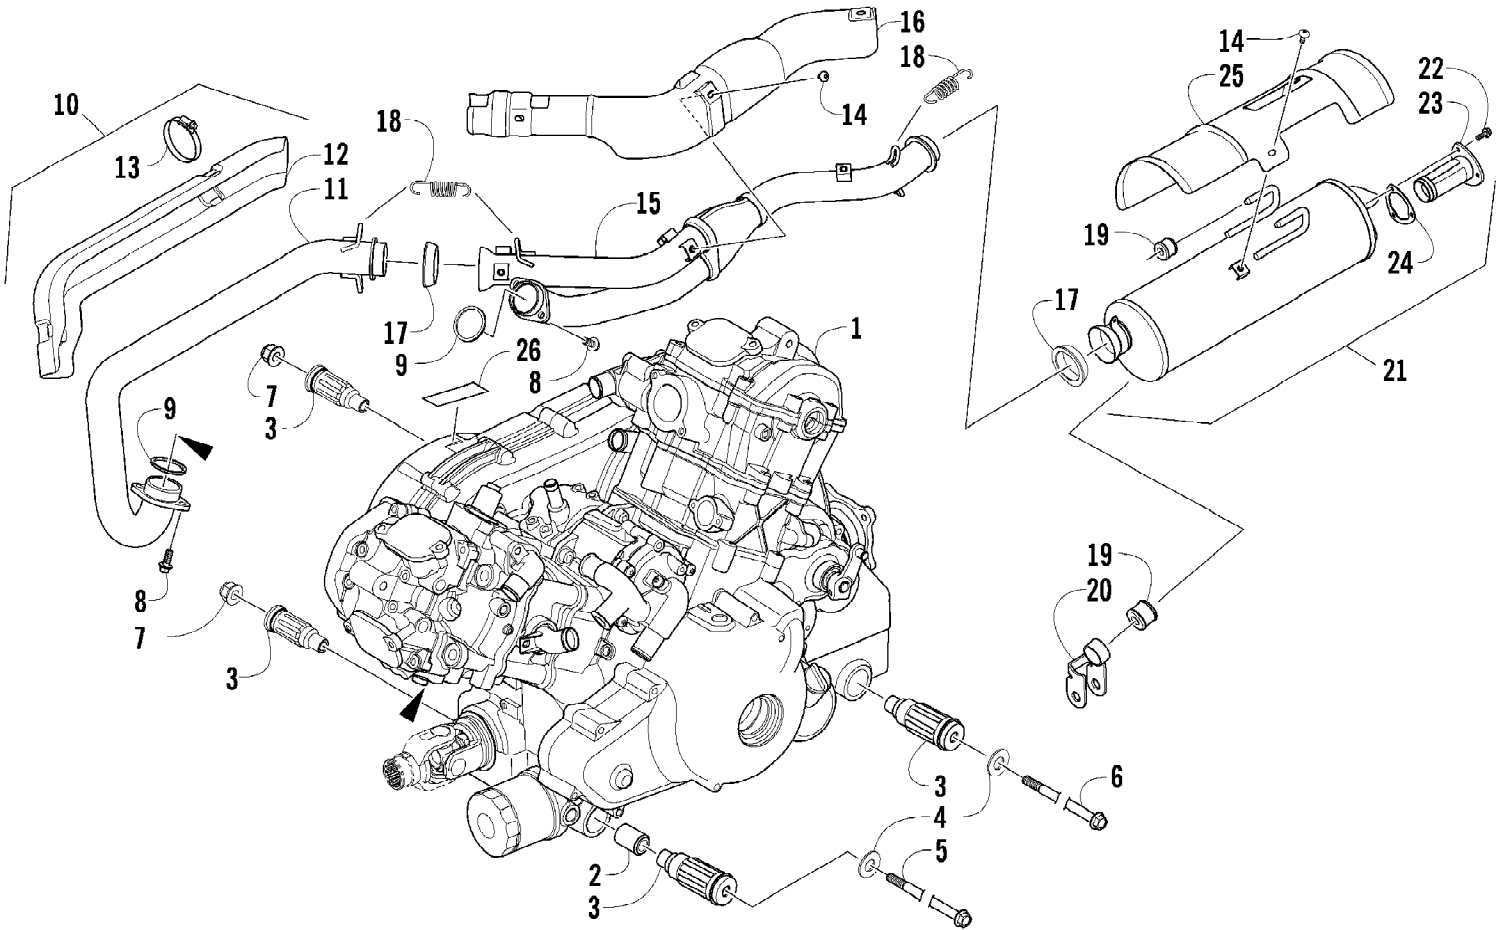

2009 ATV 1000 TRV RED (A2009TBW4EUSR)
ENGINE AND EXHAUST

2009 ATV 1000 TRV RED (A2009TBW4EUSR)
ENGINE AND EXHAUST

Page 26 of 87

Ref #	Part Number	Qty	S/P/F	Description
1	0800-087	1	S	Engine, A950D (inc. 2-3)
2	0801-128	1		Spacer, Engine Mount
3	0801-091	4		Mount, Engine
4	0423-426	2		Washer
5	0423-734	1		Screw, Cap
6	0423-451	1		Screw, Cap
7	8428-002	2		Nut, Lock
8	8408-820	4	/P	Screw, Cap
9	0412-338	2	/P	Gasket, Exhaust Pipe
10	0512-433	1		Pipe, Exhaust - Assembly (inc. 11-13)
11	0512-349	1		Pipe, Exhaust
12	0412-400	1		Shield, Exhaust Pipe
13	0423-317	2	/P	Clamp
14	8477-610	8		Screw, Machine
15	0512-453	1		Pipe, Exhaust - Rear
16	0412-484	1		Shield, Exhaust Pipe - Rear
17	0412-375	2	/P	Seal, Exhaust Pipe
18	0612-668	4	/P	Spring, Extension
19	0412-215	3	S	Bushing
20	1506-732	1		Channel, Muffler Support
21	0512-355	1	/P	Muffler - Assembly (inc. 22-24)
22	8408-616	3		Screw, Cap
23	0512-219	1	/P	Arrester, Spark - Assembly
24	0412-313	1		Gasket, Spark Arrester
25	0412-373	1	/P	Cover, Muffler
26	0411-426	1		Decal, Warning - Clutch Cover