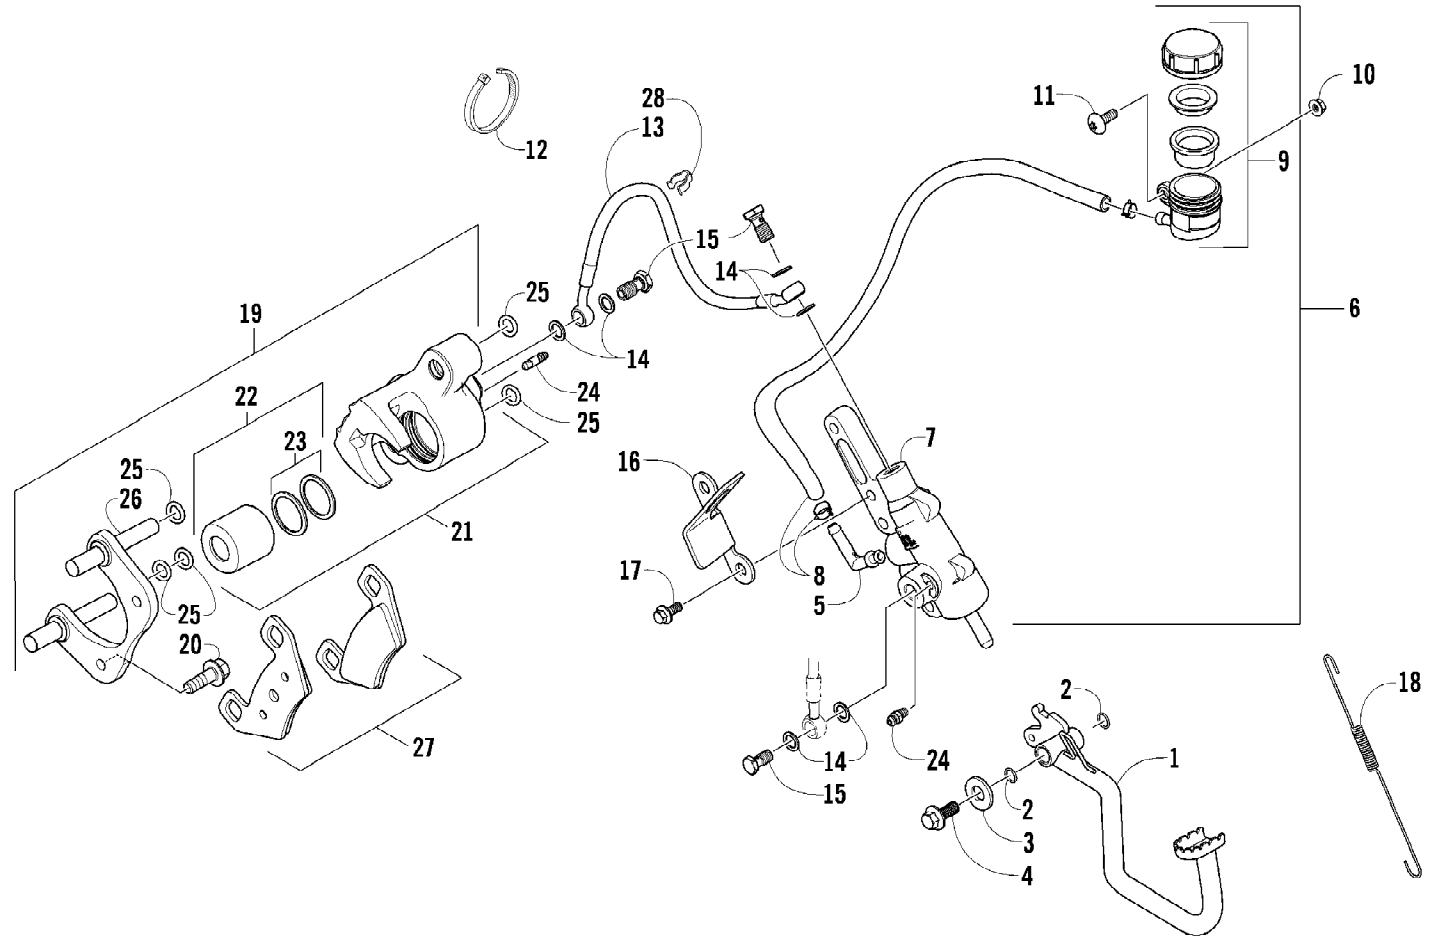

2009 ATV 1000 TRV RED (A2009TBW4EUSR)
AUXILIARY BRAKE ASSEMBLY

2009 ATV 1000 TRV RED (A2009TBW4EUSR)
AUXILIARY BRAKE ASSEMBLY

Page 4 of 87

Ref #	Part Number	Qty	S/P/F	Description
	1502-294	1		Master Cylinder Replacement Kit
1	1502-162	1		Lever, Brake
2	1602-213	2	/P	O-Ring
3	8050-252	1		Washer
4	8408-816	1		Screw, Cap
5	1502-296	1	/P	Adapter, Hose
6	1502-293	1		Brake Assembly (inc. 7-9)
7	0	1	F	Master Cylinder
8	0	1	F	Hose, Brake Reservoir w/Clamps
9	1502-155	1		Reservoir, Brake w/Clamp
10	0623-038	1		Nut w/Washer
11	8476-616	1		Screw, Machine
12	0123-788	AR	/P	Tie, Cable - 8 in.
13	1502-140	1		Hose, Brake
14	0423-178	6		Washer, Crush
15	0423-413	3		Bolt, Banjo-Fitting
16	0502-840	1		Bracket, Switch
17	8408-625	2		Screw, Cap
18	0502-785	1		Spring, Brake Switch
19	1436-163	1		Caliper, Brake (inc. 20-23, one No. 24, and 25-27)
20	8408-821	2	/P	Screw, Cap
21	1436-161	1	/P	Housing, Caliper - Assembly - Right Rear (inc. 20, 22-23, and one No. 24)
22	0502-606	1		Piston/Seal Set (inc. 23)
23	0502-607	1		Seal Set
24	0502-609	2	/P	Valve, Bleed
25	0502-608	1		O-Ring, Guide - Set
26	0502-605	1		Bracket Assembly
27	1436-165	1	S	Pad, Brake - Set
28	1502-115	2		Clip, Brake Hose

2009 ATV 1000 TRV RED (A2009TBW4EUSR)
CAM CHAIN ASSEMBLY

Page 8 of 87

Ref #	Part Number	Qty	S/P/F	Description
1	0810-001	2		Chain, Cam
2	0810-046	2		Guide, Chain
3	0810-049	2		Tensioner, Chain
4	0826-106	2		Pivot, Tensioner
5	0810-004	2		Adjuster, Tensioner - Assembly
6	0830-134	2		Gasket
7	8468-620	4	/P	Screw, Machine
8	8400-610	2		Screw, Cap
9	0828-129	2		Washer