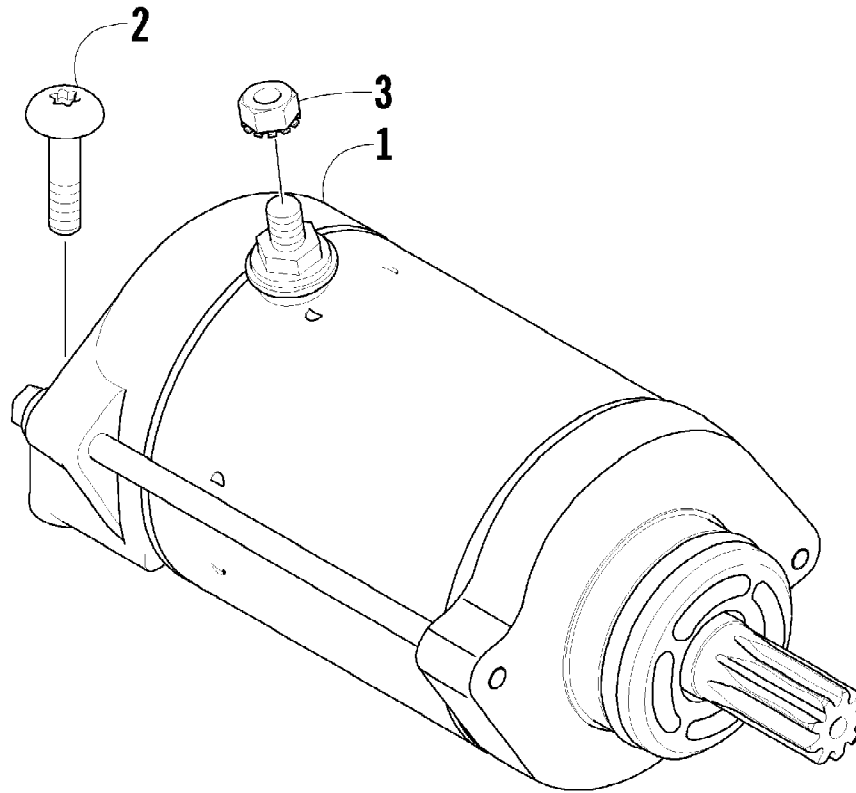

2009 ATV 1000 TRV RED (A2009TBW4EUSR)
STARTER MOTOR ASSEMBLY

Ref #	Part Number	Qty	S/P/F	Description
1	0825-015	1		Motor, Starter - Assembly
2	8476-625	2		Screw, Machine
3	0623-038	1		Nut w/Washer