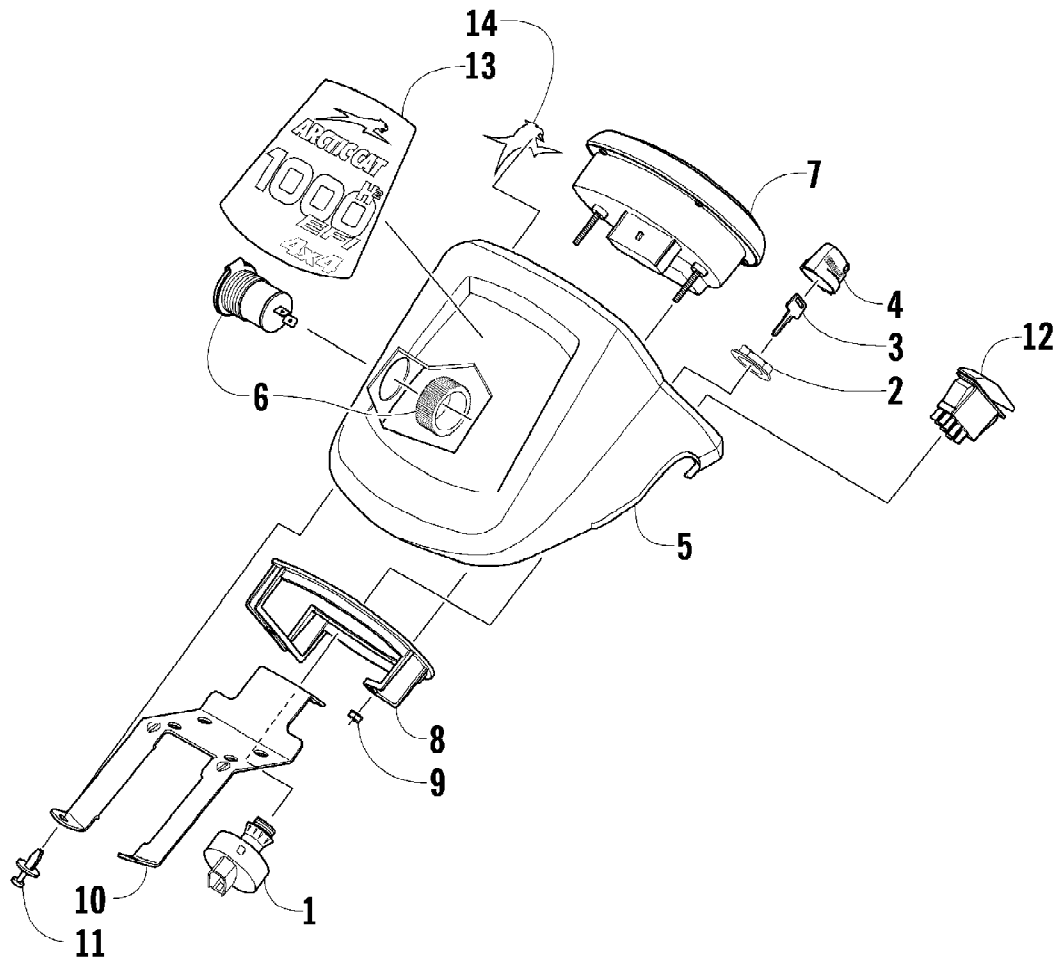

2009 ATV 1000 TRV RED (A2009TBW4EUSR)
INSTRUMENT POD ASSEMBLY

Page 47 of 87

Ref #	Part Number	Qty	S/P/F	Description
1	0430-090	1	/P	Switch, Ignition - Assembly (inc. 2-4)
2	0430-050	1		Nut, Retaining
3	0430-042	1	F	Key, Ignition
3	0430-043	1	F	Key, Ignition
4	0430-054	1		Cover, Key
5	0405-310	1		Instrument Pod
6	0641-897	1	/P	Outlet, Accessory - 12V
7	0520-032	1		Gauge, LCD
8	0420-065	1	/P	Bracket, Retaining
9	0423-493	2		Nut w/Washer
10	2506-470	1		Bracket, Mounting - Instrument Pod
11	0423-535	2		Rivet, Reinstallable
12	0409-120	1		Switch, Differential Lock
13	1411-843	1		Decal, Instrument Pod
14	8611-267	1		Decal, Aircat