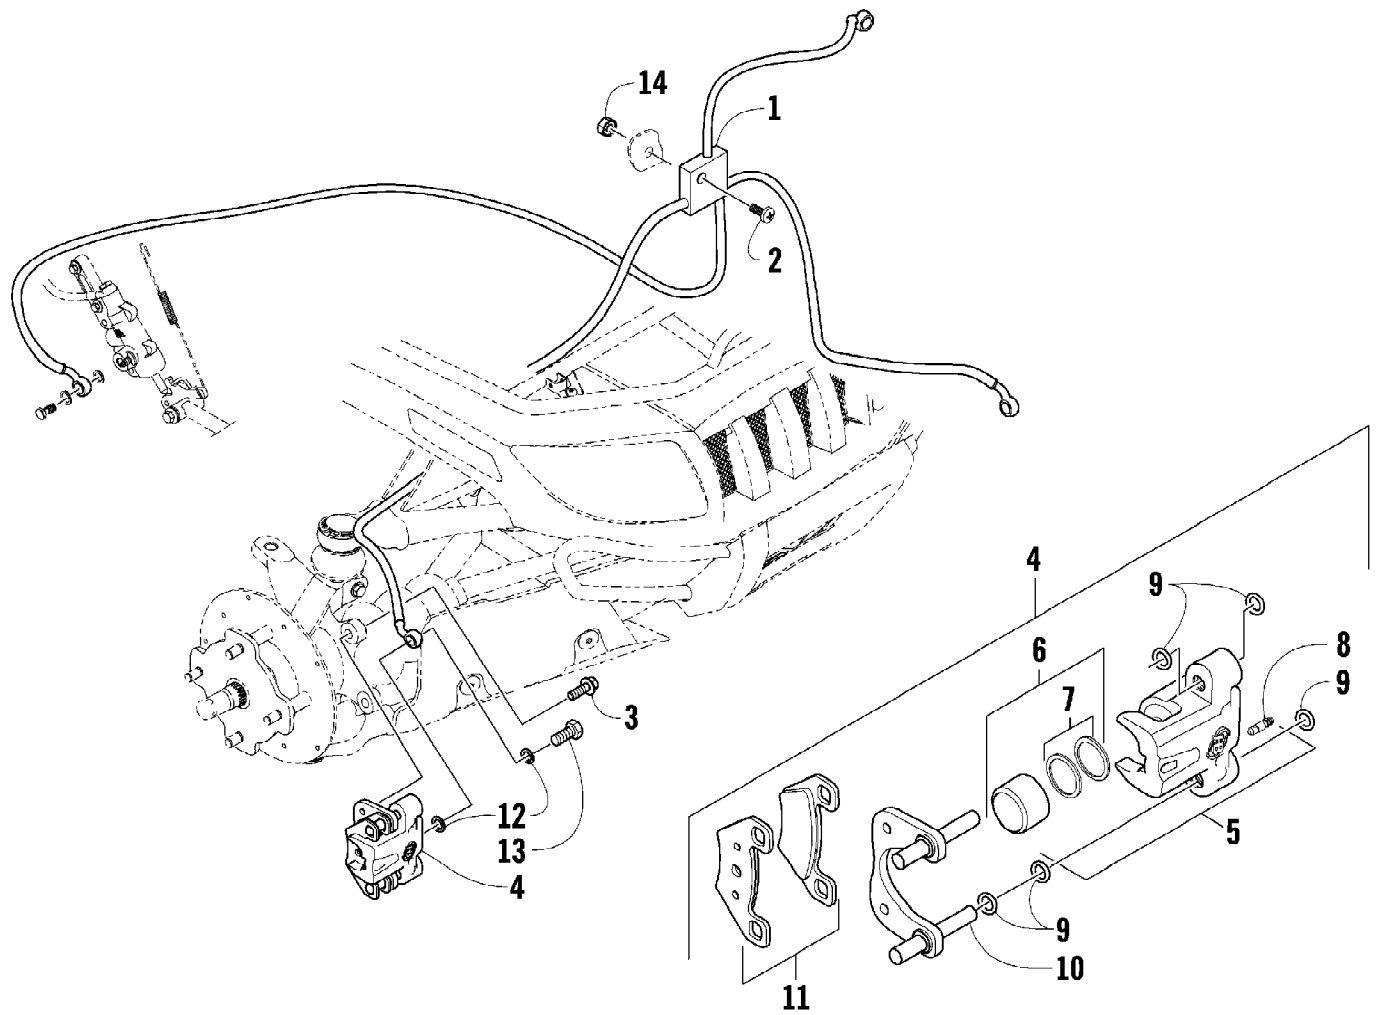

2009 ATV 1000 TRV RED (A2009TBW4EUSR)
HYDRAULIC BRAKE ASSEMBLY

Page 43 of 87

Ref #	Part Number	Qty	S/P/F	Description
1	1502-015	1		Hose, Brake - Assembly
2	8476-625	1		Screw, Machine
3	8408-821	4	/P	Screw, Cap
4	1436-162	1	S/P	Caliper, Brake - Right Front (inc. 5-11 and two No. 3)
4	1436-163	1		Caliper, Brake - Left Front (inc. 5-11 and two No. 3)
5	1436-160	1	/P	Housing, Caliper - Assembly - Right Front (inc. 6-8)
5	1436-161	1	/P	Housing, Caliper - Assembly - Left Front (inc. 6-8)
6	0502-606	2		Piston/Seal Set (inc. 7)
7	0502-607	2		Seal Set
8	0502-609	2	/P	Valve, Bleed
9	0502-608	2		O-Ring, Guide - Set
10	0502-605	2		Bracket Assembly
11	1436-165	2	S	Pad, Brake - Set
12	0423-178	4		Washer, Crush
13	0423-413	2		Bolt, Banjo-Fitting
14	0623-038	1		Nut w/Washer