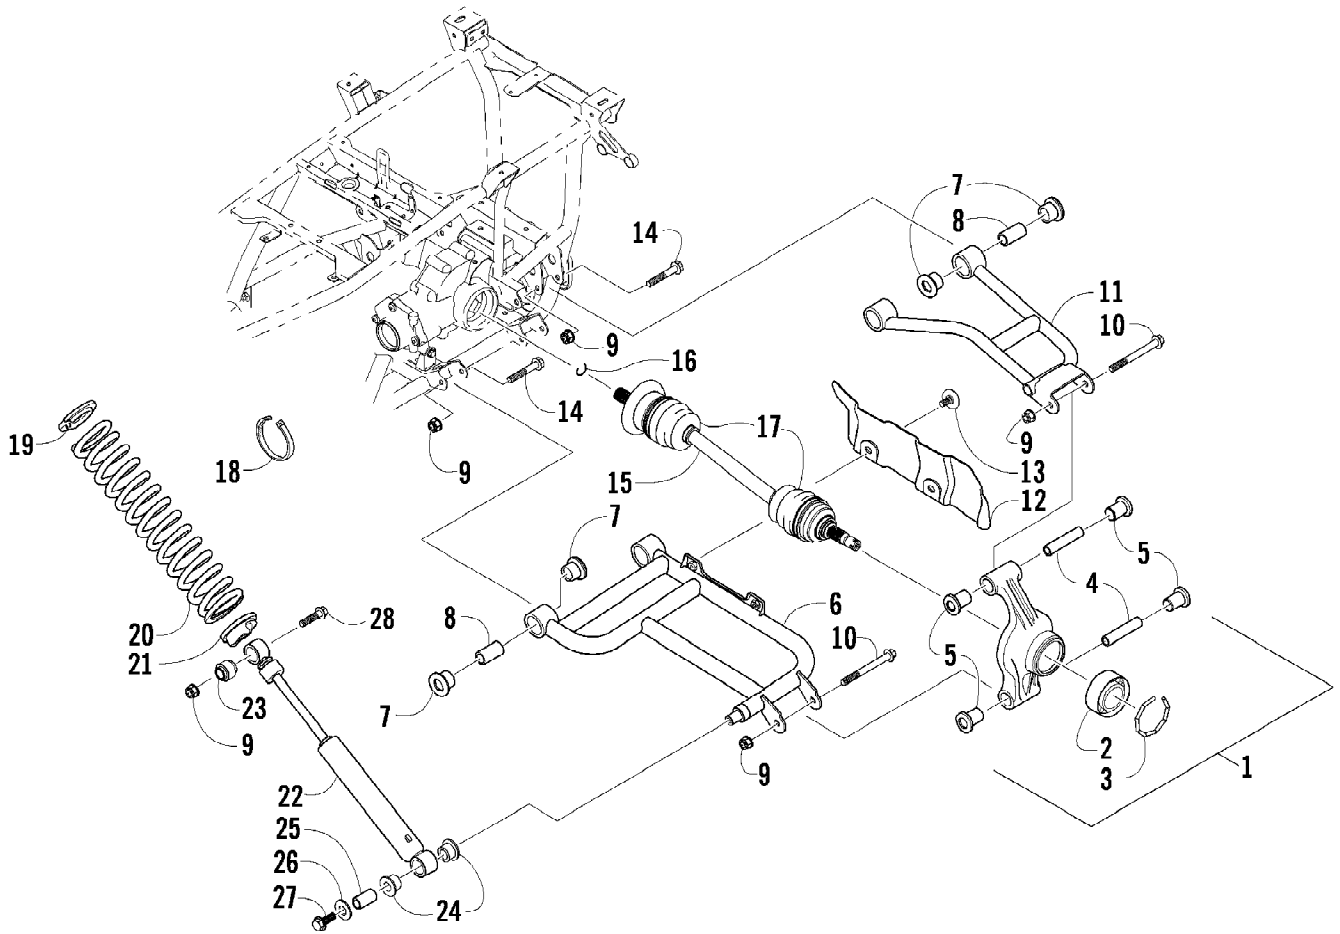

2009 ATV 1000 TRV RED (A2009TBW4EUSR)
REAR SUSPENSION ASSEMBLY

2009 ATV 1000 TRV RED (A2009TBW4EUSR)
REAR SUSPENSION ASSEMBLY

Page 61 of 87

Ref #	Part Number	Qty	S/P/F	Description
1	0504-550	1	/P	Knuckle, Right Rear - Assembly (inc. 2-5)
1	0504-551	1	/P	Knuckle, Left Rear - Assembly (inc. 2-5)
2	1402-809	2	/P	Bearing
3	0423-423	2		Ring, Retaining
4	0403-038	4	S/P	Axle
5	0403-032	8	S	Bushing
6	0504-576	1	/P	A-Arm, Rear - Lower Right (inc. 7-8)
6	0504-577	1	/P	A-Arm, Rear - Lower Left (inc. 7-8)
7	0403-115	16	S	Bushing
8	0403-114	8	S	Axle
9	0423-744	14		Nut, Lock
10	8409-000	4		Screw, Cap
11	0504-586	1	/P	A-Arm, Rear - Upper Right (inc. 7-8)
11	0504-587	1	/P	A-Arm, Rear - Upper Left (inc. 7-8)
12	0441-754	1		Guard, Boot - Right
12	0441-755	1		Guard, Boot - Left
13	0423-545	4	/P	Screw, Shoulder
14	8409-075	8		Screw, Cap
15	1502-343	2	S	Axle, Drive (inc. 16-17)
16	0423-845	2	/P	Clip, Retaining
17	0436-276	2	S	Repair Kit, Boot
18	0123-788	AR	/P	Tie, Cable - 8 in.
19	1603-889	2	/P	Retainer, Spring
20	0504-543	2		Spring, Suspension
21	0404-057	2		Cam, Spring Adjuster
22	0404-158	2		Shock Absorber (inc. 23-25)
23	0403-182	2		Bushing, Double-Bonded
24	0603-955	4		Bushing
25	1603-219	2	S	Sleeve
26	0423-087	2		Washer
27	8408-820	2	/P	Screw, Cap
28	8409-050	2		Screw, Cap