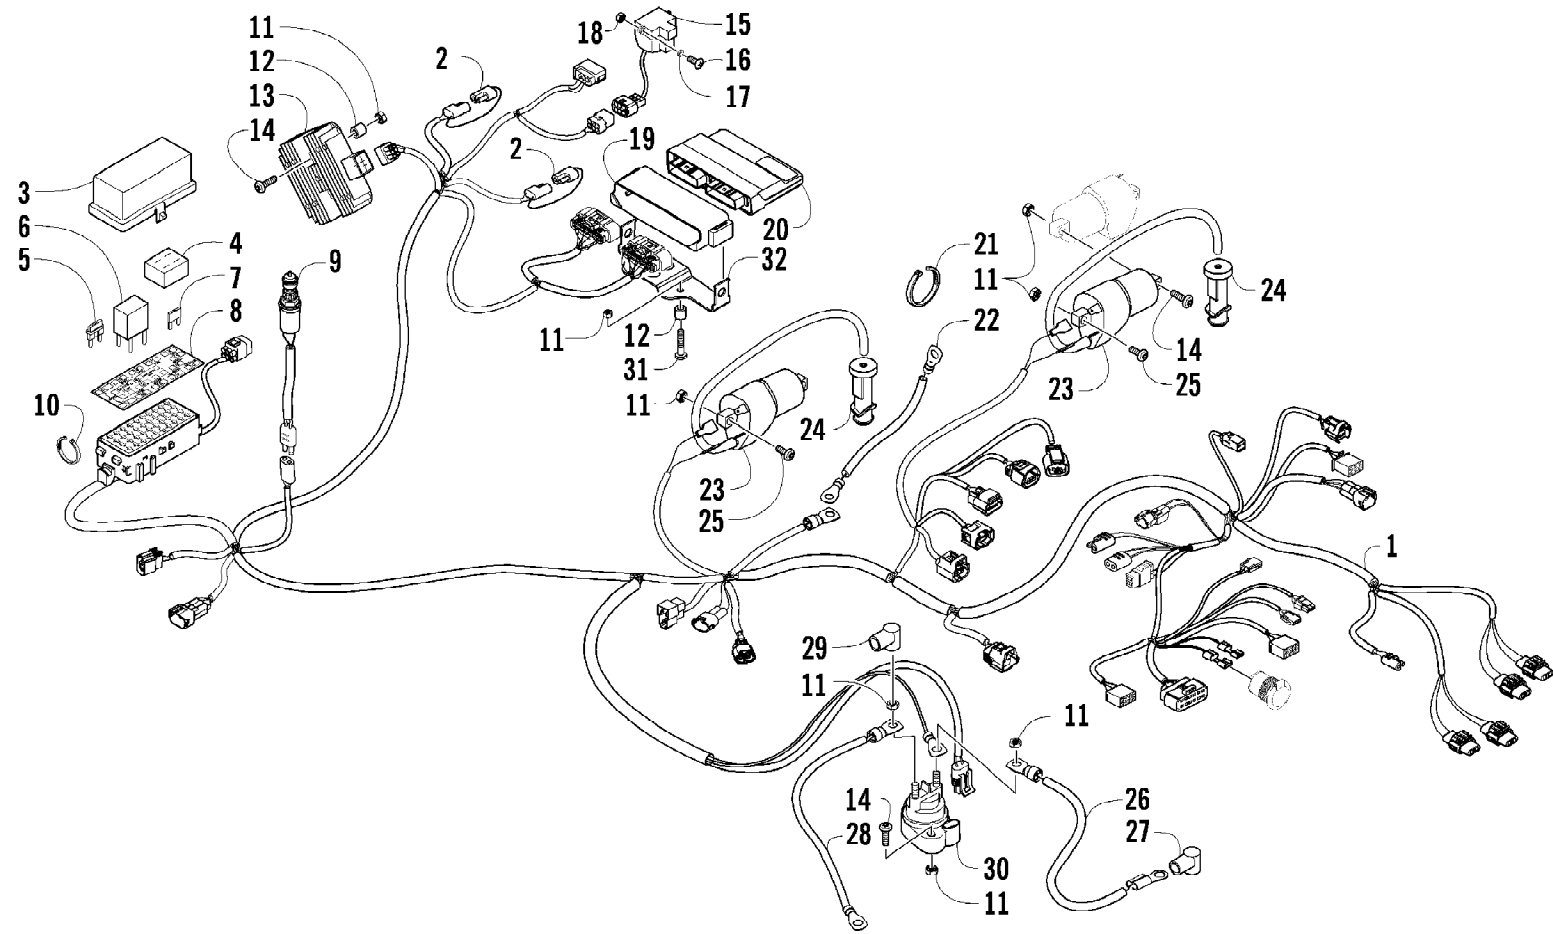

2009 ATV 1000 TRV RED (A2009TBW4EUSR)
WIRING HARNESS ASSEMBLY

2009 ATV 1000 TRV RED (A2009TBW4EUSR)
WIRING HARNESS ASSEMBLY

Ref #	Part Number	Qty	S/P/F	Description
1	0486-335	1		Harness, Main (inc. 2-8)
2	0486-164	2		Tether, Accessory Connector
3	0530-008	1		Cover, Fuse Block
4	0430-037	1		Holder, Fuse
5	0430-034	2		Diode
6	0430-045	5	/P	Relay (4-Pin) - 20 Amp
7	0430-032	5		Fuse - 10 Amp
7	0430-031	3		Fuse - 15 Amp
7	0430-030	2		Fuse - 30 Amp
8	1411-526	1		Decal, Fuse Block
9	0409-089	1		Switch, Brake - Assembly
10	0123-788	AR	/P	Tie, Cable - 8 in.
11	0623-038	11		Nut w/Washer
12	0423-036	4		Spacer
13	0824-037	1	/P	Regulator, Voltage
14	8476-630	5		Screw, Machine
15	0409-064	1		Switch, Tilt Sensor
16	8468-425	2		Screw, Machine
17	0123-802	2		Washer
18	0423-493	2		Nut w/Washer
19	0430-059	1		Cushion, ECU
20	0530-034	1		ECU
21	0123-903	AR		Tie, Cable - 11.5 in.
22	0445-071	1		Cable, Battery/Ground
23	0824-043	2		Coil, Ignition - Assembly
24	0824-049	2	/P	Cap, Spark Plug
25	8476-620	2		Screw, Machine
26	0445-066	1		Cable, Solenoid/Starter (inc. 27)
27	0645-019	1		Boot, Terminal
28	0445-062	1		Cable, Battery/Solenoid
29	0645-327	1		Boot, Terminal - Solenoid
30	0445-058	1	/P	Solenoid
31	8476-635	2		Screw, Machine
32	2406-728	1		Bracket, Mounting - ECU