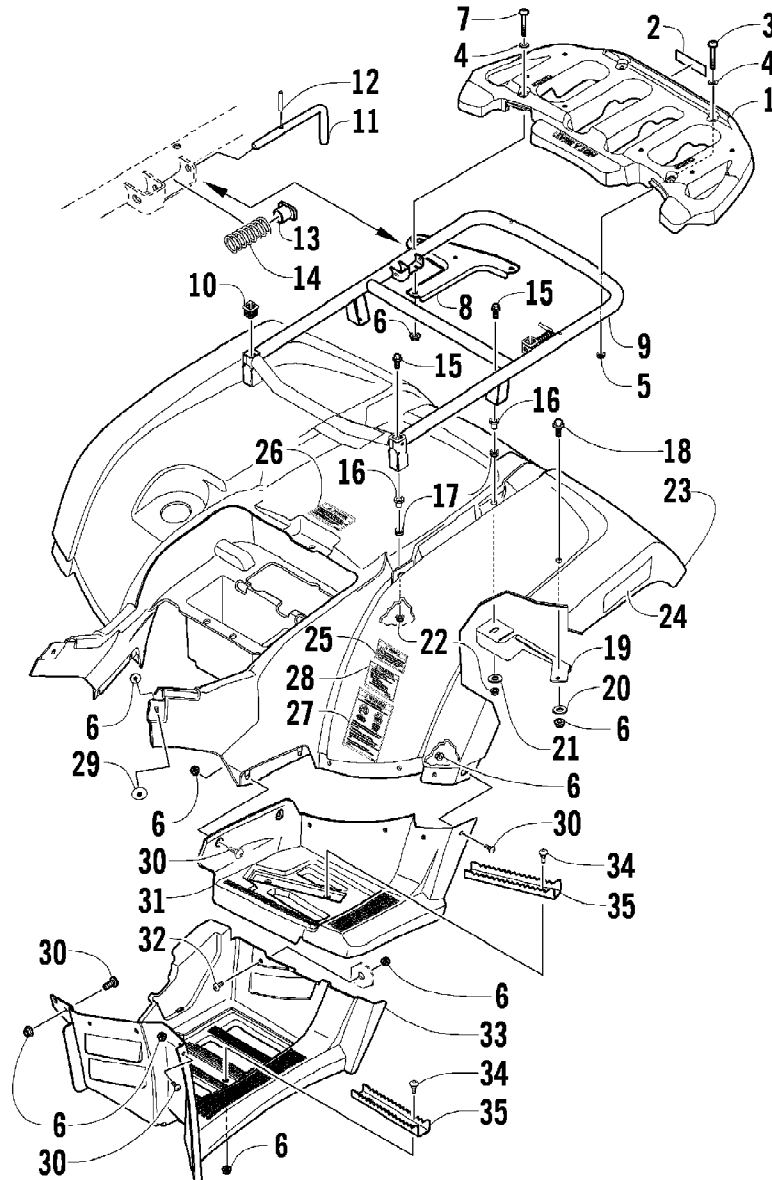

2009 ATV 1000 TRV RED (A2009TBW4EUSR)
REAR RACK, BODY PANEL, AND FOOTWELL ASSEMBLIES

2009 ATV 1000 TRV RED (A2009TBW4EUSR)
REAR RACK, BODY PANEL, AND FOOTWELL ASSEMBLIES

Ref #	Part Number	Qty	S/P/F	Description
1	2516-339	1	/P	Cover, Rack (inc. 2)
2	1411-201	1		Decal, Warning - Load
3	8410-640	3		Screw, Cap
4	8050-223	4		Washer
5	0423-891	2		Nut, Cap
6	0423-540	40		Nut, Lock
7	8410-645	2		Screw, Cap
8	2506-926	1		Bracket, Mounting - Safety Flag
9	2516-169	1		Rack, Rear - Assembly (inc. 10-14)
10	0441-592	4	/P	Bushing
11	0541-504	2		Pin - Assembly (inc. 12-14)
12	0423-635	2		Pin, Roll
13	0423-677	2		Bushing, Flanged
14	0423-636	2		Spring
15	8410-835	4		Screw, Cap
16	0423-669	4		Spacer
17	0423-465	4		Grommet
18	0423-654	2		Screw, Shoulder
19	2506-092	1		Bracket, Rear Fender - Right
19	2506-093	1		Bracket, Rear Fender - Left
20	8050-222	2	/P	Washer
21	0423-087	2		Washer
22	8432-802	4		Nut, Lock
23	2516-802	1		Fender, Rear - Assembly (inc. 24-28)
24	1411-592	1	/P	Decal, Reflector - Rear - Right
24	1411-593	1	/P	Decal, Reflector - Rear - Left
25	1411-269	1		Decal, Warning - Passenger
26	1411-251	1		Decal, Warning - Seat/Passenger
27	1411-956	1		Decal, Passenger
28	2411-176	1		Decal, Warning - Tire Pressure
29	0423-101	2		Screw, Shoulder
30	0423-419	24		Screw, Machine
31	2406-042	1		Footwell, Rear - Right
31	2406-043	1		Footwell, Rear - Left
32	8477-620	2		Screw, Machine
33	2506-856	1		Footwell - Right
33	2506-857	1		Footwell - Left
34	0423-355	8		Screw, Shoulder
35	1506-125	4	/P	Footpeg