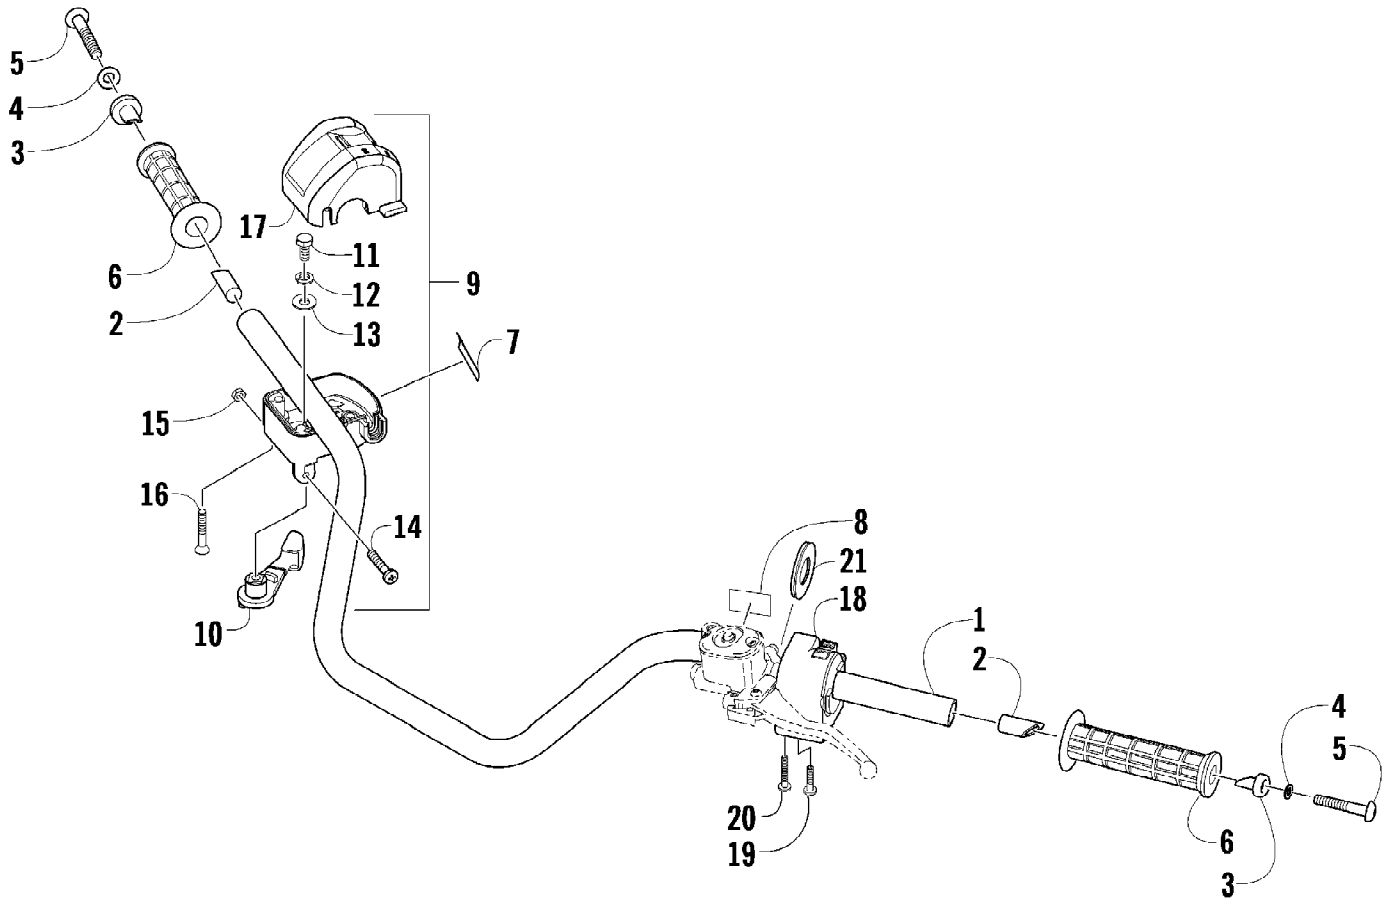

2009 ATV 1000 TRV RED (A2009TBW4EUSR)
GAS TANK ASSEMBLY

Page 37 of 87

Ref #	Part Number	Qty	S/P/F	Description
1	0570-206	1		Tank, Gas - Assembly (inc. 2-5)
2	0470-438	1	/P	Cap, Gas Tank (inc. 3)
3	0109-733	1	/P	Gasket, Gas Tank Cap
4	0470-606	1		Plate, Mounting - Fuel Pump
5	8476-612	4		Screw, Self-Tapping
6	0570-271	1	/P	Pump, Fuel - Assembly (inc. 7-9)
7	0570-252	1	/P	Sensor, Fuel Level - Kit (inc. 8-9)
8	0470-614	1		Seal, Fuel Pump
9	0470-613	1		Seal, Fuel Pump
10	0570-247	1		Hose, Gasline - Assembly (inc. 11-13)
11	0570-246	1		Filter, Fuel - Kit (inc. 12-13)
12	0	2	F	Clamp, Hose
13	0	1	F	Filter, Fuel
14	0410-070	AR	/P	Hose, Gasline - 25 ft
15	0510-335	1	/P	Filter, In-Line
16	8060-628	1		Rivet
17	1670-826	1		Bracket, Fuel Filter
18	0470-794	1		Bracket, Filter Mounting
19	0123-788	AR	/P	Tie, Cable - 8 in.
20	0423-688	2		Clamp, Hose
21	0423-460	2		Grommet
22	0423-732	2		Screw, Shoulder
23	0470-822	1		Shield, Heat
24	0623-797	4		Screw, Self-Tapping

2009 ATV 1000 TRV RED (A2009TBW4EUSR)
GEAR SHIFTING ASSEMBLY

Page 39 of 87

Ref #	Part Number	Qty	S/P/F	Description
1	8470-520	2		Screw, Machine
2	0409-091	1		Switch, Gear Shift Position
3	0818-013	2		Contact
4	0818-017	2		Spring
5	0828-040	1		Washer
6	0818-046	1		Shaft, Gear Shift - Assembly
7	0828-095	2		Washer, Thrust
8	0832-052	1	/P	Bearing, Thrust
9	0818-055	1		Cam, Gear Shift
10	0826-006	1		Screw, Cap
11	0828-036	2		Washer
12	0831-010	2		Ring, Retaining
13	0818-007	1	/P	Shaft, Sub-Gear Shift
14	0818-014	1		Arm, Shift
15	8468-620	1	/P	Screw, Machine
16	0828-038	1		Washer
17	0818-002	1		Stopper, Cam
18	0818-004	1		Support, Cam Stopper
19	0818-090	1		Spring
20	0828-035	1		Washer
21	8424-602	1	/P	Nut
22	0818-072	2	/P	Fork, Shift
23	0818-006	1		Shaft, Shift Fork