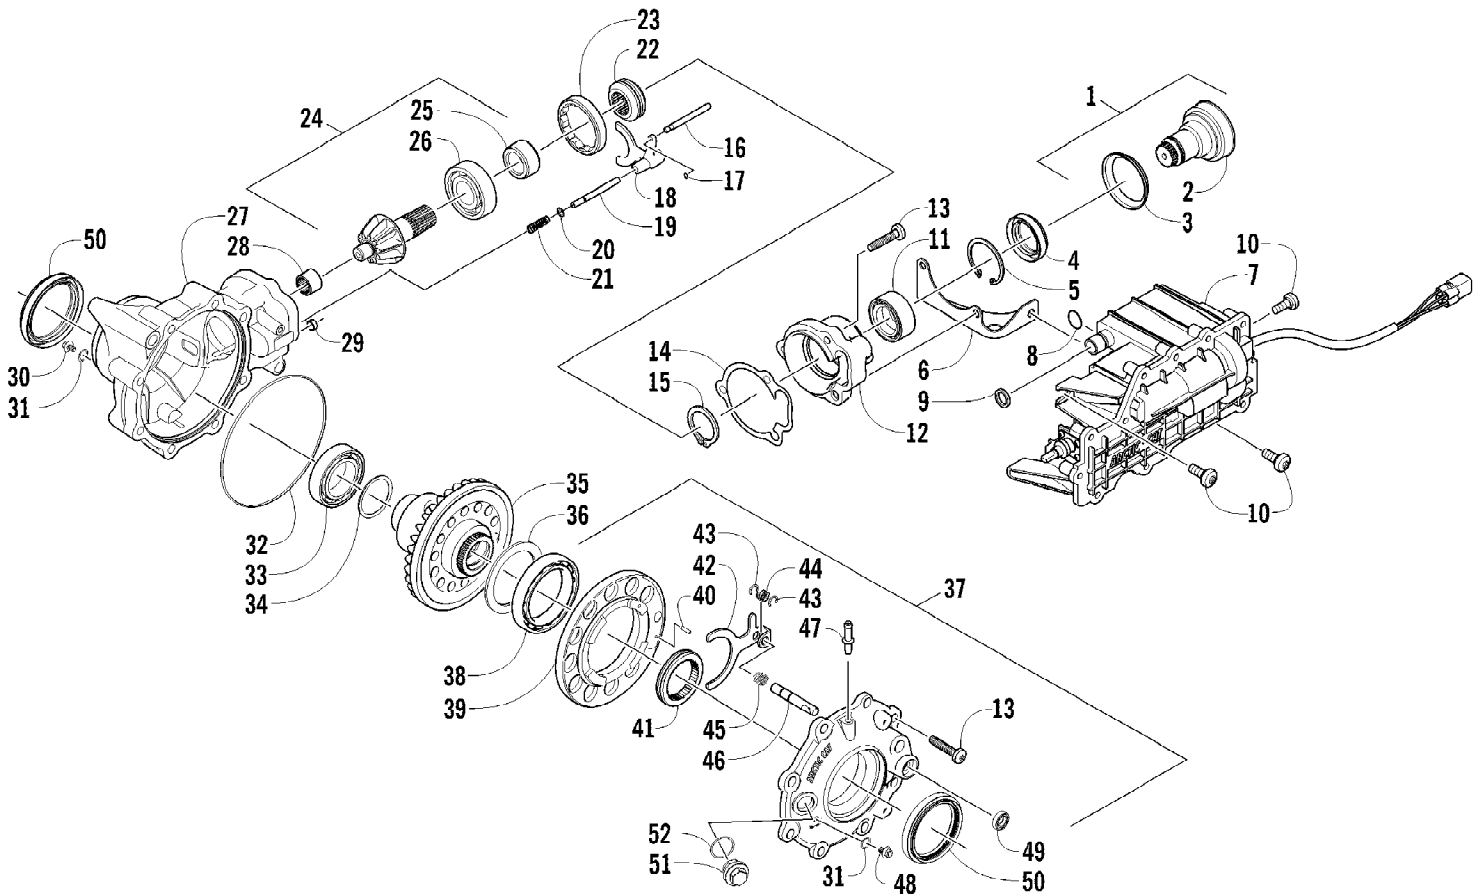

2009 ATV 1000 TRV RED (A2009TBW4EUSR)
FRONT DRIVE GEARCASE ASSEMBLY

Ref #	Part Number	Qty	S/P/F	Description
	1502-395	1		Complete Front Drive Gearcase Assembly
1	0502-923	1		Shaft, Propeller - Assembly (inc. 2-3)
2	1402-438	1		Shaft, Input
3	1402-168	1		Deflector
4	1402-011	1		Seal
5	0423-423	1		Ring, Retaining
6	1502-237	1		Bracket, Actuator
7	0502-585	1	S	Actuator (inc. 8)
8	1402-981	1		O-Ring
9	0423-892	1	/P	O-Ring
10	0423-396	3		Screw, Self-Tapping
11	1402-043	1		Bearing
12	0502-528	1	/P	Housing, Pinion
13	0423-118	11		Screw, Self-Tapping
14	0402-947	1		Gasket
15	0423-417	1		Ring, Retaining
16	0402-997	1		Shaft, Selector
17	0423-402	1		Ring, Retaining
18	0402-998	1		Fork, Selector
19	0402-417	1		Shaft, Shuttle
20	0423-147	1		O-Ring
21	0402-999	1		Spring, Return
22	0402-413	1		Coupler, Drive
23	0402-357	1		Collar, Lock
24	0502-784	1		Gear, Pinion - Assembly - 11T (inc. 25-26)
25	0402-336	1		Collar, Retaining
26	0402-327	1		Bearing
27	0502-514	1		Housing, Gearcase
28	0402-328	1		Bearing
29	0402-411	1		Pin, Dowel
30	1402-210	1	/P	Plug, Magnetic (inc. one No. 31)
31	0423-153	2		O-Ring
32	0423-149	1		O-Ring
33	0402-393	1		Bearing
34	0402-405	AR		Shim, 41 x 49 x 1.3 mm
34	0402-406	AR		Shim, 41 x 49 x 1.4 mm
34	0402-407	AR		Shim, 41 x 49 x 1.5 mm
34	0402-408	AR		Shim, 41 x 49 x 1.6 mm
34	0402-409	AR		Shim, 41 x 49 x 1.7 mm
35	1502-554	1	/P	Gear, Ring - 34T
36	1402-074	AR		Shim, 61 x 69 x 1.3 mm
36	1402-075	AR		Shim, 61 x 69 x 1.4 mm
36	1402-076	AR		Shim, 61 x 69 x 1.5 mm
36	1402-077	AR		Shim, 61 x 69 x 1.6 mm
36	1402-078	AR		Shim, 61 x 69 x 1.7 mm
37	1502-389	1		Cover, Gearcase (inc. one No. 31, 38-49 and one No. 50)
38	1402-053	1		Bearing
39	0502-413	1		Flange, Bearing
40	1402-079	1		Pin, Alignment
41	1402-042	1		Collar, Sliding
42	1402-054	1		Fork