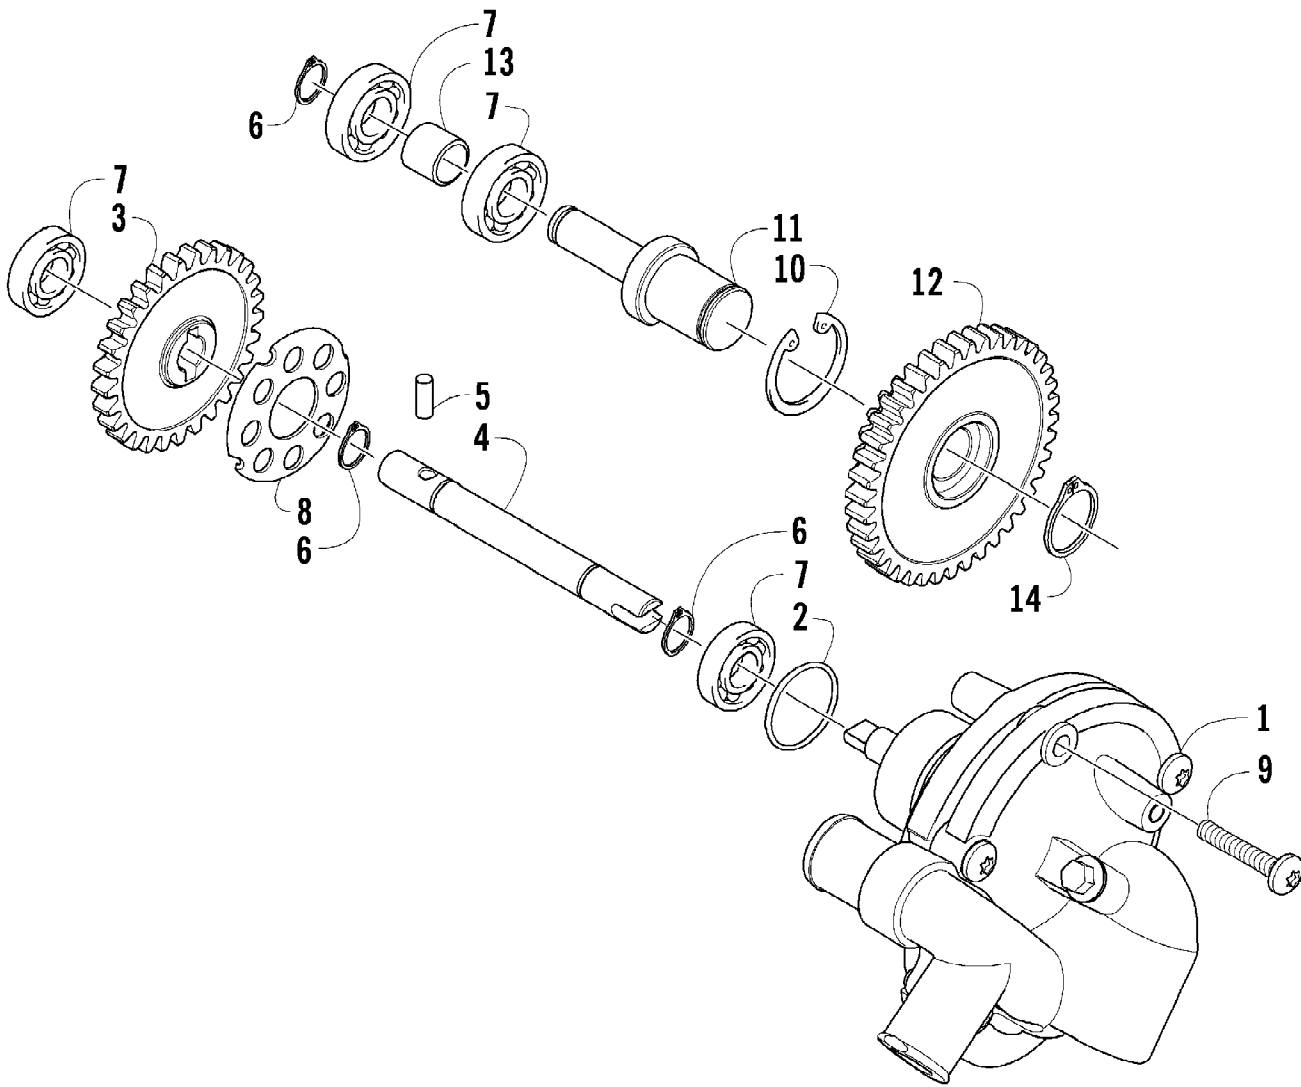

2009 ATV 1000 TRV RED (A2009TBW4EUSR)
WATER PUMP ASSEMBLY

Page 83 of 87

Ref #	Part Number	Qty	S/P/F	Description
1	0813-036	1	S	Pump, Water - Assembly (inc. 2)
2	0830-029	1		O-Ring
3	0813-029	1		Gear, Driven
4	0813-030	1		Shaft, Driven Gear
5	0829-009	1		Pin, Dowel
6	0831-002	3		Ring, Retaining
7	0832-046	4	/P	Bearing
8	0801-089	1		Disc, Breather
9	8468-650	2		Screw, Machine
10	0831-004	1		Ring, Retaining
11	0813-026	1		Shaft, Water Pump Idler Gear
12	0813-027	1		Gear, Idler - Water Pump - Drive
13	0813-028	1		Spacer, Idler - Water Pump
14	0831-040	1		Ring, Retaining