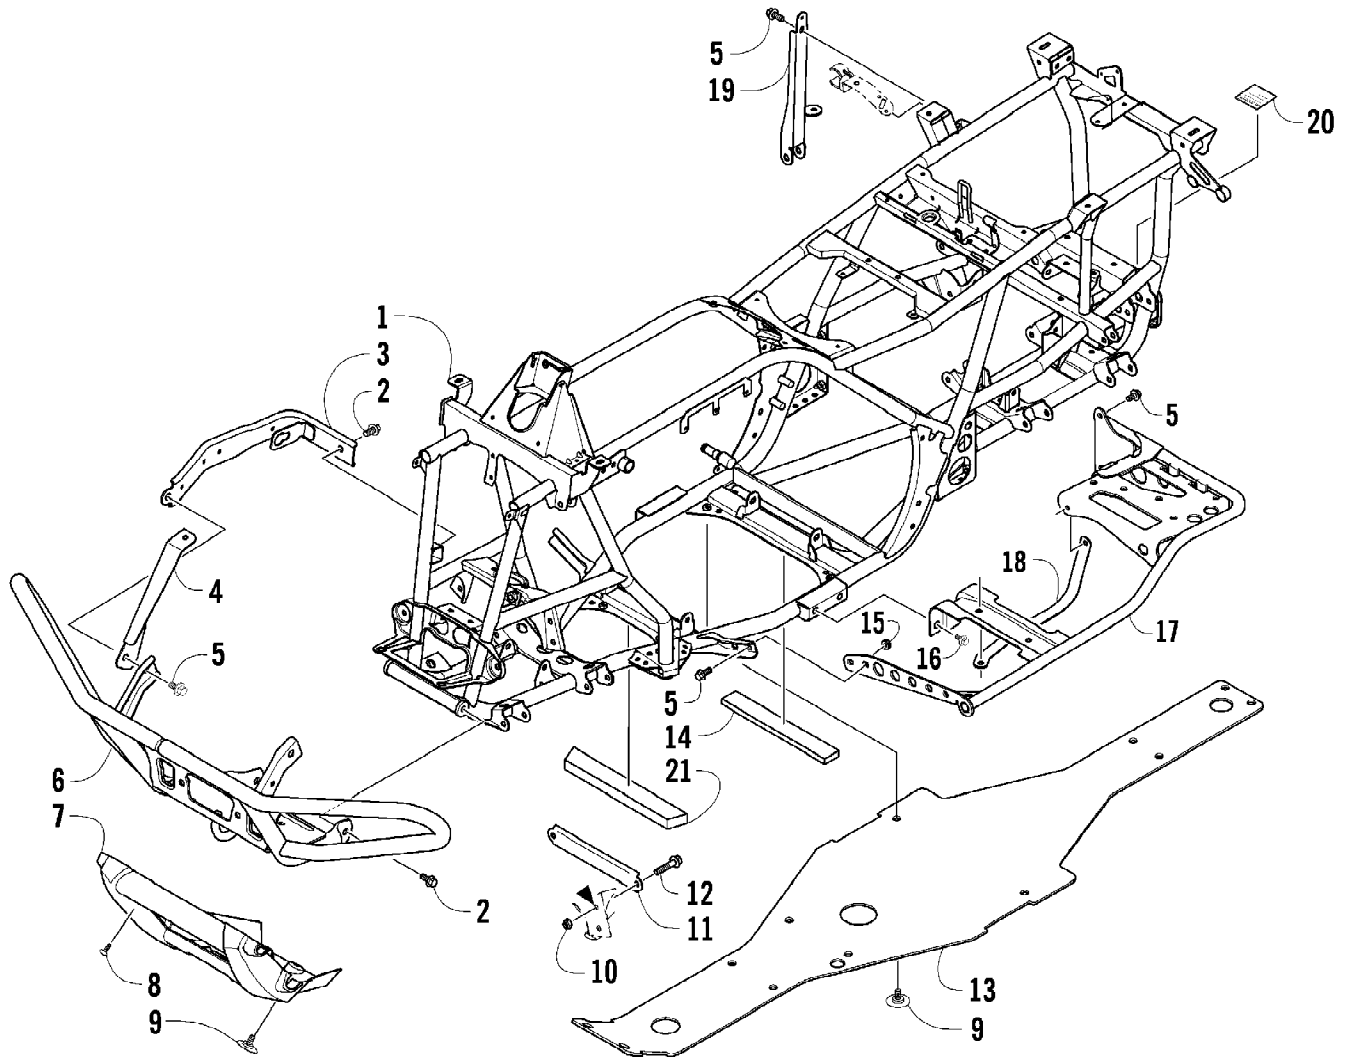

2009 ATV 1000 TRV RED (A2009TBW4EUSR)
FRAME AND RELATED PARTS

Page 28 of 87

Ref #	Part Number	Qty	S/P/F	Description
1	2506-769	1		Frame, Main
2	8409-020	4	/P	Screw, Cap
3	2506-813	1		Channel, Bumper Mounting - Right
3	2506-285	1		Channel, Bumper Mounting - Left
4	1506-562	1		Bracket, Mounting - Bumper - Right
4	1506-563	1		Bracket, Mounting - Bumper - Left
5	8408-816	11		Screw, Cap
6	1506-855	1	/P	Bumper
7	1406-360	1		Grille, Bumper
8	0423-419	2		Screw, Machine
9	0423-101	12		Screw, Shoulder
10	0423-744	2		Nut, Lock
11	1506-429	1	S	Brace, A-Arm
12	8409-025	2		Screw, Cap
13	2406-718	1		Panel, Belly
14	0406-289	1		Pad, Frame
15	8424-802	4		Nut
16	8409-016	4		Screw, Cap
17	2506-776	1		Footrest - Right
17	1506-849	1		Footrest - Left
18	2406-788	1		Strap, Footrest - Right
18	2406-789	1		Strap, Footrest - Left
19	2506-447	1		Bracket, Support
20	1411-077	1		Decal, Warning - Towing
21	2506-701	1		Pad, Frame