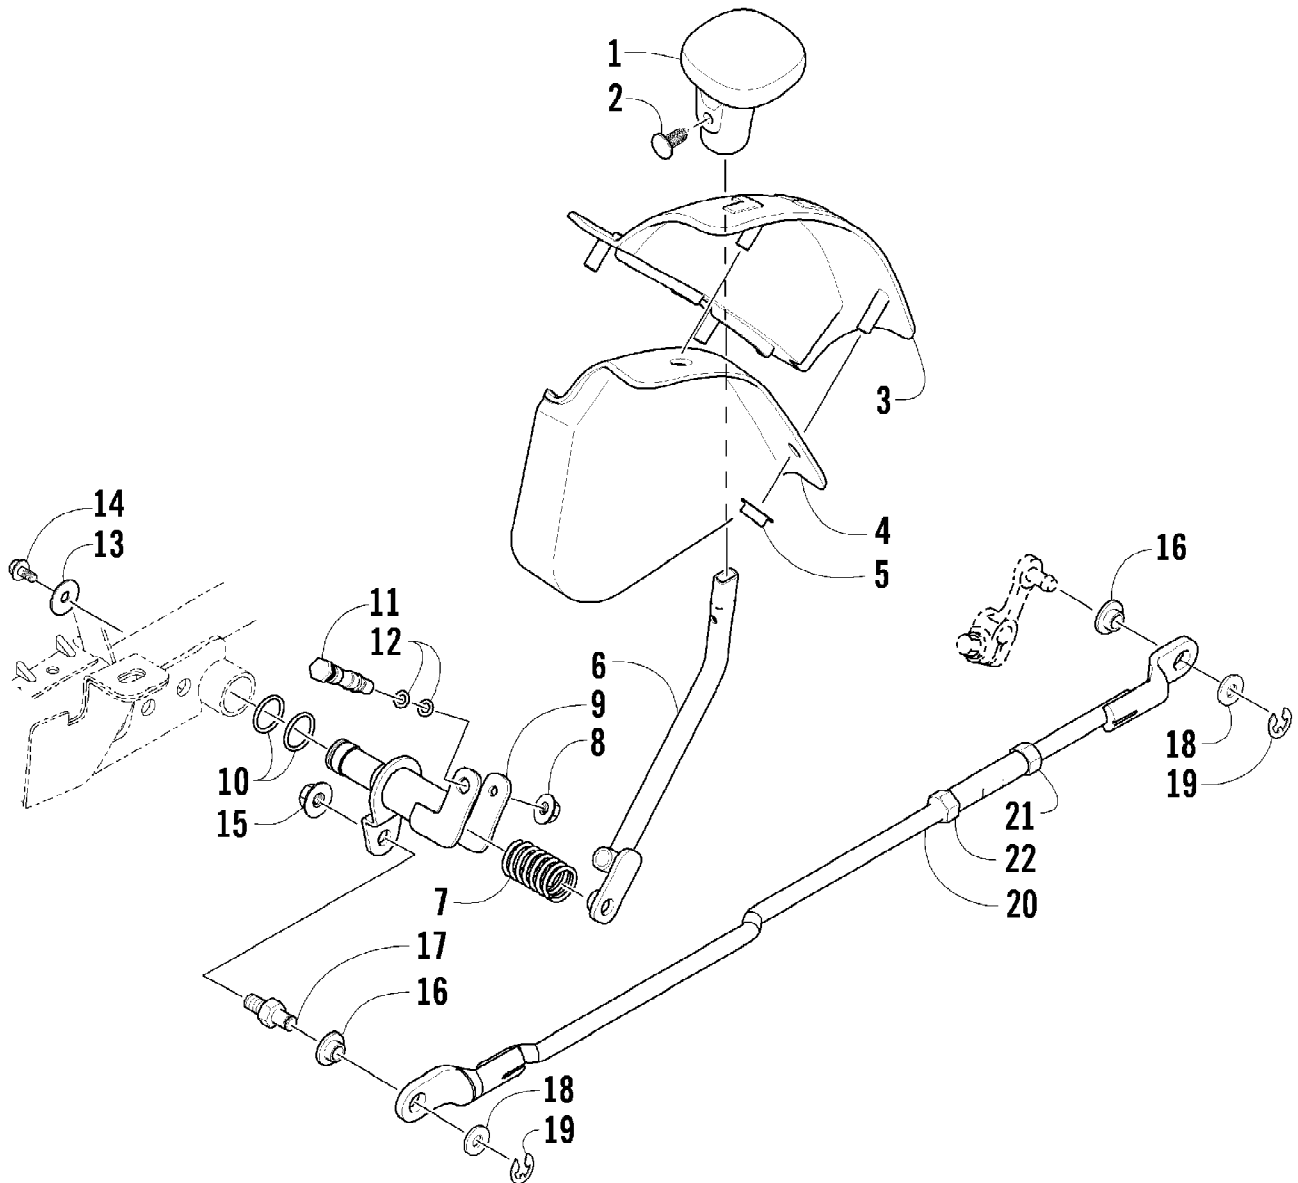

2009 ATV 1000 TRV RED (A2009TBW4EUSR)
SHIFT LEVER ASSEMBLY

Page 69 of 87

Ref #	Part Number	Qty	S/P/F	Description
1	0402-843	1	/P	Knob, Shift
2	0423-345	1		Clip, Retaining
3	1402-576	1		Plate, Shift
4	2406-345	1		Shield, Shift Plate
5	0423-357	4		Nut, Stamped
6	0502-659	1		Lever, Shift
7	0402-678	1	/P	Spring, Shift Lever
8	8424-602	1	/P	Nut
9	1502-332	1		Actuator, Shift
10	0423-299	2	/P	O-Ring
11	0402-675	1		Axle, Pivot
12	0423-182	2	/P	O-Ring
13	0423-087	1		Washer
14	8408-812	1		Screw, Cap
15	8424-802	1		Nut
16	0423-091	2		Bushing
17	1402-621	1		Pin, Mounting
18	0623-094	2		Washer
19	0423-169	2	/P	E-Ring
20	1502-227	1		Linkage, Shift - Assembly (inc. 21-22)
21	0623-294	1		Nut, Hex - Right-Hand Thread
22	0123-917	1	/P	Nut, Hex - Left-Hand Thread