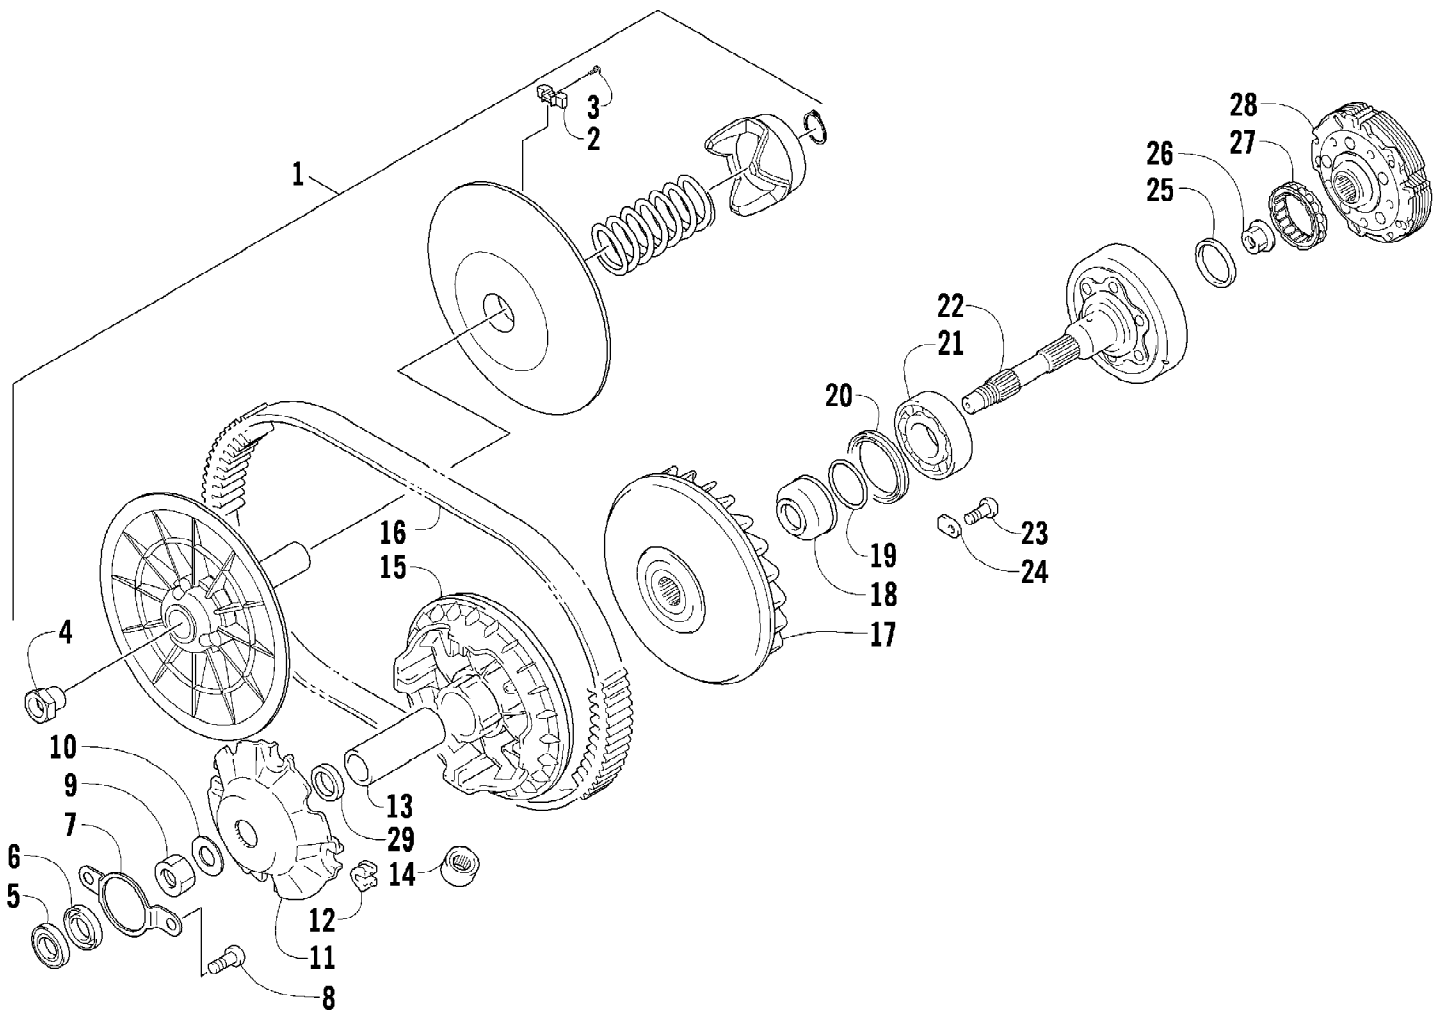

2009 ATV 1000 TRV RED (A2009TBW4EUSR)
TRANSMISSION ASSEMBLY

Page 81 of 87

Ref #	Part Number	Qty	S/P/F	Description
1	0823-157	1	S/P	Pulley, Driven - Assembly (inc. 2-4)
2	0823-176	3	/P	Shoe, Cam
3	0823-177	3		Screw, Machine
4	0823-178	1		Nut, Driven Pulley
5	0832-010	1		Bearing
6	0830-176	1	/P	Seal
7	0823-020	1		Retainer, Bearing
8	0826-031	2		Screw, Machine
9	0827-010	1		Nut
10	0828-106	1		Washer
11	0823-008	1		Plate, Movable Drive Face
12	0823-010	4		Damper, Movable Drive Face
13	0823-265	1		Spacer, Movable Drive Face
14	0823-170	8	/P	Roller, Movable Drive Face
15	0823-159	1		Face, Movable Drive
16	0823-231	1		Belt, Drive
17	0823-156	1	/P	Face, Fixed Drive
18	0823-015	1		Spacer, Fixed Drive Face
19	0470-531	1		O-Ring
20	0830-188	1	/P	Seal, Clutch Housing - Right
21	0832-047	1	S	Bearing
22	0823-096	1	S	Housing, Clutch
23	0826-029	2		Screw, Machine
24	0822-010	2	/P	Retainer, Bearing
25	0830-189	1	/P	Seal, Clutch Housing - Left
26	0827-011	1		Nut
27	0823-018	1		Clutch, One-Way
28	0823-098	1	S	Clutch, Centrifugal - 6 Plate
29	0823-292	1		Spacer