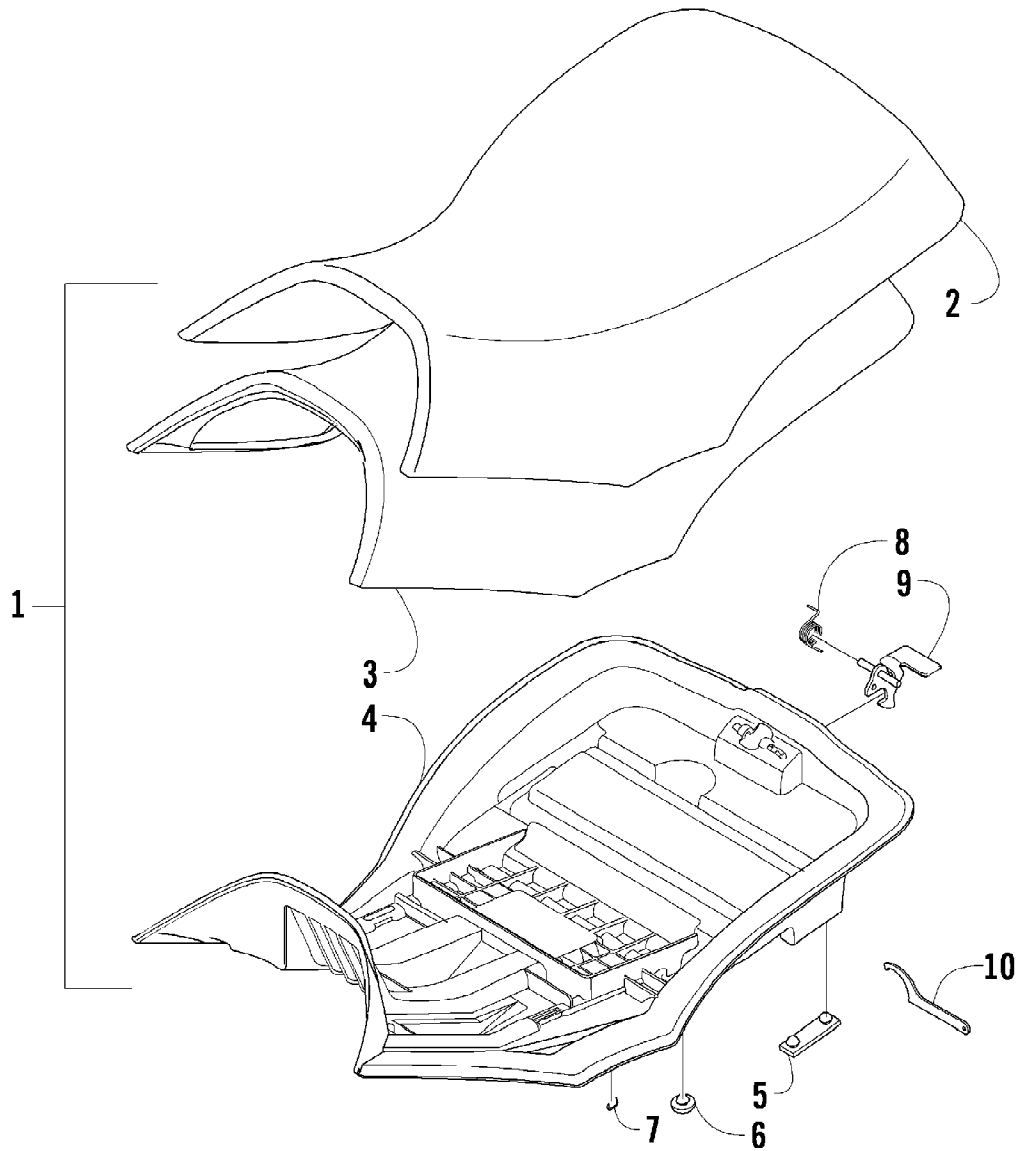

2009 ATV 1000 TRV RED (A2009TBW4EUSR)
SEAT ASSEMBLY

Page 63 of 87

Ref #	Part Number	Qty	S/P/F	Description
1	2506-384	1	S	Seat Assembly (inc. 2-9)
2	2506-756	1		Cover, Seat
3	2506-755	1		Foam, Seat
4	2406-525	1		Base, Seat - Assembly (inc. 5-6)
5	0406-879	2		Bumper, Seat - Rear
6	0406-877	4	/P	Bumper, Seat - Front
7	0624-528	AR	/P	Staple
8	1406-592	1	/P	Spring, Seat Latch
9	1506-156	1		Latch, Seat
10	0441-587	1		Wrench, Spanner