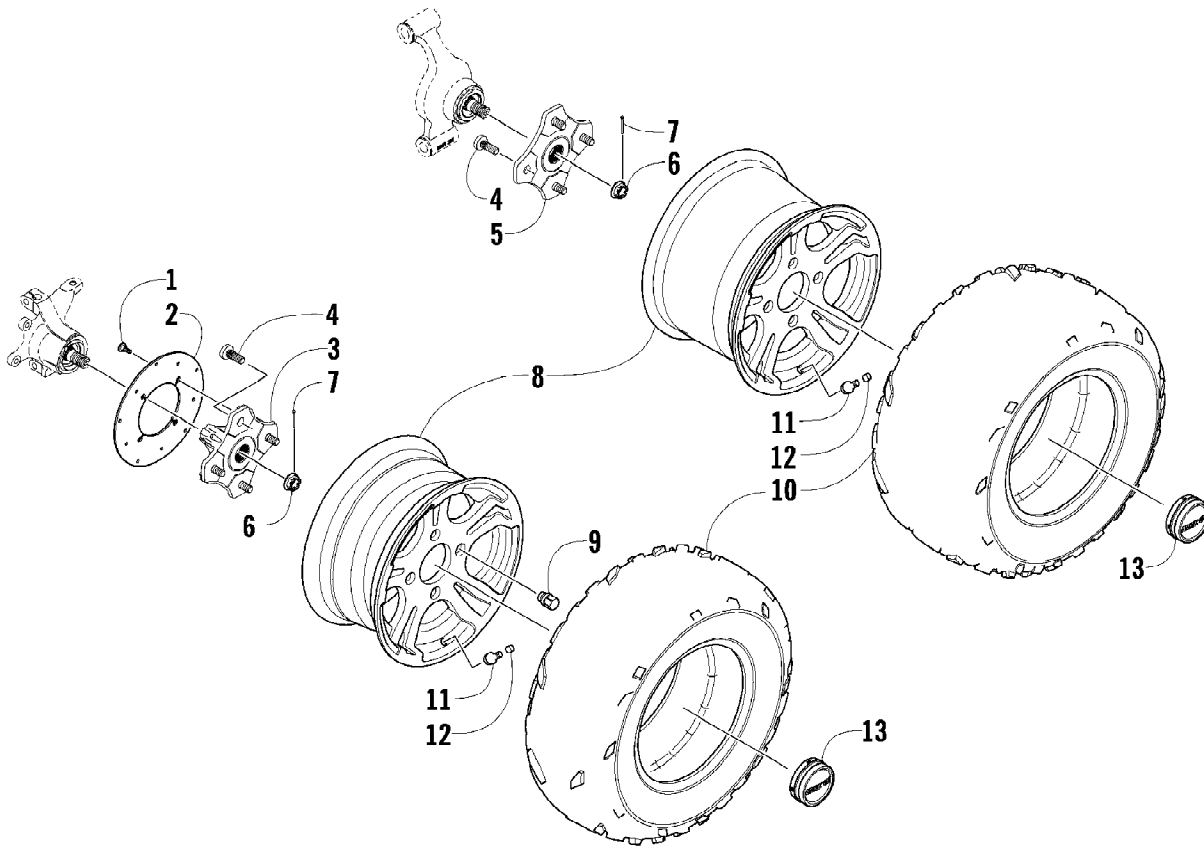

2009 ATV 1000 TRV RED (A2009TBW4EUSR)
WHEEL AND TIRE ASSEMBLY

Page 85 of 87

Ref #	Part Number	Qty	S/P/F	Description
1	0423-557	12		Screw, Shoulder
2	1436-164	3	/P	Disc, Brake
3	1502-437	2		Hub, Wheel - Front (inc. 4)
4	0402-974	16	/P	Stud
5	1502-437	2		Hub, Wheel - Rear (inc. 4)
6	0423-607	4		Nut, Castle
7	0423-407	4		Pin, Cotter
8	1402-730	2		Wheel - Front
8	1402-731	2		Wheel - Rear
9	0423-618	16		Nut, Lug
10	1402-699	2		Tire - Front
10	1402-700	2		Tire - Rear
11	0402-064	4		Stem, Valve (inc. 12)
12	0402-140	4		Cap, Valve Stem
13	1402-736	4		Cap, Wheel