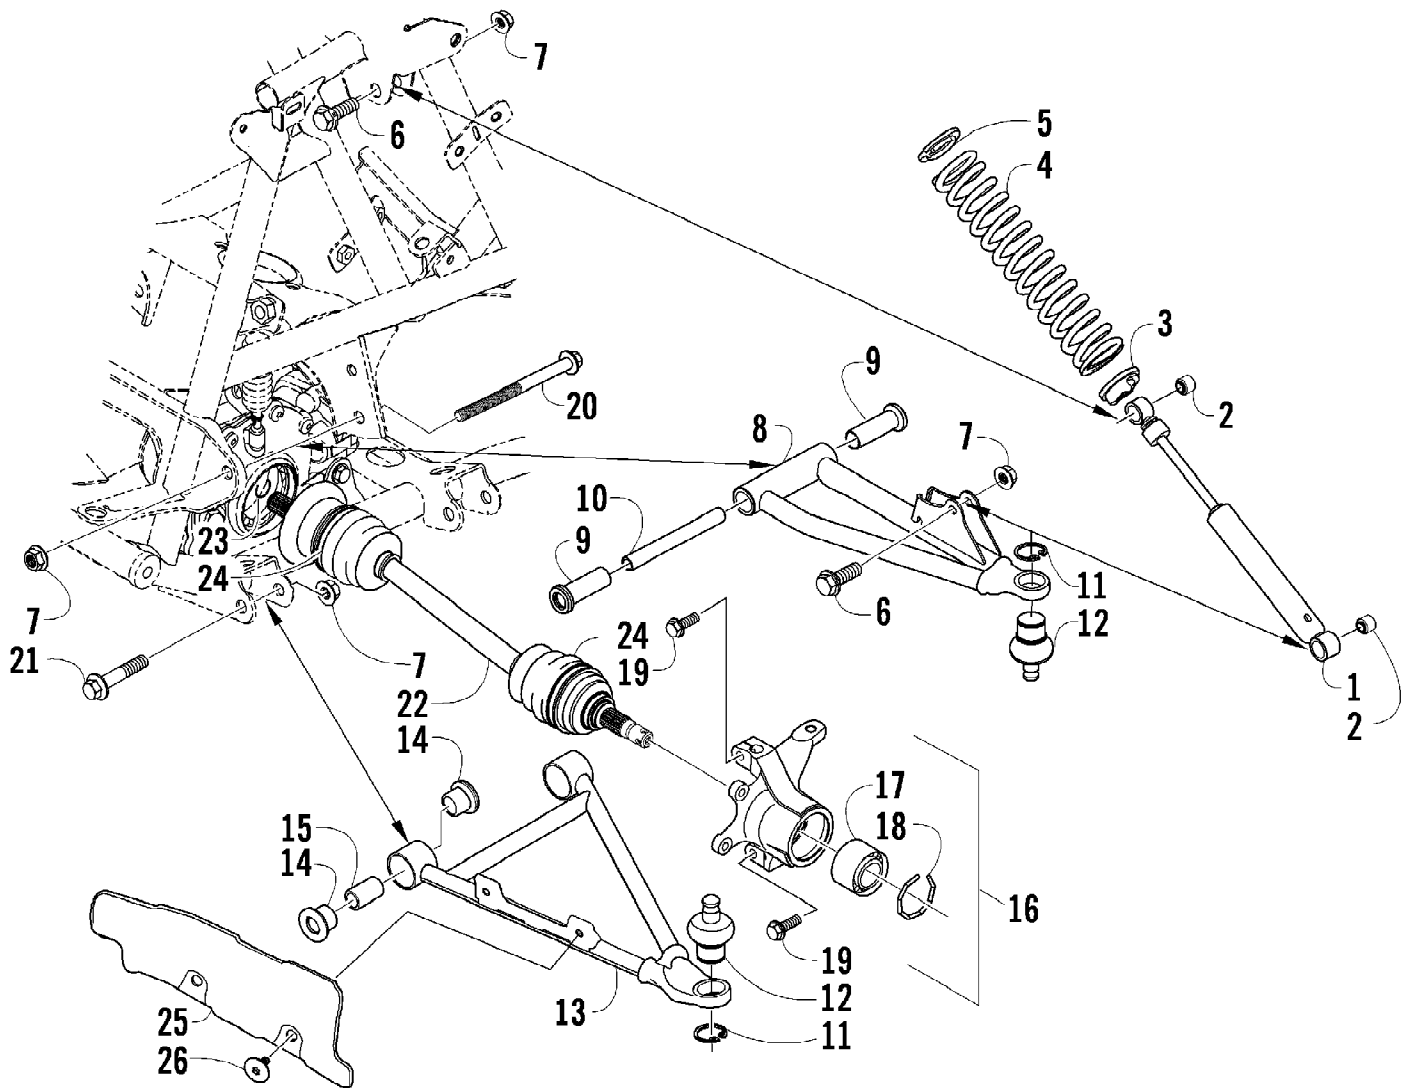

2009 ATV 1000 TRV RED (A2009TBW4EUSR)
FRONT SUSPENSION ASSEMBLY

Page 35 of 87

Ref #	Part Number	Qty	S/P/F	Description
1	0403-209	2		Shock Absorber (inc. 2)
2	0403-182	4		Bushing
3	0403-102	2		Cam, Spring Adjuster
4	0503-354	2		Spring, Suspension
5	1603-889	2	/P	Retainer, Spring
6	8409-040	4		Screw, Cap
7	0423-744	10		Nut, Lock
8	0503-272	1	S	A-Arm, Upper Right (inc. 9-12)
8	0503-273	1	S	A-Arm, Upper Left (inc. 9-12)
9	0403-081	4	S	Bushing
10	0403-080	2		Axle
11	0423-009	4	/P	Ring, Retaining
12	0405-115	4	/P	Ball Joint
13	0503-380	1	/P	A-Arm, Lower Right (inc. 14-15 and two No. 11-12)
13	0503-381	1	/P	A-Arm, Lower Left (inc. 14-15 and two No. 11-12)
14	0403-115	8	S	Bushing
15	0403-114	4	S	Axle
16	0505-578	1		Knuckle - Assembly - Right (inc. 17-18)
16	0505-579	1	/P	Knuckle - Assembly - Left (inc. 17-18)
17	1402-809	2	/P	Bearing
18	0423-423	2		Ring, Retaining
19	8409-030	4		Screw, Cap
20	0423-334	2		Screw, Cap
21	8409-075	4		Screw, Cap
22	1502-344	1	S/P	Axle, Drive - Right (inc. 23-24)
22	1502-345	1	S	Axle, Drive - Left (inc. 23-24)
23	0423-844	2	/P	Clip, Retaining
24	0436-276	2	S	Repair Kit, Boot
25	0441-752	1		Guard, Boot - Right
25	0441-753	1		Guard, Boot - Left
26	0423-545	4	/P	Screw, Shoulder