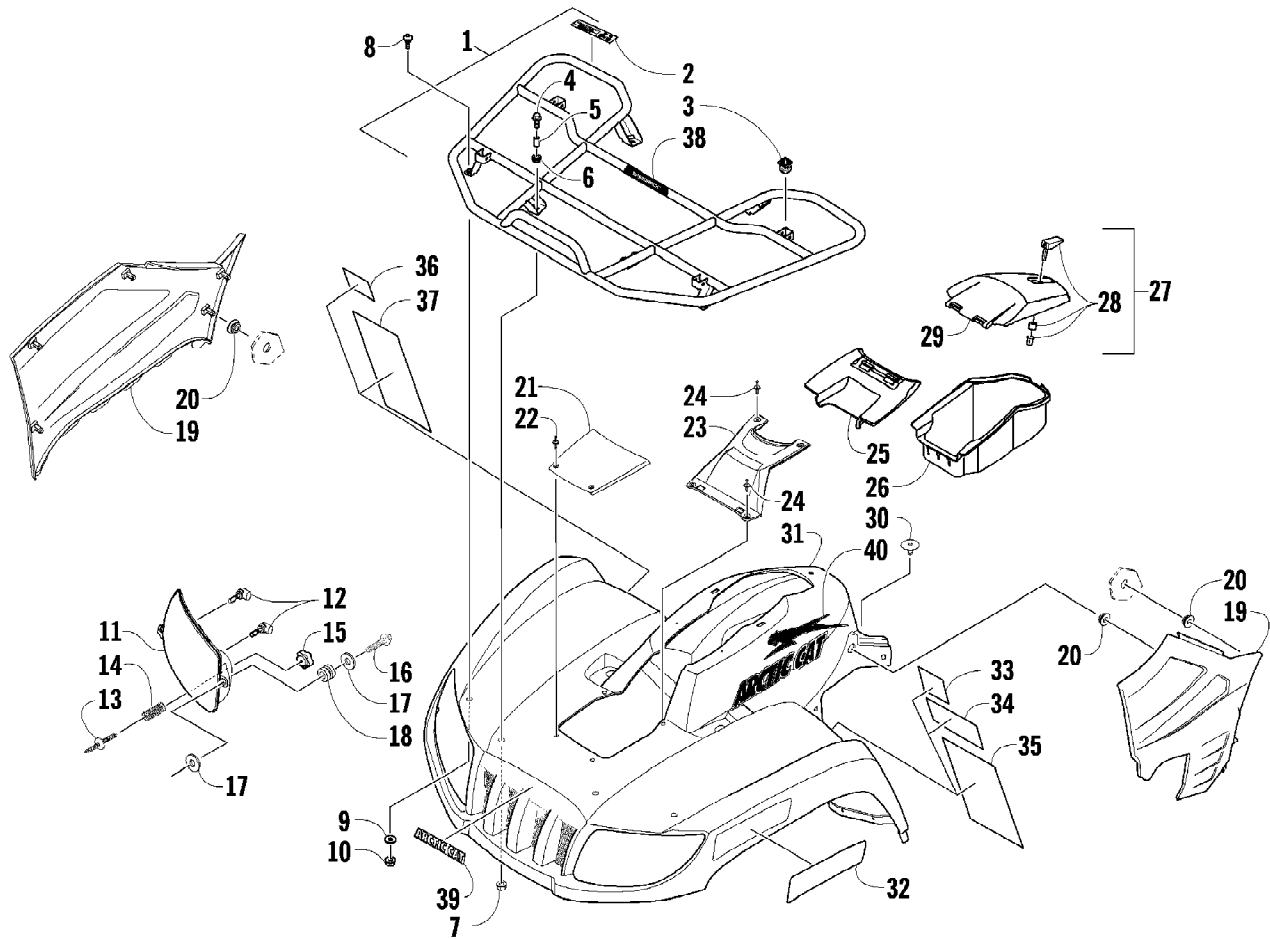

2009 ATV 1000 TRV RED (A2009TBW4EUSR)
FRONT RACK, BODY PANEL, AND HEADLIGHT ASSEMBLIES

2009 ATV 1000 TRV RED (A2009TBW4EUSR)
FRONT RACK, BODY PANEL, AND HEADLIGHT ASSEMBLIES

Ref #	Part Number	Qty	S/P/F	Description
1	2506-106	1		Rack, Front - Assembly (inc. 2-3)
2	0411-576	1		Decal, Warning - Load
3	0441-592	4	/P	Bushing
4	8410-830	4		Screw, Cap
5	0423-669	4		Spacer
6	0423-465	4		Grommet
7	8432-802	4		Nut, Lock
8	0423-654	2		Screw, Shoulder
9	8050-222	2	/P	Washer
10	0423-540	2		Nut, Lock
11	0509-044	1	/P	Headlight Assembly - Right (inc. 12)
11	0509-035	1		Headlight Assembly - Left (inc. 12)
12	0409-055	4		Bulb, Headlight
13	0423-514	2		Stud, Adjuster - Headlight
14	0423-522	2		Spring, Adjuster
15	0423-513	2		Knob, Adjuster
16	0623-785	4		Screw, Self-Tapping
17	8050-217	8	/P	Washer
18	0423-447	4		Grommet
19	2406-802	1		Panel, Side - Lower - Right
19	2406-803	1		Panel, Side - Lower - Left
20	0423-678	8		Grommet
21	1406-358	1		Cover, Access
22	0423-535	2		Rivet, Reinstallable
23	1406-484	1		Cover, Steering Post
24	0623-362	4		Rivet, Reinstallable
25	0470-513	1		Cover, Storage Box
26	1406-573	1		Box, Storage
27	2506-234	1		Lid, Storage Box w/Latch (inc. 28-29)
28	1406-599	1		Latch, Storage Box
29	0470-514	1		Lid, Storage Box
30	0423-101	2		Screw, Shoulder
31	2516-481	1	S	Panel, Fender - Assembly - Front (inc. 32-37)
32	0411-818	1		Decal, Reflector - Front - Right
32	0411-819	1		Decal, Reflector - Front - Left
33	1411-931	1		Decal, Warning - Age
34	1411-574	1		Decal, Warning - Off-Road Only
35	1411-906	1		Decal, Warning - Throttle
36	0411-894	1		Decal, Warning - Turn/Hill
37	1411-250	1		Decal, Warning - Reverse/Pre-Ride
38	1411-050	1	/P	Decal, "Speedrack"
39	1411-725	1		Decal, Front
40	1411-634	1		Decal, Side - Upper Right
40	1411-635	1		Decal, Side - Upper Left