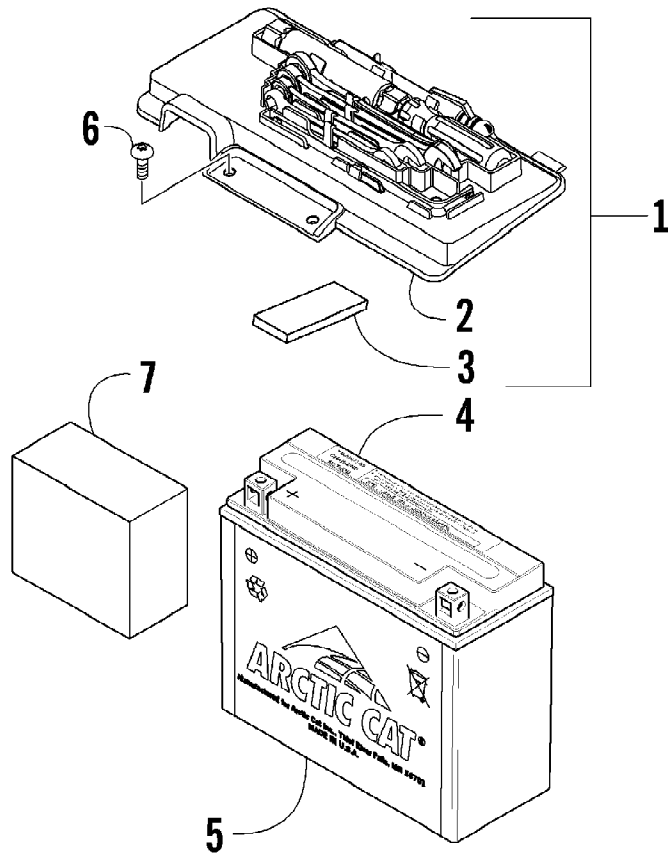

2009 ATV 1000 TRV RED (A2009TBW4EUSR)
BATTERY ASSEMBLY

Page 6 of 87

Ref #	Part Number	Qty	S/P/F	Description
1	5991-655	1	/P	Battery Cover/Tool Tray Assembly (inc. 2-3)
2	2406-815	1	/P	Cover, Battery
3	0417-016	1		Pad, Battery
3	0444-122	1	S/P/F	Kit, Tool
4	0645-480	1		Battery Assembly (inc. 5)
5	0645-430	1		Decal, Warning
6	8476-620	2		Screw, Machine
7	0417-017	1		Foam, Battery