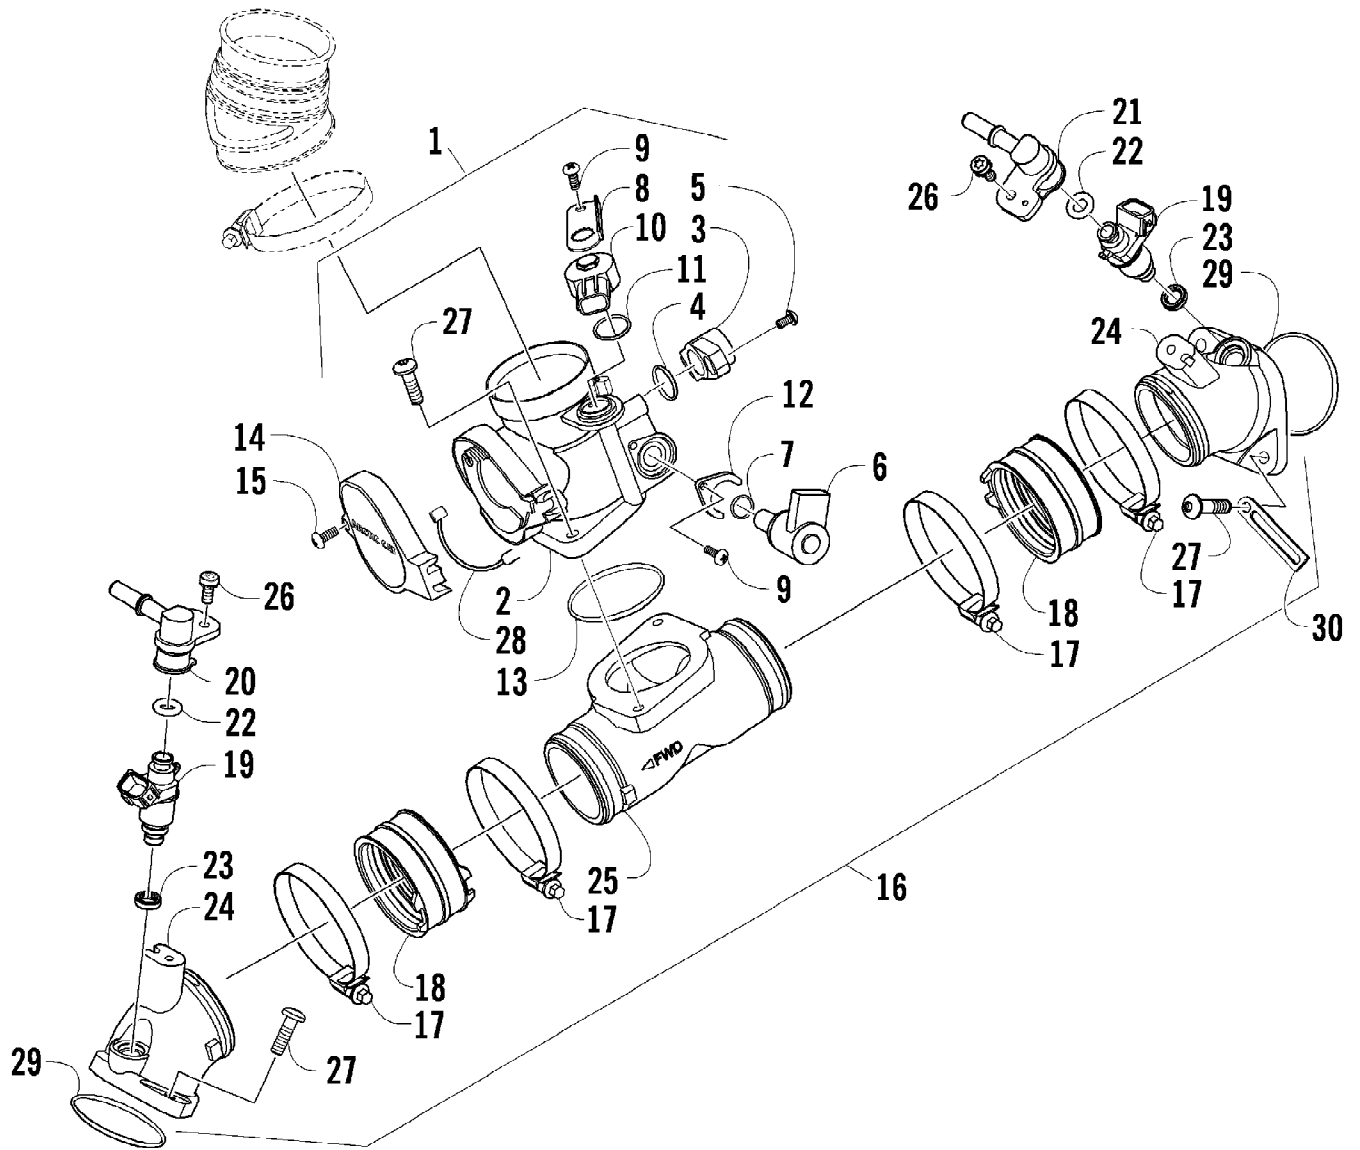

2009 ATV 1000 TRV RED (A2009TBW4EUSR)
THROTTLE BODY ASSEMBLY

2009 ATV 1000 TRV RED (A2009TBW4EUSR)
THROTTLE BODY ASSEMBLY

Page 79 of 87

Ref #	Part Number	Qty	S/P/F	Description
1	0470-686	1		Throttle - Assembly (inc. 2-15)
2	0	1	F	Throttle Body
3	0430-072	1		Sensor, Throttle Position
4	5507-234	1		O-Ring, Throttle Position Sensor
5	5507-231	1		Screw, Machine
6	0430-074	1		Valve, ISC
7	5507-233	1		O-Ring, ISC Valve
8	5507-227	1		Bracket, MAP Sensor
9	5507-117	2	/P	Screw, Machine
10	0430-073	1		Sensor, MAP
11	5507-232	1		O-Ring, MAP Sensor
12	5507-229	1		Plate, ISC Valve
13	5507-235	1		O-Ring
14	5507-223	1		Cover
15	5507-037	1	/P	Screw, Machine
16	0570-230	1		Manifold, Intake - Assembly (inc. 17-26)
17	0423-066	4		Clamp
18	0470-660	2		Boot, Intake - Manifold
19	0470-688	2		Injector, Fuel
20	0470-763	1		Rail, Fuel - Front Cylinder
21	0470-764	1		Rail, Fuel - Rear Cylinder
22	0470-767	2		O-Ring, Fuel Injector
23	0470-768	2		Ring, Seal - Fuel Injector
24	0570-140	2		Manifold, Intake
25	0570-156	1		Plenum, Intake
26	0423-371	2		Screw, Machine
27	0826-008	6		Screw, Machine
28	0487-046	1		Cable, Throttle
29	0830-090	2		O-Ring
30	3002-964	1	/P	Clamp, Wire