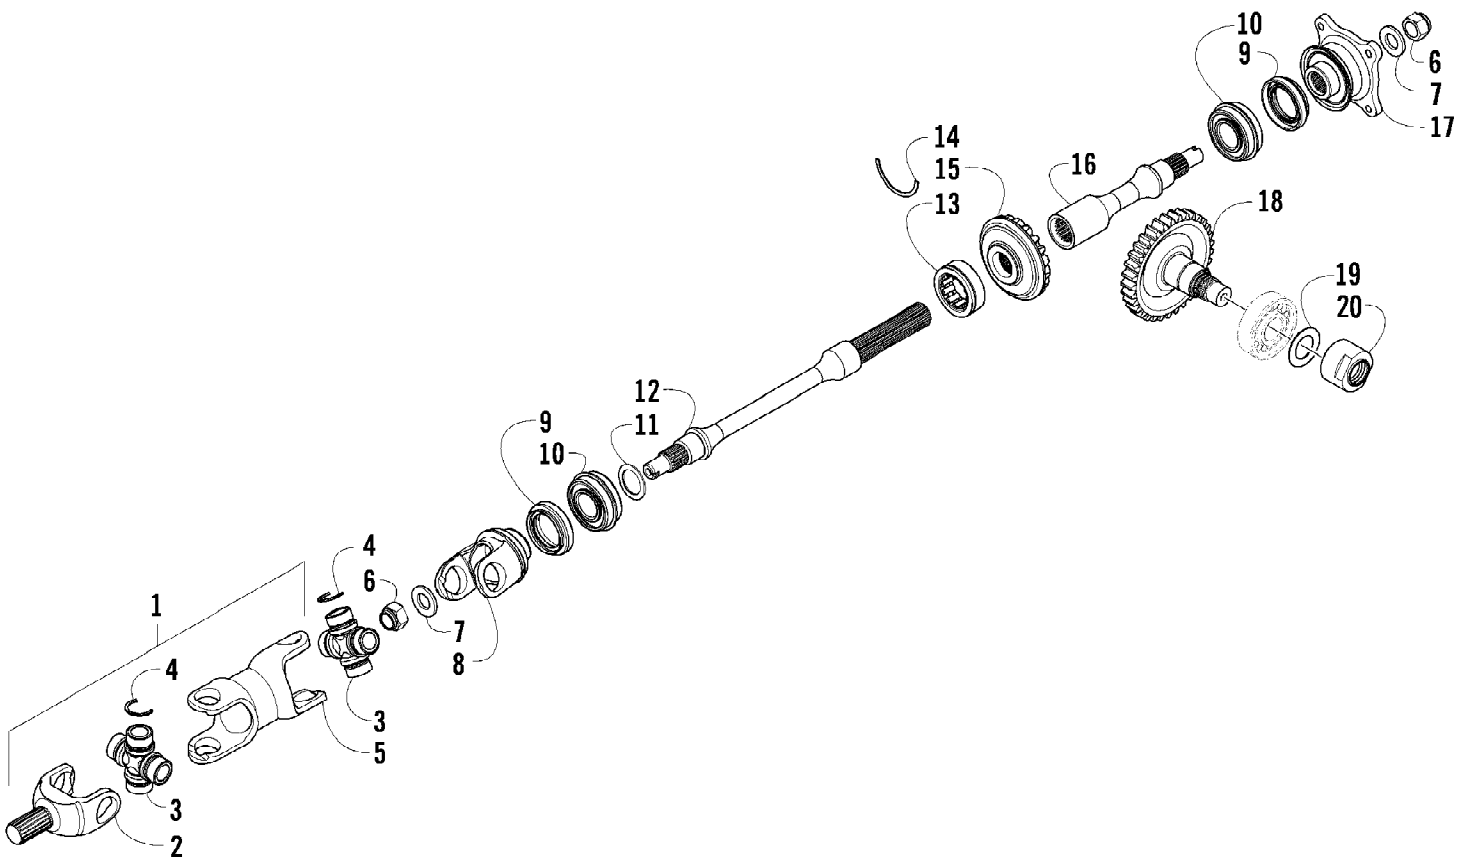

2009 ATV 1000 TRV RED (A2009TBW4EUSR)
SECONDARY DRIVE ASSEMBLY

Page 65 of 87

Ref #	Part Number	Qty	S/P/F	Description
1	1502-342	1	/P	Driveshaft, Front - Assembly (inc. 2, one No. 3, four No. 4, and 5)
2	1402-701	1		Yoke, Slip
3	0402-944	2	/P	Joint, Universal (inc. four No. 4)
4	0423-395	8		Ring, Retaining
5	1502-341	1		Driveshaft, Front
6	0827-013	2		Nut
7	0828-020	2		Washer
8	1502-325	1		Yoke, Drive Output
9	0830-043	2		Seal, Oil
10	0832-017	2		Bearing
11	0828-021	AR		Shim, 25 x 34 x 0.25 mm
11	0828-022	AR		Shim, 25 x 34 x 0.30 mm
11	0828-023	AR		Shim, 25 x 34 x 0.70 mm
11	0828-024	AR		Shim, 25 x 34 x 0.90 mm
11	0828-025	AR		Shim, 25 x 34 x 0.95 mm
11	0828-026	AR		Shim, 25 x 34 x 1.00 mm
11	0828-027	AR		Shim, 25 x 34 x 1.05 mm
11	0828-028	AR		Shim, 25 x 34 x 1.10 mm
11	0828-029	AR		Shim, 25 x 34 x 1.15 mm
12	0819-003	1	S	Shaft, Secondary Driven – Front
13	0832-016	1		Bearing, Driven Gear
14	0819-011	1		Ring, Driven Bearing
15	0822-106	1		Gear, Secondary Driven
16	0819-053	1		Shaft, Secondary Driven - Rear
17	0819-005	1		Flange, Output Joint
18	0822-108	1		Gear, Secondary Drive
19	0828-119	AR		Shim, 30 x 48 x 0.25 mm
19	0828-120	AR		Shim, 30 x 48 x 0.30 mm
19	0828-121	AR		Shim, 30 x 48 x 0.35 mm
19	0828-122	AR		Shim, 30 x 48 x 0.90 mm
19	0828-123	AR		Shim, 30 x 48 x 0.95 mm
19	0828-124	AR		Shim, 30 x 48 x 1.00 mm
19	0828-125	AR		Shim, 30 x 48 x 1.05 mm
19	0828-126	AR		Shim, 30 x 48 x 1.10 mm
19	0828-127	AR		Shim, 30 x 48 x 1.15 mm
20	0827-060	1		Nut