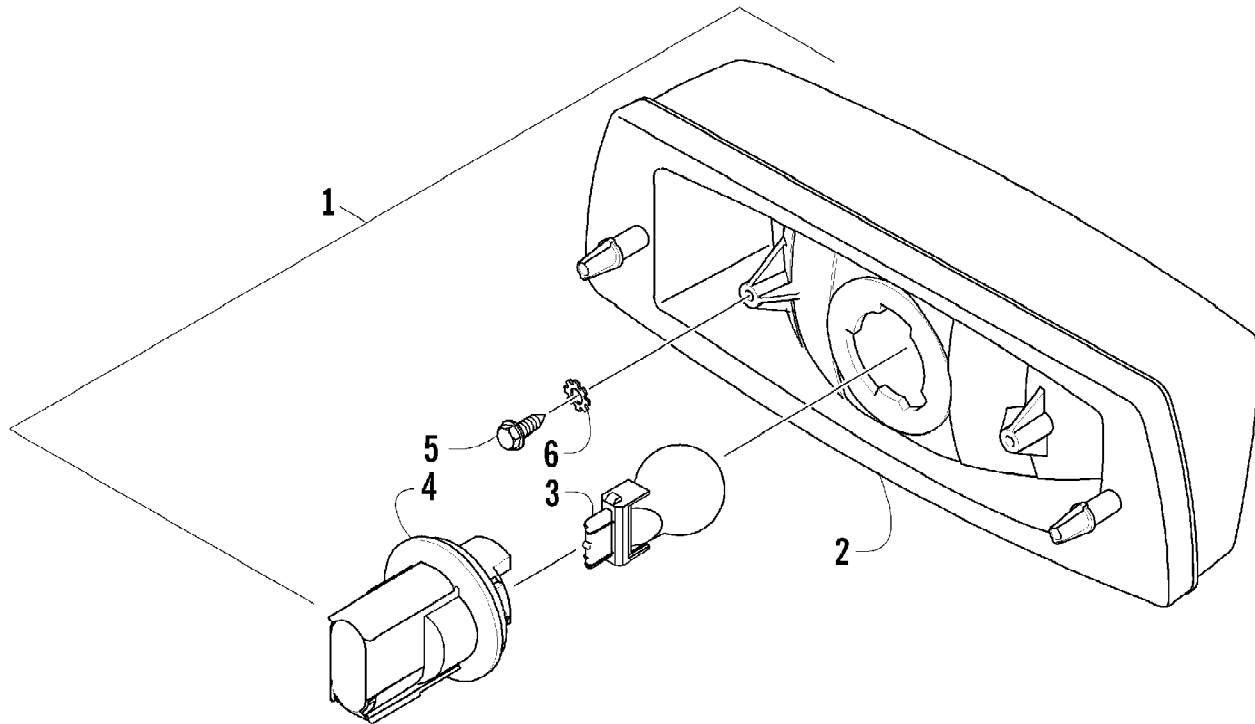

2009 ATV 1000 TRV RED (A2009TBW4EUSR)
TAILLIGHT ASSEMBLY

Page 77 of 87

Ref #	Part Number	Qty	S/P/F	Description
1	0509-022	1		Taillight Assembly (inc. 2-4)
2	0509-025	1		Housing, Taillight
3	0409-056	1		Bulb, Taillight
4	0409-057	1		Socket, Taillight
5	0623-301	2	/P	Screw, Self-Tapping
6	8053-212	2	/P	Washer, External Tooth Lock