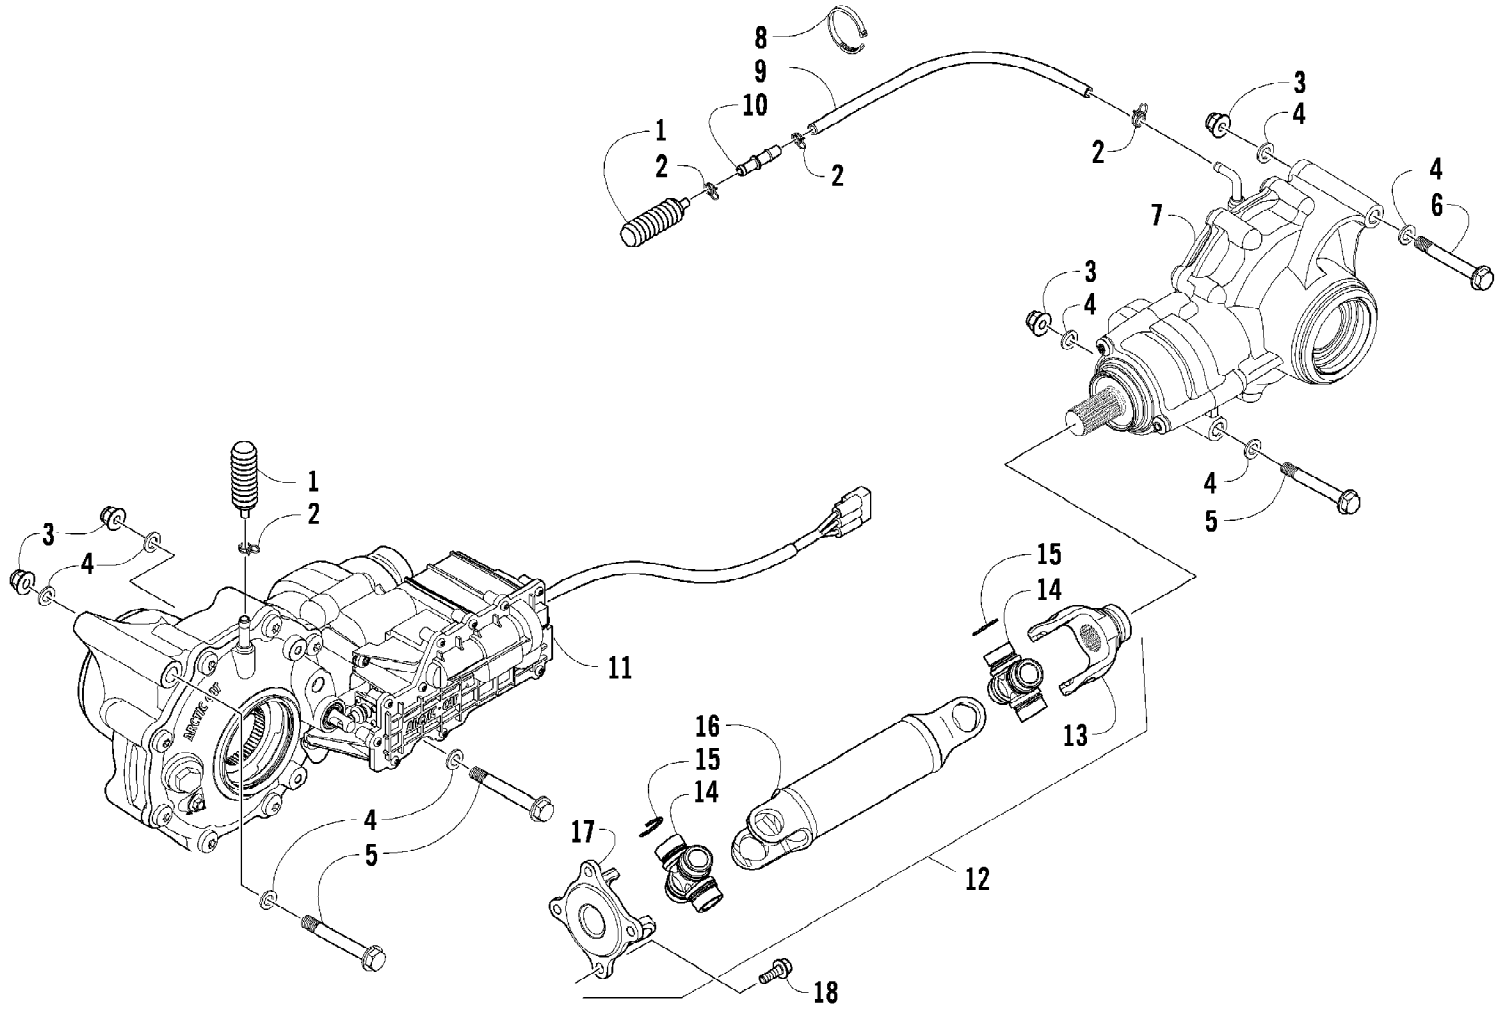

2009 ATV 1000 TRV RED (A2009TBW4EUSR)
CYLINDER ASSEMBLY

Page 20 of 87

Ref #	Part Number	Qty	S/P/F	Description
1	0804-031	2		Cylinder
2	0830-126	2	S	Gasket, Head
3	0830-127	2		Gasket, Base
4	0830-007	2		O-Ring
5	0804-046	1		Union, Coolant Hose
6	8468-612	2		Screw, Machine
7	0804-030	1		Union, Coolant Hose
8	0804-037	2		Plug, Cylinder
9	0827-002	4		Bolt, Stud
10	8424-804	2		Nut
11	8424-604	8		Nut
12	0829-002	8		Pin, Dowel
13	0827-018	4		Bolt, Stud

2009 ATV 1000 TRV RED (A2009TBW4EUSR)
CYLINDER HEAD AND CAMSHAFT/VALVE ASSEMBLY

2009 ATV 1000 TRV RED (A2009TBW4EUSR)
CYLINDER HEAD AND CAMSHAFT/VALVE ASSEMBLY

Ref #	Part Number	Qty	S/P/F	Description
1	0808-135	2	S	Head, Cylinder - Assembly (inc. 2-17)
2	0829-001	4	S	Pin, Dowel
3	0826-001	8		Screw, Cap
4	0809-202	2	S	Arm, Valve Rocker - Intake (inc. two No. 5-6)
5	0809-033	8	S	Screw, Adjuster
6	0827-007	8		Nut
7	0809-205	2	S	Arm, Valve Rocker - Exhaust (inc. two No. 5-6)
8	0809-008	2		Shaft, Rocker Arm - Exhaust
9	0809-007	2		Shaft, Rocker Arm - Intake
10	0809-014	16		Cotter, Valve
11	0809-013	8		Retainer, Spring
12	0809-138	8	S	Spring, Valve
13	0830-016	8	S	Seal, Oil
14	0809-006	8		Seat, Spring - Valve
15	0809-040	4	S	Valve, Exhaust
16	0809-039	4	S	Valve, Intake
17	0831-066	4		Plug, Shaft
18	0809-246	1	/P	Camshaft, Front Cylinder
18	0809-248	1	/P	Camshaft, Rear Cylinder
19	0809-002	2		Sprocket
20	0826-034	4		Screw, Cap
21	0828-004	2		Plate, Retainer
22	0829-008	2		Pin, Dowel
23	0809-003	2		C-Ring
24	0808-077	2		Plug, Cylinder Head
25	0826-007	12		Screw, Cap
26	0808-003	4		Cap, Inspection
27	0830-167	4	/P	O-Ring
28	0808-090	8		Screw, Cap
29	0830-147	8	/P	Washer
30	0830-107	8		Gasket
31	0826-002	4		Screw, Cap
32	0826-005	4		Screw, Cap
33	0826-006	4		Screw, Cap
34	0217-799	2	/P/F	Spark Plug
35	0830-120	2		Seal
36	0808-008	2		Cover, Thermostat
37	0827-031	2		Bolt, Stud
38	8424-804	2		Nut
39	0827-030	4		Bolt, Stud
40	8424-604	4		Nut