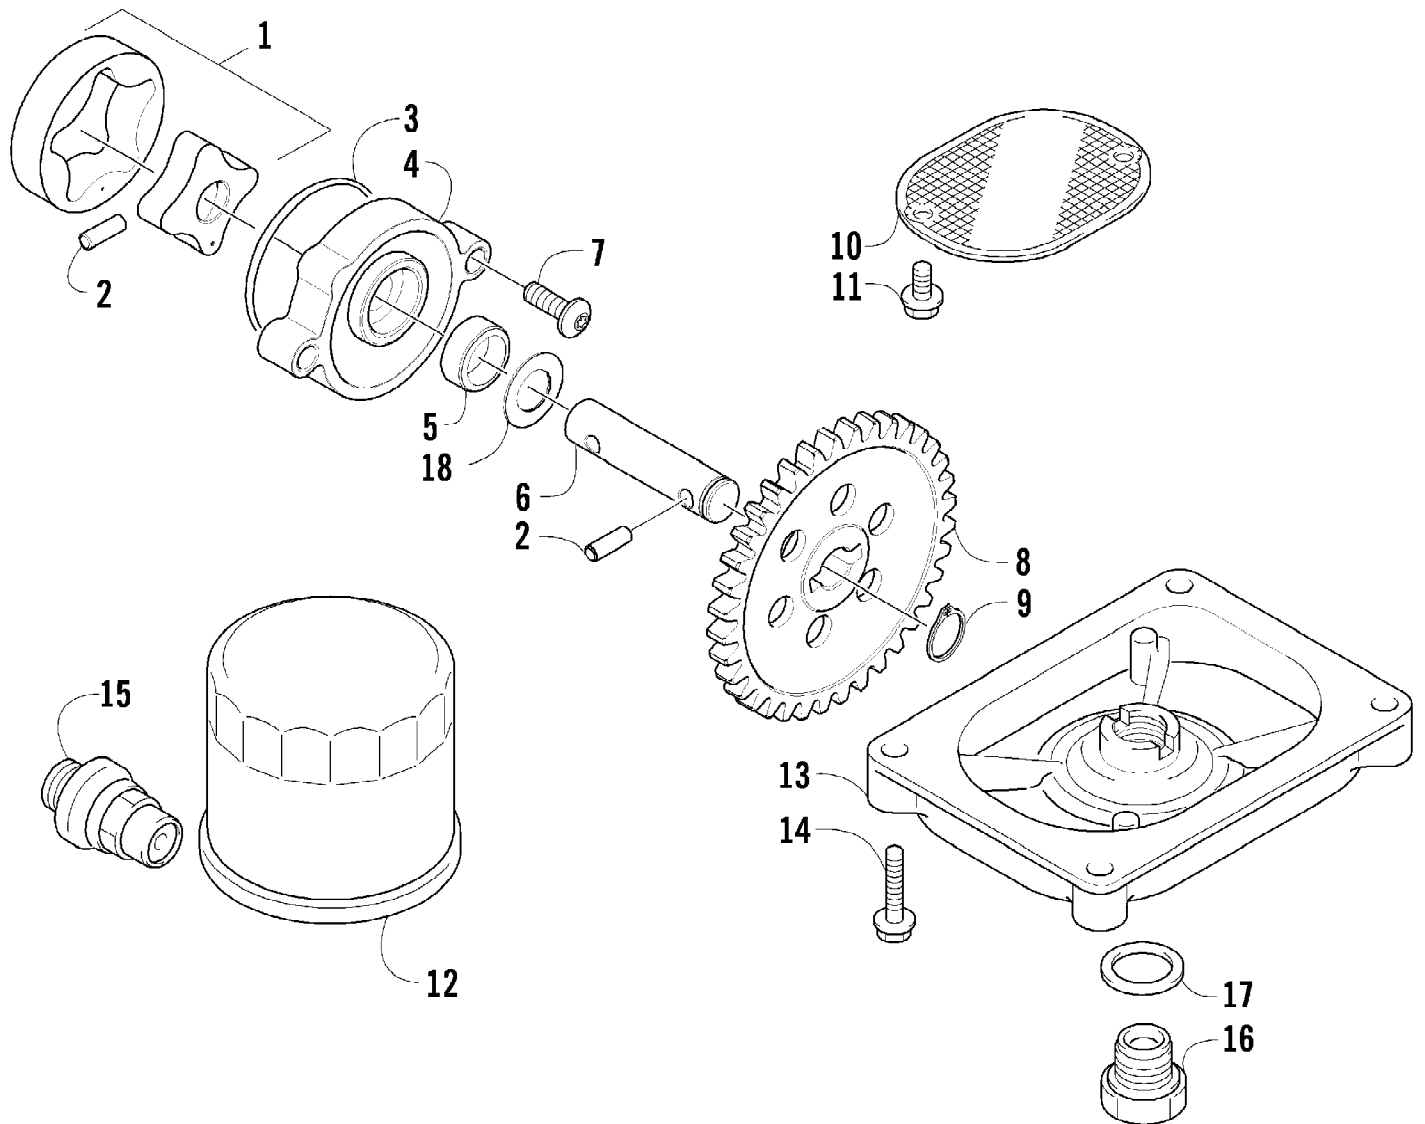

2009 ATV 1000 TRV RED (A2009TBW4EUSR)
OIL FILTER/PUMP ASSEMBLY

Page 53 of 87

Ref #	Part Number	Qty	S/P/F	Description
1	0812-041	1		Gerotor - Set
2	0829-009	2		Pin, Dowel
3	0812-048	1		O-Ring
4	0812-040	1		Housing, Oil Pump
5	0812-047	1		Seal, Oil Pump
6	0812-046	1		Shaft, Oil Pump
7	8468-620	2	/P	Screw, Machine
8	0812-045	1		Gear, Driven
9	0831-002	1		Ring, Retaining
10	0812-057	1	/P	Strainer, Oil
11	0826-040	2		Screw, Machine
12	0812-029	1	S	Filter, Oil
13	0812-053	1		Cap, Oil Strainer
14	8468-625	4		Screw, Machine
15	0812-052	1		Valve, Oil-Relief - Assembly
16	0812-006	1		Plug, Drain
17	0830-017	1		Gasket, Drain Plug
18	0828-007	1	/P	Shim