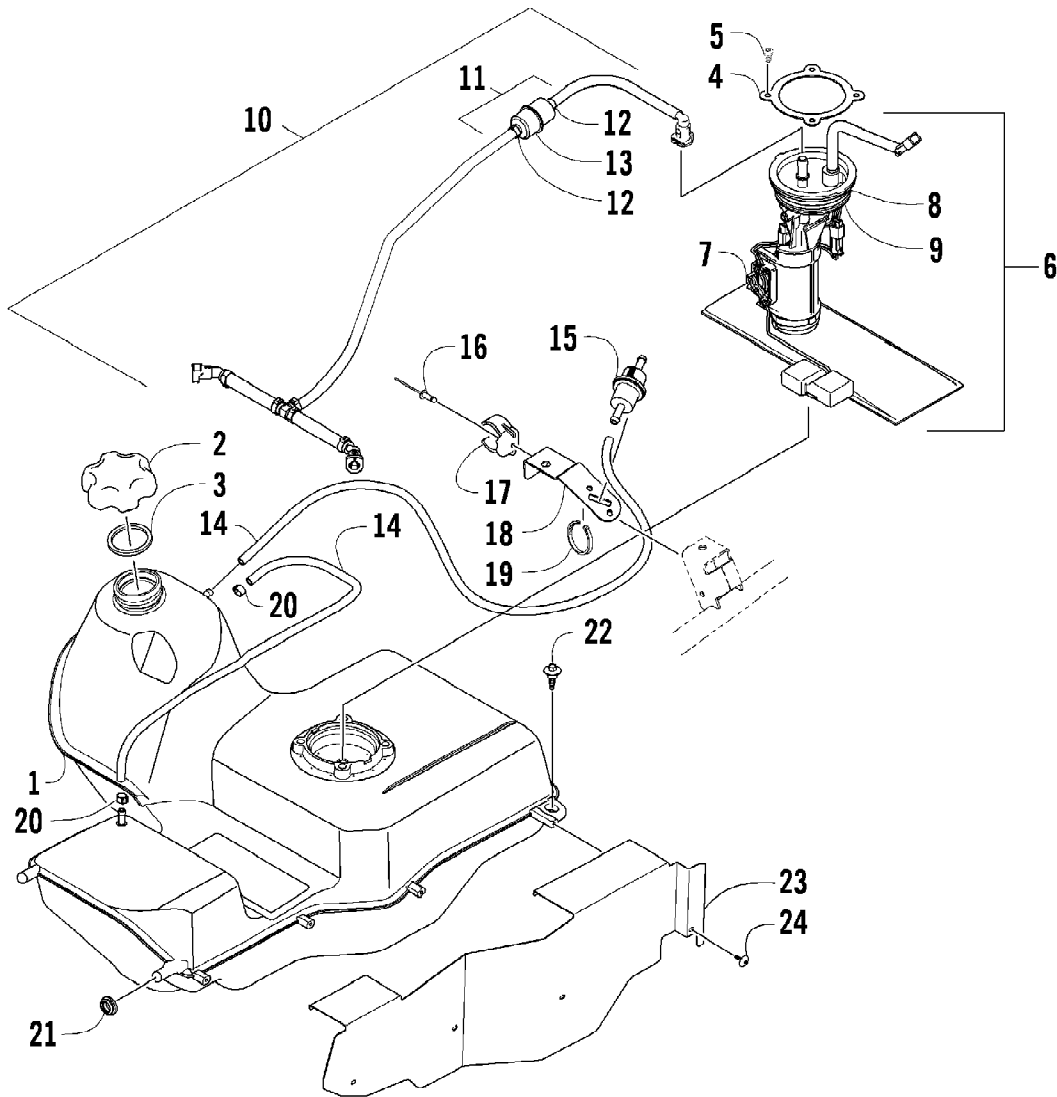

2009 ATV 1000 TRV RED (A2009TBW4EUSR)
GAS TANK ASSEMBLY

Page 37 of 87

Ref #	Part Number	Qty	S/P/F	Description
1	0570-206	1		Tank, Gas - Assembly (inc. 2-5)
2	0470-438	1	/P	Cap, Gas Tank (inc. 3)
3	0109-733	1	/P	Gasket, Gas Tank Cap
4	0470-606	1		Plate, Mounting - Fuel Pump
5	8476-612	4		Screw, Self-Tapping
6	0570-271	1	/P	Pump, Fuel - Assembly (inc. 7-9)
7	0570-252	1	/P	Sensor, Fuel Level - Kit (inc. 8-9)
8	0470-614	1		Seal, Fuel Pump
9	0470-613	1		Seal, Fuel Pump
10	0570-247	1		Hose, Gasline - Assembly (inc. 11-13)
11	0570-246	1		Filter, Fuel - Kit (inc. 12-13)
12	0	2	F	Clamp, Hose
13	0	1	F	Filter, Fuel
14	0410-070	AR	/P	Hose, Gasline - 25 ft
15	0510-335	1	/P	Filter, In-Line
16	8060-628	1		Rivet
17	1670-826	1		Bracket, Fuel Filter
18	0470-794	1		Bracket, Filter Mounting
19	0123-788	AR	/P	Tie, Cable - 8 in.
20	0423-688	2		Clamp, Hose
21	0423-460	2		Grommet
22	0423-732	2		Screw, Shoulder
23	0470-822	1		Shield, Heat
24	0623-797	4		Screw, Self-Tapping