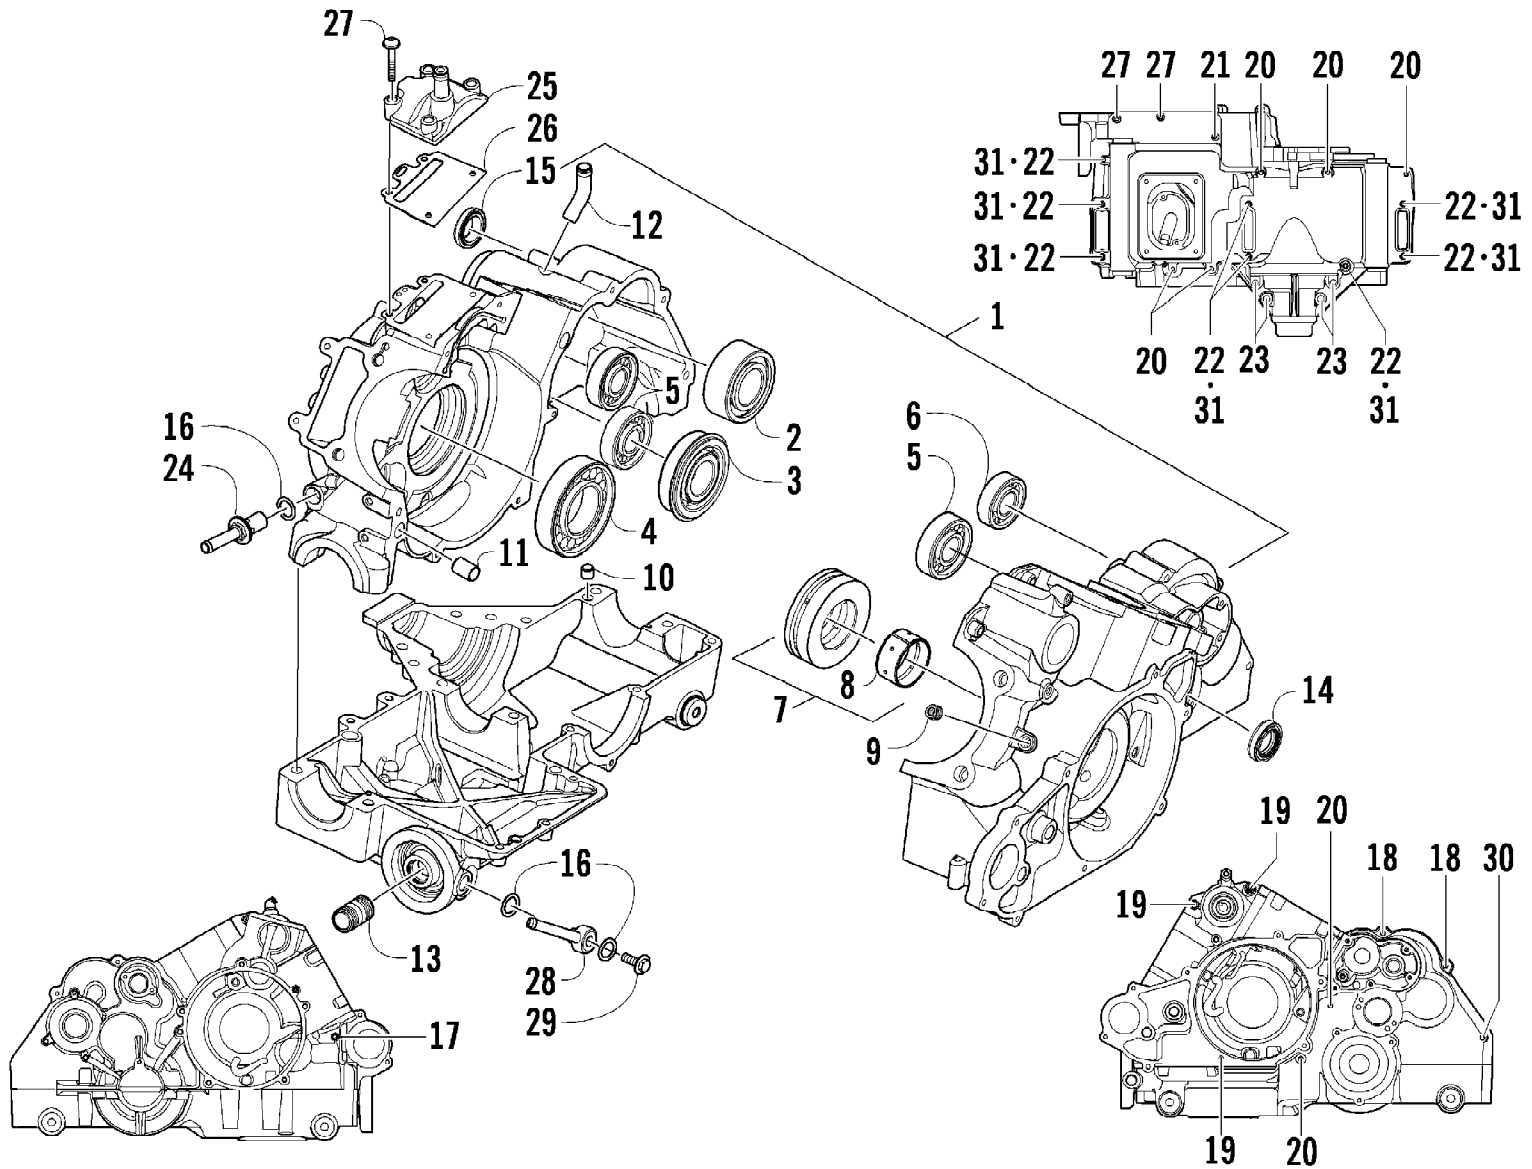

2009 ATV 1000 TRV RED (A2009TBW4EUSR)
CRANKCASE ASSEMBLY

Page 16 of 87

Ref #	Part Number	Qty	S/P/F	Description
1	0801-074	1		Crankcase - Assembly (inc. 2-15)
2	0832-048	1	/P	Bearing
3	0832-058	1	S	Bearing
4	0832-042	1	/P	Bearing
5	0832-050	3	/P	Bearing
6	0832-049	1	/P	Bearing
7	0832-055	1		Bearing - Assembly (inc. 8)
8	0832-057	1		Bearing
9	0801-002	1		Plug, Engine Case
10	0829-001	2	S	Pin, Dowel
11	0829-002	2		Pin, Dowel
12	0801-118	1		Pipe, Breather
13	0812-008	1		Union, Oil Filter
14	0822-052	1		Seal, Countershaft - Right
15	0830-035	1		Seal, Driveshaft
16	0812-026	3		Gasket, Washer
17	8468-685	1		Screw, Machine
18	8468-650	2		Screw, Machine
19	8468-625	3		Screw, Machine
20	8468-665	7		Screw, Machine
21	8468-640	1		Screw, Machine
22	8412-870	8		Screw, Cap
23	8412-830	4		Screw, Cap
24	0812-051	1		Fitting, Oil - Threaded
25	0801-088	1		Cover, Breather
26	0830-160	1		Gasket, Breather
27	8468-630	6		Screw, Machine
28	0812-028	1		Fitting, Oil - 40°
29	0812-025	1		Bolt, Oil
30	8468-670	1		Screw, Machine
31	0830-008	8		Washer
32	0830-107	4		Gasket