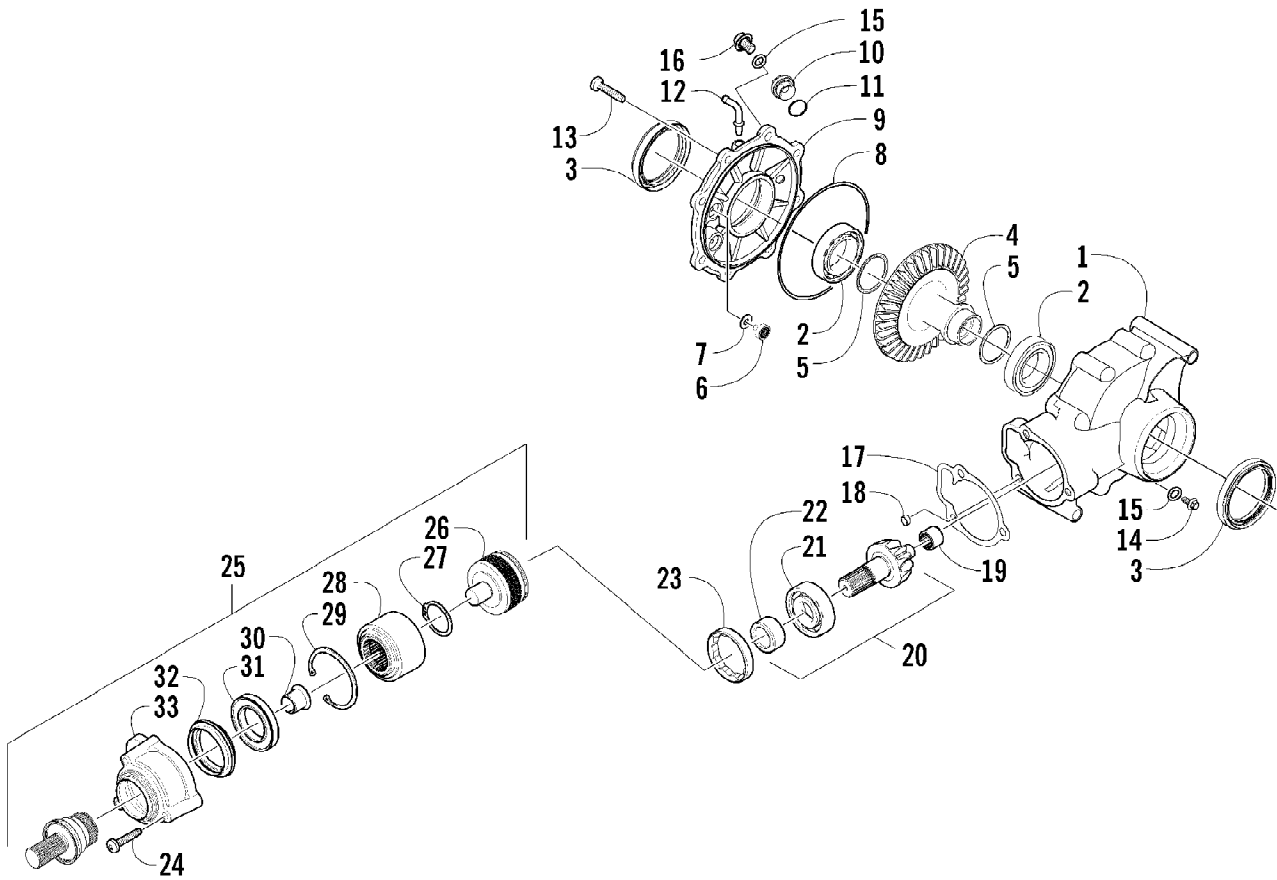

2009 ATV 1000 TRV RED (A2009TBW4EUSR)
REAR DRIVE GEARCASE ASSEMBLY

Page 57 of 87

Ref #	Part Number	Qty	S/P/F	Description
	1502-403	1		Complete Rear Drive Gearcase Assembly
1	1502-317	1		Housing, Gearcase
2	0402-393	2		Bearing
3	1402-713	2	S	Seal
4	1402-033	1		Gear, Ring - 34T
5	0402-405	AR		Shim
5	0402-406	AR		Shim
5	0402-407	AR		Shim
5	0402-408	AR		Shim
5	0402-409	AR		Shim
6	0402-326	1		Button, Thrust
7	0402-429	AR		Shim
7	0402-430	AR		Shim
7	0402-431	AR		Shim
7	0402-432	AR		Shim
7	0402-433	AR		Shim
8	0423-149	1		O-Ring
9	1502-082	1		Cover, Gearcase
10	0402-333	1	/P	Plug, Fill (inc. 11)
11	0423-154	1		O-Ring
12	1402-102	1		Fitting
13	0423-118	8		Screw, Self-Tapping
14	0402-450	1	S	Plug, Magnetic (inc. one No. 15)
15	0423-153	2		O-Ring
16	1402-211	1		Plug, Oil Level (inc. one No. 15)
17	0402-947	1		Gasket
18	0402-411	1		Pin, Dowel
19	0402-328	1		Bearing
20	0502-784	1		Gear, Pinion - Assembly - 11T (inc. 21-22)
21	0402-327	1		Bearing
22	0402-336	1		Collar, Retaining
23	0402-331	1		Collar, Lock
24	0423-834	3		Screw, Self-Tapping
25	1502-284	1		Shaft, Input (inc. 26-33)
26	1502-287	1		Cartridge, Clutch - Assembly
27	0423-799	1		Ring, Retaining - External
28	1402-682	1		Basket, Clutch
29	0423-798	1		Ring, Retaining - Internal
30	1402-678	1		Bearing, Flange
31	1402-677	1		Bearing
32	1402-687	1		Seal
33	1502-285	1		Housing, Input