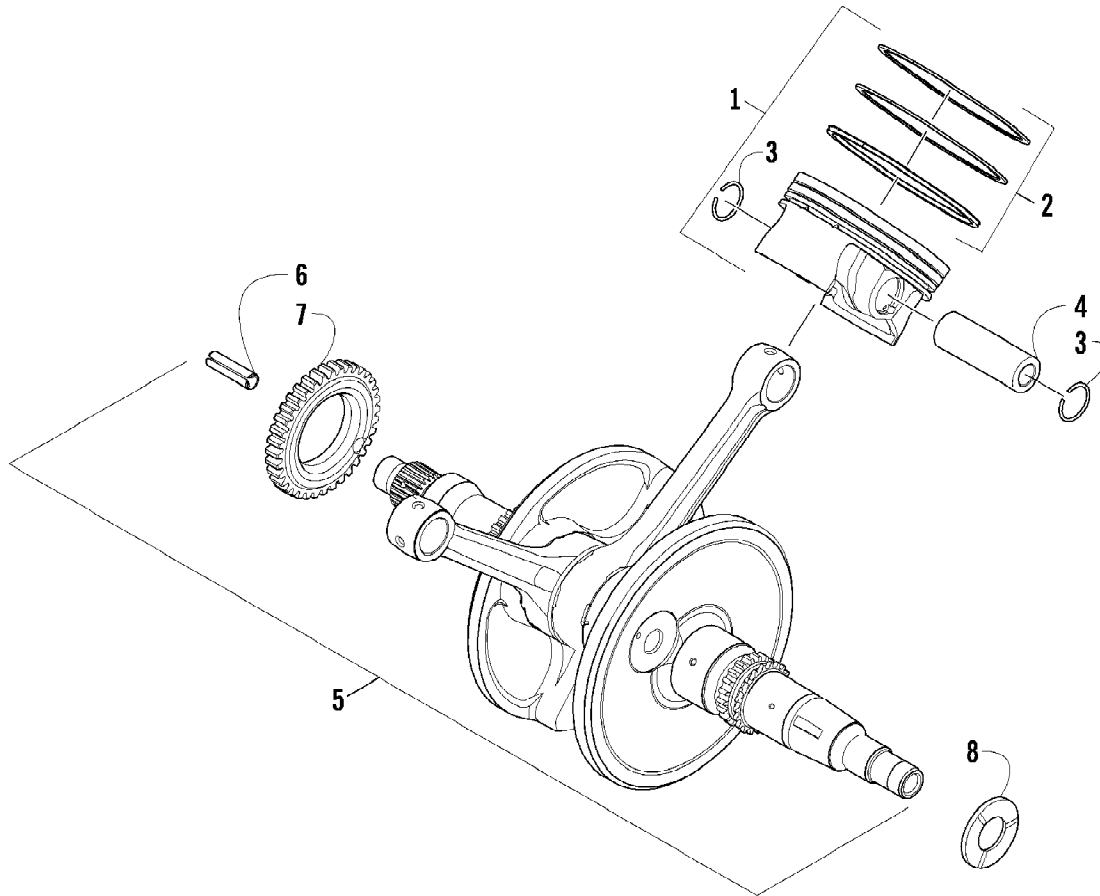

2009 ATV 1000 TRV RED (A2009TBW4EUSR)
CRANKSHAFT AND PISTON ASSEMBLY

Page 18 of 87

Ref #	Part Number	Qty	S/P/F	Description
1	0805-299	2	/P	Piston Set - Assembly (inc. 2-4)
2	0805-164	2		Ring, Piston - Set
3	0805-199	4		Circlip, Piston Pin
4	0805-198	2		Pin, Piston
5	0805-200	1	S	Crankshaft - Assembly (inc. 6-7)
6	0805-204	1		Pin, Spring
7	0805-201	1		Gear, Crankshaft
8	0805-273	1		Washer, Thrust