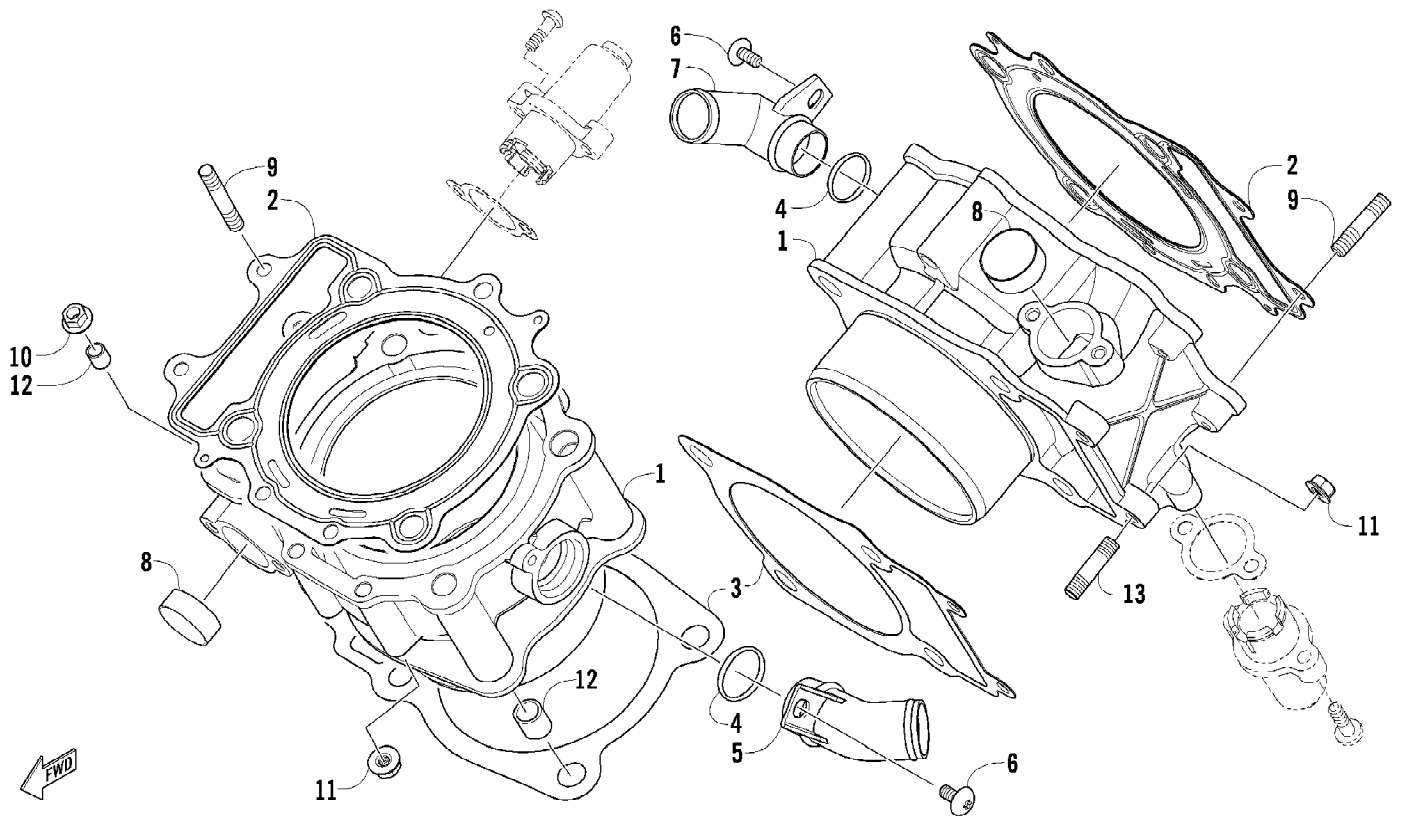

2009 ATV 1000 TRV RED (A2009TBW4EUSR)
CAM CHAIN ASSEMBLY

Page 8 of 87

Ref #	Part Number	Qty	S/P/F	Description
1	0810-001	2		Chain, Cam
2	0810-046	2		Guide, Chain
3	0810-049	2		Tensioner, Chain
4	0826-106	2		Pivot, Tensioner
5	0810-004	2		Adjuster, Tensioner - Assembly
6	0830-134	2		Gasket
7	8468-620	4	/P	Screw, Machine
8	8400-610	2		Screw, Cap
9	0828-129	2		Washer

2009 ATV 1000 TRV RED (A2009TBW4EUSR)
CRANKCASE ASSEMBLY

Page 16 of 87

Ref #	Part Number	Qty	S/P/F	Description
1	0801-074	1		Crankcase - Assembly (inc. 2-15)
2	0832-048	1	/P	Bearing
3	0832-058	1	S	Bearing
4	0832-042	1	/P	Bearing
5	0832-050	3	/P	Bearing
6	0832-049	1	/P	Bearing
7	0832-055	1		Bearing - Assembly (inc. 8)
8	0832-057	1		Bearing
9	0801-002	1		Plug, Engine Case
10	0829-001	2	S	Pin, Dowel
11	0829-002	2		Pin, Dowel
12	0801-118	1		Pipe, Breather
13	0812-008	1		Union, Oil Filter
14	0822-052	1		Seal, Countershaft - Right
15	0830-035	1		Seal, Driveshaft
16	0812-026	3		Gasket, Washer
17	8468-685	1		Screw, Machine
18	8468-650	2		Screw, Machine
19	8468-625	3		Screw, Machine
20	8468-665	7		Screw, Machine
21	8468-640	1		Screw, Machine
22	8412-870	8		Screw, Cap
23	8412-830	4		Screw, Cap
24	0812-051	1		Fitting, Oil - Threaded
25	0801-088	1		Cover, Breather
26	0830-160	1		Gasket, Breather
27	8468-630	6		Screw, Machine
28	0812-028	1		Fitting, Oil - 40°
29	0812-025	1		Bolt, Oil
30	8468-670	1		Screw, Machine
31	0830-008	8		Washer
32	0830-107	4		Gasket

2009 ATV 1000 TRV RED (A2009TBW4EUSR)
CRANKSHAFT AND PISTON ASSEMBLY

Page 18 of 87

Ref #	Part Number	Qty	S/P/F	Description
1	0805-299	2	/P	Piston Set - Assembly (inc. 2-4)
2	0805-164	2		Ring, Piston - Set
3	0805-199	4		Circlip, Piston Pin
4	0805-198	2		Pin, Piston
5	0805-200	1	S	Crankshaft - Assembly (inc. 6-7)
6	0805-204	1		Pin, Spring
7	0805-201	1		Gear, Crankshaft
8	0805-273	1		Washer, Thrust