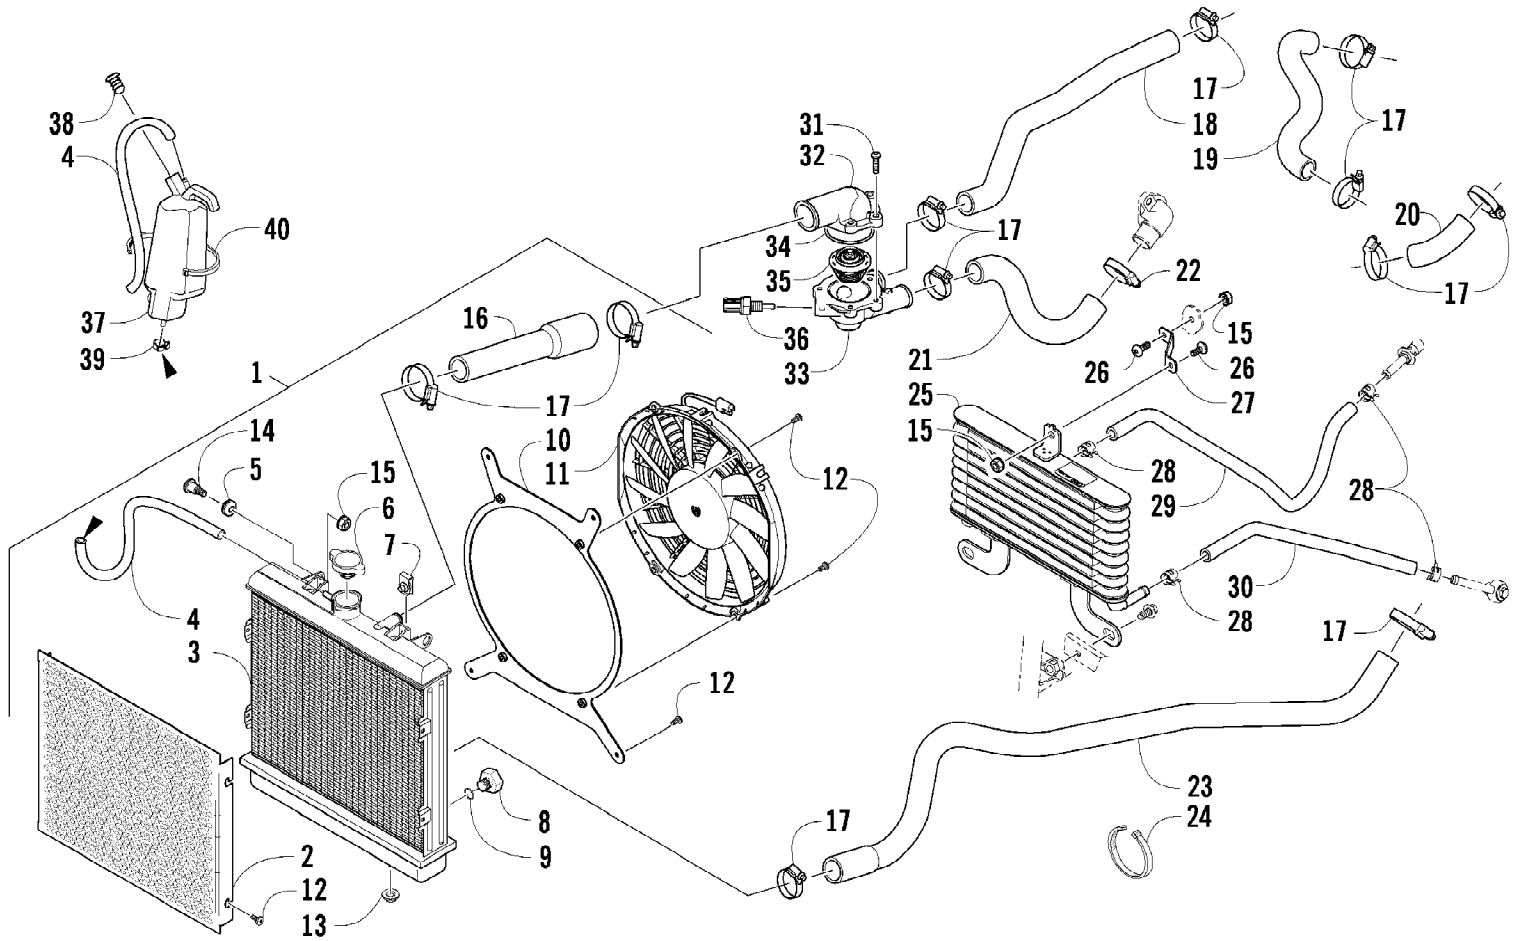

2009 ATV 1000 TRV RED (A2009TBW4EUSR)
COOLING ASSEMBLY

2009 ATV 1000 TRV RED (A2009TBW4EUSR)
COOLING ASSEMBLY

Page 14 of 87

Ref #	Part Number	Qty	S/P/F	Description
1	0413-212	1	S	Radiator Assembly (inc. 2-12)
2	0413-214	1		Screen, Radiator
3	0413-216	1		Radiator
4	0610-011	AR	/P	Hose - 25 ft
5	0423-030	2		Grommet
6	0413-002	1	S	Cap, Radiator
7	1623-637	4		Clip, U-Nut
8	0413-195	1		Plug, Drain
9	1602-213	1	/P	O-Ring
10	0413-217	1		Bracket, Mounting - Fan
11	0413-123	1	/P	Fan, Cooling
12	8470-510	12		Screw, Machine
13	0423-028	2		Bushing, Stem
14	0423-484	2		Screw, Shoulder
15	0623-038	4		Nut w/Washer
16	0410-120	1		Hose, Coolant - Radiator/Thermostat - Upper
17	0423-496	11		Clamp, Hose
18	0410-118	1		Hose, Coolant - No. 2
19	0410-116	1		Hose, Coolant
20	0410-115	1		Hose, Coolant - Crossover
21	0410-117	1		Hose, Coolant - No. 1
22	1623-093	1		Clamp, Hose
23	0410-119	1		Hose, Coolant - Suction Pump - Lower
24	0123-788	AR	/P	Cable Tie - 8 in.
25	0413-211	1	/P	Cooler, Oil
26	8476-612	2		Screw, Machine
27	0513-022	1		Bracket, Mounting - Oil Cooler - Upper
28	0423-632	4		Clamp, Hose
29	0410-149	1		Hose, Oil Cooler - In
30	0410-168	1		Hose, Oil Cooler - Out
31	8470-520	4		Screw, Machine
32	0808-092	1		Cover, Thermostat
33	0808-091	1		Housing, Thermostat
34	0830-173	1		O-Ring
35	0808-093	1		Thermostat
36	0808-124	1		Sensor, Engine Coolant Temperature
37	0413-086	1		Bottle, Overflow
38	0413-087	1		Plug
39	0124-045	1	/P	Clamp, Hose
40	0623-316	AR		Tie, Cable - 14 in.