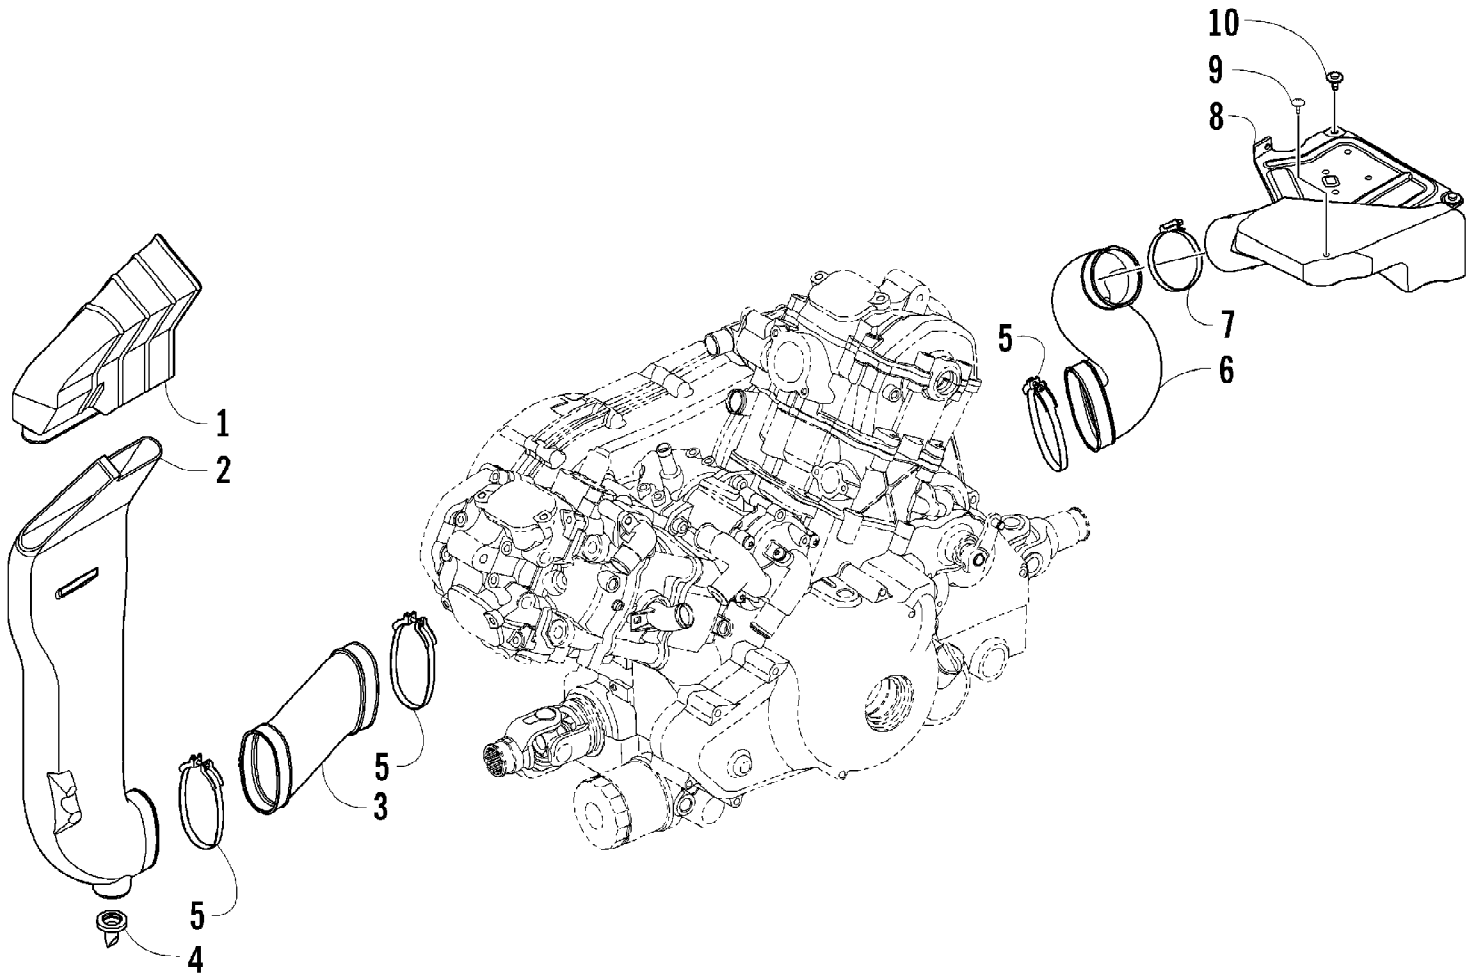

2009 ATV 1000 TRV RED (A2009TBW4EUSR)
CASE/BELT COOLING ASSEMBLY

2009 ATV 1000 TRV RED (A2009TBW4EUSR)
CASE/BELT COOLING ASSEMBLY

Page 10 of 87

Ref #	Part Number	Qty	S/P/F	Description
1	0413-137	1		Shroud, Air - Air In
2	0413-138	1		Duct, Cooling - Air In
3	0413-139	1		Boot, Cooling - Air In
4	0470-442	AR	/P	Valve, Drain
5	0423-730	3		Clamp
6	0413-135	1		Boot, Cooling - Air Out
7	0423-019	1		Clamp
8	0413-207	1		Duct, Cooling - Air Out
9	0623-797	1		Screw, Self-Tapping
10	0623-362	2		Rivet, Reinstallable