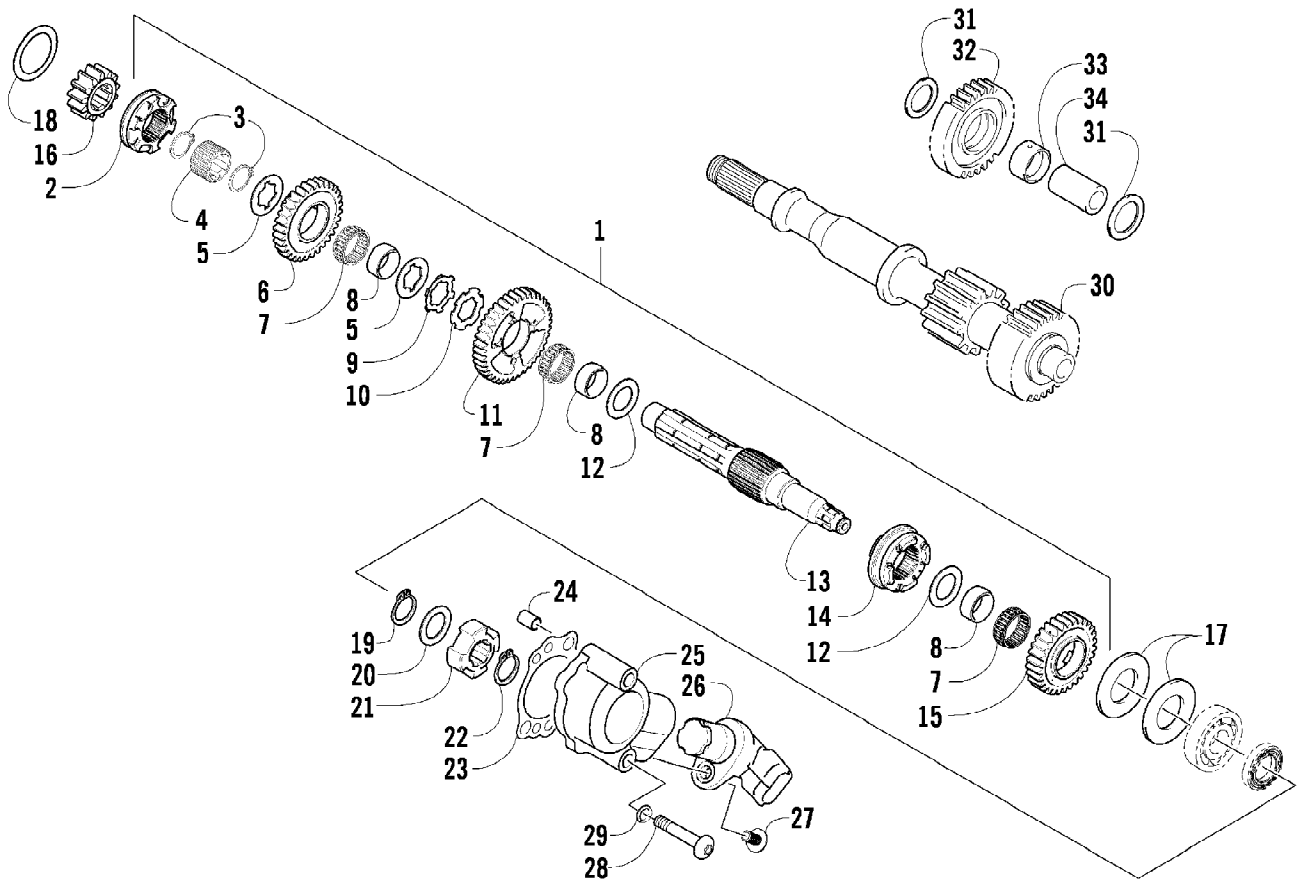

2009 ATV 1000 TRV RED (A2009TBW4EUSR)
SECONDARY TRANSMISSION ASSEMBLY

2009 ATV 1000 TRV RED (A2009TBW4EUSR)
SECONDARY TRANSMISSION ASSEMBLY

Page 67 of 87

Ref #	Part Number	Qty	S/P/F	Description
1	0822-091	1	/P	Countershaft Assembly (inc. 2-15)
2	0822-014	1		Gear Select, Reverse
3	0831-011	2		Ring, Retaining
4	0822-045	1		Spacer, Reverse Driven Gear
5	0828-008	2		Washer
6	0822-013	1		Gear, Reverse Driven
7	0832-011	3		Bearing
8	0822-005	3		Bushing
9	0828-014	1		Washer, Lock
10	0828-015	1		Washer, Lock
11	0822-004	1		Gear, Driven - Low
12	0822-046	2		Washer, Driven Gear
13	0822-003	1		Countershaft
14	0822-007	1		Gear Select, Sliding
15	0822-006	1		Gear, Driven - High
16	0822-089	1		Gear, Drive
17	0828-011	2		Washer
18	0828-019	1		Washer, Thrust
19	0831-040	1		Ring, Retaining
20	0828-069	1		Washer, Thrust
21	0822-050	1		Trigger, Speedometer Sensor
22	0831-039	1		Ring, Retaining
23	0830-129	1		Gasket
24	0829-023	2		Pin, Dowel
25	0822-049	1		Housing, Speedometer Sensor
26	0824-042	1	/P	Sensor, Speedometer
27	8468-620	1	/P	Screw, Machine
28	8468-645	2		Screw, Machine
29	0830-107	2		Gasket
30	0822-001	1		Driveshaft
31	0828-016	2		Washer, Thrust
32	0822-011	1		Gear, Reverse Idle
33	0822-012	1		Bushing
34	0822-015	1		Shaft, Reverse Idle