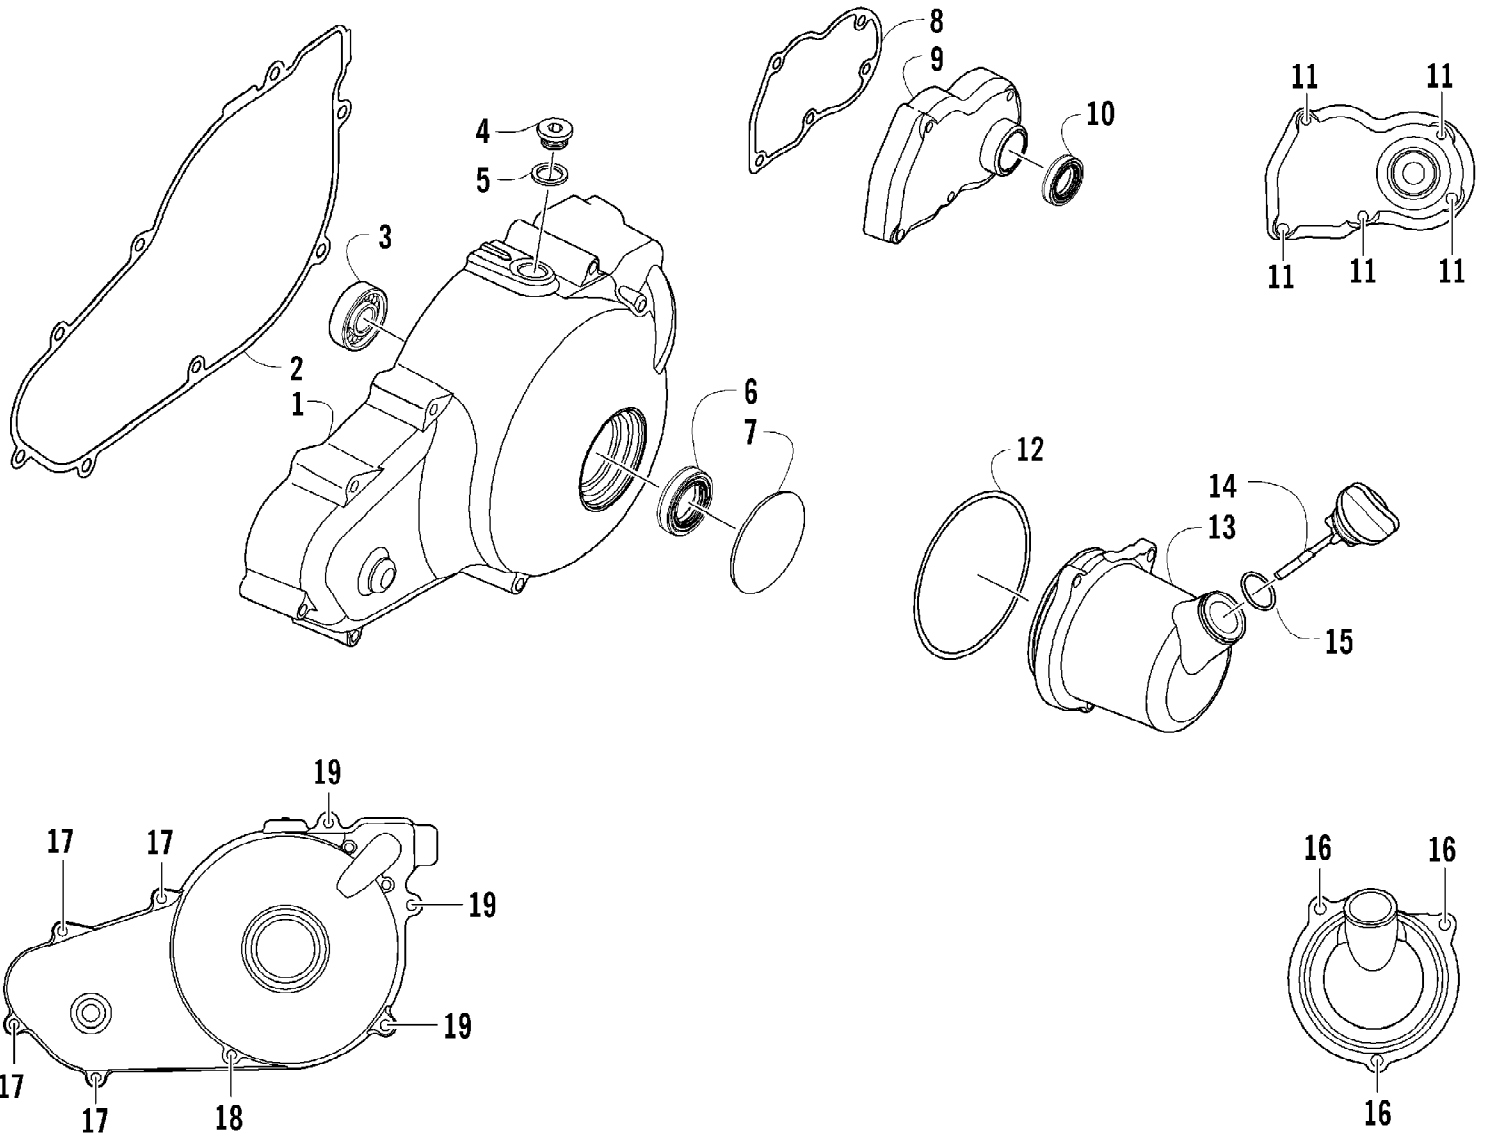

2009 ATV 1000 TRV RED (A2009TBW4EUSR)
MAGNETO SIDE ENGINE COVERS

2009 ATV 1000 TRV RED (A2009TBW4EUSR)
MAGNETO SIDE ENGINE COVERS

Page 51 of 87

Ref #	Part Number	Qty	S/P/F	Description
1	0806-062	1		Cover, Magneto
2	0830-132	1		Gasket, Magneto Cover
3	0832-010	1		Bearing
4	0806-022	1		Plug, Check
5	0830-015	1		Washer, Crush
6	0830-176	1	/P	Seal, Cap
7	0806-066	1		Cap, Magneto Cover
8	0830-161	1		Gasket, Gear Shift Cover
9	0818-070	1		Cover, Gear Shift
10	0830-044	1		Seal, Gear Shift Cover
11	8468-630	5		Screw, Machine
12	0830-162	1		O-Ring, Oil Filler Cover
13	0801-081	1		Cover, Oil Filler
14	0801-073	1		Stick, Oil Level (inc. 15)
15	0830-010	1		O-Ring
16	8468-620	3	/P	Screw, Machine
17	8468-650	4		Screw, Machine
18	8468-695	1		Screw, Machine
19	8468-665	3		Screw, Machine