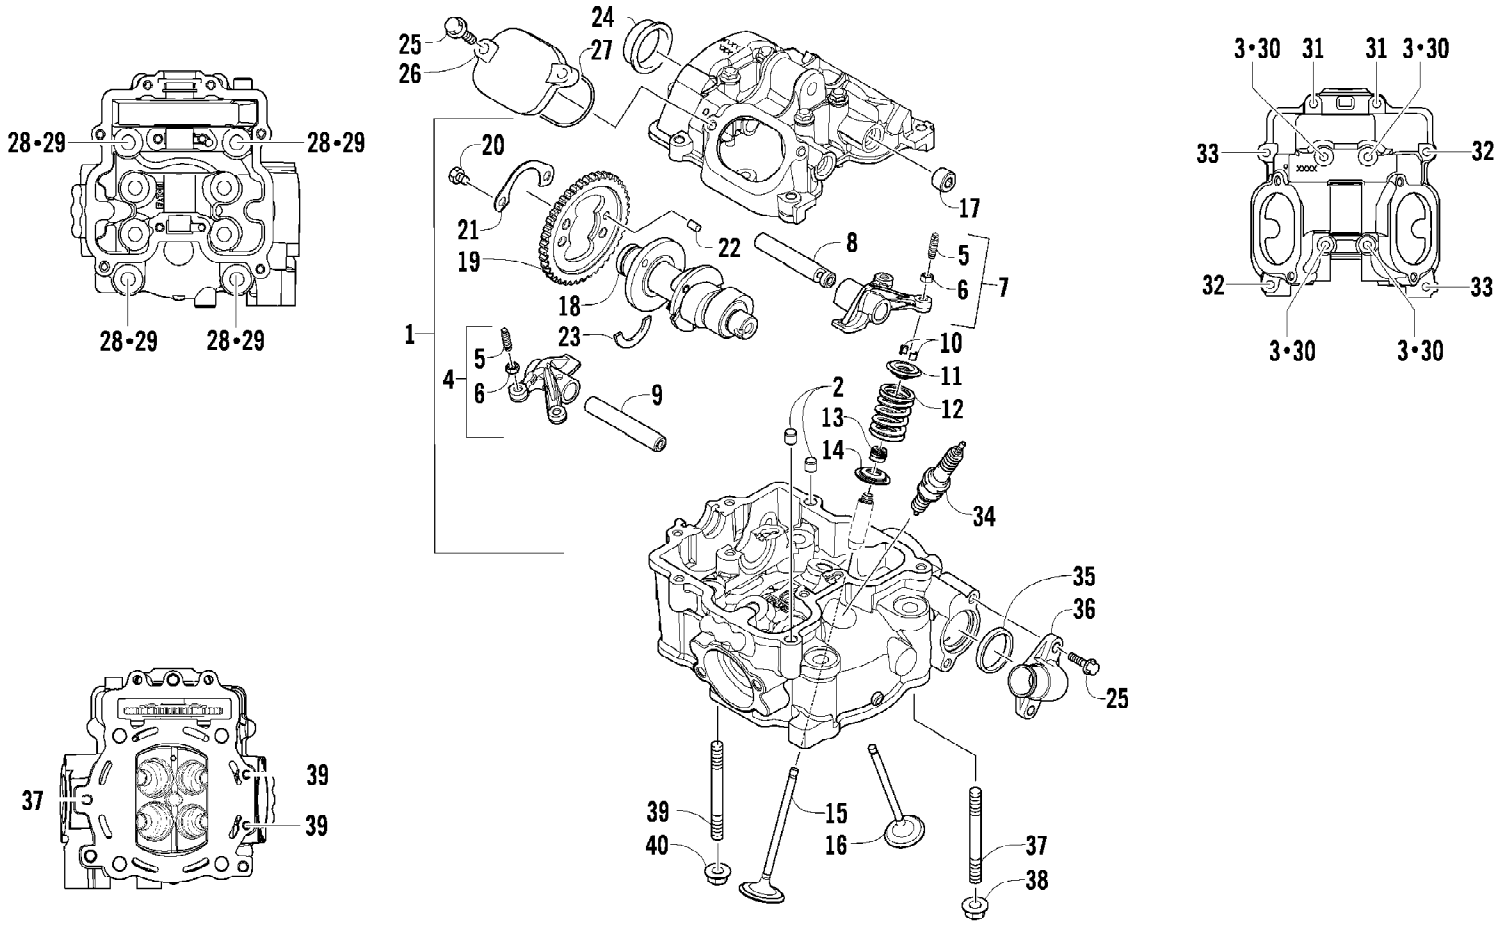

2009 ATV 1000 TRV RED (A2009TBW4EUSR)
CYLINDER HEAD AND CAMSHAFT/VALVE ASSEMBLY

2009 ATV 1000 TRV RED (A2009TBW4EUSR)
CYLINDER HEAD AND CAMSHAFT/VALVE ASSEMBLY

Ref #	Part Number	Qty	S/P/F	Description
1	0808-135	2	S	Head, Cylinder - Assembly (inc. 2-17)
2	0829-001	4	S	Pin, Dowel
3	0826-001	8		Screw, Cap
4	0809-202	2	S	Arm, Valve Rocker - Intake (inc. two No. 5-6)
5	0809-033	8	S	Screw, Adjuster
6	0827-007	8		Nut
7	0809-205	2	S	Arm, Valve Rocker - Exhaust (inc. two No. 5-6)
8	0809-008	2		Shaft, Rocker Arm - Exhaust
9	0809-007	2		Shaft, Rocker Arm - Intake
10	0809-014	16		Cotter, Valve
11	0809-013	8		Retainer, Spring
12	0809-138	8	S	Spring, Valve
13	0830-016	8	S	Seal, Oil
14	0809-006	8		Seat, Spring - Valve
15	0809-040	4	S	Valve, Exhaust
16	0809-039	4	S	Valve, Intake
17	0831-066	4		Plug, Shaft
18	0809-246	1	/P	Camshaft, Front Cylinder
18	0809-248	1	/P	Camshaft, Rear Cylinder
19	0809-002	2		Sprocket
20	0826-034	4		Screw, Cap
21	0828-004	2		Plate, Retainer
22	0829-008	2		Pin, Dowel
23	0809-003	2		C-Ring
24	0808-077	2		Plug, Cylinder Head
25	0826-007	12		Screw, Cap
26	0808-003	4		Cap, Inspection
27	0830-167	4	/P	O-Ring
28	0808-090	8		Screw, Cap
29	0830-147	8	/P	Washer
30	0830-107	8		Gasket
31	0826-002	4		Screw, Cap
32	0826-005	4		Screw, Cap
33	0826-006	4		Screw, Cap
34	0217-799	2	/P/F	Spark Plug
35	0830-120	2		Seal
36	0808-008	2		Cover, Thermostat
37	0827-031	2		Bolt, Stud
38	8424-804	2		Nut
39	0827-030	4		Bolt, Stud
40	8424-604	4		Nut