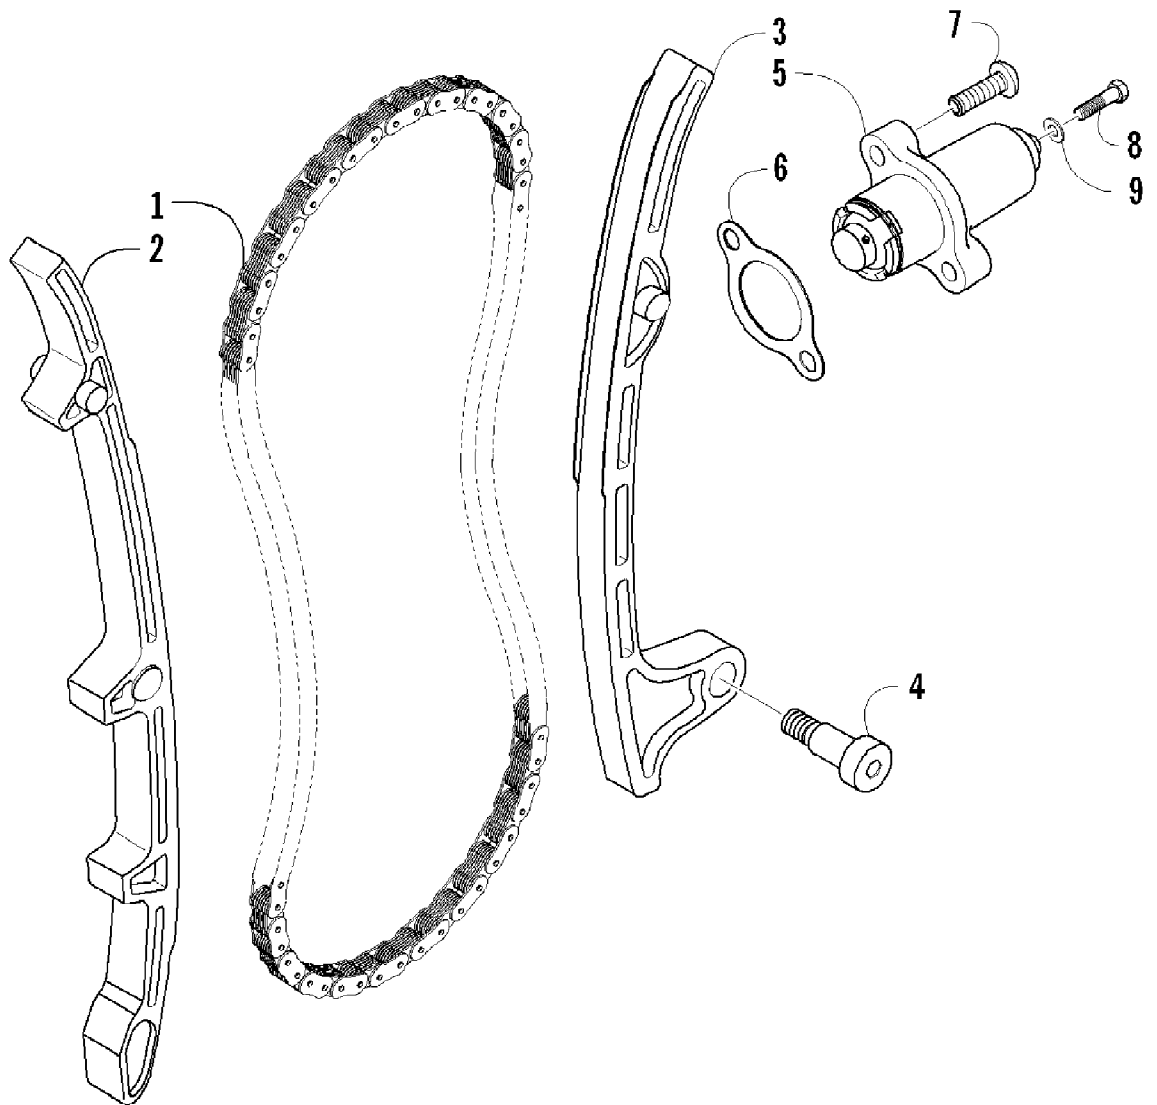

2009 ATV 1000 TRV RED (A2009TBW4EUSR)
AUXILIARY BRAKE ASSEMBLY

2009 ATV 1000 TRV RED (A2009TBW4EUSR)
AUXILIARY BRAKE ASSEMBLY

Page 4 of 87

Ref #	Part Number	Qty	S/P/F	Description
	1502-294	1		Master Cylinder Replacement Kit
1	1502-162	1		Lever, Brake
2	1602-213	2	/P	O-Ring
3	8050-252	1		Washer
4	8408-816	1		Screw, Cap
5	1502-296	1	/P	Adapter, Hose
6	1502-293	1		Brake Assembly (inc. 7-9)
7	0	1	F	Master Cylinder
8	0	1	F	Hose, Brake Reservoir w/Clamps
9	1502-155	1		Reservoir, Brake w/Clamp
10	0623-038	1		Nut w/Washer
11	8476-616	1		Screw, Machine
12	0123-788	AR	/P	Tie, Cable - 8 in.
13	1502-140	1		Hose, Brake
14	0423-178	6		Washer, Crush
15	0423-413	3		Bolt, Banjo-Fitting
16	0502-840	1		Bracket, Switch
17	8408-625	2		Screw, Cap
18	0502-785	1		Spring, Brake Switch
19	1436-163	1		Caliper, Brake (inc. 20-23, one No. 24, and 25-27)
20	8408-821	2	/P	Screw, Cap
21	1436-161	1	/P	Housing, Caliper - Assembly - Right Rear (inc. 20, 22-23, and one No. 24)
22	0502-606	1		Piston/Seal Set (inc. 23)
23	0502-607	1		Seal Set
24	0502-609	2	/P	Valve, Bleed
25	0502-608	1		O-Ring, Guide - Set
26	0502-605	1		Bracket Assembly
27	1436-165	1	S	Pad, Brake - Set
28	1502-115	2		Clip, Brake Hose

2009 ATV 1000 TRV RED (A2009TBW4EUSR)
CAM CHAIN ASSEMBLY

Page 8 of 87

Ref #	Part Number	Qty	S/P/F	Description
1	0810-001	2		Chain, Cam
2	0810-046	2		Guide, Chain
3	0810-049	2		Tensioner, Chain
4	0826-106	2		Pivot, Tensioner
5	0810-004	2		Adjuster, Tensioner - Assembly
6	0830-134	2		Gasket
7	8468-620	4	/P	Screw, Machine
8	8400-610	2		Screw, Cap
9	0828-129	2		Washer