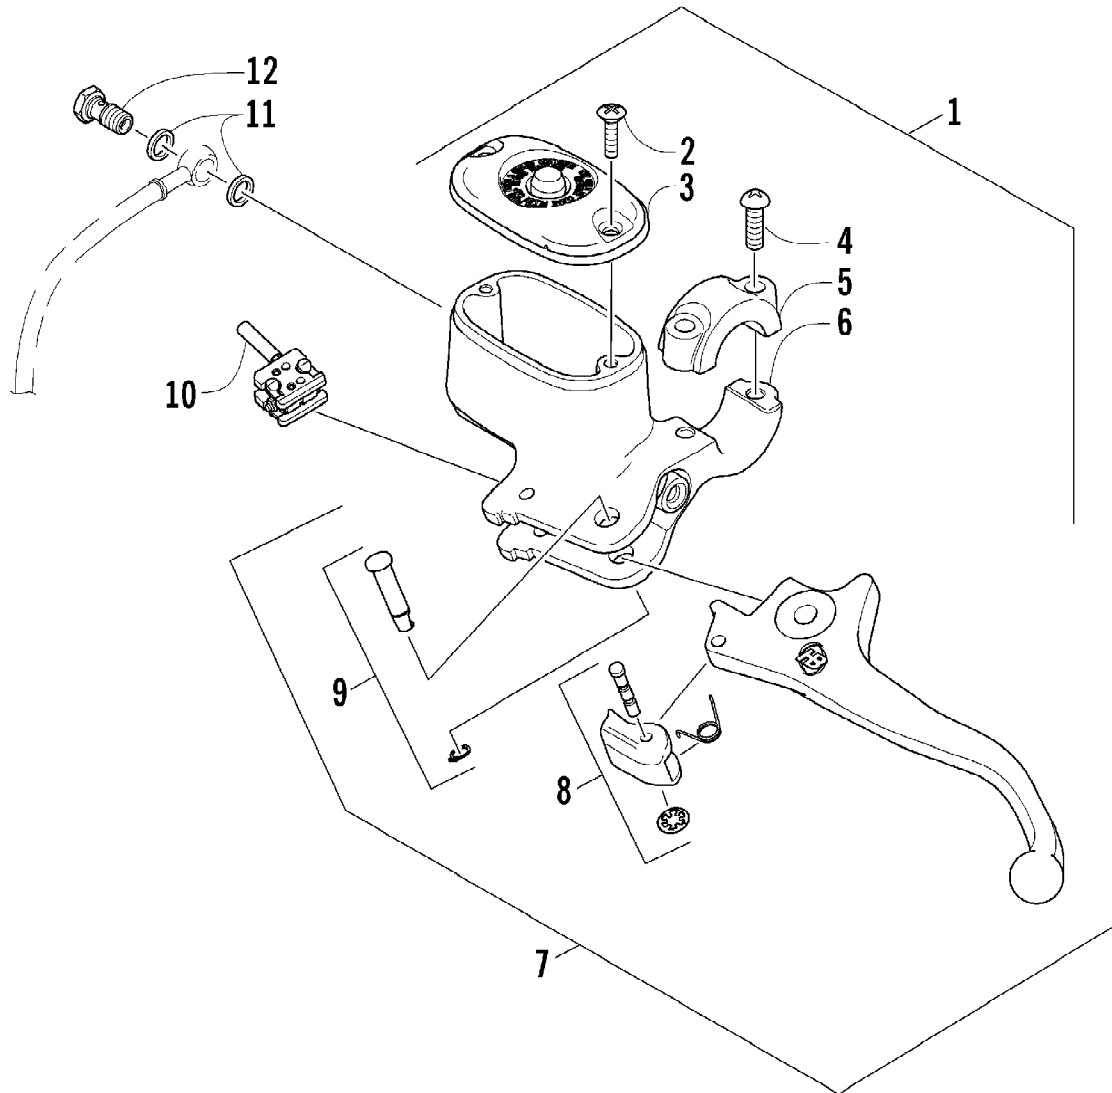

2009 ATV 1000 TRV RED (A2009TBW4EUSR)
HYDRAULIC HAND BRAKE ASSEMBLY

Page 45 of 87

Ref #	Part Number	Qty	S/P/F	Description
1	0502-914	1	S	Brake Assembly (inc. 2-10)
2	0502-566	1		Screw, Machine
3	0502-868	1	/P	Cover, Reservoir
4	0502-568	1		Screw, Machine
5	0502-869	1		Clamp, Master Cylinder
6	0502-704	1		Master Cylinder Assembly
7	0502-866	1		Lever Assembly - Kit (inc. 8-9)
8	0502-867	1	/P	Lock, Brake Lever - Kit
9	0502-580	1		Lever Pin - Kit
10	0502-564	1	/P	Switch, Brake
11	0423-178	2		Washer, Crush
12	0423-413	1		Bolt, Banjo-Fitting