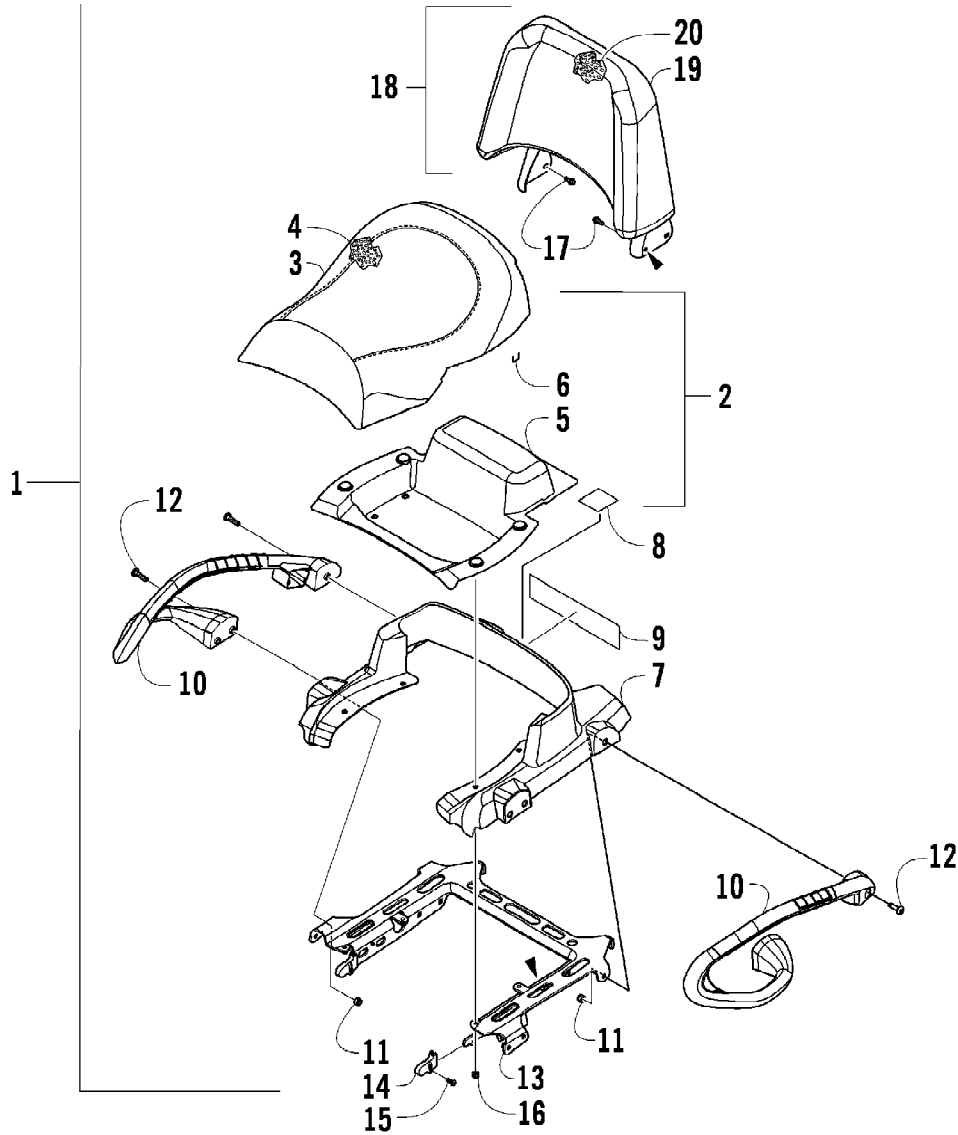

2009 ATV 1000 TRV RED (A2009TBW4EUSR)
PASSENGER SEAT AND BACKREST ASSEMBLY

2009 ATV 1000 TRV RED (A2009TBW4EUSR)
PASSENGER SEAT AND BACKREST ASSEMBLY

Page 55 of 87

Ref #	Part Number	Qty	S/P/F	Description
1	2506-956	1		Seat, Passenger - Assembly (inc. 2-15)
2	2506-940	1		Seat, Passenger - Sub-Assembly (inc. 3-6)
3	2506-944	1		Cover, Seat - Passenger
4	2506-942	1		Foam, Seat - Passenger
5	2406-110	1		Base, Seat - Inner
6	0624-263	AR		Staple
7	2406-044	1		Base, Seat - Passenger
8	0411-814	1	/P	Decal, "Arctic Cat"
9	2406-834	1		Handhold, Passenger - Right
9	2406-835	1		Handhold, Passenger - Left
10	8432-802	6		Nut, Lock
11	8468-830	6		Screw, Machine
12	2516-040	1		Bracket, Seat Support - Assembly
13	2406-895	2		End Cap, Seat Support
14	0423-538	2		Screw, Self-Tapping
15	8427-602	4		Nut, Lock
16	8408-816	4		Screw, Cap
17	2516-020	1		Backrest Assembly (inc. 18-19)
18	2516-141	1		Cover, Backrest
19	2516-018	1		Foam, Backrest