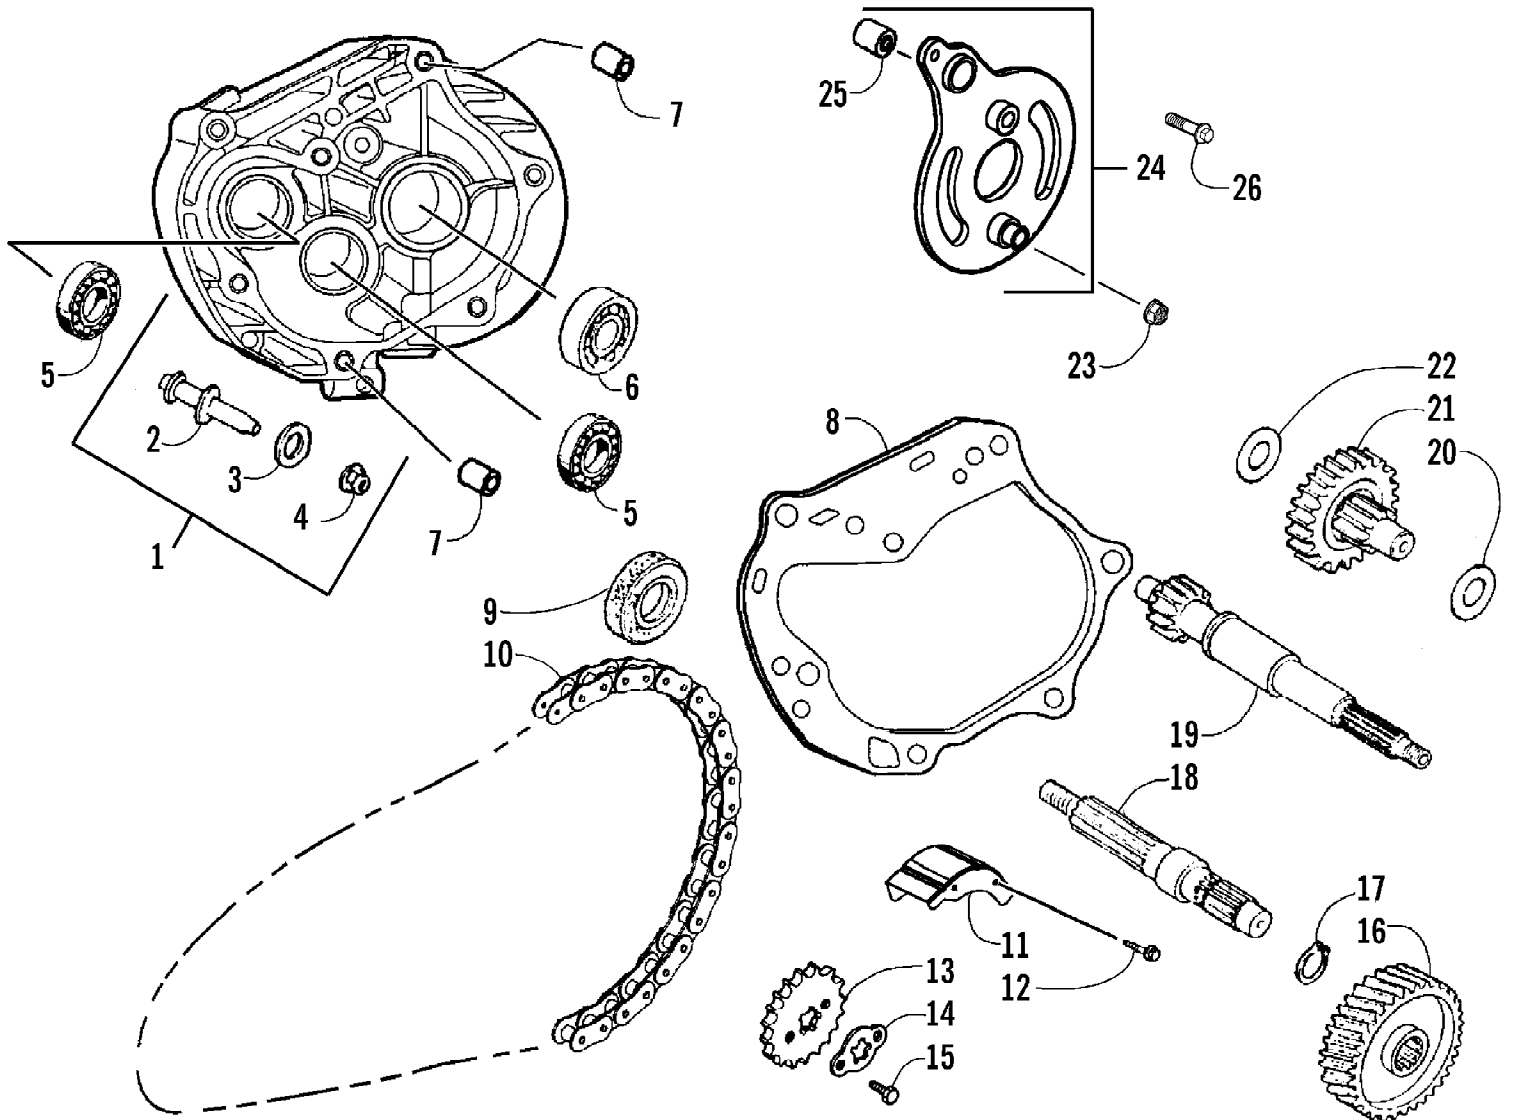

2008 ATV 90 DVX CALIFORNIA PINK (A2008KSB2BCAT)
TRANSMISSION ASSEMBLY

2008 ATV 90 DVX CALIFORNIA PINK (A2008KSB2BCAT)
TRANSMISSION ASSEMBLY

Page 60 of 60

Ref #	Part Number	Qty	S/P/F	Description
1	3303-080	1		Case, Transmission - Set (inc. 2-6)
2	3304-606	1	/P	Bolt, Engine Brake
3	3303-462	1		O-Ring
4	3303-270	1		Nut, Flange
5	3303-596	2	/P	Bearing, Ball
6	3303-598	1	/P	Bearing, Ball
7	3303-343	2		Pin, Dowel
8	3303-081	1		Gasket, Transmission Case A
9	3303-300	1		Seal, Oil
10	3303-425	1		Chain, Drive
11	3303-144	1		Cover, Chain
12	3304-610	2		Bolt, Flange
13	3303-107	1	/P	Sprocket, Drive
14	3303-108	1		Plate
15	3303-307	2		Bolt
16	3303-106	1		Gear, Final
17	3303-344	1		Circlip
18	3303-105	1		Shaft, Final
19	3303-103	1		Driveshaft
20	3303-275	1	/P	Washer
21	3303-104	1		Countershaft - Assembly
22	3303-273	1		Washer
23	3303-268	2		Nut, Flange
24	3303-185	1	/P	Bracket, Engine Hanger - Assembly (inc. 25)
25	3303-403	1		Bushing, Rubber
26	3304-607	1		Bolt, Flange