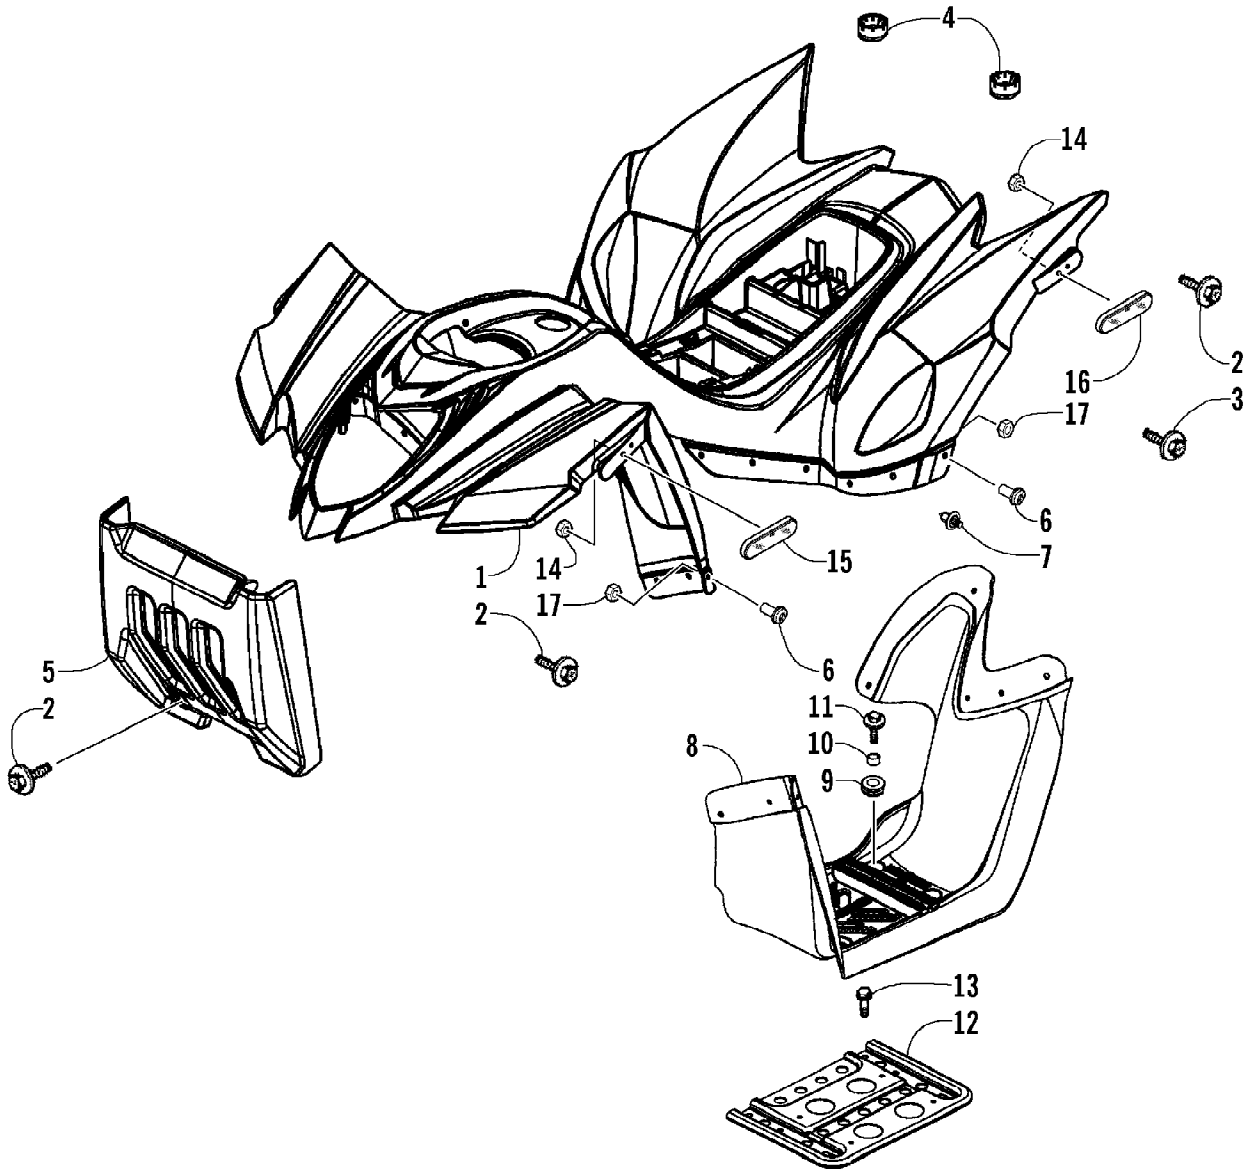

2008 ATV 90 DVX CALIFORNIA PINK (A2008KSB2BCAT)  
AIR INTAKE ASSEMBLY

2008 ATV 90 DVX CALIFORNIA PINK (A2008KSB2BCAT)  
AIR INTAKE ASSEMBLY

Page 2 of 60

Ref #	Part Number	Qty	S/P/F	Description
1	3303-005	1		Bracket, Mounting
2	3305-458	1		Bolt, Flange
3	3303-360	1		Bolt, Flange
4	3303-062	1		Cover, Air Cleaner (inc. 5)
5	0	1	F	Fitting
6	3303-060	1		Element, Air Cleaner
7	3305-450	5	/P	Screw, Self-Tapping
8	3303-063	1		Seal, Air Cleaner
9	3305-314	1		Case, Air Cleaner
10	3305-315	1		Clip
11	3304-168	1	/P	Tube, Drain
12	3303-064	1	/P	Catch, Air Cleaner Element
13	3303-350	2		Clip
14	3303-002	1	/P	Tube
15	3303-052	1		Clip, Breather Tube
16	3303-001	1		Tube
17	3303-352	1		Clip
18	3303-288	1		Clamp
19	3303-287	1		Clamp Assembly - Air Cleaner Tube
20	3304-551	1	/P	Bolt, Flange
21	3005-596	1		Tube, Vacuum
22	3004-161	2		Clip, Tube
23	3005-598	1		Duct, Air - AICV Unit
24	3004-167	2		Clip, Tube
25	3305-355	1		Mount, Rubber - AICV Unit
26	3305-599	1		AICV Unit
27	3305-597	1		Duct, Reed Valve - AICV Unit
28	3303-712	1		Clamp

2008 ATV 90 DVX CALIFORNIA PINK (A2008KSB2BCAT)  
BATTERY ASSEMBLY

---

Ref #	Part Number	Qty	S/P/F	Description
1	3303-131	1	/P	Battery
2	3304-434	1		Band, Battery

2008 ATV 90 DVX CALIFORNIA PINK (A2008KSB2BCAT)  
BODY PANEL ASSEMBLY