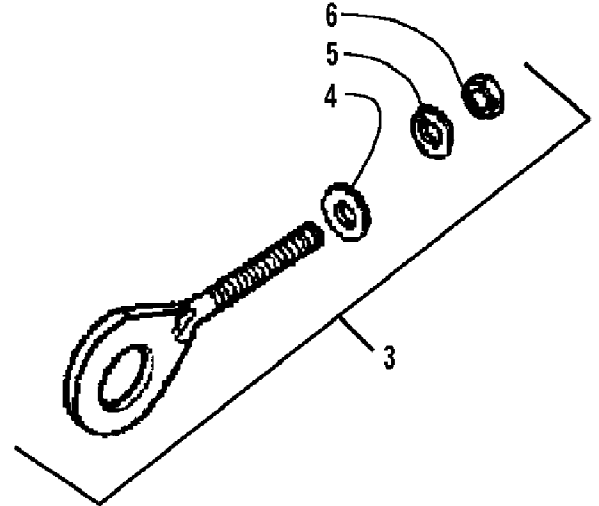

2008 ATV 90 DVX CALIFORNIA PINK (A2008KSB2BCAT)  
HANDLEBAR AND CONTROL ASSEMBLY

2008 ATV 90 DVX CALIFORNIA PINK (A2008KSB2BCAT)  
HANDLEBAR AND CONTROL ASSEMBLY

Page 32 of 60

Ref #	Part Number	Qty	S/P/F	Description
1	3304-553	2		Bolt w/Washer
2	3305-604	1		Cover, Handlebar
3	3303-435	1		Bracket, Handlebar Cover (inc. 4)
4	3303-239	1		Grommet
5	3305-515	1		Lid, Handlebar Cover
6	3303-434	1		Handlebar
7	3305-516	1		Switch, Handlebar - Assembly
8	3303-203	2	S	Grip, Handlebar
9	3303-196	2		End Cap, Handlebar
10	3303-398	4		Bolt
11	3303-197	1		Holder, Handlebar - Upper - Right
11	3303-198	1		Holder, Handlebar - Upper - Left
12	3303-199	2		Holder, Handlebar - Lower
13	3304-136	2		Washer
14	3305-517	2		Nut, Hex
15	3303-173	2		Cable, Brake - Front
16	1502-096	1	/P	Cable, Throttle - Kit
17	3303-592	2		Clip

2008 ATV 90 DVX CALIFORNIA PINK (A2008KSB2BCAT)  
HEADLIGHT ASSEMBLY

Page 34 of 60

Ref #	Part Number	Qty	S/P/F	Description
1	3304-280	1		Headlight Assembly (inc. 2-4)
2	3304-281	1		Lens, Headlight
3	3303-846	1	/P	Bulb, Headlight
4	3304-282	1		Socket Assembly
5	3304-650	5	/P	Screw, Self-Tapping

2008 ATV 90 DVX CALIFORNIA PINK (A2008KSB2BCAT)  
HYDRAULIC HAND BRAKE ASSEMBLY

Page 36 of 60

Ref #	Part Number	Qty	S/P/F	Description
1	3303-206	1	/P	Lever
2	3304-654	1	/P	Nut, Flange
3	3303-141	1	/P	Switch Assembly
4	3305-463	1		Screw w/Washer
5	3303-284	4	/P	Washer, Crush
6	3303-257	2	/P	Bolt, Banjo-Fitting
7	3305-278	1		Hose, Brake - Assembly
8	3305-484	1	S	Brake, Master Cylinder - Assembly (inc. 9-14)
9	3303-175	1	/P	Clamp, Master Cylinder
10	3303-174	1	/P	Cap, Master Cylinder
11	3303-318	2		Screw, Flat-Head
12	3305-250	1		Plate, Diaphragm
13	3305-309	1		Diaphragm
14	3303-254	1	/P	Bolt, Lever
15	3305-297	2		Bolt, Flange