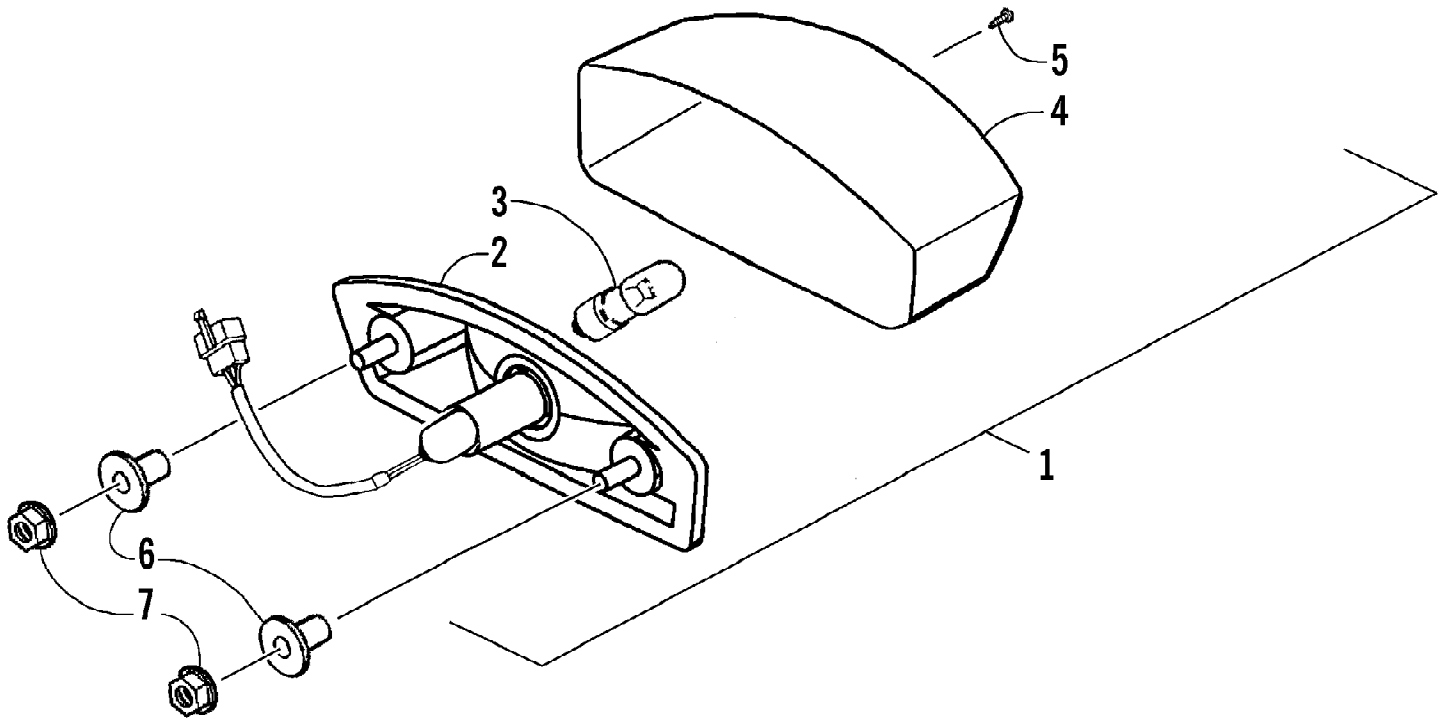

2008 ATV 90 DVX CALIFORNIA PINK (A2008KSB2BCAT)
TAILLIGHT ASSEMBLY

Page 56 of 60

Ref #	Part Number	Qty	S/P/F	Description
1	3303-420	1		Taillight - Assembly (inc. 2-5)
2	3303-422	1		Base, Taillight
3	3303-444	1	S	Bulb, Taillight
4	3303-421	1	/P	Lens, Taillight
5	3304-537	2		Screw
6	3303-226	2		Collar, Front Fender
7	3303-331	2	/P	Nut, Flange