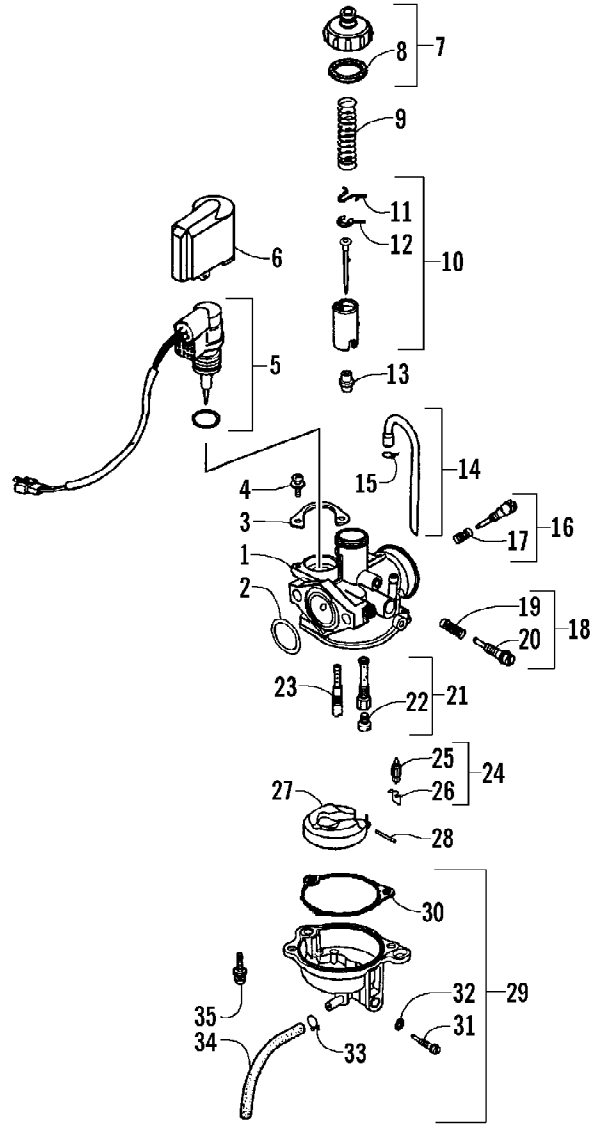

2008 ATV 90 DVX CALIFORNIA PINK (A2008KSB2BCAT)  
BATTERY ASSEMBLY

---

Ref #	Part Number	Qty	S/P/F	Description
1	3303-131	1	/P	Battery
2	3304-434	1		Band, Battery

2008 ATV 90 DVX CALIFORNIA PINK (A2008KSB2BCAT)  
BODY PANEL ASSEMBLY

2008 ATV 90 DVX CALIFORNIA PINK (A2008KSB2BCAT)  
CARBURETOR ASSEMBLY

2008 ATV 90 DVX CALIFORNIA PINK (A2008KSB2BCAT)  
CARBURETOR ASSEMBLY

Page 8 of 60

Ref #	Part Number	Qty	S/P/F	Description
	3305-529	1		Complete Carburetor Assembly
1	0	1	F	Body, Carburetor
2	3304-488	1		O-Ring
3	3304-471	1		Set Plate
4	5507-117	2	/P	Screw w/Washer
5	3304-470	1		Automatic Bypass/Starter Assembly
6	3304-469	1		Holder, Cap
7	3304-462	1		Set, Top (inc. 8)
8	3304-463	1		Gasket, Top
9	3304-464	1		Spring, Compression
10	3304-467	1		Valve, Throttle - Assembly (inc. 11-12)
11	3304-465	1		Plate, Needle Clip
12	3304-466	1		Clip, Needle
13	3304-468	1		Needle Jet
14	3304-472	1		Tube, Rubber - Assembly (inc. 15)
15	3304-474	1		Clip, Tube
16	3305-446	1		Screw, Adjustment - Assembly (inc. 17)
17	3305-444	1		Spring, Compression
18	3304-477	1		Screw, Stop - Assembly (inc. 19-20)
19	3304-232	1		Spring, Compression
20	3304-478	1		Screw, Stop
21	3304-479	1		Holder, Needle Jet - Assembly (inc. 22)
22	3304-482	1		Jet, Main - 80
22	5507-170	1	F	Jet, Main - 75
22	5507-220	1	F	Jet, Main - 78
23	3304-489	1		Jet, Slow
24	3304-490	1		Valve, Float - Assembly (inc. 25-26)
25	3304-483	1		Valve, Float - Set
26	3304-484	1		Clip
27	3304-491	1		Float Assembly
28	3304-485	1		Pin, Float Arm
29	3304-486	1		Body, Float Chamber - Assembly (inc. 30-34)
30	0	1	F	Gasket
31	3304-243	1		Screw, Drain
32	3304-239	1		O-Ring
33	3304-452	1		Clip, Tube
34	3305-248	1	/P	Tube, Drain
35	3303-320	2		Screw w/Washer