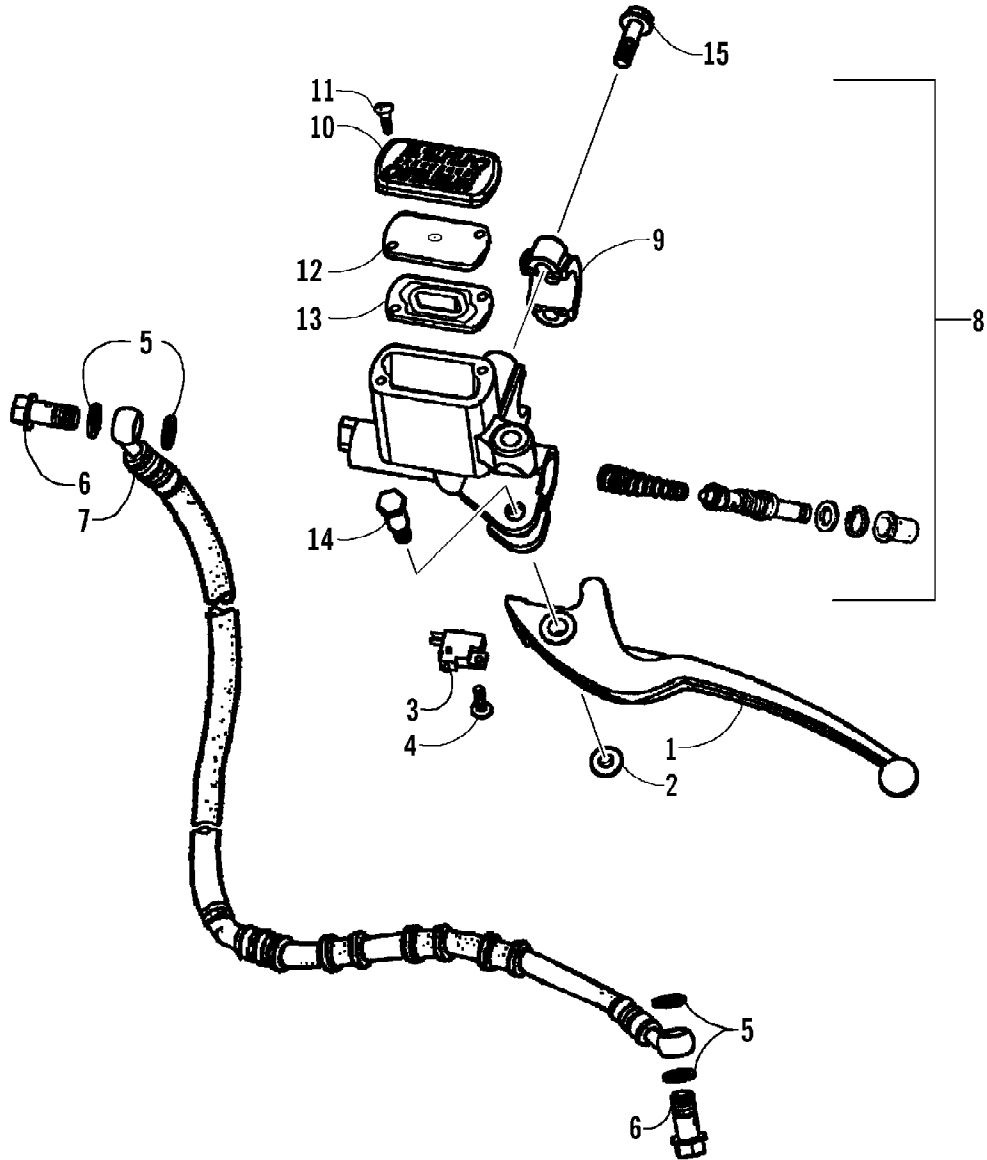

2008 ATV 90 DVX CALIFORNIA PINK (A2008KSB2BCAT)
HYDRAULIC HAND BRAKE ASSEMBLY

Page 36 of 60

Ref #	Part Number	Qty	S/P/F	Description
1	3303-206	1	/P	Lever
2	3304-654	1	/P	Nut, Flange
3	3303-141	1	/P	Switch Assembly
4	3305-463	1		Screw w/Washer
5	3303-284	4	/P	Washer, Crush
6	3303-257	2	/P	Bolt, Banjo-Fitting
7	3305-278	1		Hose, Brake - Assembly
8	3305-484	1	S	Brake, Master Cylinder - Assembly (inc. 9-14)
9	3303-175	1	/P	Clamp, Master Cylinder
10	3303-174	1	/P	Cap, Master Cylinder
11	3303-318	2		Screw, Flat-Head
12	3305-250	1		Plate, Diaphragm
13	3305-309	1		Diaphragm
14	3303-254	1	/P	Bolt, Lever
15	3305-297	2		Bolt, Flange