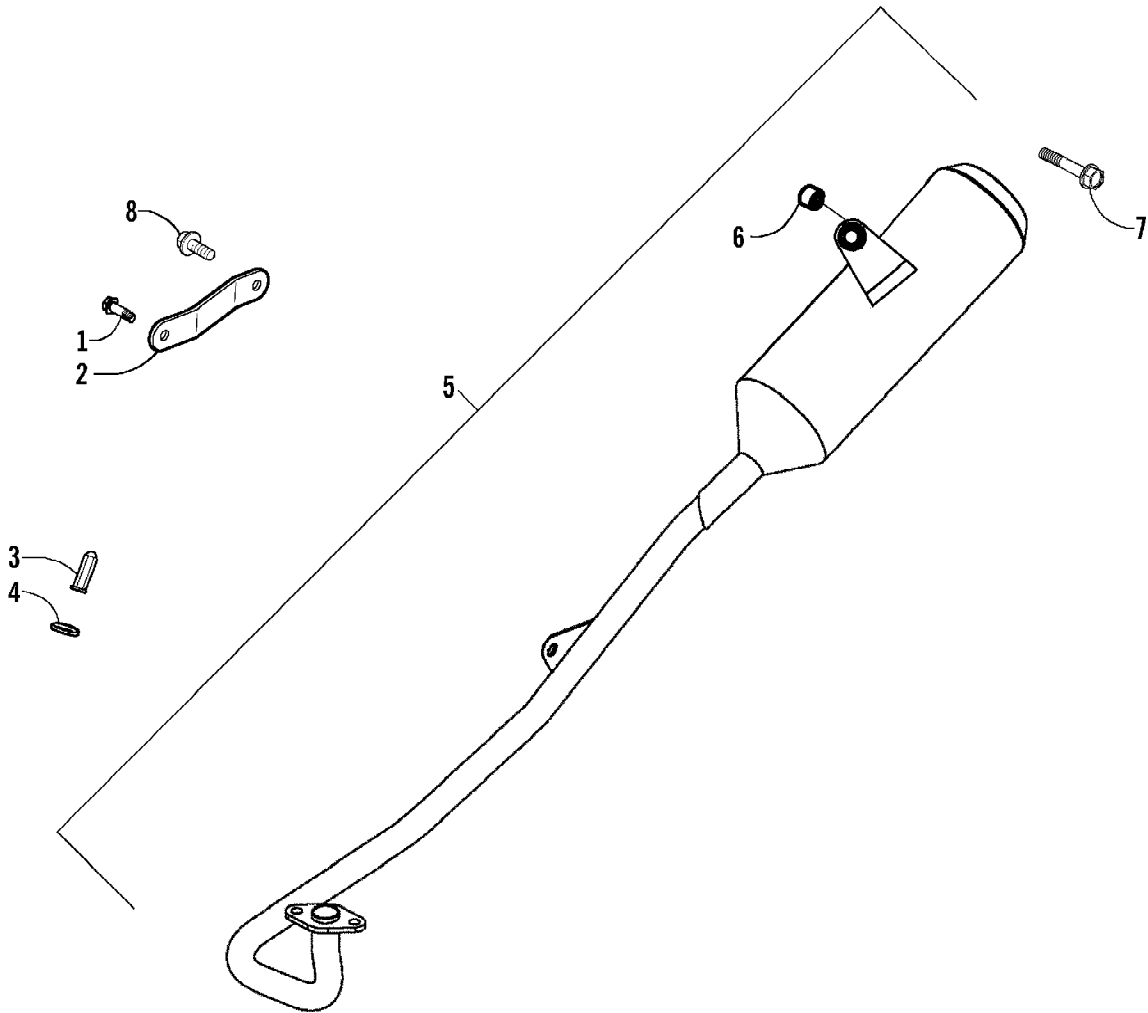

2008 ATV 90 DVX CALIFORNIA PINK (A2008KSB2BCAT)  
ELECTRICAL AND WIRING HARNESS ASSEMBLY

2008 ATV 90 DVX CALIFORNIA PINK (A2008KSB2BCAT)  
ELECTRICAL AND WIRING HARNESS ASSEMBLY

Page 20 of 60

Ref #	Part Number	Qty	S/P/F	Description
1	3303-132	1		Regulator, Voltage
2	3303-331	2	/P	Nut, Flange
3	3305-518	1		Harness, Main (inc. 4)
4	3303-399	2		Fuse
5	3303-289	4	/P	Cable Tie
6	3303-134	1	/P	Sub-Cord
7	3303-142	1		Resistor
8	3303-143	1		Relay, Starter
9	3305-456	1		CDI Unit
10	3303-125	1		Coil Assembly - Ignition (inc. 11)
11	3303-126	1		Cap, Noise Suppressor - Assembly
12	3303-252	1		Bolt, Flange
13	3305-519	1	S	Switch, Ignition - Assembly (inc. 14-16)
14	0	1	F	Switch, Ignition
15	3304-522	1		Cover, Key - "Arctic Cat"
16	3304-520	1		Key, Ignition - Set - Right-Side Cut
17	3304-521	1		Key, Ignition - Set - Left-Side Cut