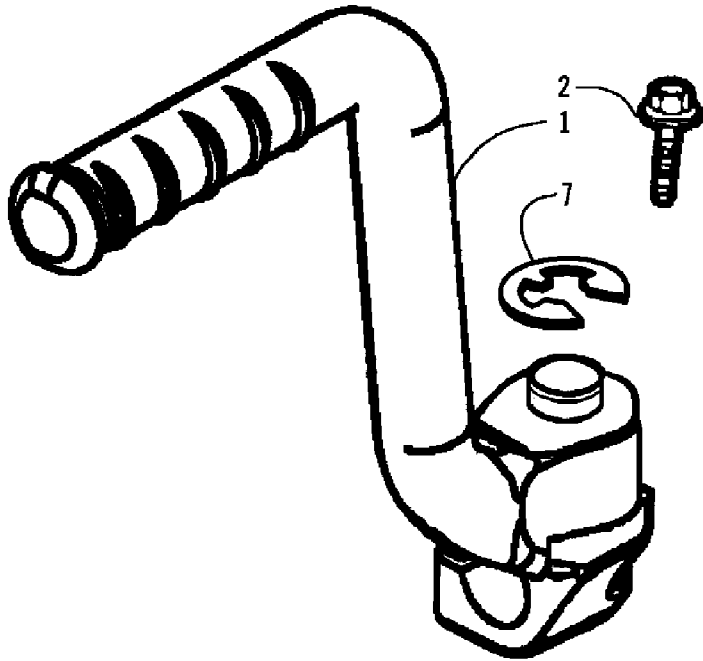

2008 ATV 90 DVX CALIFORNIA PINK (A2008KSB2BCAT)  
HEADLIGHT ASSEMBLY

Page 34 of 60

Ref #	Part Number	Qty	S/P/F	Description
1	3304-280	1		Headlight Assembly (inc. 2-4)
2	3304-281	1		Lens, Headlight
3	3303-846	1	/P	Bulb, Headlight
4	3304-282	1		Socket Assembly
5	3304-650	5	/P	Screw, Self-Tapping

2008 ATV 90 DVX CALIFORNIA PINK (A2008KSB2BCAT)  
HYDRAULIC HAND BRAKE ASSEMBLY

Page 36 of 60

Ref #	Part Number	Qty	S/P/F	Description
1	3303-206	1	/P	Lever
2	3304-654	1	/P	Nut, Flange
3	3303-141	1	/P	Switch Assembly
4	3305-463	1		Screw w/Washer
5	3303-284	4	/P	Washer, Crush
6	3303-257	2	/P	Bolt, Banjo-Fitting
7	3305-278	1		Hose, Brake - Assembly
8	3305-484	1	S	Brake, Master Cylinder - Assembly (inc. 9-14)
9	3303-175	1	/P	Clamp, Master Cylinder
10	3303-174	1	/P	Cap, Master Cylinder
11	3303-318	2		Screw, Flat-Head
12	3305-250	1		Plate, Diaphragm
13	3305-309	1		Diaphragm
14	3303-254	1	/P	Bolt, Lever
15	3305-297	2		Bolt, Flange