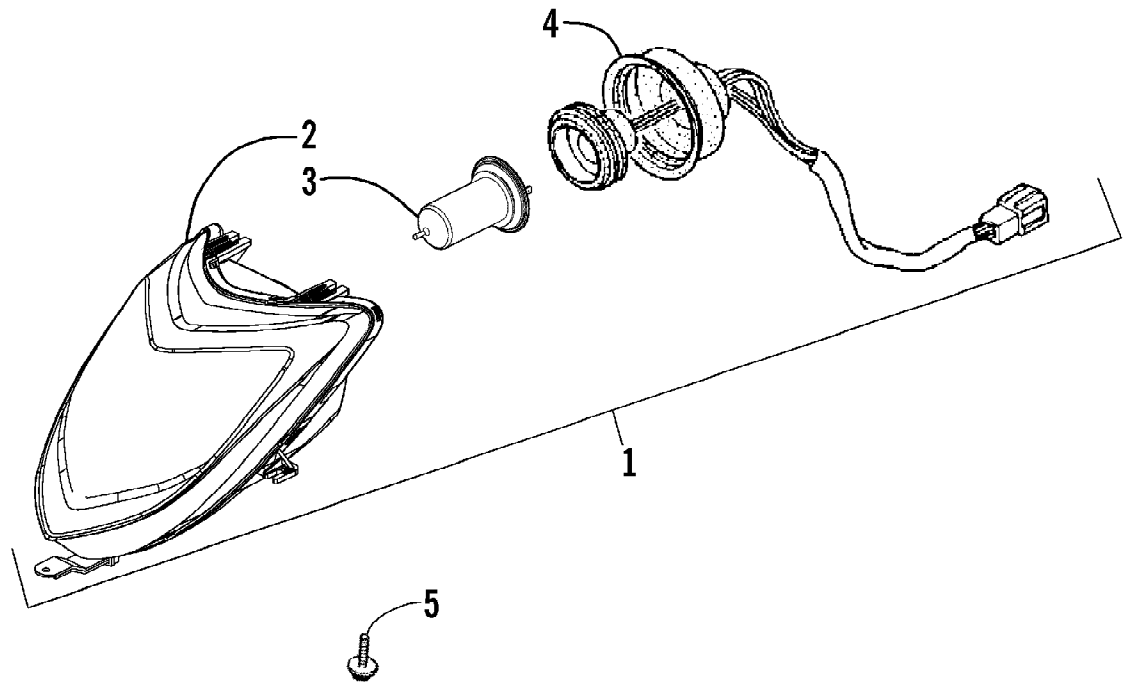

2008 ATV 90 DVX CALIFORNIA PINK (A2008KSB2BCAT)  
HANDLEBAR AND CONTROL ASSEMBLY

2008 ATV 90 DVX CALIFORNIA PINK (A2008KSB2BCAT)  
HANDLEBAR AND CONTROL ASSEMBLY

Page 32 of 60

Ref #	Part Number	Qty	S/P/F	Description
1	3304-553	2		Bolt w/Washer
2	3305-604	1		Cover, Handlebar
3	3303-435	1		Bracket, Handlebar Cover (inc. 4)
4	3303-239	1		Grommet
5	3305-515	1		Lid, Handlebar Cover
6	3303-434	1		Handlebar
7	3305-516	1		Switch, Handlebar - Assembly
8	3303-203	2	S	Grip, Handlebar
9	3303-196	2		End Cap, Handlebar
10	3303-398	4		Bolt
11	3303-197	1		Holder, Handlebar - Upper - Right
11	3303-198	1		Holder, Handlebar - Upper - Left
12	3303-199	2		Holder, Handlebar - Lower
13	3304-136	2		Washer
14	3305-517	2		Nut, Hex
15	3303-173	2		Cable, Brake - Front
16	1502-096	1	/P	Cable, Throttle - Kit
17	3303-592	2		Clip