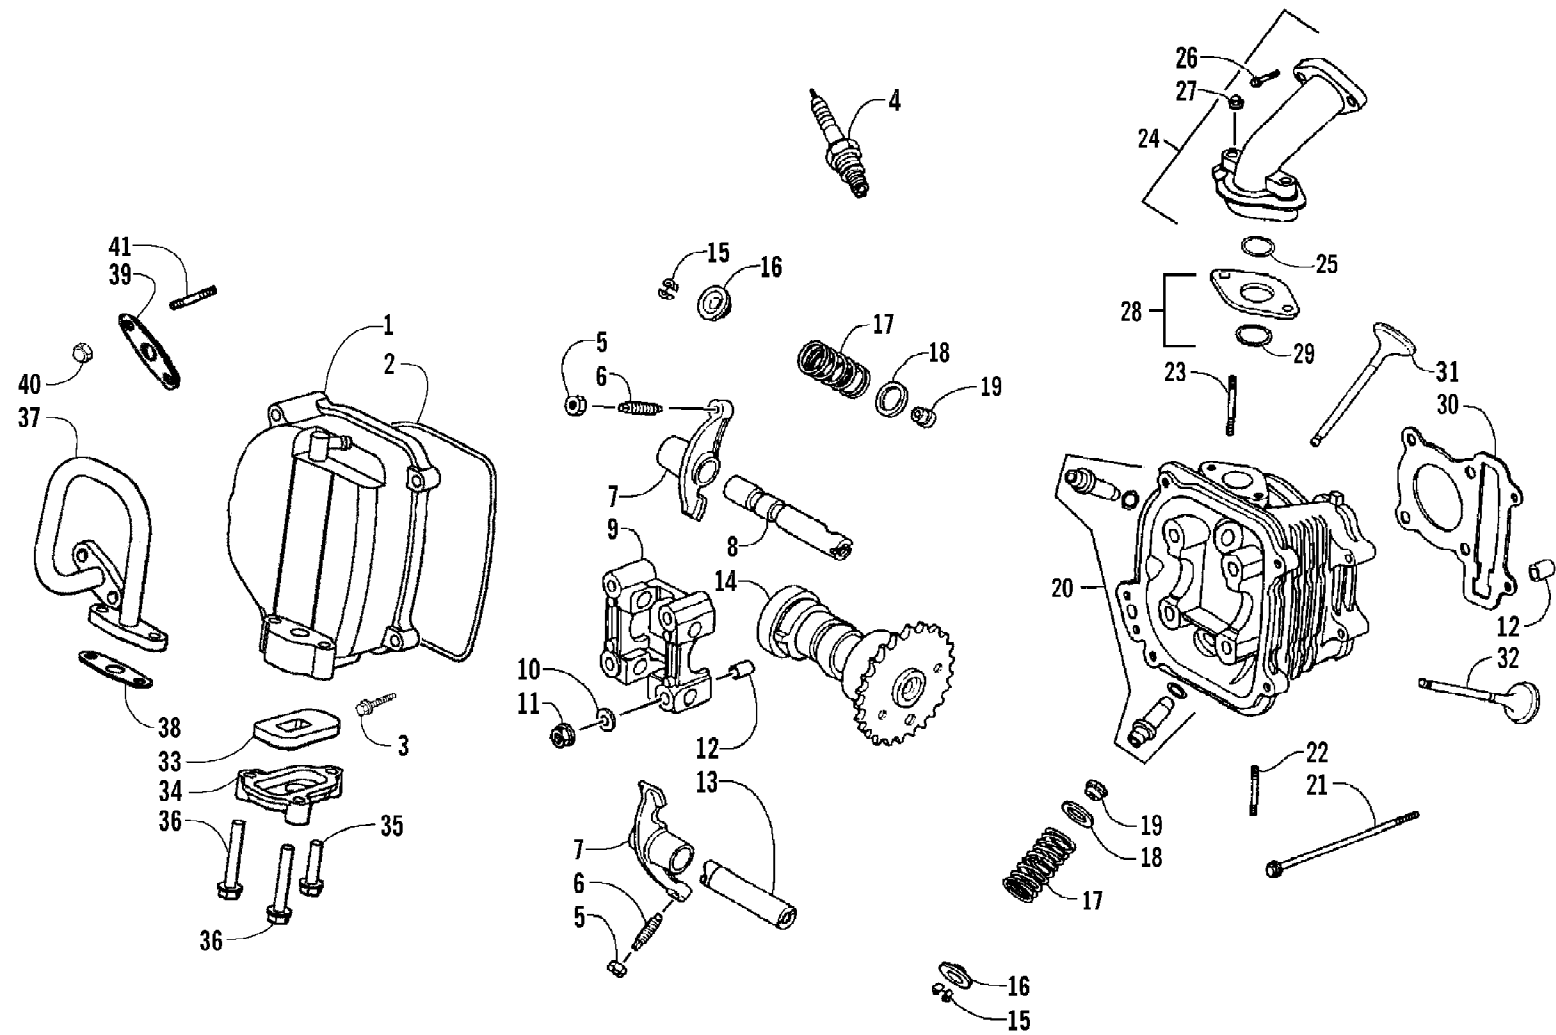

2008 ATV 90 DVX CALIFORNIA PINK (A2008KSB2BCAT)
CYLINDER HEAD ASSEMBLY

2008 ATV 90 DVX CALIFORNIA PINK (A2008KSB2BCAT)
CYLINDER HEAD ASSEMBLY

Page 16 of 60

Ref #	Part Number	Qty	S/P/F	Description
1	3305-594	1		Cover, Cylinder Head
2	3305-588	1		Gasket, Cylinder Head Cover
3	3303-360	4		Bolt, Flange
4	0217-726	1	/P	Plug, Spark
5	3304-026	2	/P	Nut, Tappet Adjusting
6	3304-007	2	/P	Screw, Tappet Adjusting
7	3303-495	2		Arm, Rocker
8	3303-496	1		Shaft, Rocker Arm - Intake
9	3303-486	1		Holder, Camshaft
10	3303-589	4		Washer, Sealing
11	3303-584	4		Nut, Flange
12	3303-594	4		Pin, Dowel
13	3303-497	1		Shaft, Rocker Arm - Exhaust
14	3303-493	1		Camshaft
15	3303-044	4		Cotter, Valve
16	3303-042	2	/P	Retainer, Valve Spring
17	3303-506	2		Spring, Valve - Outer
18	3303-043	2		Seat, Valve Spring - Outer
19	3303-657	2	/P	Seal, Valve Stem
20	3305-585	1		Head, Cylinder
21	3304-580	2		Bolt, Flange
22	3303-581	2		Bolt, Stud
23	3303-310	2		Bolt, Stud
24	3305-595	1		Pipe, Inlet - Assembly (inc. 25)
25	3303-304	1		O-Ring
26	3303-384	2	/P	Bolt, Flange
27	3303-331	2	/P	Nut, Flange
28	3303-511	1	/P	Insulator, Carburetor - Assembly (inc. 29)
29	3304-596	1		O-Ring
30	3303-487	1		Gasket, Cylinder Head
31	3303-504	1		Valve, Inlet
32	3303-505	1		Valve, Exhaust
33	3305-353	1		Valve, Reed
34	3305-354	1		Cover, Reed Valve
35	3305-401	1		Bolt, Flange
36	3305-402	2		Bolt, Flange
37	3305-589	1		Pipe, Air Intake
38	3305-356	1		Gasket, Air Intake Pipe
39	3303-732	1		Gasket, Air Intake Pipe
40	3304-030	2		Nut
41	3303-582	2		Bolt, Stud