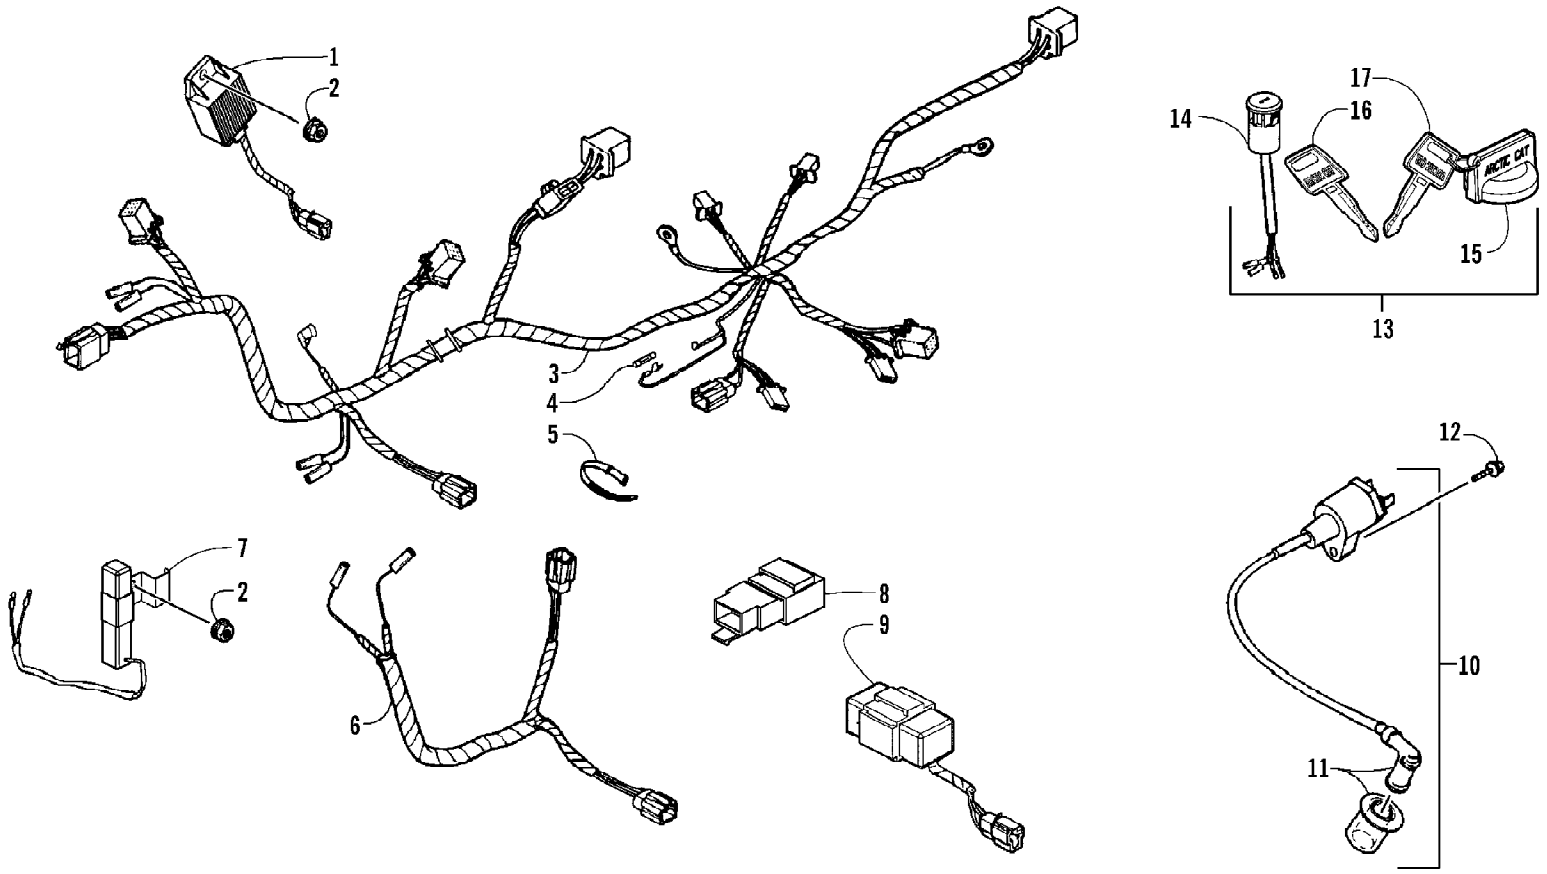

2008 ATV 90 DVX CALIFORNIA PINK (A2008KSB2BCAT)
ELECTRICAL AND WIRING HARNESS ASSEMBLY

2008 ATV 90 DVX CALIFORNIA PINK (A2008KSB2BCAT)
ELECTRICAL AND WIRING HARNESS ASSEMBLY

Page 20 of 60

Ref #	Part Number	Qty	S/P/F	Description
1	3303-132	1		Regulator, Voltage
2	3303-331	2	/P	Nut, Flange
3	3305-518	1		Harness, Main (inc. 4)
4	3303-399	2		Fuse
5	3303-289	4	/P	Cable Tie
6	3303-134	1	/P	Sub-Cord
7	3303-142	1		Resistor
8	3303-143	1		Relay, Starter
9	3305-456	1		CDI Unit
10	3303-125	1		Coil Assembly - Ignition (inc. 11)
11	3303-126	1		Cap, Noise Suppressor - Assembly
12	3303-252	1		Bolt, Flange
13	3305-519	1	S	Switch, Ignition - Assembly (inc. 14-16)
14	0	1	F	Switch, Ignition
15	3304-522	1		Cover, Key - "Arctic Cat"
16	3304-520	1		Key, Ignition - Set - Right-Side Cut
17	3304-521	1		Key, Ignition - Set - Left-Side Cut