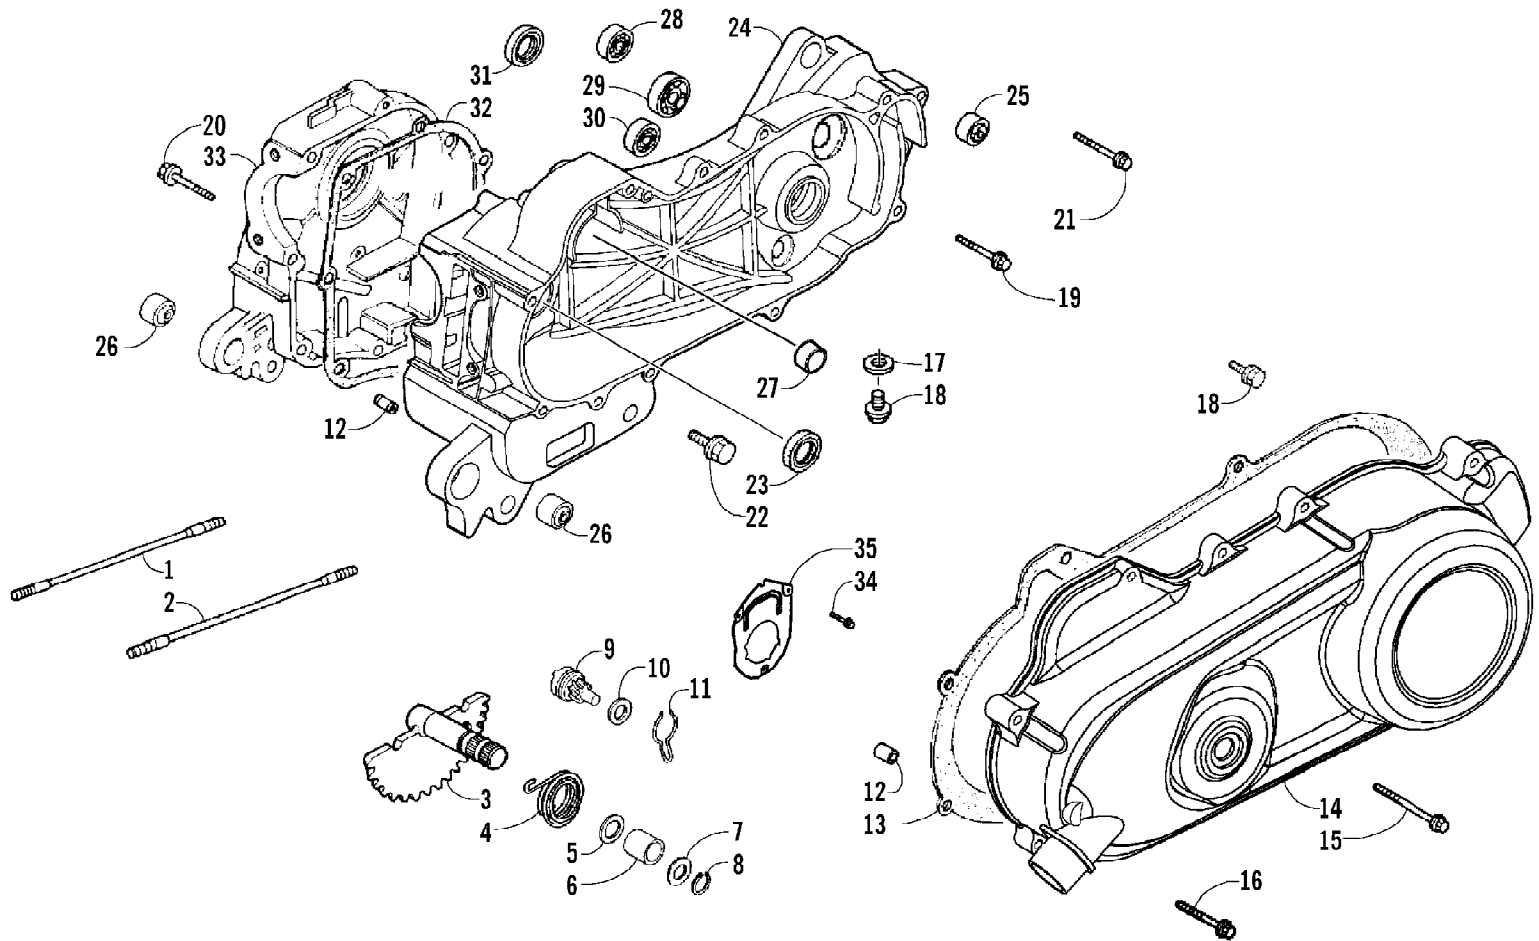

2008 ATV 90 DVX CALIFORNIA PINK (A2008KSB2BCAT)
CRANKCASE ASSEMBLY

2008 ATV 90 DVX CALIFORNIA PINK (A2008KSB2BCAT)
CRANKCASE ASSEMBLY

Page 12 of 60

Ref #	Part Number	Qty	S/P/F	Description
1	3303-247	2		Bolt, Stud
2	3303-248	2		Bolt, Stud
3	3303-119	1		Spindle, Kick Starter
4	3303-122	1		Spring, Return - Kick Starter
5	3303-121	1		Collar, Boss - Kick Starter
6	3303-120	1		Bushing, Spindle - Kick Starter
7	3303-276	1		Washer, Spindle - Kick Starter
8	3303-345	1		Circlip
9	3303-118	1		Gear, Driven - Kick Starter
10	3303-272	1		Washer, Thrust
11	3303-117	1		Spring, Driven - Kick Starter
12	3303-341	4		Pin, Dowel
13	3303-013	1		Gasket, Crankcase Cover - Left
14	3304-615	1		Cover , Crankcase - Left
15	3303-386	7	/P	Bolt, Flange
16	3303-385	1		Bolt, Flange
17	3303-278	1		Washer
18	3303-365	2		Bolt, Flange
19	3303-372	1		Bolt, Flange
20	3303-387	1		Bolt, Flange
21	3303-370	6		Bolt, Flange
22	3304-052	1	/P	Bolt, Drain Plug - Assembly
23	3303-296	1		Seal, Oil
24	3303-004	1		Crankcase, Set - Left (inc. 25, one No. 26, and 27)
25	3303-403	2		Bushing, Rubber - Rear Cushion
26	3303-402	2	/P	Bushing, Rubber - Engine Hanger
27	3304-597	1		Bushing
28	3303-464	1		Bearing, Ball
29	3303-459	1		Bearing, Needle
30	3303-465	1		Bearing, Ball
31	3303-297	1	/P	Seal, Oil
32	3303-003	1		Gasket, Crankcase - Right
33	3303-400	1	/P	Crankcase, Set - Right (inc. one No. 26)
34	3303-391	3		Bolt
35	3303-009	1		Plate, Cover