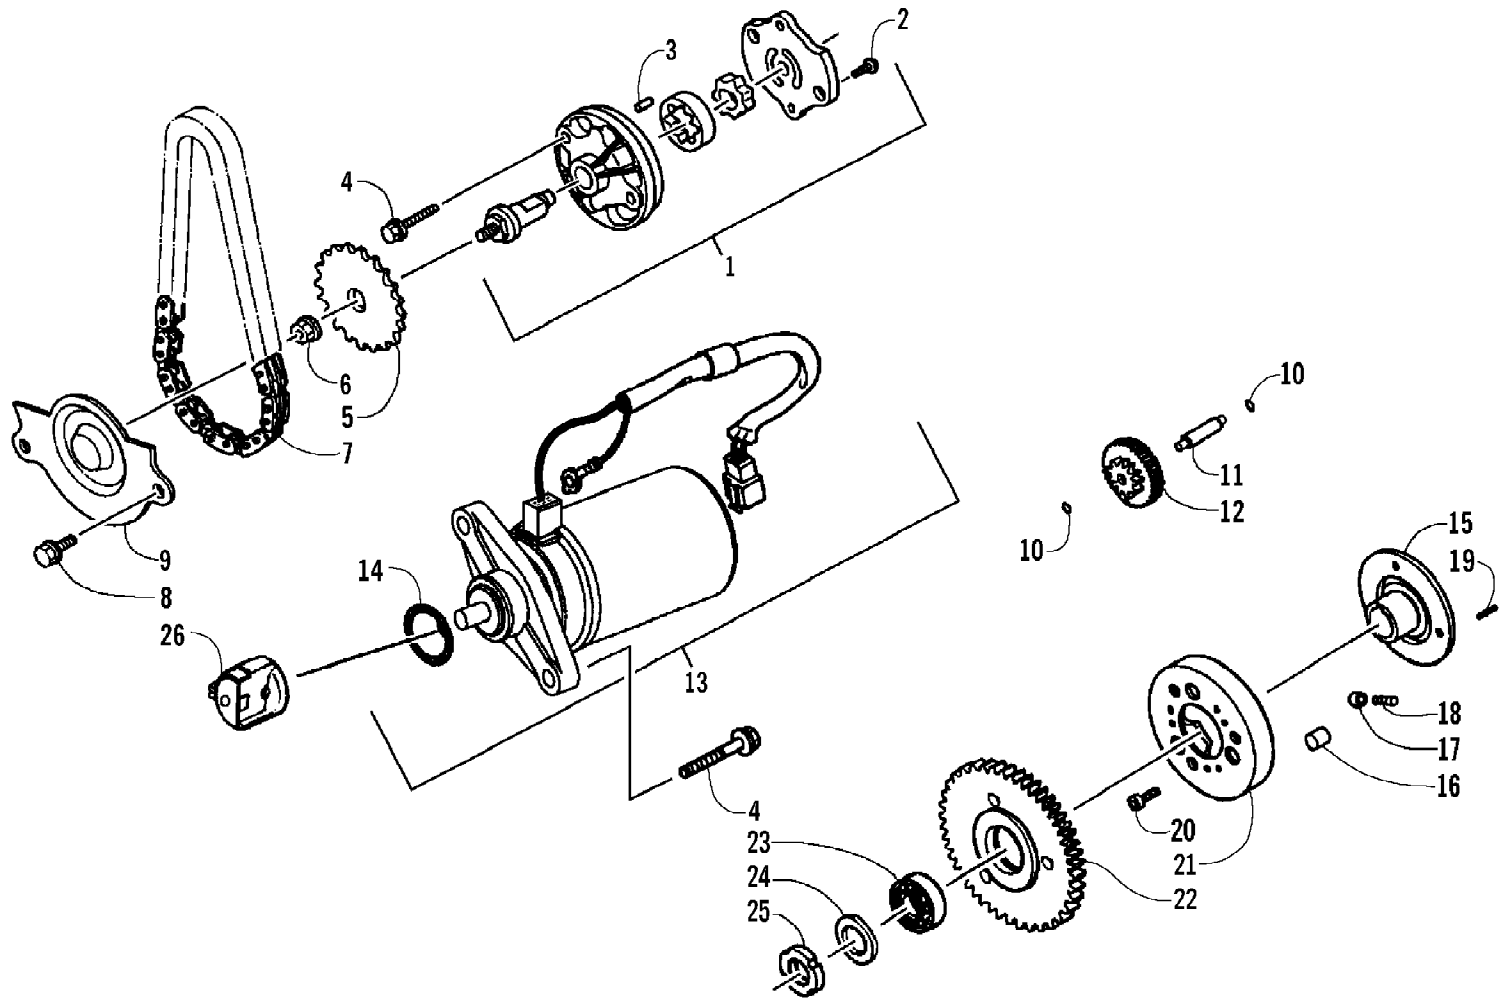

2008 ATV 90 DVX CALIFORNIA PINK (A2008KSB2BCAT)
STARTER MOTOR AND OIL PUMP ASSEMBLIES

2008 ATV 90 DVX CALIFORNIA PINK (A2008KSB2BCAT)
STARTER MOTOR AND OIL PUMP ASSEMBLIES

Ref #	Part Number	Qty	S/P/F	Description
1	3303-045	1		Pump, Oil - Assembly (inc. 2-3)
2	3304-426	1		Screw, Pan Head
3	3304-144	1		Pin, Dowel
4	3303-384	4	/P	Bolt, Flange
5	3303-046	1		Sprocket
6	3303-331	1	/P	Nut, Flange
7	3303-047	1		Chain, Oil Pump
8	3303-381	2		Bolt, Flange
9	3303-051	1		Separator, Oil
10	3303-282	2		Washer
11	3303-110	1		Shaft, Starter Reduction
12	3303-109	1		Gear, Starter Reduction
13	3304-639	1	/P	Motor, Starter - Assembly
14	3303-604	1		O-Ring
15	3303-115	1		Boss, Starter Clutch
16	3303-293	3		Roller
17	3303-114	3		Roller, Starter
18	3303-113	3		Spring, Roller - Outer Clutch
19	3303-395	1		Roller
20	3303-396	3		Bolt
21	3303-112	1		Clutch, Outer
22	3303-111	1		Gear, Starter
23	3303-292	1		Bearing, Ball
24	3303-285	1		Circlip
25	3303-258	1		Nut
26	3303-130	1		Holder, Starter