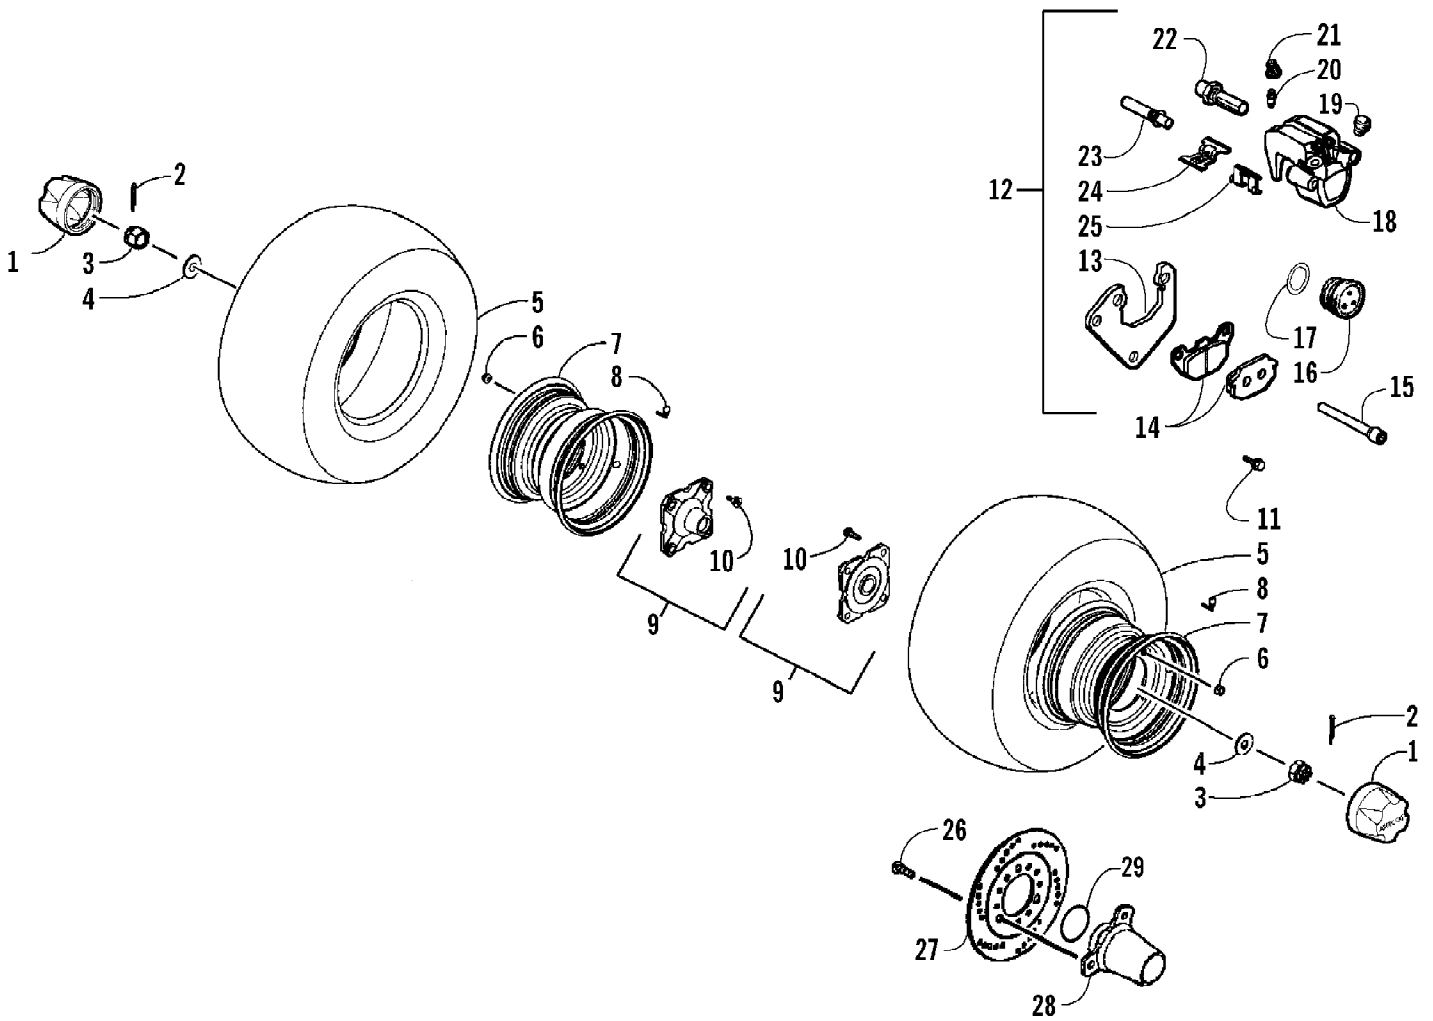

2008 ATV 90 DVX CALIFORNIA PINK (A2008KSB2BCAT)  
PISTON ASSEMBLY

Page 40 of 60

Ref #	Part Number	Qty	S/P/F	Description
1	3304-002	2	/P	Bolt, Flange
2	3303-244	1		Screw
3	3304-100	1	/P	O-Ring
4	3303-677	1		Adjuster, Cam Chain
5	3303-035	1		Gasket, Cam Chain Adjuster
6	3303-014	1		Cylinder A
7	3303-015	1		Gasket, Cylinder A
8	3303-342	2		Pin, Dowel
9	3303-034	1		Tensioner, Cam Chain
10	3303-036	1		Pivot, Cam Chain Tensioner
11	3303-301	1	/P	O-Ring
12	3303-030	1		Cam Chain
13	3303-037	1		Guide, Cam Chain
14	3303-024	1		Ring, Piston - Set
15	3303-025	1		Piston
16	3303-026	1		Pin, Piston
17	3303-027	2		Clip, Piston Pin
18	3305-443	1		Crankshaft
19	3303-290	1		Key

2008 ATV 90 DVX CALIFORNIA PINK (A2008KSB2BCAT)  
 REAR AXLE ASSEMBLY

Page 42 of 60

Ref #	Part Number	Qty	S/P/F	Description
1	3303-152	1		Spacer, Rear Wheel - Right
2	3305-287	1		Shaft, Rear Wheel
3	3303-153	1		Spacer, Rear Wheel - Left
4	3304-565	3	/P	Bolt, Flange
5	3303-607	3	/P	Washer, Spring
6	3305-289	1		Holder, Sprocket
7	3303-426	1		Sprocket, Final Drive
8	3303-154	1	S	Hub, Rear - Assembly (inc. 9-11)
9	3303-427	1		Collar, Hub - Right
10	3303-466	2		Bearing
11	3303-461	2		Seal, Dust
12	3303-281	4		Washer
13	3303-379	4		Bolt, Flange

2008 ATV 90 DVX CALIFORNIA PINK (A2008KSB2BCAT)  
REAR SUSPENSION ASSEMBLY

Page 44 of 60

Ref #	Part Number	Qty	S/P/F	Description
1	3303-433	1		Shock, Rear - Assembly
2	3303-376	2	/P	Bolt, Flange
3	3303-265	2	S	Nut, Flange
4	3305-290	1		Fork, Rear - Assembly (inc. 5-11)
5	3303-394	1		Boot, Grease Fitting
6	3303-393	1		Fitting, Grease
7	3304-594	1		Clamp, Brake Hose
8	3305-341	1		Bolt
9	3303-189	1		Axle, Rear Fork
10	3303-191	2		Bushing, Rear Fork
11	3303-192	2		Cap, Rear Fork
12	3304-032	1		Nut
13	3303-150	1		Bolt, Rear Fork
14	3305-454	4		Bolt, Flange
15	3304-593	1		Guard, Rear Fork
16	3304-690	2		Screw, Self-Tapping
17	3305-291	1		Slider, Chain
18	3304-360	2		Collar, Chain Slider