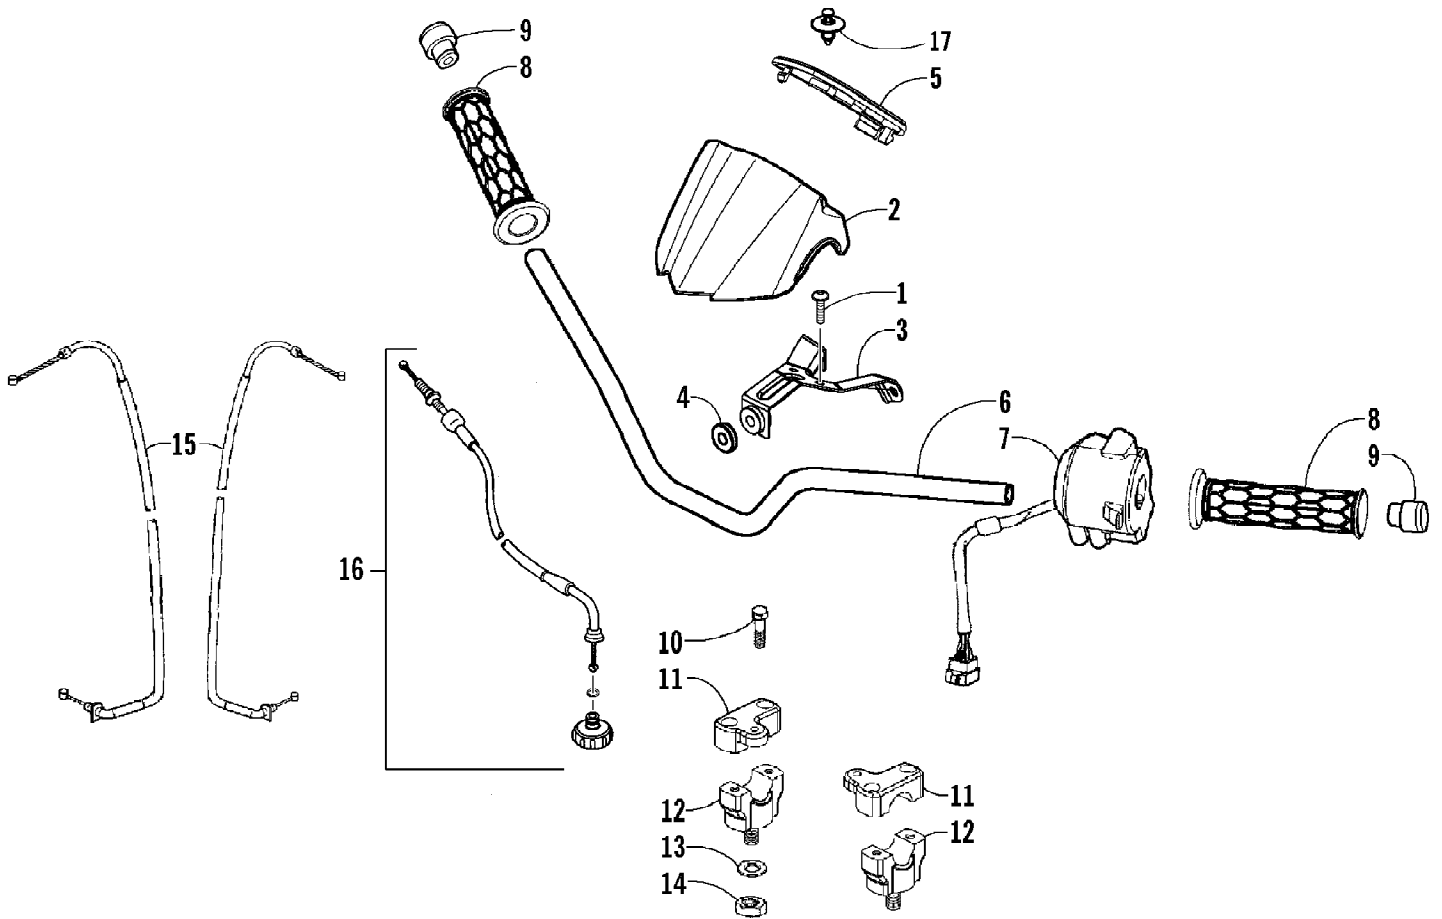

2008 ATV 90 DVX CALIFORNIA PINK (A2008KSB2BCAT)
HANDLEBAR AND CONTROL ASSEMBLY

2008 ATV 90 DVX CALIFORNIA PINK (A2008KSB2BCAT)
HANDLEBAR AND CONTROL ASSEMBLY

Page 32 of 60

Ref #	Part Number	Qty	S/P/F	Description
1	3304-553	2		Bolt w/Washer
2	3305-604	1		Cover, Handlebar
3	3303-435	1		Bracket, Handlebar Cover (inc. 4)
4	3303-239	1		Grommet
5	3305-515	1		Lid, Handlebar Cover
6	3303-434	1		Handlebar
7	3305-516	1		Switch, Handlebar - Assembly
8	3303-203	2	S	Grip, Handlebar
9	3303-196	2		End Cap, Handlebar
10	3303-398	4		Bolt
11	3303-197	1		Holder, Handlebar - Upper - Right
11	3303-198	1		Holder, Handlebar - Upper - Left
12	3303-199	2		Holder, Handlebar - Lower
13	3304-136	2		Washer
14	3305-517	2		Nut, Hex
15	3303-173	2		Cable, Brake - Front
16	1502-096	1	/P	Cable, Throttle - Kit
17	3303-592	2		Clip