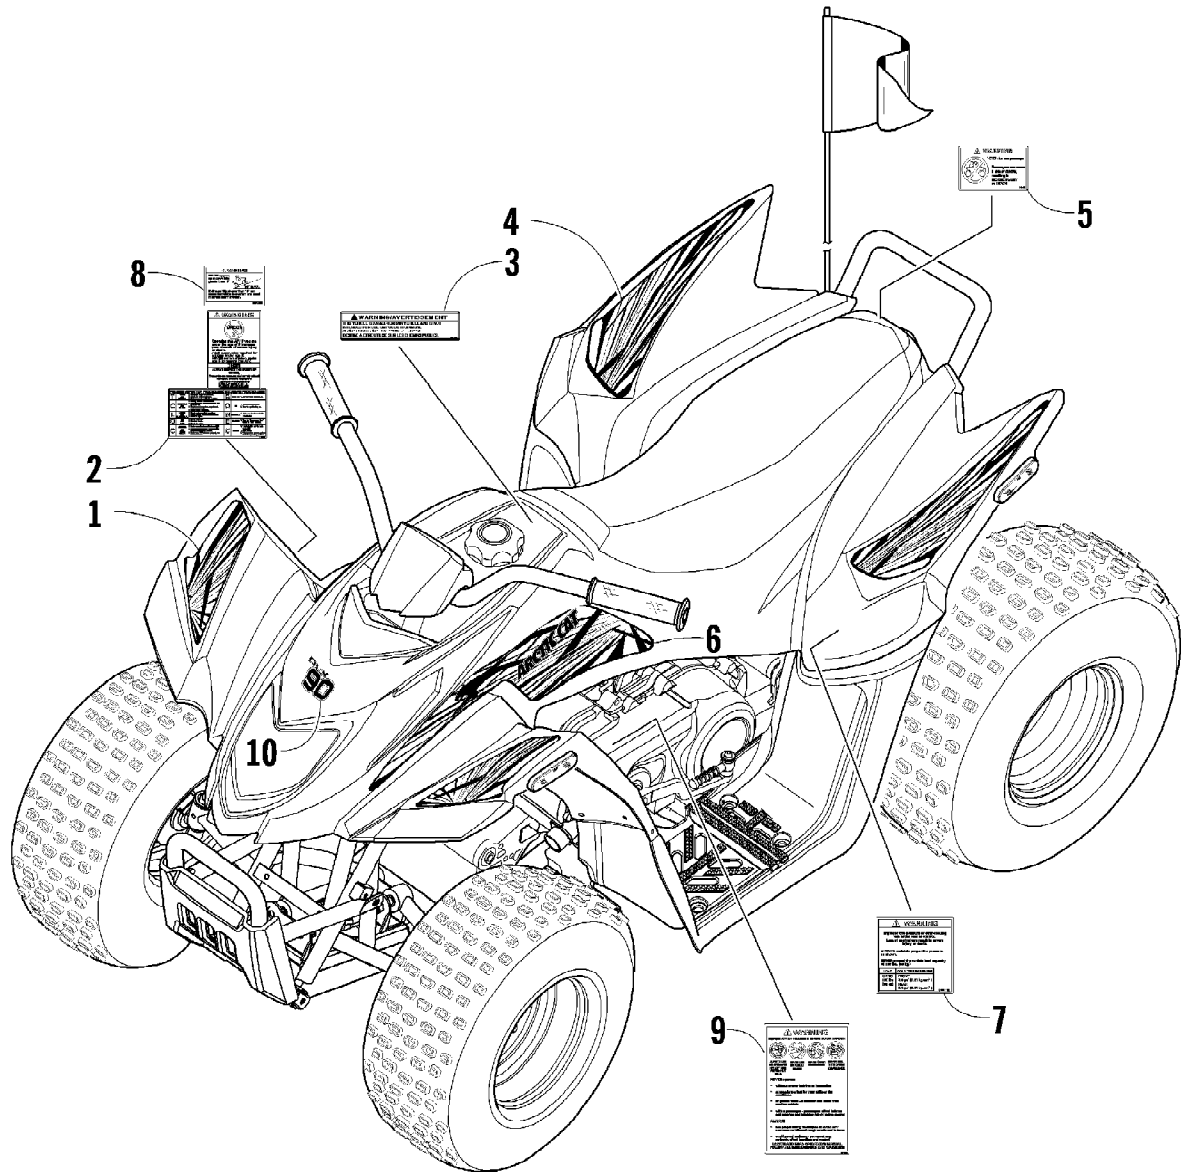

2008 ATV 90 DVX CALIFORNIA PINK (A2008KSB2BCAT)  
CYLINDER HEAD ASSEMBLY

2008 ATV 90 DVX CALIFORNIA PINK (A2008KSB2BCAT)  
CYLINDER HEAD ASSEMBLY

Page 16 of 60

Ref #	Part Number	Qty	S/P/F	Description
1	3305-594	1		Cover, Cylinder Head
2	3305-588	1		Gasket, Cylinder Head Cover
3	3303-360	4		Bolt, Flange
4	0217-726	1	/P	Plug, Spark
5	3304-026	2	/P	Nut, Tappet Adjusting
6	3304-007	2	/P	Screw, Tappet Adjusting
7	3303-495	2		Arm, Rocker
8	3303-496	1		Shaft, Rocker Arm - Intake
9	3303-486	1		Holder, Camshaft
10	3303-589	4		Washer, Sealing
11	3303-584	4		Nut, Flange
12	3303-594	4		Pin, Dowel
13	3303-497	1		Shaft, Rocker Arm - Exhaust
14	3303-493	1		Camshaft
15	3303-044	4		Cotter, Valve
16	3303-042	2	/P	Retainer, Valve Spring
17	3303-506	2		Spring, Valve - Outer
18	3303-043	2		Seat, Valve Spring - Outer
19	3303-657	2	/P	Seal, Valve Stem
20	3305-585	1		Head, Cylinder
21	3304-580	2		Bolt, Flange
22	3303-581	2		Bolt, Stud
23	3303-310	2		Bolt, Stud
24	3305-595	1		Pipe, Inlet - Assembly (inc. 25)
25	3303-304	1		O-Ring
26	3303-384	2	/P	Bolt, Flange
27	3303-331	2	/P	Nut, Flange
28	3303-511	1	/P	Insulator, Carburetor - Assembly (inc. 29)
29	3304-596	1		O-Ring
30	3303-487	1		Gasket, Cylinder Head
31	3303-504	1		Valve, Inlet
32	3303-505	1		Valve, Exhaust
33	3305-353	1		Valve, Reed
34	3305-354	1		Cover, Reed Valve
35	3305-401	1		Bolt, Flange
36	3305-402	2		Bolt, Flange
37	3305-589	1		Pipe, Air Intake
38	3305-356	1		Gasket, Air Intake Pipe
39	3303-732	1		Gasket, Air Intake Pipe
40	3304-030	2		Nut
41	3303-582	2		Bolt, Stud