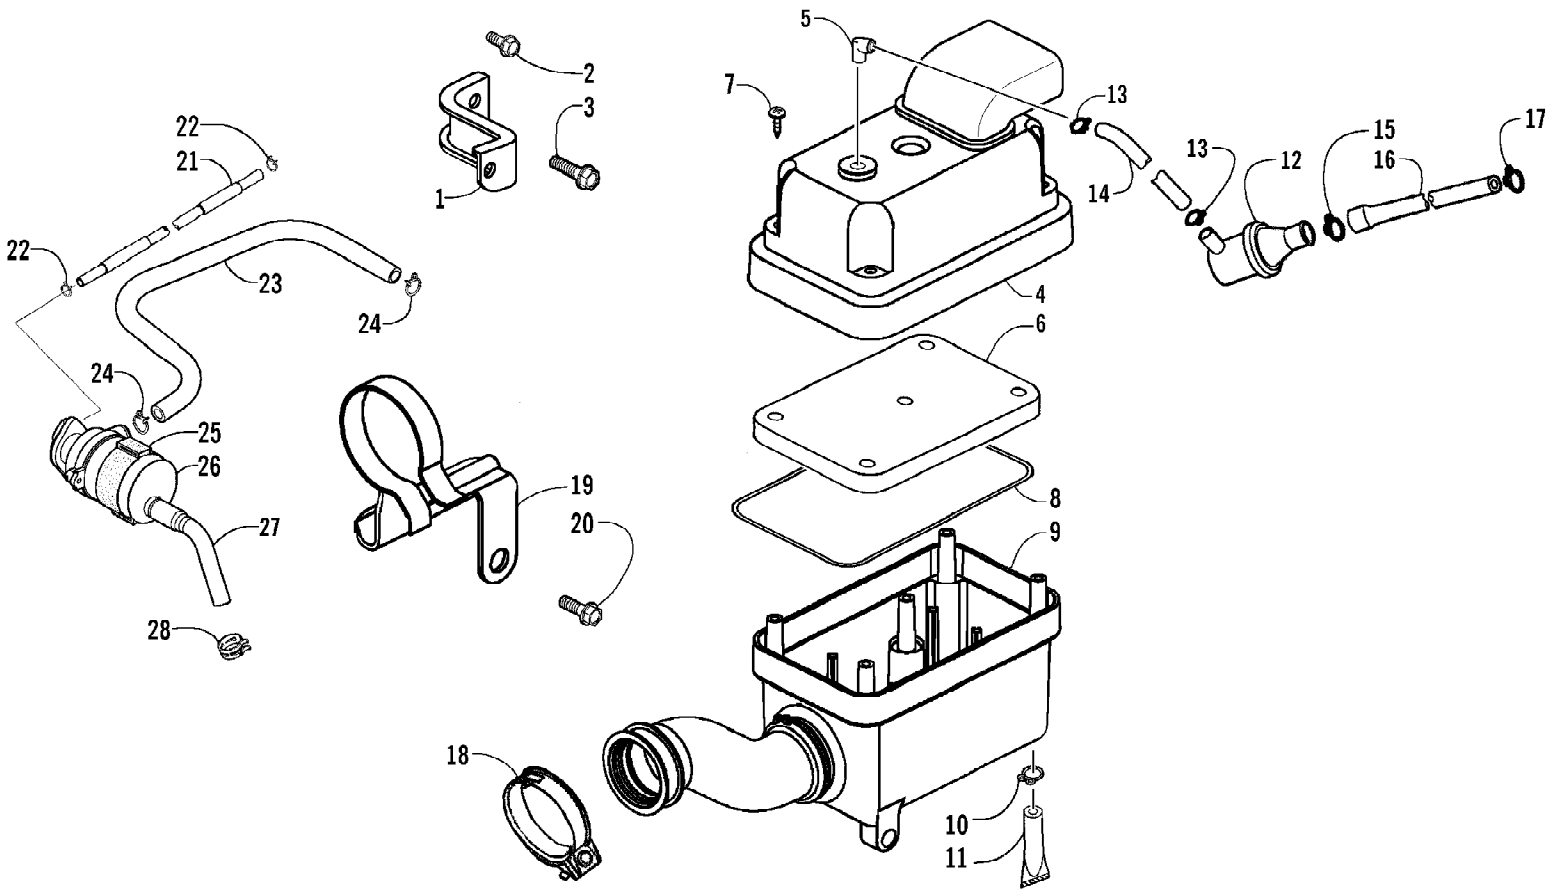

2008 ATV 90 DVX CALIFORNIA PINK (A2008KSB2BCAT)  
AIR INTAKE ASSEMBLY

2008 ATV 90 DVX CALIFORNIA PINK (A2008KSB2BCAT)  
AIR INTAKE ASSEMBLY

Page 2 of 60

Ref #	Part Number	Qty	S/P/F	Description
1	3303-005	1		Bracket, Mounting
2	3305-458	1		Bolt, Flange
3	3303-360	1		Bolt, Flange
4	3303-062	1		Cover, Air Cleaner (inc. 5)
5	0	1	F	Fitting
6	3303-060	1		Element, Air Cleaner
7	3305-450	5	/P	Screw, Self-Tapping
8	3303-063	1		Seal, Air Cleaner
9	3305-314	1		Case, Air Cleaner
10	3305-315	1		Clip
11	3304-168	1	/P	Tube, Drain
12	3303-064	1	/P	Catch, Air Cleaner Element
13	3303-350	2		Clip
14	3303-002	1	/P	Tube
15	3303-052	1		Clip, Breather Tube
16	3303-001	1		Tube
17	3303-352	1		Clip
18	3303-288	1		Clamp
19	3303-287	1		Clamp Assembly - Air Cleaner Tube
20	3304-551	1	/P	Bolt, Flange
21	3005-596	1		Tube, Vacuum
22	3004-161	2		Clip, Tube
23	3005-598	1		Duct, Air - AICV Unit
24	3004-167	2		Clip, Tube
25	3305-355	1		Mount, Rubber - AICV Unit
26	3305-599	1		AICV Unit
27	3305-597	1		Duct, Reed Valve - AICV Unit
28	3303-712	1		Clamp