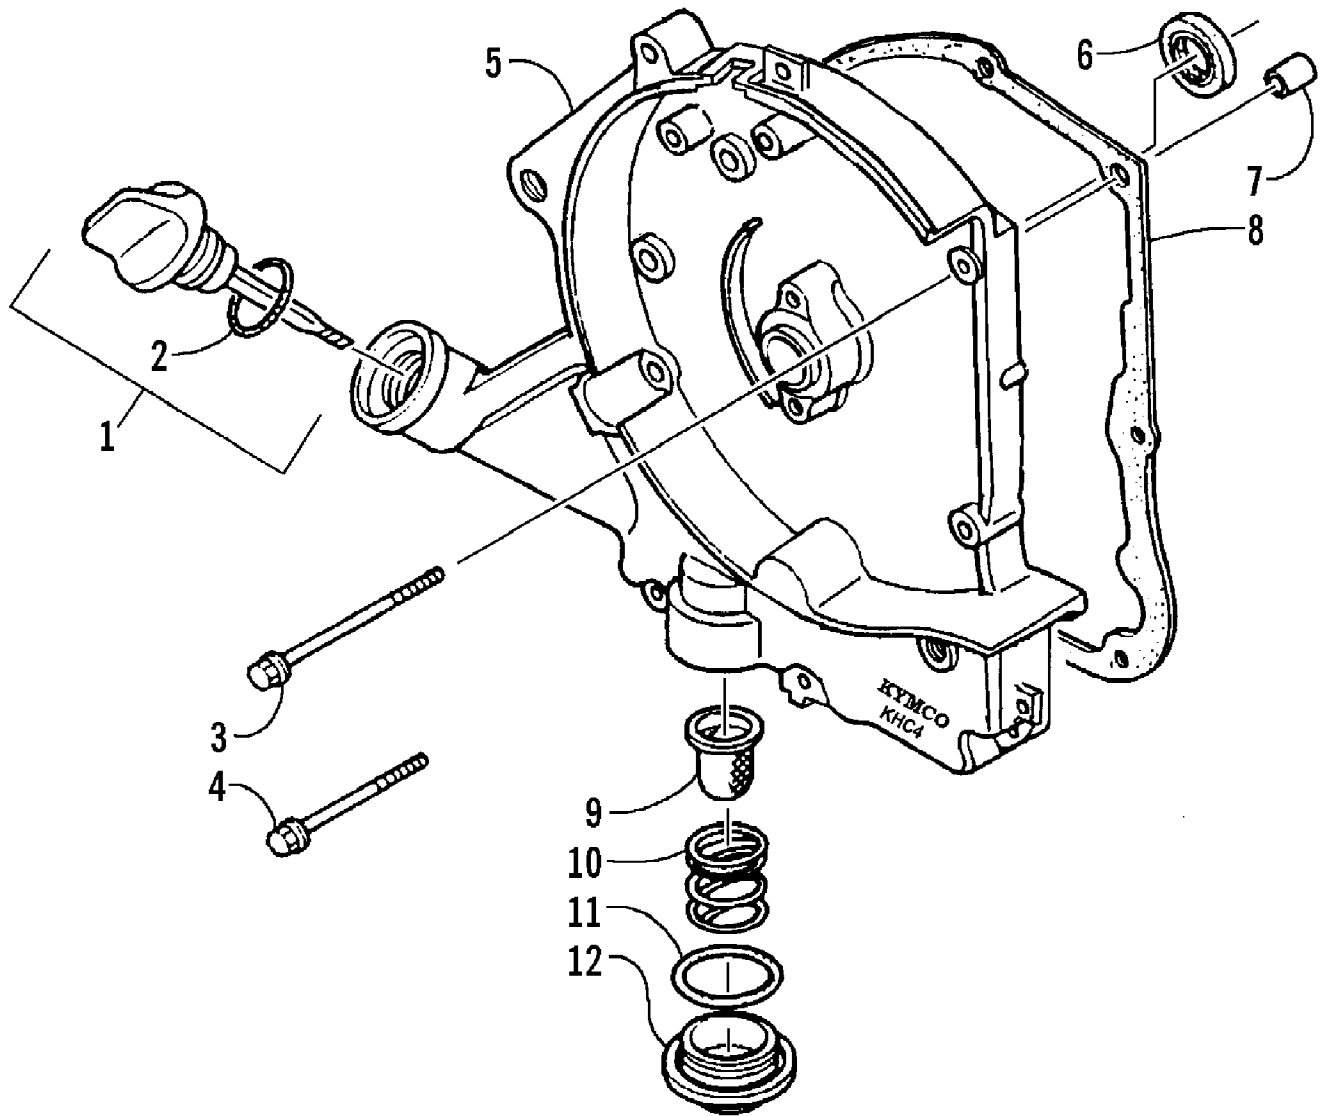

2008 ATV 90 DVX CALIFORNIA PINK (A2008KSB2BCAT)
CRANKCASE COVER ASSEMBLY

Page 14 of 60

Ref #	Part Number	Qty	S/P/F	Description
1	3303-050	1		Gauge, Oil Level - Assembly (inc. 2)
2	3303-306	1	S	O-Ring
3	3303-390	4		Bolt, Flange
4	3304-580	4		Bolt, Flange
5	3303-007	1		Cover, Crankcase (inc. 6)
6	3303-296	1		Seal, Oil
7	3303-341	2		Pin, Dowel
8	3303-012	1		Gasket, Crankcase
9	3303-048	1	S	Screen, Oil Filter
10	3303-049	1	S	Spring, Oil Filter Screen
11	3304-096	1	/P	O-Ring
12	3303-021	1		Cap, Oil Filter