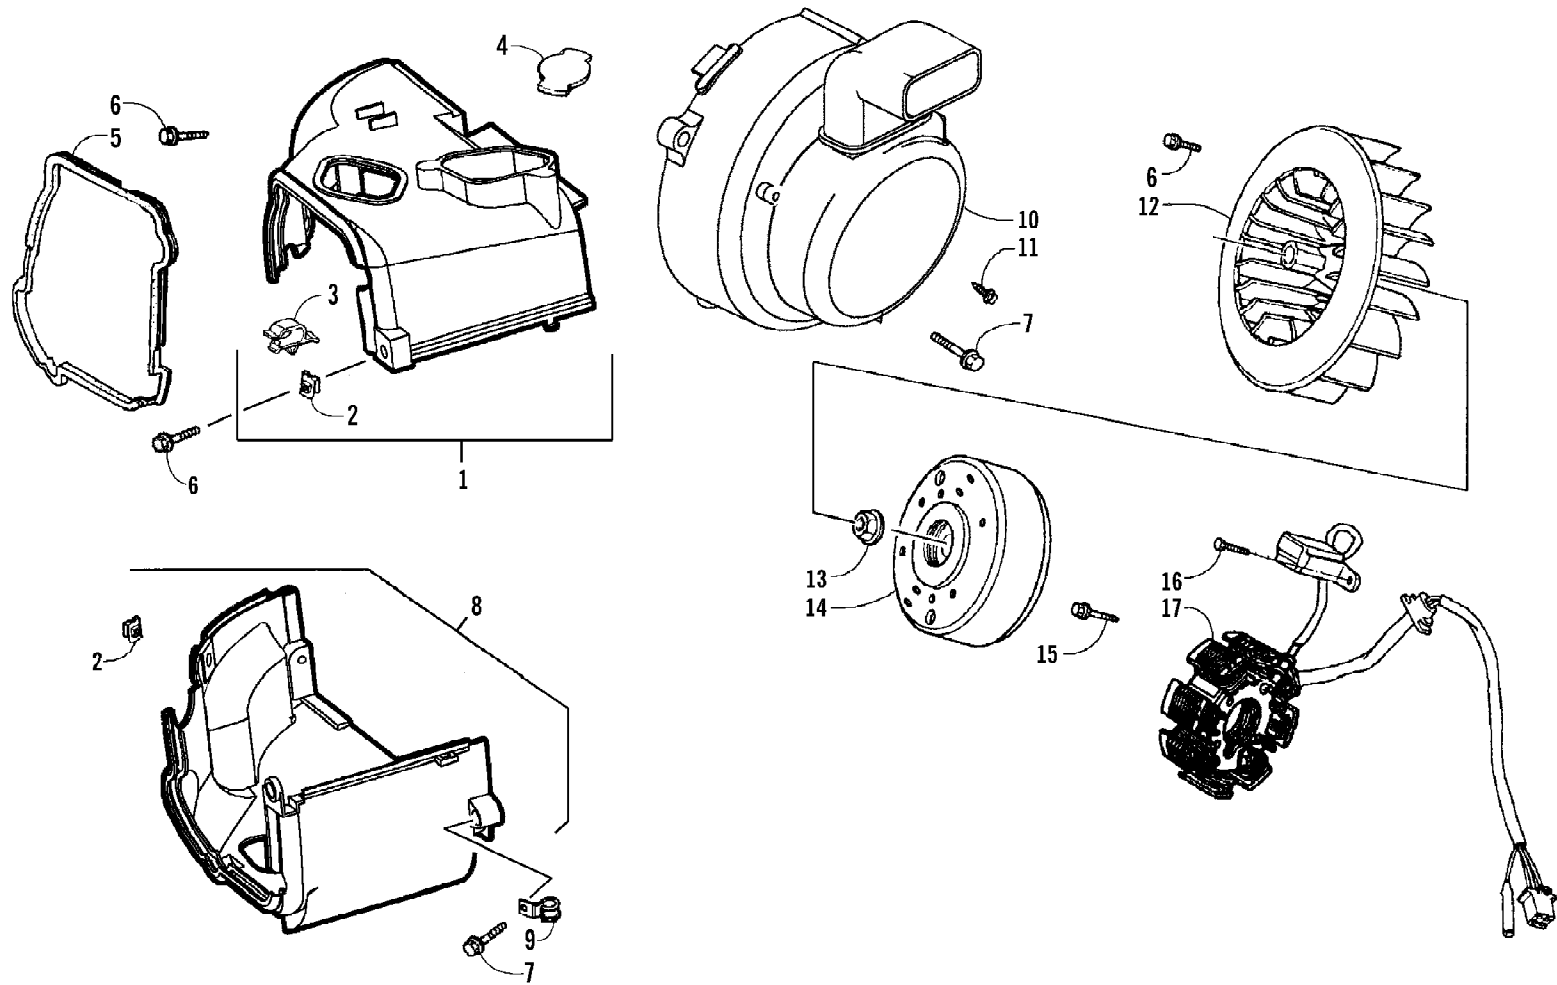

2008 ATV 90 DVX CALIFORNIA PINK (A2008KSB2BCAT)
STATOR, FLYWHEEL, AND ENGINE SHROUD ASSEMBLIES

2008 ATV 90 DVX CALIFORNIA PINK (A2008KSB2BCAT)
STATOR, FLYWHEEL, AND ENGINE SHROUD ASSEMBLIES

Ref #	Part Number	Qty	S/P/F	Description
1	3303-079	1		Shroud B - Assembly (inc. one No. 2 and 3-4)
2	3303-267	2		Nut, Clip
3	3303-443	1	/P	Clip, Vacuum Tube
4	3303-408	1		Grommet, Shroud
5	3303-077	1		Seal, Shroud
6	3303-382	6	/P	Bolt, Flange
7	3303-384	3	/P	Bolt, Flange
8	3303-078	1		Shroud A - Assembly (inc. one No. 2)
9	3304-640	1		Clamp, Carburetor Drain Tube
10	3303-076	1		Cover, Fan - Assembly
11	3304-585	2	/P	Screw, Self-Tapping
12	3303-075	1		Fan, Cooling
13	3303-333	1	/P	Nut, Flange
14	3303-127	1		Flywheel (A) D402
14	3303-414	1		Flywheel (B) D406
14	3303-415	1		Flywheel (C) D414
15	3303-383	2	/P	Bolt, Flange
16	3303-308	2		Bolt
17	3304-641	1		Stator - Assembly (O) D402
17	3305-254	1	/P	Stator - Assembly (A) D406
17	3305-256	1	/P	Stator - Assembly (B) D414