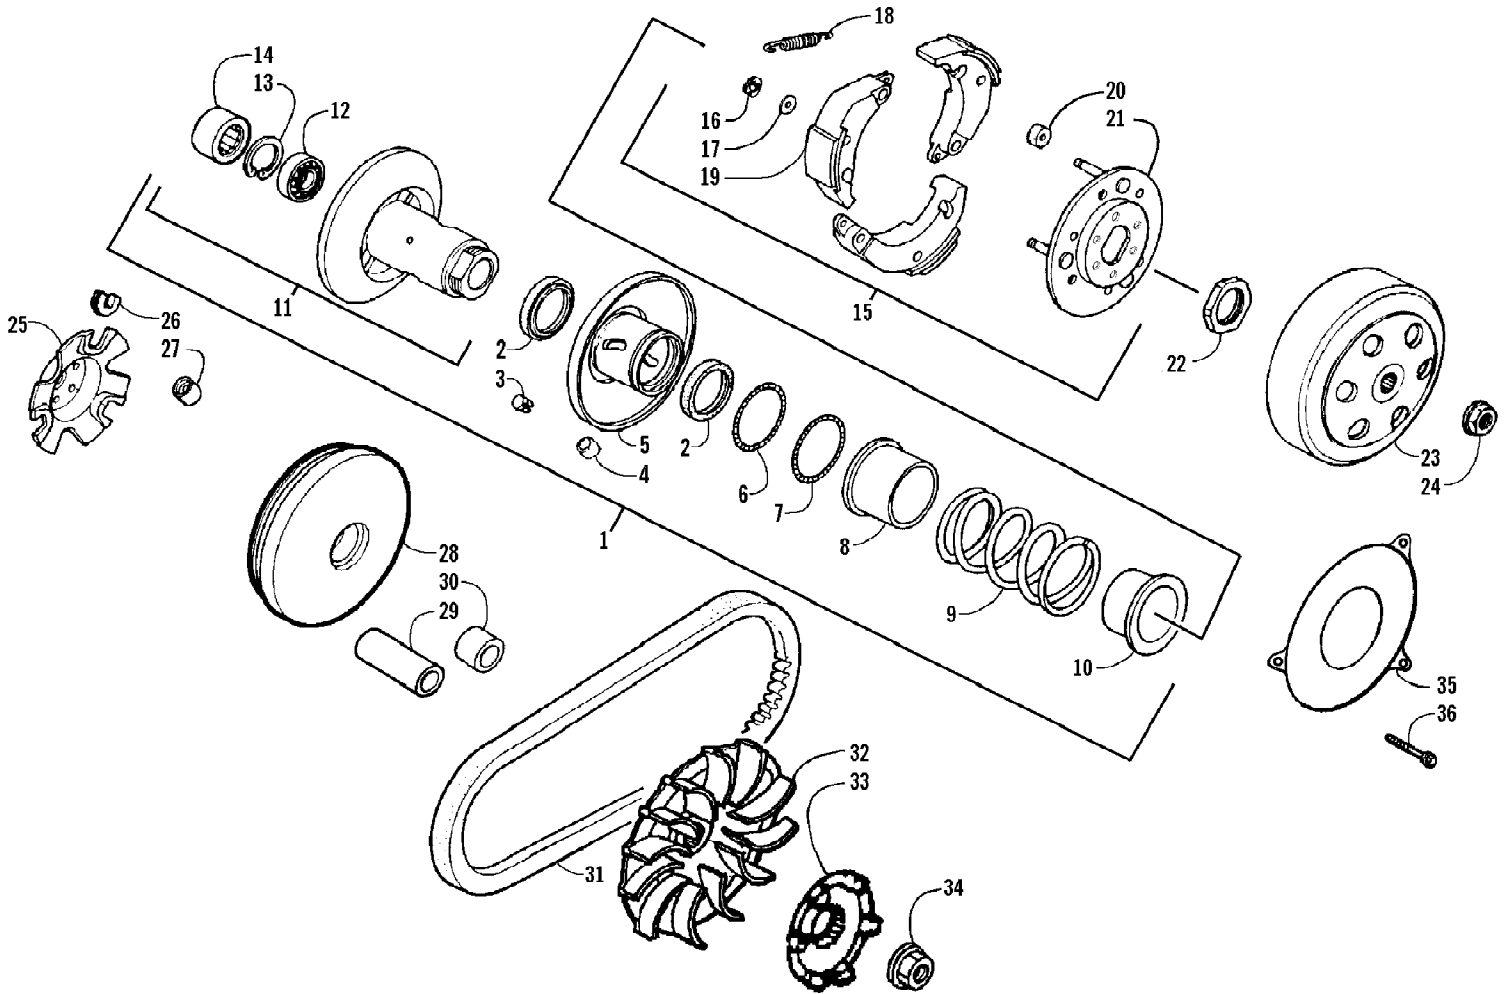

2008 ATV 90 DVX CALIFORNIA PINK (A2008KSB2BCAT)
CLUTCH ASSEMBLIES

2008 ATV 90 DVX CALIFORNIA PINK (A2008KSB2BCAT)
CLUTCH ASSEMBLIES

Page 10 of 60

Ref #	Part Number	Qty	S/P/F	Description
1	3303-411	1		Pulley, Driven - Assembly (inc. 2-22)
2	3303-299	2		Seal, Oil
3	3303-098	3		Guide, Pin
4	3303-099	3		Guide, Roller
5	3303-097	1		Face, Driven - Movable
6	3304-620	1		O-Ring
7	3304-619	1		O-Ring
8	3303-101	1		Collar, Seal
9	3303-100	1		Spring, Driven Face
10	3303-102	1		Collar, Spring
11	3303-096	1		Face, Driven - Fixed - Assembly (inc. 12-14)
12	3303-291	1		Bearing, Ball
13	3303-346	1		Circlip
14	3303-294	1		Bearing, Needle
15	3303-090	1		Face, Drive - Assembly (inc. 16-21)
16	3304-618	3	/P	E-Ring
17	3303-274	3		Washer, Thrust
18	3303-092	3		Spring, Clutch
19	3303-093	3		Weight, Clutch
20	3303-094	3		Rubber, Clutch Damper
21	3303-091	1		Face, Drive
22	3304-025	1	/P	Nut
23	3303-082	1		Housing, Centrifugal Clutch
24	3303-333	1	/P	Nut, Flange
25	3303-088	1		Plate, Ramp
26	3303-089	3		Slide
27	3303-087	6		Guide, Roller
28	3303-086	1		Face, Drive - Movable
29	3303-409	1		Boss, Drive Face
30	3303-410	1		Collar, Drive Face
31	3303-095	1		Belt, Drive
32	3303-083	1		Face, Drive
33	3303-116	1		Ratchet, Kick Starter
34	3303-334	1		Nut, Flange
35	3304-460	1		Plate, Dust
36	3303-381	3		Bolt, Flange