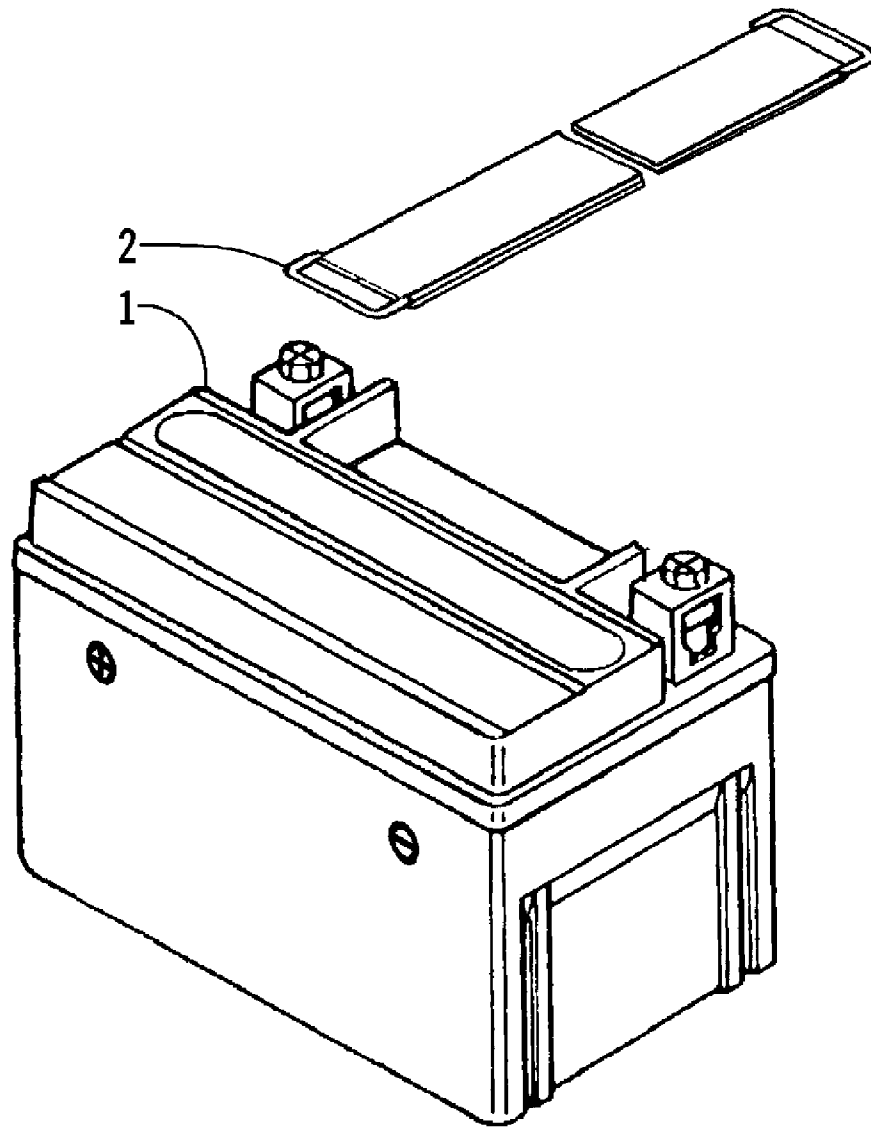

2008 ATV 90 DVX CALIFORNIA PINK (A2008KSB2BCAT)  
AIR INTAKE ASSEMBLY

2008 ATV 90 DVX CALIFORNIA PINK (A2008KSB2BCAT)  
AIR INTAKE ASSEMBLY

Page 2 of 60

Ref #	Part Number	Qty	S/P/F	Description
1	3303-005	1		Bracket, Mounting
2	3305-458	1		Bolt, Flange
3	3303-360	1		Bolt, Flange
4	3303-062	1		Cover, Air Cleaner (inc. 5)
5	0	1	F	Fitting
6	3303-060	1		Element, Air Cleaner
7	3305-450	5	/P	Screw, Self-Tapping
8	3303-063	1		Seal, Air Cleaner
9	3305-314	1		Case, Air Cleaner
10	3305-315	1		Clip
11	3304-168	1	/P	Tube, Drain
12	3303-064	1	/P	Catch, Air Cleaner Element
13	3303-350	2		Clip
14	3303-002	1	/P	Tube
15	3303-052	1		Clip, Breather Tube
16	3303-001	1		Tube
17	3303-352	1		Clip
18	3303-288	1		Clamp
19	3303-287	1		Clamp Assembly - Air Cleaner Tube
20	3304-551	1	/P	Bolt, Flange
21	3005-596	1		Tube, Vacuum
22	3004-161	2		Clip, Tube
23	3005-598	1		Duct, Air - AICV Unit
24	3004-167	2		Clip, Tube
25	3305-355	1		Mount, Rubber - AICV Unit
26	3305-599	1		AICV Unit
27	3305-597	1		Duct, Reed Valve - AICV Unit
28	3303-712	1		Clamp

2008 ATV 90 DVX CALIFORNIA PINK (A2008KSB2BCAT)  
BATTERY ASSEMBLY

---

Ref #	Part Number	Qty	S/P/F	Description
1	3303-131	1	/P	Battery
2	3304-434	1		Band, Battery

2008 ATV 90 DVX CALIFORNIA PINK (A2008KSB2BCAT)  
BODY PANEL ASSEMBLY