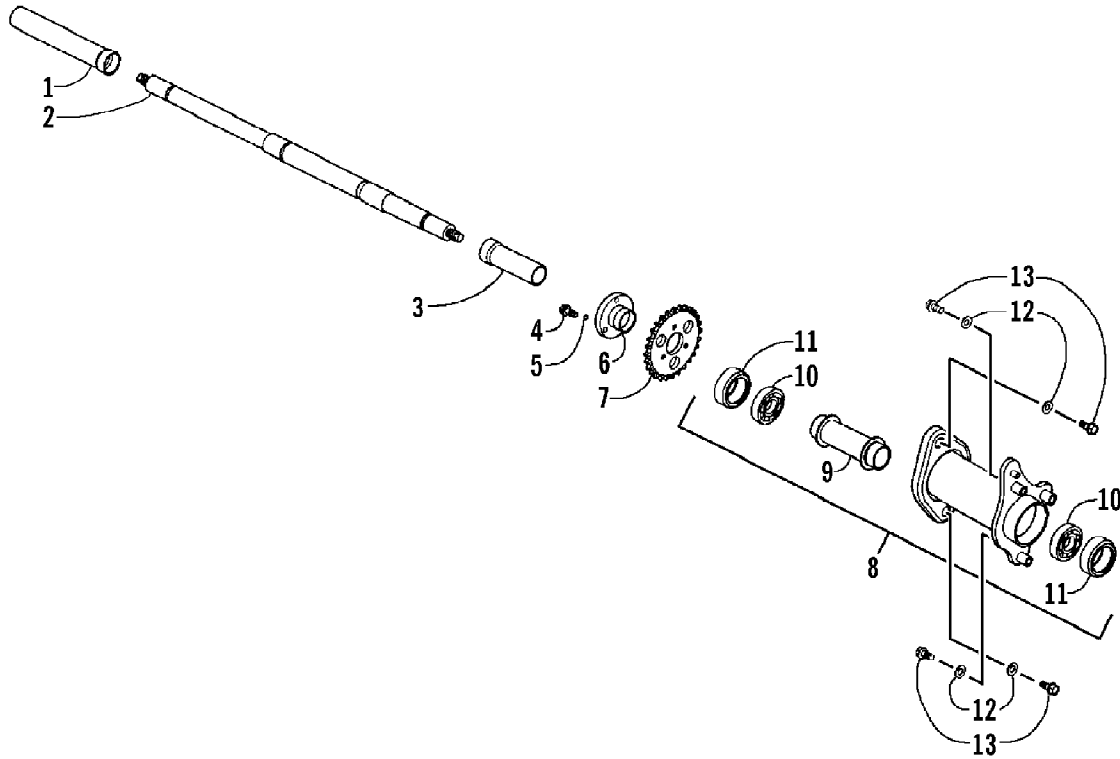

2008 ATV 90 DVX CALIFORNIA PINK (A2008KSB2BCAT)  
KICK STARTER ASSEMBLY

Page 38 of 60

Ref #	Part Number	Qty	S/P/F	Description
1	3303-123	1	/P	Arm, Kick Starter - Assembly
2	3304-551	1	/P	Bolt, Flange
3	3303-147	1		Adjuster, Drive Train - Assembly (inc. 4-6)
4	3304-135	1	/P	Washer
5	3303-607	1	/P	Washer, Spring
6	3304-125	1		Nut, Hex
7	3305-247	1	/P	E-Clip

2008 ATV 90 DVX CALIFORNIA PINK (A2008KSB2BCAT)  
PISTON ASSEMBLY

Page 40 of 60

Ref #	Part Number	Qty	S/P/F	Description
1	3304-002	2	/P	Bolt, Flange
2	3303-244	1		Screw
3	3304-100	1	/P	O-Ring
4	3303-677	1		Adjuster, Cam Chain
5	3303-035	1		Gasket, Cam Chain Adjuster
6	3303-014	1		Cylinder A
7	3303-015	1		Gasket, Cylinder A
8	3303-342	2		Pin, Dowel
9	3303-034	1		Tensioner, Cam Chain
10	3303-036	1		Pivot, Cam Chain Tensioner
11	3303-301	1	/P	O-Ring
12	3303-030	1		Cam Chain
13	3303-037	1		Guide, Cam Chain
14	3303-024	1		Ring, Piston - Set
15	3303-025	1		Piston
16	3303-026	1		Pin, Piston
17	3303-027	2		Clip, Piston Pin
18	3305-443	1		Crankshaft
19	3303-290	1		Key