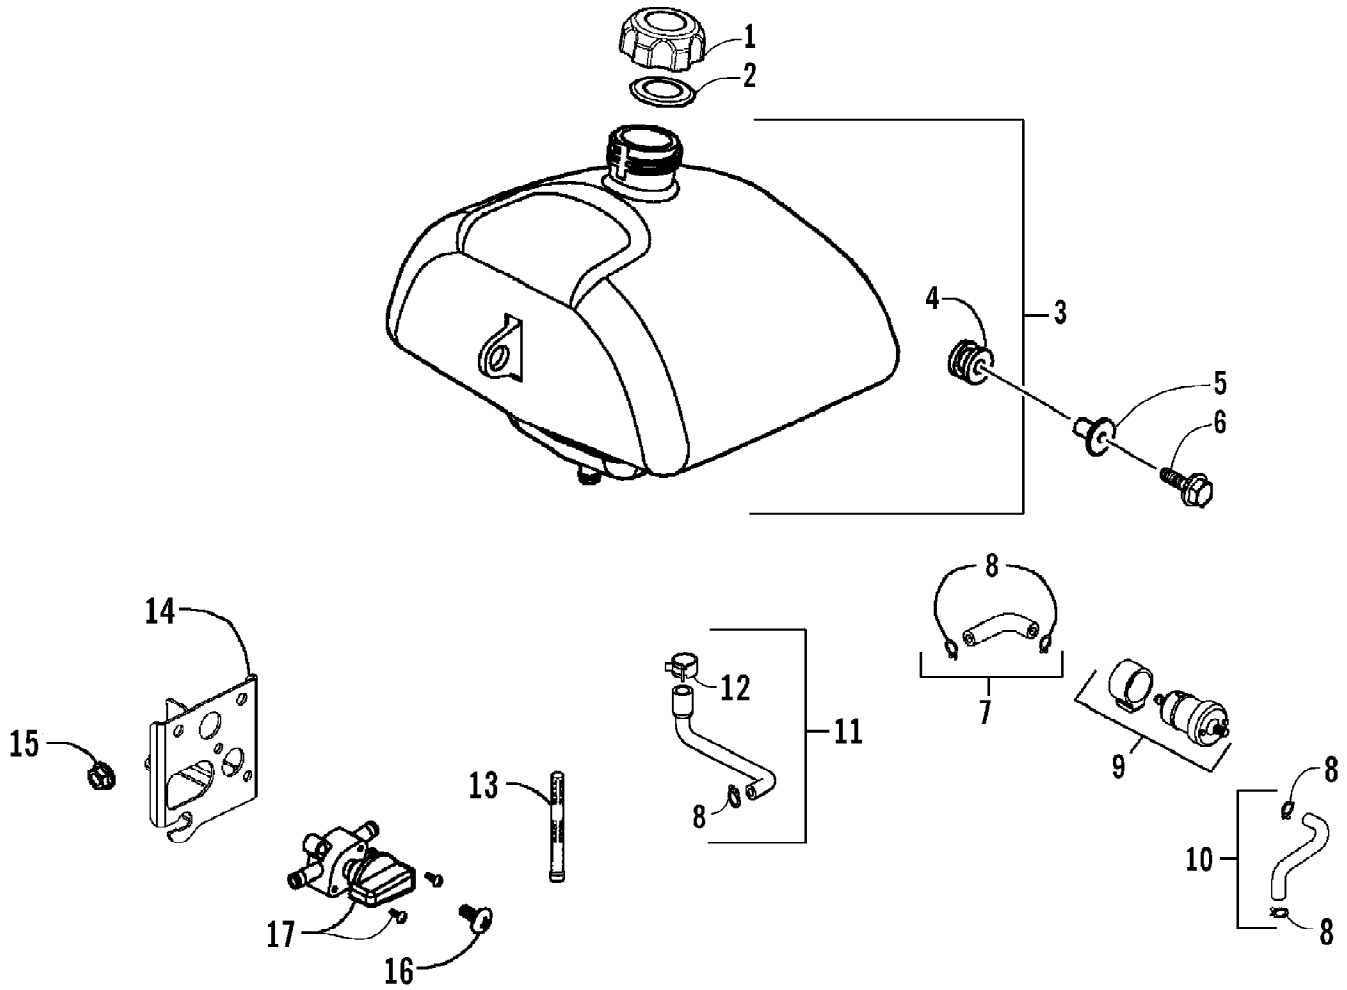

2008 ATV 90 DVX CALIFORNIA PINK (A2008KSB2BCAT)
GAS TANK ASSEMBLY

Page 30 of 60

Ref #	Part Number	Qty	S/P/F	Description
1	3303-067	1		Cap, Gas Tank
2	3303-068	1		Seal, Gas Tank Cap
3	3305-488	1		Gas Tank - Assembly (inc. 4)
4	3303-406	2		Rubber, Gas Tank
5	3303-226	2		Collar
6	3303-383	2	/P	Bolt, Flange
7	3305-521	1		Hose, Gas - Assembly (inc. two No. 8)
8	3303-349	5		Clip
9	3303-699	1	/P	Strainer, Fuel - Assembly
10	3305-522	1		Hose, Gas - Assembly (inc. 8)
11	3305-489	1		Hose, Gas - Assembly (inc. one No. 8 and 12)
12	3305-523	1		Clamp, Tube
13	3303-058	1		Screen, Fuel Strainer
14	3305-294	1		Bracket, Shut-Off Valve
15	3303-331	2	/P	Nut, Flange
16	3303-316	2		Screw
17	3303-057	1		Valve, Shut-Off w/Screws