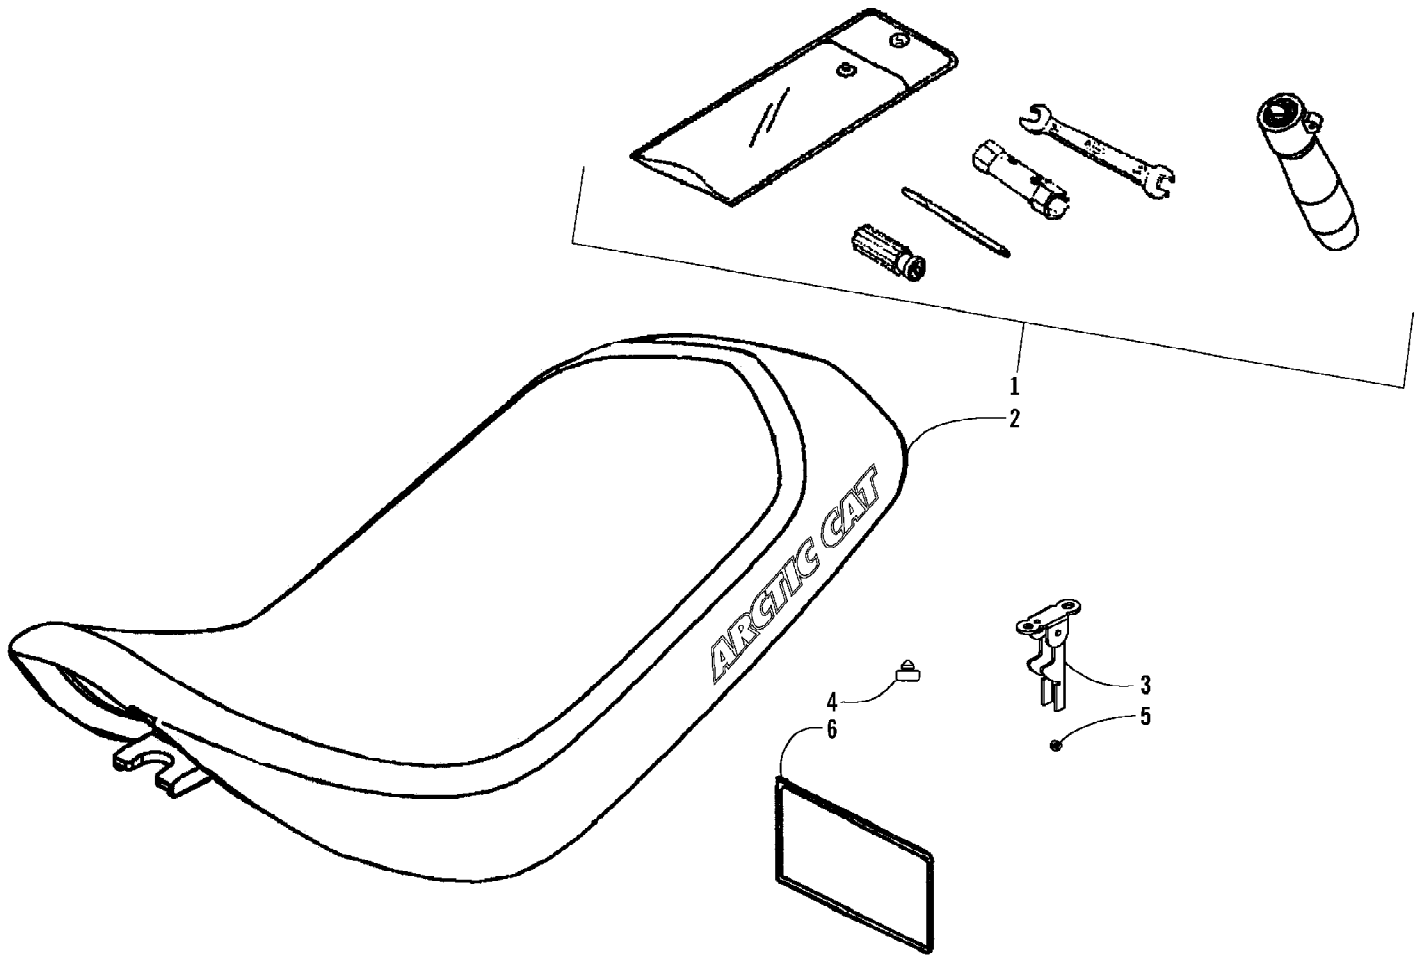

2008 ATV 90 DVX CALIFORNIA PINK (A2008KSB2BCAT)
SEAT AND TOOL KIT ASSEMBLY

Page 48 of 60

Ref #	Part Number	Qty	S/P/F	Description
1	3303-578	1	/P	Tool - Kit
2	3304-497	1	/P	Seat - Assembly (inc. 3-5)
3	3304-392	1		Latch, Seat - Assembly
4	3304-568	2		Rubber, Seat Cushion
5	3303-331	2	/P	Nut, Flange
6	3303-242	1		Band, Tool Kit