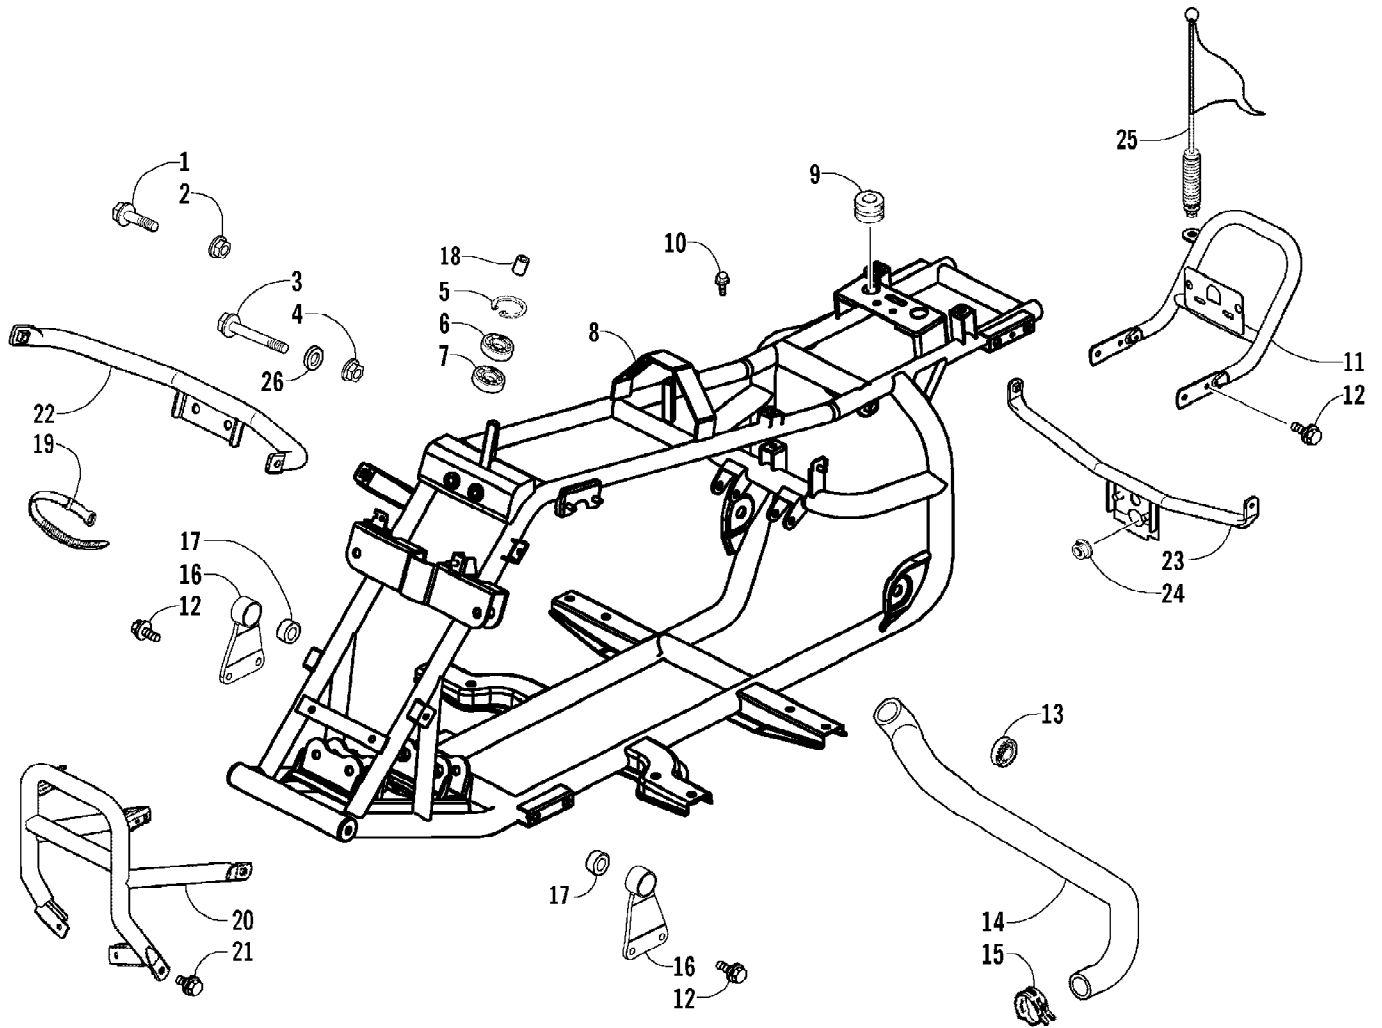

2008 ATV 90 DVX CALIFORNIA PINK (A2008KSB2BCAT)  
ELECTRICAL AND WIRING HARNESS ASSEMBLY

2008 ATV 90 DVX CALIFORNIA PINK (A2008KSB2BCAT)  
ELECTRICAL AND WIRING HARNESS ASSEMBLY

Page 20 of 60

Ref #	Part Number	Qty	S/P/F	Description
1	3303-132	1		Regulator, Voltage
2	3303-331	2	/P	Nut, Flange
3	3305-518	1		Harness, Main (inc. 4)
4	3303-399	2		Fuse
5	3303-289	4	/P	Cable Tie
6	3303-134	1	/P	Sub-Cord
7	3303-142	1		Resistor
8	3303-143	1		Relay, Starter
9	3305-456	1		CDI Unit
10	3303-125	1		Coil Assembly - Ignition (inc. 11)
11	3303-126	1		Cap, Noise Suppressor - Assembly
12	3303-252	1		Bolt, Flange
13	3305-519	1	S	Switch, Ignition - Assembly (inc. 14-16)
14	0	1	F	Switch, Ignition
15	3304-522	1		Cover, Key - "Arctic Cat"
16	3304-520	1		Key, Ignition - Set - Right-Side Cut
17	3304-521	1		Key, Ignition - Set - Left-Side Cut

2008 ATV 90 DVX CALIFORNIA PINK (A2008KSB2BCAT)  
FRAME AND RELATED PARTS ASSEMBLY

2008 ATV 90 DVX CALIFORNIA PINK (A2008KSB2BCAT)  
FRAME AND RELATED PARTS ASSEMBLY

Page 24 of 60

Ref #	Part Number	Qty	S/P/F	Description
1	3305-513	2		Bolt, Flange
2	3303-269	2		Nut, Flange
3	3304-548	2	/P	Bolt, Flange
4	3303-265	2	S	Nut, Flange
5	3303-347	1		Circlip
6	3303-295	1		Seal, Oil
7	3303-298	1		Seal, Oil
8	3305-510	1		Body Frame, Complete
9	3303-239	2		Rubber, Taillight
10	3303-308	1		Bolt, Hex
11	3305-512	1		Grip, Rear - Assembly
12	3304-543	8	/P	Bolt, Flange
13	3303-392	1		Bearing
14	3303-010	1		Hose, Duct
15	3303-074	1		Clamp, Hose
16	3303-183	1	/P	Bracket, Engine Hanger - Right (inc. one No. 17)
16	3303-184	1	/P	Bracket, Engine Hanger - Left (inc. one No. 17)
17	3304-542	2		Bushing, Rubber - Engine Hanger Bracket
18	3303-445	1		Collar
19	3303-289	1	/P	Cable Tie
20	3303-442	1	S/P	Bumper, Front
21	3304-544	8		Bolt, Flange
22	3305-511	1		Bracket, Mounting - Front Cover
23	3305-514	1		Bracket, Mounting - Rear Fender
24	3304-668	2		Nut, Flange
25	3305-308	1		Flag Assembly
26	3303-238	2		Rubber, Engine - Rear