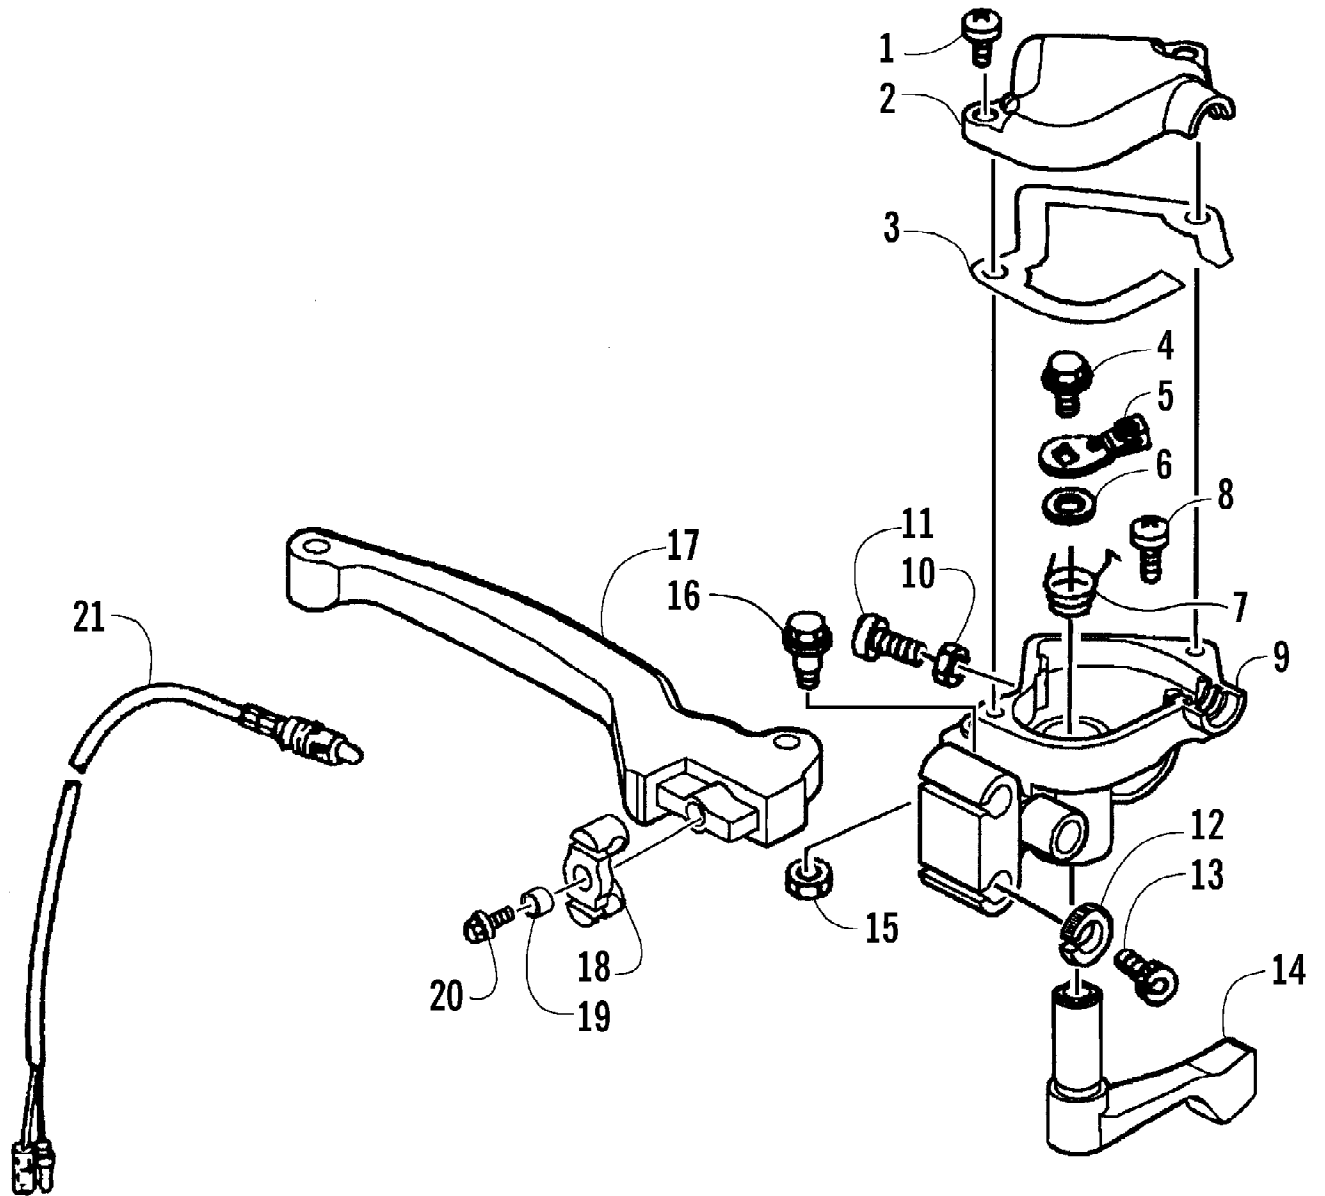

2008 ATV 90 DVX CALIFORNIA PINK (A2008KSB2BCAT)
THROTTLE CONTROL ASSEMBLY

Page 58 of 60

Ref #	Part Number	Qty	S/P/F	Description
	3303-447	1		Complete Throttle Control Assembly
1	3303-315	2		Bolt, Flange
2	3303-207	1		Cover, Throttle Control
3	3303-209	1		Gasket, Throttle Control Cover
4	3304-554	1		Screw
5	3304-555	1		Cover, Parking Brake
6	3304-556	1		Button, Parking Brake
7	3304-557	1		Stopper, Parking Brake
8	3303-397	1		Bolt, Socket
9	3303-204	1		Case, Throttle Control
10	3303-324	1		Nut, Hex
11	3304-558	1		Screw
12	3303-271	2		Nut, Lock
13	3303-208	2		Bolt, Wire Adjustment
14	3303-200	1		Lever, Throttle
15	3303-262	1		Nut
16	3303-255	1		Bolt
17	3303-205	1		Lever, Brake
18	3303-201	1		Equalizer, Brake Cable
19	3303-202	1		Spacer
20	3303-558	1		Bolt, Flange
21	3303-140	1		Switch, Brake