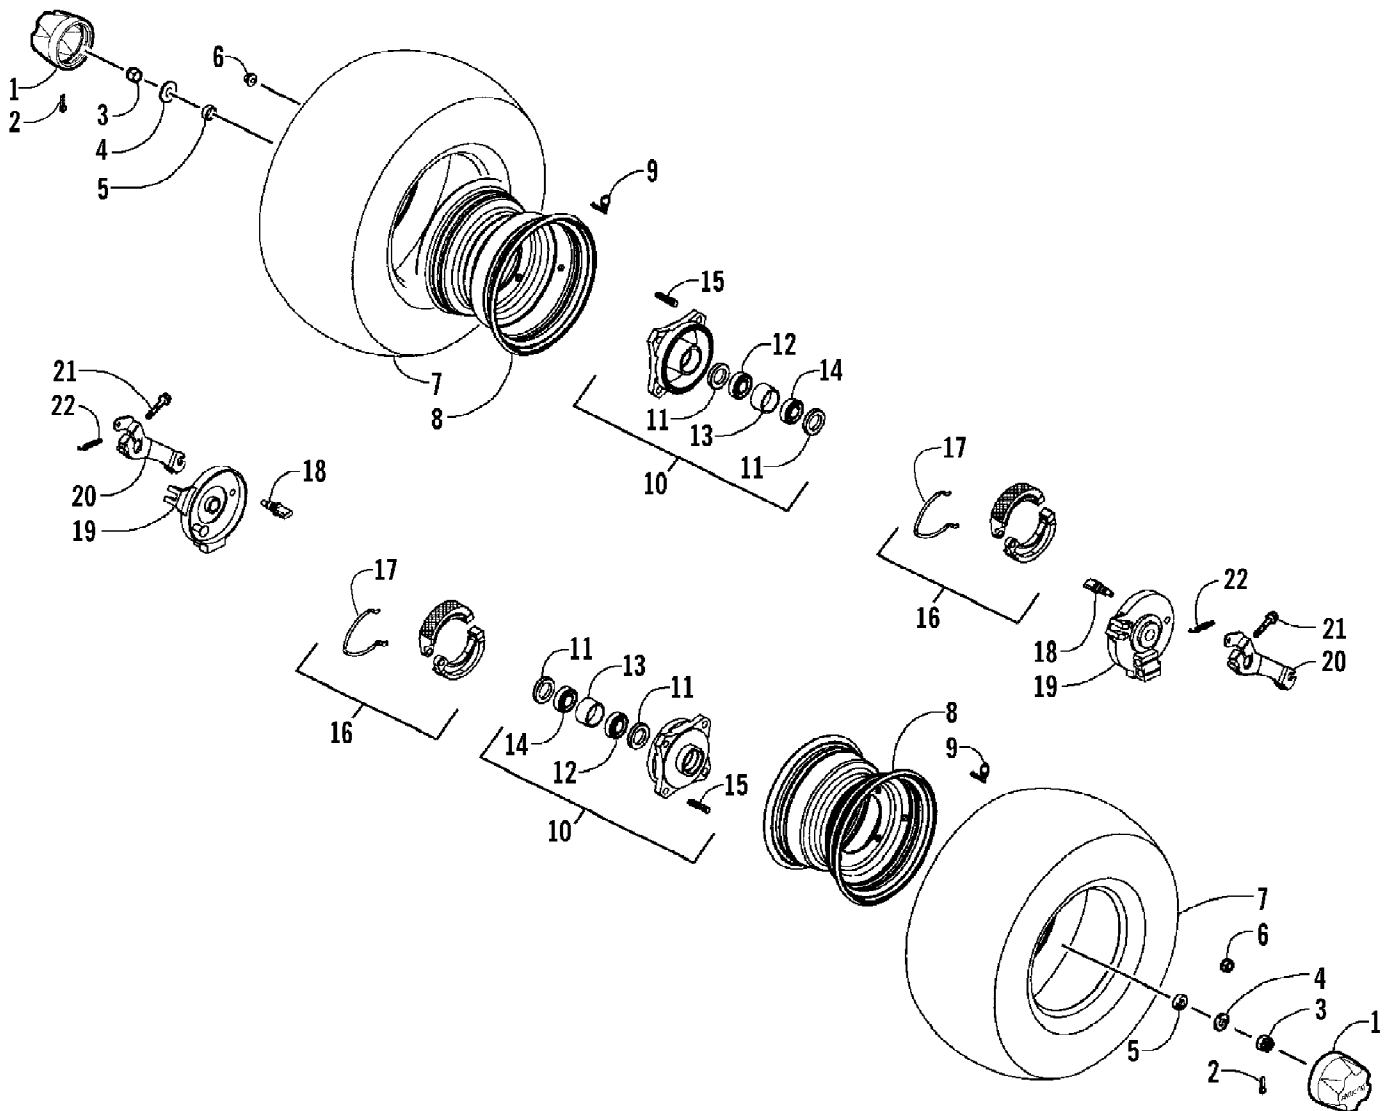

2008 ATV 90 DVX CALIFORNIA PINK (A2008KSB2BCAT)
FRONT WHEEL AND BRAKE ASSEMBLIES

2008 ATV 90 DVX CALIFORNIA PINK (A2008KSB2BCAT)
FRONT WHEEL AND BRAKE ASSEMBLIES

Page 28 of 60

Ref #	Part Number	Qty	S/P/F	Description
1	3303-430	2		Cap, Wheel Shaft
2	3303-470	2		Pin, Cotter
3	3303-328	2		Nut, Flange Castle
4	3303-279	2	/P	Washer
5	3303-164	2	/P	Collar, Wheel - Front
6	3303-266	8		Nut, Flange
7	3303-429	2		Tire - Assembly
8	3303-166	2		Rim - Assembly (inc. 9)
9	3304-562	2		Stem, Valve
10	3303-165	2		Hub, Front - Assembly (inc. 11-15)
11	3303-456	4		Seal, Dust
12	3303-468	2		Bearing, Ball - Radial
13	3303-445	2		Collar, Front Disc
14	3303-467	2		Bearing, Ball - Radial
15	3303-463	8		Bolt, Stud
16	3303-169	2		Shoe, Front - Assembly (inc. 17)
17	3304-563	2		Spring, Brake Shoe
18	3303-170	2		Cam, Front Brake
19	3303-168	1		Panel - Front - Right
19	3303-176	1		Panel - Front - Left
20	3303-171	1		Arm, Brake - Right
20	3303-177	1		Arm, Brake - Left
21	3303-355	2		Bolt, Flange
22	3303-172	2		Spring, Return