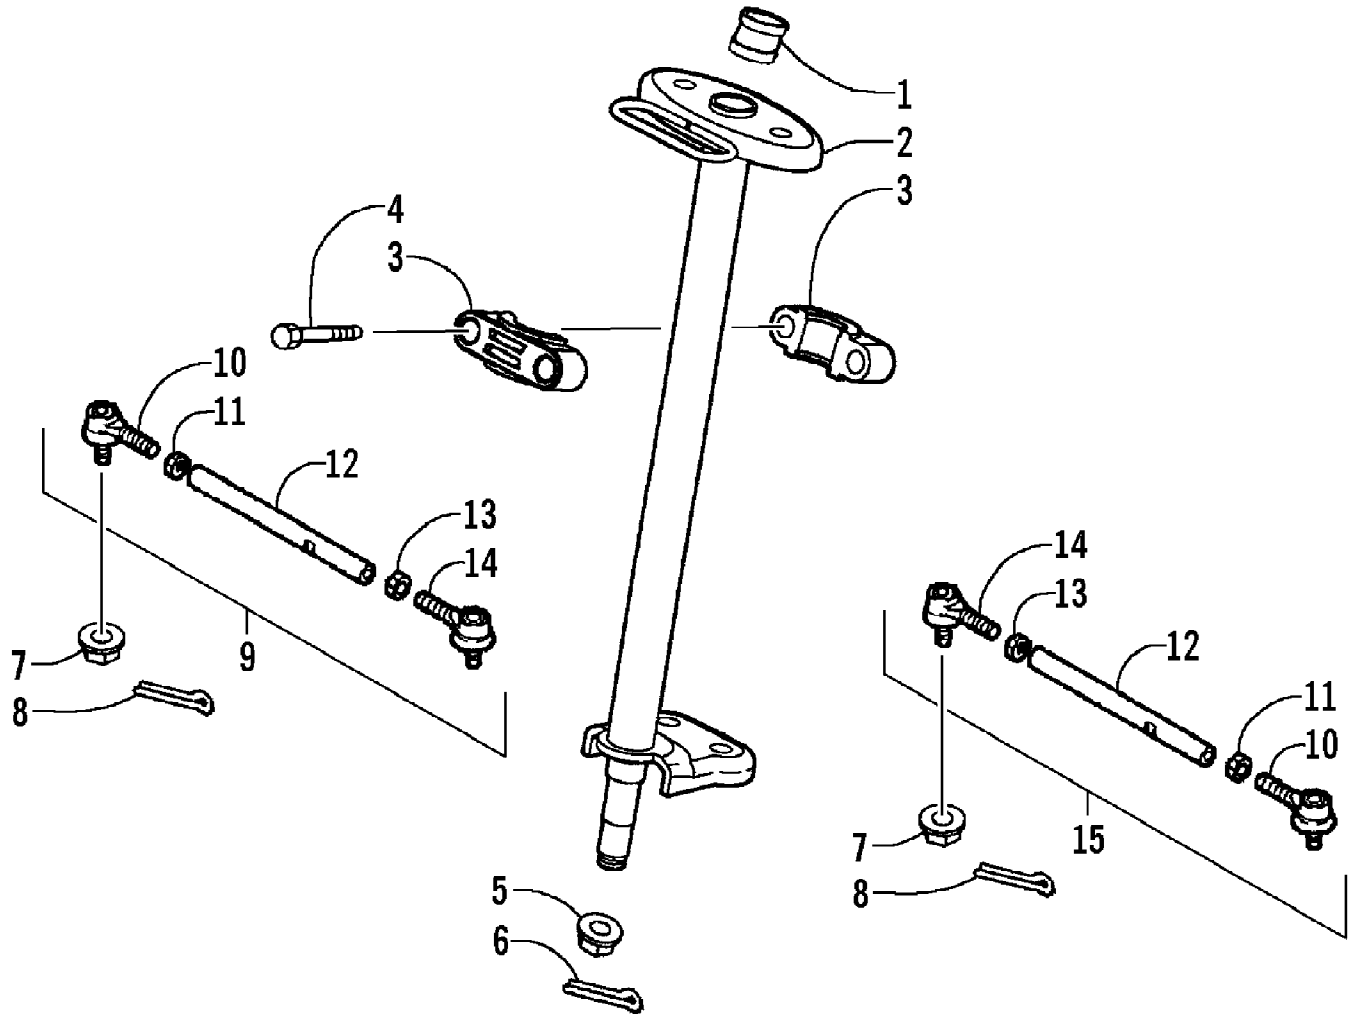

2008 ATV 90 DVX CALIFORNIA PINK (A2008KSB2BCAT)
STEERING POST ASSEMBLY

Page 54 of 60

Ref #	Part Number	Qty	S/P/F	Description
1	3303-214	1	S	Sleeve, Steering Post
2	3303-573	1	/P	Post, Steering
3	3303-213	2		Holder, Steering Post
4	3304-559	2		Bolt, Flange
5	3304-032	1		Nut
6	3303-470	1		Pin, Cotter
7	3303-266	4		Nut, Flange
8	3303-621	4	/P	Pin, Cotter
9	3305-280	1		Tie Rod Assembly - Right (inc. one No. 10-14)
10	3305-281	2		Ball Joint, Tie Rod - Right
11	3303-326	2		Nut, Hex
12	3305-282	2		Tie Rod
13	3303-327	2		Nut, Hex
14	3305-283	2		Ball Joint, Tie Rod - Left
15	3305-284	1		Tie Rod Assembly - Left (inc. one No. 10-14)