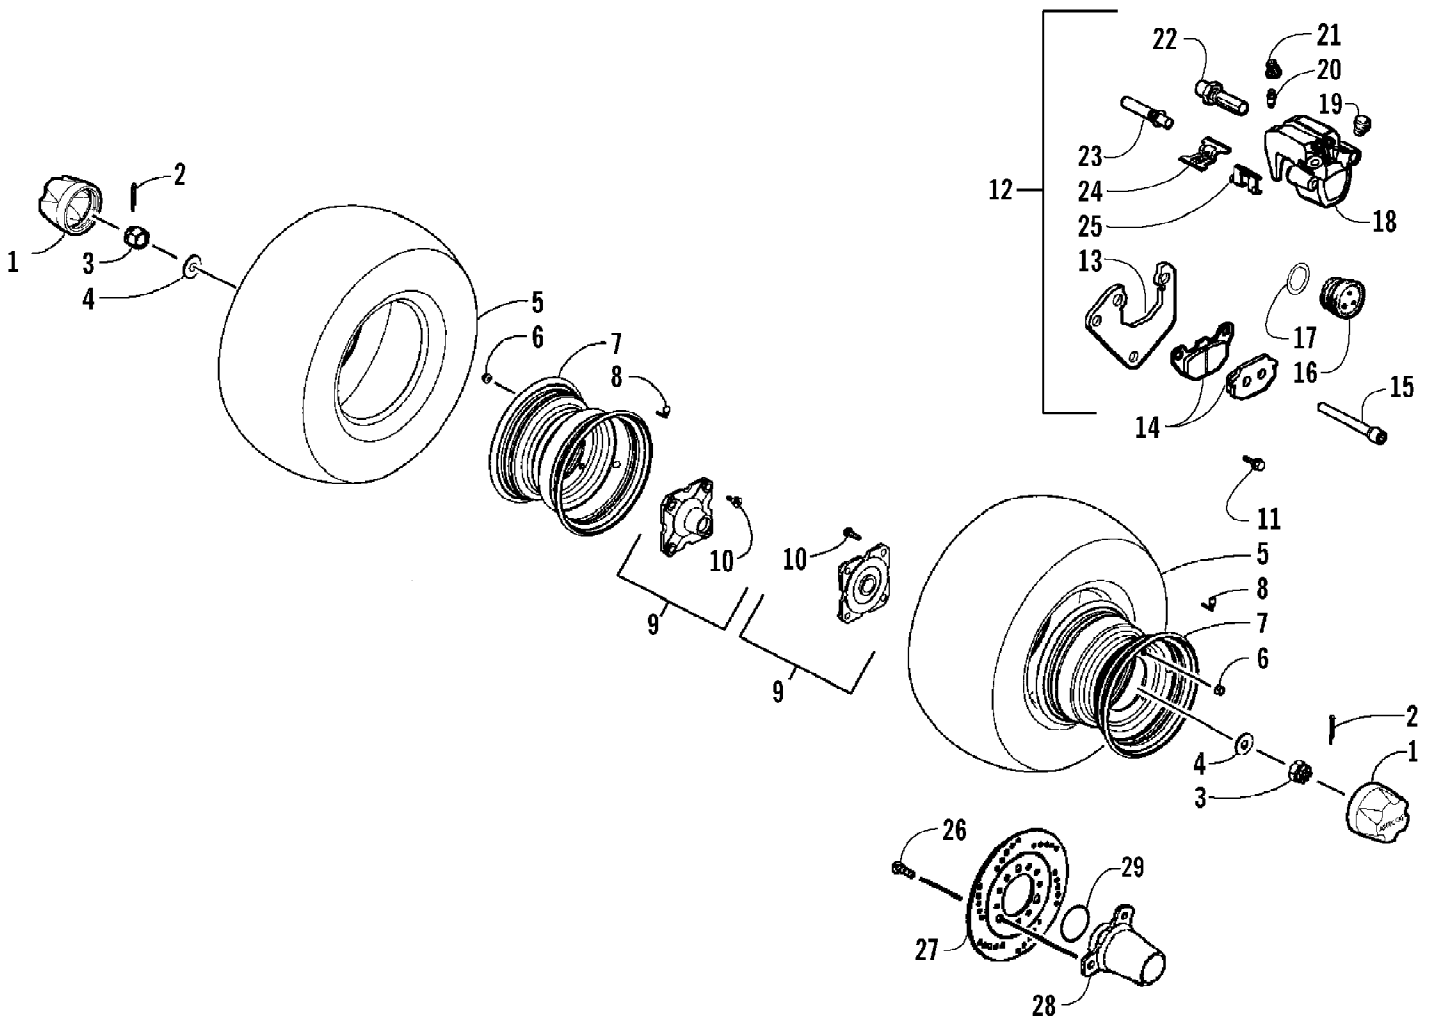

Ref #	Part Number	Qty	S/P/F	Description
1	3303-430	2		Cap, Wheel Shaft
2	3303-340	2		Pin, Cotter
3	3303-330	2		Nut, Flange Castle
4	3305-285	2		Washer
5	3303-428	2		Tire - Rear
6	3303-266	8		Nut, Flange
7	3303-156	2		Wheel - Assembly (inc. 8)
8	3304-562	2		Stem, Valve w/Cap
9	3303-157	2	/P	Connector - Assembly (inc. 10)
10	3303-250	8		Bolt, Connector
11	3303-256	2		Bolt, Flange
12	3305-449	1		Caliper, Rear - Assembly (inc. 13-25)
13	3305-286	1	S	Bracket
14	3305-139	1	S	Pad, Brake - Assembly
15	3304-566	2		Pin, Bolt
16	3304-592	1	S	Piston
17	3304-327	1	S	Seal, Piston
18	0	1	F	Housing, Caliper - Assembly
19	3304-333	1		Plug
20	3304-302	1		Valve, Bleed
21	3304-303	1		Cap, Bleed Valve
22	3304-589	1		Bushing, Pin Bolt
23	3304-590	1		Boot
24	3304-591	1		Spring, Brake Pad
25	3304-316	1	S	Seal, Dust
26	3305-143	3	S	Bolt, Disc
27	3303-162	1		Disc, Brake - Rear
28	3305-249	1		Collar, Hub - Rear
29	3305-298	1		O-Ring