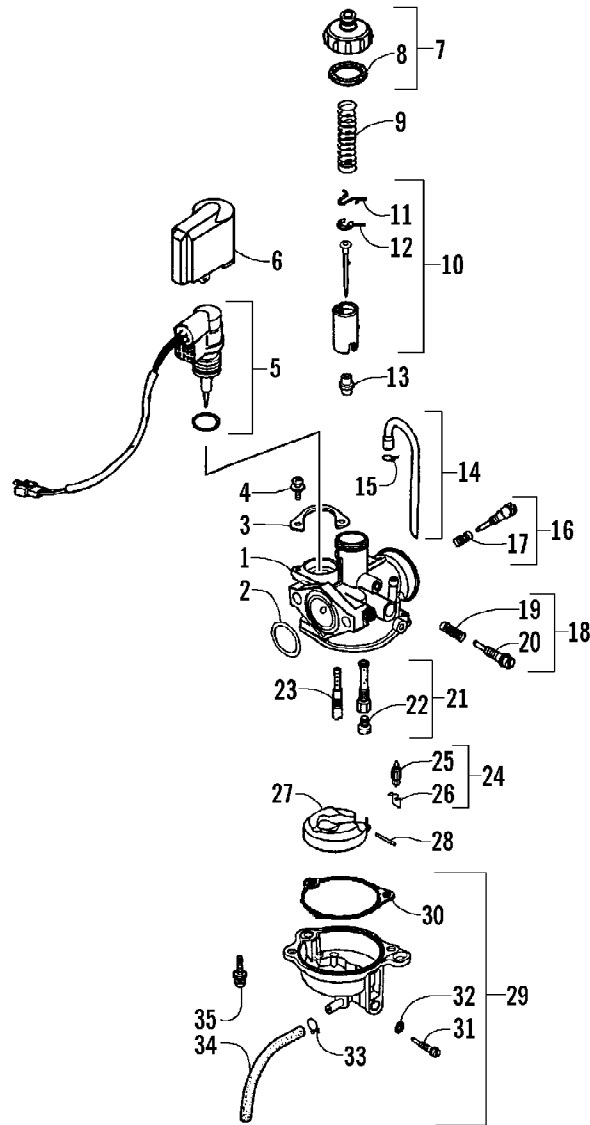

2008 ATV 90 DVX CALIFORNIA BLACK-RED (A2008KSB2BCAD)
CARBURETOR ASSEMBLY

Page 8 of 60

Ref #	Part Number	Qty	S/P/F	Description
	3305-529	1		Complete Carburetor Assembly
1	0	1	F	Body, Carburetor
2	3304-488	1		O-Ring
3	3304-471	1		Set Plate
4	5507-117	2	/P	Screw w/Washer
5	3304-470	1		Automatic Bypass/Starter Assembly
6	3304-469	1		Holder, Cap
7	3304-462	1		Set, Top (inc. 8)
8	3304-463	1		Gasket, Top
9	3304-464	1		Spring, Compression
10	3304-467	1		Valve, Throttle - Assembly (inc. 11-12)
11	3304-465	1		Plate, Needle Clip
12	3304-466	1		Clip, Needle
13	3304-468	1		Needle Jet
14	3304-472	1		Tube, Rubber - Assembly (inc. 15)
15	3304-474	1		Clip, Tube
16	3305-446	1		Screw, Adjustment - Assembly (inc. 17)
17	3305-444	1		Spring, Compression
18	3304-477	1		Screw, Stop - Assembly (inc. 19-20)
19	3304-232	1		Spring, Compression
20	3304-478	1		Screw, Stop
21	3304-479	1		Holder, Needle Jet - Assembly (inc. 22)
22	3304-482	1		Jet, Main - 80
22	5507-170	1	F	Jet, Main - 75
22	5507-220	1	F	Jet, Main - 78
23	3304-489	1		Jet, Slow
24	3304-490	1		Valve, Float - Assembly (inc. 25-26)
25	3304-483	1		Valve, Float - Set
26	3304-484	1		Clip
27	3304-491	1		Float Assembly
28	3304-485	1		Pin, Float Arm
29	3304-486	1		Body, Float Chamber - Assembly (inc. 30-34)
30	0	1	F	Gasket
31	3304-243	1		Screw, Drain
32	3304-239	1		O-Ring
33	3304-452	1		Clip, Tube
34	3305-248	1	/P	Tube, Drain
35	3303-320	2		Screw w/Washer