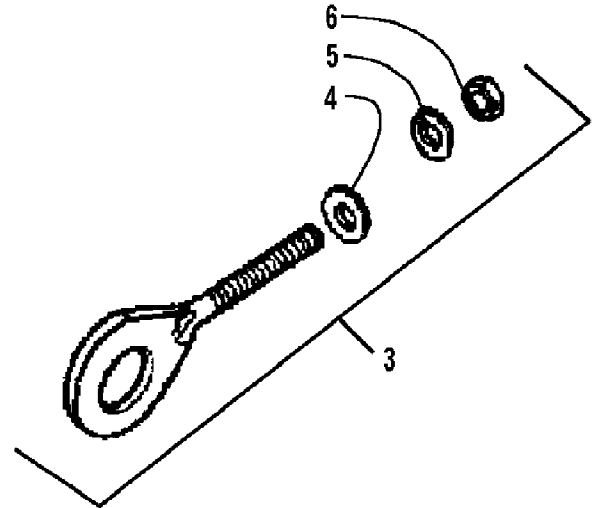

2008 ATV 90 DVX CALIFORNIA BLACK-RED (A2008KSB2BCAD)
HEADLIGHT ASSEMBLY

Page 34 of 60

Ref #	Part Number	Qty	S/P/F	Description
1	3304-280	1		Headlight Assembly (inc. 2-4)
2	3304-281	1		Lens, Headlight
3	3303-846	1	/P	Bulb, Headlight
4	3304-282	1		Socket Assembly
5	3304-650	5	/P	Screw, Self-Tapping

2008 ATV 90 DVX CALIFORNIA BLACK-RED (A2008KSB2BCAD)
HYDRAULIC HAND BRAKE ASSEMBLY

Page 36 of 60

Ref #	Part Number	Qty	S/P/F	Description
1	3303-206	1	/P	Lever
2	3304-654	1	/P	Nut, Flange
3	3303-141	1	/P	Switch Assembly
4	3305-463	1		Screw w/Washer
5	3303-284	4	/P	Washer, Crush
6	3303-257	2	/P	Bolt, Banjo-Fitting
7	3305-278	1		Hose, Brake - Assembly
8	3305-484	1	S	Brake, Master Cylinder - Assembly (inc. 9-14)
9	3303-175	1	/P	Clamp, Master Cylinder
10	3303-174	1	/P	Cap, Master Cylinder
11	3303-318	2		Screw, Flat-Head
12	3305-250	1		Plate, Diaphragm
13	3305-309	1		Diaphragm
14	3303-254	1	/P	Bolt, Lever
15	3305-297	2		Bolt, Flange