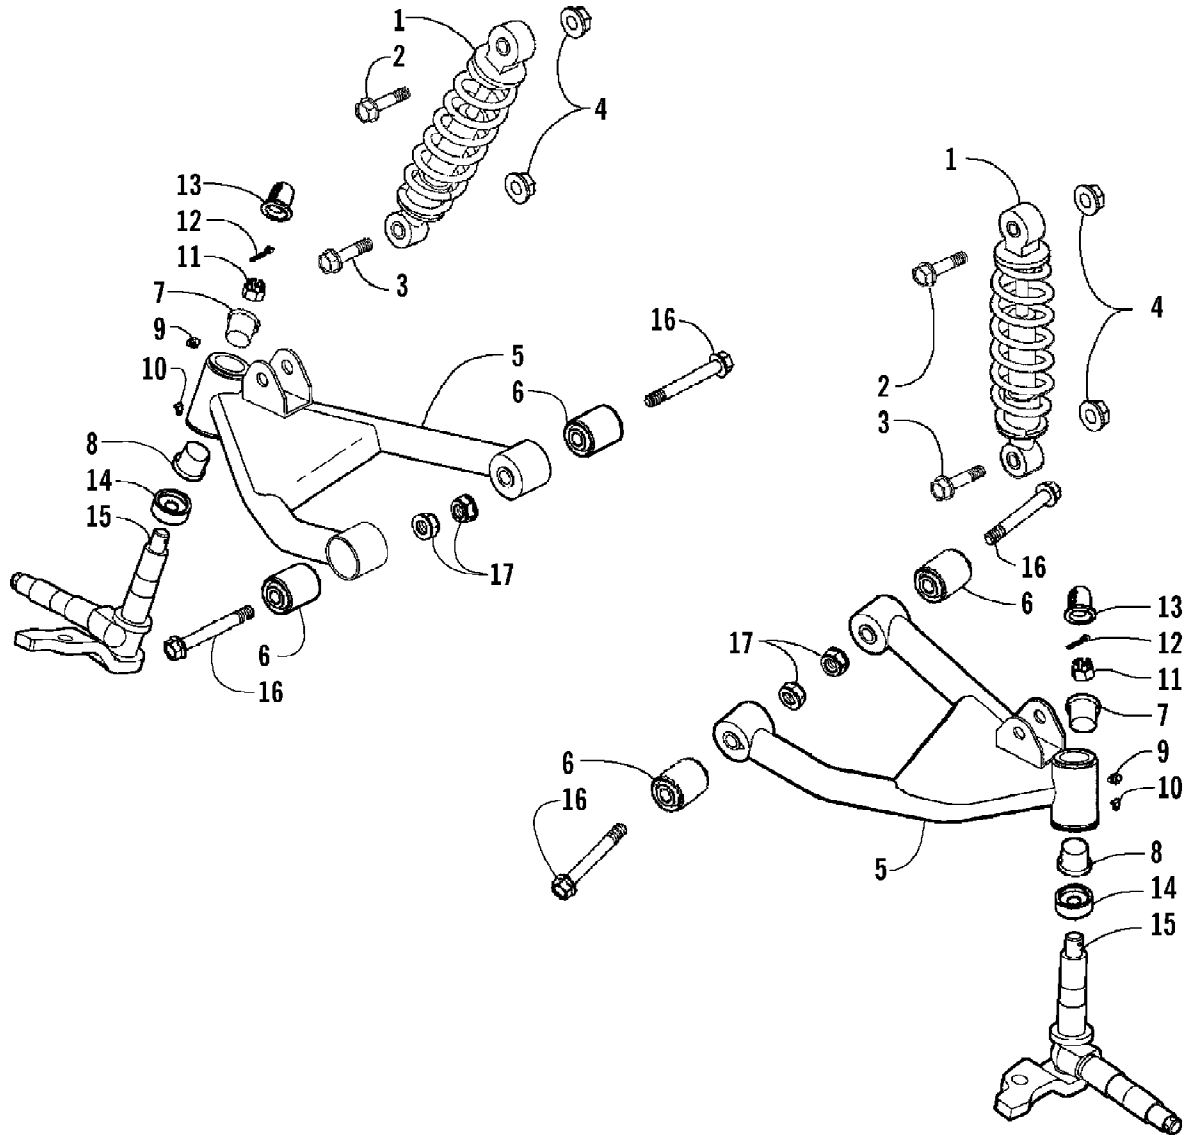

2008 ATV 90 DVX CALIFORNIA BLACK-RED (A2008KSB2BCAD)
FRONT SUSPENSION ASSEMBLY

Page 26 of 60

Ref #	Part Number	Qty	S/P/F	Description
1	3305-491	2		Shock, Front - Assembly
2	3303-376	2	/P	Bolt, Flange
3	3303-309	2		Bolt, Hex
4	3303-333	4	/P	Nut, Flange
5	3305-452	1		Arm, Swing - Set - Front Right (inc. 6-10)
5	3305-453	1		Arm, Swing - Set - Front Left (inc. 6-10)
6	3303-216	4		Bushing, Swing Arm
7	3303-218	2		Bushing, Swing Arm - Top
8	3303-217	2		Bushing, Swing Arm - Bottom
9	3303-393	2		Fitting, Grease
10	3303-394	2		Boot, Grease Fitting
11	3303-329	2		Nut, Flange Castle
12	3303-337	2		Pin, Cotter
13	3303-219	2		Cap, Swing Arm
14	3303-220	2		Seal, Swing Arm
15	3303-178	1		Shaft, Steering - Right
15	3303-180	1		Shaft, Steering - Left
16	3304-595	4	/P	Bolt, Flange
17	3303-265	4	S	Nut, Flange