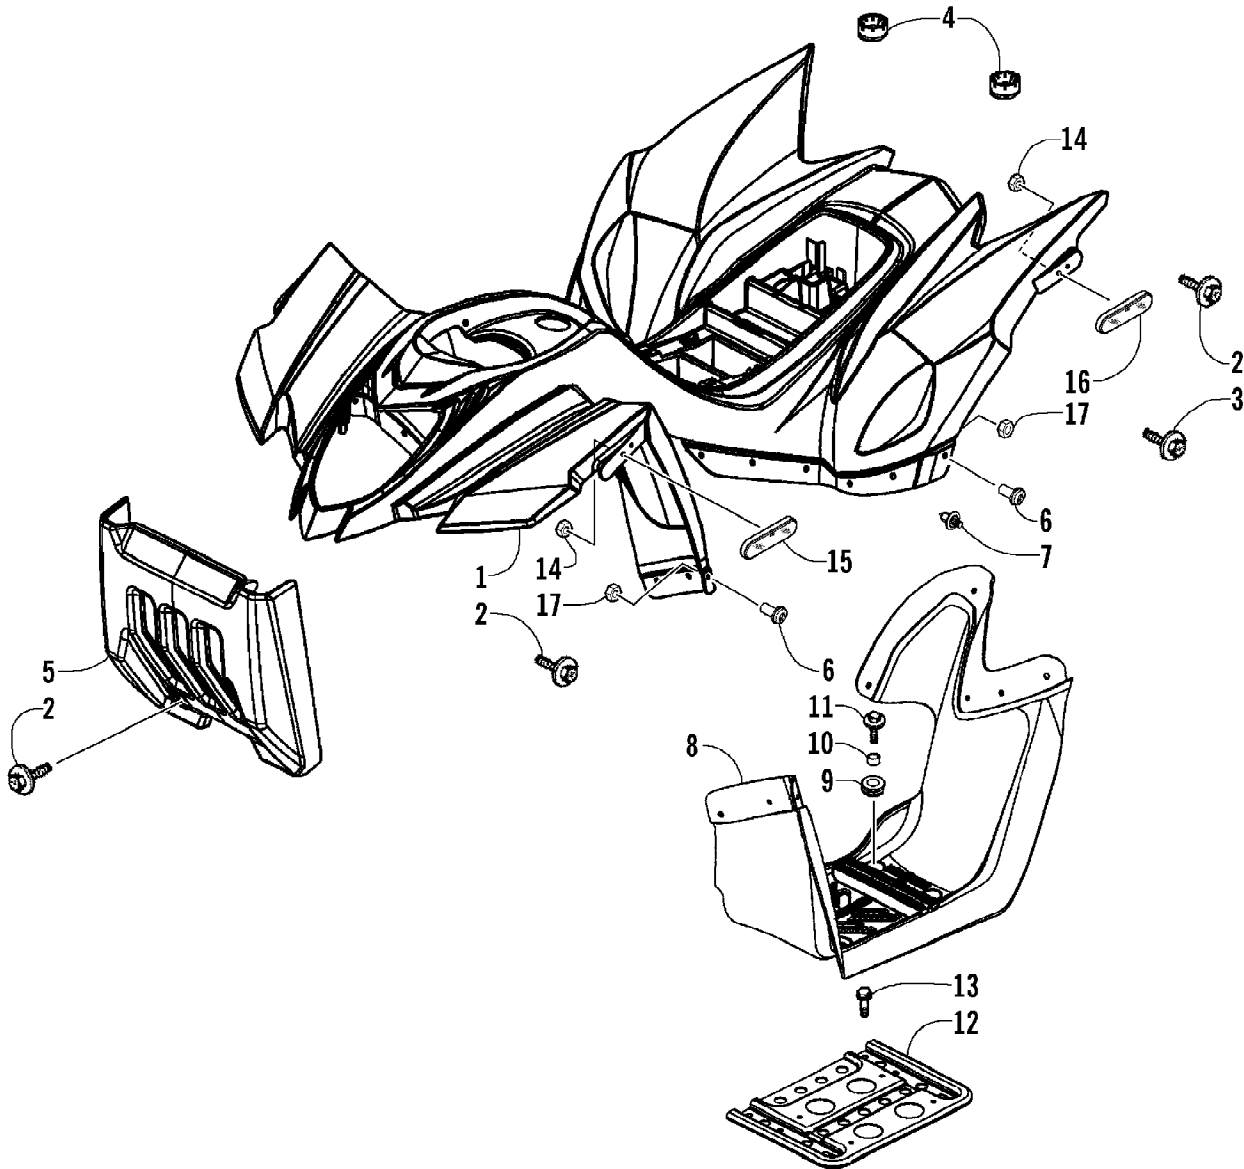

2008 ATV 90 DVX CALIFORNIA BLACK-RED (A2008KSB2BCAD)
AIR INTAKE ASSEMBLY

2008 ATV 90 DVX CALIFORNIA BLACK-RED (A2008KSB2BCAD)
AIR INTAKE ASSEMBLY

Page 2 of 60

Ref #	Part Number	Qty	S/P/F	Description
1	3303-005	1		Bracket, Mounting
2	3305-458	1		Bolt, Flange
3	3303-360	1		Bolt, Flange
4	3303-062	1		Cover, Air Cleaner (inc. 5)
5	0	1	F	Fitting
6	3303-060	1		Element, Air Cleaner
7	3305-450	5	/P	Screw, Self-Tapping
8	3303-063	1		Seal, Air Cleaner
9	3305-314	1		Case, Air Cleaner
10	3305-315	1		Clip
11	3304-168	1	/P	Tube, Drain
12	3303-064	1	/P	Catch, Air Cleaner Element
13	3303-350	2		Clip
14	3303-002	1	/P	Tube
15	3303-052	1		Clip, Breather Tube
16	3303-001	1		Tube
17	3303-352	1		Clip
18	3303-288	1		Clamp
19	3303-287	1		Clamp Assembly - Air Cleaner Tube
20	3304-551	1	/P	Bolt, Flange
21	3005-596	1		Tube, Vacuum
22	3004-161	2		Clip, Tube
23	3005-598	1		Duct, Air - AICV Unit
24	3004-167	2		Clip, Tube
25	3305-355	1		Mount, Rubber - AICV Unit
26	3305-599	1		AICV Unit
27	3305-597	1		Duct, Reed Valve - AICV Unit
28	3303-712	1		Clamp

2008 ATV 90 DVX CALIFORNIA BLACK-RED (A2008KSB2BCAD)
BATTERY ASSEMBLY

Ref #	Part Number	Qty	S/P/F	Description
1	3303-131	1	/P	Battery
2	3304-434	1		Band, Battery

2008 ATV 90 DVX CALIFORNIA BLACK-RED (A2008KSB2BCAD)
BODY PANEL ASSEMBLY