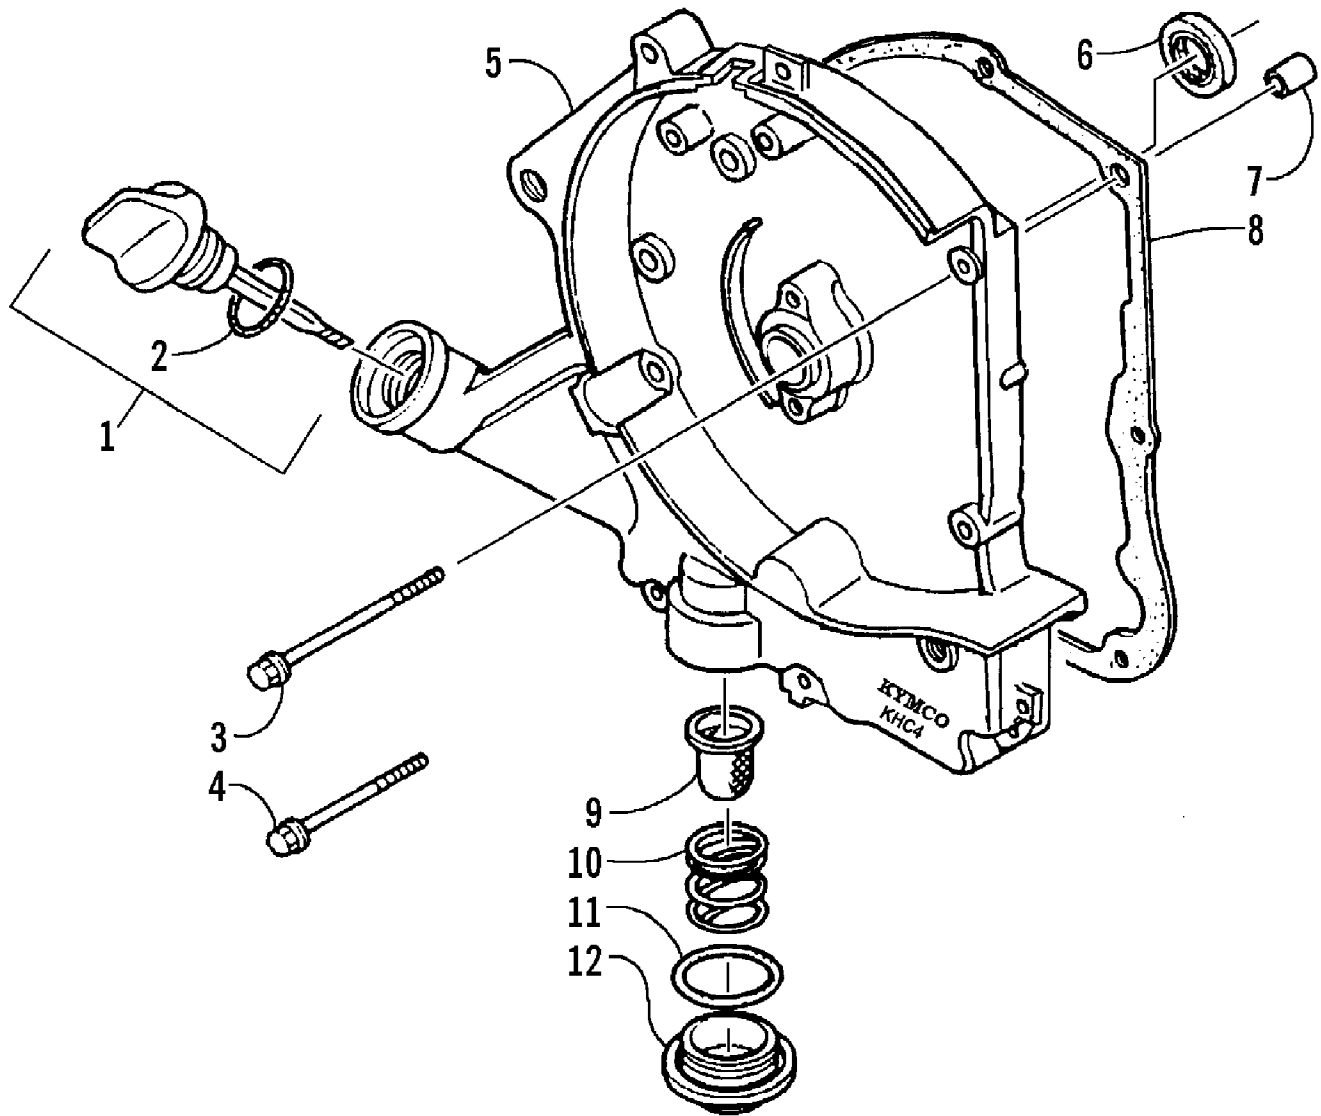

2008 ATV 90 DVX CALIFORNIA BLACK-RED (A2008KSB2BCAD)
CRANKCASE COVER ASSEMBLY

Page 14 of 60

Ref #	Part Number	Qty	S/P/F	Description
1	3303-050	1		Gauge, Oil Level - Assembly (inc. 2)
2	3303-306	1	S	O-Ring
3	3303-390	4		Bolt, Flange
4	3304-580	4		Bolt, Flange
5	3303-007	1		Cover, Crankcase (inc. 6)
6	3303-296	1		Seal, Oil
7	3303-341	2		Pin, Dowel
8	3303-012	1		Gasket, Crankcase
9	3303-048	1	S	Screen, Oil Filter
10	3303-049	1	S	Spring, Oil Filter Screen
11	3304-096	1	/P	O-Ring
12	3303-021	1		Cap, Oil Filter