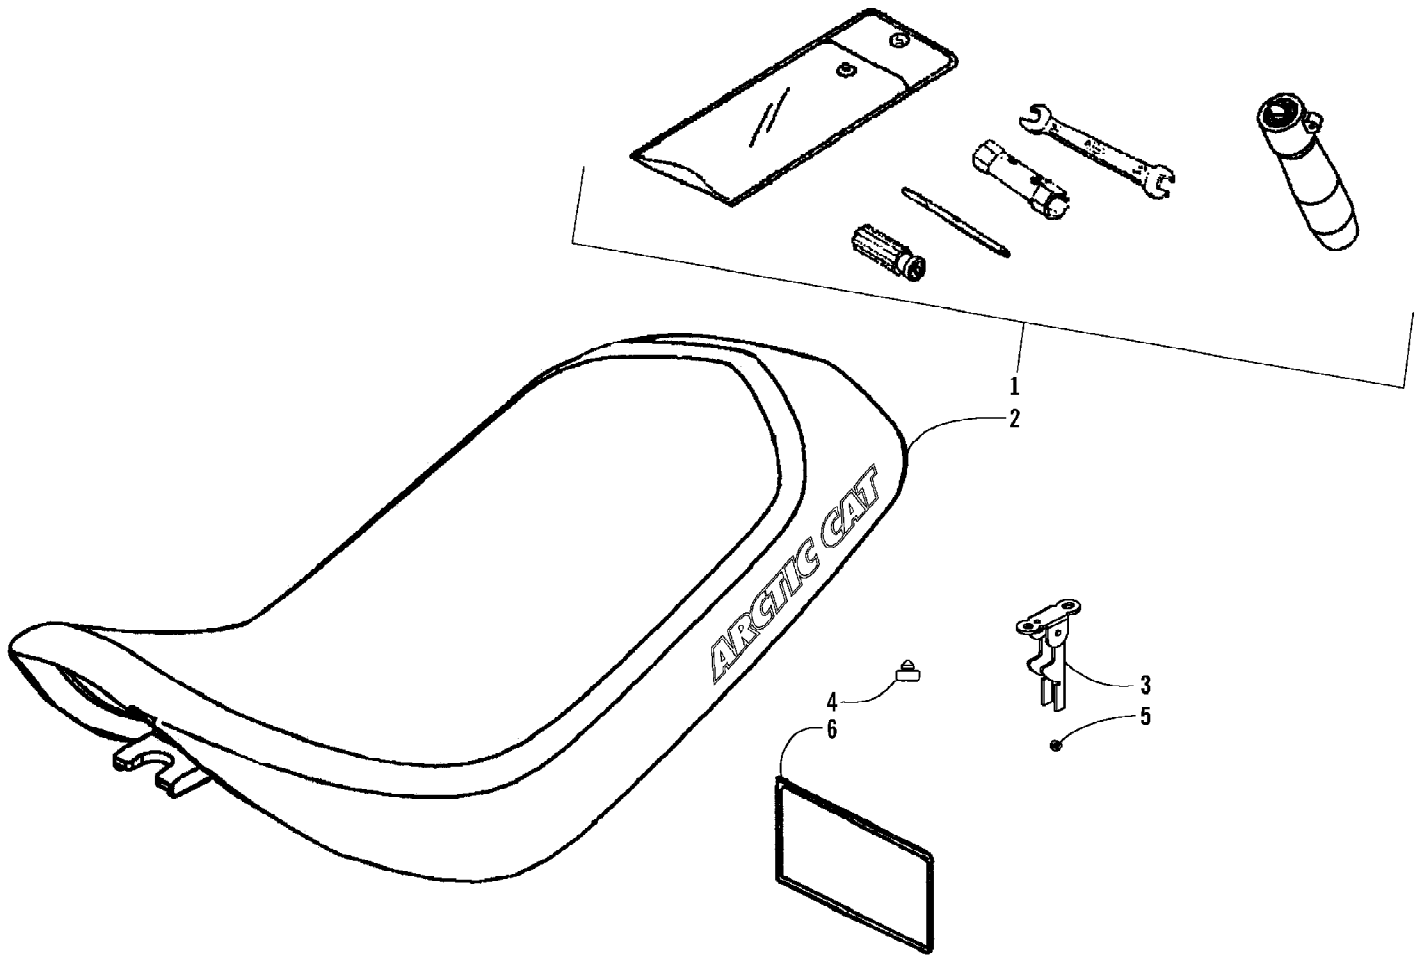

2008 ATV 90 DVX CALIFORNIA BLACK-RED (A2008KSB2BCAD)
SEAT AND TOOL KIT ASSEMBLY

Page 48 of 60

Ref #	Part Number	Qty	S/P/F	Description
1	3303-578	1	/P	Tool - Kit
2	3304-497	1	/P	Seat - Assembly (inc. 3-5)
3	3304-392	1		Latch, Seat - Assembly
4	3304-568	2		Rubber, Seat Cushion
5	3303-331	2	/P	Nut, Flange
6	3303-242	1		Band, Tool Kit