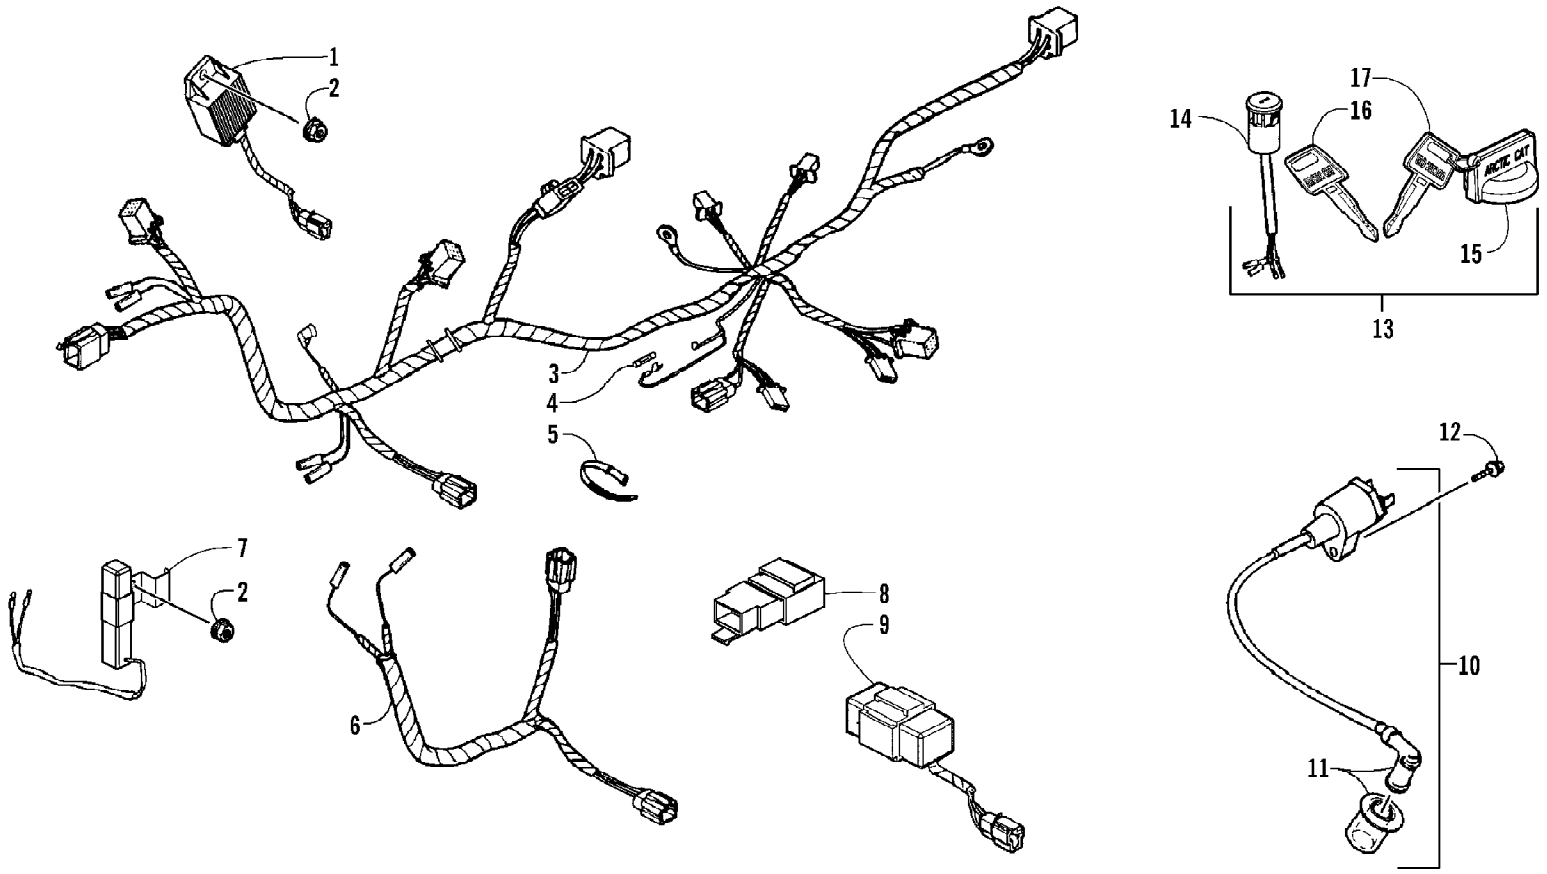

2008 ATV 90 DVX CALIFORNIA BLACK-RED (A2008KSB2BCAD)
ELECTRICAL AND WIRING HARNESS ASSEMBLY

Ref #	Part Number	Qty	S/P/F	Description
1	3303-132	1		Regulator, Voltage
2	3303-331	2	/P	Nut, Flange
3	3305-518	1		Harness, Main (inc. 4)
4	3303-399	2		Fuse
5	3303-289	4	/P	Cable Tie
6	3303-134	1	/P	Sub-Cord
7	3303-142	1		Resistor
8	3303-143	1		Relay, Starter
9	3305-456	1		CDI Unit
10	3303-125	1		Coil Assembly - Ignition (inc. 11)
11	3303-126	1		Cap, Noise Suppressor - Assembly
12	3303-252	1		Bolt, Flange
13	3305-519	1	S	Switch, Ignition - Assembly (inc. 14-16)
14	0	1	F	Switch, Ignition
15	3304-522	1		Cover, Key - "Arctic Cat"
16	3304-520	1		Key, Ignition - Set - Right-Side Cut
17	3304-521	1		Key, Ignition - Set - Left-Side Cut