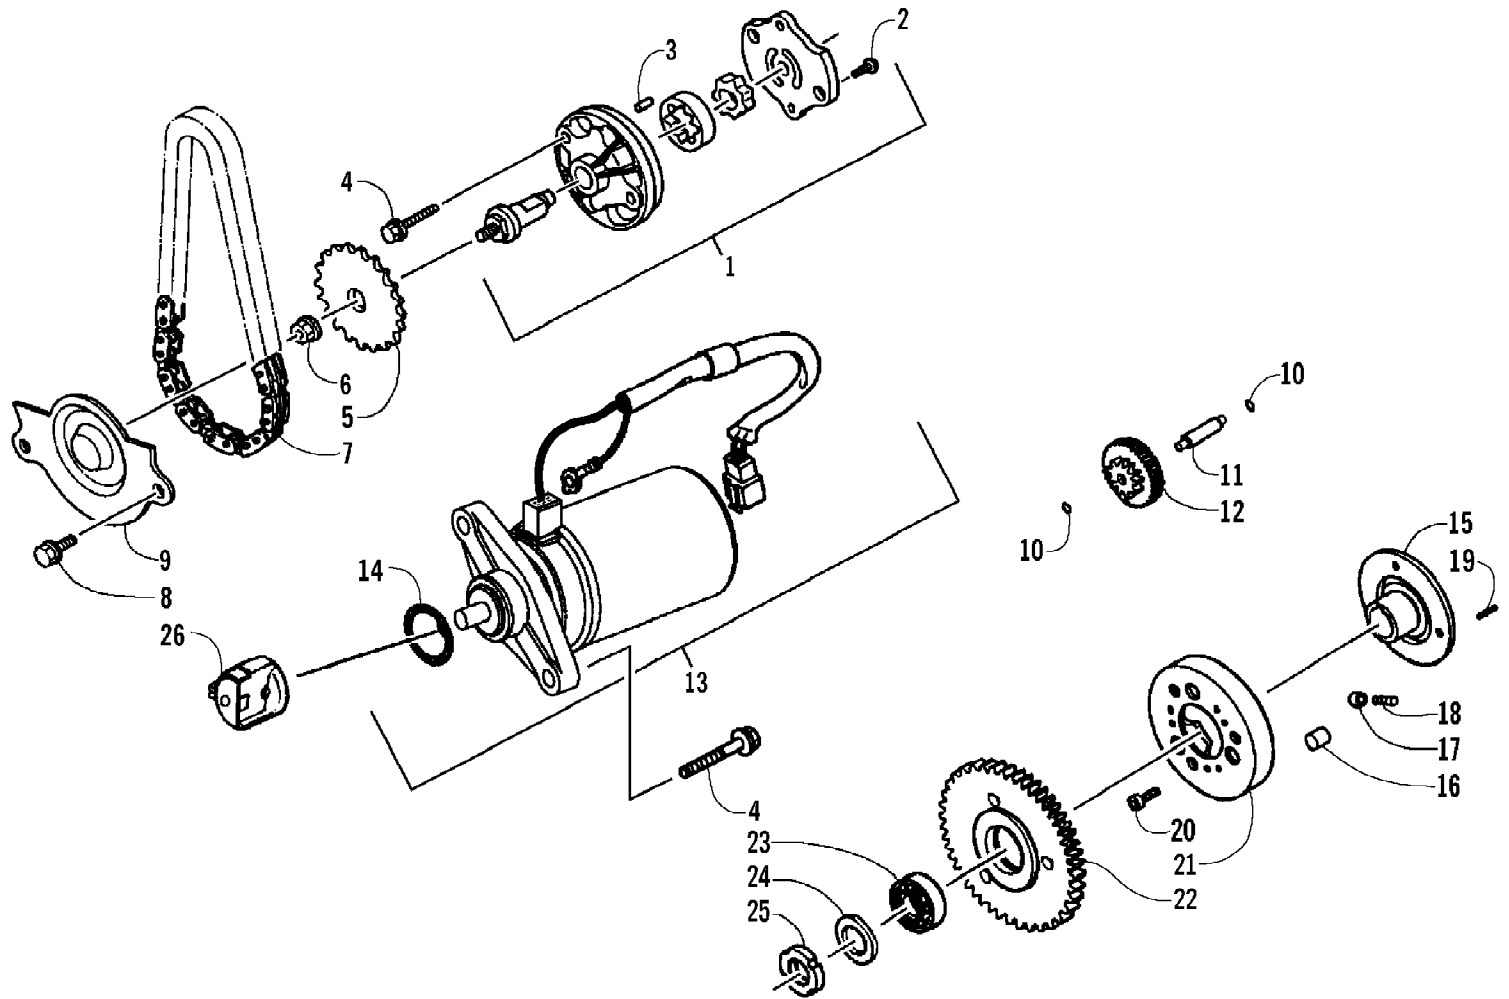

2008 ATV 90 DVX CALIFORNIA BLACK-RED (A2008KSB2BCAD)
STARTER MOTOR AND OIL PUMP ASSEMBLIES

Page 50 of 60

Ref #	Part Number	Qty	S/P/F	Description
1	3303-045	1		Pump, Oil - Assembly (inc. 2-3)
2	3304-426	1		Screw, Pan Head
3	3304-144	1		Pin, Dowel
4	3303-384	4	/P	Bolt, Flange
5	3303-046	1		Sprocket
6	3303-331	1	/P	Nut, Flange
7	3303-047	1		Chain, Oil Pump
8	3303-381	2		Bolt, Flange
9	3303-051	1		Separator, Oil
10	3303-282	2		Washer
11	3303-110	1		Shaft, Starter Reduction
12	3303-109	1		Gear, Starter Reduction
13	3304-639	1	/P	Motor, Starter - Assembly
14	3303-604	1		O-Ring
15	3303-115	1		Boss, Starter Clutch
16	3303-293	3		Roller
17	3303-114	3		Roller, Starter
18	3303-113	3		Spring, Roller - Outer Clutch
19	3303-395	1		Roller
20	3303-396	3		Bolt
21	3303-112	1		Clutch, Outer
22	3303-111	1		Gear, Starter
23	3303-292	1		Bearing, Ball
24	3303-285	1		Circlip
25	3303-258	1		Nut
26	3303-130	1		Holder, Starter