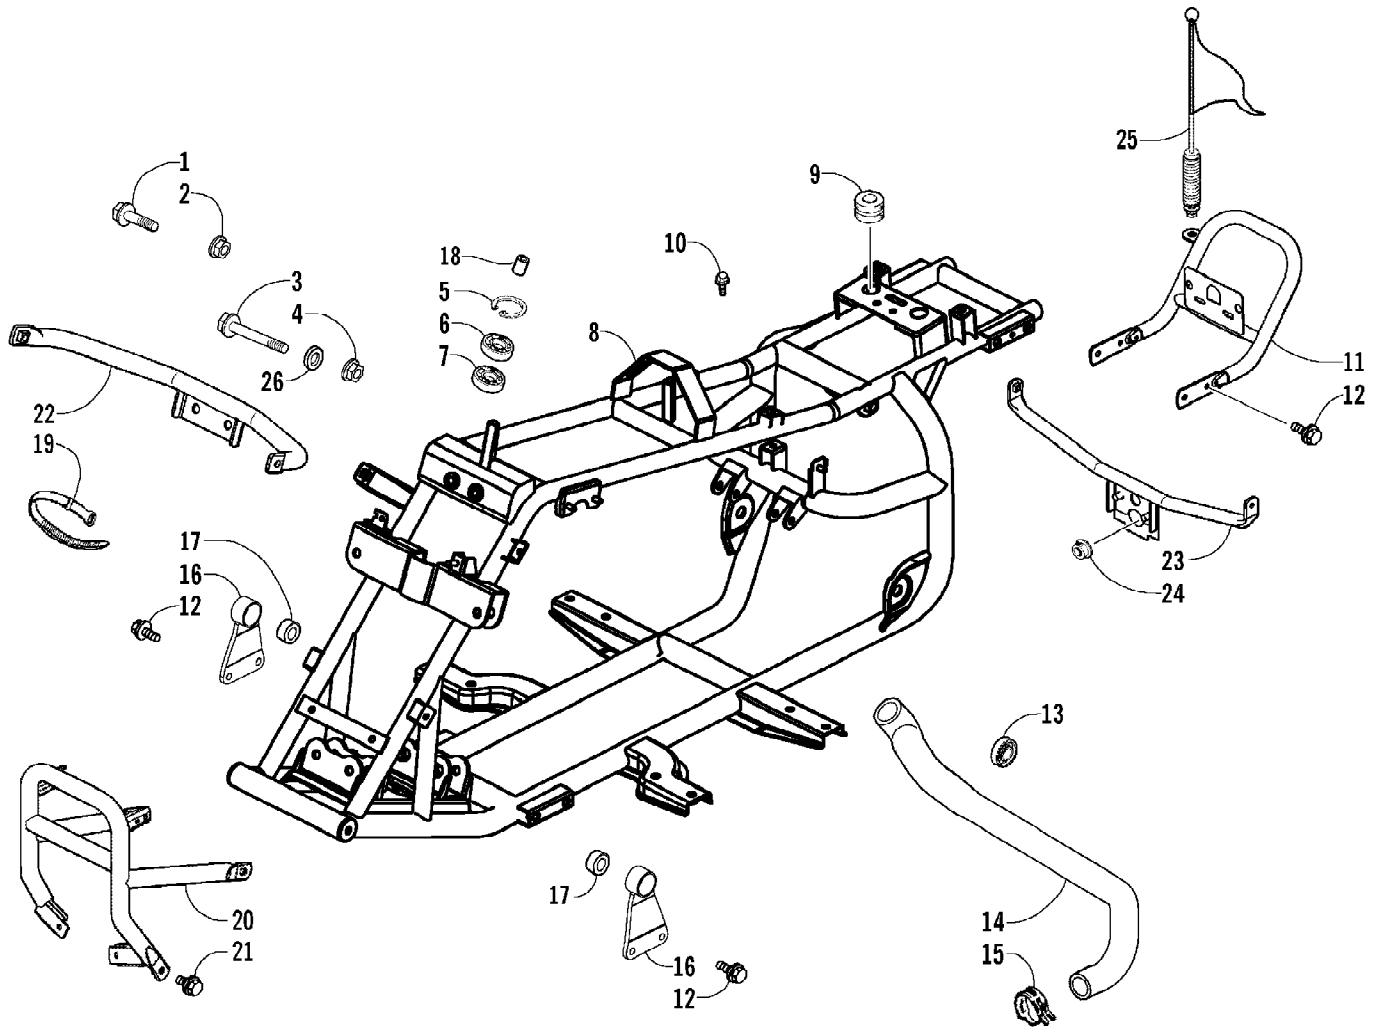

2008 ATV 90 DVX CALIFORNIA BLACK-RED (A2008KSB2BCAD)
ELECTRICAL AND WIRING HARNESS ASSEMBLY

Ref #	Part Number	Qty	S/P/F	Description
1	3303-132	1		Regulator, Voltage
2	3303-331	2	/P	Nut, Flange
3	3305-518	1		Harness, Main (inc. 4)
4	3303-399	2		Fuse
5	3303-289	4	/P	Cable Tie
6	3303-134	1	/P	Sub-Cord
7	3303-142	1		Resistor
8	3303-143	1		Relay, Starter
9	3305-456	1		CDI Unit
10	3303-125	1		Coil Assembly - Ignition (inc. 11)
11	3303-126	1		Cap, Noise Suppressor - Assembly
12	3303-252	1		Bolt, Flange
13	3305-519	1	S	Switch, Ignition - Assembly (inc. 14-16)
14	0	1	F	Switch, Ignition
15	3304-522	1		Cover, Key - "Arctic Cat"
16	3304-520	1		Key, Ignition - Set - Right-Side Cut
17	3304-521	1		Key, Ignition - Set - Left-Side Cut

Ref #	Part Number	Qty	S/P/F	Description
1	3305-513	2		Bolt, Flange
2	3303-269	2		Nut, Flange
3	3304-548	2	/P	Bolt, Flange
4	3303-265	2	S	Nut, Flange
5	3303-347	1		Circlip
6	3303-295	1		Seal, Oil
7	3303-298	1		Seal, Oil
8	3305-510	1		Body Frame, Complete
9	3303-239	2		Rubber, Taillight
10	3303-308	1		Bolt, Hex
11	3305-512	1		Grip, Rear - Assembly
12	3304-543	8	/P	Bolt, Flange
13	3303-392	1		Bearing
14	3303-010	1		Hose, Duct
15	3303-074	1		Clamp, Hose
16	3303-183	1	/P	Bracket, Engine Hanger - Right (inc. one No. 17)
16	3303-184	1	/P	Bracket, Engine Hanger - Left (inc. one No. 17)
17	3304-542	2		Bushing, Rubber - Engine Hanger Bracket
18	3303-445	1		Collar
19	3303-289	1	/P	Cable Tie
20	3303-442	1	S/P	Bumper, Front
21	3304-544	8		Bolt, Flange
22	3305-511	1		Bracket, Mounting - Front Cover
23	3305-514	1		Bracket, Mounting - Rear Fender
24	3304-668	2		Nut, Flange
25	3305-308	1		Flag Assembly
26	3303-238	2		Rubber, Engine - Rear