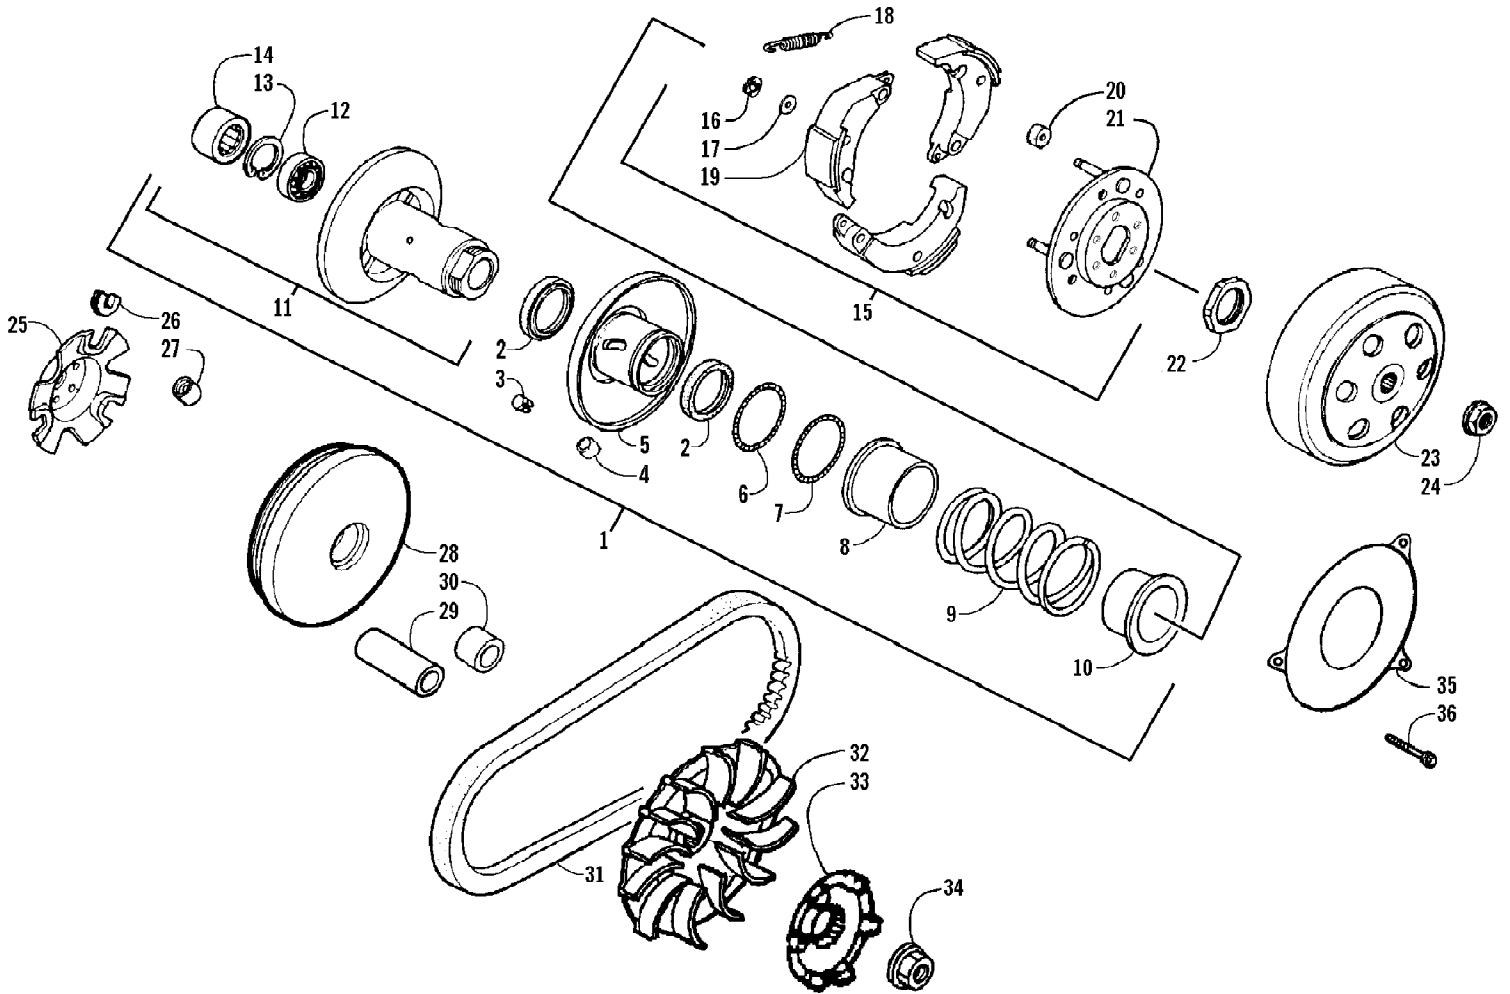

2008 ATV 90 DVX CALIFORNIA BLACK-RED (A2008KSB2BCAD)
CARBURETOR ASSEMBLY

Page 8 of 60

Ref #	Part Number	Qty	S/P/F	Description
	3305-529	1		Complete Carburetor Assembly
1	0	1	F	Body, Carburetor
2	3304-488	1		O-Ring
3	3304-471	1		Set Plate
4	5507-117	2	/P	Screw w/Washer
5	3304-470	1		Automatic Bypass/Starter Assembly
6	3304-469	1		Holder, Cap
7	3304-462	1		Set, Top (inc. 8)
8	3304-463	1		Gasket, Top
9	3304-464	1		Spring, Compression
10	3304-467	1		Valve, Throttle - Assembly (inc. 11-12)
11	3304-465	1		Plate, Needle Clip
12	3304-466	1		Clip, Needle
13	3304-468	1		Needle Jet
14	3304-472	1		Tube, Rubber - Assembly (inc. 15)
15	3304-474	1		Clip, Tube
16	3305-446	1		Screw, Adjustment - Assembly (inc. 17)
17	3305-444	1		Spring, Compression
18	3304-477	1		Screw, Stop - Assembly (inc. 19-20)
19	3304-232	1		Spring, Compression
20	3304-478	1		Screw, Stop
21	3304-479	1		Holder, Needle Jet - Assembly (inc. 22)
22	3304-482	1		Jet, Main - 80
22	5507-170	1	F	Jet, Main - 75
22	5507-220	1	F	Jet, Main - 78
23	3304-489	1		Jet, Slow
24	3304-490	1		Valve, Float - Assembly (inc. 25-26)
25	3304-483	1		Valve, Float - Set
26	3304-484	1		Clip
27	3304-491	1		Float Assembly
28	3304-485	1		Pin, Float Arm
29	3304-486	1		Body, Float Chamber - Assembly (inc. 30-34)
30	0	1	F	Gasket
31	3304-243	1		Screw, Drain
32	3304-239	1		O-Ring
33	3304-452	1		Clip, Tube
34	3305-248	1	/P	Tube, Drain
35	3303-320	2		Screw w/Washer