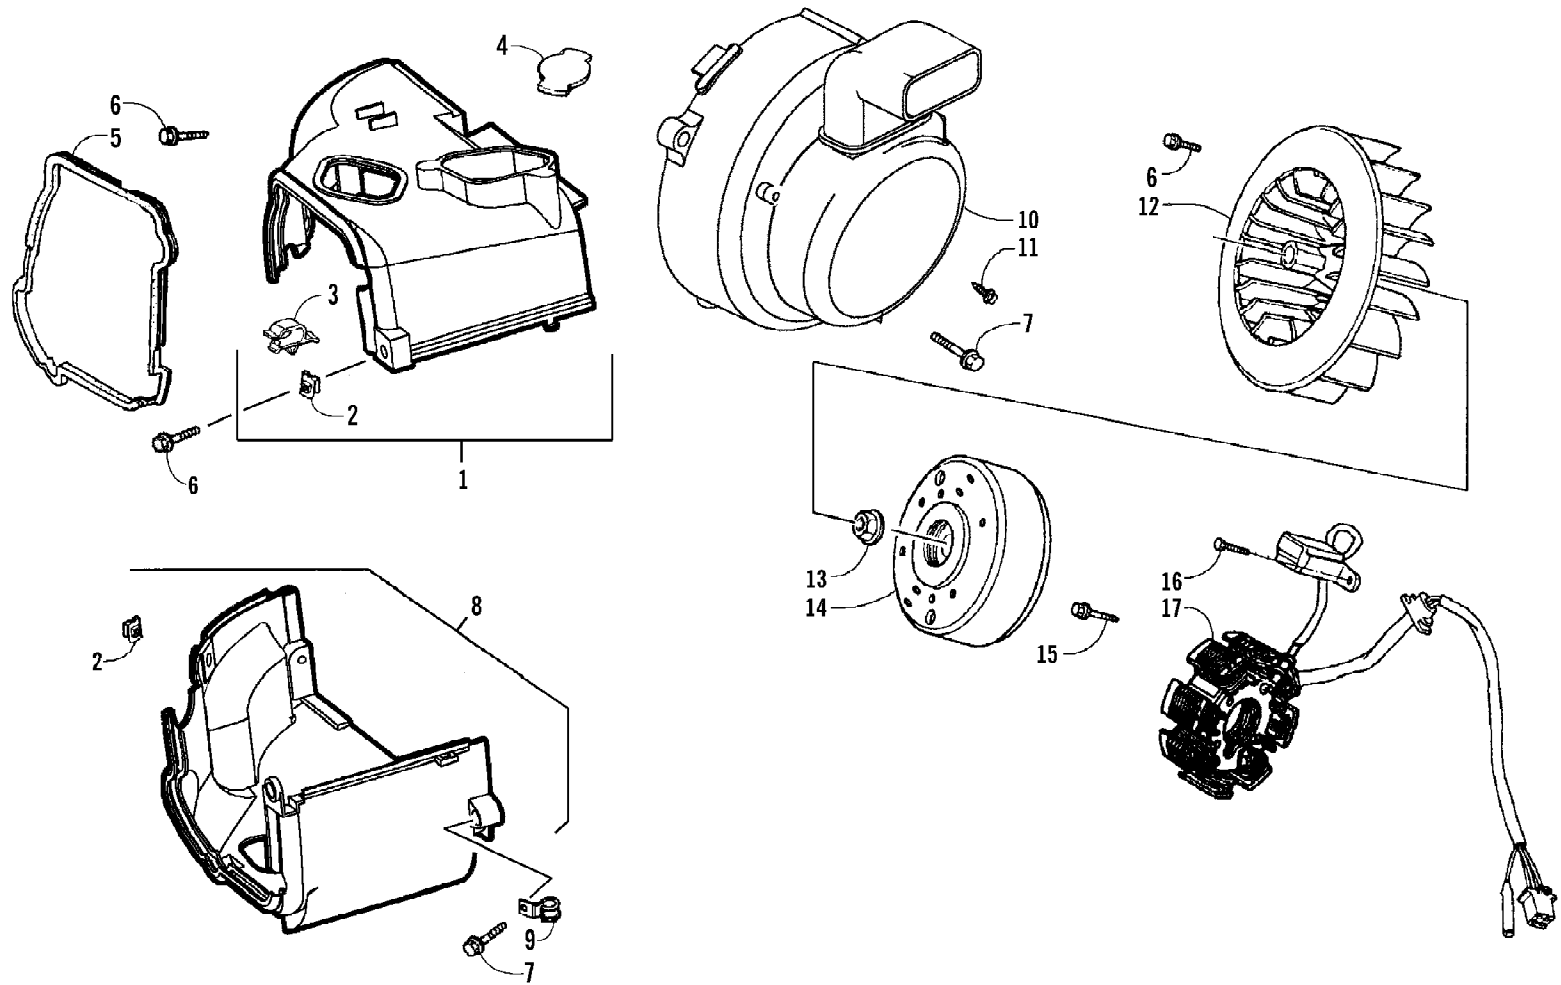

2008 ATV 90 DVX CALIFORNIA BLACK-RED (A2008KSB2BCAD)
STATOR, FLYWHEEL, AND ENGINE SHROUD ASSEMBLIES

2008 ATV 90 DVX CALIFORNIA BLACK-RED (A2008KSB2BCAD)
STATOR, FLYWHEEL, AND ENGINE SHROUD ASSEMBLIES

Page 52 of 60

Ref #	Part Number	Qty	S/P/F	Description
1	3303-079	1		Shroud B - Assembly (inc. one No. 2 and 3-4)
2	3303-267	2		Nut, Clip
3	3303-443	1	/P	Clip, Vacuum Tube
4	3303-408	1		Grommet, Shroud
5	3303-077	1		Seal, Shroud
6	3303-382	6	/P	Bolt, Flange
7	3303-384	3	/P	Bolt, Flange
8	3303-078	1		Shroud A - Assembly (inc. one No. 2)
9	3304-640	1		Clamp, Carburetor Drain Tube
10	3303-076	1		Cover, Fan - Assembly
11	3304-585	2	/P	Screw, Self-Tapping
12	3303-075	1		Fan, Cooling
13	3303-333	1	/P	Nut, Flange
14	3303-127	1		Flywheel (A) D402
14	3303-414	1		Flywheel (B) D406
14	3303-415	1		Flywheel (C) D414
15	3303-383	2	/P	Bolt, Flange
16	3303-308	2		Bolt
17	3304-641	1		Stator - Assembly (O) D402
17	3305-254	1	/P	Stator - Assembly (A) D406
17	3305-256	1	/P	Stator - Assembly (B) D414