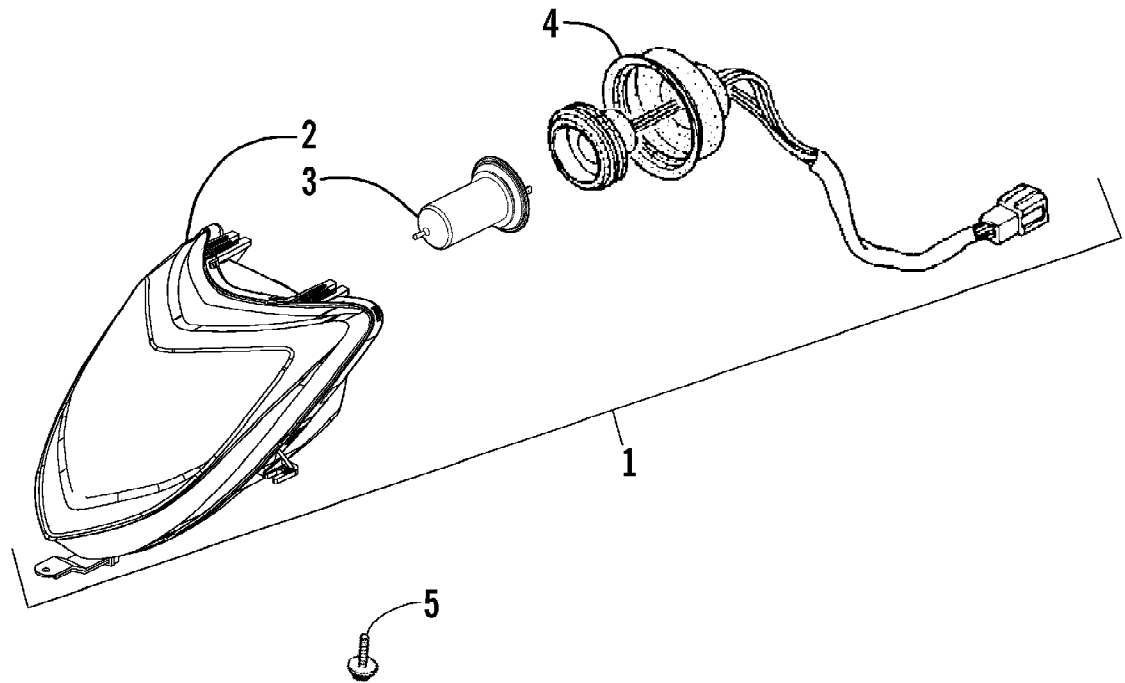

2008 ATV 90 DVX CALIFORNIA BLACK-RED (A2008KSB2BCAD)
HEADLIGHT ASSEMBLY

Page 34 of 60

Ref #	Part Number	Qty	S/P/F	Description
1	3304-280	1		Headlight Assembly (inc. 2-4)
2	3304-281	1		Lens, Headlight
3	3303-846	1	/P	Bulb, Headlight
4	3304-282	1		Socket Assembly
5	3304-650	5	/P	Screw, Self-Tapping