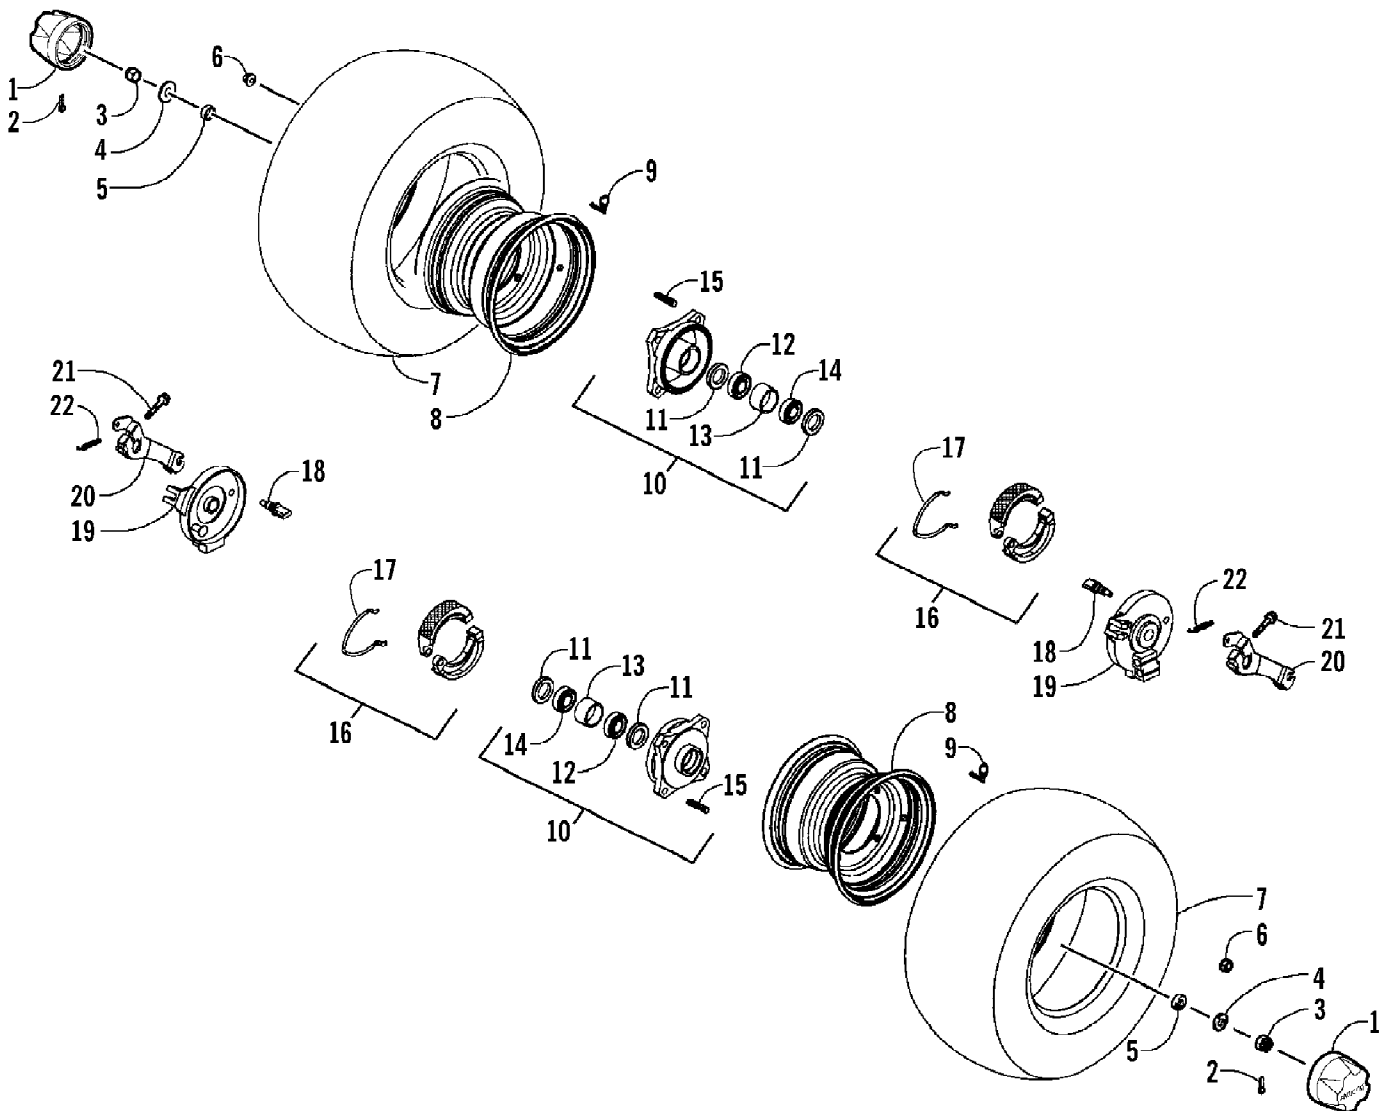

Ref #	Part Number	Qty	S/P/F	Description
1	3303-430	2		Cap, Wheel Shaft
2	3303-470	2		Pin, Cotter
3	3303-328	2		Nut, Flange Castle
4	3303-279	2	/P	Washer
5	3303-164	2	/P	Collar, Wheel - Front
6	3303-266	8		Nut, Flange
7	3303-429	2		Tire - Assembly
8	3303-166	2		Rim - Assembly (inc. 9)
9	3304-562	2		Stem, Valve
10	3303-165	2		Hub, Front - Assembly (inc. 11-15)
11	3303-456	4		Seal, Dust
12	3303-468	2		Bearing, Ball - Radial
13	3303-445	2		Collar, Front Disc
14	3303-467	2		Bearing, Ball - Radial
15	3303-463	8		Bolt, Stud
16	3303-169	2		Shoe, Front - Assembly (inc. 17)
17	3304-563	2		Spring, Brake Shoe
18	3303-170	2		Cam, Front Brake
19	3303-168	1		Panel - Front - Right
19	3303-176	1		Panel - Front - Left
20	3303-171	1		Arm, Brake - Right
20	3303-177	1		Arm, Brake - Left
21	3303-355	2		Bolt, Flange
22	3303-172	2		Spring, Return