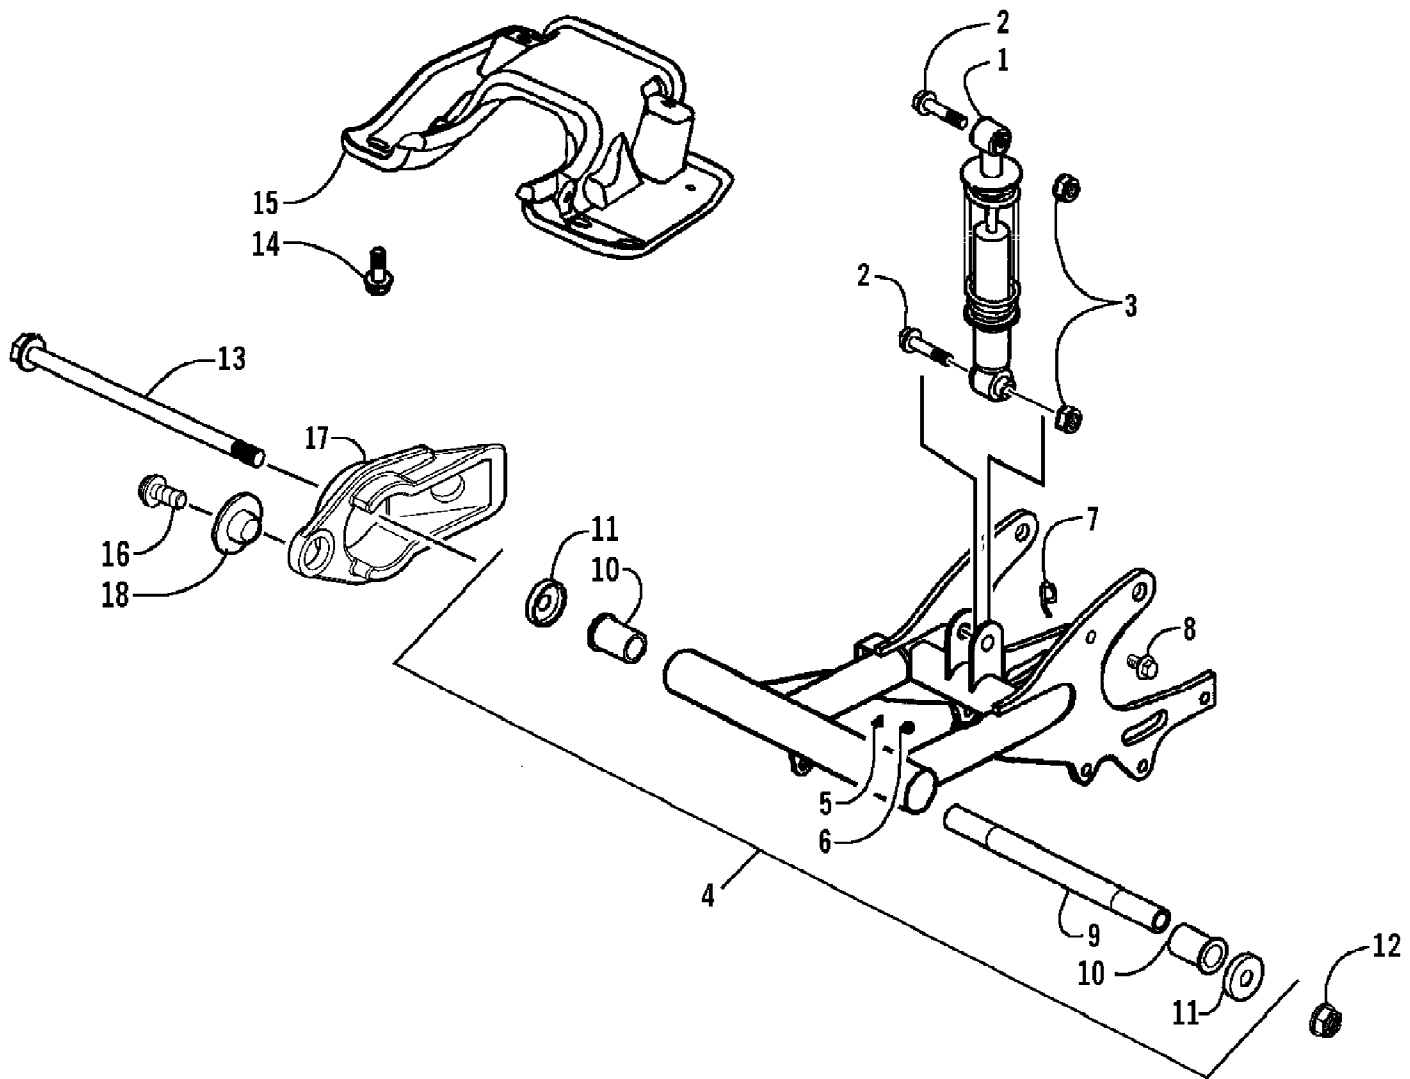

2008 ATV 90 DVX CALIFORNIA BLACK-RED (A2008KSB2BCAD)
REAR SUSPENSION ASSEMBLY

Page 44 of 60

Ref #	Part Number	Qty	S/P/F	Description
1	3303-433	1		Shock, Rear - Assembly
2	3303-376	2	/P	Bolt, Flange
3	3303-265	2	S	Nut, Flange
4	3305-290	1		Fork, Rear - Assembly (inc. 5-11)
5	3303-394	1		Boot, Grease Fitting
6	3303-393	1		Fitting, Grease
7	3304-594	1		Clamp, Brake Hose
8	3305-341	1		Bolt
9	3303-189	1		Axle, Rear Fork
10	3303-191	2		Bushing, Rear Fork
11	3303-192	2		Cap, Rear Fork
12	3304-032	1		Nut
13	3303-150	1		Bolt, Rear Fork
14	3305-454	4		Bolt, Flange
15	3304-593	1		Guard, Rear Fork
16	3304-690	2		Screw, Self-Tapping
17	3305-291	1		Slider, Chain
18	3304-360	2		Collar, Chain Slider