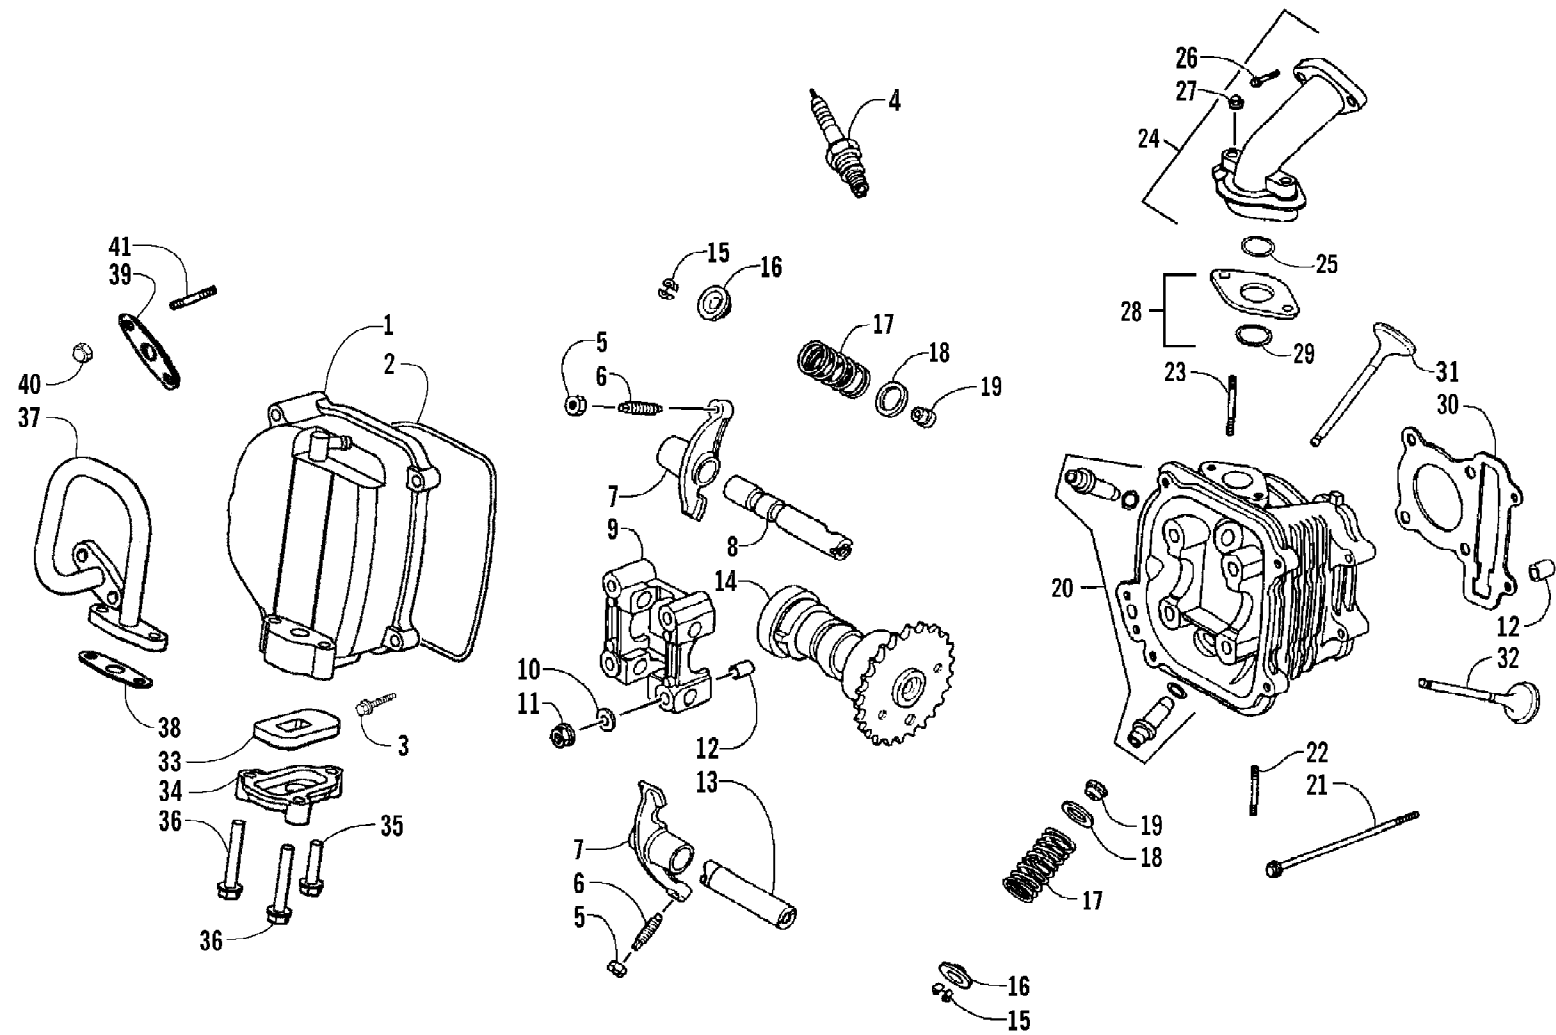

2008 ATV 90 DVX CALIFORNIA BLACK-RED (A2008KSB2BCAD)
CYLINDER HEAD ASSEMBLY

Ref #	Part Number	Qty	S/P/F	Description
1	3305-594	1		Cover, Cylinder Head
2	3305-588	1		Gasket, Cylinder Head Cover
3	3303-360	4		Bolt, Flange
4	0217-726	1	/P	Plug, Spark
5	3304-026	2	/P	Nut, Tappet Adjusting
6	3304-007	2	/P	Screw, Tappet Adjusting
7	3303-495	2		Arm, Rocker
8	3303-496	1		Shaft, Rocker Arm - Intake
9	3303-486	1		Holder, Camshaft
10	3303-589	4		Washer, Sealing
11	3303-584	4		Nut, Flange
12	3303-594	4		Pin, Dowel
13	3303-497	1		Shaft, Rocker Arm - Exhaust
14	3303-493	1		Camshaft
15	3303-044	4		Cotter, Valve
16	3303-042	2	/P	Retainer, Valve Spring
17	3303-506	2		Spring, Valve - Outer
18	3303-043	2		Seat, Valve Spring - Outer
19	3303-657	2	/P	Seal, Valve Stem
20	3305-585	1		Head, Cylinder
21	3304-580	2		Bolt, Flange
22	3303-581	2		Bolt, Stud
23	3303-310	2		Bolt, Stud
24	3305-595	1		Pipe, Inlet - Assembly (inc. 25)
25	3303-304	1		O-Ring
26	3303-384	2	/P	Bolt, Flange
27	3303-331	2	/P	Nut, Flange
28	3303-511	1	/P	Insulator, Carburetor - Assembly (inc. 29)
29	3304-596	1		O-Ring
30	3303-487	1		Gasket, Cylinder Head
31	3303-504	1		Valve, Inlet
32	3303-505	1		Valve, Exhaust
33	3305-353	1		Valve, Reed
34	3305-354	1		Cover, Reed Valve
35	3305-401	1		Bolt, Flange
36	3305-402	2		Bolt, Flange
37	3305-589	1		Pipe, Air Intake
38	3305-356	1		Gasket, Air Intake Pipe
39	3303-732	1		Gasket, Air Intake Pipe
40	3304-030	2		Nut
41	3303-582	2		Bolt, Stud