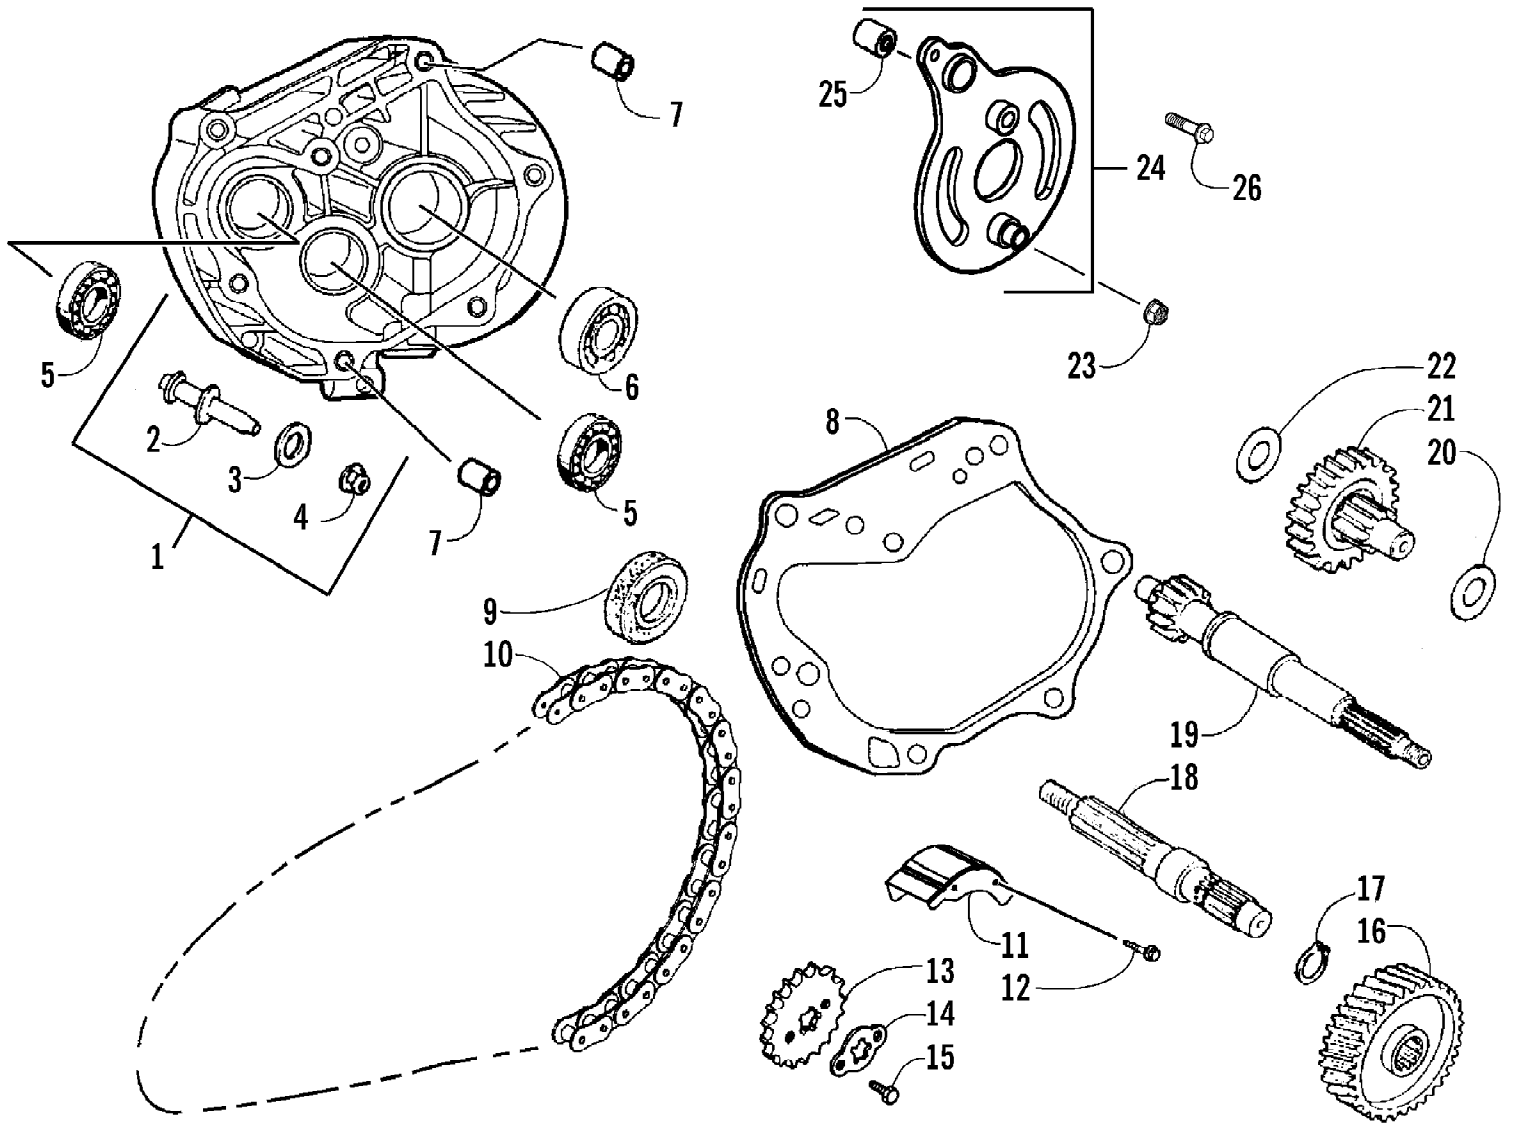

Ref #	Part Number	Qty	S/P/F	Description
1	3303-080	1		Case, Transmission - Set (inc. 2-6)
2	3304-606	1	/P	Bolt, Engine Brake
3	3303-462	1		O-Ring
4	3303-270	1		Nut, Flange
5	3303-596	2	/P	Bearing, Ball
6	3303-598	1	/P	Bearing, Ball
7	3303-343	2		Pin, Dowel
8	3303-081	1		Gasket, Transmission Case A
9	3303-300	1		Seal, Oil
10	3303-425	1		Chain, Drive
11	3303-144	1		Cover, Chain
12	3304-610	2		Bolt, Flange
13	3303-107	1	/P	Sprocket, Drive
14	3303-108	1		Plate
15	3303-307	2		Bolt
16	3303-106	1		Gear, Final
17	3303-344	1		Circlip
18	3303-105	1		Shaft, Final
19	3303-103	1		Driveshaft
20	3303-275	1	/P	Washer
21	3303-104	1		Countershaft - Assembly
22	3303-273	1		Washer
23	3303-268	2		Nut, Flange
24	3303-185	1	/P	Bracket, Engine Hanger - Assembly (inc. 25)
25	3303-403	1		Bushing, Rubber
26	3304-607	1		Bolt, Flange