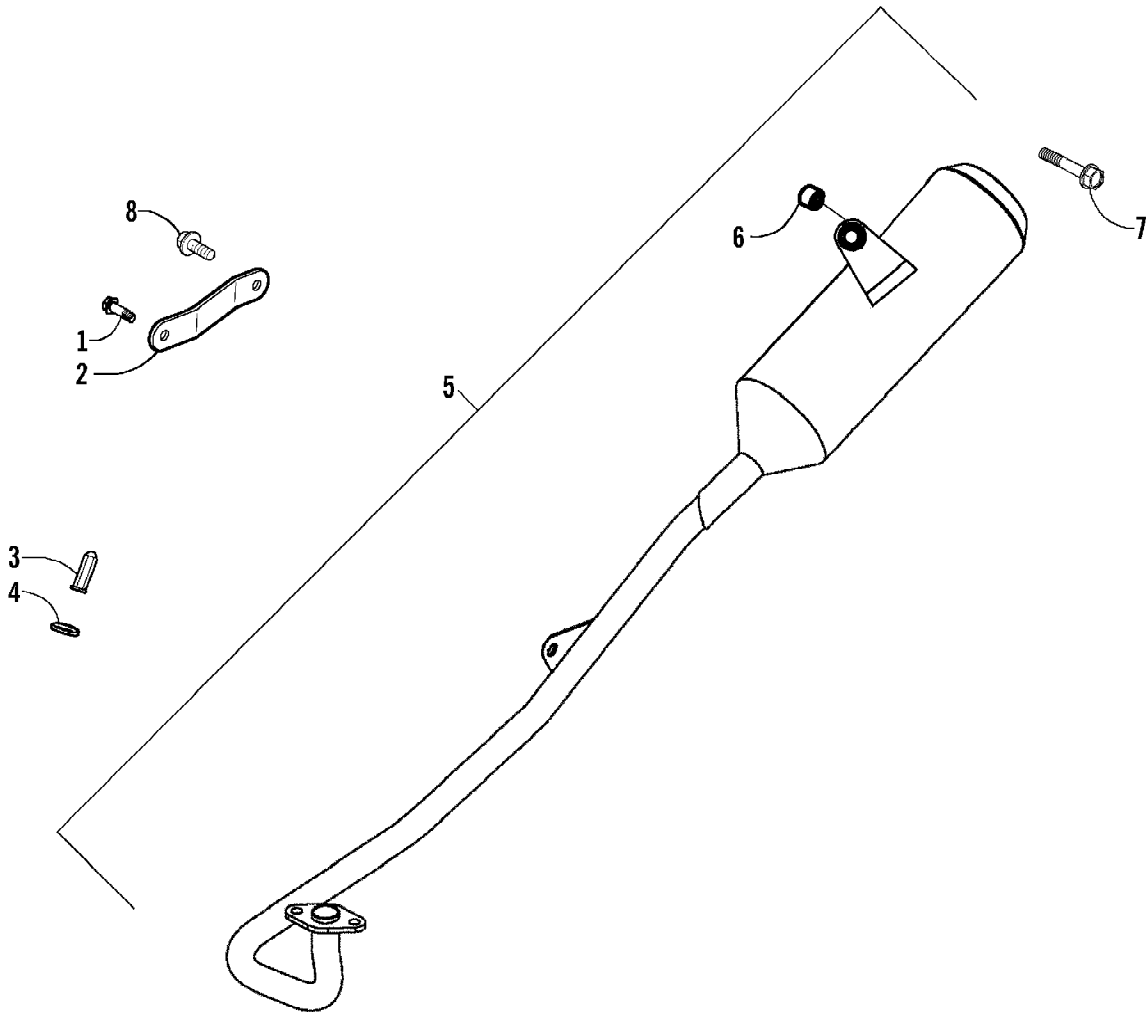

2008 ATV 90 DVX CALIFORNIA BLACK-RED (A2008KSB2BCAD)
EXHAUST ASSEMBLY

Page 22 of 60

Ref #	Part Number	Qty	S/P/F	Description
1	3303-314	1		Bolt, Flange
2	3304-573	1		Bracket, Mounting - Muffler
3	3303-261	2		Nut, Cap - 8 mm
4	3303-071	1		Gasket, Exhaust Pipe
5	3305-600	1		Muffler - Assembly (inc. 6)
6	3304-571	1		Bushing, Rubber
7	3304-572	1	/P	Bolt, Flange
8	3304-543	1	/P	Bolt, Flange