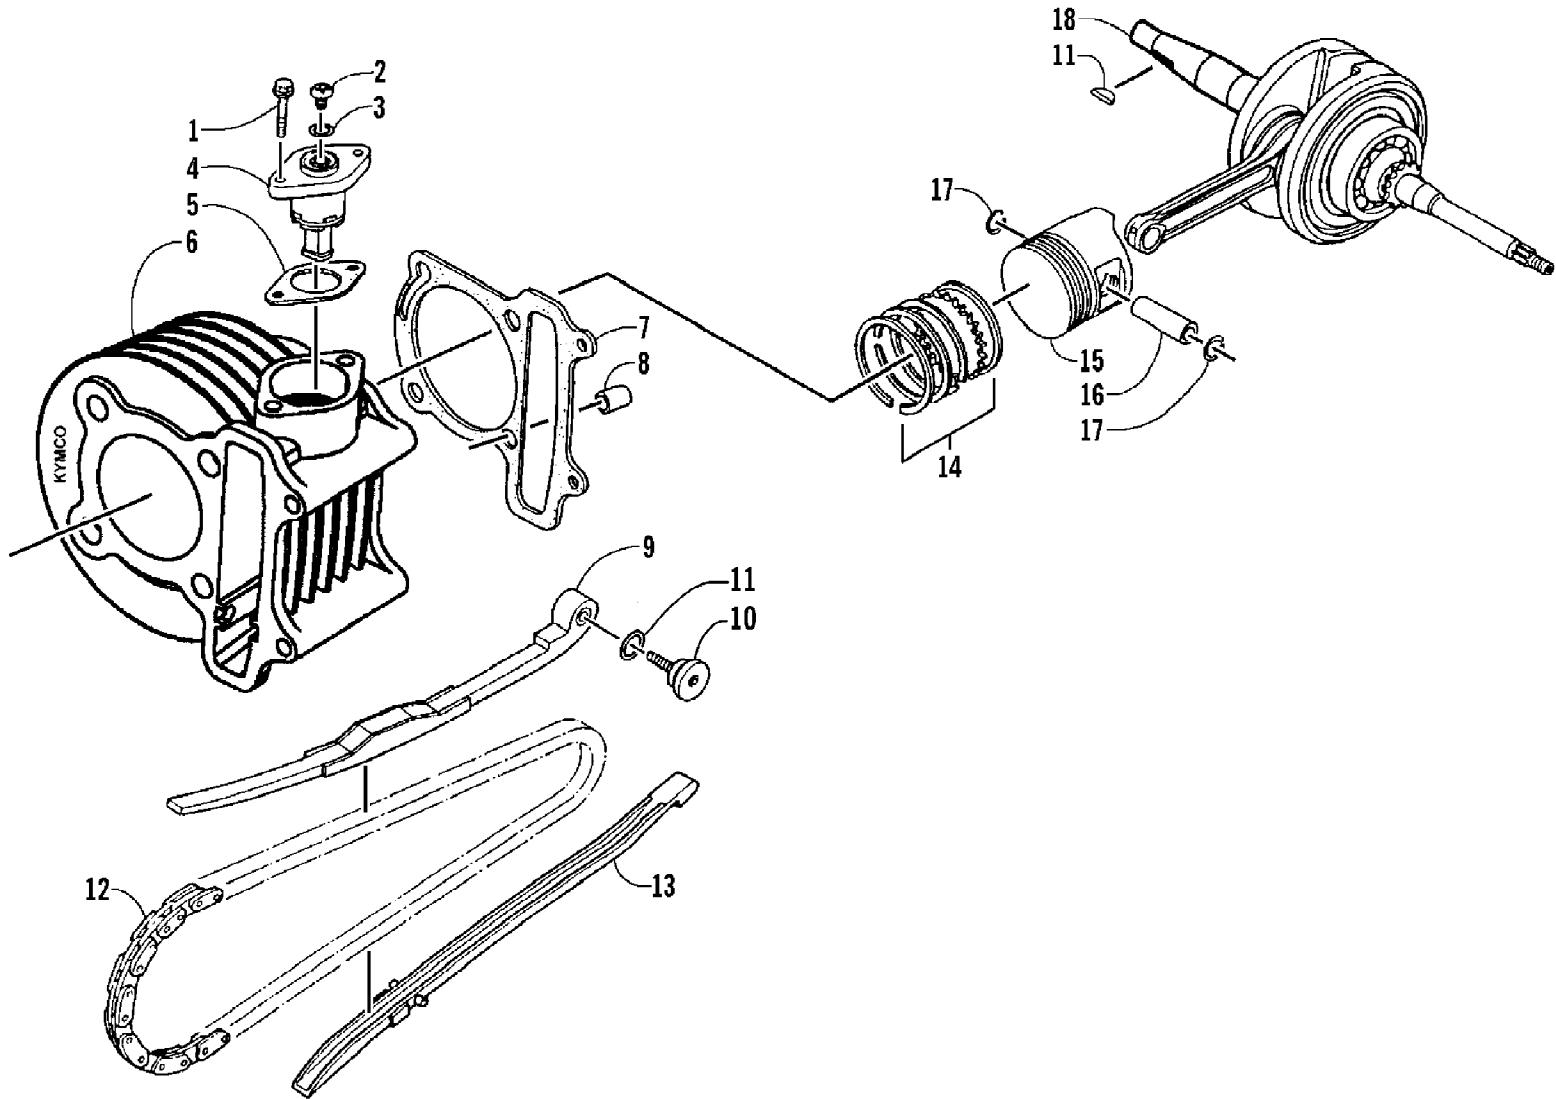

2008 ATV 90 DVX CALIFORNIA BLACK-RED (A2008KSB2BCAD)
PISTON ASSEMBLY

Page 40 of 60

Ref #	Part Number	Qty	S/P/F	Description
1	3304-002	2	/P	Bolt, Flange
2	3303-244	1		Screw
3	3304-100	1	/P	O-Ring
4	3303-677	1		Adjuster, Cam Chain
5	3303-035	1		Gasket, Cam Chain Adjuster
6	3303-014	1		Cylinder A
7	3303-015	1		Gasket, Cylinder A
8	3303-342	2		Pin, Dowel
9	3303-034	1		Tensioner, Cam Chain
10	3303-036	1		Pivot, Cam Chain Tensioner
11	3303-301	1	/P	O-Ring
12	3303-030	1		Cam Chain
13	3303-037	1		Guide, Cam Chain
14	3303-024	1		Ring, Piston - Set
15	3303-025	1		Piston
16	3303-026	1		Pin, Piston
17	3303-027	2		Clip, Piston Pin
18	3305-443	1		Crankshaft
19	3303-290	1		Key