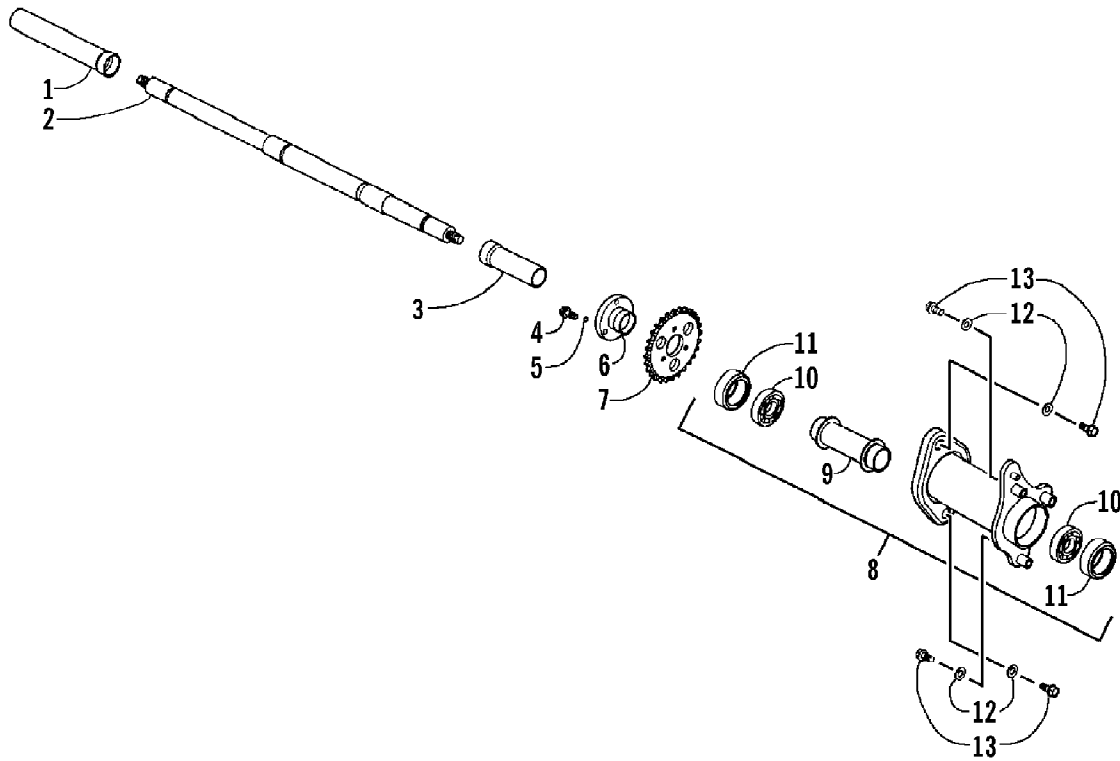

2008 ATV 90 DVX CALIFORNIA BLACK-RED (A2008KSB2BCAD)
KICK STARTER ASSEMBLY

Page 38 of 60

Ref #	Part Number	Qty	S/P/F	Description
1	3303-123	1	/P	Arm, Kick Starter - Assembly
2	3304-551	1	/P	Bolt, Flange
3	3303-147	1		Adjuster, Drive Train - Assembly (inc. 4-6)
4	3304-135	1	/P	Washer
5	3303-607	1	/P	Washer, Spring
6	3304-125	1		Nut, Hex
7	3305-247	1	/P	E-Clip

2008 ATV 90 DVX CALIFORNIA BLACK-RED (A2008KSB2BCAD)
PISTON ASSEMBLY

Page 40 of 60

Ref #	Part Number	Qty	S/P/F	Description
1	3304-002	2	/P	Bolt, Flange
2	3303-244	1		Screw
3	3304-100	1	/P	O-Ring
4	3303-677	1		Adjuster, Cam Chain
5	3303-035	1		Gasket, Cam Chain Adjuster
6	3303-014	1		Cylinder A
7	3303-015	1		Gasket, Cylinder A
8	3303-342	2		Pin, Dowel
9	3303-034	1		Tensioner, Cam Chain
10	3303-036	1		Pivot, Cam Chain Tensioner
11	3303-301	1	/P	O-Ring
12	3303-030	1		Cam Chain
13	3303-037	1		Guide, Cam Chain
14	3303-024	1		Ring, Piston - Set
15	3303-025	1		Piston
16	3303-026	1		Pin, Piston
17	3303-027	2		Clip, Piston Pin
18	3305-443	1		Crankshaft
19	3303-290	1		Key