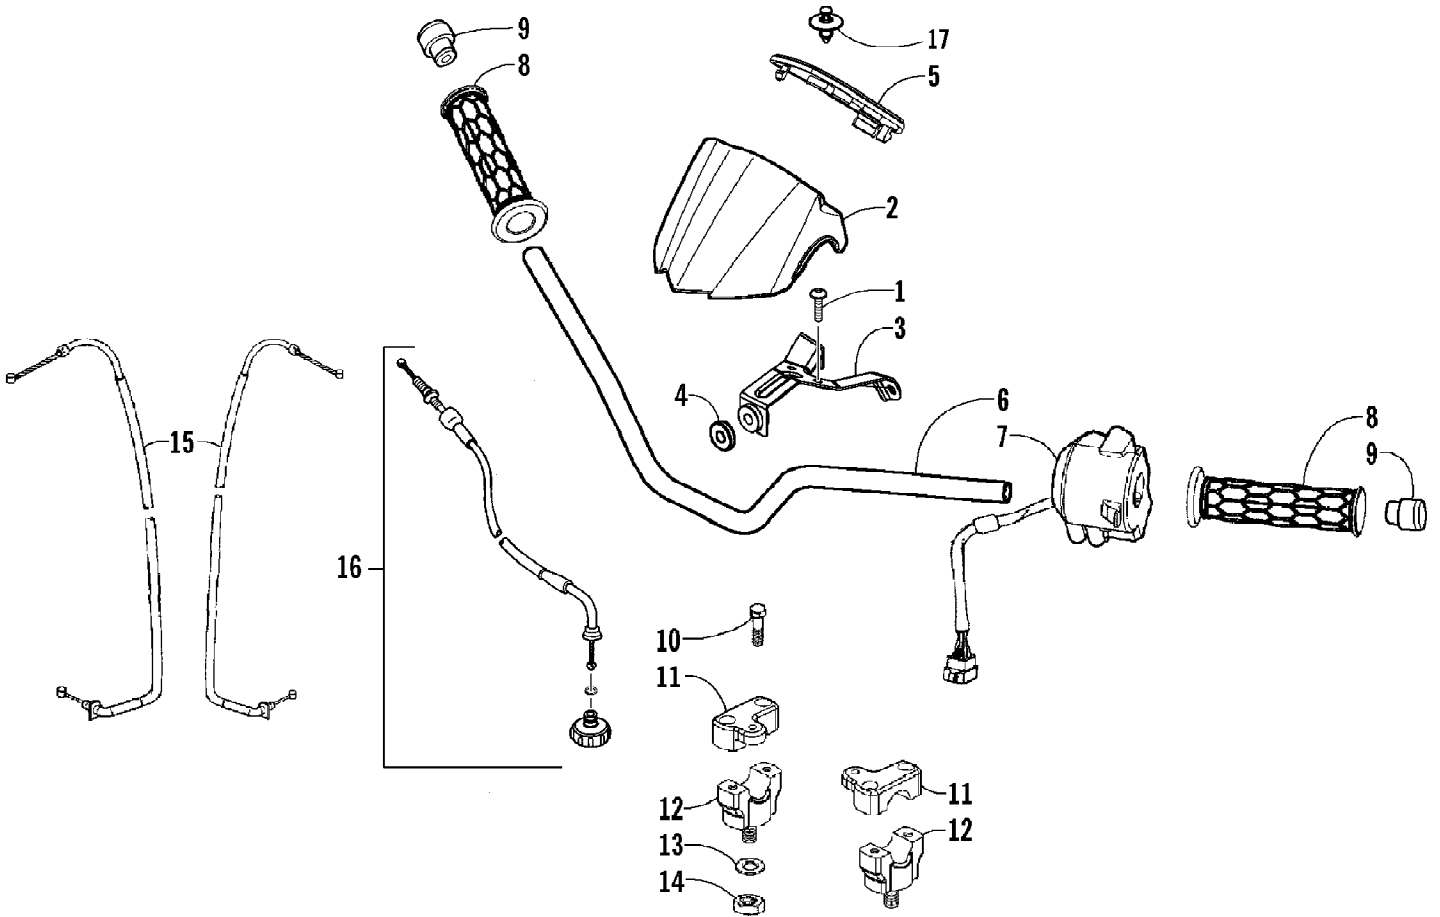

2008 ATV 90 DVX CALIFORNIA BLACK-RED (A2008KSB2BCAD)
HANDLEBAR AND CONTROL ASSEMBLY

2008 ATV 90 DVX CALIFORNIA BLACK-RED (A2008KSB2BCAD)
HANDLEBAR AND CONTROL ASSEMBLY

Page 32 of 60

Ref #	Part Number	Qty	S/P/F	Description
1	3304-553	2		Bolt w/Washer
2	3303-436	1		Cover, Handlebar
3	3303-435	1		Bracket, Handlebar Cover (inc. 4)
4	3303-239	1		Grommet
5	3305-515	1		Lid, Handlebar Cover
6	3303-434	1		Handlebar
7	3305-516	1		Switch, Handlebar - Assembly
8	3303-203	2	S	Grip, Handlebar
9	3303-196	2		End Cap, Handlebar
10	3303-398	4		Bolt
11	3303-197	1		Holder, Handlebar - Upper - Right
11	3303-198	1		Holder, Handlebar - Upper - Left
12	3303-199	2		Holder, Handlebar - Lower
13	3304-136	2		Washer
14	3305-517	2		Nut, Hex
15	3303-173	2		Cable, Brake - Front
16	1502-096	1	/P	Cable, Throttle - Kit
17	3303-592	2		Clip