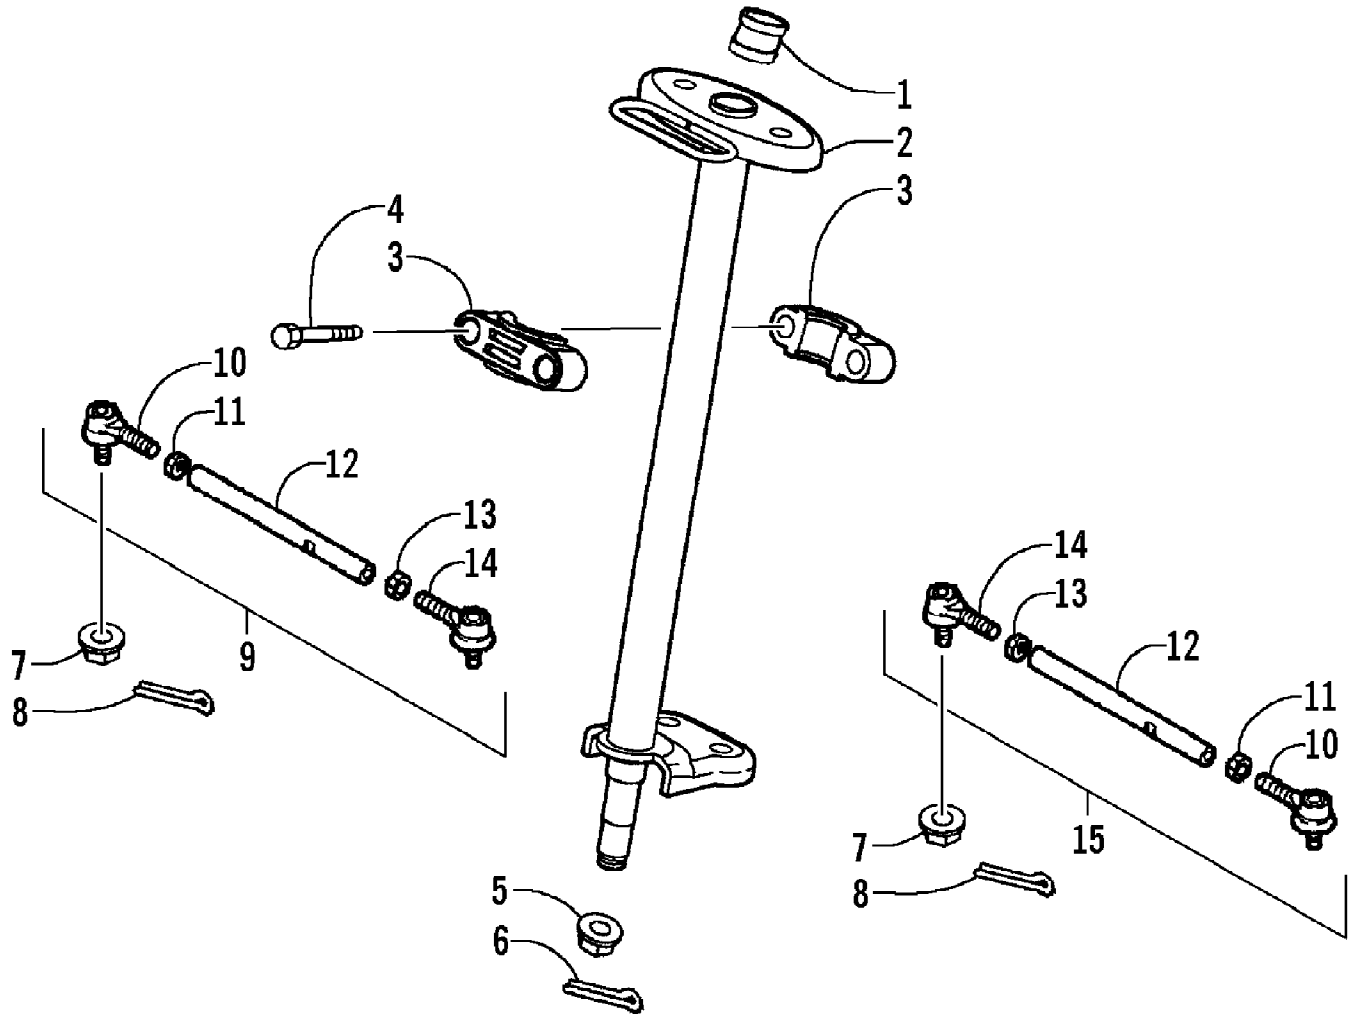

2008 ATV 90 DVX CALIFORNIA BLACK-RED (A2008KSB2BCAD)
STEERING POST ASSEMBLY

Page 54 of 60

Ref #	Part Number	Qty	S/P/F	Description
1	3303-214	1	S	Sleeve, Steering Post
2	3303-573	1	/P	Post, Steering
3	3303-213	2		Holder, Steering Post
4	3304-559	2		Bolt, Flange
5	3304-032	1		Nut
6	3303-470	1		Pin, Cotter
7	3303-266	4		Nut, Flange
8	3303-621	4	/P	Pin, Cotter
9	3305-280	1		Tie Rod Assembly - Right (inc. one No. 10-14)
10	3305-281	2		Ball Joint, Tie Rod - Right
11	3303-326	2		Nut, Hex
12	3305-282	2		Tie Rod
13	3303-327	2		Nut, Hex
14	3305-283	2		Ball Joint, Tie Rod - Left
15	3305-284	1		Tie Rod Assembly - Left (inc. one No. 10-14)