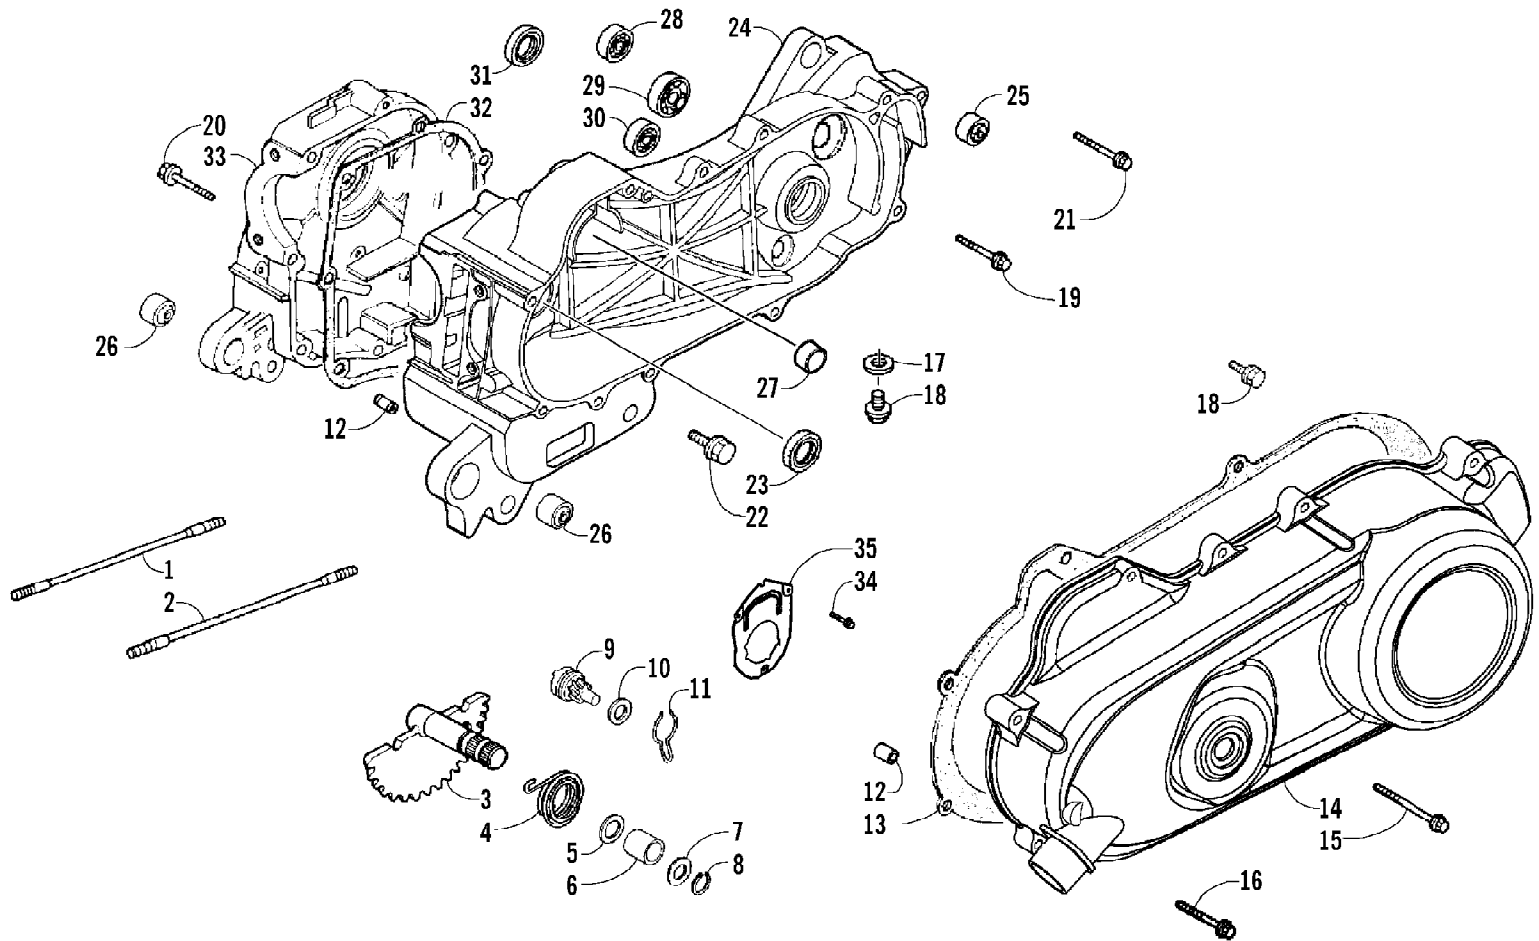

2008 ATV 90 DVX CALIFORNIA BLACK-RED (A2008KSB2BCAD)
CRANKCASE ASSEMBLY

Ref #	Part Number	Qty	S/P/F	Description
1	3303-247	2		Bolt, Stud
2	3303-248	2		Bolt, Stud
3	3303-119	1		Spindle, Kick Starter
4	3303-122	1		Spring, Return - Kick Starter
5	3303-121	1		Collar, Boss - Kick Starter
6	3303-120	1		Bushing, Spindle - Kick Starter
7	3303-276	1		Washer, Spindle - Kick Starter
8	3303-345	1		Circlip
9	3303-118	1		Gear, Driven - Kick Starter
10	3303-272	1		Washer, Thrust
11	3303-117	1		Spring, Driven - Kick Starter
12	3303-341	4		Pin, Dowel
13	3303-013	1		Gasket, Crankcase Cover - Left
14	3304-615	1		Cover , Crankcase - Left
15	3303-386	7	/P	Bolt, Flange
16	3303-385	1		Bolt, Flange
17	3303-278	1		Washer
18	3303-365	2		Bolt, Flange
19	3303-372	1		Bolt, Flange
20	3303-387	1		Bolt, Flange
21	3303-370	6		Bolt, Flange
22	3304-052	1	/P	Bolt, Drain Plug - Assembly
23	3303-296	1		Seal, Oil
24	3303-004	1		Crankcase, Set - Left (inc. 25, one No. 26, and 27)
25	3303-403	2		Bushing, Rubber - Rear Cushion
26	3303-402	2	/P	Bushing, Rubber - Engine Hanger
27	3304-597	1		Bushing
28	3303-464	1		Bearing, Ball
29	3303-459	1		Bearing, Needle
30	3303-465	1		Bearing, Ball
31	3303-297	1	/P	Seal, Oil
32	3303-003	1		Gasket, Crankcase - Right
33	3303-400	1	/P	Crankcase, Set - Right (inc. one No. 26)
34	3303-391	3		Bolt
35	3303-009	1		Plate, Cover