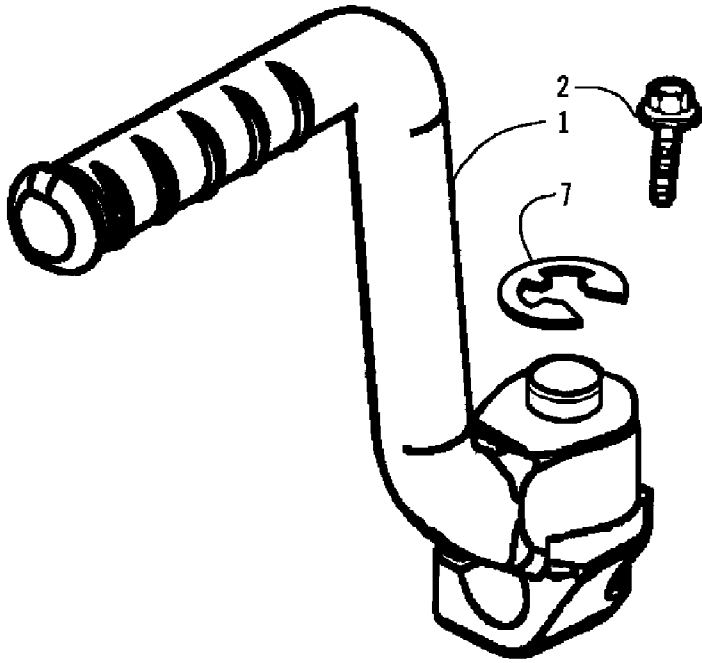

2008 ATV 90 DVX CALIFORNIA BLACK-RED (A2008KSB2BCAD)
KICK STARTER ASSEMBLY

Page 38 of 60

Ref #	Part Number	Qty	S/P/F	Description
1	3303-123	1	/P	Arm, Kick Starter - Assembly
2	3304-551	1	/P	Bolt, Flange
3	3303-147	1		Adjuster, Drive Train - Assembly (inc. 4-6)
4	3304-135	1	/P	Washer
5	3303-607	1	/P	Washer, Spring
6	3304-125	1		Nut, Hex
7	3305-247	1	/P	E-Clip