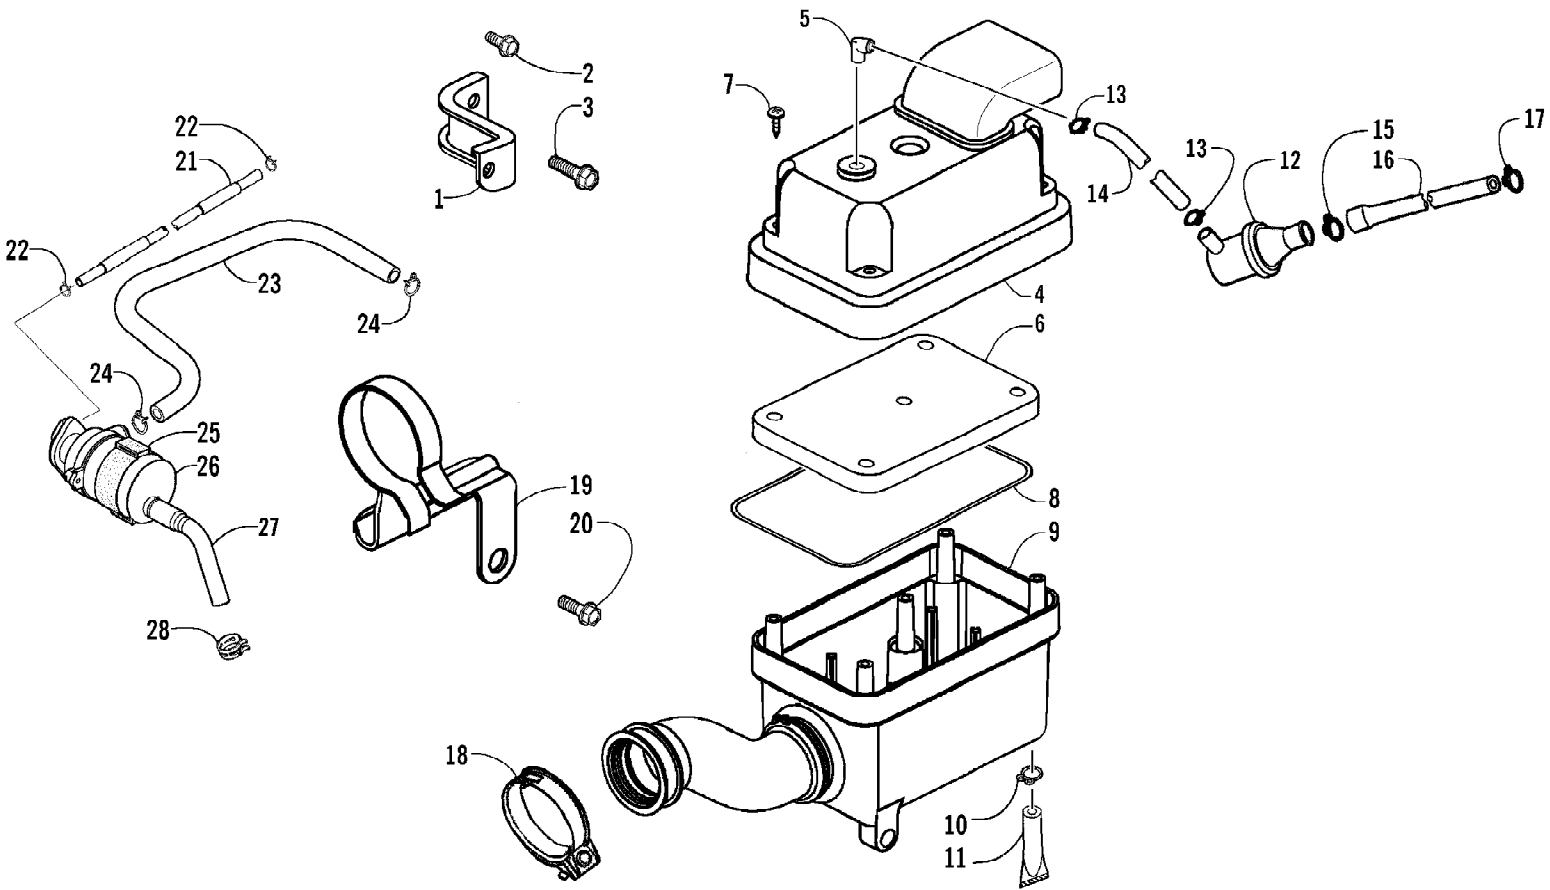

2008 ATV 90 DVX CALIFORNIA BLACK-RED (A2008KSB2BCAD)
AIR INTAKE ASSEMBLY

2008 ATV 90 DVX CALIFORNIA BLACK-RED (A2008KSB2BCAD)
AIR INTAKE ASSEMBLY

Page 2 of 60

Ref #	Part Number	Qty	S/P/F	Description
1	3303-005	1		Bracket, Mounting
2	3305-458	1		Bolt, Flange
3	3303-360	1		Bolt, Flange
4	3303-062	1		Cover, Air Cleaner (inc. 5)
5	0	1	F	Fitting
6	3303-060	1		Element, Air Cleaner
7	3305-450	5	/P	Screw, Self-Tapping
8	3303-063	1		Seal, Air Cleaner
9	3305-314	1		Case, Air Cleaner
10	3305-315	1		Clip
11	3304-168	1	/P	Tube, Drain
12	3303-064	1	/P	Catch, Air Cleaner Element
13	3303-350	2		Clip
14	3303-002	1	/P	Tube
15	3303-052	1		Clip, Breather Tube
16	3303-001	1		Tube
17	3303-352	1		Clip
18	3303-288	1		Clamp
19	3303-287	1		Clamp Assembly - Air Cleaner Tube
20	3304-551	1	/P	Bolt, Flange
21	3005-596	1		Tube, Vacuum
22	3004-161	2		Clip, Tube
23	3005-598	1		Duct, Air - AICV Unit
24	3004-167	2		Clip, Tube
25	3305-355	1		Mount, Rubber - AICV Unit
26	3305-599	1		AICV Unit
27	3305-597	1		Duct, Reed Valve - AICV Unit
28	3303-712	1		Clamp