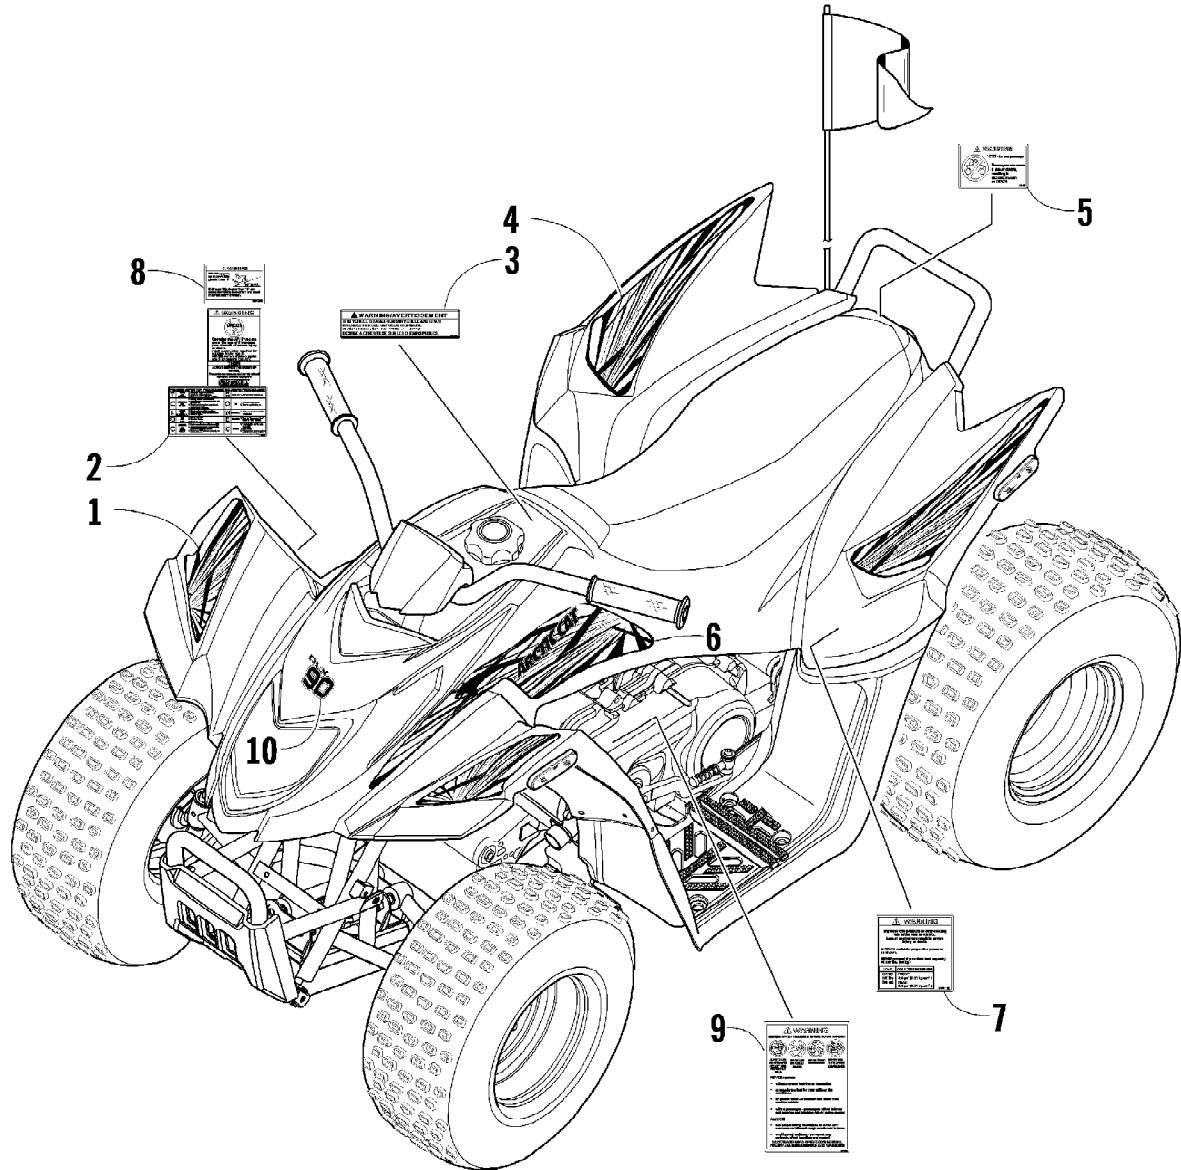

2008 ATV 90 DVX CALIFORNIA BLACK-RED (A2008KSB2BCAD)
CRANKCASE COVER ASSEMBLY

Page 14 of 60

Ref #	Part Number	Qty	S/P/F	Description
1	3303-050	1		Gauge, Oil Level - Assembly (inc. 2)
2	3303-306	1	S	O-Ring
3	3303-390	4		Bolt, Flange
4	3304-580	4		Bolt, Flange
5	3303-007	1		Cover, Crankcase (inc. 6)
6	3303-296	1		Seal, Oil
7	3303-341	2		Pin, Dowel
8	3303-012	1		Gasket, Crankcase
9	3303-048	1	S	Screen, Oil Filter
10	3303-049	1	S	Spring, Oil Filter Screen
11	3304-096	1	/P	O-Ring
12	3303-021	1		Cap, Oil Filter

2008 ATV 90 DVX CALIFORNIA BLACK-RED (A2008KSB2BCAD)
CYLINDER HEAD ASSEMBLY

Ref #	Part Number	Qty	S/P/F	Description
1	3305-594	1		Cover, Cylinder Head
2	3305-588	1		Gasket, Cylinder Head Cover
3	3303-360	4		Bolt, Flange
4	0217-726	1	/P	Plug, Spark
5	3304-026	2	/P	Nut, Tappet Adjusting
6	3304-007	2	/P	Screw, Tappet Adjusting
7	3303-495	2		Arm, Rocker
8	3303-496	1		Shaft, Rocker Arm - Intake
9	3303-486	1		Holder, Camshaft
10	3303-589	4		Washer, Sealing
11	3303-584	4		Nut, Flange
12	3303-594	4		Pin, Dowel
13	3303-497	1		Shaft, Rocker Arm - Exhaust
14	3303-493	1		Camshaft
15	3303-044	4		Cotter, Valve
16	3303-042	2	/P	Retainer, Valve Spring
17	3303-506	2		Spring, Valve - Outer
18	3303-043	2		Seat, Valve Spring - Outer
19	3303-657	2	/P	Seal, Valve Stem
20	3305-585	1		Head, Cylinder
21	3304-580	2		Bolt, Flange
22	3303-581	2		Bolt, Stud
23	3303-310	2		Bolt, Stud
24	3305-595	1		Pipe, Inlet - Assembly (inc. 25)
25	3303-304	1		O-Ring
26	3303-384	2	/P	Bolt, Flange
27	3303-331	2	/P	Nut, Flange
28	3303-511	1	/P	Insulator, Carburetor - Assembly (inc. 29)
29	3304-596	1		O-Ring
30	3303-487	1		Gasket, Cylinder Head
31	3303-504	1		Valve, Inlet
32	3303-505	1		Valve, Exhaust
33	3305-353	1		Valve, Reed
34	3305-354	1		Cover, Reed Valve
35	3305-401	1		Bolt, Flange
36	3305-402	2		Bolt, Flange
37	3305-589	1		Pipe, Air Intake
38	3305-356	1		Gasket, Air Intake Pipe
39	3303-732	1		Gasket, Air Intake Pipe
40	3304-030	2		Nut
41	3303-582	2		Bolt, Stud