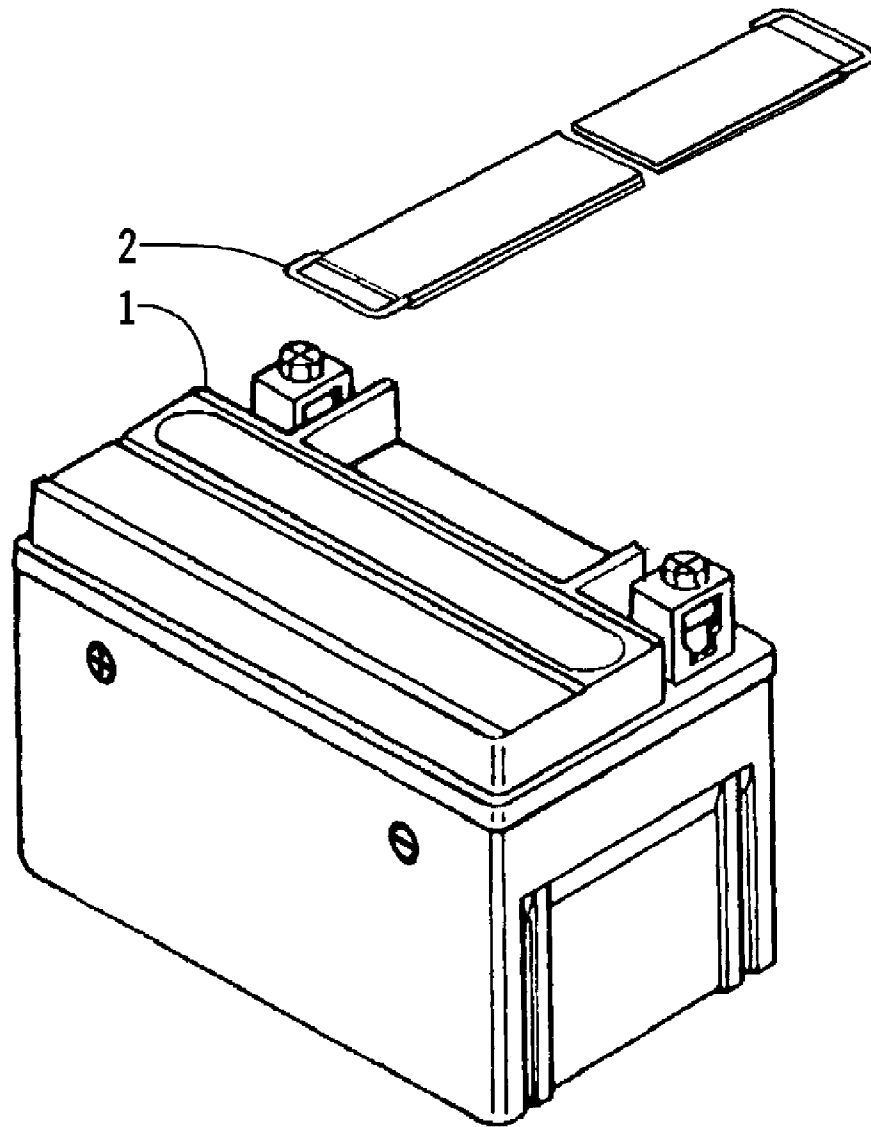

2008 ATV 90 DVX CALIFORNIA BLACK-RED (A2008KSB2BCAD)
BATTERY ASSEMBLY

Ref #	Part Number	Qty	S/P/F	Description
1	3303-131	1	/P	Battery
2	3304-434	1		Band, Battery

2008 ATV 90 DVX CALIFORNIA BLACK-RED (A2008KSB2BCAD)
BODY PANEL ASSEMBLY