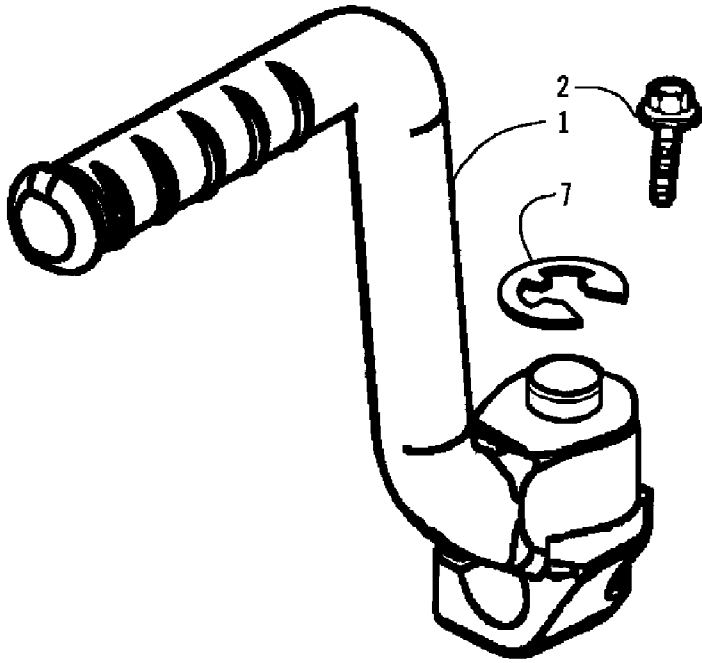

2008 ATV 90 DVX BLACK-RED (A2008KSB2BUSD)
KICK STARTER ASSEMBLY

Page 38 of 60

Ref #	Part Number	Qty	S/P/F	Description
1	3303-123	1	/P	Arm, Kick Starter - Assembly
2	3304-551	1	/P	Bolt, Flange
3	3303-147	1		Adjuster, Drive Train - Assembly (inc. 4-6)
4	3304-135	1	/P	Washer
5	3303-607	1	/P	Washer, Spring
6	3304-125	1		Nut, Hex
7	3305-247	1	/P	E-Clip