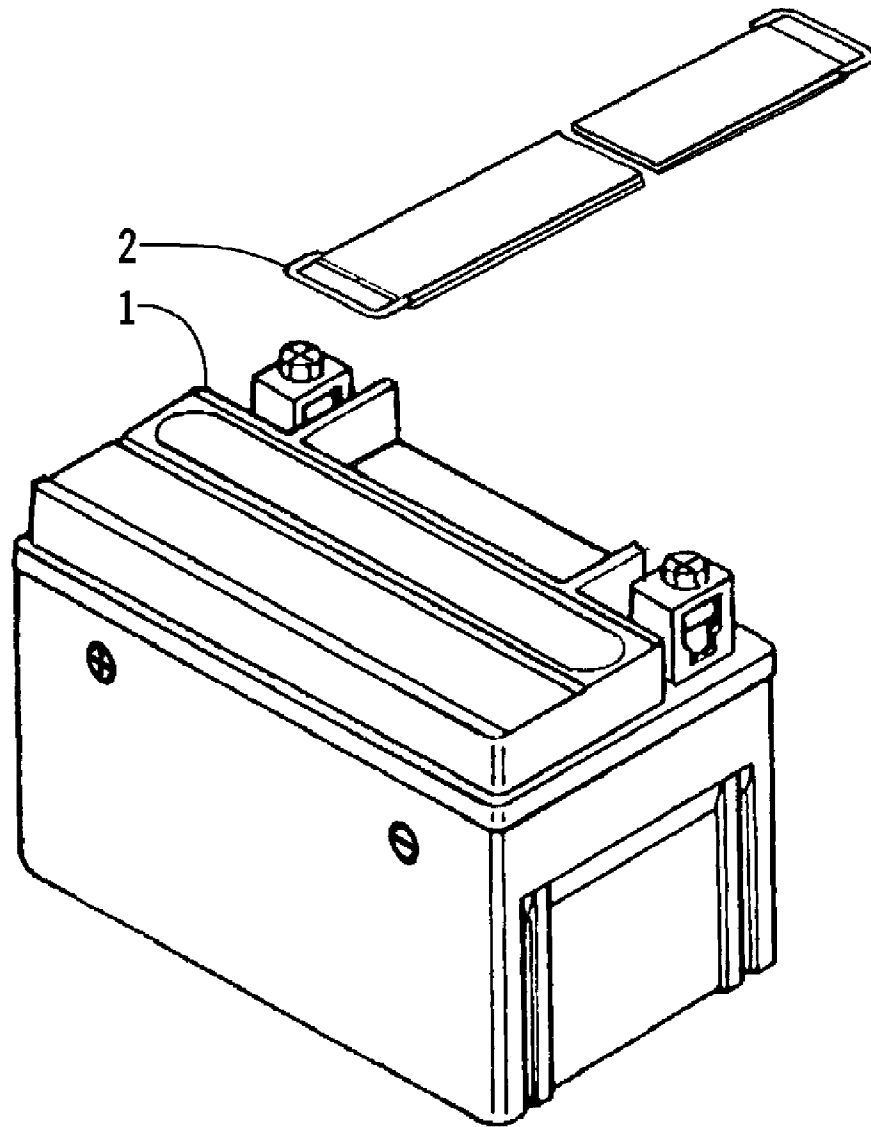

2008 ATV 90 DVX BLACK-RED (A2008KSB2BUSD)  
AIR INTAKE ASSEMBLY

2008 ATV 90 DVX BLACK-RED (A2008KSB2BUSD)  
AIR INTAKE ASSEMBLY

Page 2 of 60

Ref #	Part Number	Qty	S/P/F	Description
1	3303-005	1		Bracket, Mounting
2	3305-458	1		Bolt, Flange
3	3303-361	1		Bolt, Flange
4	3303-062	1		Cover, Air Cleaner (inc. 5)
5	0	1	F	Fitting
6	3303-060	1		Element, Air Cleaner
7	3305-450	5	/P	Screw, Self-Tapping
8	3303-063	1		Seal, Air Cleaner
9	3305-314	1		Case, Air Cleaner
10	3305-315	1		Clip
11	3304-168	1	/P	Tube, Drain
12	3303-064	1	/P	Catch, Air Cleaner Element
13	3303-350	2		Clip
14	3303-002	1	/P	Tube
15	3303-052	1		Clip, Breather Tube
16	3303-001	1		Tube
17	3303-352	1		Clip
18	3303-288	1		Clamp
19	3303-287	1		Clamp Assembly - Air Cleaner Tube
20	3304-551	1	/P	Bolt, Flange

2008 ATV 90 DVX BLACK-RED (A2008KSB2BUSD)  
BATTERY ASSEMBLY

---

Ref #	Part Number	Qty	S/P/F	Description
1	3303-131	1	/P	Battery
2	3304-434	1		Band, Battery

---

2008 ATV 90 DVX BLACK-RED (A2008KSB2BUSD)  
BODY PANEL ASSEMBLY