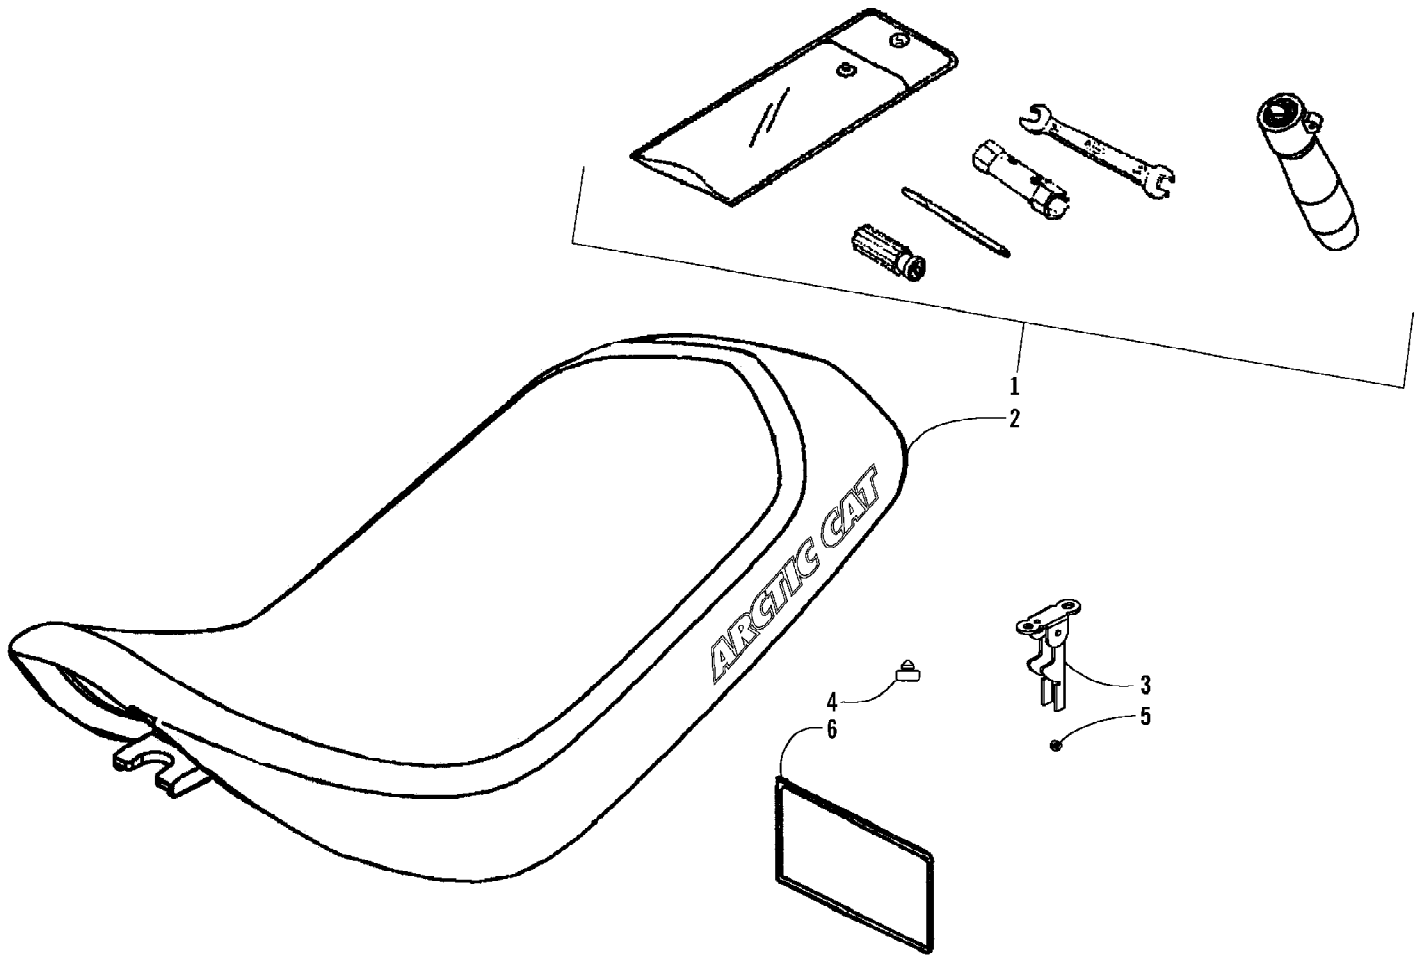

2008 ATV 90 DVX BLACK-RED (A2008KSB2BUSD)
SEAT AND TOOL KIT ASSEMBLY

Page 48 of 60

Ref #	Part Number	Qty	S/P/F	Description
1	3303-578	1	/P	Tool - Kit
2	3304-497	1	/P	Seat - Assembly (inc. 3-5)
3	3304-392	1		Latch, Seat - Assembly
4	3304-568	2		Rubber, Seat Cushion
5	3303-331	2	/P	Nut, Flange
6	3303-242	1		Band, Tool Kit