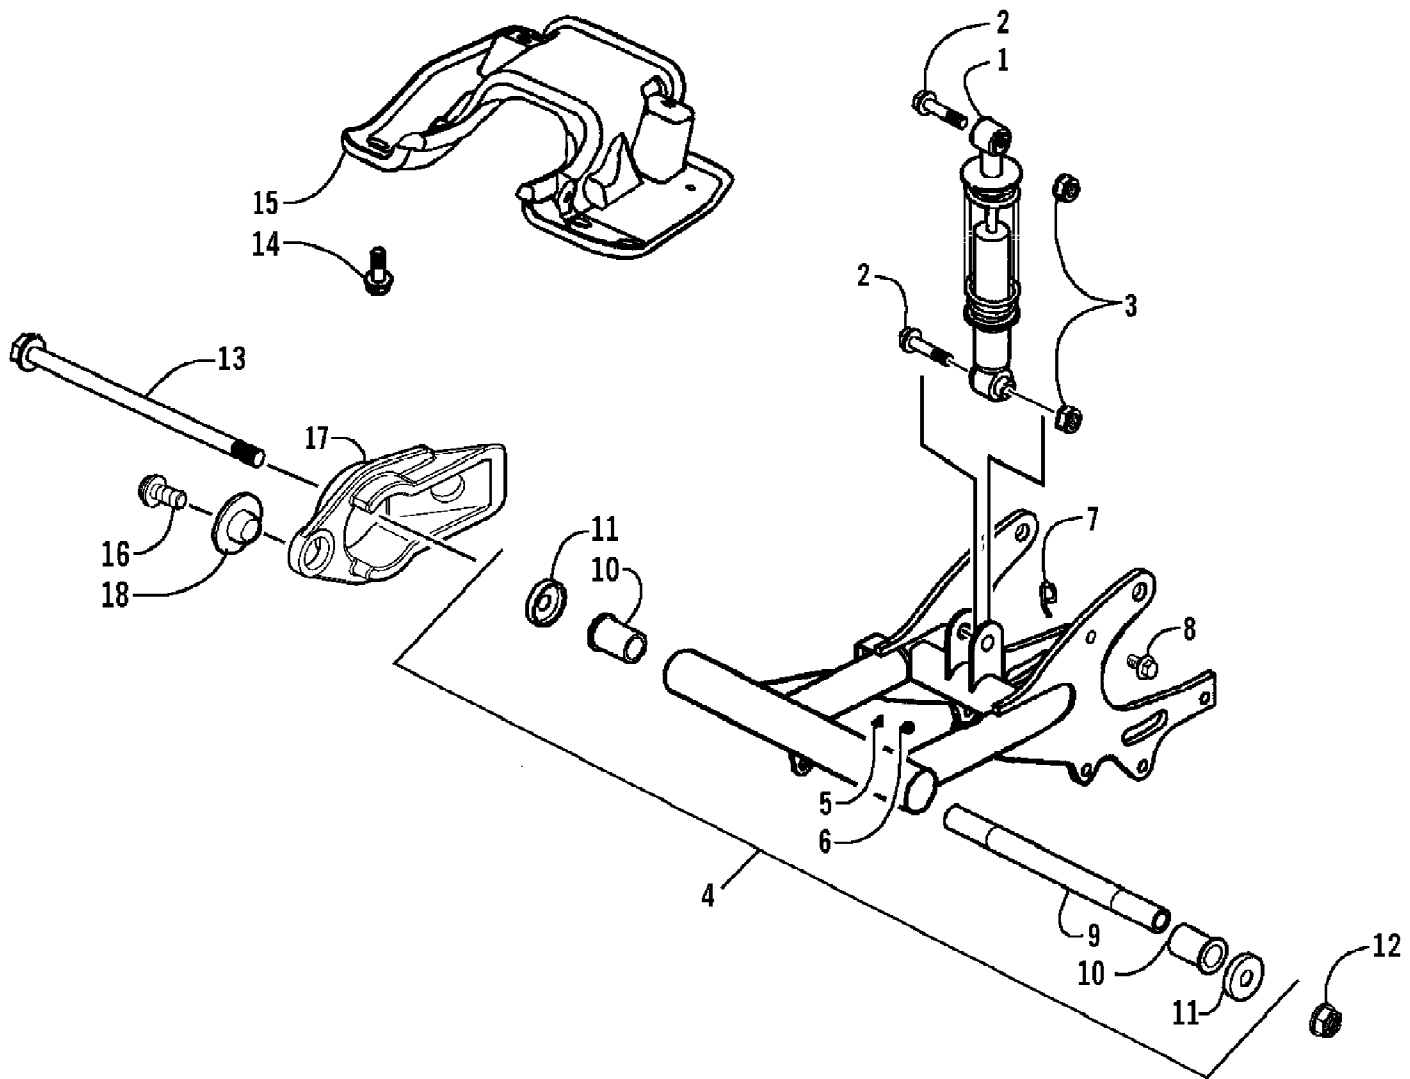

2008 ATV 90 DVX BLACK-RED (A2008KSB2BUSD)
REAR SUSPENSION ASSEMBLY

Page 44 of 60

Ref #	Part Number	Qty	S/P/F	Description
1	3303-433	1		Shock, Rear - Assembly
2	3303-376	2	/P	Bolt, Flange
3	3303-265	2	S	Nut, Flange
4	3305-290	1		Fork, Rear - Assembly (inc. 5-11)
5	3303-394	1		Boot, Grease Fitting
6	3303-393	1		Fitting, Grease
7	3304-594	1		Clamp, Brake Hose
8	3305-341	1		Bolt
9	3303-189	1		Axle, Rear Fork
10	3303-191	2		Bushing, Rear Fork
11	3303-192	2		Cap, Rear Fork
12	3304-032	1		Nut
13	3303-150	1		Bolt, Rear Fork
14	3305-454	4		Bolt, Flange
15	3304-593	1		Guard, Rear Fork
16	3304-690	2		Screw, Self-Tapping
17	3305-291	1		Slider, Chain
18	3304-360	2		Collar, Chain Slider