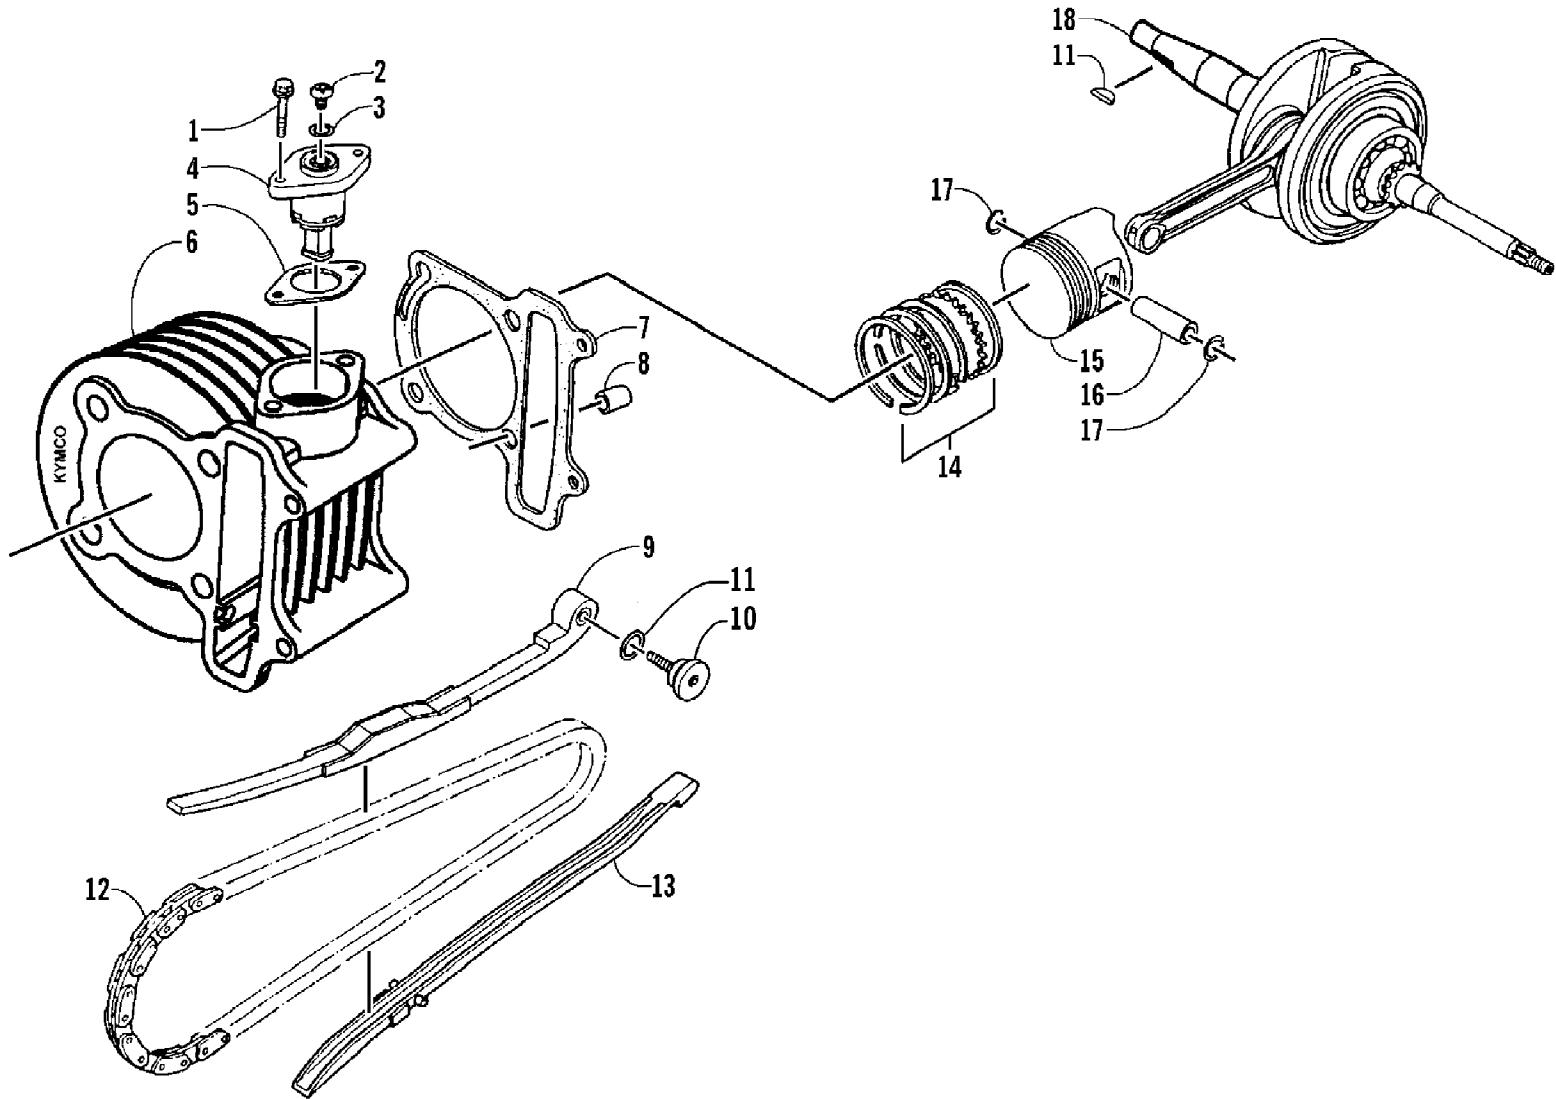

2008 ATV 90 DVX BLACK-RED (A2008KSB2BUSD)
PISTON ASSEMBLY

2008 ATV 90 DVX BLACK-RED (A2008KSB2BUSD)
PISTON ASSEMBLY

Page 40 of 60

Ref #	Part Number	Qty	S/P/F	Description
1	3304-002	2	/P	Bolt, Flange
2	3303-244	1		Screw
3	3304-100	1	/P	O-Ring
4	3303-677	1		Adjuster, Cam Chain
5	3303-035	1		Gasket, Cam Chain Adjuster
6	3303-014	1		Cylinder A
7	3303-015	1		Gasket, Cylinder A
8	3303-342	2		Pin, Dowel
9	3303-034	1		Tensioner, Cam Chain
10	3303-036	1		Pivot, Cam Chain Tensioner
11	3303-301	1	/P	O-Ring
12	3303-030	1		Cam Chain
13	3303-037	1		Guide, Cam Chain
14	3303-024	1		Ring, Piston - Set
15	3303-025	1		Piston
16	3303-026	1		Pin, Piston
17	3303-027	2		Clip, Piston Pin
18	3305-443	1		Crankshaft
19	3303-290	1		Key