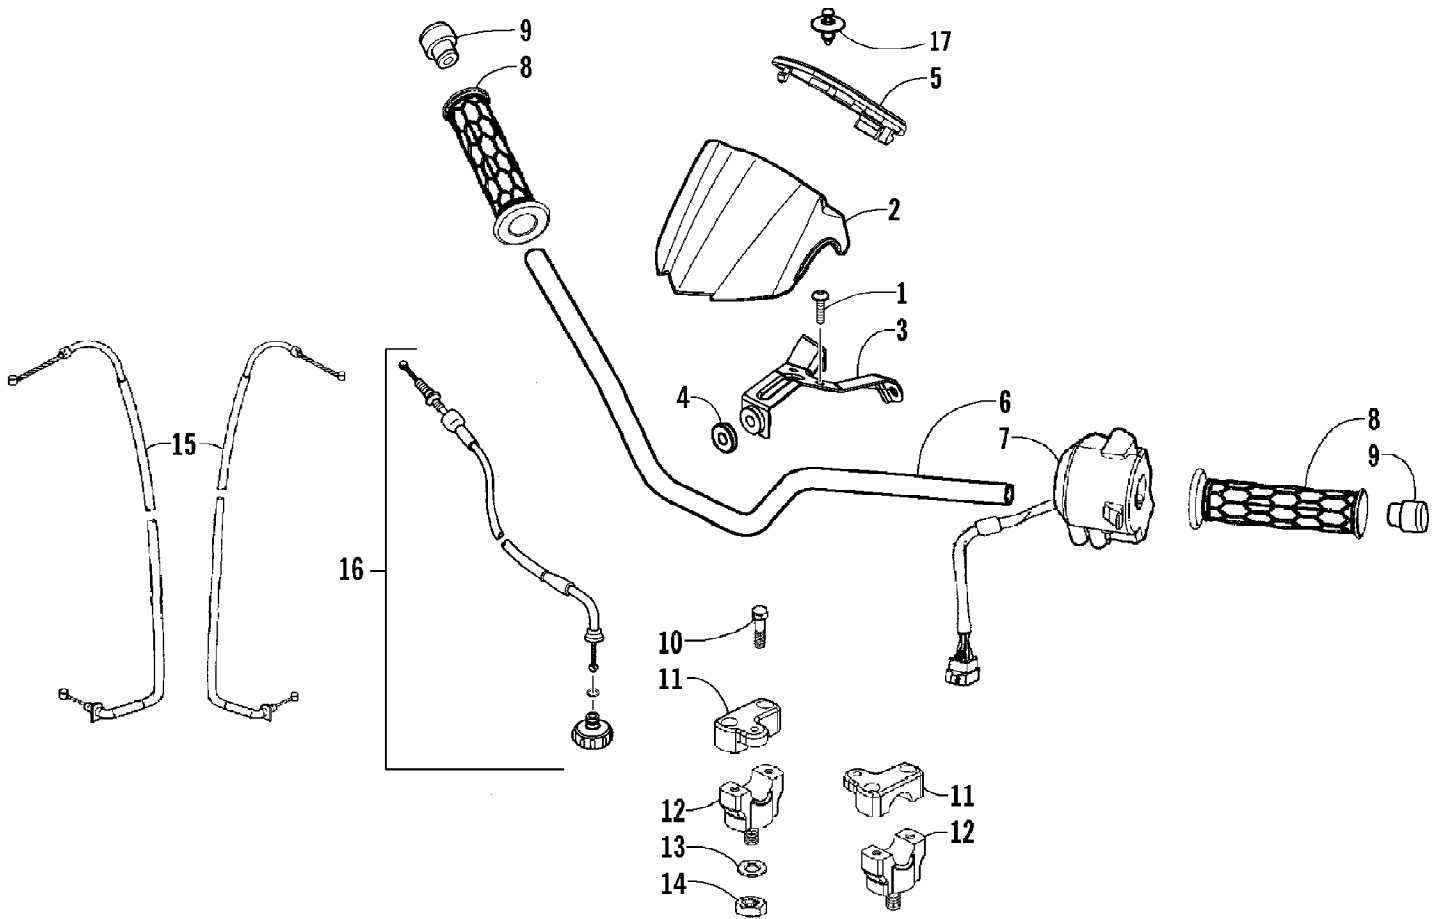

2008 ATV 90 DVX BLACK-RED (A2008KSB2BUSD)
HANDLEBAR AND CONTROL ASSEMBLY

2008 ATV 90 DVX BLACK-RED (A2008KSB2BUSD)
HANDLEBAR AND CONTROL ASSEMBLY

Page 32 of 60

Ref #	Part Number	Qty	S/P/F	Description
1	3304-553	2		Bolt w/Washer
2	3303-436	1		Cover, Handlebar
3	3303-435	1		Bracket, Handlebar Cover (inc. 4)
4	3303-239	1		Grommet
5	3305-515	1		Lid, Handlebar Cover
6	3303-434	1		Handlebar
7	3305-516	1		Switch, Handlebar - Assembly
8	3303-203	2	S	Grip, Handlebar
9	3303-196	2		End Cap, Handlebar
10	3303-398	4		Bolt
11	3303-197	1		Holder, Handlebar - Upper - Right
11	3303-198	1		Holder, Handlebar - Upper - Left
12	3303-199	2		Holder, Handlebar - Lower
13	3304-136	2		Washer
14	3305-517	2		Nut, Hex
15	3303-173	2		Cable, Brake - Front
16	1502-096	1	/P	Cable, Throttle - Kit
17	3303-592	2		Clip