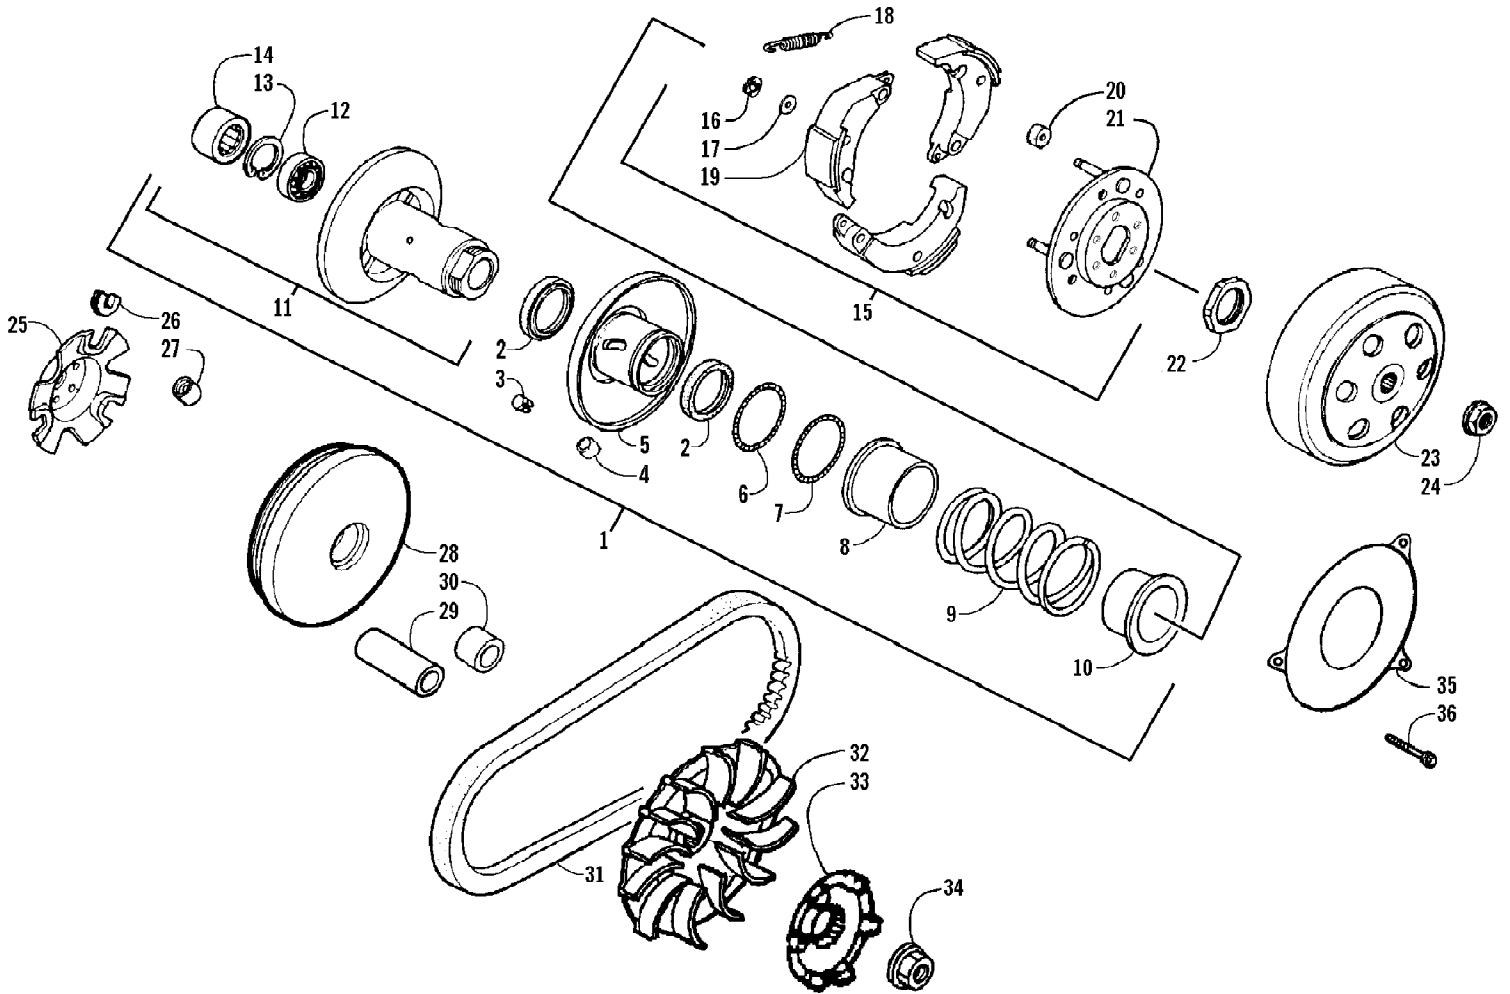

2008 ATV 90 DVX BLACK-RED (A2008KSB2BUSD)
CLUTCH ASSEMBLIES

2008 ATV 90 DVX BLACK-RED (A2008KSB2BUSD)
CLUTCH ASSEMBLIES

Page 10 of 60

Ref #	Part Number	Qty	S/P/F	Description
1	3303-411	1		Pulley, Driven - Assembly (inc. 2-22)
2	3303-299	2		Seal, Oil
3	3303-098	3		Guide, Pin
4	3303-099	3		Guide, Roller
5	3303-097	1		Face, Driven - Movable
6	3304-620	1		O-Ring
7	3304-619	1		O-Ring
8	3303-101	1		Collar, Seal
9	3303-100	1		Spring, Driven Face
10	3303-102	1		Collar, Spring
11	3303-096	1		Face, Driven - Fixed - Assembly (inc. 12-14)
12	3303-291	1		Bearing, Ball
13	3303-346	1		Circlip
14	3303-294	1		Bearing, Needle
15	3303-090	1		Face, Drive - Assembly (inc. 16-21)
16	3304-618	3	/P	E-Ring
17	3303-274	3		Washer, Thrust
18	3303-092	3		Spring, Clutch
19	3303-093	3		Weight, Clutch
20	3303-094	3		Rubber, Clutch Damper
21	3303-091	1		Face, Drive
22	3304-025	1	/P	Nut
23	3303-082	1		Housing, Centrifugal Clutch
24	3303-333	1	/P	Nut, Flange
25	3303-088	1		Plate, Ramp
26	3303-089	3		Slide
27	3303-087	6		Guide, Roller
28	3303-086	1		Face, Drive - Movable
29	3303-409	1		Boss, Drive Face
30	3303-410	1		Collar, Drive Face
31	3303-095	1		Belt, Drive
32	3303-083	1		Face, Drive
33	3303-116	1		Ratchet, Kick Starter
34	3303-334	1		Nut, Flange
35	3304-460	1		Plate, Dust
36	3303-381	3		Bolt, Flange