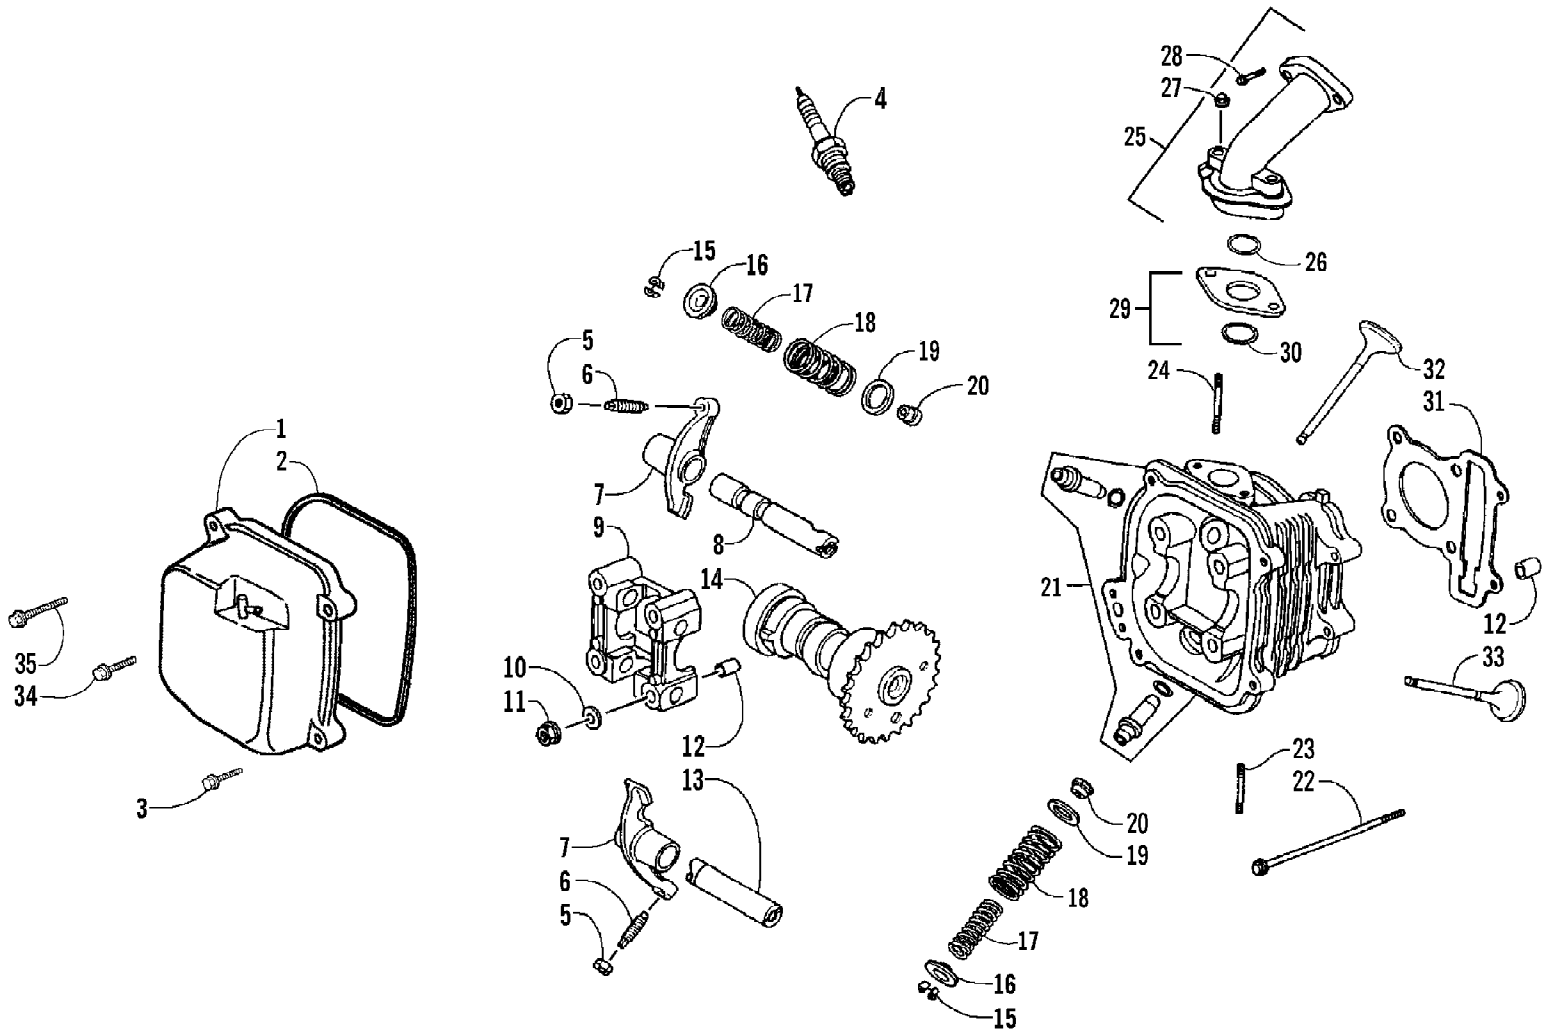

2008 ATV 90 DVX BLACK-RED (A2008KSB2BUSD)
CYLINDER HEAD ASSEMBLY

2008 ATV 90 DVX BLACK-RED (A2008KSB2BUSD)
CYLINDER HEAD ASSEMBLY

Page 16 of 60

Ref #	Part Number	Qty	S/P/F	Description
	3305-471	1	F	Complete Engine Assembly
1	3305-292	1		Cover, Head - Assembly
2	3304-616	1		Gasket, Cylinder Head Cover
3	3303-360	2		Bolt, Flange
4	0217-726	1	/P	Plug, Spark
5	3304-026	2	/P	Nut, Tappet Adjusting
6	3304-007	2	/P	Screw, Tappet Adjusting
7	3303-031	2		Valve, Rocker Arm
8	3303-032	1		Shaft, Rocker Arm - Intake
9	3303-018	1		Holder, Camshaft
10	3304-048	4	/P	Washer, Sealing
11	3303-332	4		Nut, Flange
12	3303-342	4		Pin, Dowel
13	3303-033	1		Shaft, Rocker Arm - Exhaust
14	3304-617	1		Camshaft
15	3303-044	4		Cotter, Valve
16	3303-042	2	/P	Retainer, Valve Spring
17	3303-041	2		Spring, Valve - Inner
18	3303-040	2		Spring, Valve - Outer
19	3303-043	2		Seat, Valve Spring - Outer
20	3303-657	2	/P	Seal, Valve Stem
21	3303-016	1		Head, Cylinder
22	3303-389	2		Bolt, Flange
23	3304-010	2		Bolt, Stud
24	3303-310	2		Bolt, Stud
25	3303-059	1		Pipe, Intake - Assembly (inc. 26)
26	3303-304	1		O-Ring
27	3303-331	2	/P	Nut, Flange
28	3303-384	2	/P	Bolt, Flange
29	3303-511	1	/P	Insulator, Carburetor - Assembly (inc. 30)
30	3304-596	1		O-Ring
31	3303-019	1		Gasket, Cylinder Head
32	3303-039	1		Valve, Exhaust
33	3303-038	1		Valve, Intake
34	3303-362	2		Bolt, Flange
35	3303-363	2		Bolt, Flange