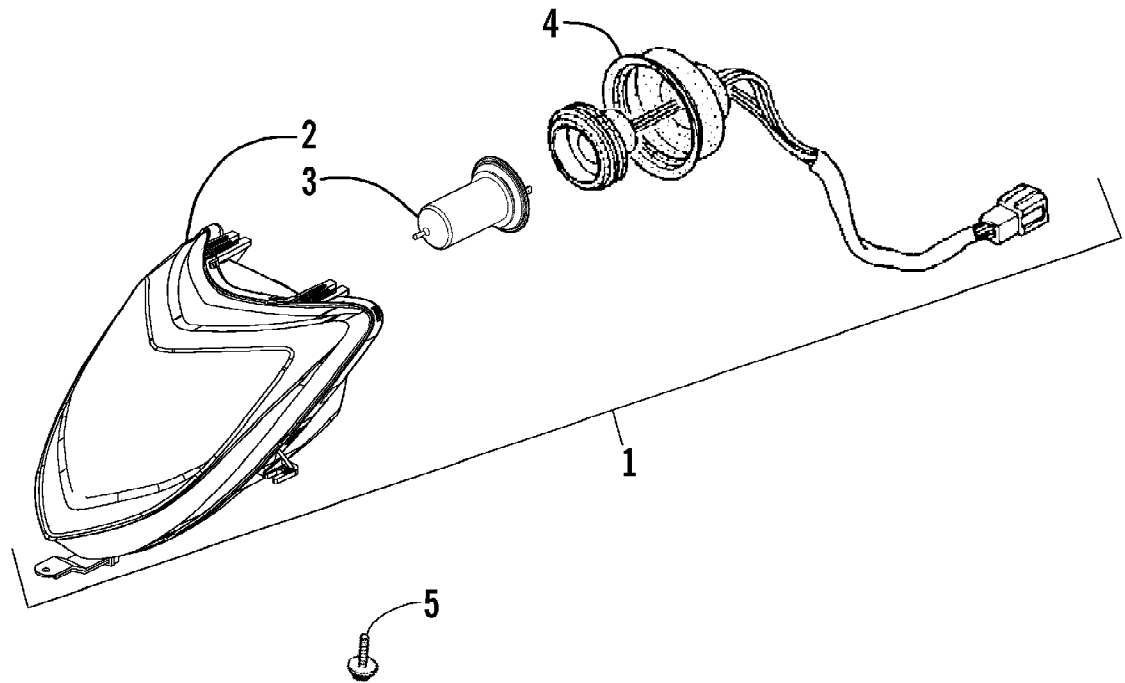

2008 ATV 90 DVX BLACK-RED (A2008KSB2BUSD)  
HANDLEBAR AND CONTROL ASSEMBLY

2008 ATV 90 DVX BLACK-RED (A2008KSB2BUSD)  
HANDLEBAR AND CONTROL ASSEMBLY

Page 32 of 60

Ref #	Part Number	Qty	S/P/F	Description
1	3304-553	2		Bolt w/Washer
2	3303-436	1		Cover, Handlebar
3	3303-435	1		Bracket, Handlebar Cover (inc. 4)
4	3303-239	1		Grommet
5	3305-515	1		Lid, Handlebar Cover
6	3303-434	1		Handlebar
7	3305-516	1		Switch, Handlebar - Assembly
8	3303-203	2	S	Grip, Handlebar
9	3303-196	2		End Cap, Handlebar
10	3303-398	4		Bolt
11	3303-197	1		Holder, Handlebar - Upper - Right
11	3303-198	1		Holder, Handlebar - Upper - Left
12	3303-199	2		Holder, Handlebar - Lower
13	3304-136	2		Washer
14	3305-517	2		Nut, Hex
15	3303-173	2		Cable, Brake - Front
16	1502-096	1	/P	Cable, Throttle - Kit
17	3303-592	2		Clip