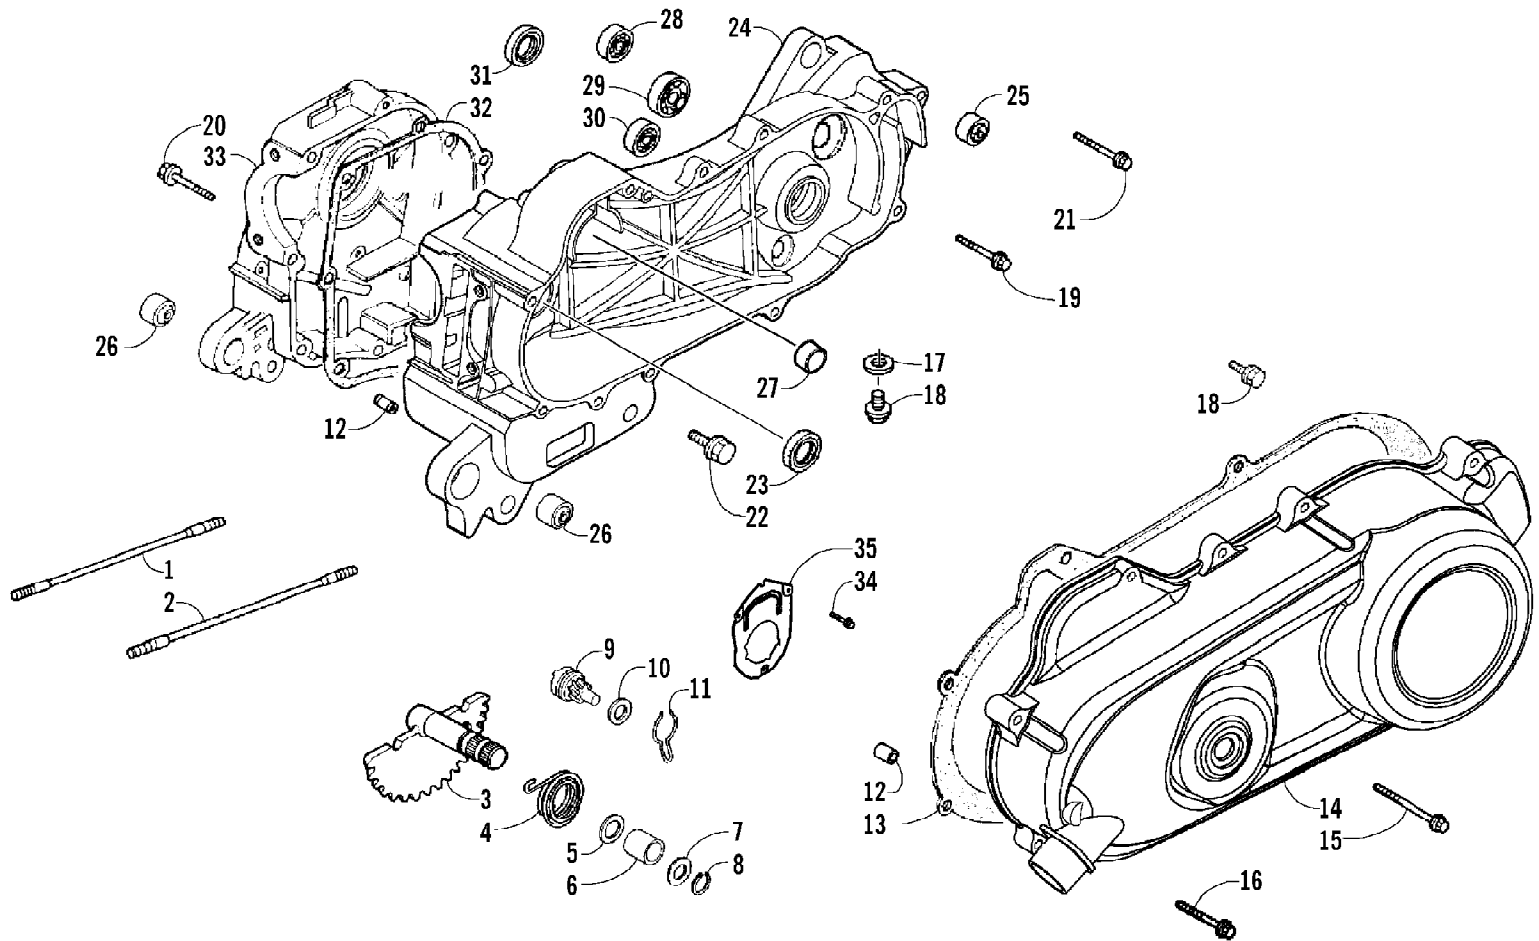

2008 ATV 90 DVX BLACK-RED (A2008KSB2BUSD)
CRANKCASE ASSEMBLY

2008 ATV 90 DVX BLACK-RED (A2008KSB2BUSD)
CRANKCASE ASSEMBLY

Page 12 of 60

Ref #	Part Number	Qty	S/P/F	Description
1	3303-247	2		Bolt, Stud
2	3303-248	2		Bolt, Stud
3	3303-119	1		Spindle, Kick Starter
4	3303-122	1		Spring, Return - Kick Starter
5	3303-121	1		Collar, Boss - Kick Starter
6	3303-120	1		Bushing, Spindle - Kick Starter
7	3303-276	1		Washer, Spindle - Kick Starter
8	3303-345	1		Circlip
9	3303-118	1		Gear, Driven - Kick Starter
10	3303-272	1		Washer, Thrust
11	3303-117	1		Spring, Driven - Kick Starter
12	3303-341	4		Pin, Dowel
13	3303-013	1		Gasket, Crankcase Cover - Left
14	3304-615	1		Cover , Crankcase - Left
15	3303-386	7	/P	Bolt, Flange
16	3303-385	1		Bolt, Flange
17	3303-278	1		Washer
18	3303-365	2		Bolt, Flange
19	3303-372	1		Bolt, Flange
20	3303-387	1		Bolt, Flange
21	3303-370	6		Bolt, Flange
22	3304-052	1	/P	Bolt, Drain Plug - Assembly
23	3303-296	1		Seal, Oil
24	3303-004	1		Crankcase, Set - Left (inc. 25, one No. 26, and 27)
25	3303-403	2		Bushing, Rubber - Rear Cushion
26	3303-402	2	/P	Bushing, Rubber - Engine Hanger
27	3304-597	1		Bushing
28	3303-464	1		Bearing, Ball
29	3303-459	1		Bearing, Needle
30	3303-465	1		Bearing, Ball
31	3303-297	1	/P	Seal, Oil
32	3303-003	1		Gasket, Crankcase - Right
33	3303-400	1	/P	Crankcase, Set - Right (inc. one No. 26)
34	3303-391	3		Bolt
35	3303-009	1		Plate, Cover