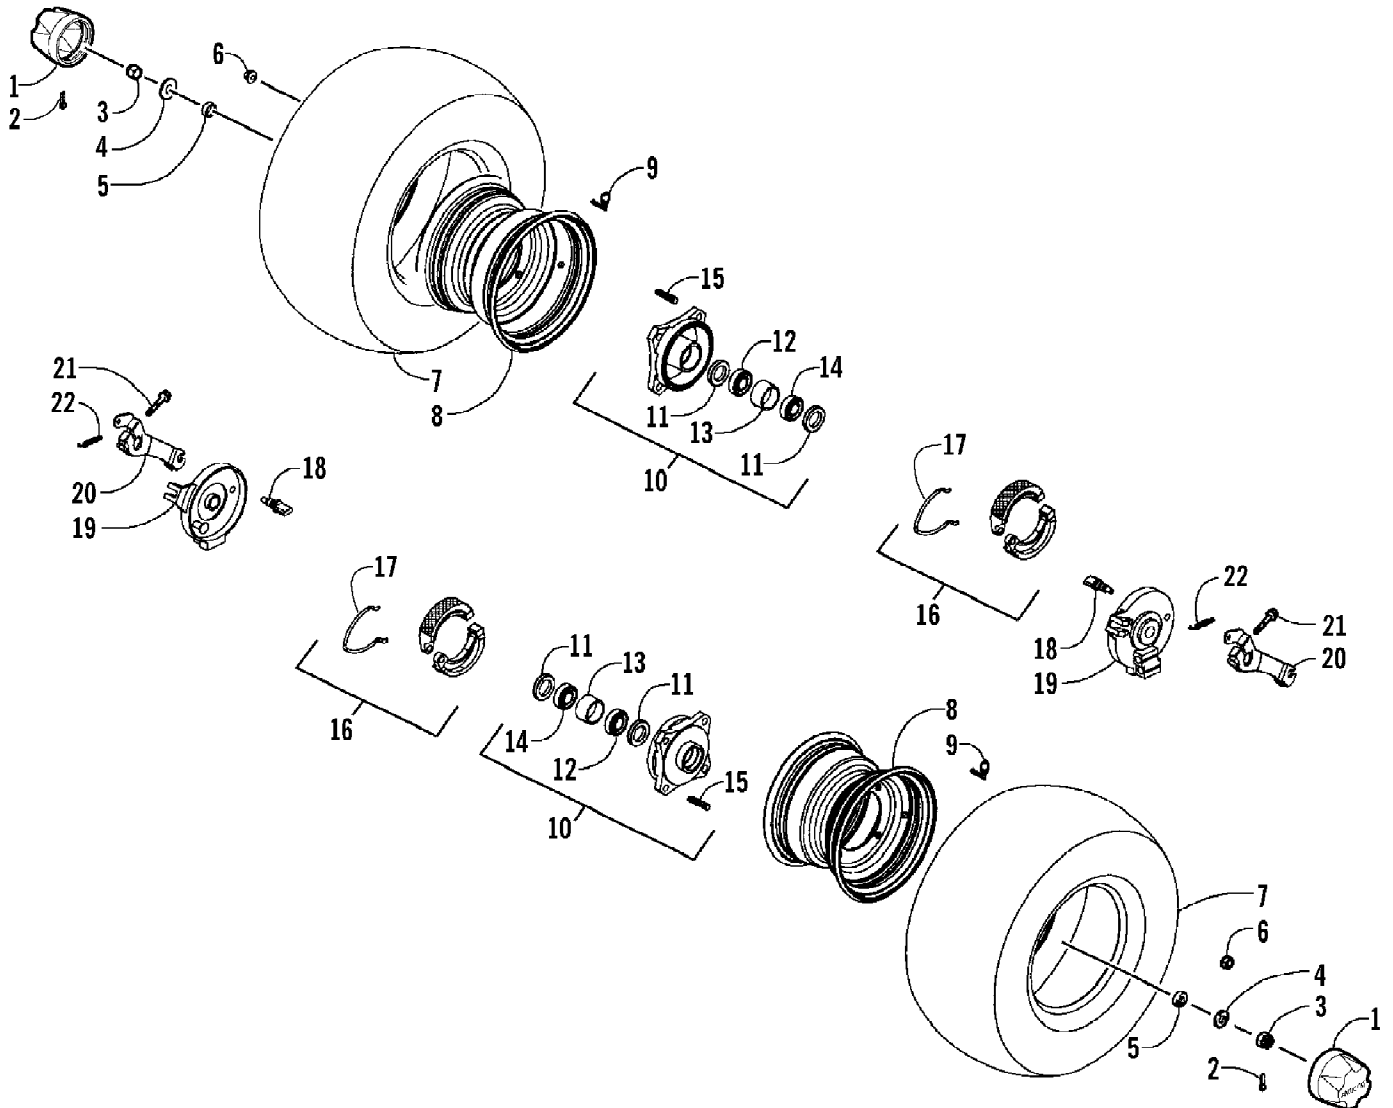

2008 ATV 90 DVX BLACK-RED (A2008KSB2BUSD)
FRONT WHEEL AND BRAKE ASSEMBLIES

2008 ATV 90 DVX BLACK-RED (A2008KSB2BUSD)
FRONT WHEEL AND BRAKE ASSEMBLIES

Page 28 of 60

Ref #	Part Number	Qty	S/P/F	Description
1	3303-430	2		Cap, Wheel Shaft
2	3303-470	2		Pin, Cotter
3	3303-328	2		Nut, Flange Castle
4	3303-279	2	/P	Washer
5	3303-164	2	/P	Collar, Wheel - Front
6	3303-266	8		Nut, Flange
7	3303-429	2		Tire - Assembly
8	3303-166	2		Rim - Assembly (inc. 9)
9	3304-562	2		Stem, Valve
10	3303-165	2		Hub, Front - Assembly (inc. 11-15)
11	3303-456	4		Seal, Dust
12	3303-468	2		Bearing, Ball - Radial
13	3303-445	2		Collar, Front Disc
14	3303-467	2		Bearing, Ball - Radial
15	3303-463	8		Bolt, Stud
16	3303-169	2		Shoe, Front - Assembly (inc. 17)
17	3304-563	2		Spring, Brake Shoe
18	3303-170	2		Cam, Front Brake
19	3303-168	1		Panel - Front - Right
19	3303-176	1		Panel - Front - Left
20	3303-171	1		Arm, Brake - Right
20	3303-177	1		Arm, Brake - Left
21	3303-355	2		Bolt, Flange
22	3303-172	2		Spring, Return