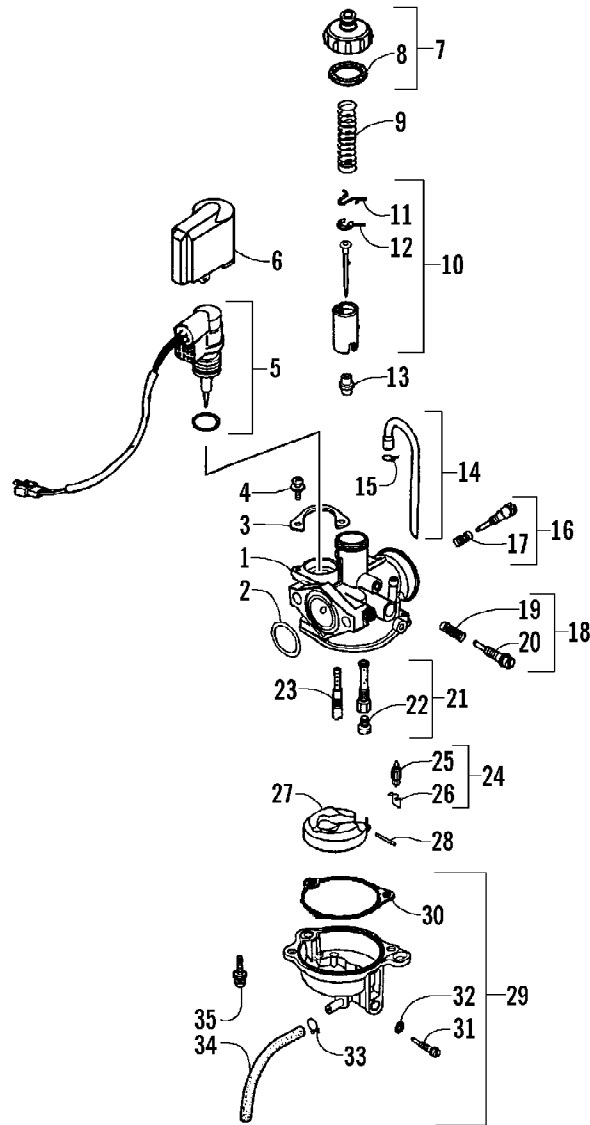

2008 ATV 90 DVX BLACK-RED (A2008KSB2BUSD)  
BATTERY ASSEMBLY

---

Ref #	Part Number	Qty	S/P/F	Description
1	3303-131	1	/P	Battery
2	3304-434	1		Band, Battery

---

2008 ATV 90 DVX BLACK-RED (A2008KSB2BUSD)  
BODY PANEL ASSEMBLY

2008 ATV 90 DVX BLACK-RED (A2008KSB2BUSD)  
CARBURETOR ASSEMBLY

2008 ATV 90 DVX BLACK-RED (A2008KSB2BUSD)  
CARBURETOR ASSEMBLY

Page 8 of 60

Ref #	Part Number	Qty	S/P/F	Description
	3305-529	1		Complete Carburetor Assembly
1	0	1	F	Body, Carburetor
2	3304-488	1		O-Ring
3	3304-471	1		Set Plate
4	5507-117	2	/P	Screw w/Washer
5	3304-470	1		Automatic Bypass/Starter Assembly
6	3304-469	1		Holder, Cap
7	3304-462	1		Set, Top (inc. 8)
8	3304-463	1		Gasket, Top
9	3304-464	1		Spring, Compression
10	3304-467	1		Valve, Throttle - Assembly (inc. 11-12)
11	3304-465	1		Plate, Needle Clip
12	3304-466	1		Clip, Needle
13	3304-468	1		Needle Jet
14	3304-472	1		Tube, Rubber - Assembly (inc. 15)
15	3304-474	1		Clip, Tube
16	3305-446	1		Screw, Adjustment - Assembly (inc. 17)
17	3305-444	1		Spring, Compression
18	3304-477	1		Screw, Stop - Assembly (inc. 19-20)
19	3304-232	1		Spring, Compression
20	3304-478	1		Screw, Stop
21	3304-479	1		Holder, Needle Jet - Assembly (inc. 22)
22	3304-482	1		Jet, Main - 80
22	5507-170	1	F	Jet, Main - 75
22	5507-220	1	F	Jet, Main - 78
23	3304-489	1		Jet, Slow
24	3304-490	1		Valve, Float - Assembly (inc. 25-26)
25	3304-483	1		Valve, Float - Set
26	3304-484	1		Clip
27	3304-491	1		Float Assembly
28	3304-485	1		Pin, Float Arm
29	3304-486	1		Body, Float Chamber - Assembly (inc. 30-34)
30	0	1	F	Gasket
31	3304-243	1		Screw, Drain
32	3304-239	1		O-Ring
33	3304-452	1		Clip, Tube
34	3305-248	1	/P	Tube, Drain
35	3303-320	2		Screw w/Washer