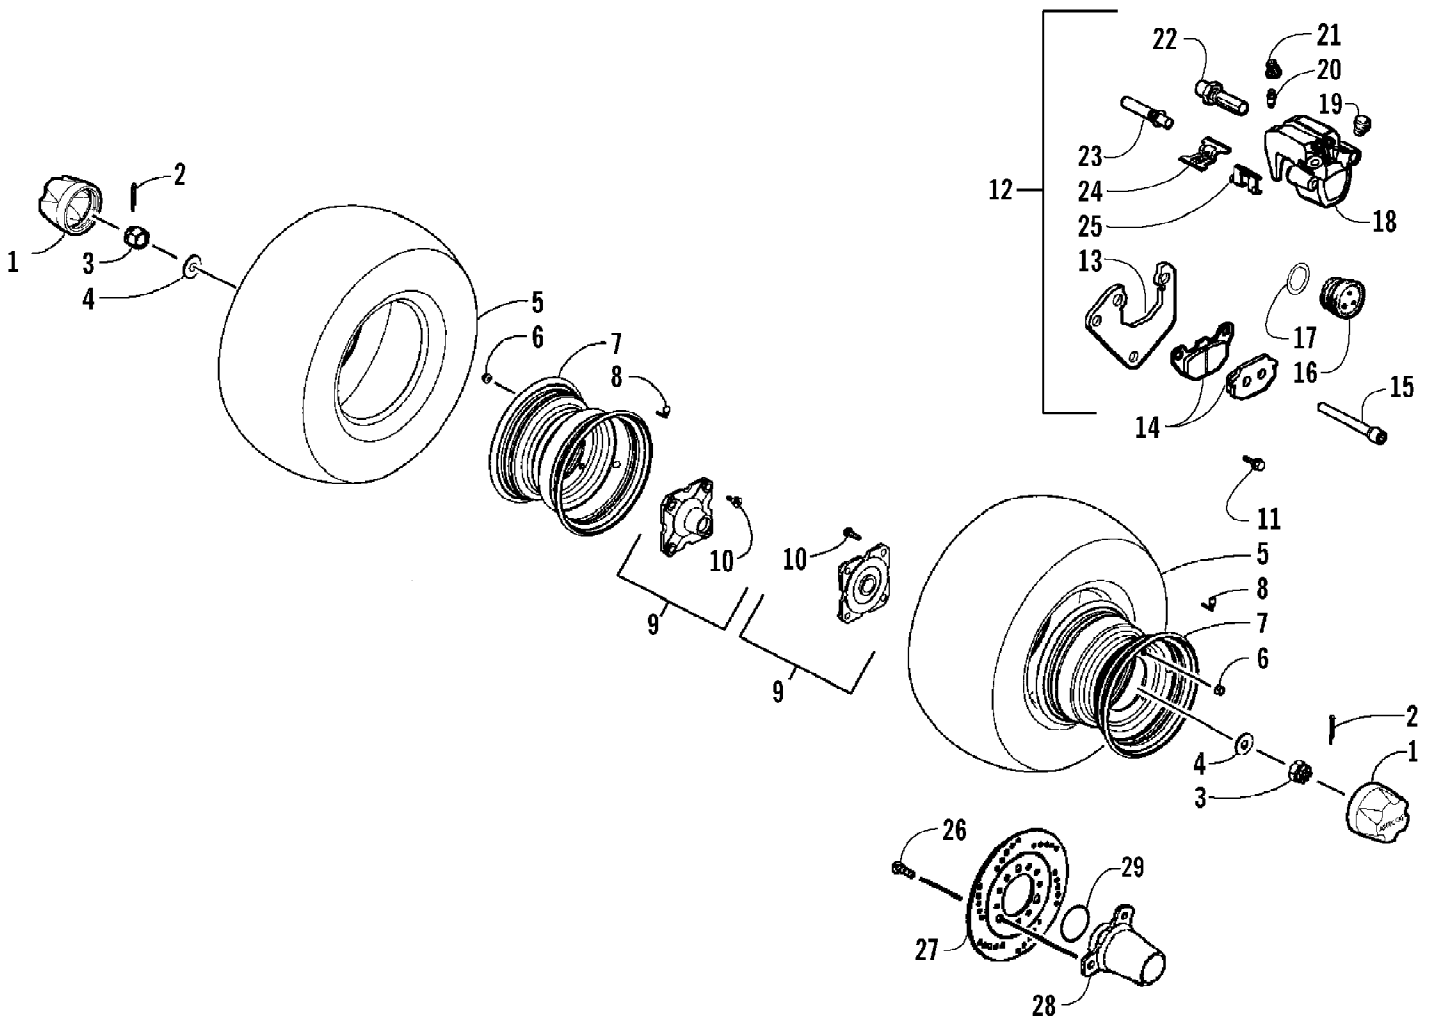

2008 ATV 90 DVX BLACK-RED (A2008KSB2BUSD)
REAR WHEEL AND BRAKE ASSEMBLIES

2008 ATV 90 DVX BLACK-RED (A2008KSB2BUSD)
REAR WHEEL AND BRAKE ASSEMBLIES

Page 46 of 60

Ref #	Part Number	Qty	S/P/F	Description
1	3303-430	2		Cap, Wheel Shaft
2	3303-340	2		Pin, Cotter
3	3303-330	2		Nut, Flange Castle
4	3305-285	2		Washer
5	3303-428	2		Tire - Rear
6	3303-266	8		Nut, Flange
7	3303-156	2		Wheel - Assembly (inc. 8)
8	3304-562	2		Stem, Valve w/Cap
9	3303-157	2	/P	Connector - Assembly (inc. 10)
10	3303-250	8		Bolt, Connector
11	3303-256	2		Bolt, Flange
12	3305-449	1		Caliper, Rear - Assembly (inc. 13-25)
13	3305-286	1	S	Bracket
14	3305-139	1	S	Pad, Brake - Assembly
15	3304-566	2		Pin, Bolt
16	3304-592	1	S	Piston
17	3304-327	1	S	Seal, Piston
18	0	1	F	Housing, Caliper - Assembly
19	3304-333	1		Plug
20	3304-302	1		Valve, Bleed
21	3304-303	1		Cap, Bleed Valve
22	3304-589	1		Bushing, Pin Bolt
23	3304-590	1		Boot
24	3304-591	1		Spring, Brake Pad
25	3304-316	1	S	Seal, Dust
26	3305-143	3	S	Bolt, Disc
27	3303-162	1		Disc, Brake - Rear
28	3305-249	1		Collar, Hub - Rear
29	3305-298	1		O-Ring