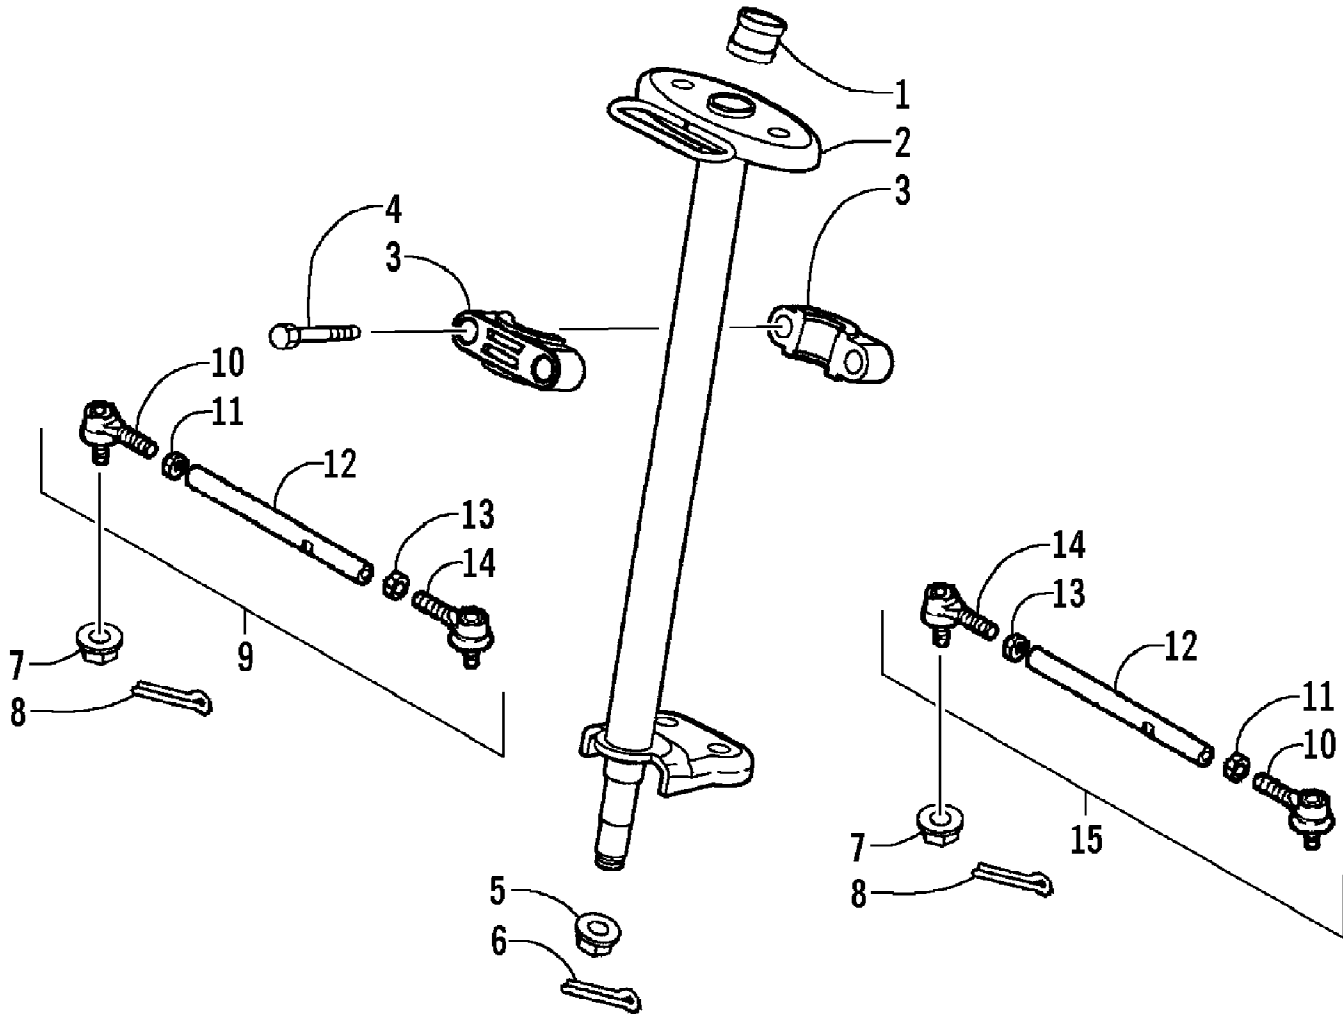

2008 ATV 90 DVX BLACK-RED (A2008KSB2BUSD)
STEERING POST ASSEMBLY

Page 54 of 60

Ref #	Part Number	Qty	S/P/F	Description
1	3303-214	1	S	Sleeve, Steering Post
2	3303-573	1	/P	Post, Steering
3	3303-213	2		Holder, Steering Post
4	3304-559	2		Bolt, Flange
5	3304-032	1		Nut
6	3303-470	1		Pin, Cotter
7	3303-266	4		Nut, Flange
8	3303-621	4	/P	Pin, Cotter
9	3305-280	1		Tie Rod Assembly - Right (inc. one No. 10-14)
10	3305-281	2		Ball Joint, Tie Rod - Right
11	3303-326	2		Nut, Hex
12	3305-282	2		Tie Rod
13	3303-327	2		Nut, Hex
14	3305-283	2		Ball Joint, Tie Rod - Left
15	3305-284	1		Tie Rod Assembly - Left (inc. one No. 10-14)