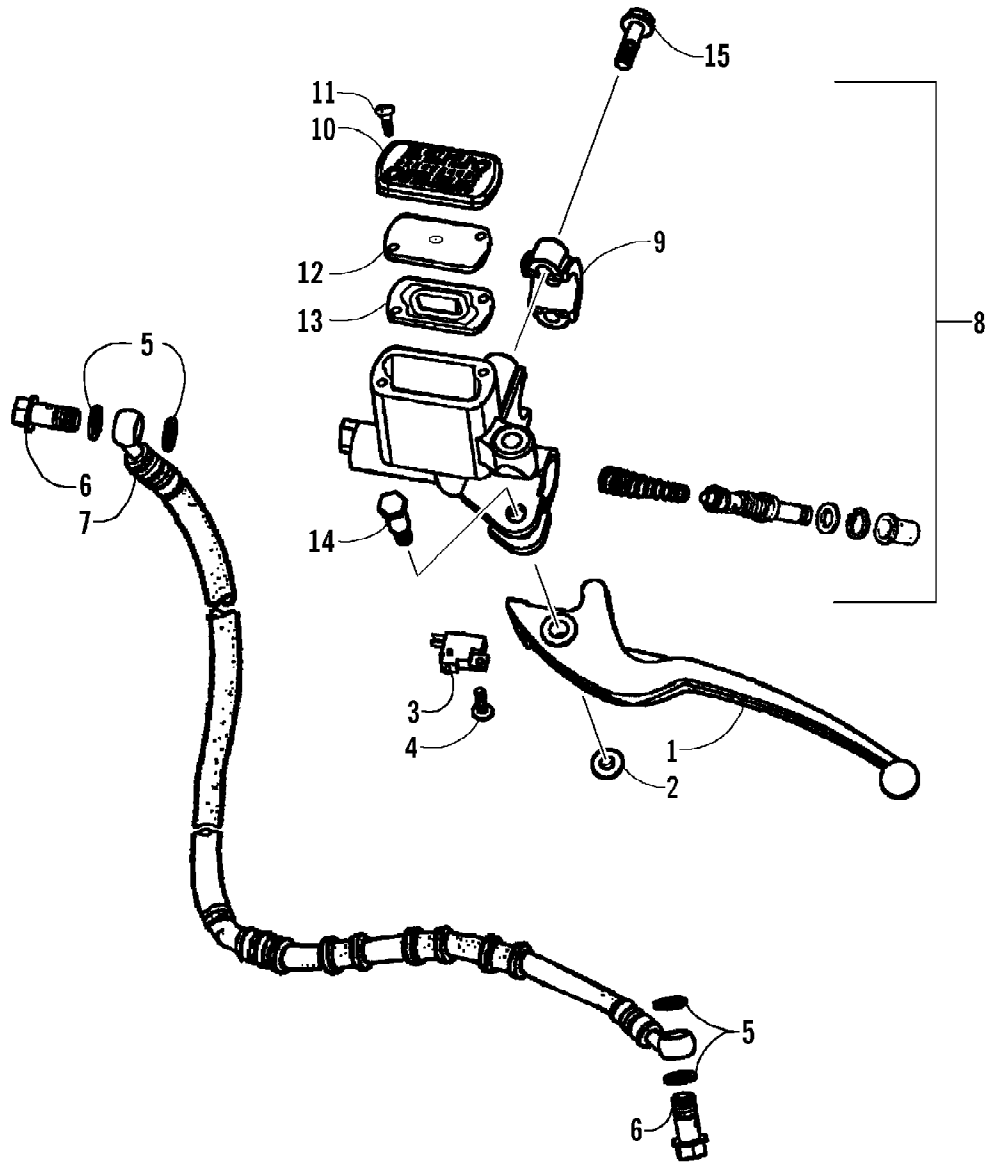

2008 ATV 90 DVX BLACK-RED (A2008KSB2BUSD)
HYDRAULIC HAND BRAKE ASSEMBLY

2008 ATV 90 DVX BLACK-RED (A2008KSB2BUSD)
HYDRAULIC HAND BRAKE ASSEMBLY

Page 36 of 60

Ref #	Part Number	Qty	S/P/F	Description
1	3303-206	1	/P	Lever
2	3304-654	1	/P	Nut, Flange
3	3303-141	1	/P	Switch Assembly
4	3305-463	1		Screw w/Washer
5	3303-284	4	/P	Washer, Crush
6	3303-257	2	/P	Bolt, Banjo-Fitting
7	3305-278	1		Hose, Brake - Assembly
8	3305-484	1	S	Brake, Master Cylinder - Assembly (inc. 9-14)
9	3303-175	1	/P	Clamp, Master Cylinder
10	3303-174	1	/P	Cap, Master Cylinder
11	3303-318	2		Screw, Flat-Head
12	3305-250	1		Plate, Diaphragm
13	3305-309	1		Diaphragm
14	3303-254	1	/P	Bolt, Lever
15	3305-297	2		Bolt, Flange