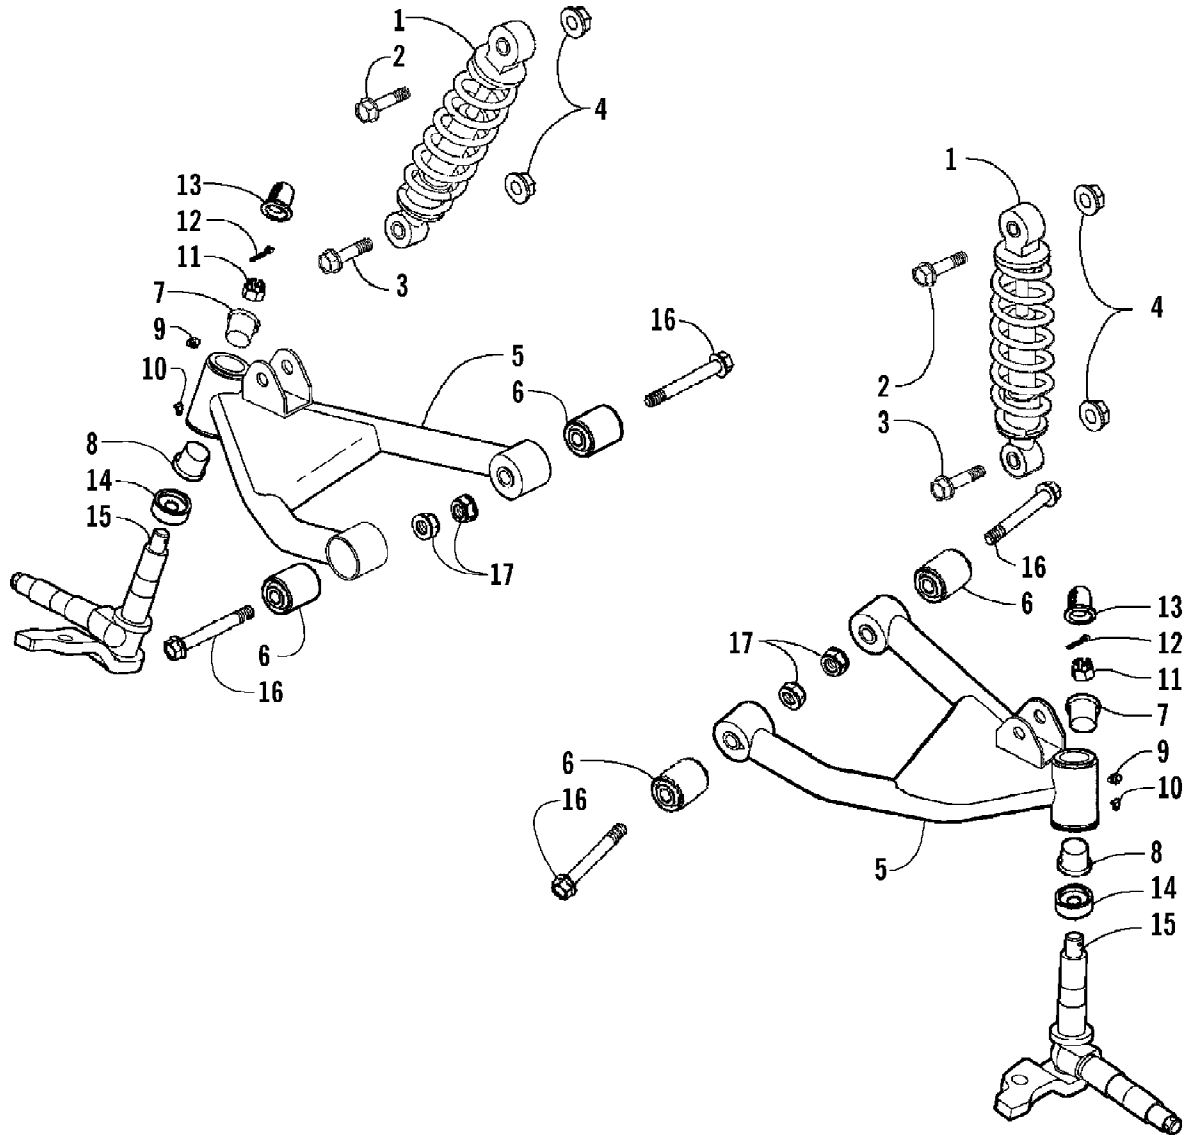

2008 ATV 90 DVX BLACK-RED (A2008KSB2BUSD)  
FRAME AND RELATED PARTS ASSEMBLY

2008 ATV 90 DVX BLACK-RED (A2008KSB2BUSD)  
FRAME AND RELATED PARTS ASSEMBLY

Page 24 of 60

Ref #	Part Number	Qty	S/P/F	Description
1	3305-513	2		Bolt, Flange
2	3303-269	2		Nut, Flange
3	3304-548	2	/P	Bolt, Flange
4	3303-265	2	S	Nut, Flange
5	3303-347	1		Circlip
6	3303-295	1		Seal, Oil
7	3303-298	1		Seal, Oil
8	3305-510	1		Body Frame, Complete
9	3303-239	2		Rubber, Taillight
10	3303-308	1		Bolt, Hex
11	3305-512	1		Grip, Rear - Assembly
12	3304-543	8	/P	Bolt, Flange
13	3303-392	1		Bearing
14	3303-010	1		Hose, Duct
15	3303-074	1		Clamp, Hose
16	3303-183	1	/P	Bracket, Engine Hanger - Right (inc. one No. 17)
16	3303-184	1	/P	Bracket, Engine Hanger - Left (inc. one No. 17)
17	3304-542	2		Bushing, Rubber - Engine Hanger Bracket
18	3303-445	1		Collar
19	3303-289	1	/P	Cable Tie
20	3303-442	1	S/P	Bumper, Front
21	3304-544	8		Bolt, Flange
22	3305-511	1		Bracket, Mounting - Front Cover
23	3305-514	1		Bracket, Mounting - Rear Fender
24	3304-668	2		Nut, Flange
25	3305-308	1		Flag Assembly
26	3303-238	2		Rubber, Engine - Rear

2008 ATV 90 DVX BLACK-RED (A2008KSB2BUSD)  
FRONT SUSPENSION ASSEMBLY

2008 ATV 90 DVX BLACK-RED (A2008KSB2BUSD)  
FRONT SUSPENSION ASSEMBLY

Page 26 of 60

Ref #	Part Number	Qty	S/P/F	Description
1	3305-491	2		Shock, Front - Assembly
2	3303-376	2	/P	Bolt, Flange
3	3303-309	2		Bolt, Hex
4	3303-333	4	/P	Nut, Flange
5	3305-452	1		Arm, Swing - Set - Front Right (inc. 6-10)
5	3305-453	1		Arm, Swing - Set - Front Left (inc. 6-10)
6	3303-216	4		Bushing, Swing Arm
7	3303-218	2		Bushing, Swing Arm - Top
8	3303-217	2		Bushing, Swing Arm - Bottom
9	3303-393	2		Fitting, Grease
10	3303-394	2		Boot, Grease Fitting
11	3303-329	2		Nut, Flange Castle
12	3303-337	2		Pin, Cotter
13	3303-219	2		Cap, Swing Arm
14	3303-220	2		Seal, Swing Arm
15	3303-178	1		Shaft, Steering - Right
15	3303-180	1		Shaft, Steering - Left
16	3304-595	4	/P	Bolt, Flange
17	3303-265	4	S	Nut, Flange