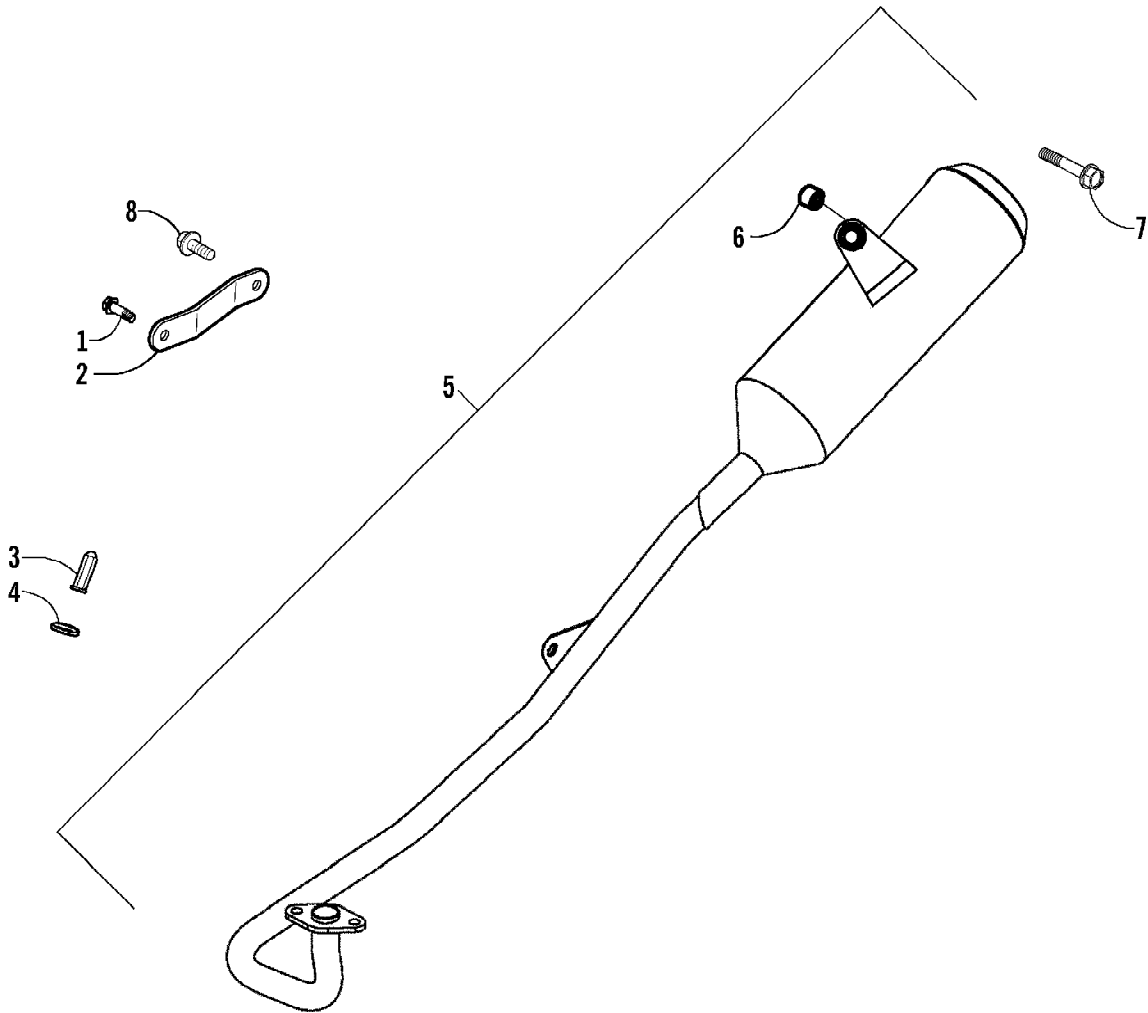

2008 ATV 90 DVX BLACK-RED (A2008KSB2BUSD)  
ELECTRICAL AND WIRING HARNESS ASSEMBLY

2008 ATV 90 DVX BLACK-RED (A2008KSB2BUSD)  
ELECTRICAL AND WIRING HARNESS ASSEMBLY

Ref #	Part Number	Qty	S/P/F	Description
1	3303-132	1		Regulator, Voltage
2	3303-331	2	/P	Nut, Flange
3	3305-518	1		Harness, Main (inc. 4)
4	3303-399	2		Fuse
5	3303-289	4	/P	Cable Tie
6	3303-134	1	/P	Sub-Cord
7	3303-142	1		Resistor
8	3303-143	1		Relay, Starter
9	3305-456	1		CDI Unit
10	3303-125	1		Coil Assembly - Ignition (inc. 11)
11	3303-126	1		Cap, Noise Suppressor - Assembly
12	3303-252	1		Bolt, Flange
13	3305-519	1	S	Switch, Ignition - Assembly (inc. 14-16)
14	0	1	F	Switch, Ignition
15	3304-522	1		Cover, Key - "Arctic Cat"
16	3304-520	1		Key, Ignition - Set - Right-Side Cut
17	3304-521	1		Key, Ignition - Set - Left-Side Cut