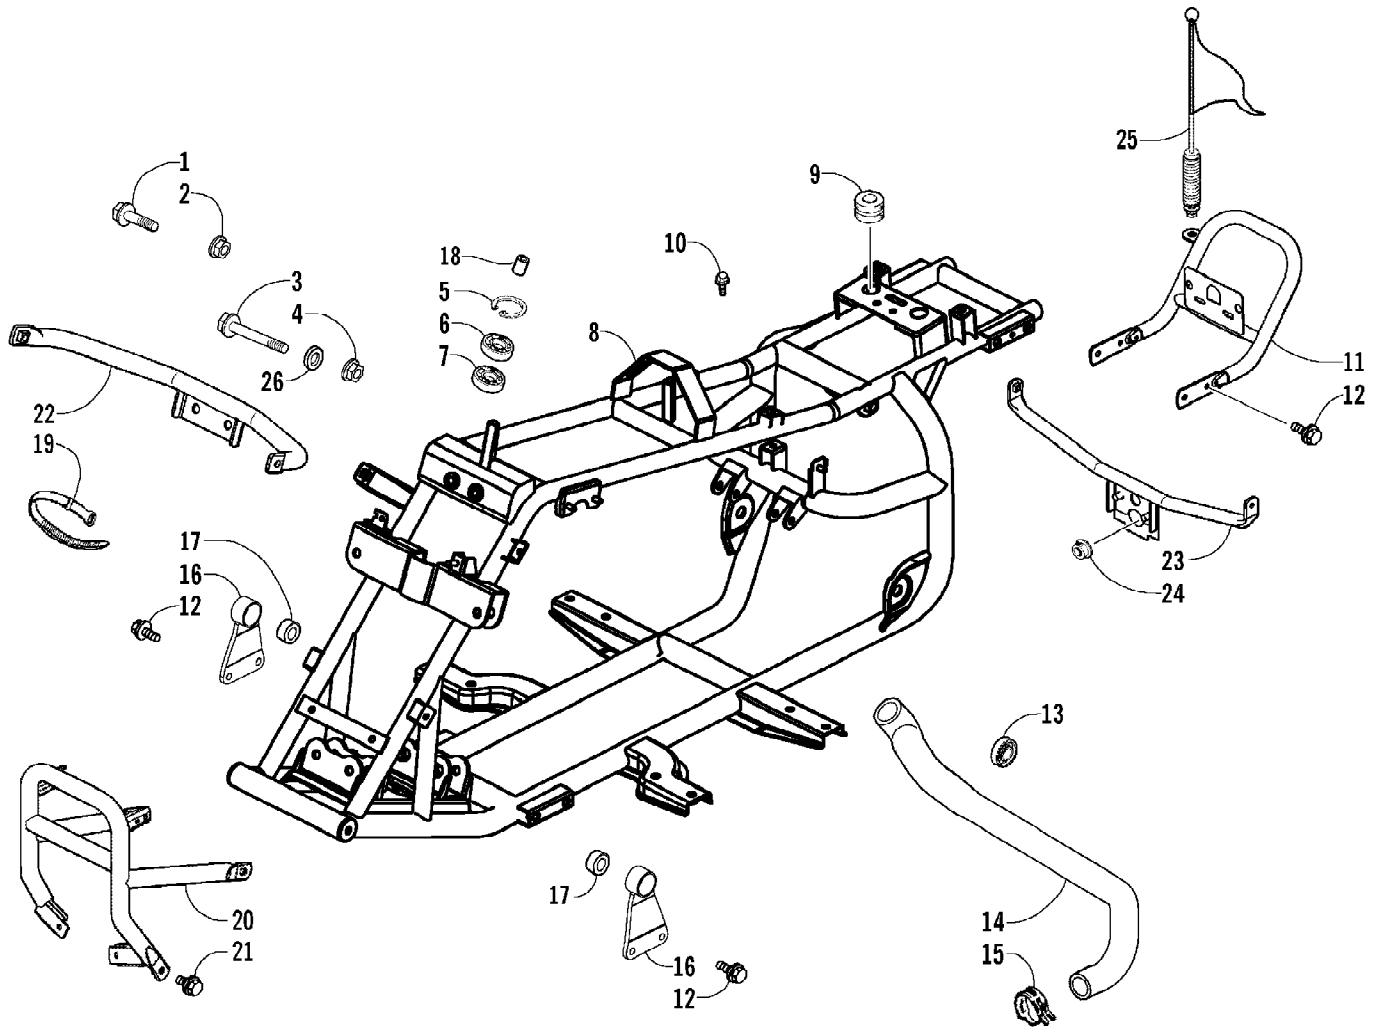

2008 ATV 90 DVX BLACK-RED (A2008KSB2BUSD)
FRAME AND RELATED PARTS ASSEMBLY

2008 ATV 90 DVX BLACK-RED (A2008KSB2BUSD)
FRAME AND RELATED PARTS ASSEMBLY

Page 24 of 60

Ref #	Part Number	Qty	S/P/F	Description
1	3305-513	2		Bolt, Flange
2	3303-269	2		Nut, Flange
3	3304-548	2	/P	Bolt, Flange
4	3303-265	2	S	Nut, Flange
5	3303-347	1		Circlip
6	3303-295	1		Seal, Oil
7	3303-298	1		Seal, Oil
8	3305-510	1		Body Frame, Complete
9	3303-239	2		Rubber, Taillight
10	3303-308	1		Bolt, Hex
11	3305-512	1		Grip, Rear - Assembly
12	3304-543	8	/P	Bolt, Flange
13	3303-392	1		Bearing
14	3303-010	1		Hose, Duct
15	3303-074	1		Clamp, Hose
16	3303-183	1	/P	Bracket, Engine Hanger - Right (inc. one No. 17)
16	3303-184	1	/P	Bracket, Engine Hanger - Left (inc. one No. 17)
17	3304-542	2		Bushing, Rubber - Engine Hanger Bracket
18	3303-445	1		Collar
19	3303-289	1	/P	Cable Tie
20	3303-442	1	S/P	Bumper, Front
21	3304-544	8		Bolt, Flange
22	3305-511	1		Bracket, Mounting - Front Cover
23	3305-514	1		Bracket, Mounting - Rear Fender
24	3304-668	2		Nut, Flange
25	3305-308	1		Flag Assembly
26	3303-238	2		Rubber, Engine - Rear