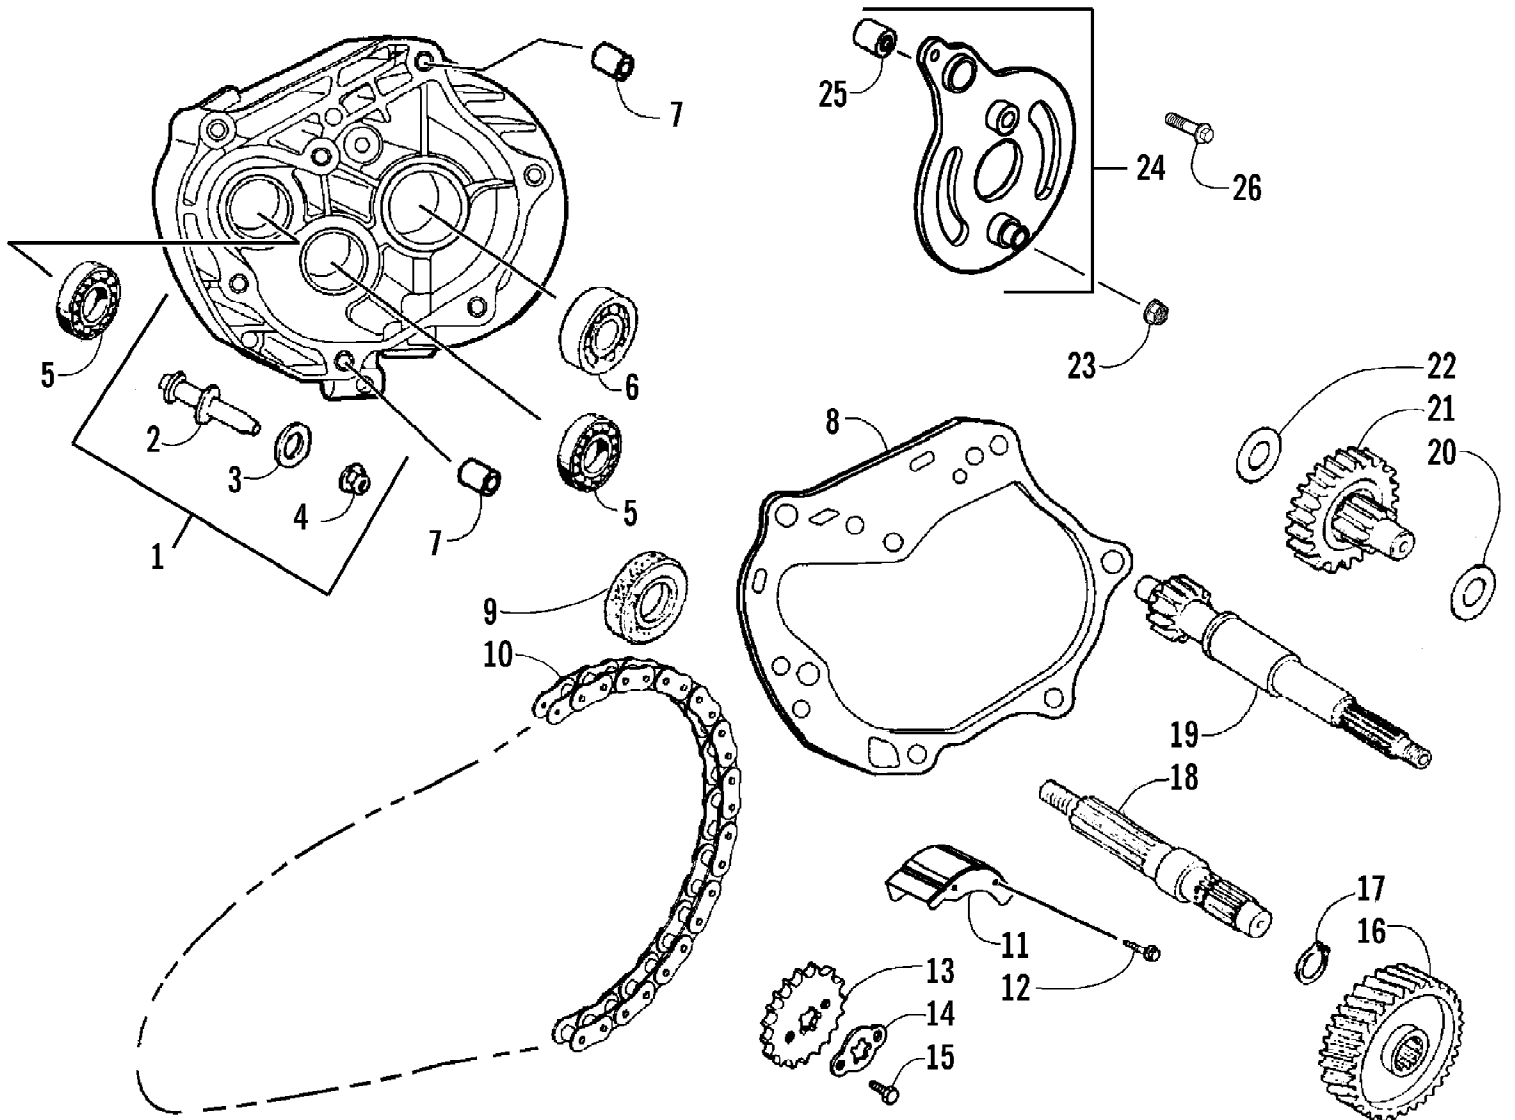

2008 ATV 90 DVX BLACK-RED (A2008KSB2BUSD)
TRANSMISSION ASSEMBLY

2008 ATV 90 DVX BLACK-RED (A2008KSB2BUSD)
TRANSMISSION ASSEMBLY

Page 60 of 60

Ref #	Part Number	Qty	S/P/F	Description
1	3303-080	1		Case, Transmission - Set (inc. 2-6)
2	3304-606	1	/P	Bolt, Engine Brake
3	3303-462	1		O-Ring
4	3303-270	1		Nut, Flange
5	3303-596	2	/P	Bearing, Ball
6	3303-598	1	/P	Bearing, Ball
7	3303-343	2		Pin, Dowel
8	3303-081	1		Gasket, Transmission Case A
9	3303-300	1		Seal, Oil
10	3303-425	1		Chain, Drive
11	3303-144	1		Cover, Chain
12	3304-610	2		Bolt, Flange
13	3303-107	1	/P	Sprocket, Drive
14	3303-108	1		Plate
15	3303-307	2		Bolt
16	3303-106	1		Gear, Final
17	3303-344	1		Circlip
18	3303-105	1		Shaft, Final
19	3303-103	1		Driveshaft
20	3303-275	1	/P	Washer
21	3303-104	1		Countershaft - Assembly
22	3303-273	1		Washer
23	3303-268	2		Nut, Flange
24	3303-185	1	/P	Bracket, Engine Hanger - Assembly (inc. 25)
25	3303-403	1		Bushing, Rubber
26	3304-607	1		Bolt, Flange