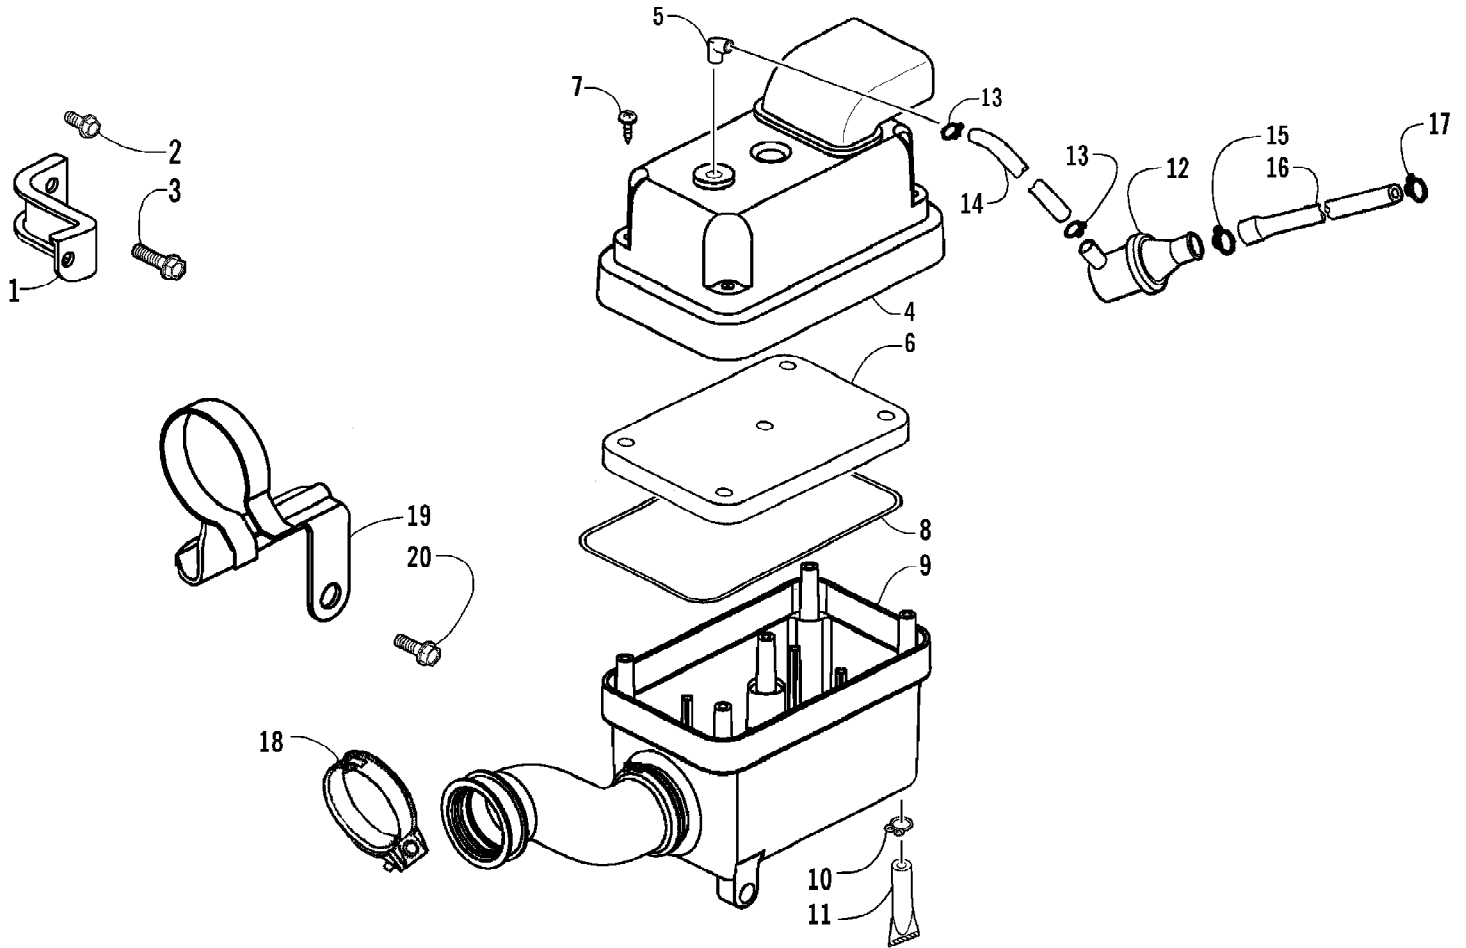

2008 ATV 90 DVX BLACK-RED (A2008KSB2BUSD)  
AIR INTAKE ASSEMBLY

2008 ATV 90 DVX BLACK-RED (A2008KSB2BUSD)  
AIR INTAKE ASSEMBLY

Page 2 of 60

Ref #	Part Number	Qty	S/P/F	Description
1	3303-005	1		Bracket, Mounting
2	3305-458	1		Bolt, Flange
3	3303-361	1		Bolt, Flange
4	3303-062	1		Cover, Air Cleaner (inc. 5)
5	0	1	F	Fitting
6	3303-060	1		Element, Air Cleaner
7	3305-450	5	/P	Screw, Self-Tapping
8	3303-063	1		Seal, Air Cleaner
9	3305-314	1		Case, Air Cleaner
10	3305-315	1		Clip
11	3304-168	1	/P	Tube, Drain
12	3303-064	1	/P	Catch, Air Cleaner Element
13	3303-350	2		Clip
14	3303-002	1	/P	Tube
15	3303-052	1		Clip, Breather Tube
16	3303-001	1		Tube
17	3303-352	1		Clip
18	3303-288	1		Clamp
19	3303-287	1		Clamp Assembly - Air Cleaner Tube
20	3304-551	1	/P	Bolt, Flange