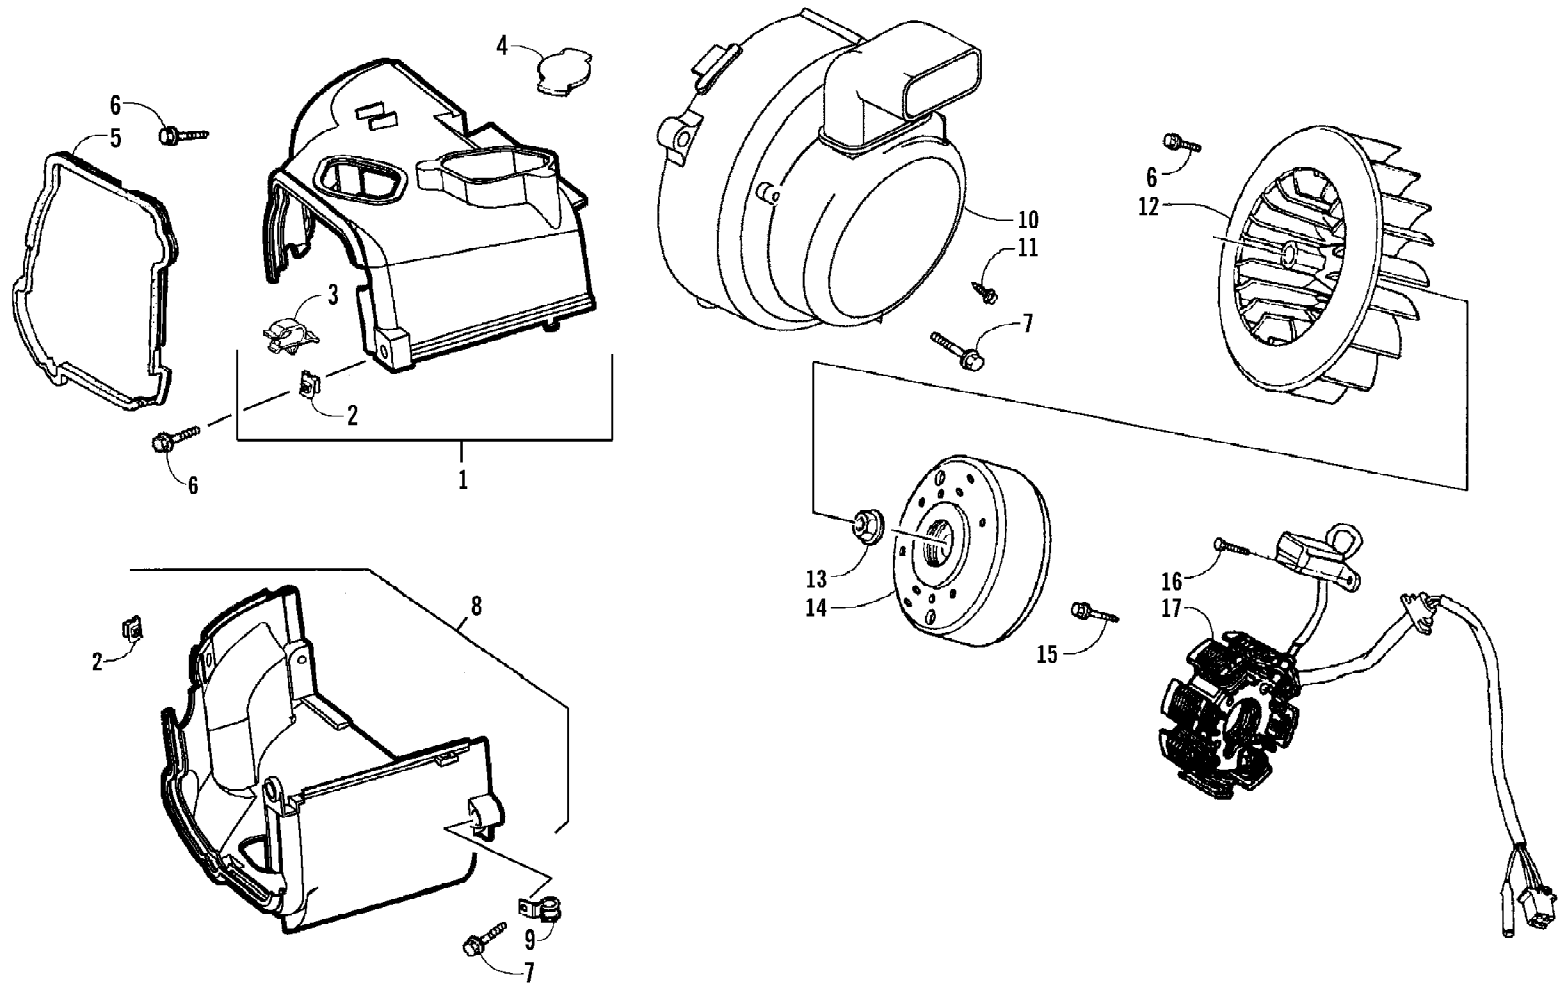

2008 ATV 90 DVX BLACK-RED (A2008KSB2BUSD)
STATOR, FLYWHEEL, AND ENGINE SHROUD ASSEMBLIES

2008 ATV 90 DVX BLACK-RED (A2008KSB2BUSD)
STATOR, FLYWHEEL, AND ENGINE SHROUD ASSEMBLIES

Ref #	Part Number	Qty	S/P/F	Description
1	3303-079	1		Shroud B - Assembly (inc. one No. 2 and 3-4)
2	3303-267	2		Nut, Clip
3	3303-443	1	/P	Clip, Vacuum Tube
4	3303-408	1		Grommet, Shroud
5	3303-077	1		Seal, Shroud
6	3303-382	6	/P	Bolt, Flange
7	3303-384	3	/P	Bolt, Flange
8	3303-078	1		Shroud A - Assembly (inc. one No. 2)
9	3304-640	1		Clamp, Carburetor Drain Tube
10	3303-076	1		Cover, Fan - Assembly
11	3304-585	2	/P	Screw, Self-Tapping
12	3303-075	1		Fan, Cooling
13	3303-333	1	/P	Nut, Flange
14	3303-127	1		Flywheel (A) D402
14	3303-414	1		Flywheel (B) D406
14	3303-415	1		Flywheel (C) D414
15	3303-383	2	/P	Bolt, Flange
16	3303-308	2		Bolt
17	3304-641	1		Stator - Assembly (O) D402
17	3305-254	1	/P	Stator - Assembly (A) D406
17	3305-256	1	/P	Stator - Assembly (B) D414