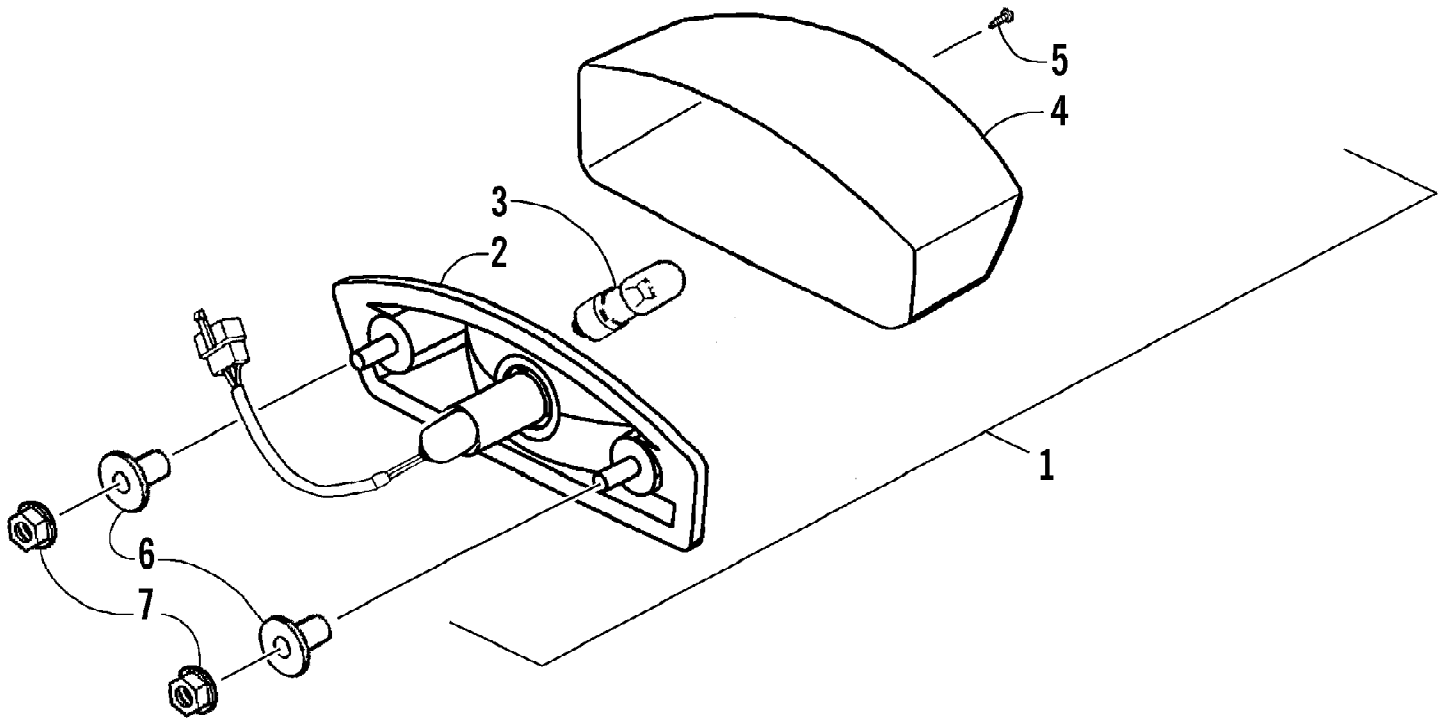

2008 ATV 90 DVX BLACK-RED (A2008KSB2BUSD)
TAILLIGHT ASSEMBLY

Page 56 of 60

Ref #	Part Number	Qty	S/P/F	Description
1	3303-420	1		Taillight - Assembly (inc. 2-5)
2	3303-422	1		Base, Taillight
3	3303-444	1	S	Bulb, Taillight
4	3303-421	1	/P	Lens, Taillight
5	3304-537	2		Screw
6	3303-226	2		Collar, Front Fender
7	3303-331	2	/P	Nut, Flange