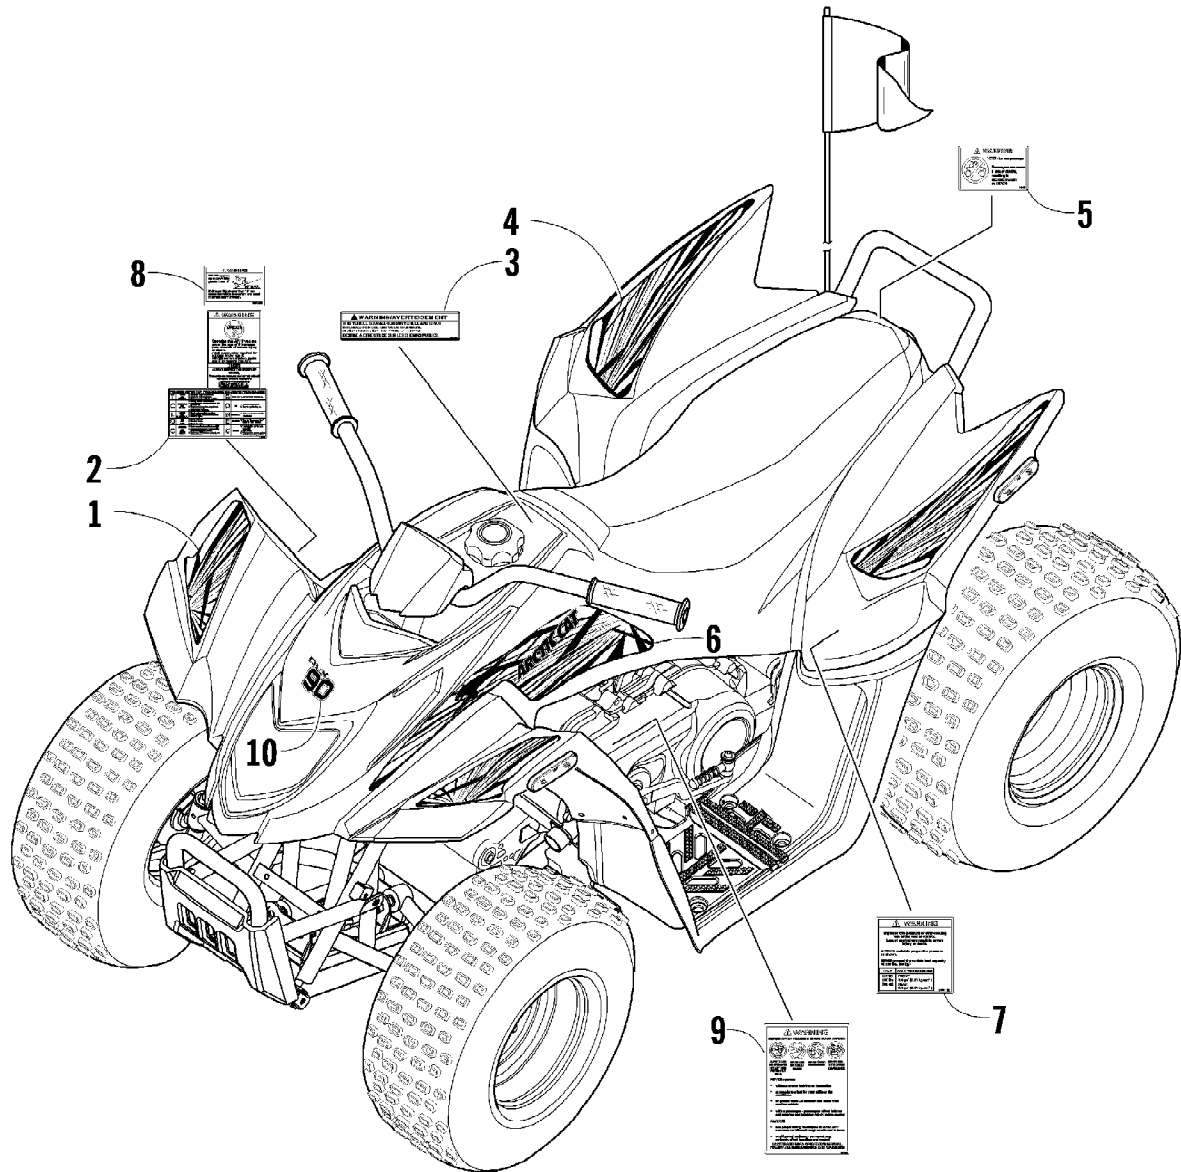

2008 ATV 90 DVX BLACK-RED (A2008KSB2BUSD)  
CYLINDER HEAD ASSEMBLY

2008 ATV 90 DVX BLACK-RED (A2008KSB2BUSD)  
CYLINDER HEAD ASSEMBLY

Page 16 of 60

Ref #	Part Number	Qty	S/P/F	Description
	3305-471	1	F	Complete Engine Assembly
1	3305-292	1		Cover, Head - Assembly
2	3304-616	1		Gasket, Cylinder Head Cover
3	3303-360	2		Bolt, Flange
4	0217-726	1	/P	Plug, Spark
5	3304-026	2	/P	Nut, Tappet Adjusting
6	3304-007	2	/P	Screw, Tappet Adjusting
7	3303-031	2		Valve, Rocker Arm
8	3303-032	1		Shaft, Rocker Arm - Intake
9	3303-018	1		Holder, Camshaft
10	3304-048	4	/P	Washer, Sealing
11	3303-332	4		Nut, Flange
12	3303-342	4		Pin, Dowel
13	3303-033	1		Shaft, Rocker Arm - Exhaust
14	3304-617	1		Camshaft
15	3303-044	4		Cotter, Valve
16	3303-042	2	/P	Retainer, Valve Spring
17	3303-041	2		Spring, Valve - Inner
18	3303-040	2		Spring, Valve - Outer
19	3303-043	2		Seat, Valve Spring - Outer
20	3303-657	2	/P	Seal, Valve Stem
21	3303-016	1		Head, Cylinder
22	3303-389	2		Bolt, Flange
23	3304-010	2		Bolt, Stud
24	3303-310	2		Bolt, Stud
25	3303-059	1		Pipe, Intake - Assembly (inc. 26)
26	3303-304	1		O-Ring
27	3303-331	2	/P	Nut, Flange
28	3303-384	2	/P	Bolt, Flange
29	3303-511	1	/P	Insulator, Carburetor - Assembly (inc. 30)
30	3304-596	1		O-Ring
31	3303-019	1		Gasket, Cylinder Head
32	3303-039	1		Valve, Exhaust
33	3303-038	1		Valve, Intake
34	3303-362	2		Bolt, Flange
35	3303-363	2		Bolt, Flange