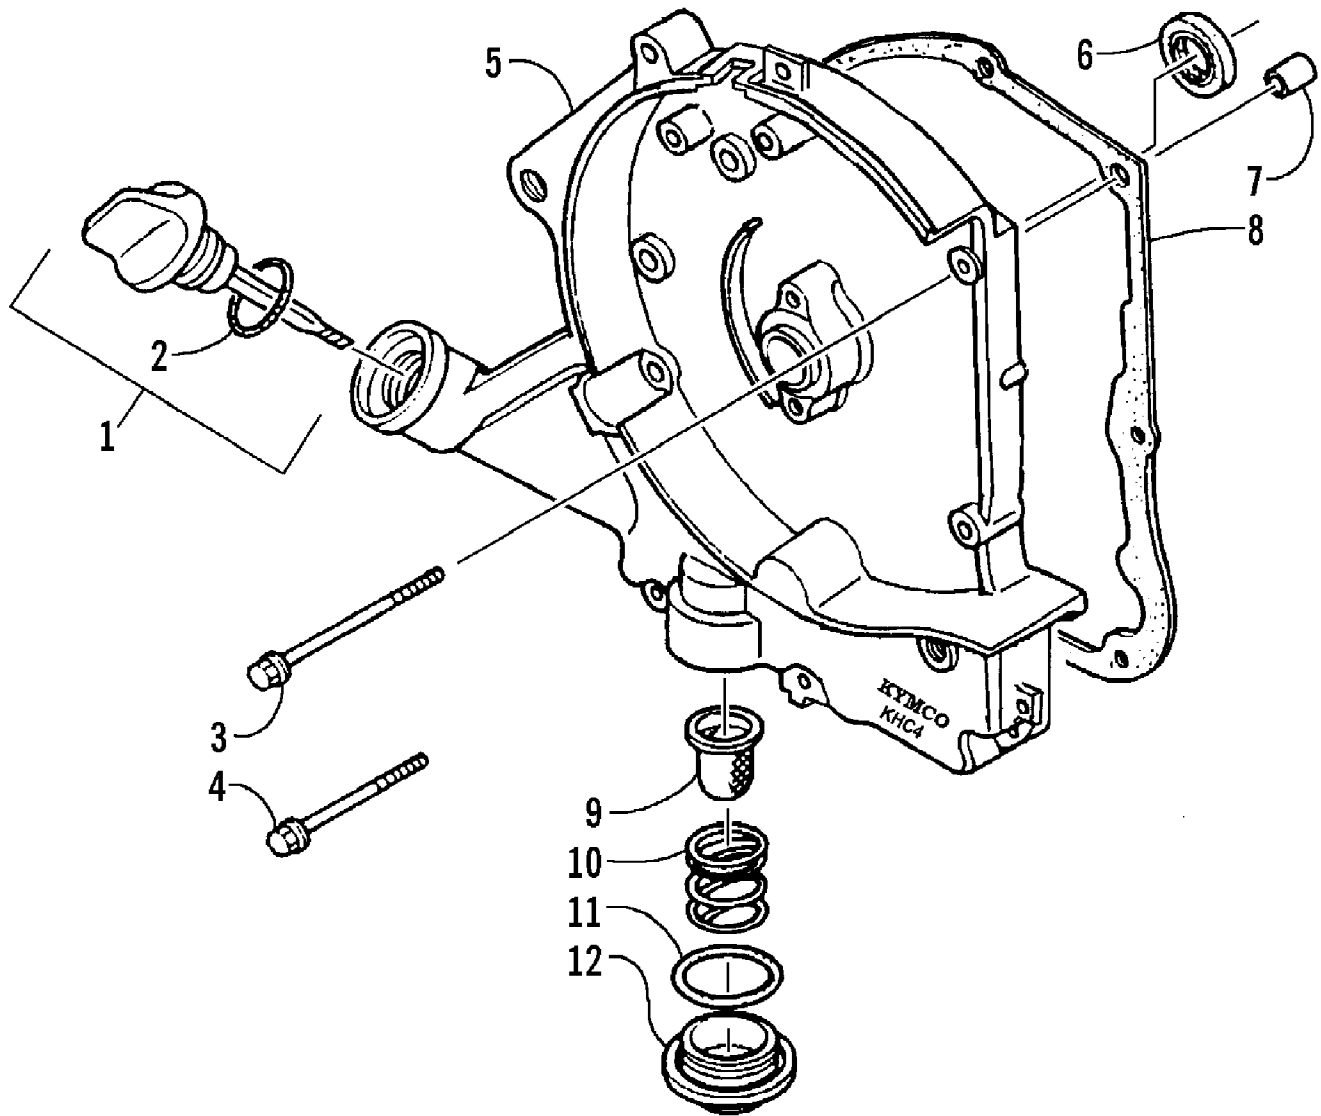

2008 ATV 90 DVX BLACK-RED (A2008KSB2BUSD)
CRANKCASE COVER ASSEMBLY

Page 14 of 60

Ref #	Part Number	Qty	S/P/F	Description
1	3303-050	1		Gauge, Oil Level - Assembly (inc. 2)
2	3303-306	1	S	O-Ring
3	3303-390	4		Bolt, Flange
4	3304-580	4		Bolt, Flange
5	3303-007	1		Cover, Crankcase (inc. 6)
6	3303-296	1		Seal, Oil
7	3303-341	2		Pin, Dowel
8	3303-012	1		Gasket, Crankcase
9	3303-048	1	S	Screen, Oil Filter
10	3303-049	1	S	Spring, Oil Filter Screen
11	3304-096	1	/P	O-Ring
12	3303-021	1		Cap, Oil Filter