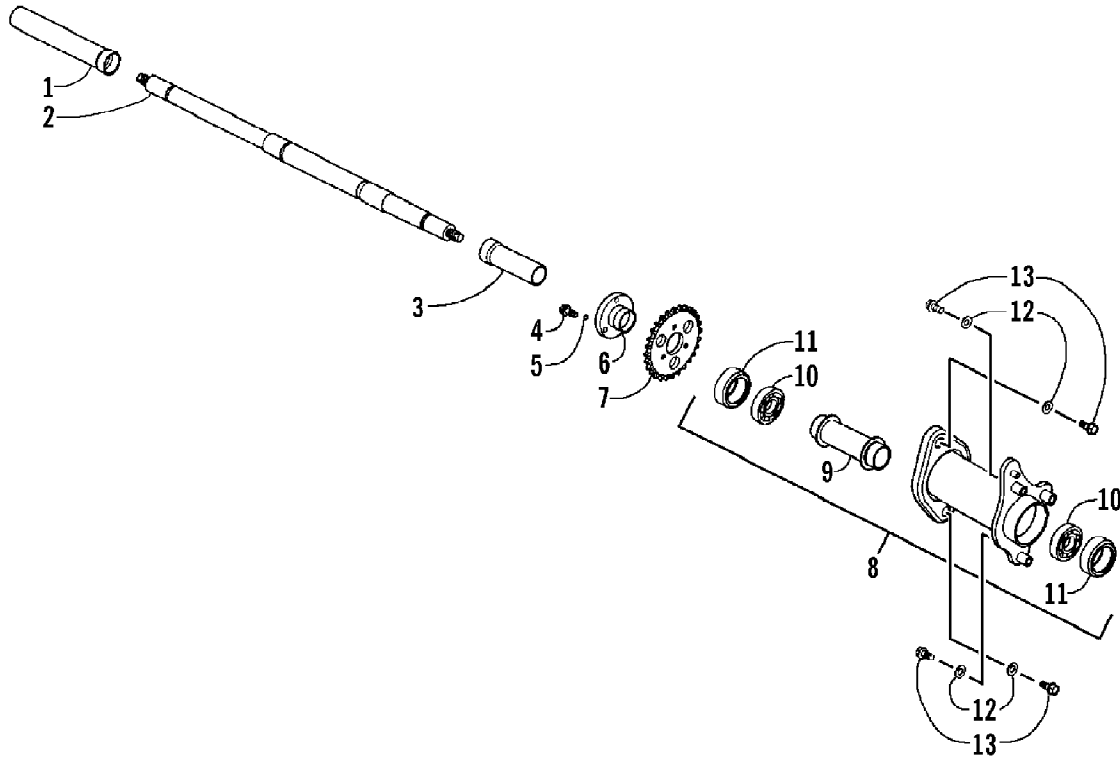

2008 ATV 90 DVX BLACK-RED (A2008KSB2BUSD)  
PISTON ASSEMBLY

2008 ATV 90 DVX BLACK-RED (A2008KSB2BUSD)  
PISTON ASSEMBLY

Page 40 of 60

Ref #	Part Number	Qty	S/P/F	Description
1	3304-002	2	/P	Bolt, Flange
2	3303-244	1		Screw
3	3304-100	1	/P	O-Ring
4	3303-677	1		Adjuster, Cam Chain
5	3303-035	1		Gasket, Cam Chain Adjuster
6	3303-014	1		Cylinder A
7	3303-015	1		Gasket, Cylinder A
8	3303-342	2		Pin, Dowel
9	3303-034	1		Tensioner, Cam Chain
10	3303-036	1		Pivot, Cam Chain Tensioner
11	3303-301	1	/P	O-Ring
12	3303-030	1		Cam Chain
13	3303-037	1		Guide, Cam Chain
14	3303-024	1		Ring, Piston - Set
15	3303-025	1		Piston
16	3303-026	1		Pin, Piston
17	3303-027	2		Clip, Piston Pin
18	3305-443	1		Crankshaft
19	3303-290	1		Key