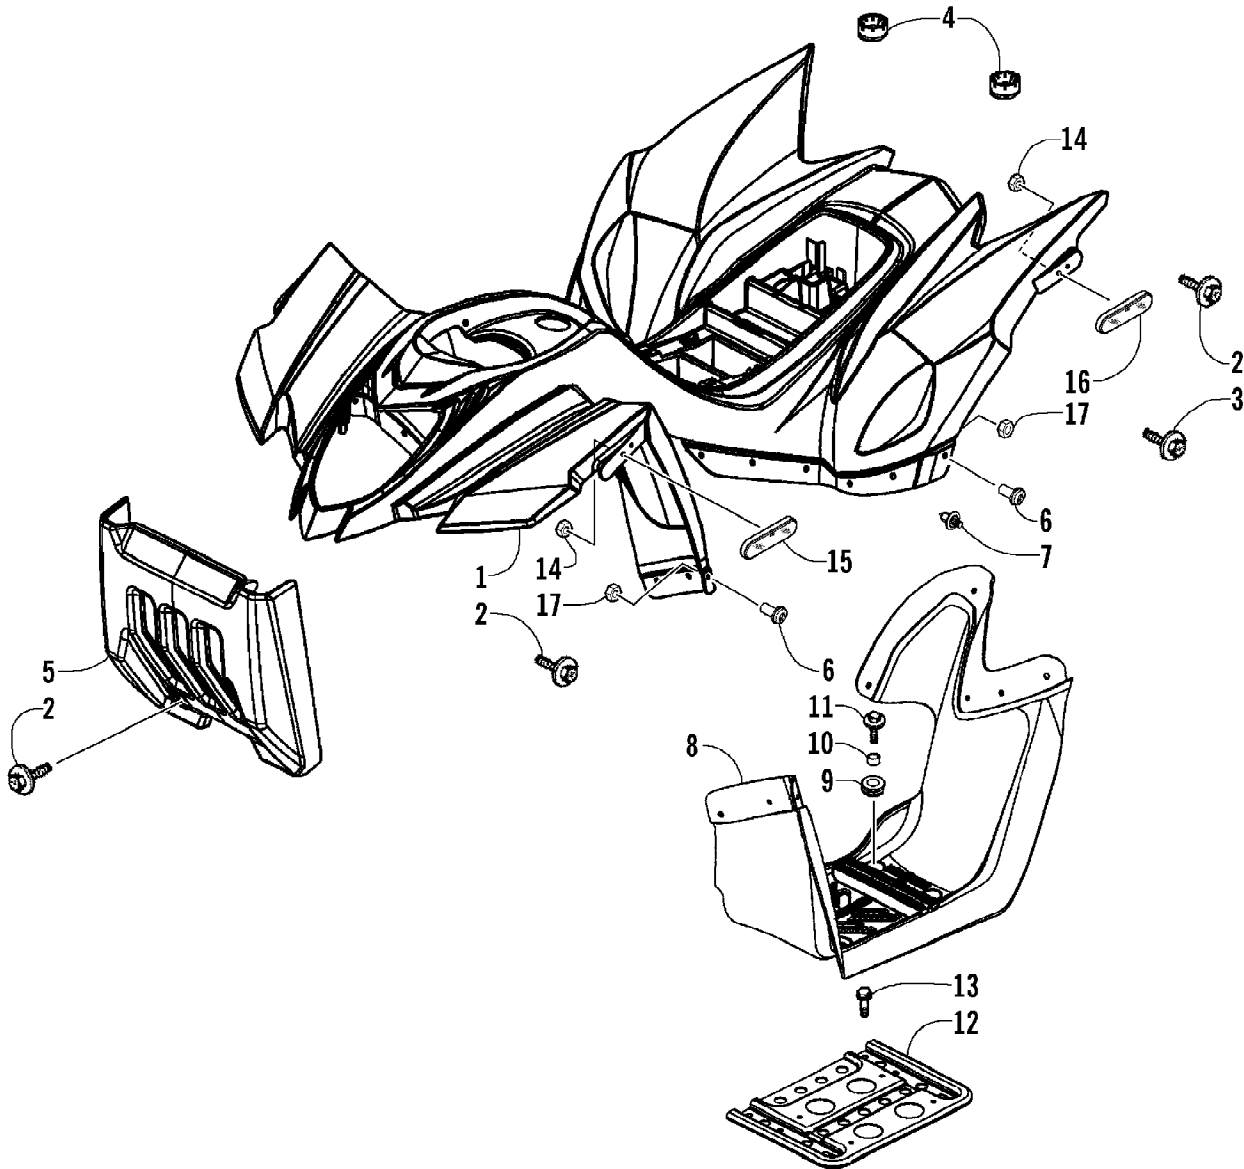

2008 ATV 90 DVX BLACK-RED (A2008KSB2BUSD)  
AIR INTAKE ASSEMBLY

2008 ATV 90 DVX BLACK-RED (A2008KSB2BUSD)  
AIR INTAKE ASSEMBLY

Page 2 of 60

Ref #	Part Number	Qty	S/P/F	Description
1	3303-005	1		Bracket, Mounting
2	3305-458	1		Bolt, Flange
3	3303-361	1		Bolt, Flange
4	3303-062	1		Cover, Air Cleaner (inc. 5)
5	0	1	F	Fitting
6	3303-060	1		Element, Air Cleaner
7	3305-450	5	/P	Screw, Self-Tapping
8	3303-063	1		Seal, Air Cleaner
9	3305-314	1		Case, Air Cleaner
10	3305-315	1		Clip
11	3304-168	1	/P	Tube, Drain
12	3303-064	1	/P	Catch, Air Cleaner Element
13	3303-350	2		Clip
14	3303-002	1	/P	Tube
15	3303-052	1		Clip, Breather Tube
16	3303-001	1		Tube
17	3303-352	1		Clip
18	3303-288	1		Clamp
19	3303-287	1		Clamp Assembly - Air Cleaner Tube
20	3304-551	1	/P	Bolt, Flange

2008 ATV 90 DVX BLACK-RED (A2008KSB2BUSD)  
BATTERY ASSEMBLY

---

Ref #	Part Number	Qty	S/P/F	Description
1	3303-131	1	/P	Battery
2	3304-434	1		Band, Battery

---

2008 ATV 90 DVX BLACK-RED (A2008KSB2BUSD)  
BODY PANEL ASSEMBLY