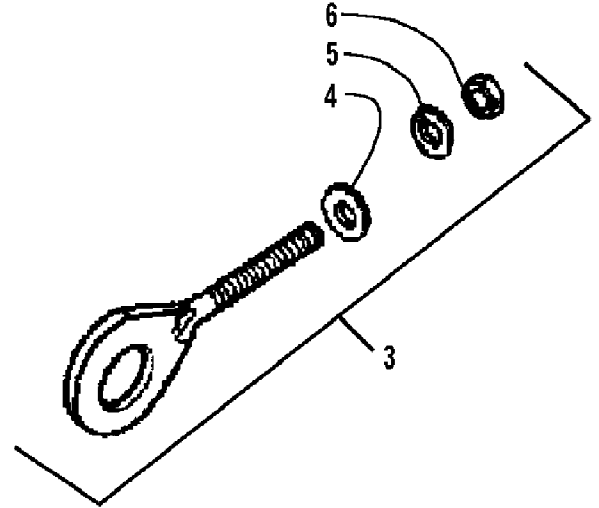

2008 ATV 90 DVX BLACK-RED (A2008KSB2BUSD)
KICK STARTER ASSEMBLY

Page 38 of 60

Ref #	Part Number	Qty	S/P/F	Description
1	3303-123	1	/P	Arm, Kick Starter - Assembly
2	3304-551	1	/P	Bolt, Flange
3	3303-147	1		Adjuster, Drive Train - Assembly (inc. 4-6)
4	3304-135	1	/P	Washer
5	3303-607	1	/P	Washer, Spring
6	3304-125	1		Nut, Hex
7	3305-247	1	/P	E-Clip