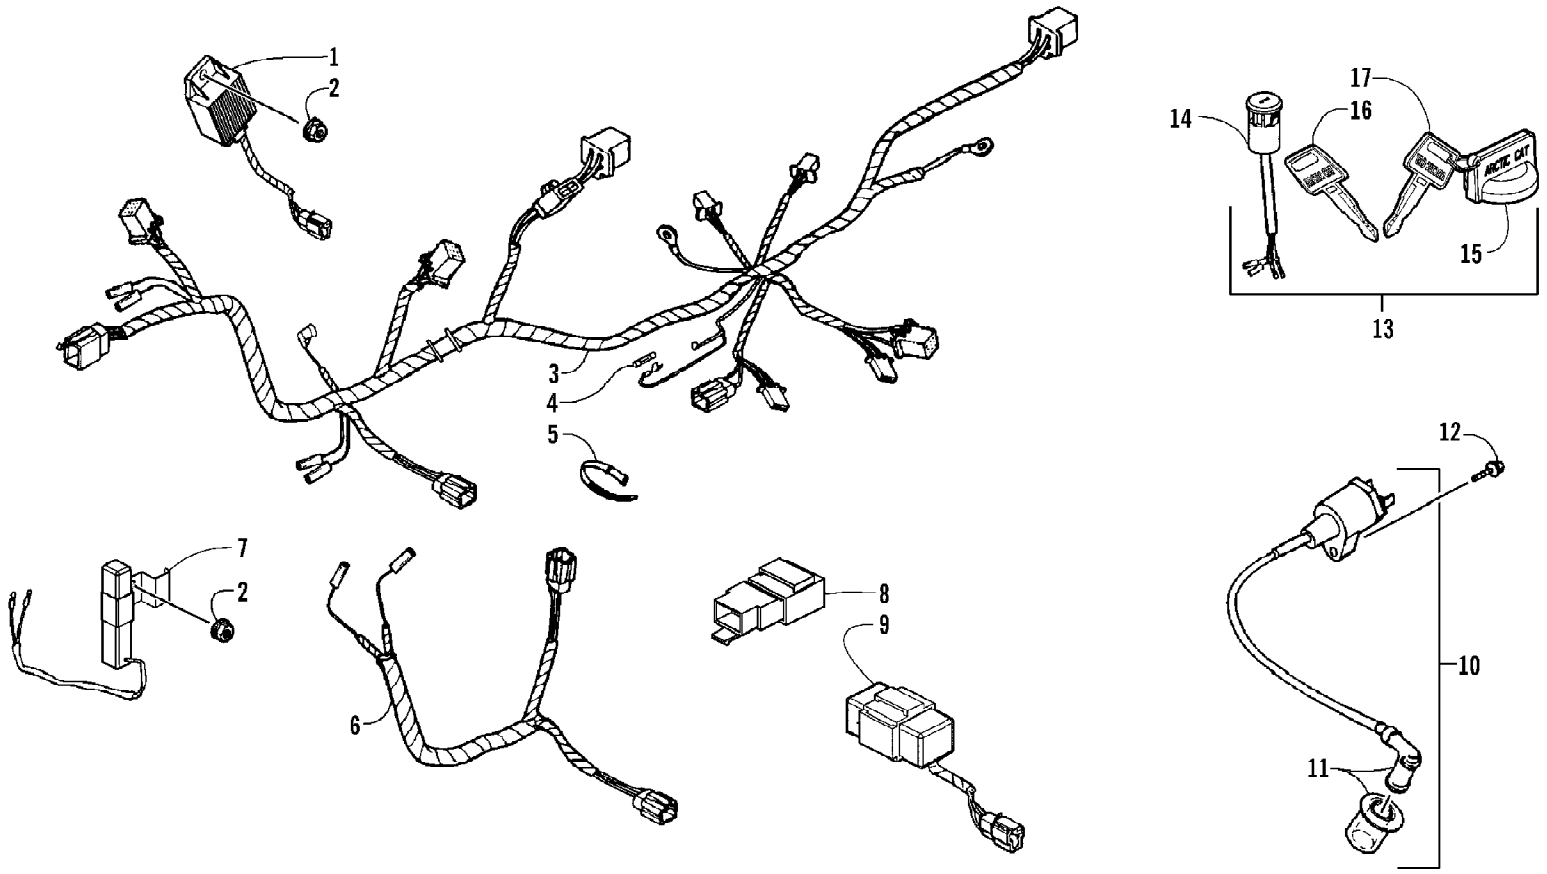

2008 ATV 90 DVX BLACK-RED (A2008KSB2BUSD)
ELECTRICAL AND WIRING HARNESS ASSEMBLY

2008 ATV 90 DVX BLACK-RED (A2008KSB2BUSD)
ELECTRICAL AND WIRING HARNESS ASSEMBLY

Ref #	Part Number	Qty	S/P/F	Description
1	3303-132	1		Regulator, Voltage
2	3303-331	2	/P	Nut, Flange
3	3305-518	1		Harness, Main (inc. 4)
4	3303-399	2		Fuse
5	3303-289	4	/P	Cable Tie
6	3303-134	1	/P	Sub-Cord
7	3303-142	1		Resistor
8	3303-143	1		Relay, Starter
9	3305-456	1		CDI Unit
10	3303-125	1		Coil Assembly - Ignition (inc. 11)
11	3303-126	1		Cap, Noise Suppressor - Assembly
12	3303-252	1		Bolt, Flange
13	3305-519	1	S	Switch, Ignition - Assembly (inc. 14-16)
14	0	1	F	Switch, Ignition
15	3304-522	1		Cover, Key - "Arctic Cat"
16	3304-520	1		Key, Ignition - Set - Right-Side Cut
17	3304-521	1		Key, Ignition - Set - Left-Side Cut