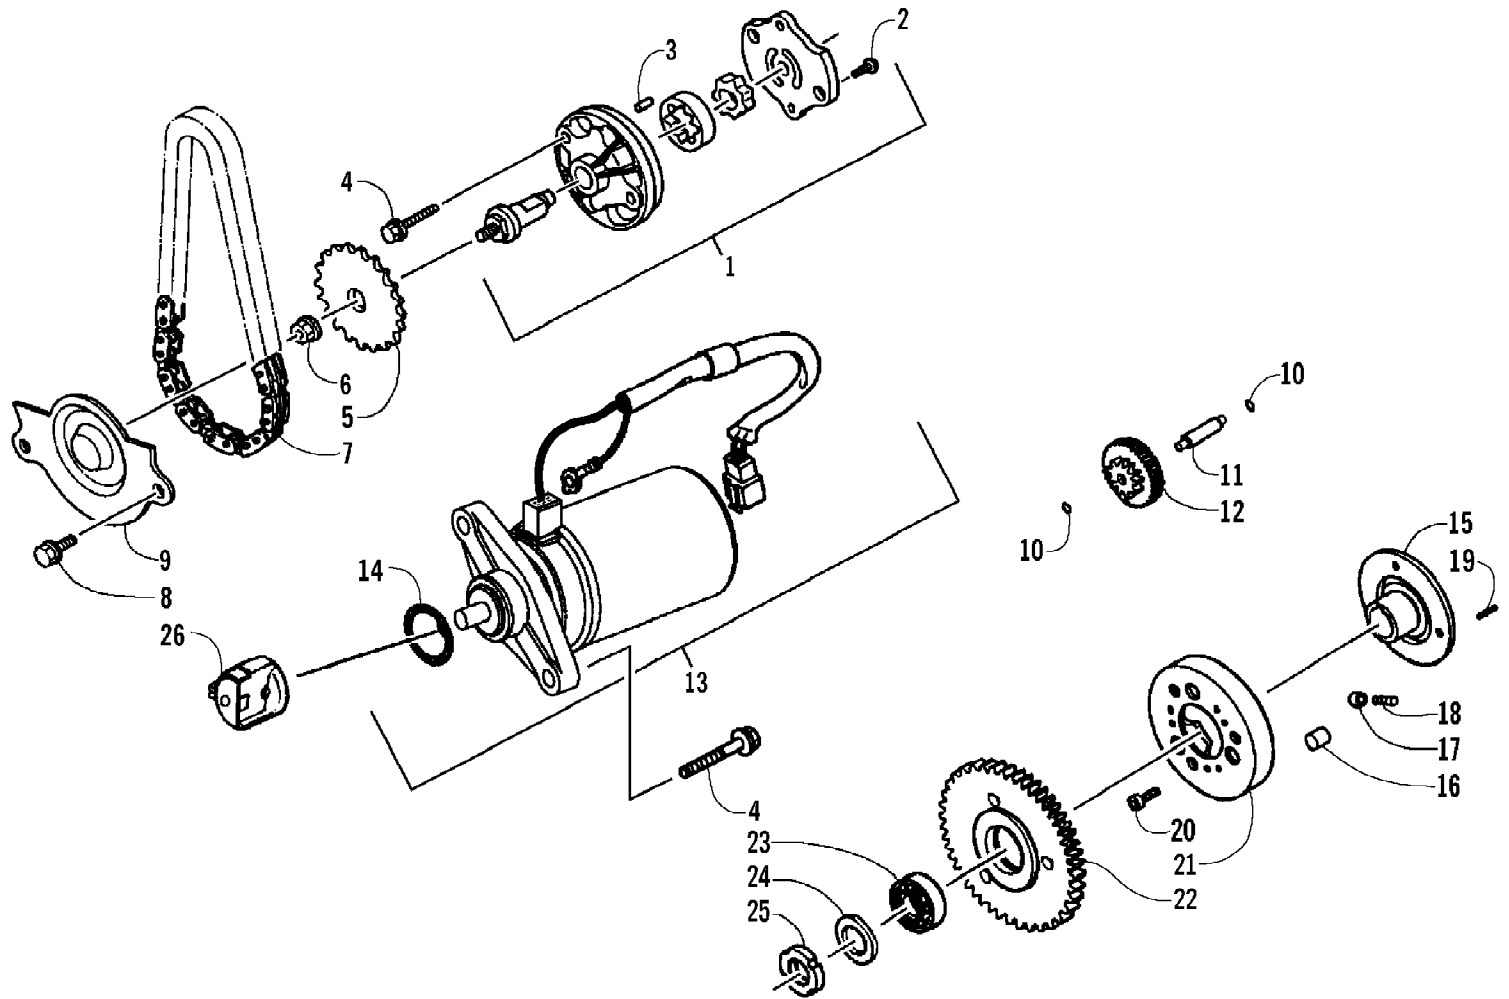

2008 ATV 90 DVX BLACK-RED (A2008KSB2BUSD)
STARTER MOTOR AND OIL PUMP ASSEMBLIES

2008 ATV 90 DVX BLACK-RED (A2008KSB2BUSD)
STARTER MOTOR AND OIL PUMP ASSEMBLIES

Ref #	Part Number	Qty	S/P/F	Description
1	3303-045	1		Pump, Oil - Assembly (inc. 2-3)
2	3304-426	1		Screw, Pan Head
3	3304-144	1		Pin, Dowel
4	3303-384	4	/P	Bolt, Flange
5	3303-046	1		Sprocket
6	3303-331	1	/P	Nut, Flange
7	3303-047	1		Chain, Oil Pump
8	3303-381	2		Bolt, Flange
9	3303-051	1		Separator, Oil
10	3303-282	2		Washer
11	3303-110	1		Shaft, Starter Reduction
12	3303-109	1		Gear, Starter Reduction
13	3304-639	1	/P	Motor, Starter - Assembly
14	3303-604	1		O-Ring
15	3303-115	1		Boss, Starter Clutch
16	3303-293	3		Roller
17	3303-114	3		Roller, Starter
18	3303-113	3		Spring, Roller - Outer Clutch
19	3303-395	1		Roller
20	3303-396	3		Bolt
21	3303-112	1		Clutch, Outer
22	3303-111	1		Gear, Starter
23	3303-292	1		Bearing, Ball
24	3303-285	1		Circlip
25	3303-258	1		Nut
26	3303-130	1		Holder, Starter