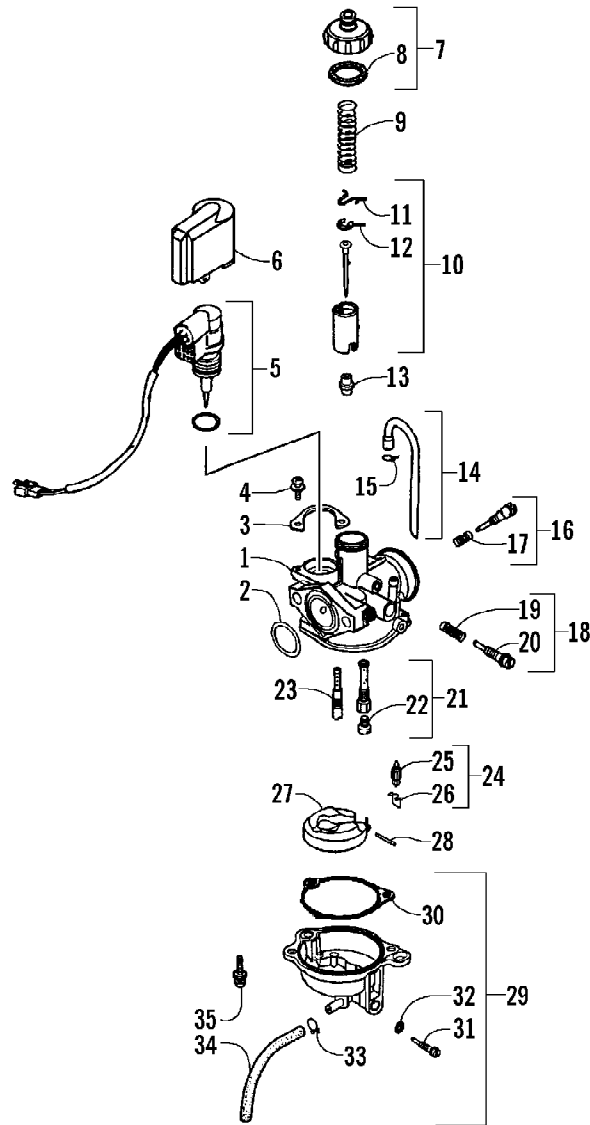

2008 ATV 90 DVX BLACK-CAT GREEN (A2008KSB2BUSE)
CARBURETOR ASSEMBLY

2008 ATV 90 DVX BLACK-CAT GREEN (A2008KSB2BUSE)
CARBURETOR ASSEMBLY

Page 8 of 60

Ref #	Part Number	Qty	S/P/F	Description
	3305-529	1		Complete Carburetor Assembly
1	0	1	F	Body, Carburetor
2	3304-488	1		O-Ring
3	3304-471	1		Set Plate
4	5507-117	2	/P	Screw w/Washer
5	3304-470	1		Automatic Bypass/Starter Assembly
6	3304-469	1		Holder, Cap
7	3304-462	1		Set, Top (inc. 8)
8	3304-463	1		Gasket, Top
9	3304-464	1		Spring, Compression
10	3304-467	1		Valve, Throttle - Assembly (inc. 11-12)
11	3304-465	1		Plate, Needle Clip
12	3304-466	1		Clip, Needle
13	3304-468	1		Needle Jet
14	3304-472	1		Tube, Rubber - Assembly (inc. 15)
15	3304-474	1		Clip, Tube
16	3305-446	1		Screw, Adjustment - Assembly (inc. 17)
17	3305-444	1		Spring, Compression
18	3304-477	1		Screw, Stop - Assembly (inc. 19-20)
19	3304-232	1		Spring, Compression
20	3304-478	1		Screw, Stop
21	3304-479	1		Holder, Needle Jet - Assembly (inc. 22)
22	3304-482	1		Jet, Main - 80
22	5507-170	1	F	Jet, Main - 75
22	5507-220	1	F	Jet, Main - 78
23	3304-489	1		Jet, Slow
24	3304-490	1		Valve, Float - Assembly (inc. 25-26)
25	3304-483	1		Valve, Float - Set
26	3304-484	1		Clip
27	3304-491	1		Float Assembly
28	3304-485	1		Pin, Float Arm
29	3304-486	1		Body, Float Chamber - Assembly (inc. 30-34)
30	0	1	F	Gasket
31	3304-243	1		Screw, Drain
32	3304-239	1		O-Ring
33	3304-452	1		Clip, Tube
34	3305-248	1	/P	Tube, Drain
35	3303-320	2		Screw w/Washer