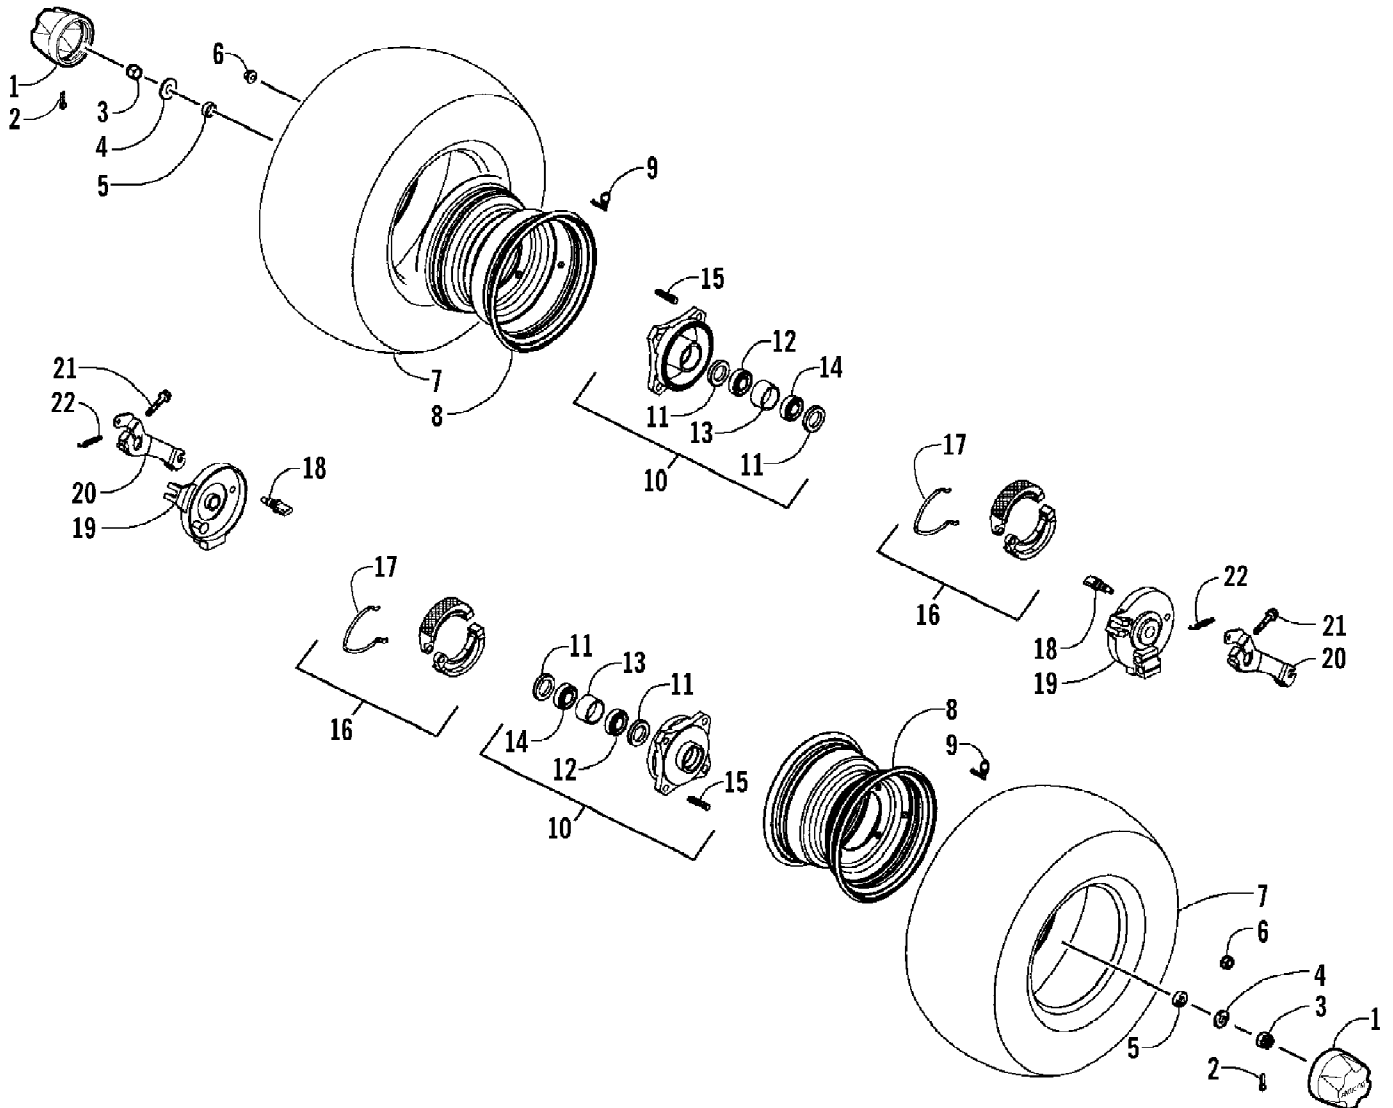

2008 ATV 90 DVX BLACK-CAT GREEN (A2008KSB2BUSE)
FRONT WHEEL AND BRAKE ASSEMBLIES

2008 ATV 90 DVX BLACK-CAT GREEN (A2008KSB2BUSE)
FRONT WHEEL AND BRAKE ASSEMBLIES

Page 28 of 60

Ref #	Part Number	Qty	S/P/F	Description
1	3303-430	2		Cap, Wheel Shaft
2	3303-470	2		Pin, Cotter
3	3303-328	2		Nut, Flange Castle
4	3303-279	2	/P	Washer
5	3303-164	2	/P	Collar, Wheel - Front
6	3303-266	8		Nut, Flange
7	3303-429	2		Tire - Assembly
8	3303-166	2		Rim - Assembly (inc. 9)
9	3304-562	2		Stem, Valve
10	3303-165	2		Hub, Front - Assembly (inc. 11-15)
11	3303-456	4		Seal, Dust
12	3303-468	2		Bearing, Ball - Radial
13	3303-445	2		Collar, Front Disc
14	3303-467	2		Bearing, Ball - Radial
15	3303-463	8		Bolt, Stud
16	3303-169	2		Shoe, Front - Assembly (inc. 17)
17	3304-563	2		Spring, Brake Shoe
18	3303-170	2		Cam, Front Brake
19	3303-168	1		Panel - Front - Right
19	3303-176	1		Panel - Front - Left
20	3303-171	1		Arm, Brake - Right
20	3303-177	1		Arm, Brake - Left
21	3303-355	2		Bolt, Flange
22	3303-172	2		Spring, Return