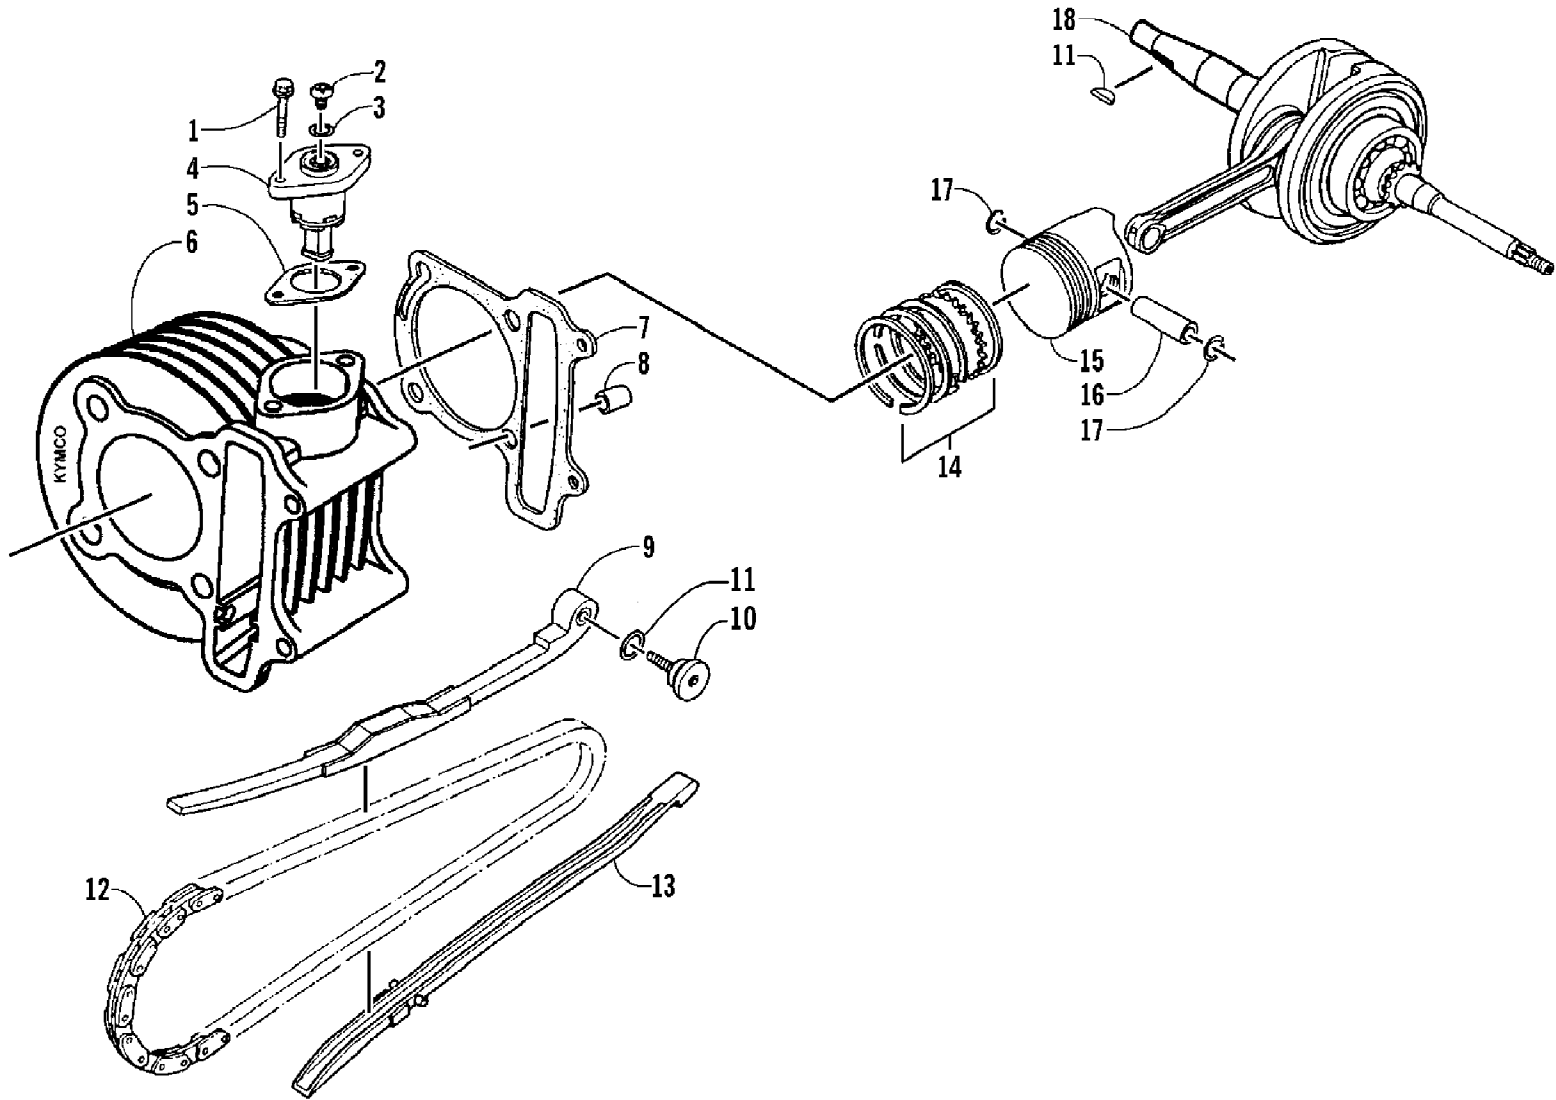

2008 ATV 90 DVX BLACK-CAT GREEN (A2008KSB2BUSE)
PISTON ASSEMBLY

2008 ATV 90 DVX BLACK-CAT GREEN (A2008KSB2BUSE)
PISTON ASSEMBLY

Page 40 of 60

Ref #	Part Number	Qty	S/P/F	Description
1	3304-002	2	/P	Bolt, Flange
2	3303-244	1		Screw
3	3304-100	1	/P	O-Ring
4	3303-677	1		Adjuster, Cam Chain
5	3303-035	1		Gasket, Cam Chain Adjuster
6	3303-014	1		Cylinder A
7	3303-015	1		Gasket, Cylinder A
8	3303-342	2		Pin, Dowel
9	3303-034	1		Tensioner, Cam Chain
10	3303-036	1		Pivot, Cam Chain Tensioner
11	3303-301	1	/P	O-Ring
12	3303-030	1		Cam Chain
13	3303-037	1		Guide, Cam Chain
14	3303-024	1		Ring, Piston - Set
15	3303-025	1		Piston
16	3303-026	1		Pin, Piston
17	3303-027	2		Clip, Piston Pin
18	3305-443	1		Crankshaft
19	3303-290	1		Key