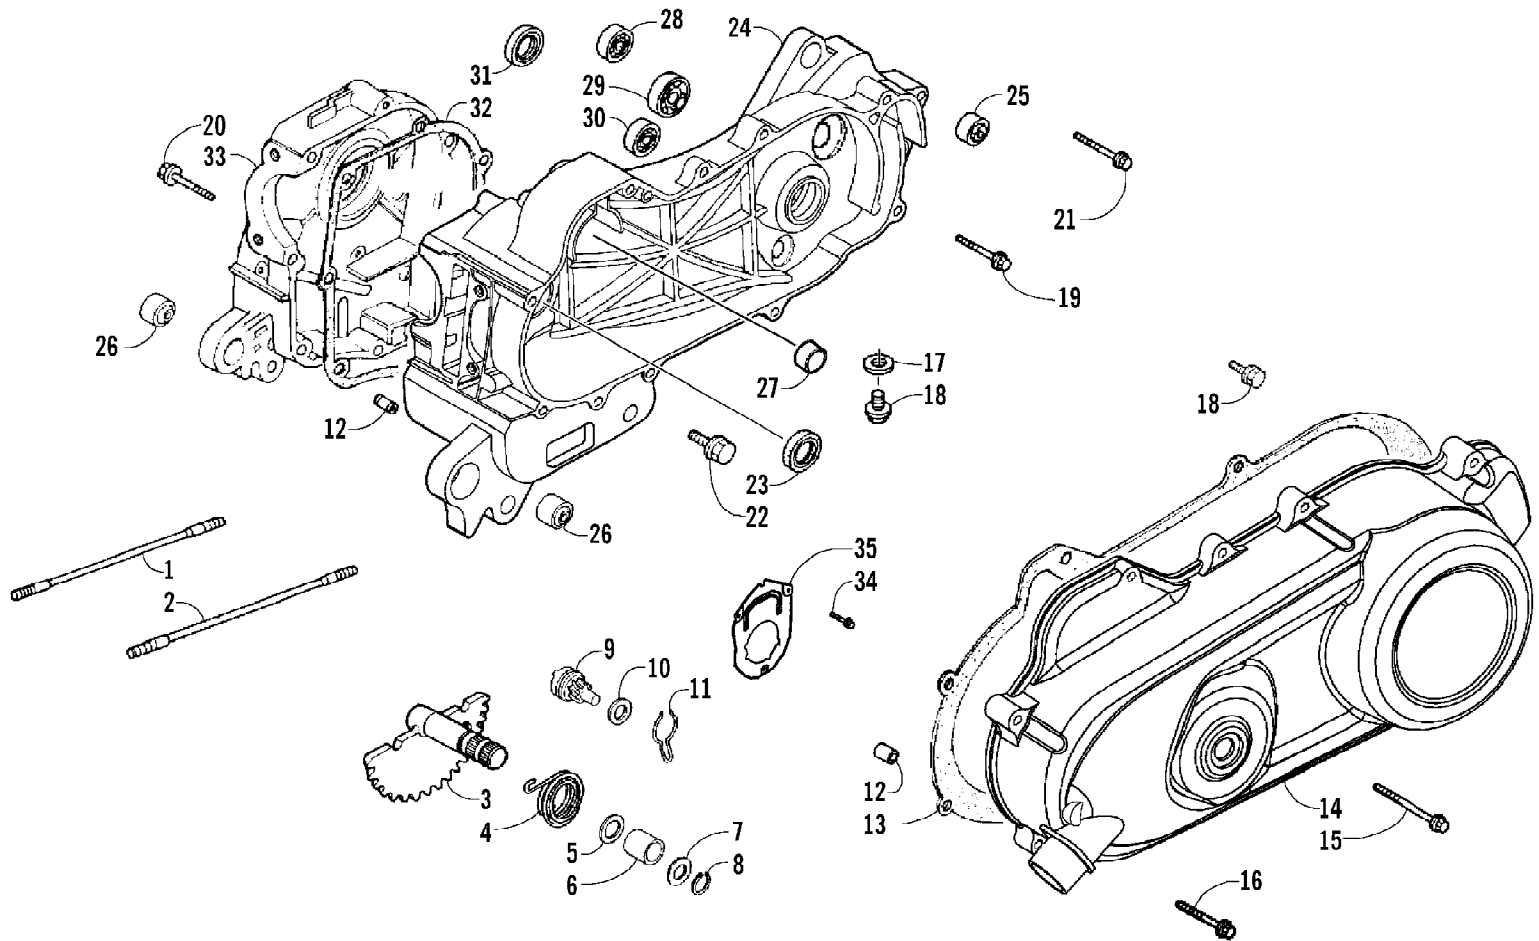

2008 ATV 90 DVX BLACK-CAT GREEN (A2008KSB2BUSE)
CRANKCASE ASSEMBLY

2008 ATV 90 DVX BLACK-CAT GREEN (A2008KSB2BUSE)
CRANKCASE ASSEMBLY

Page 12 of 60

Ref #	Part Number	Qty	S/P/F	Description
1	3303-247	2		Bolt, Stud
2	3303-248	2		Bolt, Stud
3	3303-119	1		Spindle, Kick Starter
4	3303-122	1		Spring, Return - Kick Starter
5	3303-121	1		Collar, Boss - Kick Starter
6	3303-120	1		Bushing, Spindle - Kick Starter
7	3303-276	1		Washer, Spindle - Kick Starter
8	3303-345	1		Circlip
9	3303-118	1		Gear, Driven - Kick Starter
10	3303-272	1		Washer, Thrust
11	3303-117	1		Spring, Driven - Kick Starter
12	3303-341	4		Pin, Dowel
13	3303-013	1		Gasket, Crankcase Cover - Left
14	3304-615	1		Cover , Crankcase - Left
15	3303-386	7	/P	Bolt, Flange
16	3303-385	1		Bolt, Flange
17	3303-278	1		Washer
18	3303-365	2		Bolt, Flange
19	3303-372	1		Bolt, Flange
20	3303-387	1		Bolt, Flange
21	3303-370	6		Bolt, Flange
22	3304-052	1	/P	Bolt, Drain Plug - Assembly
23	3303-296	1		Seal, Oil
24	3303-004	1		Crankcase, Set - Left (inc. 25, one No. 26, and 27)
25	3303-403	2		Bushing, Rubber - Rear Cushion
26	3303-402	2	/P	Bushing, Rubber - Engine Hanger
27	3304-597	1		Bushing
28	3303-464	1		Bearing, Ball
29	3303-459	1		Bearing, Needle
30	3303-465	1		Bearing, Ball
31	3303-297	1	/P	Seal, Oil
32	3303-003	1		Gasket, Crankcase - Right
33	3303-400	1	/P	Crankcase, Set - Right (inc. one No. 26)
34	3303-391	3		Bolt
35	3303-009	1		Plate, Cover