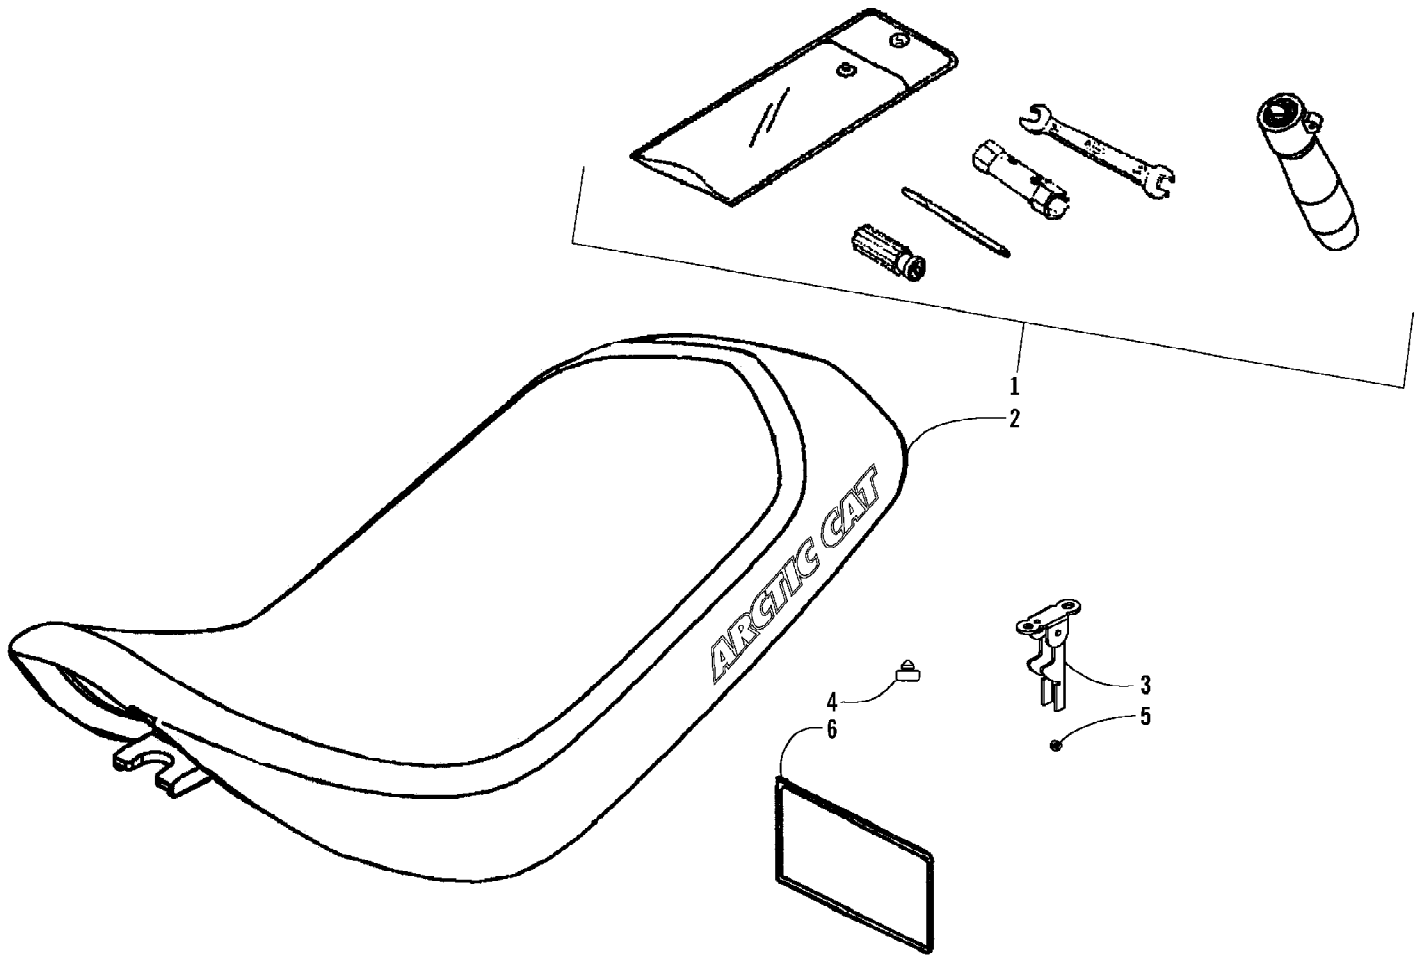

2008 ATV 90 DVX BLACK-CAT GREEN (A2008KSB2BUSE)
SEAT AND TOOL KIT ASSEMBLY

Page 48 of 60

Ref #	Part Number	Qty	S/P/F	Description
1	3303-578	1	/P	Tool - Kit
2	3304-497	1	/P	Seat - Assembly (inc. 3-5)
3	3304-392	1		Latch, Seat - Assembly
4	3304-568	2		Rubber, Seat Cushion
5	3303-331	2	/P	Nut, Flange
6	3303-242	1		Band, Tool Kit