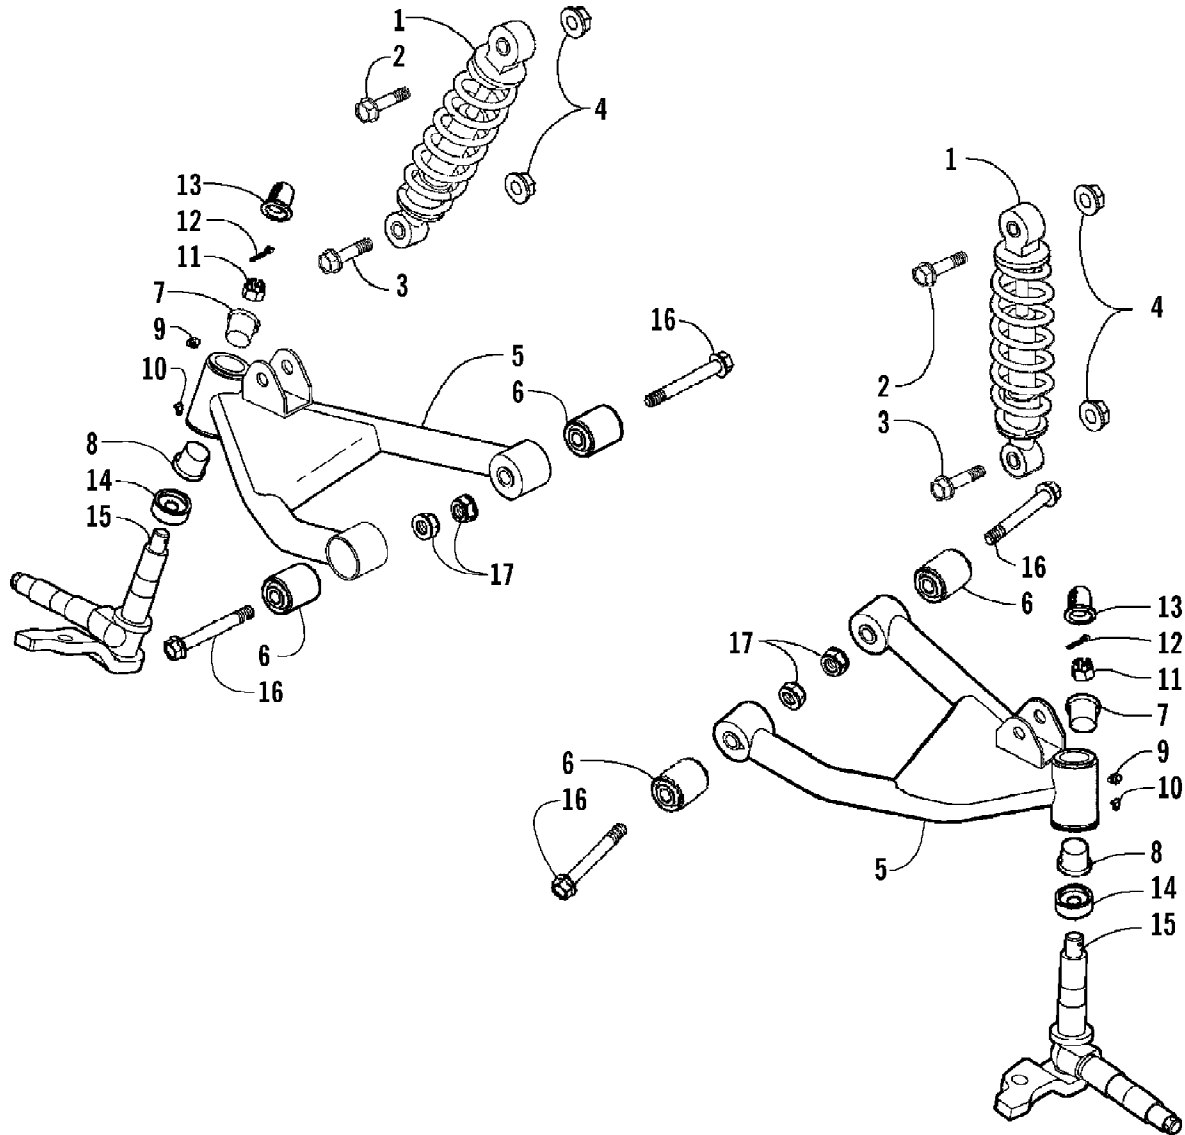

2008 ATV 90 DVX BLACK-CAT GREEN (A2008KSB2BUSE)
FRONT SUSPENSION ASSEMBLY

2008 ATV 90 DVX BLACK-CAT GREEN (A2008KSB2BUSE)
FRONT SUSPENSION ASSEMBLY

Page 26 of 60

Ref #	Part Number	Qty	S/P/F	Description
1	3305-491	2		Shock, Front - Assembly
2	3303-376	2	/P	Bolt, Flange
3	3303-309	2		Bolt, Hex
4	3303-333	4	/P	Nut, Flange
5	3305-452	1		Arm, Swing - Set - Front Right (inc. 6-10)
5	3305-453	1		Arm, Swing - Set - Front Left (inc. 6-10)
6	3303-216	4		Bushing, Swing Arm
7	3303-218	2		Bushing, Swing Arm - Top
8	3303-217	2		Bushing, Swing Arm - Bottom
9	3303-393	2		Fitting, Grease
10	3303-394	2		Boot, Grease Fitting
11	3303-329	2		Nut, Flange Castle
12	3303-337	2		Pin, Cotter
13	3303-219	2		Cap, Swing Arm
14	3303-220	2		Seal, Swing Arm
15	3303-178	1		Shaft, Steering - Right
15	3303-180	1		Shaft, Steering - Left
16	3304-595	4	/P	Bolt, Flange
17	3303-265	4	S	Nut, Flange