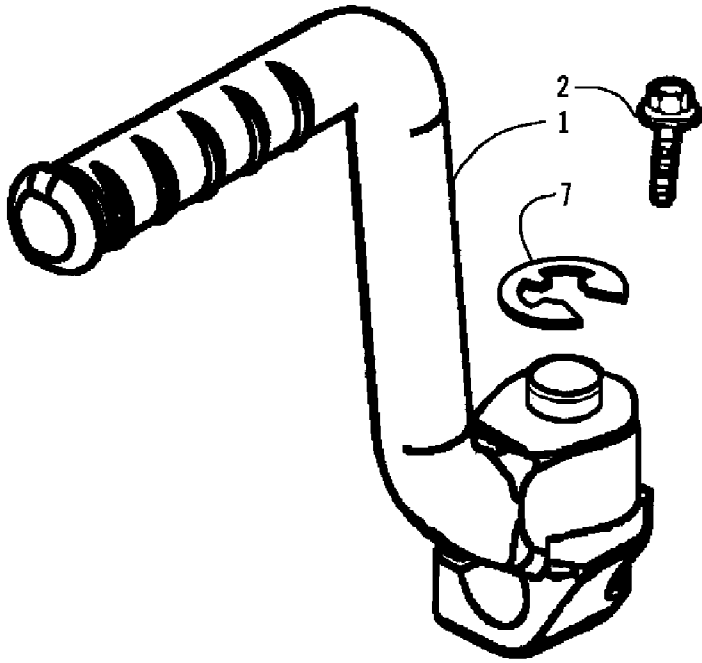

2008 ATV 90 DVX BLACK-CAT GREEN (A2008KSB2BUSE)
KICK STARTER ASSEMBLY

Page 38 of 60

Ref #	Part Number	Qty	S/P/F	Description
1	3303-123	1	/P	Arm, Kick Starter - Assembly
2	3304-551	1	/P	Bolt, Flange
3	3303-147	1		Adjuster, Drive Train - Assembly (inc. 4-6)
4	3304-135	1	/P	Washer
5	3303-607	1	/P	Washer, Spring
6	3304-125	1		Nut, Hex
7	3305-247	1	/P	E-Clip