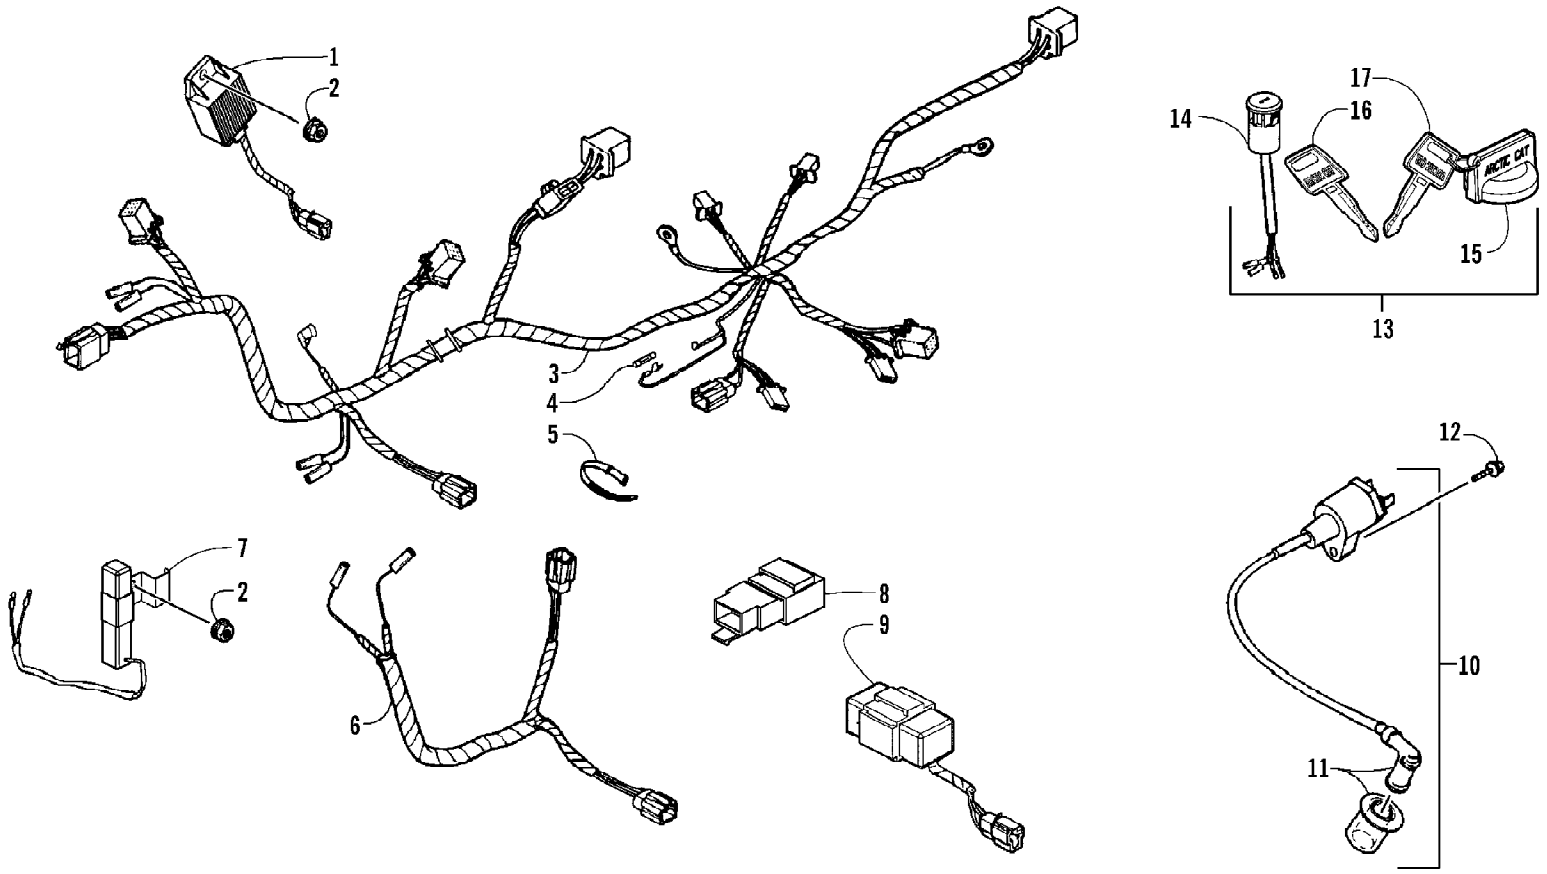

2008 ATV 90 DVX BLACK-CAT GREEN (A2008KSB2BUSE)
ELECTRICAL AND WIRING HARNESS ASSEMBLY

2008 ATV 90 DVX BLACK-CAT GREEN (A2008KSB2BUSE)
ELECTRICAL AND WIRING HARNESS ASSEMBLY

Ref #	Part Number	Qty	S/P/F	Description
1	3303-132	1		Regulator, Voltage
2	3303-331	2	/P	Nut, Flange
3	3305-518	1		Harness, Main (inc. 4)
4	3303-399	2		Fuse
5	3303-289	4	/P	Cable Tie
6	3303-134	1	/P	Sub-Cord
7	3303-142	1		Resistor
8	3303-143	1		Relay, Starter
9	3305-456	1		CDI Unit
10	3303-125	1		Coil Assembly - Ignition (inc. 11)
11	3303-126	1		Cap, Noise Suppressor - Assembly
12	3303-252	1		Bolt, Flange
13	3305-519	1	S	Switch, Ignition - Assembly (inc. 14-16)
14	0	1	F	Switch, Ignition
15	3304-522	1		Cover, Key - "Arctic Cat"
16	3304-520	1		Key, Ignition - Set - Right-Side Cut
17	3304-521	1		Key, Ignition - Set - Left-Side Cut