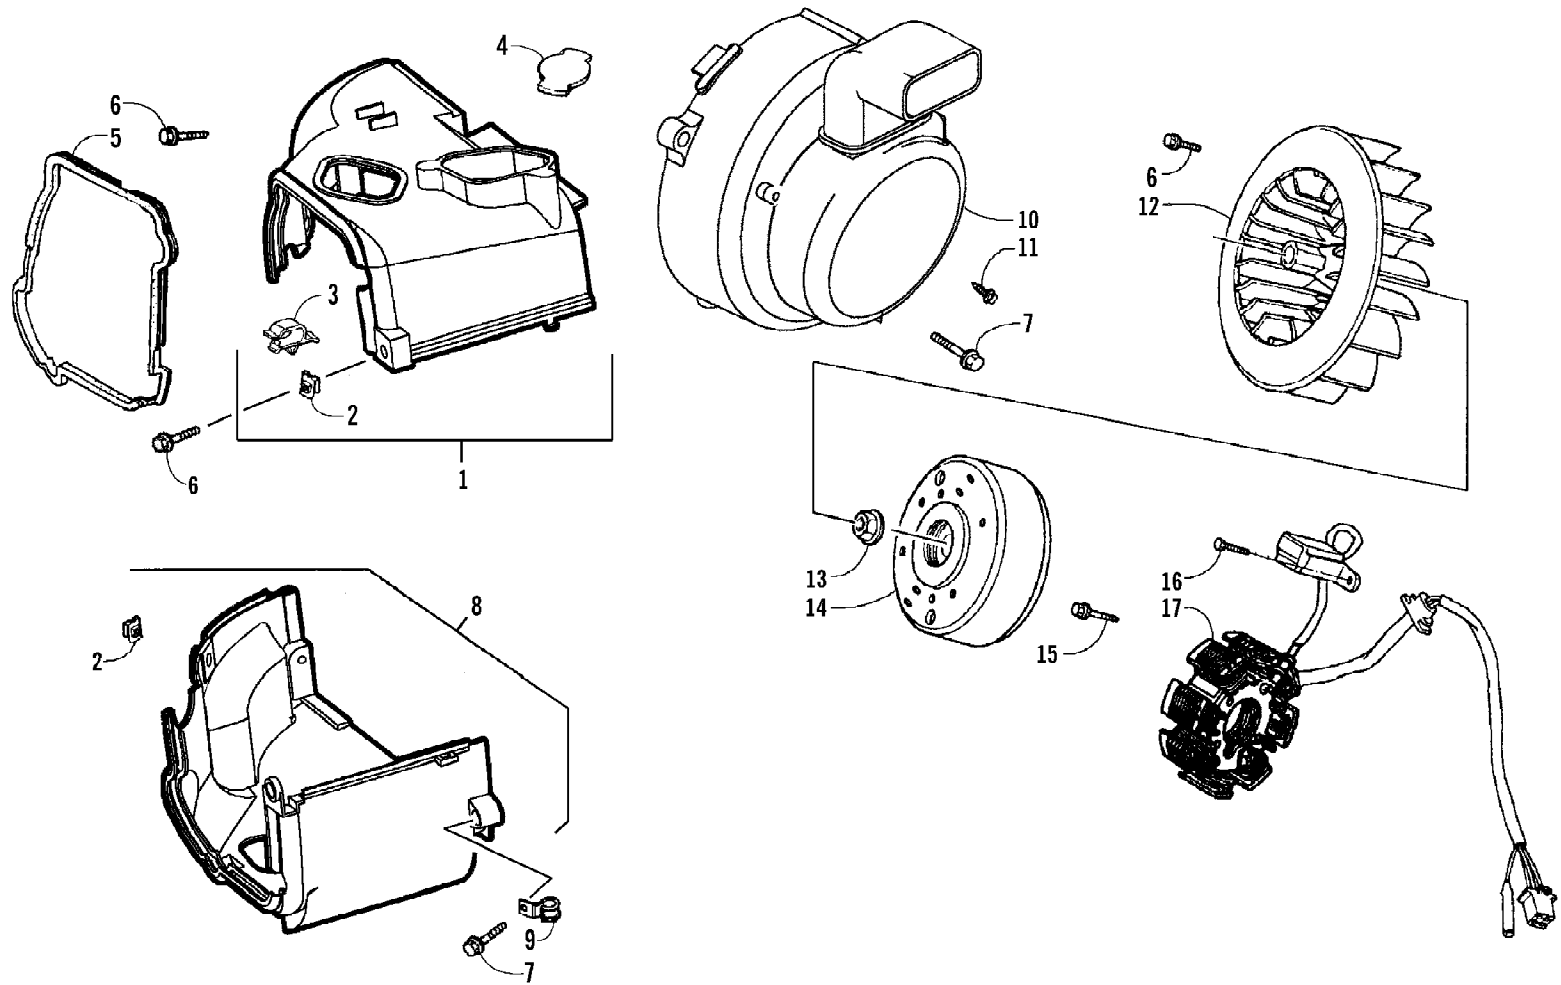

2008 ATV 90 DVX BLACK-CAT GREEN (A2008KSB2BUSE)
STATOR, FLYWHEEL, AND ENGINE SHROUD ASSEMBLIES

2008 ATV 90 DVX BLACK-CAT GREEN (A2008KSB2BUSE)
STATOR, FLYWHEEL, AND ENGINE SHROUD ASSEMBLIES

Ref #	Part Number	Qty	S/P/F	Description
1	3303-079	1		Shroud B - Assembly (inc. one No. 2 and 3-4)
2	3303-267	2		Nut, Clip
3	3303-443	1	/P	Clip, Vacuum Tube
4	3303-408	1		Grommet, Shroud
5	3303-077	1		Seal, Shroud
6	3303-382	6	/P	Bolt, Flange
7	3303-384	3	/P	Bolt, Flange
8	3303-078	1		Shroud A - Assembly (inc. one No. 2)
9	3304-640	1		Clamp, Carburetor Drain Tube
10	3303-076	1		Cover, Fan - Assembly
11	3304-585	2	/P	Screw, Self-Tapping
12	3303-075	1		Fan, Cooling
13	3303-333	1	/P	Nut, Flange
14	3303-127	1		Flywheel (A) D402
14	3303-414	1		Flywheel (B) D406
14	3303-415	1		Flywheel (C) D414
15	3303-383	2	/P	Bolt, Flange
16	3303-308	2		Bolt
17	3304-641	1		Stator - Assembly (O) D402
17	3305-254	1	/P	Stator - Assembly (A) D406
17	3305-256	1	/P	Stator - Assembly (B) D414