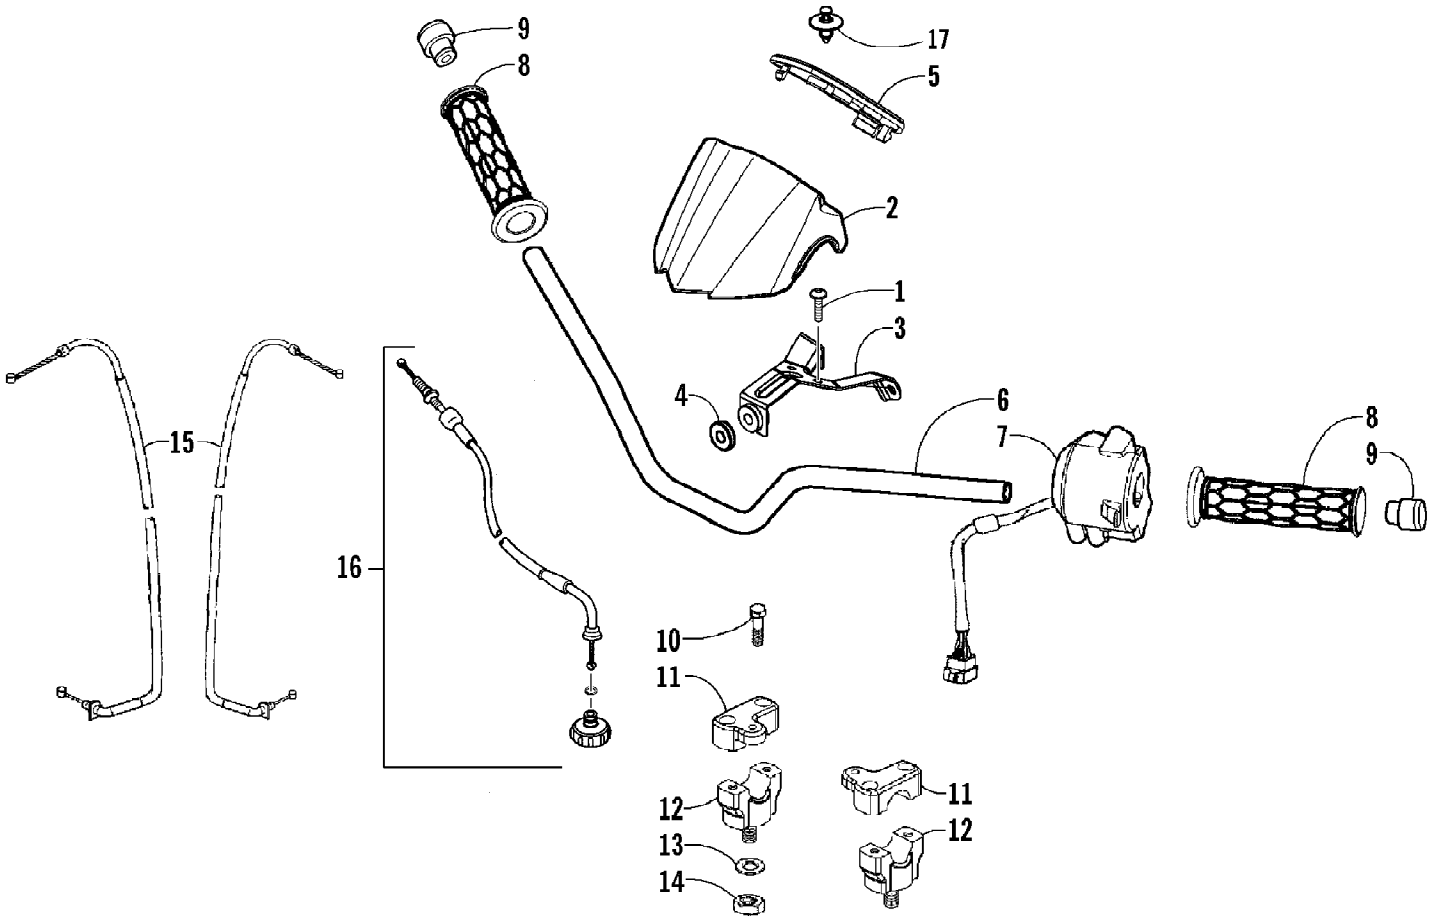

2008 ATV 90 DVX BLACK-CAT GREEN (A2008KSB2BUSE)
HANDLEBAR AND CONTROL ASSEMBLY

2008 ATV 90 DVX BLACK-CAT GREEN (A2008KSB2BUSE)
HANDLEBAR AND CONTROL ASSEMBLY

Page 32 of 60

Ref #	Part Number	Qty	S/P/F	Description
1	3304-553	2		Bolt w/Washer
2	3303-436	1		Cover, Handlebar
3	3303-435	1		Bracket, Handlebar Cover (inc. 4)
4	3303-239	1		Grommet
5	3305-515	1		Lid, Handlebar Cover
6	3303-434	1		Handlebar
7	3305-516	1		Switch, Handlebar - Assembly
8	3303-203	2	S	Grip, Handlebar
9	3303-196	2		End Cap, Handlebar
10	3303-398	4		Bolt
11	3303-197	1		Holder, Handlebar - Upper - Right
11	3303-198	1		Holder, Handlebar - Upper - Left
12	3303-199	2		Holder, Handlebar - Lower
13	3304-136	2		Washer
14	3305-517	2		Nut, Hex
15	3303-173	2		Cable, Brake - Front
16	1502-096	1	/P	Cable, Throttle - Kit
17	3303-592	2		Clip