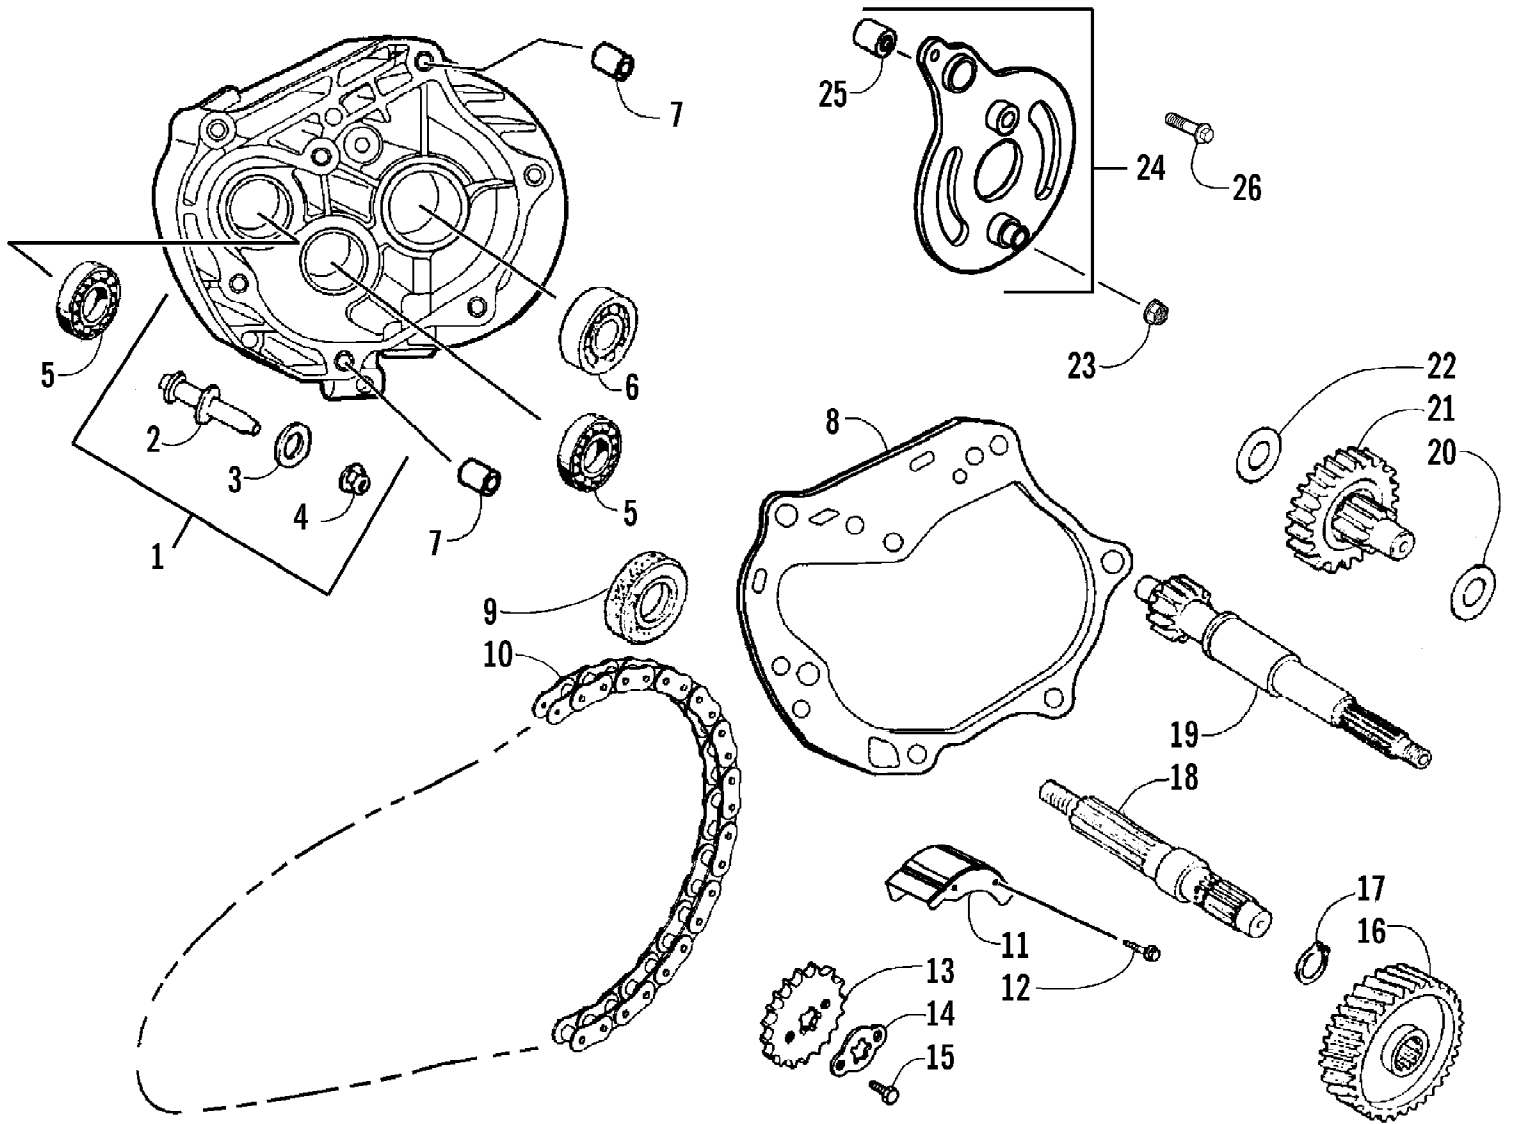

2008 ATV 90 DVX BLACK-CAT GREEN (A2008KSB2BUSE)
TRANSMISSION ASSEMBLY

2008 ATV 90 DVX BLACK-CAT GREEN (A2008KSB2BUSE)
TRANSMISSION ASSEMBLY

Page 60 of 60

Ref #	Part Number	Qty	S/P/F	Description
1	3303-080	1		Case, Transmission - Set (inc. 2-6)
2	3304-606	1	/P	Bolt, Engine Brake
3	3303-462	1		O-Ring
4	3303-270	1		Nut, Flange
5	3303-596	2	/P	Bearing, Ball
6	3303-598	1	/P	Bearing, Ball
7	3303-343	2		Pin, Dowel
8	3303-081	1		Gasket, Transmission Case A
9	3303-300	1		Seal, Oil
10	3303-425	1		Chain, Drive
11	3303-144	1		Cover, Chain
12	3304-610	2		Bolt, Flange
13	3303-107	1	/P	Sprocket, Drive
14	3303-108	1		Plate
15	3303-307	2		Bolt
16	3303-106	1		Gear, Final
17	3303-344	1		Circlip
18	3303-105	1		Shaft, Final
19	3303-103	1		Driveshaft
20	3303-275	1	/P	Washer
21	3303-104	1		Countershaft - Assembly
22	3303-273	1		Washer
23	3303-268	2		Nut, Flange
24	3303-185	1	/P	Bracket, Engine Hanger - Assembly (inc. 25)
25	3303-403	1		Bushing, Rubber
26	3304-607	1		Bolt, Flange