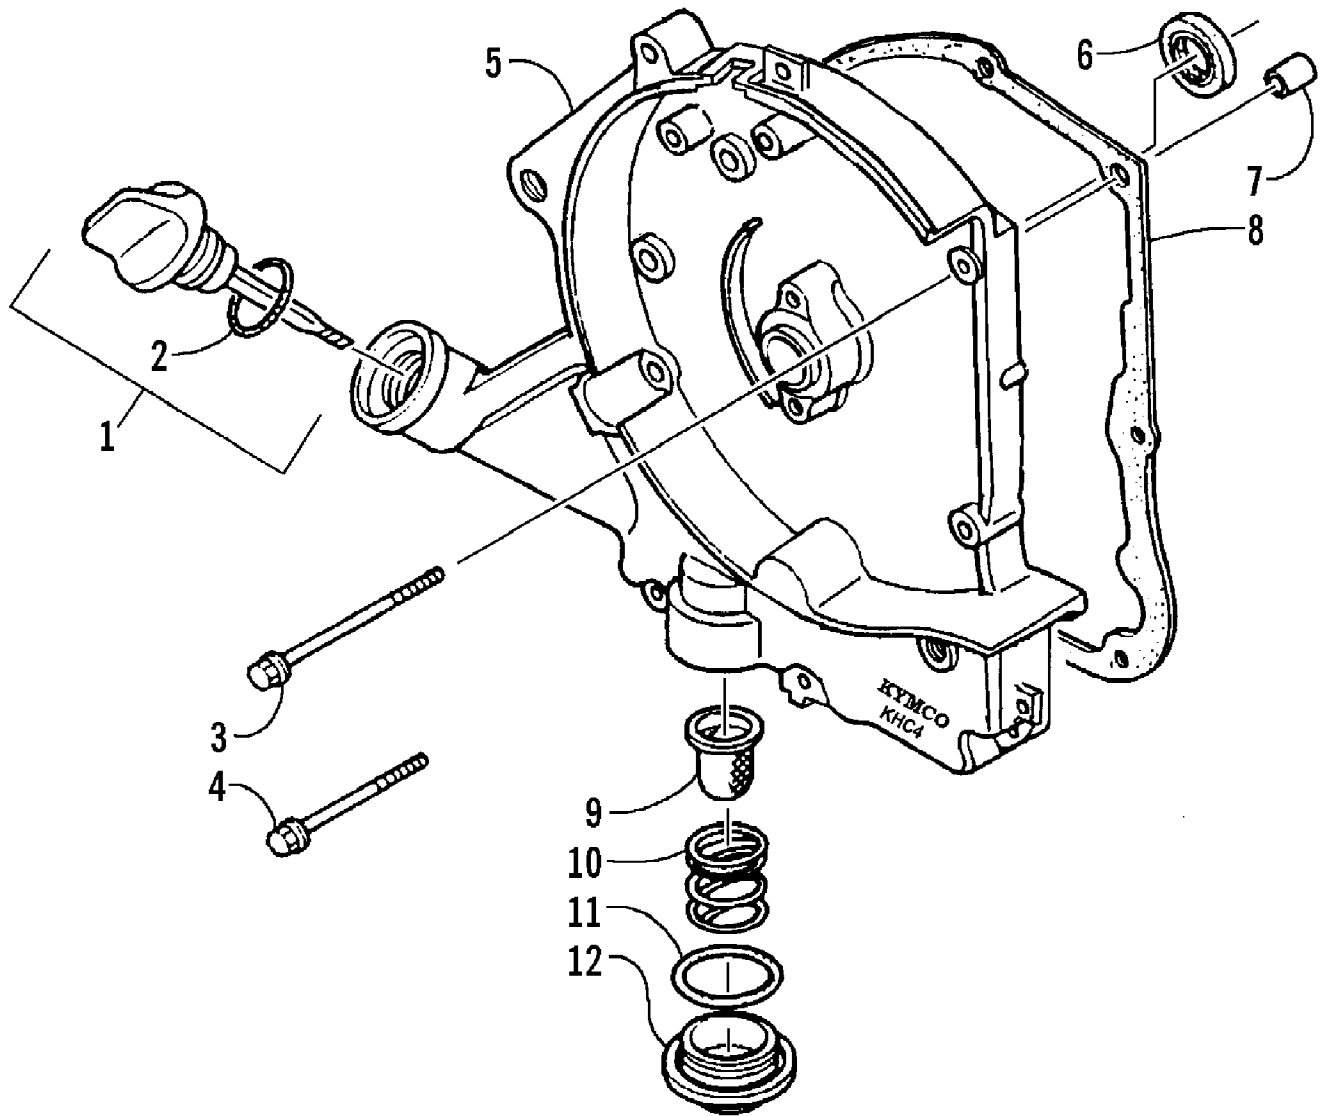

2008 ATV 90 DVX BLACK-CAT GREEN (A2008KSB2BUSE)
CRANKCASE COVER ASSEMBLY

Page 14 of 60

Ref #	Part Number	Qty	S/P/F	Description
1	3303-050	1		Gauge, Oil Level - Assembly (inc. 2)
2	3303-306	1	S	O-Ring
3	3303-390	4		Bolt, Flange
4	3304-580	4		Bolt, Flange
5	3303-007	1		Cover, Crankcase (inc. 6)
6	3303-296	1		Seal, Oil
7	3303-341	2		Pin, Dowel
8	3303-012	1		Gasket, Crankcase
9	3303-048	1	S	Screen, Oil Filter
10	3303-049	1	S	Spring, Oil Filter Screen
11	3304-096	1	/P	O-Ring
12	3303-021	1		Cap, Oil Filter