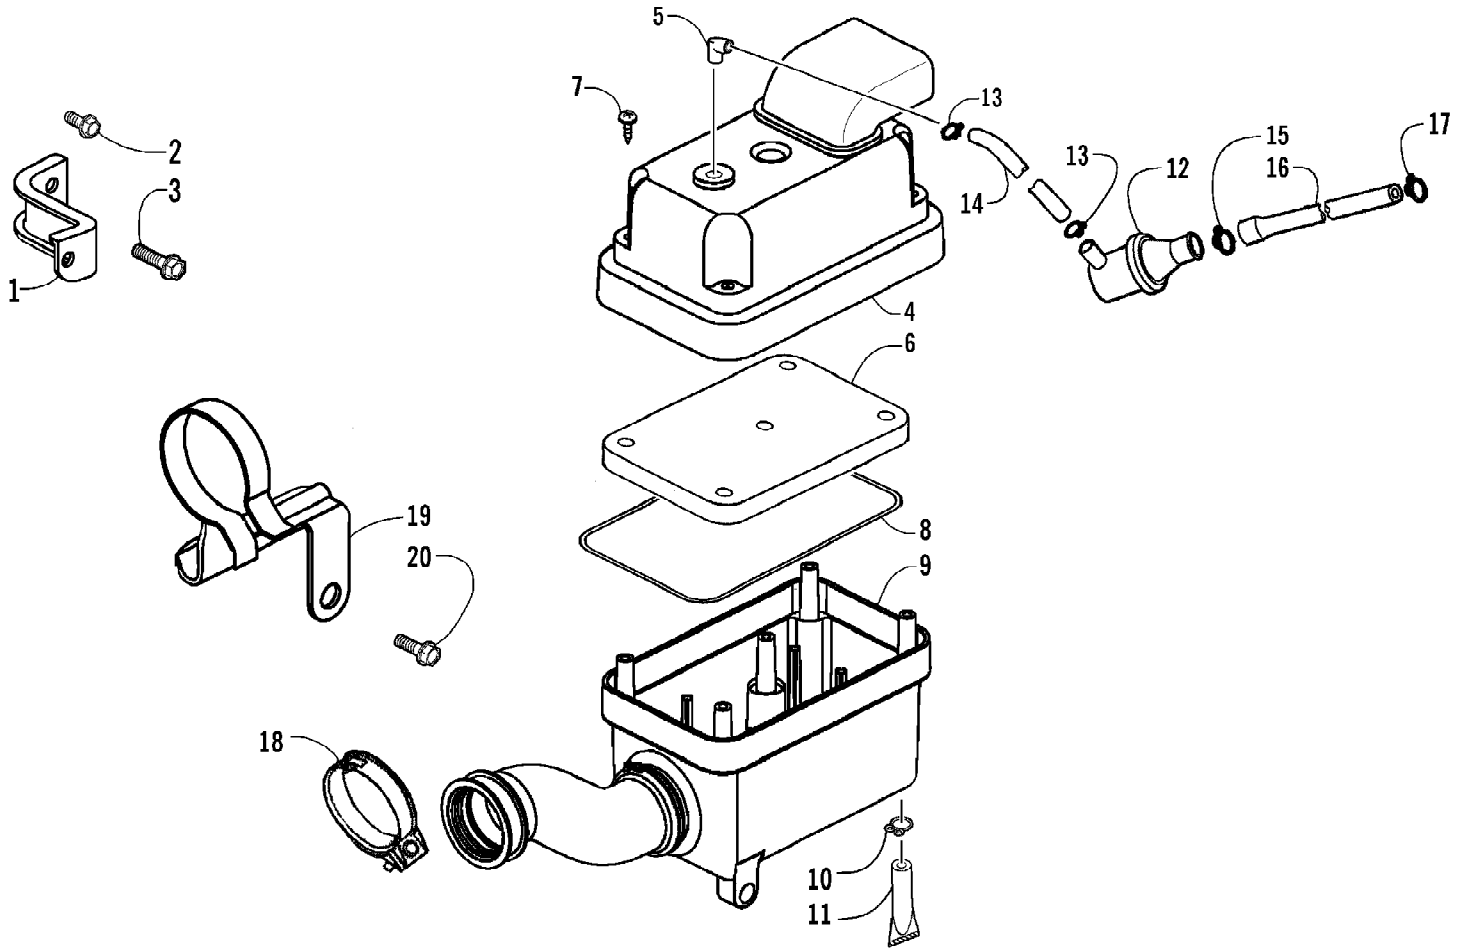

2008 ATV 90 DVX BLACK-CAT GREEN (A2008KSB2BUSE)  
AIR INTAKE ASSEMBLY

2008 ATV 90 DVX BLACK-CAT GREEN (A2008KSB2BUSE)  
AIR INTAKE ASSEMBLY

Page 2 of 60

Ref #	Part Number	Qty	S/P/F	Description
1	3303-005	1		Bracket, Mounting
2	3305-458	1		Bolt, Flange
3	3303-361	1		Bolt, Flange
4	3303-062	1		Cover, Air Cleaner (inc. 5)
5	0	1	F	Fitting
6	3303-060	1		Element, Air Cleaner
7	3305-450	5	/P	Screw, Self-Tapping
8	3303-063	1		Seal, Air Cleaner
9	3305-314	1		Case, Air Cleaner
10	3305-315	1		Clip
11	3304-168	1	/P	Tube, Drain
12	3303-064	1	/P	Catch, Air Cleaner Element
13	3303-350	2		Clip
14	3303-002	1	/P	Tube
15	3303-052	1		Clip, Breather Tube
16	3303-001	1		Tube
17	3303-352	1		Clip
18	3303-288	1		Clamp
19	3303-287	1		Clamp Assembly - Air Cleaner Tube
20	3304-551	1	/P	Bolt, Flange