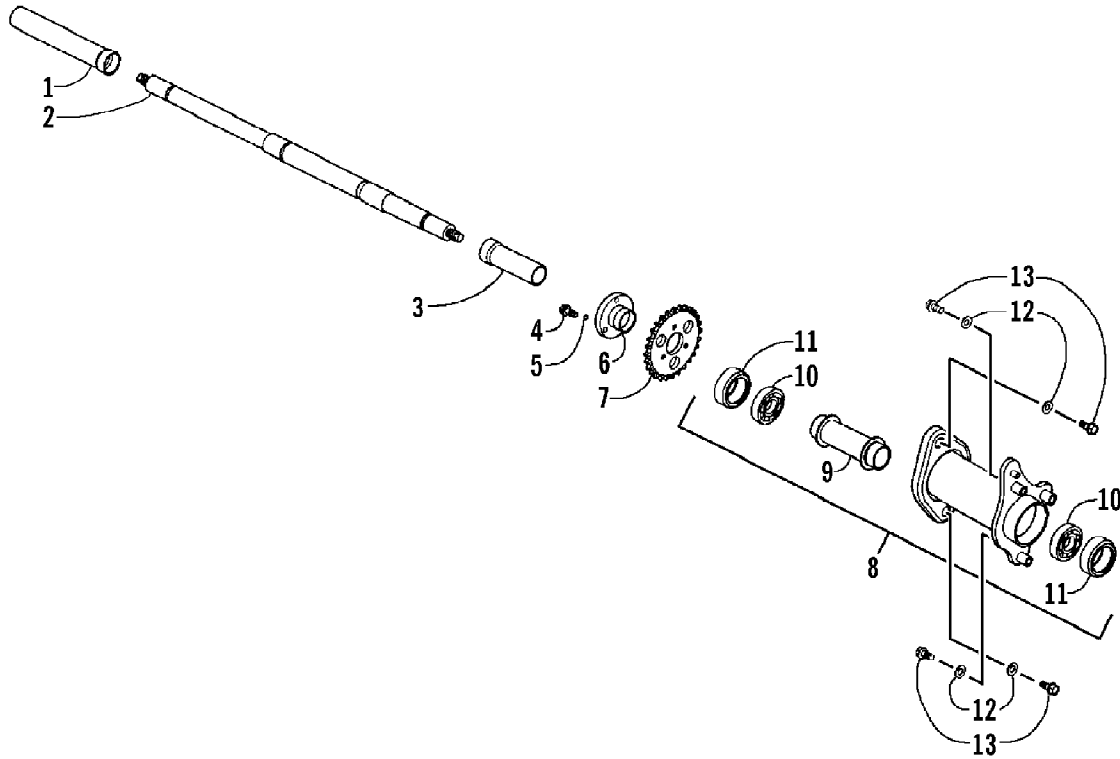

2008 ATV 90 DVX BLACK-CAT GREEN (A2008KSB2BUSE)  
PISTON ASSEMBLY

2008 ATV 90 DVX BLACK-CAT GREEN (A2008KSB2BUSE)  
PISTON ASSEMBLY

Page 40 of 60

Ref #	Part Number	Qty	S/P/F	Description
1	3304-002	2	/P	Bolt, Flange
2	3303-244	1		Screw
3	3304-100	1	/P	O-Ring
4	3303-677	1		Adjuster, Cam Chain
5	3303-035	1		Gasket, Cam Chain Adjuster
6	3303-014	1		Cylinder A
7	3303-015	1		Gasket, Cylinder A
8	3303-342	2		Pin, Dowel
9	3303-034	1		Tensioner, Cam Chain
10	3303-036	1		Pivot, Cam Chain Tensioner
11	3303-301	1	/P	O-Ring
12	3303-030	1		Cam Chain
13	3303-037	1		Guide, Cam Chain
14	3303-024	1		Ring, Piston - Set
15	3303-025	1		Piston
16	3303-026	1		Pin, Piston
17	3303-027	2		Clip, Piston Pin
18	3305-443	1		Crankshaft
19	3303-290	1		Key