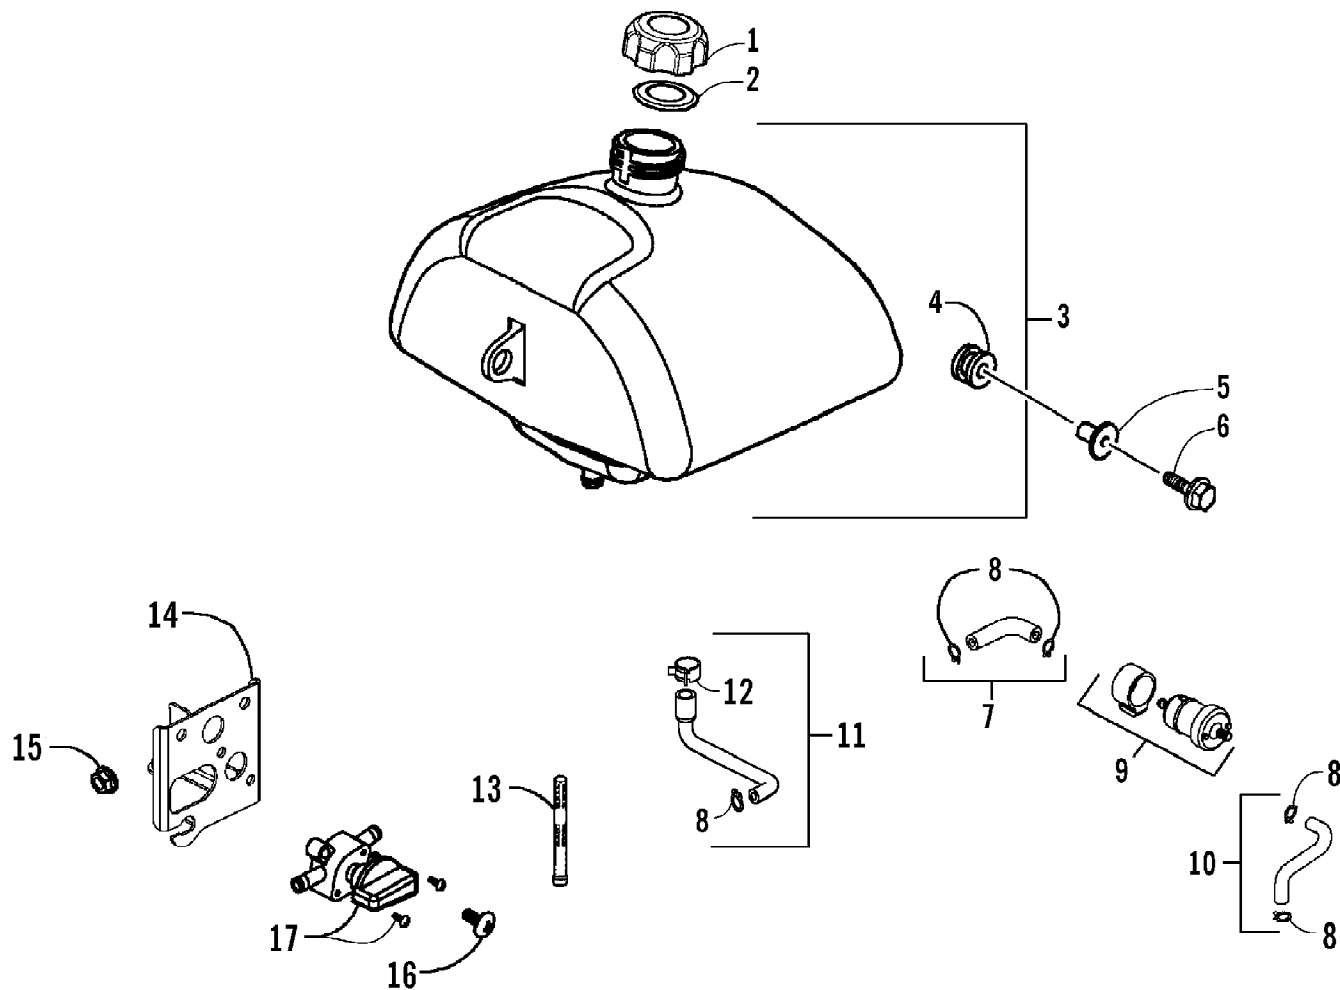

2008 ATV 90 DVX BLACK-CAT GREEN (A2008KSB2BUSE)
GAS TANK ASSEMBLY

Page 30 of 60

Ref #	Part Number	Qty	S/P/F	Description
1	3303-067	1		Cap, Gas Tank
2	3303-068	1		Seal, Gas Tank Cap
3	3305-488	1		Gas Tank - Assembly (inc. 4)
4	3303-406	2		Rubber, Gas Tank
5	3303-226	2		Collar
6	3303-383	2	/P	Bolt, Flange
7	3305-521	1		Hose, Gas - Assembly (inc. two No. 8)
8	3303-349	5		Clip
9	3303-699	1	/P	Strainer, Fuel - Assembly
10	3305-522	1		Hose, Gas - Assembly (inc. 8)
11	3305-489	1		Hose, Gas - Assembly (inc. one No. 8 and 12)
12	3305-523	1		Clamp, Tube
13	3303-058	1		Screen, Fuel Strainer
14	3305-294	1		Bracket, Shut-Off Valve
15	3303-331	2	/P	Nut, Flange
16	3303-316	2		Screw
17	3303-057	1		Valve, Shut-Off w/Screws