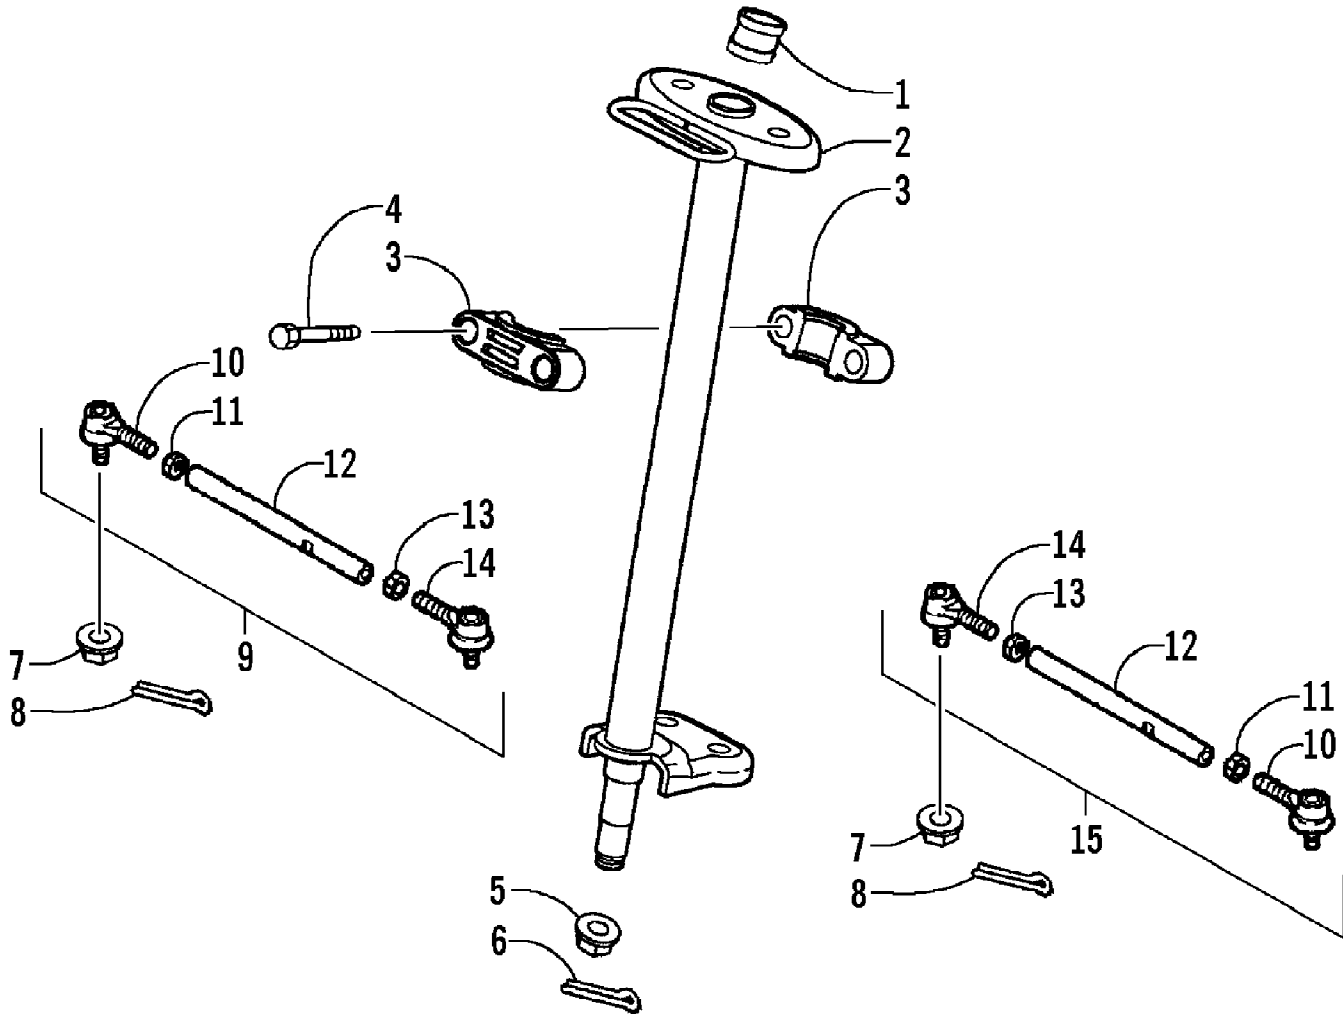

2008 ATV 90 DVX BLACK-CAT GREEN (A2008KSB2BUSE)
STEERING POST ASSEMBLY

Page 54 of 60

Ref #	Part Number	Qty	S/P/F	Description
1	3303-214	1	S	Sleeve, Steering Post
2	3303-573	1	/P	Post, Steering
3	3303-213	2		Holder, Steering Post
4	3304-559	2		Bolt, Flange
5	3304-032	1		Nut
6	3303-470	1		Pin, Cotter
7	3303-266	4		Nut, Flange
8	3303-621	4	/P	Pin, Cotter
9	3305-280	1		Tie Rod Assembly - Right (inc. one No. 10-14)
10	3305-281	2		Ball Joint, Tie Rod - Right
11	3303-326	2		Nut, Hex
12	3305-282	2		Tie Rod
13	3303-327	2		Nut, Hex
14	3305-283	2		Ball Joint, Tie Rod - Left
15	3305-284	1		Tie Rod Assembly - Left (inc. one No. 10-14)