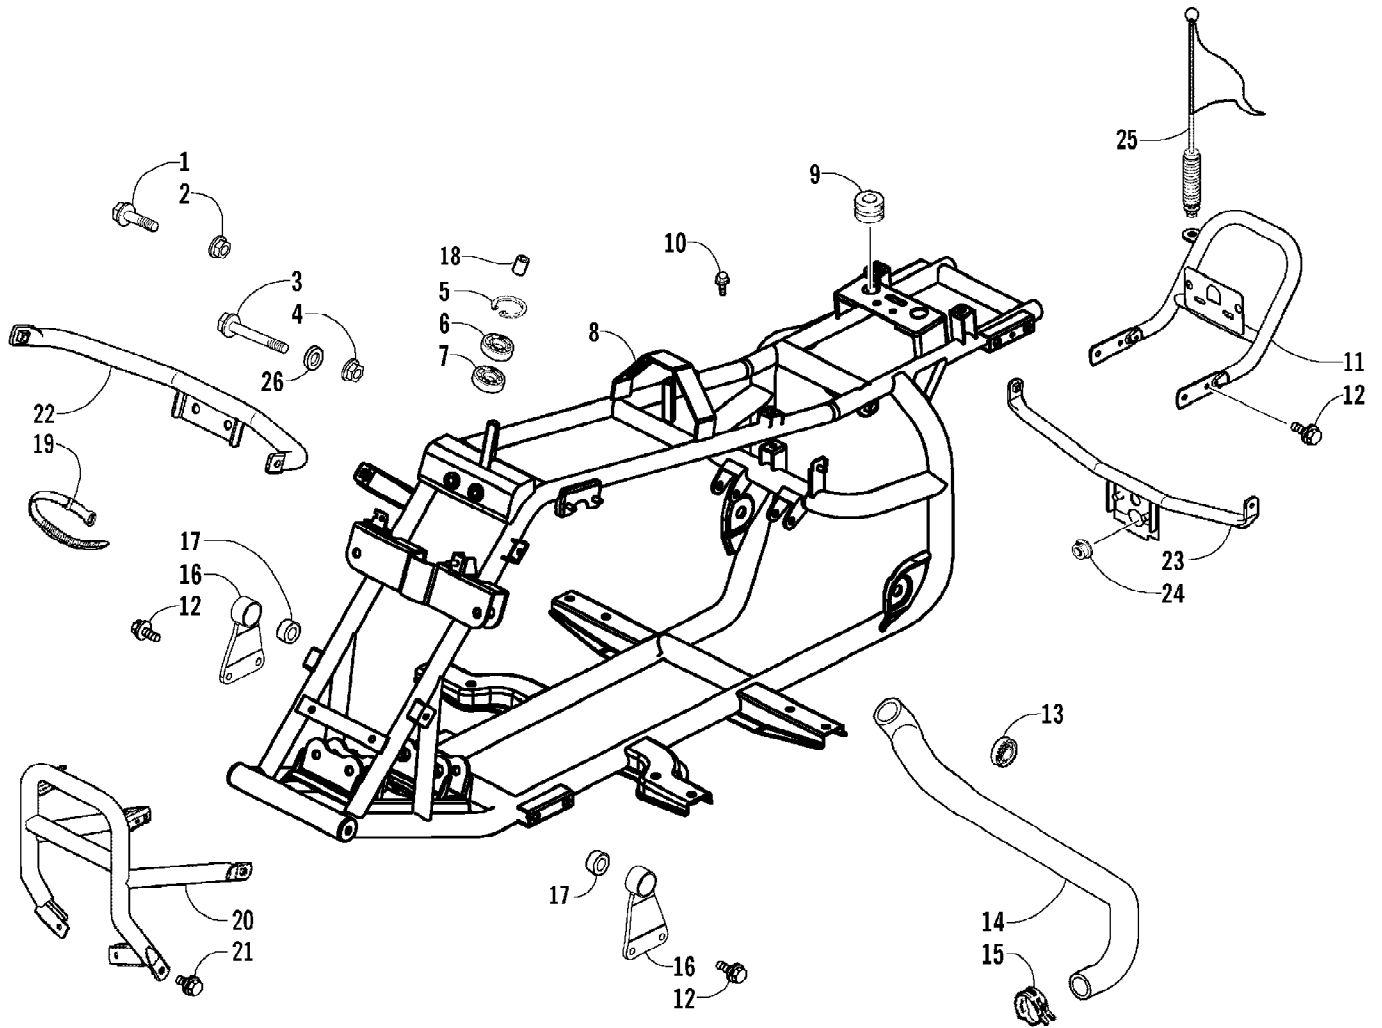

2008 ATV 90 DVX BLACK-CAT GREEN (A2008KSB2BUSE)
FRAME AND RELATED PARTS ASSEMBLY

2008 ATV 90 DVX BLACK-CAT GREEN (A2008KSB2BUSE)
FRAME AND RELATED PARTS ASSEMBLY

Page 24 of 60

Ref #	Part Number	Qty	S/P/F	Description
1	3305-513	2		Bolt, Flange
2	3303-269	2		Nut, Flange
3	3304-548	2	/P	Bolt, Flange
4	3303-265	2	S	Nut, Flange
5	3303-347	1		Circlip
6	3303-295	1		Seal, Oil
7	3303-298	1		Seal, Oil
8	3305-510	1		Body Frame, Complete
9	3303-239	2		Rubber, Taillight
10	3303-308	1		Bolt, Hex
11	3305-512	1		Grip, Rear - Assembly
12	3304-543	8	/P	Bolt, Flange
13	3303-392	1		Bearing
14	3303-010	1		Hose, Duct
15	3303-074	1		Clamp, Hose
16	3303-183	1	/P	Bracket, Engine Hanger - Right (inc. one No. 17)
16	3303-184	1	/P	Bracket, Engine Hanger - Left (inc. one No. 17)
17	3304-542	2		Bushing, Rubber - Engine Hanger Bracket
18	3303-445	1		Collar
19	3303-289	1	/P	Cable Tie
20	3303-442	1	S/P	Bumper, Front
21	3304-544	8		Bolt, Flange
22	3305-511	1		Bracket, Mounting - Front Cover
23	3305-514	1		Bracket, Mounting - Rear Fender
24	3304-668	2		Nut, Flange
25	3305-308	1		Flag Assembly
26	3303-238	2		Rubber, Engine - Rear