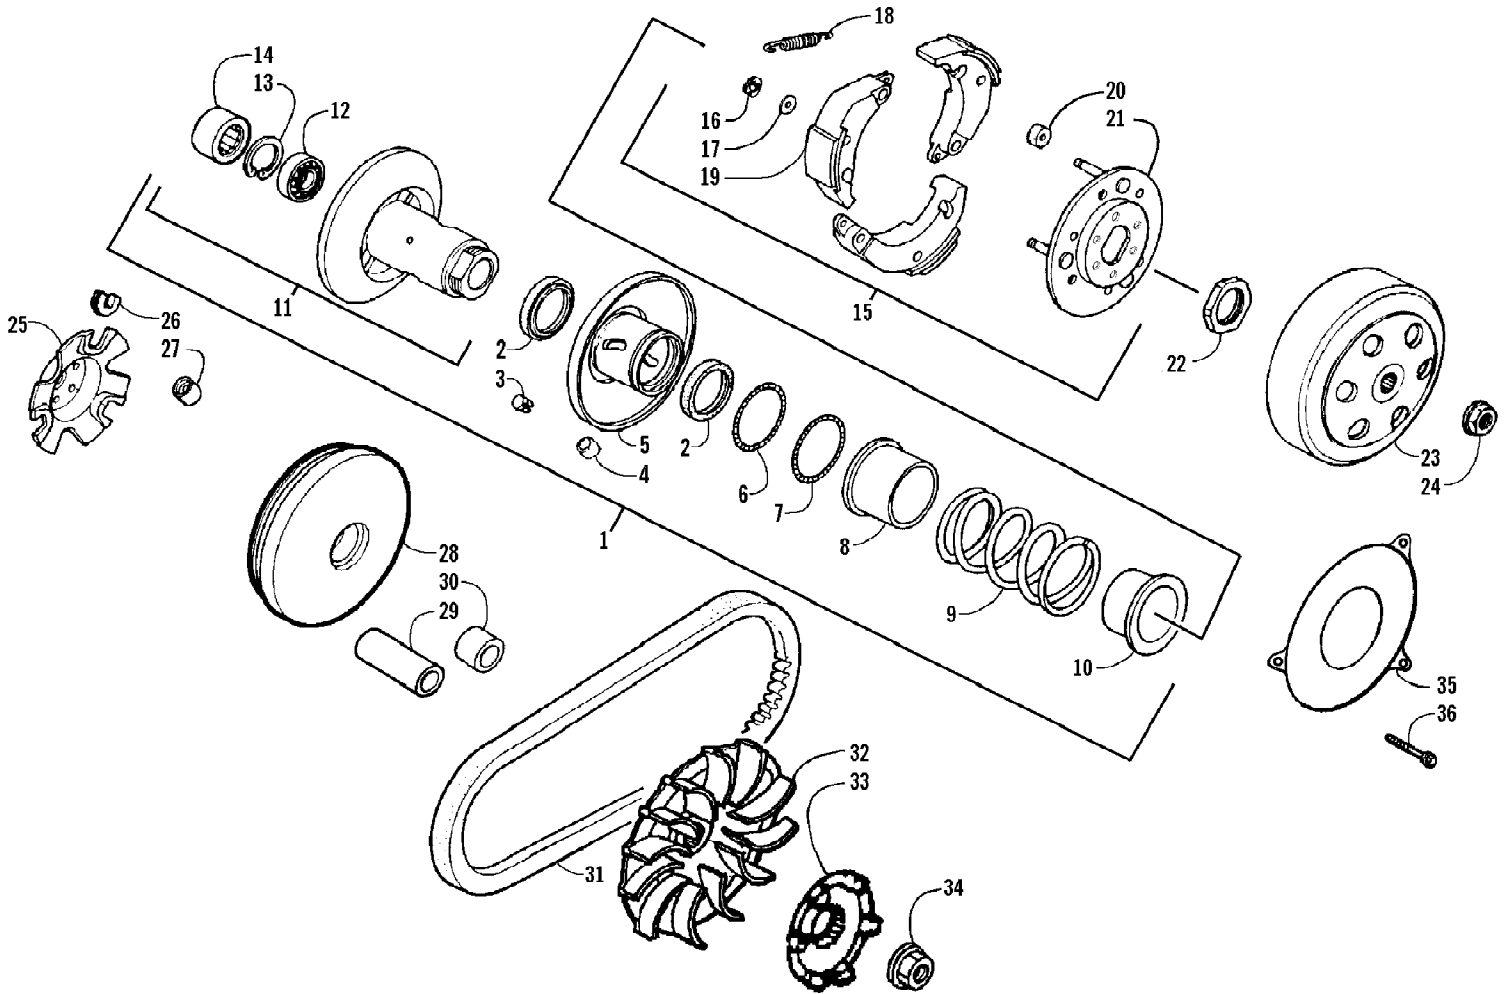

2008 ATV 90 DVX BLACK-CAT GREEN (A2008KSB2BUSE)
CLUTCH ASSEMBLIES

2008 ATV 90 DVX BLACK-CAT GREEN (A2008KSB2BUSE)
CLUTCH ASSEMBLIES

Page 10 of 60

Ref #	Part Number	Qty	S/P/F	Description
1	3303-411	1		Pulley, Driven - Assembly (inc. 2-22)
2	3303-299	2		Seal, Oil
3	3303-098	3		Guide, Pin
4	3303-099	3		Guide, Roller
5	3303-097	1		Face, Driven - Movable
6	3304-620	1		O-Ring
7	3304-619	1		O-Ring
8	3303-101	1		Collar, Seal
9	3303-100	1		Spring, Driven Face
10	3303-102	1		Collar, Spring
11	3303-096	1		Face, Driven - Fixed - Assembly (inc. 12-14)
12	3303-291	1		Bearing, Ball
13	3303-346	1		Circlip
14	3303-294	1		Bearing, Needle
15	3303-090	1		Face, Drive - Assembly (inc. 16-21)
16	3304-618	3	/P	E-Ring
17	3303-274	3		Washer, Thrust
18	3303-092	3		Spring, Clutch
19	3303-093	3		Weight, Clutch
20	3303-094	3		Rubber, Clutch Damper
21	3303-091	1		Face, Drive
22	3304-025	1	/P	Nut
23	3303-082	1		Housing, Centrifugal Clutch
24	3303-333	1	/P	Nut, Flange
25	3303-088	1		Plate, Ramp
26	3303-089	3		Slide
27	3303-087	6		Guide, Roller
28	3303-086	1		Face, Drive - Movable
29	3303-409	1		Boss, Drive Face
30	3303-410	1		Collar, Drive Face
31	3303-095	1		Belt, Drive
32	3303-083	1		Face, Drive
33	3303-116	1		Ratchet, Kick Starter
34	3303-334	1		Nut, Flange
35	3304-460	1		Plate, Dust
36	3303-381	3		Bolt, Flange