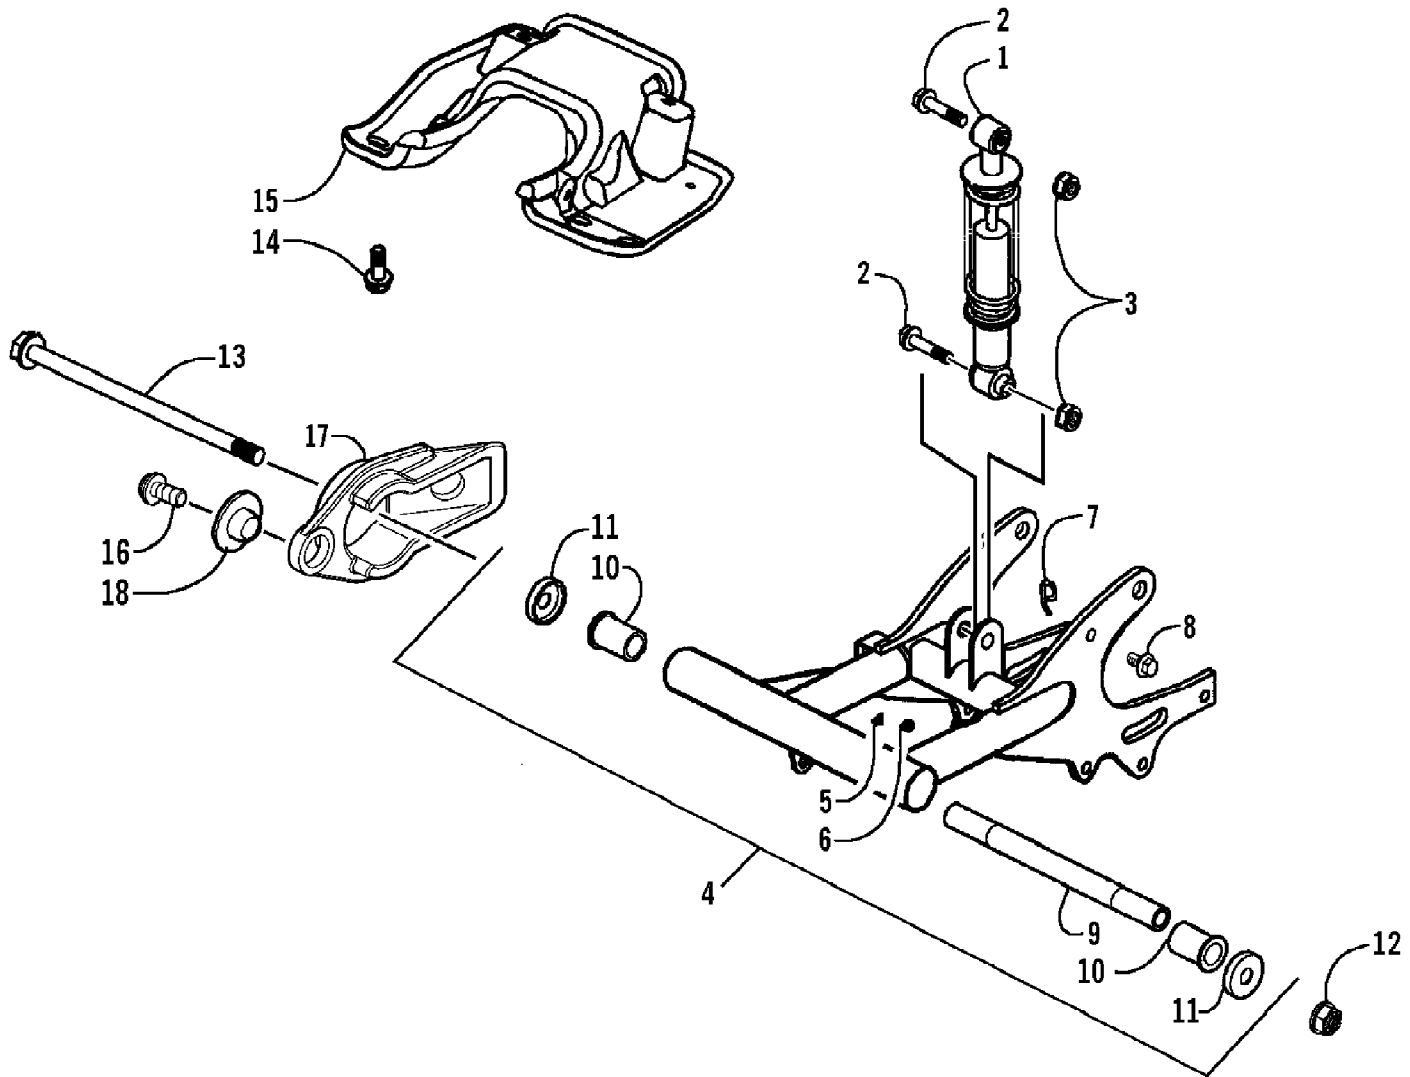

2008 ATV 90 DVX BLACK-CAT GREEN (A2008KSB2BUSE)
REAR SUSPENSION ASSEMBLY

Page 44 of 60

Ref #	Part Number	Qty	S/P/F	Description
1	3303-433	1		Shock, Rear - Assembly
2	3303-376	2	/P	Bolt, Flange
3	3303-265	2	S	Nut, Flange
4	3305-290	1		Fork, Rear - Assembly (inc. 5-11)
5	3303-394	1		Boot, Grease Fitting
6	3303-393	1		Fitting, Grease
7	3304-594	1		Clamp, Brake Hose
8	3305-341	1		Bolt
9	3303-189	1		Axle, Rear Fork
10	3303-191	2		Bushing, Rear Fork
11	3303-192	2		Cap, Rear Fork
12	3304-032	1		Nut
13	3303-150	1		Bolt, Rear Fork
14	3305-454	4		Bolt, Flange
15	3304-593	1		Guard, Rear Fork
16	3304-690	2		Screw, Self-Tapping
17	3305-291	1		Slider, Chain
18	3304-360	2		Collar, Chain Slider