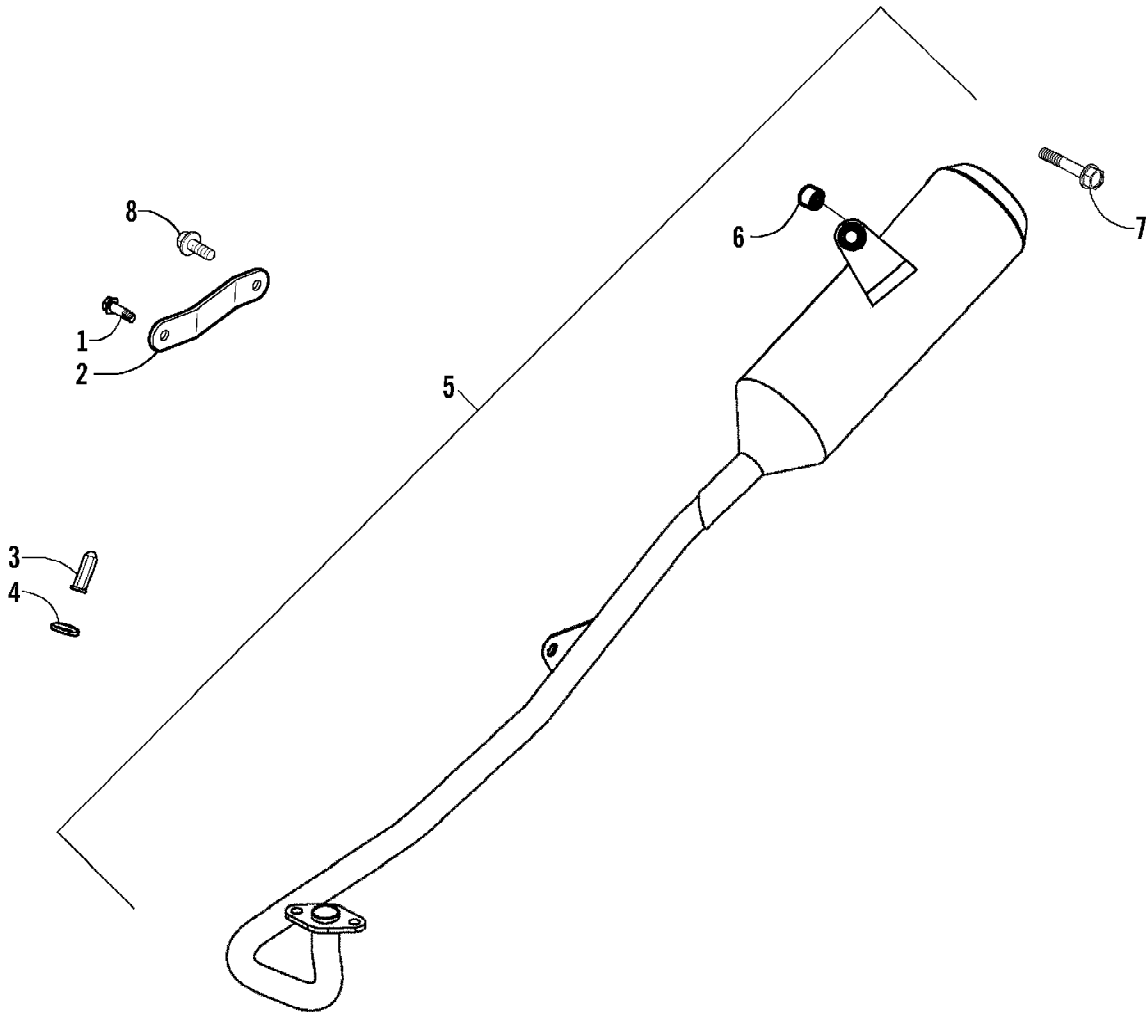

2008 ATV 90 DVX BLACK-CAT GREEN (A2008KSB2BUSE)  
ELECTRICAL AND WIRING HARNESS ASSEMBLY

2008 ATV 90 DVX BLACK-CAT GREEN (A2008KSB2BUSE)  
ELECTRICAL AND WIRING HARNESS ASSEMBLY

Ref #	Part Number	Qty	S/P/F	Description
1	3303-132	1		Regulator, Voltage
2	3303-331	2	/P	Nut, Flange
3	3305-518	1		Harness, Main (inc. 4)
4	3303-399	2		Fuse
5	3303-289	4	/P	Cable Tie
6	3303-134	1	/P	Sub-Cord
7	3303-142	1		Resistor
8	3303-143	1		Relay, Starter
9	3305-456	1		CDI Unit
10	3303-125	1		Coil Assembly - Ignition (inc. 11)
11	3303-126	1		Cap, Noise Suppressor - Assembly
12	3303-252	1		Bolt, Flange
13	3305-519	1	S	Switch, Ignition - Assembly (inc. 14-16)
14	0	1	F	Switch, Ignition
15	3304-522	1		Cover, Key - "Arctic Cat"
16	3304-520	1		Key, Ignition - Set - Right-Side Cut
17	3304-521	1		Key, Ignition - Set - Left-Side Cut