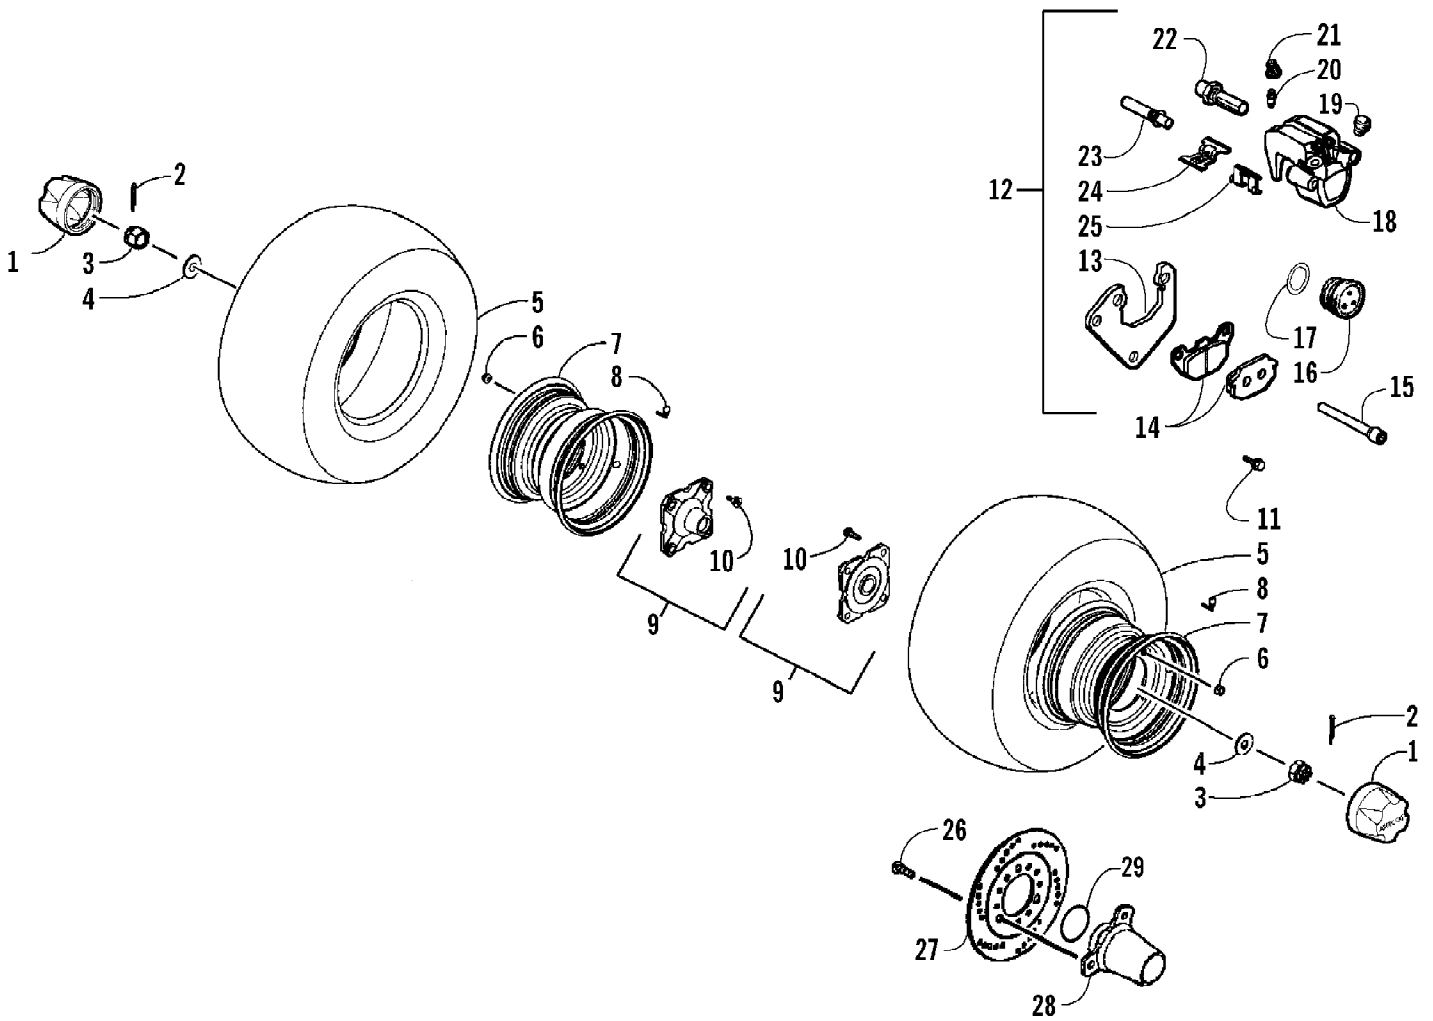

2008 ATV 90 DVX BLACK-CAT GREEN (A2008KSB2BUSE)
REAR WHEEL AND BRAKE ASSEMBLIES

Page 46 of 60

Ref #	Part Number	Qty	S/P/F	Description
1	3303-430	2		Cap, Wheel Shaft
2	3303-340	2		Pin, Cotter
3	3303-330	2		Nut, Flange Castle
4	3305-285	2		Washer
5	3303-428	2		Tire - Rear
6	3303-266	8		Nut, Flange
7	3303-156	2		Wheel - Assembly (inc. 8)
8	3304-562	2		Stem, Valve w/Cap
9	3303-157	2	/P	Connector - Assembly (inc. 10)
10	3303-250	8		Bolt, Connector
11	3303-256	2		Bolt, Flange
12	3305-449	1		Caliper, Rear - Assembly (inc. 13-25)
13	3305-286	1	S	Bracket
14	3305-139	1	S	Pad, Brake - Assembly
15	3304-566	2		Pin, Bolt
16	3304-592	1	S	Piston
17	3304-327	1	S	Seal, Piston
18	0	1	F	Housing, Caliper - Assembly
19	3304-333	1		Plug
20	3304-302	1		Valve, Bleed
21	3304-303	1		Cap, Bleed Valve
22	3304-589	1		Bushing, Pin Bolt
23	3304-590	1		Boot
24	3304-591	1		Spring, Brake Pad
25	3304-316	1	S	Seal, Dust
26	3305-143	3	S	Bolt, Disc
27	3303-162	1		Disc, Brake - Rear
28	3305-249	1		Collar, Hub - Rear
29	3305-298	1		O-Ring