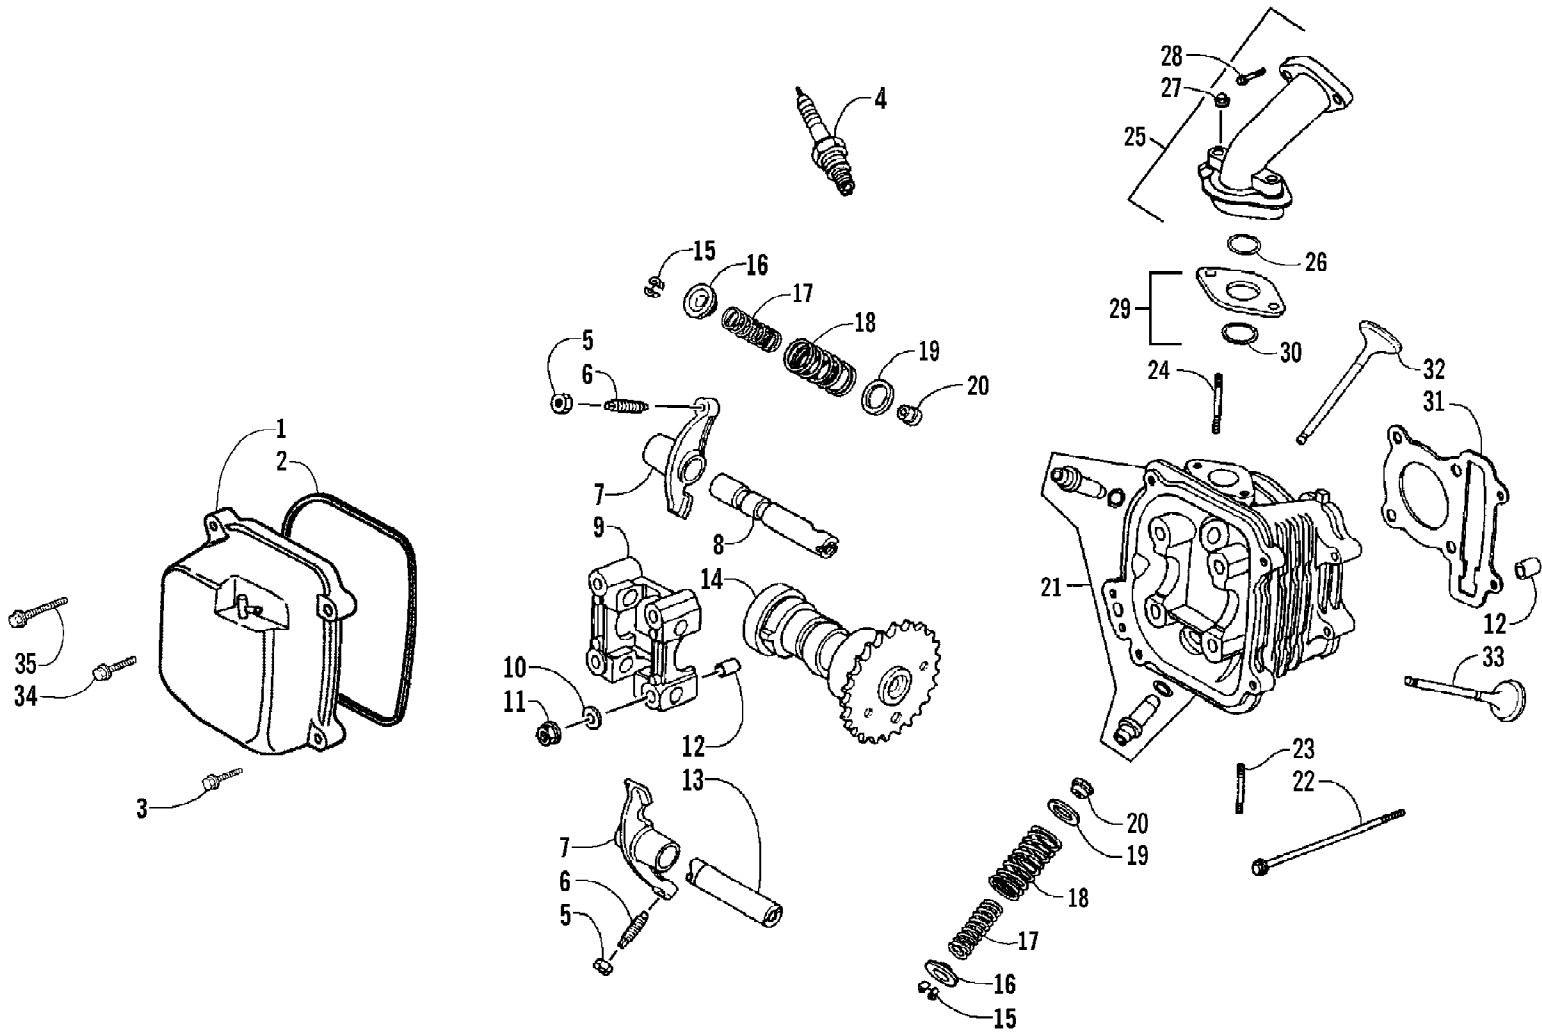

2008 ATV 90 DVX BLACK-CAT GREEN (A2008KSB2BUSE)
CYLINDER HEAD ASSEMBLY

2008 ATV 90 DVX BLACK-CAT GREEN (A2008KSB2BUSE)
CYLINDER HEAD ASSEMBLY

Page 16 of 60

Ref #	Part Number	Qty	S/P/F	Description
	3305-471	1	F	Complete Engine Assembly
1	3305-292	1		Cover, Head - Assembly
2	3304-616	1		Gasket, Cylinder Head Cover
3	3303-360	2		Bolt, Flange
4	0217-726	1	/P	Plug, Spark
5	3304-026	2	/P	Nut, Tappet Adjusting
6	3304-007	2	/P	Screw, Tappet Adjusting
7	3303-031	2		Valve, Rocker Arm
8	3303-032	1		Shaft, Rocker Arm - Intake
9	3303-018	1		Holder, Camshaft
10	3304-048	4	/P	Washer, Sealing
11	3303-332	4		Nut, Flange
12	3303-342	4		Pin, Dowel
13	3303-033	1		Shaft, Rocker Arm - Exhaust
14	3304-617	1		Camshaft
15	3303-044	4		Cotter, Valve
16	3303-042	2	/P	Retainer, Valve Spring
17	3303-041	2		Spring, Valve - Inner
18	3303-040	2		Spring, Valve - Outer
19	3303-043	2		Seat, Valve Spring - Outer
20	3303-657	2	/P	Seal, Valve Stem
21	3303-016	1		Head, Cylinder
22	3303-389	2		Bolt, Flange
23	3304-010	2		Bolt, Stud
24	3303-310	2		Bolt, Stud
25	3303-059	1		Pipe, Intake - Assembly (inc. 26)
26	3303-304	1		O-Ring
27	3303-331	2	/P	Nut, Flange
28	3303-384	2	/P	Bolt, Flange
29	3303-511	1	/P	Insulator, Carburetor - Assembly (inc. 30)
30	3304-596	1		O-Ring
31	3303-019	1		Gasket, Cylinder Head
32	3303-039	1		Valve, Exhaust
33	3303-038	1		Valve, Intake
34	3303-362	2		Bolt, Flange
35	3303-363	2		Bolt, Flange