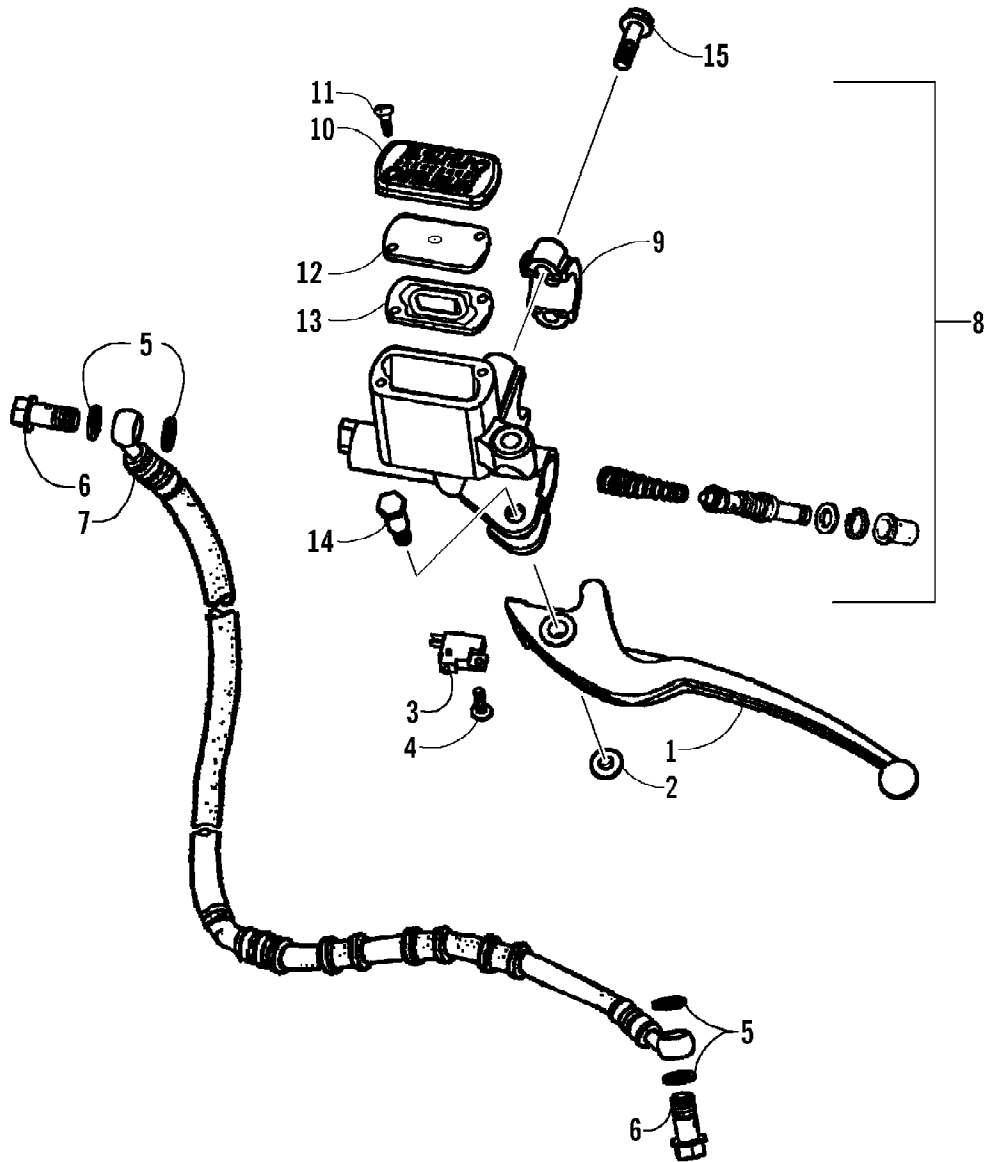

2008 ATV 90 DVX BLACK-CAT GREEN (A2008KSB2BUSE)
HYDRAULIC HAND BRAKE ASSEMBLY

Page 36 of 60

Ref #	Part Number	Qty	S/P/F	Description
1	3303-206	1	/P	Lever
2	3304-654	1	/P	Nut, Flange
3	3303-141	1	/P	Switch Assembly
4	3305-463	1		Screw w/Washer
5	3303-284	4	/P	Washer, Crush
6	3303-257	2	/P	Bolt, Banjo-Fitting
7	3305-278	1		Hose, Brake - Assembly
8	3305-484	1	S	Brake, Master Cylinder - Assembly (inc. 9-14)
9	3303-175	1	/P	Clamp, Master Cylinder
10	3303-174	1	/P	Cap, Master Cylinder
11	3303-318	2		Screw, Flat-Head
12	3305-250	1		Plate, Diaphragm
13	3305-309	1		Diaphragm
14	3303-254	1	/P	Bolt, Lever
15	3305-297	2		Bolt, Flange