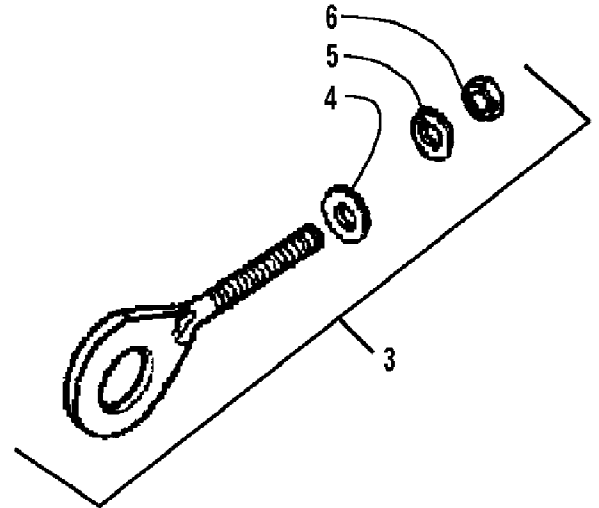

2008 ATV 90 DVX BLACK-CAT GREEN (A2008KSB2BUSE)  
HEADLIGHT ASSEMBLY

Page 34 of 60

Ref #	Part Number	Qty	S/P/F	Description
1	3304-280	1		Headlight Assembly (inc. 2-4)
2	3304-281	1		Lens, Headlight
3	3303-846	1	/P	Bulb, Headlight
4	3304-282	1		Socket Assembly
5	3304-650	5	/P	Screw, Self-Tapping

2008 ATV 90 DVX BLACK-CAT GREEN (A2008KSB2BUSE)  
HYDRAULIC HAND BRAKE ASSEMBLY

Page 36 of 60

Ref #	Part Number	Qty	S/P/F	Description
1	3303-206	1	/P	Lever
2	3304-654	1	/P	Nut, Flange
3	3303-141	1	/P	Switch Assembly
4	3305-463	1		Screw w/Washer
5	3303-284	4	/P	Washer, Crush
6	3303-257	2	/P	Bolt, Banjo-Fitting
7	3305-278	1		Hose, Brake - Assembly
8	3305-484	1	S	Brake, Master Cylinder - Assembly (inc. 9-14)
9	3303-175	1	/P	Clamp, Master Cylinder
10	3303-174	1	/P	Cap, Master Cylinder
11	3303-318	2		Screw, Flat-Head
12	3305-250	1		Plate, Diaphragm
13	3305-309	1		Diaphragm
14	3303-254	1	/P	Bolt, Lever
15	3305-297	2		Bolt, Flange