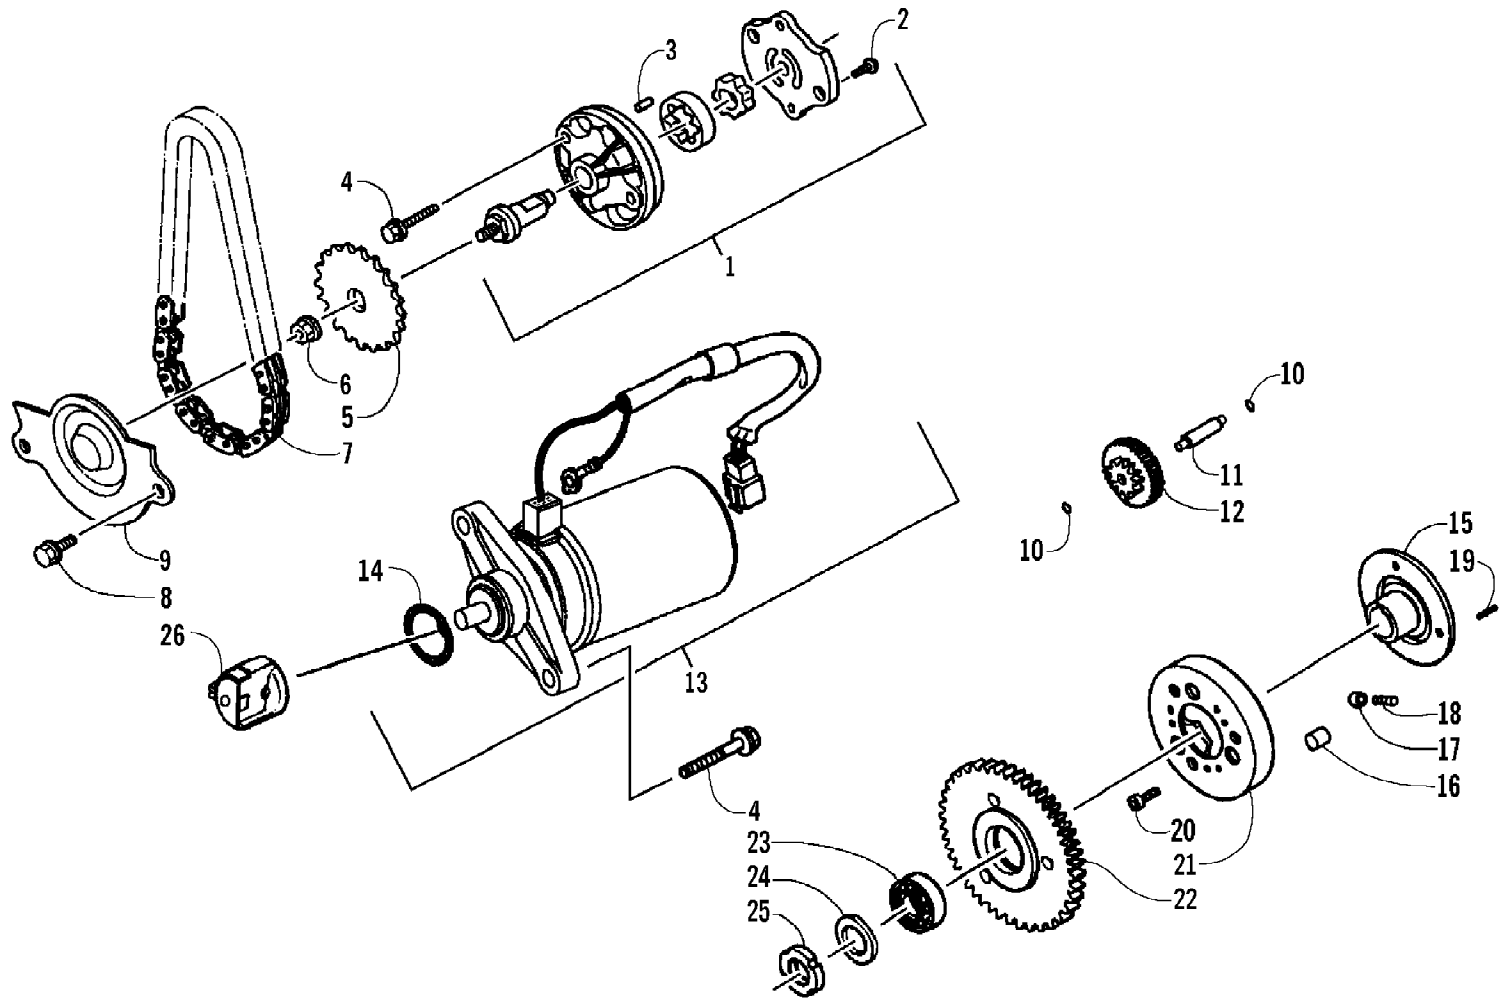

2008 ATV 90 DVX BLACK-CAT GREEN (A2008KSB2BUSE)
STARTER MOTOR AND OIL PUMP ASSEMBLIES

Ref #	Part Number	Qty	S/P/F	Description
1	3303-045	1		Pump, Oil - Assembly (inc. 2-3)
2	3304-426	1		Screw, Pan Head
3	3304-144	1		Pin, Dowel
4	3303-384	4	/P	Bolt, Flange
5	3303-046	1		Sprocket
6	3303-331	1	/P	Nut, Flange
7	3303-047	1		Chain, Oil Pump
8	3303-381	2		Bolt, Flange
9	3303-051	1		Separator, Oil
10	3303-282	2		Washer
11	3303-110	1		Shaft, Starter Reduction
12	3303-109	1		Gear, Starter Reduction
13	3304-639	1	/P	Motor, Starter - Assembly
14	3303-604	1		O-Ring
15	3303-115	1		Boss, Starter Clutch
16	3303-293	3		Roller
17	3303-114	3		Roller, Starter
18	3303-113	3		Spring, Roller - Outer Clutch
19	3303-395	1		Roller
20	3303-396	3		Bolt
21	3303-112	1		Clutch, Outer
22	3303-111	1		Gear, Starter
23	3303-292	1		Bearing, Ball
24	3303-285	1		Circlip
25	3303-258	1		Nut
26	3303-130	1		Holder, Starter