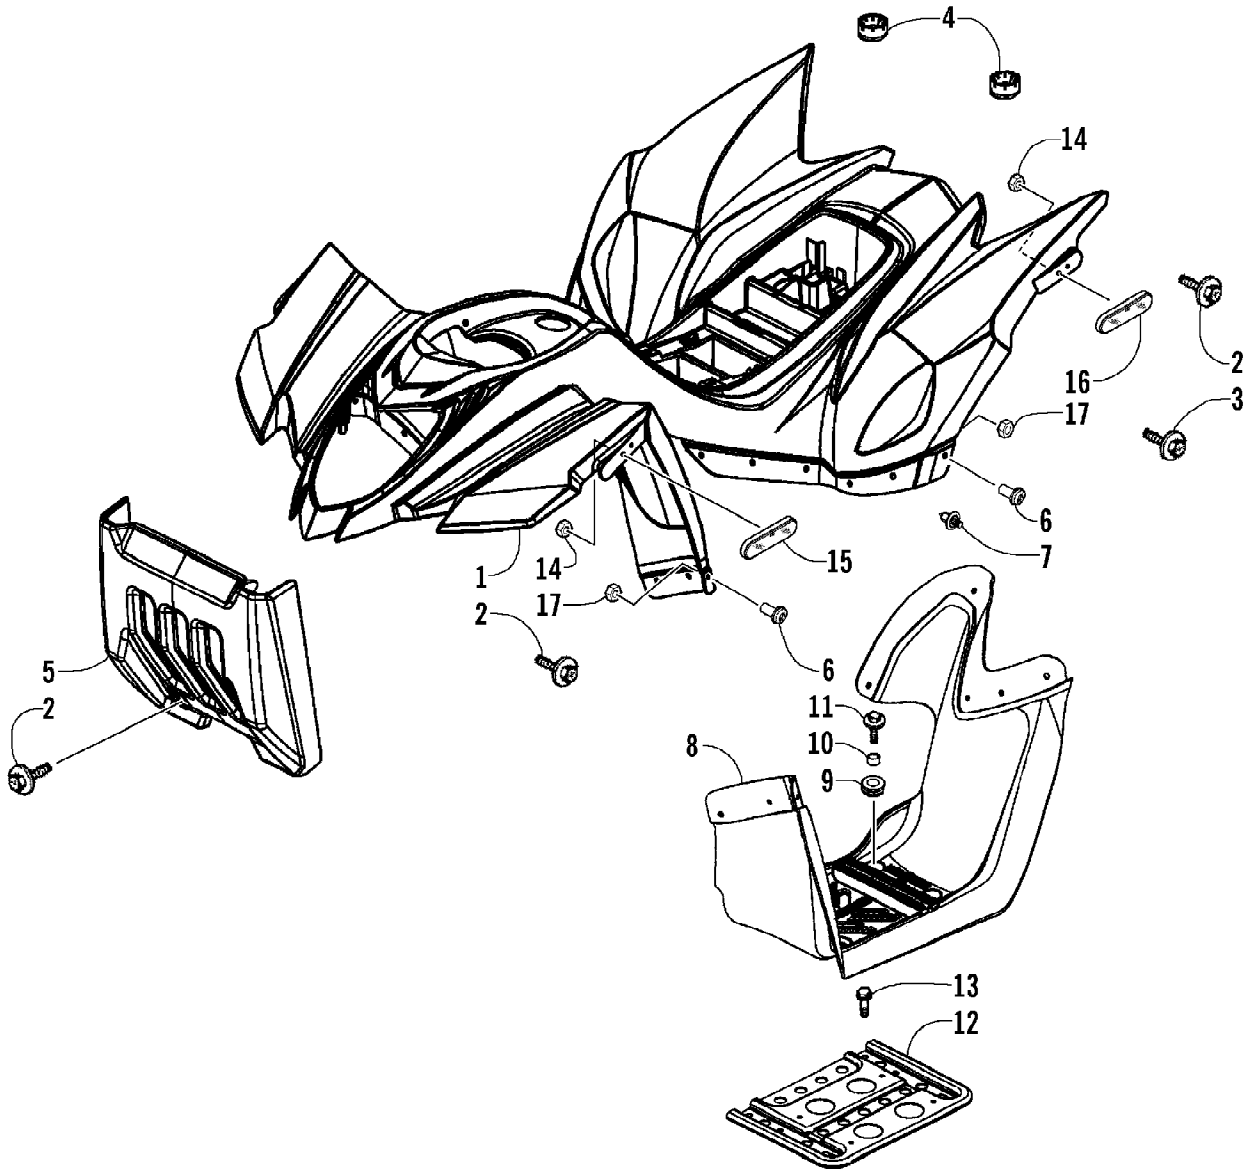

2008 ATV 90 DVX BLACK-CAT GREEN (A2008KSB2BUSE)  
AIR INTAKE ASSEMBLY

2008 ATV 90 DVX BLACK-CAT GREEN (A2008KSB2BUSE)  
AIR INTAKE ASSEMBLY

Page 2 of 60

Ref #	Part Number	Qty	S/P/F	Description
1	3303-005	1		Bracket, Mounting
2	3305-458	1		Bolt, Flange
3	3303-361	1		Bolt, Flange
4	3303-062	1		Cover, Air Cleaner (inc. 5)
5	0	1	F	Fitting
6	3303-060	1		Element, Air Cleaner
7	3305-450	5	/P	Screw, Self-Tapping
8	3303-063	1		Seal, Air Cleaner
9	3305-314	1		Case, Air Cleaner
10	3305-315	1		Clip
11	3304-168	1	/P	Tube, Drain
12	3303-064	1	/P	Catch, Air Cleaner Element
13	3303-350	2		Clip
14	3303-002	1	/P	Tube
15	3303-052	1		Clip, Breather Tube
16	3303-001	1		Tube
17	3303-352	1		Clip
18	3303-288	1		Clamp
19	3303-287	1		Clamp Assembly - Air Cleaner Tube
20	3304-551	1	/P	Bolt, Flange

2008 ATV 90 DVX BLACK-CAT GREEN (A2008KSB2BUSE)  
BATTERY ASSEMBLY

---

Ref #	Part Number	Qty	S/P/F	Description
1	3303-131	1	/P	Battery
2	3304-434	1		Band, Battery

2008 ATV 90 DVX BLACK-CAT GREEN (A2008KSB2BUSE)  
BODY PANEL ASSEMBLY