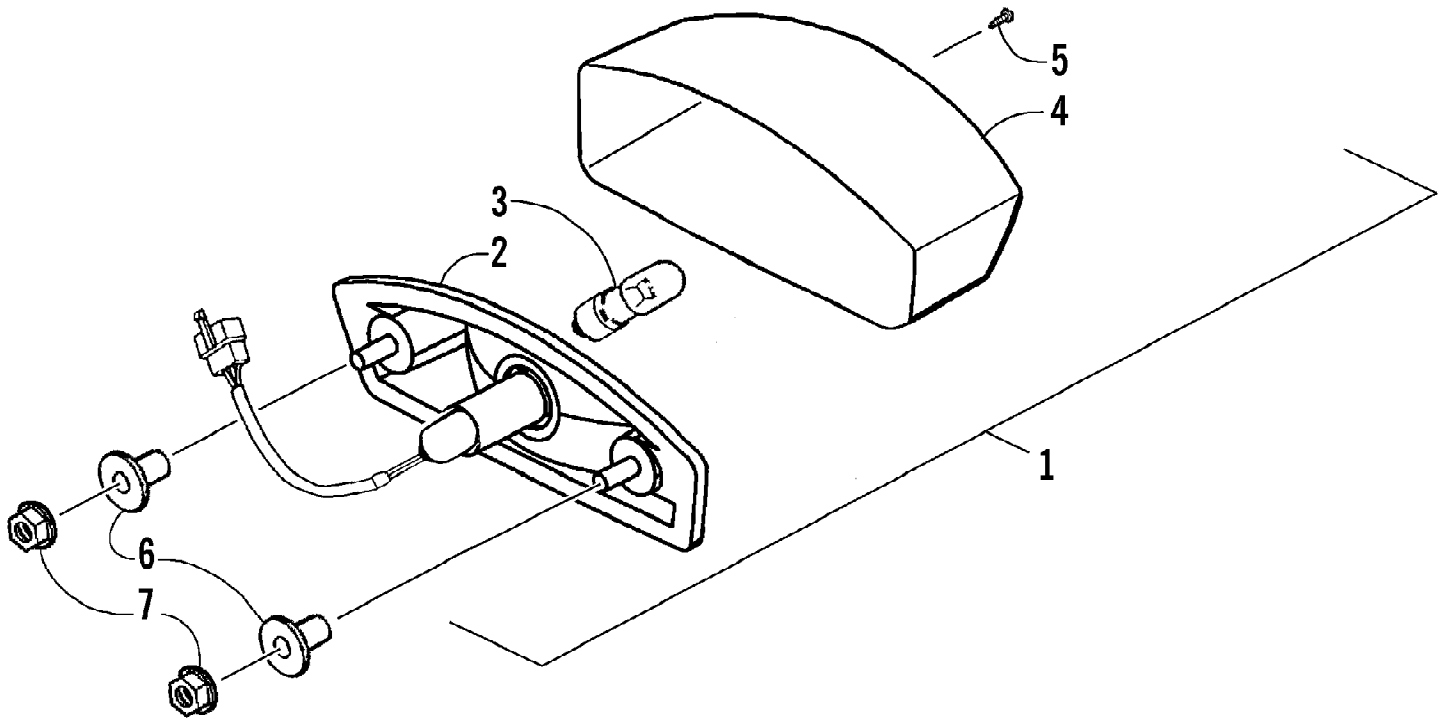

2008 ATV 90 DVX BLACK-CAT GREEN (A2008KSB2BUSE)
TAILLIGHT ASSEMBLY

Page 56 of 60

Ref #	Part Number	Qty	S/P/F	Description
1	3303-420	1		Taillight - Assembly (inc. 2-5)
2	3303-422	1		Base, Taillight
3	3303-444	1	S	Bulb, Taillight
4	3303-421	1	/P	Lens, Taillight
5	3304-537	2		Screw
6	3303-226	2		Collar, Front Fender
7	3303-331	2	/P	Nut, Flange