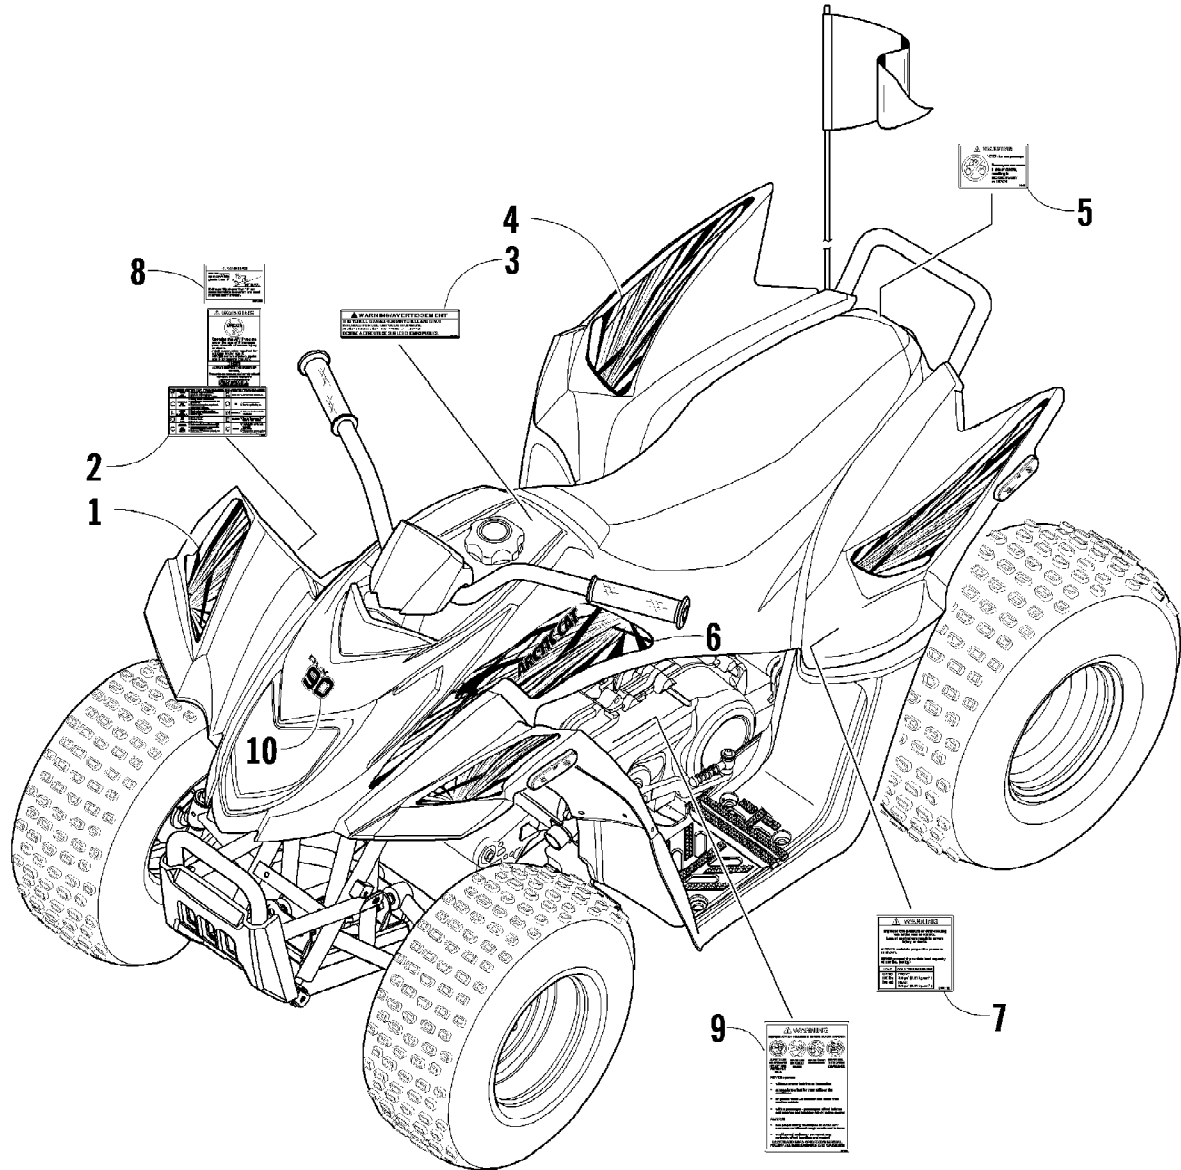

2008 ATV 90 DVX BLACK-CAT GREEN (A2008KSB2BUSE)  
CYLINDER HEAD ASSEMBLY

2008 ATV 90 DVX BLACK-CAT GREEN (A2008KSB2BUSE)  
CYLINDER HEAD ASSEMBLY

Page 16 of 60

Ref #	Part Number	Qty	S/P/F	Description
	3305-471	1	F	Complete Engine Assembly
1	3305-292	1		Cover, Head - Assembly
2	3304-616	1		Gasket, Cylinder Head Cover
3	3303-360	2		Bolt, Flange
4	0217-726	1	/P	Plug, Spark
5	3304-026	2	/P	Nut, Tappet Adjusting
6	3304-007	2	/P	Screw, Tappet Adjusting
7	3303-031	2		Valve, Rocker Arm
8	3303-032	1		Shaft, Rocker Arm - Intake
9	3303-018	1		Holder, Camshaft
10	3304-048	4	/P	Washer, Sealing
11	3303-332	4		Nut, Flange
12	3303-342	4		Pin, Dowel
13	3303-033	1		Shaft, Rocker Arm - Exhaust
14	3304-617	1		Camshaft
15	3303-044	4		Cotter, Valve
16	3303-042	2	/P	Retainer, Valve Spring
17	3303-041	2		Spring, Valve - Inner
18	3303-040	2		Spring, Valve - Outer
19	3303-043	2		Seat, Valve Spring - Outer
20	3303-657	2	/P	Seal, Valve Stem
21	3303-016	1		Head, Cylinder
22	3303-389	2		Bolt, Flange
23	3304-010	2		Bolt, Stud
24	3303-310	2		Bolt, Stud
25	3303-059	1		Pipe, Intake - Assembly (inc. 26)
26	3303-304	1		O-Ring
27	3303-331	2	/P	Nut, Flange
28	3303-384	2	/P	Bolt, Flange
29	3303-511	1	/P	Insulator, Carburetor - Assembly (inc. 30)
30	3304-596	1		O-Ring
31	3303-019	1		Gasket, Cylinder Head
32	3303-039	1		Valve, Exhaust
33	3303-038	1		Valve, Intake
34	3303-362	2		Bolt, Flange
35	3303-363	2		Bolt, Flange