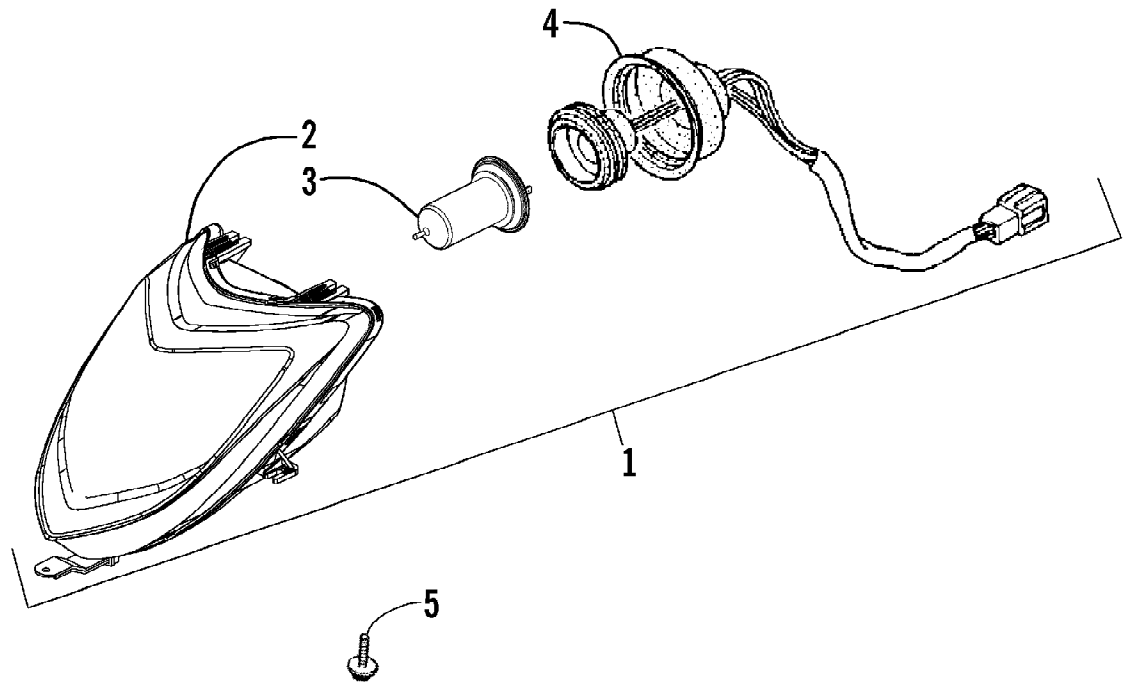

2008 ATV 90 DVX BLACK-CAT GREEN (A2008KSB2BUSE)  
HANDLEBAR AND CONTROL ASSEMBLY

2008 ATV 90 DVX BLACK-CAT GREEN (A2008KSB2BUSE)  
HANDLEBAR AND CONTROL ASSEMBLY

Page 32 of 60

Ref #	Part Number	Qty	S/P/F	Description
1	3304-553	2		Bolt w/Washer
2	3303-436	1		Cover, Handlebar
3	3303-435	1		Bracket, Handlebar Cover (inc. 4)
4	3303-239	1		Grommet
5	3305-515	1		Lid, Handlebar Cover
6	3303-434	1		Handlebar
7	3305-516	1		Switch, Handlebar - Assembly
8	3303-203	2	S	Grip, Handlebar
9	3303-196	2		End Cap, Handlebar
10	3303-398	4		Bolt
11	3303-197	1		Holder, Handlebar - Upper - Right
11	3303-198	1		Holder, Handlebar - Upper - Left
12	3303-199	2		Holder, Handlebar - Lower
13	3304-136	2		Washer
14	3305-517	2		Nut, Hex
15	3303-173	2		Cable, Brake - Front
16	1502-096	1	/P	Cable, Throttle - Kit
17	3303-592	2		Clip