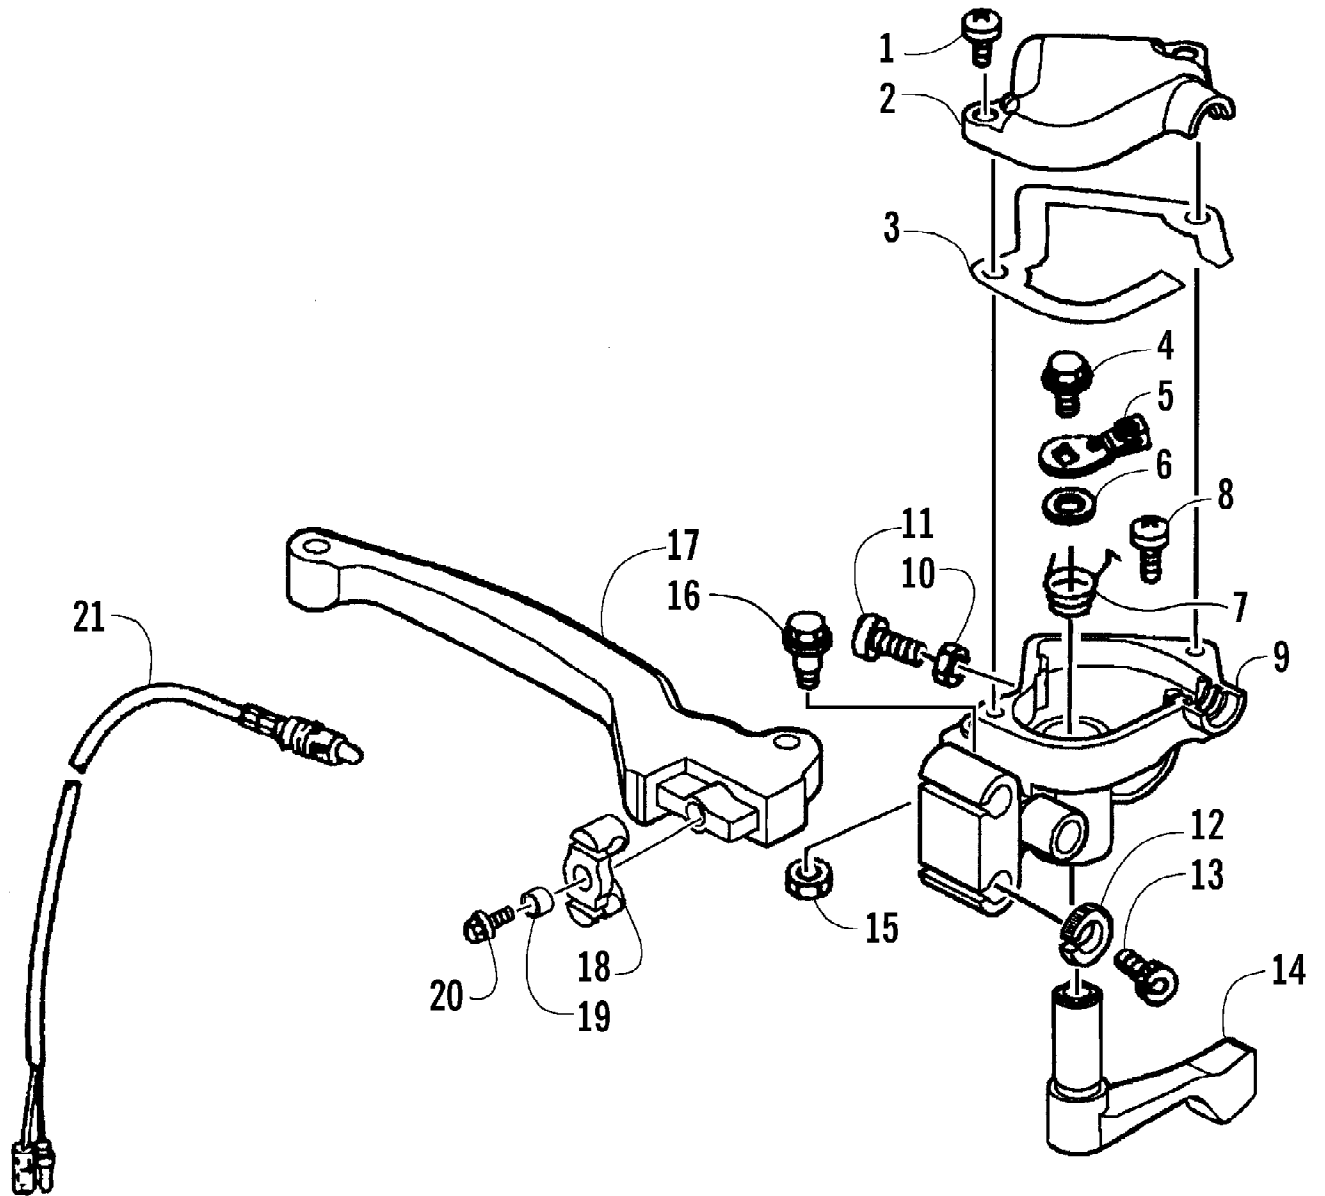

2008 ATV 90 DVX BLACK-CAT GREEN (A2008KSB2BUSE)
THROTTLE CONTROL ASSEMBLY

Page 58 of 60

Ref #	Part Number	Qty	S/P/F	Description
	3303-447	1		Complete Throttle Control Assembly
1	3303-315	2		Bolt, Flange
2	3303-207	1		Cover, Throttle Control
3	3303-209	1		Gasket, Throttle Control Cover
4	3304-554	1		Screw
5	3304-555	1		Cover, Parking Brake
6	3304-556	1		Button, Parking Brake
7	3304-557	1		Stopper, Parking Brake
8	3303-397	1		Bolt, Socket
9	3303-204	1		Case, Throttle Control
10	3303-324	1		Nut, Hex
11	3304-558	1		Screw
12	3303-271	2		Nut, Lock
13	3303-208	2		Bolt, Wire Adjustment
14	3303-200	1		Lever, Throttle
15	3303-262	1		Nut
16	3303-255	1		Bolt
17	3303-205	1		Lever, Brake
18	3303-201	1		Equalizer, Brake Cable
19	3303-202	1		Spacer
20	3303-558	1		Bolt, Flange
21	3303-140	1		Switch, Brake