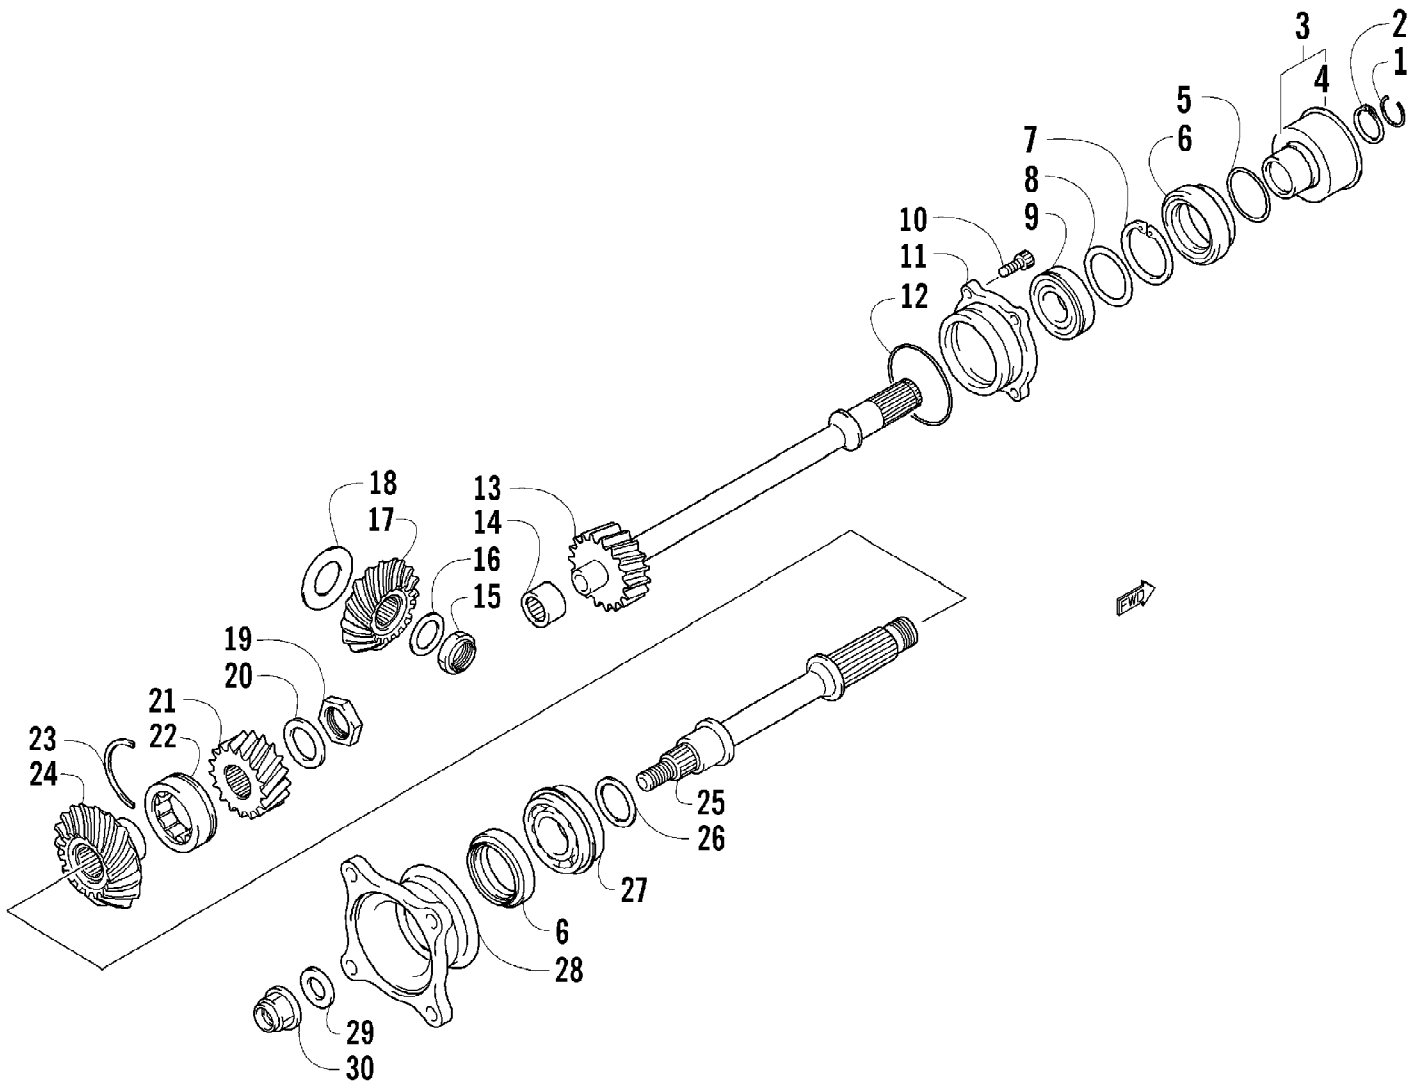

2008 ATV 700 EFI AUTOMATIC TRANSMISSION 4X4 FIS ORANGE LE (A2008ATV46619)
SECONDARY DRIVE ASSEMBLY

2008 ATV 700 EFI AUTOMATIC TRANSMISSION 4X4 FIS ORANGE LE (A2008ATV4675K91)
SECONDARY DRIVE ASSEMBLY

Ref #	Part Number	Qty	S/P/F	Description
1	3423-069	1		C-Ring, Secondary Driven Output
2	3423-191	1	/P	Circlip, Front Drive Output
3	3423-835	1		Collar, Front Drive Output (inc. 4)
4	3423-836	1		Plate, Front Drive Output Collar
5	3423-837	1		O-Ring, Front Drive Output
6	3402-072	2		Seal, Output Shaft
7	3423-194	1	S	Circlip, Front Drive Output Shaft
8	3423-845	1		Washer, Front Drive Output Yoke
9	3004-209	1	/P	Bearing, Front Drive Output
10	3004-576	1	S	Bolt, Front Bearing Housing
11	3403-160	1		Housing, Front Drive Output Shaft
12	3423-838	1		O-Ring, Front Bearing Housing
13	3403-216	1	/P	Shaft, Secondary Output - Front
14	3403-175	1		Bearing, Front Drive Output - Rear
15	3423-023	1		Nut, Secondary Drive Output
16	3005-372	1		Washer, Secondary Drive Bevel
17	3403-157	1		Gear, Secondary Drive Bevel
18	3423-549	AR		Shim, Secondary Drive Bevel - Set
19	3423-136	1		Nut, Secondary Driven Output
20	3423-137	1		Washer, Output Shaft Gear
21	3403-215	1	/P	Gear, Secondary Driven Output
22	3402-515	1	/P	Bearing, Secondary Driven Gear
23	3423-072	1		Ring, Secondary Driven Gear
24	3403-158	1		Gear, Secondary Driven Bevel
25	3403-161	1		Shaft, Secondary Output - Rear
26	3402-017	AR		Shim, 25 x 34 x 0.60 mm
26	3402-018	AR		Shim, 25 x 34 x 0.65 mm
26	3402-019	AR		Shim, 25 x 34 x 0.70 mm
26	3402-020	AR		Shim, 25 x 34 x 0.75 mm
26	3403-217	AR	/P	Shim, 25 x 34 x 0.80 mm
26	3402-022	AR		Shim, 25 x 34 x 0.85 mm
26	3402-023	AR		Shim, 25 x 34 x 0.90 mm
26	3402-024	AR		Shim, 25 x 34 x 0.95 mm
26	3423-421	AR	/P	Shim, 25 x 34 x 1.00 mm
26	3402-028	AR		Shim, 25 x 34 x 1.05 mm
26	3402-029	AR		Shim, 25 x 34 x 1.10 mm
26	3402-030	AR		Shim, 25 x 34 x 1.15 mm
26	3402-031	AR		Shim, 25 x 34 x 1.20 mm
27	3403-210	1	/P	Bearing, Rear Output Shaft
28	3402-514	1	/P	Flange, Rear Output Joint
29	3423-028	1		Washer, Rear Drive Output Yoke
30	3423-025	1		Nut, Rear Drive Output Yoke