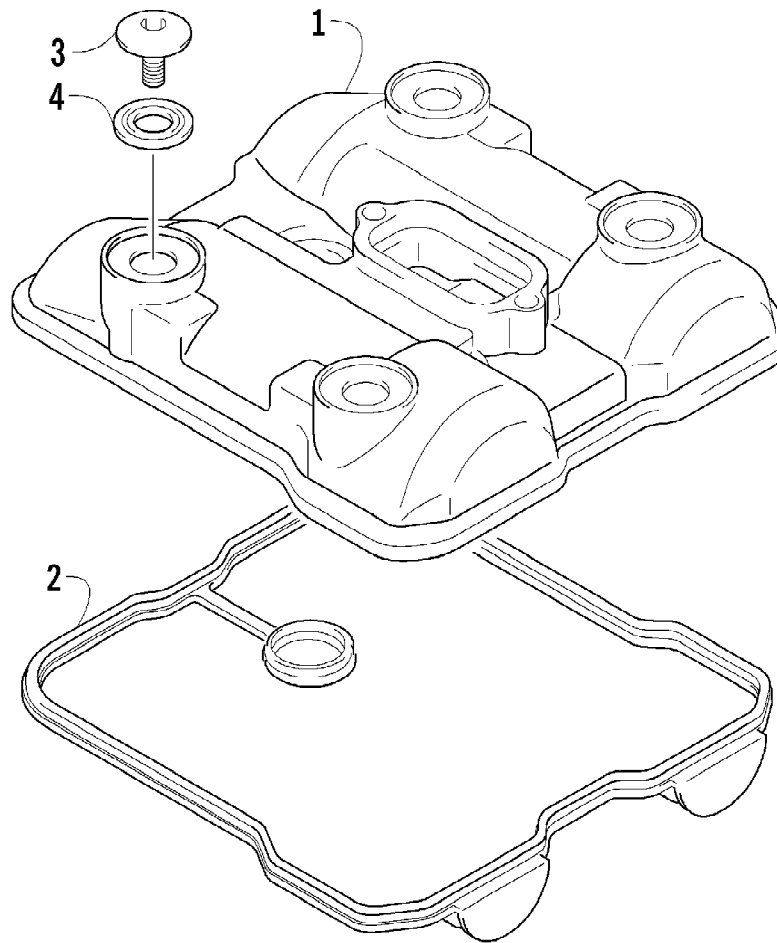

2008 ATV 700 EFI AUTOMATIC TRANSMISSION 4X4 FIS ORANGE LE (A2008ATV43USK91)
CYLINDER HEAD COVER ASSEMBLY

2008 ATV 700 EFI AUTOMATIC TRANSMISSION 4X4 FIS ORANGE LE (A2008ATV432619)
CYLINDER HEAD COVER ASSEMBLY

Ref #	Part Number	Qty	S/P/F	Description
1	3403-053	1		Cover, Cylinder Head
2	3403-054	1		Gasket, Cylinder Head Cover
3	3423-646	4		Bolt
4	3423-680	4		Washer