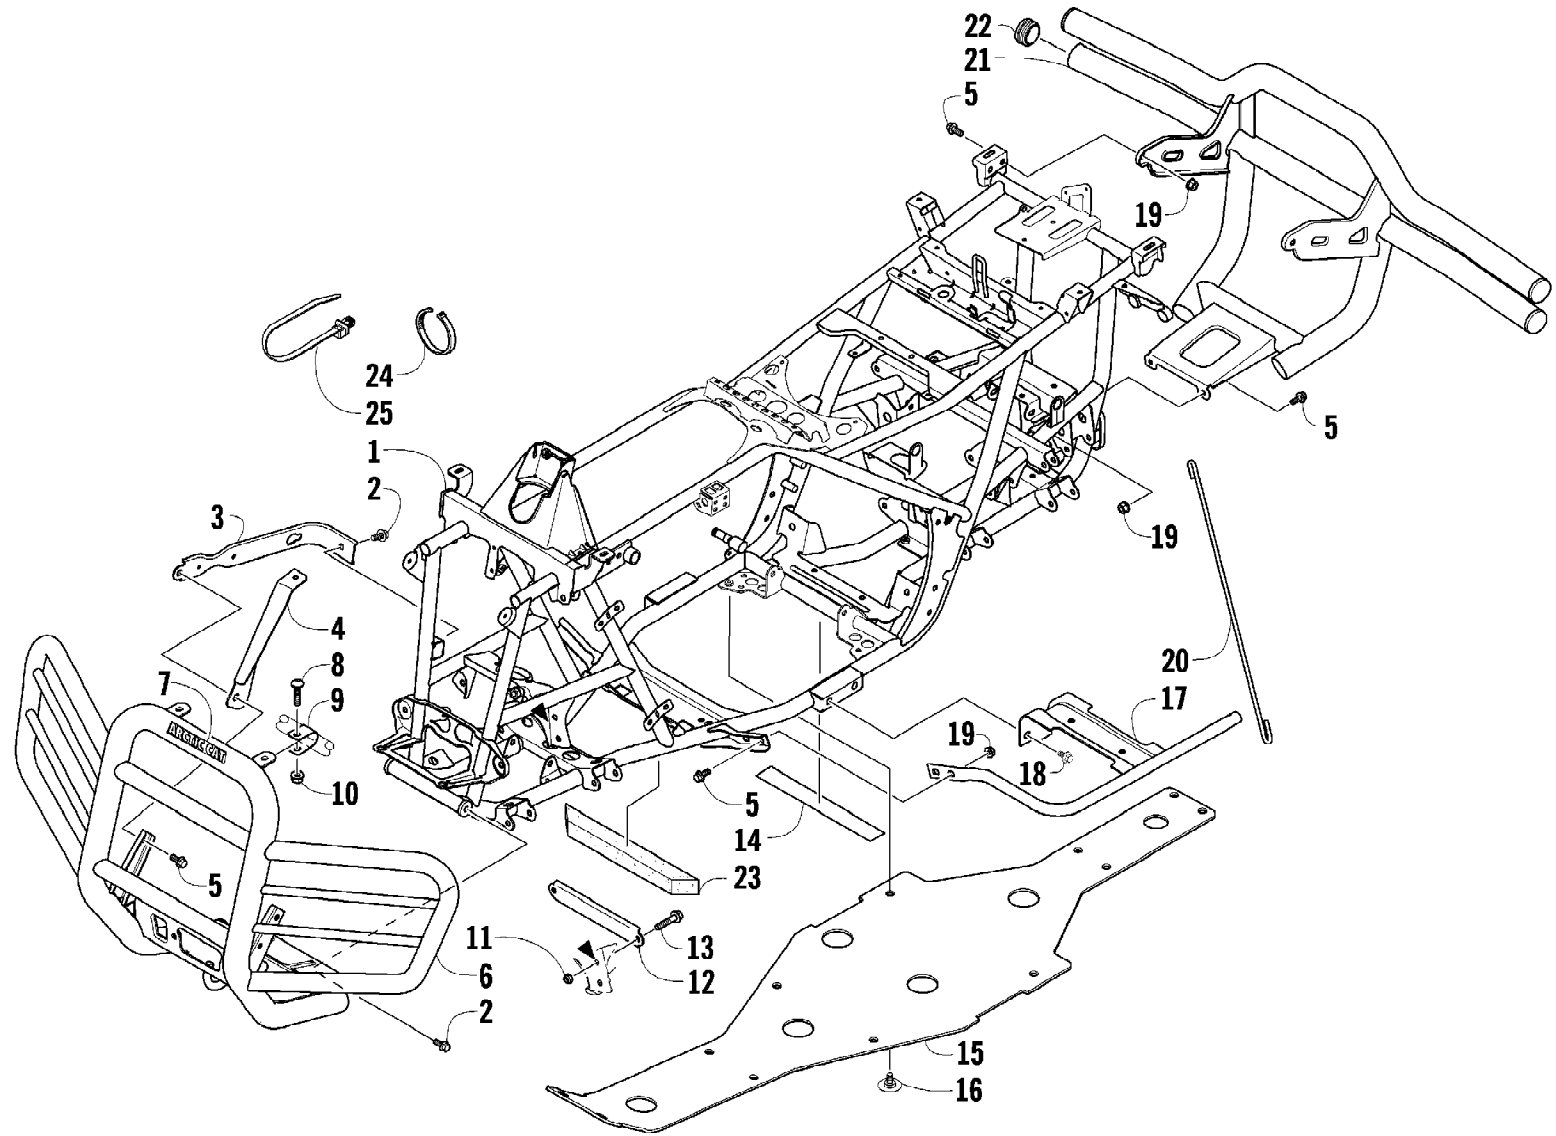

2008 ATV 700 EFI AUTOMATIC TRANSMISSION 4X4 FIS ORANGE LE (A2008ATV437619)
FRAME AND RELATED PARTS (LE)

2008 ATV 700 EFI AUTOMATIC TRANSMISSION 4X4 FIS ORANGE LE (A2008ATV438619)
FRAME AND RELATED PARTS (LE)

Ref #	Part Number	Qty	S/P/F	Description
1	2506-555	1		Frame, Main
2	8409-020	4	/P	Screw, Cap
3	1506-596	1	/P	Channel, Bumper Mounting - Right
3	0506-653	1	S	Channel, Bumper Mounting - Left
4	1506-562	1		Bracket, Mounting - Bumper - Right
4	1506-563	1		Bracket, Mounting - Bumper - Left
5	8408-816	10		Screw, Cap
6	2506-639	1		Bumper, Front
7	0411-501	1		Decal, "Arctic Cat"
8	8468-840	2		Screw, Machine
9	2506-641	2		Strap, Bumper Support
10	8424-805	2		Nut, Lock
11	8428-002	2		Nut, Lock
12	1506-429	1	S	Brace, A-Arm
13	8409-025	2		Screw, Cap
14	0406-289	1		Pad, Frame
15	2406-029	1		Panel, Belly
16	0423-101	12		Screw, Body
17	1506-380	1		Footrest - Right
17	1506-379	1		Footrest - Left
18	8409-016	4		Screw, Cap
19	8424-802	8		Nut, Flange
20	2506-423	2		Rod, Support
21	1506-615	1		Bumper, Rear (inc. 22)
22	0406-130	4		Cap, Bumper
23	1506-981	1		Foam, Frame
24	0123-788	1	/P	Tie, Cable
25	0423-075	1		Tie, Cable - Push - Mount