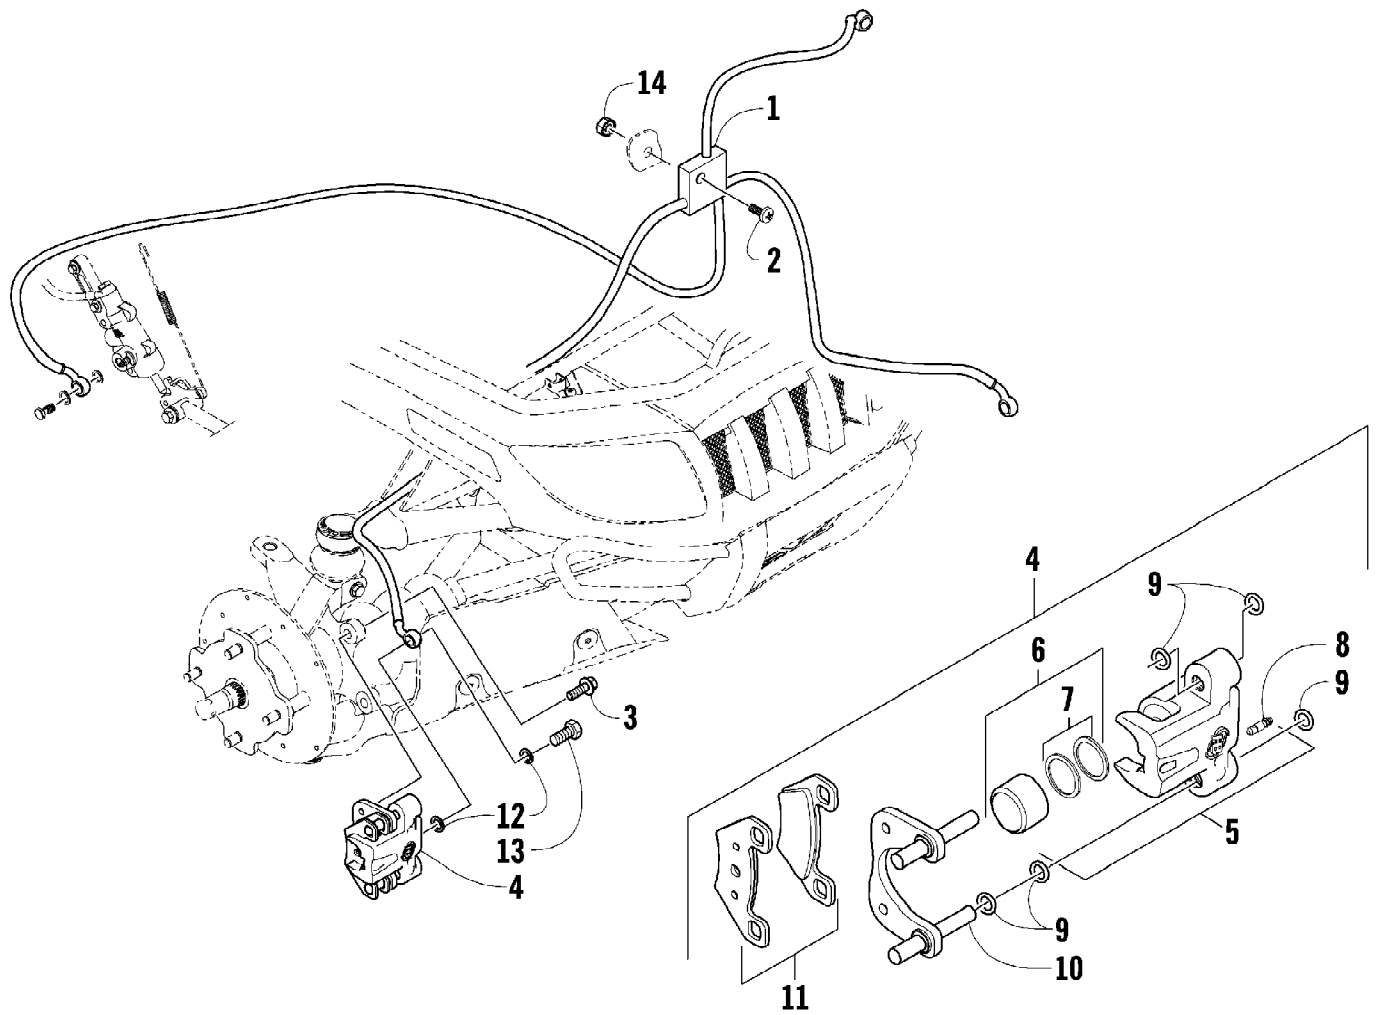

2008 ATV 700 EFI AUTOMATIC TRANSMISSION 4X4 FIS ORANGE LE (A2008ATV462191)
HYDRAULIC BRAKE ASSEMBLY

2008 ATV 700 EFI AUTOMATIC TRANSMISSION 4X4 FIS ORANGE LE (A2008ATV463619)
HYDRAULIC BRAKE ASSEMBLY

Ref #	Part Number	Qty	S/P/F	Description
1	1502-015	1		Hose, Brake - Assembly
2	8476-625	1		Screw, Cap
3	8408-821	4	/P	Screw, Cap
4	0502-878	1	S	Caliper, Brake - Right Front (inc. 5-11)
4	0502-879	1	S	Caliper, Brake - Left Front (inc. 5-11)
5	0502-603	1	S	Housing, Caliper - Assembly - Right Front (inc. 6-8)
5	0502-611	1	S	Housing, Caliper - Assembly - Left Front (inc. 6-8)
6	0502-606	2		Piston/Seal Set (inc. 7)
7	0502-607	2		Seal Set
8	0502-609	2	/P	Valve, Bleed
9	0502-608	2		O-Ring, Guide - Set
10	0502-605	2		Bracket Assembly
11	0502-875	2	S	Pad, Brake - Set
12	0423-178	4		Washer, Crush
13	0423-413	2		Bolt, Banjo-Fitting
14	0623-038	1		Nut, Lock