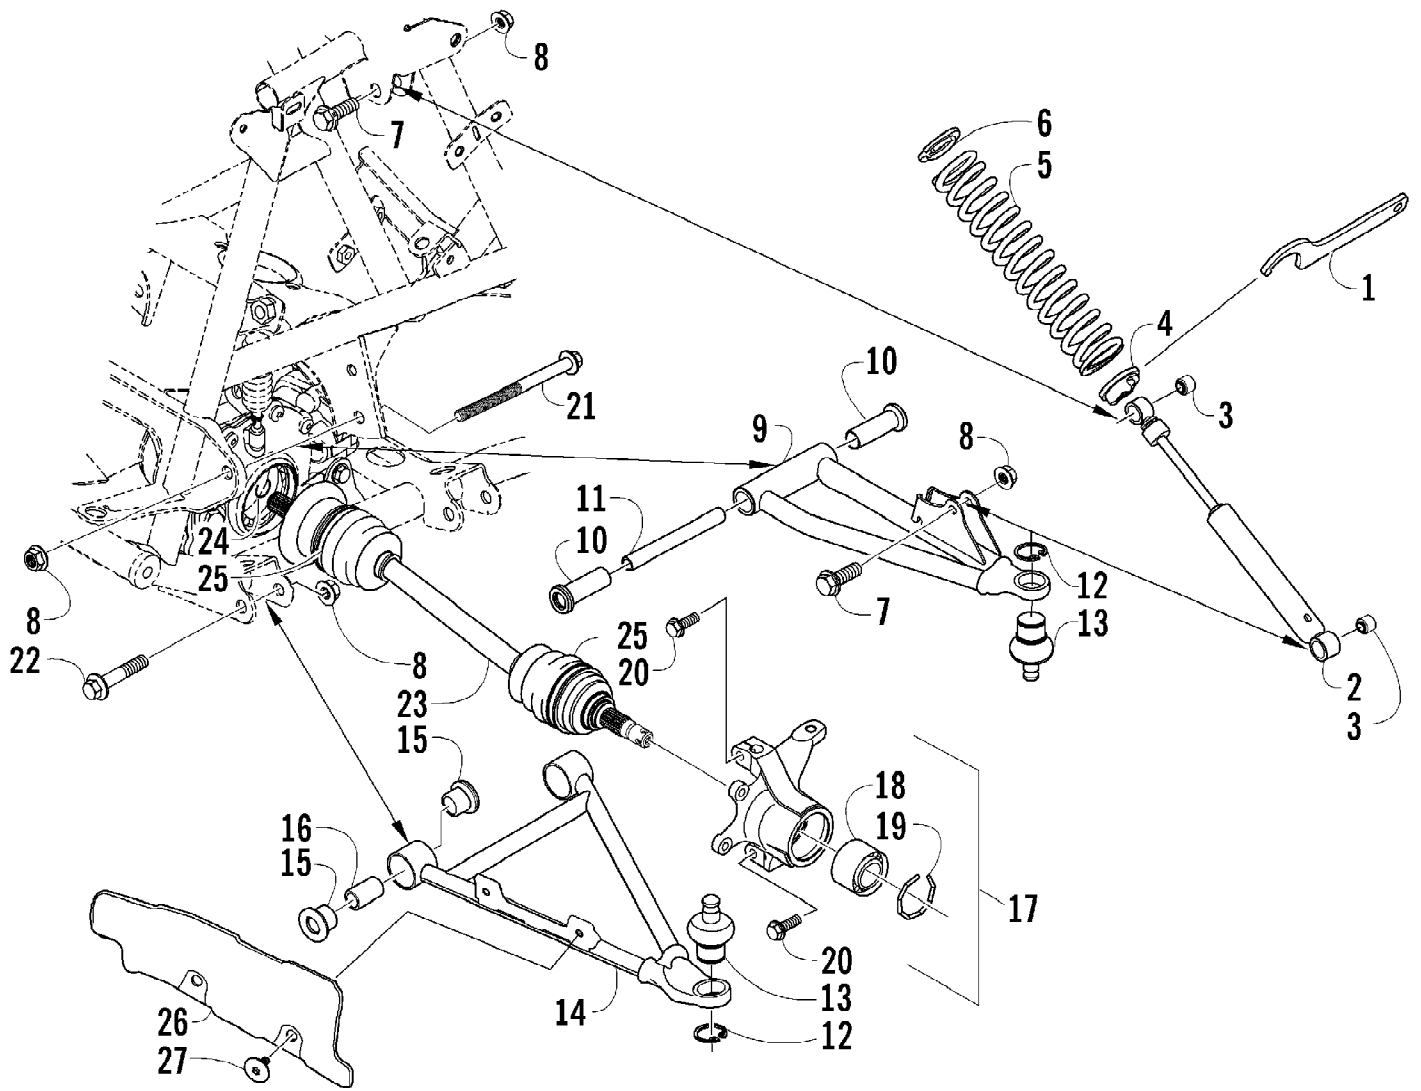

2008 ATV 700 EFI AUTOMATIC TRANSMISSION 4X4 FIS ORANGE LE (A2008ATV40619)
FRONT SUSPENSION ASSEMBLY

2008 ATV 700 EFI AUTOMATIC TRANSMISSION 4X4 FIS ORANGE LE (A2008ATV405619)
FRONT SUSPENSION ASSEMBLY

Ref #	Part Number	Qty	S/P/F	Description
1	0441-587	1		Wrench, Spanner
2	0403-180	2		Shock Absorber - Front (inc. 3)
3	0403-182	4		Bushing, Double-Bonded
4	0403-102	2		Cam, Spring Adjuster
5	0403-177	2		Spring, Shock Absorber
6	1603-889	2	/P	Retainer, Spring
7	8409-040	4		Screw, Cap
8	8428-002	10		Nut, Lock
9	0503-196	1	S	A-Arm, Upper Right (inc. 10-13)
9	0503-197	1		A-Arm, Upper Left (inc. 10-13)
10	0403-081	4	S	Bushing
11	0403-080	2		Collar
12	0423-009	4	/P	Clip, Ball Joint
13	0405-115	4	/P	Ball Joint - Front
14	0503-334	1	S	A-Arm, Lower Right (inc. 12-13 and 15-16)
14	0503-335	1	S	A-Arm, Lower Left (inc. 12-13 and 15-16)
15	0403-115	8	S	Bushing
16	0403-114	4	S	Collar
17	0505-460	1		Knuckle - Assembly - Right (inc. 18-19)
17	0505-461	1	S	Knuckle - Assembly - Left (inc. 18-19)
18	1402-027	2	S/P	Bearing, Wheel Hub
19	0423-423	2		Ring, Retaining
20	8409-030	4		Screw, Cap
21	0423-334	2		Screw, Cap
22	8409-075	4		Screw, Cap
23	0502-812	1	S	Axle, Drive - Front - Right (inc. 24-25)
23	0502-813	1	S	Axle, Drive - Front - Left (inc. 24-25)
24	1441-109	2	S	Clip, Retaining
25	0436-276	2	S	Repair Kit, Boot - Front Axle
26	1406-034	1		Guard, Boot - Axle - Right
26	1406-035	1		Guard, Boot - Axle - Left
27	0423-545	4	/P	Screw, Body