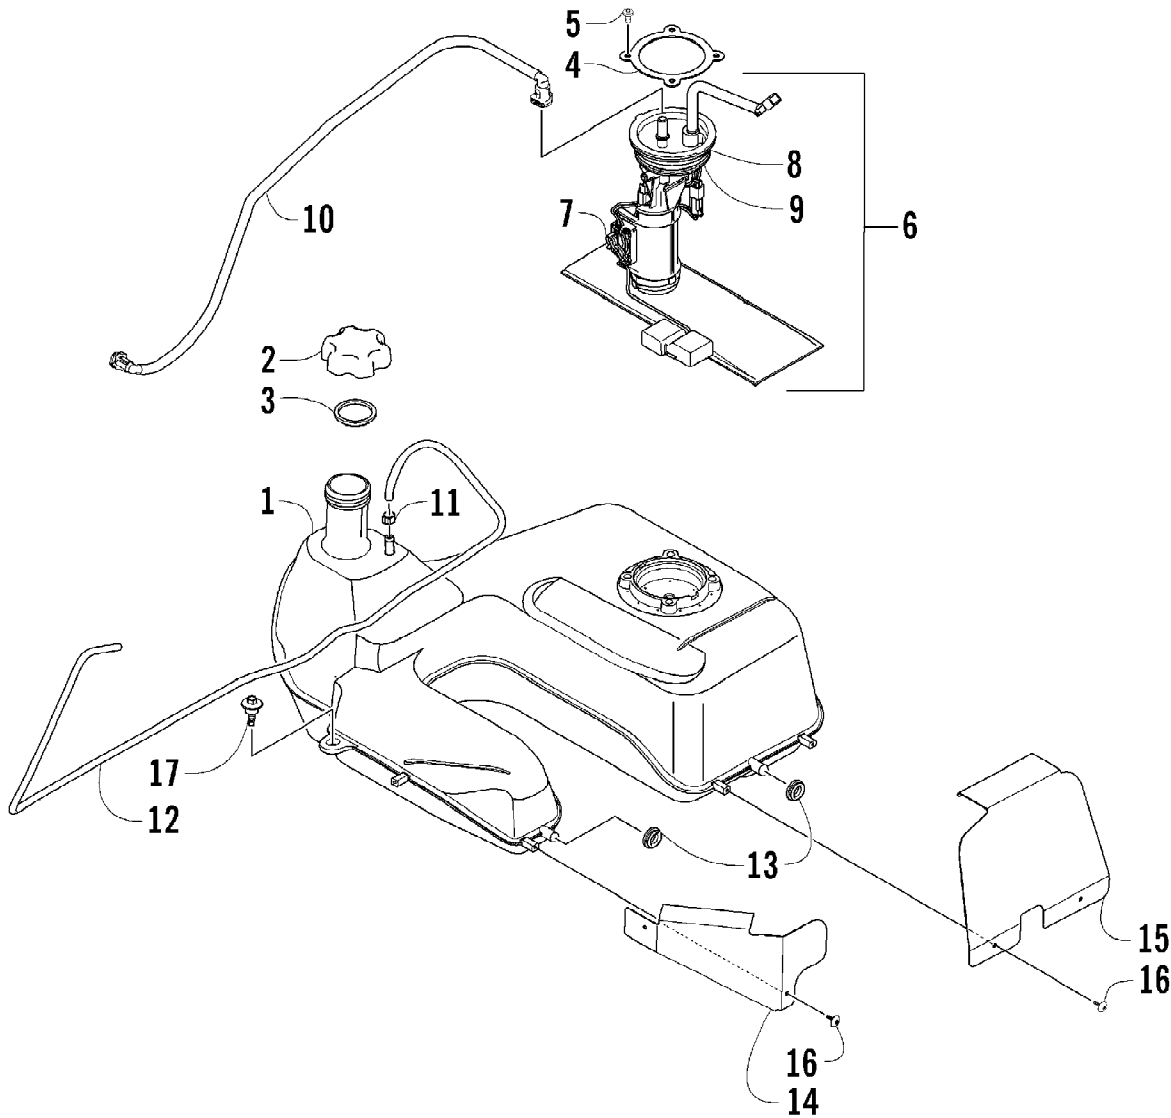

2008 ATV 700 EFI AUTOMATIC TRANSMISSION 4X4 FIS ORANGE LE (A2008ATV406519)
GAS TANK ASSEMBLY

2008 ATV 700 EFI AUTOMATIC TRANSMISSION 4X4 FIS ORANGE LE (A2008ATV401619)
GAS TANK ASSEMBLY

Ref #	Part Number	Qty	S/P/F	Description
1	0570-159	1		Tank, Gas - Assembly (inc. 2-5 and one No. 9)
2	0470-438	1	/P	Cap, Gas Tank (inc. 3)
3	0109-733	1	/P	Gasket, Gas Tank Cap
4	0470-606	1		Plate, Mounting - Fuel Pump
5	8476-612	4		Screw, Self-Tapping
6	0570-207	1	S	Pump, Fuel - Assembly (inc. 7-9)
7	0570-208	1	S	Sensor, Fuel Level - Kit (inc. 8-9)
8	0470-614	1		Seal, Fuel Pump
9	0470-613	1		Seal, Fuel Pump
10	0470-611	1		Hose, Gasline - Assembly
11	0423-670	1		Clamp, Hose
12	0410-070	AR	/P	Hose, Gasline - 25 ft
13	0423-460	2		Grommet
14	0470-709	1		Shield, Heat - Gas Tank - Front
15	0470-710	1		Shield, Heat - Gas Tank - Rear
16	0623-797	4		Screw, Self-Tapping
17	0423-732	2		Screw, Gas Tank