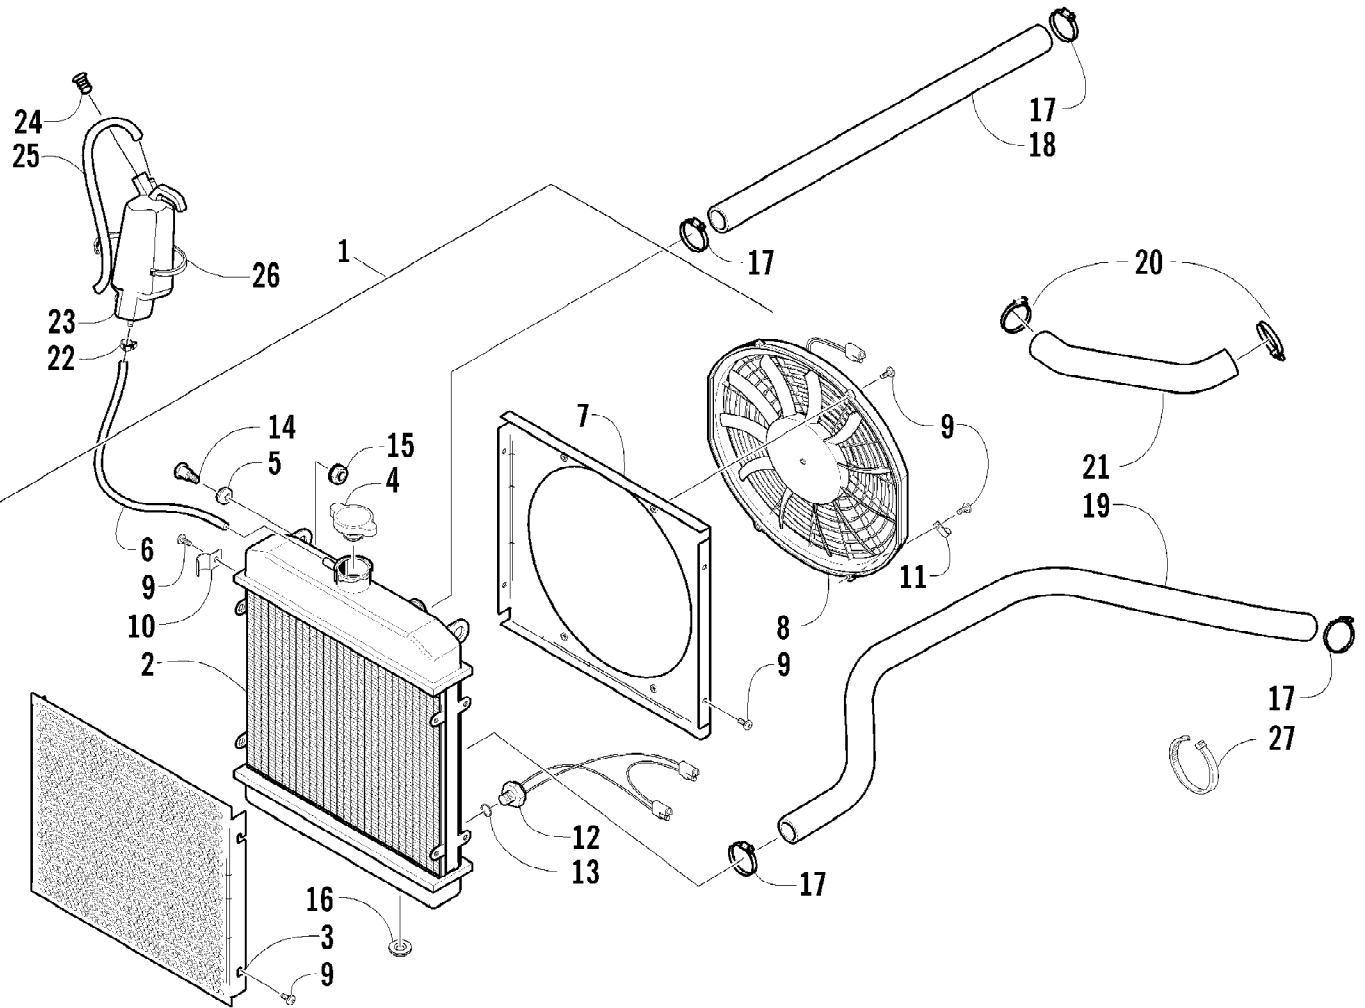

2008 ATV 700 EFI AUTOMATIC TRANSMISSION 4X4 FIS ORANGE LE (A2008ATV40619)
COOLING ASSEMBLY

2008 ATV 700 EFI AUTOMATIC TRANSMISSION 4X4 FIS ORANGE LE (A2008ATV4206191)
COOLING ASSEMBLY

Ref #	Part Number	Qty	S/P/F	Description
1	0413-172	1	S	Radiator Assembly (inc. 2-13)
2	0413-184	1	/P	Radiator
3	0413-007	1		Screen, Radiator
4	0413-002	1	S	Cap, Radiator
5	0423-030	2		Grommet
6	0610-016	AR	/P	Hose - 25 ft
7	0413-046	1		Shroud, Fan
8	0413-123	1	/P	Fan, Cooling
9	8475-512	12		Screw, Machine
10	0423-351	1		Clamp, Wire
11	0123-397	1		Clamp, Cable
12	0413-168	1		Switch, Sensor - Temperature
13	0423-390	1	S	O-Ring
14	0423-484	2		Screw, Shoulder
15	0623-038	2		Nut w/Washer
16	0423-028	2		Bushing, Stem
17	0423-496	4		Clamp, Hose
18	0410-105	1		Hose, Coolant - Upper
19	0410-055	1		Hose, Coolant - Lower
20	3006-324	2		Clamp
21	3410-021	1		Hose, Coolant - Crossover
22	0124-045	1	/P	Clamp, Hose
23	0413-086	1		Tank, Coolant Overflow
24	0413-087	1		Stopper, Coolant Tank
25	0610-011	AR	/P	Hose, Clear - 25 ft
26	0623-316	1		Cable Tie
27	0123-788	2	/P	Cable Tie