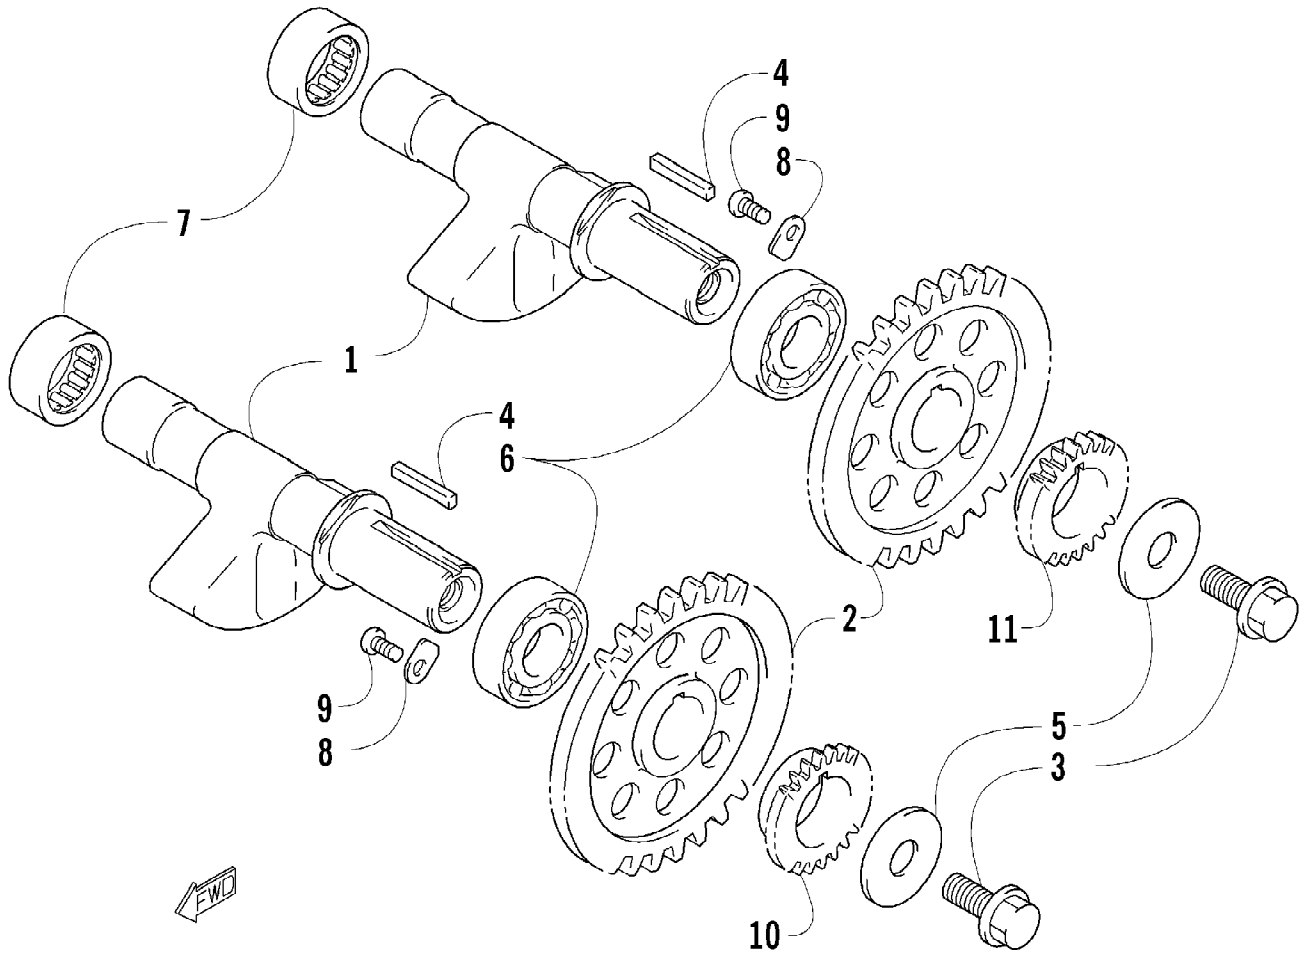

2008 ATV 700 EFI AUTOMATIC TRANSMISSION 4X4 FIS ORANGE LE (A2008ATV42USK91)
CRANK BALANCER ASSEMBLY

2008 ATV 700 EFI AUTOMATIC TRANSMISSION 4X4 FIS ORANGE LE (A2008ATV420619)
CRANK BALANCER ASSEMBLY

Ref #	Part Number	Qty	S/P/F	Description
1	3403-093	2		Balancer, Crank
2	3403-094	2		Gear, Driven - Crank Balancer
3	3423-555	2		Bolt
4	3423-808	2		Key
5	3423-401	2		Washer
6	3403-095	2		Bearing
7	3403-096	2		Bearing
8	3446-031	4	/P	Retainer, Bearing - Crank Balancer
9	3423-370	4		Bolt
10	3403-097	1		Sprocket, Drive - Oil Pump
11	3403-098	1		Gear, Drive - Water Pump