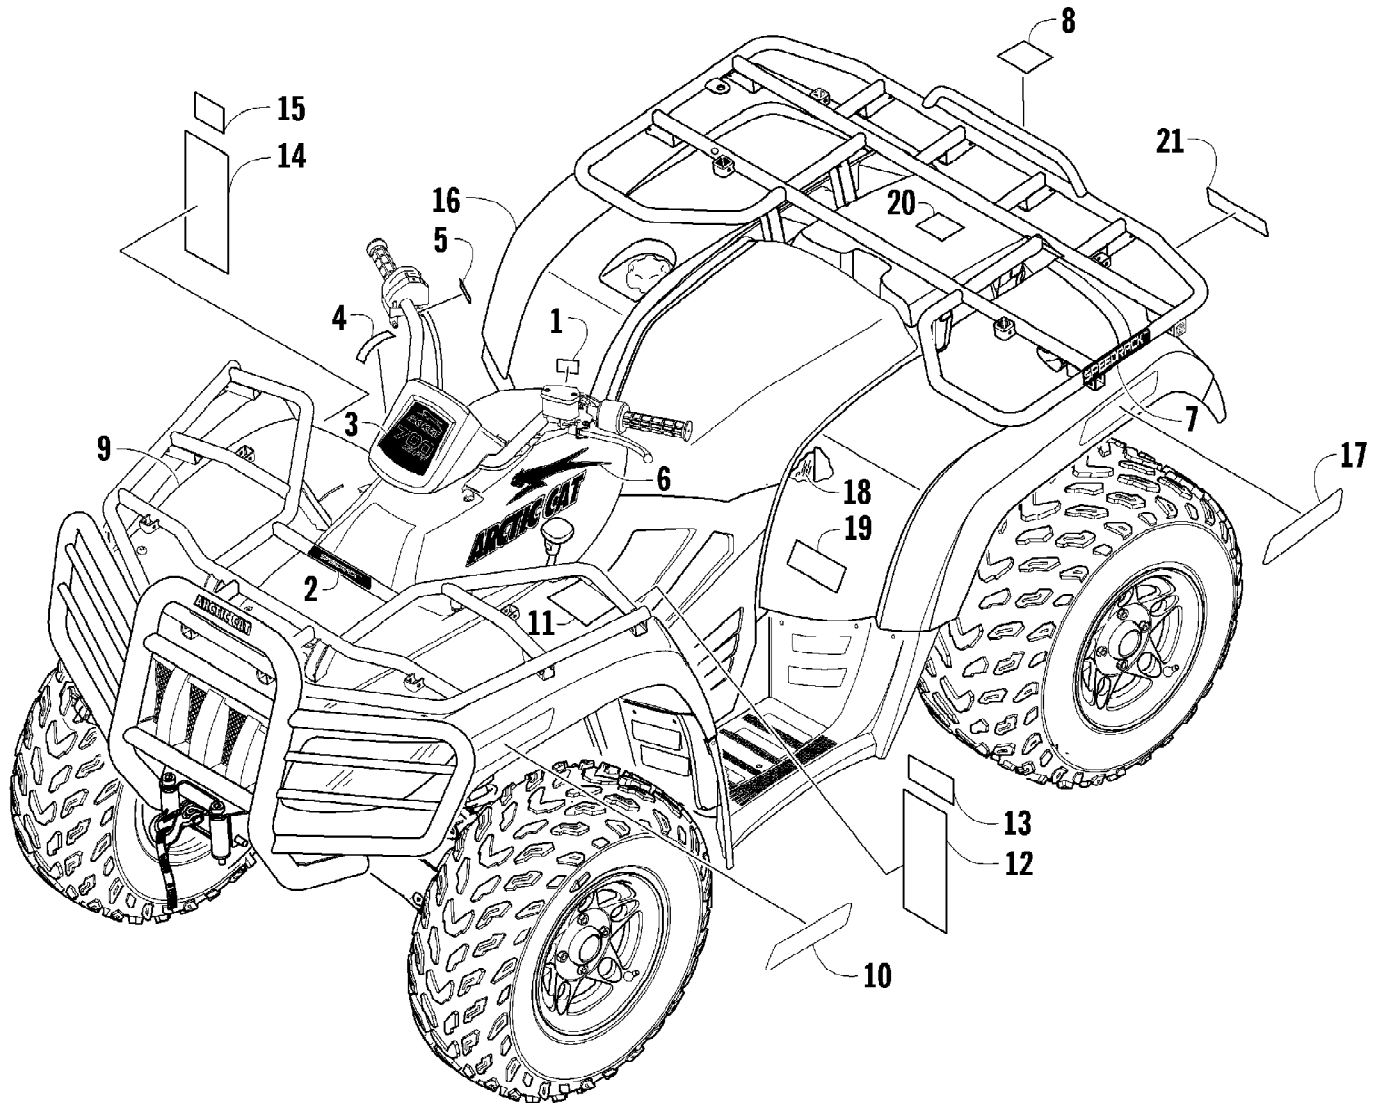

2008 ATV 700 EFI AUTOMATIC TRANSMISSION 4X4 FIS ORANGE LE (A20081B4CJ5K91)
BODY PANELS AND DECALS (LE)

2008 ATV 700 EFI AUTOMATIC TRANSMISSION 4X4 FIS ORANGE LE (A200811401) Page 8 of 19
BODY PANELS AND DECALS (LE)

Ref #	Part Number	Qty	S/P/F	Description
1	1411-865	1		Decal, Warning - Brake Lever Lock
2	1411-050	1	/P	Decal, "Speedrack"
3	1411-570	1		Decal, Instrument Pod
4	0411-426	1		Decal, Warning - Clutch Cover
5	0411-966	1		Decal, Warning - Differential Lock
6	1411-634	1		Decal, Side - Upper Right
6	1411-635	1		Decal, Side - Upper Left
7	0411-965	2		Decal, "Speedrack"
8	1411-077	1		Decal, Warning - Towing
9	2506-317	1	S	Panel, Fender - Front (inc. 10-15)
10	0411-818	1		Decal, Reflector - Front - Right
10	0411-819	1		Decal, Reflector - Front - Left
11	0411-401	1		Decal, Warning - Age
12	0411-218	1		Decal, Warning - General
13	1411-574	1		Decal, Warning - Off-Road Only
14	1411-250	1		Decal, Warning - Reverse/Pre-Ride
15	0411-835	1		Decal, Warning - Turn/Hill
16	2506-968	1		Panel, Fender - Rear (inc. 17-21)
17	1411-592	1	/P	Decal, Reflector - Rear - Right
17	1411-593	1	/P	Decal, Reflector - Rear - Left
18	0470-658	1		Shield, Heat
19	0411-430	1		Decal, Warning - Tire Pressure
20	0411-435	1		Decal, Passenger
21	1411-725	1		Decal, Front/Rear