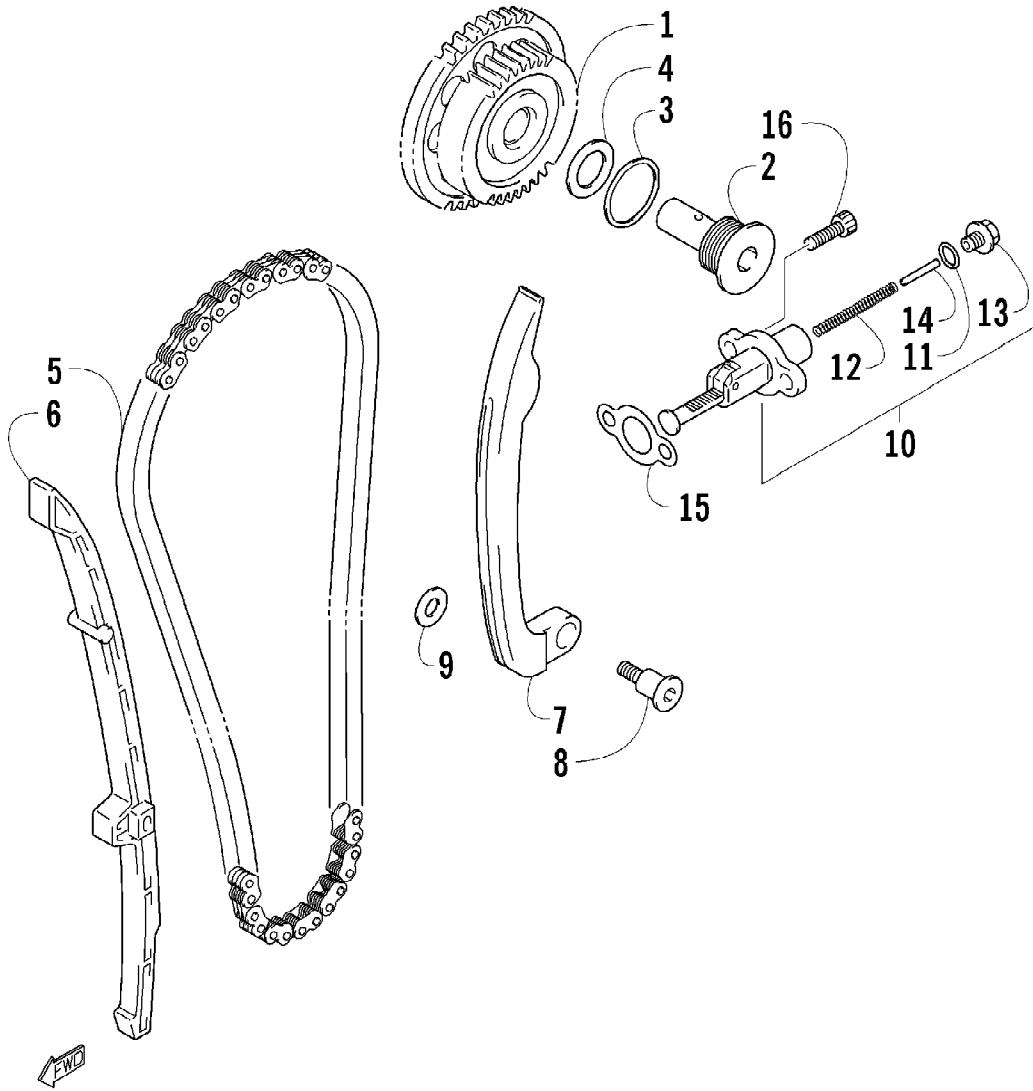

2008 ATV 700 EFI AUTOMATIC TRANSMISSION 4X4 FIS ORANGE LE (A20081B4C06191)
CAM CHAIN ASSEMBLY

2008 ATV 700 EFI AUTOMATIC TRANSMISSION 4X4 FIS ORANGE LE (A2008ATV40619)
CAM CHAIN ASSEMBLY

Ref #	Part Number	Qty	S/P/F	Description
1	3403-104	1		Gear, Cam Chain Idler
2	3403-105	1		Shaft, Cam Chain Idler
3	3403-106	1	/P	Gasket, Idler Shaft
4	3403-107	1		Shim, Cam Chain Idler
4	3403-108	1		Shim, Cam Chain Idler
4	3403-109	1		Shim, Cam Chain Idler
4	3403-110	1		Shim, Cam Chain Idler
4	3403-111	1		Shim, Cam Chain Idler
4	3403-112	1		Shim, Cam Chain Idler
5	3403-113	1		Chain, Cam
6	3403-114	1		Guide, Chain
7	3403-115	1		Tensioner, Cam Chain
8	3423-810	1		Bolt, Cam Chain Tensioner
9	3423-811	1		Washer
10	3402-283	1		Adjuster, Tensioner - Assembly (inc. 11-14)
11	3423-286	1		O-Ring
12	3402-284	1		Spring
13	3402-285	1		Plug
14	3402-286	1		Bar
15	3402-287	1		Gasket, Tensioner Adjuster
16	3004-576	2	S	Screw, Machine