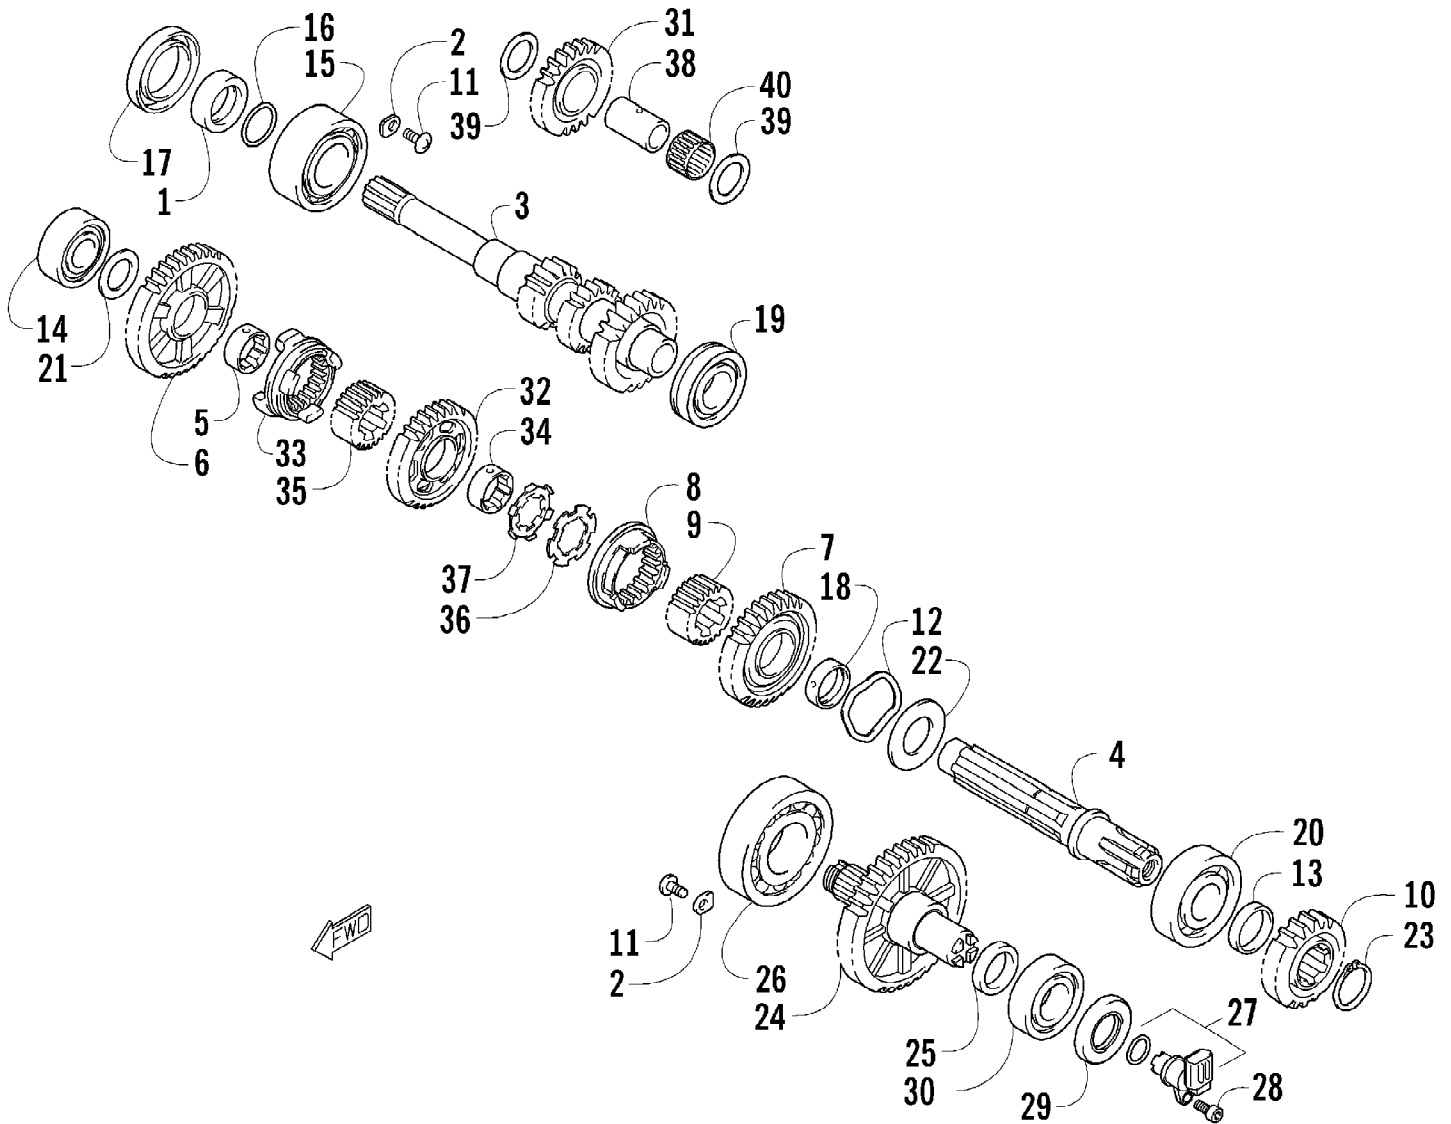

2008 ATV 700 EFI AUTOMATIC TRANSMISSION 4X4 FIS ORANGE LE (A2008ATV4685K91)
SECONDARY TRANSMISSION ASSEMBLY

2008 ATV 700 EFI AUTOMATIC TRANSMISSION 4X4 FIS ORANGE LE (A2008ATV4606191)
SECONDARY TRANSMISSION ASSEMBLY

Ref #	Part Number	Qty	S/P/F	Description
1	3423-821	1	/P	Spacer, Driveshaft
2	3446-031	4	/P	Retainer, Driveshaft
3	3403-142	1	S	Driveshaft
4	3403-143	1		Countershaft
5	3446-380	1		Bushing, Driven Gear - Low
6	3403-144	1		Gear, Driven - Low
7	3403-145	1		Gear, Driven - High
8	3403-146	1		Dog, Gear Shift - High
9	3423-828	1		Spacer
10	3403-147	1		Gear, Drive
11	3423-370	4		Screw, Retainer
12	3423-829	1		Washer
13	3423-830	1		Spacer
14	3402-979	1	/P	Bearing
15	3402-499	1		Bearing
16	3423-831	1	/P	O-Ring
17	3403-148	1	/P	Seal, Driveshaft
18	3423-547	1		Bushing, Driven Gear
19	3004-209	1	/P	Bearing, Driveshaft - Left
20	3402-219	1		Bearing, Countershaft - Left
21	3423-832	1		Washer, Driven Gear - Right
22	3423-833	1		Washer, Driven Gear - Left
23	3423-191	1	/P	Circlip
24	3403-149	1		Shaft, Output
25	3402-207	1		Spacer, Output Shaft
26	3403-150	1		Bearing, Output Shaft - Right
27	3530-051	1		Sensor, Speedometer
28	3423-614	1	S	Screw, Machine
29	3403-151	1		Seal, Output Shaft - Left
30	3004-209	1	/P	Bearing, Output Shaft - Left
31	3403-152	1		Gear, Reverse Idler
32	3403-153	1		Gear, Reverse Driven
33	3403-154	1		Dog, Select
34	3446-380	1		Bushing, Reverse Driven Gear
35	3423-828	1		Spacer, Reverse Select
36	3423-262	1		Washer, Lock
37	3423-266	1		Washer, Lock
38	3403-155	1		Shaft, Reverse Idler
39	3402-195	1		Washer, Reverse Idler Gear
40	3403-156	1		Bearing, Reverse Idler Gear