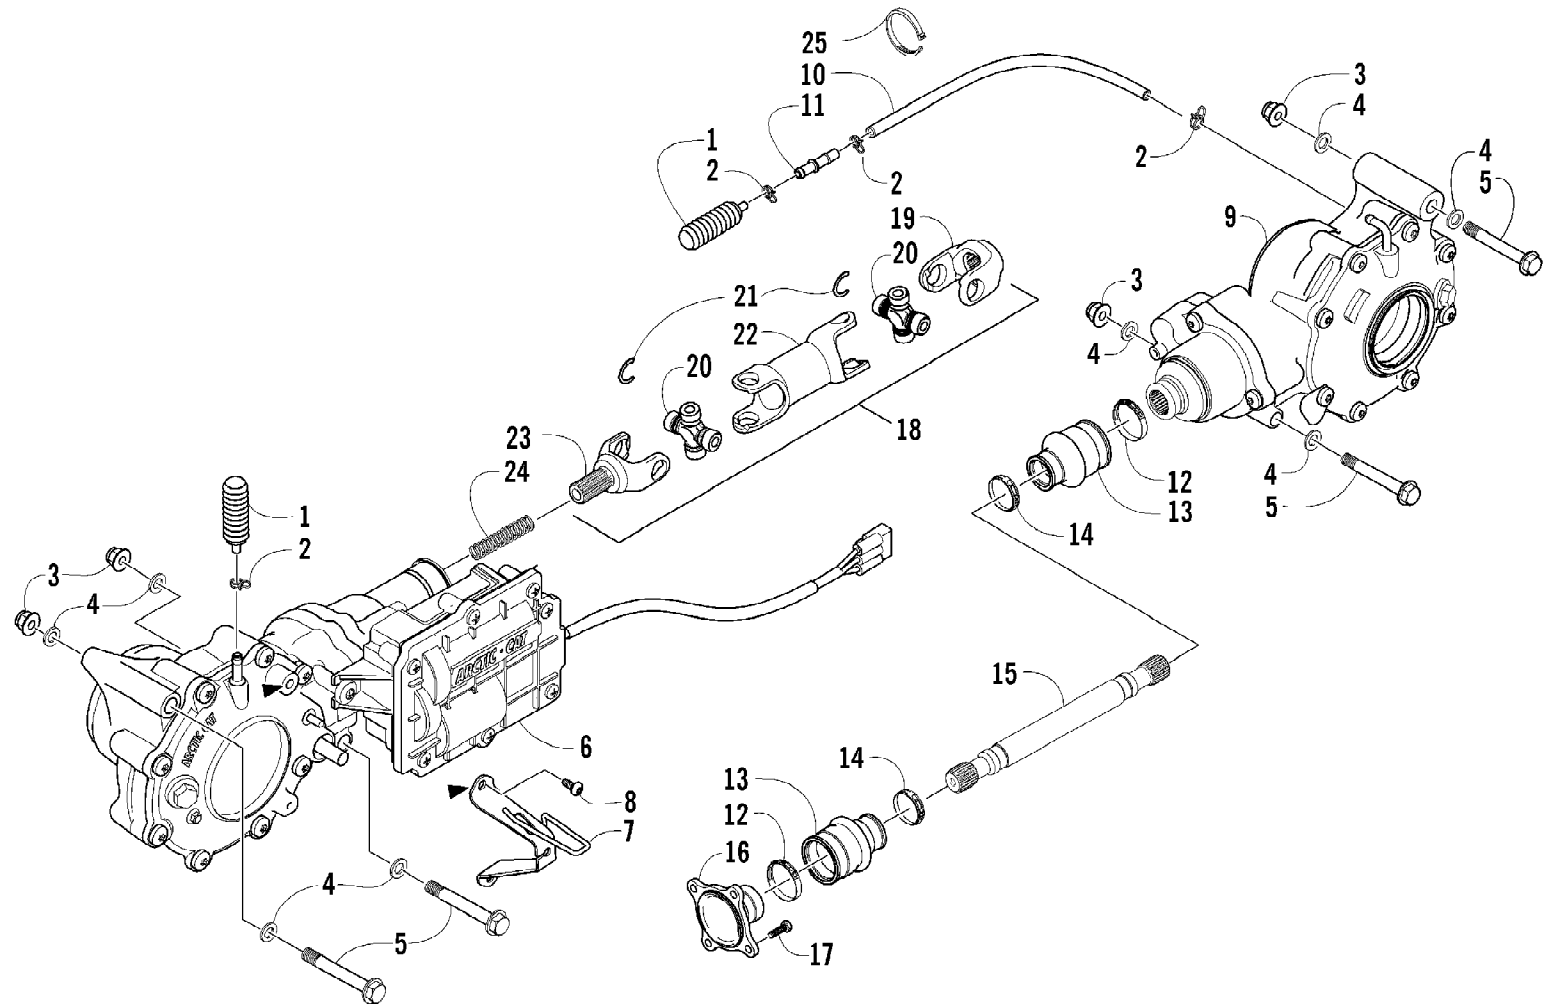

2008 ATV 700 EFI AUTOMATIC TRANSMISSION 4X4 FIS ORANGE LE (A2008ATV43U6191)
DRIVE TRAIN ASSEMBLY

2008 ATV 700 EFI AUTOMATIC TRANSMISSION 4X4 FIS ORANGE LE (A2008ATV434619)
DRIVE TRAIN ASSEMBLY

Ref #	Part Number	Qty	S/P/F	Description
1	0402-147	2	S	Bladder, Gearcase
2	0423-315	4		Clamp, Fitting
3	8428-002	4		Nut, Lock
4	0423-426	8		Washer
5	0423-404	4		Screw, Cap
6	1502-242	1		Gearcase, Front
7	0502-500	1		Plate, Cable
8	0423-396	2		Screw, Self-Tapping
9	0502-909	1		Gearcase, Rear
10	0410-070	AR	/P	Hose, Vent - 25 ft
11	0470-462	1		Fitting, Vent
12	0423-393	2		Clamp, Boot
13	0402-985	2	/P	Boot
14	0423-411	2		Clamp, Boot
15	1402-234	1		Shaft, Propeller
16	0402-950	1		Flange, Output
17	8408-820	4	/P	Screw, Cap
18	0502-918	1		Driveshaft, Front - Assembly (inc. 19-23)
19	0502-915	1		Yoke, Front Slip
20	1402-164	2	/P	Joint, Universal (inc. 21)
21	0423-450	8		Ring, Retaining
22	0502-917	1		Driveshaft, Front
23	1402-439	1		Yoke, Slip
24	1402-521	1		Spring
25	0123-788	AR	/P	Tie, Cable