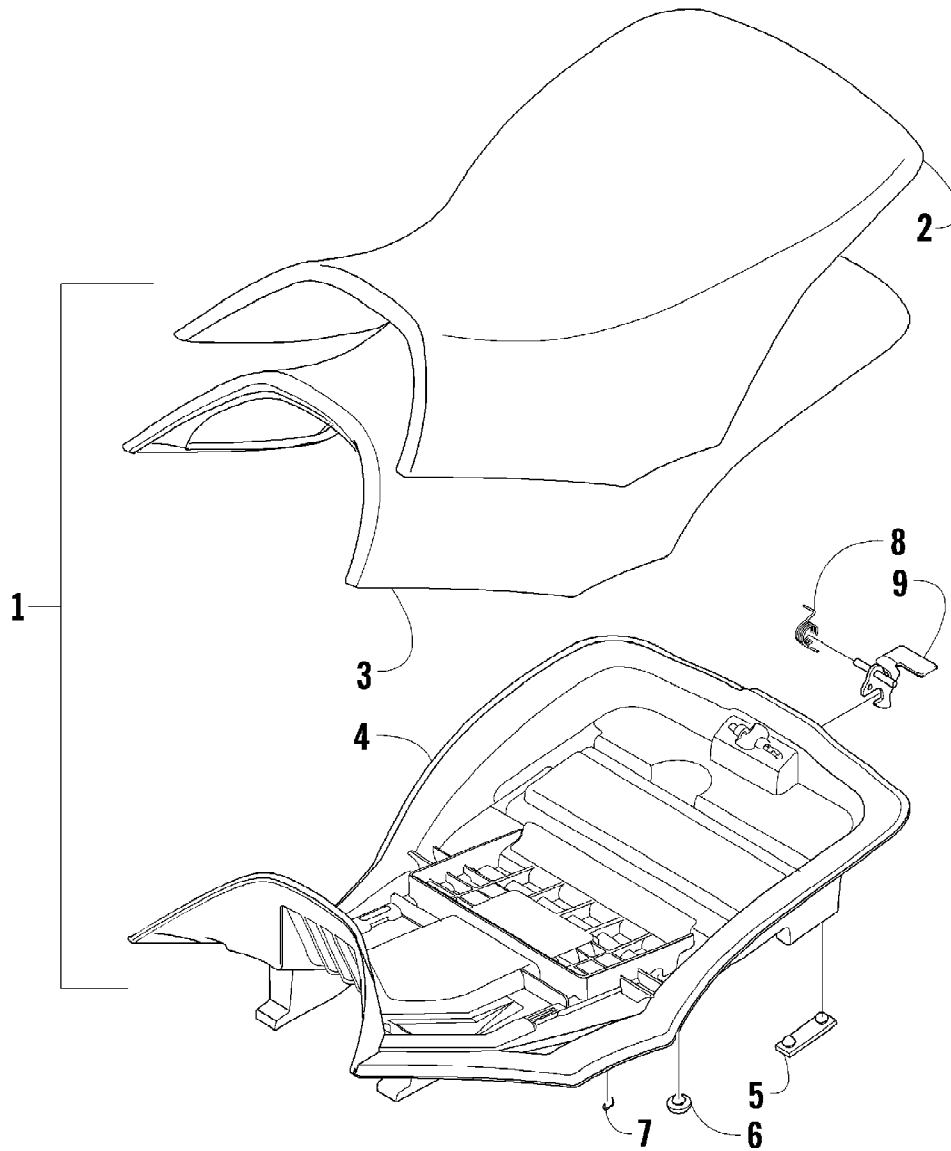

2008 ATV 700 EFI AUTOMATIC TRANSMISSION 4X4 FIS ORANGE LE (A2008ATV46US19)
SEAT ASSEMBLY (LE)

2008 ATV 700 EFI AUTOMATIC TRANSMISSION 4X4 FIS ORANGE LE (A2008ATV465619)
SEAT ASSEMBLY (LE)

Ref #	Part Number	Qty	S/P/F	Description
1	2506-805	1		Seat Assembly (inc. 2-9)
2	2506-756	1		Cover, Seat
3	2506-755	1		Foam, Seat
4	2406-144	1	S/P	Base, Seat - Assembly (inc. 5-6)
5	0406-879	2		Bumper, Seat - Rear
6	0406-877	4	/P	Bumper, Seat - Front
7	0624-528	AR	/P	Staple
8	1406-592	1	/P	Spring, Seat Latch
9	1506-156	1		Latch, Seat