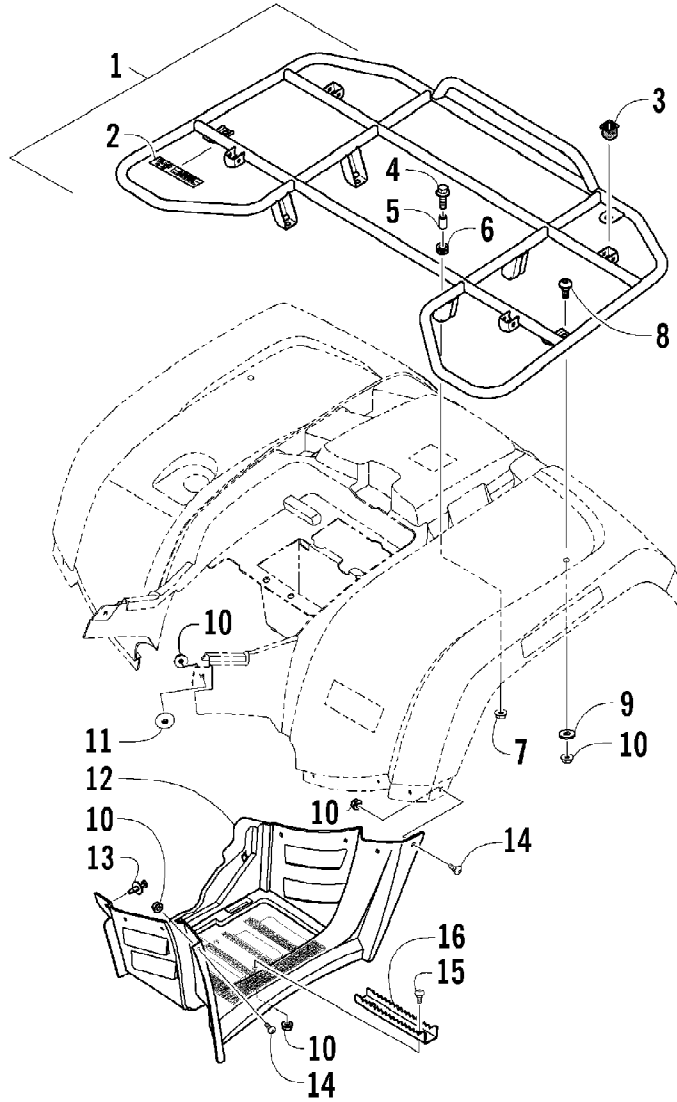

2008 ATV 700 EFI AUTOMATIC TRANSMISSION 4X4 FIS ORANGE LE (A2008ATV4606191)
REAR RACK AND FOOTWELL ASSEMBLIES

2008 ATV 700 EFI AUTOMATIC TRANSMISSION 4X4 FIS ORANGE LE (A2008ATV46USK91)
REAR RACK AND FOOTWELL ASSEMBLIES

Ref #	Part Number	Qty	S/P/F	Description
1	2506-125	1		Rack, Rear - Assembly (inc. 2-3)
2	0411-648	1		Decal, Warning - Rear Rack Load
3	0441-592	4	/P	Bushing, Rack
4	8410-830	4		Screw, Cap
5	0423-669	4		Spacer
6	0423-465	4		Grommet
7	8432-802	4		Nut, Lock
8	0423-654	2		Screw, Shoulder
9	8050-222	2	/P	Washer
10	0423-540	24		Nut, Lock
11	0423-101	2		Screw, Body
12	1406-356	1		Footwell - Right
12	2406-425	1	/P	Footwell - Left
13	0623-362	2		Rivet, Reinstallable
14	0423-419	16		Screw, Machine
15	0423-355	4		Screw, Shoulder
16	1506-125	2	/P	Footpeg