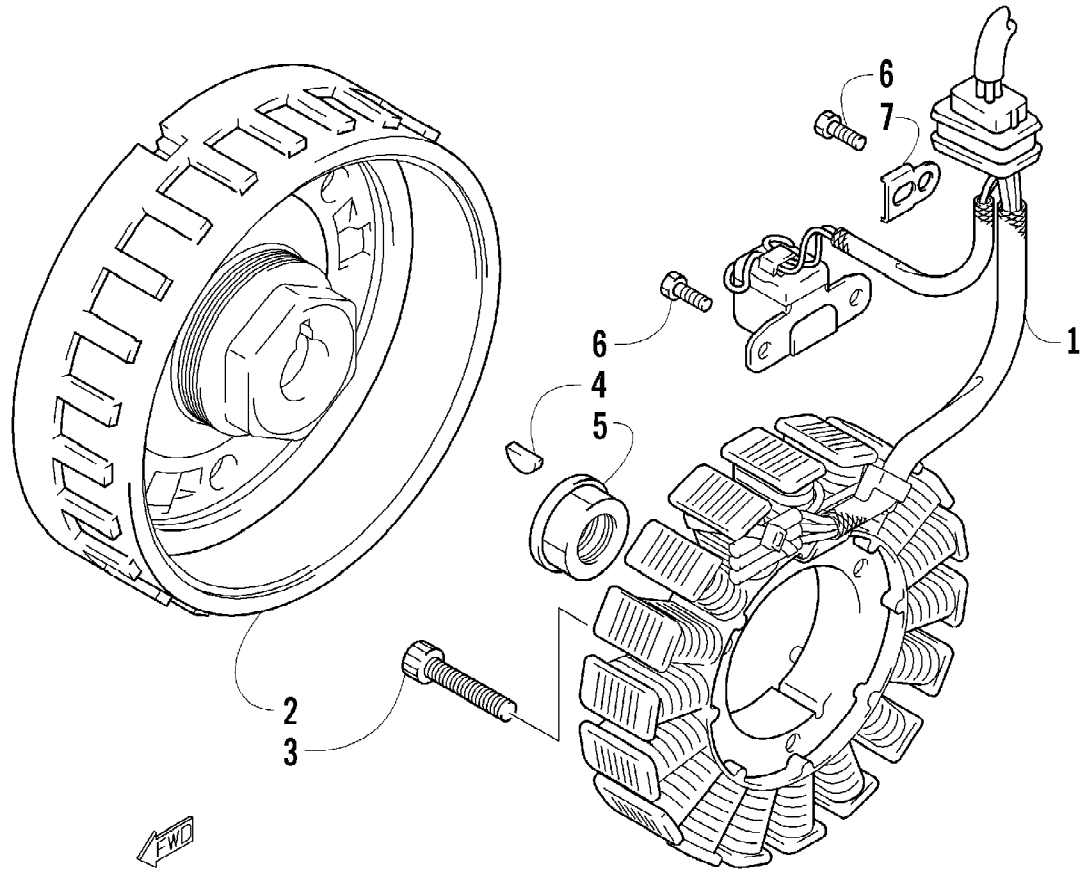

2008 ATV 700 EFI AUTOMATIC TRANSMISSION 4X4 FIS ORANGE LE (A2008ATV4646191)
MAGNETO ASSEMBLY

2008 ATV 700 EFI AUTOMATIC TRANSMISSION 4X4 FIS ORANGE LE (A2008ATV455619)
MAGNETO ASSEMBLY

Ref #	Part Number	Qty	S/P/F	Description
1	3430-067	1		Stator - Assembly
2	3430-068	1		Rotor/Flywheel
3	3004-484	3	S	Screw, Cap
4	0691-785	1		Key
5	3423-086	1		Nut
6	3423-005	4	/P	Bolt
7	3430-005	2		Clamp, Magneto Lead