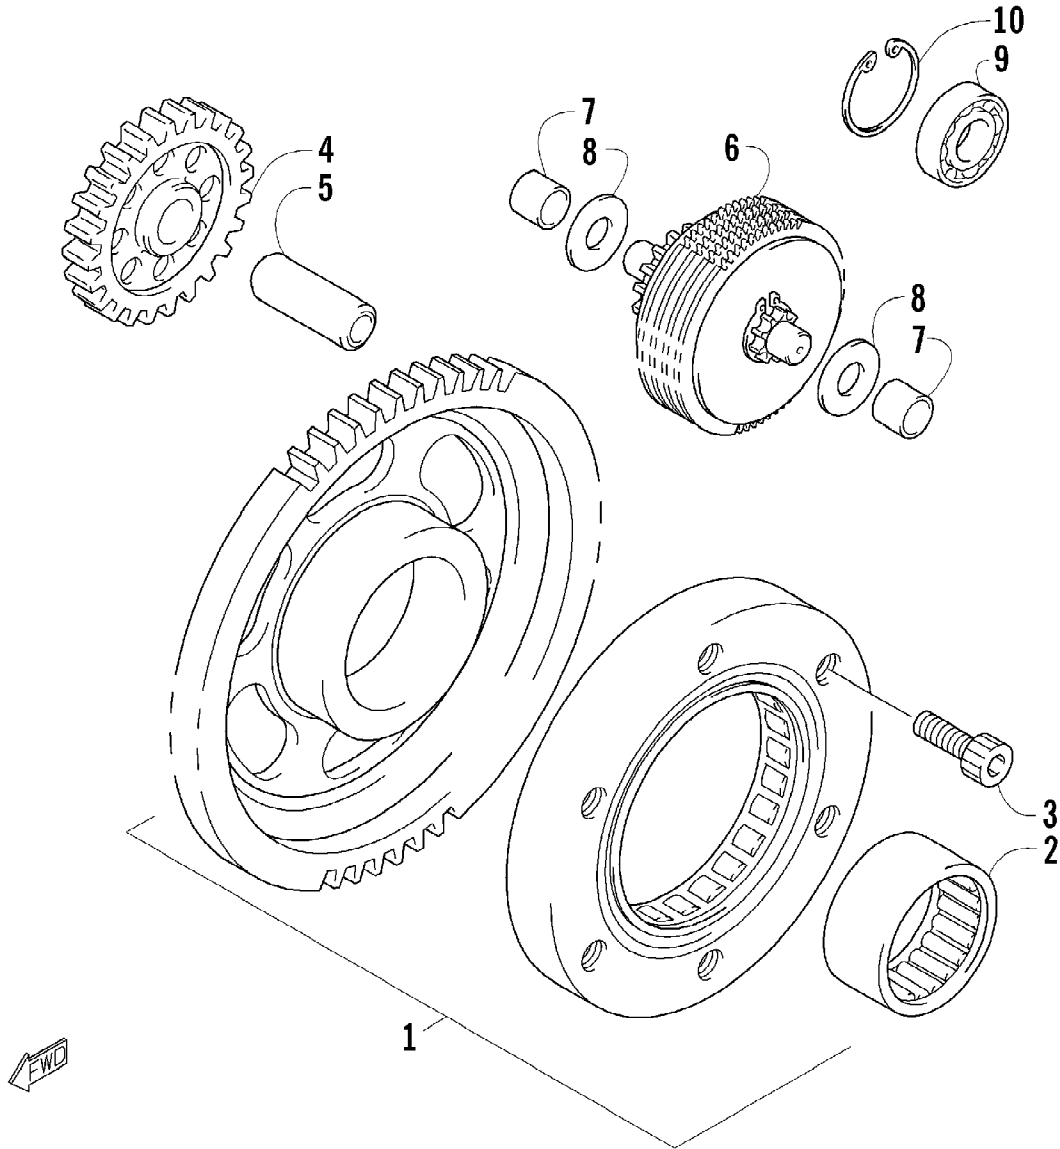

2008 ATV 700 EFI AUTOMATIC TRANSMISSION 4X4 FIS ORANGE LE (A2008ATV421619)
STARTER CLUTCH ASSEMBLY

2008 ATV 700 EFI AUTOMATIC TRANSMISSION 4X4 FIS ORANGE LE (A2008ATV420619)
STARTER CLUTCH ASSEMBLY

Ref #	Part Number	Qty	S/P/F	Description
1	3403-089	1		Clutch, Starter - Set (inc. 2)
2	3403-090	1		Bearing
3	3423-509	1		Bolt
4	3403-091	1		Gear, Starter Idler - No. 2
5	3423-805	1		Pin, Starter Idler Gear No. 2
6	3403-092	1		Limiter, Starter Idler Gear No. 2
7	3423-806	2		Bushing, Limiter Gear Shaft
8	3423-103	2	/P	Washer
9	3402-043	1	/P	Bearing
10	3423-807	1		Circlip