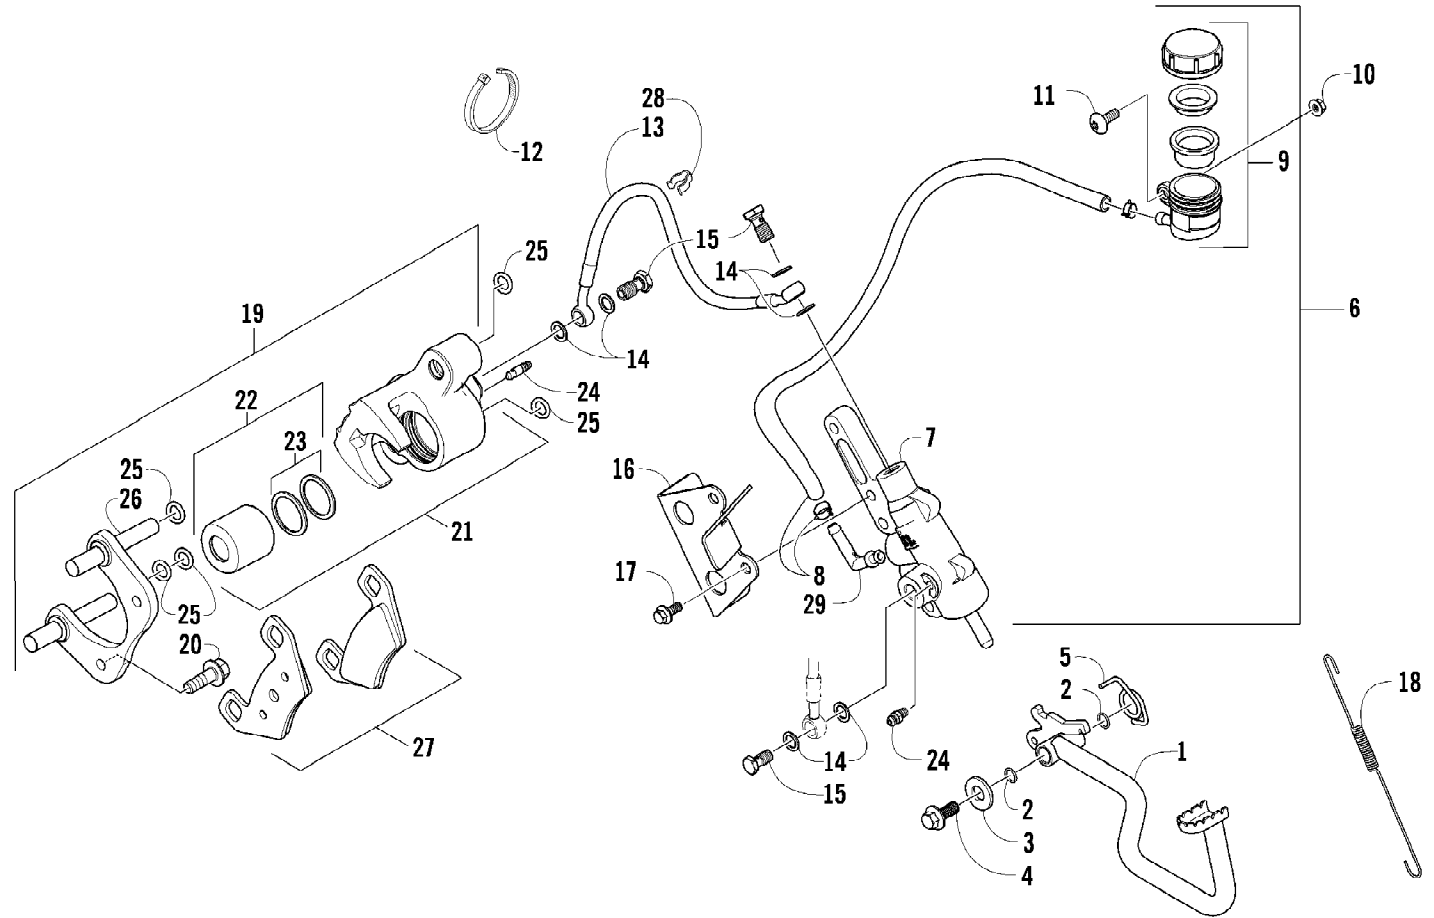

2008 ATV 700 EFI AUTOMATIC TRANSMISSION 4X4 FIS ORANGE LE (A20081B4C3191) AUXILIARY BRAKE ASSEMBLY

2008 ATV 700 EFI AUTOMATIC TRANSMISSION 4X4 FIS ORANGE LE (A2008IB4CUSA191)
AUXILIARY BRAKE ASSEMBLY

Ref #	Part Number	Qty	S/P/F	Description
	1502-292	1		Master Cylinder Replacement Kit
1	1502-063	1		Lever, Brake
2	1602-213	2	/P	O-Ring
3	8050-252	1		Washer
4	8408-816	1		Screw, Cap
5	0502-807	1		Spring, Brake Lever
6	1502-293	1		Brake Assembly (inc. 7-9)
7	0	1	F	Master Cylinder
8	0	1	F	Hose, Brake Fluid Reservoir w/Clamps
9	1502-155	1		Reservoir, Brake Fluid w/Clamp
10	0623-038	1		Nut, Flanged
11	8476-616	1		Screw, Machine
12	0123-788	1	/P	Cable Tie - 7.5 in.
13	1502-139	1		Hose, Brake
14	0423-178	6		Washer, Crush
15	0423-413	3		Bolt, Banjo-Fitting
16	1502-179	1		Bracket, Switch
17	8408-625	2		Screw, Cap
18	0502-785	1		Spring, Brake Switch
19	1436-163	1		Caliper, Brake (inc. 20-23, one No. 24, and 25-27)
20	8408-821	2	/P	Screw, Cap
21	1436-161	1	/P	Housing, Caliper - Assembly - Right Rear (inc. 22-23 and one No. 24)
22	0502-606	1		Piston/Seal Set (inc. 23)
23	0502-607	1		Seal Set
24	0502-609	2	/P	Valve, Bleed
25	0502-608	1		O-Ring, Guide - Set
26	0502-605	1		Bracket Assembly
27	0502-875	1	S	Pad, Brake - Set
28	1502-115	2		Clip, Brake Hose
29	1502-296	1	/P	Adapter, Hose