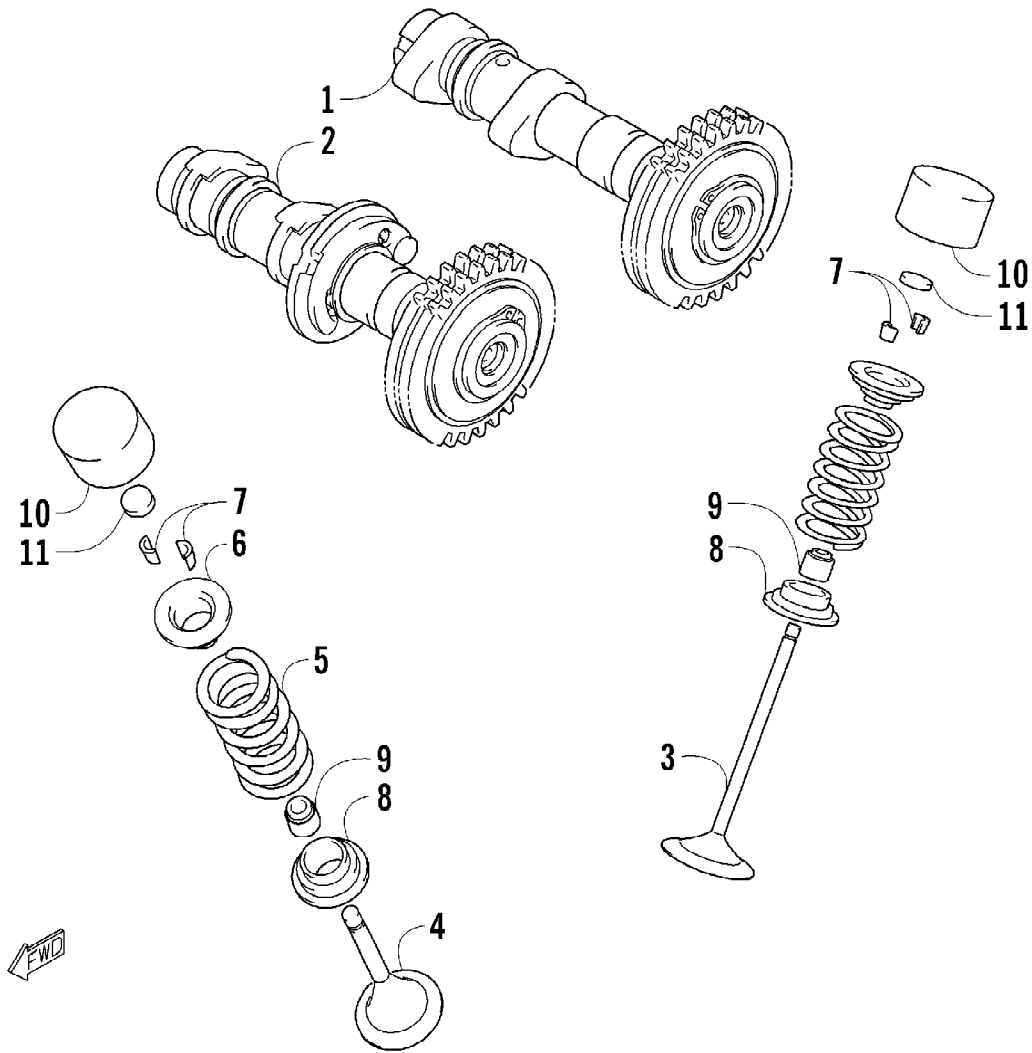

2008 ATV 700 EFI AUTOMATIC TRANSMISSION 4X4 FIS ORANGE LE (A2008ATV4CUSK91)
CAMSHAFT/VALVE ASSEMBLY

2008 ATV 700 EFI AUTOMATIC TRANSMISSION 4X4 FIS ORANGE LE (A2008ATV4026191)
CAMSHAFT/VALVE ASSEMBLY

Ref #	Part Number	Qty	S/P/F	Description
	3402-931	1		Shim, Tappet - Set
1	3403-099	1		Camshaft - Intake
2	3403-100	1		Camshaft - Exhaust
3	3403-101	2		Valve, Intake
4	3403-102	2		Valve, Exhaust
5	3403-103	4		Spring, Valve
6	3402-934	4		Retainer, Valve Spring
7	0693-281	8	/P	Cotter, Valve
8	3402-880	4		Seat, Valve Spring
9	3402-226	4		Seal, Oil
10	3402-851	4		Tappet
11	3402-852	AR		Shim, Tappet - 2.30 mm
11	3402-853	AR		Shim, Tappet - 2.35 mm
11	3402-854	AR		Shim, Tappet - 2.40 mm
11	3402-855	AR		Shim, Tappet - 2.45 mm
11	3402-856	AR		Shim, Tappet - 2.50 mm
11	3402-857	AR		Shim, Tappet - 2.55 mm
11	3402-858	AR		Shim, Tappet - 2.60 mm
11	3402-859	AR		Shim, Tappet - 2.65 mm
11	3402-860	AR		Shim, Tappet - 2.70 mm
11	3402-861	AR		Shim, Tappet - 2.75 mm
11	3402-862	AR		Shim, Tappet - 2.80 mm
11	3402-863	AR		Shim, Tappet - 2.85 mm
11	3402-864	AR		Shim, Tappet - 2.90 mm
11	3402-865	AR		Shim, Tappet - 2.95 mm
11	3402-866	AR		Shim, Tappet - 3.00 mm
11	3402-867	AR		Shim, Tappet - 3.05 mm
11	3402-868	AR		Shim, Tappet - 3.10 mm
11	3402-869	AR		Shim, Tappet - 3.15 mm
11	3402-870	AR		Shim, Tappet - 3.20 mm
11	3402-871	AR		Shim, Tappet - 3.25 mm
11	3402-872	AR		Shim, Tappet - 3.30 mm
11	3402-873	AR		Shim, Tappet - 3.35 mm
11	3402-874	AR		Shim, Tappet - 3.40 mm
11	3402-875	AR		Shim, Tappet - 3.45 mm
11	3402-876	AR		Shim, Tappet - 3.50 mm