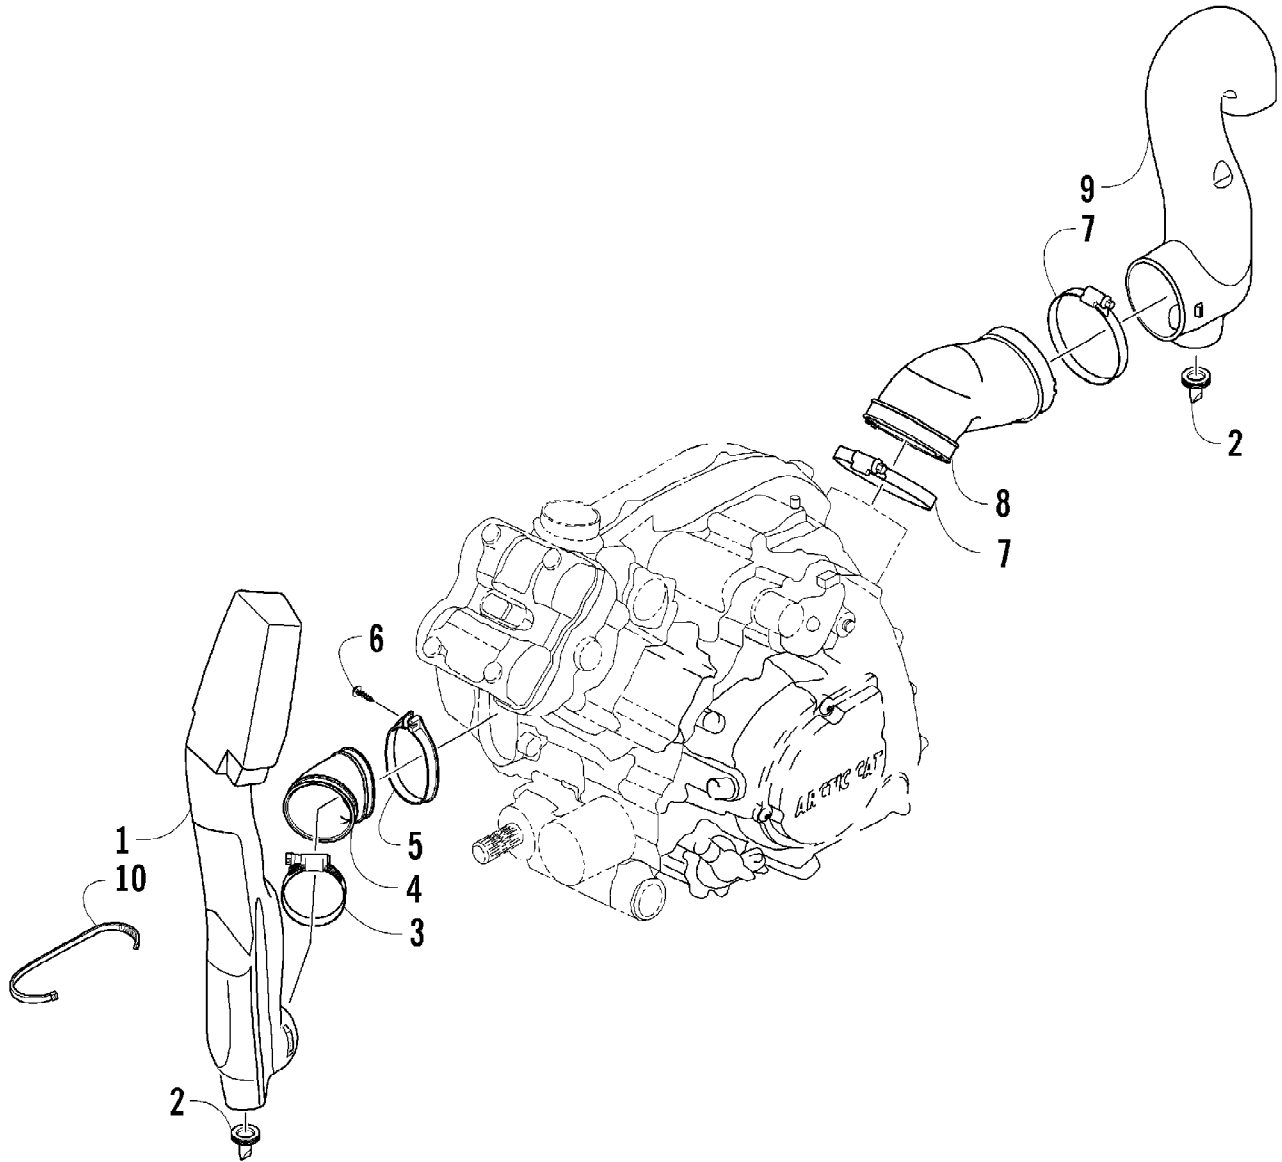

2008 ATV 700 EFI AUTOMATIC TRANSMISSION 4X4 FIS ORANGE LE (A2008ATV403619)
CASE/BELT COOLING ASSEMBLY

2008 ATV 700 EFI AUTOMATIC TRANSMISSION 4X4 FIS ORANGE LE (A2008ATV700LE) 1
CASE/BELT COOLING ASSEMBLY

Ref #	Part Number	Qty	S/P/F	Description
1	0413-126	1		Duct, Belt Cooling - Front
2	0470-442	2	/P	Valve, Drain
3	0423-578	1		Clamp, Boot
4	0413-160	1	/P	Boot, Belt Cooling - Front
5	0423-550	1		Clamp, Boot
6	0423-342	1	/P	Screw, Self-Tapping
7	0423-018	2		Clamp, Boot
8	0413-128	1		Boot, Belt Cooling - Rear
9	0413-129	1		Duct, Belt Cooling - Rear
10	0123-903	1		Cable Tie - 11.5 in.