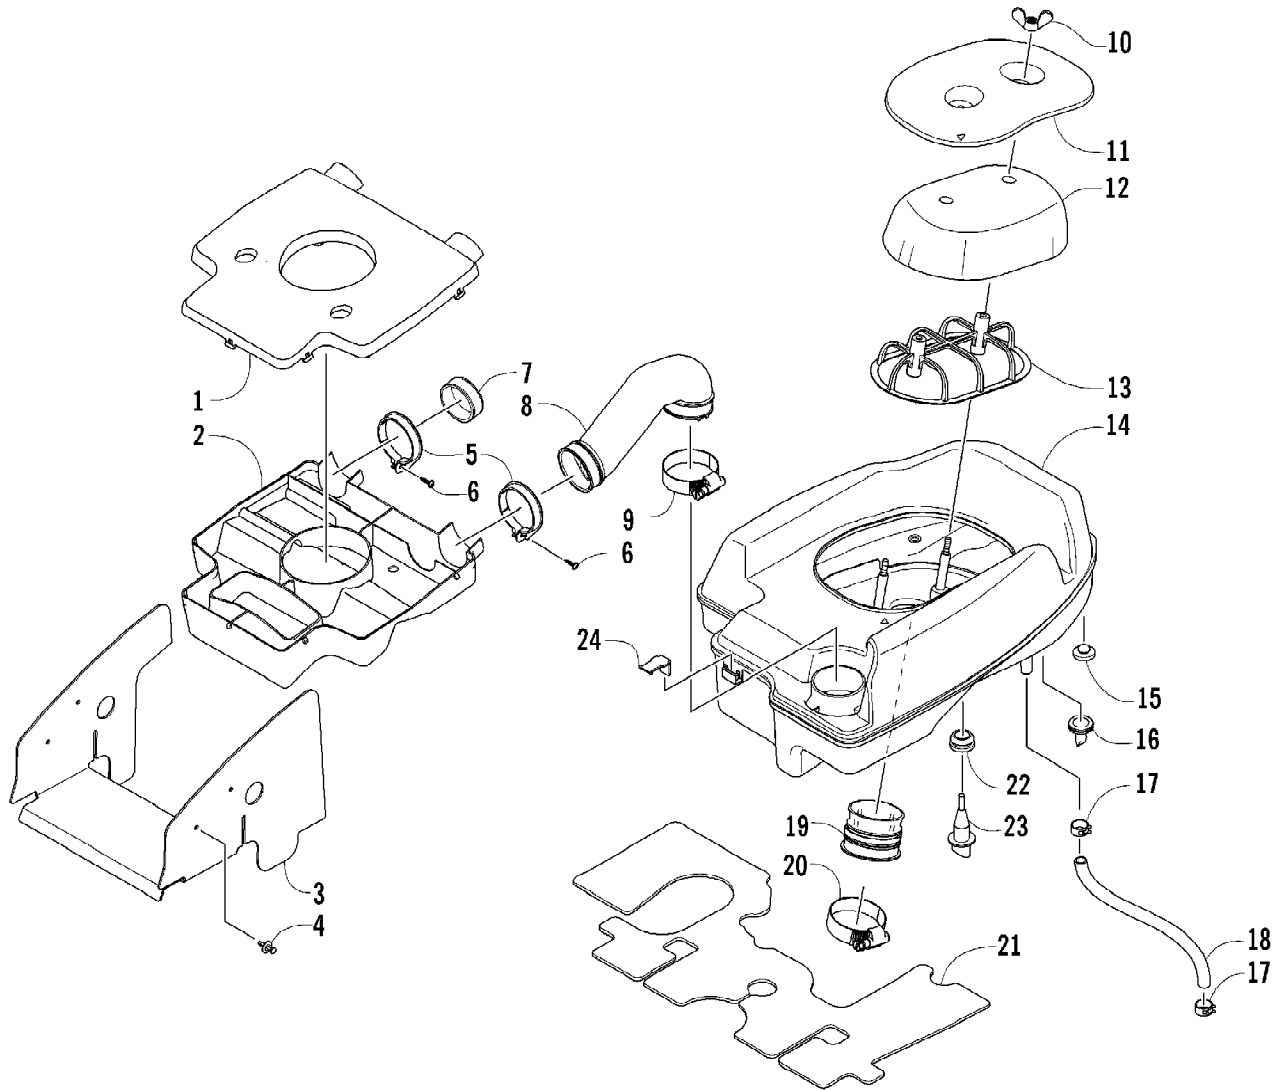

2008 ATV 700 EFI AUTOMATIC TRANSMISSION 4X4 FIS ORANGE LE (A20081B4CUSA191) AIR INTAKE ASSEMBLY

2008 ATV 700 EFI AUTOMATIC TRANSMISSION 4X4 FIS ORANGE LE (A2008IB4C2US191)
AIR INTAKE ASSEMBLY

Ref #	Part Number	Qty	S/P/F	Description
1	0413-091	1		Diverter, Air - Top
2	0413-093	1		Diverter, Air - Bottom
3	1406-785	1		Shroud, Splash
4	0623-362	2		Rivet, Reinstallable
5	0423-551	2		Clamp
6	0423-342	2	/P	Screw, Self-Tapping
7	0413-096	1		Cap, Air Intake - Diverter
8	0470-583	1		Boot, Air Intake
9	0423-380	1	/P	Clamp
10	0423-716	2		Wing Nut
11	0470-616	1	S	Cover, Air Intake
12	0470-580	1		Filter, Air
13	0470-731	1	/P	Cage, Air Filter
14	0570-211	1		Housing, Air Intake
15	0406-877	4	/P	Bumper
16	0470-442	2	/P	Valve, Drain
17	0423-045	2		Clamp
18	0410-103	1		Hose, Vent - Crankcase
19	0470-582	1		Boot, Throttle Body
20	0423-066	1		Clamp, Hose
21	2406-149	1		Panel, Shield
22	3006-657	1		Grommet, Air Temperature Sensor
23	3006-656	1		Sensor, Air Temperature
24	0430-066	1		Support, Sensor