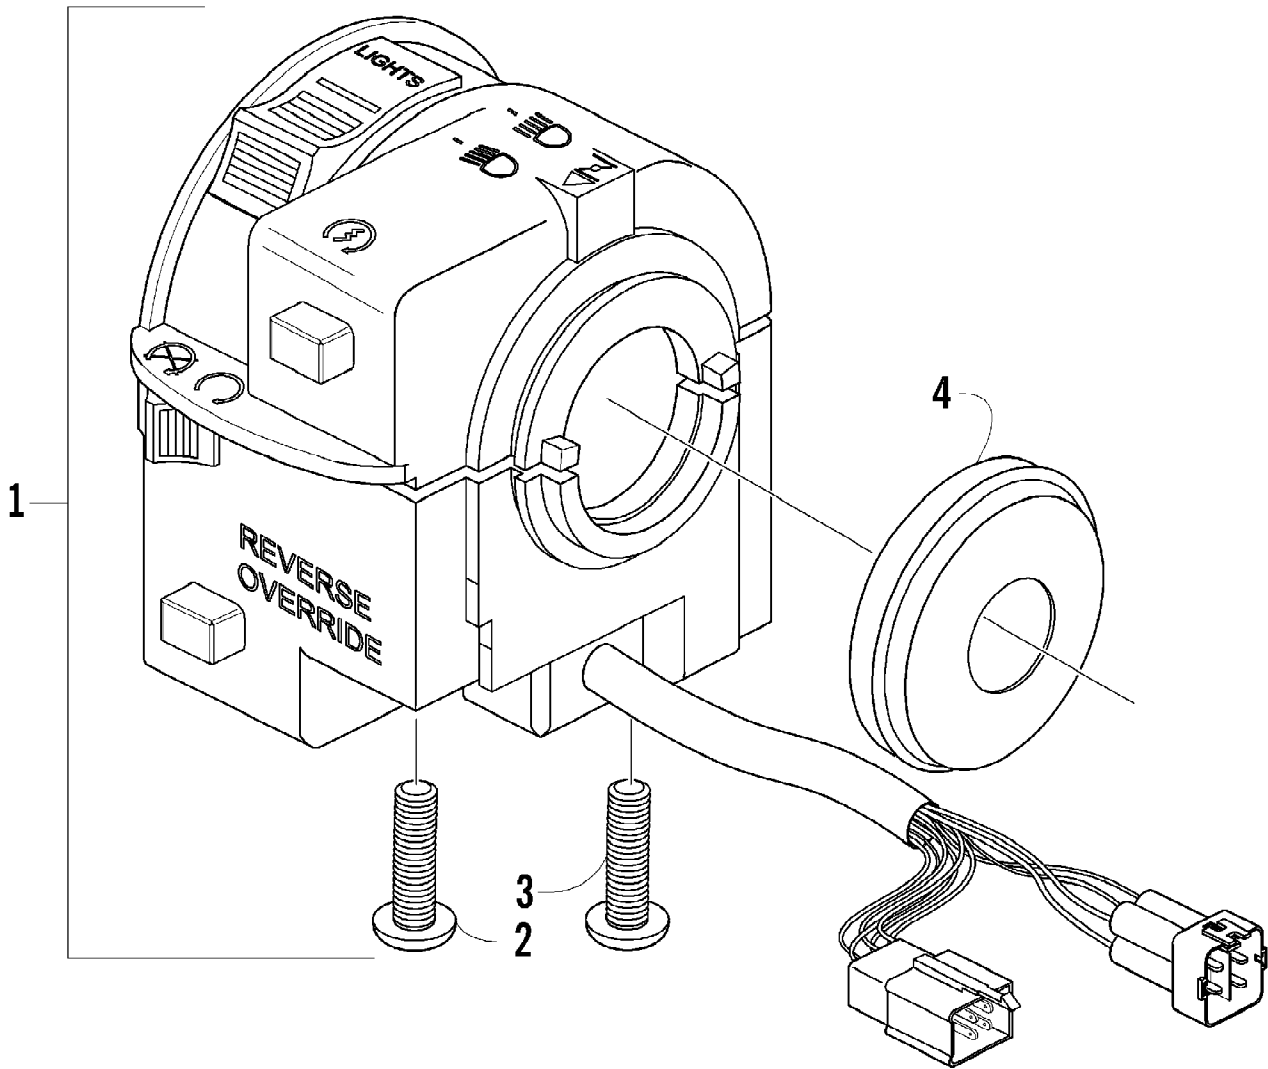

2008 ATV 700 EFI AUTOMATIC TRANSMISSION 4X4 FIS ORANGE LE (A2008ATV4C1U619)
CONTROL SWITCH HOUSING ASSEMBLY

2008 ATV 700 EFI AUTOMATIC TRANSMISSION 4X4 FIS ORANGE LE (A2008ATV40619)
CONTROL SWITCH HOUSING ASSEMBLY

Ref #	Part Number	Qty	S/P/F	Description
1	0509-014	1		Switch, Control - Assembly (inc. 2-4)
2	0409-027	1		Screw, Machine
3	0409-028	1		Screw, Machine
4	3409-019	1		Cover, Switch Housing