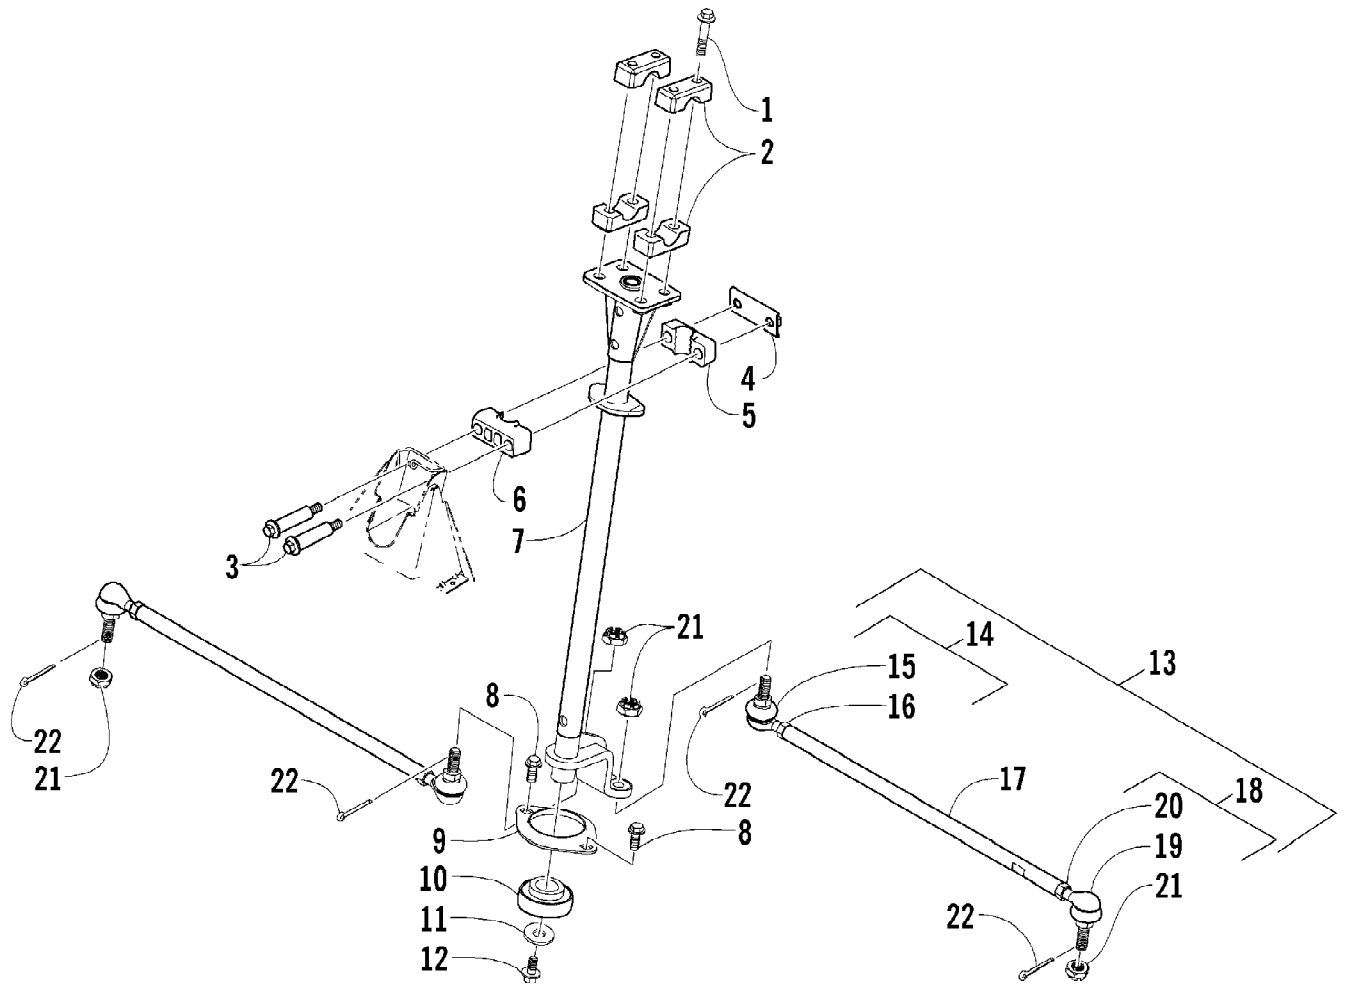

2008 ATV 700 EFI AUTOMATIC TRANSMISSION 4X4 FIS ORANGE LE (A2008ATV406191)
STEERING ASSEMBLY

2008 ATV 700 EFI AUTOMATIC TRANSMISSION 4X4 FIS ORANGE LE (A2008ATV470619)
STEERING ASSEMBLY

Ref #	Part Number	Qty	S/P/F	Description
1	8408-860	4		Screw, Cap
2	0405-035	4		Cap, Steering Adjuster
3	0423-505	2		Screw, Shoulder
4	0505-484	1		Cap, Housing
5	0405-138	1		Housing, Lower
6	0405-139	1		Housing, Upper
7	0505-451	1	S	Post, Steering
8	8408-816	2		Screw, Cap
9	0602-233	1		Flange, Bearing
10	0405-052	1		Bearing w/Inverted Oil Seal
11	0423-073	1		Washer
12	8409-020	1	/P	Screw, Cap
13	0505-499	2	/P	Tie Rod - Assembly (inc. 14-20)
14	0505-511	2	/P	End, Tie Rod - Left-Hand Thread - Kit (inc. 15-16 and two No. 21-22)
15	0	2	F	End, Tie Rod - Left Hand Thread
16	0423-013	2		Nut - Left-Hand Thread
17	0405-281	2	/P	Tie Rod
18	0505-510	2	/P	End, Tie Rod - Right-Hand Thread - Kit (inc. 19-20 and two No. 21-22)
19	0	2	F	End, Tie Rod - Right-Hand Thread
20	8420-002	2	/P	Nut - Right-Hand Thread
21	0423-157	4		Nut, Lock
22	0623-175	4		Pin, Cotter