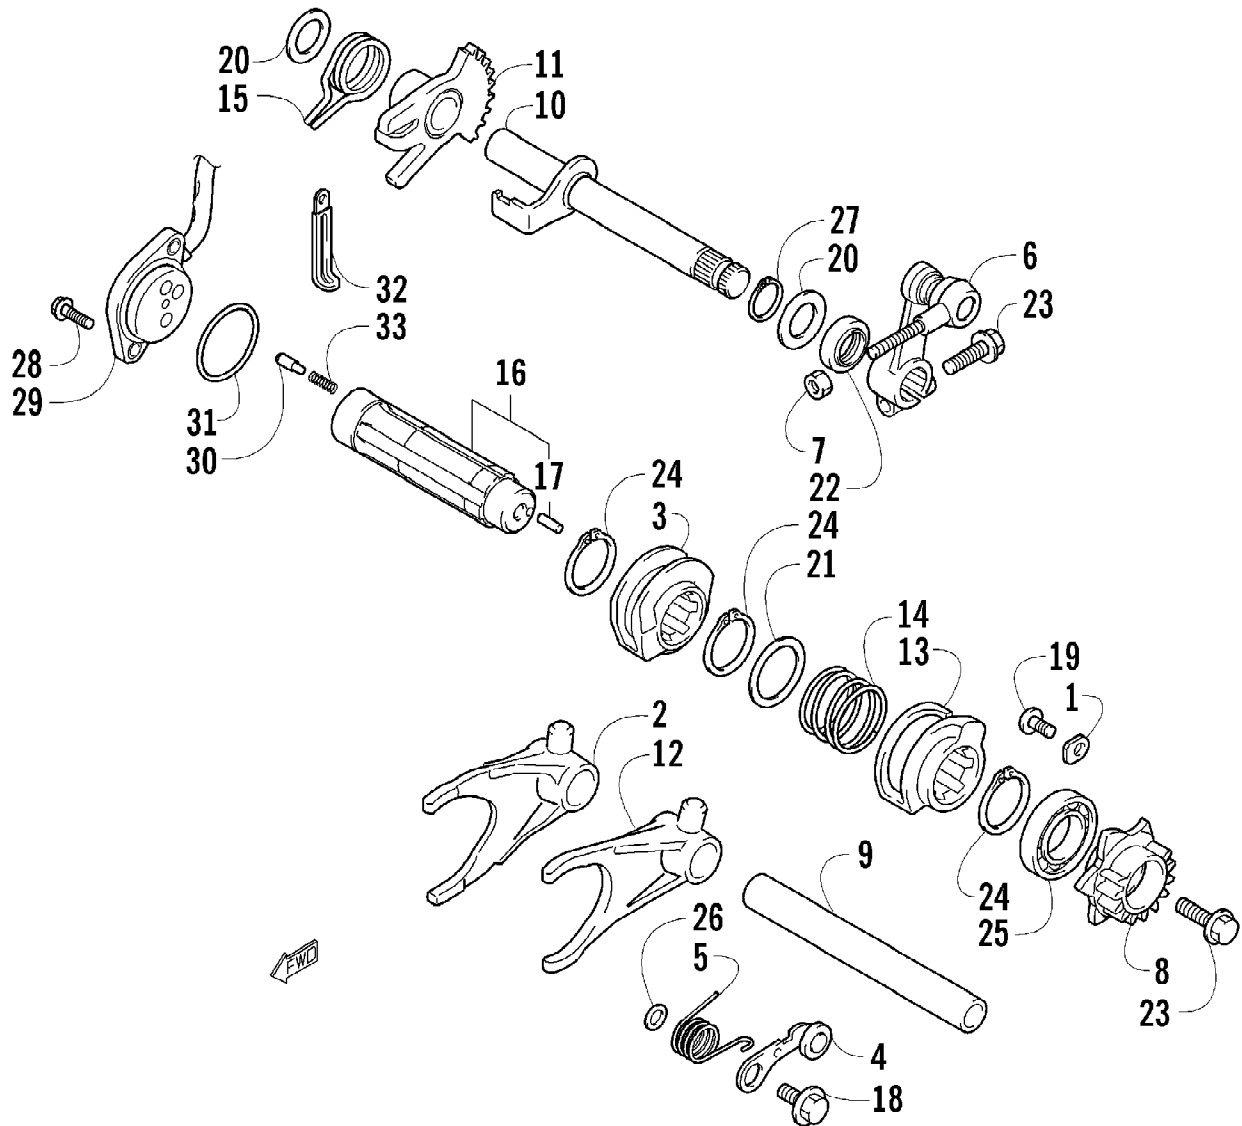

2008 ATV 700 EFI AUTOMATIC TRANSMISSION 4X4 FIS ORANGE LE (A2008ATV408619)
GEAR SHIFTING ASSEMBLY

2008 ATV 700 EFI AUTOMATIC TRANSMISSION 4X4 FIS ORANGE LE (A2008ATV406191)
GEAR SHIFTING ASSEMBLY

Ref #	Part Number	Qty	S/P/F	Description
1	3446-031	2	/P	Retainer, Shift Cam
2	3446-423	1		Fork, Reverse Gear Shift
3	3403-163	1		Cam, Reverse Gear Shift
4	3403-164	1		Stopper, Shift Cam
5	3423-839	1		Spring, Shift Cam Stopper
6	3403-031	1	S	Arm, Select
7	0693-489	1	/P	Nut, Select Arm
8	3403-166	1		Plate, Gear Shift Cam Stopper
9	3403-167	1		Shaft, Gear Shift
10	3403-168	1		Shaft, Shift - No. 2
11	3403-169	1		Gear, Shift Shaft
12	3446-424	1		Fork, Gear Shift
13	3403-170	1		Cam, Gear Shift
14	3423-840	1		Spring, Shift Fork
15	3423-841	1		Spring, Shift Shaft Return
16	3403-171	1		Shaft, Gear Shift (inc. 17)
17	3423-114	1	/P	Pin, Gear Shift
18	3423-652	1		Bolt, Shift Cam
19	3423-370	2		Screw, Shift Retainer
20	3423-445	2		Washer, Shift Shaft
21	3402-382	1		Washer, Shift Fork Spring
22	3402-068	1	/P	Seal, Shift Shaft
23	3004-341	2	S/P	Bolt, Gear Shift
24	3423-191	3	/P	Circlip, Gear Shift Shaft
25	3403-172	1		Bearing, Gear Shift Shaft
26	3423-615	1		Washer, Shift Cam Stopper
27	3423-546	1		Circlip, Shift Shaft
28	3423-418	2		Bolt, Gear Shift Position Switch
29	3530-052	1		Switch, Gear Shift Position
30	3423-044	2		Contact, Gear Shift Position Switch
31	3423-842	1		O-Ring, Gear Shift Position Switch
32	3004-787	2		Clamp, Gear Shift Switch Position Lever
33	3402-087	2		Spring, Gear Shift Position Switch