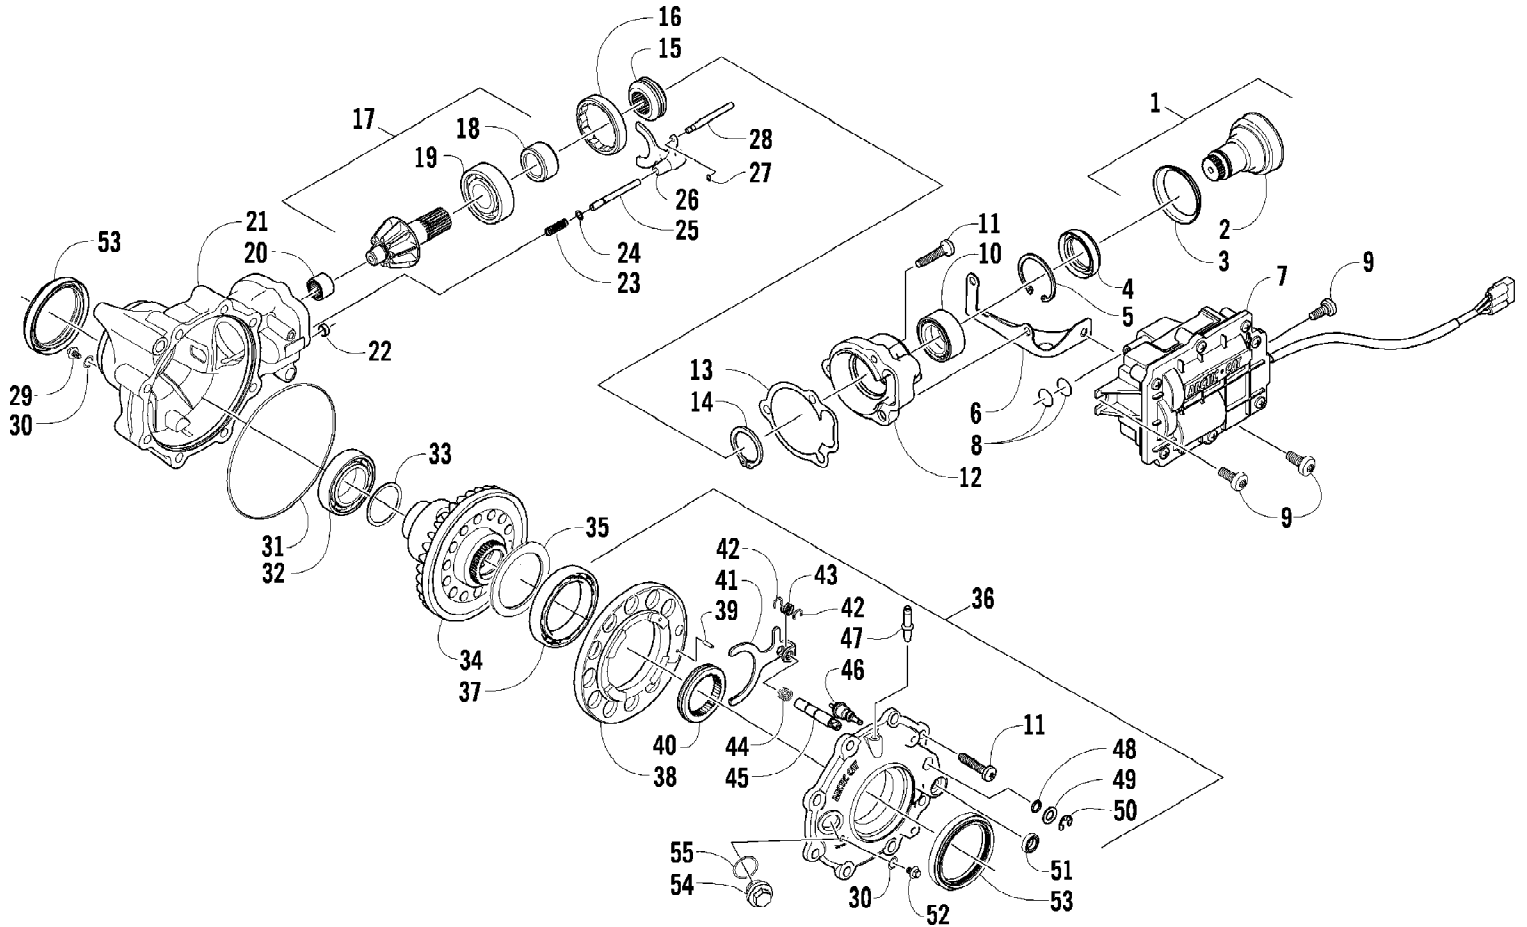

2008 ATV 700 EFI AUTOMATIC TRANSMISSION 4X4 FIS ORANGE LE (A2008ATV430619)
FRONT DRIVE GEARCASE ASSEMBLY

2008 ATV 700 EFI AUTOMATIC TRANSMISSION 4X4 FIS ORANGE LE (A2008ATV406191)
FRONT DRIVE GEARCASE ASSEMBLY

Ref #	Part Number	Qty	S/P/F	Description
	1502-242	1		Complete Front Drive Gearcase Assembly
1	0502-923	1		Shaft, Propeller - Assembly (inc. 2-3)
2	1402-438	1		Shaft, Input
3	1402-168	1		Deflector
4	1402-011	1		Seal
5	0423-423	1		Ring, Retaining
6	0502-347	1		Bracket, Actuator
7	0502-579	1		Actuator (inc. one No. 8)
8	0423-498	2	S	O-Ring
9	0423-396	3		Screw, Self-Tapping
10	1402-043	1		Bearing
11	0423-118	11		Screw, Self-Tapping
12	0502-528	1	/P	Housing, Pinion
13	0402-947	1		Gasket, Flange
14	0423-417	1		Ring, Retaining
15	0402-413	1		Coupler, Drive
16	0402-357	1		Collar, Lock
17	0502-783	1		Gear, Pinion - Assembly - 10T (inc. 18-19)
18	0402-336	1		Collar, Retaining
19	0402-327	1		Bearing
20	0402-328	1		Bearing
21	0502-514	1		Housing, Gearcase
22	0402-411	1		Pin, Dowel
23	0402-999	1		Spring, Return
24	0423-147	1		O-Ring
25	0402-417	1		Shaft, Shuttle
26	0402-998	1		Fork, Selector
27	0423-402	1		Ring, Retaining
28	0402-997	1		Shaft, Selector
29	1402-210	1	/P	Plug, Magnetic (inc. one No. 30)
30	0423-153	2		O-Ring
31	0423-149	1		O-Ring
32	0402-393	1		Bearing
33	0402-405	AR		Shim
33	0402-406	AR		Shim
33	0402-407	AR		Shim
33	0402-408	AR		Shim
33	0402-409	AR		Shim
34	1502-234	1	S	Gear, Ring - 36T
35	1402-074	AR		Shim
35	1402-075	AR		Shim
35	1402-076	AR		Shim
35	1402-077	AR		Shim
35	1402-078	AR		Shim
36	1502-097	1		Cover, Gearcase (inc. one No. 30, 37-52, and one No. 53)
37	1402-053	1		Bearing
38	0502-413	1		Flange, Bearing
39	1402-079	1		Pin, Parallel
40	1402-042	1		Collar, Sliding
41	1402-054	1		Fork
42	1402-058	2		Ring, Retaining