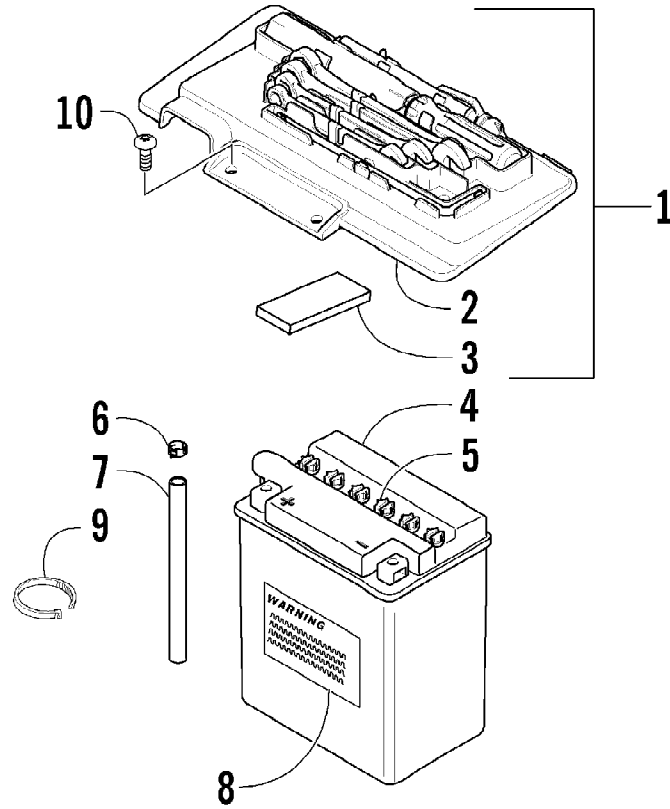

2008 ATV 700 EFI AUTOMATIC TRANSMISSION 4X4 FIS ORANGE LE (A20081B4C5191) BATTERY ASSEMBLY

2008 ATV 700 EFI AUTOMATIC TRANSMISSION 4X4 FIS ORANGE LE (A2008) Page 6 of 9
BATTERY ASSEMBLY

Ref #	Part Number	Qty	S/P/F	Description
1	5991-395	1	S	Battery Cover/Tool Tray Assembly (inc. 2-3)
2	2406-815	1	/P	Cover, Battery
3	0406-288	2		Pad, Battery
3	0444-122	1	S/P/F	Kit, Tool
4	0745-047	1	/P	Battery Assembly (inc. 5-8)
5	0645-045	6		Cap, Battery
6	0645-152	1		Clamp, Hose
7	0645-263	1	/P	Hose, Battery Vent
8	0645-151	1		Label, Warning - Battery
8	0645-198	1	F	Hardware, Battery - Kit
9	0123-788	1	/P	Cable Tie
10	8476-620	2		Screw, Machine