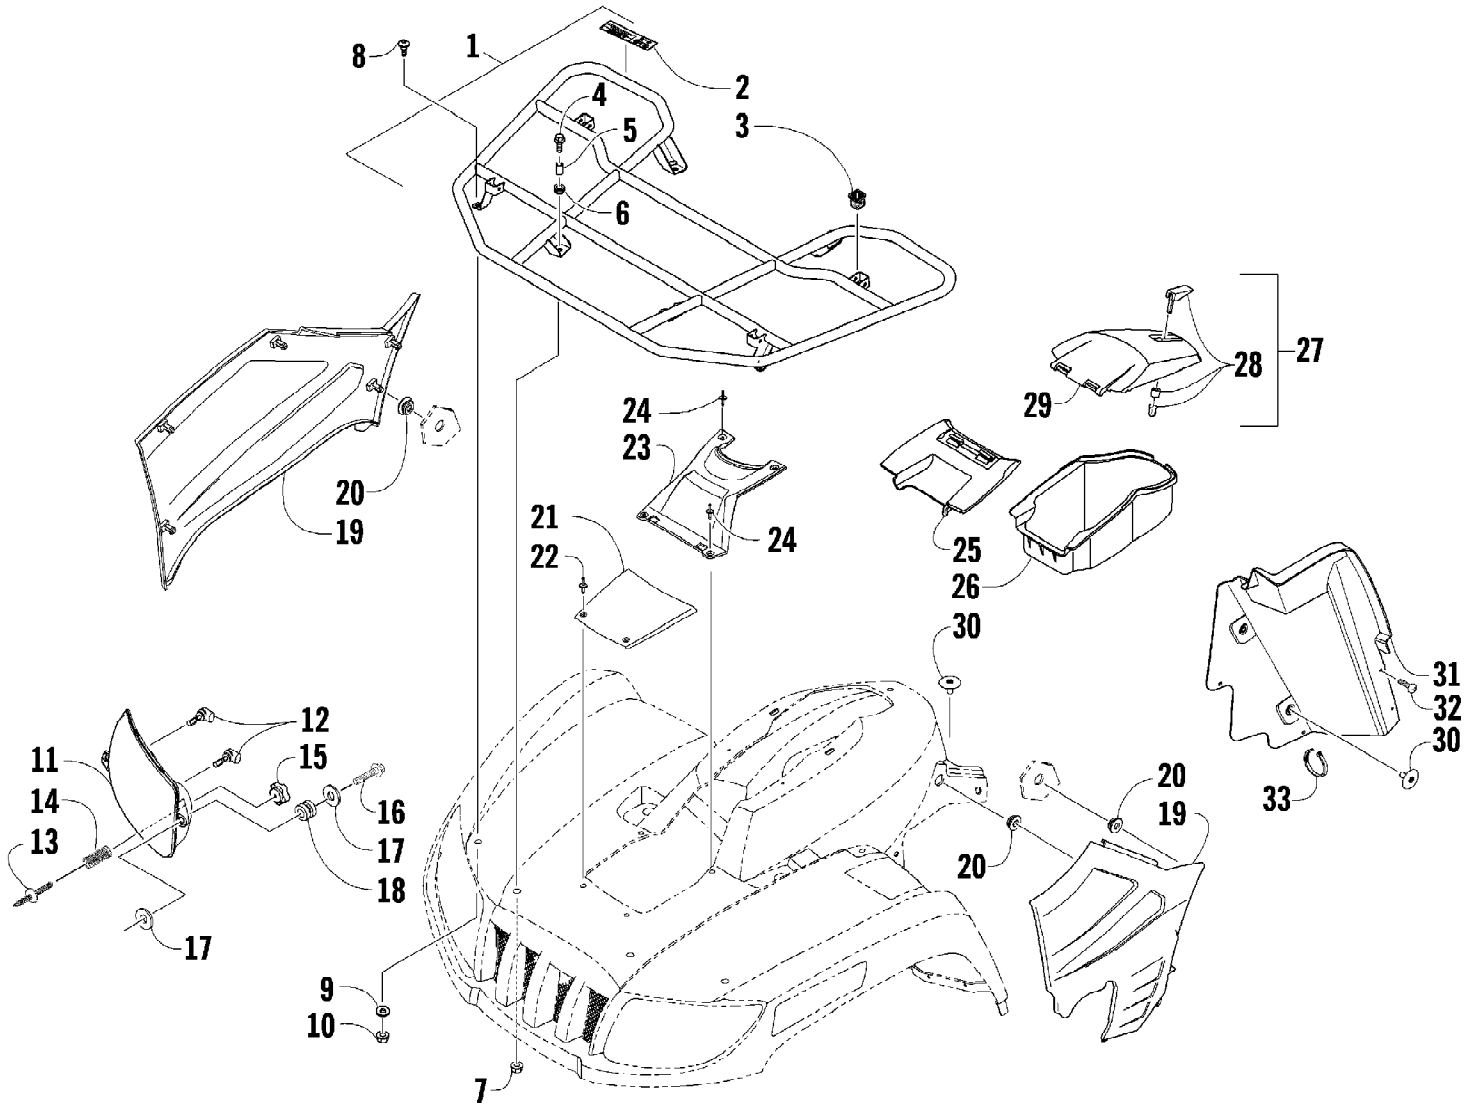

2008 ATV 700 EFI AUTOMATIC TRANSMISSION 4X4 FIS ORANGE LE (A2008ATV425K91)
FRONT RACK AND HEADLIGHT ASSEMBLIES (LE)

2008 ATV 700 EFI AUTOMATIC TRANSMISSION 4X4 FIS ORANGE LE (A2008ATV403619)
FRONT RACK AND HEADLIGHT ASSEMBLIES (LE)

Ref #	Part Number	Qty	S/P/F	Description
1	2506-643	1		Rack, Front - Assembly (inc. 2-3)
2	0411-576	1		Decal, Warning - Front Rack Load
3	0441-592	4	/P	Bushing, Rack
4	8410-830	4		Screw, Cap
5	0423-669	4		Spacer
6	0423-465	4		Grommet
7	8432-802	4		Nut, Lock
8	0423-654	2		Screw, Shoulder
9	8050-222	2	/P	Washer
10	0423-540	2		Nut, Lock
11	0509-034	1	S	Headlight Assembly - Right (inc. 12)
11	0509-035	1		Headlight Assembly - Left (inc. 12)
12	0409-055	4		Bulb, Headlight
13	0423-514	2		Stud, Adjuster - Headlight
14	0423-522	2		Spring, Adjuster
15	0423-513	2		Knob, Adjuster
16	0623-785	4		Screw, Self-Tapping
17	8050-217	8	/P	Washer
18	0423-447	4		Grommet
19	2406-358	1		Panel, Side - Lower - Right
19	2406-359	1		Panel, Side - Lower - Left
20	0423-678	8		Grommet
21	1406-358	1		Cover, Access
22	0423-535	2		Rivet, Reinstallable
23	1406-484	1		Cover, Steering Post
24	0623-362	4		Rivet, Reinstallable
25	0470-513	1		Cover, Storage Box
26	1406-573	1		Box, Storage
27	2506-234	1		Lid, Storage Box w/Latch (inc. 28-29)
28	1406-599	1		Latch, Storage Box
29	0470-514	1		Lid, Storage Box
30	0423-101	5		Screw, Body
31	1406-354	1		Panel, Splash - Right
31	1406-355	1	S	Panel, Splash - Left
32	0423-719	4		Screw, Self-Tapping
33	0123-788	AR	/P	Cable Tie - 7.5 in.