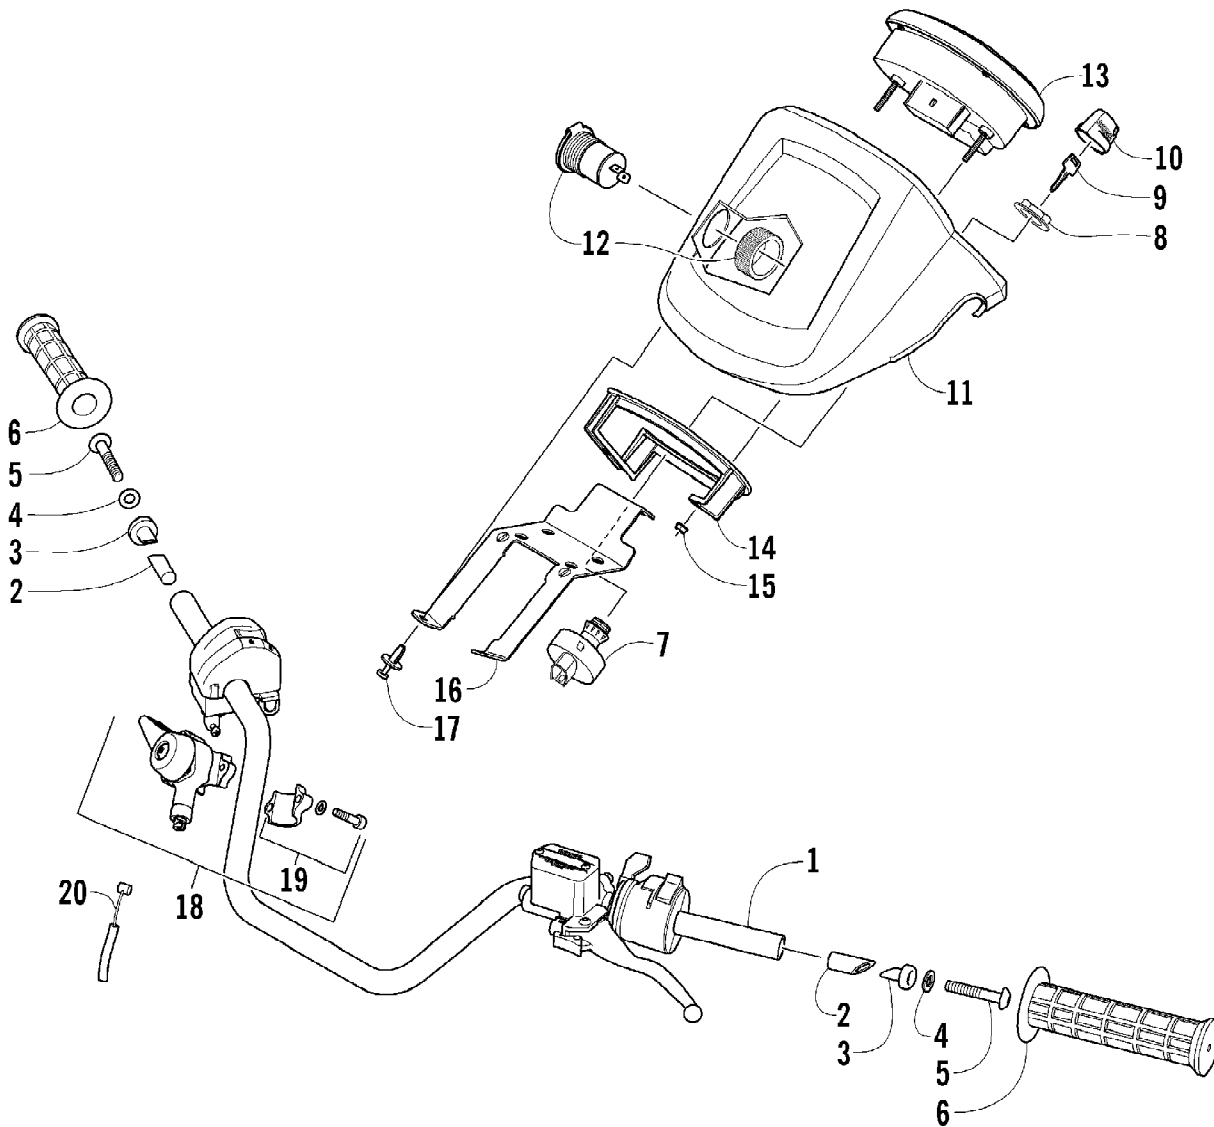

2008 ATV 700 EFI AUTOMATIC TRANSMISSION 4X4 FIS ORANGE LE (A2008ATV460619)
HANDLEBAR ASSEMBLY

2008 ATV 700 EFI AUTOMATIC TRANSMISSION 4X4 FIS ORANGE LE (A2008ATV46USK19)
HANDLEBAR ASSEMBLY

Ref #	Part Number	Qty	S/P/F	Description
1	0505-476	1		Tube, Handlebar
1	0505-448	1		Tube, Handlebar - Black (Orange LE)
2	0405-218	2		Plug, Handlebar
3	0405-149	2		End Cap, Handlebar
4	8050-247	2	/P	Washer
5	8477-845	2		Screw, Machine
6	0405-147	2		Grip, Handlebar
7	0430-069	1	S	Switch, Ignition - Assembly (inc. 8-10)
8	0430-050	1		Nut, Flange - Ignition Switch
9	0430-042	1		Key, Ignition (Y Series - Left-Side Cut)
9	0430-043	1		Key, Ignition (Z Series - Right-Side Cut)
10	0430-054	1		Cover, Key
11	0505-498	1		Instrument Pod (Orange LE)
12	0641-897	1	/P	Outlet, Accessory - 12V
13	0520-023	1		Gauge, LCD
14	0420-065	1	/P	Clamp, Plastic
15	0423-493	2		Nut, Hex
16	2506-470	1		Bracket, Mounting - Instrument Pod
17	0423-535	2		Rivet, Reinstallable
18	0502-527	1		Control, Differential Lock (inc. 19)
19	0502-613	1		Clamp, Differential Lock Control - Kit
20	0487-050	1	/P	Cable, Differential Lock