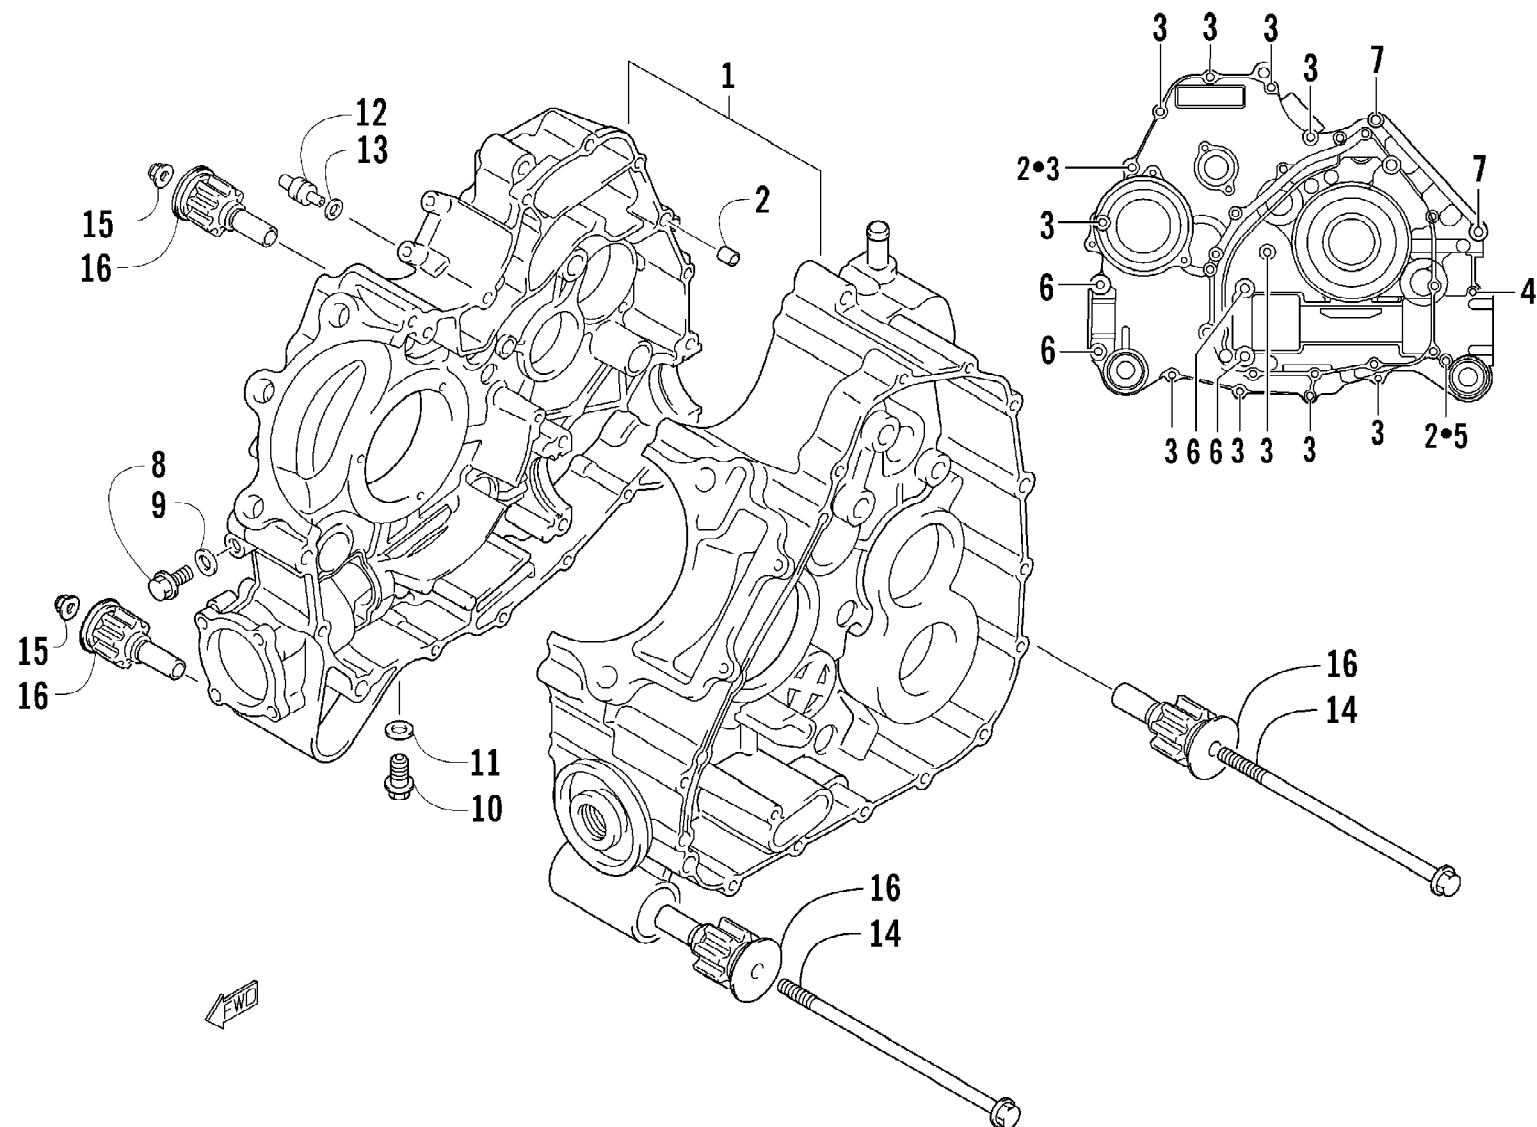

2008 ATV 700 EFI AUTOMATIC TRANSMISSION 4X4 FIS ORANGE LE (A2008ATV423619)
CRANKCASE ASSEMBLY

2008 ATV 700 EFI AUTOMATIC TRANSMISSION 4X4 FIS ORANGE LE (A2008ATV42US19)
CRANKCASE ASSEMBLY

Ref #	Part Number	Qty	S/P/F	Description
1	3403-063	1	S	Crankcase Assembly (inc. 2-7)
2	3004-822	2		Pin
3	3423-307	11	S	Bolt
4	3423-392	1		Bolt
5	3423-094	1		Bolt
6	3007-399	4	/P	Bolt
7	3004-424	2		Bolt
8	3007-407	2	/P	Plug, Oil Gallery
9	3402-436	2	/P	Gasket, Oil Gallery Plug
10	3403-064	1		Plug, Drain
11	3402-011	1		Gasket, Drain Plug
12	3403-065	1		Jet, Oil Gallery
13	3423-051	1		O-Ring
14	3423-456	2		Bolt, Engine Mounting
15	3423-457	2	S	Nut, Engine Mounting
16	3423-799	4		Bushing, Engine Mounting