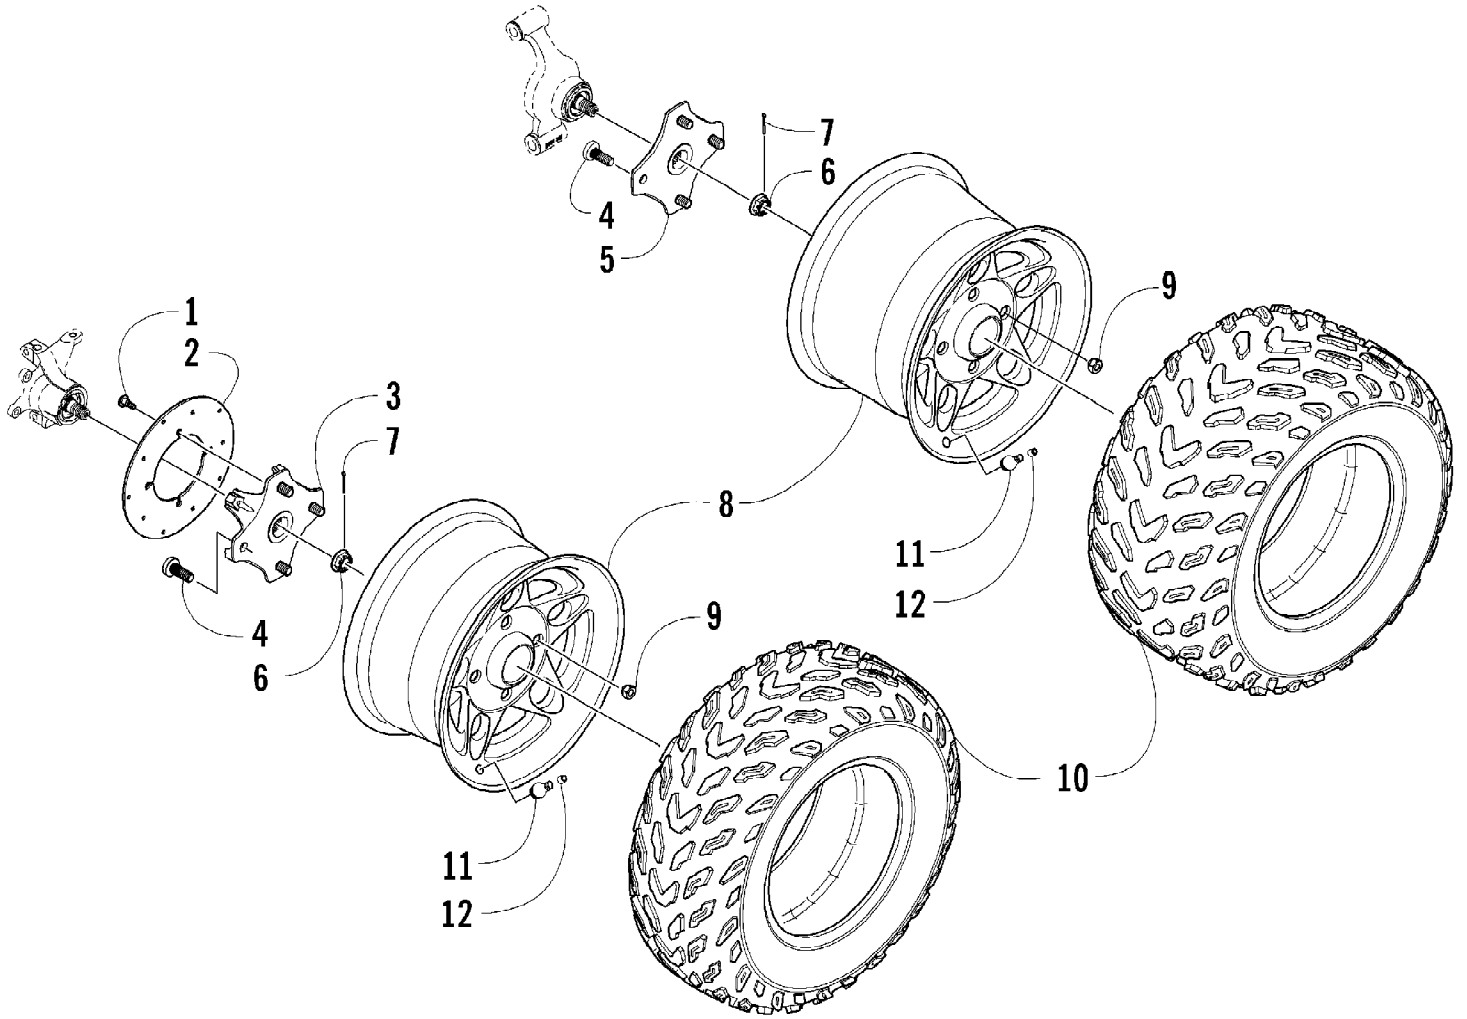

2008 ATV 700 EFI AUTOMATIC TRANSMISSION 4X4 FIS ORANGE LE (A2008ATV4886191)
WHEEL AND TIRE ASSEMBLY (LE)

2008 ATV 700 EFI AUTOMATIC TRANSMISSION 4X4 FIS ORANGE LE (A2008ATV4806191)
WHEEL AND TIRE ASSEMBLY (LE)

Ref #	Part Number	Qty	S/P/F	Description
1	0423-557	12		Screw, Shoulder
2	1402-225	3	S	Disc, Brake
3	0502-599	2	S	Hub, Wheel - Front (inc. 4)
4	0402-974	16	/P	Stud, Wheel Hub
5	0502-601	1	S	Hub, Wheel - Rear - Left (inc. 4)
5	0502-599	1	S	Hub, Wheel - Rear - Right (inc. 4)
6	0423-607	4		Nut, Castle
7	0423-407	4		Pin, Cotter
8	1402-424	2		Wheel - Front
8	1402-425	2		Wheel - Rear
9	0423-618	16		Nut, Lug
10	1402-658	2		Tire - Front
10	1402-659	2		Tire - Rear
11	0402-064	4		Stem, Valve (inc. 12)
12	0402-140	4		Cap, Valve Stem