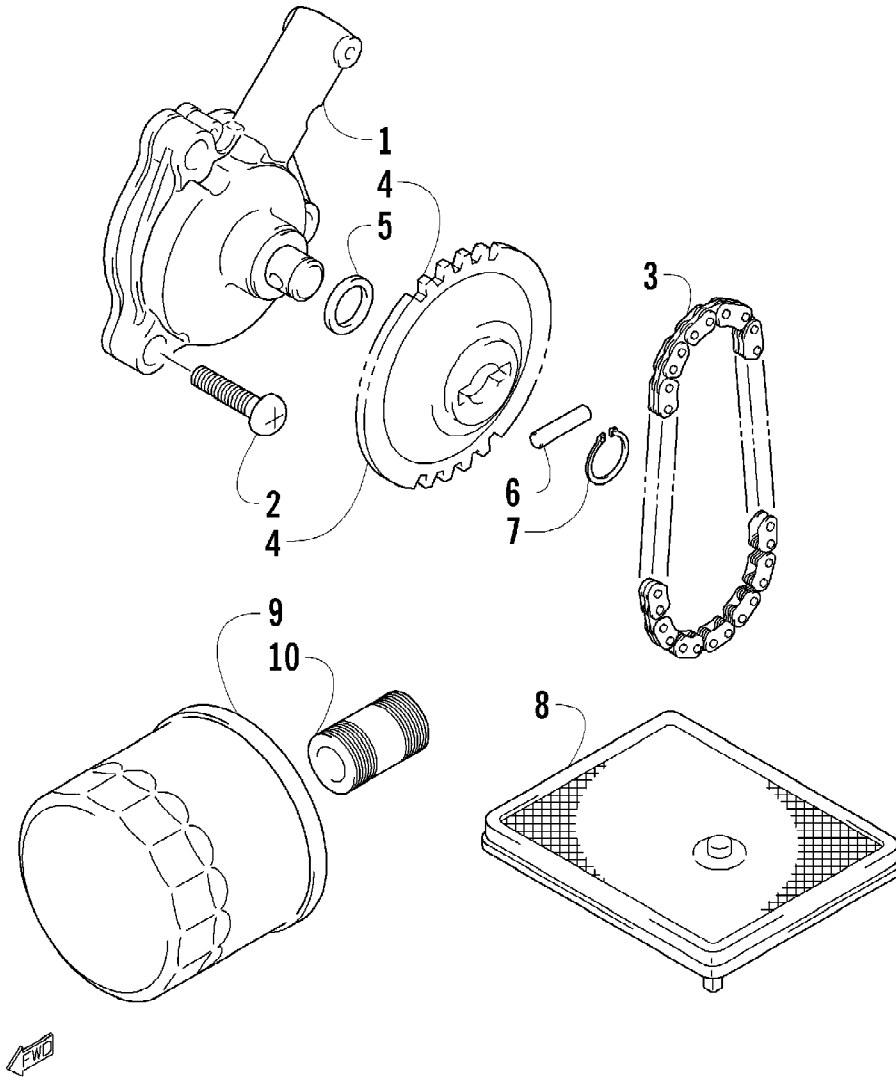

2008 ATV 700 EFI AUTOMATIC TRANSMISSION 4X4 FIS ORANGE LE (A2008ATV466191)
OIL FILTER/PUMP ASSEMBLY

2008 ATV 700 EFI AUTOMATIC TRANSMISSION 4X4 FIS ORANGE LE (A2008ATV467619)
OIL FILTER/PUMP ASSEMBLY

Ref #	Part Number	Qty	S/P/F	Description
1	3403-123	1		Pump, Oil
2	3423-510	3		Screw, Machine
3	3403-124	1		Chain, Drive
4	3403-125	1		Sprocket, Drive Chain
5	3423-443	1		Washer
6	3423-046	1		Pin
7	3423-184	1	S	Circlip
8	3403-126	1		Strainer, Oil
9	0812-029	1	S	Filter, Oil
10	3403-219	1	/P	Union, Oil Filter