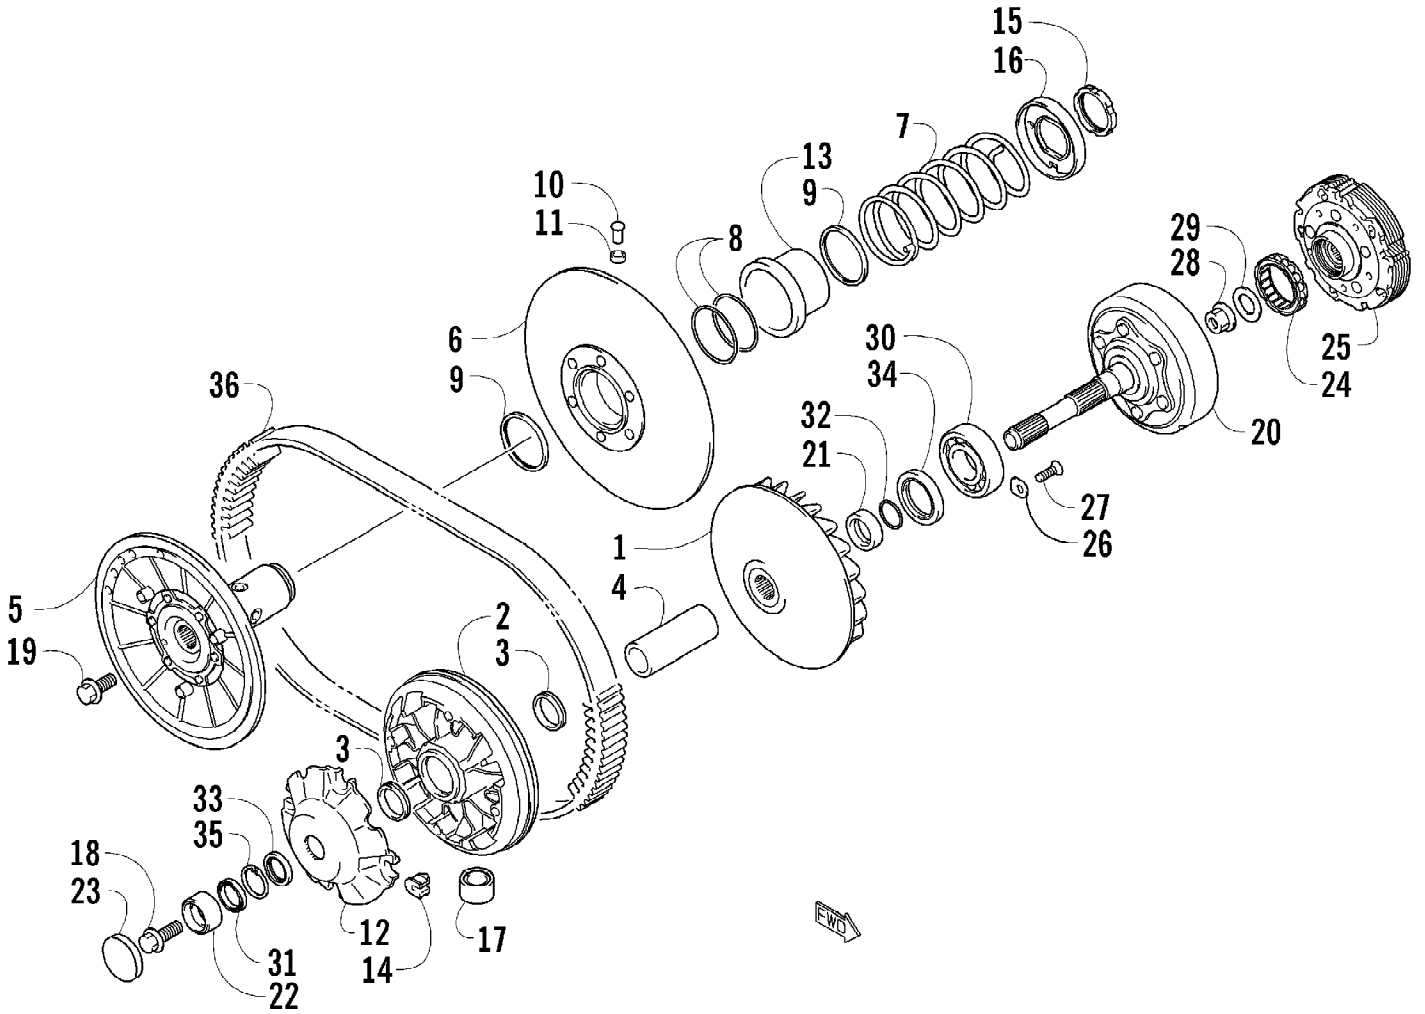

2008 ATV 700 EFI AUTOMATIC TRANSMISSION 4X4 FIS ORANGE LE (A2008ATV484US19)
TRANSMISSION ASSEMBLY

2008 ATV 700 EFI AUTOMATIC TRANSMISSION 4X4 FIS ORANGE LE (A2008ATV485619)
TRANSMISSION ASSEMBLY

Ref #	Part Number	Qty	S/P/F	Description
1	3403-130	1		Face, Fixed Drive
2	3403-131	1		Face, Movable Drive
3	3403-132	2		Seal, Movable Drive Face
4	3423-843	1		Spacer, Movable Drive Face
5	3403-133	1		Face, Fixed Driven
6	3403-134	1		Face, Movable Driven
7	3402-474	1	/P	Spring, Movable Driven Face
8	3402-475	2		O-Ring, Movable Driven Face
9	3403-135	2		Seal, Movable Driven Face
10	3402-477	4		Pin, Movable Driven Face
11	3402-478	4		Spacer, Movable Driven Face
12	3403-136	1		Plate, Movable Drive Face
13	3402-756	1		Sheet, Movable Driven Face
14	3402-481	4		Damper, Movable Drive Face
15	3423-406	1		Nut, Driven Pulley Spring
16	3402-482	1		Holder, Movable Driven Face
17	3403-137	8		Roller, Movable Driven Face
18	3423-819	1		Bolt, Drive Face
19	3423-820	1		Bolt, Driven Face
20	3403-138	1		Housing, Clutch
21	3423-821	1	/P	Spacer, Primary Shaft
22	3423-822	1		Spacer, Clutch Housing
23	3423-823	1		Cap, V-Belt Bearing
24	3446-003	1		Clutch, One-Way
25	3403-139	1		Centrifugal Clutch - Assembly
26	3423-824	2		Retainer, Bearing
27	3423-018	2		Screw, Bearing Retainer
28	3423-501	1		Nut
29	3423-825	1		Washer
30	3402-221	1		Bearing, Clutch Housing - Left
31	3403-140	1		Bearing, Clutch Housing - Right
32	3423-831	1	/P	O-Ring
33	3403-173	1		Seal, Clutch Housing - Right
34	3403-148	1	/P	Seal, Clutch Housing - Left
35	3423-826	1	/P	Circlip, Clutch Housing
36	3403-141	1		V-Belt