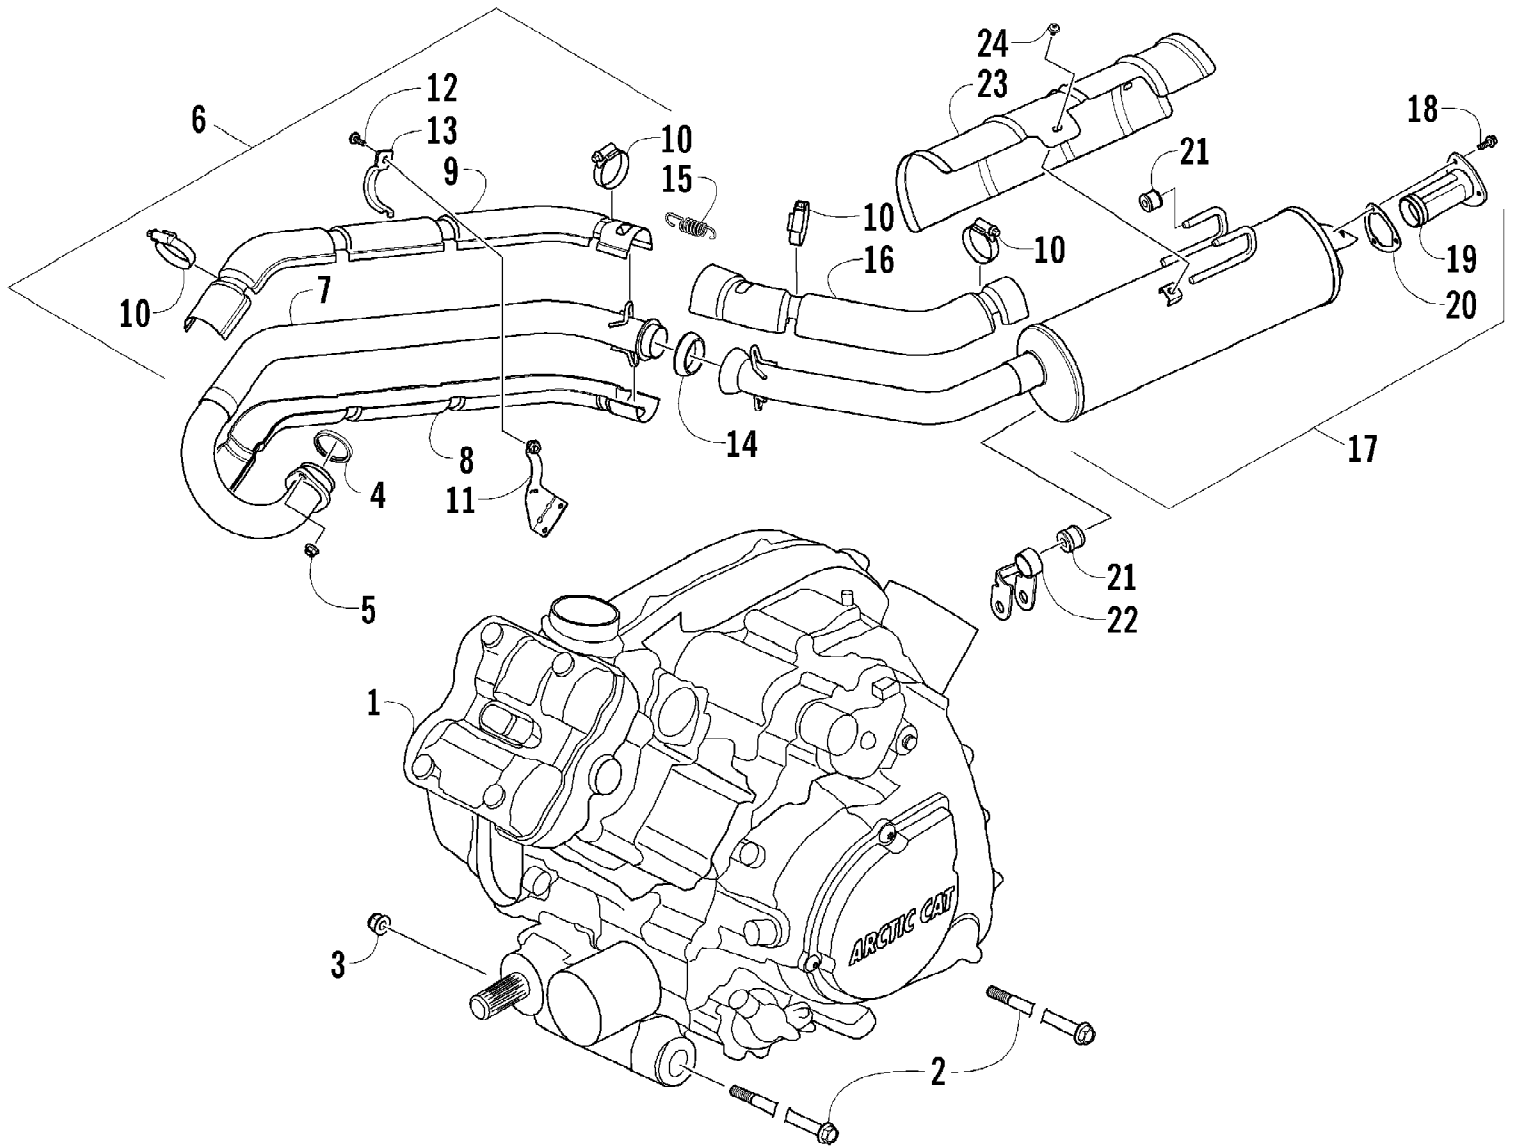

2008 ATV 700 EFI AUTOMATIC TRANSMISSION 4X4 FIS ORANGE LE (A2008ATV4356191)
ENGINE AND EXHAUST

2008 ATV 700 EFI AUTOMATIC TRANSMISSION 4X4 FIS ORANGE LE (A2008ATV436519)
ENGINE AND EXHAUST

Ref #	Part Number	Qty	S/P/F	Description
1	0462-046	1	/P	Engine
2	3423-456	2		Screw, Cap
3	8428-002	2		Nut, Lock
4	0412-361	1		Gasket, Exhaust Pipe
5	8424-802	2		Nut, Hex
6	0512-294	1		Pipe, Exhaust - Assembly (inc. 7-9 and three No. 10)
7	0512-293	1		Pipe, Exhaust
8	0412-364	1		Shield, Exhaust Pipe - Inner
9	0412-365	1		Shield, Exhaust Pipe - Outer
10	0423-317	5	/P	Hose Clamp
11	0512-317	1		Support, Exhaust Pipe
12	8477-620	1		Screw, Machine
13	0512-318	1		Bracket, Exhaust Pipe
14	0412-375	1	/P	Seal, Exhaust
15	0612-668	2	/P	Spring, Extension
16	0412-369	1		Shield, Exhaust Pipe - Rear
17	0512-305	1		Muffler - Assembly (inc. 18-20)
18	8408-616	3		Screw, Cap
19	0512-219	1	/P	Arrester, Spark - Assembly
20	0412-313	1		Gasket, Spark Arrester
21	0412-215	3	S	Bushing, Exhaust Pipe
22	1506-732	1		Channel, Muffler Support
23	0412-373	1	/P	Cover, Muffler
24	8477-610	3		Screw, Machine