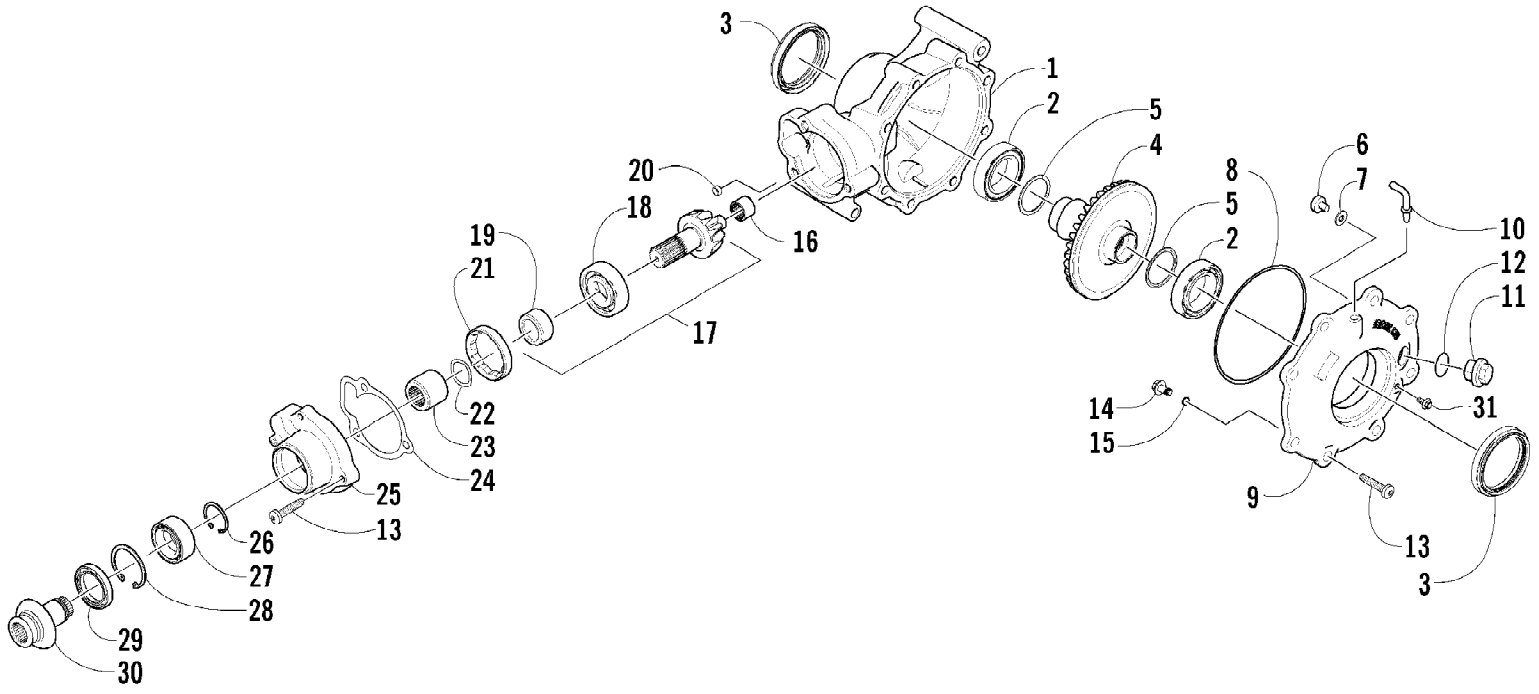

2008 ATV 700 EFI AUTOMATIC TRANSMISSION 4X4 FIS ORANGE LE (A2008ATV468619)
REAR DRIVE GEARCASE ASSEMBLY

2008 ATV 700 EFI AUTOMATIC TRANSMISSION 4X4 FIS ORANGE LE (A2008ATV460619)
REAR DRIVE GEARCASE ASSEMBLY

Ref #	Part Number	Qty	S/P/F	Description
	0502-909	1		Complete Rear Gearcase Assembly
1	0502-911	1		Housing, Gearcase
2	0402-393	2		Bearing
3	0402-394	2	S	Seal
4	1402-032	1		Gear, Ring - 36T
5	0402-405	AR		Shim
5	0402-406	AR		Shim
5	0402-407	AR		Shim
5	0402-408	AR		Shim
5	0402-409	AR		Shim
6	0402-326	1		Button, Thrust
7	0423-149	1		O-Ring
8	0402-429	AR		Shim
8	0402-430	AR		Shim
8	0402-431	AR		Shim
8	0402-432	AR		Shim
8	0402-433	AR		Shim
9	0502-920	1		Cover, Gearcase
10	1402-102	1		Fitting
11	0402-333	1	/P	Plug, Fill (inc. 12)
12	0423-154	1		O-Ring
13	0423-118	11		Screw, Self-Tapping
14	0402-450	1	S	Plug, Magnetic (inc. 15)
15	0423-153	1		O-Ring
16	0402-328	1		Bearing
17	0502-783	1		Gear, Pinion - Assembly - 10T (inc. 18-19)
18	0402-327	1		Bearing
19	0402-336	1		Collar, Retaining
20	0402-411	1		Pin, Dowel
21	0402-331	1		Collar, Lock
22	0402-982	1		Washer, Wave
23	0402-981	1		Collar, Shaft
24	0402-947	1		Gasket, Flange
25	0502-529	1		Housing, Pinion
26	0423-417	1		Ring, Retaining
27	1402-043	1		Bearing
28	0423-423	1		Ring, Retaining
29	1402-011	1		Seal
30	0502-407	1	S	Shaft, Input
31	1402-211	1		Plug, Oil Level