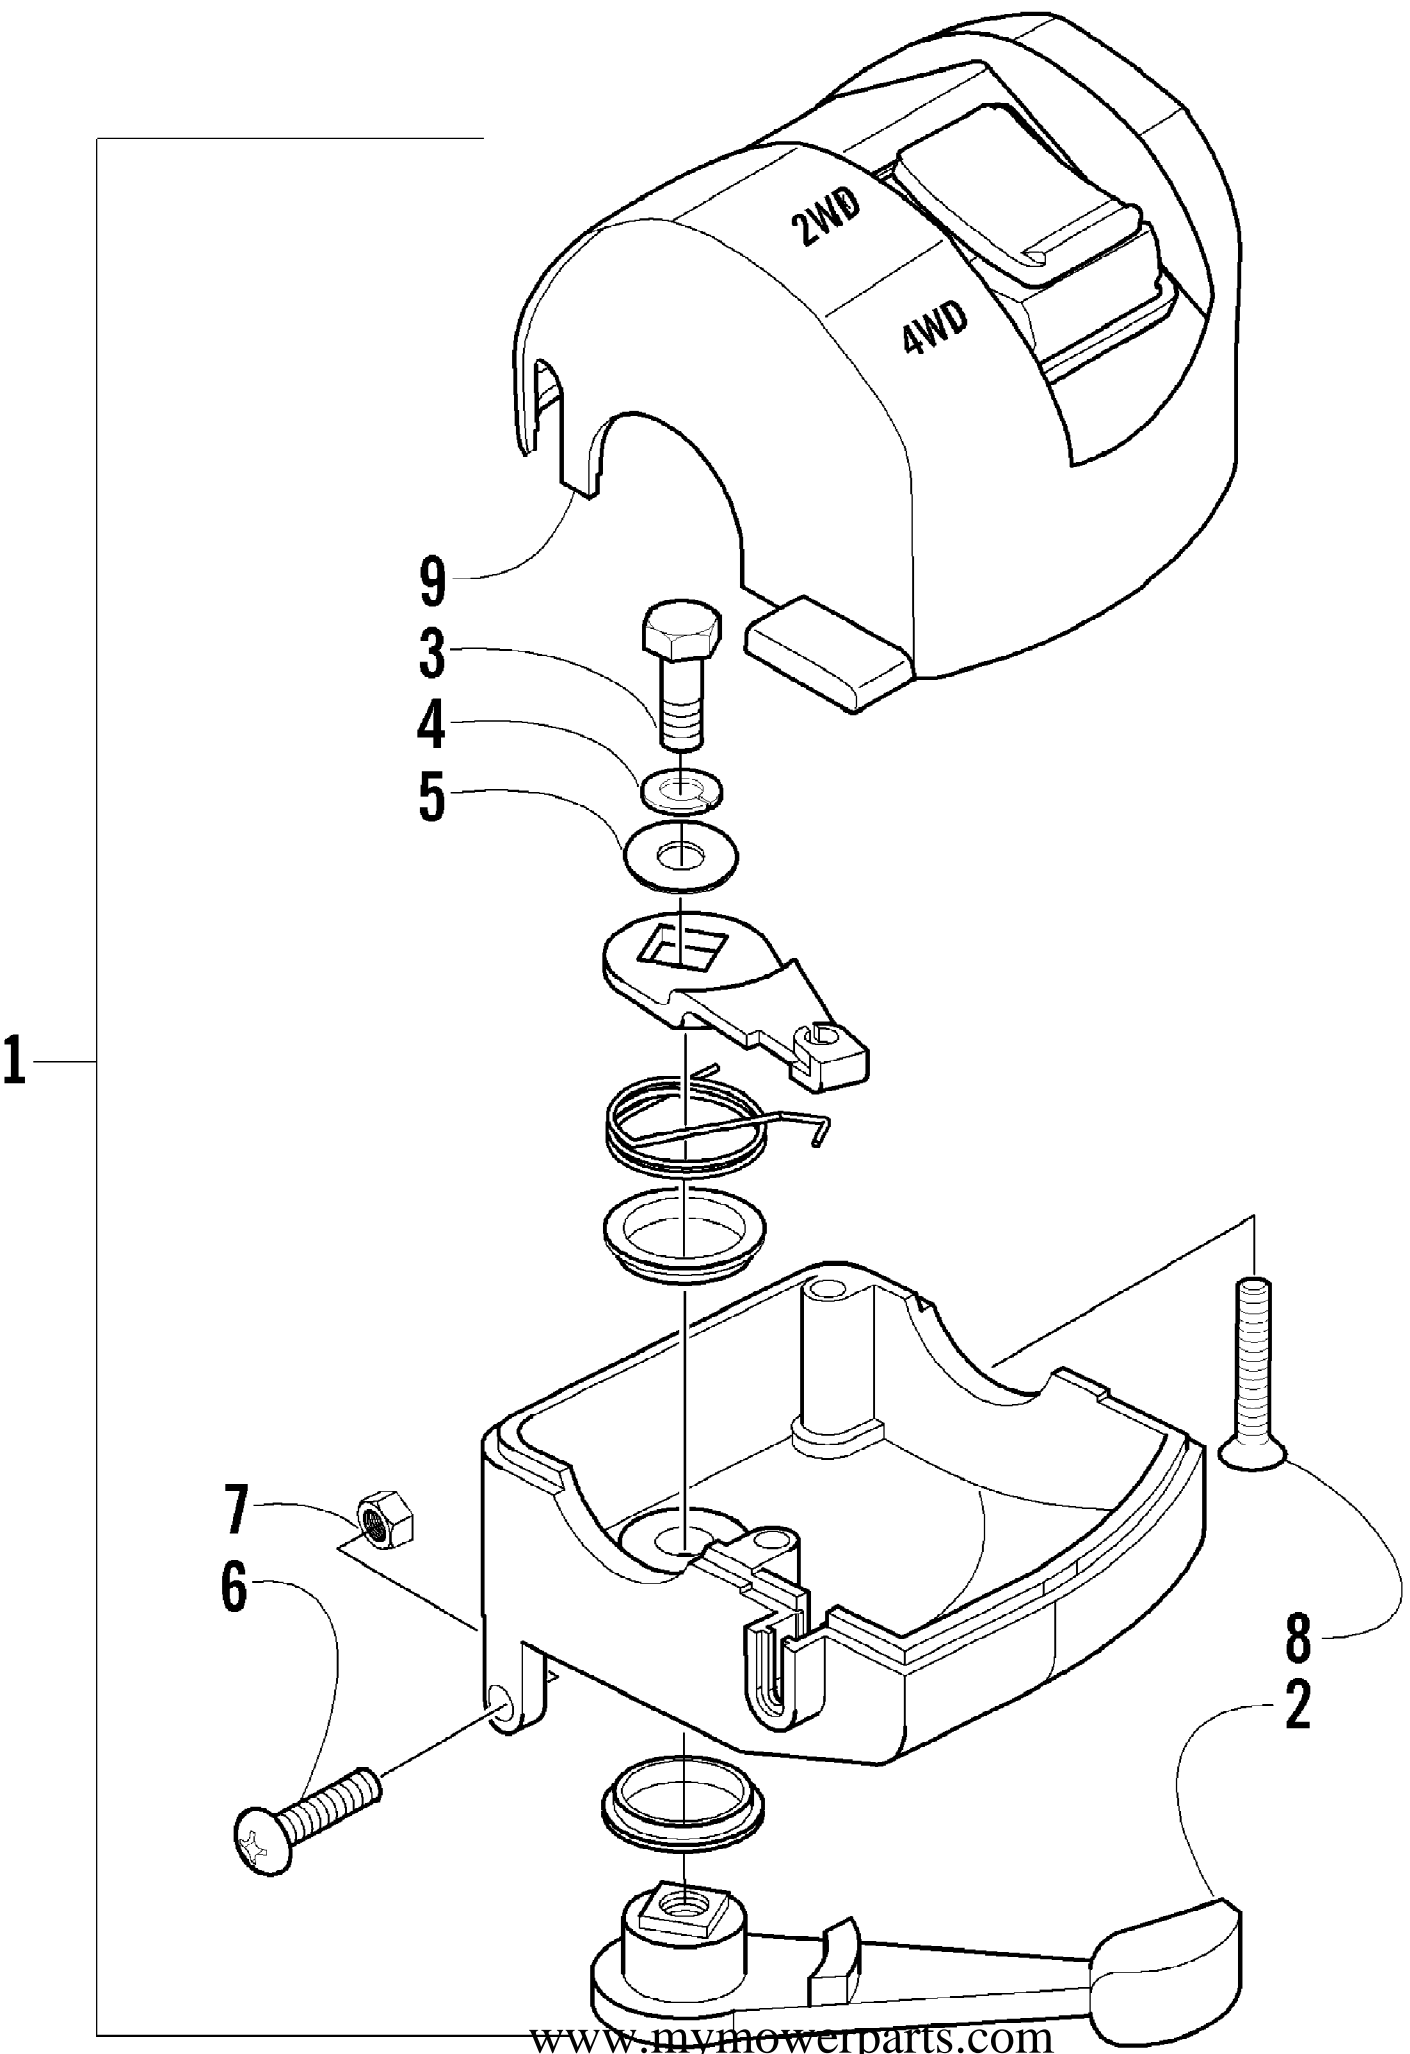

2008 ATV 700 EFI AUTOMATIC TRANSMISSION 4X4 FIS ORANGE LE (A2008157482) 6191
THROTTLE CASE ASSEMBLY

2008 ATV 700 EFI AUTOMATIC TRANSMISSION 4X4 FIS ORANGE LE (A2008ATV483619)
THROTTLE CASE ASSEMBLY

Ref #	Part Number	Qty	S/P/F	Description
1	0509-012	1		Case, Throttle - Assembly (inc. 2-9)
2	3409-001	1		Lever
3	3004-533	1	S/P	Screw, Cap
4	3004-447	1	/P	Washer, Lock
5	3003-030	1	/P	Washer
6	3423-014	1		Screw
7	3423-327	1		Nut
8	3423-199	2		Screw
9	0409-048	1		Cover, Throttle w/Switch