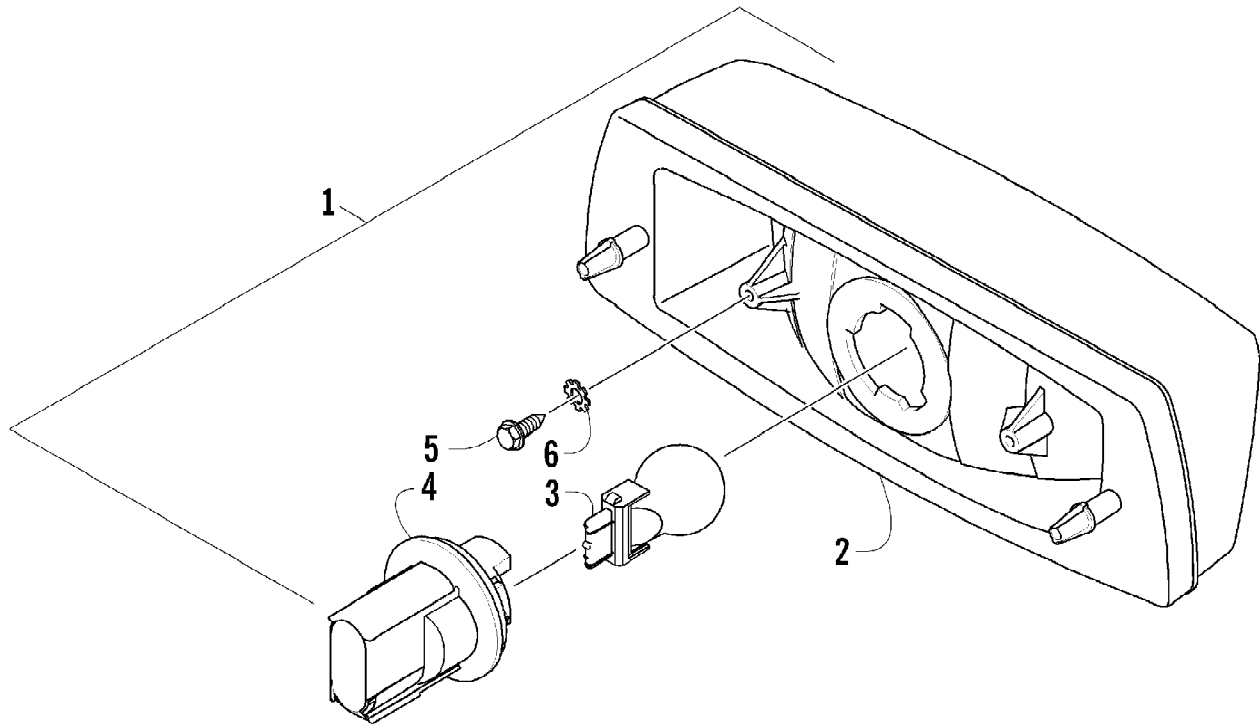

2008 ATV 700 EFI AUTOMATIC TRANSMISSION 4X4 FIS ORANGE LE (A2008ATV478619)
TAILLIGHT ASSEMBLY

2008 ATV 700 EFI AUTOMATIC TRANSMISSION 4X4 FIS ORANGE LE (A2008ATV4061)
TAILLIGHT ASSEMBLY

Ref #	Part Number	Qty	S/P/F	Description
1	0509-022	1		Taillight Assembly (inc. 2-4)
2	0509-025	1		Housing, Taillight
3	0409-056	1		Bulb, Taillight
4	0409-057	1		Socket, Taillight
5	0623-301	2	/P	Screw, Self-Tapping
6	8053-212	2	/P	Washer, Lock - External Tooth