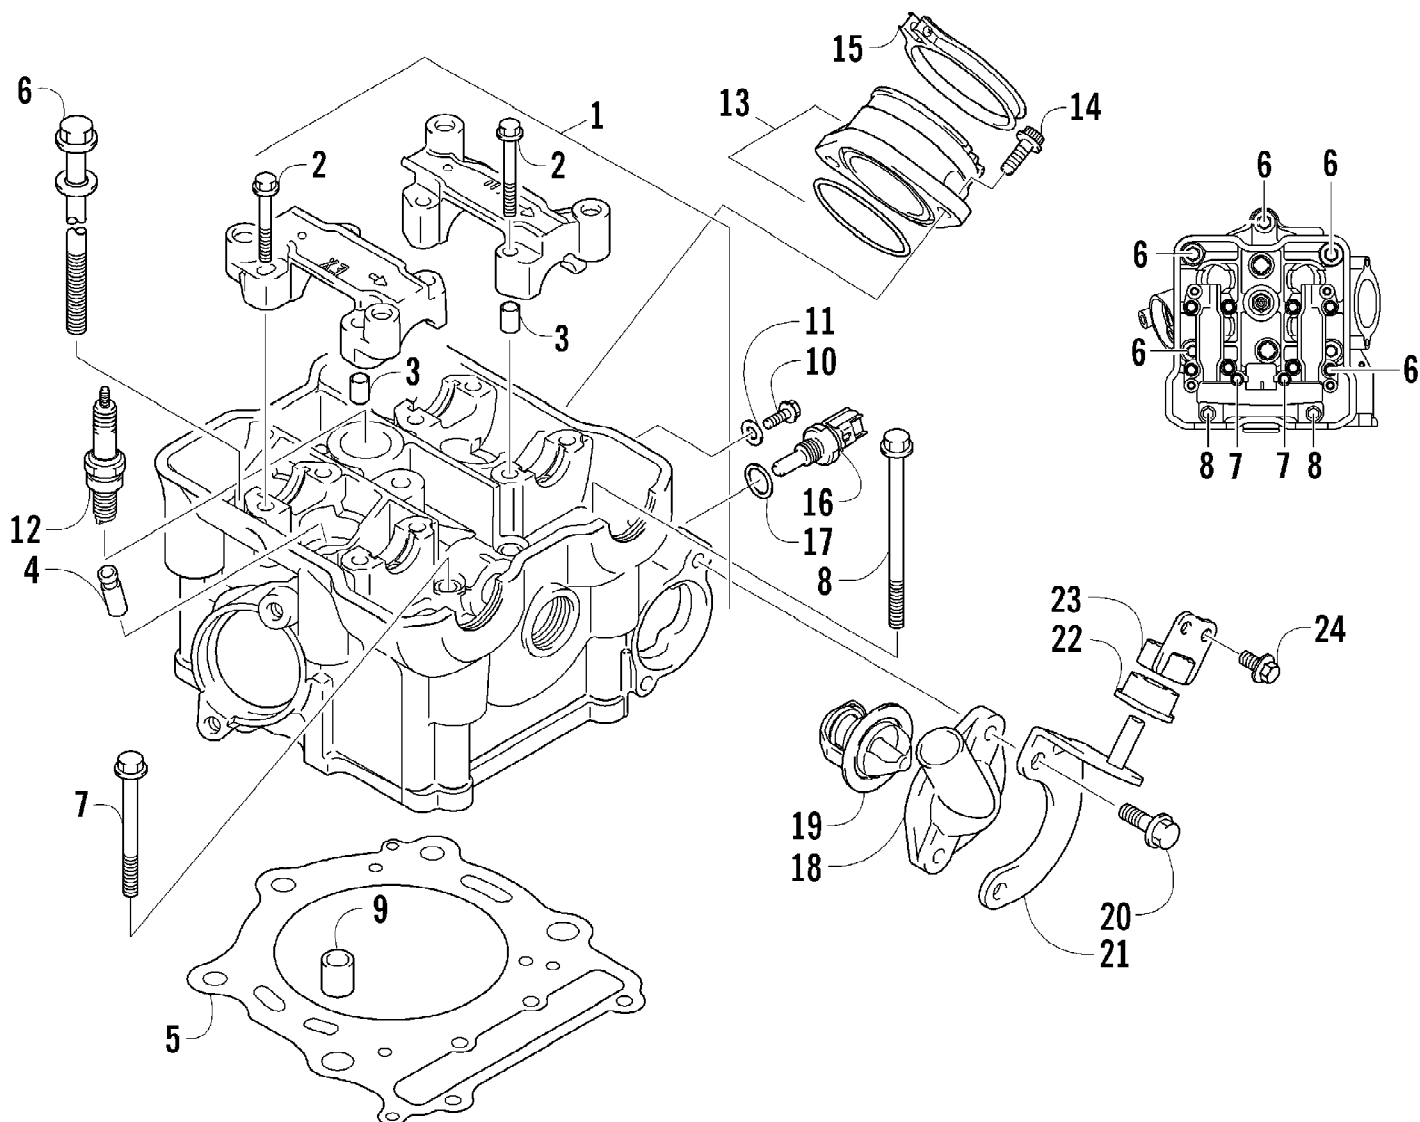

2008 ATV 700 EFI AUTOMATIC TRANSMISSION 4X4 FIS ORANGE LE (A2008ATV420619)
CYLINDER HEAD ASSEMBLY

2008 ATV 700 EFI AUTOMATIC TRANSMISSION 4X4 FIS ORANGE LE (A2008ATV430619)
CYLINDER HEAD ASSEMBLY

Ref #	Part Number	Qty	S/P/F	Description
1	3403-055	1		Head, Cylinder - Assembly (inc. 2-3)
2	3423-794	8		Screw, Cap
3	3423-043	4	/P	Pin
4	3403-056	4	/P	Guide, Valve
5	3403-057	1		Gasket, Cylinder Head
6	3423-795	5		Screw, Cap
7	3006-650	2		Screw, Cap
8	3423-796	2		Screw, Cap
9	3423-088	2		Pin, Dowel
10	3007-497	1		Plug, Cylinder Head
11	3003-290	1	/P	O-Ring
12	0217-632	1		Spark Plug (NGK CR6E)
13	3403-058	1		Pipe, Intake - Assembly
14	3423-797	2		Screw, Cap
15	3402-236	1	/P	Clamp, Intake Pipe
16	3530-046	1		Switch, Water Temperature
17	3007-215	1		Gasket, Water Temperature Switch
18	3413-038	1		Cover, Thermostat
19	3413-039	1		Thermostat
20	3007-377	2	/P	Screw, Cap
21	3423-798	1	S	Plate, Engine Mounting Damper
22	3403-059	1		Damper, Engine Mounting
23	3403-060	1		Stopper, Engine Mounting
24	3007-407	2	/P	Screw, Cap