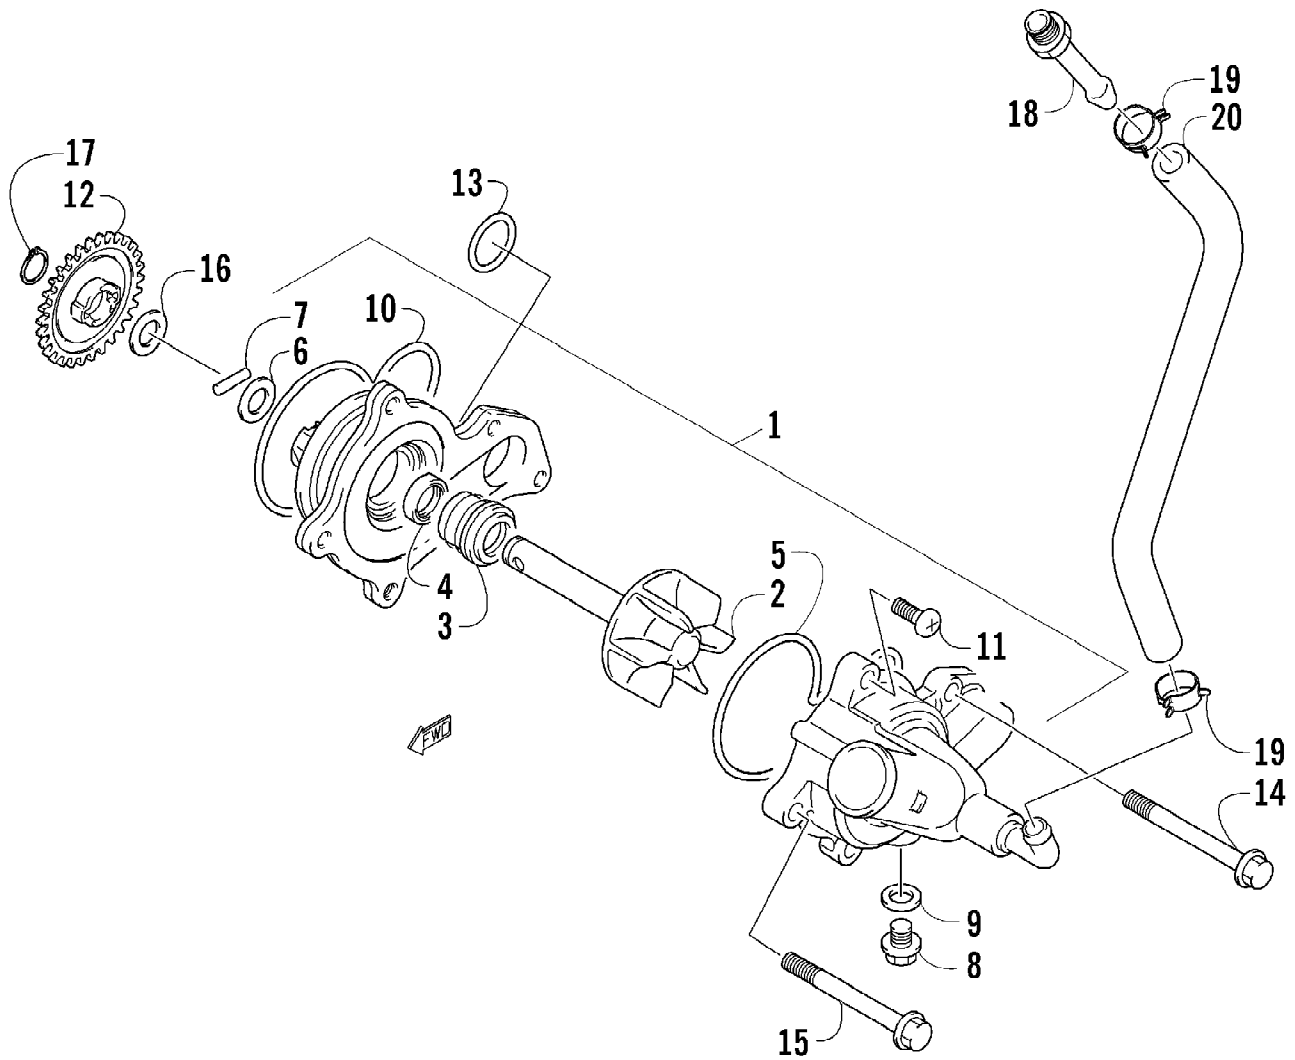

2008 ATV 700 EFI AUTOMATIC TRANSMISSION 4X4 FIS ORANGE LE (A2008ATV486191)
WATER PUMP ASSEMBLY

2008 ATV 700 EFI AUTOMATIC TRANSMISSION 4X4 FIS ORANGE LE (A2008ATV487619)
WATER PUMP ASSEMBLY

Ref #	Part Number	Qty	S/P/F	Description
1	3403-128	1		Pump, Water - Assembly (inc. 2-11)
2	3413-041	1		Impeller
3	3005-909	1	/P	Seal, Mechanical
4	3406-143	1		Seal, Oil
5	3423-816	1		O-Ring
6	3423-772	1		Washer
7	3423-817	1		Pin
8	3423-185	1		Bolt
9	3402-436	1	/P	Washer
10	3423-818	1		O-Ring
11	3007-511	1	/P	Screw
12	3403-129	1		Gear, Driven - Water Pump
13	3004-521	1	/P	O-Ring
14	3423-091	1	S	Bolt
15	3007-370	1	/P	Bolt
16	3423-443	1		Washer
17	3423-184	1	S	Circlip
18	3007-075	1		Fitting, Coolant Bypass
19	3423-855	2		Clamp
20	3410-022	1		Hose, Coolant Bypass