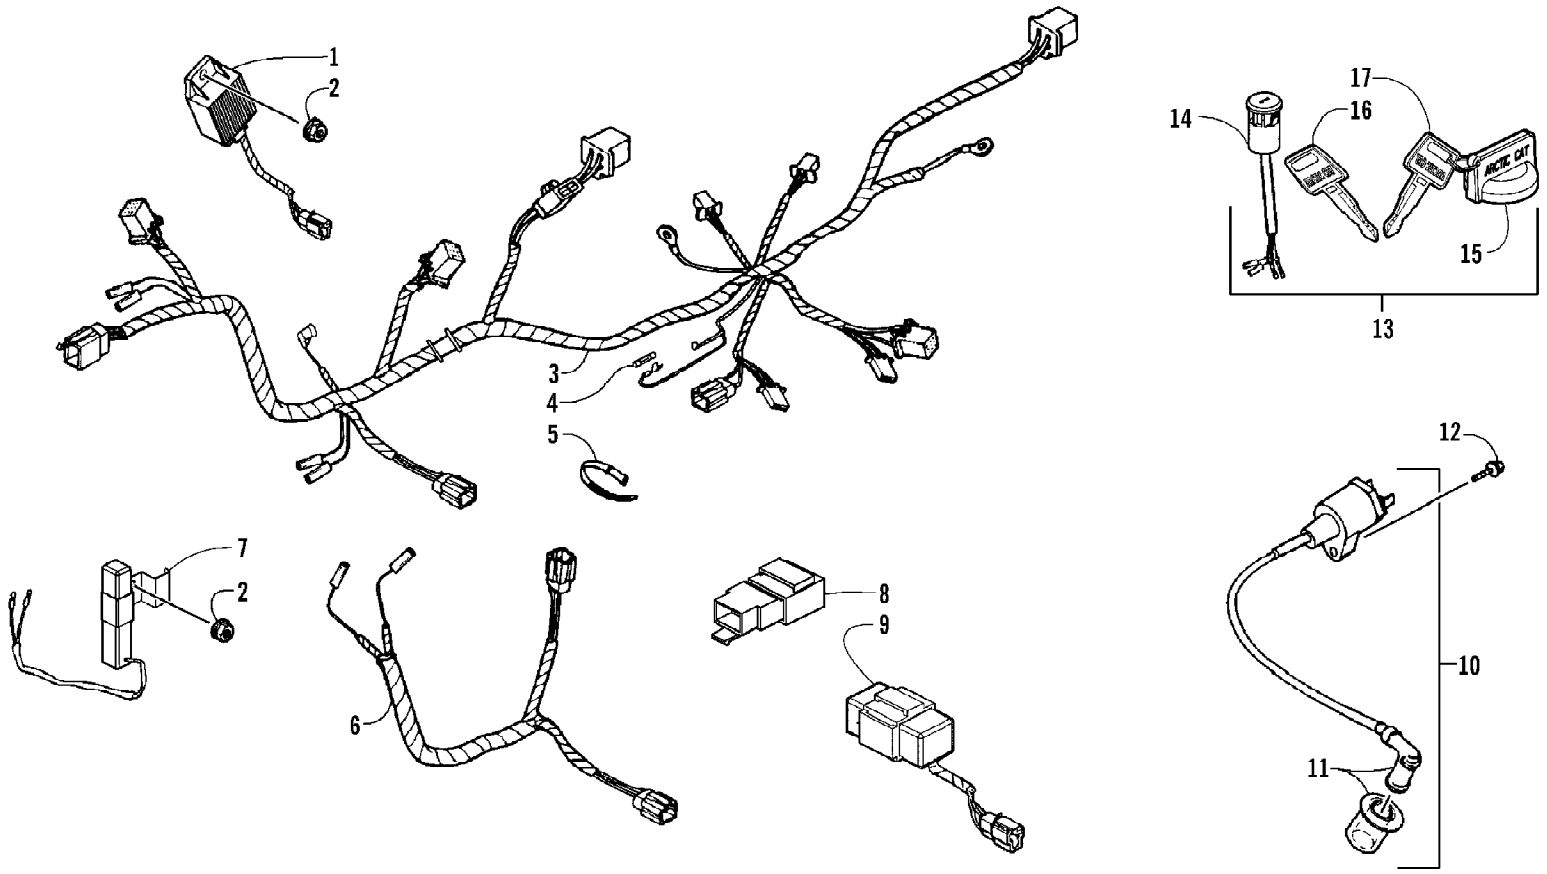

2008 ATV 50 DVX PINK (A2008KSA2BUST)
ELECTRICAL AND WIRING HARNESS ASSEMBLY

2008 ATV 50 DVX PINK (A2008KSA2BUST)
ELECTRICAL AND WIRING HARNESS ASSEMBLY

Ref #	Part Number	Qty	S/P/F	Description
1	3303-132	1		Regulator, Voltage
2	3303-331	2	/P	Nut, Flange
3	3305-531	1		Harness, Main (inc. 4)
4	3303-399	2		Fuse
5	3303-289	4	/P	Cable Tie
6	3303-134	1	/P	Sub-Cord
7	3303-142	1		Resistor
8	3303-565	1		Relay, Starter
9	3305-493	1		CDI Assembly
10	3303-125	1		Coil Assembly - Ignition (inc. 11)
11	3303-126	1		Cap, Noise Suppressor - Assembly
12	3303-252	1		Bolt, Flange
13	3305-519	1	S	Switch, Ignition - Assembly (inc. 14-17)
14	0	1	F	Switch, Ignition
15	3304-522	1		Cover, Key - "Arctic Cat"
16	3304-520	1		Key, Ignition - Set - Right-Side Cut
17	3304-521	1		Key, Ignition - Set - Left-Side Cut