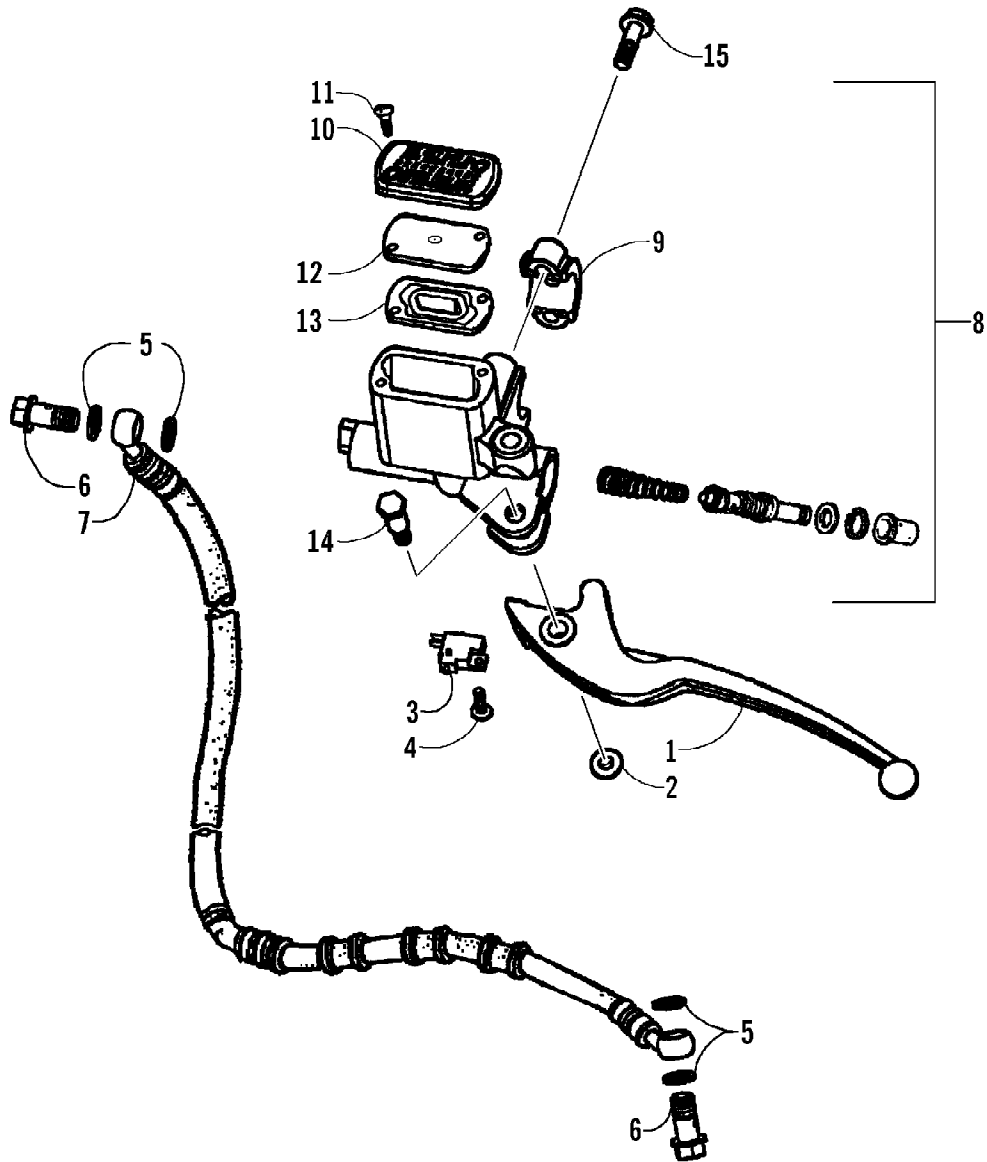

2008 ATV 50 DVX PINK (A2008KSA2BUST)
HYDRAULIC HAND BRAKE ASSEMBLY

Page 38 of 60

Ref #	Part Number	Qty	S/P/F	Description
1	3303-206	1	/P	Lever
2	3304-654	1	/P	Nut, Flange
3	3303-141	1	/P	Switch Assembly
4	3305-463	1		Screw w/Washer
5	3303-284	4	/P	Washer, Crush
6	3303-257	2	/P	Bolt, Banjo-Fitting
7	3305-278	1		Hose, Brake - Assembly
8	3305-484	1	S	Brake, Master Cylinder - Assembly (inc. 9-14)
9	3303-175	1	/P	Clamp, Master Cylinder
10	3303-174	1	/P	Cap, Master Cylinder
11	3303-318	2		Screw, Flat-Head
12	3305-250	1		Plate, Diaphragm
13	3305-309	1		Diaphragm
14	3303-254	1	/P	Bolt, Lever
15	3305-297	2		Bolt, Flange