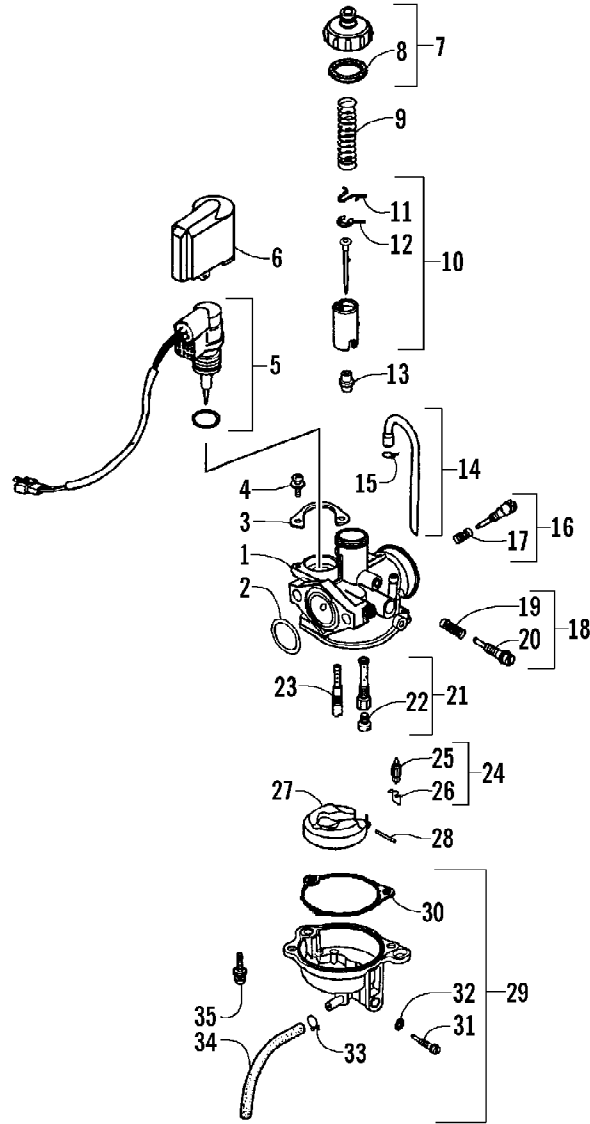

2008 ATV 50 DVX PINK (A2008KSA2BUST)
CARBURETOR ASSEMBLY

2008 ATV 50 DVX PINK (A2008KSA2BUST)
CARBURETOR ASSEMBLY

Page 8 of 60

Ref #	Part Number	Qty	S/P/F	Description
	3305-480	1	S	Complete Carburetor Assembly
1	0	1	F	Body, Carburetor
2	3304-488	1		O-Ring
3	3304-471	1		Set Plate
4	5507-117	2	/P	Screw w/Washer
5	3304-470	1		Automatic Bypass/Starter Assembly
6	3304-469	1		Holder, Cap
7	3304-462	1		Set, Top (inc. 8)
8	3304-463	1		Gasket, Top
9	3304-464	1		Spring, Compression
10	3305-580	1		Valve, Throttle - Assembly (inc. 11-12)
11	3304-465	1		Plate, Needle Clip
12	3304-466	1		Clip, Needle
13	3304-468	1		Needle Jet
14	3304-472	1		Tube, Rubber - Assembly (inc. 15)
15	3304-474	1		Clip, Tube
16	3305-446	1		Screw, Adjustment - Assembly (inc. 17)
17	3305-444	1		Spring, Compression
18	3304-477	1		Screw, Stop - Assembly (inc. 19-20)
19	3304-232	1		Spring, Compression
20	3304-478	1		Screw, Stop
21	3304-479	1		Holder, Needle Jet - Assembly (inc. 22)
22	3305-482	1		Jet, Main - 85
22	5507-221	1	F	Jet, Main - 90
22	5507-222	1	F	Jet, Main - 88
23	3304-489	1		Jet, Slow
24	3304-490	1		Valve, Float - Assembly (inc. 25-26)
25	3304-483	1		Valve, Float - Set
26	3304-484	1		Clip
27	3304-491	1		Float Assembly
28	3304-485	1		Pin, Float Arm
29	3304-486	1		Body, Float Chamber - Assembly (inc. 30-34)
30	3305-569	1		Gasket
31	3304-243	1		Screw, Drain
32	3304-239	1		O-Ring
33	3304-474	1		Clip, Tube
34	3305-248	1	/P	Tube, Drain
35	3303-320	2		Screw w/Washer