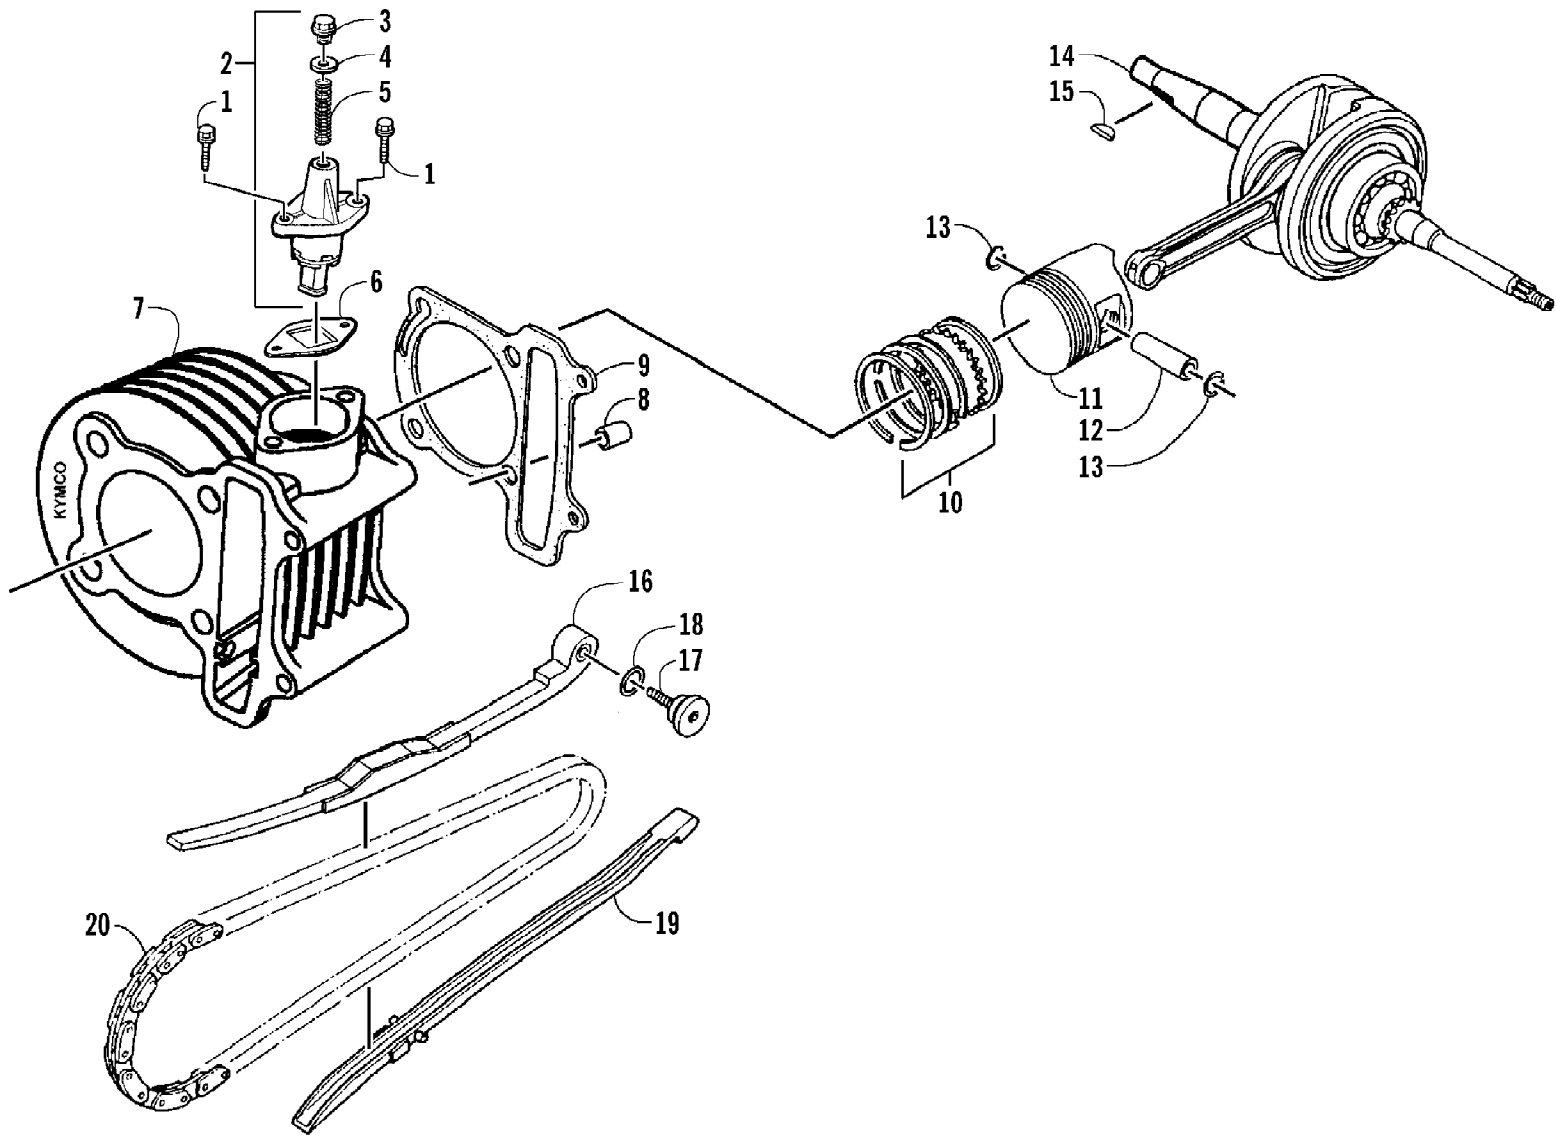

2008 ATV 50 DVX PINK (A2008KSA2BUST)
CRANKSHAFT, CYLINDER, PISTON, AND CAM CHAIN ASSEMBLIES

2008 ATV 50 DVX PINK (A2008KSA2BUST)

Page 16 of 60

CRANKSHAFT, CYLINDER, PISTON, AND CAM CHAIN ASSEMBLIES

Ref #	Part Number	Qty	S/P/F	Description
1	3303-617	2	/P	Bolt, Flange
2	3303-499	1	/P	Adjuster, Cam Chain (inc. 3-5)
3	3305-500	1		Plug, Adjuster
4	3303-587	1		Washer, Sealing
5	3304-574	1	S	Spring, Cam Chain Adjuster
6	3305-477	1		Gasket, Cam Chain Adjuster
7	3303-483	1		Cylinder A
8	3303-594	2		Pin, Dowel
9	3305-474	1		Gasket, Cylinder A
10	3305-475	1		Ring, Piston - Set
11	3305-476	1		Piston
12	3304-578	1		Pin, Piston
13	3303-027	2		Clip, Piston Pin
14	3303-490	1	/P	Crankshaft
15	3303-290	1		Key
16	3303-498	1		Tensioner, Cam Chain
17	3303-036	1		Pivot, Cam Chain Tensioner
18	3303-301	1	/P	O-Ring
19	3303-503	1		Guide, Cam Chain
20	3303-494	1		Cam Chain