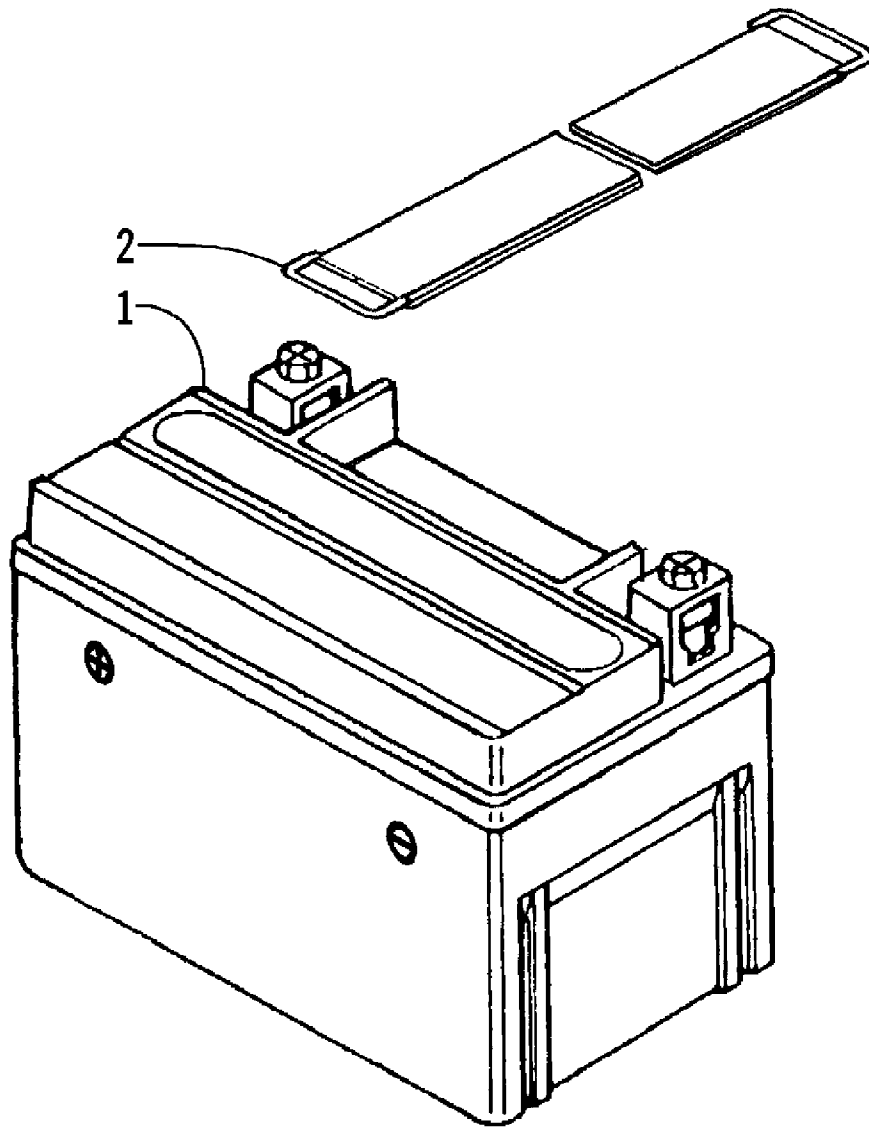

2008 ATV 50 DVX PINK (A2008KSA2BUST)
AIR INTAKE ASSEMBLY

2008 ATV 50 DVX PINK (A2008KSA2BUST)
AIR INTAKE ASSEMBLY

Page 2 of 60

Ref #	Part Number	Qty	S/P/F	Description
1	3303-005	1		Bracket, Mounting
2	3305-458	1		Bolt, Flange
3	3303-360	1		Bolt, Flange
4	3303-062	1		Cover, Air Cleaner (inc. 5)
5	0	1	F	Fitting
6	3303-060	1		Element, Air Cleaner
7	3305-450	5	/P	Screw, Self-Tapping
8	3303-063	1		Seal, Air Cleaner
9	3305-314	1		Case, Air Cleaner
10	3305-315	1		Clip
11	3304-168	1	/P	Tube, Drain
12	3303-064	1	/P	Catch, Air Cleaner Element
13	3303-350	2		Clip
14	3303-002	1	/P	Tube
15	3303-052	1		Clip, Breather Tube
16	3303-001	1		Tube
17	3303-352	1		Clip
18	3303-288	1		Clamp
19	3303-287	1		Clamp Assembly - Air Cleaner Tube
20	3304-551	1	/P	Bolt, Flange
21	3005-596	1		Tube, Vacuum
22	3004-161	2		Clip, Tube
23	3005-598	1		Duct, Air - AICV Unit
24	3004-167	2		Clip, Tube
25	3305-355	1		Mount, Rubber - AICV Unit
26	3305-599	1		AICV Unit
27	3305-597	1		Duct, Reed Valve - AICV Unit
28	3303-712	1		Clamp