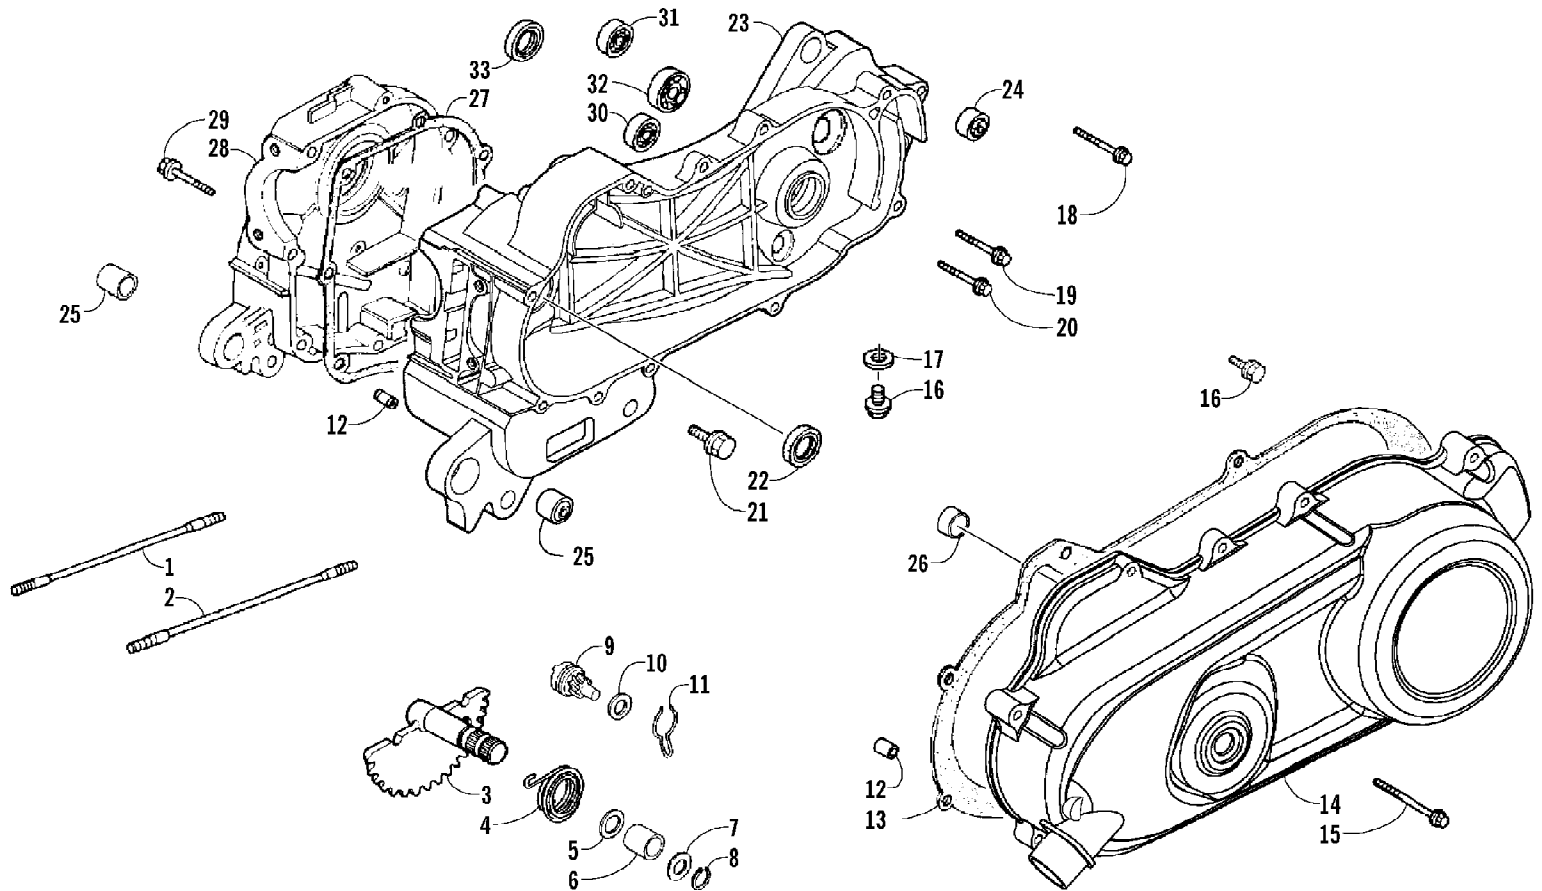

2008 ATV 50 DVX PINK (A2008KSA2BUST)
CRANKCASE ASSEMBLY

2008 ATV 50 DVX PINK (A2008KSA2BUST)
CRANKCASE ASSEMBLY

Page 12 of 60

Ref #	Part Number	Qty	S/P/F	Description
1	3303-579	2		Bolt, Stud
2	3303-580	2		Bolt, Stud
3	3303-119	1		Spindle, Kick Starter
4	3303-122	1		Spring, Return - Kick Starter
5	3303-121	1		Collar, Boss - Kick Starter
6	3303-120	1		Bushing, Spindle - Kick Starter
7	3303-276	1		Washer, Spindle - Kick Starter
8	3303-345	1		Circlip
9	3303-548	1		Gear, Driven - Kick Starter
10	3303-272	1		Washer, Thrust
11	3303-117	1		Spring, Driven - Kick Starter
12	3303-341	4		Pin, Dowel
13	3305-469	1		Gasket, Crankcase Cover - Left
14	3303-476	1		Cover, Crankcase - Left
15	3303-386	8	/P	Bolt, Flange
16	3303-365	2		Bolt, Flange
17	3303-591	1		Washer
18	3303-615	5		Bolt, Flange
19	3305-468	2		Bolt, Flange
20	3303-381	1		Bolt, Flange
21	3304-052	1	/P	Bolt, Drain Plug - Assembly
22	3303-296	1		Seal, Oil
23	3303-473	1		Crankcase, Set - Left (inc. 24 and one No. 25)
24	3303-403	1		Bushing, Rubber - Rear Cushion
25	3303-402	2	/P	Bushing, Rubber - Engine Hanger Bracket
26	3303-597	1		Bushing
27	3305-495	1		Gasket, Crankcase - Right
28	3303-471	1		Crankcase, Set - Right (inc. one No. 25)
29	3303-387	1		Bolt, Flange
30	3303-596	1	/P	Bearing, Ball
31	3303-597	1		Bearing, Ball
32	3303-464	1		Bearing, Ball
33	3303-600	1		Seal, Oil