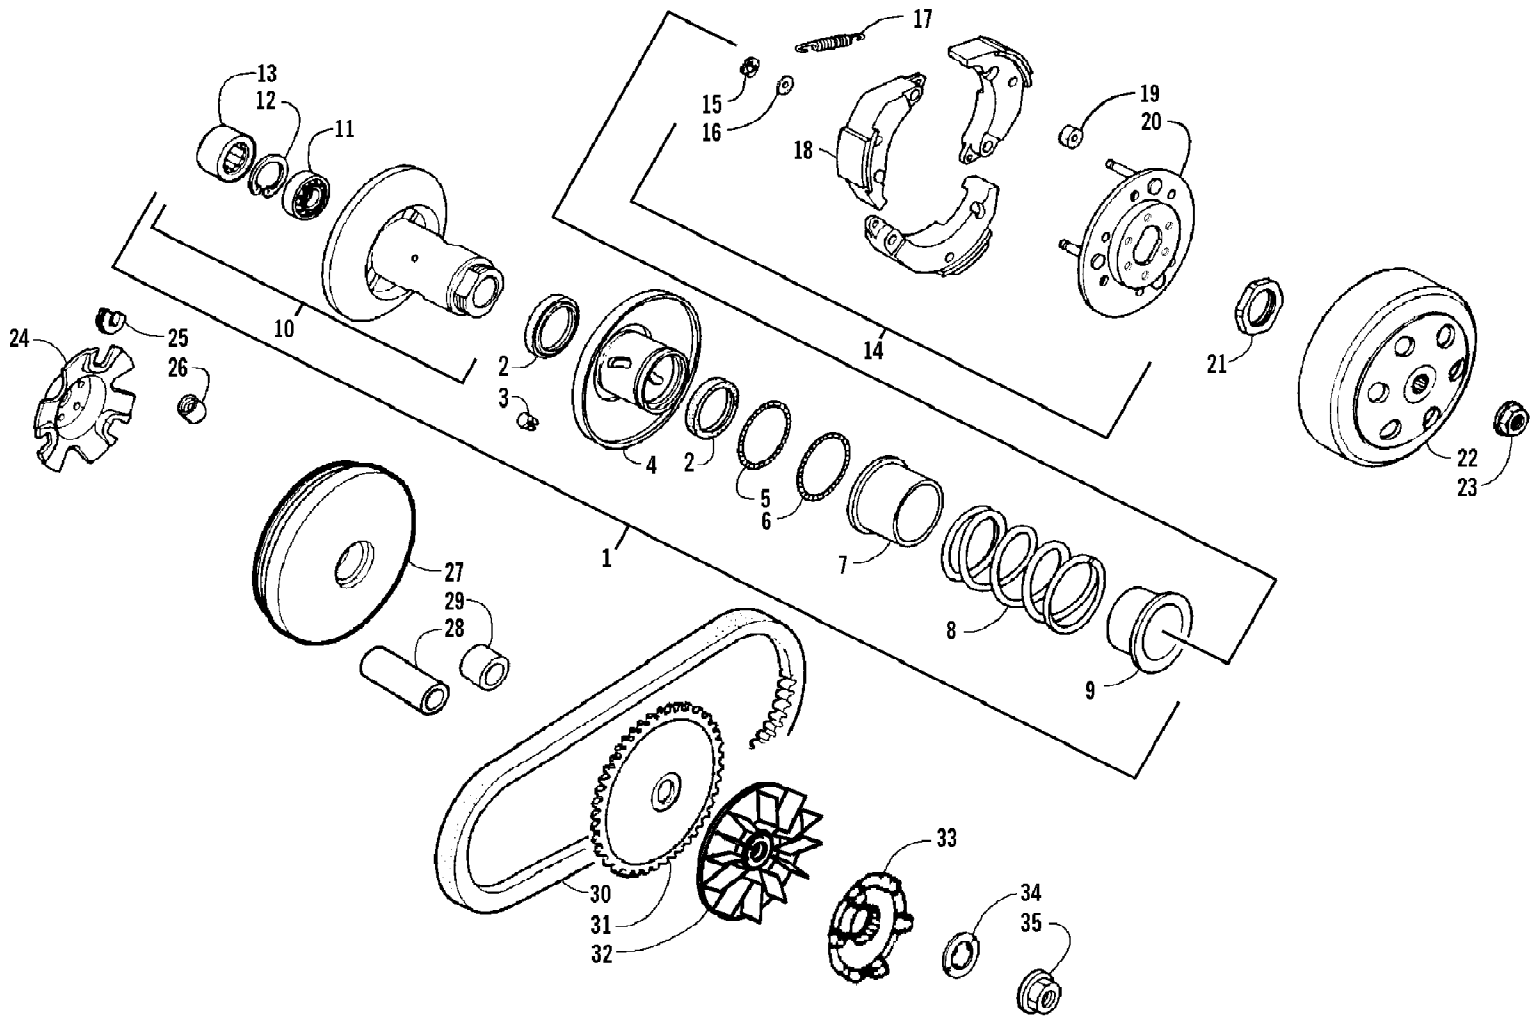

2008 ATV 50 DVX PINK (A2008KSA2BUST)
CLUTCH ASSEMBLIES

2008 ATV 50 DVX PINK (A2008KSA2BUST)
CLUTCH ASSEMBLIES

Page 10 of 60

Ref #	Part Number	Qty	S/P/F	Description
1	3303-536	1		Pulley, Driven - Assembly (inc. 2-21)
2	3303-299	2		Seal, Oil
3	3303-540	3		Guide, Pin
4	3303-539	1	/P	Face, Movable Driven
5	3303-602	1		O-Ring
6	3303-603	1		O-Ring
7	3303-542	1	/P	Collar, Seal
8	3303-541	1		Spring, Driven Face
9	3303-543	1	/P	Collar, Spring
10	3303-538	1		Face, Driven - Assembly (inc. 11-13)
11	3303-291	1		Bearing, Ball
12	3303-346	1		Circlip
13	3303-294	1		Bearing, Needle
14	3303-532	1		Face, Drive - Assembly (inc. 15-20)
15	3303-590	3		Circlip
16	3303-274	3		Washer, Thrust
17	3303-534	3		Spring, Clutch
18	3304-602	3		Weight, Clutch
19	3303-094	3		Rubber, Clutch Damper
20	3303-533	1		Face, Drive
21	3304-025	1	/P	Nut
22	3303-523	1		Clutch, Outer
23	3303-333	1	/P	Nut, Flange
24	3303-530	1		Plate, Ramp
25	3303-531	3		Slide
26	3303-529	6		Guide, Roller
27	3303-528	1		Face, Movable
28	3305-479	1		Boss, Drive Face
29	3303-527	1	/P	Collar, Drive Face
30	3303-537	1		Belt, Drive
31	3303-524	1		Face, Fixed Drive
32	3303-525	1		Fan, CVT Cooling
33	3303-547	1		Ratchet, Kick Starter
34	3303-588	1		Washer
35	3304-601	1		Nut, Hex