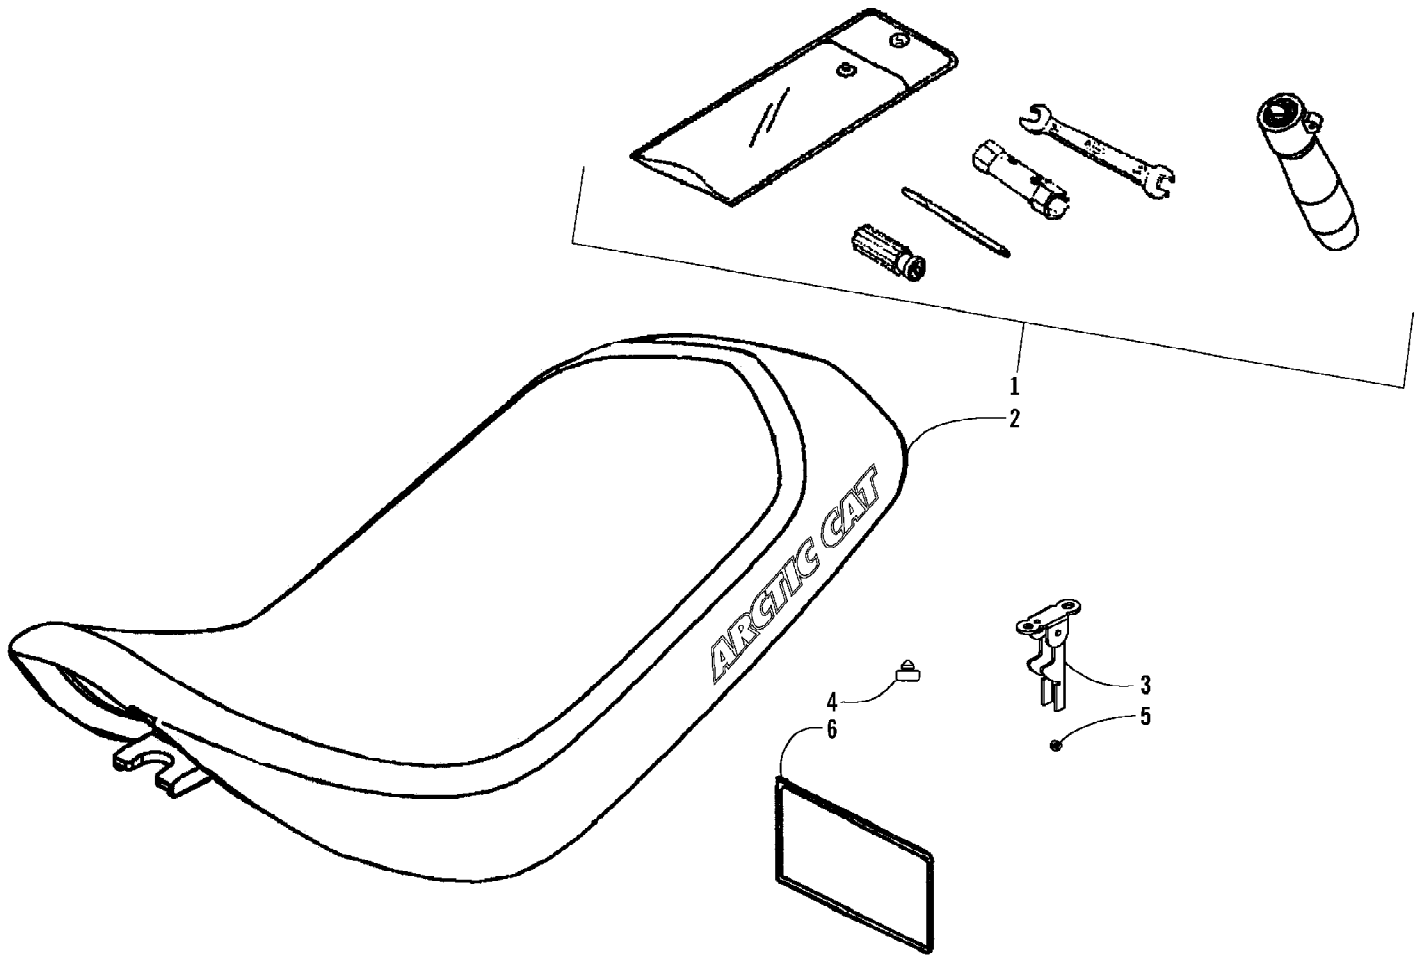

2008 ATV 50 DVX PINK (A2008KSA2BUST)
SEAT AND TOOL KIT ASSEMBLY

2008 ATV 50 DVX PINK (A2008KSA2BUST)
SEAT AND TOOL KIT ASSEMBLY

Page 48 of 60

Ref #	Part Number	Qty	S/P/F	Description
1	3303-578	1	/P	Tool - Kit
2	3304-497	1	/P	Seat - Assembly (inc. 3-5)
3	3304-392	1		Latch, Seat - Assembly
4	3304-568	2		Rubber, Seat Cushion
5	3303-331	2	/P	Nut, Flange
6	3303-242	1		Band, Tool Kit