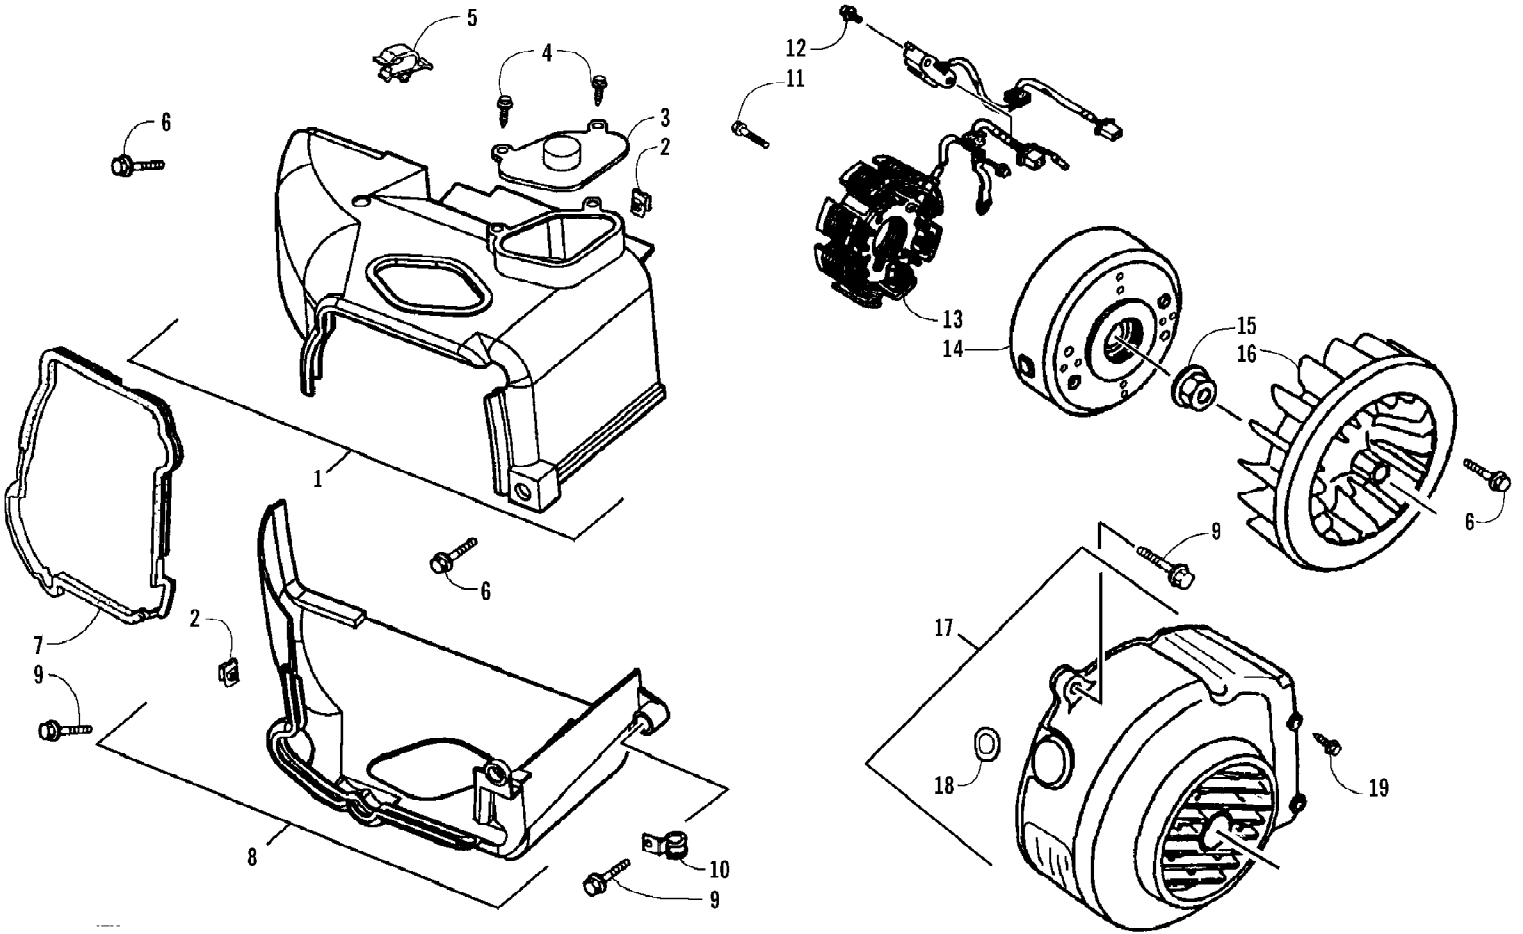

2008 ATV 50 DVX PINK (A2008KSA2BUST)
STATOR, FLYWHEEL, AND ENGINE SHROUD ASSEMBLIES

2008 ATV 50 DVX PINK (A2008KSA2BUST)
STATOR, FLYWHEEL, AND ENGINE SHROUD ASSEMBLIES

Ref #	Part Number	Qty	S/P/F	Description
1	3303-520	1		Shroud B - Assembly (inc. one No. 2 and 3-5)
2	3303-267	2		Nut, Clip
3	3303-519	1		Box, Tensioner Lifter
4	3303-605	2		Screw, Self-Tapping
5	3303-443	1	/P	Clip, Vacuum Tube
6	3303-382	6	/P	Bolt, Flange
7	3303-517	1		Seal, Shroud
8	3303-518	1		Shroud A - Assembly (inc. one No. 2)
9	3303-384	3	/P	Bolt, Flange
10	3304-640	1		Clamp, Carburetor Drain Tube
11	3303-619	2	/P	Bolt, Flange
12	3303-308	2		Bolt
13	3305-300	1		Stator - Assembly (A) - D402
13	3303-554	1		Stator - Assembly (B) - D406
13	3303-555	1		Stator - Assembly (C) - D414
14	3303-551	1		Flywheel (A) - D402
14	3303-552	1		Flywheel (B) - D406
14	3303-553	1		Flywheel (C) - D414
15	3303-333	1	/P	Nut, Flange
16	3303-515	1		Fan, Cooling
17	3303-516	1	/P	Cover, Fan - Assembly (inc. 18)
18	3303-620	1		Grommet
19	3304-585	2	/P	Screw, Self-Tapping