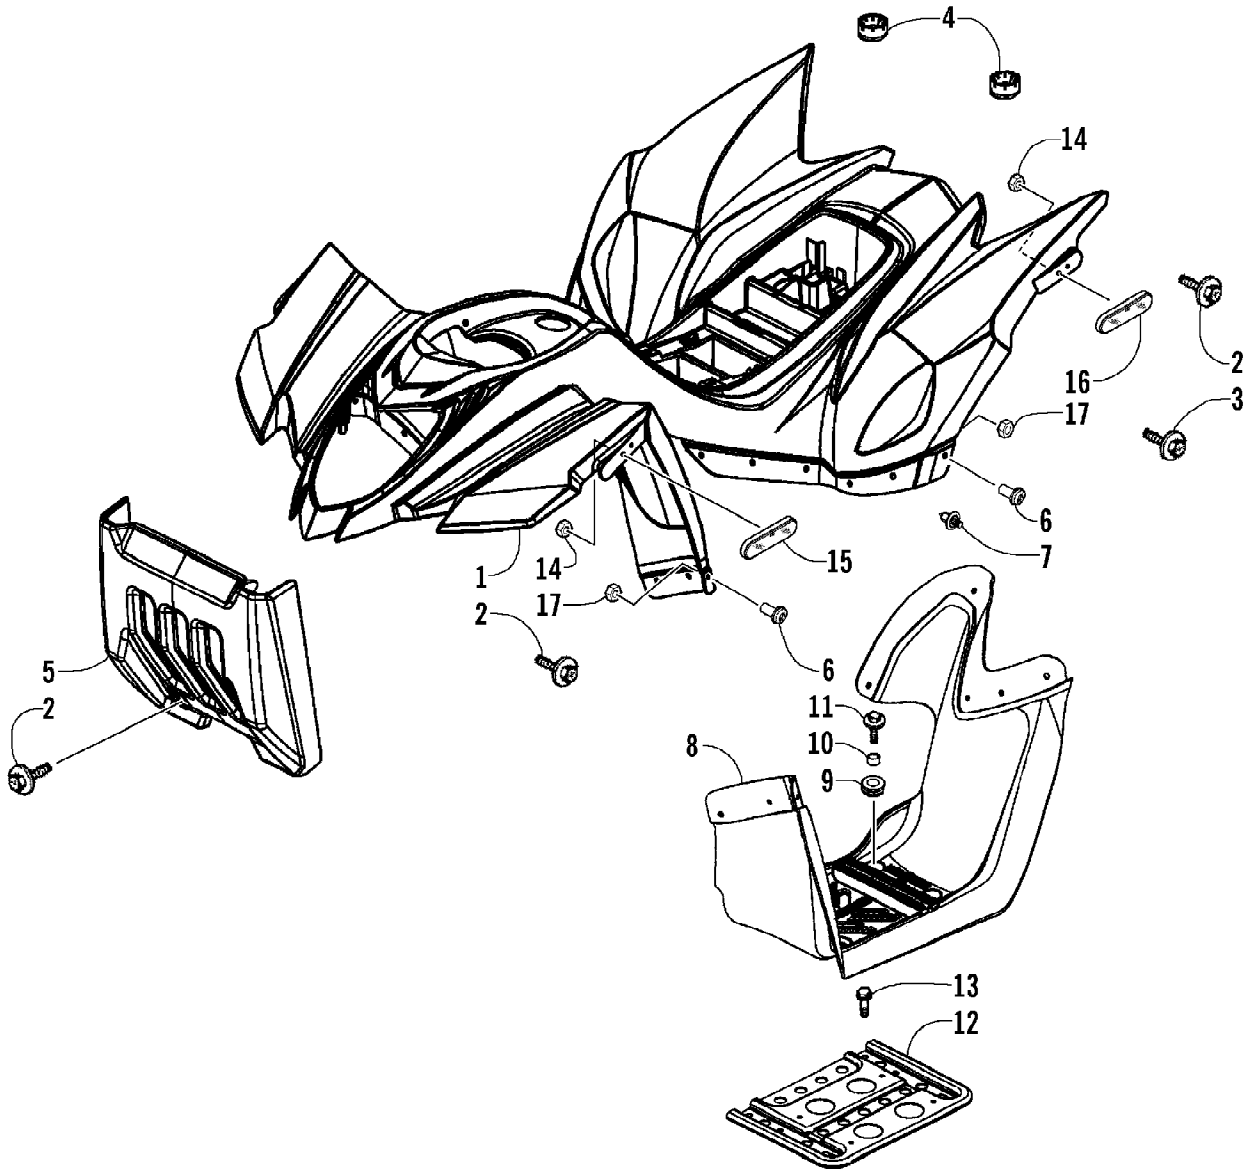

2008 ATV 50 DVX PINK (A2008KSA2BUST)
BODY PANEL ASSEMBLY

Page 6 of 60

Ref #	Part Number	Qty	S/P/F	Description
1	3305-603	1		Panel, Body - Main
2	3303-311	8	S	Bolt w/Washer
3	3304-586	4	/P	Bolt w/Washer
4	3303-232	2		Grommet, Rubber
5	3303-575	1	S	Cover, Front Bumper
6	3303-251	4	/P	Screw w/Washer
7	3305-448	14		Clip, Mudguard
8	3304-612	1	S	Mudguard, Right - Assembly (inc. 10-11)
8	3304-613	1	S	Mudguard, Left - Assembly (inc. 10-11)
9	3303-227	8		Rubber, Windscreen
10	3303-233	8		Collar, Floor
11	3304-586	8	/P	Bolt w/Washer
12	3304-494	2		Reinforcement, Floor
13	3304-543	8	/P	Bolt, Flange
14	3305-527	4	/P	Nut
15	3313-359	2	/P	Reflector - Front - Amber
16	3313-360	2	/P	Reflector - Rear - Red
17	3304-431	4	/P	Nut, Lock