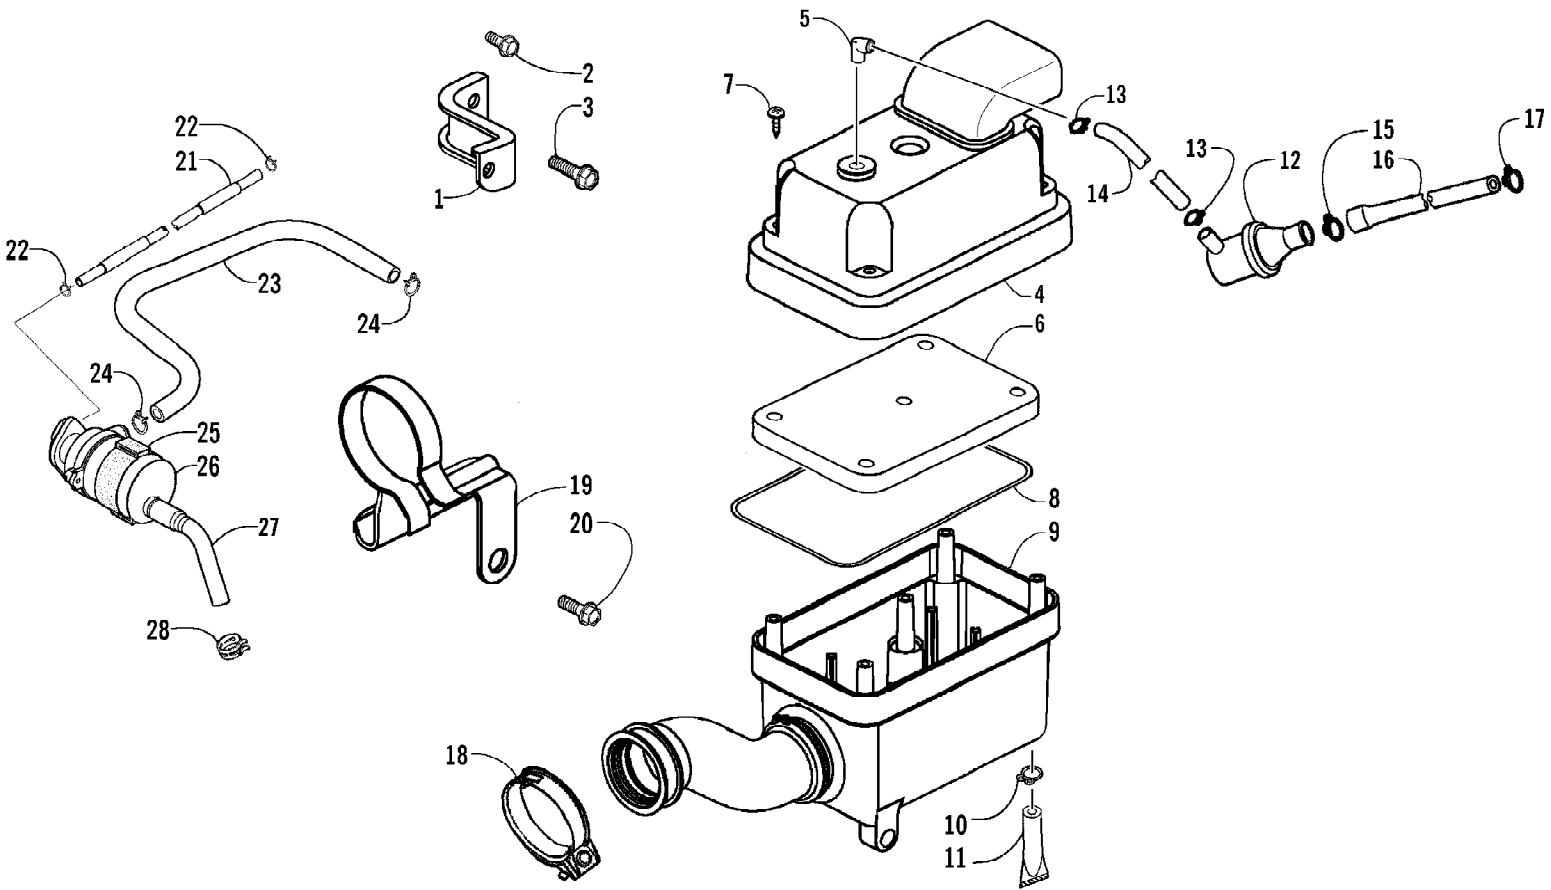

2008 ATV 50 DVX PINK (A2008KSA2BUST)
AIR INTAKE ASSEMBLY

2008 ATV 50 DVX PINK (A2008KSA2BUST)
AIR INTAKE ASSEMBLY

Page 2 of 60

Ref #	Part Number	Qty	S/P/F	Description
1	3303-005	1		Bracket, Mounting
2	3305-458	1		Bolt, Flange
3	3303-360	1		Bolt, Flange
4	3303-062	1		Cover, Air Cleaner (inc. 5)
5	0	1	F	Fitting
6	3303-060	1		Element, Air Cleaner
7	3305-450	5	/P	Screw, Self-Tapping
8	3303-063	1		Seal, Air Cleaner
9	3305-314	1		Case, Air Cleaner
10	3305-315	1		Clip
11	3304-168	1	/P	Tube, Drain
12	3303-064	1	/P	Catch, Air Cleaner Element
13	3303-350	2		Clip
14	3303-002	1	/P	Tube
15	3303-052	1		Clip, Breather Tube
16	3303-001	1		Tube
17	3303-352	1		Clip
18	3303-288	1		Clamp
19	3303-287	1		Clamp Assembly - Air Cleaner Tube
20	3304-551	1	/P	Bolt, Flange
21	3005-596	1		Tube, Vacuum
22	3004-161	2		Clip, Tube
23	3005-598	1		Duct, Air - AICV Unit
24	3004-167	2		Clip, Tube
25	3305-355	1		Mount, Rubber - AICV Unit
26	3305-599	1		AICV Unit
27	3305-597	1		Duct, Reed Valve - AICV Unit
28	3303-712	1		Clamp