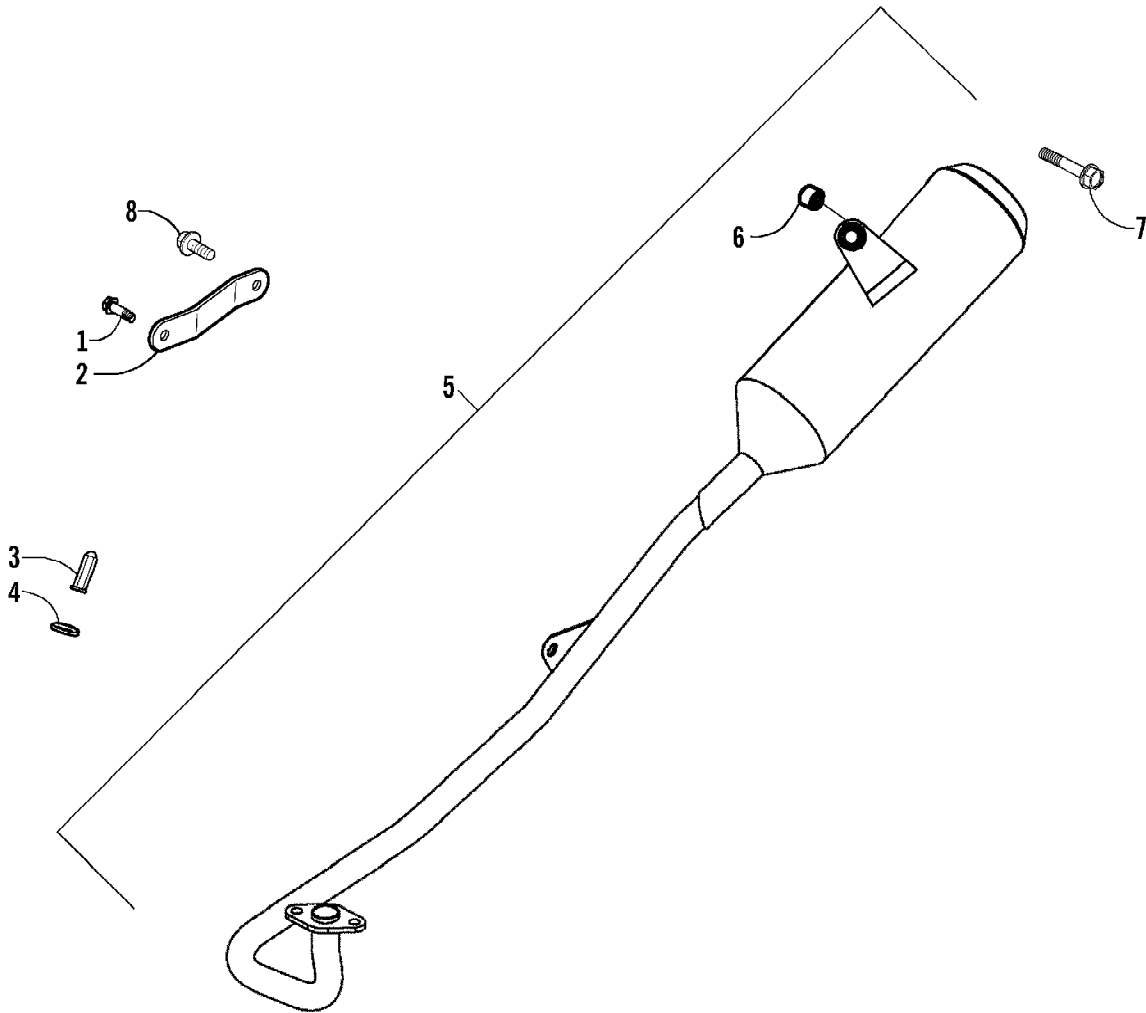

2008 ATV 50 DVX PINK (A2008KSA2BUST)
ELECTRICAL AND WIRING HARNESS ASSEMBLY

2008 ATV 50 DVX PINK (A2008KSA2BUST)
ELECTRICAL AND WIRING HARNESS ASSEMBLY

Ref #	Part Number	Qty	S/P/F	Description
1	3303-132	1		Regulator, Voltage
2	3303-331	2	/P	Nut, Flange
3	3305-531	1		Harness, Main (inc. 4)
4	3303-399	2		Fuse
5	3303-289	4	/P	Cable Tie
6	3303-134	1	/P	Sub-Cord
7	3303-142	1		Resistor
8	3303-565	1		Relay, Starter
9	3305-493	1		CDI Assembly
10	3303-125	1		Coil Assembly - Ignition (inc. 11)
11	3303-126	1		Cap, Noise Suppressor - Assembly
12	3303-252	1		Bolt, Flange
13	3305-519	1	S	Switch, Ignition - Assembly (inc. 14-17)
14	0	1	F	Switch, Ignition
15	3304-522	1		Cover, Key - "Arctic Cat"
16	3304-520	1		Key, Ignition - Set - Right-Side Cut
17	3304-521	1		Key, Ignition - Set - Left-Side Cut