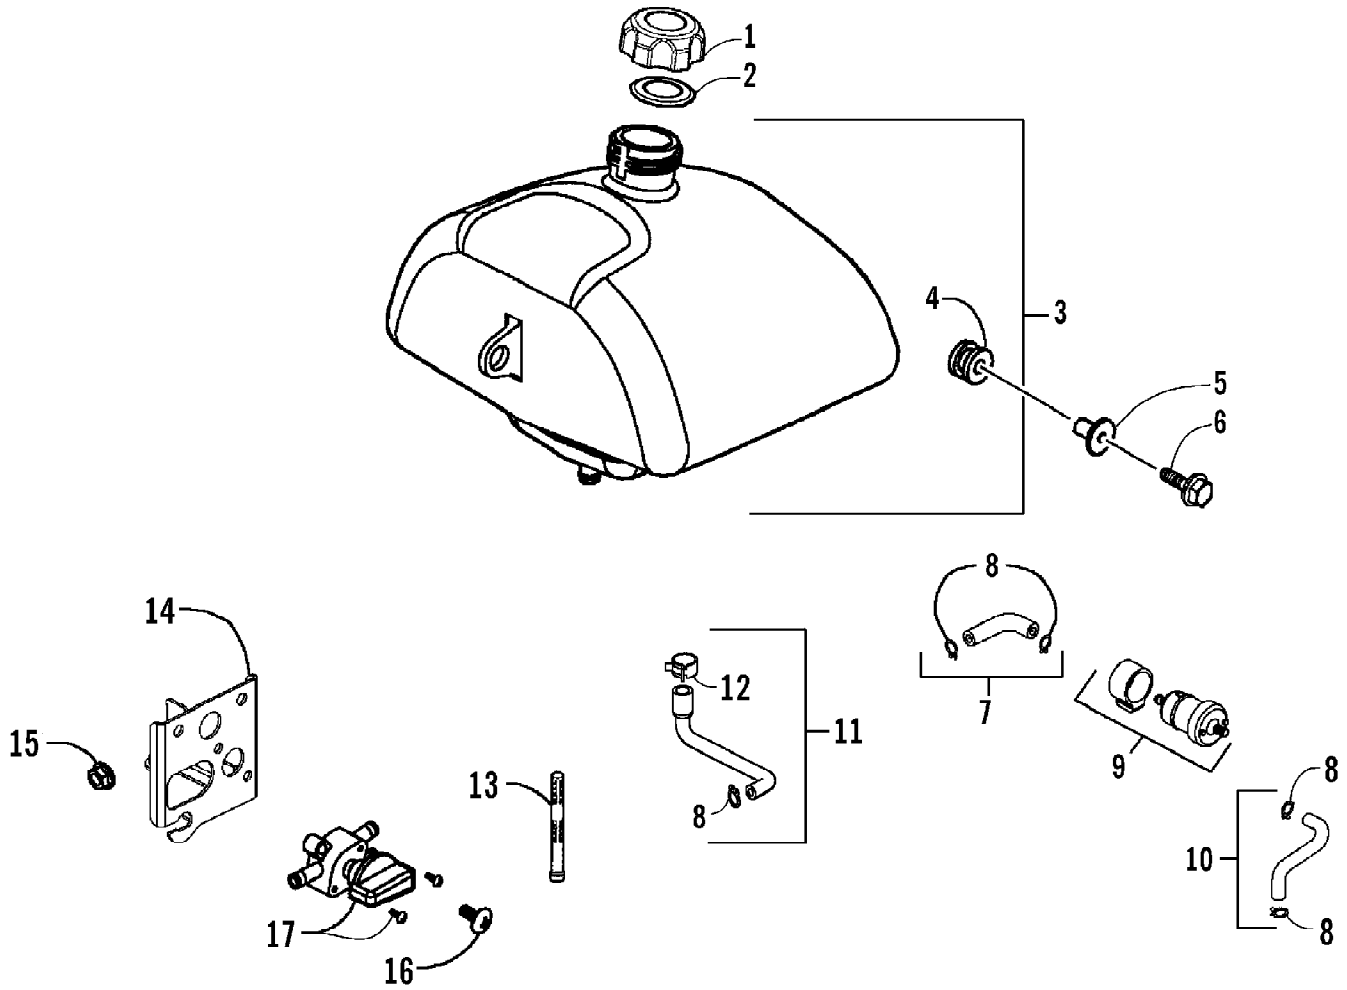

2008 ATV 50 DVX PINK (A2008KSA2BUST)
GAS TANK ASSEMBLY

Page 32 of 60

Ref #	Part Number	Qty	S/P/F	Description
1	3303-067	1		Cap, Gas Tank
2	3303-068	1		Seal, Gas Tank Cap
3	3305-488	1		Gas Tank - Assembly (inc. 4)
4	3303-406	2		Rubber, Gas Tank
5	3303-226	2		Collar
6	3303-383	2	/P	Bolt, Flange
7	3305-504	1		Hose, Gas - Assembly (inc. two No. 8)
8	3303-349	5		Clip
9	3305-502	1		Strainer, Fuel - Assembly
10	3305-505	1		Hose, Gas - Assembly (inc. two No. 8)
11	3305-489	1		Hose, Gas - Assembly (inc. one No. 8 and 12)
12	3305-523	1		Clamp, Tube
13	3303-058	1		Screen, Fuel Strainer
14	3305-294	1		Bracket, Shut-Off Valve
15	3303-331	2	/P	Nut, Flange
16	3303-316	2		Screw
17	3303-057	1		Valve, Shut-Off w/Screws