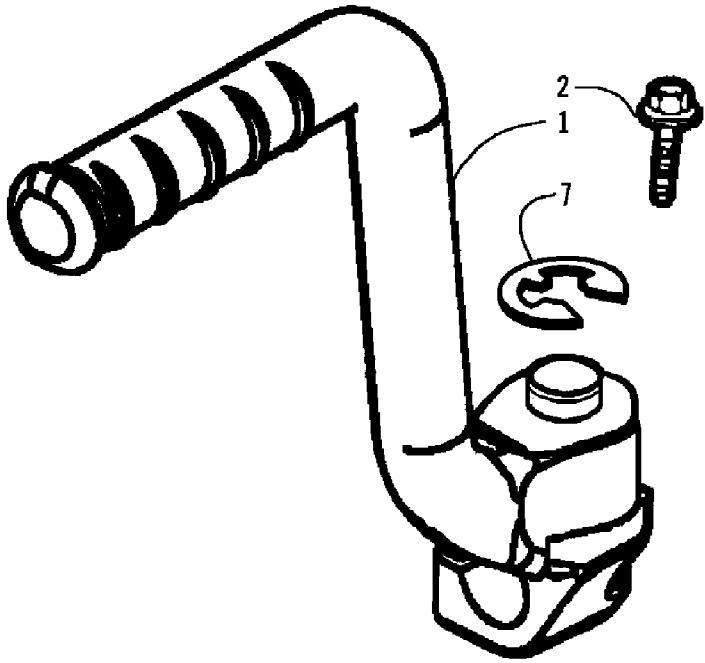

2008 ATV 50 DVX PINK (A2008KSA2BUST)
HYDRAULIC HAND BRAKE ASSEMBLY

Page 38 of 60

Ref #	Part Number	Qty	S/P/F	Description
1	3303-206	1	/P	Lever
2	3304-654	1	/P	Nut, Flange
3	3303-141	1	/P	Switch Assembly
4	3305-463	1		Screw w/Washer
5	3303-284	4	/P	Washer, Crush
6	3303-257	2	/P	Bolt, Banjo-Fitting
7	3305-278	1		Hose, Brake - Assembly
8	3305-484	1	S	Brake, Master Cylinder - Assembly (inc. 9-14)
9	3303-175	1	/P	Clamp, Master Cylinder
10	3303-174	1	/P	Cap, Master Cylinder
11	3303-318	2		Screw, Flat-Head
12	3305-250	1		Plate, Diaphragm
13	3305-309	1		Diaphragm
14	3303-254	1	/P	Bolt, Lever
15	3305-297	2		Bolt, Flange