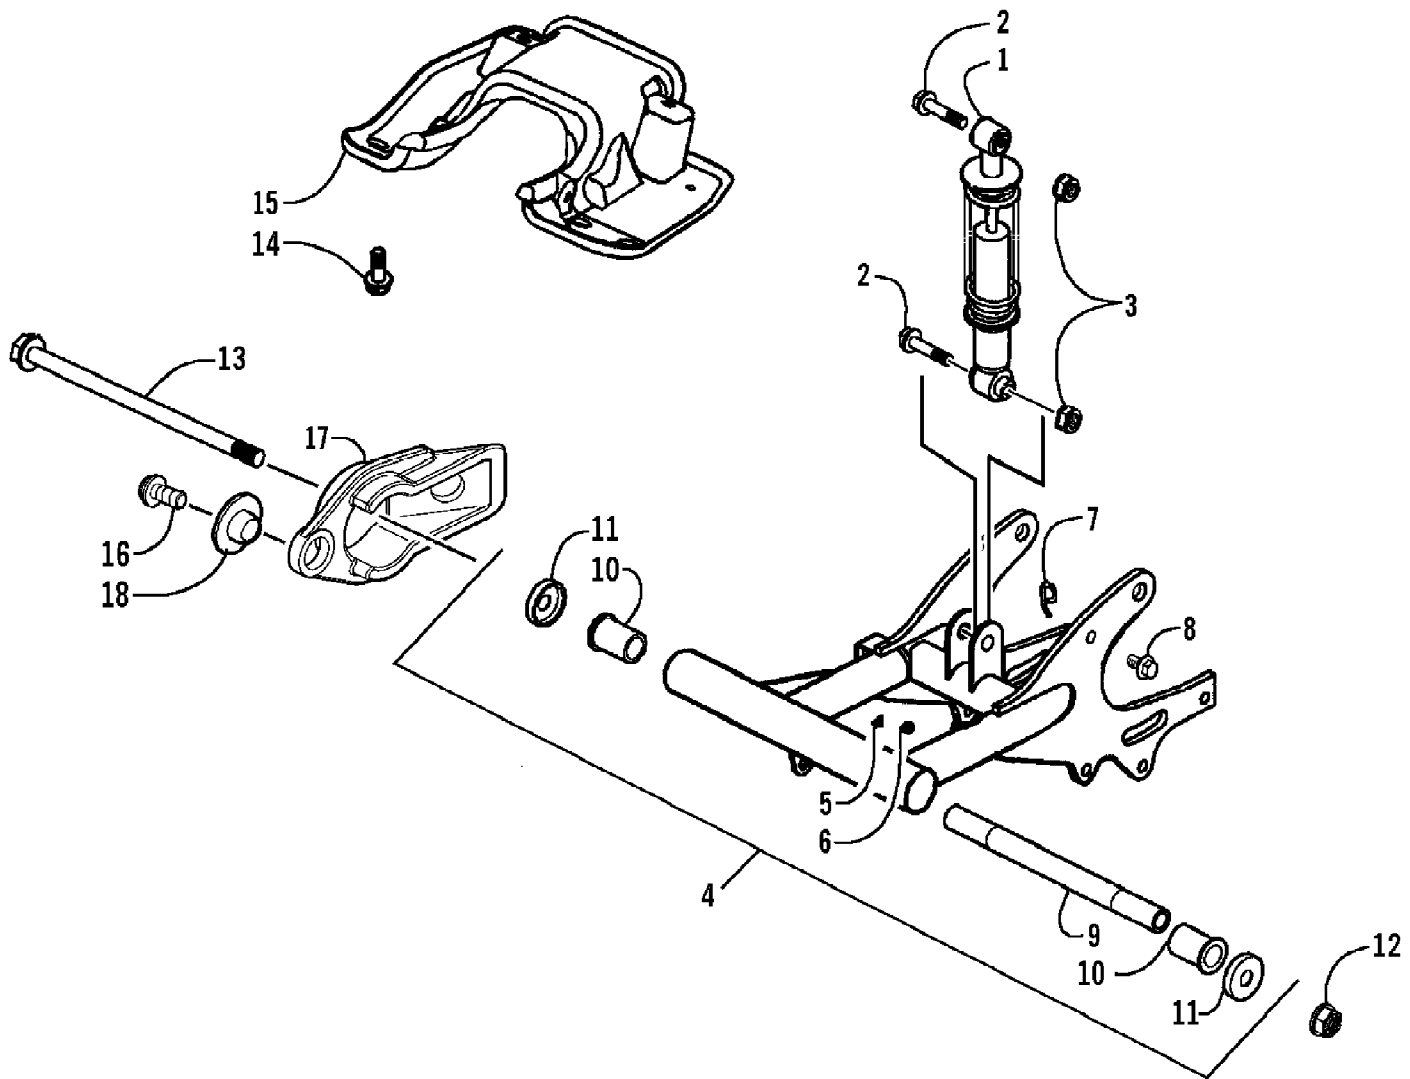

2008 ATV 50 DVX PINK (A2008KSA2BUST)
REAR SUSPENSION ASSEMBLY

Page 44 of 60

Ref #	Part Number	Qty	S/P/F	Description
1	3303-433	1		Shock, Rear - Assembly
2	3303-376	2	/P	Bolt, Flange
3	3304-031	2	/P	Nut, Flange
4	3305-290	1		Fork, Rear - Assembly (inc. 5-11)
5	3303-394	1		Boot, Grease Fitting
6	3303-393	1		Fitting, Grease
7	3304-594	1		Clamp, Brake Hose
8	3305-341	1		Bolt
9	3303-189	1		Axle, Rear Fork
10	3303-191	2		Bushing, Rear Fork
11	3303-192	2		Cap, Rear Fork
12	3304-032	1		Nut
13	3303-150	1		Bolt, Rear Fork
14	3305-454	4		Bolt, Flange
15	3304-593	1		Guard, Rear Fork
16	3304-690	2		Screw, Self-Tapping
17	3305-291	1		Slider, Chain
18	3304-360	2		Collar, Chain Slider