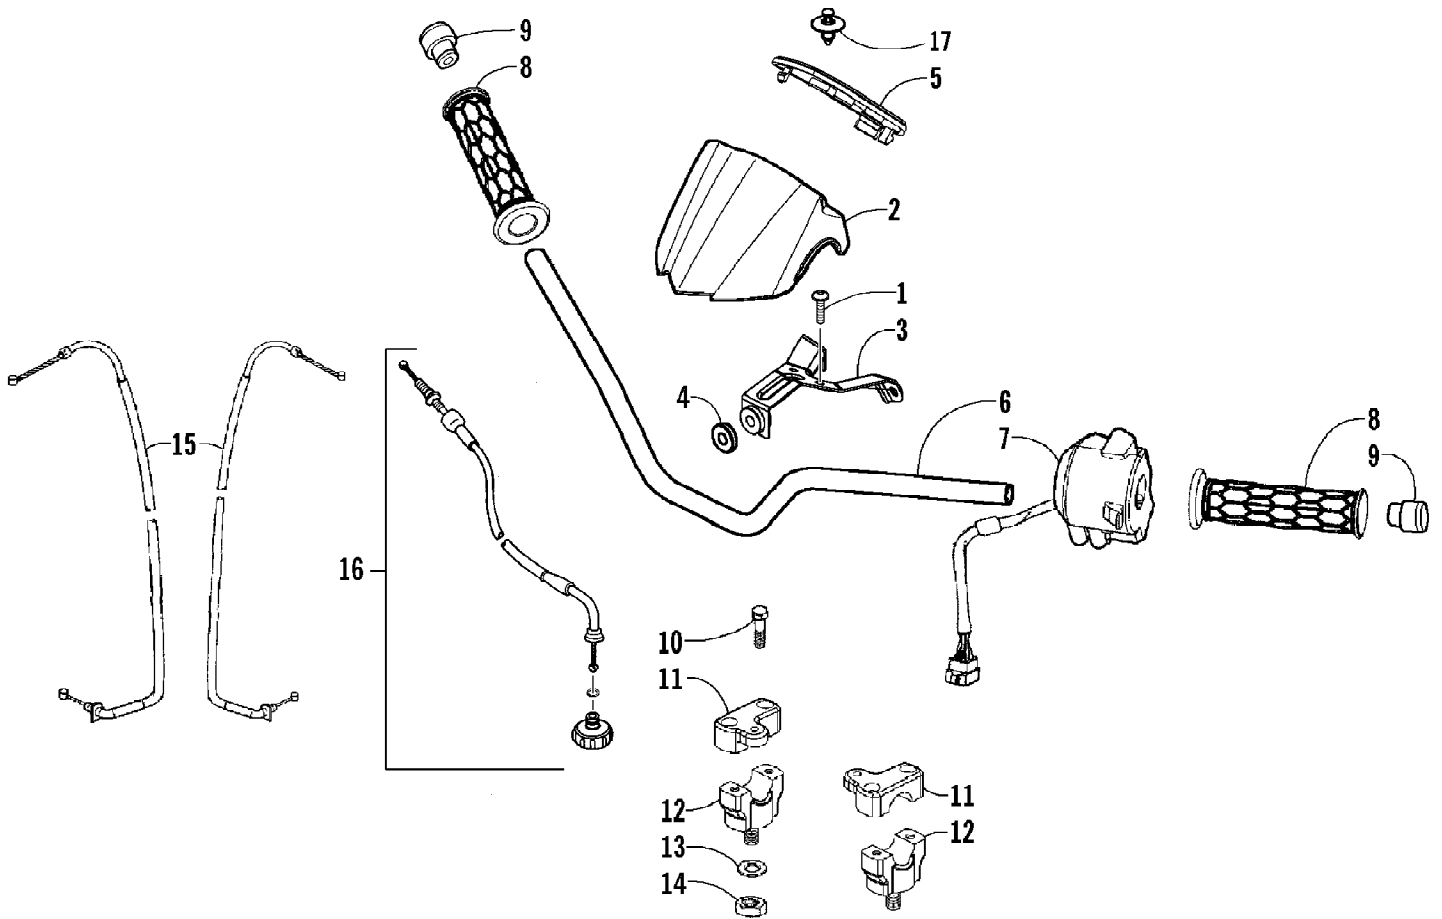

2008 ATV 50 DVX PINK (A2008KSA2BUST)
HANDLEBAR AND CONTROL ASSEMBLY

2008 ATV 50 DVX PINK (A2008KSA2BUST)
HANDLEBAR AND CONTROL ASSEMBLY

Page 34 of 60

Ref #	Part Number	Qty	S/P/F	Description
1	3304-553	2		Bolt w/Washer
2	3305-604	1		Cover, Handlebar
3	3305-582	1		Bracket, Handlebar Cover (inc. 4)
4	3303-239	1		Grommet
5	3305-515	1		Lid, Handlebar Cover
6	3303-434	1		Handlebar
7	3305-516	1		Switch, Handlebar - Assembly
8	3303-203	2	S	Grip, Handlebar
9	3303-196	2		End Cap, Handlebar
10	3303-398	4		Bolt
11	3303-197	1		Holder, Handlebar - Upper - Right
11	3303-198	1		Holder, Handlebar - Upper - Left
12	3303-199	2		Holder, Handlebar - Lower
13	3304-136	2		Washer
14	3305-517	2		Nut, Hex
15	3303-173	2		Cable, Brake - Front
16	1502-095	1	/P	Cable, Throttle - Kit
17	3303-592	2		Clip