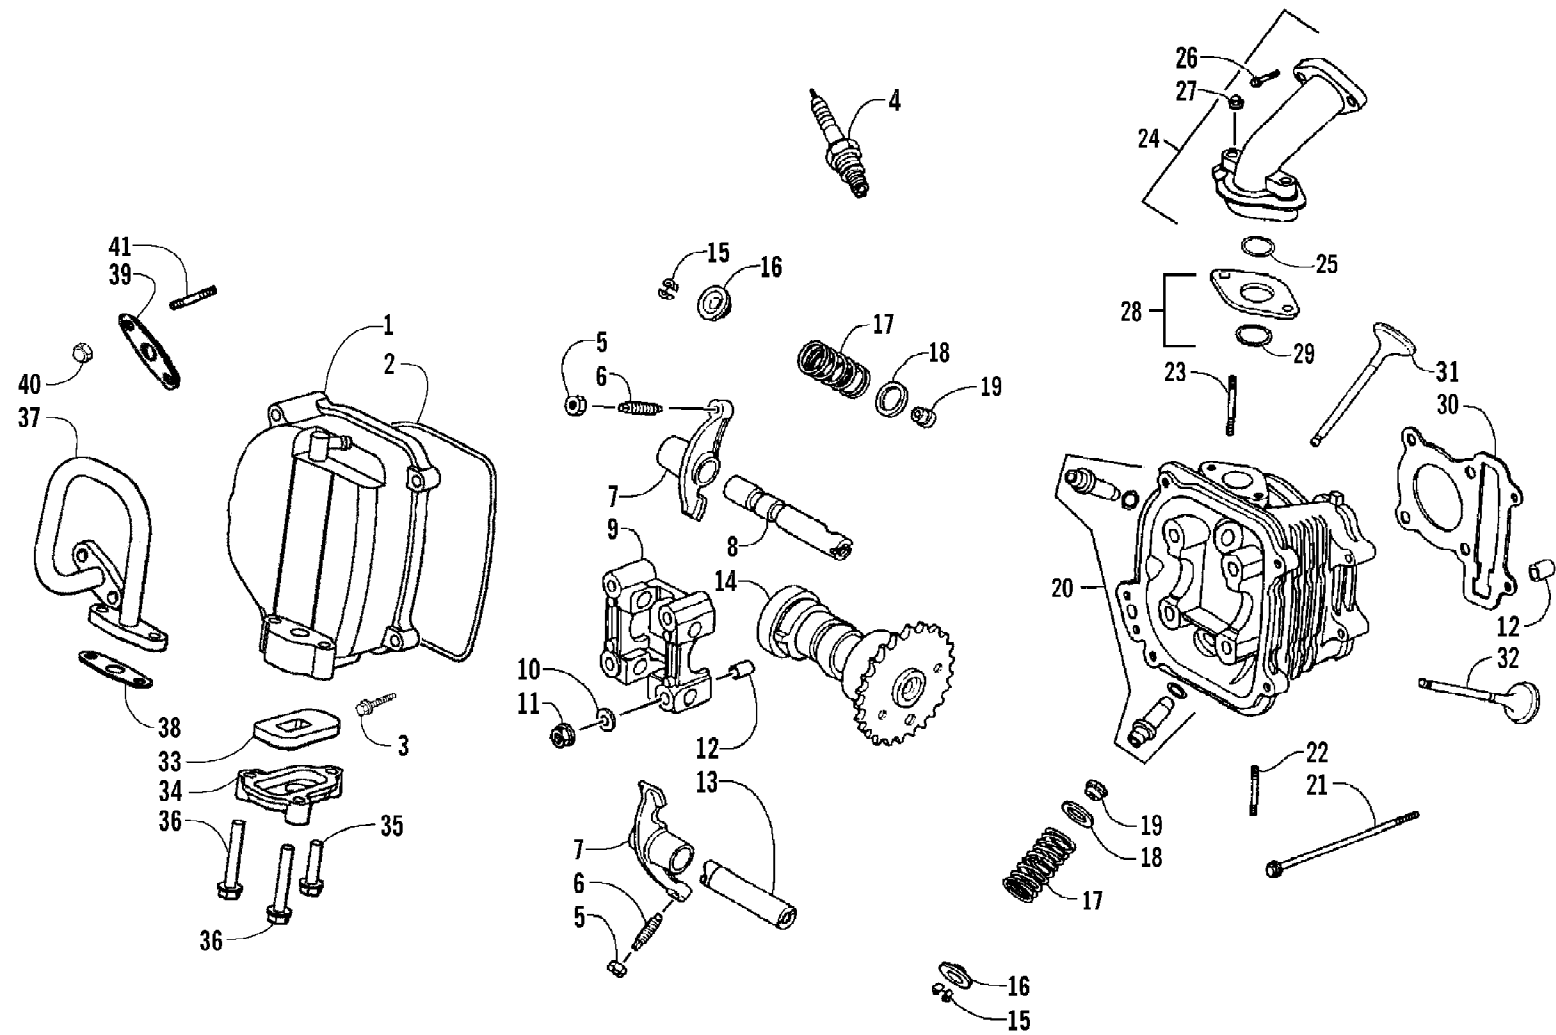

2008 ATV 50 DVX PINK (A2008KSA2BUST)
CYLINDER HEAD ASSEMBLY

2008 ATV 50 DVX PINK (A2008KSA2BUST)
CYLINDER HEAD ASSEMBLY

Page 18 of 60

Ref #	Part Number	Qty	S/P/F	Description
	3305-534	1		Complete Engine Assembly (Includes a Starter Motor Assembly and Carburetor)
1	3305-586	1		Cover, Cylinder Head
2	3305-588	1		Gasket, Cylinder Head Cover
3	3303-360	4		Bolt, Flange
4	0217-726	1	/P	Plug, Spark
5	3304-026	2	/P	Nut, Tappet Adjusting
6	3304-007	2	/P	Screw, Tappet Adjusting
7	3303-495	2		Arm, Rocker
8	3303-496	1		Shaft, Rocker Arm - Intake
9	3303-486	1		Holder, Camshaft
10	3303-589	4		Washer, Sealing
11	3303-584	4		Nut, Flange
12	3303-594	4		Pin, Dowel
13	3303-497	1		Shaft, Rocker Arm - Exhaust
14	3303-493	1		Camshaft
15	3303-044	4		Cotter, Valve
16	3303-042	2	/P	Retainer, Valve Spring
17	3303-506	2		Spring, Valve - Outer
18	3303-043	2		Seat, Valve Spring - Outer
19	3303-657	2	/P	Seal, Valve Stem
20	3305-585	1		Head, Cylinder
21	3304-580	2		Bolt, Flange
22	3303-581	2		Bolt, Stud
23	3303-310	2		Bolt, Stud
24	3305-590	1		Pipe, Inlet - Assembly (inc. 25)
25	3303-304	1		O-Ring
26	3303-384	2	/P	Bolt, Flange
27	3303-331	2	/P	Nut, Flange
28	3303-511	1	/P	Insulator, Carburetor - Assembly (inc. 29)
29	3304-596	1		O-Ring
30	3303-487	1		Gasket, Cylinder Head
31	3303-504	1		Valve, Inlet
32	3303-505	1		Valve, Exhaust
33	3305-587	1		Valve, Reed
34	3305-354	1		Cover, Reed Valve
35	3305-401	1		Bolt, Flange
36	3305-402	2		Bolt, Flange
37	3305-589	1		Pipe, Air Intake
38	3305-356	1		Gasket, Air Intake Pipe
39	3303-732	1		Gasket, Air Intake Pipe
40	3304-030	2		Nut
41	3303-582	2		Bolt, Stud