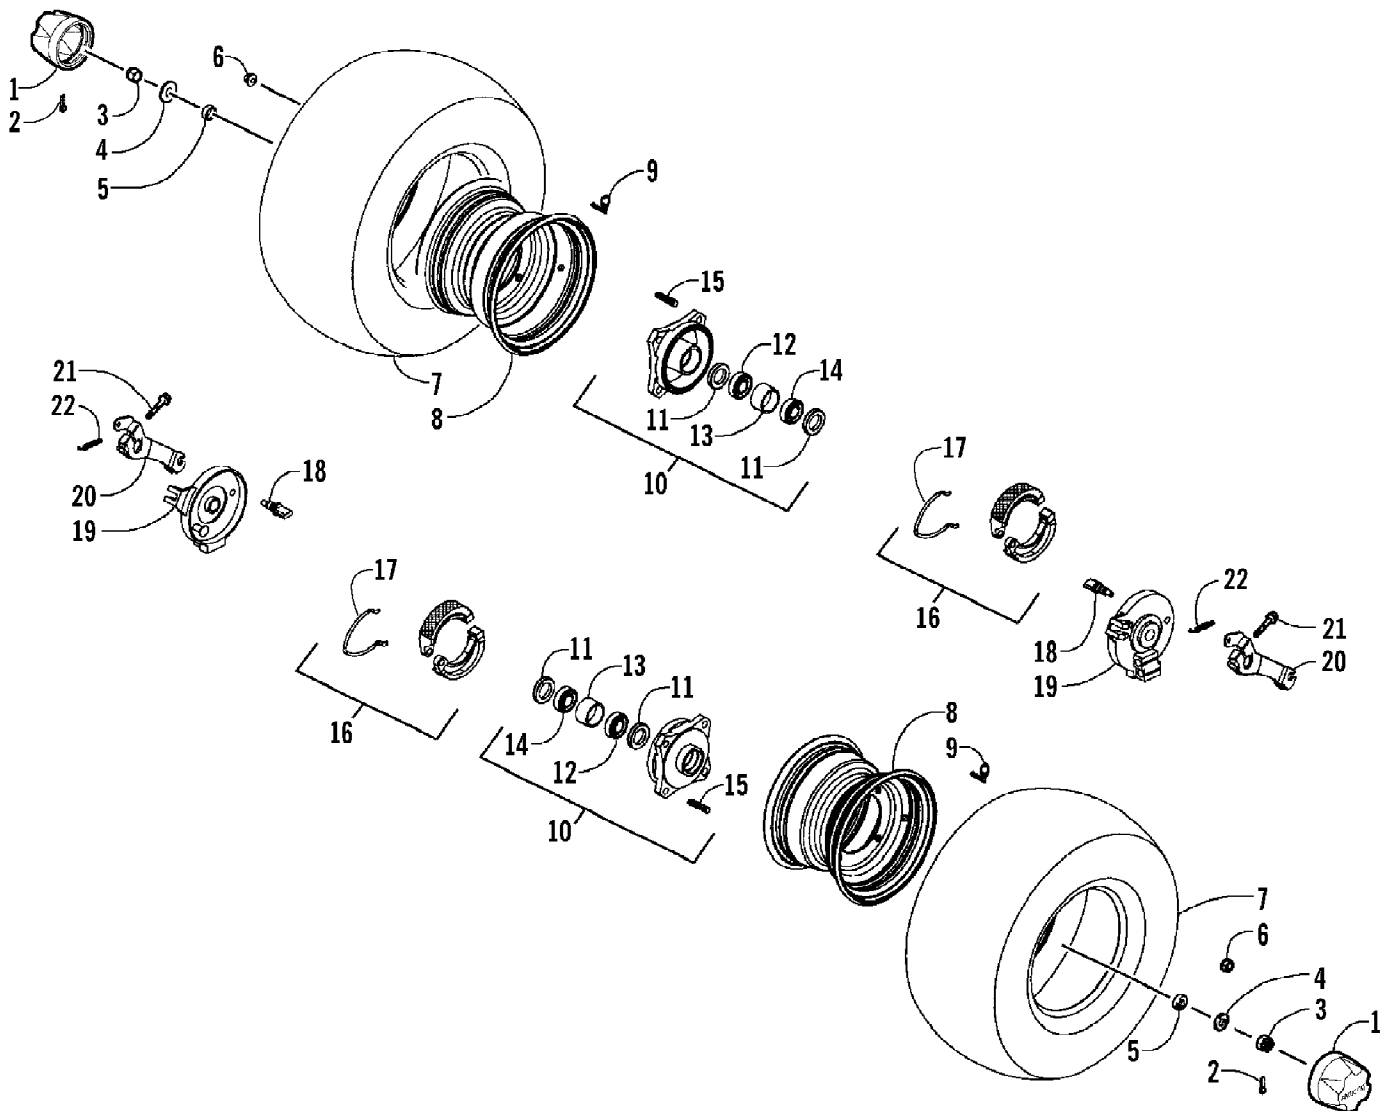

2008 ATV 50 DVX PINK (A2008KSA2BUST)
FRONT WHEEL AND BRAKE ASSEMBLIES

2008 ATV 50 DVX PINK (A2008KSA2BUST)
FRONT WHEEL AND BRAKE ASSEMBLIES

Page 30 of 60

Ref #	Part Number	Qty	S/P/F	Description
1	3303-430	2		Cap, Wheel Shaft
2	3303-470	2		Pin, Cotter
3	3303-328	2		Nut, Flange Castle
4	3303-279	2	/P	Washer
5	3303-164	2	/P	Collar, Wheel - Front
6	3303-266	8		Nut, Flange
7	3303-569	2		Tire - Assembly
8	3304-524	2		Rim - Assembly (inc. 9)
9	3304-562	2		Stem, Valve
10	3303-165	2		Hub, Front - Assembly (inc. 11-15)
11	3303-456	4		Seal, Dust
12	3303-468	2		Bearing, Ball
13	3303-445	2		Collar
14	3303-467	2		Bearing
15	3303-463	8		Bolt, Stud
16	3303-169	2		Shoe, Front - Assembly (inc. 17)
17	3304-563	2		Spring
18	3303-170	2		Cam, Front Brake
19	3303-168	1		Panel - Front - Right
19	3303-176	1		Panel - Front - Left
20	3303-171	1		Arm, Brake - Right
20	3303-177	1		Arm, Brake - Left
21	3303-355	2		Screw, Cap
22	3303-172	2		Spring, Return