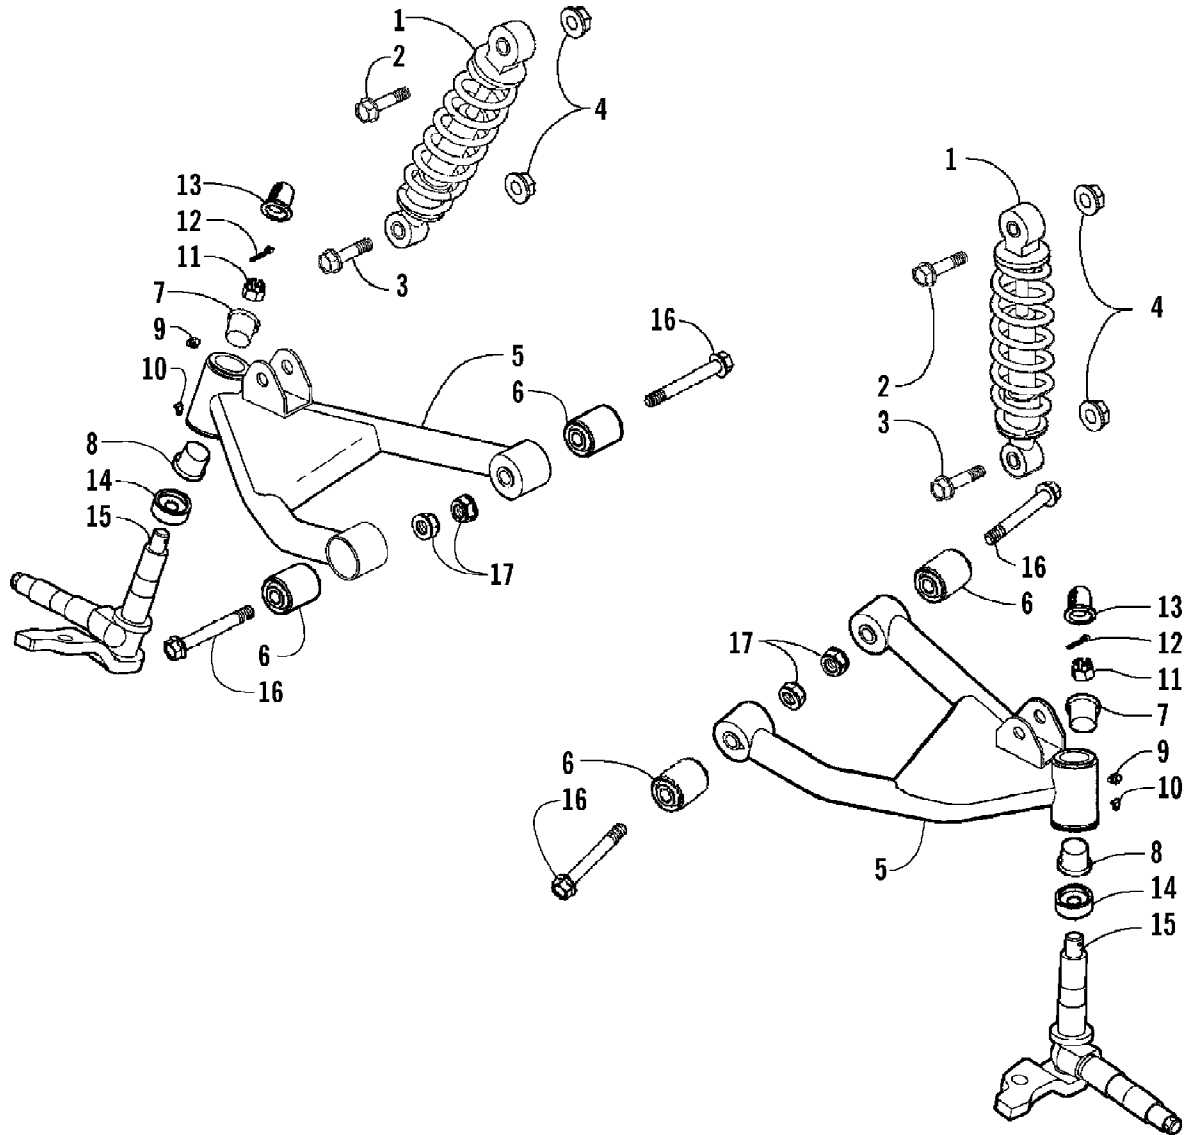

2008 ATV 50 DVX PINK (A2008KSA2BUST)
FRONT SUSPENSION ASSEMBLY

2008 ATV 50 DVX PINK (A2008KSA2BUST)
FRONT SUSPENSION ASSEMBLY

Page 28 of 60

Ref #	Part Number	Qty	S/P/F	Description
1	3305-491	2		Shock, Front - Assembly
2	3303-376	2	/P	Bolt, Flange
3	3303-309	2		Bolt, Hex
4	3303-333	4	/P	Nut, Flange
5	3305-452	1		Arm, Swing - Set - Front Right (inc. 6-10)
5	3305-453	1		Arm, Swing - Set - Front Left (inc. 6-10)
6	3303-216	4		Bushing, Swing Arm
7	3303-218	2		Bushing, Swing Arm - Top
8	3303-217	2		Bushing, Swing Arm - Bottom
9	3303-393	2		Fitting, Grease
10	3303-394	2		Boot, Grease Fitting
11	3303-329	2		Nut, Flange Castle
12	3303-337	2		Pin, Cotter
13	3303-219	2		Cap, Swing Arm
14	3303-220	2		Seal, Swing Arm
15	3303-178	1		Shaft, Steering - Right
15	3303-180	1		Shaft, Steering - Left
16	3304-595	4	/P	Bolt, Flange
17	3304-031	4	/P	Nut, Flange