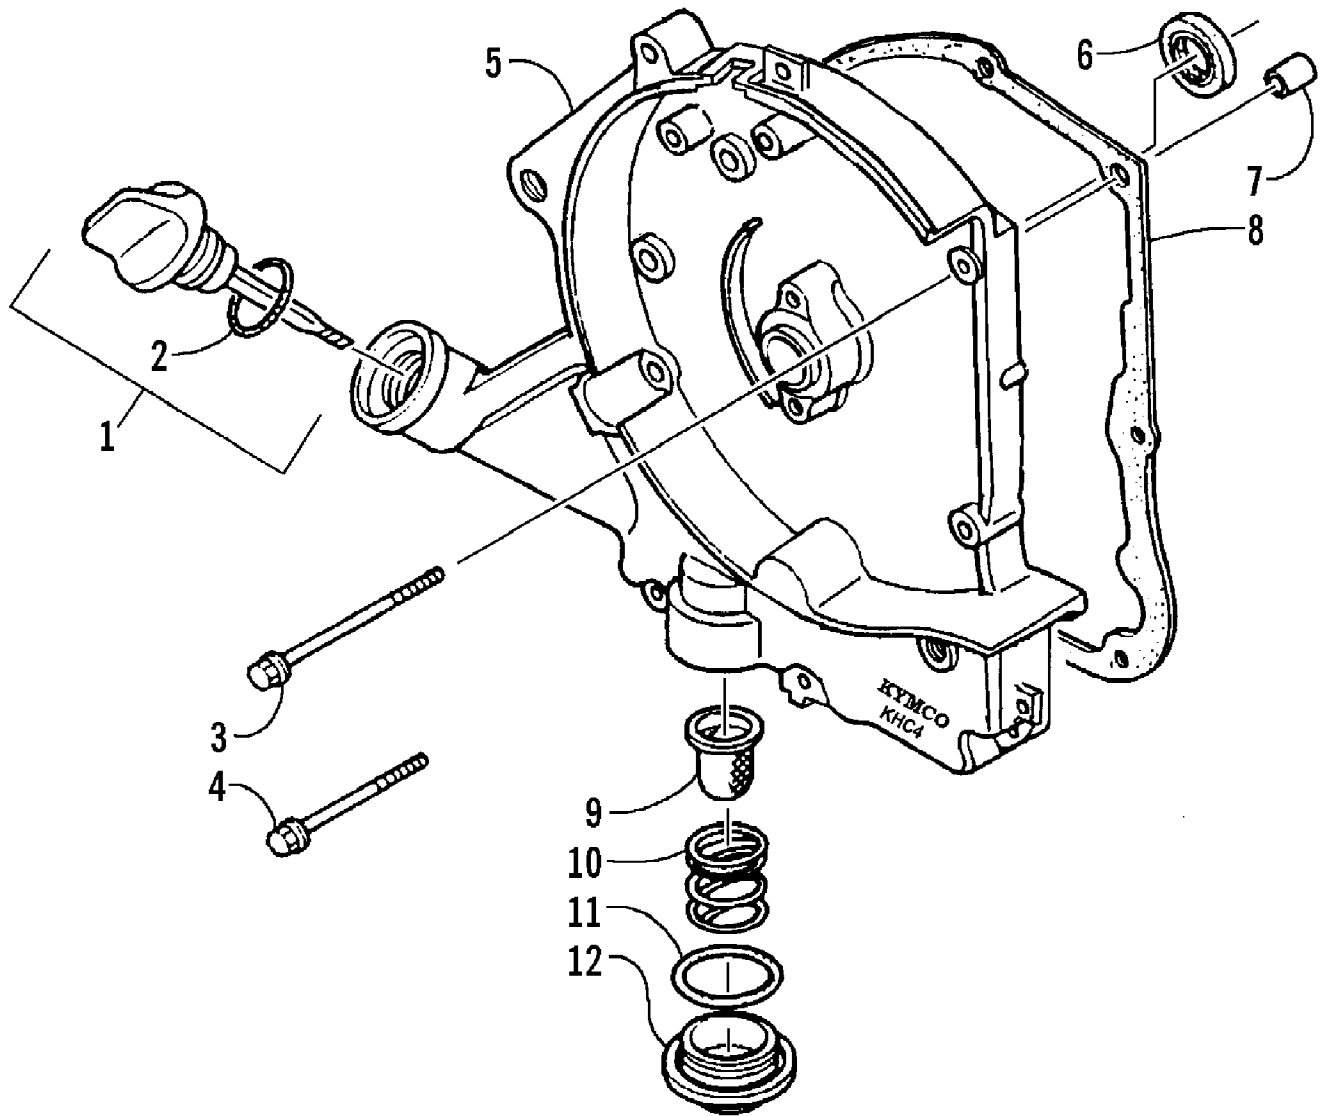

2008 ATV 50 DVX PINK (A2008KSA2BUST)
CRANKCASE COVER ASSEMBLY

Page 14 of 60

Ref #	Part Number	Qty	S/P/F	Description
1	3303-050	1		Gauge, Oil Level - Assembly (inc. 2)
2	3304-102	1	/P	O-Ring
3	3303-390	4		Bolt, Flange
4	3304-580	4		Bolt, Flange
5	3303-475	1	/P	Cover, Crankcase (inc. 6)
6	3303-599	1		Seal, Oil
7	3303-341	2		Pin, Dowel
8	3305-478	1		Gasket, Crankcase
9	3303-691	1	/P	Screen, Oil Filter
10	3303-049	1	S	Spring, Oil Filter Screen
11	3304-096	1	/P	O-Ring
12	3303-021	1		Cap, Oil Filter