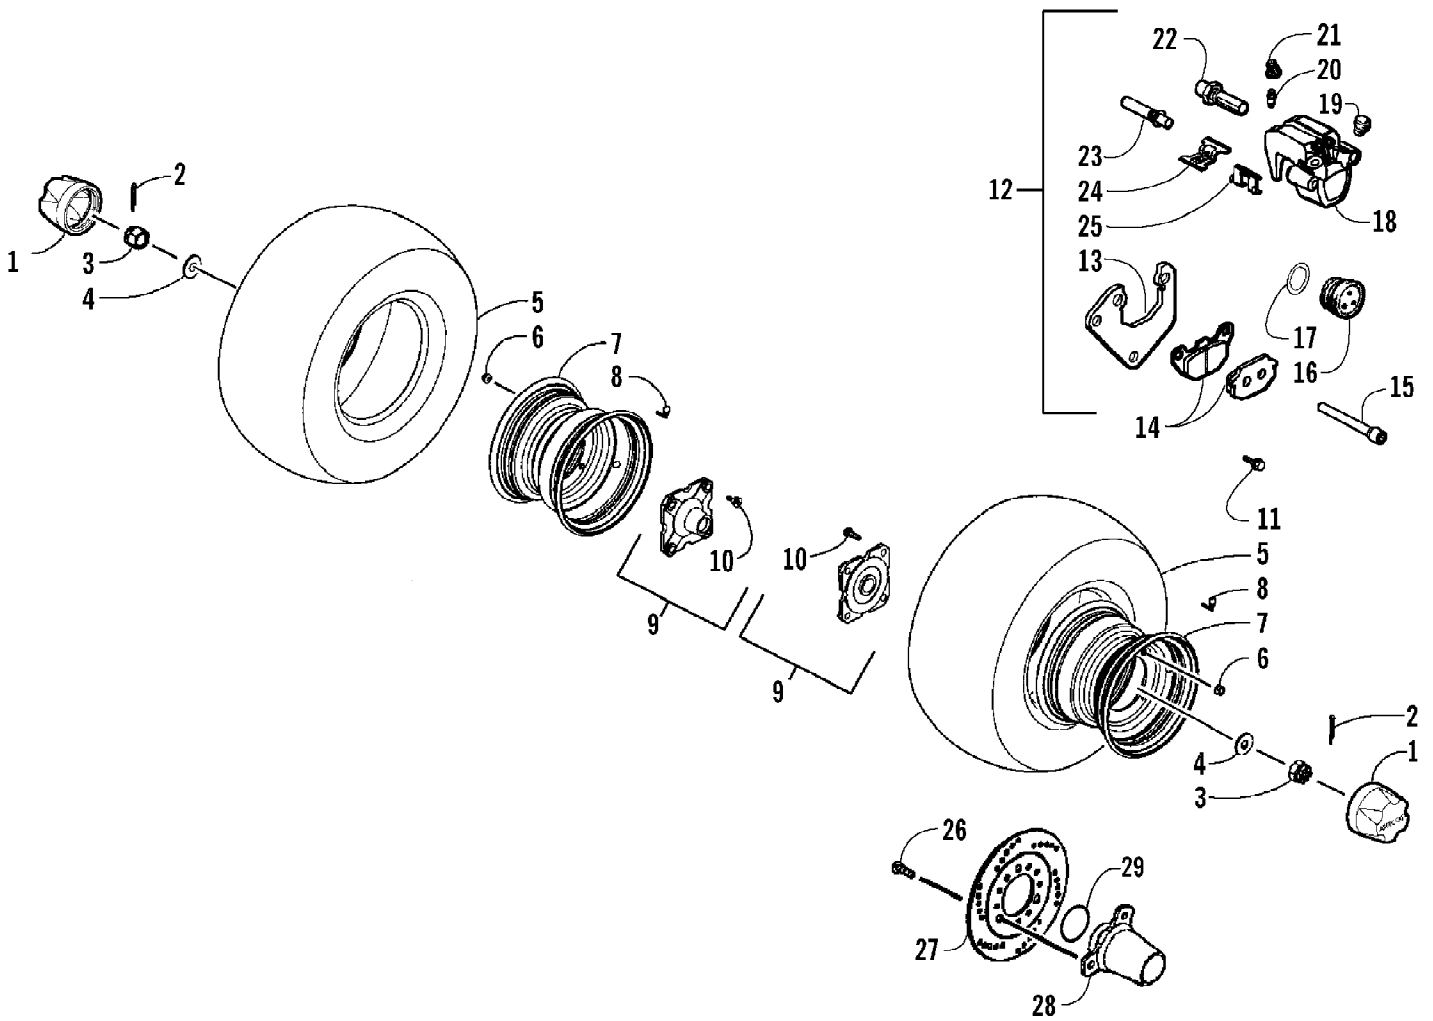

2008 ATV 50 DVX PINK (A2008KSA2BUST)
REAR WHEEL AND BRAKE ASSEMBLIES

2008 ATV 50 DVX PINK (A2008KSA2BUST)
REAR WHEEL AND BRAKE ASSEMBLIES

Page 46 of 60

Ref #	Part Number	Qty	S/P/F	Description
1	3303-430	2		Cap, Wheel Shaft
2	3303-340	2		Pin, Cotter
3	3303-330	2		Nut, Flange Castle
4	3305-285	2		Washer
5	3303-569	2		Tire - Rear
6	3303-266	8		Nut, Flange
7	3304-524	2		Wheel - Assembly (inc. 8)
8	3304-562	2		Stem, Valve w/Cap
9	3303-157	2	/P	Connector - Assembly (inc. 10)
10	3303-250	8		Bolt, Connector
11	3303-256	2		Bolt, Flange
12	3305-449	1		Caliper, Rear - Assembly (inc. 13-25)
13	3303-469	1	/P	Bracket
14	3304-567	1	/P	Pad, Brake - Assembly
15	3304-566	2		Pin, Bolt
16	3304-314	1	/P	Piston
17	3305-380	1	/P	Seal, Piston
18	0	1	F	Housing, Caliper - Assembly
19	3304-333	1		Plug
20	3304-302	1		Valve, Bleed
21	3304-303	1		Cap, Bleed Valve
22	3304-589	1		Bushing, Pin Bolt
23	3304-590	1		Boot
24	3304-591	1		Spring, Brake Pad
25	3305-377	1	/P	Seal, Dust
26	3305-143	3	S	Bolt, Disc
27	3303-162	1		Disc, Brake - Rear
28	3305-249	1		Collar, Hub - Rear
29	3305-298	1		O-Ring