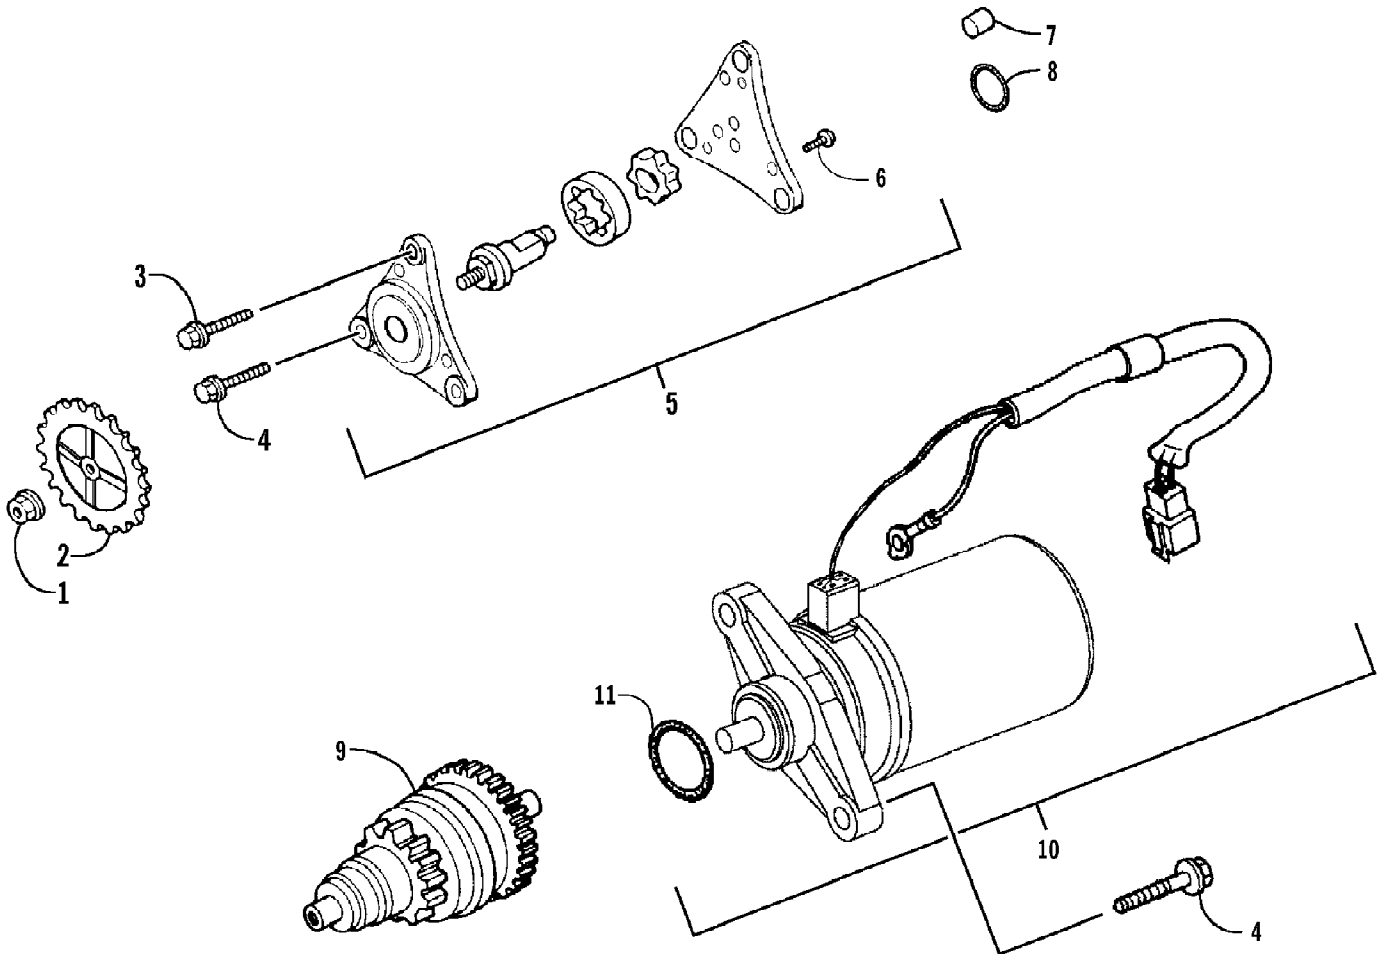

2008 ATV 50 DVX PINK (A2008KSA2BUST)
STARTER MOTOR AND OIL PUMP ASSEMBLIES

2008 ATV 50 DVX PINK (A2008KSA2BUST)
STARTER MOTOR AND OIL PUMP ASSEMBLIES

Page 50 of 60

Ref #	Part Number	Qty	S/P/F	Description
1	3303-331	1	/P	Nut, Flange
2	3303-509	1		Gear, Driven - Oil Pump
3	3303-383	2	/P	Bolt, Flange
4	3303-384	3	/P	Bolt, Flange
5	3303-508	1		Pump, Oil - Assembly
6	3304-583	3		Screw, Pan Head
7	3303-595	2		Pin, Dowel
8	3304-461	2		O-Ring
9	3303-558	1		Pinion, Starter - Assembly
10	3303-556	1		Motor, Starter - Assembly
11	3303-604	1		O-Ring