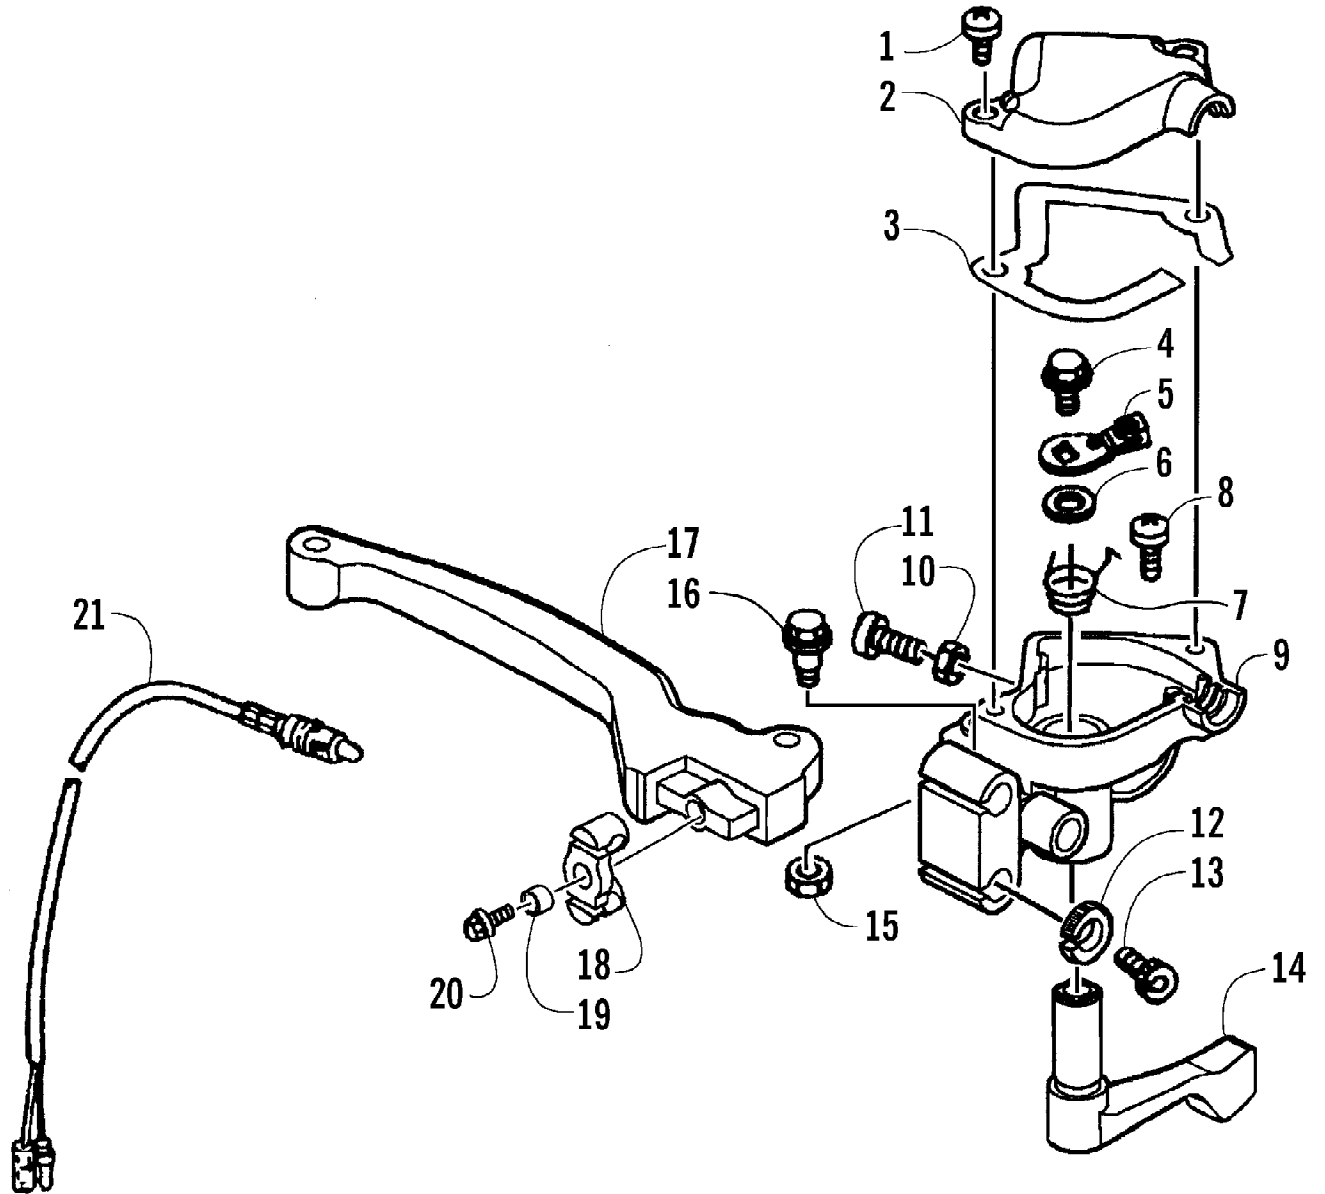

2008 ATV 50 DVX PINK (A2008KSA2BUST)
STATOR, FLYWHEEL, AND ENGINE SHROUD ASSEMBLIES

2008 ATV 50 DVX PINK (A2008KSA2BUST)
STATOR, FLYWHEEL, AND ENGINE SHROUD ASSEMBLIES

Ref #	Part Number	Qty	S/P/F	Description
1	3303-520	1		Shroud B - Assembly (inc. one No. 2 and 3-5)
2	3303-267	2		Nut, Clip
3	3303-519	1		Box, Tensioner Lifter
4	3303-605	2		Screw, Self-Tapping
5	3303-443	1	/P	Clip, Vacuum Tube
6	3303-382	6	/P	Bolt, Flange
7	3303-517	1		Seal, Shroud
8	3303-518	1		Shroud A - Assembly (inc. one No. 2)
9	3303-384	3	/P	Bolt, Flange
10	3304-640	1		Clamp, Carburetor Drain Tube
11	3303-619	2	/P	Bolt, Flange
12	3303-308	2		Bolt
13	3305-300	1		Stator - Assembly (A) - D402
13	3303-554	1		Stator - Assembly (B) - D406
13	3303-555	1		Stator - Assembly (C) - D414
14	3303-551	1		Flywheel (A) - D402
14	3303-552	1		Flywheel (B) - D406
14	3303-553	1		Flywheel (C) - D414
15	3303-333	1	/P	Nut, Flange
16	3303-515	1		Fan, Cooling
17	3303-516	1	/P	Cover, Fan - Assembly (inc. 18)
18	3303-620	1		Grommet
19	3304-585	2	/P	Screw, Self-Tapping

2008 ATV 50 DVX PINK (A2008KSA2BUST)
STEERING POST ASSEMBLY

Page 54 of 60

Ref #	Part Number	Qty	S/P/F	Description
1	3303-214	1	S	Sleeve, Steering Post
2	3303-573	1	/P	Post, Steering
3	3303-213	2		Holder, Steering Post
4	3304-559	2		Bolt, Flange
5	3304-032	1		Nut
6	3303-470	1		Pin, Cotter
7	3303-266	4		Nut, Flange
8	3303-621	4	/P	Pin, Cotter
9	3305-280	1		Tie Rod Assembly - Right (inc. one No. 10-14)
10	3305-281	2		Ball Joint, Tie Rod - Right
11	3303-326	2		Nut, Hex
12	3305-282	2		Tie Rod
13	3303-327	2		Nut, Hex
14	3305-283	2		Ball Joint, Tie Rod - Left
15	3305-284	1		Tie Rod Assembly - Left (inc. one No. 10-14)

2008 ATV 50 DVX PINK (A2008KSA2BUST)
TAILLIGHT ASSEMBLY

Page 56 of 60

Ref #	Part Number	Qty	S/P/F	Description
1	3303-420	1		Taillight - Assembly (inc. 2-5)
2	3303-422	1		Base, Taillight
3	3303-444	1	S	Bulb, Taillight
4	3303-421	1	/P	Lens, Taillight
5	3304-537	2		Screw
6	3303-226	2		Collar, Front Fender
7	3303-331	2	/P	Nut, Flange