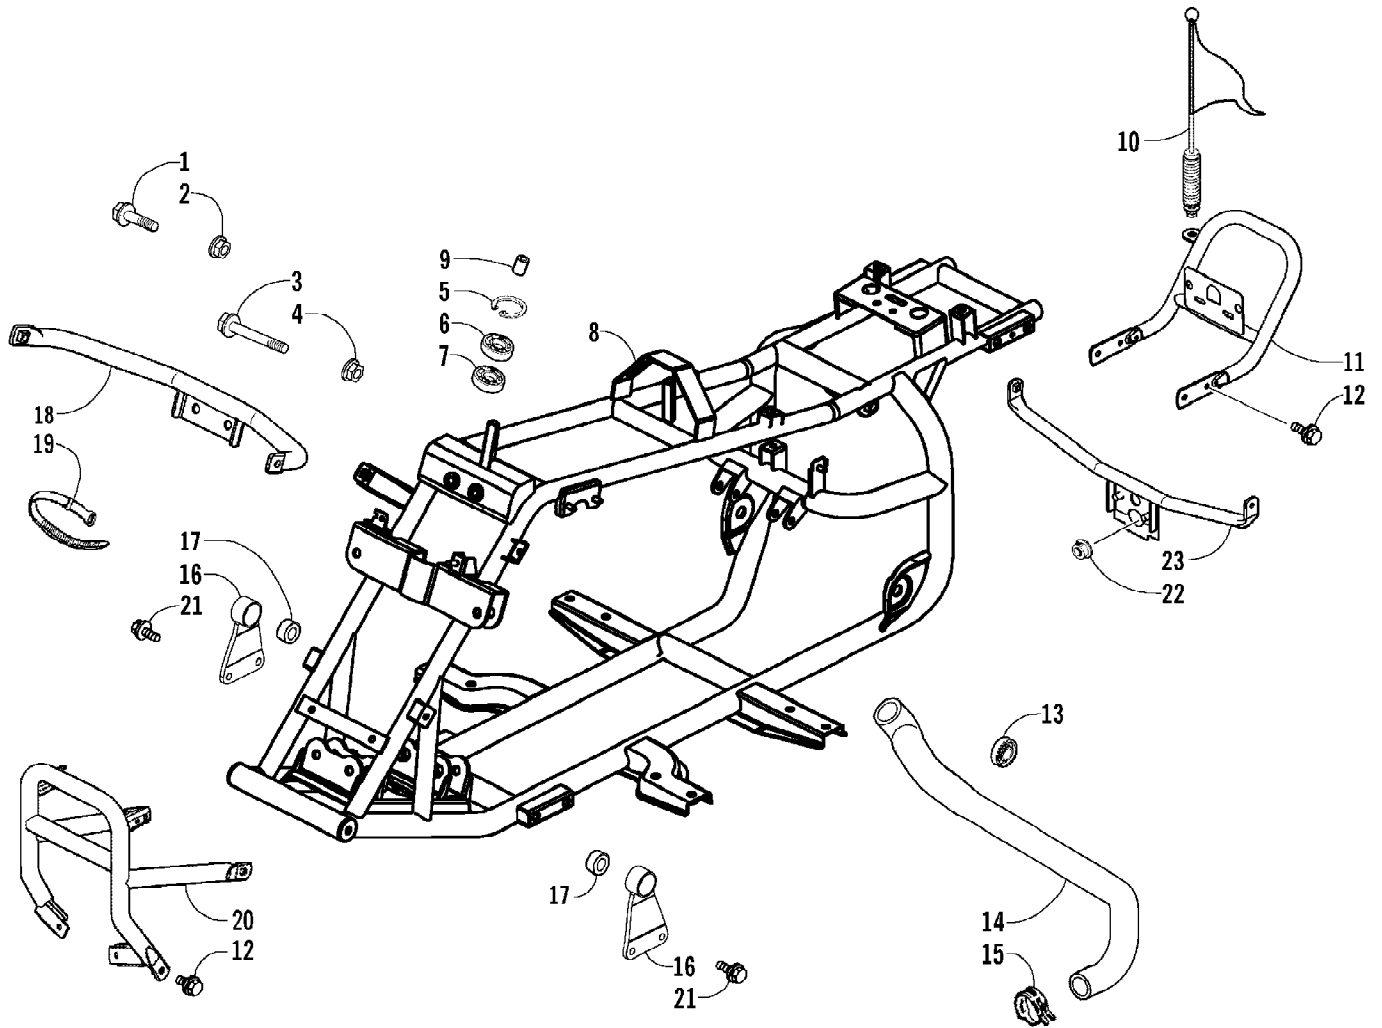

2008 ATV 50 DVX PINK (A2008KSA2BUST)
FRAME AND RELATED PARTS ASSEMBLY

2008 ATV 50 DVX PINK (A2008KSA2BUST)
FRAME AND RELATED PARTS ASSEMBLY

Page 26 of 60

Ref #	Part Number	Qty	S/P/F	Description
1	3305-513	2		Bolt, Flange
2	3303-269	2		Nut, Flange
3	3304-548	2	/P	Bolt, Flange
4	3303-265	2	S	Nut, Flange
5	3303-347	1		Circlip
6	3303-295	1		Seal, Oil
7	3303-298	1		Seal, Oil
8	3305-510	1		Body Frame, Complete
9	3303-445	1		Collar
10	3305-308	1		Flag - Assembly
11	3305-532	1		Grip, Rear - Assembly
12	3304-544	8		Bolt, Flange
13	3303-392	1		Bearing
14	3303-477	1		Hose, Duct
15	3303-074	1		Clamp, Hose
16	3303-183	1	/P	Bracket, Engine Hanger - Right (inc. one No. 17)
16	3303-184	1	/P	Bracket, Engine Hanger - Left (inc. one No. 17)
17	3304-542	2		Bushing, Rubber - Engine Hanger Bracket
18	3305-511	1		Bracket, Mounting - Body Panel - Front
19	3303-289	1	/P	Tie, Cable
20	3303-442	1	S/P	Bumper, Front
21	3304-543	4	/P	Bolt, Flange
22	3304-668	2		Nut, Flange
23	3305-514	1		Bracket, Mounting - Body Panel - Rear