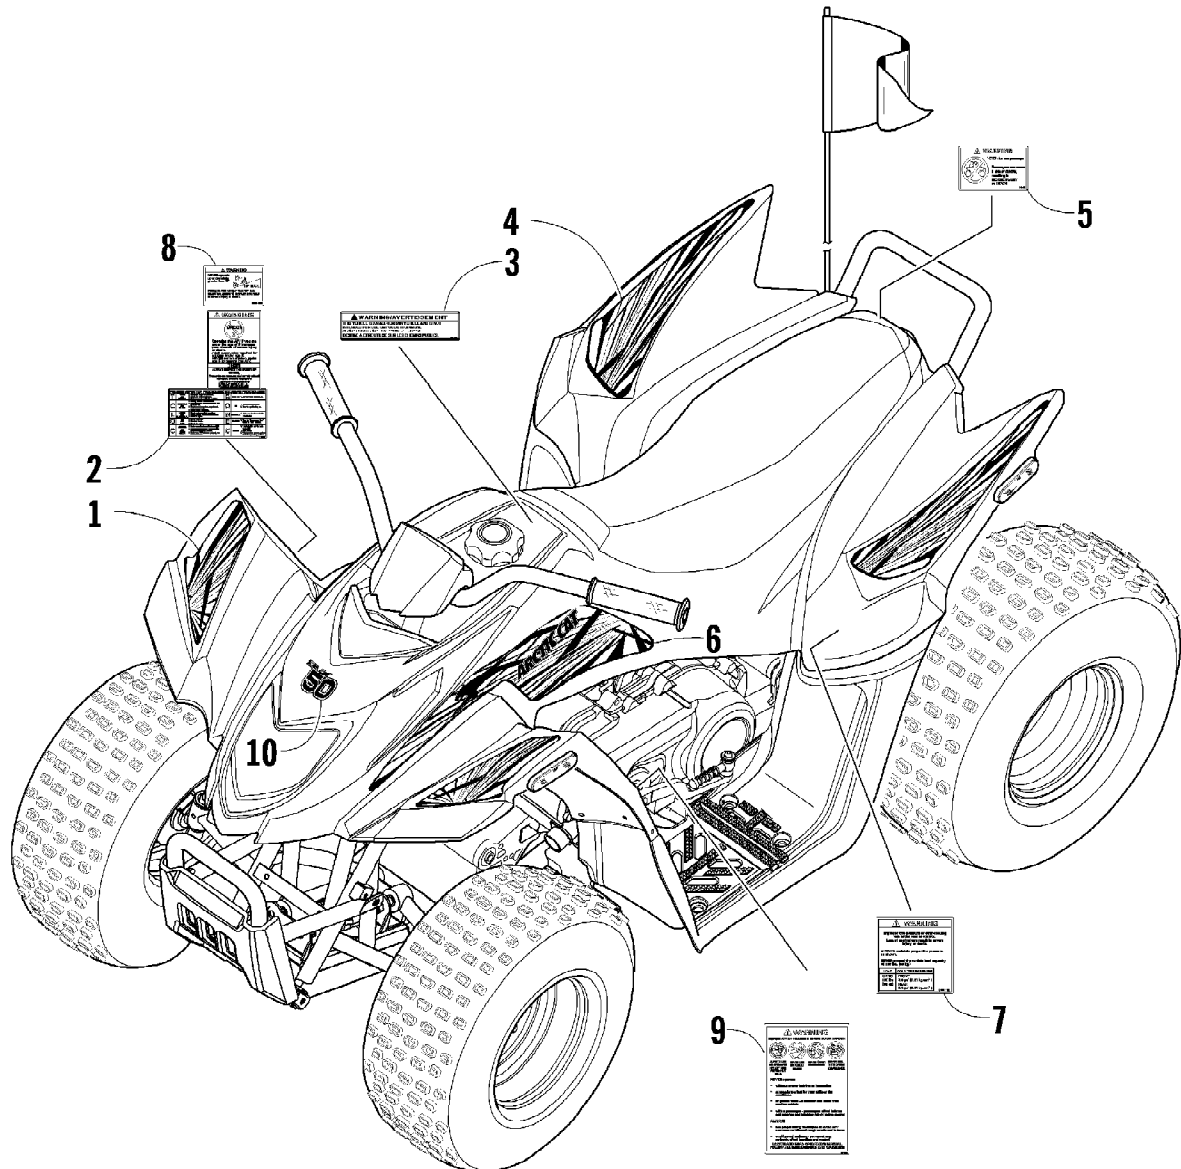

2008 ATV 50 DVX PINK (A2008KSA2BUST)
DECALS

Page 20 of 60

Ref #	Part Number	Qty	S/P/F	Description
1	1411-866	1		Decal, Graphic - Front Fender - Right
1	1411-867	1		Decal, Graphic - Front Fender - Left
2	1411-229	1	S	Decal, Warning - Reverse/Pre-Ride
3	1411-577	1		Decal, Warning - Off Road Only
4	1411-868	1		Decal, Graphic - Rear Fender - Right
4	1411-869	1		Decal, Graphic - Rear Fender - Left
5	0411-435	1		Decal, Warning - Passenger
6	1411-870	1		Decal, Graphic - Side - Right
6	1411-871	1		Decal, Graphic - Side - Left
7	0411-455	1		Decal, Warning - Tire/Load
8	0411-836	1		Decal, Warning - Hill
9	0411-218	1		Decal, Warning - General
10	1411-788	1		Decal, Graphic - Front