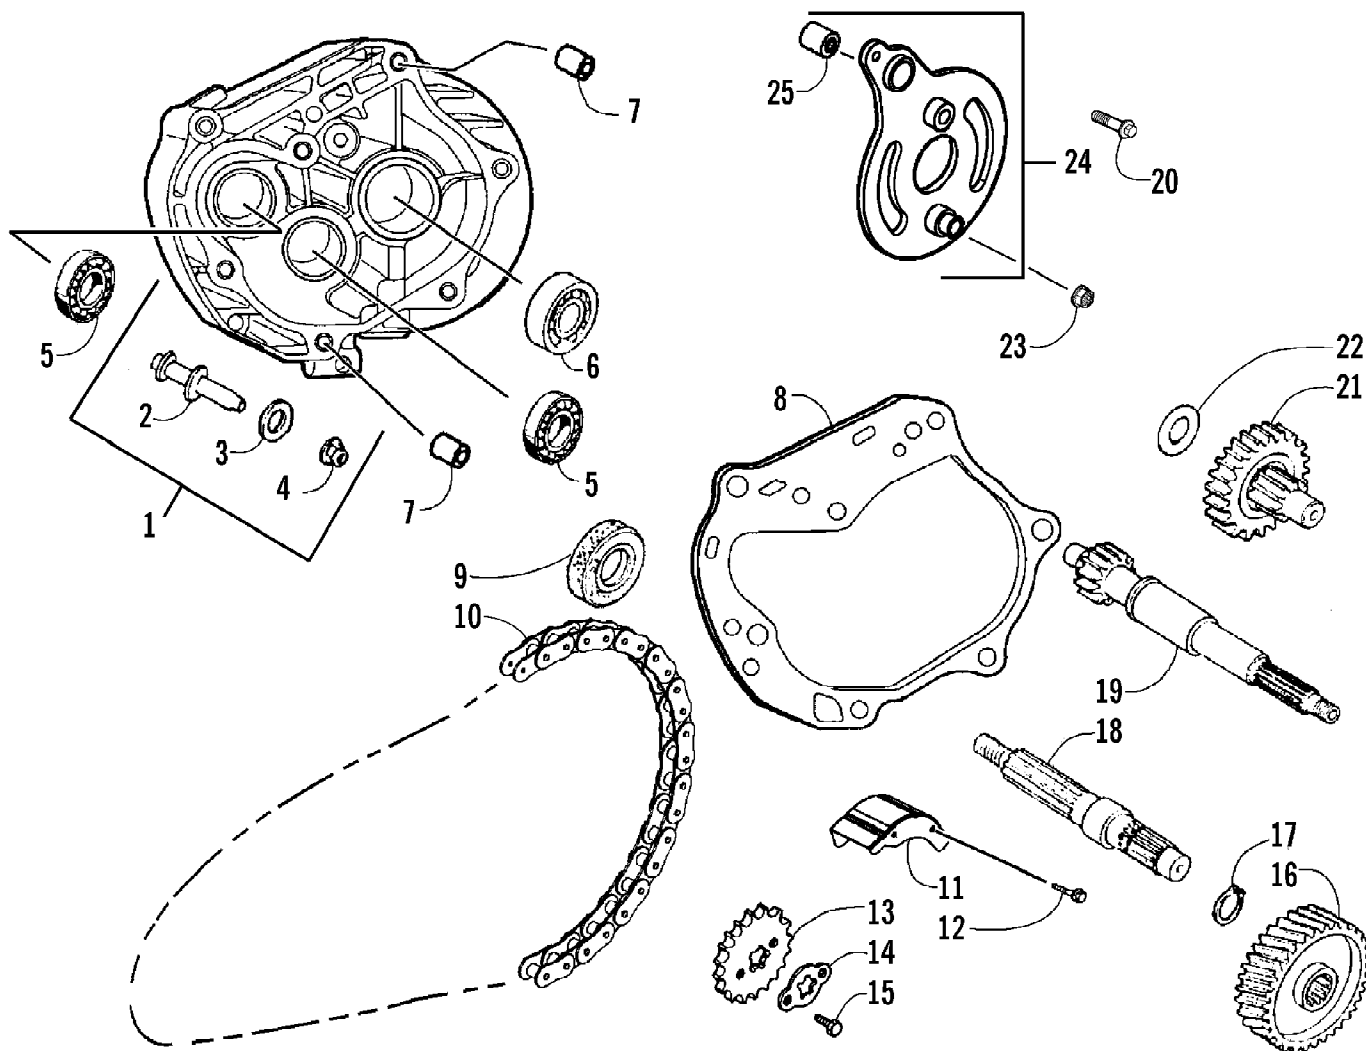

2008 ATV 50 DVX PINK (A2008KSA2BUST)
TRANSMISSION ASSEMBLY

2008 ATV 50 DVX PINK (A2008KSA2BUST)
TRANSMISSION ASSEMBLY

Page 60 of 60

Ref #	Part Number	Qty	S/P/F	Description
1	3303-521	1		Case, Transmission - Set (inc. 2-4)
2	3304-606	1	/P	Bolt, Engine Brake
3	3303-462	1		O-Ring
4	3303-270	1		Nut, Flange
5	3303-596	2	/P	Bearing, Ball
6	3303-598	1	/P	Bearing, Ball
7	3303-343	2		Pin, Dowel
8	3303-081	1		Gasket, Transmission Case A
9	3303-300	1		Seal, Oil
10	3303-425	1		Chain, Drive
11	3303-144	1		Cover, Chain
12	3304-610	2		Bolt, Flange
13	3303-107	1	/P	Sprocket, Drive
14	3303-108	1		Plate
15	3303-307	2		Bolt
16	3303-546	1		Gear, Final
17	3303-344	1		Circlip
18	3304-826	1		Shaft, Final
19	3303-544	1		Driveshaft
20	3304-607	1		Bolt, Flange
21	3303-545	1		Countershaft - Assembly
22	3303-273	1		Washer
23	3303-268	2		Nut, Flange
24	3303-185	1	/P	Bracket, Engine Hanger - Assembly (inc. 25)
25	3303-403	1		Bushing, Rubber