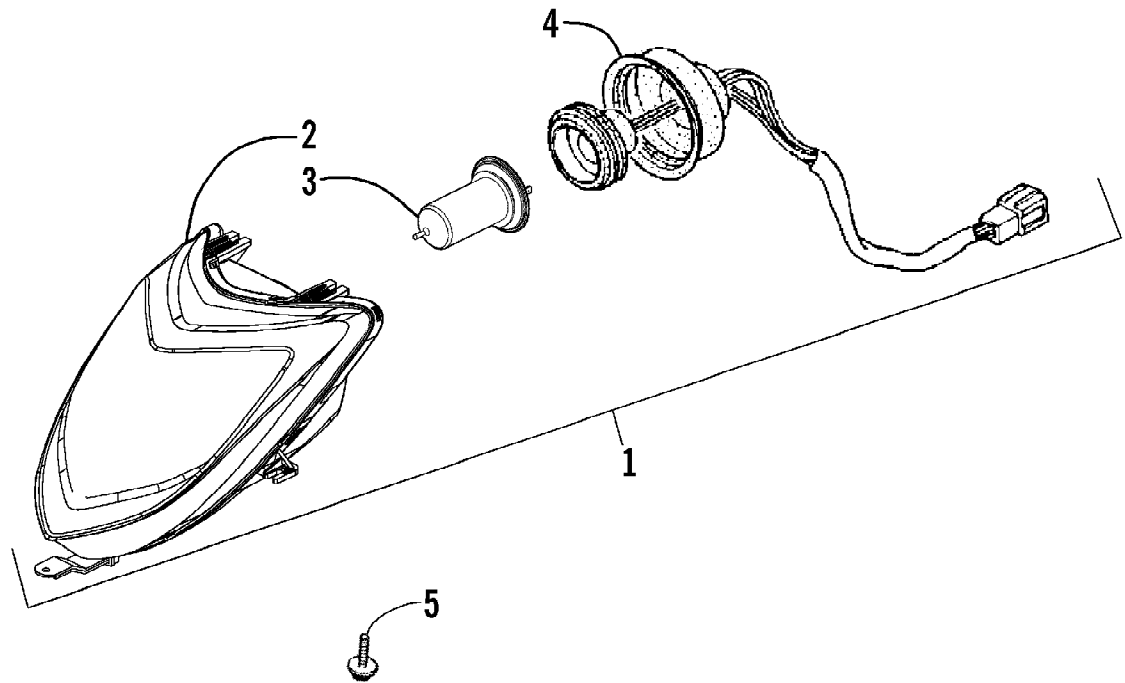

2008 ATV 50 DVX PINK (A2008KSA2BUST)
HEADLIGHT ASSEMBLY

Page 36 of 60

Ref #	Part Number	Qty	S/P/F	Description
1	3304-280	1		Headlight Assembly (inc. 2-4)
2	3304-281	1		Lens, Headlight
3	3303-846	1	/P	Bulb, Headlight
4	3304-282	1		Socket Assembly
5	3304-650	5	/P	Screw, Self-Tapping