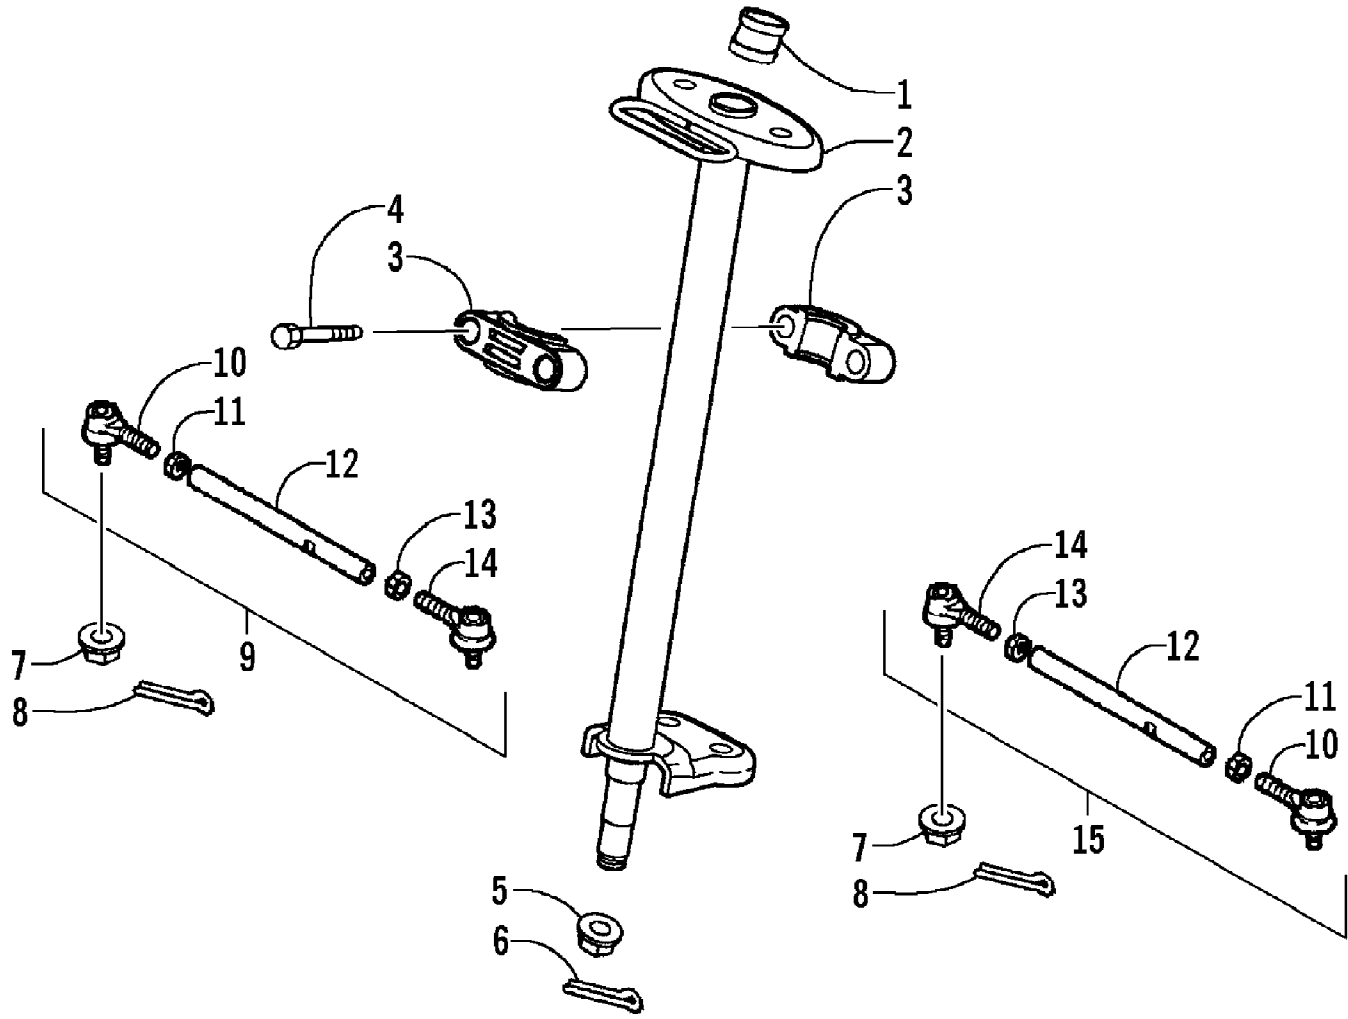

2008 ATV 50 DVX PINK (A2008KSA2BUST)
STEERING POST ASSEMBLY

Page 54 of 60

Ref #	Part Number	Qty	S/P/F	Description
1	3303-214	1	S	Sleeve, Steering Post
2	3303-573	1	/P	Post, Steering
3	3303-213	2		Holder, Steering Post
4	3304-559	2		Bolt, Flange
5	3304-032	1		Nut
6	3303-470	1		Pin, Cotter
7	3303-266	4		Nut, Flange
8	3303-621	4	/P	Pin, Cotter
9	3305-280	1		Tie Rod Assembly - Right (inc. one No. 10-14)
10	3305-281	2		Ball Joint, Tie Rod - Right
11	3303-326	2		Nut, Hex
12	3305-282	2		Tie Rod
13	3303-327	2		Nut, Hex
14	3305-283	2		Ball Joint, Tie Rod - Left
15	3305-284	1		Tie Rod Assembly - Left (inc. one No. 10-14)