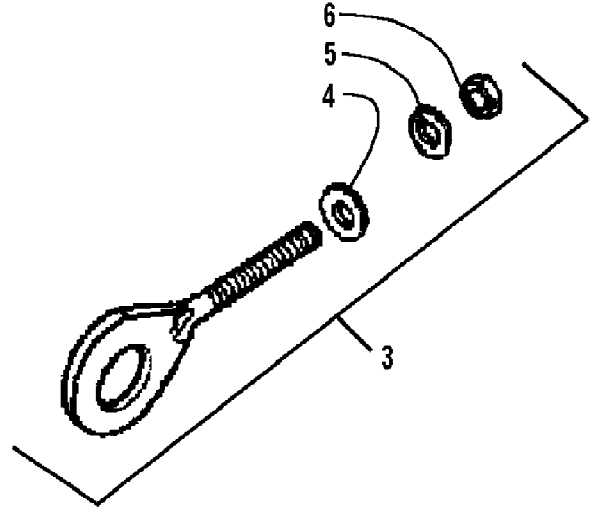

2008 ATV 50 DVX PINK (A2008KSA2BUST)
HEADLIGHT ASSEMBLY

Page 36 of 60

Ref #	Part Number	Qty	S/P/F	Description
1	3304-280	1		Headlight Assembly (inc. 2-4)
2	3304-281	1		Lens, Headlight
3	3303-846	1	/P	Bulb, Headlight
4	3304-282	1		Socket Assembly
5	3304-650	5	/P	Screw, Self-Tapping

2008 ATV 50 DVX PINK (A2008KSA2BUST)
HYDRAULIC HAND BRAKE ASSEMBLY

Page 38 of 60

Ref #	Part Number	Qty	S/P/F	Description
1	3303-206	1	/P	Lever
2	3304-654	1	/P	Nut, Flange
3	3303-141	1	/P	Switch Assembly
4	3305-463	1		Screw w/Washer
5	3303-284	4	/P	Washer, Crush
6	3303-257	2	/P	Bolt, Banjo-Fitting
7	3305-278	1		Hose, Brake - Assembly
8	3305-484	1	S	Brake, Master Cylinder - Assembly (inc. 9-14)
9	3303-175	1	/P	Clamp, Master Cylinder
10	3303-174	1	/P	Cap, Master Cylinder
11	3303-318	2		Screw, Flat-Head
12	3305-250	1		Plate, Diaphragm
13	3305-309	1		Diaphragm
14	3303-254	1	/P	Bolt, Lever
15	3305-297	2		Bolt, Flange