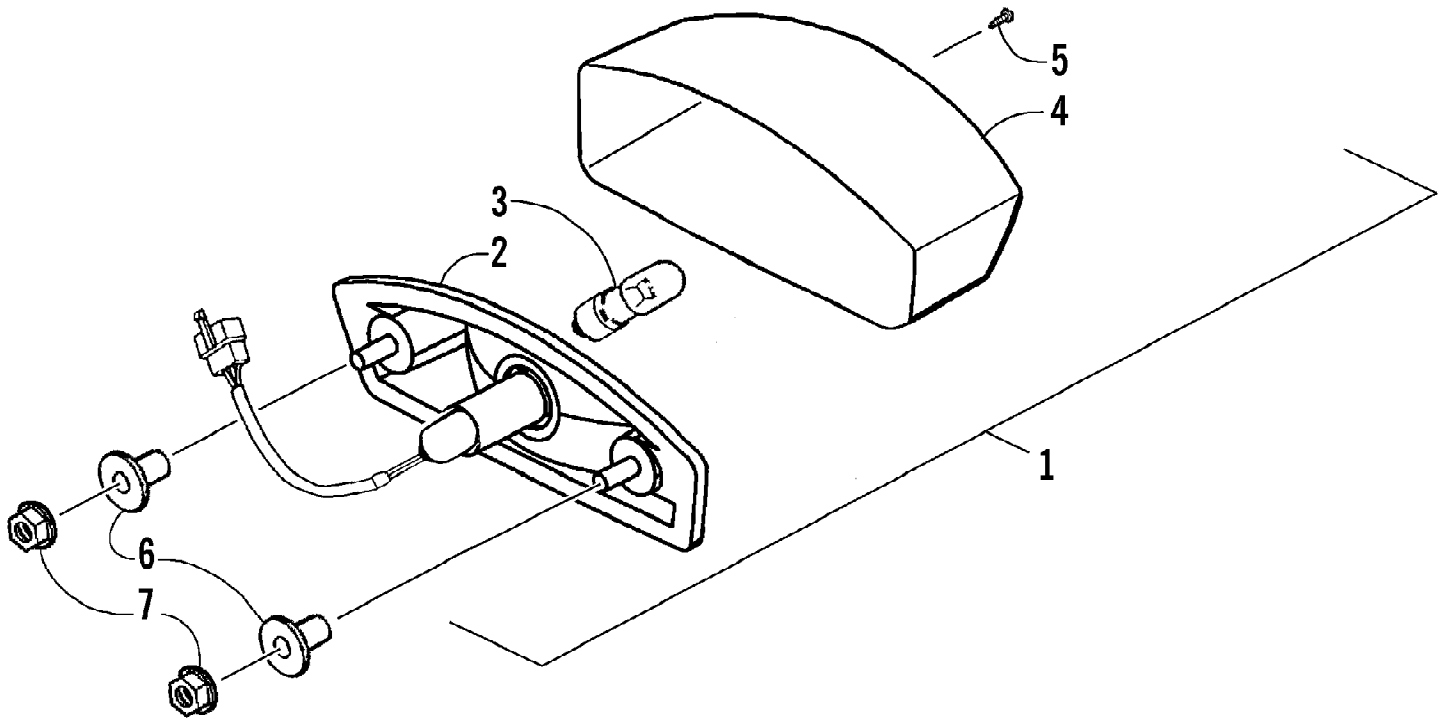

2008 ATV 50 DVX PINK (A2008KSA2BUST)
TAILLIGHT ASSEMBLY

Page 56 of 60

Ref #	Part Number	Qty	S/P/F	Description
1	3303-420	1		Taillight - Assembly (inc. 2-5)
2	3303-422	1		Base, Taillight
3	3303-444	1	S	Bulb, Taillight
4	3303-421	1	/P	Lens, Taillight
5	3304-537	2		Screw
6	3303-226	2		Collar, Front Fender
7	3303-331	2	/P	Nut, Flange