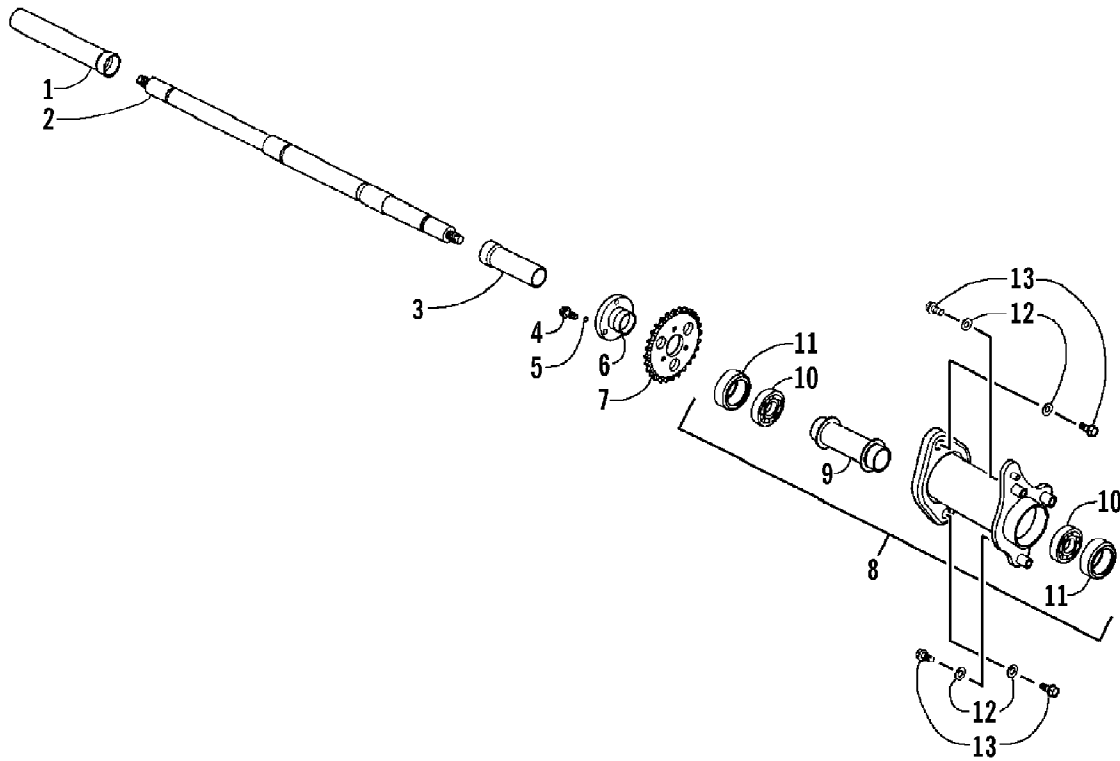

2008 ATV 50 DVX PINK (A2008KSA2BUST)
REAR AXLE ASSEMBLY

Page 42 of 60

Ref #	Part Number	Qty	S/P/F	Description
1	3303-152	1		Spacer, Rear Wheel - Right
2	3305-287	1		Shaft, Rear Wheel
3	3303-153	1		Spacer, Rear Wheel - Left
4	3304-565	3	/P	Bolt, Flange
5	3303-607	3	/P	Washer, Spring
6	3305-289	1		Holder, Sprocket
7	3303-426	1		Sprocket, Final Drive
8	3303-154	1	S	Hub, Rear - Assembly (inc. 9-11)
9	3303-427	1		Collar, Hub - Right
10	3303-466	2		Bearing
11	3303-461	2		Seal, Dust
12	3303-281	4		Washer
13	3303-379	4		Bolt, Flange