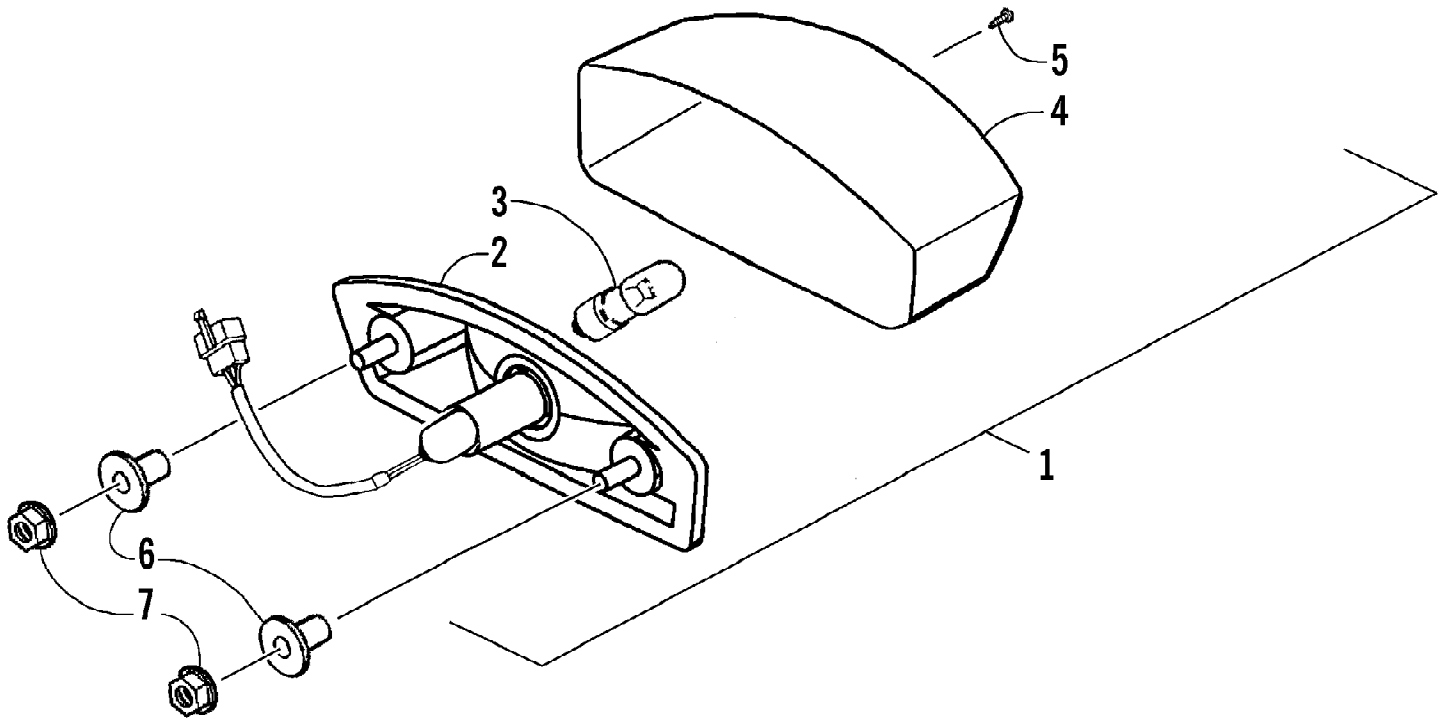

2008 ATV 50 DVX BLACK-CAT GREEN (A2008KSA2BUSE)
TAILLIGHT ASSEMBLY

Page 56 of 60

Ref #	Part Number	Qty	S/P/F	Description
1	3303-420	1		Taillight - Assembly (inc. 2-5)
2	3303-422	1		Base, Taillight
3	3303-444	1	S	Bulb, Taillight
4	3303-421	1	/P	Lens, Taillight
5	3304-537	2		Screw
6	3303-226	2		Collar, Front Fender
7	3303-331	2	/P	Nut, Flange