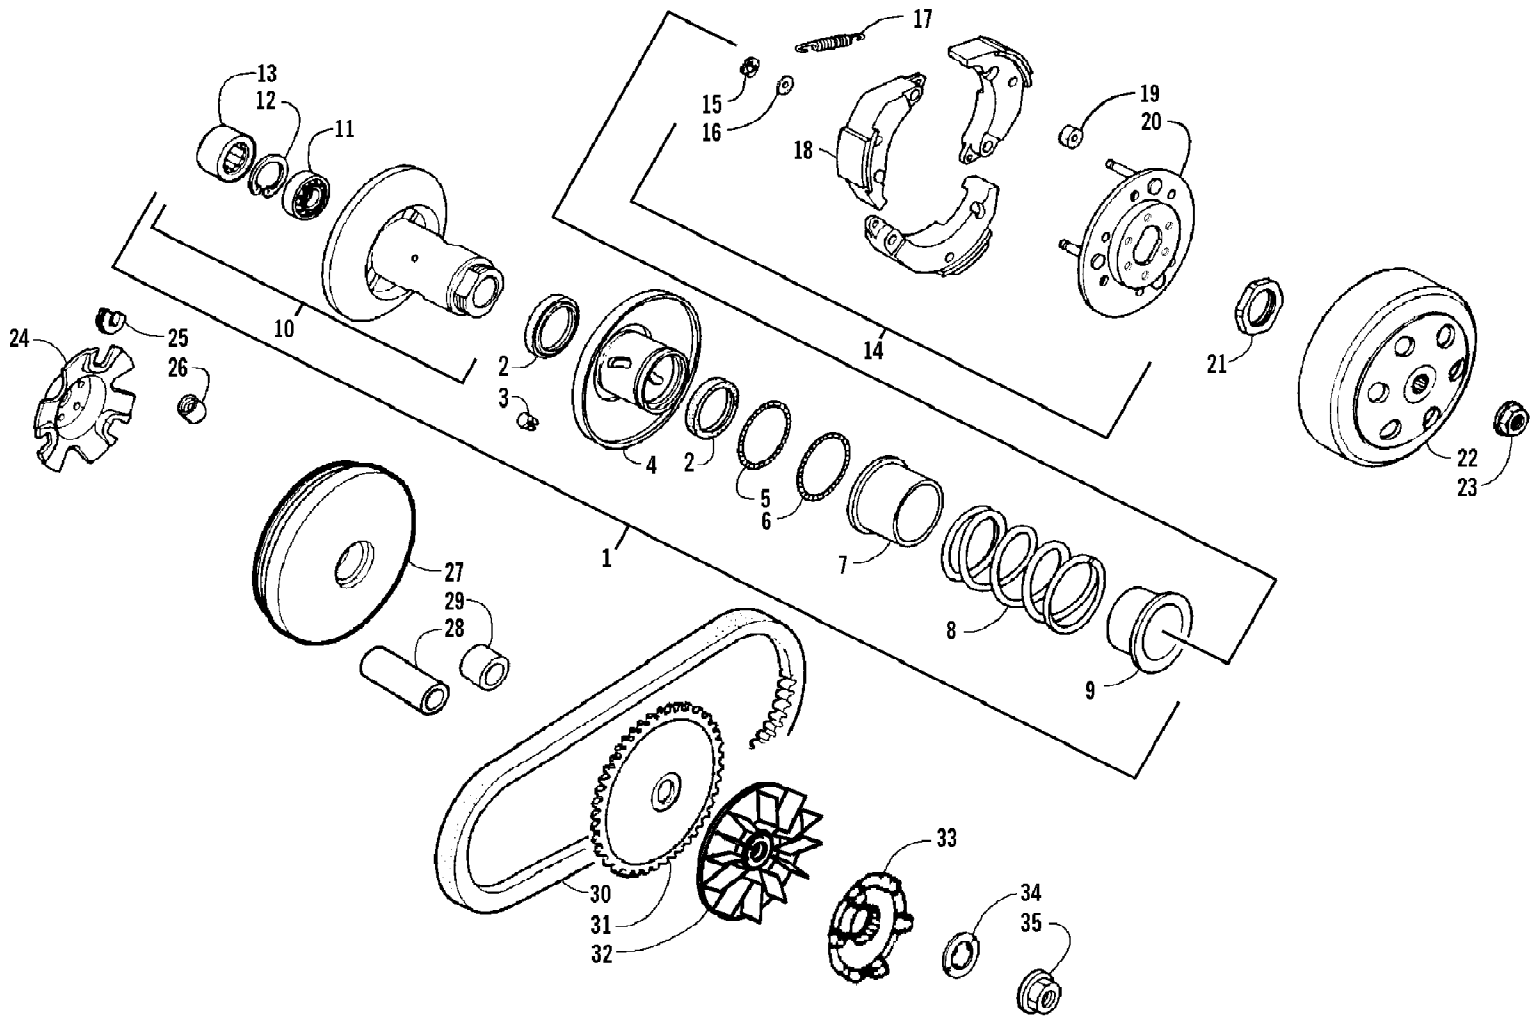

2008 ATV 50 DVX BLACK-CAT GREEN (A2008KSA2BUSE)  
CARBURETOR ASSEMBLY

2008 ATV 50 DVX BLACK-CAT GREEN (A2008KSA2BUSE)  
CARBURETOR ASSEMBLY

Page 8 of 60

Ref #	Part Number	Qty	S/P/F	Description
	3305-480	1	S	Complete Carburetor Assembly
1	0	1	F	Body, Carburetor
2	3304-488	1		O-Ring
3	3304-471	1		Set Plate
4	5507-117	2	/P	Screw w/Washer
5	3304-470	1		Automatic Bypass/Starter Assembly
6	3304-469	1		Holder, Cap
7	3304-462	1		Set, Top (inc. 8)
8	3304-463	1		Gasket, Top
9	3304-464	1		Spring, Compression
10	3305-580	1		Valve, Throttle - Assembly (inc. 11-12)
11	3304-465	1		Plate, Needle Clip
12	3304-466	1		Clip, Needle
13	3304-468	1		Needle Jet
14	3304-472	1		Tube, Rubber - Assembly (inc. 15)
15	3304-474	1		Clip, Tube
16	3305-446	1		Screw, Adjustment - Assembly (inc. 17)
17	3305-444	1		Spring, Compression
18	3304-477	1		Screw, Stop - Assembly (inc. 19-20)
19	3304-232	1		Spring, Compression
20	3304-478	1		Screw, Stop
21	3304-479	1		Holder, Needle Jet - Assembly (inc. 22)
22	3305-482	1		Jet, Main - 85
22	5507-221	1	F	Jet, Main - 90
22	5507-222	1	F	Jet, Main - 88
23	3304-489	1		Jet, Slow
24	3304-490	1		Valve, Float - Assembly (inc. 25-26)
25	3304-483	1		Valve, Float - Set
26	3304-484	1		Clip
27	3304-491	1		Float Assembly
28	3304-485	1		Pin, Float Arm
29	3304-486	1		Body, Float Chamber - Assembly (inc. 30-34)
30	3305-569	1		Gasket
31	3304-243	1		Screw, Drain
32	3304-239	1		O-Ring
33	3304-474	1		Clip, Tube
34	3305-248	1	/P	Tube, Drain
35	3303-320	2		Screw w/Washer