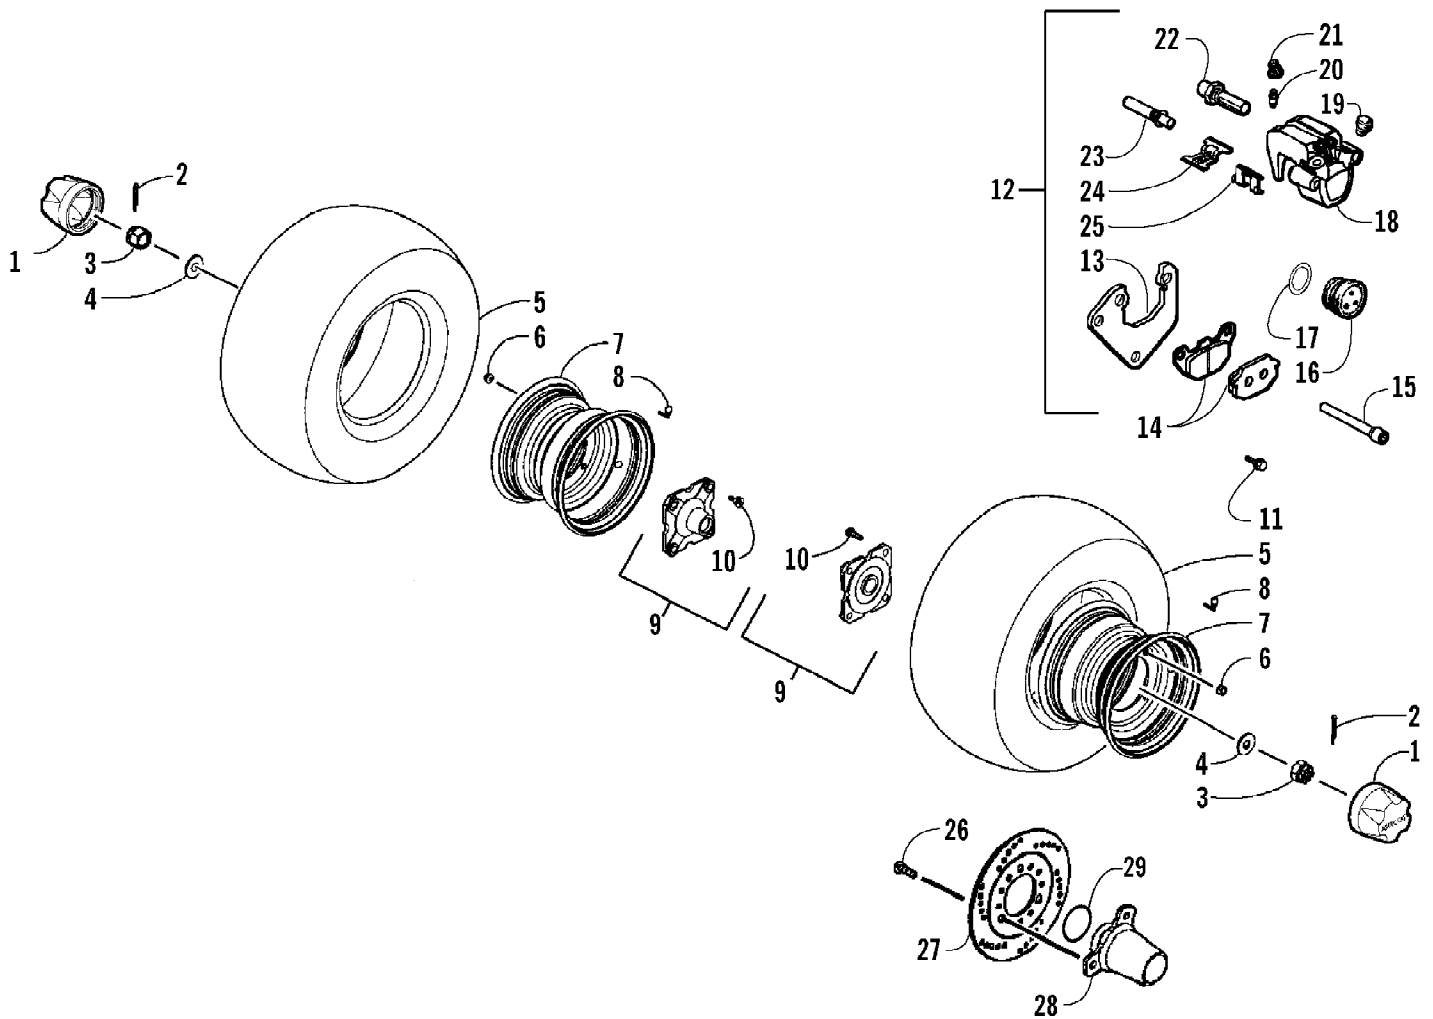

2008 ATV 50 DVX BLACK-CAT GREEN (A2008KSA2BUSE)
REAR WHEEL AND BRAKE ASSEMBLIES

Page 46 of 60

Ref #	Part Number	Qty	S/P/F	Description
1	3303-430	2		Cap, Wheel Shaft
2	3303-340	2		Pin, Cotter
3	3303-330	2		Nut, Flange Castle
4	3305-285	2		Washer
5	3303-569	2		Tire - Rear
6	3303-266	8		Nut, Flange
7	3304-524	2		Wheel - Assembly (inc. 8)
8	3304-562	2		Stem, Valve w/Cap
9	3303-157	2	/P	Connector - Assembly (inc. 10)
10	3303-250	8		Bolt, Connector
11	3303-256	2		Bolt, Flange
12	3305-449	1		Caliper, Rear - Assembly (inc. 13-25)
13	3303-469	1	/P	Bracket
14	3304-567	1	/P	Pad, Brake - Assembly
15	3304-566	2		Pin, Bolt
16	3304-314	1	/P	Piston
17	3305-380	1	/P	Seal, Piston
18	0	1	F	Housing, Caliper - Assembly
19	3304-333	1		Plug
20	3304-302	1		Valve, Bleed
21	3304-303	1		Cap, Bleed Valve
22	3304-589	1		Bushing, Pin Bolt
23	3304-590	1		Boot
24	3304-591	1		Spring, Brake Pad
25	3305-377	1	/P	Seal, Dust
26	3305-143	3	S	Bolt, Disc
27	3303-162	1		Disc, Brake - Rear
28	3305-249	1		Collar, Hub - Rear
29	3305-298	1		O-Ring