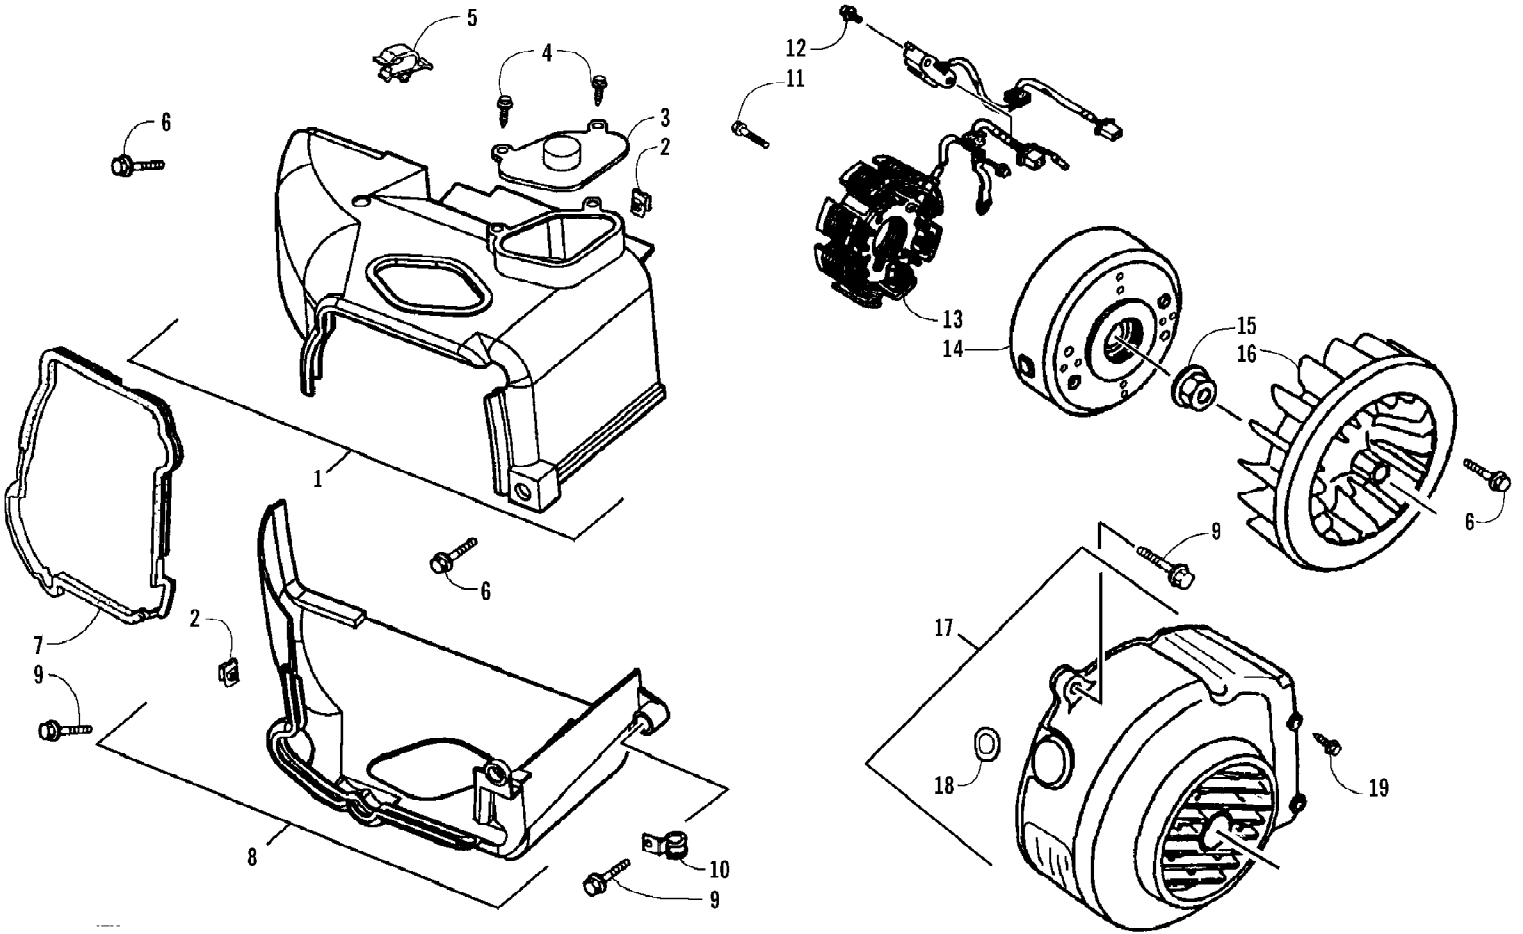

2008 ATV 50 DVX BLACK-CAT GREEN (A2008KSA2BUSE)
STATOR, FLYWHEEL, AND ENGINE SHROUD ASSEMBLIES

2008 ATV 50 DVX BLACK-CAT GREEN (A2008KSA2BUSE)
STATOR, FLYWHEEL, AND ENGINE SHROUD ASSEMBLIES

Ref #	Part Number	Qty	S/P/F	Description
1	3303-520	1		Shroud B - Assembly (inc. one No. 2 and 3-5)
2	3303-267	2		Nut, Clip
3	3303-519	1		Box, Tensioner Lifter
4	3303-605	2		Screw, Self-Tapping
5	3303-443	1	/P	Clip, Vacuum Tube
6	3303-382	6	/P	Bolt, Flange
7	3303-517	1		Seal, Shroud
8	3303-518	1		Shroud A - Assembly (inc. one No. 2)
9	3303-384	3	/P	Bolt, Flange
10	3304-640	1		Clamp, Carburetor Drain Tube
11	3303-619	2	/P	Bolt, Flange
12	3303-308	2		Bolt
13	3305-300	1		Stator - Assembly (A) - D402
13	3303-554	1		Stator - Assembly (B) - D406
13	3303-555	1		Stator - Assembly (C) - D414
14	3303-551	1		Flywheel (A) - D402
14	3303-552	1		Flywheel (B) - D406
14	3303-553	1		Flywheel (C) - D414
15	3303-333	1	/P	Nut, Flange
16	3303-515	1		Fan, Cooling
17	3303-516	1	/P	Cover, Fan - Assembly (inc. 18)
18	3303-620	1		Grommet
19	3304-585	2	/P	Screw, Self-Tapping