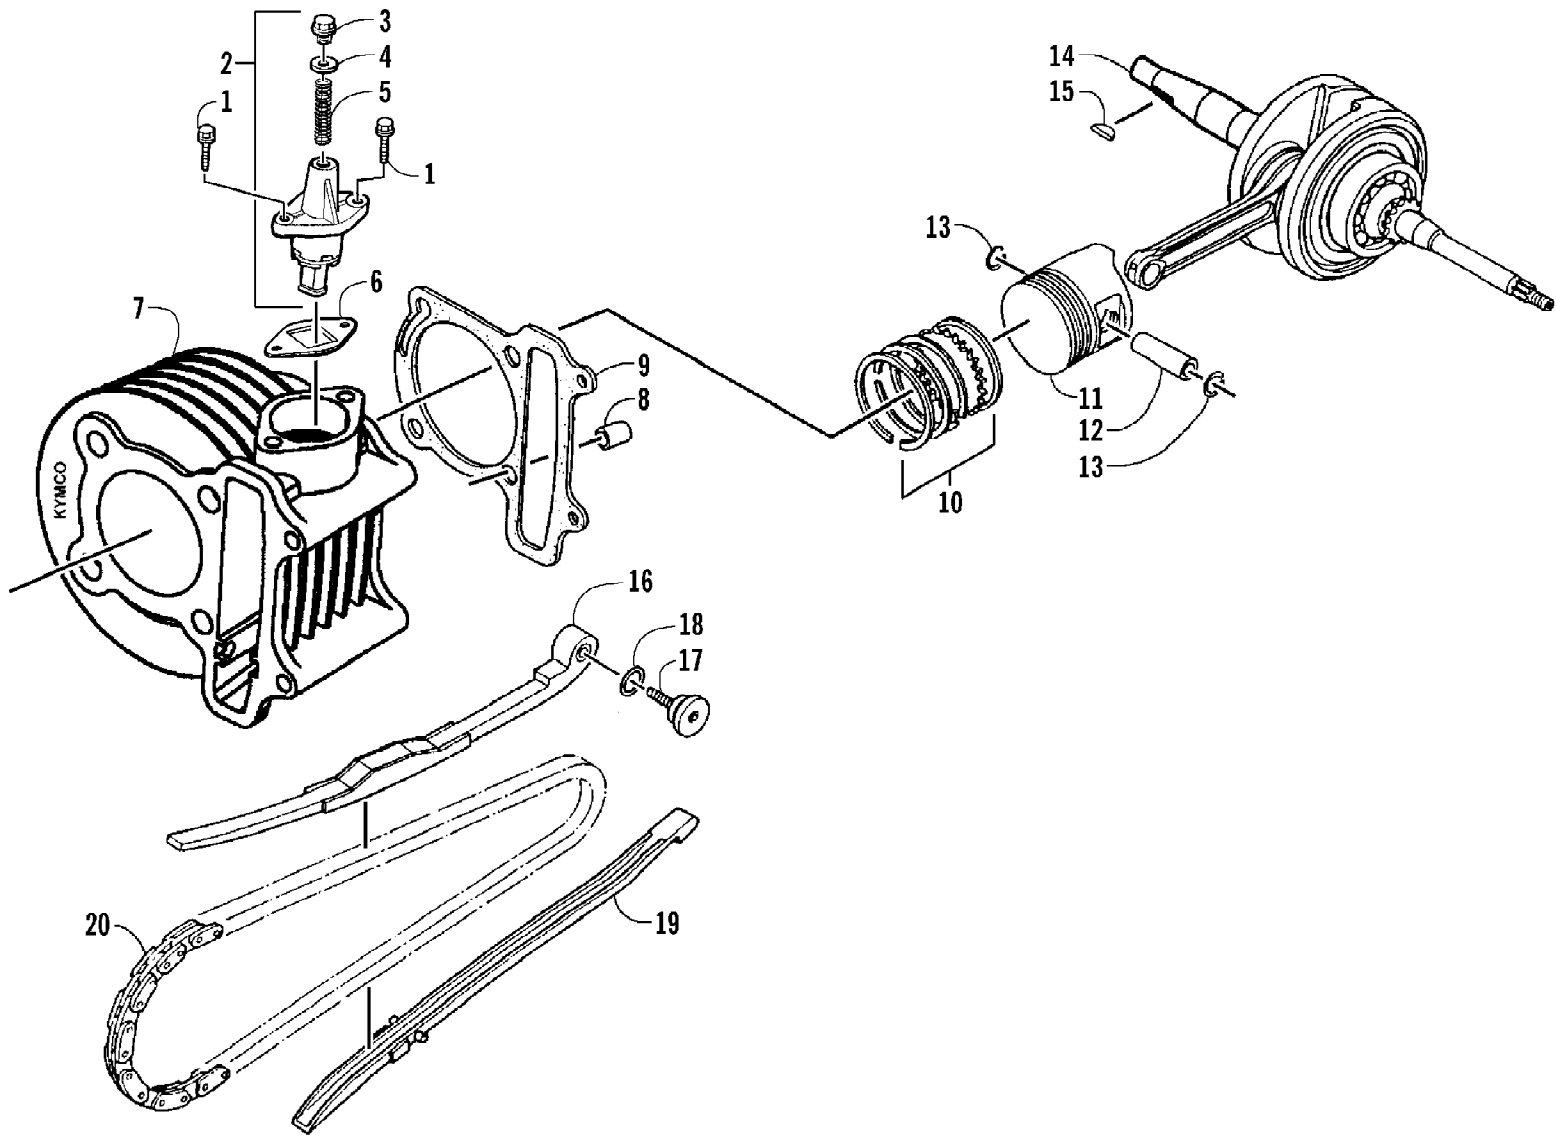

2008 ATV 50 DVX BLACK-CAT GREEN (A2008KSA2BUSE)
CRANKSHAFT, CYLINDER, PISTON, AND CAM CHAIN ASSEMBLIES

2008 ATV 50 DVX BLACK-CAT GREEN (A2008KSA2BUSE)
CRANKSHAFT, CYLINDER, PISTON, AND CAM CHAIN ASSEMBLIES

Page 16 of 60

Ref #	Part Number	Qty	S/P/F	Description
1	3303-617	2	/P	Bolt, Flange
2	3303-499	1	/P	Adjuster, Cam Chain (inc. 3-5)
3	3305-500	1		Plug, Adjuster
4	3303-587	1		Washer, Sealing
5	3304-574	1	S	Spring, Cam Chain Adjuster
6	3305-477	1		Gasket, Cam Chain Adjuster
7	3303-483	1		Cylinder A
8	3303-594	2		Pin, Dowel
9	3305-474	1		Gasket, Cylinder A
10	3305-475	1		Ring, Piston - Set
11	3305-476	1		Piston
12	3304-578	1		Pin, Piston
13	3303-027	2		Clip, Piston Pin
14	3303-490	1	/P	Crankshaft
15	3303-290	1		Key
16	3303-498	1		Tensioner, Cam Chain
17	3303-036	1		Pivot, Cam Chain Tensioner
18	3303-301	1	/P	O-Ring
19	3303-503	1		Guide, Cam Chain
20	3303-494	1		Cam Chain