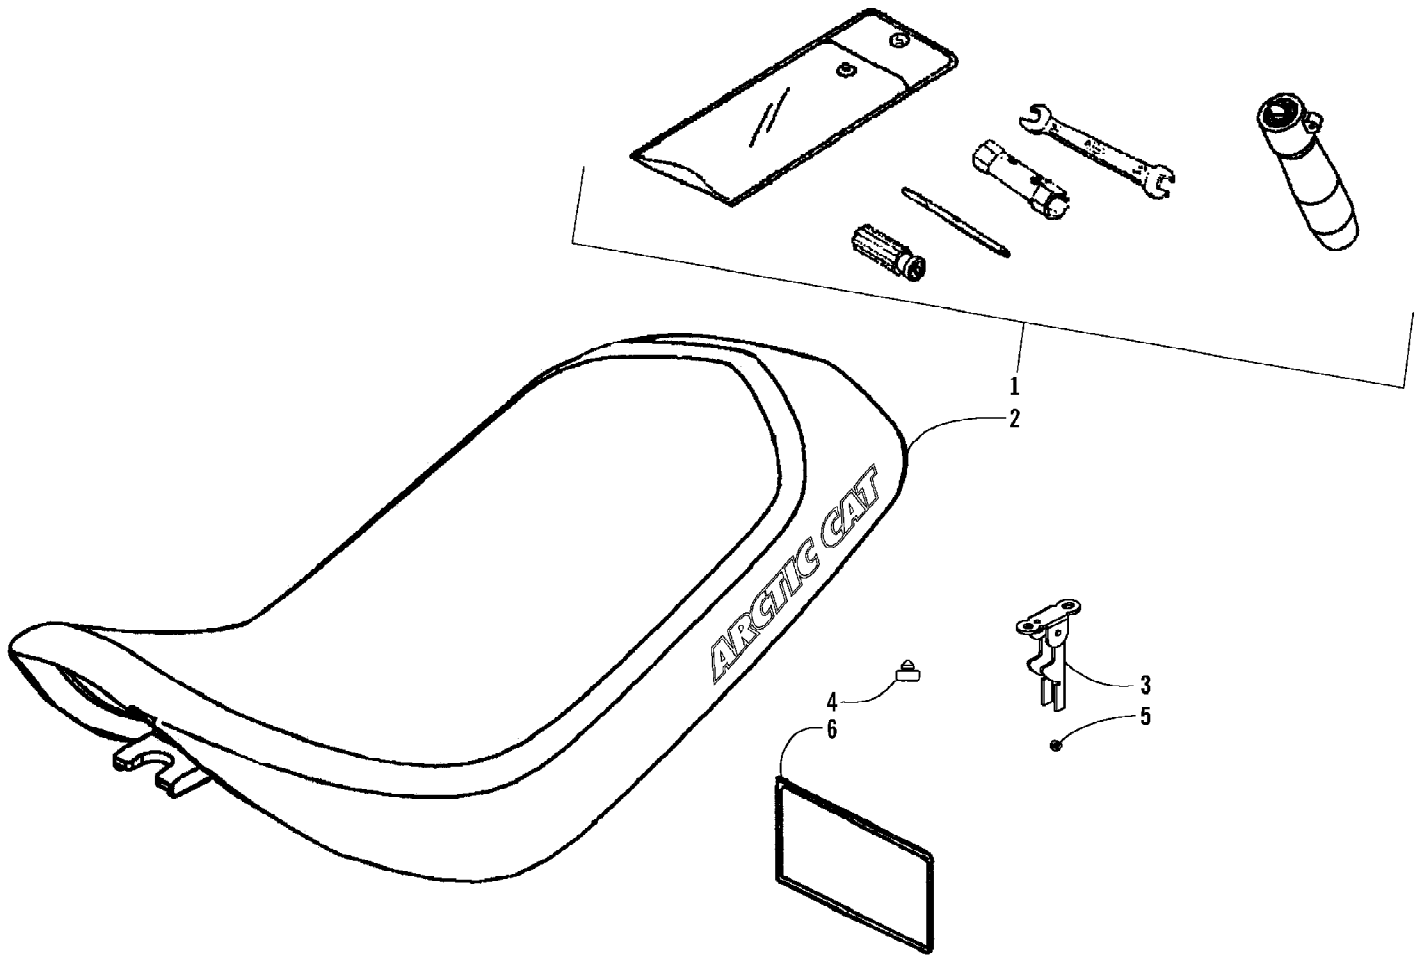

2008 ATV 50 DVX BLACK-CAT GREEN (A2008KSA2BUSE)
SEAT AND TOOL KIT ASSEMBLY

Page 48 of 60

Ref #	Part Number	Qty	S/P/F	Description
1	3303-578	1	/P	Tool - Kit
2	3304-497	1	/P	Seat - Assembly (inc. 3-5)
3	3304-392	1		Latch, Seat - Assembly
4	3304-568	2		Rubber, Seat Cushion
5	3303-331	2	/P	Nut, Flange
6	3303-242	1		Band, Tool Kit