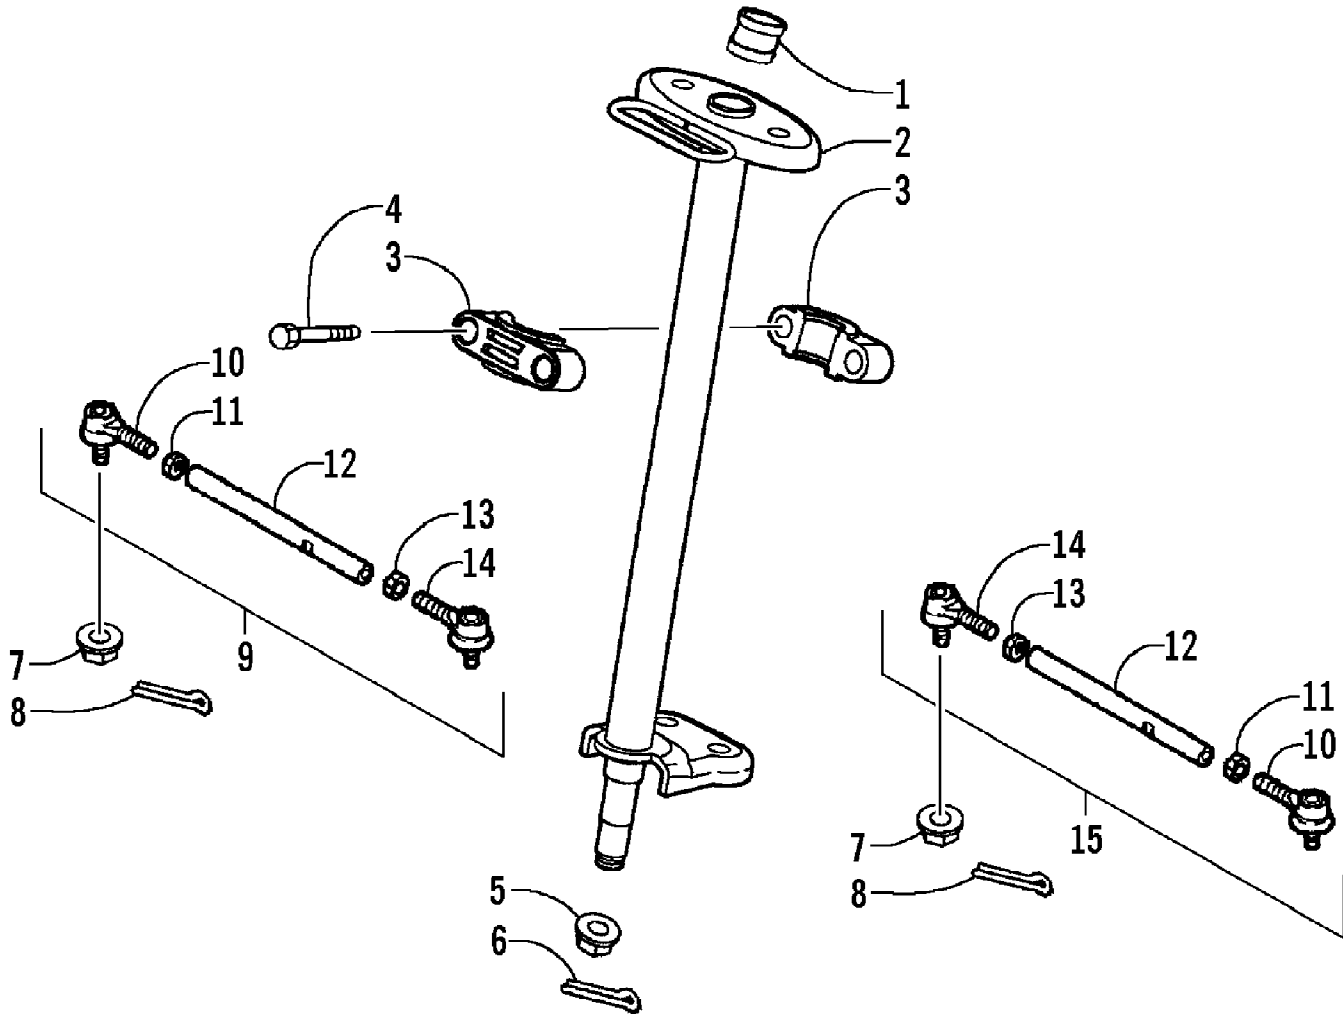

2008 ATV 50 DVX BLACK-CAT GREEN (A2008KSA2BUSE)
STEERING POST ASSEMBLY

Page 54 of 60

Ref #	Part Number	Qty	S/P/F	Description
1	3303-214	1	S	Sleeve, Steering Post
2	3303-573	1	/P	Post, Steering
3	3303-213	2		Holder, Steering Post
4	3304-559	2		Bolt, Flange
5	3304-032	1		Nut
6	3303-470	1		Pin, Cotter
7	3303-266	4		Nut, Flange
8	3303-621	4	/P	Pin, Cotter
9	3305-280	1		Tie Rod Assembly - Right (inc. one No. 10-14)
10	3305-281	2		Ball Joint, Tie Rod - Right
11	3303-326	2		Nut, Hex
12	3305-282	2		Tie Rod
13	3303-327	2		Nut, Hex
14	3305-283	2		Ball Joint, Tie Rod - Left
15	3305-284	1		Tie Rod Assembly - Left (inc. one No. 10-14)