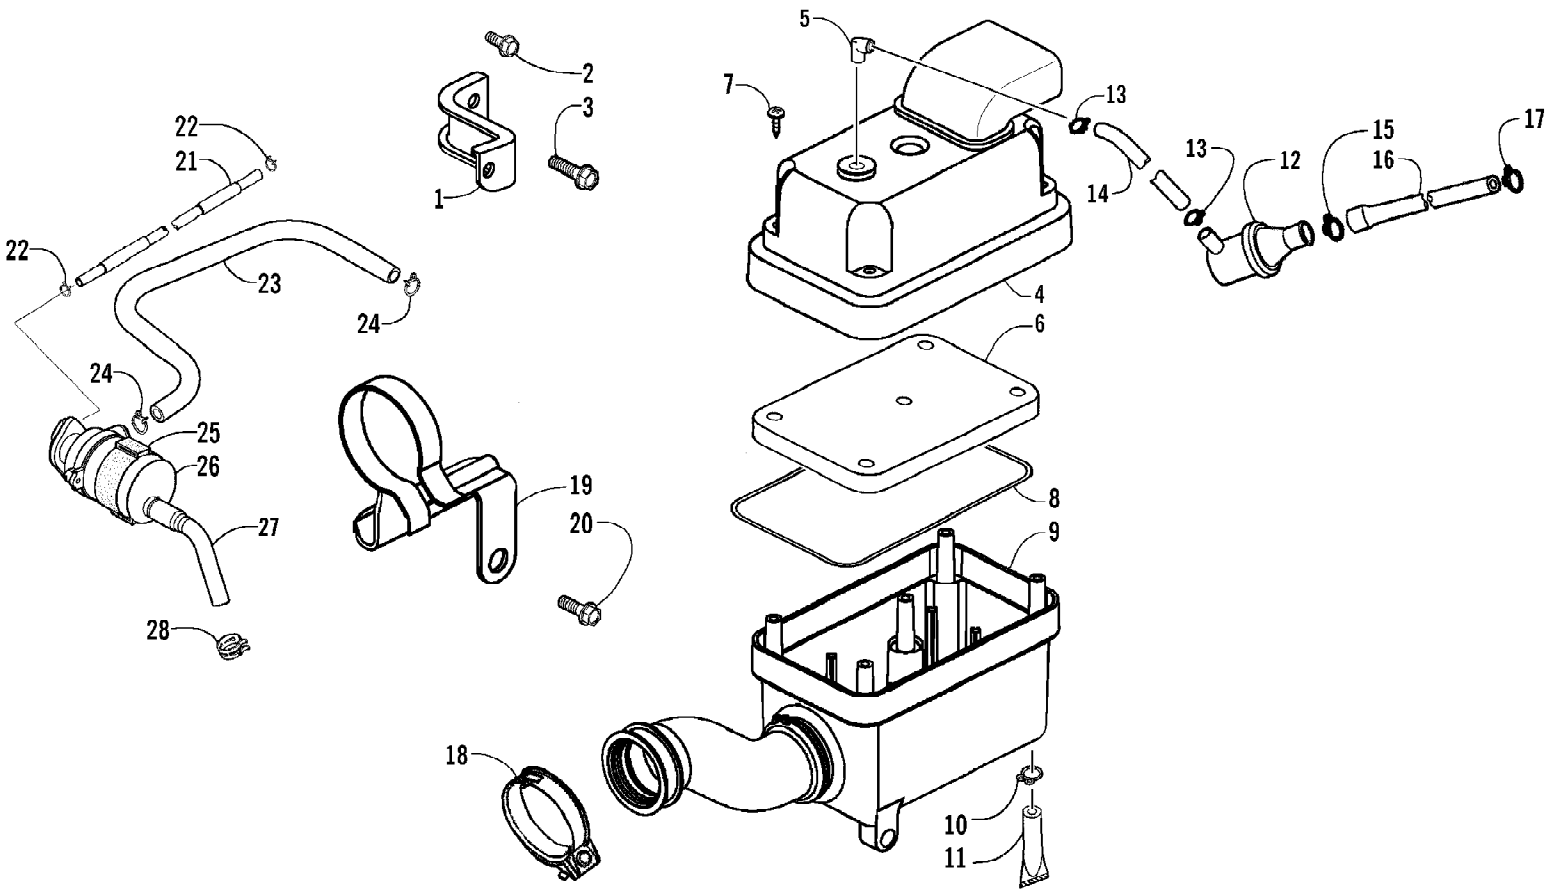

2008 ATV 50 DVX BLACK-CAT GREEN (A2008KSA2BUSE)  
AIR INTAKE ASSEMBLY

2008 ATV 50 DVX BLACK-CAT GREEN (A2008KSA2BUSE)  
AIR INTAKE ASSEMBLY

Page 2 of 60

Ref #	Part Number	Qty	S/P/F	Description
1	3303-005	1		Bracket, Mounting
2	3305-458	1		Bolt, Flange
3	3303-360	1		Bolt, Flange
4	3303-062	1		Cover, Air Cleaner (inc. 5)
5	0	1	F	Fitting
6	3303-060	1		Element, Air Cleaner
7	3305-450	5	/P	Screw, Self-Tapping
8	3303-063	1		Seal, Air Cleaner
9	3305-314	1		Case, Air Cleaner
10	3305-315	1		Clip
11	3304-168	1	/P	Tube, Drain
12	3303-064	1	/P	Catch, Air Cleaner Element
13	3303-350	2		Clip
14	3303-002	1	/P	Tube
15	3303-052	1		Clip, Breather Tube
16	3303-001	1		Tube
17	3303-352	1		Clip
18	3303-288	1		Clamp
19	3303-287	1		Clamp Assembly - Air Cleaner Tube
20	3304-551	1	/P	Bolt, Flange
21	3005-596	1		Tube, Vacuum
22	3004-161	2		Clip, Tube
23	3005-598	1		Duct, Air - AICV Unit
24	3004-167	2		Clip, Tube
25	3305-355	1		Mount, Rubber - AICV Unit
26	3305-599	1		AICV Unit
27	3305-597	1		Duct, Reed Valve - AICV Unit
28	3303-712	1		Clamp

Page 16 of 60

Ref #	Part Number	Qty	S/P/F	Description
1	3303-617	2	/P	Bolt, Flange
2	3303-499	1	/P	Adjuster, Cam Chain (inc. 3-5)
3	3305-500	1		Plug, Adjuster
4	3303-587	1		Washer, Sealing
5	3304-574	1	S	Spring, Cam Chain Adjuster
6	3305-477	1		Gasket, Cam Chain Adjuster
7	3303-483	1		Cylinder A
8	3303-594	2		Pin, Dowel
9	3305-474	1		Gasket, Cylinder A
10	3305-475	1		Ring, Piston - Set
11	3305-476	1		Piston
12	3304-578	1		Pin, Piston
13	3303-027	2		Clip, Piston Pin
14	3303-490	1	/P	Crankshaft
15	3303-290	1		Key
16	3303-498	1		Tensioner, Cam Chain
17	3303-036	1		Pivot, Cam Chain Tensioner
18	3303-301	1	/P	O-Ring
19	3303-503	1		Guide, Cam Chain
20	3303-494	1		Cam Chain