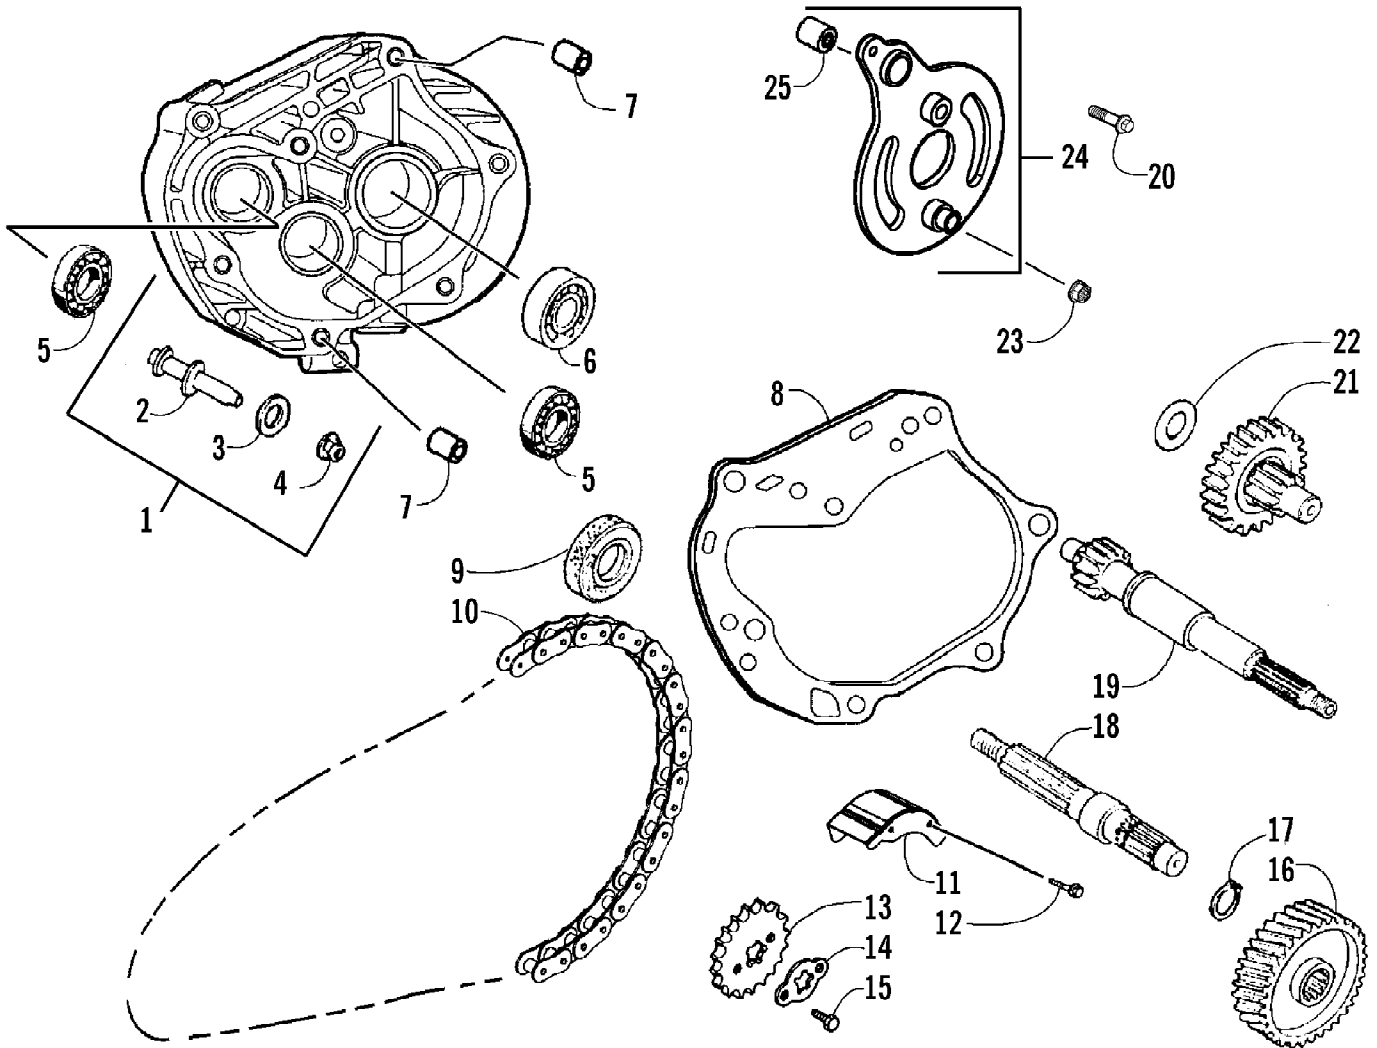

2008 ATV 50 DVX BLACK-CAT GREEN (A2008KSA2BUSE)
TRANSMISSION ASSEMBLY

Page 60 of 60

Ref #	Part Number	Qty	S/P/F	Description
1	3303-521	1		Case, Transmission - Set (inc. 2-4)
2	3304-606	1	/P	Bolt, Engine Brake
3	3303-462	1		O-Ring
4	3303-270	1		Nut, Flange
5	3303-596	2	/P	Bearing, Ball
6	3303-598	1	/P	Bearing, Ball
7	3303-343	2		Pin, Dowel
8	3303-081	1		Gasket, Transmission Case A
9	3303-300	1		Seal, Oil
10	3303-425	1		Chain, Drive
11	3303-144	1		Cover, Chain
12	3304-610	2		Bolt, Flange
13	3303-107	1	/P	Sprocket, Drive
14	3303-108	1		Plate
15	3303-307	2		Bolt
16	3303-546	1		Gear, Final
17	3303-344	1		Circlip
18	3304-826	1		Shaft, Final
19	3303-544	1		Driveshaft
20	3304-607	1		Bolt, Flange
21	3303-545	1		Countershaft - Assembly
22	3303-273	1		Washer
23	3303-268	2		Nut, Flange
24	3303-185	1	/P	Bracket, Engine Hanger - Assembly (inc. 25)
25	3303-403	1		Bushing, Rubber