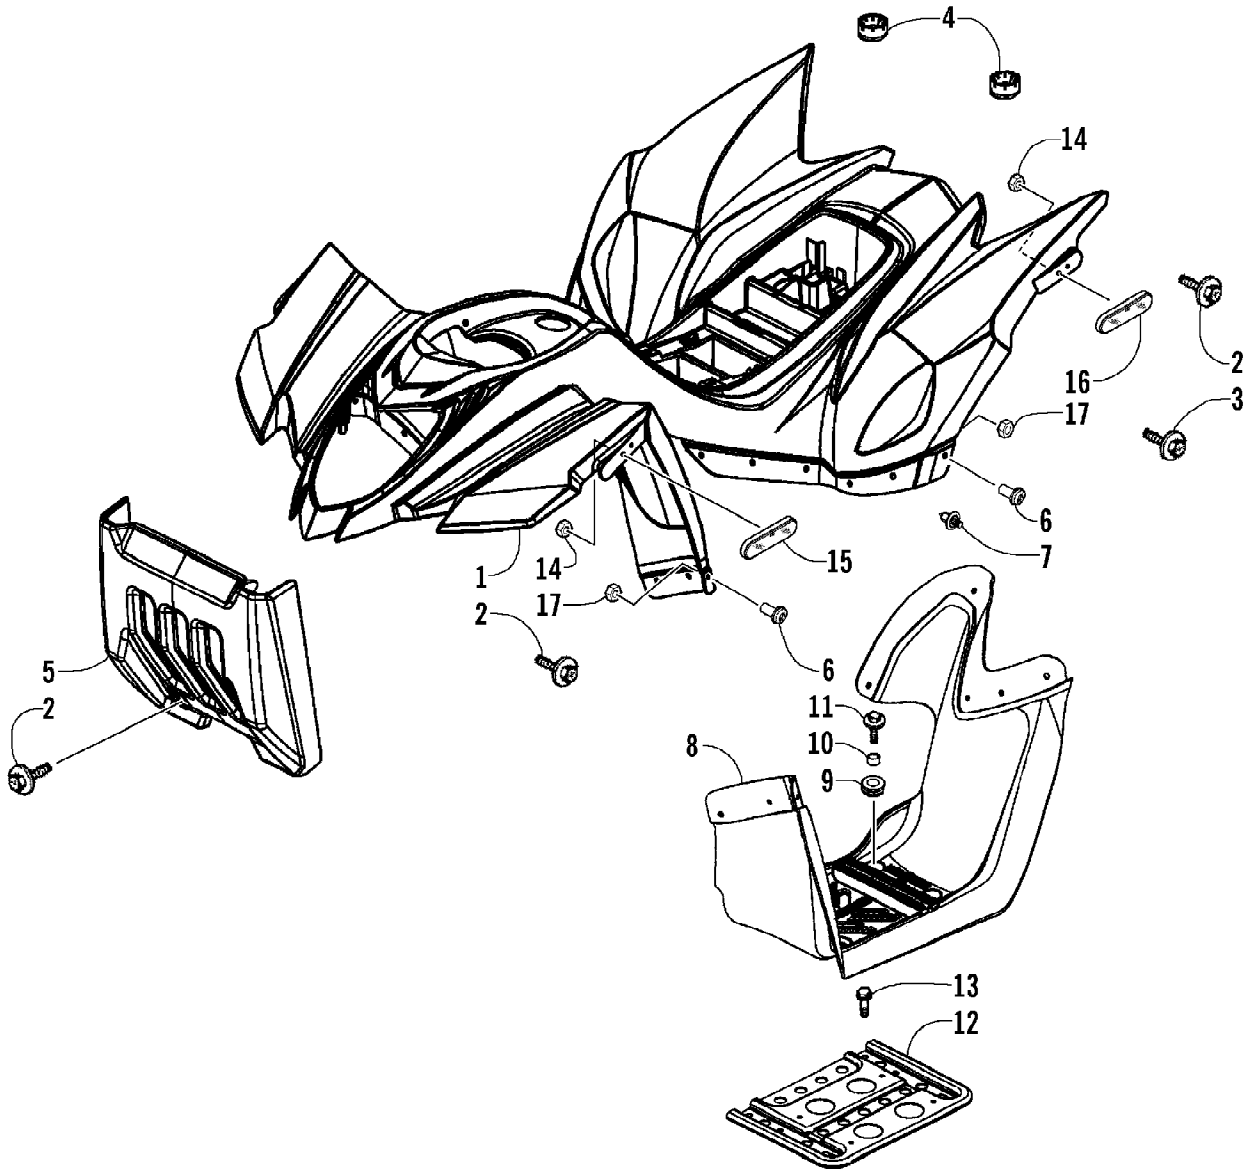

2008 ATV 50 DVX BLACK-CAT GREEN (A2008KSA2BUSE)
BODY PANEL ASSEMBLY

Page 6 of 60

Ref #	Part Number	Qty	S/P/F	Description
1	3305-508	1		Panel, Body - Main
2	3303-311	8	S	Bolt w/Washer
3	3304-586	4	/P	Bolt w/Washer
4	3303-232	2		Grommet, Rubber
5	3303-575	1	S	Cover, Front Bumper
6	3303-251	4	/P	Screw w/Washer
7	3305-448	14		Clip, Mudguard
8	3304-612	1	S	Mudguard, Right - Assembly (inc. 10-11)
8	3304-613	1	S	Mudguard, Left - Assembly (inc. 10-11)
9	3303-227	8		Rubber, Windscreen
10	3303-233	8		Collar, Floor
11	3304-586	8	/P	Bolt w/Washer
12	3304-494	2		Reinforcement, Floor
13	3304-543	8	/P	Bolt, Flange
14	3305-527	4	/P	Nut
15	3313-359	2	/P	Reflector - Front - Amber
16	3313-360	2	/P	Reflector - Rear - Red
17	3304-431	4	/P	Nut, Lock