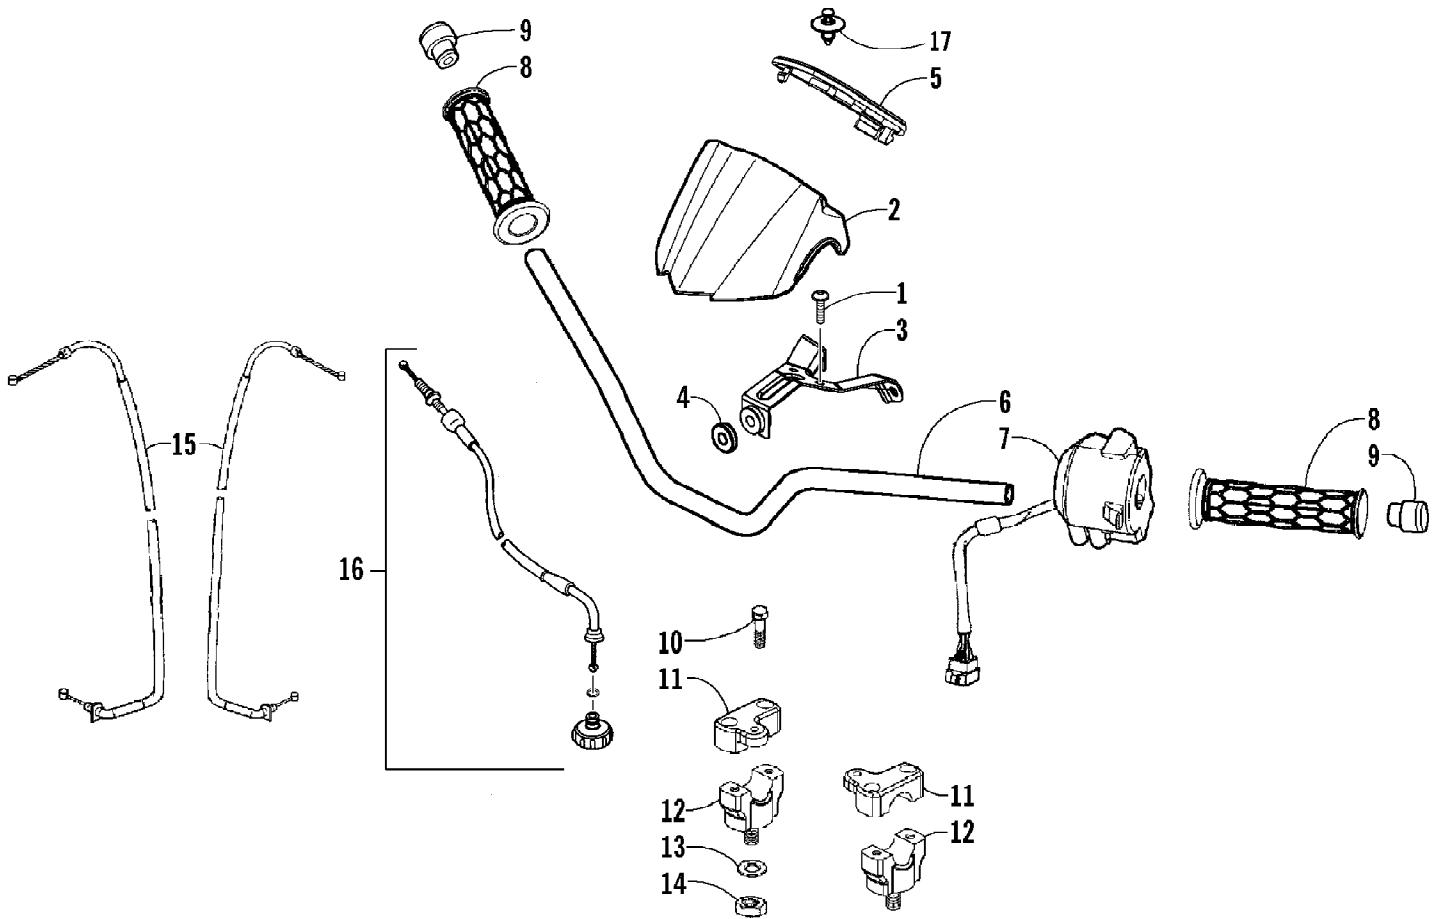

2008 ATV 50 DVX BLACK-CAT GREEN (A2008KSA2BUSE)
HANDLEBAR AND CONTROL ASSEMBLY

2008 ATV 50 DVX BLACK-CAT GREEN (A2008KSA2BUSE)
HANDLEBAR AND CONTROL ASSEMBLY

Page 34 of 60

Ref #	Part Number	Qty	S/P/F	Description
1	3304-553	2		Bolt w/Washer
2	3303-436	1		Cover, Handlebar
3	3305-582	1		Bracket, Handlebar Cover (inc. 4)
4	3303-239	1		Grommet
5	3305-515	1		Lid, Handlebar Cover
6	3303-434	1		Handlebar
7	3305-516	1		Switch, Handlebar - Assembly
8	3303-203	2	S	Grip, Handlebar
9	3303-196	2		End Cap, Handlebar
10	3303-398	4		Bolt
11	3303-197	1		Holder, Handlebar - Upper - Right
11	3303-198	1		Holder, Handlebar - Upper - Left
12	3303-199	2		Holder, Handlebar - Lower
13	3304-136	2		Washer
14	3305-517	2		Nut, Hex
15	3303-173	2		Cable, Brake - Front
16	1502-095	1	/P	Cable, Throttle - Kit
17	3303-592	2		Clip