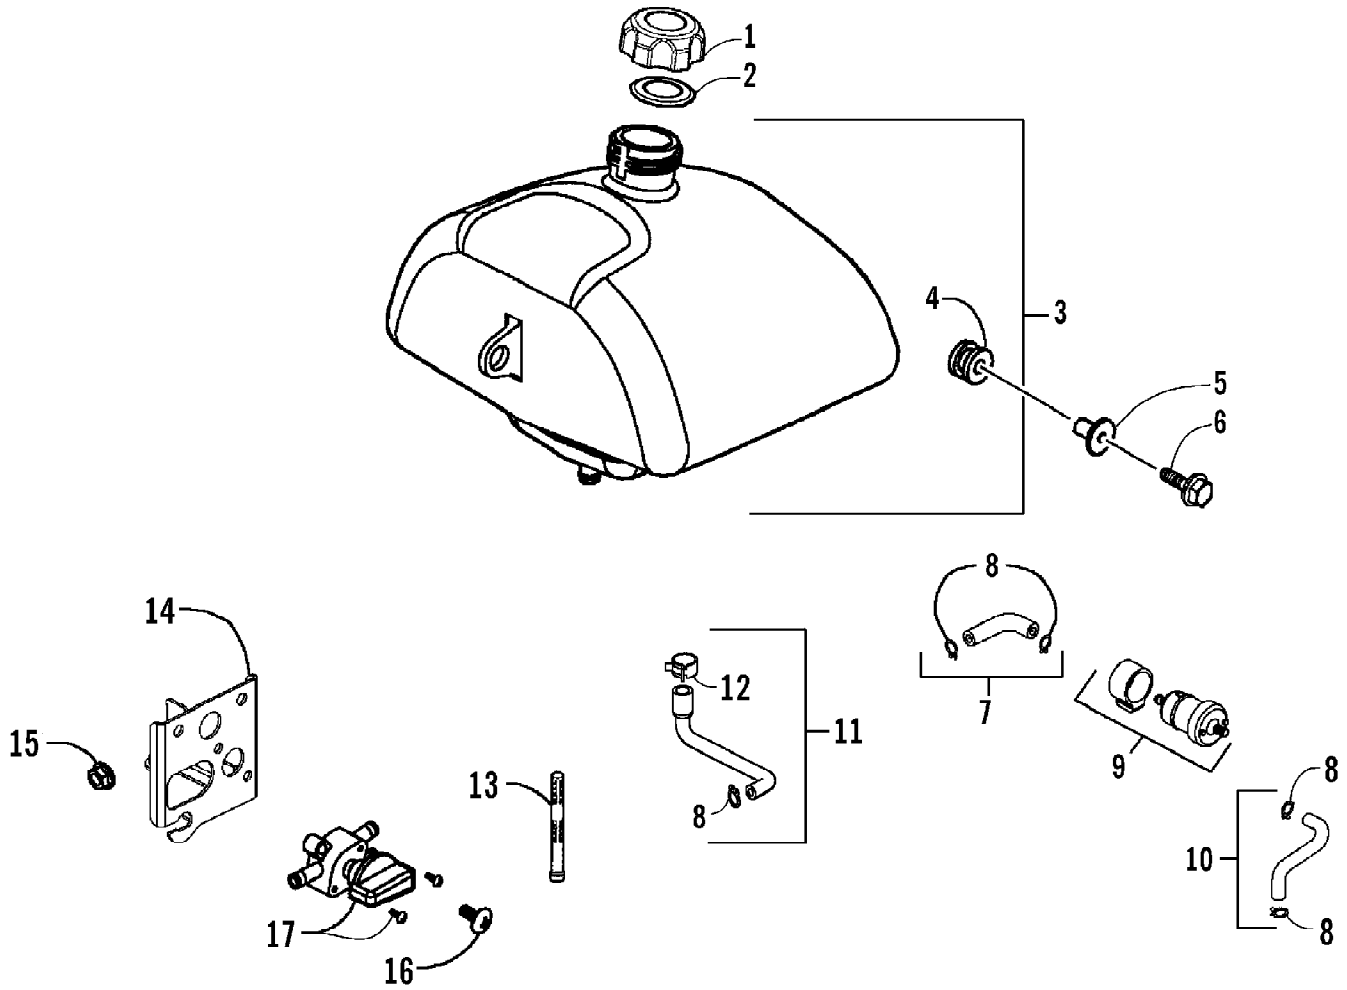

2008 ATV 50 DVX BLACK-CAT GREEN (A2008KSA2BUSE)
GAS TANK ASSEMBLY

Page 32 of 60

Ref #	Part Number	Qty	S/P/F	Description
1	3303-067	1		Cap, Gas Tank
2	3303-068	1		Seal, Gas Tank Cap
3	3305-488	1		Gas Tank - Assembly (inc. 4)
4	3303-406	2		Rubber, Gas Tank
5	3303-226	2		Collar
6	3303-383	2	/P	Bolt, Flange
7	3305-504	1		Hose, Gas - Assembly (inc. two No. 8)
8	3303-349	5		Clip
9	3305-502	1		Strainer, Fuel - Assembly
10	3305-505	1		Hose, Gas - Assembly (inc. two No. 8)
11	3305-489	1		Hose, Gas - Assembly (inc. one No. 8 and 12)
12	3305-523	1		Clamp, Tube
13	3303-058	1		Screen, Fuel Strainer
14	3305-294	1		Bracket, Shut-Off Valve
15	3303-331	2	/P	Nut, Flange
16	3303-316	2		Screw
17	3303-057	1		Valve, Shut-Off w/Screws