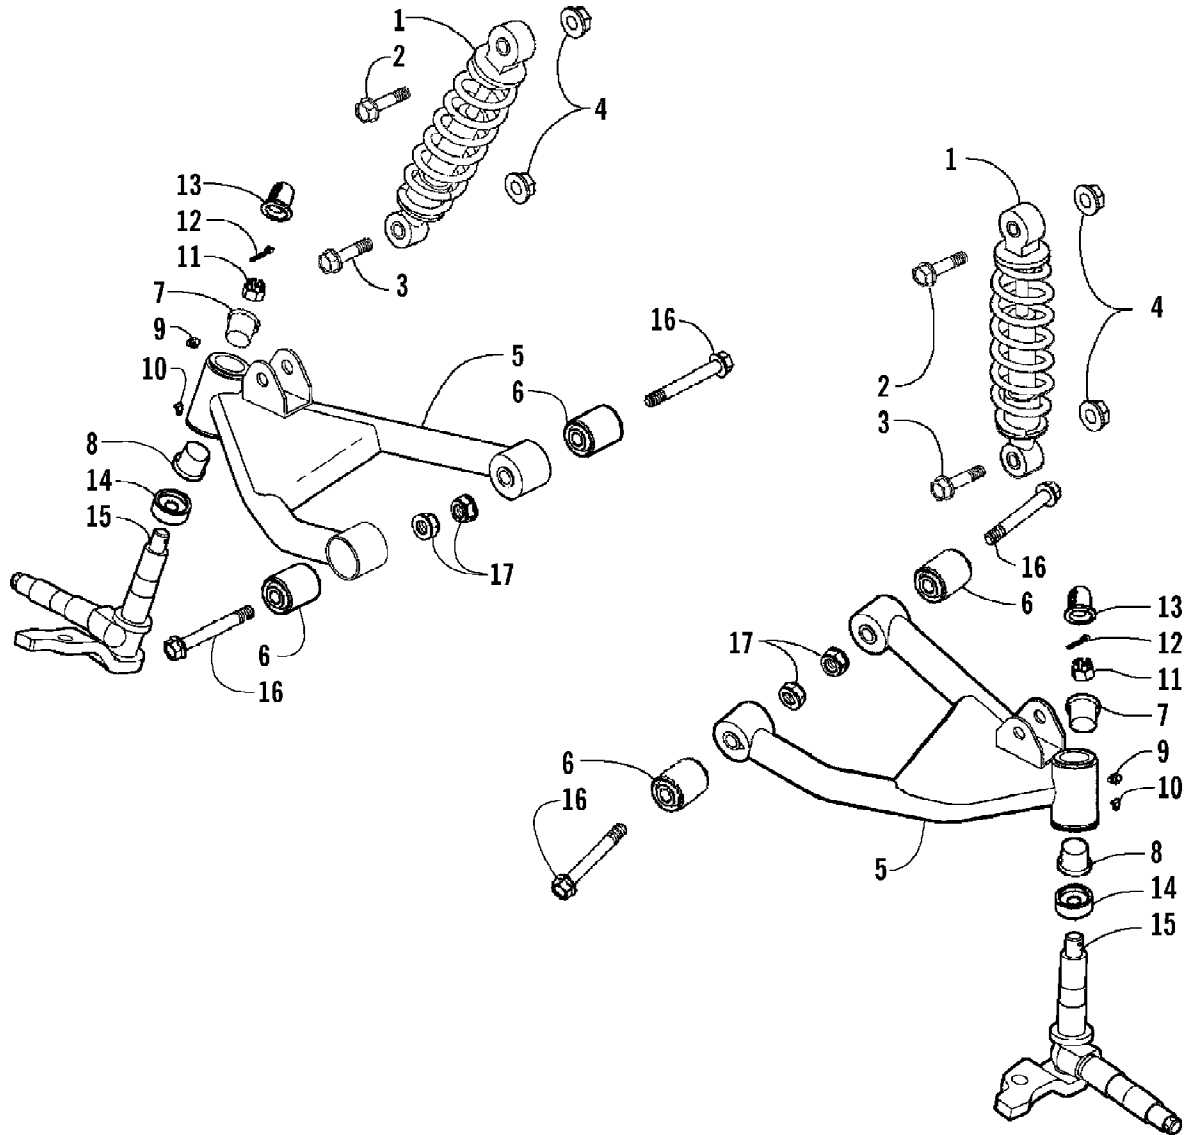

2008 ATV 50 DVX BLACK-CAT GREEN (A2008KSA2BUSE)
FRONT SUSPENSION ASSEMBLY

2008 ATV 50 DVX BLACK-CAT GREEN (A2008KSA2BUSE)
FRONT SUSPENSION ASSEMBLY

Page 28 of 60

Ref #	Part Number	Qty	S/P/F	Description
1	3305-491	2		Shock, Front - Assembly
2	3303-376	2	/P	Bolt, Flange
3	3303-309	2		Bolt, Hex
4	3303-333	4	/P	Nut, Flange
5	3305-452	1		Arm, Swing - Set - Front Right (inc. 6-10)
5	3305-453	1		Arm, Swing - Set - Front Left (inc. 6-10)
6	3303-216	4		Bushing, Swing Arm
7	3303-218	2		Bushing, Swing Arm - Top
8	3303-217	2		Bushing, Swing Arm - Bottom
9	3303-393	2		Fitting, Grease
10	3303-394	2		Boot, Grease Fitting
11	3303-329	2		Nut, Flange Castle
12	3303-337	2		Pin, Cotter
13	3303-219	2		Cap, Swing Arm
14	3303-220	2		Seal, Swing Arm
15	3303-178	1		Shaft, Steering - Right
15	3303-180	1		Shaft, Steering - Left
16	3304-595	4	/P	Bolt, Flange
17	3304-031	4	/P	Nut, Flange