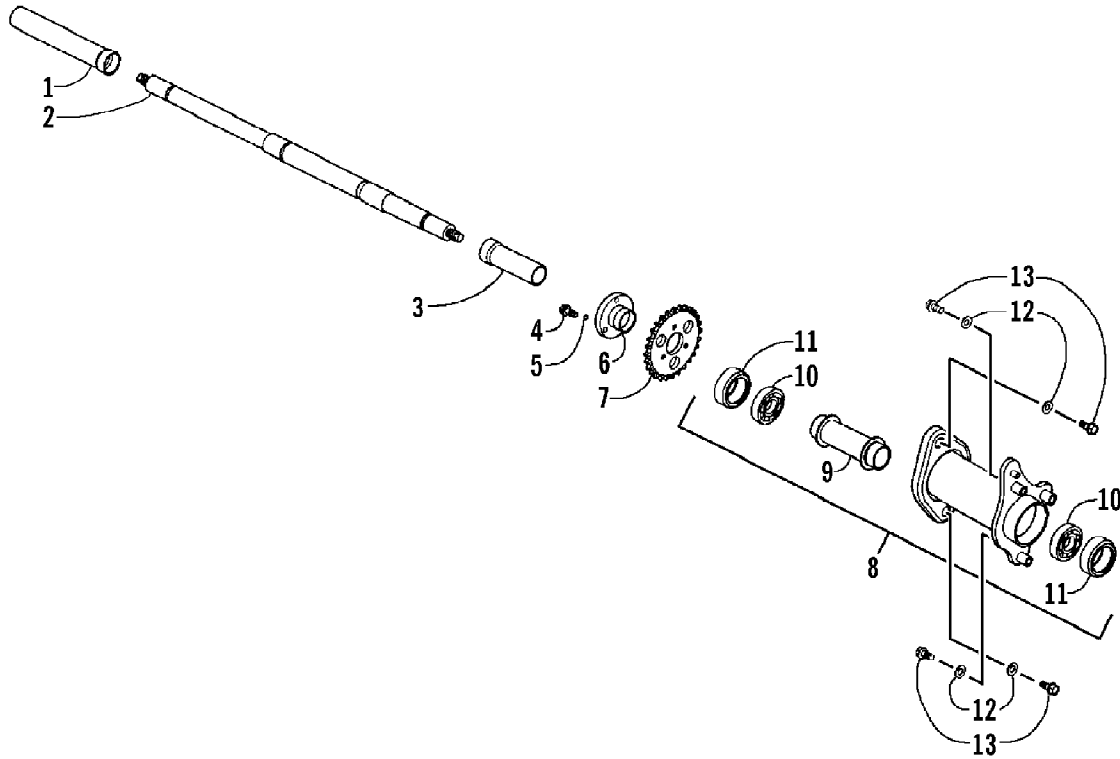

2008 ATV 50 DVX BLACK-CAT GREEN (A2008KSA2BUSE)
REAR AXLE ASSEMBLY

Page 42 of 60

Ref #	Part Number	Qty	S/P/F	Description
1	3303-152	1		Spacer, Rear Wheel - Right
2	3305-287	1		Shaft, Rear Wheel
3	3303-153	1		Spacer, Rear Wheel - Left
4	3304-565	3	/P	Bolt, Flange
5	3303-607	3	/P	Washer, Spring
6	3305-289	1		Holder, Sprocket
7	3303-426	1		Sprocket, Final Drive
8	3303-154	1	S	Hub, Rear - Assembly (inc. 9-11)
9	3303-427	1		Collar, Hub - Right
10	3303-466	2		Bearing
11	3303-461	2		Seal, Dust
12	3303-281	4		Washer
13	3303-379	4		Bolt, Flange