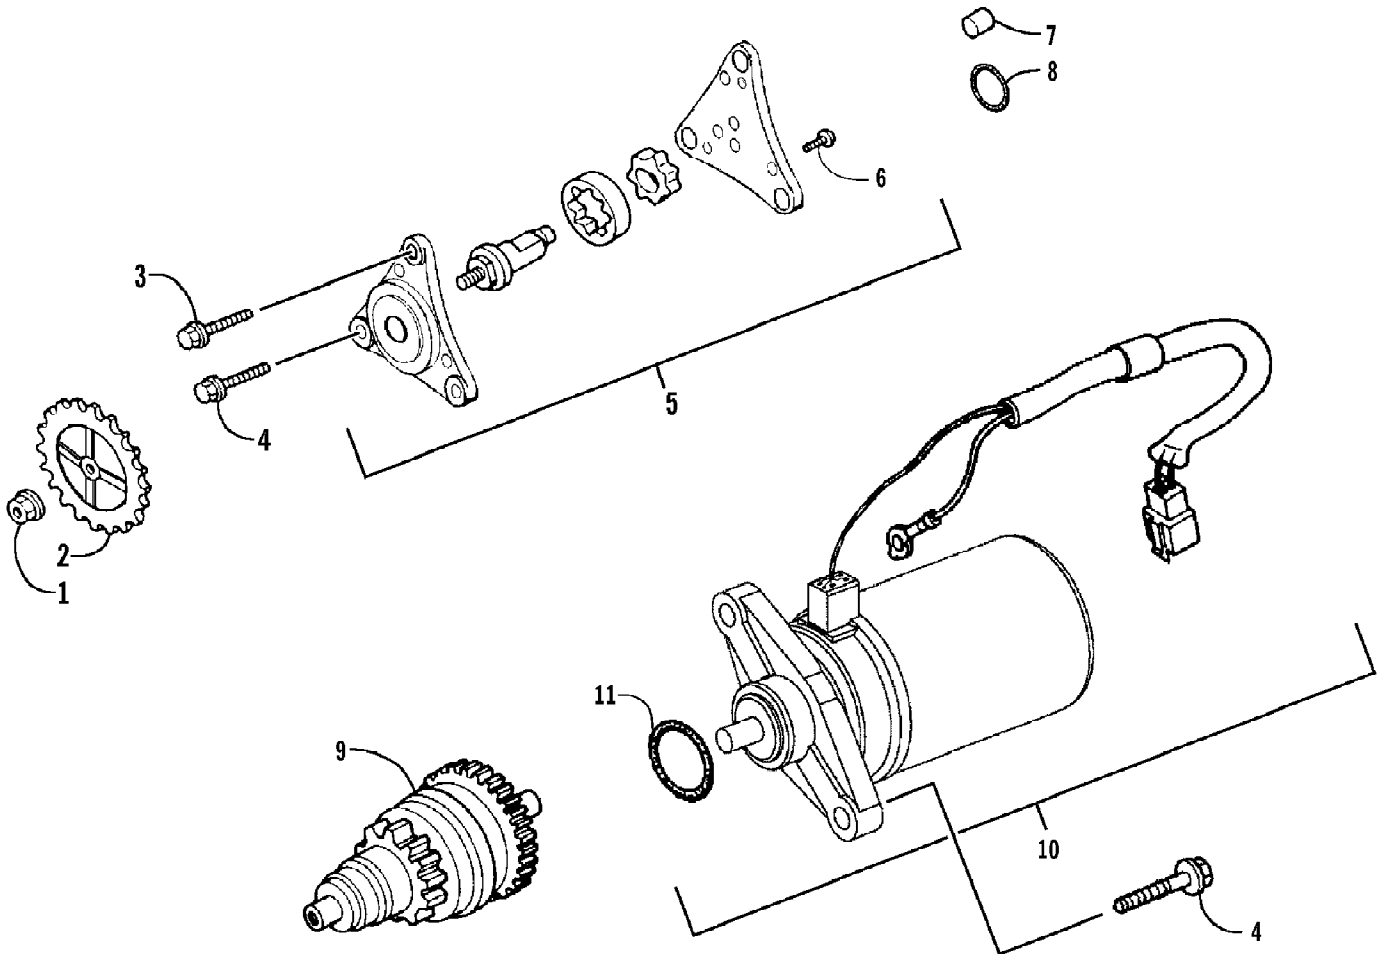

2008 ATV 50 DVX BLACK-CAT GREEN (A2008KSA2BUSE)
STARTER MOTOR AND OIL PUMP ASSEMBLIES

Page 50 of 60

Ref #	Part Number	Qty	S/P/F	Description
1	3303-331	1	/P	Nut, Flange
2	3303-509	1		Gear, Driven - Oil Pump
3	3303-383	2	/P	Bolt, Flange
4	3303-384	3	/P	Bolt, Flange
5	3303-508	1		Pump, Oil - Assembly
6	3304-583	3		Screw, Pan Head
7	3303-595	2		Pin, Dowel
8	3304-461	2		O-Ring
9	3303-558	1		Pinion, Starter - Assembly
10	3303-556	1		Motor, Starter - Assembly
11	3303-604	1		O-Ring