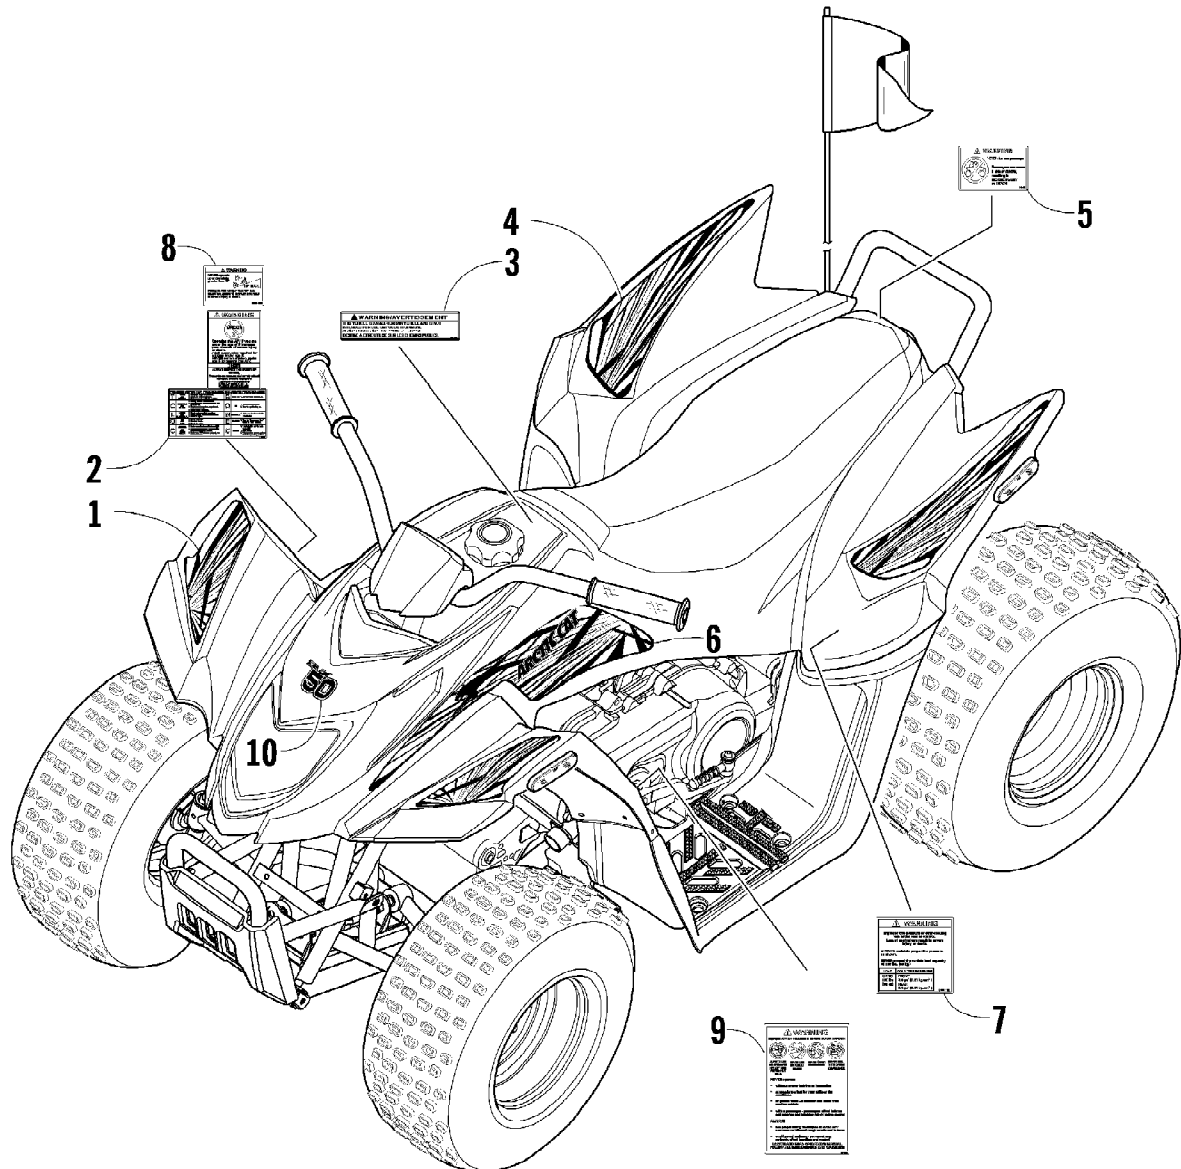

2008 ATV 50 DVX BLACK-CAT GREEN (A2008KSA2BUSE)
DECALS

Page 20 of 60

Ref #	Part Number	Qty	S/P/F	Description
1	1411-780	1		Decal, Graphic - Front Fender - Right
1	1411-781	1		Decal, Graphic - Front Fender - Left
2	1411-229	1	S	Decal, Warning - Reverse/Pre-Ride
3	1411-577	1		Decal, Warning - Off Road Only
4	1411-784	1		Decal, Graphic - Rear Fender - Right
4	1411-785	1		Decal, Graphic - Rear Fender - Left
5	0411-435	1		Decal, Warning - Passenger
6	1411-774	1		Decal, Graphic - Side - Right
6	1411-775	1		Decal, Graphic - Side - Left
7	0411-455	1		Decal, Warning - Tire/Load
8	0411-836	1		Decal, Warning - Hill
9	0411-218	1		Decal, Warning - General
10	1411-788	1		Decal, Graphic - Front