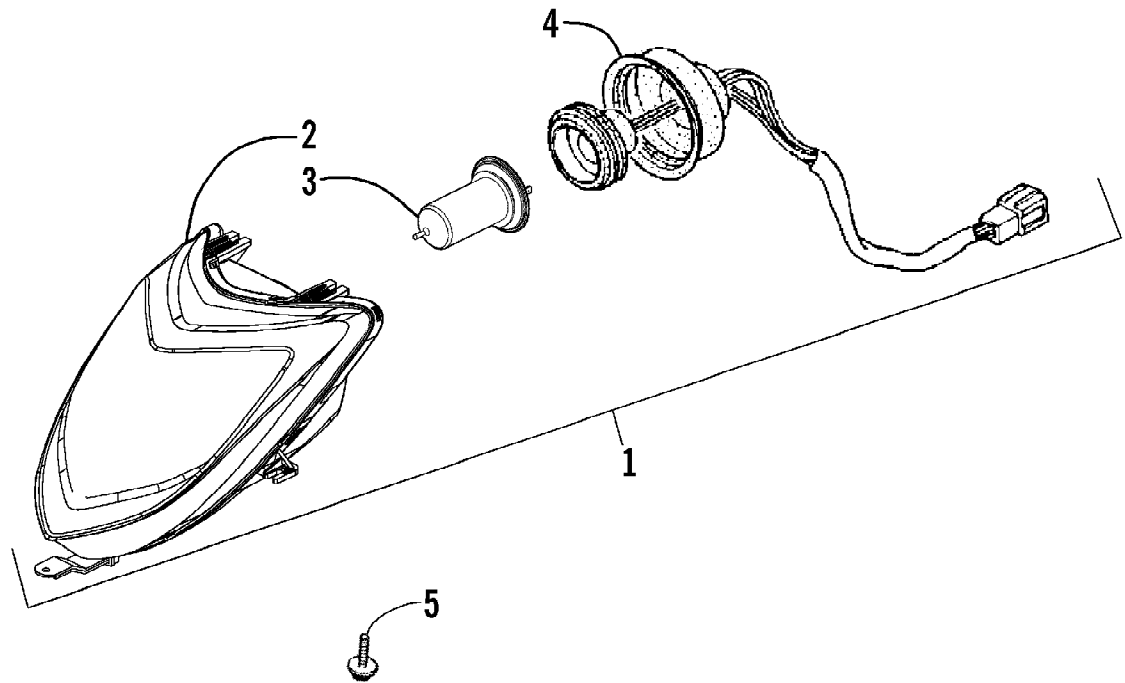

2008 ATV 50 DVX BLACK-CAT GREEN (A2008KSA2BUSE)
HEADLIGHT ASSEMBLY

Page 36 of 60

Ref #	Part Number	Qty	S/P/F	Description
1	3304-280	1		Headlight Assembly (inc. 2-4)
2	3304-281	1		Lens, Headlight
3	3303-846	1	/P	Bulb, Headlight
4	3304-282	1		Socket Assembly
5	3304-650	5	/P	Screw, Self-Tapping