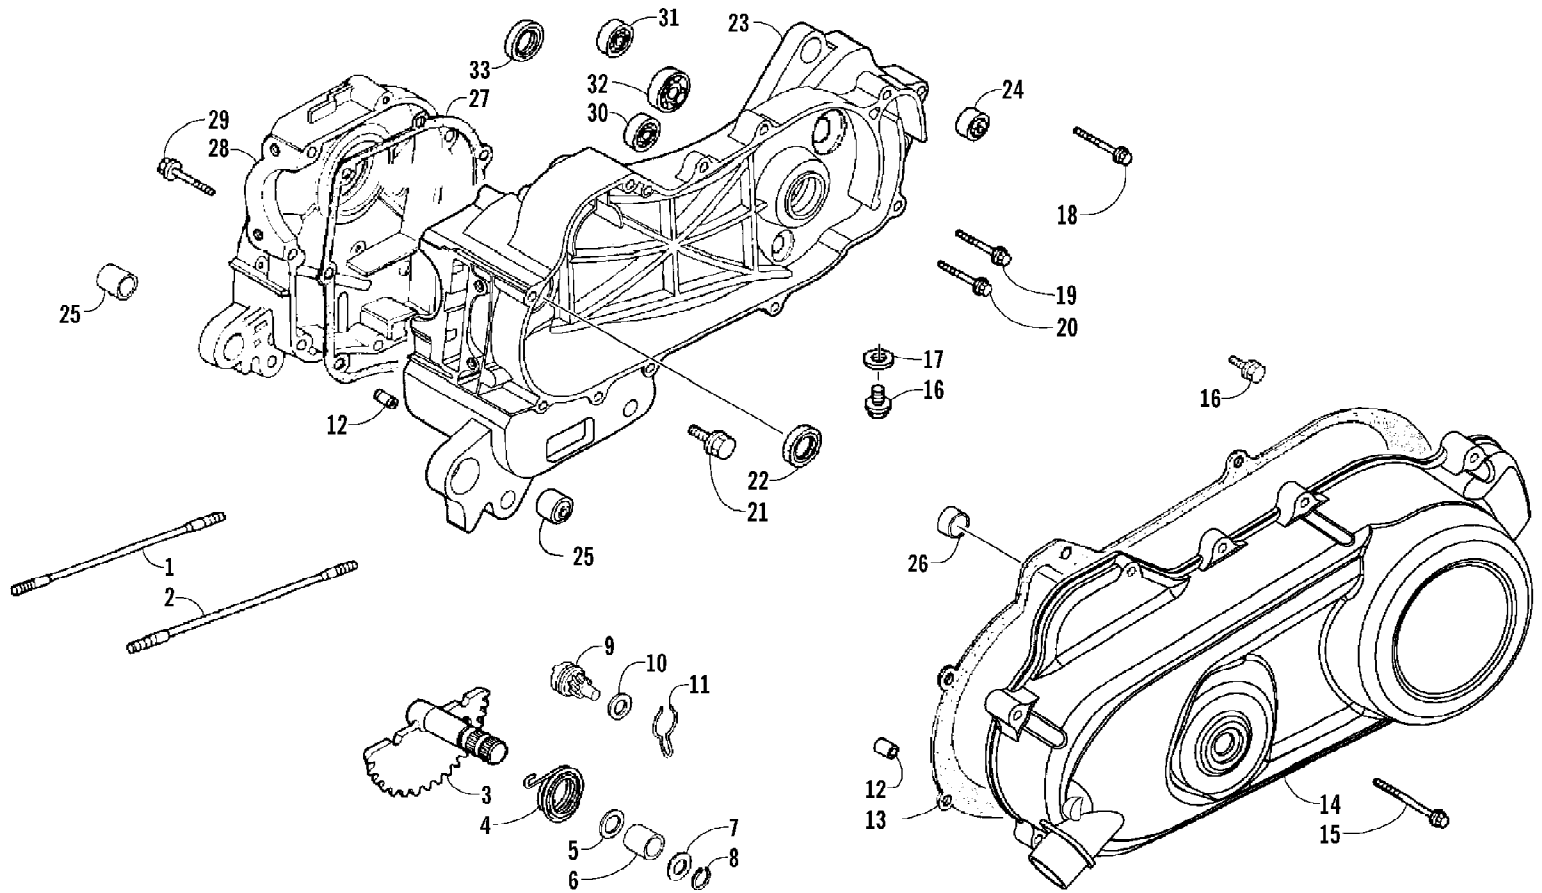

2008 ATV 50 DVX BLACK-CAT GREEN (A2008KSA2BUSE)
CRANKCASE ASSEMBLY

2008 ATV 50 DVX BLACK-CAT GREEN (A2008KSA2BUSE)
CRANKCASE ASSEMBLY

Page 12 of 60

Ref #	Part Number	Qty	S/P/F	Description
1	3303-579	2		Bolt, Stud
2	3303-580	2		Bolt, Stud
3	3303-119	1		Spindle, Kick Starter
4	3303-122	1		Spring, Return - Kick Starter
5	3303-121	1		Collar, Boss - Kick Starter
6	3303-120	1		Bushing, Spindle - Kick Starter
7	3303-276	1		Washer, Spindle - Kick Starter
8	3303-345	1		Circlip
9	3303-548	1		Gear, Driven - Kick Starter
10	3303-272	1		Washer, Thrust
11	3303-117	1		Spring, Driven - Kick Starter
12	3303-341	4		Pin, Dowel
13	3305-469	1		Gasket, Crankcase Cover - Left
14	3303-476	1		Cover, Crankcase - Left
15	3303-386	8	/P	Bolt, Flange
16	3303-365	2		Bolt, Flange
17	3303-591	1		Washer
18	3303-615	5		Bolt, Flange
19	3305-468	2		Bolt, Flange
20	3303-381	1		Bolt, Flange
21	3304-052	1	/P	Bolt, Drain Plug - Assembly
22	3303-296	1		Seal, Oil
23	3303-473	1		Crankcase, Set - Left (inc. 24 and one No. 25)
24	3303-403	1		Bushing, Rubber - Rear Cushion
25	3303-402	2	/P	Bushing, Rubber - Engine Hanger Bracket
26	3303-597	1		Bushing
27	3305-495	1		Gasket, Crankcase - Right
28	3303-471	1		Crankcase, Set - Right (inc. one No. 25)
29	3303-387	1		Bolt, Flange
30	3303-596	1	/P	Bearing, Ball
31	3303-597	1		Bearing, Ball
32	3303-464	1		Bearing, Ball
33	3303-600	1		Seal, Oil