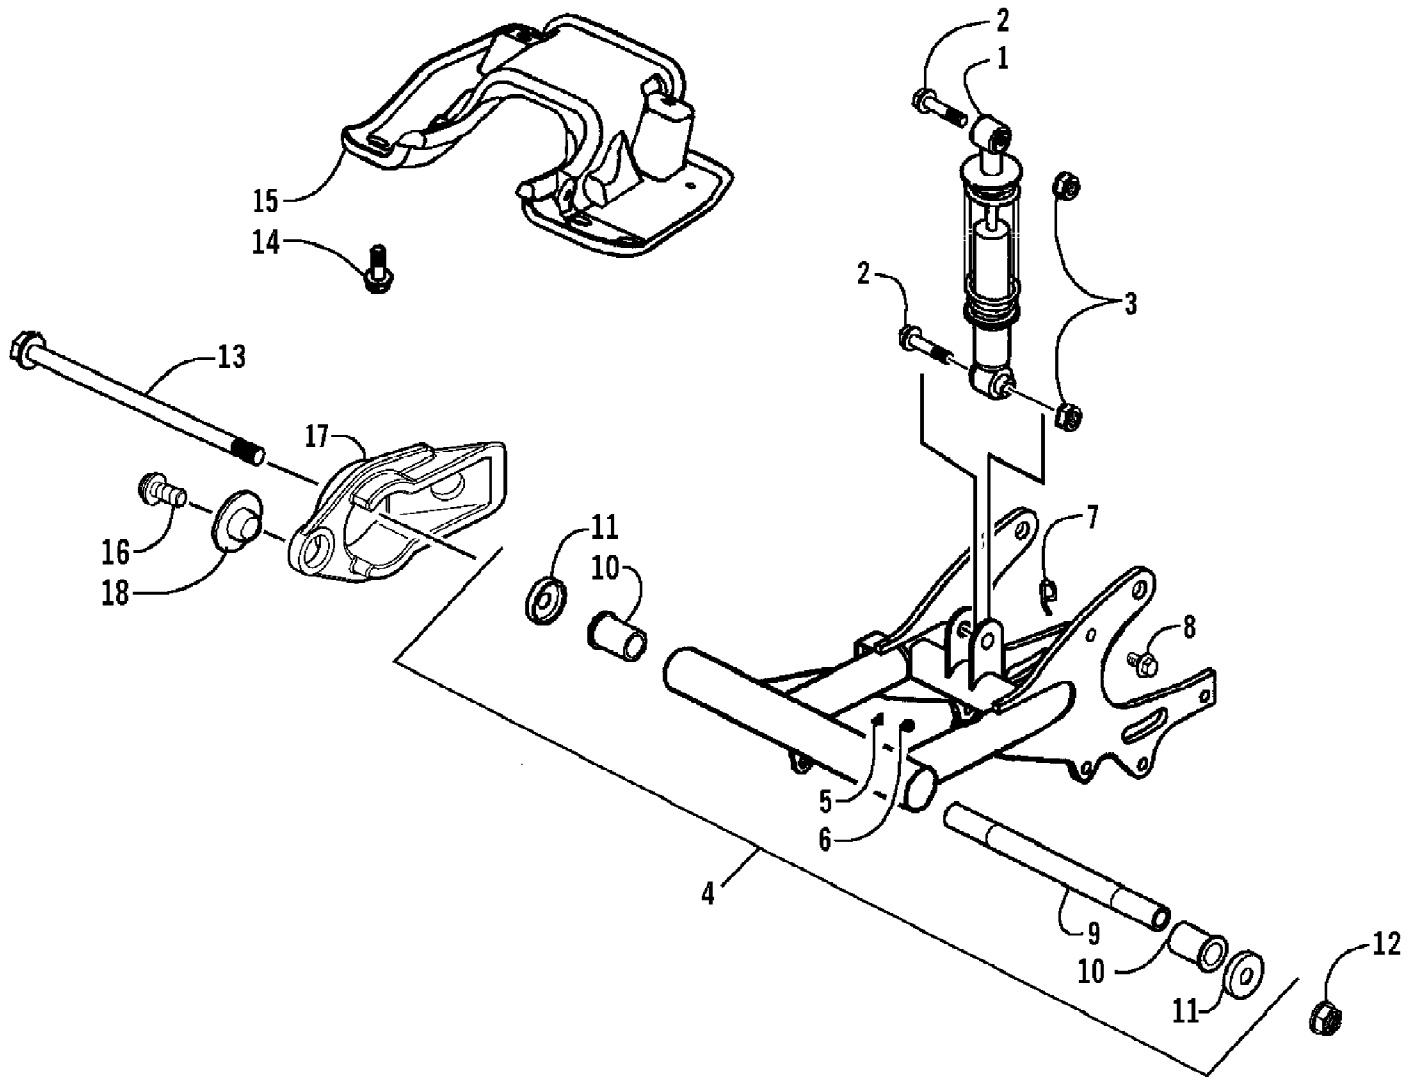

2008 ATV 50 DVX BLACK-CAT GREEN (A2008KSA2BUSE)
REAR SUSPENSION ASSEMBLY

Page 44 of 60

Ref #	Part Number	Qty	S/P/F	Description
1	3303-433	1		Shock, Rear - Assembly
2	3303-376	2	/P	Bolt, Flange
3	3304-031	2	/P	Nut, Flange
4	3305-290	1		Fork, Rear - Assembly (inc. 5-11)
5	3303-394	1		Boot, Grease Fitting
6	3303-393	1		Fitting, Grease
7	3304-594	1		Clamp, Brake Hose
8	3305-341	1		Bolt
9	3303-189	1		Axle, Rear Fork
10	3303-191	2		Bushing, Rear Fork
11	3303-192	2		Cap, Rear Fork
12	3304-032	1		Nut
13	3303-150	1		Bolt, Rear Fork
14	3305-454	4		Bolt, Flange
15	3304-593	1		Guard, Rear Fork
16	3304-690	2		Screw, Self-Tapping
17	3305-291	1		Slider, Chain
18	3304-360	2		Collar, Chain Slider