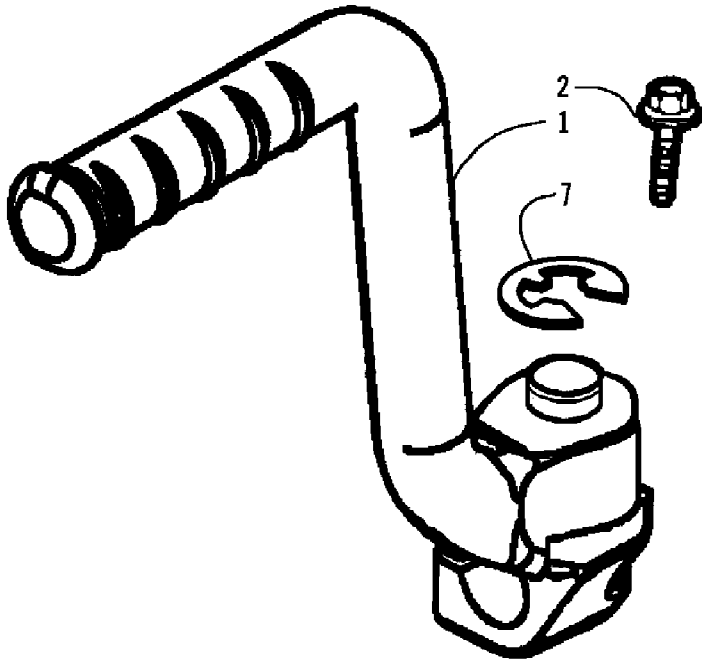

2008 ATV 50 DVX BLACK-CAT GREEN (A2008KSA2BUSE)
KICK STARTER ASSEMBLY

Page 40 of 60

Ref #	Part Number	Qty	S/P/F	Description
1	3303-123	1	/P	Arm, Kick Starter - Assembly
2	3304-551	1	/P	Bolt, Flange
3	3303-147	1		Adjuster, Drive Train - Assembly (inc. 4-6)
4	3304-135	1	/P	Washer
5	3303-607	1	/P	Washer, Spring
6	3304-125	1		Nut, Hex
7	3305-247	1	/P	E-Clip