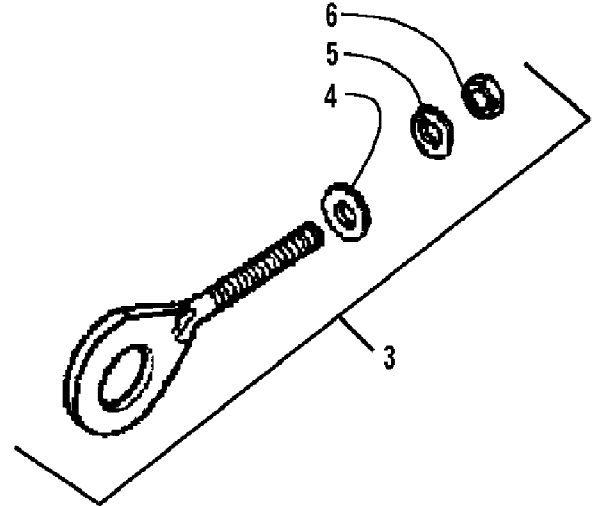

2008 ATV 50 DVX BLACK-CAT GREEN (A2008KSA2BUSE)  
HEADLIGHT ASSEMBLY

Page 36 of 60

Ref #	Part Number	Qty	S/P/F	Description
1	3304-280	1		Headlight Assembly (inc. 2-4)
2	3304-281	1		Lens, Headlight
3	3303-846	1	/P	Bulb, Headlight
4	3304-282	1		Socket Assembly
5	3304-650	5	/P	Screw, Self-Tapping

2008 ATV 50 DVX BLACK-CAT GREEN (A2008KSA2BUSE)  
HYDRAULIC HAND BRAKE ASSEMBLY

Page 38 of 60

Ref #	Part Number	Qty	S/P/F	Description
1	3303-206	1	/P	Lever
2	3304-654	1	/P	Nut, Flange
3	3303-141	1	/P	Switch Assembly
4	3305-463	1		Screw w/Washer
5	3303-284	4	/P	Washer, Crush
6	3303-257	2	/P	Bolt, Banjo-Fitting
7	3305-278	1		Hose, Brake - Assembly
8	3305-484	1	S	Brake, Master Cylinder - Assembly (inc. 9-14)
9	3303-175	1	/P	Clamp, Master Cylinder
10	3303-174	1	/P	Cap, Master Cylinder
11	3303-318	2		Screw, Flat-Head
12	3305-250	1		Plate, Diaphragm
13	3305-309	1		Diaphragm
14	3303-254	1	/P	Bolt, Lever
15	3305-297	2		Bolt, Flange