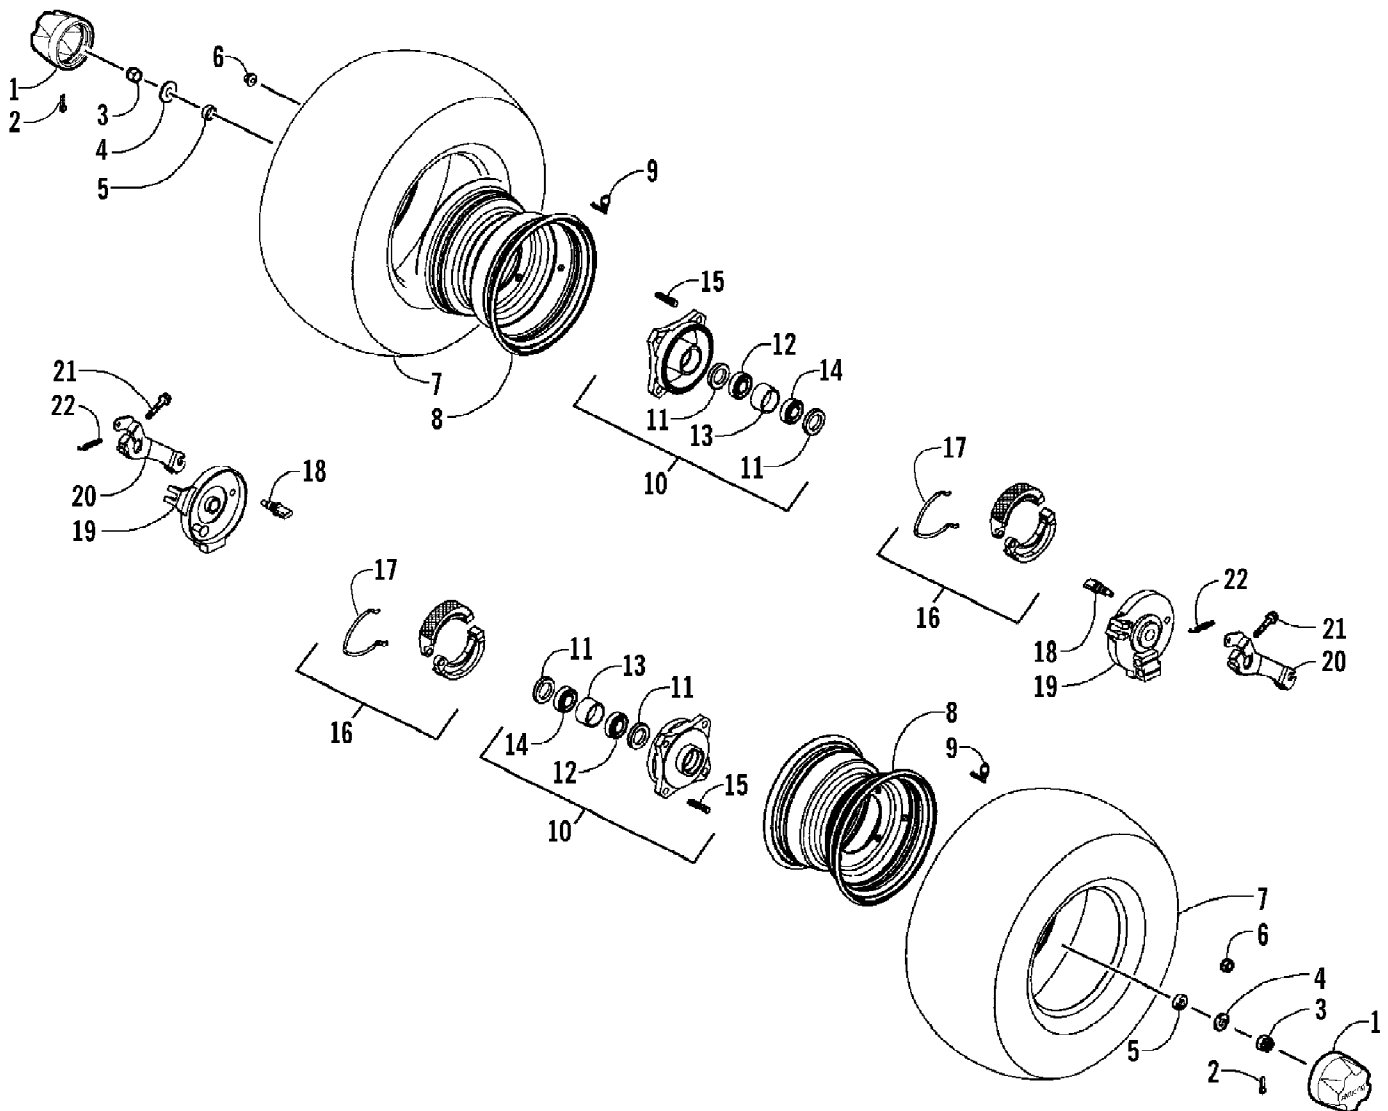

2008 ATV 50 DVX BLACK-CAT GREEN (A2008KSA2BUSE)
FRONT WHEEL AND BRAKE ASSEMBLIES

2008 ATV 50 DVX BLACK-CAT GREEN (A2008KSA2BUSE)
FRONT WHEEL AND BRAKE ASSEMBLIES

Page 30 of 60

Ref #	Part Number	Qty	S/P/F	Description
1	3303-430	2		Cap, Wheel Shaft
2	3303-470	2		Pin, Cotter
3	3303-328	2		Nut, Flange Castle
4	3303-279	2	/P	Washer
5	3303-164	2	/P	Collar, Wheel - Front
6	3303-266	8		Nut, Flange
7	3303-569	2		Tire - Assembly
8	3304-524	2		Rim - Assembly (inc. 9)
9	3304-562	2		Stem, Valve
10	3303-165	2		Hub, Front - Assembly (inc. 11-15)
11	3303-456	4		Seal, Dust
12	3303-468	2		Bearing, Ball
13	3303-445	2		Collar
14	3303-467	2		Bearing
15	3303-463	8		Bolt, Stud
16	3303-169	2		Shoe, Front - Assembly (inc. 17)
17	3304-563	2		Spring
18	3303-170	2		Cam, Front Brake
19	3303-168	1		Panel - Front - Right
19	3303-176	1		Panel - Front - Left
20	3303-171	1		Arm, Brake - Right
20	3303-177	1		Arm, Brake - Left
21	3303-355	2		Screw, Cap
22	3303-172	2		Spring, Return