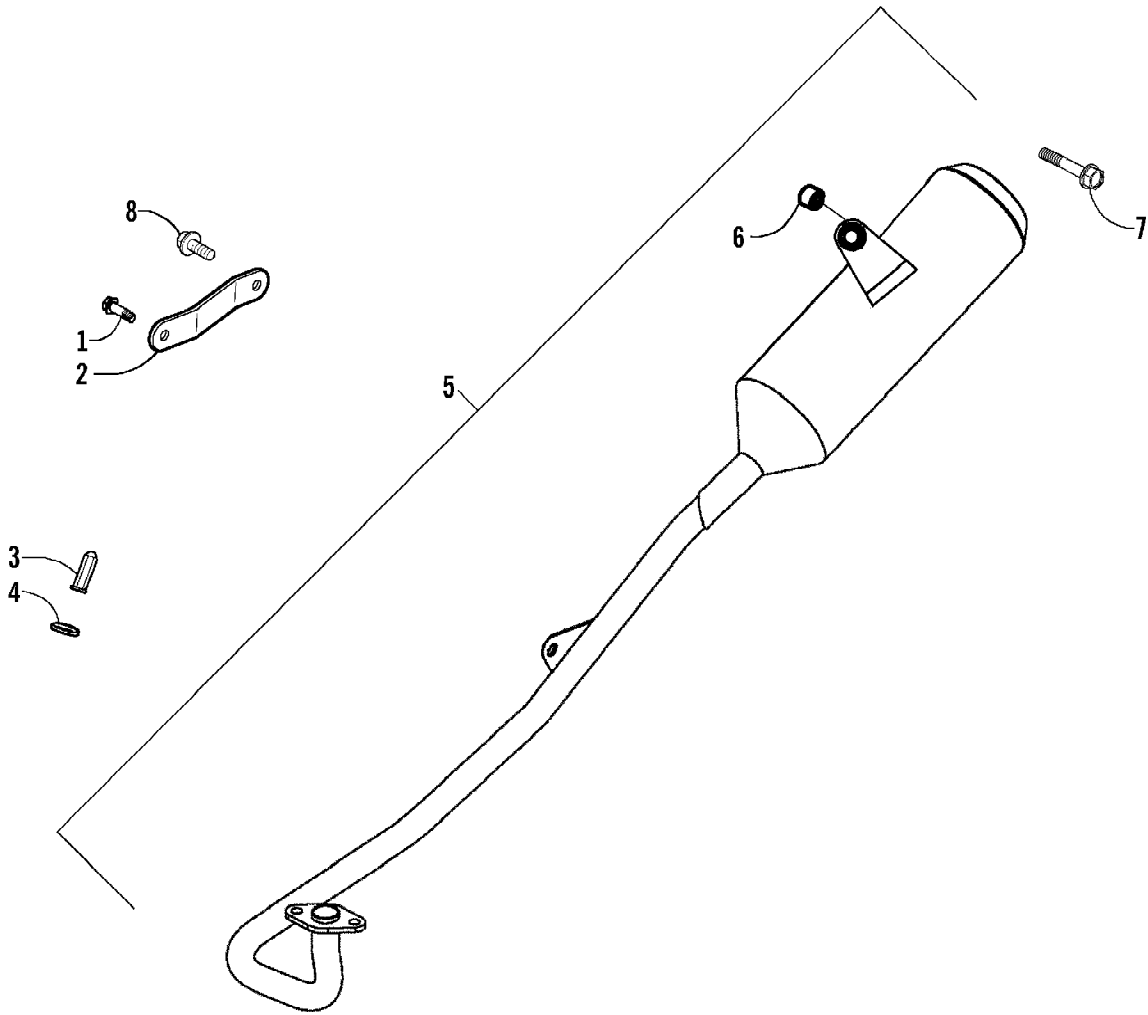

2008 ATV 50 DVX BLACK-CAT GREEN (A2008KSA2BUSE)
EXHAUST ASSEMBLY

Page 24 of 60

Ref #	Part Number	Qty	S/P/F	Description
1	3303-314	1		Bolt, Flange
2	3304-573	1		Bracket, Mounting - Muffler
3	3303-261	2		Nut, Cap
4	3303-071	1		Gasket, Exhaust Pipe
5	3305-490	1		Muffler - Assembly (inc. 6)
6	3304-571	1		Bushing, Rubber
7	3304-572	1	/P	Bolt, Flange
8	3304-543	1	/P	Bolt, Flange