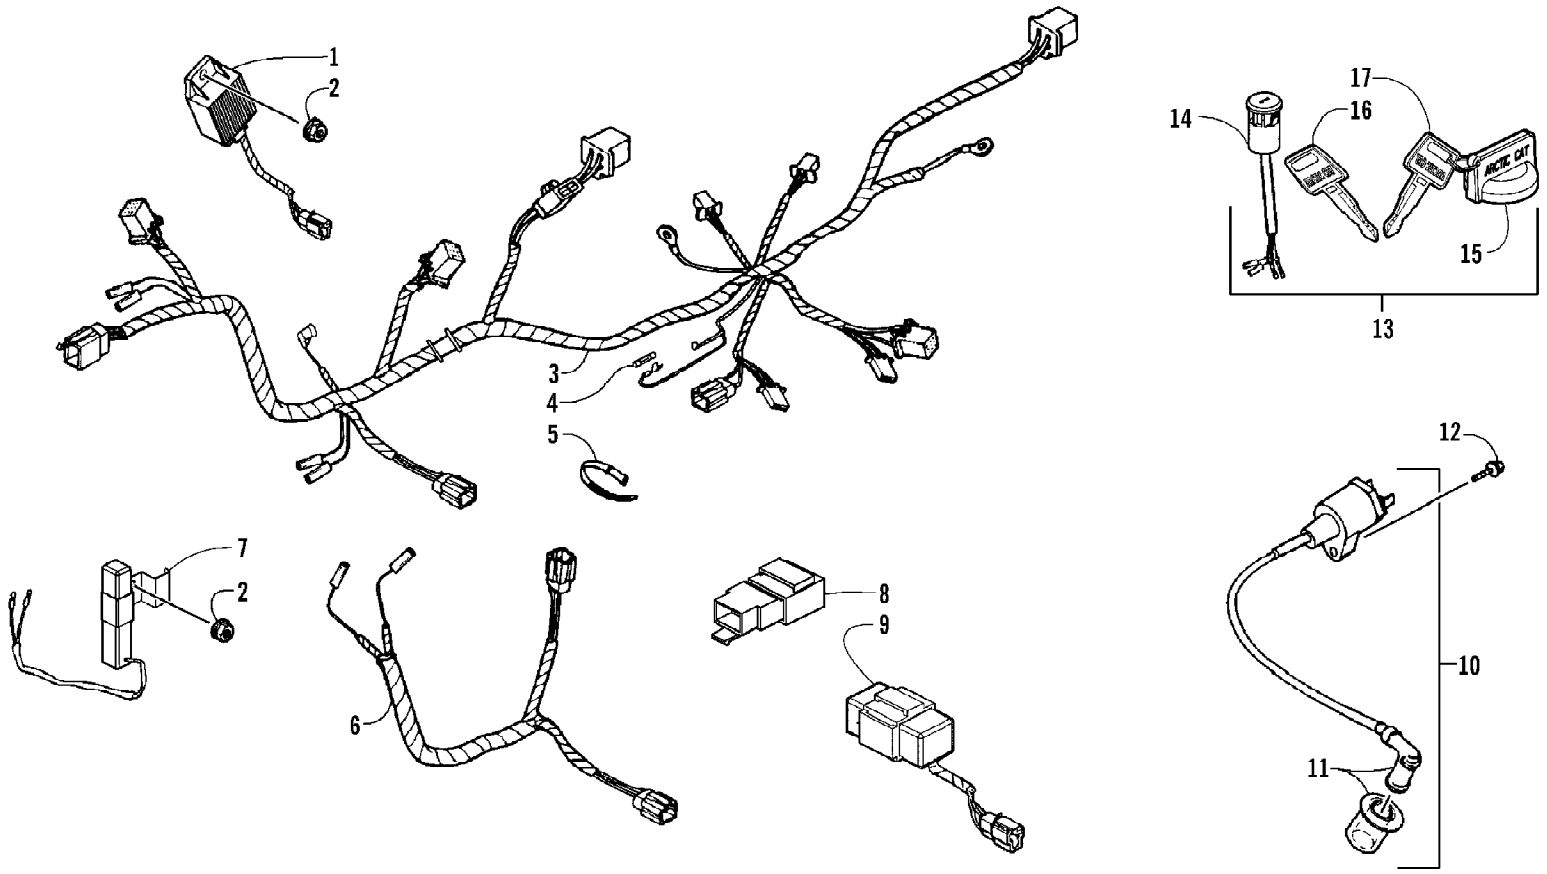

2008 ATV 50 DVX BLACK-CAT GREEN (A2008KSA2BUSE)
ELECTRICAL AND WIRING HARNESS ASSEMBLY

2008 ATV 50 DVX BLACK-CAT GREEN (A2008KSA2BUSE)
ELECTRICAL AND WIRING HARNESS ASSEMBLY

Ref #	Part Number	Qty	S/P/F	Description
1	3303-132	1		Regulator, Voltage
2	3303-331	2	/P	Nut, Flange
3	3305-531	1		Harness, Main (inc. 4)
4	3303-399	2		Fuse
5	3303-289	4	/P	Cable Tie
6	3303-134	1	/P	Sub-Cord
7	3303-142	1		Resistor
8	3303-565	1		Relay, Starter
9	3305-493	1		CDI Assembly
10	3303-125	1		Coil Assembly - Ignition (inc. 11)
11	3303-126	1		Cap, Noise Suppressor - Assembly
12	3303-252	1		Bolt, Flange
13	3305-519	1	S	Switch, Ignition - Assembly (inc. 14-17)
14	0	1	F	Switch, Ignition
15	3304-522	1		Cover, Key - "Arctic Cat"
16	3304-520	1		Key, Ignition - Set - Right-Side Cut
17	3304-521	1		Key, Ignition - Set - Left-Side Cut