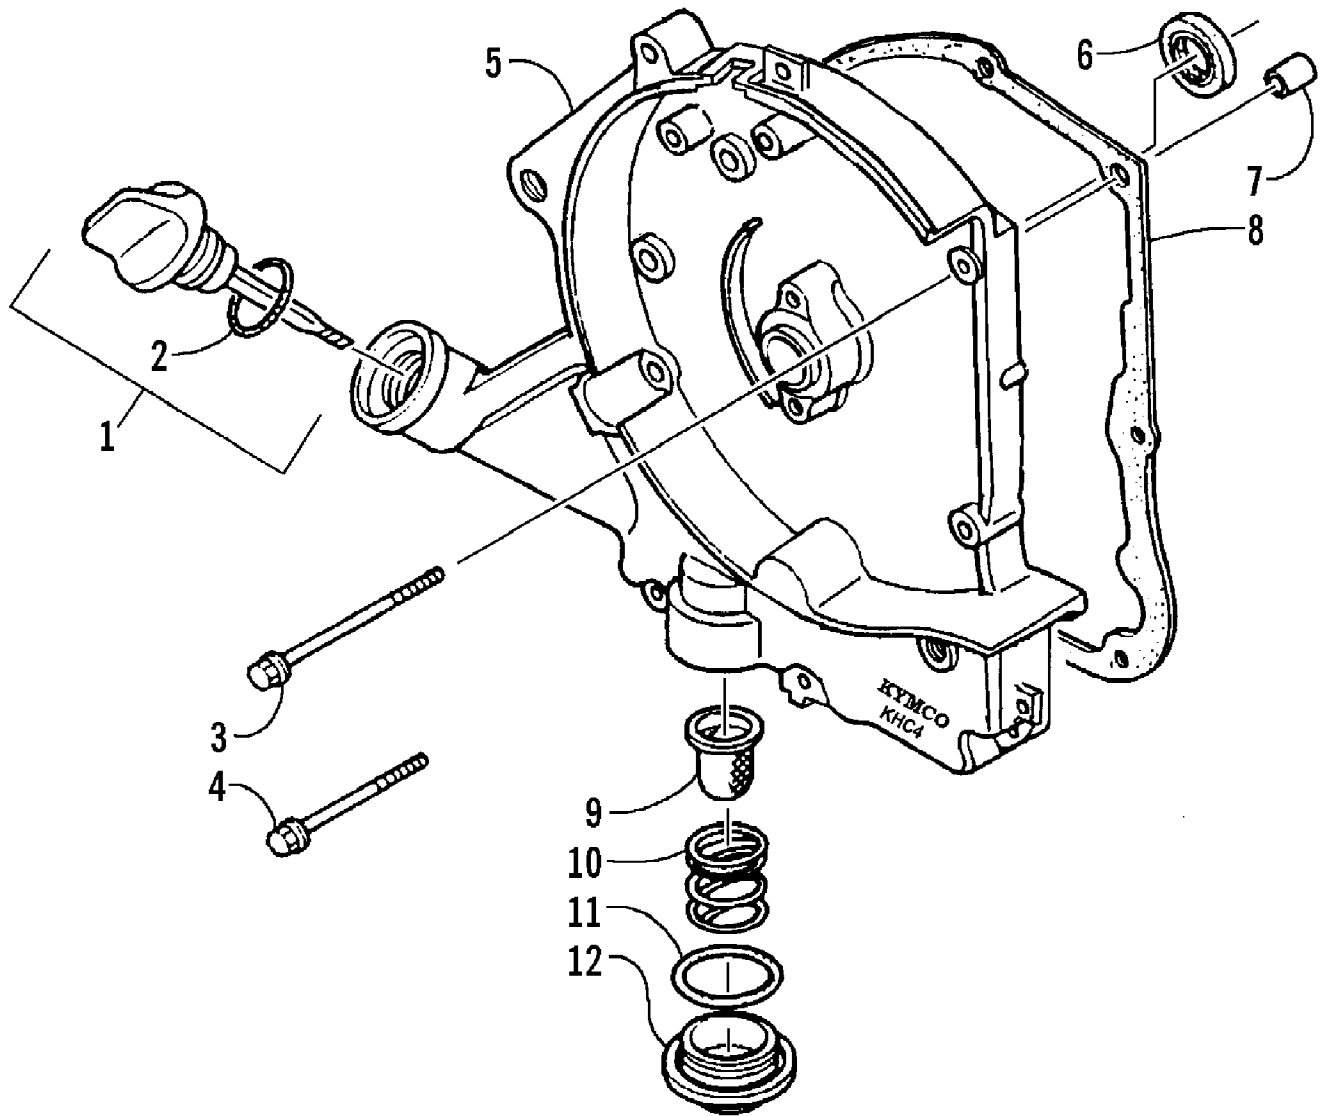

2008 ATV 50 DVX BLACK-CAT GREEN (A2008KSA2BUSE)
CRANKCASE COVER ASSEMBLY

Page 14 of 60

Ref #	Part Number	Qty	S/P/F	Description
1	3303-050	1		Gauge, Oil Level - Assembly (inc. 2)
2	3304-102	1	/P	O-Ring
3	3303-390	4		Bolt, Flange
4	3304-580	4		Bolt, Flange
5	3303-475	1	/P	Cover, Crankcase (inc. 6)
6	3303-599	1		Seal, Oil
7	3303-341	2		Pin, Dowel
8	3305-478	1		Gasket, Crankcase
9	3303-691	1	/P	Screen, Oil Filter
10	3303-049	1	S	Spring, Oil Filter Screen
11	3304-096	1	/P	O-Ring
12	3303-021	1		Cap, Oil Filter