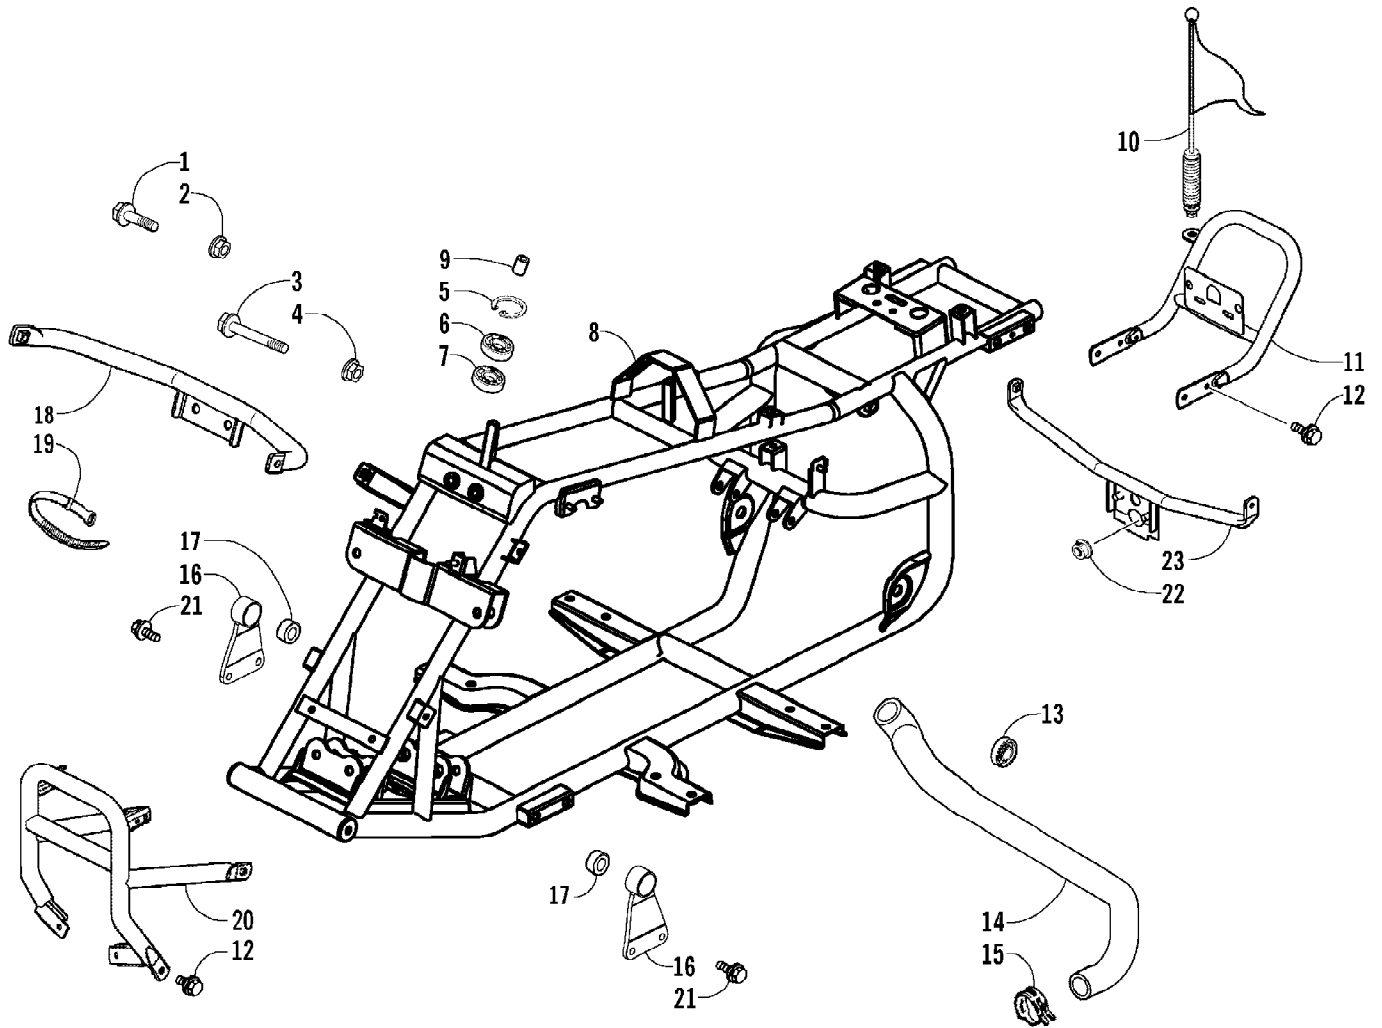

2008 ATV 50 DVX BLACK-CAT GREEN (A2008KSA2BUSE)
FRAME AND RELATED PARTS ASSEMBLY

Page 26 of 60

Ref #	Part Number	Qty	S/P/F	Description
1	3305-513	2		Bolt, Flange
2	3303-269	2		Nut, Flange
3	3304-548	2	/P	Bolt, Flange
4	3303-265	2	S	Nut, Flange
5	3303-347	1		Circlip
6	3303-295	1		Seal, Oil
7	3303-298	1		Seal, Oil
8	3305-510	1		Body Frame, Complete
9	3303-445	1		Collar
10	3305-308	1		Flag - Assembly
11	3305-532	1		Grip, Rear - Assembly
12	3304-544	8		Bolt, Flange
13	3303-392	1		Bearing
14	3303-477	1		Hose, Duct
15	3303-074	1		Clamp, Hose
16	3303-183	1	/P	Bracket, Engine Hanger - Right (inc. one No. 17)
16	3303-184	1	/P	Bracket, Engine Hanger - Left (inc. one No. 17)
17	3304-542	2		Bushing, Rubber - Engine Hanger Bracket
18	3305-511	1		Bracket, Mounting - Body Panel - Front
19	3303-289	1	/P	Tie, Cable
20	3303-442	1	S/P	Bumper, Front
21	3304-543	4	/P	Bolt, Flange
22	3304-668	2		Nut, Flange
23	3305-514	1		Bracket, Mounting - Body Panel - Rear