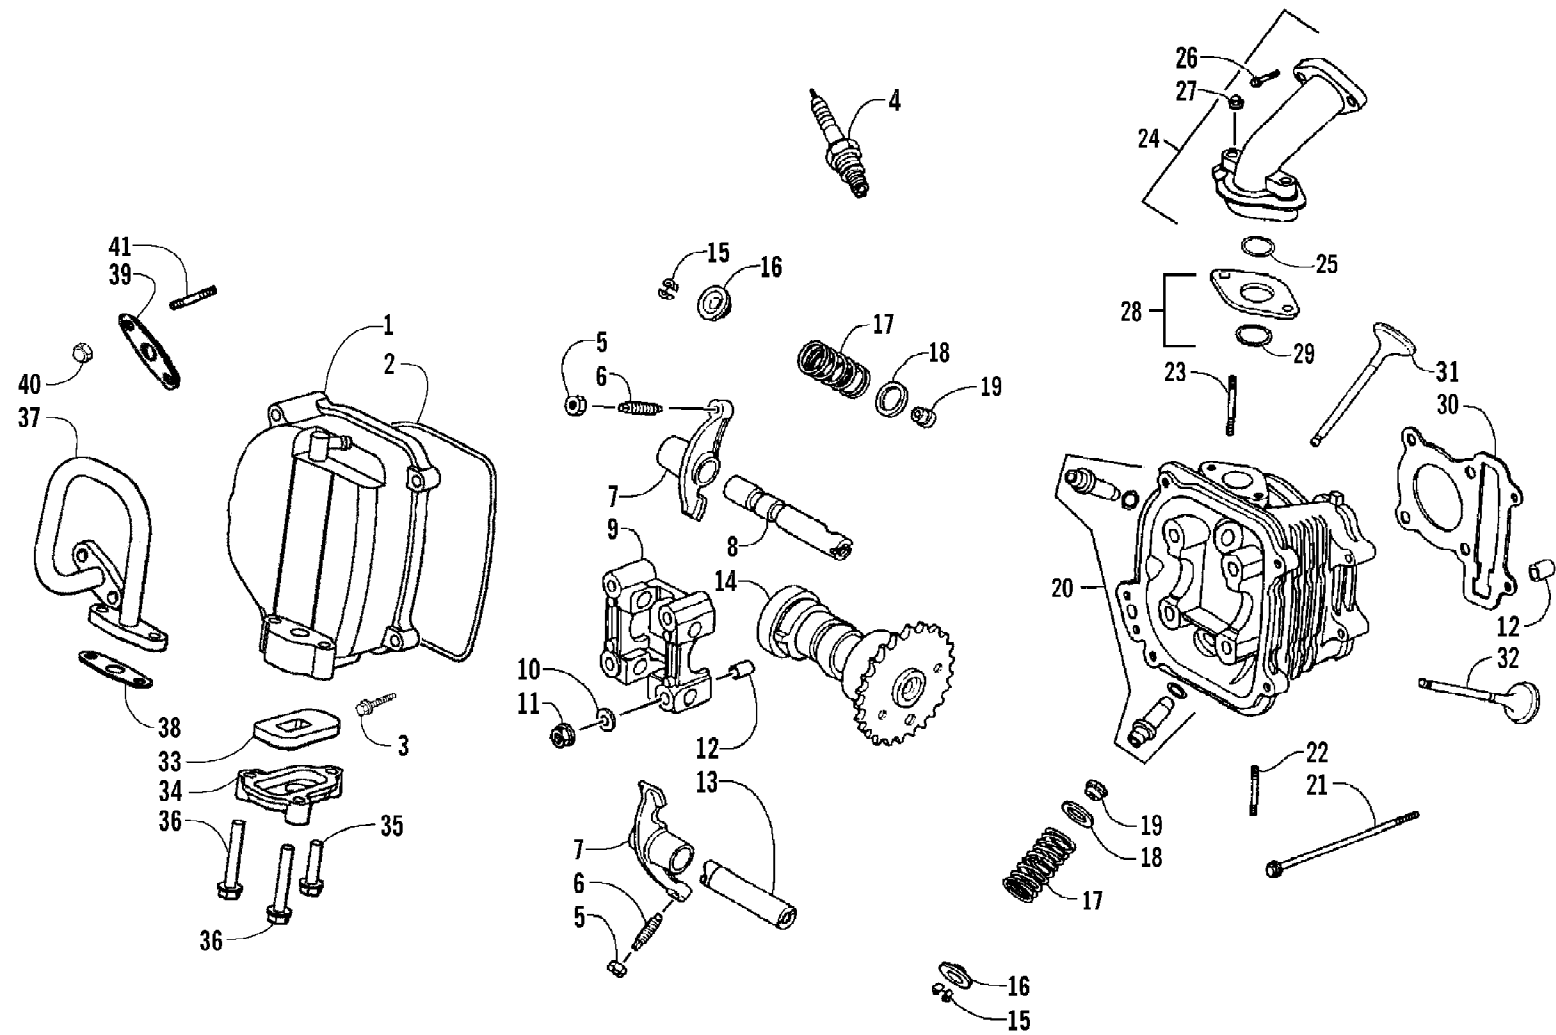

2008 ATV 50 DVX BLACK-CAT GREEN (A2008KSA2BUSE)
CYLINDER HEAD ASSEMBLY

2008 ATV 50 DVX BLACK-CAT GREEN (A2008KSA2BUSE)
CYLINDER HEAD ASSEMBLY

Page 18 of 60

Ref #	Part Number	Qty	S/P/F	Description
	3305-534	1		Complete Engine Assembly (Includes a Starter Motor Assembly and Carburetor)
1	3305-586	1		Cover, Cylinder Head
2	3305-588	1		Gasket, Cylinder Head Cover
3	3303-360	4		Bolt, Flange
4	0217-726	1	/P	Plug, Spark
5	3304-026	2	/P	Nut, Tappet Adjusting
6	3304-007	2	/P	Screw, Tappet Adjusting
7	3303-495	2		Arm, Rocker
8	3303-496	1		Shaft, Rocker Arm - Intake
9	3303-486	1		Holder, Camshaft
10	3303-589	4		Washer, Sealing
11	3303-584	4		Nut, Flange
12	3303-594	4		Pin, Dowel
13	3303-497	1		Shaft, Rocker Arm - Exhaust
14	3303-493	1		Camshaft
15	3303-044	4		Cotter, Valve
16	3303-042	2	/P	Retainer, Valve Spring
17	3303-506	2		Spring, Valve - Outer
18	3303-043	2		Seat, Valve Spring - Outer
19	3303-657	2	/P	Seal, Valve Stem
20	3305-585	1		Head, Cylinder
21	3304-580	2		Bolt, Flange
22	3303-581	2		Bolt, Stud
23	3303-310	2		Bolt, Stud
24	3305-590	1		Pipe, Inlet - Assembly (inc. 25)
25	3303-304	1		O-Ring
26	3303-384	2	/P	Bolt, Flange
27	3303-331	2	/P	Nut, Flange
28	3303-511	1	/P	Insulator, Carburetor - Assembly (inc. 29)
29	3304-596	1		O-Ring
30	3303-487	1		Gasket, Cylinder Head
31	3303-504	1		Valve, Inlet
32	3303-505	1		Valve, Exhaust
33	3305-587	1		Valve, Reed
34	3305-354	1		Cover, Reed Valve
35	3305-401	1		Bolt, Flange
36	3305-402	2		Bolt, Flange
37	3305-589	1		Pipe, Air Intake
38	3305-356	1		Gasket, Air Intake Pipe
39	3303-732	1		Gasket, Air Intake Pipe
40	3304-030	2		Nut
41	3303-582	2		Bolt, Stud