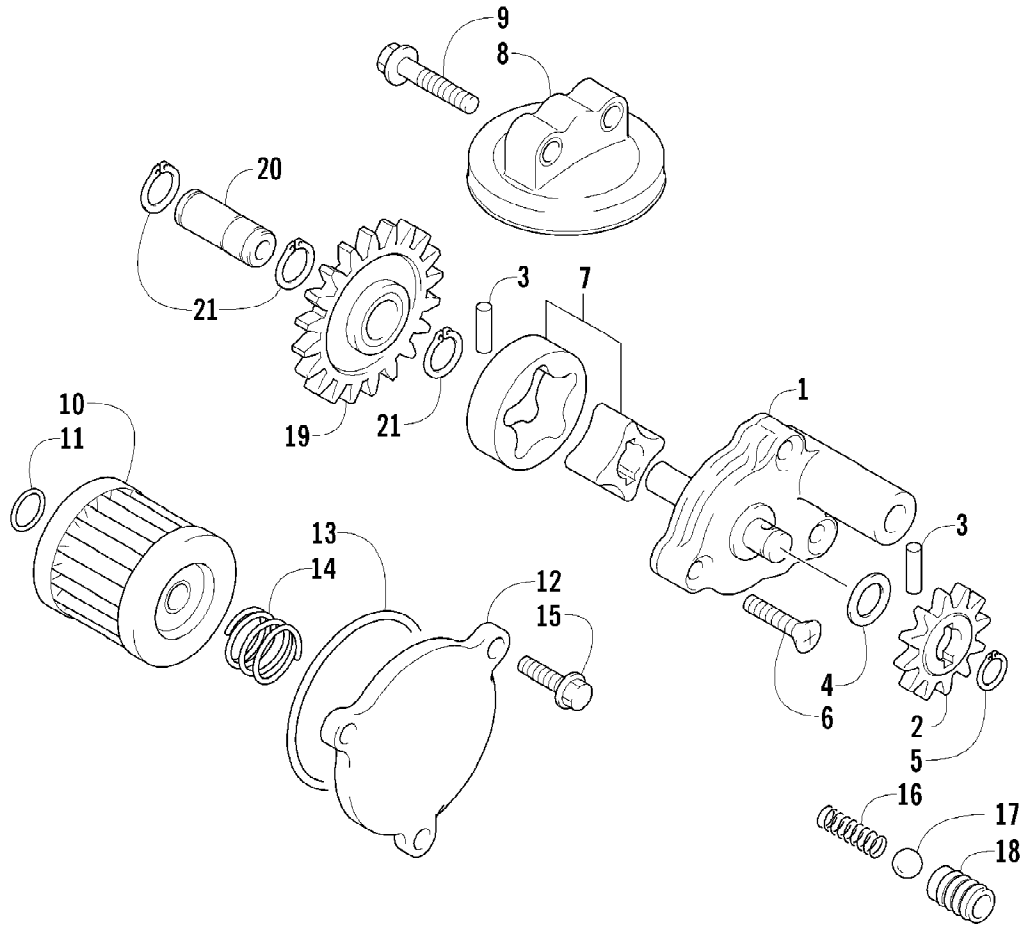

2008 ATV 400 DVX BLACK-CAT GREEN (A2008DVI2AUSE)
OIL PUMP ASSEMBLY

Page 67 of 103

Ref #	Part Number	Qty	S/P/F	Description
1	3502-020	1		Pump, Oil - Assembly
2	3402-881	1		Gear, Driven
3	3423-046	2		Pin
4	3423-443	1		Washer
5	3423-184	1	S	Circlip
6	3004-520	3	S/P	Screw
7	3502-022	1		Rotor Set, Oil Pump
8	3502-023	1		Strainer, Oil Pump
9	3004-376	2	S/P	Bolt
10	3470-008	1		Filter, Oil
11	3423-270	1		O-Ring
12	3402-885	1		Cap, Oil Filter
13	3423-277	1		O-Ring
14	3402-238	1		Spring
15	3423-328	3	S	Bolt
16	3402-917	1		Spring
17	3402-891	1		Ball
18	3402-883	1		Seat, Oil Check Valve
19	3402-935	1		Gear, Idle - Oil Pump
20	3402-936	1		Shaft
21	3423-358	2	S	Circlip