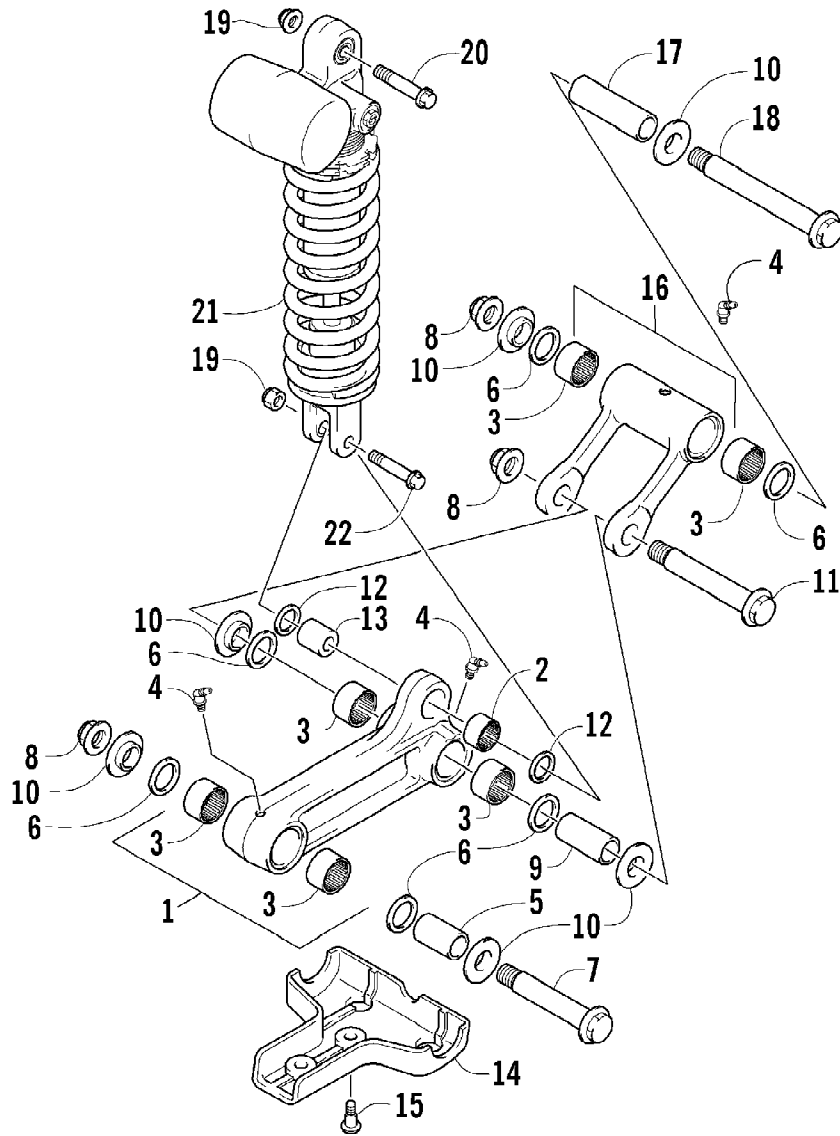

2008 ATV 400 DVX BLACK-CAT GREEN (A2008DVI2AUSE)
REAR SUSPENSION ASSEMBLY

Page 81 of 103

Ref #	Part Number	Qty	S/P/F	Description
1	3406-061	1		Arm, Front (inc. 2 and four No. 3)
2	3406-095	1		Bearing
3	3406-096	6	/P	Bearing
4	3423-626	3		Fitting, Grease
5	3406-060	1		Spacer
6	3406-063	6		Seal, Dust
7	3423-591	1		Bolt
8	3423-670	3		Nut
9	3406-065	1		Spacer
10	3406-066	6		Spacer
11	3423-590	1		Bolt
12	3406-100	2		Seal
13	3406-068	1		Spacer, Rear
14	3406-067	1		Guard, Front Arm
15	3423-662	2		Screw
16	3406-163	1		Arm, Rear (inc. two No. 3)
17	3406-064	1		Spacer
18	3423-589	1		Bolt
19	3423-457	2	S	Nut
20	3423-588	1		Bolt, Upper
21	3406-158	1		Shock Assembly - Rear
22	3423-856	1		Bolt, Lower