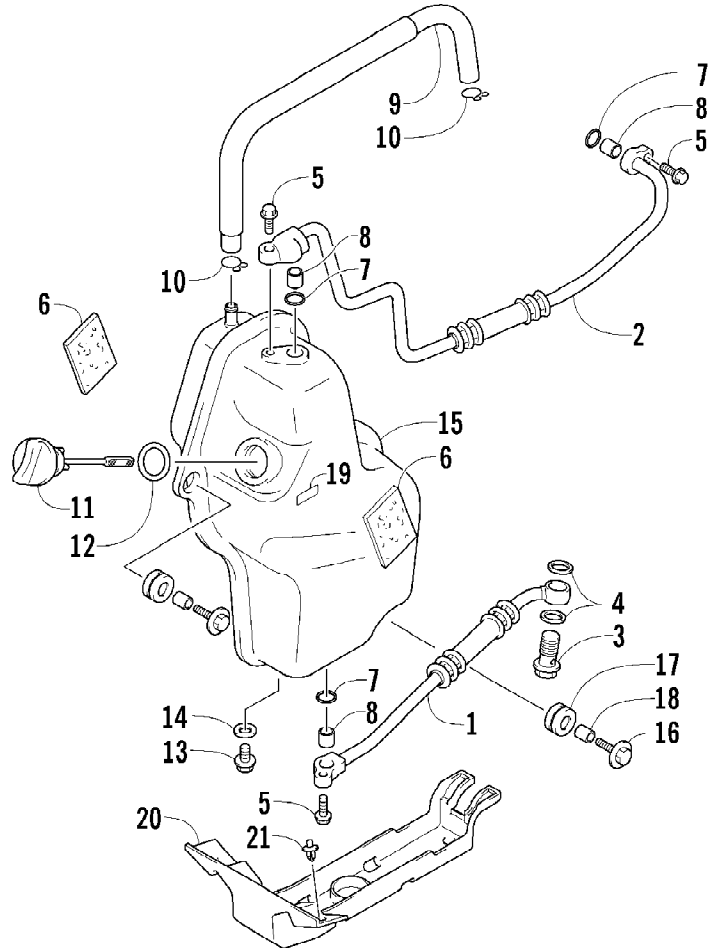

2008 ATV 400 DVX BLACK-CAT GREEN (A2008DVI2AUSE)
OIL TANK AND HOSE ASSEMBLY

Page 69 of 103

Ref #	Part Number	Qty	S/P/F	Description
1	3410-019	1		Hose, Oil Tank - Right
2	3410-020	1		Hose, Oil Tank - Left
3	3423-720	1		Bolt, Union
4	3006-113	2		Gasket, Oil Hose Union
5	3004-512	3	S	Bolt
6	3423-744	2		Cushion, Oil Tank
7	3423-711	3		O-Ring, Oil Hose
8	3008-199	3	/P	Pin, Oil Tank Hose
9	3410-018	1		Hose, Oil Overflow
10	3423-723	2		Clamp, Hose
11	3470-009	1		Gauge, Oil Level
12	3423-055	1		O-Ring, Oil Level Gauge
13	3004-705	1	S	Plug, Oil Drain
14	3402-436	1	/P	Gasket, Oil Drain Plug
15	3502-021	1		Tank, Oil
16	3423-657	2		Bolt, Oil Tank
17	3423-716	2		Cushion, Oil Tank
18	3423-692	2		Spacer, Oil Tank
19	3406-074	1		Decal, Oil Level
20	3402-882	1		Protector, Oil Tank
21	3423-423	2		Clip