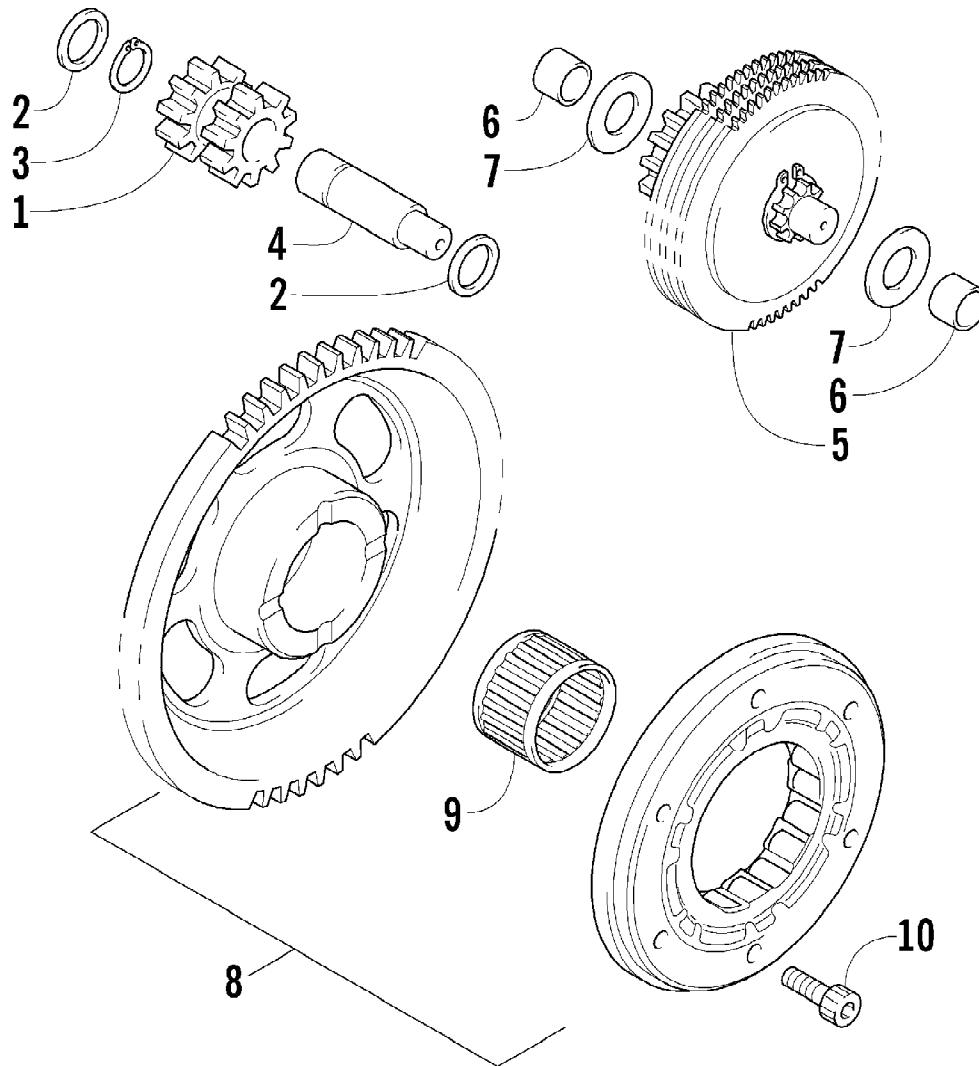

2008 ATV 400 DVX BLACK-CAT GREEN (A2008DVI2AUSE)
SEAT ASSEMBLY

Page 87 of 103

Ref #	Part Number	Qty	S/P/F	Description
	1506-300	1		Complete Seat Assembly
1	1506-297	1		Cover, Seat
2	1506-298	1		Foam, Seat
3	1506-359	1		Latch, Seat
4	1506-299	1		Base, Seat (inc. 5)
5	0406-877	3	/P	Bumper, Seat
6	0624-528	AR	/P	Staple - 5/16 in.
7	0624-094	AR		Staple - 1/4 in.