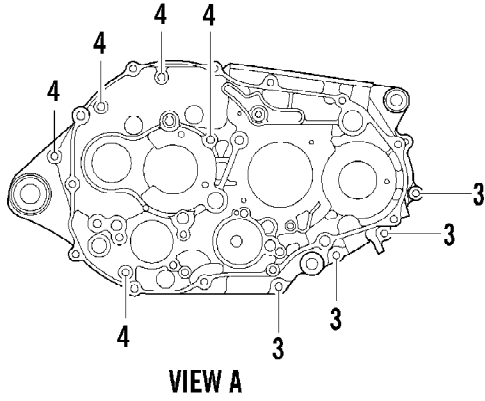

2008 ATV 400 DVX BLACK-CAT GREEN (A2008DVI2AUSE)
CRANKCASE ASSEMBLY

2008 ATV 400 DVX BLACK-CAT GREEN (A2008DVI2AUSE)
CRANKCASE ASSEMBLY

Page 21 of 103

Ref #	Part Number	Qty	S/P/F	Description
	0462-039	1		Complete Crankcase Assembly
1	3502-028	1		Crankcase Set (inc. 2-11)
2	3423-088	2		Pin, Dowel
3	3423-098	7	S	Bolt
4	3423-097	8		Bolt
5	3423-706	1		Plug, Oil Gallery
6	3402-894	1		Gasket
7	3402-918	1		Jet, Oil Gallery
8	3423-051	1		O-Ring
9	3402-919	1		Separator, Oil - No. 1
10	3402-920	1		Separator, Oil - No. 2
11	3423-370	4		Screw, Separator
12	3402-404	1		Plug, Oil Drain
13	3402-011	1		Gasket
14	3446-391	1		Pipe, Oil - Inner - No. 1
15	3446-356	1		Pipe, Oil - Inner - No. 2
16	3423-709	3		O-Ring
17	3423-710	1		O-Ring
18	3005-514	1		Bolt
19	3423-391	1		Bolt
20	3423-737	2		Spacer, Engine Mounting
21	3423-863	2	/P	Nut