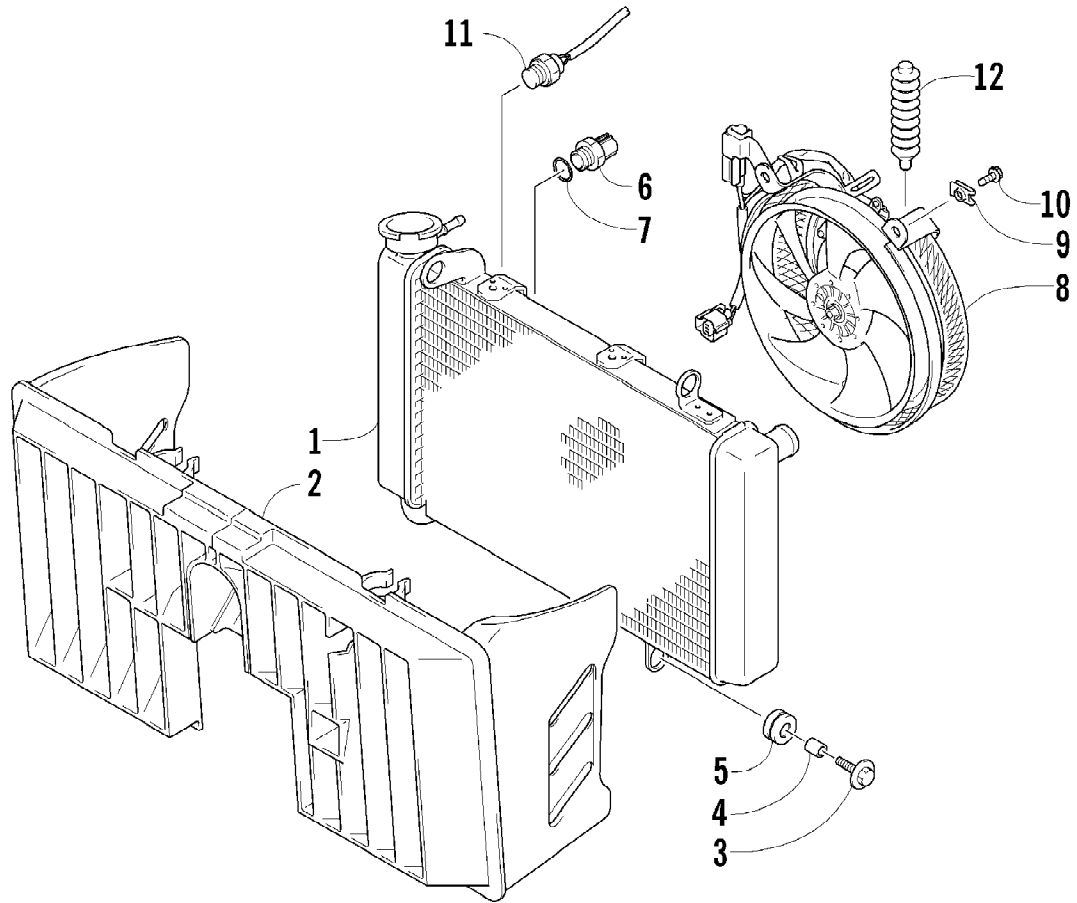

2008 ATV 400 DVX BLACK-CAT GREEN (A2008DVI2AUSE)
RADIATOR ASSEMBLY

Page 71 of 103

Ref #	Part Number	Qty	S/P/F	Description
1	3413-026	1		Radiator
2	3413-028	1		Cover, Radiator
3	3423-657	3		Bolt
4	3423-692	3		Spacer
5	3423-716	3		Cushion
6	3409-024	1		Switch, Radiator Fan (inc. 7)
7	3423-576	1		O-Ring
8	3413-035	1		Fan, Radiator
9	3423-741	3		Nut
10	3004-339	3	S/P	Bolt
11	3409-035	1		Switch, Temperature
12	3402-937	1		Boot, Radiator Fan