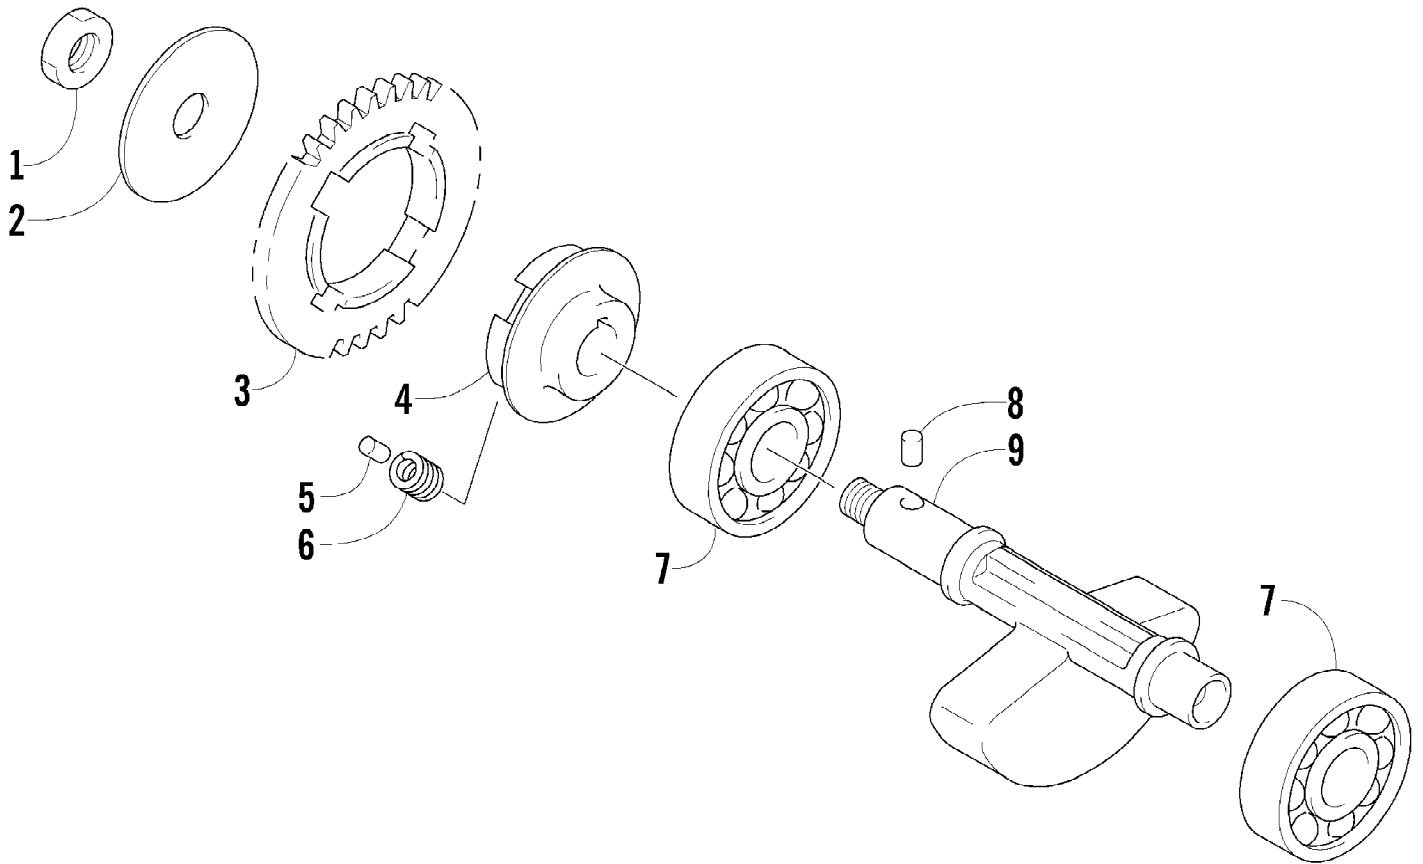

2008 ATV 400 DVX BLACK-CAT GREEN (A2008DVI2AUSE)
CRANK BALANCER ASSEMBLY

Page 19 of 103

Ref #	Part Number	Qty	S/P/F	Description
1	3423-666	1		Nut
2	3423-698	1		Washer
3	3406-137	1		Gear, Driven
4	3406-138	1	/P	Race, Driven Gear - Inner
5	3423-106	2	/P	Pin, Driven Gear
6	3402-090	4		Spring, Driven Gear
7	3402-900	2		Bearing
8	3423-047	1		Pin, Inner Driven Gear Race
9	3402-925	1		Balancer, Crank