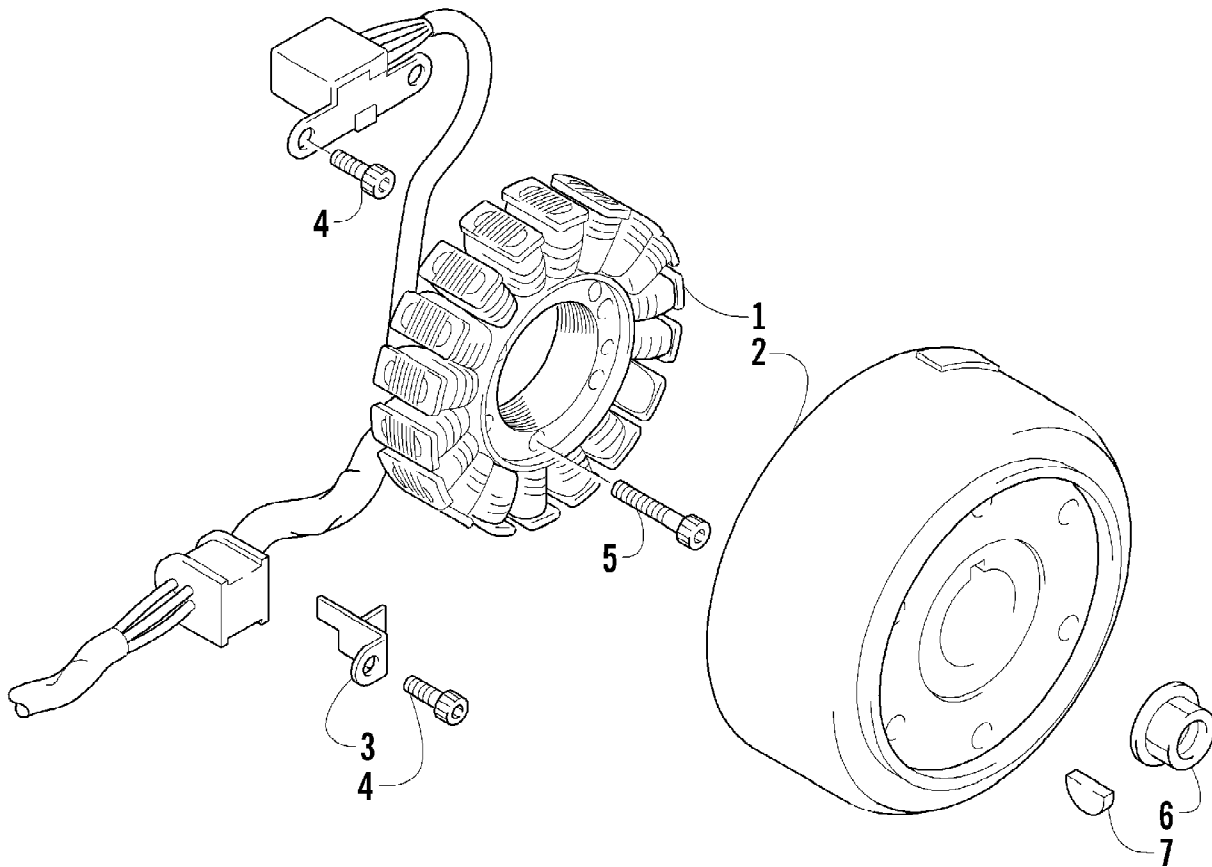

2008 ATV 400 DVX BLACK-CAT GREEN (A2008DVI2AUSE)
MAGNETO ASSEMBLY

Page 65 of 103

Ref #	Part Number	Qty	S/P/F	Description
1	3409-026	1		Stator Assembly
2	3430-060	1		Rotor Assembly
3	3430-061	1		Clamp, Magneto Lead
4	3005-564	3	S	Bolt
5	3003-307	3		Bolt
6	3423-742	1		Nut
7	3004-540	1	/P	Key