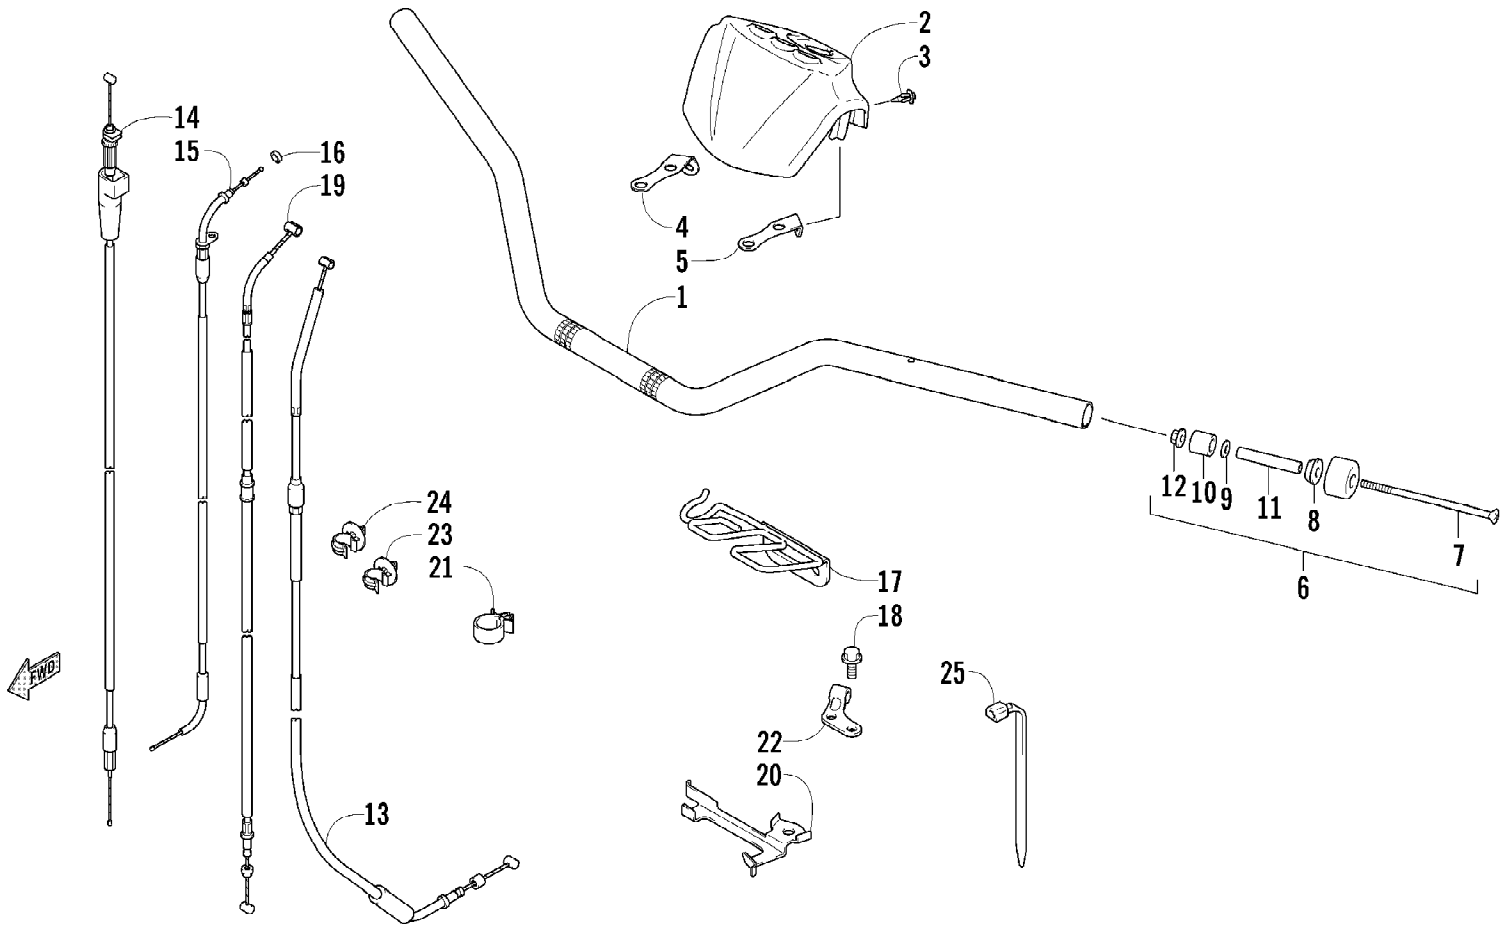

2008 ATV 400 DVX BLACK-CAT GREEN (A2008DVI2AUSE)
HANDLEBAR ASSEMBLY

2008 ATV 400 DVX BLACK-CAT GREEN (A2008DVI2AUSE)
HANDLEBAR ASSEMBLY

Page 57 of 103

Ref #	Part Number	Qty	S/P/F	Description
1	3405-024	1		Handlebar
2	3405-025	1	S	Pod, Indicator Light
3	3423-735	2		Clip
4	3405-032	1		Bracket, Mounting - Right
5	3405-033	1		Bracket, Mounting - Left
6	3405-026	2		Balancer Set, Handlebar (inc. 7-12)
7	3423-660	2		Screw
8	3405-029	2		Expander
9	3423-672	2		Washer
10	3405-030	2		Expander
11	3405-031	2		Spacer
12	3423-668	2		Nut
13	3487-002	1		Cable, Clutch
14	3487-003	1		Cable, Throttle
15	3445-038	1		Cable, Starter
16	3423-714	1		Washer
17	3406-113	1		Guide, Cable
18	3423-627	2		Bolt
19	3487-004	1		Cable, Parking Brake
20	3406-114	1		Guide, Parking Brake Cable
21	3423-730	1		Clamp
22	3406-115	1		Stopper, Cable
23	3423-728	1		Clamp
24	3423-729	1		Clamp
25	3008-044	3		Cable Tie