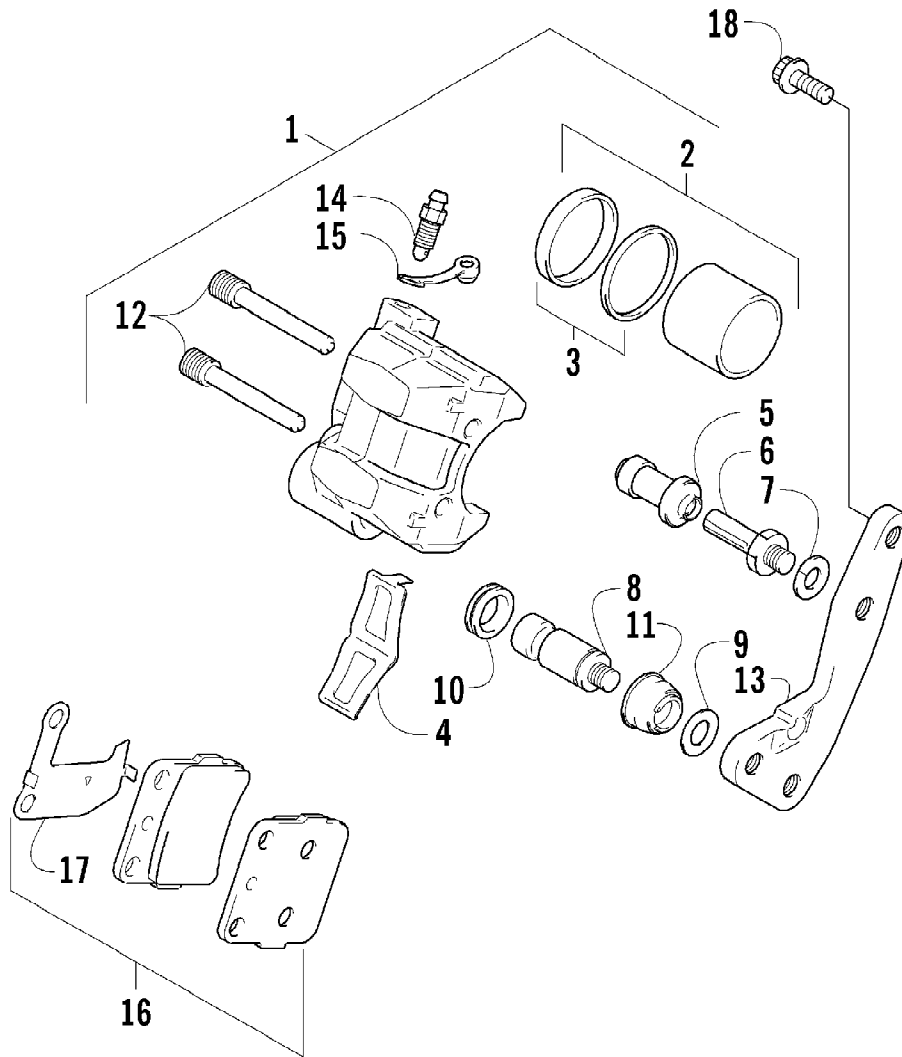

2008 ATV 400 DVX BLACK-CAT GREEN (A2008DVI2AUSE)
FRONT BRAKE ASSEMBLY

Page 43 of 103

Ref #	Part Number	Qty	S/P/F	Description
1	3406-023	1		Caliper, Brake - Right (inc. 2-15)
1	3406-030	1		Caliper, Brake - Left (inc. 2-15)
2	3406-021	2		Piston Set (inc. 3)
3	3406-022	2		Seal Set, Piston
4	3406-036	2		Spring, Pad
5	3406-043	2		Boot
6	3423-584	2		Pin
7	3406-035	2		Washer
8	3406-024	2		Pin, Slide
9	3406-034	2		Spring
10	3406-042	2		Plug, Dust
11	3406-033	2		Boot
12	3406-037	4		Pin
13	3406-027	1		Bracket - Right
13	3406-040	1		Bracket - Left
14	3406-025	2		Valve, Bleed
15	3406-026	2		Cap, Bleed Valve
16	3406-031	1		Pad, Brake - Set - Right (inc. 17)
16	3406-032	1		Pad, Brake - Set - Left (inc. 17)
17	3406-041	1		Shim - Right
17	3406-082	1		Shim - Left
18	3423-784	4		Bolt