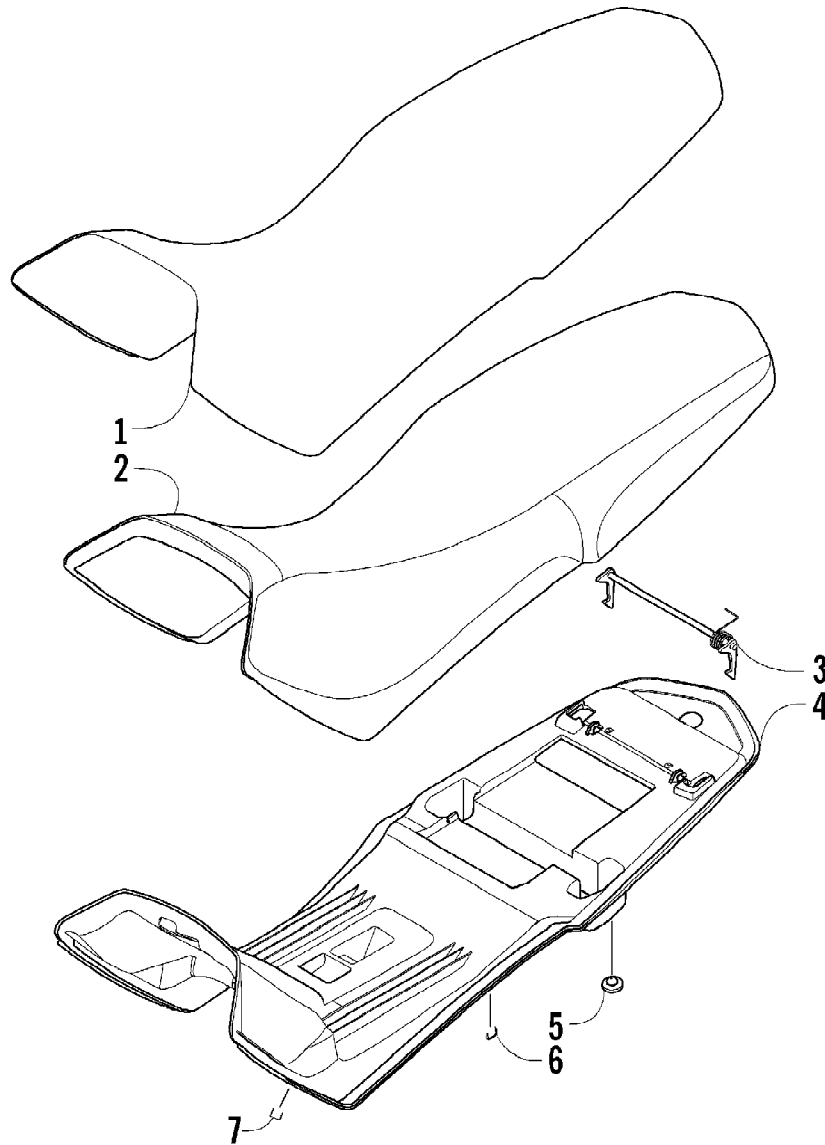

2008 ATV 400 DVX BLACK-CAT GREEN (A2008DVI2AUSE)
SEAT ASSEMBLY

Page 87 of 103

Ref #	Part Number	Qty	S/P/F	Description
	1506-300	1		Complete Seat Assembly
1	1506-297	1		Cover, Seat
2	1506-298	1		Foam, Seat
3	1506-359	1		Latch, Seat
4	1506-299	1		Base, Seat (inc. 5)
5	0406-877	3	/P	Bumper, Seat
6	0624-528	AR	/P	Staple - 5/16 in.
7	0624-094	AR		Staple - 1/4 in.