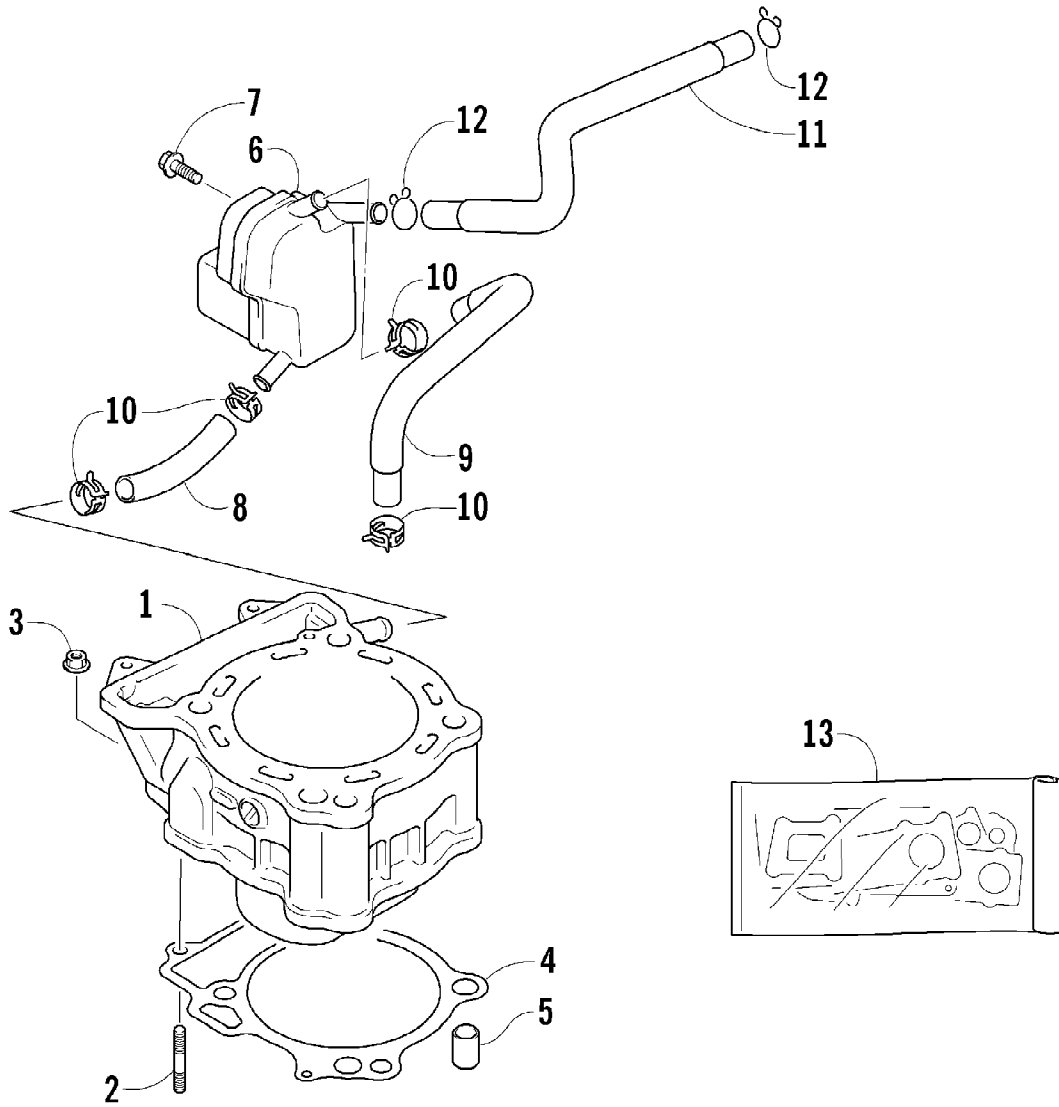

2008 ATV 400 DVX BLACK-CAT GREEN (A2008DVI2AUSE)
CRANKSHAFT ASSEMBLY

Page 25 of 103

Ref #	Part Number	Qty	S/P/F	Description
1	3502-029	1	S	Crankshaft Assembly (inc. 2-6)
2	3502-012	1		Rod, Connecting
3	3502-014	1		Pin
4	3406-139	1		Bearing
5	3402-922	1		Crankshaft - Right
6	3402-923	1		Crankshaft - Left
7	3402-926	1	/P	Gear, Balancer Drive
8	3423-047	1		Pin
9	3402-904	2		Bearing
10	3402-910	1		Seal, Oil - Right
11	3402-952	1		Retainer, Oil Seal - Right
12	3004-552	1	S	Screw
13	3502-030	1		Sprocket, Cam Chain Drive
14	3406-140	1		Gear, Primary Drive
15	3423-253	1		Nut
16	3423-684	1		Washer
17	3006-890	1		Key
18	3402-846	1		Piston
19	3502-011	1		Ring Set, Piston
20	3402-847	1		Pin, Piston
21	3003-439	2	/P	Circlip