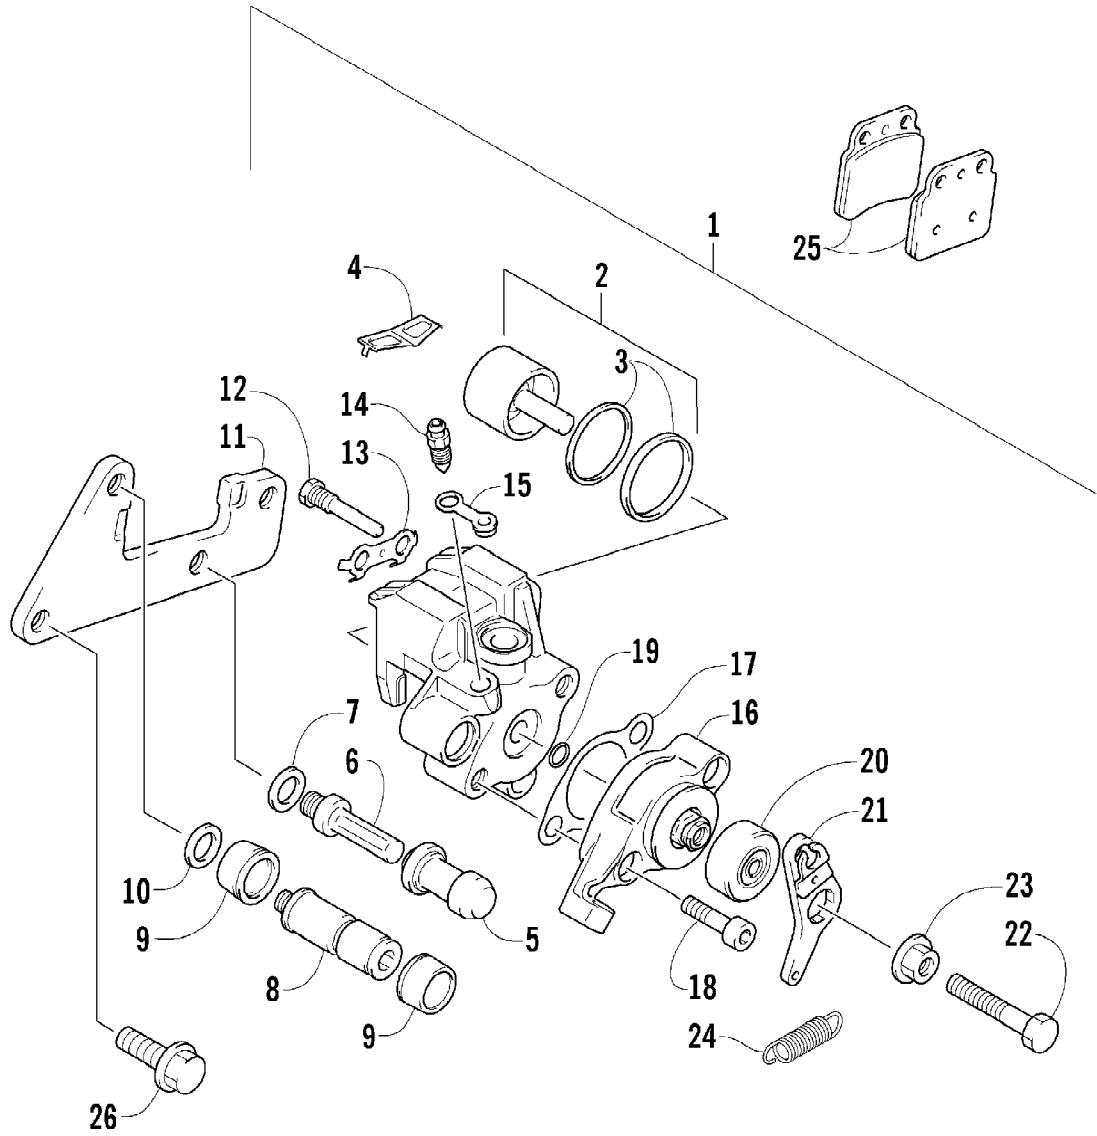

2008 ATV 400 DVX BLACK-CAT GREEN (A2008DVI2AUSE)
REAR BRAKE ASSEMBLY

Page 75 of 103

Ref #	Part Number	Qty	S/P/F	Description
1	3406-076	1		Caliper Assembly, Rear (inc. 2-24)
2	3406-078	1		Piston Set (inc. 3)
3	3406-077	1		Seal Set
4	3406-036	1		Spring, Pad
5	3406-043	1		Boot
6	3423-584	1		Bolt
7	3406-035	1		Washer
8	3423-762	1		Pin
9	3406-033	2		Boot
10	3406-034	1		Washer
11	3406-128	1		Bracket
12	3406-038	2		Pin
13	3406-039	1		Washer
14	3406-025	1		Valve, Bleed
15	3406-026	1		Cap, Bleed Valve
16	3406-129	1		Actuator, Parking Brake
17	3406-080	1		Gasket
18	3423-763	2		Bolt
19	3423-592	1		O-Ring
20	3406-081	1		Boot
21	3406-130	1		Arm
22	3423-760	1		Bolt
23	3423-593	1		Nut
24	3423-595	1		Spring
25	3406-075	1		Pad Set
26	3423-789	2		Bolt