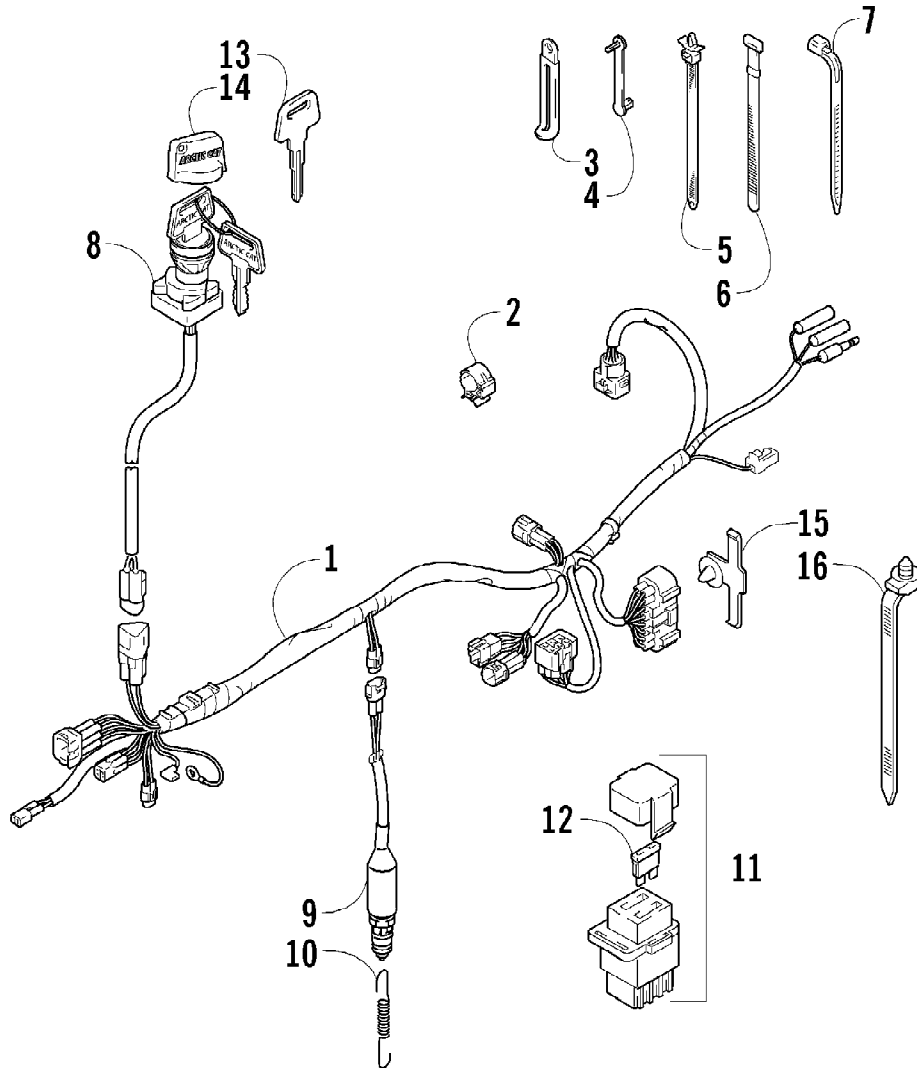

2008 ATV 400 DVX BLACK-CAT GREEN (A2008DVI2AUSE)
WIRING HARNESS ASSEMBLY

Page 103 of 103

Ref #	Part Number	Qty	S/P/F	Description
1	3509-008	1		Harness, Main
2	3423-731	1		Clamp
3	3402-237	1		Clamp
4	3423-732	3		Clamp
5	0693-564	1		Clamp
6	3423-733	2		Clamp
7	3008-044	3		Clamp
8	3509-009	1		Switch, Ignition
9	3409-045	1	/P	Switch, Brakelight
10	3423-736	1		Spring
11	3409-040	1		Fuse Box - Cooling Fan (inc. 12)
12	3530-043	2		Fuse - 10 Amp
13	3409-007	1	/P	Key, Blank (Type C)
13	3409-011	1		Key, Blank (Type D)
13	3409-012	1		Key, Blank (Type E)
13	3409-013	1		Key, Blank (Type F)
14	0409-013	1		Cover, Key
15	3423-777	1		Clamp
16	3423-778	1		Clamp