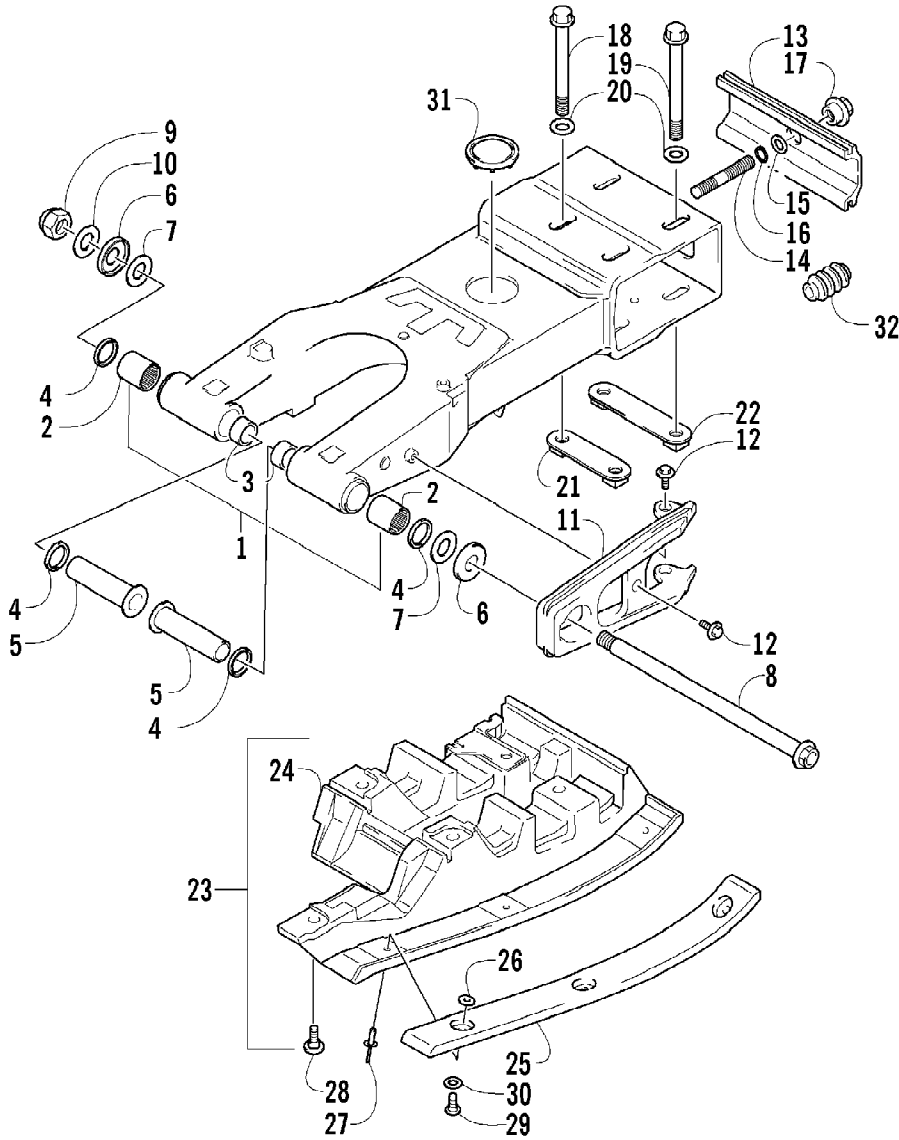

2008 ATV 400 DVX BLACK-CAT GREEN (A2008DVI2AUSE)
SWING ARM ASSEMBLY

Page 95 of 103

Ref #	Part Number	Qty	S/P/F	Description
1	3406-156	1		Arm, Swing (inc. 2-3)
2	3406-133	2		Bearing
3	3406-053	2		Bushing
4	3406-102	4		Seal, Bearing
5	3406-052	2		Spacer
6	3406-054	2		Cover, Dust
7	3423-618	2		Washer, Thrust
8	3406-051	1		Shaft, Pivot
9	3423-785	1		Nut
10	3423-786	1		Washer
11	3406-055	1		Slide, Chain
12	3423-656	3		Bolt
13	3446-383	1		Plate, Chain Adjuster
14	3423-650	1		Bolt, Chain Adjuster
15	3423-679	1		Washer, Chain Adjuster Nut
16	3423-190	1	S	Circlip
17	3423-757	1		Nut, Chain Adjuster
18	3423-643	2		Bolt
19	3423-644	2		Bolt
20	3423-677	4		Washer
21	3423-586	1		Plate
22	3423-587	1		Plate
23	3406-056	1		Guard, Swing Arm - Assembly (inc. 24-27)
24	3406-057	1		Guard, Swing Arm
25	3406-058	1		Slide, Chain - Swing Arm Guard
26	3423-671	3		Washer
27	3423-704	3		Rivet
28	3423-756	3		Bolt
29	3423-648	2		Bolt
30	3007-410	2	/P	Washer
31	3406-123	1		Cap, Swing Arm
32	3406-124	1		Boot, Chain Adjuster Bolt