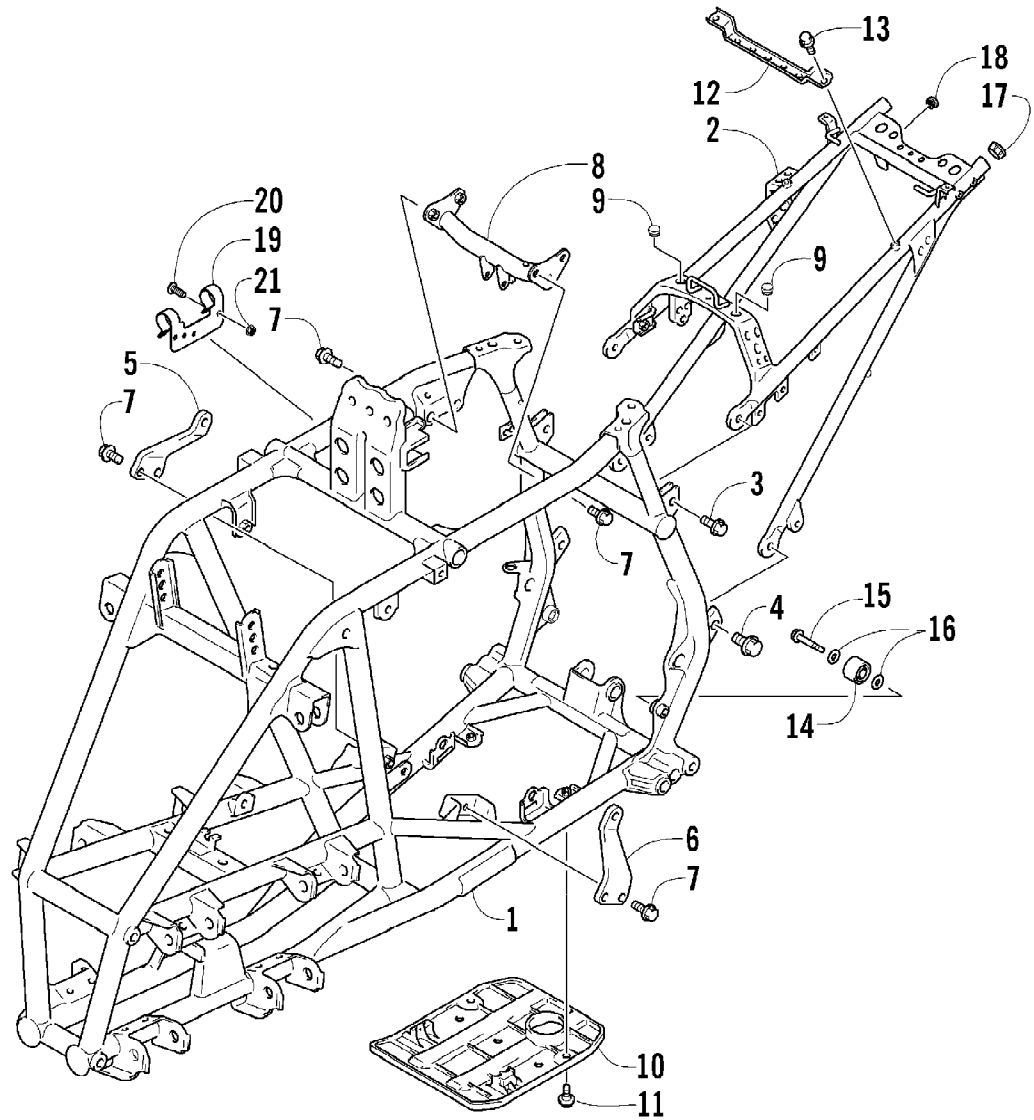

2008 ATV 400 DVX BLACK-CAT GREEN (A2008DVI2AUSE)
FRAME ASSEMBLY

Page 41 of 103

Ref #	Part Number	Qty	S/P/F	Description
1	3406-146	1		Frame
2	3406-147	1		Rail, Seat
3	3423-779	2		Bolt
4	3423-478	2		Bolt
5	3406-105	1		Plate, Mounting - Engine - Right
6	3406-106	1		Plate, Mounting - Engine - Left
7	3006-544	8	S	Bolt
8	3406-168	1		Plate, Mounting - Engine - Upper
9	3406-016	2		Cushion, Seat Mount - Front
10	3406-006	1		Protector, Engine
11	3423-653	2		Bolt
12	3406-162	1	/P	Plate, Battery
13	3005-985	2		Bolt
14	3446-381	1		Roller, Chain Control
15	3423-631	1		Bolt
16	3423-696	2		Washer
17	3406-013	2		Cap, Seat Rail
18	0423-534	2		Grommet, Taillight
19	1506-413	1	/P	Bracket, Mounting - Reverse Switch
20	0423-419	2		Screw, Machine
21	8424-602	2	/P	Nut, Lock