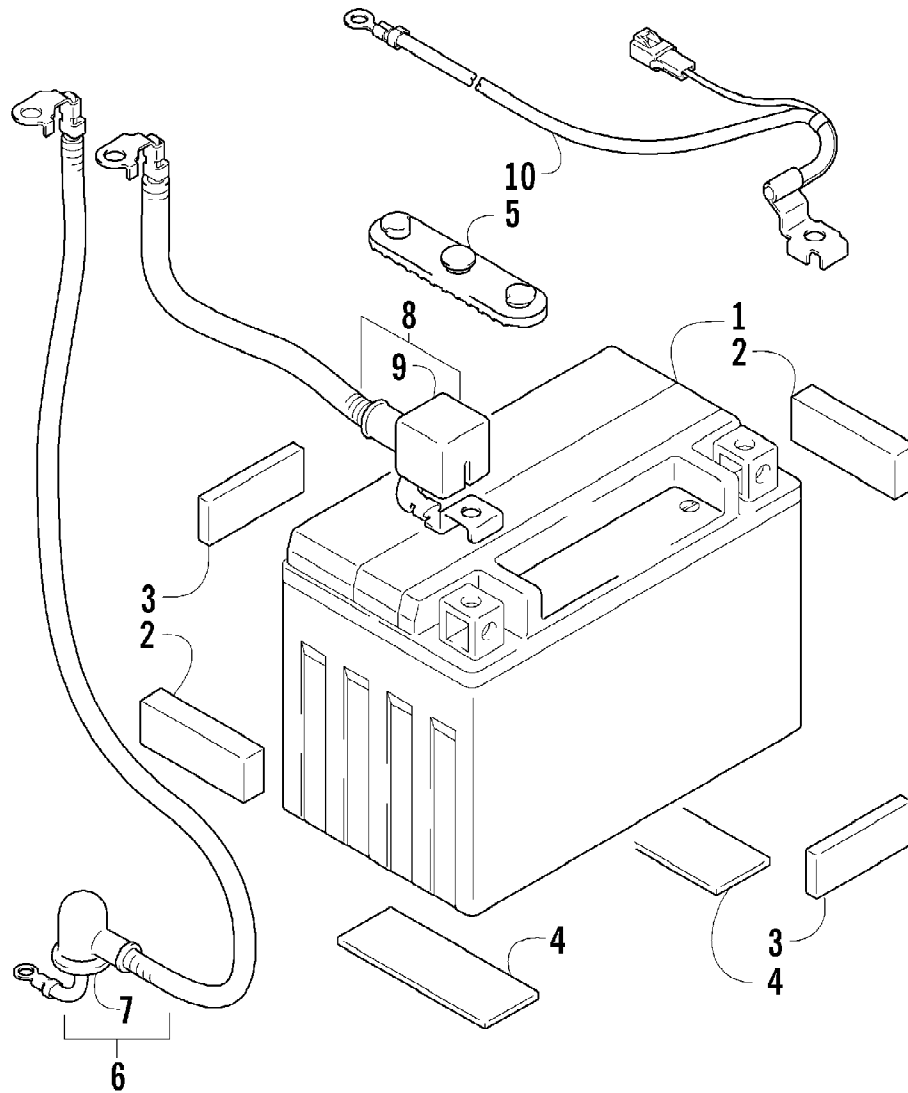

2008 ATV 400 DVX BLACK-CAT GREEN (A2008DVI2AUSE)
AIR CLEANER ASSEMBLY

Page 2 of 103

Ref #	Part Number	Qty	S/P/F	Description
1	3470-032	1		Cleaner, Air - Assembly (inc. 2-17)
2	3470-014	1		Filter
3	3470-015	1		Holder
4	3470-016	1		Stopper, Holder
5	0693-505	1		Screw
6	3470-026	1		Tube, Outlet
7	3470-025	1		Fitting, Elbow
8	3402-334	1		Plug, Breather
9	3423-313	2		Clip
10	3423-727	1		Clamp, Tube
11	3423-726	1		Clamp, Tube
12	3470-017	1		Trap, Flame
13	3470-012	1	S	Cap, Air Cleaner (inc. 14)
14	3470-013	1		Gasket
15	3470-027	1		Joint, Inlet
16	3470-028	1		Duct, Inlet
17	3423-503	1		Clamp
18	3004-377	1	S/P	Screw, Cap
19	3004-507	2	S	Screw, Cap