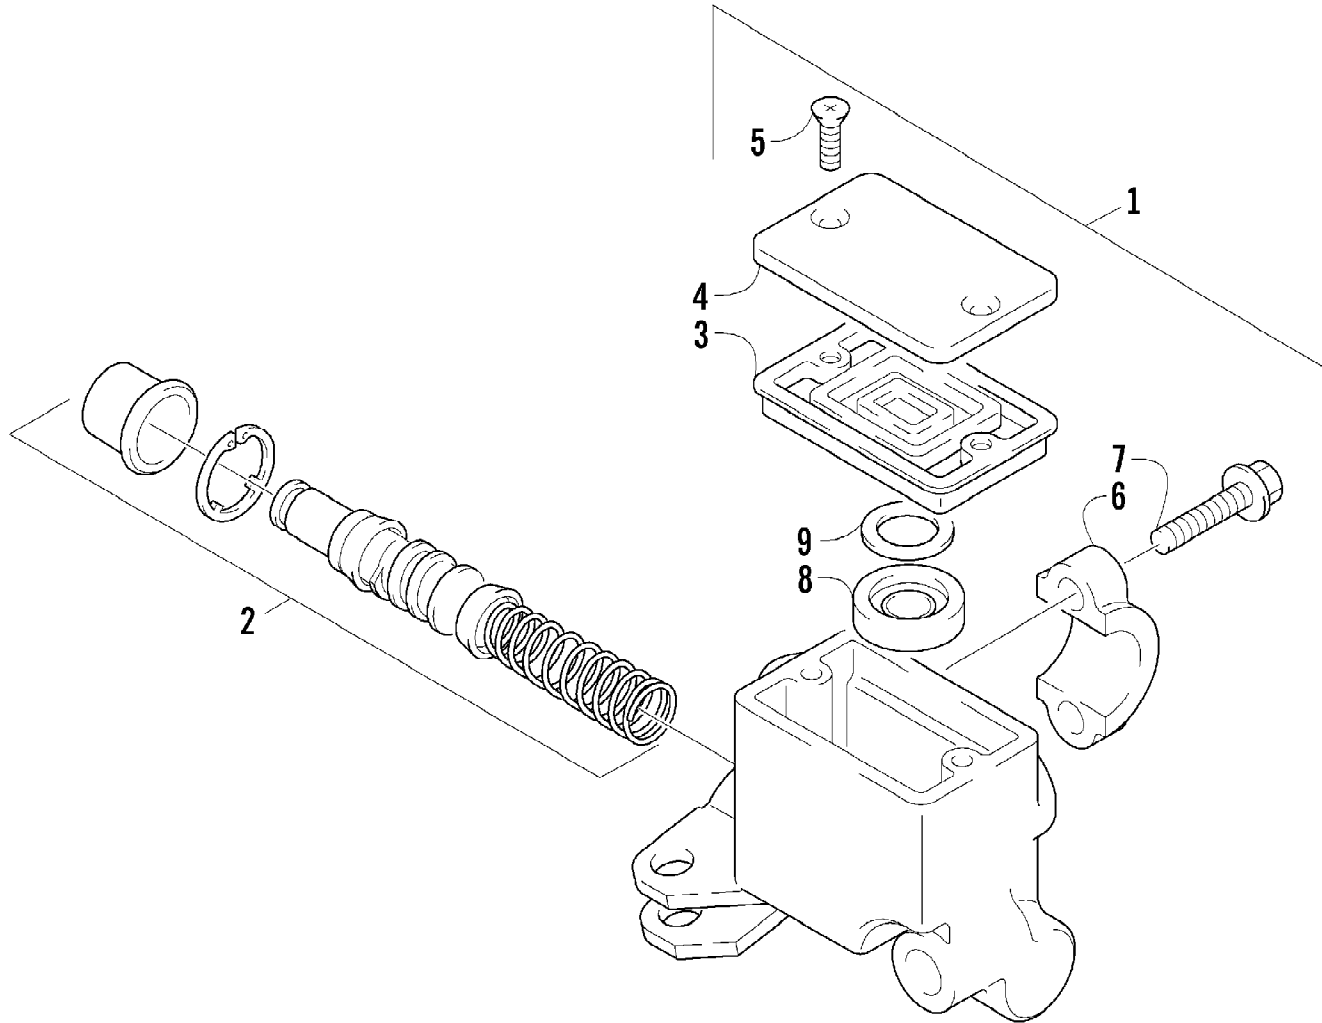

2008 ATV 400 DVX BLACK-CAT GREEN (A2008DVI2AUSE)
FRONT MASTER CYLINDER ASSEMBLY

Page 47 of 103

Ref #	Part Number	Qty	S/P/F	Description
1	3406-046	1	S	Master Cylinder Assembly (inc. 2-9)
2	3406-045	1		Piston Set
3	3406-048	1		Diaphragm
4	3406-088	1		Cap
5	3423-598	2		Screw, Cap
6	3406-049	1		Holder
7	3423-585	2		Bolt
8	3406-120	1		Separator
9	3406-121	1		Plate