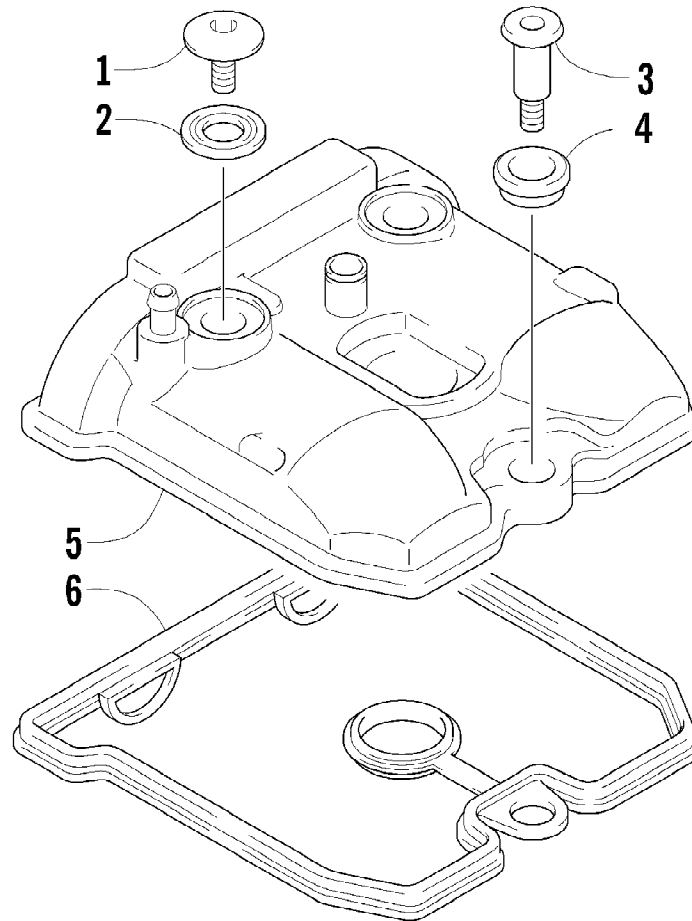

2008 ATV 400 DVX BLACK-CAT GREEN (A2008DVI2AUSE)
CYLINDER HEAD COVER

2008 ATV 400 DVX BLACK-CAT GREEN (A2008DVI2AUSE)
CYLINDER HEAD COVER

Page 31 of 103

Ref #	Part Number	Qty	S/P/F	Description
1	3423-646	2		Bolt
2	3423-680	2		Washer
3	3423-647	1		Bolt
4	3423-560	1		Cushion
5	3403-016	1		Cover, Cylinder Head
6	3402-843	1		Gasket