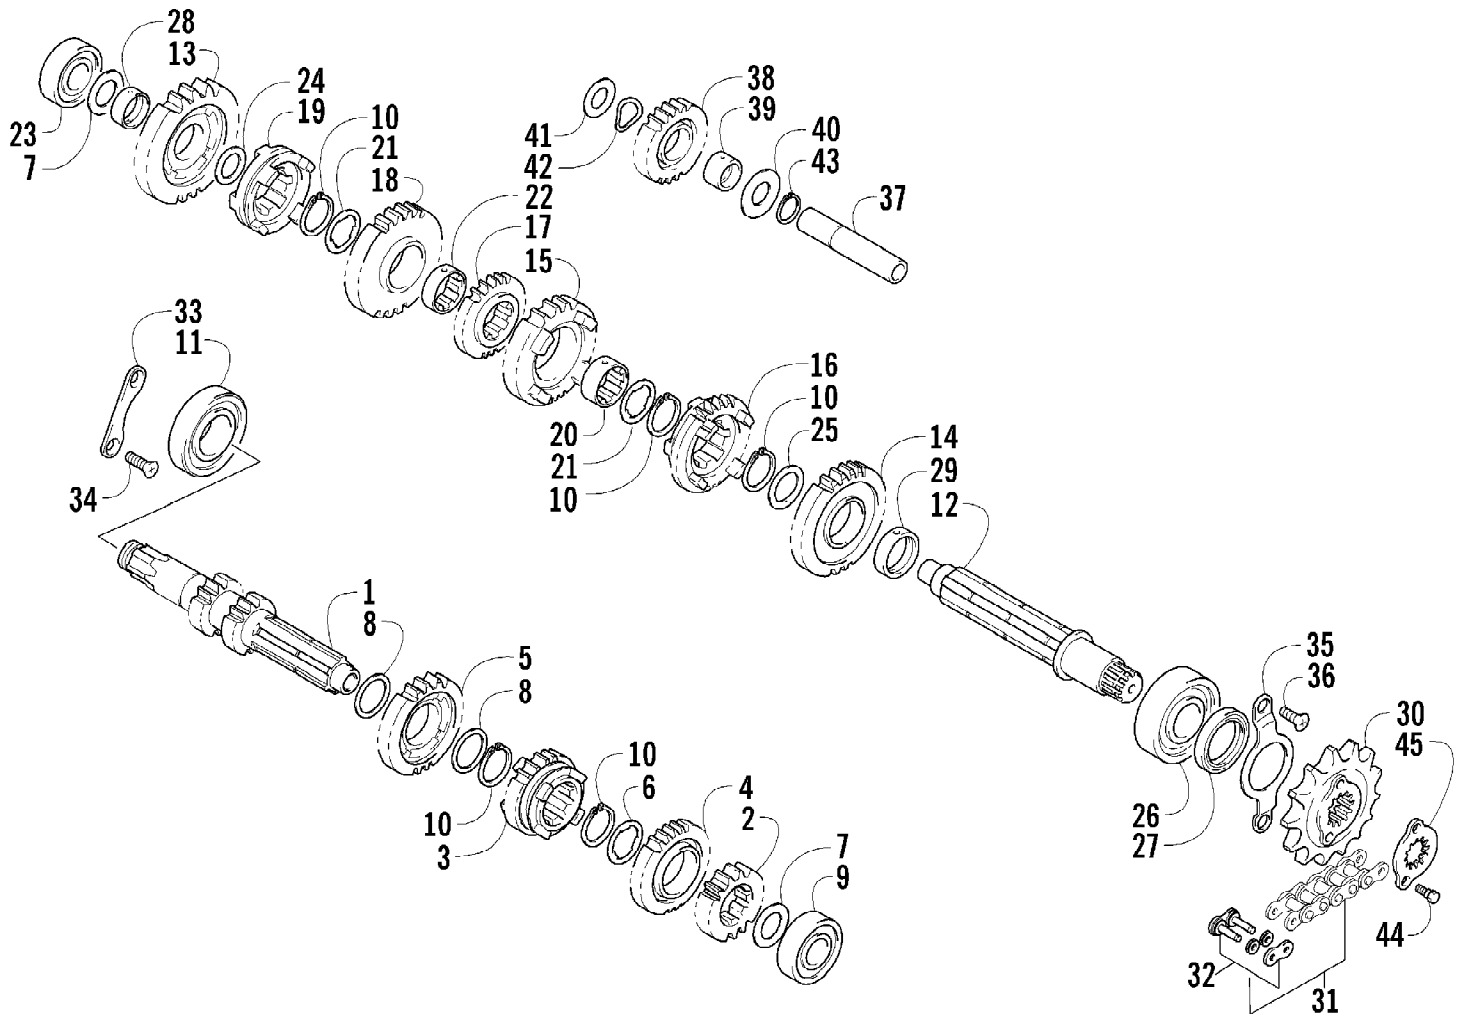

2008 ATV 400 DVX BLACK-CAT GREEN (A2008DVI2AUSE)
TRANSMISSION ASSEMBLY

Page 99 of 103

Ref #	Part Number	Qty	S/P/F	Description
1	3402-942	1		Countershaft
2	3402-943	1		Gear, 2nd Drive - 18T
3	3446-362	1		Gear, 3rd Drive - 21T
4	3446-363	1		Gear, 4th Drive - 23T
5	3446-364	1		Gear, 5th Drive - 26T
6	3423-689	1		Washer
7	3423-702	2		Washer
8	3402-382	2		Washer
9	3402-975	1		Bearing, Countershaft - Left
10	3423-066	5	/P	Circlip
11	3402-976	1		Bearing, Countershaft - Right
12	3435-099	1		Driveshaft
13	3446-365	1		Gear, 1st Driven - 33T
14	3446-366	1		Gear, 2nd Driven - 30T
15	3402-944	1		Gear, 3rd Driven - 26T
16	3402-945	1		Gear, 4th Driven - 23T
17	3402-946	1		Gear, 5th Driven - 22T
18	3402-950	1		Gear, Reverse Driven - 28T
19	3402-951	1		Dog, Reverse
20	3446-380	1		Bushing, 3rd Driven Gear
21	3423-036	2		Washer
22	3446-273	1	/P	Bushing, Reverse Driven Gear
23	3003-320	1	/P	Bearing, Driveshaft - Right
24	3402-195	1		Washer
25	3423-421	1	/P	Washer
26	3402-903	1		Bearing, Driveshaft - Left
27	3402-912	1		Seal, Oil - Driveshaft
28	3402-915	1		Bushing, 1st Driven Gear
29	3402-230	1		Bushing, 2nd Driven Gear
30	3446-377	1		Sprocket, Driveshaft - 14T
31	3446-416	1		Chain Assembly (inc. 32)
32	3446-417	1		Joint Set
33	3446-367	1		Retainer, Countershaft - Right
34	3423-018	2		Screw
35	3446-368	1		Retainer, Driveshaft Oil Seal
36	3423-659	2		Bolt, Retainer
37	3402-947	1		Shaft, Reverse Idle
38	3402-948	1		Gear, Reverse Idle - 24T
39	3402-949	1		Bushing, Reverse Idle Gear
40	3402-209	1		Washer
41	3423-701	1		Washer
42	3423-686	1		Washer, Wave
43	3423-518	1		Circlip
44	3423-651	2		Bolt
45	3402-961	1		Plate, Sprocket