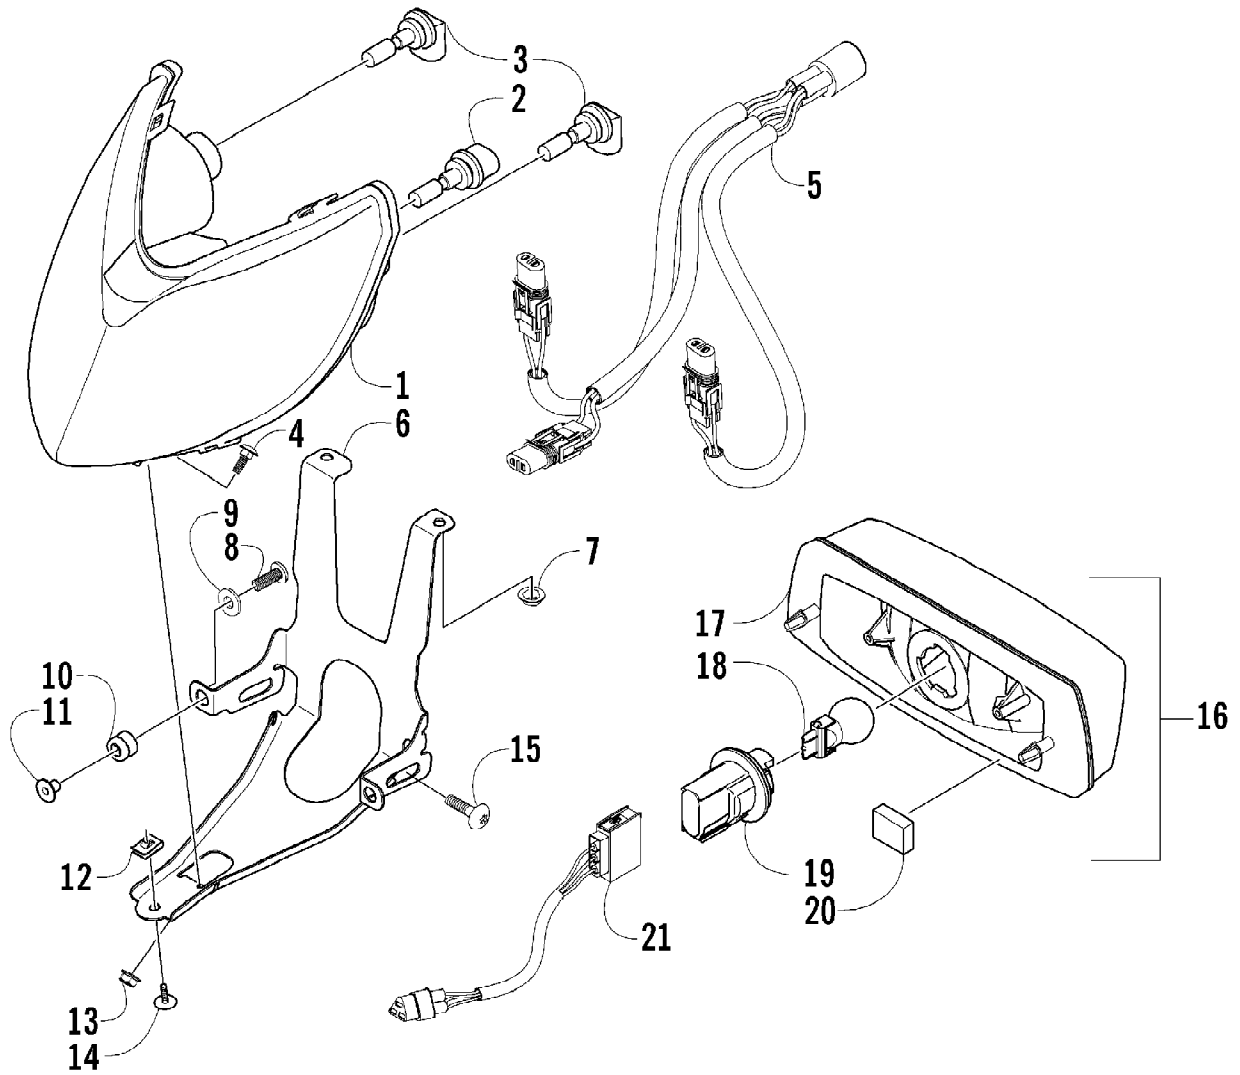

2008 ATV 400 DVX BLACK-CAT GREEN (A2008DVI2AUSE)
HEADLIGHT AND TAILLIGHT ASSEMBLIES

Page 59 of 103

Ref #	Part Number	Qty	S/P/F	Description
1	0509-023	1		Housing, Headlight
2	0609-252	1		Bulb, Headlight - Low Beam
3	0409-055	2		Bulb, Headlight - High Beam
4	0423-488	1		Bolt, Carriage
5	0486-146	1		Harness, Adapter - Headlight
6	1406-480	1		Bracket, Mounting - Headlight
7	0423-357	2		Nut, Stamped
8	0423-501	2		Screw, Self-Tapping
9	0123-802	2		Washer
10	0423-447	2		Grommet
11	0423-487	2		Washer, Shoulder
12	0423-060	1		Clip, Tinerman
13	8424-502	1		Nut, Lock
14	0623-301	1	/P	Screw, Self-Tapping
15	8408-616	2		Screw, Cap
16	0509-022	1		Taillight Assembly (inc. 17-19)
17	0509-025	1		Housing, Taillight
18	0409-056	1		Bulb, Taillight
19	0409-057	1		Socket, Taillight
20	1406-790	4		Pad, Taillight
21	0486-138	1		Harness, Adapter - Taillight