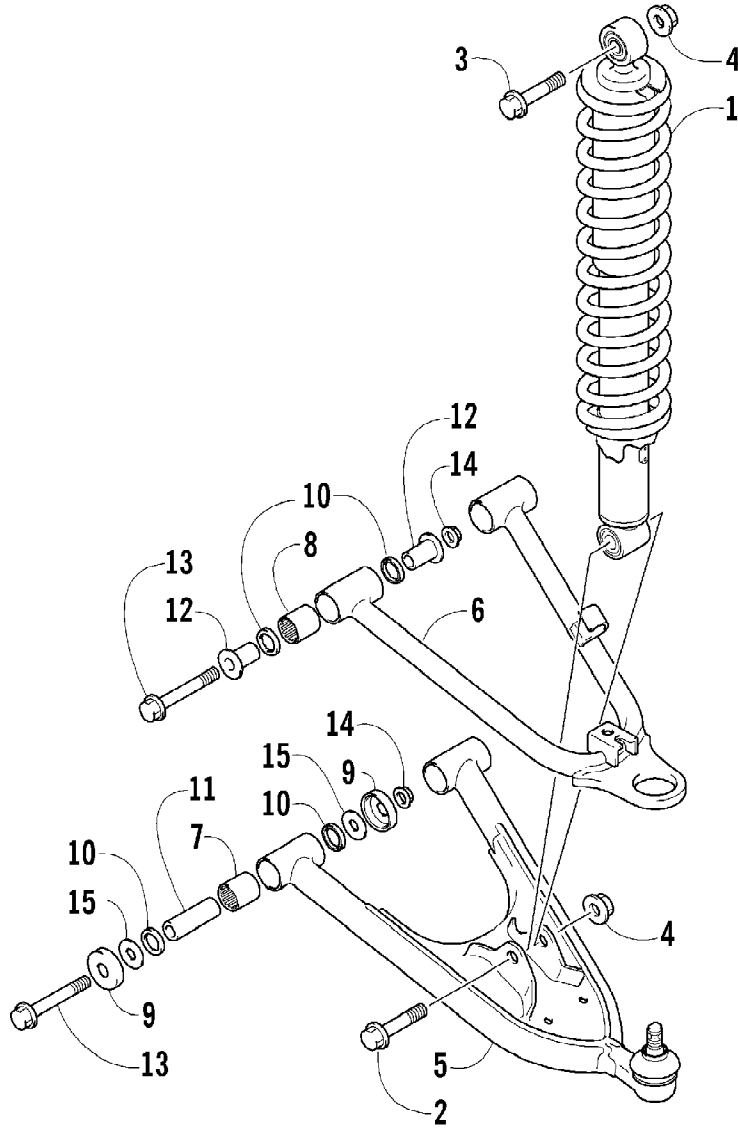

2008 ATV 400 DVX BLACK-CAT GREEN (A2008DVI2AUSE)
FRONT SUSPENSION ASSEMBLY

Page 49 of 103

Ref #	Part Number	Qty	S/P/F	Description
1	3405-061	2		Shock Assembly - Front
2	3423-641	2		Bolt
3	3423-640	2		Bolt
4	3423-457	4	S	Nut
5	3405-052	1	/P	A-Arm - Lower Right
5	3405-053	1		A-Arm - Lower Left
6	3405-054	1		A-Arm - Upper Right
6	3405-055	1		A-Arm - Upper Left
7	3406-093	4		Bearing
8	3406-094	4		Bearing
9	3405-020	8		Seal, Dust - Lower A-Arm
10	3406-101	16		Seal, Dust - Inner
11	3406-112	4		Spacer
12	3406-111	8		Spacer
13	3423-634	8		Bolt
14	3423-457	8	S	Nut
15	3423-617	8		Washer