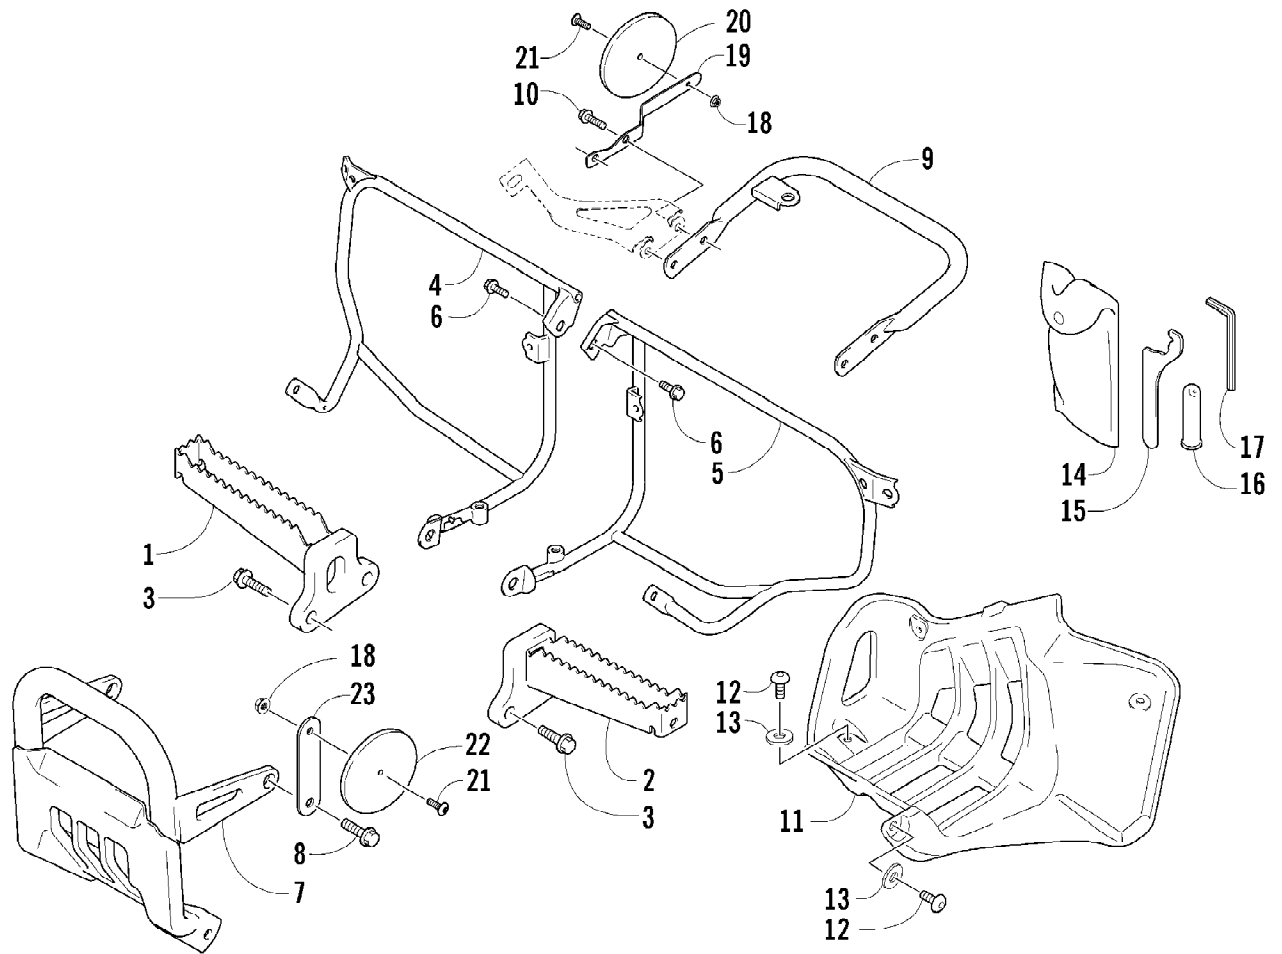

2008 ATV 400 DVX BLACK-CAT GREEN (A2008DVI2AUSE)
FOOTREST ASSEMBLY

Page 39 of 103

Ref #	Part Number	Qty	S/P/F	Description
1	3406-009	1		Footrest - Right
2	3406-010	1		Footrest - Left
3	3423-636	4		Bolt
4	3406-136	1	/P	Support, Mudguard - Right
5	3406-164	1	/P	Support, Mudguard - Left
6	3423-633	2		Bolt
7	3406-148	1		Grip, Front
8	3004-630	4	S	Bolt
9	3406-149	1		Grip, Rear
10	3006-544	4	S	Bolt
11	3406-070	1		Guard, Foot - Right
11	3406-071	1		Guard, Foot - Left
12	3423-661	8		Bolt
13	3423-690	8		Washer
14	3436-017	1		Kit, Tool
15	3436-019	1		Wrench, Spanner
16	3436-020	1		Gauge, Air Pressure
17	3436-018	1		Wrench, Hex
18	8424-502	4		Nut
19	2506-412	1		Bracket, Reflector - Rear - Right
19	2506-413	1		Bracket, Reflector - Rear - Left
20	4606-877	2		Reflector, Rear
21	0423-371	4		Screw, Machine
22	4606-878	2		Reflector, Front
23	2506-389	2		Bracket, Reflector - Front