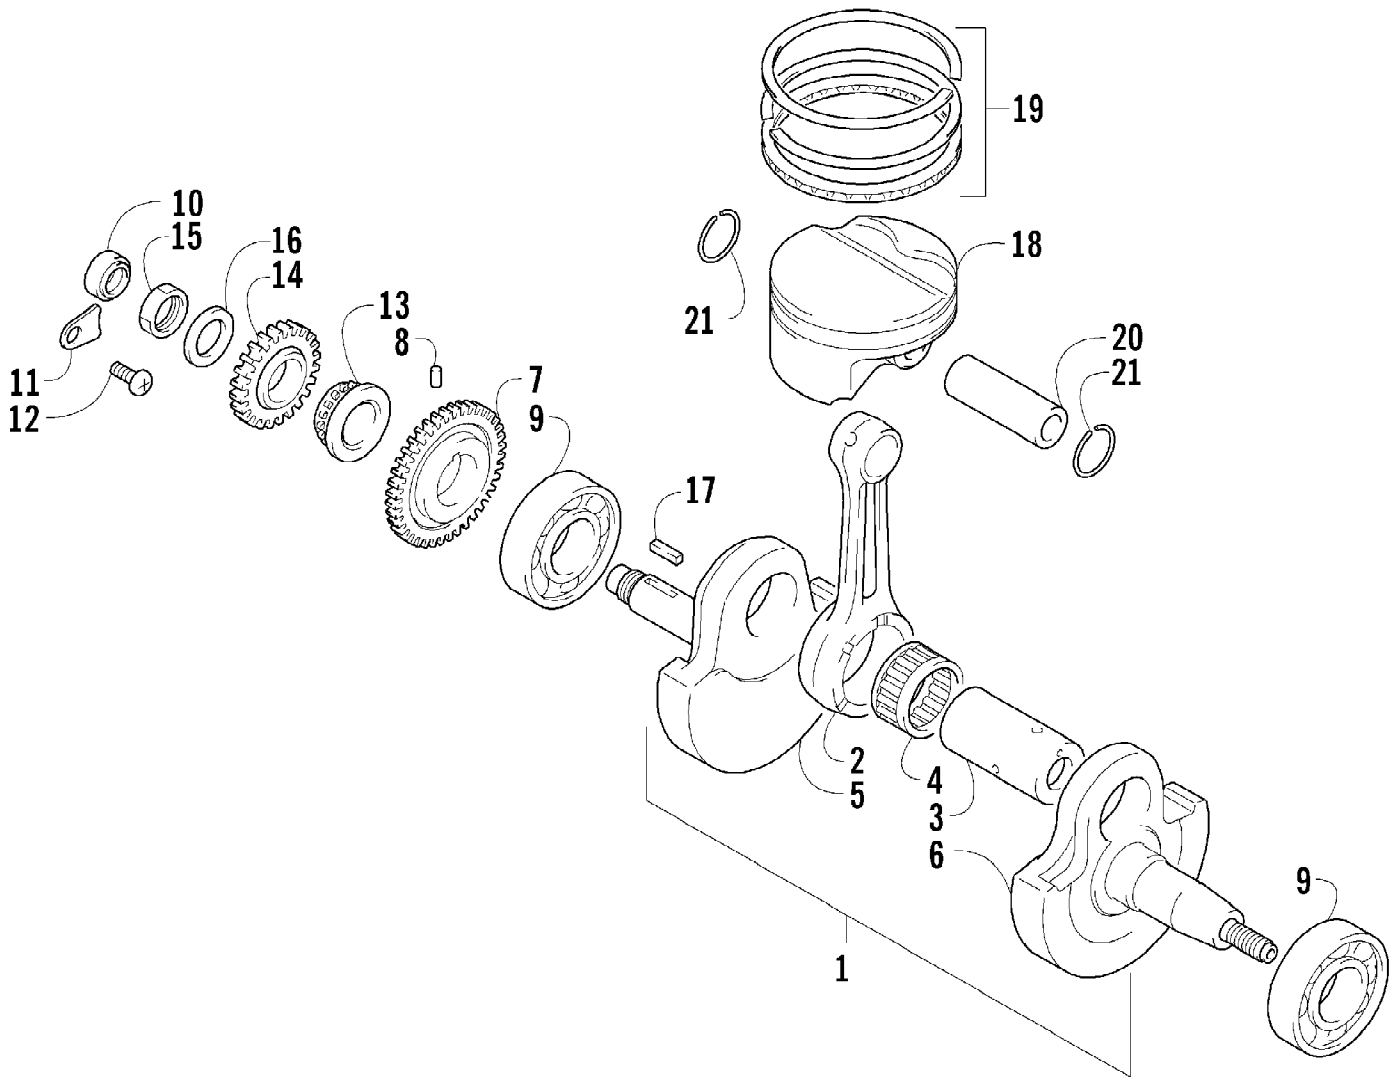

2008 ATV 400 DVX BLACK-CAT GREEN (A2008DVI2AUSE)
CRANKSHAFT ASSEMBLY

Page 25 of 103

Ref #	Part Number	Qty	S/P/F	Description
1	3502-029	1	S	Crankshaft Assembly (inc. 2-6)
2	3502-012	1		Rod, Connecting
3	3502-014	1		Pin
4	3406-139	1		Bearing
5	3402-922	1		Crankshaft - Right
6	3402-923	1		Crankshaft - Left
7	3402-926	1	/P	Gear, Balancer Drive
8	3423-047	1		Pin
9	3402-904	2		Bearing
10	3402-910	1		Seal, Oil - Right
11	3402-952	1		Retainer, Oil Seal - Right
12	3004-552	1	S	Screw
13	3502-030	1		Sprocket, Cam Chain Drive
14	3406-140	1		Gear, Primary Drive
15	3423-253	1		Nut
16	3423-684	1		Washer
17	3006-890	1		Key
18	3402-846	1		Piston
19	3502-011	1		Ring Set, Piston
20	3402-847	1		Pin, Piston
21	3003-439	2	/P	Circlip