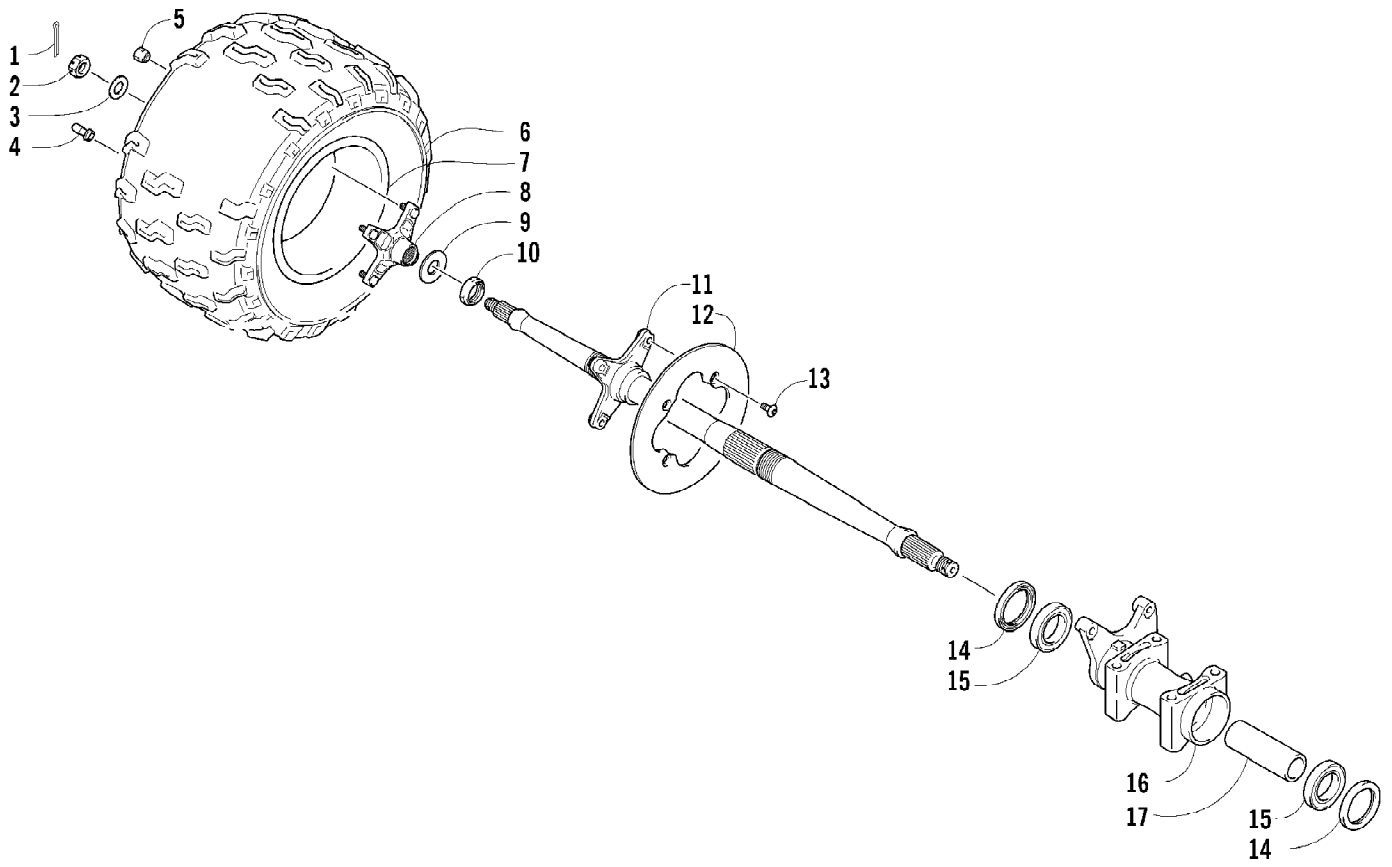

2008 ATV 400 DVX BLACK-CAT GREEN (A2008DVI2AUSE)
RIGHT REAR WHEEL ASSEMBLY

2008 ATV 400 DVX BLACK-CAT GREEN (A2008DVI2AUSE)
RIGHT REAR WHEEL ASSEMBLY

Page 85 of 103

Ref #	Part Number	Qty	S/P/F	Description
1	3423-609	1		Pin, Cotter
2	3423-667	1		Nut, Wheel Hub
3	3423-685	1		Washer
4	3406-008	1		Valve Assembly
5	3423-788	4	/P	Nut, Wheel
6	3406-072	1		Tire, Rear
7	3406-160	1		Wheel, Rear
8	3406-166	1		Hub, Wheel
9	3423-687	1		Washer
10	3423-849	1		Nut, Rear Axle
11	3446-429	1	/P	Axle, Rear
12	3406-079	1		Disc, Brake
13	3423-649	4		Bolt
14	3406-099	2		Seal, Dust
15	3406-092	2		Bearing, Rear Axle
16	3406-134	1	/P	Housing, Rear Axle Bearing
17	3406-127	1		Spacer, Rear Axle Bearing