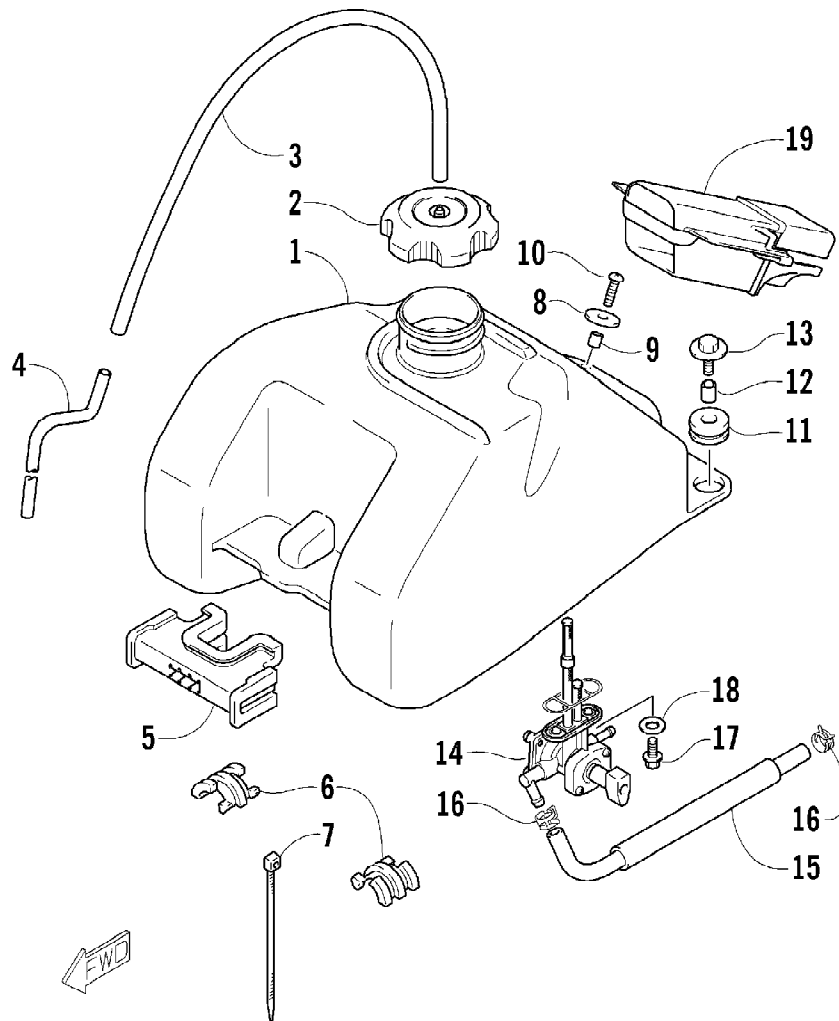

2008 ATV 400 DVX BLACK-CAT GREEN (A2008DVI2AUSE)
GAS TANK ASSEMBLY

Page 53 of 103

Ref #	Part Number	Qty	S/P/F	Description
1	3570-006	1		Tank, Gas
2	3470-018	1		Cap, Gas Tank
3	3470-022	1		Hose, Breather
4	3470-033	1		Hose, Breather
5	3406-109	1		Cushion, Front
6	3406-110	2		Cushion, Side
7	3003-787	2		Clamp
8	3423-673	1		Washer, Seat Hook
9	3423-691	1		Spacer
10	3423-096	1	S	Screw
11	3423-743	2		Cushion, Rear
12	3423-693	2		Spacer
13	3423-655	2		Bolt
14	3470-036	1		Valve, Shut-Off - Assembly
15	3470-037	1	/P	Hose, Gasline
16	3423-722	2		Clamp, Hose
17	3423-328	2	S	Bolt
18	3006-599	2		Gasket
19	3470-029	1		Cover, Air Cleaner Inlet Duct