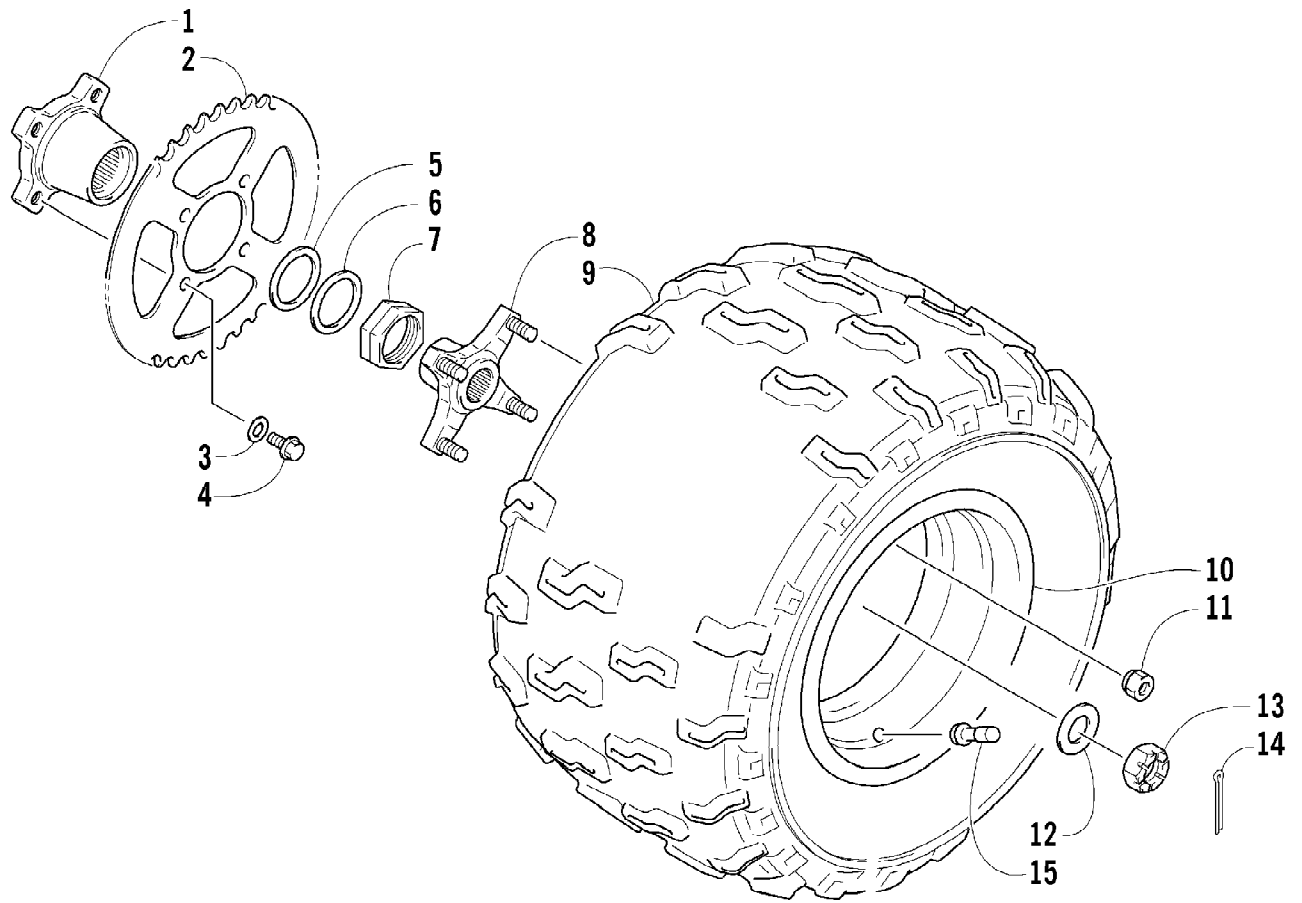

2008 ATV 400 DVX BLACK-CAT GREEN (A2008DVI2AUSE)
LEFT REAR WHEEL ASSEMBLY

Page 63 of 103

Ref #	Part Number	Qty	S/P/F	Description
1	3446-421	1	S	Hub, Rear Sprocket
2	3446-422	1	S	Sprocket, Rear - 40T
3	3423-683	4		Washer
4	3423-642	4		Bolt
5	3423-852	1		Washer
6	3423-851	1		Washer
7	3423-850	1		Nut, Rear Axle
8	3406-166	1		Hub, Wheel
9	3406-072	1		Tire, Rear
10	3406-160	1		Wheel, Rear
11	3423-788	4	/P	Nut, Wheel
12	3423-685	1		Washer
13	3423-667	1		Nut, Wheel Hub
14	3423-609	1		Pin, Cotter
15	3406-008	1		Valve Assembly