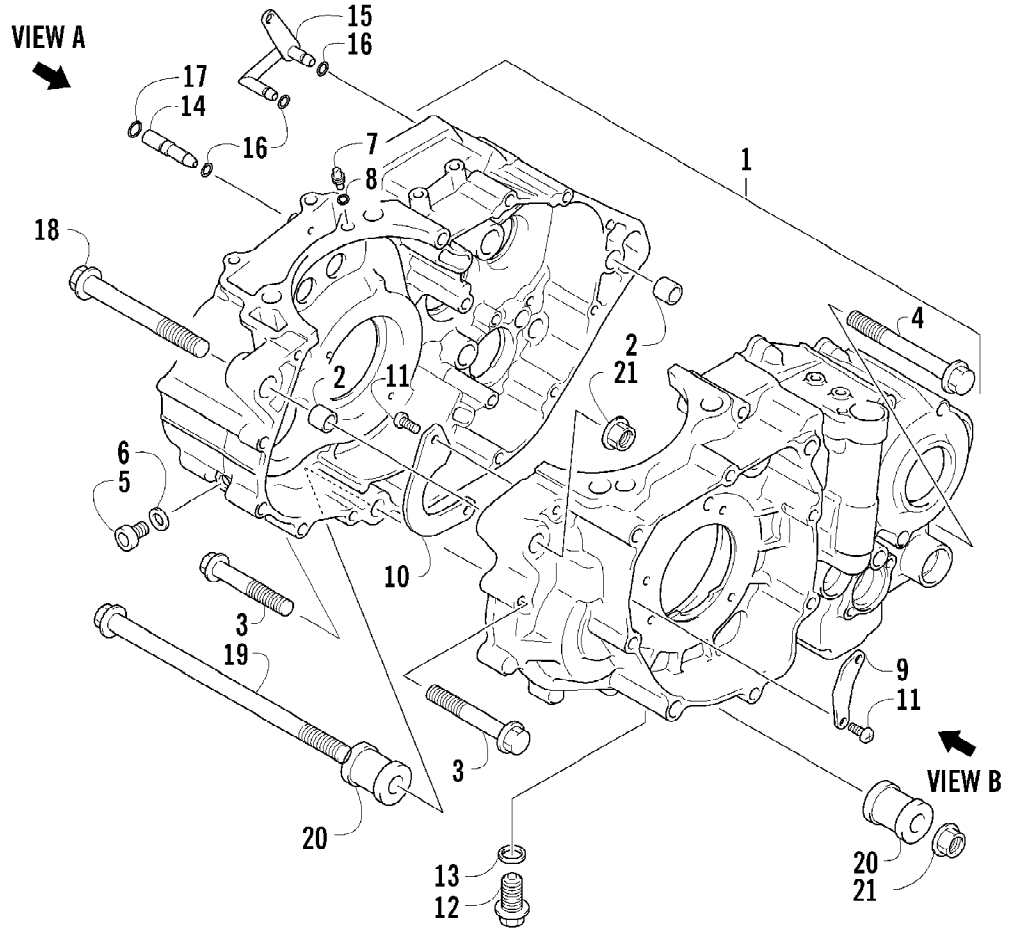

2008 ATV 400 DVX BLACK-CAT GREEN (A2008DVI2AUSE)
CRANKCASE ASSEMBLY

2008 ATV 400 DVX BLACK-CAT GREEN (A2008DVI2AUSE)
CRANKCASE ASSEMBLY

Page 21 of 103

Ref #	Part Number	Qty	S/P/F	Description
	0462-039	1		Complete Crankcase Assembly
1	3502-028	1		Crankcase Set (inc. 2-11)
2	3423-088	2		Pin, Dowel
3	3423-098	7	S	Bolt
4	3423-097	8		Bolt
5	3423-706	1		Plug, Oil Gallery
6	3402-894	1		Gasket
7	3402-918	1		Jet, Oil Gallery
8	3423-051	1		O-Ring
9	3402-919	1		Separator, Oil - No. 1
10	3402-920	1		Separator, Oil - No. 2
11	3423-370	4		Screw, Separator
12	3402-404	1		Plug, Oil Drain
13	3402-011	1		Gasket
14	3446-391	1		Pipe, Oil - Inner - No. 1
15	3446-356	1		Pipe, Oil - Inner - No. 2
16	3423-709	3		O-Ring
17	3423-710	1		O-Ring
18	3005-514	1		Bolt
19	3423-391	1		Bolt
20	3423-737	2		Spacer, Engine Mounting
21	3423-863	2	/P	Nut