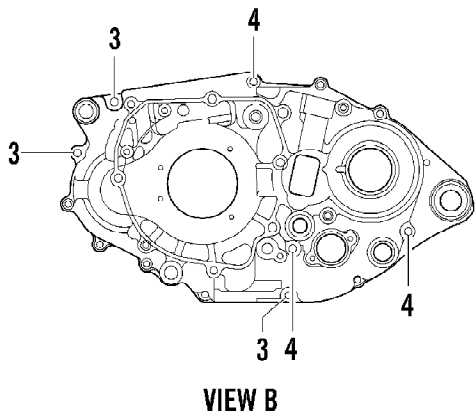

2008 ATV 400 DVX BLACK-CAT GREEN (A2008DVI2AUSE)
CRANKCASE ASSEMBLY

2008 ATV 400 DVX BLACK-CAT GREEN (A2008DVI2AUSE)
CRANKCASE ASSEMBLY

Page 21 of 103

Ref #	Part Number	Qty	S/P/F	Description
	0462-039	1		Complete Crankcase Assembly
1	3502-028	1		Crankcase Set (inc. 2-11)
2	3423-088	2		Pin, Dowel
3	3423-098	7	S	Bolt
4	3423-097	8		Bolt
5	3423-706	1		Plug, Oil Gallery
6	3402-894	1		Gasket
7	3402-918	1		Jet, Oil Gallery
8	3423-051	1		O-Ring
9	3402-919	1		Separator, Oil - No. 1
10	3402-920	1		Separator, Oil - No. 2
11	3423-370	4		Screw, Separator
12	3402-404	1		Plug, Oil Drain
13	3402-011	1		Gasket
14	3446-391	1		Pipe, Oil - Inner - No. 1
15	3446-356	1		Pipe, Oil - Inner - No. 2
16	3423-709	3		O-Ring
17	3423-710	1		O-Ring
18	3005-514	1		Bolt
19	3423-391	1		Bolt
20	3423-737	2		Spacer, Engine Mounting
21	3423-863	2	/P	Nut