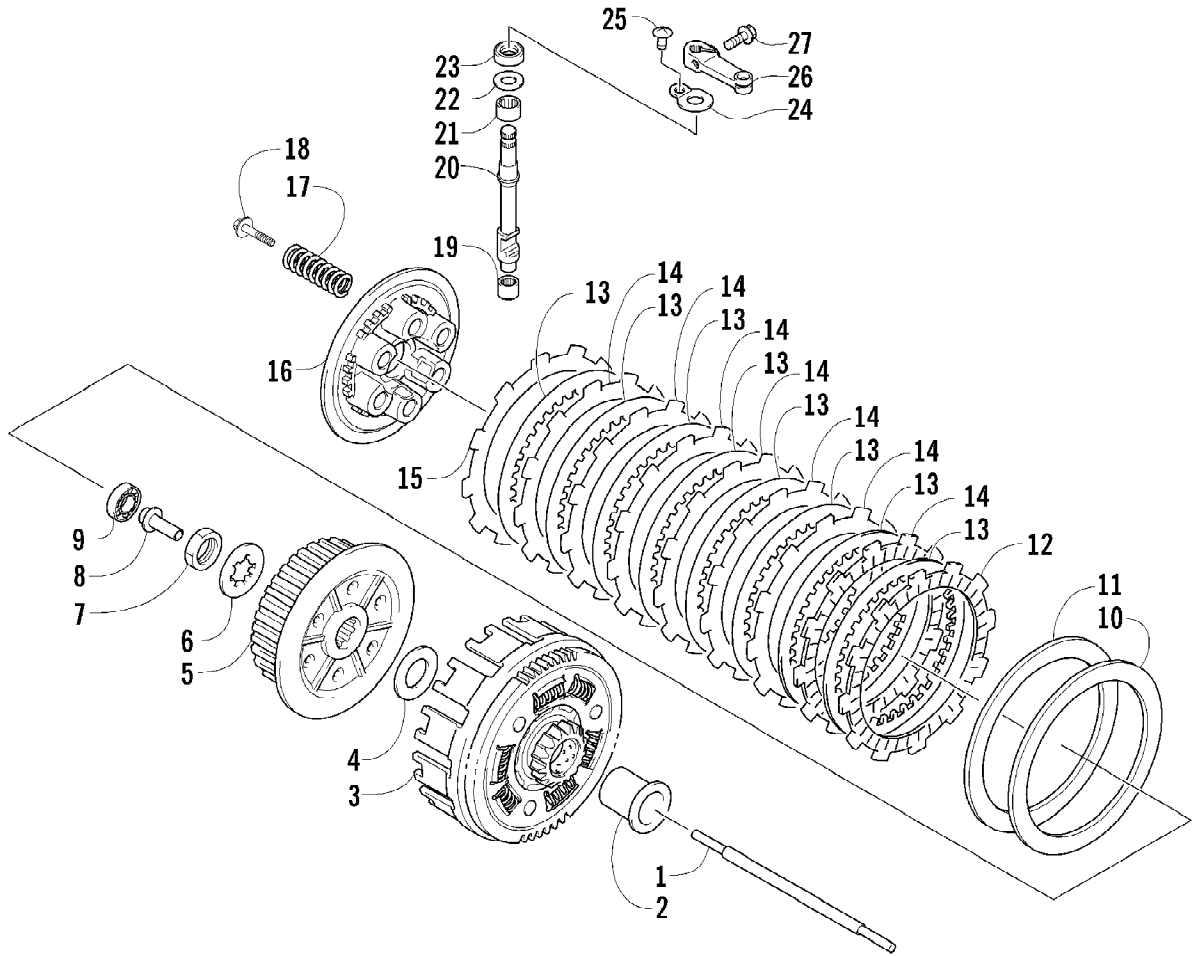

2008 ATV 400 DVX BLACK-CAT GREEN (A2008DVI2AUSE)
CLUTCH ASSEMBLY

Page 15 of 103

Ref #	Part Number	Qty	S/P/F	Description
1	3446-394	1		Rod, Clutch Push
2	3402-940	1		Spacer, Primary Driven Gear
3	3406-145	1		Gear, Primary Driven
4	3423-619	1		Washer
5	3446-414	1		Hub, Sleeve
6	3423-688	1		Washer, Lock
7	3423-254	1		Nut
8	3446-395	1		Pin, Clutch Release
9	3402-043	1	/P	Bearing, Pressure Disc
10	3423-774	1		Seat, Washer
11	3423-775	1		Washer
12	3446-360	1		Plate, Drive - No. 2
13	3446-427	8		Plate, Driven
14	3446-359	7		Plate, Drive - No. 1
15	3446-332	1		Plate, Drive - No. 3
16	3446-415	1		Disc, Pressure
17	3423-848	6	S/P	Spring
18	3423-776	6		Bolt
19	3402-972	1		Bearing, Clutch Release - Lower
20	3446-396	1		Camshaft, Clutch Release
21	3402-973	1		Bearing, Clutch Release - Upper
22	3423-765	1		Washer, Clutch Release
23	3402-974	1		Seal, Clutch Release Arm
24	3402-941	1		Retainer, Clutch Release Oil Seal
25	3403-225	1	/P	Stopper, Clutch Release Camshaft
26	3446-361	1		Arm, Clutch Release
27	3423-328	1	S	Bolt, Clutch Release Arm