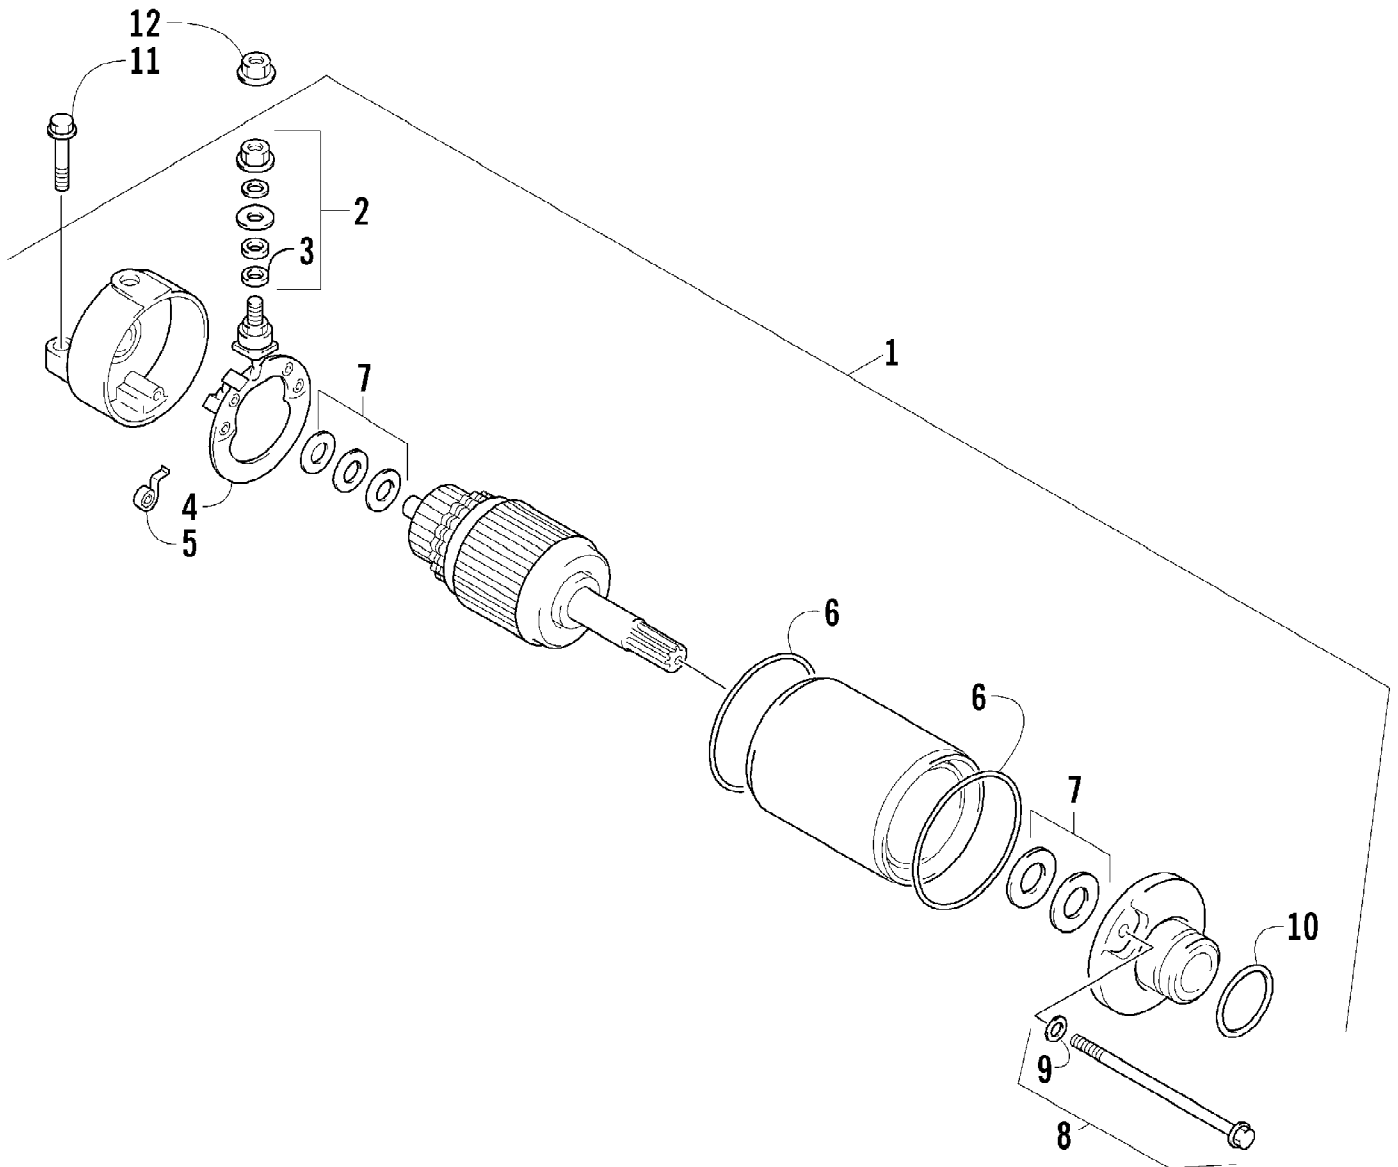

2008 ATV 400 DVX BLACK-CAT GREEN (A2008DVI2AUSE)
STARTER MOTOR ASSEMBLY

Page 91 of 103

Ref #	Part Number	Qty	S/P/F	Description
1	3445-033	1		Motor, Starter (inc. 2-10)
2	3402-671	1		Brush Terminal Set
3	3008-164	1		O-Ring
4	3402-672	1		Brush Holder Set
5	3008-551	2		Brush Spring
6	3423-497	2		O-Ring
7	3008-099	1		Washer Set
8	3423-536	2		Through-Bolt (inc. 9)
9	3423-496	2		O-Ring
10	3423-272	1		O-Ring
11	3004-756	2	S	Bolt
12	3423-195	1	/P	Nut