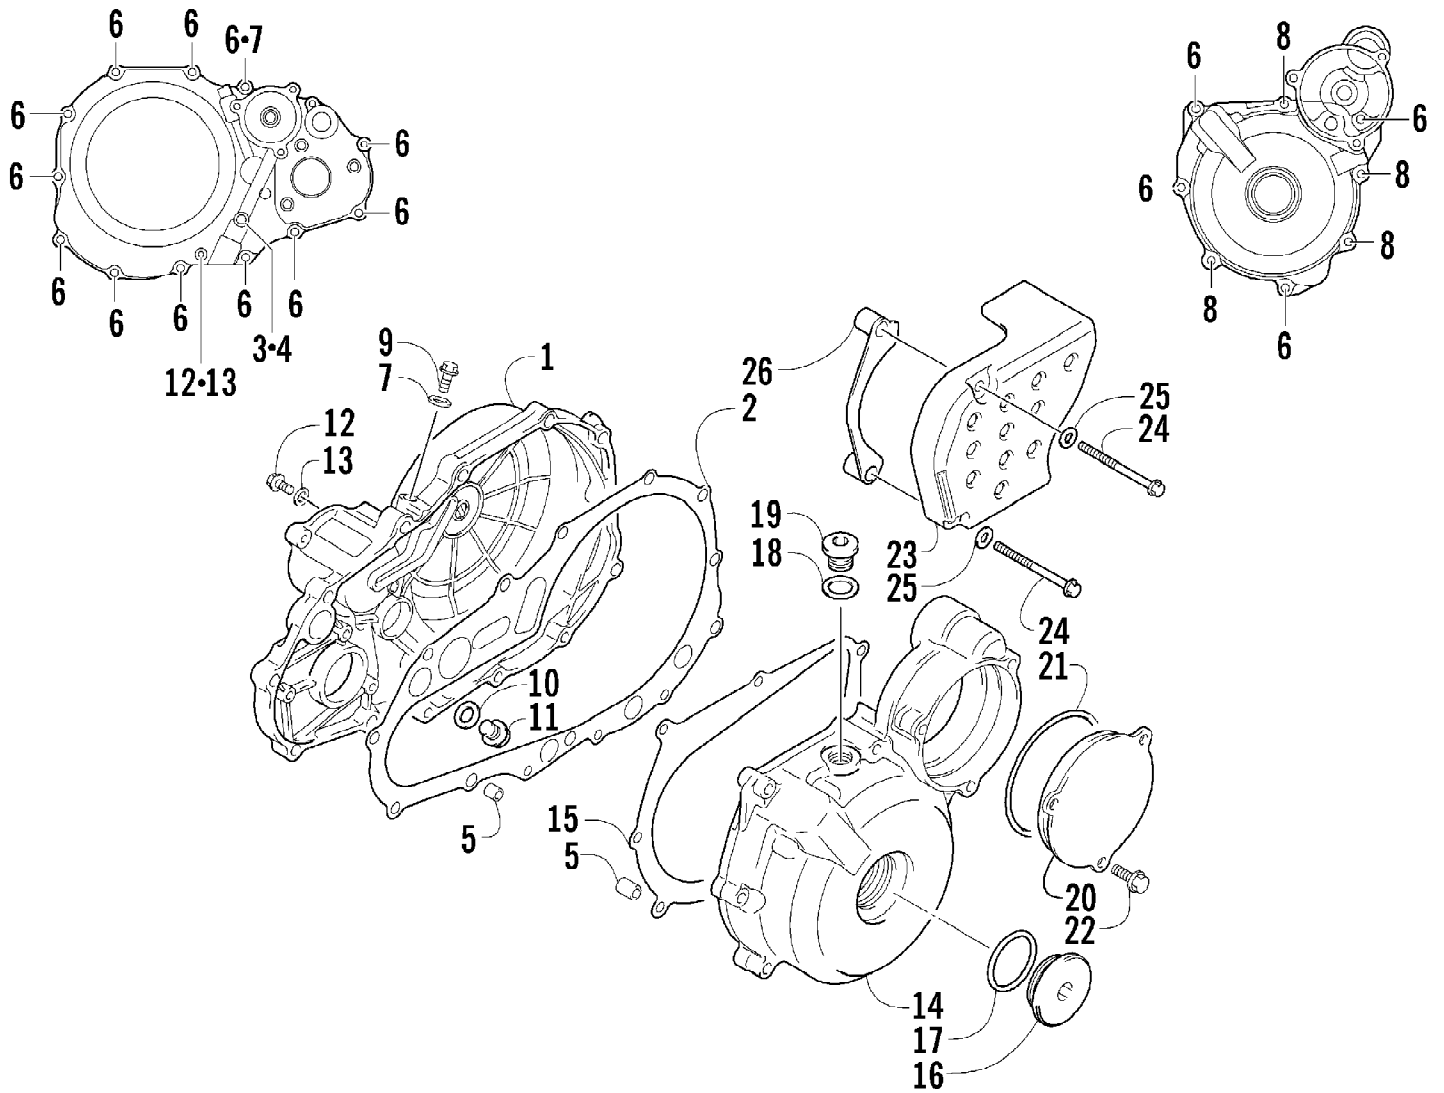

2008 ATV 400 DVX BLACK-CAT GREEN (A2008DVI2AUSE)
CRANKCASE COVER ASSEMBLY

2008 ATV 400 DVX BLACK-CAT GREEN (A2008DVI2AUSE)
CRANKCASE COVER ASSEMBLY

Page 23 of 103

Ref #	Part Number	Qty	S/P/F	Description
1	3402-921	1	/P	Cover, Clutch
2	3446-357	1		Gasket, Clutch Cover
3	3423-540	1		Plug, Oil Gallery
4	3402-436	1	/P	Gasket, Oil Gallery Plug
5	3423-610	4		Pin
6	3423-162	16	S	Bolt
7	3003-290	2	/P	Gasket
8	3423-098	4	S	Bolt
9	3423-112	1	S	Plug, Oil Gallery
10	3402-011	1		Gasket
11	3423-705	1		Plug, Oil Gallery
12	3004-339	1	S/P	Bolt, Oil Level
13	3402-009	1	/P	Gasket
14	3409-042	1		Cover, Magneto
15	3409-023	1		Gasket, Magneto Cover
16	3402-898	1		Plug, Crank Hole
17	3423-061	1		O-Ring
18	3402-012	1		Gasket
19	3402-040	1	/P	Plug
20	3409-022	1		Cover, Starter Idle Gear
21	3423-872	1		O-Ring
22	3423-328	3	S	Bolt
23	3435-098	1		Cover, Engine Sprocket
24	3007-488	2	/P	Bolt
25	3423-672	2		Washer
26	3402-962	1		Plate, Chain Guide