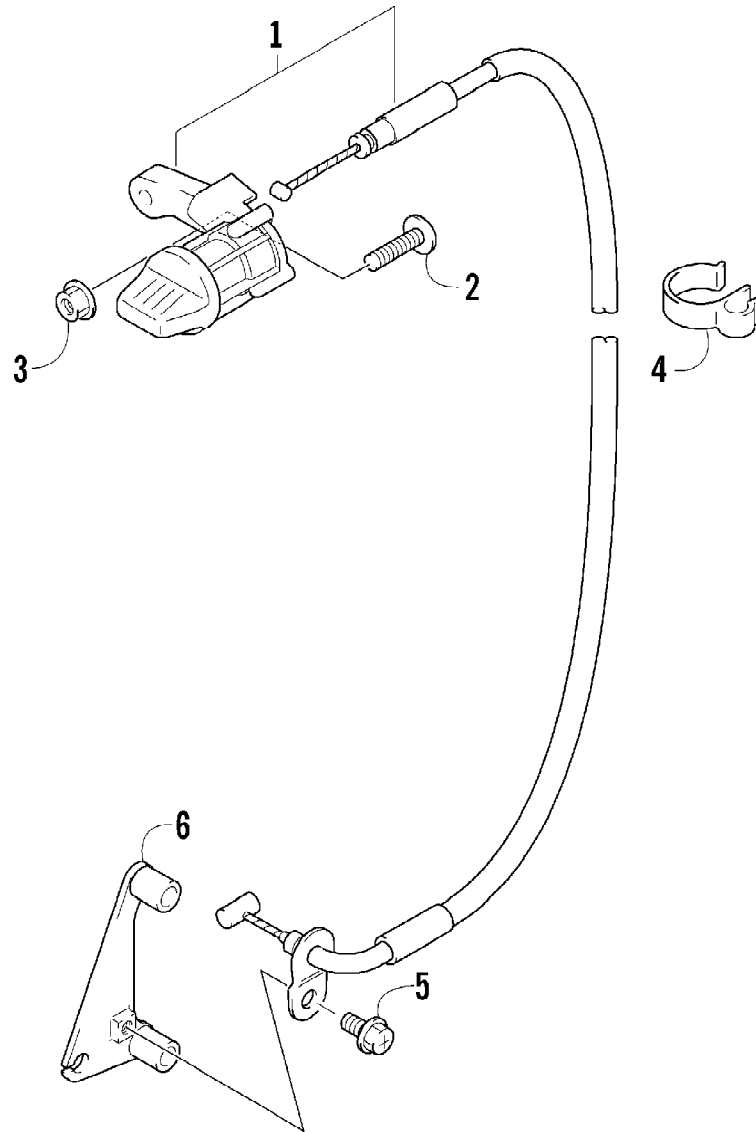

2008 ATV 400 DVX BLACK-CAT GREEN (A2008DVI2AUSE)
REVERSE LOCK ASSEMBLY

Page 83 of 103

Ref #	Part Number	Qty	S/P/F	Description
1	3502-026	1		Knob, Reverse Lock - Assembly
2	3423-603	1	S	Screw
3	3006-700	1		Nut
4	3423-734	2		Clip
5	3423-604	1		Bolt
6	3406-116	1	S	Bracket, Reverse Cable