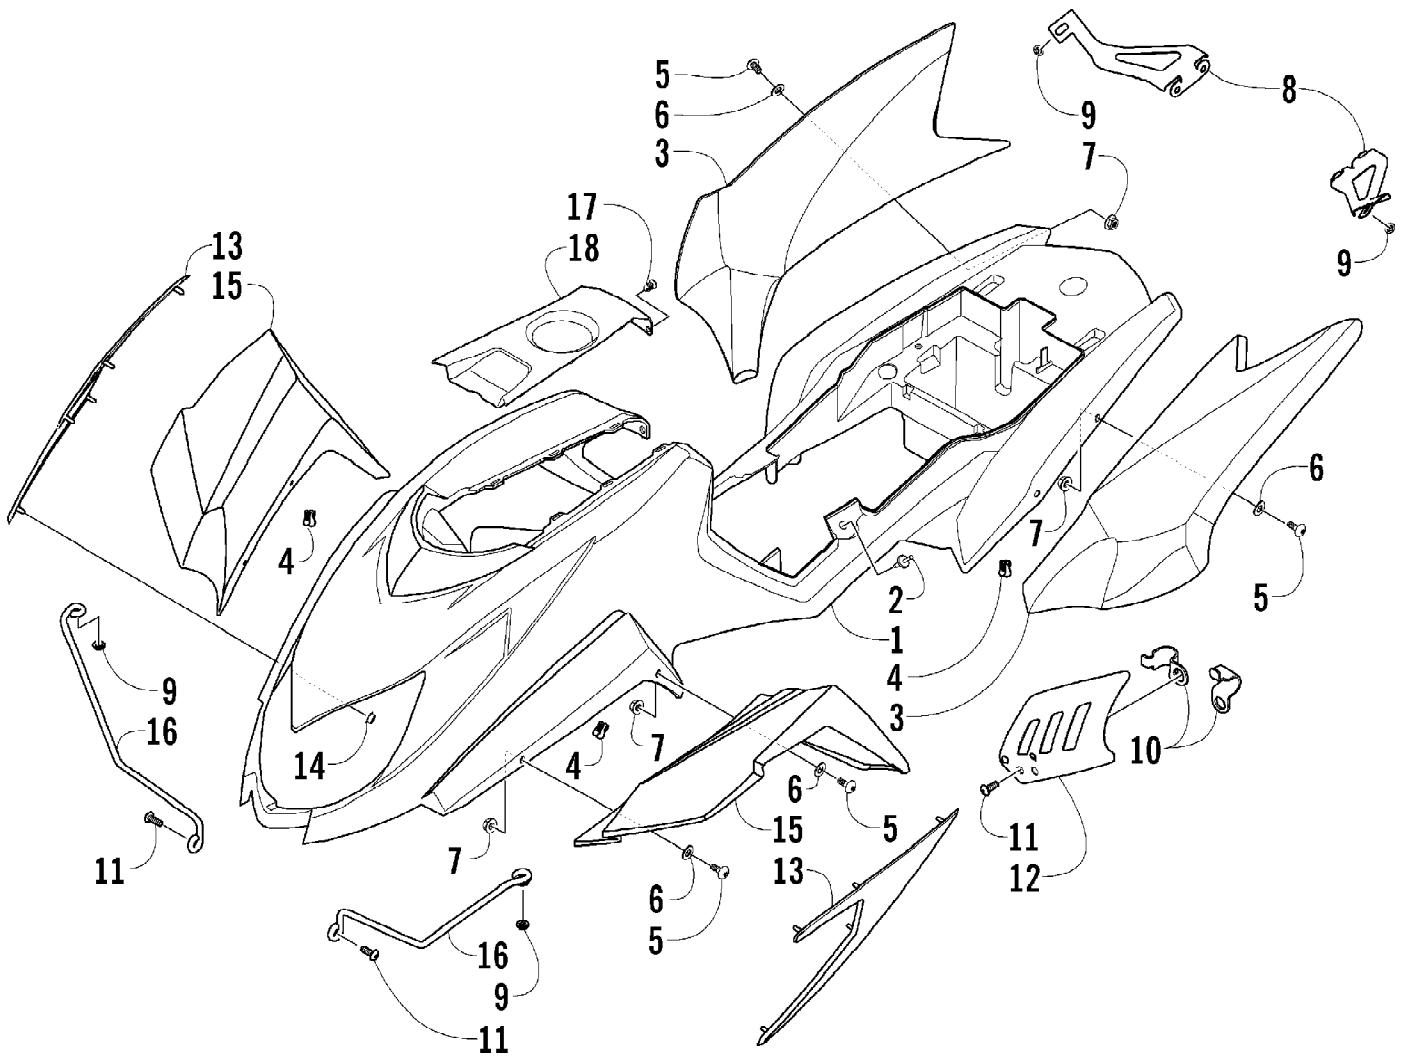

2008 ATV 400 DVX BLACK-CAT GREEN (A2008DVI2AUSE)
BODY PANEL ASSEMBLY

Page 6 of 103

Ref #	Part Number	Qty	S/P/F	Description
1	2506-458	1		Panel, Body
2	0423-494	2		Rivet, Reinstallable
3	1406-494	1		Fender, Rear - Right
3	1406-495	1		Fender, Rear - Left
4	0423-459	4		Clip, Mounting
5	8476-616	12		Screw, Machine
6	8050-212	12	/P	Washer
7	0624-250	12		Nut, Lock
8	1506-306	1		Bracket, Mounting - Rear Fender - Right
8	1506-305	1		Bracket, Mounting - Rear Fender - Left
9	0423-357	4		Nut, Stamped
10	1506-410	4		Clamp, Foot Guard
11	0423-419	7		Screw, Machine
12	1506-411	1		Guard, Foot - Right
12	1506-412	1		Guard, Foot - Left
13	1406-490	1		Panel, Trim - Right
13	1406-491	1		Panel, Trim - Left
14	0423-489	10		Nut, Stamped
15	1406-492	1		Fender, Front - Right
15	1406-493	1		Fender, Front - Left
16	1506-301	1		Bracket, Mounting - Front Fender - Right
16	1506-302	1		Bracket, Mounting - Front Fender - Left
17	0623-269	2		Clip, Retaining
18	2506-462	1		Cover, Tank