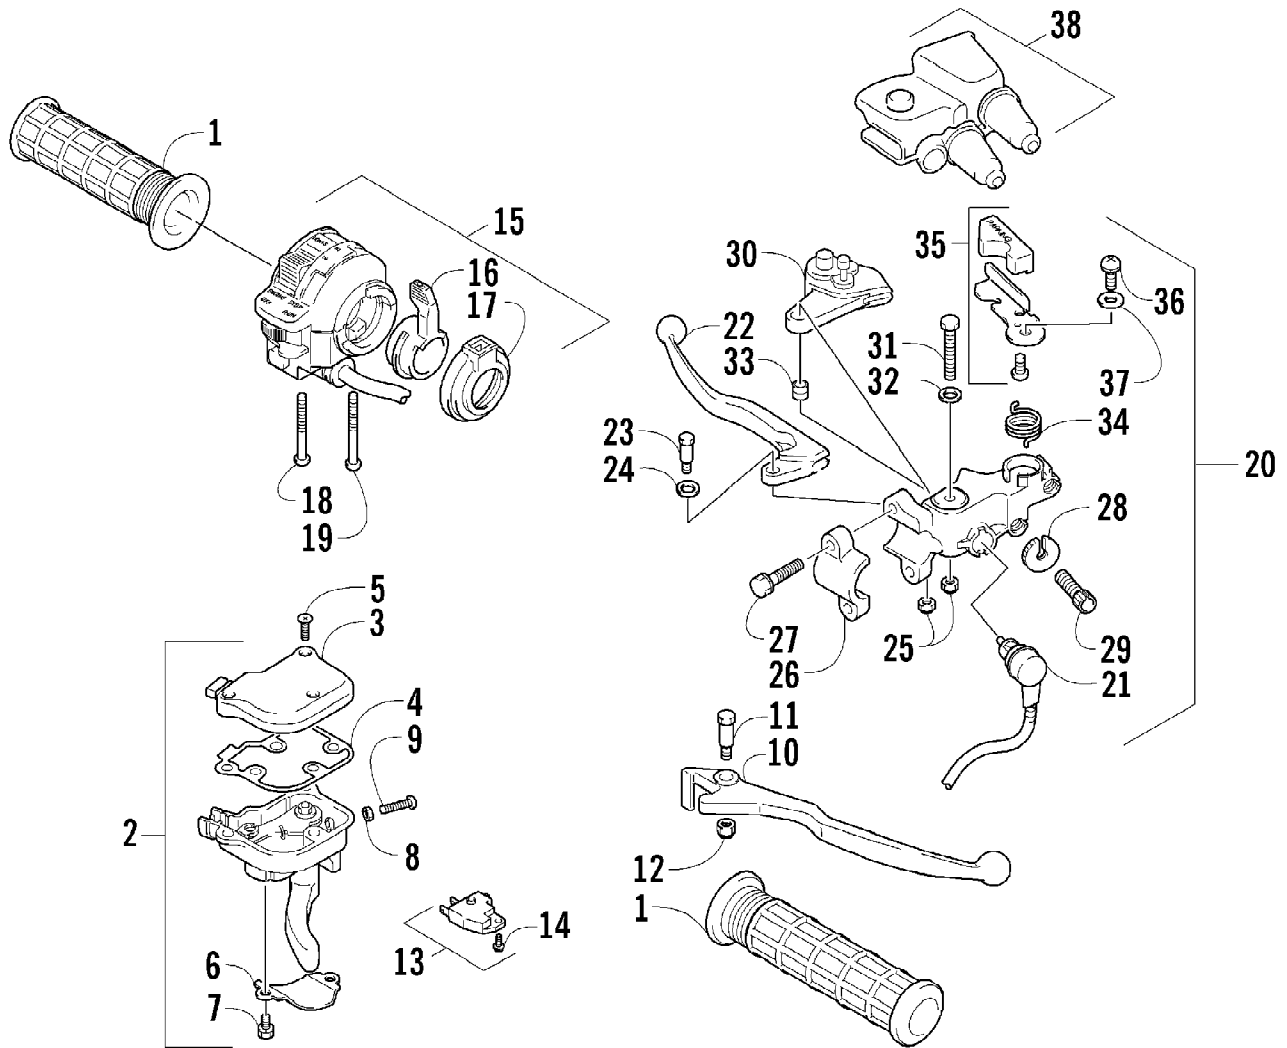

2008 ATV 400 DVX BLACK-CAT GREEN (A2008DVI2AUSE)
CAM CHAIN ASSEMBLY

Page 8 of 103

Ref #	Part Number	Qty	S/P/F	Description
1	3502-027	1	/P	Chain, Camshaft Drive
2	3402-848	1		Guide, Cam Chain - No. 1
3	3402-930	1		Guide, Cam Chain - No. 2
4	3402-849	1		Tensioner, Cam Chain
5	3423-561	1		Bolt
6	3423-142	1		Washer
7	3502-019	1		Adjuster, Tensioner - Assembly (inc. 8-10)
8	3402-850	1		Gasket
9	3402-933	1		Plug
10	3402-932	1		Spring
11	3402-137	1		Gasket, Adjuster
12	3007-509	2	/P	Bolt
13	3402-929	1		Retainer, Cam Chain Guide No.1
14	3423-018	1		Screw

2008 ATV 400 DVX BLACK-CAT GREEN (A2008DVI2AUSE)
CARBURETOR ASSEMBLY

Page 13 of 103

Ref #	Part Number	Qty	S/P/F	Description
54	4505-147	1		Guide, Cable
55	3423-569	1		O-Ring
56	4505-149	1		Hose
57	0693-784	1		Hose
58	4505-157	1	S	Plug
59	4505-155	1		Sensor Assembly
60	4505-156	1		Screw
61	3004-787	1		Clamp, Drain Hose

2008 ATV 400 DVX BLACK-CAT GREEN (A2008DVI2AUSE)
CLUTCH ASSEMBLY

Page 15 of 103

Ref #	Part Number	Qty	S/P/F	Description
1	3446-394	1		Rod, Clutch Push
2	3402-940	1		Spacer, Primary Driven Gear
3	3406-145	1		Gear, Primary Driven
4	3423-619	1		Washer
5	3446-414	1		Hub, Sleeve
6	3423-688	1		Washer, Lock
7	3423-254	1		Nut
8	3446-395	1		Pin, Clutch Release
9	3402-043	1	/P	Bearing, Pressure Disc
10	3423-774	1		Seat, Washer
11	3423-775	1		Washer
12	3446-360	1		Plate, Drive - No. 2
13	3446-427	8		Plate, Driven
14	3446-359	7		Plate, Drive - No. 1
15	3446-332	1		Plate, Drive - No. 3
16	3446-415	1		Disc, Pressure
17	3423-848	6	S/P	Spring
18	3423-776	6		Bolt
19	3402-972	1		Bearing, Clutch Release - Lower
20	3446-396	1		Camshaft, Clutch Release
21	3402-973	1		Bearing, Clutch Release - Upper
22	3423-765	1		Washer, Clutch Release
23	3402-974	1		Seal, Clutch Release Arm
24	3402-941	1		Retainer, Clutch Release Oil Seal
25	3403-225	1	/P	Stopper, Clutch Release Camshaft
26	3446-361	1		Arm, Clutch Release
27	3423-328	1	S	Bolt, Clutch Release Arm