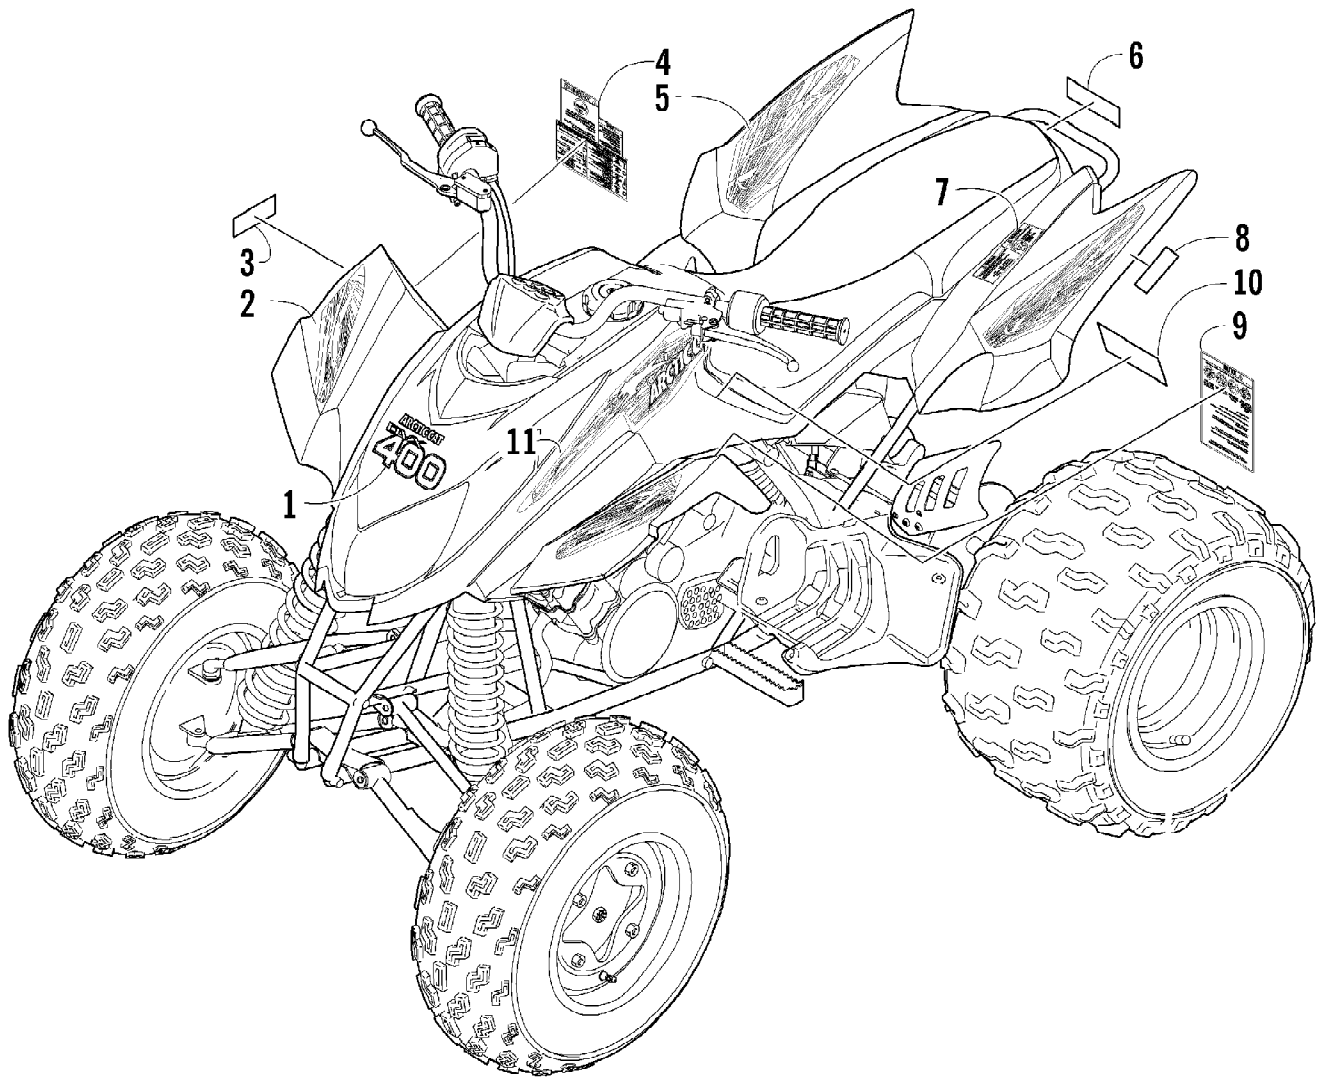

2008 ATV 400 DVX BLACK-CAT GREEN (A2008DVI2AUSE)
DECALS

Page 33 of 103

Ref #	Part Number	Qty	S/P/F	Description
1	1411-717	1		Decal, Graphic - Front
2	1411-740	1		Decal, Graphic - Front Fender - Right
2	1411-741	1		Decal, Graphic - Front Fender - Left
3	0411-744	1		Reflector, Front - Amber - Right
3	0411-745	1		Reflector, Front - Amber - Left
4	0411-759	1		Decal, Warning - Pre-Ride
5	1411-750	1		Decal, Graphic - Rear Fender - Right
5	1411-751	1		Decal, Graphic - Rear Fender - Left
6	0411-762	1		Decal, "Arctic Cat"
7	0411-696	1		Decal, Warning - Tire Pressure/Passenger
8	0411-746	1		Reflector, Rear - Red - Right
8	0411-747	1		Reflector, Rear - Red - Left
9	0411-218	1		Decal, Warning - General
10	1411-574	1		Decal, Warning - Off-Road Only
11	1411-730	1		Decal, Graphic - Side - Right
11	1411-731	1		Decal, Graphic - Side - Left