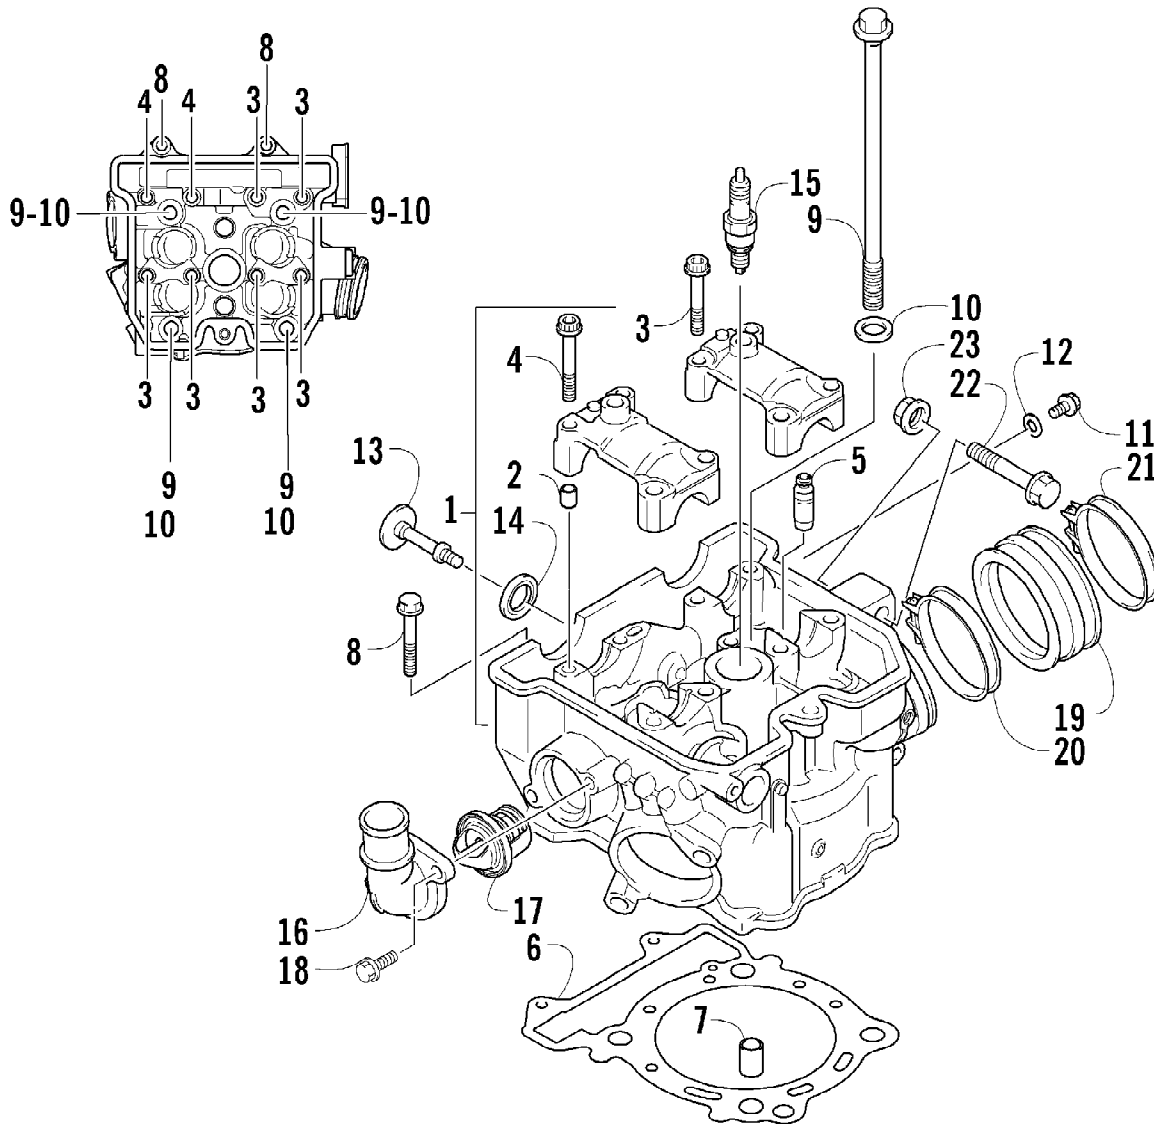

2008 ATV 400 DVX BLACK-CAT GREEN (A2008DVI2AUSE)
CYLINDER HEAD ASSEMBLY

Page 29 of 103

Ref #	Part Number	Qty	S/P/F	Description
1	3402-839	1		Head, Cylinder - Assembly (inc. 2-4)
2	3423-043	4	/P	Pin
3	3423-611	6	S	Bolt
4	3423-764	2	S	Bolt
5	3402-840	4		Guide, Valve
6	3402-841	1		Gasket, Cylinder Head
7	3423-088	2		Pin, Dowel
8	3423-429	2		Bolt
9	3423-637	4		Bolt
10	3423-675	4		Washer
11	3004-339	1	S/P	Plug, Oil Gallery
12	3003-290	1	/P	Gasket
13	3423-558	1		Bolt
14	3423-559	1		Washer
15	0217-708	1		Spark Plug (NGK CR7E)
16	3413-024	1		Cover, Thermostat
17	3413-025	1		Thermostat
18	3423-328	2	S	Bolt
19	3470-030	1		Pipe, Intake
20	3402-235	1		Clamp, Intake Pipe
21	3423-507	1	/P	Clamp, Intake Pipe
22	3423-847	1		Bolt
23	3423-863	1	/P	Nut