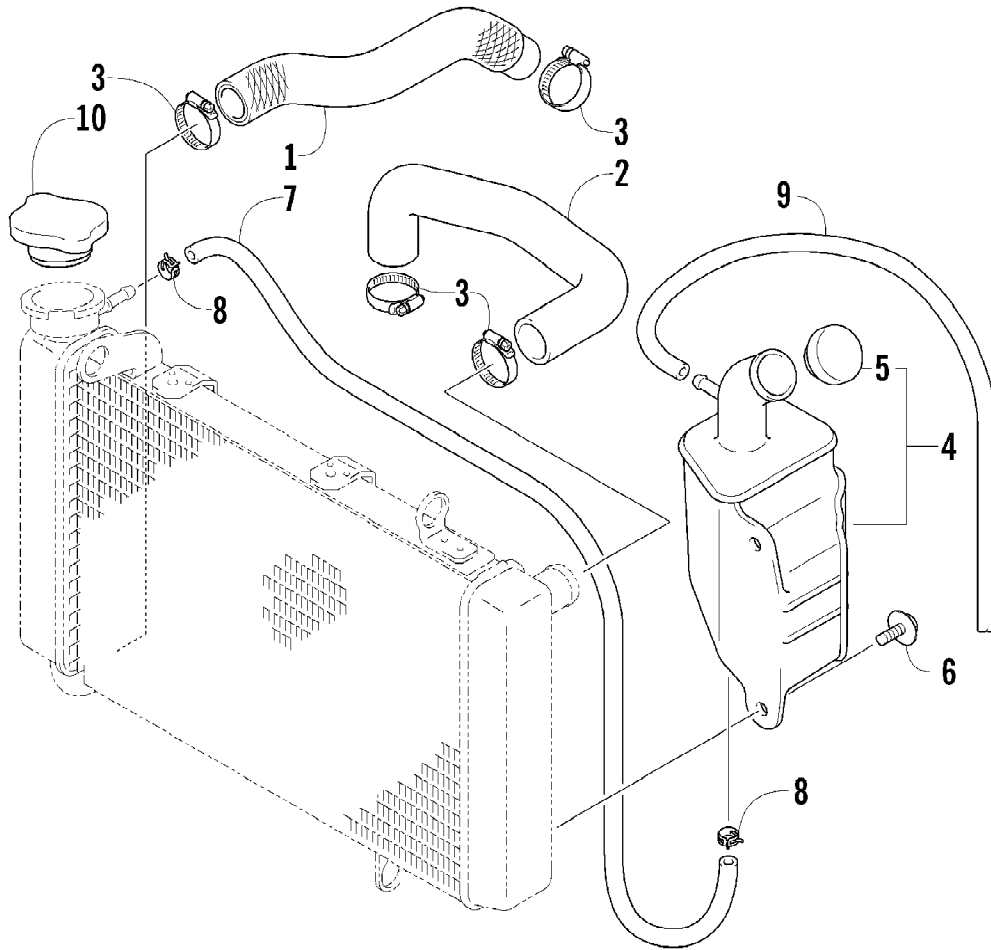

2008 ATV 400 DVX BLACK-CAT GREEN (A2008DVI2AUSE)
RADIATOR HOSE ASSEMBLY

Page 73 of 103

Ref #	Part Number	Qty	S/P/F	Description
1	3413-029	1		Hose, Radiator Inlet
2	3413-030	1		Hose, Radiator Outlet
3	3006-324	4		Clamp
4	3413-031	1		Reservoir (inc. 5)
5	3413-032	1		Cap, Reservoir
6	3423-654	2		Screw
7	3413-034	1		Hose, Inlet
8	3423-480	2		Clip
9	3413-033	1		Hose, Overflow
10	3413-027	1		Cap