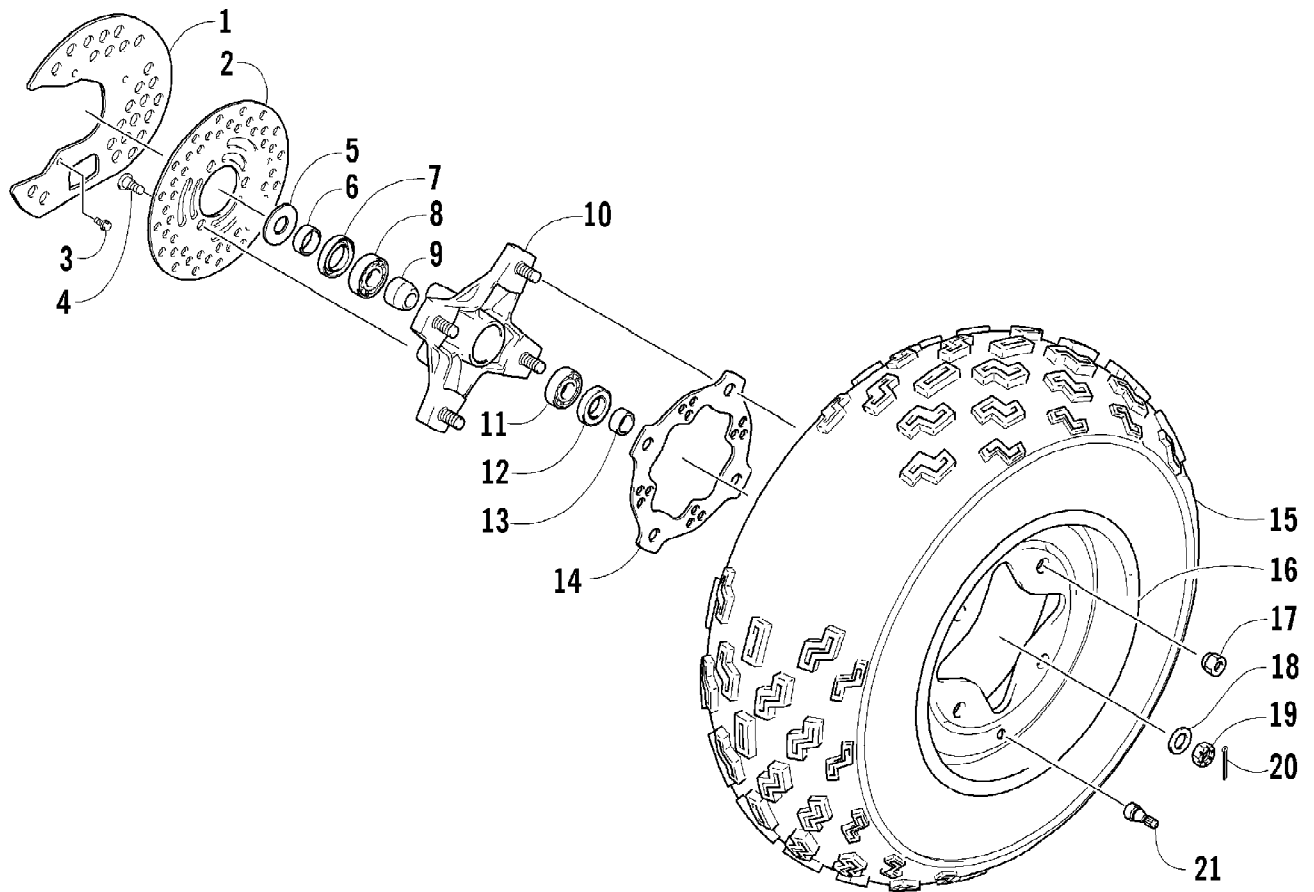

2008 ATV 400 DVX BLACK-CAT GREEN (A2008DVI2AUSE)
FRONT WHEEL ASSEMBLY

Page 51 of 103

Ref #	Part Number	Qty	S/P/F	Description
1	3406-165	2		Cover, Brake Disc
2	3406-028	2		Disc, Brake
3	3423-455	6		Bolt
4	3423-649	6		Bolt, Brake Disc
5	3405-059	2		Shim, Front Axle
6	3403-205	2		Spacer, Front Axle
7	3402-914	2		Seal, Dust - Inner
8	3402-893	2		Bearing, Wheel Hub - Inner
9	3405-023	2		Spacer, Wheel Hub Bearing
10	3405-058	2		Hub, Wheel
11	3402-899	2		Bearing, Wheel Hub - Outer
12	3402-913	2		Seal, Dust - Outer
13	3402-895	2		Spacer, Front Axle
14	3405-063	2		Plate, Wheel Hub
15	3406-017	2		Tire, Front
16	3406-151	2		Wheel, Front
17	3423-788	8	/P	Nut, Wheel
18	3003-156	2	S/P	Washer
19	3423-622	2		Nut, Wheel Hub
20	3423-608	2		Pin, Cotter
21	3406-008	2		Valve Assembly