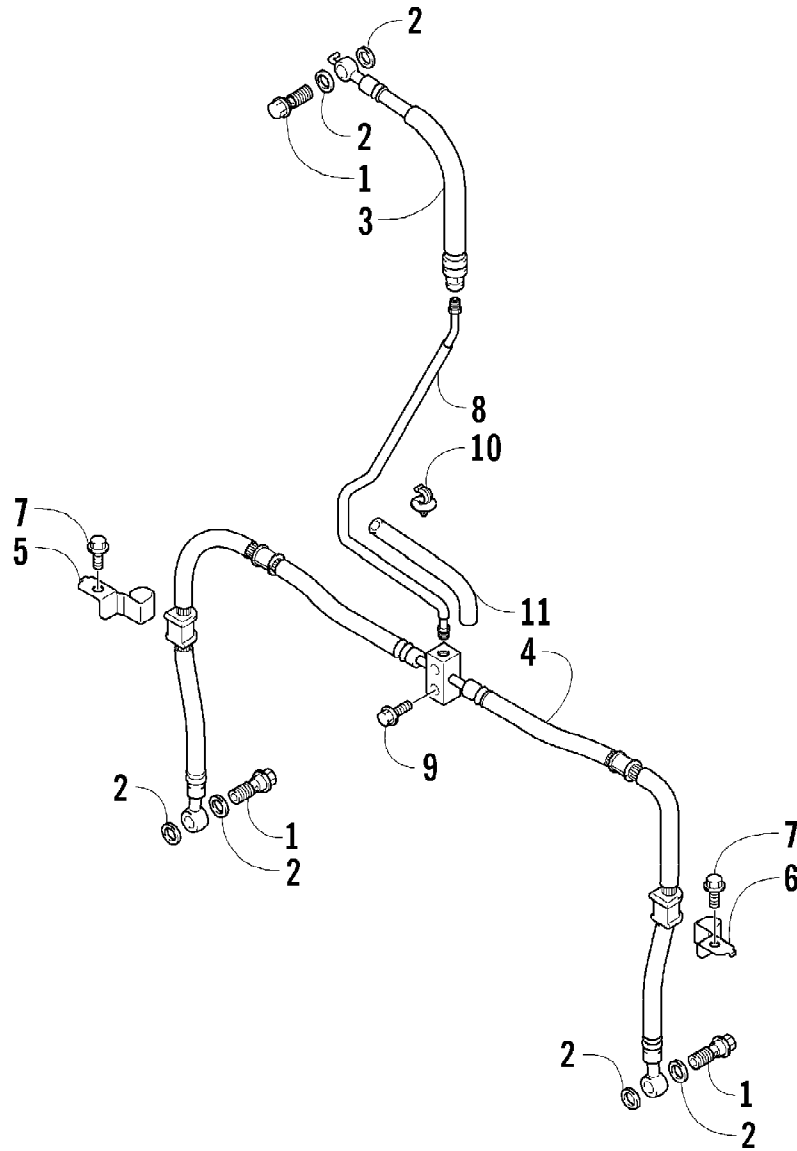

2008 ATV 400 DVX BLACK-CAT GREEN (A2008DVI2AUSE)
FRONT BRAKE HOSE ASSEMBLY

Page 45 of 103

Ref #	Part Number	Qty	S/P/F	Description
1	3423-719	3		Bolt
2	3006-112	6		Washer
3	3406-153	1	S	Hose, Front Brake - No. 1
4	3406-154	1		Hose, Front Brake - No. 2
5	3423-754	1		Clamp, Hose No. 2 - Right
6	3423-755	1		Clamp, Hose No. 2 - Left
7	3004-339	2	S/P	Bolt
8	3406-155	1		Brakeline, Front
9	3423-328	1	S	Bolt
10	3423-780	1		Clamp, Front Brakeline
11	3406-119	1		Cover, Front Brakeline