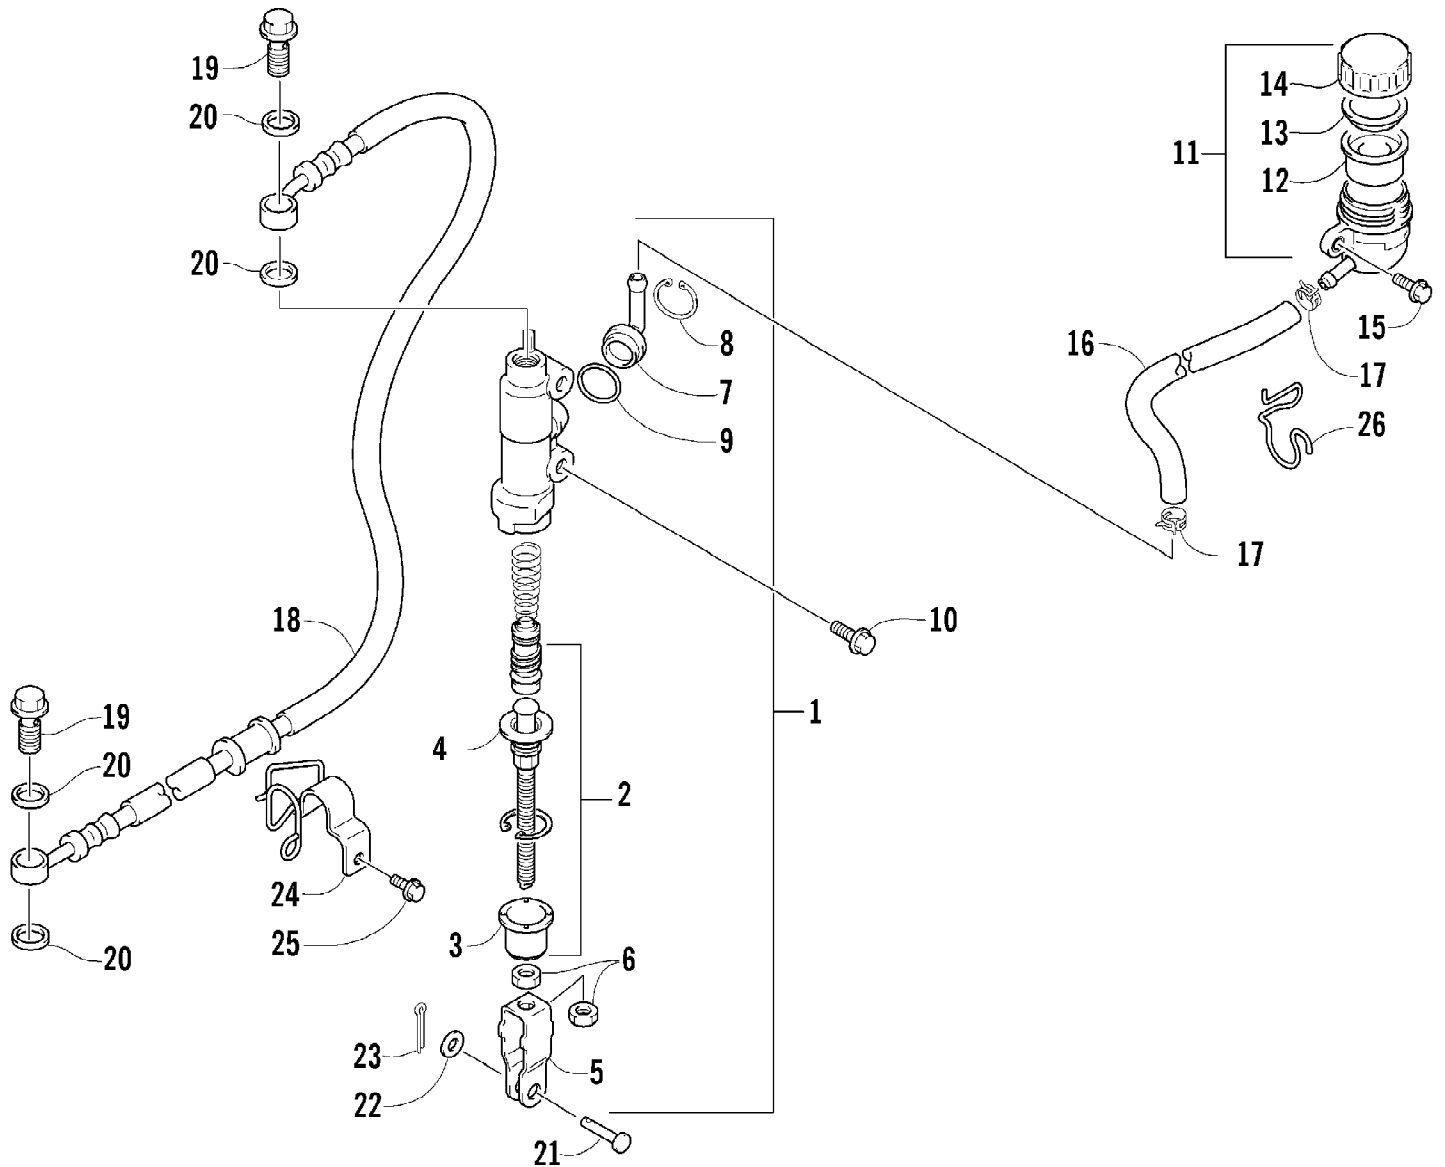

2008 ATV 400 DVX BLACK-CAT GREEN (A2008DVI2AUSE)
REAR MASTER CYLINDER ASSEMBLY

Page 79 of 103

Ref #	Part Number	Qty	S/P/F	Description
1	3406-083	1		Master Cylinder Assembly (inc. 2-9)
2	3406-084	1		Piston Set (inc. 3)
3	3402-887	1		Boot
4	3406-089	1		Rod, Push
5	3402-970	1		Yoke
6	3423-599	2		Nut
7	3406-090	1		Fitting, Elbow
8	3423-596	1		Circlip
9	3423-597	1		O-Ring
10	3423-628	2		Bolt
11	3406-132	1		Reservoir (inc. 12-14)
12	3406-085	1		Diaphragm
13	3406-086	1		Plate
14	3406-087	1		Cap
15	3423-112	1	S	Bolt
16	3410-015	1		Hose - Reservoir/Master Cylinder
17	3004-193	2		Clamp, Hose
18	3402-969	1		Hose, Brake
19	3423-719	2		Bolt, Union
20	3006-112	4		Washer
21	3423-703	1		Pin
22	0693-556	1		Washer
23	3423-606	1		Pin, Cotter
24	3423-790	1		Clamp, Brake Hose
25	3423-600	1		Bolt
26	3406-091	1		Guide, Hose