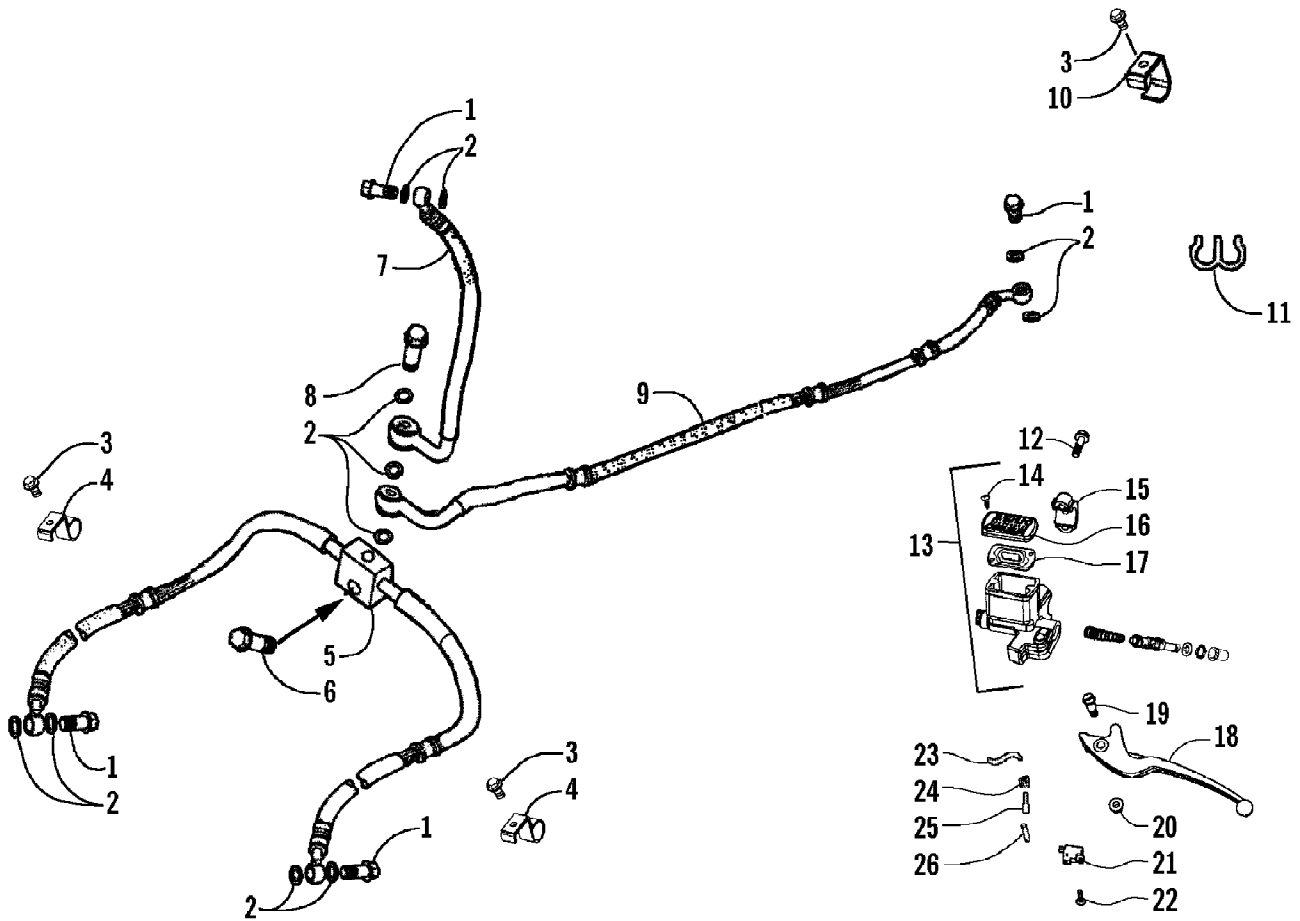

2008 ATV 250 DVX BLACK-CAT GREEN (A2008KSE2BUSE)
HYDRAULIC BRAKE HOSE AND HAND BRAKE ASSEMBLY

Page 40 of 64

Ref #	Part Number	Qty	S/P/F	Description
1	3303-257	4	/P	Bolt, Banjo-Fitting
2	3303-284	11	/P	Washer, Crush
3	3304-553	3		Bolt, Flange
4	3303-919	2		Clamp, Brake Hose - Front
5	3304-320	1		Hose, Brake w/Junction Block - Front
6	3304-176	1		Screw, Cap
7	3304-321	1		Hose, Brake - Assembly - Front
8	3304-674	1	/P	Bolt, Banjo-Fitting - Double
9	3304-319	1		Hose, Brake - Assembly - Rear
10	3303-891	1		Clamp, Brake Hose - Rear
11	3304-675	1		Clip, Hose - Double
12	3304-746	2		Screw, Cap
13	3304-676	1		Master Cylinder - Assembly - Rear Brake (inc. 14-17)
14	3303-318	2		Screw, Flat-Head
15	3303-175	1	/P	Clamp, Master Cylinder
16	3303-923	1		Cover, Master Cylinder
17	3303-925	1		Diaphragm, Master Cylinder
18	3304-369	1	/P	Lever, Brake
19	3304-017	1		Bolt, Brake Lever
20	3304-654	1	/P	Nut, Flange
21	3303-141	1	/P	Switch, Brake
22	3303-321	1		Screw w/Washer
23	3304-442	1	/P	Lock, Brake Lever
24	3304-678	1		Spring, Return - Brake Lever
25	3304-679	1		Pin - Brake Lever
26	3304-680	1		Clip - Brake Lever