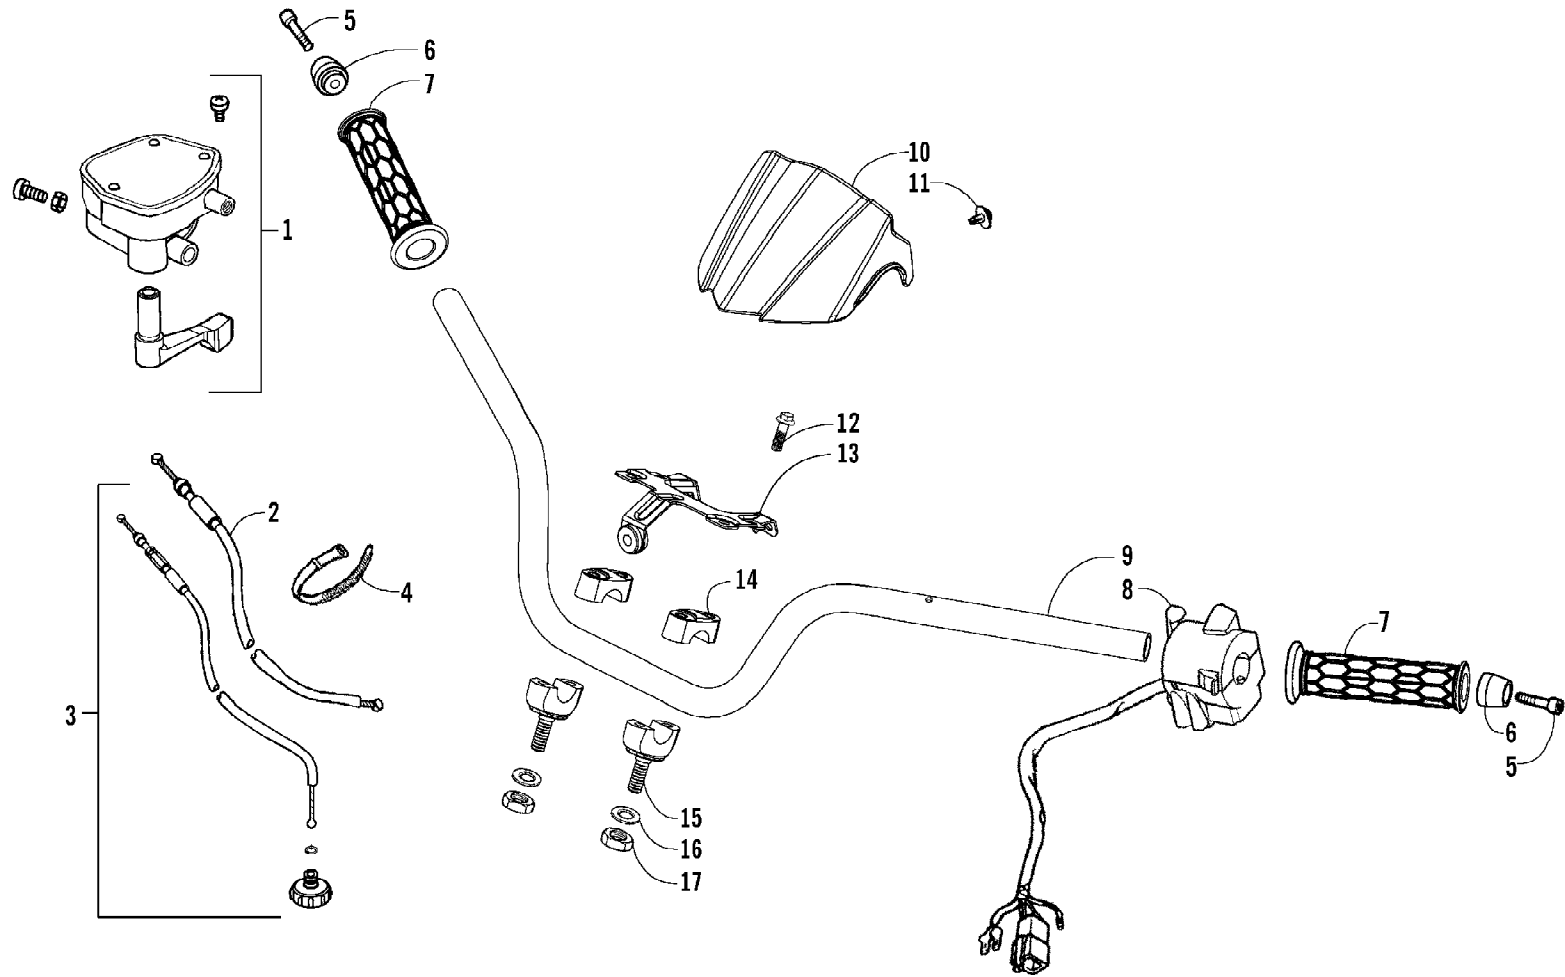

2008 ATV 250 DVX BLACK-CAT GREEN (A2008KSE2BUSE)
HANDLEBAR AND CONTROLS ASSEMBLY

2008 ATV 250 DVX BLACK-CAT GREEN (A2008KSE2BUSE)
HANDLEBAR AND CONTROLS ASSEMBLY

Page 36 of 64

Ref #	Part Number	Qty	S/P/F	Description
1	3303-953	1		Lever, Throttle - Assembly
2	3305-462	1		Cable, Choke
3	1502-297	1	S	Cable, Throttle - Kit
4	3303-839	1		Cable Tie
5	3304-016	2		Bolt w/Washer
6	3305-541	2		Cap, End - Handlebar
7	3303-203	2	S	Grip, Handlebar
8	3304-684	1	S	Switch Assembly - Left
9	3304-367	1		Handlebar
10	3303-436	1		Instrument Pod
11	3303-592	2		Clip
12	3305-400	4		Bolt w/Washer
13	3304-368	1		Bracket, Instrument Pod
14	3303-954	2		Holder, Handlebar - Upper
15	3303-955	2		Holder, Handlebar - Lower
16	3305-088	2	/P	Washer
17	3303-325	2		Nut