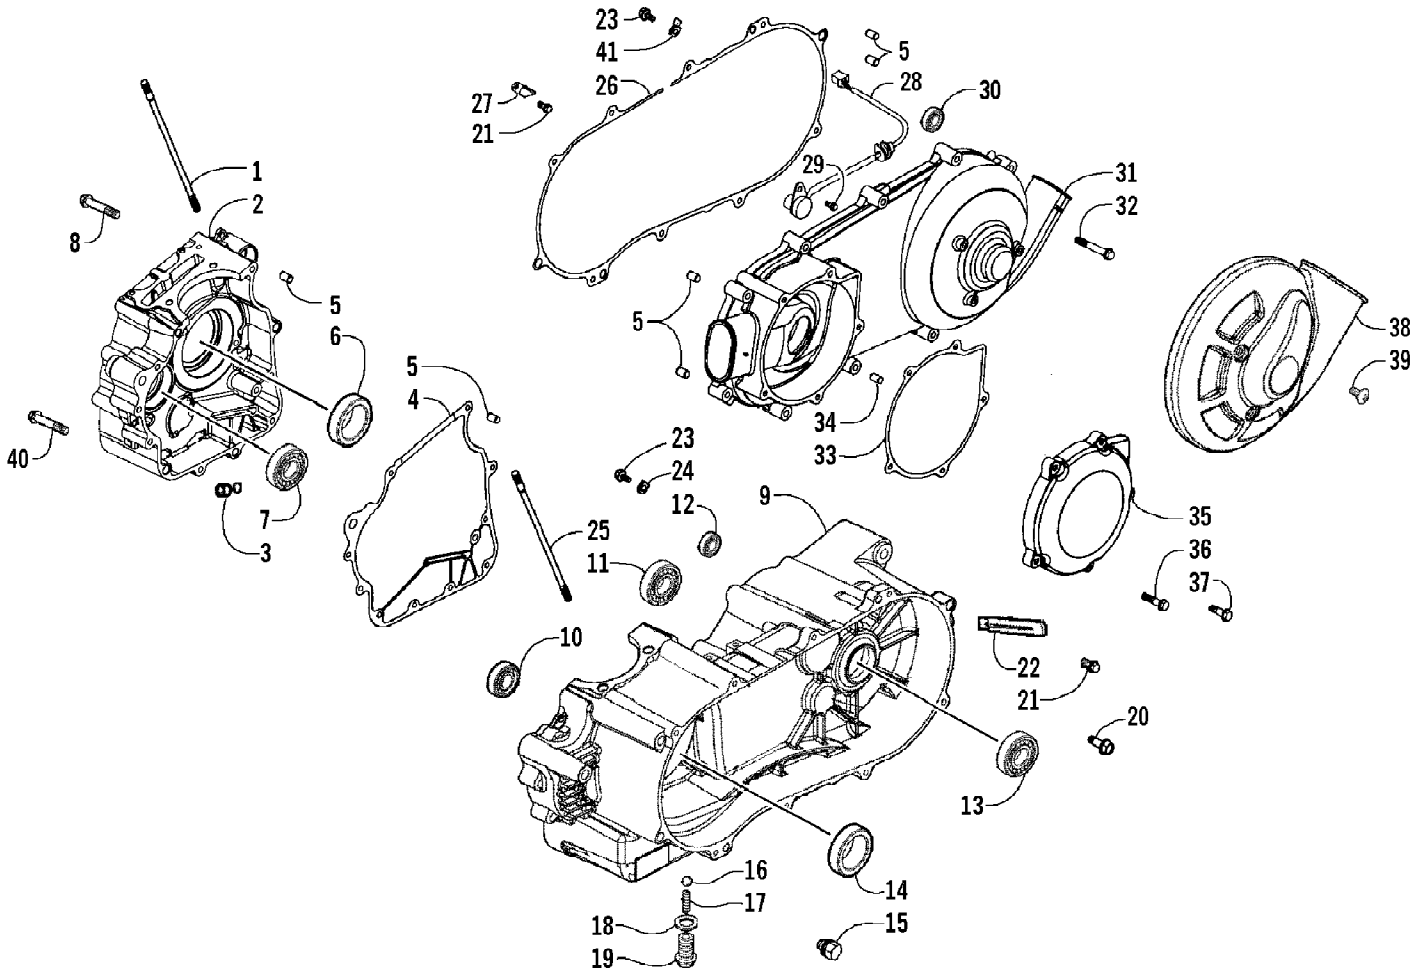

2008 ATV 250 DVX BLACK-CAT GREEN (A2008KSE2BUSE)
CRANKCASE ASSEMBLY

2008 ATV 250 DVX BLACK-CAT GREEN (A2008KSE2BUSE)
CRANKCASE ASSEMBLY

Page 16 of 64

Ref #	Part Number	Qty	S/P/F	Description
1	3304-008	2		Bolt, Stud
2	3303-626	1		Crankcase - Right (inc. 3)
3	3304-065	1		Plug, Cone-Type
4	3303-628	1		Gasket, Crankcase
5	3304-342	6		Pin, Dowel
6	3304-091	1		Seal, Oil
7	3304-198	1		Bearing
8	3304-191	4	/P	Screw, Cap
9	3304-221	1		Crankcase - Left
10	3304-195	2		Bearing
11	3304-699	1	/P	Bearing
12	3304-074	1	/P	Bearing
13	3304-067	1		Bearing
14	3304-079	1		Seal, Oil
15	3304-052	1	/P	Plug, Drain
16	3304-205	1		Ball, Steel
17	3304-063	1		Spring, Bolt Seat Inner
18	3304-021	1		Washer, Bolt Seat
19	3304-109	1		Bolt, Seat Ball Stopper
20	3303-365	1		Screw, Cap
21	3303-381	3		Screw, Cap
22	3304-158	1		Clip, Wire
23	3304-005	3		Screw, Cap
24	3304-040	1		Plate, Bearing Holder
25	3304-009	2		Bolt, Stud
26	3303-642	1		Gasket, Crankcase Cover - Left
27	3303-843	2		Clamp, Wire
28	3304-698	1		Cable, Gear Change
29	3304-187	1		Screw, Cap
30	3304-073	1	/P	Bearing
31	3303-632	1		Cover, Crankcase - Left
32	3304-003	8		Screw, Cap
33	3304-101	1		Gasket, Starter Cover
34	3303-341	2		Pin, Dowel
35	3304-225	1		Cover, Recoil Starter
36	3304-190	2		Screw, Cap
37	3303-384	3	/P	Screw, Cap
38	3304-222	1		Cover, Crankcase Cover - Left
39	3304-407	3		Screw, Pan Head
40	3304-004	2		Bolt, Flange
41	3304-039	2		Plate, Bearing Holder