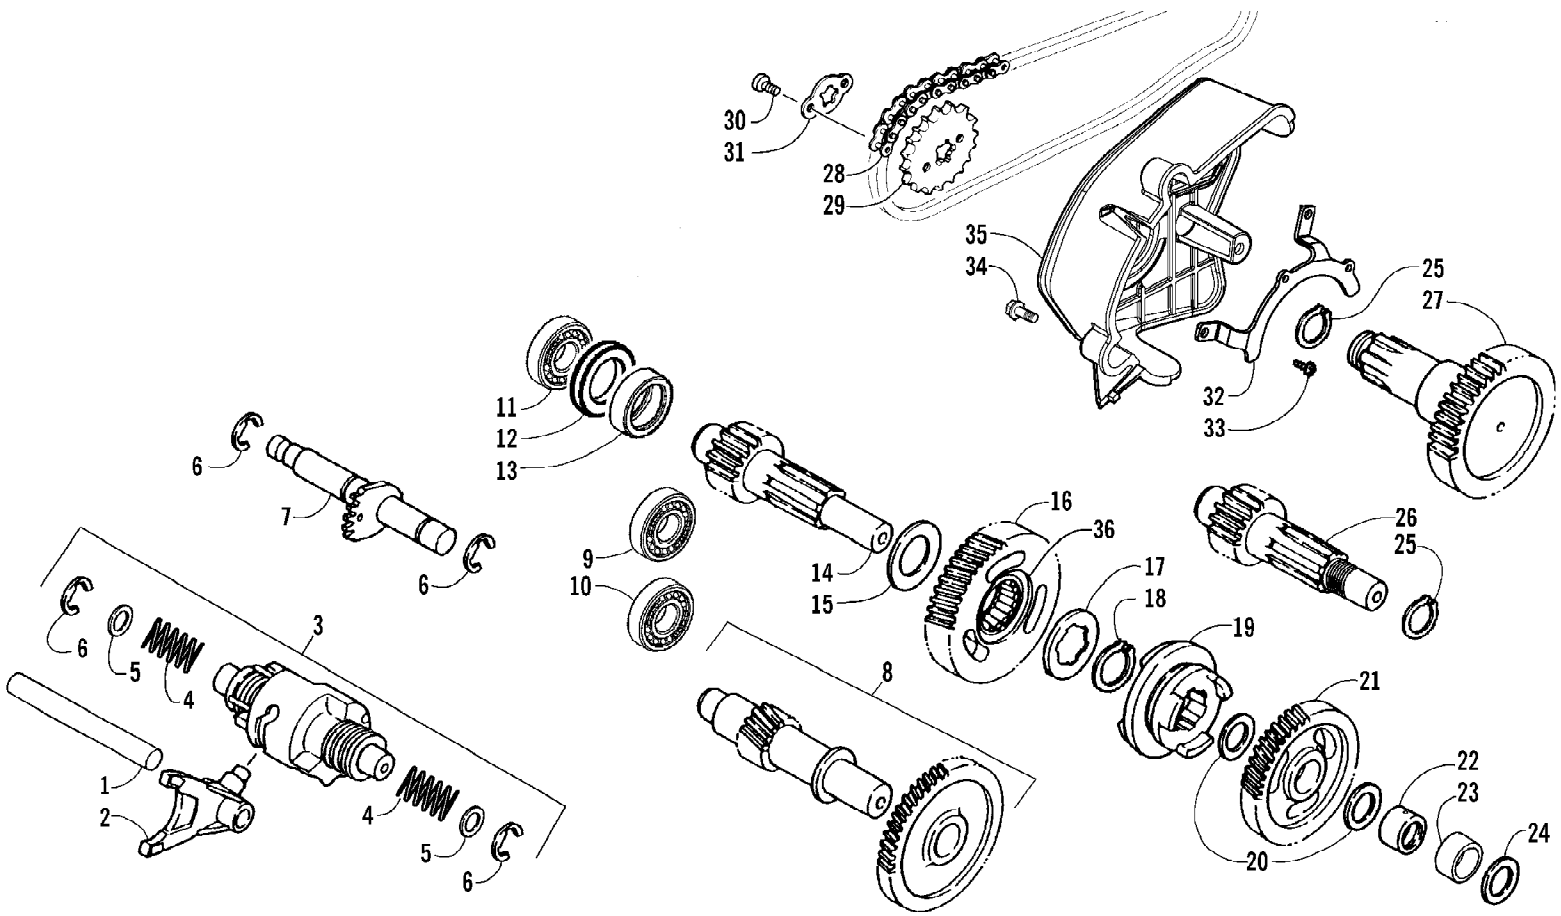

2008 ATV 250 DVX BLACK-CAT GREEN (A2008KSE2BUSE)
TRANSMISSION ASSEMBLY

Page 62 of 64

Ref #	Part Number	Qty	S/P/F	Description
1	3304-513	1		Shaft, Gear Shift Fork
2	3304-267	1		Fork, Gear Shift
3	3304-268	1		Cam, Gear Shift - Assembly (inc. 4-5 and two No. 6)
4	3304-700	2		Spring, Cam
5	3304-412	2		Washer, Thrust
6	3304-153	4		E-Ring
7	3304-269	1	/P	Spindle, Gear Shift Cam
8	3304-261	1		Gear, Shift Handle
9	3304-198	1		Bearing
10	3304-699	1	/P	Bearing
11	3304-195	1		Bearing
12	3304-425	1		Seal, Oil
13	3304-422	1		Bearing, Needle
14	3304-259	1	/P	Shaft, Main
15	3304-044	1		Washer, Thrust
16	3304-263	1		Gear, Reverse
17	3304-045	1		Washer, Spline
18	3304-056	1		Circlip
19	3304-264	1		Shift, Main
20	3304-413	2		Washer, Thrust
21	3303-795	1		Gear, Forward
22	3304-509	1		Collar
23	3304-508	1		Collar
24	3304-042	1		Washer, Thrust
25	3304-147	2	/P	Circlip
26	3304-260	1		Driveshaft
27	3304-262	1		Shaft, Final
28	3304-510	1		Chain, Drive
29	3304-265	1		Sprocket, Drive
30	3303-307	2		Bolt, Hex
31	3304-266	1		Plate, Drive Sprocket
32	3304-515	1		Guide, Chain
33	3304-650	2	/P	Screw, Self-Tapping
34	3303-383	3	/P	Bolt, Flange
35	3304-286	1		Cover, Chain
36	3304-423	1		Bearing