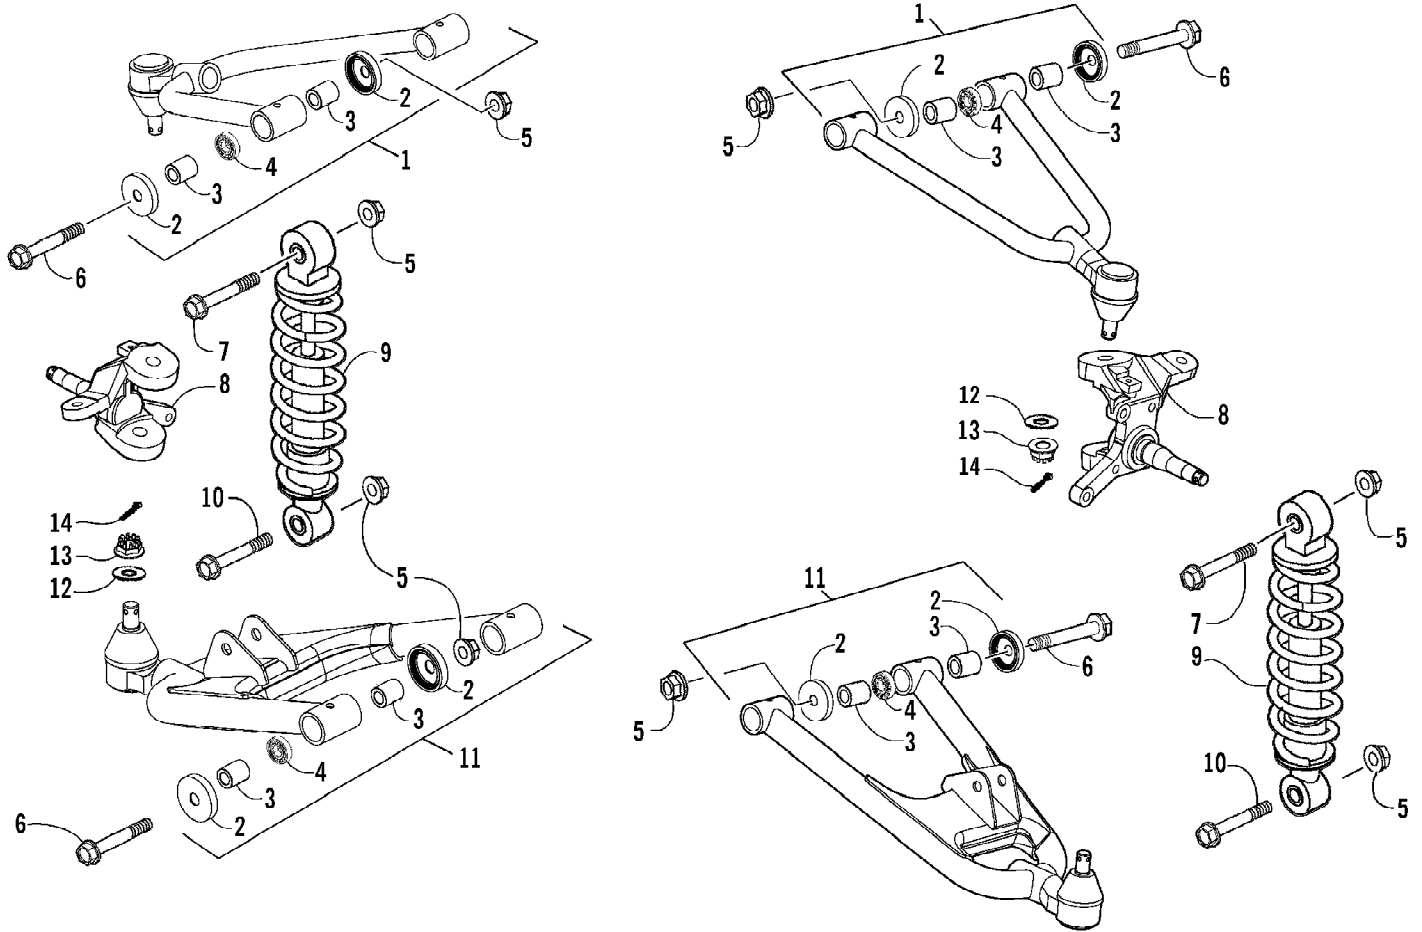

2008 ATV 250 DVX BLACK-CAT GREEN (A2008KSE2BUSE)
FRONT SUSPENSION ASSEMBLY

2008 ATV 250 DVX BLACK-CAT GREEN (A2008KSE2BUSE)
FRONT SUSPENSION ASSEMBLY

Page 30 of 64

Ref #	Part Number	Qty	S/P/F	Description
1	3304-371	1		A-Arm Assembly - Upper Right (inc. 2-4)
1	3304-374	1		A-Arm Assembly - Upper Left (inc. 2-4)
2	3304-090	16		Seal, Oil
3	3304-689	16	/P	Bushing, Swing Arm
4	3304-199	8		Bearing
5	3323-178	12		Nut
6	3304-182	8	/P	Bolt, Flange
7	3303-376	2	/P	Bolt, Flange
8	3304-336	1		Knuckle - Assembly - Right
8	3304-337	1		Knuckle - Assembly - Left
9	3304-347	2		Cushion, Front - Assembly
10	3304-595	2	/P	Bolt, Flange
11	3304-373	1		A-Arm Assembly - Lower Right (inc. 2-4)
11	3304-375	1		A-Arm Assembly - Lower Left (inc. 2-4)
12	3303-335	4		Washer
13	3303-328	4		Nut, Castle
14	3303-470	4		Pin, Cotter