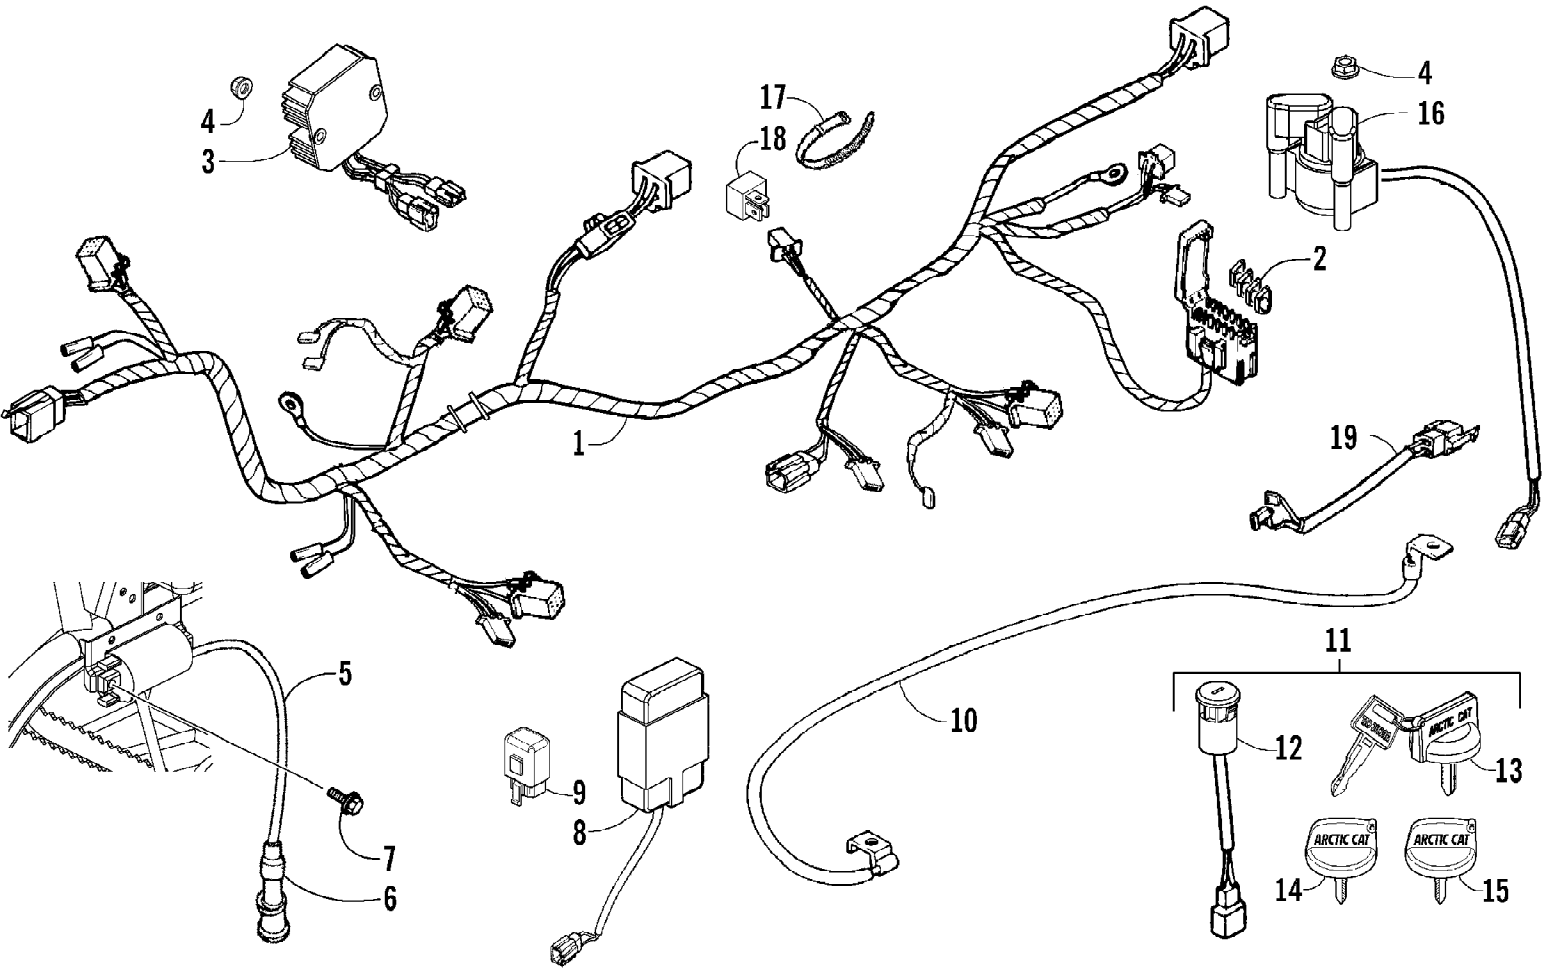

2008 ATV 250 DVX BLACK-CAT GREEN (A2008KSE2BUSE)
ELECTRICAL AND WIRING HARNESS ASSEMBLY

2008 ATV 250 DVX BLACK-CAT GREEN (A2008KSE2BUSE)
ELECTRICAL AND WIRING HARNESS ASSEMBLY

Page 24 of 64

Ref #	Part Number	Qty	S/P/F	Description
1	3304-276	1		Harness, Main (inc. 2)
2	3304-210	1		Fuse - 10 Amp
2	3304-211	2		Fuse - 15 Amp
2	3304-212	1		Fuse - 30 Amp
3	3304-681	1		Regulator, Voltage
4	3303-331	4	/P	Nut
5	3303-830	1		Coil, Ignition (inc. 6)
6	3303-831	1		Cap, Noise Suppression
7	3303-382	2	/P	Screw, Cap
8	3303-829	1		CDI Unit
9	3303-867	1		Relay, Start-in-Gear
10	3304-278	1		Cable, Battery
11	3303-850	1		Switch, Ignition - Assembly (inc. 12-14)
12	0	1	F	Switch, Ignition
13	3304-520	1		Key, Ignition - Set - Right-Side Cut
13	3304-521	1		Key, Ignition - Set - Left-Side Cut
14	3304-522	1		Cover, Key - "Arctic Cat"
15	3303-134	1	/P	Sub-Cord
16	3303-857	1		Relay, Starter
17	3303-289	2	/P	Cable Tie
18	3303-837	1		Diode, Neutral