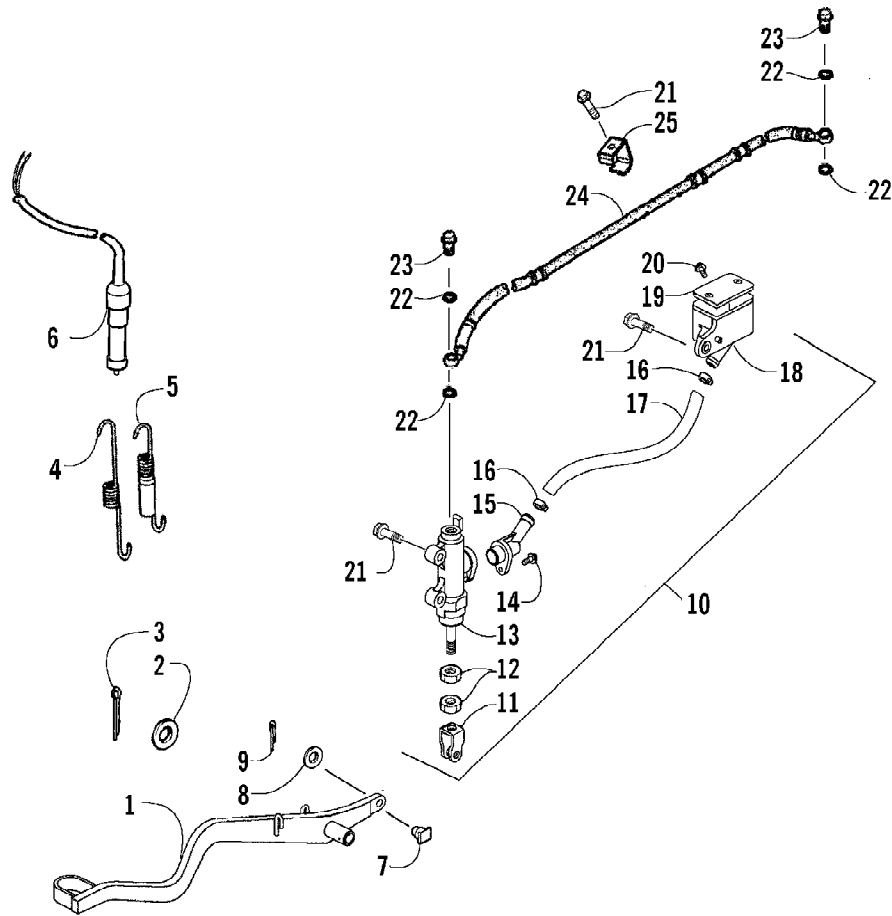

2008 ATV 250 DVX BLACK-CAT GREEN (A2008KSE2BUSE)
AIR INTAKE ASSEMBLY

Page 2 of 64

Ref #	Part Number	Qty	S/P/F	Description
1	3303-705	1		Cover, Air Filter Housing
2	3303-708	4		Clip, Spring
3	3303-703	1		Seal, Air Filter Housing Cover
4	3303-704	1		Filter, Air - Assembly (inc. 5)
5	0	1	F	Filter, Foam
6	3304-416	1		Clamp, Hose w/Screw
7	3303-707	1		Body, Air Filter Housing
8	3304-652	2		Screw w/Washer
9	3303-713	1		Clip, Tube
10	3304-168	1	/P	Tube, Drain
11	3303-709	2		Clamp, Hose w/Screw
12	3303-710	1		Duct
13	3304-062	1		Screw, Body
14	3304-433	2		Clip, Tube
15	3303-711	1		Joint, Blow-By
16	3304-117	2		Screw, Pan-Head w/Washer
17	3303-734	1		Tube B - Oil Catch (inc. one No. 18)
18	3303-714	2		Clip, Tube
19	3303-706	1		Catch, Oil
20	3304-553	2		Bolt, Flange
21	3303-735	1		Tube C - Oil Catch (inc. two No. 22)
22	3303-712	3		Clip, Tube
23	3303-733	1		Tube A - Oil Catch (inc. one No. 18)
24	3304-167	1		Clamp

2008 ATV 250 DVX BLACK-CAT GREEN (A2008KSE2BUSE)
AUXILIARY BRAKE ASSEMBLY

Page 4 of 64

Ref #	Part Number	Qty	S/P/F	Description
1	3304-335	1		Lever, Brake
2	3304-139	2		Washer
3	3304-143	1		Pin
4	3303-855	1		Spring, Stop - Brake Lever
5	3303-929	1		Spring, Set - Brake Lever
6	3304-685	1		Switch, Brake
7	3303-927	1		Pin, Clevis
8	3304-050	1		Washer
9	3304-141	1		Pin, Cotter
10	3304-306	1		Brake Assembly - Rear (inc. 11-20)
11	3303-928	1		Actuator, Push Rod
12	3304-128	2		Nut, Jam
13	0	1	F	Master Cylinder
14	3303-321	1		Screw w/Washer
15	3304-307	1		Connector
16	3303-895	2		Clamp, Brake Hose
17	3304-308	1		Hose, Brake
18	3303-896	1		Reservoir, Brake
19	3304-332	1		Cover, Brake Reservoir
20	3304-119	2		Screw, Flat-Head
21	3304-551	4	/P	Screw, Cap
22	3303-284	4	/P	Washer, Crush
23	3303-257	2	/P	Bolt, Banjo-Fitting
24	3304-299	1		Hose, Brake - Assembly - Rear
25	3303-891	1		Clamp, Brake Hose - Rear