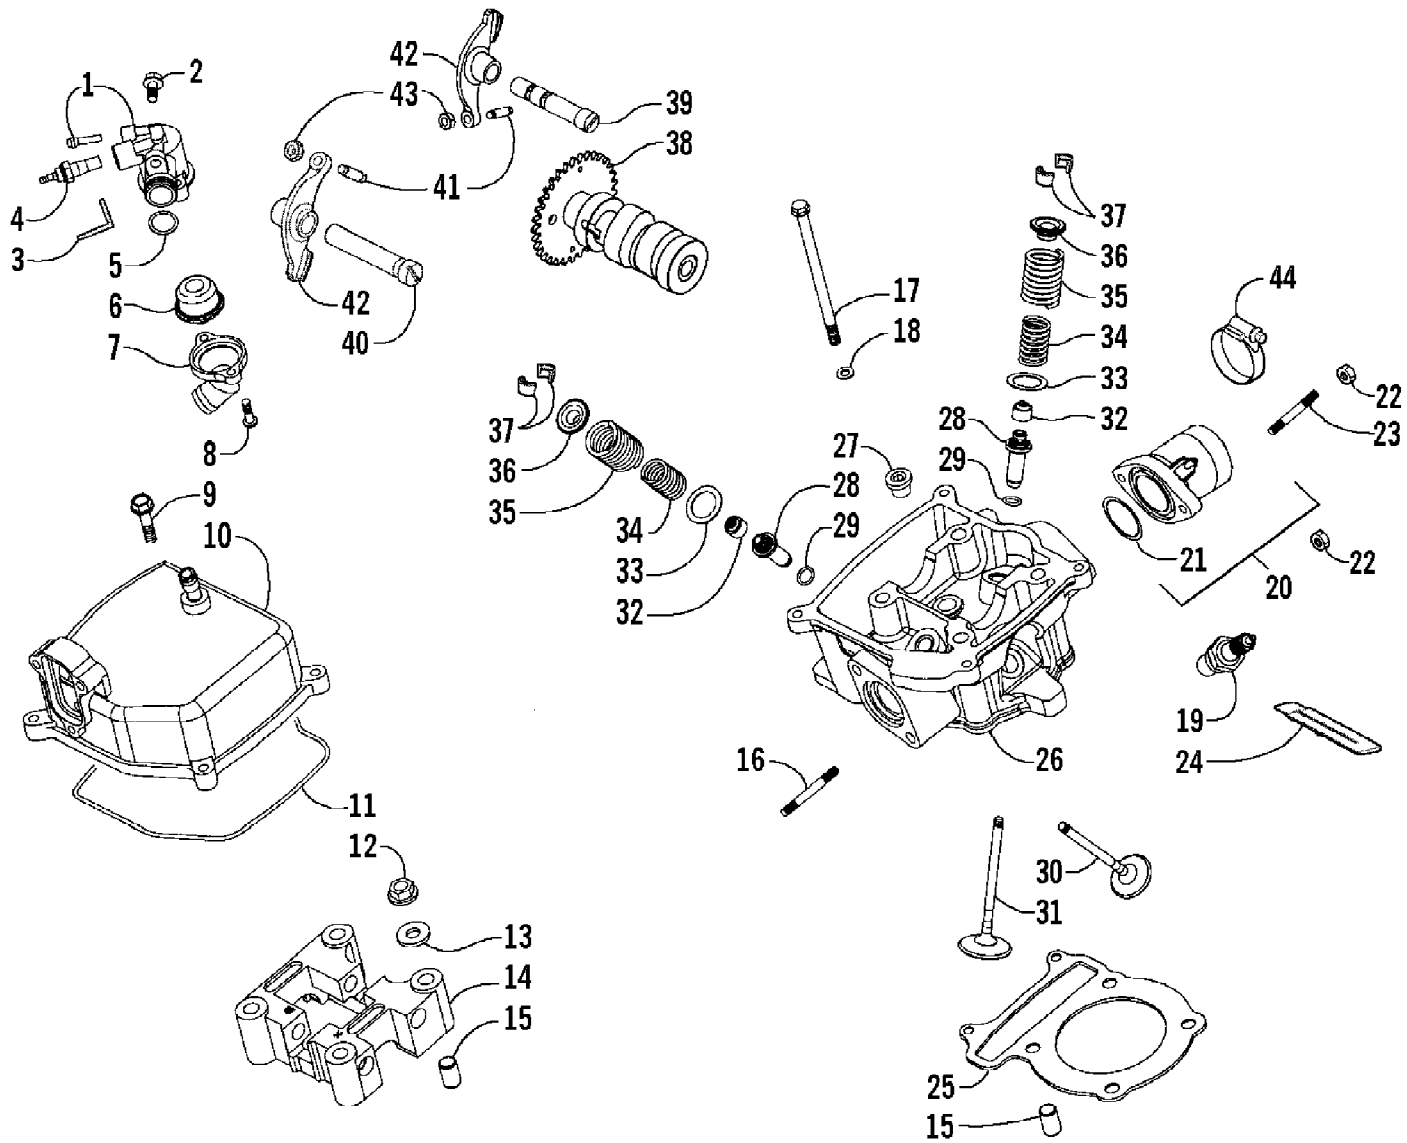

2008 ATV 250 DVX BLACK-CAT GREEN (A2008KSE2BUSE)
CYLINDER HEAD ASSEMBLY

2008 ATV 250 DVX BLACK-CAT GREEN (A2008KSE2BUSE)
CYLINDER HEAD ASSEMBLY

Page 20 of 64

Ref #	Part Number	Qty	S/P/F	Description
	3305-498	1	F	Complete Engine Assembly (AC50FA)
1	3303-756	1		Housing, Thermostat - Upper
2	3303-617	1	/P	Bolt, Flange
3	3303-860	1		Terminal, Ground
4	3303-861	1		Unit, Thermostat
5	3304-094	1		O-Ring
6	3303-755	1		Thermostat
7	3303-757	1		Housing, Thermostat - Lower
8	3304-118	2		Screw, Pan-Head
9	3303-360	4		Screw, Cap
10	3303-660	1		Cover, Cylinder Head
11	3303-661	1		Gasket, Cylinder Head Cover
12	3303-332	4		Nut, Lock
13	3304-048	4	/P	Washer
14	3304-228	1		Holder, Camshaft
15	3303-342	4		Pin, Dowel
16	3304-010	2		Bolt, Stud
17	3303-390	2		Screw, Cap
18	3304-049	2		Washer
19	0217-730	1	/P	Spark Plug
20	3305-460	1		Manifold, Intake (inc. 21)
21	3304-097	1		O-Ring
22	3304-124	4		Nut, Lock
23	3304-114	4		Bolt, Stud
24	3304-157	1		Clip, Wire
25	3303-659	1		Gasket, Head Cylinder
26	3303-655	1		Head, Cylinder (inc. 27-29)
27	3303-656	1		Bolt, Sealing
28	0	2	F	Guide, Valve
29	0	2	F	O-Ring
30	3303-680	1		Valve, Intake
31	3303-681	1		Valve, Exhaust
32	3303-657	2	/P	Seal, Valve Stem
33	3303-043	2		Seat, Valve Spring
34	3303-683	2		Spring, Valve - Inner
35	3303-682	2		Spring, Valve - Outer
36	3303-042	2	/P	Retainer, Valve Spring
37	3303-044	4		Valve, Cotter
38	3304-235	1		Camshaft
39	3303-674	1		Shaft, Rocker Arm - Intake
40	3303-675	1		Shaft, Rocker Arm - Exhaust
41	3304-007	2	/P	Screw, Gap Adjuster
42	3303-673	2		Arm, Rocker
43	3304-026	2	/P	Nut, Gap Adjuster
44	3305-410	1		Clamp