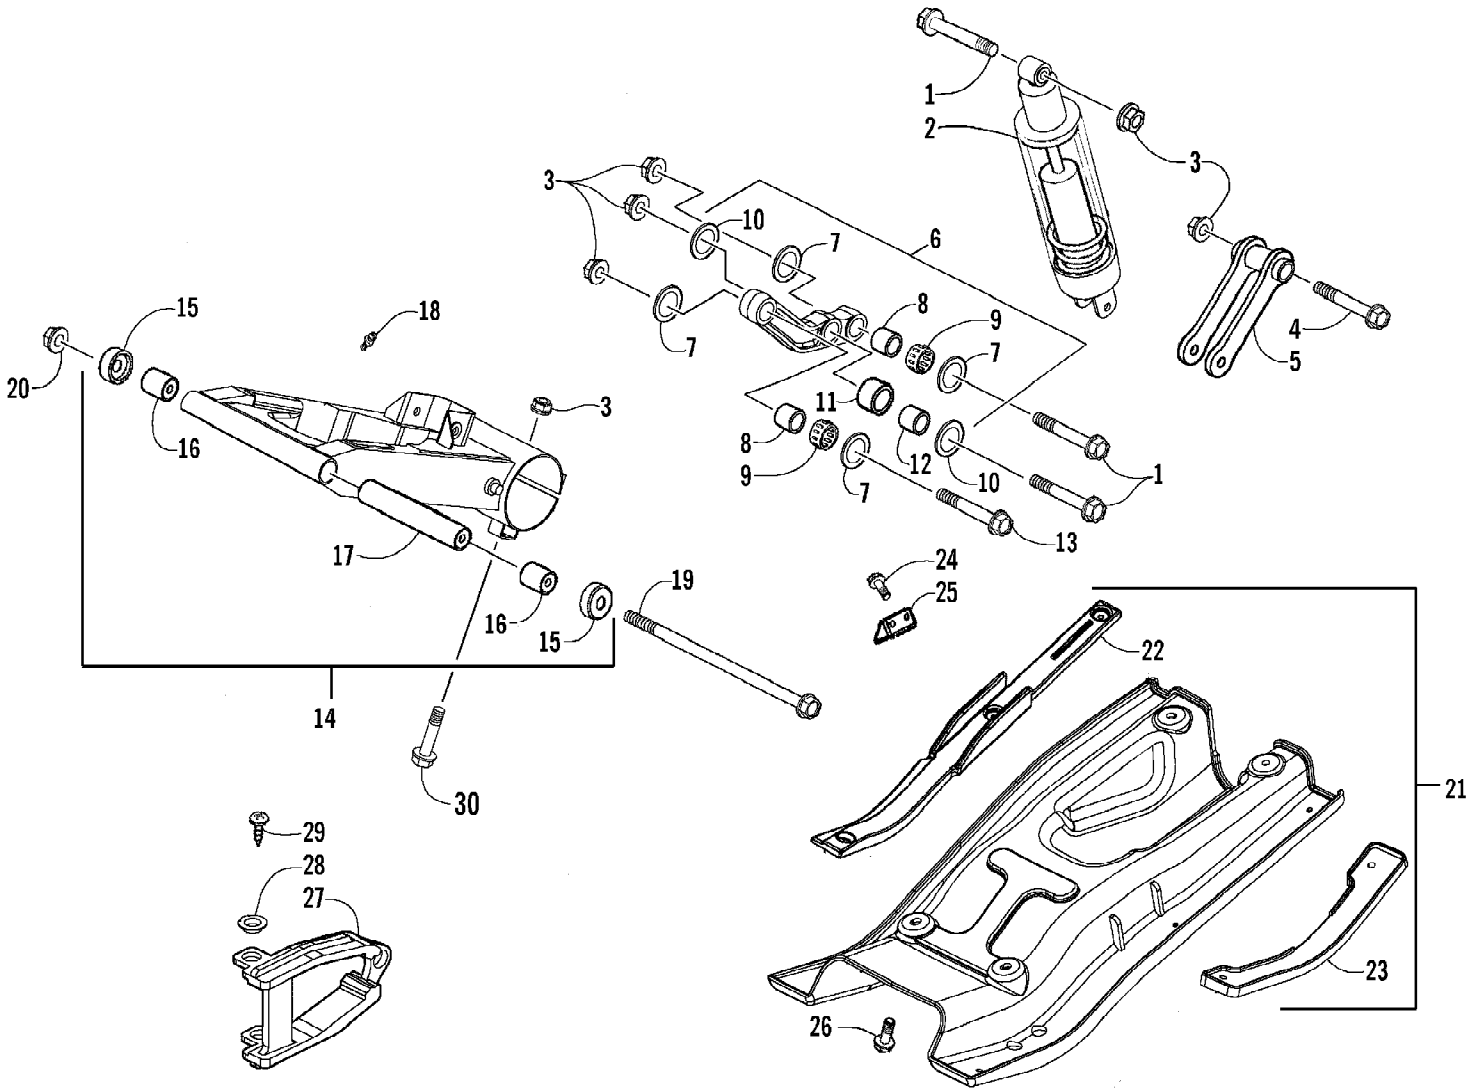

2008 ATV 250 DVX BLACK-CAT GREEN (A2008KSE2BUSE)
REAR SUSPENSION ASSEMBLY

Page 48 of 64

Ref #	Part Number	Qty	S/P/F	Description
1	3304-185	3		Bolt, Flange
2	3304-366	1		Cushion, Rear - Assembly
3	3323-178	7		Nut
4	3304-183	1	/P	Bolt, Flange
5	3304-365	1		Link, Cushion Arm - Assembly
6	3304-363	1		Arm, Cushion - Assembly (inc. 7-12)
7	3304-459	4		Seal, Oil
8	3304-364	2		Collar
9	3304-421	2		Bearing
10	3304-090	2		Seal, Oil
11	3304-372	1		Sleeve, Axle
12	3304-309	1		Axle
13	3304-436	1		Bolt, Flange
14	3304-357	1		Fork, Rear - Assembly (inc. 15-18)
15	3303-192	2		Seal, Dust
16	3304-359	2		Bushing
17	3304-358	1		Axle, Rear Fork
18	3303-393	1		Fitting, Grease
19	3303-150	1		Bolt, Flange
20	3304-411	1		Nut
21	3304-290	1	S	Plate, Skid - Assembly (inc. 22-23)
22	3304-287	1		Slide, Chain
23	3304-288	1		Protector, Disc
24	3304-405	2		Screw, Cap
25	3304-289	1		Bracket, Chain Slide
26	3304-587	4	/P	Bolt w/Washer
27	3304-361	1		Slide, Chain
28	3304-360	3		Collar
29	3304-690	3		Screw, Self-Tapping
30	3304-437	2		Bolt, Flange