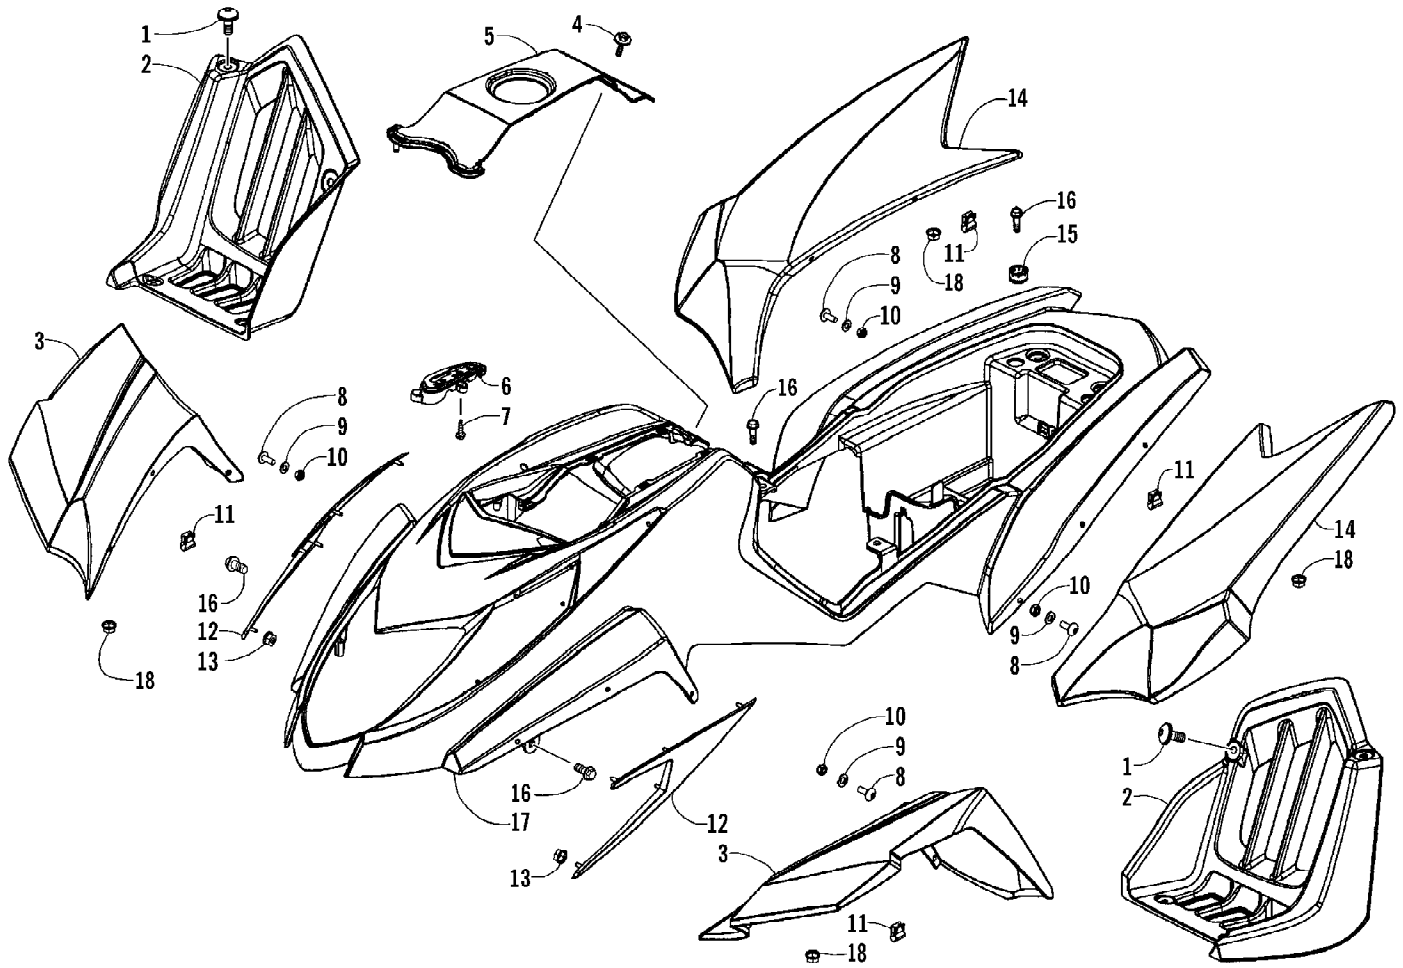

2008 ATV 250 DVX BLACK-CAT GREEN (A2008KSE2BUSE)
BODY PANEL ASSEMBLY

2008 ATV 250 DVX BLACK-CAT GREEN (A2008KSE2BUSE)
BODY PANEL ASSEMBLY

Page 8 of 64

Ref #	Part Number	Qty	S/P/F	Description
1	3304-404	8		Bolt
2	3304-395	1	S	Mudguard, Floor - Right
2	3304-396	1		Mudguard, Floor - Left
3	3304-388	1		Fender, Front - Right
3	3304-390	1		Fender, Front - Left
4	3304-029	2	/P	Bolt w/Washer
5	3304-248	1		Cover, Gas Tank
6	3304-381	1		Guide, Shift Handle
7	3304-650	3	/P	Screw, Self-Tapping
8	3304-406	12		Bolt
9	3304-432	12		Washer
10	3304-431	12	/P	Nut, Lock
11	3304-683	4		Clip, Fender
12	3304-384	1		Panel, Trim - Right
12	3304-386	1		Panel, Trim - Left
13	3304-418	10		Nut
14	3304-394	1		Fender, Rear - Right
14	3304-398	1		Fender, Rear - Left
15	3303-232	2		Rubber, Rear Fender
16	3304-587	7	/P	Bolt w/Washer
17	3304-380	1		Body, Main
18	3304-417	4		Nut