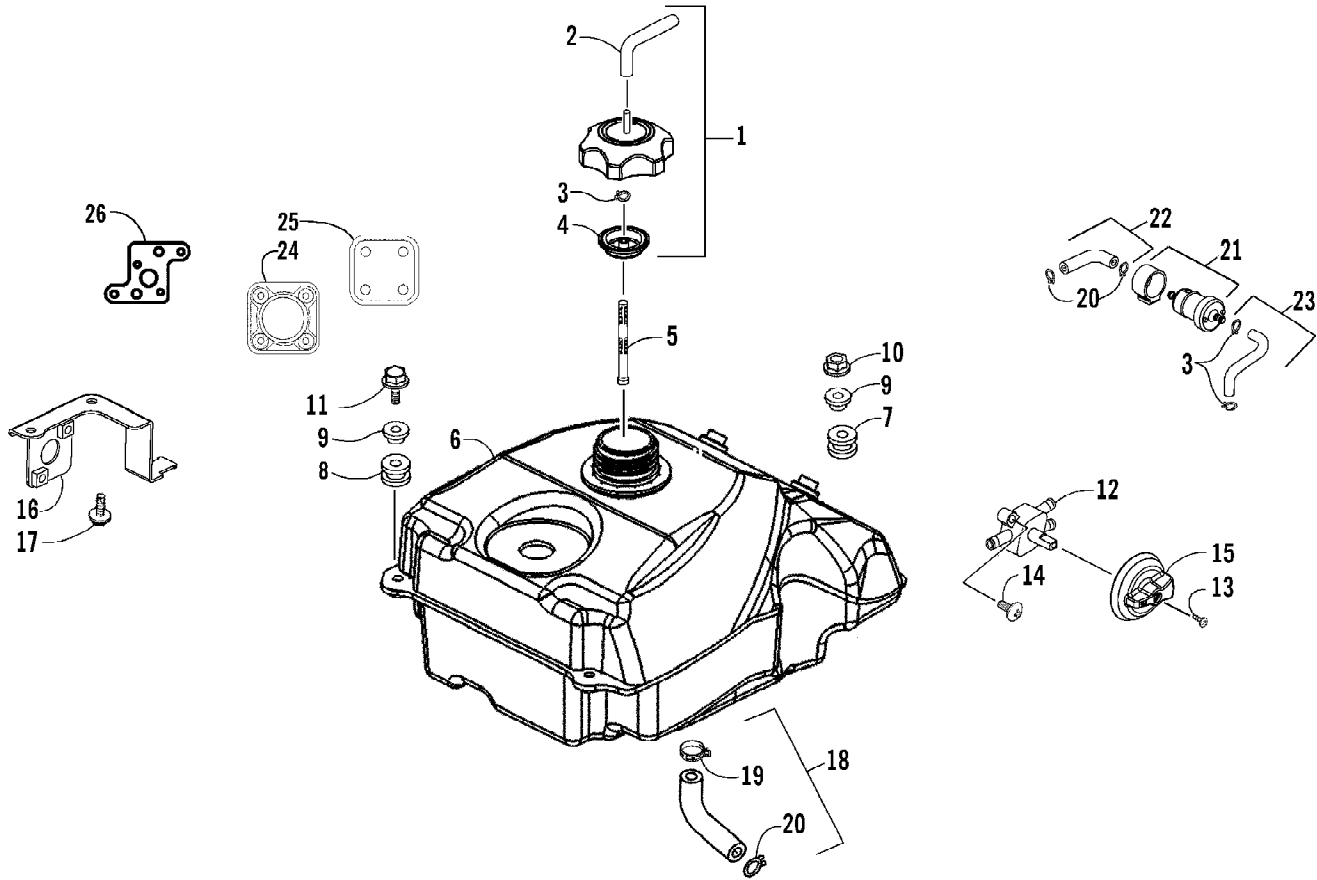

2008 ATV 250 DVX BLACK-CAT GREEN (A2008KSE2BUSE)
GAS TANK ASSEMBLY

2008 ATV 250 DVX BLACK-CAT GREEN (A2008KSE2BUSE)
GAS TANK ASSEMBLY

Page 34 of 64

Ref #	Part Number	Qty	S/P/F	Description
1	3304-246	1	/P	Cap, Gas Tank - Assembly (inc. 2, one No. 3, and 4)
2	3304-169	1		Hose, Vent
3	3303-348	3		Clip, Tube
4	0	1	F	Diaphragm
5	3303-058	1		Screen, Fuel Strainer
6	3305-415	1		Tank, Gas - Assembly (inc. 7-8)
7	3304-647	2		Grommet, Rubber
8	3303-406	2		Grommet, Rubber
9	3303-226	4		Collar, Front Fender
10	3303-331	2	/P	Nut
11	3304-551	2	/P	Screw, Cap
12	3303-700	1		Valve, Gas Tank (inc. 13)
13	3301-828	1	/P	Screw
14	3303-316	2		Screw, Pan-Head
15	3303-701	1		Cover, Gas Tank Valve
16	3305-419	1		Bracket, Mounting - Gas Tank Valve
17	3304-409	2	/P	Screw
18	3305-416	2		Tube, Gas Tank - Assembly (inc. 19 and two No. 20)
19	3303-351	2		Clamp, Tube
20	3303-349	4		Clip, Tube
21	3305-501	1		Strainer, Fuel - Assembly
22	3305-421	1		Tube, Fuel Strainer - Assembly (inc. two No. 20)
23	3305-422	1		Tube, Fuel Strainer - Assembly (inc. two No. 3)
24	3305-418	1		Gasket, Fuel Level Sensor Cap
25	3305-417	1		Cap, Fuel Level Sensor
26	3305-551	1		Bracket, Mounting - Gas Tank