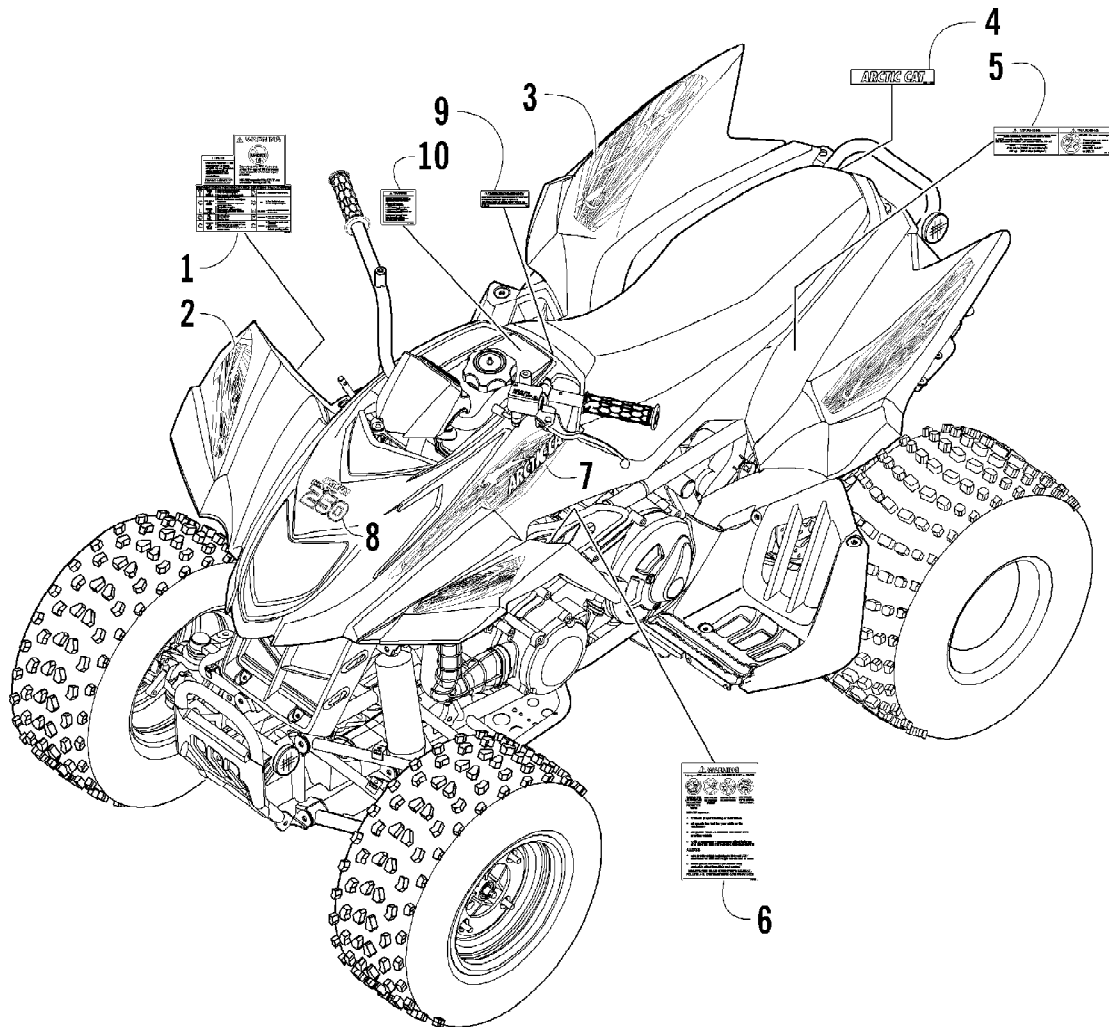

2008 ATV 250 DVX BLACK-CAT GREEN (A2008KSE2BUSE)
DECALS

Page 22 of 64

Ref #	Part Number	Qty	S/P/F	Description
1	0411-759	1		Decal, Warning - Pre-Ride
2	1411-740	1		Decal, Fender - Front - Right
2	1411-741	1		Decal, Fender - Front - Left
3	1411-750	1		Decal, Fender - Rear - Right
3	1411-751	1		Decal, Fender - Rear - Left
4	0411-762	1		Decal, "Arctic Cat" - White
5	1411-103	1		Decal, Warning - Passenger/Tire Pressure
6	0411-218	1		Decal, Warning - General
7	1411-772	1		Decal, Side - Right
7	1411-773	1		Decal, Side - Left
8	1411-786	1		Decal, Crest
9	1411-577	1		Decal, Warning - Not for Highways
10	1411-109	1		Decal, Warning - Reverse