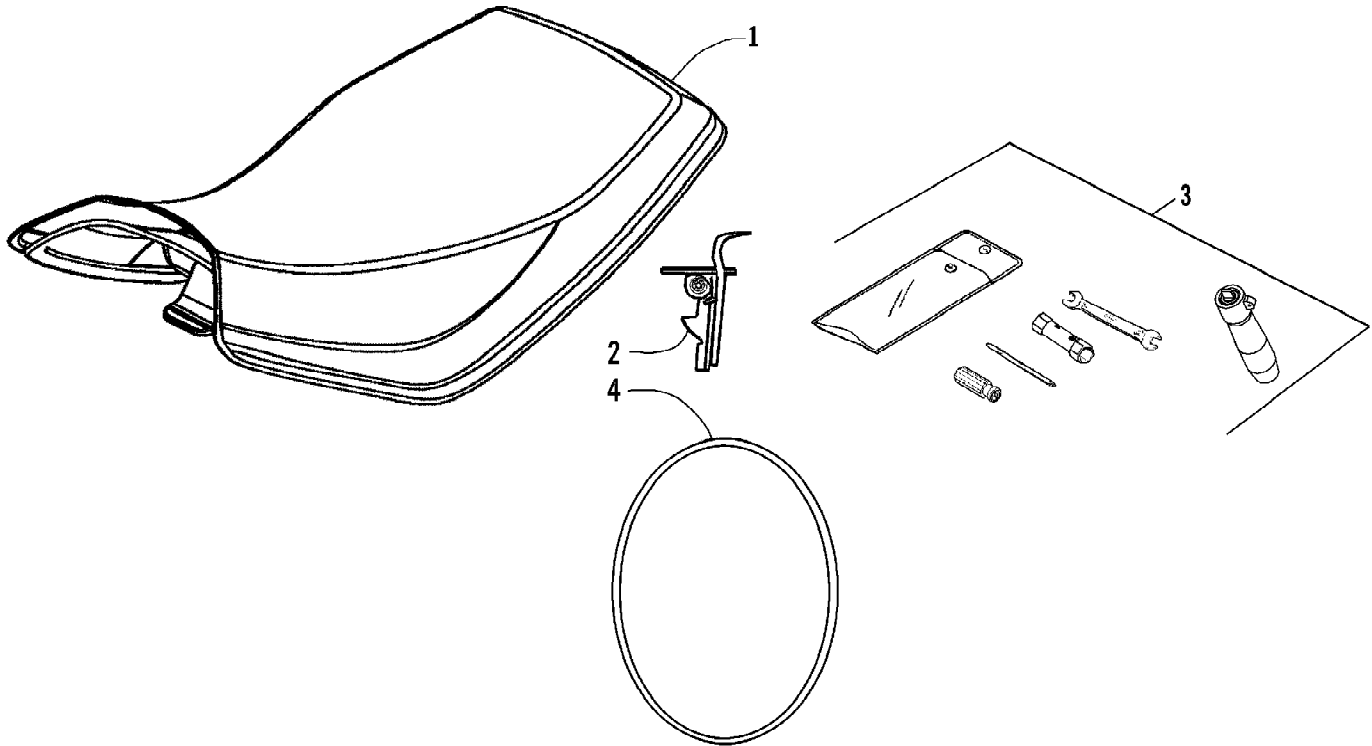

2008 ATV 250 DVX BLACK-CAT GREEN (A2008KSE2BUSE)
SEAT AND TOOL KIT ASSEMBLY

Page 52 of 64

Ref #	Part Number	Qty	S/P/F	Description
1	3304-391	1		Seat Assembly (inc. 2)
2	3304-392	1		Latch, Seat - Hook Assembly
3	3304-400	1		Kit, Tool
4	3303-242	1		Band, Tool Kit