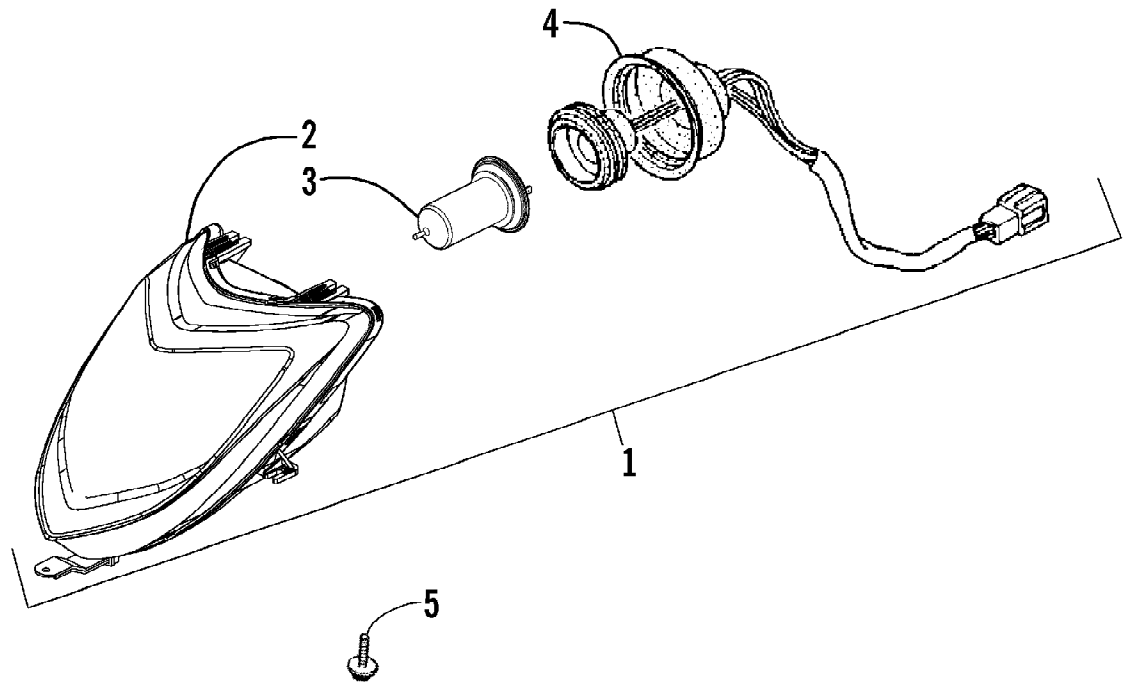

2008 ATV 250 DVX BLACK-CAT GREEN (A2008KSE2BUSE)
HANDLEBAR AND CONTROLS ASSEMBLY

2008 ATV 250 DVX BLACK-CAT GREEN (A2008KSE2BUSE)
HANDLEBAR AND CONTROLS ASSEMBLY

Page 36 of 64

Ref #	Part Number	Qty	S/P/F	Description
1	3303-953	1		Lever, Throttle - Assembly
2	3305-462	1		Cable, Choke
3	1502-297	1	S	Cable, Throttle - Kit
4	3303-839	1		Cable Tie
5	3304-016	2		Bolt w/Washer
6	3305-541	2		Cap, End - Handlebar
7	3303-203	2	S	Grip, Handlebar
8	3304-684	1	S	Switch Assembly - Left
9	3304-367	1		Handlebar
10	3303-436	1		Instrument Pod
11	3303-592	2		Clip
12	3305-400	4		Bolt w/Washer
13	3304-368	1		Bracket, Instrument Pod
14	3303-954	2		Holder, Handlebar - Upper
15	3303-955	2		Holder, Handlebar - Lower
16	3305-088	2	/P	Washer
17	3303-325	2		Nut