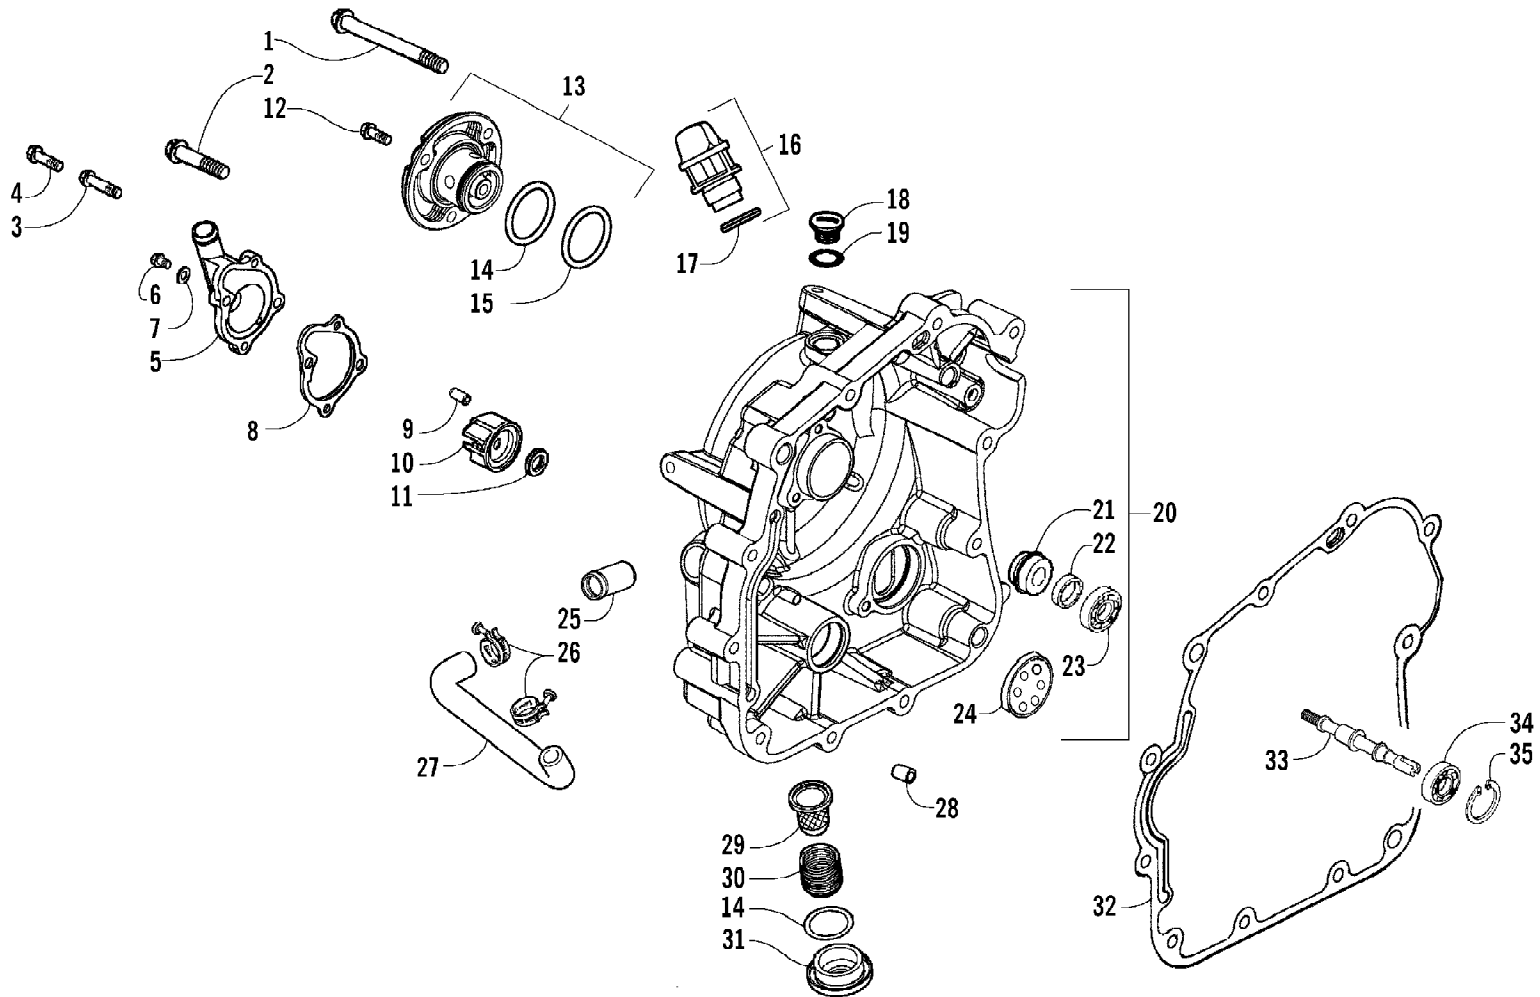

2008 ATV 250 DVX BLACK-CAT GREEN (A2008KSE2BUSE)
CRANKCASE COVER ASSEMBLY

2008 ATV 250 DVX BLACK-CAT GREEN (A2008KSE2BUSE)
CRANKCASE COVER ASSEMBLY

Page 18 of 64

Ref #	Part Number	Qty	S/P/F	Description
1	3304-192	8		Screw, Cap
2	3303-387	4		Screw, Cap
3	3303-385	2		Screw, Cap
4	3303-619	2	/P	Screw, Cap
5	3303-752	1		Cover, Water Pump
6	3304-186	1		Screw, Cap
7	3304-049	1		Washer
8	3303-753	1		Gasket, Water Pump
9	3303-341	2		Pin, Dowel
10	3303-750	1		Impeller, Water Pump
11	3304-038	1		Washer
12	3303-382	3	/P	Screw, Cap
13	3304-013	1		Cap, Crankcase Cover - Assembly (inc. one No. 14 and 15)
14	3304-096	2	/P	O-Ring
15	3304-098	1		O-Ring
16	3303-695	1		Gauge, Oil Level (inc. 17)
17	3304-102	1	/P	O-Ring
18	3304-012	1		Cap
19	3304-099	1		O-Ring
20	3303-631	1		Cover, Crankcase - Assembly (inc. 21-25)
21	3303-751	1		Seal, Mechanical
22	3304-078	1		Seal, Oil
23	3304-068	1		Bearing
24	3303-696	1		Finder, Oil Level
25	0	1	F	Sleeve
26	3304-165	2	/P	Clip, Hose
27	3303-758	1		Hose, Water
28	3303-342	2		Pin, Dowel
29	3303-691	1	/P	Screen, Oil Filter
30	3303-692	1	/P	Spring, Oil Filter
31	3303-021	1		Cap, Oil Filter
32	3303-641	1		Gasket
33	3303-754	1		Shaft, Water Pump
34	3304-193	1		Bearing
35	3304-148	1		Circlip