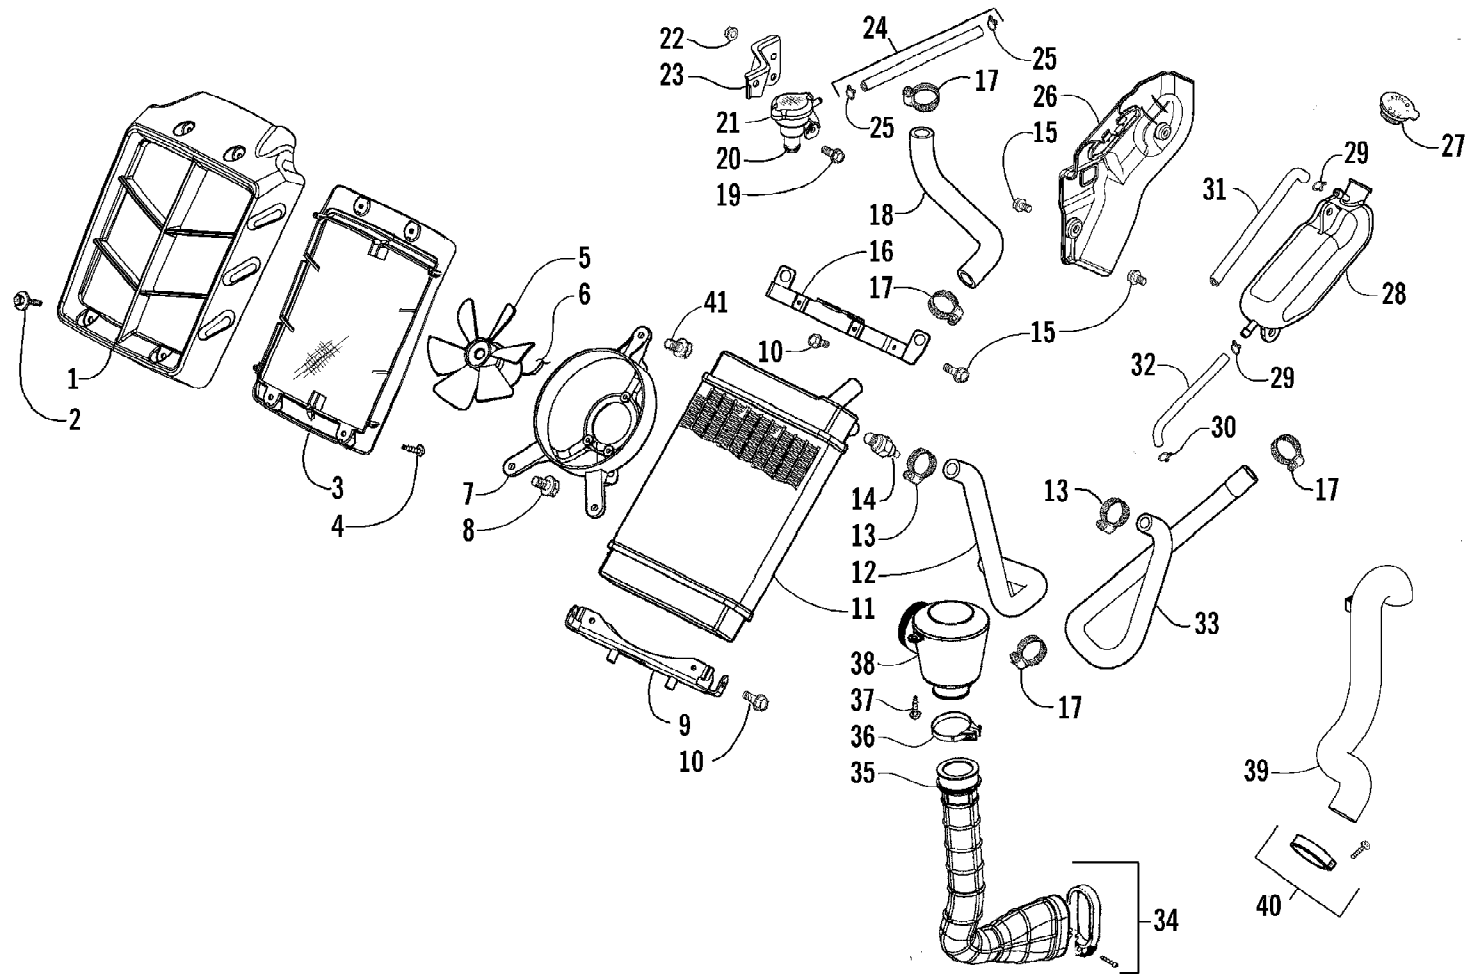

Ref #	Part Number	Qty	S/P/F	Description
1	3303-743	1	/P	Shroud, Radiator
2	3304-653	4	S	Screw w/Washer
3	3303-744	1		Screen, Radiator
4	3304-123	6	/P	Screw w/Washer
5	3303-741	1		Fan, Cooling
6	3303-742	1		Motor, Fan
7	3303-739	1		Shroud, Fan
8	3304-586	3	/P	Bolt
9	3303-984	1		Bracket, Radiator - Lower
10	3304-116	4		Bolt w/Washer
11	3303-737	1		Radiator Assembly
12	3303-759	1		Hose, Cooling - Radiator/Engine
13	3304-164	2		Clamp, Hose
14	3303-862	1		Switch, Temperature
15	3304-587	6	/P	Bolt w/Washer
16	3303-983	1		Bracket, Radiator - Upper
17	3304-165	4	/P	Clamp, Hose
18	3303-761	1		Hose, Cooling - Radiator
19	3304-553	1		Bolt, Flange
20	3303-738	1		Neck, Filler
21	3303-748	1		Cap, Radiator
22	3304-654	2	/P	Nut
23	3303-740	1		Bracket, Mounting - Filler Neck
24	3304-066	1		Tube Assembly - Water Pump (inc. 25)
25	3304-161	2		Clip, Tube
26	3303-993	1		Shield, Master Cylinder
27	3303-749	1		Cap, Reserve Tank
28	3304-692	1		Tank, Reserve
29	3304-163	2		Clip, Tube
30	3303-349	1		Clip, Tube
31	3303-745	1		Hose, Drain - Reserve Tank
32	3304-255	1		Hose, Reserve Tank
33	3303-760	1		Hose, Cooling - Engine/Radiator
34	3303-635	1		Clamp w/Screw
35	3304-224	1		Duct, Cooling - Cover
36	3304-694	1		Clamp w/Screw
37	3304-650	2	/P	Screw, Self-Tapping
38	3304-226	1		Box, Inlet - Cooling
39	3304-223	1		Duct, Cooling - Cover
40	3303-636	1		Clamp w/Screw
41	3303-320	3		Screw w/Washer