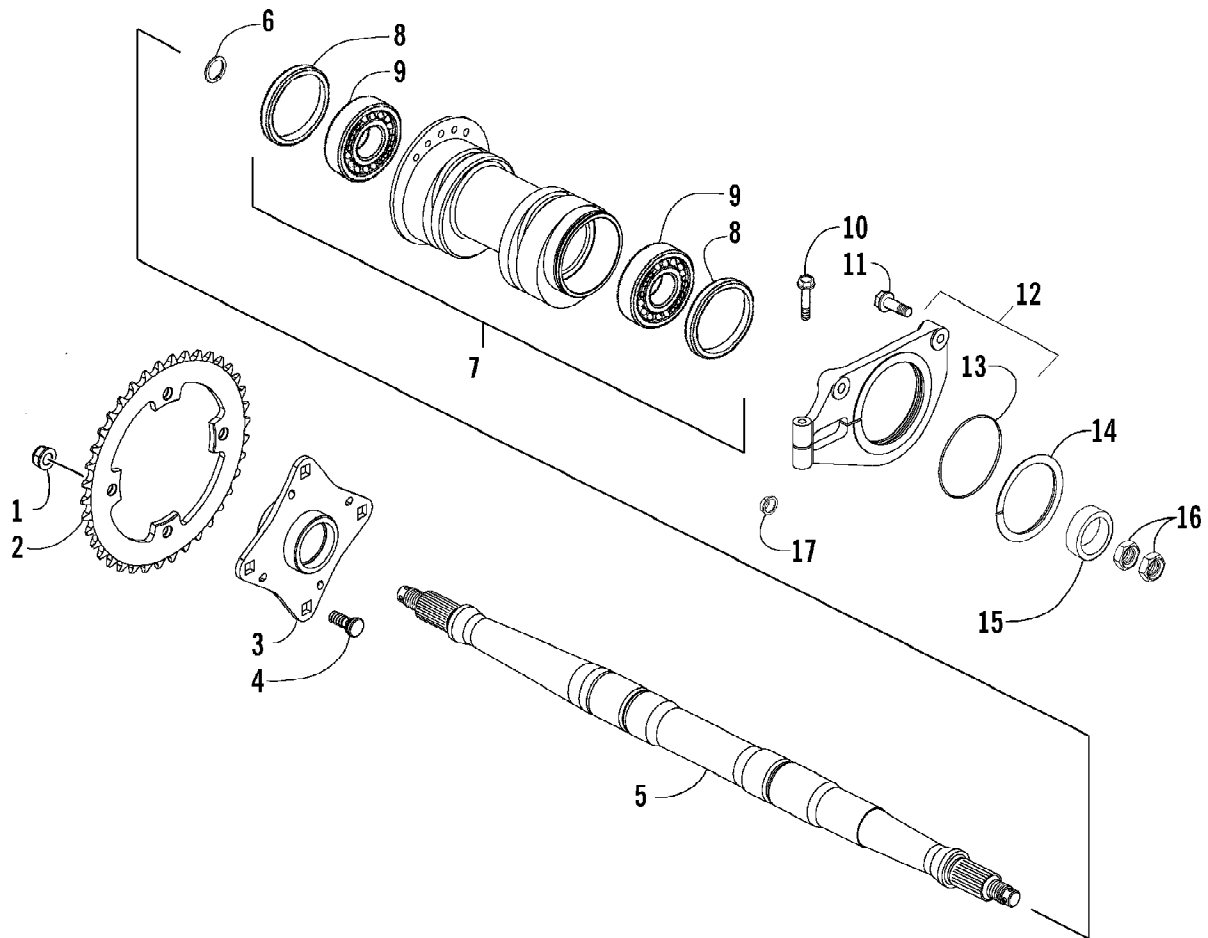

2008 ATV 250 DVX BLACK-CAT GREEN (A2008KSE2BUSE)
REAR AXLE ASSEMBLY

Page 46 of 64

Ref #	Part Number	Qty	S/P/F	Description
1	3304-031	4	/P	Nut
2	3304-291	1		Sprocket, Final - Driven
3	3304-292	1		Flange, Final Sprocket
4	3304-403	4		Bolt
5	3304-293	1		Axle, Wheel - Rear
6	3304-415	1		Ring, Snap
7	3304-294	1		Hub, Rear - Assembly (inc. 8-9)
8	3304-424	2		Seal, Oil
9	3304-688	2		Bearing
10	3304-518	1		Bolt
11	3304-687	2		Bolt
12	3304-305	1		Bracket, Caliper - Assembly (inc. 13)
13	3305-259	1		O-Ring
14	3304-519	1		Ring, Retaining
15	3304-343	1		Collar
16	3304-342	2		Nut
17	3304-304	1		Collar