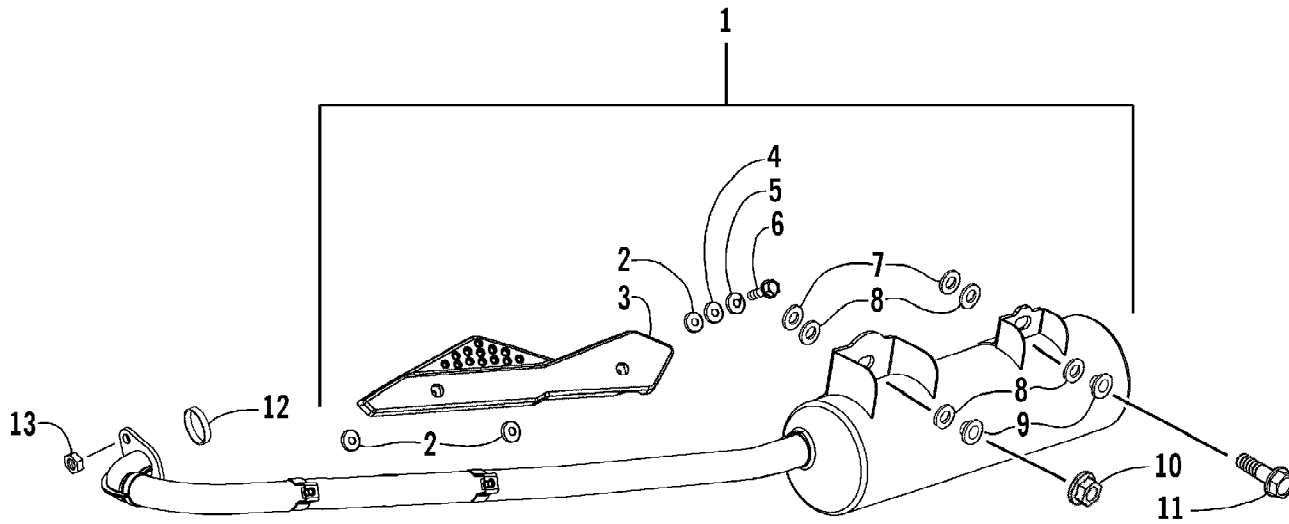

2008 ATV 250 DVX BLACK-CAT GREEN (A2008KSE2BUSE)
EXHAUST ASSEMBLY

Page 26 of 64

Ref #	Part Number	Qty	S/P/F	Description
1	3304-457	1		Muffler Assembly (inc. 2-9)
2	3303-727	4		Packing, Exhaust Shield
3	3304-251	1		Shield, Exhaust
4	3304-134	2		Washer
5	3304-140	2		Washer, Spring
6	3304-686	2	/P	Bolt, Flange
7	3303-726	2		Bushing, Rubber
8	3303-728	4		Packing, Muffler Assembly
9	3303-731	2		Collar, Muffler Assembly
10	3303-332	1		Nut, Flange
11	3304-175	1		Bolt, Flange
12	3303-725	1		Gasket, Exhaust Pipe
13	3304-125	2		Nut, Hex