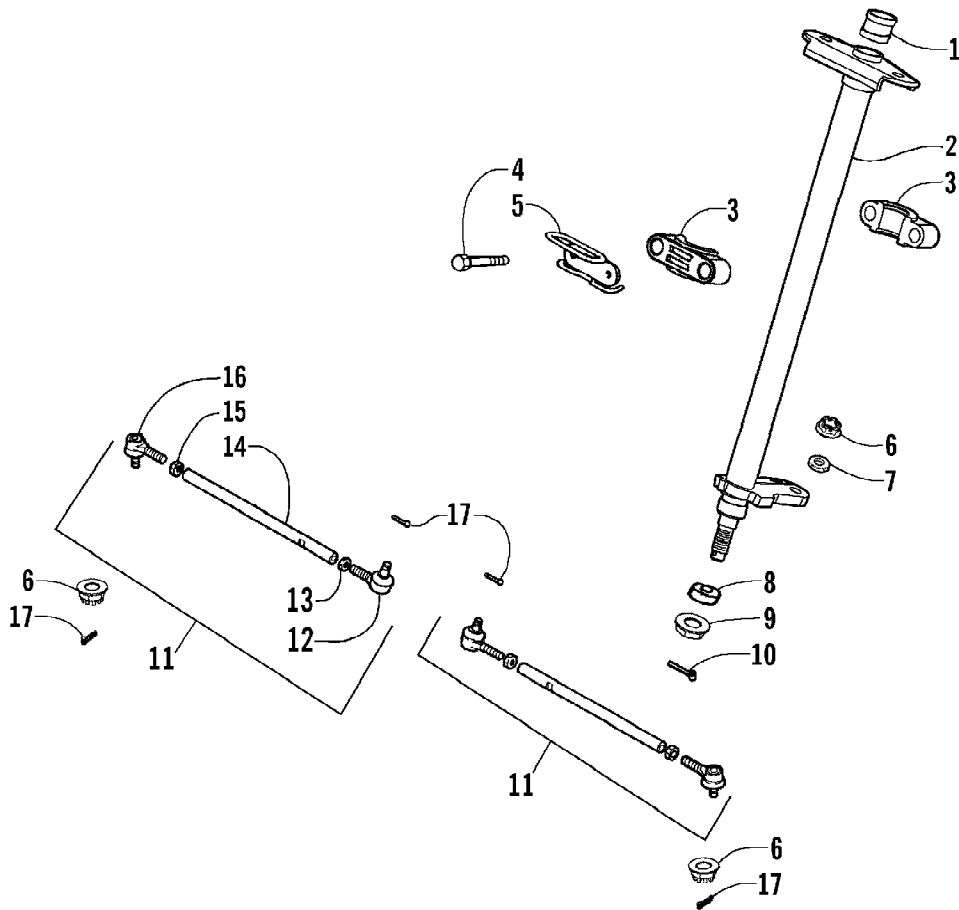

2008 ATV 250 DVX BLACK-CAT GREEN (A2008KSE2BUSE)
STEERING POST ASSEMBLY

Page 58 of 64

Ref #	Part Number	Qty	S/P/F	Description
1	3303-963	1	S	Bushing, Sleeve
2	3303-957	1		Post, Steering
3	3303-961	2		Block, Mounting - Steering Post
4	3304-649	2		Screw, Cap
5	3303-962	1		Clamp, Mounting Block
6	3304-130	4		Nut, Castle
7	3304-136	2		Washer
8	3303-960	1		Collar, Steering Post - Lower
9	3304-032	1		Nut, Flange
10	3303-339	1		Pin, Cotter
11	3303-969	2		Tie Rod - Assembly (inc. 12-16)
12	3303-973	2		Ball Joint, Tie Rod - Left
13	3303-327	2		Nut, Hex - Left
14	3304-376	2		Tube, Tie Rod
15	3303-326	2		Nut, Hex - Right
16	3303-971	2		Ball Joint, Tie Rod - Right
17	3304-143	4		Pin, Cotter