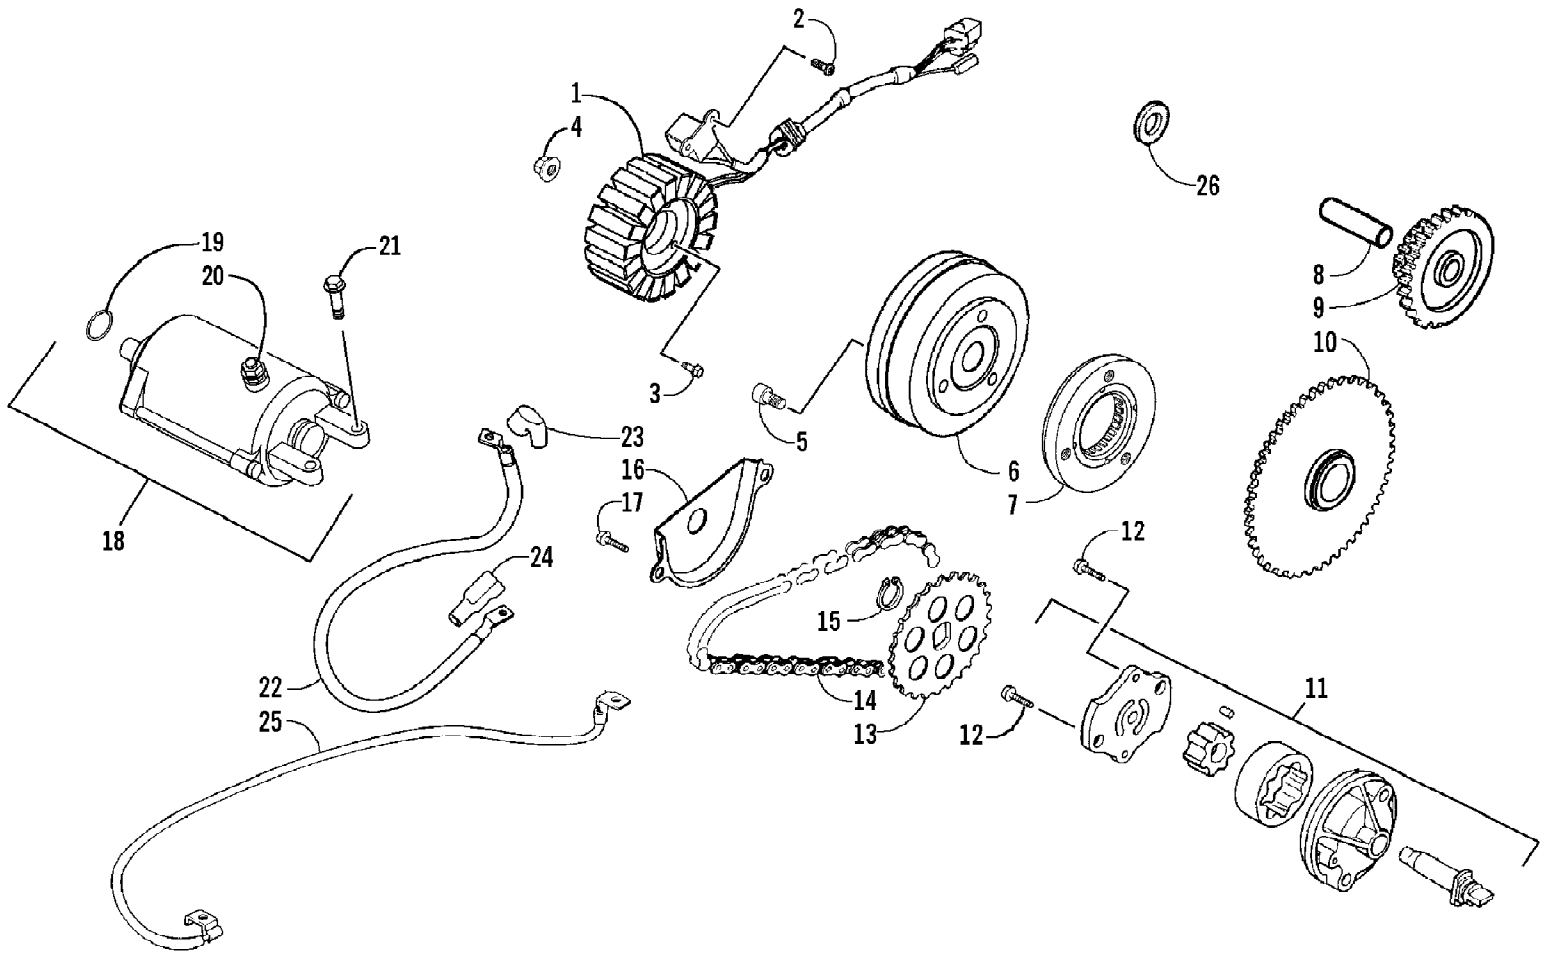

2008 ATV 250 DVX BLACK-CAT GREEN (A2008KSE2BUSE)
STARTER MOTOR AND MAGNETO ASSEMBLY

2008 ATV 250 DVX BLACK-CAT GREEN (A2008KSE2BUSE)
STARTER MOTOR AND MAGNETO ASSEMBLY

Page 56 of 64

Ref #	Part Number	Qty	S/P/F	Description
1	3304-682	1		Stator
2	3304-118	2		Screw
3	3304-111	3		Bolt, Flange
4	3304-024	1		Nut
5	3304-208	3		Bolt, Socket
6	3303-832	1		Flywheel
7	3303-827	1		Clutch, One-Way
8	3303-825	1		Shaft, Starter Reduction
9	3303-824	1		Gear, Starter Reduction
10	3303-826	1	S	Gear, Starter
11	3303-687	1		Pump, Oil
12	3303-385	2		Screw, Cap
13	3303-688	1		Sprocket, Drive - Oil Pump
14	3303-690	1		Chain, Oil Pump
15	3304-146	1		Circlip
16	3303-697	1		Separator, Oil
17	3303-381	2		Screw, Cap
18	3304-274	1		Motor, Starter (inc. 19-20)
19	3304-104	1		O-Ring
20	3304-011	2		Nut w/Washer
21	3303-243	2	S	Screw, Cap
22	3304-277	1		Cable, Starter Motor (inc. 23-24)
23	3305-251	1		Boot, Starter Motor Terminal
24	3305-252	1		Boot, Starter Solenoid
25	3304-279	1		Cable, Ground
26	3304-036	1		Washer, Thrust