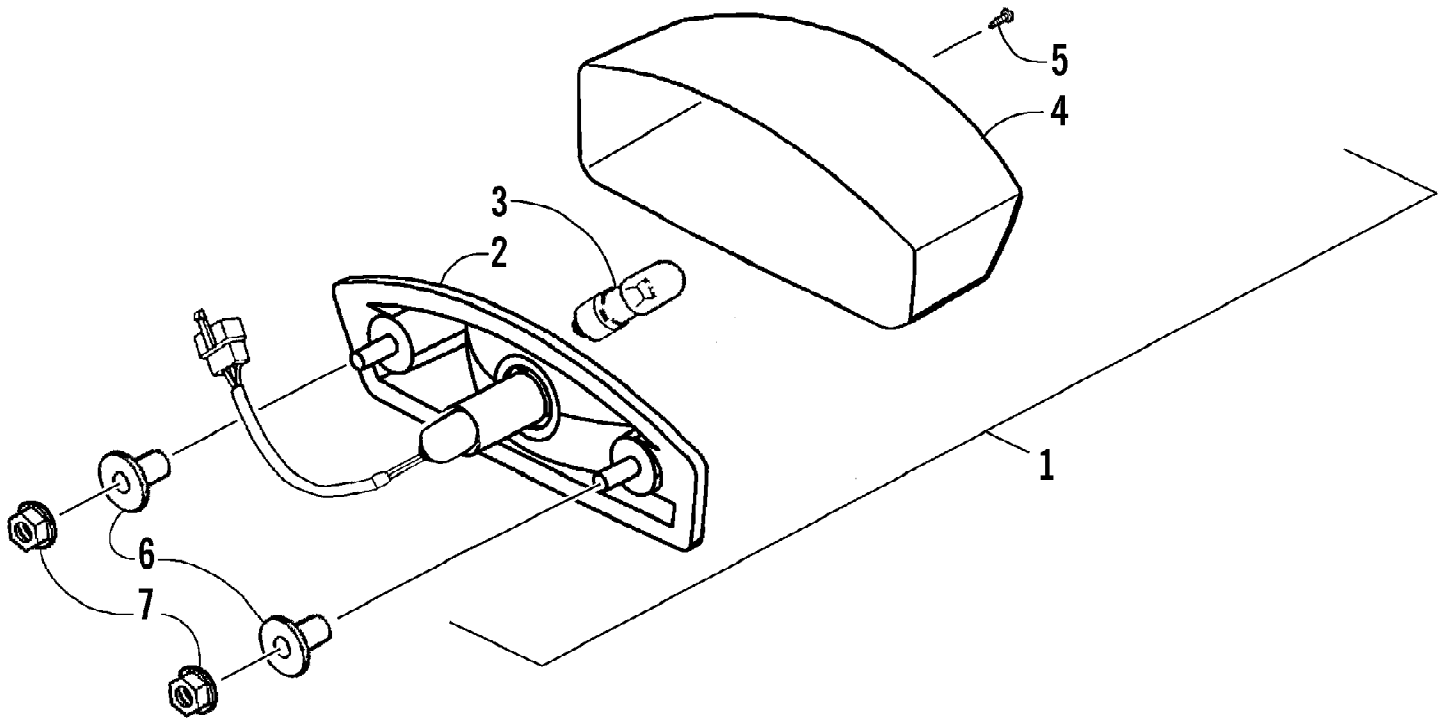

2008 ATV 250 DVX BLACK-CAT GREEN (A2008KSE2BUSE)
STEERING POST ASSEMBLY

Page 58 of 64

Ref #	Part Number	Qty	S/P/F	Description
1	3303-963	1	S	Bushing, Sleeve
2	3303-957	1		Post, Steering
3	3303-961	2		Block, Mounting - Steering Post
4	3304-649	2		Screw, Cap
5	3303-962	1		Clamp, Mounting Block
6	3304-130	4		Nut, Castle
7	3304-136	2		Washer
8	3303-960	1		Collar, Steering Post - Lower
9	3304-032	1		Nut, Flange
10	3303-339	1		Pin, Cotter
11	3303-969	2		Tie Rod - Assembly (inc. 12-16)
12	3303-973	2		Ball Joint, Tie Rod - Left
13	3303-327	2		Nut, Hex - Left
14	3304-376	2		Tube, Tie Rod
15	3303-326	2		Nut, Hex - Right
16	3303-971	2		Ball Joint, Tie Rod - Right
17	3304-143	4		Pin, Cotter