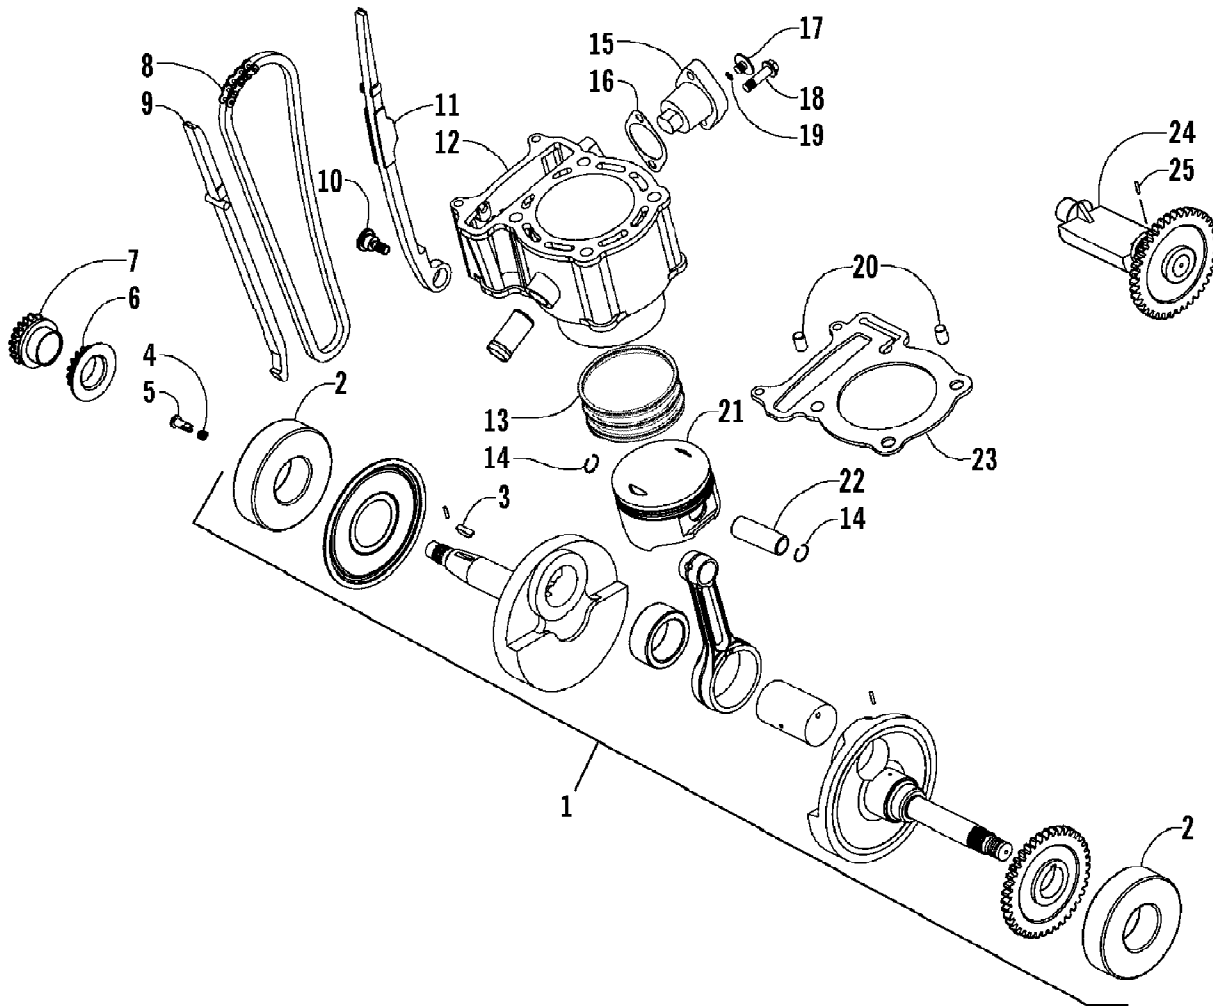

2008 ATV 250 DVX BLACK-CAT GREEN (A2008KSE2BUSE)
PISTON AND CRANKSHAFT ASSEMBLY

2008 ATV 250 DVX BLACK-CAT GREEN (A2008KSE2BUSE)
PISTON AND CRANKSHAFT ASSEMBLY

Page 44 of 64

Ref #	Part Number	Qty	S/P/F	Description
1	3303-663	1		Crankshaft Assembly (inc. 2)
2	3304-419	2	S	Bearing
3	3304-145	1		Key
4	3303-694	1		Spring, Oil Through
5	3303-693	1		Oil Through
6	3304-236	1		Gear, Timing
7	3303-689	1		Gear, Oil Pump Drive
8	3303-671	1		Chain, Cam
9	3303-679	1		Guide, Cam Chain
11	3303-676	1		Tensioner, Cam Chain
10	3303-678	1		Pivot, Cam Chain Tensioner
12	3303-653	1		Cylinder Assembly
13	3303-664	1	/P	Ring Set, Piston
14	3304-159	2		Circlip
15	3303-677	1		Lifter, Cam Chain Tensioner
16	3303-035	1		Gasket, Cylinder
17	3304-006	2		Screw w/Washer
18	3303-243	2	S	Screw, Cap
19	3303-305	1	S	O-Ring
20	3303-342	2		Pin, Dowel
21	3303-665	1		Piston
22	3303-666	1		Pin, Piston
23	3303-654	1	S	Gasket, Cylinder
24	3303-667	1		Balancer, Crankshaft (inc. 25)
25	3304-439	1		Key