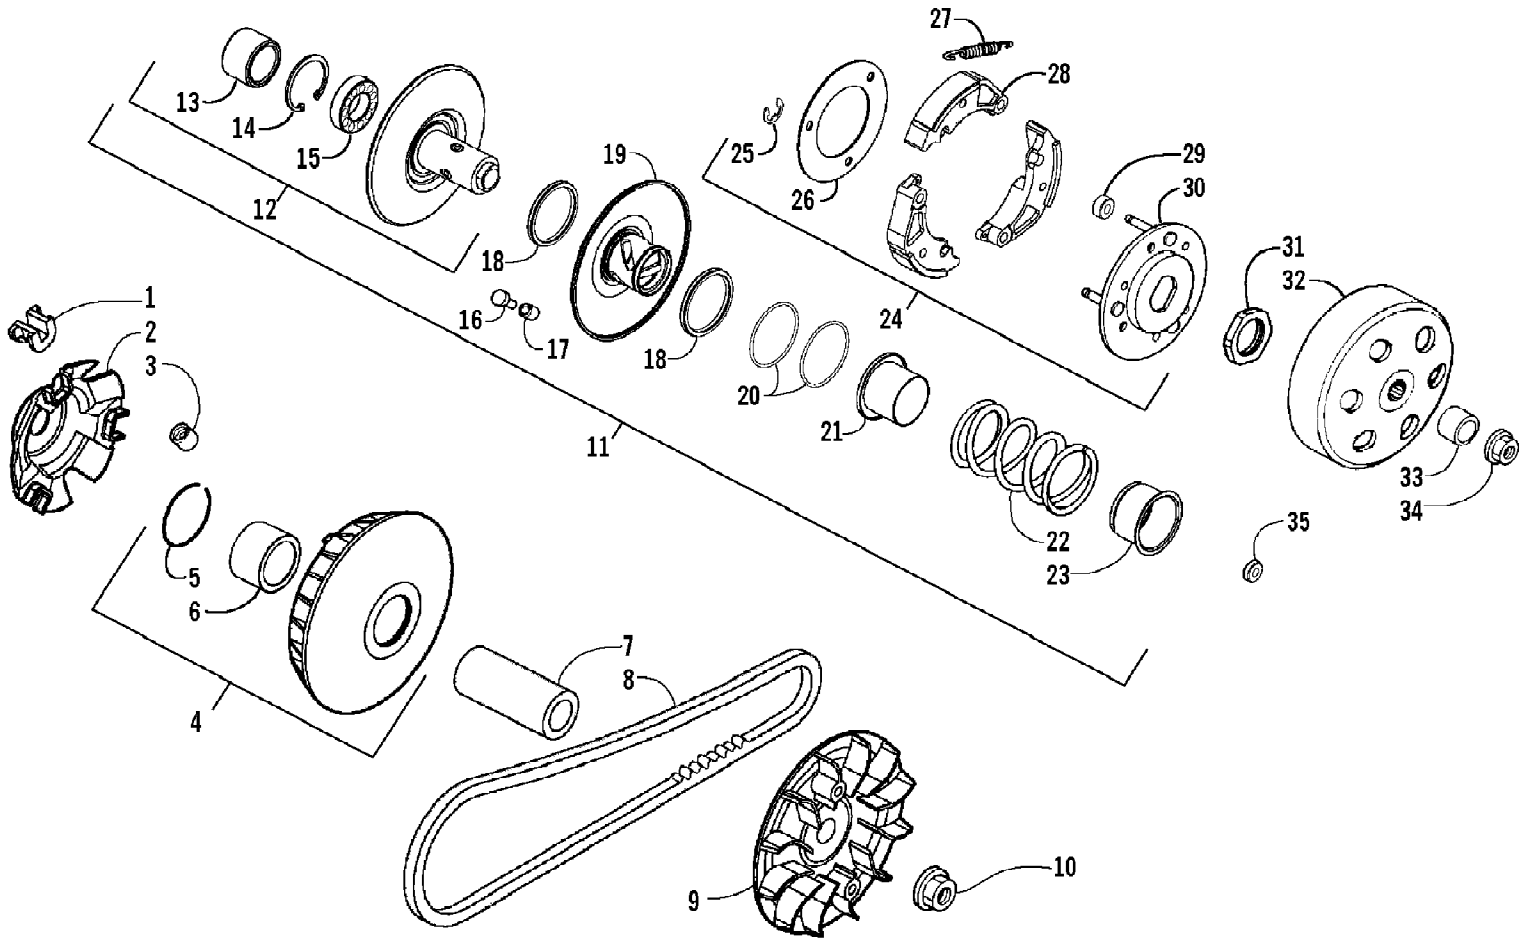

2008 ATV 250 DVX BLACK-CAT GREEN (A2008KSE2BUSE)
BODY PANEL ASSEMBLY

Page 8 of 64

Ref #	Part Number	Qty	S/P/F	Description
1	3304-404	8		Bolt
2	3304-395	1	S	Mudguard, Floor - Right
2	3304-396	1		Mudguard, Floor - Left
3	3304-388	1		Fender, Front - Right
3	3304-390	1		Fender, Front - Left
4	3304-029	2	/P	Bolt w/Washer
5	3304-248	1		Cover, Gas Tank
6	3304-381	1		Guide, Shift Handle
7	3304-650	3	/P	Screw, Self-Tapping
8	3304-406	12		Bolt
9	3304-432	12		Washer
10	3304-431	12	/P	Nut, Lock
11	3304-683	4		Clip, Fender
12	3304-384	1		Panel, Trim - Right
12	3304-386	1		Panel, Trim - Left
13	3304-418	10		Nut
14	3304-394	1		Fender, Rear - Right
14	3304-398	1		Fender, Rear - Left
15	3303-232	2		Rubber, Rear Fender
16	3304-587	7	/P	Bolt w/Washer
17	3304-380	1		Body, Main
18	3304-417	4		Nut

2008 ATV 250 DVX BLACK-CAT GREEN (A2008KSE2BUSE)
CLUTCH ASSEMBLY

Page 12 of 64

Ref #	Part Number	Qty	S/P/F	Description
1	3303-774	3		Slide
2	3303-773	1		Plate, Ramp
3	3303-772	6		Guide, Roller
4	3303-770	1		Face, Movable Drive - Assembly (inc. 5-6)
5	3304-160	1		Ring, Retaining
6	3303-771	1		Bushing
7	3303-769	1		Sleeve, Drive Face
8	3303-782	1		Belt, Drive
9	3303-768	1		Face, Fixed - Drive
10	3304-024	1		Nut, Jam
11	3303-781	1		Clutch, Driven - Assembly (inc. 12-31)
12	3303-783	1		Face, Fixed - Driven (inc. 13-15)
13	3304-072	1		Bearing
14	3304-149	1		Circlip
15	3304-070	1		Bearing
16	3303-786	4		Pin, Roller Guide
17	3303-787	4		Roller, Guide
18	3304-082	2		Seal, Oil
19	3303-785	1		Face, Movable - Driven
20	3304-107	2		O-Ring
21	3303-789	1		Collar, Seal
22	3303-788	1		Spring, Driven Face
23	3303-790	1		Collar, Spring
24	3303-775	1		Clutch, Centrifugal - Assembly (inc. 25-30)
25	3304-054	3		E-Ring
26	3303-777	1		Plate, Side
27	3303-778	3		Spring, Clutch
28	3303-779	3		Weight, Clutch
29	3303-780	3		Rubber, Clutch Damper
30	3303-776	1		Plate, Drive Clutch
31	3304-025	1	/P	Nut
32	3303-767	1		Clutch, Outer
33	3303-638	1		Sleeve, Driveshaft
34	3304-023	1		Nut, Jam
35	3304-414	1		Washer, Thrust