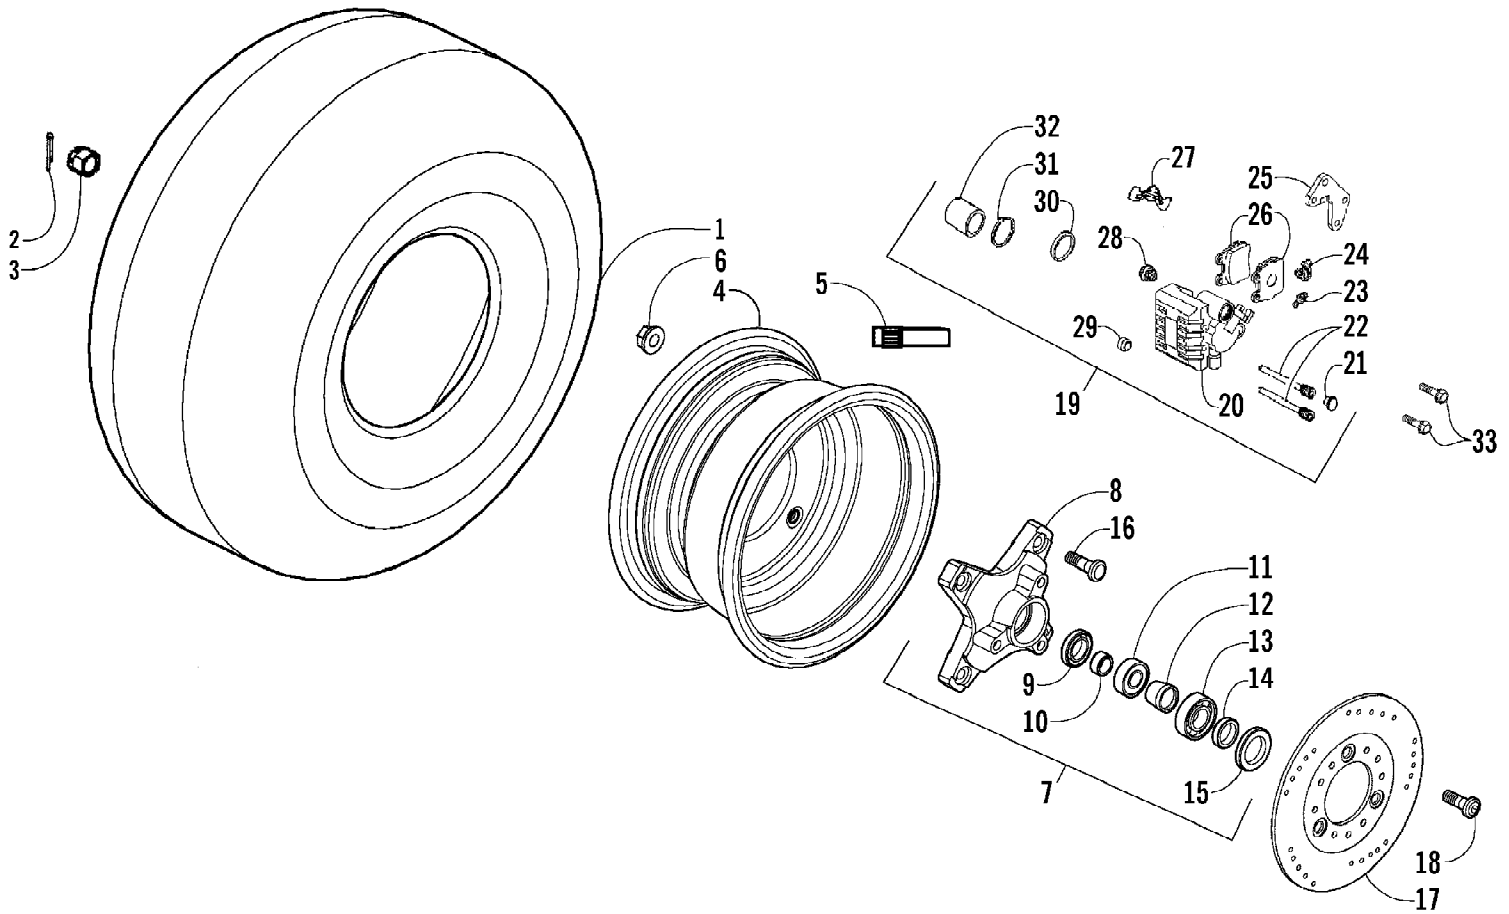

2008 ATV 250 DVX BLACK-CAT GREEN (A2008KSE2BUSE)
FRONT WHEELS AND BRAKE ASSEMBLY

2008 ATV 250 DVX BLACK-CAT GREEN (A2008KSE2BUSE)
FRONT WHEELS AND BRAKE ASSEMBLY

Ref #	Part Number	Qty	S/P/F	Description
1	3304-312	2		Tire, Front
2	3303-340	2		Pin, Cotter
3	3303-330	2		Nut
4	3304-310	2		Wheel, Front
5	3304-562	2		Valve, Wheel
6	3304-028	8		Nut, Wheel
7	3304-311	2		Hub, Wheel - Assembly - Front (inc. 8-16)
8	0	2	F	Hub, Wheel - Front
9	3304-089	2		Seal, Oil
10	3303-898	2		Collar, Wheel - Inside
11	3304-200	2		Bearing
12	3303-900	2		Collar, Wheel - Center
13	3304-202	2		Bearing
14	3303-899	2		Collar, Wheel - Outside
15	3304-088	2		Seal, Oil
16	3304-014	8		Bolt, Hub
17	3303-912	1		Disc, Brake - Front - Right
17	3303-918	1		Disc, Brake - Front - Left
18	3304-015	6		Bolt
19	3304-313	1	/P	Caliper Assembly - Front - Right (inc. 20-32)
19	3303-921	1		Caliper Assembly - Front - Left (inc. 20-32)
20	0	1	F	Housing, Caliper - Assembly - Right
20	0	1	F	Housing, Caliper - Assembly - Left
21	3304-334	2		Plug
22	3304-326	4		Pin
23	3304-330	2		Valve, Bleed
24	3304-331	2		Cap, Bleed Valve
25	3304-317	1		Bracket, Right
25	3304-328	1		Bracket, Left
26	3303-908	2		Pad, Brake - Set
27	3304-315	2		Spring, Brake Pad
28	3304-322	2		Boot A
29	3304-329	2		Bushing
30	3303-922	2		Seal, Piston - Inner
31	3303-910	2		Seal, Dust - Outer
32	3303-909	2		Piston
33	3304-174	4		Screw, Cap