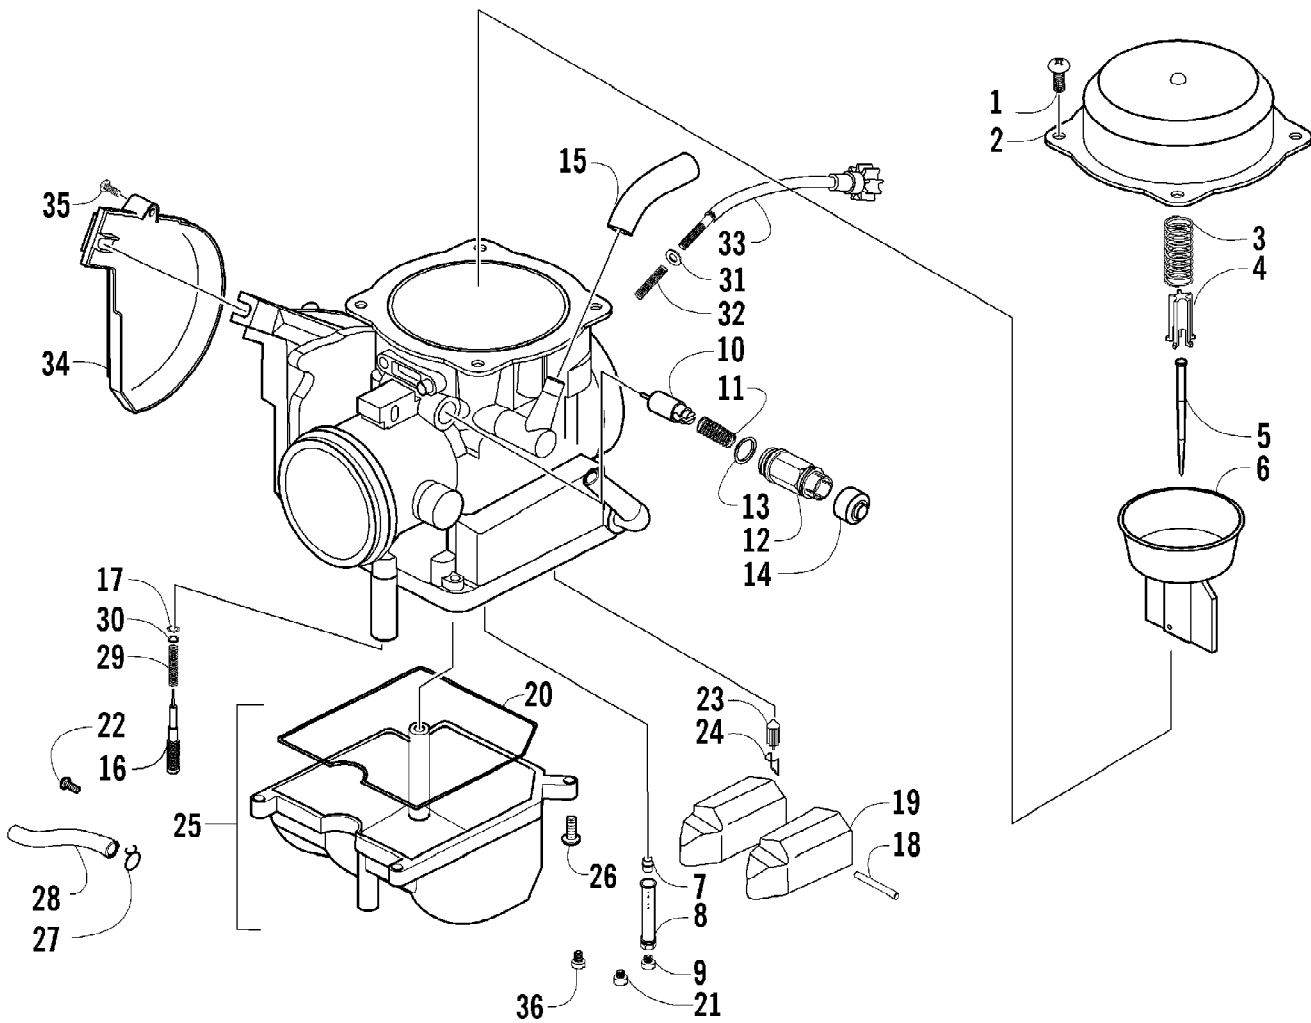

2008 ATV 250 DVX BLACK-CAT GREEN (A2008KSE2BUSE)
CARBURETOR ASSEMBLY

2008 ATV 250 DVX BLACK-CAT GREEN (A2008KSE2BUSE)
CARBURETOR ASSEMBLY

Page 10 of 64

Ref #	Part Number	Qty	S/P/F	Description
	3305-537	1		Complete Carburetor Assembly
1	5507-002	2	/P	Screw, Pan-Head
2	5507-051	1		Top
3	3305-432	1		Spring, Compression
4	3305-538	1		Seat, Spring
5	3305-540	1	/P	Needle, Jet
6	3305-433	1	S/P	Piston, Vacuum
7	3305-436	1	S	Jet, Needle
8	5507-047	1	/P	Holder, Jet Needle
9	5507-126	1		Jet, Main - 115
10	5507-022	1		Valve, Starter
11	5507-023	1		Spring, Coil
12	5507-025	1		Cap
13	5507-024	1		O-Ring
14	5507-026	1		Cable, Sealing Cap
15	3305-427	1	S	Tube
16	3305-442	1		Screw, Pilot
17	3304-237	1		O-Ring
18	3304-451	1		Pin, Float Arm
19	3305-550	1		Float, Set
20	5507-068	1		O-Ring
21	3305-539	1	S	Jet, Slow
22	5507-050	1	/P	Screw, Drain
23	3304-242	1		Valve, Float (inc. 24)
24	0	1	F	Clip
25	3305-430	1	S	Chamber, Float - Assembly
26	5507-017	4	/P	Screw, Pan-Head
27	3304-474	1		Clip, Tube
28	3305-428	1		Tube, Drain
29	5507-226	1		Spring
30	5507-225	1		Washer
31	5507-028	1		Washer
32	5507-029	1		Spring
33	3305-437	1		Screw, Stop
34	3305-441	1		Cover, Top - Assembly
35	5507-037	1	/P	Screw, Pan-Head
36	5507-058	1		Jet, Starter