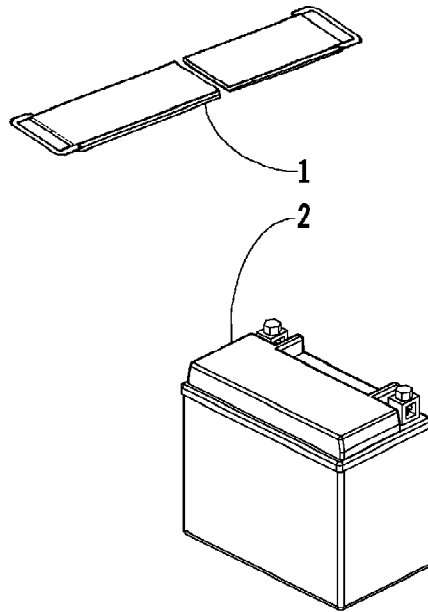

2008 ATV 250 DVX BLACK-CAT GREEN (A2008KSE2BUSE)
AIR INTAKE ASSEMBLY

Page 2 of 64

Ref #	Part Number	Qty	S/P/F	Description
1	3303-705	1		Cover, Air Filter Housing
2	3303-708	4		Clip, Spring
3	3303-703	1		Seal, Air Filter Housing Cover
4	3303-704	1		Filter, Air - Assembly (inc. 5)
5	0	1	F	Filter, Foam
6	3304-416	1		Clamp, Hose w/Screw
7	3303-707	1		Body, Air Filter Housing
8	3304-652	2		Screw w/Washer
9	3303-713	1		Clip, Tube
10	3304-168	1	/P	Tube, Drain
11	3303-709	2		Clamp, Hose w/Screw
12	3303-710	1		Duct
13	3304-062	1		Screw, Body
14	3304-433	2		Clip, Tube
15	3303-711	1		Joint, Blow-By
16	3304-117	2		Screw, Pan-Head w/Washer
17	3303-734	1		Tube B - Oil Catch (inc. one No. 18)
18	3303-714	2		Clip, Tube
19	3303-706	1		Catch, Oil
20	3304-553	2		Bolt, Flange
21	3303-735	1		Tube C - Oil Catch (inc. two No. 22)
22	3303-712	3		Clip, Tube
23	3303-733	1		Tube A - Oil Catch (inc. one No. 18)
24	3304-167	1		Clamp

2008 ATV 250 DVX BLACK-CAT GREEN (A2008KSE2BUSE)
AUXILIARY BRAKE ASSEMBLY

Page 4 of 64

Ref #	Part Number	Qty	S/P/F	Description
1	3304-335	1		Lever, Brake
2	3304-139	2		Washer
3	3304-143	1		Pin
4	3303-855	1		Spring, Stop - Brake Lever
5	3303-929	1		Spring, Set - Brake Lever
6	3304-685	1		Switch, Brake
7	3303-927	1		Pin, Clevis
8	3304-050	1		Washer
9	3304-141	1		Pin, Cotter
10	3304-306	1		Brake Assembly - Rear (inc. 11-20)
11	3303-928	1		Actuator, Push Rod
12	3304-128	2		Nut, Jam
13	0	1	F	Master Cylinder
14	3303-321	1		Screw w/Washer
15	3304-307	1		Connector
16	3303-895	2		Clamp, Brake Hose
17	3304-308	1		Hose, Brake
18	3303-896	1		Reservoir, Brake
19	3304-332	1		Cover, Brake Reservoir
20	3304-119	2		Screw, Flat-Head
21	3304-551	4	/P	Screw, Cap
22	3303-284	4	/P	Washer, Crush
23	3303-257	2	/P	Bolt, Banjo-Fitting
24	3304-299	1		Hose, Brake - Assembly - Rear
25	3303-891	1		Clamp, Brake Hose - Rear