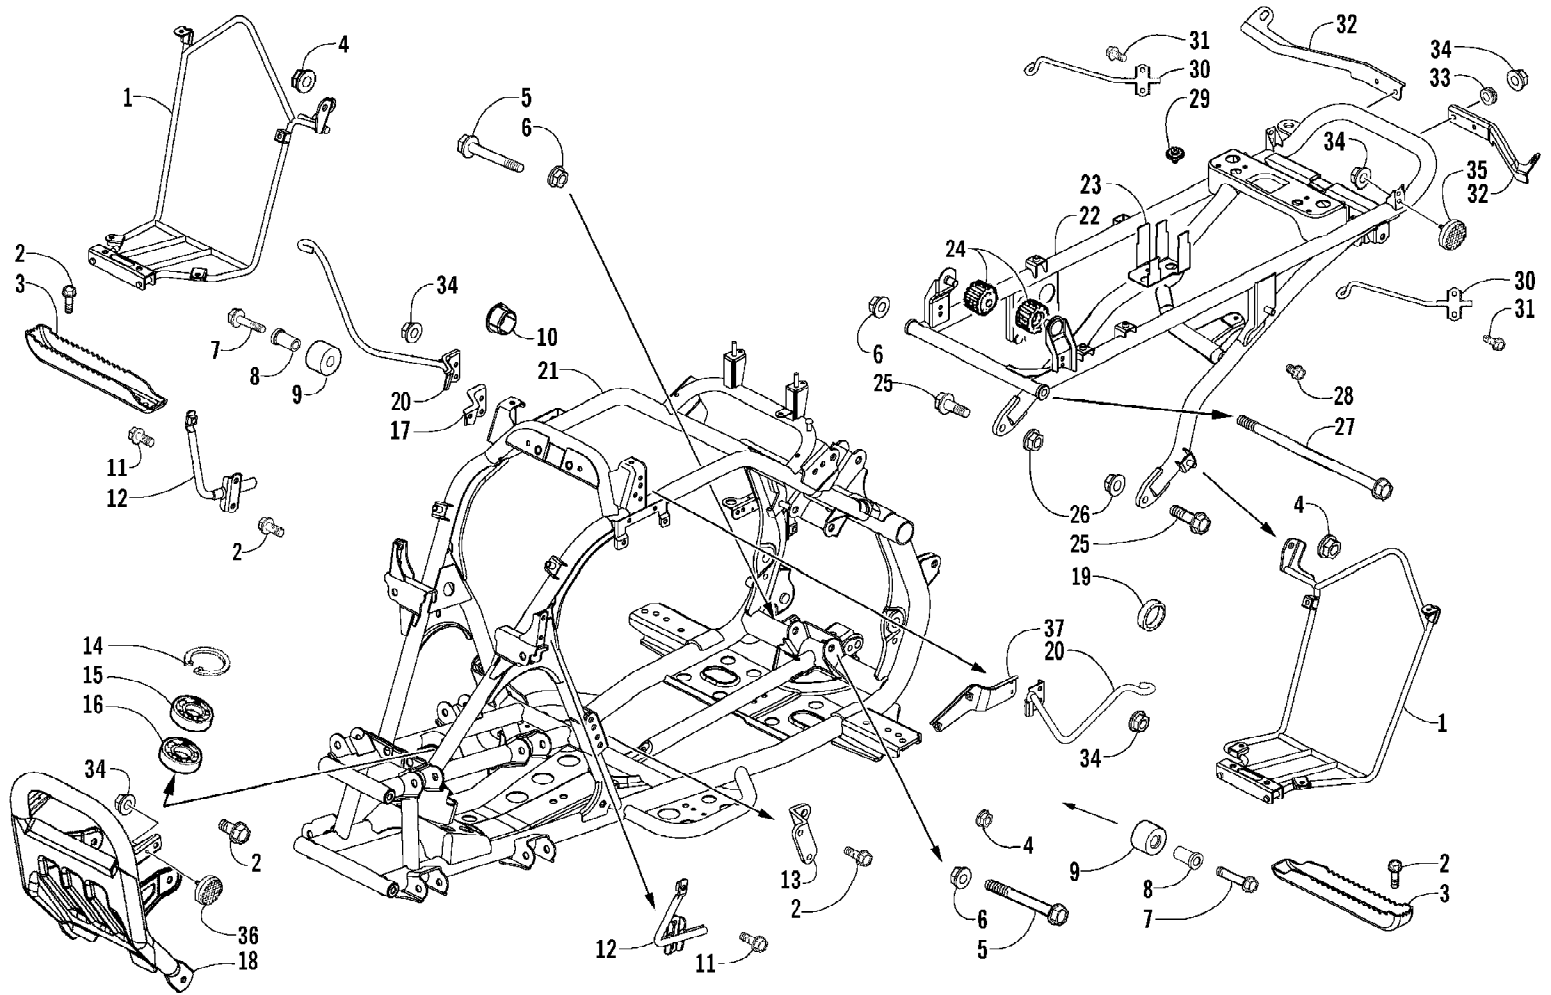

2008 ATV 250 DVX BLACK-CAT GREEN (A2008KSE2BUSE)
FRAME AND RELATED PARTS ASSEMBLY

Ref #	Part Number	Qty	S/P/F	Description
1	3304-354	1		Bracket, Mounting - Fender - Right
1	3304-356	1	/P	Bracket, Mounting - Fender - Left
2	3304-543	12	/P	Bolt, Flange
3	3304-346	2		Reinforcement, Floor
4	3303-332	3		Nut, Flange
5	3304-183	2	/P	Screw, Cap
6	3305-517	3		Nut
7	3304-408	2		Bolt, Flange
8	3304-701	2		Sleeve, Collar
9	3304-362	2		Grommet, Rubber
10	3304-658	2		Cap, End
11	3304-553	4		Screw, Cap
12	3304-352	1		Bracket, Support - Fender - Front - Right
12	3304-353	1		Bracket, Support - Fender - Front - Left
13	3303-938	2		Bracket, Hanger
14	3304-150	1		Circlip
15	3304-203	1		Bearing
16	3303-298	1		Seal, Oil
17	3303-740	1		Bracket, Mounting - Radiator
18	3305-270	1	/P	Bumper, Front
19	3304-064	1		Seal, Dust
20	3304-350	1		Bracket, Mounting - Fender Support - Right
20	3304-351	1		Bracket, Mounting - Fender Support - Left
21	3304-338	1		Frame, Main - Front
22	3305-271	1		Frame, Main - Rear
23	3304-339	1		Bracket, Mounting - Starter/Magneto Switch
24	3304-245	2		Cushion, Gas Tank
25	3304-181	2		Bolt, Flange
26	3303-333	2	/P	Nut, Flange
27	3304-184	1	/P	Bolt, Flange
28	3304-435	2		Bolt, Flange
29	3304-057	1	/P	Clip, Fender
30	3304-348	1		Bracket, Support - Fender - Rear - Right
30	3304-349	1		Bracket, Support - Fender - Rear - Left
31	3305-344	4	/P	Bolt, Flange
32	3304-344	1		Bracket, Mounting - Fender - Rear - Right
32	3304-345	1		Bracket, Mounting - Fender - Rear - Left
33	3303-239	4		Grommet, Rubber
34	3304-654	12	/P	Nut, Flange
35	3305-273	2		Reflector, Rear - Red
36	3305-272	2		Reflector, Front - Amber
37	3303-935	1	/P	Bracket, Support - Gas Tank