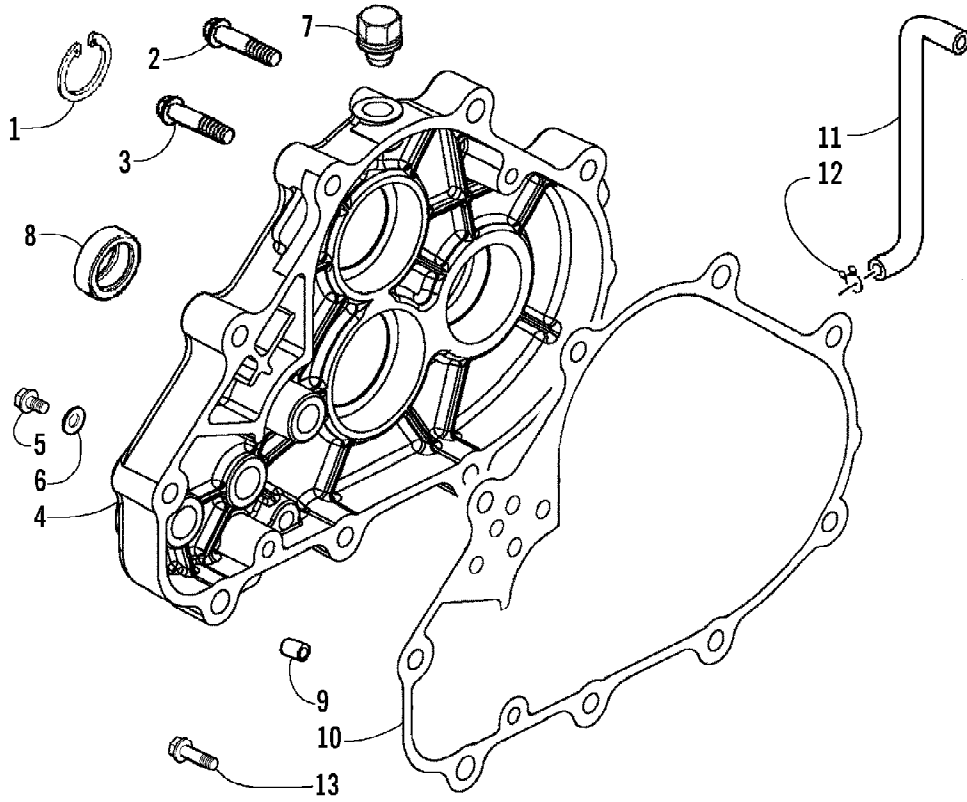

2008 ATV 250 DVX BLACK-CAT GREEN (A2008KSE2BUSE)
TRANSMISSION CASE ASSEMBLY

Page 64 of 64

Ref #	Part Number	Qty	S/P/F	Description
1	3304-514	1		Circlip
2	3303-615	2		Screw, Cap
3	3303-614	7	S	Screw, Cap
4	3304-257	1		Case, Transmission
5	3303-365	1		Screw, Cap
6	3303-591	1		Washer
7	3304-052	1	/P	Plug, Drain
8	3304-081	1		Seal, Oil
9	3303-342	2		Pin, Dowel
10	3304-258	1		Gasket, Transmission Case
11	3303-630	1		Tube, Breather - Transmission
12	3304-433	1		Clip, Tube
13	3304-112	1		Screw, Cap