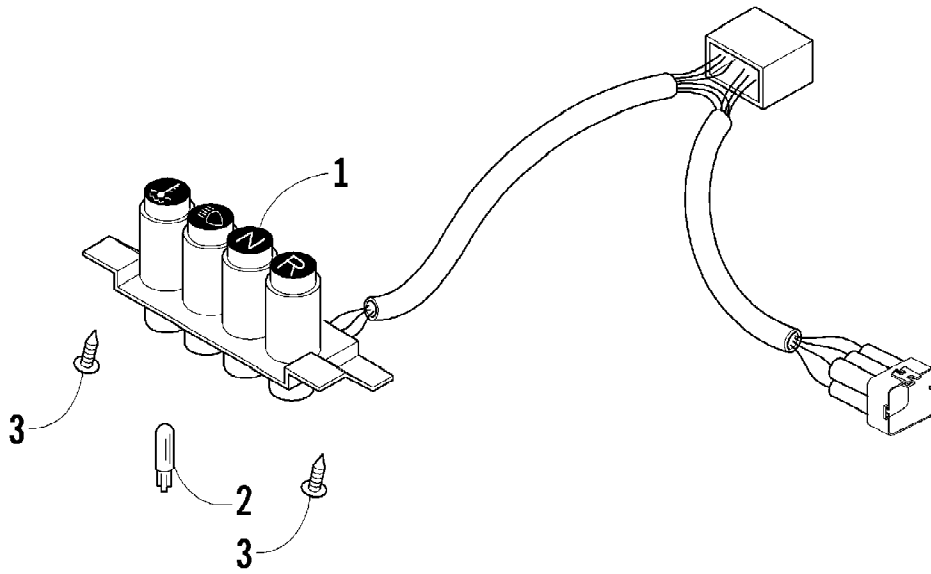

2008 ATV 250 DVX BLACK-CAT GREEN (A2008KSE2BUSE)
PILOT LAMP ASSEMBLY

Ref #	Part Number	Qty	S/P/F	Description
1	3304-285	1	/P	Pilot Lamp - Assembly (inc. 2)
2	3304-284	4		Bulb
3	3304-650	2	/P	Screw, Self-Tapping