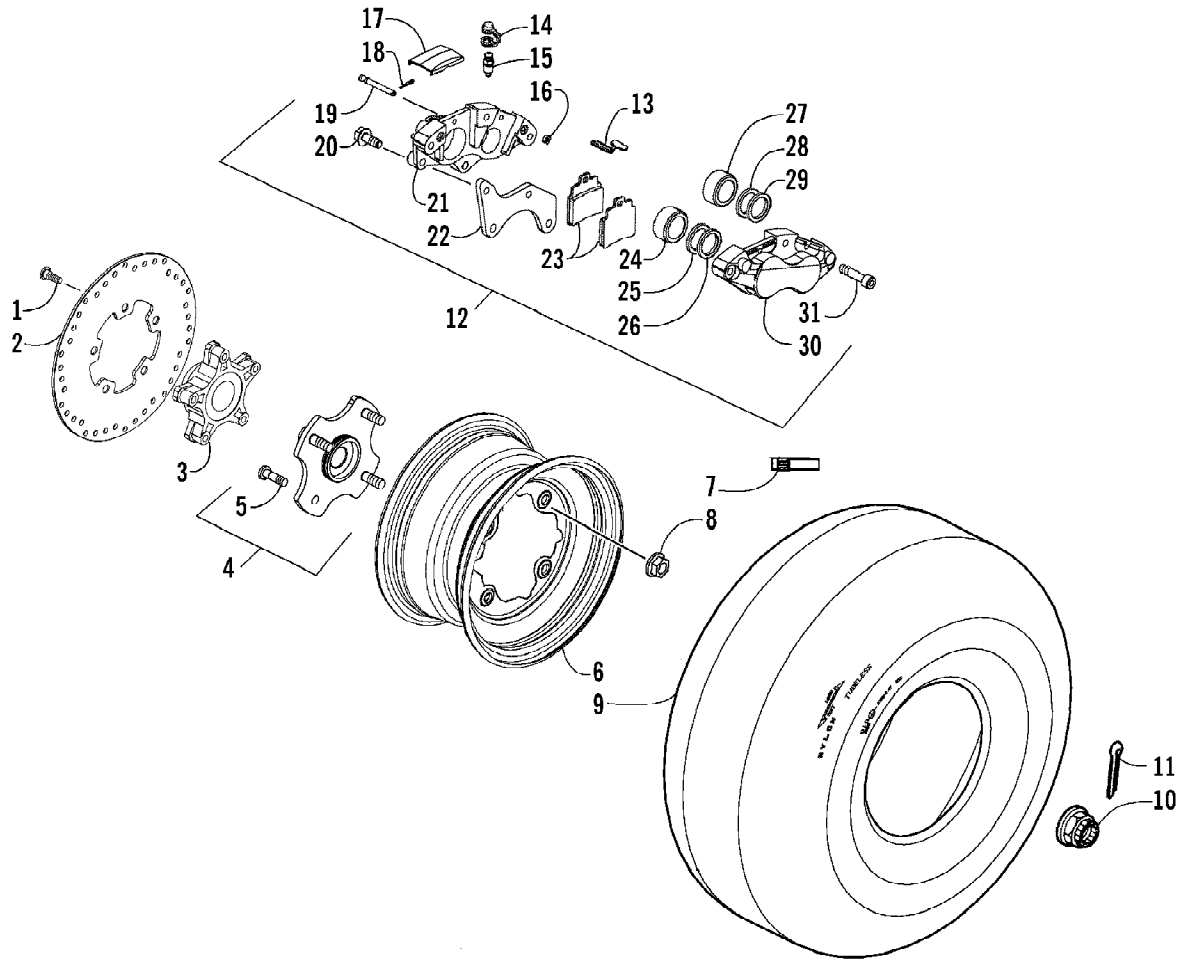

2008 ATV 250 DVX BLACK-CAT GREEN (A2008KSE2BUSE)
REAR WHEELS AND BRAKE ASSEMBLY

2008 ATV 250 DVX BLACK-CAT GREEN (A2008KSE2BUSE)
REAR WHEELS AND BRAKE ASSEMBLY

Page 50 of 64

Ref #	Part Number	Qty	S/P/F	Description
1	3304-015	5		Bolt
2	3304-301	1		Disc, Brake - Rear
3	3304-300	1		Hub, Brake Disc
4	3305-266	2		Hub, Wheel - Rear (inc. 5)
5	3304-014	8		Bolt, Hub
6	3304-295	2		Wheel, Rear
7	3304-562	2		Valve, Wheel
8	3304-028	8		Nut, Wheel
9	3304-297	2		Tire, Rear
10	3304-129	2		Nut
11	3303-340	2		Pin, Cotter
12	3304-298	1		Caliper Assembly - Rear (inc. 13-31)
13	3304-696	2		Spring, Brake Pad
14	3304-303	2		Cap, Bleed Valve
15	3304-302	2		Bleed Valve
16	3304-333	2		Plug
17	3304-318	2		Cover, Dust
18	3303-608	2		Pin, Lock
19	3304-325	2		Pin
20	3304-174	2		Screw, Cap
21	0	1	F	Housing, Caliper - Assembly - Right
22	3304-695	2		Bracket
23	3304-697	2		Pad, Brake - Set
24	3305-257	2		Piston
25	3303-922	2		Seal, Dust - Inside
26	3303-910	2		Seal, Piston - Outside
27	3305-262	2	/P	Piston
28	3304-327	2	S	Seal, Piston - Inner
29	3304-316	2	S	Seal, Dust - Outer
30	0	1	F	Housing, Caliper - Assembly - Left
31	3304-440	3		Bolt, Socket