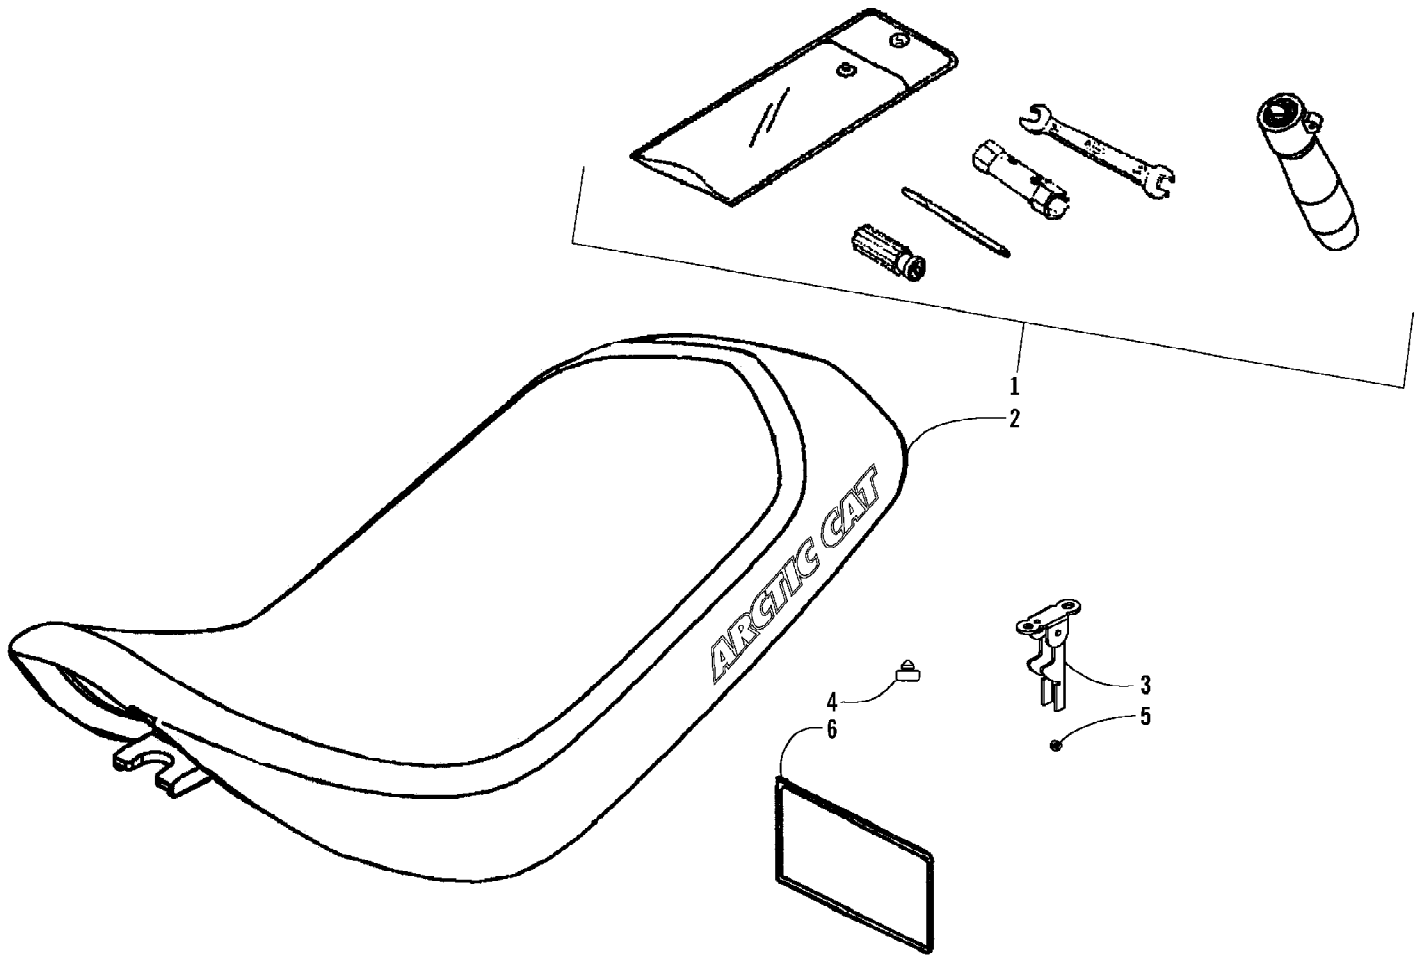

2007 ATV 90 UTILITY RED (A2007KUB2BUSR)
SEAT AND TOOL KIT ASSEMBLY

Page 48 of 60

Ref #	Part Number	Qty	S/P/F	Description
1	3303-578	1	/P	Tool - Kit
2	3304-497	1	/P	Seat - Assembly (inc. 3-5)
3	3304-392	1		Latch, Seat - Assembly
4	3304-568	2		Rubber, Seat Cushion
5	3303-331	2	/P	Nut, Flange
6	3303-242	1		Band, Tool Kit