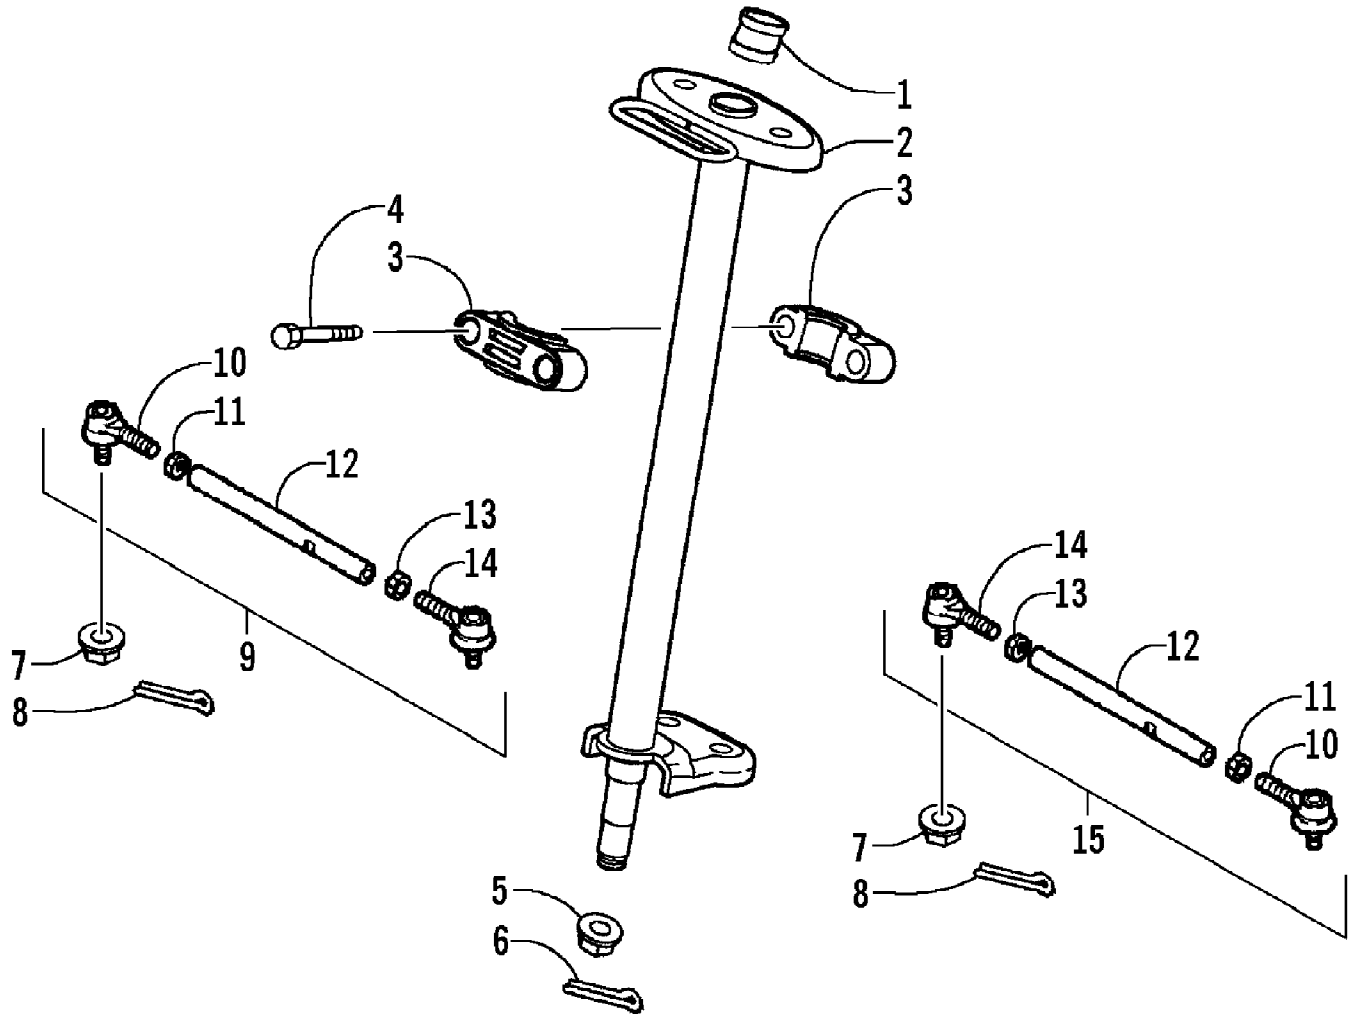

2007 ATV 90 UTILITY RED (A2007KUB2BUSR)
STEERING POST ASSEMBLY

2007 ATV 90 UTILITY RED (A2007KUB2BUSR)
STEERING POST ASSEMBLY

Page 54 of 60

Ref #	Part Number	Qty	S/P/F	Description
1	3303-214	1	S	Sleeve, Steering Post
2	3303-573	1	/P	Post, Steering
3	3303-213	2		Holder, Steering Post
4	3304-559	2		Bolt, Flange
5	3304-032	1		Nut
6	3303-470	1		Pin, Cotter
7	3303-266	4		Nut, Flange
8	3303-621	4	/P	Pin, Cotter
9	3305-280	1		Tie Rod Assembly - Right (inc. one No. 10-14)
10	3305-281	2		Ball Joint, Tie Rod - Right
11	3303-326	2		Nut, Hex
12	3305-282	2		Tie Rod
13	3303-327	2		Nut, Hex
14	3305-283	2		Ball Joint, Tie Rod - Left
15	3305-284	1		Tie Rod Assembly - Left (inc. one No. 10-14)