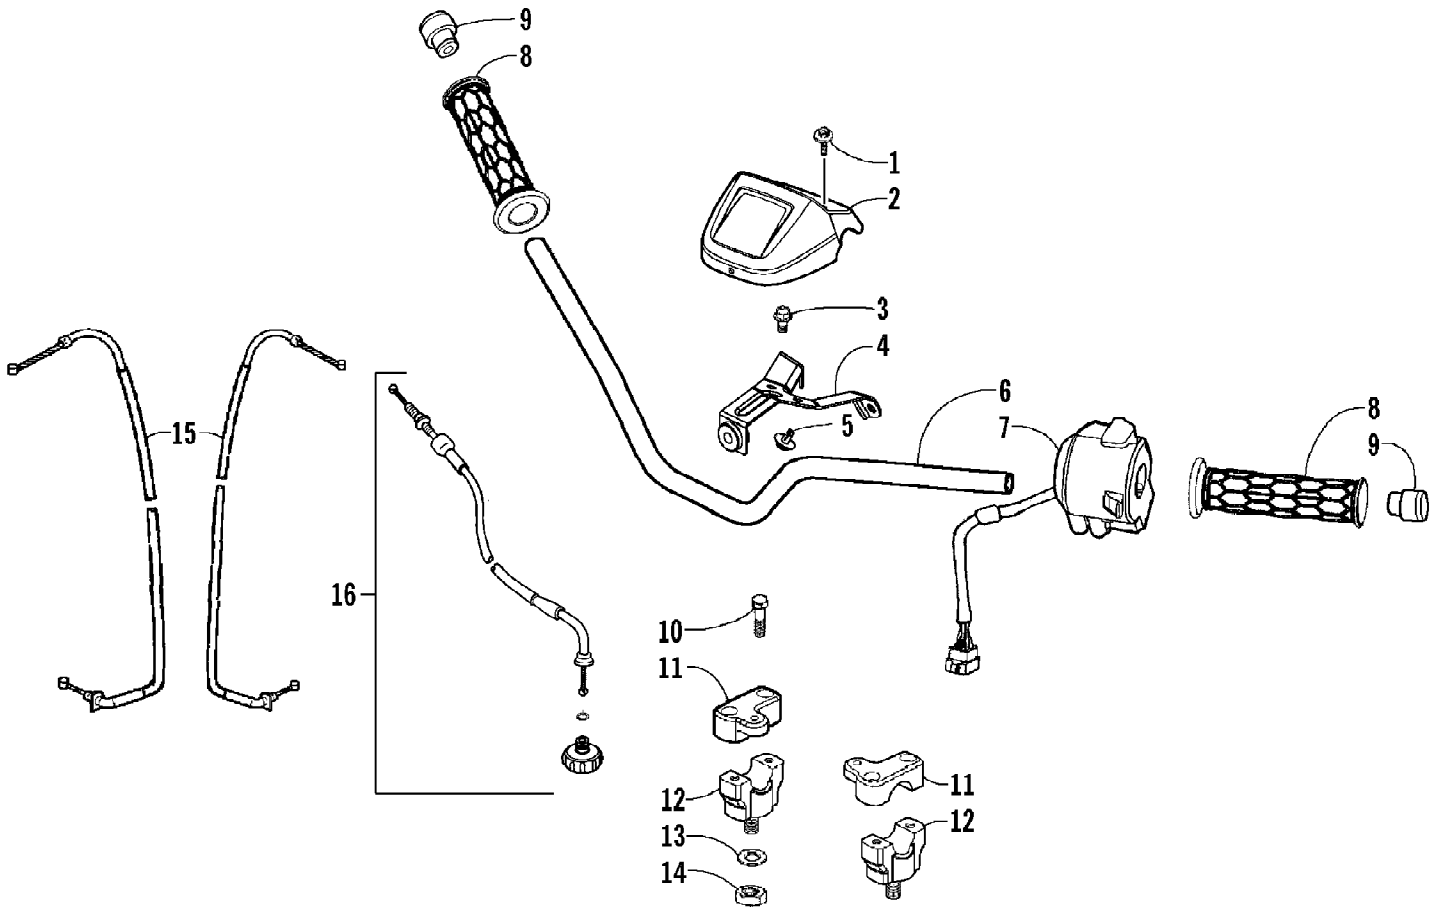

2007 ATV 90 UTILITY RED (A2007KUB2BUSR)
HANDLEBAR AND CONTROL ASSEMBLY

2007 ATV 90 UTILITY RED (A2007KUB2BUSR)
HANDLEBAR AND CONTROL ASSEMBLY

Ref #	Part Number	Qty	S/P/F	Description
1	3304-029	2	/P	Bolt w/Washer
2	3304-500	1		Instrument Pod
3	3304-553	2		Bolt, Flange
4	3304-506	1		Bracket, Instrument Pod
5	3304-552	1		Clip, Mud Guard
6	3303-434	1		Handlebar
7	3303-424	1		Switch, Handlebar - Assembly
8	3303-203	2	S	Grip, Handlebar
9	3303-196	2		End Cap, Handlebar
10	3303-398	4		Bolt, Socket
11	3303-197	1		Holder, Handlebar - Right
11	3303-198	1		Holder, Handlebar - Left
12	3303-199	2		Holder, Handlebar - Lower
13	3305-277	2		Washer
14	3303-325	2		Nut, Hex
15	3303-173	2		Cable, Brake - Front
16	1502-096	1	/P	Cable, Throttle - Kit