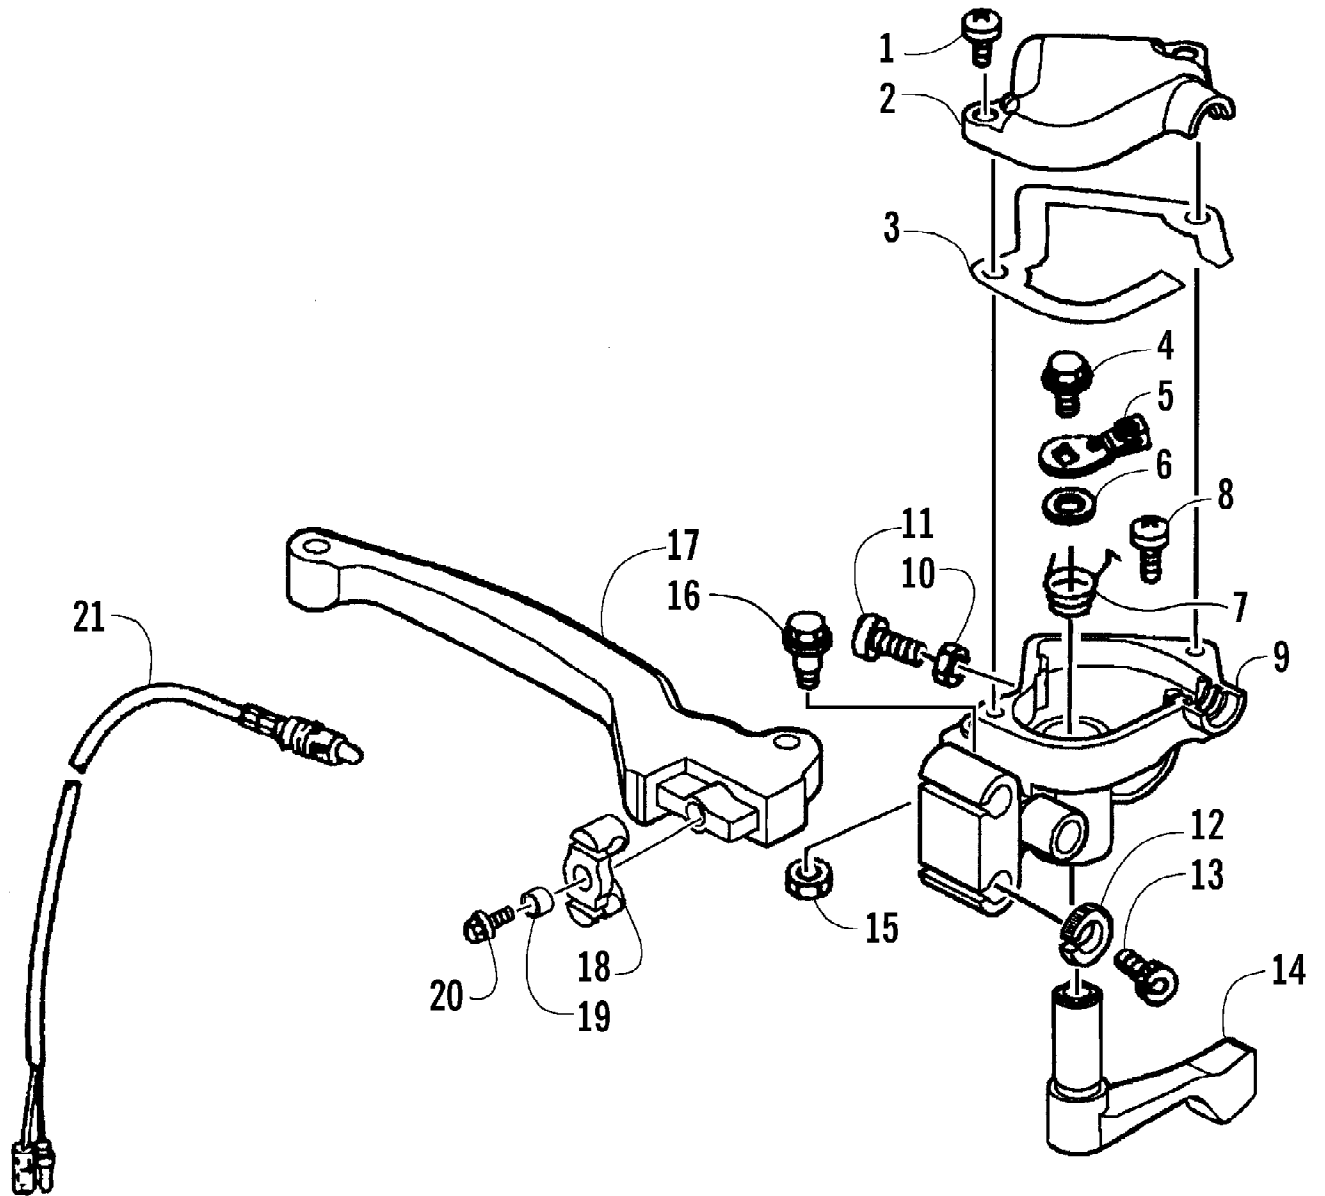

2007 ATV 90 UTILITY RED (A2007KUB2BUSR)  
STATOR, FLYWHEEL, AND ENGINE SHROUD ASSEMBLIES

2007 ATV 90 UTILITY RED (A2007KUB2BUSR)  
STATOR, FLYWHEEL, AND ENGINE SHROUD ASSEMBLIES

Ref #	Part Number	Qty	S/P/F	Description
1	3303-079	1		Shroud B - Assembly (inc. one No. 2 and 3-4)
2	3303-267	2		Nut, Clip
3	3303-443	1	/P	Clip, Vacuum Tube
4	3303-408	1		Grommet, Shroud
5	3303-077	1		Seal, Shroud
6	3303-382	6	/P	Bolt, Flange
7	3303-384	3	/P	Bolt, Flange
8	3303-078	1		Shroud A - Assembly (inc. one No. 2)
9	3304-640	1		Clamp, Carburetor Drain Tube
10	3303-076	1		Cover, Fan - Assembly
11	3304-585	2	/P	Screw, Self-Tapping
12	3303-075	1		Fan, Cooling
13	3303-333	1	/P	Nut, Flange
14	3303-127	1		Flywheel (A) D402
14	3303-414	1		Flywheel (B) D406
14	3303-415	1		Flywheel (C) D414
15	3303-383	2	/P	Bolt, Flange
16	3303-308	2		Bolt
17	3304-641	1		Stator - Assembly (O) D402
17	3305-254	1	/P	Stator - Assembly (A) D406
17	3305-256	1	/P	Stator - Assembly (B) D414

2007 ATV 90 UTILITY RED (A2007KUB2BUSR)  
STEERING POST ASSEMBLY

2007 ATV 90 UTILITY RED (A2007KUB2BUSR)  
STEERING POST ASSEMBLY

Page 54 of 60

Ref #	Part Number	Qty	S/P/F	Description
1	3303-214	1	S	Sleeve, Steering Post
2	3303-573	1	/P	Post, Steering
3	3303-213	2		Holder, Steering Post
4	3304-559	2		Bolt, Flange
5	3304-032	1		Nut
6	3303-470	1		Pin, Cotter
7	3303-266	4		Nut, Flange
8	3303-621	4	/P	Pin, Cotter
9	3305-280	1		Tie Rod Assembly - Right (inc. one No. 10-14)
10	3305-281	2		Ball Joint, Tie Rod - Right
11	3303-326	2		Nut, Hex
12	3305-282	2		Tie Rod
13	3303-327	2		Nut, Hex
14	3305-283	2		Ball Joint, Tie Rod - Left
15	3305-284	1		Tie Rod Assembly - Left (inc. one No. 10-14)

2007 ATV 90 UTILITY RED (A2007KUB2BUSR)  
TAILLIGHT ASSEMBLY

Page 56 of 60

Ref #	Part Number	Qty	S/P/F	Description
1	3303-420	1		Taillight - Assembly (inc. 2-5)
2	3303-422	1		Base, Taillight
3	3303-444	1	S	Bulb, Taillight
4	3303-421	1	/P	Lens, Taillight
5	3304-537	2		Screw
6	3303-226	2		Collar, Front Fender
7	3303-331	2	/P	Nut, Flange