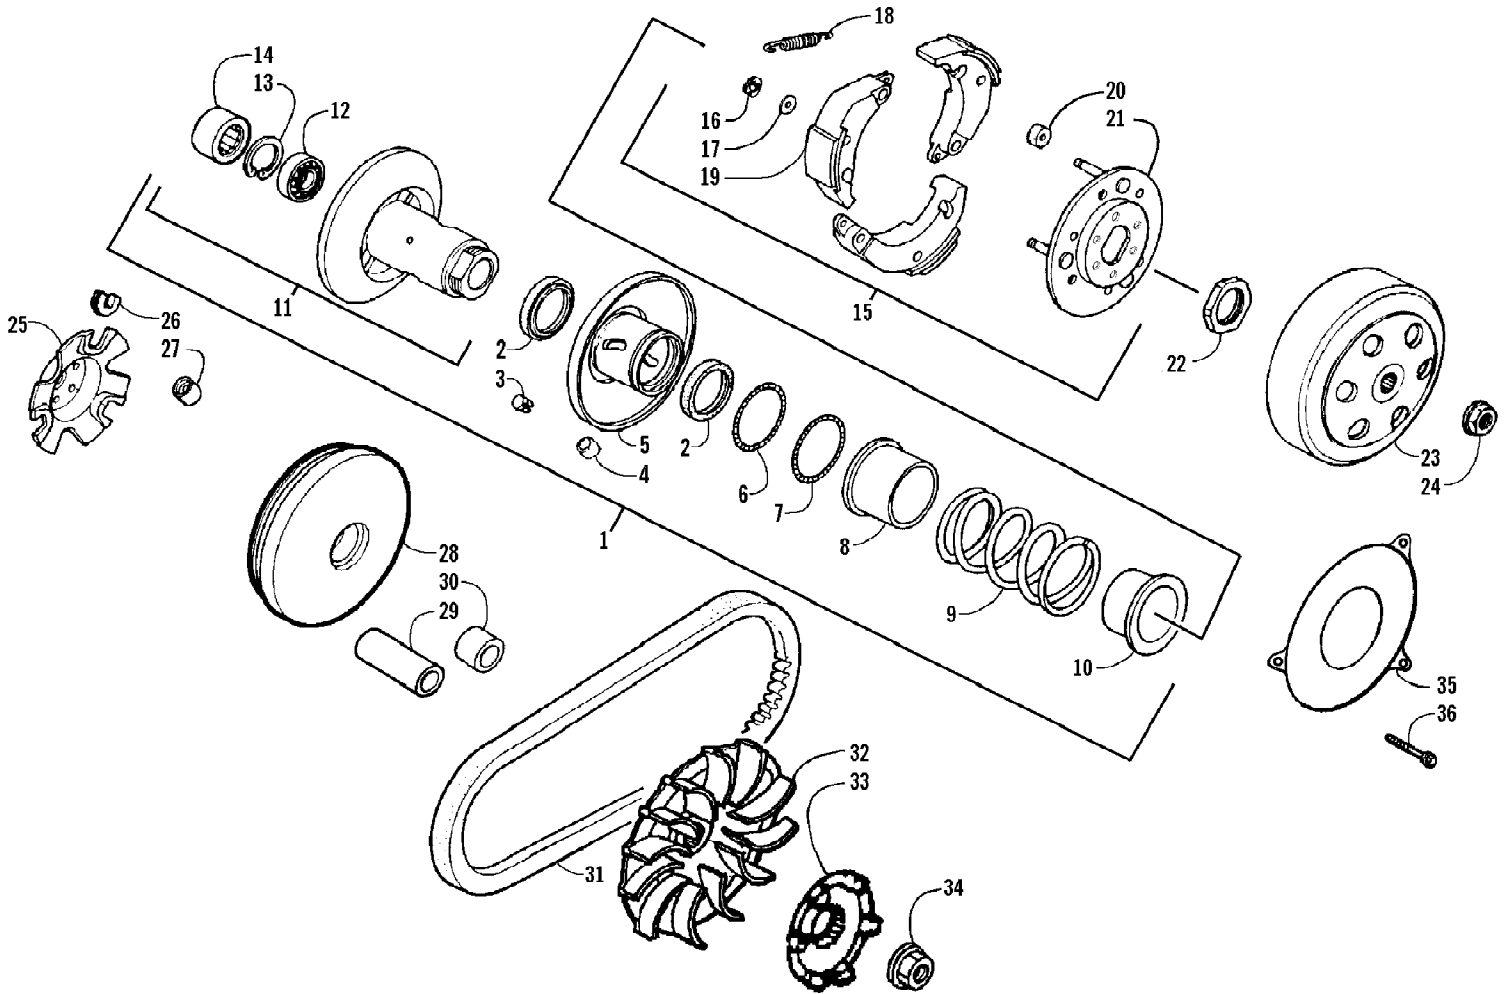

2007 ATV 90 UTILITY RED (A2007KUB2BUSR)
CLUTCH ASSEMBLIES

2007 ATV 90 UTILITY RED (A2007KUB2BUSR)
CLUTCH ASSEMBLIES

Ref #	Part Number	Qty	S/P/F	Description
1	3303-411	1		Pulley, Driven - Assembly (inc. 2-22)
2	3303-299	2		Seal, Oil
3	3303-098	3		Guide, Pin
4	3303-099	3		Guide, Roller
5	3303-097	1		Face, Driven - Movable
6	3304-620	1		O-Ring
7	3304-619	1		O-Ring
8	3303-101	1		Collar, Seal
9	3303-100	1		Spring, Driven Face
10	3303-102	1		Collar, Spring
11	3303-096	1		Face, Driven - Fixed - Assembly (inc. 12-14)
12	3303-291	1		Bearing, Ball
13	3303-346	1		Circlip
14	3303-294	1		Bearing, Needle
15	3303-090	1		Face, Drive - Assembly (inc. 16-21)
16	3304-618	3	/P	E-Ring
17	3303-274	3		Washer, Thrust
18	3303-092	3		Spring, Clutch
19	3303-093	3		Weight, Clutch
20	3303-094	3		Rubber, Clutch Damper
21	3303-091	1		Face, Drive
22	3304-025	1	/P	Nut
23	3303-082	1		Housing, Centrifugal Clutch
24	3303-333	1	/P	Nut, Flange
25	3303-088	1		Plate, Ramp
26	3303-089	3		Slide
27	3303-087	6		Guide, Roller
28	3303-086	1		Face, Drive - Movable
29	3303-409	1		Boss, Drive Face
30	3303-410	1		Collar, Drive Face
31	3303-095	1		Belt, Drive
32	3303-083	1		Face, Drive
33	3303-116	1		Ratchet, Kick Starter
34	3303-334	1		Nut, Flange
35	3304-460	1		Plate, Dust
36	3303-381	3		Bolt, Flange