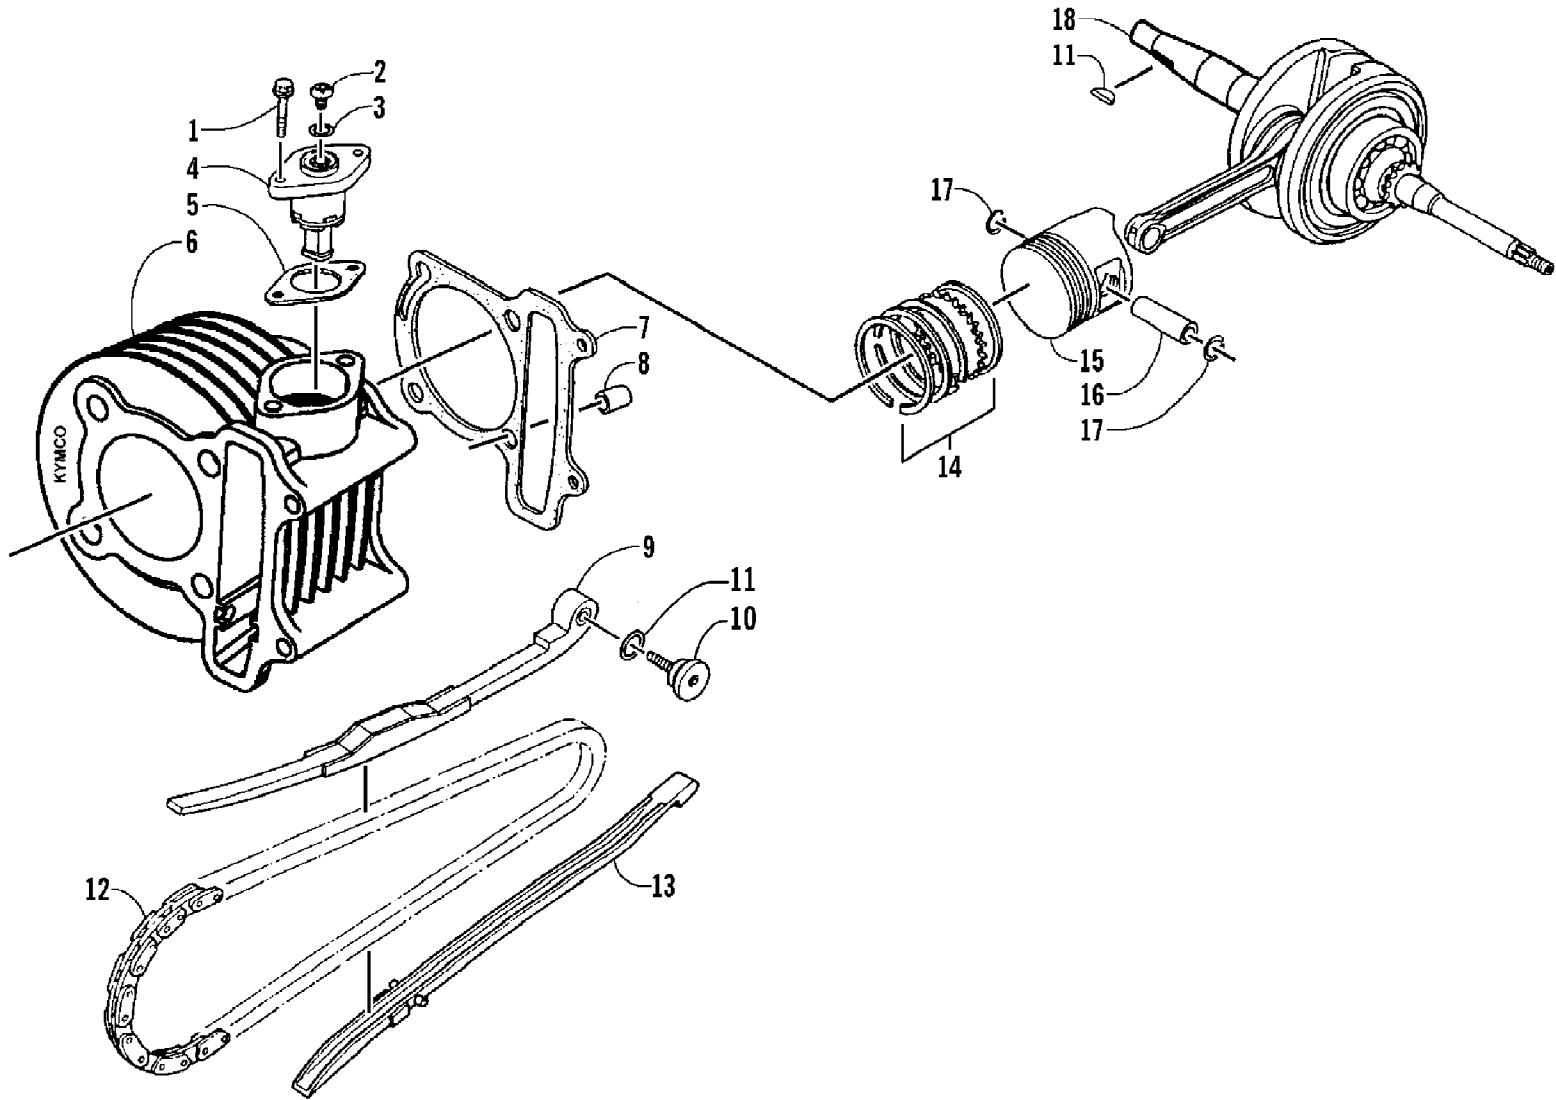

2007 ATV 90 UTILITY RED (A2007KUB2BUSR)
PISTON ASSEMBLY

2007 ATV 90 UTILITY RED (A2007KUB2BUSR)
PISTON ASSEMBLY

Page 38 of 60

Ref #	Part Number	Qty	S/P/F	Description
1	3304-002	2	/P	Bolt, Flange
2	3303-244	1		Screw
3	3304-100	1	/P	O-Ring
4	3303-677	1		Adjuster, Cam Chain
5	3303-035	1		Gasket, Cam Chain Adjuster
6	3303-014	1		Cylinder A
7	3303-015	1		Gasket, Cylinder A
8	3303-342	2		Pin, Dowel
9	3303-034	1		Tensioner, Cam Chain
10	3303-036	1		Pivot, Cam Chain Tensioner
11	3303-301	1	/P	O-Ring
12	3303-030	1		Cam Chain
13	3303-037	1		Guide, Cam Chain
14	3303-024	1		Ring, Piston - Set
15	3303-025	1		Piston
16	3303-026	1		Pin, Piston
17	3303-027	2		Clip, Piston Pin
18	3303-023	1		Crankshaft
19	3303-290	1		Key