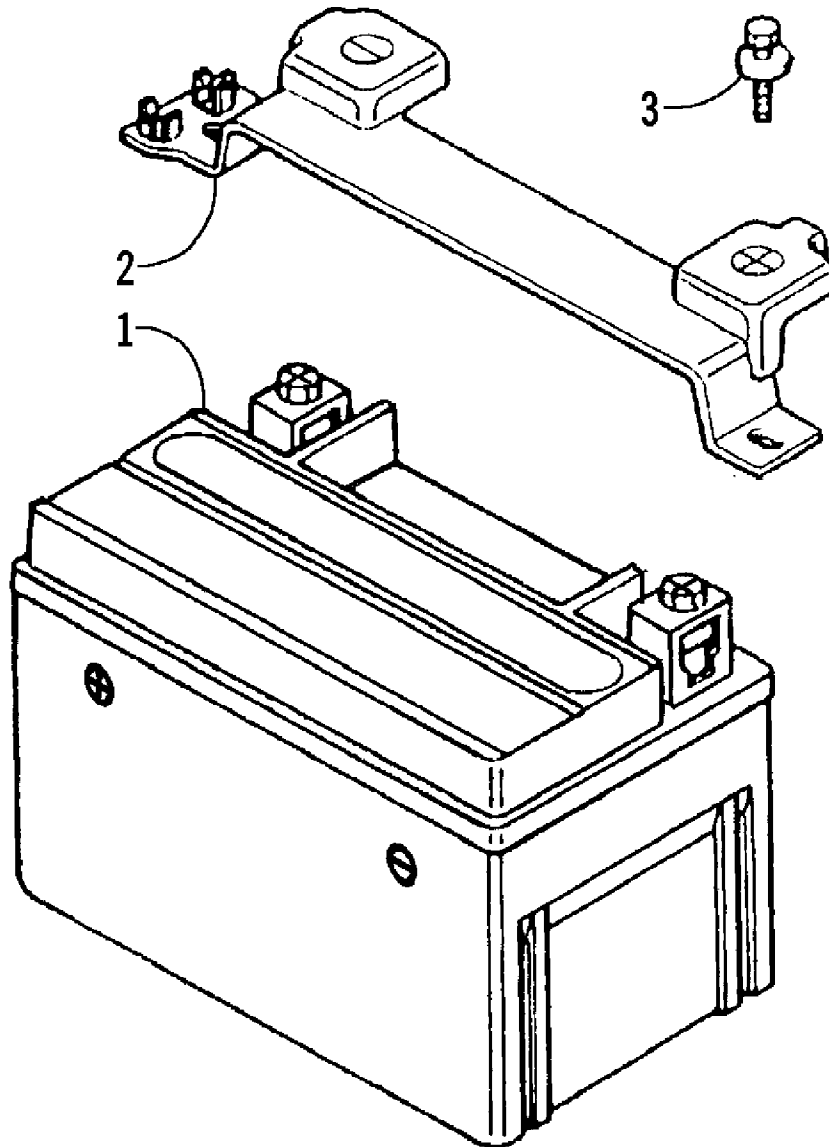

2007 ATV 90 UTILITY RED (A2007KUB2BUSR)  
AIR INTAKE ASSEMBLY

2007 ATV 90 UTILITY RED (A2007KUB2BUSR)  
AIR INTAKE ASSEMBLY

Page 2 of 60

Ref #	Part Number	Qty	S/P/F	Description
1	3303-005	1		Bracket, Mounting
2	3303-357	1		Bolt, Flange
3	3303-361	1		Bolt, Flange
4	3303-062	1		Cover, Air Cleaner (inc. 5)
5	0	1	F	Fitting
6	3303-060	1		Element, Air Cleaner
7	3303-322	5	S	Screw, Self-Tapping
8	3303-063	1		Seal, Air Cleaner
9	3303-061	1		Case, Air Cleaner
10	3305-315	1		Clip
11	3304-168	1	/P	Tube, Drain
12	3303-064	1	/P	Catch, Air Cleaner Element
13	3303-350	2		Clip
14	3303-002	1	/P	Tube
15	3303-052	1		Clip, Breather Tube
16	3303-001	1		Tube
17	3303-352	1		Clip
18	3303-288	1		Clamp
19	3303-287	1		Clamp Assembly - Air Cleaner Tube
20	3304-551	1	/P	Bolt, Flange