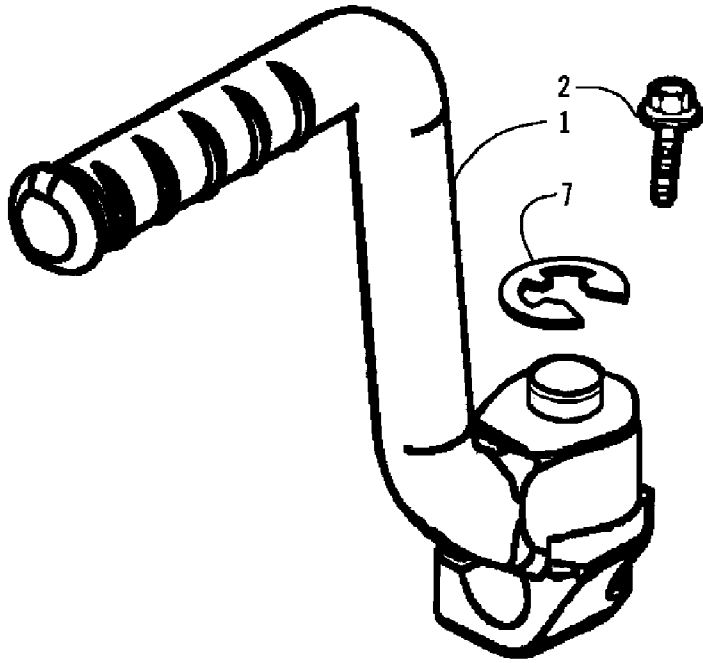

2007 ATV 90 UTILITY RED (A2007KUB2BUSR)
KICK STARTER ASSEMBLY

Page 36 of 60

Ref #	Part Number	Qty	S/P/F	Description
1	3303-123	1	/P	Arm, Kick Starter - Assembly
2	3304-551	1	/P	Bolt, Flange
3	3303-147	1		Adjuster, Drive Train - Assembly (inc. 4-6)
4	3304-135	1	/P	Washer
5	3303-607	1	/P	Washer, Spring
6	3304-125	1		Nut, Hex
7	3305-247	1	/P	E-Clip