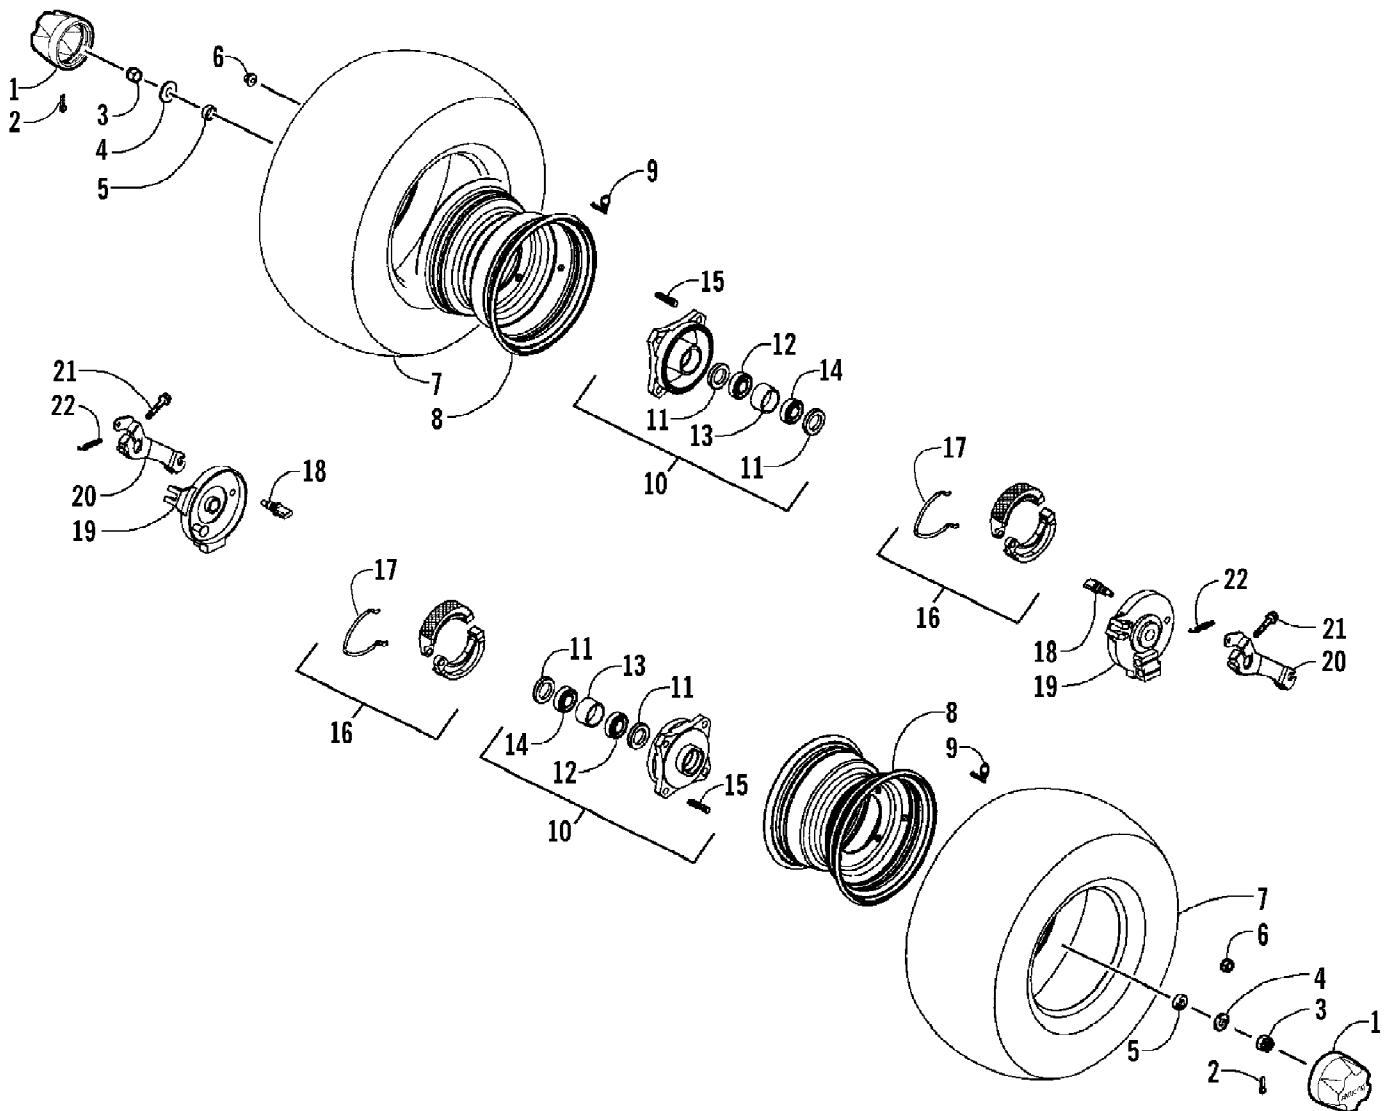

2007 ATV 90 UTILITY RED (A2007KUB2BUSR)
FRONT WHEEL AND BRAKE ASSEMBLIES

2007 ATV 90 UTILITY RED (A2007KUB2BUSR)
FRONT WHEEL AND BRAKE ASSEMBLIES

Ref #	Part Number	Qty	S/P/F	Description
1	3303-430	2		Cap, Wheel Shaft
2	3303-470	2		Pin, Cotter
3	3303-328	2		Nut, Flange Castle
4	3303-279	2	/P	Washer
5	3303-164	2	/P	Collar, Wheel - Front
6	3303-266	8		Nut, Flange
7	3303-429	2		Tire - Assembly
8	3303-166	2		Rim - Assembly (inc. 9)
9	3304-562	2		Stem, Valve
10	3303-165	2		Hub, Front - Assembly (inc. 11-15)
11	3303-456	4		Seal, Dust
12	3303-468	2		Bearing, Ball - Radial
13	3303-445	2		Collar, Front Disc
14	3303-467	2		Bearing, Ball - Radial
15	3303-463	8		Bolt, Stud
16	3303-169	2		Shoe, Front - Assembly (inc. 17)
17	3304-563	2		Spring, Brake Shoe
18	3303-170	2		Cam, Front Brake
19	3303-168	1		Panel - Front - Right
19	3303-176	1		Panel - Front - Left
20	3303-171	1		Arm, Brake - Right
20	3303-177	1		Arm, Brake - Left
21	3303-355	2		Bolt, Flange
22	3303-172	2		Spring, Return