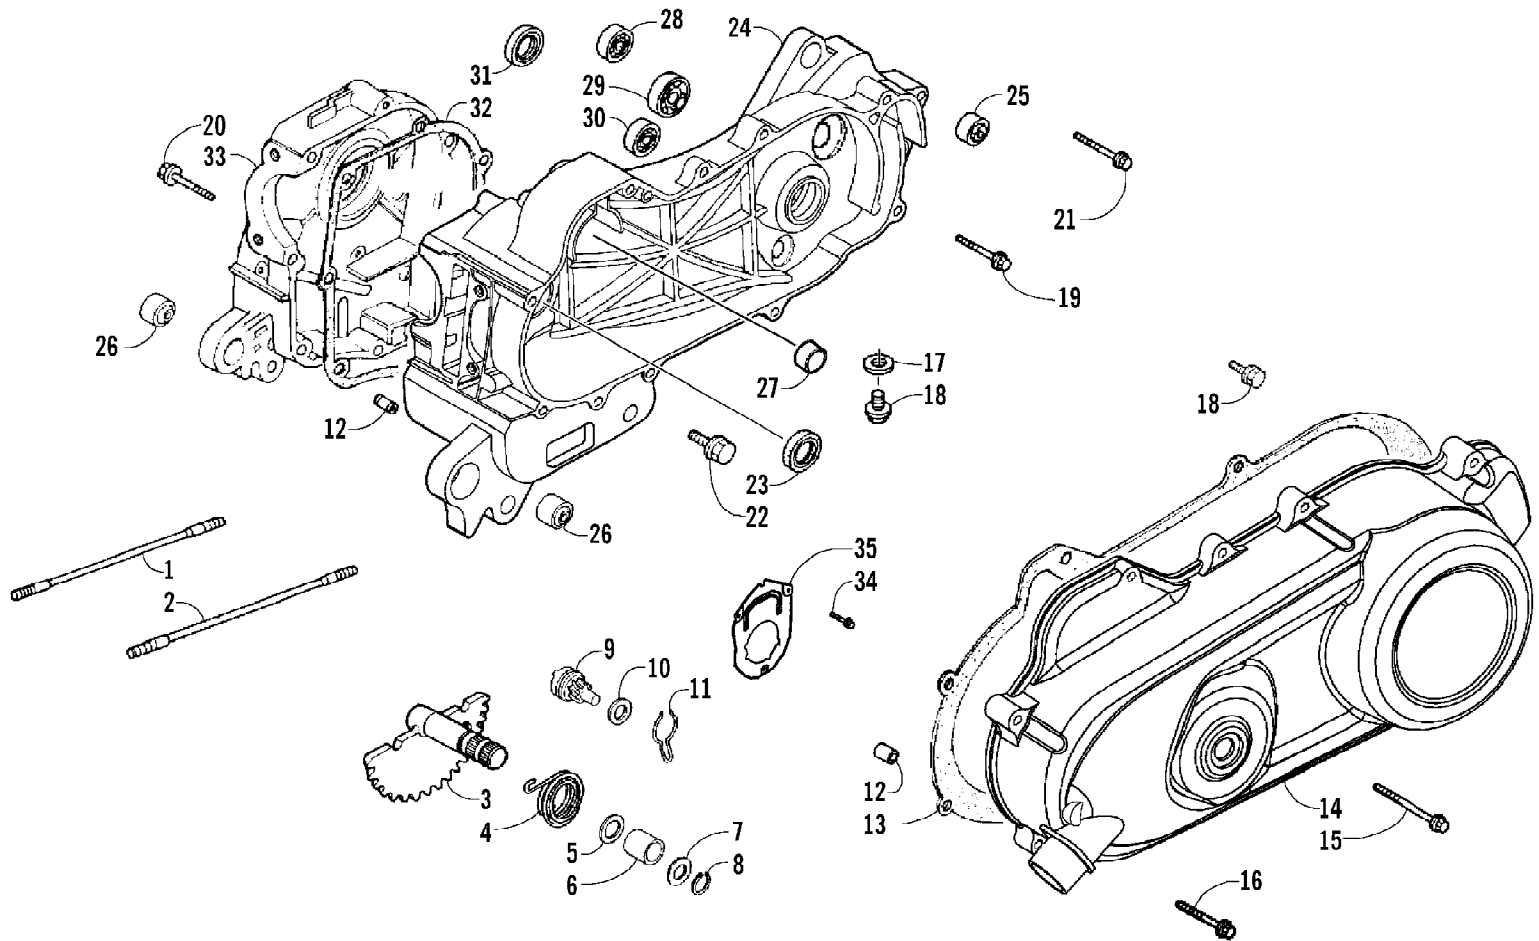

2007 ATV 90 UTILITY RED (A2007KUB2BUSR)
CRANKCASE ASSEMBLY

2007 ATV 90 UTILITY RED (A2007KUB2BUSR)
CRANKCASE ASSEMBLY

Ref #	Part Number	Qty	S/P/F	Description
1	3303-247	2		Bolt, Stud
2	3303-248	2		Bolt, Stud
3	3303-119	1		Spindle, Kick Starter
4	3303-122	1		Spring, Return - Kick Starter
5	3303-121	1		Collar, Boss - Kick Starter
6	3303-120	1		Bushing, Spindle - Kick Starter
7	3303-276	1		Washer, Spindle - Kick Starter
8	3303-345	1		Circlip
9	3303-118	1		Gear, Driven - Kick Starter
10	3303-272	1		Washer, Thrust
11	3303-117	1		Spring, Driven - Kick Starter
12	3303-341	4		Pin, Dowel
13	3303-013	1		Gasket, Crankcase Cover - Left
14	3304-615	1		Cover , Crankcase - Left
15	3303-386	7	/P	Bolt, Flange
16	3303-385	1		Bolt, Flange
17	3303-278	1		Washer
18	3303-365	2		Bolt, Flange
19	3303-372	1		Bolt, Flange
20	3303-387	1		Bolt, Flange
21	3303-370	6		Bolt, Flange
22	3304-052	1	/P	Bolt, Drain Plug - Assembly
23	3303-296	1		Seal, Oil
24	3303-004	1		Crankcase, Set - Left (inc. 25, one No. 26, and 27)
25	3303-403	2		Bushing, Rubber - Rear Cushion
26	3303-402	2	/P	Bushing, Rubber - Engine Hanger
27	3304-597	1		Bushing
28	3303-464	1		Bearing, Ball
29	3303-459	1		Bearing, Needle
30	3303-465	1		Bearing, Ball
31	3303-297	1	/P	Seal, Oil
32	3303-003	1		Gasket, Crankcase - Right
33	3303-400	1	/P	Crankcase, Set - Right (inc. one No. 26)
34	3303-391	3		Bolt
35	3303-009	1		Plate, Cover