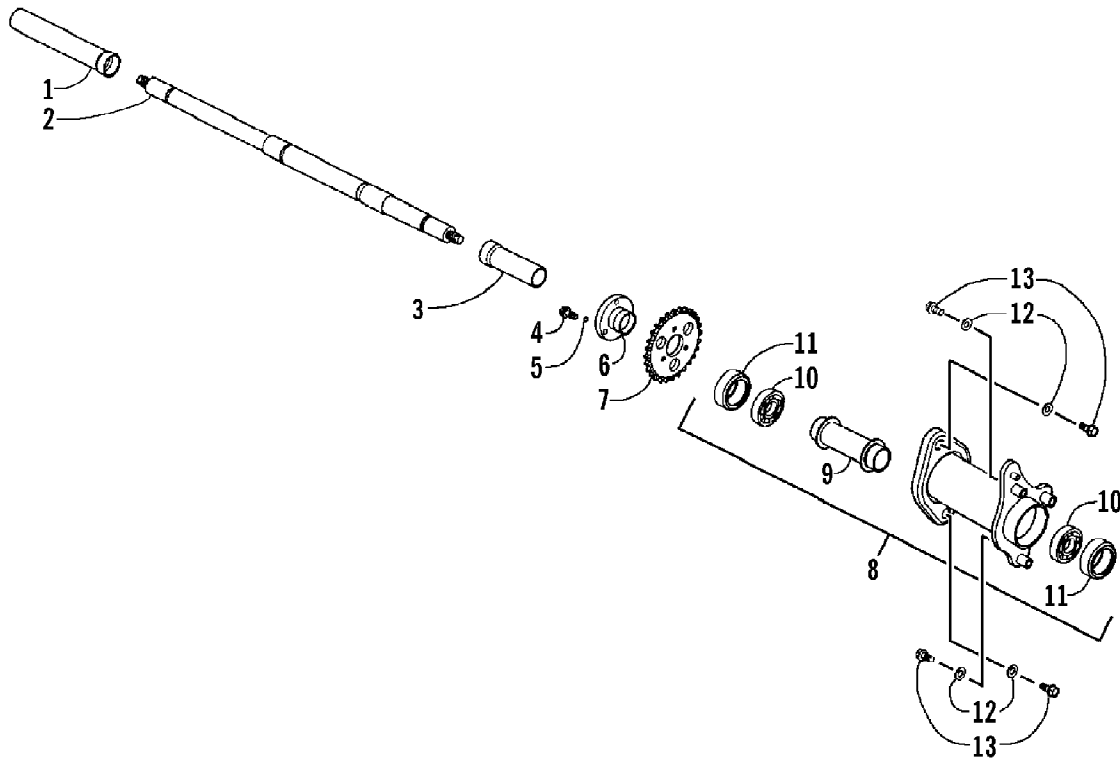

2007 ATV 90 UTILITY RED (A2007KUB2BUSR)  
KICK STARTER ASSEMBLY

Page 36 of 60

Ref #	Part Number	Qty	S/P/F	Description
1	3303-123	1	/P	Arm, Kick Starter - Assembly
2	3304-551	1	/P	Bolt, Flange
3	3303-147	1		Adjuster, Drive Train - Assembly (inc. 4-6)
4	3304-135	1	/P	Washer
5	3303-607	1	/P	Washer, Spring
6	3304-125	1		Nut, Hex
7	3305-247	1	/P	E-Clip

2007 ATV 90 UTILITY RED (A2007KUB2BUSR)  
PISTON ASSEMBLY

2007 ATV 90 UTILITY RED (A2007KUB2BUSR)  
PISTON ASSEMBLY

Page 38 of 60

Ref #	Part Number	Qty	S/P/F	Description
1	3304-002	2	/P	Bolt, Flange
2	3303-244	1		Screw
3	3304-100	1	/P	O-Ring
4	3303-677	1		Adjuster, Cam Chain
5	3303-035	1		Gasket, Cam Chain Adjuster
6	3303-014	1		Cylinder A
7	3303-015	1		Gasket, Cylinder A
8	3303-342	2		Pin, Dowel
9	3303-034	1		Tensioner, Cam Chain
10	3303-036	1		Pivot, Cam Chain Tensioner
11	3303-301	1	/P	O-Ring
12	3303-030	1		Cam Chain
13	3303-037	1		Guide, Cam Chain
14	3303-024	1		Ring, Piston - Set
15	3303-025	1		Piston
16	3303-026	1		Pin, Piston
17	3303-027	2		Clip, Piston Pin
18	3303-023	1		Crankshaft
19	3303-290	1		Key