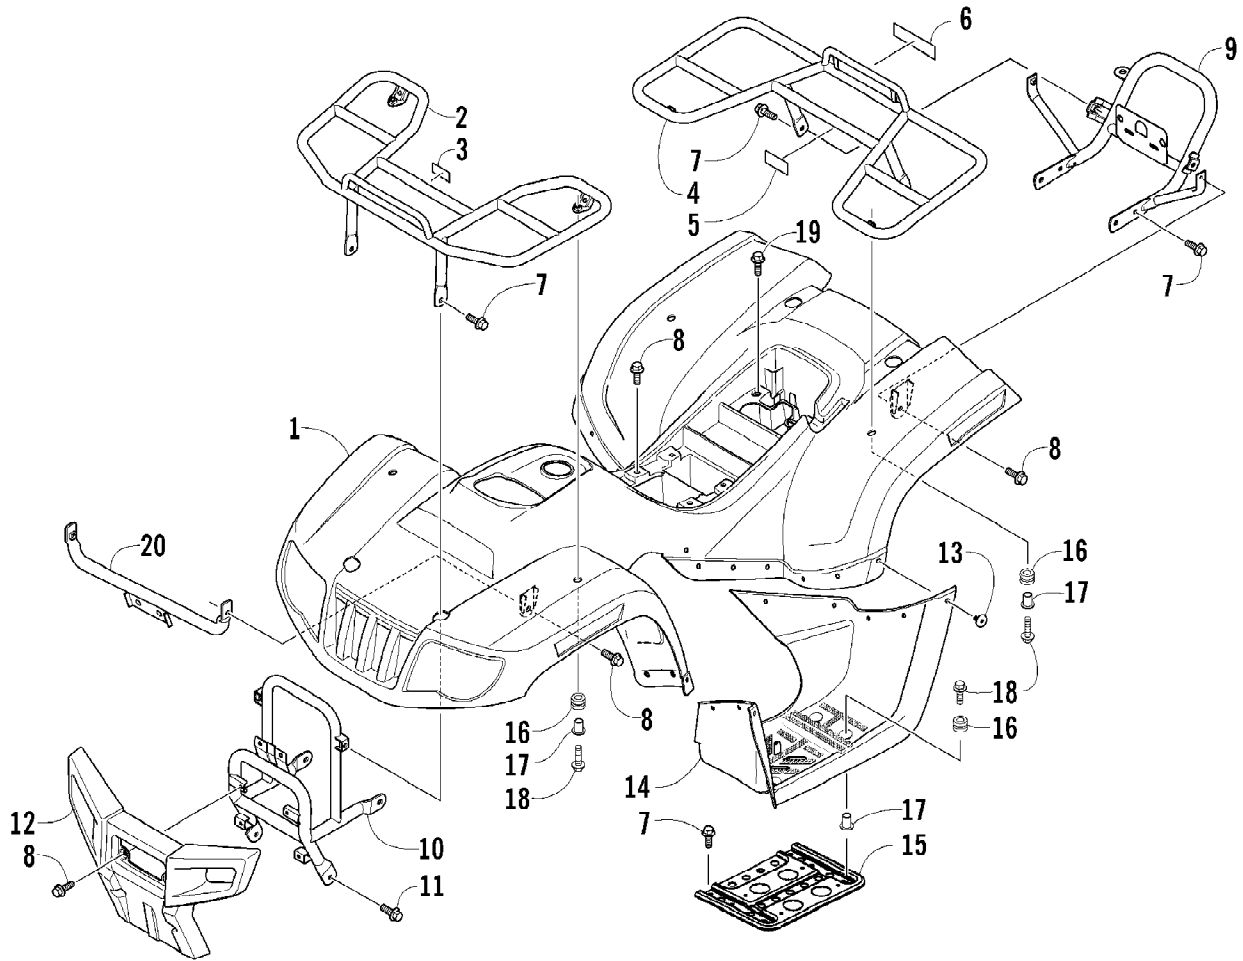

2007 ATV 90 UTILITY RED (A2007KUB2BUSR)  
AIR INTAKE ASSEMBLY

2007 ATV 90 UTILITY RED (A2007KUB2BUSR)  
AIR INTAKE ASSEMBLY

Page 2 of 60

Ref #	Part Number	Qty	S/P/F	Description
1	3303-005	1		Bracket, Mounting
2	3303-357	1		Bolt, Flange
3	3303-361	1		Bolt, Flange
4	3303-062	1		Cover, Air Cleaner (inc. 5)
5	0	1	F	Fitting
6	3303-060	1		Element, Air Cleaner
7	3303-322	5	S	Screw, Self-Tapping
8	3303-063	1		Seal, Air Cleaner
9	3303-061	1		Case, Air Cleaner
10	3305-315	1		Clip
11	3304-168	1	/P	Tube, Drain
12	3303-064	1	/P	Catch, Air Cleaner Element
13	3303-350	2		Clip
14	3303-002	1	/P	Tube
15	3303-052	1		Clip, Breather Tube
16	3303-001	1		Tube
17	3303-352	1		Clip
18	3303-288	1		Clamp
19	3303-287	1		Clamp Assembly - Air Cleaner Tube
20	3304-551	1	/P	Bolt, Flange

2007 ATV 90 UTILITY RED (A2007KUB2BUSR)  
BODY PANEL AND RACK ASSEMBLY

Ref #	Part Number	Qty	S/P/F	Description
1	3304-498	1	S	Panel, Body
2	3304-503	1		Rack - Front
3	1411-316	1		Decal, Warning - Front Rack Load
4	3304-504	1		Rack - Rear
5	1411-317	1		Decal, Warning - Rear Rack Load
6	1411-318	1		Decal, "Arctic Cat" - White
7	3304-543	16	/P	Bolt, Flange
8	3304-587	10	/P	Bolt, Flange
9	3304-505	1		Grip, Rear
10	3304-541	1		Bumper
11	3304-544	4		Bolt, Flange
12	3304-496	1	S	Fascia, Bumper - Front
13	-3303-592	20		Clip, Mud Guard
14	3304-612	1	S	Mud Guard, Floor - Right
14	3304-613	1	S	Mud Guard, Floor - Left
15	3304-494	1		Reinforcement, Floor - Right
15	3304-495	1		Reinforcement, Floor - Left
16	3303-227	12		Rubber, Wind Screen
17	3303-233	12		Collar, Floor
18	3304-586	12	/P	Bolt w/Washer
19	3303-313	2	/P	Bolt, Flange
20	3304-549	1		Bracket, Mounting - Front Cover