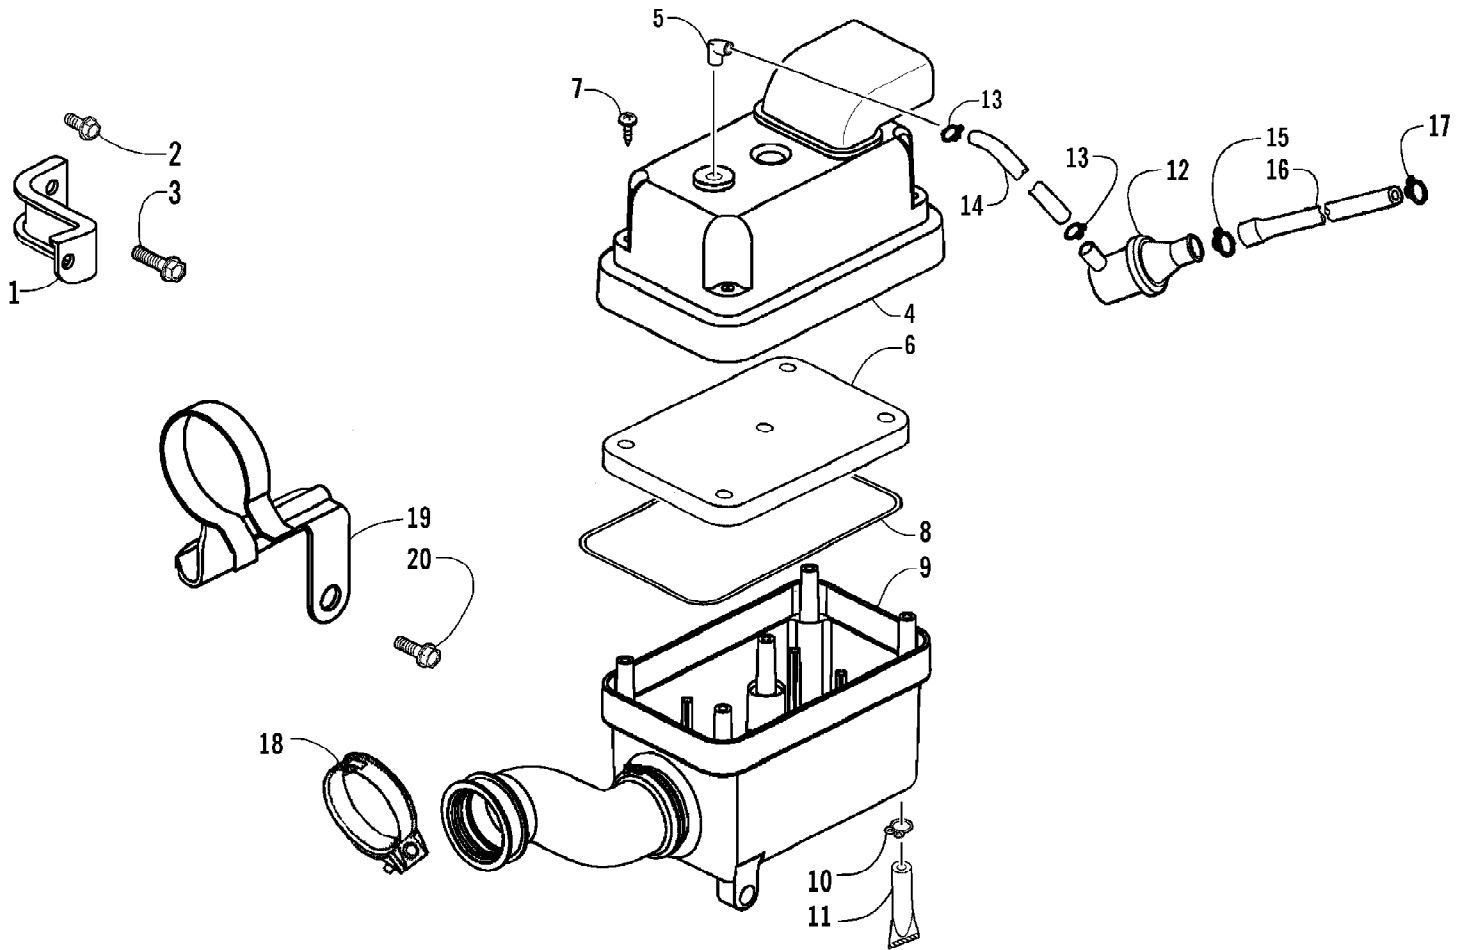

2007 ATV 90 UTILITY RED (A2007KUB2BUSR)  
AIR INTAKE ASSEMBLY

2007 ATV 90 UTILITY RED (A2007KUB2BUSR)  
AIR INTAKE ASSEMBLY

Page 2 of 60

Ref #	Part Number	Qty	S/P/F	Description
1	3303-005	1		Bracket, Mounting
2	3303-357	1		Bolt, Flange
3	3303-361	1		Bolt, Flange
4	3303-062	1		Cover, Air Cleaner (inc. 5)
5	0	1	F	Fitting
6	3303-060	1		Element, Air Cleaner
7	3303-322	5	S	Screw, Self-Tapping
8	3303-063	1		Seal, Air Cleaner
9	3303-061	1		Case, Air Cleaner
10	3305-315	1		Clip
11	3304-168	1	/P	Tube, Drain
12	3303-064	1	/P	Catch, Air Cleaner Element
13	3303-350	2		Clip
14	3303-002	1	/P	Tube
15	3303-052	1		Clip, Breather Tube
16	3303-001	1		Tube
17	3303-352	1		Clip
18	3303-288	1		Clamp
19	3303-287	1		Clamp Assembly - Air Cleaner Tube
20	3304-551	1	/P	Bolt, Flange