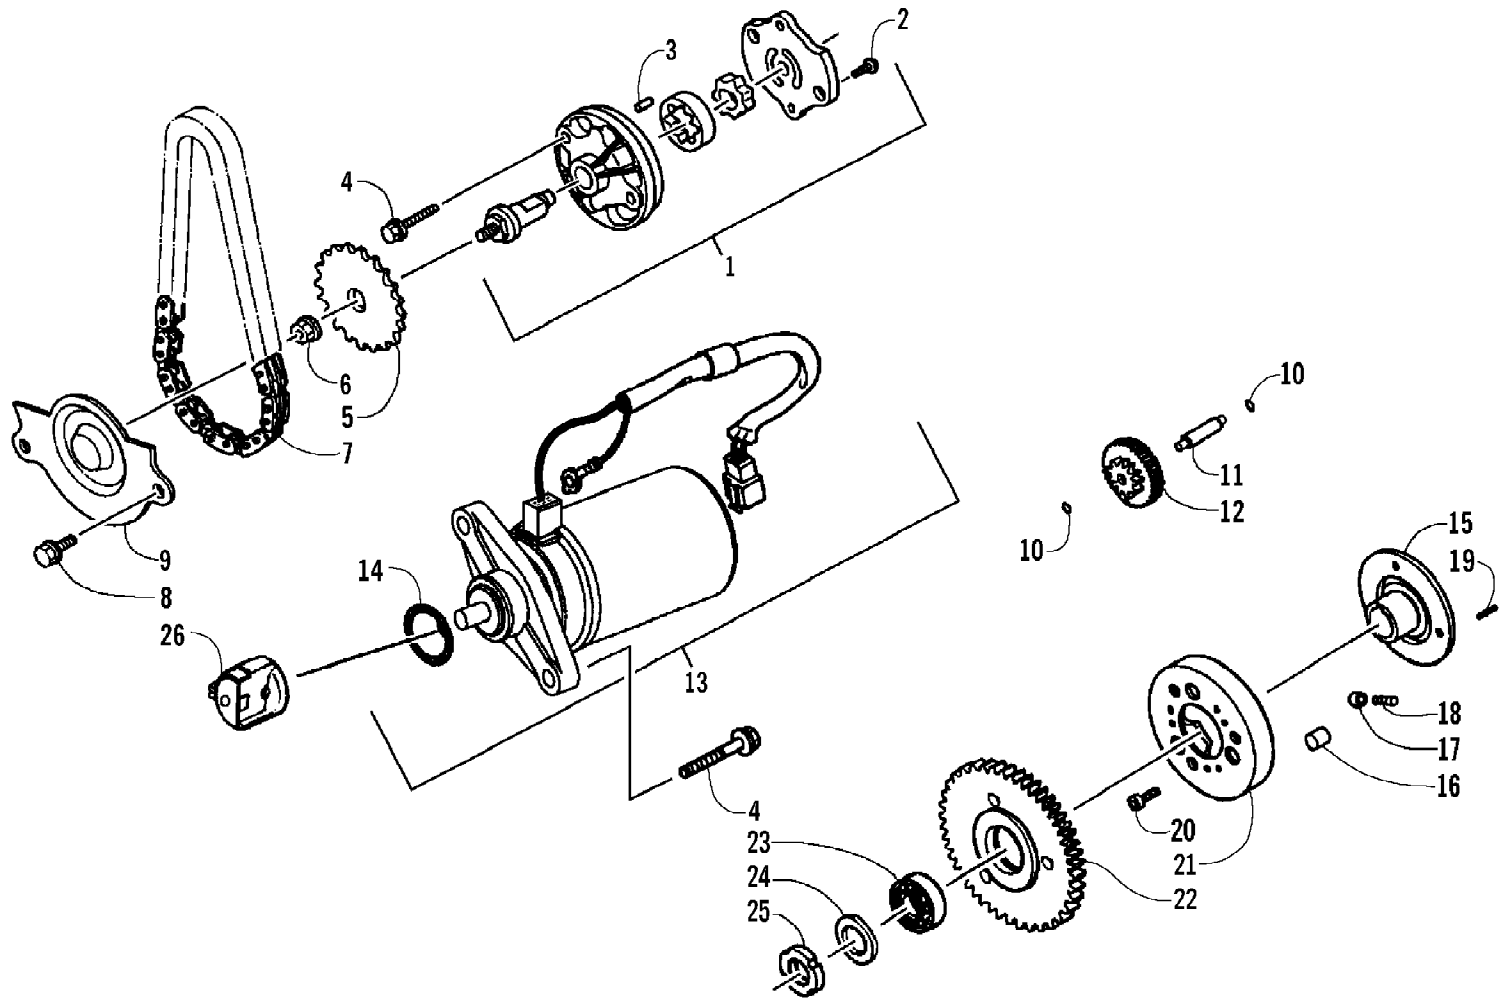

2007 ATV 90 UTILITY RED (A2007KUB2BUSR)
STARTER MOTOR AND OIL PUMP ASSEMBLIES

2007 ATV 90 UTILITY RED (A2007KUB2BUSR)
STARTER MOTOR AND OIL PUMP ASSEMBLIES

Ref #	Part Number	Qty	S/P/F	Description
1	3303-045	1		Pump, Oil - Assembly (inc. 2-3)
2	3304-426	1		Screw, Pan Head
3	3304-144	1		Pin, Dowel
4	3303-384	4	/P	Bolt, Flange
5	3303-046	1		Sprocket
6	3303-331	1	/P	Nut, Flange
7	3303-047	1		Chain, Oil Pump
8	3303-381	2		Bolt, Flange
9	3303-051	1		Separator, Oil
10	3303-282	2		Washer
11	3303-110	1		Shaft, Starter Reduction
12	3303-109	1		Gear, Starter Reduction
13	3304-639	1	/P	Motor, Starter - Assembly
14	3303-604	1		O-Ring
15	3303-115	1		Boss, Starter Clutch
16	3303-293	3		Roller
17	3303-114	3		Roller, Starter
18	3303-113	3		Spring, Roller - Outer Clutch
19	3303-395	1		Roller
20	3303-396	3		Bolt
21	3303-112	1		Clutch, Outer
22	3303-111	1		Gear, Starter
23	3303-292	1		Bearing, Ball
24	3303-285	1		Circlip
25	3303-258	1		Nut
26	3303-130	1		Holder, Starter