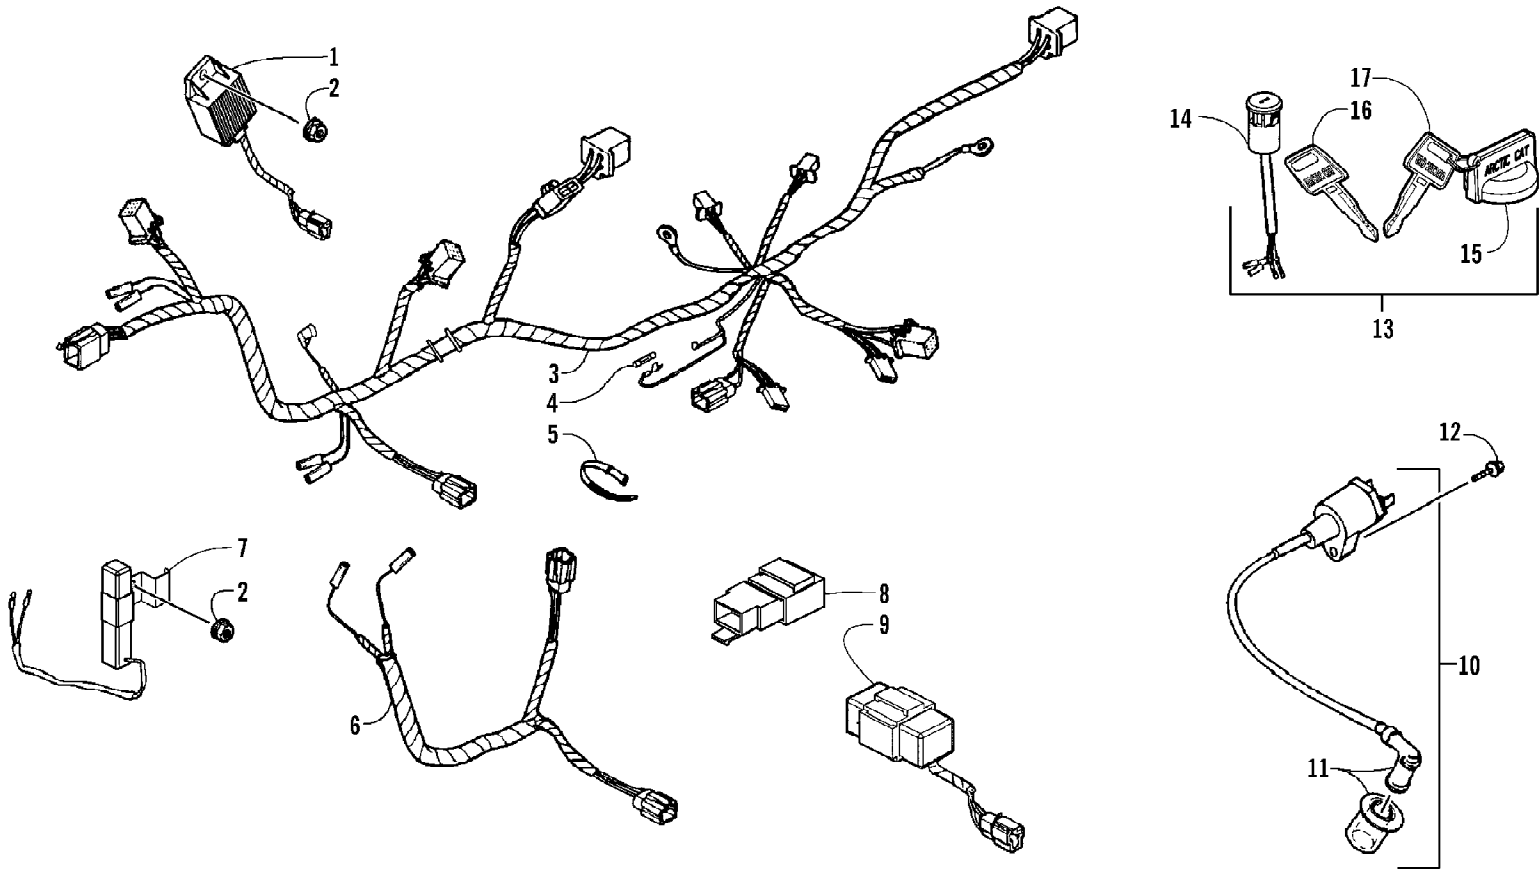

2007 ATV 90 UTILITY RED (A2007KUB2BUSR)
ELECTRICAL AND WIRING HARNESS ASSEMBLY

2007 ATV 90 UTILITY RED (A2007KUB2BUSR)
ELECTRICAL AND WIRING HARNESS ASSEMBLY

Ref #	Part Number	Qty	S/P/F	Description
1	3303-132	1		Regulator, Voltage
2	3303-331	2	/P	Nut, Flange
3	3303-419	1		Harness, Main (inc. 4)
4	3303-399	2		Fuse
5	3303-289	4	/P	Cable Tie
6	3303-134	1	/P	Sub-Cord
7	3303-142	1		Resistor
8	3303-143	1		Relay, Starter
9	3303-413	1		CDI Assembly and Speed Control
10	3303-125	1		Coil Assembly - Ignition (inc. 11)
11	3303-126	1		Cap, Noise Suppressor - Assembly
12	3303-252	1		Bolt, Flange
13	3303-423	1		Switch, Ignition - Assembly (inc. 14-16)
14	0	1	F	Switch, Ignition
15	3304-520	1	F	Key, Ignition w/Cover Right Side Cut
15	3304-521	1	F	Key, Ignition w/Cover Left Side Cut
16	3304-522	1		Cover, Key - "Arctic Cat"