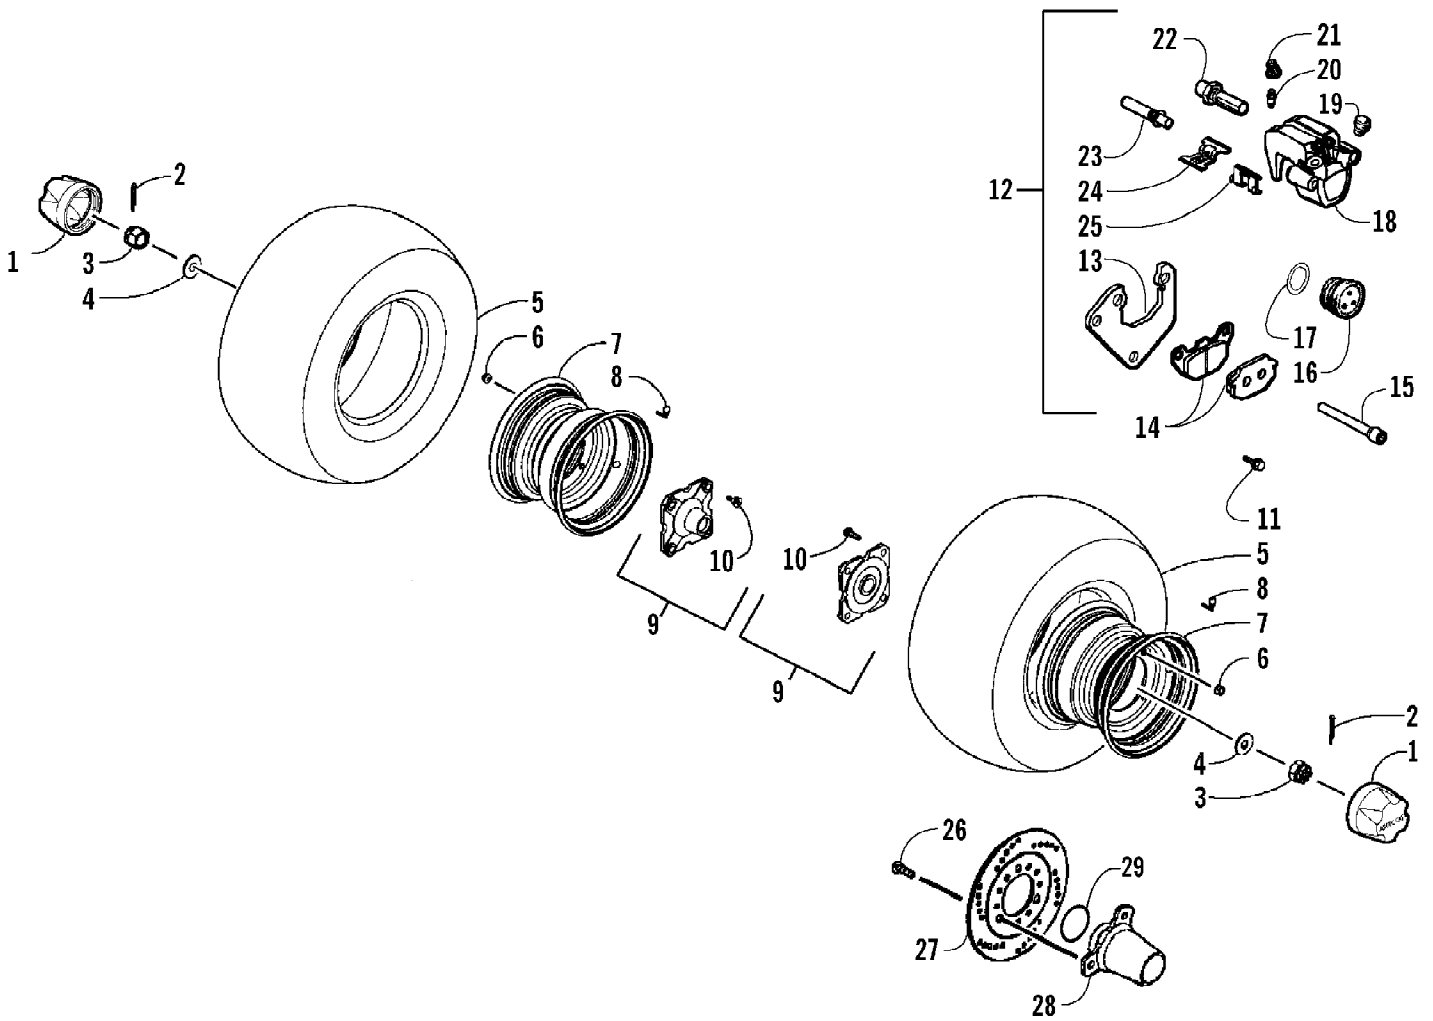

2007 ATV 90 UTILITY RED (A2007KUB2BUSR)
REAR WHEEL AND BRAKE ASSEMBLIES

2007 ATV 90 UTILITY RED (A2007KUB2BUSR)
REAR WHEEL AND BRAKE ASSEMBLIES

Ref #	Part Number	Qty	S/P/F	Description
1	3303-430	2		Cap, Wheel Shaft
2	3303-340	2		Pin, Cotter
3	3303-330	2		Nut, Flange Castle
4	3305-285	2		Washer
5	3303-428	2		Tire - Rear
6	3303-266	8		Nut, Flange
7	3303-156	2		Rim - Assembly (inc. 8)
8	3304-562	2		Stem, Valve
9	3303-157	2	/P	Connector - Assembly (inc. 10)
10	3303-250	8		Bolt, Connector
11	3303-256	2		Bolt, Flange
12	3303-568	1	/P	Caliper, Rear - Assembly (inc. 13-25)
13	3303-469	1	/P	Bracket
14	3304-567	1	/P	Pad, Brake - Assembly
15	0	2	F	Pin, Bolt
16	3304-592	1	S	Piston
17	3304-327	1	S	Seal, Piston
18	0	1	F	Housing, Caliper - Assembly
19	3304-333	1		Plug
20	3304-302	1		Valve, Bleed
21	3304-303	1		Cap, Bleed Valve
22	3304-589	1		Bushing, Pin Bolt
23	3304-590	1		Boot B
24	3304-591	1		Spring, Brake Pad
25	3304-316	1	S	Seal, Dust
26	3303-253	3	/P	Bolt, Disc
27	3303-162	1		Disc, Brake - Rear
28	3305-249	1		Collar, Hub - Rear
29	3305-298	1		O-Ring