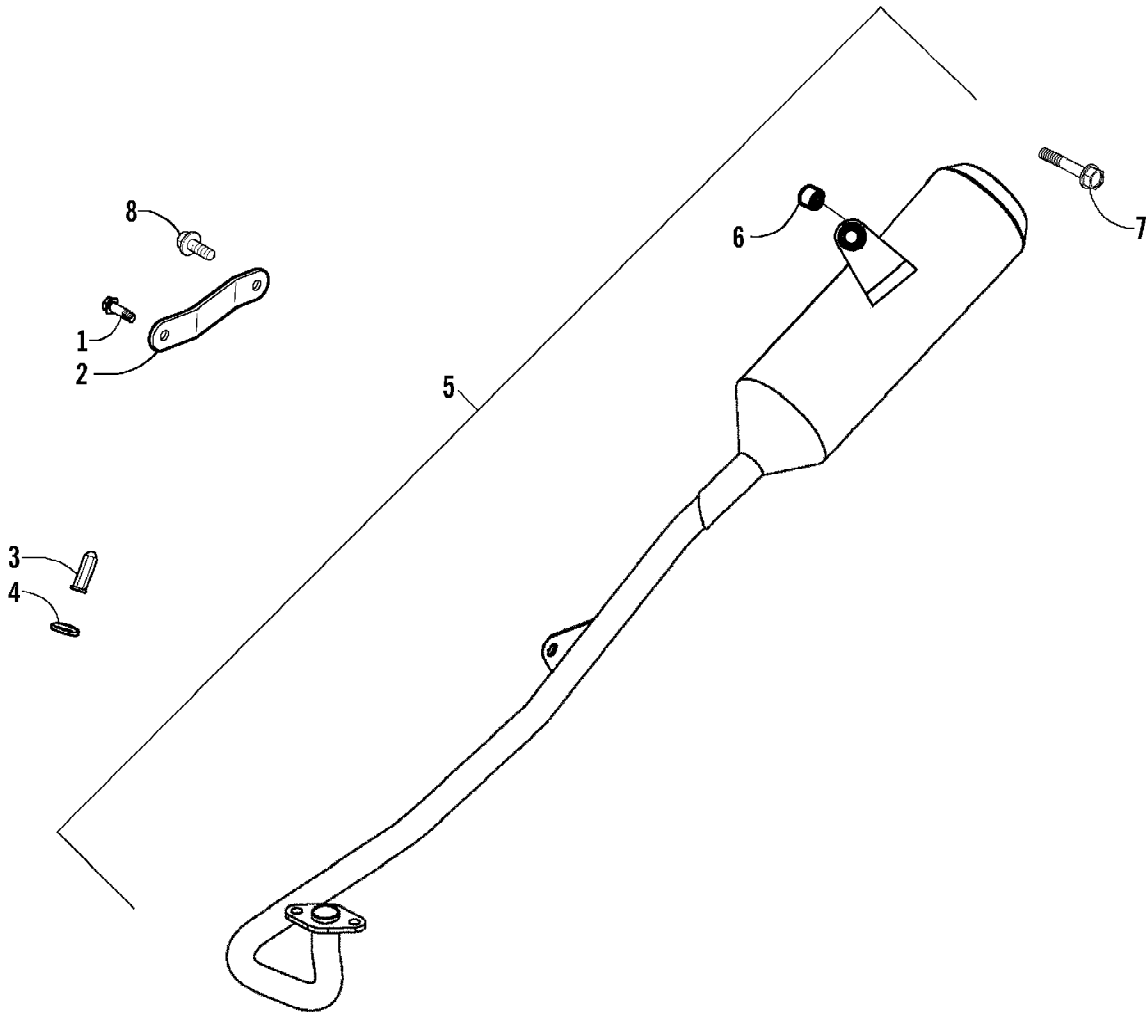

2007 ATV 90 UTILITY RED (A2007KUB2BUSR)
EXHAUST ASSEMBLY

2007 ATV 90 UTILITY RED (A2007KUB2BUSR)
EXHAUST ASSEMBLY

Page 22 of 60

Ref #	Part Number	Qty	S/P/F	Description
2	3304-573	1		Bracket, Mounting - Muffler
3	3303-261	2		Nut, Cap - 8 mm
4	3303-071	1		Gasket, Exhaust Pipe
5	3305-600	1		Muffler - Assembly (inc. 6)
6	3304-571	1		Bushing, Rubber
7	3304-572	1	/P	Bolt, Flange
7	3303-314	1		Bolt, Flange
8	3304-543	1	/P	Bolt, Flange