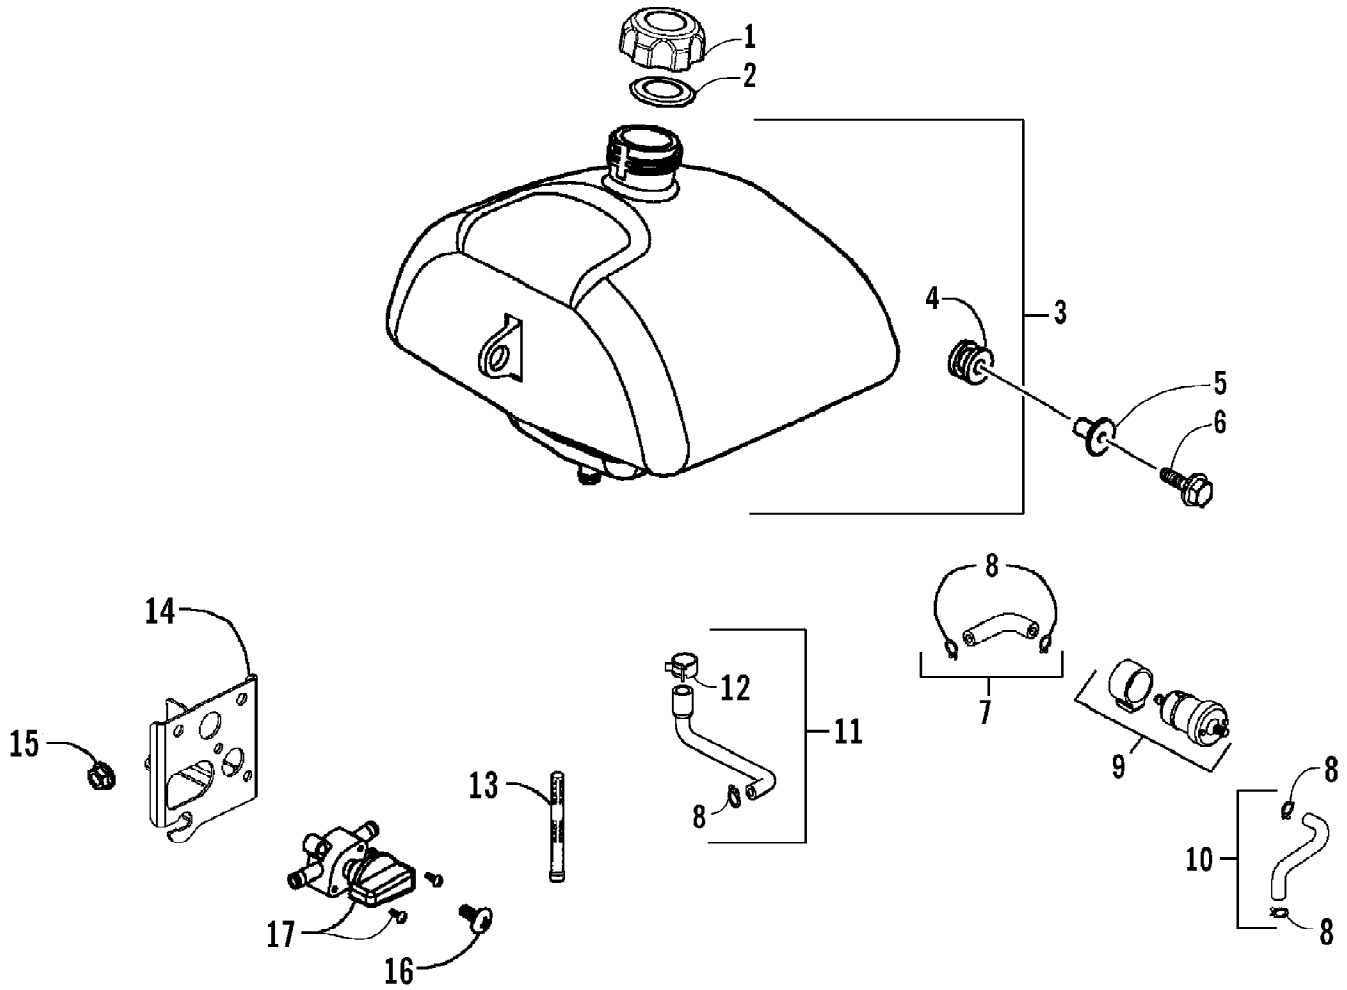

2007 ATV 90 UTILITY RED (A2007KUB2BUSR)
GAS TANK ASSEMBLY

Page 30 of 60

Ref #	Part Number	Qty	S/P/F	Description
1	3303-067	1		Cap, Gas Tank
2	3303-068	1		Seal, Gas Tank Cap
3	3303-065	1		Gas Tank - Assembly (inc. 4)
4	3303-406	2		Rubber, Gas Tank
5	3303-226	2		Collar
6	3303-383	2	/P	Bolt, Flange
7	3305-296	1		Tube, Gas - Assembly (inc. two No. 8)
8	3303-349	4		Clip
9	3303-699	1	/P	Strainer, Fuel - Assembly
10	3305-295	1		Tube, Gas - Assembly (inc. 11)
11	3303-348	2		Clip
12	3303-058	1		Screen, Fuel Strainer
13	3303-066	2		Tube, Gas - Assembly (inc. two No. 8 and 14)
14	3303-351	2		Clamp, Tube
15	3305-294	1		Bracket, Shut-Off Valve
16	3303-331	2	/P	Nut, Flange
17	3303-316	2		Screw
18	3303-057	1		Valve, Shut-Off