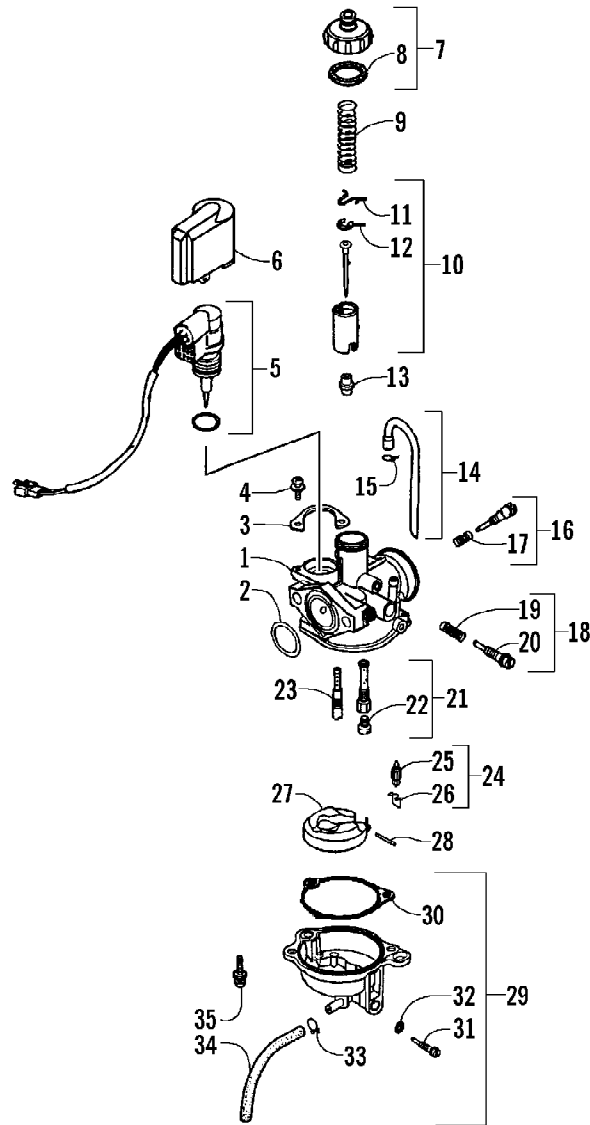

2007 ATV 90 UTILITY RED (A2007KUB2BUSR)  
CARBURETOR ASSEMBLY

2007 ATV 90 UTILITY RED (A2007KUB2BUSR)  
CARBURETOR ASSEMBLY

Ref #	Part Number	Qty	S/P/F	Description
	3303-405	1		Complete Carburetor Assembly
1	0	1	F	Body, Carburetor
2	3304-488	1		O-Ring
3	3304-471	1		Set Plate
4	3303-319	2	S	Screw w/Washer
5	3304-470	1		Automatic Bypass/Starter Assembly
6	3304-469	1		Holder, Cap
7	3304-462	1		Set, Top (inc. 8)
8	3304-463	1		Gasket, Top
9	3304-464	1		Spring, Compression
10	3304-467	1		Valve, Throttle - Assembly (inc. 11-12)
11	3304-465	1		Plate, Needle Clip
12	3304-466	1		Clip, Needle
13	3304-468	1		Needle Jet
14	3304-472	1		Tube, Rubber - Assembly (inc. 15)
15	3304-474	1		Clip, Tube
16	3304-475	1		Screw, Adjustment - Assembly (inc. 17)
17	3304-476	1		Spring, Compression
18	3304-477	1		Screw, Stop - Assembly (inc. 19-20)
19	3304-232	1		Spring, Compression
20	3304-478	1		Screw, Stop
21	3304-479	1		Holder, Needle Jet - Assembly (inc. 22)
22	3304-482	1		Jet, Main
23	3304-489	1		Jet, Slow
24	3304-490	1		Valve, Float - Assembly (inc. 25-26)
25	3304-483	1		Valve, Float - Set
26	3304-484	1		Clip
27	3304-491	1		Float Assembly
28	3304-485	1		Pin, Float Arm
29	3304-486	1		Body, Float Chamber - Assembly (inc. 30-34)
30	0	1	F	Gasket
31	3304-243	1		Screw, Drain
32	3304-239	1		O-Ring
33	3304-452	1		Clip, Tube
34	3305-248	1	/P	Tube, Drain
35	3303-320	2		Screw w/Washer