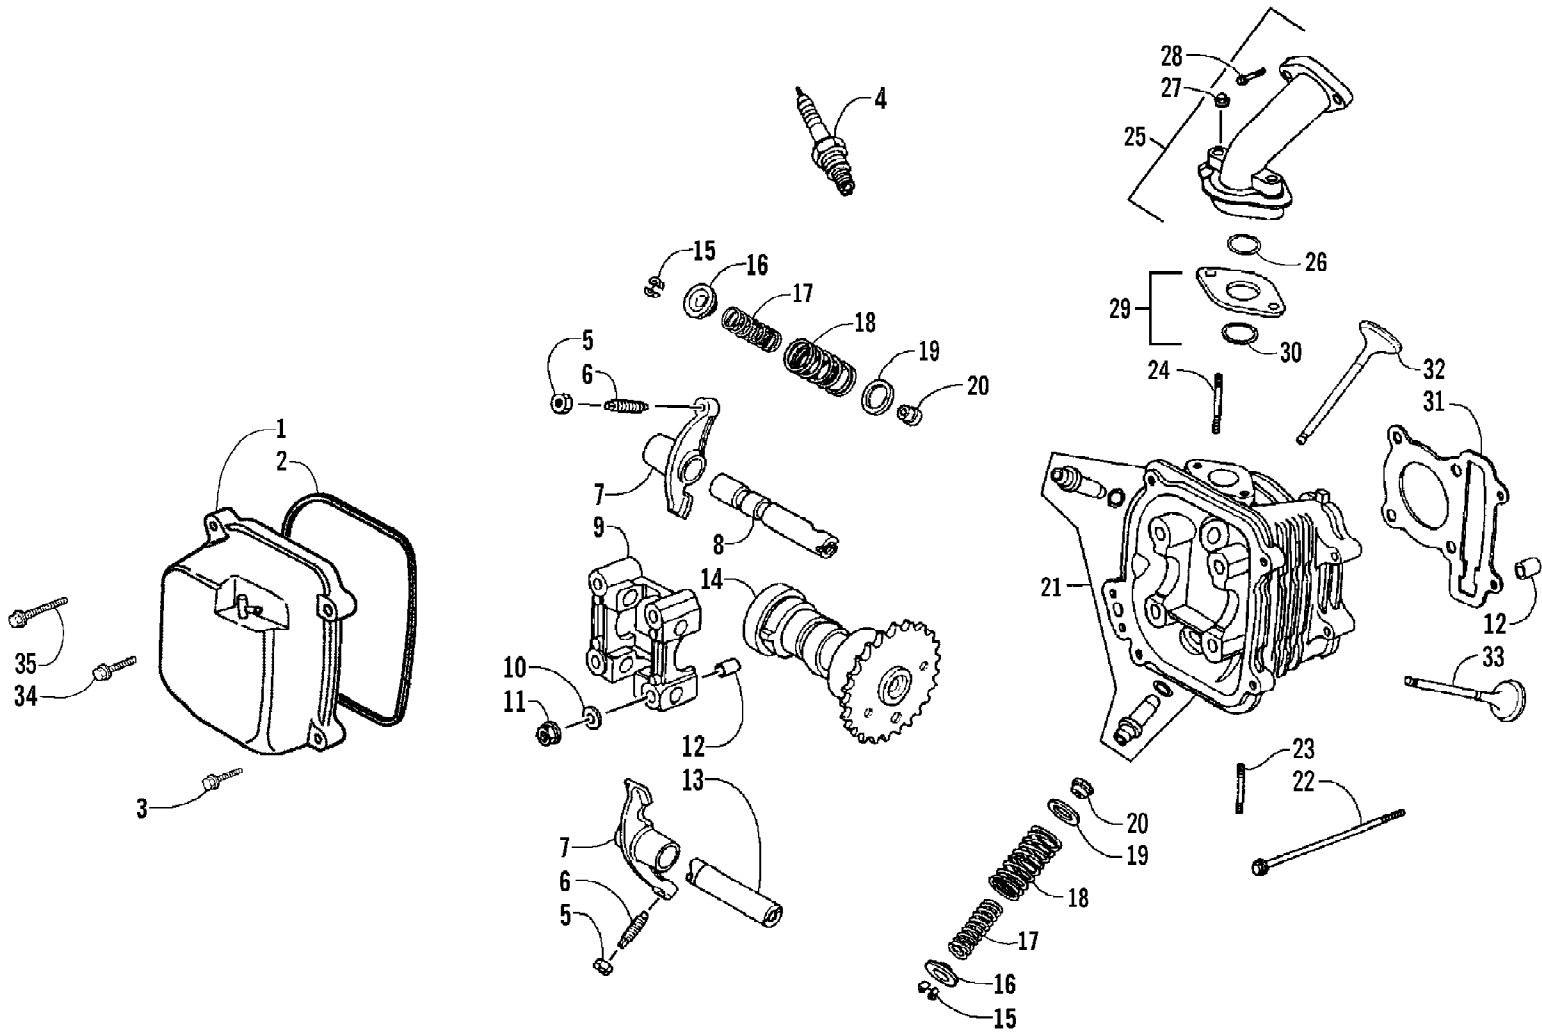

2007 ATV 90 UTILITY RED (A2007KUB2BUSR)  
CYLINDER HEAD ASSEMBLY

2007 ATV 90 UTILITY RED (A2007KUB2BUSR)  
CYLINDER HEAD ASSEMBLY

Ref #	Part Number	Qty	S/P/F	Description
	3303-625	1	F	Complete Engine Assembly
1	3305-292	1		Cover, Head - Assembly
2	3304-616	1		Gasket, Cylinder Head Cover
3	3303-360	2		Bolt, Flange
4	0217-726	1	/P	Plug, Spark
5	3304-026	2	/P	Nut, Tappet Adjusting
6	3304-007	2	/P	Screw, Tappet Adjusting
7	3303-031	2		Valve, Rocker Arm
8	3303-032	1		Shaft, Rocker Arm - Intake
9	3303-018	1		Holder, Camshaft
10	3304-048	4	/P	Washer, Sealing
11	3303-332	4		Nut, Flange
12	3303-342	4		Pin, Dowel
13	3303-033	1		Shaft, Rocker Arm - Exhaust
14	3304-617	1		Camshaft
15	3303-044	4		Cotter, Valve
16	3303-042	2	/P	Retainer, Valve Spring
17	3303-041	2		Spring, Valve - Inner
18	3303-040	2		Spring, Valve - Outer
19	3303-043	2		Seat, Valve Spring - Outer
20	3303-657	2	/P	Seal, Valve Stem
21	3303-016	1		Head, Cylinder
22	3303-389	2		Bolt, Flange
23	3304-010	2		Bolt, Stud
24	3303-310	2		Bolt, Stud
25	3303-059	1		Pipe, Intake - Assembly (inc. 26)
26	3303-304	1		O-Ring
27	3303-331	2	/P	Nut, Flange
28	3303-384	2	/P	Bolt, Flange
29	3303-511	1	/P	Insulator, Carburetor - Assembly (inc. 30)
30	3304-596	1		O-Ring
31	3303-019	1		Gasket, Cylinder Head
32	3303-039	1		Valve, Exhaust
33	3303-038	1		Valve, Intake
34	3303-362	2		Bolt, Flange
35	3303-363	2		Bolt, Flange