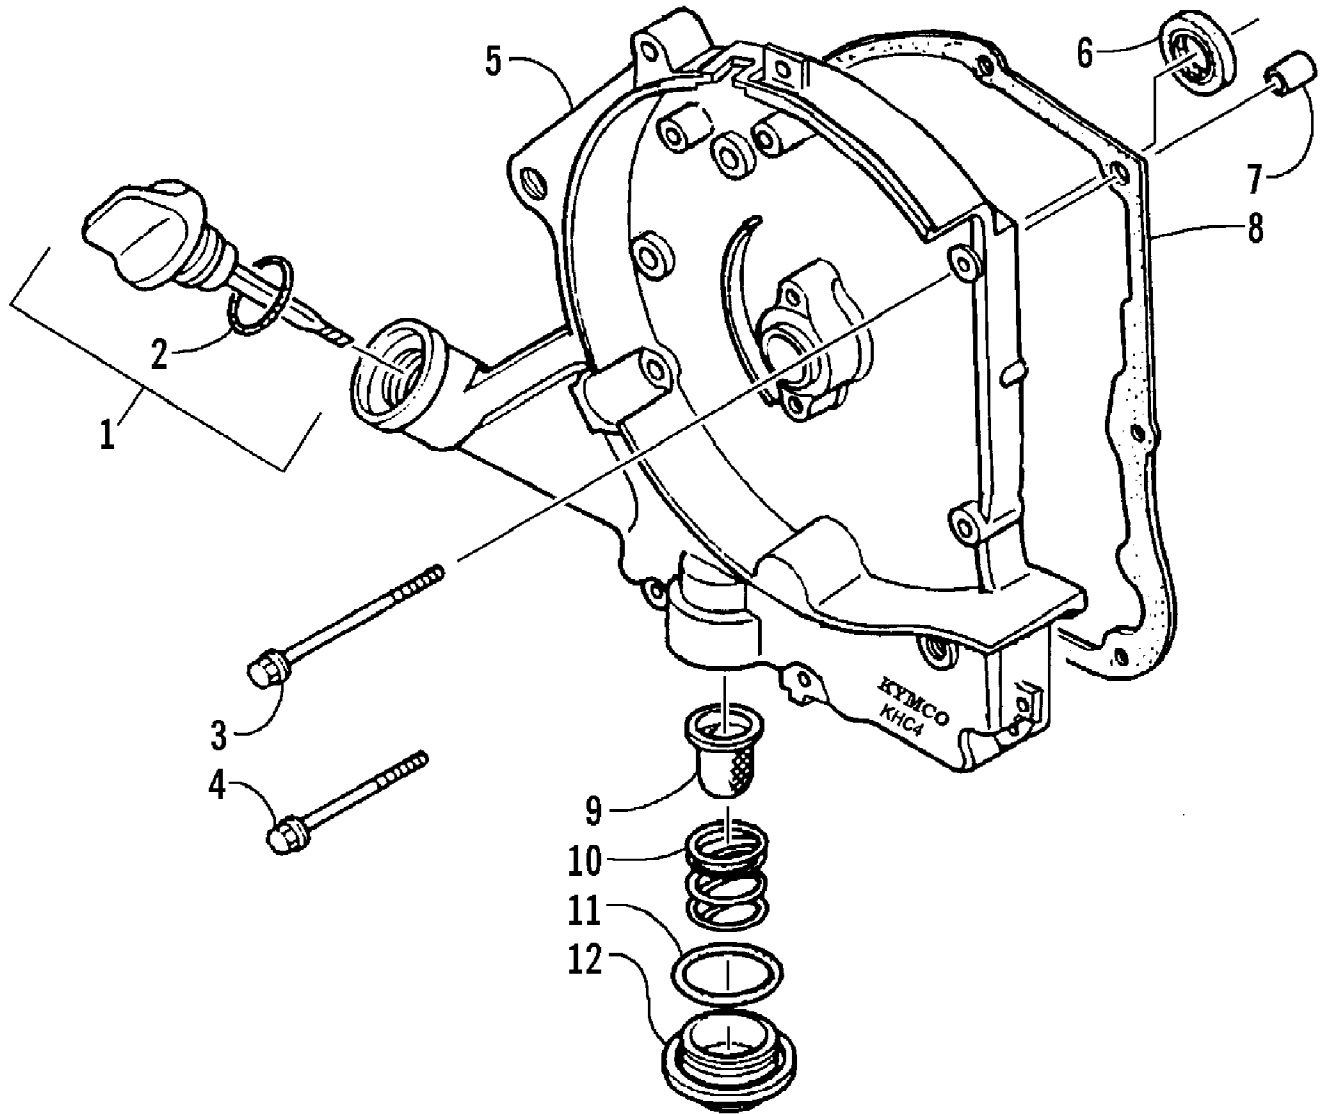

2007 ATV 90 UTILITY RED (A2007KUB2BUSR)
CRANKCASE COVER ASSEMBLY

2007 ATV 90 UTILITY RED (A2007KUB2BUSR)
CRANKCASE COVER ASSEMBLY

Page 14 of 60

Ref #	Part Number	Qty	S/P/F	Description
1	3303-050	1		Gauge, Oil Level - Assembly (inc. 2)
2	3303-306	1	S	O-Ring
3	3303-390	4		Bolt, Flange
4	3304-580	4		Bolt, Flange
5	3303-007	1		Cover, Crankcase (inc. 6)
6	3303-296	1		Seal, Oil
7	3303-341	2		Pin, Dowel
8	3303-012	1		Gasket, Crankcase
9	3303-048	1	S	Screen, Oil Filter
10	3303-049	1	S	Spring, Oil Filter Screen
11	3304-096	1	/P	O-Ring
12	3303-021	1		Cap, Oil Filter