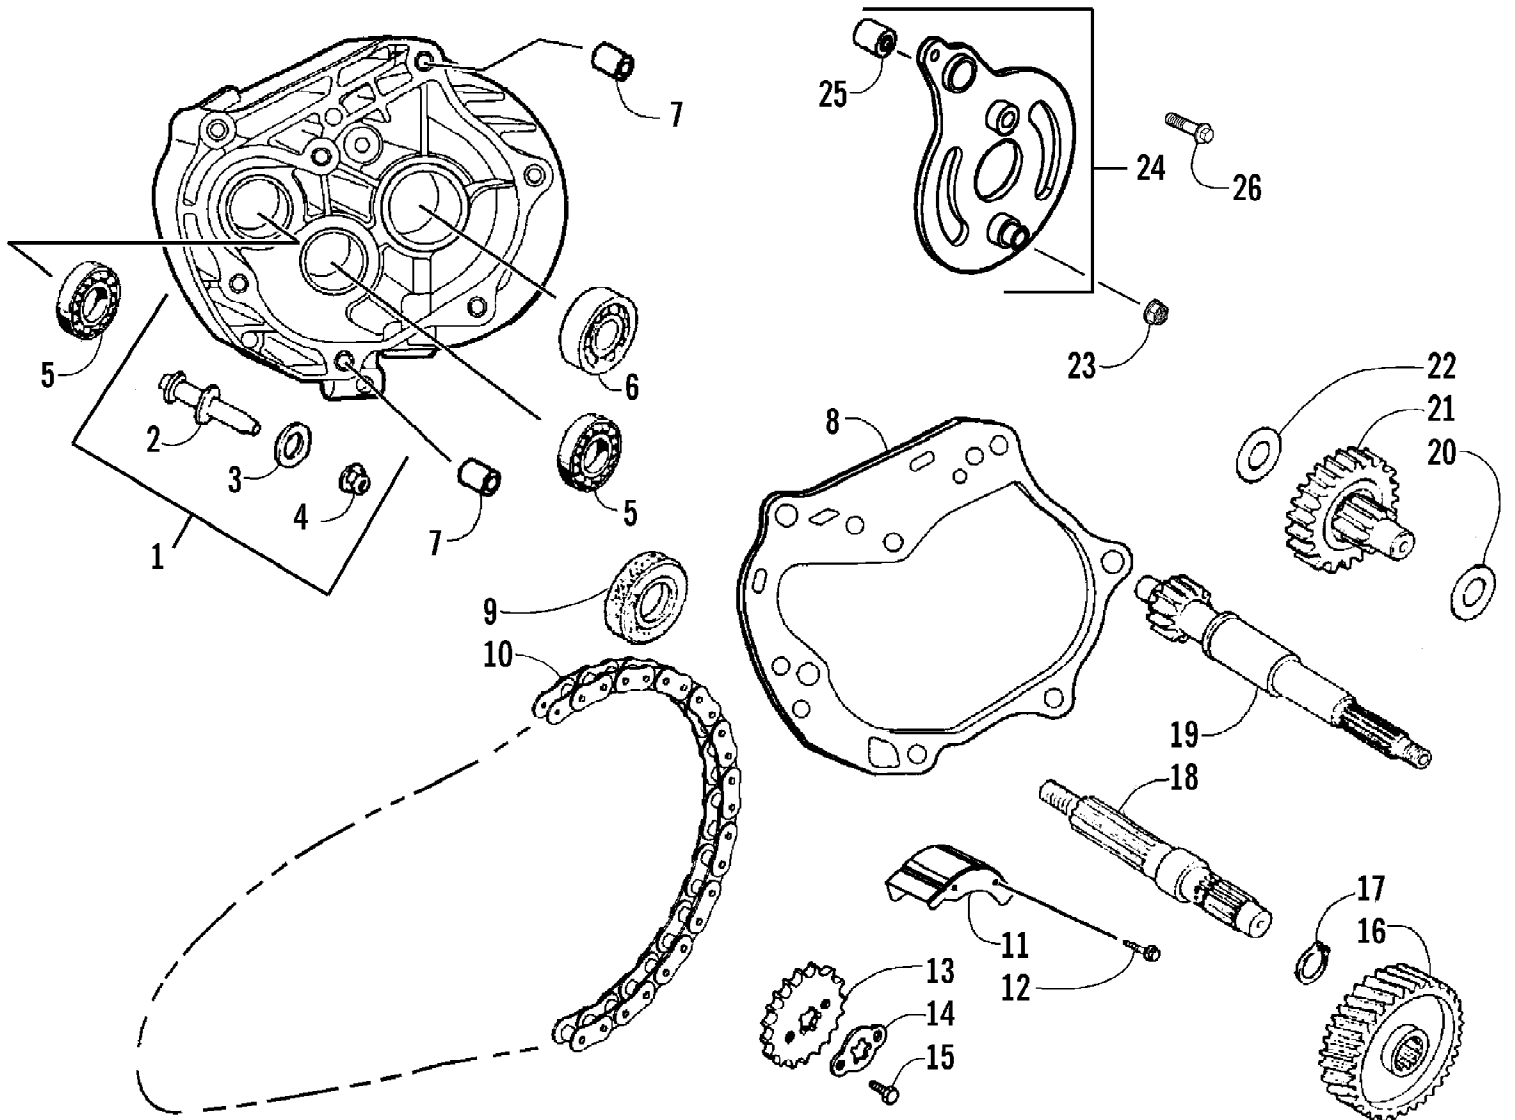

2007 ATV 90 UTILITY RED (A2007KUB2BUSR)
TRANSMISSION ASSEMBLY

2007 ATV 90 UTILITY RED (A2007KUB2BUSR)
TRANSMISSION ASSEMBLY

Page 60 of 60

Ref #	Part Number	Qty	S/P/F	Description
1	3303-080	1		Case, Transmission - Set (inc. 2-6)
2	3304-606	1	/P	Bolt, Engine Brake
3	3303-462	1		O-Ring
4	3303-270	1		Nut, Flange
5	3303-596	2	/P	Bearing, Ball
6	3303-598	1	/P	Bearing, Ball
7	3303-343	2		Pin, Dowel
8	3303-081	1		Gasket, Transmission Case A
9	3303-300	1		Seal, Oil
10	3303-425	1		Chain, Drive
11	3303-144	1		Cover, Chain
12	3304-610	2		Bolt, Flange
13	3303-107	1	/P	Sprocket, Drive
14	3303-108	1		Plate
15	3303-307	2		Bolt
16	3303-106	1		Gear, Final
17	3303-344	1		Circlip
18	3303-105	1		Shaft, Final
19	3303-103	1		Driveshaft
20	3303-275	1	/P	Washer
21	3303-104	1		Countershaft - Assembly
22	3303-273	1		Washer
23	3303-268	2		Nut, Flange
24	3303-185	1	/P	Bracket, Engine Hanger - Assembly (inc. 25)
25	3303-403	1		Bushing, Rubber
26	3304-607	1		Bolt, Flange