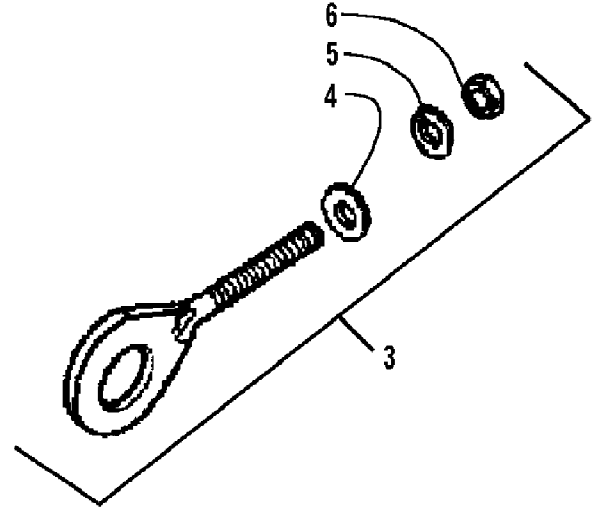

2007 ATV 90 UTILITY RED (A2007KUB2BUSR)
KICK STARTER ASSEMBLY

Page 36 of 60

Ref #	Part Number	Qty	S/P/F	Description
1	3303-123	1	/P	Arm, Kick Starter - Assembly
2	3304-551	1	/P	Bolt, Flange
3	3303-147	1		Adjuster, Drive Train - Assembly (inc. 4-6)
4	3304-135	1	/P	Washer
5	3303-607	1	/P	Washer, Spring
6	3304-125	1		Nut, Hex
7	3305-247	1	/P	E-Clip