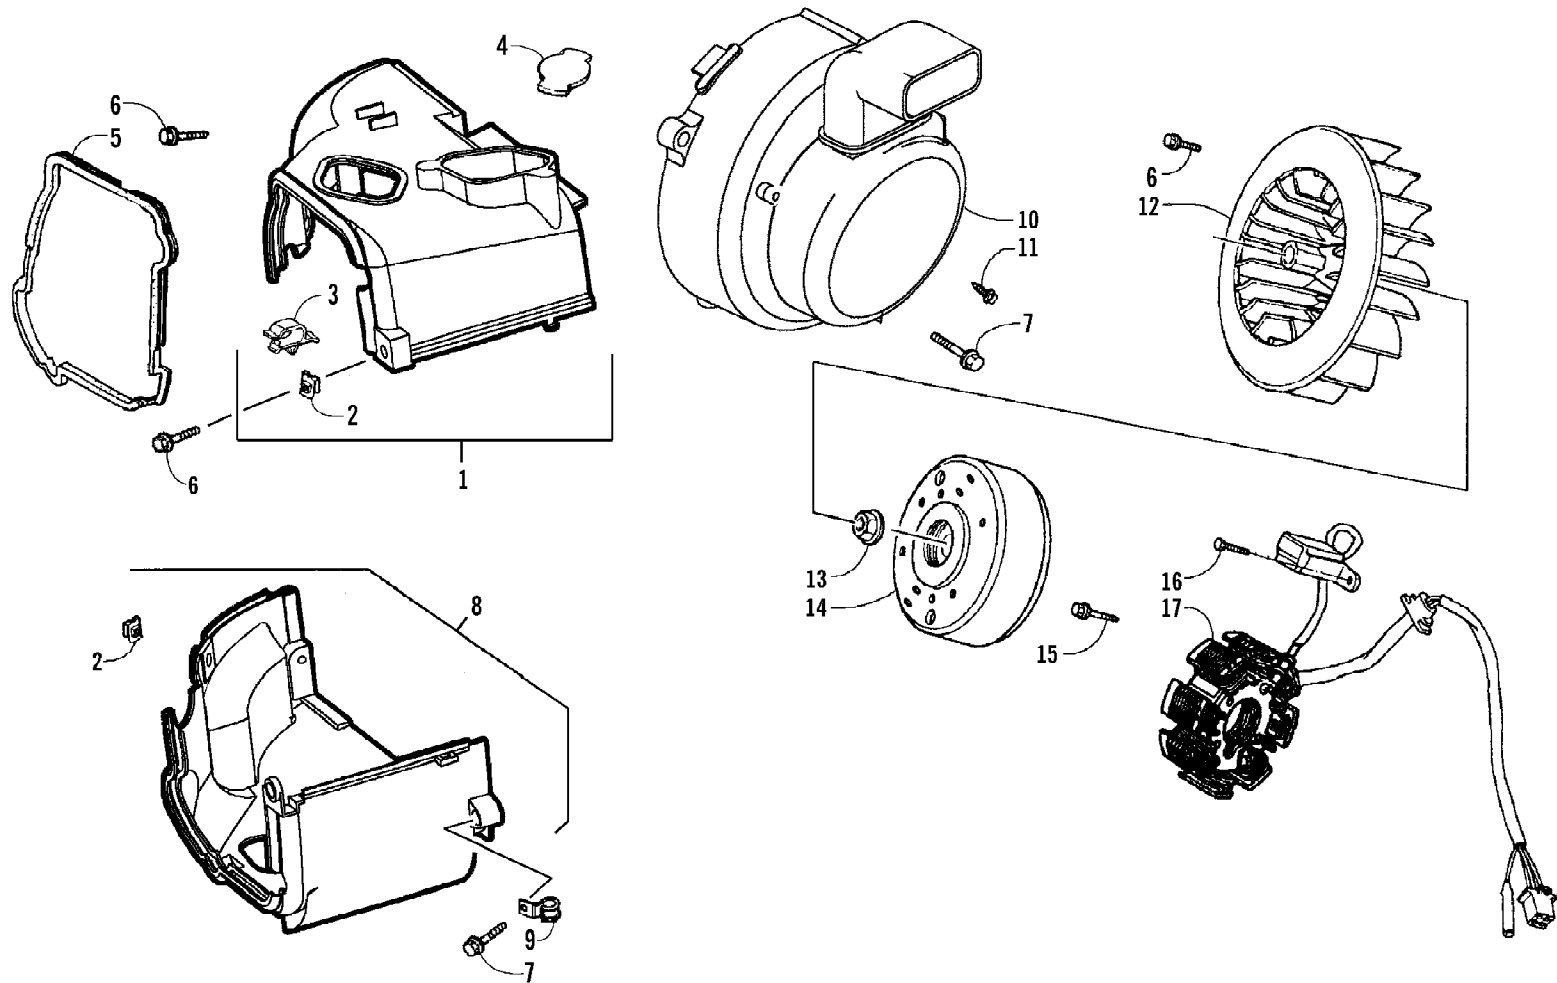

2007 ATV 90 UTILITY RED (A2007KUB2BUSR)
STATOR, FLYWHEEL, AND ENGINE SHROUD ASSEMBLIES

2007 ATV 90 UTILITY RED (A2007KUB2BUSR)
STATOR, FLYWHEEL, AND ENGINE SHROUD ASSEMBLIES

Ref #	Part Number	Qty	S/P/F	Description
1	3303-079	1		Shroud B - Assembly (inc. one No. 2 and 3-4)
2	3303-267	2		Nut, Clip
3	3303-443	1	/P	Clip, Vacuum Tube
4	3303-408	1		Grommet, Shroud
5	3303-077	1		Seal, Shroud
6	3303-382	6	/P	Bolt, Flange
7	3303-384	3	/P	Bolt, Flange
8	3303-078	1		Shroud A - Assembly (inc. one No. 2)
9	3304-640	1		Clamp, Carburetor Drain Tube
10	3303-076	1		Cover, Fan - Assembly
11	3304-585	2	/P	Screw, Self-Tapping
12	3303-075	1		Fan, Cooling
13	3303-333	1	/P	Nut, Flange
14	3303-127	1		Flywheel (A) D402
14	3303-414	1		Flywheel (B) D406
14	3303-415	1		Flywheel (C) D414
15	3303-383	2	/P	Bolt, Flange
16	3303-308	2		Bolt
17	3304-641	1		Stator - Assembly (O) D402
17	3305-254	1	/P	Stator - Assembly (A) D406
17	3305-256	1	/P	Stator - Assembly (B) D414