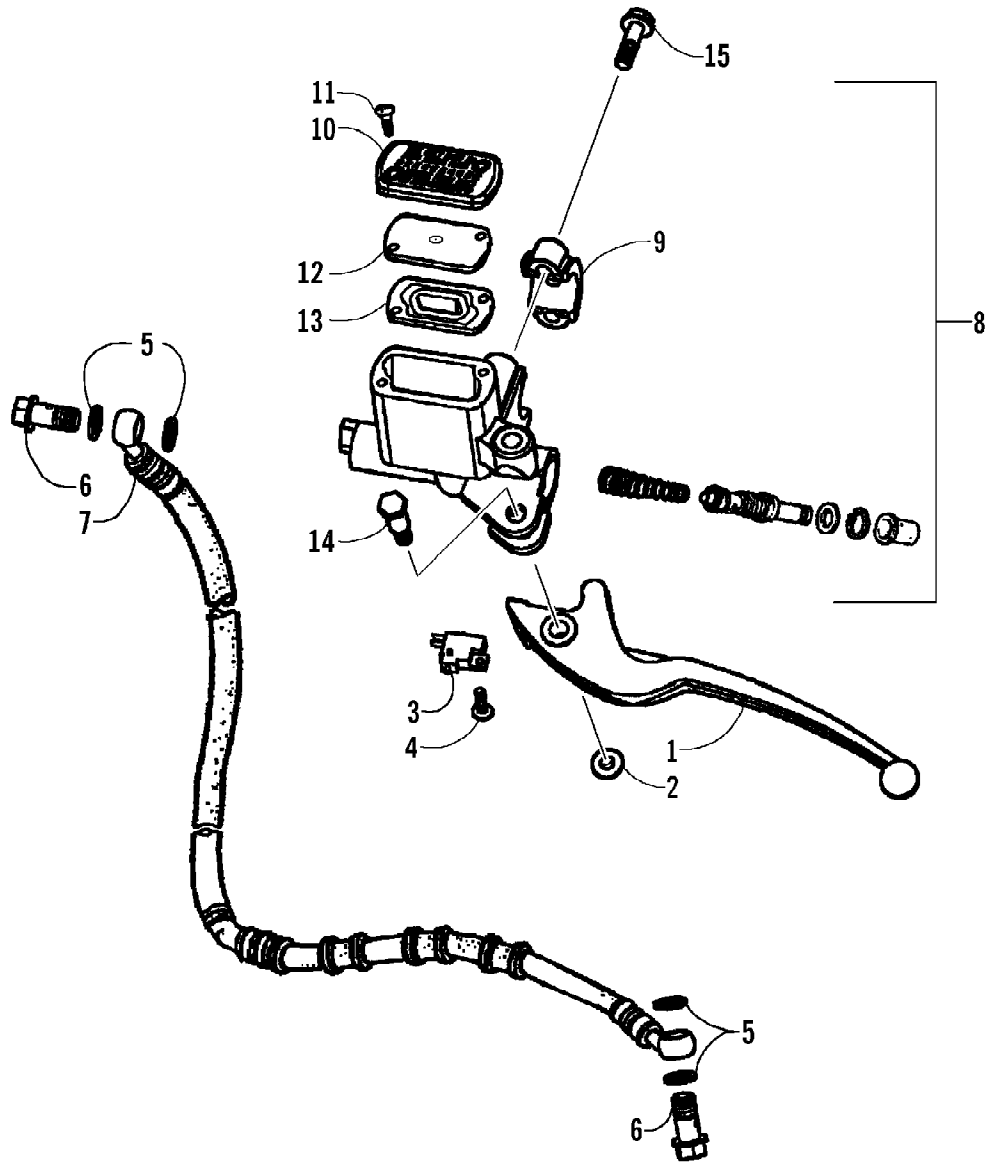

2007 ATV 90 UTILITY RED (A2007KUB2BUSR)
HYDRAULIC HAND BRAKE ASSEMBLY

2007 ATV 90 UTILITY RED (A2007KUB2BUSR)
HYDRAULIC HAND BRAKE ASSEMBLY

Page 34 of 60

Ref #	Part Number	Qty	S/P/F	Description
1	3303-206	1	/P	Lever
2	3304-132	1	S	Nut, Flange
3	3303-141	1	/P	Switch Assembly
4	3303-321	1		Screw w/Washer
5	3303-284	4	/P	Washer, Crush
6	3303-257	2	/P	Bolt, Banjo-Fitting
7	3305-278	1		Hose, Brake - Assembly
8	3303-163	1	S/P	Brake, Master Cylinder - Assembly (inc. 9-14)
9	3303-175	1	/P	Clamp, Master Cylinder
10	3303-174	1	/P	Cap, Master Cylinder
11	3303-318	2		Screw, Flat-Head
12	3305-250	1		Plate, Diaphragm
13	3303-925	1		Diaphragm
14	3303-254	1	/P	Bolt, Lever
15	3304-611	2	S	Bolt, Flange