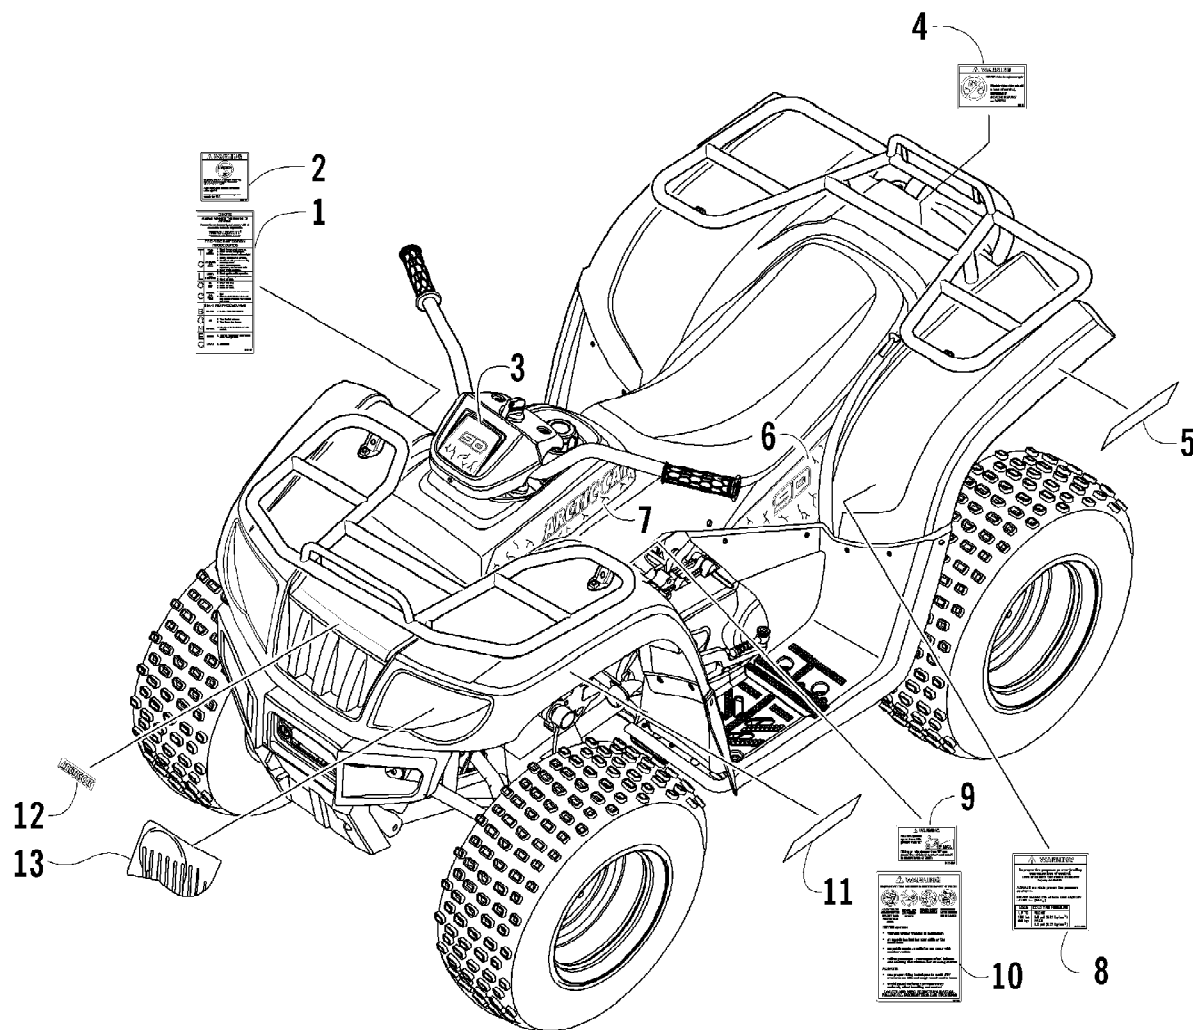

2007 ATV 90 UTILITY RED (A2007KUB2BUSR)  
CRANKCASE COVER ASSEMBLY

2007 ATV 90 UTILITY RED (A2007KUB2BUSR)  
CRANKCASE COVER ASSEMBLY

Page 14 of 60

Ref #	Part Number	Qty	S/P/F	Description
1	3303-050	1		Gauge, Oil Level - Assembly (inc. 2)
2	3303-306	1	S	O-Ring
3	3303-390	4		Bolt, Flange
4	3304-580	4		Bolt, Flange
5	3303-007	1		Cover, Crankcase (inc. 6)
6	3303-296	1		Seal, Oil
7	3303-341	2		Pin, Dowel
8	3303-012	1		Gasket, Crankcase
9	3303-048	1	S	Screen, Oil Filter
10	3303-049	1	S	Spring, Oil Filter Screen
11	3304-096	1	/P	O-Ring
12	3303-021	1		Cap, Oil Filter

2007 ATV 90 UTILITY RED (A2007KUB2BUSR)  
CYLINDER HEAD ASSEMBLY

2007 ATV 90 UTILITY RED (A2007KUB2BUSR)  
CYLINDER HEAD ASSEMBLY

Ref #	Part Number	Qty	S/P/F	Description
	3303-625	1	F	Complete Engine Assembly
1	3305-292	1		Cover, Head - Assembly
2	3304-616	1		Gasket, Cylinder Head Cover
3	3303-360	2		Bolt, Flange
4	0217-726	1	/P	Plug, Spark
5	3304-026	2	/P	Nut, Tappet Adjusting
6	3304-007	2	/P	Screw, Tappet Adjusting
7	3303-031	2		Valve, Rocker Arm
8	3303-032	1		Shaft, Rocker Arm - Intake
9	3303-018	1		Holder, Camshaft
10	3304-048	4	/P	Washer, Sealing
11	3303-332	4		Nut, Flange
12	3303-342	4		Pin, Dowel
13	3303-033	1		Shaft, Rocker Arm - Exhaust
14	3304-617	1		Camshaft
15	3303-044	4		Cotter, Valve
16	3303-042	2	/P	Retainer, Valve Spring
17	3303-041	2		Spring, Valve - Inner
18	3303-040	2		Spring, Valve - Outer
19	3303-043	2		Seat, Valve Spring - Outer
20	3303-657	2	/P	Seal, Valve Stem
21	3303-016	1		Head, Cylinder
22	3303-389	2		Bolt, Flange
23	3304-010	2		Bolt, Stud
24	3303-310	2		Bolt, Stud
25	3303-059	1		Pipe, Intake - Assembly (inc. 26)
26	3303-304	1		O-Ring
27	3303-331	2	/P	Nut, Flange
28	3303-384	2	/P	Bolt, Flange
29	3303-511	1	/P	Insulator, Carburetor - Assembly (inc. 30)
30	3304-596	1		O-Ring
31	3303-019	1		Gasket, Cylinder Head
32	3303-039	1		Valve, Exhaust
33	3303-038	1		Valve, Intake
34	3303-362	2		Bolt, Flange
35	3303-363	2		Bolt, Flange