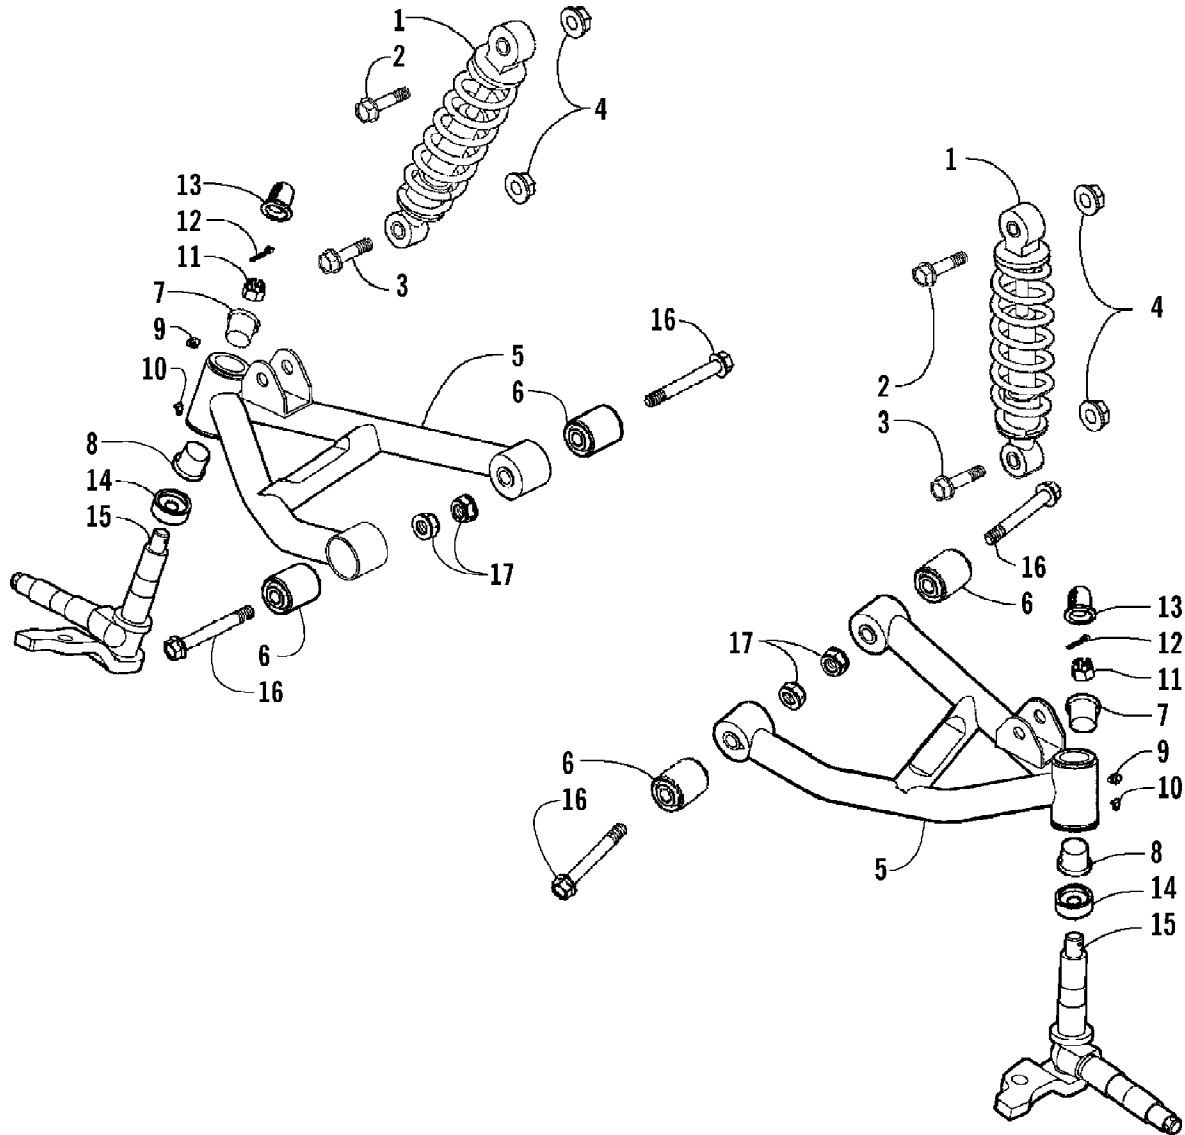

2007 ATV 90 UTILITY RED (A2007KUB2BUSR)
FRONT SUSPENSION ASSEMBLY

2007 ATV 90 UTILITY RED (A2007KUB2BUSR)
FRONT SUSPENSION ASSEMBLY

Page 26 of 60

Ref #	Part Number	Qty	S/P/F	Description
1	3303-431	2		Shock, Front - Assembly
2	3303-376	2	/P	Bolt, Flange
3	3303-309	2		Bolt, Hex
4	3303-333	4	/P	Nut, Flange
5	3303-438	1		Arm, Swing - Set - Front Right (inc. 6-10)
5	3303-439	1	/P	Arm, Swing - Set - Front Left (inc. 6-10)
6	3303-216	4		Bushing, Swing Arm
7	3303-218	2		Bushing, Swing Arm - Top
8	3303-217	2		Bushing, Swing Arm - Bottom
9	3303-393	2		Fitting, Grease
10	3303-394	2		Boot, Grease Fitting
11	3303-329	2		Nut, Flange Castle
12	3303-337	2		Pin, Cotter
13	3303-219	2		Cap, Swing Arm
14	3303-220	2		Seal, Swing Arm
15	3303-178	1		Shaft, Steering - Right
15	3303-180	1		Shaft, Steering - Left
16	3304-595	4	/P	Bolt, Flange
17	3303-265	4	S	Nut, Flange