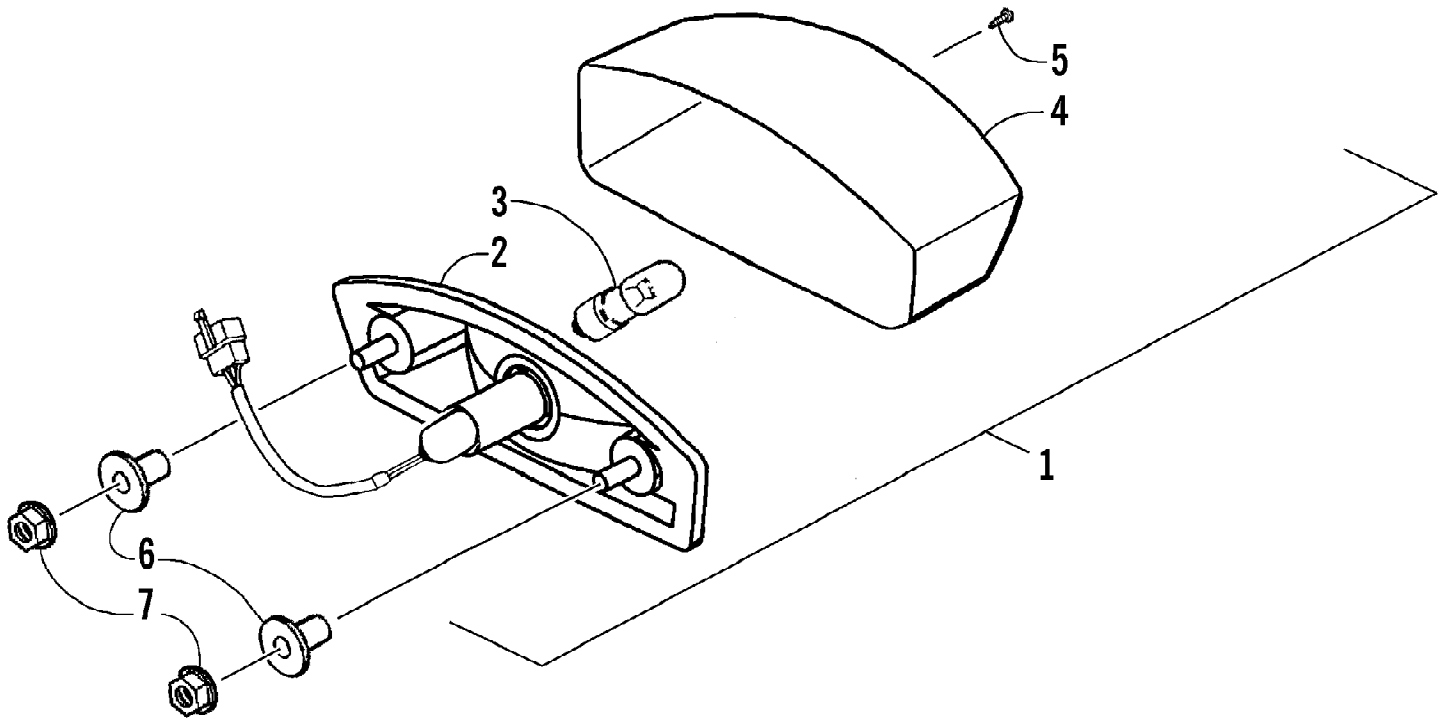

2007 ATV 90 UTILITY RED (A2007KUB2BUSR)
TAILLIGHT ASSEMBLY

Page 56 of 60

Ref #	Part Number	Qty	S/P/F	Description
1	3303-420	1		Taillight - Assembly (inc. 2-5)
2	3303-422	1		Base, Taillight
3	3303-444	1	S	Bulb, Taillight
4	3303-421	1	/P	Lens, Taillight
5	3304-537	2		Screw
6	3303-226	2		Collar, Front Fender
7	3303-331	2	/P	Nut, Flange