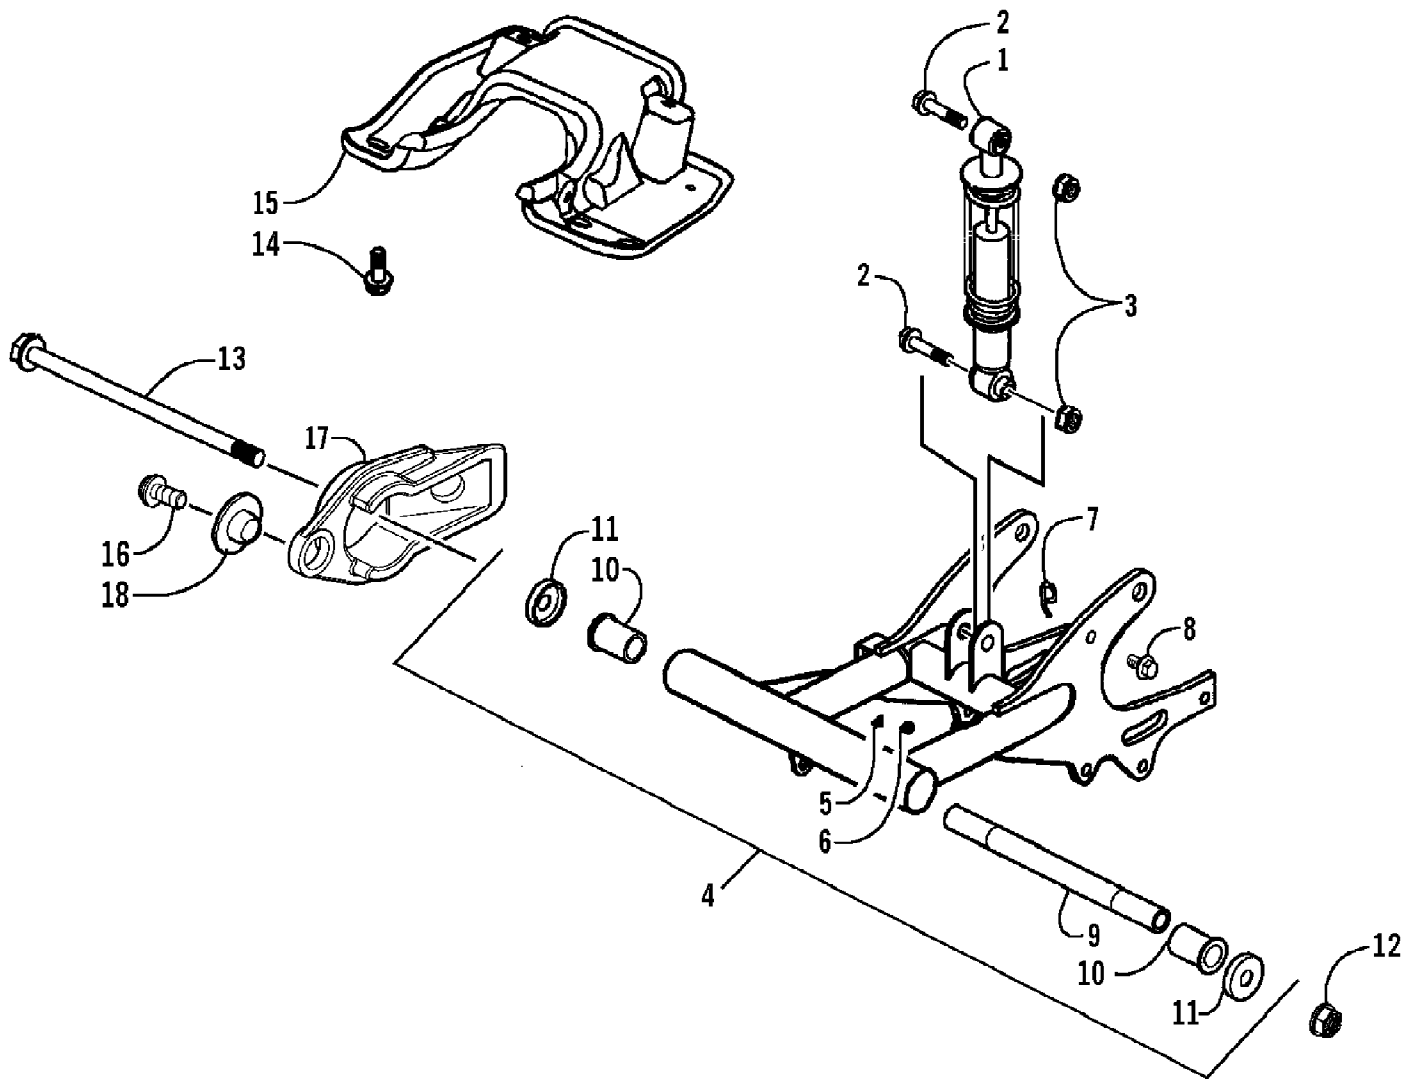

2007 ATV 90 UTILITY RED (A2007KUB2BUSR)
REAR SUSPENSION ASSEMBLY

Ref #	Part Number	Qty	S/P/F	Description
1	3303-433	1		Shock, Rear - Assembly
2	3303-376	2	/P	Bolt, Flange
3	3303-265	2	S	Nut, Flange
4	3305-290	1		Fork, Rear - Assembly (inc. 5-11)
5	3303-394	1		Boot, Grease Fitting
6	3303-393	1		Fitting, Grease
7	3304-594	1		Clamp, Brake Hose
8	3303-356	1	/P	Bolt
9	3303-189	1		Axle, Rear Fork
10	3303-191	2		Bushing, Rear Fork
11	3303-192	2		Cap, Rear Fork
12	3304-032	1		Nut
13	3303-150	1		Bolt, Rear Fork
14	3304-587	4	/P	Bolt, Flange
15	3304-593	1		Guard, Rear Fork
16	3304-690	2		Screw, Self-Tapping
17	3305-291	1		Slider, Chain
18	3304-360	2		Collar, Chain Slider