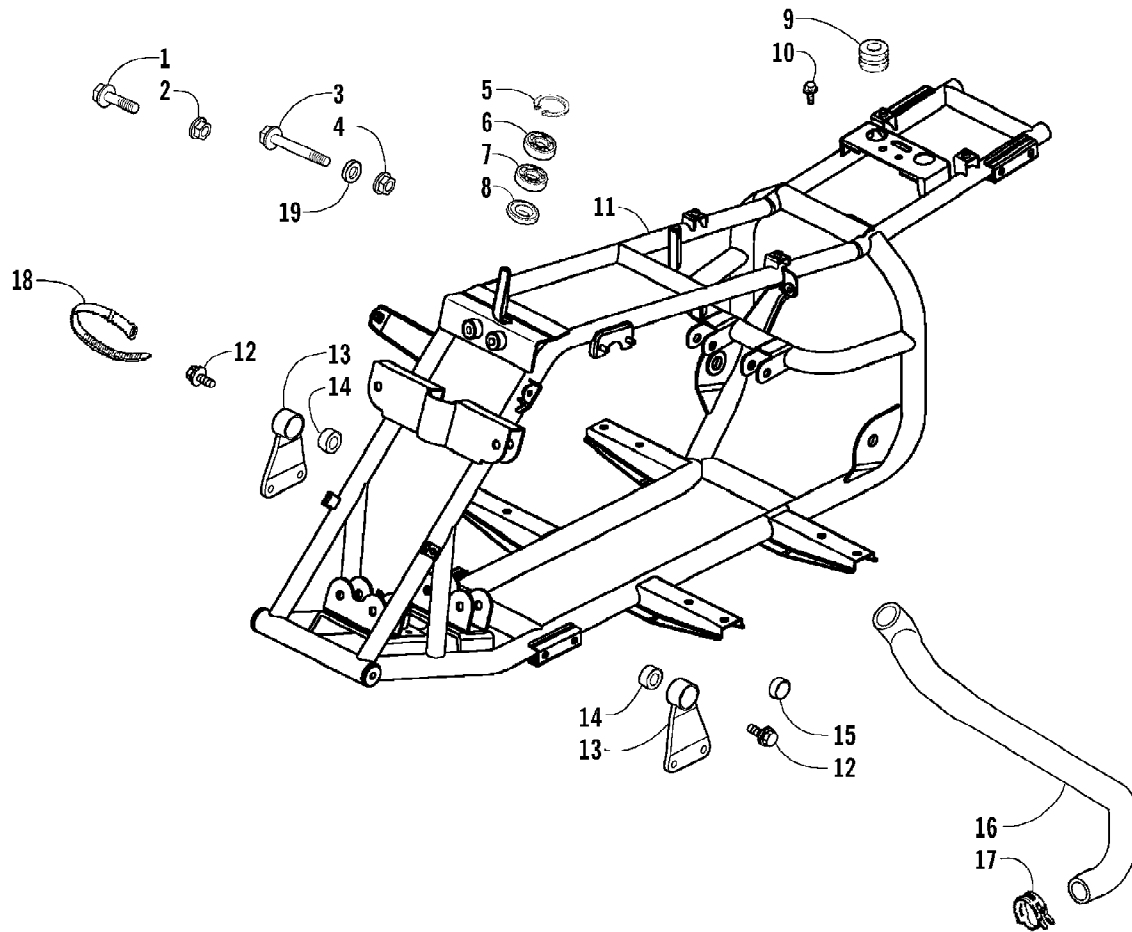

2007 ATV 90 UTILITY RED (A2007KUB2BUSR)  
ELECTRICAL AND WIRING HARNESS ASSEMBLY

2007 ATV 90 UTILITY RED (A2007KUB2BUSR)  
ELECTRICAL AND WIRING HARNESS ASSEMBLY

Ref #	Part Number	Qty	S/P/F	Description
1	3303-132	1		Regulator, Voltage
2	3303-331	2	/P	Nut, Flange
3	3303-419	1		Harness, Main (inc. 4)
4	3303-399	2		Fuse
5	3303-289	4	/P	Cable Tie
6	3303-134	1	/P	Sub-Cord
7	3303-142	1		Resistor
8	3303-143	1		Relay, Starter
9	3303-413	1		CDI Assembly and Speed Control
10	3303-125	1		Coil Assembly - Ignition (inc. 11)
11	3303-126	1		Cap, Noise Suppressor - Assembly
12	3303-252	1		Bolt, Flange
13	3303-423	1		Switch, Ignition - Assembly (inc. 14-16)
14	0	1	F	Switch, Ignition
15	3304-520	1	F	Key, Ignition w/Cover Right Side Cut
15	3304-521	1	F	Key, Ignition w/Cover Left Side Cut
16	3304-522	1		Cover, Key - "Arctic Cat"

2007 ATV 90 UTILITY RED (A2007KUB2BUSR)  
FRAME AND RELATED PARTS ASSEMBLY

Ref #	Part Number	Qty	S/P/F	Description
1	3305-274	2		Bolt, Flange
2	3305-275	2	/P	Nut, Flange
3	3304-548	2	/P	Bolt, Flange
4	3303-265	2	S	Nut, Flange
5	3303-347	1		Circlip
6	3303-295	1		Seal, Oil
7	3303-392	1		Bearing
8	3303-298	1		Seal, Oil
9	3303-232	2		Rubber, Engine Mounting
10	3303-308	1		Bolt, Hex
11	3305-276	1		Frame, Main
12	3304-543	4	/P	Bolt, Flange
13	3304-545	1	S	Bracket, Engine Hanger - Right (inc. one No. 14)
13	3304-546	1	S	Bracket, Engine Hanger - Left (inc. one No. 14)
14	3304-542	2		Bushing, Rubber - Engine Hanger
15	3303-445	1		Collar
16	3303-010	1		Duct - Cover
17	3303-074	1		Clamp, Hose
18	3303-289	1	/P	Cable Tie