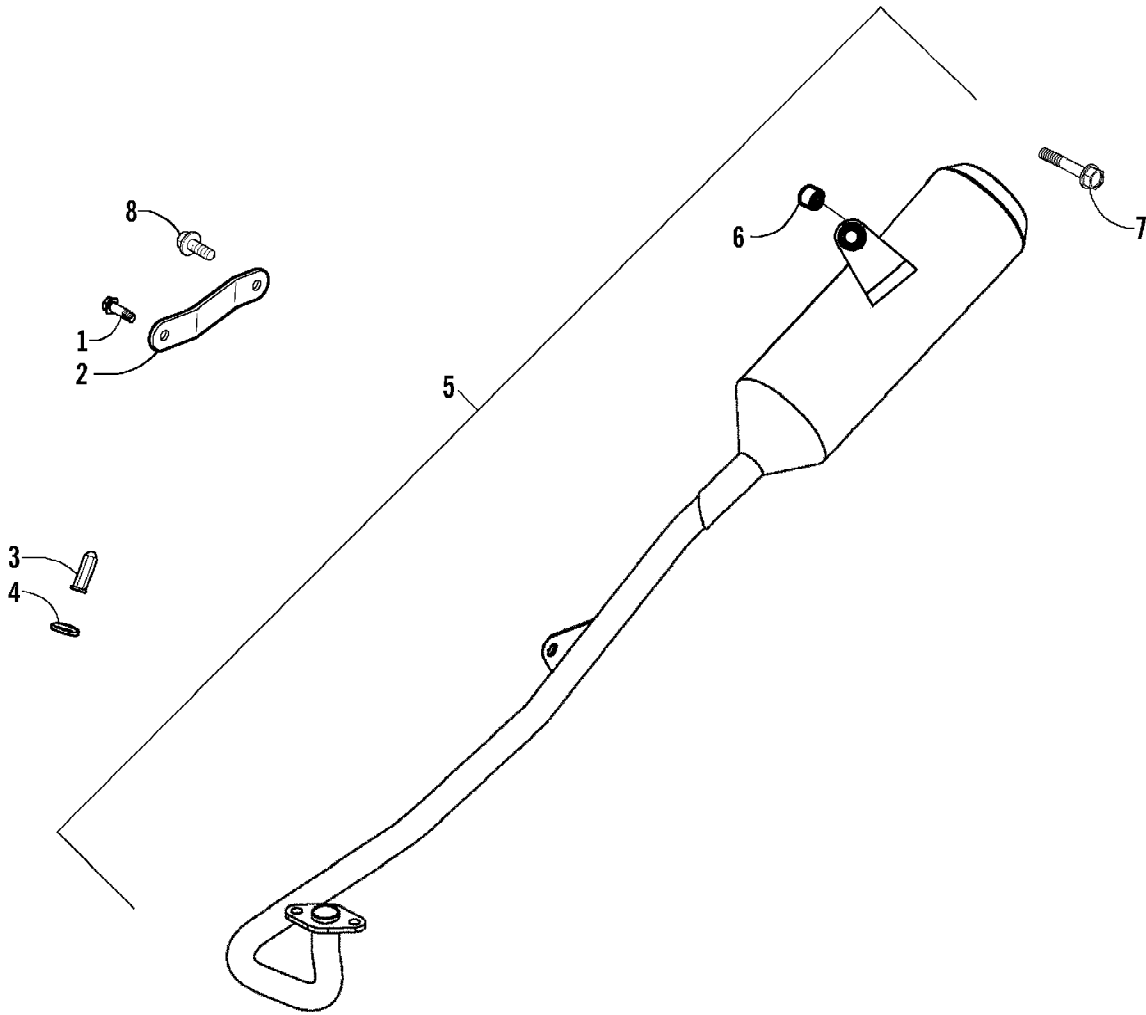

2007 ATV 90 UTILITY GREEN (A2007KUB2BUSG)  
ELECTRICAL AND WIRING HARNESS ASSEMBLY

2007 ATV 90 UTILITY GREEN (A2007KUB2BUSG)  
ELECTRICAL AND WIRING HARNESS ASSEMBLY

Ref #	Part Number	Qty	S/P/F	Description
1	3303-132	1		Regulator, Voltage
2	3303-331	2	/P	Nut, Flange
3	3303-419	1		Harness, Main (inc. 4)
4	3303-399	2		Fuse
5	3303-289	4	/P	Cable Tie
6	3303-134	1	/P	Sub-Cord
7	3303-142	1		Resistor
8	3303-143	1		Relay, Starter
9	3303-413	1		CDI Assembly and Speed Control
10	3303-125	1		Coil Assembly - Ignition (inc. 11)
11	3303-126	1		Cap, Noise Suppressor - Assembly
12	3303-252	1		Bolt, Flange
13	3303-423	1		Switch, Ignition - Assembly (inc. 14-16)
14	0	1	F	Switch, Ignition
15	3304-520	1	F	Key, Ignition w/Cover Right Side Cut
15	3304-521	1	F	Key, Ignition w/Cover Left Side Cut
16	3304-522	1		Cover, Key - "Arctic Cat"