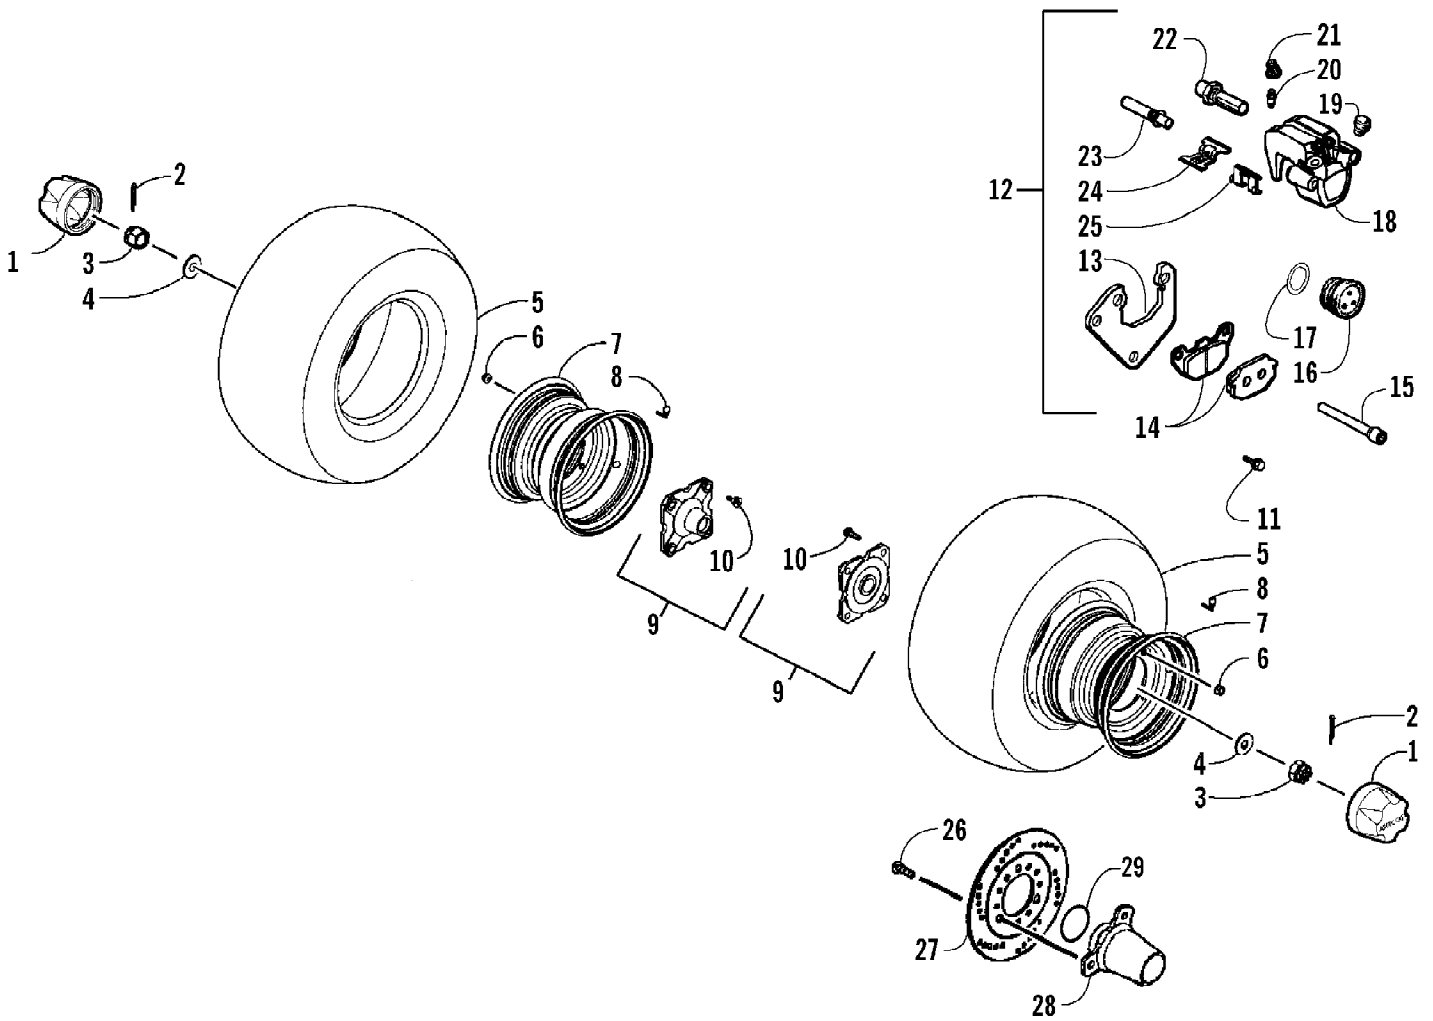

2007 ATV 90 UTILITY GREEN (A2007KUB2BUSG)
REAR WHEEL AND BRAKE ASSEMBLIES

2007 ATV 90 UTILITY GREEN (A2007KUB2BUSG)
REAR WHEEL AND BRAKE ASSEMBLIES

Page 44 of 60

Ref #	Part Number	Qty	S/P/F	Description
1	3303-430	2		Cap, Wheel Shaft
2	3303-340	2		Pin, Cotter
3	3303-330	2		Nut, Flange Castle
4	3305-285	2		Washer
5	3303-428	2		Tire - Rear
6	3303-266	8		Nut, Flange
7	3303-156	2		Rim - Assembly (inc. 8)
8	3304-562	2		Stem, Valve
9	3303-157	2	/P	Connector - Assembly (inc. 10)
10	3303-250	8		Bolt, Connector
11	3303-256	2		Bolt, Flange
12	3303-568	1	/P	Caliper, Rear - Assembly (inc. 13-25)
13	3303-469	1	/P	Bracket
14	3304-567	1	/P	Pad, Brake - Assembly
15	0	2	F	Pin, Bolt
16	3304-592	1	S	Piston
17	3304-327	1	S	Seal, Piston
18	0	1	F	Housing, Caliper - Assembly
19	3304-333	1		Plug
20	3304-302	1		Valve, Bleed
21	3304-303	1		Cap, Bleed Valve
22	3304-589	1		Bushing, Pin Bolt
23	3304-590	1		Boot B
24	3304-591	1		Spring, Brake Pad
25	3304-316	1	S	Seal, Dust
26	3303-253	3	/P	Bolt, Disc
27	3303-162	1		Disc, Brake - Rear
28	3305-249	1		Collar, Hub - Rear
29	3305-298	1		O-Ring