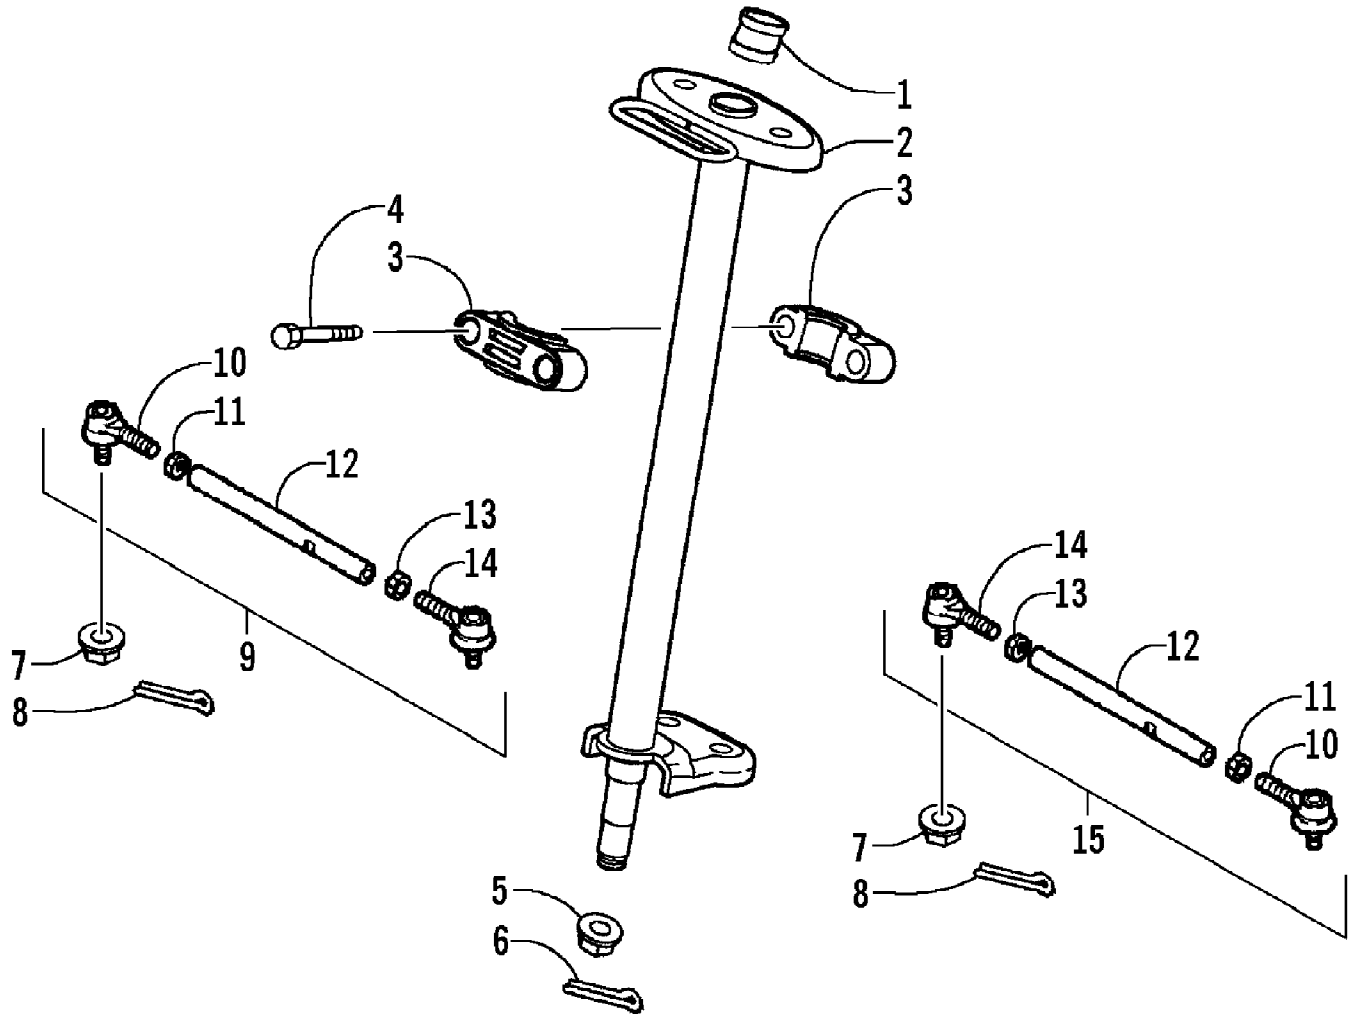

2007 ATV 90 UTILITY GREEN (A2007KUB2BUSG)
STEERING POST ASSEMBLY

2007 ATV 90 UTILITY GREEN (A2007KUB2BUSG)
STEERING POST ASSEMBLY

Page 54 of 60

Ref #	Part Number	Qty	S/P/F	Description
1	3303-214	1	S	Sleeve, Steering Post
2	3303-573	1	/P	Post, Steering
3	3303-213	2		Holder, Steering Post
4	3304-559	2		Bolt, Flange
5	3304-032	1		Nut
6	3303-470	1		Pin, Cotter
7	3303-266	4		Nut, Flange
8	3303-621	4	/P	Pin, Cotter
9	3305-280	1		Tie Rod Assembly - Right (inc. one No. 10-14)
10	3305-281	2		Ball Joint, Tie Rod - Right
11	3303-326	2		Nut, Hex
12	3305-282	2		Tie Rod
13	3303-327	2		Nut, Hex
14	3305-283	2		Ball Joint, Tie Rod - Left
15	3305-284	1		Tie Rod Assembly - Left (inc. one No. 10-14)