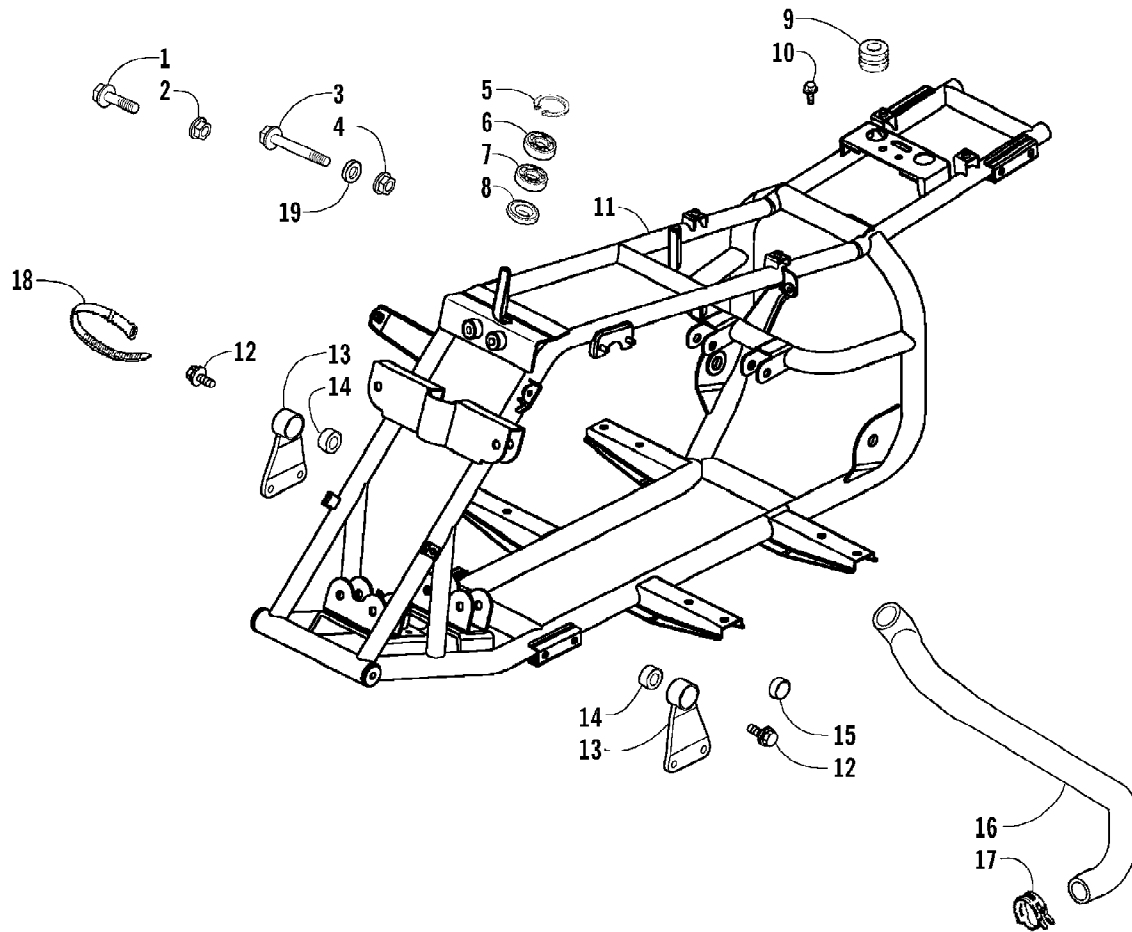

2007 ATV 90 UTILITY GREEN (A2007KUB2BUSG)  
ELECTRICAL AND WIRING HARNESS ASSEMBLY

2007 ATV 90 UTILITY GREEN (A2007KUB2BUSG)  
ELECTRICAL AND WIRING HARNESS ASSEMBLY

Ref #	Part Number	Qty	S/P/F	Description
1	3303-132	1		Regulator, Voltage
2	3303-331	2	/P	Nut, Flange
3	3303-419	1		Harness, Main (inc. 4)
4	3303-399	2		Fuse
5	3303-289	4	/P	Cable Tie
6	3303-134	1	/P	Sub-Cord
7	3303-142	1		Resistor
8	3303-143	1		Relay, Starter
9	3303-413	1		CDI Assembly and Speed Control
10	3303-125	1		Coil Assembly - Ignition (inc. 11)
11	3303-126	1		Cap, Noise Suppressor - Assembly
12	3303-252	1		Bolt, Flange
13	3303-423	1		Switch, Ignition - Assembly (inc. 14-16)
14	0	1	F	Switch, Ignition
15	3304-520	1	F	Key, Ignition w/Cover Right Side Cut
15	3304-521	1	F	Key, Ignition w/Cover Left Side Cut
16	3304-522	1		Cover, Key - "Arctic Cat"

2007 ATV 90 UTILITY GREEN (A2007KUB2BUSG)  
FRAME AND RELATED PARTS ASSEMBLY

2007 ATV 90 UTILITY GREEN (A2007KUB2BUSG)  
FRAME AND RELATED PARTS ASSEMBLY

Ref #	Part Number	Qty	S/P/F	Description
1	3305-274	2		Bolt, Flange
2	3305-275	2	/P	Nut, Flange
3	3304-548	2	/P	Bolt, Flange
4	3303-265	2	S	Nut, Flange
5	3303-347	1		Circlip
6	3303-295	1		Seal, Oil
7	3303-392	1		Bearing
8	3303-298	1		Seal, Oil
9	3303-232	2		Rubber, Engine Mounting
10	3303-308	1		Bolt, Hex
11	3305-276	1		Frame, Main
12	3304-543	4	/P	Bolt, Flange
13	3304-545	1	S	Bracket, Engine Hanger - Right (inc. one No. 14)
13	3304-546	1	S	Bracket, Engine Hanger - Left (inc. one No. 14)
14	3304-542	2		Bushing, Rubber - Engine Hanger
15	3303-445	1		Collar
16	3303-010	1		Duct - Cover
17	3303-074	1		Clamp, Hose
18	3303-289	1	/P	Cable Tie