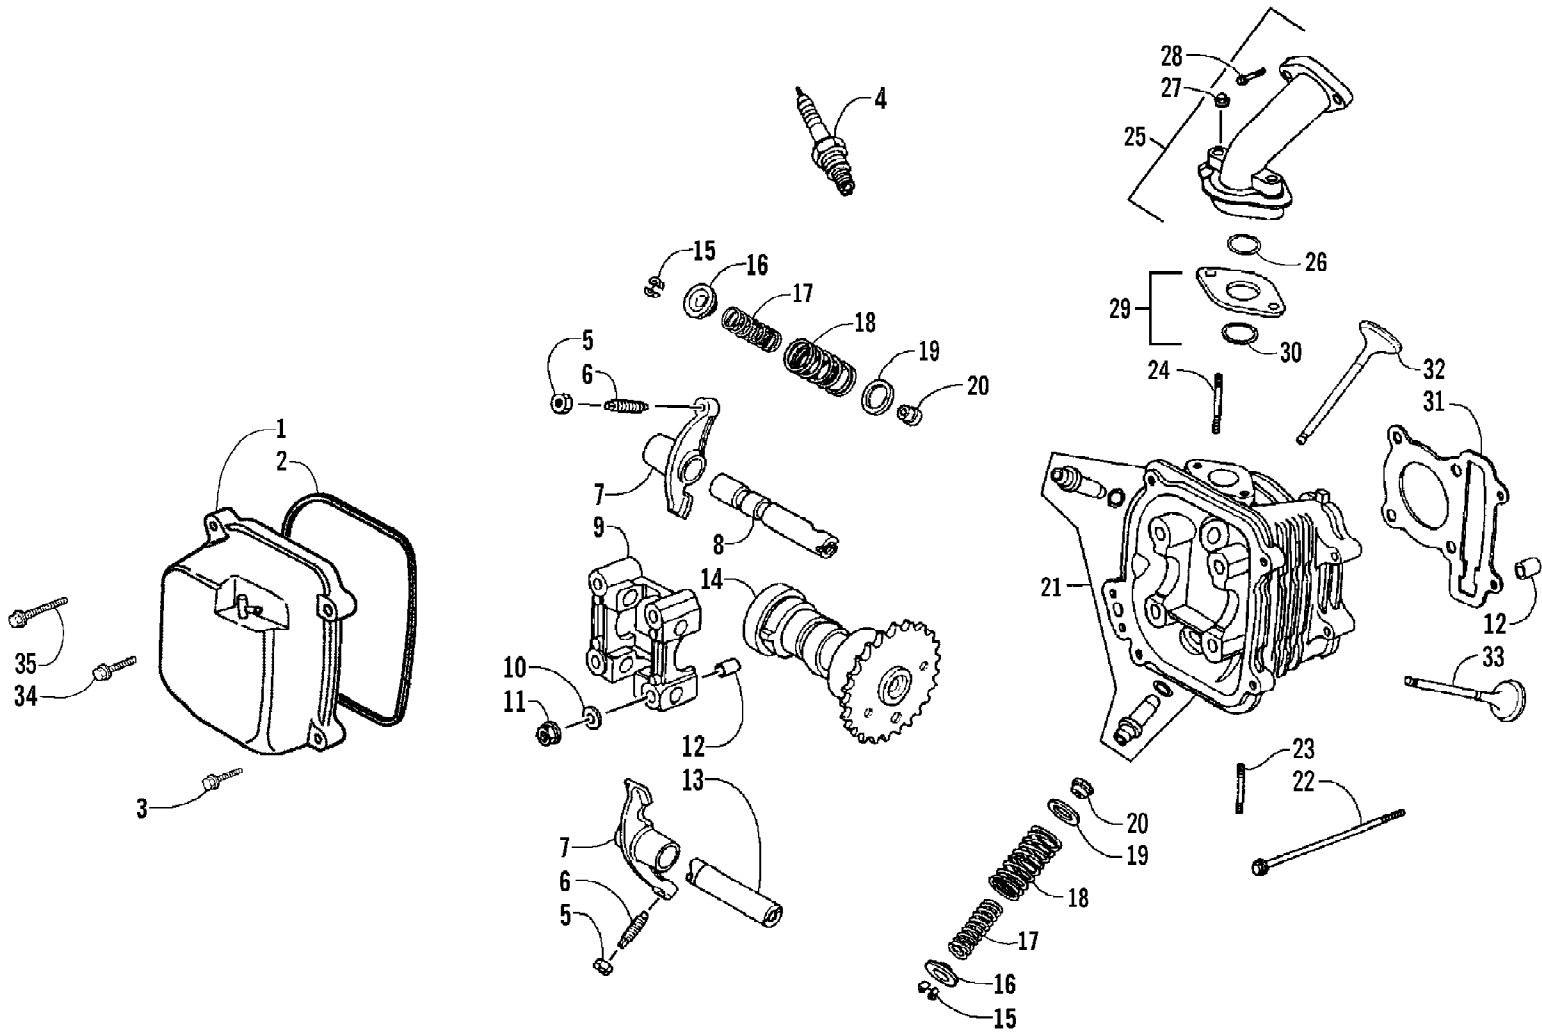

2007 ATV 90 UTILITY GREEN (A2007KUB2BUSG)
CYLINDER HEAD ASSEMBLY

2007 ATV 90 UTILITY GREEN (A2007KUB2BUSG)
CYLINDER HEAD ASSEMBLY

Page 16 of 60

Ref #	Part Number	Qty	S/P/F	Description
	3303-625	1	F	Complete Engine Assembly
1	3305-292	1		Cover, Head - Assembly
2	3304-616	1		Gasket, Cylinder Head Cover
3	3303-360	2		Bolt, Flange
4	0217-726	1	/P	Plug, Spark
5	3304-026	2	/P	Nut, Tappet Adjusting
6	3304-007	2	/P	Screw, Tappet Adjusting
7	3303-031	2		Valve, Rocker Arm
8	3303-032	1		Shaft, Rocker Arm - Intake
9	3303-018	1		Holder, Camshaft
10	3304-048	4	/P	Washer, Sealing
11	3303-332	4		Nut, Flange
12	3303-342	4		Pin, Dowel
13	3303-033	1		Shaft, Rocker Arm - Exhaust
14	3304-617	1		Camshaft
15	3303-044	4		Cotter, Valve
16	3303-042	2	/P	Retainer, Valve Spring
17	3303-041	2		Spring, Valve - Inner
18	3303-040	2		Spring, Valve - Outer
19	3303-043	2		Seat, Valve Spring - Outer
20	3303-657	2	/P	Seal, Valve Stem
21	3303-016	1		Head, Cylinder
22	3303-389	2		Bolt, Flange
23	3304-010	2		Bolt, Stud
24	3303-310	2		Bolt, Stud
25	3303-059	1		Pipe, Intake - Assembly (inc. 26)
26	3303-304	1		O-Ring
27	3303-331	2	/P	Nut, Flange
28	3303-384	2	/P	Bolt, Flange
29	3303-511	1	/P	Insulator, Carburetor - Assembly (inc. 30)
30	3304-596	1		O-Ring
31	3303-019	1		Gasket, Cylinder Head
32	3303-039	1		Valve, Exhaust
33	3303-038	1		Valve, Intake
34	3303-362	2		Bolt, Flange
35	3303-363	2		Bolt, Flange