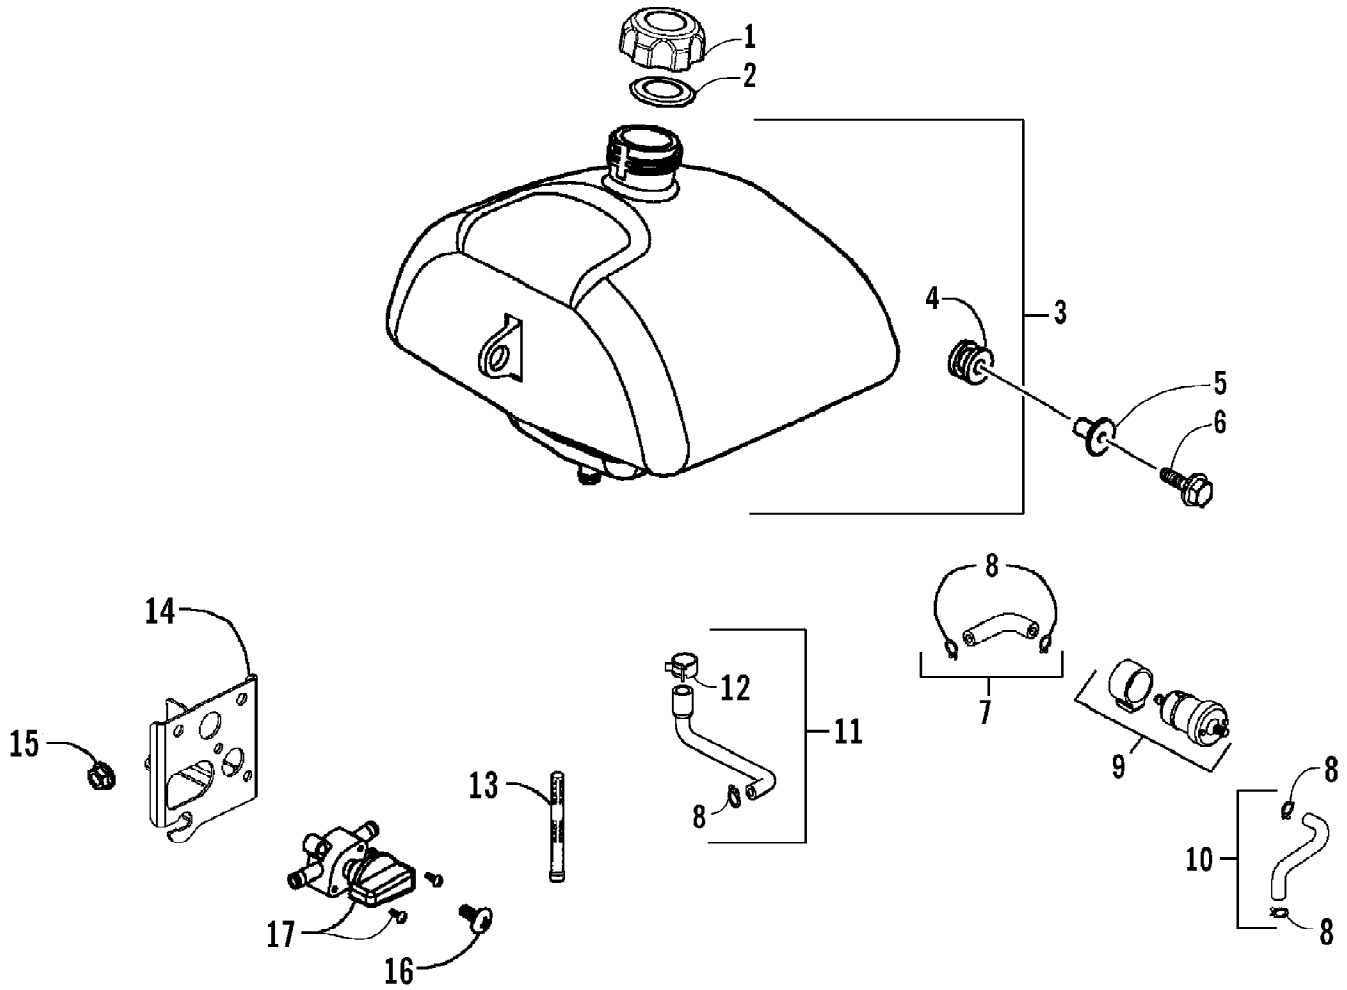

2007 ATV 90 UTILITY GREEN (A2007KUB2BUSG)
GAS TANK ASSEMBLY

Page 30 of 60

Ref #	Part Number	Qty	S/P/F	Description
1	3303-067	1		Cap, Gas Tank
2	3303-068	1		Seal, Gas Tank Cap
3	3303-065	1		Gas Tank - Assembly (inc. 4)
4	3303-406	2		Rubber, Gas Tank
5	3303-226	2		Collar
6	3303-383	2	/P	Bolt, Flange
7	3305-296	1		Tube, Gas - Assembly (inc. two No. 8)
8	3303-349	4		Clip
9	3303-699	1	/P	Strainer, Fuel - Assembly
10	3305-295	1		Tube, Gas - Assembly (inc. 11)
11	3303-348	2		Clip
12	3303-058	1		Screen, Fuel Strainer
13	3303-066	2		Tube, Gas - Assembly (inc. two No. 8 and 14)
14	3303-351	2		Clamp, Tube
15	3305-294	1		Bracket, Shut-Off Valve
16	3303-331	2	/P	Nut, Flange
17	3303-316	2		Screw
18	3303-057	1		Valve, Shut-Off