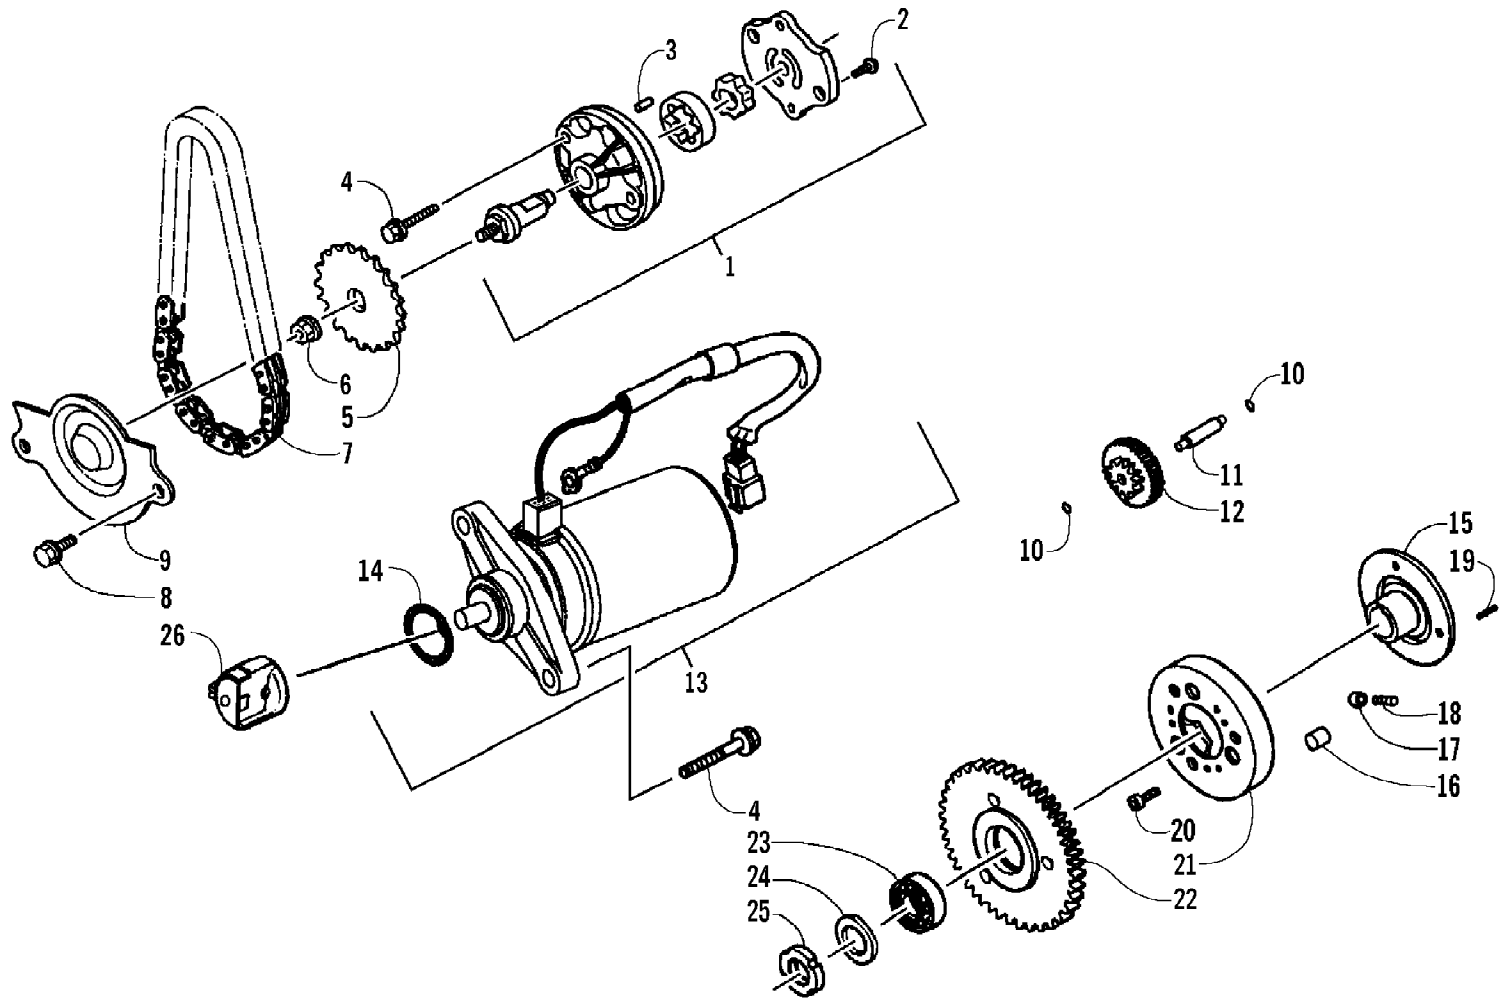

2007 ATV 90 UTILITY GREEN (A2007KUB2BUSG)
STARTER MOTOR AND OIL PUMP ASSEMBLIES

2007 ATV 90 UTILITY GREEN (A2007KUB2BUSG)
STARTER MOTOR AND OIL PUMP ASSEMBLIES

Ref #	Part Number	Qty	S/P/F	Description
1	3303-045	1		Pump, Oil - Assembly (inc. 2-3)
2	3304-426	1		Screw, Pan Head
3	3304-144	1		Pin, Dowel
4	3303-384	4	/P	Bolt, Flange
5	3303-046	1		Sprocket
6	3303-331	1	/P	Nut, Flange
7	3303-047	1		Chain, Oil Pump
8	3303-381	2		Bolt, Flange
9	3303-051	1		Separator, Oil
10	3303-282	2		Washer
11	3303-110	1		Shaft, Starter Reduction
12	3303-109	1		Gear, Starter Reduction
13	3304-639	1	/P	Motor, Starter - Assembly
14	3303-604	1		O-Ring
15	3303-115	1		Boss, Starter Clutch
16	3303-293	3		Roller
17	3303-114	3		Roller, Starter
18	3303-113	3		Spring, Roller - Outer Clutch
19	3303-395	1		Roller
20	3303-396	3		Bolt
21	3303-112	1		Clutch, Outer
22	3303-111	1		Gear, Starter
23	3303-292	1		Bearing, Ball
24	3303-285	1		Circlip
25	3303-258	1		Nut
26	3303-130	1		Holder, Starter