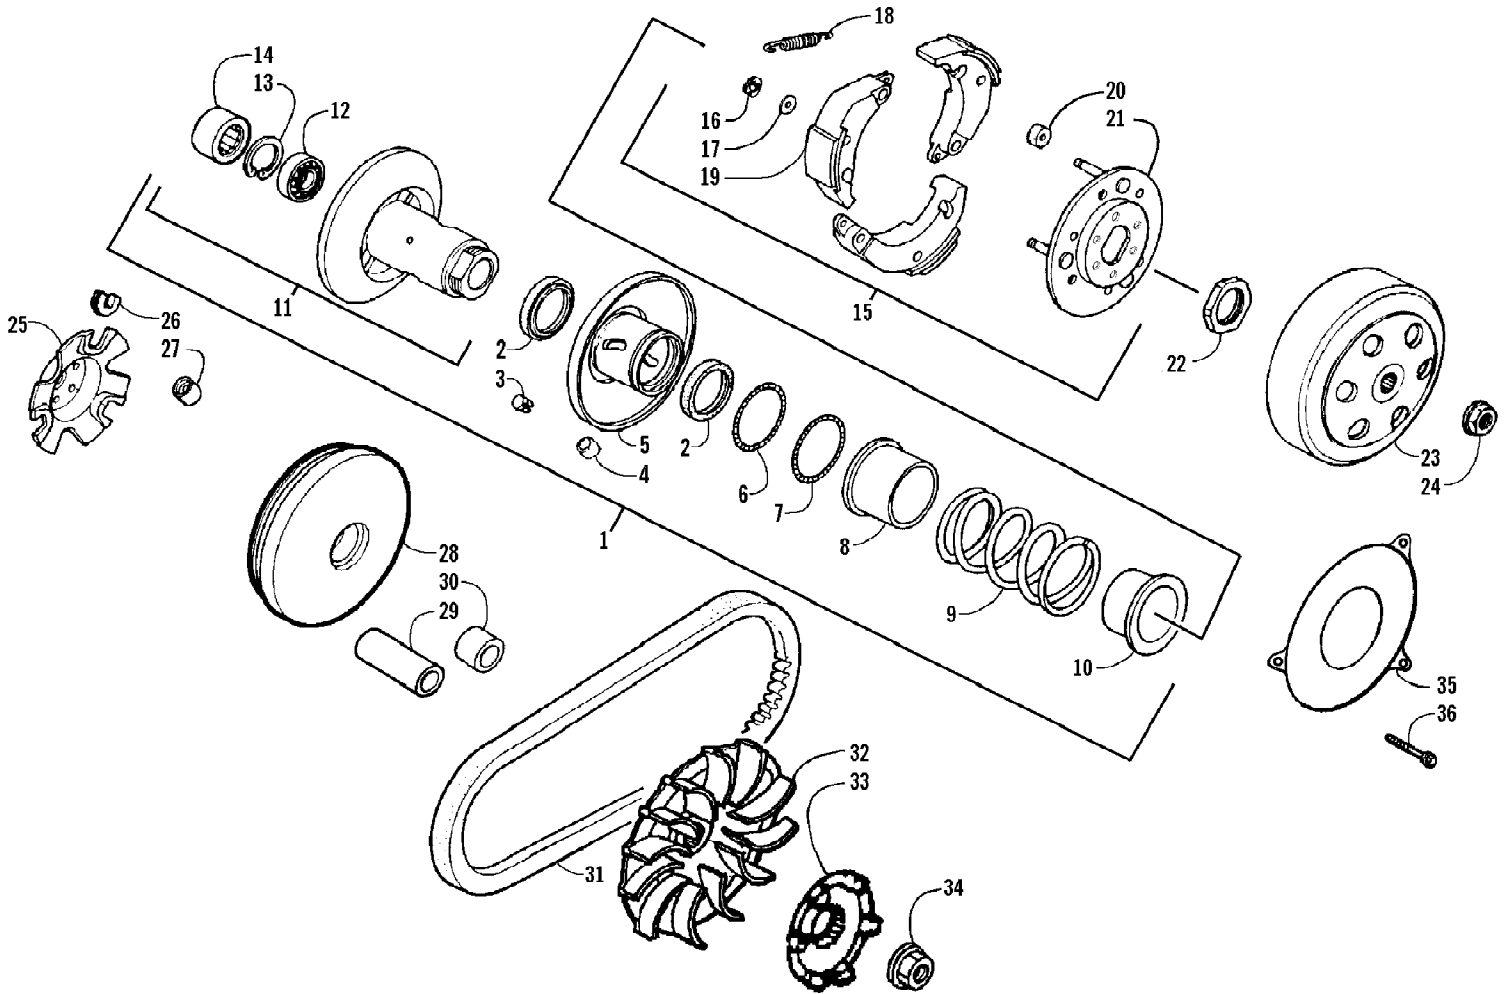

2007 ATV 90 UTILITY GREEN (A2007KUB2BUSG)
CLUTCH ASSEMBLIES

2007 ATV 90 UTILITY GREEN (A2007KUB2BUSG)
CLUTCH ASSEMBLIES

Ref #	Part Number	Qty	S/P/F	Description
1	3303-411	1		Pulley, Driven - Assembly (inc. 2-22)
2	3303-299	2		Seal, Oil
3	3303-098	3		Guide, Pin
4	3303-099	3		Guide, Roller
5	3303-097	1		Face, Driven - Movable
6	3304-620	1		O-Ring
7	3304-619	1		O-Ring
8	3303-101	1		Collar, Seal
9	3303-100	1		Spring, Driven Face
10	3303-102	1		Collar, Spring
11	3303-096	1		Face, Driven - Fixed - Assembly (inc. 12-14)
12	3303-291	1		Bearing, Ball
13	3303-346	1		Circlip
14	3303-294	1		Bearing, Needle
15	3303-090	1		Face, Drive - Assembly (inc. 16-21)
16	3304-618	3	/P	E-Ring
17	3303-274	3		Washer, Thrust
18	3303-092	3		Spring, Clutch
19	3303-093	3		Weight, Clutch
20	3303-094	3		Rubber, Clutch Damper
21	3303-091	1		Face, Drive
22	3304-025	1	/P	Nut
23	3303-082	1		Housing, Centrifugal Clutch
24	3303-333	1	/P	Nut, Flange
25	3303-088	1		Plate, Ramp
26	3303-089	3		Slide
27	3303-087	6		Guide, Roller
28	3303-086	1		Face, Drive - Movable
29	3303-409	1		Boss, Drive Face
30	3303-410	1		Collar, Drive Face
31	3303-095	1		Belt, Drive
32	3303-083	1		Face, Drive
33	3303-116	1		Ratchet, Kick Starter
34	3303-334	1		Nut, Flange
35	3304-460	1		Plate, Dust
36	3303-381	3		Bolt, Flange