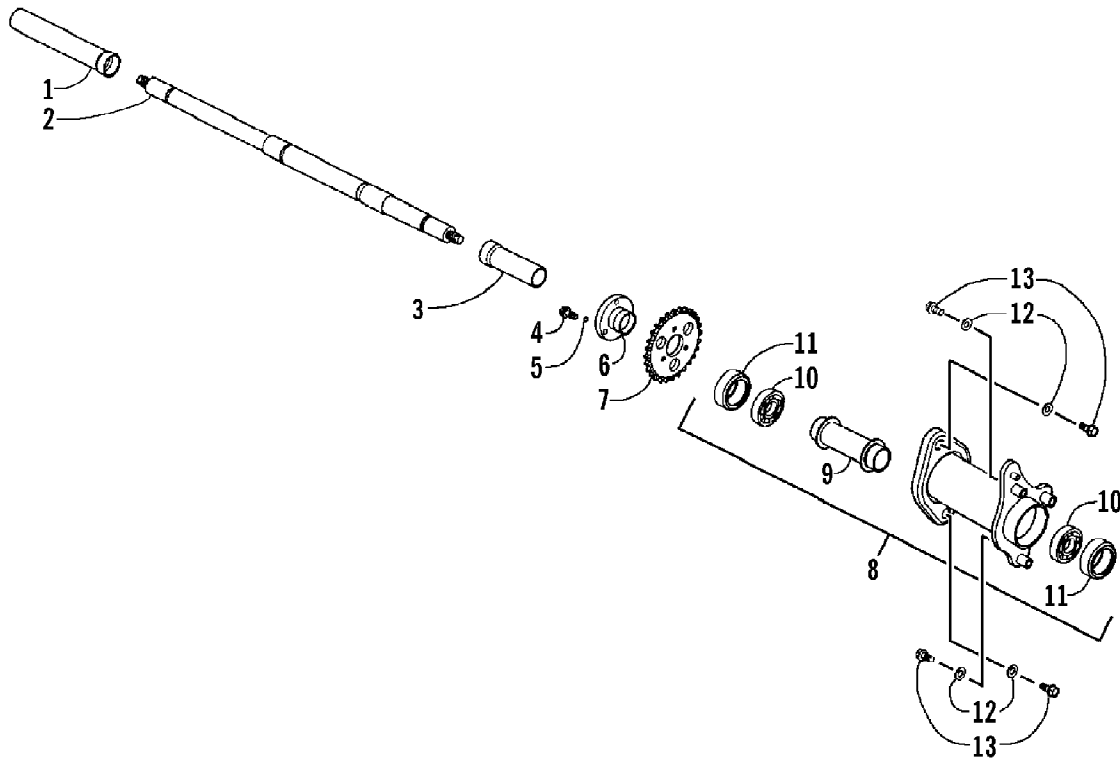

2007 ATV 90 UTILITY GREEN (A2007KUB2BUSG)  
KICK STARTER ASSEMBLY

Page 36 of 60

Ref #	Part Number	Qty	S/P/F	Description
1	3303-123	1	/P	Arm, Kick Starter - Assembly
2	3304-551	1	/P	Bolt, Flange
3	3303-147	1		Adjuster, Drive Train - Assembly (inc. 4-6)
4	3304-135	1	/P	Washer
5	3303-607	1	/P	Washer, Spring
6	3304-125	1		Nut, Hex
7	3305-247	1	/P	E-Clip

2007 ATV 90 UTILITY GREEN (A2007KUB2BUSG)  
PISTON ASSEMBLY

2007 ATV 90 UTILITY GREEN (A2007KUB2BUSG)  
PISTON ASSEMBLY

Page 38 of 60

Ref #	Part Number	Qty	S/P/F	Description
1	3304-002	2	/P	Bolt, Flange
2	3303-244	1		Screw
3	3304-100	1	/P	O-Ring
4	3303-677	1		Adjuster, Cam Chain
5	3303-035	1		Gasket, Cam Chain Adjuster
6	3303-014	1		Cylinder A
7	3303-015	1		Gasket, Cylinder A
8	3303-342	2		Pin, Dowel
9	3303-034	1		Tensioner, Cam Chain
10	3303-036	1		Pivot, Cam Chain Tensioner
11	3303-301	1	/P	O-Ring
12	3303-030	1		Cam Chain
13	3303-037	1		Guide, Cam Chain
14	3303-024	1		Ring, Piston - Set
15	3303-025	1		Piston
16	3303-026	1		Pin, Piston
17	3303-027	2		Clip, Piston Pin
18	3303-023	1		Crankshaft
19	3303-290	1		Key