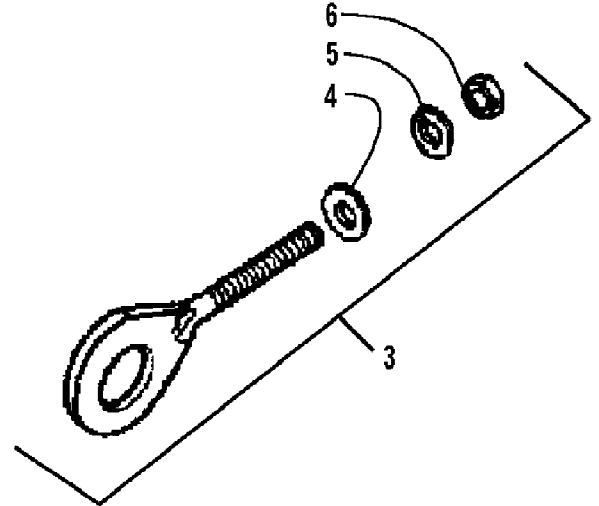

2007 ATV 90 UTILITY GREEN (A2007KUB2BUSG)
KICK STARTER ASSEMBLY

Page 36 of 60

Ref #	Part Number	Qty	S/P/F	Description
1	3303-123	1	/P	Arm, Kick Starter - Assembly
2	3304-551	1	/P	Bolt, Flange
3	3303-147	1		Adjuster, Drive Train - Assembly (inc. 4-6)
4	3304-135	1	/P	Washer
5	3303-607	1	/P	Washer, Spring
6	3304-125	1		Nut, Hex
7	3305-247	1	/P	E-Clip