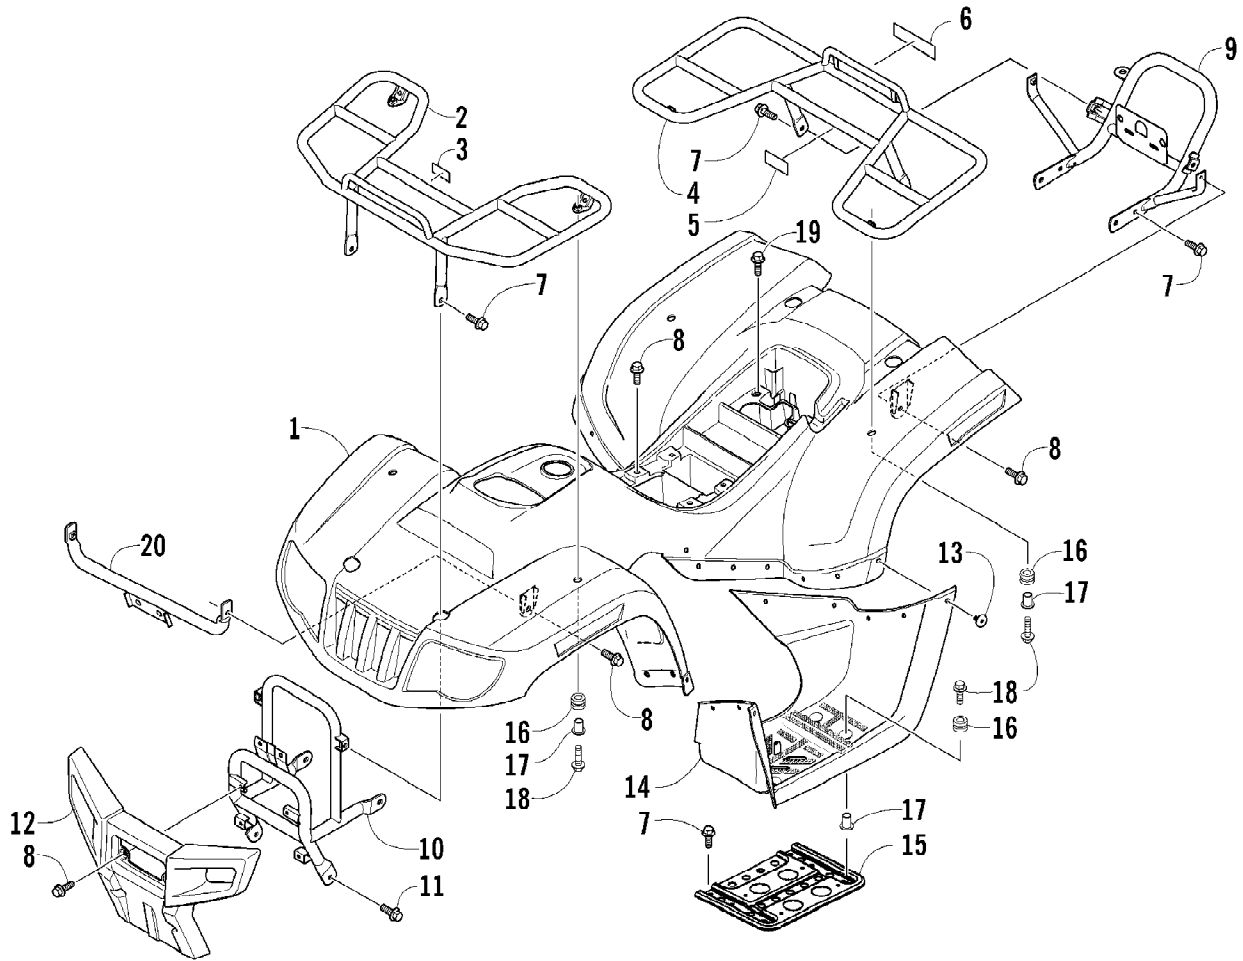

2007 ATV 90 UTILITY GREEN (A2007KUB2BUSG)
BODY PANEL AND RACK ASSEMBLY

2007 ATV 90 UTILITY GREEN (A2007KUB2BUSG)
BODY PANEL AND RACK ASSEMBLY

Ref #	Part Number	Qty	S/P/F	Description
1	3304-499	1	S	Panel, Body
2	3304-503	1		Rack - Front
3	1411-316	1		Decal, Warning - Front Rack Load
4	3304-504	1		Rack - Rear
5	1411-317	1		Decal, Warning - Rear Rack Load
6	1411-318	1		Decal, "Arctic Cat" - White
7	3304-543	16	/P	Bolt, Flange
8	3304-587	10	/P	Bolt, Flange
9	3304-505	1		Grip, Rear
10	3304-541	1		Bumper
11	3304-544	4		Bolt, Flange
12	3304-496	1	S	Fascia, Bumper - Front
13	-3303-592	20		Clip, Mud Guard
14	3304-612	1	S	Mud Guard, Floor - Right
14	3304-613	1	S	Mud Guard, Floor - Left
15	3304-494	1		Reinforcement, Floor - Right
15	3304-495	1		Reinforcement, Floor - Left
16	3303-227	12		Rubber, Wind Screen
17	3303-233	12		Collar, Floor
18	3304-586	12	/P	Bolt w/Washer
19	3303-313	2	/P	Bolt, Flange
20	3304-549	1		Bracket, Mounting - Front Cover