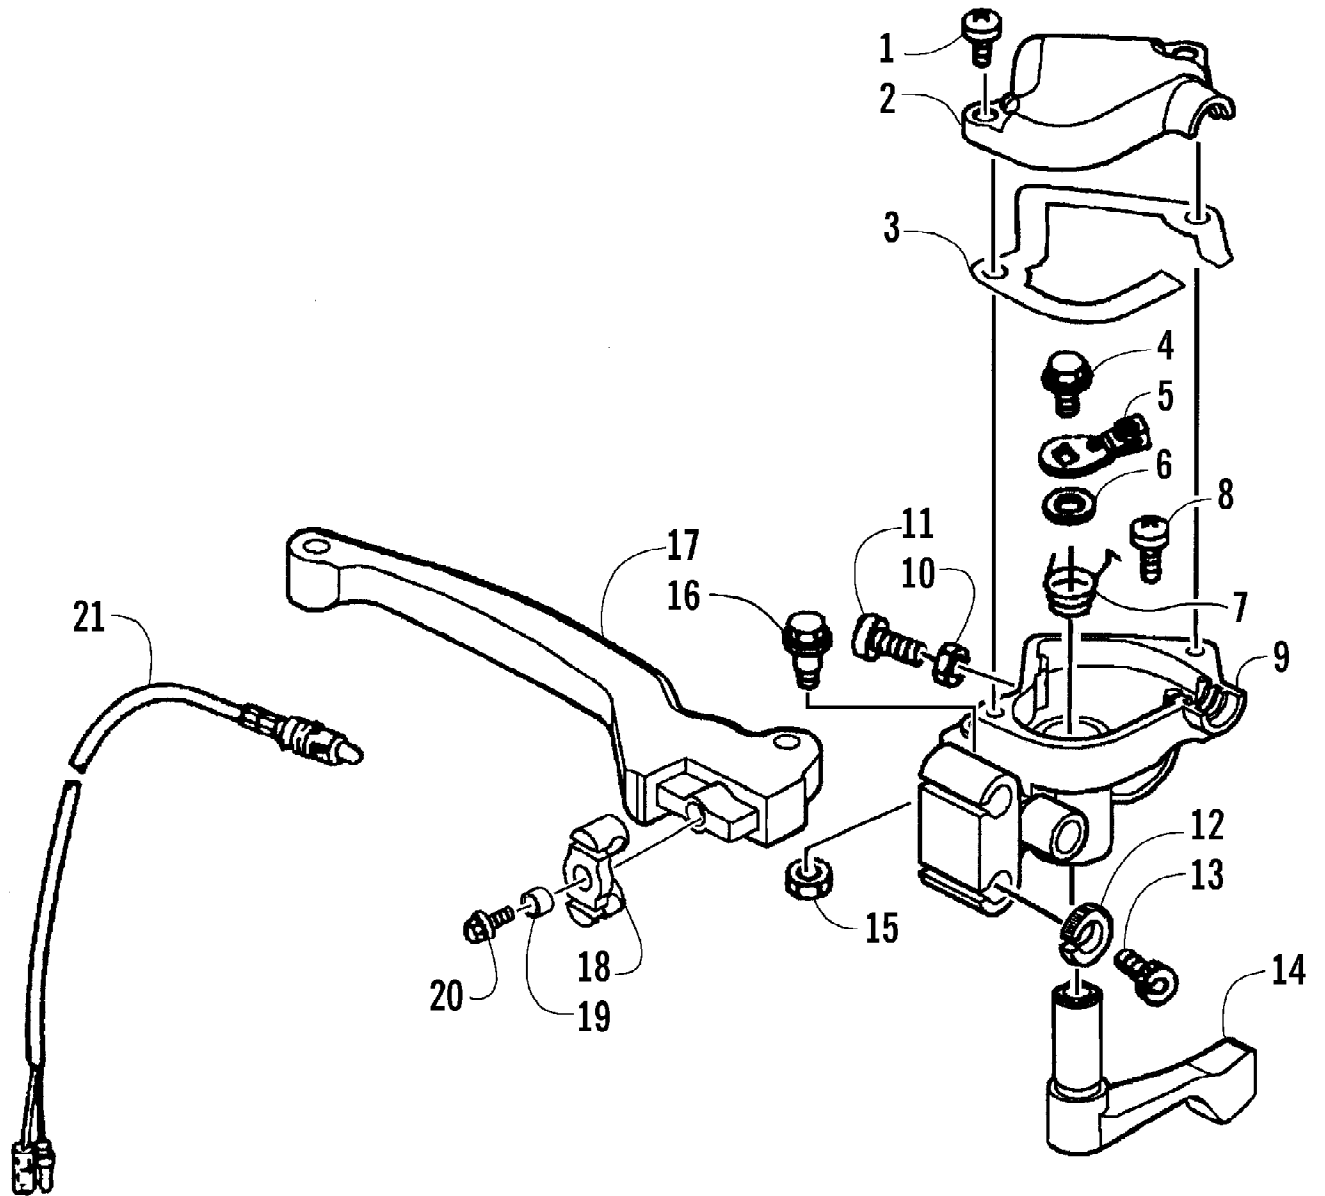

2007 ATV 90 UTILITY GREEN (A2007KUB2BUSG)  
STATOR, FLYWHEEL, AND ENGINE SHROUD ASSEMBLIES

2007 ATV 90 UTILITY GREEN (A2007KUB2BUSG)  
STATOR, FLYWHEEL, AND ENGINE SHROUD ASSEMBLIES

Ref #	Part Number	Qty	S/P/F	Description
1	3303-079	1		Shroud B - Assembly (inc. one No. 2 and 3-4)
2	3303-267	2		Nut, Clip
3	3303-443	1	/P	Clip, Vacuum Tube
4	3303-408	1		Grommet, Shroud
5	3303-077	1		Seal, Shroud
6	3303-382	6	/P	Bolt, Flange
7	3303-384	3	/P	Bolt, Flange
8	3303-078	1		Shroud A - Assembly (inc. one No. 2)
9	3304-640	1		Clamp, Carburetor Drain Tube
10	3303-076	1		Cover, Fan - Assembly
11	3304-585	2	/P	Screw, Self-Tapping
12	3303-075	1		Fan, Cooling
13	3303-333	1	/P	Nut, Flange
14	3303-127	1		Flywheel (A) D402
14	3303-414	1		Flywheel (B) D406
14	3303-415	1		Flywheel (C) D414
15	3303-383	2	/P	Bolt, Flange
16	3303-308	2		Bolt
17	3304-641	1		Stator - Assembly (O) D402
17	3305-254	1	/P	Stator - Assembly (A) D406
17	3305-256	1	/P	Stator - Assembly (B) D414

2007 ATV 90 UTILITY GREEN (A2007KUB2BUSG)  
STEERING POST ASSEMBLY

2007 ATV 90 UTILITY GREEN (A2007KUB2BUSG)  
STEERING POST ASSEMBLY

Page 54 of 60

Ref #	Part Number	Qty	S/P/F	Description
1	3303-214	1	S	Sleeve, Steering Post
2	3303-573	1	/P	Post, Steering
3	3303-213	2		Holder, Steering Post
4	3304-559	2		Bolt, Flange
5	3304-032	1		Nut
6	3303-470	1		Pin, Cotter
7	3303-266	4		Nut, Flange
8	3303-621	4	/P	Pin, Cotter
9	3305-280	1		Tie Rod Assembly - Right (inc. one No. 10-14)
10	3305-281	2		Ball Joint, Tie Rod - Right
11	3303-326	2		Nut, Hex
12	3305-282	2		Tie Rod
13	3303-327	2		Nut, Hex
14	3305-283	2		Ball Joint, Tie Rod - Left
15	3305-284	1		Tie Rod Assembly - Left (inc. one No. 10-14)

2007 ATV 90 UTILITY GREEN (A2007KUB2BUSG)  
TAILLIGHT ASSEMBLY

Page 56 of 60

Ref #	Part Number	Qty	S/P/F	Description
1	3303-420	1		Taillight - Assembly (inc. 2-5)
2	3303-422	1		Base, Taillight
3	3303-444	1	S	Bulb, Taillight
4	3303-421	1	/P	Lens, Taillight
5	3304-537	2		Screw
6	3303-226	2		Collar, Front Fender
7	3303-331	2	/P	Nut, Flange