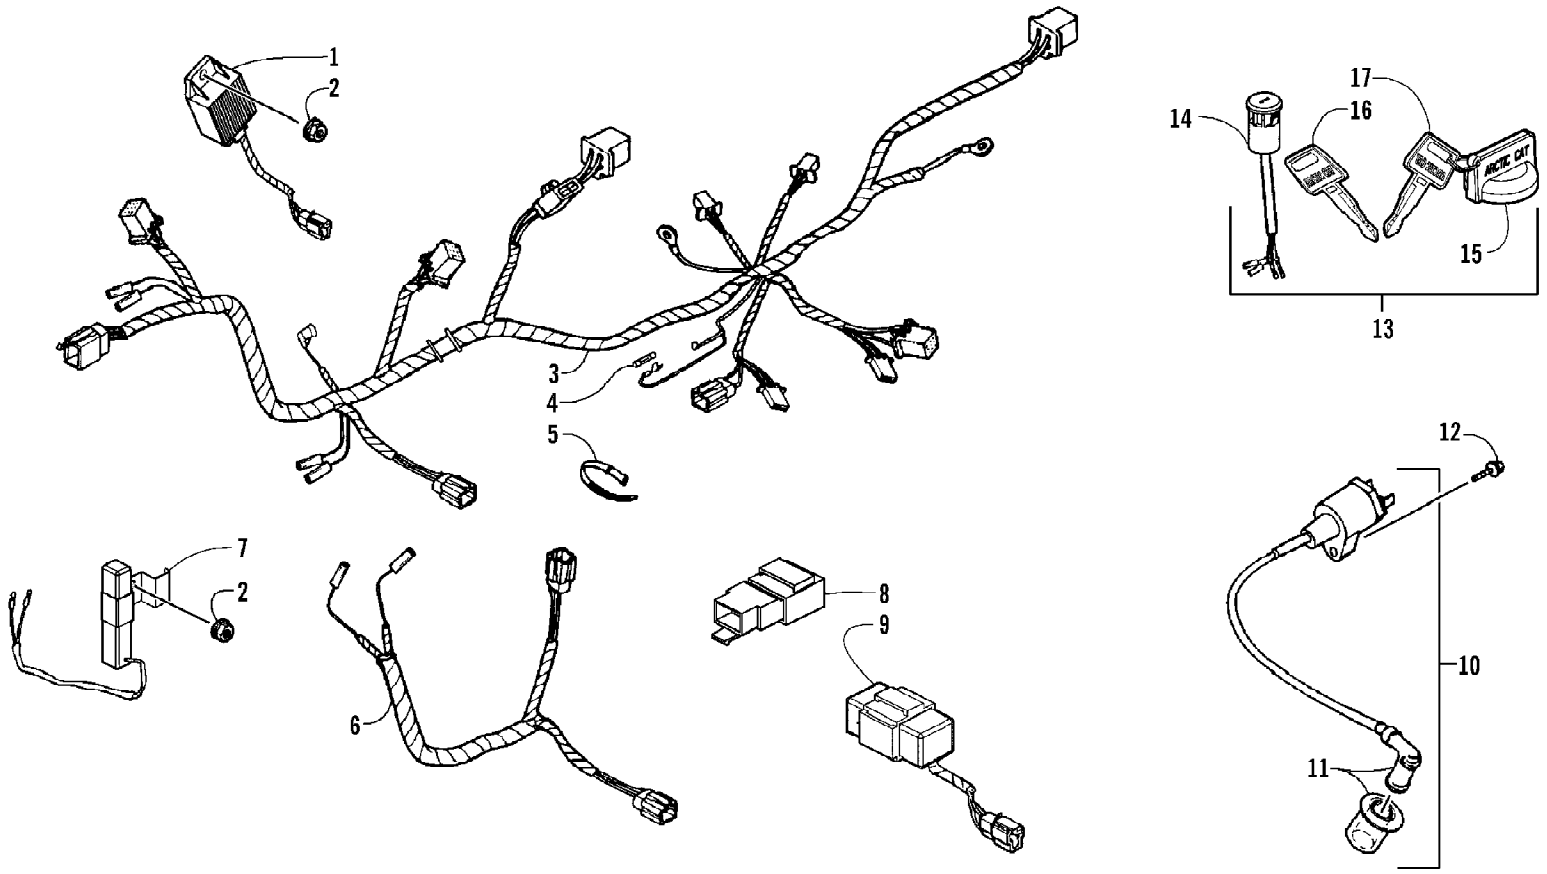

2007 ATV 90 UTILITY GREEN (A2007KUB2BUSG)
ELECTRICAL AND WIRING HARNESS ASSEMBLY

2007 ATV 90 UTILITY GREEN (A2007KUB2BUSG)
ELECTRICAL AND WIRING HARNESS ASSEMBLY

Ref #	Part Number	Qty	S/P/F	Description
1	3303-132	1		Regulator, Voltage
2	3303-331	2	/P	Nut, Flange
3	3303-419	1		Harness, Main (inc. 4)
4	3303-399	2		Fuse
5	3303-289	4	/P	Cable Tie
6	3303-134	1	/P	Sub-Cord
7	3303-142	1		Resistor
8	3303-143	1		Relay, Starter
9	3303-413	1		CDI Assembly and Speed Control
10	3303-125	1		Coil Assembly - Ignition (inc. 11)
11	3303-126	1		Cap, Noise Suppressor - Assembly
12	3303-252	1		Bolt, Flange
13	3303-423	1		Switch, Ignition - Assembly (inc. 14-16)
14	0	1	F	Switch, Ignition
15	3304-520	1	F	Key, Ignition w/Cover Right Side Cut
15	3304-521	1	F	Key, Ignition w/Cover Left Side Cut
16	3304-522	1		Cover, Key - "Arctic Cat"