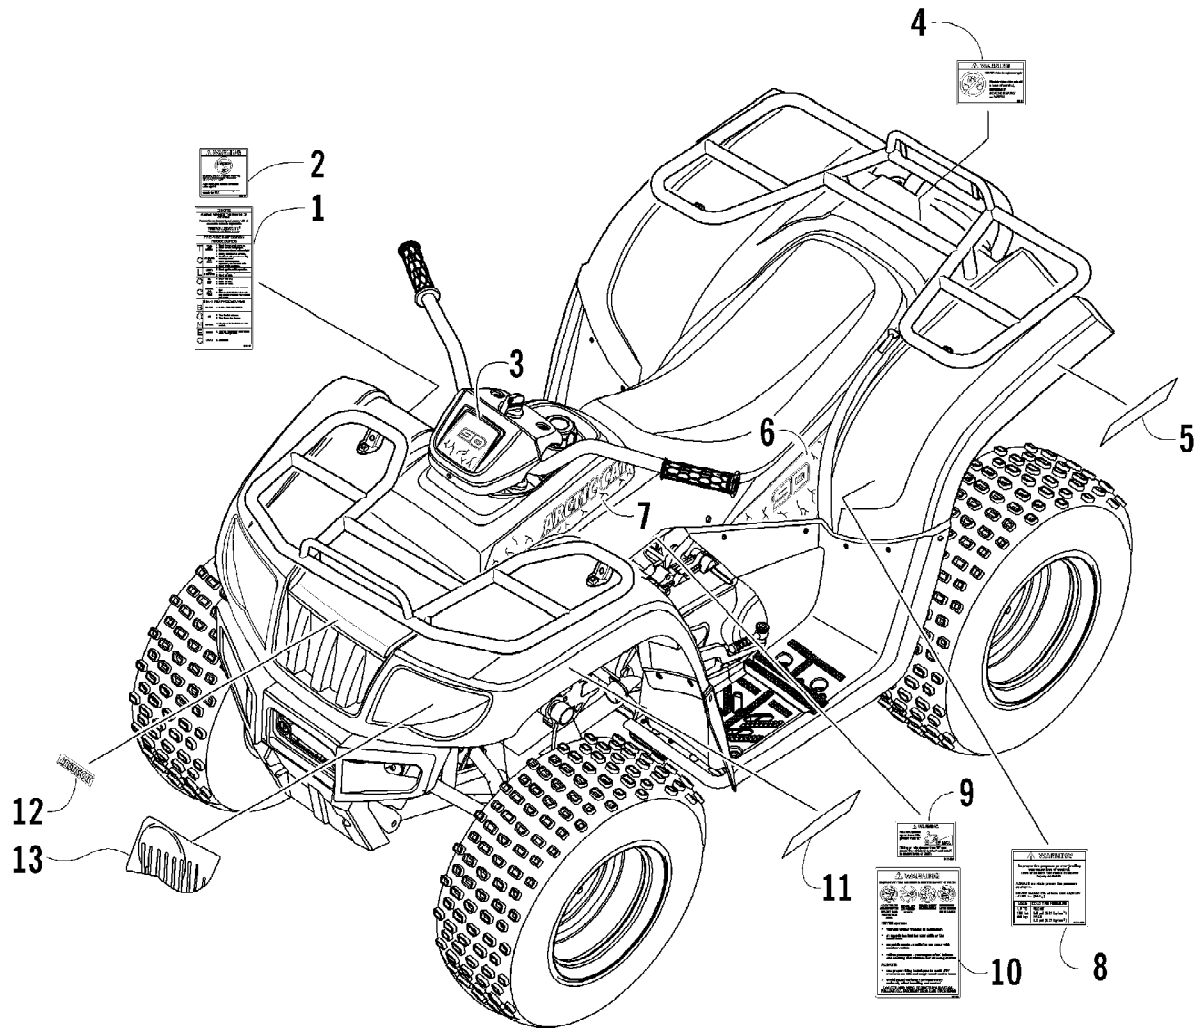

2007 ATV 90 UTILITY GREEN (A2007KUB2BUSG)  
CYLINDER HEAD ASSEMBLY

2007 ATV 90 UTILITY GREEN (A2007KUB2BUSG)  
CYLINDER HEAD ASSEMBLY

Page 16 of 60

Ref #	Part Number	Qty	S/P/F	Description
	3303-625	1	F	Complete Engine Assembly
1	3305-292	1		Cover, Head - Assembly
2	3304-616	1		Gasket, Cylinder Head Cover
3	3303-360	2		Bolt, Flange
4	0217-726	1	/P	Plug, Spark
5	3304-026	2	/P	Nut, Tappet Adjusting
6	3304-007	2	/P	Screw, Tappet Adjusting
7	3303-031	2		Valve, Rocker Arm
8	3303-032	1		Shaft, Rocker Arm - Intake
9	3303-018	1		Holder, Camshaft
10	3304-048	4	/P	Washer, Sealing
11	3303-332	4		Nut, Flange
12	3303-342	4		Pin, Dowel
13	3303-033	1		Shaft, Rocker Arm - Exhaust
14	3304-617	1		Camshaft
15	3303-044	4		Cotter, Valve
16	3303-042	2	/P	Retainer, Valve Spring
17	3303-041	2		Spring, Valve - Inner
18	3303-040	2		Spring, Valve - Outer
19	3303-043	2		Seat, Valve Spring - Outer
20	3303-657	2	/P	Seal, Valve Stem
21	3303-016	1		Head, Cylinder
22	3303-389	2		Bolt, Flange
23	3304-010	2		Bolt, Stud
24	3303-310	2		Bolt, Stud
25	3303-059	1		Pipe, Intake - Assembly (inc. 26)
26	3303-304	1		O-Ring
27	3303-331	2	/P	Nut, Flange
28	3303-384	2	/P	Bolt, Flange
29	3303-511	1	/P	Insulator, Carburetor - Assembly (inc. 30)
30	3304-596	1		O-Ring
31	3303-019	1		Gasket, Cylinder Head
32	3303-039	1		Valve, Exhaust
33	3303-038	1		Valve, Intake
34	3303-362	2		Bolt, Flange
35	3303-363	2		Bolt, Flange