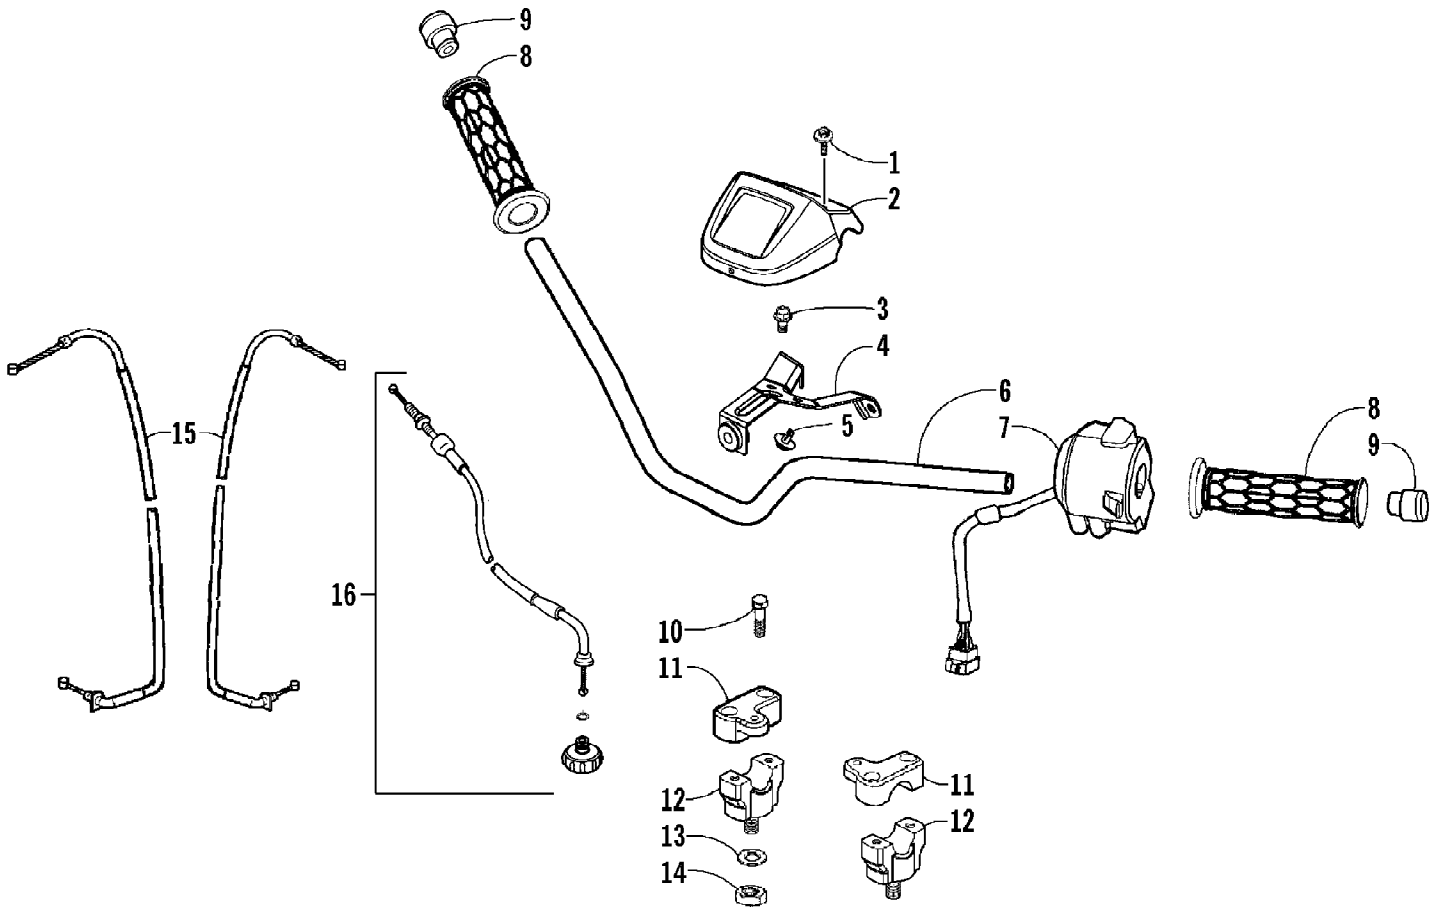

2007 ATV 90 UTILITY GREEN (A2007KUB2BUSG)
HANDLEBAR AND CONTROL ASSEMBLY

2007 ATV 90 UTILITY GREEN (A2007KUB2BUSG)
HANDLEBAR AND CONTROL ASSEMBLY

Page 32 of 60

Ref #	Part Number	Qty	S/P/F	Description
1	3304-029	2	/P	Bolt w/Washer
2	3304-501	1		Instrument Pod
3	3304-553	2		Bolt, Flange
4	3304-506	1		Bracket, Instrument Pod
5	3304-552	1		Clip, Mud Guard
6	3303-434	1		Handlebar
7	3303-424	1		Switch, Handlebar - Assembly
8	3303-203	2	S	Grip, Handlebar
9	3303-196	2		End Cap, Handlebar
10	3303-398	4		Bolt, Socket
11	3303-197	1		Holder, Handlebar - Right
11	3303-198	1		Holder, Handlebar - Left
12	3303-199	2		Holder, Handlebar - Lower
13	3305-277	2		Washer
14	3303-325	2		Nut, Hex
15	3303-173	2		Cable, Brake - Front
16	1502-096	1	/P	Cable, Throttle - Kit