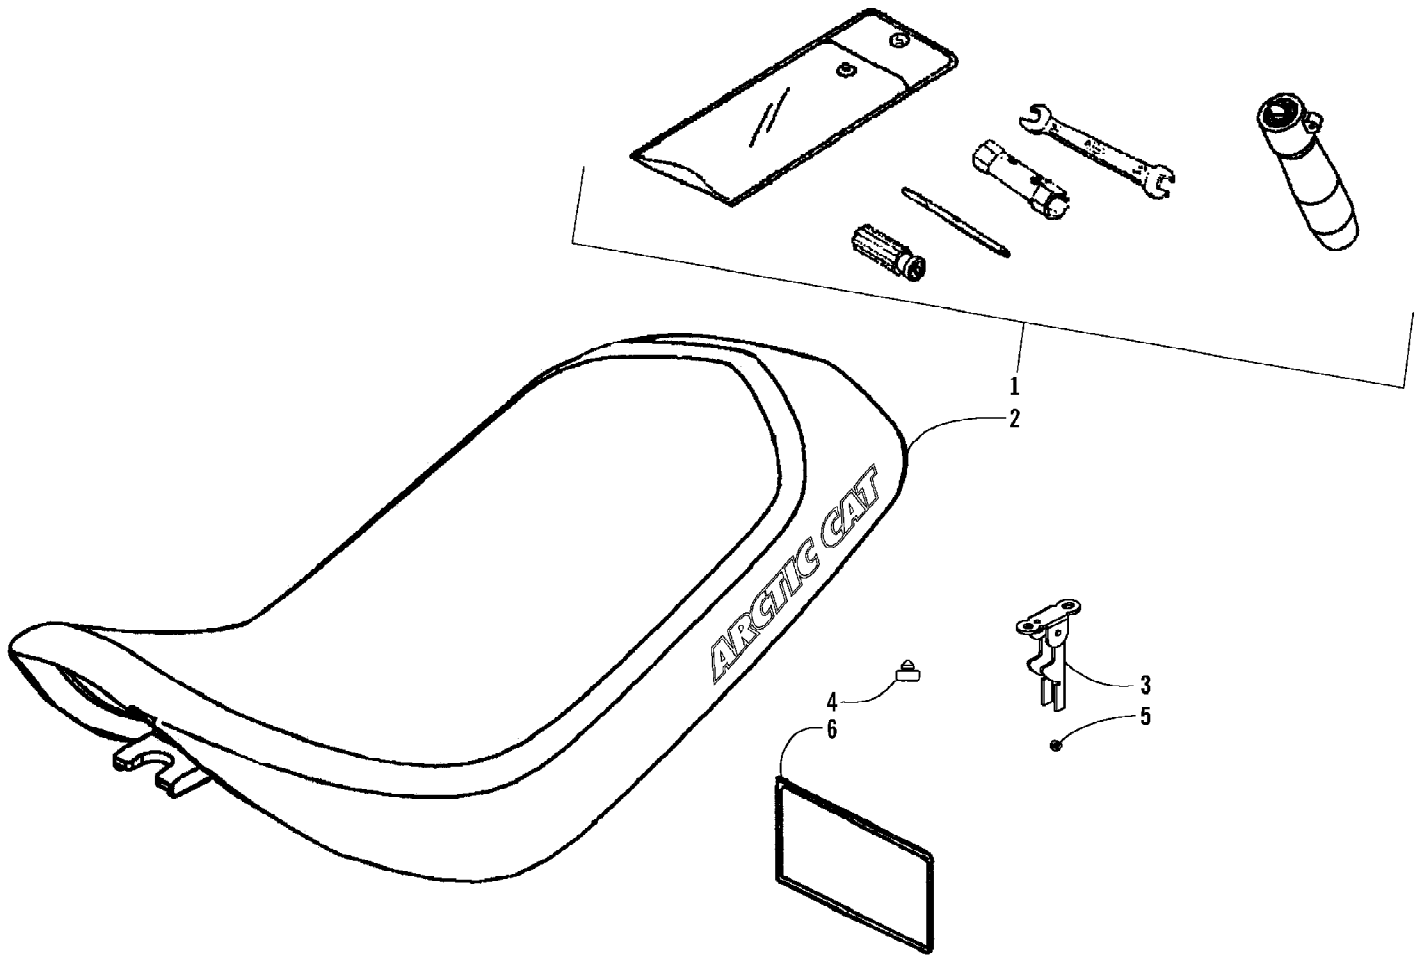

2007 ATV 90 UTILITY GREEN (A2007KUB2BUSG)
SEAT AND TOOL KIT ASSEMBLY

Page 48 of 60

Ref #	Part Number	Qty	S/P/F	Description
1	3303-578	1	/P	Tool - Kit
2	3304-497	1	/P	Seat - Assembly (inc. 3-5)
3	3304-392	1		Latch, Seat - Assembly
4	3304-568	2		Rubber, Seat Cushion
5	3303-331	2	/P	Nut, Flange
6	3303-242	1		Band, Tool Kit