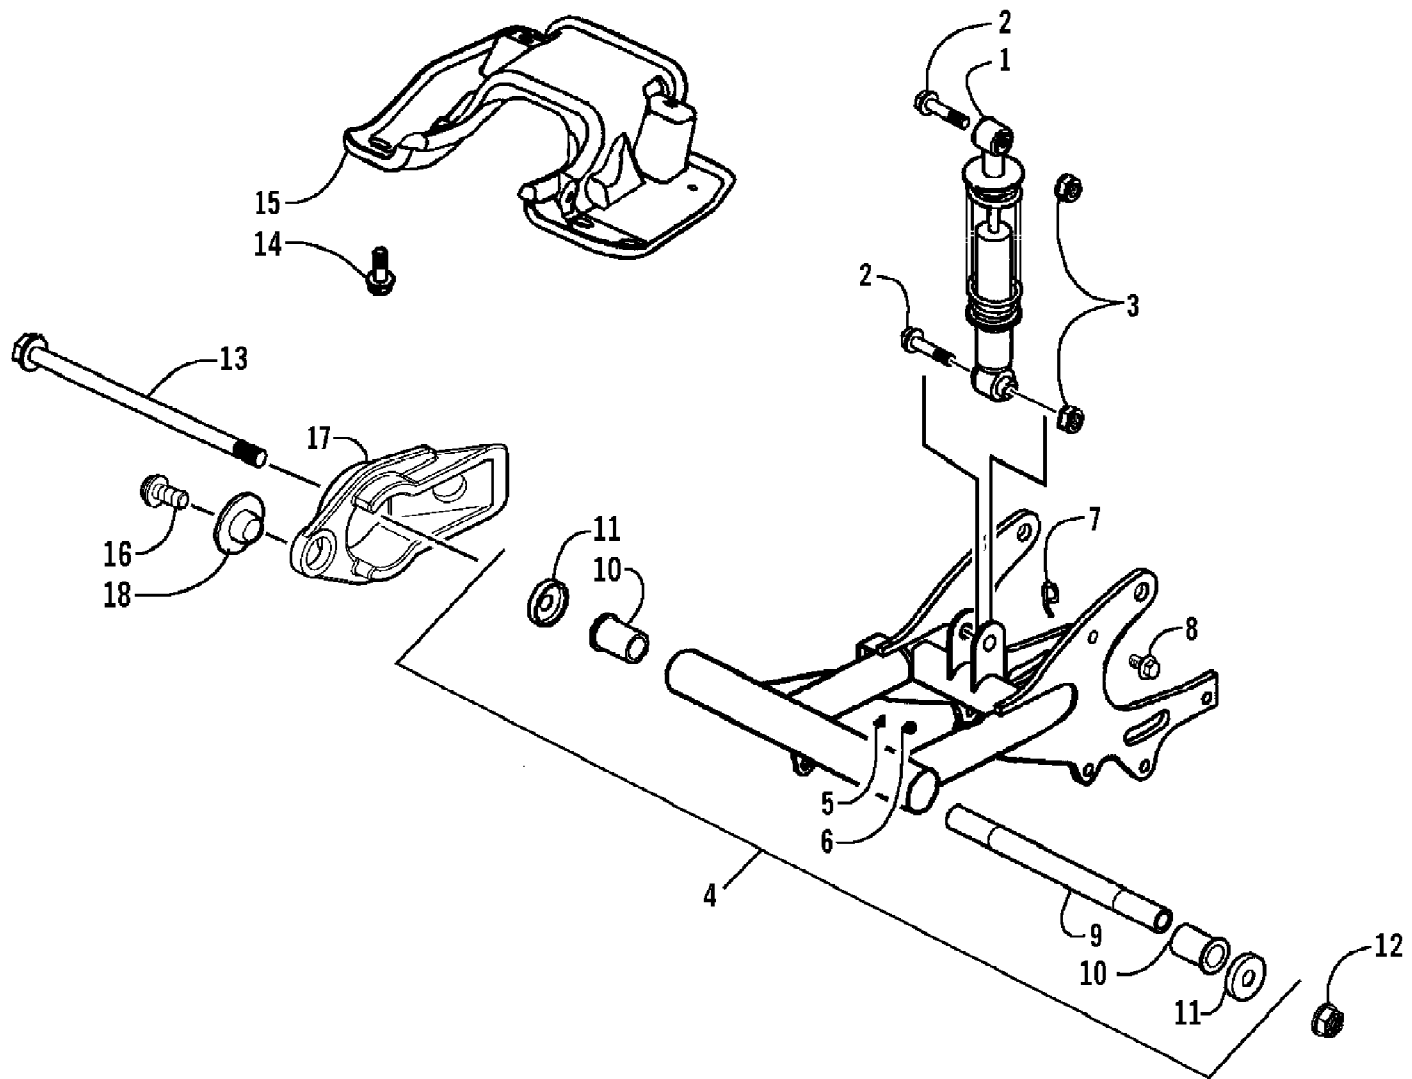

2007 ATV 90 UTILITY GREEN (A2007KUB2BUSG)
REAR SUSPENSION ASSEMBLY

Page 42 of 60

Ref #	Part Number	Qty	S/P/F	Description
1	3303-433	1		Shock, Rear - Assembly
2	3303-376	2	/P	Bolt, Flange
3	3303-265	2	S	Nut, Flange
4	3305-290	1		Fork, Rear - Assembly (inc. 5-11)
5	3303-394	1		Boot, Grease Fitting
6	3303-393	1		Fitting, Grease
7	3304-594	1		Clamp, Brake Hose
8	3303-356	1	/P	Bolt
9	3303-189	1		Axle, Rear Fork
10	3303-191	2		Bushing, Rear Fork
11	3303-192	2		Cap, Rear Fork
12	3304-032	1		Nut
13	3303-150	1		Bolt, Rear Fork
14	3304-587	4	/P	Bolt, Flange
15	3304-593	1		Guard, Rear Fork
16	3304-690	2		Screw, Self-Tapping
17	3305-291	1		Slider, Chain
18	3304-360	2		Collar, Chain Slider