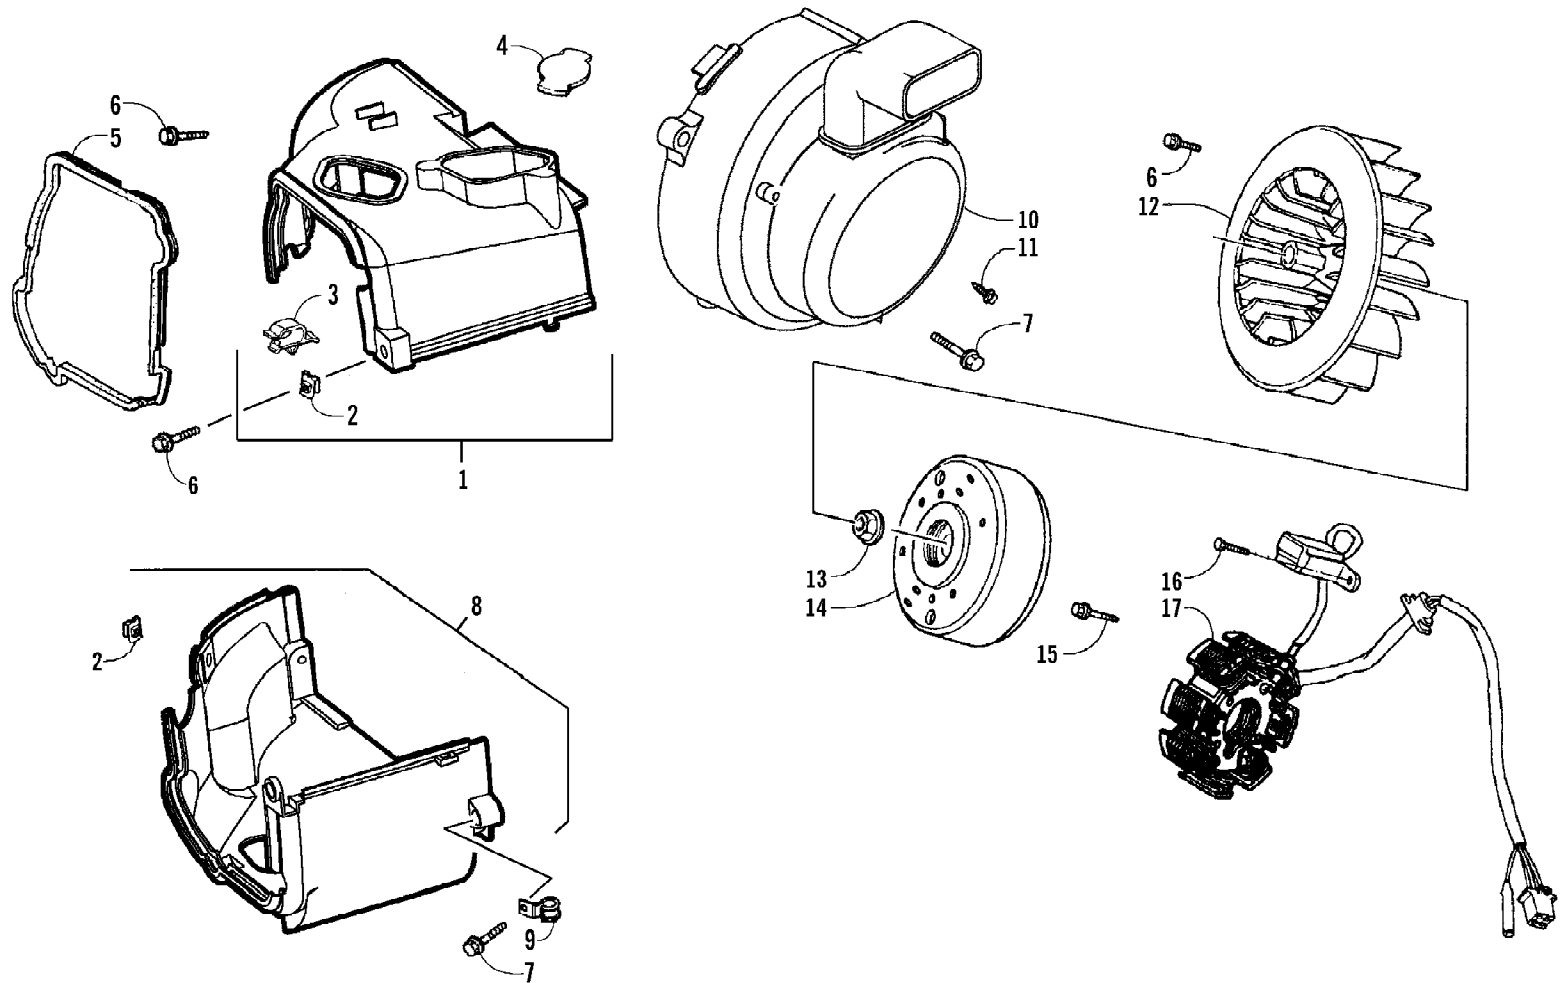

2007 ATV 90 UTILITY GREEN (A2007KUB2BUSG)
STATOR, FLYWHEEL, AND ENGINE SHROUD ASSEMBLIES

2007 ATV 90 UTILITY GREEN (A2007KUB2BUSG)
STATOR, FLYWHEEL, AND ENGINE SHROUD ASSEMBLIES

Ref #	Part Number	Qty	S/P/F	Description
1	3303-079	1		Shroud B - Assembly (inc. one No. 2 and 3-4)
2	3303-267	2		Nut, Clip
3	3303-443	1	/P	Clip, Vacuum Tube
4	3303-408	1		Grommet, Shroud
5	3303-077	1		Seal, Shroud
6	3303-382	6	/P	Bolt, Flange
7	3303-384	3	/P	Bolt, Flange
8	3303-078	1		Shroud A - Assembly (inc. one No. 2)
9	3304-640	1		Clamp, Carburetor Drain Tube
10	3303-076	1		Cover, Fan - Assembly
11	3304-585	2	/P	Screw, Self-Tapping
12	3303-075	1		Fan, Cooling
13	3303-333	1	/P	Nut, Flange
14	3303-127	1		Flywheel (A) D402
14	3303-414	1		Flywheel (B) D406
14	3303-415	1		Flywheel (C) D414
15	3303-383	2	/P	Bolt, Flange
16	3303-308	2		Bolt
17	3304-641	1		Stator - Assembly (O) D402
17	3305-254	1	/P	Stator - Assembly (A) D406
17	3305-256	1	/P	Stator - Assembly (B) D414