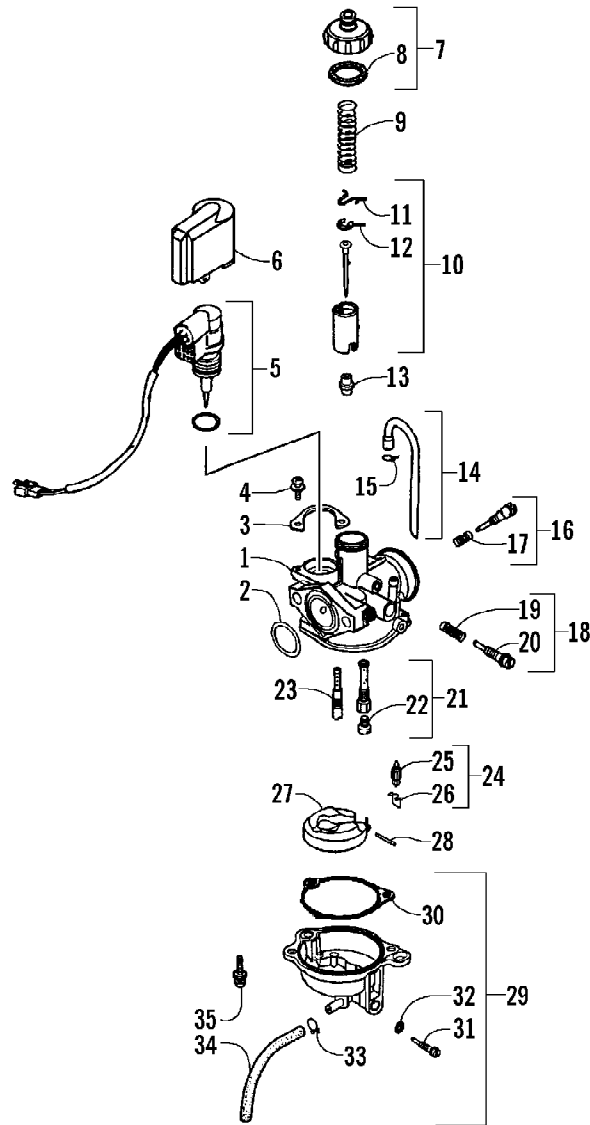

2007 ATV 90 UTILITY GREEN (A2007KUB2BUSG)  
CARBURETOR ASSEMBLY

Page 8 of 60

Ref #	Part Number	Qty	S/P/F	Description
	3303-405	1		Complete Carburetor Assembly
1	0	1	F	Body, Carburetor
2	3304-488	1		O-Ring
3	3304-471	1		Set Plate
4	3303-319	2	S	Screw w/Washer
5	3304-470	1		Automatic Bypass/Starter Assembly
6	3304-469	1		Holder, Cap
7	3304-462	1		Set, Top (inc. 8)
8	3304-463	1		Gasket, Top
9	3304-464	1		Spring, Compression
10	3304-467	1		Valve, Throttle - Assembly (inc. 11-12)
11	3304-465	1		Plate, Needle Clip
12	3304-466	1		Clip, Needle
13	3304-468	1		Needle Jet
14	3304-472	1		Tube, Rubber - Assembly (inc. 15)
15	3304-474	1		Clip, Tube
16	3304-475	1		Screw, Adjustment - Assembly (inc. 17)
17	3304-476	1		Spring, Compression
18	3304-477	1		Screw, Stop - Assembly (inc. 19-20)
19	3304-232	1		Spring, Compression
20	3304-478	1		Screw, Stop
21	3304-479	1		Holder, Needle Jet - Assembly (inc. 22)
22	3304-482	1		Jet, Main
23	3304-489	1		Jet, Slow
24	3304-490	1		Valve, Float - Assembly (inc. 25-26)
25	3304-483	1		Valve, Float - Set
26	3304-484	1		Clip
27	3304-491	1		Float Assembly
28	3304-485	1		Pin, Float Arm
29	3304-486	1		Body, Float Chamber - Assembly (inc. 30-34)
30	0	1	F	Gasket
31	3304-243	1		Screw, Drain
32	3304-239	1		O-Ring
33	3304-452	1		Clip, Tube
34	3305-248	1	/P	Tube, Drain
35	3303-320	2		Screw w/Washer