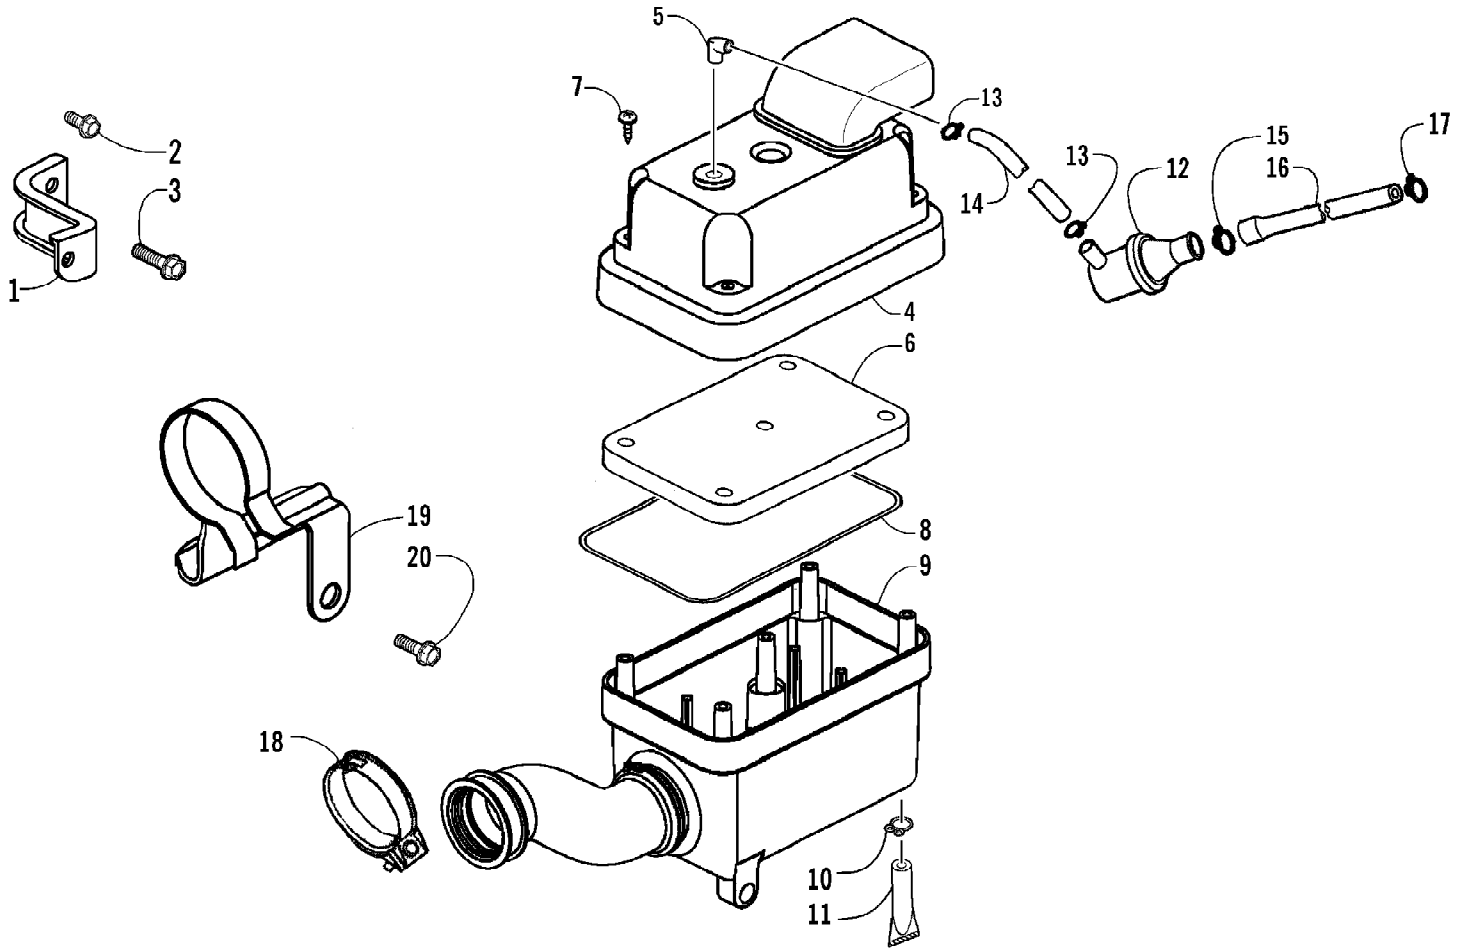

2007 ATV 90 UTILITY GREEN (A2007KUB2BUSG)  
AIR INTAKE ASSEMBLY

2007 ATV 90 UTILITY GREEN (A2007KUB2BUSG)  
AIR INTAKE ASSEMBLY

Page 2 of 60

Ref #	Part Number	Qty	S/P/F	Description
1	3303-005	1		Bracket, Mounting
2	3303-357	1		Bolt, Flange
3	3303-361	1		Bolt, Flange
4	3303-062	1		Cover, Air Cleaner (inc. 5)
5	0	1	F	Fitting
6	3303-060	1		Element, Air Cleaner
7	3303-322	5	S	Screw, Self-Tapping
8	3303-063	1		Seal, Air Cleaner
9	3303-061	1		Case, Air Cleaner
10	3305-315	1		Clip
11	3304-168	1	/P	Tube, Drain
12	3303-064	1	/P	Catch, Air Cleaner Element
13	3303-350	2		Clip
14	3303-002	1	/P	Tube
15	3303-052	1		Clip, Breather Tube
16	3303-001	1		Tube
17	3303-352	1		Clip
18	3303-288	1		Clamp
19	3303-287	1		Clamp Assembly - Air Cleaner Tube
20	3304-551	1	/P	Bolt, Flange