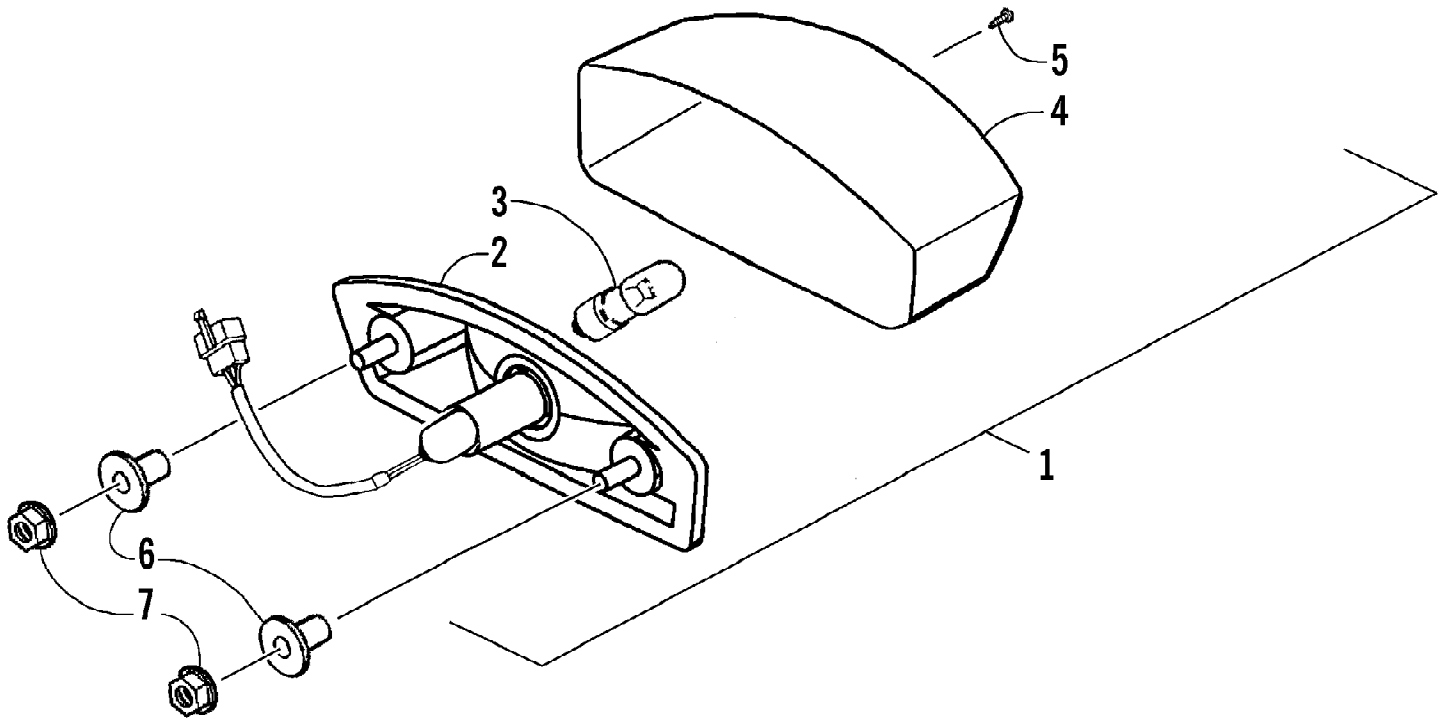

2007 ATV 90 UTILITY GREEN (A2007KUB2BUSG)
TAILLIGHT ASSEMBLY

Page 56 of 60

Ref #	Part Number	Qty	S/P/F	Description
1	3303-420	1		Taillight - Assembly (inc. 2-5)
2	3303-422	1		Base, Taillight
3	3303-444	1	S	Bulb, Taillight
4	3303-421	1	/P	Lens, Taillight
5	3304-537	2		Screw
6	3303-226	2		Collar, Front Fender
7	3303-331	2	/P	Nut, Flange