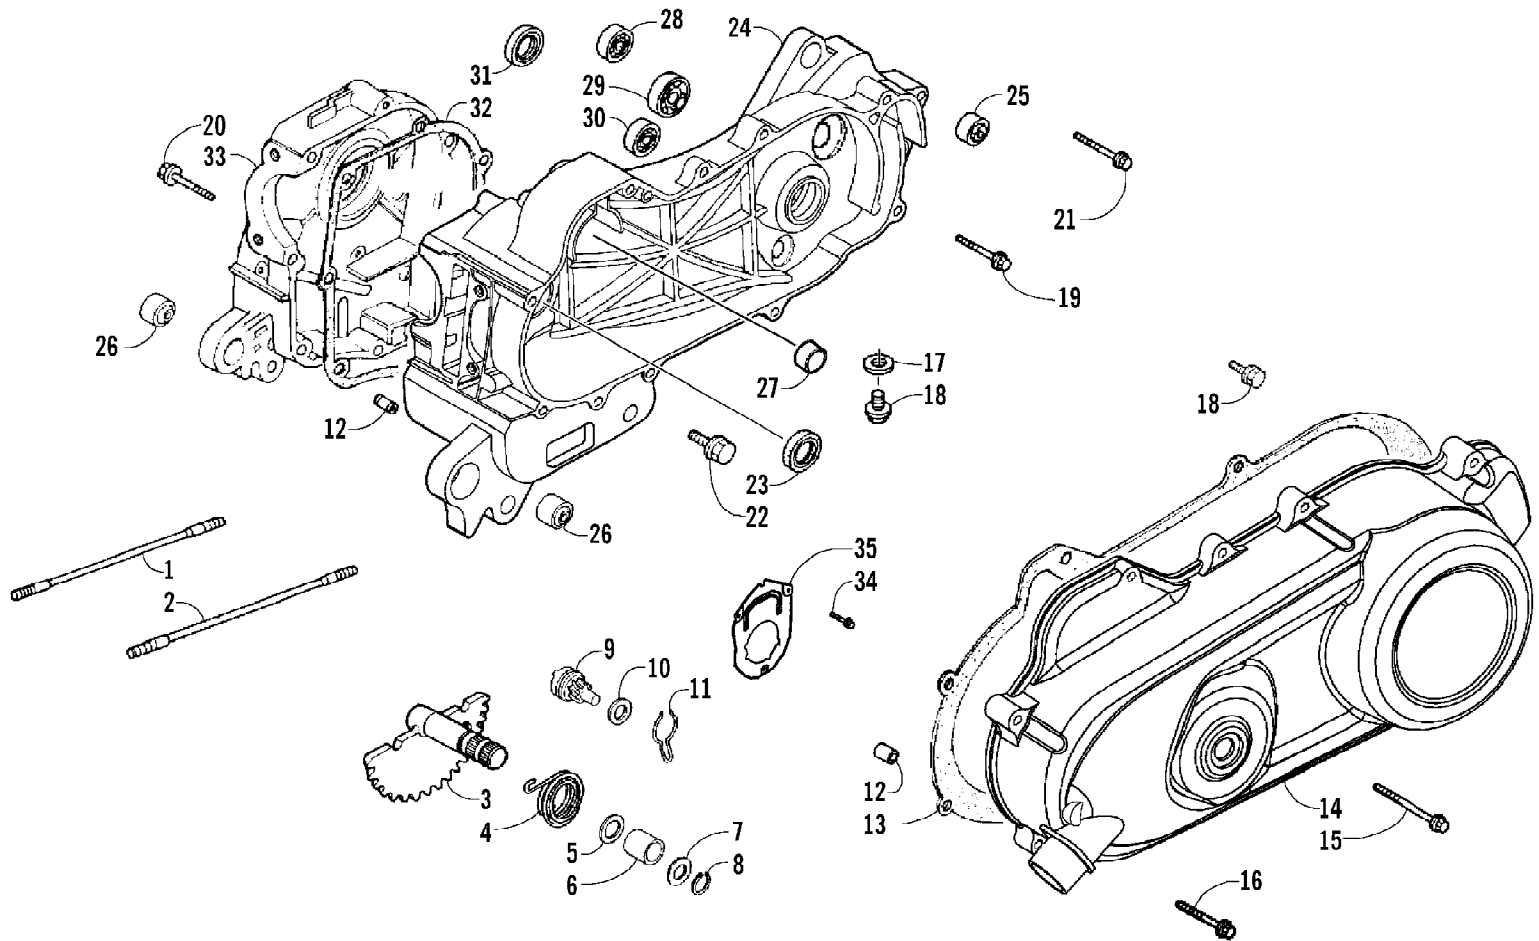

2007 ATV 90 UTILITY GREEN (A2007KUB2BUSG)
CRANKCASE ASSEMBLY

2007 ATV 90 UTILITY GREEN (A2007KUB2BUSG)
CRANKCASE ASSEMBLY

Ref #	Part Number	Qty	S/P/F	Description
1	3303-247	2		Bolt, Stud
2	3303-248	2		Bolt, Stud
3	3303-119	1		Spindle, Kick Starter
4	3303-122	1		Spring, Return - Kick Starter
5	3303-121	1		Collar, Boss - Kick Starter
6	3303-120	1		Bushing, Spindle - Kick Starter
7	3303-276	1		Washer, Spindle - Kick Starter
8	3303-345	1		Circlip
9	3303-118	1		Gear, Driven - Kick Starter
10	3303-272	1		Washer, Thrust
11	3303-117	1		Spring, Driven - Kick Starter
12	3303-341	4		Pin, Dowel
13	3303-013	1		Gasket, Crankcase Cover - Left
14	3304-615	1		Cover , Crankcase - Left
15	3303-386	7	/P	Bolt, Flange
16	3303-385	1		Bolt, Flange
17	3303-278	1		Washer
18	3303-365	2		Bolt, Flange
19	3303-372	1		Bolt, Flange
20	3303-387	1		Bolt, Flange
21	3303-370	6		Bolt, Flange
22	3304-052	1	/P	Bolt, Drain Plug - Assembly
23	3303-296	1		Seal, Oil
24	3303-004	1		Crankcase, Set - Left (inc. 25, one No. 26, and 27)
25	3303-403	2		Bushing, Rubber - Rear Cushion
26	3303-402	2	/P	Bushing, Rubber - Engine Hanger
27	3304-597	1		Bushing
28	3303-464	1		Bearing, Ball
29	3303-459	1		Bearing, Needle
30	3303-465	1		Bearing, Ball
31	3303-297	1	/P	Seal, Oil
32	3303-003	1		Gasket, Crankcase - Right
33	3303-400	1	/P	Crankcase, Set - Right (inc. one No. 26)
34	3303-391	3		Bolt
35	3303-009	1		Plate, Cover