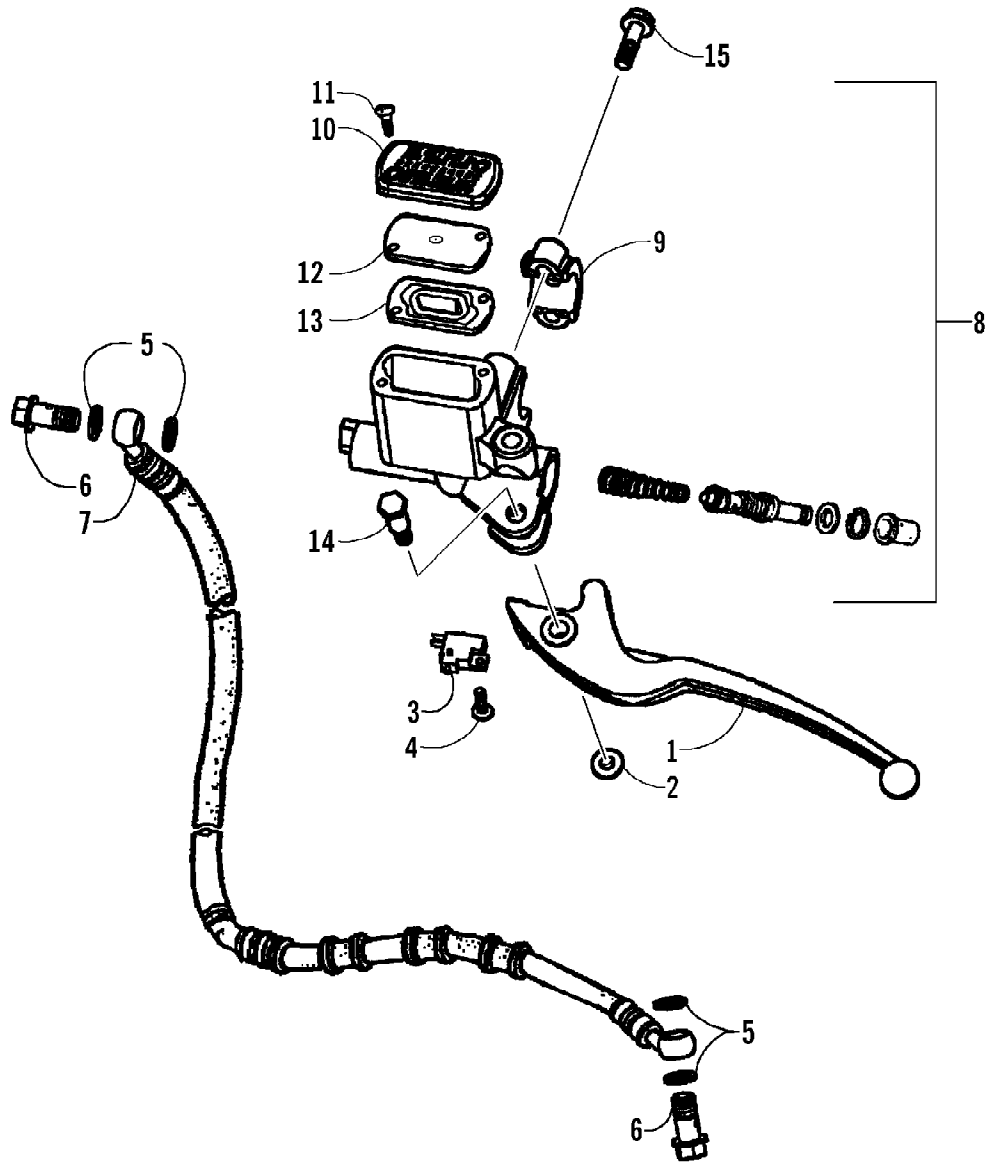

2007 ATV 90 UTILITY GREEN (A2007KUB2BUSG)
HYDRAULIC HAND BRAKE ASSEMBLY

2007 ATV 90 UTILITY GREEN (A2007KUB2BUSG)
HYDRAULIC HAND BRAKE ASSEMBLY

Page 34 of 60

Ref #	Part Number	Qty	S/P/F	Description
1	3303-206	1	/P	Lever
2	3304-132	1	S	Nut, Flange
3	3303-141	1	/P	Switch Assembly
4	3303-321	1		Screw w/Washer
5	3303-284	4	/P	Washer, Crush
6	3303-257	2	/P	Bolt, Banjo-Fitting
7	3305-278	1		Hose, Brake - Assembly
8	3303-163	1	S/P	Brake, Master Cylinder - Assembly (inc. 9-14)
9	3303-175	1	/P	Clamp, Master Cylinder
10	3303-174	1	/P	Cap, Master Cylinder
11	3303-318	2		Screw, Flat-Head
12	3305-250	1		Plate, Diaphragm
13	3303-925	1		Diaphragm
14	3303-254	1	/P	Bolt, Lever
15	3304-611	2	S	Bolt, Flange