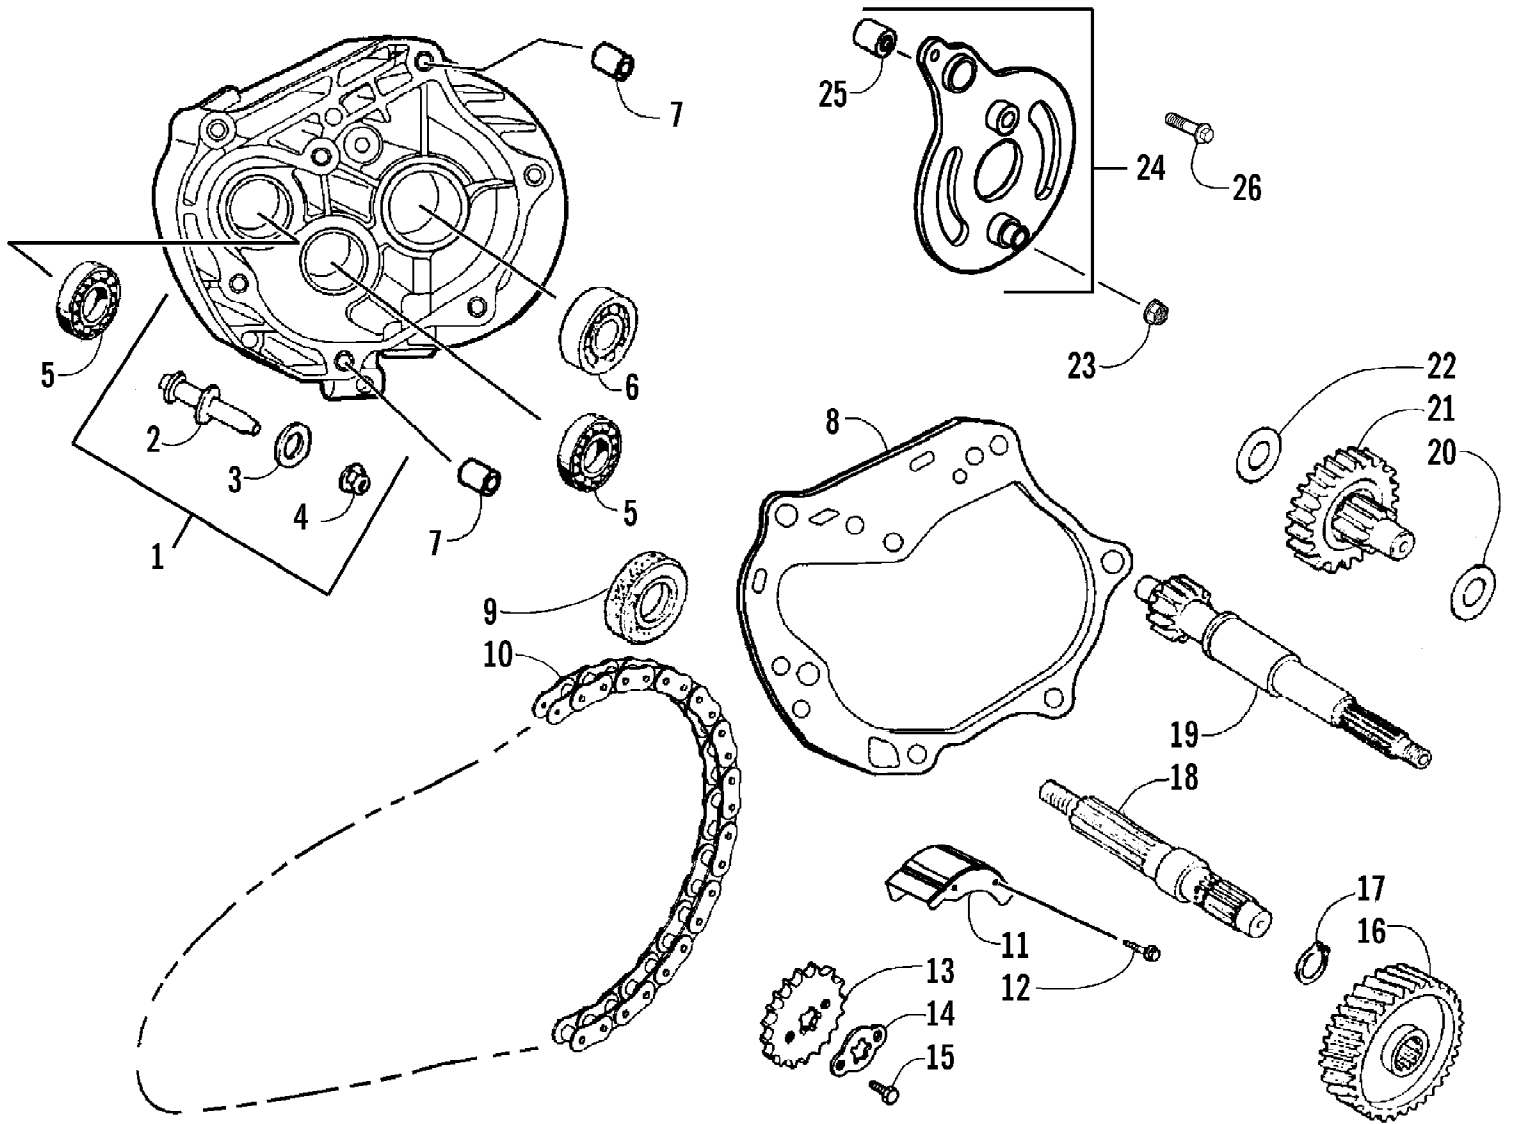

2007 ATV 90 UTILITY GREEN (A2007KUB2BUSG)
TRANSMISSION ASSEMBLY

2007 ATV 90 UTILITY GREEN (A2007KUB2BUSG)
TRANSMISSION ASSEMBLY

Page 60 of 60

Ref #	Part Number	Qty	S/P/F	Description
1	3303-080	1		Case, Transmission - Set (inc. 2-6)
2	3304-606	1	/P	Bolt, Engine Brake
3	3303-462	1		O-Ring
4	3303-270	1		Nut, Flange
5	3303-596	2	/P	Bearing, Ball
6	3303-598	1	/P	Bearing, Ball
7	3303-343	2		Pin, Dowel
8	3303-081	1		Gasket, Transmission Case A
9	3303-300	1		Seal, Oil
10	3303-425	1		Chain, Drive
11	3303-144	1		Cover, Chain
12	3304-610	2		Bolt, Flange
13	3303-107	1	/P	Sprocket, Drive
14	3303-108	1		Plate
15	3303-307	2		Bolt
16	3303-106	1		Gear, Final
17	3303-344	1		Circlip
18	3303-105	1		Shaft, Final
19	3303-103	1		Driveshaft
20	3303-275	1	/P	Washer
21	3303-104	1		Countershaft - Assembly
22	3303-273	1		Washer
23	3303-268	2		Nut, Flange
24	3303-185	1	/P	Bracket, Engine Hanger - Assembly (inc. 25)
25	3303-403	1		Bushing, Rubber
26	3304-607	1		Bolt, Flange