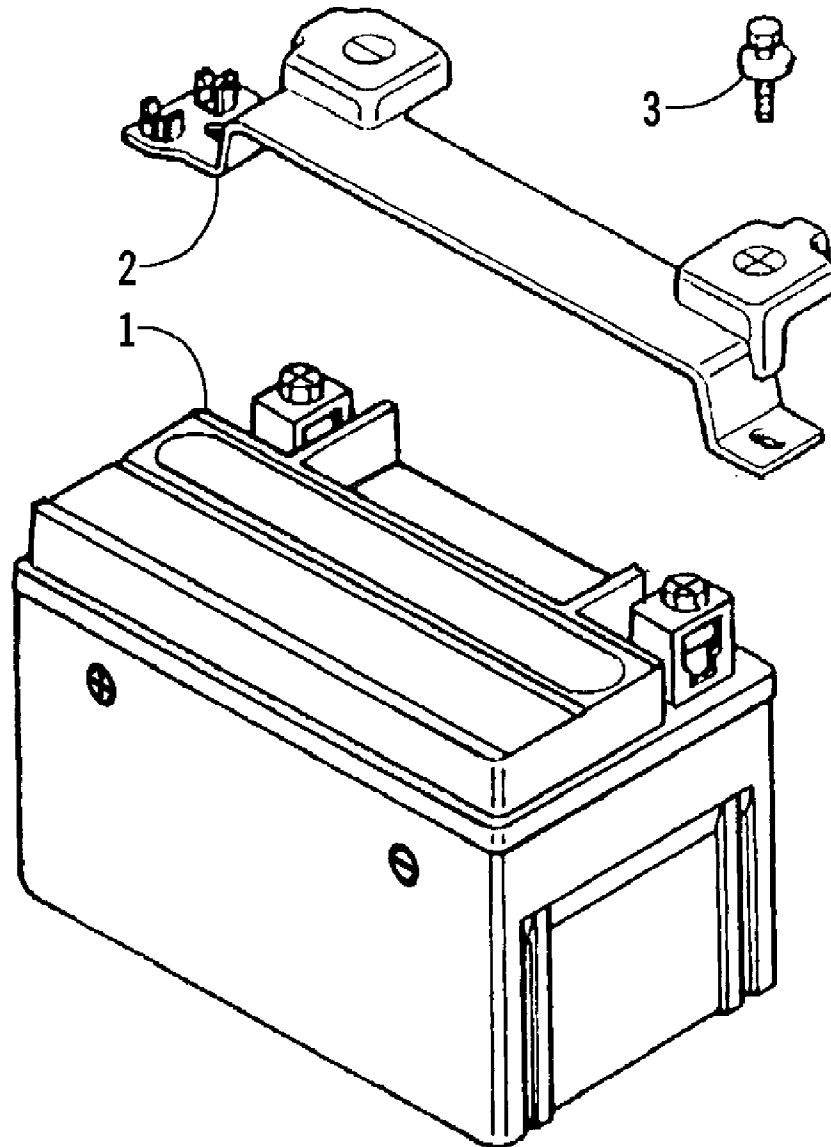

2007 ATV 90 UTILITY GREEN (A2007KUB2BUSG)  
AIR INTAKE ASSEMBLY

2007 ATV 90 UTILITY GREEN (A2007KUB2BUSG)  
AIR INTAKE ASSEMBLY

Page 2 of 60

Ref #	Part Number	Qty	S/P/F	Description
1	3303-005	1		Bracket, Mounting
2	3303-357	1		Bolt, Flange
3	3303-361	1		Bolt, Flange
4	3303-062	1		Cover, Air Cleaner (inc. 5)
5	0	1	F	Fitting
6	3303-060	1		Element, Air Cleaner
7	3303-322	5	S	Screw, Self-Tapping
8	3303-063	1		Seal, Air Cleaner
9	3303-061	1		Case, Air Cleaner
10	3305-315	1		Clip
11	3304-168	1	/P	Tube, Drain
12	3303-064	1	/P	Catch, Air Cleaner Element
13	3303-350	2		Clip
14	3303-002	1	/P	Tube
15	3303-052	1		Clip, Breather Tube
16	3303-001	1		Tube
17	3303-352	1		Clip
18	3303-288	1		Clamp
19	3303-287	1		Clamp Assembly - Air Cleaner Tube
20	3304-551	1	/P	Bolt, Flange