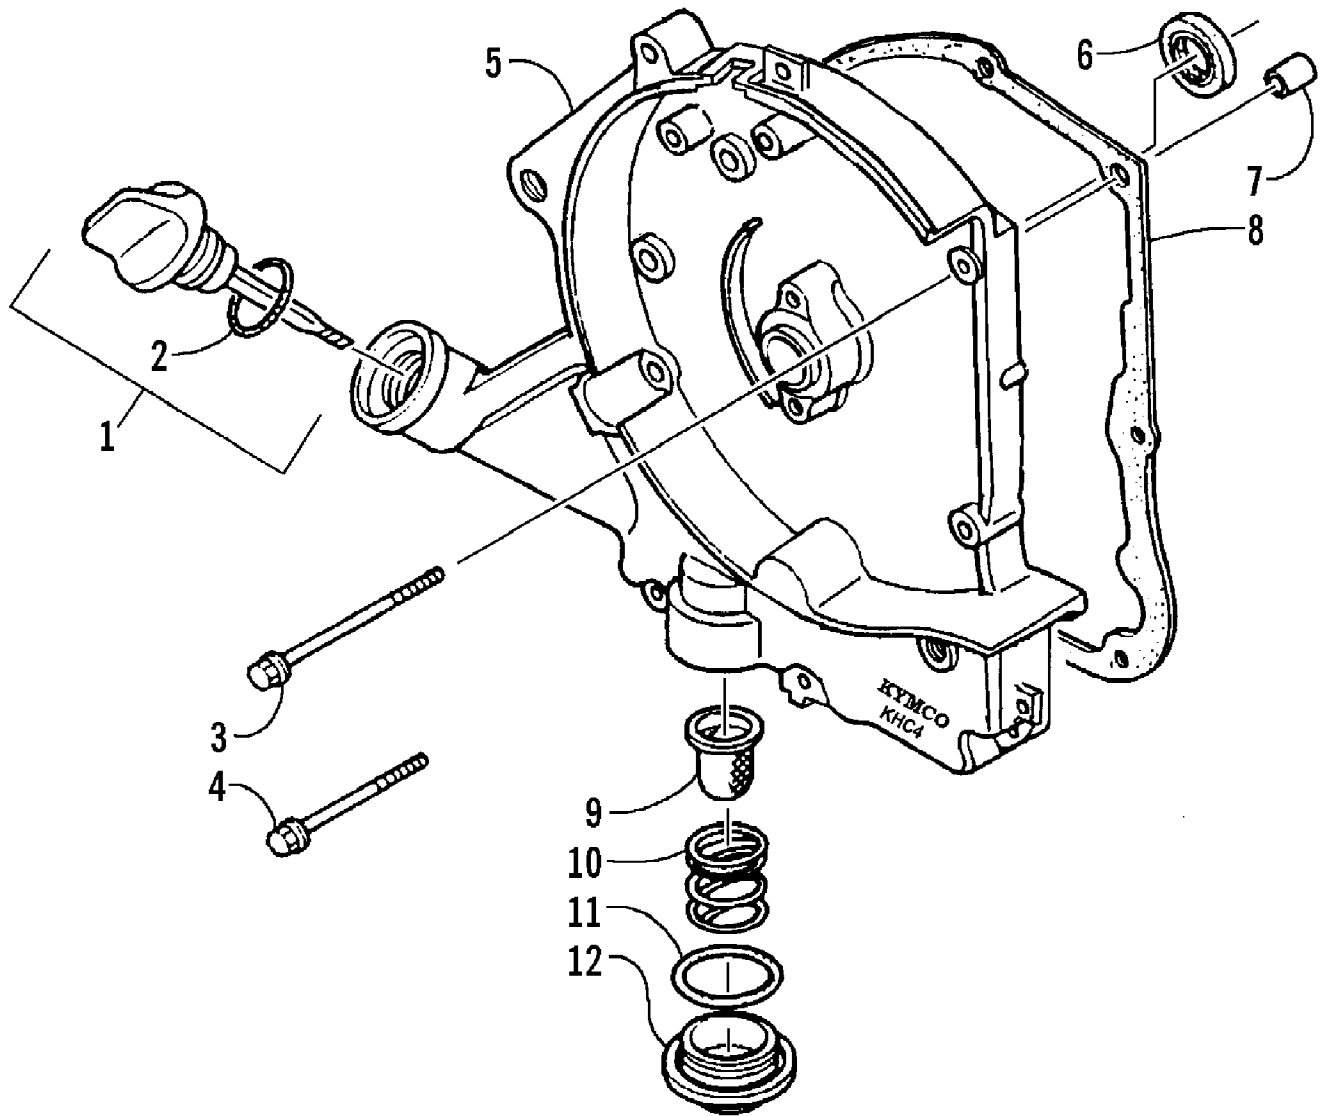

2007 ATV 90 UTILITY GREEN (A2007KUB2BUSG)
CRANKCASE COVER ASSEMBLY

Ref #	Part Number	Qty	S/P/F	Description
1	3303-050	1		Gauge, Oil Level - Assembly (inc. 2)
2	3303-306	1	S	O-Ring
3	3303-390	4		Bolt, Flange
4	3304-580	4		Bolt, Flange
5	3303-007	1		Cover, Crankcase (inc. 6)
6	3303-296	1		Seal, Oil
7	3303-341	2		Pin, Dowel
8	3303-012	1		Gasket, Crankcase
9	3303-048	1	S	Screen, Oil Filter
10	3303-049	1	S	Spring, Oil Filter Screen
11	3304-096	1	/P	O-Ring
12	3303-021	1		Cap, Oil Filter