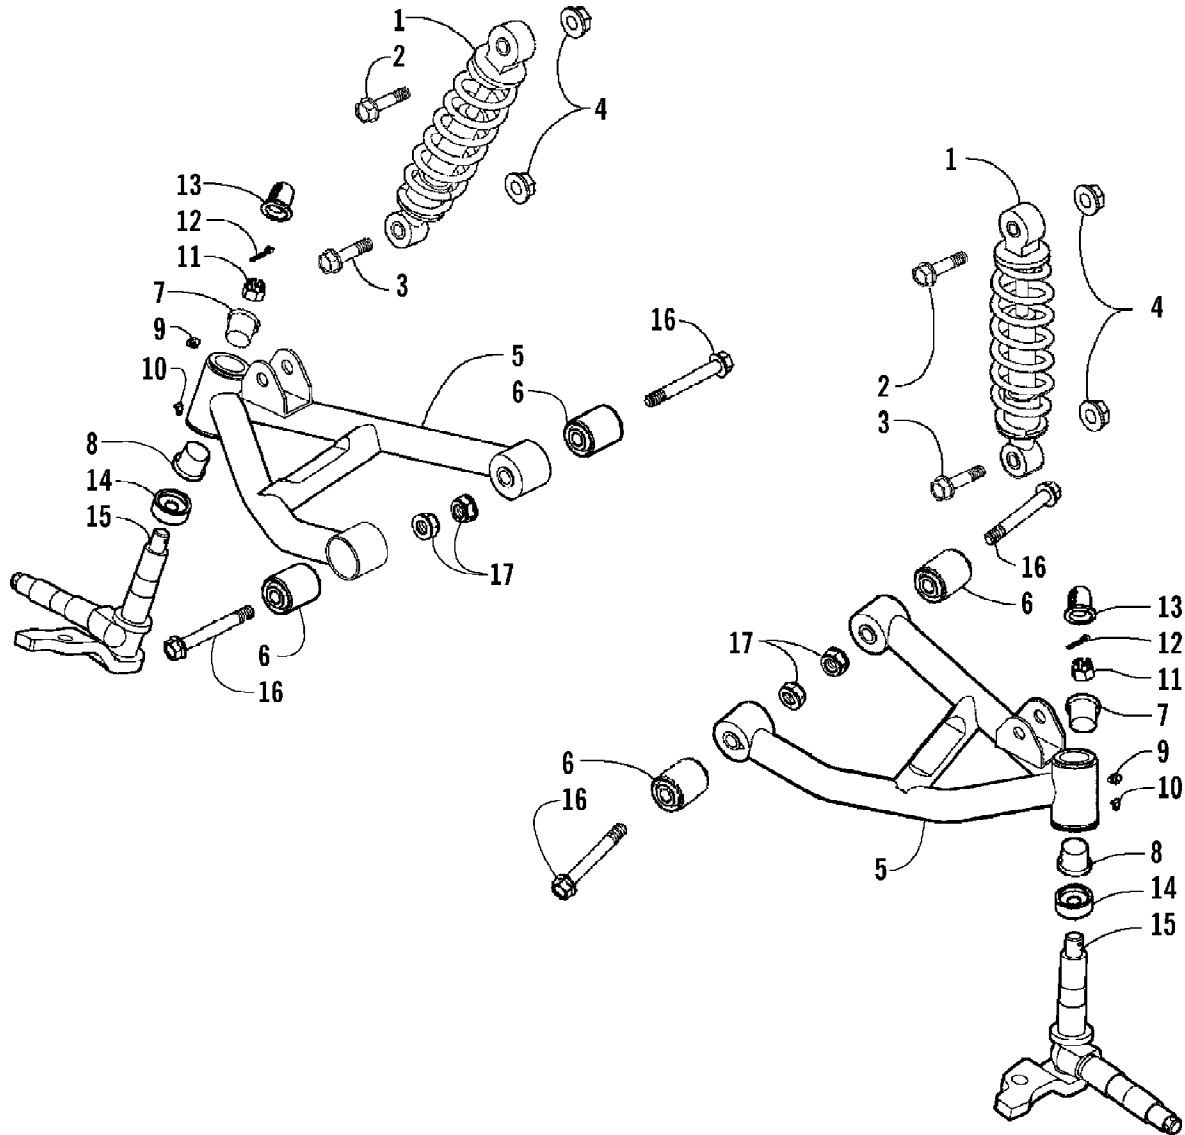

2007 ATV 90 UTILITY GREEN (A2007KUB2BUSG)
FRONT SUSPENSION ASSEMBLY

2007 ATV 90 UTILITY GREEN (A2007KUB2BUSG)
FRONT SUSPENSION ASSEMBLY

Page 26 of 60

Ref #	Part Number	Qty	S/P/F	Description
1	3303-431	2		Shock, Front - Assembly
2	3303-376	2	/P	Bolt, Flange
3	3303-309	2		Bolt, Hex
4	3303-333	4	/P	Nut, Flange
5	3303-438	1		Arm, Swing - Set - Front Right (inc. 6-10)
5	3303-439	1	/P	Arm, Swing - Set - Front Left (inc. 6-10)
6	3303-216	4		Bushing, Swing Arm
7	3303-218	2		Bushing, Swing Arm - Top
8	3303-217	2		Bushing, Swing Arm - Bottom
9	3303-393	2		Fitting, Grease
10	3303-394	2		Boot, Grease Fitting
11	3303-329	2		Nut, Flange Castle
12	3303-337	2		Pin, Cotter
13	3303-219	2		Cap, Swing Arm
14	3303-220	2		Seal, Swing Arm
15	3303-178	1		Shaft, Steering - Right
15	3303-180	1		Shaft, Steering - Left
16	3304-595	4	/P	Bolt, Flange
17	3303-265	4	S	Nut, Flange