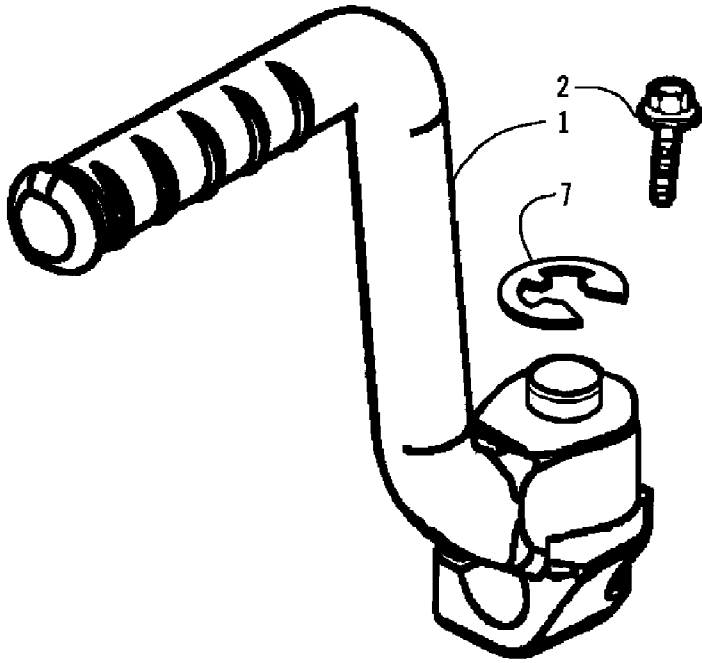

2007 ATV 90 UTILITY GREEN (A2007KUB2BUSG)
KICK STARTER ASSEMBLY

Page 36 of 60

Ref #	Part Number	Qty	S/P/F	Description
1	3303-123	1	/P	Arm, Kick Starter - Assembly
2	3304-551	1	/P	Bolt, Flange
3	3303-147	1		Adjuster, Drive Train - Assembly (inc. 4-6)
4	3304-135	1	/P	Washer
5	3303-607	1	/P	Washer, Spring
6	3304-125	1		Nut, Hex
7	3305-247	1	/P	E-Clip