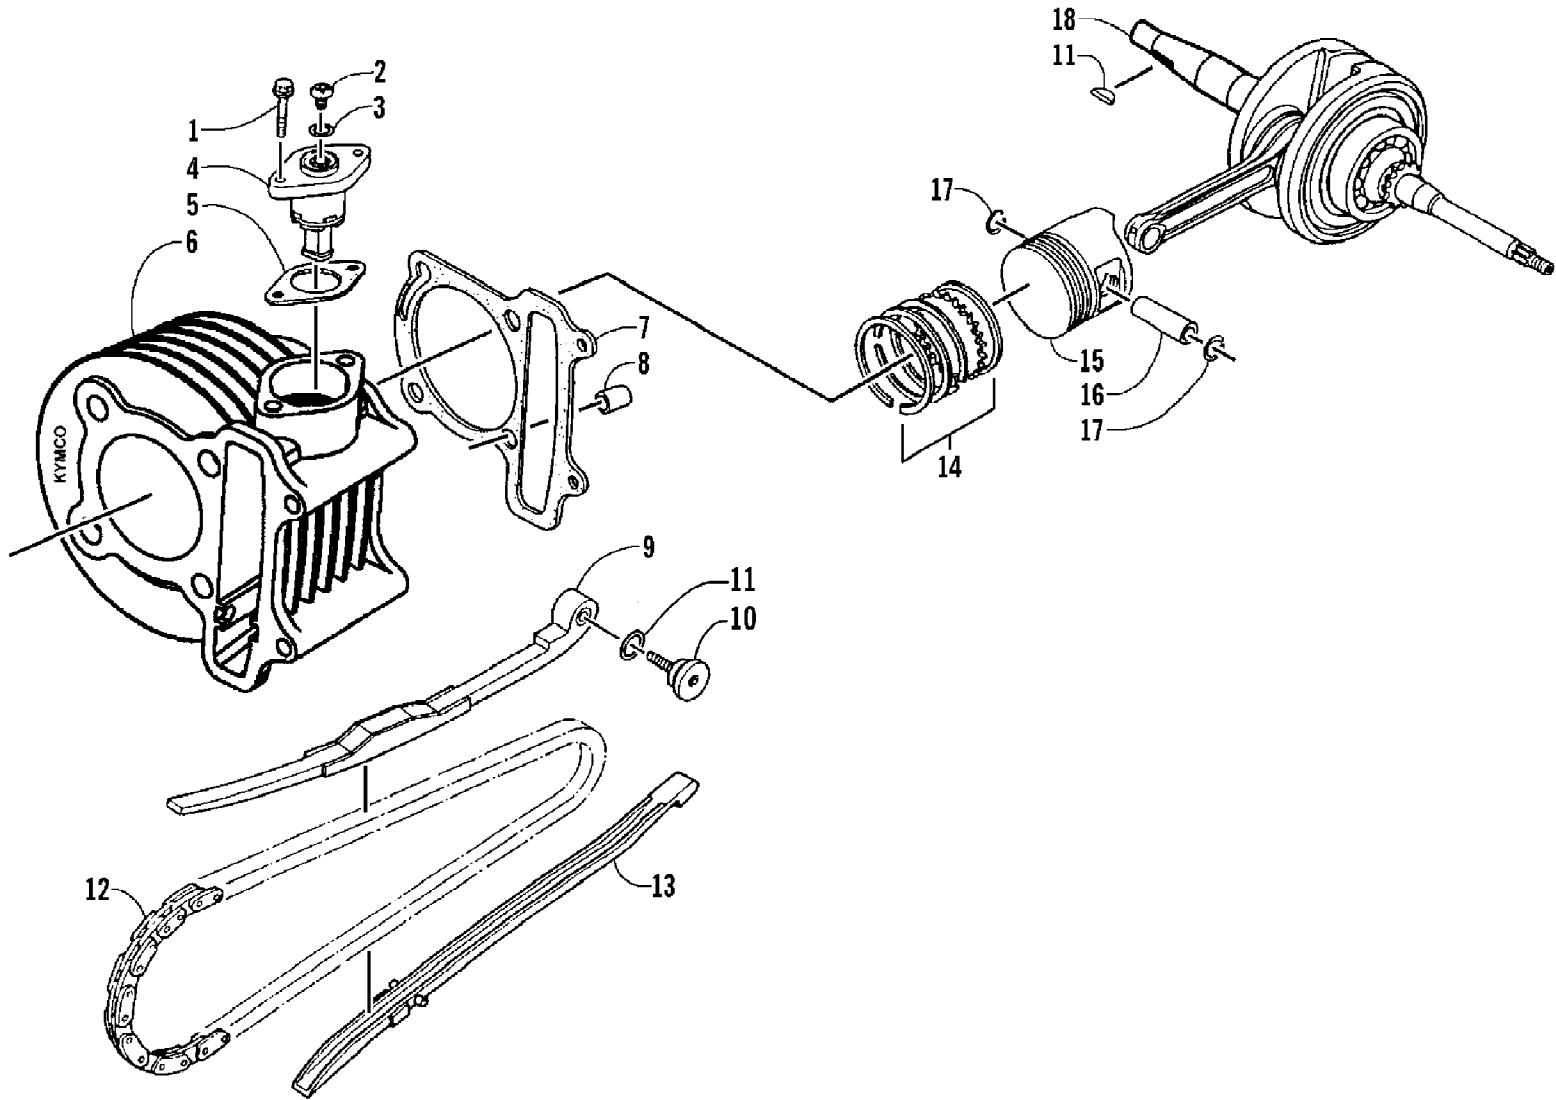

2007 ATV 90 UTILITY GREEN (A2007KUB2BUSG)
PISTON ASSEMBLY

2007 ATV 90 UTILITY GREEN (A2007KUB2BUSG)
PISTON ASSEMBLY

Page 38 of 60

Ref #	Part Number	Qty	S/P/F	Description
1	3304-002	2	/P	Bolt, Flange
2	3303-244	1		Screw
3	3304-100	1	/P	O-Ring
4	3303-677	1		Adjuster, Cam Chain
5	3303-035	1		Gasket, Cam Chain Adjuster
6	3303-014	1		Cylinder A
7	3303-015	1		Gasket, Cylinder A
8	3303-342	2		Pin, Dowel
9	3303-034	1		Tensioner, Cam Chain
10	3303-036	1		Pivot, Cam Chain Tensioner
11	3303-301	1	/P	O-Ring
12	3303-030	1		Cam Chain
13	3303-037	1		Guide, Cam Chain
14	3303-024	1		Ring, Piston - Set
15	3303-025	1		Piston
16	3303-026	1		Pin, Piston
17	3303-027	2		Clip, Piston Pin
18	3303-023	1		Crankshaft
19	3303-290	1		Key