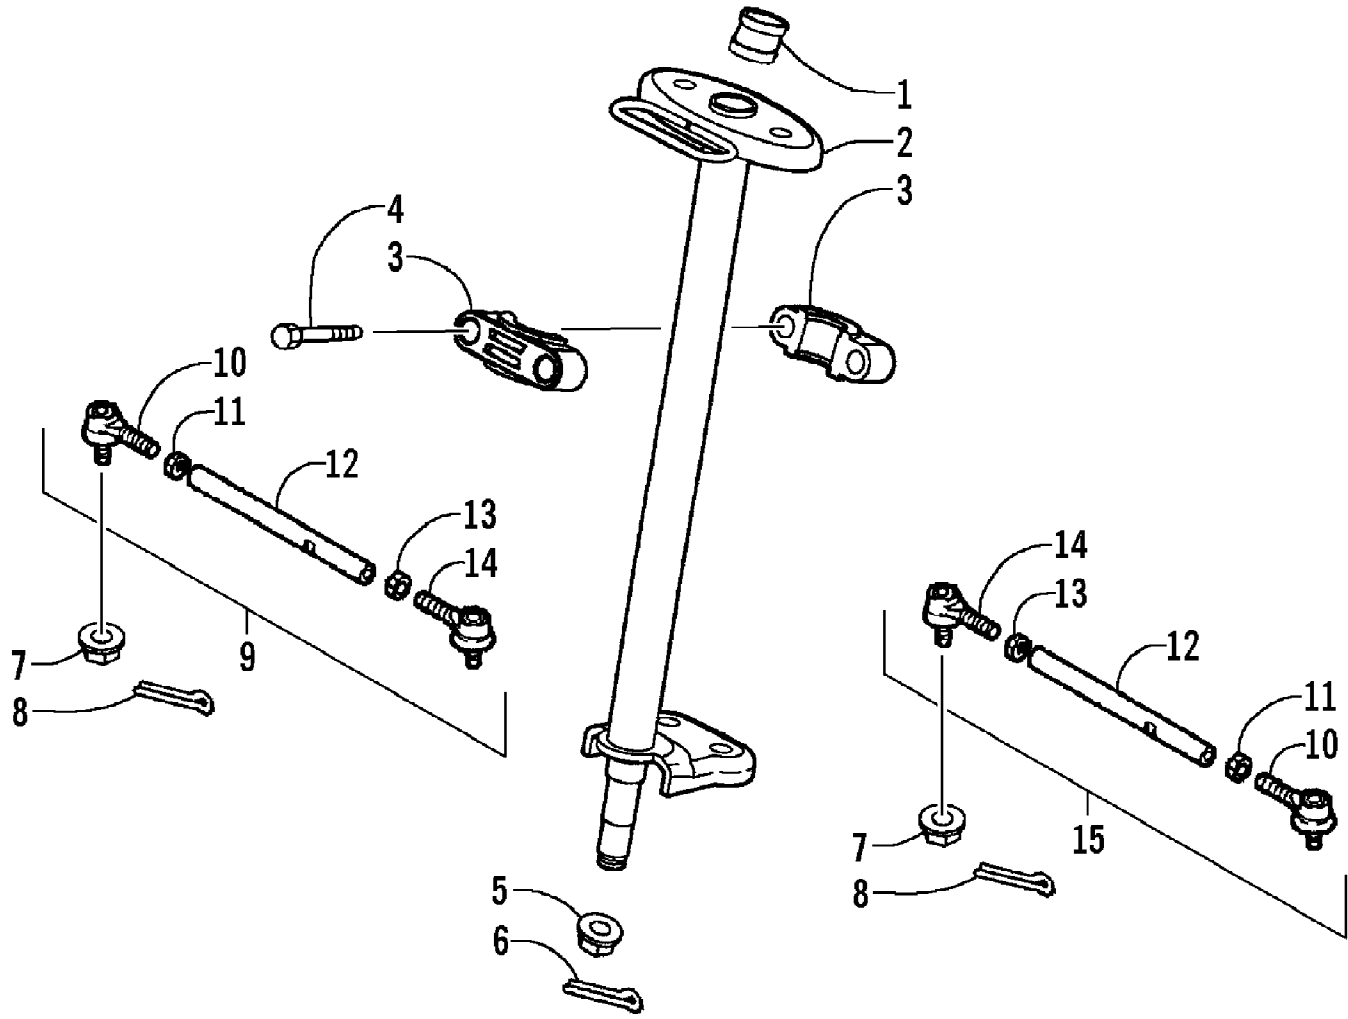

2007 ATV 90 DVX CAT GREEN (A2007KSB2BUSZ)
STEERING POST ASSEMBLY

Page 54 of 60

Ref #	Part Number	Qty	S/P/F	Description
1	3303-214	1	S	Sleeve, Steering Post
2	3303-573	1	/P	Post, Steering
3	3303-213	2		Holder, Steering Post
4	3304-559	2		Bolt, Flange
5	3304-032	1		Nut
6	3303-470	1		Pin, Cotter
7	3303-266	4		Nut, Flange
8	3303-621	4	/P	Pin, Cotter
9	3305-280	1		Tie Rod Assembly - Right (inc. one No. 10-14)
10	3305-281	2		Ball Joint, Tie Rod - Right
11	3303-326	2		Nut, Hex
12	3305-282	2		Tie Rod
13	3303-327	2		Nut, Hex
14	3305-283	2		Ball Joint, Tie Rod - Left
15	3305-284	1		Tie Rod Assembly - Left (inc. one No. 10-14)