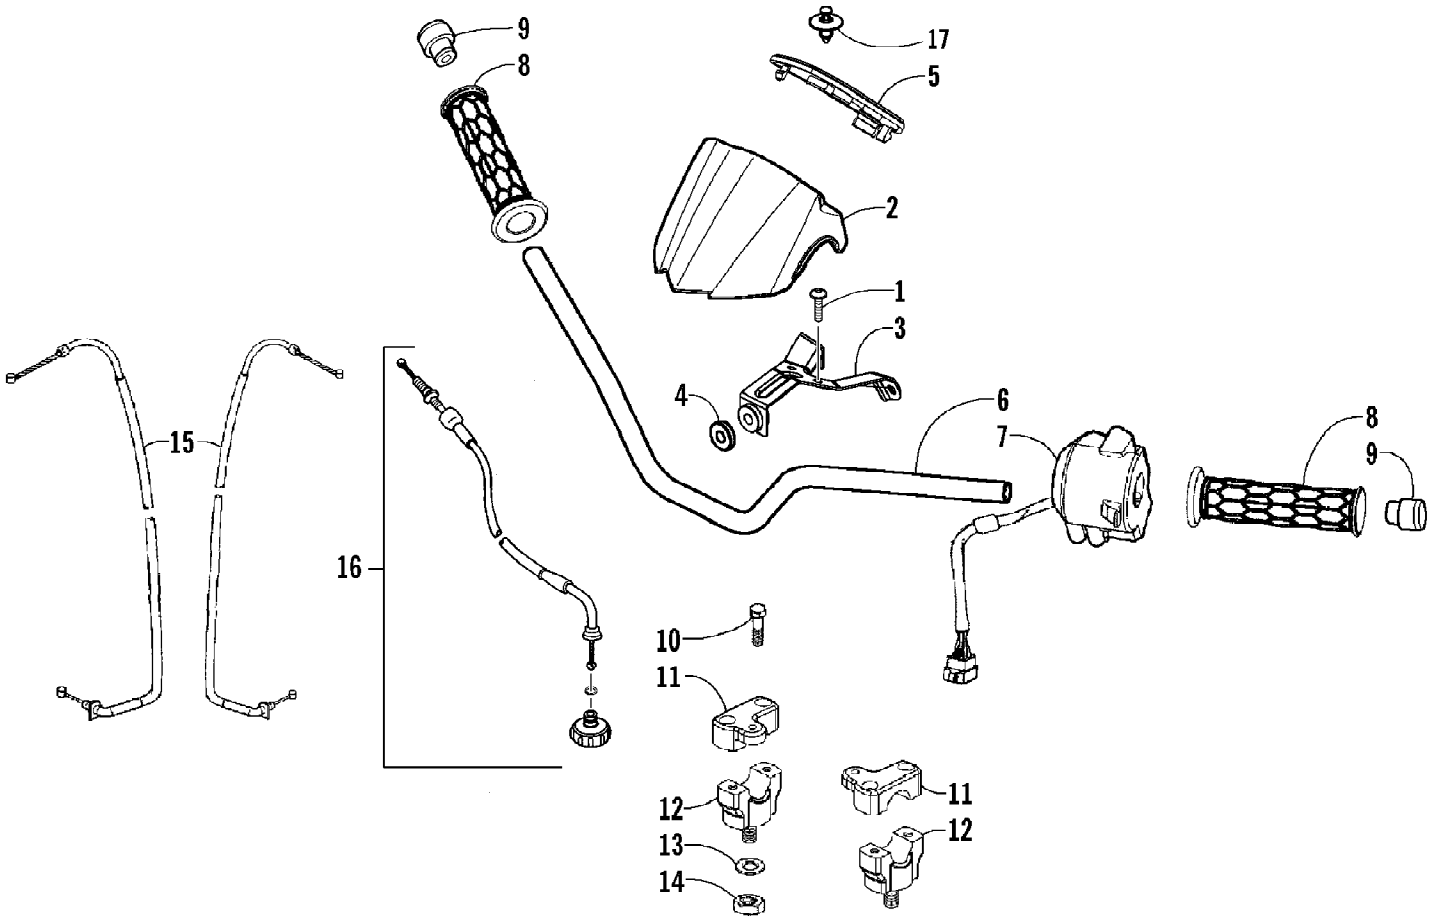

2007 ATV 90 DVX CAT GREEN (A2007KSB2BUSZ)
HANDLEBAR AND CONTROL ASSEMBLY

2007 ATV 90 DVX CAT GREEN (A2007KSB2BUSZ)
HANDLEBAR AND CONTROL ASSEMBLY

Page 32 of 60

Ref #	Part Number	Qty	S/P/F	Description
1	3304-553	2		Bolt w/Washer
2	3303-436	1		Cover, Handlebar
3	3303-435	1		Bracket, Handlebar Cover (inc. 4)
4	3303-239	1		Grommet
5	3303-437	1		Lid, Handlebar Cover
6	3303-434	1		Handlebar
7	3303-424	1		Switch, Handlebar - Assembly
8	3303-203	2	S	Grip, Handlebar
9	3303-196	2		End Cap, Handlebar
10	3303-398	4		Bolt
11	3303-197	1		Holder, Handlebar - Upper - Right
11	3303-198	1		Holder, Handlebar - Upper - Left
12	3303-199	2		Holder, Handlebar - Lower
13	3305-277	2		Washer
14	3303-325	2		Nut, Hex
15	3303-173	2		Cable, Brake - Front
16	1502-096	1	/P	Cable, Throttle - Kit
17	3303-592	2		Clip