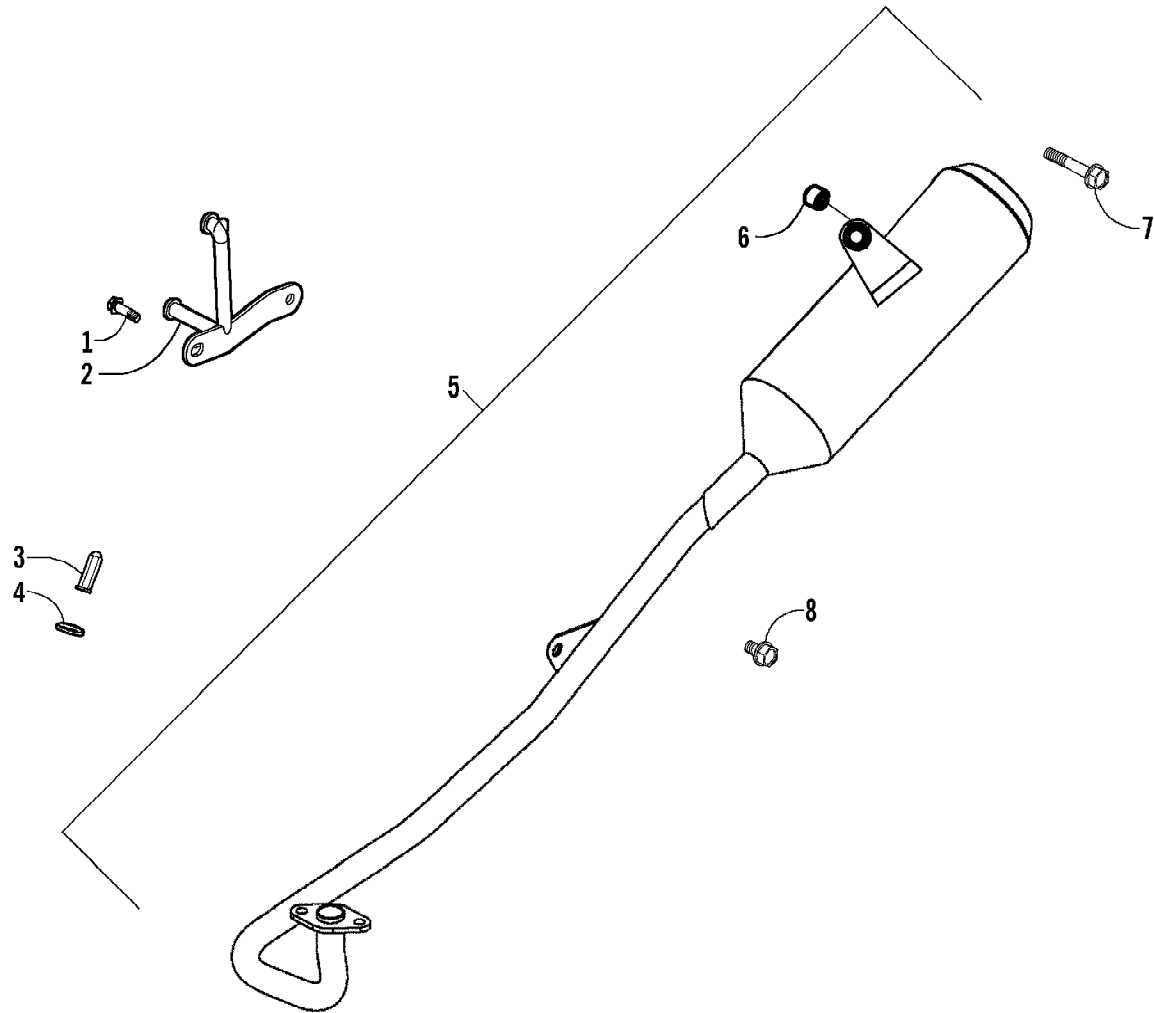

2007 ATV 90 DVX CAT GREEN (A2007KSB2BUSZ)  
ELECTRICAL AND WIRING HARNESS ASSEMBLY

2007 ATV 90 DVX CAT GREEN (A2007KSB2BUSZ)  
ELECTRICAL AND WIRING HARNESS ASSEMBLY

Page 18 of 60

Ref #	Part Number	Qty	S/P/F	Description
1	3303-132	1		Regulator, Voltage
2	3303-331	2	/P	Nut, Flange
3	3303-419	1		Harness, Main (inc. 4)
4	3303-399	2		Fuse
5	3303-289	4	/P	Cable Tie
6	3303-134	1	/P	Sub-Cord
7	3303-142	1		Resistor
8	3303-143	1		Relay, Starter
9	3303-413	1		CDI Assembly and Speed Control
10	3303-125	1		Coil Assembly - Ignition (inc. 11)
11	3303-126	1		Cap, Noise Suppressor - Assembly
12	3303-252	1		Bolt, Flange
13	3303-423	1		Switch, Ignition - Assembly (inc. 14-16)
14	0	1	F	Switch, Ignition
15	3304-520	1		Key, Ignition - Set - Right-Side Cut
15	3304-521	1		Key, Ignition - Set - Left-Side Cut
16	3304-522	1		Cover, Key - "Arctic Cat"