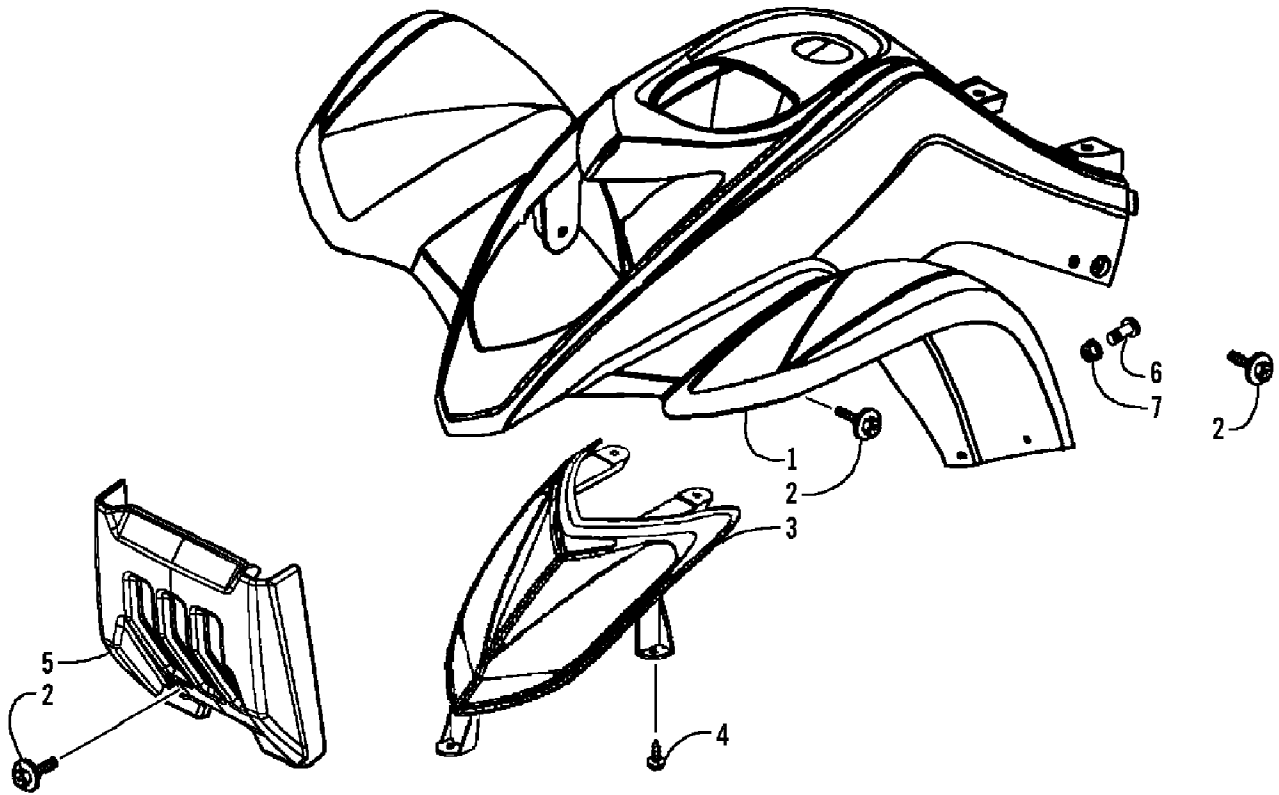

2007 ATV 90 DVX CAT GREEN (A2007KSB2BUSZ)  
FRAME AND RELATED PARTS ASSEMBLY

2007 ATV 90 DVX CAT GREEN (A2007KSB2BUSZ)  
FRAME AND RELATED PARTS ASSEMBLY

Page 22 of 60

Ref #	Part Number	Qty	S/P/F	Description
1	3303-616	2	/P	Bolt, Flange
2	3303-269	2		Nut, Flange
3	3304-548	2	/P	Bolt, Flange
4	3303-265	2	S	Nut, Flange
5	3303-347	1		Circlip
6	3303-295	1		Seal, Oil
7	3303-298	1		Seal, Oil
8	3305-307	1		Body Frame, Complete
9	3303-239	2		Rubber, Taillight
10	3303-308	1		Bolt, Hex
11	3305-260	1		Grip, Rear - Assembly
12	3304-543	8	/P	Bolt, Flange
13	3303-392	1		Bearing
14	3303-010	1		Hose, Duct
15	3303-074	1		Clamp, Hose
16	3303-183	1	/P	Bracket, Engine Hanger - Right (inc. one No. 17)
16	3303-184	1	/P	Bracket, Engine Hanger - Left (inc. one No. 17)
17	3304-542	2		Bushing, Rubber - Engine Hanger Bracket
18	3303-445	1		Collar
19	3303-289	1	/P	Cable Tie
20	3305-261	1	/P	Bumper, Front
21	3304-544	4		Bolt, Flange
22	3305-272	2		Reflector, Front - Amber
23	3303-331	4	/P	Nut
24	3305-273	2		Reflector, Rear - Red
25	3305-308	1		Flag Assembly