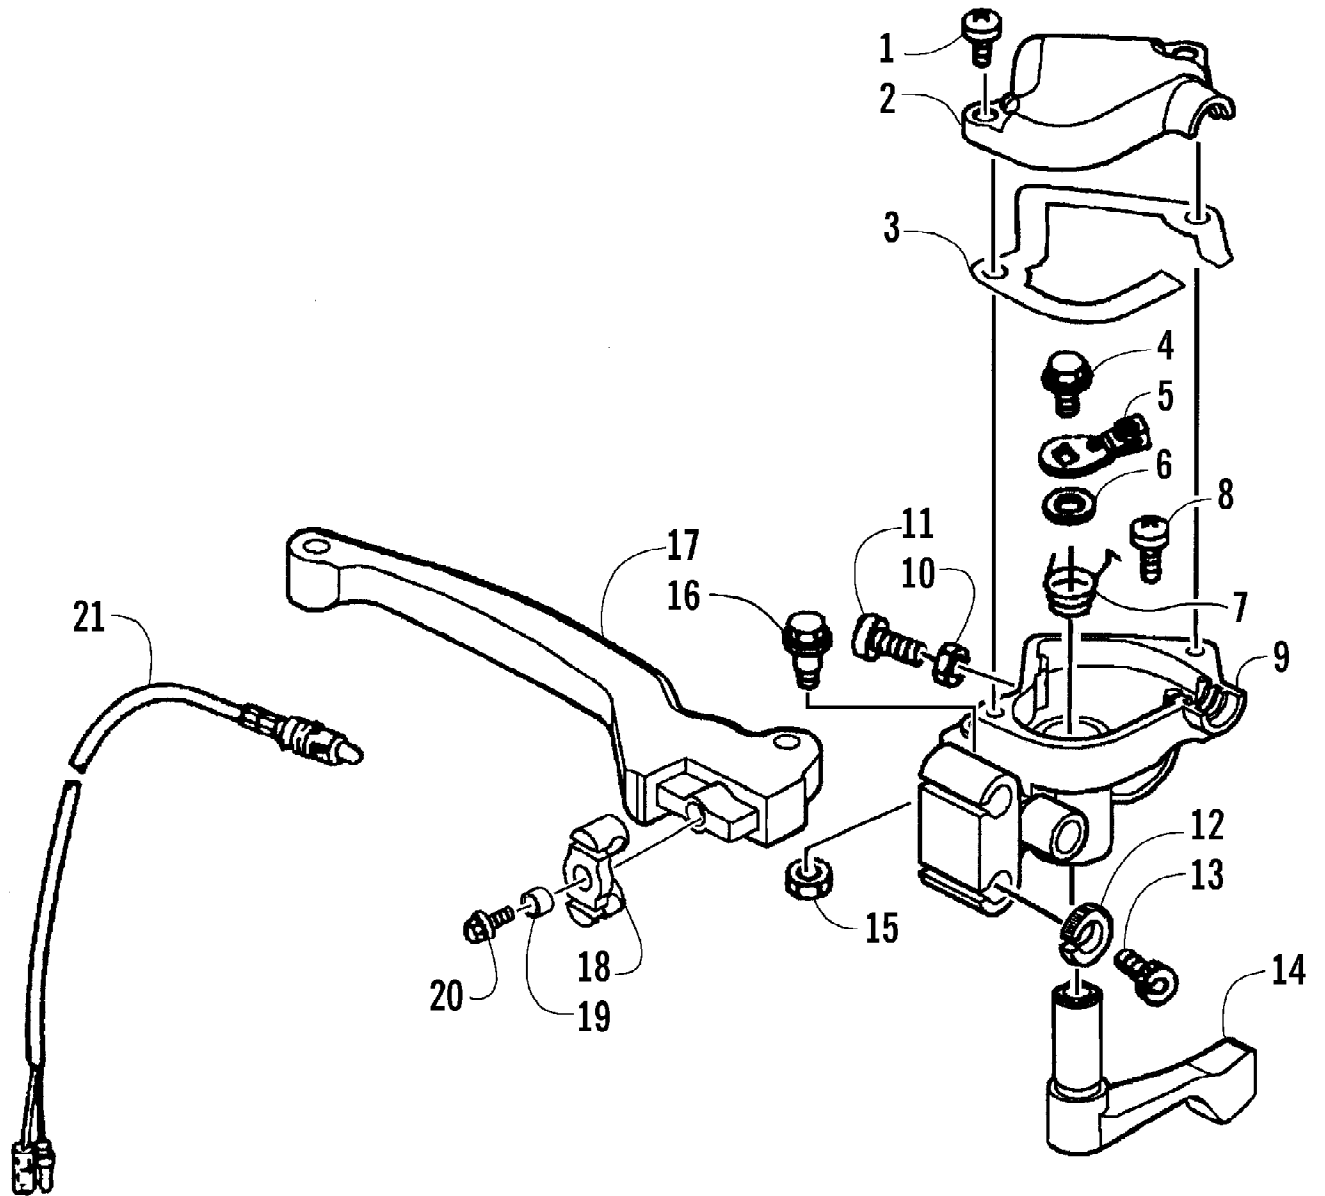

2007 ATV 90 DVX CAT GREEN (A2007KSB2BUSZ)
THROTTLE CONTROL ASSEMBLY

Page 58 of 60

Ref #	Part Number	Qty	S/P/F	Description
	3303-447	1		Complete Throttle Control Assembly
1	3303-315	2		Bolt, Flange
2	3303-207	1		Cover, Throttle Control
3	3303-209	1		Gasket, Throttle Control Cover
4	3304-554	1		Screw
5	3304-555	1		Cover, Parking Brake
6	3304-556	1		Button, Parking Brake
7	3304-557	1		Stopper, Parking Brake
8	3303-397	1		Bolt, Socket
9	3303-204	1		Case, Throttle Control
10	3303-324	1		Nut, Hex
11	3304-558	1		Screw
12	3303-271	2		Nut, Lock
13	3303-208	2		Bolt, Wire Adjustment
14	3303-200	1		Lever, Throttle
15	3303-262	1		Nut
16	3303-255	1		Bolt
17	3303-205	1		Lever, Brake
18	3303-201	1		Equalizer, Brake Cable
19	3303-202	1		Spacer
20	3303-558	1		Bolt, Flange
21	3303-140	1		Switch, Brake