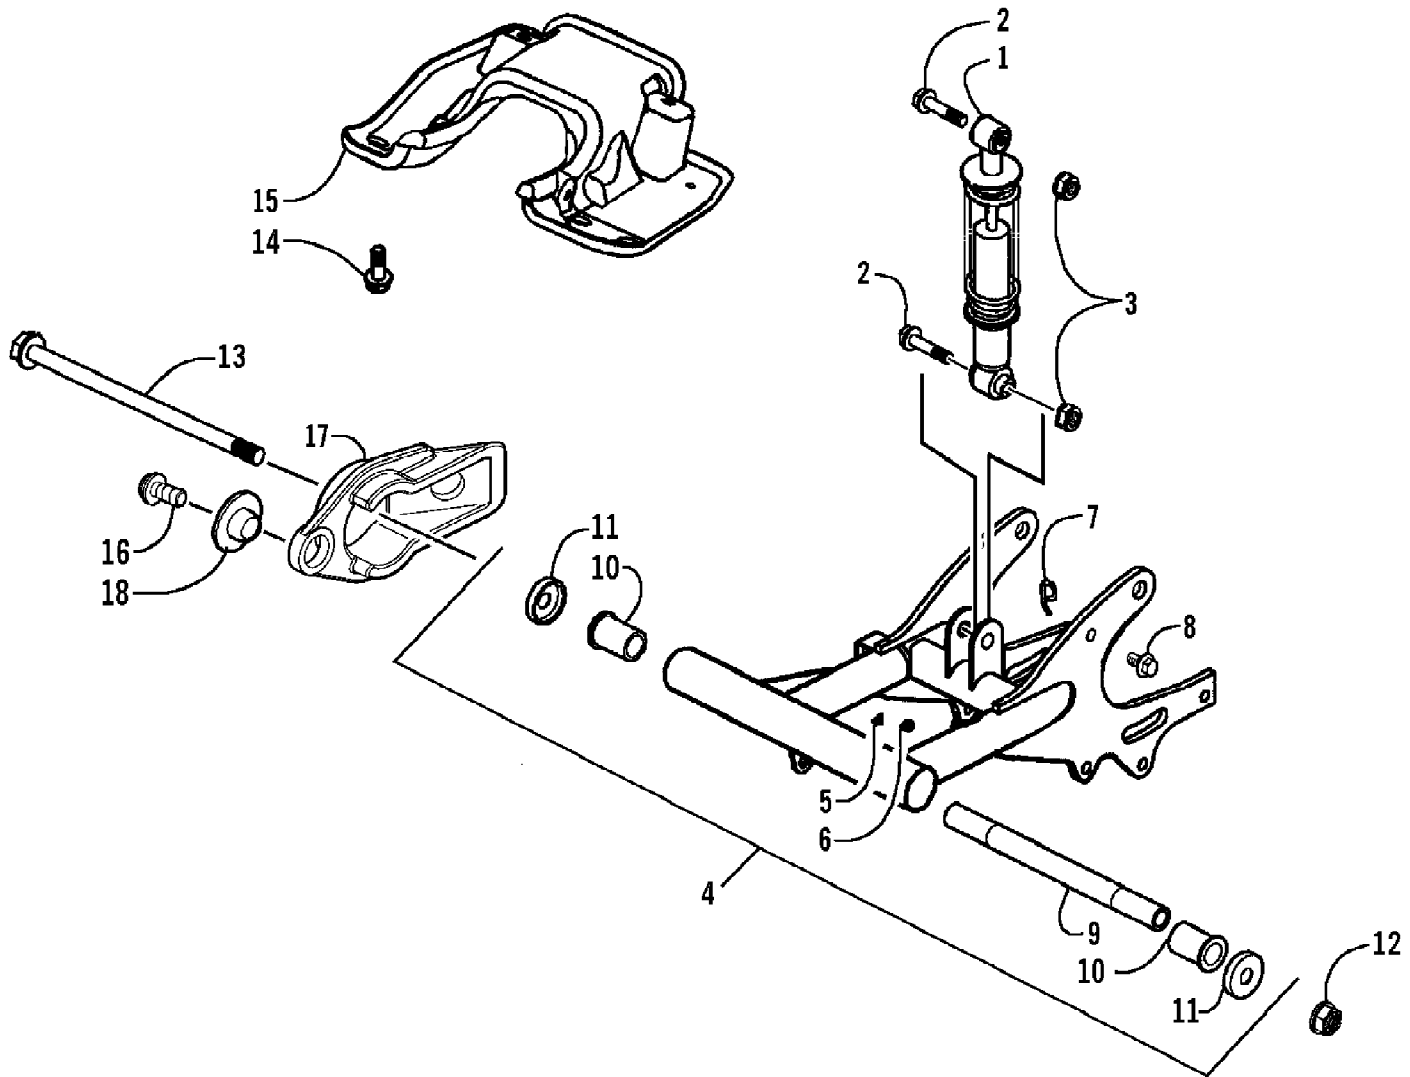

2007 ATV 90 DVX CAT GREEN (A2007KSB2BUSZ)  
 REAR SUSPENSION ASSEMBLY

Page 42 of 60

Ref #	Part Number	Qty	S/P/F	Description
1	3303-433	1		Shock, Rear - Assembly
2	3303-376	2	/P	Bolt, Flange
3	3303-265	2	S	Nut, Flange
4	3305-290	1		Fork, Rear - Assembly (inc. 5-11)
5	3303-394	1		Boot, Grease Fitting
6	3303-393	1		Fitting, Grease
7	3304-594	1		Clamp, Brake Hose
8	3303-356	1	/P	Bolt
9	3303-189	1		Axle, Rear Fork
10	3303-191	2		Bushing, Rear Fork
11	3303-192	2		Cap, Rear Fork
12	3304-032	1		Nut
13	3303-150	1		Bolt, Rear Fork
14	3304-587	4	/P	Bolt, Flange
15	3304-593	1		Guard, Rear Fork
16	3304-690	2		Screw, Self-Tapping
17	3305-291	1		Slider, Chain
18	3304-360	2		Collar, Chain Slider