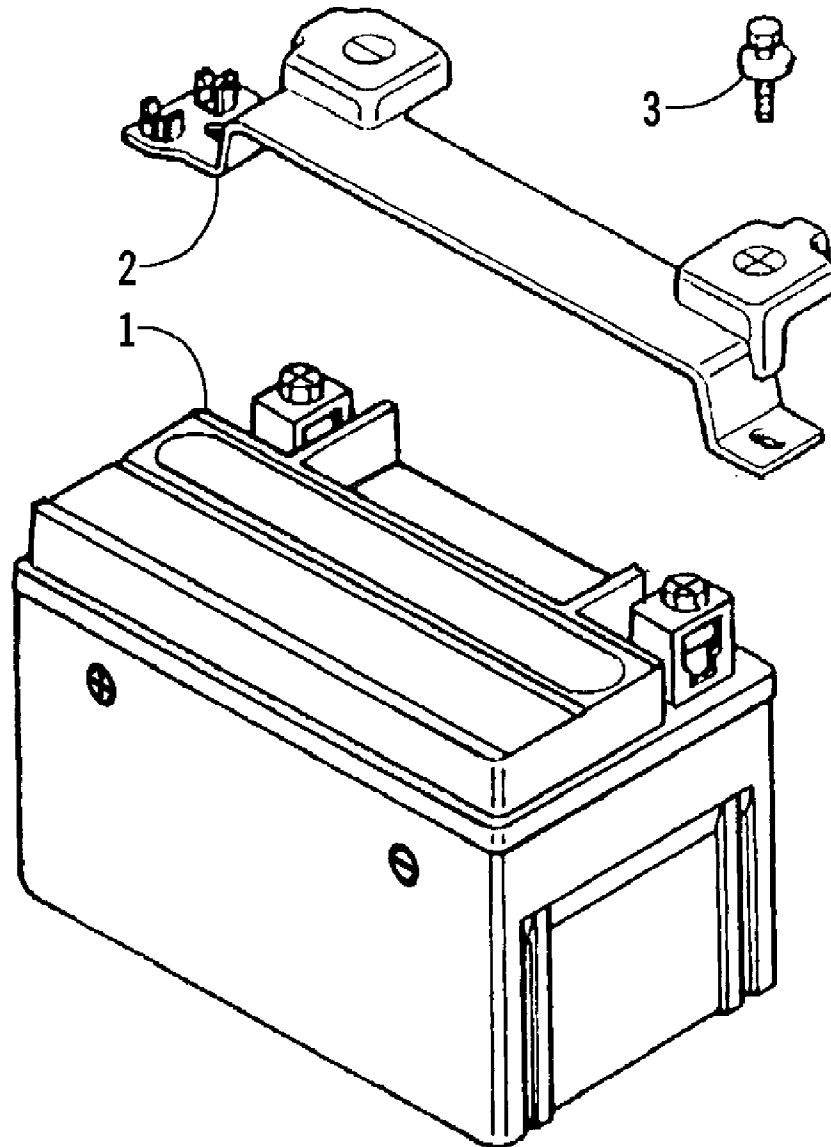

2007 ATV 90 DVX CAT GREEN (A2007KSB2BUSZ)
BATTERY ASSEMBLY

Ref #	Part Number	Qty	S/P/F	Description
1	3303-131	1	/P	Battery
2	3303-182	1		Band, Battery
3	3303-263	2	/P	Bolt w/Washer