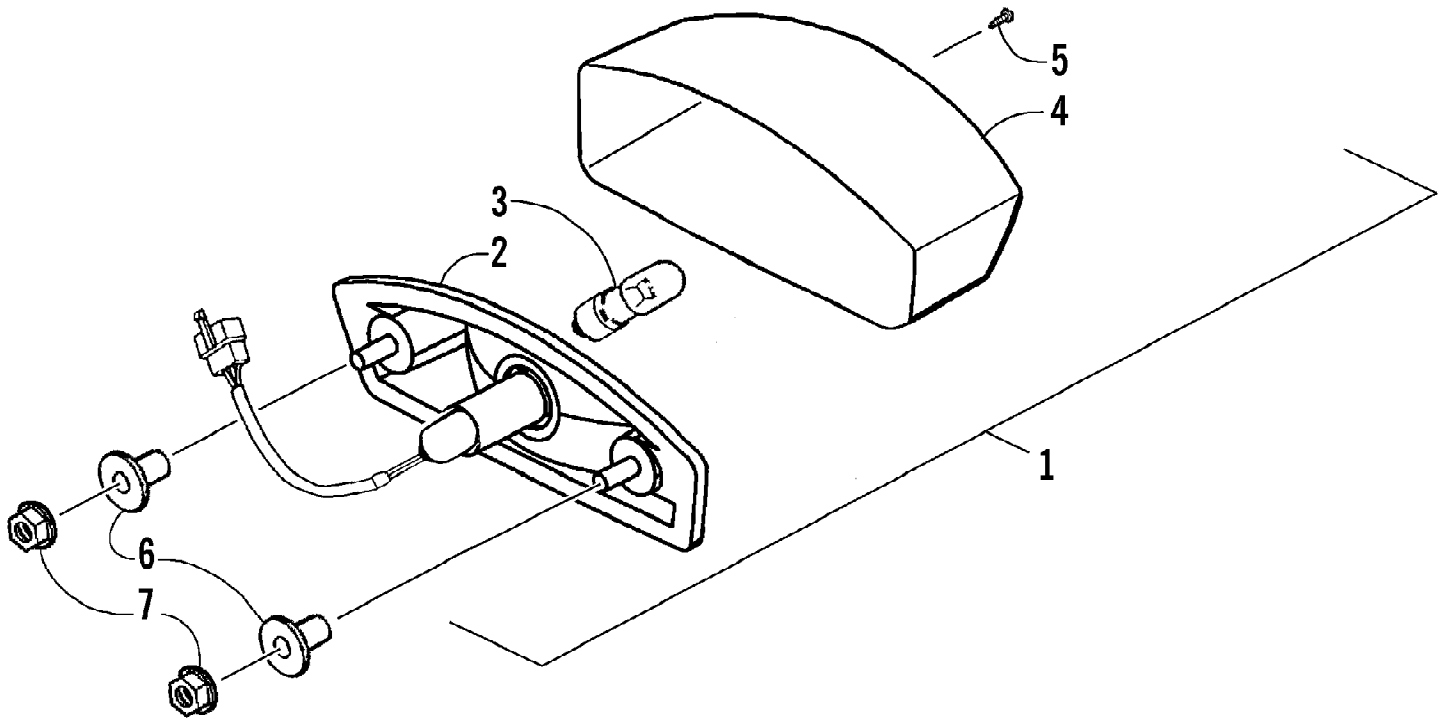

2007 ATV 90 DVX CAT GREEN (A2007KSB2BUSZ)
TAILLIGHT ASSEMBLY

Page 56 of 60

Ref #	Part Number	Qty	S/P/F	Description
1	3303-420	1		Taillight - Assembly (inc. 2-5)
2	3303-422	1		Base, Taillight
3	3303-444	1	S	Bulb, Taillight
4	3303-421	1	/P	Lens, Taillight
5	3304-537	2		Screw
6	3303-226	2		Collar, Front Fender
7	3303-331	2	/P	Nut, Flange