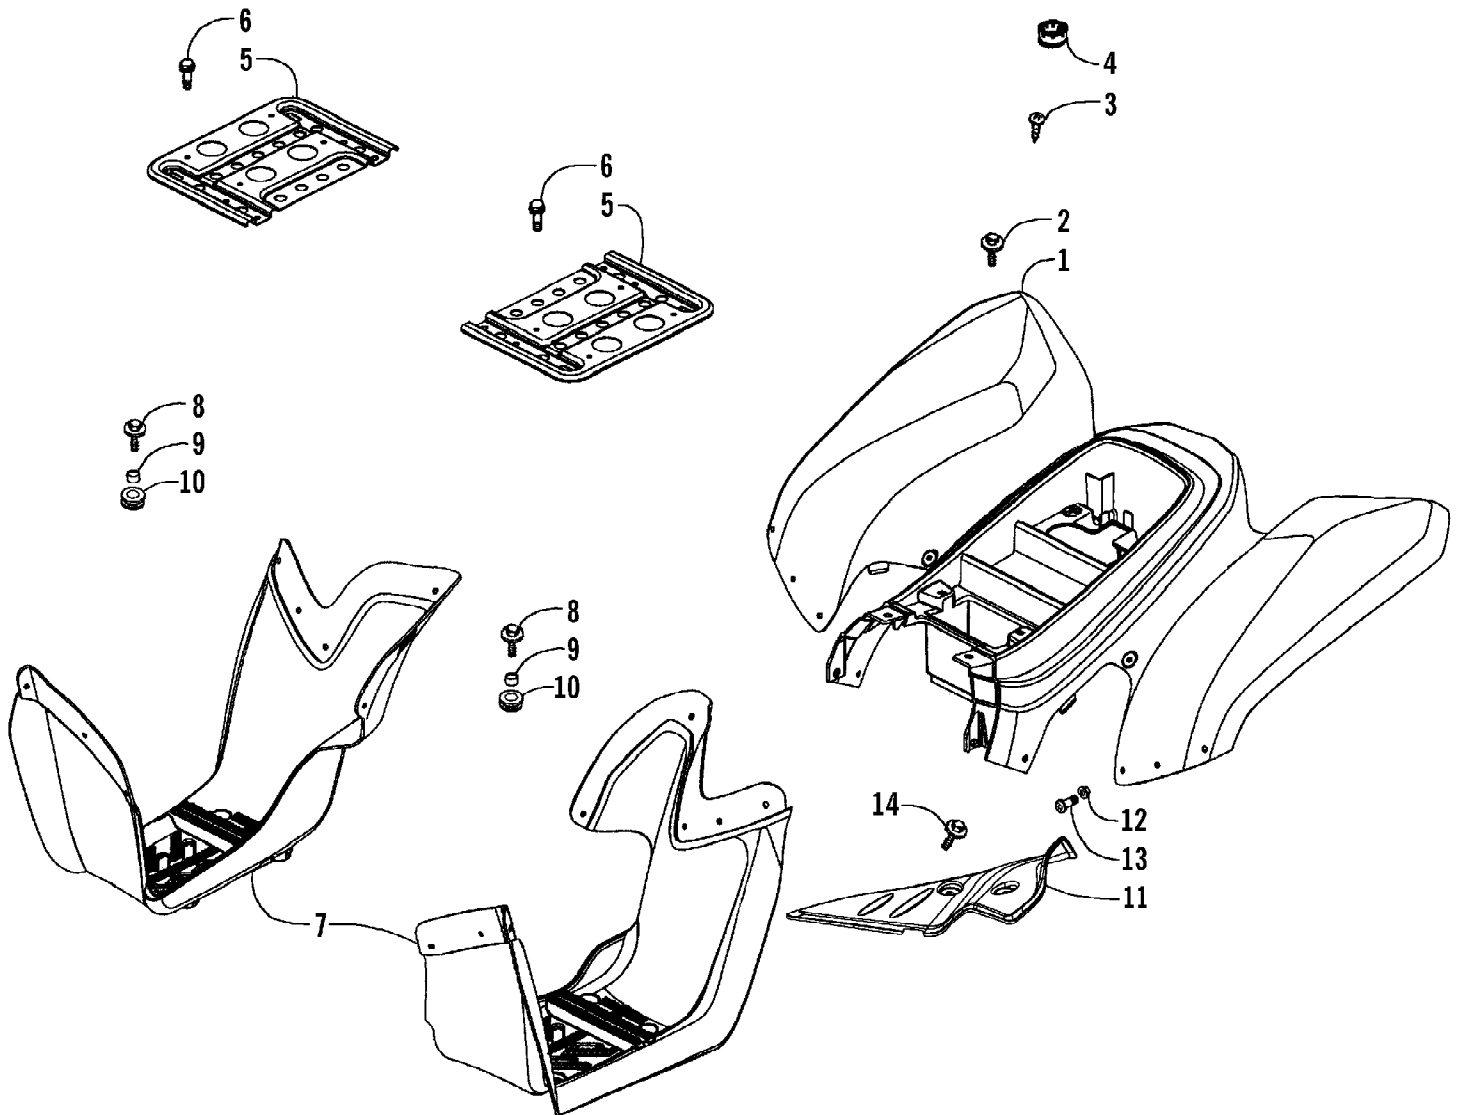

2007 ATV 90 DVX CAT GREEN (A2007KSB2BUSZ)
REAR BODY PANEL ASSEMBLY

2007 ATV 90 DVX CAT GREEN (A2007KSB2BUSZ)
REAR BODY PANEL ASSEMBLY

Page 40 of 60

Ref #	Part Number	Qty	S/P/F	Description
1	3303-455	1		Panel, Body - Rear
2	3303-313	3	/P	Bolt w/Washer
3	3304-650	2	/P	Screw, Self-Tapping
4	3303-232	2		Rubber, Rear Fender
5	3303-186	2		Reinforcement, Floor
6	3304-543	8	/P	Bolt, Flange
7	3303-234	1		Mudguard, Right - Assembly
7	3303-235	1		Mudguard, Left - Assembly
8	3304-586	8	/P	Bolt w/Washer
9	3303-233	8		Collar, Floor
10	3303-227	8		Rubber, Wind Screen
11	3305-304	1		Cover, Side - Assembly
12	3304-538	10	S	Nut, Flange
13	3303-251	10	/P	Screw
14	3304-587	2	/P	Bolt w/Washer