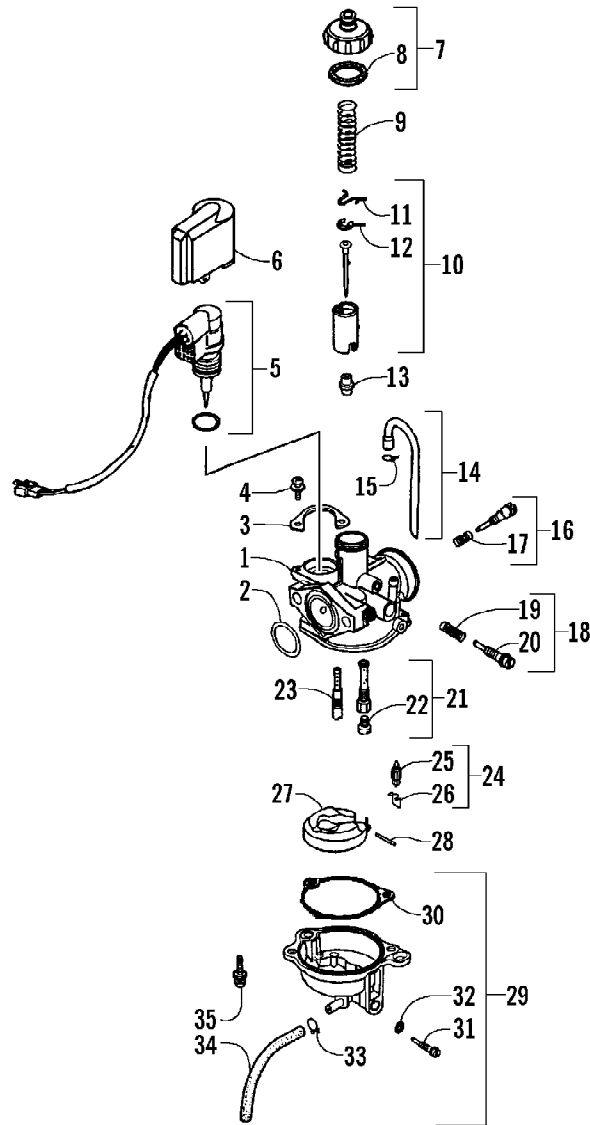

2007 ATV 90 DVX CAT GREEN (A2007KSB2BUSZ)  
CARBURETOR ASSEMBLY

Page 6 of 60

Ref #	Part Number	Qty	S/P/F	Description
	3303-405	1		Complete Carburetor Assembly
1	0	1	F	Body, Carburetor
2	3304-488	1		O-Ring
3	3304-471	1		Set Plate
4	3303-319	2	S	Screw w/Washer
5	3304-470	1		Automatic Bypass/Starter Assembly
6	3304-469	1		Holder, Cap
7	3304-462	1		Set, Top (inc. 8)
8	3304-463	1		Gasket, Top
9	3304-464	1		Spring, Compression
10	3304-467	1		Valve, Throttle - Assembly (inc. 11-12)
11	3304-465	1		Plate, Needle Clip
12	3304-466	1		Clip, Needle
13	3304-468	1		Needle Jet
14	3304-472	1		Tube, Rubber - Assembly (inc. 15)
15	3304-474	1		Clip, Tube
16	3304-475	1		Screw, Adjustment - Assembly (inc. 17)
17	3304-476	1		Spring, Compression
18	3304-477	1		Screw, Stop - Assembly (inc. 19-20)
19	3304-232	1		Spring, Compression
20	3304-478	1		Screw, Stop
21	3304-479	1		Holder, Needle Jet - Assembly (inc. 22)
22	3304-482	1		Jet, Main
23	3304-489	1		Jet, Slow
24	3304-490	1		Valve, Float - Assembly (inc. 25-26)
25	3304-483	1		Valve, Float - Set
26	3304-484	1		Clip
27	3304-491	1		Float Assembly
28	3304-485	1		Pin, Float Arm
29	3304-486	1		Body, Float Chamber - Assembly (inc. 30-34)
30	0	1	F	Gasket
31	3304-243	1		Screw, Drain
32	3304-239	1		O-Ring
33	3304-452	1		Clip, Tube
34	3305-248	1	/P	Tube, Drain
35	3303-320	2		Screw w/Washer