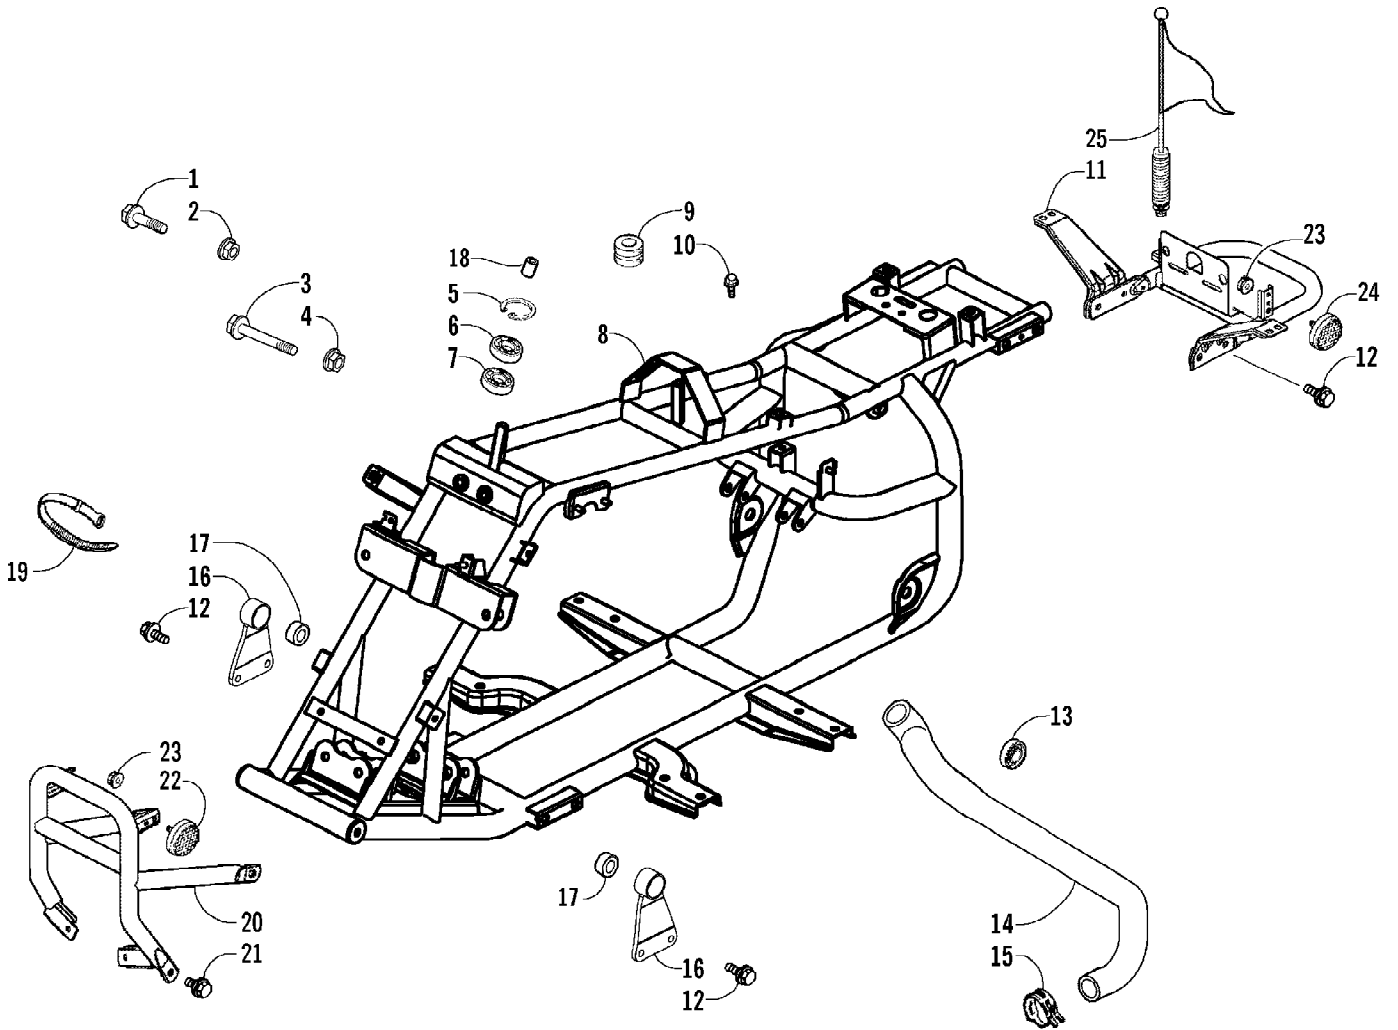

2007 ATV 90 DVX CAT GREEN (A2007KSB2BUSZ)
FRAME AND RELATED PARTS ASSEMBLY

2007 ATV 90 DVX CAT GREEN (A2007KSB2BUSZ)
FRAME AND RELATED PARTS ASSEMBLY

Page 22 of 60

Ref #	Part Number	Qty	S/P/F	Description
1	3303-616	2	/P	Bolt, Flange
2	3303-269	2		Nut, Flange
3	3304-548	2	/P	Bolt, Flange
4	3303-265	2	S	Nut, Flange
5	3303-347	1		Circlip
6	3303-295	1		Seal, Oil
7	3303-298	1		Seal, Oil
8	3305-307	1		Body Frame, Complete
9	3303-239	2		Rubber, Taillight
10	3303-308	1		Bolt, Hex
11	3305-260	1		Grip, Rear - Assembly
12	3304-543	8	/P	Bolt, Flange
13	3303-392	1		Bearing
14	3303-010	1		Hose, Duct
15	3303-074	1		Clamp, Hose
16	3303-183	1	/P	Bracket, Engine Hanger - Right (inc. one No. 17)
16	3303-184	1	/P	Bracket, Engine Hanger - Left (inc. one No. 17)
17	3304-542	2		Bushing, Rubber - Engine Hanger Bracket
18	3303-445	1		Collar
19	3303-289	1	/P	Cable Tie
20	3305-261	1	/P	Bumper, Front
21	3304-544	4		Bolt, Flange
22	3305-272	2		Reflector, Front - Amber
23	3303-331	4	/P	Nut
24	3305-273	2		Reflector, Rear - Red
25	3305-308	1		Flag Assembly