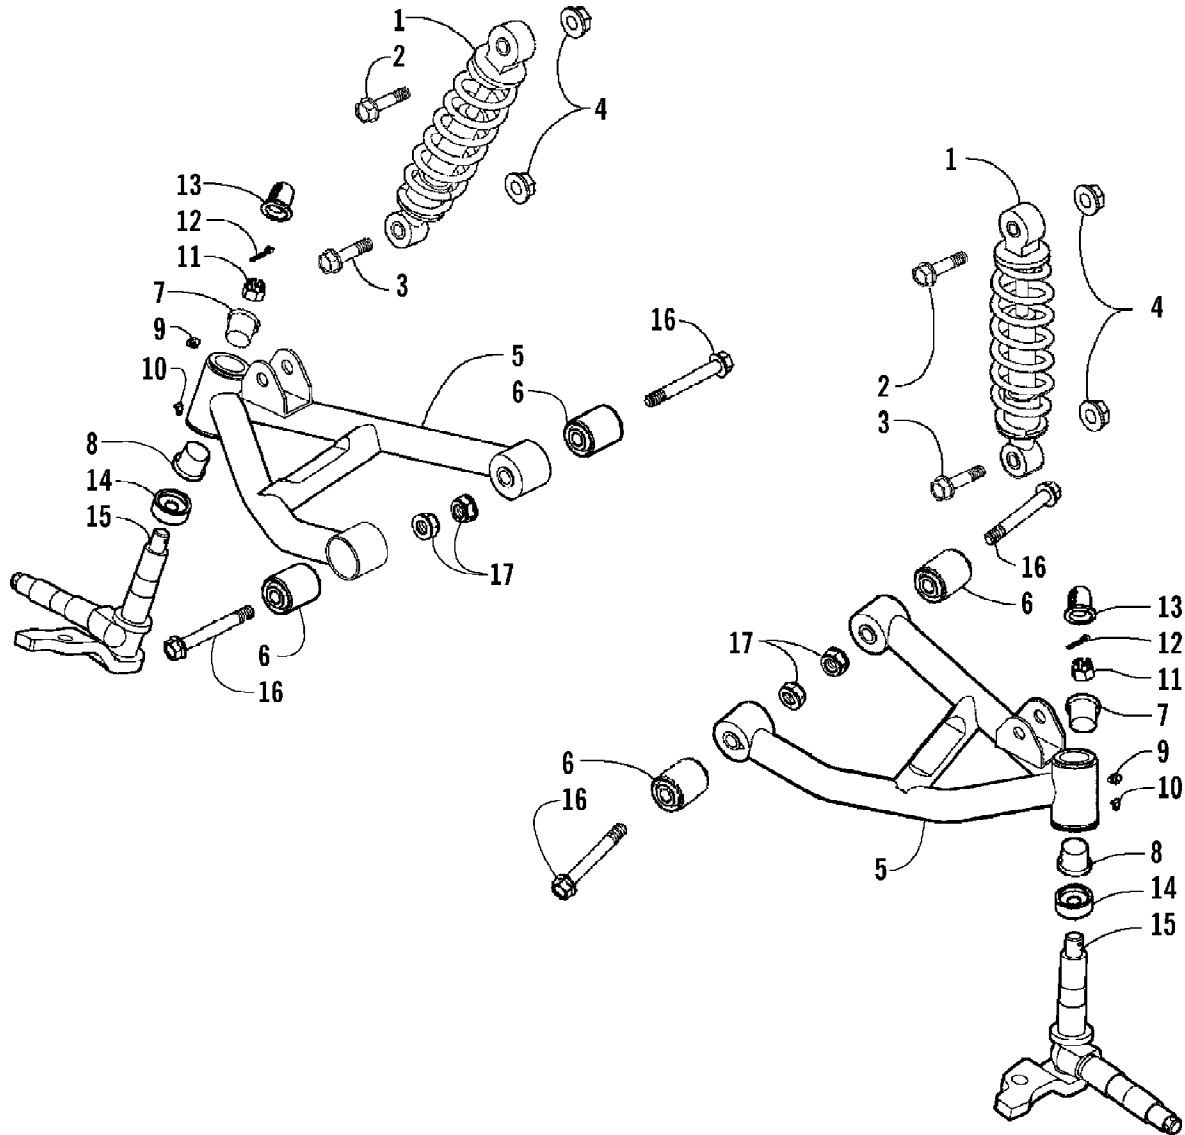

2007 ATV 90 DVX CAT GREEN (A2007KSB2BUSZ)
FRONT SUSPENSION ASSEMBLY

2007 ATV 90 DVX CAT GREEN (A2007KSB2BUSZ)
FRONT SUSPENSION ASSEMBLY

Page 26 of 60

Ref #	Part Number	Qty	S/P/F	Description
1	3303-431	2		Shock, Front - Assembly
2	3303-376	2	/P	Bolt, Flange
3	3303-309	2		Bolt, Hex
4	3303-333	4	/P	Nut, Flange
5	3303-438	1		Arm, Swing - Set - Front Right (inc. 6-10)
5	3303-439	1	/P	Arm, Swing - Set - Front Left (inc. 6-10)
6	3303-216	4		Bushing, Swing Arm
7	3303-218	2		Bushing, Swing Arm - Top
8	3303-217	2		Bushing, Swing Arm - Bottom
9	3303-393	2		Fitting, Grease
10	3303-394	2		Boot, Grease Fitting
11	3303-329	2		Nut, Flange Castle
12	3303-337	2		Pin, Cotter
13	3303-219	2		Cap, Swing Arm
14	3303-220	2		Seal, Swing Arm
15	3303-178	1		Shaft, Steering - Right
15	3303-180	1		Shaft, Steering - Left
16	3304-595	4	/P	Bolt, Flange
17	3303-265	4	S	Nut, Flange