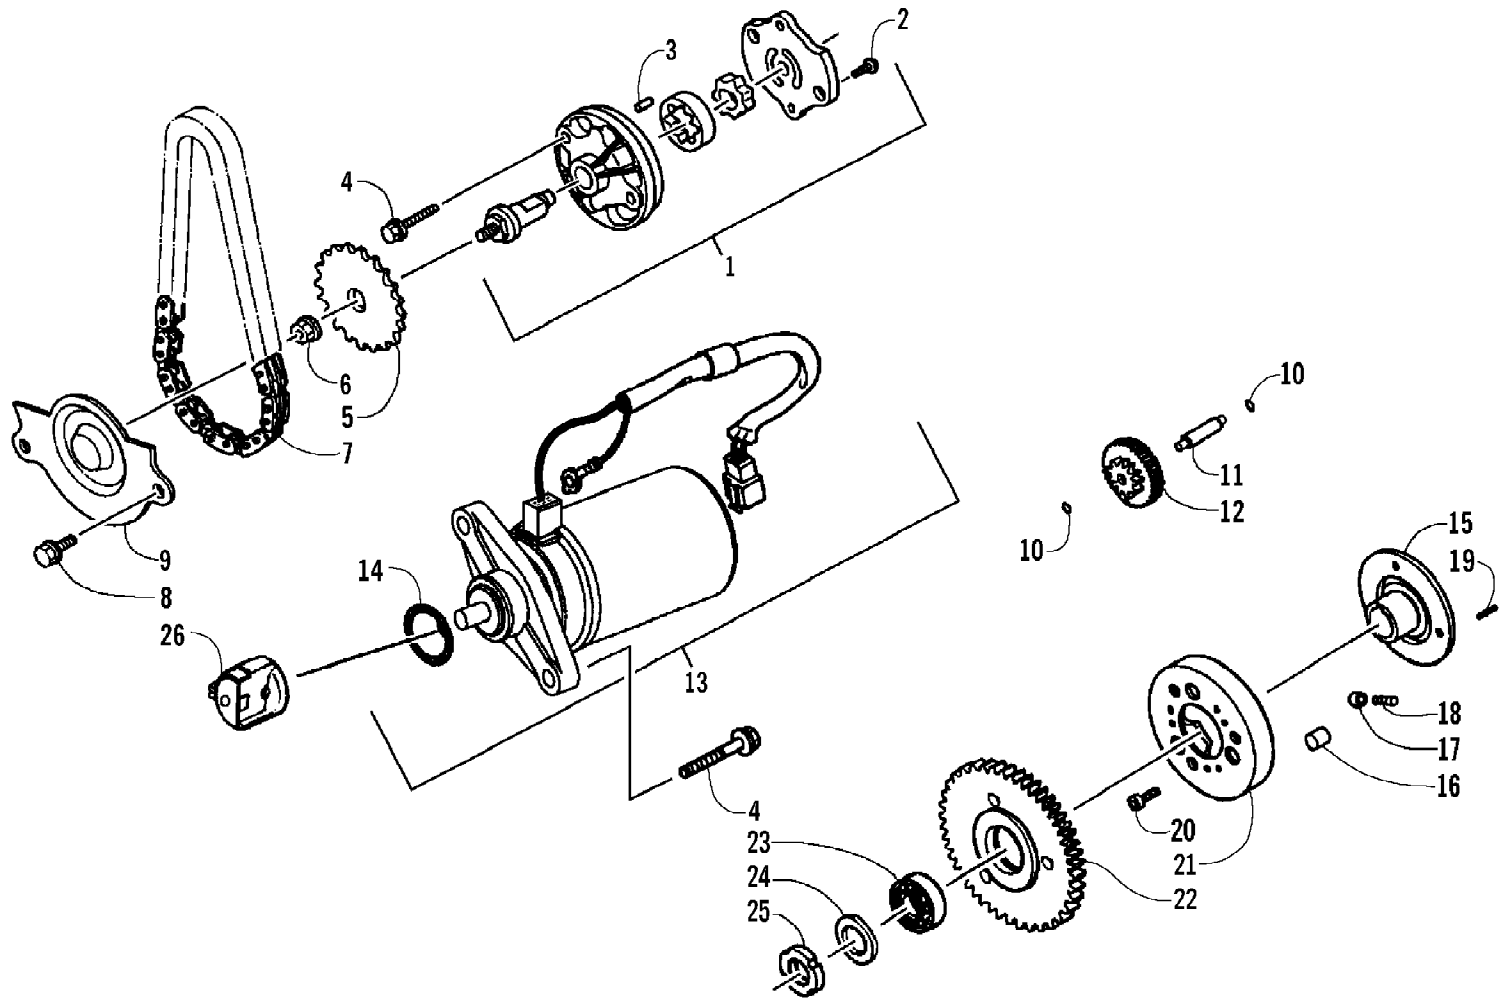

2007 ATV 90 DVX CAT GREEN (A2007KSB2BUSZ)  
STARTER MOTOR AND OIL PUMP ASSEMBLIES

2007 ATV 90 DVX CAT GREEN (A2007KSB2BUSZ)  
STARTER MOTOR AND OIL PUMP ASSEMBLIES

Ref #	Part Number	Qty	S/P/F	Description
1	3303-045	1		Pump, Oil - Assembly (inc. 2-3)
2	3304-426	1		Screw, Pan Head
3	3304-144	1		Pin, Dowel
4	3303-384	4	/P	Bolt, Flange
5	3303-046	1		Sprocket
6	3303-331	1	/P	Nut, Flange
7	3303-047	1		Chain, Oil Pump
8	3303-381	2		Bolt, Flange
9	3303-051	1		Separator, Oil
10	3303-282	2		Washer
11	3303-110	1		Shaft, Starter Reduction
12	3303-109	1		Gear, Starter Reduction
13	3304-639	1	/P	Motor, Starter - Assembly
14	3303-604	1		O-Ring
15	3303-115	1		Boss, Starter Clutch
16	3303-293	3		Roller
17	3303-114	3		Roller, Starter
18	3303-113	3		Spring, Roller - Outer Clutch
19	3303-395	1		Roller
20	3303-396	3		Bolt
21	3303-112	1		Clutch, Outer
22	3303-111	1		Gear, Starter
23	3303-292	1		Bearing, Ball
24	3303-285	1		Circlip
25	3303-258	1		Nut
26	3303-130	1		Holder, Starter