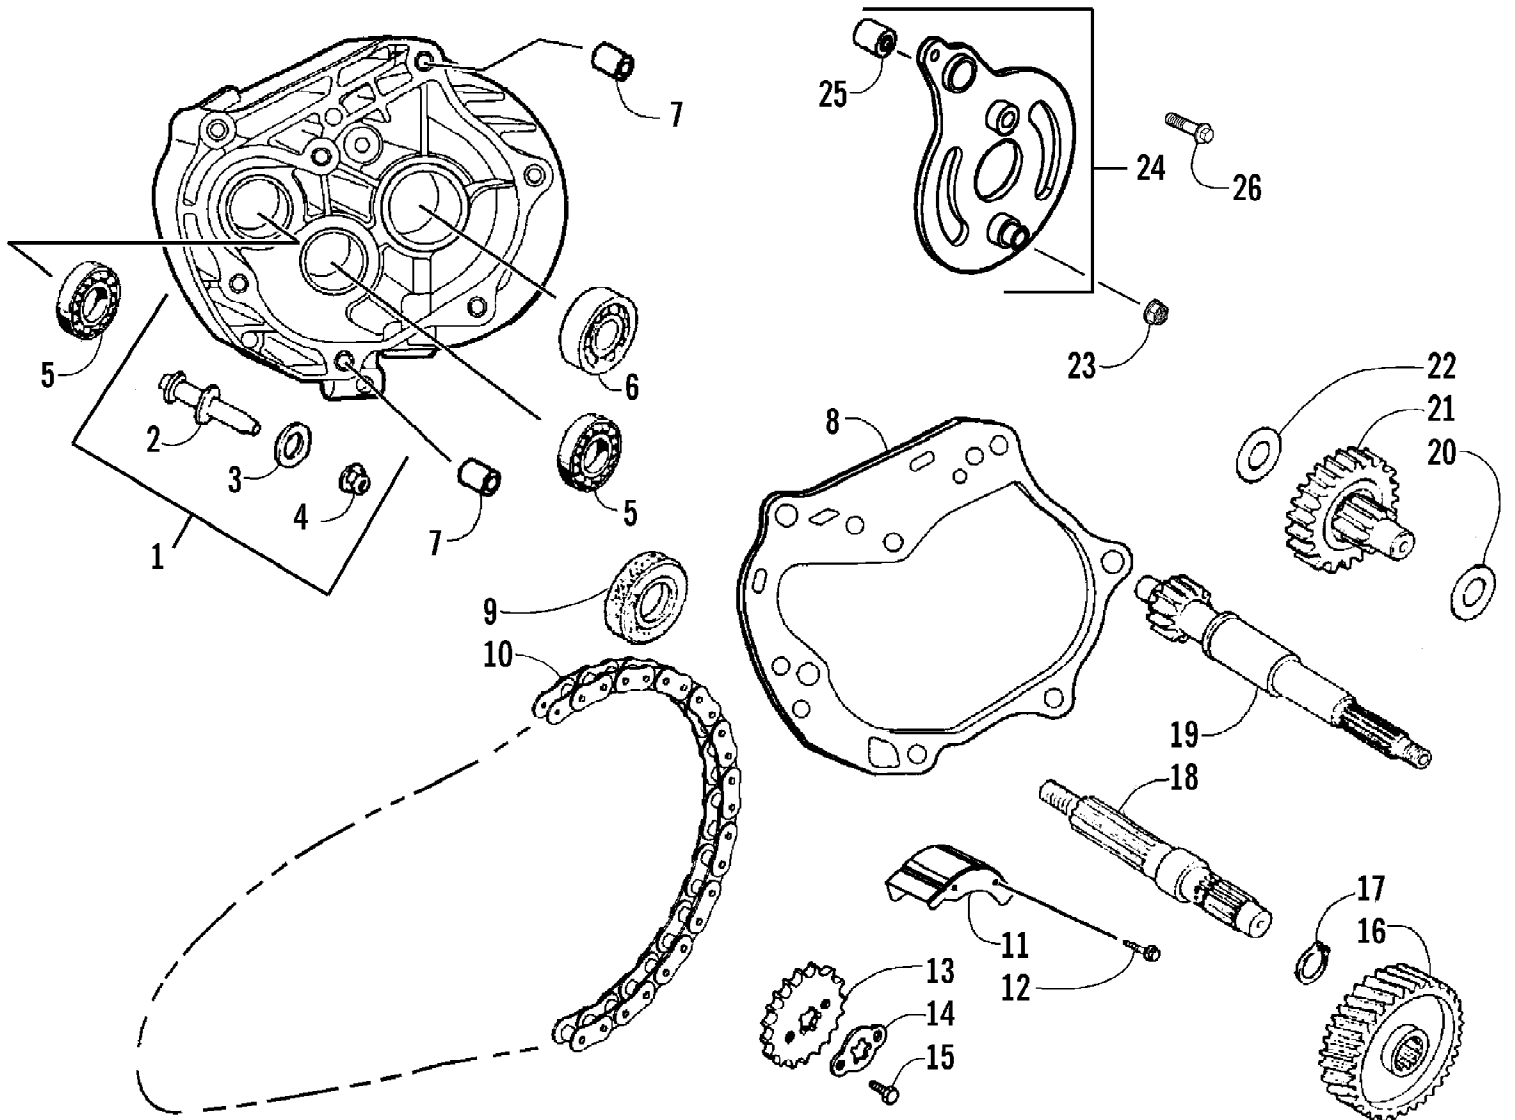

2007 ATV 90 DVX CAT GREEN (A2007KSB2BUSZ)
TRANSMISSION ASSEMBLY

2007 ATV 90 DVX CAT GREEN (A2007KSB2BUSZ)
TRANSMISSION ASSEMBLY

Page 60 of 60

Ref #	Part Number	Qty	S/P/F	Description
1	3303-080	1		Case, Transmission - Set (inc. 2-6)
2	3304-606	1	/P	Bolt, Engine Brake
3	3303-462	1		O-Ring
4	3303-270	1		Nut, Flange
5	3303-596	2	/P	Bearing, Ball
6	3303-598	1	/P	Bearing, Ball
7	3303-343	2		Pin, Dowel
8	3303-081	1		Gasket, Transmission Case A
9	3303-300	1		Seal, Oil
10	3303-425	1		Chain, Drive
11	3303-144	1		Cover, Chain
12	3304-610	2		Bolt, Flange
13	3303-107	1	/P	Sprocket, Drive
14	3303-108	1		Plate
15	3303-307	2		Bolt
16	3303-106	1		Gear, Final
17	3303-344	1		Circlip
18	3303-105	1		Shaft, Final
19	3303-103	1		Driveshaft
20	3303-275	1	/P	Washer
21	3303-104	1		Countershaft - Assembly
22	3303-273	1		Washer
23	3303-268	2		Nut, Flange
24	3303-185	1	/P	Bracket, Engine Hanger - Assembly (inc. 25)
25	3303-403	1		Bushing, Rubber
26	3304-607	1		Bolt, Flange