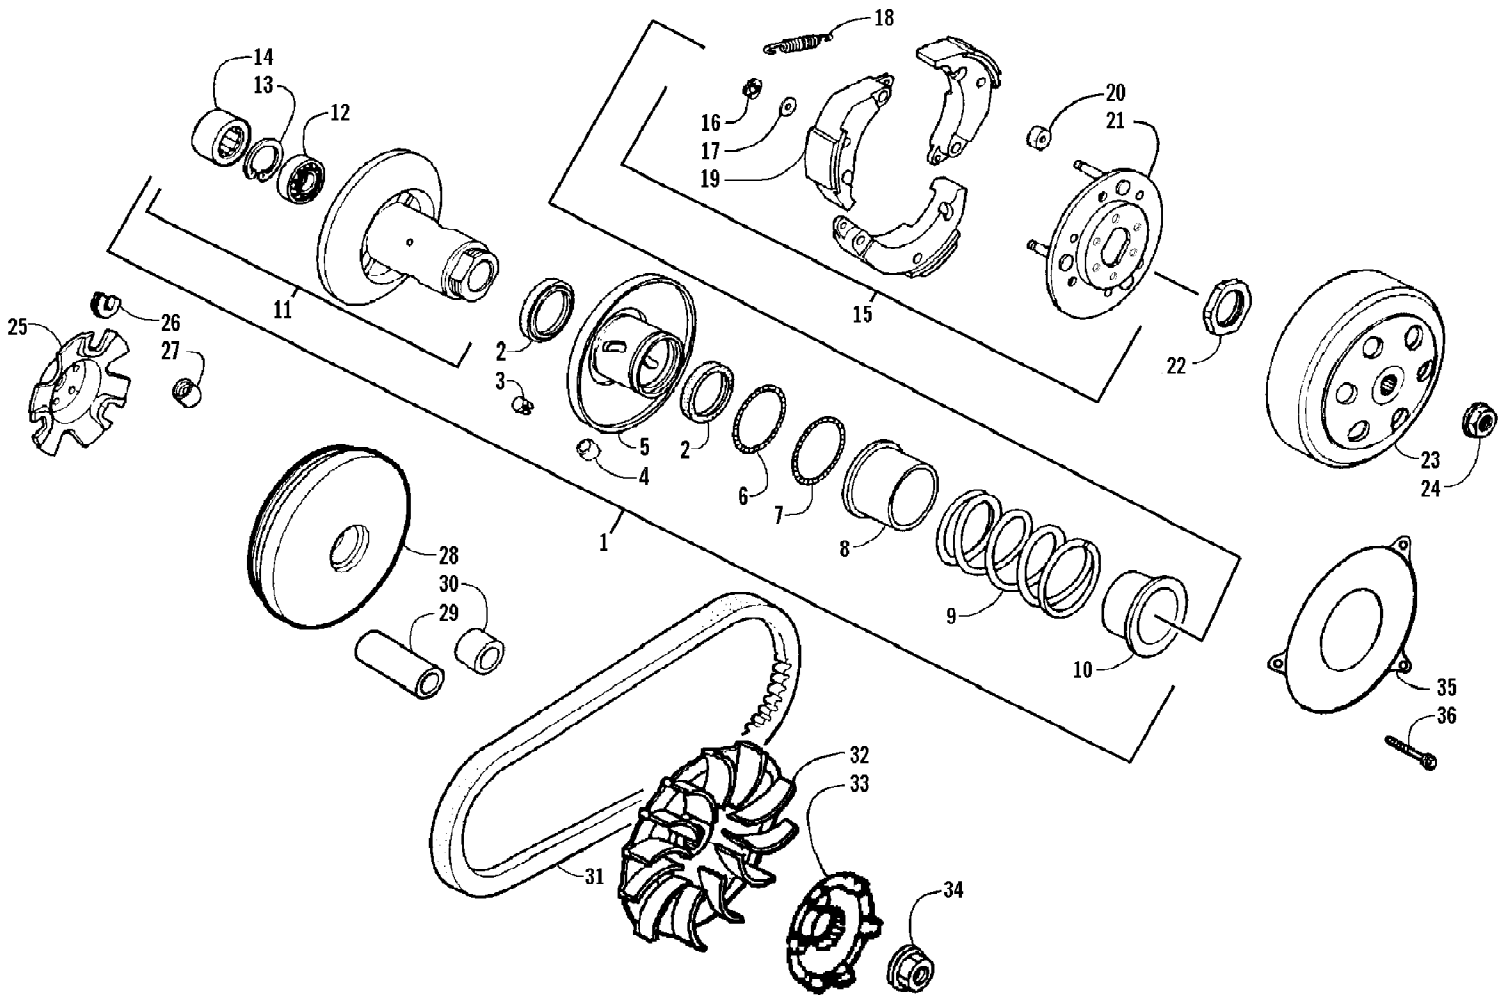

2007 ATV 90 DVX CAT GREEN (A2007KSB2BUSZ)
CLUTCH ASSEMBLIES

2007 ATV 90 DVX CAT GREEN (A2007KSB2BUSZ)
CLUTCH ASSEMBLIES

Page 8 of 60

Ref #	Part Number	Qty	S/P/F	Description
1	3303-411	1		Pulley, Driven - Assembly (inc. 2-22)
2	3303-299	2		Seal, Oil
3	3303-098	3		Guide, Pin
4	3303-099	3		Guide, Roller
5	3303-097	1		Face, Driven - Movable
6	3304-620	1		O-Ring
7	3304-619	1		O-Ring
8	3303-101	1		Collar, Seal
9	3303-100	1		Spring, Driven Face
10	3303-102	1		Collar, Spring
11	3303-096	1		Face, Driven - Fixed - Assembly (inc. 12-14)
12	3303-291	1		Bearing, Ball
13	3303-346	1		Circlip
14	3303-294	1		Bearing, Needle
15	3303-090	1		Face, Drive - Assembly (inc. 16-21)
16	3304-618	3	/P	E-Ring
17	3303-274	3		Washer, Thrust
18	3303-092	3		Spring, Clutch
19	3303-093	3		Weight, Clutch
20	3303-094	3		Rubber, Clutch Damper
21	3303-091	1		Face, Drive
22	3304-025	1	/P	Nut
23	3303-082	1		Housing, Centrifugal Clutch
24	3303-333	1	/P	Nut, Flange
25	3303-088	1		Plate, Ramp
26	3303-089	3		Slide
27	3303-087	6		Guide, Roller
28	3303-086	1		Face, Drive - Movable
29	3303-409	1		Boss, Drive Face
30	3303-410	1		Collar, Drive Face
31	3303-095	1		Belt, Drive
32	3303-083	1		Face, Drive
33	3303-116	1		Ratchet, Kick Starter
34	3303-334	1		Nut, Flange
35	3304-460	1		Plate, Dust
36	3303-381	3		Bolt, Flange