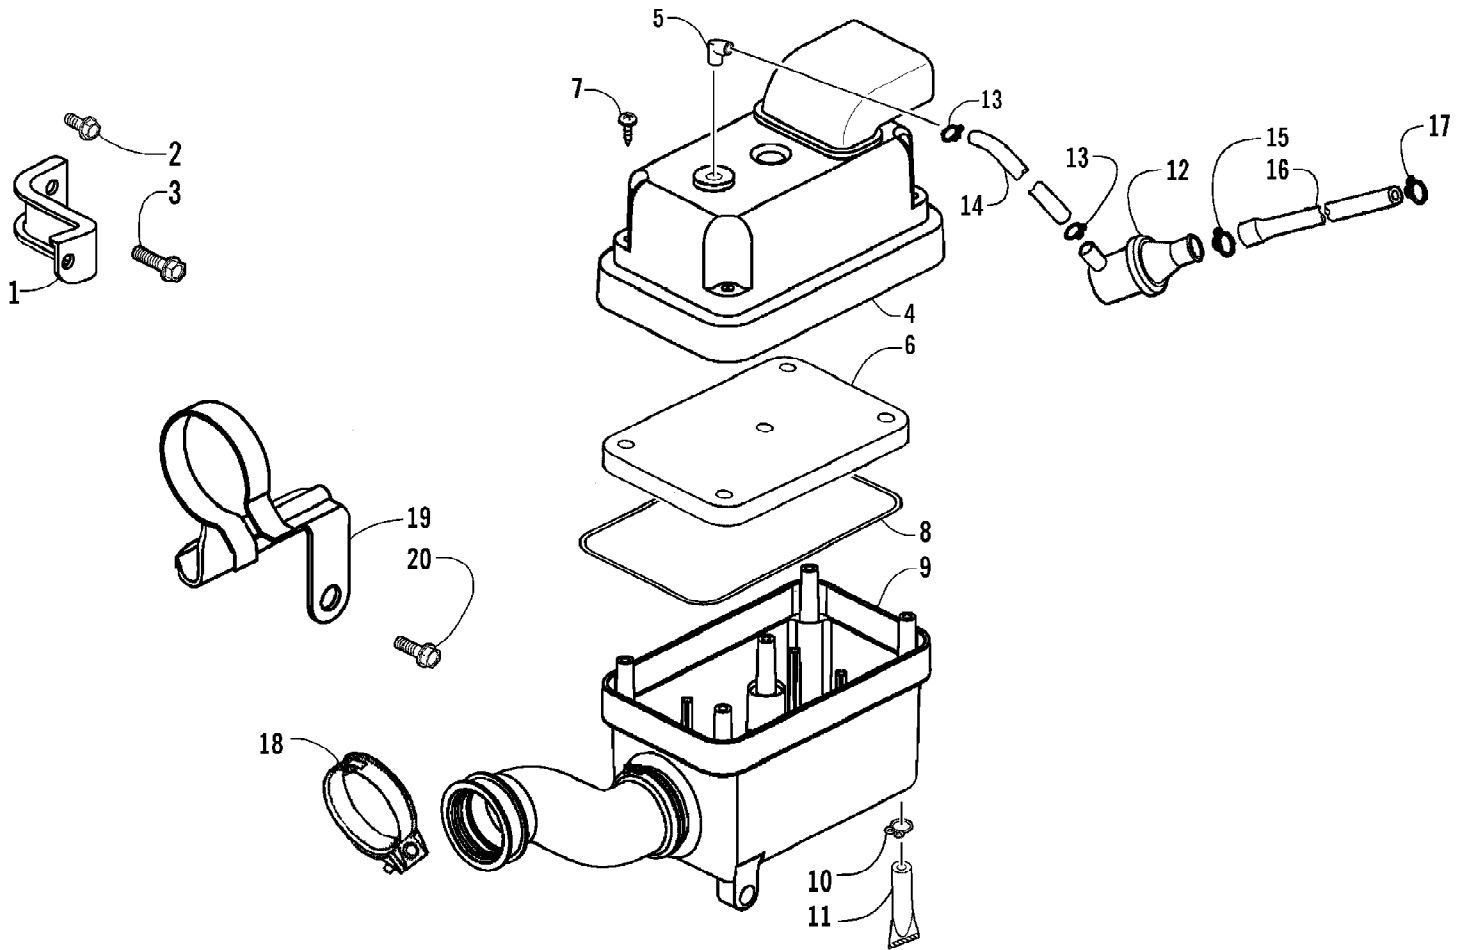

2007 ATV 90 DVX CAT GREEN (A2007KSB2BUSZ)
AIR INTAKE ASSEMBLY

2007 ATV 90 DVX CAT GREEN (A2007KSB2BUSZ)
AIR INTAKE ASSEMBLY

Page 2 of 60

Ref #	Part Number	Qty	S/P/F	Description
1	3303-005	1		Bracket, Mounting
2	3303-357	1		Bolt, Flange
3	3303-361	1		Bolt, Flange
4	3303-062	1		Cover, Air Cleaner (inc. 5)
5	0	1	F	Fitting
6	3303-060	1		Element, Air Cleaner
7	3303-322	5	S	Screw, Self-Tapping
8	3303-063	1		Seal, Air Cleaner
9	3303-061	1		Case, Air Cleaner
10	3305-315	1		Clip
11	3304-168	1	/P	Tube, Drain
12	3303-064	1	/P	Catch, Air Cleaner Element
13	3303-350	2		Clip
14	3303-002	1	/P	Tube
15	3303-052	1		Clip, Breather Tube
16	3303-001	1		Tube
17	3303-352	1		Clip
18	3303-288	1		Clamp
19	3303-287	1		Clamp Assembly - Air Cleaner Tube
20	3304-551	1	/P	Bolt, Flange