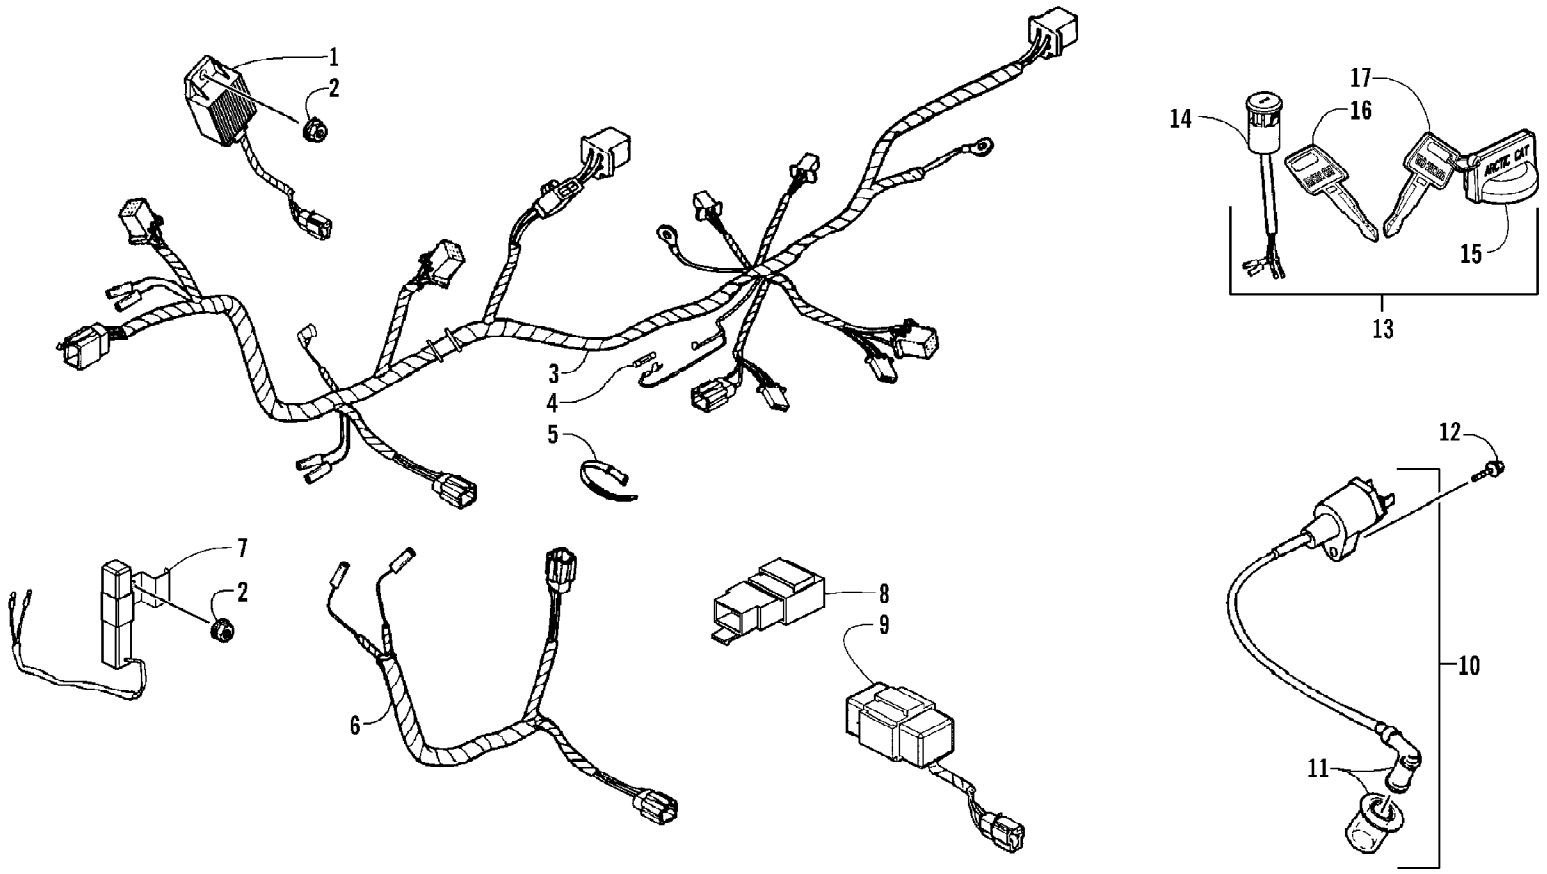

2007 ATV 90 DVX CAT GREEN (A2007KSB2BUSZ)
ELECTRICAL AND WIRING HARNESS ASSEMBLY

2007 ATV 90 DVX CAT GREEN (A2007KSB2BUSZ)
ELECTRICAL AND WIRING HARNESS ASSEMBLY

Page 18 of 60

Ref #	Part Number	Qty	S/P/F	Description
1	3303-132	1		Regulator, Voltage
2	3303-331	2	/P	Nut, Flange
3	3303-419	1		Harness, Main (inc. 4)
4	3303-399	2		Fuse
5	3303-289	4	/P	Cable Tie
6	3303-134	1	/P	Sub-Cord
7	3303-142	1		Resistor
8	3303-143	1		Relay, Starter
9	3303-413	1		CDI Assembly and Speed Control
10	3303-125	1		Coil Assembly - Ignition (inc. 11)
11	3303-126	1		Cap, Noise Suppressor - Assembly
12	3303-252	1		Bolt, Flange
13	3303-423	1		Switch, Ignition - Assembly (inc. 14-16)
14	0	1	F	Switch, Ignition
15	3304-520	1		Key, Ignition - Set - Right-Side Cut
15	3304-521	1		Key, Ignition - Set - Left-Side Cut
16	3304-522	1		Cover, Key - "Arctic Cat"