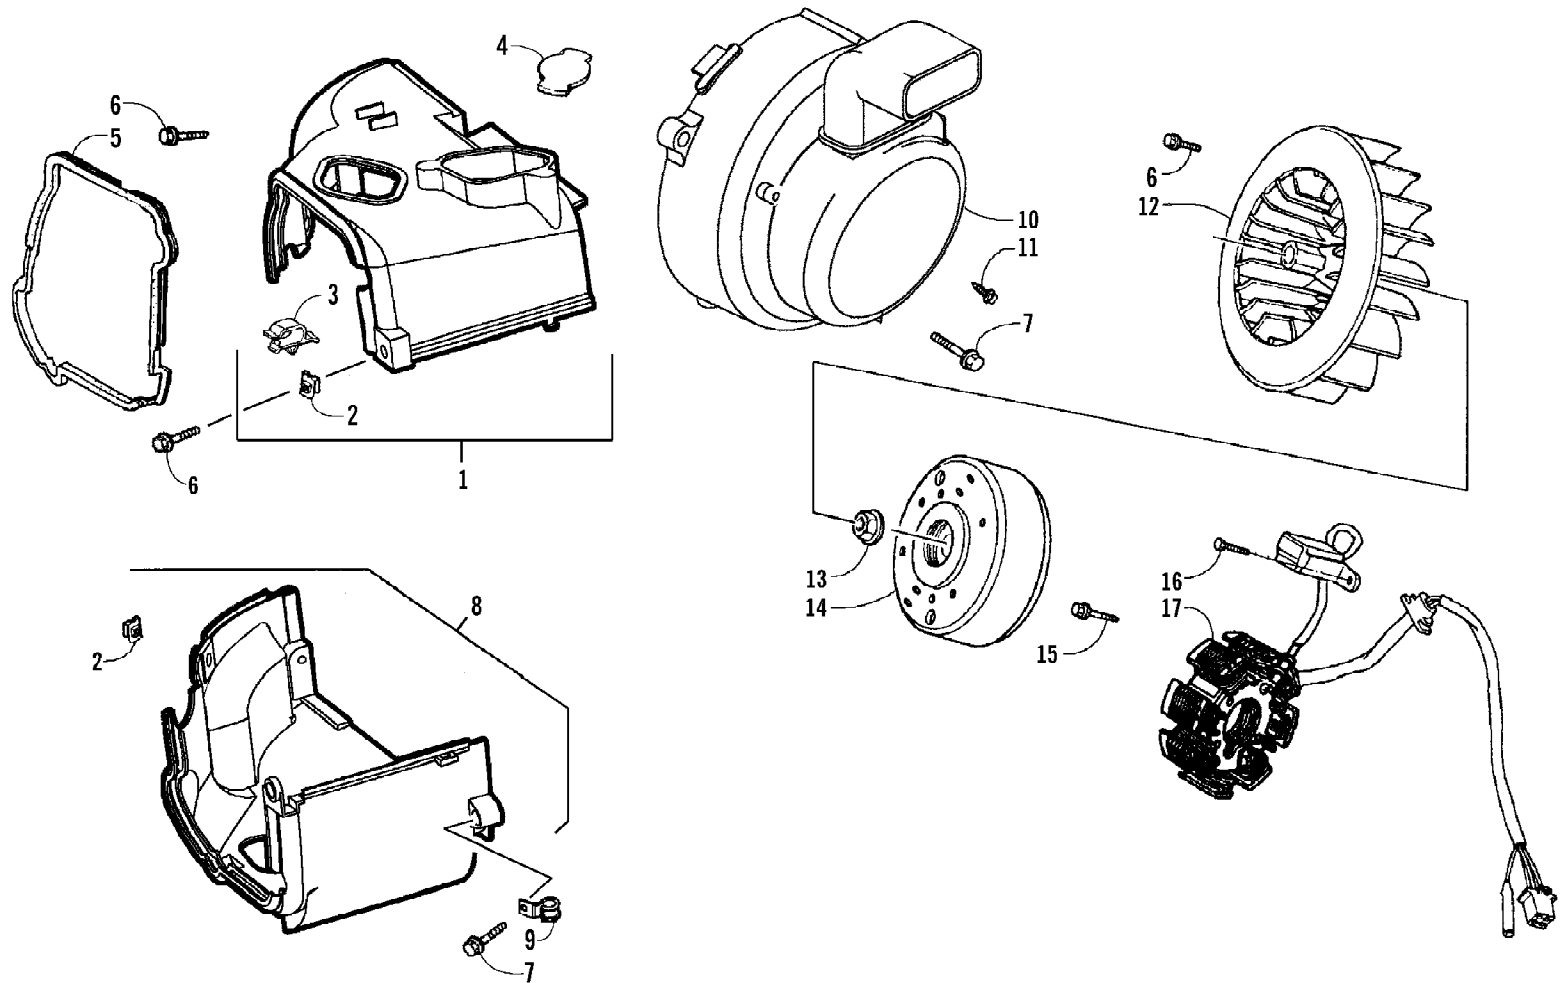

2007 ATV 90 DVX CAT GREEN (A2007KSB2BUSZ)
STATOR, FLYWHEEL, AND ENGINE SHROUD ASSEMBLIES

2007 ATV 90 DVX CAT GREEN (A2007KSB2BUSZ)
STATOR, FLYWHEEL, AND ENGINE SHROUD ASSEMBLIES

Ref #	Part Number	Qty	S/P/F	Description
1	3303-079	1		Shroud B - Assembly (inc. one No. 2 and 3-4)
2	3303-267	2		Nut, Clip
3	3303-443	1	/P	Clip, Vacuum Tube
4	3303-408	1		Grommet, Shroud
5	3303-077	1		Seal, Shroud
6	3303-382	6	/P	Bolt, Flange
7	3303-384	3	/P	Bolt, Flange
8	3303-078	1		Shroud A - Assembly (inc. one No. 2)
9	3304-640	1		Clamp, Carburetor Drain Tube
10	3303-076	1		Cover, Fan - Assembly
11	3304-585	2	/P	Screw, Self-Tapping
12	3303-075	1		Fan, Cooling
13	3303-333	1	/P	Nut, Flange
14	3303-127	1		Flywheel (A) D402
14	3303-414	1		Flywheel (B) D406
14	3303-415	1		Flywheel (C) D414
15	3303-383	2	/P	Bolt, Flange
16	3303-308	2		Bolt
17	3304-641	1		Stator - Assembly (O) D402
17	3305-254	1	/P	Stator - Assembly (A) D406
17	3305-256	1	/P	Stator - Assembly (B) D414