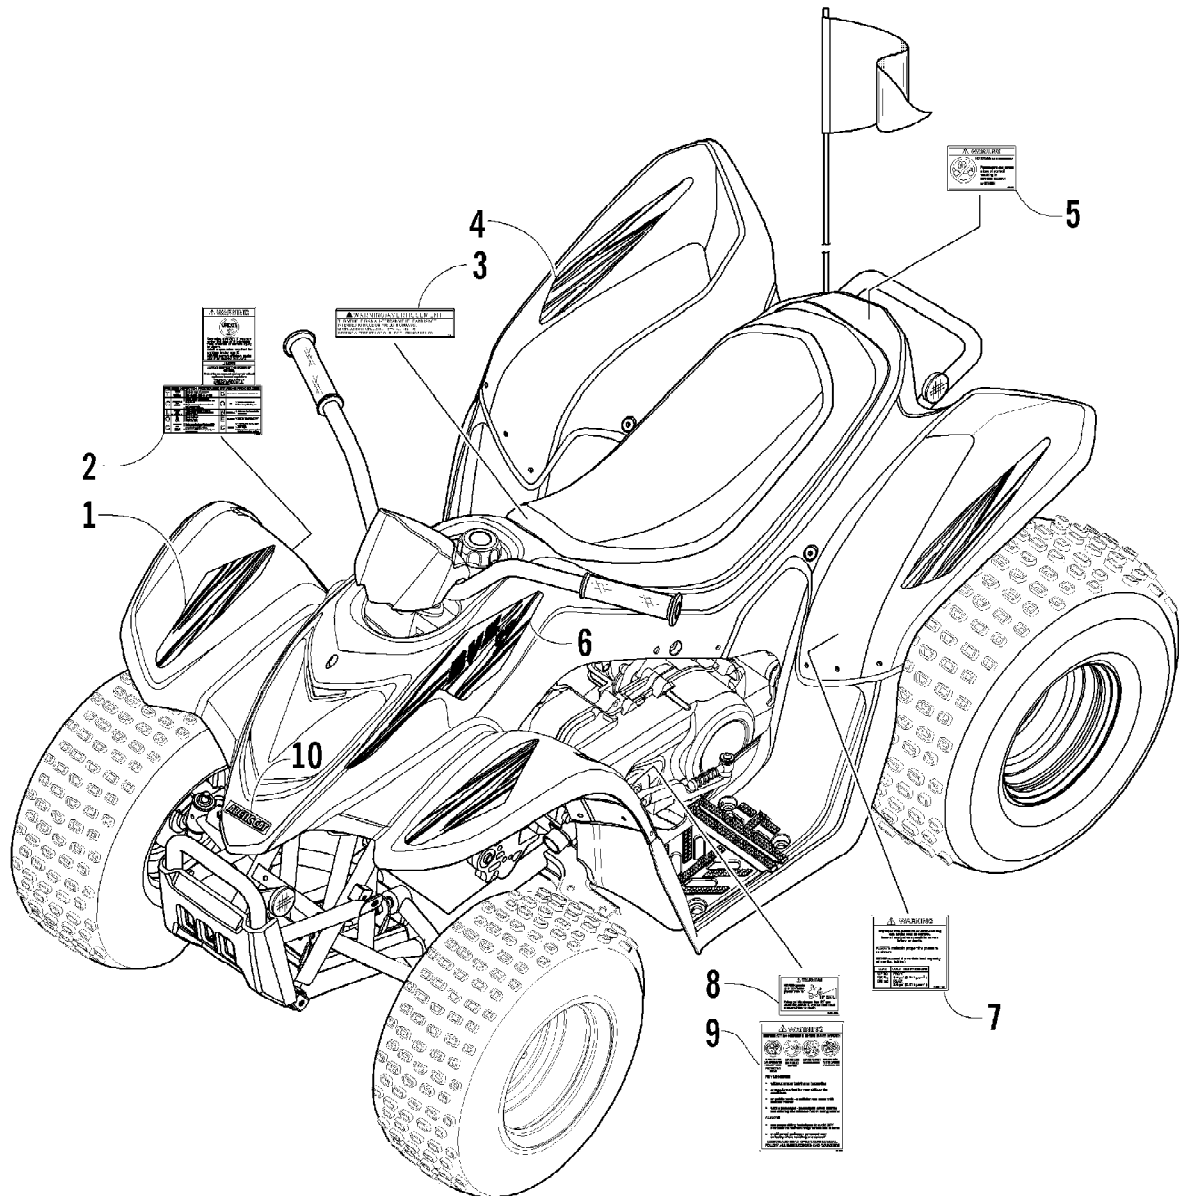

2007 ATV 90 DVX CAT GREEN (A2007KSB2BUSZ)
DECALS

Page 16 of 60

Ref #	Part Number	Qty	S/P/F	Description
1	1411-411	1		Decal, Graphic - Front Fender - Right
1	1411-413	1		Decal, Graphic - Front Fender - Left
2	1411-230	1		Decal, Warning - Reverse/Pre-Ride
3	1411-574	1		Decal, Warning - Not for Highways
4	1411-407	1		Decal, Graphic - Rear Fender - Right
4	1411-409	1		Decal, Graphic - Rear Fender - Left
5	0411-435	1		Decal, Warning - Passenger
6	1411-422	1		Decal, Graphic - Side - Right
6	1411-423	1		Decal, Graphic - Side - Left
7	0411-455	1		Decal, Warning - Tire/Load
8	0411-836	1		Decal, Warning - Hill
9	0411-218	1		Decal, Warning - General
10	1411-118	1		Decal, Graphic - Front