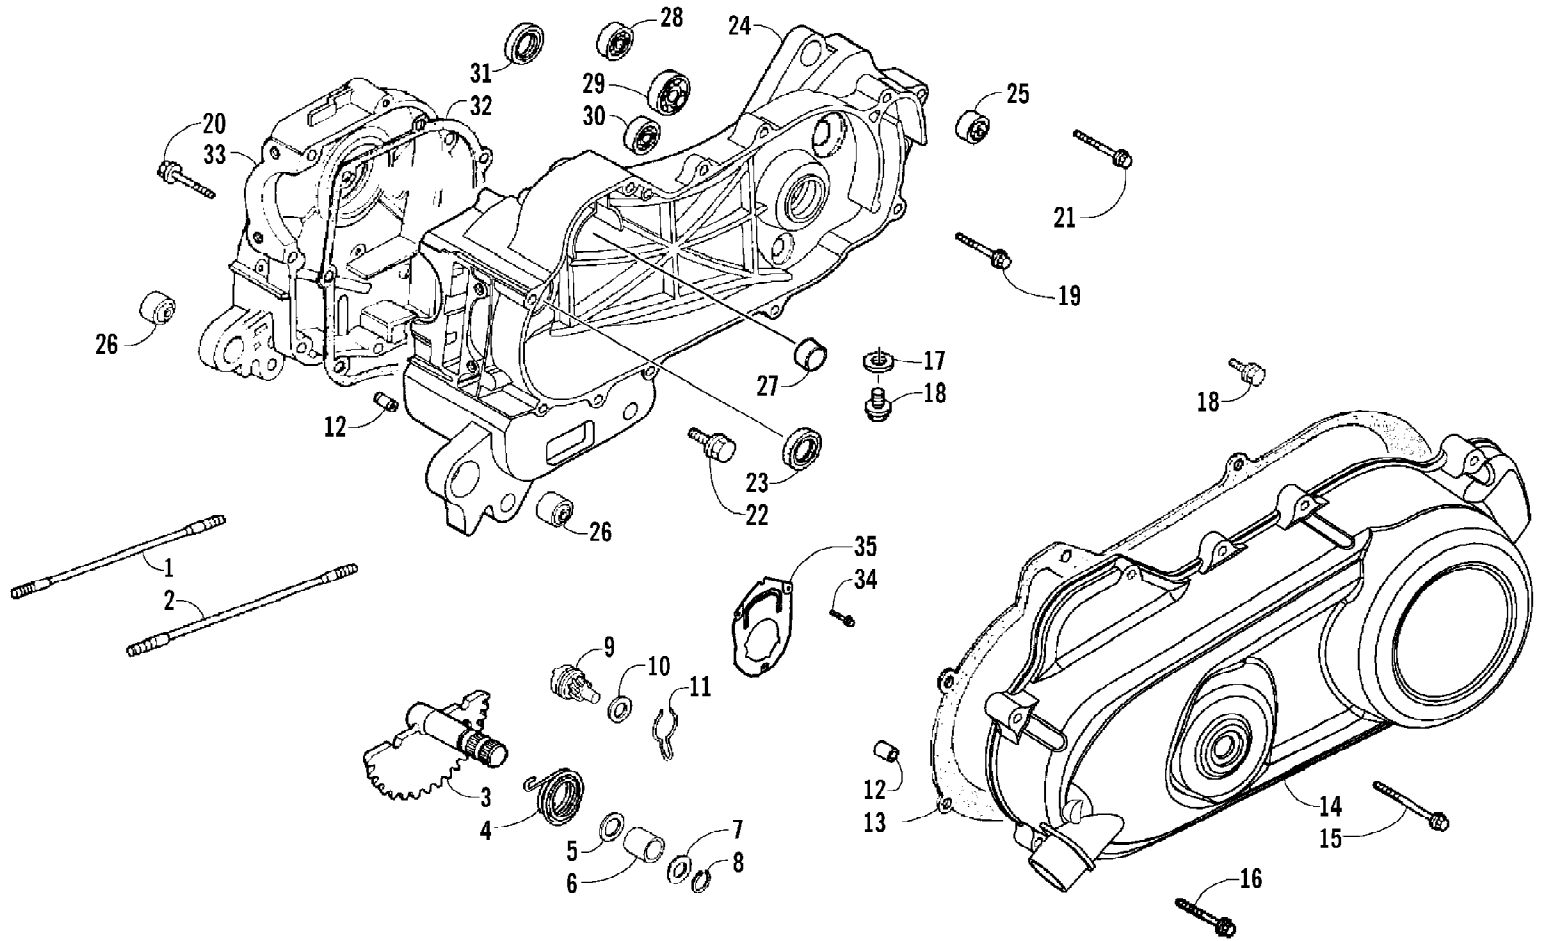

2007 ATV 90 DVX CAT GREEN (A2007KSB2BUSZ)
CRANKCASE ASSEMBLY

2007 ATV 90 DVX CAT GREEN (A2007KSB2BUSZ)
CRANKCASE ASSEMBLY

Page 10 of 60

Ref #	Part Number	Qty	S/P/F	Description
1	3303-247	2		Bolt, Stud
2	3303-248	2		Bolt, Stud
3	3303-119	1		Spindle, Kick Starter
4	3303-122	1		Spring, Return - Kick Starter
5	3303-121	1		Collar, Boss - Kick Starter
6	3303-120	1		Bushing, Spindle - Kick Starter
7	3303-276	1		Washer, Spindle - Kick Starter
8	3303-345	1		Circlip
9	3303-118	1		Gear, Driven - Kick Starter
10	3303-272	1		Washer, Thrust
11	3303-117	1		Spring, Driven - Kick Starter
12	3303-341	4		Pin, Dowel
13	3303-013	1		Gasket, Crankcase Cover - Left
14	3304-615	1		Cover , Crankcase - Left
15	3303-386	7	/P	Bolt, Flange
16	3303-385	1		Bolt, Flange
17	3303-278	1		Washer
18	3303-365	2		Bolt, Flange
19	3303-372	1		Bolt, Flange
20	3303-387	1		Bolt, Flange
21	3303-370	6		Bolt, Flange
22	3304-052	1	/P	Bolt, Drain Plug - Assembly
23	3303-296	1		Seal, Oil
24	3303-004	1		Crankcase, Set - Left (inc. 25, one No. 26, and 27)
25	3303-403	2		Bushing, Rubber - Rear Cushion
26	3303-402	2	/P	Bushing, Rubber - Engine Hanger
27	3304-597	1		Bushing
28	3303-464	1		Bearing, Ball
29	3303-459	1		Bearing, Needle
30	3303-465	1		Bearing, Ball
31	3303-297	1	/P	Seal, Oil
32	3303-003	1		Gasket, Crankcase - Right
33	3303-400	1	/P	Crankcase, Set - Right (inc. one No. 26)
34	3303-391	3		Bolt
35	3303-009	1		Plate, Cover