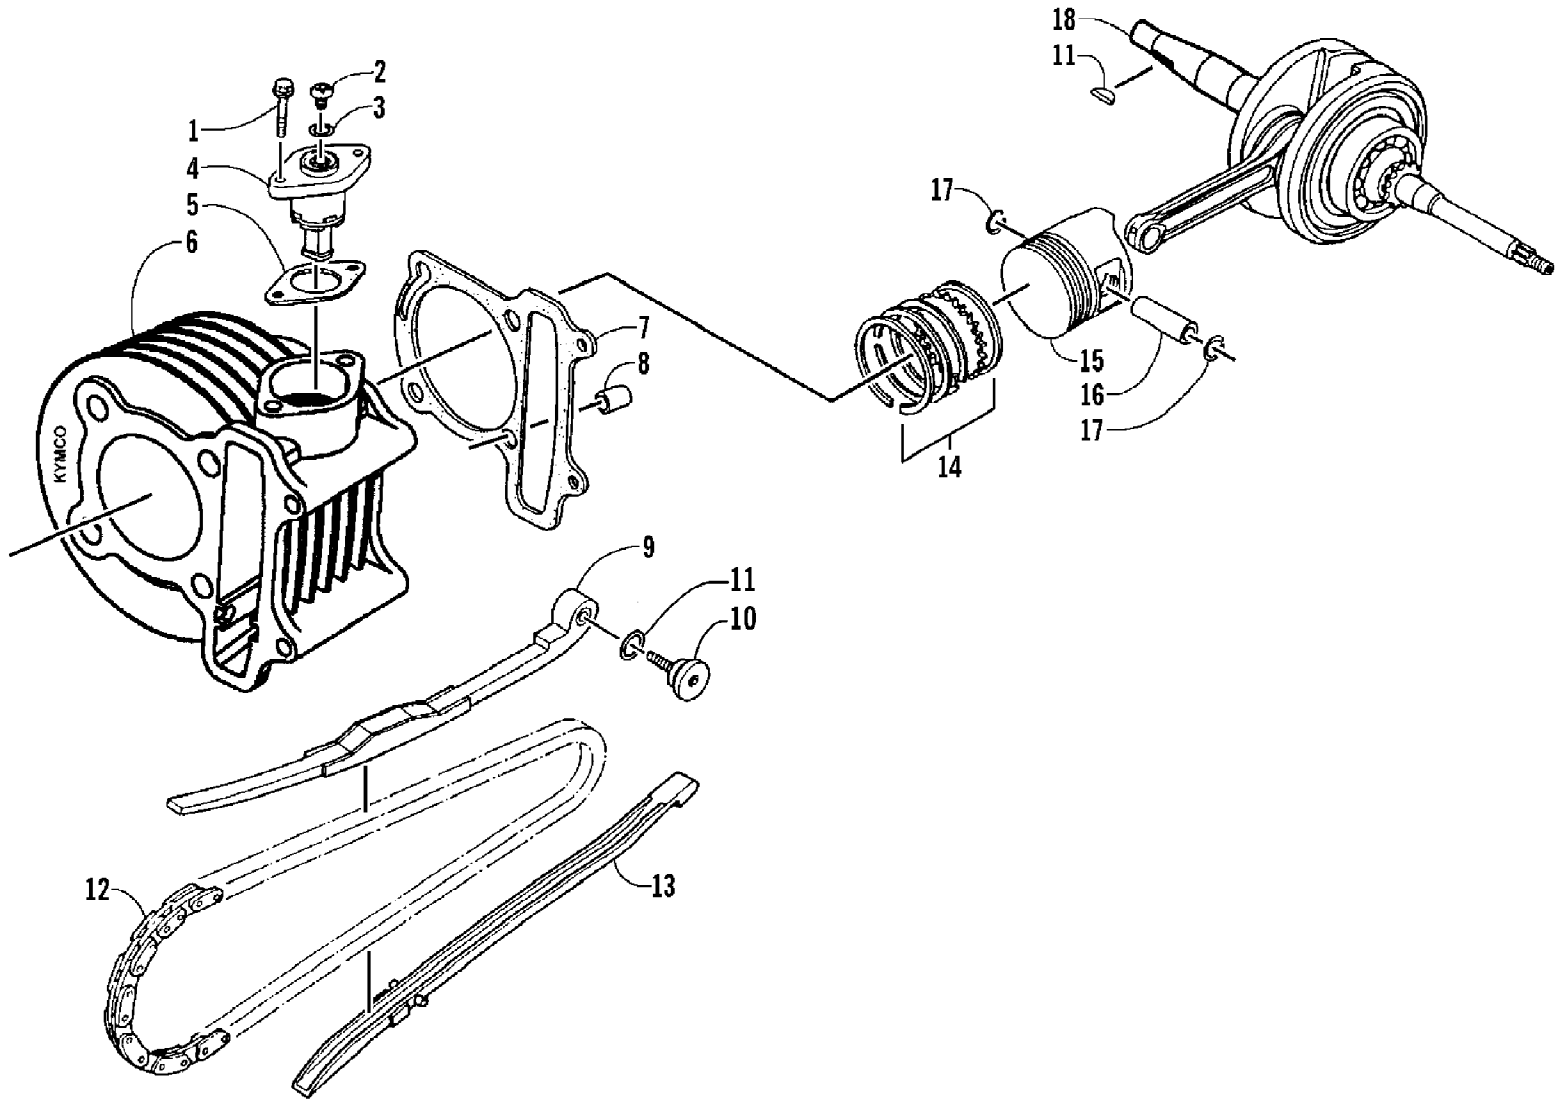

2007 ATV 90 DVX CAT GREEN (A2007KSB2BUSZ)
PISTON ASSEMBLY

2007 ATV 90 DVX CAT GREEN (A2007KSB2BUSZ)
PISTON ASSEMBLY

Page 36 of 60

Ref #	Part Number	Qty	S/P/F	Description
1	3304-002	2	/P	Bolt, Flange
2	3303-244	1		Screw
3	3304-100	1	/P	O-Ring
4	3303-677	1		Adjuster, Cam Chain
5	3303-035	1		Gasket, Cam Chain Adjuster
6	3303-014	1		Cylinder A
7	3303-015	1		Gasket, Cylinder A
8	3303-342	2		Pin, Dowel
9	3303-034	1		Tensioner, Cam Chain
10	3303-036	1		Pivot, Cam Chain Tensioner
11	3303-301	1	/P	O-Ring
12	3303-030	1		Cam Chain
13	3303-037	1		Guide, Cam Chain
14	3303-024	1		Ring, Piston - Set
15	3303-025	1		Piston
16	3303-026	1		Pin, Piston
17	3303-027	2		Clip, Piston Pin
18	3303-023	1		Crankshaft
19	3303-290	1		Key