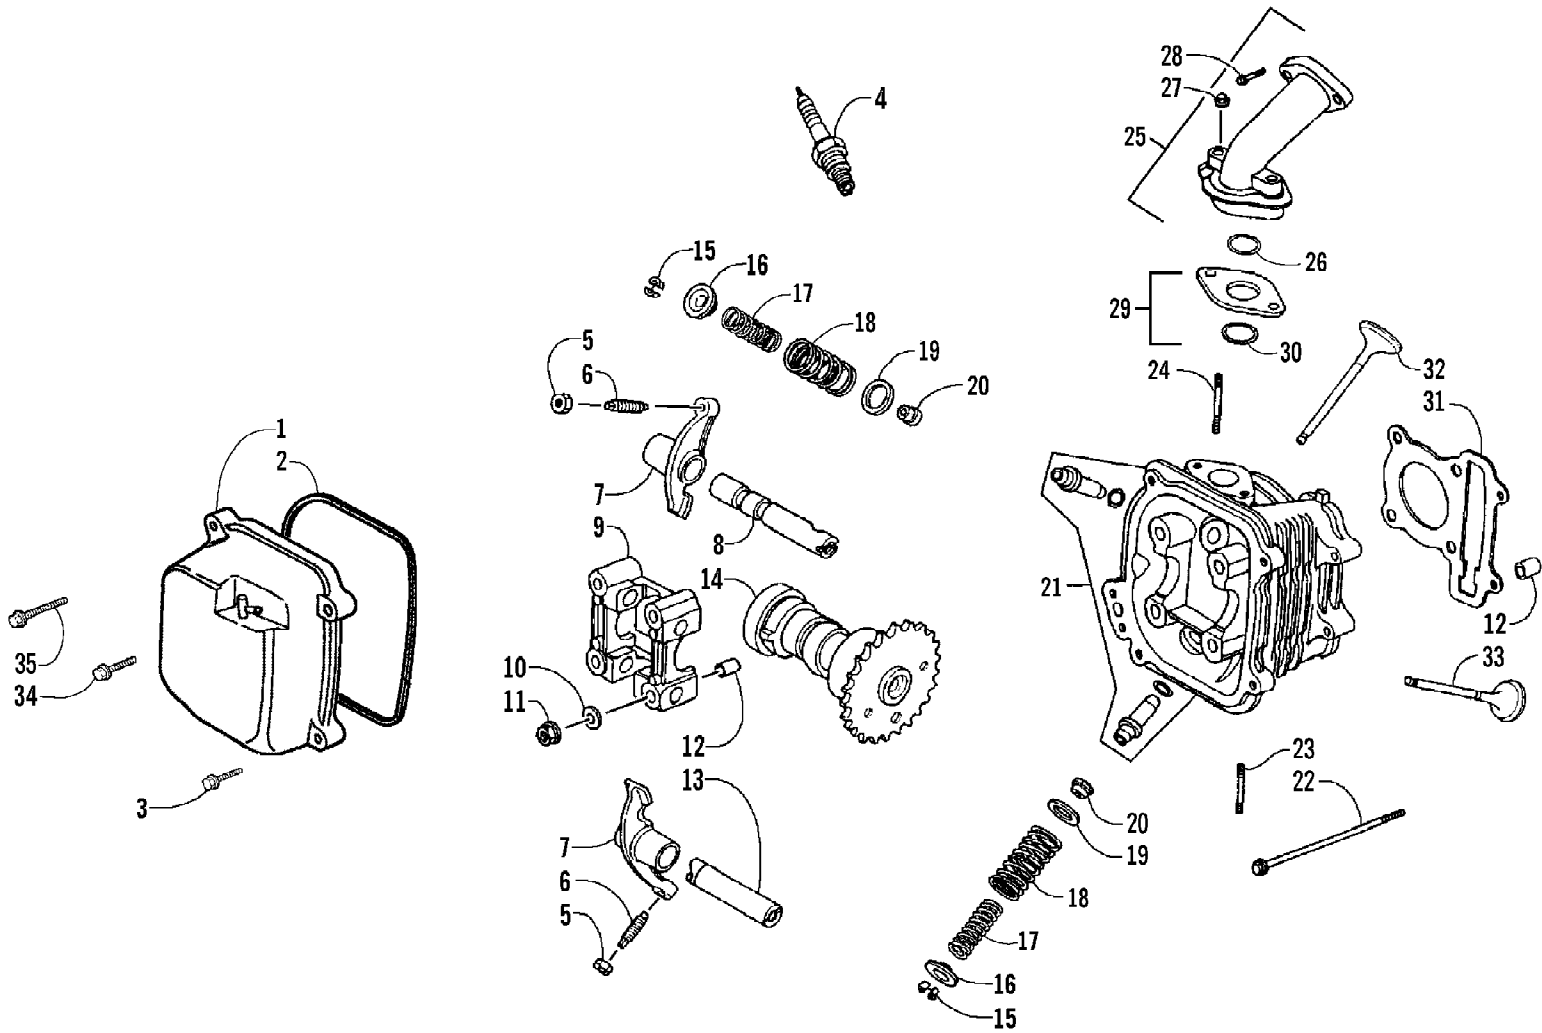

2007 ATV 90 DVX CAT GREEN (A2007KSB2BUSZ)
CYLINDER HEAD ASSEMBLY

2007 ATV 90 DVX CAT GREEN (A2007KSB2BUSZ)
CYLINDER HEAD ASSEMBLY

Page 14 of 60

Ref #	Part Number	Qty	S/P/F	Description
	3303-625	1	F	Complete Engine Assembly
1	3305-292	1		Cover, Head - Assembly
2	3304-616	1		Gasket, Cylinder Head Cover
3	3303-360	2		Bolt, Flange
4	0217-726	1	/P	Plug, Spark
5	3304-026	2	/P	Nut, Tappet Adjusting
6	3304-007	2	/P	Screw, Tappet Adjusting
7	3303-031	2		Valve, Rocker Arm
8	3303-032	1		Shaft, Rocker Arm - Intake
9	3303-018	1		Holder, Camshaft
10	3304-048	4	/P	Washer, Sealing
11	3303-332	4		Nut, Flange
12	3303-342	4		Pin, Dowel
13	3303-033	1		Shaft, Rocker Arm - Exhaust
14	3304-617	1		Camshaft
15	3303-044	4		Cotter, Valve
16	3303-042	2	/P	Retainer, Valve Spring
17	3303-041	2		Spring, Valve - Inner
18	3303-040	2		Spring, Valve - Outer
19	3303-043	2		Seat, Valve Spring - Outer
20	3303-657	2	/P	Seal, Valve Stem
21	3303-016	1		Head, Cylinder
22	3303-389	2		Bolt, Flange
23	3304-010	2		Bolt, Stud
24	3303-310	2		Bolt, Stud
25	3303-059	1		Pipe, Intake - Assembly (inc. 26)
26	3303-304	1		O-Ring
27	3303-331	2	/P	Nut, Flange
28	3303-384	2	/P	Bolt, Flange
29	3303-511	1	/P	Insulator, Carburetor - Assembly (inc. 30)
30	3304-596	1		O-Ring
31	3303-019	1		Gasket, Cylinder Head
32	3303-039	1		Valve, Exhaust
33	3303-038	1		Valve, Intake
34	3303-362	2		Bolt, Flange
35	3303-363	2		Bolt, Flange