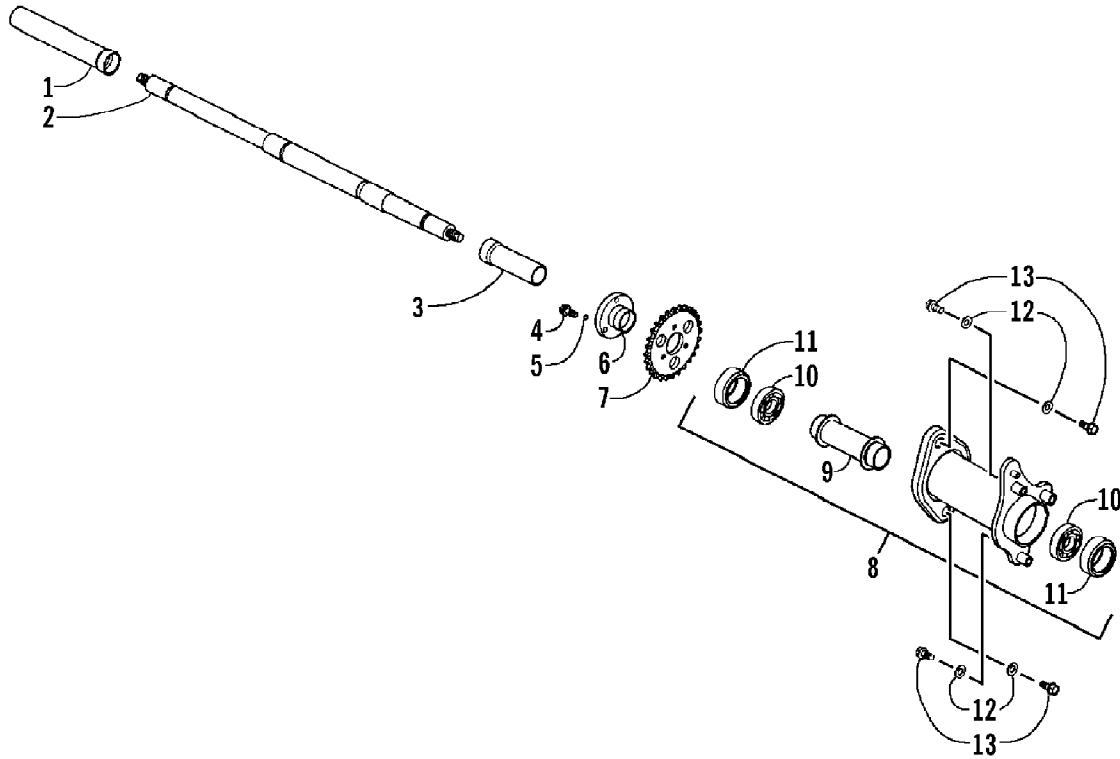

2007 ATV 90 DVX CAT GREEN (A2007KSB2BUSZ)
REAR AXLE ASSEMBLY

Page 38 of 60

Ref #	Part Number	Qty	S/P/F	Description
1	3303-152	1		Spacer, Rear Wheel - Right
2	3305-287	1		Shaft, Rear Wheel
3	3303-153	1		Spacer, Rear Wheel - Left
4	3304-565	3	/P	Bolt, Flange
5	3303-607	3	/P	Washer, Spring
6	3305-289	1		Holder, Sprocket
7	3303-426	1		Sprocket, Final Drive
8	3303-154	1	S	Hub, Rear - Assembly (inc. 9-11)
9	3303-427	1		Collar, Hub - Right
10	3303-466	2		Bearing
11	3303-461	2		Seal, Dust
12	3303-281	4		Washer
13	3303-379	4		Bolt, Flange