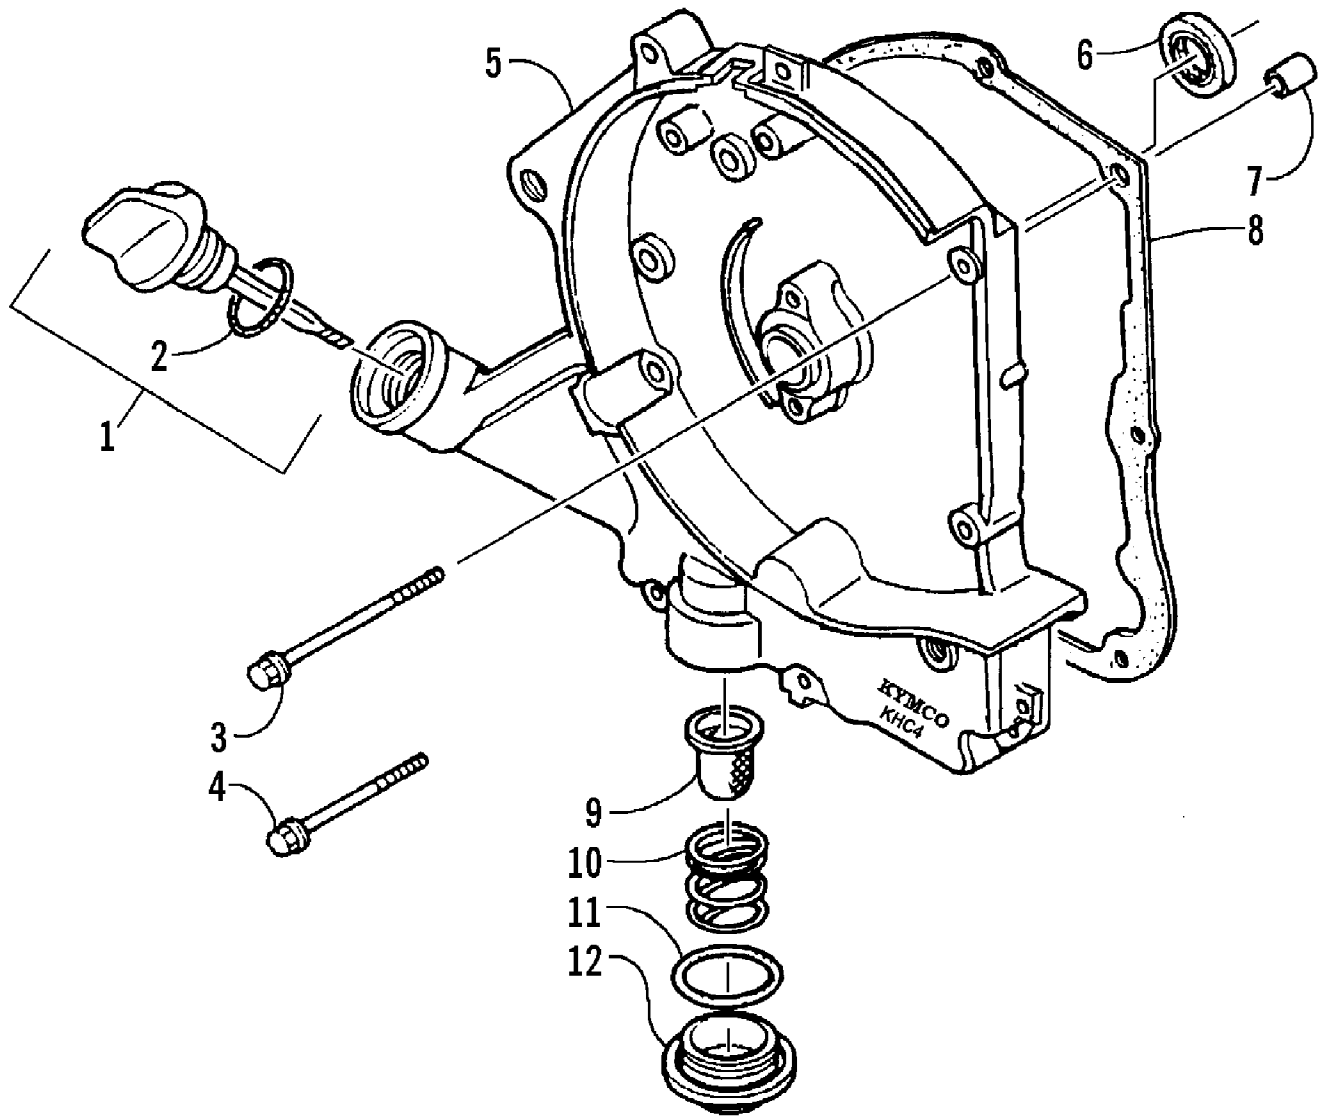

2007 ATV 90 DVX CAT GREEN (A2007KSB2BUSZ)
CRANKCASE COVER ASSEMBLY

Page 12 of 60

Ref #	Part Number	Qty	S/P/F	Description
1	3303-050	1		Gauge, Oil Level - Assembly (inc. 2)
2	3303-306	1	S	O-Ring
3	3303-390	4		Bolt, Flange
4	3304-580	4		Bolt, Flange
5	3303-007	1		Cover, Crankcase (inc. 6)
6	3303-296	1		Seal, Oil
7	3303-341	2		Pin, Dowel
8	3303-012	1		Gasket, Crankcase
9	3303-048	1	S	Screen, Oil Filter
10	3303-049	1	S	Spring, Oil Filter Screen
11	3304-096	1	/P	O-Ring
12	3303-021	1		Cap, Oil Filter