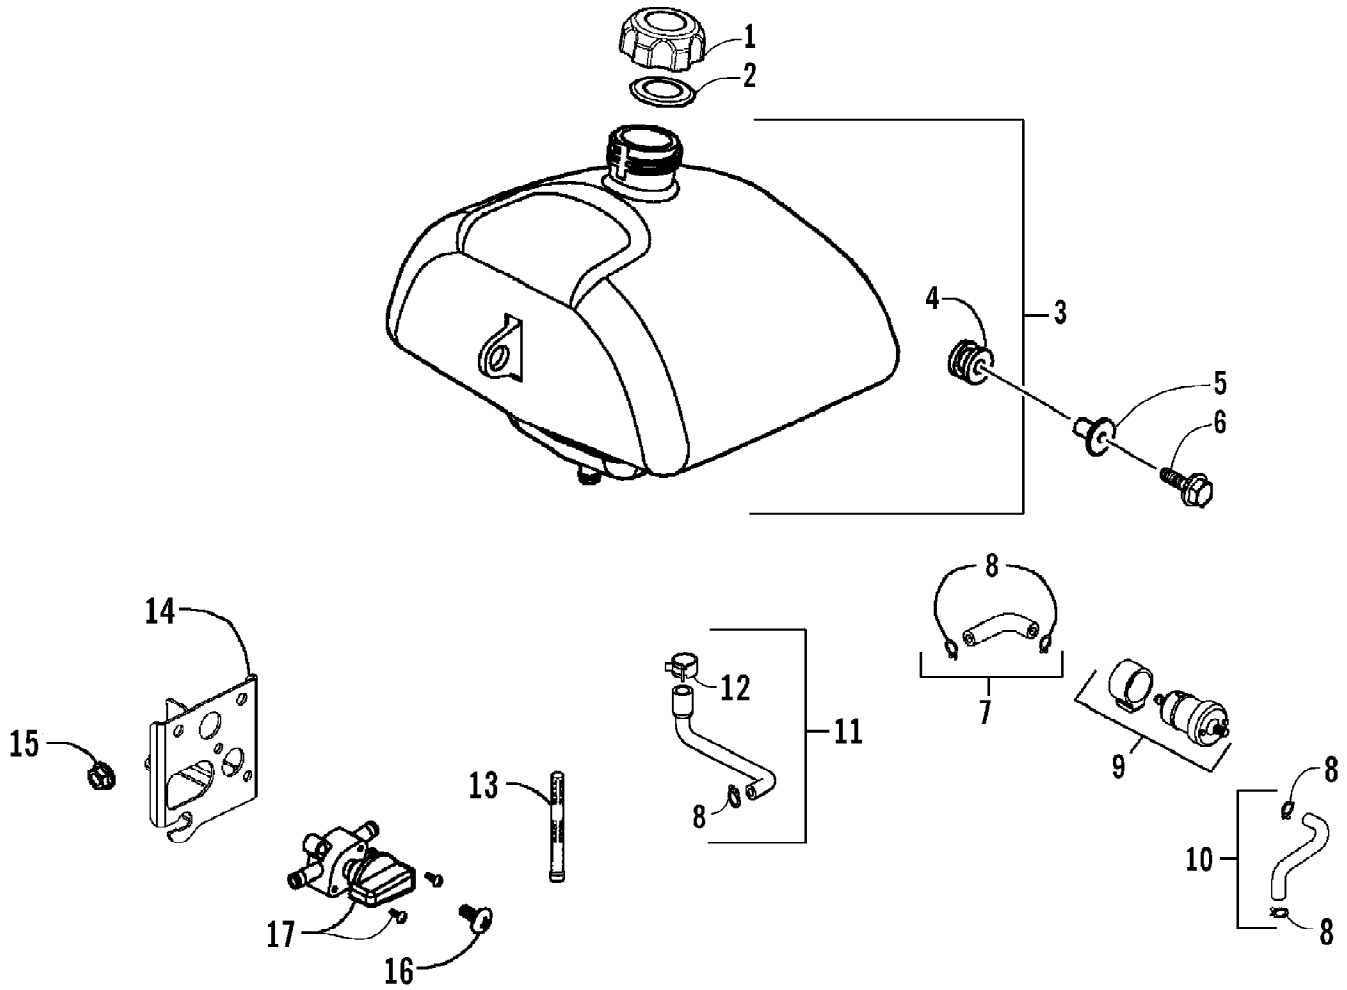

2007 ATV 90 DVX CAT GREEN (A2007KSB2BUSZ)
GAS TANK ASSEMBLY

Page 30 of 60

Ref #	Part Number	Qty	S/P/F	Description
1	3303-067	1		Cap, Gas Tank
2	3303-068	1		Seal, Gas Tank Cap
3	3303-065	1		Gas Tank - Assembly (inc. 4)
4	3303-406	2		Rubber, Gas Tank
5	3303-226	2		Collar
6	3303-383	2	/P	Bolt, Flange
7	3305-296	1		Tube, Gas - Assembly (inc. two No. 8)
8	3303-349	4		Clip
9	3303-699	1	/P	Strainer, Fuel - Assembly
10	3305-295	1		Tube, Gas - Assembly (inc. 11)
11	3303-348	2		Clip
12	3303-058	1		Screen, Fuel Strainer
13	3303-066	2		Tube, Gas - Assembly (inc. two No. 8 and 14)
14	3303-351	2		Clamp, Tube
15	3305-294	1		Bracket, Shut-Off Valve
16	3303-331	2	/P	Nut, Flange
17	3303-316	2		Screw
18	3303-057	1		Valve, Shut-Off