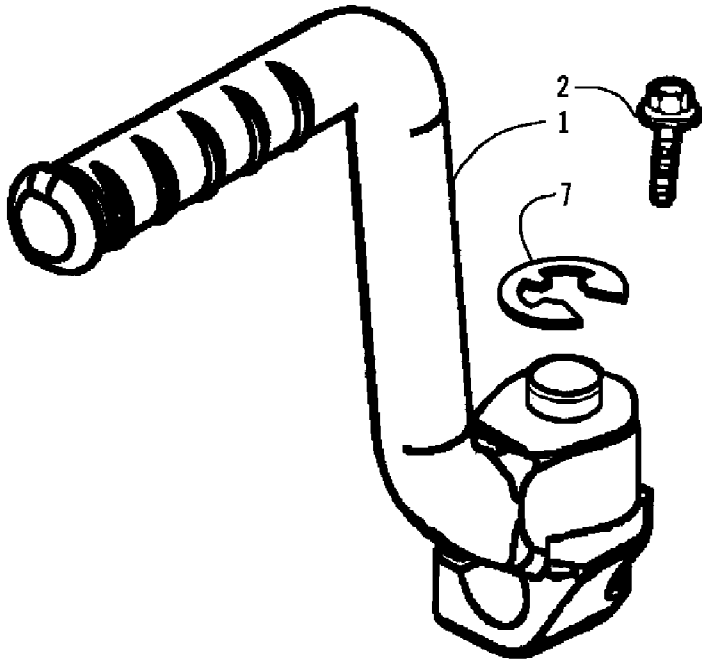

2007 ATV 90 DVX CAT GREEN (A2007KSB2BUSZ)  
HANDLEBAR AND CONTROL ASSEMBLY

2007 ATV 90 DVX CAT GREEN (A2007KSB2BUSZ)  
HANDLEBAR AND CONTROL ASSEMBLY

Page 32 of 60

Ref #	Part Number	Qty	S/P/F	Description
1	3304-553	2		Bolt w/Washer
2	3303-436	1		Cover, Handlebar
3	3303-435	1		Bracket, Handlebar Cover (inc. 4)
4	3303-239	1		Grommet
5	3303-437	1		Lid, Handlebar Cover
6	3303-434	1		Handlebar
7	3303-424	1		Switch, Handlebar - Assembly
8	3303-203	2	S	Grip, Handlebar
9	3303-196	2		End Cap, Handlebar
10	3303-398	4		Bolt
11	3303-197	1		Holder, Handlebar - Upper - Right
11	3303-198	1		Holder, Handlebar - Upper - Left
12	3303-199	2		Holder, Handlebar - Lower
13	3305-277	2		Washer
14	3303-325	2		Nut, Hex
15	3303-173	2		Cable, Brake - Front
16	1502-096	1	/P	Cable, Throttle - Kit
17	3303-592	2		Clip