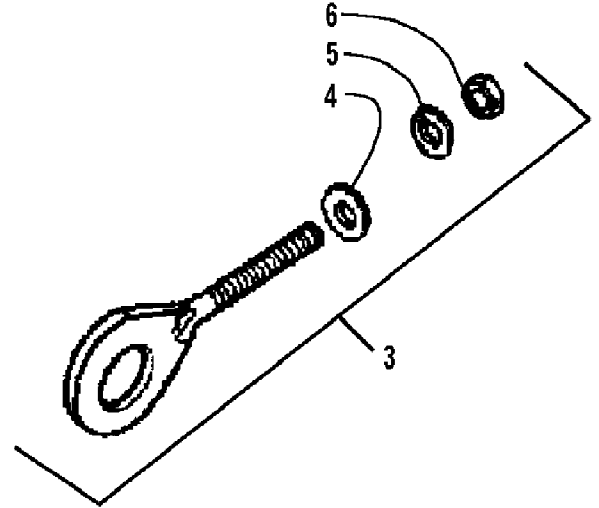

2007 ATV 90 DVX CAT GREEN (A2007KSB2BUSZ)  
HANDLEBAR AND CONTROL ASSEMBLY

2007 ATV 90 DVX CAT GREEN (A2007KSB2BUSZ)  
HANDLEBAR AND CONTROL ASSEMBLY

Page 32 of 60

Ref #	Part Number	Qty	S/P/F	Description
1	3304-553	2		Bolt w/Washer
2	3303-436	1		Cover, Handlebar
3	3303-435	1		Bracket, Handlebar Cover (inc. 4)
4	3303-239	1		Grommet
5	3303-437	1		Lid, Handlebar Cover
6	3303-434	1		Handlebar
7	3303-424	1		Switch, Handlebar - Assembly
8	3303-203	2	S	Grip, Handlebar
9	3303-196	2		End Cap, Handlebar
10	3303-398	4		Bolt
11	3303-197	1		Holder, Handlebar - Upper - Right
11	3303-198	1		Holder, Handlebar - Upper - Left
12	3303-199	2		Holder, Handlebar - Lower
13	3305-277	2		Washer
14	3303-325	2		Nut, Hex
15	3303-173	2		Cable, Brake - Front
16	1502-096	1	/P	Cable, Throttle - Kit
17	3303-592	2		Clip