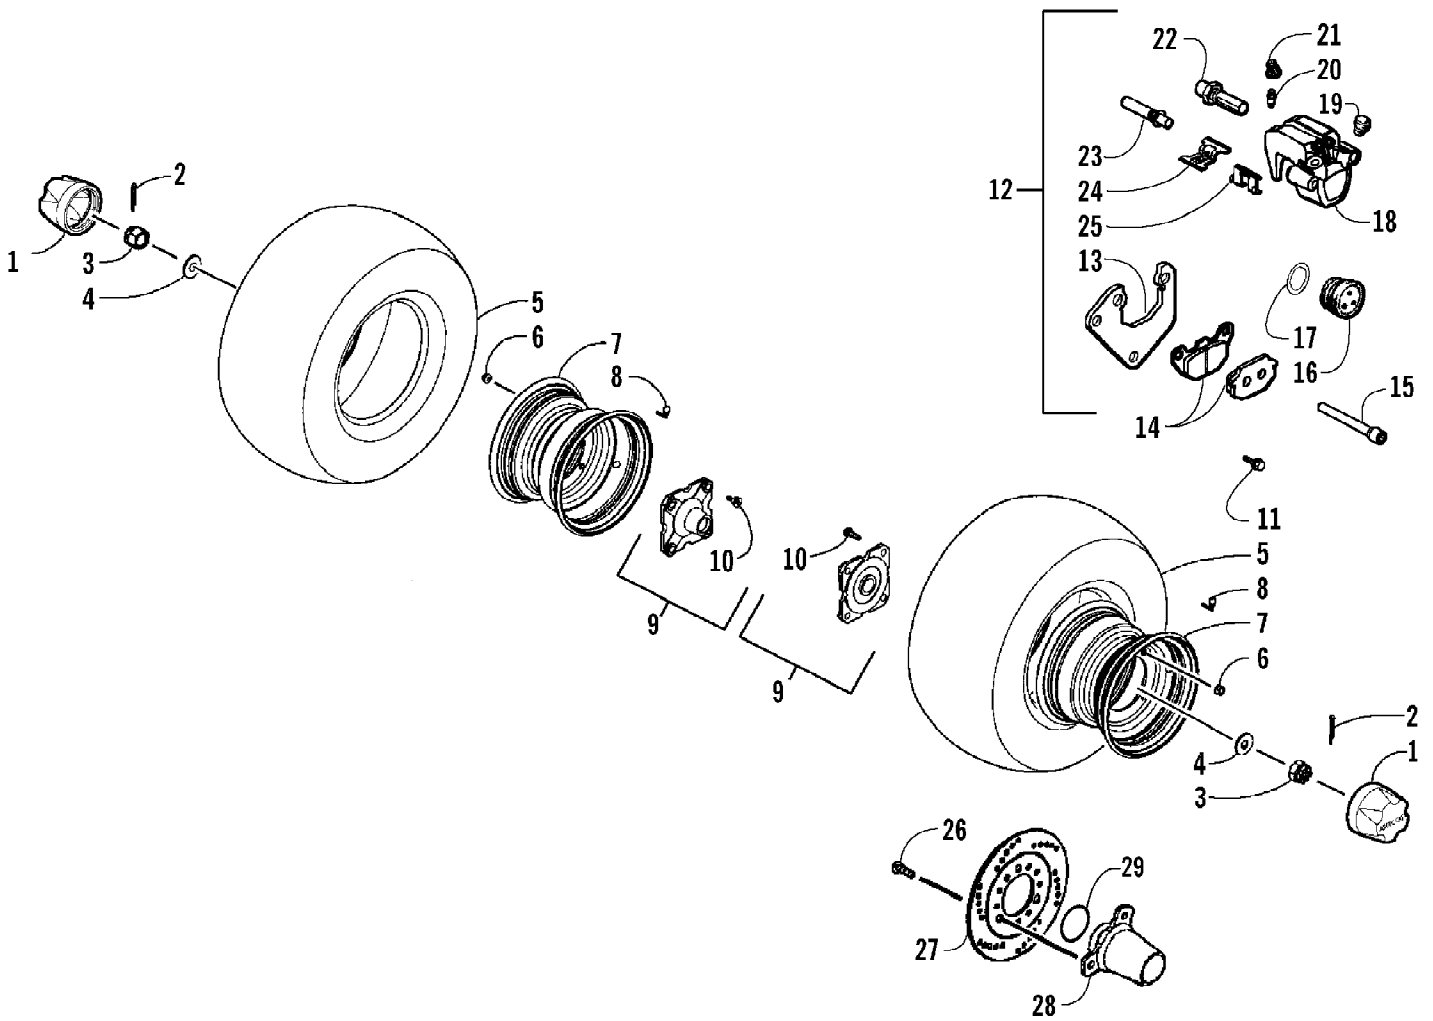

2007 ATV 90 DVX CAT GREEN (A2007KSB2BUSZ)
REAR WHEEL AND BRAKE ASSEMBLIES

2007 ATV 90 DVX CAT GREEN (A2007KSB2BUSZ)
REAR WHEEL AND BRAKE ASSEMBLIES

Page 44 of 60

Ref #	Part Number	Qty	S/P/F	Description
1	3303-430	2		Cap, Wheel Shaft
2	3303-340	2		Pin, Cotter
3	3303-330	2		Nut, Flange Castle
4	3305-285	2		Washer
5	3303-428	2		Tire - Rear
6	3303-266	8		Nut, Flange
7	3303-156	2		Rim - Assembly (inc. 8)
8	3304-562	2		Stem, Valve
9	3303-157	2	/P	Connector - Assembly (inc. 10)
10	3303-250	8		Bolt, Connector
11	3303-256	2		Bolt, Flange
12	3303-568	1	/P	Caliper, Rear - Assembly (inc. 13-25)
13	3303-469	1	/P	Bracket
14	3304-567	1	/P	Pad, Brake - Assembly
15	0	2	F	Pin, Bolt
16	3304-592	1	S	Piston
17	3304-327	1	S	Seal, Piston
18	0	1	F	Housing, Caliper - Assembly
19	3304-333	1		Plug
20	3304-302	1		Valve, Bleed
21	3304-303	1		Cap, Bleed Valve
22	3304-589	1		Bushing, Pin Bolt
23	3304-590	1		Boot B
24	3304-591	1		Spring, Brake Pad
25	3304-316	1	S	Seal, Dust
26	3303-253	3	/P	Bolt, Disc
27	3303-162	1		Disc, Brake - Rear
28	3305-249	1		Collar, Hub - Rear
29	3305-298	1		O-Ring