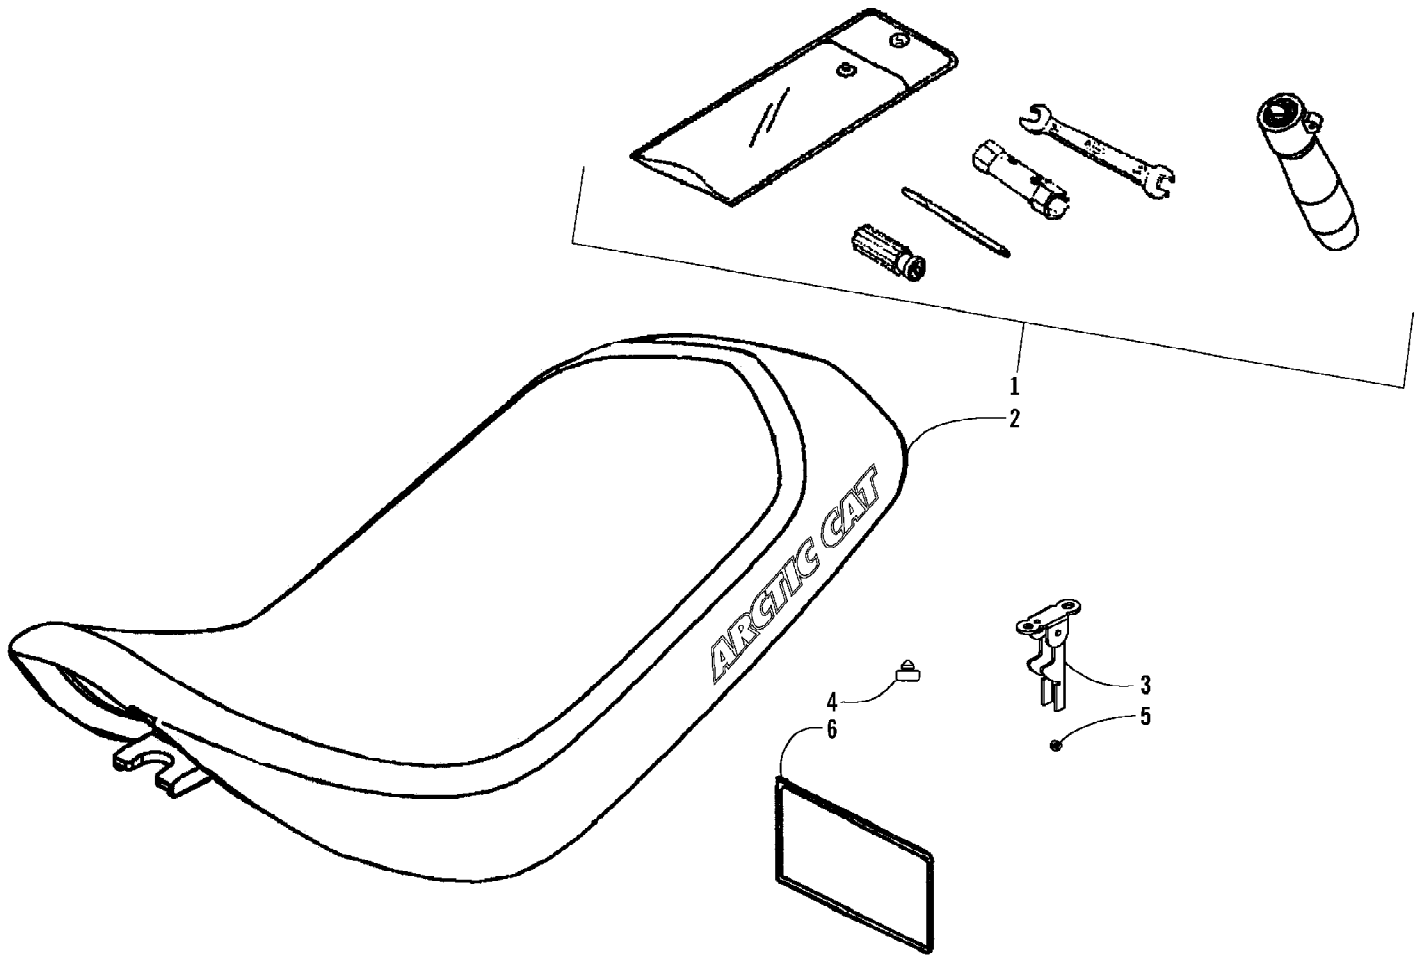

2007 ATV 90 DVX CAT GREEN (A2007KSB2BUSZ)
SEAT AND TOOL KIT ASSEMBLY

2007 ATV 90 DVX CAT GREEN (A2007KSB2BUSZ)
SEAT AND TOOL KIT ASSEMBLY

Page 48 of 60

Ref #	Part Number	Qty	S/P/F	Description
1	3303-578	1	/P	Tool - Kit
2	3303-441	1		Seat - Assembly (inc. 3-5)
3	3304-392	1		Latch, Seat - Assembly
4	3304-568	2		Rubber, Seat Cushion
5	3303-331	2	/P	Nut, Flange
6	3303-242	1		Band, Tool Kit