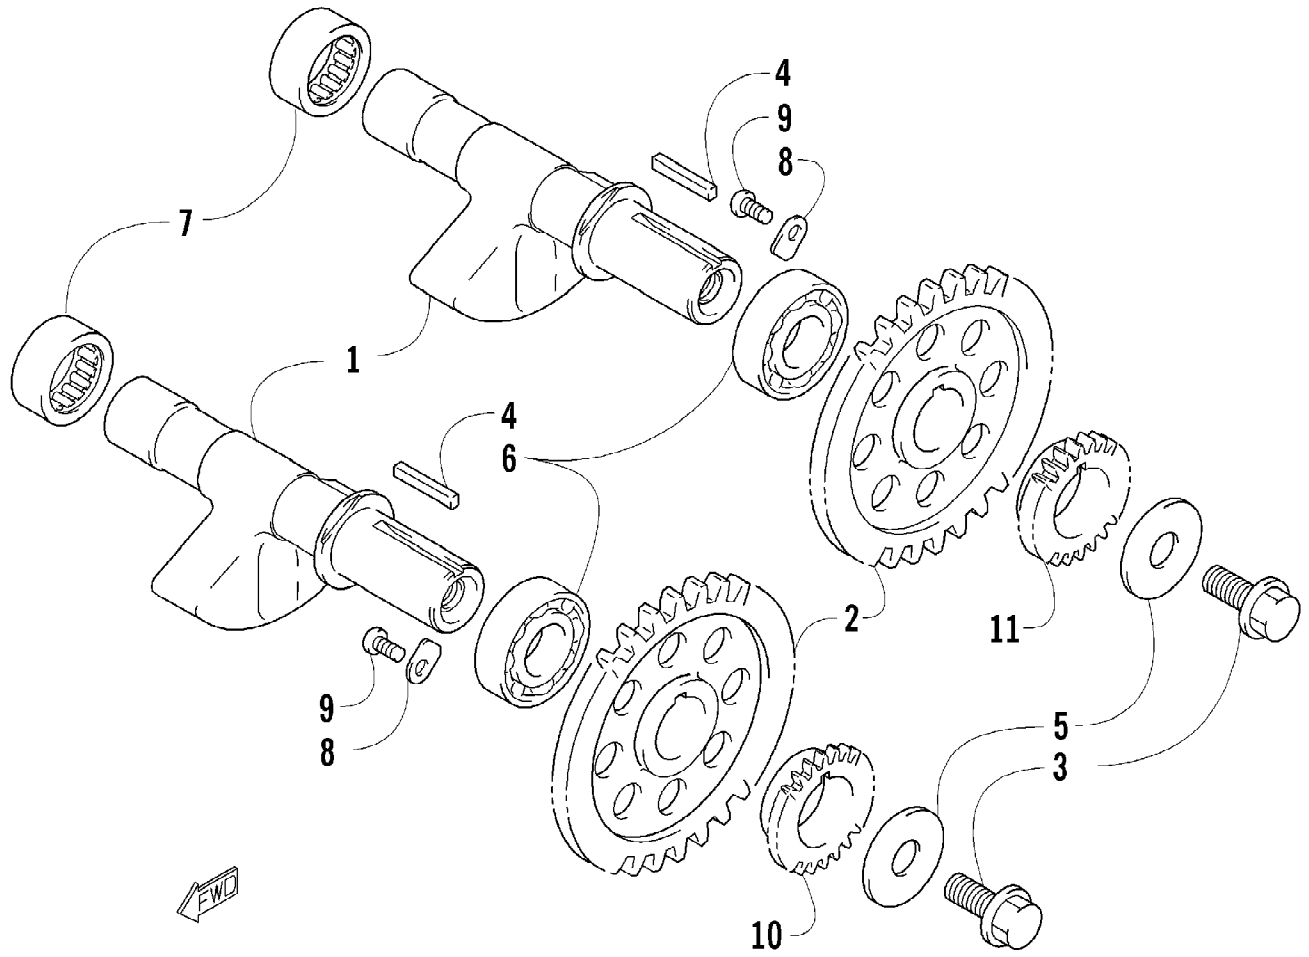

2007 ATV 700 EFI AUTOMATIC TRANSMISSION 4X4 FIS ORANGE LE (A200715401510)
CRANK BALANCER ASSEMBLY

2007 ATV 700 EFI AUTOMATIC TRANSMISSION 4X4 FIS ORANGE LE (A2007157201010)
CRANK BALANCER ASSEMBLY

Ref #	Part Number	Qty	S/P/F	Description
1	3403-093	2		Balancer, Crank
2	3403-094	2		Gear, Driven - Crank Balancer
3	3423-555	2		Bolt
4	3423-808	2		Key
5	3423-401	2		Washer
6	3403-095	2		Bearing
7	3403-096	2		Bearing
8	3446-031	4	/P	Retainer, Bearing - Crank Balancer
9	3423-370	4		Bolt
10	3403-097	1		Sprocket, Drive - Oil Pump
11	3403-098	1		Gear, Drive - Water Pump