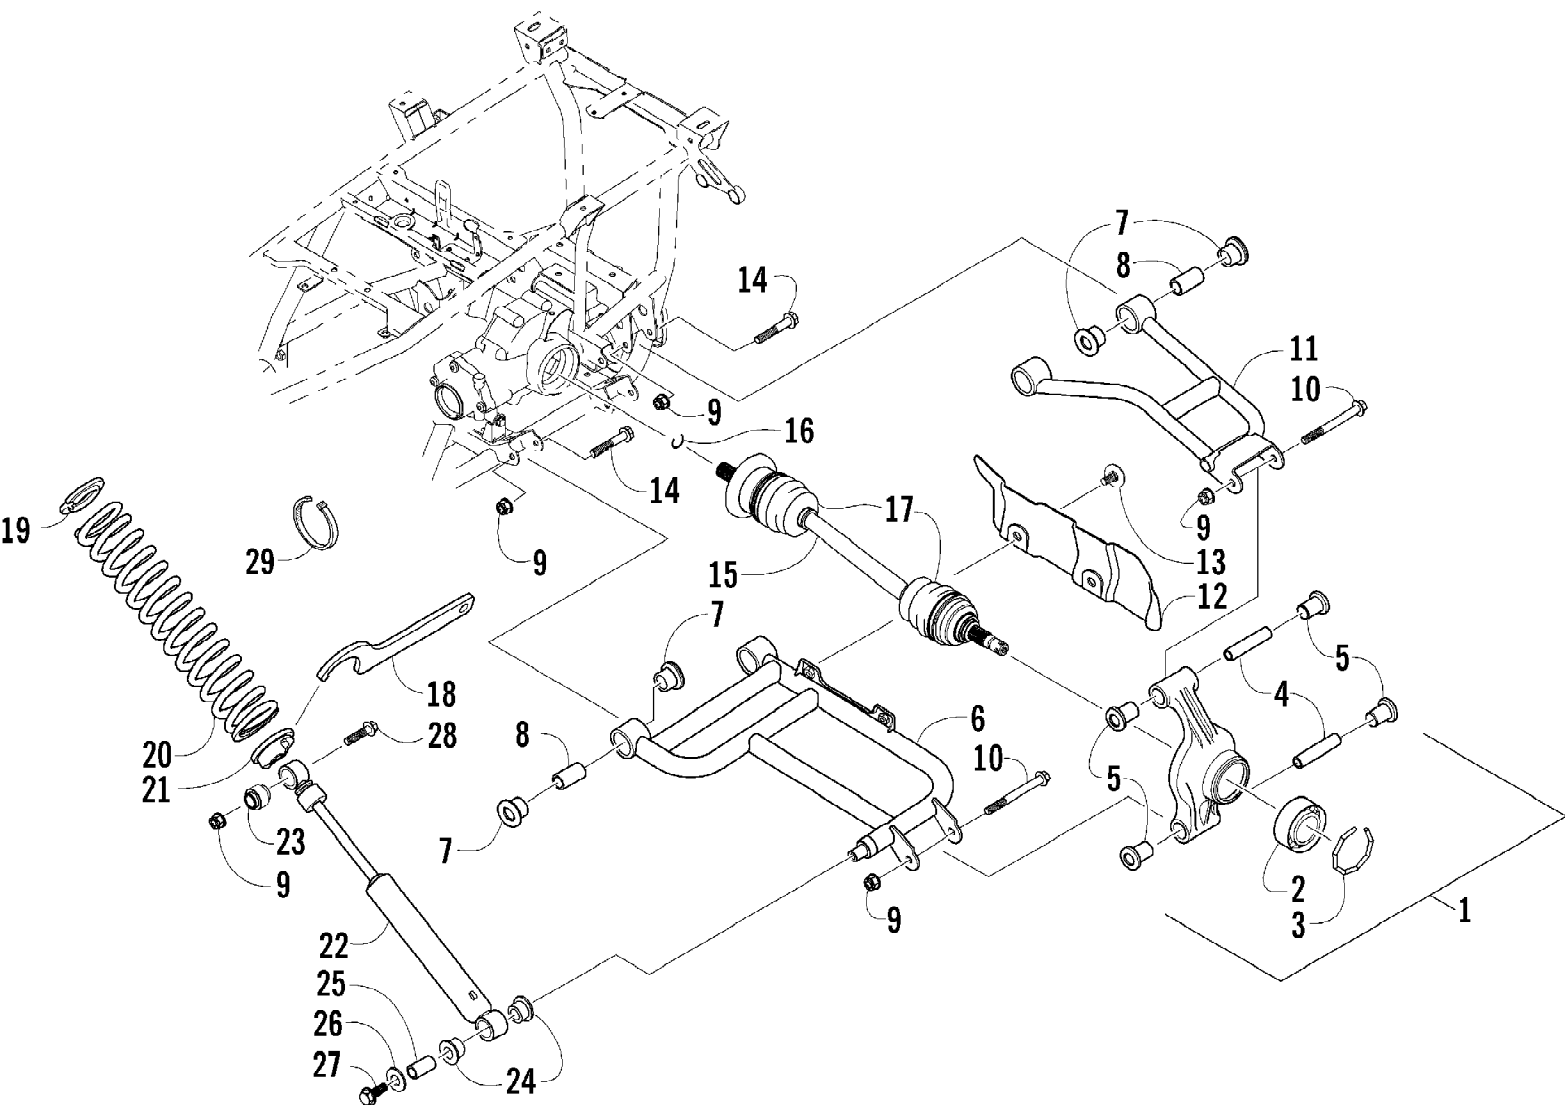

2007 ATV 700 EFI AUTOMATIC TRANSMISSION 4X4 FIS ORANGE LE (A20071540100)
REAR SUSPENSION ASSEMBLY

2007 ATV 700 EFI AUTOMATIC TRANSMISSION 4X4 FIS ORANGE LE (A2007ATV46US10)
REAR SUSPENSION ASSEMBLY

Ref #	Part Number	Qty	S/P/F	Description
1	0504-372	1	S	Knuckle, Right Rear - Assembly (inc. 2-5)
1	0504-373	1	S/P	Knuckle, Left Rear - Assembly (inc. 2-5)
2	1402-027	2	S/P	Bearing, Wheel Hub
3	0423-423	2		Ring, Retaining
4	0403-038	4	S/P	Collar, Suspension Bushing
5	0403-032	8	S	Bushing, Suspension
6	0504-440	1	S	A-Arm, Rear - Lower Right (inc. 7-8)
6	0504-441	1	S	A-Arm, Rear - Lower Left (inc. 7-8)
7	0403-115	16	S	Bushing
8	0403-114	8	S	Collar
9	8428-002	14		Nut, Lock
10	8409-000	4		Screw, Cap
11	0504-476	1		A-Arm, Rear - Upper Right (inc. 7-8)
11	0504-477	1		A-Arm, Rear - Upper Left (inc. 7-8)
12	1406-068	1		Guard, Boot - Right
12	1406-069	1		Guard, Boot - Left
13	0423-545	4	/P	Screw, Body
14	8409-075	8		Screw, Cap
15	0502-811	2	S	Axle, Drive - Rear (inc. 16-17)
16	0441-893	2	S	Clip, Retaining
17	0436-276	2	S	Repair Kit, Boot
18	0441-587	1		Wrench, Spanner
19	1603-889	2	/P	Retainer, Spring
20	0404-113	2		Spring, Suspension
21	0404-057	2		Cam, Spring Adjuster
22	0404-150	2		Shock Absorber - Rear (inc. 23-25)
23	0403-182	2		Bushing, Double-Bonded
24	0603-955	4		Bushing, Shock Absorber
25	1603-219	2	S	Sleeve, Shock Absorber
26	0423-087	2		Washer
27	8408-820	2	/P	Screw, Cap
28	8409-040	1		Screw, Cap - Right
28	8409-050	1		Screw, Cap - Left
29	0123-788	2	/P	Cable Tie