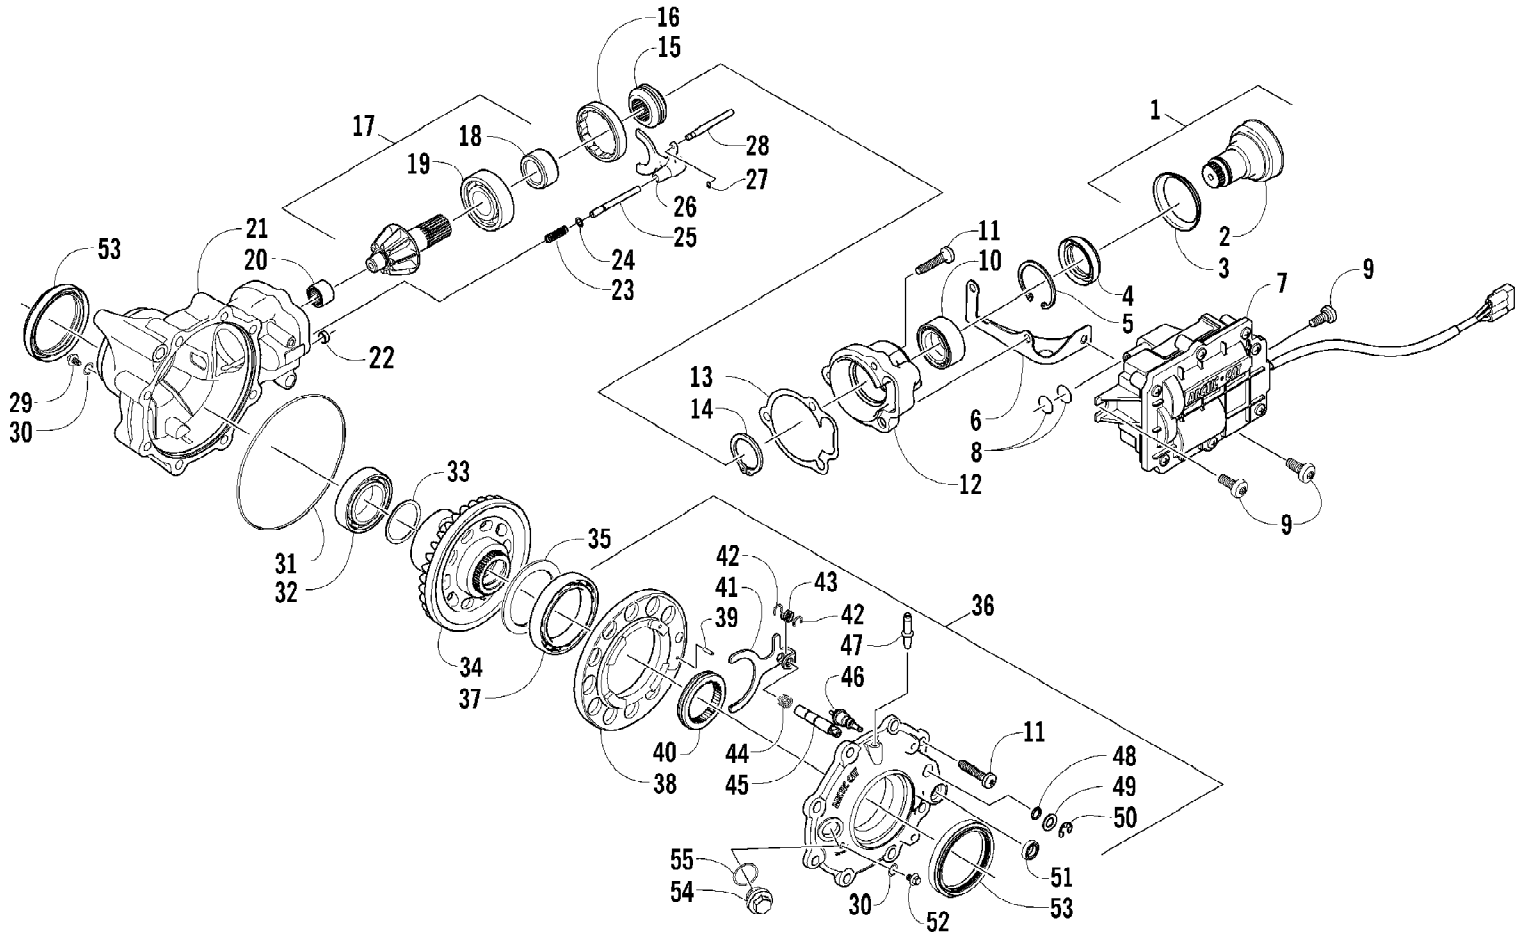

2007 ATV 700 EFI AUTOMATIC TRANSMISSION 4X4 FIS ORANGE LE (A2007154010)
FRONT DRIVE GEARCASE ASSEMBLY

2007 ATV 700 EFI AUTOMATIC TRANSMISSION 4X4 FIS ORANGE LE (A2007ATV400010)
FRONT DRIVE GEARCASE ASSEMBLY

Ref #	Part Number	Qty	S/P/F	Description
	0502-916	1		Complete Front Gearcase Assembly
1	0502-923	1		Shaft, Propeller - Assembly (inc. 2-3)
2	1402-438	1		Shaft, Input
3	1402-168	1		Deflector
4	1402-011	1		Seal
5	0423-423	1		Ring, Retaining
6	0502-347	1		Bracket, Actuator
7	0502-579	1		Actuator (inc. one No. 8)
8	0423-498	2	S	O-Ring
9	0423-396	3		Screw, Self-Tapping
10	1402-043	1		Bearing
11	0423-118	11		Screw, Self-Tapping
12	0502-528	1	/P	Housing, Pinion
13	0402-947	1		Gasket, Flange
14	0423-417	1		Ring, Retaining
15	0402-413	1		Coupler, Drive
16	0402-357	1		Collar, Lock
17	0502-783	1		Gear, Pinion - Assembly - 10T (inc. 18-19)
18	0402-336	1		Collar, Retaining
19	0402-327	1		Bearing
20	0402-328	1		Bearing
21	0502-514	1		Housing, Gearcase
22	0402-411	1		Pin, Dowel
23	0402-999	1		Spring, Return
24	0423-147	1		O-Ring
25	0402-417	1		Shaft, Shuttle
26	0402-998	1		Fork, Selector
27	0423-402	1		Ring, Retaining
28	0402-997	1		Shaft, Selector
29	1402-210	1	/P	Plug, Magnetic (inc. one No. 30)
30	0423-153	2		O-Ring
31	0423-149	1		O-Ring
32	0402-393	1		Bearing
33	0402-405	AR		Shim
33	0402-406	AR		Shim
33	0402-407	AR		Shim
33	0402-408	AR		Shim
33	0402-409	AR		Shim
34	0502-851	1		Gear, Ring - 36T
35	1402-074	AR		Shim
35	1402-075	AR		Shim
35	1402-076	AR		Shim
35	1402-077	AR		Shim
35	1402-078	AR		Shim
36	0502-434	1		Cover, Gearcase (inc. one No. 30, 37-52, and one No. 53)
37	1402-053	1		Bearing
38	0502-413	1		Flange, Bearing
39	1402-079	1		Pin, Parallel
40	1402-042	1		Collar, Sliding
41	1402-054	1		Fork
42	1402-058	2		Ring, Retaining