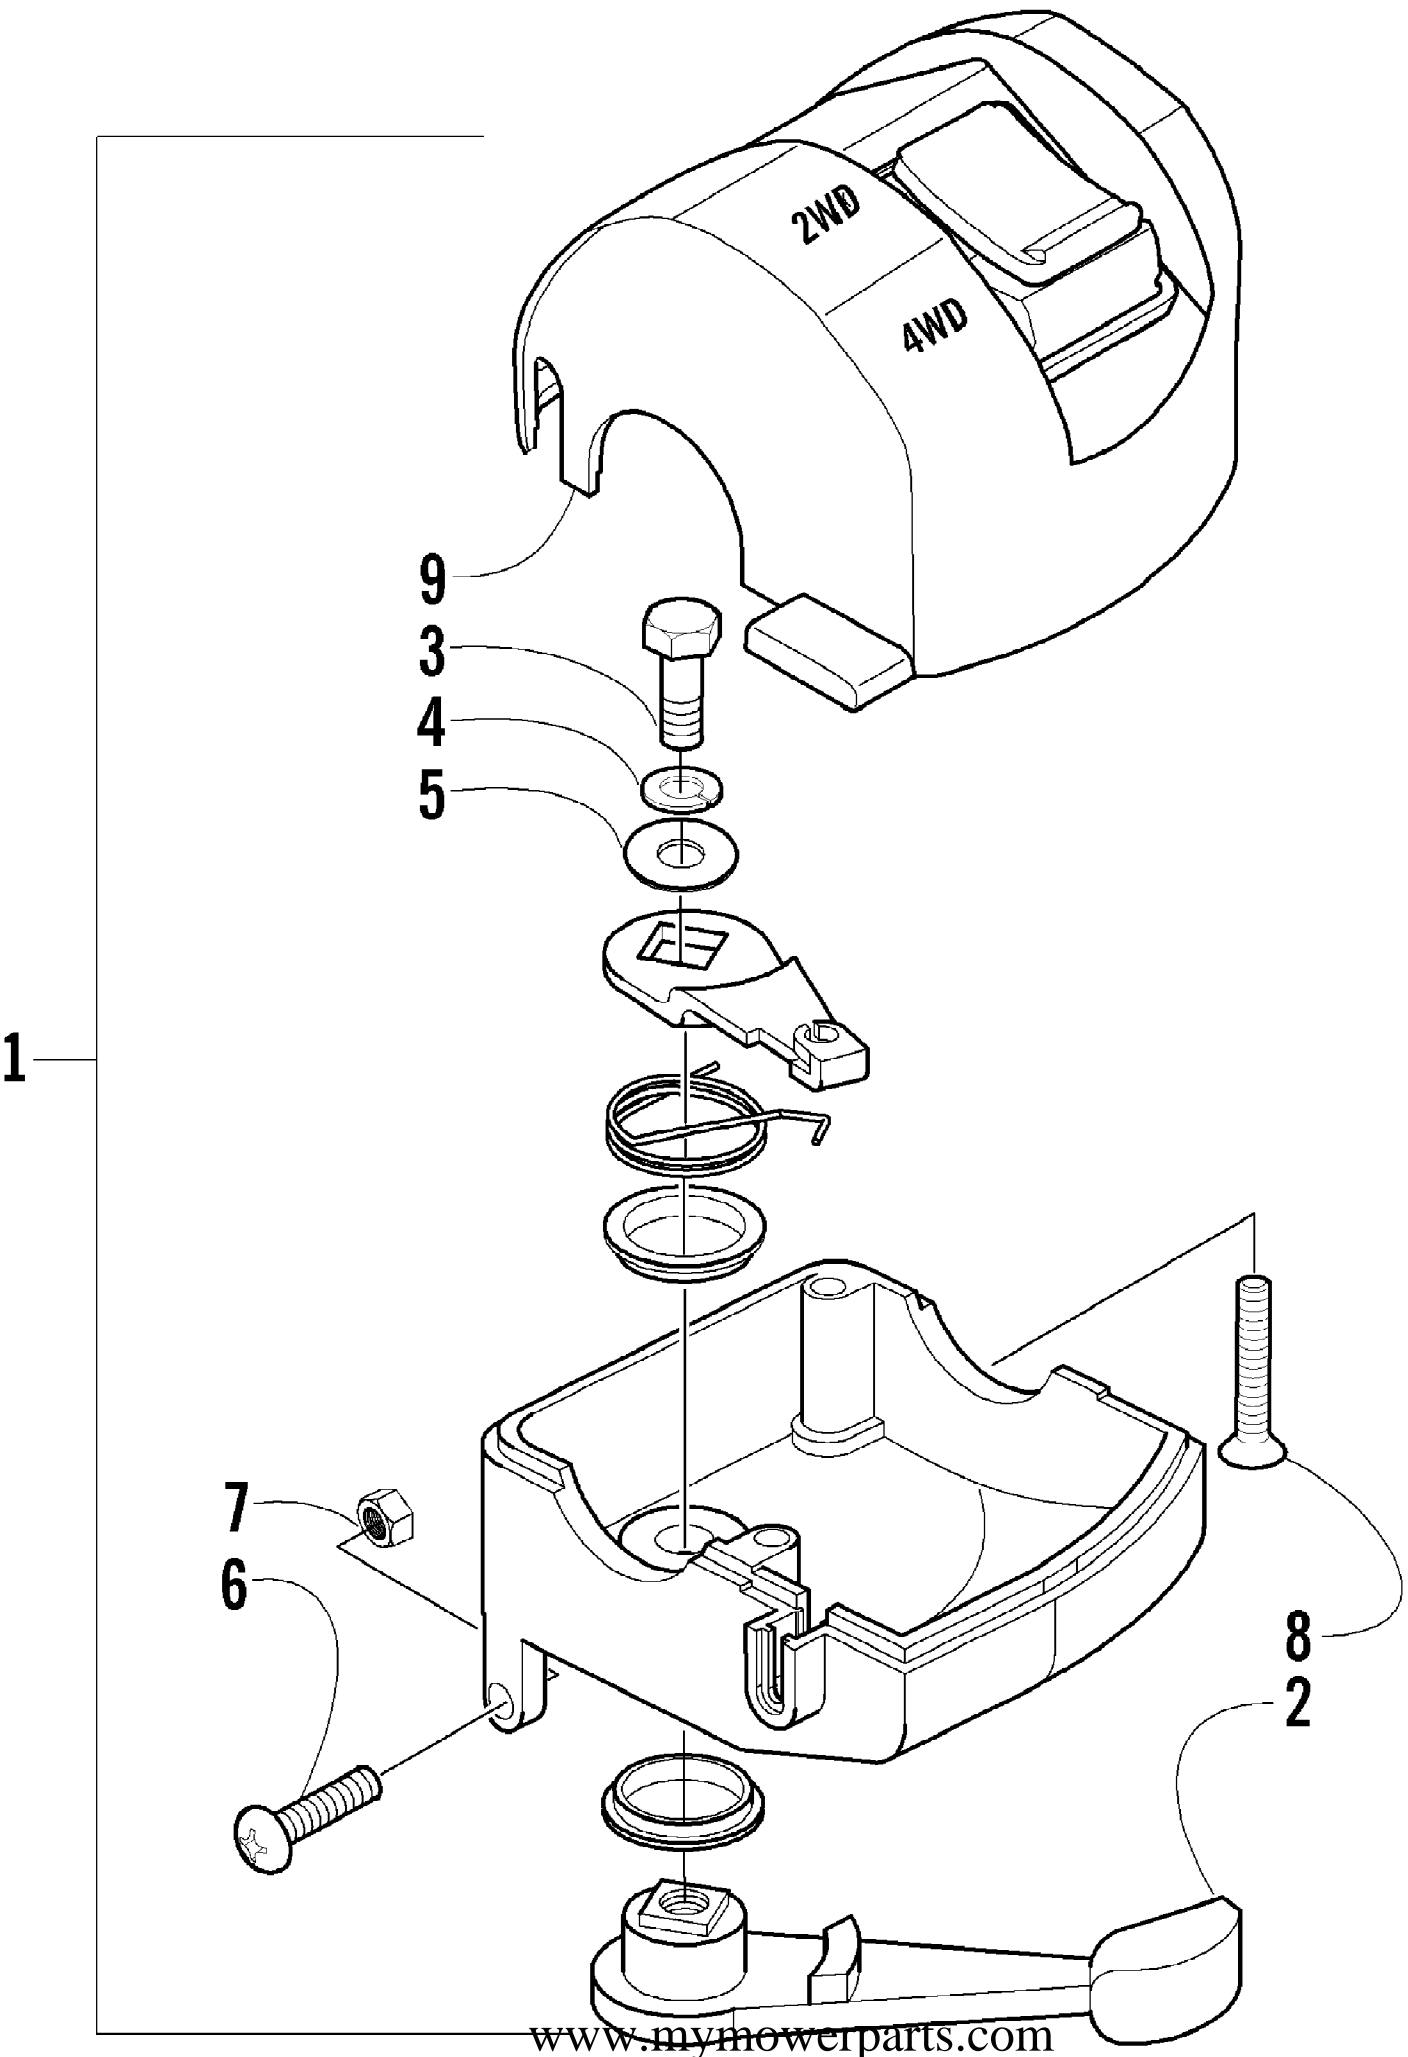

2007 ATV 700 EFI AUTOMATIC TRANSMISSION 4X4 FIS ORANGE LE (A2007157401510)
THROTTLE CASE ASSEMBLY

2007 ATV 700 EFI AUTOMATIC TRANSMISSION 4X4 FIS ORANGE LE (A2007ATV700LE) THROTTLE CASE ASSEMBLY

Ref #	Part Number	Qty	S/P/F	Description
1	0509-012	1		Case, Throttle - Assembly (inc. 2-9)
2	3409-001	1		Lever
3	3004-533	1	S/P	Screw, Cap
4	3004-447	1	/P	Washer, Lock
5	3003-030	1	/P	Washer
6	3423-014	1		Screw
7	3423-327	1		Nut
8	3423-199	2		Screw
9	0409-048	1		Cover, Throttle w/Switch