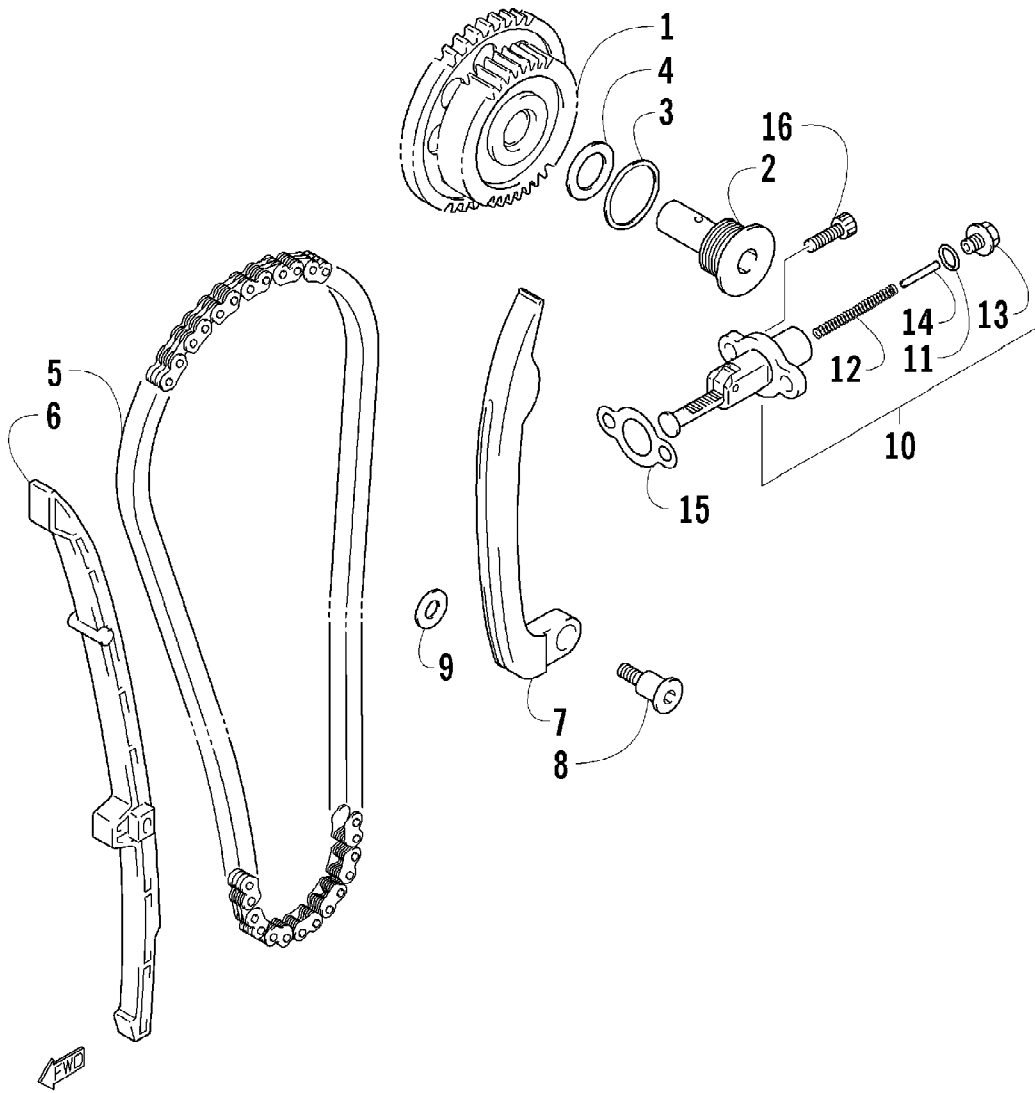

2007 ATV 700 EFI AUTOMATIC TRANSMISSION 4X4 FIS ORANGE LE (A2007ATV40610)
CAM CHAIN ASSEMBLY

2007 ATV 700 EFI AUTOMATIC TRANSMISSION 4X4 FIS ORANGE LE (A2007ATV48US10)
CAM CHAIN ASSEMBLY

Ref #	Part Number	Qty	S/P/F	Description
1	3403-104	1		Gear, Cam Chain Idler
2	3403-105	1		Shaft, Cam Chain Idler
3	3403-106	1	/P	Gasket, Idler Shaft
4	3403-107	1		Shim, Cam Chain Idler
4	3403-108	1		Shim, Cam Chain Idler
4	3403-109	1		Shim, Cam Chain Idler
4	3403-110	1		Shim, Cam Chain Idler
4	3403-111	1		Shim, Cam Chain Idler
4	3403-112	1		Shim, Cam Chain Idler
5	3403-113	1		Chain, Cam
6	3403-114	1		Guide, Chain
7	3403-115	1		Tensioner, Cam Chain
8	3423-810	1		Bolt, Cam Chain Tensioner
9	3423-811	1		Washer
10	3402-283	1		Adjuster, Tensioner - Assembly (inc. 11-14)
11	3423-286	1		O-Ring
12	3402-284	1		Spring
13	3402-285	1		Plug
14	3402-286	1		Bar
15	3402-287	1		Gasket, Tensioner Adjuster
16	3004-576	2	S	Screw, Machine