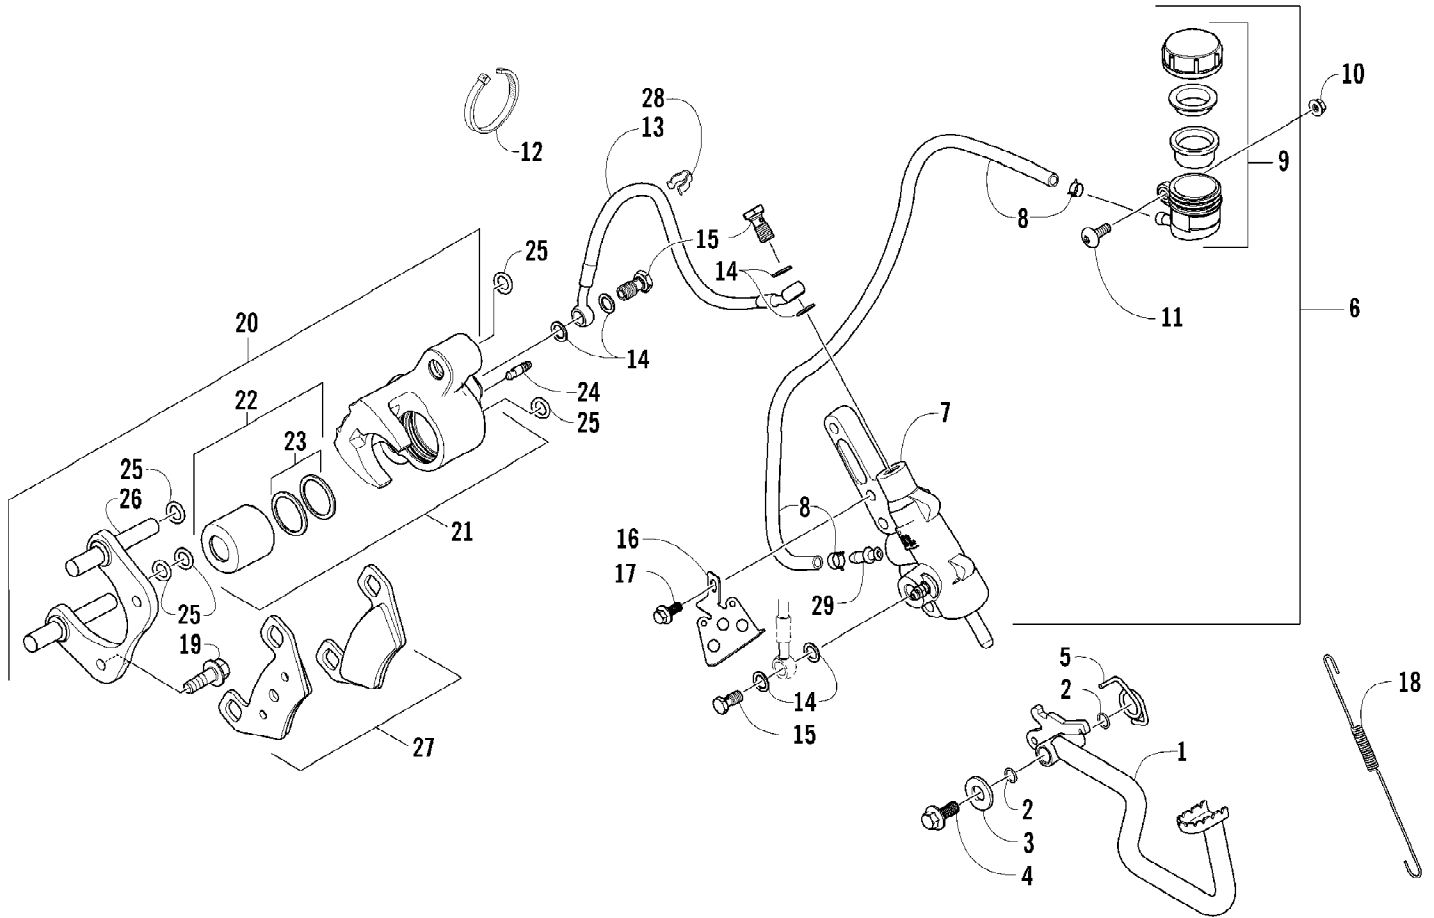

2007 ATV 700 EFI AUTOMATIC TRANSMISSION 4X4 FIS ORANGE LE (A200713010) Page 4 of 10
AUXILIARY BRAKE ASSEMBLY

2007 ATV 700 EFI AUTOMATIC TRANSMISSION 4X4 FIS ORANGE LE (A2007ATV400S10)
AUXILIARY BRAKE ASSEMBLY

Ref #	Part Number	Qty	S/P/F	Description
	1502-156	1		Fully Bled Master Cylinder Replacement Kit
1	1502-063	1		Lever, Brake
2	1602-213	2	/P	O-Ring
3	8050-252	1		Washer
4	8408-816	1		Screw, Cap
5	0502-807	1		Spring, Brake Lever
6	1502-153	1		Brake Assembly (inc. 7-9)
7	*	1		Master Cylinder
8	1502-154	1		Hose, Brake Reservoir w/Clamps
9	1502-155	1		Reservoir, Brake
10	0623-038	1		Nut, Flanged
11	8476-616	1		Screw, Machine
12	0123-788	1	/P	Cable Tie - 7.5 in.
13	1502-139	1		Hose, Brake
14	0423-178	6		Washer, Crush
15	0423-413	3		Bolt, Banjo-Fitting
16	1502-179	1		Bracket, Switch
17	8408-625	2		Screw, Cap
18	0502-785	1		Spring, Brake Switch
19	1623-589	2	S	Screw, Cap
20	0502-878	1	S	Caliper, Brake (inc. 21-27)
21	0502-603	1	S	Housing, Caliper - Assembly - Right Rear (inc. 22-24)
22	0502-606	1		Piston/Seal Set (inc. 23)
23	0502-607	1		Seal Set
24	0502-609	1	/P	Valve, Bleed
25	0502-608	1		O-Ring, Guide - Set
26	0502-605	1		Bracket Assembly
27	0502-875	1	S	Pad, Brake - Set
28	1502-115	2		Clip, Brake Hose
29	1502-138	1	S	Adapter, Hose