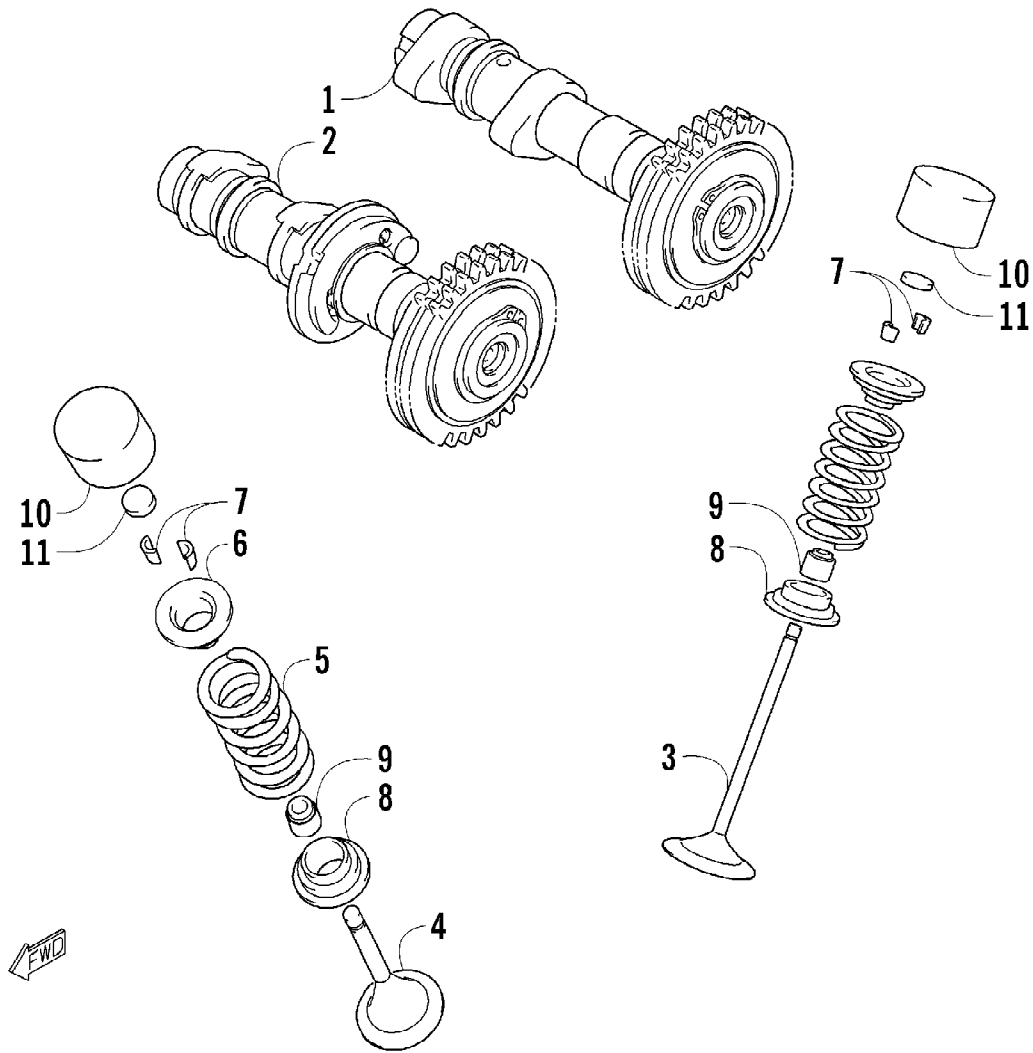

2007 ATV 700 EFI AUTOMATIC TRANSMISSION 4X4 FIS ORANGE LE (A2007A40610)
CAMSHAFT/VALVE ASSEMBLY

2007 ATV 700 EFI AUTOMATIC TRANSMISSION 4X4 FIS ORANGE LE (A2007ATV400S10)
CAMSHAFT/VALVE ASSEMBLY

Ref #	Part Number	Qty	S/P/F	Description
	3402-931	1		Shim, Tappet - Set
1	3403-099	1		Camshaft - Intake
2	3403-100	1		Camshaft - Exhaust
3	3403-101	2		Valve, Intake
4	3403-102	2		Valve, Exhaust
5	3403-103	4		Spring, Valve
6	3402-934	4		Retainer, Valve Spring
7	0693-281	8	/P	Cotter, Valve
8	3402-880	4		Seat, Valve Spring
9	3402-226	4		Seal, Oil
10	3402-851	4		Tappet
11	3402-852	AR		Shim, Tappet - 2.30 mm
11	3402-853	AR		Shim, Tappet - 2.35 mm
11	3402-854	AR		Shim, Tappet - 2.40 mm
11	3402-855	AR		Shim, Tappet - 2.45 mm
11	3402-856	AR		Shim, Tappet - 2.50 mm
11	3402-857	AR		Shim, Tappet - 2.55 mm
11	3402-858	AR		Shim, Tappet - 2.60 mm
11	3402-859	AR		Shim, Tappet - 2.65 mm
11	3402-860	AR		Shim, Tappet - 2.70 mm
11	3402-861	AR		Shim, Tappet - 2.75 mm
11	3402-862	AR		Shim, Tappet - 2.80 mm
11	3402-863	AR		Shim, Tappet - 2.85 mm
11	3402-864	AR		Shim, Tappet - 2.90 mm
11	3402-865	AR		Shim, Tappet - 2.95 mm
11	3402-866	AR		Shim, Tappet - 3.00 mm
11	3402-867	AR		Shim, Tappet - 3.05 mm
11	3402-868	AR		Shim, Tappet - 3.10 mm
11	3402-869	AR		Shim, Tappet - 3.15 mm
11	3402-870	AR		Shim, Tappet - 3.20 mm
11	3402-871	AR		Shim, Tappet - 3.25 mm
11	3402-872	AR		Shim, Tappet - 3.30 mm
11	3402-873	AR		Shim, Tappet - 3.35 mm
11	3402-874	AR		Shim, Tappet - 3.40 mm
11	3402-875	AR		Shim, Tappet - 3.45 mm
11	3402-876	AR		Shim, Tappet - 3.50 mm