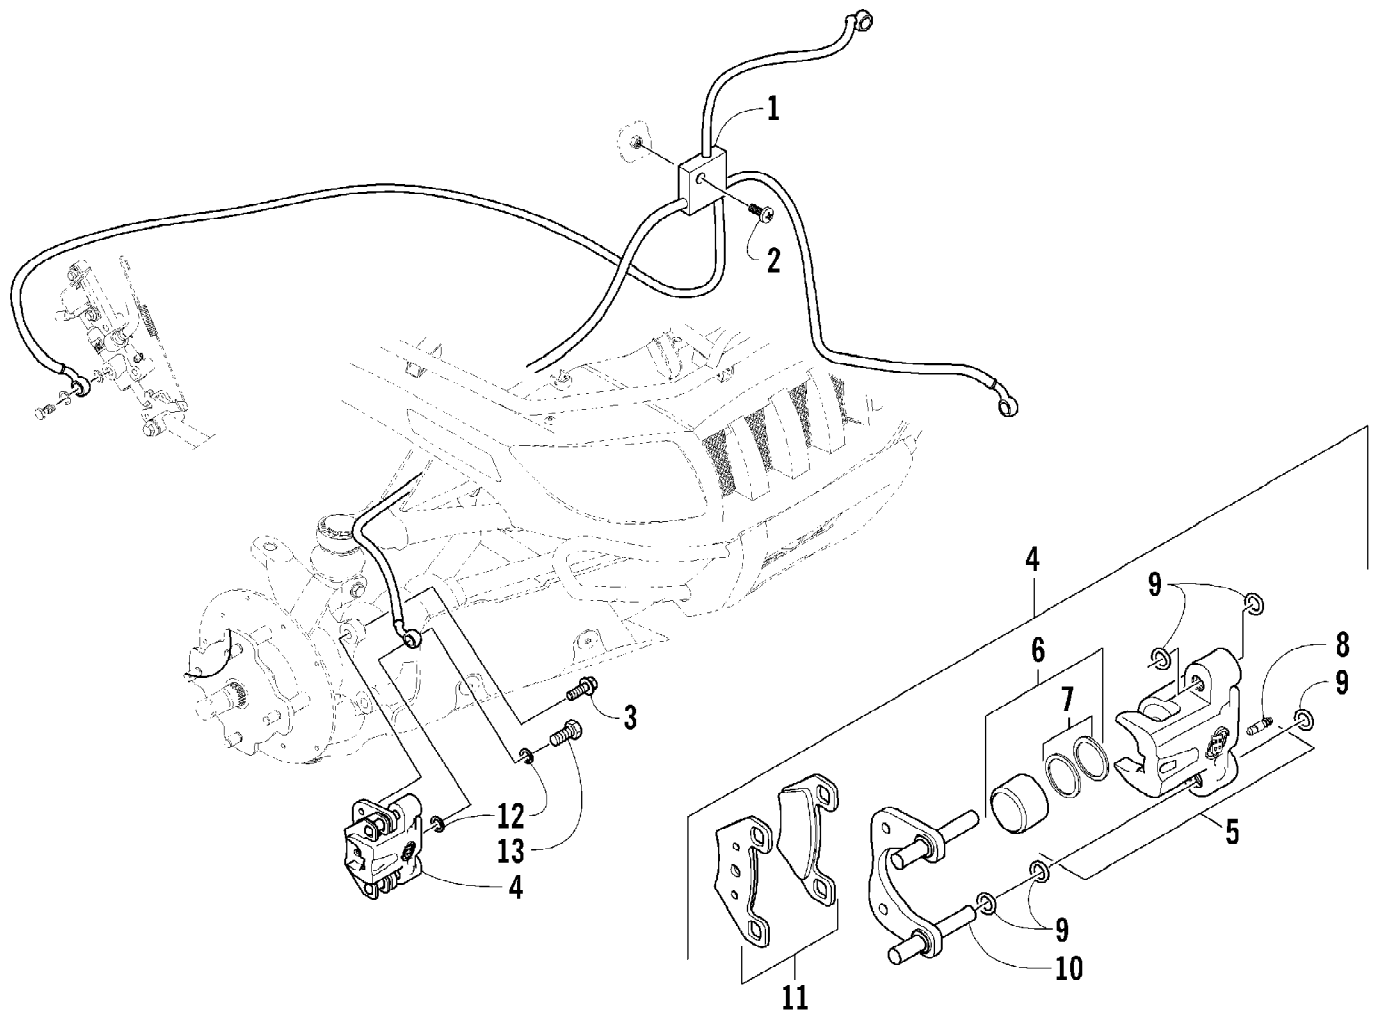

2007 ATV 700 EFI AUTOMATIC TRANSMISSION 4X4 FIS ORANGE LE (A2007154210) HYDRAULIC BRAKE ASSEMBLY

2007 ATV 700 EFI AUTOMATIC TRANSMISSION 4X4 FIS ORANGE LE (A2007ATV430LS10)
HYDRAULIC BRAKE ASSEMBLY

Ref #	Part Number	Qty	S/P/F	Description
1	1502-015	1		Hose, Brake - Assembly
2	8476-625	1		Screw, Cap
3	1623-589	4	S	Screw, Cap
4	0502-878	1	S	Caliper, Brake - Right Front (inc. 5-11)
4	0502-879	1	S	Caliper, Brake - Left Front (inc. 5-11)
5	0502-603	1	S	Housing, Caliper - Assembly - Right Front (inc. 6-8)
5	0502-611	1	S	Housing, Caliper - Assembly - Left Front (inc. 6-8)
6	0502-606	2		Piston/Seal Set (inc. 7)
7	0502-607	2		Seal Set
8	0502-609	2	/P	Valve, Bleed
9	0502-608	2		O-Ring, Guide - Set
10	0502-605	2		Bracket Assembly
11	0502-875	2	S	Pad, Brake - Set
12	0423-178	4		Washer, Crush
13	0423-413	2		Bolt, Banjo-Fitting