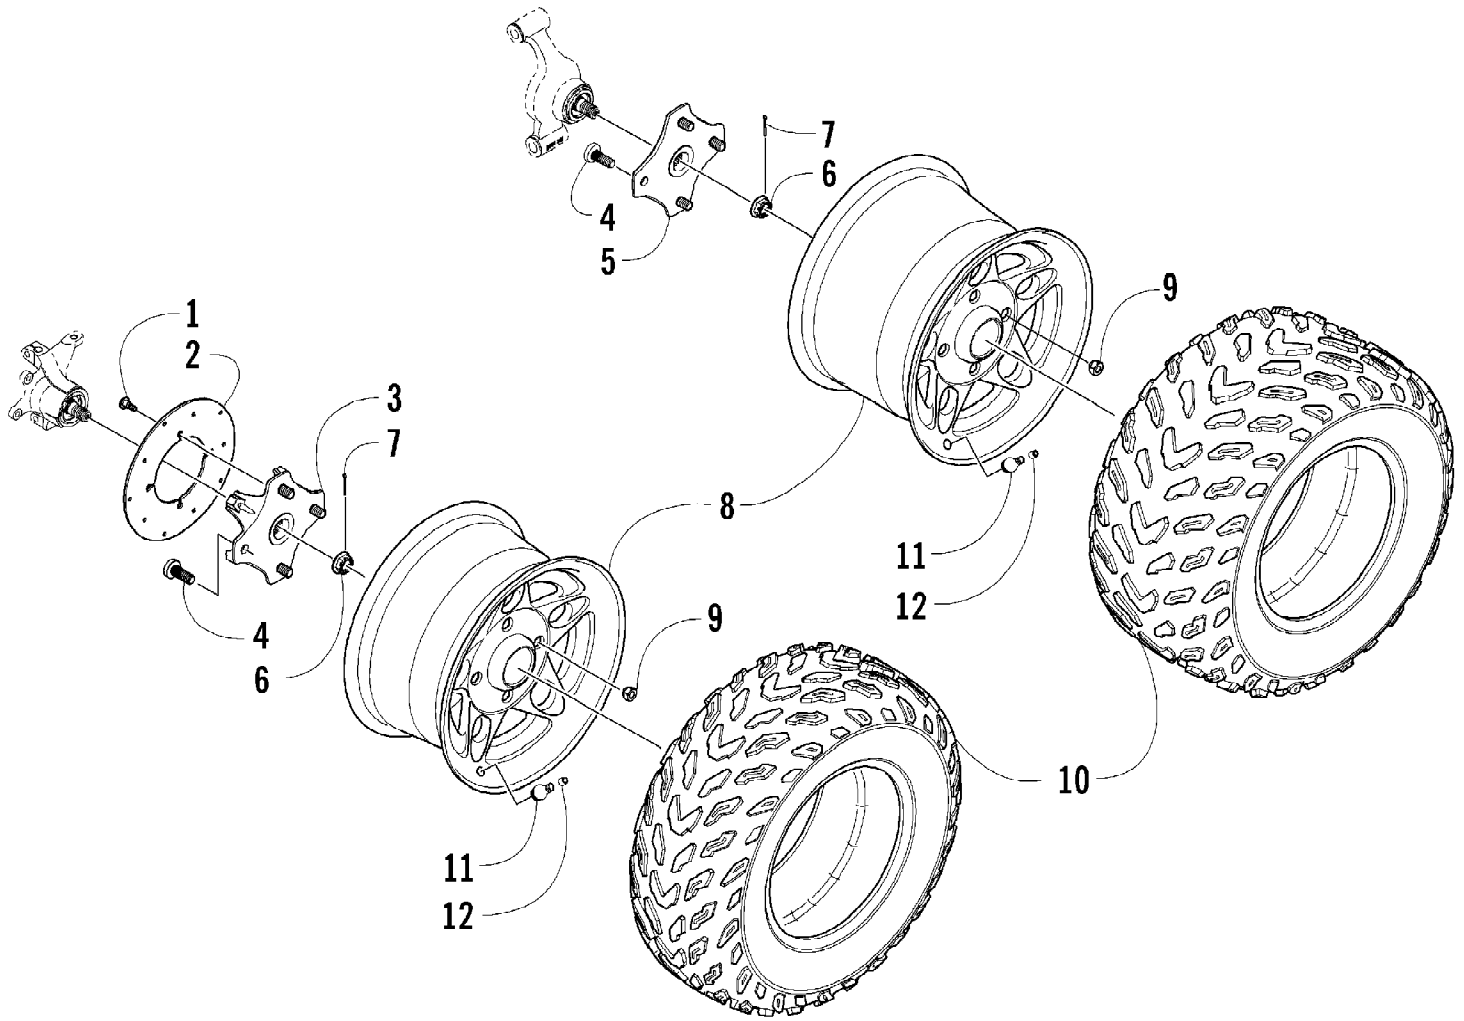

2007 ATV 700 EFI AUTOMATIC TRANSMISSION 4X4 FIS ORANGE LE (A20071506100)
WHEEL AND TIRE ASSEMBLY

2007 ATV 700 EFI AUTOMATIC TRANSMISSION 4X4 FIS ORANGE LE (A200715T46LS10)
WHEEL AND TIRE ASSEMBLY

Page 4 of 10

Ref #	Part Number	Qty	S/P/F	Description
1	0423-557	12		Screw, Shoulder w/Loctite
2	1436-164	3	/P	Disc, Brake
3	0502-599	2	S	Hub, Wheel - Front (inc. 4)
4	0402-974	16	/P	Stud, Wheel Hub
5	0502-601	1	S	Hub, Wheel - Rear - Left (inc. 4)
5	0502-599	1	S	Hub, Wheel - Rear - Right (inc. 4)
6	0423-607	4		Nut, Castle Flange
7	0423-407	4		Pin, Cotter
8	1402-424	2		Wheel - Front
8	1402-425	2		Wheel - Rear
9	0423-618	16		Nut, Mounting - Wheel
10	1402-548	2		Tire - Front
10	1402-549	2		Tire - Rear
11	0402-064	4		Stem, Valve (inc. 12)
12	0402-140	4		Cap, Valve Stem