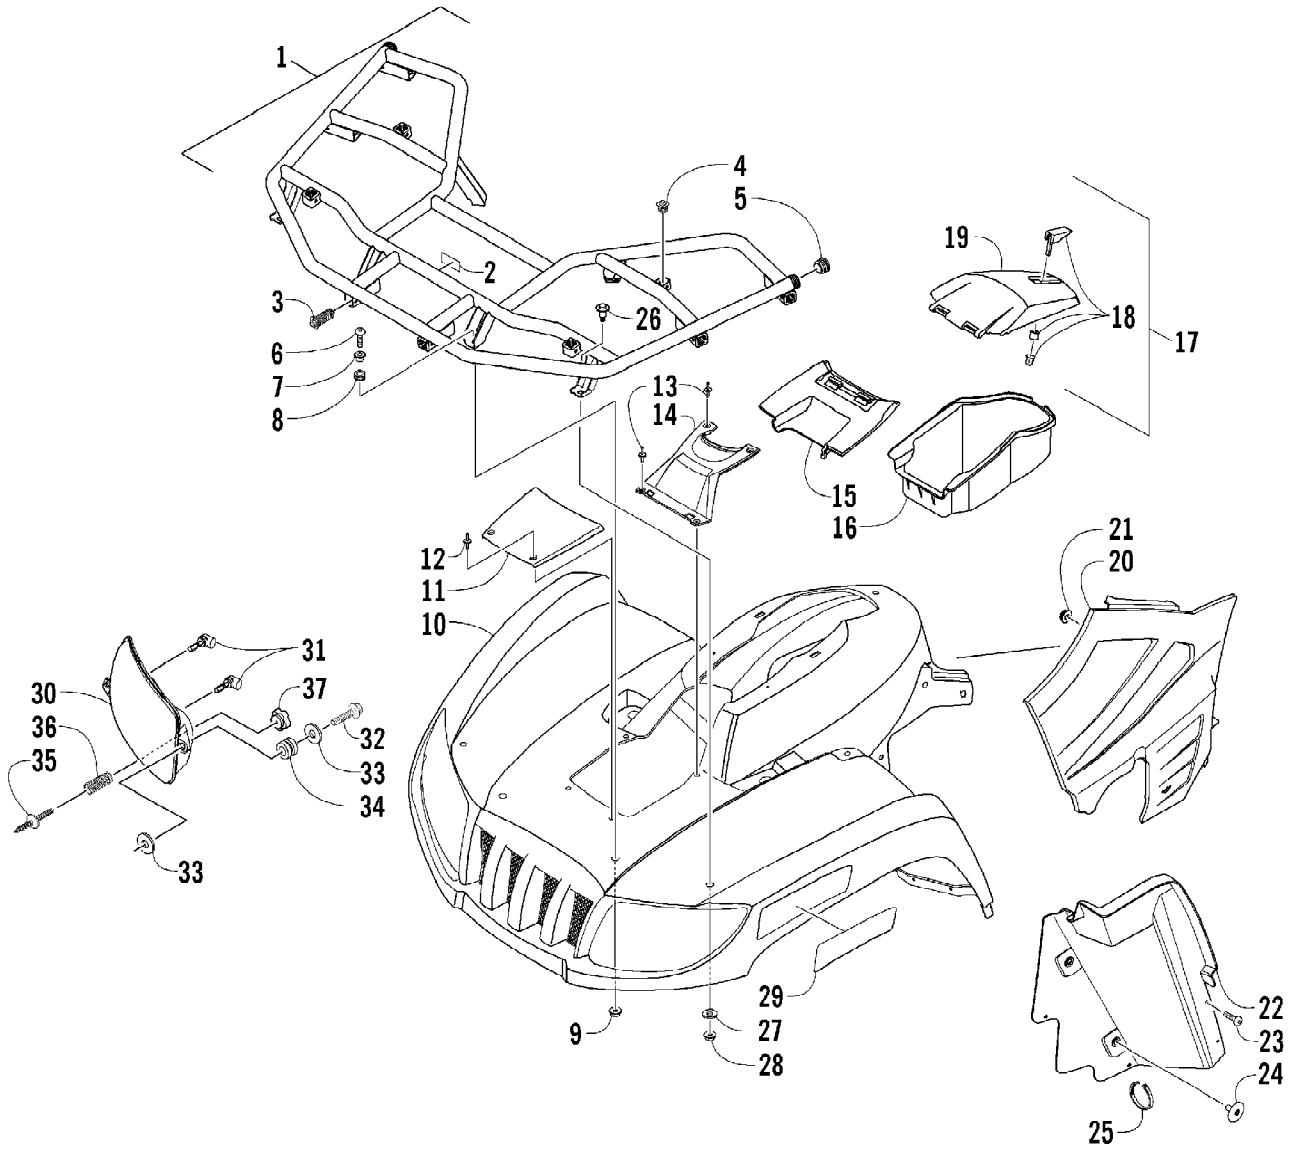

2007 ATV 700 EFI AUTOMATIC TRANSMISSION 4X4 FIS ORANGE LE (A200715300510)
FRONT BODY PANEL ASSEMBLY

2007 ATV 700 EFI AUTOMATIC TRANSMISSION 4X4 FIS ORANGE LE (A2007157406S10)
FRONT BODY PANEL ASSEMBLY

Ref #	Part Number	Qty	S/P/F	Description
1	1506-883	1		Rack, Front - Assembly (inc. 2-5)
2	0411-576	1		Decal, Warning - Front Rack Load
3	2406-014	6		Bushing, Rack
4	0441-592	4	/P	Bushing, Rack
5	1441-049	2		Plug, Rack
6	8410-830	4		Screw, Machine
7	0423-669	4		Spacer
8	0423-465	4		Grommet
9	8432-802	4		Nut, Lock
10	2506-317	1	S	Panel, Fender - Front (inc. 29)
11	1406-358	1		Cover, Access
12	0423-535	2		Rivet, Reinstallable
13	0623-362	4		Rivet, Reinstallable
14	1406-484	1		Cover, Steering Post
15	0470-513	1		Cover, Storage Box
16	1406-573	1		Box, Storage
17	2506-234	1		Lid, Storage Box w/Latch (inc. 18-19)
18	1406-599	1		Latch, Storage Box
19	0470-514	1		Lid, Storage Box
20	2406-358	1		Panel, Side - Lower - Right
20	2406-359	1		Panel, Side - Lower - Left
21	0423-678	8		Grommet
22	1406-354	1		Panel, Splash - Right
22	1406-355	1	S	Panel, Splash - Left
23	0423-719	4		Screw, Self-Tapping
24	0423-101	5		Screw, Body
25	0123-788	AR	/P	Cable Tie - 7.5 in.
26	0423-654	2		Screw, Shoulder
27	8050-222	2	/P	Washer
28	0423-540	2		Nut, Lock
29	0411-818	1		Decal, Reflector - Amber - Right
29	0411-819	1		Decal, Reflector - Amber - Left
30	0509-034	1	S	Headlight Assembly - Right (inc. 31)
30	0509-035	1		Headlight Assembly - Left (inc. 31)
31	0409-055	4		Bulb, Headlight
32	0623-785	4		Screw, Self-Tapping
33	8050-217	8	/P	Washer
34	0423-447	4		Grommet
35	0423-514	2		Stud, Adjuster - Headlight
36	0423-522	2		Spring, Adjuster
37	0423-513	2		Knob, Adjuster