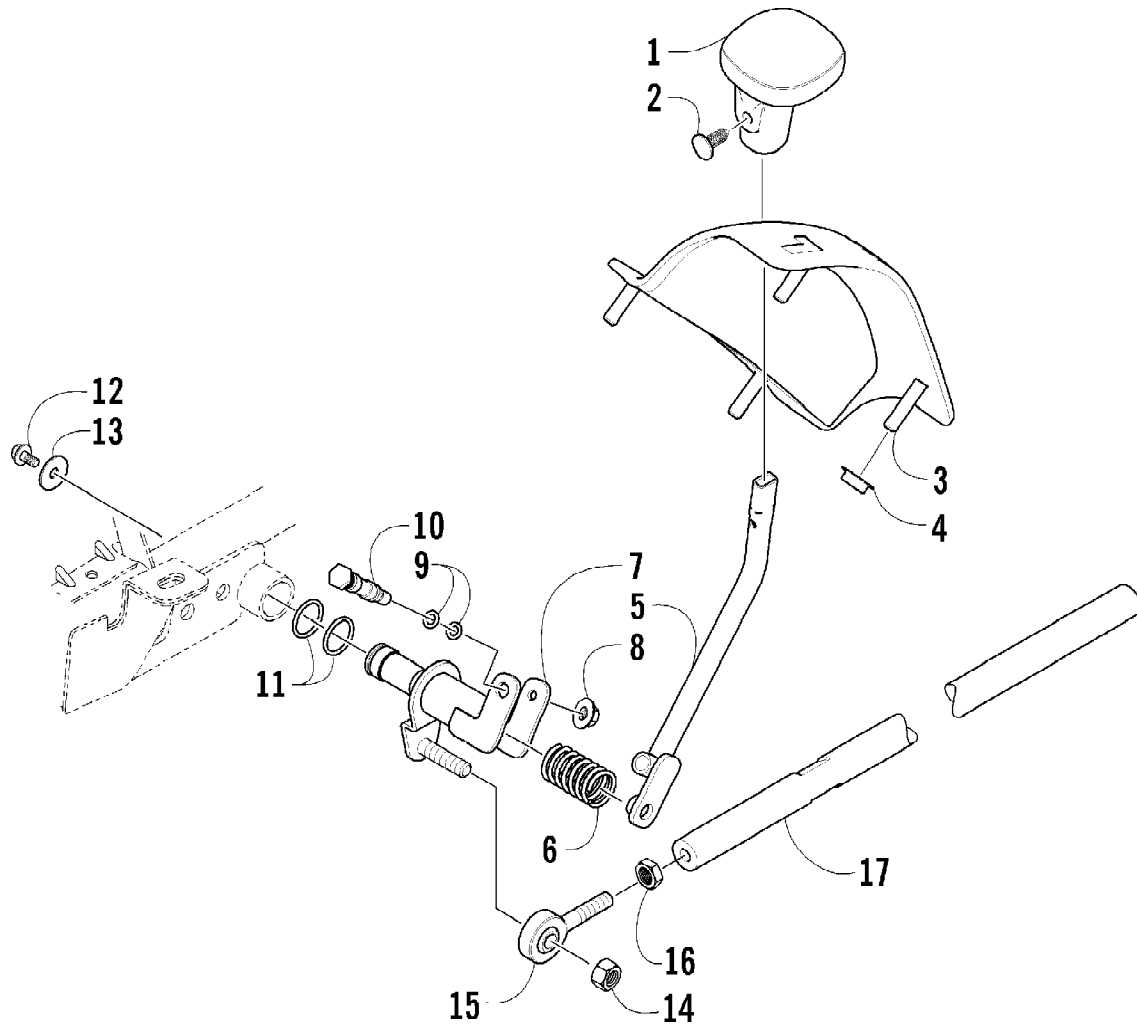

2007 ATV 700 EFI AUTOMATIC TRANSMISSION 4X4 FIS ORANGE LE (A2007157010) REVERSE SHIFT LEVER ASSEMBLY

2007 ATV 700 EFI AUTOMATIC TRANSMISSION 4X4 FIS ORANGE LE (A2007ATV700EFI)
REVERSE SHIFT LEVER ASSEMBLY

Ref #	Part Number	Qty	S/P/F	Description
1	0402-843	1	/P	Knob, Reverse Shift Lever
2	0423-345	1		Clip, Push
3	1402-576	1		Plate, Shift
4	0423-357	4		Nut, Stamped
5	0502-659	1		Lever, Reverse Shift
6	0502-410	1	S	Spring, Reverse Shift Lever
7	0502-950	1		Axle, Reverse Shift Lever
8	8424-602	1	/P	Nut
9	0423-182	2	/P	O-Ring
10	0402-675	1		Axle, Pivot
11	0423-299	2	/P	O-Ring
12	8408-812	1		Screw, Cap
13	0423-087	1		Washer
14	0624-250	1		Nut
15	0423-648	1		End, Rod
16	0423-649	1		Nut, Jam
17	2406-201	1		Linkage, Shift