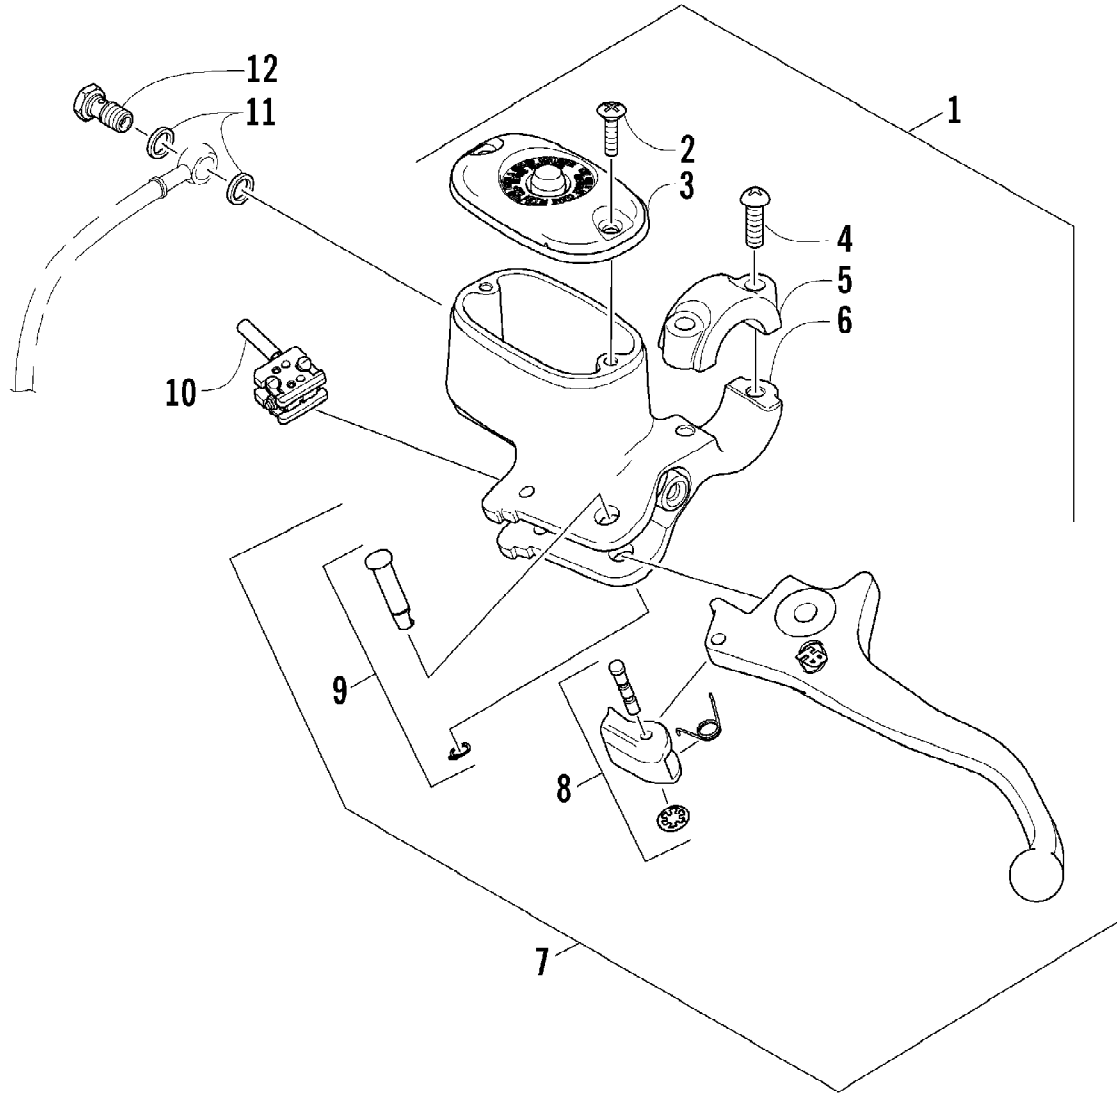

2007 ATV 700 EFI AUTOMATIC TRANSMISSION 4X4 FIS ORANGE LE (A2007154010)
HYDRAULIC HAND BRAKE ASSEMBLY

2007 ATV 700 EFI AUTOMATIC TRANSMISSION 4X4 FIS ORANGE LE (A2007ATV460S10)
HYDRAULIC HAND BRAKE ASSEMBLY

Ref #	Part Number	Qty	S/P/F	Description
1	0502-914	1	S	Brake Assembly (inc. 2-10)
2	0502-566	1		Screw, Reservoir Cover
3	0502-868	1	/P	Cover, Reservoir
4	0502-568	1		Screw, Master Cylinder Clamp
5	0502-869	1		Clamp, Master Cylinder
6	0502-704	1		Master Cylinder Assembly
7	0502-866	1		Lever Assembly (inc. 8-9)
8	0502-867	1	/P	Lock, Brake Lever - Kit
9	0502-580	1		Lever Pin - Kit
10	0502-564	1	/P	Switch, Brake - Kit
11	0423-178	2		Washer, Crush
12	0423-413	1		Bolt, Banjo-Fitting