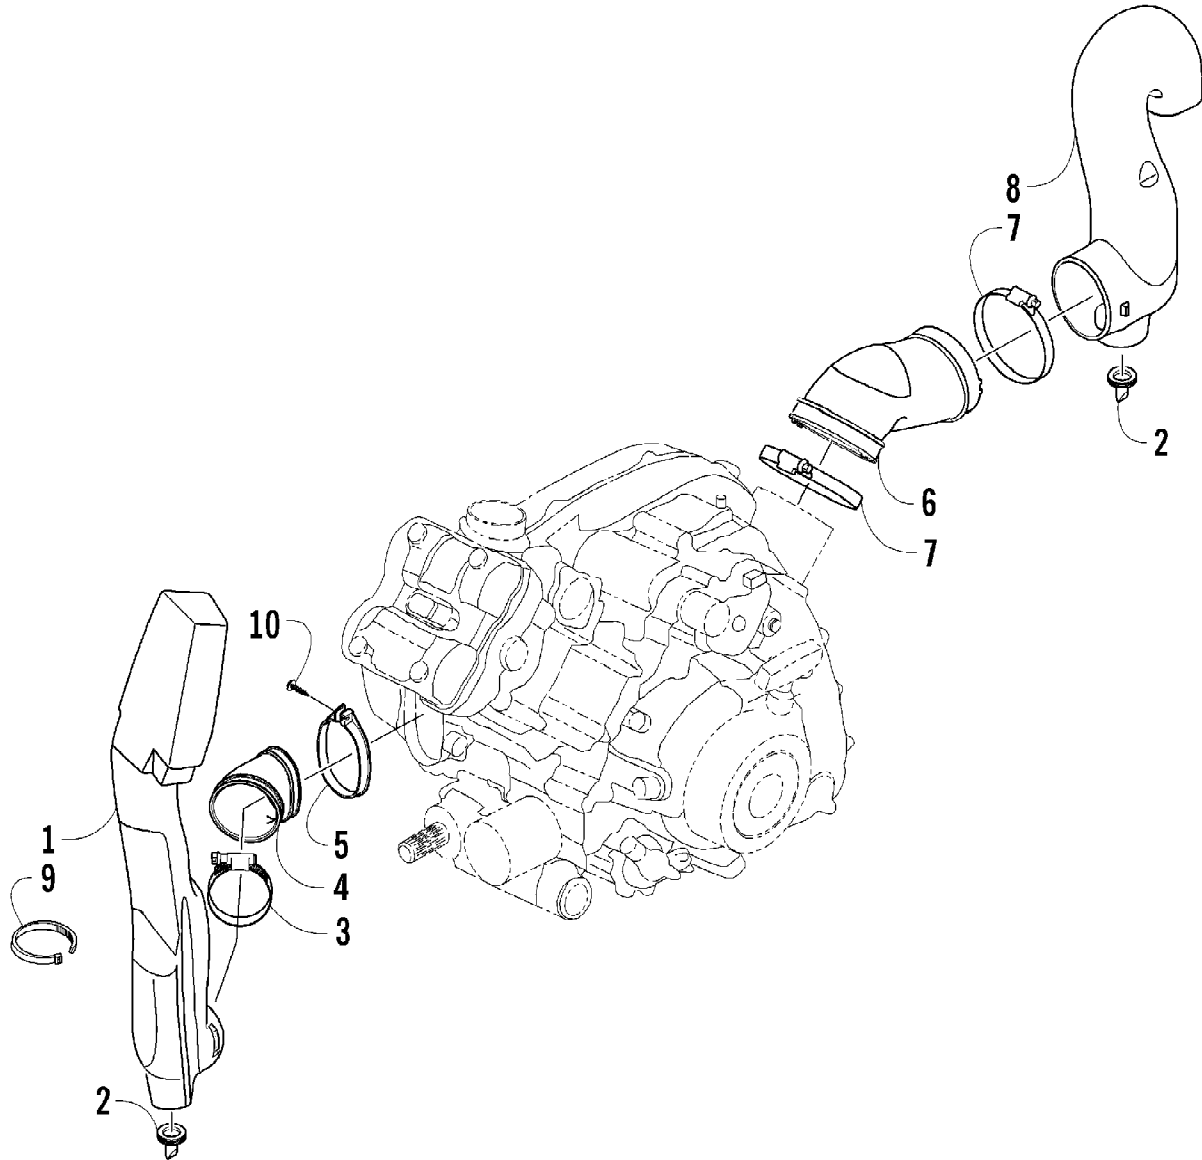

2007 ATV 700 EFI AUTOMATIC TRANSMISSION 4X4 FIS ORANGE LE (A2007154010)
CASE/BELT COOLING ASSEMBLY

2007 ATV 700 EFI AUTOMATIC TRANSMISSION 4X4 FIS ORANGE LE (A2007ATV400S10)
CASE/BELT COOLING ASSEMBLY

Ref #	Part Number	Qty	S/P/F	Description
1	0413-126	1		Duct, Belt Cooling - Front
2	0470-442	2	/P	Valve, Drain
3	0423-578	1		Clamp, Boot
4	0413-160	1	/P	Boot, Duct - Front
5	0423-550	1		Clamp, Boot
6	0413-128	1		Boot, Duct - Rear
7	0423-018	2		Clamp, Boot
8	0413-129	1		Duct, Belt Cooling - Rear
9	0123-903	1		Cable Tie - 11.5 in.
10	0423-342	1	/P	Screw, Self-Tapping