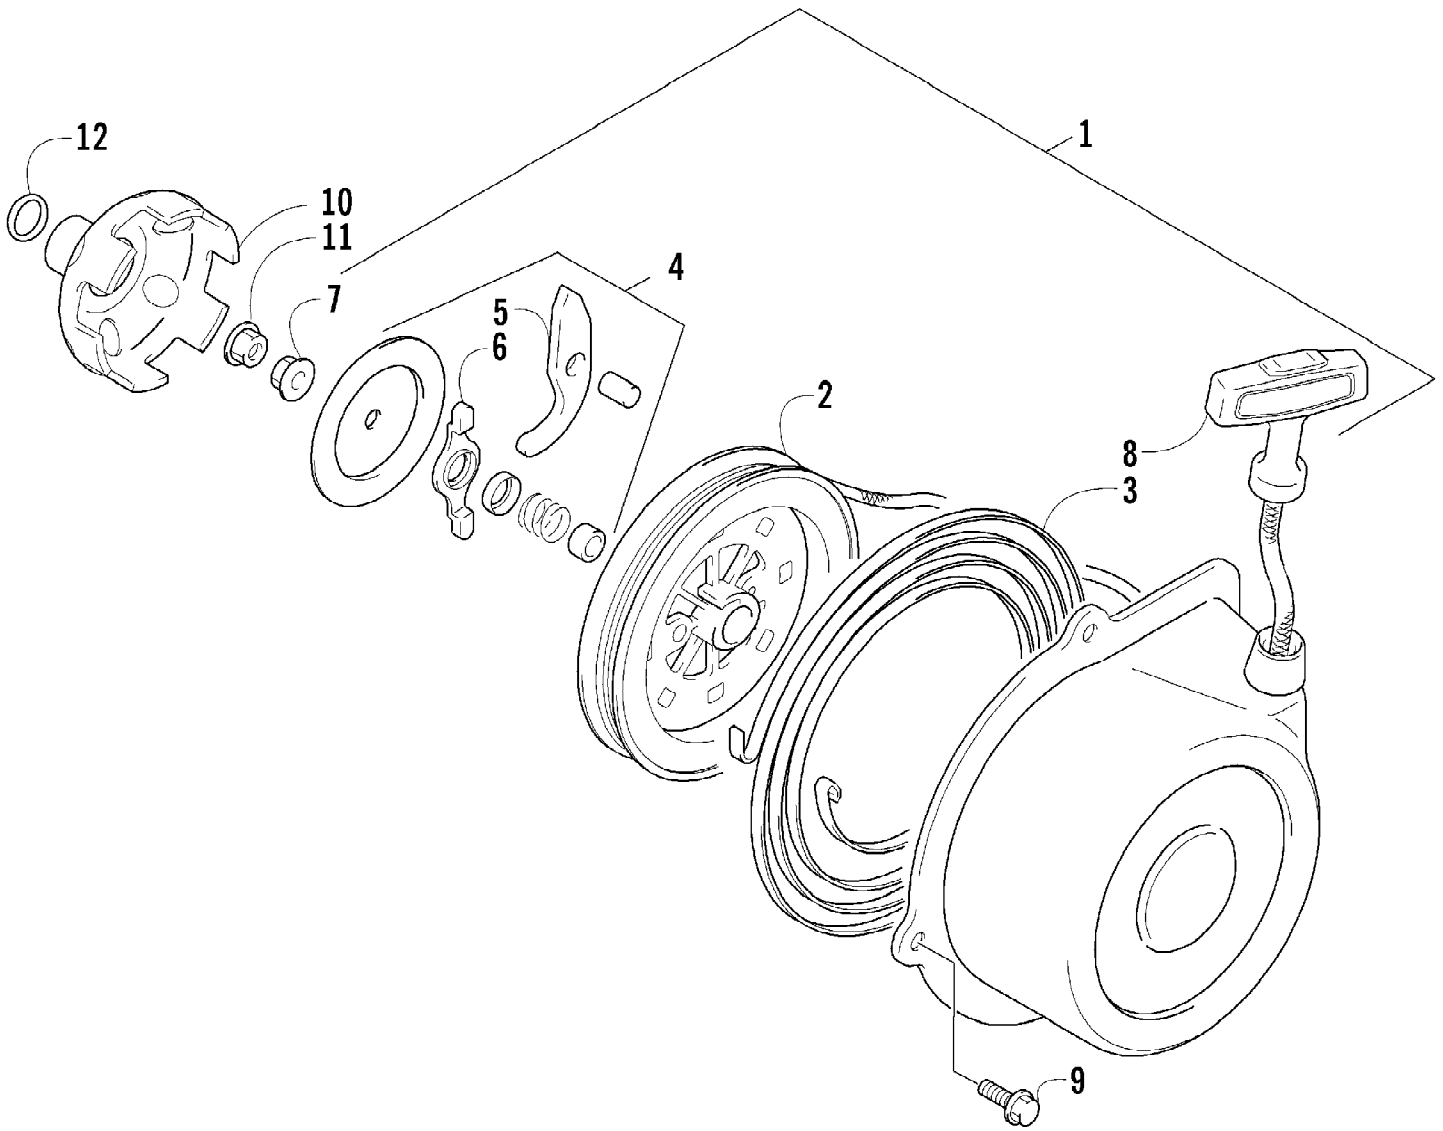

2007 ATV 700 EFI AUTOMATIC TRANSMISSION 4X4 FIS ORANGE LE (A2007154610)
RECOIL STARTER ASSEMBLY

2007 ATV 700 EFI AUTOMATIC TRANSMISSION 4X4 FIS ORANGE LE (A2007ATV4010)
RECOIL STARTER ASSEMBLY

Ref #	Part Number	Qty	S/P/F	Description
1	3445-003	1		Starter, Recoil - Assembly (inc. 2-8)
2	3445-004	1		Reel
3	3445-007	1		Spring, Spiral
4	3445-016	1		Ratchet - Assembly (inc. 5-6)
5	3445-005	1		Ratchet
6	3445-006	1		Guide, Ratchet
7	3004-488	1	S/P	Nut
8	3445-011	1		Rope Assembly
9	3423-428	4		Screw, Cap
10	3445-029	1	/P	Cup, Starter
11	3004-491	1	S/P	Nut
12	3423-053	1	/P	O-Ring