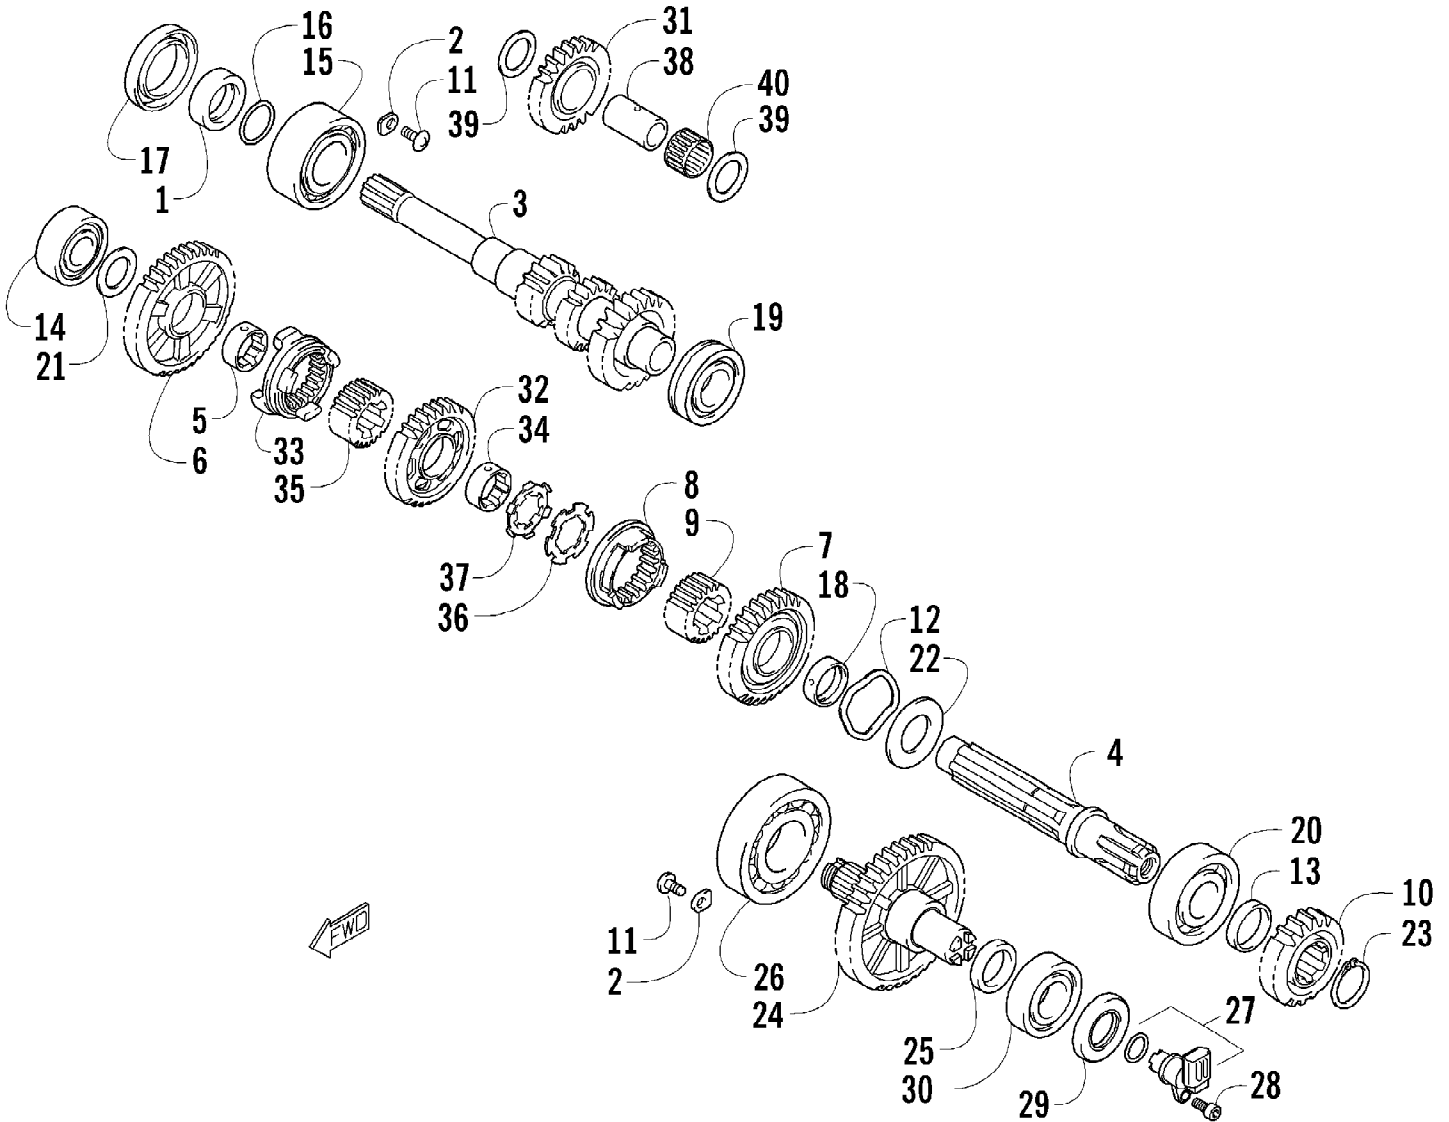

2007 ATV 700 EFI AUTOMATIC TRANSMISSION 4X4 FIS ORANGE LE (A2007157010) (A2007157010)
SECONDARY TRANSMISSION ASSEMBLY

2007 ATV 700 EFI AUTOMATIC TRANSMISSION 4X4 FIS ORANGE LE (A200715781010)
SECONDARY TRANSMISSION ASSEMBLY

Ref #	Part Number	Qty	S/P/F	Description
1	3423-827	1	S	Spacer, Driveshaft
2	3446-031	4	/P	Retainer, Driveshaft
3	3403-142	1	S	Driveshaft
4	3403-143	1		Countershaft
5	3446-380	1		Bushing, Driven Gear Low
6	3403-144	1		Gear, Driven - Low
7	3403-145	1		Gear, Driven - High
8	3403-146	1		Dog, Gear Shift - High
9	3423-828	1		Spacer
10	3403-147	1		Gear, Drive
11	3423-370	4		Screw, Retainer
12	3423-829	1		Washer
13	3423-830	1		Spacer
14	3402-979	1	/P	Bearing
15	3402-499	1		Bearing
16	3423-831	1	/P	O-Ring
17	3403-148	1	/P	Seal, Driveshaft
18	3423-547	1		Bushing, Driven Gear
19	3004-209	1	/P	Bearing, Driveshaft - Left
20	3402-219	1		Bearing, Countershaft - Left
21	3423-832	1		Washer, Driven Gear - Right
22	3423-833	1		Washer, Driven Gear - Left
23	3423-191	1	/P	Circlip
24	3403-149	1		Shaft, Output
25	3402-207	1		Spacer, Output Shaft
26	3403-150	1		Bearing, Output Shaft - Right
27	3530-051	1		Sensor, Speedometer
28	3423-614	1	S	Screw, Machine
29	3403-151	1		Seal, Output Shaft - Left
30	3004-209	1	/P	Bearing, Output Shaft - Left
31	3403-152	1		Gear, Reverse Idler
32	3403-153	1		Gear, Reverse Driven
33	3403-154	1		Dog, Select
34	3446-380	1		Bushing, Reverse Driven Gear
35	3423-834	1		Spacer, Reverse Select
36	3423-262	1		Washer, Lock
37	3423-266	1		Washer, Lock
38	3403-155	1		Shaft, Reverse Idler
39	3402-195	1		Washer, Reverse Idler Gear
40	3403-156	1		Bearing, Reverse Idler Gear