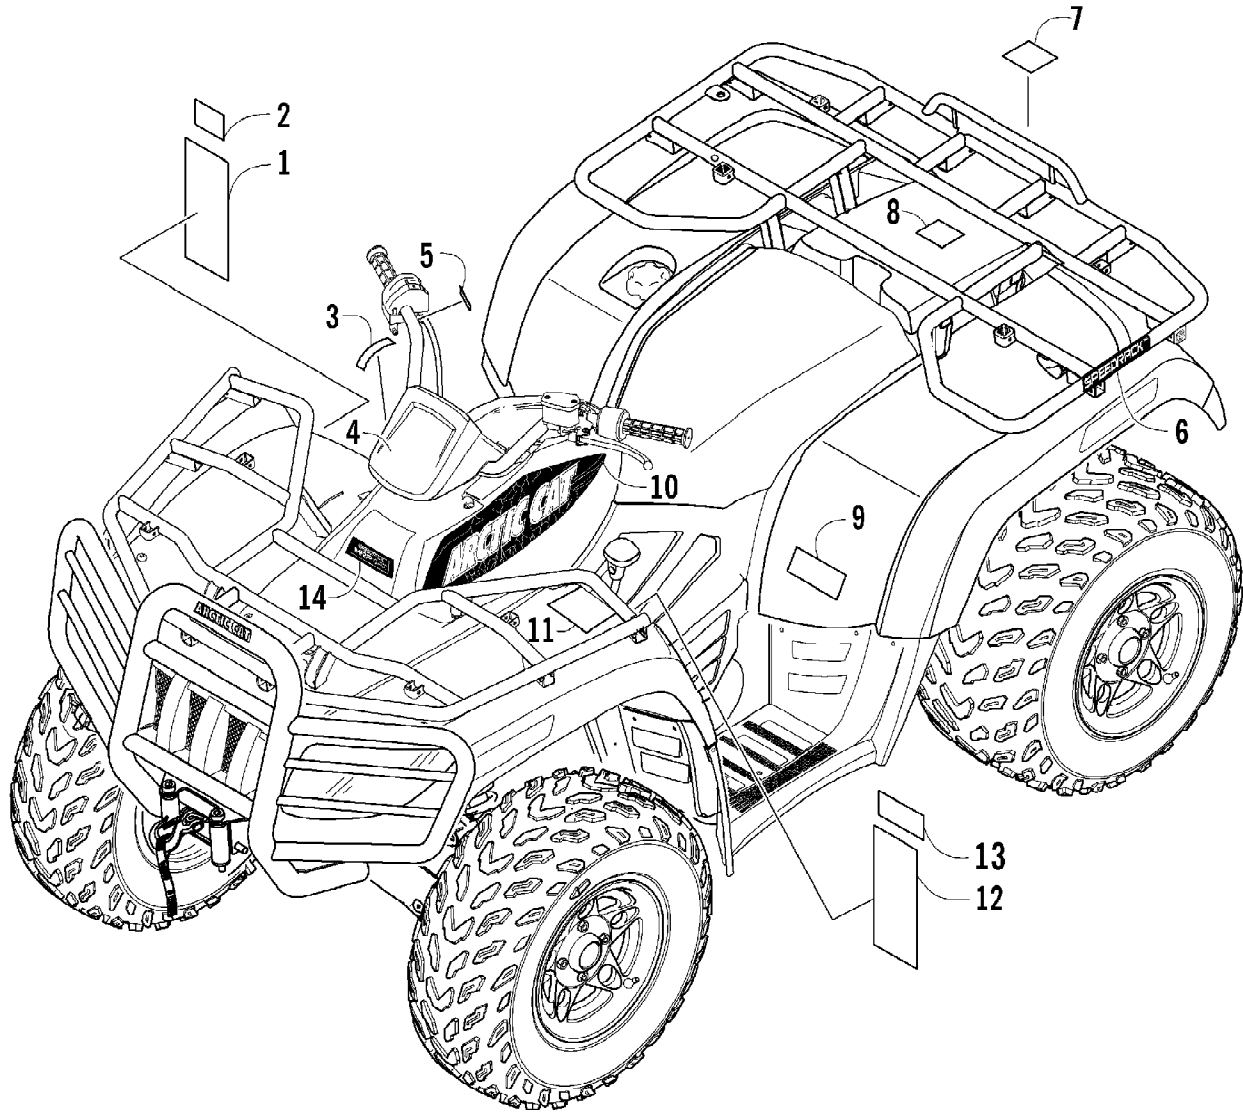

2007 ATV 700 EFI AUTOMATIC TRANSMISSION 4X4 FIS ORANGE LE (A200715740) DISK100
DECALS

2007 ATV 700 EFI AUTOMATIC TRANSMISSION 4X4 FIS ORANGE LE (A2007ATV420S10)
DECALS

Ref #	Part Number	Qty	S/P/F	Description
1	1411-250	1		Decal, Warning - Reverse/Pre-Ride
2	0411-835	1		Decal, Warning - Turn/Hill
3	0411-426	1		Decal, Warning - Clutch Cover
4	1411-475	1		Decal, Instrument Pod
5	0411-966	1		Decal, Warning - Differential Lock
6	0411-965	2		Decal, "Speedrack"
7	1411-077	1		Decal, Warning - Towing
8	0411-435	1		Decal, Warning - Passenger
9	0411-430	1		Decal, Warning - Tire Pressure
10	1411-476	1		Decal, Side - Upper Right
10	1411-477	1		Decal, Side - Upper Left
11	0411-401	1		Decal, Warning - Age
12	0411-218	1		Decal, Warning - General
13	1411-574	1		Decal, Warning - Off-Road Only
14	1411-050	1	/P	Decal, "Speedrack"