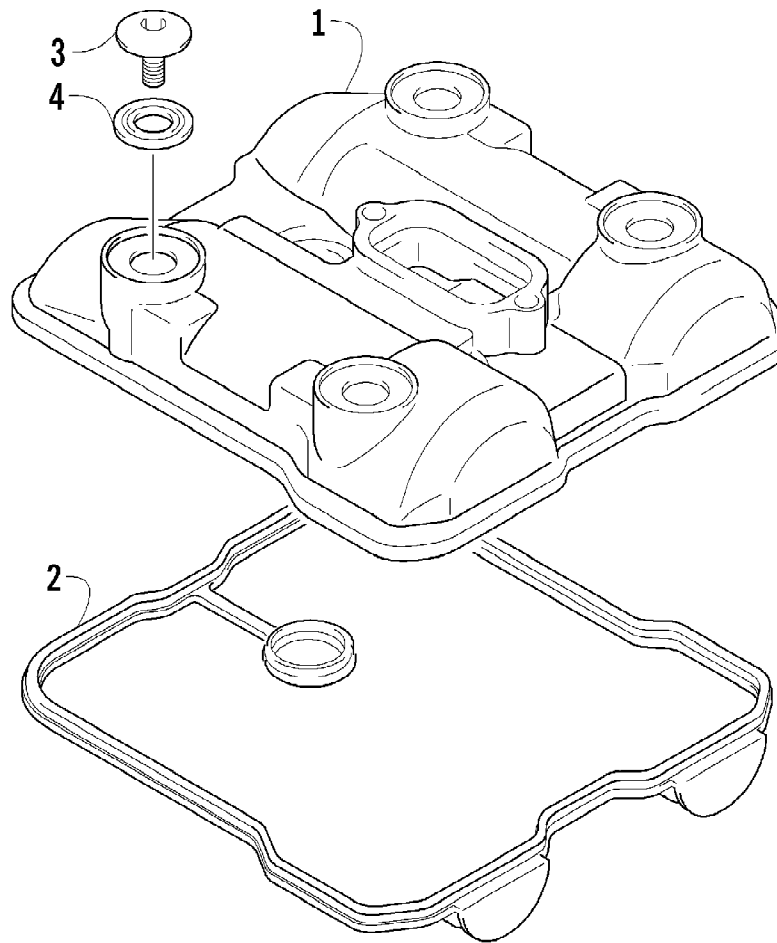

2007 ATV 700 EFI AUTOMATIC TRANSMISSION 4X4 FIS ORANGE LE (A2007157200S10)
CYLINDER HEAD COVER ASSEMBLY

2007 ATV 700 EFI AUTOMATIC TRANSMISSION 4X4 FIS ORANGE LE (A2007ATV700EFI) (A2007ATV700EFI)
CYLINDER HEAD COVER ASSEMBLY

Ref #	Part Number	Qty	S/P/F	Description
1	3403-053	1		Cover, Cylinder Head
2	3403-054	1		Gasket, Cylinder Head Cover
3	3423-646	4		Bolt
4	3423-680	4		Washer