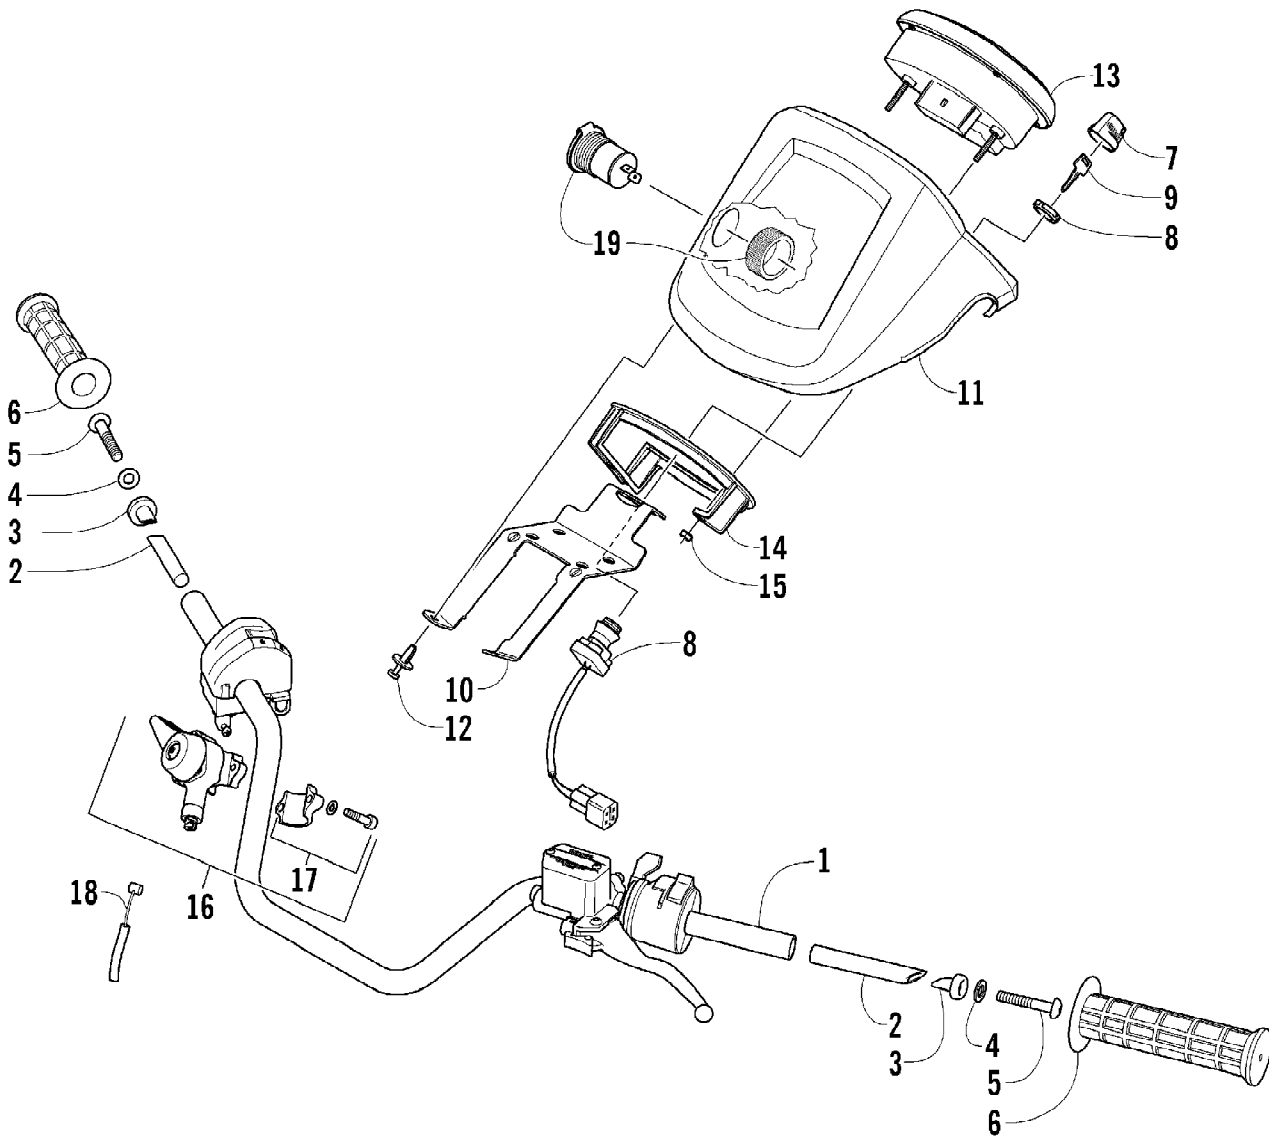

2007 ATV 700 EFI AUTOMATIC TRANSMISSION 4X4 FIS ORANGE LE (A2007157400S10)
HANDLEBAR ASSEMBLY

2007 ATV 700 EFI AUTOMATIC TRANSMISSION 4X4 FIS ORANGE LE (A2007ATV4010)
HANDLEBAR ASSEMBLY

Page 4 of 10

07/15/10

Ref #	Part Number	Qty	S/P/F	Description
1	0505-476	1		Tube, Handlebar
2	0405-218	2		Plug, Handlebar
3	0405-149	2		End Cap, Handlebar
4	8050-247	2	/P	Washer
5	8477-845	2		Screw, Machine
6	0405-147	2		Grip, Handlebar
7	0409-013	1		Cover, Key
8	0430-036	1		Switch, Ignition - Assembly (inc. 9)
9	3409-007	1	/P	Key, Ignition - Blank
9	3409-011	1		Key, Ignition - Blank
9	3409-012	1		Key, Ignition - Blank
9	3409-013	1		Key, Ignition - Blank
10	1506-578	1		Bracket, Mounting - Instrument Pod
11	0505-474	1		Instrument Pod
12	0423-535	2		Rivet, Reinstallable
13	0420-073	1		Gauge, LCD
14	0420-065	1	/P	Clamp
15	0423-493	2		Nut, Hex
16	0502-527	1		Control, Differential Lock (inc. 17)
17	0502-613	1		Clamp, Differential Lock Control - Kit
18	0487-050	1	/P	Cable, Differential Lock
19	0641-897	1	/P	Outlet, Accessory - 12V