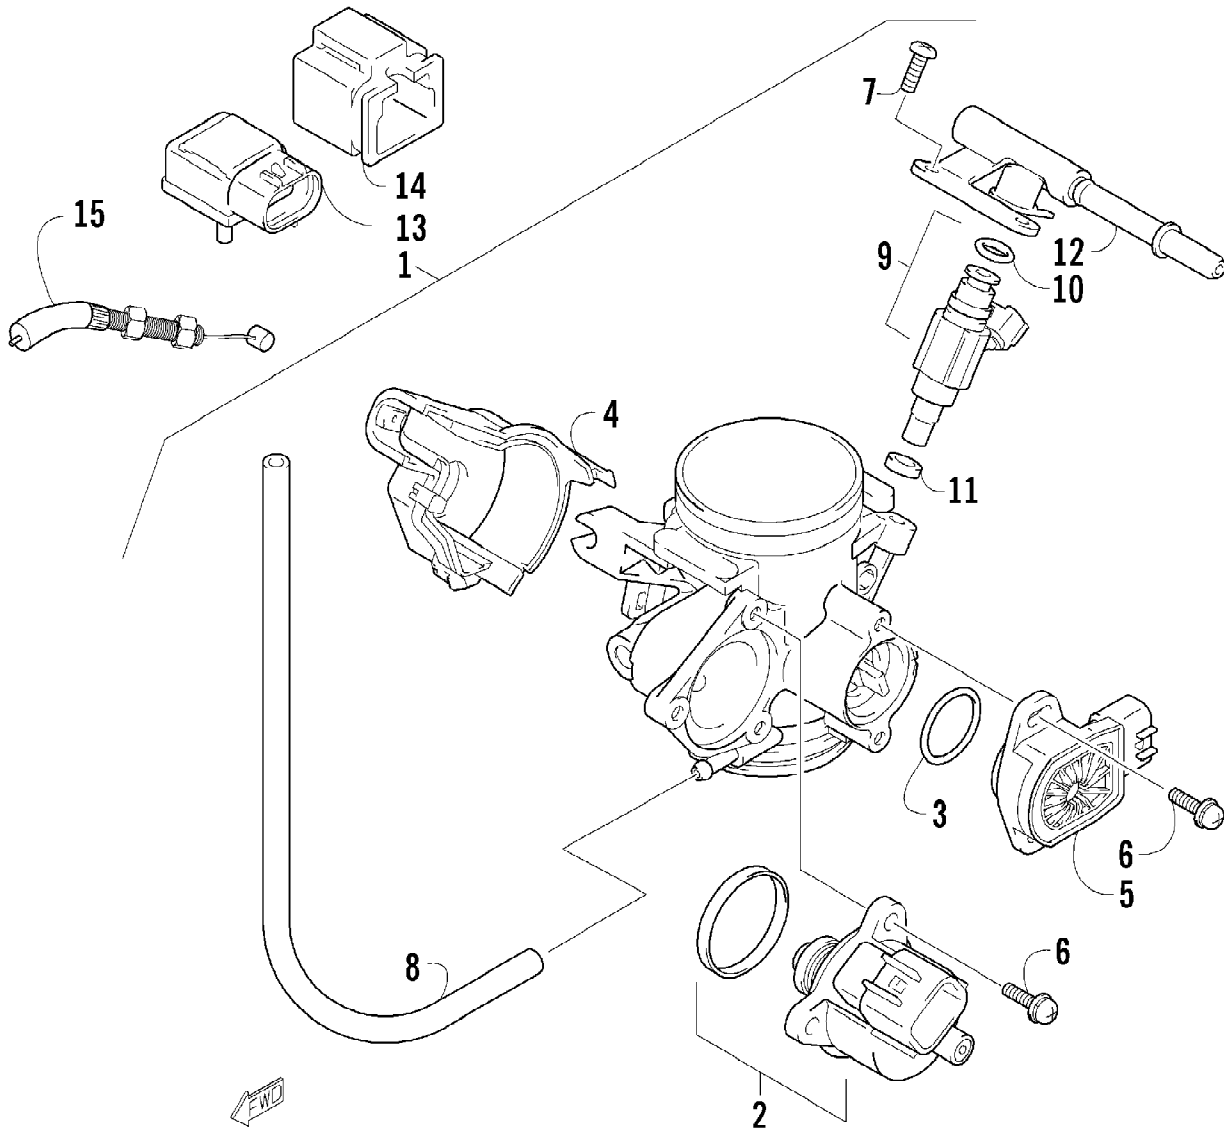

2007 ATV 700 EFI AUTOMATIC TRANSMISSION 4X4 FIS ORANGE LE (A2007157800) THROTTLE BODY ASSEMBLY

2007 ATV 700 EFI AUTOMATIC TRANSMISSION 4X4 FIS ORANGE LE (A2007ATV700LE) THROTTLE BODY ASSEMBLY

Page 48 of 100

Ref #	Part Number	Qty	S/P/F	Description
1	3403-116	1		Body, Throttle - Assembly (inc. 2-12)
2	3403-117	1		ISC Valve
3	3423-812	1		O-Ring
4	3403-118	1		Cover
5	3530-048	1		Sensor - Assembly
6	3423-813	5		Screw
7	3423-814	2		Screw
8	3403-119	1		Hose
9	3403-120	1		Injector - Assembly (inc. 10)
10	3423-815	1		O-Ring
11	3403-121	1		Seal
12	3403-122	1		Delivery Pipe
13	3530-049	1		Sensor, Air Pressure
14	3530-050	1		Holder, Air Pressure
15	0487-032	1		Cable, Throttle