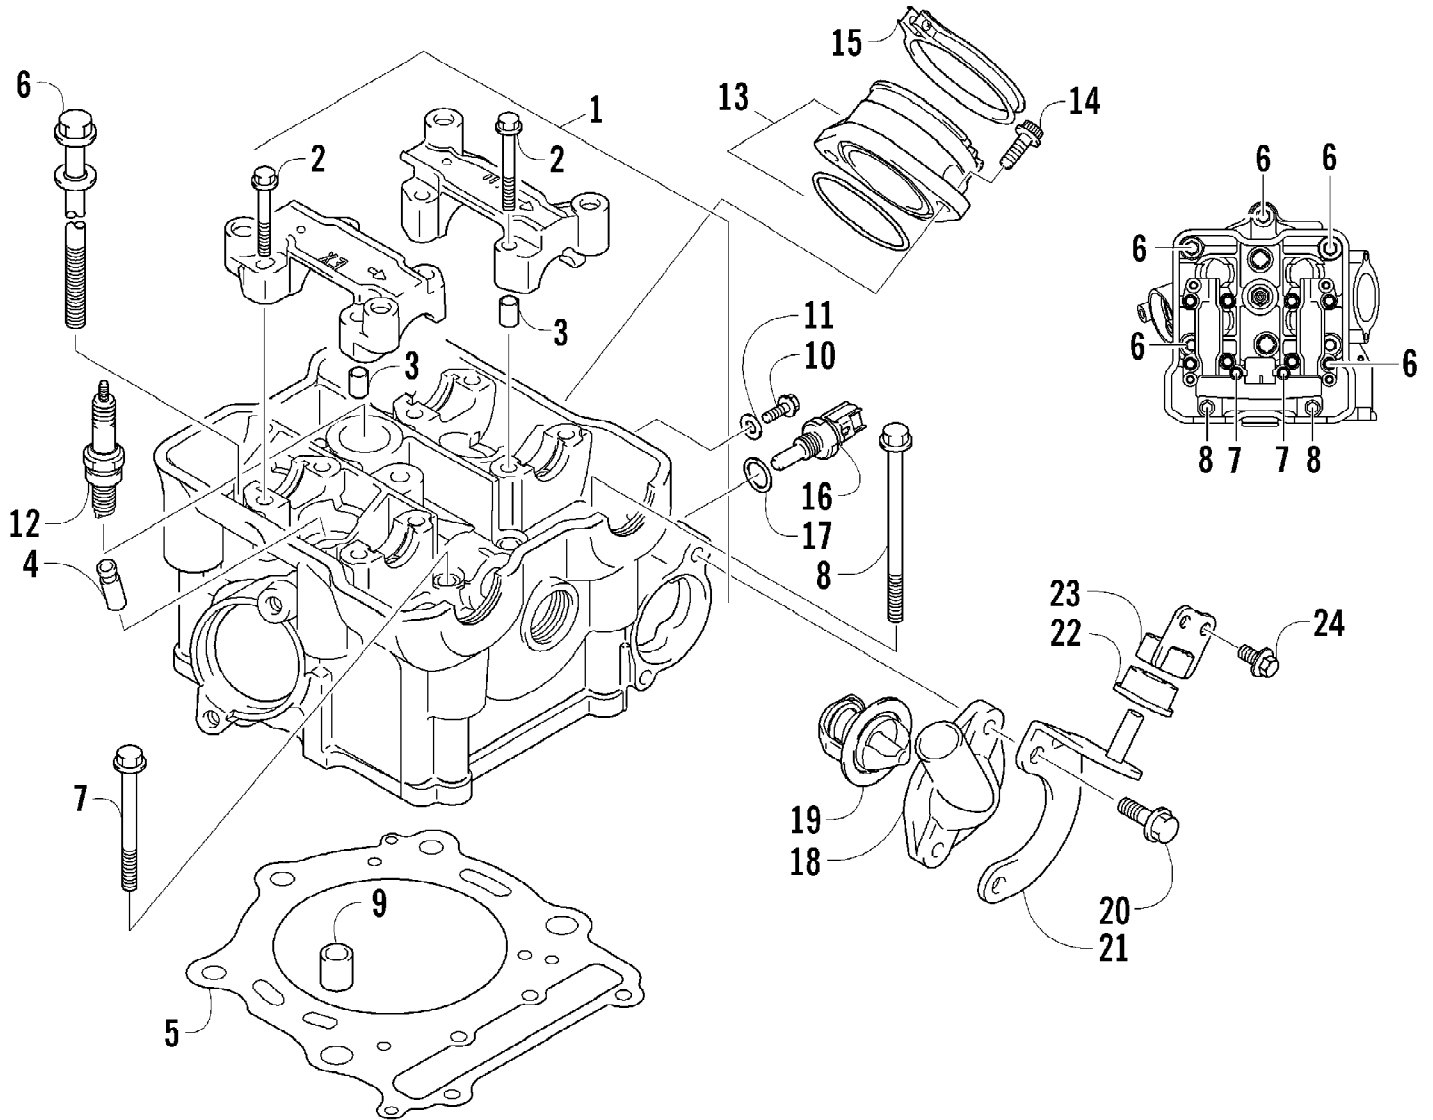

2007 ATV 700 EFI AUTOMATIC TRANSMISSION 4X4 FIS ORANGE LE (A20071572010) CYLINDER HEAD ASSEMBLY

2007 ATV 700 EFI AUTOMATIC TRANSMISSION 4X4 FIS ORANGE LE (A200715T2810S10)
CYLINDER HEAD ASSEMBLY

Ref #	Part Number	Qty	S/P/F	Description
1	3403-055	1		Head, Cylinder - Assembly (inc. 2-3)
2	3423-794	8		Screw, Cap
3	3423-043	4	/P	Pin
4	3403-056	4	/P	Guide, Valve
5	3403-057	1		Gasket, Cylinder Head
6	3423-795	5		Screw, Cap
7	3006-650	2		Screw, Cap
8	3423-796	2		Screw, Cap
9	3423-088	2		Pin, Dowel
10	3423-389	1		Plug, Cylinder Head
11	3003-290	1	/P	O-Ring
12	0217-632	1		Spark Plug (NGK CR6E)
13	3403-058	1		Pipe, Intake - Assembly
14	3423-797	2		Screw, Cap
15	3402-236	1	/P	Clamp, Intake Pipe
16	3530-046	1		Switch, Water Temperature
17	3530-047	1	/P	Gasket, Water Temperature Switch
18	3413-038	1		Cover, Thermostat
19	3413-039	1		Thermostat
20	3423-175	2	S	Screw, Cap
21	3423-798	1	S	Plate, Engine Mounting Damper
22	3403-059	1		Damper, Engine Mounting
23	3403-060	1		Stopper, Engine Mounting
24	8408-816	2		Screw, Cap