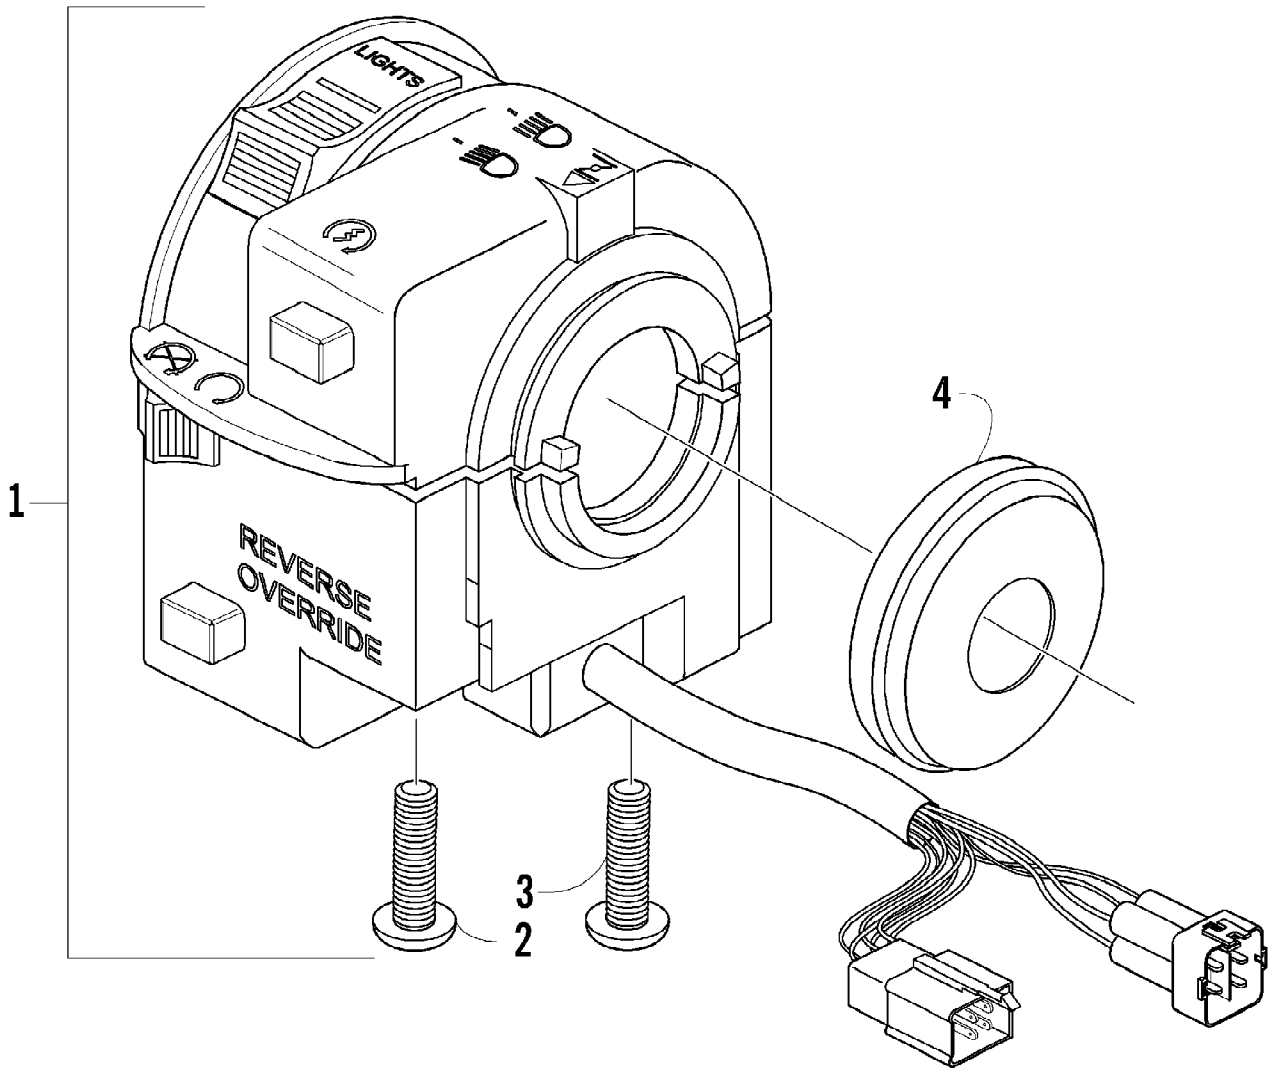

2007 ATV 700 EFI AUTOMATIC TRANSMISSION 4X4 FIS ORANGE LE (A20071546100)
CONTROL SWITCH HOUSING ASSEMBLY

2007 ATV 700 EFI AUTOMATIC TRANSMISSION 4X4 FIS ORANGE LE (A2007ATV460S10)
CONTROL SWITCH HOUSING ASSEMBLY

Ref #	Part Number	Qty	S/P/F	Description
1	0509-014	1		Switch, Control - Assembly (inc. 2-4)
2	0409-027	1		Screw, Machine
3	0409-028	1		Screw, Machine
4	3409-019	1		Cover, Switch Housing