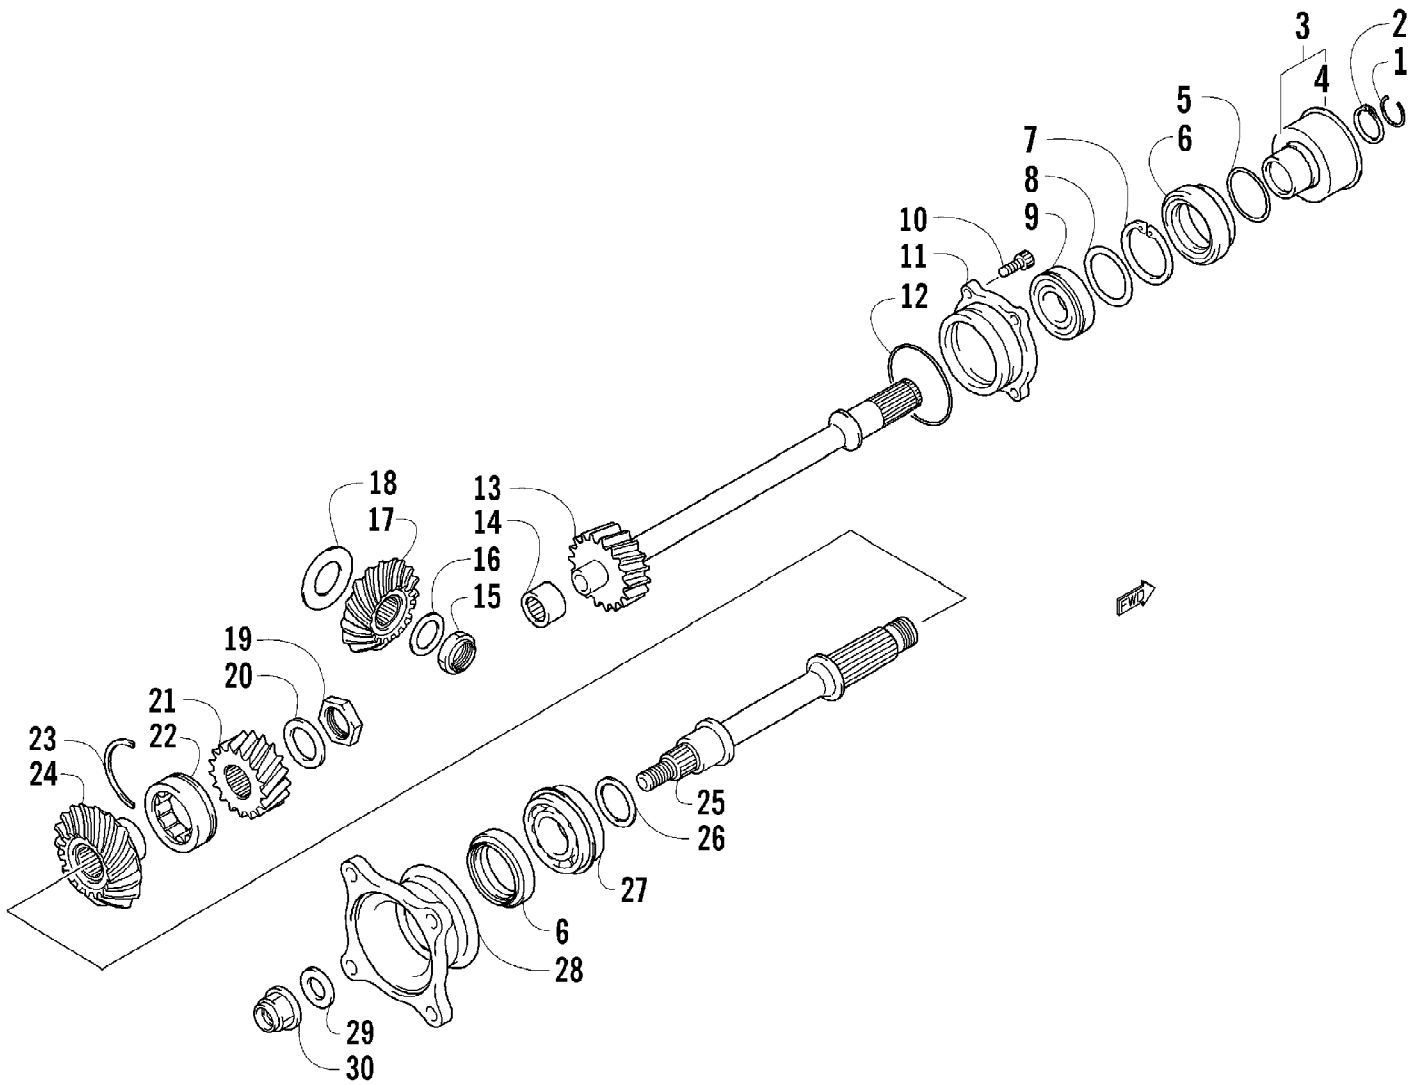

2007 ATV 700 EFI AUTOMATIC TRANSMISSION 4X4 FIS ORANGE LE (A200715760S10)
SECONDARY DRIVE ASSEMBLY

2007 ATV 700 EFI AUTOMATIC TRANSMISSION 4X4 FIS ORANGE LE (A2007ATV700EFI) (A2007ATV700EFI)
SECONDARY DRIVE ASSEMBLY

Ref #	Part Number	Qty	S/P/F	Description
1	3423-069	1		C-Ring, Secondary Driven Output
2	3423-191	1	/P	Circlip, Front Drive Output
3	3423-835	1		Collar, Front Drive Output (inc. 4)
4	3423-836	1		Plate, Front Drive Output Collar
5	3423-837	1		O-Ring, Front Drive Output
6	3402-072	2		Seal, Output Shaft
7	3423-194	1	S	Circlip, Front Drive Output Shaft
8	3423-845	1		Washer, Front Drive Output Yoke
9	3004-209	1	/P	Bearing, Front Drive Output
10	3004-576	1	S	Bolt, Front Bearing Housing
11	3403-160	1		Housing, Front Drive Output Shaft
12	3423-838	1		O-Ring, Front Bearing Housing
13	3403-159	1	S	Shaft, Secondary Output - Front
14	3403-175	1		Bearing, Front Drive Output - Rear
15	3423-023	1		Nut, Secondary Drive Output
16	3005-372	1		Washer, Secondary Drive Bevel
17	3403-157	1		Gear, Secondary Drive Bevel
18	3423-549	AR		Shim, Secondary Drive Bevel - Set
19	3423-136	1		Nut, Secondary Driven Output
20	3423-137	1		Washer, Output Shaft Gear
21	3403-162	1	S	Gear, Secondary Driven Output
22	3402-515	1	/P	Bearing, Secondary Driven Gear
23	3423-072	1		Ring, Secondary Driven Gear
24	3403-158	1		Gear, Secondary Driven Bevel
25	3403-161	1		Shaft, Secondary Output - Rear
26	3402-017	AR		Shim, 25 x 34 x 0.60 mm
26	3402-018	AR		Shim, 25 x 34 x 0.65 mm
26	3402-019	AR		Shim, 25 x 34 x 0.70 mm
26	3402-020	AR		Shim, 25 x 34 x 0.75 mm
26	3402-021	AR	S	Shim, 25 x 34 x 0.80 mm
26	3402-022	AR		Shim, 25 x 34 x 0.85 mm
26	3402-023	AR		Shim, 25 x 34 x 0.90 mm
26	3402-024	AR		Shim, 25 x 34 x 0.95 mm
26	3402-025	AR	S	Shim, 25 x 34 x 1.00 mm
26	3402-028	AR		Shim, 25 x 34 x 1.05 mm
26	3402-029	AR		Shim, 25 x 34 x 1.10 mm
26	3402-030	AR		Shim, 25 x 34 x 1.15 mm
26	3402-031	AR		Shim, 25 x 34 x 1.20 mm
27	3403-210	1	/P	Bearing, Rear Output Shaft
28	3402-514	1	/P	Flange, Rear Output Joint
29	3423-028	1		Washer, Rear Drive Output Yoke
30	3423-025	1		Nut, Rear Drive Output Yoke