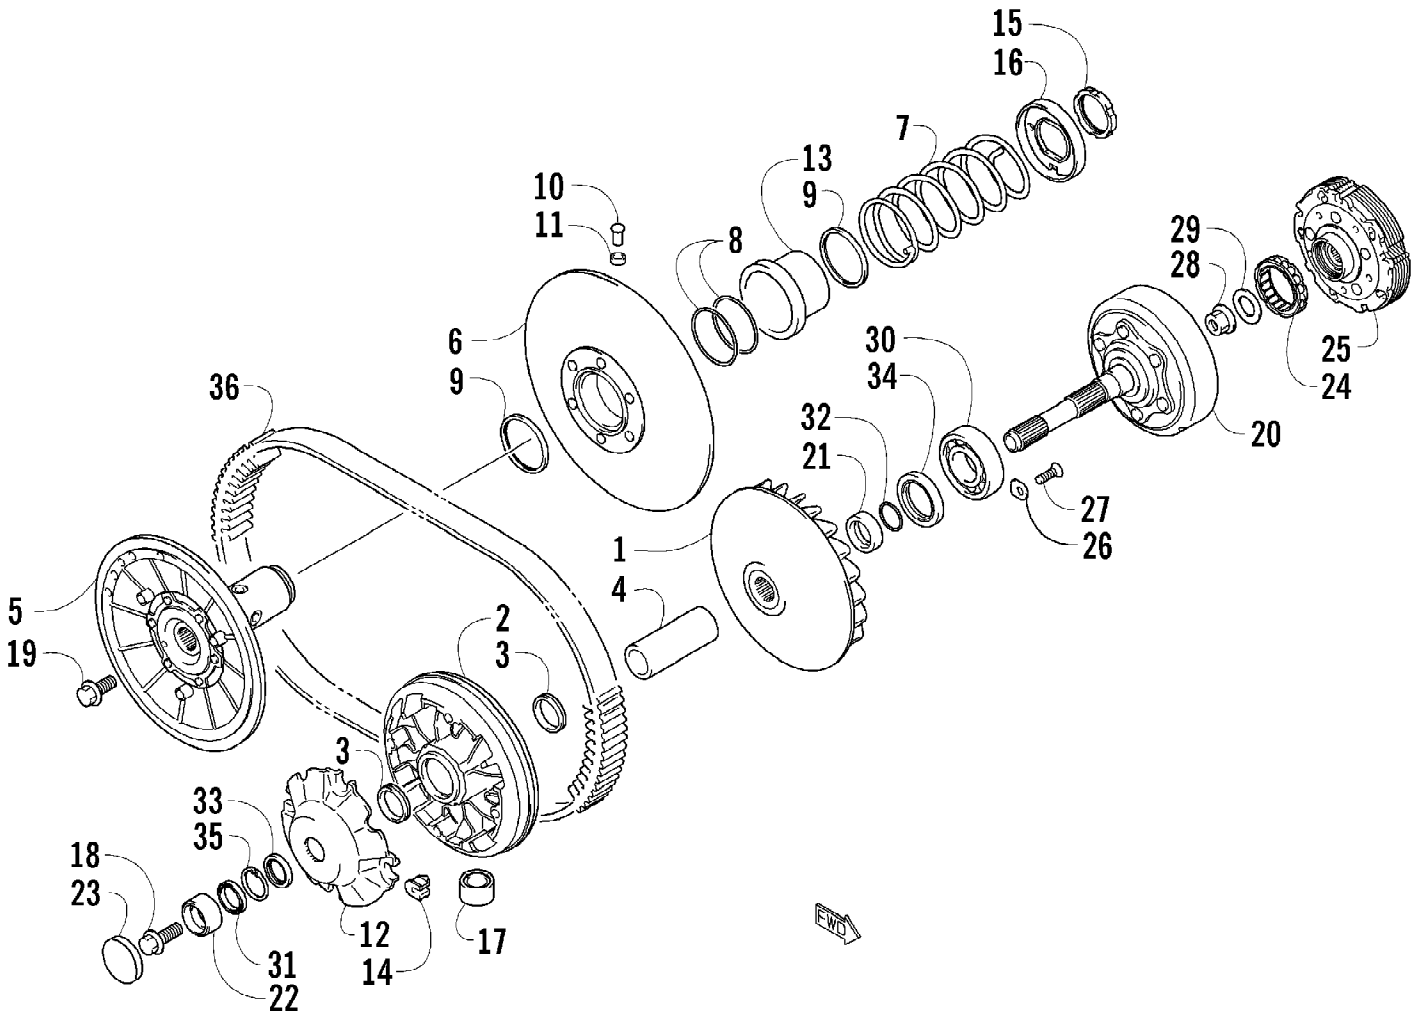

2007 ATV 700 EFI AUTOMATIC TRANSMISSION 4X4 FIS ORANGE LE (A2007154010) TRANSMISSION ASSEMBLY

2007 ATV 700 EFI AUTOMATIC TRANSMISSION 4X4 FIS ORANGE LE (A2007154010)
TRANSMISSION ASSEMBLY

Ref #	Part Number	Qty	S/P/F	Description
1	3403-130	1		Face, Fixed Drive
2	3403-131	1		Face, Movable Drive
3	3403-132	2		Seal, Movable Drive Face
4	3423-843	1		Spacer, Movable Drive Face
5	3403-133	1		Face, Fixed Driven
6	3403-134	1		Face, Movable Driven
7	3402-474	1	/P	Spring, Movable Driven Face
8	3402-475	2		O-Ring, Movable Driven Face
9	3403-135	2		Seal, Movable Driven Face
10	3402-477	4		Pin, Movable Driven Face
11	3402-478	4		Spacer, Movable Driven Face
12	3403-136	1		Plate, Movable Drive Face
13	3402-756	1		Sheet, Movable Driven Face
14	3402-481	4		Damper, Movable Drive Face
15	3423-406	1		Nut, Driven Pulley Spring
16	3402-482	1		Holder, Movable Driven Face
17	3403-137	8		Roller, Movable Driven Face
18	3423-819	1		Bolt, Drive Face
19	3423-820	1		Bolt, Driven Face
20	3403-138	1		Housing, Clutch
21	3423-821	1	/P	Spacer, Primary Shaft
22	3423-822	1		Spacer, Clutch Housing
23	3423-823	1		Cap, V-Belt Bearing
24	3446-003	1		Clutch, One-Way
25	3403-139	1		Centrifugal Clutch - Assembly
26	3423-824	2		Retainer, Bearing
27	3423-018	2		Screw, Bearing Retainer
28	3423-501	1		Nut
29	3423-825	1		Washer
30	3402-221	1		Bearing, Clutch Housing - Left
31	3403-140	1		Bearing, Clutch Housing - Right
32	3423-831	1	/P	O-Ring
33	3403-173	1		Seal, Clutch Housing - Right
34	3403-148	1	/P	Seal, Clutch Housing - Left
35	3423-826	1	/P	Circlip, Clutch Housing
36	3403-141	1		V-Belt