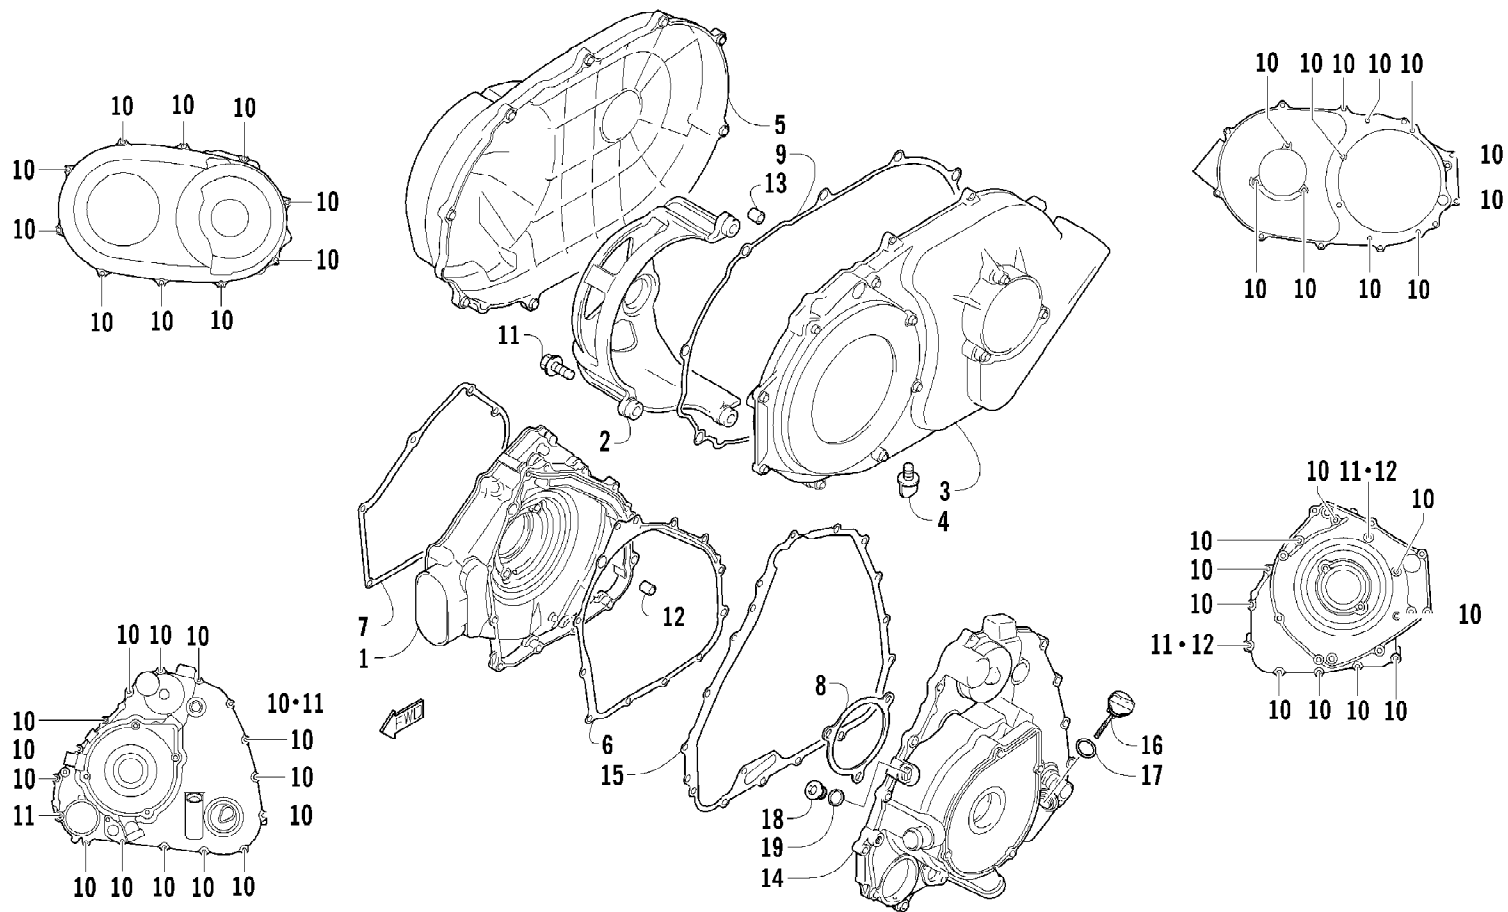

2007 ATV 700 EFI AUTOMATIC TRANSMISSION 4X4 FIS ORANGE LE (A2007154300) CLUTCH/V-BELT/MAGNETO COVER ASSEMBLY

2007 ATV 700 EFI AUTOMATIC TRANSMISSION 4X4 FIS ORANGE LE (A2007ATV400S10)
CLUTCH/V-BELT/MAGNETO COVER ASSEMBLY

Ref #	Part Number	Qty	S/P/F	Description
1	3403-066	1		Cover, Clutch
2	3403-067	1		Housing, V-Belt Bearing
3	3403-068	1		Cover, V-Belt - Inner
4	3423-800	1		Plug
5	3403-069	1		Cover, V-Belt - Outer
6	3403-070	1		Gasket, Clutch Cover
7	3403-071	1		Gasket, V-Belt Cover - Inner - Rear
8	3403-072	1		Gasket, V-Belt Cover - Inner - Front
9	3403-073	1		Gasket, V-Belt Cover - Outer
10	3004-756	46	S	Bolt
11	0693-327	6	S	Bolt
12	3004-822	4		Pin
13	3423-610	2		Pin
14	3403-074	1	S	Cover, Magneto
15	3403-075	1		Gasket, Magneto Cover
16	3402-438	1		Gauge, Oil Level
17	3423-055	1		O-Ring
18	3402-040	1	/P	Plug, Check
19	3403-200	1		Gasket, Check Plug