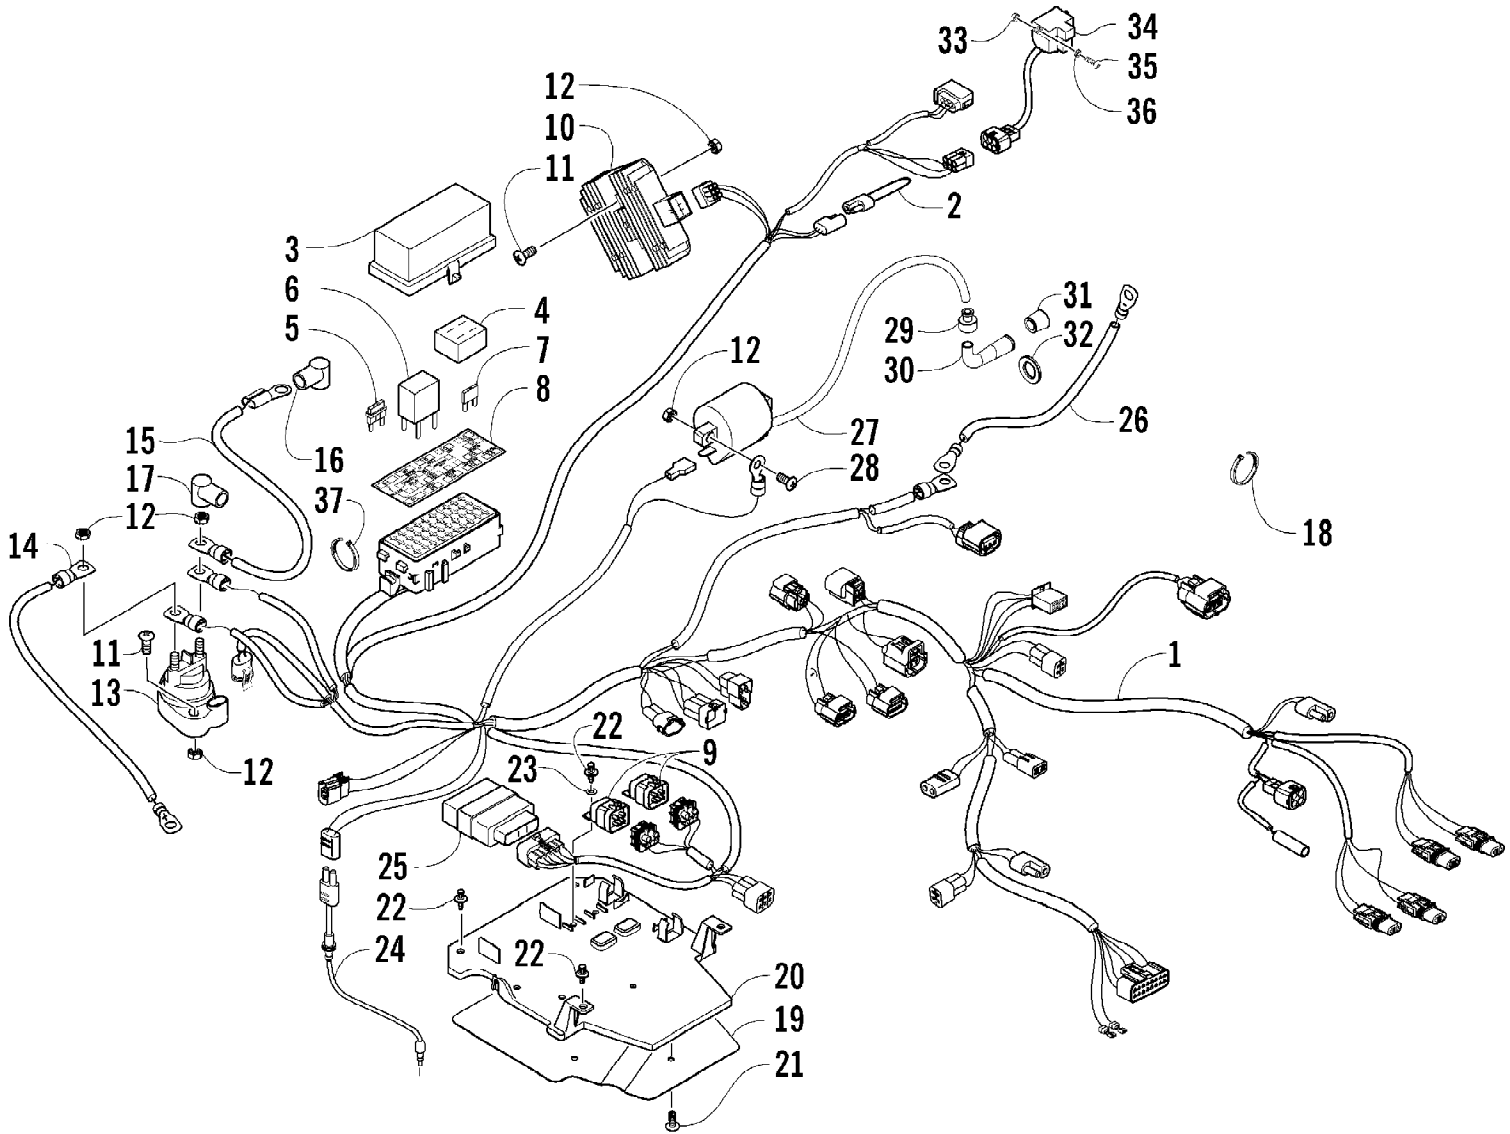

2007 ATV 700 EFI AUTOMATIC TRANSMISSION 4X4 FIS ORANGE LE (A20071540010)
WIRING HARNESS ASSEMBLY

2007 ATV 700 EFI AUTOMATIC TRANSMISSION 4X4 FIS ORANGE LE (A207E1400LS10)
WIRING HARNESS ASSEMBLY

Ref #	Part Number	Qty	S/P/F	Description
1	0486-217	1	/P	Harness, Main (inc. 2-9)
2	0486-164	1		Tether, Accessory Connector
3	0530-008	1		Cover, Fuse Block
4	0430-037	1		Holder, Fuse
5	0430-034	4		Diode
6	0430-045	4	/P	Relay - 20 Amp
7	0430-032	5		Fuse - 10 Amp
7	0430-031	3		Fuse - 15 Amp
7	0430-030	2		Fuse - 30 Amp
8	1411-578	1		Decal, Fuse Block
9	0430-052	2		Relay - 30 Amp
10	0824-037	1	/P	Regulator, Voltage
11	8476-625	4		Screw, Machine
12	0623-038	8		Nut w/Washer
13	0445-058	1	/P	Solenoid
14	0445-062	1		Cable, Battery/Solenoid
15	0445-064	1		Cable, Solenoid/Starter (inc. 16)
16	0645-019	1		Boot, Terminal
17	0645-327	1		Boot, Terminal
18	0123-903	AR		Cable Tie - 11.5 in.
19	2406-406	1		Plate, Shield
20	2406-105	1		Tray, Electrical
21	0623-797	3		Screw, Self-Tapping
22	0623-362	8		Rivet, Reinstallable
23	8050-217	2	/P	Washer
24	0409-072	1		Switch, Brake - Assembly
25	3430-063	1		Electronic Control Module
26	0445-065	1		Cable, Battery/Ground
27	3430-064	1	S	Coil, Ignition - Assembly
28	8476-620	2		Screw, Machine
29	3430-009	1	/P	Seal, High Tension Wire
30	3409-044	1	S	Cap, Spark Plug
31	3409-031	1		Cover, Spark Plug Cap
32	3409-030	1		Seal, Spark Plug Cap
33	0423-493	2		Nut, Hex
34	0409-064	1		Switch, Invert Sensor
35	8468-425	2		Screw, Machine
36	0123-802	2		Washer
37	0123-788	AR	/P	Cable Tie - 7.5 in.
0	0644-347	1	F	Wrench, Spark Plug