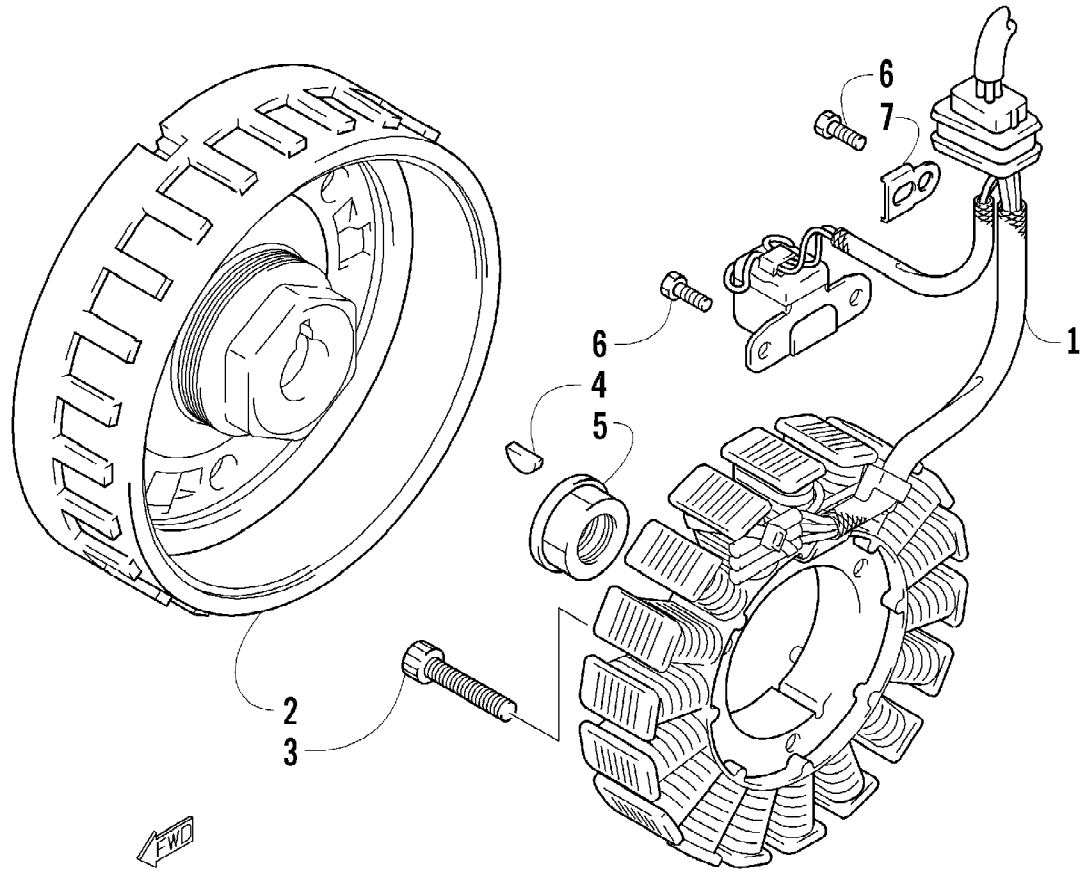

2007 ATV 700 EFI AUTOMATIC TRANSMISSION 4X4 FIS ORANGE LE (A200715161010)
MAGNETO ASSEMBLY

2007 ATV 700 EFI AUTOMATIC TRANSMISSION 4X4 FIS ORANGE LE (A2007ATV700LE) (A2007ATV700LE) (A2007ATV700LE)
MAGNETO ASSEMBLY

Ref #	Part Number	Qty	S/P/F	Description
1	3430-067	1		Stator - Assembly
2	3430-068	1		Rotor/Flywheel
3	3004-484	3	S	Screw, Cap
4	0691-785	1		Key
5	3423-086	1		Nut
6	3423-005	4	/P	Bolt
7	3430-005	2		Clamp, Magneto Lead