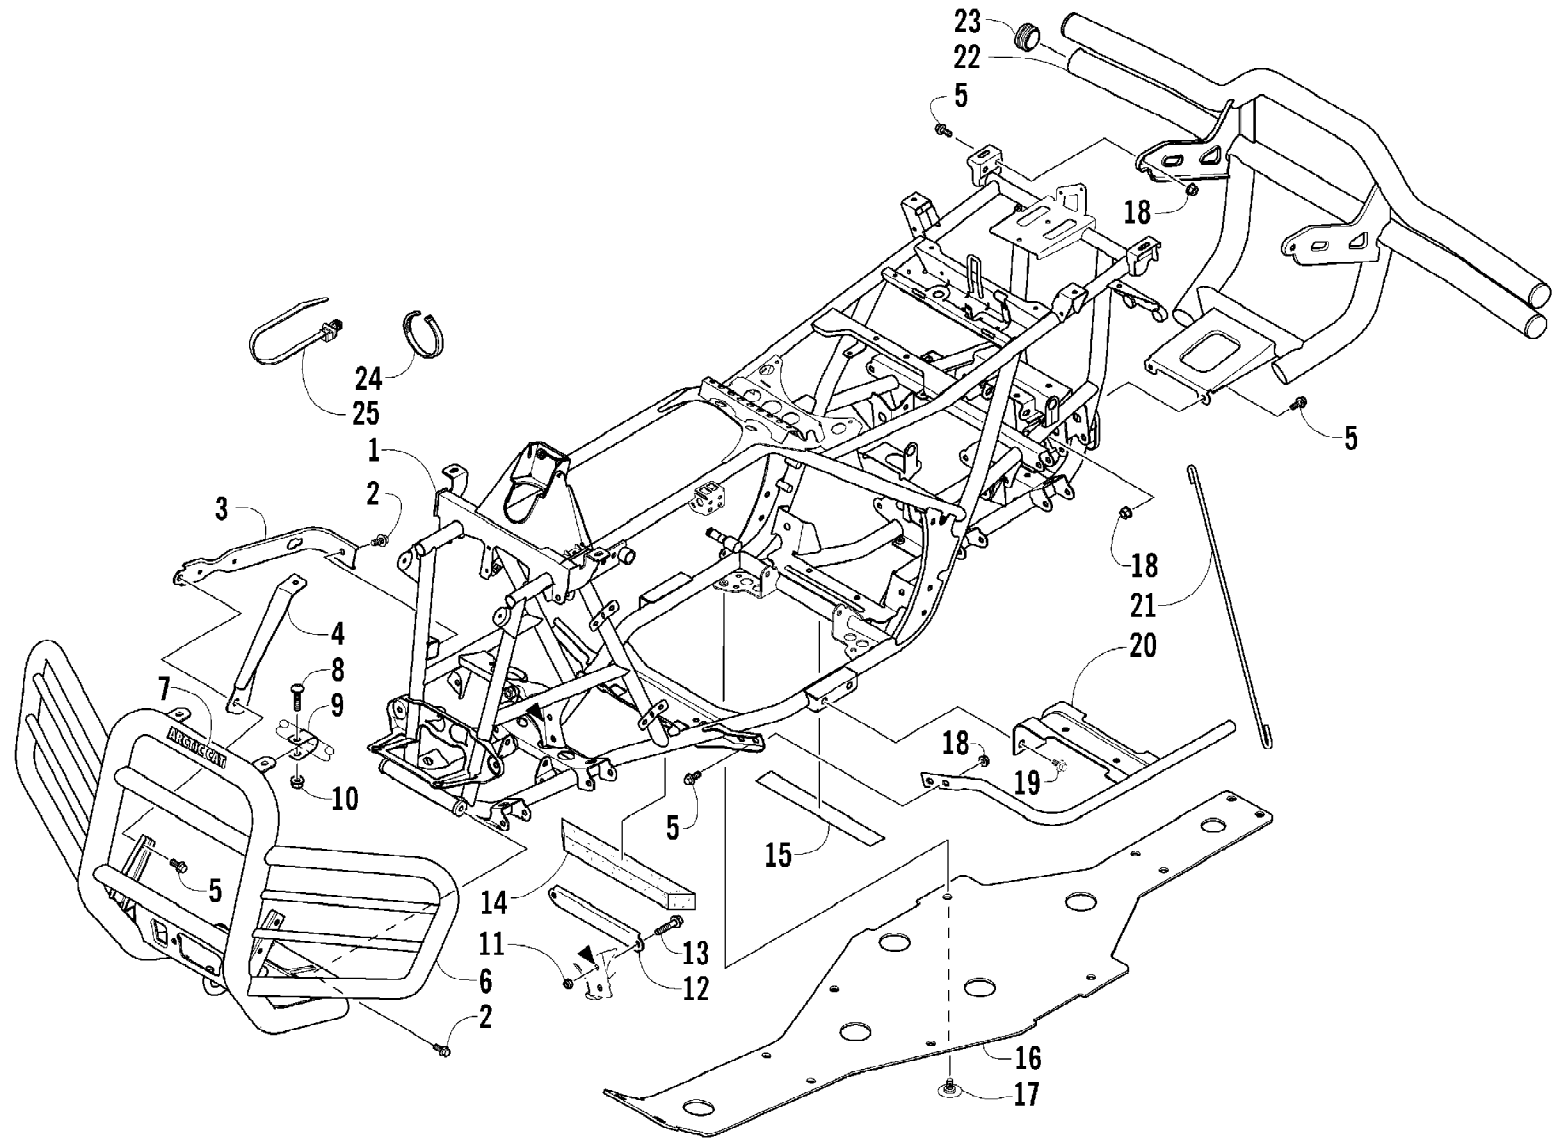

2007 ATV 700 EFI AUTOMATIC TRANSMISSION 4X4 FIS ORANGE LE (A20071574000) FRAME AND RELATED PARTS

2007 ATV 700 EFI AUTOMATIC TRANSMISSION 4X4 FIS ORANGE LE (A2007ATV48US10)
FRAME AND RELATED PARTS

Ref #	Part Number	Qty	S/P/F	Description
1	2506-087	1		Frame, Main
2	8409-020	4	/P	Screw, Cap
3	1506-596	1	/P	Channel, Bumper Support - Right
3	0506-653	1	S	Channel, Bumper Support - Left
4	1506-562	1		Bracket, Mounting - Bumper - Right
4	1506-563	1		Bracket, Mounting - Bumper - Left
5	8408-816	10		Screw, Cap
6	1506-398	1	/P	Bumper, Front
7	0411-501	1		Decal, "Arctic Cat"
8	8468-840	2		Screw, Machine
9	1506-667	2		Strap, Bumper Support
10	8424-805	2		Nut, Lock
11	8428-002	2		Nut, Lock
12	1506-429	1	S	Brace, A-Arm
13	8409-025	2		Screw, Cap
14	1506-981	1		Foam, Frame
15	0406-289	1		Pad, Frame
16	2406-139	1		Panel, Belly
17	0423-101	12		Screw, Body
18	8424-802	8		Nut, Flange
19	8409-016	4		Screw, Cap
20	1506-380	1		Footrest - Right
20	1506-379	1		Footrest - Left
21	2506-423	2		Rod, Support
22	1506-615	1		Bumper, Rear (inc. 23)
23	0406-130	4		Cap, Bumper
24	0623-751	1		Cable Tie
25	0423-075	1		Cable Tie, Push-Mount