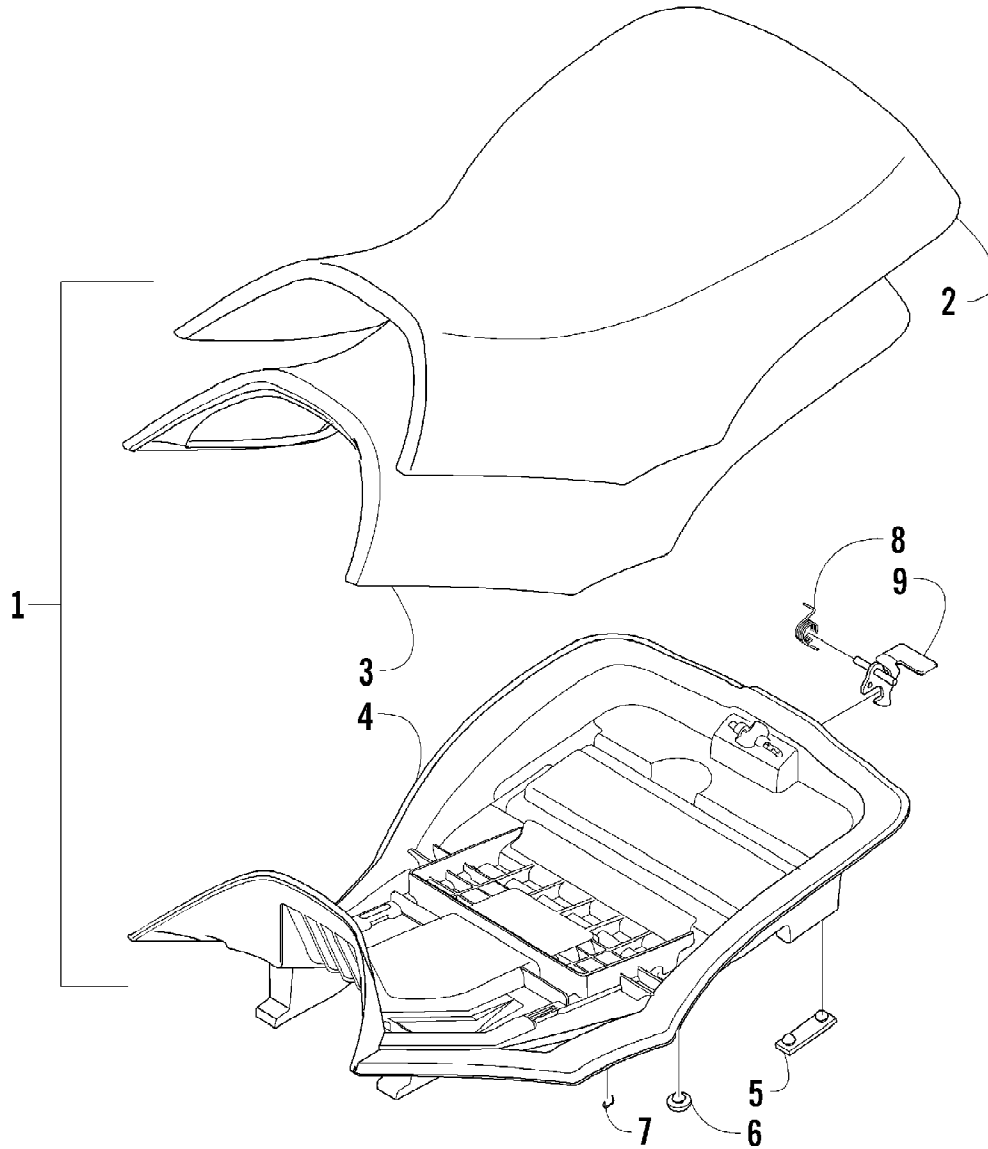

2007 ATV 700 EFI AUTOMATIC TRANSMISSION 4X4 FIS ORANGE LE (A2007157310) SEAT ASSEMBLY

2007 ATV 700 EFI AUTOMATIC TRANSMISSION 4X4 FIS ORANGE LE (A2007ATV700LE) SEAT ASSEMBLY

Ref #	Part Number	Qty	S/P/F	Description
1	1506-937	1	S/P	Seat Assembly (inc. 2-9)
2	1506-209	1		Cover, Seat
3	1506-208	1		Foam, Seat
4	2406-144	1	S/P	Base, Seat - Assembly (inc. 5-6)
5	0406-879	2		Bumper, Seat - Rear
6	0406-877	4	/P	Bumper, Seat - Front
7	0624-263	AR		Staple
8	1406-592	1	/P	Spring, Seat Latch
9	1506-156	1		Latch, Seat