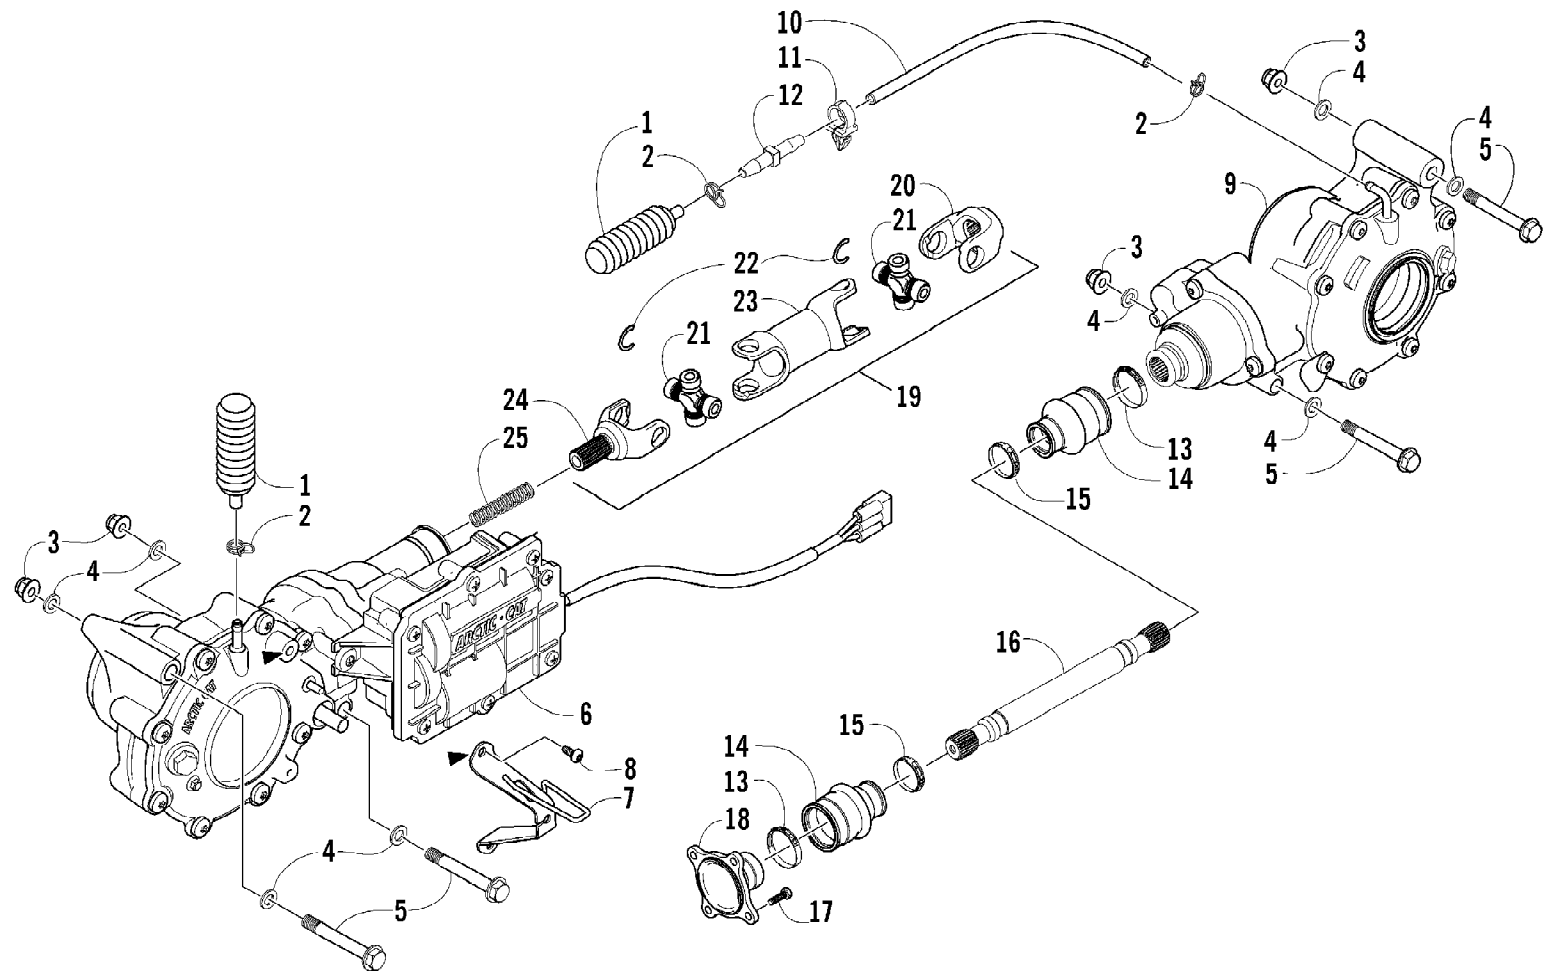

2007 ATV 700 EFI AUTOMATIC TRANSMISSION 4X4 FIS ORANGE LE (A2007157300S10)
DRIVE TRAIN ASSEMBLY

2007 ATV 700 EFI AUTOMATIC TRANSMISSION 4X4 FIS ORANGE LE (A2007ATV700EFI) (A2007ATV700EFI)
DRIVE TRAIN ASSEMBLY

Ref #	Part Number	Qty	S/P/F	Description
1	0402-147	2	S	Bladder, Gearcase
2	0423-315	4		Clamp, Fitting
3	8428-002	4		Nut, Lock
4	0423-426	8		Washer
5	0423-404	4		Screw, Cap
6	0502-916	1		Gearcase, Front
7	0502-500	1		Plate, Cable
8	0423-396	2		Screw, Self-Tapping
9	0502-909	1		Gearcase, Rear
10	0410-048	AR	S	Hose, Vent - 25 ft
11	0623-101	1		Clip, Routing - Snap-In
12	0470-462	1		Fitting, Vent
13	0423-393	2		Clamp, Boot
14	0402-985	2	/P	Boot
15	0423-411	2		Clamp, Boot
16	1402-234	1		Shaft, Propeller
17	8408-820	4	/P	Screw, Cap
18	0402-950	1		Flange, Output
19	0502-918	1		Diveshaft, Front - Assembly (inc. 20-24)
20	0502-915	1		Yoke, Front Slip
21	1402-164	2	/P	Joint, Universal (inc. 22)
22	0423-450	8		Ring, Retaining
23	0502-917	1		Driveshaft, Front
24	1402-439	1		Yoke, Slip
25	1402-521	1		Spring