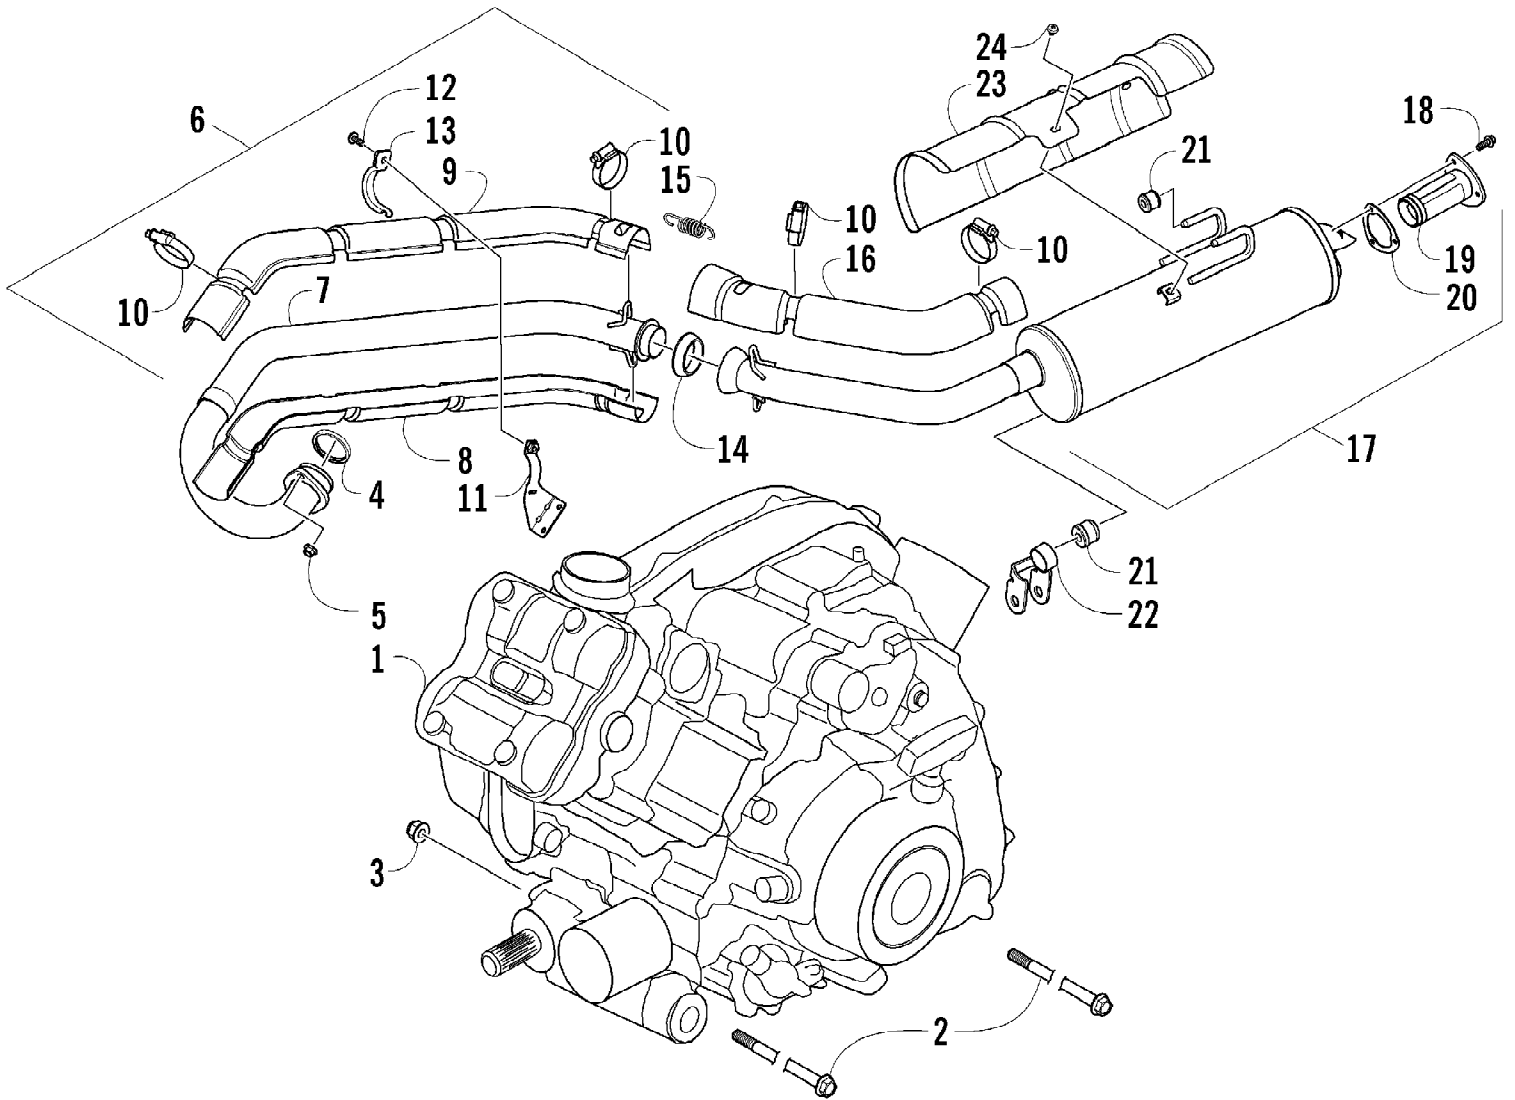

2007 ATV 700 EFI AUTOMATIC TRANSMISSION 4X4 FIS ORANGE LE (A200715736US10)
ENGINE AND EXHAUST

2007 ATV 700 EFI AUTOMATIC TRANSMISSION 4X4 FIS ORANGE LE (A200715T46US10)
ENGINE AND EXHAUST

Ref #	Part Number	Qty	S/P/F	Description
1	0462-042	1	S	Engine
2	3423-456	2		Screw, Cap
3	8428-002	2		Nut, Lock
4	0412-361	1		Gasket, Exhaust Pipe
5	8424-802	2		Nut, Hex
6	0512-294	1		Pipe, Exhaust - Assembly (inc. 7-9 and three No. 10)
7	0512-293	1		Pipe, Exhaust
8	0412-364	1		Shield, Exhaust Pipe - Inner
9	0412-365	1		Shield, Exhaust Pipe - Outer
10	0423-317	5	/P	Clamp
11	0512-317	1		Support, Exhaust Pipe
12	8477-620	1		Screw, Machine
13	0512-318	1		Bracket, Exhaust Pipe
14	0412-375	1	/P	Seal, Exhaust
15	0612-668	2	/P	Spring, Extension
16	0412-369	1		Shield, Exhaust Pipe - Rear
17	0512-305	1		Muffler - Assembly (inc. 18-20)
18	8408-616	3		Screw, Cap
19	0512-219	1	/P	Arrester, Spark - Assembly
20	0412-313	1		Gasket, Spark Arrester
21	0412-215	3	S	Bushing, Exhaust Pipe
22	1506-732	1		Channel, Muffler Support
23	0412-373	1	/P	Cover, Muffler
24	8477-610	3		Screw, Machine