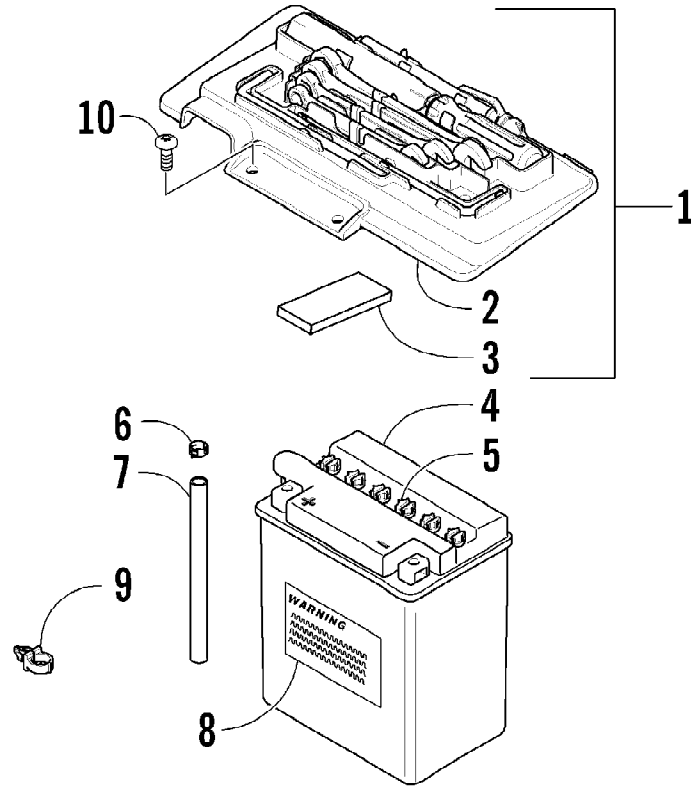

2007 ATV 700 EFI AUTOMATIC TRANSMISSION 4X4 FIS ORANGE LE (A2007ATV460S10)
BATTERY ASSEMBLY

2007 ATV 700 EFI AUTOMATIC TRANSMISSION 4X4 FIS ORANGE LE (A2007ATV460S10)
BATTERY ASSEMBLY

Ref #	Part Number	Qty	S/P/F	Description
1	5990-839	1	S	Battery Cover/Tool Tray Assembly (inc. 2-3)
2	1406-507	1	S	Cover, Battery
3	0406-288	2		Pad, Battery
3	0444-122	1	S/P/F	Kit, Tool
4	0745-047	1	/P	Battery Assembly (inc. 5-8)
5	0645-045	6		Cap, Battery
6	0645-152	1		Clamp, Hose
7	0645-263	1	/P	Hose, Battery Vent
8	0645-151	1		Label, Warning - Battery
8	0645-198	1	F	Hardware, Battery-Kit
9	0623-101	1		Routing Clip, Snap-In
10	8476-616	2		Screw, Machine