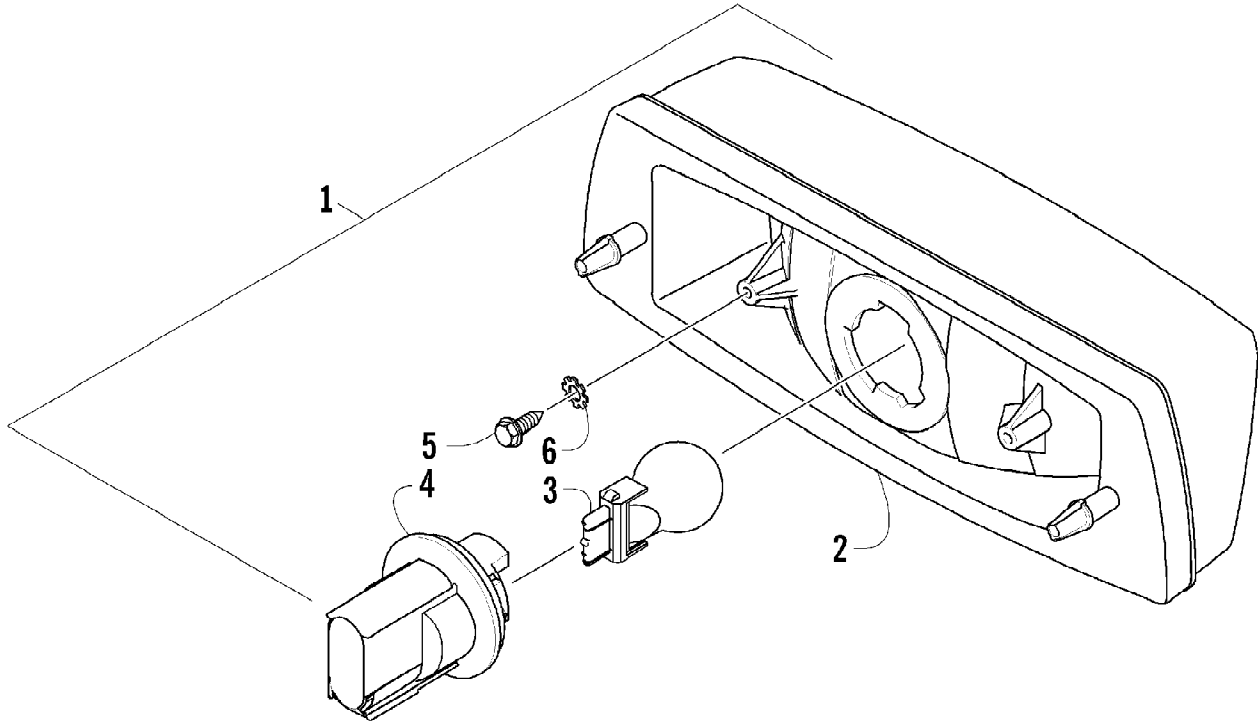

2007 ATV 700 EFI AUTOMATIC TRANSMISSION 4X4 FIS ORANGE LE (A20071574610)
TAILLIGHT ASSEMBLY

2007 ATV 700 EFI AUTOMATIC TRANSMISSION 4X4 FIS ORANGE LE (A2007ATV700) Page 4 of 10
TAILLIGHT ASSEMBLY

Ref #	Part Number	Qty	S/P/F	Description
1	0509-022	1		Taillight Assembly (inc. 2-4)
2	0509-025	1		Housing, Taillight
3	0409-056	1		Bulb, Taillight
4	0409-057	1		Socket, Taillight
5	0623-301	2	/P	Screw, Self-Tapping
6	8053-212	2	/P	Washer, Lock - External Tooth