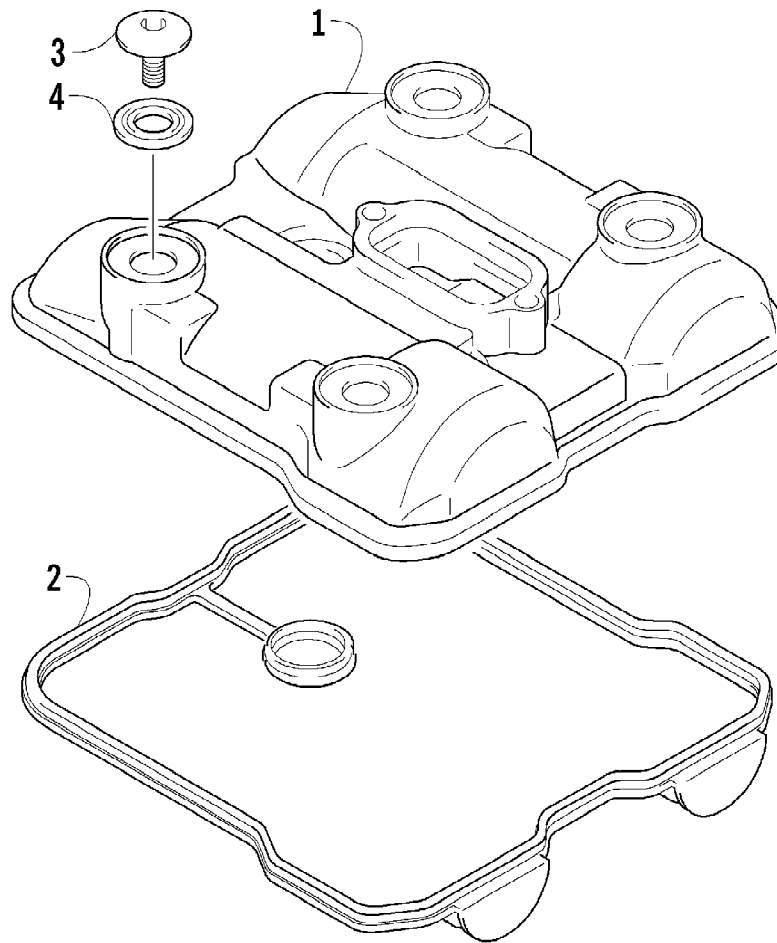

2007 ATV 700 EFI AUTOMATIC TRANSMISSION 4X4 FIS GREEN (A2007IBT42163) of 98
CYLINDER HEAD COVER ASSEMBLY

Ref #	Part Number	Qty	S/P/F	Description
1	3403-053	1		Cover, Cylinder Head
2	3403-054	1		Gasket, Cylinder Head Cover
3	3423-646	4		Bolt
4	3423-680	4		Washer