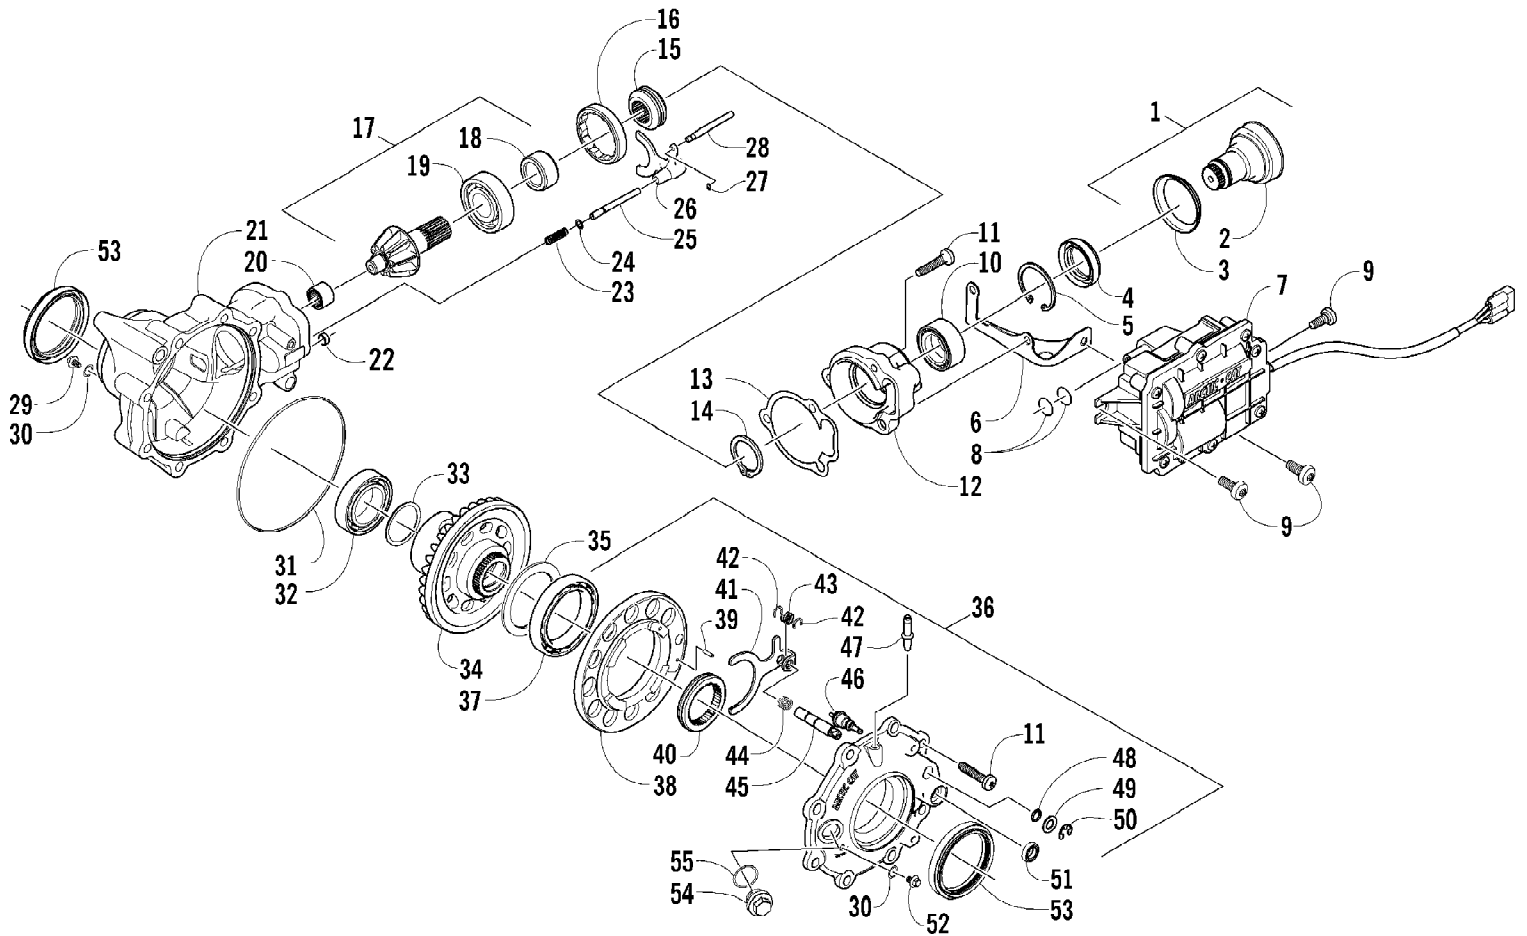

2007 ATV 700 EFI AUTOMATIC TRANSMISSION 4X4 FIS GREEN (A2007IBT4264) of 98
FRONT DRIVE GEARCASE ASSEMBLY

2007 ATV 700 EFI AUTOMATIC TRANSMISSION 4X4 FIS GREEN (A2007IBT42) Page 42 of 98
FRONT DRIVE GEARCASE ASSEMBLY

Ref #	Part Number	Qty	S/P/F	Description
	0502-916	1		Complete Front Gearcase Assembly
1	0502-923	1		Shaft, Propeller - Assembly (inc. 2-3)
2	1402-438	1		Shaft, Input
3	1402-168	1		Deflector
4	1402-011	1		Seal
5	0423-423	1		Ring, Retaining
6	0502-347	1		Bracket, Actuator
7	0502-579	1		Actuator (inc. one No. 8)
8	0423-498	2	S	O-Ring
9	0423-396	3		Screw, Self-Tapping
10	1402-043	1		Bearing
11	0423-118	11		Screw, Self-Tapping
12	0502-528	1	/P	Housing, Pinion
13	0402-947	1		Gasket, Flange
14	0423-417	1		Ring, Retaining
15	0402-413	1		Coupler, Drive
16	0402-357	1		Collar, Lock
17	0502-783	1		Gear, Pinion - Assembly - 10T (inc. 18-19)
18	0402-336	1		Collar, Retaining
19	0402-327	1		Bearing
20	0402-328	1		Bearing
21	0502-514	1		Housing, Gearcase
22	0402-411	1		Pin, Dowel
23	0402-999	1		Spring, Return
24	0423-147	1		O-Ring
25	0402-417	1		Shaft, Shuttle
26	0402-998	1		Fork, Selector
27	0423-402	1		Ring, Retaining
28	0402-997	1		Shaft, Selector
29	1402-210	1	/P	Plug, Magnetic (inc. one No. 30)
30	0423-153	2		O-Ring
31	0423-149	1		O-Ring
32	0402-393	1		Bearing
33	0402-405	AR		Shim
33	0402-406	AR		Shim
33	0402-407	AR		Shim
33	0402-408	AR		Shim
33	0402-409	AR		Shim
34	0502-851	1		Gear, Ring - 36T
35	1402-074	AR		Shim
35	1402-075	AR		Shim
35	1402-076	AR		Shim
35	1402-077	AR		Shim
35	1402-078	AR		Shim
36	0502-434	1		Cover, Gearcase (inc. one No. 30, 37-52, and one No. 53)
37	1402-053	1		Bearing
38	0502-413	1		Flange, Bearing
39	1402-079	1		Pin, Parallel
40	1402-042	1		Collar, Sliding
41	1402-054	1		Fork
42	1402-058	2		Ring, Retaining