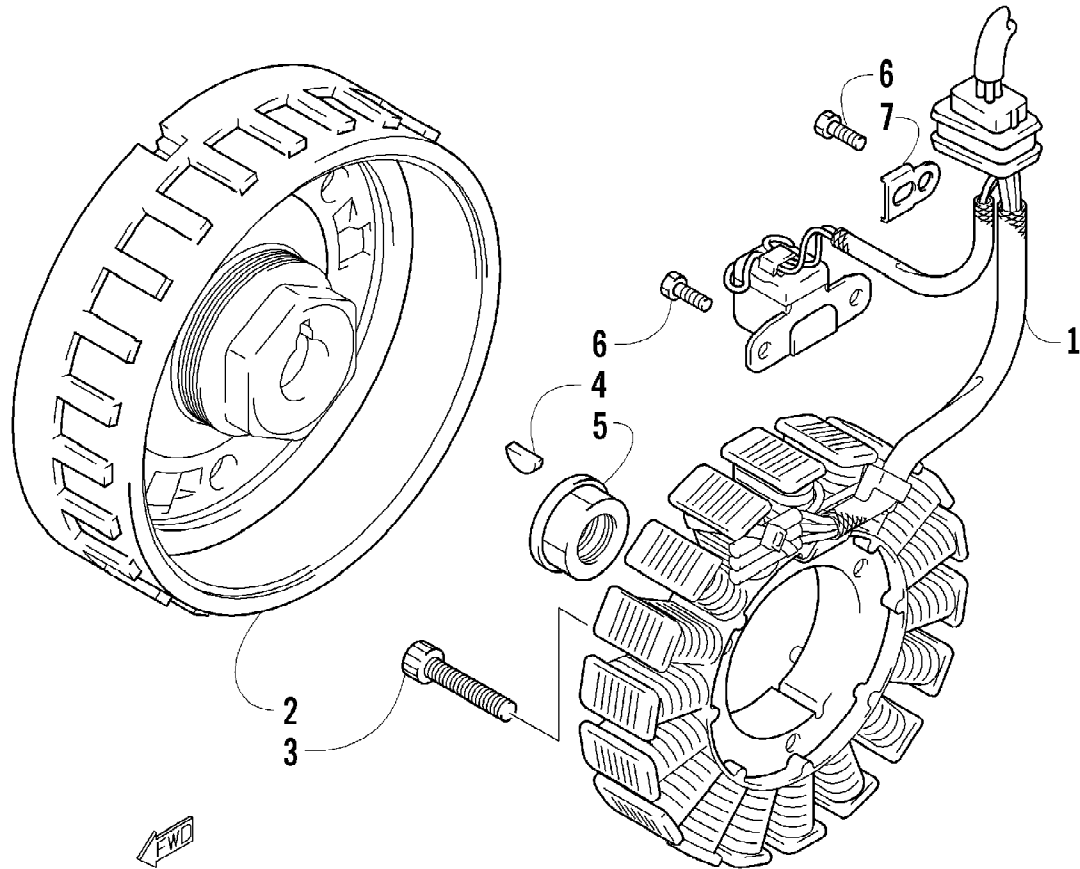

2007 ATV 700 EFI AUTOMATIC TRANSMISSION 4X4 FIS GREEN (A2007IBT42165) of 98
MAGNETO ASSEMBLY

Ref #	Part Number	Qty	S/P/F	Description
1	3430-067	1		Stator - Assembly
2	3430-068	1		Rotor/Flywheel
3	3004-484	3	S	Screw, Cap
4	0691-785	1		Key
5	3423-086	1		Nut
6	3423-005	4	/P	Bolt
7	3430-005	2		Clamp, Magneto Lead