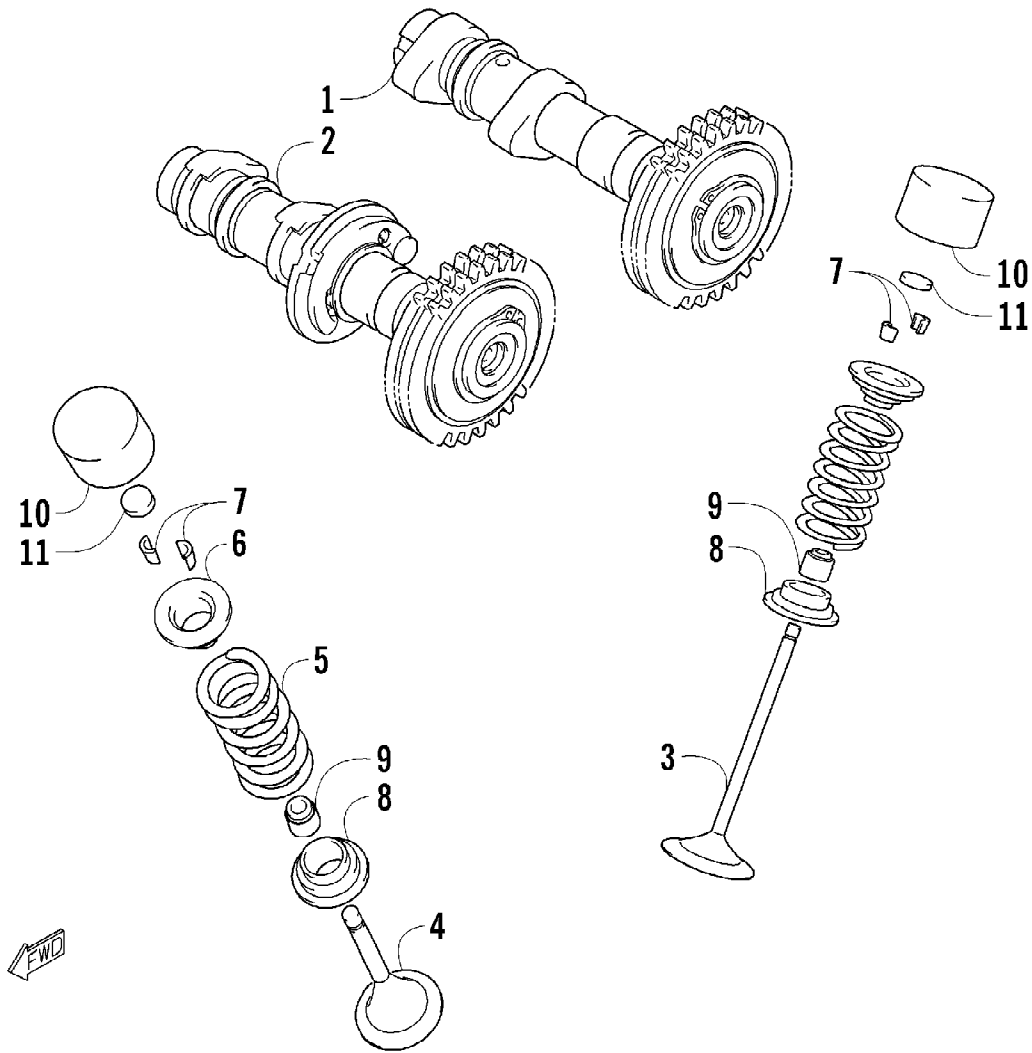

Ref #	Part Number	Qty	S/P/F	Description
	1502-156	1		Fully Bled Master Cylinder Replacement Kit
1	1502-063	1		Lever, Brake
2	1602-213	2	/P	O-Ring
3	8050-252	1		Washer
4	8408-816	1		Screw, Cap
5	0502-807	1		Spring, Brake Lever
6	1502-153	1		Brake Assembly (inc. 7-9)
7	*	1		Master Cylinder
8	1502-154	1		Hose, Brake Reservoir w/Clamps
9	1502-155	1		Reservoir, Brake
10	0623-038	1		Nut, Flanged
11	8476-616	1		Screw, Machine
12	0123-788	1	/P	Cable Tie - 7.5 in.
13	1502-139	1		Hose, Brake
14	0423-178	6		Washer, Crush
15	0423-413	3		Bolt, Banjo-Fitting
16	1502-179	1		Bracket, Switch
17	8408-625	2		Screw, Cap
18	0502-785	1		Spring, Brake Switch
19	1623-589	2	S	Screw, Cap
20	0502-878	1	S	Caliper, Brake (inc. 21-27)
21	0502-603	1	S	Housing, Caliper - Assembly - Right Rear (inc. 22-24)
22	0502-606	1		Piston/Seal Set (inc. 23)
23	0502-607	1		Seal Set
24	0502-609	1	/P	Valve, Bleed
25	0502-608	1		O-Ring, Guide - Set
26	0502-605	1		Bracket Assembly
27	0502-875	1	S	Pad, Brake - Set
28	1502-115	2		Clip, Brake Hose
29	1502-138	1	S	Adapter, Hose

2007 ATV 700 EFI AUTOMATIC TRANSMISSION 4X4 FIS GREEN (A2007IBT40166) of 98
CAM CHAIN ASSEMBLY

Ref #	Part Number	Qty	S/P/F	Description
1	3403-104	1		Gear, Cam Chain Idler
2	3403-105	1		Shaft, Cam Chain Idler
3	3403-106	1	/P	Gasket, Idler Shaft
4	3403-107	1		Shim, Cam Chain Idler
4	3403-108	1		Shim, Cam Chain Idler
4	3403-109	1		Shim, Cam Chain Idler
4	3403-110	1		Shim, Cam Chain Idler
4	3403-111	1		Shim, Cam Chain Idler
4	3403-112	1		Shim, Cam Chain Idler
5	3403-113	1		Chain, Cam
6	3403-114	1		Guide, Chain
7	3403-115	1		Tensioner, Cam Chain
8	3423-810	1		Bolt, Cam Chain Tensioner
9	3423-811	1		Washer
10	3402-283	1		Adjuster, Tensioner - Assembly (inc. 11-14)
11	3423-286	1		O-Ring
12	3402-284	1		Spring
13	3402-285	1		Plug
14	3402-286	1		Bar
15	3402-287	1		Gasket, Tensioner Adjuster
16	3004-576	2	S	Screw, Machine