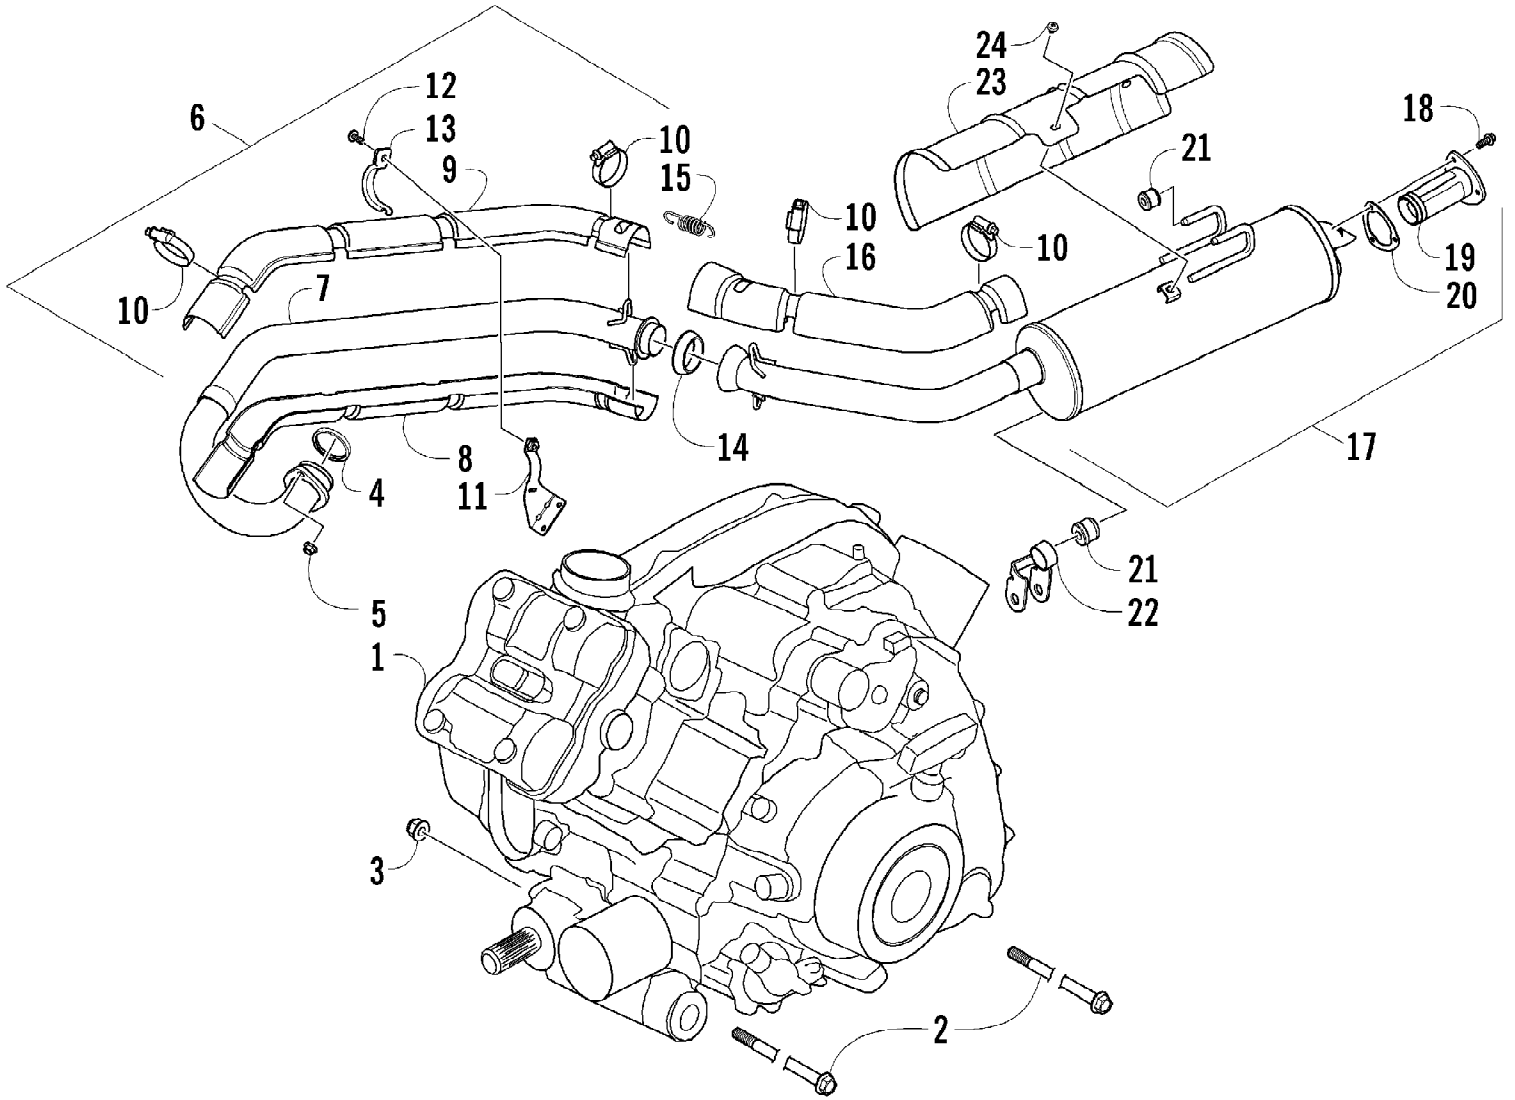

2007 ATV 700 EFI AUTOMATIC TRANSMISSION 4X4 FIS GREEN (A2007IBT421635) of 98
ENGINE AND EXHAUST

2007 ATV 700 EFI AUTOMATIC TRANSMISSION 4X4 FIS GREEN (A2007IBT421636) of 98
ENGINE AND EXHAUST

Ref #	Part Number	Qty	S/P/F	Description
1	0462-042	1	S	Engine
2	3423-456	2		Screw, Cap
3	8428-002	2		Nut, Lock
4	0412-361	1		Gasket, Exhaust Pipe
5	8424-802	2		Nut, Hex
6	0512-294	1		Pipe, Exhaust - Assembly (inc. 7-9 and three No. 10)
7	0512-293	1		Pipe, Exhaust
8	0412-364	1		Shield, Exhaust Pipe - Inner
9	0412-365	1		Shield, Exhaust Pipe - Outer
10	0423-317	5	/P	Clamp
11	0512-317	1		Support, Exhaust Pipe
12	8477-620	1		Screw, Machine
13	0512-318	1		Bracket, Exhaust Pipe
14	0412-375	1	/P	Seal, Exhaust
15	0612-668	2	/P	Spring, Extension
16	0412-369	1		Shield, Exhaust Pipe - Rear
17	0512-305	1		Muffler - Assembly (inc. 18-20)
18	8408-616	3		Screw, Cap
19	0512-219	1	/P	Arrester, Spark - Assembly
20	0412-313	1		Gasket, Spark Arrester
21	0412-215	3	S	Bushing, Exhaust Pipe
22	1506-732	1		Channel, Muffler Support
23	0412-373	1	/P	Cover, Muffler
24	8477-610	3		Screw, Machine