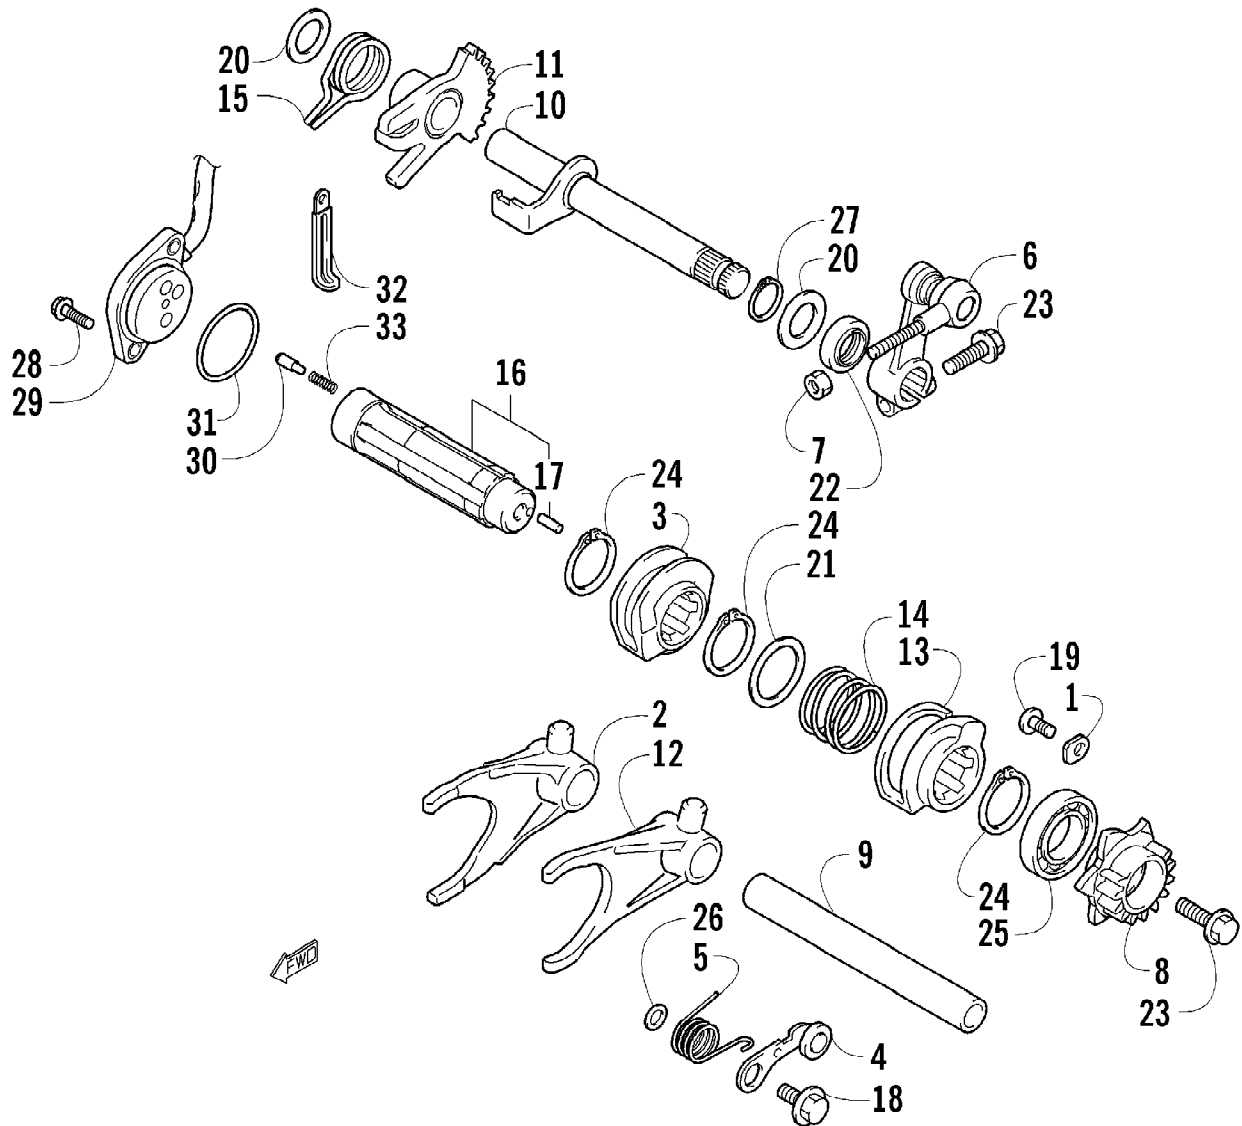

2007 ATV 700 EFI AUTOMATIC TRANSMISSION 4X4 FIS GREEN (A2007IBT42643) Page 43 of 98
GEAR SHIFTING ASSEMBLY

2007 ATV 700 EFI AUTOMATIC TRANSMISSION 4X4 FIS GREEN (A2007IBT42164) of 98
GEAR SHIFTING ASSEMBLY

Ref #	Part Number	Qty	S/P/F	Description
1	3446-031	2	/P	Retainer, Shift Cam
2	3446-423	1		Fork, Reverse Gear Shift
3	3403-163	1		Cam, Reverse Gear Shift
4	3403-164	1		Stopper, Shift Cam
5	3423-839	1		Spring, Shift Cam Stopper
6	3403-165	1	/P	Arm, Select
7	0693-489	1	/P	Nut, Select Arm
8	3403-166	1		Plate, Gear Shift Cam Stopper
9	3403-167	1		Shaft, Gear Shift
10	3403-168	1		Shaft, Shift - No. 2
11	3403-169	1		Gear, Shift Shaft
12	3446-424	1		Fork, Gear Shift
13	3403-170	1		Cam, Gear Shift
14	3423-840	1		Spring, Shift Fork
15	3423-841	1		Spring, Shift Shaft Return
16	3403-171	1		Shaft, Gear Shift (inc. 17)
17	3423-114	1	/P	Pin, Gear Shift
18	3423-652	1		Bolt, Shift Cam
19	3423-370	2		Screw, Shift Retainer
20	3423-445	2		Washer, Shift Shaft
21	3402-382	1		Washer, Shift Fork Spring
22	3402-068	1	/P	Seal, Shift Shaft
23	3004-341	2	S/P	Bolt, Gear Shift
24	3423-191	3	/P	Circlip, Gear Shift Shaft
25	3403-172	1		Bearing, Gear Shift Shaft
26	3423-615	1		Washer, Shift Cam Stopper
27	3423-546	1		Circlip, Shift Shaft
28	3423-418	2		Bolt, Gear Shift Position Switch
29	3530-052	1		Switch, Gear Shift Position
30	3423-044	2		Contact, Gear Shift Position Switch
31	3423-842	1		O-Ring, Gear Shift Position Switch
32	3004-787	2		Clamp, Gear Shift Switch Position Lever
33	3402-087	2		Spring, Gear Shift Position Switch