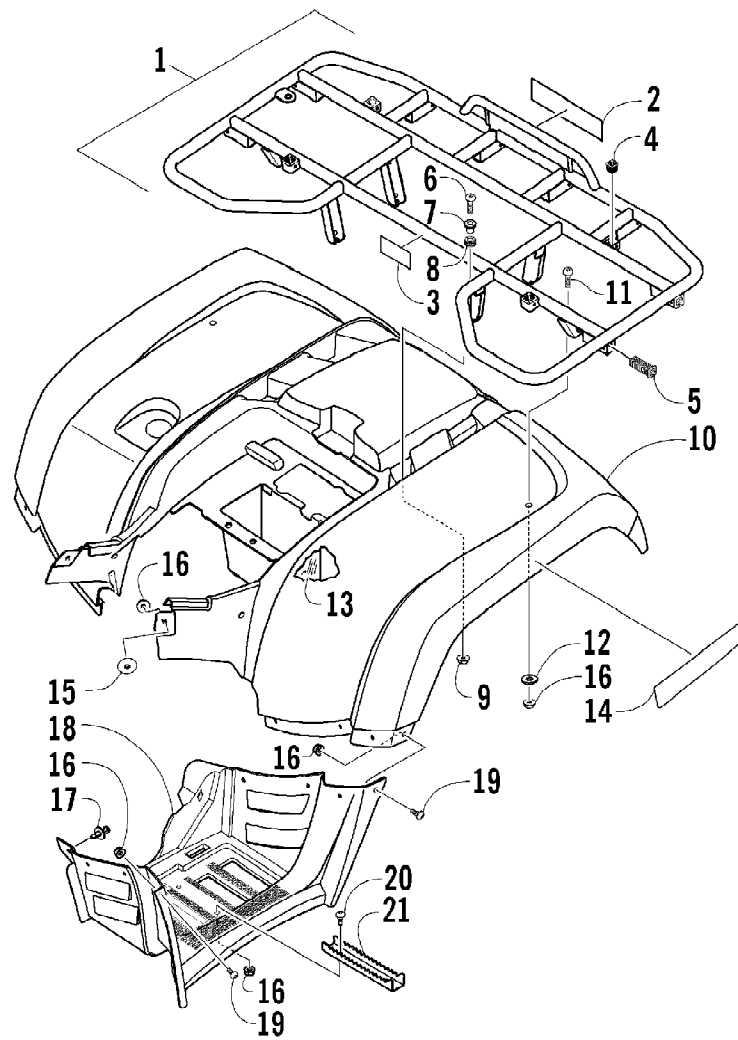

2007 ATV 700 EFI AUTOMATIC TRANSMISSION 4X4 FIS GREEN (A2007IBT42166) of 98
REAR BODY PANEL ASSEMBLY

Ref #	Part Number	Qty	S/P/F	Description
1	0541-337	1	/P	Rack, Rear - Assembly (inc. 2-5)
2	0411-814	1	/P	Decal, "Arctic Cat"
3	0411-648	1		Decal, Warning - Rear Rack Load
4	0441-592	4	/P	Bushing, Rack
5	2406-014	8		Bushing, Rack
6	8410-830	4		Screw, Machine
7	0423-669	4		Spacer
8	0423-465	4		Grommet
9	8432-802	4		Nut, Lock
10	2506-337	1	S	Panel, Fender - Rear (inc. 13-14)
11	0423-654	2		Screw, Shoulder
12	8050-222	2	/P	Washer
13	0470-658	1		Shield, Heat
14	0411-820	1	S	Decal, Reflector - Rear - Right
14	0411-821	1	S	Decal, Reflector - Rear - Left
15	0423-101	2		Screw, Body
16	0423-540	24		Nut, Lock
17	0623-362	2		Rivet, Reinstallable
18	1406-356	1		Footwell - Right
18	2406-425	1	/P	Footwell - Left
19	0423-419	16		Screw, Machine
20	0423-355	4		Screw, Shoulder
21	1506-125	2	/P	Footpeg