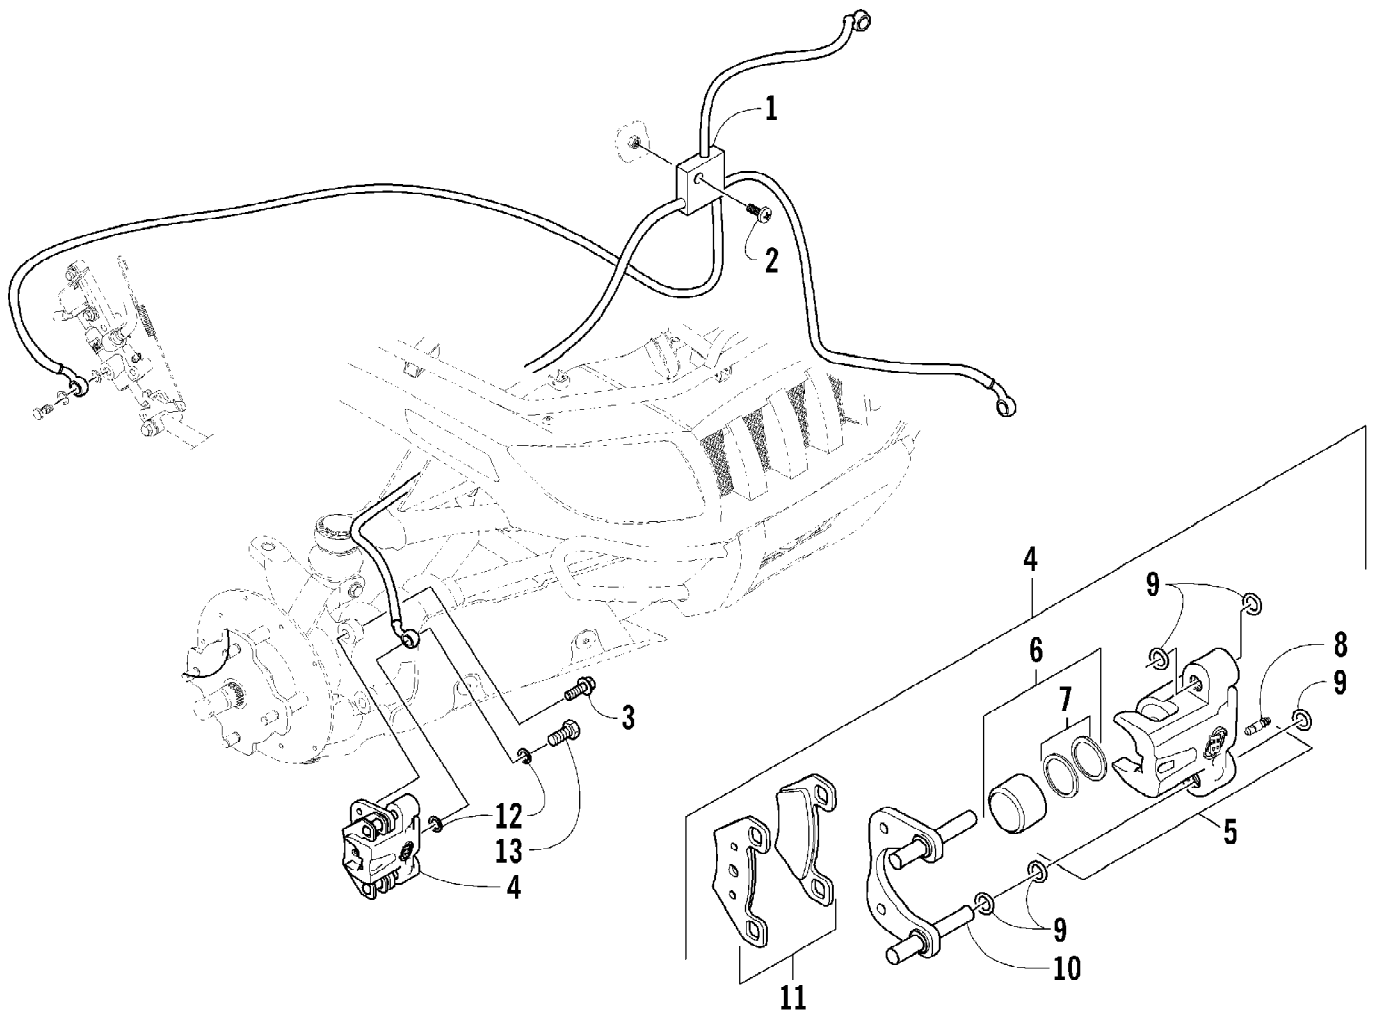

2007 ATV 700 EFI AUTOMATIC TRANSMISSION 4X4 FIS GREEN (A2007IBT42165) of 98
HYDRAULIC BRAKE ASSEMBLY

Ref #	Part Number	Qty	S/P/F	Description
1	1502-015	1		Hose, Brake - Assembly
2	8476-625	1		Screw, Cap
3	1623-589	4	S	Screw, Cap
4	0502-878	1	S	Caliper, Brake - Right Front (inc. 5-11)
4	0502-879	1	S	Caliper, Brake - Left Front (inc. 5-11)
5	0502-603	1	S	Housing, Caliper - Assembly - Right Front (inc. 6-8)
5	0502-611	1	S	Housing, Caliper - Assembly - Left Front (inc. 6-8)
6	0502-606	2		Piston/Seal Set (inc. 7)
7	0502-607	2		Seal Set
8	0502-609	2	/P	Valve, Bleed
9	0502-608	2		O-Ring, Guide - Set
10	0502-605	2		Bracket Assembly
11	0502-875	2	S	Pad, Brake - Set
12	0423-178	4		Washer, Crush
13	0423-413	2		Bolt, Banjo-Fitting