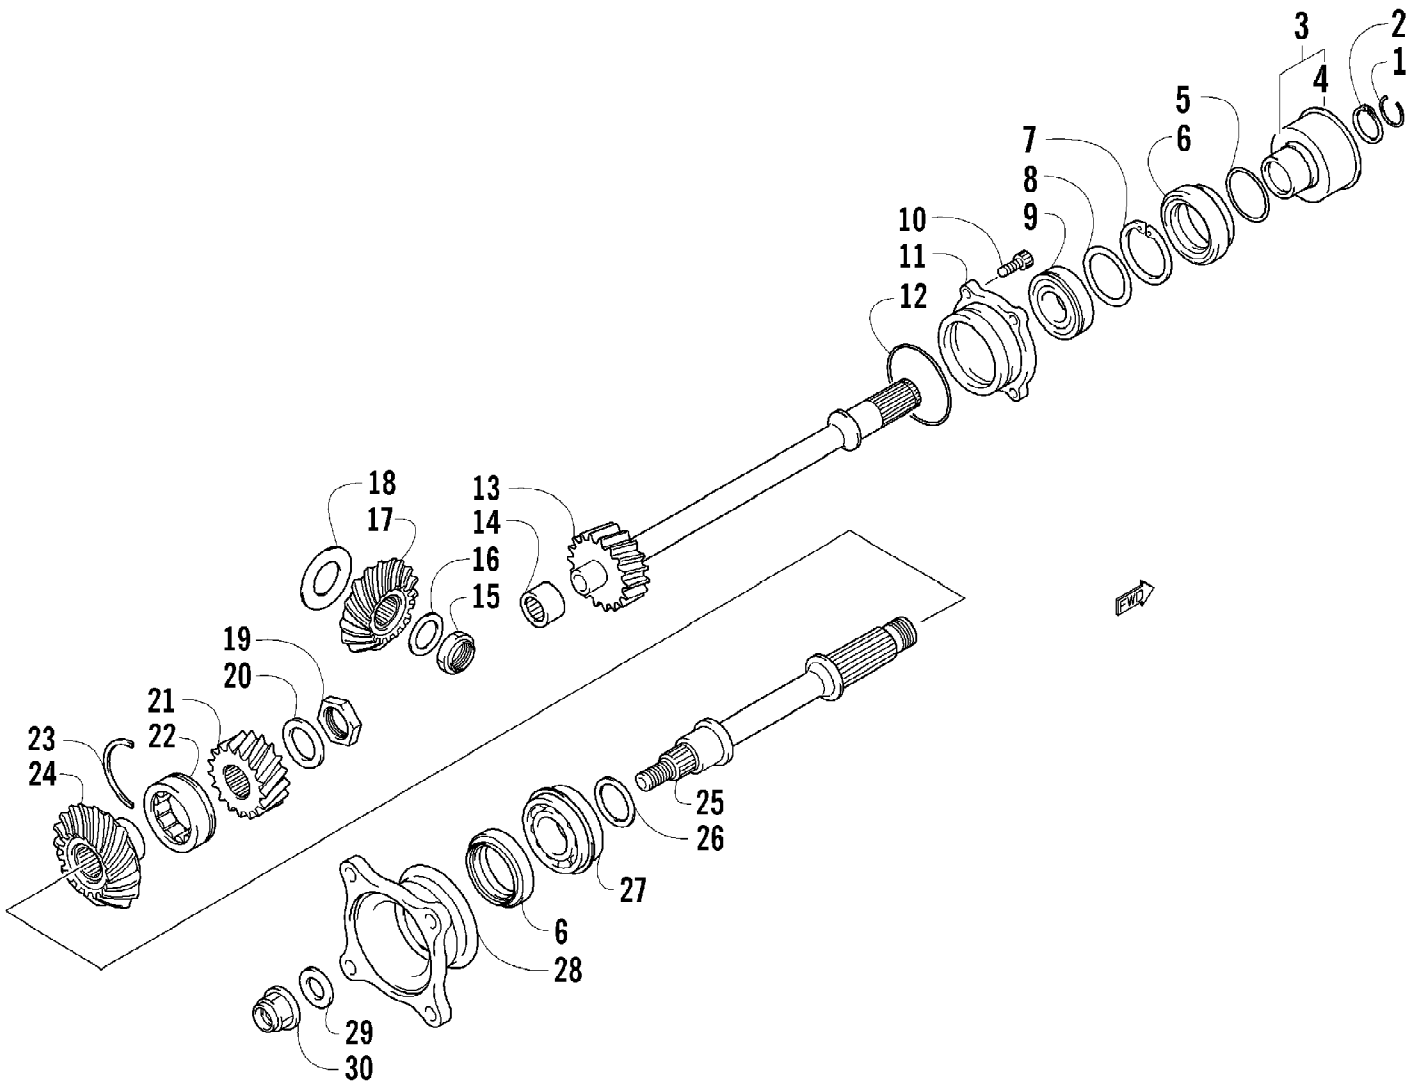

2007 ATV 700 EFI AUTOMATIC TRANSMISSION 4X4 FIS GREEN (A2007IBT421636) of 98
SECONDARY DRIVE ASSEMBLY

Ref #	Part Number	Qty	S/P/F	Description
1	3423-069	1		C-Ring, Secondary Driven Output
2	3423-191	1	/P	Circlip, Front Drive Output
3	3423-835	1		Collar, Front Drive Output (inc. 4)
4	3423-836	1		Plate, Front Drive Output Collar
5	3423-837	1		O-Ring, Front Drive Output
6	3402-072	2		Seal, Output Shaft
7	3423-194	1	S	Circlip, Front Drive Output Shaft
8	3423-845	1		Washer, Front Drive Output Yoke
9	3004-209	1	/P	Bearing, Front Drive Output
10	3004-576	1	S	Bolt, Front Bearing Housing
11	3403-160	1		Housing, Front Drive Output Shaft
12	3423-838	1		O-Ring, Front Bearing Housing
13	3403-159	1	S	Shaft, Secondary Output - Front
14	3403-175	1		Bearing, Front Drive Output - Rear
15	3423-023	1		Nut, Secondary Drive Output
16	3005-372	1		Washer, Secondary Drive Bevel
17	3403-157	1		Gear, Secondary Drive Bevel
18	3423-549	AR		Shim, Secondary Drive Bevel - Set
19	3423-136	1		Nut, Secondary Driven Output
20	3423-137	1		Washer, Output Shaft Gear
21	3403-162	1	S	Gear, Secondary Driven Output
22	3402-515	1	/P	Bearing, Secondary Driven Gear
23	3423-072	1		Ring, Secondary Driven Gear
24	3403-158	1		Gear, Secondary Driven Bevel
25	3403-161	1		Shaft, Secondary Output - Rear
26	3402-017	AR		Shim, 25 x 34 x 0.60 mm
26	3402-018	AR		Shim, 25 x 34 x 0.65 mm
26	3402-019	AR		Shim, 25 x 34 x 0.70 mm
26	3402-020	AR		Shim, 25 x 34 x 0.75 mm
26	3402-021	AR	S	Shim, 25 x 34 x 0.80 mm
26	3402-022	AR		Shim, 25 x 34 x 0.85 mm
26	3402-023	AR		Shim, 25 x 34 x 0.90 mm
26	3402-024	AR		Shim, 25 x 34 x 0.95 mm
26	3402-025	AR	S	Shim, 25 x 34 x 1.00 mm
26	3402-028	AR		Shim, 25 x 34 x 1.05 mm
26	3402-029	AR		Shim, 25 x 34 x 1.10 mm
26	3402-030	AR		Shim, 25 x 34 x 1.15 mm
26	3402-031	AR		Shim, 25 x 34 x 1.20 mm
27	3403-210	1	/P	Bearing, Rear Output Shaft
28	3402-514	1	/P	Flange, Rear Output Joint
29	3423-028	1		Washer, Rear Drive Output Yoke
30	3423-025	1		Nut, Rear Drive Output Yoke