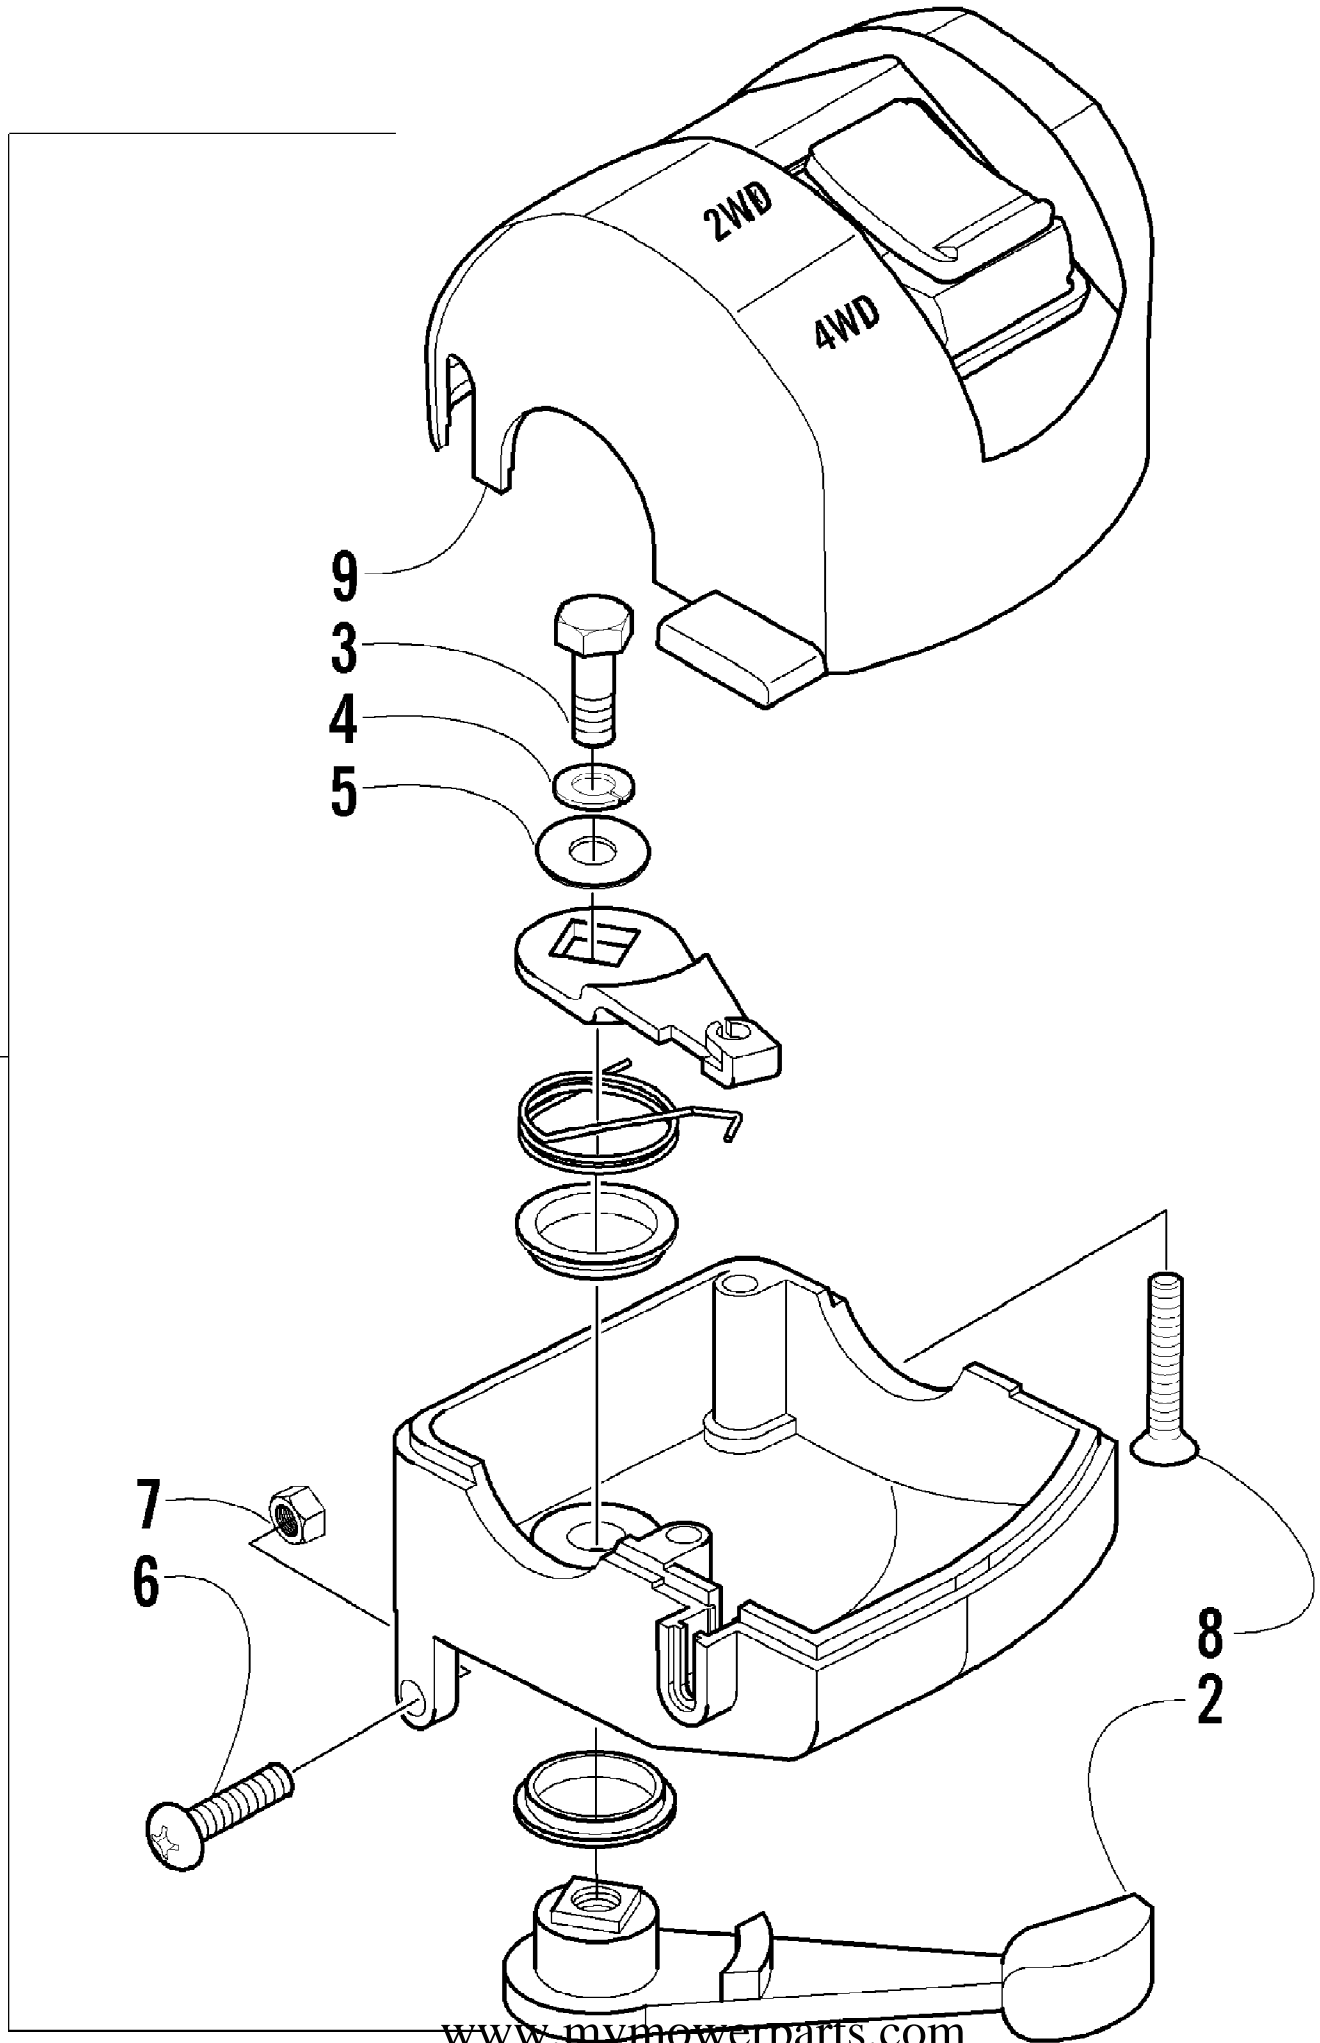

2007 ATV 700 EFI AUTOMATIC TRANSMISSION 4X4 FIS GREEN (A2007IBT42169) of 98
THROTTLE CASE ASSEMBLY

Ref #	Part Number	Qty	S/P/F	Description
1	0509-012	1		Case, Throttle - Assembly (inc. 2-9)
2	3409-001	1		Lever
3	3004-533	1	S/P	Screw, Cap
4	3004-447	1	/P	Washer, Lock
5	3003-030	1	/P	Washer
6	3423-014	1		Screw
7	3423-327	1		Nut
8	3423-199	2		Screw
9	0409-048	1		Cover, Throttle w/Switch