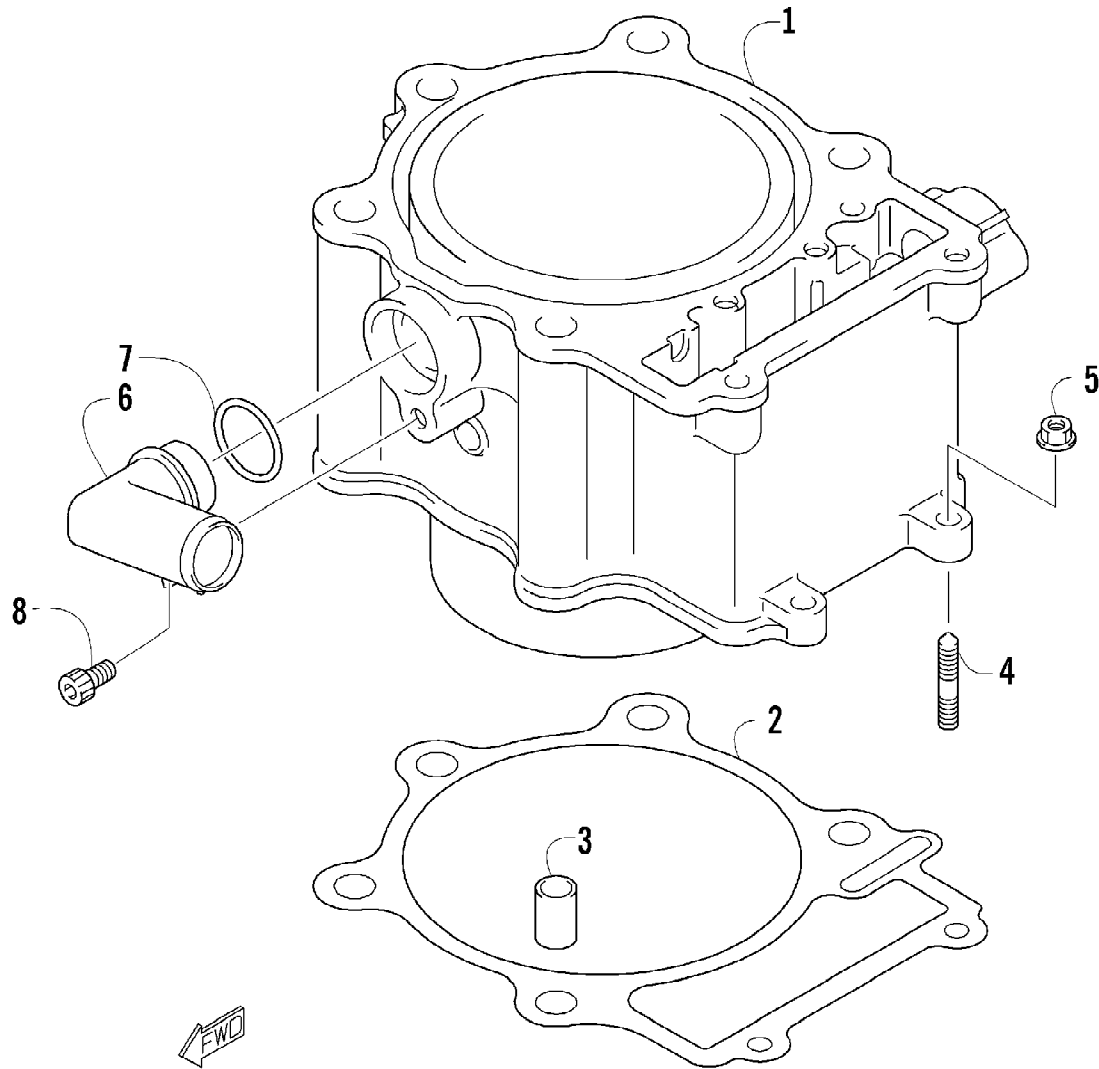

2007 ATV 700 EFI AUTOMATIC TRANSMISSION 4X4 FIS GREEN (A2007IBT4) Page 26 of 98
CYLINDER ASSEMBLY

Ref #	Part Number	Qty	S/P/F	Description
1	3403-061	1	S	Cylinder
2	3403-062	1		Gasket, Cylinder
3	3423-088	2		Pin, Dowel
4	3423-384	2	S	Bolt, Stud
5	3004-488	2	S/P	Nut
6	3413-040	1		Union, Water Hose
7	3423-058	1		O-Ring
8	3423-121	1	S	Screw, Machine