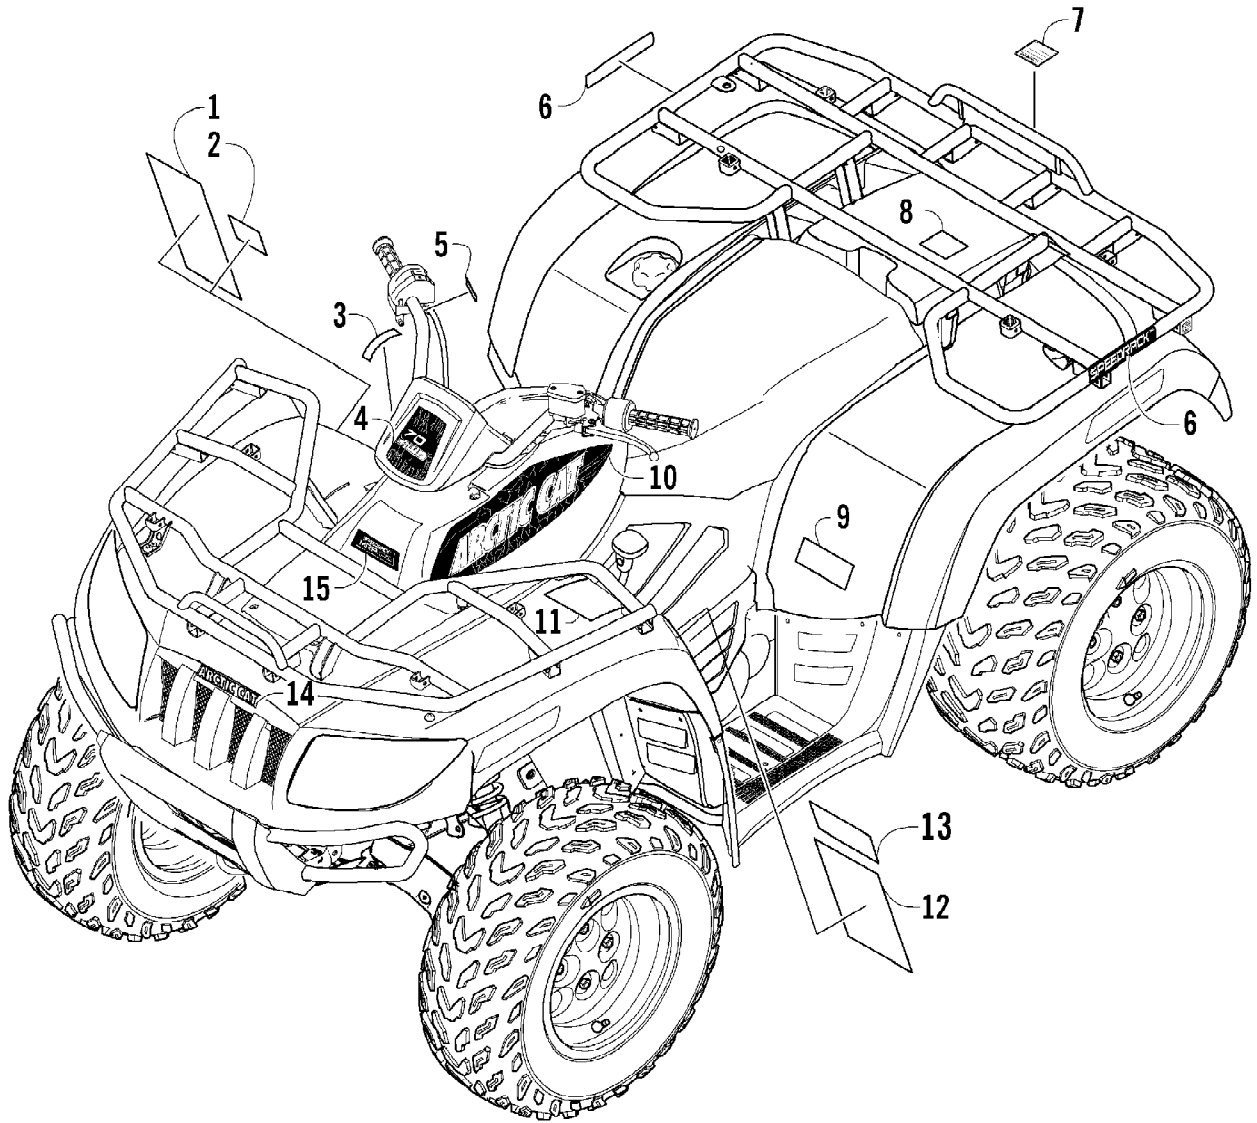

2007 ATV 700 EFI AUTOMATIC TRANSMISSION 4X4 FIS GREEN (A2007IBT4263) of 98
DECALS

Ref #	Part Number	Qty	S/P/F	Description
1	1411-250	1		Decal, Warning - Reverse/Pre-Ride
2	0411-835	1		Decal, Warning - Turn/Hill
3	0411-426	1		Decal, Warning - Clutch Cover
4	1411-398	1		Decal, Instrument Pod
5	0411-966	1		Decal, Warning - Differential Lock
6	0411-965	2		Decal, "Speedrack"
7	1411-077	1		Decal, Warning - Towing
8	0411-435	1		Decal, Passenger
9	0411-430	1		Decal, Warning - Tire Pressure
10	1411-358	1		Decal, Side - Upper Right
10	1411-359	1		Decal, Side - Upper Left
11	0411-401	1		Decal, Warning - Age
12	0411-218	1		Decal, Warning - General
13	1411-574	1		Decal, Warning - Off-Road Only
14	0411-839	1		Decal, Front
15	1411-050	1	/P	Decal, "Speedrack"