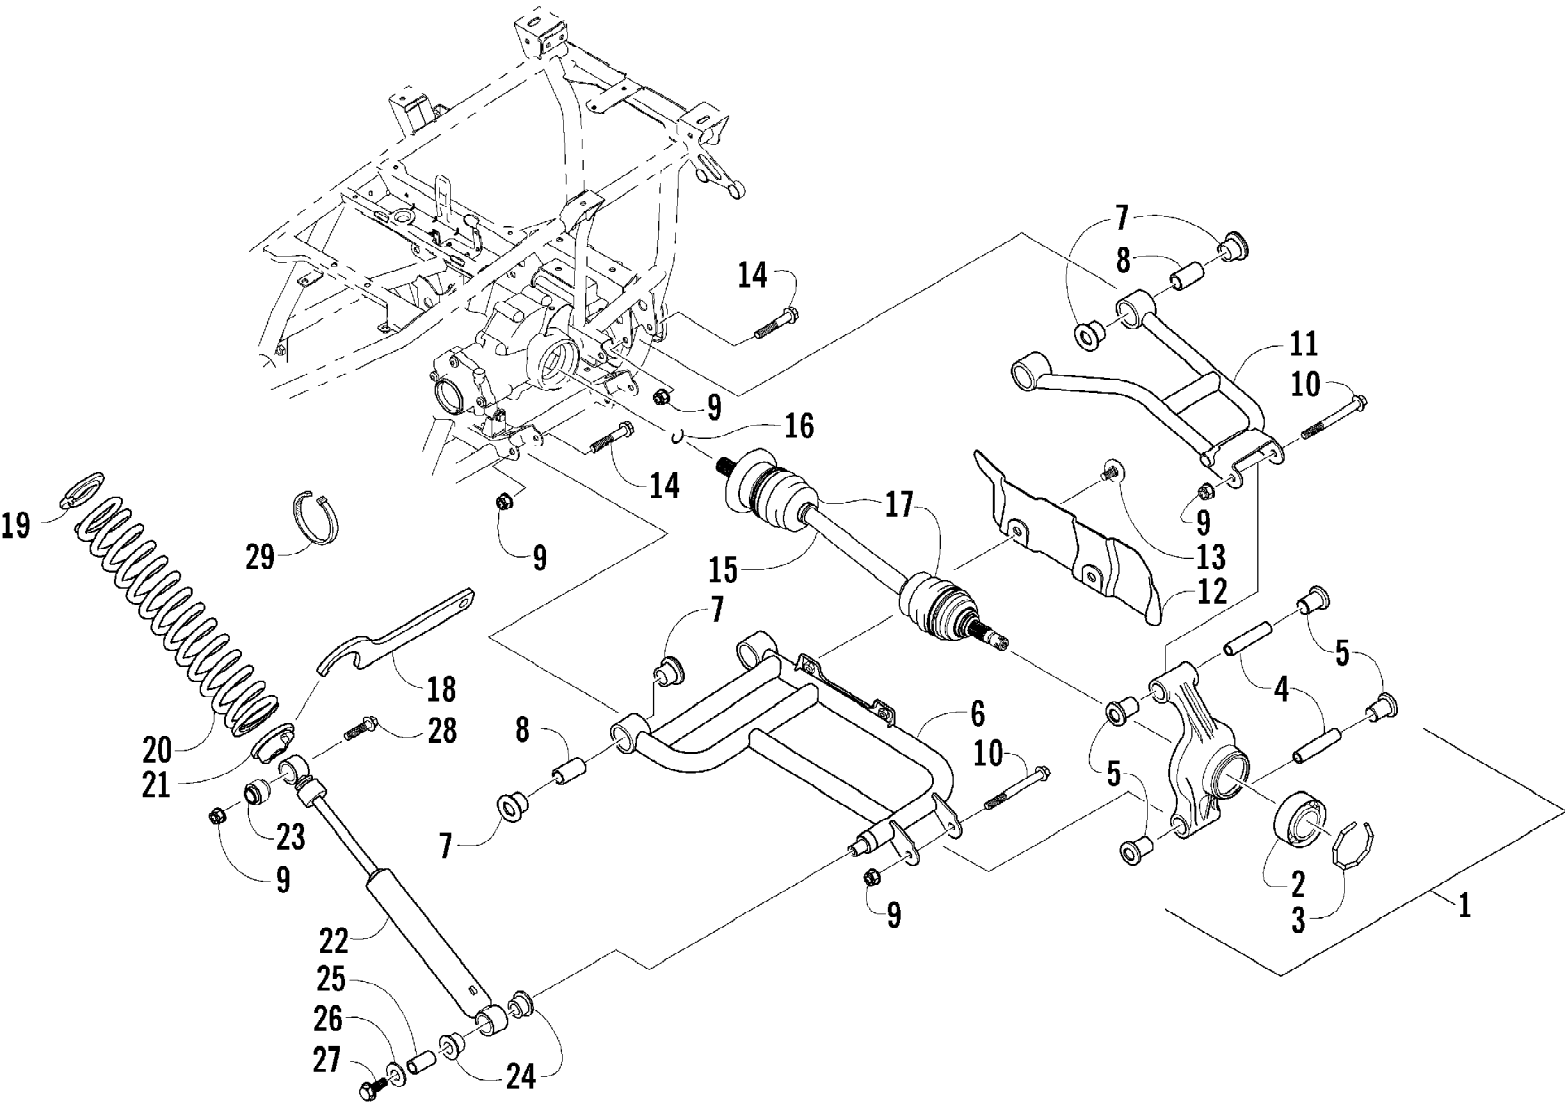

2007 ATV 700 EFI AUTOMATIC TRANSMISSION 4X4 FIS GREEN (A2007IBT42166) of 98
REAR SUSPENSION ASSEMBLY

2007 ATV 700 EFI AUTOMATIC TRANSMISSION 4X4 FIS GREEN (A2007IBT421665) of 98
REAR SUSPENSION ASSEMBLY

Ref #	Part Number	Qty	S/P/F	Description
1	0504-372	1	S	Knuckle, Right Rear - Assembly (inc. 2-5)
1	0504-373	1	S/P	Knuckle, Left Rear - Assembly (inc. 2-5)
2	1402-027	2	S/P	Bearing, Wheel Hub
3	0423-423	2		Ring, Retaining
4	0403-038	4	S/P	Collar, Suspension Bushing
5	0403-032	8	S	Bushing, Suspension
6	0504-438	1	/P	A-Arm, Rear - Lower Right (inc. 7-8)
6	0504-439	1	S	A-Arm, Rear - Lower Left (inc. 7-8)
7	0403-115	16	S	Bushing
8	0403-114	8	S	Collar
9	8428-002	14		Nut, Lock
10	8409-000	4		Screw, Cap
11	0504-470	1		A-Arm, Rear - Upper Right (inc. 7-8)
11	0504-471	1	S	A-Arm, Rear - Upper Left (inc. 7-8)
12	1441-004	1		Guard, Boot - Right
12	1441-005	1		Guard, Boot - Left
13	0423-545	4	/P	Screw, Body
14	8409-075	8		Screw, Cap
15	0502-811	2	S	Axle, Drive (inc. 16-17)
16	0441-893	2	S	Clip, Retaining
17	0436-276	2	S	Repair Kit, Boot - Rear Axle
18	0441-587	1		Wrench, Spanner
19	1603-889	2	/P	Retainer, Spring
20	0404-112	2		Spring, Suspension
21	0404-057	2		Cam, Spring Adjuster
22	0404-150	2		Shock Absorber - Rear (inc. 23-25)
23	0403-182	2		Bushing, Double-Bonded
24	0603-955	4		Bushing, Shock Absorber
25	1603-219	2	S	Sleeve, Shock Absorber
26	0423-087	2		Washer
27	8408-820	2	/P	Screw, Cap
28	8409-040	1		Screw, Cap - Right
28	8409-050	1		Screw, Cap - Left
29	0123-788	2	/P	Cable Tie