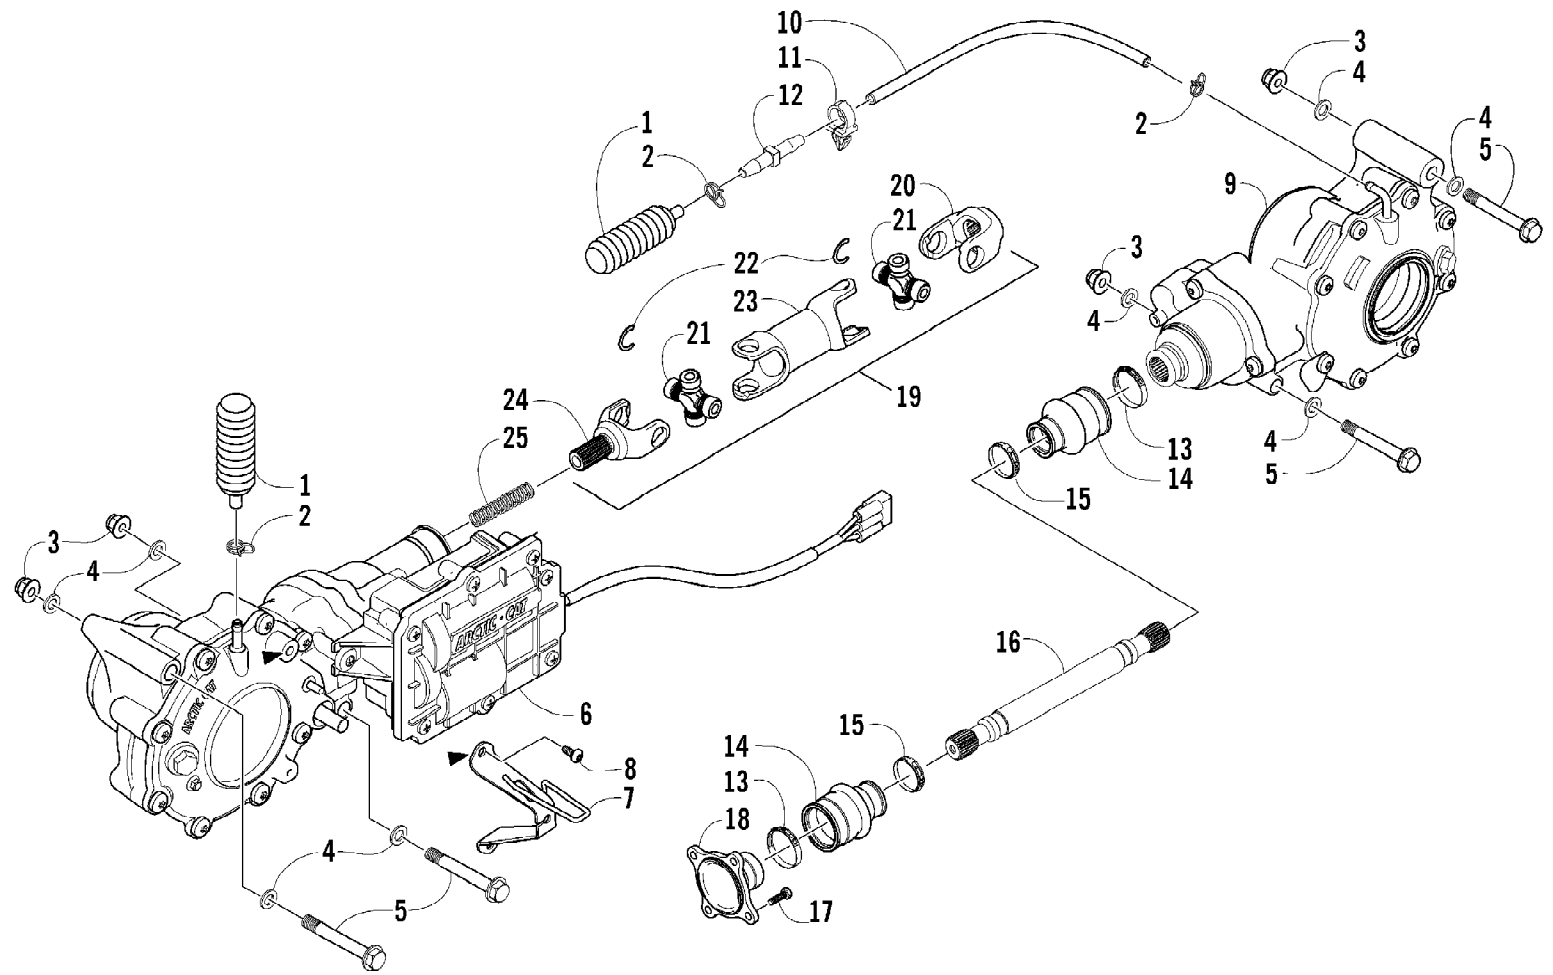

2007 ATV 700 EFI AUTOMATIC TRANSMISSION 4X4 FIS GREEN (A2007IBT42163) of 98
DRIVE TRAIN ASSEMBLY

2007 ATV 700 EFI AUTOMATIC TRANSMISSION 4X4 FIS GREEN (A2007IBT42163) of 98
DRIVE TRAIN ASSEMBLY

Ref #	Part Number	Qty	S/P/F	Description
1	0402-147	2	S	Bladder, Gearcase
2	0423-315	4		Clamp, Fitting
3	8428-002	4		Nut, Lock
4	0423-426	8		Washer
5	0423-404	4		Screw, Cap
6	0502-916	1		Gearcase, Front
7	0502-500	1		Plate, Cable
8	0423-396	2		Screw, Self-Tapping
9	0502-909	1		Gearcase, Rear
10	0410-048	AR	S	Hose, Vent - 25 ft
11	0623-101	1		Clip, Routing - Snap-In
12	0470-462	1		Fitting, Vent
13	0423-393	2		Clamp, Boot
14	0402-985	2	/P	Boot
15	0423-411	2		Clamp, Boot
16	1402-234	1		Shaft, Propeller
17	8408-820	4	/P	Screw, Cap
18	0402-950	1		Flange, Output
19	0502-918	1		Driveshaft, Front - Assembly (inc. 20-24)
20	0502-915	1		Yoke, Front Slip
21	1402-164	2	/P	Joint, Universal (inc. 22)
22	0423-450	8		Ring, Retaining
23	0502-917	1		Driveshaft, Front
24	1402-439	1		Yoke, Slip
25	1402-521	1		Spring