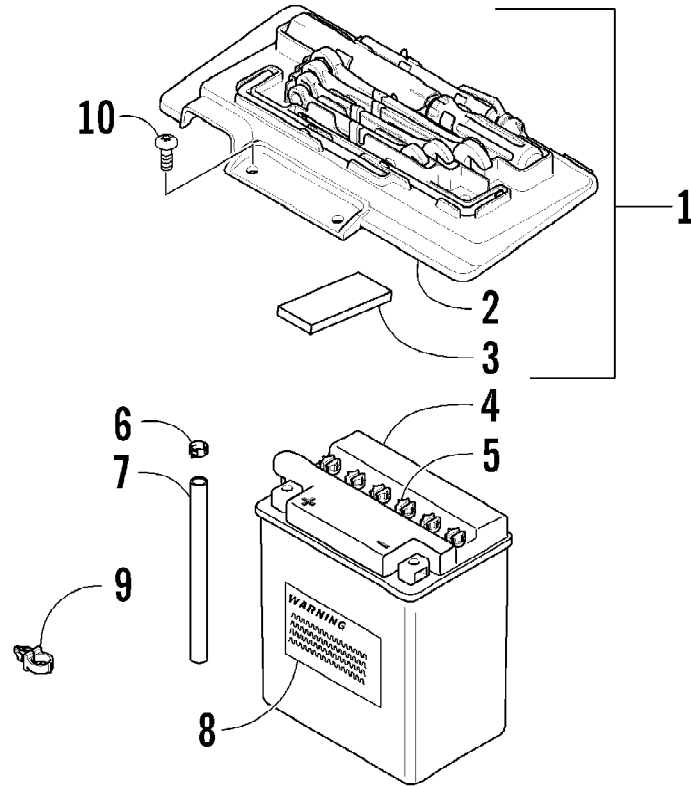

2007 ATV 700 EFI AUTOMATIC TRANSMISSION 4X4 FIS GREEN (A2007IBT40166) of 98
BATTERY ASSEMBLY

Ref #	Part Number	Qty	S/P/F	Description
1	5990-839	1	S	Battery Cover/Tool Tray Assembly (inc. 2-3)
2	1406-507	1	S	Cover, Battery
3	0406-288	2		Pad, Battery
3	0444-122	1	S/P/F	Kit, Tool
4	0745-047	1	/P	Battery Assembly (inc. 5-8)
5	0645-045	6		Cap, Battery
6	0645-152	1		Clamp, Hose
7	0645-263	1	/P	Hose, Battery Vent
8	0645-151	1		Label, Warning - Battery
8	0645-198	1	F	Hardware, Battery-Kit
9	0623-101	1		Routing Clip, Snap-In
10	8476-616	2		Screw, Machine