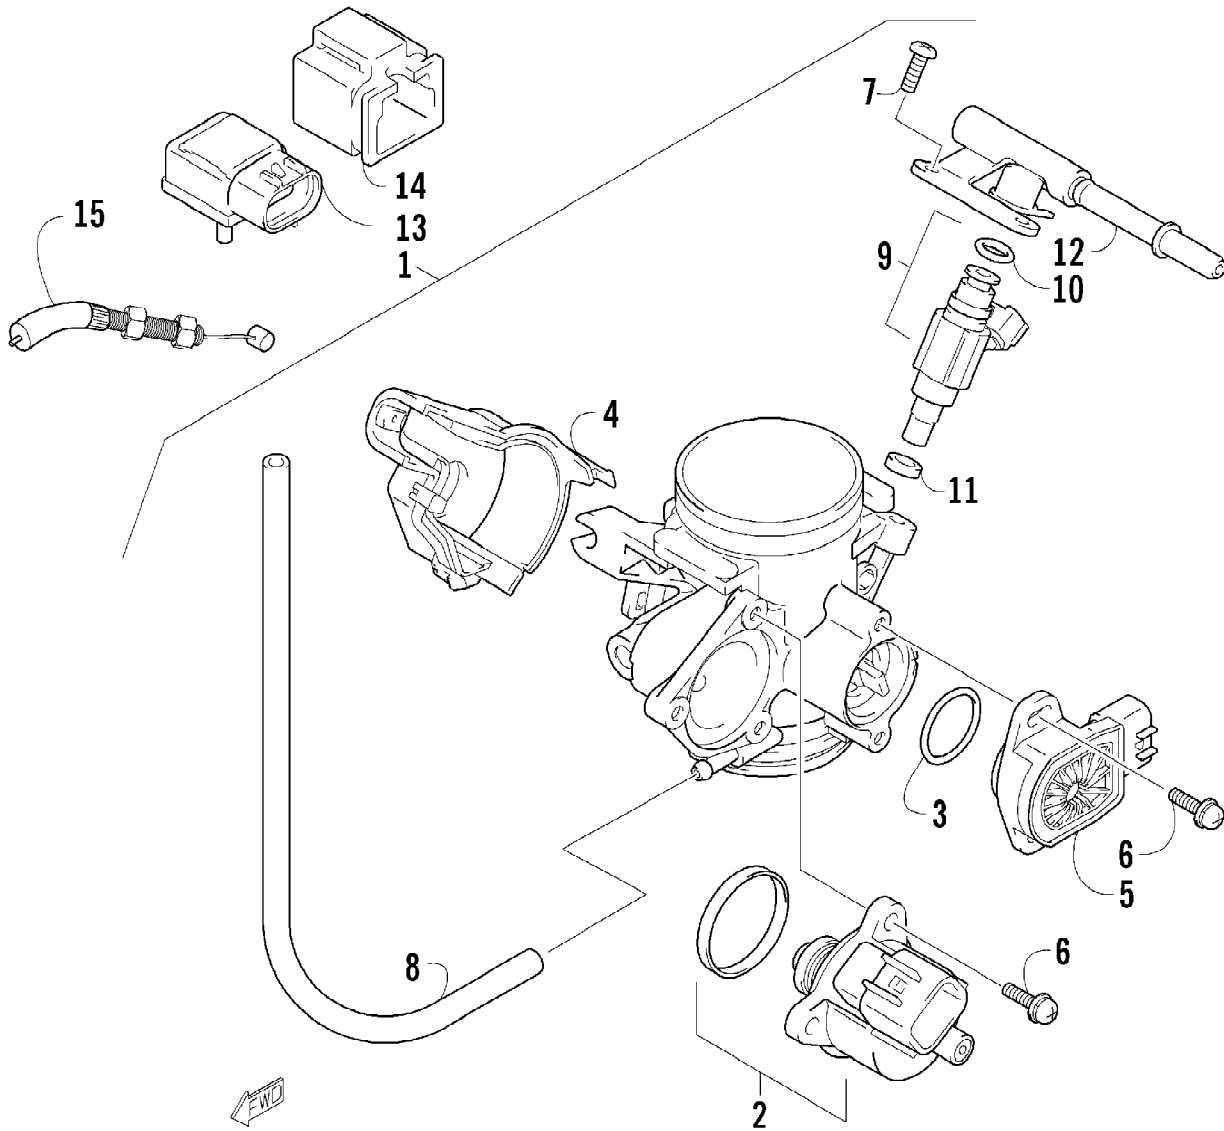

2007 ATV 700 EFI AUTOMATIC TRANSMISSION 4X4 FIS GREEN (A2007IBT42168) of 98
THROTTLE BODY ASSEMBLY

2007 ATV 700 EFI AUTOMATIC TRANSMISSION 4X4 FIS GREEN (A2007IBT421608) of 98
THROTTLE BODY ASSEMBLY

Ref #	Part Number	Qty	S/P/F	Description
1	3403-116	1		Body, Throttle - Assembly (inc. 2-12)
2	3403-117	1		ISC Valve
3	3423-812	1		O-Ring
4	3403-118	1		Cover
5	3530-048	1		Sensor - Assembly
6	3423-813	5		Screw
7	3423-814	2		Screw
8	3403-119	1		Hose
9	3403-120	1		Injector - Assembly (inc. 10)
10	3423-815	1		O-Ring
11	3403-121	1		Seal
12	3403-122	1		Delivery Pipe
13	3530-049	1		Sensor, Air Pressure
14	3530-050	1		Holder, Air Pressure
15	0487-032	1		Cable, Throttle