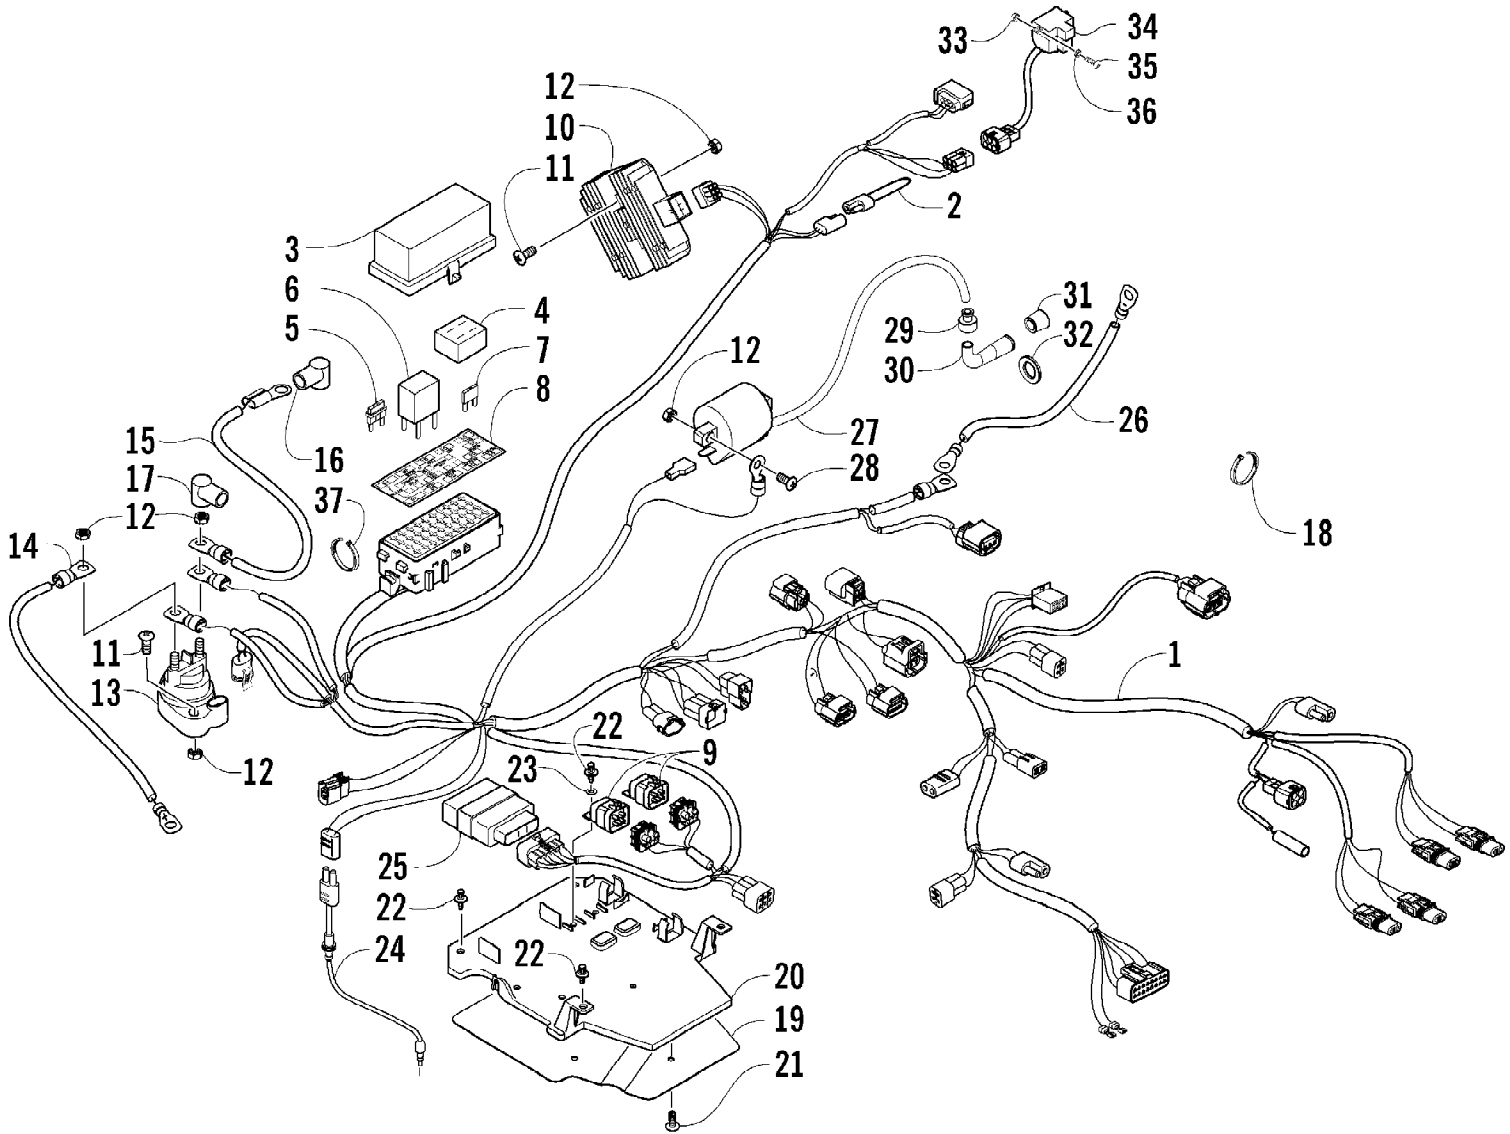

2007 ATV 700 EFI AUTOMATIC TRANSMISSION 4X4 FIS GREEN (A2007IBT4) Page 97 of 98
WIRING HARNESS ASSEMBLY

2007 ATV 700 EFI AUTOMATIC TRANSMISSION 4X4 FIS GREEN (A2007IBT42169) of 98
WIRING HARNESS ASSEMBLY

Ref #	Part Number	Qty	S/P/F	Description
1	0486-217	1	/P	Harness, Main (inc. 2-9)
2	0486-164	1		Tether, Accessory Connector
3	0530-008	1		Cover, Fuse Block
4	0430-037	1		Holder, Fuse
5	0430-034	4		Diode
6	0430-045	4	/P	Relay - 20 Amp
7	0430-032	5		Fuse - 10 Amp
7	0430-031	3		Fuse - 15 Amp
7	0430-030	2		Fuse - 30 Amp
8	1411-578	1		Decal, Fuse Block
9	0430-052	2		Relay - 30 Amp
10	0824-037	1	/P	Regulator, Voltage
11	8476-625	4		Screw, Machine
12	0623-038	8		Nut w/Washer
13	0445-058	1	/P	Solenoid
14	0445-062	1		Cable, Battery/Solenoid
15	0445-064	1		Cable, Solenoid/Starter (inc. 16)
16	0645-019	1		Boot, Terminal
17	0645-327	1		Boot, Terminal
18	0123-903	AR		Cable Tie - 11.5 in.
19	2406-406	1		Plate, Shield
20	2406-105	1		Tray, Electrical
21	0623-797	3		Screw, Self-Tapping
22	0623-362	8		Rivet, Reinstallable
23	8050-217	2	/P	Washer
24	0409-072	1		Switch, Brake - Assembly
25	3430-063	1		Electronic Control Module
26	0445-065	1		Cable, Battery/Ground
27	3430-064	1	S	Coil, Ignition - Assembly
28	8476-620	2		Screw, Machine
29	3430-009	1	/P	Seal, High Tension Wire
30	3409-044	1	S	Cap, Spark Plug
31	3409-031	1		Cover, Spark Plug Cap
32	3409-030	1		Seal, Spark Plug Cap
33	0423-493	2		Nut, Hex
34	0409-064	1		Switch, Invert Sensor
35	8468-425	2		Screw, Machine
36	0123-802	2		Washer
37	0123-788	AR	/P	Cable Tie - 7.5 in.
0	0644-347	1	F	Wrench, Spark Plug