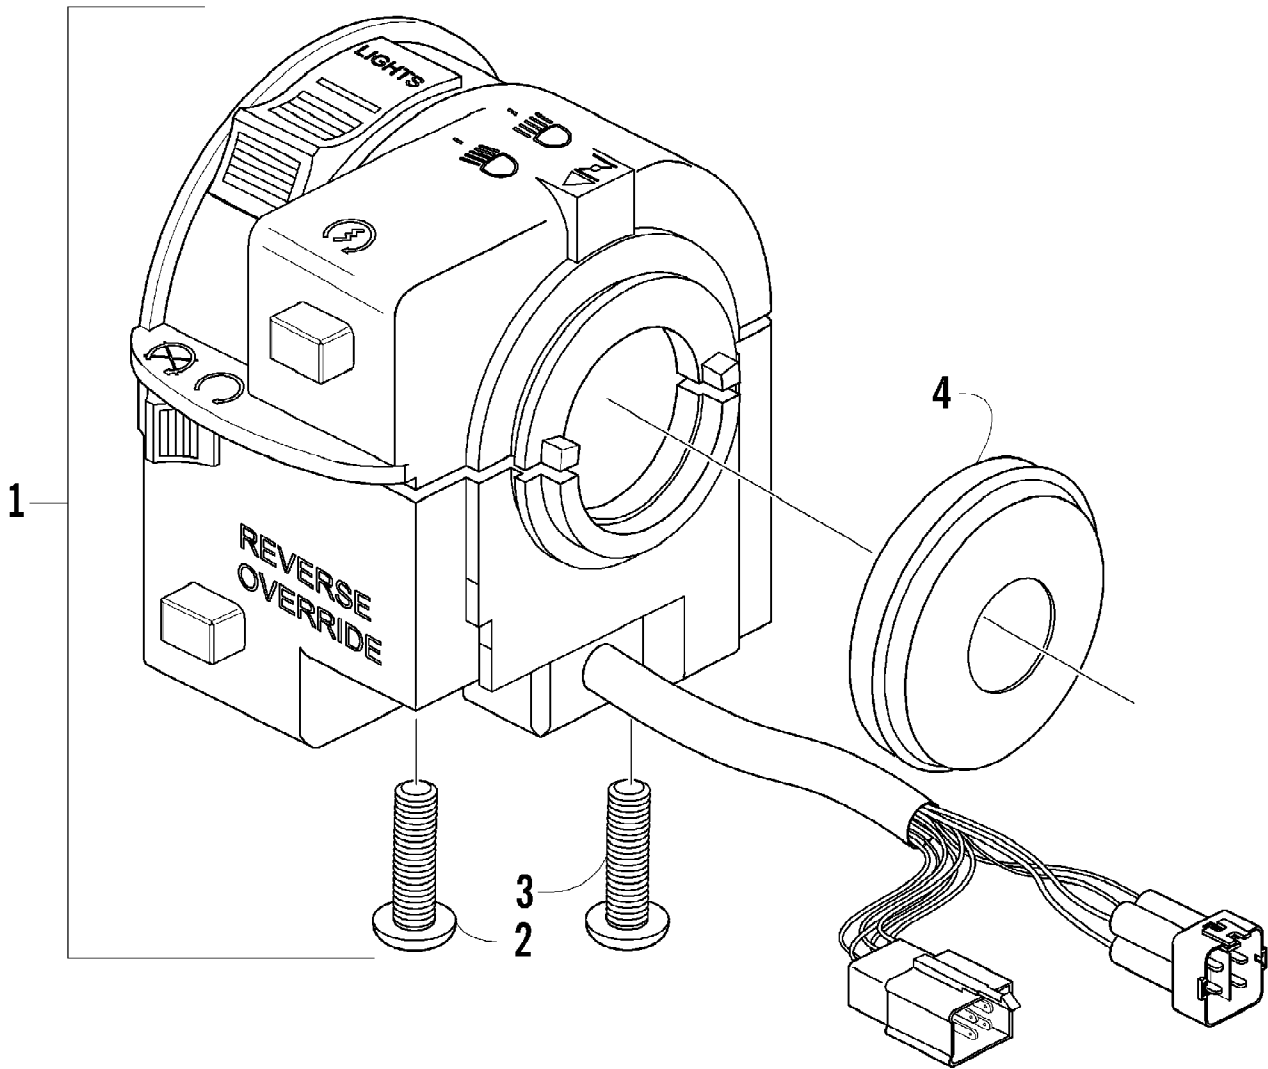

2007 ATV 700 EFI AUTOMATIC TRANSMISSION 4X4 FIS GREEN (A2007IBT4263) Page 36 of 98
CONTROL SWITCH HOUSING ASSEMBLY

Ref #	Part Number	Qty	S/P/F	Description
1	0509-014	1		Switch, Control - Assembly (inc. 2-4)
2	0409-027	1		Screw, Machine
3	0409-028	1		Screw, Machine
4	3409-019	1		Cover, Switch Housing