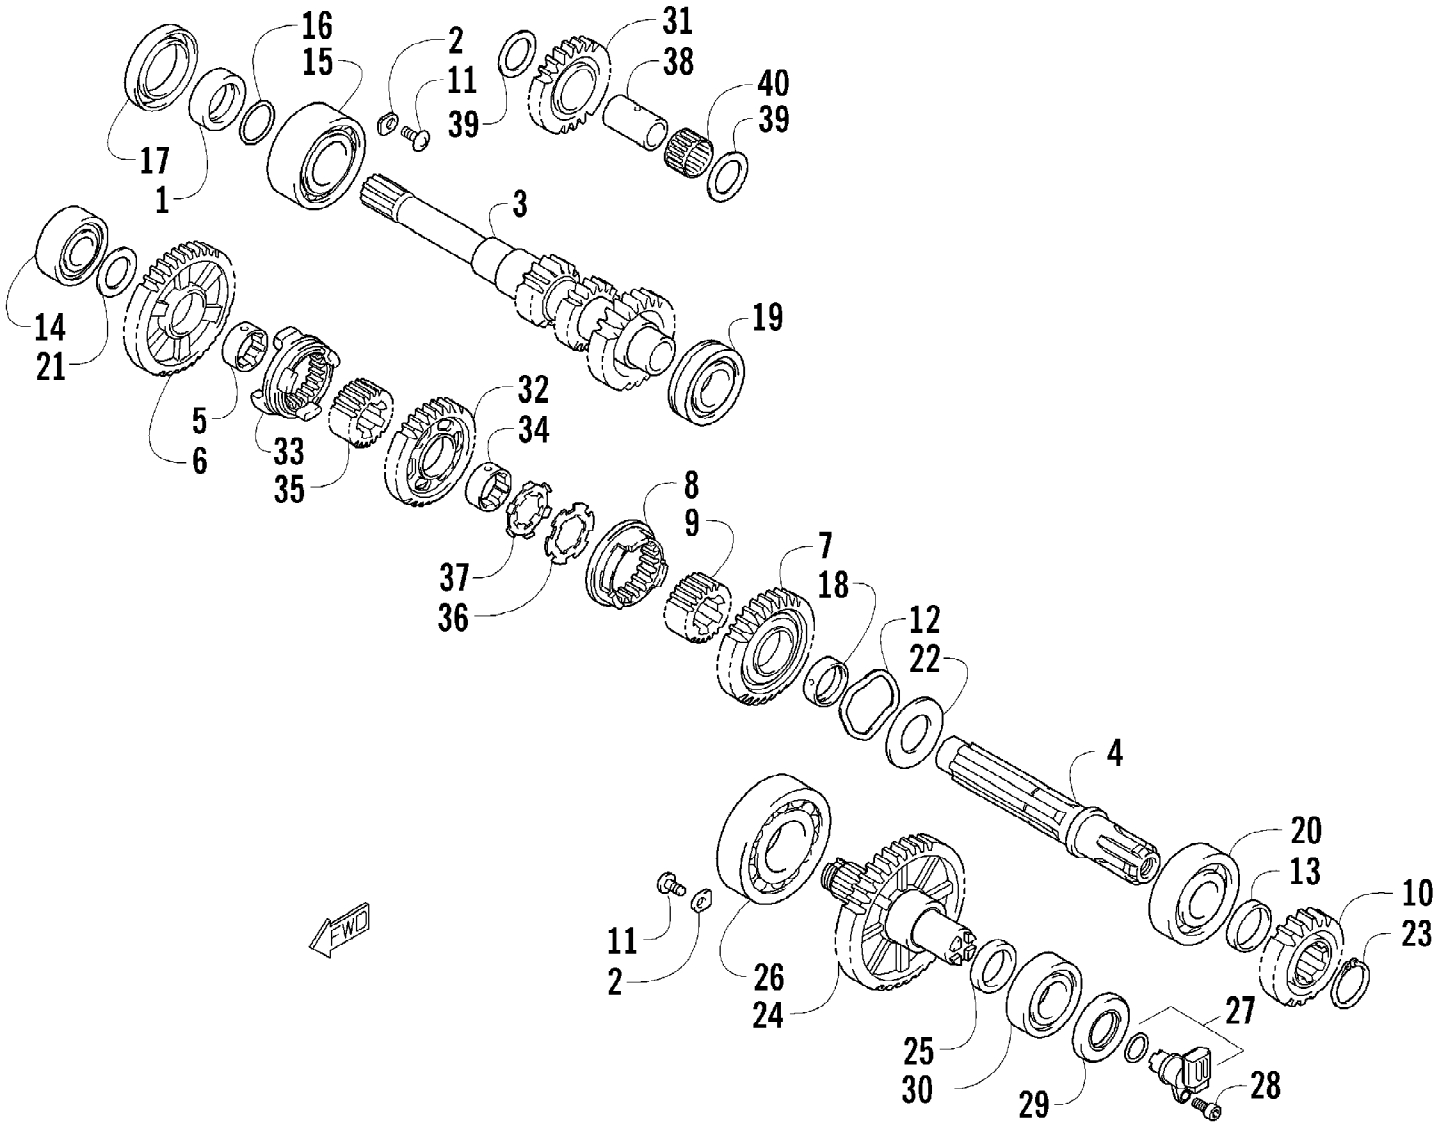

2007 ATV 700 EFI AUTOMATIC TRANSMISSION 4X4 FIS GREEN (A2007IBT421637) of 98
SECONDARY TRANSMISSION ASSEMBLY

2007 ATV 700 EFI AUTOMATIC TRANSMISSION 4X4 FIS GREEN (A2007IBT42167) Page 73 of 98
SECONDARY TRANSMISSION ASSEMBLY

Ref #	Part Number	Qty	S/P/F	Description
1	3423-827	1	S	Spacer, Driveshaft
2	3446-031	4	/P	Retainer, Driveshaft
3	3403-142	1	S	Driveshaft
4	3403-143	1		Countershaft
5	3446-380	1		Bushing, Driven Gear Low
6	3403-144	1		Gear, Driven - Low
7	3403-145	1		Gear, Driven - High
8	3403-146	1		Dog, Gear Shift - High
9	3423-828	1		Spacer
10	3403-147	1		Gear, Drive
11	3423-370	4		Screw, Retainer
12	3423-829	1		Washer
13	3423-830	1		Spacer
14	3402-979	1	/P	Bearing
15	3402-499	1		Bearing
16	3423-831	1	/P	O-Ring
17	3403-148	1	/P	Seal, Driveshaft
18	3423-547	1		Bushing, Driven Gear
19	3004-209	1	/P	Bearing, Driveshaft - Left
20	3402-219	1		Bearing, Countershaft - Left
21	3423-832	1		Washer, Driven Gear - Right
22	3423-833	1		Washer, Driven Gear - Left
23	3423-191	1	/P	Circlip
24	3403-149	1		Shaft, Output
25	3402-207	1		Spacer, Output Shaft
26	3403-150	1		Bearing, Output Shaft - Right
27	3530-051	1		Sensor, Speedometer
28	3423-614	1	S	Screw, Machine
29	3403-151	1		Seal, Output Shaft - Left
30	3004-209	1	/P	Bearing, Output Shaft - Left
31	3403-152	1		Gear, Reverse Idler
32	3403-153	1		Gear, Reverse Driven
33	3403-154	1		Dog, Select
34	3446-380	1		Bushing, Reverse Driven Gear
35	3423-834	1		Spacer, Reverse Select
36	3423-262	1		Washer, Lock
37	3423-266	1		Washer, Lock
38	3403-155	1		Shaft, Reverse Idler
39	3402-195	1		Washer, Reverse Idler Gear
40	3403-156	1		Bearing, Reverse Idler Gear