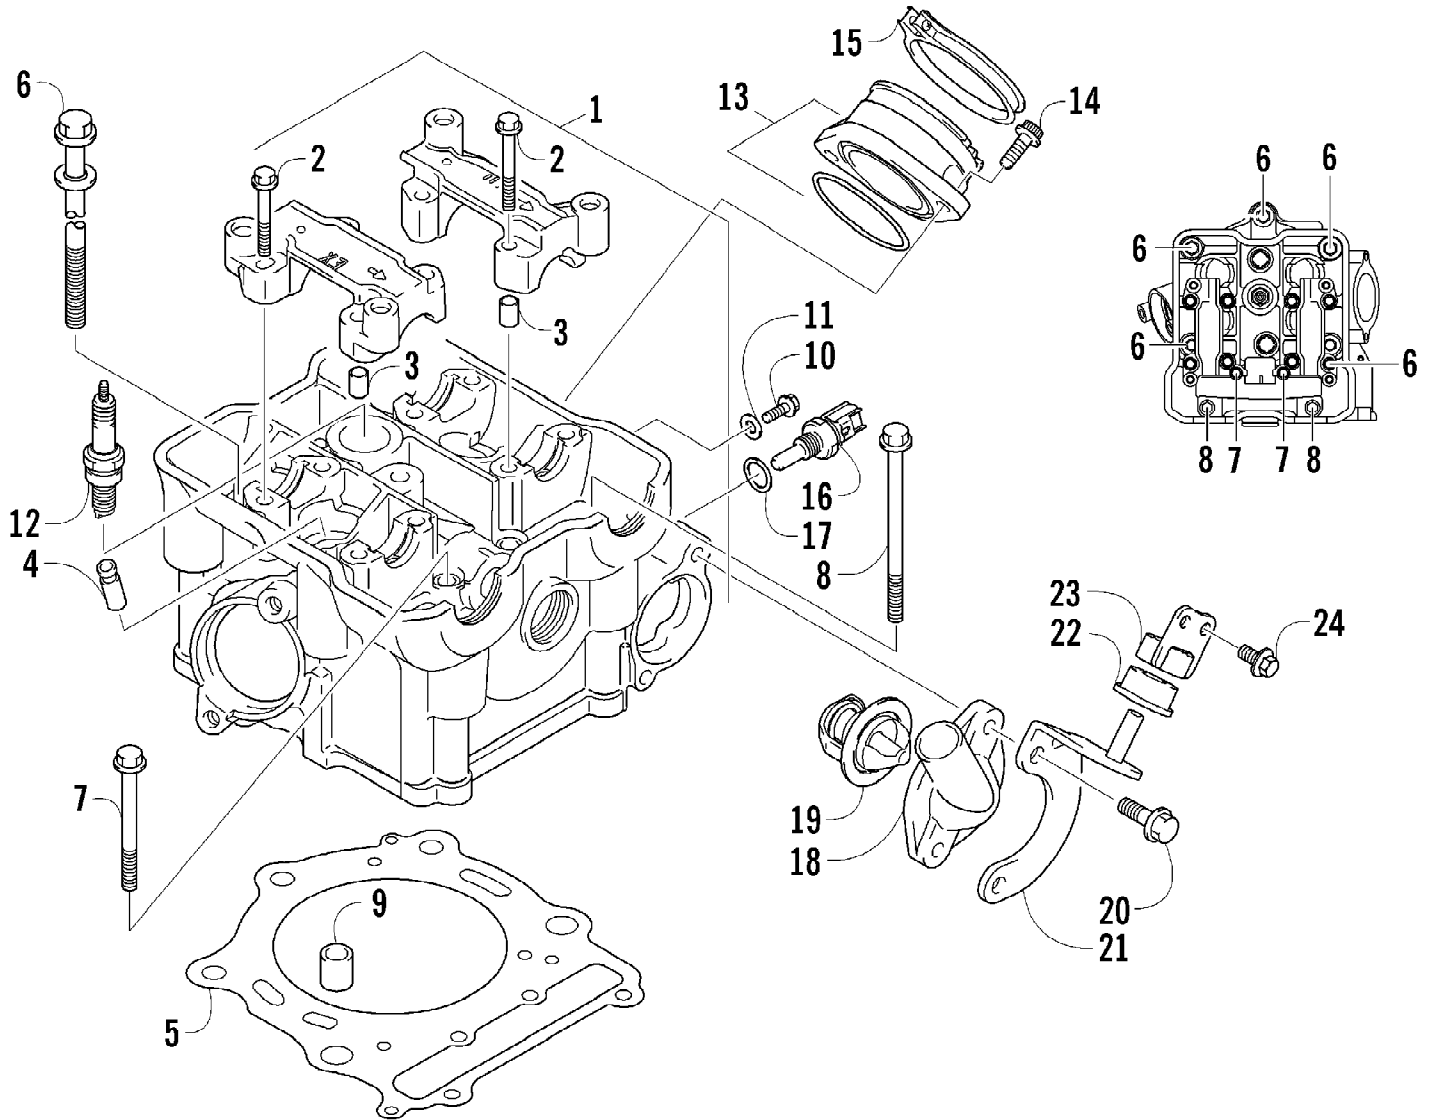

2007 ATV 700 EFI AUTOMATIC TRANSMISSION 4X4 FIS GREEN (A2007IBT4162) Page 23 of 98
CYLINDER HEAD ASSEMBLY

Ref #	Part Number	Qty	S/P/F	Description
1	3403-055	1		Head, Cylinder - Assembly (inc. 2-3)
2	3423-794	8		Screw, Cap
3	3423-043	4	/P	Pin
4	3403-056	4	/P	Guide, Valve
5	3403-057	1		Gasket, Cylinder Head
6	3423-795	5		Screw, Cap
7	3006-650	2		Screw, Cap
8	3423-796	2		Screw, Cap
9	3423-088	2		Pin, Dowel
10	3423-389	1		Plug, Cylinder Head
11	3003-290	1	/P	O-Ring
12	0217-632	1		Spark Plug (NGK CR6E)
13	3403-058	1		Pipe, Intake - Assembly
14	3423-797	2		Screw, Cap
15	3402-236	1	/P	Clamp, Intake Pipe
16	3530-046	1		Switch, Water Temperature
17	3530-047	1	/P	Gasket, Water Temperature Switch
18	3413-038	1		Cover, Thermostat
19	3413-039	1		Thermostat
20	3423-175	2	S	Screw, Cap
21	3423-798	1	S	Plate, Engine Mounting Damper
22	3403-059	1		Damper, Engine Mounting
23	3403-060	1		Stopper, Engine Mounting
24	8408-816	2		Screw, Cap