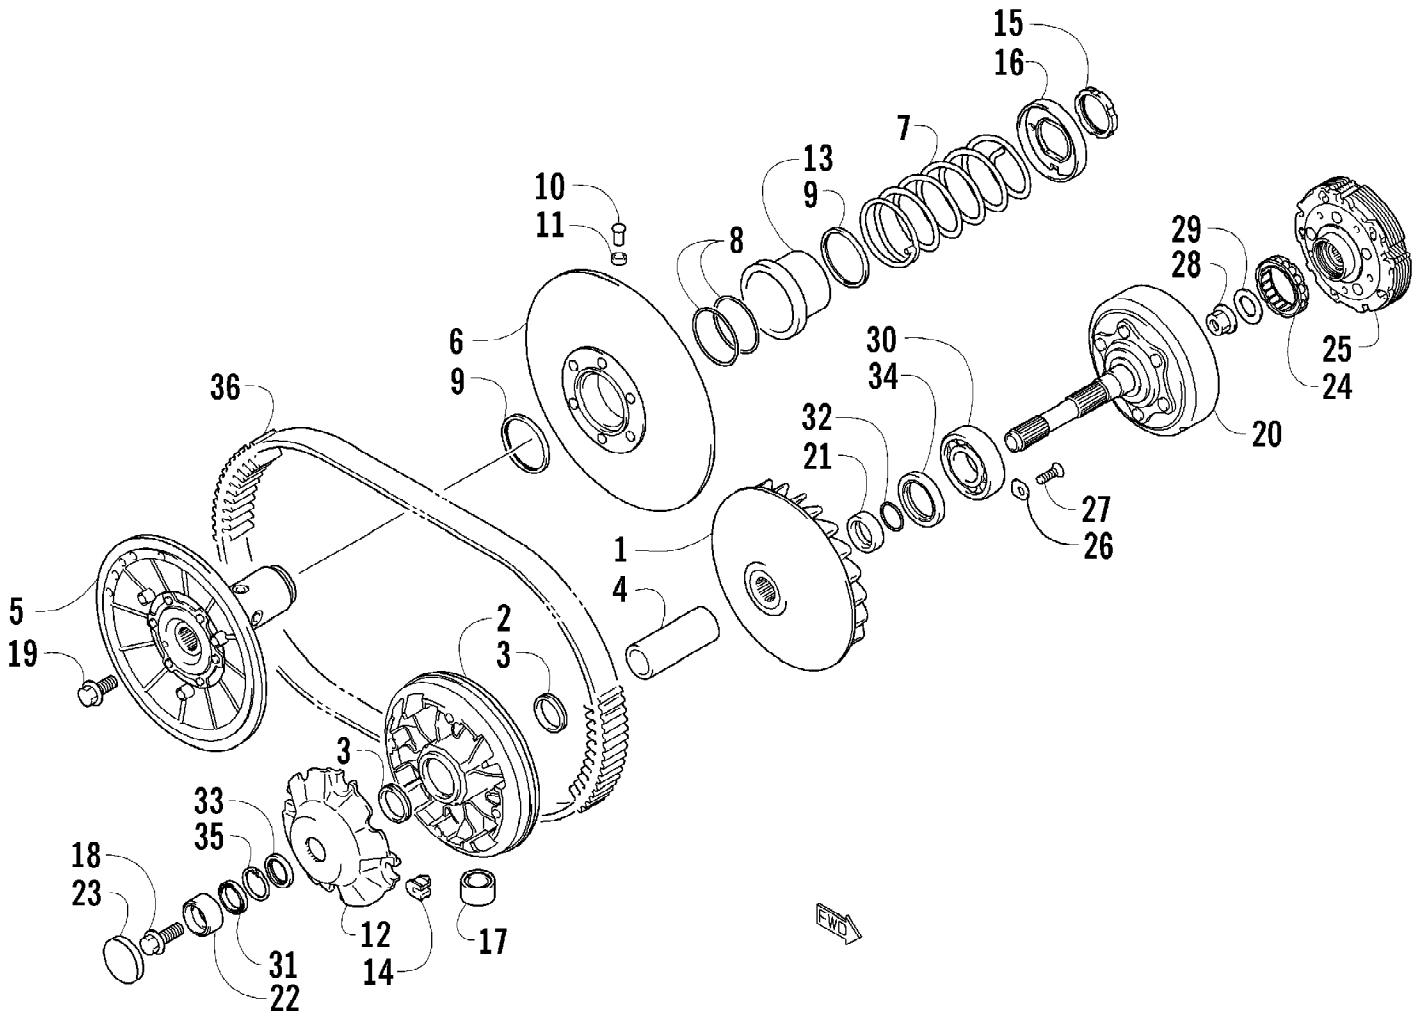

2007 ATV 700 EFI AUTOMATIC TRANSMISSION 4X4 FIS GREEN (A2007IBT42169) of 98
TRANSMISSION ASSEMBLY

Ref #	Part Number	Qty	S/P/F	Description
1	3403-130	1		Face, Fixed Drive
2	3403-131	1		Face, Movable Drive
3	3403-132	2		Seal, Movable Drive Face
4	3423-843	1		Spacer, Movable Drive Face
5	3403-133	1		Face, Fixed Driven
6	3403-134	1		Face, Movable Driven
7	3402-474	1	/P	Spring, Movable Driven Face
8	3402-475	2		O-Ring, Movable Driven Face
9	3403-135	2		Seal, Movable Driven Face
10	3402-477	4		Pin, Movable Driven Face
11	3402-478	4		Spacer, Movable Driven Face
12	3403-136	1		Plate, Movable Drive Face
13	3402-756	1		Sheet, Movable Driven Face
14	3402-481	4		Damper, Movable Drive Face
15	3423-406	1		Nut, Driven Pulley Spring
16	3402-482	1		Holder, Movable Driven Face
17	3403-137	8		Roller, Movable Driven Face
18	3423-819	1		Bolt, Drive Face
19	3423-820	1		Bolt, Driven Face
20	3403-138	1		Housing, Clutch
21	3423-821	1	/P	Spacer, Primary Shaft
22	3423-822	1		Spacer, Clutch Housing
23	3423-823	1		Cap, V-Belt Bearing
24	3446-003	1		Clutch, One-Way
25	3403-139	1		Centrifugal Clutch - Assembly
26	3423-824	2		Retainer, Bearing
27	3423-018	2		Screw, Bearing Retainer
28	3423-501	1		Nut
29	3423-825	1		Washer
30	3402-221	1		Bearing, Clutch Housing - Left
31	3403-140	1		Bearing, Clutch Housing - Right
32	3423-831	1	/P	O-Ring
33	3403-173	1		Seal, Clutch Housing - Right
34	3403-148	1	/P	Seal, Clutch Housing - Left
35	3423-826	1	/P	Circlip, Clutch Housing
36	3403-141	1		V-Belt