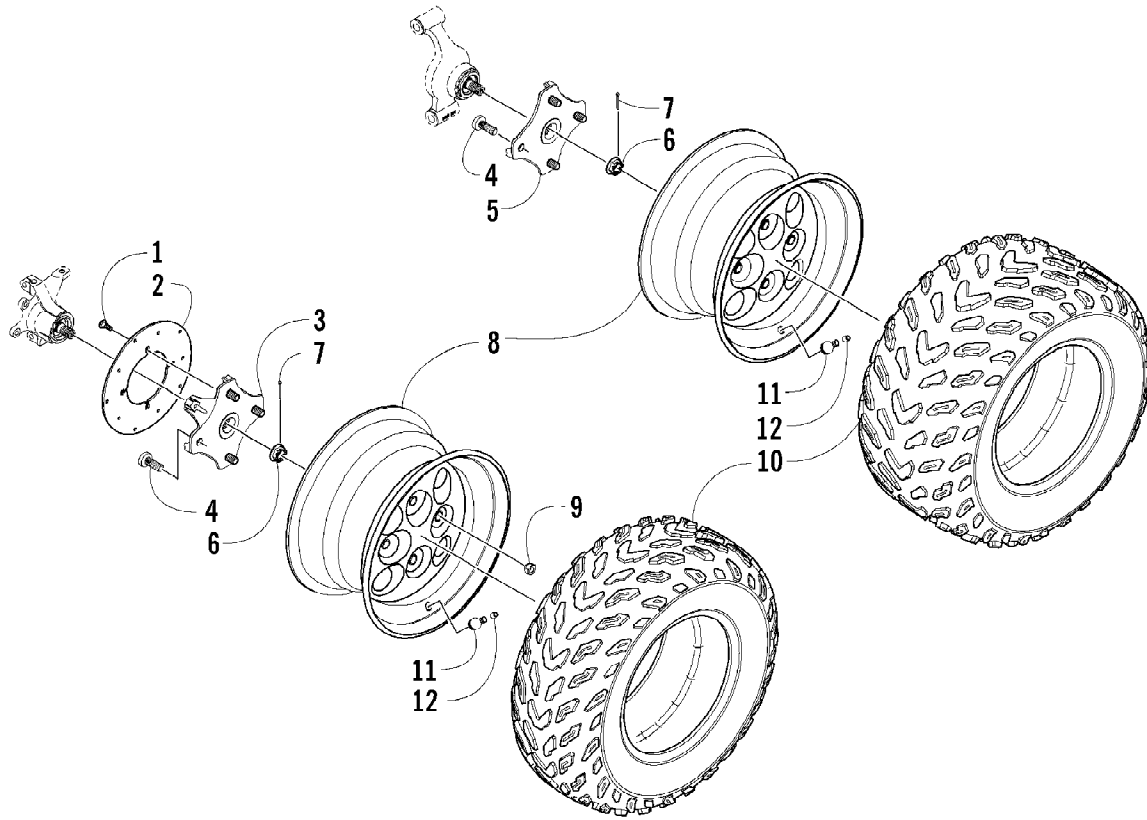

2007 ATV 700 EFI AUTOMATIC TRANSMISSION 4X4 FIS GREEN (A2007IBT421605) of 98
WHEEL AND TIRE ASSEMBLY

2007 ATV 700 EFI AUTOMATIC TRANSMISSION 4X4 FIS GREEN (A2007IBT421696) of 98
WHEEL AND TIRE ASSEMBLY

Ref #	Part Number	Qty	S/P/F	Description
1	0423-557	12		Screw, Shoulder
2	1402-225	3	S	Disc, Brake
3	0502-599	2	S	Hub, Wheel - Front (inc. 4)
4	0402-974	16	/P	Stud, Wheel Hub
5	0502-601	1	S	Hub, Wheel - Rear - Left (inc. 4)
5	0502-599	1	S	Hub, Wheel - Rear - Right (inc. 4)
6	0423-607	4		Nut, Castle
7	0423-407	4		Pin, Cotter
8	0402-856	2		Wheel - Front
8	0402-858	2		Wheel - Rear
9	0423-408	16	/P	Nut, Lug
10	1402-548	2		Tire - Front Goodyear
10	1402-549	2		Tire - Rear Goodyear
11	0402-064	4		Stem, Valve (inc. 12)
12	0402-140	4		Cap, Valve Stem