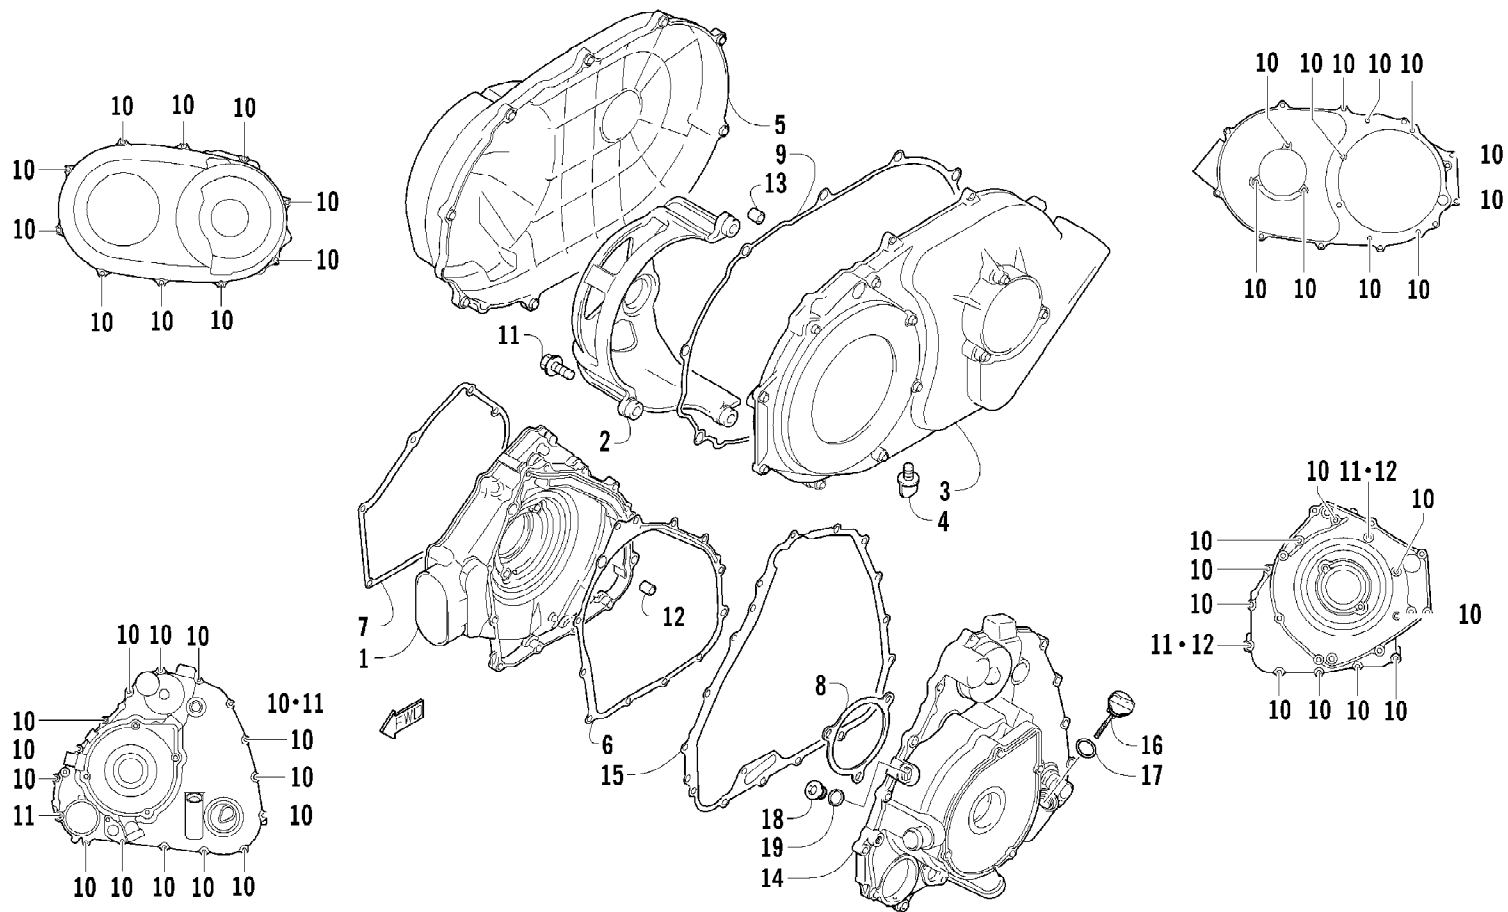

2007 ATV 700 EFI AUTOMATIC TRANSMISSION 4X4 FIS GREEN (A2007IBT42163) of 98
CLUTCH/V-BELT/MAGNETO COVER ASSEMBLY

2007 ATV 700 EFI AUTOMATIC TRANSMISSION 4X4 FIS GREEN (A2007IBT42163) of 98
CLUTCH/V-BELT/MAGNETO COVER ASSEMBLY

Ref #	Part Number	Qty	S/P/F	Description
1	3403-066	1		Cover, Clutch
2	3403-067	1		Housing, V-Belt Bearing
3	3403-068	1		Cover, V-Belt - Inner
4	3423-800	1		Plug
5	3403-069	1		Cover, V-Belt - Outer
6	3403-070	1		Gasket, Clutch Cover
7	3403-071	1		Gasket, V-Belt Cover - Inner - Rear
8	3403-072	1		Gasket, V-Belt Cover - Inner - Front
9	3403-073	1		Gasket, V-Belt Cover - Outer
10	3004-756	46	S	Bolt
11	0693-327	6	S	Bolt
12	3004-822	4		Pin
13	3423-610	2		Pin
14	3403-074	1	S	Cover, Magneto
15	3403-075	1		Gasket, Magneto Cover
16	3402-438	1		Gauge, Oil Level
17	3423-055	1		O-Ring
18	3402-040	1	/P	Plug, Check
19	3403-200	1		Gasket, Check Plug