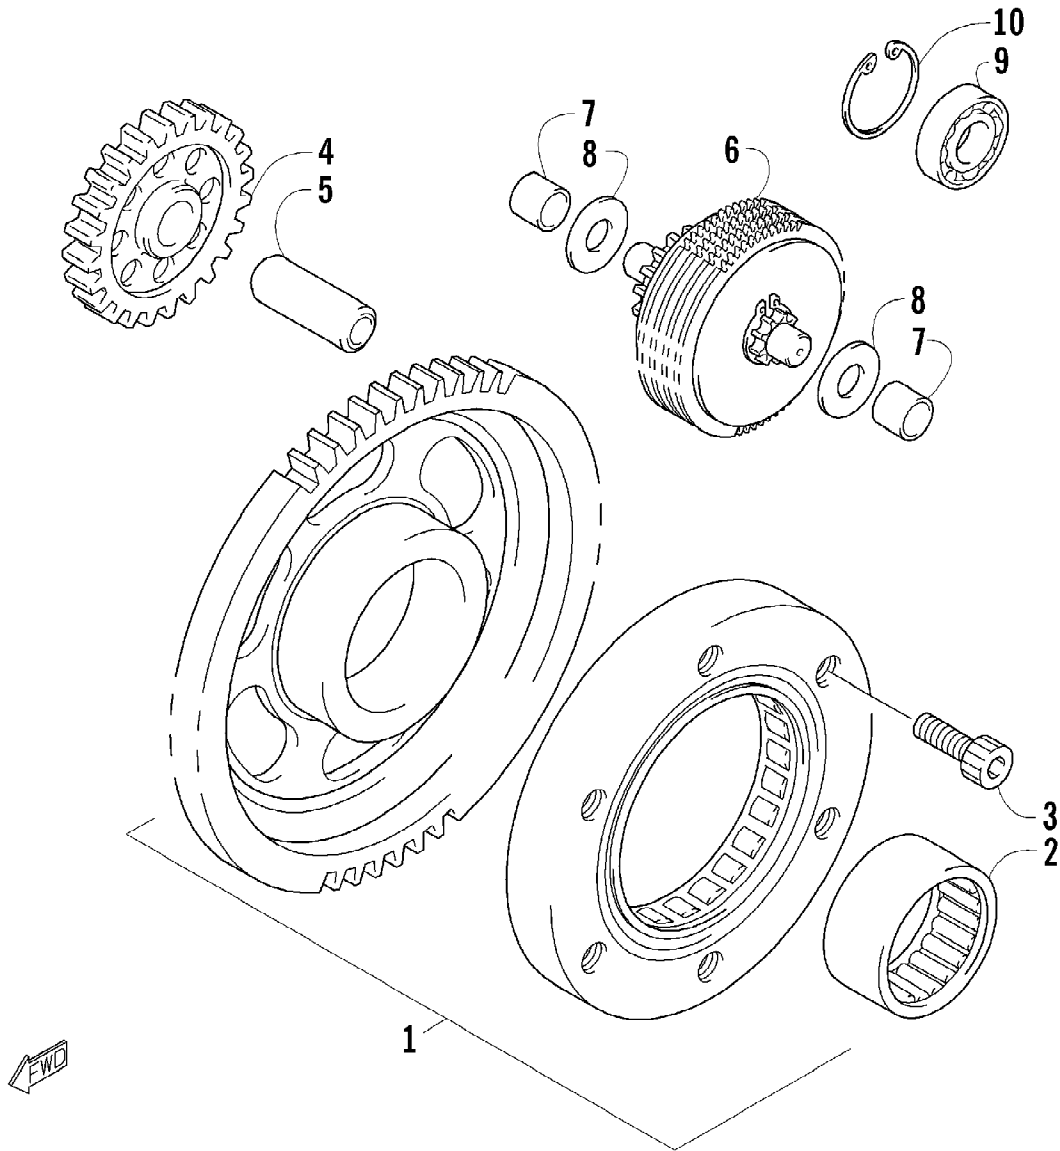

2007 ATV 700 EFI AUTOMATIC TRANSMISSION 4X4 FIS GREEN (A2007IBT42163) of 98
STARTER CLUTCH ASSEMBLY

2007 ATV 700 EFI AUTOMATIC TRANSMISSION 4X4 FIS GREEN (A2007IBT42168) of 98
STARTER CLUTCH ASSEMBLY

Ref #	Part Number	Qty	S/P/F	Description
1	3403-089	1		Clutch, Starter - Set (inc. 2)
2	3403-090	1		Bearing
3	3423-509	1		Bolt
4	3403-091	1		Gear, Starter Idler - No. 2
5	3423-805	1		Pin, Starter Idler Gear No. 2
6	3403-092	1		Limiter, Starter Idler Gear No. 2
7	3423-806	2		Bushing, Limiter Gear Shaft
8	3423-103	2	/P	Washer
9	3402-043	1	/P	Bearing
10	3423-807	1		Circlip