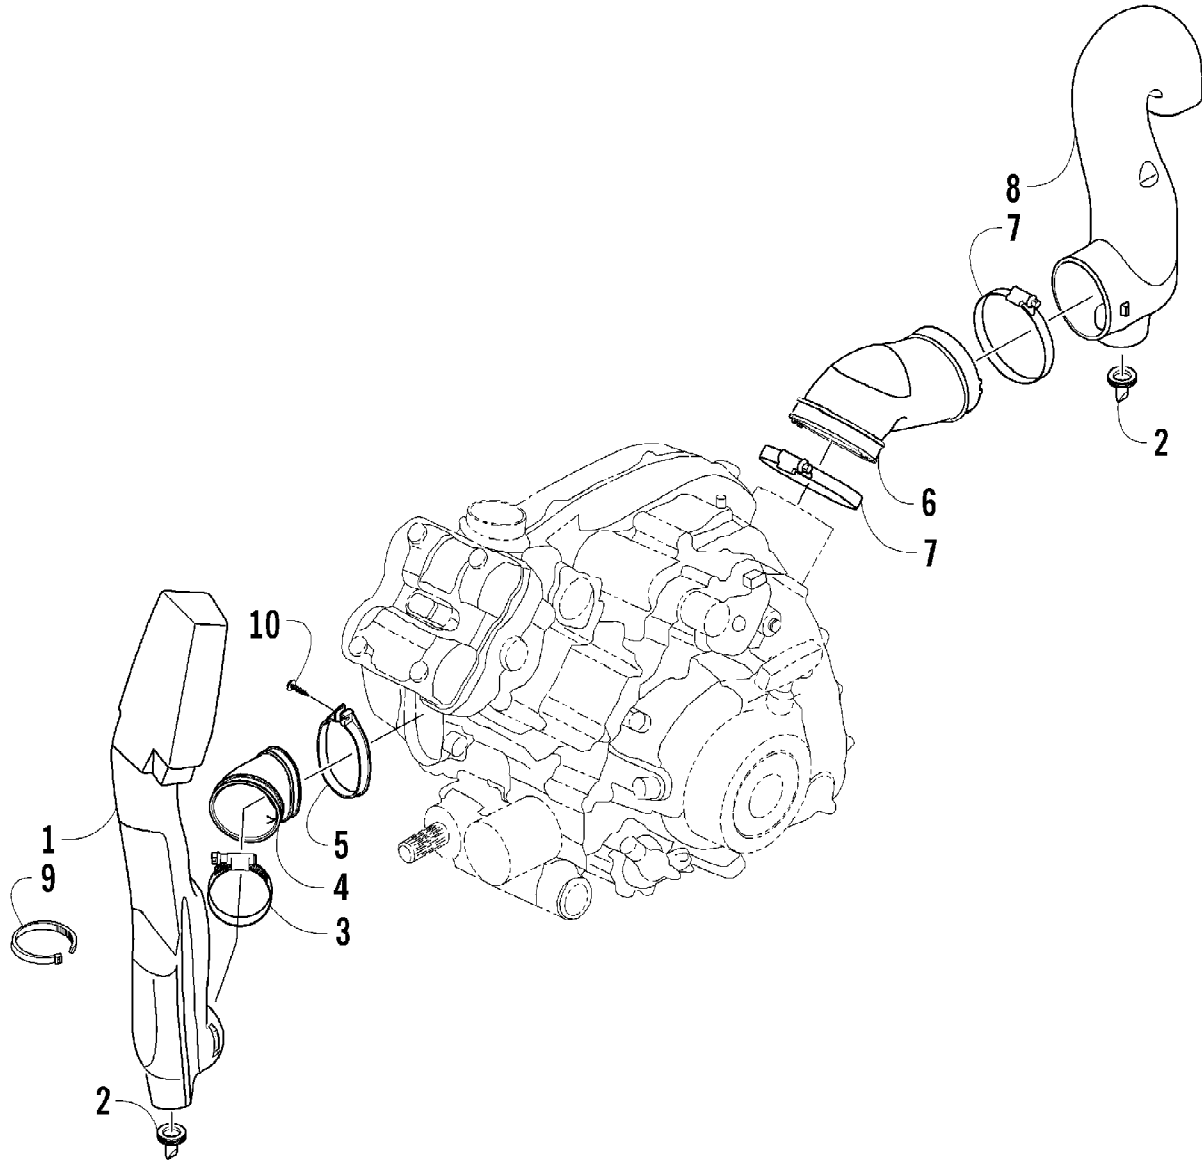

2007 ATV 700 EFI AUTOMATIC TRANSMISSION 4X4 FIS GREEN (A2007IBT42163) Page 32 of 98
CASE/BELT COOLING ASSEMBLY

Ref #	Part Number	Qty	S/P/F	Description
1	0413-126	1		Duct, Belt Cooling - Front
2	0470-442	2	/P	Valve, Drain
3	0423-578	1		Clamp, Boot
4	0413-160	1	/P	Boot, Duct - Front
5	0423-550	1		Clamp, Boot
6	0413-128	1		Boot, Duct - Rear
7	0423-018	2		Clamp, Boot
8	0413-129	1		Duct, Belt Cooling - Rear
9	0123-903	1		Cable Tie - 11.5 in.
10	0423-342	1	/P	Screw, Self-Tapping