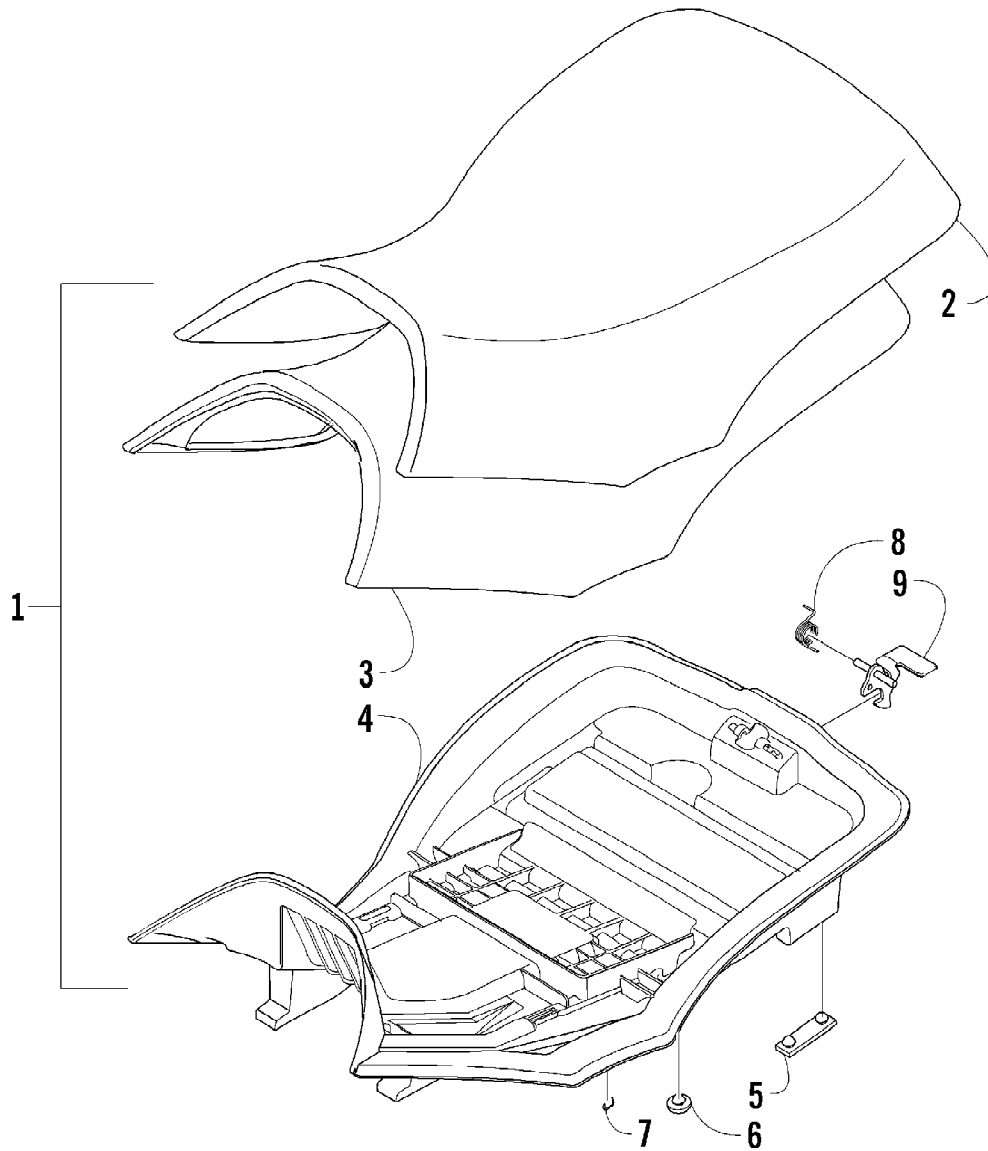

2007 ATV 700 EFI AUTOMATIC TRANSMISSION 4X4 FIS GREEN (A2007IBT41634) Page 34 of 98
SEAT ASSEMBLY

Ref #	Part Number	Qty	S/P/F	Description
1	1506-937	1	S/P	Seat Assembly (inc. 2-9)
2	1506-209	1		Cover, Seat
3	1506-208	1		Foam, Seat
4	2406-144	1	S/P	Base, Seat - Assembly (inc. 5-6)
5	0406-879	2		Bumper, Seat - Rear
6	0406-877	4	/P	Bumper, Seat - Front
7	0624-263	AR		Staple
8	1406-592	1	/P	Spring, Seat Latch
9	1506-156	1		Latch, Seat