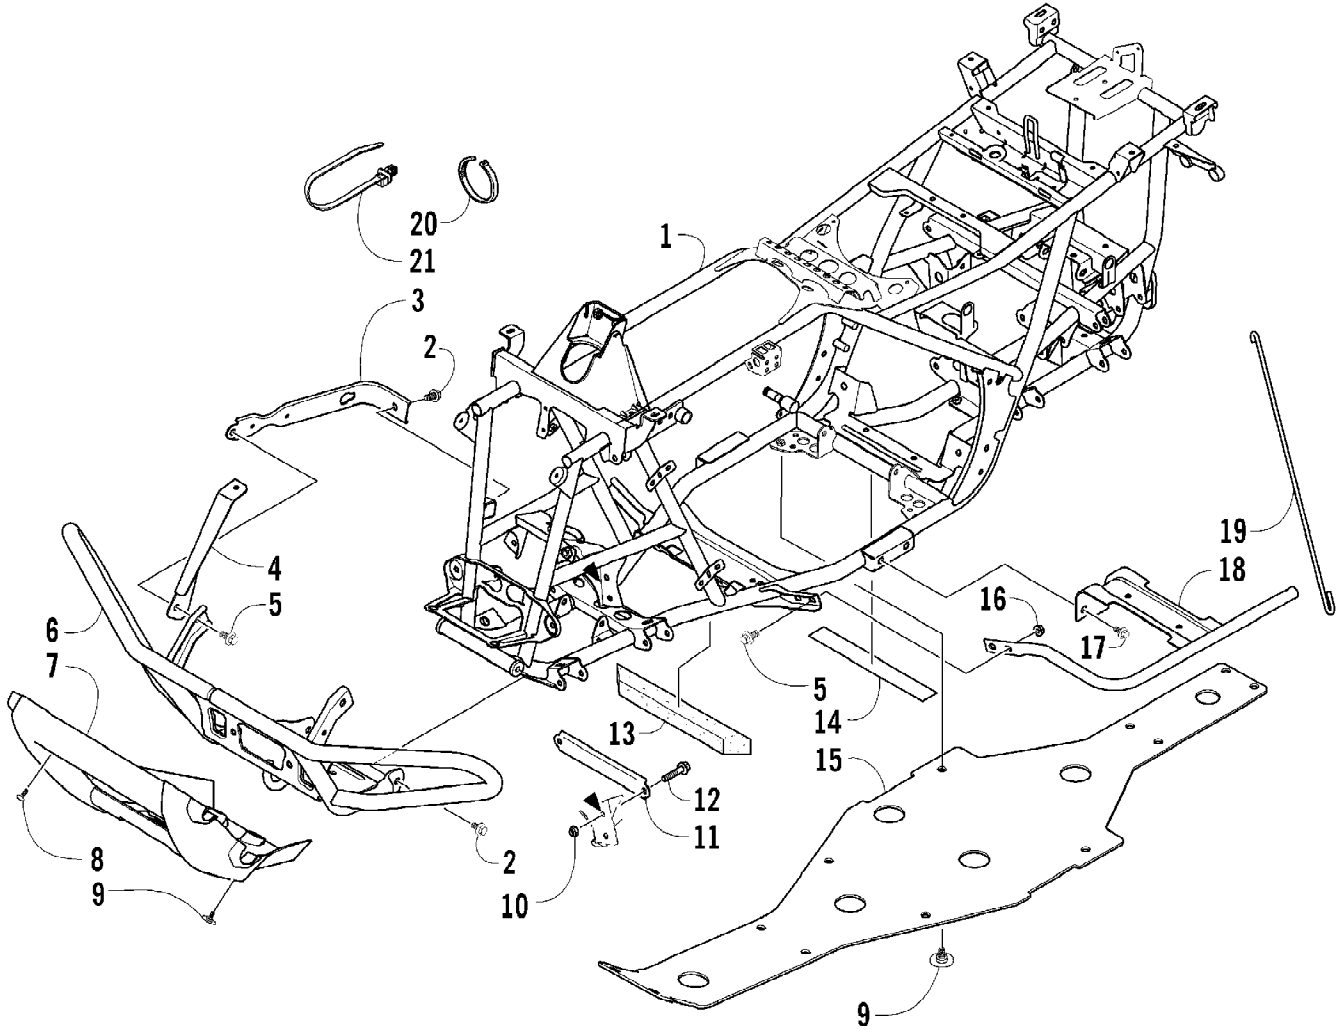

2007 ATV 700 EFI AUTOMATIC TRANSMISSION 4X4 FIS GREEN (A2007IBT42163) of 98
FRAME AND RELATED PARTS

Ref #	Part Number	Qty	S/P/F	Description
1	2506-087	1		Frame, Main
2	8409-020	4	/P	Screw, Cap
3	1506-596	1	/P	Channel, Bumper Support - Right
3	0506-653	1	S	Channel, Bumper Support - Left
4	1506-562	1		Bracket, Mounting - Bumper - Right
4	1506-563	1		Bracket, Mounting - Bumper - Left
5	8408-816	6		Screw, Cap
6	1506-855	1	/P	Bumper
7	1406-360	1		Grille, Bumper
8	0423-419	2		Screw, Machine
9	0423-101	14		Screw, Body
10	8428-002	2		Nut, Lock
11	1506-429	1	S	Brace, A-Arm
12	8409-025	2		Screw, Cap
13	1506-981	1		Foam, Frame
14	0406-289	1		Pad, Frame
15	2406-139	1		Panel, Belly
16	8424-802	4		Nut, Flange
17	8409-016	4		Screw, Cap
18	1506-380	1		Footrest - Right
18	1506-379	1		Footrest - Left
19	2506-423	2		Rod, Support
20	0623-751	1		Cable Tie
21	0423-075	1		Cable Tie, Push-Mount