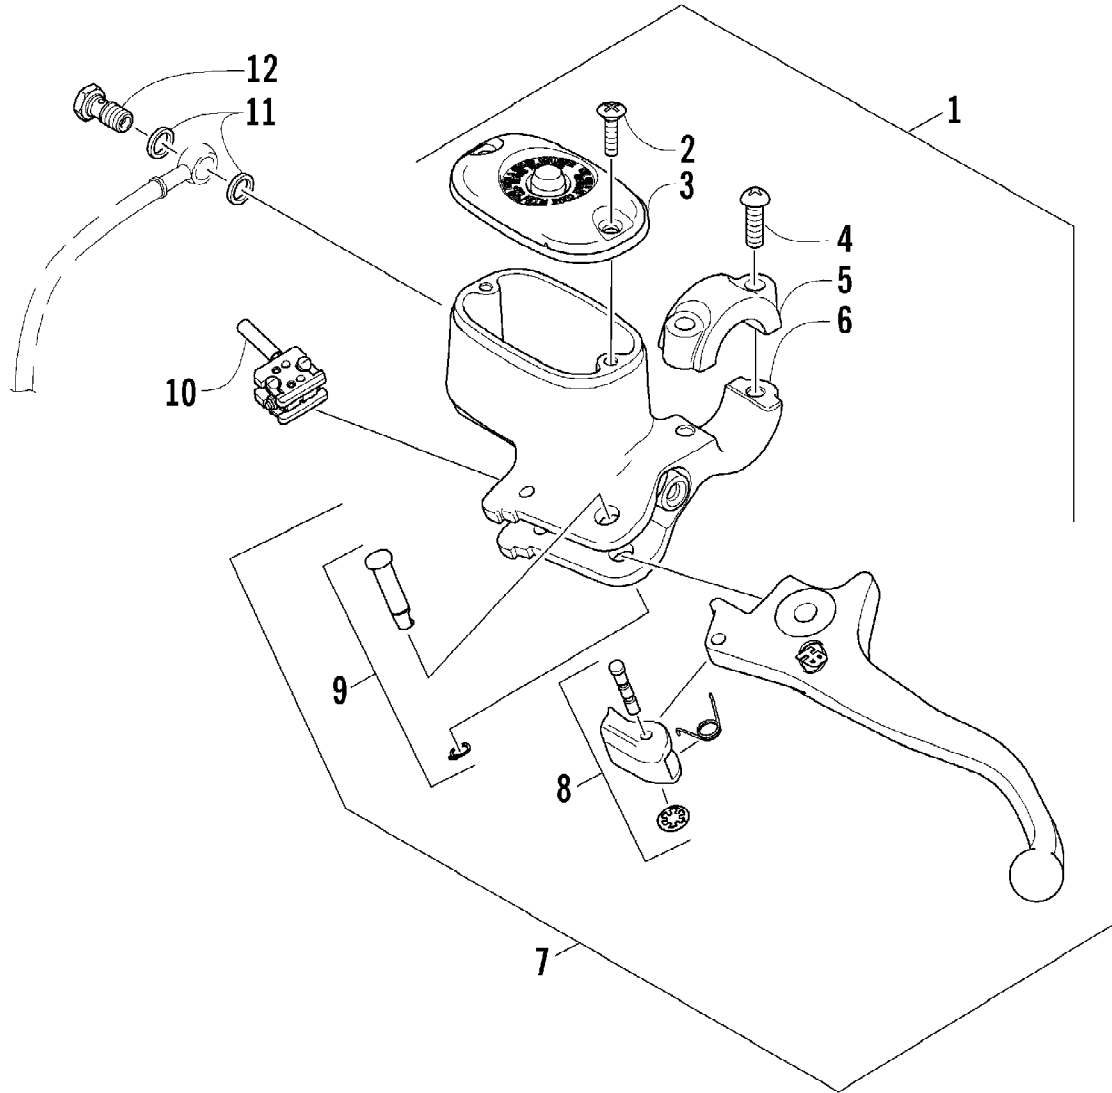

2007 ATV 700 EFI AUTOMATIC TRANSMISSION 4X4 FIS GREEN (A2007IBT42165) of 98
HYDRAULIC HAND BRAKE ASSEMBLY

2007 ATV 700 EFI AUTOMATIC TRANSMISSION 4X4 FIS GREEN (A2007IBT4165) of 98
HYDRAULIC HAND BRAKE ASSEMBLY

Ref #	Part Number	Qty	S/P/F	Description
1	0502-914	1	S	Brake Assembly (inc. 2-10)
2	0502-566	1		Screw, Reservoir Cover
3	0502-868	1	/P	Cover, Reservoir
4	0502-568	1		Screw, Master Cylinder Clamp
5	0502-869	1		Clamp, Master Cylinder
6	0502-704	1		Master Cylinder Assembly
7	0502-866	1		Lever Assembly (inc. 8-9)
8	0502-867	1	/P	Lock, Brake Lever - Kit
9	0502-580	1		Lever Pin - Kit
10	0502-564	1	/P	Switch, Brake - Kit
11	0423-178	2		Washer, Crush
12	0423-413	1		Bolt, Banjo-Fitting