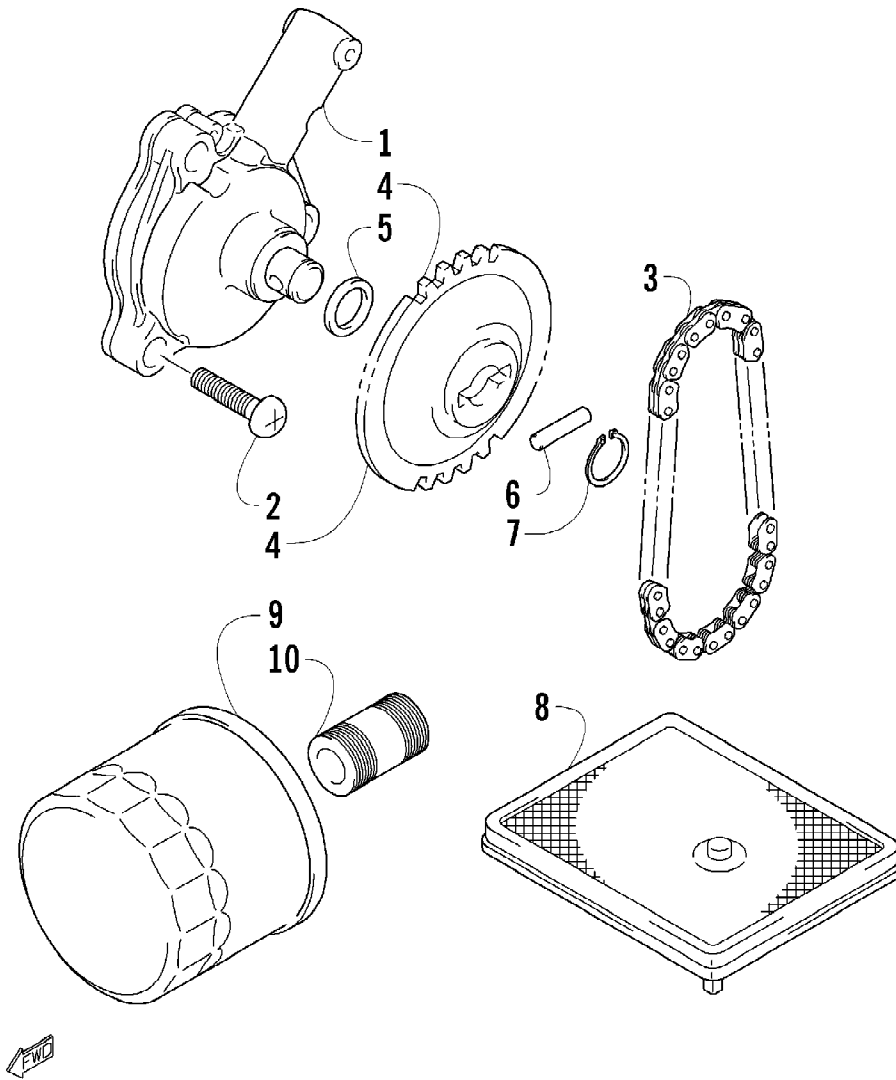

2007 ATV 700 EFI AUTOMATIC TRANSMISSION 4X4 FIS GREEN (A2007IBT42165) of 98
OIL FILTER/PUMP ASSEMBLY

2007 ATV 700 EFI AUTOMATIC TRANSMISSION 4X4 FIS GREEN (A2007IBT42165) of 98
OIL FILTER/PUMP ASSEMBLY

Ref #	Part Number	Qty	S/P/F	Description
1	3403-123	1		Pump, Oil
2	3423-510	3		Screw, Machine
3	3403-124	1		Chain, Drive
4	3403-125	1		Sprocket, Drive Chain
5	3423-443	1		Washer
6	3423-046	1		Pin
7	3423-184	1	S	Circlip
8	3403-126	1		Strainer, Oil
9	3436-021	1	S	Filter, Oil
10	3403-127	1	S	Union, Oil Filter