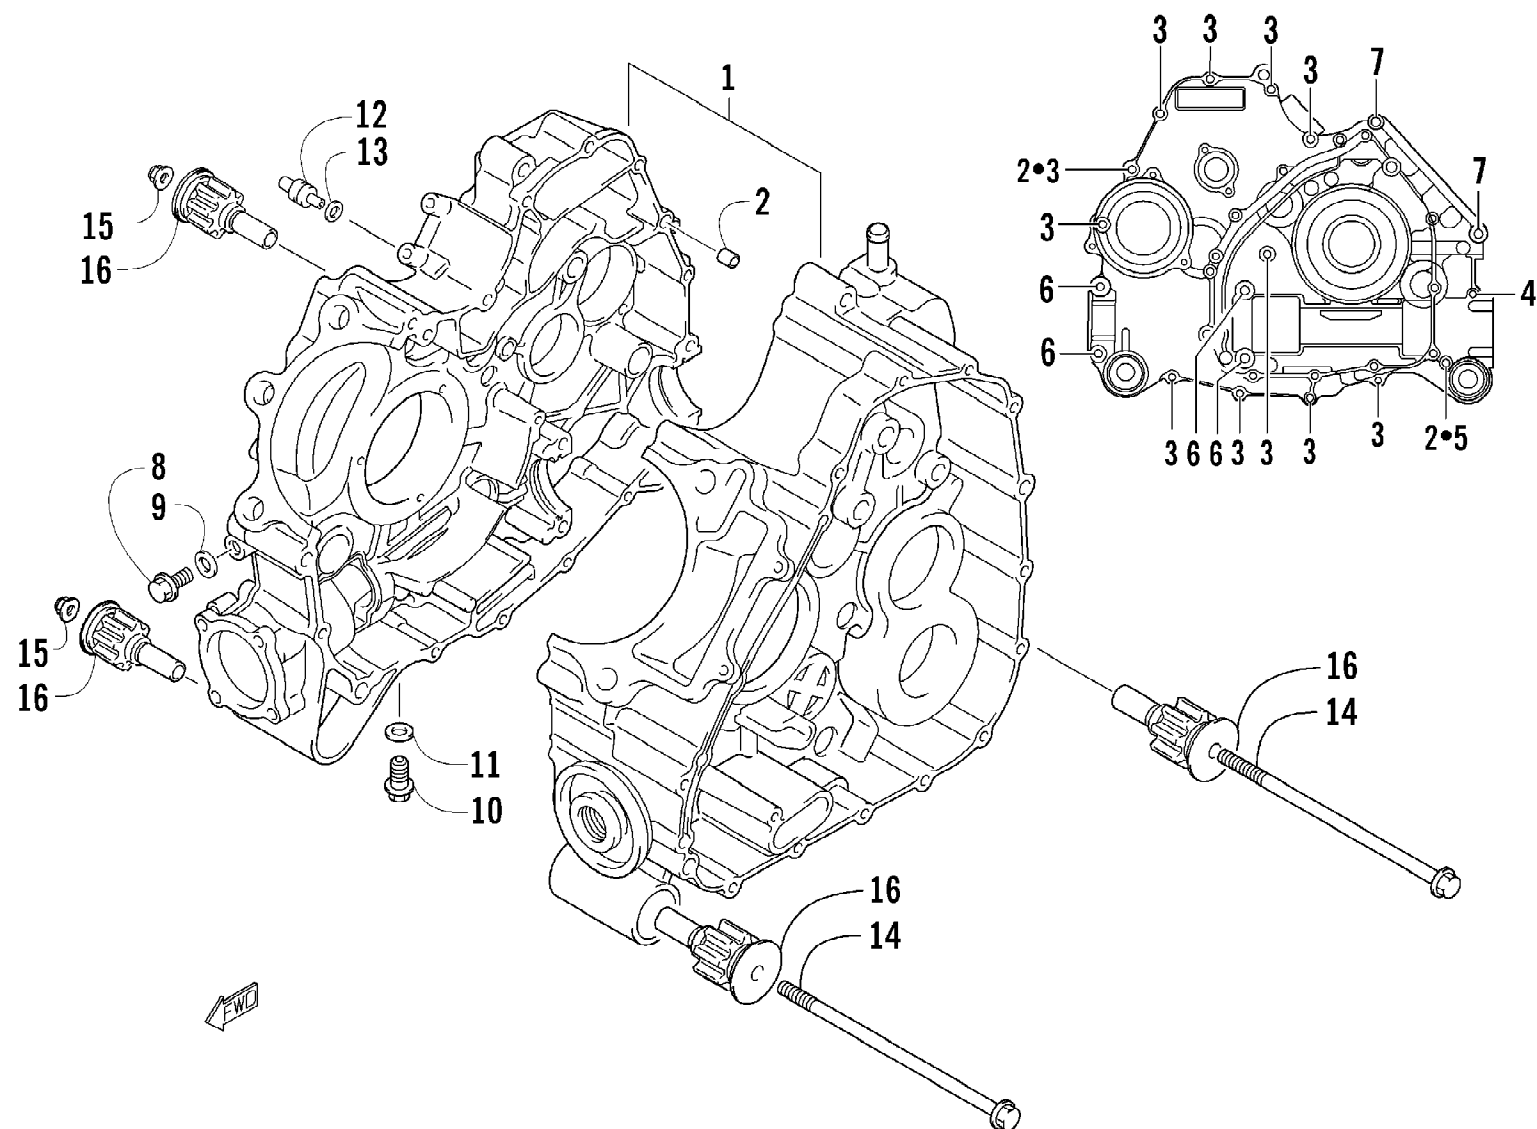

2007 ATV 700 EFI AUTOMATIC TRANSMISSION 4X4 FIS GREEN (A2007IBT42162) of 98
CRANKCASE ASSEMBLY

2007 ATV 700 EFI AUTOMATIC TRANSMISSION 4X4 FIS GREEN (A2007IBT42162) of 98
CRANKCASE ASSEMBLY

Ref #	Part Number	Qty	S/P/F	Description
1	3403-063	1	S	Crankcase Assembly (inc. 2-7)
2	3004-822	2		Pin
3	3423-307	11	S	Bolt
4	3423-392	1		Bolt
5	3423-094	1		Bolt
6	0693-303	4	S	Bolt
7	3423-602	2		Bolt
8	3004-705	2	S	Plug, Oil Gallery
9	3402-436	2	/P	Gasket, Oil Gallery Plug
10	3403-064	1		Plug, Drain
11	3402-011	1		Gasket, Drain Plug
12	3403-065	1		Jet, Oil Gallery
13	3423-051	1		O-Ring
14	3423-456	2		Bolt, Engine Mounting
15	3423-457	2	S	Nut, Engine Mounting
16	3423-799	4		Bushing, Engine Mounting