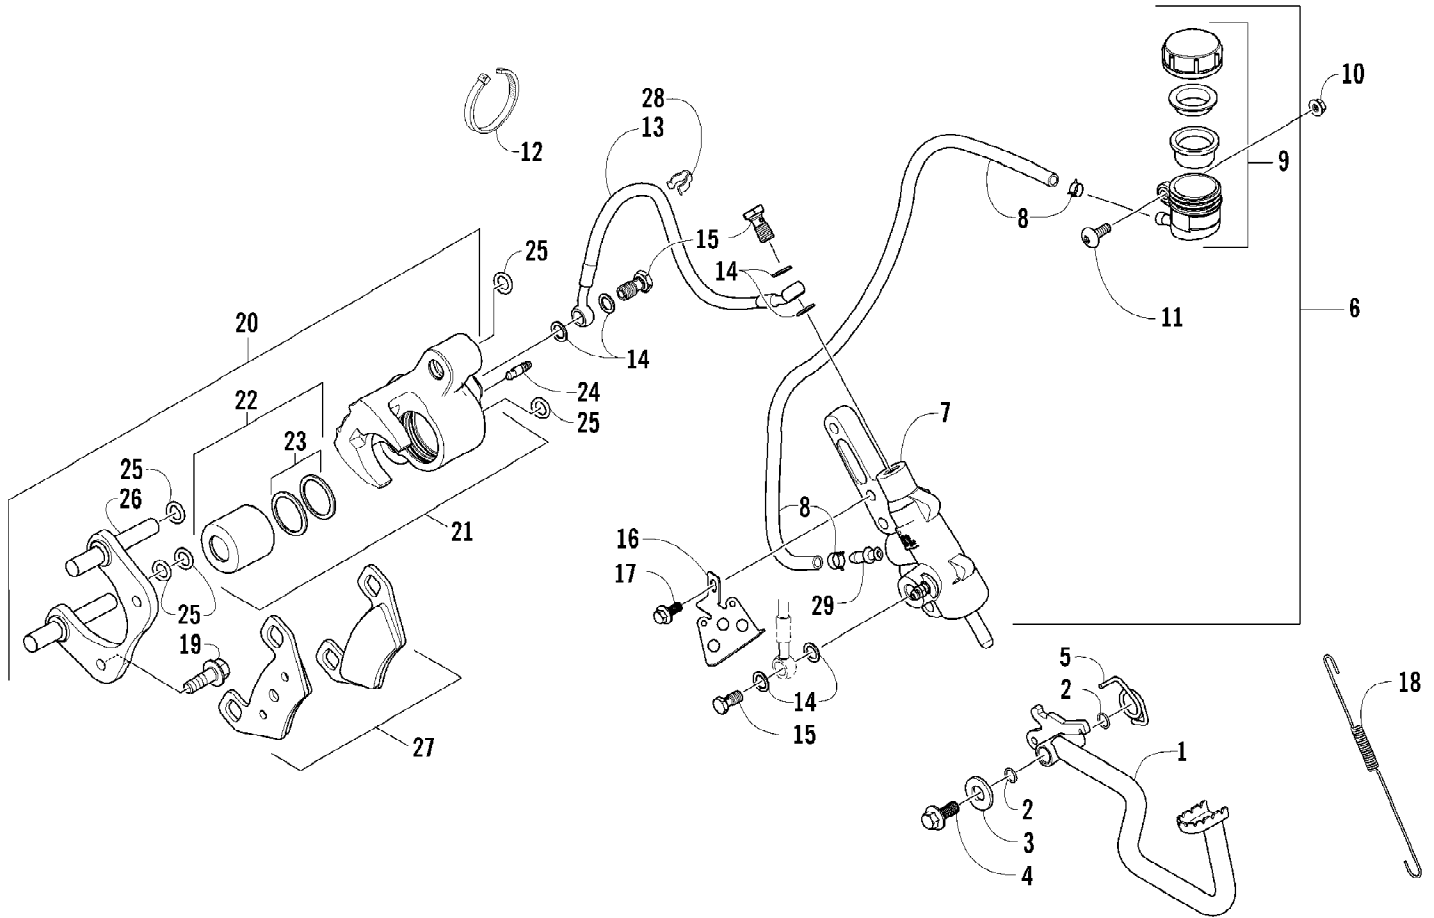

2007 ATV 700 EFI AUTOMATIC TRANSMISSION 4X4 FIS GREEN (A2007IBT40163) of 98
AUXILIARY BRAKE ASSEMBLY

2007 ATV 700 EFI AUTOMATIC TRANSMISSION 4X4 FIS GREEN (A2007IBT40166) of 98
AUXILIARY BRAKE ASSEMBLY

Ref #	Part Number	Qty	S/P/F	Description
	1502-156	1		Fully Bled Master Cylinder Replacement Kit
1	1502-063	1		Lever, Brake
2	1602-213	2	/P	O-Ring
3	8050-252	1		Washer
4	8408-816	1		Screw, Cap
5	0502-807	1		Spring, Brake Lever
6	1502-153	1		Brake Assembly (inc. 7-9)
7	*	1		Master Cylinder
8	1502-154	1		Hose, Brake Reservoir w/Clamps
9	1502-155	1		Reservoir, Brake
10	0623-038	1		Nut, Flanged
11	8476-616	1		Screw, Machine
12	0123-788	1	/P	Cable Tie - 7.5 in.
13	1502-139	1		Hose, Brake
14	0423-178	6		Washer, Crush
15	0423-413	3		Bolt, Banjo-Fitting
16	1502-179	1		Bracket, Switch
17	8408-625	2		Screw, Cap
18	0502-785	1		Spring, Brake Switch
19	1623-589	2	S	Screw, Cap
20	0502-878	1	S	Caliper, Brake (inc. 21-27)
21	0502-603	1	S	Housing, Caliper - Assembly - Right Rear (inc. 22-24)
22	0502-606	1		Piston/Seal Set (inc. 23)
23	0502-607	1		Seal Set
24	0502-609	1	/P	Valve, Bleed
25	0502-608	1		O-Ring, Guide - Set
26	0502-605	1		Bracket Assembly
27	0502-875	1	S	Pad, Brake - Set
28	1502-115	2		Clip, Brake Hose
29	1502-138	1	S	Adapter, Hose