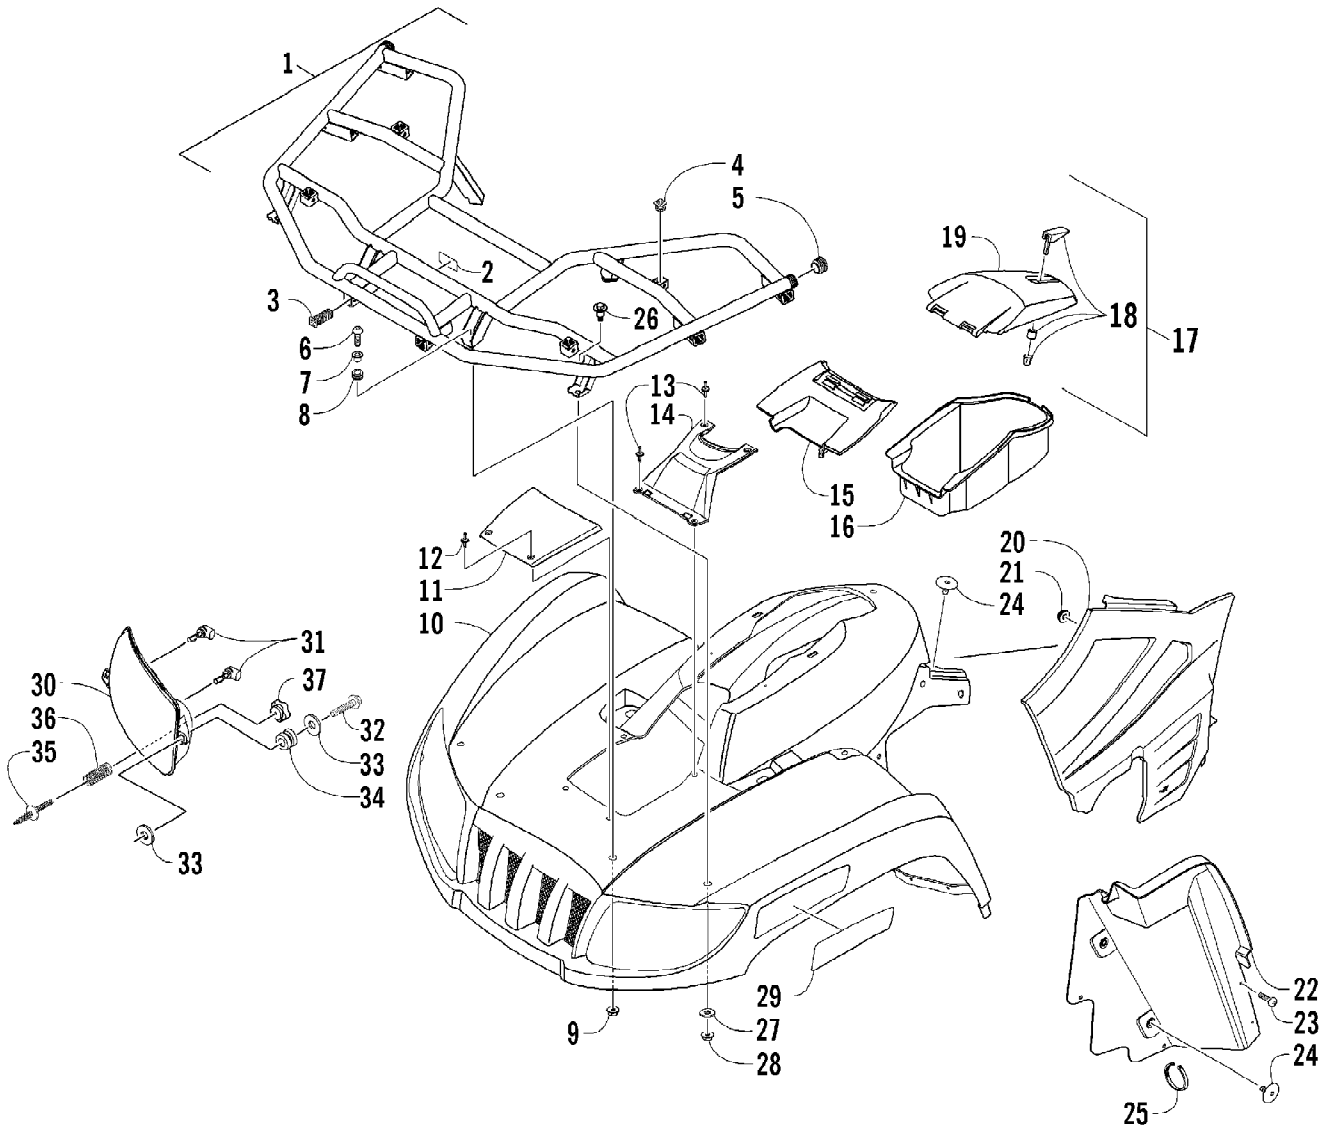

2007 ATV 700 EFI AUTOMATIC TRANSMISSION 4X4 FIS GREEN (A2007IBT42163) of 98
FRONT BODY PANEL ASSEMBLY

2007 ATV 700 EFI AUTOMATIC TRANSMISSION 4X4 FIS GREEN (A2007IBT42164) of 98
FRONT BODY PANEL ASSEMBLY

Ref #	Part Number	Qty	S/P/F	Description
1	0541-272	1		Rack, Front - Assembly (inc. 2-5)
2	0411-576	1		Decal, Warning - Front Rack Load
3	2406-014	6		Bushing, Rack
4	0441-592	4	/P	Bushing, Rack
5	1441-049	2		Plug, Rack
6	8410-830	4		Screw, Machine
7	0423-669	4		Spacer
8	0423-465	4		Grommet
9	8432-802	4		Nut, Lock
10	0518-003	1	S	Panel, Fender - Front (inc. 29)
11	1406-358	1		Cover, Access
12	0423-535	2		Rivet, Reinstallable
13	0623-362	4		Rivet, Reinstallable
14	1406-484	1		Cover, Steering Post
15	0470-513	1		Cover, Storage Box
16	1406-573	1		Box, Storage
17	2506-234	1		Lid, Storage Box w/Latch (inc. 18-19)
18	1406-599	1		Latch, Storage Box
19	0470-514	1		Lid, Storage Box
20	2406-358	1		Panel, Side - Lower - Right
20	2406-359	1		Panel, Side - Lower - Left
21	0423-678	8		Grommet
22	1406-354	1		Panel, Splash - Right
22	1406-355	1	S	Panel, Splash - Left
23	0423-719	4		Screw, Self-Tapping
24	0423-101	5		Screw, Body
25	0123-788	AR	/P	Cable Tie - 7.5 in.
26	0423-654	2		Screw, Shoulder
27	8050-222	2	/P	Washer
28	0423-540	2		Nut, Lock
29	0411-818	1		Decal, Reflector - Amber - Right
29	0411-819	1		Decal, Reflector - Amber - Left
30	0509-034	1	S	Headlight Assembly - Right (inc. 31)
30	0509-035	1		Headlight Assembly - Left (inc. 31)
31	0409-055	4		Bulb, Headlight
32	0623-785	4		Screw, Self-Tapping
33	8050-217	8	/P	Washer
34	0423-447	4		Grommet
35	0423-514	2		Stud, Adjuster - Headlight
36	0423-522	2		Spring, Adjuster
37	0423-513	2		Knob, Adjuster