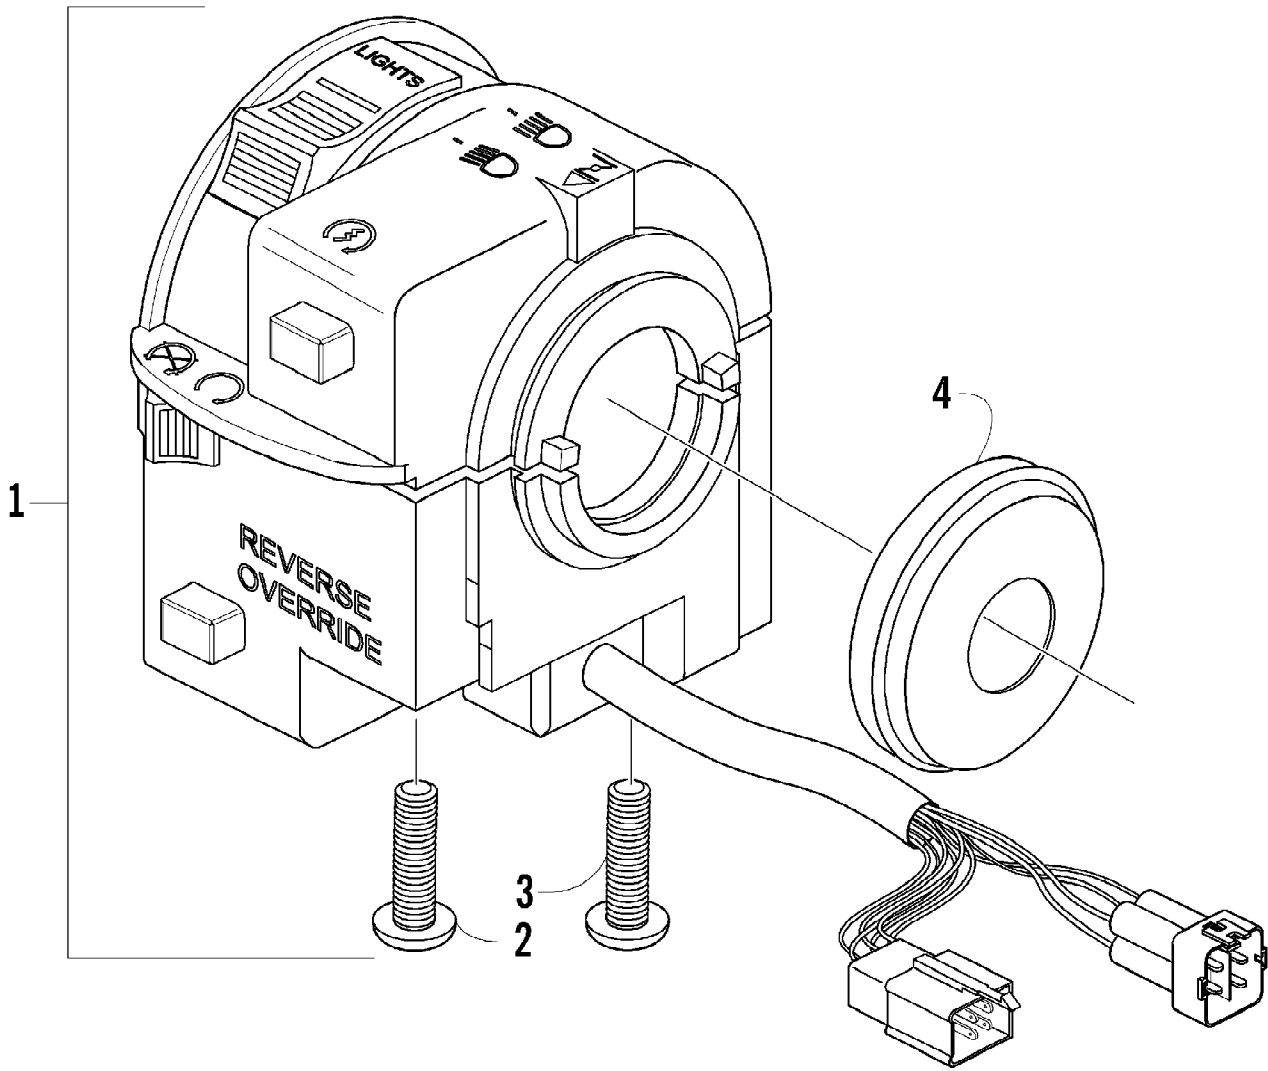

2007 ATV 700 EFI AUTOMATIC TRANSMISSION 4X4 FIS CAT GREEN (A2007ATV405629)
CONTROL SWITCH HOUSING ASSEMBLY

2007 ATV 700 EFI AUTOMATIC TRANSMISSION 4X4 FIS CAT GREEN (A2007ATV406SZ)
CONTROL SWITCH HOUSING ASSEMBLY

Ref #	Part Number	Qty	S/P/F	Description
1	0509-014	1		Switch, Control - Assembly (inc. 2-4)
2	0409-027	1		Screw, Machine
3	0409-028	1		Screw, Machine
4	3409-019	1		Cover, Switch Housing