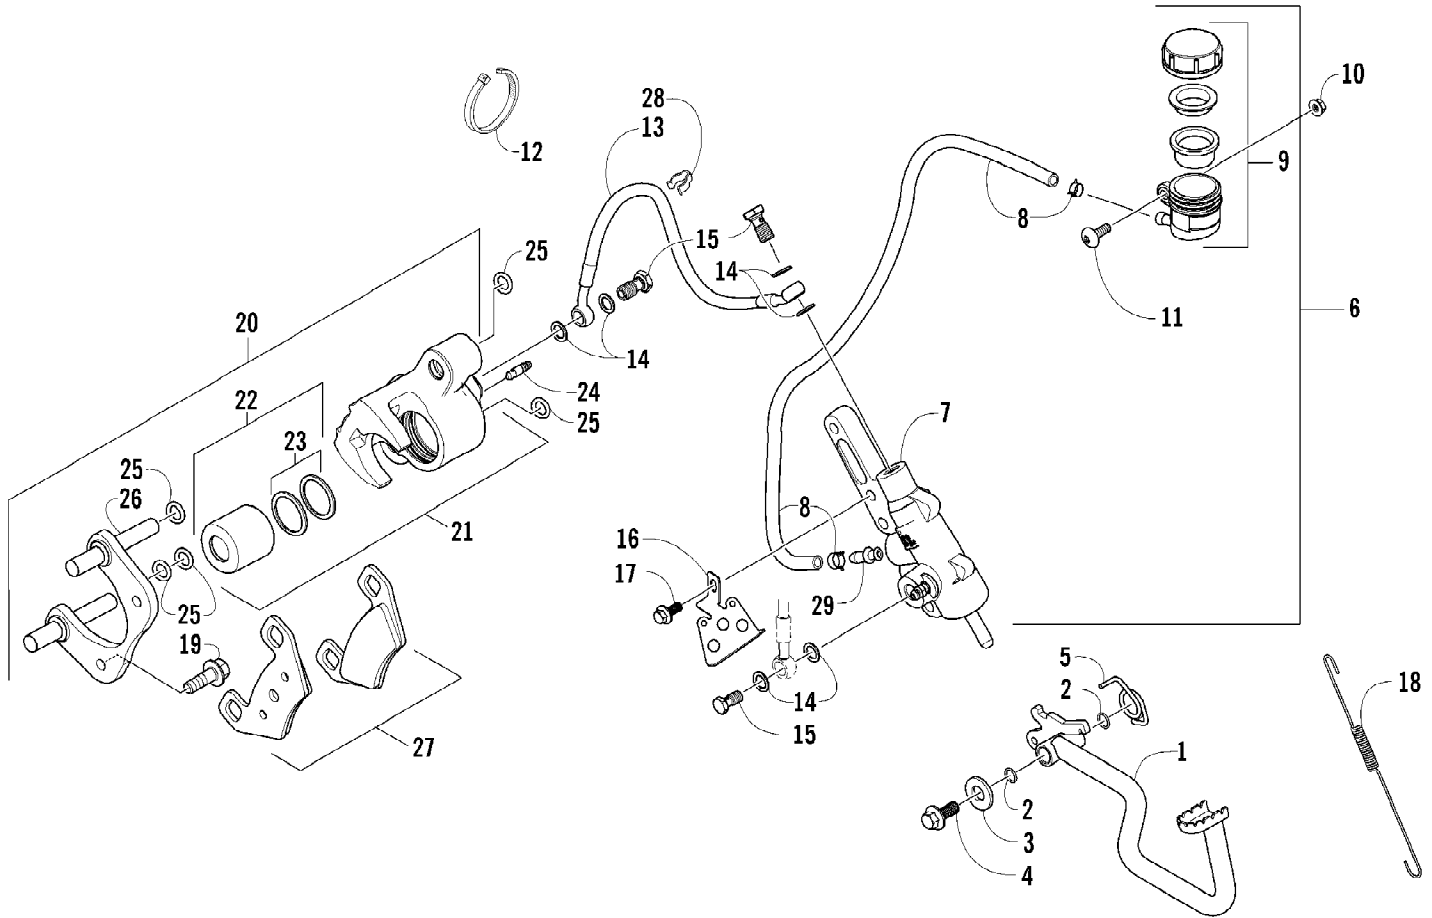

2007 ATV 700 EFI AUTOMATIC TRANSMISSION 4X4 FIS CAT GREEN (A200718463) Page 3 of 9
AUXILIARY BRAKE ASSEMBLY

2007 ATV 700 EFI AUTOMATIC TRANSMISSION 4X4 FIS CAT GREEN (A20071B4C1629)
AUXILIARY BRAKE ASSEMBLY

Page 6 of 9

Ref #	Part Number	Qty	S/P/F	Description
	1502-156	1		Fully Bled Master Cylinder Replacement Kit
1	1502-063	1		Lever, Brake
2	1602-213	2	/P	O-Ring
3	8050-252	1		Washer
4	8408-816	1		Screw, Cap
5	0502-807	1		Spring, Brake Lever
6	1502-153	1		Brake Assembly (inc. 7-9)
7	*	1		Master Cylinder
8	1502-154	1		Hose, Brake Reservoir w/Clamps
9	1502-155	1		Reservoir, Brake
10	0623-038	1		Nut, Flanged
11	8476-616	1		Screw, Machine
12	0123-788	1	/P	Cable Tie - 7.5 in.
13	1502-139	1		Hose, Brake
14	0423-178	6		Washer, Crush
15	0423-413	3		Bolt, Banjo-Fitting
16	1502-179	1		Bracket, Switch
17	8408-625	2		Screw, Cap
18	0502-785	1		Spring, Brake Switch
19	1623-589	2	S	Screw, Cap
20	0502-878	1	S	Caliper, Brake (inc. 21-27)
21	0502-603	1	S	Housing, Caliper - Assembly - Right Rear (inc. 22-24)
22	0502-606	1		Piston/Seal Set (inc. 23)
23	0502-607	1		Seal Set
24	0502-609	1	/P	Valve, Bleed
25	0502-608	1		O-Ring, Guide - Set
26	0502-605	1		Bracket Assembly
27	0502-875	1	S	Pad, Brake - Set
28	1502-115	2		Clip, Brake Hose
29	1502-138	1	S	Adapter, Hose