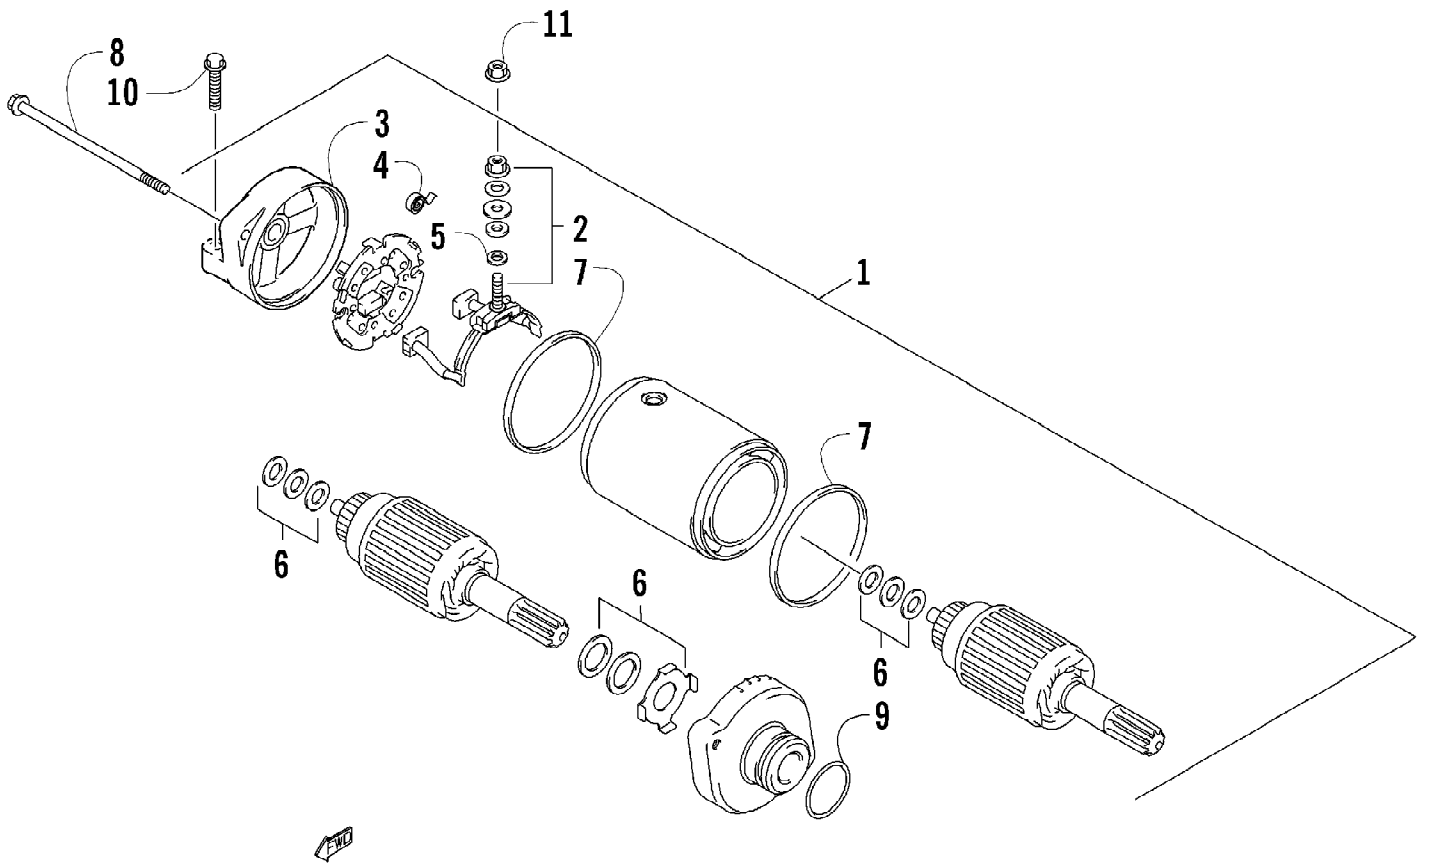

2007 ATV 700 EFI AUTOMATIC TRANSMISSION 4X4 FIS CAT GREEN (A2007ATV48USZ)
STARTER MOTOR ASSEMBLY

2007 ATV 700 EFI AUTOMATIC TRANSMISSION 4X4 FIS CAT GREEN (A2007ATV4826Z)
STARTER MOTOR ASSEMBLY

Ref #	Part Number	Qty	S/P/F	Description
1	3545-020	1		Motor, Starter - Assembly (inc. 2-9)
2	3008-094	1	/P	Terminal Set, Brush
3	3008-095	1	/P	Holder Set, Brush
4	3008-096	4		Spring, Brush
5	3008-164	1		O-Ring
6	3008-099	1		Washer Set
7	3008-101	2	S	O-Ring
8	3423-085	2		Through-Bolt
9	3423-272	1		O-Ring
10	3004-756	2	S	Screw, Cap
11	3423-195	1	/P	Nut