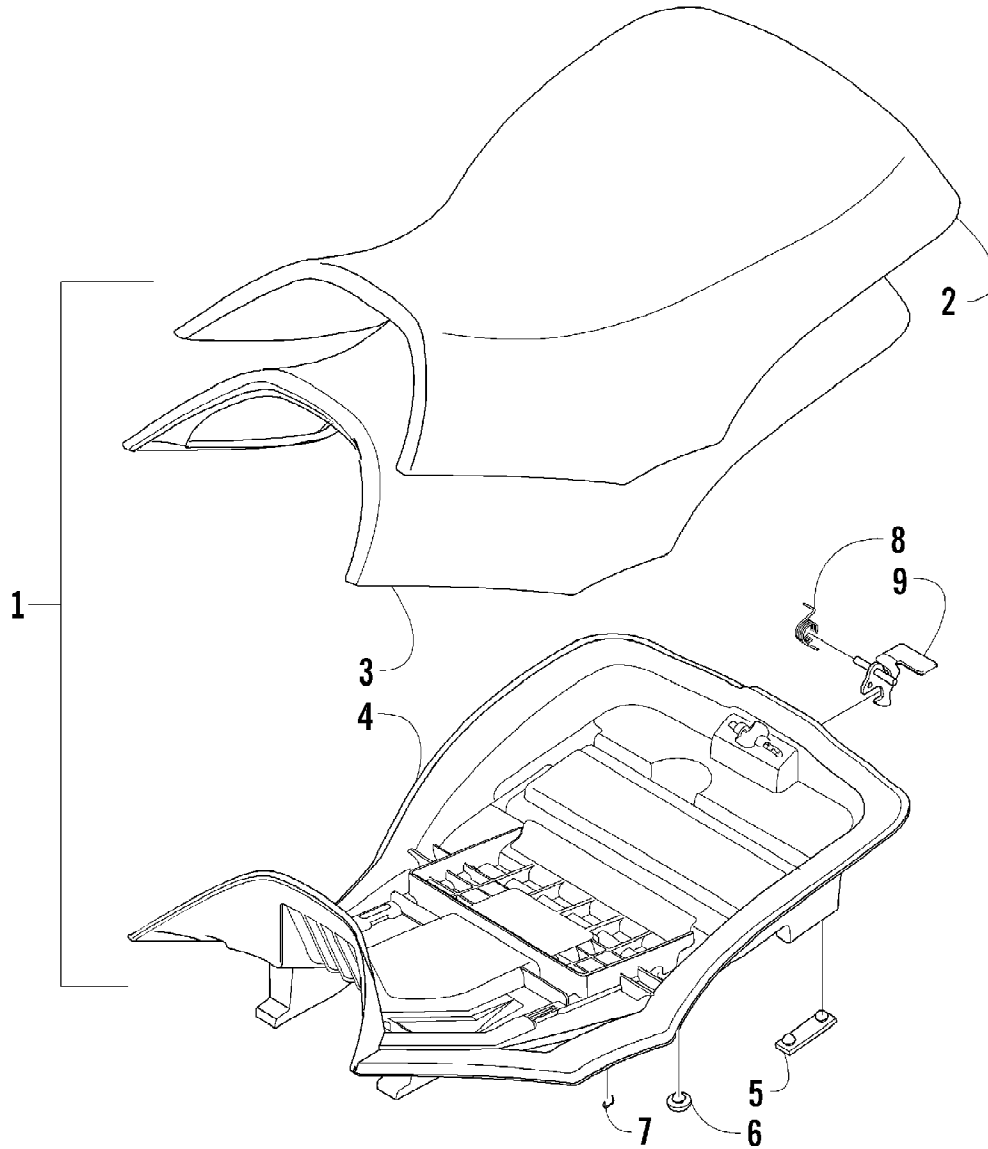

2007 ATV 700 EFI AUTOMATIC TRANSMISSION 4X4 FIS CAT GREEN (A2007ATV40629)
SEAT ASSEMBLY

2007 ATV 700 EFI AUTOMATIC TRANSMISSION 4X4 FIS CAT GREEN (A2007ATV700E) 140629
SEAT ASSEMBLY

Ref #	Part Number	Qty	S/P/F	Description
1	1506-937	1	S/P	Seat Assembly (inc. 2-9)
2	1506-209	1		Cover, Seat
3	1506-208	1		Foam, Seat
4	2406-144	1	S/P	Base, Seat - Assembly (inc. 5-6)
5	0406-879	2		Bumper, Seat - Rear
6	0406-877	4	/P	Bumper, Seat - Front
7	0624-263	AR		Staple
8	1406-592	1	/P	Spring, Seat Latch
9	1506-156	1		Latch, Seat