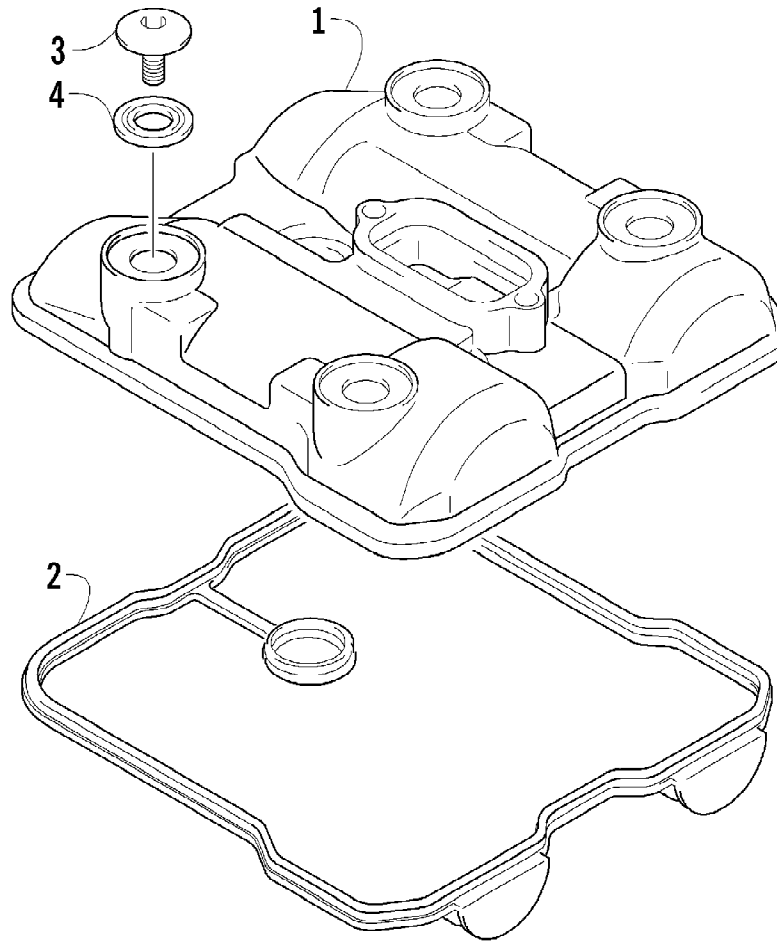

2007 ATV 700 EFI AUTOMATIC TRANSMISSION 4X4 FIS CAT GREEN (A2007ATV420629)
CYLINDER HEAD COVER ASSEMBLY

2007 ATV 700 EFI AUTOMATIC TRANSMISSION 4X4 FIS CAT GREEN (A2007ATV4306Z)
CYLINDER HEAD COVER ASSEMBLY

Ref #	Part Number	Qty	S/P/F	Description
1	3403-053	1		Cover, Cylinder Head
2	3403-054	1		Gasket, Cylinder Head Cover
3	3423-646	4		Bolt
4	3423-680	4		Washer