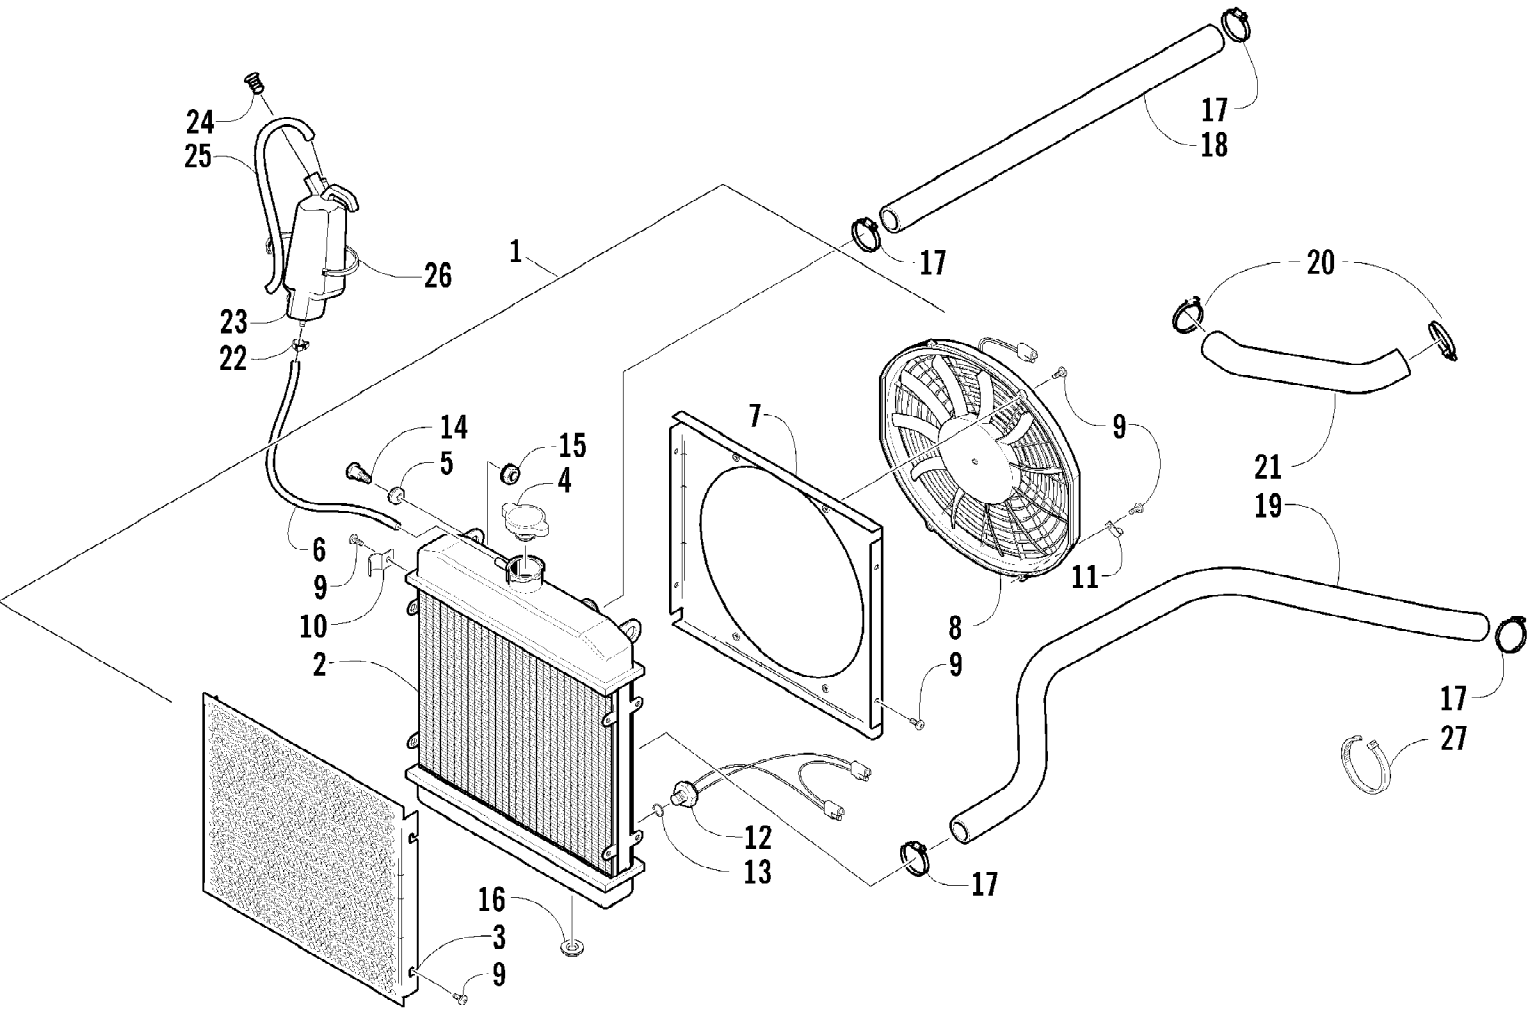

Ref #	Part Number	Qty	S/P/F	Description
1	0509-014	1		Switch, Control - Assembly (inc. 2-4)
2	0409-027	1		Screw, Machine
3	0409-028	1		Screw, Machine
4	3409-019	1		Cover, Switch Housing

2007 ATV 700 EFI AUTOMATIC TRANSMISSION 4X4 FIS CAT GREEN (A2007ATV629)  
COOLING ASSEMBLY