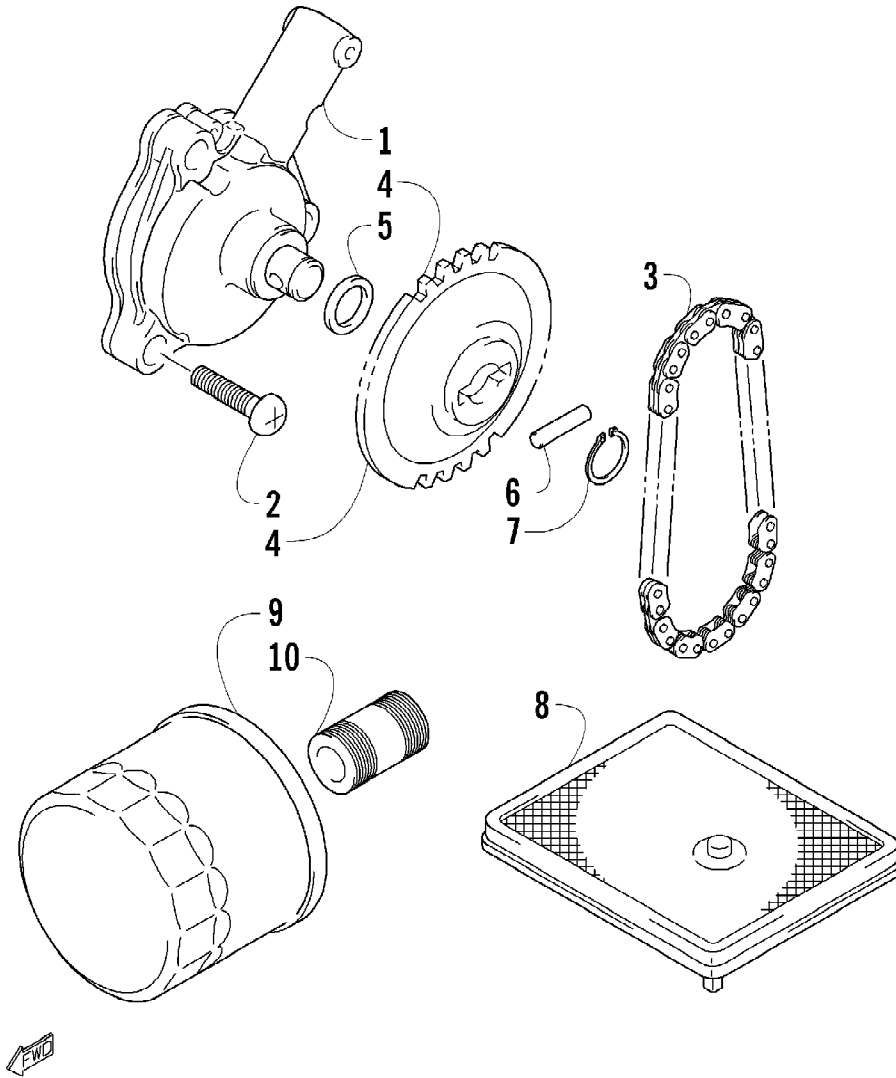

2007 ATV 700 EFI AUTOMATIC TRANSMISSION 4X4 FIS CAT GREEN (A2007ATV4686Z98)
OIL FILTER/PUMP ASSEMBLY

2007 ATV 700 EFI AUTOMATIC TRANSMISSION 4X4 FIS CAT GREEN (A2007ATV4606Z)
OIL FILTER/PUMP ASSEMBLY

Ref #	Part Number	Qty	S/P/F	Description
1	3403-123	1		Pump, Oil
2	3423-510	3		Screw, Machine
3	3403-124	1		Chain, Drive
4	3403-125	1		Sprocket, Drive Chain
5	3423-443	1		Washer
6	3423-046	1		Pin
7	3423-184	1	S	Circlip
8	3403-126	1		Strainer, Oil
9	3436-021	1	S	Filter, Oil
10	3403-127	1	S	Union, Oil Filter