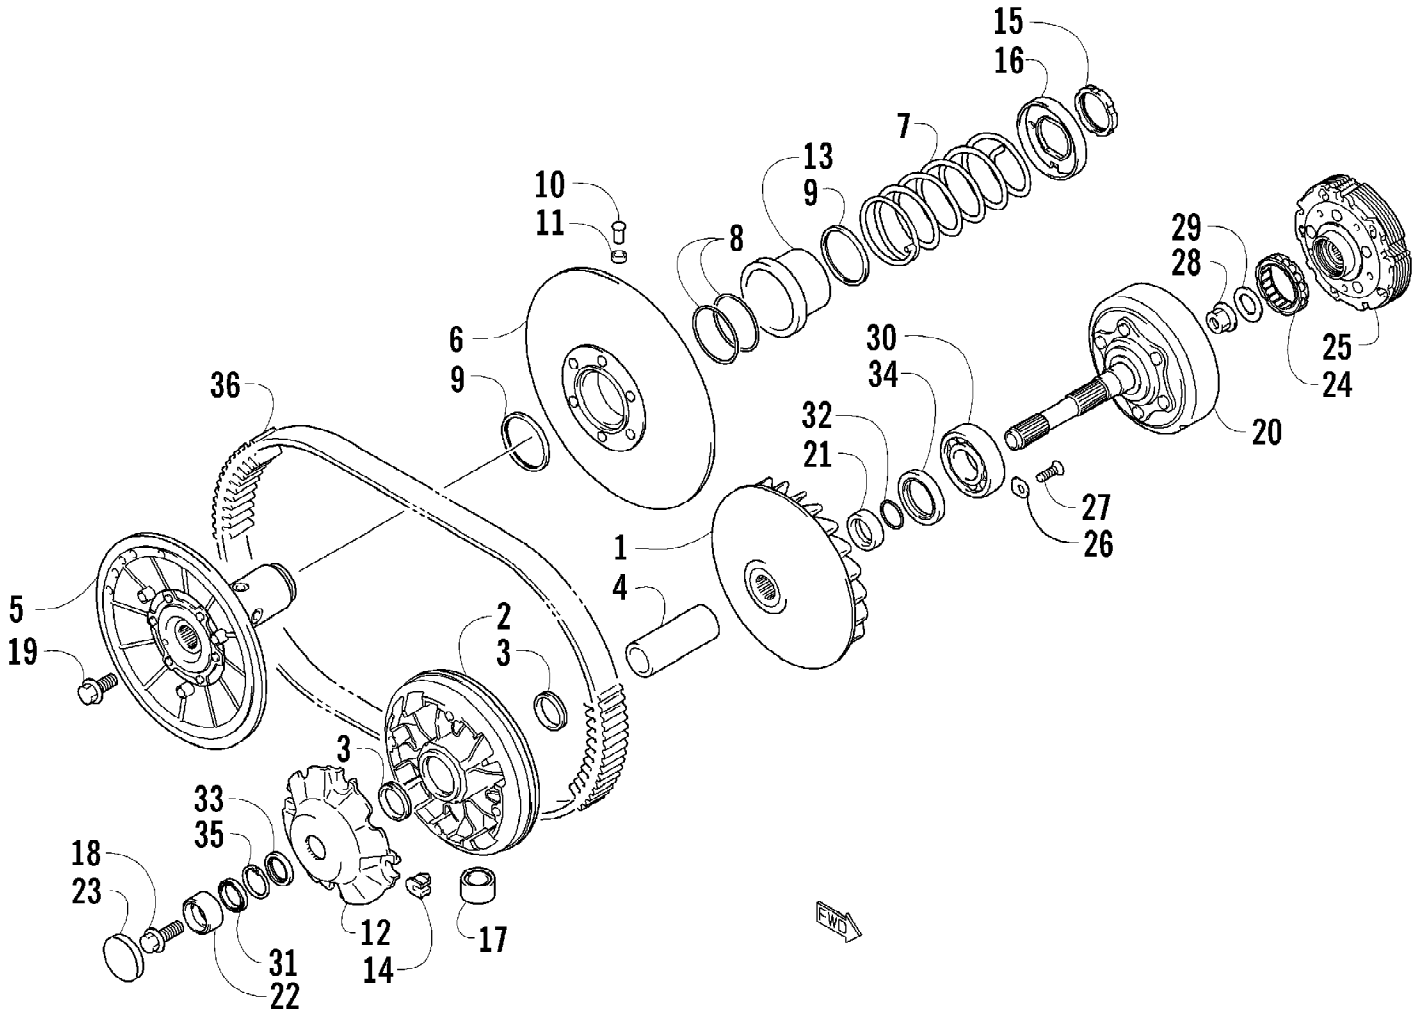

2007 ATV 700 EFI AUTOMATIC TRANSMISSION 4X4 FIS CAT GREEN (A2007A016298)
TRANSMISSION ASSEMBLY

2007 ATV 700 EFI AUTOMATIC TRANSMISSION 4X4 FIS CAT GREEN (A2007ATV4016Z98)
TRANSMISSION ASSEMBLY

Ref #	Part Number	Qty	S/P/F	Description
1	3403-130	1		Face, Fixed Drive
2	3403-131	1		Face, Movable Drive
3	3403-132	2		Seal, Movable Drive Face
4	3423-843	1		Spacer, Movable Drive Face
5	3403-133	1		Face, Fixed Driven
6	3403-134	1		Face, Movable Driven
7	3402-474	1	/P	Spring, Movable Driven Face
8	3402-475	2		O-Ring, Movable Driven Face
9	3403-135	2		Seal, Movable Driven Face
10	3402-477	4		Pin, Movable Driven Face
11	3402-478	4		Spacer, Movable Driven Face
12	3403-136	1		Plate, Movable Drive Face
13	3402-756	1		Sheet, Movable Driven Face
14	3402-481	4		Damper, Movable Drive Face
15	3423-406	1		Nut, Driven Pulley Spring
16	3402-482	1		Holder, Movable Driven Face
17	3403-137	8		Roller, Movable Driven Face
18	3423-819	1		Bolt, Drive Face
19	3423-820	1		Bolt, Driven Face
20	3403-138	1		Housing, Clutch
21	3423-821	1	/P	Spacer, Primary Shaft
22	3423-822	1		Spacer, Clutch Housing
23	3423-823	1		Cap, V-Belt Bearing
24	3446-003	1		Clutch, One-Way
25	3403-139	1		Centrifugal Clutch - Assembly
26	3423-824	2		Retainer, Bearing
27	3423-018	2		Screw, Bearing Retainer
28	3423-501	1		Nut
29	3423-825	1		Washer
30	3402-221	1		Bearing, Clutch Housing - Left
31	3403-140	1		Bearing, Clutch Housing - Right
32	3423-831	1	/P	O-Ring
33	3403-173	1		Seal, Clutch Housing - Right
34	3403-148	1	/P	Seal, Clutch Housing - Left
35	3423-826	1	/P	Circlip, Clutch Housing
36	3403-141	1		V-Belt