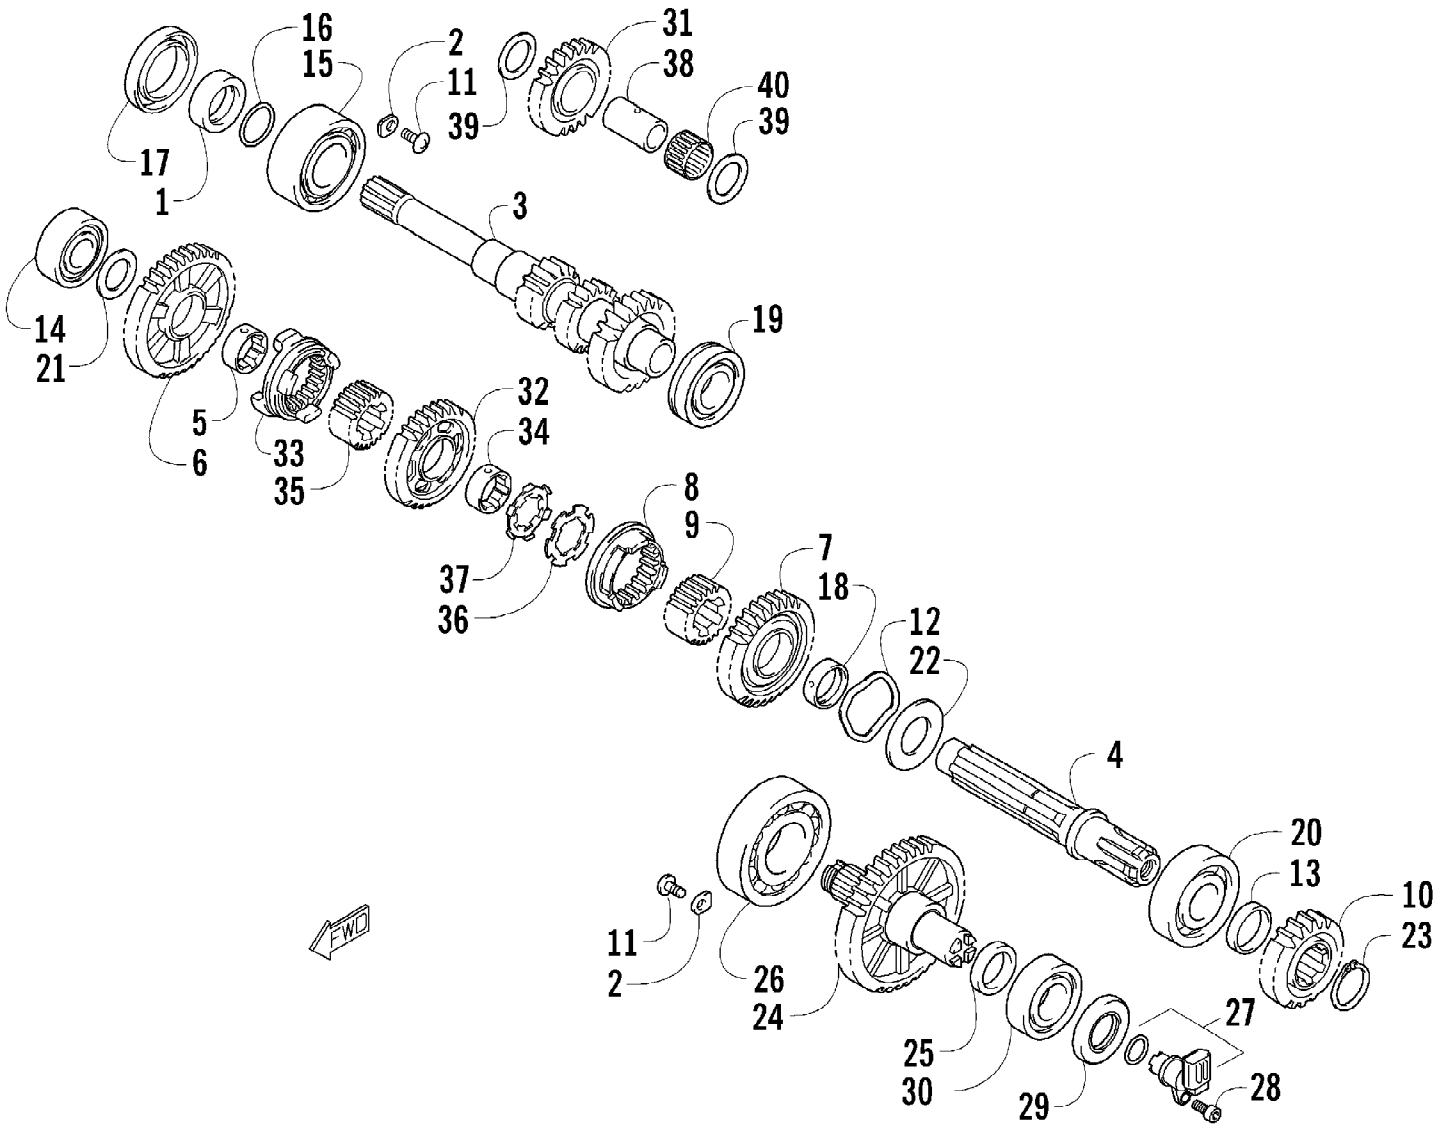

2007 ATV 700 EFI AUTOMATIC TRANSMISSION 4X4 FIS CAT GREEN (A2007401629)
SECONDARY TRANSMISSION ASSEMBLY

2007 ATV 700 EFI AUTOMATIC TRANSMISSION 4X4 FIS CAT GREEN (A2007) Page 4 of 6
SECONDARY TRANSMISSION ASSEMBLY

Ref #	Part Number	Qty	S/P/F	Description
1	3423-827	1	S	Spacer, Driveshaft
2	3446-031	4	/P	Retainer, Driveshaft
3	3403-142	1	S	Driveshaft
4	3403-143	1		Countershaft
5	3446-380	1		Bushing, Driven Gear Low
6	3403-144	1		Gear, Driven - Low
7	3403-145	1		Gear, Driven - High
8	3403-146	1		Dog, Gear Shift - High
9	3423-828	1		Spacer
10	3403-147	1		Gear, Drive
11	3423-370	4		Screw, Retainer
12	3423-829	1		Washer
13	3423-830	1		Spacer
14	3402-979	1	/P	Bearing
15	3402-499	1		Bearing
16	3423-831	1	/P	O-Ring
17	3403-148	1	/P	Seal, Driveshaft
18	3423-547	1		Bushing, Driven Gear
19	3004-209	1	/P	Bearing, Driveshaft - Left
20	3402-219	1		Bearing, Countershaft - Left
21	3423-832	1		Washer, Driven Gear - Right
22	3423-833	1		Washer, Driven Gear - Left
23	3423-191	1	/P	Circlip
24	3403-149	1		Shaft, Output
25	3402-207	1		Spacer, Output Shaft
26	3403-150	1		Bearing, Output Shaft - Right
27	3530-051	1		Sensor, Speedometer
28	3423-614	1	S	Screw, Machine
29	3403-151	1		Seal, Output Shaft - Left
30	3004-209	1	/P	Bearing, Output Shaft - Left
31	3403-152	1		Gear, Reverse Idler
32	3403-153	1		Gear, Reverse Driven
33	3403-154	1		Dog, Select
34	3446-380	1		Bushing, Reverse Driven Gear
35	3423-834	1		Spacer, Reverse Select
36	3423-262	1		Washer, Lock
37	3423-266	1		Washer, Lock
38	3403-155	1		Shaft, Reverse Idler
39	3402-195	1		Washer, Reverse Idler Gear
40	3403-156	1		Bearing, Reverse Idler Gear