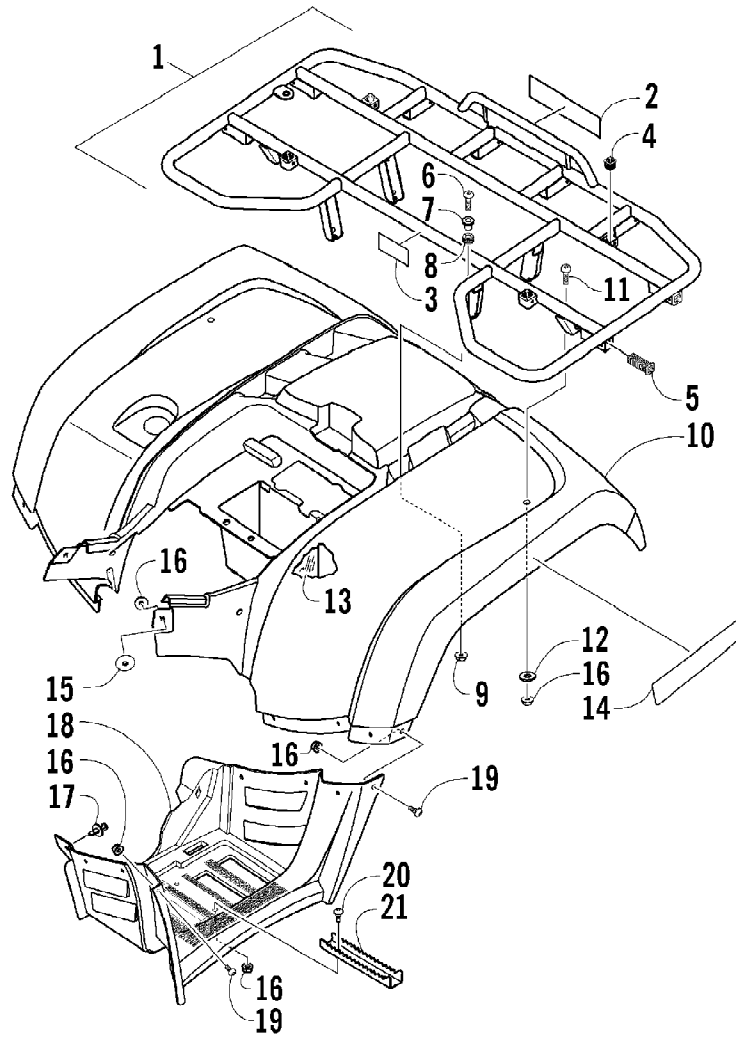

2007 ATV 700 EFI AUTOMATIC TRANSMISSION 4X4 FIS CAT GREEN (A2007ATV460629)
REAR BODY PANEL ASSEMBLY

2007 ATV 700 EFI AUTOMATIC TRANSMISSION 4X4 FIS CAT GREEN (A2007ATV46USZ98)
REAR BODY PANEL ASSEMBLY

Ref #	Part Number	Qty	S/P/F	Description
1	0541-337	1	/P	Rack, Rear - Assembly (inc. 2-5)
2	0411-814	1	/P	Decal, "Arctic Cat"
3	0411-648	1		Decal, Warning - Rear Rack Load
4	0441-592	4	/P	Bushing, Rack
5	2406-014	8		Bushing, Rack
6	8410-830	4		Screw, Machine
7	0423-669	4		Spacer
8	0423-465	4		Grommet
9	8432-802	4		Nut, Lock
10	2506-336	1	S	Panel, Fender - Rear (inc. 13-14)
11	0423-654	2		Screw, Shoulder
12	8050-222	2	/P	Washer
13	0470-658	1		Shield, Heat
14	0411-820	1	S	Decal, Reflector - Rear - Right
14	0411-821	1	S	Decal, Reflector - Rear - Left
15	0423-101	2		Screw, Body
16	0423-540	24		Nut, Lock
17	0623-362	2		Rivet, Reinstallable
18	1406-356	1		Footwell - Right
18	2406-425	1	/P	Footwell - Left
19	0423-419	16		Screw, Machine
20	0423-355	4		Screw, Shoulder
21	1506-125	2	/P	Footpeg