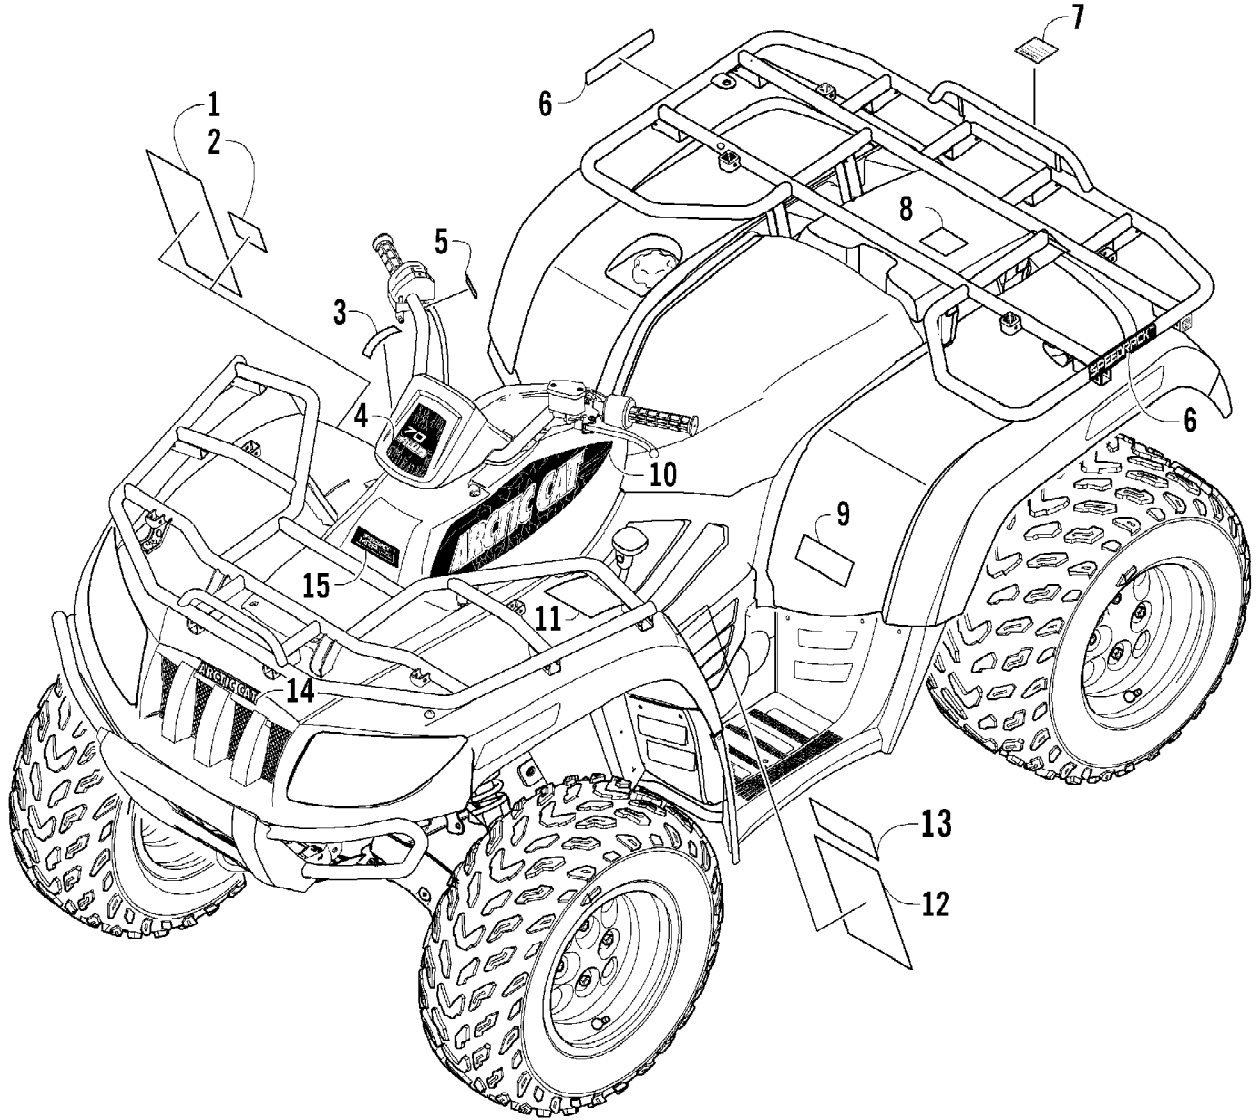

2007 ATV 700 EFI AUTOMATIC TRANSMISSION 4X4 FIS CAT GREEN (A2007ATV43USZ98)
DECALS

2007 ATV 700 EFI AUTOMATIC TRANSMISSION 4X4 FIS CAT GREEN (A2007ATV432USZ)
DECALS

Ref #	Part Number	Qty	S/P/F	Description
1	1411-250	1		Decal, Warning - Reverse/Pre-Ride
2	0411-835	1		Decal, Warning - Turn/Hill
3	0411-426	1		Decal, Warning - Clutch Cover
4	1411-400	1		Decal, Instrument Pod
5	0411-966	1		Decal, Warning - Differential Lock
6	0411-965	2		Decal, "Speedrack"
7	1411-077	1		Decal, Warning - Towing
8	0411-435	1		Decal, Passenger
9	0411-430	1		Decal, Warning - Tire Pressure
10	1411-360	1		Decal, Side - Upper Right
10	1411-361	1		Decal, Side - Upper Left
11	0411-401	1		Decal, Warning - Age
12	0411-218	1		Decal, Warning - General
13	1411-574	1		Decal, Warning - Off-Road Only
14	0411-841	1		Decal, Front
15	1411-050	1	/P	Decal, "Speedrack"