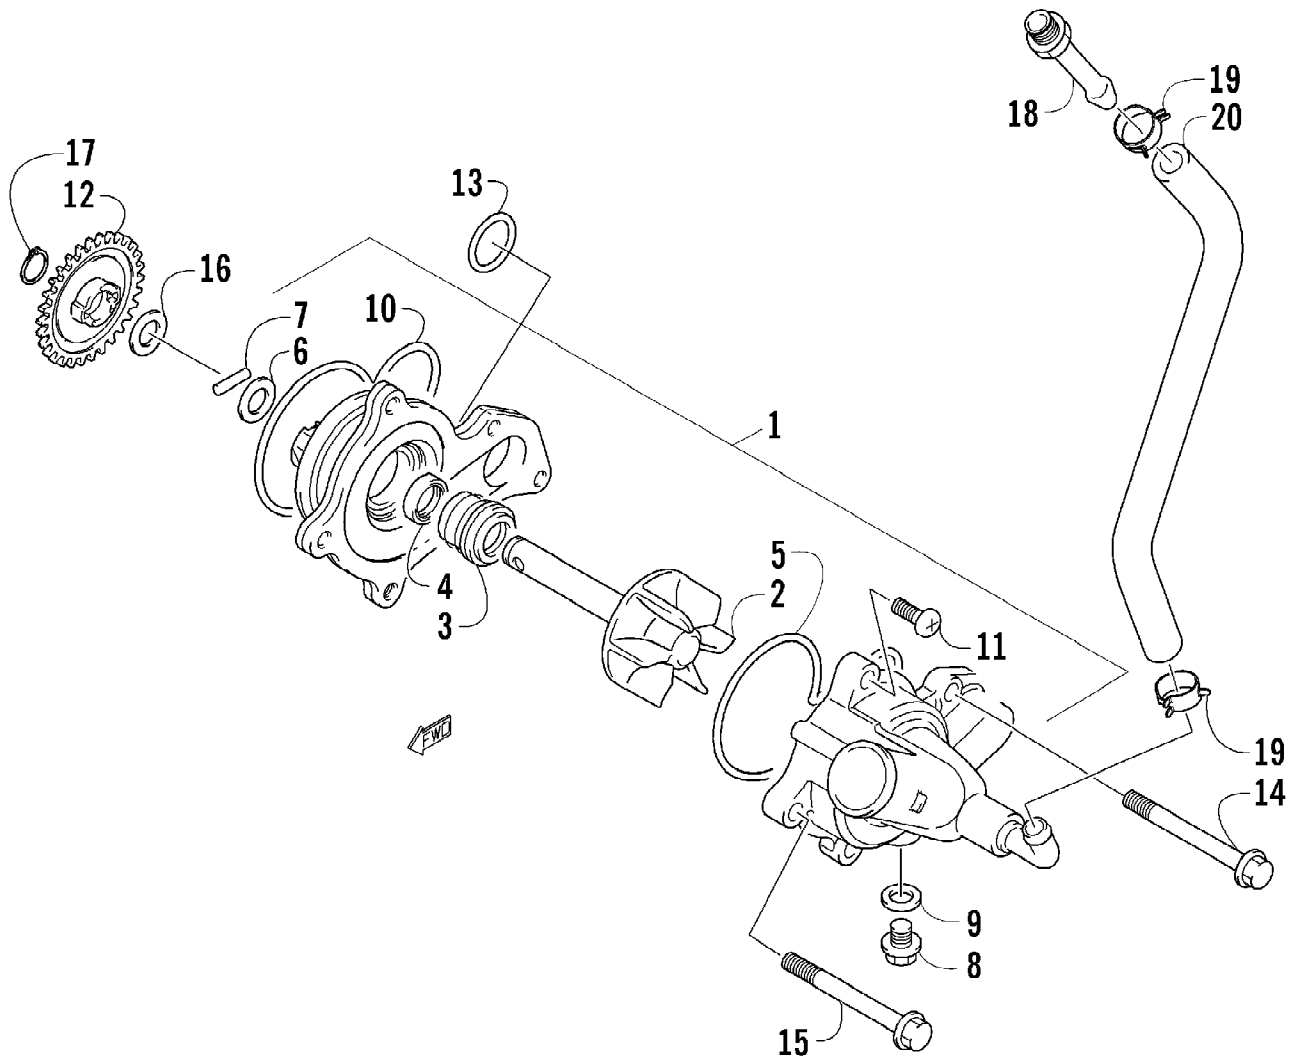

2007 ATV 700 EFI AUTOMATIC TRANSMISSION 4X4 FIS CAT GREEN (A2007ATV403629)
WATER PUMP ASSEMBLY

2007 ATV 700 EFI AUTOMATIC TRANSMISSION 4X4 FIS CAT GREEN (A2007ATV40USZ)
WATER PUMP ASSEMBLY

Ref #	Part Number	Qty	S/P/F	Description
1	3403-128	1		Pump, Water - Assembly (inc. 2-11)
2	3413-041	1		Impeller
3	3005-909	1	/P	Seal, Mechanical
4	3406-143	1		Seal, Oil
5	3423-816	1		O-Ring
6	3423-772	1		Washer
7	3423-817	1		Pin
8	3423-185	1		Bolt
9	3402-436	1	/P	Washer
10	3423-818	1		O-Ring
11	3003-484	1	S/P	Screw
12	3403-129	1		Gear, Driven - Water Pump
13	3004-521	1	/P	O-Ring
14	3423-091	1	S	Bolt
15	3423-119	1	S	Bolt
16	3423-443	1		Washer
17	3423-184	1	S	Circlip
18	3007-075	1		Fitting, Coolant Bypass
19	3423-855	2		Clamp
20	3410-022	1		Hose, Coolant Bypass