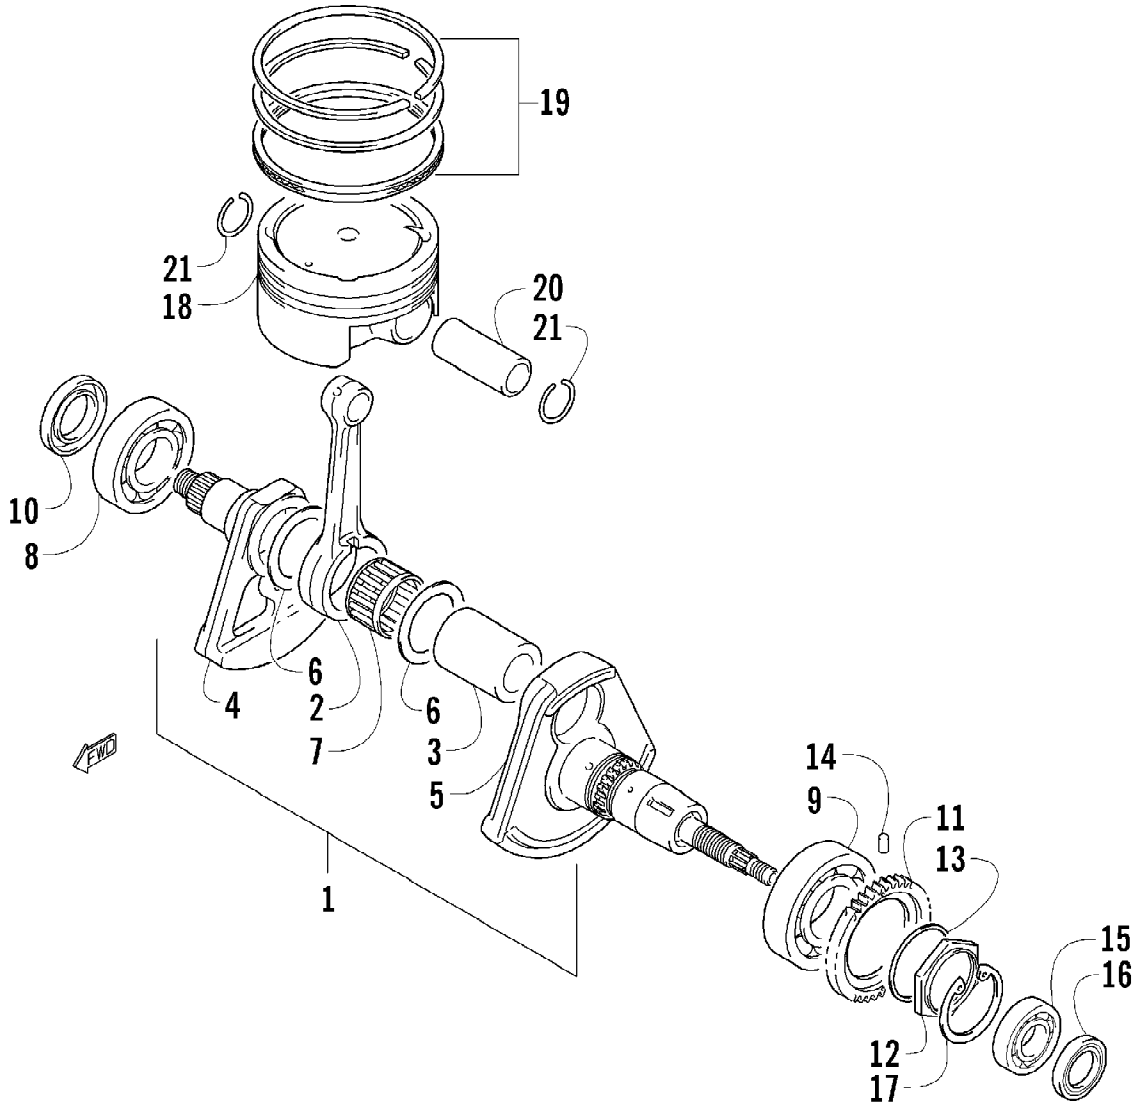

2007 ATV 700 EFI AUTOMATIC TRANSMISSION 4X4 FIS CAT GREEN (A2007ATV423629)
CRANKSHAFT ASSEMBLY

2007 ATV 700 EFI AUTOMATIC TRANSMISSION 4X4 FIS CAT GREEN (A2007ATV4246Z)
CRANKSHAFT ASSEMBLY

Ref #	Part Number	Qty	S/P/F	Description
1	3403-076	1	S	Crankshaft Assembly (inc. 2-7)
2	3403-077	1		Rod, Connecting
3	3403-078	1		Pin, Crank
4	3403-079	1	S	Crankshaft - Right
5	3403-080	1		Crankshaft - Left
6	3423-801	2		Washer
7	3403-081	1		Bearing
8	3403-202	1	S	Bearing - Right
9	3403-083	1		Bearing - Left
10	3402-573	1		Seal, Oil
11	3403-084	1	S	Gear, Drive - Crank Balancer
12	3423-802	1		Nut, Crank Balancer Drive Gear
13	3423-803	1		Washer
14	3423-047	1		Pin
15	3402-051	1		Bearing
16	3403-085	1		Seal, Oil
17	3423-804	1	S	Circlip
18	3403-086	1		Piston
19	3403-087	1		Ring, Piston - Set
20	3403-088	1		Pin, Piston
21	3423-344	2		Circlip, Piston Pin