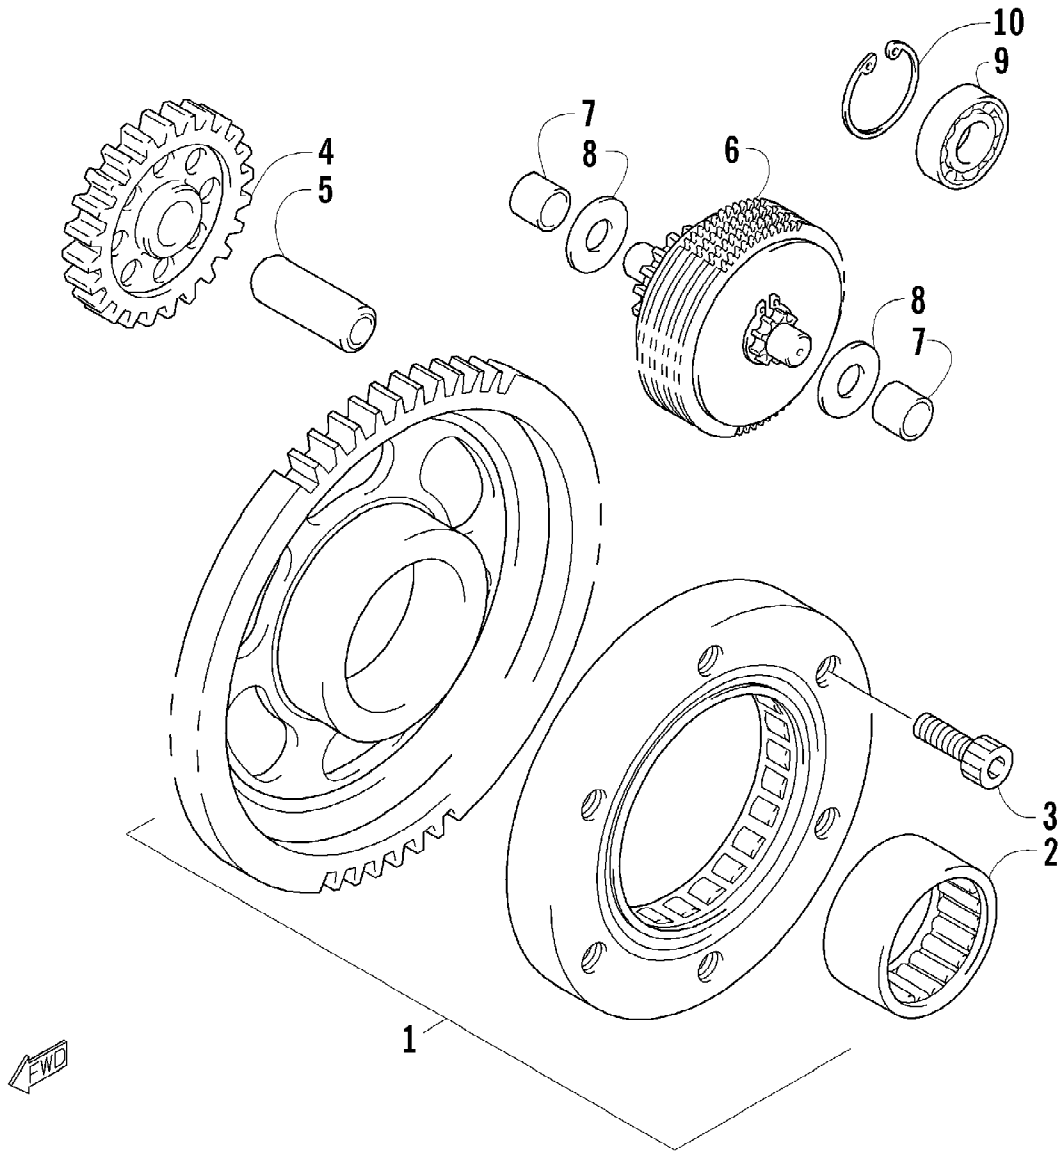

2007 ATV 700 EFI AUTOMATIC TRANSMISSION 4X4 FIS CAT GREEN (A2007A406Z)
STARTER CLUTCH ASSEMBLY

2007 ATV 700 EFI AUTOMATIC TRANSMISSION 4X4 FIS CAT GREEN (A2007ATV4806Z)
STARTER CLUTCH ASSEMBLY

Ref #	Part Number	Qty	S/P/F	Description
1	3403-089	1		Clutch, Starter - Set (inc. 2)
2	3403-090	1		Bearing
3	3423-509	1		Bolt
4	3403-091	1		Gear, Starter Idler - No. 2
5	3423-805	1		Pin, Starter Idler Gear No. 2
6	3403-092	1		Limiter, Starter Idler Gear No. 2
7	3423-806	2		Bushing, Limiter Gear Shaft
8	3423-103	2	/P	Washer
9	3402-043	1	/P	Bearing
10	3423-807	1		Circlip