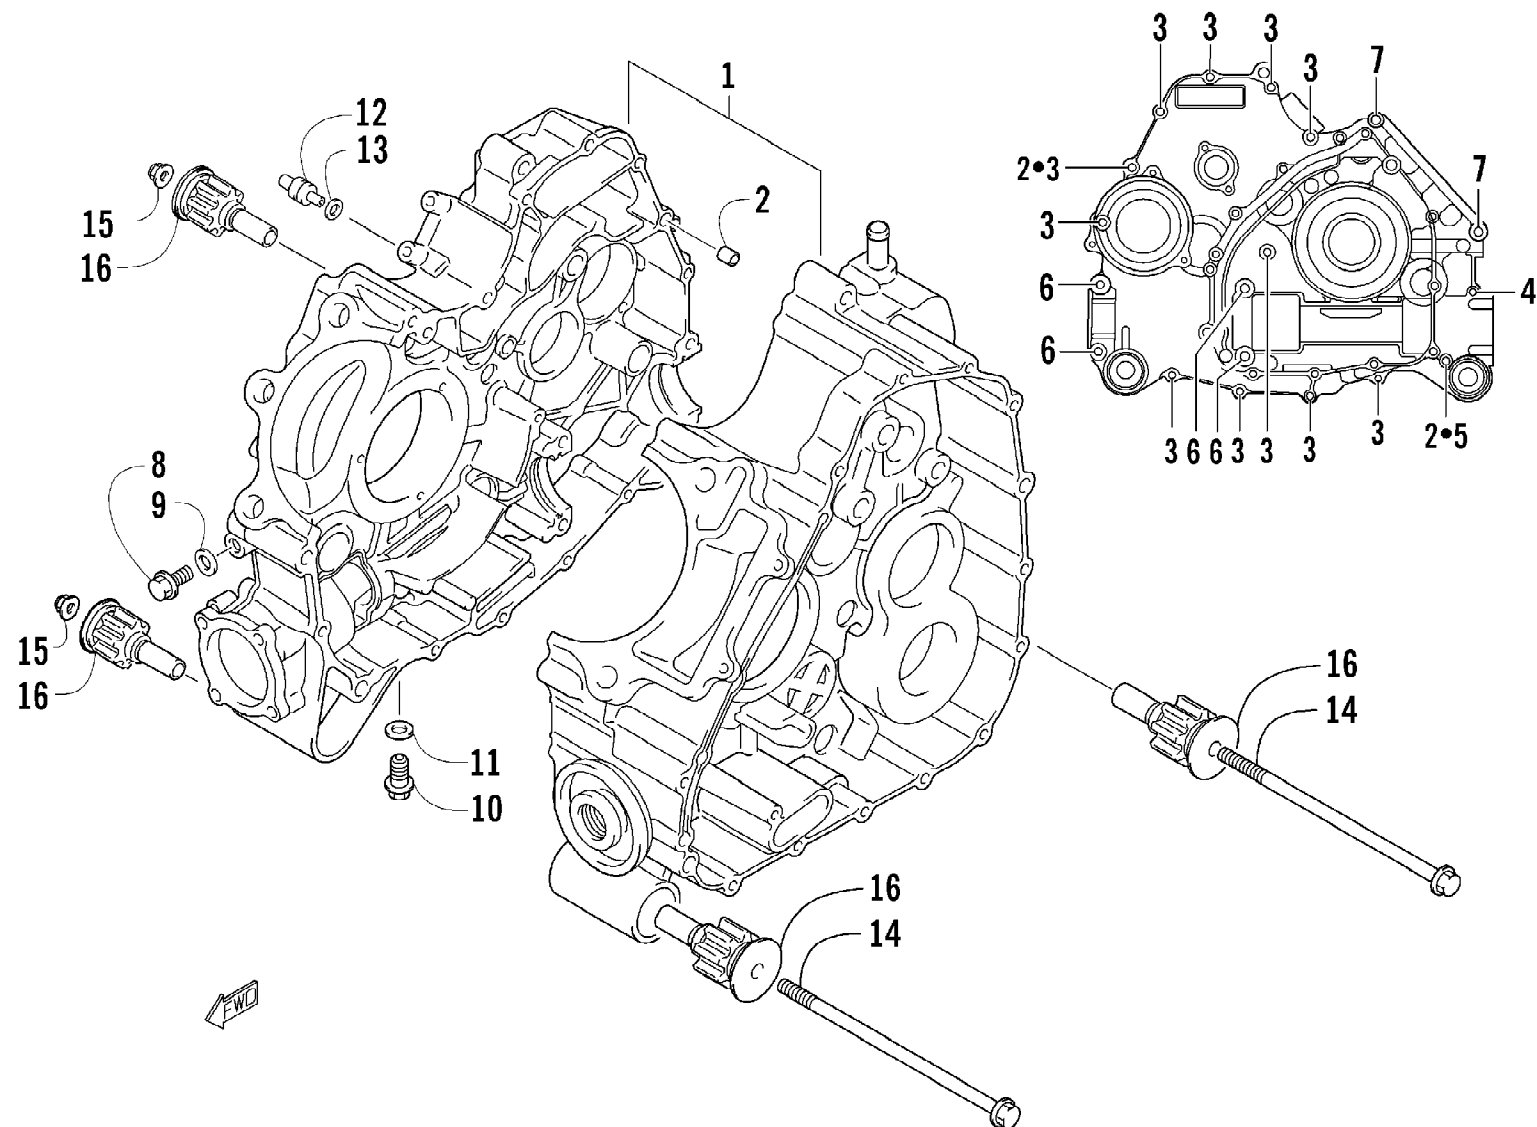

2007 ATV 700 EFI AUTOMATIC TRANSMISSION 4X4 FIS CAT GREEN (A2007ATV42USZ9)
CRANKCASE ASSEMBLY

2007 ATV 700 EFI AUTOMATIC TRANSMISSION 4X4 FIS CAT GREEN (A2007ATV4216Z)
CRANKCASE ASSEMBLY

Ref #	Part Number	Qty	S/P/F	Description
1	3403-063	1	S	Crankcase Assembly (inc. 2-7)
2	3004-822	2		Pin
3	3423-307	11	S	Bolt
4	3423-392	1		Bolt
5	3423-094	1		Bolt
6	0693-303	4	S	Bolt
7	3423-602	2		Bolt
8	3004-705	2	S	Plug, Oil Gallery
9	3402-436	2	/P	Gasket, Oil Gallery Plug
10	3403-064	1		Plug, Drain
11	3402-011	1		Gasket, Drain Plug
12	3403-065	1		Jet, Oil Gallery
13	3423-051	1		O-Ring
14	3423-456	2		Bolt, Engine Mounting
15	3423-457	2	S	Nut, Engine Mounting
16	3423-799	4		Bushing, Engine Mounting