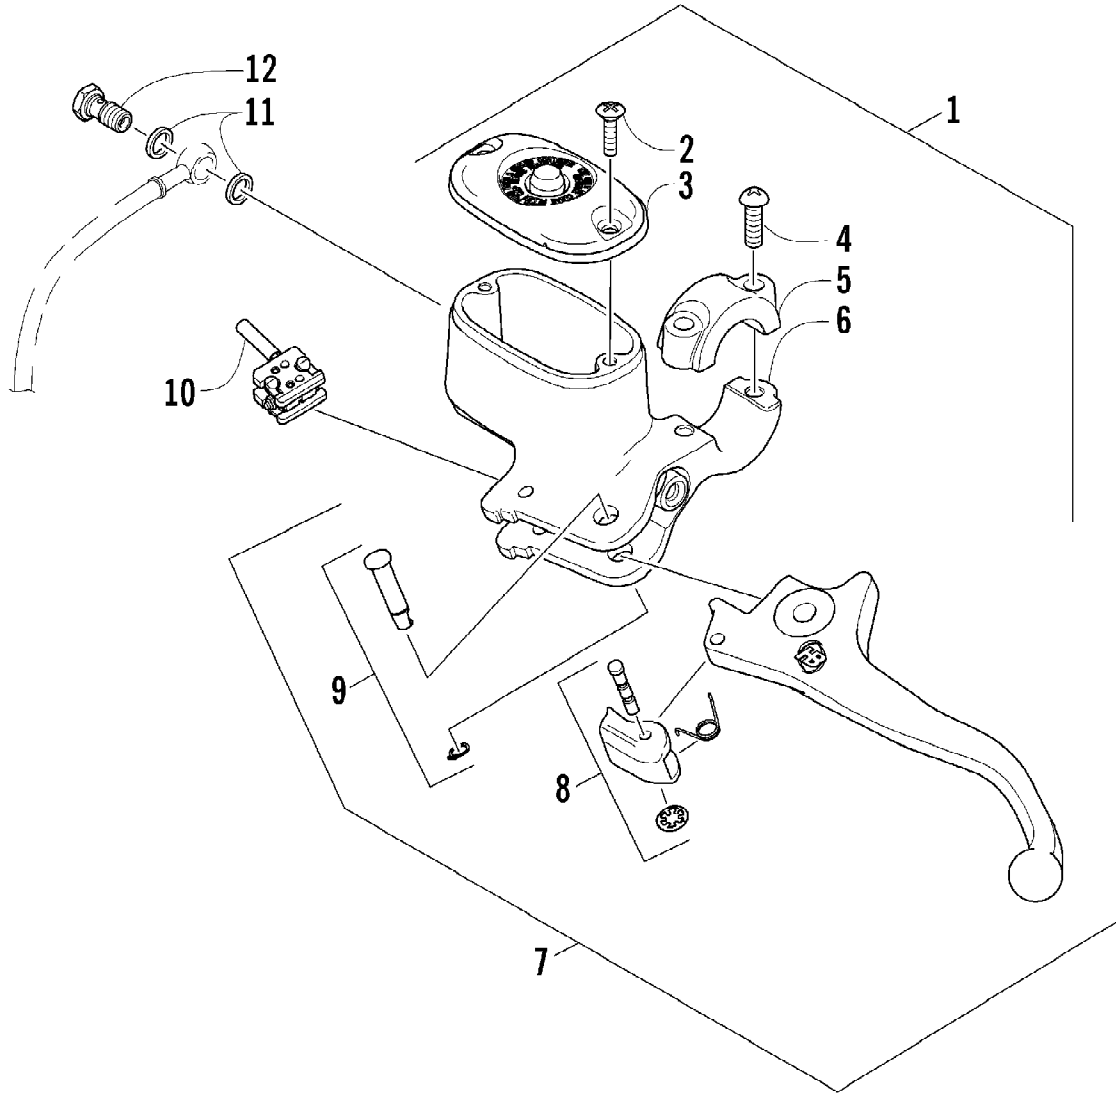

2007 ATV 700 EFI AUTOMATIC TRANSMISSION 4X4 FIS CAT GREEN (A2007ATV4646Z)
HYDRAULIC HAND BRAKE ASSEMBLY

2007 ATV 700 EFI AUTOMATIC TRANSMISSION 4X4 FIS CAT GREEN (A2007ATV4556Z)
HYDRAULIC HAND BRAKE ASSEMBLY

Ref #	Part Number	Qty	S/P/F	Description
1	0502-914	1	S	Brake Assembly (inc. 2-10)
2	0502-566	1		Screw, Reservoir Cover
3	0502-868	1	/P	Cover, Reservoir
4	0502-568	1		Screw, Master Cylinder Clamp
5	0502-869	1		Clamp, Master Cylinder
6	0502-704	1		Master Cylinder Assembly
7	0502-866	1		Lever Assembly (inc. 8-9)
8	0502-867	1	/P	Lock, Brake Lever - Kit
9	0502-580	1		Lever Pin - Kit
10	0502-564	1	/P	Switch, Brake - Kit
11	0423-178	2		Washer, Crush
12	0423-413	1		Bolt, Banjo-Fitting