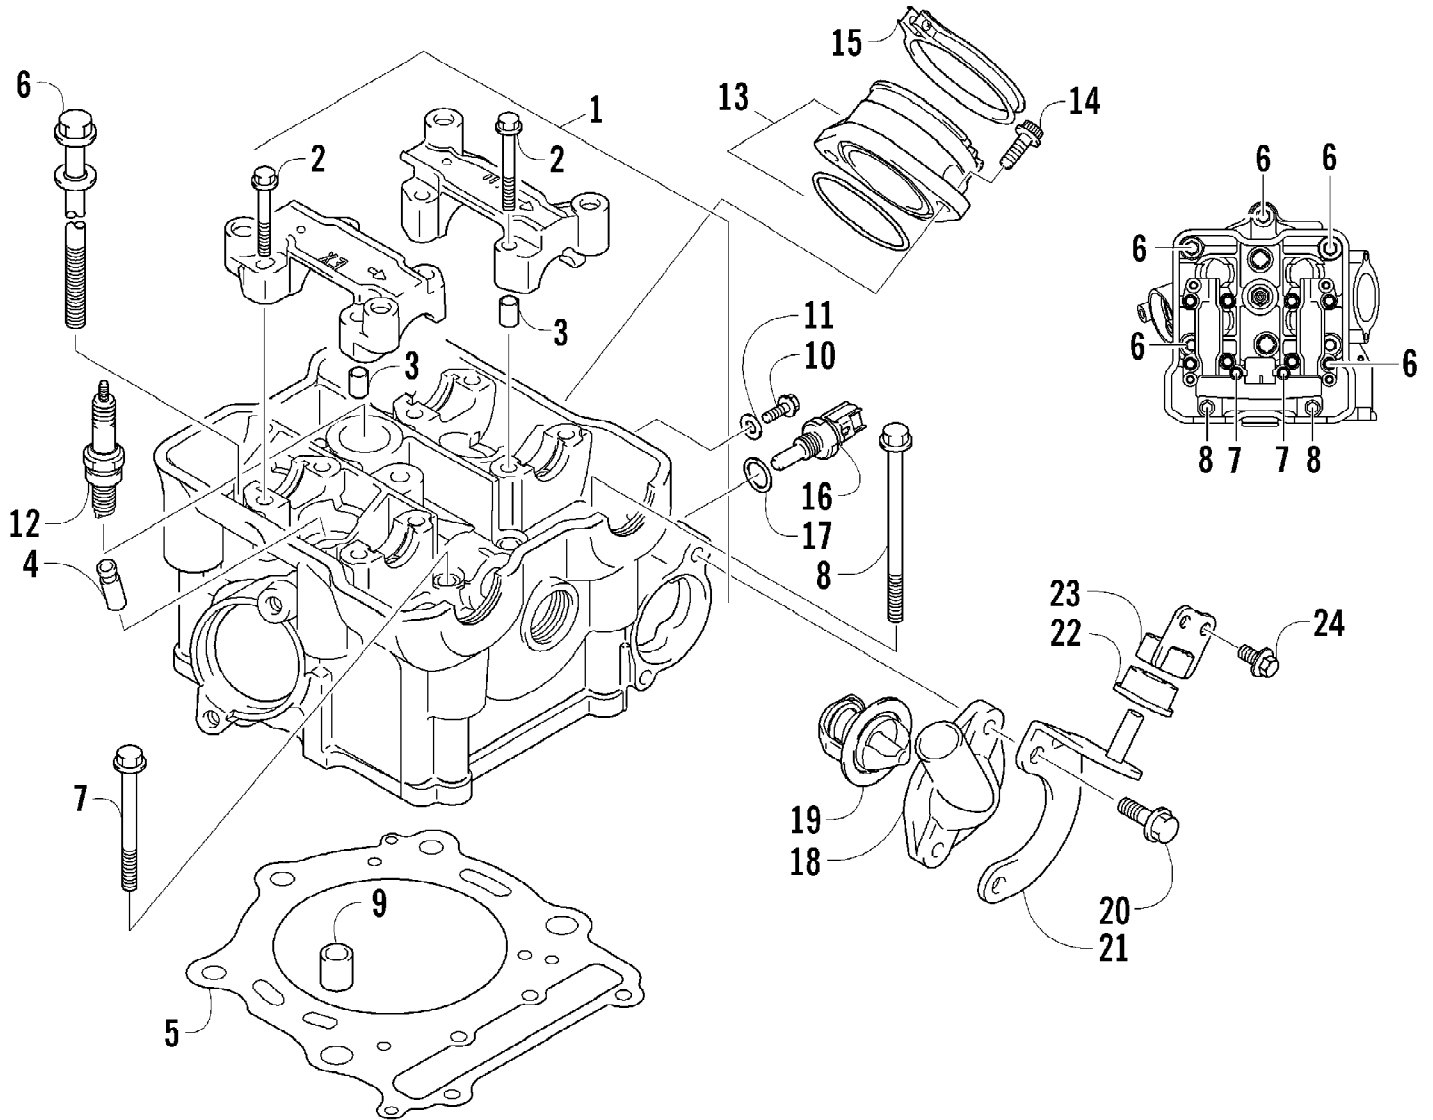

2007 ATV 700 EFI AUTOMATIC TRANSMISSION 4X4 FIS CAT GREEN (A2007A21629)
CYLINDER HEAD ASSEMBLY

2007 ATV 700 EFI AUTOMATIC TRANSMISSION 4X4 FIS CAT GREEN (A2007ATV4286Z)
CYLINDER HEAD ASSEMBLY

Ref #	Part Number	Qty	S/P/F	Description
1	3403-055	1		Head, Cylinder - Assembly (inc. 2-3)
2	3423-794	8		Screw, Cap
3	3423-043	4	/P	Pin
4	3403-056	4	/P	Guide, Valve
5	3403-057	1		Gasket, Cylinder Head
6	3423-795	5		Screw, Cap
7	3006-650	2		Screw, Cap
8	3423-796	2		Screw, Cap
9	3423-088	2		Pin, Dowel
10	3423-389	1		Plug, Cylinder Head
11	3003-290	1	/P	O-Ring
12	0217-632	1		Spark Plug (NGK CR6E)
13	3403-058	1		Pipe, Intake - Assembly
14	3423-797	2		Screw, Cap
15	3402-236	1	/P	Clamp, Intake Pipe
16	3530-046	1		Switch, Water Temperature
17	3530-047	1	/P	Gasket, Water Temperature Switch
18	3413-038	1		Cover, Thermostat
19	3413-039	1		Thermostat
20	3423-175	2	S	Screw, Cap
21	3423-798	1	S	Plate, Engine Mounting Damper
22	3403-059	1		Damper, Engine Mounting
23	3403-060	1		Stopper, Engine Mounting
24	8408-816	2		Screw, Cap