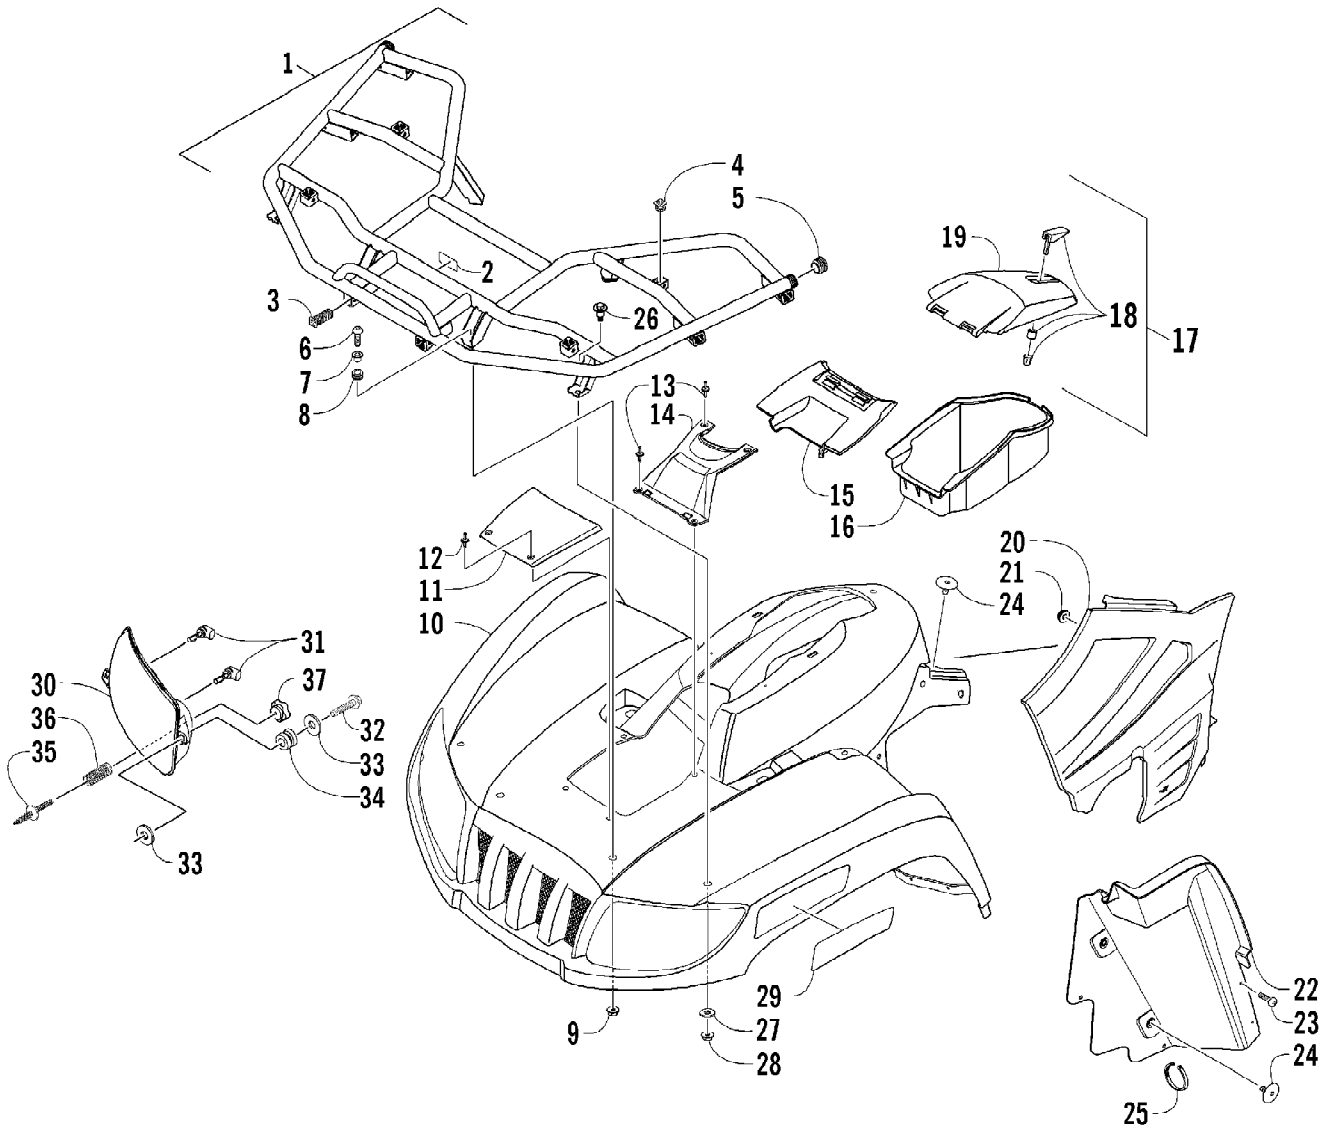

2007 ATV 700 EFI AUTOMATIC TRANSMISSION 4X4 FIS CAT GREEN (A2007ATV430629)
FRONT BODY PANEL ASSEMBLY

2007 ATV 700 EFI AUTOMATIC TRANSMISSION 4X4 FIS CAT GREEN (A2007) 1406298
FRONT BODY PANEL ASSEMBLY

Ref #	Part Number	Qty	S/P/F	Description
1	0541-272	1		Rack, Front - Assembly (inc. 2-5)
2	0411-576	1		Decal, Warning - Front Rack Load
3	2406-014	6		Bushing, Rack
4	0441-592	4	/P	Bushing, Rack
5	1441-049	2		Plug, Rack
6	8410-830	4		Screw, Machine
7	0423-669	4		Spacer
8	0423-465	4		Grommet
9	8432-802	4		Nut, Lock
10	0518-002	1	S	Panel, Fender - Front (inc. 29)
11	1406-358	1		Cover, Access
12	0423-535	2		Rivet, Reinstallable
13	0623-362	4		Rivet, Reinstallable
14	1406-484	1		Cover, Steering Post
15	0470-513	1		Cover, Storage Box
16	1406-573	1		Box, Storage
17	2506-234	1		Lid, Storage Box w/Latch (inc. 18-19)
18	1406-599	1		Latch, Storage Box
19	0470-514	1		Lid, Storage Box
20	2406-358	1		Panel, Side - Lower - Right
20	2406-359	1		Panel, Side - Lower - Left
21	0423-678	8		Grommet
22	1406-354	1		Panel, Splash - Right
22	1406-355	1	S	Panel, Splash - Left
23	0423-719	4		Screw, Self-Tapping
24	0423-101	5		Screw, Body
25	0123-788	AR	/P	Cable Tie - 7.5 in.
26	0423-654	2		Screw, Shoulder
27	8050-222	2	/P	Washer
28	0423-540	2		Nut, Lock
29	0411-818	1		Decal, Reflector - Amber - Right
29	0411-819	1		Decal, Reflector - Amber - Left
30	0509-034	1	S	Headlight Assembly - Right (inc. 31)
30	0509-035	1		Headlight Assembly - Left (inc. 31)
31	0409-055	4		Bulb, Headlight
32	0623-785	4		Screw, Self-Tapping
33	8050-217	8	/P	Washer
34	0423-447	4		Grommet
35	0423-514	2		Stud, Adjuster - Headlight
36	0423-522	2		Spring, Adjuster
37	0423-513	2		Knob, Adjuster