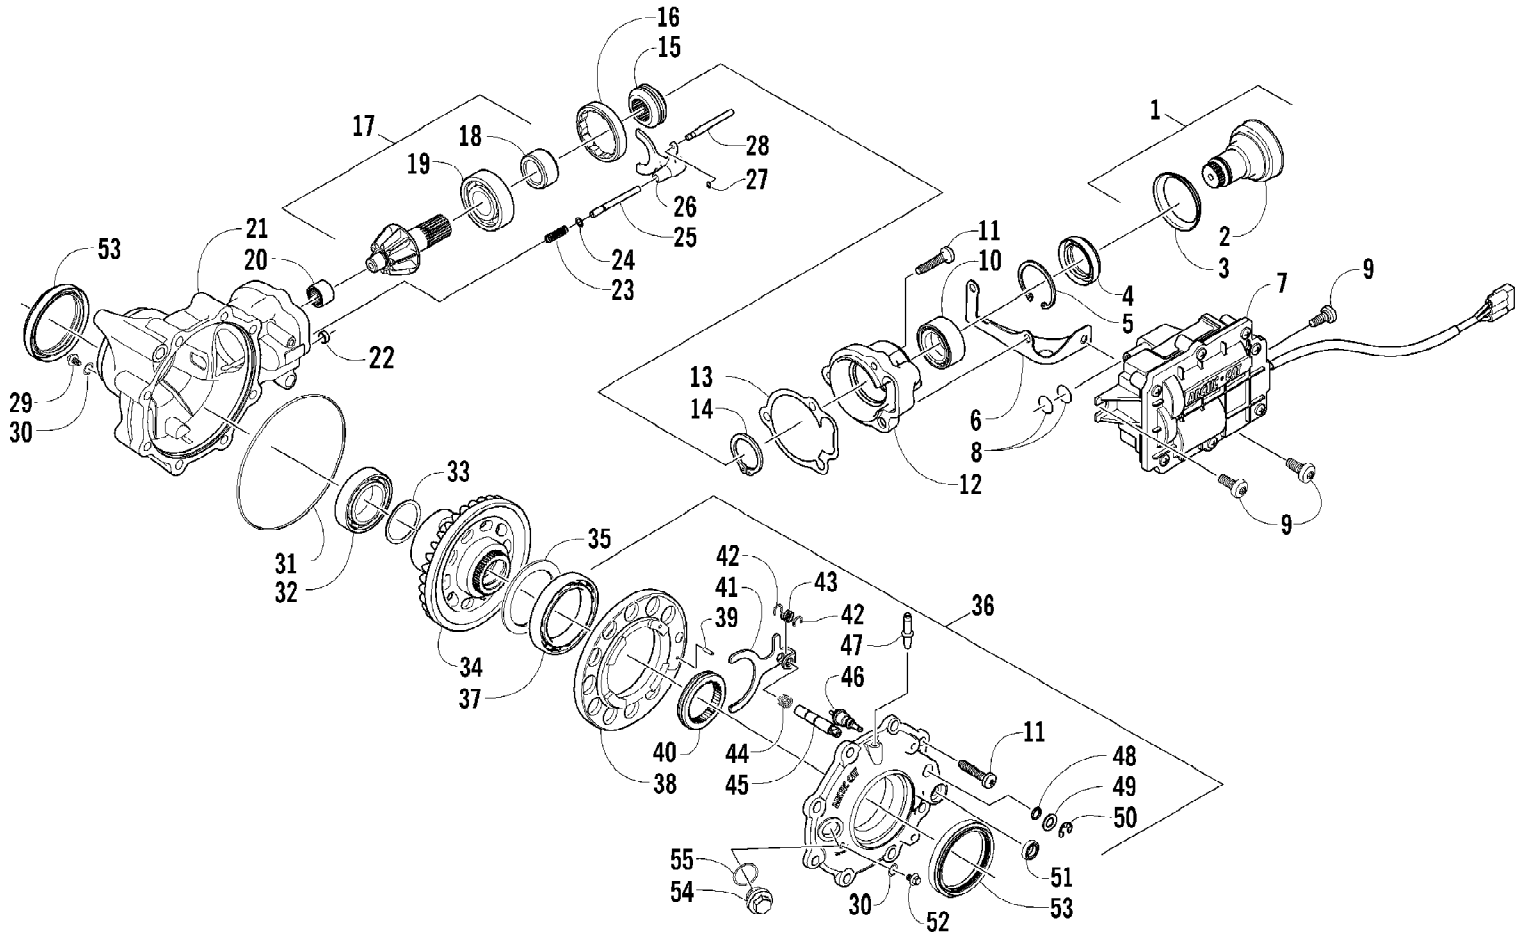

2007 ATV 700 EFI AUTOMATIC TRANSMISSION 4X4 FIS CAT GREEN (A2007ATV40629)
FRONT DRIVE GEARCASE ASSEMBLY

2007 ATV 700 EFI AUTOMATIC TRANSMISSION 4X4 FIS CAT GREEN (A2007ATV401629)
FRONT DRIVE GEARCASE ASSEMBLY

Ref #	Part Number	Qty	S/P/F	Description
	0502-916	1		Complete Front Gearcase Assembly
1	0502-923	1		Shaft, Propeller - Assembly (inc. 2-3)
2	1402-438	1		Shaft, Input
3	1402-168	1		Deflector
4	1402-011	1		Seal
5	0423-423	1		Ring, Retaining
6	0502-347	1		Bracket, Actuator
7	0502-579	1		Actuator (inc. one No. 8)
8	0423-498	2	S	O-Ring
9	0423-396	3		Screw, Self-Tapping
10	1402-043	1		Bearing
11	0423-118	11		Screw, Self-Tapping
12	0502-528	1	/P	Housing, Pinion
13	0402-947	1		Gasket, Flange
14	0423-417	1		Ring, Retaining
15	0402-413	1		Coupler, Drive
16	0402-357	1		Collar, Lock
17	0502-783	1		Gear, Pinion - Assembly - 10T (inc. 18-19)
18	0402-336	1		Collar, Retaining
19	0402-327	1		Bearing
20	0402-328	1		Bearing
21	0502-514	1		Housing, Gearcase
22	0402-411	1		Pin, Dowel
23	0402-999	1		Spring, Return
24	0423-147	1		O-Ring
25	0402-417	1		Shaft, Shuttle
26	0402-998	1		Fork, Selector
27	0423-402	1		Ring, Retaining
28	0402-997	1		Shaft, Selector
29	1402-210	1	/P	Plug, Magnetic (inc. one No. 30)
30	0423-153	2		O-Ring
31	0423-149	1		O-Ring
32	0402-393	1		Bearing
33	0402-405	AR		Shim
33	0402-406	AR		Shim
33	0402-407	AR		Shim
33	0402-408	AR		Shim
33	0402-409	AR		Shim
34	0502-851	1		Gear, Ring - 36T
35	1402-074	AR		Shim
35	1402-075	AR		Shim
35	1402-076	AR		Shim
35	1402-077	AR		Shim
35	1402-078	AR		Shim
36	0502-434	1		Cover, Gearcase (inc. one No. 30, 37-52, and one No. 53)
37	1402-053	1		Bearing
38	0502-413	1		Flange, Bearing
39	1402-079	1		Pin, Parallel
40	1402-042	1		Collar, Sliding
41	1402-054	1		Fork
42	1402-058	2		Ring, Retaining