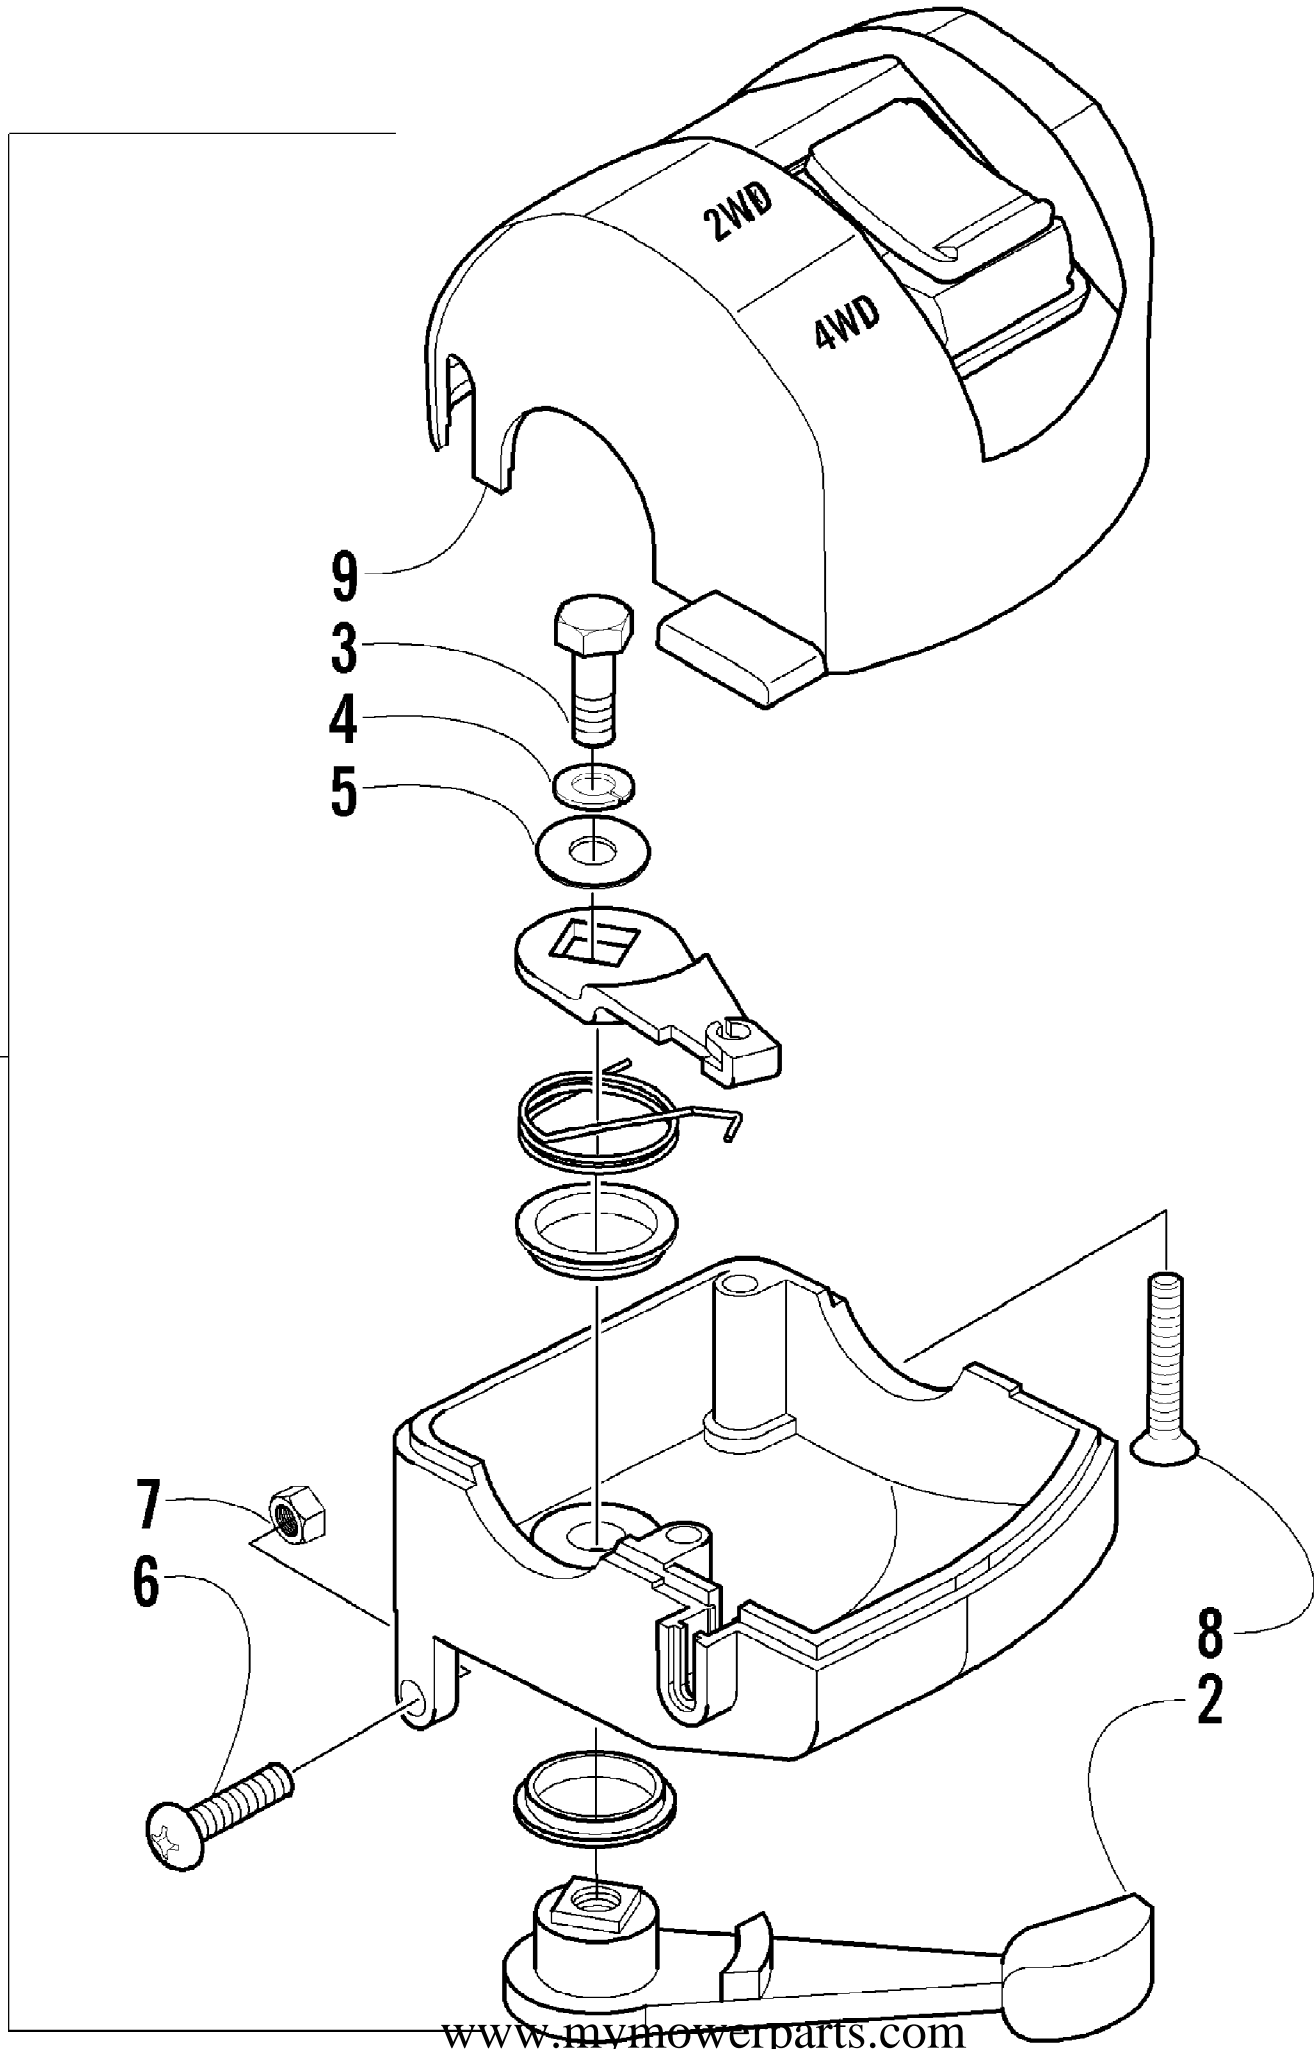

2007 ATV 700 EFI AUTOMATIC TRANSMISSION 4X4 FIS CAT GREEN (A2007187480629)
THROTTLE CASE ASSEMBLY

2007 ATV 700 EFI AUTOMATIC TRANSMISSION 4X4 FIS CAT GREEN (A2007ATV4906Z)
THROTTLE CASE ASSEMBLY

Ref #	Part Number	Qty	S/P/F	Description
1	0509-012	1		Case, Throttle - Assembly (inc. 2-9)
2	3409-001	1		Lever
3	3004-533	1	S/P	Screw, Cap
4	3004-447	1	/P	Washer, Lock
5	3003-030	1	/P	Washer
6	3423-014	1		Screw
7	3423-327	1		Nut
8	3423-199	2		Screw
9	0409-048	1		Cover, Throttle w/Switch