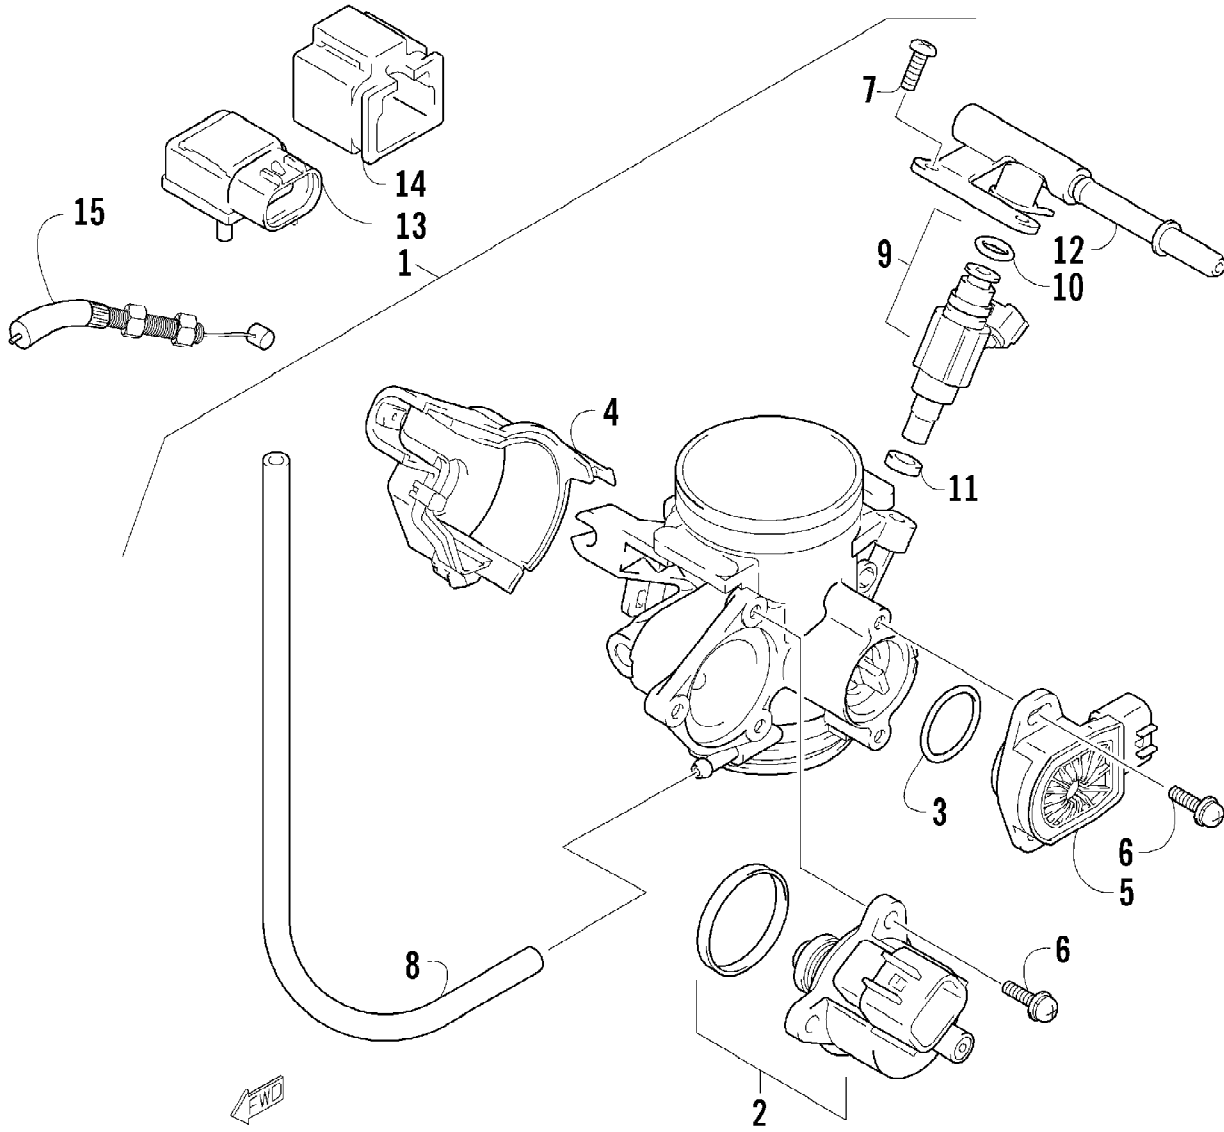

2007 ATV 700 EFI AUTOMATIC TRANSMISSION 4X4 FIS CAT GREEN (A2007ATV481629)
THROTTLE BODY ASSEMBLY

2007 ATV 700 EFI AUTOMATIC TRANSMISSION 4X4 FIS CAT GREEN (A2007ATV4816Z)
THROTTLE BODY ASSEMBLY

Ref #	Part Number	Qty	S/P/F	Description
1	3403-116	1		Body, Throttle - Assembly (inc. 2-12)
2	3403-117	1		ISC Valve
3	3423-812	1		O-Ring
4	3403-118	1		Cover
5	3530-048	1		Sensor - Assembly
6	3423-813	5		Screw
7	3423-814	2		Screw
8	3403-119	1		Hose
9	3403-120	1		Injector - Assembly (inc. 10)
10	3423-815	1		O-Ring
11	3403-121	1		Seal
12	3403-122	1		Delivery Pipe
13	3530-049	1		Sensor, Air Pressure
14	3530-050	1		Holder, Air Pressure
15	0487-032	1		Cable, Throttle