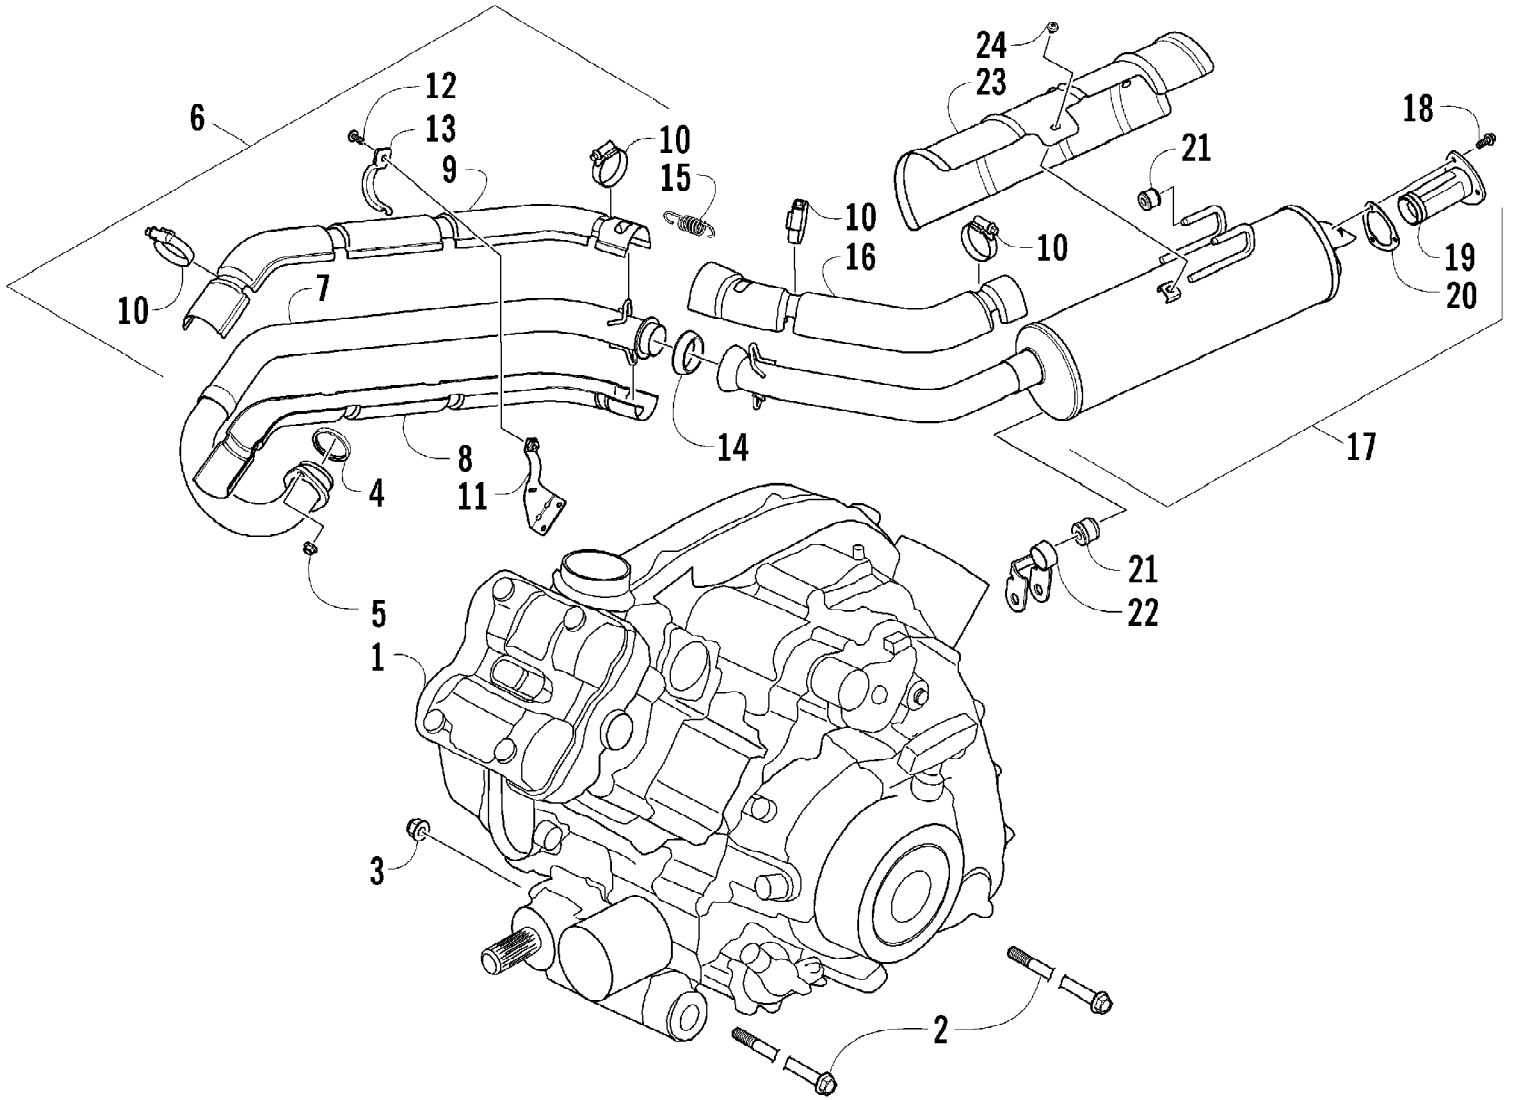

2007 ATV 700 EFI AUTOMATIC TRANSMISSION 4X4 FIS CAT GREEN (A2007ATV4356Z98)
ENGINE AND EXHAUST

2007 ATV 700 EFI AUTOMATIC TRANSMISSION 4X4 FIS CAT GREEN (A2007ATV4366Z98)
ENGINE AND EXHAUST

Ref #	Part Number	Qty	S/P/F	Description
1	0462-042	1	S	Engine
2	3423-456	2		Screw, Cap
3	8428-002	2		Nut, Lock
4	0412-361	1		Gasket, Exhaust Pipe
5	8424-802	2		Nut, Hex
6	0512-294	1		Pipe, Exhaust - Assembly (inc. 7-9 and three No. 10)
7	0512-293	1		Pipe, Exhaust
8	0412-364	1		Shield, Exhaust Pipe - Inner
9	0412-365	1		Shield, Exhaust Pipe - Outer
10	0423-317	5	/P	Clamp
11	0512-317	1		Support, Exhaust Pipe
12	8477-620	1		Screw, Machine
13	0512-318	1		Bracket, Exhaust Pipe
14	0412-375	1	/P	Seal, Exhaust
15	0612-668	2	/P	Spring, Extension
16	0412-369	1		Shield, Exhaust Pipe - Rear
17	0512-305	1		Muffler - Assembly (inc. 18-20)
18	8408-616	3		Screw, Cap
19	0512-219	1	/P	Arrester, Spark - Assembly
20	0412-313	1		Gasket, Spark Arrester
21	0412-215	3	S	Bushing, Exhaust Pipe
22	1506-732	1		Channel, Muffler Support
23	0412-373	1	/P	Cover, Muffler
24	8477-610	3		Screw, Machine