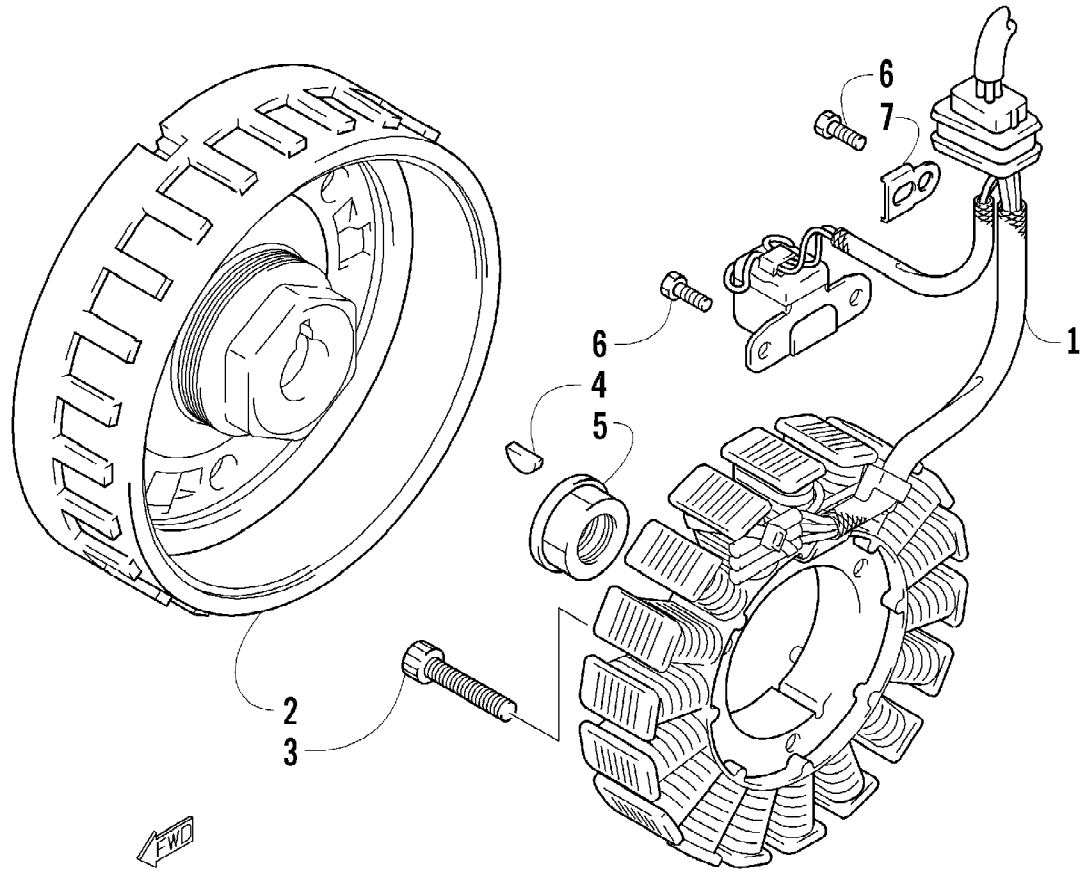

2007 ATV 700 EFI AUTOMATIC TRANSMISSION 4X4 FIS CAT GREEN (A2007ATV46629)
MAGNETO ASSEMBLY

2007 ATV 700 EFI AUTOMATIC TRANSMISSION 4X4 FIS CAT GREEN (A2007ATV6706Z)
MAGNETO ASSEMBLY

Ref #	Part Number	Qty	S/P/F	Description
1	3430-067	1		Stator - Assembly
2	3430-068	1		Rotor/Flywheel
3	3004-484	3	S	Screw, Cap
4	0691-785	1		Key
5	3423-086	1		Nut
6	3423-005	4	/P	Bolt
7	3430-005	2		Clamp, Magneto Lead