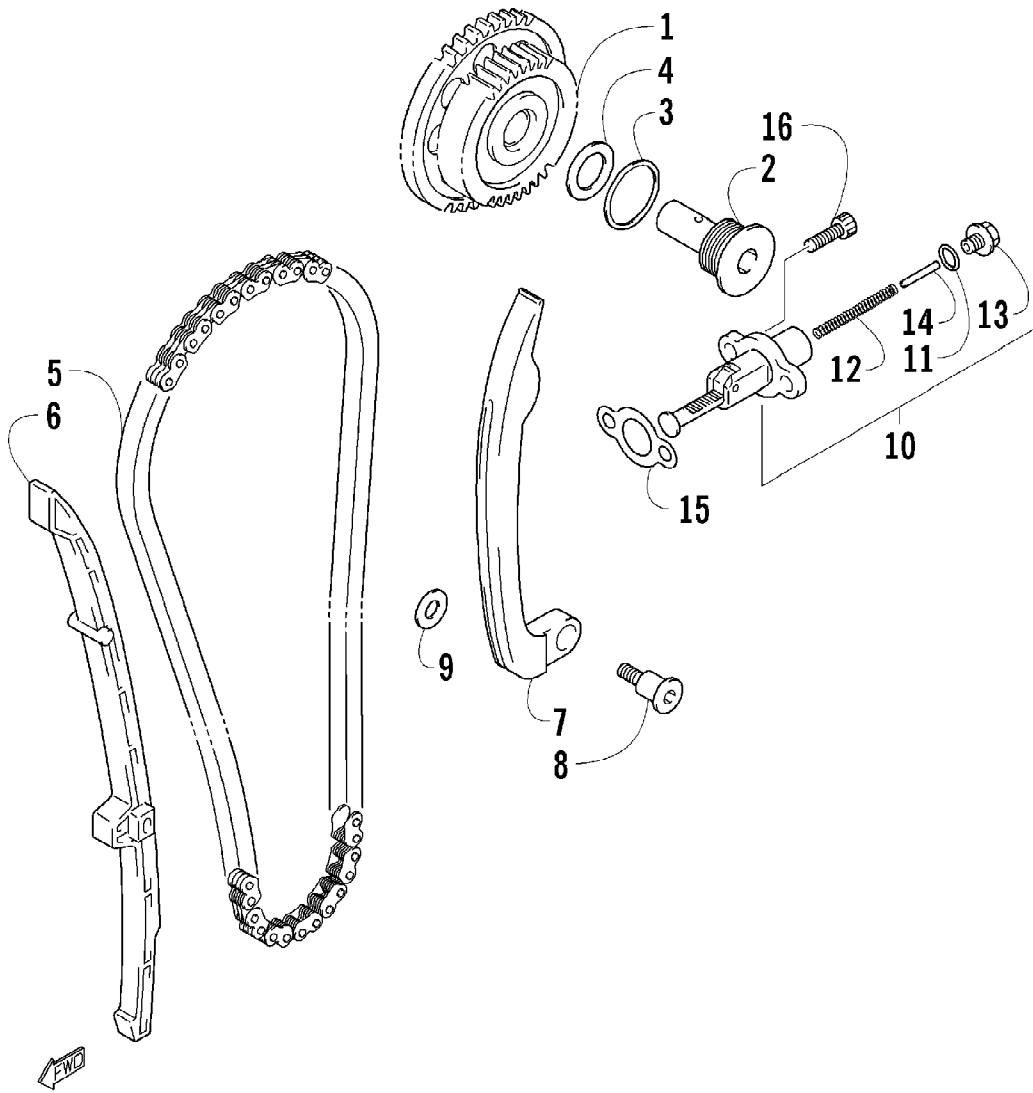

2007 ATV 700 EFI AUTOMATIC TRANSMISSION 4X4 FIS CAT GREEN (A20071B4C1629)
CAM CHAIN ASSEMBLY

2007 ATV 700 EFI AUTOMATIC TRANSMISSION 4X4 FIS CAT GREEN (A200718448) Page 8 of 9
CAM CHAIN ASSEMBLY

Ref #	Part Number	Qty	S/P/F	Description
1	3403-104	1		Gear, Cam Chain Idler
2	3403-105	1		Shaft, Cam Chain Idler
3	3403-106	1	/P	Gasket, Idler Shaft
4	3403-107	1		Shim, Cam Chain Idler
4	3403-108	1		Shim, Cam Chain Idler
4	3403-109	1		Shim, Cam Chain Idler
4	3403-110	1		Shim, Cam Chain Idler
4	3403-111	1		Shim, Cam Chain Idler
4	3403-112	1		Shim, Cam Chain Idler
5	3403-113	1		Chain, Cam
6	3403-114	1		Guide, Chain
7	3403-115	1		Tensioner, Cam Chain
8	3423-810	1		Bolt, Cam Chain Tensioner
9	3423-811	1		Washer
10	3402-283	1		Adjuster, Tensioner - Assembly (inc. 11-14)
11	3423-286	1		O-Ring
12	3402-284	1		Spring
13	3402-285	1		Plug
14	3402-286	1		Bar
15	3402-287	1		Gasket, Tensioner Adjuster
16	3004-576	2	S	Screw, Machine