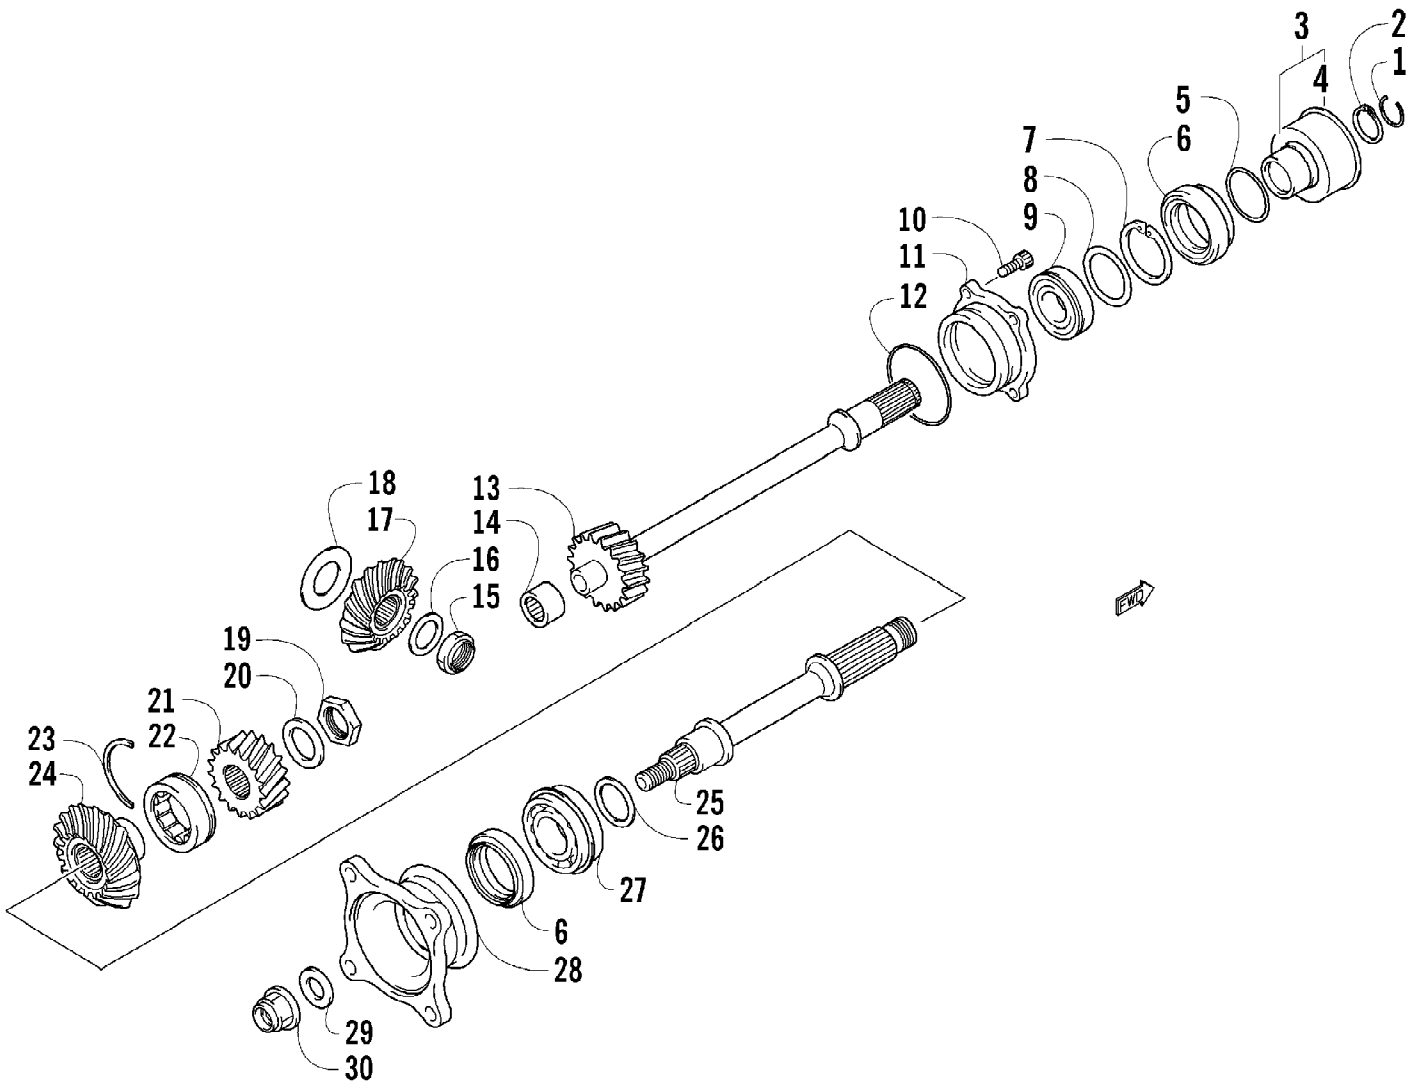

2007 ATV 700 EFI AUTOMATIC TRANSMISSION 4X4 FIS CAT GREEN (A2007A405629)
SECONDARY DRIVE ASSEMBLY

2007 ATV 700 EFI AUTOMATIC TRANSMISSION 4X4 FIS CAT GREEN (A2007) Page 4 of 6
SECONDARY DRIVE ASSEMBLY

Ref #	Part Number	Qty	S/P/F	Description
1	3423-069	1		C-Ring, Secondary Driven Output
2	3423-191	1	/P	Circlip, Front Drive Output
3	3423-835	1		Collar, Front Drive Output (inc. 4)
4	3423-836	1		Plate, Front Drive Output Collar
5	3423-837	1		O-Ring, Front Drive Output
6	3402-072	2		Seal, Output Shaft
7	3423-194	1	S	Circlip, Front Drive Output Shaft
8	3423-845	1		Washer, Front Drive Output Yoke
9	3004-209	1	/P	Bearing, Front Drive Output
10	3004-576	1	S	Bolt, Front Bearing Housing
11	3403-160	1		Housing, Front Drive Output Shaft
12	3423-838	1		O-Ring, Front Bearing Housing
13	3403-159	1	S	Shaft, Secondary Output - Front
14	3403-175	1		Bearing, Front Drive Output - Rear
15	3423-023	1		Nut, Secondary Drive Output
16	3005-372	1		Washer, Secondary Drive Bevel
17	3403-157	1		Gear, Secondary Drive Bevel
18	3423-549	AR		Shim, Secondary Drive Bevel - Set
19	3423-136	1		Nut, Secondary Driven Output
20	3423-137	1		Washer, Output Shaft Gear
21	3403-162	1	S	Gear, Secondary Driven Output
22	3402-515	1	/P	Bearing, Secondary Driven Gear
23	3423-072	1		Ring, Secondary Driven Gear
24	3403-158	1		Gear, Secondary Driven Bevel
25	3403-161	1		Shaft, Secondary Output - Rear
26	3402-017	AR		Shim, 25 x 34 x 0.60 mm
26	3402-018	AR		Shim, 25 x 34 x 0.65 mm
26	3402-019	AR		Shim, 25 x 34 x 0.70 mm
26	3402-020	AR		Shim, 25 x 34 x 0.75 mm
26	3402-021	AR	S	Shim, 25 x 34 x 0.80 mm
26	3402-022	AR		Shim, 25 x 34 x 0.85 mm
26	3402-023	AR		Shim, 25 x 34 x 0.90 mm
26	3402-024	AR		Shim, 25 x 34 x 0.95 mm
26	3402-025	AR	S	Shim, 25 x 34 x 1.00 mm
26	3402-028	AR		Shim, 25 x 34 x 1.05 mm
26	3402-029	AR		Shim, 25 x 34 x 1.10 mm
26	3402-030	AR		Shim, 25 x 34 x 1.15 mm
26	3402-031	AR		Shim, 25 x 34 x 1.20 mm
27	3403-210	1	/P	Bearing, Rear Output Shaft
28	3402-514	1	/P	Flange, Rear Output Joint
29	3423-028	1		Washer, Rear Drive Output Yoke
30	3423-025	1		Nut, Rear Drive Output Yoke