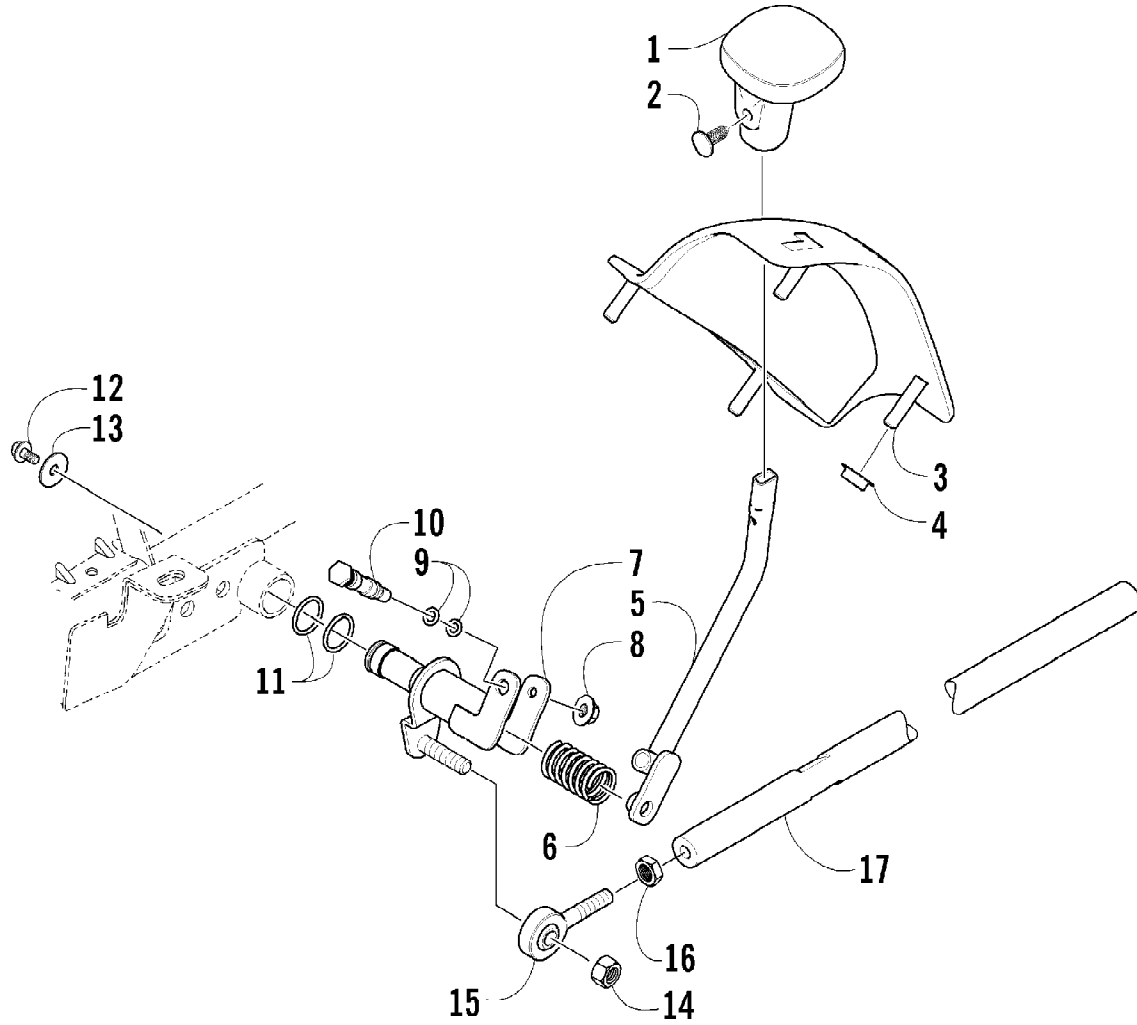

2007 ATV 700 EFI AUTOMATIC TRANSMISSION 4X4 FIS CAT GREEN (A2007ATV40629)
REVERSE SHIFT LEVER ASSEMBLY

2007 ATV 700 EFI AUTOMATIC TRANSMISSION 4X4 FIS CAT GREEN (A2007ATV4216Z)
REVERSE SHIFT LEVER ASSEMBLY

Ref #	Part Number	Qty	S/P/F	Description
1	0402-843	1	/P	Knob, Reverse Shift Lever
2	0423-345	1		Clip, Push
3	1402-576	1		Plate, Shift
4	0423-357	4		Nut, Stamped
5	0502-659	1		Lever, Reverse Shift
6	0502-410	1	S	Spring, Reverse Shift Lever
7	0502-950	1		Axle, Reverse Shift Lever
8	8424-602	1	/P	Nut
9	0423-182	2	/P	O-Ring
10	0402-675	1		Axle, Pivot
11	0423-299	2	/P	O-Ring
12	8408-812	1		Screw, Cap
13	0423-087	1		Washer
14	0624-250	1		Nut
15	0423-648	1		End, Rod
16	0423-649	1		Nut, Jam
17	2406-201	1		Linkage, Shift