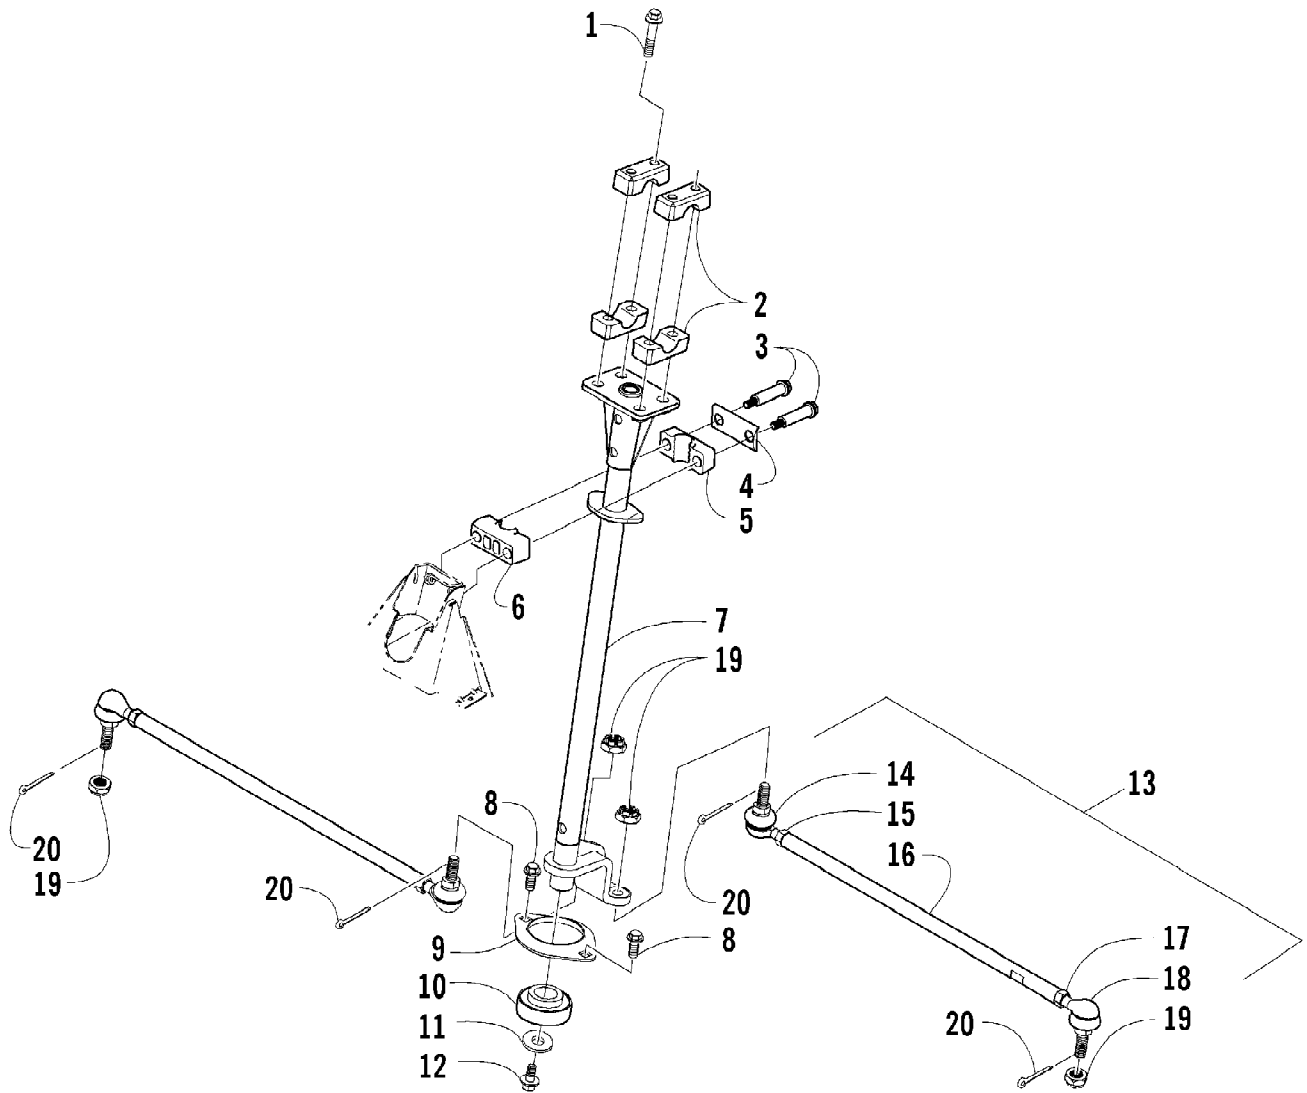

2007 ATV 700 EFI AUTOMATIC TRANSMISSION 4X4 FIS CAT GREEN (A2007ATV481629)
STEERING POST ASSEMBLY

2007 ATV 700 EFI AUTOMATIC TRANSMISSION 4X4 FIS CAT GREEN (A2007ATV48USZ)
STEERING POST ASSEMBLY

Ref #	Part Number	Qty	S/P/F	Description
1	8408-860	4		Screw, Cap
2	0405-035	4		Cap, Steering Adjuster
3	0423-505	2		Screw, Shoulder
4	0405-166	1		Cap, Housing
5	0405-138	1		Housing, Lower
6	0405-139	1		Housing, Upper
7	0505-451	1	S	Post, Steering
8	8408-816	2		Screw, Cap
9	0602-233	1		Flange, Bearing
10	0405-052	1		Bearing w/Inverted Oil Seal
11	0423-073	1		Washer
12	8409-020	1	/P	Screw, Cap
13	0505-408	2	S	Tie Rod - Assembly (inc. 14-18)
14	0405-083	2	S	Ball Joint, Tie Rod - Left-Hand Thread
15	0423-013	2		Nut - Left
16	0405-107	2	S	Tie Rod
17	8420-002	2	/P	Nut - Right
18	0405-082	2	S	Ball Joint, Tie Rod - Right-Hand Thread
19	0423-157	4		Nut, Lock
20	0623-175	4		Pin, Cotter