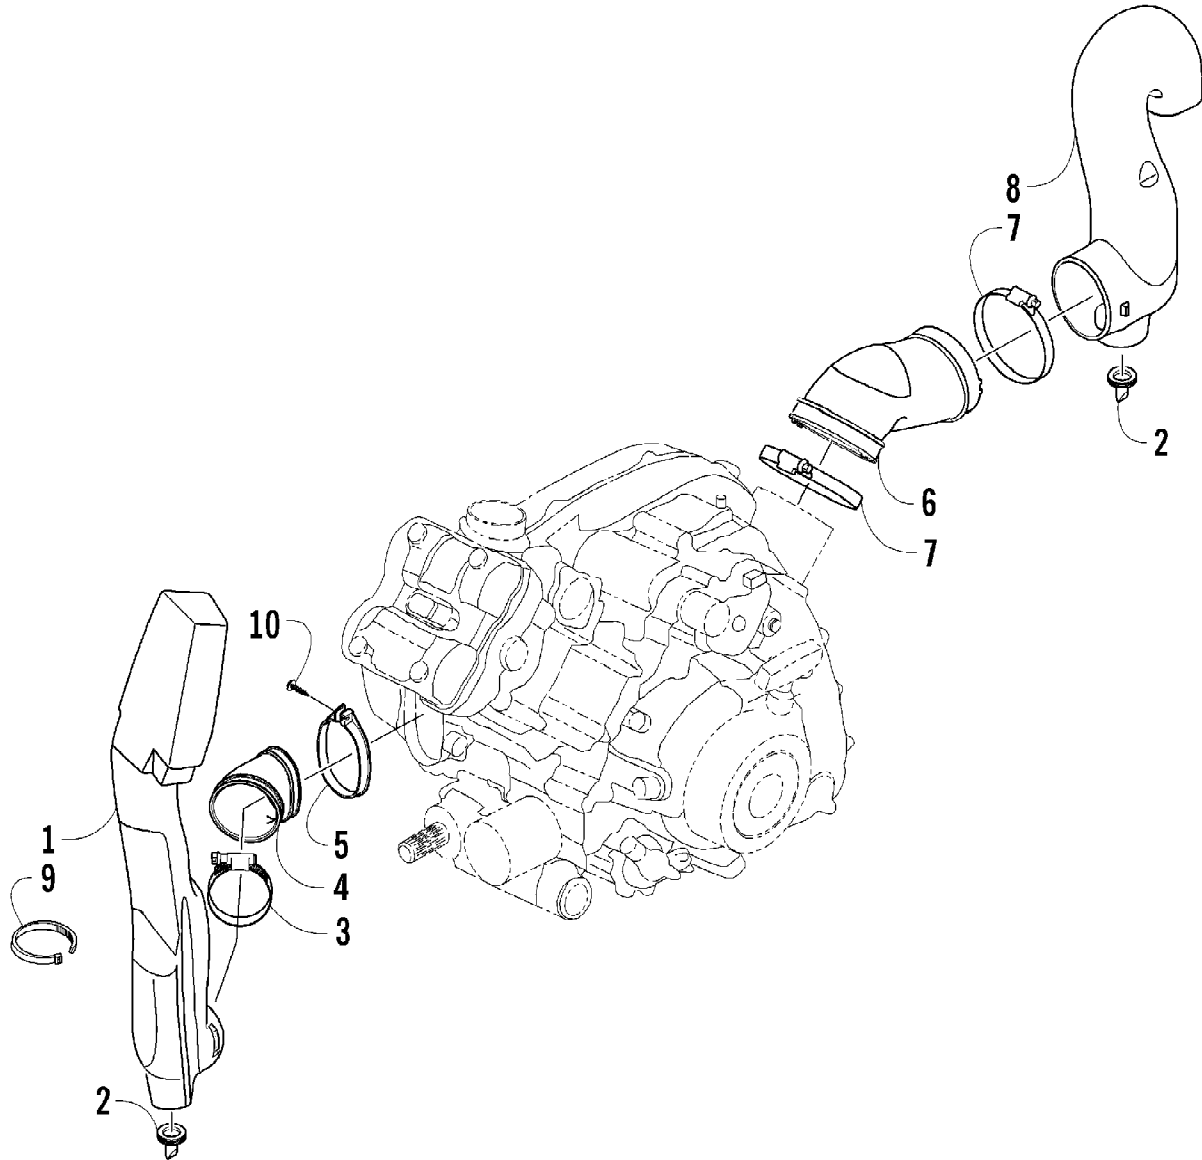

2007 ATV 700 EFI AUTOMATIC TRANSMISSION 4X4 FIS CAT GREEN (A2007ATV40629)
CASE/BELT COOLING ASSEMBLY

2007 ATV 700 EFI AUTOMATIC TRANSMISSION 4X4 FIS CAT GREEN (A2007ATV406Z)
CASE/BELT COOLING ASSEMBLY

Ref #	Part Number	Qty	S/P/F	Description
1	0413-126	1		Duct, Belt Cooling - Front
2	0470-442	2	/P	Valve, Drain
3	0423-578	1		Clamp, Boot
4	0413-160	1	/P	Boot, Duct - Front
5	0423-550	1		Clamp, Boot
6	0413-128	1		Boot, Duct - Rear
7	0423-018	2		Clamp, Boot
8	0413-129	1		Duct, Belt Cooling - Rear
9	0123-903	1		Cable Tie - 11.5 in.
10	0423-342	1	/P	Screw, Self-Tapping