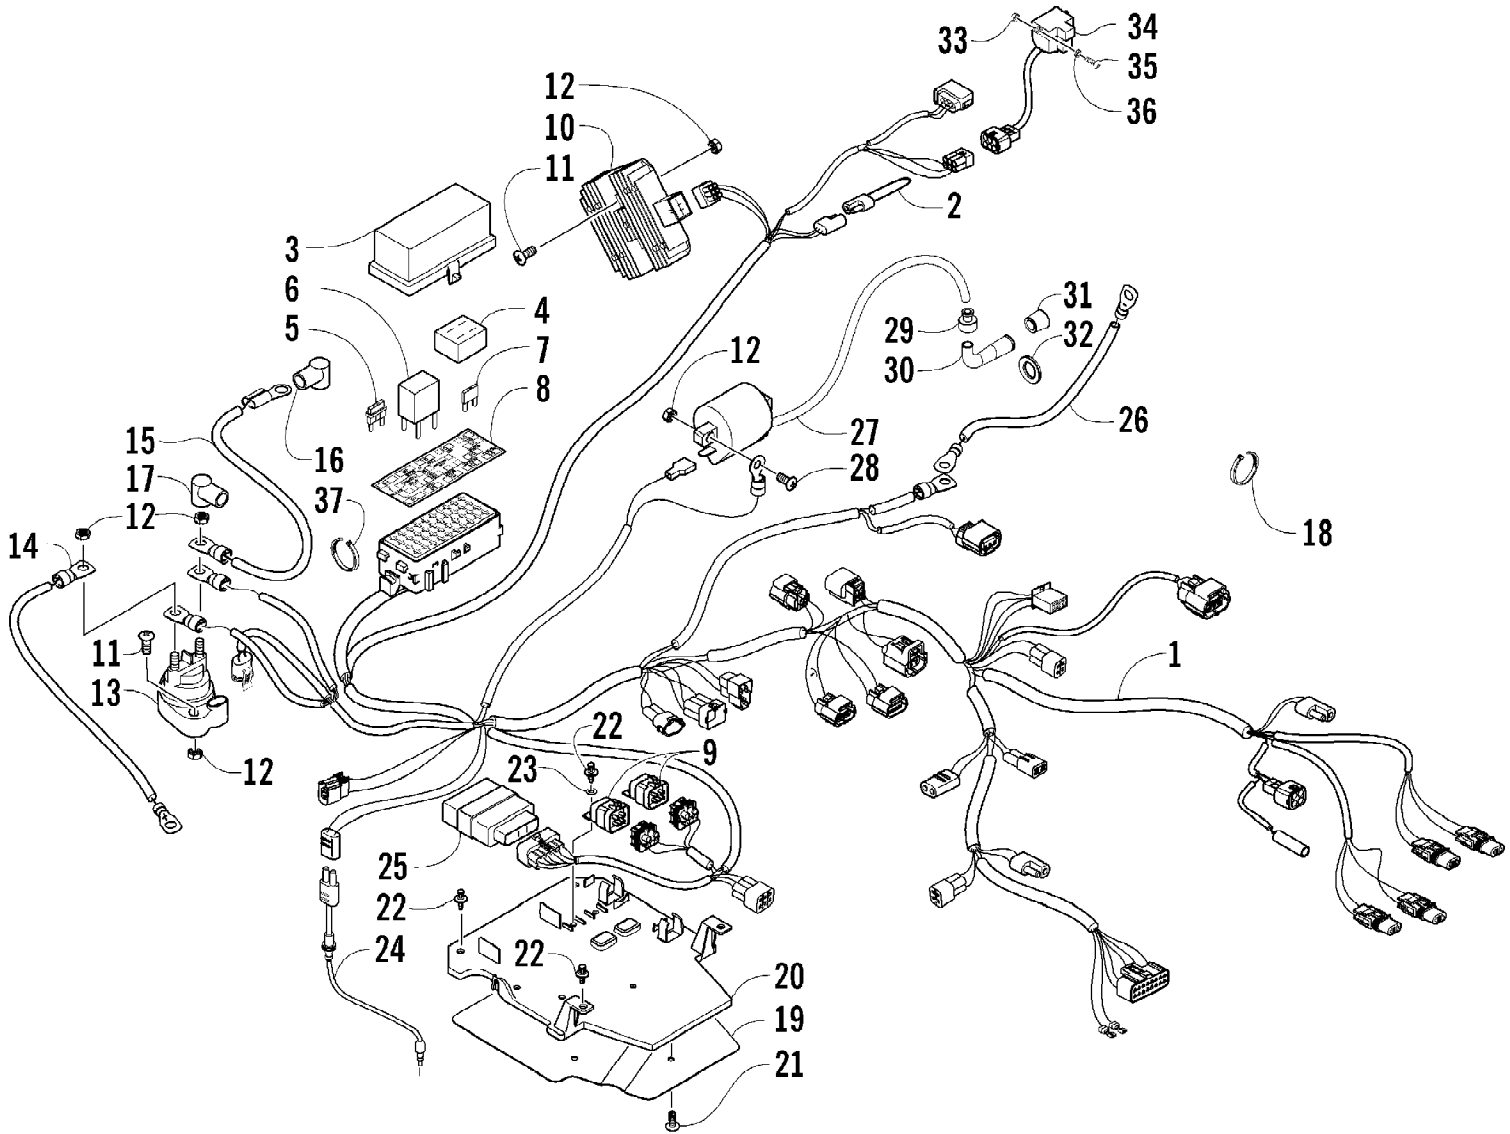

2007 ATV 700 EFI AUTOMATIC TRANSMISSION 4X4 FIS CAT GREEN (A2007ATV6298)
WIRING HARNESS ASSEMBLY

2007 ATV 700 EFI AUTOMATIC TRANSMISSION 4X4 FIS CAT GREEN (A2007) Page 4 of 6
WIRING HARNESS ASSEMBLY

Ref #	Part Number	Qty	S/P/F	Description
1	0486-217	1	/P	Harness, Main (inc. 2-9)
2	0486-164	1		Tether, Accessory Connector
3	0530-008	1		Cover, Fuse Block
4	0430-037	1		Holder, Fuse
5	0430-034	4		Diode
6	0430-045	4	/P	Relay - 20 Amp
7	0430-032	5		Fuse - 10 Amp
7	0430-031	3		Fuse - 15 Amp
7	0430-030	2		Fuse - 30 Amp
8	1411-578	1		Decal, Fuse Block
9	0430-052	2		Relay - 30 Amp
10	0824-037	1	/P	Regulator, Voltage
11	8476-625	4		Screw, Machine
12	0623-038	8		Nut w/Washer
13	0445-058	1	/P	Solenoid
14	0445-062	1		Cable, Battery/Solenoid
15	0445-064	1		Cable, Solenoid/Starter (inc. 16)
16	0645-019	1		Boot, Terminal
17	0645-327	1		Boot, Terminal
18	0123-903	AR		Cable Tie - 11.5 in.
19	2406-406	1		Plate, Shield
20	2406-105	1		Tray, Electrical
21	0623-797	3		Screw, Self-Tapping
22	0623-362	8		Rivet, Reinstallable
23	8050-217	2	/P	Washer
24	0409-072	1		Switch, Brake - Assembly
25	3430-063	1		Electronic Control Module
26	0445-065	1		Cable, Battery/Ground
27	3430-064	1	S	Coil, Ignition - Assembly
28	8476-620	2		Screw, Machine
29	3430-009	1	/P	Seal, High Tension Wire
30	3409-044	1	S	Cap, Spark Plug
31	3409-031	1		Cover, Spark Plug Cap
32	3409-030	1		Seal, Spark Plug Cap
33	0423-493	2		Nut, Hex
34	0409-064	1		Switch, Invert Sensor
35	8468-425	2		Screw, Machine
36	0123-802	2		Washer
37	0123-788	AR	/P	Cable Tie - 7.5 in.
0	0644-347	1	F	Wrench, Spark Plug