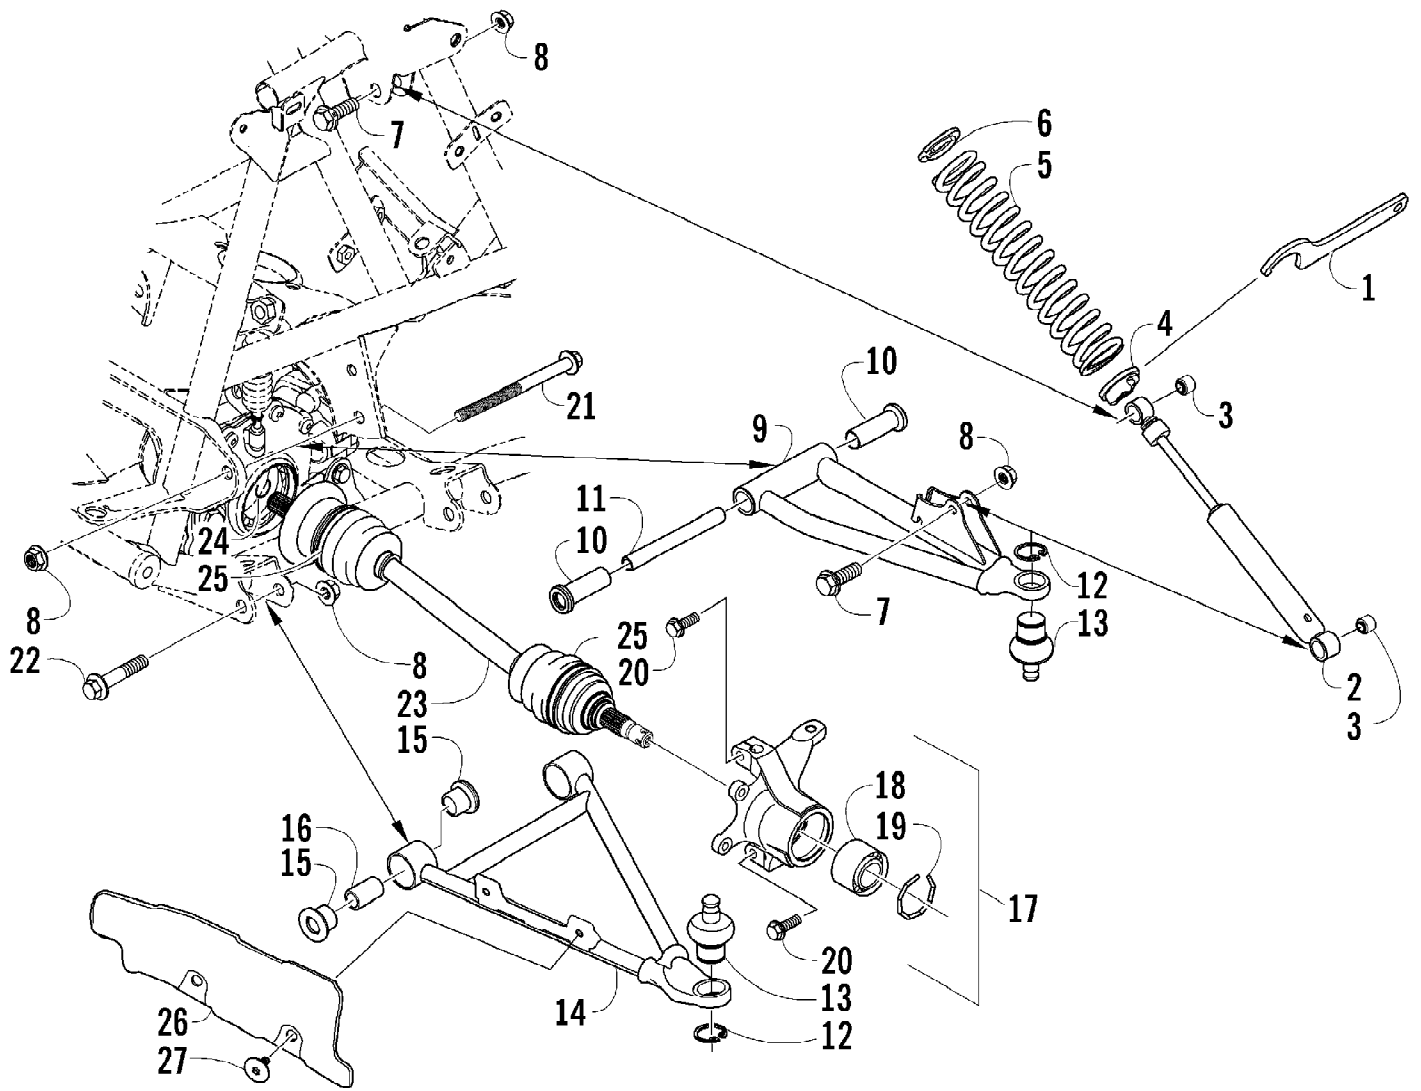

2007 ATV 700 EFI AUTOMATIC TRANSMISSION 4X4 FIS CAT GREEN (A2007A40629)
FRONT SUSPENSION ASSEMBLY

2007 ATV 700 EFI AUTOMATIC TRANSMISSION 4X4 FIS CAT GREEN (A2007ATV4056Z9)
FRONT SUSPENSION ASSEMBLY

Ref #	Part Number	Qty	S/P/F	Description
1	0441-587	1		Wrench, Spanner
2	0403-172	2		Shock Absorber - Front (inc. 3)
3	0403-182	4		Bushing, Double-Bonded
4	0403-102	2		Cam, Spring Adjuster
5	0403-170	2		Spring, Shock Absorber
6	1603-889	2	/P	Retainer, Spring
7	8409-040	4		Screw, Cap
8	8428-002	10		Nut, Lock
9	0503-272	1	S	A-Arm, Upper Right (inc. 10-13)
9	0503-273	1	S	A-Arm, Upper Left (inc. 10-13)
10	0403-081	4	S	Bushing
11	0403-080	2		Collar
12	0423-009	4	/P	Clip, Ball Joint
13	0405-115	4	/P	Ball Joint - Front
14	0503-342	1	S	A-Arm, Lower Right (inc. one No. 12-13 and 15-16)
14	0503-343	1	S	A-Arm, Lower Left (inc. one No. 12-13 and 15-16)
15	0403-115	8	S	Bushing
16	0403-114	4	S	Collar
17	0505-460	1		Knuckle - Assembly - Right (inc. 18-19)
17	0505-461	1	S	Knuckle - Assembly - Left (inc. 18-19)
18	1402-027	2	S/P	Bearing, Wheel Hub
19	0423-423	2		Ring, Retaining
20	8409-030	4		Screw, Cap
21	0423-334	2		Screw, Cap
22	8409-075	4		Screw, Cap
23	0502-812	1	S	Axle, Drive - Front - Right (inc. 24-25)
23	0502-813	1	S	Axle, Drive - Front - Left (inc. 24-25)
24	1441-109	2	S	Clip, Retaining
25	0436-276	2	S	Repair Kit, Boot - Front Axle
26	0441-756	1		Guard, Boot - Axle - Right
26	0441-757	1		Guard, Boot - Axle - Left
27	0423-545	4	/P	Screw, Body