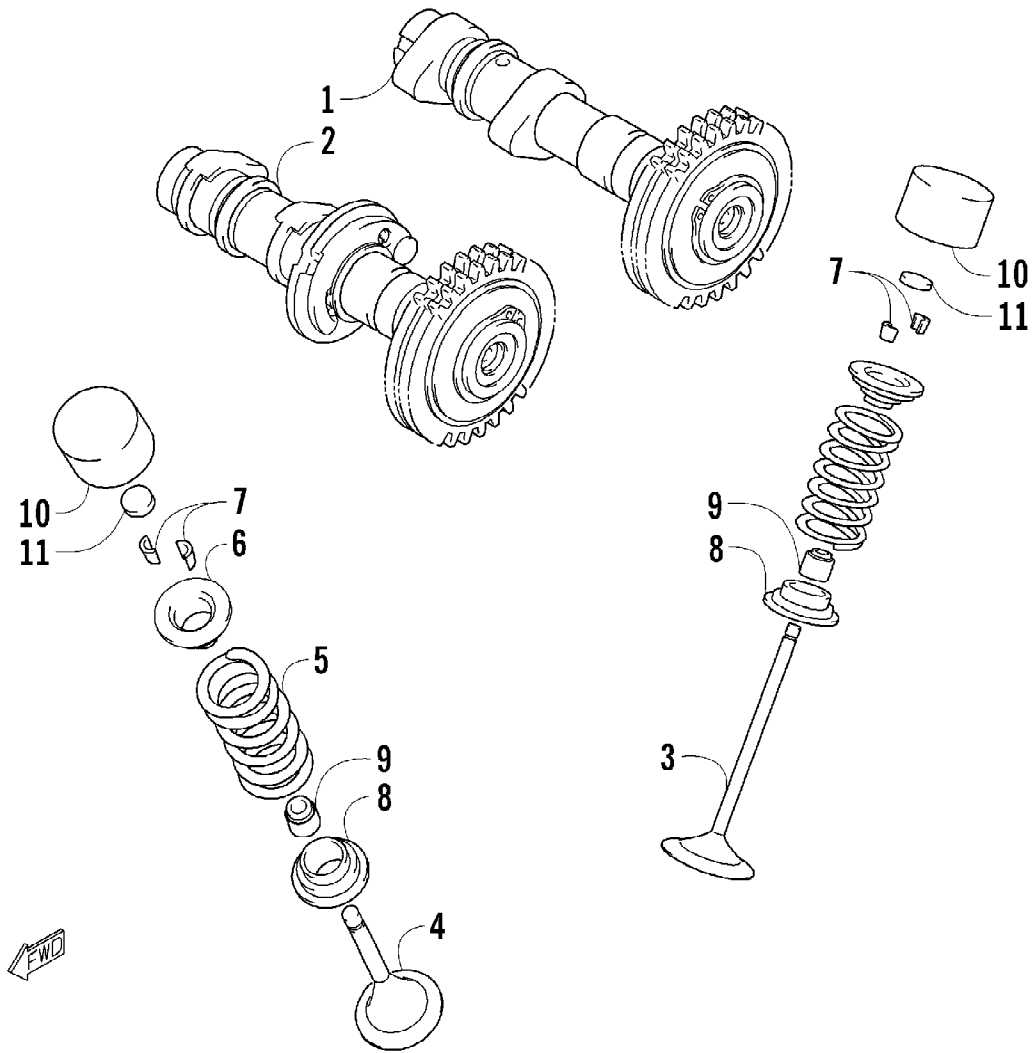

2007 ATV 700 EFI AUTOMATIC TRANSMISSION 4X4 FIS CAT GREEN (A20071B4C0629)
CAMSHAFT/VALVE ASSEMBLY

2007 ATV 700 EFI AUTOMATIC TRANSMISSION 4X4 FIS CAT GREEN (A2007) 106298
CAMSHAFT/VALVE ASSEMBLY

Ref #	Part Number	Qty	S/P/F	Description
	3402-931	1		Shim, Tappet - Set
1	3403-099	1		Camshaft - Intake
2	3403-100	1		Camshaft - Exhaust
3	3403-101	2		Valve, Intake
4	3403-102	2		Valve, Exhaust
5	3403-103	4		Spring, Valve
6	3402-934	4		Retainer, Valve Spring
7	0693-281	8	/P	Cotter, Valve
8	3402-880	4		Seat, Valve Spring
9	3402-226	4		Seal, Oil
10	3402-851	4		Tappet
11	3402-852	AR		Shim, Tappet - 2.30 mm
11	3402-853	AR		Shim, Tappet - 2.35 mm
11	3402-854	AR		Shim, Tappet - 2.40 mm
11	3402-855	AR		Shim, Tappet - 2.45 mm
11	3402-856	AR		Shim, Tappet - 2.50 mm
11	3402-857	AR		Shim, Tappet - 2.55 mm
11	3402-858	AR		Shim, Tappet - 2.60 mm
11	3402-859	AR		Shim, Tappet - 2.65 mm
11	3402-860	AR		Shim, Tappet - 2.70 mm
11	3402-861	AR		Shim, Tappet - 2.75 mm
11	3402-862	AR		Shim, Tappet - 2.80 mm
11	3402-863	AR		Shim, Tappet - 2.85 mm
11	3402-864	AR		Shim, Tappet - 2.90 mm
11	3402-865	AR		Shim, Tappet - 2.95 mm
11	3402-866	AR		Shim, Tappet - 3.00 mm
11	3402-867	AR		Shim, Tappet - 3.05 mm
11	3402-868	AR		Shim, Tappet - 3.10 mm
11	3402-869	AR		Shim, Tappet - 3.15 mm
11	3402-870	AR		Shim, Tappet - 3.20 mm
11	3402-871	AR		Shim, Tappet - 3.25 mm
11	3402-872	AR		Shim, Tappet - 3.30 mm
11	3402-873	AR		Shim, Tappet - 3.35 mm
11	3402-874	AR		Shim, Tappet - 3.40 mm
11	3402-875	AR		Shim, Tappet - 3.45 mm
11	3402-876	AR		Shim, Tappet - 3.50 mm