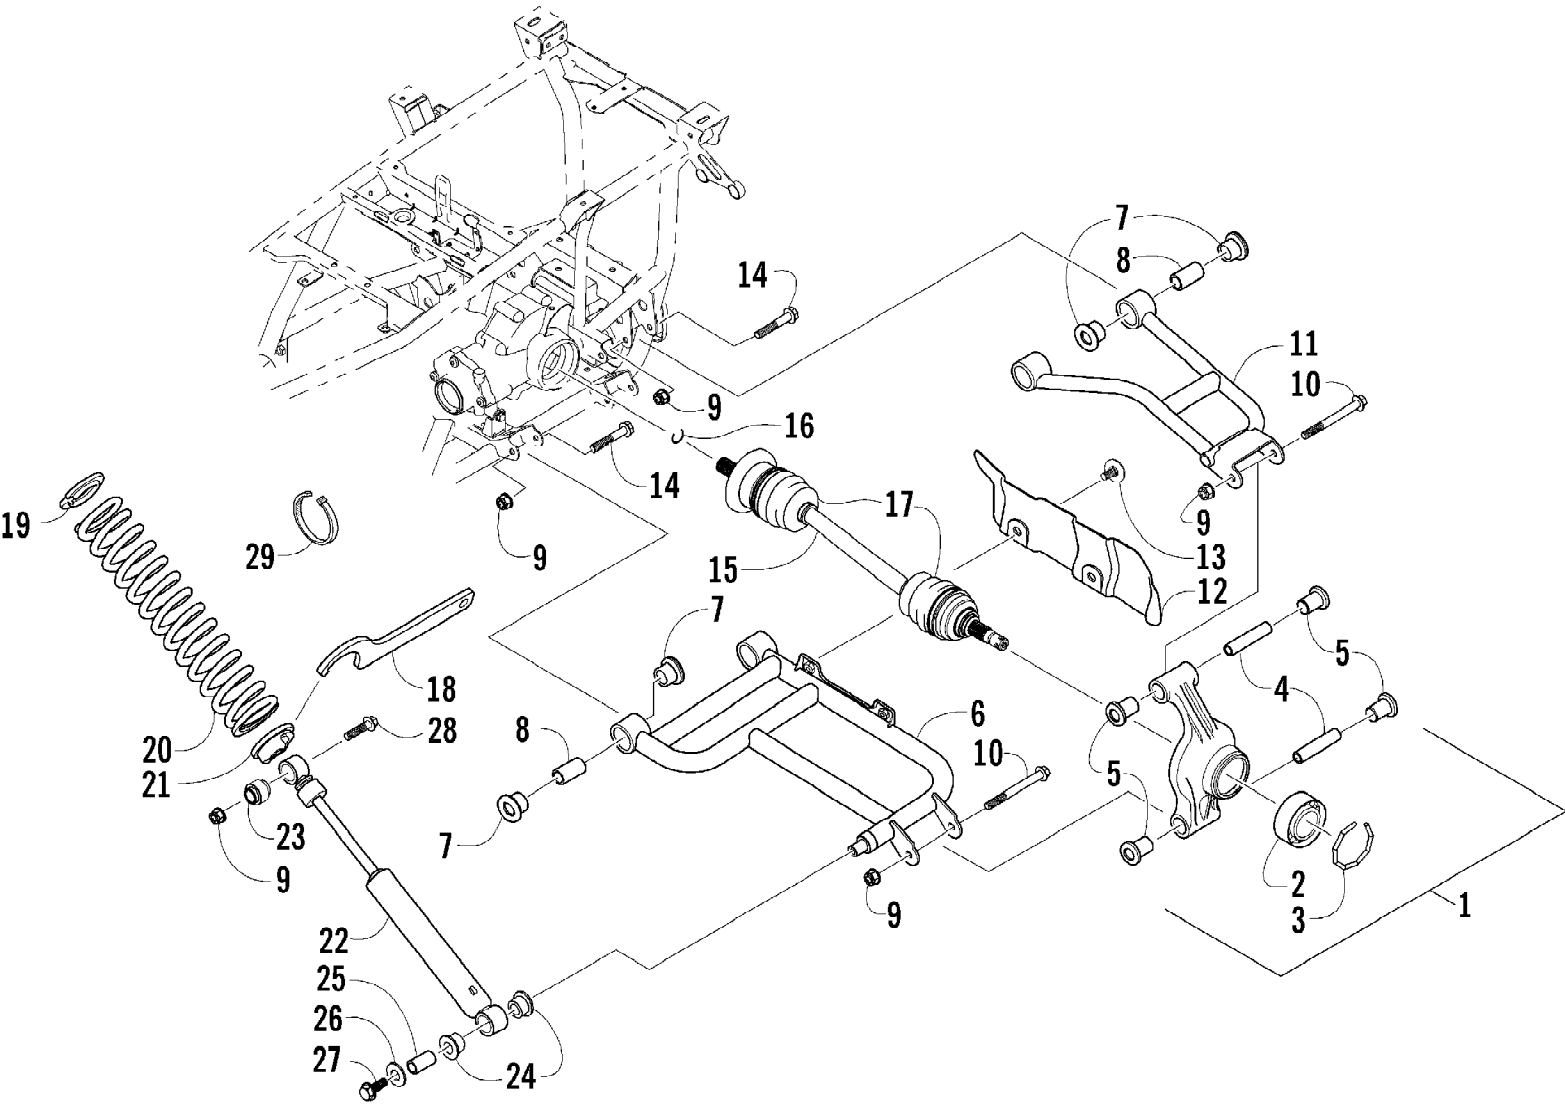

2007 ATV 700 EFI AUTOMATIC TRANSMISSION 4X4 FIS CAT GREEN (A2007B5464629)
REAR SUSPENSION ASSEMBLY

2007 ATV 700 EFI AUTOMATIC TRANSMISSION 4X4 FIS CAT GREEN (A2007) 1656Z98
REAR SUSPENSION ASSEMBLY

Ref #	Part Number	Qty	S/P/F	Description
1	0504-372	1	S	Knuckle, Right Rear - Assembly (inc. 2-5)
1	0504-373	1	S/P	Knuckle, Left Rear - Assembly (inc. 2-5)
2	1402-027	2	S/P	Bearing, Wheel Hub
3	0423-423	2		Ring, Retaining
4	0403-038	4	S/P	Collar, Suspension Bushing
5	0403-032	8	S	Bushing, Suspension
6	0504-440	1	S	A-Arm, Rear - Lower Right (inc. 7-8)
6	0504-441	1	S	A-Arm, Rear - Lower Left (inc. 7-8)
7	0403-115	16	S	Bushing
8	0403-114	8	S	Collar
9	8428-002	14		Nut, Lock
10	8409-000	4		Screw, Cap
11	0504-476	1		A-Arm, Rear - Upper Right (inc. 7-8)
11	0504-477	1		A-Arm, Rear - Upper Left (inc. 7-8)
12	0441-758	1		Guard, Boot - Right
12	0441-759	1		Guard, Boot - Left
13	0423-545	4	/P	Screw, Body
14	8409-075	8		Screw, Cap
15	0502-811	2	S	Axle, Drive (inc. 16-17)
16	0441-893	2	S	Clip, Retaining
17	0436-276	2	S	Repair Kit, Boot - Rear Axle
18	0441-587	1		Wrench, Spanner
19	1603-889	2	/P	Retainer, Spring
20	0404-113	2		Spring, Suspension
21	0404-057	2		Cam, Spring Adjuster
22	0404-150	2		Shock Absorber - Rear (inc. 23-25)
23	0403-182	2		Bushing, Double-Bonded
24	0603-955	4		Bushing, Shock Absorber
25	1603-219	2	S	Sleeve, Shock Absorber
26	0423-087	2		Washer
27	8408-820	2	/P	Screw, Cap
28	8409-040	1		Screw, Cap - Right
28	8409-050	1		Screw, Cap - Left
29	0123-788	2	/P	Cable Tie