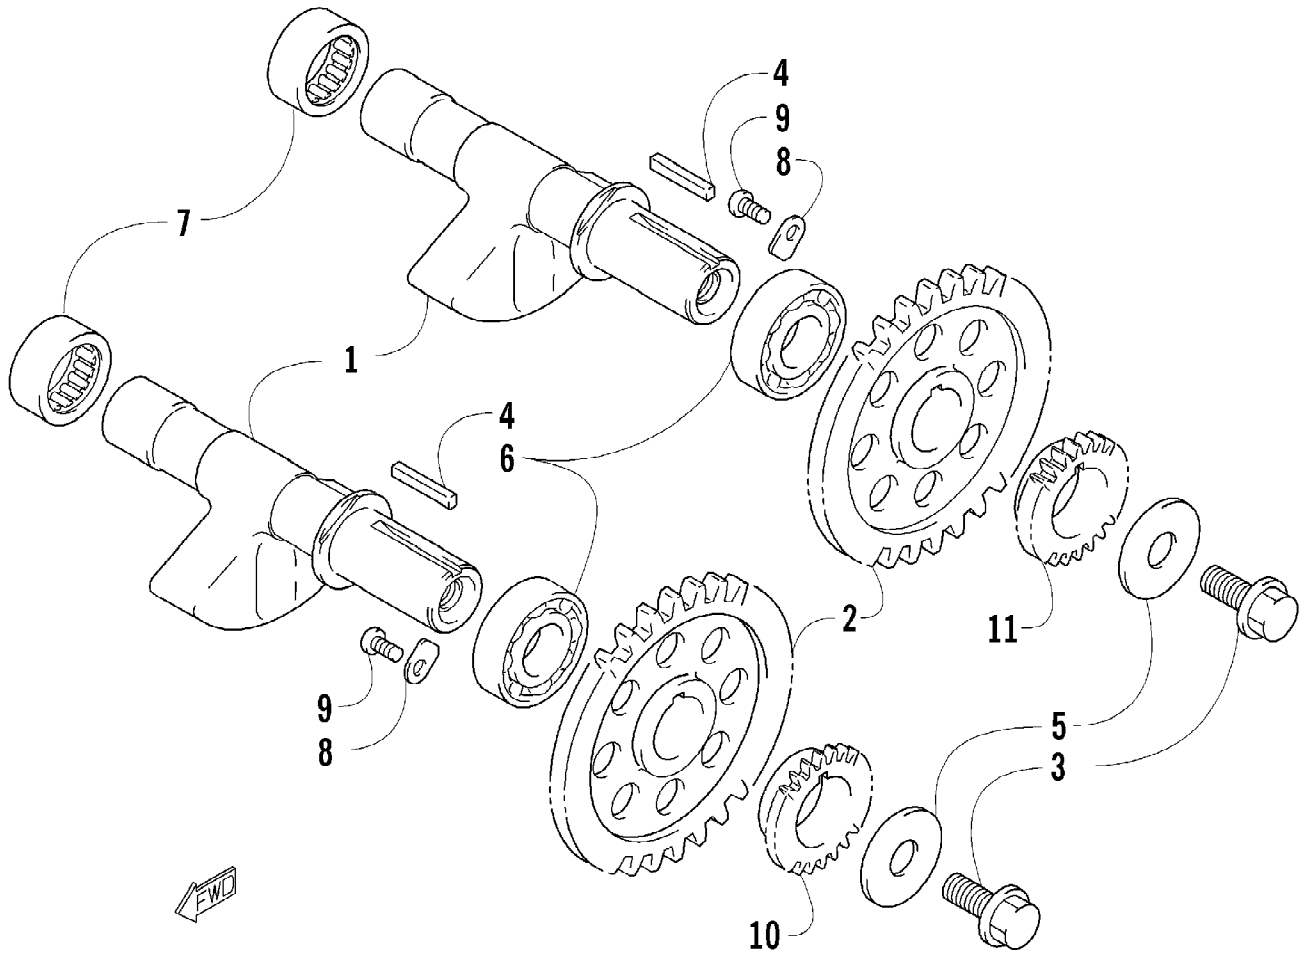

2007 ATV 700 EFI AUTOMATIC TRANSMISSION 4X4 FIS CAT GREEN (A2007ATV40629)
CRANK BALANCER ASSEMBLY

2007 ATV 700 EFI AUTOMATIC TRANSMISSION 4X4 FIS CAT GREEN (A2007ATV4206Z)
CRANK BALANCER ASSEMBLY

Ref #	Part Number	Qty	S/P/F	Description
1	3403-093	2		Balancer, Crank
2	3403-094	2		Gear, Driven - Crank Balancer
3	3423-555	2		Bolt
4	3423-808	2		Key
5	3423-401	2		Washer
6	3403-095	2		Bearing
7	3403-096	2		Bearing
8	3446-031	4	/P	Retainer, Bearing - Crank Balancer
9	3423-370	4		Bolt
10	3403-097	1		Sprocket, Drive - Oil Pump
11	3403-098	1		Gear, Drive - Water Pump