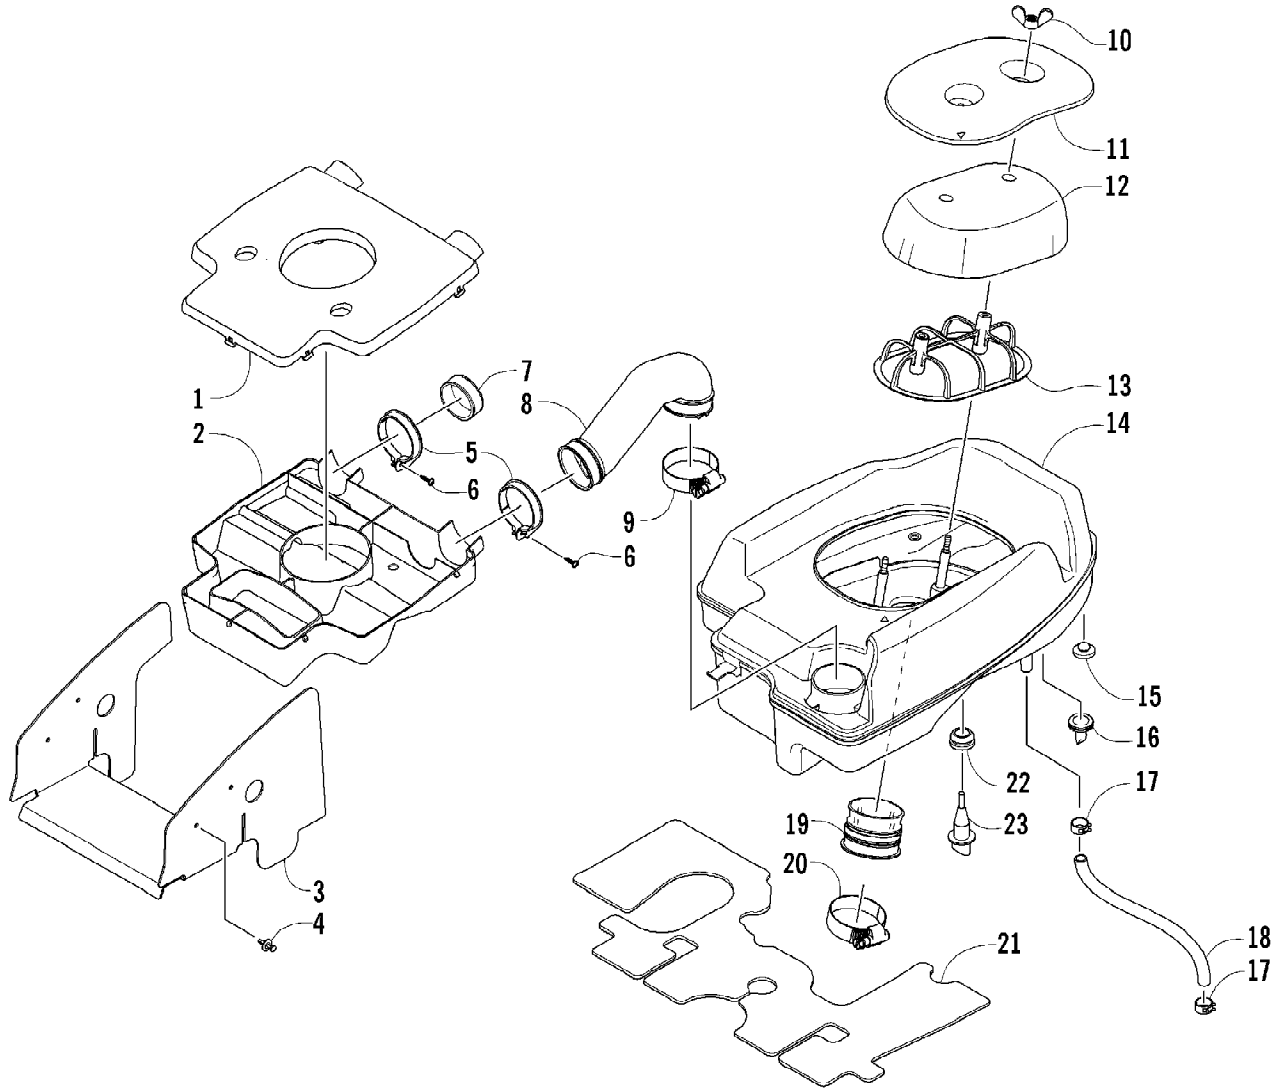

2007 ATV 700 EFI AUTOMATIC TRANSMISSION 4X4 FIS CAT GREEN (A2007184) (US) 29
AIR INTAKE ASSEMBLY

2007 ATV 700 EFI AUTOMATIC TRANSMISSION 4X4 FIS CAT GREEN (A20071B4C2J6Z9)
AIR INTAKE ASSEMBLY

Ref #	Part Number	Qty	S/P/F	Description
1	0413-091	1		Diverter, Air - Top
2	0413-093	1		Diverter, Air - Bottom
3	1406-785	1		Shroud, Splash
4	0623-362	2		Rivet, Reinstallable
5	0423-551	2		Clamp
6	0423-342	2	/P	Screw, Self-Tapping
7	0413-096	1		Cap, Air Intake - Diverter
8	0470-583	1		Boot, Air Intake
9	0423-380	1	/P	Clamp
10	0423-716	2		Wing Nut
11	0470-616	1	S	Cover, Air Intake
12	0470-580	1		Filter, Air
13	0470-581	1	S	Cage, Air Filter
14	0570-129	1	S	Housing, Air Intake
15	0406-877	4	/P	Bumper
16	0470-442	2	/P	Valve, Drain
17	0423-045	2		Clamp, Hose
18	0410-103	1		Hose, Vent - Crankcase
19	0470-582	1		Boot, Throttle Body
20	0423-066	1		Clamp
21	2406-149	1		Panel, Shield
22	3006-657	1		Grommet, Air Temperature Sensor
23	3006-656	1		Sensor, Air Temperature