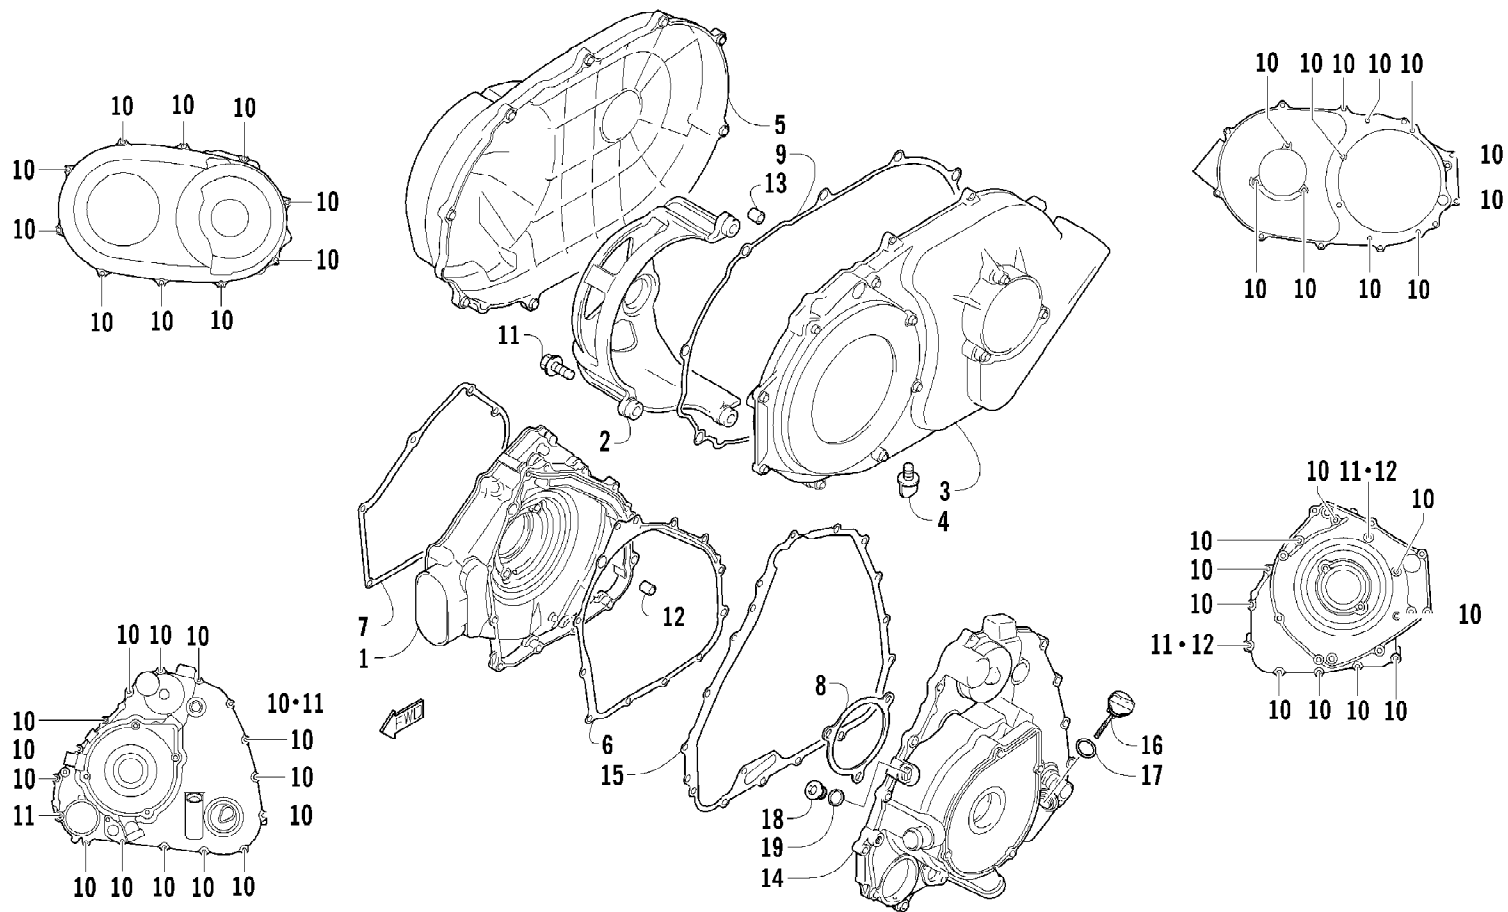

2007 ATV 700 EFI AUTOMATIC TRANSMISSION 4X4 FIS CAT GREEN (A2007ATV403629)
CLUTCH/V-BELT/MAGNETO COVER ASSEMBLY

2007 ATV 700 EFI AUTOMATIC TRANSMISSION 4X4 FIS CAT GREEN (A2007ATV406Z)
CLUTCH/V-BELT/MAGNETO COVER ASSEMBLY

Ref #	Part Number	Qty	S/P/F	Description
1	3403-066	1		Cover, Clutch
2	3403-067	1		Housing, V-Belt Bearing
3	3403-068	1		Cover, V-Belt - Inner
4	3423-800	1		Plug
5	3403-069	1		Cover, V-Belt - Outer
6	3403-070	1		Gasket, Clutch Cover
7	3403-071	1		Gasket, V-Belt Cover - Inner - Rear
8	3403-072	1		Gasket, V-Belt Cover - Inner - Front
9	3403-073	1		Gasket, V-Belt Cover - Outer
10	3004-756	46	S	Bolt
11	0693-327	6	S	Bolt
12	3004-822	4		Pin
13	3423-610	2		Pin
14	3403-074	1	S	Cover, Magneto
15	3403-075	1		Gasket, Magneto Cover
16	3402-438	1		Gauge, Oil Level
17	3423-055	1		O-Ring
18	3402-040	1	/P	Plug, Check
19	3403-200	1		Gasket, Check Plug