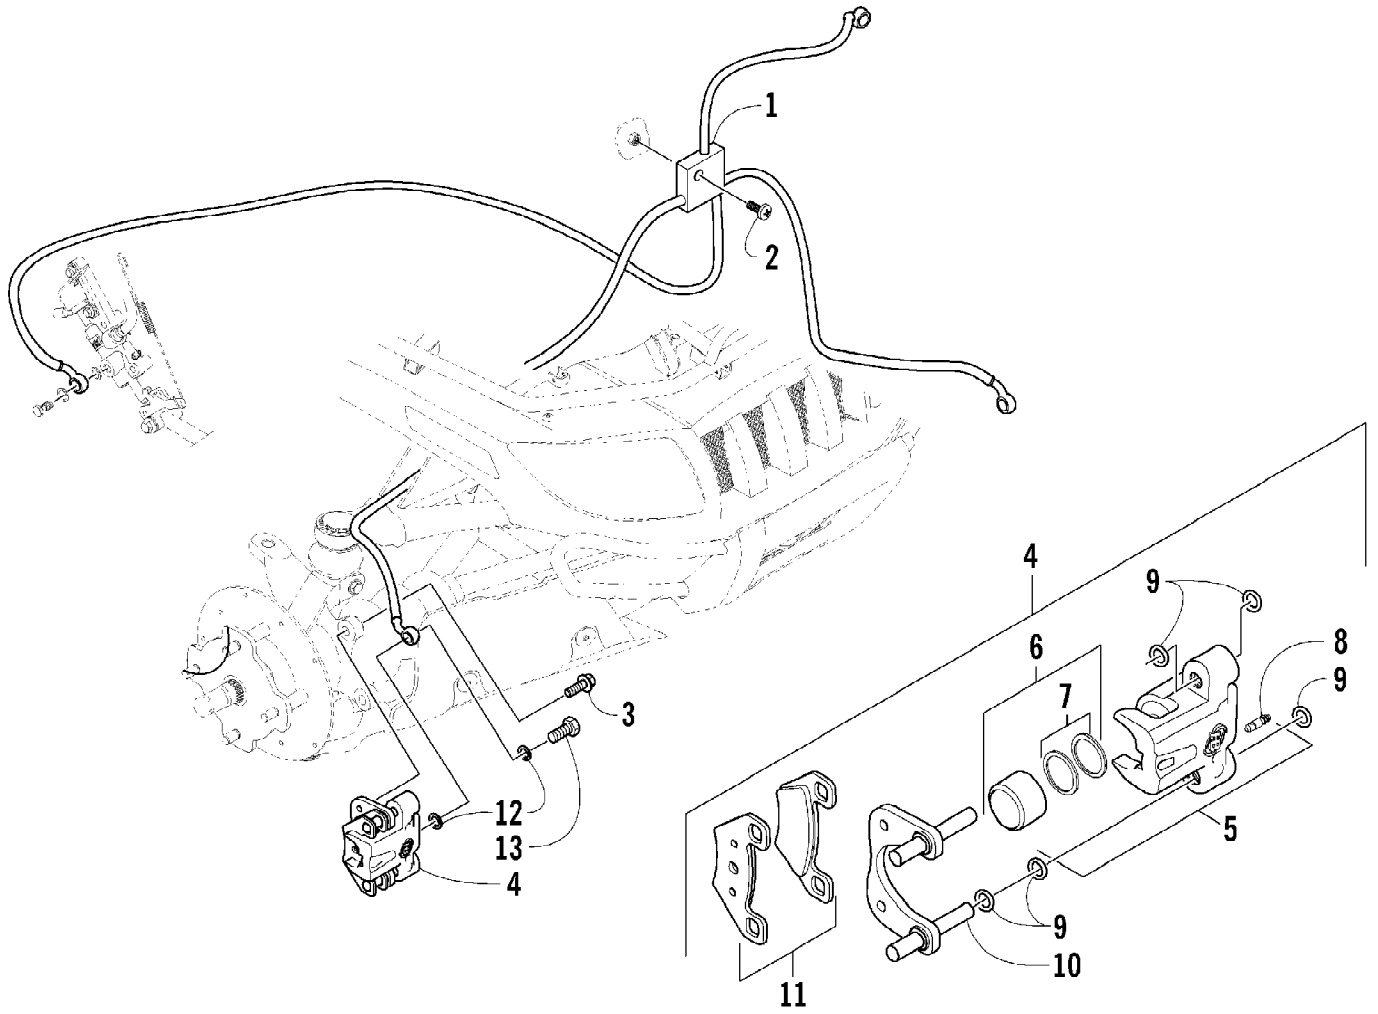

2007 ATV 700 EFI AUTOMATIC TRANSMISSION 4X4 FIS CAT GREEN (A2007ATV4626Z98)
HYDRAULIC BRAKE ASSEMBLY

2007 ATV 700 EFI AUTOMATIC TRANSMISSION 4X4 FIS CAT GREEN (A2007ATV4636Z)
HYDRAULIC BRAKE ASSEMBLY

Ref #	Part Number	Qty	S/P/F	Description
1	1502-015	1		Hose, Brake - Assembly
2	8476-625	1		Screw, Cap
3	1623-589	4	S	Screw, Cap
4	0502-878	1	S	Caliper, Brake - Right Front (inc. 5-11)
4	0502-879	1	S	Caliper, Brake - Left Front (inc. 5-11)
5	0502-603	1	S	Housing, Caliper - Assembly - Right Front (inc. 6-8)
5	0502-611	1	S	Housing, Caliper - Assembly - Left Front (inc. 6-8)
6	0502-606	2		Piston/Seal Set (inc. 7)
7	0502-607	2		Seal Set
8	0502-609	2	/P	Valve, Bleed
9	0502-608	2		O-Ring, Guide - Set
10	0502-605	2		Bracket Assembly
11	0502-875	2	S	Pad, Brake - Set
12	0423-178	4		Washer, Crush
13	0423-413	2		Bolt, Banjo-Fitting