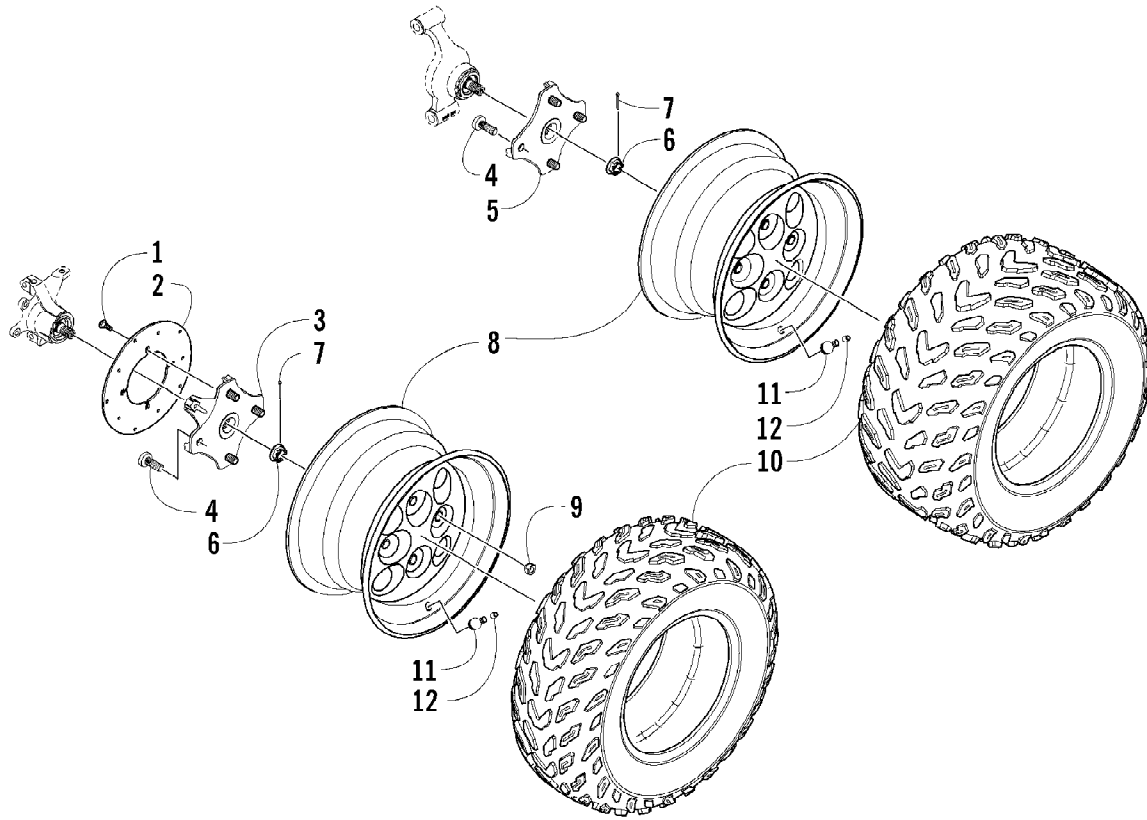

2007 ATV 700 EFI AUTOMATIC TRANSMISSION 4X4 FIS CAT GREEN (A2007ATV405629)
WHEEL AND TIRE ASSEMBLY

2007 ATV 700 EFI AUTOMATIC TRANSMISSION 4X4 FIS CAT GREEN (A2007ATV4966Z)
WHEEL AND TIRE ASSEMBLY

Ref #	Part Number	Qty	S/P/F	Description
1	0423-557	12		Screw, Shoulder
2	1402-225	3	S	Disc, Brake
3	0502-599	2	S	Hub, Wheel - Front (inc. 4)
4	0402-974	16	/P	Stud, Wheel Hub
5	0502-601	1	S	Hub, Wheel - Rear - Left (inc. 4)
5	0502-599	1	S	Hub, Wheel - Rear - Right (inc. 4)
6	0423-607	4		Nut, Castle
7	0423-407	4		Pin, Cotter
8	1402-127	2		Wheel - Front
8	1402-115	2		Wheel - Rear
9	0423-408	16	/P	Nut, Lug
10	1402-548	2		Tire - Front Goodyear
10	1402-549	2		Tire - Rear Goodyear
11	0402-064	4		Stem, Valve (inc. 12)
12	0402-140	4		Cap, Valve Stem