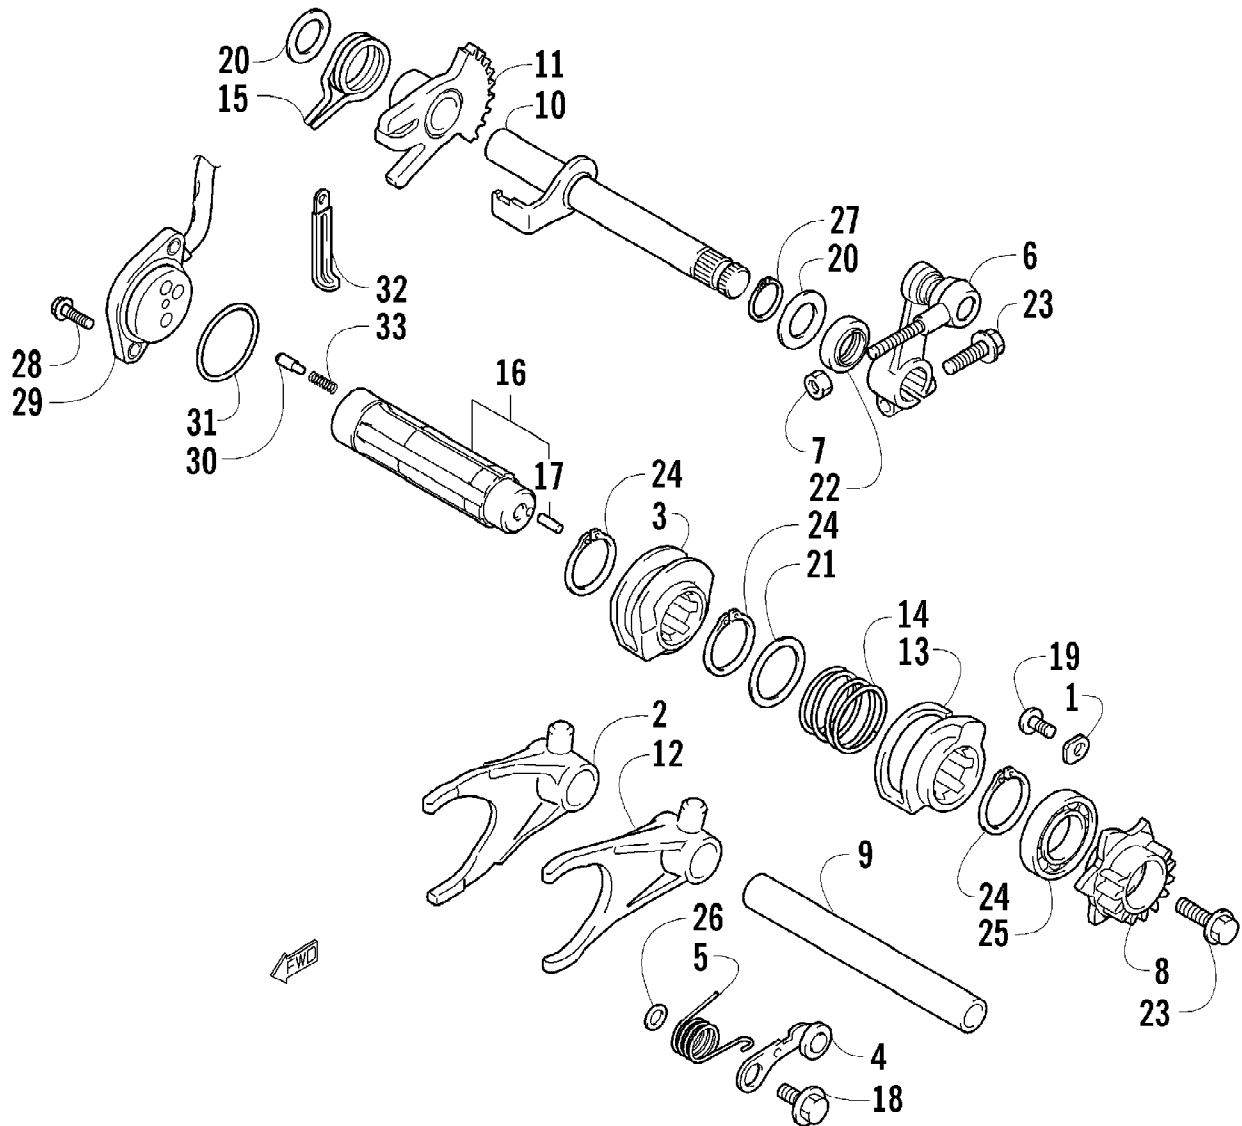

2007 ATV 700 EFI AUTOMATIC TRANSMISSION 4X4 FIS CAT GREEN (A2007ATV486Z)
GEAR SHIFTING ASSEMBLY

2007 ATV 700 EFI AUTOMATIC TRANSMISSION 4X4 FIS CAT GREEN (A2007ATV406Z)
GEAR SHIFTING ASSEMBLY

Ref #	Part Number	Qty	S/P/F	Description
1	3446-031	2	/P	Retainer, Shift Cam
2	3446-423	1		Fork, Reverse Gear Shift
3	3403-163	1		Cam, Reverse Gear Shift
4	3403-164	1		Stopper, Shift Cam
5	3423-839	1		Spring, Shift Cam Stopper
6	3403-165	1	/P	Arm, Select
7	0693-489	1	/P	Nut, Select Arm
8	3403-166	1		Plate, Gear Shift Cam Stopper
9	3403-167	1		Shaft, Gear Shift
10	3403-168	1		Shaft, Shift - No. 2
11	3403-169	1		Gear, Shift Shaft
12	3446-424	1		Fork, Gear Shift
13	3403-170	1		Cam, Gear Shift
14	3423-840	1		Spring, Shift Fork
15	3423-841	1		Spring, Shift Shaft Return
16	3403-171	1		Shaft, Gear Shift (inc. 17)
17	3423-114	1	/P	Pin, Gear Shift
18	3423-652	1		Bolt, Shift Cam
19	3423-370	2		Screw, Shift Retainer
20	3423-445	2		Washer, Shift Shaft
21	3402-382	1		Washer, Shift Fork Spring
22	3402-068	1	/P	Seal, Shift Shaft
23	3004-341	2	S/P	Bolt, Gear Shift
24	3423-191	3	/P	Circlip, Gear Shift Shaft
25	3403-172	1		Bearing, Gear Shift Shaft
26	3423-615	1		Washer, Shift Cam Stopper
27	3423-546	1		Circlip, Shift Shaft
28	3423-418	2		Bolt, Gear Shift Position Switch
29	3530-052	1		Switch, Gear Shift Position
30	3423-044	2		Contact, Gear Shift Position Switch
31	3423-842	1		O-Ring, Gear Shift Position Switch
32	3004-787	2		Clamp, Gear Shift Switch Position Lever
33	3402-087	2		Spring, Gear Shift Position Switch