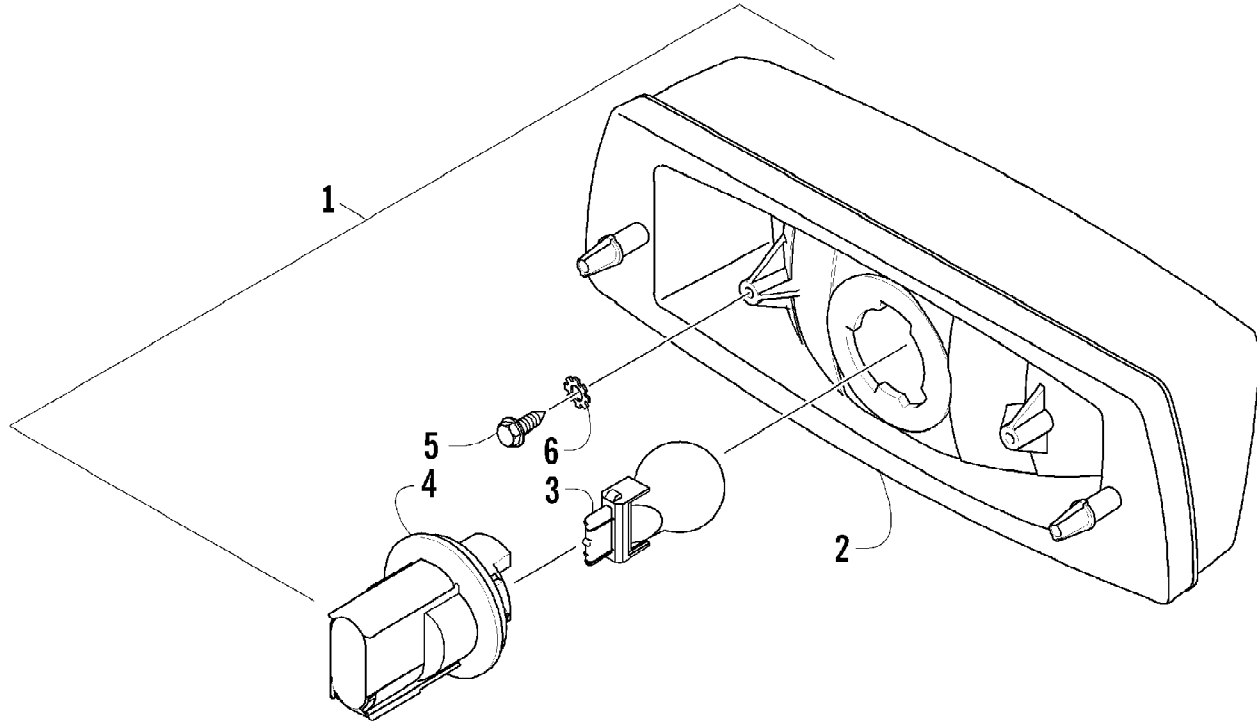

2007 ATV 700 EFI AUTOMATIC TRANSMISSION 4X4 FIS CAT GREEN (A2007ATV485629)
TAILLIGHT ASSEMBLY

2007 ATV 700 EFI AUTOMATIC TRANSMISSION 4X4 FIS CAT GREEN (A2007ATV4866Z)
TAILLIGHT ASSEMBLY

Ref #	Part Number	Qty	S/P/F	Description
1	0509-022	1		Taillight Assembly (inc. 2-4)
2	0509-025	1		Housing, Taillight
3	0409-056	1		Bulb, Taillight
4	0409-057	1		Socket, Taillight
5	0623-301	2	/P	Screw, Self-Tapping
6	8053-212	2	/P	Washer, Lock - External Tooth