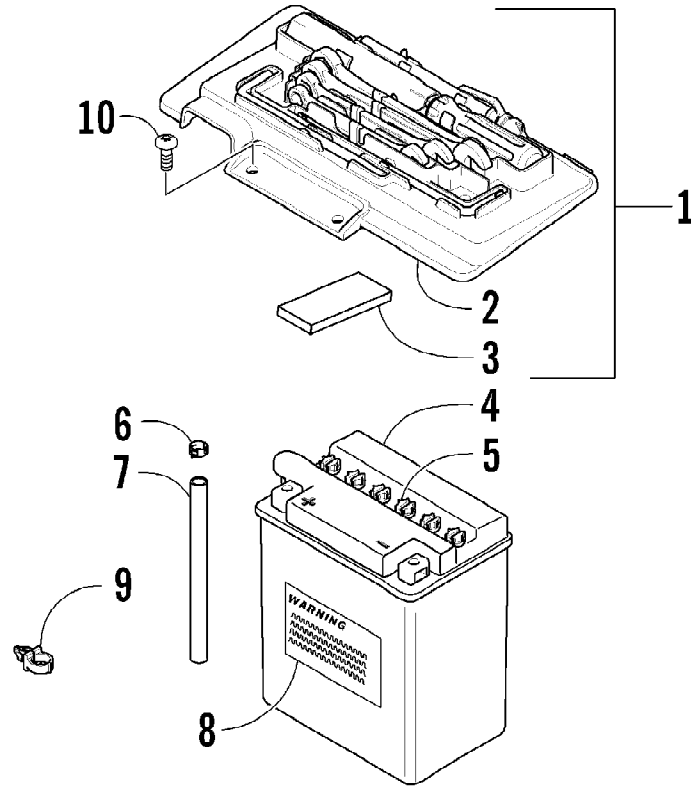

2007 ATV 700 EFI AUTOMATIC TRANSMISSION 4X4 FIS CAT GREEN (A20071B4C6S29)
BATTERY ASSEMBLY

Ref #	Part Number	Qty	S/P/F	Description
1	5990-839	1	S	Battery Cover/Tool Tray Assembly (inc. 2-3)
2	1406-507	1	S	Cover, Battery
3	0406-288	2		Pad, Battery
3	0444-122	1	S/P/F	Kit, Tool
4	0745-047	1	/P	Battery Assembly (inc. 5-8)
5	0645-045	6		Cap, Battery
6	0645-152	1		Clamp, Hose
7	0645-263	1	/P	Hose, Battery Vent
8	0645-151	1		Label, Warning - Battery
8	0645-198	1	F	Hardware, Battery-Kit
9	0623-101	1		Routing Clip, Snap-In
10	8476-616	2		Screw, Machine