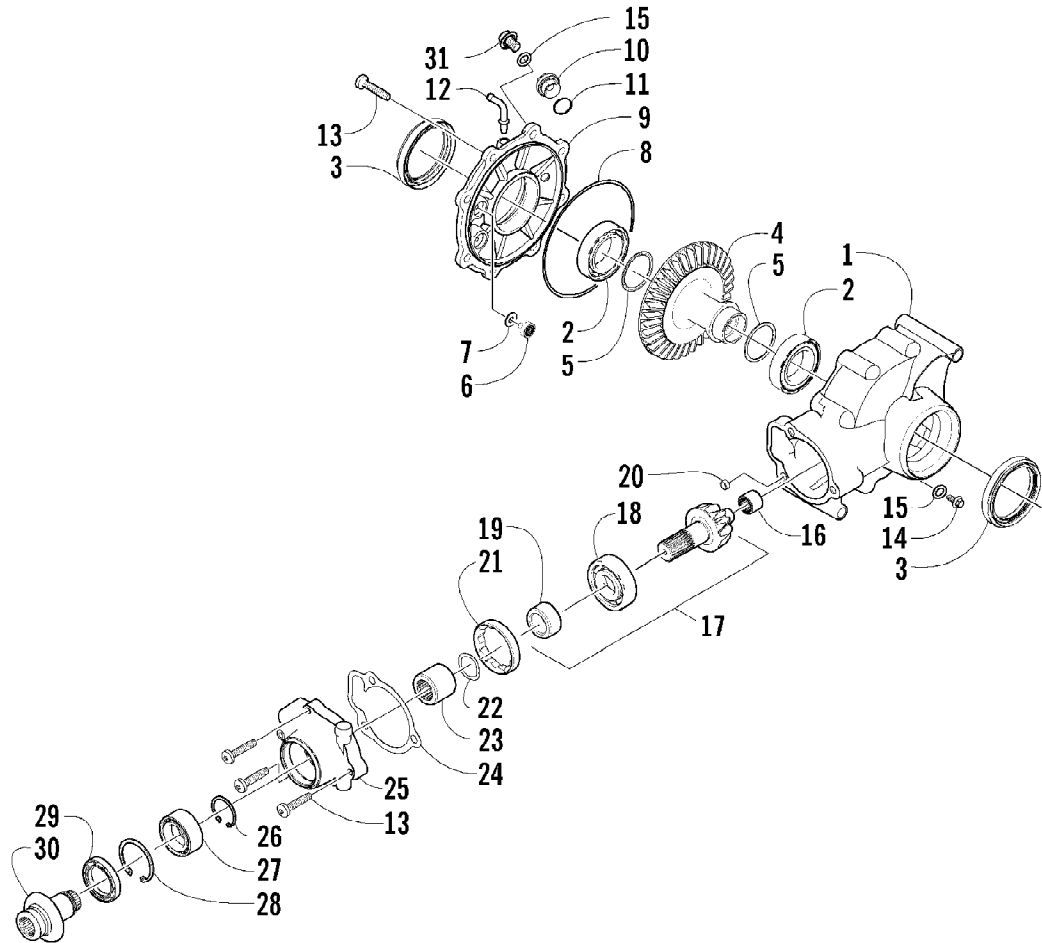

2007 ATV 650 H1 AUTOMATIC TRANSMISSION 4X4 TRV RED (A2007TBS4) Page 70 of 105
REAR DRIVE GEARCASE ASSEMBLY

2007 ATV 650 H1 AUTOMATIC TRANSMISSION 4X4 TRV RED (A2007TBS4) Page 71 of 105
REAR DRIVE GEARCASE ASSEMBLY

Ref #	Part Number	Qty	S/P/F	Description
	1502-079	1	S	Complete Rear Gearcase Assembly
1	0502-622	1		Housing, Gearcase
2	0402-393	2		Bearing
3	1402-441	2	S	Seal
4	1402-032	1		Gear, Ring - 36T
5	0402-405	AR		Shim
5	0402-406	AR		Shim
5	0402-407	AR		Shim
5	0402-408	AR		Shim
5	0402-409	AR		Shim
6	0402-326	1		Button, Thrust
7	0402-429	AR		Shim
7	0402-430	AR		Shim
7	0402-431	AR		Shim
7	0402-432	AR		Shim
7	0402-433	AR		Shim
8	0423-149	1		O-Ring
9	1502-082	1		Cover, Gearcase
10	0402-333	1	/P	Plug, Fill (inc. 11)
11	0423-154	1		O-Ring
12	1402-102	1		Fitting
13	0423-118	11		Screw, Self-Tapping
14	0402-450	1	S	Plug, Magnetic (inc. one No. 15)
15	0423-153	2		O-Ring
16	0402-328	1		Bearing
17	0502-783	1		Gear, Pinion - Assembly - 10T (inc. 18-19)
18	0402-327	1		Bearing
19	0402-336	1		Collar, Retaining
20	0402-411	1		Pin, Dowel
21	0402-331	1		Collar, Lock
22	0402-982	1		Washer, Spring
23	0402-981	1		Collar, Shaft
24	0402-947	1		Gasket, Flange
25	0502-529	1		Housing, Pinion
26	0423-417	1		Ring, Retaining
27	1402-043	1		Bearing
28	0423-423	1		Ring, Retaining
29	1402-011	1		Seal
30	1502-085	1	/P	Shaft, Input
31	1402-211	1		Plug, Oil Level (inc. one No. 15)