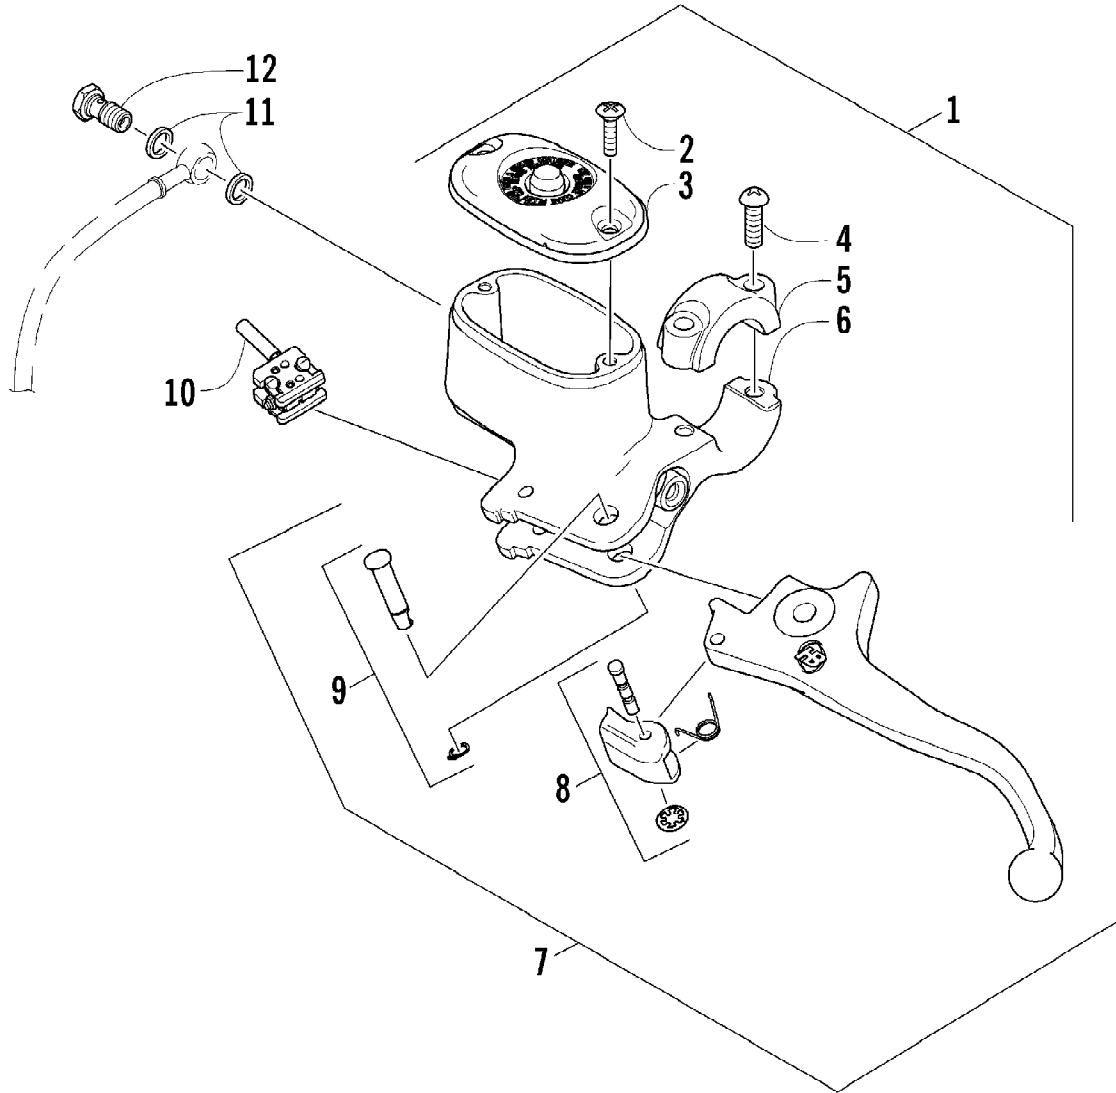

2007 ATV 650 H1 AUTOMATIC TRANSMISSION 4X4 TRV RED (A2007TBS4) Page 60 of 105
HYDRAULIC HAND BRAKE ASSEMBLY

2007 ATV 650 H1 AUTOMATIC TRANSMISSION 4X4 TRV RED (A2007TBS4) Page 1 of 105
HYDRAULIC HAND BRAKE ASSEMBLY

Ref #	Part Number	Qty	S/P/F	Description
1	0502-914	1	S	Brake Assembly (inc. 2-10)
2	0502-566	1		Screw, Reservoir Cover
3	0502-868	1	/P	Cover, Reservoir
4	0502-568	1		Screw, Master Cylinder Clamp
5	0502-869	1		Clamp, Master Cylinder
6	0502-704	1		Master Cylinder Assembly
7	0502-866	1		Lever Assembly (inc. 8-9)
8	0502-867	1	/P	Lock, Brake Lever - Kit
9	0502-580	1		Lever Pin - Kit
10	0502-564	1	/P	Switch, Brake - Kit
11	0423-178	2		Washer, Crush
12	0423-413	1		Bolt, Banjo-Fitting