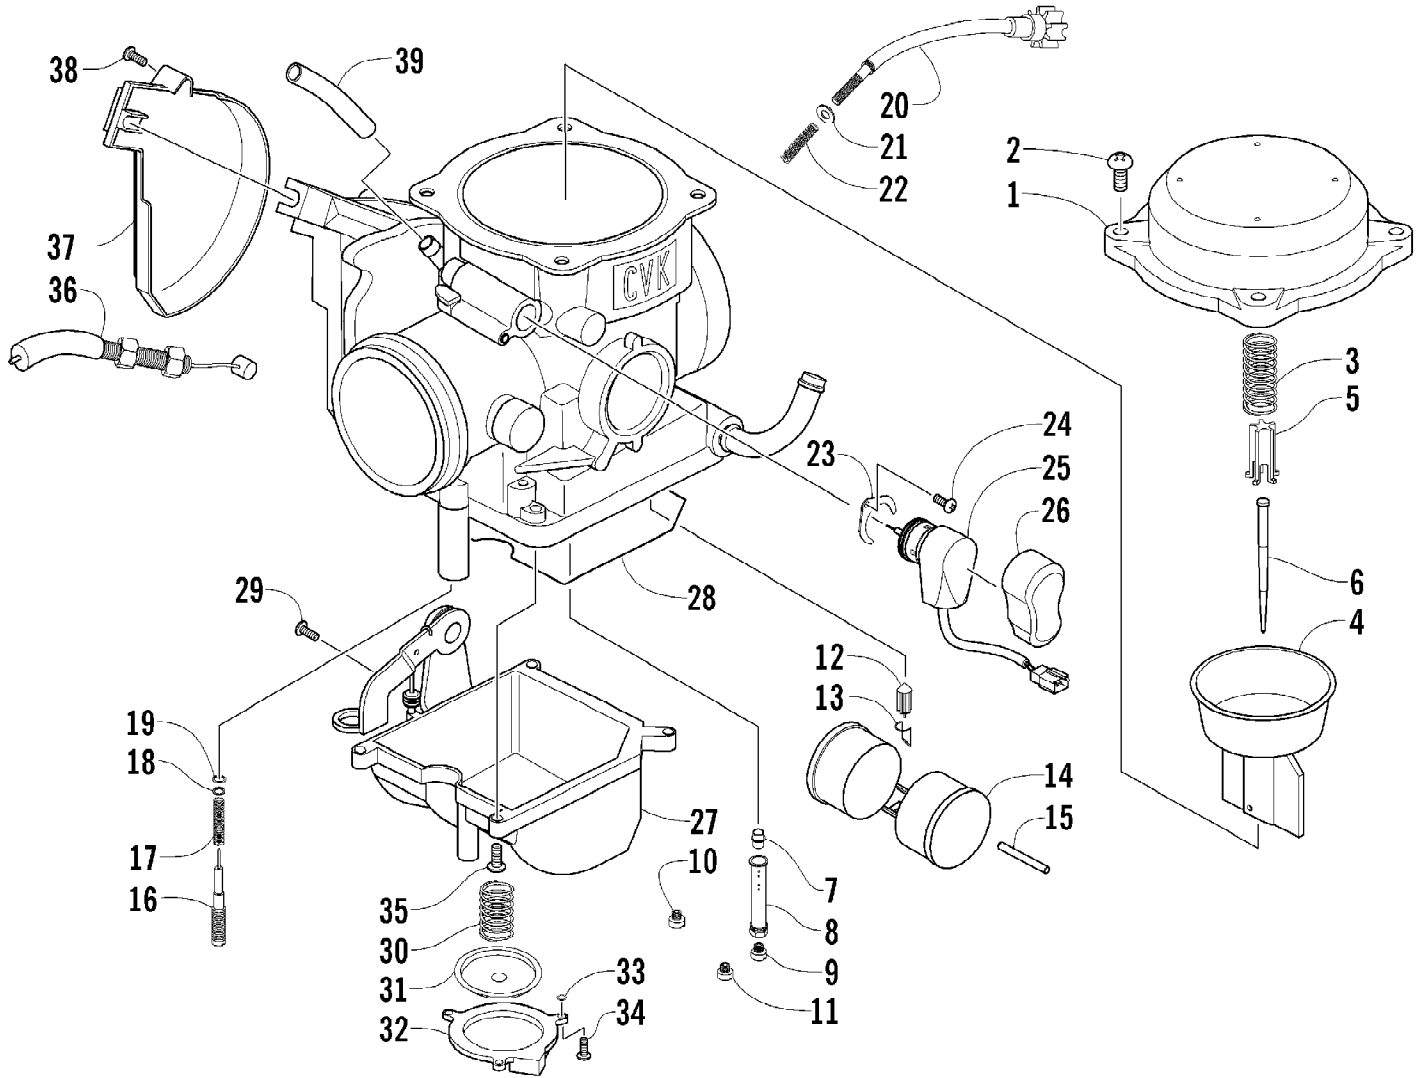

2007 ATV 650 H1 AUTOMATIC TRANSMISSION 4X4 TRV RED (A2007TBS4) **Page 1 of 105**
CARBURETOR

2007 ATV 650 H1 AUTOMATIC TRANSMISSION 4X4 TRV RED (A2007TBS4P) 12 of 105
CARBURETOR

Ref #	Part Number	Qty	S/P/F	Description
	0470-571	1		Complete Carburetor Assembly CVK36-AE
1	5507-001	1		Cover, Top
2	5507-002	4	/P	Screw, Top Cover
3	5507-173	1	S	Spring
4	5507-099	1		Piston, Vacuum
5	5507-005	1		Seat, Spring
6	5507-184	1		Jet Needle
7	5507-007	1		Needle Jet
8	5507-047	1	/P	Holder, Needle Jet
9	5507-075	1		Main Jet - 132
9	5507-072	1		Main Jet - 125 Optional
9	5507-073	1		Main Jet - 128 Optional
9	5507-074	1		Main Jet - 130 Optional
9	5507-057	1	/P	Main Jet - 135 Optional
9	5507-076	1	/P	Main Jet - 138 Optional
9	5507-043	1		Main Jet - 142 Optional
9	5507-042	1	/P	Main Jet - 145 Optional
9	5507-041	1		Main Jet - 148 Optional
9	5507-009	1	/P	Main Jet - 150 Optional
9	5507-077	1		Main Jet - 152 Optional
9	5507-078	1		Main Jet - 155 Optional
10	5507-101	1	S	Slow Jet
11	5507-112	1		Starter Jet - 85
12	5507-183	1		Valve, Float - Set (inc. 13)
13	0	1	F	Clip
14	5507-039	1		Float Set (inc. 15)
15	0	1	F	Pin, Float
16	5507-111	1		Screw, Pilot - Set (inc. 17-19)
17	0	1	F	Spring
18	0	1	F	Washer
19	0	1	F	O-Ring
20	5507-027	1		Screw, Idle Adjust
21	5507-028	1		Washer
22	5507-029	1		Spring
23	5507-115	1		Plate
24	5507-117	1	/P	Screw
25	5507-204	1		Choke, Electric
26	5507-114	1		Cover, Electric Choke
27	5507-203	1		Chamber, Float - Assembly (inc. 28-34)
28	5507-067	1	/P	O-Ring, Float Chamber
29	5507-050	1	/P	Screw, Drain
30	5507-032	1		Spring
31	5507-202	1		Diaphragm Assembly
32	5507-033	1		Housing, Pump
33	5507-034	1		U-Ring
34	5507-035	3		Screw
35	5507-017	4	/P	Screw
36	0487-021	1	S	Cable, Throttle
37	5507-036	1		Cover
38	5507-037	1	/P	Screw
39	0410-048	AR	S	Hose, Vent - 25 ft