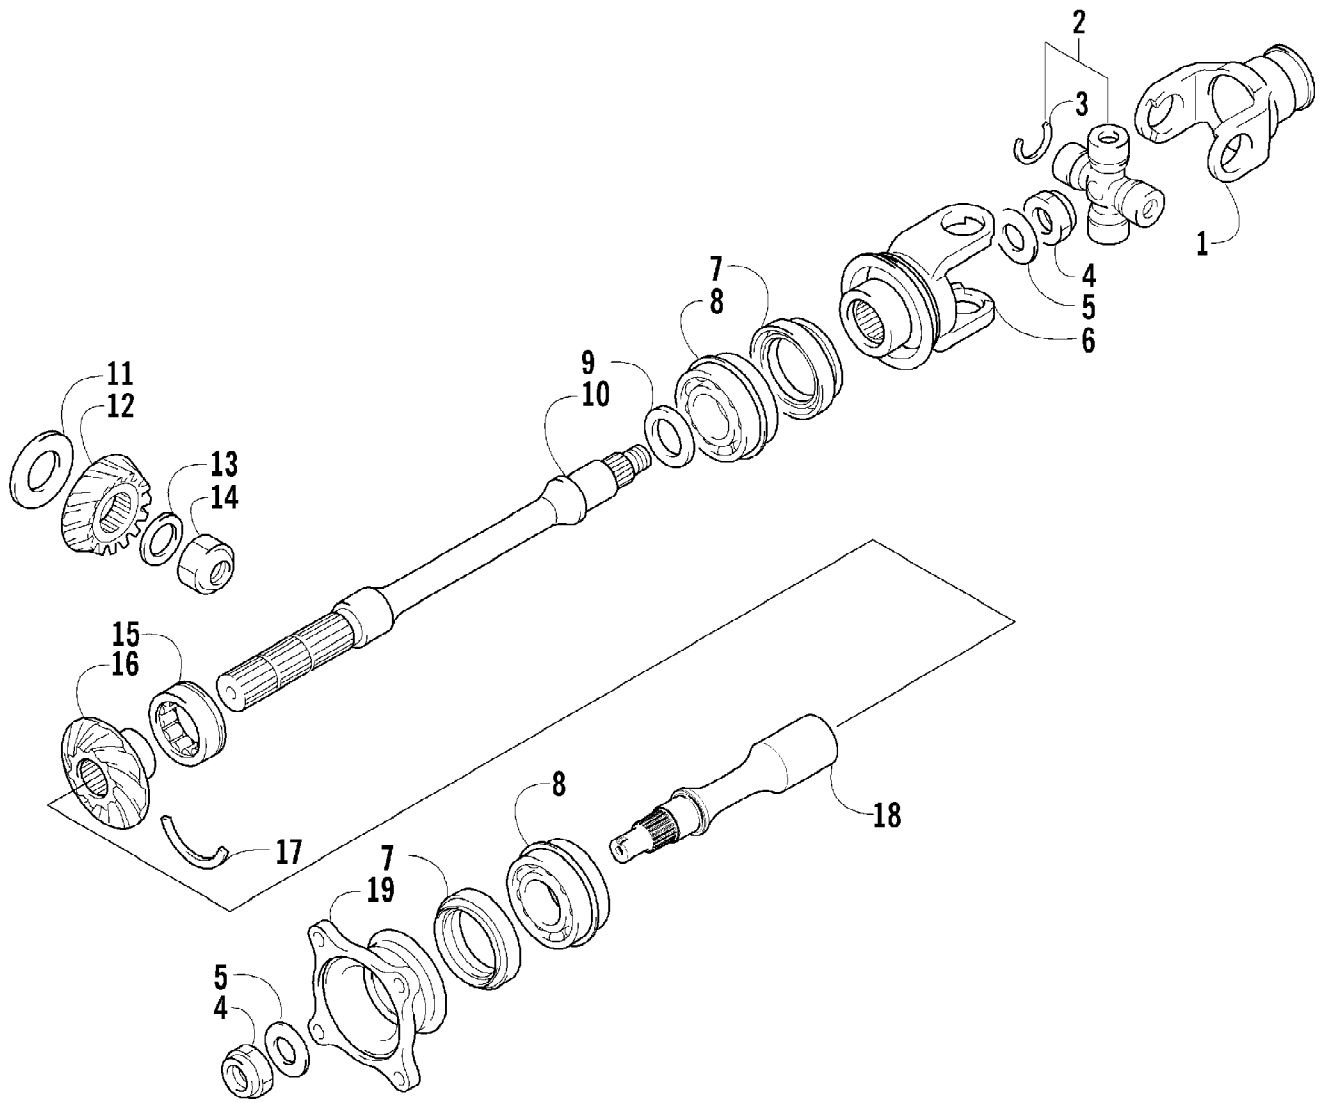

2007 ATV 650 H1 AUTOMATIC TRANSMISSION 4X4 TRV RED (A2007TBS4) Page 3 of 105
SECONDARY DRIVE ASSEMBLY

Ref #	Part Number	Qty	S/P/F	Description
1	0819-063	1		Yoke, Propeller Shaft Joint
2	1402-463	1	S	Joint, Universal - Set (inc. 3)
3	0423-450	4		Circlip
4	0827-013	2		Nut, Rear Output Joint
5	0828-020	2		Washer, Rear Output Flange
6	0819-061	1		Yoke, Drive Output - Front
7	0830-043	2		Seal, Oil - Driven Shaft
8	0832-017	2		Bearing, Driven Shaft
9	0828-021	AR		Shim, 25 x 34 x 0.25 mm
9	0828-022	AR		Shim, 25 x 34 x 0.30 mm
9	0828-023	AR		Shim, 25 x 34 x 0.70 mm
9	0828-024	AR		Shim, 25 x 34 x 0.90 mm
9	0828-025	AR		Shim, 25 x 34 x 0.95 mm
9	0828-026	AR		Shim, 25 x 34 x 1.00 mm
9	0828-027	AR		Shim, 25 x 34 x 1.05 mm
9	0828-028	AR		Shim, 25 x 34 x 1.10 mm
9	0828-029	AR		Shim, 25 x 34 x 1.15 mm
10	0819-003	1	S	Shaft, Secondary Driven - Front
11	0828-030	AR		Shim, 24 x 48 x 0.25 mm
11	0828-031	AR		Shim, 24 x 48 x 0.30 mm
11	0828-032	AR		Shim, 24 x 48 x 0.35 mm
11	0828-033	AR		Shim, 24 x 48 x 0.90 mm
11	0828-018	AR		Shim, 24 x 48 x 0.95 mm
11	0828-062	AR		Shim, 24 x 48 x 1.00 mm
11	0828-063	AR		Shim, 24 x 48 x 1.05 mm
11	0828-064	AR		Shim, 24 x 48 x 1.10 mm
11	0828-065	AR		Shim, 24 x 48 x 1.15 mm
12	0819-001	1		Gear, Secondary Drive
13	0828-019	1		Washer
14	0827-012	1		Nut
15	0832-016	1		Bearing, Driven Gear
16	0819-002	1		Gear, Secondary Driven
17	0819-011	1		Ring, Driven Bearing
18	0819-053	1		Shaft, Secondary Driven - Rear
19	0819-005	1		Flange, Output Joint - Rear