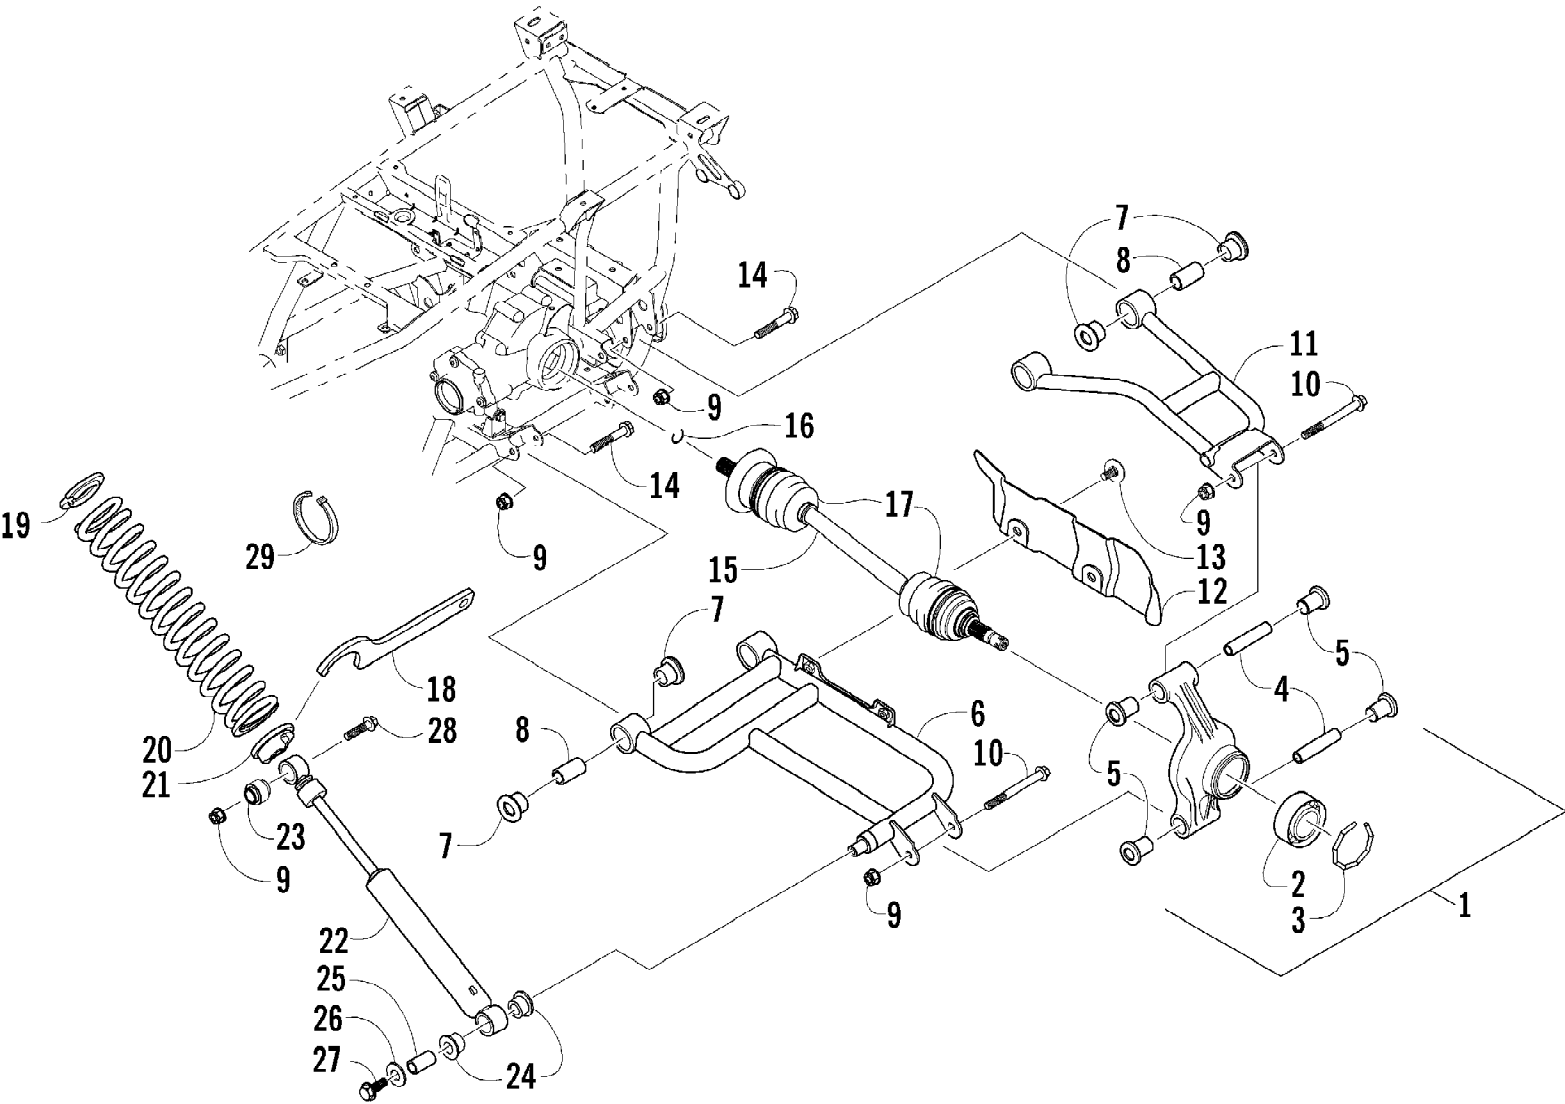

2007 ATV 650 H1 AUTOMATIC TRANSMISSION 4X4 TRV RED (A2007TBS4) Page 2 of 105
REAR SUSPENSION ASSEMBLY

2007 ATV 650 H1 AUTOMATIC TRANSMISSION 4X4 TRV RED (A2007TBS4) Page 73 of 105
REAR SUSPENSION ASSEMBLY

Ref #	Part Number	Qty	S/P/F	Description
1	0504-372	1	S	Knuckle, Right Rear - Assembly (inc. 2-5)
1	0504-373	1	S/P	Knuckle, Left Rear - Assembly (inc. 2-5)
2	1402-027	2	S/P	Bearing, Wheel Hub
3	0423-423	2		Ring, Retaining
4	0403-038	4	S/P	Collar, Suspension Bushing
5	0403-032	8	S	Bushing, Suspension
6	0504-440	1	S	A-Arm, Rear - Lower Right (inc. 7-8)
6	0504-441	1	S	A-Arm, Rear - Lower Left (inc. 7-8)
7	0403-115	16	S	Bushing
8	0403-114	8	S	Collar
9	0423-744	14		Nut, Lock
10	8409-000	4		Screw, Cap
11	0504-476	1		A-Arm, Rear - Upper Right (inc. 7-8)
11	0504-477	1		A-Arm, Rear - Upper Left (inc. 7-8)
12	0441-754	1		Guard, Boot - Right
12	0441-755	1		Guard, Boot - Left
13	0423-545	4	/P	Screw, Body
14	8409-075	8		Screw, Cap
15	0502-811	2	S	Axle, Drive - Rear (inc. 16-17)
16	0441-893	2	S	Clip, Retaining
17	0436-276	2	S	Repair Kit, Boot
18	0441-587	1		Wrench, Spanner
19	1603-889	2	/P	Retainer, Spring
20	0404-145	2		Spring, Suspension
21	0404-057	2		Cam, Spring Adjuster
22	0404-147	2		Shock Absorber - Rear (inc. 23-25)
23	0403-182	2		Bushing, Double-Bonded
24	0603-955	4		Bushing, Shock Absorber
25	1603-219	2	S	Sleeve, Shock Absorber
26	0423-087	2		Washer
27	8408-820	2	/P	Screw, Cap
28	8409-050	2		Screw, Cap
29	0123-788	2	/P	Cable Tie