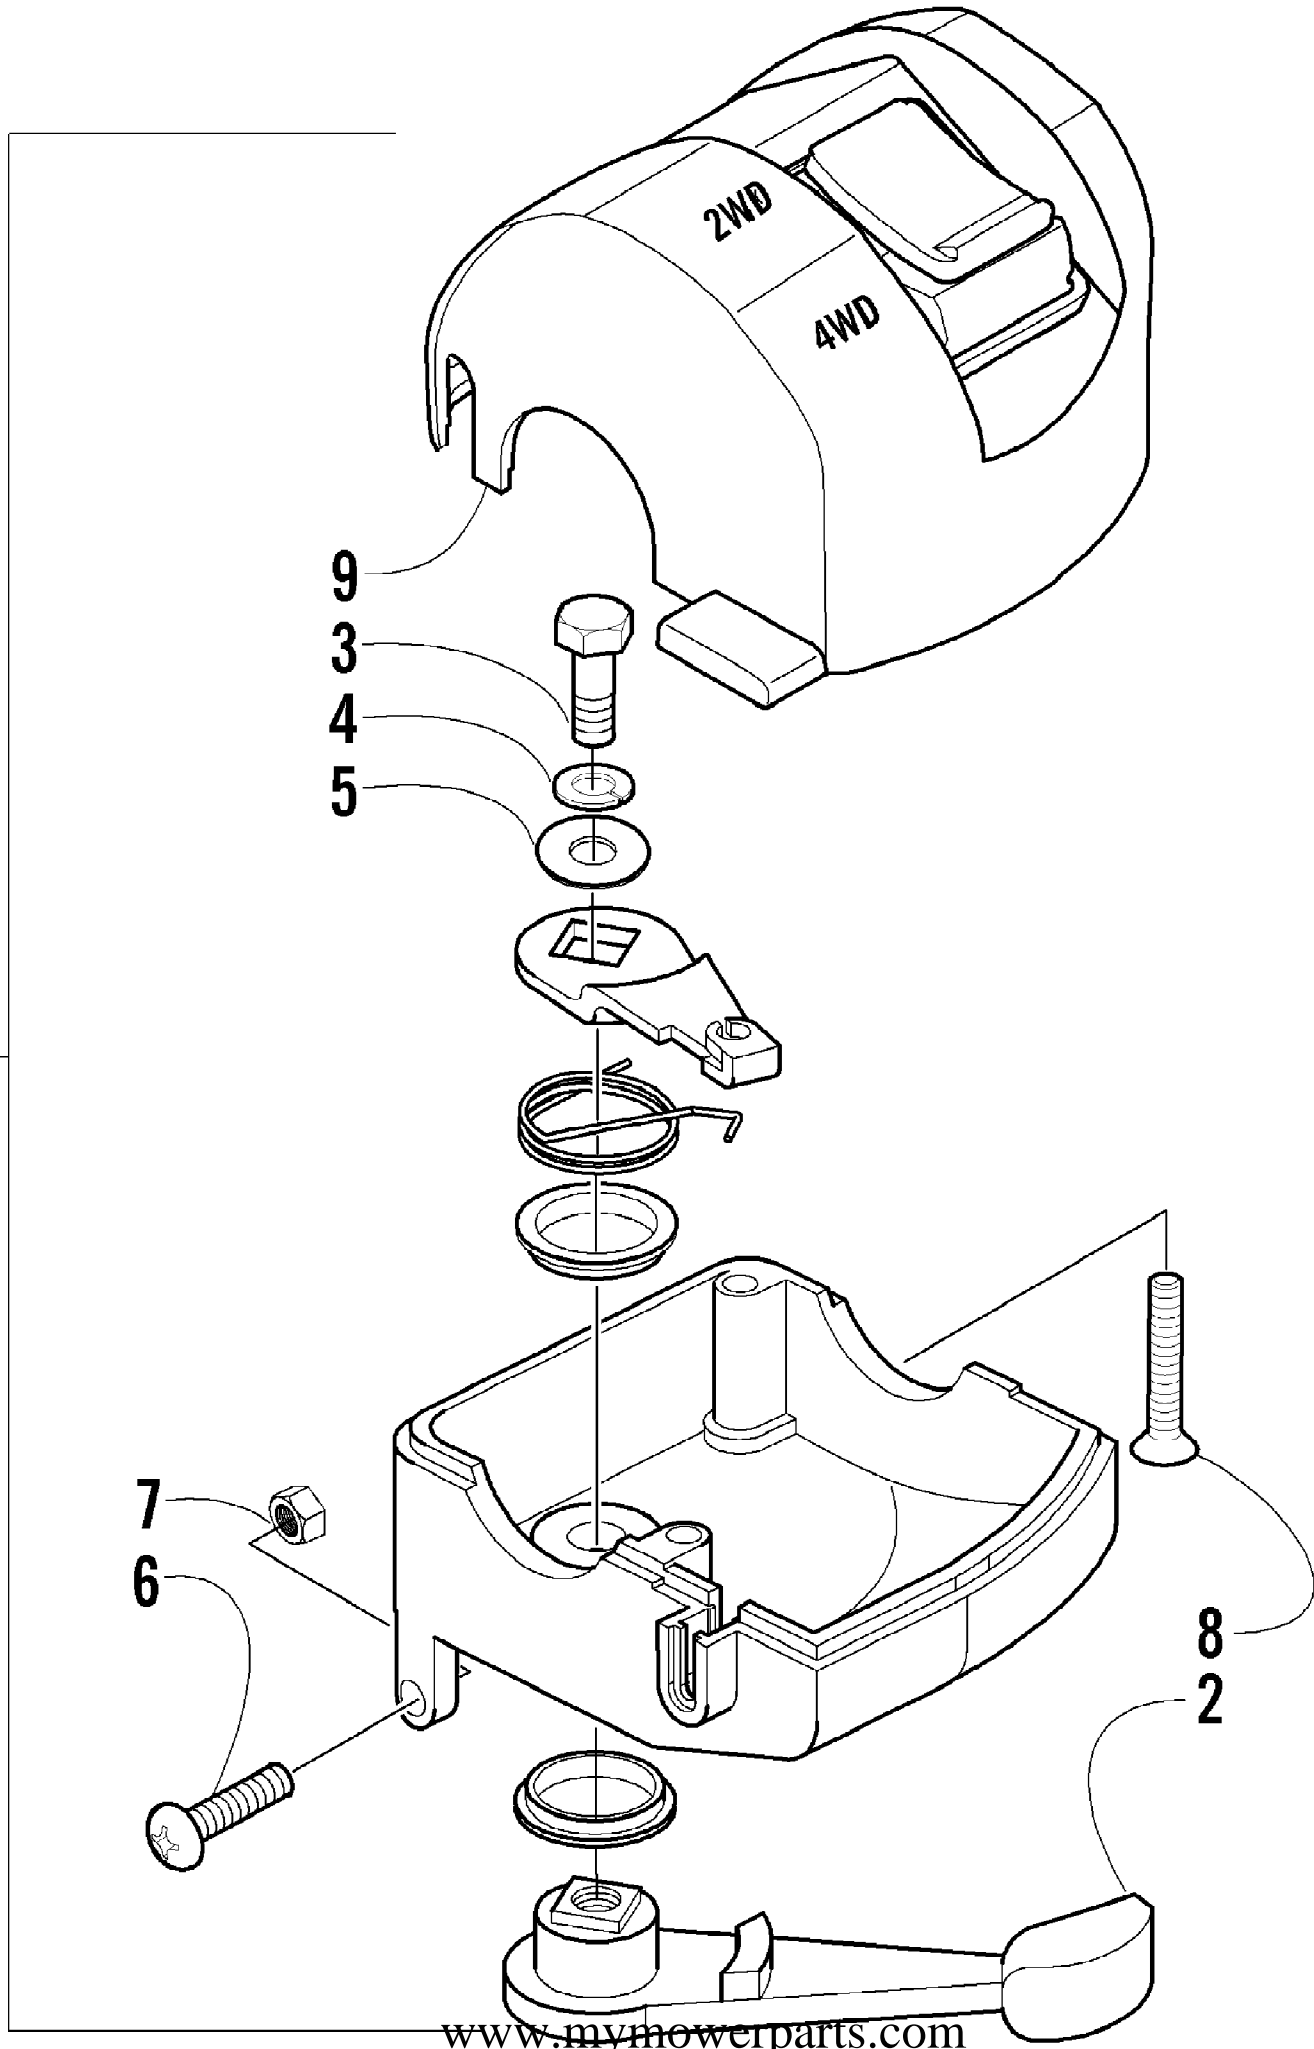

2007 ATV 650 H1 AUTOMATIC TRANSMISSION 4X4 TRV RED (A2007TBS4115R) Page 97 of 105
THROTTLE CASE ASSEMBLY

Ref #	Part Number	Qty	S/P/F	Description
1	0509-012	1		Case, Throttle - Assembly (inc. 2-9)
2	3409-001	1		Lever
3	3004-533	1	S/P	Screw, Cap
4	3004-447	1	/P	Washer, Lock
5	3003-030	1	/P	Washer
6	3423-014	1		Screw
7	3423-327	1		Nut
8	3423-199	2		Screw
9	0409-048	1		Cover, Throttle w/Switch