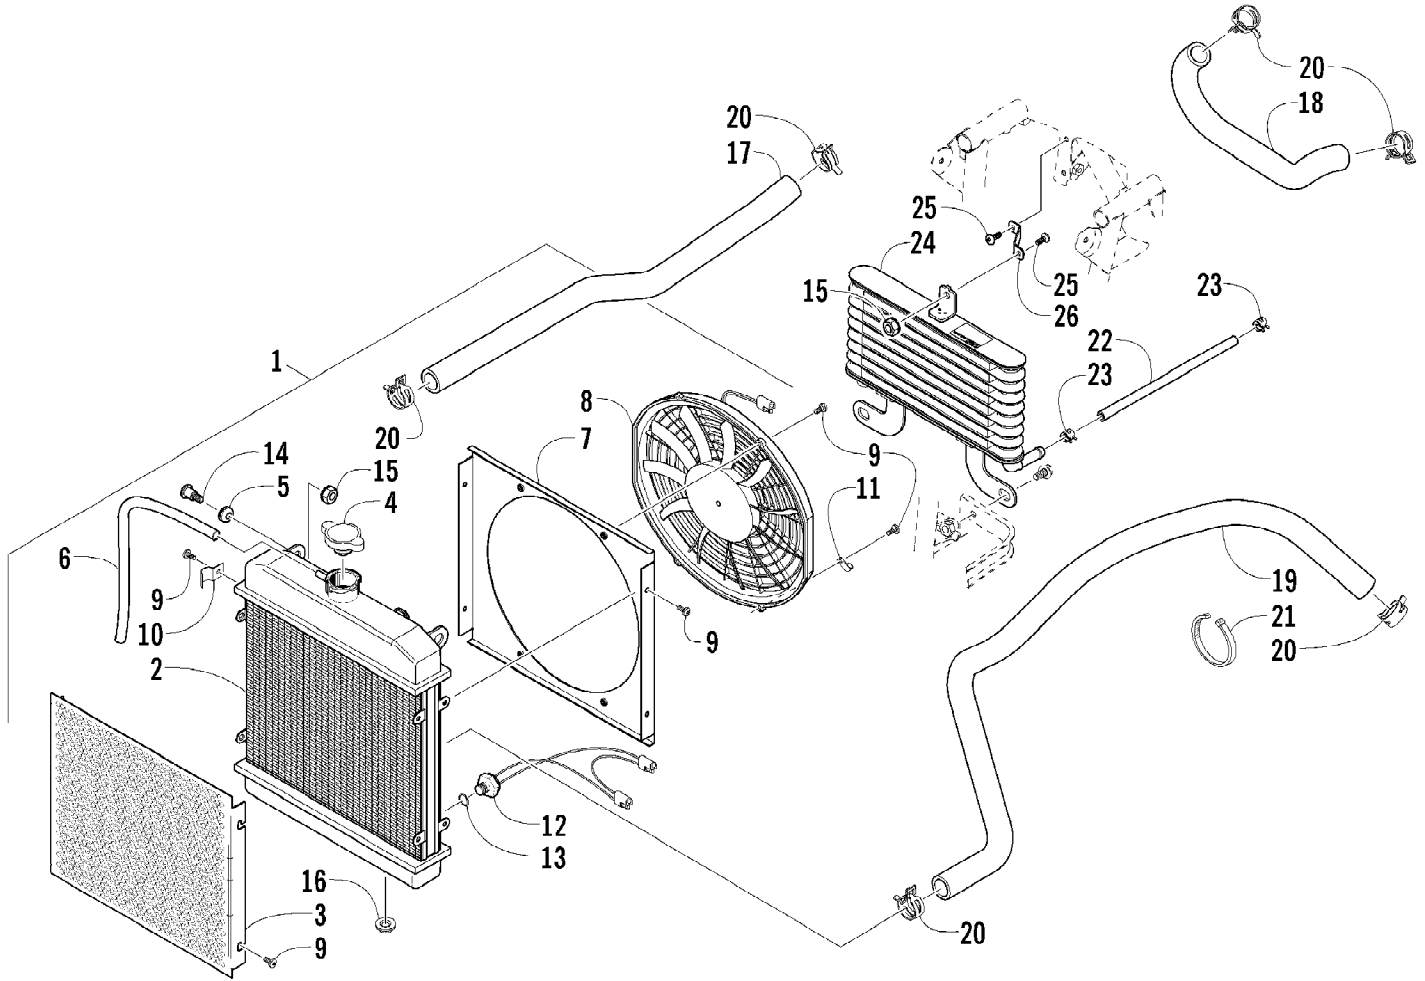

2007 ATV 650 H1 AUTOMATIC TRANSMISSION 4X4 TRV RED (A2007TBS4) Page 21 of 105
COOLING ASSEMBLY (VIN: 4UF07ATV17T236134 and above)

2007 ATV 650 H1 AUTOMATIC TRANSMISSION 4X4 TRV RED (A2007TBS4115R2) Page 22 of 105
COOLING ASSEMBLY (VIN: 4UF07ATV17T236134 and above)

Ref #	Part Number	Qty	S/P/F	Description
1	0413-172	1	S	Radiator Assembly (inc. 2-13)
2	0413-184	1	/P	Radiator
3	0413-007	1		Screen, Radiator
4	0413-002	1	S	Cap, Radiator
5	0423-030	2		Grommet
6	0610-016	AR	/P	Hose - 25 ft
7	0413-046	1		Shroud, Fan
8	0413-123	1	/P	Fan, Cooling
9	8475-512	12		Screw, Machine
10	0423-351	1		Clamp, Wire
11	0123-397	1		Clamp, Cable
12	0413-168	1		Sensor, Temperature - Coolant
13	0423-390	1	S	O-Ring
14	0423-484	2		Screw, Shoulder
15	0623-038	4		Nut w/Washer
16	0423-028	2		Bushing, Stem
17	0410-002	1		Hose, Coolant - Upper
18	0410-022	1		Hose, Coolant - Crossover
19	0410-041	1		Hose, Coolant - Lower
20	0423-496	6		Clamp, Hose
21	0123-788	2	/P	Cable Tie
22	0410-127	2		Hose, Oil Cooler
23	0423-632	4		Clamp, Hose
24	0413-163	1	S	Cooler, Oil
25	8476-612	2		Screw, Machine
26	0513-022	1		Bracket, Mtg Upper-Oil Cooler