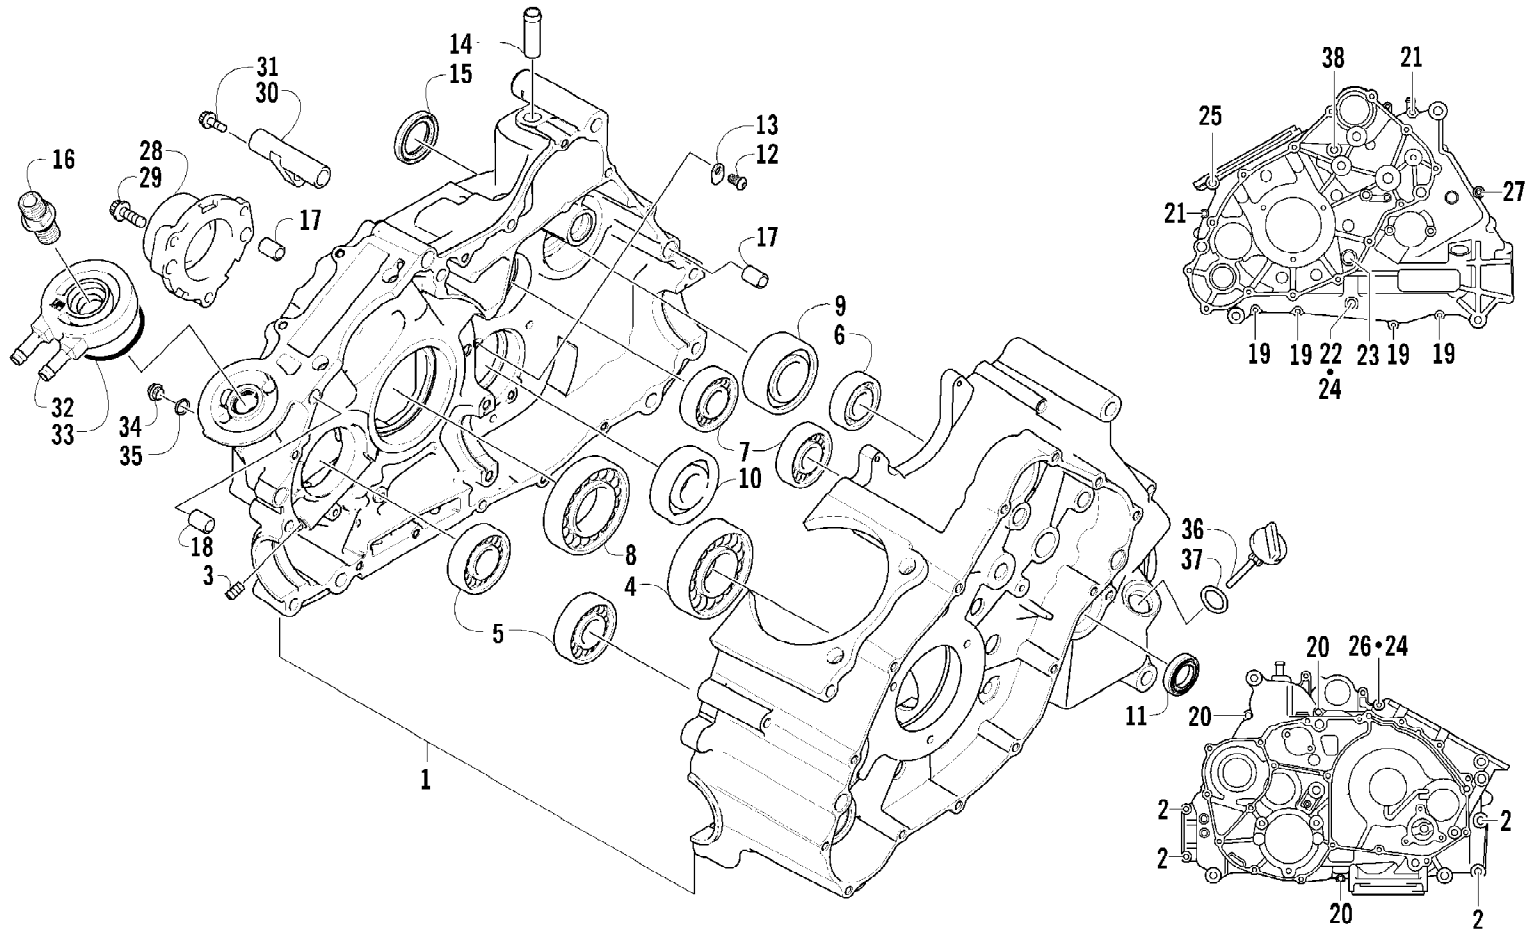

2007 ATV 650 H1 AUTOMATIC TRANSMISSION 4X4 TRV RED (A2007TBS4100R27 of 105)
CRANKCASE ASSEMBLY (VIN: 4UF07ATV47T237701 up to 4UF07ATV97T270001 and up)

2007 ATV 650 H1 AUTOMATIC TRANSMISSION 4X4 TRV RED (A2007TBS4116SR28 of 105
CRANKCASE ASSEMBLY (VIN: 4UF07ATV47T237701 up to 4UF07ATV97T270001 and up)

Ref #	Part Number	Qty	S/P/F	Description
1	0801-096	1	S	Crankcase Assembly (inc. 2-15)
2	8412-850	4		Screw, Cap
3	0801-002	2		Plug
4	0832-003	1	S	Bearing
5	0832-005	2	S	Bearing
6	0832-013	1	S	Bearing
7	0832-014	2	S	Bearing
8	0832-002	1	S	Bearing
9	0832-012	1	S	Bearing
10	0832-015	1	S/P	Bearing
11	0822-052	1		Seal, Countershaft
12	0826-100	2		Screw, Machine
13	0822-010	2	/P	Retainer, Bearing
14	0801-028	1		Pipe, Breather
15	0830-035	1		Seal, Driveshaft
16	0812-056	1		Union, Oil Filter
17	0829-002	5		Pin, Dowel
18	0829-003	1		Pin, Dowel
19	8468-645	4		Screw, Machine
20	8468-655	3		Screw, Machine
21	8468-675	2		Screw, Machine
22	8412-860	1		Screw, Cap
23	0826-017	1		Screw, Cap
24	0830-008	2		Gasket
25	0826-019	1		Screw, Cap
26	0826-018	1		Screw, Cap
27	8468-695	1		Screw, Machine
28	0801-006	1		Housing, Secondary Shaft Bearing
29	0826-105	3		Screw, Cap
30	0801-069	1		Pipe, Breather
31	0826-038	1		Screw, Machine
32	0812-055	1		Tower, Oil Filter
33	0830-166	1		O-Ring
34	0812-058	2		Plug
35	0812-026	2		Gasket
36	0801-005	1		Stick, Oil Level
37	0830-010	1		O-Ring, Oil Level Stick
38	8468-680	1		Screw, Machine