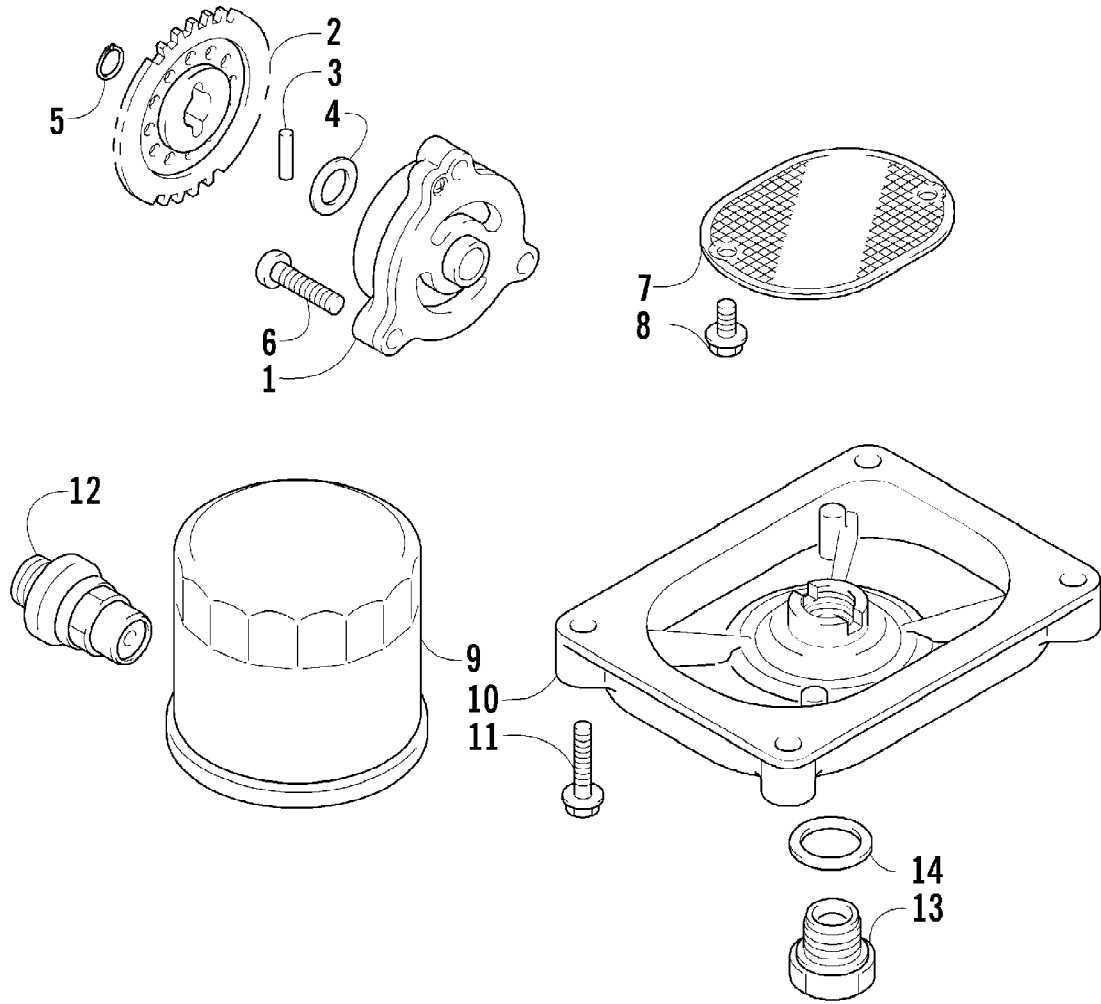

2007 ATV 650 H1 AUTOMATIC TRANSMISSION 4X4 TRV RED (A2007TBS4) Page 6 of 105
OIL FILTER/PUMP ASSEMBLY

Ref #	Part Number	Qty	S/P/F	Description
1	0812-023	1		Pump, Oil
2	0812-002	1	S	Gear, Driven
3	0829-009	1		Pin
4	0828-007	1	/P	Washer
5	0831-002	1		Circlip
6	0826-039	3		Screw, Cap
7	0812-003	1	S	Strainer, Oil
8	0826-040	2		Screw, Machine
9	0812-029	1	S	Filter, Oil
10	0812-053	1		Cap, Oil Strainer
11	8468-625	4		Screw, Machine
12	0812-007	1		Valve, Oil-Relief - Assembly
13	0812-006	1		Plug, Drain
14	0830-017	1		Gasket, Drain Plug