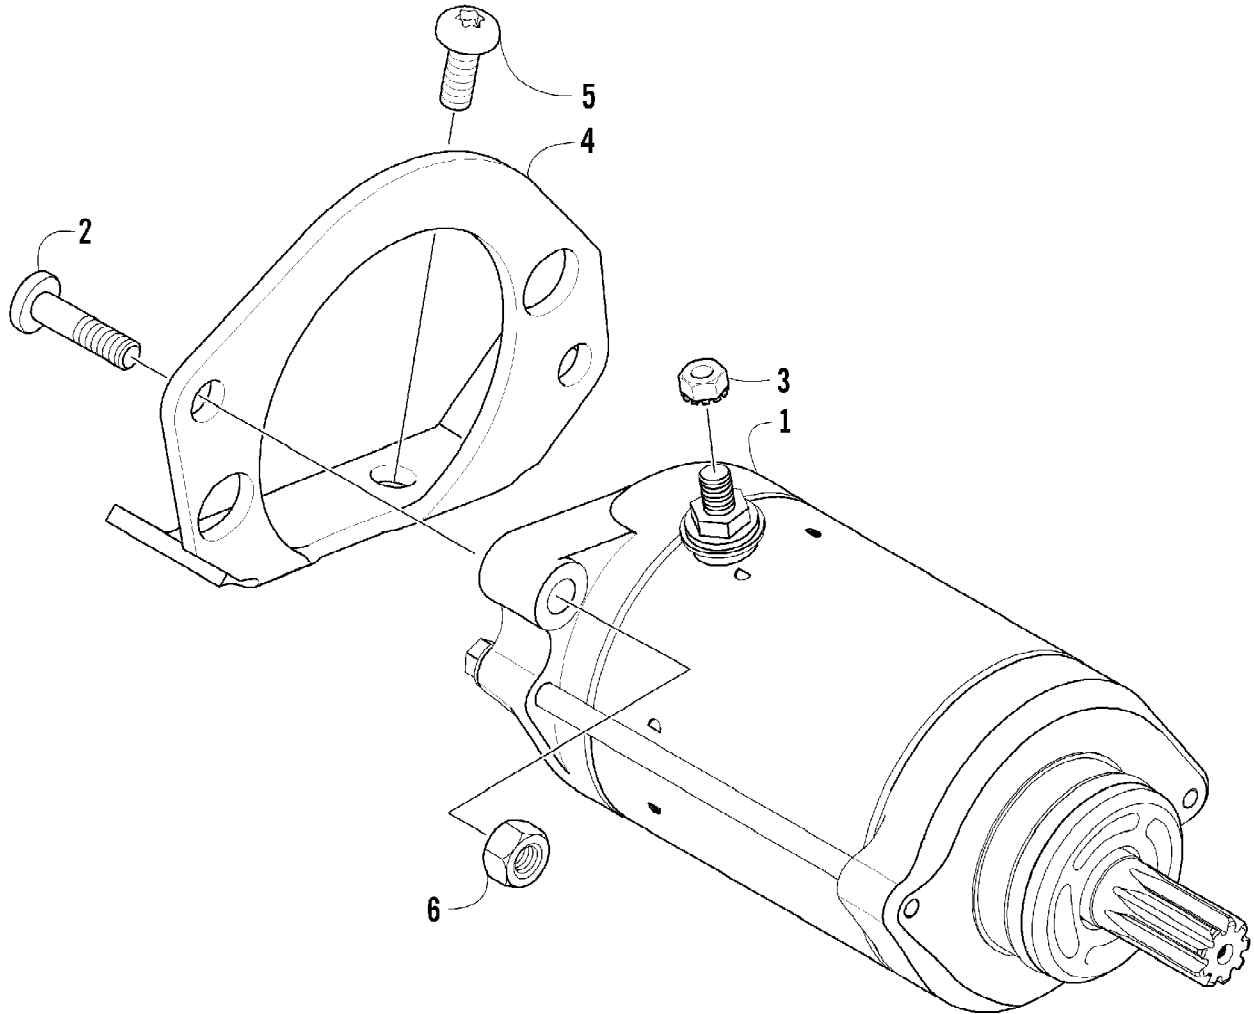

2007 ATV 650 H1 AUTOMATIC TRANSMISSION 4X4 TRV RED (A2007TBS4116SR) Page 90 of 105
STARTER MOTOR ASSEMBLY (VIN: 4UF07ATV97T270001 and above)

2007 ATV 650 H1 AUTOMATIC TRANSMISSION 4X4 TRV RED (A2007TBS4BUSA) Page 91 of 105
STARTER MOTOR ASSEMBLY (VIN: 4UF07ATV97T270001 and above)

Ref #	Part Number	Qty	S/P/F	Description
1	0825-012	1	S	Motor, Starter - Assembly
2	8468-630	2		Screw, Machine
3	0623-038	1		Nut w/Washer
4	0815-018	1		Bracket, Mounting
5	8468-612	2		Screw, Machine
6	8427-602	2		Nut, Lock