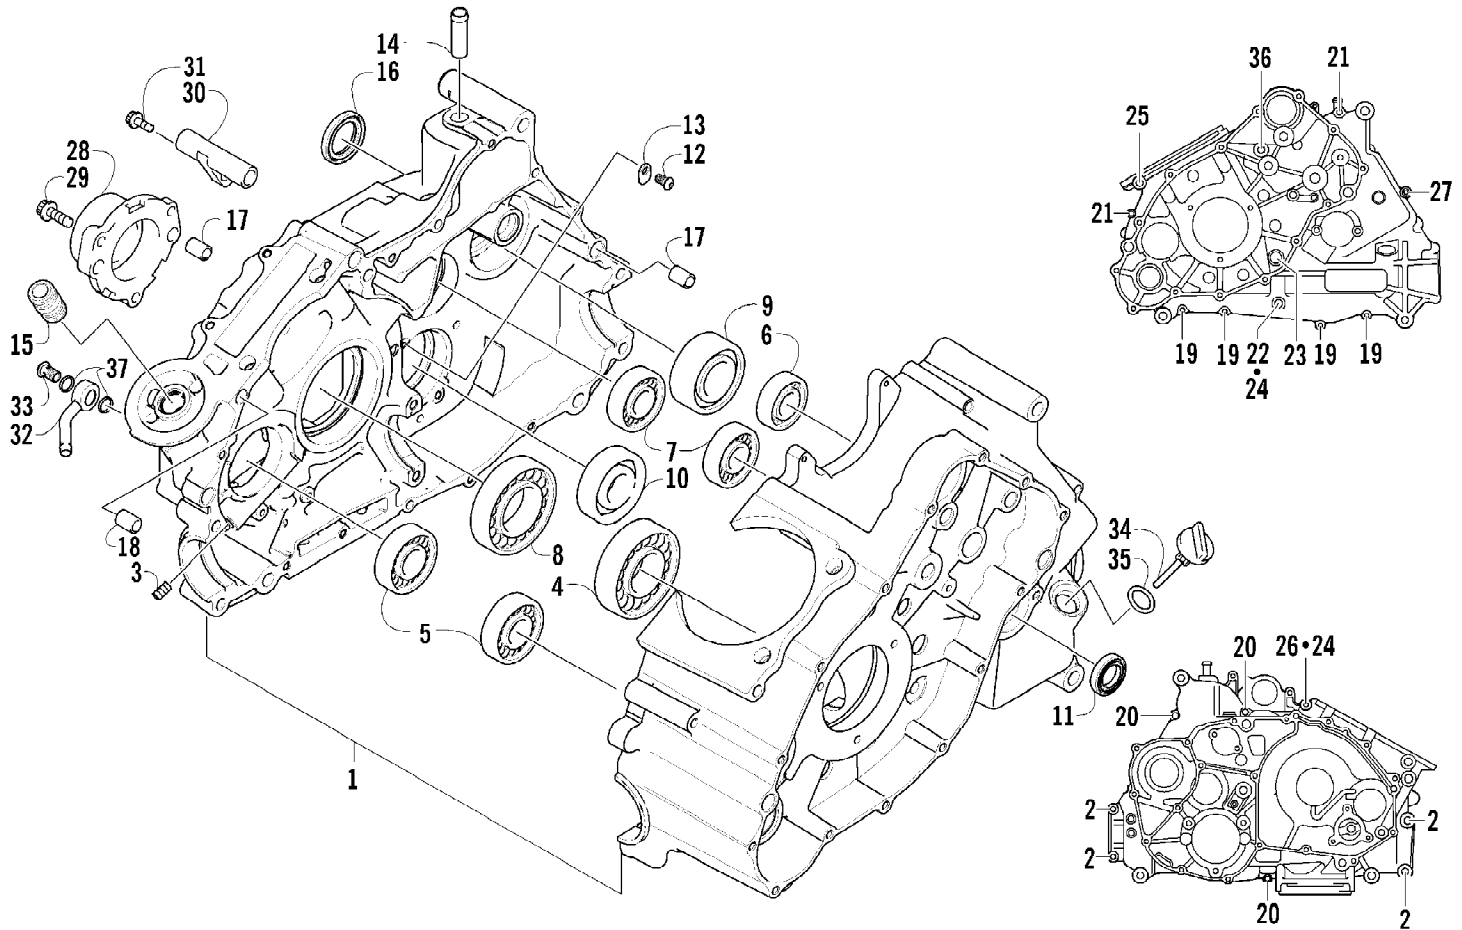

2007 ATV 650 H1 AUTOMATIC TRANSMISSION 4X4 TRV RED (A2007TBS4) Page 25 of 105
CRANKCASE ASSEMBLY (Up to VIN: 4UF07ATV47T237701)

2007 ATV 650 H1 AUTOMATIC TRANSMISSION 4X4 TRV RED (A2007TBS4PUSR)
CRANKCASE ASSEMBLY (Up to VIN: 4UF07ATV47T237701) Page 26 of 105

Ref #	Part Number	Qty	S/P/F	Description
1	0801-056	1	S	Crankcase Assembly (inc. 2-16)
2	8412-850	4		Screw, Cap
3	0801-002	2		Plug
4	0832-003	1	S	Bearing
5	0832-005	2	S	Bearing
6	0832-013	1	S	Bearing
7	0832-014	2	S	Bearing
8	0832-002	1	S	Bearing
9	0832-012	1	S	Bearing
10	0832-015	1	S/P	Bearing
11	0822-052	1		Seal, Countershaft
12	0826-100	2		Screw, Cap
13	0822-010	2	/P	Retainer, Bearing
14	0801-028	1		Pipe, Breather
15	0812-008	1		Union, Oil Filter
16	0830-035	1		Seal, Driveshaft
17	0829-002	5		Pin, Dowel
18	0829-003	1		Pin, Dowel
19	8468-645	4		Screw, Machine
20	8468-655	3		Screw, Machine
21	8468-675	2		Screw, Machine
22	8412-860	1		Screw, Cap
23	0826-017	1		Screw, Cap
24	0830-008	2		Gasket
25	0826-019	1		Screw, Cap
26	0826-018	1		Screw, Cap
27	8468-695	1		Screw, Machine
28	0801-006	1		Housing, Secondary Shaft Bearing
29	0826-105	3		Bolt
30	0801-069	1		Pipe, Breather
31	0826-038	1		Bolt, Breather Pipe
32	0812-028	2		Fitting, Oil Cooler
33	0812-025	2		Bolt, Oil Cooler Fitting
34	0801-005	1		Stick, Oil Level
35	0830-010	1		O-Ring, Oil Level Stick
36	8468-680	1		Screw, Machine
37	0812-026	4		Gasket