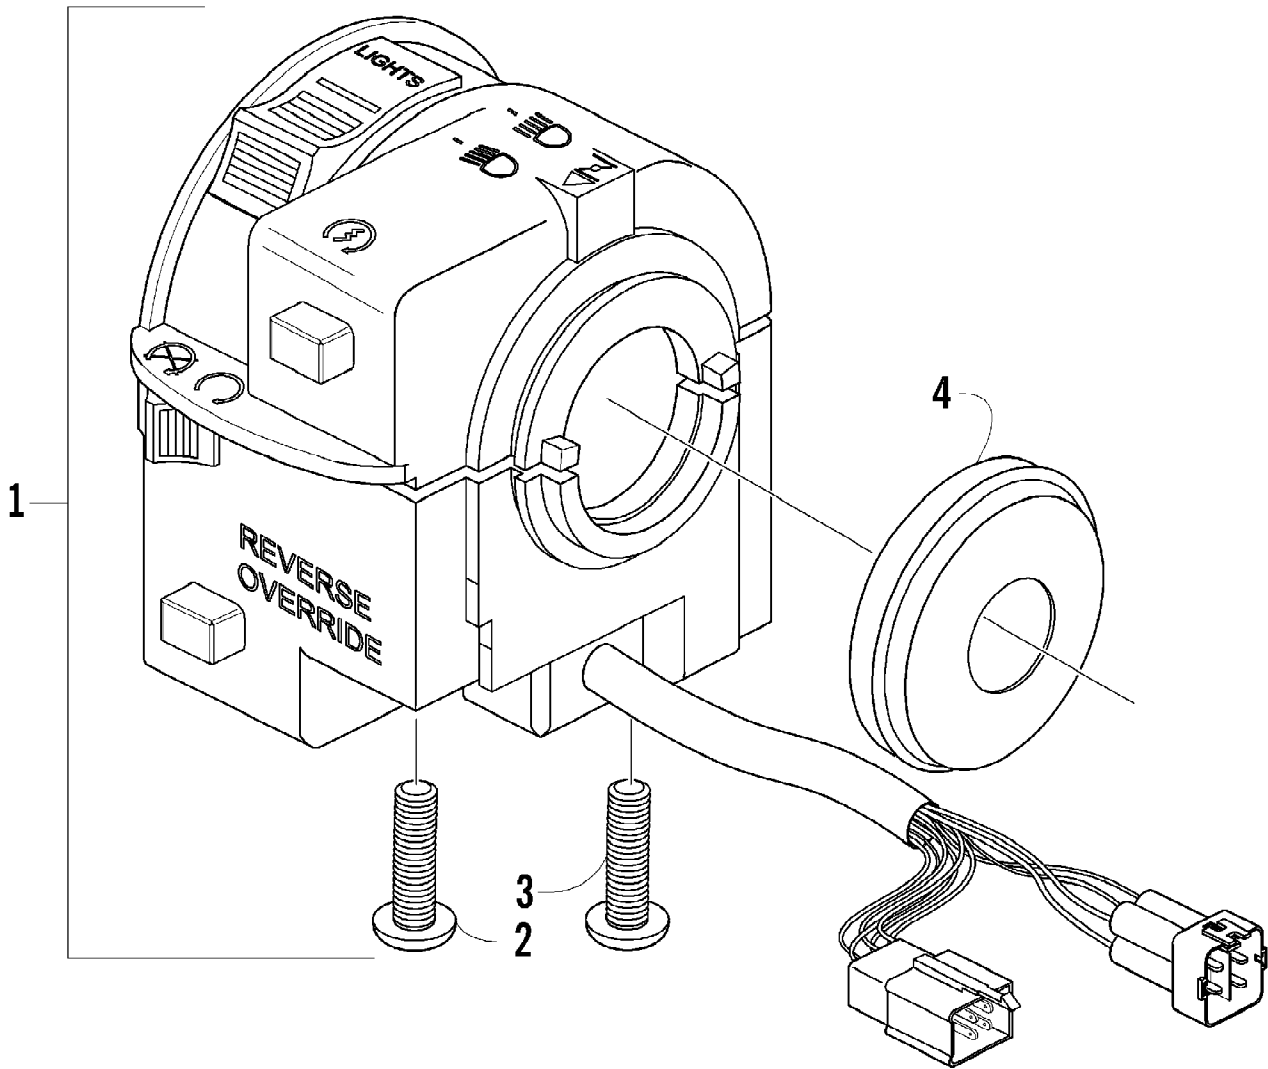

2007 ATV 650 H1 AUTOMATIC TRANSMISSION 4X4 TRV RED (A2007TBS4B) 18 of 105
CONTROL SWITCH HOUSING ASSEMBLY

Ref #	Part Number	Qty	S/P/F	Description
1	0509-014	1		Switch, Control - Assembly (inc. 2-4)
2	0409-027	1		Screw, Machine
3	0409-028	1		Screw, Machine
4	3409-019	1		Cover, Switch Housing