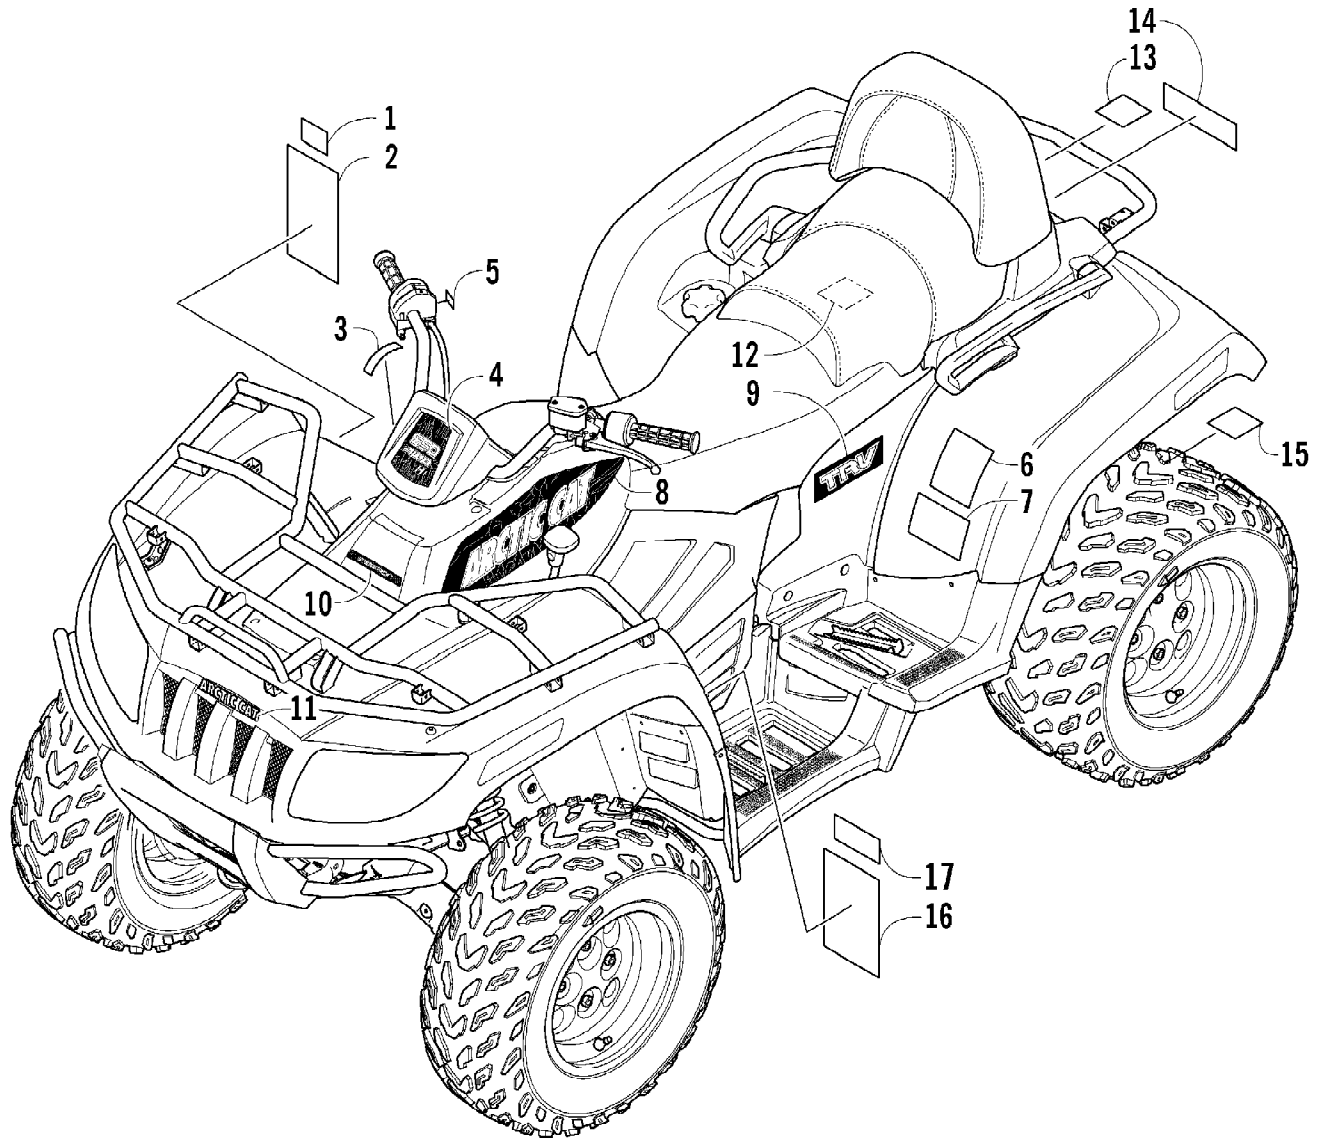

2007 ATV 650 H1 AUTOMATIC TRANSMISSION 4X4 TRV RED (A2007TBS4) Page 38 of 105
DECALS

Ref #	Part Number	Qty	S/P/F	Description
1	0411-666	1	F	Decal, Warning - Reverse/Pre-Ride
2	0411-894	1		Decal, Warning - Hill
3	0411-426	1		Decal, Warning - Clutch Cover
4	1411-376	1		Decal, Instrument Pod
5	0411-966	1		Decal, Warning - Differential Lock
6	0411-833	1		Decal, Passenger
7	0411-832	1		Decal, Warning - Tire Pressure
8	1411-356	1		Decal, Side - Upper Right
8	1411-357	1		Decal, Side - Upper Left
9	1411-264	2		Decal, Graphic - TRV
10	1411-050	1	/P	Decal, "Speedrack"
11	0411-840	1		Decal, Front
12	1411-269	1		Decal, Warning - Passenger
13	1411-251	1		Decal, Warning - Seat/Passenger
14	0411-814	1	/P	Decal, "Arctic Cat" - White
15	1411-077	1		Decal, Warning - Towing
16	0411-753	1	F	Decal, Warning - Age/General
17	1411-574	1		Decal, Warning - Off-Road Only