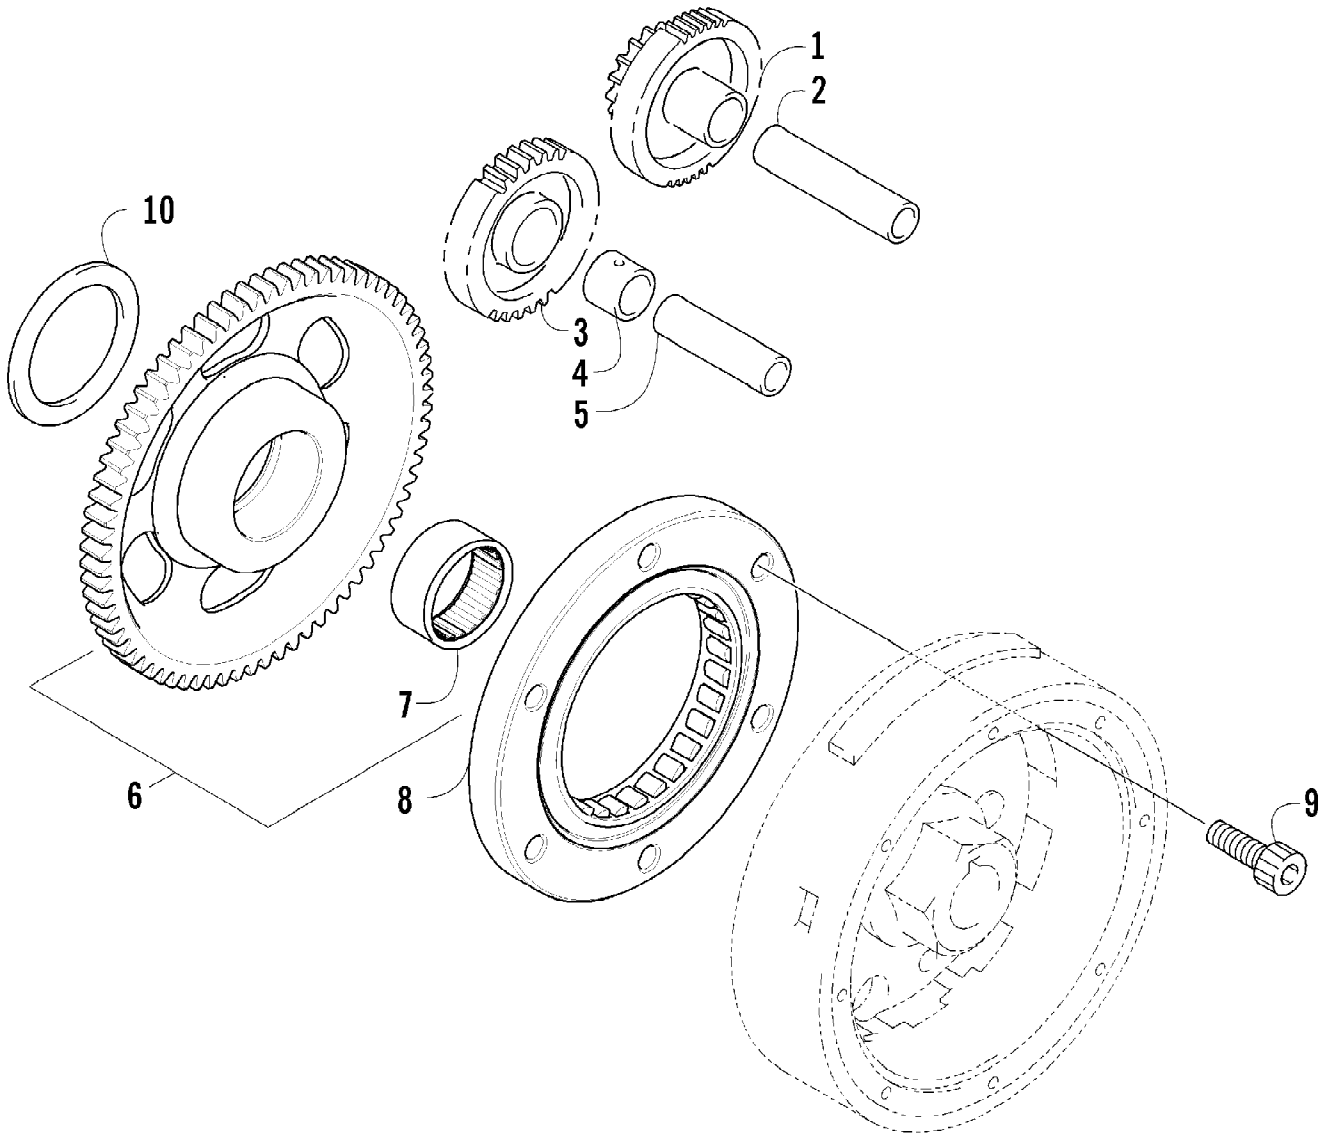

2007 ATV 650 H1 AUTOMATIC TRANSMISSION 4X4 TRV RED (A2007TBS4) Page 8 of 105
STARTER CLUTCH ASSEMBLY

Ref #	Part Number	Qty	S/P/F	Description
1	0815-001	1		Gear, Starter Idler - No. 1
2	0829-031	1	/P	Shaft, Starter Gear
3	0815-002	1		Gear, Starter Idler - No. 2
4	0815-003	1		Spacer, Starter Idler Gear No. 2
5	0829-032	1	/P	Shaft, Starter Gear
6	0815-004	1		Gear Starter Clutch (inc. 7)
7	0832-004	1	S	Bearing
8	0802-035	1		Clutch, Starter
9	0826-069	6		Screw, Machine
10	0828-094	1		Washer