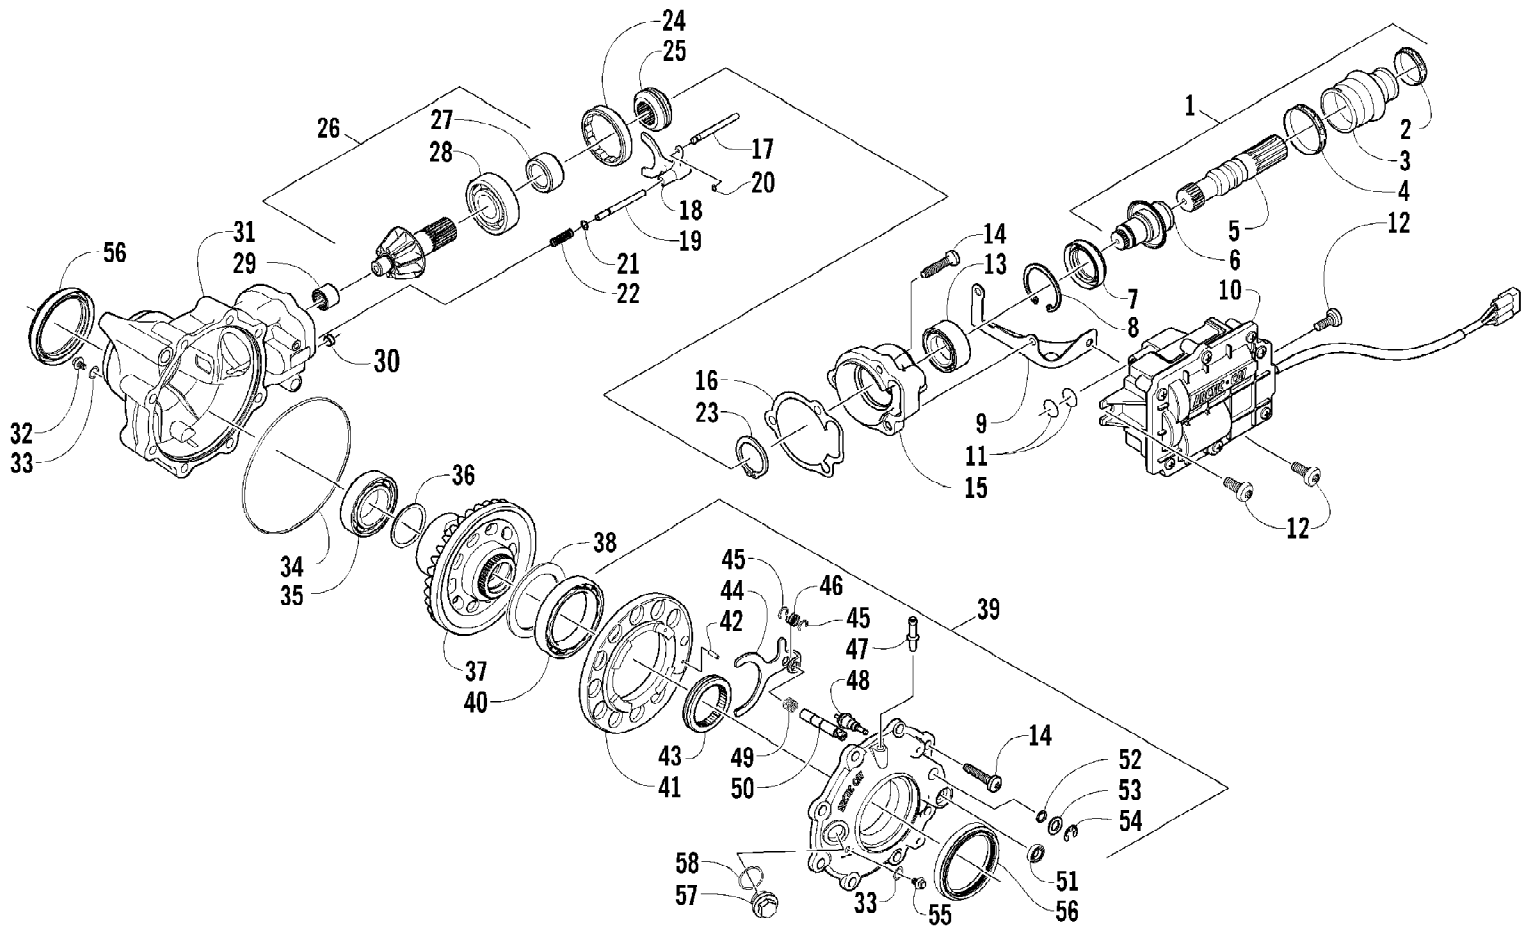

2007 ATV 650 H1 AUTOMATIC TRANSMISSION 4X4 TRV RED (A2007TBS4) Page 17 of 105
FRONT DRIVE GEARCASE ASSEMBLY

2007 ATV 650 H1 AUTOMATIC TRANSMISSION 4X4 TRV RED (A2007TBS4) Page 18 of 105
FRONT DRIVE GEARCASE ASSEMBLY

Ref #	Part Number	Qty	S/P/F	Description
	1502-089	1		Complete Front Gearcase Assembly
1	1502-083	1		Shaft, Propeller - Assembly (inc. 2-6)
2	0423-411	1		Clamp, Boot
3	0402-985	1	/P	Boot, Propeller Shaft
4	0423-393	1		Clamp, Boot
5	1402-045	1		Shaft, Output
6	1502-085	1	/P	Shaft, Input
7	1402-011	1		Seal
8	0423-423	1		Ring, Retaining
9	0502-347	1		Bracket, Actuator
10	0502-579	1		Actuator (inc. one No. 11)
11	0423-498	2	S	O-Ring
12	0423-396	3		Screw, Self-Tapping
13	1402-043	1		Bearing
14	0423-118	11		Screw, Self-Tapping
15	0502-528	1	/P	Housing, Pinion
16	0402-947	1		Gasket, Flange
17	0402-997	1		Shaft, Selector
18	0402-998	1		Fork, Selector
19	0402-417	1		Shaft, Shuttle
20	0423-402	1		Ring, Retaining
21	0423-147	1		O-Ring
22	0402-999	1		Spring, Return
23	0423-417	1		Ring, Retaining
24	0402-357	1		Collar, Lock
25	0402-413	1		Coupler, Drive
26	0502-783	1		Gear, Pinion - Assembly - 10T (inc. 27-28)
27	0402-336	1		Collar, Retaining
28	0402-327	1		Bearing
29	0402-328	1		Bearing
30	0402-411	1		Pin, Dowel
31	0502-514	1		Housing, Gearcase
32	1402-210	1	/P	Plug, Magnetic (inc. one No. 33)
33	0423-153	2		O-Ring
34	0423-149	1		O-Ring
35	0402-393	1		Bearing
36	0402-405	AR		Shim
36	0402-406	AR		Shim
36	0402-407	AR		Shim
36	0402-408	AR		Shim
36	0402-409	AR		Shim
37	0502-851	1		Gear, Ring - 36T
38	1402-074	AR		Shim
38	1402-075	AR		Shim
38	1402-076	AR		Shim
38	1402-077	AR		Shim
38	1402-078	AR		Shim
39	1502-097	1		Cover, Gearcase (inc. one No. 33, 40-55, and one No. 56)
40	1402-053	1		Bearing
41	0502-413	1		Flange, Bearing
42	1402-079	1		Pin, Parallel