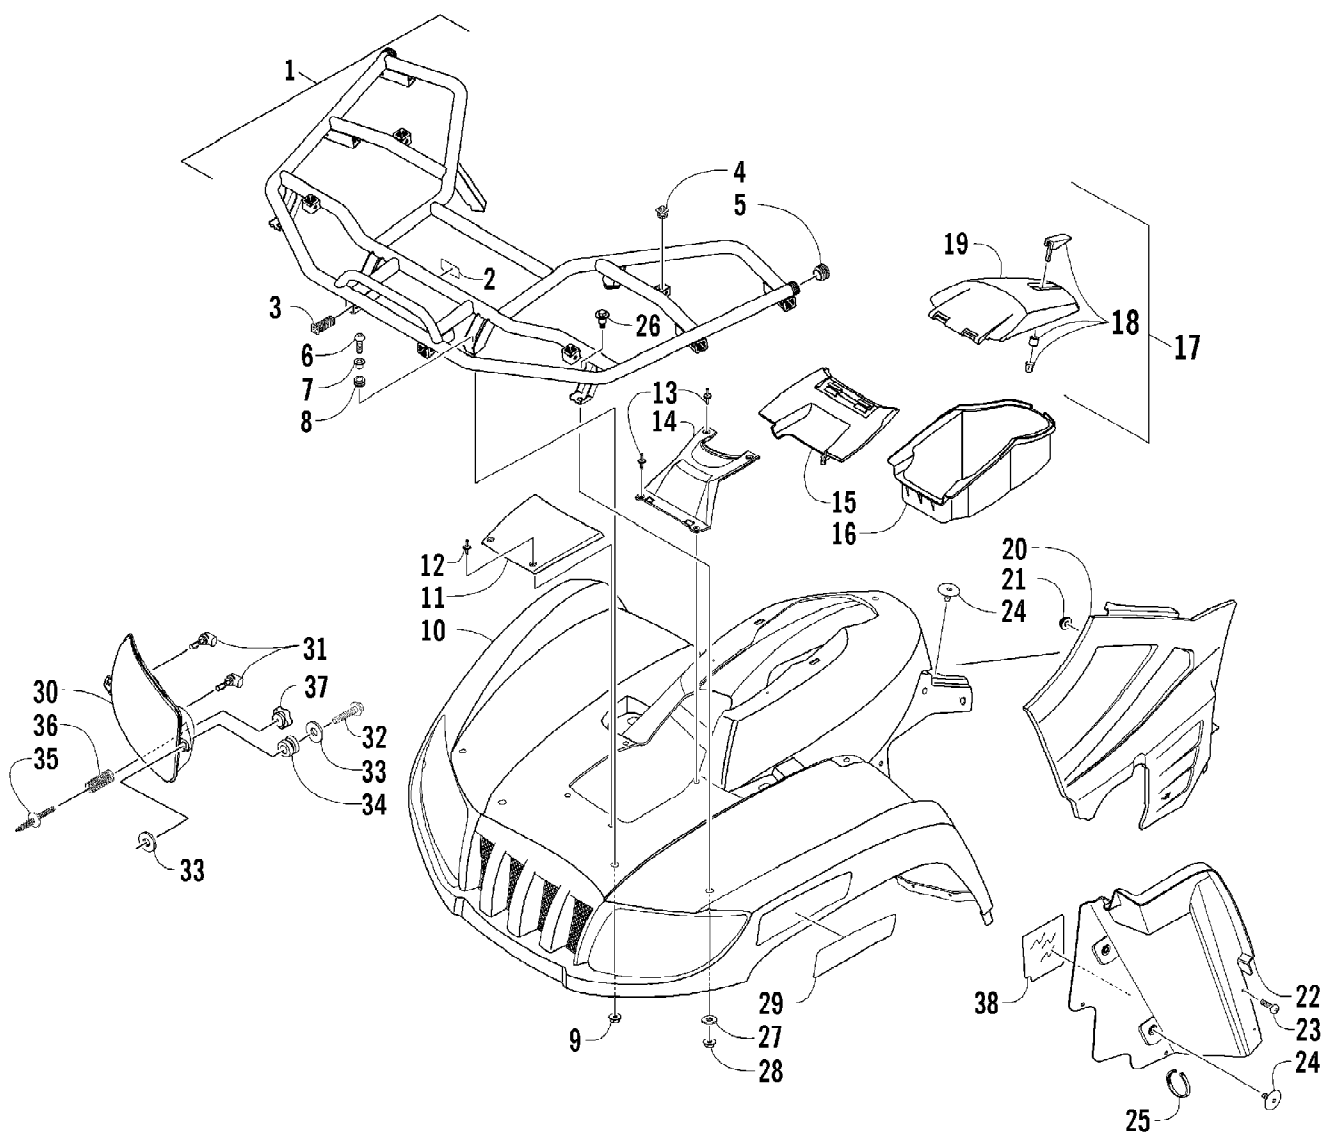

2007 ATV 650 H1 AUTOMATIC TRANSMISSION 4X4 TRV RED (A2007TBS4) Page 15 of 105
FRONT BODY PANEL ASSEMBLY

2007 ATV 650 H1 AUTOMATIC TRANSMISSION 4X4 TRV RED (A2007TBS4) Page 16 of 105
FRONT BODY PANEL ASSEMBLY

Ref #	Part Number	Qty	S/P/F	Description
1	0541-272	1		Rack, Front - Assembly (inc. 2-5)
2	0411-576	1		Decal, Warning - Front Rack Load
3	2406-014	6		Bushing, Rack
4	0441-592	4	/P	Bushing, Rack
5	1441-049	2		Plug, Rack
6	8410-830	4		Screw, Machine
7	0423-669	4		Spacer
8	0423-465	4		Grommet
9	8432-802	4		Nut, Lock
10	0518-006	1	S	Panel, Fender - Front (inc. 29)
11	1406-358	1		Cover, Access
12	0423-535	2		Rivet, Reinstallable
13	0623-362	4		Rivet, Reinstallable
14	1406-484	1		Cover, Steering Post
15	0470-513	1		Cover, Storage Box
16	1406-573	1		Box, Storage
17	2506-234	1		Lid, Storage Box w/Latch (inc. 18-19)
18	1406-599	1		Latch, Storage Box
19	0470-514	1		Lid, Storage Box
20	2406-324	1		Panel, Side - Lower - Right
20	2406-325	1		Panel, Side - Lower - Left
20	2406-421	1	F	Panel, Side - Lower - Left
21	0423-678	8		Grommet
22	1406-354	1		Panel, Splash - Right
22	2506-383	1	/P	Panel, Splash - Left (inc.38)
23	0423-719	4		Screw, Self-Tapping
24	0423-101	5		Screw, Body
25	0123-788	AR	/P	Cable Tie - 7.5 in.
26	0423-654	2		Screw, Shoulder
27	8050-222	2	/P	Washer
28	0423-540	2		Nut, Lock
29	0411-818	1		Decal, Reflector - Front - Right
29	0411-819	1		Decal, Reflector - Front - Left
30	0509-034	1	S	Headlight Assembly - Right (inc. 31)
30	0509-035	1		Headlight Assembly - Left (inc. 31)
31	0409-055	4		Bulb, Headlight
32	0623-785	4		Screw, Self-Tapping
33	8050-217	8	/P	Washer
34	0423-447	4		Grommet
35	0423-514	2		Stud, Adjuster - Headlight
36	0423-522	2		Spring, Adjuster
37	0423-513	2		Knob, Adjuster
38	0412-404	1		Shield, Heat