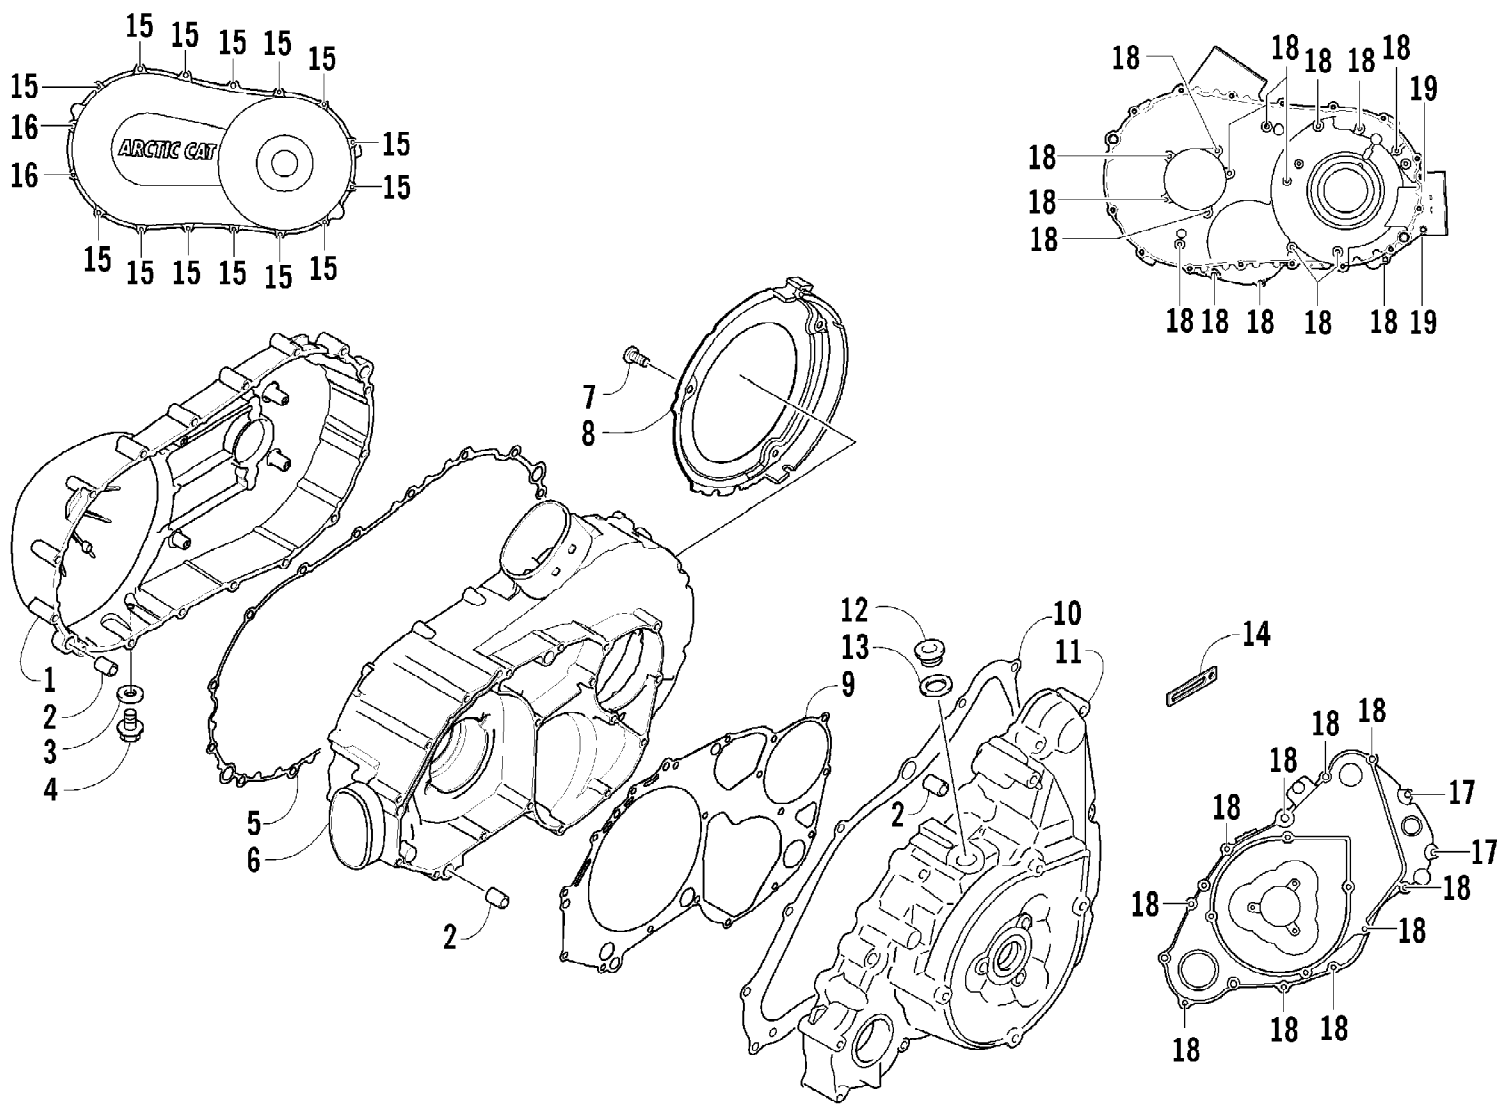

2007 ATV 650 H1 AUTOMATIC TRANSMISSION 4X4 TRV RED (A2007TBS4) Page 15 of 105
CLUTCH/V-BELT/MAGNETO COVER ASSEMBLY

2007 ATV 650 H1 AUTOMATIC TRANSMISSION 4X4 TRV RED (A2007TBS4P16) Page 16 of 105
CLUTCH/V-BELT/MAGNETO COVER ASSEMBLY

Ref #	Part Number	Qty	S/P/F	Description
1	0806-014	1	S	Cover, V-Belt
2	0829-002	4		Pin, Dowel
3	0830-013	1		Washer, Crush
4	8408-812	1		Screw, Cap
5	0830-012	1	S	Gasket, V-Belt Cover
6	0806-013	1	S	Cover, Clutch
7	0826-029	3		Screw
8	0806-048	1		Plate, Air Intake
9	0830-116	1	/P	Gasket, Clutch Cover
10	0830-128	1		Gasket, Magneto Cover
11	0806-077	1	S	Cover, Magneto - Assembly
12	0806-022	1		Plug
13	0830-015	1		Washer, Crush
14	3002-964	1	/P	Clamp, Wire
15	8468-645	14		Screw, Machine
16	8468-655	2		Screw, Machine
17	8468-625	2		Screw, Machine
18	8468-640	26		Screw, Machine
19	8468-675	2		Screw, Machine