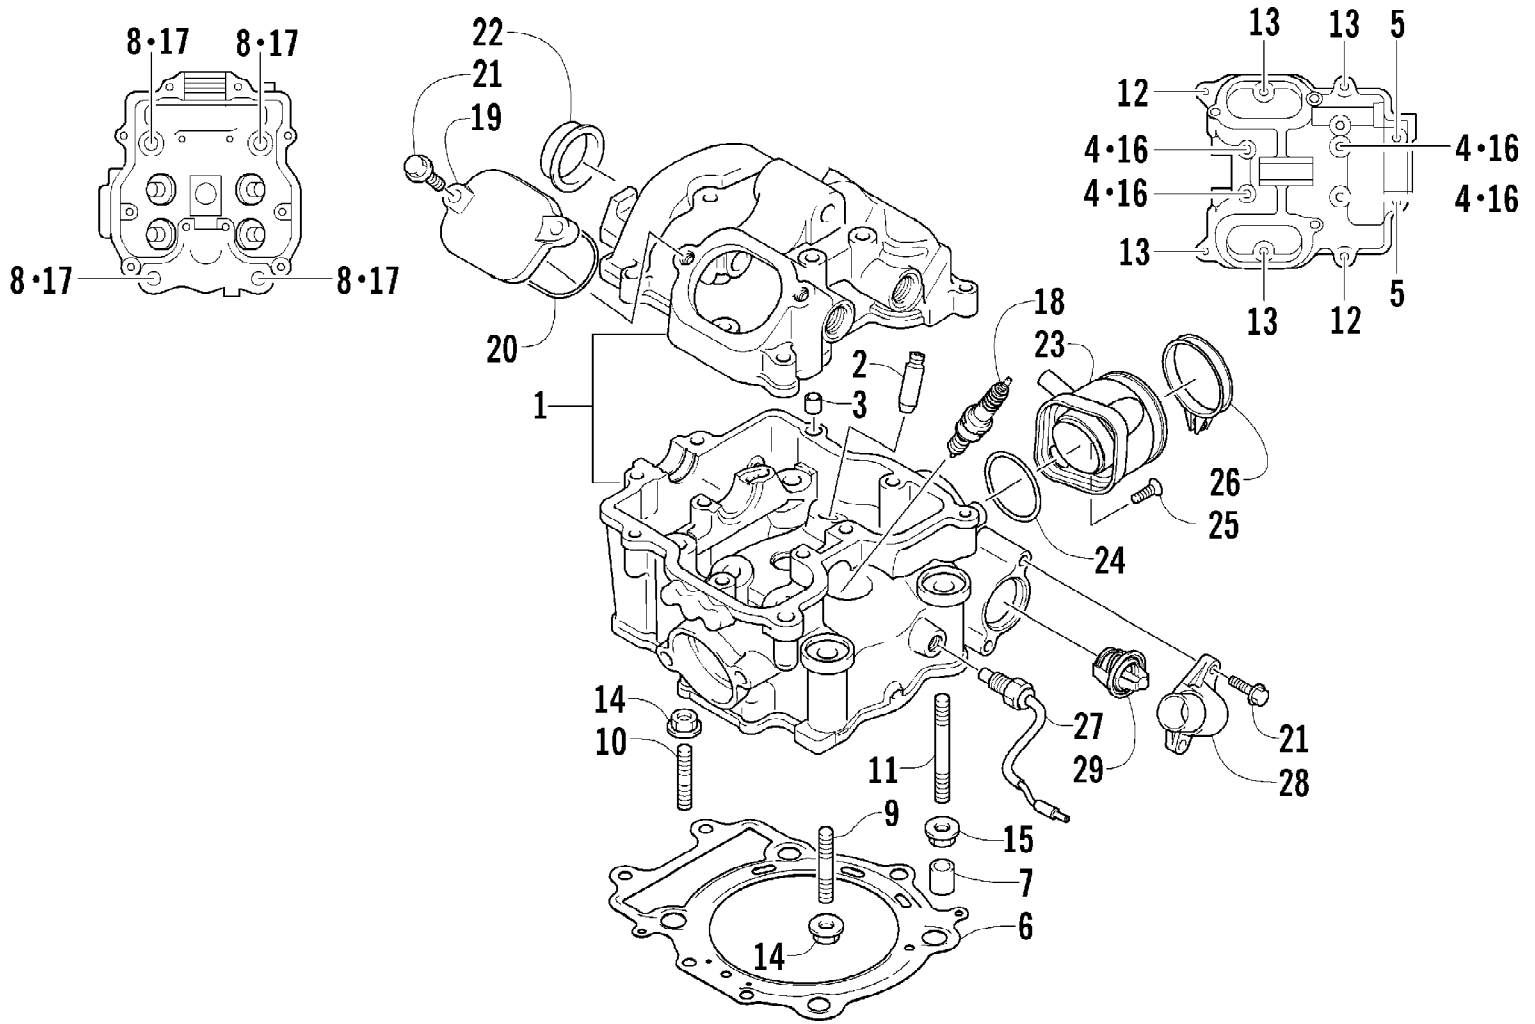

2007 ATV 650 H1 AUTOMATIC TRANSMISSION 4X4 TRV RED (A2007TBS4) Page 35 of 105
CYLINDER HEAD ASSEMBLY

2007 ATV 650 H1 AUTOMATIC TRANSMISSION 4X4 TRV RED (A2007TBS4) Page 36 of 105
CYLINDER HEAD ASSEMBLY

Ref #	Part Number	Qty	S/P/F	Description
1	0808-047	1	F	Head, Cylinder - Assembly (inc. 2-4)
2	0	4	F	Guide, Valve
3	0829-001	2	S	Dowel, Sleeve
4	0826-001	4		Screw, Cap
5	0826-002	2		Screw, Cap
6	0830-124	1	S	Gasket, Cylinder Head
7	0829-002	2		Pin, Dowel
8	0808-037	4	/P	Screw, Cap
9	0827-030	2		Bolt, Stud
10	0827-002	2		Bolt, Stud
11	0827-031	1		Bolt, Stud
12	0826-005	2		Screw, Cap
13	0826-006	4		Screw, Cap
14	8424-604	5		Nut
15	8424-804	1		Nut
16	0830-107	4		Gasket - Seal, Fastener
17	0830-147	4	/P	Washer, Crush
18	0217-727	1	S	Spark Plug (RG6YC)
19	0808-003	2		Cap, Inspection
20	0830-004	2	S	O-Ring
21	0826-007	5		Screw, Cap
22	0808-077	1		Plug, Cylinder Head
23	0570-115	1		Pipe, Intake - Assembly
24	0830-090	1		O-Ring
25	0826-008	2		Screw, Machine
26	0423-066	1		Clamp, Intercooler
27	0808-007	1		Switch, Water Temperature - Assembly
28	0808-008	1		Cover, Thermostat
29	0808-078	1		Thermostat