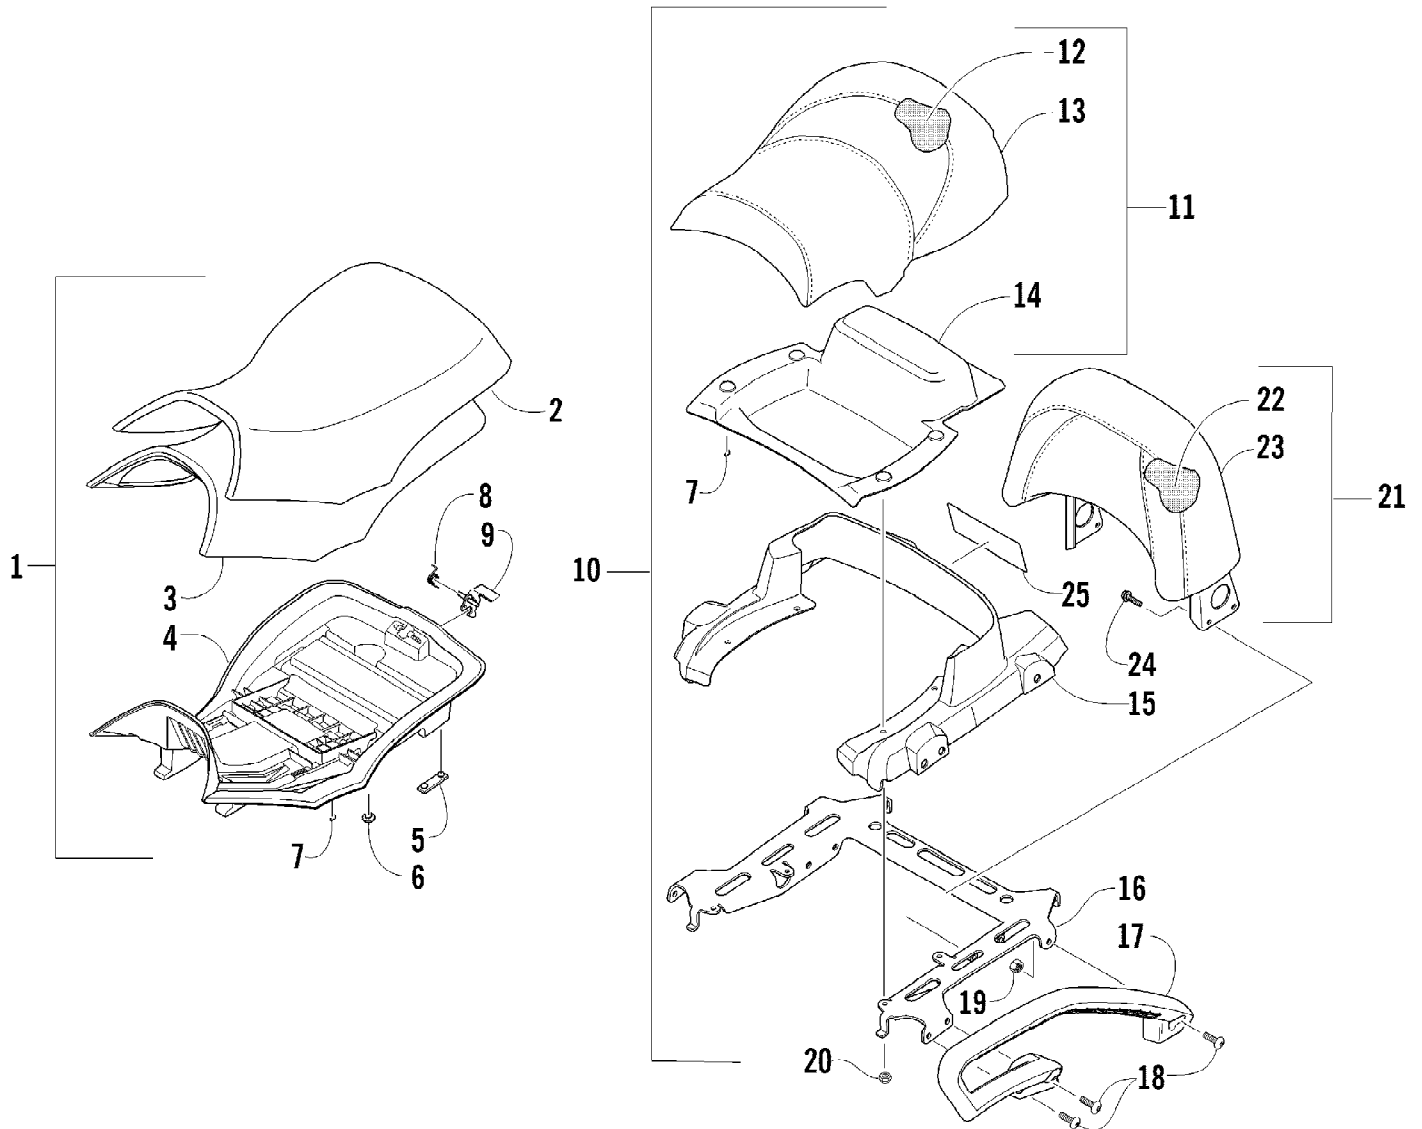

2007 ATV 650 H1 AUTOMATIC TRANSMISSION 4X4 TRV RED (A2007TBS4) Page 80 of 105
SEAT AND BACKREST ASSEMBLY

2007 ATV 650 H1 AUTOMATIC TRANSMISSION 4X4 TRV RED (A2007TBS4) Page 1 of 105
SEAT AND BACKREST ASSEMBLY

Ref #	Part Number	Qty	S/P/F	Description
1	1506-937	1	S/P	Seat Assembly (inc. 2-9)
2	1506-209	1		Cover, Seat
3	1506-208	1		Foam, Seat
4	2406-144	1	S/P	Base, Seat - Assembly (inc. 5-6)
5	0406-879	2		Bumper, Seat - Rear
6	0406-877	4	/P	Bumper, Seat - Front
7	0624-100	AR		Staple
8	1406-592	1	/P	Spring, Seat Latch
9	1506-156	1		Latch, Seat
10	1506-938	1		Seat, Passenger - Assembly (inc. 7, 11-20, and 25)
11	2506-064	1		Seat, Passenger - Sub-Assembly (inc. 7 and 12-14)
12	1506-816	1		Foam, Seat - Passenger
13	1506-815	1		Cover, Seat - Passenger
14	2406-110	1		Base, Seat - Inner
15	2406-044	1		Base, Seat - Passenger
16	1506-932	1		Bracket, Seat Support - Assembly
17	2406-112	1		Handhold, Passenger - Right
17	2406-113	1		Handhold, Passenger - Left
18	0423-362	6		Screw, Machine
19	8432-802	6		Nut, Lock
20	8427-602	4		Nut, Lock
21	1506-939	1		Backrest Assembly (inc. 22-23)
22	1506-818	1		Foam, Backrest
23	1506-817	1		Cover, Backrest
24	8408-816	4		Screw, Cap
25	0411-814	1	/P	Decal, "Arctic Cat"