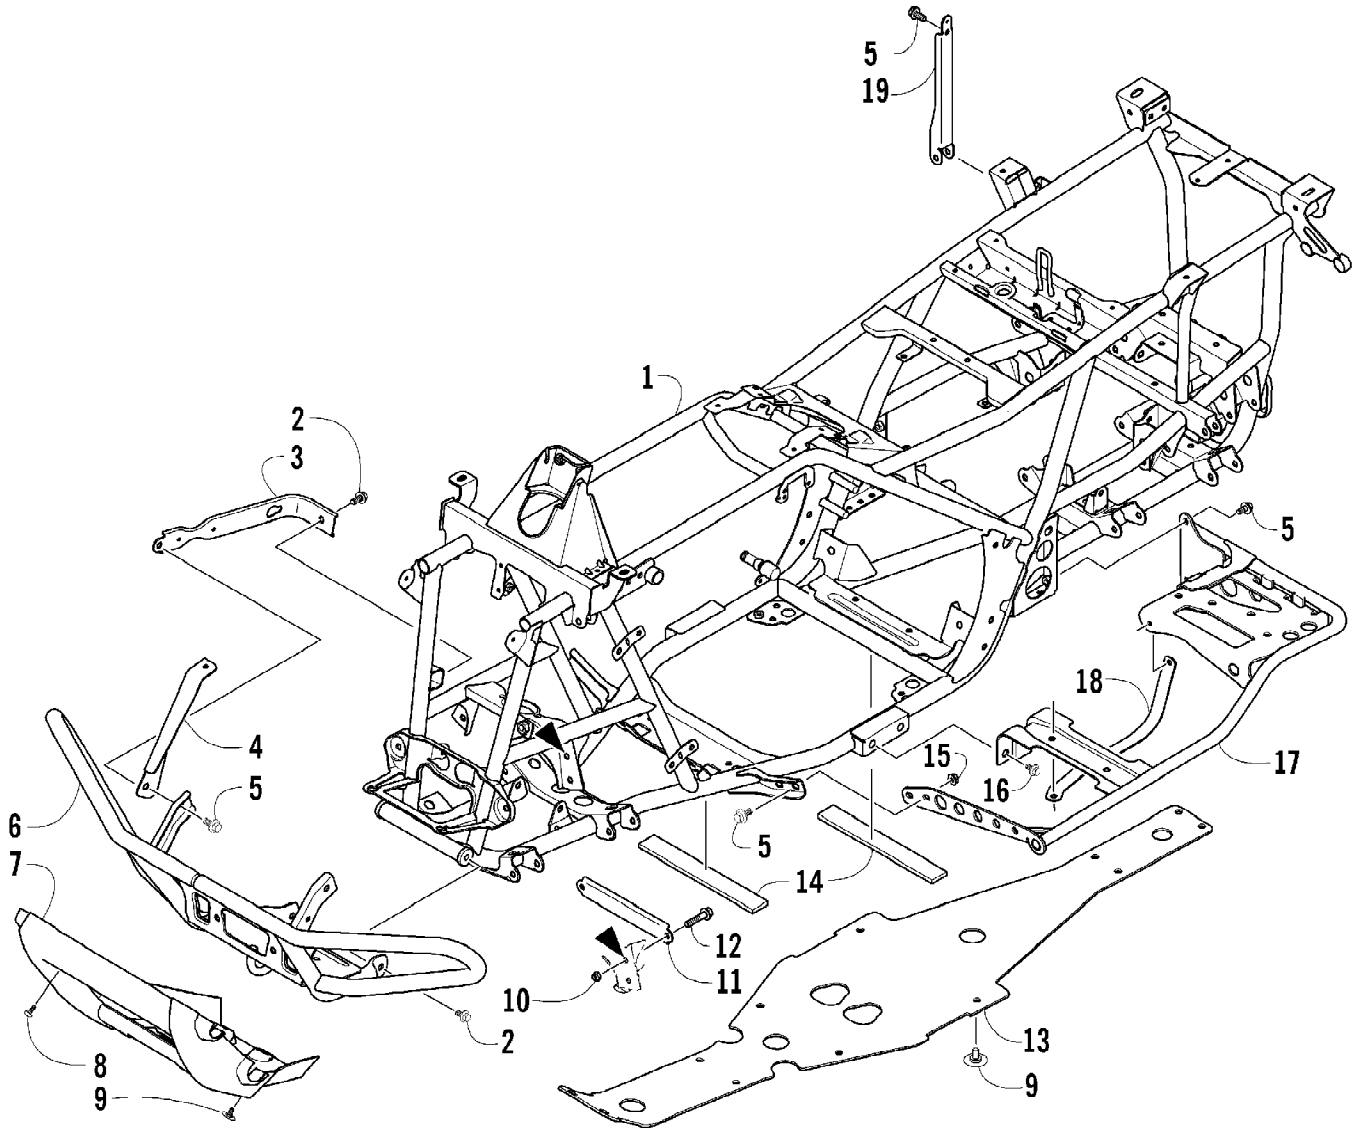

2007 ATV 650 H1 AUTOMATIC TRANSMISSION 4X4 TRV RED (A2007TBS4) Page 13 of 105
FRAME AND RELATED PARTS

2007 ATV 650 H1 AUTOMATIC TRANSMISSION 4X4 TRV RED (A2007TBS4) Page 14 of 105
FRAME AND RELATED PARTS

Ref #	Part Number	Qty	S/P/F	Description
1	2506-047	1		Frame, Main
2	8409-020	4	/P	Screw, Cap
3	1506-596	1	/P	Channel, Bumper Mounting - Right
4	1506-562	1		Bracket, Mounting - Bumper - Right
4	1506-563	1		Bracket, Mounting - Bumper - Left
5	8408-816	11		Screw, Cap
6	1506-855	1	/P	Bumper
7	1406-360	1		Grille, Bumper
8	0423-419	2		Screw, Machine
9	0423-101	16		Screw, Body
10	8428-002	2		Nut, Lock
11	1506-429	1	S	Brace, A-Arm
12	8409-025	2		Screw, Cap
13	2406-091	1		Panel, Belly
14	0406-289	2		Pad, Frame
15	8424-802	4		Nut, Flange
16	8409-016	4		Screw, Cap
17	1506-848	1		Footrest - Right
17	1506-849	1		Footrest - Left
18	2406-216	1		Strap, Footrest - Right
18	2406-217	1		Strap, Footrest - Left
19	1506-548	1		Channel, Shock Support