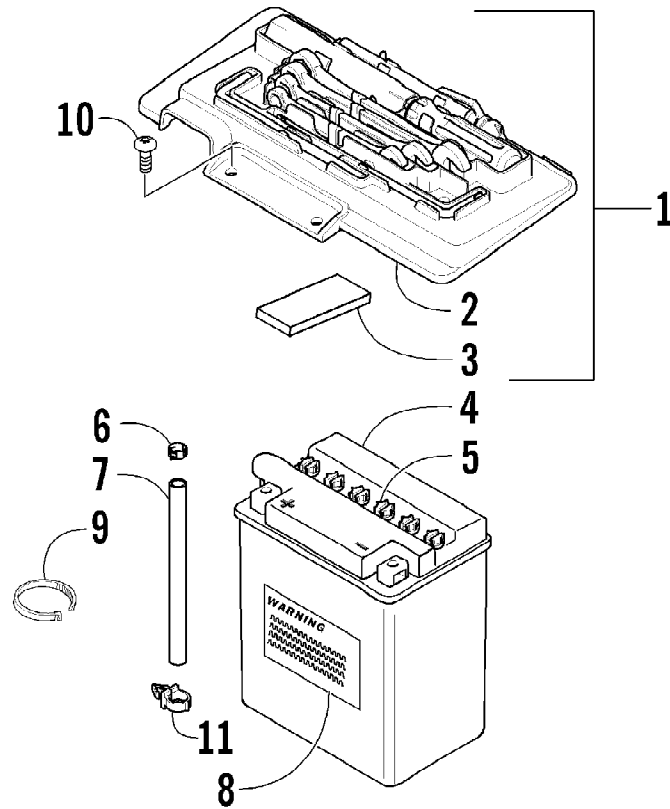

2007 ATV 650 H1 AUTOMATIC TRANSMISSION 4X4 TRV RED (A2007TBS4B) Page 6 of 105
BATTERY ASSEMBLY

Ref #	Part Number	Qty	S/P/F	Description
1	5991-395	1	S	Battery Cover/Tool Tray Assembly (inc. 2-3)
2	2406-815	1	/P	Cover, Battery
3	0406-288	2		Pad, Battery
3	0444-122	1	S/P	Kit, Tool Not Illustrated
4	0745-045	1	/P	Battery Assembly (inc. 5-8)
5	0645-045	6		Cap, Battery
6	0645-152	1		Clamp, Hose
7	0645-263	1	/P	Hose, Vent
8	0645-151	1		Label, Warning - Battery
9	0123-903	4		Cable Tie - 11.5 in.
10	8476-616	2		Screw, Machine
11	0623-101	AR		Clip, Retaining