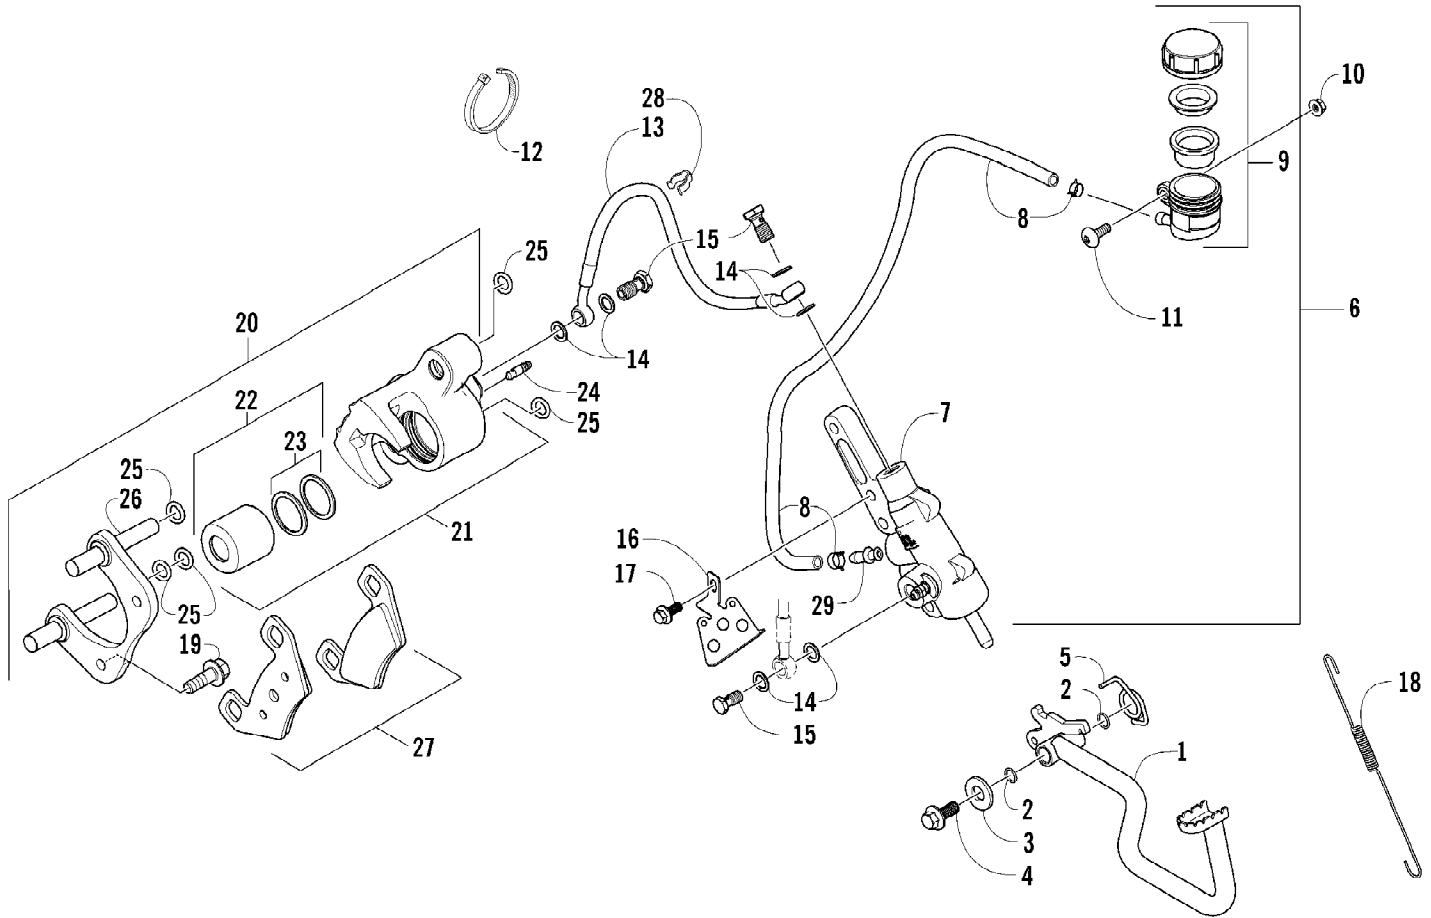

2007 ATV 650 H1 AUTOMATIC TRANSMISSION 4X4 TRV RED (A2007TBS4B) 3 of 105
AUXILIARY BRAKE ASSEMBLY

2007 ATV 650 H1 AUTOMATIC TRANSMISSION 4X4 TRV RED (A2007TBS4B) Page 4 of 105
AUXILIARY BRAKE ASSEMBLY

Ref #	Part Number	Qty	S/P/F	Description
	1502-136	1		Fully Bled Master Cylinder Replacement Kit
1	1502-063	1		Lever, Brake
2	1602-213	2	/P	O-Ring
3	8050-252	1		Washer
4	8408-816	1		Screw, Cap
5	0502-807	1		Spring, Brake Lever
6	1502-137	1	S	Brake Assembly (inc. 7-9)
7	0	1	F	Master Cylinder
8	1502-142	1		Hose, Brake Reservoir w/Clamps
9	1502-141	1		Reservoir, Brake
10	0623-038	1		Nut, Flanged
11	8476-616	1		Screw, Machine
12	0123-788	1	/P	Cable Tie - 7.5 in.
13	1502-140	1		Hose, Brake
14	0423-178	6		Washer, Crush
15	0423-413	3		Bolt, Banjo-Fitting
16	1502-179	1		Bracket, Switch
17	8408-625	2		Screw, Cap
18	0502-785	1		Spring, Brake Switch
19	1623-589	2	S	Screw, Cap
20	0502-878	1	S	Caliper, Brake (inc. 21-27)
21	0502-603	1	S	Housing, Caliper - Assembly - Right Rear (inc. 22-24)
22	0502-606	1		Piston/Seal Set (inc. 23)
23	0502-607	1		Seal Set
24	0502-609	1	/P	Valve, Bleed
25	0502-608	1		O-Ring, Guide - Set
26	0502-605	1		Bracket Assembly
27	0502-875	1	S	Pad, Brake - Set
28	1502-115	2		Clip, Brake Hose
29	1502-138	1	S	Adapter, Hose