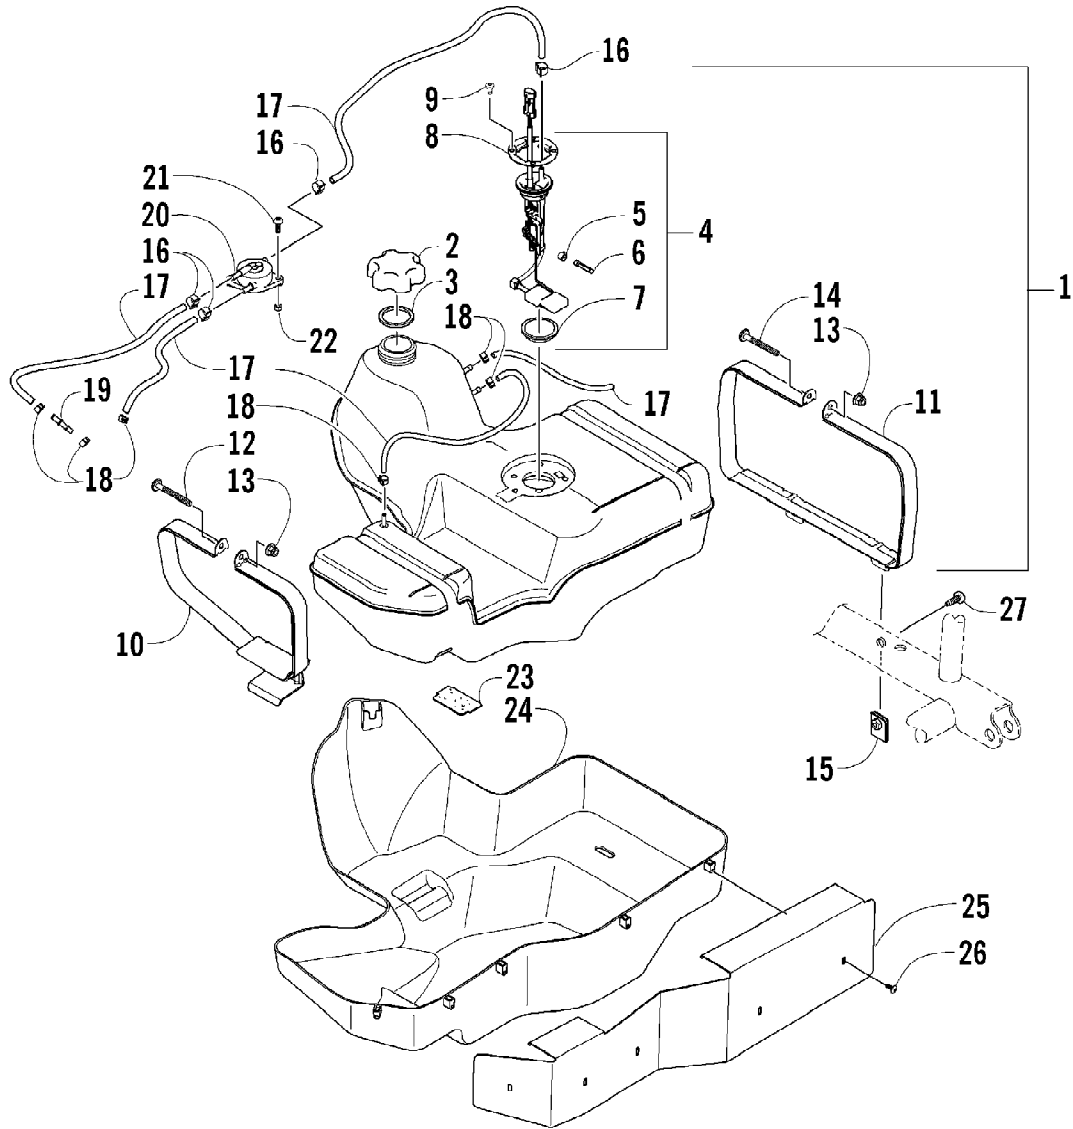

2007 ATV 650 H1 AUTOMATIC TRANSMISSION 4X4 TRV RED (A2007TBS4) Page 53 of 105
GAS TANK ASSEMBLY

Ref #	Part Number	Qty	S/P/F	Description
1	0570-148	1	S	Tank, Gas - Assembly w/Straps (inc. 2-14)
2	0470-438	1	/P	Cap, Gas Tank (inc. 3)
3	0109-733	1	/P	Gasket, Gas Tank Cap
4	0570-114	1	S/P	Sensor, Fuel Level (inc. 5-7)
5	0423-603	1		Clamp, Hose
6	0470-475	1		Filter, Fuel
7	0470-521	1		Seal, Fuel Level Sensor
8	0470-639	1	/P	Plate, Mounting - Fuel Level Sensor
9	1623-158	4		Screw, Plastite
10	0570-168	1		Strap, Mounting - Gas Tank - Front
11	0570-169	1		Strap, Mounting - Gas Tank - Rear
12	8476-650	1		Screw, Machine
13	8427-602	2		Nut, Lock
14	8476-640	1		Screw, Machine
15	0470-536	2		Clip, Mounting - Gas Tank
16	0423-688	4		Clamp, Hose
17	0410-070	AR	/P	Hose, Gasline - 25 ft
18	0423-670	6		Clamp, Hose
19	0470-527	1	S	Fitting, Straight
20	0470-519	1	S	Pump, Fuel
21	8476-620	2		Screw, Machine
22	0623-038	2		Nut, Lock
23	0470-476	1		Pad, Gas Tank
24	0470-479	1		Shield, Gas Tank
25	0470-474	1		Shield, Heat
26	0623-797	5		Screw, Self-Tapping
27	0423-609	2		Screw, Shoulder