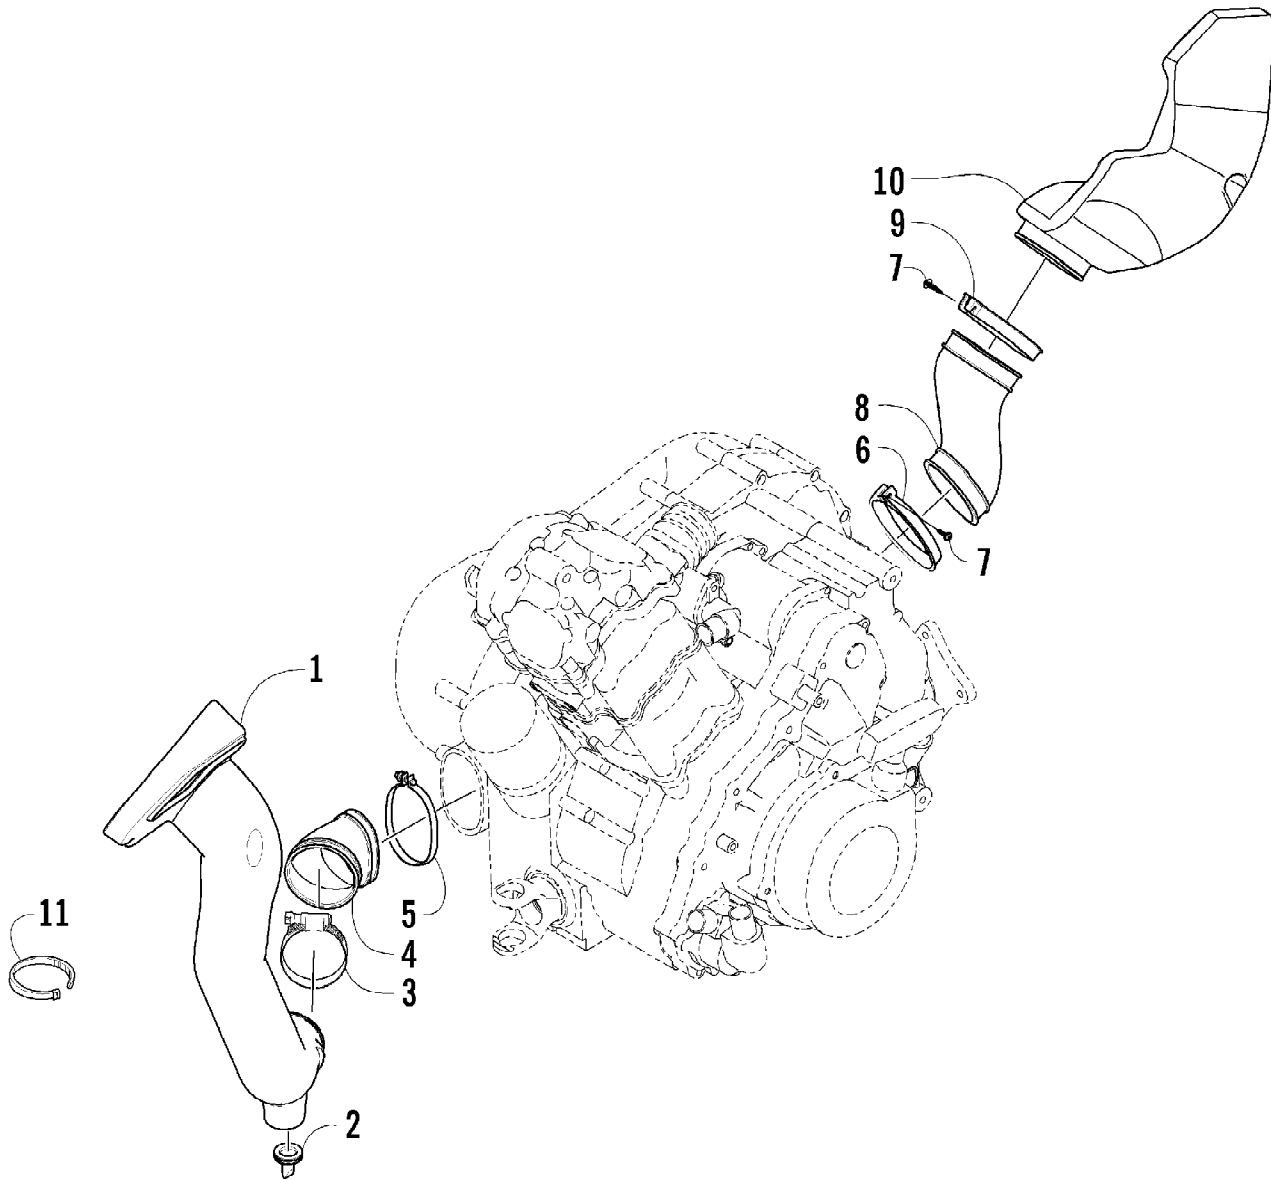

2007 ATV 650 H1 AUTOMATIC TRANSMISSION 4X4 TRV RED (A2007TBS4B) 14 of 105
CASE/BELT COOLING ASSEMBLY

Ref #	Part Number	Qty	S/P/F	Description
1	0413-115	1		Duct, Belt Cooling - Front
2	0470-442	1	/P	Valve, Drain
3	0423-578	1		Clamp, Boot
4	0413-114	1	S	Boot, Duct - Front
5	0423-539	1	S	Clamp, Boot
6	0423-550	1		Clamp, Plastic
7	0423-342	2	/P	Screw, Self-Tapping
8	0413-097	1		Boot, Duct - Rear
9	0423-554	1		Clamp, Boot
10	0413-153	1	/P	Duct, Belt Cooling - Rear
11	0123-903	1		Cable Tie - 11.5 in.