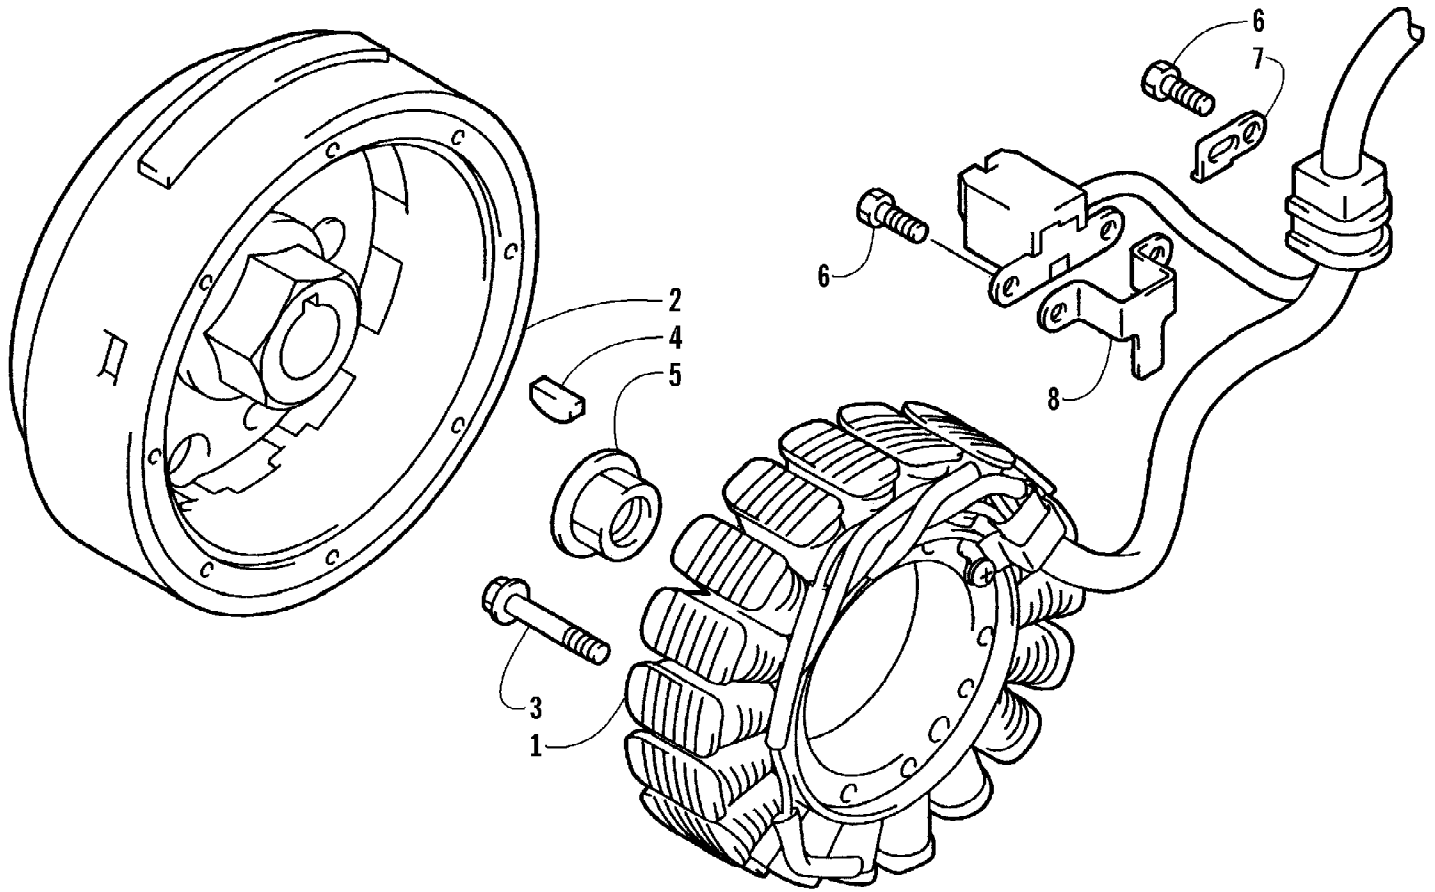

2007 ATV 650 H1 AUTOMATIC TRANSMISSION 4X4 TRV RED (A2007TBS4B) Page 3 of 105
MAGNETO ASSEMBLY

Ref #	Part Number	Qty	S/P/F	Description
1	0802-037	1		Stator - Assembly
2	0802-036	1		Rotor/Flywheel
3	0826-102	3		Screw, Machine
4	0829-012	1		Key
5	0827-014	1		Nut
6	8470-510	3		Screw, Machine
7	0802-015	1		Clamp - No. 1
8	0802-016	1		Clamp - No. 2