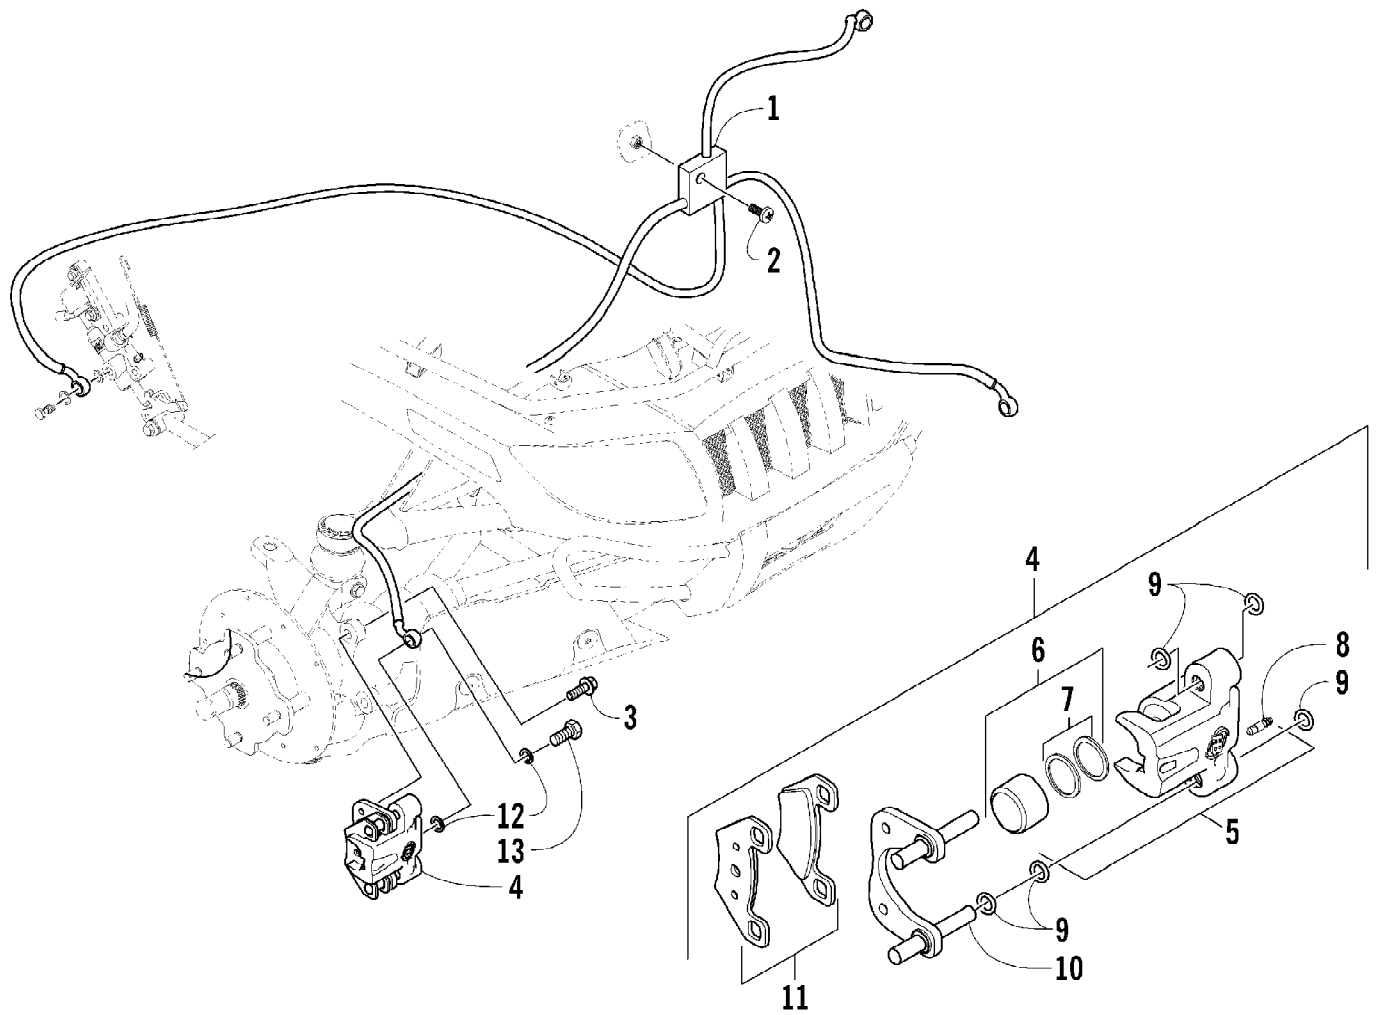

2007 ATV 650 H1 AUTOMATIC TRANSMISSION 4X4 TRV RED (A2007TBS4) Page 59 of 105
HYDRAULIC BRAKE ASSEMBLY

Ref #	Part Number	Qty	S/P/F	Description
1	1502-015	1		Hose, Brake - Assembly
2	8476-625	1		Screw, Cap
3	1623-589	4	S	Screw, Cap
4	0502-878	1	S	Caliper, Brake - Right Front (inc. 5-11)
4	0502-879	1	S	Caliper, Brake - Left Front (inc. 5-11)
5	0502-603	1	S	Housing, Caliper - Assembly - Right Front (inc. 6-8)
5	0502-611	1	S	Housing, Caliper - Assembly - Left Front (inc. 6-8)
6	0502-606	2		Piston/Seal Set (inc. 7)
7	0502-607	2		Seal Set
8	0502-609	2	/P	Valve, Bleed
9	0502-608	2		O-Ring, Guide - Set
10	0502-605	2		Bracket Assembly
11	0502-875	2	S	Pad, Brake - Set
12	0423-178	4		Washer, Crush
13	0423-413	2		Bolt, Banjo-Fitting