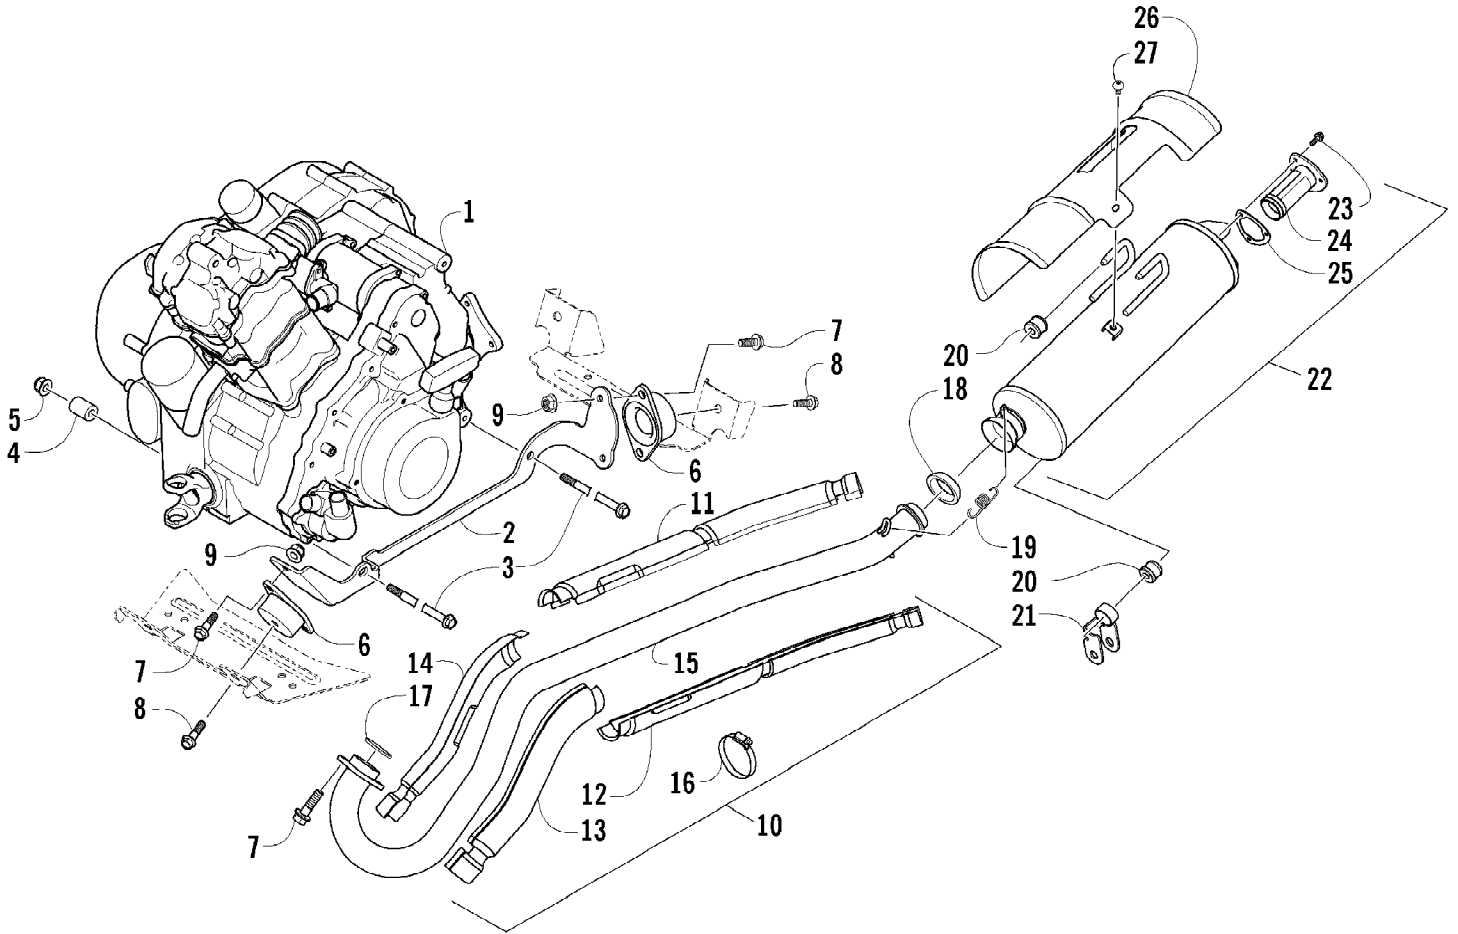

2007 ATV 650 H1 AUTOMATIC TRANSMISSION 4X4 TRV RED (A2007TBS4) **Page 41 of 105**
ENGINE AND EXHAUST

2007 ATV 650 H1 AUTOMATIC TRANSMISSION 4X4 TRV RED (A2007TBS4) Page 12 of 105
ENGINE AND EXHAUST

Ref #	Part Number	Qty	S/P/F	Description
1	0800-025	1	S	Engine
1	0800-051	1	S/F	Engine w/o Recoil
2	1506-740	1		Bracket, Engine - Right
2	1506-741	1		Bracket, Engine - Left
3	0423-405	2		Screw, Cap
4	0423-042	1	S	Spacer, Engine
5	8428-002	2		Nut, Lock
6	2406-065	4		Mount, Rubber - Engine
7	8408-820	10	/P	Screw, Cap
8	8408-012	4		Screw, Cap
9	8432-802	8		Nut
10	0512-363	1		Pipe, Exhaust - Assembly (inc. 11-16)
11	0412-355	1		Shield, Exhaust Pipe - Lower - Rear
12	0412-354	1		Shield, Exhaust Pipe - Upper - Rear
13	0412-349	1		Shield, Exhaust Pipe - Inner - Front
14	0412-348	1		Shield, Exhaust Pipe - Outer - Front
15	0512-362	1		Pipe, Exhaust
16	0423-317	4	/P	Hose Clamp
17	0412-338	1	/P	Gasket, Exhaust Pipe
18	0412-375	1	/P	Seal, Exhaust
19	0612-668	2	/P	Spring, Extension
20	0412-215	3	S	Bushing, Exhaust Pipe
21	1506-732	1		Channel, Muffler Support
22	0512-355	1	/P	Muffler - Assembly (inc. 23-25)
23	8408-616	3		Screw, Cap
24	0512-219	1	/P	Arrester, Spark - Assembly
25	0412-313	1		Gasket, Spark Arrester
26	0412-373	1	/P	Cover, Muffler
27	8477-610	3		Screw, Machine