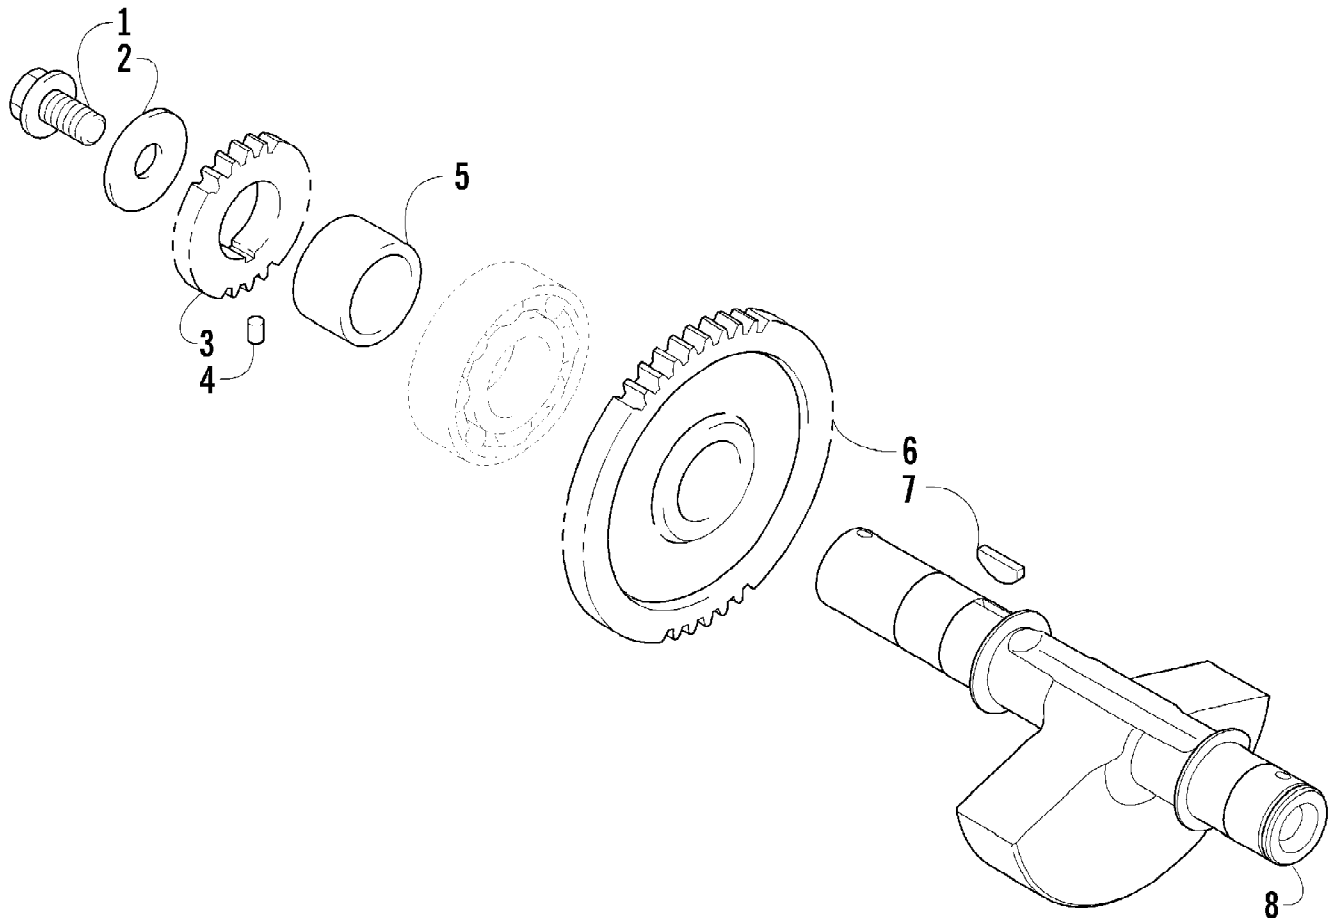

2007 ATV 650 H1 AUTOMATIC TRANSMISSION 4X4 TRV RED (A2007TBS4) Page 24 of 105
CRANK BALANCER ASSEMBLY

Ref #	Part Number	Qty	S/P/F	Description
1	0826-033	1		Screw, Cap
2	0828-003	1		Washer
3	0811-003	1		Gear, Oil Pump Drive
4	0829-007	1		Dowel, Solid
5	0811-004	1		Spacer
6	0811-002	1		Gear, Driven
7	0829-006	1		Key - Crank Balancer Shaft
8	0811-017	1		Balancer, Crank