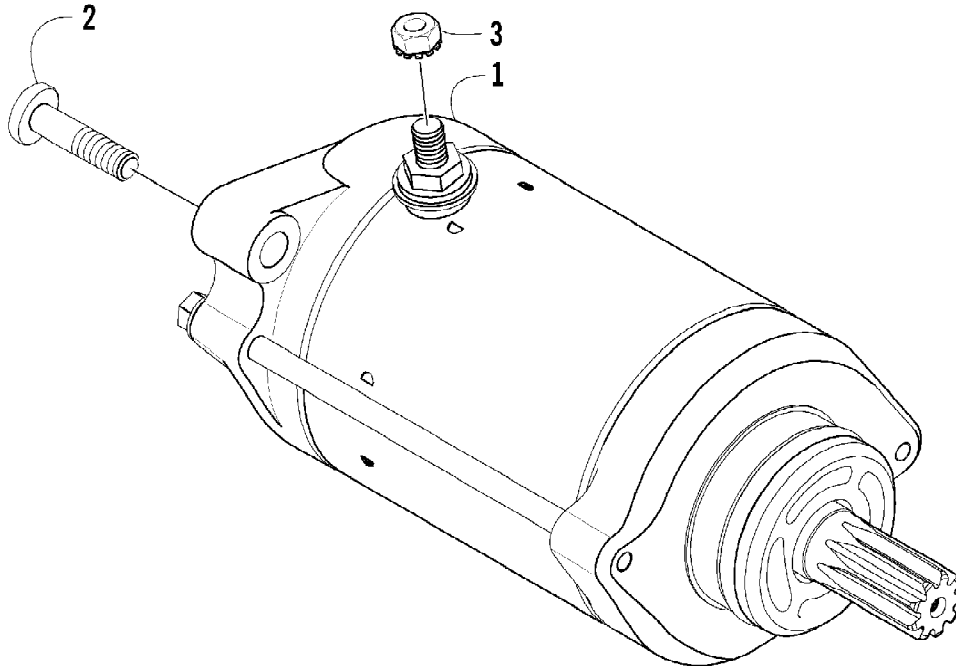

2007 ATV 650 H1 AUTOMATIC TRANSMISSION 4X4 TRV RED (A2007TBS4115R) Page 8 of 105
STARTER MOTOR ASSEMBLY (Up to VIN: 4UF07ATV97T270001)

2007 ATV 650 H1 AUTOMATIC TRANSMISSION 4X4 TRV RED (A2007TBS4BUSA) Page 9 of 105
STARTER MOTOR ASSEMBLY (Up to VIN: 4UF07ATV97T270001)

Ref #	Part Number	Qty	S/P/F	Description
1	0825-012	1	S	Motor, Starter - Assembly
2	8468-630	2		Screw, Machine
3	0623-038	1		Nut w/Washer