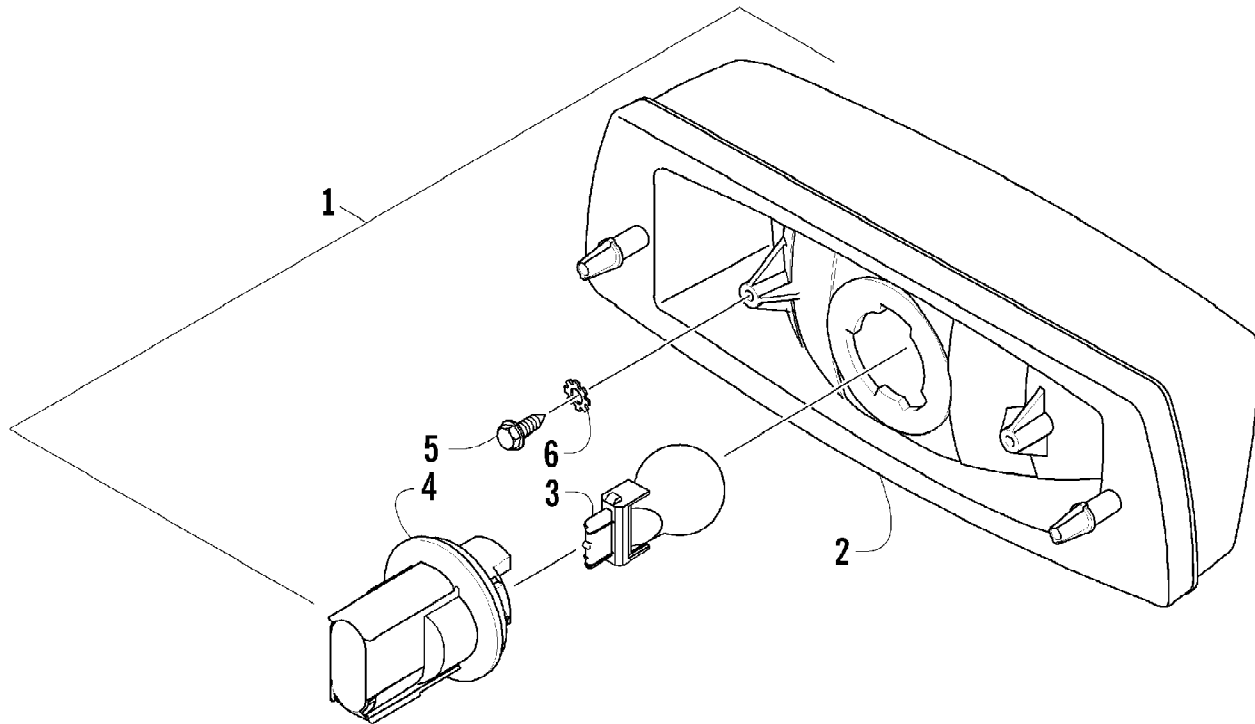

2007 ATV 650 H1 AUTOMATIC TRANSMISSION 4X4 TRV RED (A2007TBS4P16R9) Page 95 of 105
TAILLIGHT ASSEMBLY

Ref #	Part Number	Qty	S/P/F	Description
1	0509-022	1		Taillight Assembly (inc. 2-4)
2	0509-025	1		Housing, Taillight
3	0409-056	1		Bulb, Taillight
4	0409-057	1		Socket, Taillight
5	0623-301	2	/P	Screw, Self-Tapping
6	8053-212	2	/P	Washer, Lock - External Tooth