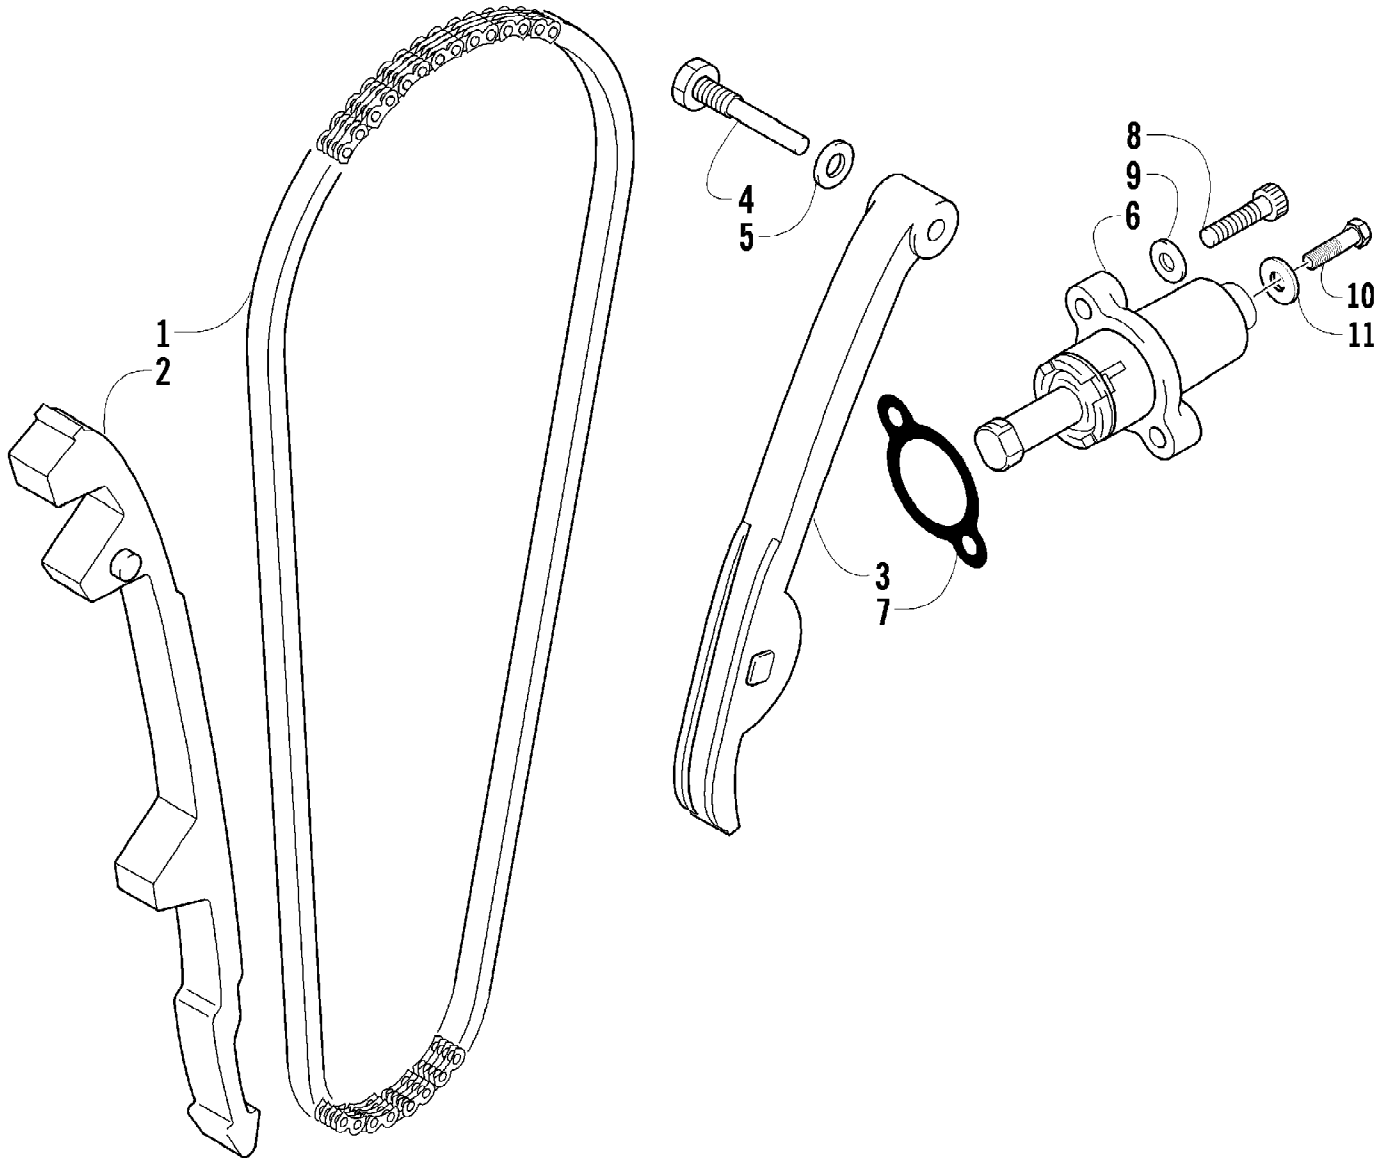

2007 ATV 650 H1 AUTOMATIC TRANSMISSION 4X4 TRV RED (A2007TBS4B) 8 of 105  
CAM CHAIN ASSEMBLY

Ref #	Part Number	Qty	S/P/F	Description
1	0810-001	1		Chain, Cam
2	0810-002	1		Guide, Chain
3	0810-003	1		Tensioner, Chain
4	0826-036	1		Bolt
5	0830-025	1		Washer
6	0810-004	1		Adjuster, Tensioner - Assembly
7	0830-018	1		Gasket
8	8468-625	2		Screw, Machine
9	0830-107	2		Gasket
10	8400-610	1		Screw, Cap
11	0828-110	1		Washer