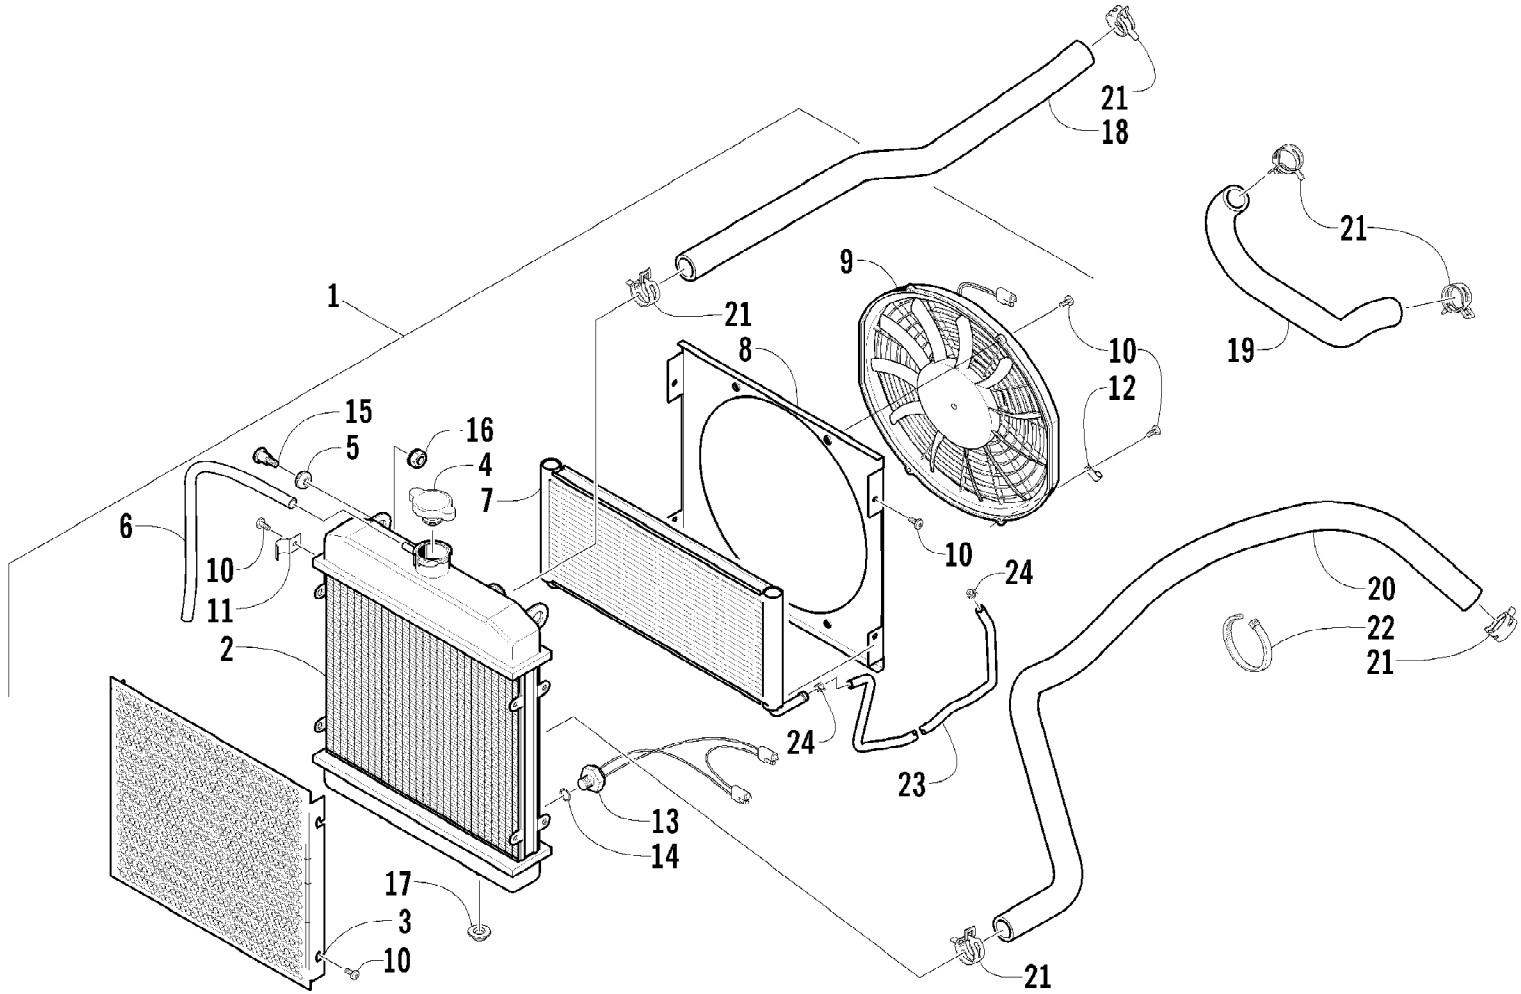

2007 ATV 650 H1 AUTOMATIC TRANSMISSION 4X4 TRV RED (A2007TBS4116SR20 of 105
COOLING ASSEMBLY (Up to VIN: 4UF07ATV17T236134)

Ref #	Part Number	Qty	S/P/F	Description
1	0413-116	1		Radiator Assembly (inc. 2-14)
2	0413-043	1	S	Radiator
3	0413-007	1		Screen, Radiator
4	0413-002	1	S	Cap, Radiator
5	0423-030	2		Grommet
6	0610-016	AR	/P	Hose - 25 ft
7	0413-122	1		Cooler, Oil
8	0413-124	1		Shroud, Fan
9	0413-123	1	/P	Fan, Cooling
10	8475-512	12		Screw, Machine
11	0423-351	1		Clamp, Wire
12	0123-397	1		Clamp, Cable
13	0413-045	1		Sensor, Temperature - Coolant
14	0423-390	1	S	O-Ring
15	0423-484	2		Screw, Shoulder
16	0623-038	2		Nut w/Washer
17	0423-028	2		Bushing, Stem
18	0410-002	1		Hose, Coolant - Upper
19	0410-022	1		Hose, Coolant - Crossover
20	0410-041	1		Hose, Coolant - Lower
21	0423-496	6		Clamp, Hose
22	0123-788	2	/P	Cable Tie
23	0410-100	AR	S	Hose, Oil Cooler
24	0423-632	4		Clamp, Hose