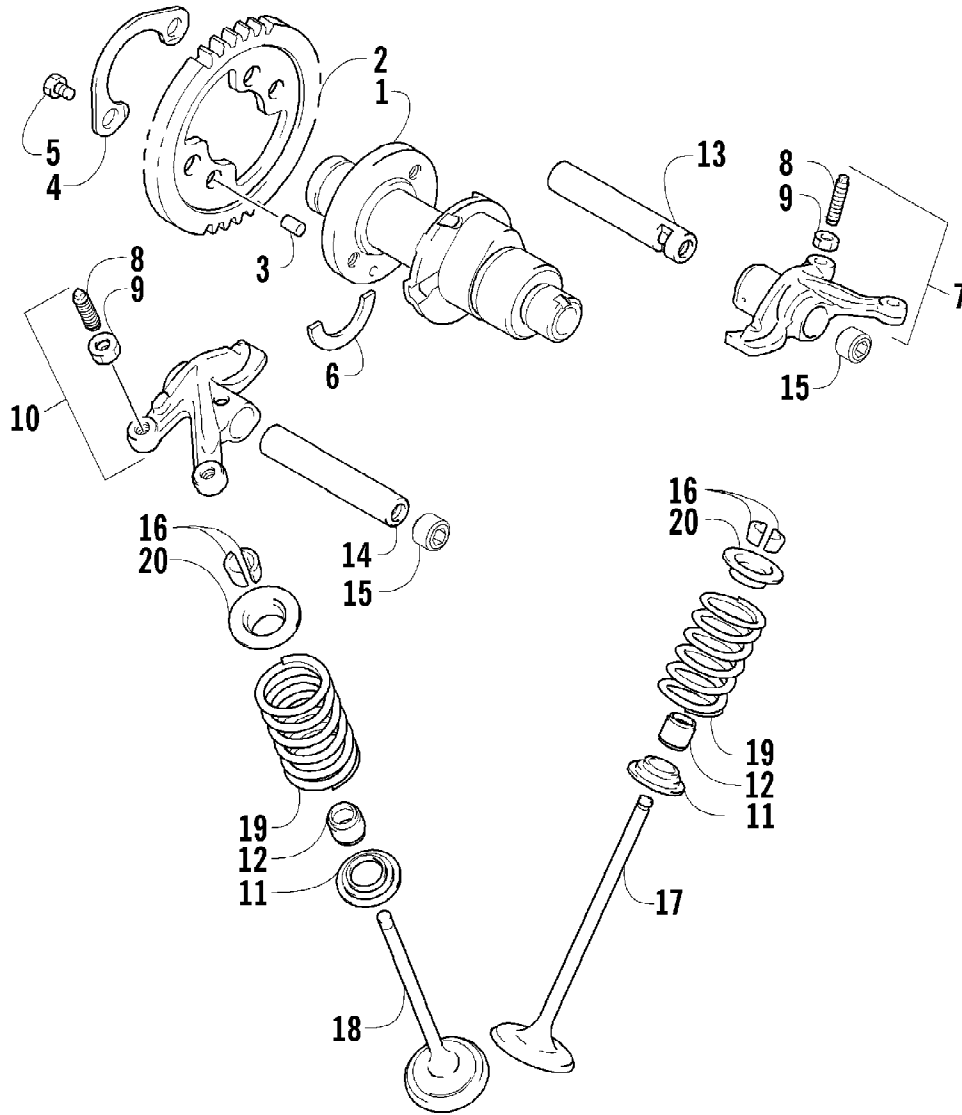

2007 ATV 650 H1 AUTOMATIC TRANSMISSION 4X4 TRV RED (A2007TBS4B) Page 6 of 105  
 BATTERY ASSEMBLY

Ref #	Part Number	Qty	S/P/F	Description
1	5991-395	1	S	Battery Cover/Tool Tray Assembly (inc. 2-3)
2	2406-815	1	/P	Cover, Battery
3	0406-288	2		Pad, Battery
3	0444-122	1	S/P	Kit, Tool Not Illustrated
4	0745-045	1	/P	Battery Assembly (inc. 5-8)
5	0645-045	6		Cap, Battery
6	0645-152	1		Clamp, Hose
7	0645-263	1	/P	Hose, Vent
8	0645-151	1		Label, Warning - Battery
9	0123-903	4		Cable Tie - 11.5 in.
10	8476-616	2		Screw, Machine
11	0623-101	AR		Clip, Retaining

2007 ATV 650 H1 AUTOMATIC TRANSMISSION 4X4 TRV RED (A2007TBS4B) 8 of 105  
CAM CHAIN ASSEMBLY

Ref #	Part Number	Qty	S/P/F	Description
1	0810-001	1		Chain, Cam
2	0810-002	1		Guide, Chain
3	0810-003	1		Tensioner, Chain
4	0826-036	1		Bolt
5	0830-025	1		Washer
6	0810-004	1		Adjuster, Tensioner - Assembly
7	0830-018	1		Gasket
8	8468-625	2		Screw, Machine
9	0830-107	2		Gasket
10	8400-610	1		Screw, Cap
11	0828-110	1		Washer

2007 ATV 650 H1 AUTOMATIC TRANSMISSION 4X4 TRV RED (A2007TBS4P10) 10 of 105  
 CAMSHAFT/VALVE ASSEMBLY

Ref #	Part Number	Qty	S/P/F	Description
1	0809-116	1	S	Camshaft
2	0809-002	1		Sprocket
3	0829-008	1		Pin
4	0828-004	1		Washer
5	0826-034	2		Bolt
6	0809-003	1		C-Ring
7	0809-134	1	S/F	Arm, Valve Rocker - Intake (inc. two No. 8-9)
8	0809-033	4	S/F	Screw
9	0827-007	4	F	Nut
10	0809-136	1	S/F	Arm, Valve Rocker - Exhaust (inc. two No. 8-9)
11	0809-006	4	F	Seat, Spring - Valve
12	0830-016	4	S/F	Seal, Oil
13	0809-007	1	F	Shaft, Rocker Arm - Intake
14	0809-008	1	F	Shaft, Rocker Arm - Exhaust
15	0831-041	2	F	Plug, Shaft
16	0809-014	8	F	Keeper, Valve
17	0809-039	2	S/F	Valve, Intake
18	0809-040	2	S/F	Valve, Exhaust
19	0809-138	4	S/F	Spring, Valve
20	0809-013	4	F	Retainer, Spring