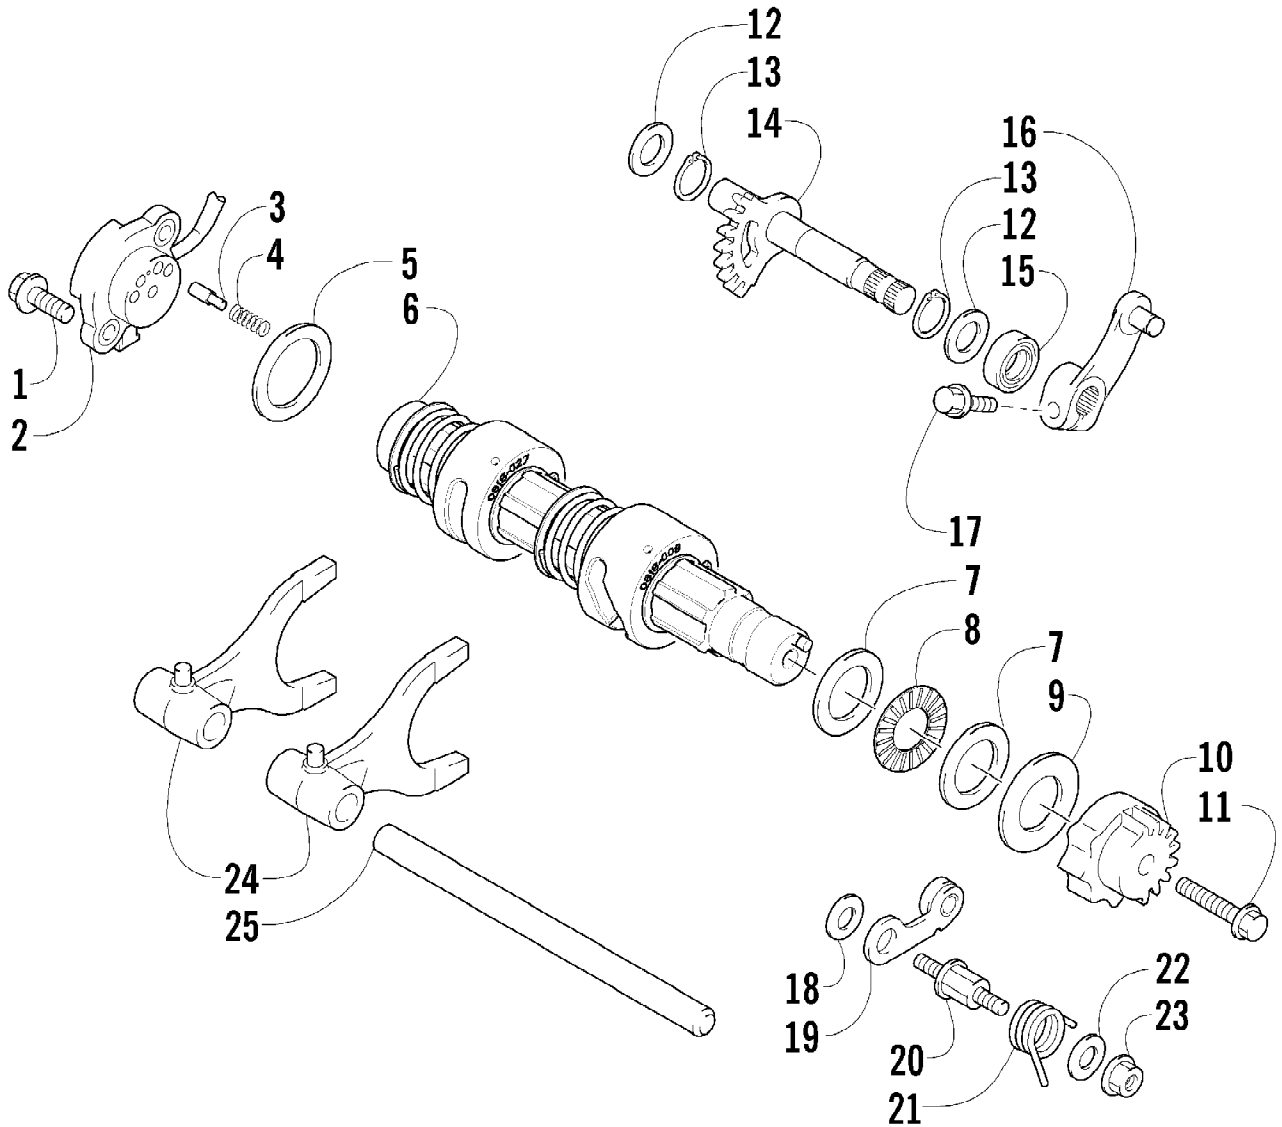

2007 ATV 650 H1 AUTOMATIC TRANSMISSION 4X4 TRV RED (A2007TBS4) Page 54 of 105
GEAR SHIFTING ASSEMBLY

2007 ATV 650 H1 AUTOMATIC TRANSMISSION 4X4 TRV RED (A2007TBS4) Page 5 of 105
GEAR SHIFTING ASSEMBLY

Ref #	Part Number	Qty	S/P/F	Description
1	8470-520	2		Screw, Machine
2	0818-049	1	S	Base, Gear Shift Position
3	0818-013	2		Contact
4	0818-017	2		Spring
5	0828-040	1		Washer, Shift Shaft
6	0818-046	1		Shaft, Gear Shift - Assembly
7	0828-067	2		Washer, Shift Shaft
8	0832-034	1	S	Bearing
9	0828-037	1		Washer, Gear Shift Cam Plate
10	0818-005	1	S	Plate, Gear Shift Cam
11	0826-006	1		Bolt, Gear Shift Cam Plate
12	0828-036	2		Washer, Sub-Gear Shift Shaft
13	0831-010	2		Circlip, Sub-Gear Shift Shaft
14	0818-007	1	/P	Shaft, Sub-Gear Shift
15	0830-044	1		Seal, Sub-Gear Shift Shaft
16	0818-014	1		Arm, Shift
17	8468-620	1	/P	Screw, Machine
18	0828-038	1		Washer, Cam Stopper
19	0818-002	1		Stopper, Cam
20	0818-004	1		Support, Cam Stopper
21	0818-028	1		Spring, Cam Stopper
22	0828-035	1		Washer, Cam Stopper Spring
23	8424-602	1	/P	Nut, Cam Stopper Spring
24	0818-072	2	/P	Fork, Shift
25	0818-006	1		Shaft, Shift Fork