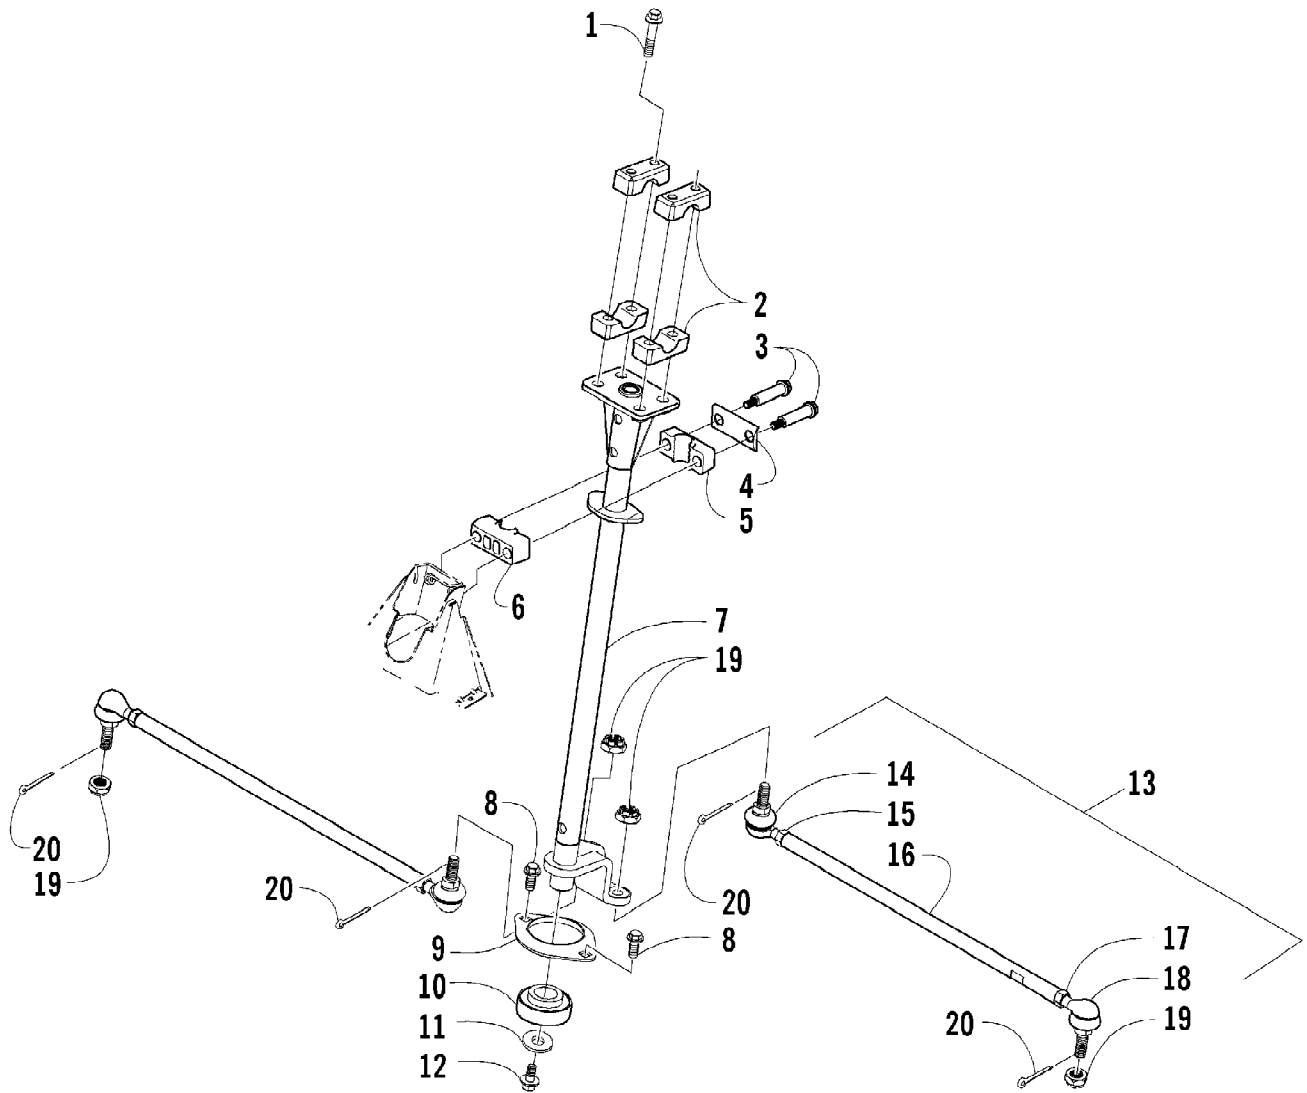

2007 ATV 650 H1 AUTOMATIC TRANSMISSION 4X4 TRV RED (A2007TBS4) Page 93 of 105
STEERING POST ASSEMBLY

Ref #	Part Number	Qty	S/P/F	Description
1	8408-860	4		Screw, Cap
2	0405-035	4		Cap, Steering Adjuster
3	0423-505	2		Screw, Shoulder
4	0405-166	1		Cap, Housing
5	0405-138	1		Housing, Lower
6	0405-139	1		Housing, Upper
7	0505-451	1	S	Post, Steering
8	8408-816	2		Screw, Cap
9	0602-233	1		Flange, Bearing
10	0405-052	1		Bearing w/Inverted Oil Seal
11	0423-073	1		Washer
12	8409-020	1	/P	Screw, Cap
13	0505-408	2	S	Tie Rod - Assembly (inc. 14-18)
14	0405-083	2	S	Ball Joint, Tie Rod - Left
15	0423-013	2		Nut - Left
16	0405-107	2	S	Tie Rod
17	8420-002	2	/P	Nut - Right
18	0405-082	2	S	Ball Joint, Tie Rod - Right
19	0423-157	4		Nut, Lock
20	0623-175	4		Pin, Cotter