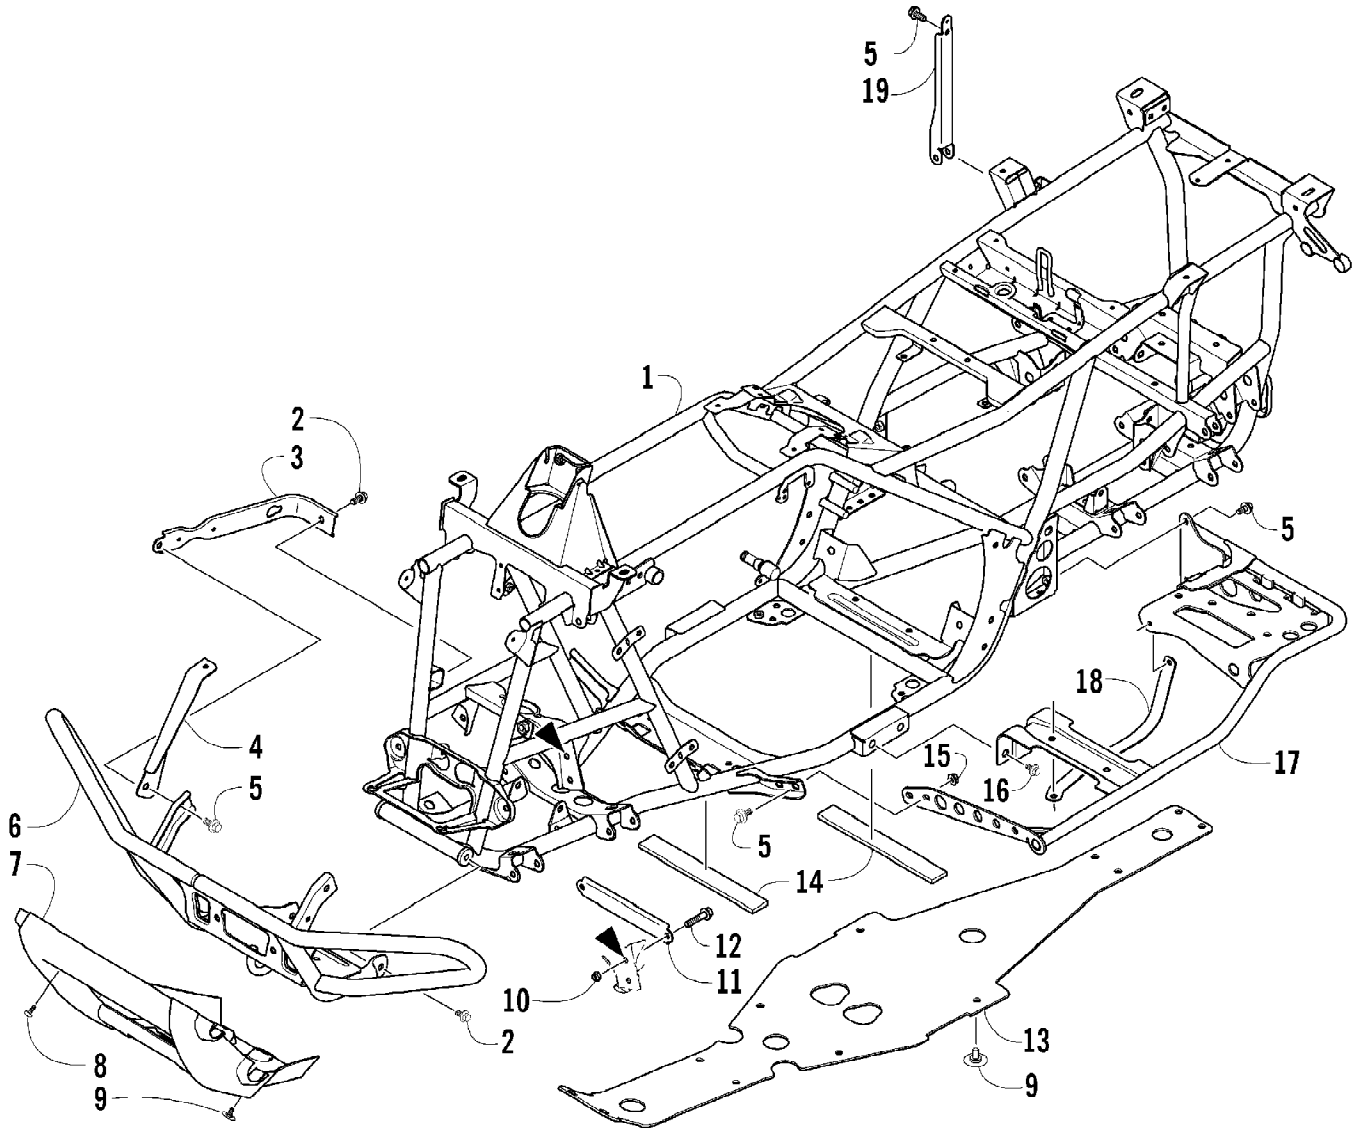

2007 ATV 650 H1 AUTOMATIC TRANSMISSION 4X4 TRV GREEN (A2007TBS4DU3C) of 105
FRAME AND RELATED PARTS

2007 ATV 650 H1 AUTOMATIC TRANSMISSION 4X4 TRV GREEN (A2007TBS4BU) of 105
FRAME AND RELATED PARTS

Page 4 of 105

Ref #	Part Number	Qty	S/P/F	Description
1	2506-047	1		Frame, Main
2	8409-020	4	/P	Screw, Cap
3	1506-596	1	/P	Channel, Bumper Mounting - Right
4	1506-562	1		Bracket, Mounting - Bumper - Right
4	1506-563	1		Bracket, Mounting - Bumper - Left
5	8408-816	11		Screw, Cap
6	1506-855	1	/P	Bumper
7	1406-360	1		Grille, Bumper
8	0423-419	2		Screw, Machine
9	0423-101	16		Screw, Body
10	8428-002	2		Nut, Lock
11	1506-429	1	S	Brace, A-Arm
12	8409-025	2		Screw, Cap
13	2406-091	1		Panel, Belly
14	0406-289	2		Pad, Frame
15	8424-802	4		Nut, Flange
16	8409-016	4		Screw, Cap
17	1506-848	1		Footrest - Right
17	1506-849	1		Footrest - Left
18	2406-216	1		Strap, Footrest - Right
18	2406-217	1		Strap, Footrest - Left
19	1506-548	1		Channel, Shock Support