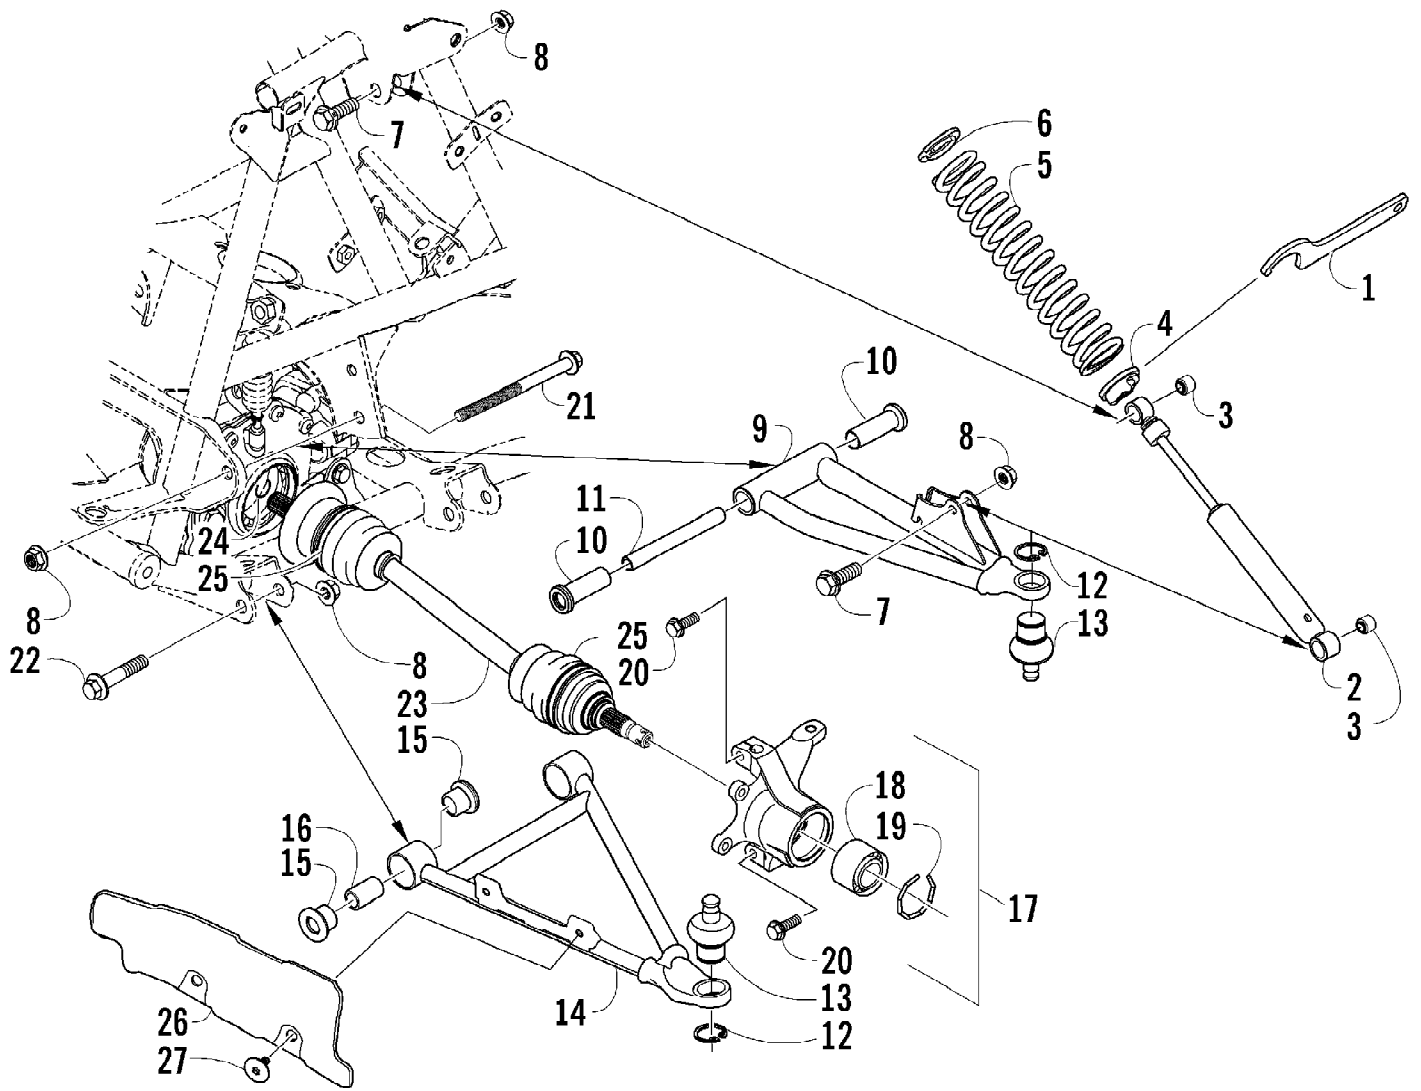

2007 ATV 650 H1 AUTOMATIC TRANSMISSION 4X4 TRV GREEN (A2007TBS40150) of 105
FRONT SUSPENSION ASSEMBLY

2007 ATV 650 H1 AUTOMATIC TRANSMISSION 4X4 TRV GREEN (A2007TBS4) (USA) of 105
FRONT SUSPENSION ASSEMBLY

Ref #	Part Number	Qty	S/P/F	Description
1	0441-587	1		Wrench, Spanner
2	0403-176	2		Shock Absorber - Front (inc. 3)
3	0403-182	4		Bushing, Double-Bonded
4	0403-102	2		Cam, Spring Adjuster
5	0403-173	2		Spring, Shock Absorber
6	1603-889	2	/P	Retainer, Spring
7	8409-040	4		Screw, Cap
8	8428-002	10		Nut, Lock
9	0503-196	1	S	A-Arm, Upper Right (inc. 10-13)
9	0503-197	1		A-Arm, Upper Left (inc. 10-13)
10	0403-081	4	S	Bushing
11	0403-080	2		Collar
12	0423-009	4	/P	Clip, Ball Joint
13	0405-115	4	/P	Ball Joint - Front
14	0503-334	1	S	A-Arm, Lower Right (inc. 12-13 and 15-16)
14	0503-335	1	S	A-Arm, Lower Left (inc. 12-13 and 15-16)
15	0403-115	8	S	Bushing
16	0403-114	4	S	Collar
17	0505-460	1		Knuckle - Assembly - Right (inc. 18-19)
17	0505-461	1	S	Knuckle - Assembly - Left (inc. 18-19)
18	1402-027	2	S/P	Bearing, Wheel Hub
19	0423-423	2		Ring, Retaining
20	8409-030	4		Screw, Cap
21	0423-334	2		Screw, Cap
22	8409-075	4		Screw, Cap
23	0502-812	1	S	Axle, Drive - Front - Right (inc. 24-25)
23	0502-813	1	S	Axle, Drive - Front - Left (inc. 24-25)
24	1441-109	2	S	Clip, Retaining
25	0436-276	2	S	Repair Kit, Boot
26	1441-002	1		Guard, Boot - Right
26	1441-003	1		Guard, Boot - Left
27	0423-545	4	/P	Screw, Body