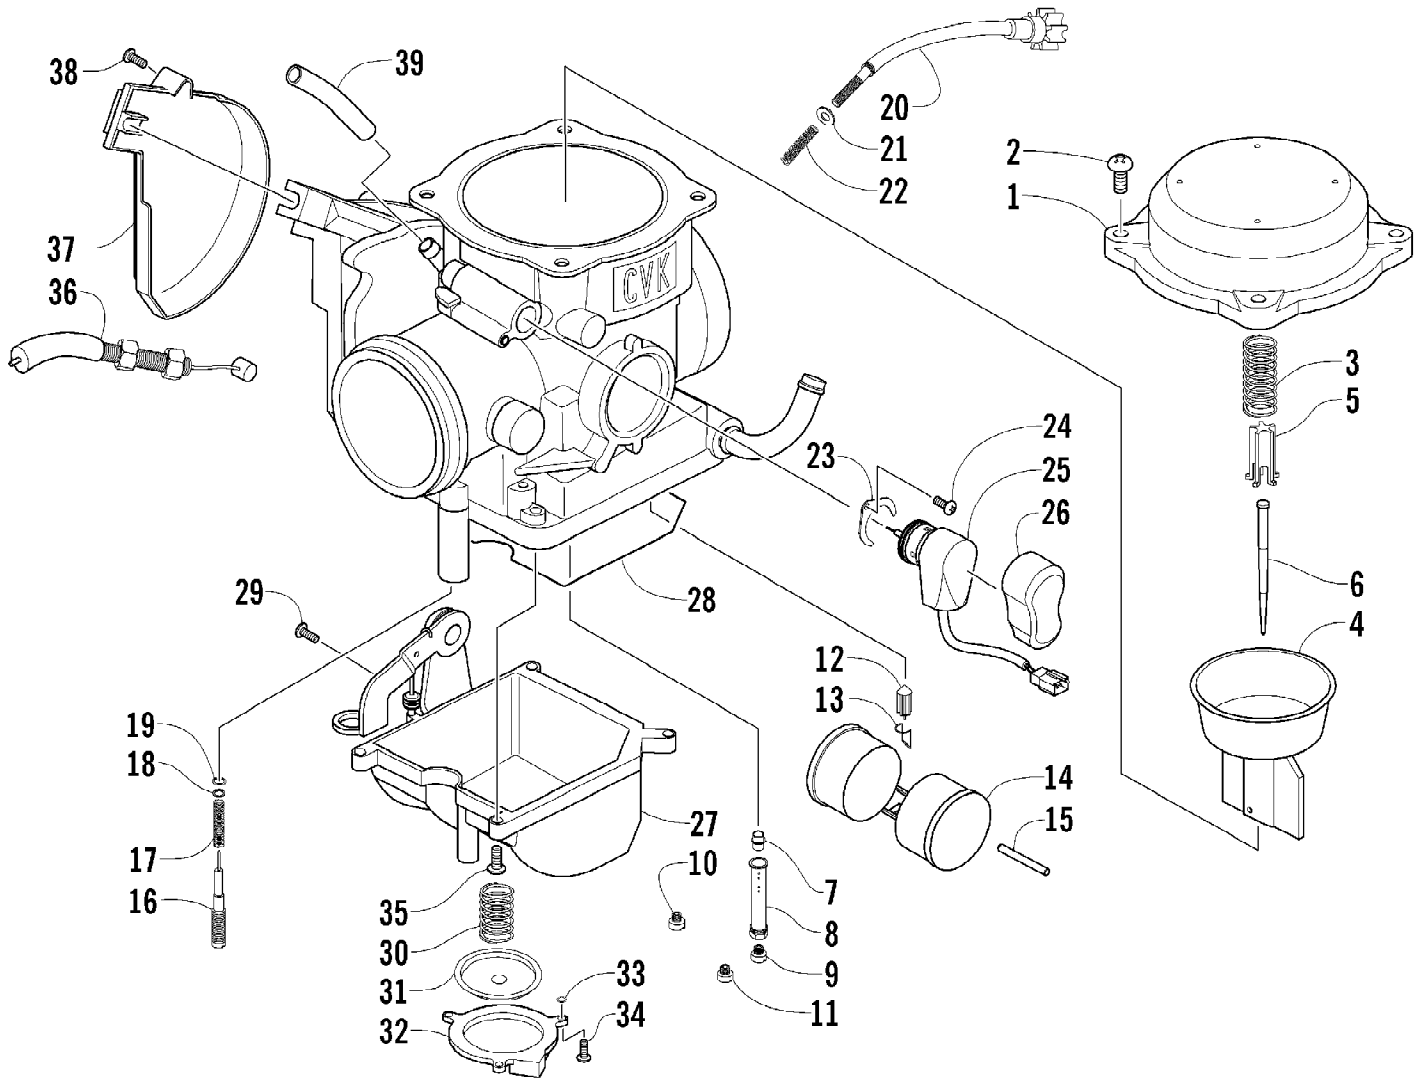

2007 ATV 650 H1 AUTOMATIC TRANSMISSION 4X4 TRV GREEN (A2007TBS40USG) of 105
CARBURETOR

2007 ATV 650 H1 AUTOMATIC TRANSMISSION 4X4 TRV GREEN (A2007TBS40USG) of 105
CARBURETOR

Ref #	Part Number	Qty	S/P/F	Description
	0470-571	1		Complete Carburetor Assembly CVK36-AE
1	5507-001	1		Cover, Top
2	5507-002	4	/P	Screw, Top Cover
3	5507-173	1	S	Spring
4	5507-099	1		Piston, Vacuum
5	5507-005	1		Seat, Spring
6	5507-184	1		Jet Needle
7	5507-007	1		Needle Jet
8	5507-047	1	/P	Holder, Needle Jet
9	5507-075	1		Main Jet - 132
9	5507-072	1		Main Jet - 125 Optional
9	5507-073	1		Main Jet - 128 Optional
9	5507-074	1		Main Jet - 130 Optional
9	5507-057	1	/P	Main Jet - 135 Optional
9	5507-076	1	/P	Main Jet - 138 Optional
9	5507-043	1		Main Jet - 142 Optional
9	5507-042	1	/P	Main Jet - 145 Optional
9	5507-041	1		Main Jet - 148 Optional
9	5507-009	1	/P	Main Jet - 150 Optional
9	5507-077	1		Main Jet - 152 Optional
9	5507-078	1		Main Jet - 155 Optional
10	5507-101	1	S	Slow Jet
11	5507-112	1		Starter Jet - 85
12	5507-183	1		Valve, Float - Set (inc. 13)
13	0	1	F	Clip
14	5507-039	1		Float Set (inc. 15)
15	0	1	F	Pin, Float
16	5507-111	1		Screw, Pilot - Set (inc. 17-19)
17	0	1	F	Spring
18	0	1	F	Washer
19	0	1	F	O-Ring
20	5507-027	1		Screw, Idle Adjust
21	5507-028	1		Washer
22	5507-029	1		Spring
23	5507-115	1		Plate
24	5507-117	1	/P	Screw
25	5507-204	1		Choke, Electric
26	5507-114	1		Cover, Electric Choke
27	5507-203	1		Chamber, Float - Assembly (inc. 28-34)
28	5507-067	1	/P	O-Ring, Float Chamber
29	5507-050	1	/P	Screw, Drain
30	5507-032	1		Spring
31	5507-202	1		Diaphragm Assembly
32	5507-033	1		Housing, Pump
33	5507-034	1		U-Ring
34	5507-035	3		Screw
35	5507-017	4	/P	Screw
36	0487-021	1	S	Cable, Throttle
37	5507-036	1		Cover
38	5507-037	1	/P	Screw
39	0410-048	AR	S	Hose, Vent - 25 ft