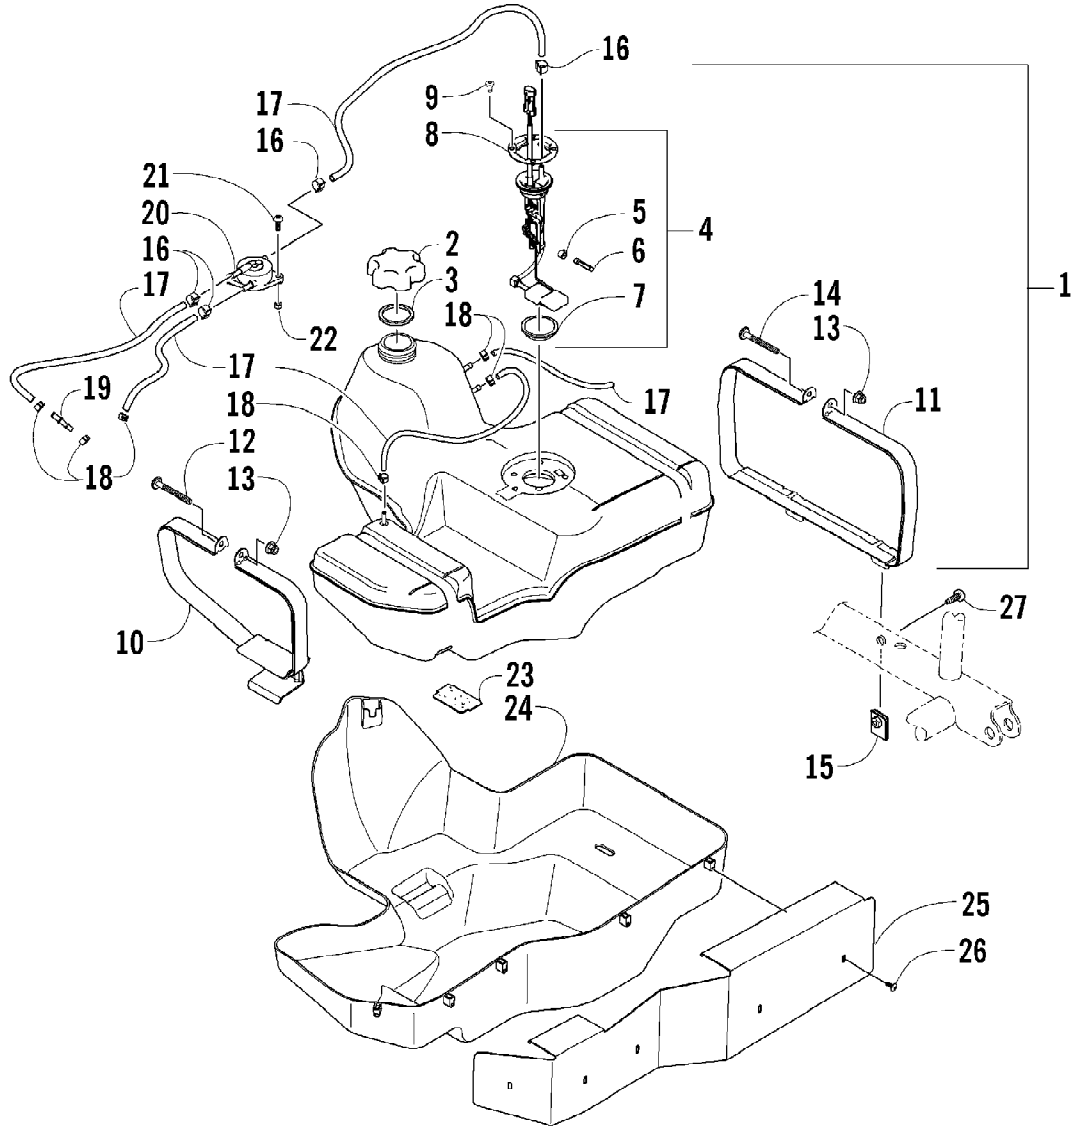

2007 ATV 650 H1 AUTOMATIC TRANSMISSION 4X4 TRV GREEN (A2007TBS40USG) of 105
GAS TANK ASSEMBLY

2007 ATV 650 H1 AUTOMATIC TRANSMISSION 4X4 TRV GREEN (A2007TBS4) of 105
GAS TANK ASSEMBLY

Ref #	Part Number	Qty	S/P/F	Description
1	0570-148	1	S	Tank, Gas - Assembly w/Straps (inc. 2-14)
2	0470-438	1	/P	Cap, Gas Tank (inc. 3)
3	0109-733	1	/P	Gasket, Gas Tank Cap
4	0570-114	1	S/P	Sensor, Fuel Level (inc. 5-7)
5	0423-603	1		Clamp, Hose
6	0470-475	1		Filter, Fuel
7	0470-521	1		Seal, Fuel Level Sensor
8	0470-639	1	/P	Plate, Mounting - Fuel Level Sensor
9	1623-158	4		Screw, Plastite
10	0570-168	1		Strap, Mounting - Gas Tank - Front
11	0570-169	1		Strap, Mounting - Gas Tank - Rear
12	8476-650	1		Screw, Machine
13	8427-602	2		Nut, Lock
14	8476-640	1		Screw, Machine
15	0470-536	2		Clip, Mounting - Gas Tank
16	0423-688	4		Clamp, Hose
17	0410-070	AR	/P	Hose, Gasline - 25 ft
18	0423-670	6		Clamp, Hose
19	0470-527	1	S	Fitting, Straight
20	0470-519	1	S	Pump, Fuel
21	8476-620	2		Screw, Machine
22	0623-038	2		Nut, Lock
23	0470-476	1		Pad, Gas Tank
24	0470-479	1		Shield, Gas Tank
25	0470-474	1		Shield, Heat
26	0623-797	5		Screw, Self-Tapping
27	0423-609	2		Screw, Shoulder