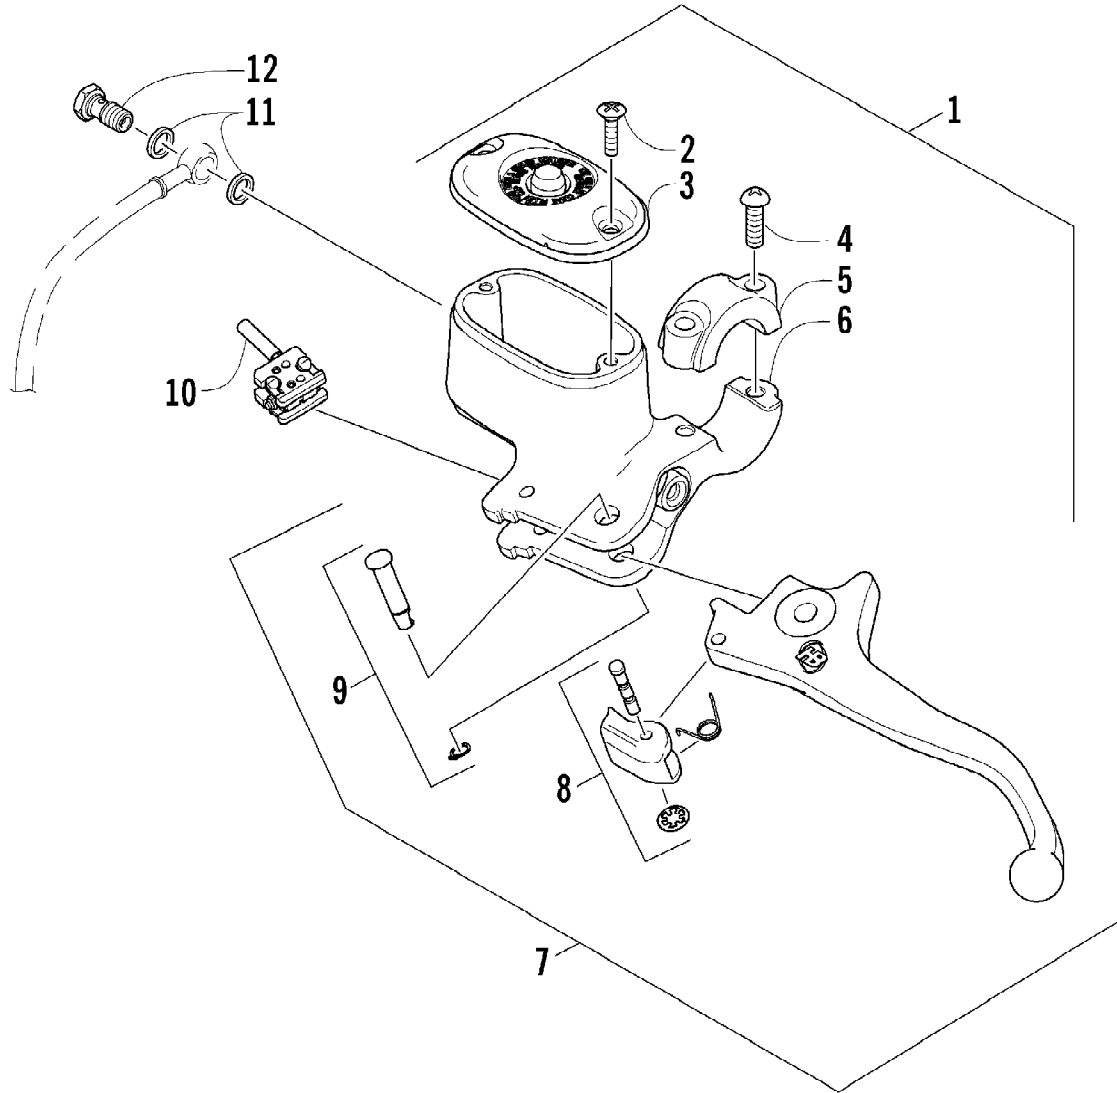

2007 ATV 650 H1 AUTOMATIC TRANSMISSION 4X4 TRV GREEN (A2007TBS44USC) of 105
HYDRAULIC HAND BRAKE ASSEMBLY

2007 ATV 650 H1 AUTOMATIC TRANSMISSION 4X4 TRV GREEN (A2007TBS4DUSG) Page 105
HYDRAULIC HAND BRAKE ASSEMBLY

Ref #	Part Number	Qty	S/P/F	Description
1	0502-914	1	S	Brake Assembly (inc. 2-10)
2	0502-566	1		Screw, Reservoir Cover
3	0502-868	1	/P	Cover, Reservoir
4	0502-568	1		Screw, Master Cylinder Clamp
5	0502-869	1		Clamp, Master Cylinder
6	0502-704	1		Master Cylinder Assembly
7	0502-866	1		Lever Assembly (inc. 8-9)
8	0502-867	1	/P	Lock, Brake Lever - Kit
9	0502-580	1		Lever Pin - Kit
10	0502-564	1	/P	Switch, Brake - Kit
11	0423-178	2		Washer, Crush
12	0423-413	1		Bolt, Banjo-Fitting