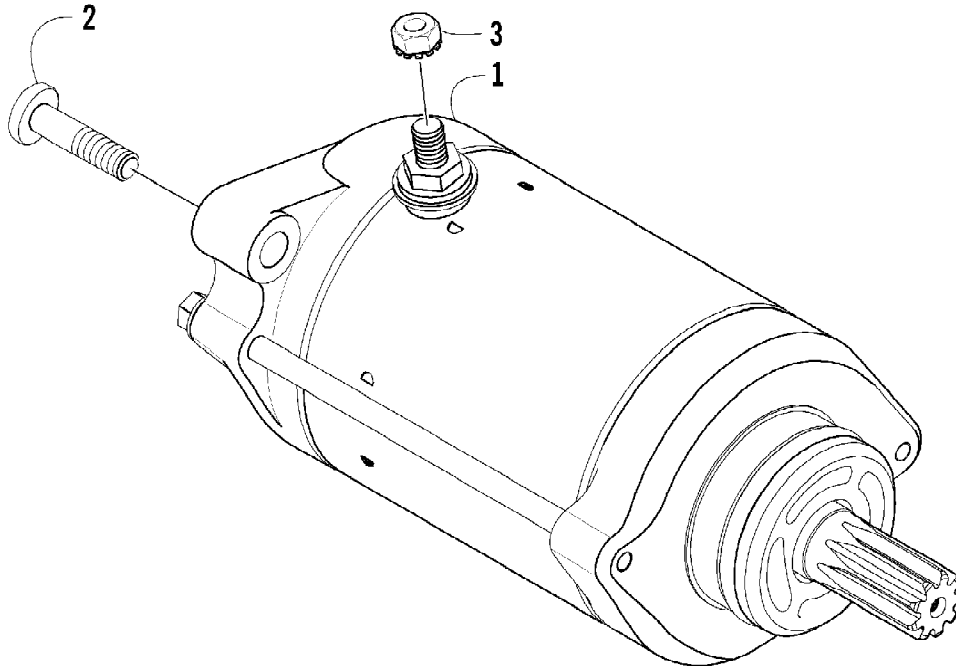

For Arctic Cat Discount Parts Call 606-678-9623 or 606-561-4983

2007 ATV 650 H1 AUTOMATIC TRANSMISSION 4X4 TRV GREEN (A2007TBS44USC) of 105
STARTER MOTOR ASSEMBLY (Up to VIN: 4UF07ATV97T270001)

2007 ATV 650 H1 AUTOMATIC TRANSMISSION 4X4 TRV GREEN (A2007TBS4HUSG) of 105
STARTER MOTOR ASSEMBLY (Up to VIN: 4UF07ATV97T270001)

Ref #	Part Number	Qty	S/P/F	Description
1	0825-012	1	S	Motor, Starter - Assembly
2	8468-630	2		Screw, Machine
3	0623-038	1		Nut w/Washer