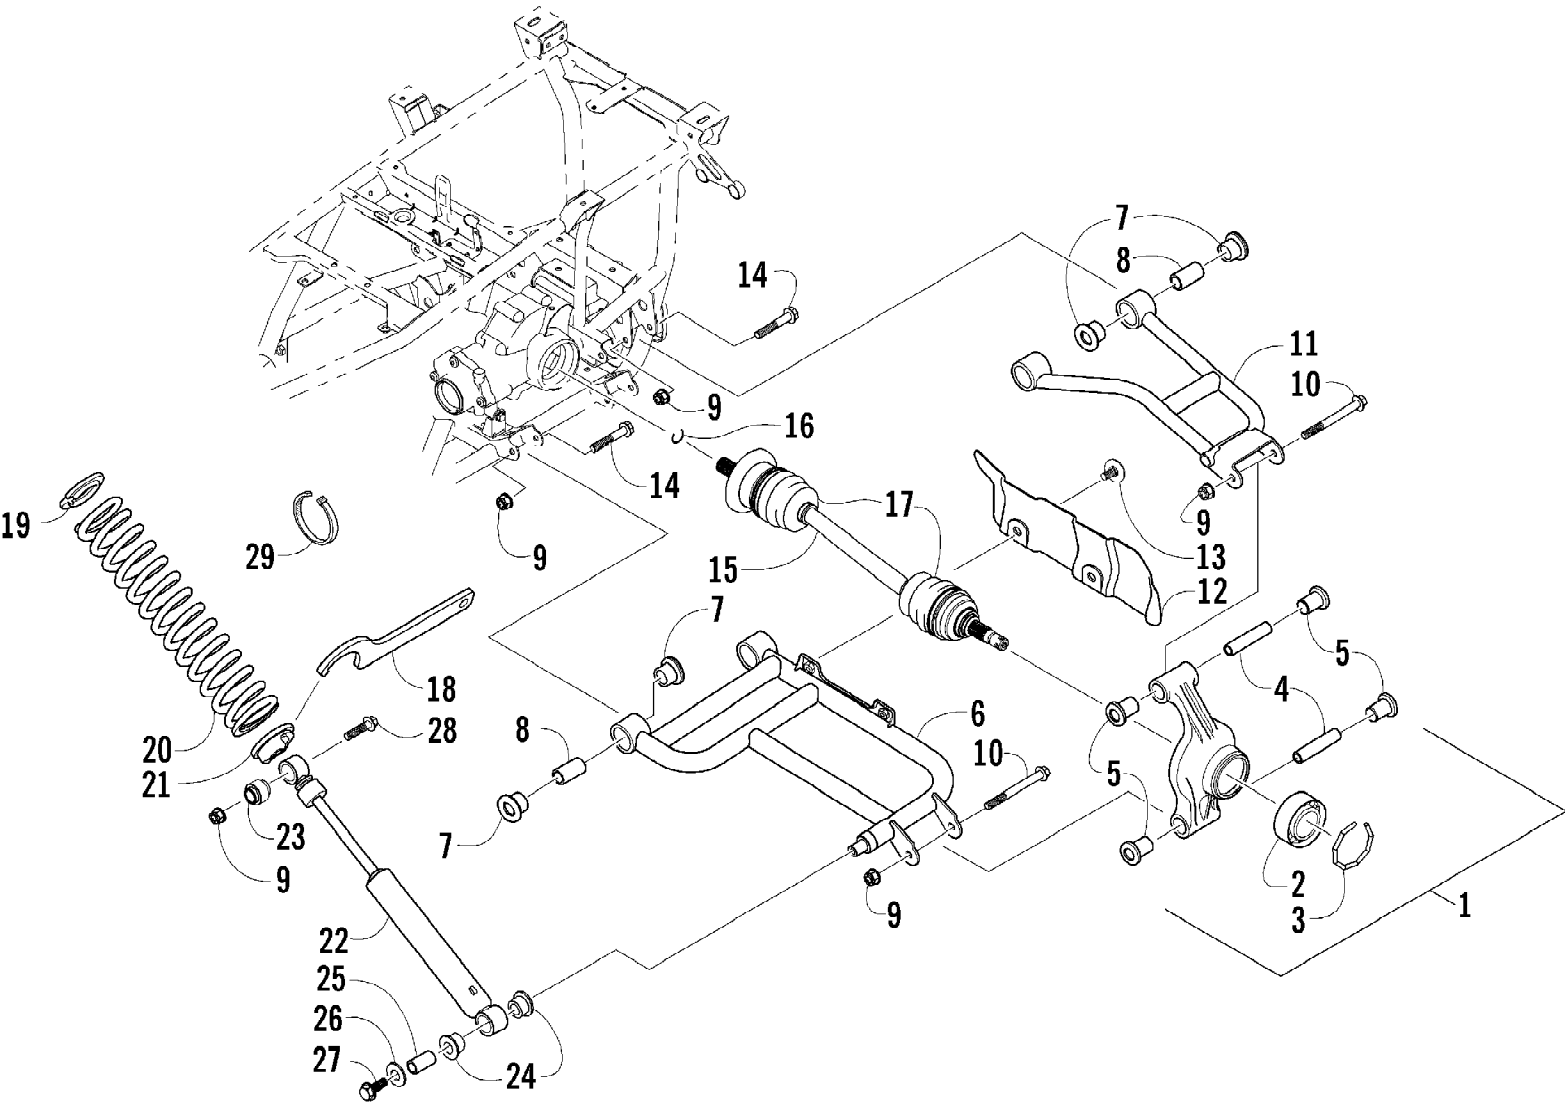

2007 ATV 650 H1 AUTOMATIC TRANSMISSION 4X4 TRV GREEN (A2007TBS40USG) of 105
REAR SUSPENSION ASSEMBLY

2007 ATV 650 H1 AUTOMATIC TRANSMISSION 4X4 TRV GREEN (A2007TBS4) of 105
REAR SUSPENSION ASSEMBLY

Ref #	Part Number	Qty	S/P/F	Description
1	0504-372	1	S	Knuckle, Right Rear - Assembly (inc. 2-5)
1	0504-373	1	S/P	Knuckle, Left Rear - Assembly (inc. 2-5)
2	1402-027	2	S/P	Bearing, Wheel Hub
3	0423-423	2		Ring, Retaining
4	0403-038	4	S/P	Collar, Suspension Bushing
5	0403-032	8	S	Bushing, Suspension
6	0504-438	1	/P	A-Arm, Rear - Lower Right (inc. 7-8)
6	0504-439	1	S	A-Arm, Rear - Lower Left (inc. 7-8)
7	0403-115	16	S	Bushing
8	0403-114	8	S	Collar
9	0423-744	14		Nut, Lock
10	8409-000	4		Screw, Cap
11	0504-470	1		A-Arm, Rear - Upper Right (inc. 7-8)
11	0504-471	1	S	A-Arm, Rear - Upper Left (inc. 7-8)
12	1441-004	1		Guard, Boot - Right
12	1441-005	1		Guard, Boot - Left
13	0423-545	4	/P	Screw, Body
14	8409-075	8		Screw, Cap
15	0502-811	2	S	Axle, Drive - Rear (inc. 16-17)
16	0441-893	2	S	Clip, Retaining
17	0436-276	2	S	Repair Kit, Boot
18	0441-587	1		Wrench, Spanner
19	1603-889	2	/P	Retainer, Spring
20	0404-144	2		Spring, Suspension
21	0404-057	2		Cam, Spring Adjuster
22	0404-147	2		Shock Absorber - Rear (inc. 23-25)
23	0403-182	2		Bushing, Double-Bonded
24	0603-955	4		Bushing, Shock Absorber
25	1603-219	2	S	Sleeve, Shock Absorber
26	0423-087	2		Washer
27	8408-820	2	/P	Screw, Cap
28	8409-050	2		Screw, Cap
29	0123-788	2	/P	Cable Tie