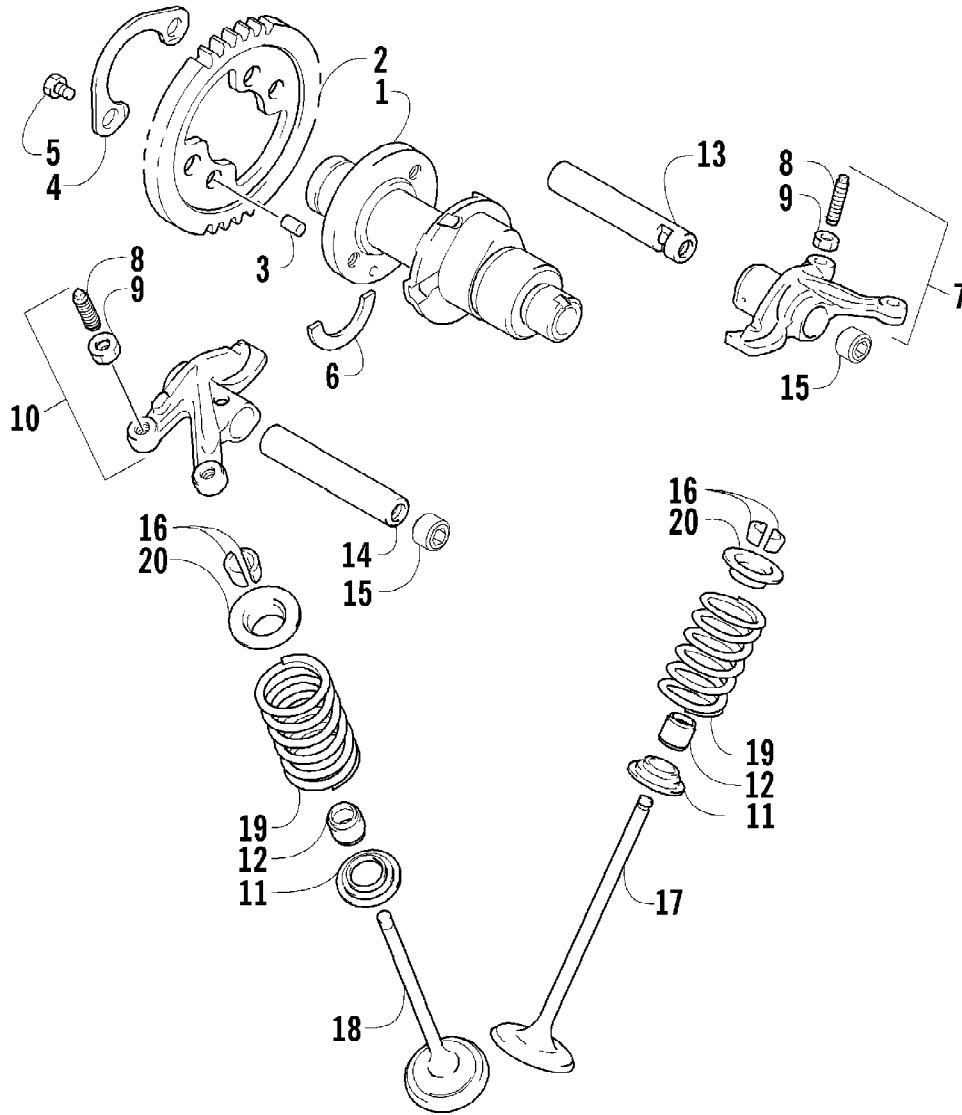

2007 ATV 650 H1 AUTOMATIC TRANSMISSION 4X4 TRV GREEN (A2007TBS) Page 105 of 105
CAMSHAFT/VALVE ASSEMBLY

2007 ATV 650 H1 AUTOMATIC TRANSMISSION 4X4 TRV GREEN (A2007TBS4DUJG) of 105
CAMSHAFT/VALVE ASSEMBLY

Ref #	Part Number	Qty	S/P/F	Description
1	0809-116	1	S	Camshaft
2	0809-002	1		Sprocket
3	0829-008	1		Pin
4	0828-004	1		Washer
5	0826-034	2		Bolt
6	0809-003	1		C-Ring
7	0809-134	1	S/F	Arm, Valve Rocker - Intake (inc. two No. 8-9)
8	0809-033	4	S/F	Screw
9	0827-007	4	F	Nut
10	0809-136	1	S/F	Arm, Valve Rocker - Exhaust (inc. two No. 8-9)
11	0809-006	4	F	Seat, Spring - Valve
12	0830-016	4	S/F	Seal, Oil
13	0809-007	1	F	Shaft, Rocker Arm - Intake
14	0809-008	1	F	Shaft, Rocker Arm - Exhaust
15	0831-041	2	F	Plug, Shaft
16	0809-014	8	F	Keeper, Valve
17	0809-039	2	S/F	Valve, Intake
18	0809-040	2	S/F	Valve, Exhaust
19	0809-138	4	S/F	Spring, Valve
20	0809-013	4	F	Retainer, Spring