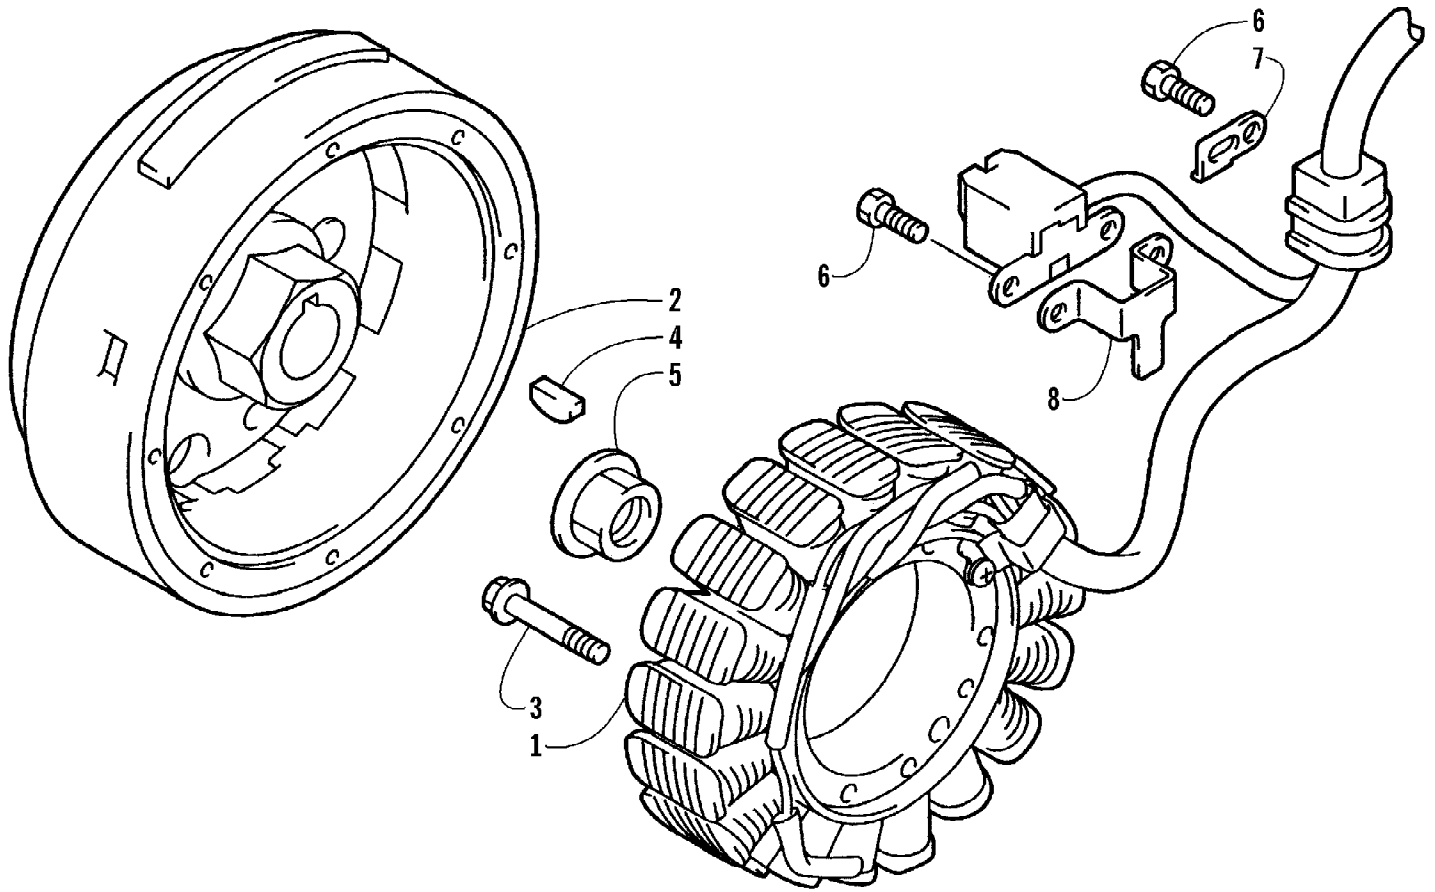

2007 ATV 650 H1 AUTOMATIC TRANSMISSION 4X4 TRV GREEN (A2007TBS40USC) Page 105 of 105
MAGNETO ASSEMBLY

2007 ATV 650 H1 AUTOMATIC TRANSMISSION 4X4 TRV GREEN (A2007TBS44USG) Page 6 of 105
MAGNETO ASSEMBLY

Ref #	Part Number	Qty	S/P/F	Description
1	0802-037	1		Stator - Assembly
2	0802-036	1		Rotor/Flywheel
3	0826-102	3		Screw, Machine
4	0829-012	1		Key
5	0827-014	1		Nut
6	8470-510	3		Screw, Machine
7	0802-015	1		Clamp - No. 1
8	0802-016	1		Clamp - No. 2