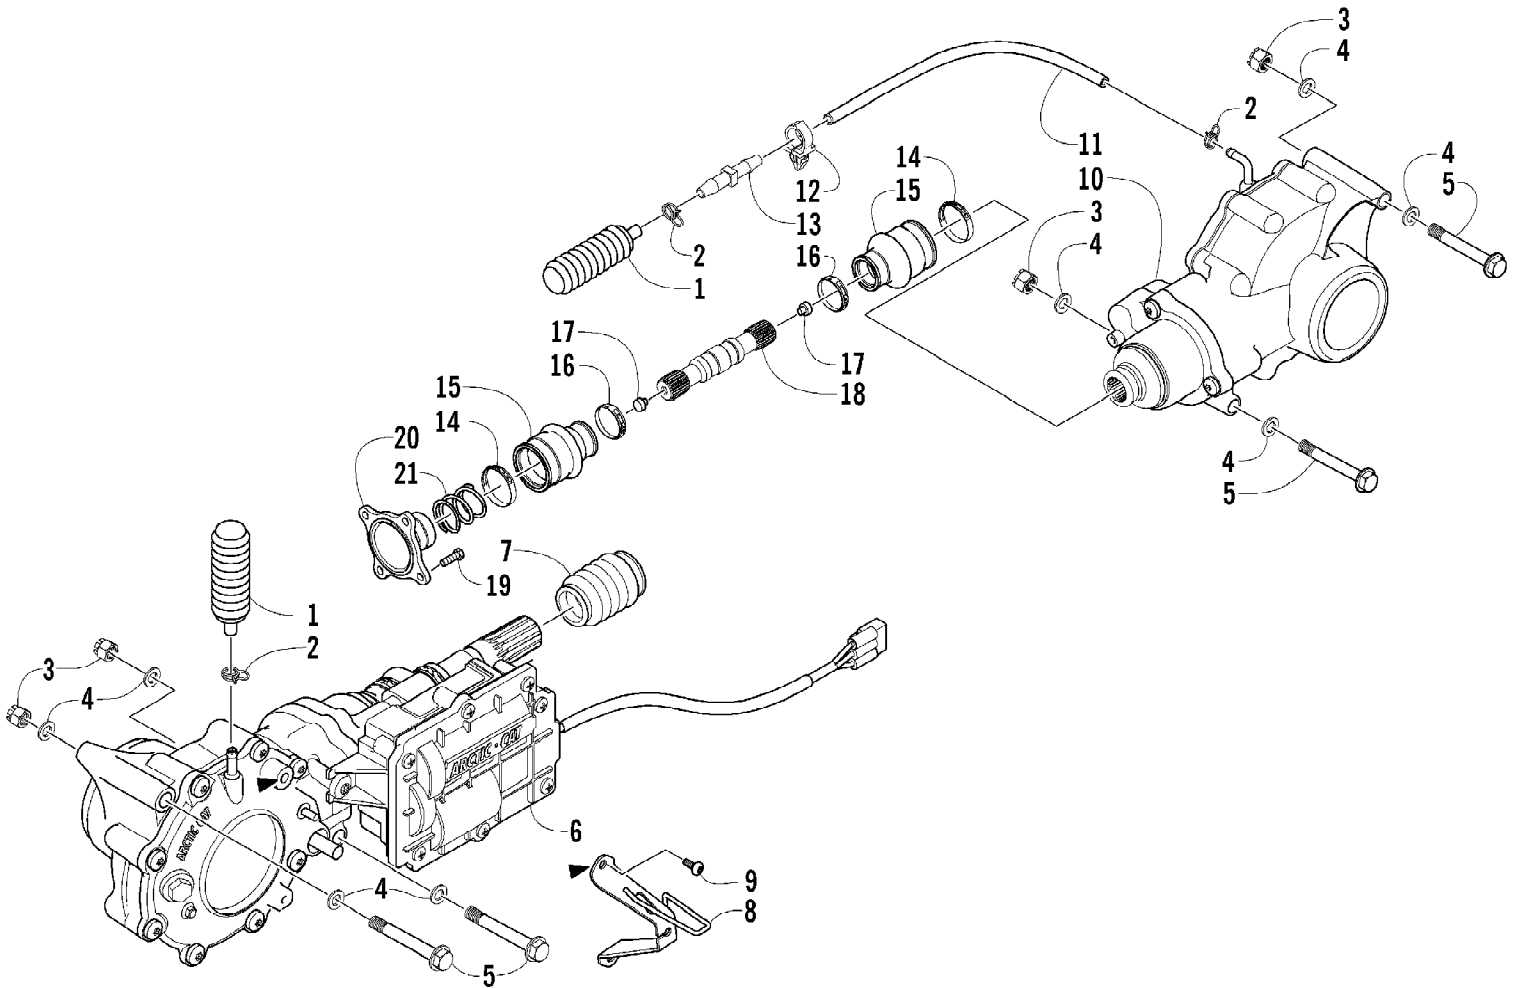

2007 ATV 650 H1 AUTOMATIC TRANSMISSION 4X4 TRV GREEN (A2007TBS410) of 105
DRIVE TRAIN ASSEMBLY

2007 ATV 650 H1 AUTOMATIC TRANSMISSION 4X4 TRV GREEN (A2007TBS4BLUSC) of 105
DRIVE TRAIN ASSEMBLY

Page 4 of 105

Ref #	Part Number	Qty	S/P/F	Description
1	0402-147	2	S	Bladder, Gearcase
2	0423-315	4		Clamp, Fitting
3	8428-002	4		Nut, Lock
4	0423-426	10		Washer
5	0423-404	4		Screw, Cap
6	1502-089	1		Gearcase, Front
7	0402-966	1		Boot, Shaft
8	0502-500	1		Plate, Cable
9	0423-396	2		Screw, Self-Tapping
10	1502-079	1	S	Gearcase, Rear
11	0410-048	AR	S	Hose, Vent
12	0623-101	1		Clip, Routing - Snap-In
13	0470-462	1		Fitting, Vent
14	0423-393	2		Clamp, Boot
15	0402-985	2	/P	Boot
16	0423-411	2		Clamp, Boot
17	0673-618	2	/P	Bumper, Propeller Shaft
18	1402-233	1		Shaft, Propeller
19	8408-820	4	/P	Screw, Cap
20	0402-950	1		Flange, Output
21	1402-026	1		Spring