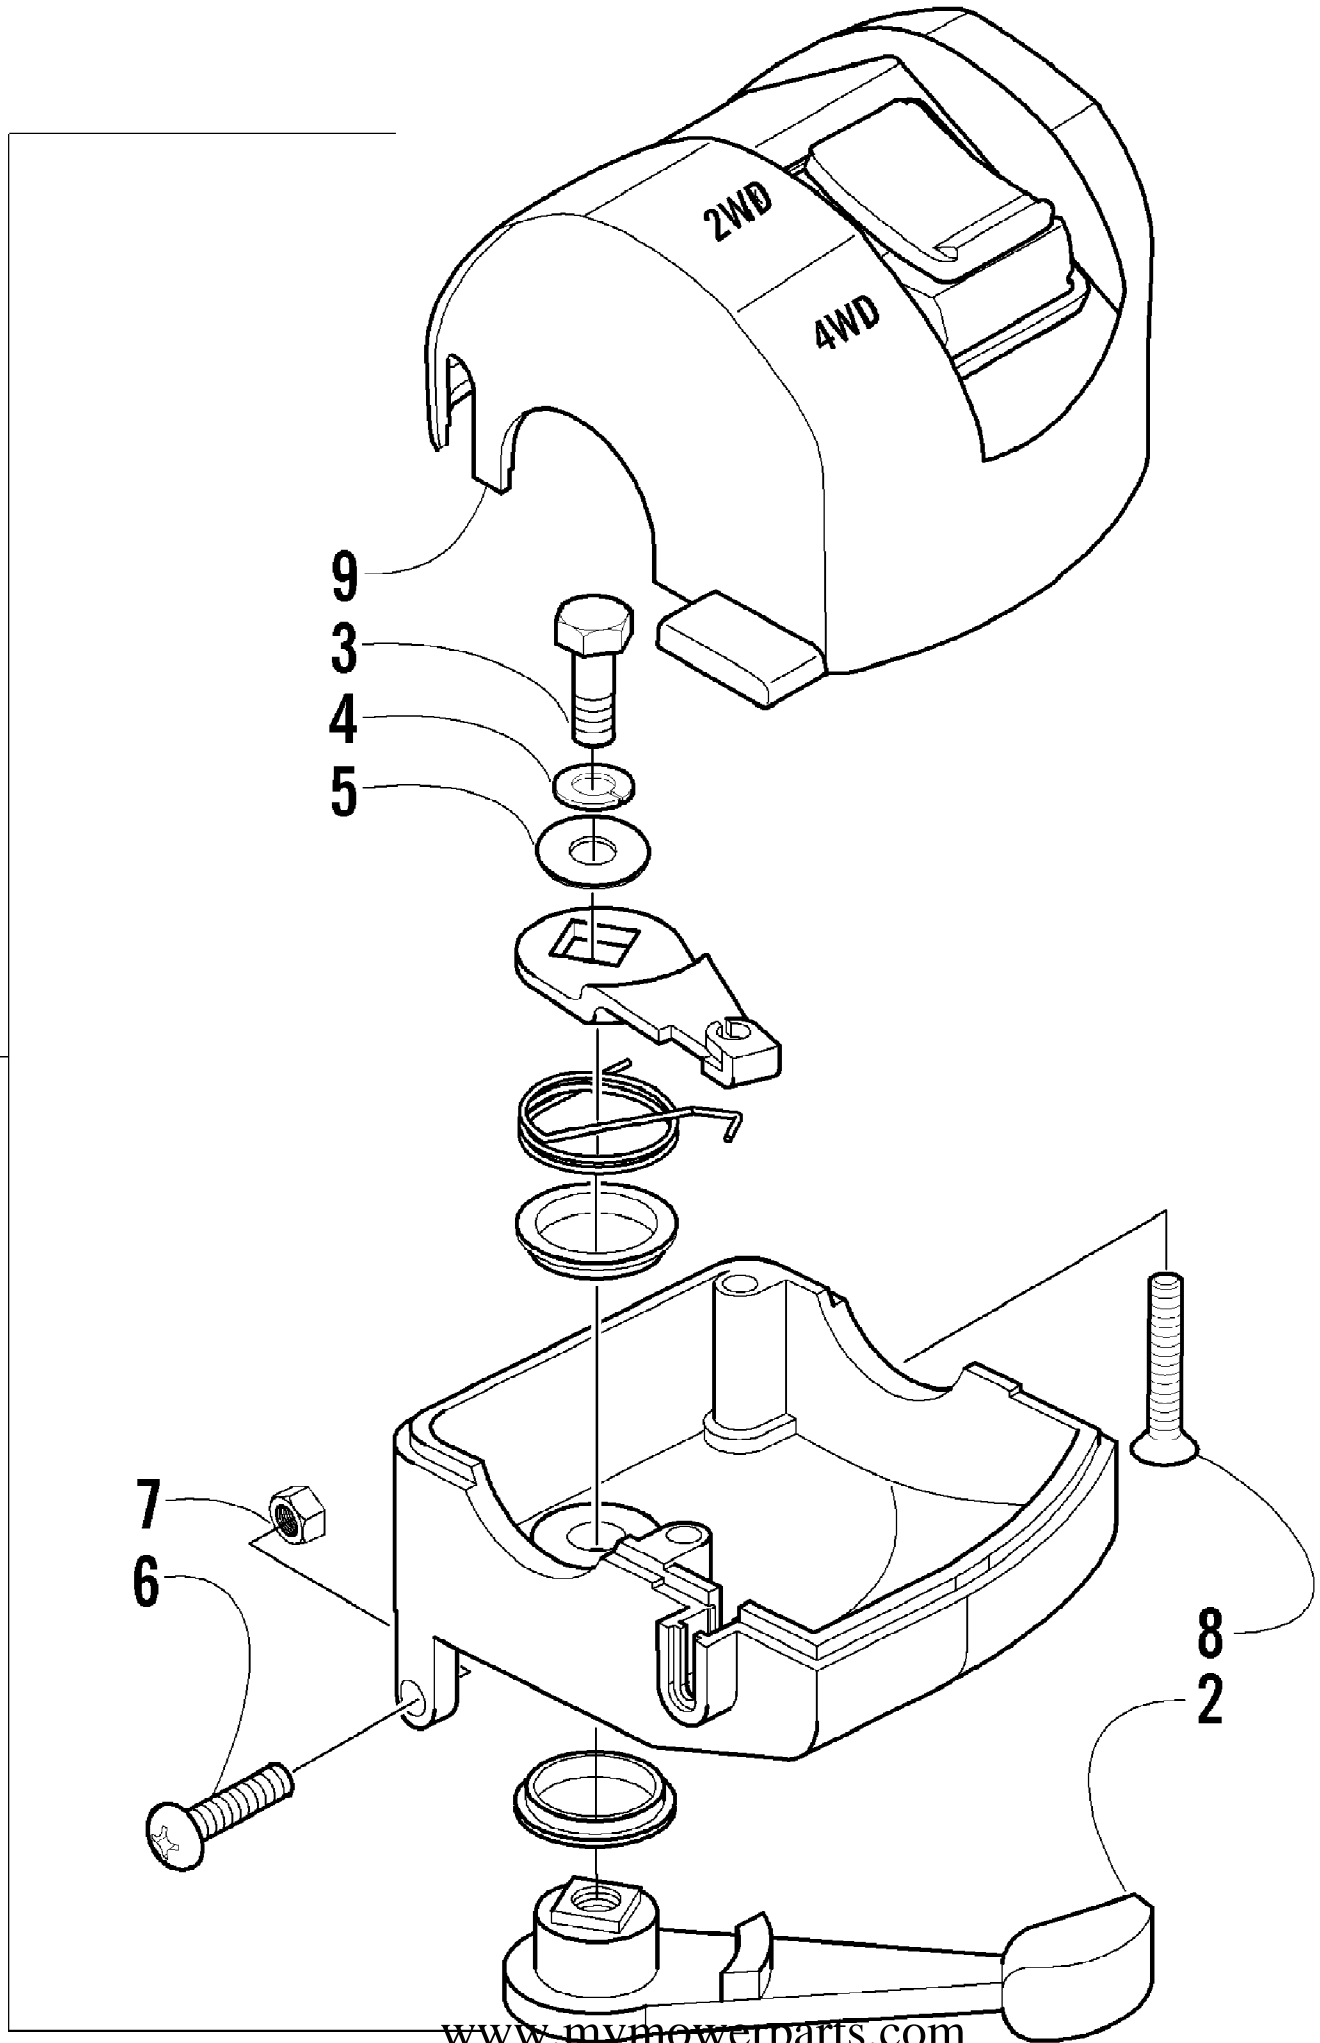

2007 ATV 650 H1 AUTOMATIC TRANSMISSION 4X4 TRV GREEN (A2007TBS44USG) of 105
THROTTLE CASE ASSEMBLY

2007 ATV 650 H1 AUTOMATIC TRANSMISSION 4X4 TRV GREEN (A2007TBS44USG) Page 105
THROTTLE CASE ASSEMBLY

Ref #	Part Number	Qty	S/P/F	Description
1	0509-012	1		Case, Throttle - Assembly (inc. 2-9)
2	3409-001	1		Lever
3	3004-533	1	S/P	Screw, Cap
4	3004-447	1	/P	Washer, Lock
5	3003-030	1	/P	Washer
6	3423-014	1		Screw
7	3423-327	1		Nut
8	3423-199	2		Screw
9	0409-048	1		Cover, Throttle w/Switch