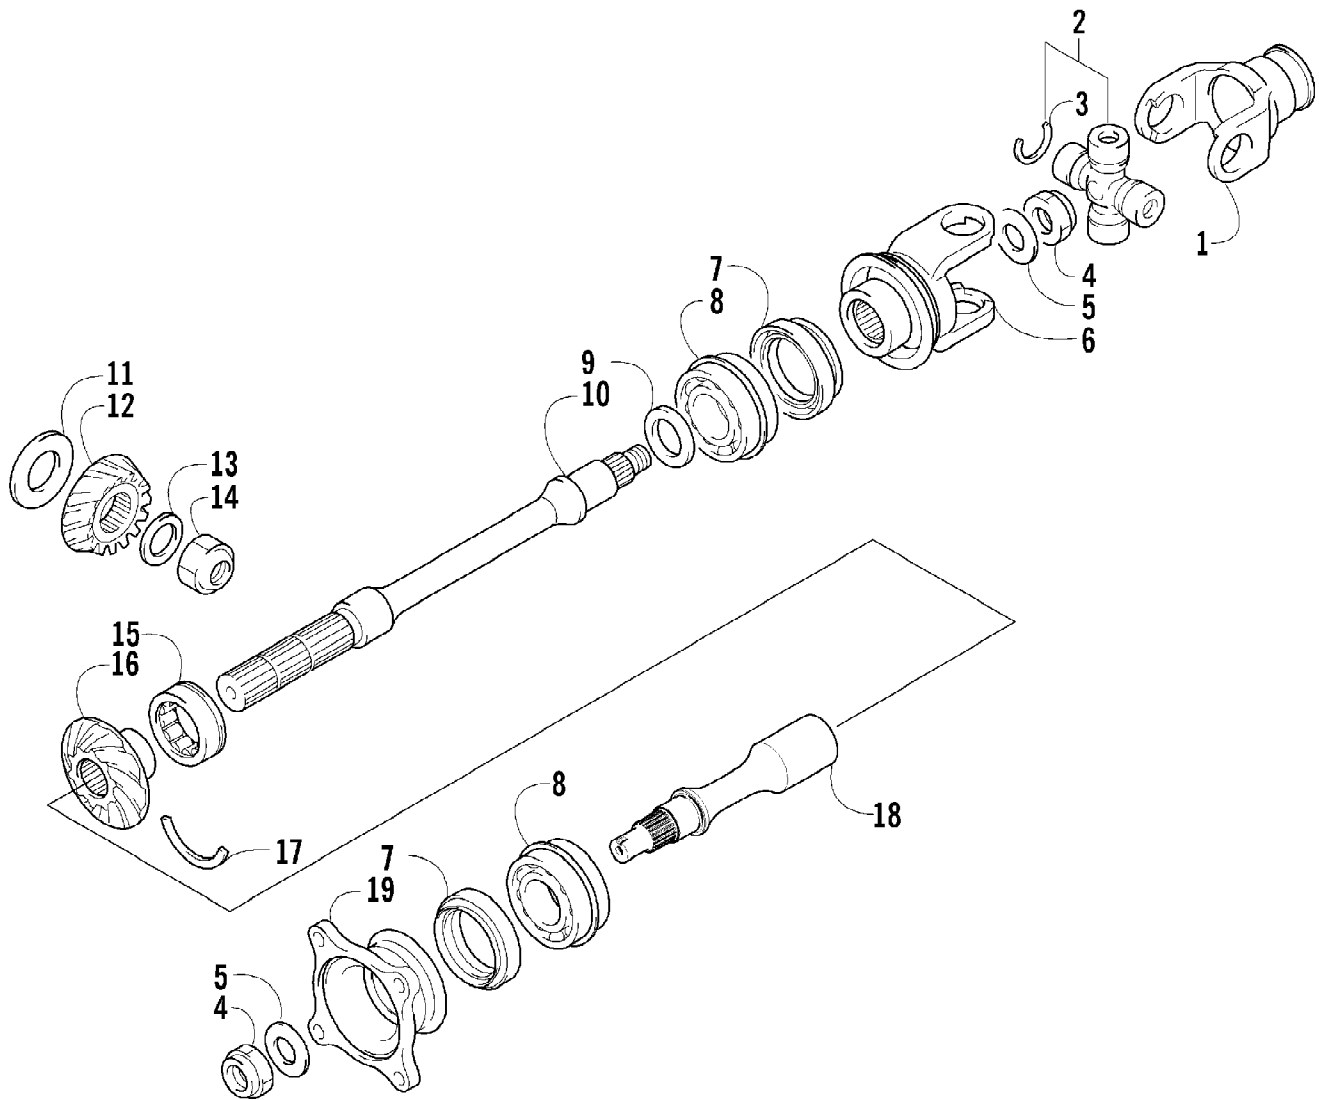

2007 ATV 650 H1 AUTOMATIC TRANSMISSION 4X4 TRV GREEN (A2007TBS410USC) of 105
SECONDARY DRIVE ASSEMBLY

2007 ATV 650 H1 AUTOMATIC TRANSMISSION 4X4 TRV GREEN (A2007TBS44USG) Page 105
SECONDARY DRIVE ASSEMBLY

Ref #	Part Number	Qty	S/P/F	Description
1	0819-063	1		Yoke, Propeller Shaft Joint
2	1402-463	1	S	Joint, Universal - Set (inc. 3)
3	0423-450	4		Circlip
4	0827-013	2		Nut, Rear Output Joint
5	0828-020	2		Washer, Rear Output Flange
6	0819-061	1		Yoke, Drive Output - Front
7	0830-043	2		Seal, Oil - Driven Shaft
8	0832-017	2		Bearing, Driven Shaft
9	0828-021	AR		Shim, 25 x 34 x 0.25 mm
9	0828-022	AR		Shim, 25 x 34 x 0.30 mm
9	0828-023	AR		Shim, 25 x 34 x 0.70 mm
9	0828-024	AR		Shim, 25 x 34 x 0.90 mm
9	0828-025	AR		Shim, 25 x 34 x 0.95 mm
9	0828-026	AR		Shim, 25 x 34 x 1.00 mm
9	0828-027	AR		Shim, 25 x 34 x 1.05 mm
9	0828-028	AR		Shim, 25 x 34 x 1.10 mm
9	0828-029	AR		Shim, 25 x 34 x 1.15 mm
10	0819-003	1	S	Shaft, Secondary Driven - Front
11	0828-030	AR		Shim, 24 x 48 x 0.25 mm
11	0828-031	AR		Shim, 24 x 48 x 0.30 mm
11	0828-032	AR		Shim, 24 x 48 x 0.35 mm
11	0828-033	AR		Shim, 24 x 48 x 0.90 mm
11	0828-018	AR		Shim, 24 x 48 x 0.95 mm
11	0828-062	AR		Shim, 24 x 48 x 1.00 mm
11	0828-063	AR		Shim, 24 x 48 x 1.05 mm
11	0828-064	AR		Shim, 24 x 48 x 1.10 mm
11	0828-065	AR		Shim, 24 x 48 x 1.15 mm
12	0819-001	1		Gear, Secondary Drive
13	0828-019	1		Washer
14	0827-012	1		Nut
15	0832-016	1		Bearing, Driven Gear
16	0819-002	1		Gear, Secondary Driven
17	0819-011	1		Ring, Driven Bearing
18	0819-053	1		Shaft, Secondary Driven - Rear
19	0819-005	1		Flange, Output Joint - Rear