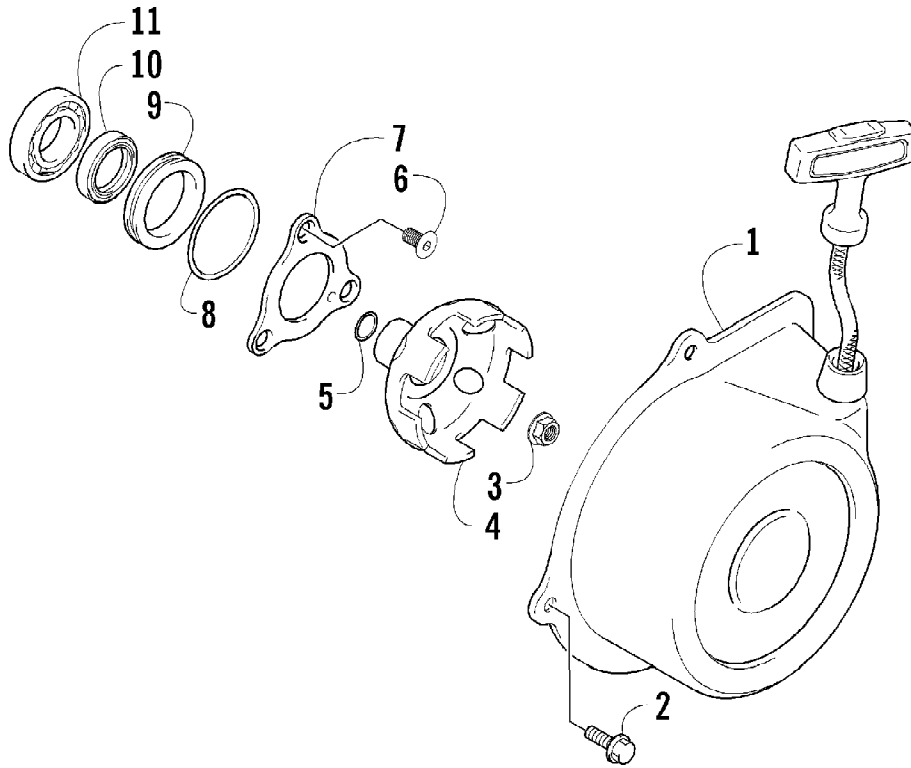

2007 ATV 650 H1 AUTOMATIC TRANSMISSION 4X4 TRV GREEN (A2007TBS40USG) of 105
RECOIL STARTER ASSEMBLY (Up to VIN: 4UF07ATV07T244421)

2007 ATV 650 H1 AUTOMATIC TRANSMISSION 4X4 TRV GREEN (A2007TBS4DUJG) of 105
RECOIL STARTER ASSEMBLY (Up to VIN: 4UF07ATV07T244421)

Ref #	Part Number	Qty	S/P/F	Description
1	0820-001	1		Starter, Recoil - Assembly
2	0826-038	4		Screw, Machine
3	0827-008	1		Nut
4	0820-036	1	S	Cup, Starter
5	0830-108	1		O-Ring
6	0826-031	3		Screw
7	0805-008	1		Retainer, Oil Seal
8	0830-021	1	/P	O-Ring
9	0820-007	1		Spacer
10	0830-022	1		Seal, Oil
11	0832-006	1	S	Bearing