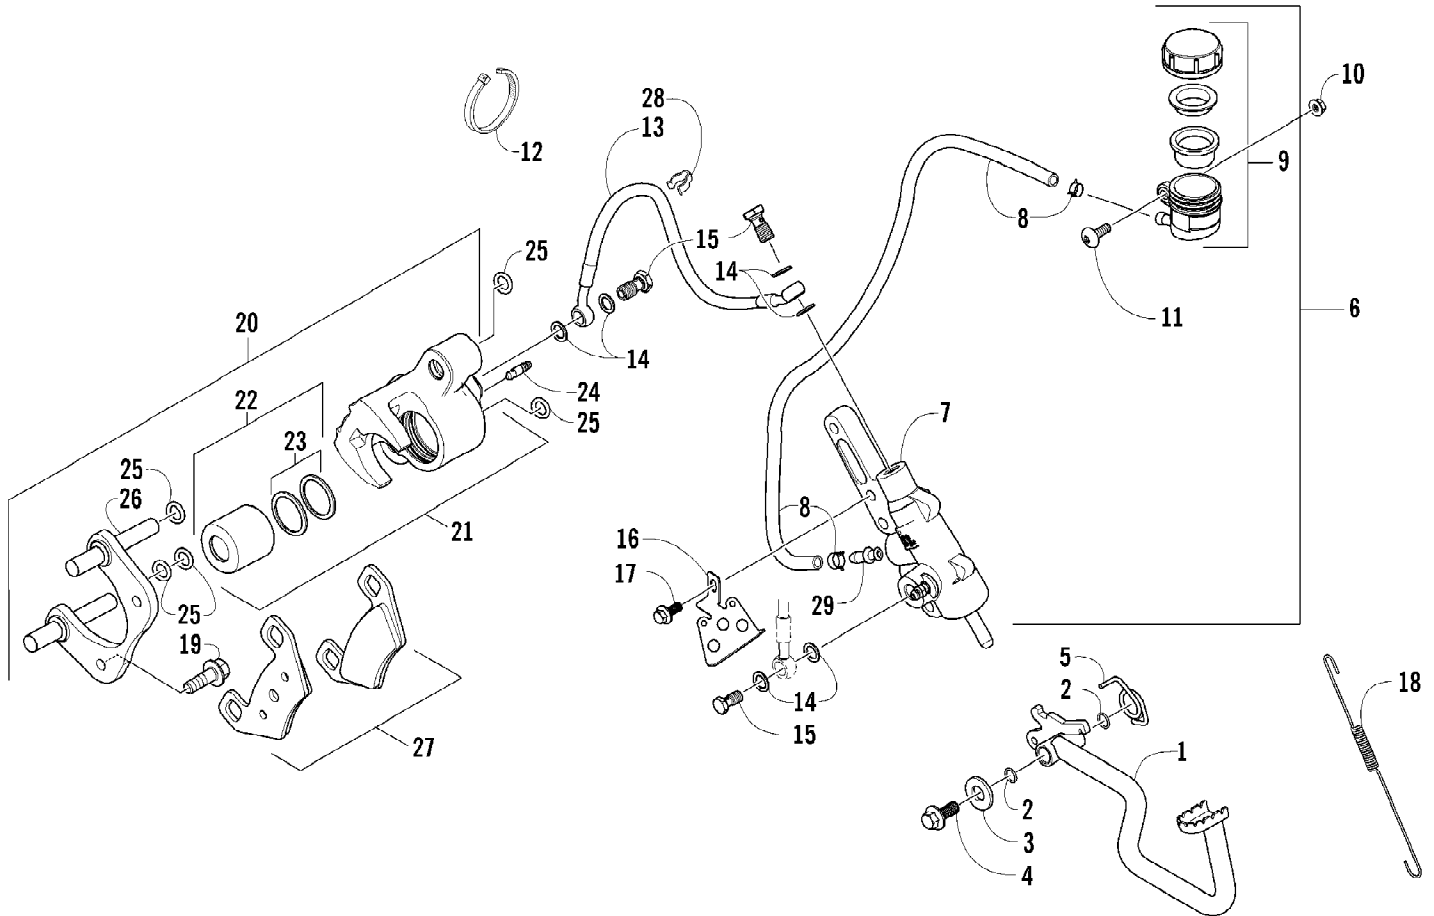

2007 ATV 650 H1 AUTOMATIC TRANSMISSION 4X4 TRV GREEN (A2007TBS) Page 3 of 105
AUXILIARY BRAKE ASSEMBLY

2007 ATV 650 H1 AUTOMATIC TRANSMISSION 4X4 TRV GREEN (A2007TBS) Page 105 of 105
AUXILIARY BRAKE ASSEMBLY

Ref #	Part Number	Qty	S/P/F	Description
	1502-136	1		Fully Bled Master Cylinder Replacement Kit
1	1502-063	1		Lever, Brake
2	1602-213	2	/P	O-Ring
3	8050-252	1		Washer
4	8408-816	1		Screw, Cap
5	0502-807	1		Spring, Brake Lever
6	1502-137	1	S	Brake Assembly (inc. 7-9)
7	0	1	F	Master Cylinder
8	1502-142	1		Hose, Brake Reservoir w/Clamps
9	1502-141	1		Reservoir, Brake
10	0623-038	1		Nut, Flanged
11	8476-616	1		Screw, Machine
12	0123-788	1	/P	Cable Tie - 7.5 in.
13	1502-140	1		Hose, Brake
14	0423-178	6		Washer, Crush
15	0423-413	3		Bolt, Banjo-Fitting
16	1502-179	1		Bracket, Switch
17	8408-625	2		Screw, Cap
18	0502-785	1		Spring, Brake Switch
19	1623-589	2	S	Screw, Cap
20	0502-878	1	S	Caliper, Brake (inc. 21-27)
21	0502-603	1	S	Housing, Caliper - Assembly - Right Rear (inc. 22-24)
22	0502-606	1		Piston/Seal Set (inc. 23)
23	0502-607	1		Seal Set
24	0502-609	1	/P	Valve, Bleed
25	0502-608	1		O-Ring, Guide - Set
26	0502-605	1		Bracket Assembly
27	0502-875	1	S	Pad, Brake - Set
28	1502-115	2		Clip, Brake Hose
29	1502-138	1	S	Adapter, Hose