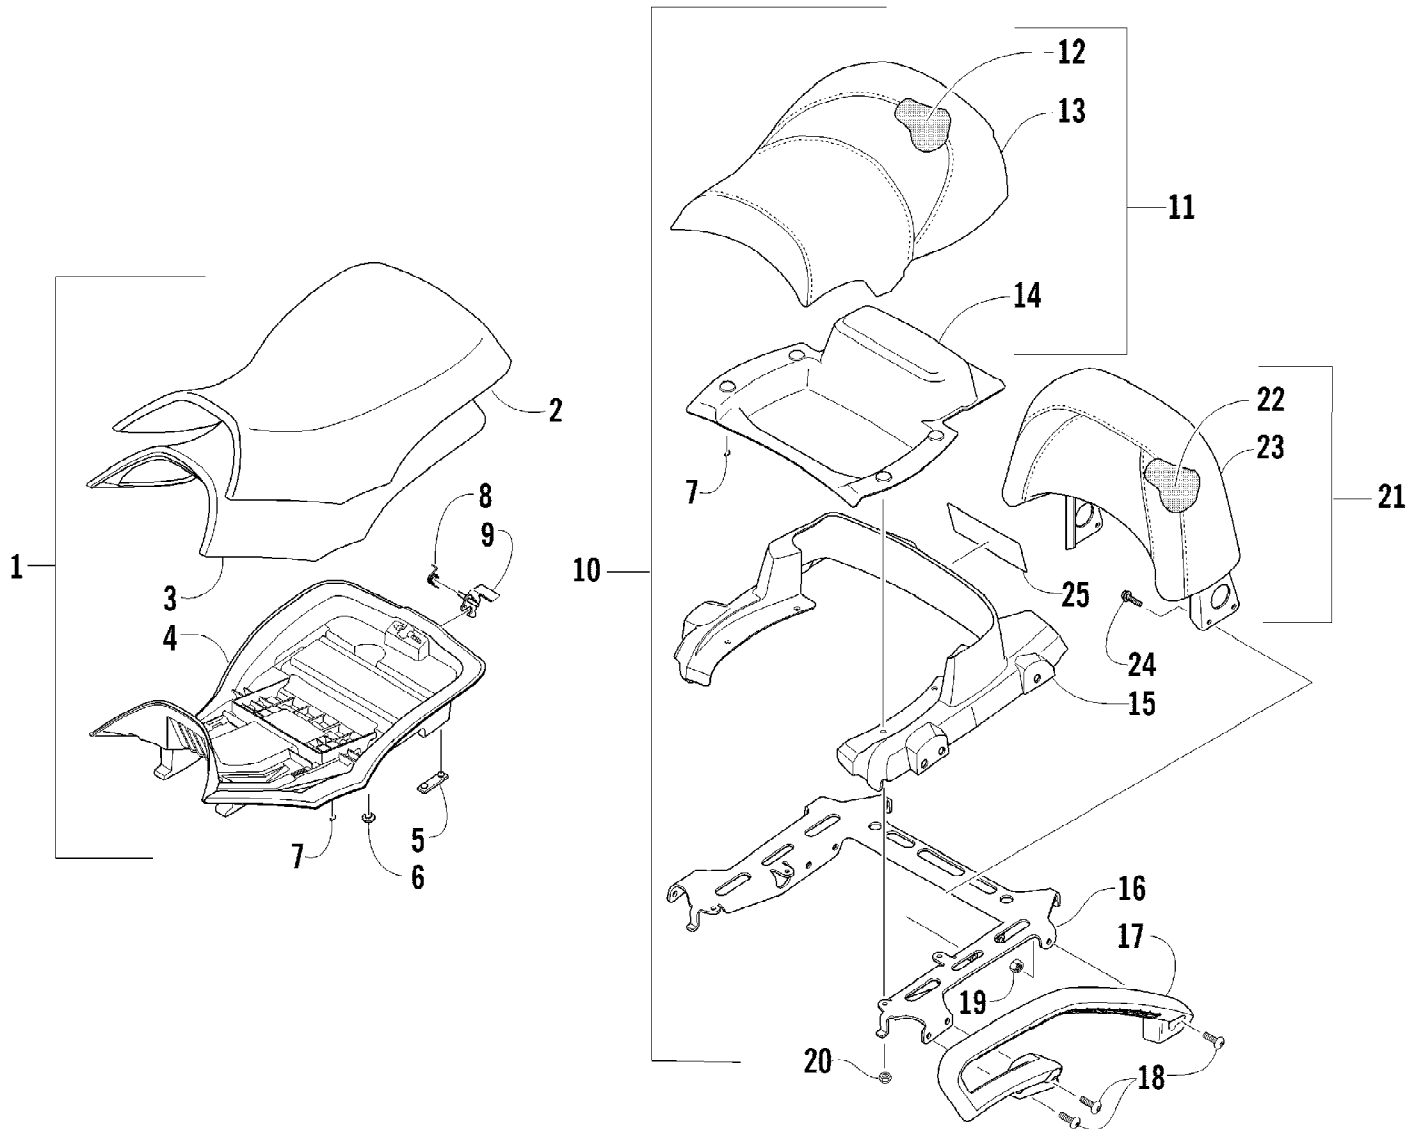

2007 ATV 650 H1 AUTOMATIC TRANSMISSION 4X4 TRV GREEN (A2007TBS44USC) of 105
SEAT AND BACKREST ASSEMBLY

2007 ATV 650 H1 AUTOMATIC TRANSMISSION 4X4 TRV GREEN (A2007TBS44US1G) of 105
SEAT AND BACKREST ASSEMBLY

Ref #	Part Number	Qty	S/P/F	Description
1	1506-937	1	S/P	Seat Assembly (inc. 2-9)
2	1506-209	1		Cover, Seat
3	1506-208	1		Foam, Seat
4	2406-144	1	S/P	Base, Seat - Assembly (inc. 5-6)
5	0406-879	2		Bumper, Seat - Rear
6	0406-877	4	/P	Bumper, Seat - Front
7	0624-100	AR		Staple
8	1406-592	1	/P	Spring, Seat Latch
9	1506-156	1		Latch, Seat
10	1506-938	1		Seat, Passenger - Assembly (inc. 7, 11-20, and 25)
11	2506-064	1		Seat, Passenger - Sub-Assembly (inc. 7 and 12-14)
12	1506-816	1		Foam, Seat - Passenger
13	1506-815	1		Cover, Seat - Passenger
14	2406-110	1		Base, Seat - Inner
15	2406-044	1		Base, Seat - Passenger
16	1506-932	1		Bracket, Seat Support - Assembly
17	2406-112	1		Handhold, Passenger - Right
17	2406-113	1		Handhold, Passenger - Left
18	0423-362	6		Screw, Machine
19	8432-802	6		Nut, Lock
20	8427-602	4		Nut, Lock
21	1506-939	1		Backrest Assembly (inc. 22-23)
22	1506-818	1		Foam, Backrest
23	1506-817	1		Cover, Backrest
24	8408-816	4		Screw, Cap
25	0411-814	1	/P	Decal, "Arctic Cat"