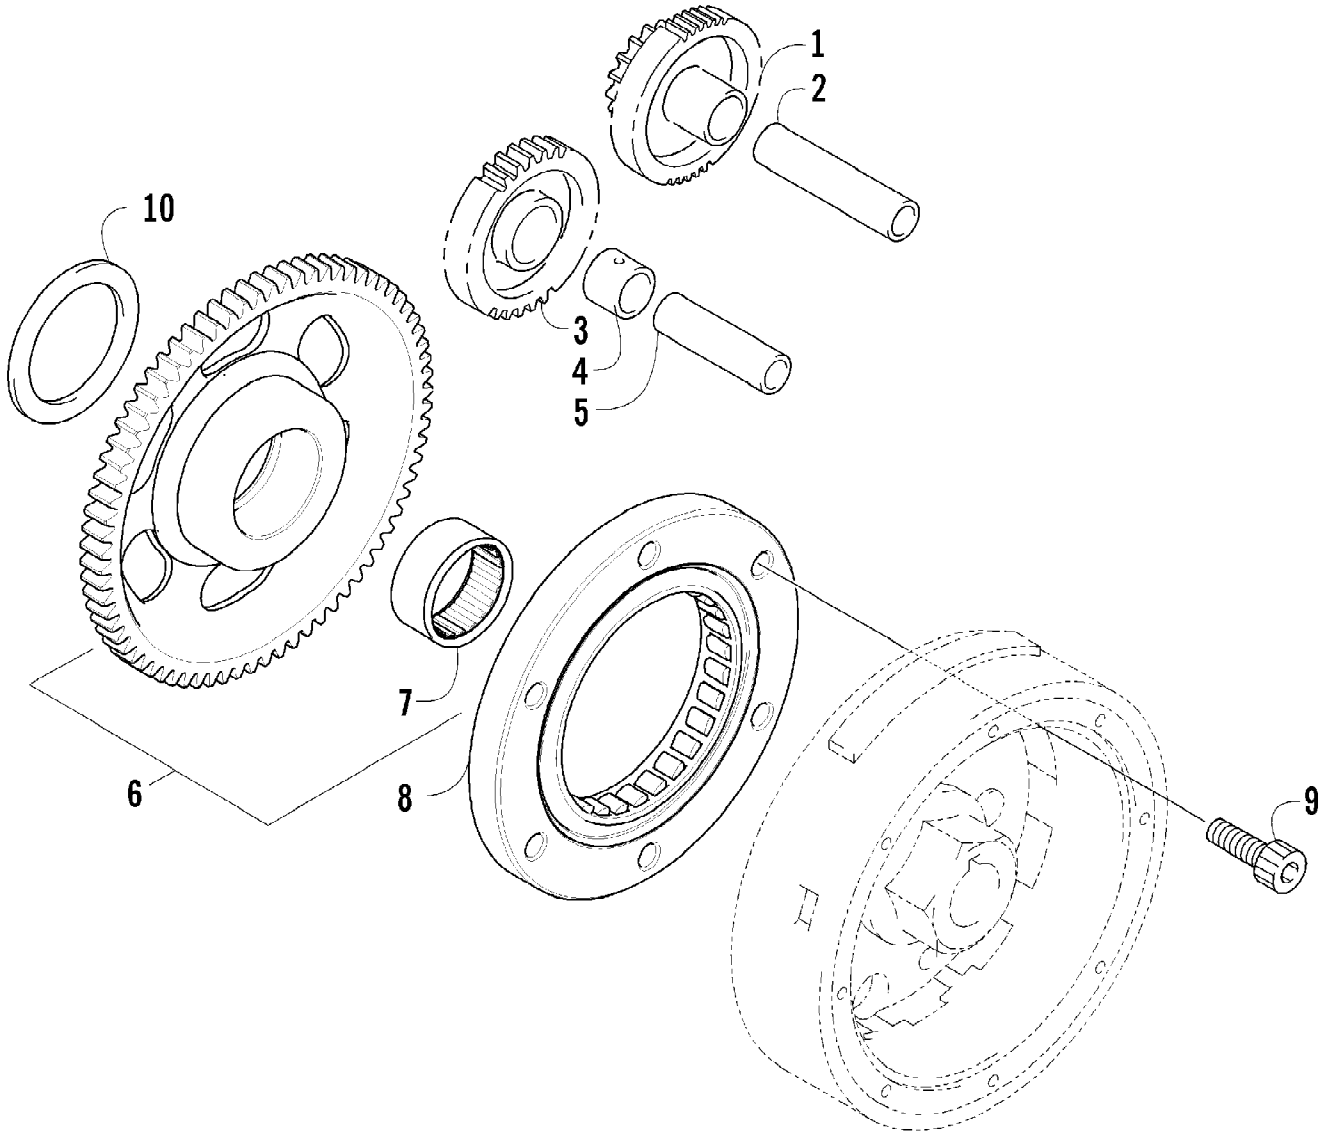

2007 ATV 650 H1 AUTOMATIC TRANSMISSION 4X4 TRV GREEN (A2007TBS44USG) of 105
STARTER CLUTCH ASSEMBLY

2007 ATV 650 H1 AUTOMATIC TRANSMISSION 4X4 TRV GREEN (A2007TBS4) (USA) of 105
STARTER CLUTCH ASSEMBLY

Ref #	Part Number	Qty	S/P/F	Description
1	0815-001	1		Gear, Starter Idler - No. 1
2	0829-031	1	/P	Shaft, Starter Gear
3	0815-002	1		Gear, Starter Idler - No. 2
4	0815-003	1		Spacer, Starter Idler Gear No. 2
5	0829-032	1	/P	Shaft, Starter Gear
6	0815-004	1		Gear Starter Clutch (inc. 7)
7	0832-004	1	S	Bearing
8	0802-035	1		Clutch, Starter
9	0826-069	6		Screw, Machine
10	0828-094	1		Washer