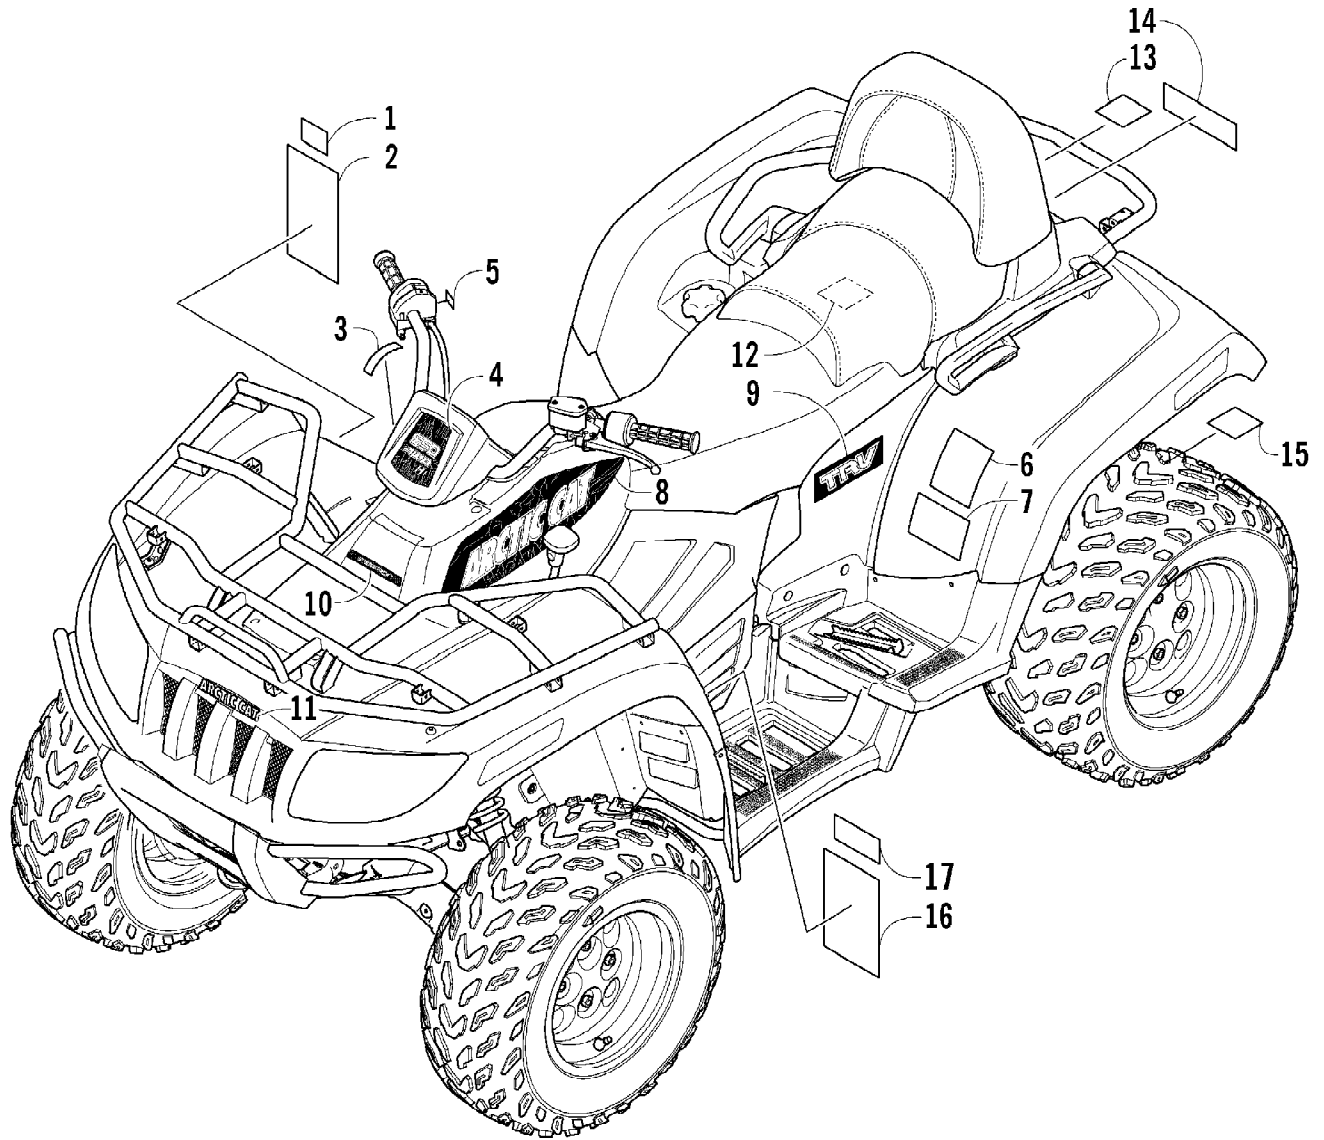

2007 ATV 650 H1 AUTOMATIC TRANSMISSION 4X4 TRV GREEN (A2007TBS4DL36) of 105
CYLINDER HEAD ASSEMBLY Page 36 of 36

Ref #	Part Number	Qty	S/P/F	Description
1	0808-047	1	F	Head, Cylinder - Assembly (inc. 2-4)
2	0	4	F	Guide, Valve
3	0829-001	2	S	Dowel, Sleeve
4	0826-001	4		Screw, Cap
5	0826-002	2		Screw, Cap
6	0830-124	1	S	Gasket, Cylinder Head
7	0829-002	2		Pin, Dowel
8	0808-037	4	/P	Screw, Cap
9	0827-030	2		Bolt, Stud
10	0827-002	2		Bolt, Stud
11	0827-031	1		Bolt, Stud
12	0826-005	2		Screw, Cap
13	0826-006	4		Screw, Cap
14	8424-604	5		Nut
15	8424-804	1		Nut
16	0830-107	4		Gasket - Seal, Fastener
17	0830-147	4	/P	Washer, Crush
18	0217-727	1	S	Spark Plug (RG6YC)
19	0808-003	2		Cap, Inspection
20	0830-004	2	S	O-Ring
21	0826-007	5		Screw, Cap
22	0808-077	1		Plug, Cylinder Head
23	0570-115	1		Pipe, Intake - Assembly
24	0830-090	1		O-Ring
25	0826-008	2		Screw, Machine
26	0423-066	1		Clamp, Intercooler
27	0808-007	1		Switch, Water Temperature - Assembly
28	0808-008	1		Cover, Thermostat
29	0808-078	1		Thermostat

2007 ATV 650 H1 AUTOMATIC TRANSMISSION 4X4 TRV GREEN (A2007TBS4) (USA) of 105
DECALS