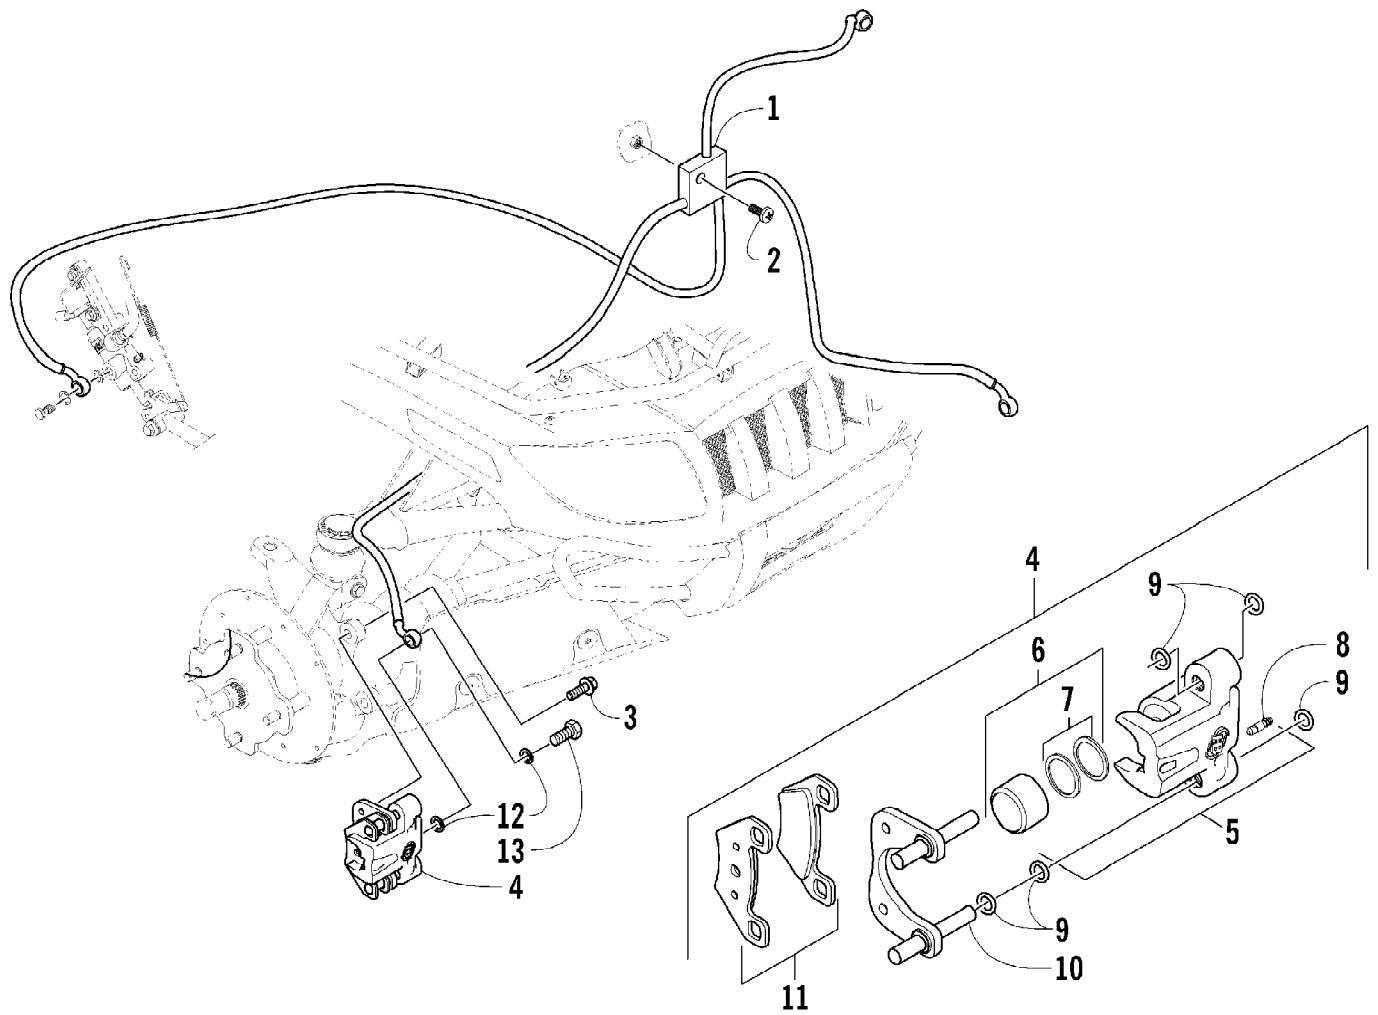

2007 ATV 650 H1 AUTOMATIC TRANSMISSION 4X4 TRV GREEN (A2007TBS40USG) of 105
HYDRAULIC BRAKE ASSEMBLY

2007 ATV 650 H1 AUTOMATIC TRANSMISSION 4X4 TRV GREEN (A2007TBS4) of 105
HYDRAULIC BRAKE ASSEMBLY

Ref #	Part Number	Qty	S/P/F	Description
1	1502-015	1		Hose, Brake - Assembly
2	8476-625	1		Screw, Cap
3	1623-589	4	S	Screw, Cap
4	0502-878	1	S	Caliper, Brake - Right Front (inc. 5-11)
4	0502-879	1	S	Caliper, Brake - Left Front (inc. 5-11)
5	0502-603	1	S	Housing, Caliper - Assembly - Right Front (inc. 6-8)
5	0502-611	1	S	Housing, Caliper - Assembly - Left Front (inc. 6-8)
6	0502-606	2		Piston/Seal Set (inc. 7)
7	0502-607	2		Seal Set
8	0502-609	2	/P	Valve, Bleed
9	0502-608	2		O-Ring, Guide - Set
10	0502-605	2		Bracket Assembly
11	0502-875	2	S	Pad, Brake - Set
12	0423-178	4		Washer, Crush
13	0423-413	2		Bolt, Banjo-Fitting