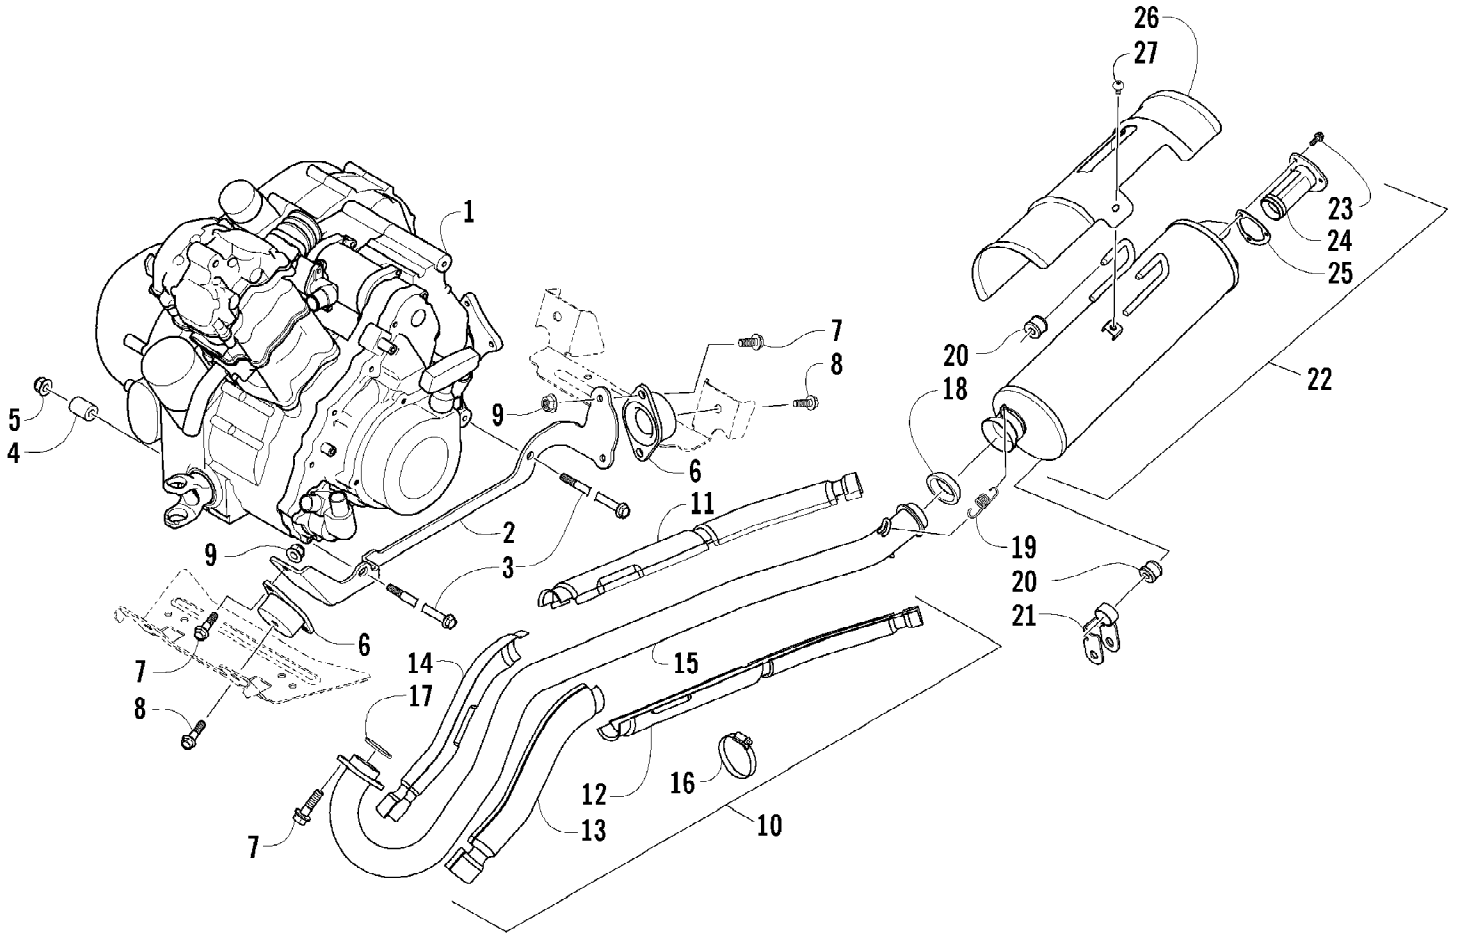

2007 ATV 650 H1 AUTOMATIC TRANSMISSION 4X4 TRV GREEN (A2007TBS40USG) of 105
ENGINE AND EXHAUST

2007 ATV 650 H1 AUTOMATIC TRANSMISSION 4X4 TRV GREEN (A2007TBS4BLUSG) of 105
ENGINE AND EXHAUST

Ref #	Part Number	Qty	S/P/F	Description
1	0800-025	1	S	Engine
1	0800-051	1	S/F	Engine w/o Recoil
2	1506-740	1		Bracket, Engine - Right
2	1506-741	1		Bracket, Engine - Left
3	0423-405	2		Screw, Cap
4	0423-042	1	S	Spacer, Engine
5	8428-002	2		Nut, Lock
6	2406-065	4		Mount, Rubber - Engine
7	8408-820	10	/P	Screw, Cap
8	8408-012	4		Screw, Cap
9	8432-802	8		Nut
10	0512-363	1		Pipe, Exhaust - Assembly (inc. 11-16)
11	0412-355	1		Shield, Exhaust Pipe - Lower - Rear
12	0412-354	1		Shield, Exhaust Pipe - Upper - Rear
13	0412-349	1		Shield, Exhaust Pipe - Inner - Front
14	0412-348	1		Shield, Exhaust Pipe - Outer - Front
15	0512-362	1		Pipe, Exhaust
16	0423-317	4	/P	Hose Clamp
17	0412-338	1	/P	Gasket, Exhaust Pipe
18	0412-375	1	/P	Seal, Exhaust
19	0612-668	2	/P	Spring, Extension
20	0412-215	3	S	Bushing, Exhaust Pipe
21	1506-732	1		Channel, Muffler Support
22	0512-355	1	/P	Muffler - Assembly (inc. 23-25)
23	8408-616	3		Screw, Cap
24	0512-219	1	/P	Arrester, Spark - Assembly
25	0412-313	1		Gasket, Spark Arrester
26	0412-373	1	/P	Cover, Muffler
27	8477-610	3		Screw, Machine