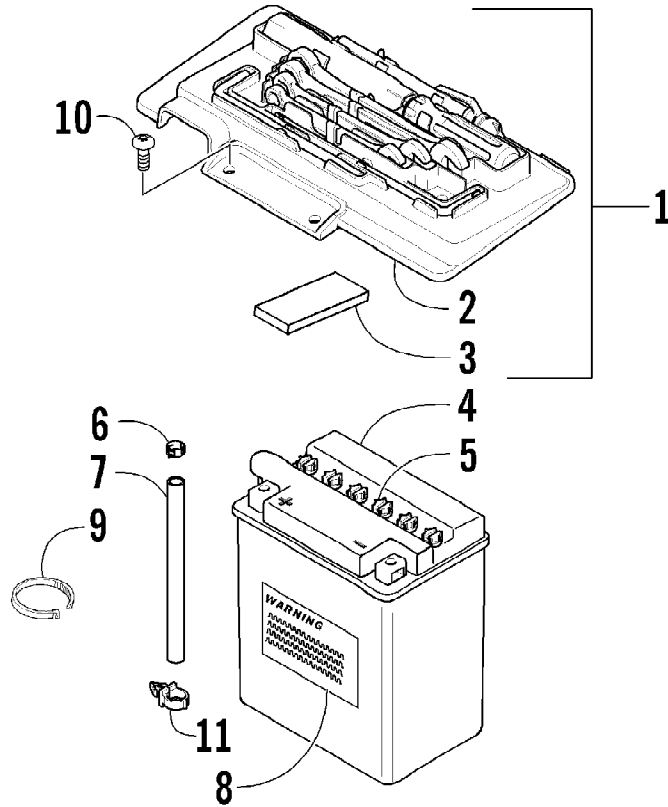

2007 ATV 650 H1 AUTOMATIC TRANSMISSION 4X4 TRV GREEN (A2007TBS) Page 6 of 105
BATTERY ASSEMBLY

Ref #	Part Number	Qty	S/P/F	Description
1	5991-395	1	S	Battery Cover/Tool Tray Assembly (inc. 2-3)
2	2406-815	1	/P	Cover, Battery
3	0406-288	2		Pad, Battery
3	0444-122	1	S/P	Kit, Tool Not Illustrated
4	0745-045	1	/P	Battery Assembly (inc. 5-8)
5	0645-045	6		Cap, Battery
6	0645-152	1		Clamp, Hose
7	0645-263	1	/P	Hose, Vent
8	0645-151	1		Label, Warning - Battery
9	0123-903	4		Cable Tie - 11.5 in.
10	8476-616	2		Screw, Machine
11	0623-101	AR		Clip, Retaining