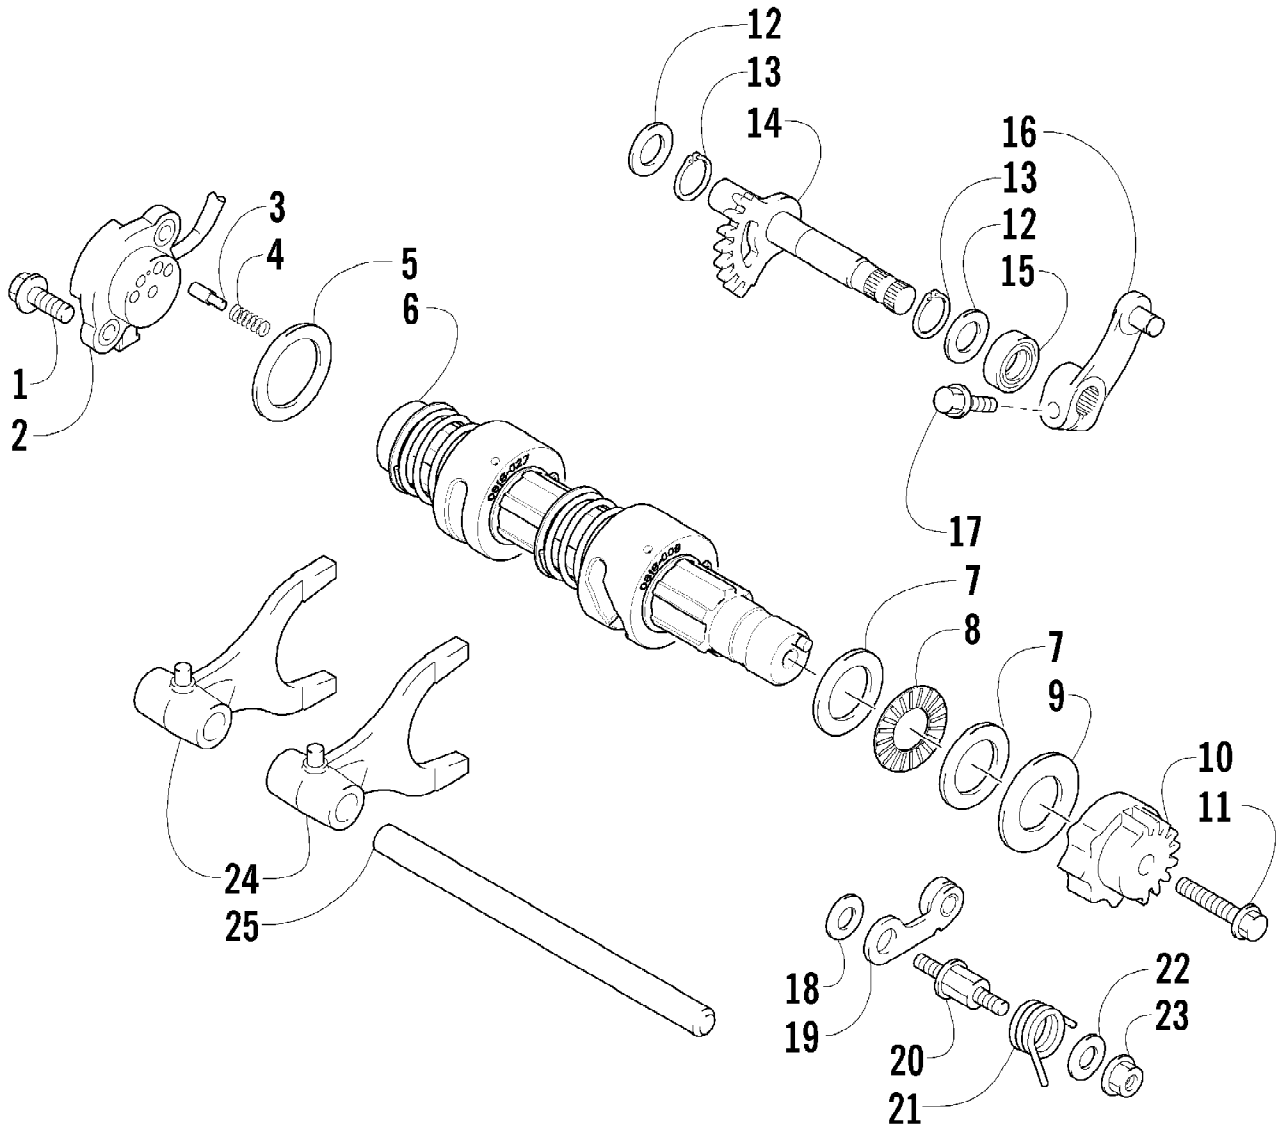

2007 ATV 650 H1 AUTOMATIC TRANSMISSION 4X4 TRV GREEN (A2007TBS40USC) of 105
GEAR SHIFTING ASSEMBLY

2007 ATV 650 H1 AUTOMATIC TRANSMISSION 4X4 TRV GREEN (A2007TBS40155) Page 5 of 105
GEAR SHIFTING ASSEMBLY

Ref #	Part Number	Qty	S/P/F	Description
1	8470-520	2		Screw, Machine
2	0818-049	1	S	Base, Gear Shift Position
3	0818-013	2		Contact
4	0818-017	2		Spring
5	0828-040	1		Washer, Shift Shaft
6	0818-046	1		Shaft, Gear Shift - Assembly
7	0828-067	2		Washer, Shift Shaft
8	0832-034	1	S	Bearing
9	0828-037	1		Washer, Gear Shift Cam Plate
10	0818-005	1	S	Plate, Gear Shift Cam
11	0826-006	1		Bolt, Gear Shift Cam Plate
12	0828-036	2		Washer, Sub-Gear Shift Shaft
13	0831-010	2		Circlip, Sub-Gear Shift Shaft
14	0818-007	1	/P	Shaft, Sub-Gear Shift
15	0830-044	1		Seal, Sub-Gear Shift Shaft
16	0818-014	1		Arm, Shift
17	8468-620	1	/P	Screw, Machine
18	0828-038	1		Washer, Cam Stopper
19	0818-002	1		Stopper, Cam
20	0818-004	1		Support, Cam Stopper
21	0818-028	1		Spring, Cam Stopper
22	0828-035	1		Washer, Cam Stopper Spring
23	8424-602	1	/P	Nut, Cam Stopper Spring
24	0818-072	2	/P	Fork, Shift
25	0818-006	1		Shaft, Shift Fork