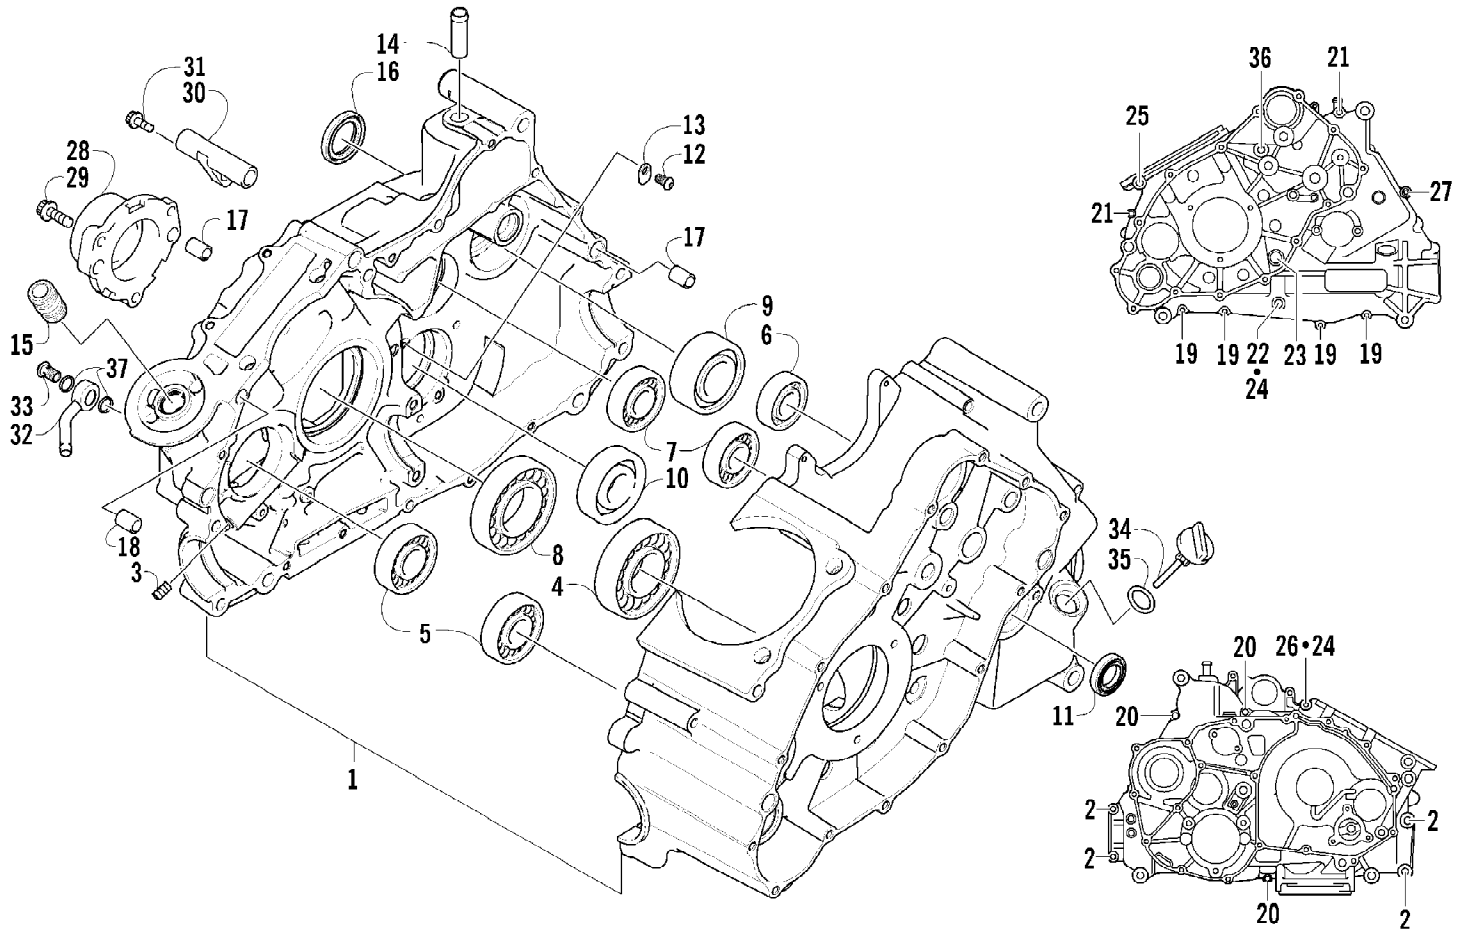

2007 ATV 650 H1 AUTOMATIC TRANSMISSION 4X4 TRV GREEN (A2007TBS4DU25) of 105
CRANKCASE ASSEMBLY (Up to VIN: 4UF07ATV47T237701)

2007 ATV 650 H1 AUTOMATIC TRANSMISSION 4X4 TRV GREEN (A2007TBS4DU26) of 105
CRANKCASE ASSEMBLY (Up to VIN: 4UF07ATV47T237701)

Ref #	Part Number	Qty	S/P/F	Description
1	0801-056	1	S	Crankcase Assembly (inc. 2-16)
2	8412-850	4		Screw, Cap
3	0801-002	2		Plug
4	0832-003	1	S	Bearing
5	0832-005	2	S	Bearing
6	0832-013	1	S	Bearing
7	0832-014	2	S	Bearing
8	0832-002	1	S	Bearing
9	0832-012	1	S	Bearing
10	0832-015	1	S/P	Bearing
11	0822-052	1		Seal, Countershaft
12	0826-100	2		Screw, Cap
13	0822-010	2	/P	Retainer, Bearing
14	0801-028	1		Pipe, Breather
15	0812-008	1		Union, Oil Filter
16	0830-035	1		Seal, Driveshaft
17	0829-002	5		Pin, Dowel
18	0829-003	1		Pin, Dowel
19	8468-645	4		Screw, Machine
20	8468-655	3		Screw, Machine
21	8468-675	2		Screw, Machine
22	8412-860	1		Screw, Cap
23	0826-017	1		Screw, Cap
24	0830-008	2		Gasket
25	0826-019	1		Screw, Cap
26	0826-018	1		Screw, Cap
27	8468-695	1		Screw, Machine
28	0801-006	1		Housing, Secondary Shaft Bearing
29	0826-105	3		Bolt
30	0801-069	1		Pipe, Breather
31	0826-038	1		Bolt, Breather Pipe
32	0812-028	2		Fitting, Oil Cooler
33	0812-025	2		Bolt, Oil Cooler Fitting
34	0801-005	1		Stick, Oil Level
35	0830-010	1		O-Ring, Oil Level Stick
36	8468-680	1		Screw, Machine
37	0812-026	4		Gasket