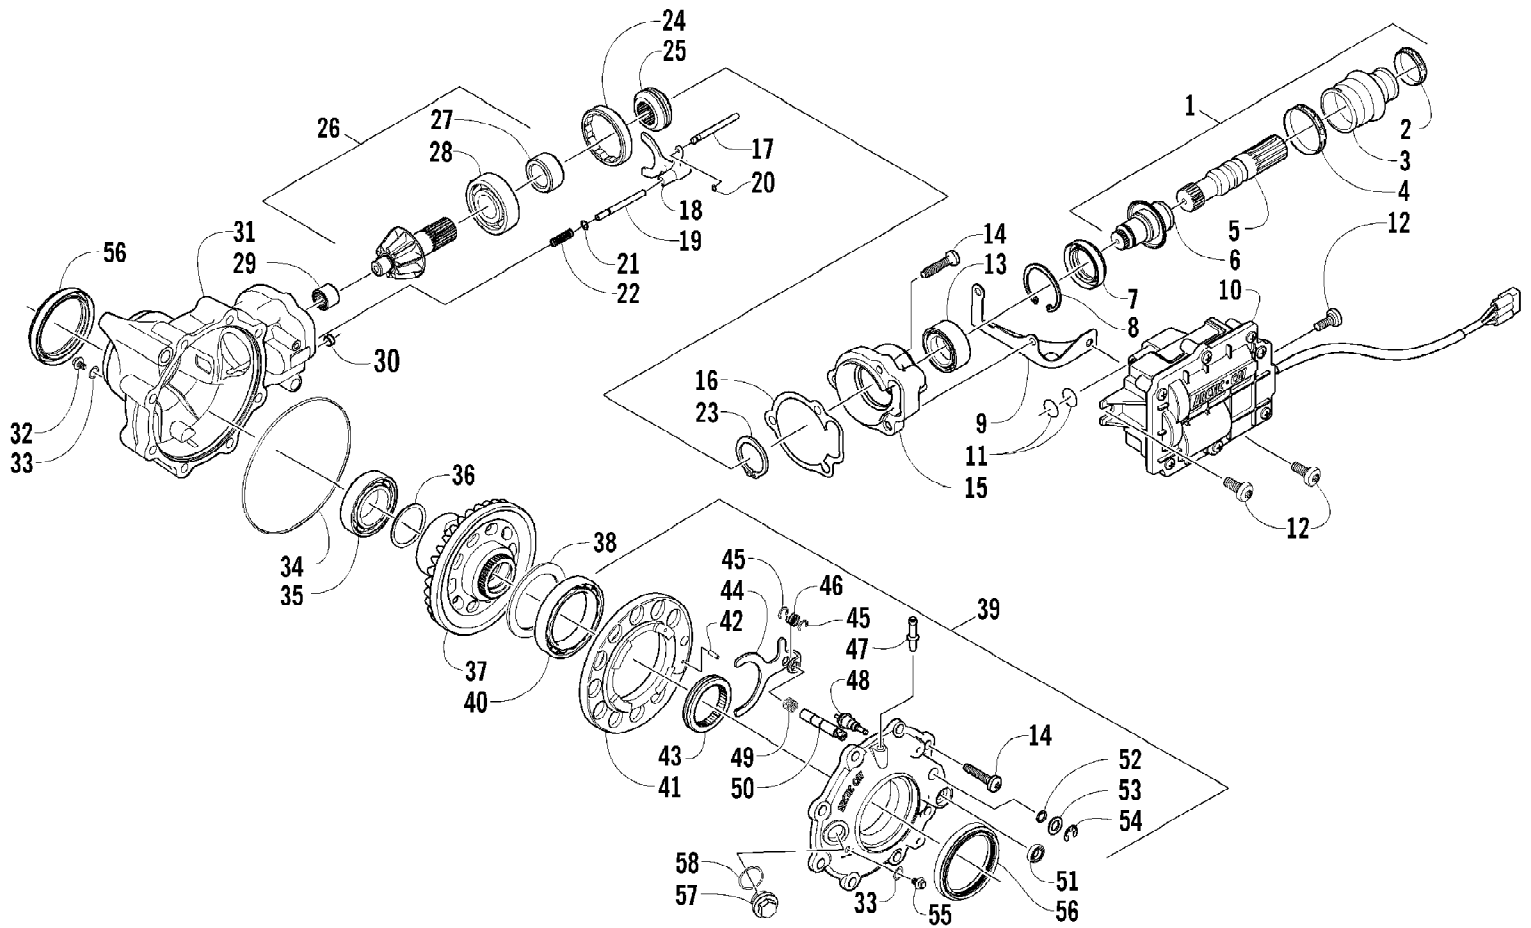

2007 ATV 650 H1 AUTOMATIC TRANSMISSION 4X4 TRV GREEN (A2007TBS40USG) of 105
FRONT DRIVE GEARCASE ASSEMBLY

2007 ATV 650 H1 AUTOMATIC TRANSMISSION 4X4 TRV GREEN (A2007TBS4DUSG) of 105
FRONT DRIVE GEARCASE ASSEMBLY

Ref #	Part Number	Qty	S/P/F	Description
	1502-089	1		Complete Front Gearcase Assembly
1	1502-083	1		Shaft, Propeller - Assembly (inc. 2-6)
2	0423-411	1		Clamp, Boot
3	0402-985	1	/P	Boot, Propeller Shaft
4	0423-393	1		Clamp, Boot
5	1402-045	1		Shaft, Output
6	1502-085	1	/P	Shaft, Input
7	1402-011	1		Seal
8	0423-423	1		Ring, Retaining
9	0502-347	1		Bracket, Actuator
10	0502-579	1		Actuator (inc. one No. 11)
11	0423-498	2	S	O-Ring
12	0423-396	3		Screw, Self-Tapping
13	1402-043	1		Bearing
14	0423-118	11		Screw, Self-Tapping
15	0502-528	1	/P	Housing, Pinion
16	0402-947	1		Gasket, Flange
17	0402-997	1		Shaft, Selector
18	0402-998	1		Fork, Selector
19	0402-417	1		Shaft, Shuttle
20	0423-402	1		Ring, Retaining
21	0423-147	1		O-Ring
22	0402-999	1		Spring, Return
23	0423-417	1		Ring, Retaining
24	0402-357	1		Collar, Lock
25	0402-413	1		Coupler, Drive
26	0502-783	1		Gear, Pinion - Assembly - 10T (inc. 27-28)
27	0402-336	1		Collar, Retaining
28	0402-327	1		Bearing
29	0402-328	1		Bearing
30	0402-411	1		Pin, Dowel
31	0502-514	1		Housing, Gearcase
32	1402-210	1	/P	Plug, Magnetic (inc. one No. 33)
33	0423-153	2		O-Ring
34	0423-149	1		O-Ring
35	0402-393	1		Bearing
36	0402-405	AR		Shim
36	0402-406	AR		Shim
36	0402-407	AR		Shim
36	0402-408	AR		Shim
36	0402-409	AR		Shim
37	0502-851	1		Gear, Ring - 36T
38	1402-074	AR		Shim
38	1402-075	AR		Shim
38	1402-076	AR		Shim
38	1402-077	AR		Shim
38	1402-078	AR		Shim
39	1502-097	1		Cover, Gearcase (inc. one No. 33, 40-55, and one No. 56)
40	1402-053	1		Bearing
41	0502-413	1		Flange, Bearing
42	1402-079	1		Pin, Parallel