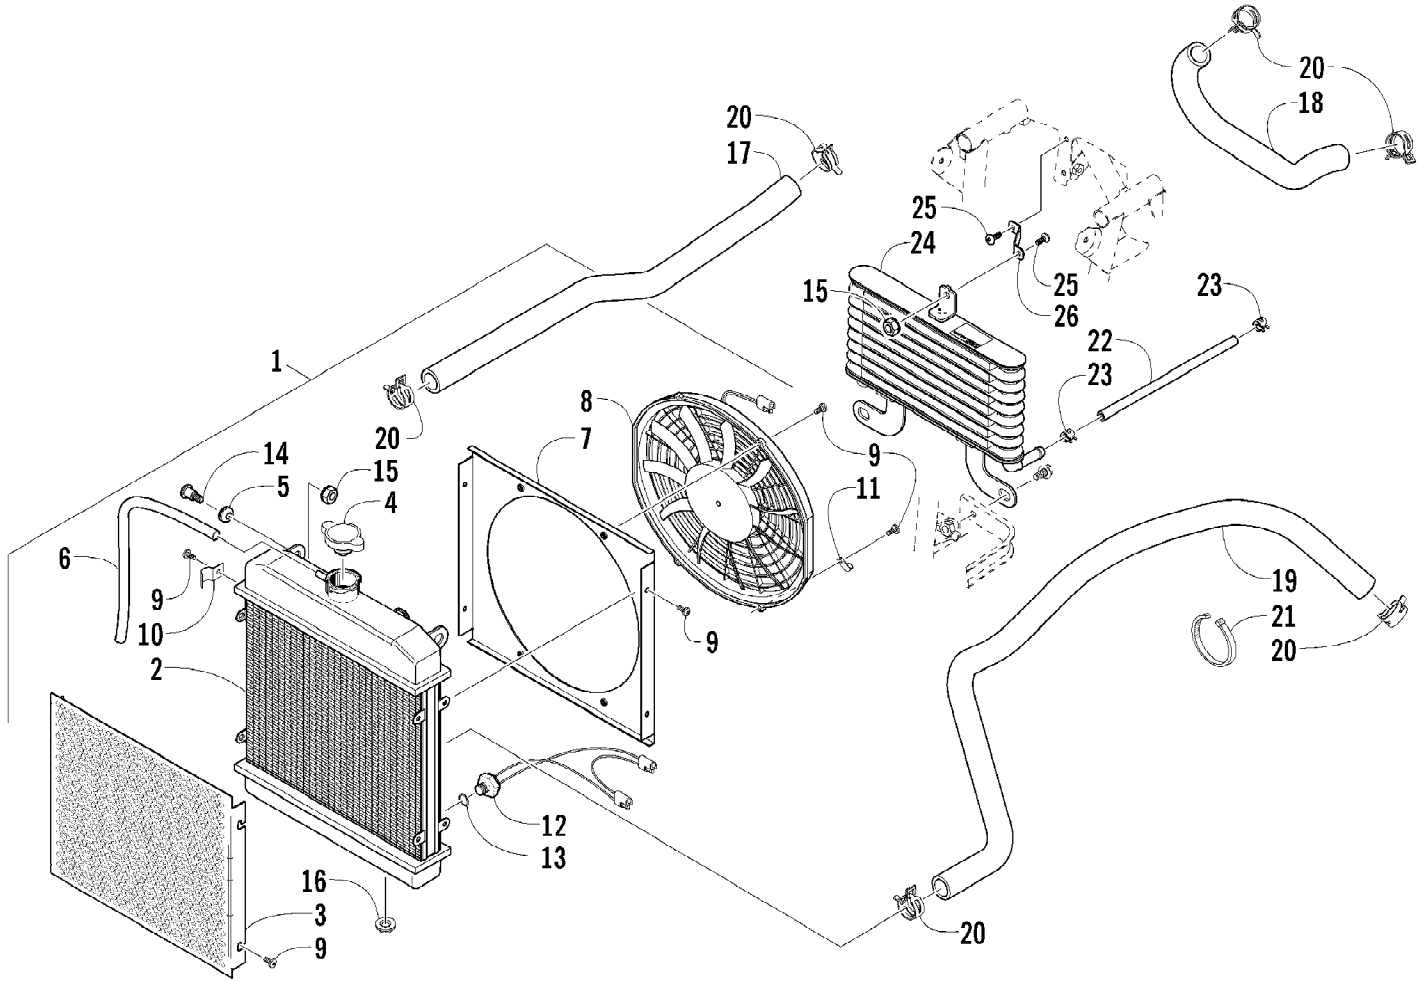

2007 ATV 650 H1 AUTOMATIC TRANSMISSION 4X4 TRV GREEN (A2007TBS40121G) of 105
COOLING ASSEMBLY (VIN: 4UF07ATV17T236134 and above)

2007 ATV 650 H1 AUTOMATIC TRANSMISSION 4X4 TRV GREEN (A2007TBS4418G) of 105
COOLING ASSEMBLY (VIN: 4UF07ATV17T236134 and above)

Ref #	Part Number	Qty	S/P/F	Description
1	0413-172	1	S	Radiator Assembly (inc. 2-13)
2	0413-184	1	/P	Radiator
3	0413-007	1		Screen, Radiator
4	0413-002	1	S	Cap, Radiator
5	0423-030	2		Grommet
6	0610-016	AR	/P	Hose - 25 ft
7	0413-046	1		Shroud, Fan
8	0413-123	1	/P	Fan, Cooling
9	8475-512	12		Screw, Machine
10	0423-351	1		Clamp, Wire
11	0123-397	1		Clamp, Cable
12	0413-168	1		Sensor, Temperature - Coolant
13	0423-390	1	S	O-Ring
14	0423-484	2		Screw, Shoulder
15	0623-038	4		Nut w/Washer
16	0423-028	2		Bushing, Stem
17	0410-002	1		Hose, Coolant - Upper
18	0410-022	1		Hose, Coolant - Crossover
19	0410-041	1		Hose, Coolant - Lower
20	0423-496	6		Clamp, Hose
21	0123-788	2	/P	Cable Tie
22	0410-127	2		Hose, Oil Cooler
23	0423-632	4		Clamp, Hose
24	0413-163	1	S	Cooler, Oil
25	8476-612	2		Screw, Machine
26	0513-022	1		Bracket, Mtg Upper-Oil Cooler