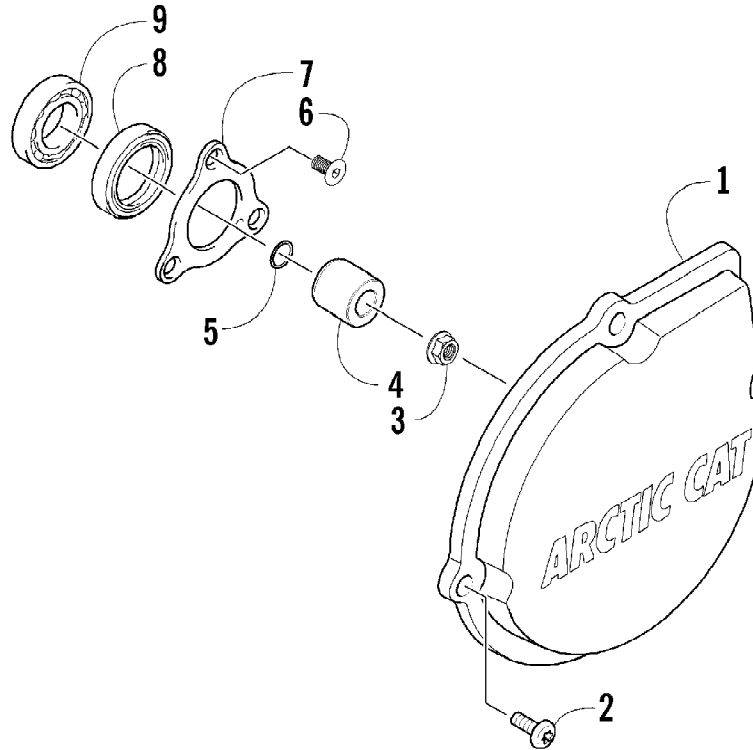

2007 ATV 650 H1 AUTOMATIC TRANSMISSION 4X4 TRV GREEN (A2007TBS4DUSC) of 105
MAGNETO ASSEMBLY (VIN: 4UF07ATV07T244421 and above)

2007 ATV 650 H1 AUTOMATIC TRANSMISSION 4X4 TRV GREEN (A2007TBS44165) of 105
MAGNETO ASSEMBLY (VIN: 4UF07ATV07T244421 and above)

Ref #	Part Number	Qty	S/P/F	Description
1	0802-062	1		Cover, Magneto
2	0826-008	4		Screw, Machine
3	0827-008	1		Nut
4	0820-061	1		Spacer
5	0830-108	1		O-Ring
6	0826-031	3		Screw
7	0805-008	1		Retainer, Oil Seal
8	0830-158	1		Seal, Oil
9	0832-045	1	S	Bearing