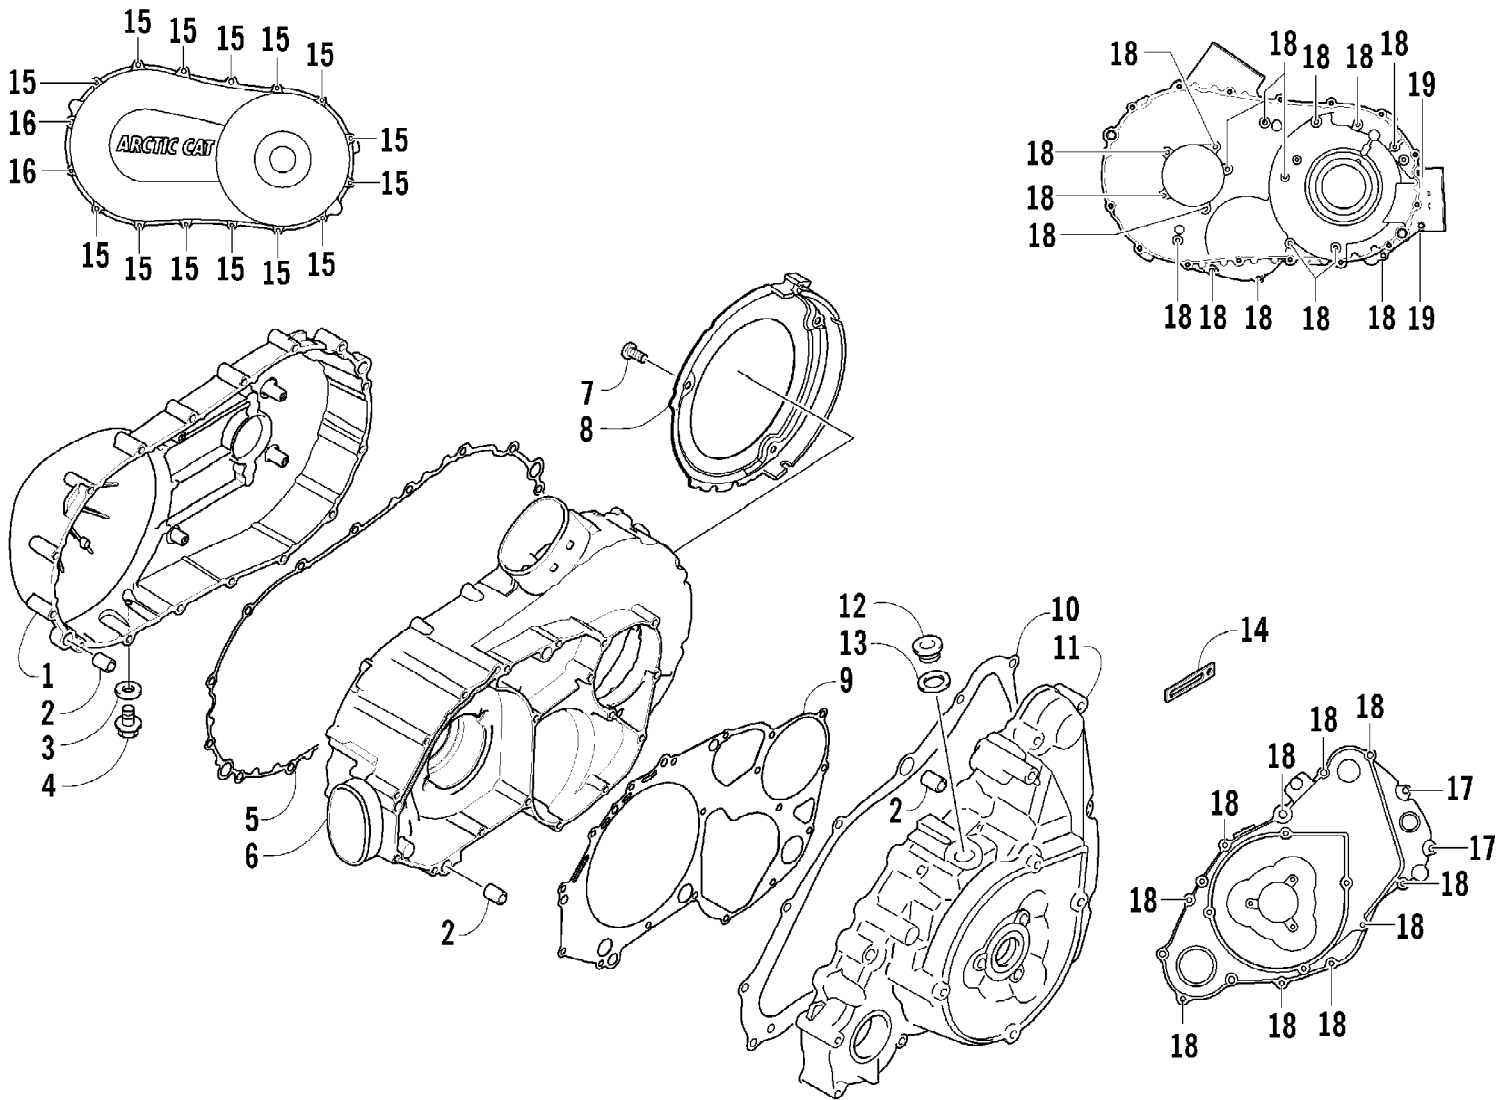

2007 ATV 650 H1 AUTOMATIC TRANSMISSION 4X4 TRV GREEN (A2007TBS4DU5G) of 105
CLUTCH/V-BELT/MAGNETO COVER ASSEMBLY

2007 ATV 650 H1 AUTOMATIC TRANSMISSION 4X4 TRV GREEN (A2007TBS4DU3G) Page 6 of 105
CLUTCH/V-BELT/MAGNETO COVER ASSEMBLY

Ref #	Part Number	Qty	S/P/F	Description
1	0806-014	1	S	Cover, V-Belt
2	0829-002	4		Pin, Dowel
3	0830-013	1		Washer, Crush
4	8408-812	1		Screw, Cap
5	0830-012	1	S	Gasket, V-Belt Cover
6	0806-013	1	S	Cover, Clutch
7	0826-029	3		Screw
8	0806-048	1		Plate, Air Intake
9	0830-116	1	/P	Gasket, Clutch Cover
10	0830-128	1		Gasket, Magneto Cover
11	0806-077	1	S	Cover, Magneto - Assembly
12	0806-022	1		Plug
13	0830-015	1		Washer, Crush
14	3002-964	1	/P	Clamp, Wire
15	8468-645	14		Screw, Machine
16	8468-655	2		Screw, Machine
17	8468-625	2		Screw, Machine
18	8468-640	26		Screw, Machine
19	8468-675	2		Screw, Machine