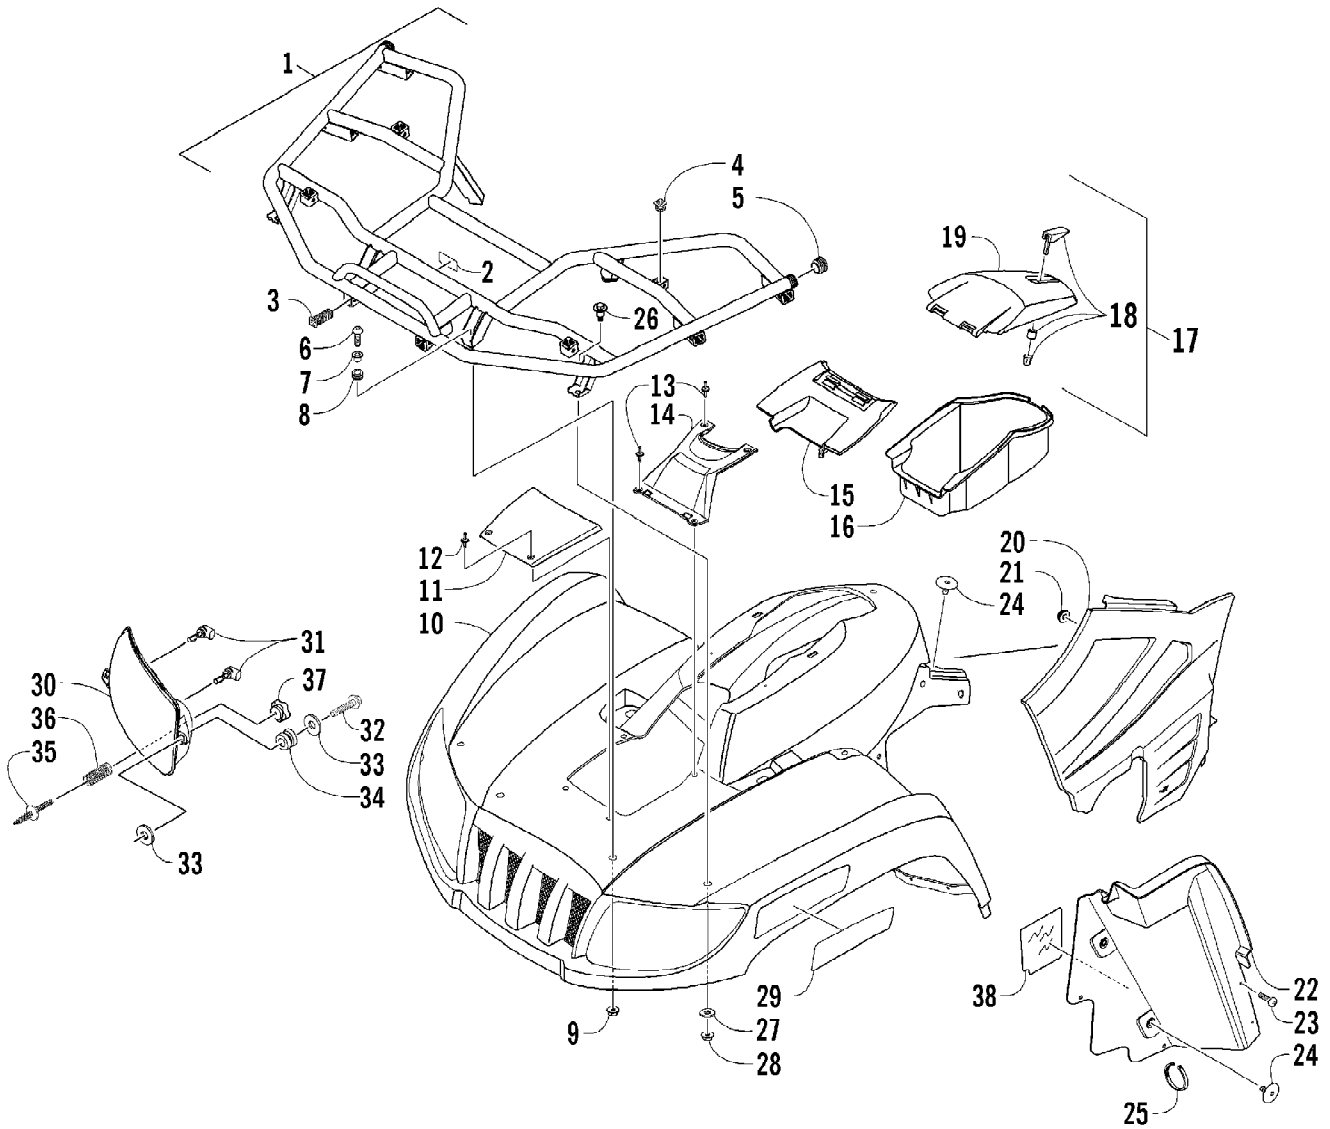

2007 ATV 650 H1 AUTOMATIC TRANSMISSION 4X4 TRV GREEN (A2007TBS4DLUSC) of 105
FRONT BODY PANEL ASSEMBLY

2007 ATV 650 H1 AUTOMATIC TRANSMISSION 4X4 TRV GREEN (A2007TBS4DU46C) of 105
FRONT BODY PANEL ASSEMBLY

Ref #	Part Number	Qty	S/P/F	Description
1	0541-272	1		Rack, Front - Assembly (inc. 2-5)
2	0411-576	1		Decal, Warning - Front Rack Load
3	2406-014	6		Bushing, Rack
4	0441-592	4	/P	Bushing, Rack
5	1441-049	2		Plug, Rack
6	8410-830	4		Screw, Machine
7	0423-669	4		Spacer
8	0423-465	4		Grommet
9	8432-802	4		Nut, Lock
10	0518-008	1	S	Panel, Fender - Front (inc. 29)
11	1406-358	1		Cover, Access
12	0423-535	2		Rivet, Reinstallable
13	0623-362	4		Rivet, Reinstallable
14	1406-484	1		Cover, Steering Post
15	0470-513	1		Cover, Storage Box
16	1406-573	1		Box, Storage
17	2506-234	1		Lid, Storage Box w/Latch (inc. 18-19)
18	1406-599	1		Latch, Storage Box
19	0470-514	1		Lid, Storage Box
20	2406-324	1		Panel, Side - Lower - Right
20	2406-325	1		Panel, Side - Lower - Left
20	2406-421	1	F	Panel, Side - Lower - Left
21	0423-678	8		Grommet
22	1406-354	1		Panel, Splash - Right
22	2506-383	1	/P	Panel, Splash - Left (inc. 38)
23	0423-719	4		Screw, Self-Tapping
24	0423-101	5		Screw, Body
25	0123-788	AR	/P	Cable Tie - 7.5 in.
26	0423-654	2		Screw, Shoulder
27	8050-222	2	/P	Washer
28	0423-540	2		Nut, Lock
29	0411-818	1		Decal, Reflector - Front - Right
29	0411-819	1		Decal, Reflector - Front - Left
30	0509-034	1	S	Headlight Assembly - Right (inc. 31)
30	0509-035	1		Headlight Assembly - Left (inc. 31)
31	0409-055	4		Bulb, Headlight
32	0623-785	4		Screw, Self-Tapping
33	8050-217	8	/P	Washer
34	0423-447	4		Grommet
35	0423-514	2		Stud, Adjuster - Headlight
36	0423-522	2		Spring, Adjuster
37	0423-513	2		Knob, Adjuster
38	0412-404	1		Shield, Heat