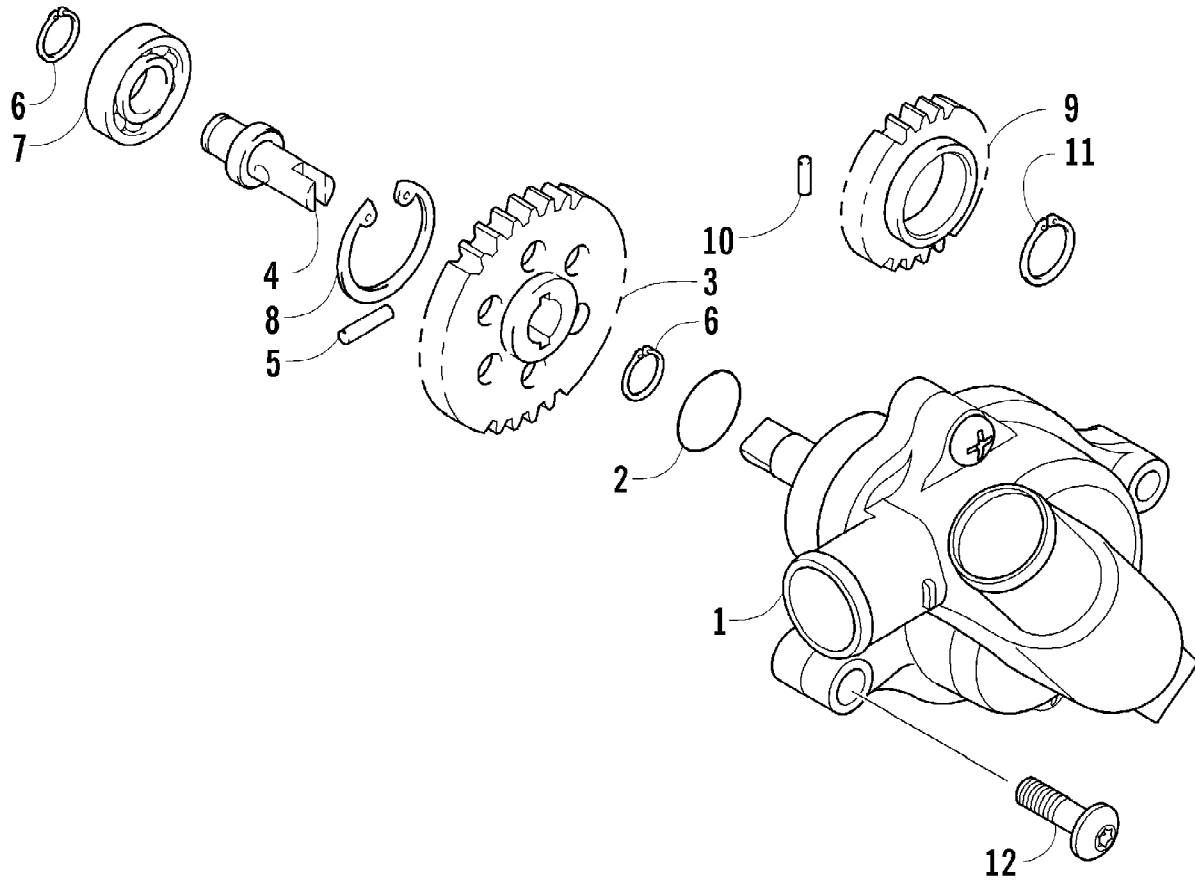

2007 ATV 650 H1 AUTOMATIC TRANSMISSION 4X4 TRV GREEN (A2007TBS4EUSC) of 105
WATER PUMP ASSEMBLY

2007 ATV 650 H1 AUTOMATIC TRANSMISSION 4X4 TRV GREEN (A2007TBS4EUSG) of 105
WATER PUMP ASSEMBLY

Ref #	Part Number	Qty	S/P/F	Description
1	0813-001	1		Pump, Water - Assembly (inc. 2)
2	0830-029	1		O-Ring
3	0813-004	1		Gear, Driven
4	0813-005	1		Shaft, Driven Gear
5	0829-009	1		Pin, Driven Gear
6	0831-002	2		Circlip, Driven Gear
7	0832-008	1	S	Bearing, Shaft
8	0831-004	1		Circlip, Shaft Bearing
9	0811-003	1		Gear, Water Pump Drive
10	0829-007	1		Pin, Drive Gear
11	0831-005	1		Circlip, Drive Gear
12	8468-665	2		Screw, Machine