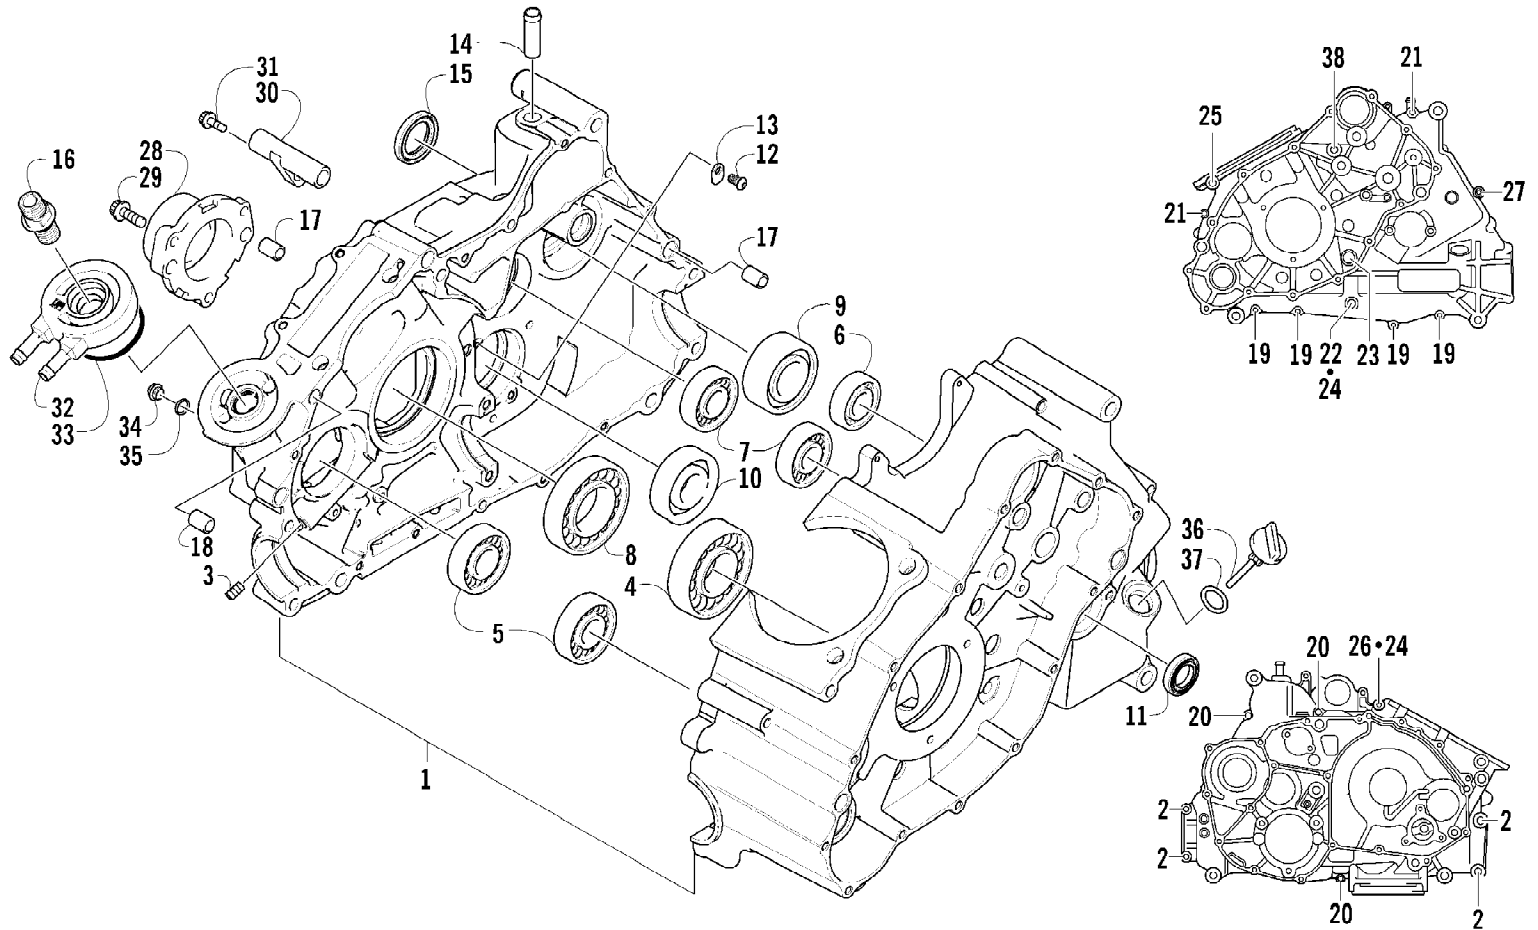

2007 ATV 650 H1 AUTOMATIC TRANSMISSION 4X4 TRV GREEN (A2007TBS401USG) of 105
CRANKCASE ASSEMBLY (VIN: 4UF07ATV47T237701 up to 4UF07ATV97T270001 and up)

2007 ATV 650 H1 AUTOMATIC TRANSMISSION 4X4 TRV GREEN (A2007TBS4DU28C) of 105
CRANKCASE ASSEMBLY (VIN: 4UF07ATV47T237701 up to 4UF07ATV97T270001 and up)

Ref #	Part Number	Qty	S/P/F	Description
1	0801-096	1	S	Crankcase Assembly (inc. 2-15)
2	8412-850	4		Screw, Cap
3	0801-002	2		Plug
4	0832-003	1	S	Bearing
5	0832-005	2	S	Bearing
6	0832-013	1	S	Bearing
7	0832-014	2	S	Bearing
8	0832-002	1	S	Bearing
9	0832-012	1	S	Bearing
10	0832-015	1	S/P	Bearing
11	0822-052	1		Seal, Countershaft
12	0826-100	2		Screw, Machine
13	0822-010	2	/P	Retainer, Bearing
14	0801-028	1		Pipe, Breather
15	0830-035	1		Seal, Driveshaft
16	0812-056	1		Union, Oil Filter
17	0829-002	5		Pin, Dowel
18	0829-003	1		Pin, Dowel
19	8468-645	4		Screw, Machine
20	8468-655	3		Screw, Machine
21	8468-675	2		Screw, Machine
22	8412-860	1		Screw, Cap
23	0826-017	1		Screw, Cap
24	0830-008	2		Gasket
25	0826-019	1		Screw, Cap
26	0826-018	1		Screw, Cap
27	8468-695	1		Screw, Machine
28	0801-006	1		Housing, Secondary Shaft Bearing
29	0826-105	3		Screw, Cap
30	0801-069	1		Pipe, Breather
31	0826-038	1		Screw, Machine
32	0812-055	1		Tower, Oil Filter
33	0830-166	1		O-Ring
34	0812-058	2		Plug
35	0812-026	2		Gasket
36	0801-005	1		Stick, Oil Level
37	0830-010	1		O-Ring, Oil Level Stick
38	8468-680	1		Screw, Machine