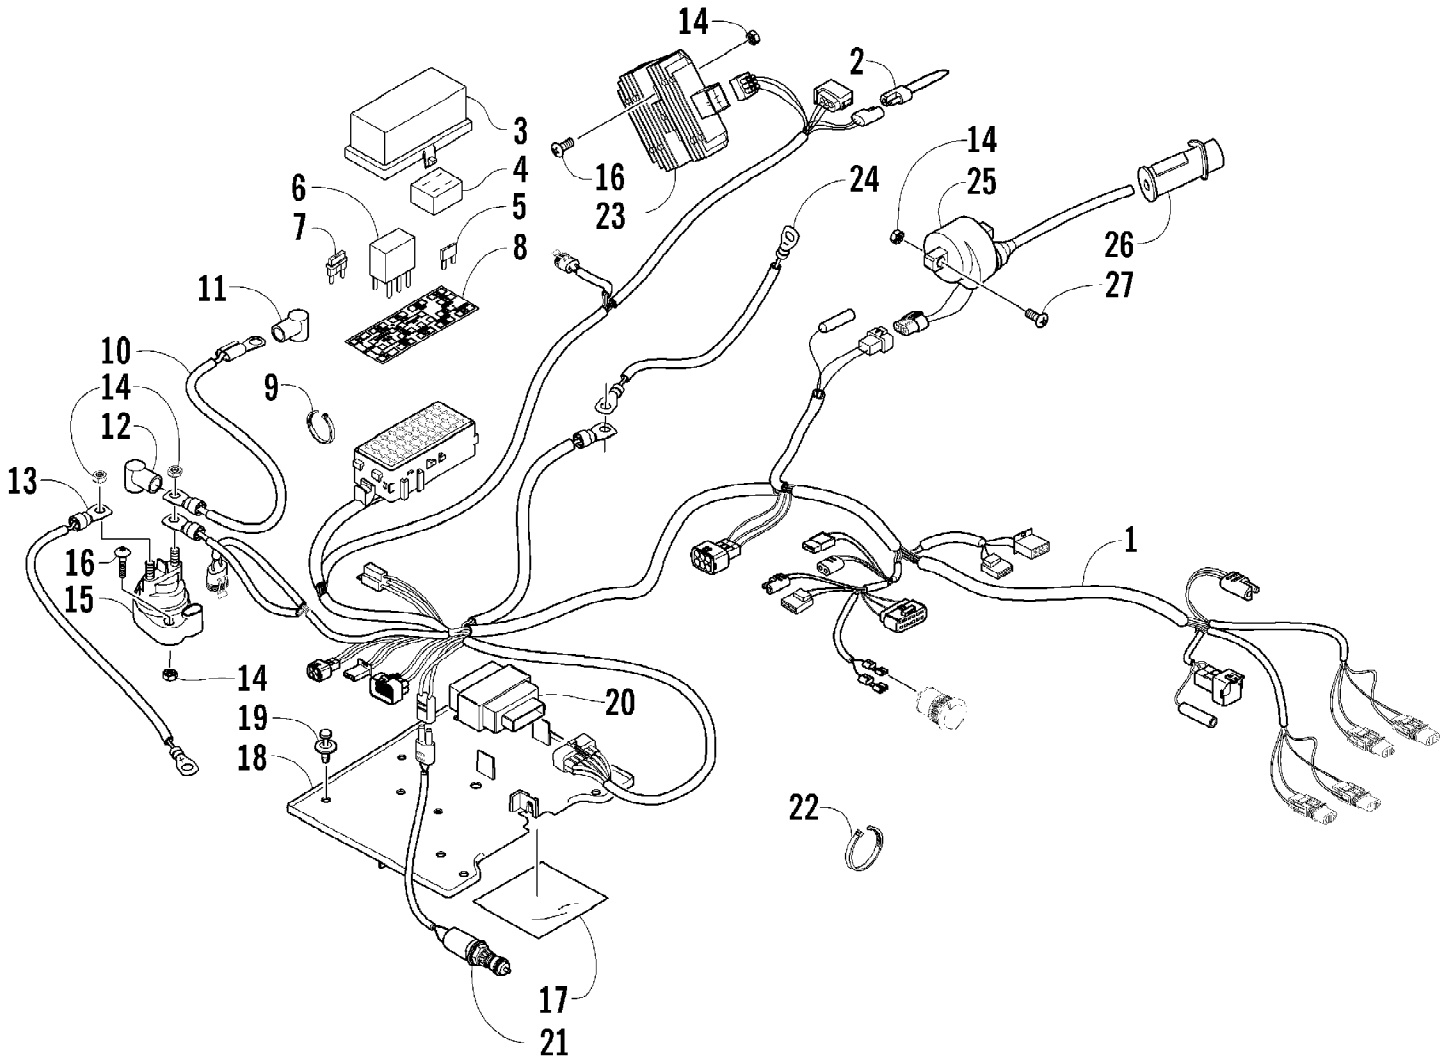

2007 ATV 650 H1 AUTOMATIC TRANSMISSION 4X4 TRV GREEN (A2007TBS4E USA) of 105
WIRING HARNESS ASSEMBLY

2007 ATV 650 H1 AUTOMATIC TRANSMISSION 4X4 TRV GREEN (A2007TBS4EUSC) of 105
WIRING HARNESS ASSEMBLY

Ref #	Part Number	Qty	S/P/F	Description
1	0486-216	1		Harness, Main (inc. 2-8)
2	0486-164	1		Tether, Accessory Connector
3	0530-008	1		Cover, Fuse Block
4	0430-037	1		Holder, Fuse
5	0430-034	1		Diode
6	0430-033	2		Relay - 20 Amp/5P
6	0430-045	3	/P	Relay - 20 Amp/4P
7	0430-032	4		Fuse - 10 Amp
7	0430-031	3		Fuse - 15 Amp
7	0430-030	2		Fuse - 30 Amp
8	1411-502	1		Decal, Fuse Block
9	0123-788	AR	/P	Cable Tie - 7.5 in.
10	0445-064	1		Cable, Solenoid/Starter (inc. 11)
11	0645-019	1		Boot, Terminal
12	0645-327	1		Boot, Terminal
13	0445-062	1		Cable, Battery/Solenoid
14	0623-038	8		Nut w/Washer
15	0445-058	1	/P	Solenoid
16	8476-625	4		Screw, Machine
17	0412-291	1		Shield, Heat
18	1406-787	1		Tray, Electrical
19	0623-362	4		Rivet, Reinstallable
20	0824-038	1	/P	CDI Unit
21	0409-072	1		Switch, Brake - Assembly
22	0123-903	AR		Cable Tie - 11.5 in.
23	0824-037	1	/P	Regulator, Voltage
24	0445-063	1		Cable, Battery/Ground
25	0824-036	1		Coil, Ignition - Assembly
26	0824-021	1	S	Cap, Spark Plug
27	8476-620	2		Screw, Machine