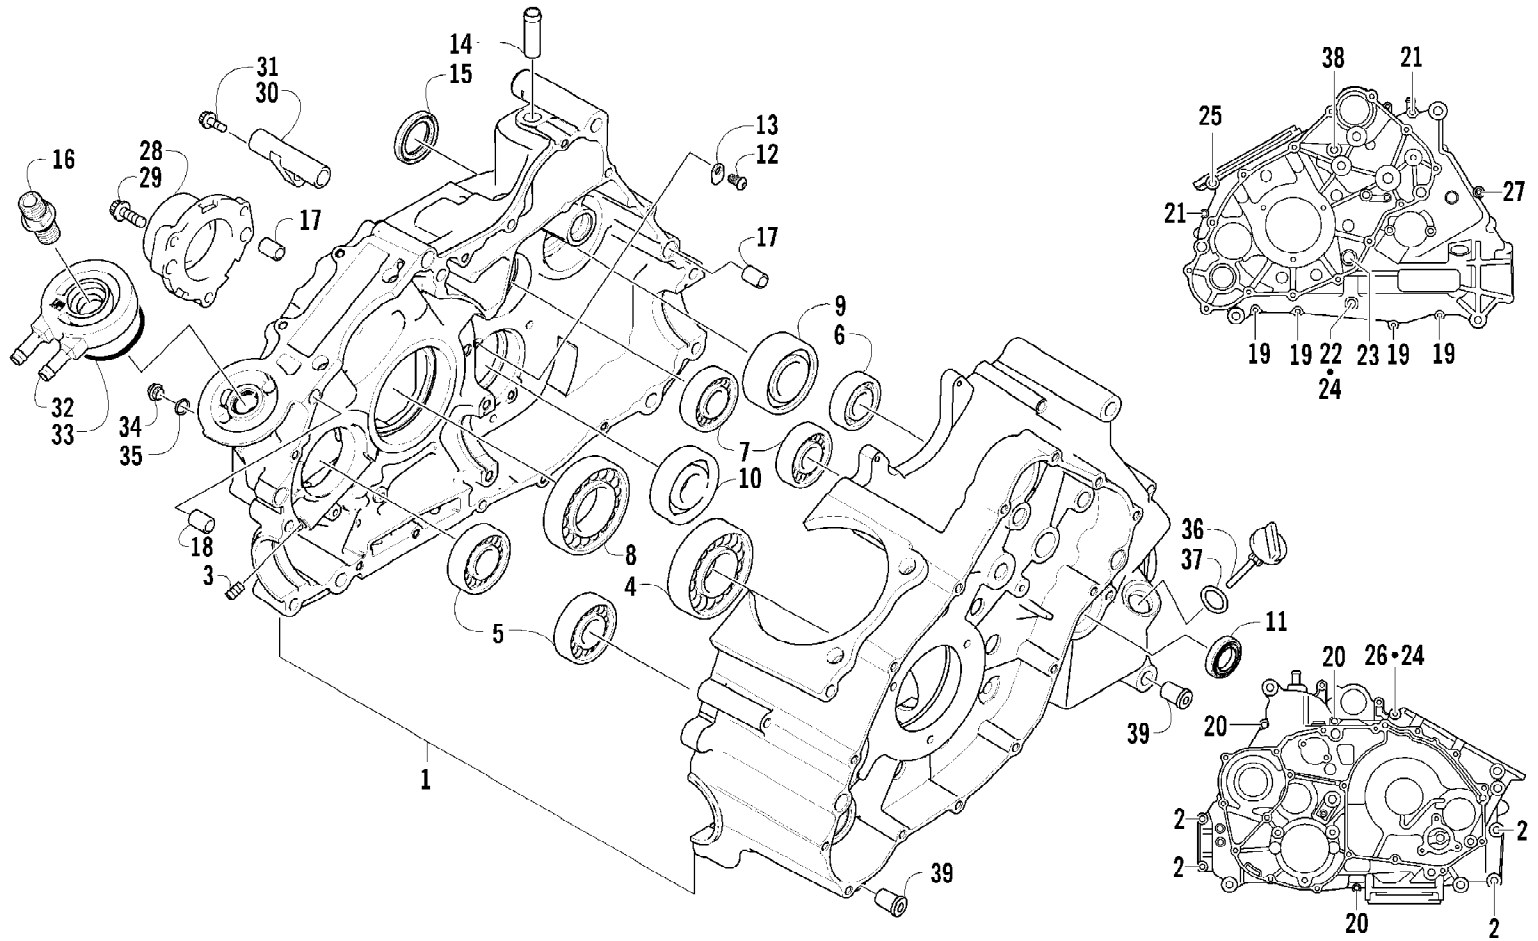

2007 ATV 650 H1 AUTOMATIC TRANSMISSION 4X4 TRV GREEN (A2007TBS40120) of 105
CRANKCASE ASSEMBLY (VIN: 4UF07ATV97T270001 and above)

2007 ATV 650 H1 AUTOMATIC TRANSMISSION 4X4 TRV GREEN (A2007TBS44130) of 105
CRANKCASE ASSEMBLY (VIN: 4UF07ATV97T270001 and above)

Ref #	Part Number	Qty	S/P/F	Description
1	0801-093	1	S	Crankcase Assembly (inc. 2-15)
2	8412-850	4		Screw, Cap
3	0801-002	2		Plug
4	0832-003	1	S	Bearing
5	0832-005	2	S	Bearing
6	0832-013	1	S	Bearing
7	0832-014	2	S	Bearing
8	0832-002	1	S	Bearing
9	0832-012	1	S	Bearing
10	0832-015	1	S/P	Bearing
11	0822-052	1		Seal, Countershaft
12	0826-100	2		Screw, Machine
13	0822-010	2	/P	Retainer, Bearing
14	0801-028	1		Pipe, Breather
15	0830-035	1		Seal, Driveshaft
16	0812-056	1		Union, Oil Filter
17	0829-002	5		Pin, Dowel
18	0829-003	1		Pin, Dowel
19	8468-645	4		Screw, Machine
20	8468-655	3		Screw, Machine
21	8468-675	2		Screw, Machine
22	8412-860	1		Screw, Cap
23	0826-017	1		Screw, Cap
24	0830-008	2		Gasket
25	0826-019	1		Screw, Cap
26	0826-018	1		Screw, Cap
27	8468-695	1		Screw, Machine
28	0801-006	1		Housing, Secondary Shaft Bearing
29	0826-105	3		Screw, Cap
30	0801-069	1		Pipe, Breather
31	0826-038	1		Screw, Machine
32	0812-055	1		Tower, Oil Filter
33	0830-166	1		O-Ring
34	0812-058	2		Plug
35	0812-026	2		Gasket
36	0801-005	1		Stick, Oil Level
37	0830-010	1		O-Ring, Oil Level Stick
38	8468-680	1		Screw, Machine
39	0801-108	4	S	Bushing, Engine Mounting