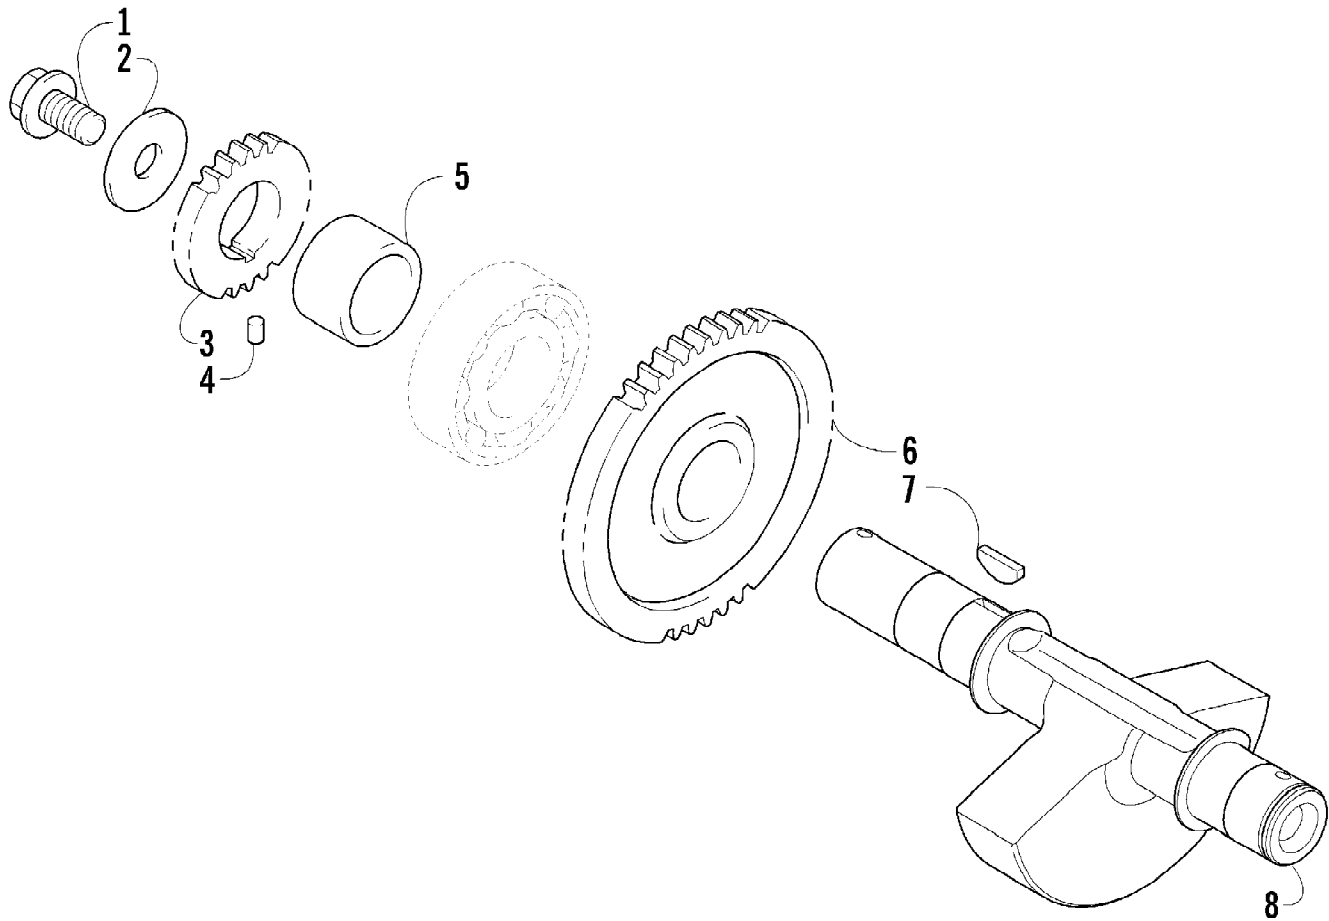

2007 ATV 650 H1 AUTOMATIC TRANSMISSION 4X4 TRV GREEN (A2007TBS4PLUS) of 105
CRANK BALANCER ASSEMBLY

2007 ATV 650 H1 AUTOMATIC TRANSMISSION 4X4 TRV GREEN (A2007TBS4BLUSG) of 105
CRANK BALANCER ASSEMBLY

Ref #	Part Number	Qty	S/P/F	Description
1	0826-033	1		Screw, Cap
2	0828-003	1		Washer
3	0811-003	1		Gear, Oil Pump Drive
4	0829-007	1		Dowel, Solid
5	0811-004	1		Spacer
6	0811-002	1		Gear, Driven
7	0829-006	1		Key - Crank Balancer Shaft
8	0811-017	1		Balancer, Crank