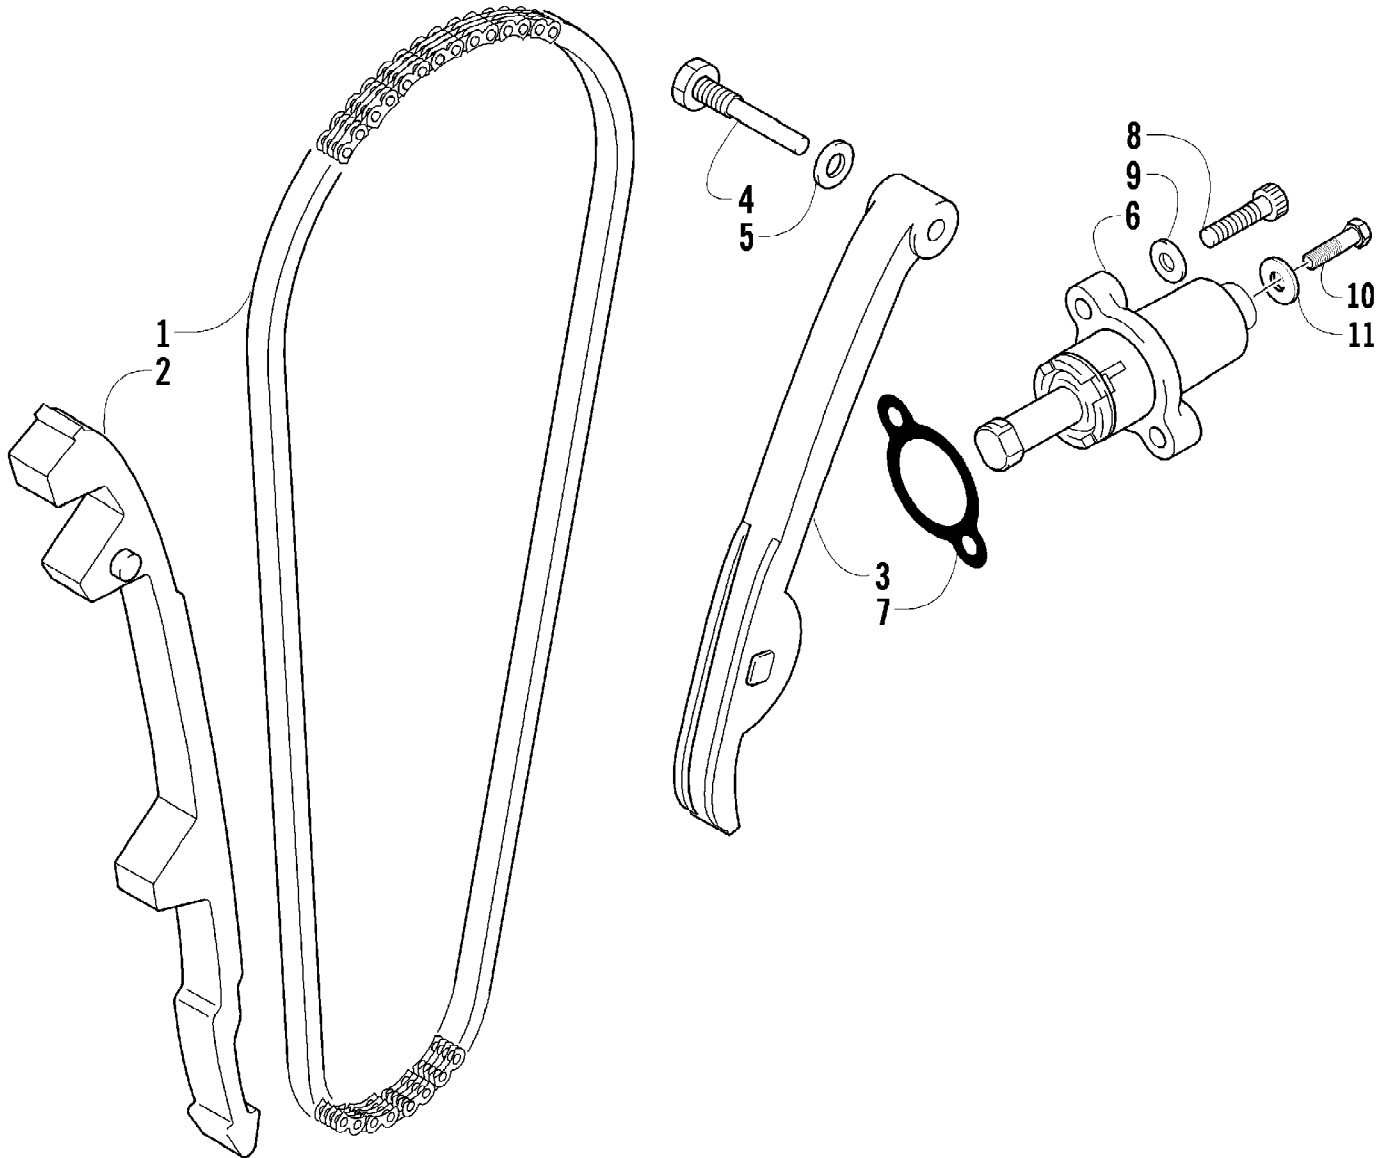

2007 ATV 650 H1 AUTOMATIC TRANSMISSION 4X4 TRV GREEN (A2007TBS) Page 105 of 105
CAM CHAIN ASSEMBLY

Ref #	Part Number	Qty	S/P/F	Description
1	0810-001	1		Chain, Cam
2	0810-002	1		Guide, Chain
3	0810-003	1		Tensioner, Chain
4	0826-036	1		Bolt
5	0830-025	1		Washer
6	0810-004	1		Adjuster, Tensioner - Assembly
7	0830-018	1		Gasket
8	8468-625	2		Screw, Machine
9	0830-107	2		Gasket
10	8400-610	1		Screw, Cap
11	0828-110	1		Washer