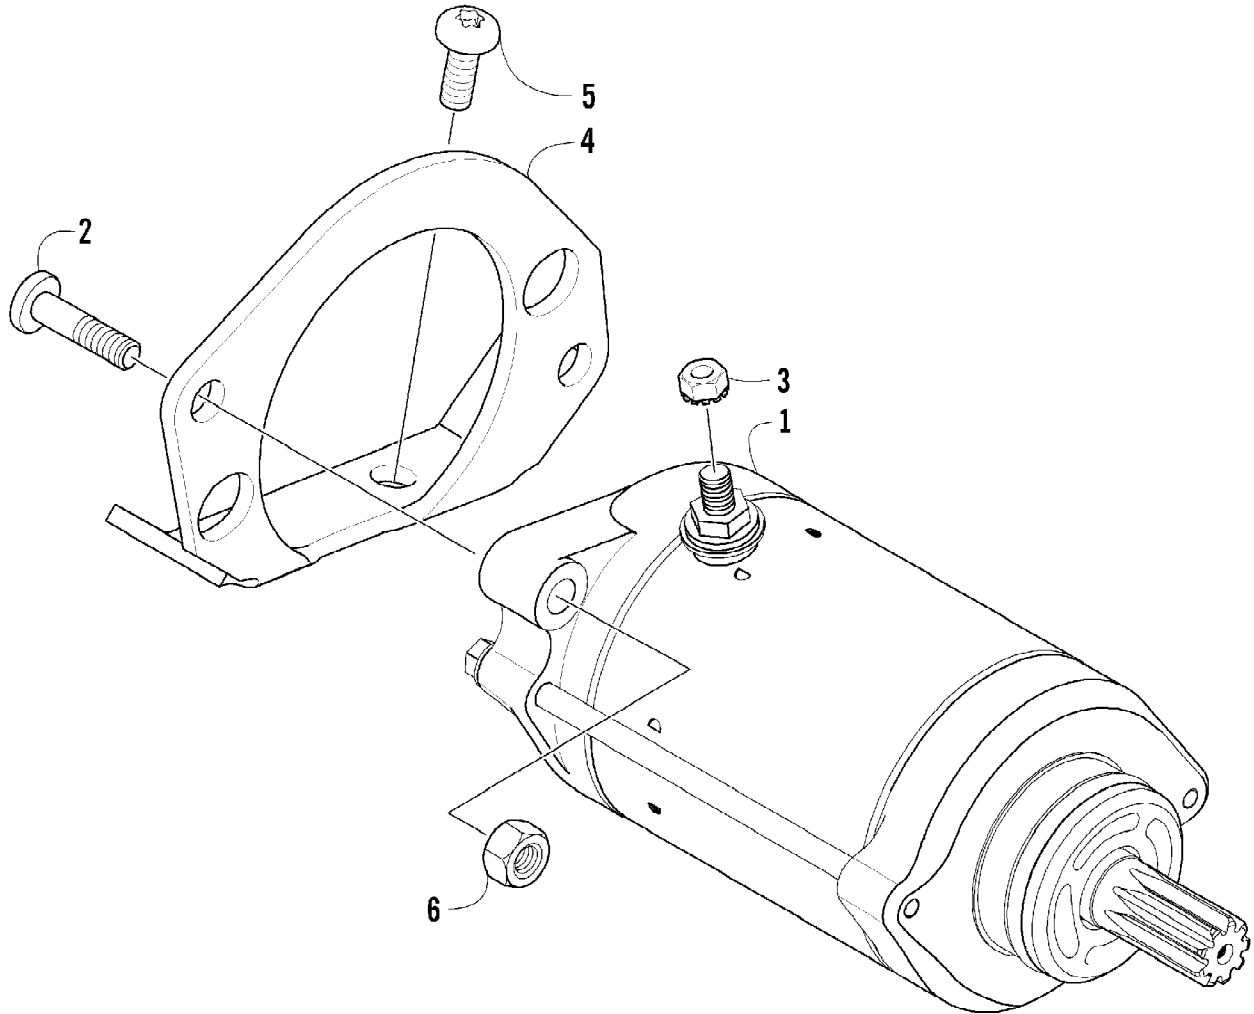

Ref #	Part Number	Qty	S/P/F	Description
1	0825-012	1	S	Motor, Starter - Assembly
2	8468-630	2		Screw, Machine
3	0623-038	1		Nut w/Washer

2007 ATV 650 H1 AUTOMATIC TRANSMISSION 4X4 TRV GREEN (A2007TBS44USC) of 105
STARTER MOTOR ASSEMBLY (VIN: 4UF07ATV97T270001 and above)