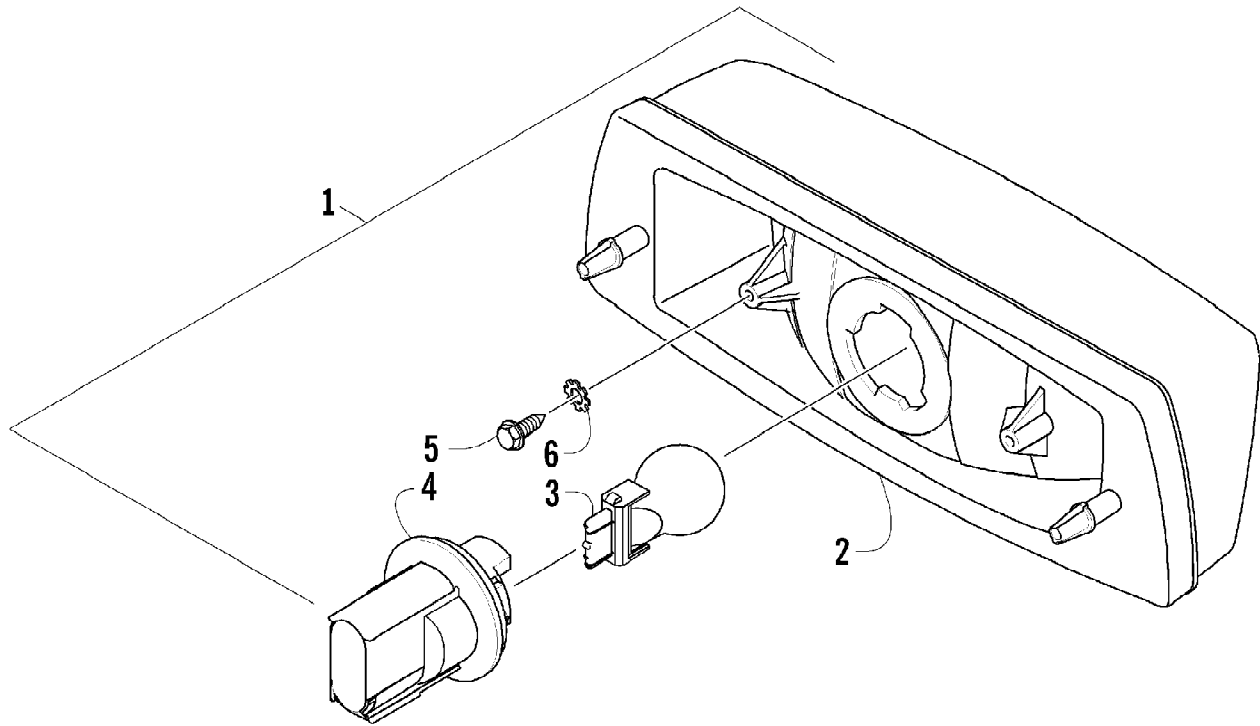

2007 ATV 650 H1 AUTOMATIC TRANSMISSION 4X4 TRV GREEN (A2007TBS4HUSG) of 105
TAILLIGHT ASSEMBLY

2007 ATV 650 H1 AUTOMATIC TRANSMISSION 4X4 TRV GREEN (A2007TBS4BLUSG) Page 105
TAILLIGHT ASSEMBLY

Ref #	Part Number	Qty	S/P/F	Description
1	0509-022	1		Taillight Assembly (inc. 2-4)
2	0509-025	1		Housing, Taillight
3	0409-056	1		Bulb, Taillight
4	0409-057	1		Socket, Taillight
5	0623-301	2	/P	Screw, Self-Tapping
6	8053-212	2	/P	Washer, Lock - External Tooth