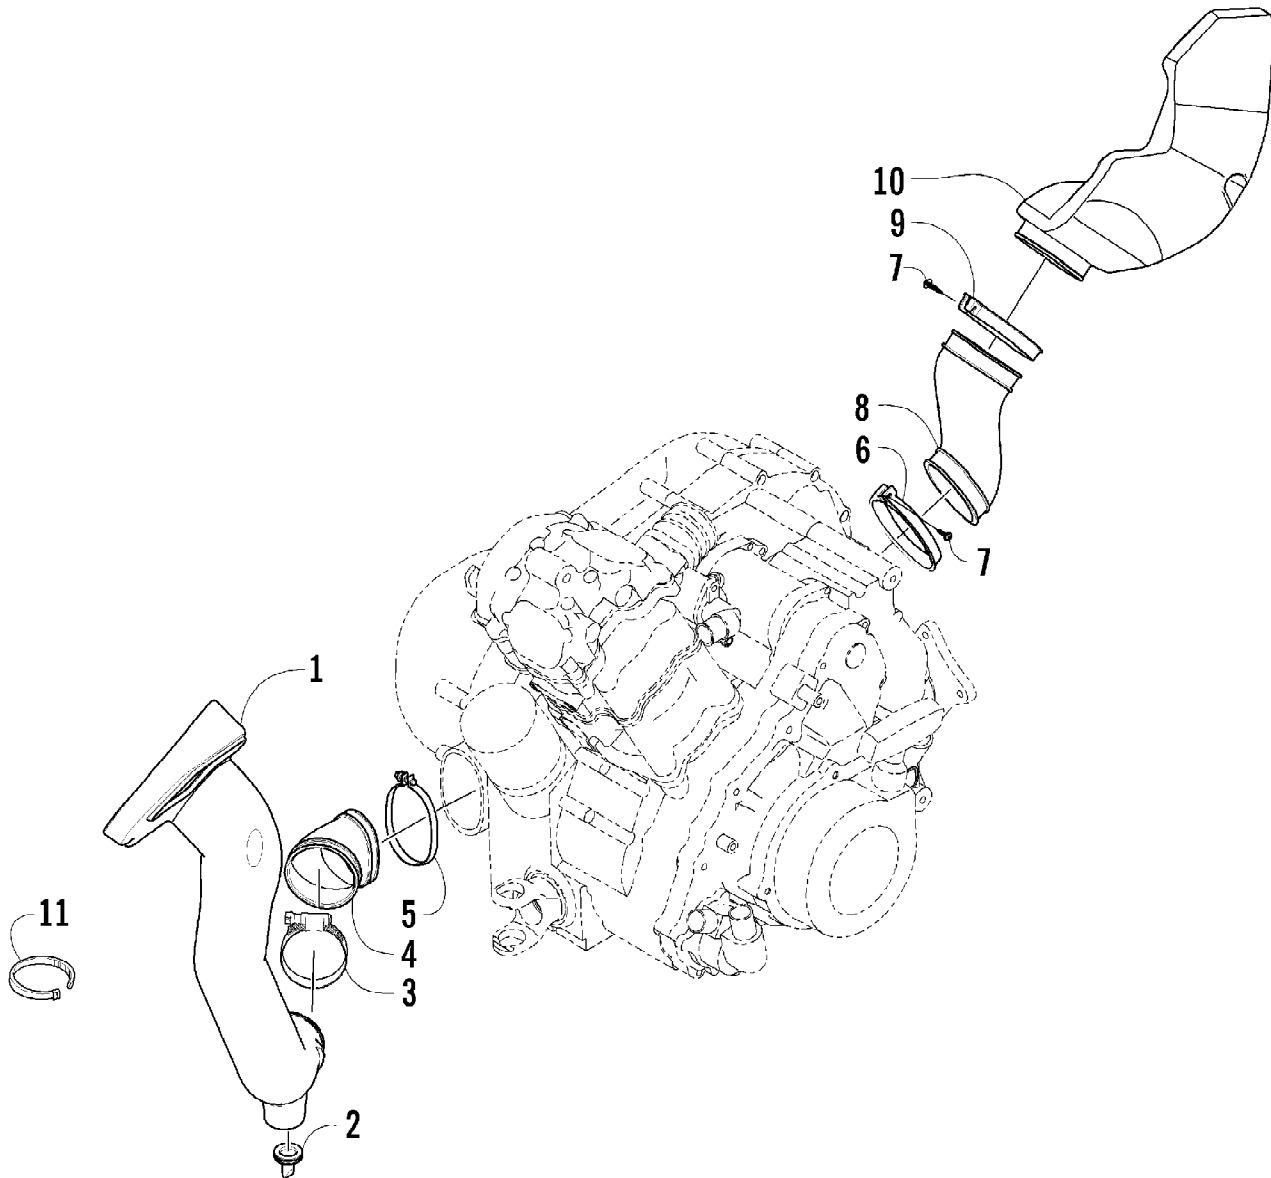

2007 ATV 650 H1 AUTOMATIC TRANSMISSION 4X4 TRV GREEN (A2007TBS4DU3C) Page 13 of 105
CASE/BELT COOLING ASSEMBLY

2007 ATV 650 H1 AUTOMATIC TRANSMISSION 4X4 TRV GREEN (A2007TBS40USG) Page 105
CASE/BELT COOLING ASSEMBLY

Ref #	Part Number	Qty	S/P/F	Description
1	0413-115	1		Duct, Belt Cooling - Front
2	0470-442	1	/P	Valve, Drain
3	0423-578	1		Clamp, Boot
4	0413-114	1	S	Boot, Duct - Front
5	0423-539	1	S	Clamp, Boot
6	0423-550	1		Clamp, Plastic
7	0423-342	2	/P	Screw, Self-Tapping
8	0413-097	1		Boot, Duct - Rear
9	0423-554	1		Clamp, Boot
10	0413-153	1	/P	Duct, Belt Cooling - Rear
11	0123-903	1		Cable Tie - 11.5 in.