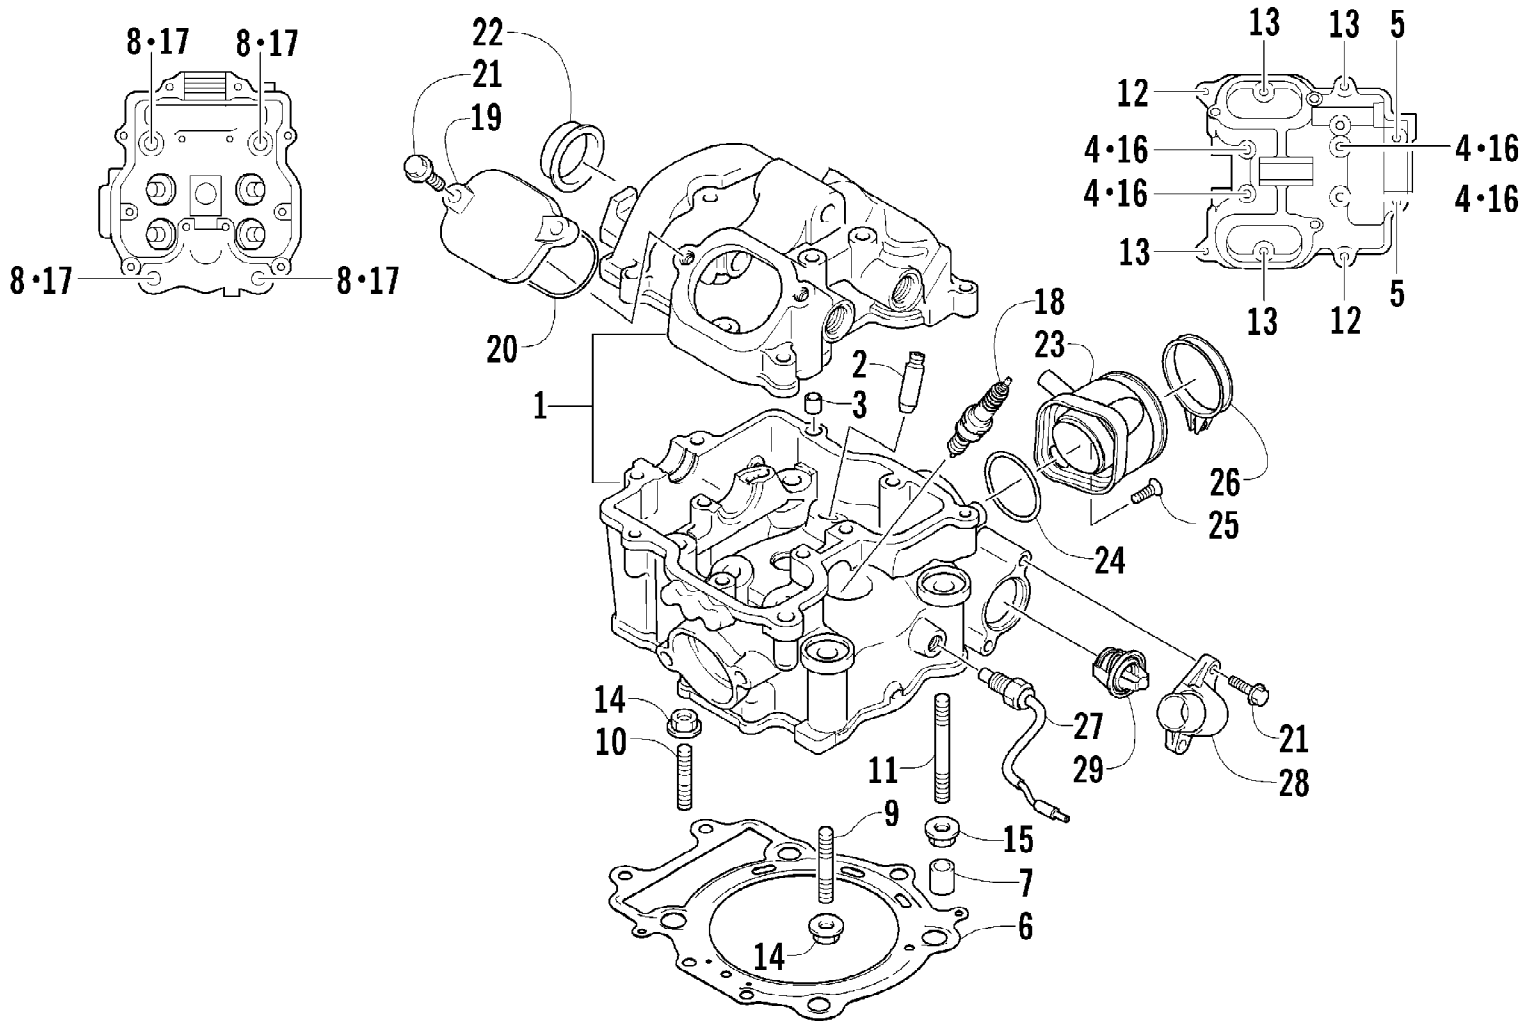

2007 ATV 650 H1 AUTOMATIC TRANSMISSION 4X4 TRV GREEN (A2007TBS4BLUSG) of 105
CYLINDER ASSEMBLY

Ref #	Part Number	Qty	S/P/F	Description
1	0804-016	1		Cylinder
2	0827-002	2		Bolt, Stud
3	8424-604	2		Nut
4	0830-084	1		Gasket, Base
5	0829-002	2		Pin, Dowel
6	0804-002	1	S	Union, Water Hose
7	8468-612	1		Screw, Machine
8	0830-007	1		O-Ring

2007 ATV 650 H1 AUTOMATIC TRANSMISSION 4X4 TRV GREEN (A2007TBS40LUSG) of 105
CYLINDER HEAD ASSEMBLY