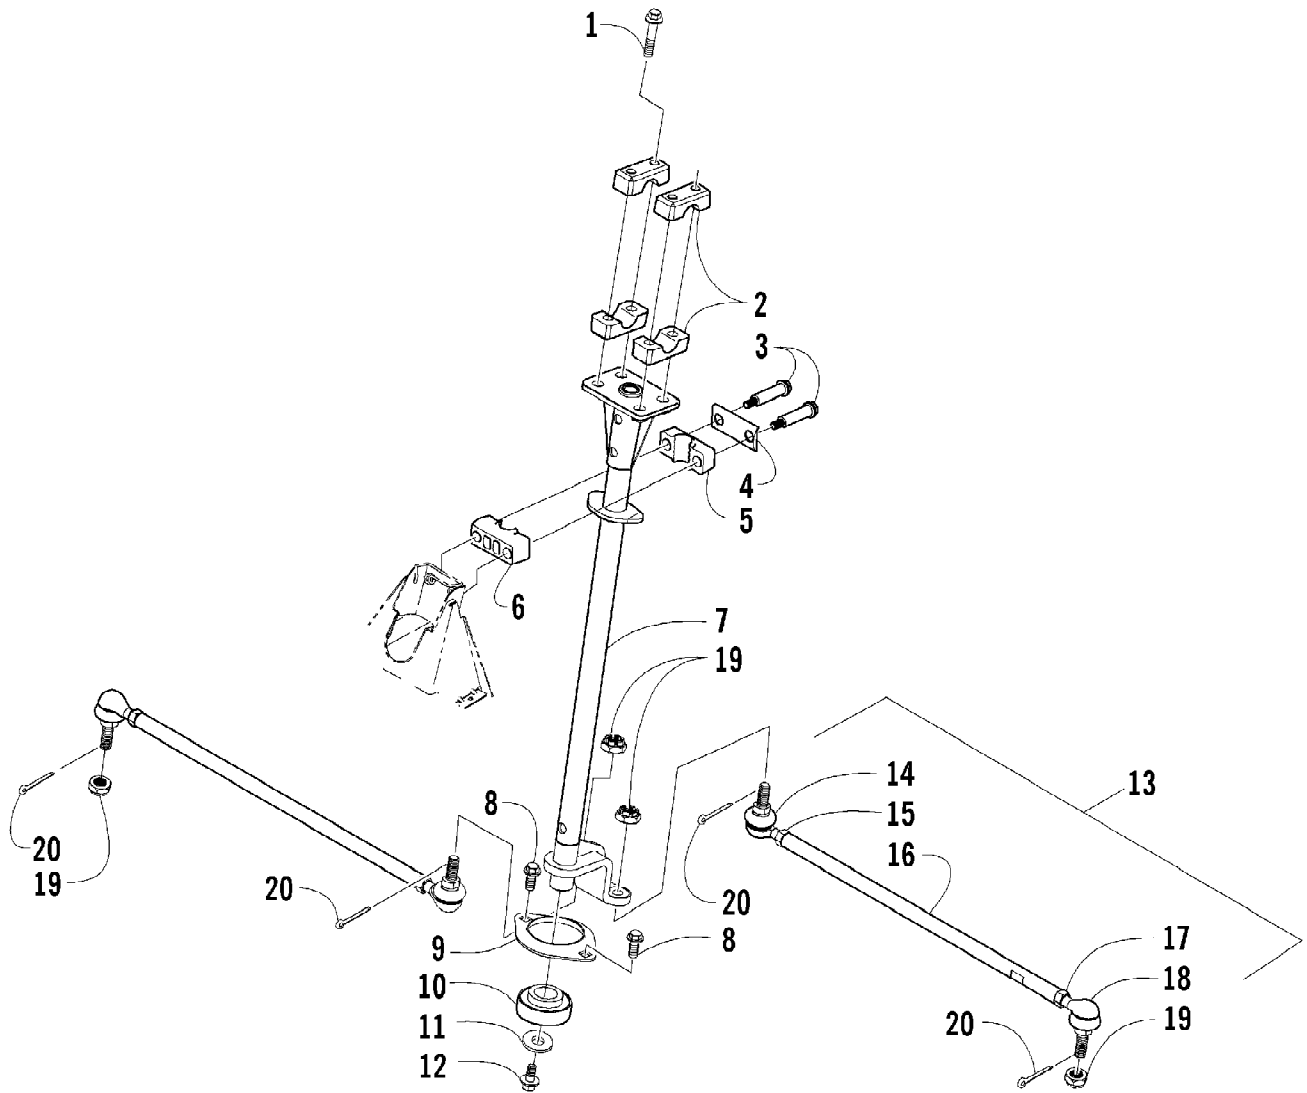

2007 ATV 650 H1 AUTOMATIC TRANSMISSION 4X4 TRV GREEN (A2007TBS44USC) of 105
STEERING POST ASSEMBLY

2007 ATV 650 H1 AUTOMATIC TRANSMISSION 4X4 TRV GREEN (A2007TBS44USG) Page 13 of 105
STEERING POST ASSEMBLY

Ref #	Part Number	Qty	S/P/F	Description
1	8408-860	4		Screw, Cap
2	0405-035	4		Cap, Steering Adjuster
3	0423-505	2		Screw, Shoulder
4	0405-166	1		Cap, Housing
5	0405-138	1		Housing, Lower
6	0405-139	1		Housing, Upper
7	0505-451	1	S	Post, Steering
8	8408-816	2		Screw, Cap
9	0602-233	1		Flange, Bearing
10	0405-052	1		Bearing w/Inverted Oil Seal
11	0423-073	1		Washer
12	8409-020	1	/P	Screw, Cap
13	0505-408	2	S	Tie Rod - Assembly (inc. 14-18)
14	0405-083	2	S	Ball Joint, Tie Rod - Left
15	0423-013	2		Nut - Left
16	0405-107	2	S	Tie Rod
17	8420-002	2	/P	Nut - Right
18	0405-082	2	S	Ball Joint, Tie Rod - Right
19	0423-157	4		Nut, Lock
20	0623-175	4		Pin, Cotter