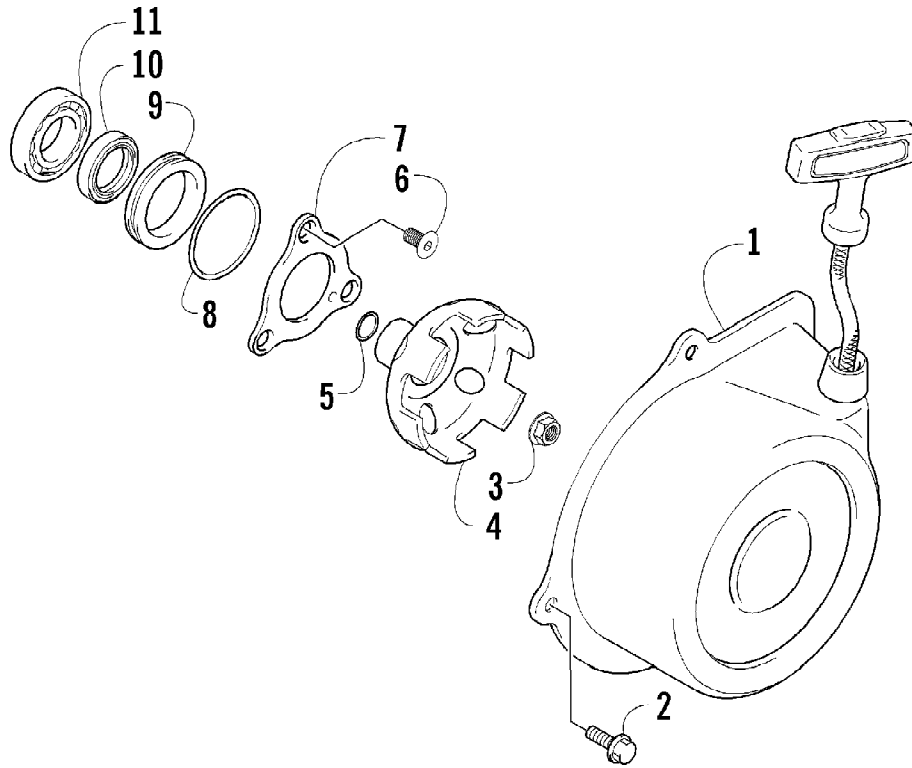

2007 ATV 650 H1 AUTOMATIC TRANSMISSION 4X4 TRV BLACK LE (A2007P894BUSQ) 07
RECOIL STARTER ASSEMBLY (Up to VIN: 4UF07ATV07T244421) Page 4 of 5

2007 ATV 650 H1 AUTOMATIC TRANSMISSION 4X4 TRV BLACK LE (A2007P834B56Q)07
RECOIL STARTER ASSEMBLY (Up to VIN: 4UF07ATV07T244421)

Ref #	Part Number	Qty	S/P/F	Description
1	0820-001	1		Starter, Recoil - Assembly
2	0826-038	4		Screw, Machine
3	0827-008	1		Nut
4	0820-036	1	S	Cup, Starter
5	0830-108	1		O-Ring
6	0826-031	3		Screw
7	0805-008	1		Retainer, Oil Seal
8	0830-021	1	/P	O-Ring
9	0820-007	1		Spacer
10	0830-022	1		Seal, Oil
11	0832-006	1	S	Bearing