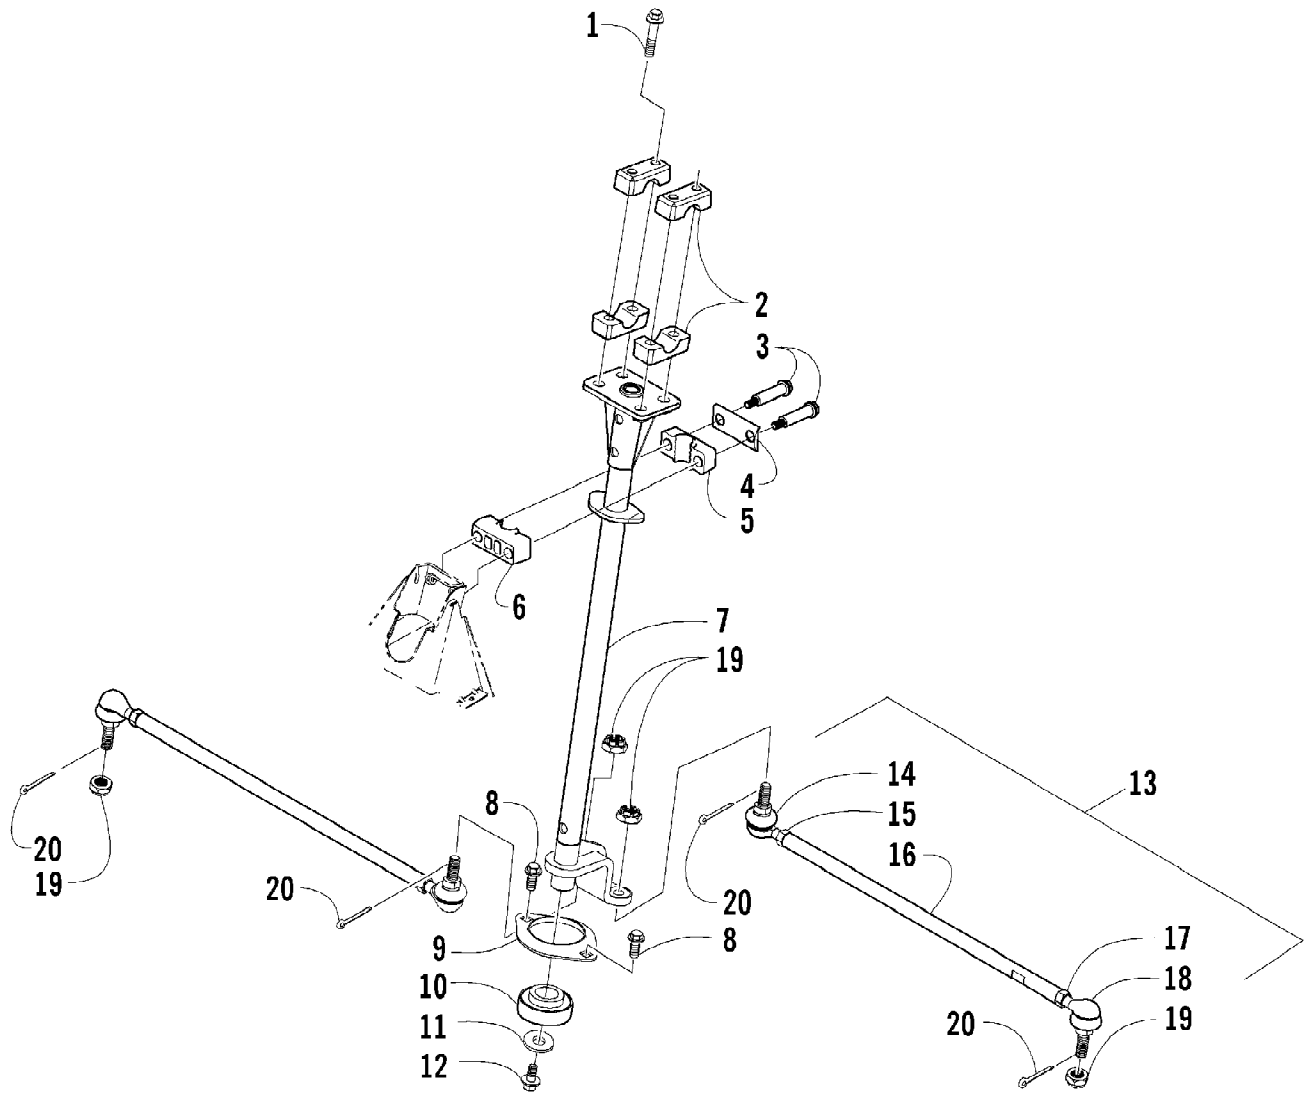

2007 ATV 650 H1 AUTOMATIC TRANSMISSION 4X4 TRV BLACK LE (A2007P894B26Q) 07
STEERING POST ASSEMBLY

2007 ATV 650 H1 AUTOMATIC TRANSMISSION 4X4 TRV BLACK LE (A2007P894B16C)07
STEERING POST ASSEMBLY

Page 18 of 20

Ref #	Part Number	Qty	S/P/F	Description
1	8408-860	4		Screw, Cap
2	0405-035	4		Cap, Steering Adjuster
3	0423-505	2		Screw, Shoulder
4	0405-166	1		Cap, Housing
5	0405-138	1		Housing, Lower
6	0405-139	1		Housing, Upper
7	0505-451	1	S	Post, Steering
8	8408-816	2		Screw, Cap
9	0602-233	1		Flange, Bearing
10	0405-052	1		Bearing w/Inverted Oil Seal
11	0423-073	1		Washer
12	8409-020	1	/P	Screw, Cap
13	0505-408	2	S	Tie Rod - Assembly (inc. 14-18)
14	0405-083	2	S	Ball Joint, Tie Rod - Left
15	0423-013	2		Nut - Left
16	0405-107	2	S	Tie Rod
17	8420-002	2	/P	Nut - Right
18	0405-082	2	S	Ball Joint, Tie Rod - Right
19	0423-157	4		Nut, Lock
20	0623-175	4		Pin, Cotter