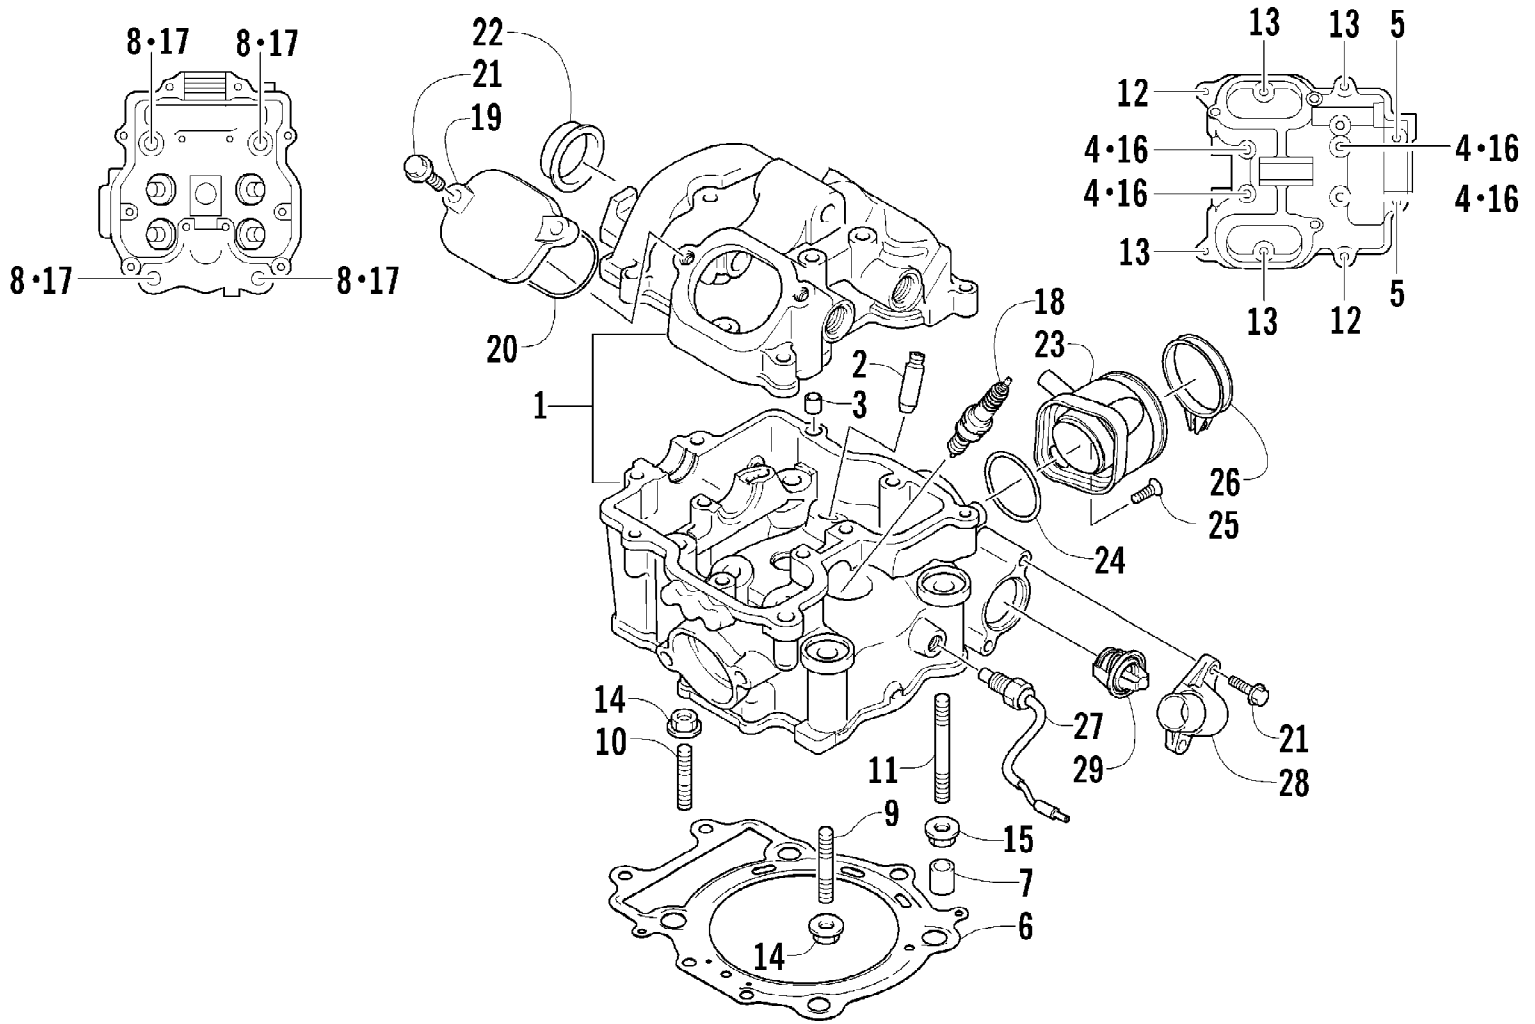

2007 ATV 650 H1 AUTOMATIC TRANSMISSION 4X4 TRV BLACK LE (A2007P894B56Q) 07
CYLINDER HEAD ASSEMBLY

2007 ATV 650 H1 AUTOMATIC TRANSMISSION 4X4 TRV BLACK LE (A2007P894B6SQ)07
CYLINDER HEAD ASSEMBLY

Ref #	Part Number	Qty	S/P/F	Description
1	0808-047	1	F	Head, Cylinder - Assembly (inc. 2-4)
2	0	4	F	Guide, Valve
3	0829-001	2	S	Dowel, Sleeve
4	0826-001	4		Screw, Cap
5	0826-002	2		Screw, Cap
6	0830-124	1	S	Gasket, Cylinder Head
7	0829-002	2		Pin, Dowel
8	0808-037	4	/P	Screw, Cap
9	0827-030	2		Bolt, Stud
10	0827-002	2		Bolt, Stud
11	0827-031	1		Bolt, Stud
12	0826-005	2		Screw, Cap
13	0826-006	4		Screw, Cap
14	8424-604	5		Nut
15	8424-804	1		Nut
16	0830-107	4		Gasket - Seal, Fastener
17	0830-147	4	/P	Washer, Crush
18	0217-727	1	S	Spark Plug (RG6YC)
19	0808-003	2		Cap, Inspection
20	0830-004	2	S	O-Ring
21	0826-007	5		Screw, Cap
22	0808-077	1		Plug, Cylinder Head
23	0570-115	1		Pipe, Intake - Assembly
24	0830-090	1		O-Ring
25	0826-008	2		Screw, Machine
26	0423-066	1		Clamp, Intercooler
27	0808-007	1		Switch, Water Temperature - Assembly
28	0808-008	1		Cover, Thermostat
29	0808-078	1		Thermostat