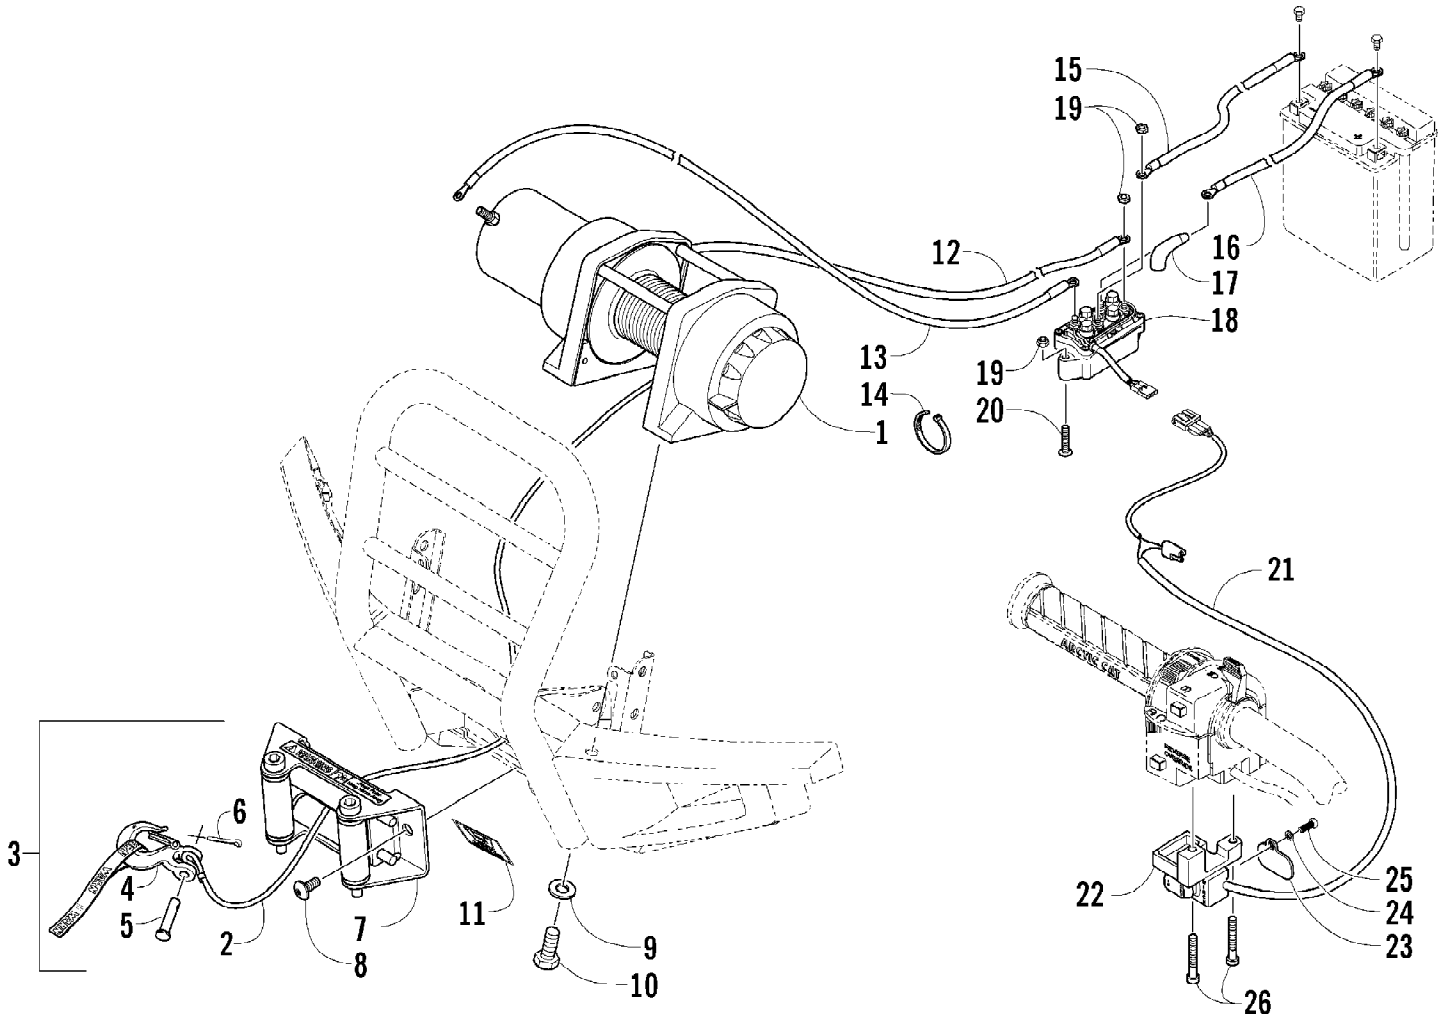

2007 ATV 650 H1 AUTOMATIC TRANSMISSION 4X4 TRV BLACK LE (A2007ATV650H1) WINCH ASSEMBLY

2007 ATV 650 H1 AUTOMATIC TRANSMISSION 4X4 TRV BLACK LE (A2007ATV650H1) 07
WINCH ASSEMBLY

Page 4 of 6
Part 4560

Ref #	Part Number	Qty	S/P/F	Description
1	0441-490	1		Winch (inc. 2)
2	0441-061	1		Cable, Winch
3	0441-426	1	/P	Hook, Winch w/Strap - Assembly (inc. 4-6)
4	1441-131	1	/P	Hook, Winch w/Strap
5	1441-130	1		Pin
6	1441-129	1		Cotter Pin
7	0441-403	1	/P	Roller, Winch
8	8468-820	2		Screw, Machine
9	8051-246	4		Washer, Lock
10	1623-131	4		Screw, Cap
11	0411-433	1		Decal, Winch
12	1441-111	1		Cable, Winch/Solenoid - Yellow
13	1441-110	1		Cable, Winch/Solenoid - Blue
14	0123-788	AR	/P	Cable Tie - 7.5 in.
15	1441-112	1		Cable, Solenoid/Battery - Black
16	1441-113	1		Cable, Solenoid/Battery - Red
17	0441-060	3		Boot, Terminal
18	0409-066	1	/P	Solenoid
19	0623-038	6		Nut w/Washer
20	8476-625	2		Screw, Machine
21	0409-065	1	S	Switch, Control
22	0409-034	1		Holder, Control Switch
23	0409-075	1	/P	Cover, Switch
24	8051-212	1	/P	Washer
25	0423-382	1		Screw, Self-Tapping
26	8464-560	2		Screw, Machine