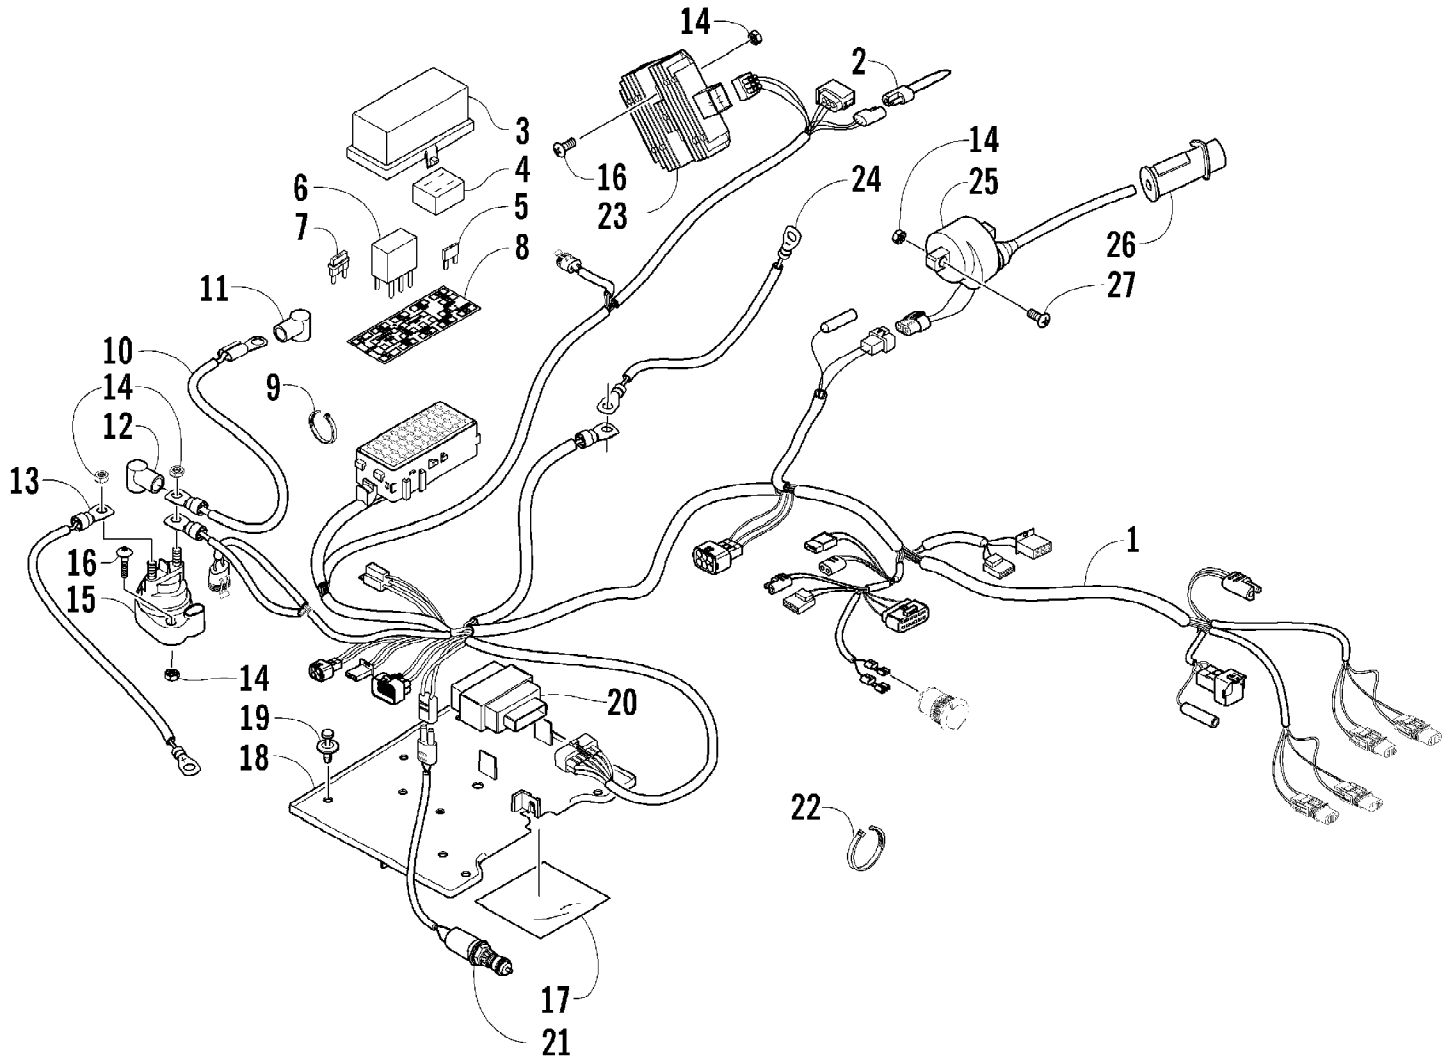

2007 ATV 650 H1 AUTOMATIC TRANSMISSION 4X4 TRV BLACK LE (A2007ATV650H1) 07
WIRING HARNESS ASSEMBLY

2007 ATV 650 H1 AUTOMATIC TRANSMISSION 4X4 TRV BLACK LE (A2007ATS4BUSEQ)07
WIRING HARNESS ASSEMBLY

Ref #	Part Number	Qty	S/P/F	Description
1	0486-216	1		Harness, Main (inc. 2-8)
2	0486-164	1		Tether, Accessory Connector
3	0530-008	1		Cover, Fuse Block
4	0430-037	1		Holder, Fuse
5	0430-034	1		Diode
6	0430-033	2		Relay - 20 Amp/5P
6	0430-045	3	/P	Relay - 20 Amp/4P
7	0430-032	4		Fuse - 10 Amp
7	0430-031	3		Fuse - 15 Amp
7	0430-030	2		Fuse - 30 Amp
8	1411-502	1		Decal, Fuse Block
9	0123-788	AR	/P	Cable Tie - 7.5 in.
10	0445-064	1		Cable, Solenoid/Starter (inc. 11)
11	0645-019	1		Boot, Terminal
12	0645-327	1		Boot, Terminal
13	0445-062	1		Cable, Battery/Solenoid
14	0623-038	8		Nut w/Washer
15	0445-058	1	/P	Solenoid
16	8476-625	4		Screw, Machine
17	0412-291	1		Shield, Heat
18	1406-787	1		Tray, Electrical
19	0623-362	4		Rivet, Reinstallable
20	0824-038	1	/P	CDI Unit
21	0409-072	1		Switch, Brake - Assembly
22	0123-903	AR		Cable Tie - 11.5 in.
23	0824-037	1	/P	Regulator, Voltage
24	0445-063	1		Cable, Battery/Ground
25	0824-036	1		Coil, Ignition - Assembly
26	0824-021	1	S	Cap, Spark Plug
27	8476-620	2		Screw, Machine