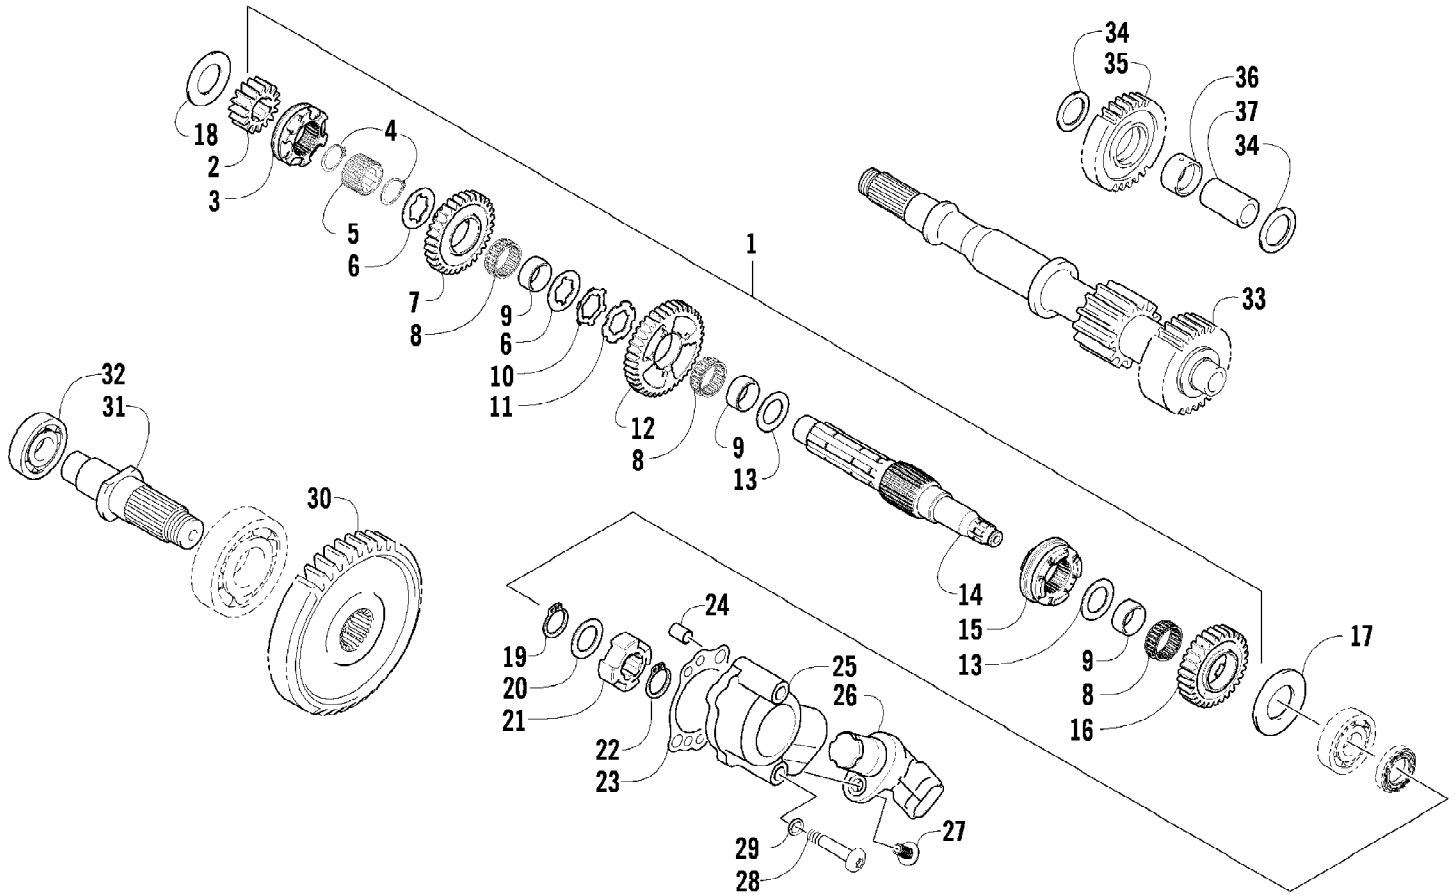

2007 ATV 650 H1 AUTOMATIC TRANSMISSION 4X4 TRV BLACK LE (A2007P834BUSQ) 07
SECONDARY TRANSMISSION ASSEMBLY

2007 ATV 650 H1 AUTOMATIC TRANSMISSION 4X4 TRV BLACK LE (A2007P894B56C)07
SECONDARY TRANSMISSION ASSEMBLY

Ref #	Part Number	Qty	S/P/F	Description
1	0822-048	1		Countershaft Assembly (inc. 2-16)
2	0822-008	1		Gear, Drive - No. 2
3	0822-014	1		Dog, Reverse Driven Gear
4	0831-011	2		Circlip
5	0822-045	1		Spacer, Reverse Driven Gear
6	0828-008	2		Washer
7	0822-013	1		Gear, Reverse Driven
8	0832-011	3		Bearing
9	0822-005	3		Bushing
10	0828-014	1		Washer, Lock
11	0828-015	1		Washer, Lock
12	0822-004	1		Gear, Driven - Low
13	0822-046	2		Washer, Driven Gear
14	0822-003	1		Countershaft
15	0822-007	1		Dog, Sliding
16	0822-006	1		Gear, Driven - High
17	0828-011	1		Washer, Drive Gear
18	0828-010	1		Washer, Drive Gear
19	0831-040	1		Ring, Retaining
20	0828-069	1		Washer, Thrust
21	0822-050	1		Trigger, Speedometer Sensor
22	0831-039	1		Ring, Retaining
23	0830-129	1		Gasket
24	0829-023	2		Pin, Dowel
25	0822-049	1		Housing, Speedometer Sensor
26	0824-015	1	S	Sensor, Speedometer
27	8468-620	1	/P	Screw, Machine
28	8468-645	2		Screw, Machine
29	0830-107	2		Seal, Fastener
30	0822-009	1		Gear, Driven - No. 2
31	0822-037	1	S	Shaft, Output
32	0832-014	1	S	Bearing
33	0822-001	1		Driveshaft
34	0828-016	2		Washer, Reverse Idle Gear
35	0822-011	1		Gear, Reverse Idle
36	0822-012	1		Bushing, Reverse Idle Gear
37	0822-015	1		Shaft, Reverse Idle