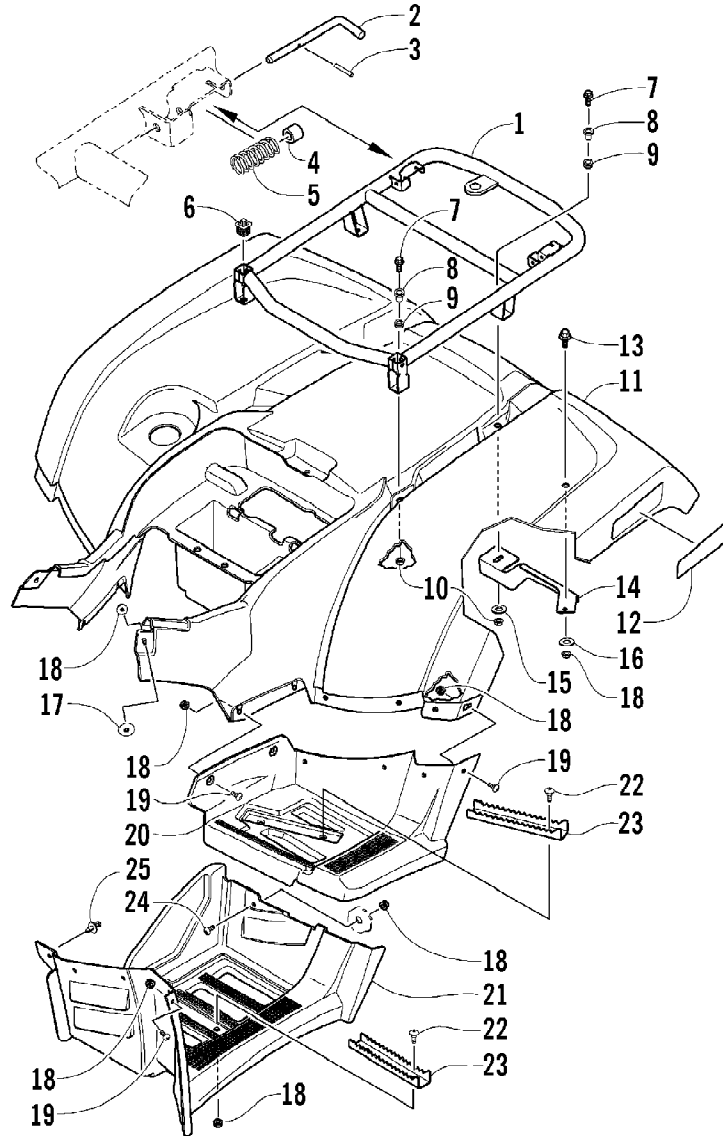

2007 ATV 650 H1 AUTOMATIC TRANSMISSION 4X4 TRV BLACK LE (A2007P834B86C) 07
REAR BODY PANEL ASSEMBLY

2007 ATV 650 H1 AUTOMATIC TRANSMISSION 4X4 TRV BLACK LE (A2007P894B06C)07
REAR BODY PANEL ASSEMBLY

Ref #	Part Number	Qty	S/P/F	Description
1	2506-221	1	/P	Rack, Rear - Assembly (inc. 2-6)
2	0541-504	2		Pin - Assembly (inc. 3)
3	0423-635	2		Pin, Roll
4	0423-677	2		Collar
5	0423-636	2		Spring
6	0441-592	4	/P	Bushing, Rack
7	8410-835	4		Screw, Machine
8	0423-669	4		Spacer
9	0423-465	4		Grommet
10	8432-802	4		Nut, Lock
11	2506-351	1	S	Panel, Fender (inc. 12)
12	0411-820	1	S	Decal, Reflector - Right
12	0411-821	1	S	Decal, Reflector - Left
13	0423-654	2		Screw, Shoulder
14	2506-092	1		Bracket, Rear Fender - Right
14	2506-093	1		Bracket, Rear Fender - Left
15	0423-087	2		Washer
16	8050-222	2	/P	Washer
17	0423-101	2		Screw, Body
18	0423-540	36		Nut, Lock
19	0423-419	22		Screw, Machine
20	2406-042	1		Footwell, Rear - Right
20	2406-043	1		Footwell, Rear - Left
21	1506-813	1		Footwell - Right
21	2406-471	1	/P	Footwell - Left
22	0423-355	8		Screw, Shoulder
23	1506-125	4	/P	Footpeg
24	8477-620	2		Screw, Machine
25	0623-362	2		Rivet, Reinstallable