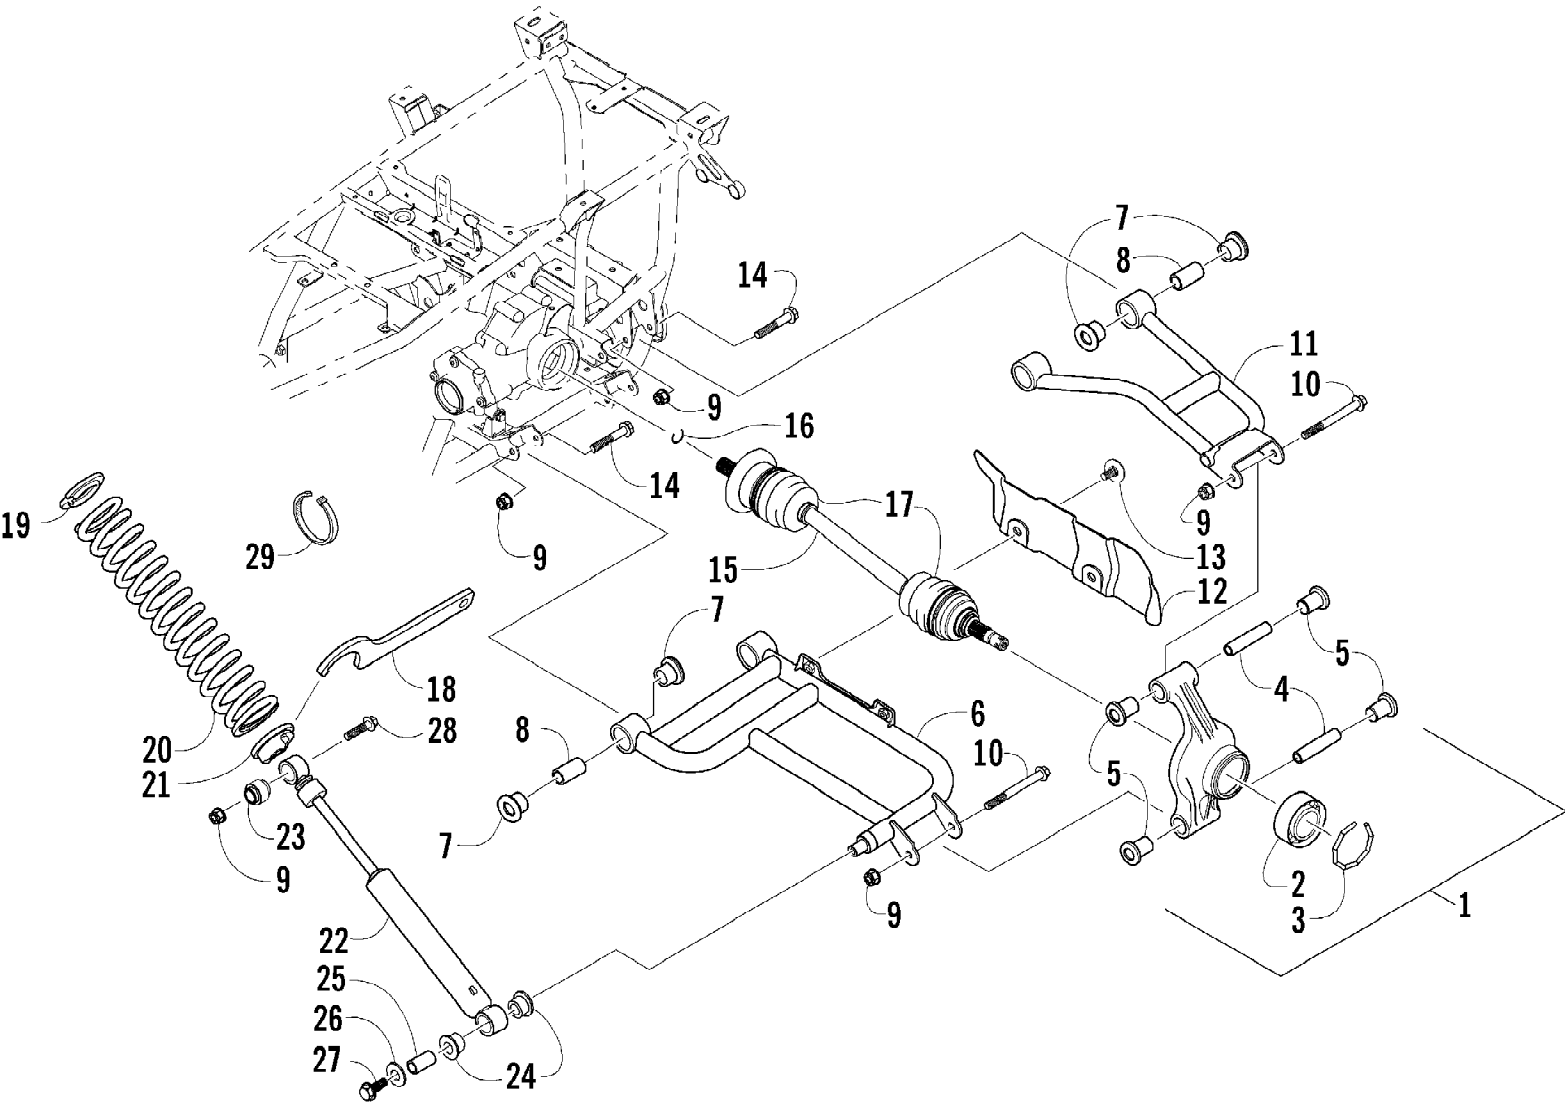

2007 ATV 650 H1 AUTOMATIC TRANSMISSION 4X4 TRV BLACK LE (A2007P8942USQ) 07
REAR SUSPENSION ASSEMBLY

2007 ATV 650 H1 AUTOMATIC TRANSMISSION 4X4 TRV BLACK LE (A2007P894B16C)07
REAR SUSPENSION ASSEMBLY

Ref #	Part Number	Qty	S/P/F	Description
1	0504-372	1	S	Knuckle, Right Rear - Assembly (inc. 2-5)
1	0504-373	1	S/P	Knuckle, Left Rear - Assembly (inc. 2-5)
2	1402-027	2	S/P	Bearing, Wheel Hub
3	0423-423	2		Ring, Retaining
4	0403-038	4	S/P	Collar, Suspension Bushing
5	0403-032	8	S	Bushing, Suspension
6	0504-440	1	S	A-Arm, Rear - Lower Right (inc. 7-8)
6	0504-441	1	S	A-Arm, Rear - Lower Left (inc. 7-8)
7	0403-115	16	S	Bushing
8	0403-114	8	S	Collar
9	0423-744	14		Nut, Lock
10	8409-000	4		Screw, Cap
11	0504-476	1		A-Arm, Rear - Upper Right (inc. 7-8)
11	0504-477	1		A-Arm, Rear - Upper Left (inc. 7-8)
12	1406-068	1		Guard, Boot - Right
12	1406-069	1		Guard, Boot - Left
13	0423-545	4	/P	Screw, Body
14	8409-075	8		Screw, Cap
15	0502-811	2	S	Axle, Drive - Rear (inc. 16-17)
16	0441-893	2	S	Clip, Retaining
17	0436-276	2	S	Repair Kit, Boot
18	0441-587	1		Wrench, Spanner
19	1603-889	2	/P	Retainer, Spring
20	0404-145	2		Spring, Suspension
21	0404-057	2		Cam, Spring Adjuster
22	0404-147	2		Shock Absorber - Rear (inc. 23-25)
23	0403-182	2		Bushing, Double-Bonded
24	0603-955	4		Bushing, Shock Absorber
25	1603-219	2	S	Sleeve, Shock Absorber
26	0423-087	2		Washer
27	8408-820	2	/P	Screw, Cap
28	8409-050	2		Screw, Cap
29	0123-788	2	/P	Cable Tie