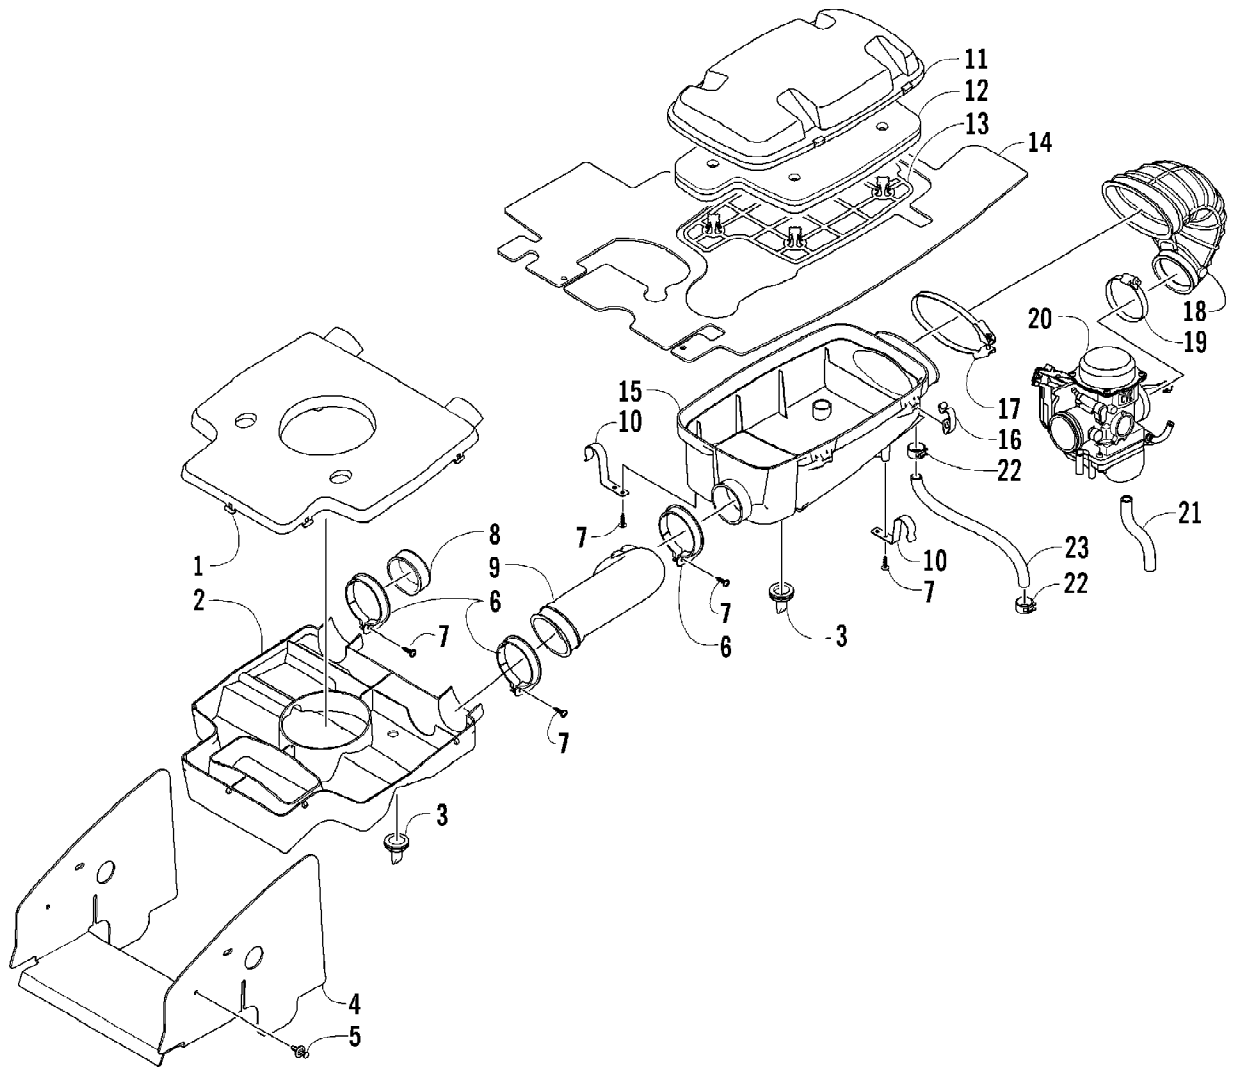

2007 ATV 650 H1 AUTOMATIC TRANSMISSION 4X4 TRV BLACK LE (A2007TBS4BUSQ) 07
AIR INTAKE ASSEMBLY

2007 ATV 650 H1 AUTOMATIC TRANSMISSION 4X4 TRV BLACK LE (A2007TBS4B2USQ)07
AIR INTAKE ASSEMBLY

Page 12 of 12

Ref #	Part Number	Qty	S/P/F	Description
1	0413-091	1		Diverter, Air - Top
2	0413-093	1		Diverter, Air - Bottom
3	0470-442	2	/P	Valve, Drain
4	1406-973	1		Shroud, Splash
5	0623-362	2		Rivet, Reinstallable
6	0423-551	3		Clamp
7	0423-342	7	/P	Screw, Self-Tapping
8	0413-096	1		Cap, Air Intake - Diverter
9	0470-529	1		Boot, Air Intake
10	0423-454	2		Clip, Mounting - Air Intake
11	0470-554	1	S	Cover, Air Intake
12	0470-663	1	/P	Filter, Air
13	0470-516	1		Screen, Air Filter
14	2406-009	1		Panel, Shield
15	0470-515	1	S	Housing, Air Intake
16	0423-455	4		Clip, Spring
17	0423-554	1		Clamp, Boot
18	0470-525	1		Boot, Carburetor
19	0423-019	1		Clamp, Boot
20	0470-571	1		Carburetor, CVK36-AE
21	0510-592	1		Hose, Carburetor Drain
22	0423-045	2		Clamp, Hose
23	0410-079	1	S	Hose, Vent - Crankcase