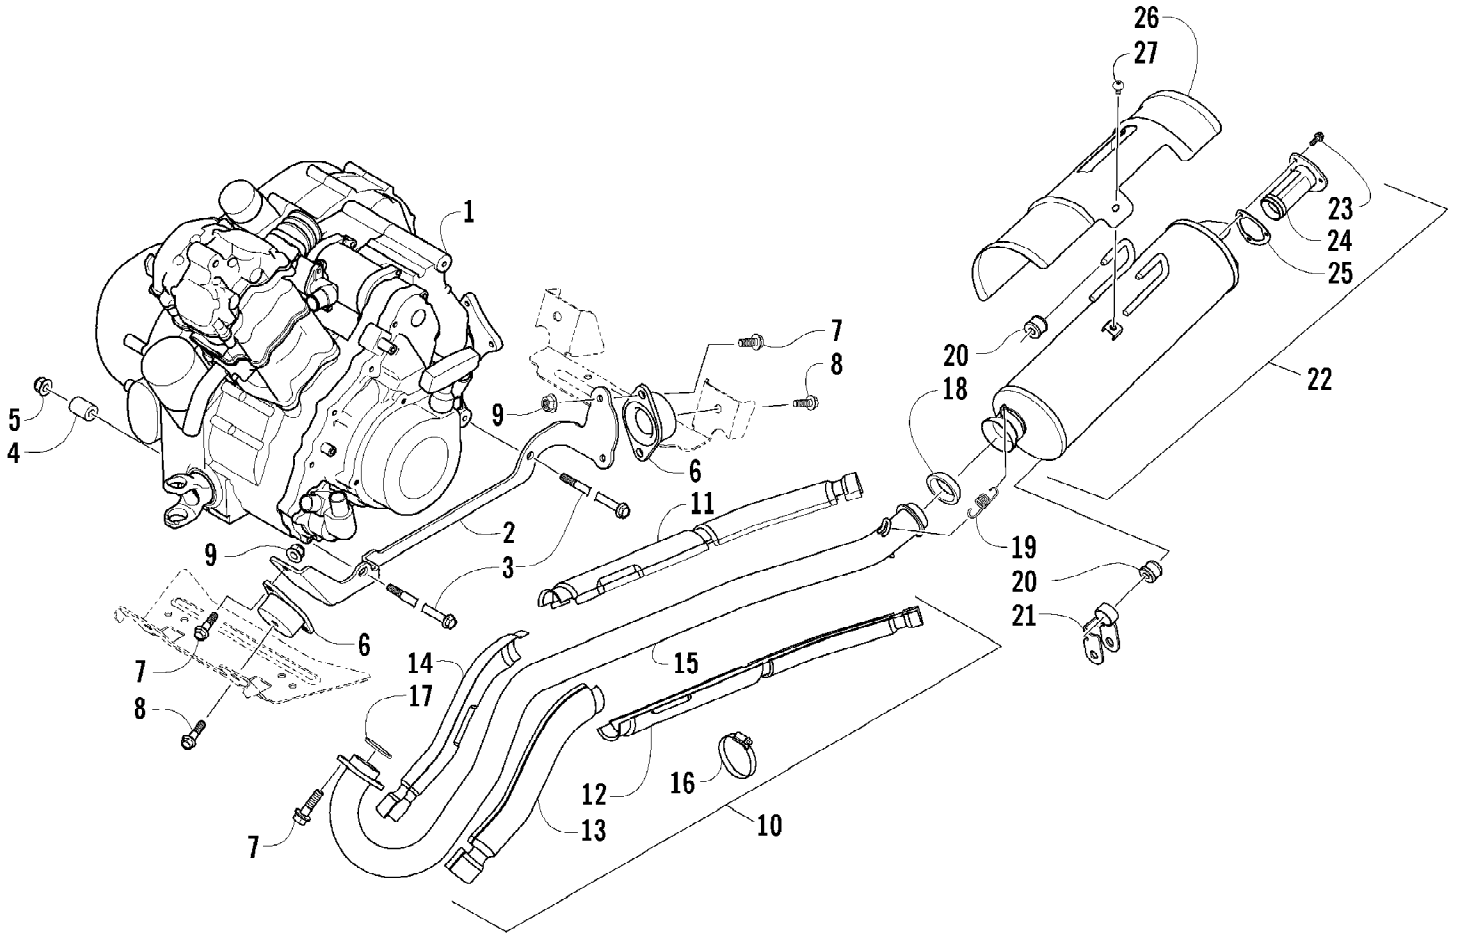

2007 ATV 650 H1 AUTOMATIC TRANSMISSION 4X4 TRV BLACK LE (A2007P834BUSQ)07
ENGINE AND EXHAUST

2007 ATV 650 H1 AUTOMATIC TRANSMISSION 4X4 TRV BLACK LE (A2007P8942USQ)07
ENGINE AND EXHAUST

Ref #	Part Number	Qty	S/P/F	Description
1	0800-025	1	S	Engine
1	0800-051	1	S/F	Engine w/o Recoil
2	1506-740	1		Bracket, Engine - Right
2	1506-741	1		Bracket, Engine - Left
3	0423-405	2		Screw, Cap
4	0423-042	1	S	Spacer, Engine
5	8428-002	2		Nut, Lock
6	2406-065	4		Mount, Rubber - Engine
7	8408-820	10	/P	Screw, Cap
8	8408-012	4		Screw, Cap
9	8432-802	8		Nut
10	0512-363	1		Pipe, Exhaust - Assembly (inc. 11-16)
11	0412-355	1		Shield, Exhaust Pipe - Lower - Rear
12	0412-354	1		Shield, Exhaust Pipe - Upper - Rear
13	0412-349	1		Shield, Exhaust Pipe - Inner - Front
14	0412-348	1		Shield, Exhaust Pipe - Outer - Front
15	0512-362	1		Pipe, Exhaust
16	0423-317	4	/P	Hose Clamp
17	0412-338	1	/P	Gasket, Exhaust Pipe
18	0412-375	1	/P	Seal, Exhaust
19	0612-668	2	/P	Spring, Extension
20	0412-215	3	S	Bushing, Exhaust Pipe
21	1506-732	1		Channel, Muffler Support
22	0512-355	1	/P	Muffler - Assembly (inc. 23-25)
23	8408-616	3		Screw, Cap
24	0512-219	1	/P	Arrester, Spark - Assembly
25	0412-313	1		Gasket, Spark Arrester
26	0412-373	1	/P	Cover, Muffler
27	8477-610	3		Screw, Machine