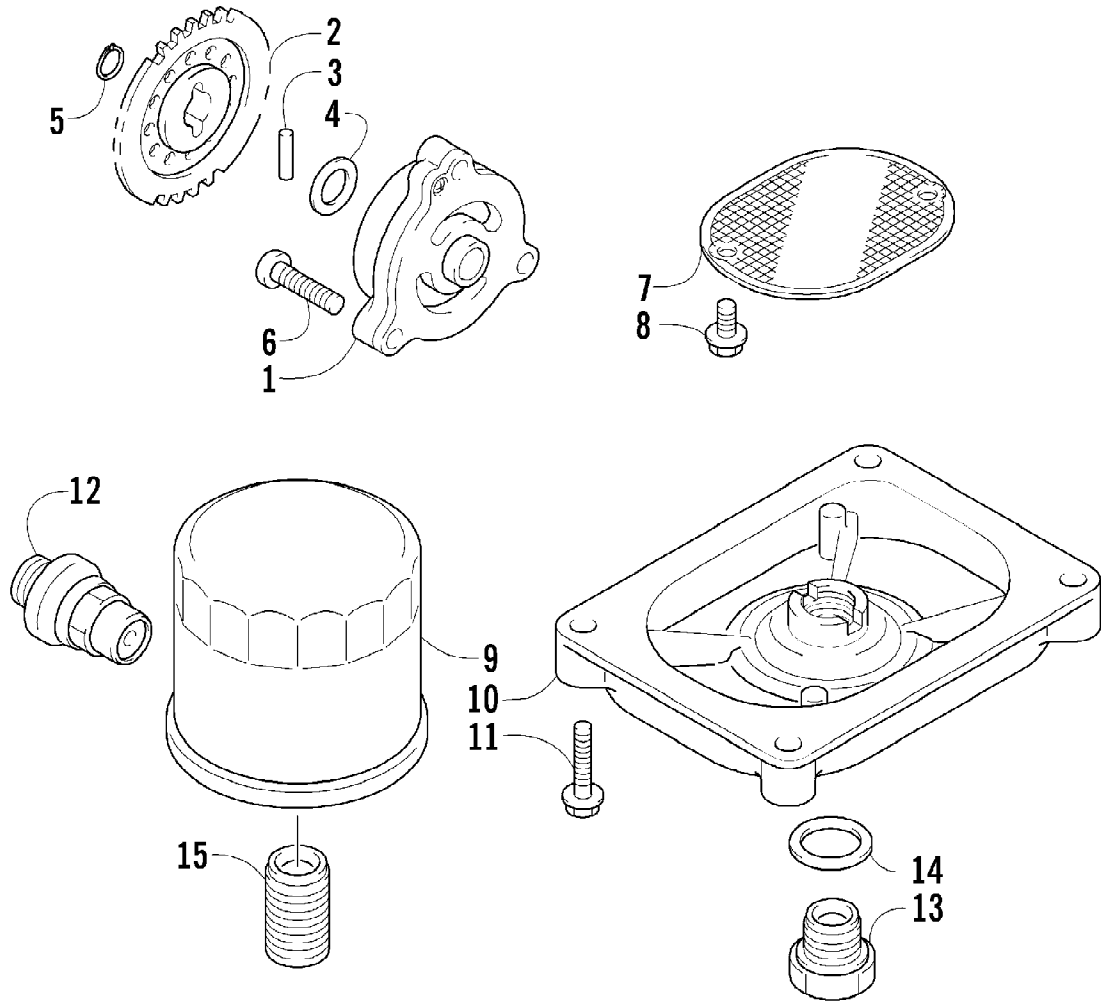

2007 ATV 650 H1 AUTOMATIC TRANSMISSION 4X4 TRV BLACK LE (A2007P894B6SQ) 07
OIL FILTER/PUMP ASSEMBLY

2007 ATV 650 H1 AUTOMATIC TRANSMISSION 4X4 TRV BLACK LE (A2007P894BUSQ)07
OIL FILTER/PUMP ASSEMBLY

Ref #	Part Number	Qty	S/P/F	Description
1	0812-023	1		Pump, Oil
2	0812-002	1	S	Gear, Driven
3	0829-009	1		Pin
4	0828-007	1	/P	Shim
5	0831-002	1		Circlip
6	0826-039	3		Screw, Cap
7	0812-057	1	/P	Strainer, Oil
8	0826-040	2		Screw, Machine
9	0812-029	1	S	Filter, Oil
10	0812-053	1		Cap, Oil Strainer
11	8468-625	4		Screw, Machine
12	0812-007	1		Valve, Oil-Relief - Assembly
13	0812-006	1		Plug, Drain
14	0830-017	1		Gasket, Drain Plug
15	0812-008	1		Union, Oil Filter