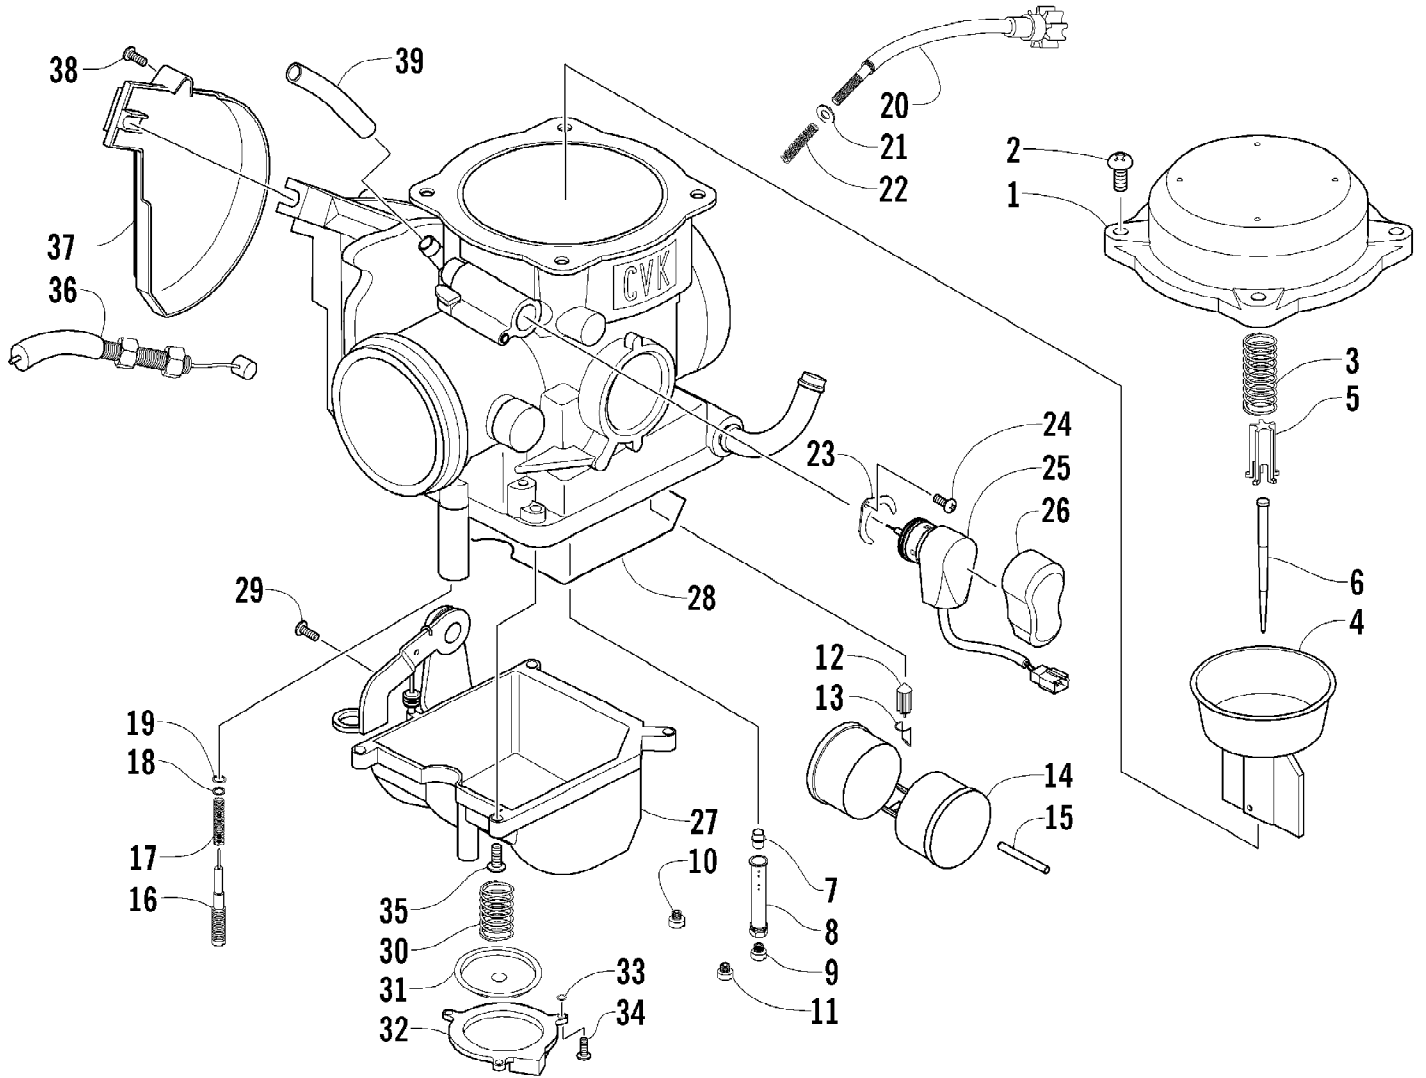

2007 ATV 650 H1 AUTOMATIC TRANSMISSION 4X4 TRV BLACK LE (A2007P894BUSQ)07
CARBURETOR

2007 ATV 650 H1 AUTOMATIC TRANSMISSION 4X4 TRV BLACK LE (A2007P894B26C) 07
CARBURETOR

Ref #	Part Number	Qty	S/P/F	Description
	0470-571	1		Complete Carburetor Assembly CVK36-AE
1	5507-001	1		Cover, Top
2	5507-002	4	/P	Screw, Top Cover
3	5507-173	1	S	Spring
4	5507-099	1		Piston, Vacuum
5	5507-005	1		Seat, Spring
6	5507-184	1		Jet Needle
7	5507-007	1		Needle Jet
8	5507-047	1	/P	Holder, Needle Jet
9	5507-075	1		Main Jet - 132
9	5507-072	1		Main Jet - 125 Optional
9	5507-073	1		Main Jet - 128 Optional
9	5507-074	1		Main Jet - 130 Optional
9	5507-057	1	/P	Main Jet - 135 Optional
9	5507-076	1	/P	Main Jet - 138 Optional
9	5507-043	1		Main Jet - 142 Optional
9	5507-042	1	/P	Main Jet - 145 Optional
9	5507-041	1		Main Jet - 148 Optional
9	5507-009	1	/P	Main Jet - 150 Optional
9	5507-077	1		Main Jet - 152 Optional
9	5507-078	1		Main Jet - 155 Optional
10	5507-101	1	S	Slow Jet
11	5507-112	1		Starter Jet - 85
12	5507-183	1		Valve, Float - Set (inc. 13)
13	0	1	F	Clip
14	5507-039	1		Float Set (inc. 15)
15	0	1	F	Pin, Float
16	5507-111	1		Screw, Pilot - Set (inc. 17-19)
17	0	1	F	Spring
18	0	1	F	Washer
19	0	1	F	O-Ring
20	5507-027	1		Screw, Idle Adjust
21	5507-028	1		Washer
22	5507-029	1		Spring
23	5507-115	1		Plate
24	5507-117	1	/P	Screw
25	5507-204	1		Choke, Electric
26	5507-114	1		Cover, Electric Choke
27	5507-203	1		Chamber, Float - Assembly (inc. 28-34)
28	5507-067	1	/P	O-Ring, Float Chamber
29	5507-050	1	/P	Screw, Drain
30	5507-032	1		Spring
31	5507-202	1		Diaphragm Assembly
32	5507-033	1		Housing, Pump
33	5507-034	1		U-Ring
34	5507-035	3		Screw
35	5507-017	4	/P	Screw
36	0487-021	1	S	Cable, Throttle
37	5507-036	1		Cover
38	5507-037	1	/P	Screw
39	0410-048	AR	S	Hose, Vent - 25 ft