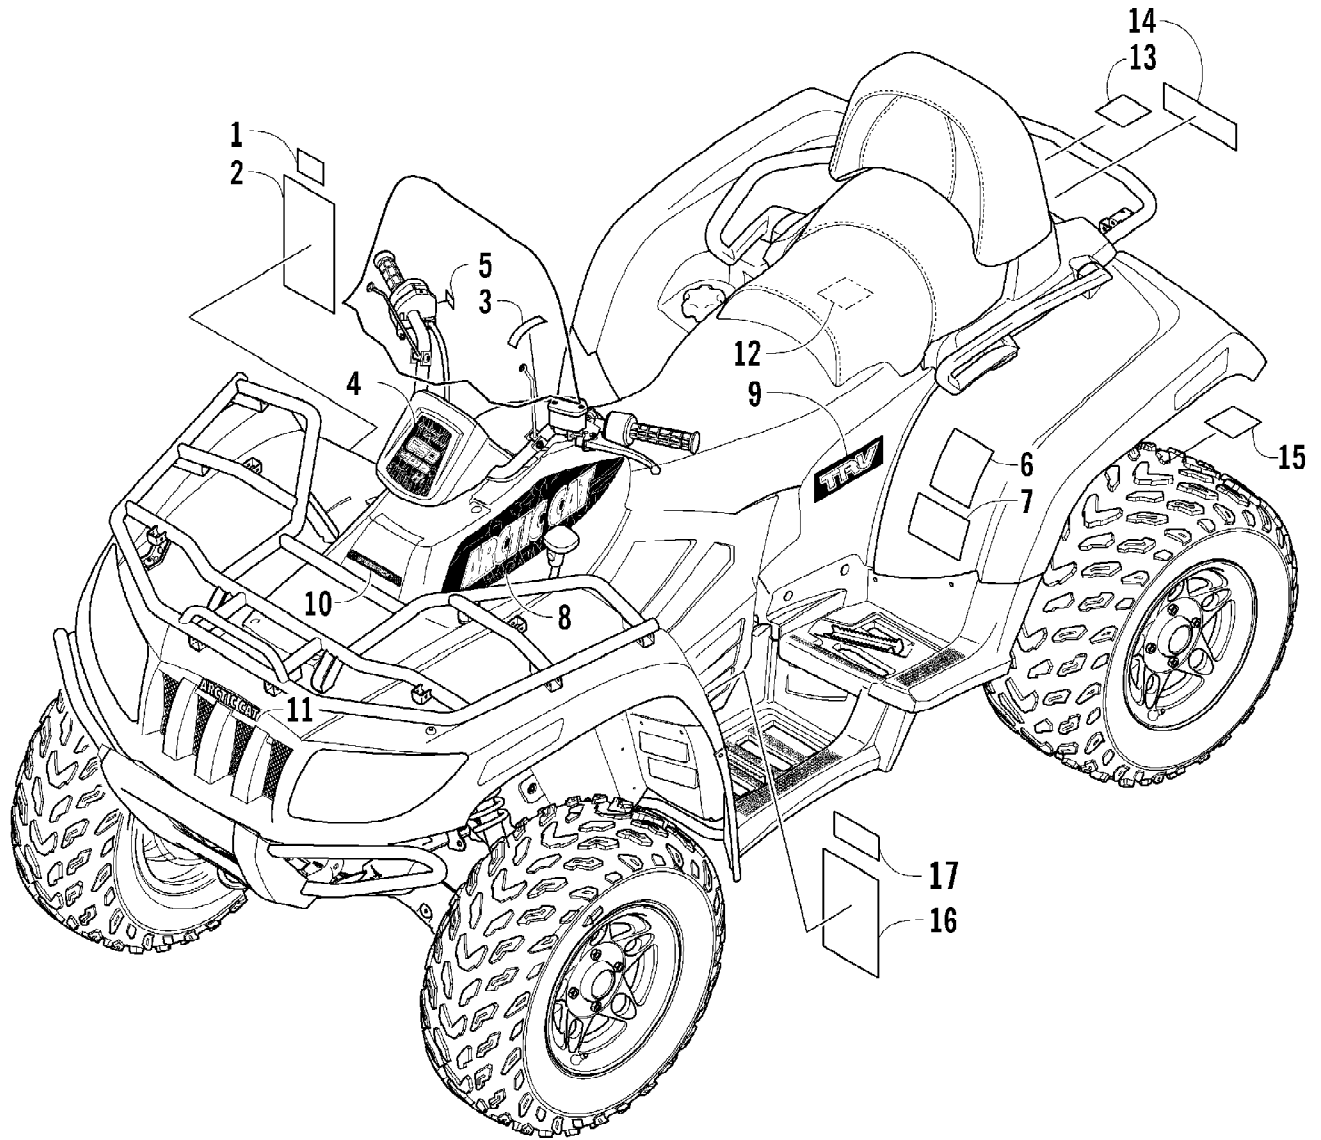

2007 ATV 650 H1 AUTOMATIC TRANSMISSION 4X4 TRV BLACK LE (A2007P894B86Q)07
DECALS

Ref #	Part Number	Qty	S/P/F	Description
1	0411-666	1	F	Decal, Warning - Reverse/Pre-Ride
2	0411-894	1		Decal, Warning - Hill
3	0411-426	1		Decal, Warning - Clutch Cover
4	1411-268	1		Decal, Instrument Pod
5	0411-966	1		Decal, Warning - Differential Lock
6	0411-833	1		Decal, Passenger
7	0411-832	1		Decal, Warning - Tire Pressure
8	1411-366	1		Decal, Side - Upper Right
8	1411-367	1		Decal, Side - Upper Left
9	1411-267	2		Decal, Graphic - TRV
10	1411-050	1	/P	Decal, "Speedrack"
11	1411-525	1		Decal, Front
12	1411-269	1		Decal, Warning - Passenger
13	1411-251	1		Decal, Warning - Seat/Passenger
14	0411-814	1	/P	Decal, "Arctic Cat" - White
15	1411-077	1		Decal, Warning - Towing
16	0411-753	1	F	Decal, Warning - Age/General
17	1411-574	1		Decal, Warning - Off-Road Only