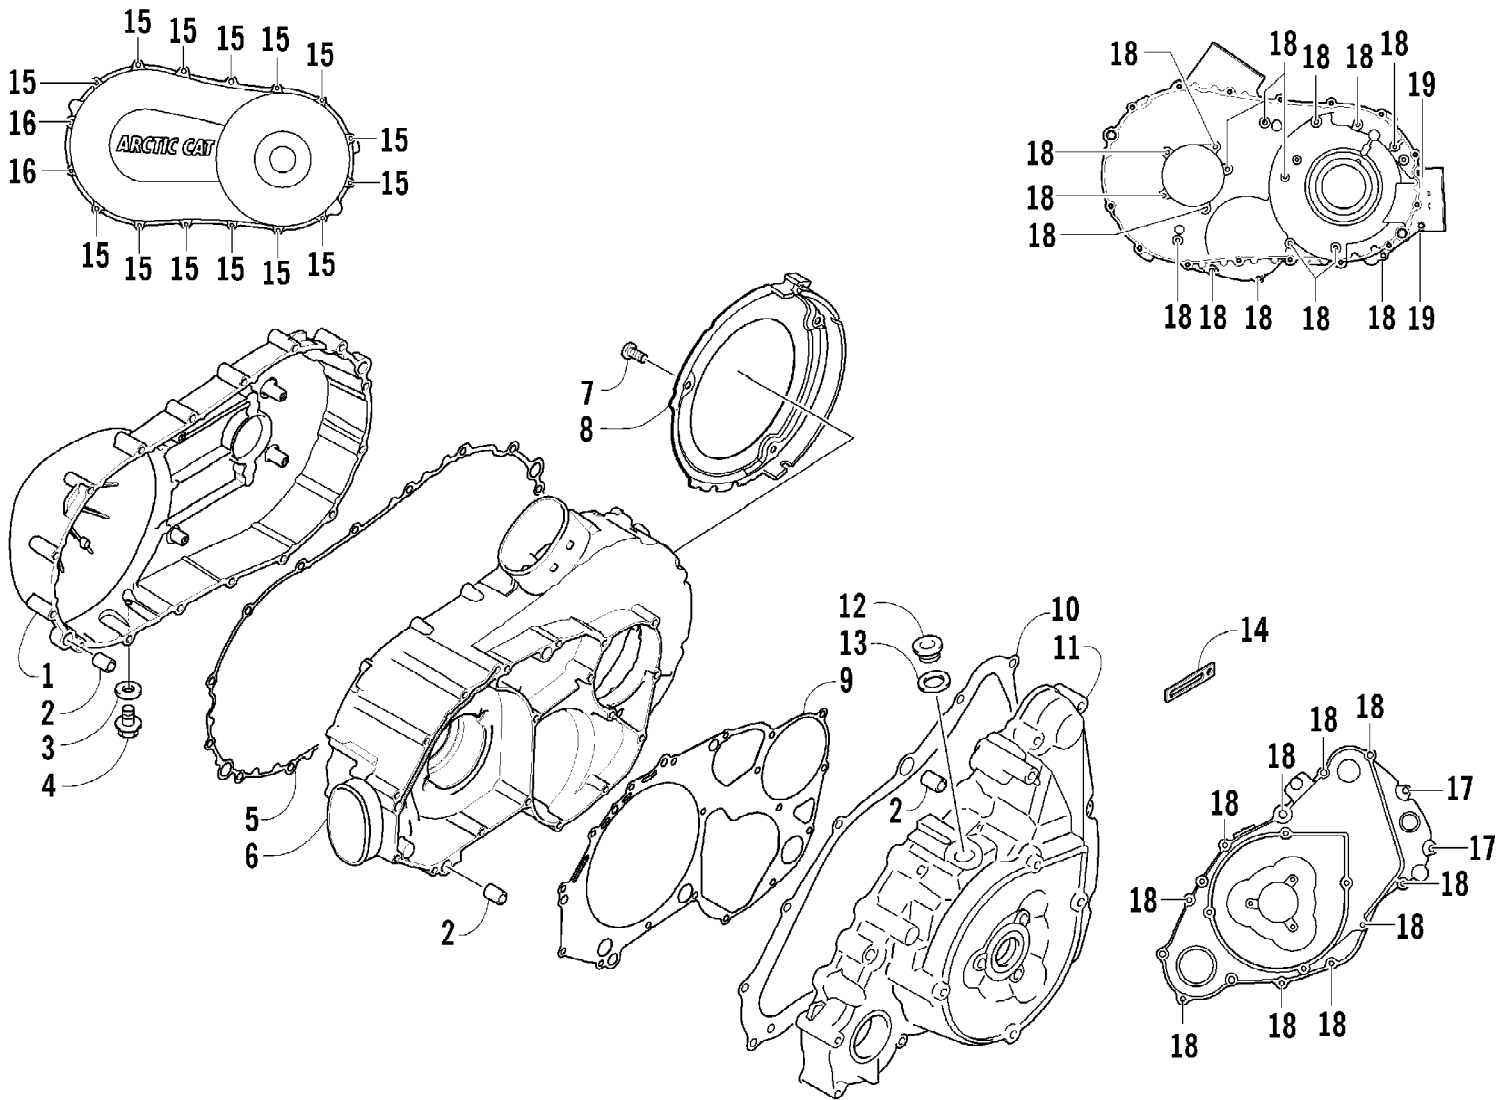

2007 ATV 650 H1 AUTOMATIC TRANSMISSION 4X4 TRV BLACK LE (A2007P894B56Q) 07
CLUTCH/V-BELT/MAGNETO COVER ASSEMBLY

2007 ATV 650 H1 AUTOMATIC TRANSMISSION 4X4 TRV BLACK LE (A2007P894B6SQ)07
CLUTCH/V-BELT/MAGNETO COVER ASSEMBLY

Page 4 of 6

Ref #	Part Number	Qty	S/P/F	Description
1	0806-014	1	S	Cover, V-Belt
2	0829-002	4		Pin, Dowel
3	0830-013	1		Washer, Crush
4	8408-812	1		Screw, Cap
5	0830-012	1	S	Gasket, V-Belt Cover
6	0806-013	1	S	Cover, Clutch
7	0826-029	3		Screw
8	0806-048	1		Plate, Air Intake
9	0830-116	1	/P	Gasket, Clutch Cover
10	0830-128	1		Gasket, Magneto Cover
11	0806-077	1	S	Cover, Magneto - Assembly
12	0806-022	1		Plug
13	0830-015	1		Washer, Crush
14	3002-964	1	/P	Clamp, Wire
15	8468-645	14		Screw, Machine
16	8468-655	2		Screw, Machine
17	8468-625	2		Screw, Machine
18	8468-640	26		Screw, Machine
19	8468-675	2		Screw, Machine