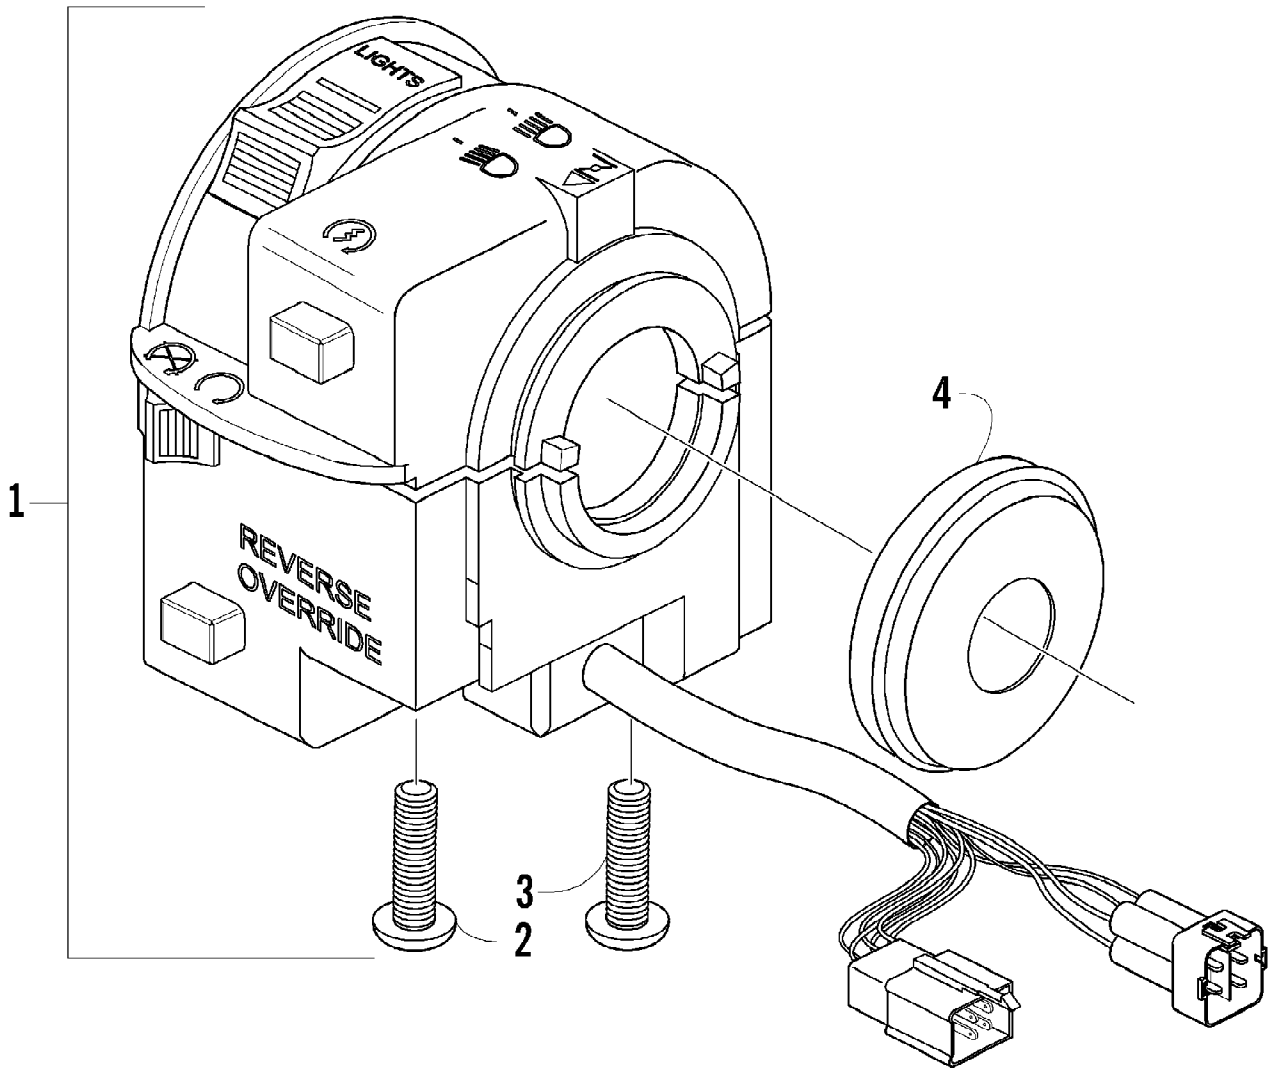

2007 ATV 650 H1 AUTOMATIC TRANSMISSION 4X4 TRV BLACK LE (A2007P894BU6Q) 07
CONTROL SWITCH HOUSING ASSEMBLY

2007 ATV 650 H1 AUTOMATIC TRANSMISSION 4X4 TRV BLACK LE (A2007P884B86C)07
CONTROL SWITCH HOUSING ASSEMBLY

Ref #	Part Number	Qty	S/P/F	Description
1	0509-014	1		Switch, Control - Assembly (inc. 2-4)
2	0409-027	1		Screw, Machine
3	0409-028	1		Screw, Machine
4	3409-019	1		Cover, Switch Housing