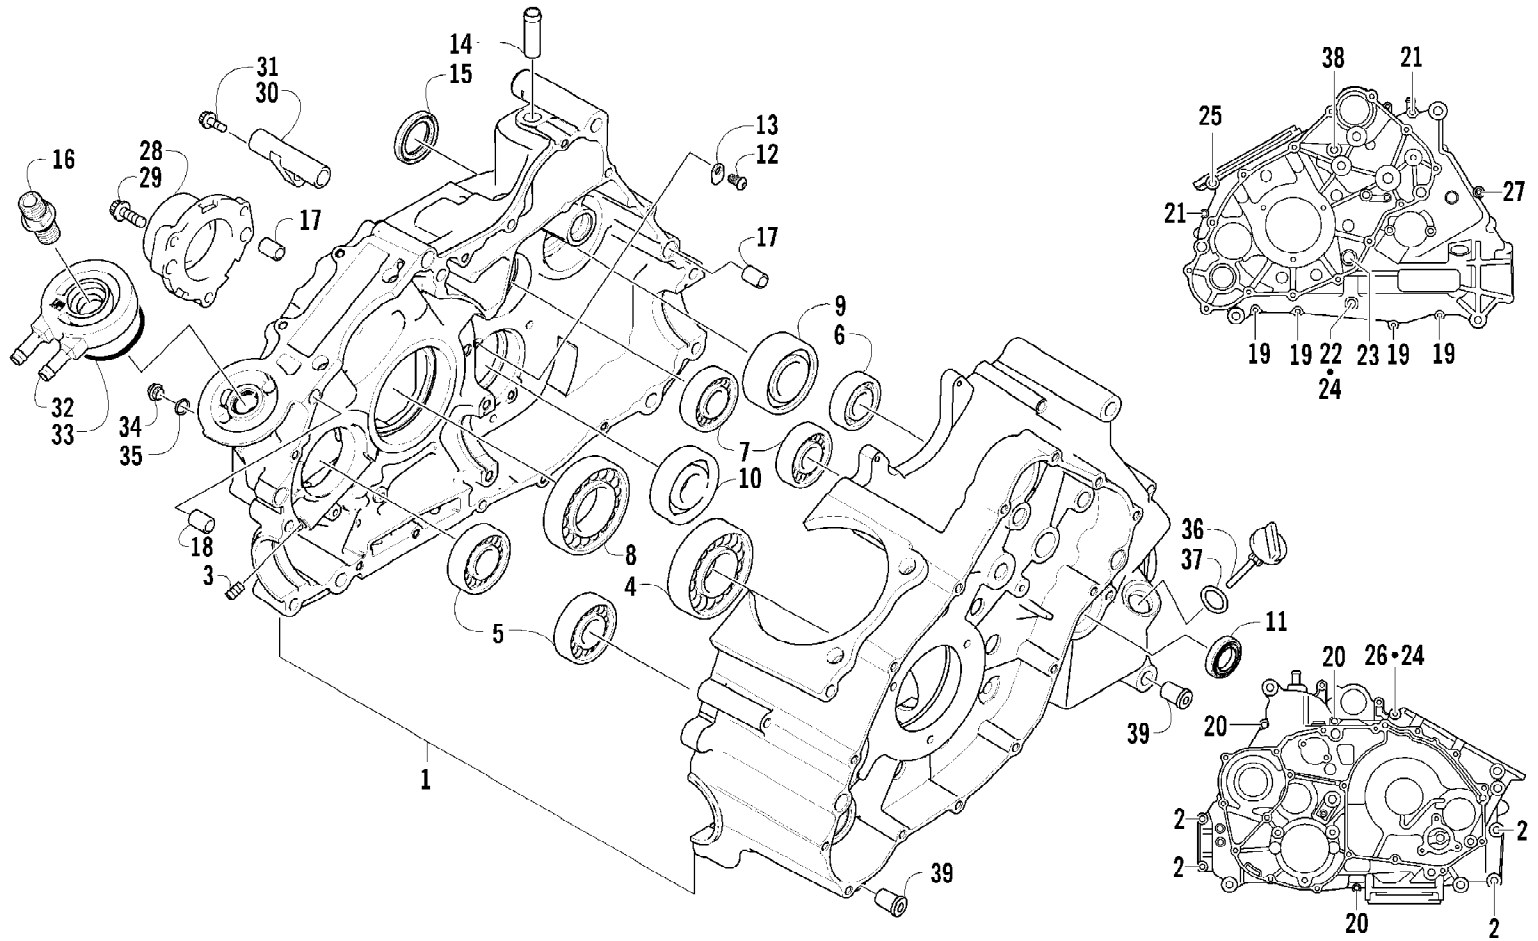

2007 ATV 650 H1 AUTOMATIC TRANSMISSION 4X4 TRV BLACK LE (A2007P8342060)
CRANKCASE ASSEMBLY (VIN: 4UF07ATV97T270001 and above)

2007 ATV 650 H1 AUTOMATIC TRANSMISSION 4X4 TRV BLACK LE (A2007P894BUSQ)07
CRANKCASE ASSEMBLY (VIN: 4UF07ATV97T270001 and above)

Page 30 of 30

Ref #	Part Number	Qty	S/P/F	Description
1	0801-093	1	S	Crankcase Assembly (inc. 2-15)
2	8412-850	4		Screw, Cap
3	0801-002	2		Plug
4	0832-003	1	S	Bearing
5	0832-005	2	S	Bearing
6	0832-013	1	S	Bearing
7	0832-014	2	S	Bearing
8	0832-002	1	S	Bearing
9	0832-012	1	S	Bearing
10	0832-015	1	S/P	Bearing
11	0822-052	1		Seal, Countershaft
12	0826-100	2		Screw, Machine
13	0822-010	2	/P	Retainer, Bearing
14	0801-028	1		Pipe, Breather
15	0830-035	1		Seal, Driveshaft
16	0812-056	1		Union, Oil Filter
17	0829-002	5		Pin, Dowel
18	0829-003	1		Pin, Dowel
19	8468-645	4		Screw, Machine
20	8468-655	3		Screw, Machine
21	8468-675	2		Screw, Machine
22	8412-860	1		Screw, Cap
23	0826-017	1		Screw, Cap
24	0830-008	2		Gasket
25	0826-019	1		Screw, Cap
26	0826-018	1		Screw, Cap
27	8468-695	1		Screw, Machine
28	0801-006	1		Housing, Secondary Shaft Bearing
29	0826-105	3		Screw, Cap
30	0801-069	1		Pipe, Breather
31	0826-038	1		Screw, Machine
32	0812-055	1		Tower, Oil Filter
33	0830-166	1		O-Ring
34	0812-058	2		Plug
35	0812-026	2		Gasket
36	0801-005	1		Stick, Oil Level
37	0830-010	1		O-Ring, Oil Level Stick
38	8468-680	1		Screw, Machine
39	0801-108	4	S	Bushing, Engine Mounting