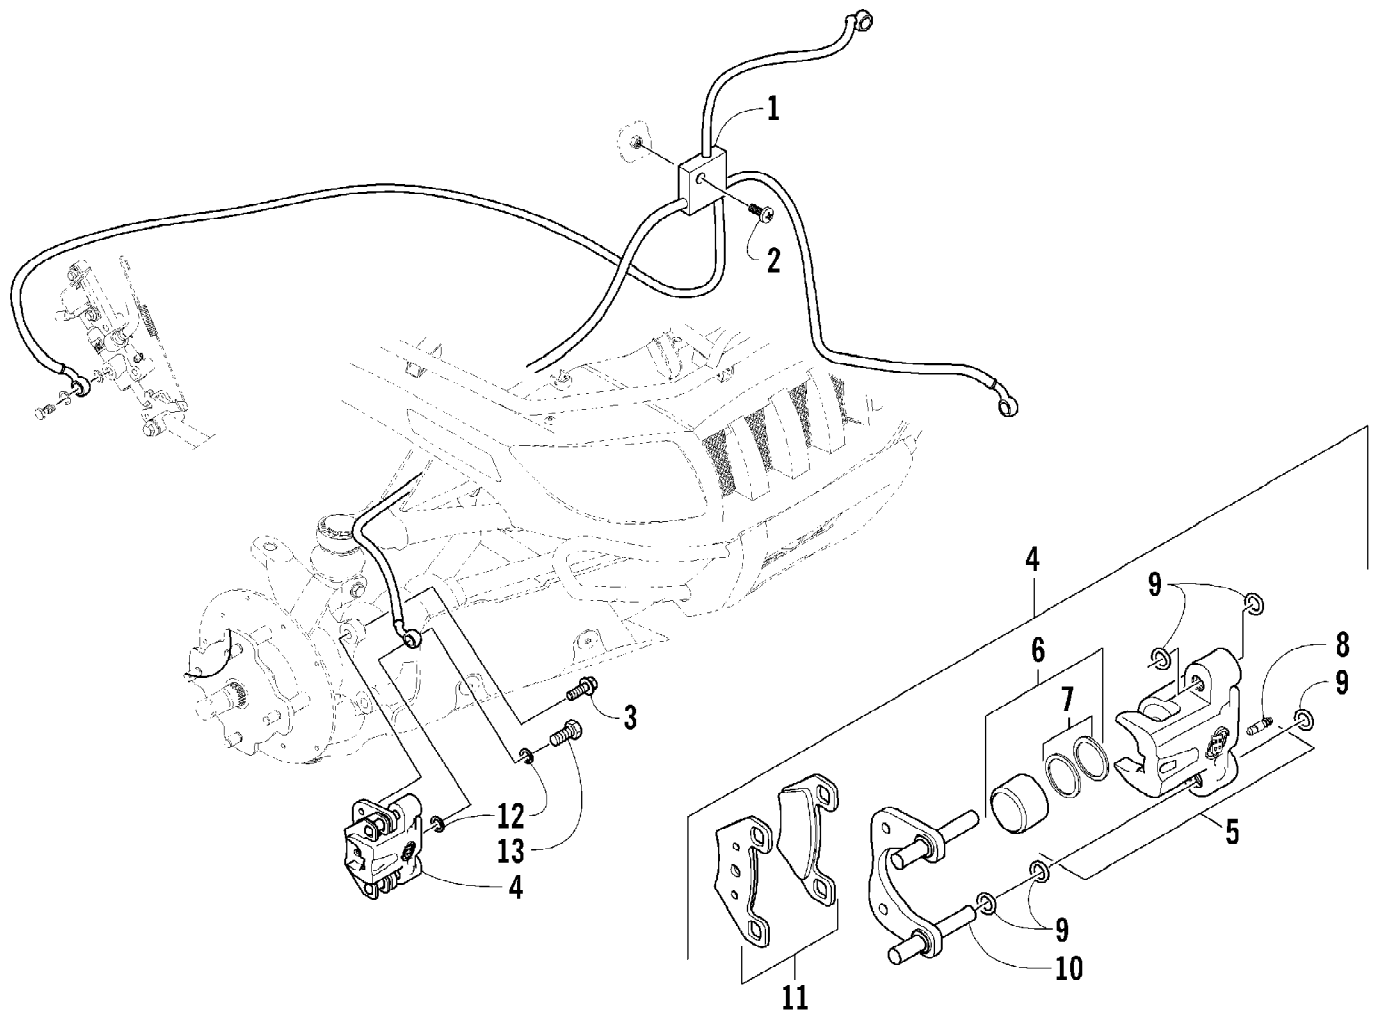

2007 ATV 650 H1 AUTOMATIC TRANSMISSION 4X4 TRV BLACK LE (A2007P894860) 07
HYDRAULIC BRAKE ASSEMBLY

2007 ATV 650 H1 AUTOMATIC TRANSMISSION 4X4 TRV BLACK LE (A2007P834B06C)07
HYDRAULIC BRAKE ASSEMBLY

Page 4 of 6

Ref #	Part Number	Qty	S/P/F	Description
1	1502-015	1		Hose, Brake - Assembly
2	8476-625	1		Screw, Cap
3	1623-589	4	S	Screw, Cap
4	0502-878	1	S	Caliper, Brake - Right Front (inc. 5-11)
4	0502-879	1	S	Caliper, Brake - Left Front (inc. 5-11)
5	0502-603	1	S	Housing, Caliper - Assembly - Right Front (inc. 6-8)
5	0502-611	1	S	Housing, Caliper - Assembly - Left Front (inc. 6-8)
6	0502-606	2		Piston/Seal Set (inc. 7)
7	0502-607	2		Seal Set
8	0502-609	2	/P	Valve, Bleed
9	0502-608	2		O-Ring, Guide - Set
10	0502-605	2		Bracket Assembly
11	0502-875	2	S	Pad, Brake - Set
12	0423-178	4		Washer, Crush
13	0423-413	2		Bolt, Banjo-Fitting