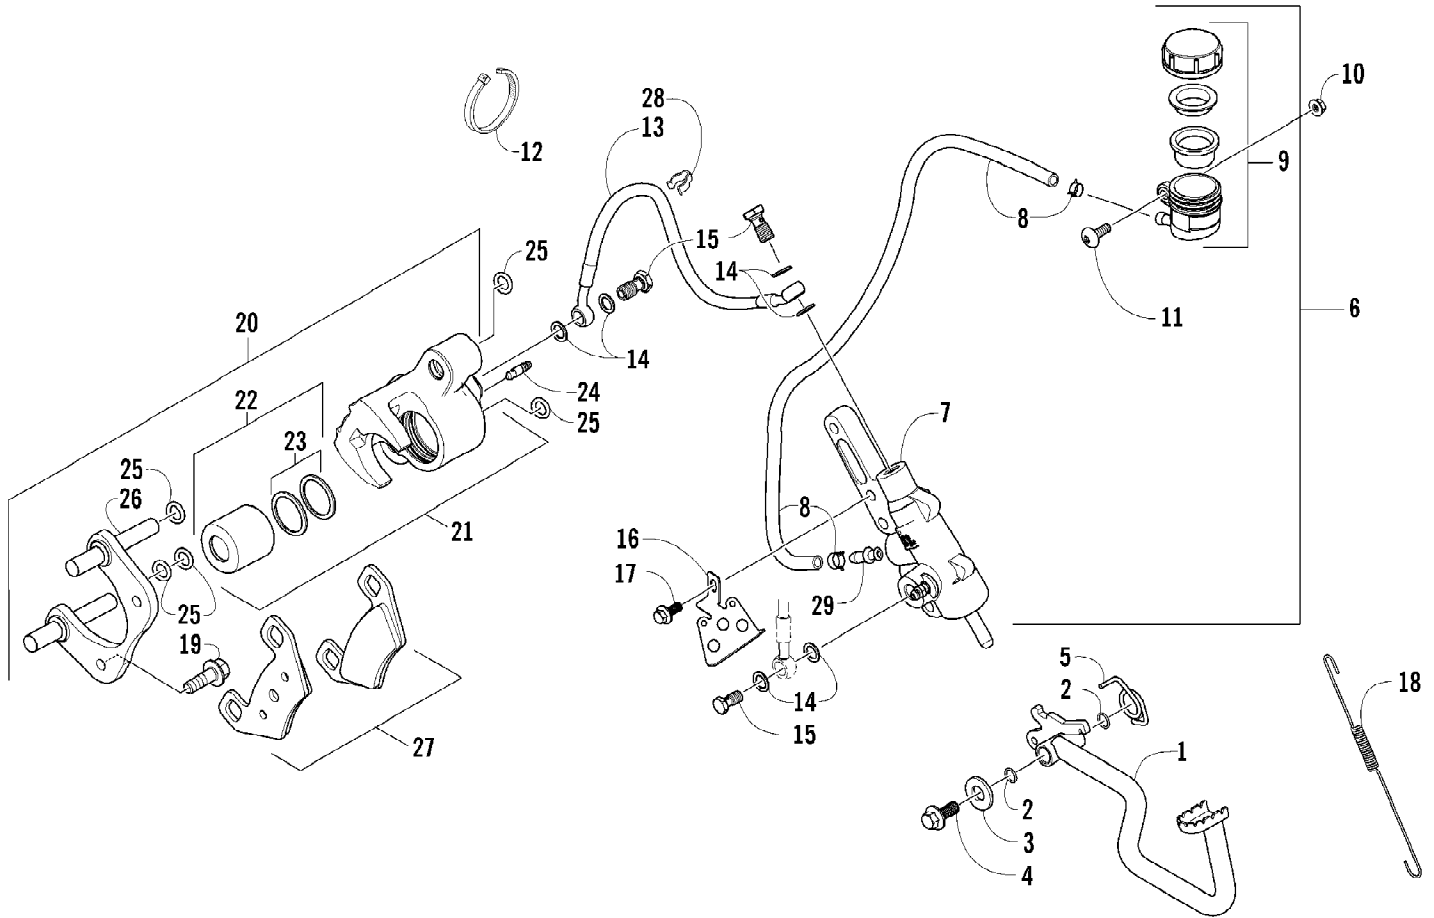

2007 ATV 650 H1 AUTOMATIC TRANSMISSION 4X4 TRV BLACK LE (A2007TBS4B160) 07
AUXILIARY BRAKE ASSEMBLY

2007 ATV 650 H1 AUTOMATIC TRANSMISSION 4X4 TRV BLACK LE (A2007TBS4BUSQ)07
AUXILIARY BRAKE ASSEMBLY

Page 4 of 10

Ref #	Part Number	Qty	S/P/F	Description
	1502-136	1		Fully Bled Master Cylinder Replacement Kit
1	1502-063	1		Lever, Brake
2	1602-213	2	/P	O-Ring
3	8050-252	1		Washer
4	8408-816	1		Screw, Cap
5	0502-807	1		Spring, Brake Lever
6	1502-137	1	S	Brake Assembly (inc. 7-9)
7	0	1	F	Master Cylinder
8	1502-142	1		Hose, Brake Reservoir w/Clamps
9	1502-141	1		Reservoir, Brake
10	0623-038	1		Nut, Flanged
11	8476-616	1		Screw, Machine
12	0123-788	1	/P	Cable Tie - 7.5 in.
13	1502-140	1		Hose, Brake
14	0423-178	6		Washer, Crush
15	0423-413	3		Bolt, Banjo-Fitting
16	1502-179	1		Bracket, Switch
17	8408-625	2		Screw, Cap
18	0502-785	1		Spring, Brake Switch
19	1623-589	2	S	Screw, Cap
20	0502-878	1	S	Caliper, Brake (inc. 21-27)
21	0502-603	1	S	Housing, Caliper - Assembly - Right Rear (inc. 22-24)
22	0502-606	1		Piston/Seal Set (inc. 23)
23	0502-607	1		Seal Set
24	0502-609	1	/P	Valve, Bleed
25	0502-608	1		O-Ring, Guide - Set
26	0502-605	1		Bracket Assembly
27	0502-875	1	S	Pad, Brake - Set
28	1502-115	2		Clip, Brake Hose
29	1502-138	1	S	Adapter, Hose