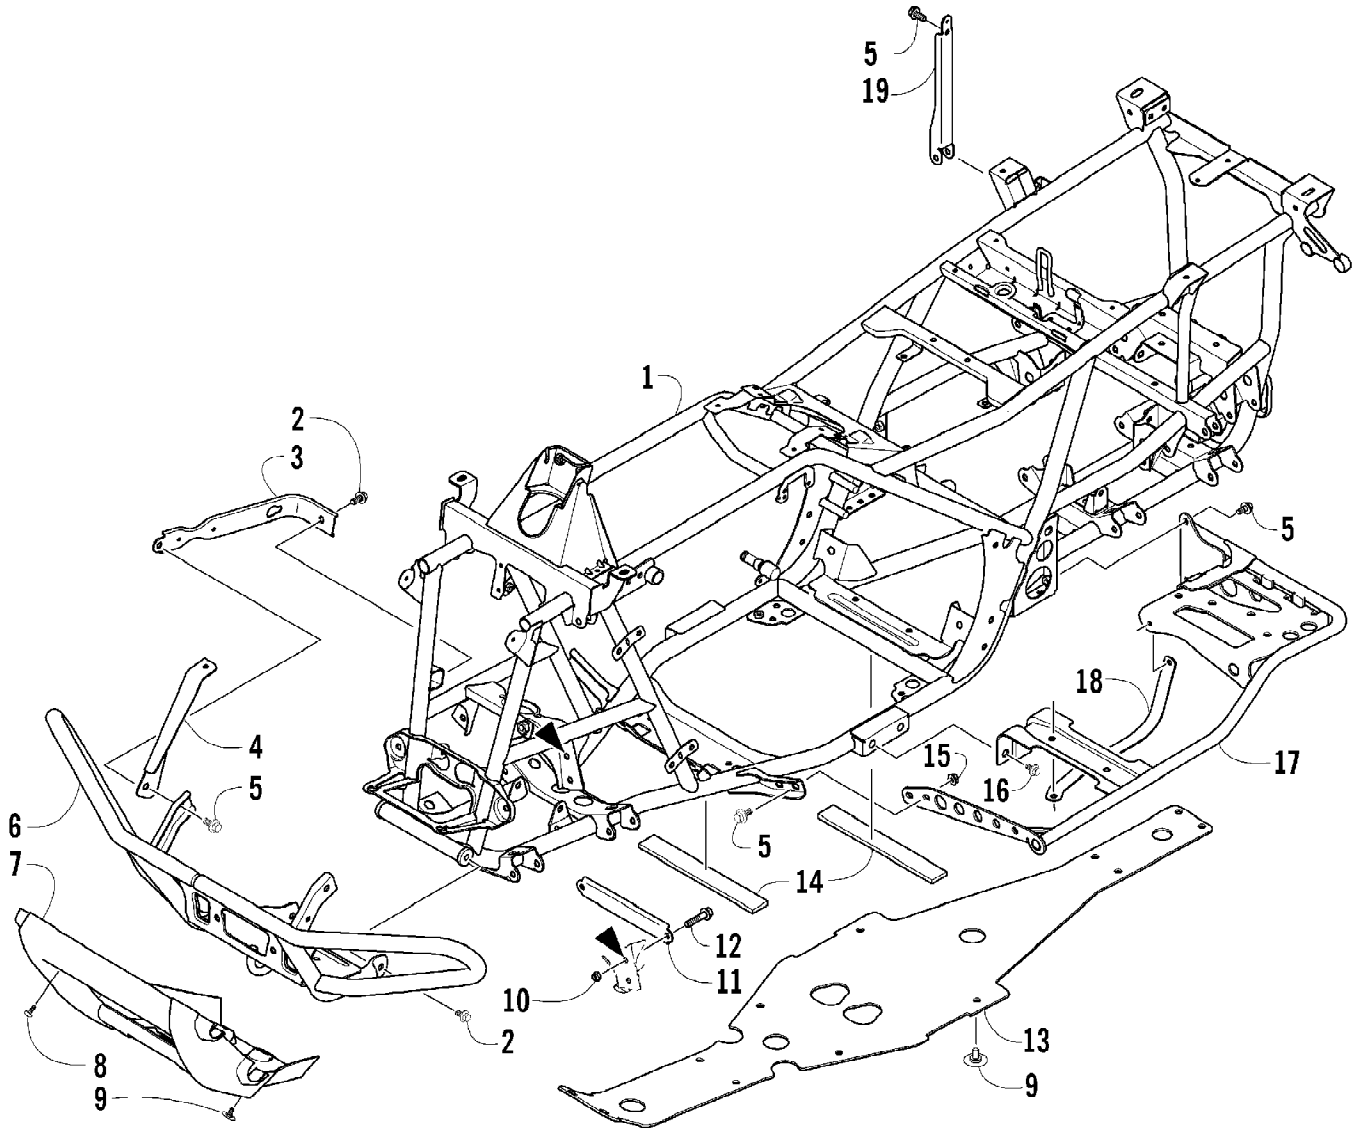

2007 ATV 650 H1 AUTOMATIC TRANSMISSION 4X4 TRV BLACK LE (A2007P8342160) 07
FRAME AND RELATED PARTS

2007 ATV 650 H1 AUTOMATIC TRANSMISSION 4X4 TRV BLACK LE (A2007P894BUSQ)07
FRAME AND RELATED PARTS

Page 4 of 6

Ref #	Part Number	Qty	S/P/F	Description
1	2506-047	1		Frame, Main
2	8409-020	4	/P	Screw, Cap
3	1506-596	1	/P	Channel, Bumper Mounting - Right
4	1506-562	1		Bracket, Mounting - Bumper - Right
4	1506-563	1		Bracket, Mounting - Bumper - Left
5	8408-816	11		Screw, Cap
6	1506-855	1	/P	Bumper
7	1406-360	1		Grille, Bumper
8	0423-419	2		Screw, Machine
9	0423-101	16		Screw, Body
10	8428-002	2		Nut, Lock
11	1506-429	1	S	Brace, A-Arm
12	8409-025	2		Screw, Cap
13	2406-091	1		Panel, Belly
14	0406-289	2		Pad, Frame
15	8424-802	4		Nut, Flange
16	8409-016	4		Screw, Cap
17	1506-848	1		Footrest - Right
17	1506-849	1		Footrest - Left
18	2406-216	1		Strap, Footrest - Right
18	2406-217	1		Strap, Footrest - Left
19	1506-548	1		Channel, Shock Support