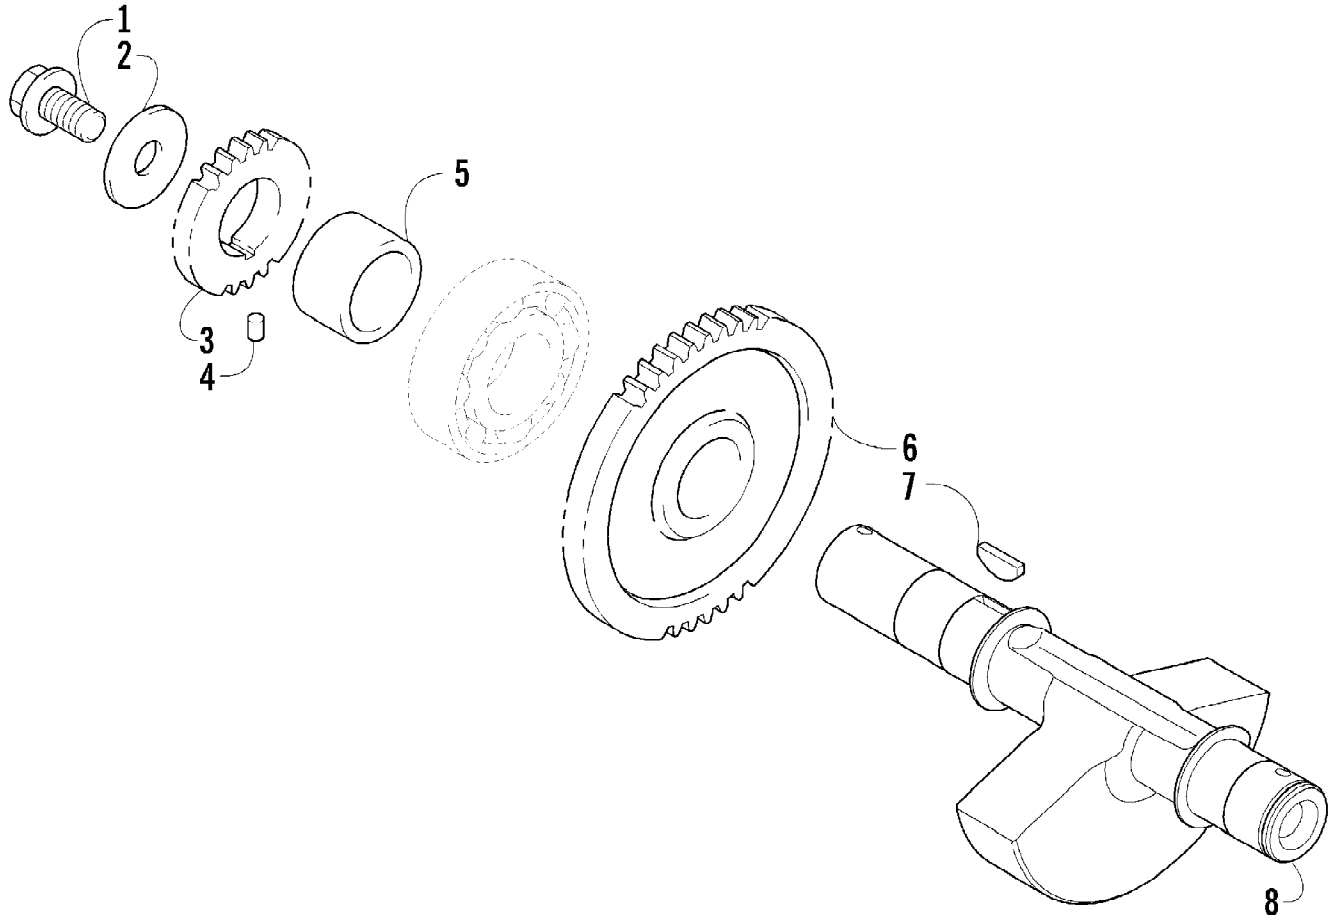

2007 ATV 650 H1 AUTOMATIC TRANSMISSION 4X4 TRV BLACK LE (A2007P834B16C) 07
CRANK BALANCER ASSEMBLY

2007 ATV 650 H1 AUTOMATIC TRANSMISSION 4X4 TRV BLACK LE (A2007P894BUSQ)07
CRANK BALANCER ASSEMBLY

Ref #	Part Number	Qty	S/P/F	Description
1	0826-033	1		Screw, Cap
2	0828-003	1		Washer
3	0811-003	1		Gear, Oil Pump Drive
4	0829-007	1		Dowel, Solid
5	0811-004	1		Spacer
6	0811-002	1		Gear, Driven
7	0829-006	1		Key - Crank Balancer Shaft
8	0811-017	1		Balancer, Crank