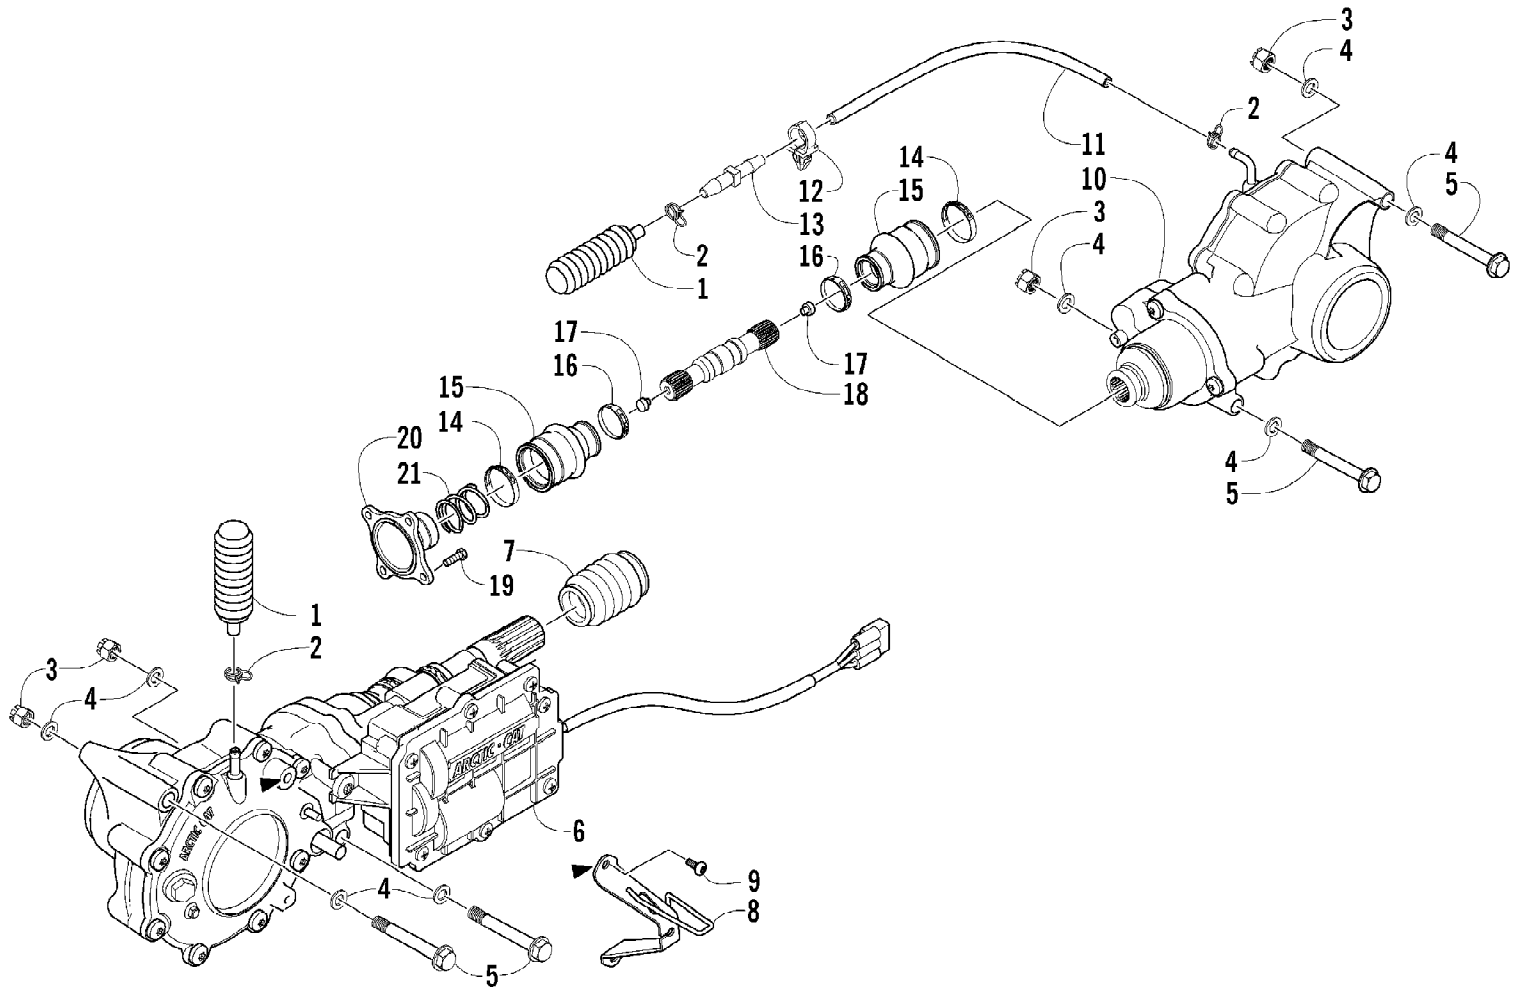

2007 ATV 650 H1 AUTOMATIC TRANSMISSION 4X4 TRV BLACK LE (A2007P894B06Q) 07
DRIVE TRAIN ASSEMBLY

2007 ATV 650 H1 AUTOMATIC TRANSMISSION 4X4 TRV BLACK LE (A2007P894206Q)07
DRIVE TRAIN ASSEMBLY Page 4 of 6

Ref #	Part Number	Qty	S/P/F	Description
1	0402-147	2	S	Bladder, Gearcase
2	0423-315	4		Clamp, Fitting
3	8428-002	4		Nut, Lock
4	0423-426	10		Washer
5	0423-404	4		Screw, Cap
6	1502-089	1		Gearcase, Front
7	0402-966	1		Boot, Shaft
8	0502-500	1		Plate, Cable
9	0423-396	2		Screw, Self-Tapping
10	1502-079	1	S	Gearcase, Rear
11	0410-048	AR	S	Hose, Vent
12	0623-101	1		Clip, Routing - Snap-In
13	0470-462	1		Fitting, Vent
14	0423-393	2		Clamp, Boot
15	0402-985	2	/P	Boot
16	0423-411	2		Clamp, Boot
17	0673-618	2	/P	Bumper, Propeller Shaft
18	1402-233	1		Shaft, Propeller
19	8408-820	4	/P	Screw, Cap
20	0402-950	1		Flange, Output
21	1402-026	1		Spring