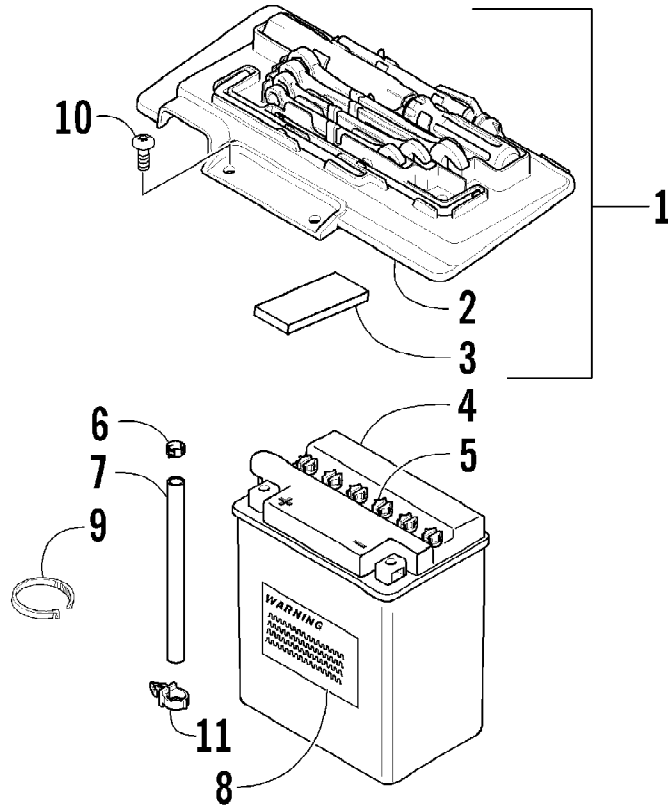

2007 ATV 650 H1 AUTOMATIC TRANSMISSION 4X4 TRV BLACK LE (A2007TBS4B56Q) 07
BATTERY ASSEMBLY

2007 ATV 650 H1 AUTOMATIC TRANSMISSION 4X4 TRV BLACK LE (A2007TBS4B6SQ)07
BATTERY ASSEMBLY

Page 6 of 6

Ref #	Part Number	Qty	S/P/F	Description
1	5991-395	1	S	Battery Cover/Tool Tray Assembly (inc. 2-3)
2	2406-815	1	/P	Cover, Battery
3	0406-288	2		Pad, Battery
3	0444-122	1	S/P	Kit, Tool Not Illustrated
4	0745-045	1	/P	Battery Assembly (inc. 5-8)
5	0645-045	6		Cap, Battery
6	0645-152	1		Clamp, Hose
7	0645-263	1	/P	Hose, Vent
8	0645-151	1		Label, Warning - Battery
9	0123-903	4		Cable Tie - 11.5 in.
10	8476-616	2		Screw, Machine
11	0623-101	AR		Clip, Retaining