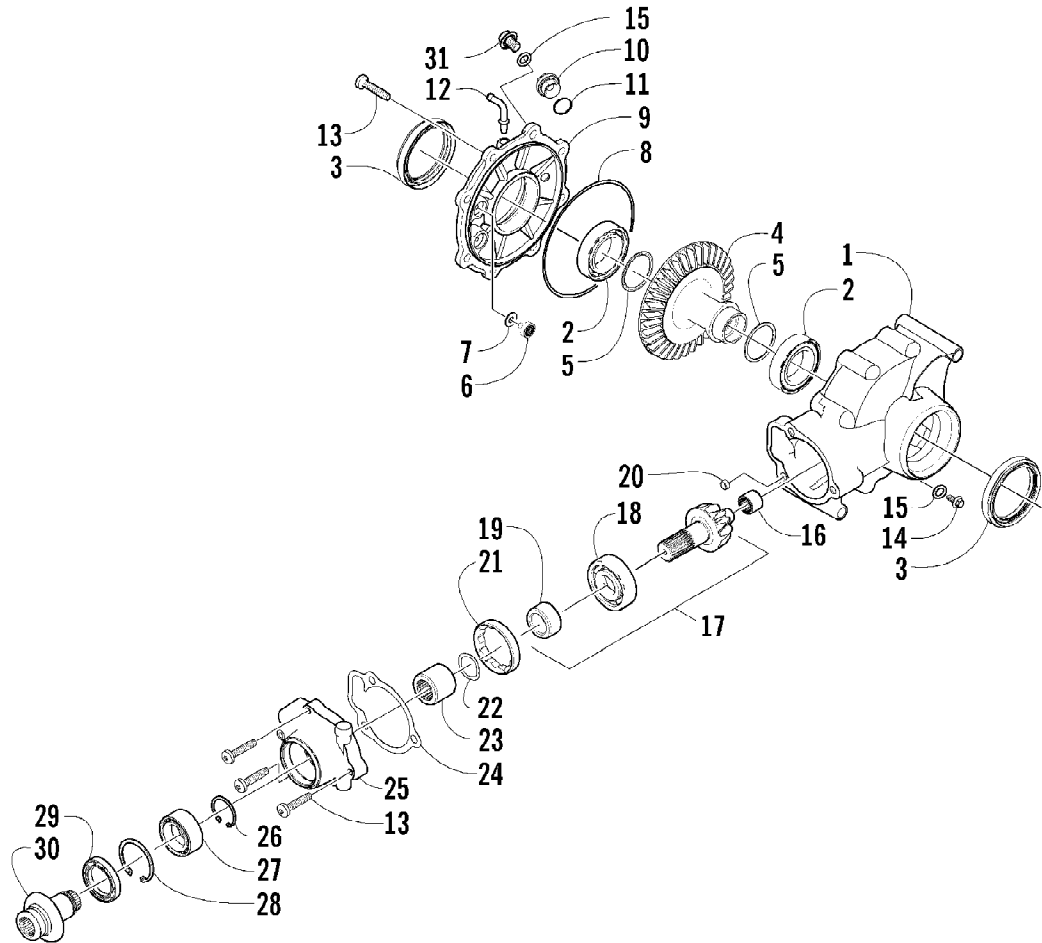

2007 ATV 650 H1 AUTOMATIC TRANSMISSION 4X4 TRV BLACK LE (A2007P8347060)
REAR DRIVE GEARCASE ASSEMBLY

2007 ATV 650 H1 AUTOMATIC TRANSMISSION 4X4 TRV BLACK LE (A2007P894BUSQ)07
REAR DRIVE GEARCASE ASSEMBLY

Page 4 of 6

Ref #	Part Number	Qty	S/P/F	Description
	1502-079	1	S	Complete Rear Gearcase Assembly
1	0502-622	1		Housing, Gearcase
2	0402-393	2		Bearing
3	1402-441	2	S	Seal
4	1402-032	1		Gear, Ring - 36T
5	0402-405	AR		Shim
5	0402-406	AR		Shim
5	0402-407	AR		Shim
5	0402-408	AR		Shim
5	0402-409	AR		Shim
6	0402-326	1		Button, Thrust
7	0402-429	AR		Shim
7	0402-430	AR		Shim
7	0402-431	AR		Shim
7	0402-432	AR		Shim
7	0402-433	AR		Shim
8	0423-149	1		O-Ring
9	1502-082	1		Cover, Gearcase
10	0402-333	1	/P	Plug, Fill (inc. 11)
11	0423-154	1		O-Ring
12	1402-102	1		Fitting
13	0423-118	11		Screw, Self-Tapping
14	0402-450	1	S	Plug, Magnetic (inc. one No. 15)
15	0423-153	2		O-Ring
16	0402-328	1		Bearing
17	0502-783	1		Gear, Pinion - Assembly - 10T (inc. 18-19)
18	0402-327	1		Bearing
19	0402-336	1		Collar, Retaining
20	0402-411	1		Pin, Dowel
21	0402-331	1		Collar, Lock
22	0402-982	1		Washer, Spring
23	0402-981	1		Collar, Shaft
24	0402-947	1		Gasket, Flange
25	0502-529	1		Housing, Pinion
26	0423-417	1		Ring, Retaining
27	1402-043	1		Bearing
28	0423-423	1		Ring, Retaining
29	1402-011	1		Seal
30	1502-085	1	/P	Shaft, Input
31	1402-211	1		Plug, Oil Level (inc. one No. 15)