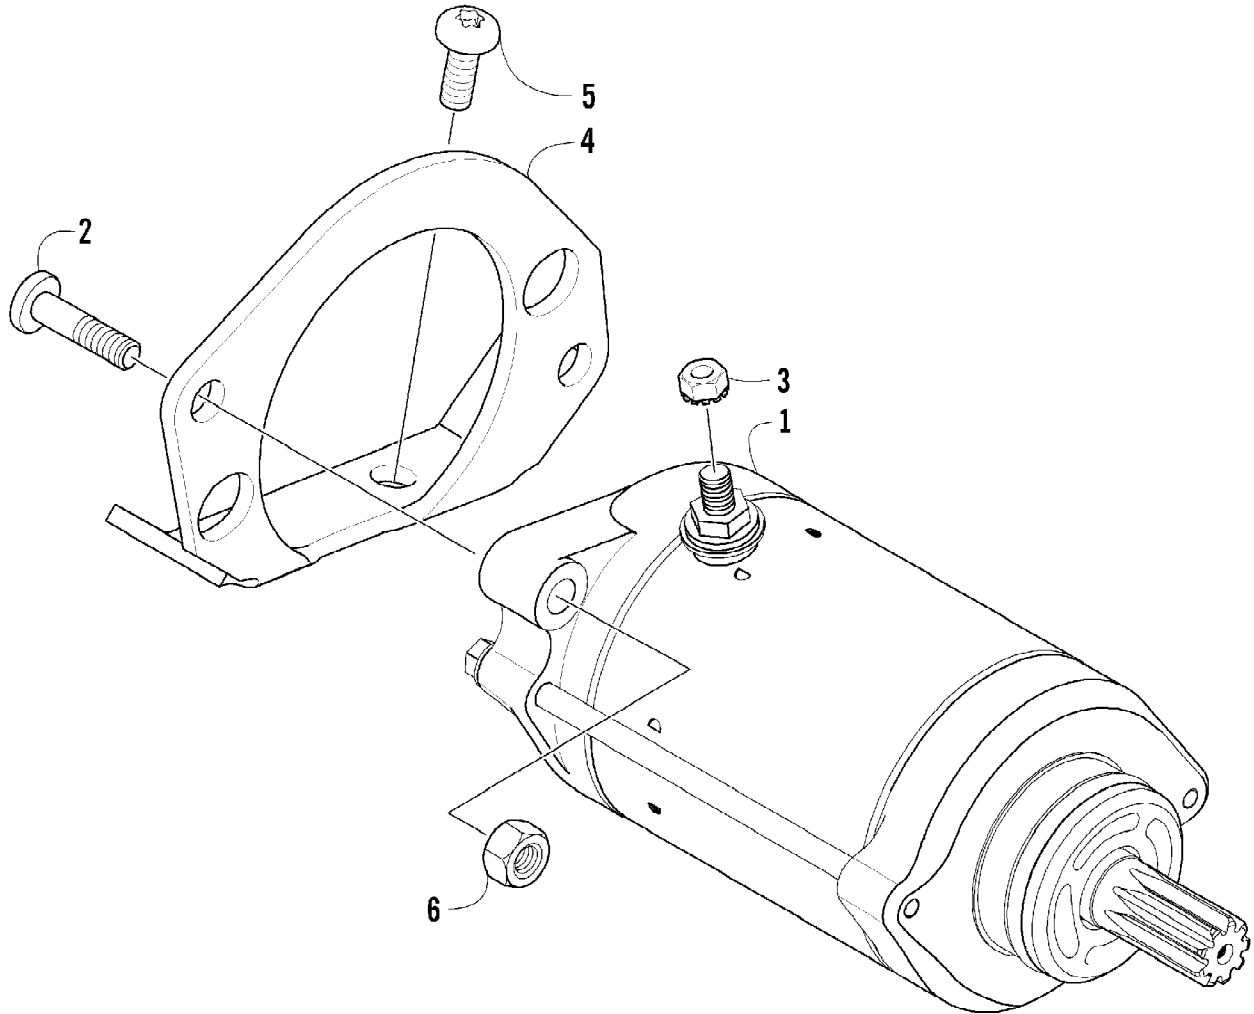

2007 ATV 650 H1 AUTOMATIC TRANSMISSION 4X4 TRV BLACK LE (A2007P8349060)
STARTER MOTOR ASSEMBLY (VIN: 4UF07ATV97T270001 and above) Page 10 of 10

2007 ATV 650 H1 AUTOMATIC TRANSMISSION 4X4 TRV BLACK LE (A2007P894BUSQ)07
STARTER MOTOR ASSEMBLY (VIN: 4UF07ATV97T270001 and above)

Ref #	Part Number	Qty	S/P/F	Description
1	0825-012	1	S	Motor, Starter - Assembly
2	8468-630	2		Screw, Machine
3	0623-038	1		Nut w/Washer
4	0815-018	1		Bracket, Mounting
5	8468-612	2		Screw, Machine
6	8427-602	2		Nut, Lock