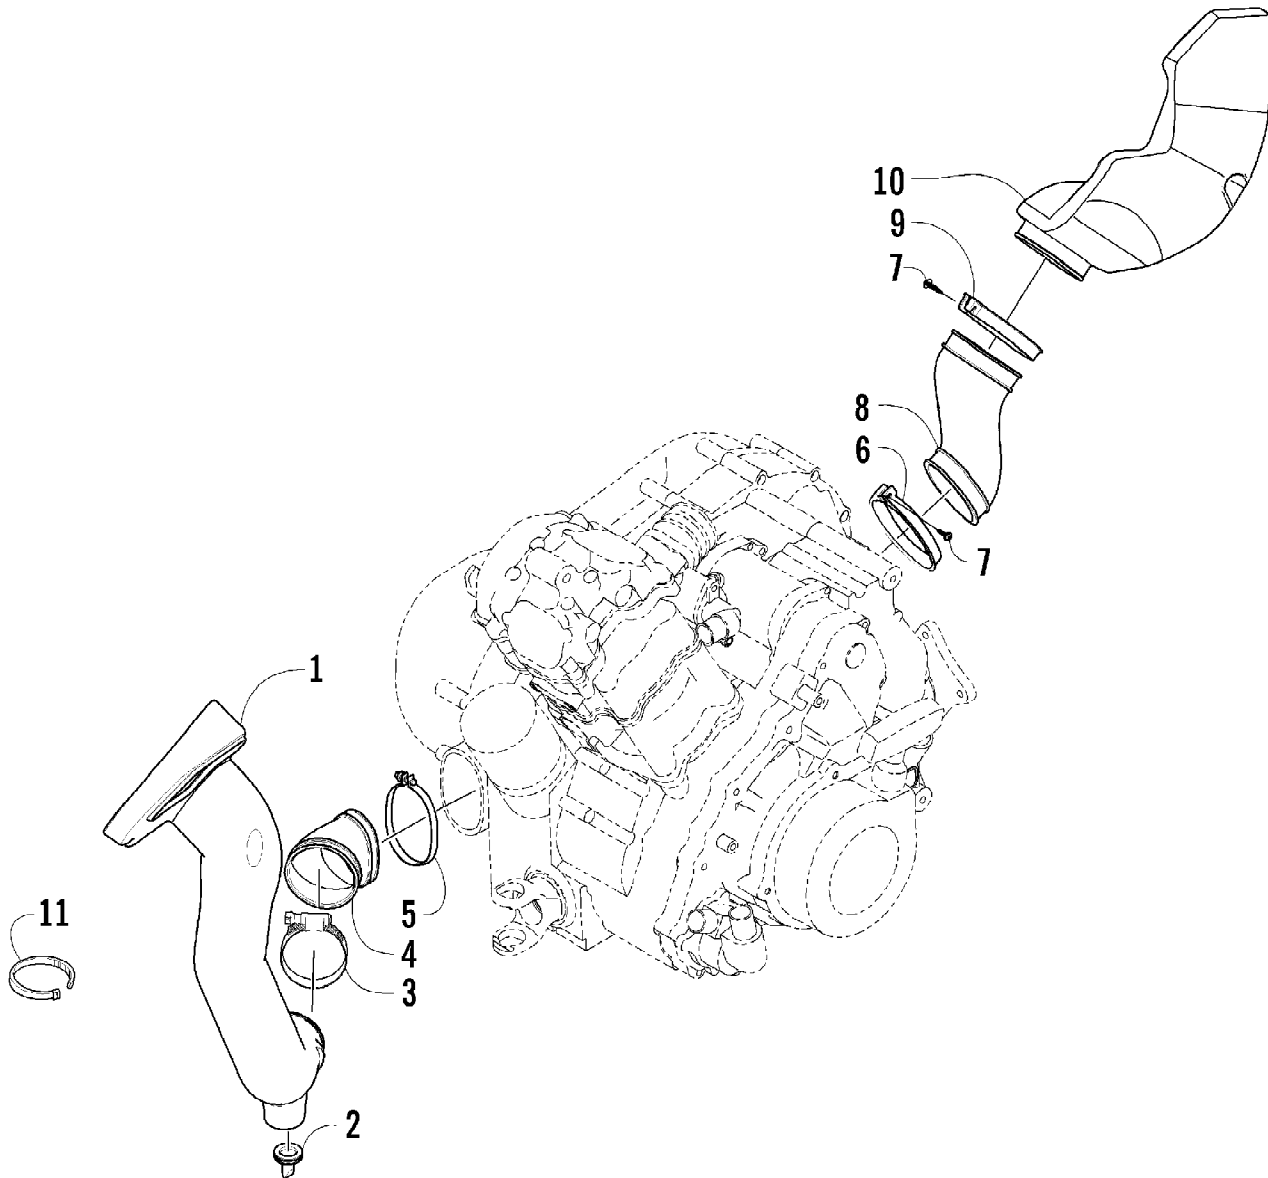

2007 ATV 650 H1 AUTOMATIC TRANSMISSION 4X4 TRV BLACK LE (A2007P894B16C)07
CASE/BELT COOLING ASSEMBLY

2007 ATV 650 H1 AUTOMATIC TRANSMISSION 4X4 TRV BLACK LE (A2007P894BUSQ)07
CASE/BELT COOLING ASSEMBLY

Ref #	Part Number	Qty	S/P/F	Description
1	0413-115	1		Duct, Belt Cooling - Front
2	0470-442	1	/P	Valve, Drain
3	0423-578	1		Clamp, Boot
4	0413-114	1	S	Boot, Duct - Front
5	0423-539	1	S	Clamp, Boot
6	0423-550	1		Clamp, Plastic
7	0423-342	2	/P	Screw, Self-Tapping
8	0413-097	1		Boot, Duct - Rear
9	0423-554	1		Clamp, Boot
10	0413-153	1	/P	Duct, Belt Cooling - Rear
11	0123-903	1		Cable Tie - 11.5 in.