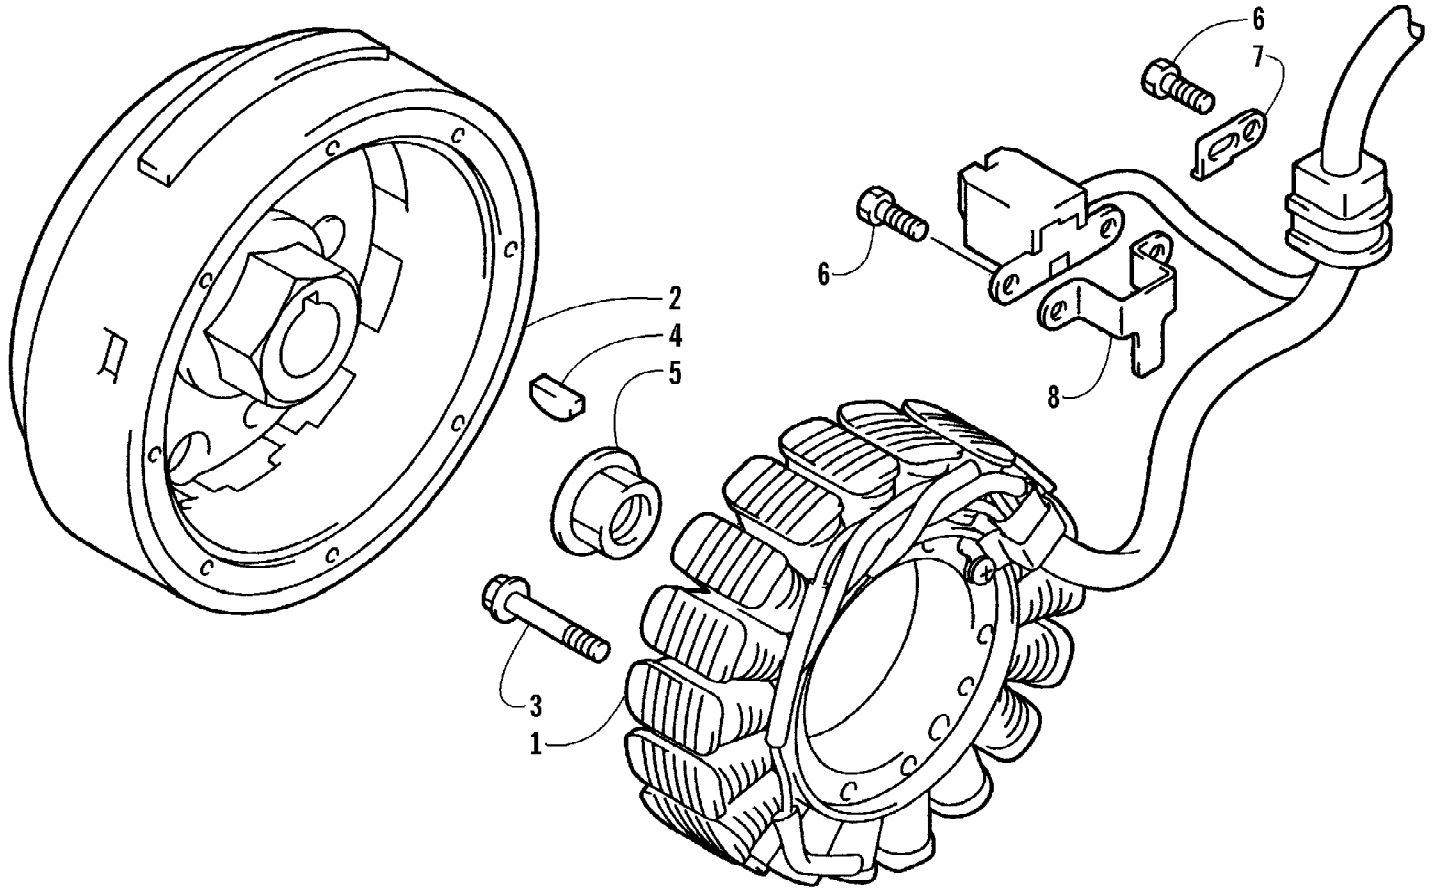

2007 ATV 650 H1 AUTOMATIC TRANSMISSION 4X4 TRV BLACK LE (A2007P834B26Q)07
MAGNETO ASSEMBLY

2007 ATV 650 H1 AUTOMATIC TRANSMISSION 4X4 TRV BLACK LE (A2007P834B16C)07
MAGNETO ASSEMBLY

Ref #	Part Number	Qty	S/P/F	Description
1	0802-037	1		Stator - Assembly
2	0802-036	1		Rotor/Flywheel
3	0826-102	3		Screw, Machine
4	0829-012	1		Key
5	0827-014	1		Nut
6	8470-510	3		Screw, Machine
7	0802-015	1		Clamp - No. 1
8	0802-016	1		Clamp - No. 2