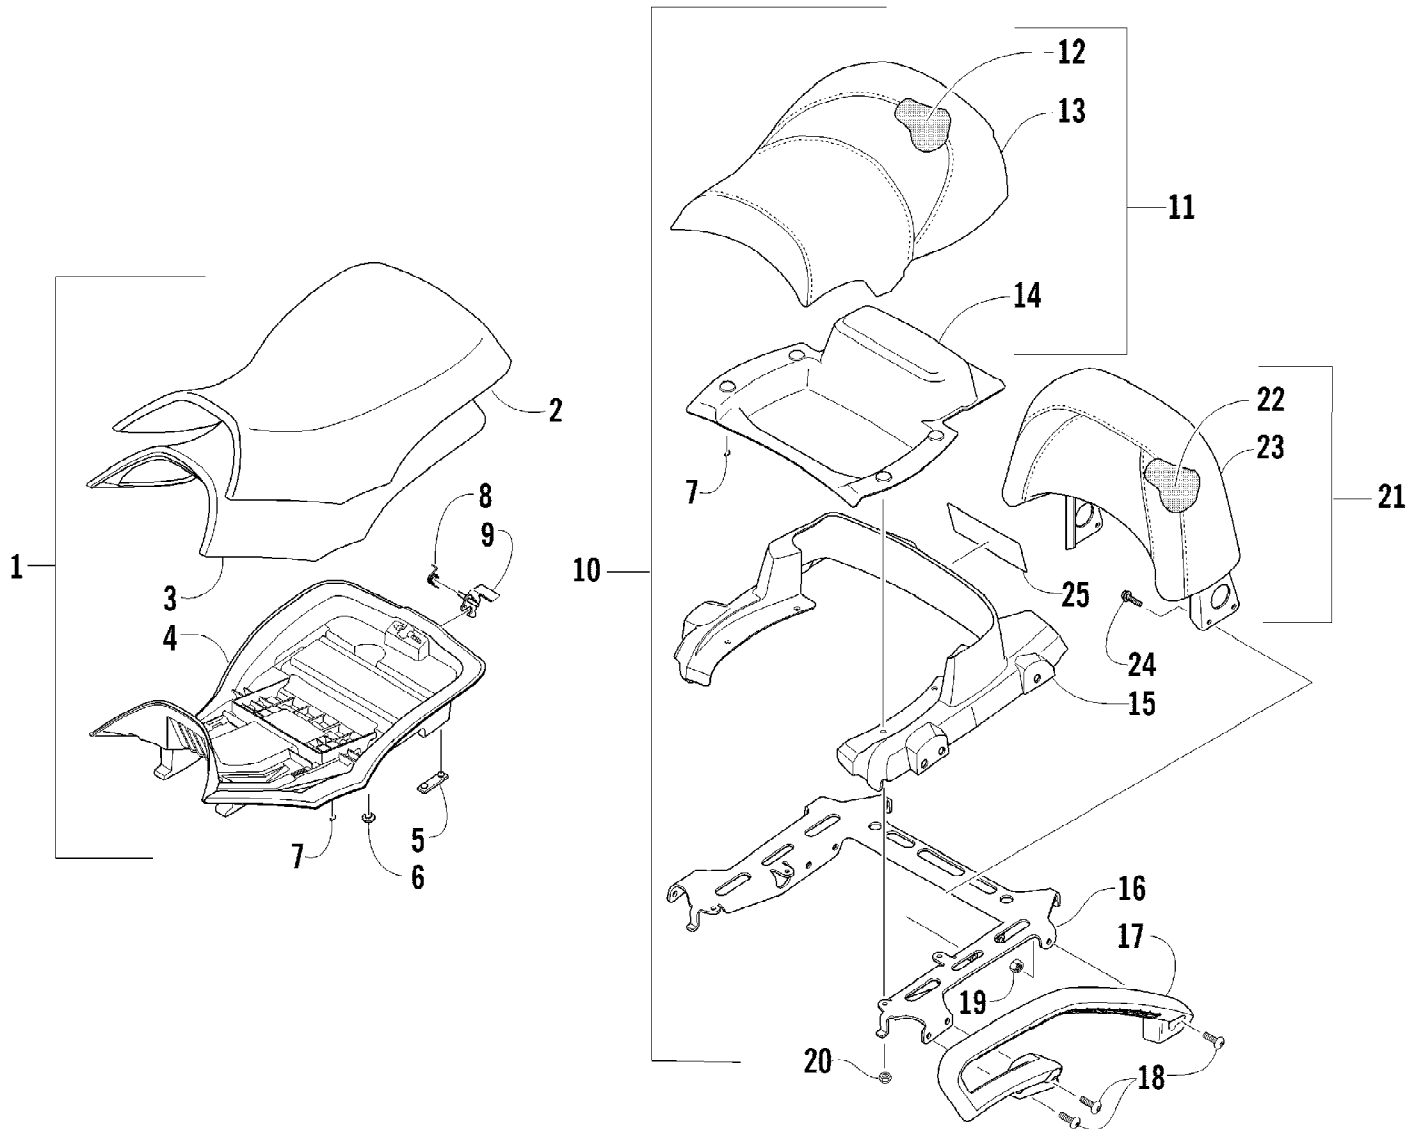

2007 ATV 650 H1 AUTOMATIC TRANSMISSION 4X4 TRV BLACK LE (A2007P834B06C) 07
SEAT AND BACKREST ASSEMBLY

2007 ATV 650 H1 AUTOMATIC TRANSMISSION 4X4 TRV BLACK LE (A2007P894BUSQ)07
SEAT AND BACKREST ASSEMBLY

Page 4 of 10

Ref #	Part Number	Qty	S/P/F	Description
1	1506-937	1	S/P	Seat Assembly (inc. 2-9)
2	1506-209	1		Cover, Seat
3	1506-208	1		Foam, Seat
4	2406-144	1	S/P	Base, Seat - Assembly (inc. 5-6)
5	0406-879	2		Bumper, Seat - Rear
6	0406-877	4	/P	Bumper, Seat - Front
7	0624-100	AR		Staple
8	1406-592	1	/P	Spring, Seat Latch
9	1506-156	1		Latch, Seat
10	1506-938	1		Seat, Passenger - Assembly (inc. 7, 11-20, and 25)
11	2506-064	1		Seat, Passenger - Sub-Assembly (inc. 7 and 12-14)
12	1506-816	1		Foam, Seat - Passenger
13	1506-815	1		Cover, Seat - Passenger
14	2406-110	1		Base, Seat - Inner
15	2406-044	1		Base, Seat - Passenger
16	1506-932	1		Bracket, Seat Support - Assembly
17	2406-112	1		Handhold, Passenger - Right
17	2406-113	1		Handhold, Passenger - Left
18	0423-362	6		Screw, Machine
19	8432-802	6		Nut, Lock
20	8427-602	4		Nut, Lock
21	1506-939	1		Backrest Assembly (inc. 22-23)
22	1506-818	1		Foam, Backrest
23	1506-817	1		Cover, Backrest
24	8408-816	4		Screw, Cap
25	0411-814	1	/P	Decal, "Arctic Cat"