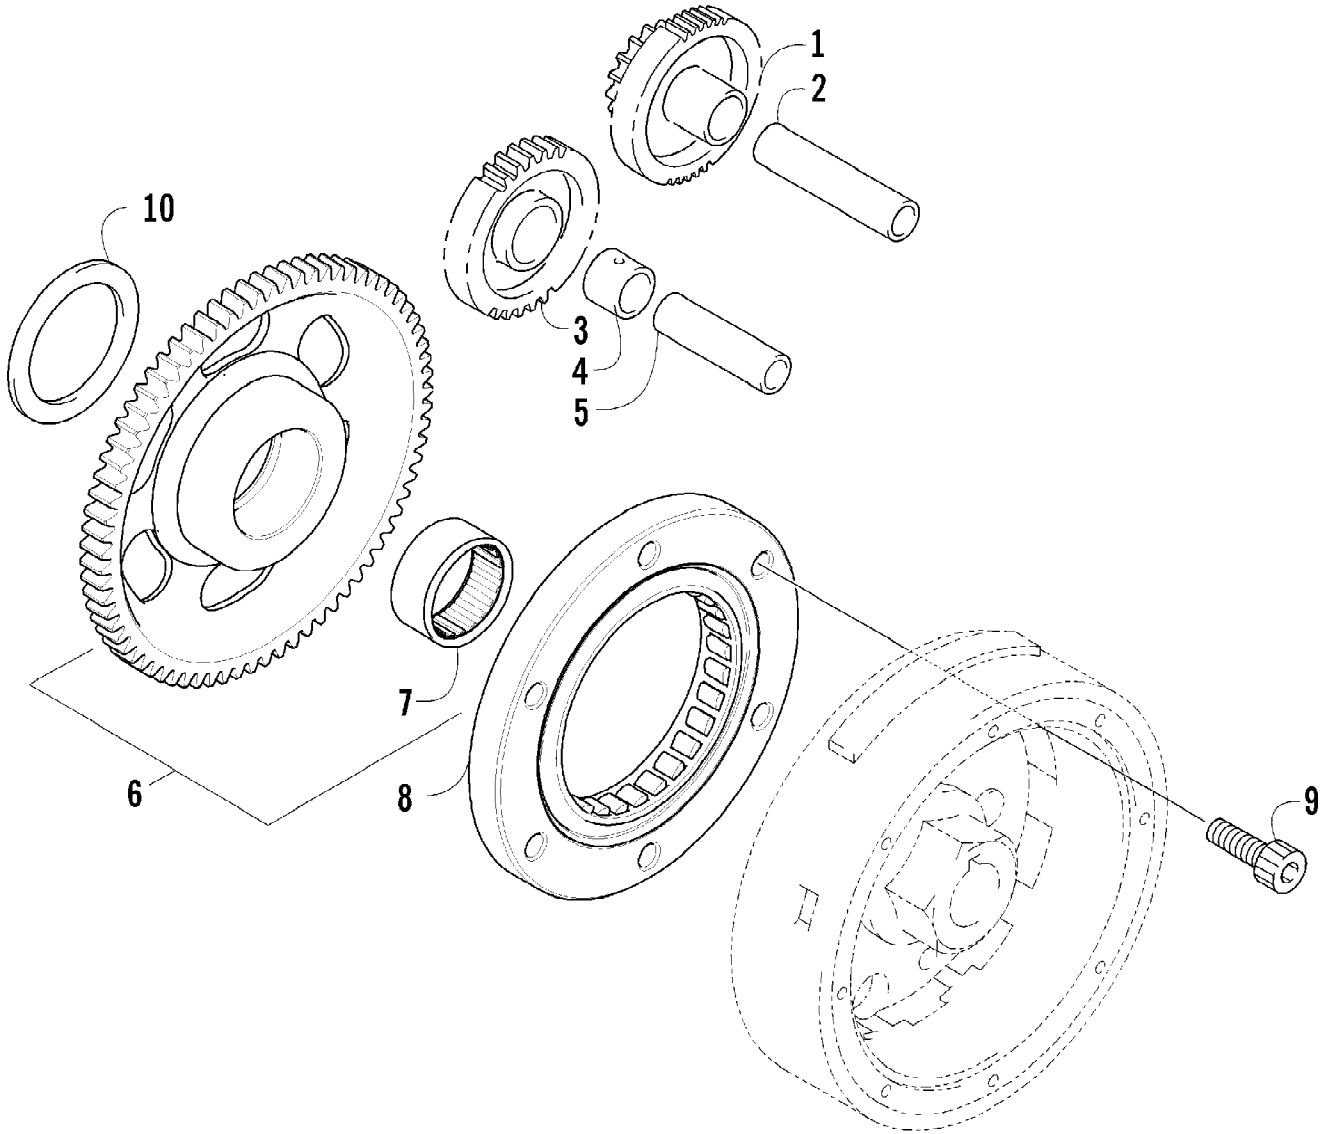

2007 ATV 650 H1 AUTOMATIC TRANSMISSION 4X4 TRV BLACK LE (A2007P834B6SQ) 07
STARTER CLUTCH ASSEMBLY

2007 ATV 650 H1 AUTOMATIC TRANSMISSION 4X4 TRV BLACK LE (A2007P894BUSQ)07
STARTER CLUTCH ASSEMBLY

Ref #	Part Number	Qty	S/P/F	Description
1	0815-001	1		Gear, Starter Idler - No. 1
2	0829-031	1	/P	Shaft, Starter Gear
3	0815-002	1		Gear, Starter Idler - No. 2
4	0815-003	1		Spacer, Starter Idler Gear No. 2
5	0829-032	1	/P	Shaft, Starter Gear
6	0815-004	1		Gear Starter Clutch (inc. 7)
7	0832-004	1	S	Bearing
8	0802-035	1		Clutch, Starter
9	0826-069	6		Screw, Machine
10	0828-094	1		Washer