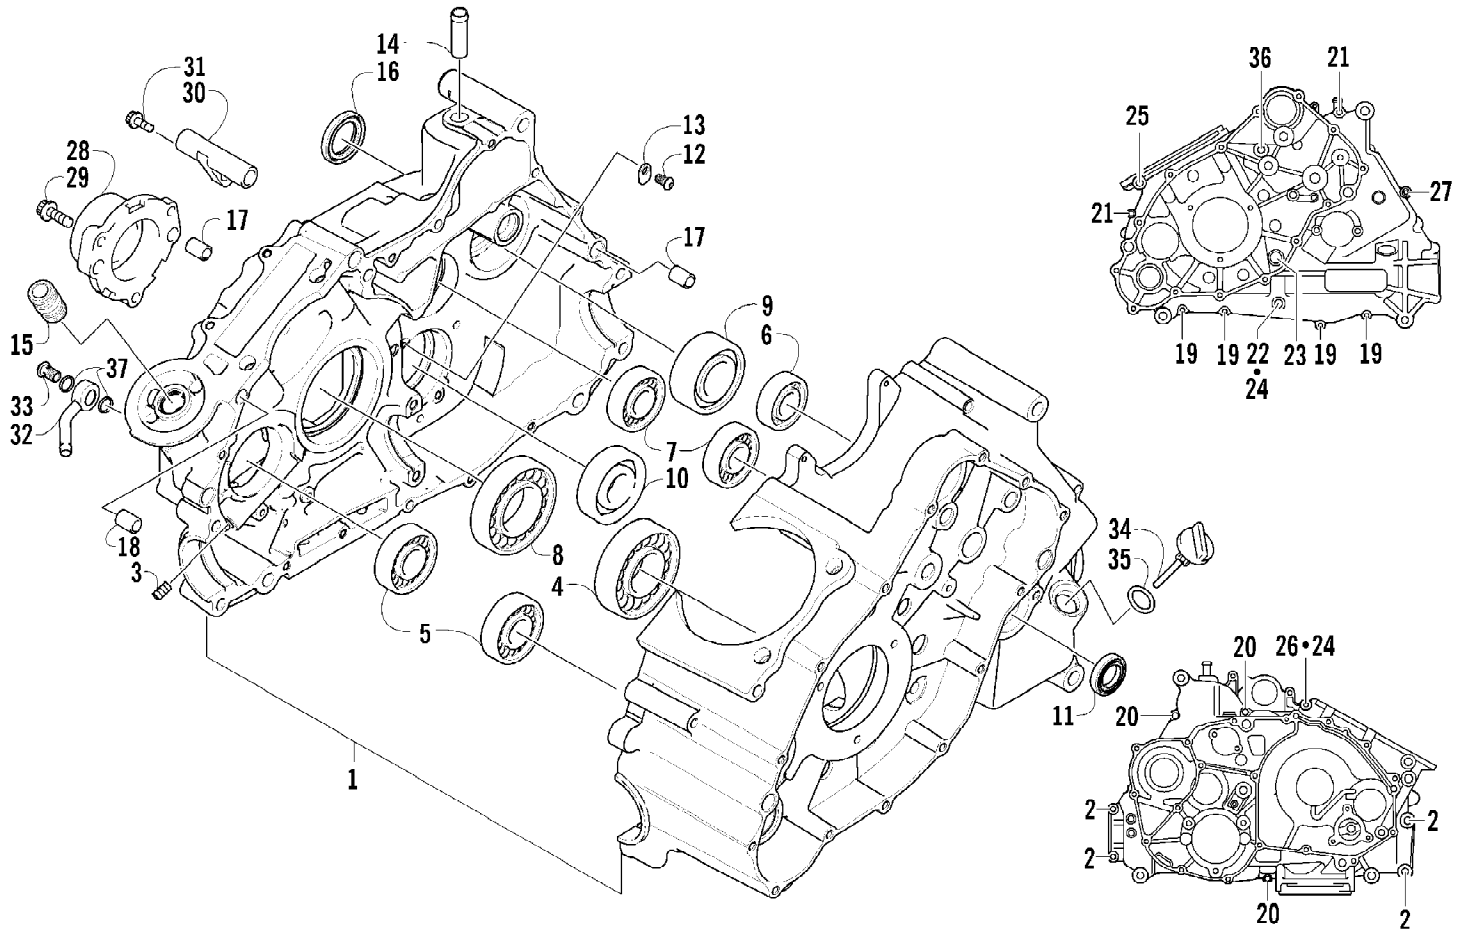

2007 ATV 650 H1 AUTOMATIC TRANSMISSION 4X4 TRV BLACK LE (A2007P8342560) 07
CRANKCASE ASSEMBLY (Up to VIN: 4UF07ATV47T237701)

2007 ATV 650 H1 AUTOMATIC TRANSMISSION 4X4 TRV BLACK LE (A2007P83426SQ)07
CRANKCASE ASSEMBLY (Up to VIN: 4UF07ATV47T237701)

Page 26 of 30

Ref #	Part Number	Qty	S/P/F	Description
1	0801-056	1	S	Crankcase Assembly (inc. 2-16)
2	8412-850	4		Screw, Cap
3	0801-002	2		Plug
4	0832-003	1	S	Bearing
5	0832-005	2	S	Bearing
6	0832-013	1	S	Bearing
7	0832-014	2	S	Bearing
8	0832-002	1	S	Bearing
9	0832-012	1	S	Bearing
10	0832-015	1	S/P	Bearing
11	0822-052	1		Seal, Countershaft
12	0826-100	2		Screw, Cap
13	0822-010	2	/P	Retainer, Bearing
14	0801-028	1		Pipe, Breather
15	0812-008	1		Union, Oil Filter
16	0830-035	1		Seal, Driveshaft
17	0829-002	5		Pin, Dowel
18	0829-003	1		Pin, Dowel
19	8468-645	4		Screw, Machine
20	8468-655	3		Screw, Machine
21	8468-675	2		Screw, Machine
22	8412-860	1		Screw, Cap
23	0826-017	1		Screw, Cap
24	0830-008	2		Gasket
25	0826-019	1		Screw, Cap
26	0826-018	1		Screw, Cap
27	8468-695	1		Screw, Machine
28	0801-006	1		Housing, Secondary Shaft Bearing
29	0826-105	3		Bolt
30	0801-069	1		Pipe, Breather
31	0826-038	1		Bolt, Breather Pipe
32	0812-028	2		Fitting, Oil Cooler
33	0812-025	2		Bolt, Oil Cooler Fitting
34	0801-005	1		Stick, Oil Level
35	0830-010	1		O-Ring, Oil Level Stick
36	8468-680	1		Screw, Machine
37	0812-026	4		Gasket