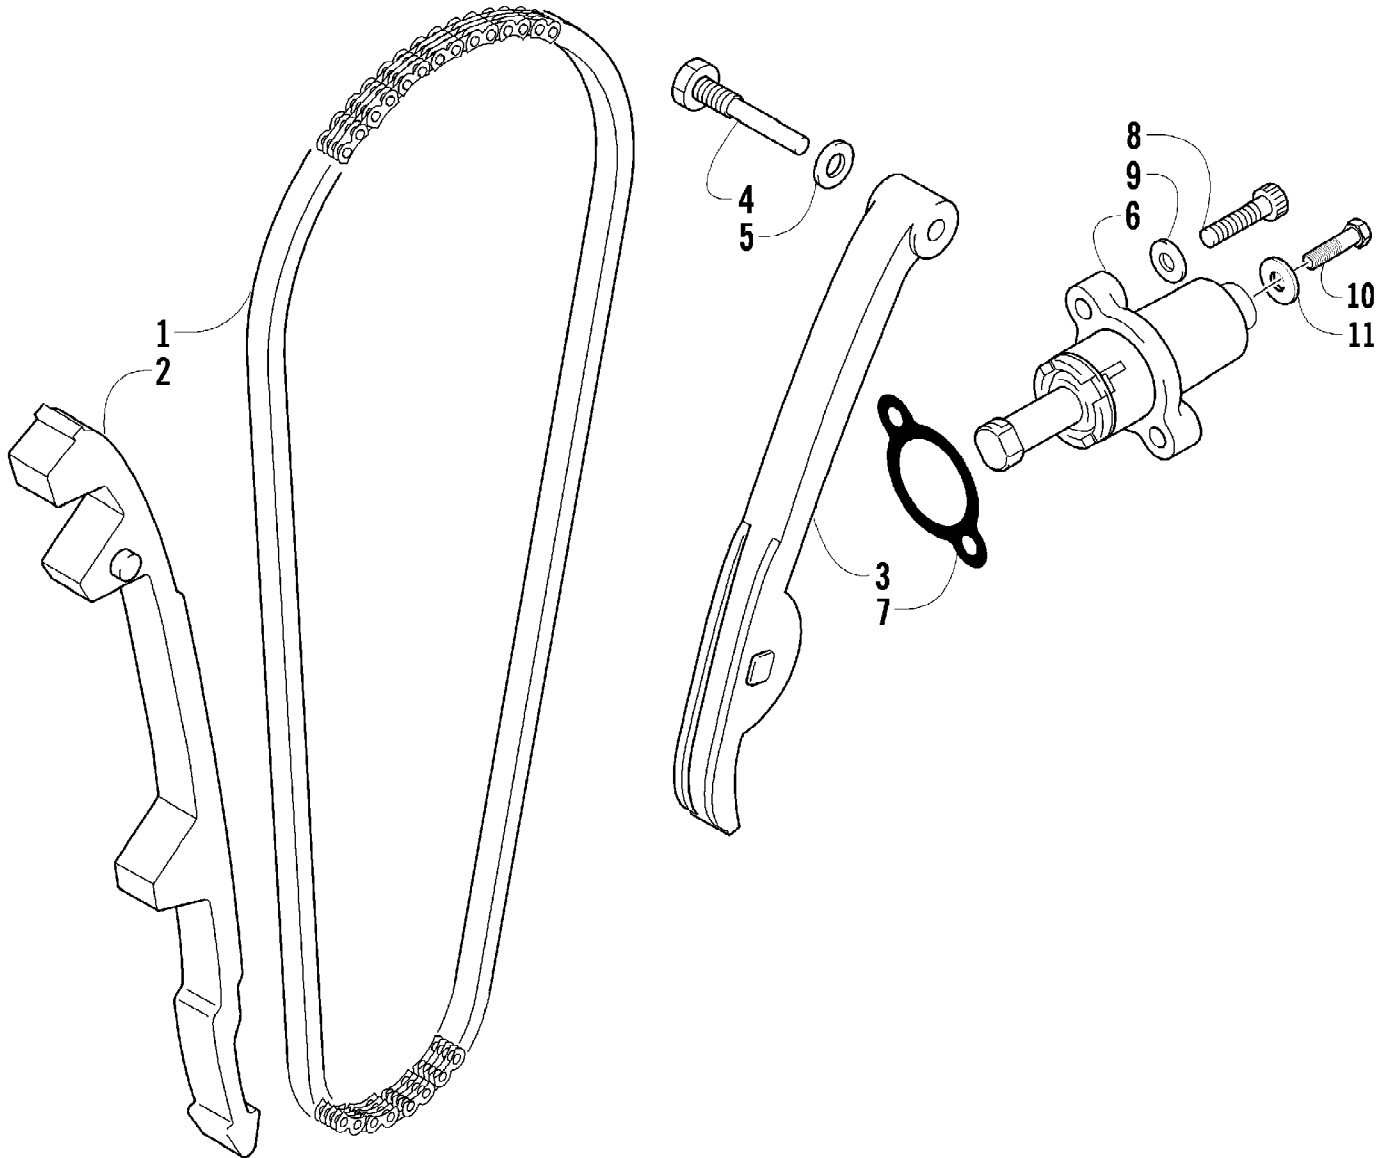

2007 ATV 650 H1 AUTOMATIC TRANSMISSION 4X4 TRV BLACK LE (A2007TBS417USQ) 07  
CAM CHAIN ASSEMBLY

2007 ATV 650 H1 AUTOMATIC TRANSMISSION 4X4 TRV BLACK LE (A2007TBS4B16C)07  
CAM CHAIN ASSEMBLY

Ref #	Part Number	Qty	S/P/F	Description
1	0810-001	1		Chain, Cam
2	0810-002	1		Guide, Chain
3	0810-003	1		Tensioner, Chain
4	0826-036	1		Bolt
5	0830-025	1		Washer
6	0810-004	1		Adjuster, Tensioner - Assembly
7	0830-018	1		Gasket
8	8468-625	2		Screw, Machine
9	0830-107	2		Gasket
10	8400-610	1		Screw, Cap
11	0828-110	1		Washer