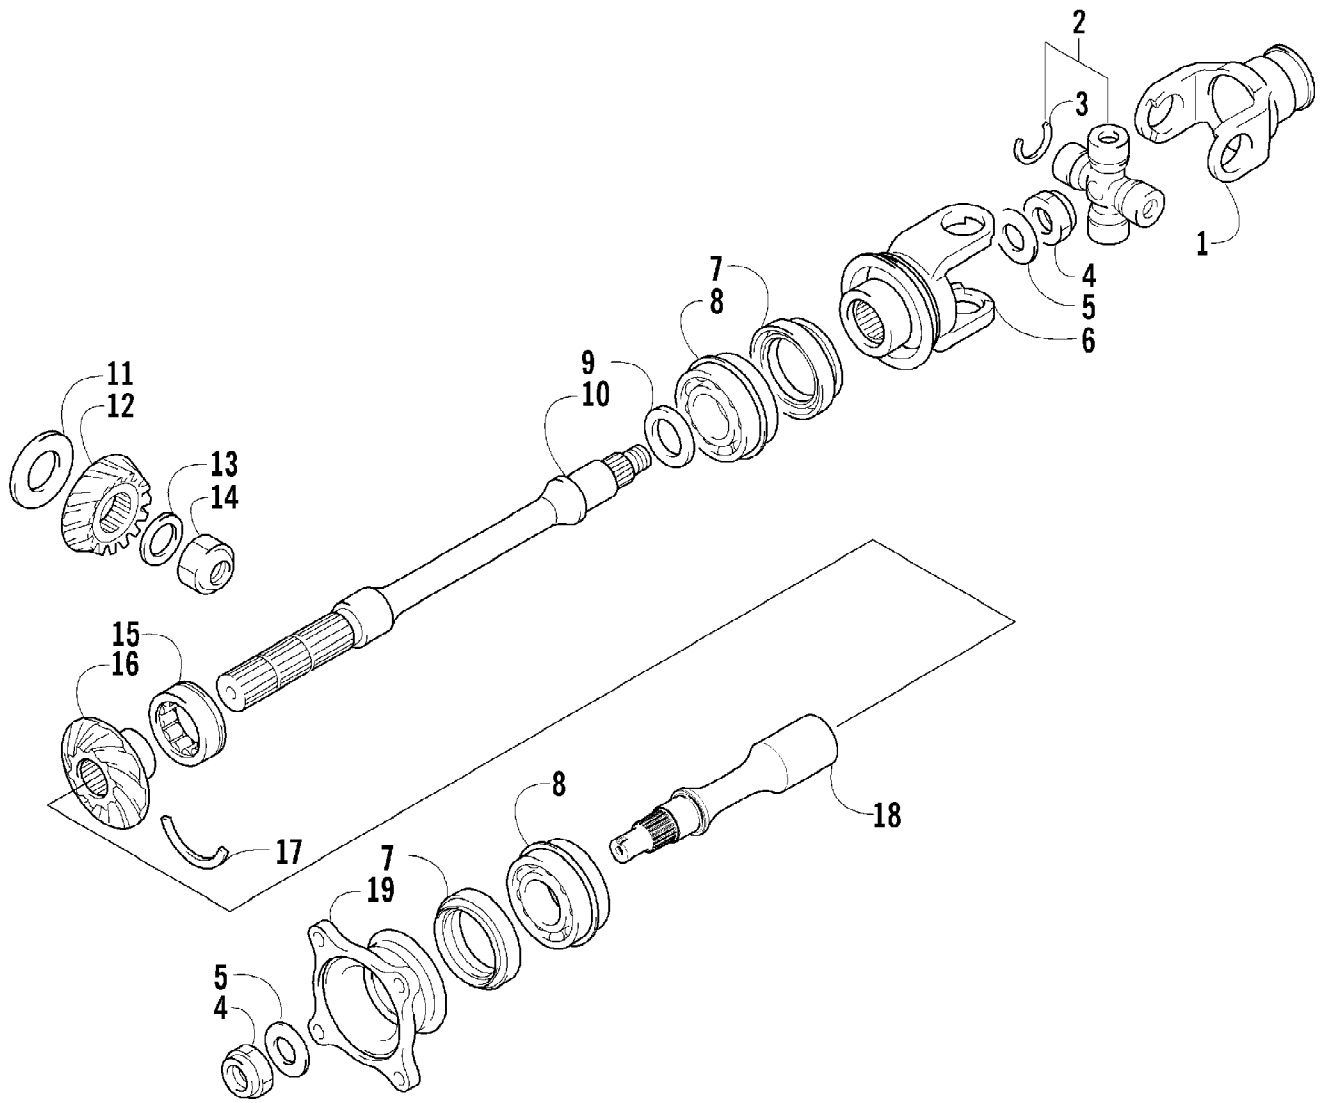

2007 ATV 650 H1 AUTOMATIC TRANSMISSION 4X4 TRV BLACK LE (A2007P894B26C) 07
SECONDARY DRIVE ASSEMBLY

2007 ATV 650 H1 AUTOMATIC TRANSMISSION 4X4 TRV BLACK LE (A2007P894B16Q)07
SECONDARY DRIVE ASSEMBLY

Page 11 of 11

Ref #	Part Number	Qty	S/P/F	Description
1	0819-063	1		Yoke, Propeller Shaft Joint
2	1402-463	1	S	Joint, Universal - Set (inc. 3)
3	0423-450	4		Circlip
4	0827-013	2		Nut, Rear Output Joint
5	0828-020	2		Washer, Rear Output Flange
6	0819-061	1		Yoke, Drive Output - Front
7	0830-043	2		Seal, Oil - Driven Shaft
8	0832-017	2		Bearing, Driven Shaft
9	0828-021	AR		Shim, 25 x 34 x 0.25 mm
9	0828-022	AR		Shim, 25 x 34 x 0.30 mm
9	0828-023	AR		Shim, 25 x 34 x 0.70 mm
9	0828-024	AR		Shim, 25 x 34 x 0.90 mm
9	0828-025	AR		Shim, 25 x 34 x 0.95 mm
9	0828-026	AR		Shim, 25 x 34 x 1.00 mm
9	0828-027	AR		Shim, 25 x 34 x 1.05 mm
9	0828-028	AR		Shim, 25 x 34 x 1.10 mm
9	0828-029	AR		Shim, 25 x 34 x 1.15 mm
10	0819-003	1	S	Shaft, Secondary Driven - Front
11	0828-030	AR		Shim, 24 x 48 x 0.25 mm
11	0828-031	AR		Shim, 24 x 48 x 0.30 mm
11	0828-032	AR		Shim, 24 x 48 x 0.35 mm
11	0828-033	AR		Shim, 24 x 48 x 0.90 mm
11	0828-018	AR		Shim, 24 x 48 x 0.95 mm
11	0828-062	AR		Shim, 24 x 48 x 1.00 mm
11	0828-063	AR		Shim, 24 x 48 x 1.05 mm
11	0828-064	AR		Shim, 24 x 48 x 1.10 mm
11	0828-065	AR		Shim, 24 x 48 x 1.15 mm
12	0819-001	1		Gear, Secondary Drive
13	0828-019	1		Washer
14	0827-012	1		Nut
15	0832-016	1		Bearing, Driven Gear
16	0819-002	1		Gear, Secondary Driven
17	0819-011	1		Ring, Driven Bearing
18	0819-053	1		Shaft, Secondary Driven - Rear
19	0819-005	1		Flange, Output Joint - Rear