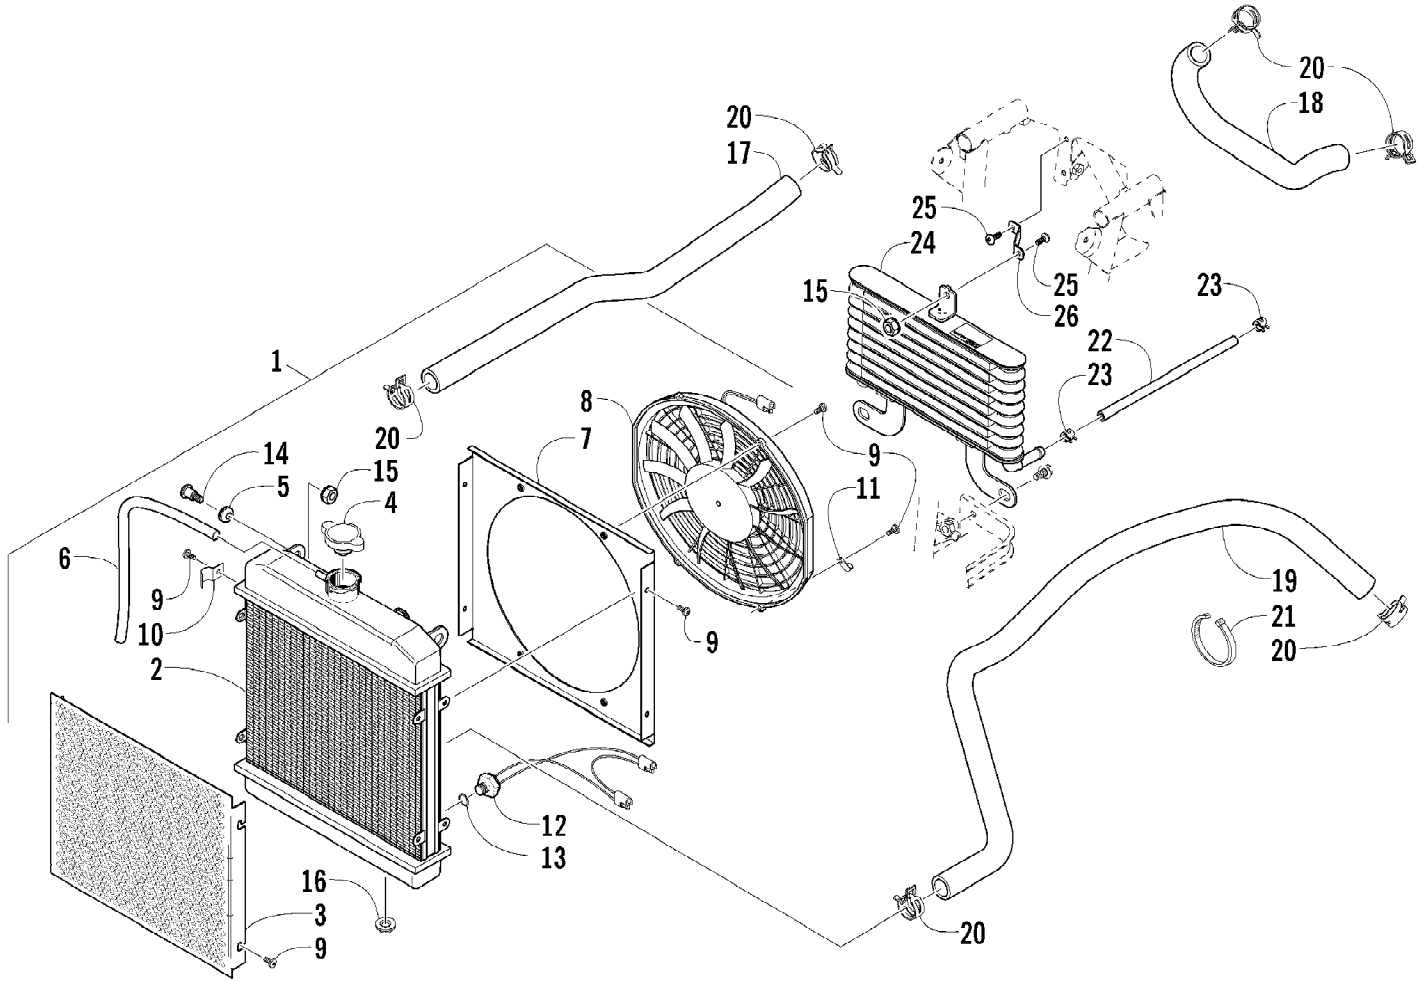

2007 ATV 650 H1 AUTOMATIC TRANSMISSION 4X4 TRV BLACK LE (A2007P894BUSQ) 07
COOLING ASSEMBLY (VIN: 4UF07ATV17T236134 and above)

2007 ATV 650 H1 AUTOMATIC TRANSMISSION 4X4 TRV BLACK LE (A2007P894260)07
COOLING ASSEMBLY (VIN: 4UF07ATV17T236134 and above) Page 2 of 6

Ref #	Part Number	Qty	S/P/F	Description
1	0413-172	1	S	Radiator Assembly (inc. 2-13)
2	0413-184	1	/P	Radiator
3	0413-007	1		Screen, Radiator
4	0413-002	1	S	Cap, Radiator
5	0423-030	2		Grommet
6	0610-016	AR	/P	Hose - 25 ft
7	0413-046	1		Shroud, Fan
8	0413-123	1	/P	Fan, Cooling
9	8475-512	12		Screw, Machine
10	0423-351	1		Clamp, Wire
11	0123-397	1		Clamp, Cable
12	0413-168	1		Sensor, Temperature - Coolant
13	0423-390	1	S	O-Ring
14	0423-484	2		Screw, Shoulder
15	0623-038	4		Nut w/Washer
16	0423-028	2		Bushing, Stem
17	0410-002	1		Hose, Coolant - Upper
18	0410-022	1		Hose, Coolant - Crossover
19	0410-041	1		Hose, Coolant - Lower
20	0423-496	6		Clamp, Hose
21	0123-788	2	/P	Cable Tie
22	0410-127	2		Hose, Oil Cooler
23	0423-632	4		Clamp, Hose
24	0413-163	1	S	Cooler, Oil
25	8476-612	2		Screw, Machine
26	0513-022	1		Bracket, Mtg Upper-Oil Cooler