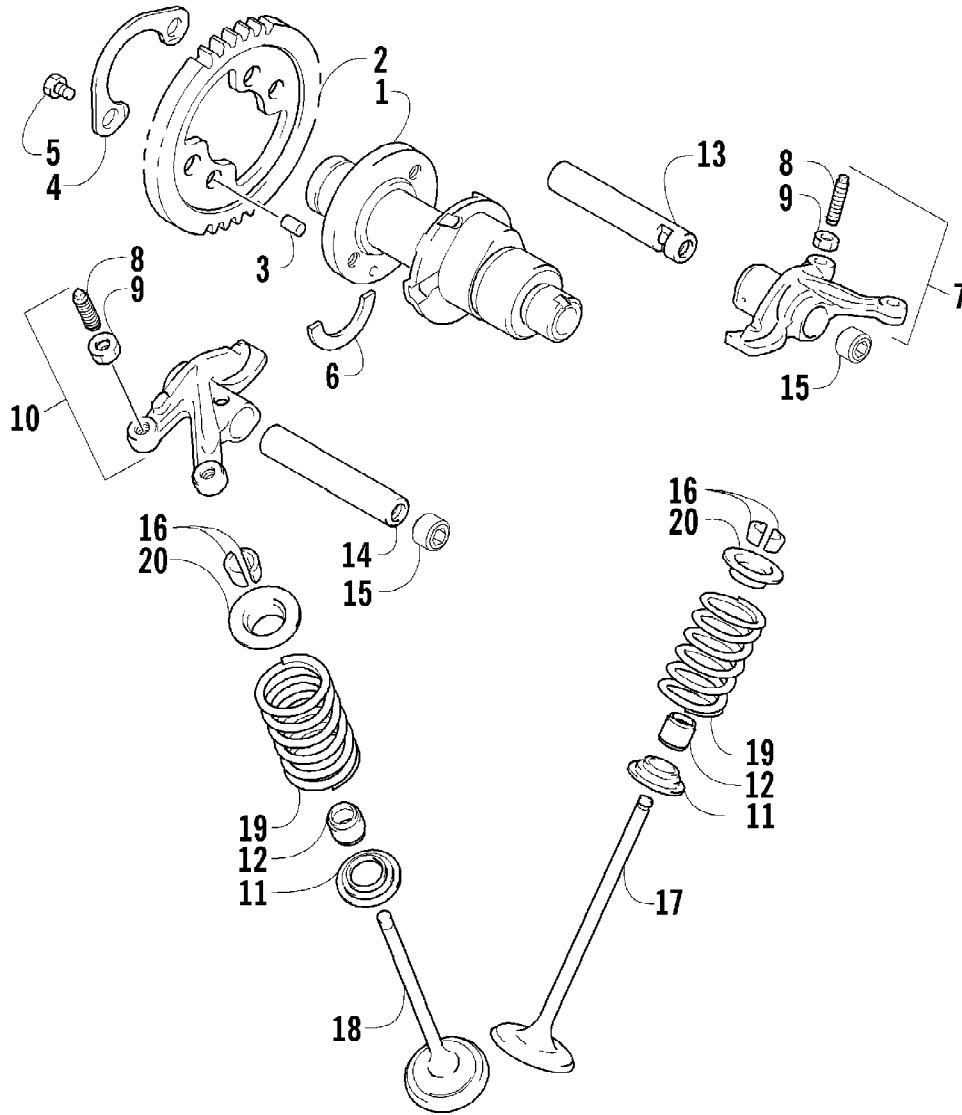

2007 ATV 650 H1 AUTOMATIC TRANSMISSION 4X4 TRV BLACK LE (A2007TBS4B060) 07
CAMSHAFT/VALVE ASSEMBLY

2007 ATV 650 H1 AUTOMATIC TRANSMISSION 4X4 TRV BLACK LE (A2007P894BUSQ)07
CAMSHAFT/VALVE ASSEMBLY

Page 4 of 6

Ref #	Part Number	Qty	S/P/F	Description
1	0809-116	1	S	Camshaft
2	0809-002	1		Sprocket
3	0829-008	1		Pin
4	0828-004	1		Washer
5	0826-034	2		Bolt
6	0809-003	1		C-Ring
7	0809-134	1	S/F	Arm, Valve Rocker - Intake (inc. two No. 8-9)
8	0809-033	4	S/F	Screw
9	0827-007	4	F	Nut
10	0809-136	1	S/F	Arm, Valve Rocker - Exhaust (inc. two No. 8-9)
11	0809-006	4	F	Seat, Spring - Valve
12	0830-016	4	S/F	Seal, Oil
13	0809-007	1	F	Shaft, Rocker Arm - Intake
14	0809-008	1	F	Shaft, Rocker Arm - Exhaust
15	0831-041	2	F	Plug, Shaft
16	0809-014	8	F	Keeper, Valve
17	0809-039	2	S/F	Valve, Intake
18	0809-040	2	S/F	Valve, Exhaust
19	0809-138	4	S/F	Spring, Valve
20	0809-013	4	F	Retainer, Spring