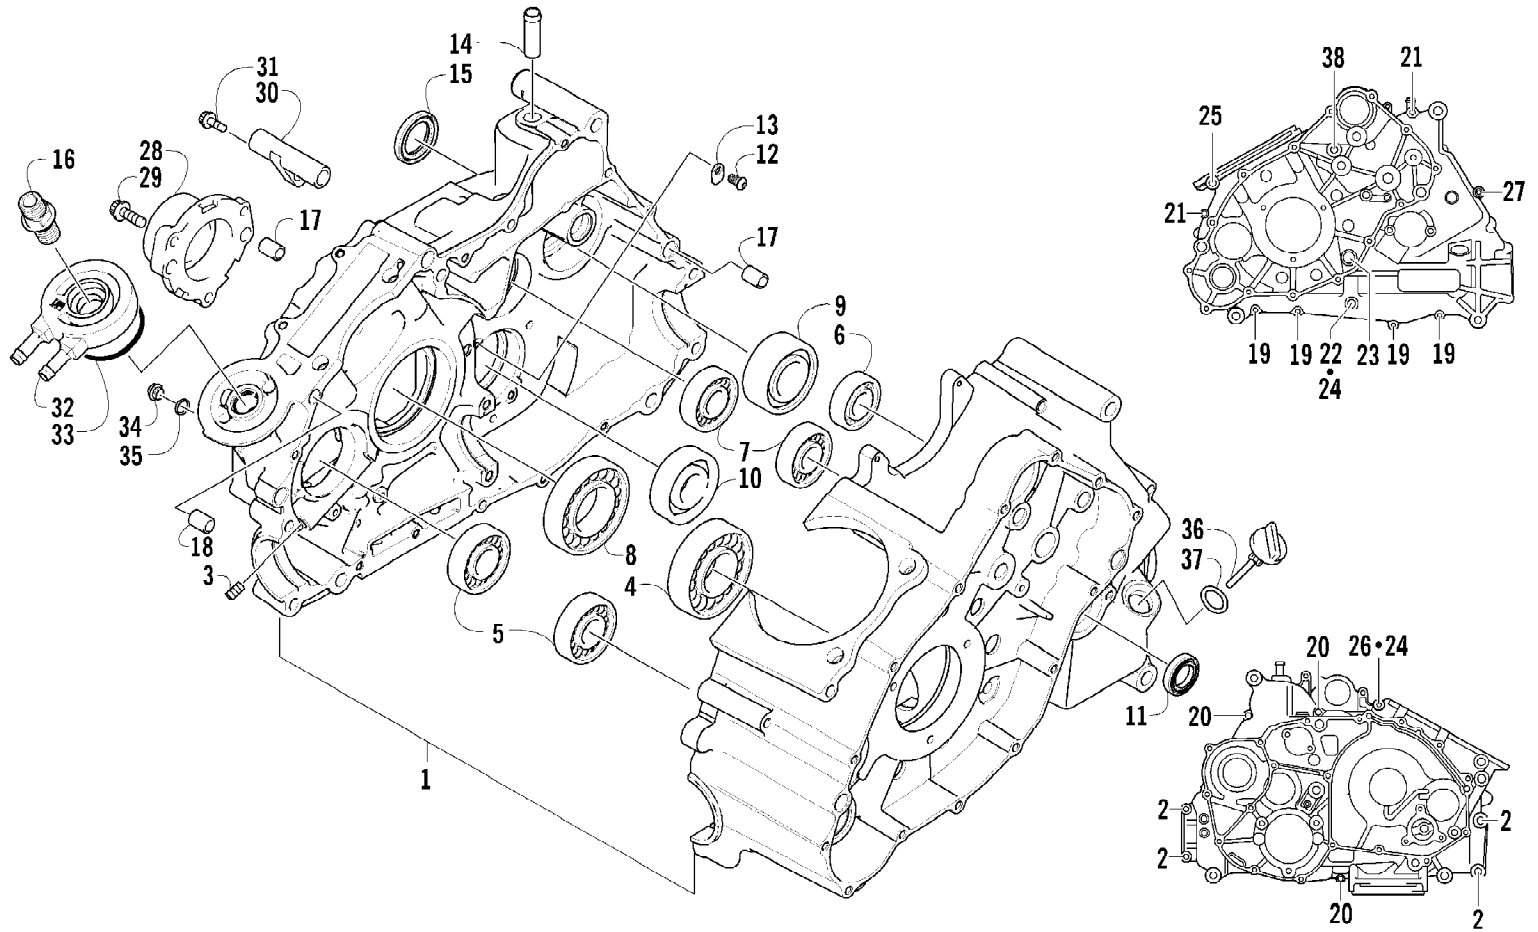

2007 ATV 650 H1 AUTOMATIC TRANSMISSION 4X4 TBX RED (A2007BBS4110629 of 107)
CRANKCASE ASSEMBLY (VIN: 4UF07ATV47T237701 up to 4UF07ATV97T270001 and up)

2007 ATV 650 H1 AUTOMATIC TRANSMISSION 4X4 TBX RED (A2007BBS4BUSA) Page 30 of 107
CRANKCASE ASSEMBLY (VIN: 4UF07ATV47T237701 up to 4UF07ATV97T270001 and up)

Ref #	Part Number	Qty	S/P/F	Description
1	0801-096	1	S	Crankcase Assembly (inc. 2-15)
2	8412-850	4		Screw, Cap
3	0801-002	2		Plug
4	0832-003	1	S	Bearing
5	0832-005	2	S	Bearing
6	0832-013	1	S	Bearing
7	0832-014	2	S	Bearing
8	0832-002	1	S	Bearing
9	0832-012	1	S	Bearing
10	0832-015	1	S/P	Bearing
11	0822-052	1		Seal, Countershaft
12	0826-100	2		Screw, Machine
13	0822-010	2	/P	Retainer, Bearing
14	0801-028	1		Pipe, Breather
15	0830-035	1		Seal, Driveshaft
16	0812-056	1		Union, Oil Filter
17	0829-002	5		Pin, Dowel
18	0829-003	1		Pin, Dowel
19	8468-645	4		Screw, Machine
20	8468-655	3		Screw, Machine
21	8468-675	2		Screw, Machine
22	8412-860	1		Screw, Cap
23	0826-017	1		Screw, Cap
24	0830-008	2		Gasket
25	0826-019	1		Screw, Cap
26	0826-018	1		Screw, Cap
27	8468-695	1		Screw, Machine
28	0801-006	1		Housing, Secondary Shaft Bearing
29	0826-105	3		Screw, Cap
30	0801-069	1		Pipe, Breather
31	0826-038	1		Screw, Machine
32	0812-055	1		Tower, Oil Filter
33	0830-166	1		O-Ring
34	0812-058	2		Plug
35	0812-026	2		Gasket
36	0801-005	1		Stick, Oil Level
37	0830-010	1		O-Ring, Oil Level Stick
38	8468-680	1		Screw, Machine