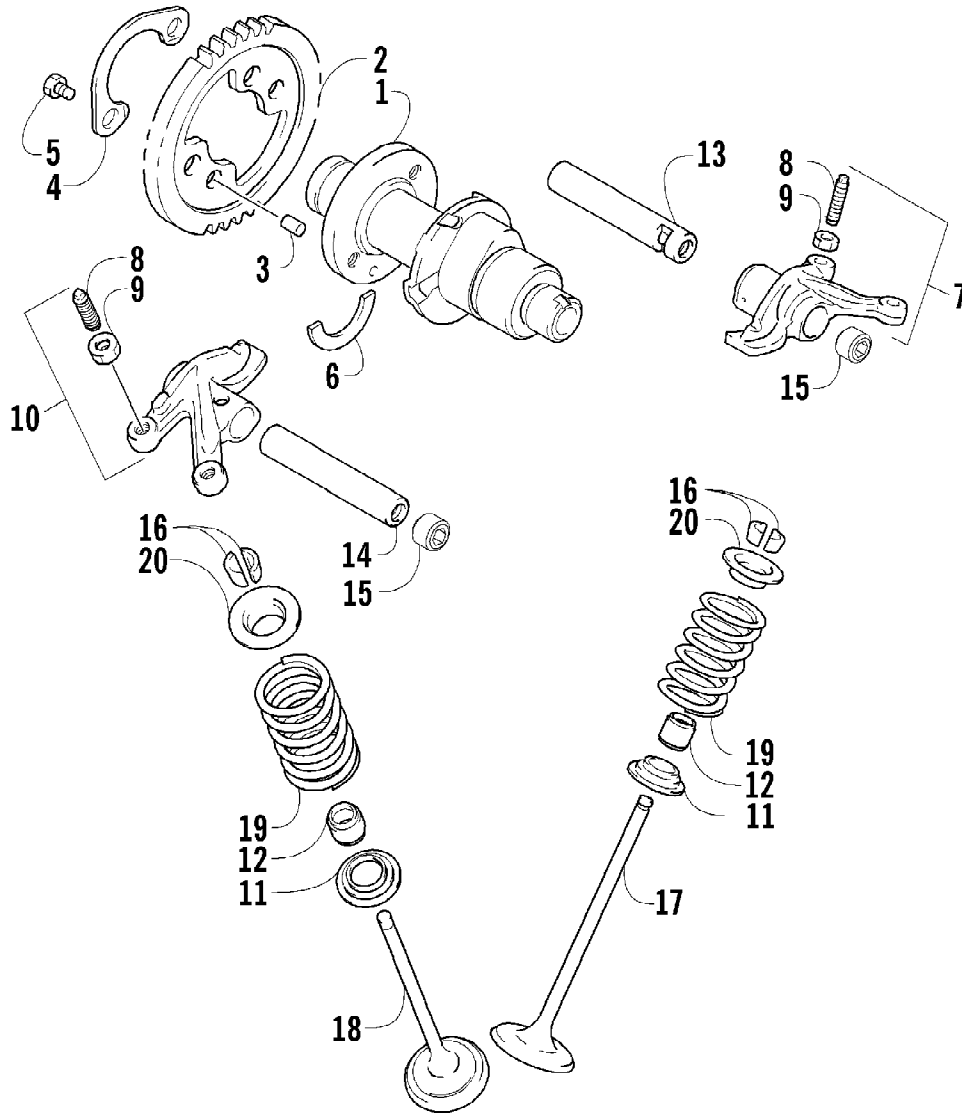

Ref #	Part Number	Qty	S/P/F	Description
	1502-136	1		Fully Bled Master Cylinder Replacement Kit
1	1502-063	1		Lever, Brake
2	1602-213	2	/P	O-Ring
3	8050-252	1		Washer
4	8408-816	1		Screw, Cap
5	0502-807	1		Spring, Brake Lever
6	1502-137	1	S	Brake Assembly (inc. 7-9)
7	0	1	F	Master Cylinder
8	1502-142	1		Hose, Brake Reservoir w/Clamps
9	1502-141	1		Reservoir, Brake
10	0623-038	1		Nut, Flanged
11	8476-616	1		Screw, Machine
12	0123-788	1	/P	Cable Tie - 7.5 in.
13	1502-140	1		Hose, Brake
14	0423-178	6		Washer, Crush
15	0423-413	3		Bolt, Banjo-Fitting
16	1502-179	1		Bracket, Switch
17	8408-625	2		Screw, Cap
18	0502-785	1		Spring, Brake Switch
19	1623-589	2	S	Screw, Cap
20	0502-878	1	S	Caliper, Brake (inc. 21-27)
21	0502-603	1	S	Housing, Caliper - Assembly - Right Rear (inc. 22-24)
22	0502-606	1		Piston/Seal Set (inc. 23)
23	0502-607	1		Seal Set
24	0502-609	1	/P	Valve, Bleed
25	0502-608	1		O-Ring, Guide - Set
26	0502-605	1		Bracket Assembly
27	0502-875	1	S	Pad, Brake - Set
28	1502-115	2		Clip, Brake Hose
29	1502-138	1	S	Adapter, Hose

2007 ATV 650 H1 AUTOMATIC TRANSMISSION 4X4 TBX RED (A2007BBS4BBS) 8 of 107
CAM CHAIN ASSEMBLY

Ref #	Part Number	Qty	S/P/F	Description
1	0810-001	1		Chain, Cam
2	0810-002	1		Guide, Chain
3	0810-003	1		Tensioner, Chain
4	0826-036	1		Bolt
5	0830-025	1		Washer
6	0810-004	1		Adjuster, Tensioner - Assembly
7	0830-018	1		Gasket
8	8468-625	2		Screw, Machine
9	0830-107	2		Gasket
10	8400-610	1		Screw, Cap
11	0828-110	1		Washer