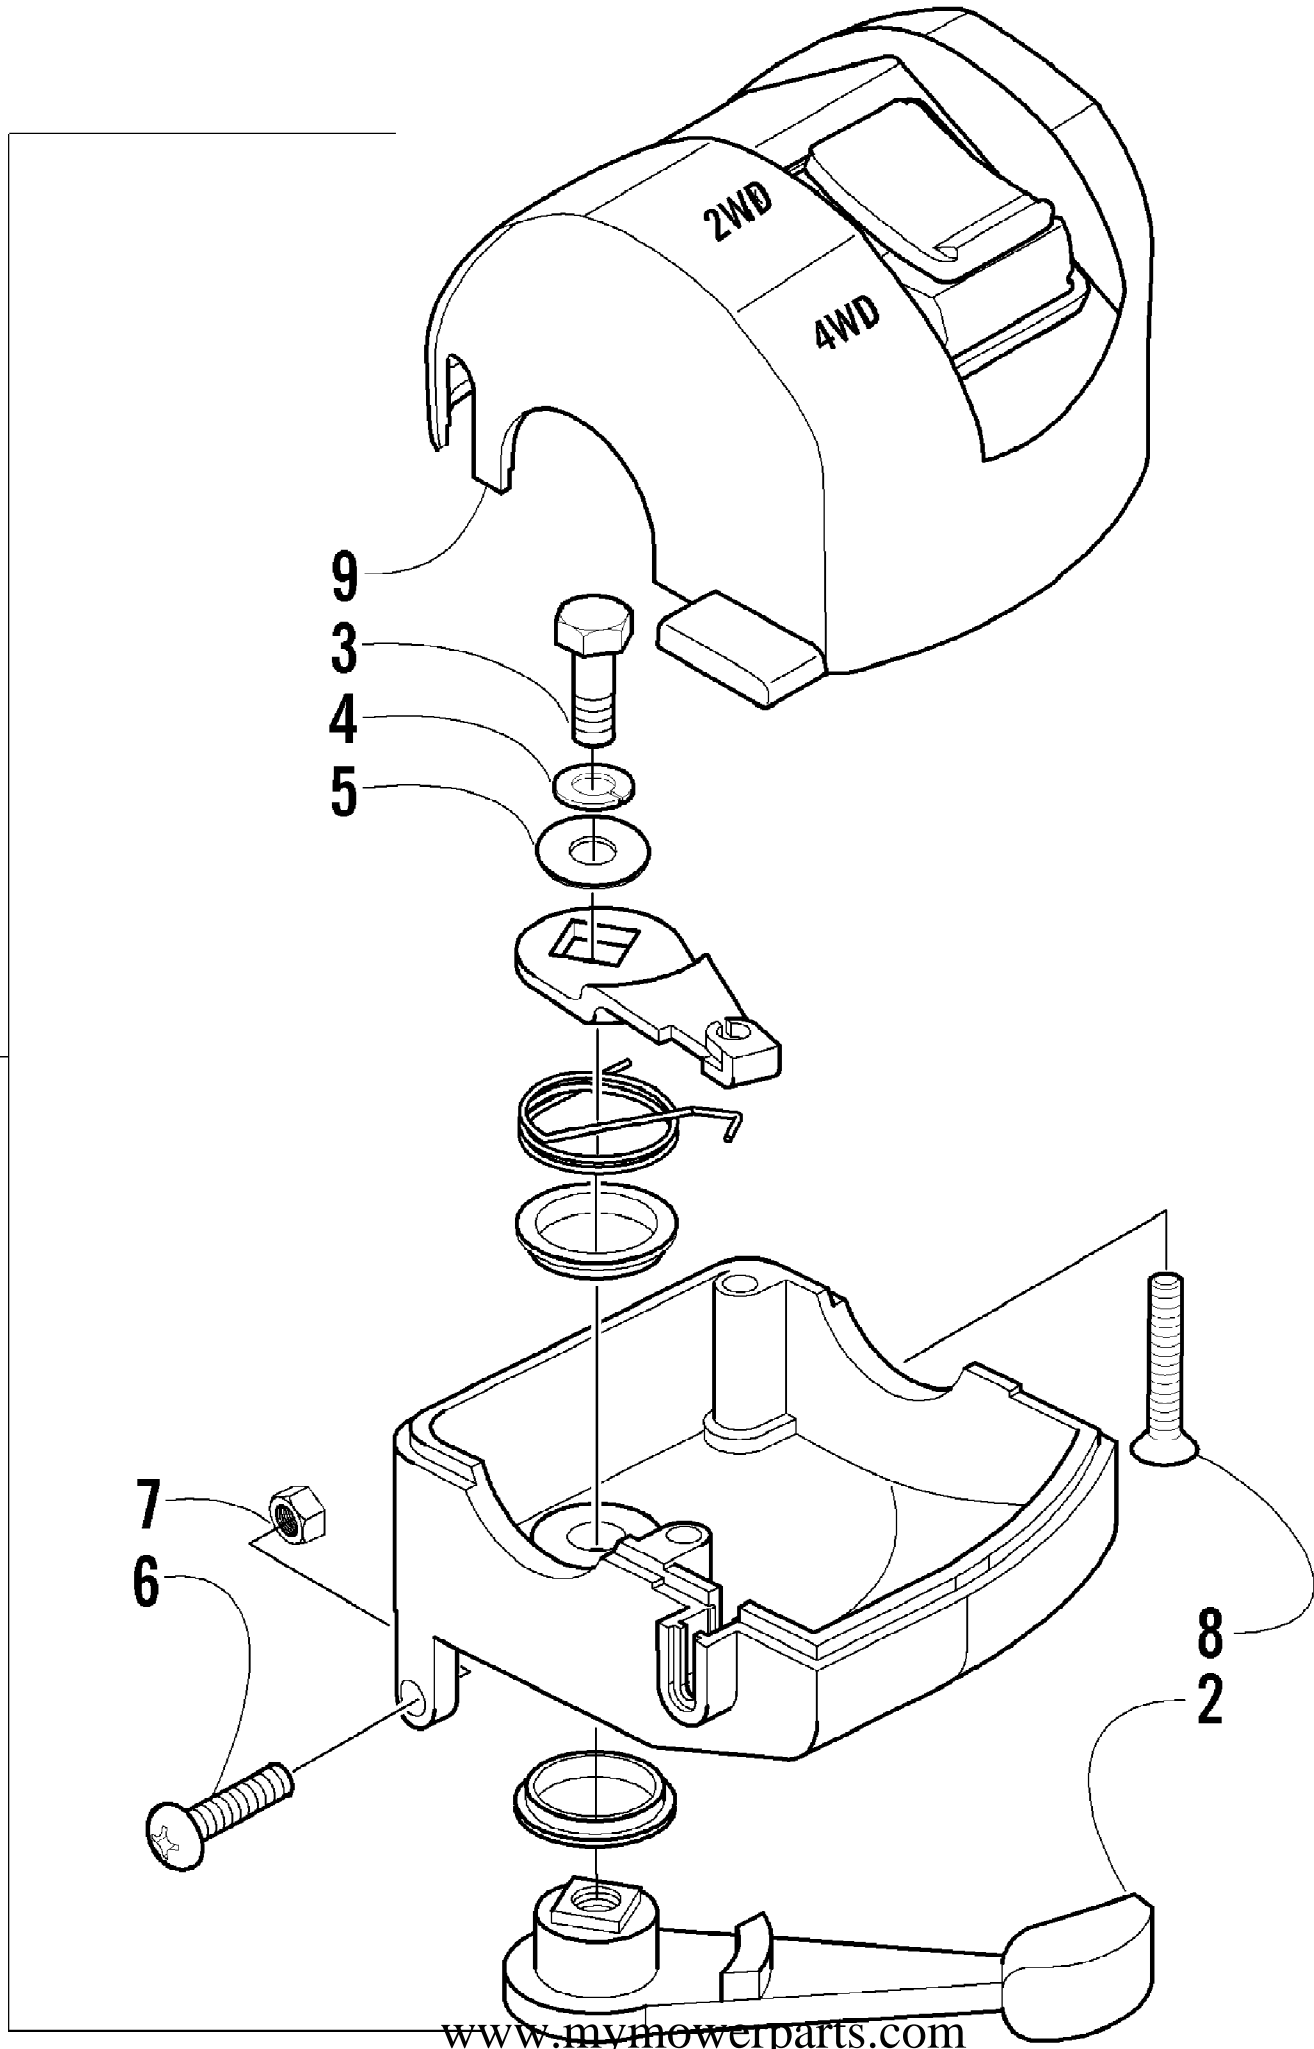

2007 ATV 650 H1 AUTOMATIC TRANSMISSION 4X4 TBX RED (A2007BBS4B) Page 97 of 107
THROTTLE CASE ASSEMBLY

Ref #	Part Number	Qty	S/P/F	Description
1	0509-012	1		Case, Throttle - Assembly (inc. 2-9)
2	3409-001	1		Lever
3	3004-533	1	S/P	Screw, Cap
4	3004-447	1	/P	Washer, Lock
5	3003-030	1	/P	Washer
6	3423-014	1		Screw
7	3423-327	1		Nut
8	3423-199	2		Screw
9	0409-048	1		Cover, Throttle w/Switch