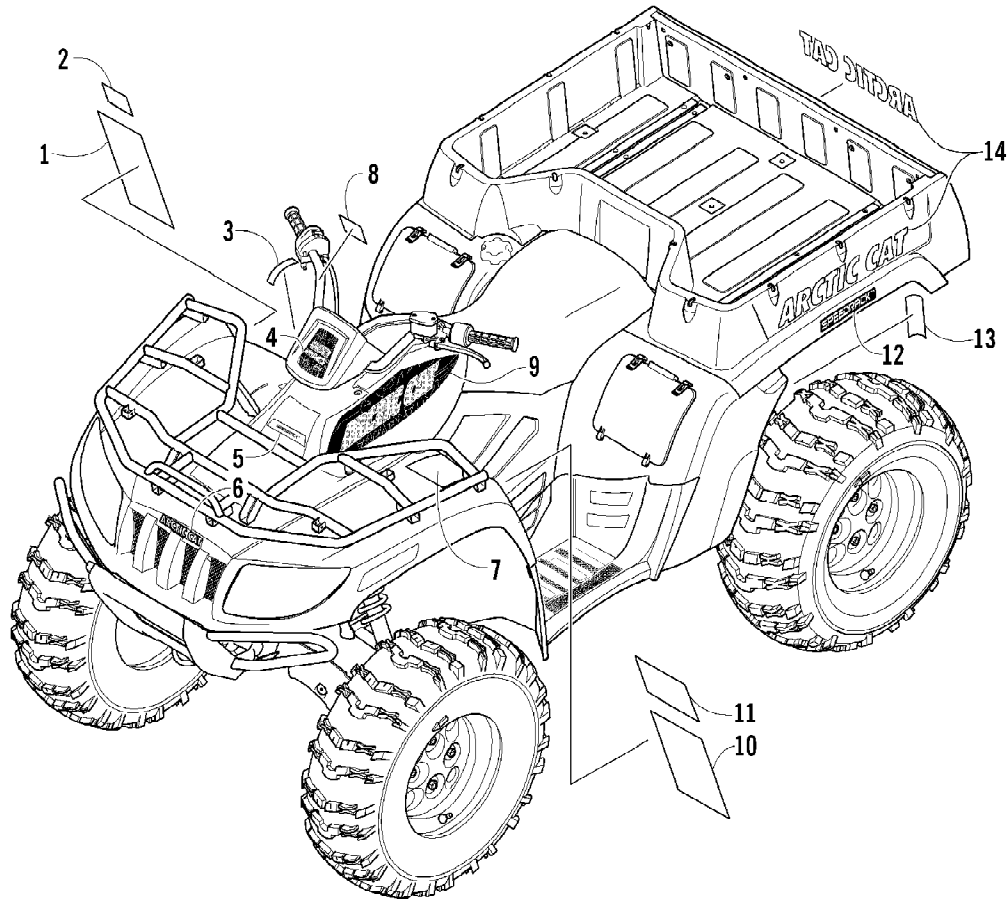

2007 ATV 650 H1 AUTOMATIC TRANSMISSION 4X4 TBX RED (A2007BBS4) Page 10 of 107
DECALS

Ref #	Part Number	Qty	S/P/F	Description
1	1411-250	1		Decal, Warning - Reverse/Pre-Ride
2	0411-835	1		Decal, Warning - Turn/Hill
3	0411-426	1		Decal, Warning - Clutch Cover
4	1411-376	1		Decal, Instrument Pod
5	1411-050	1	/P	Decal, Crest - "Speedrack"
6	0411-840	1		Decal, Front
7	0411-401	1		Decal, Warning - Age
8	0411-966	1		Decal, Warning - Differential Lock
9	1411-356	1		Decal, Side - Upper Right
9	1411-357	1		Decal, Side - Upper Left
10	0411-218	1		Decal, Warning - General
11	1411-574	1		Decal, Warning - Off-Road Only
12	0411-965	2		Decal, "Speedrack"
13	1411-077	1		Decal, Warning - Towing
14	1411-157	3		Decal, Cargo Box