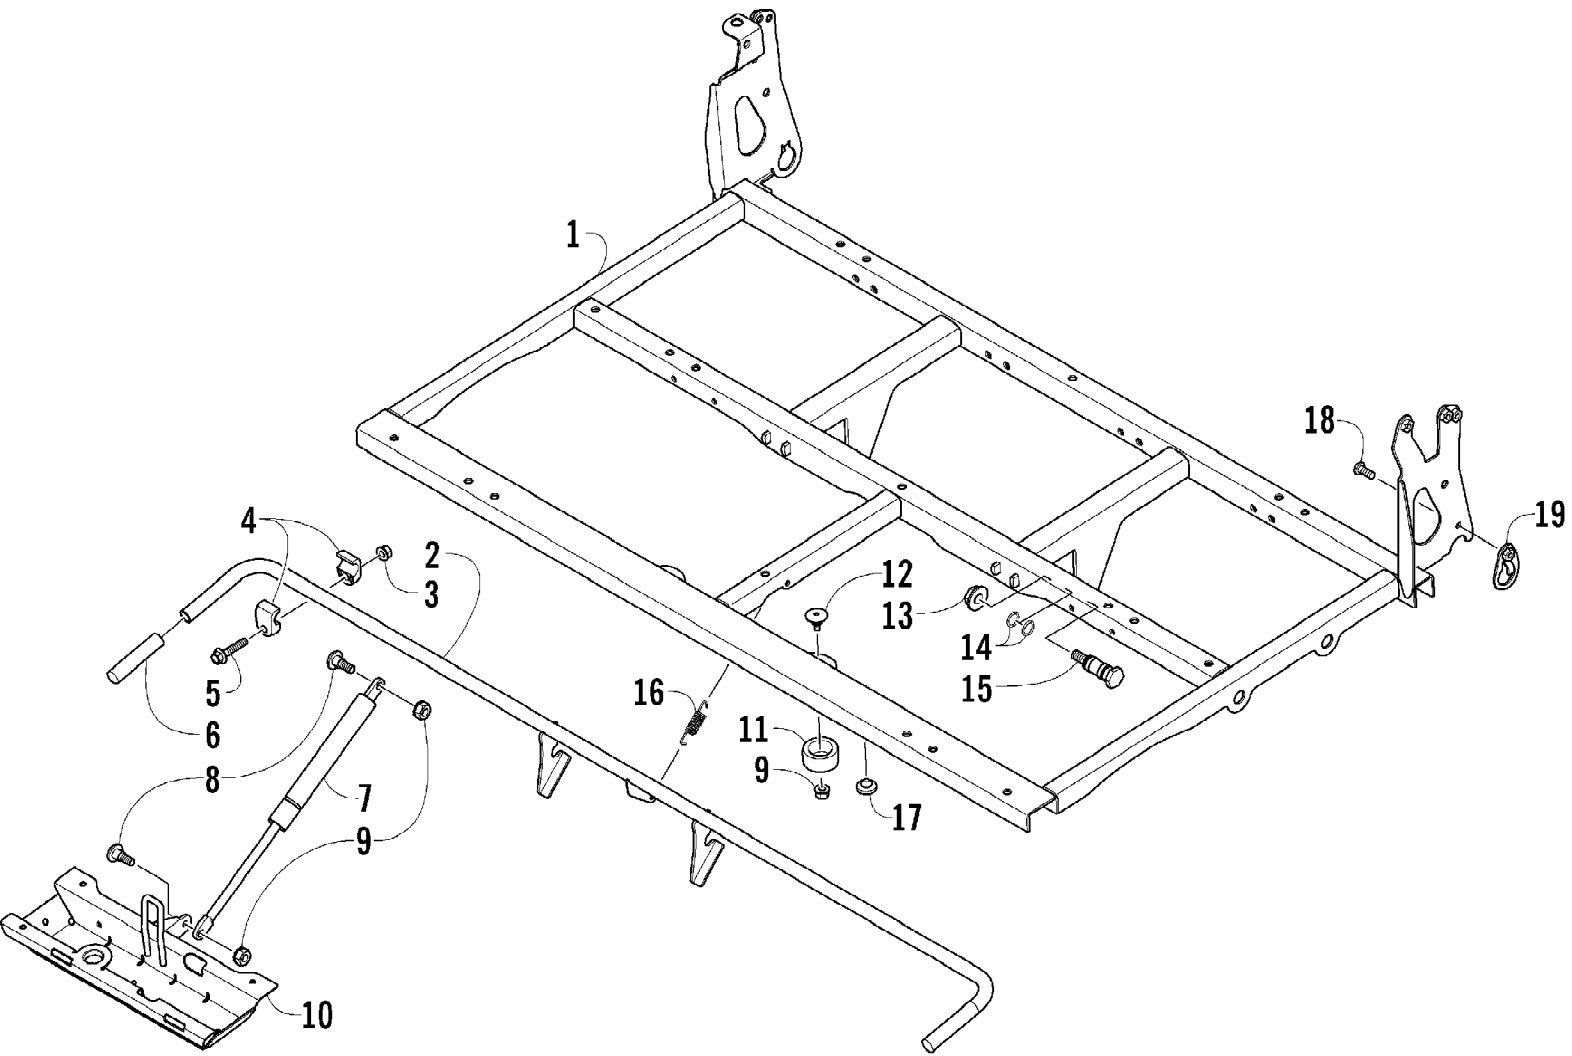

2007 ATV 650 H1 AUTOMATIC TRANSMISSION 4X4 TBX RED (A2007BBS4116SR) Page 99 of 107
TILT FRAME ASSEMBLY

Ref #	Part Number	Qty	S/P/F	Description
1	2506-175	1		Frame, Tilt
2	1506-528	1		Latch, Tilt Frame
3	8424-802	4		Nut, Flange
4	1406-674	8		Bushing, Pivot
5	8408-840	4		Screw, Cap
6	1406-736	2		Grip, Latch
7	2506-194	1		Support, Lift
8	0423-355	2		Screw, Shoulder
9	0623-038	4		Nut, Flange
10	2506-195	1		Bracket, Latch
11	1506-593	2		Bumper, Tilt Frame
12	0423-130	2		Screw, Shoulder
13	0423-388	2		Nut, Flange
14	1602-213	4	/P	O-Ring
15	0423-433	2		Pin, Pivot - Cargo Box
16	0423-569	1		Spring, Extension
17	0406-877	2	/P	Bumper
18	8471-616	1		Screw, Machine
19	1506-539	1		Bracket, Mounting - Tailgate