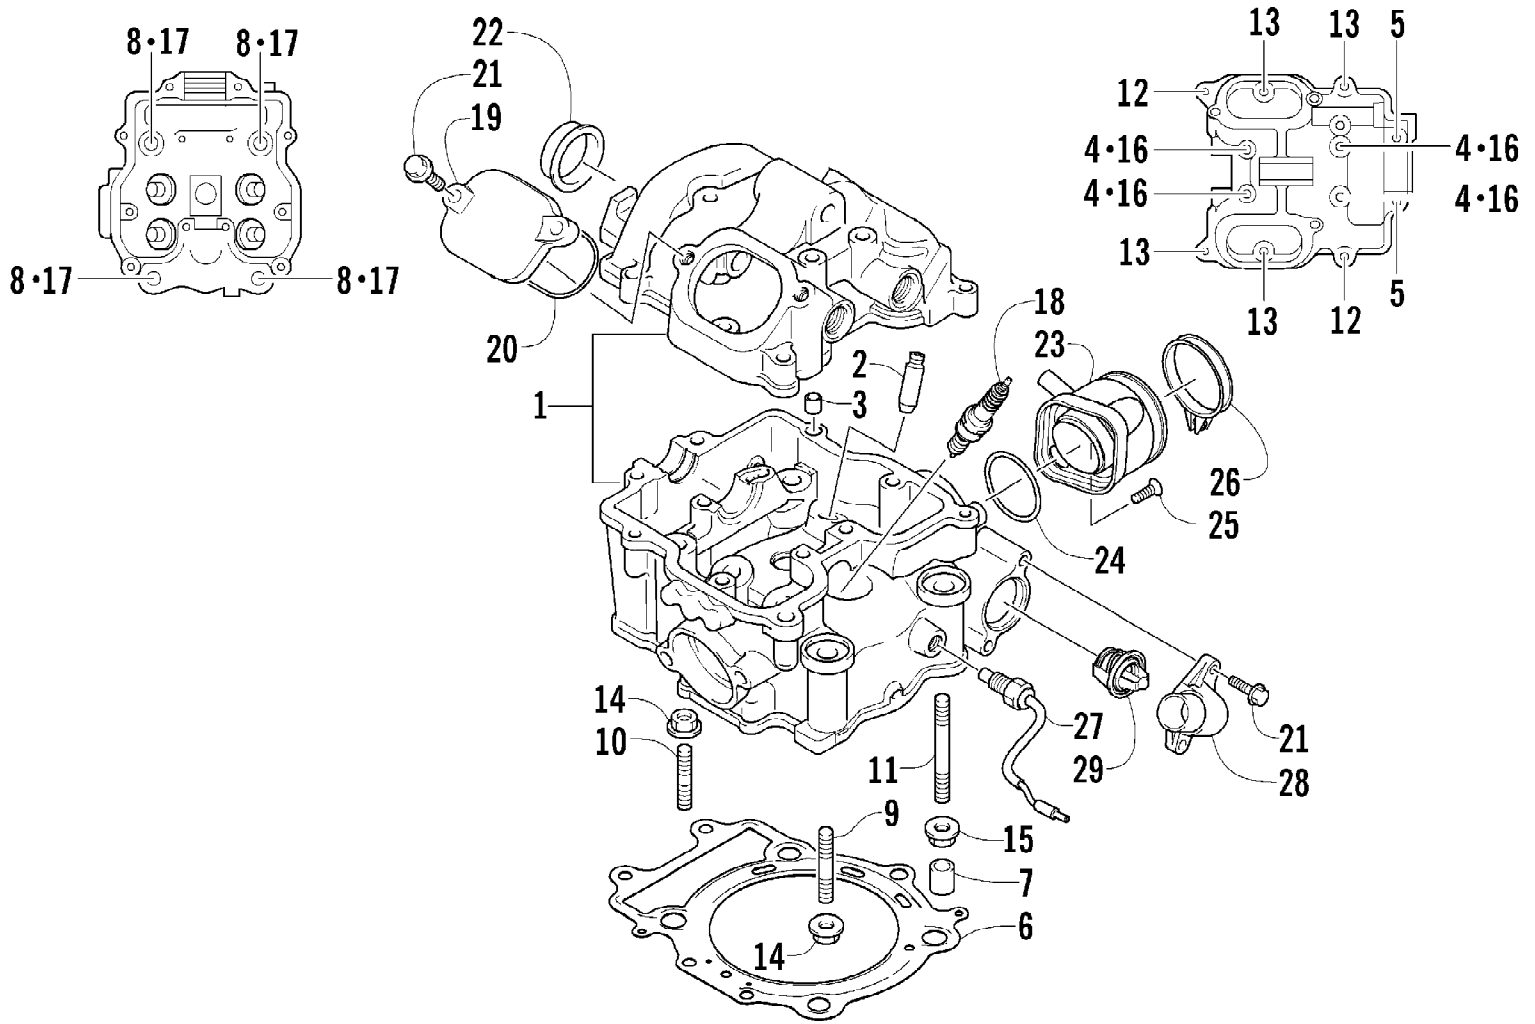

2007 ATV 650 H1 AUTOMATIC TRANSMISSION 4X4 TBX RED (A2007BBS4) Page 37 of 107
CYLINDER HEAD ASSEMBLY

2007 ATV 650 H1 AUTOMATIC TRANSMISSION 4X4 TBX RED (A2007BBS4) Page 38 of 107
CYLINDER HEAD ASSEMBLY

Ref #	Part Number	Qty	S/P/F	Description
1	0808-047	1	F	Head, Cylinder - Assembly (inc. 2-4)
2	0	4	F	Guide, Valve
3	0829-001	2	S	Dowel, Sleeve
4	0826-001	4		Screw, Cap
5	0826-002	2		Screw, Cap
6	0830-124	1	S	Gasket, Cylinder Head
7	0829-002	2		Pin, Dowel
8	0808-037	4	/P	Screw, Cap
9	0827-030	2		Bolt, Stud
10	0827-002	2		Bolt, Stud
11	0827-031	1		Bolt, Stud
12	0826-005	2		Screw, Cap
13	0826-006	4		Screw, Cap
14	8424-604	5		Nut
15	8424-804	1		Nut
16	0830-107	4		Gasket - Seal, Fastener
17	0830-147	4	/P	Washer, Crush
18	0217-727	1	S	Spark Plug (RG6YC)
19	0808-003	2		Cap, Inspection
20	0830-004	2	S	O-Ring
21	0826-007	5		Screw, Cap
22	0808-077	1		Plug, Cylinder Head
23	0570-115	1		Pipe, Intake - Assembly
24	0830-090	1		O-Ring
25	0826-008	2		Screw, Machine
26	0423-066	1		Clamp, Intercooler
27	0808-007	1		Switch, Water Temperature - Assembly
28	0808-008	1		Cover, Thermostat
29	0808-078	1		Thermostat