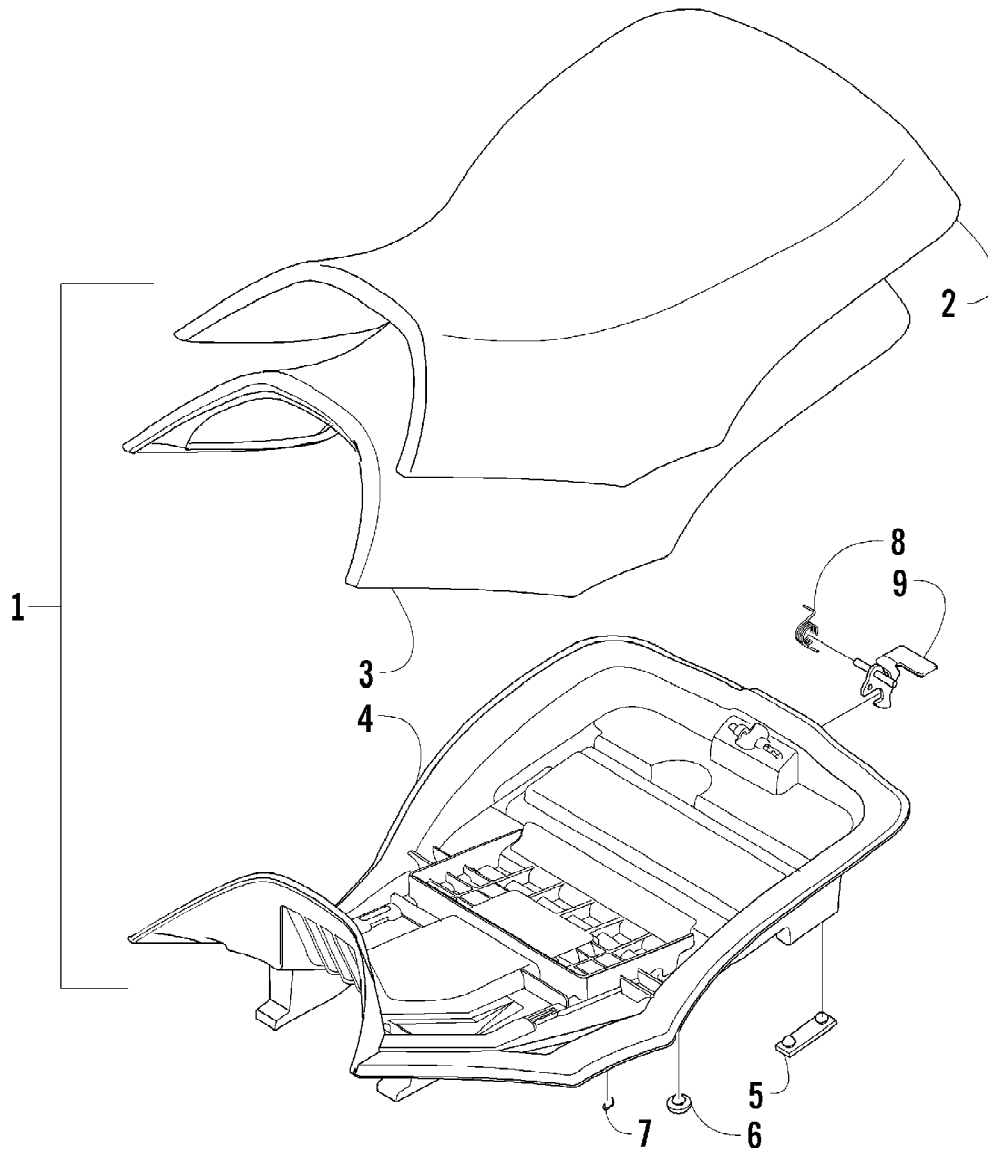

2007 ATV 650 H1 AUTOMATIC TRANSMISSION 4X4 TBX RED (A2007BBS4) Page 79 of 107
SEAT ASSEMBLY

Ref #	Part Number	Qty	S/P/F	Description
1	1506-937	1	S/P	Seat Assembly (inc. 2-9)
2	1506-209	1		Cover, Seat
3	1506-208	1		Foam, Seat
4	2406-144	1	S/P	Base, Seat Assembly (inc. 5-6)
5	0406-879	2		Bumper, Seat - Rear
6	0406-877	4	/P	Bumper, Seat - Front
7	0624-528	AR	/P	Staple
8	1406-592	1	/P	Spring, Seat Latch
9	1506-156	1		Latch, Seat