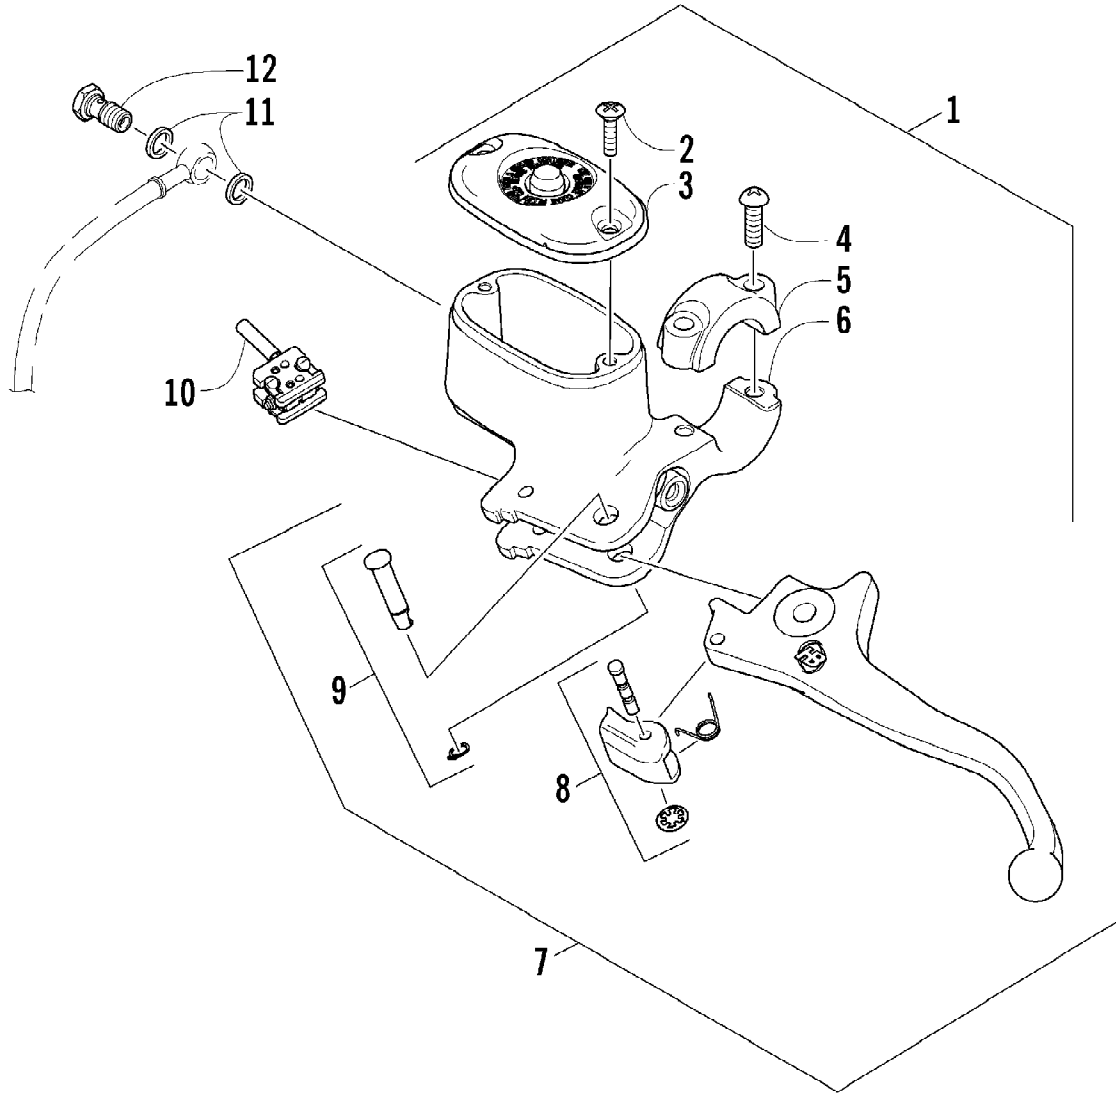

2007 ATV 650 H1 AUTOMATIC TRANSMISSION 4X4 TBX RED (A2007BBS4115) Page 3 of 107
HYDRAULIC HAND BRAKE ASSEMBLY

Ref #	Part Number	Qty	S/P/F	Description
1	0502-914	1	S	Brake Assembly (inc. 2-10)
2	0502-566	1		Screw, Reservoir Cover
3	0502-868	1	/P	Cover, Reservoir
4	0502-568	1		Screw, Master Cylinder Clamp
5	0502-869	1		Clamp, Master Cylinder
6	0502-704	1		Master Cylinder Assembly
7	0502-866	1		Lever Assembly (inc. 8-9)
8	0502-867	1	/P	Lock, Brake Lever - Kit
9	0502-580	1		Lever Pin - Kit
10	0502-564	1	/P	Switch, Brake - Kit
11	0423-178	2		Washer, Crush
12	0423-413	1		Bolt, Banjo-Fitting