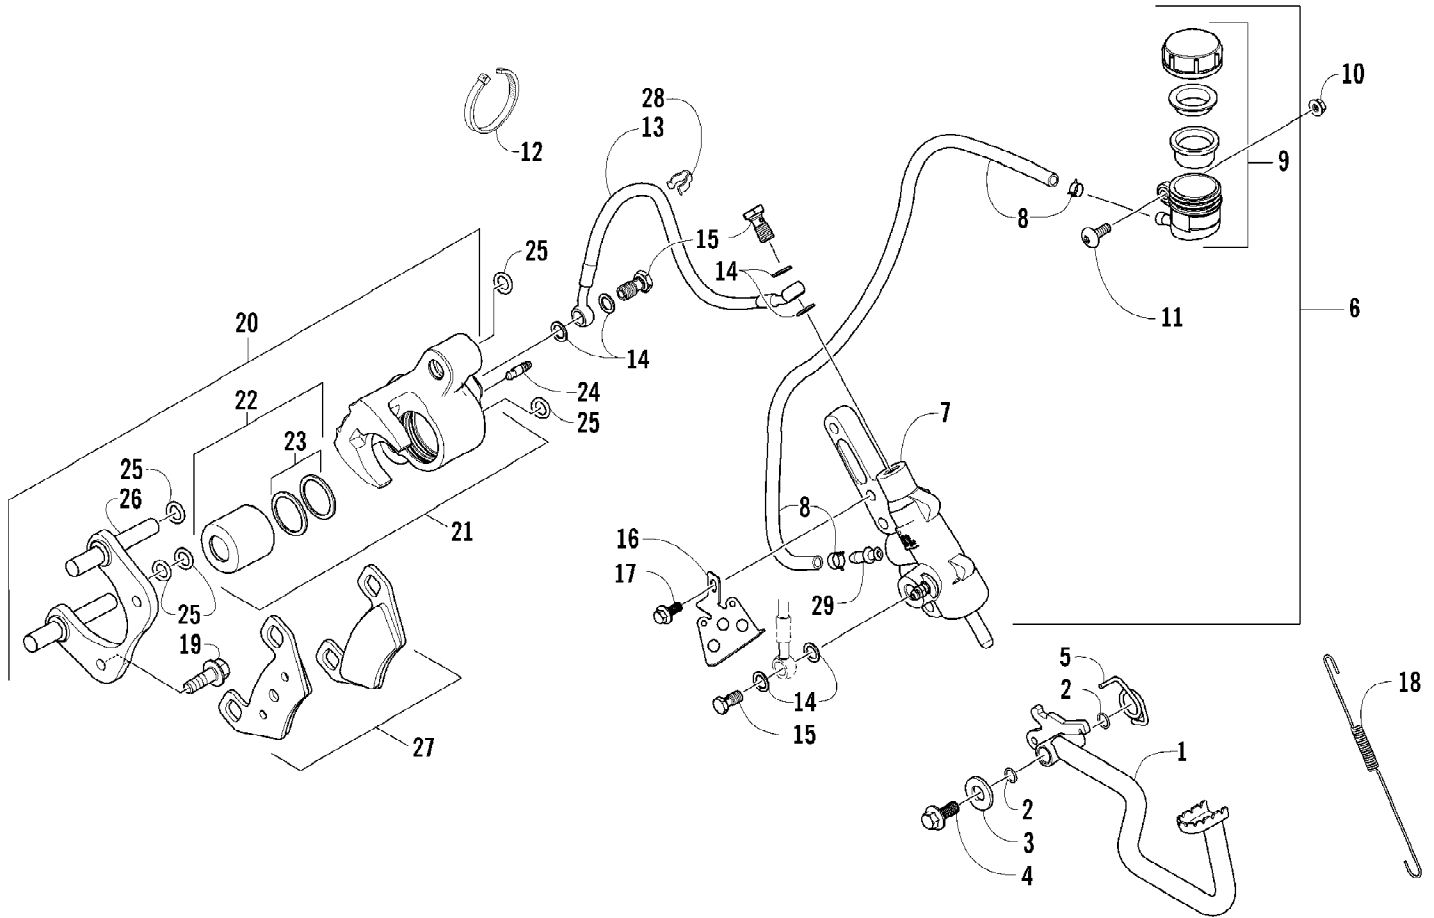

2007 ATV 650 H1 AUTOMATIC TRANSMISSION 4X4 TBX RED (A2007BBS4BB) 3 of 107
AUXILIARY BRAKE ASSEMBLY

2007 ATV 650 H1 AUTOMATIC TRANSMISSION 4X4 TBX RED (A2007BBS4BBS) 4 of 107
AUXILIARY BRAKE ASSEMBLY

Page

Ref #	Part Number	Qty	S/P/F	Description
	1502-136	1		Fully Bled Master Cylinder Replacement Kit
1	1502-063	1		Lever, Brake
2	1602-213	2	/P	O-Ring
3	8050-252	1		Washer
4	8408-816	1		Screw, Cap
5	0502-807	1		Spring, Brake Lever
6	1502-137	1	S	Brake Assembly (inc. 7-9)
7	0	1	F	Master Cylinder
8	1502-142	1		Hose, Brake Reservoir w/Clamps
9	1502-141	1		Reservoir, Brake
10	0623-038	1		Nut, Flanged
11	8476-616	1		Screw, Machine
12	0123-788	1	/P	Cable Tie - 7.5 in.
13	1502-140	1		Hose, Brake
14	0423-178	6		Washer, Crush
15	0423-413	3		Bolt, Banjo-Fitting
16	1502-179	1		Bracket, Switch
17	8408-625	2		Screw, Cap
18	0502-785	1		Spring, Brake Switch
19	1623-589	2	S	Screw, Cap
20	0502-878	1	S	Caliper, Brake (inc. 21-27)
21	0502-603	1	S	Housing, Caliper - Assembly - Right Rear (inc. 22-24)
22	0502-606	1		Piston/Seal Set (inc. 23)
23	0502-607	1		Seal Set
24	0502-609	1	/P	Valve, Bleed
25	0502-608	1		O-Ring, Guide - Set
26	0502-605	1		Bracket Assembly
27	0502-875	1	S	Pad, Brake - Set
28	1502-115	2		Clip, Brake Hose
29	1502-138	1	S	Adapter, Hose