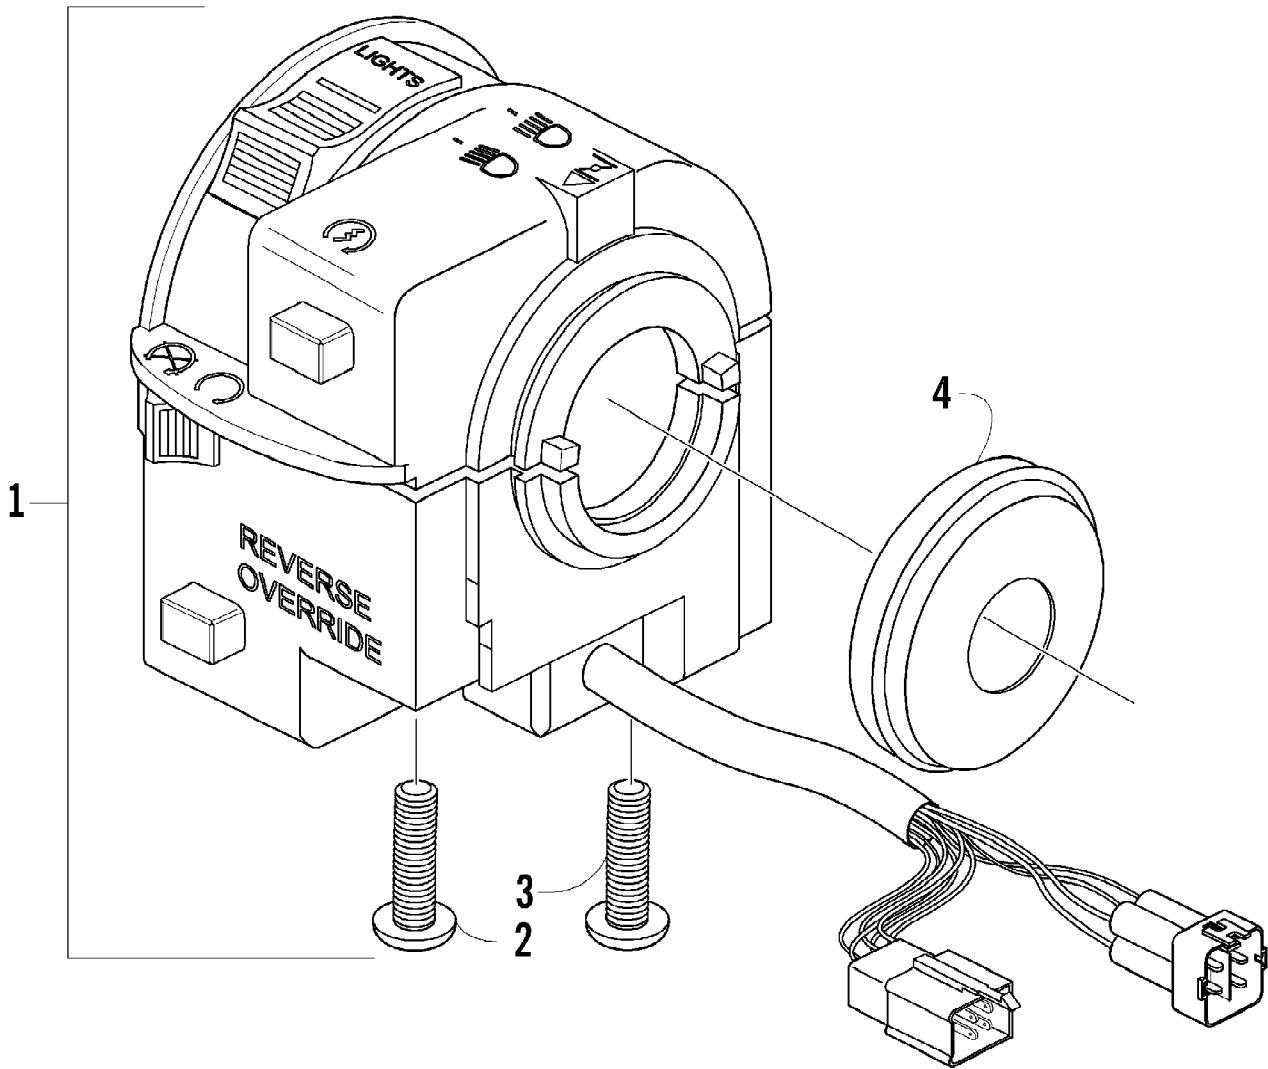

2007 ATV 650 H1 AUTOMATIC TRANSMISSION 4X4 TBX RED (A2007BBS4B) Page 20 of 107
CONTROL SWITCH HOUSING ASSEMBLY

Ref #	Part Number	Qty	S/P/F	Description
1	0509-014	1		Switch, Control - Assembly (inc. 2-4)
2	0409-027	1		Screw, Machine
3	0409-028	1		Screw, Machine
4	3409-019	1		Cover, Switch Housing