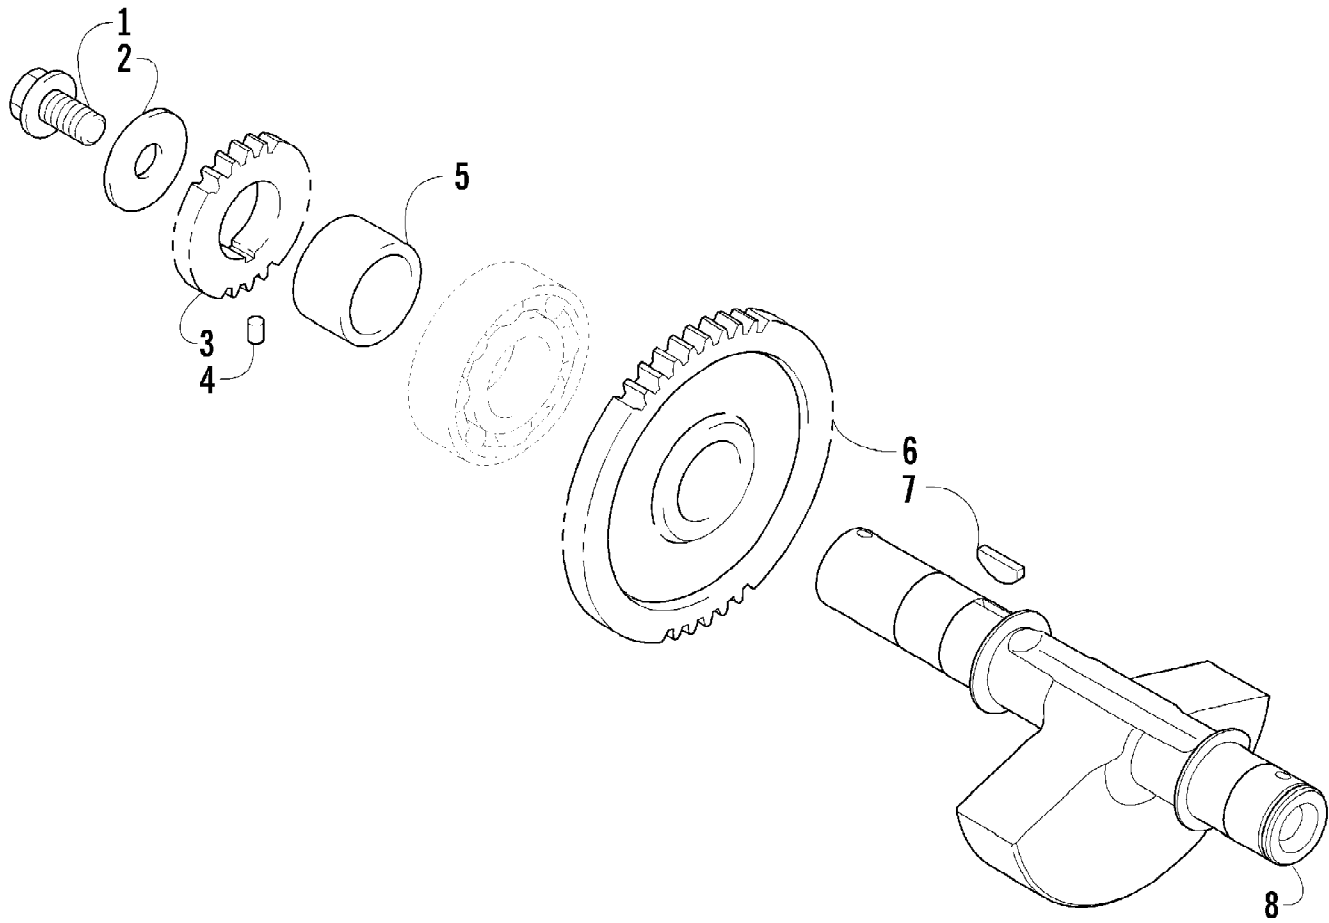

2007 ATV 650 H1 AUTOMATIC TRANSMISSION 4X4 TBX RED (A2007BBS4B) Page 26 of 107
CRANK BALANCER ASSEMBLY

Ref #	Part Number	Qty	S/P/F	Description
1	0826-033	1		Screw, Cap
2	0828-003	1		Washer
3	0811-003	1		Gear, Oil Pump Drive
4	0829-007	1		Dowel, Solid
5	0811-004	1		Spacer
6	0811-002	1		Gear, Driven
7	0829-006	1		Key - Crank Balancer Shaft
8	0811-017	1		Balancer, Crank