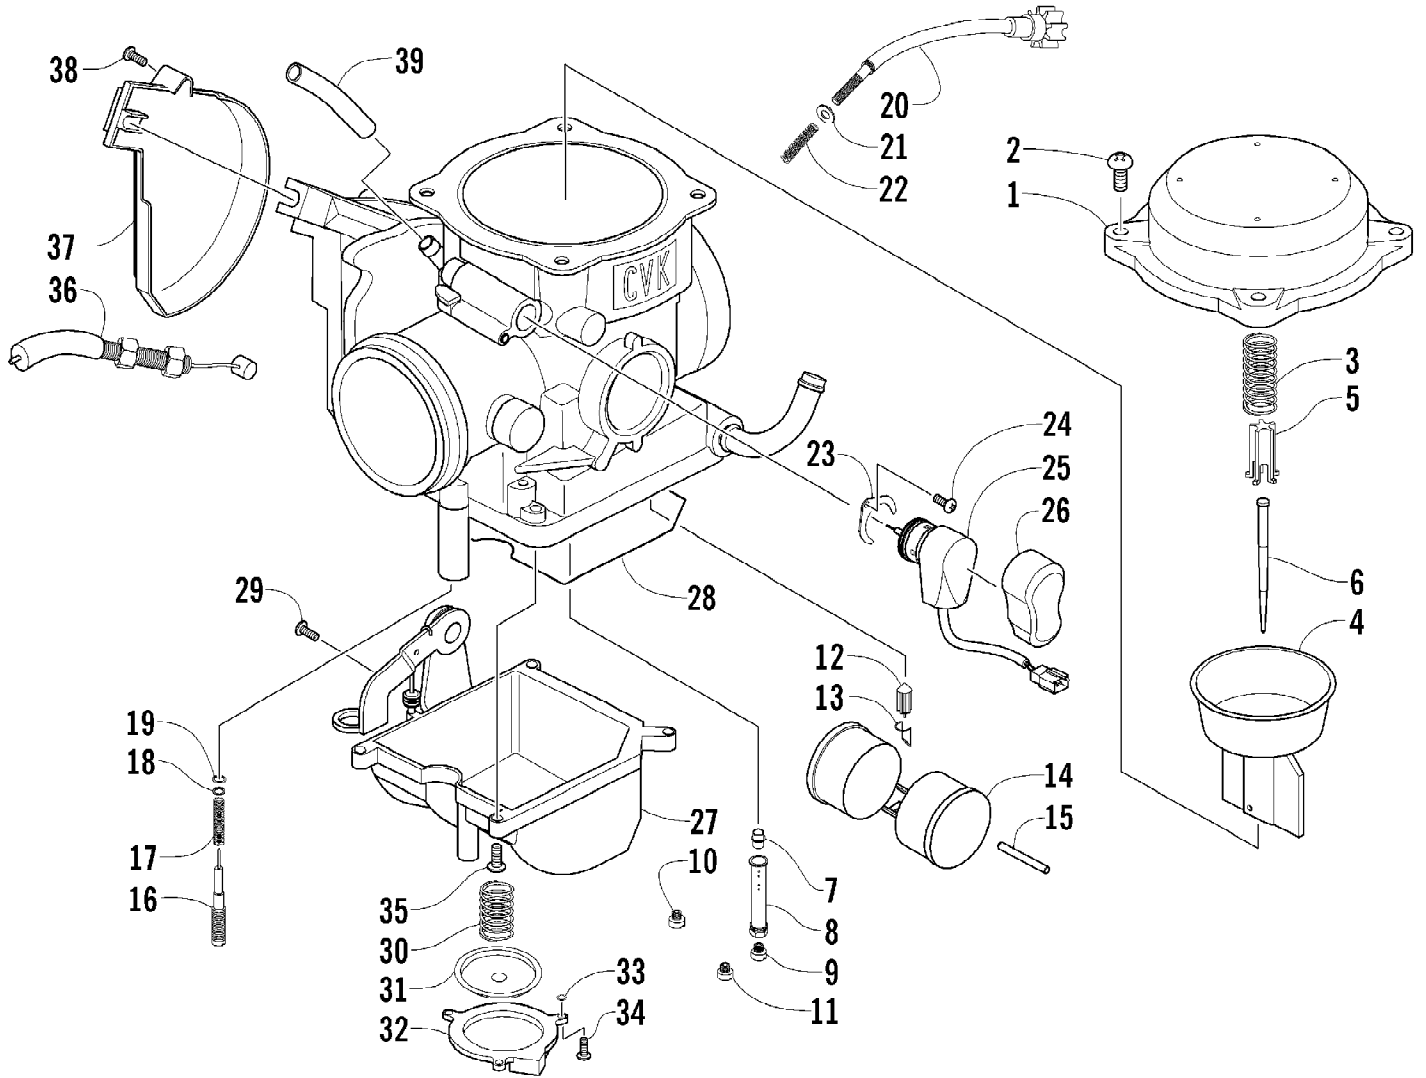

2007 ATV 650 H1 AUTOMATIC TRANSMISSION 4X4 TBX RED (A2007BBS4) Page 11 of 107
CARBURETOR

2007 ATV 650 H1 AUTOMATIC TRANSMISSION 4X4 TBX RED (A2007BBS4) Page 12 of 107
CARBURETOR

Ref #	Part Number	Qty	S/P/F	Description
	0470-571	1		Complete Carburetor Assembly CVK36-AE
1	5507-001	1		Cover, Top
2	5507-002	4	/P	Screw, Top Cover
3	5507-173	1	S	Spring
4	5507-099	1		Piston, Vacuum
5	5507-005	1		Seat, Spring
6	5507-184	1		Jet Needle
7	5507-007	1		Needle Jet
8	5507-047	1	/P	Holder, Needle Jet
9	5507-075	1		Main Jet - 132
9	5507-072	1		Main Jet - 125 Optional
9	5507-073	1		Main Jet - 128 Optional
9	5507-074	1		Main Jet - 130 Optional
9	5507-057	1	/P	Main Jet - 135 Optional
9	5507-076	1	/P	Main Jet - 138 Optional
9	5507-043	1		Main Jet - 142 Optional
9	5507-042	1	/P	Main Jet - 145 Optional
9	5507-041	1		Main Jet - 148 Optional
9	5507-009	1	/P	Main Jet - 150 Optional
9	5507-077	1		Main Jet - 152 Optional
9	5507-078	1		Main Jet - 155 Optional
10	5507-101	1	S	Slow Jet
11	5507-112	1		Starter Jet - 85
12	5507-183	1		Valve, Float - Set (inc. 13)
13	0	1	F	Clip
14	5507-039	1		Float Set (inc. 15)
15	0	1	F	Pin, Float
16	5507-111	1		Screw, Pilot - Set (inc. 17-19)
17	0	1	F	Spring
18	0	1	F	Washer
19	0	1	F	O-Ring
20	5507-027	1		Screw, Idle Adjust
21	5507-028	1		Washer
22	5507-029	1		Spring
23	5507-115	1		Plate
24	5507-117	1	/P	Screw
25	5507-204	1		Choke, Electric
26	5507-114	1		Cover, Electric Choke
27	5507-203	1		Chamber, Float - Assembly (inc. 28-34)
28	5507-067	1	/P	O-Ring, Float Chamber
29	5507-050	1	/P	Screw, Drain
30	5507-032	1		Spring
31	5507-202	1		Diaphragm Assembly
32	5507-033	1		Housing, Pump
33	5507-034	1		U-Ring
34	5507-035	3		Screw
35	5507-017	4	/P	Screw
36	0487-021	1	S	Cable, Throttle
37	5507-036	1		Cover
38	5507-037	1	/P	Screw
39	0410-048	AR	S	Hose, Vent - 25 ft