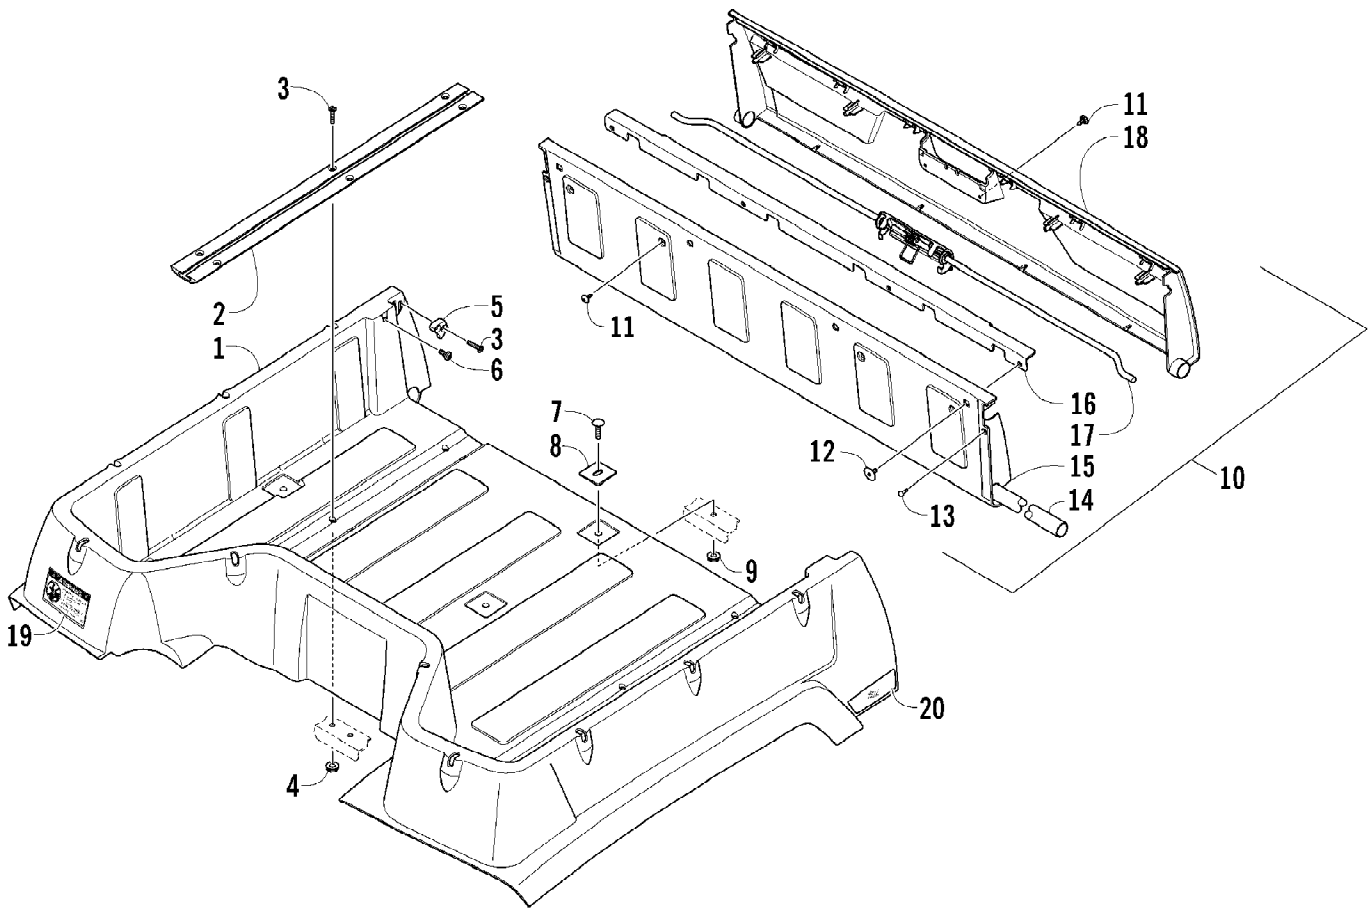

2007 ATV 650 H1 AUTOMATIC TRANSMISSION 4X4 TBX RED (A2007BBS4) Page 14 of 107
CARGO BOX ASSEMBLY

Ref #	Part Number	Qty	S/P/F	Description
1	2506-767	1	/P	Box, Cargo (inc. 19-20)
2	0541-364	2	/P	Rail, Cargo Box
3	8474-630	16		Screw, Machine
4	8424-602	12	/P	Nut
5	1506-940	1		Hook, Tailgate - Right
5	1506-941	1		Hook, Tailgate - Left
6	8471-616	2		Screw, Machine
7	0423-623	7		Bolt, Carriage
8	1506-933	7		Plate, Retainer
9	8424-802	7		Nut
10	1506-568	1		Tailgate Assembly (inc. 11-18)
11	0623-784	10		Screw, Self-Tapping
12	0423-101	4		Screw, Shoulder
13	1406-755	2		Bumper, Tailgate
14	1406-711	1		Shaft, Pivot
15	1406-709	1		Panel, Tailgate - Front
16	1506-567	1		Brace, Tailgate
17	1506-561	1		Latch, Tailgate
18	1406-710	1		Panel, Tailgate - Rear
19	0411-975	1		Decal, Warning - No Passenger/ Weight Limit
20	0411-980	1		Decal, Reflector - Right
20	0411-979	1		Decal, Reflector - Left