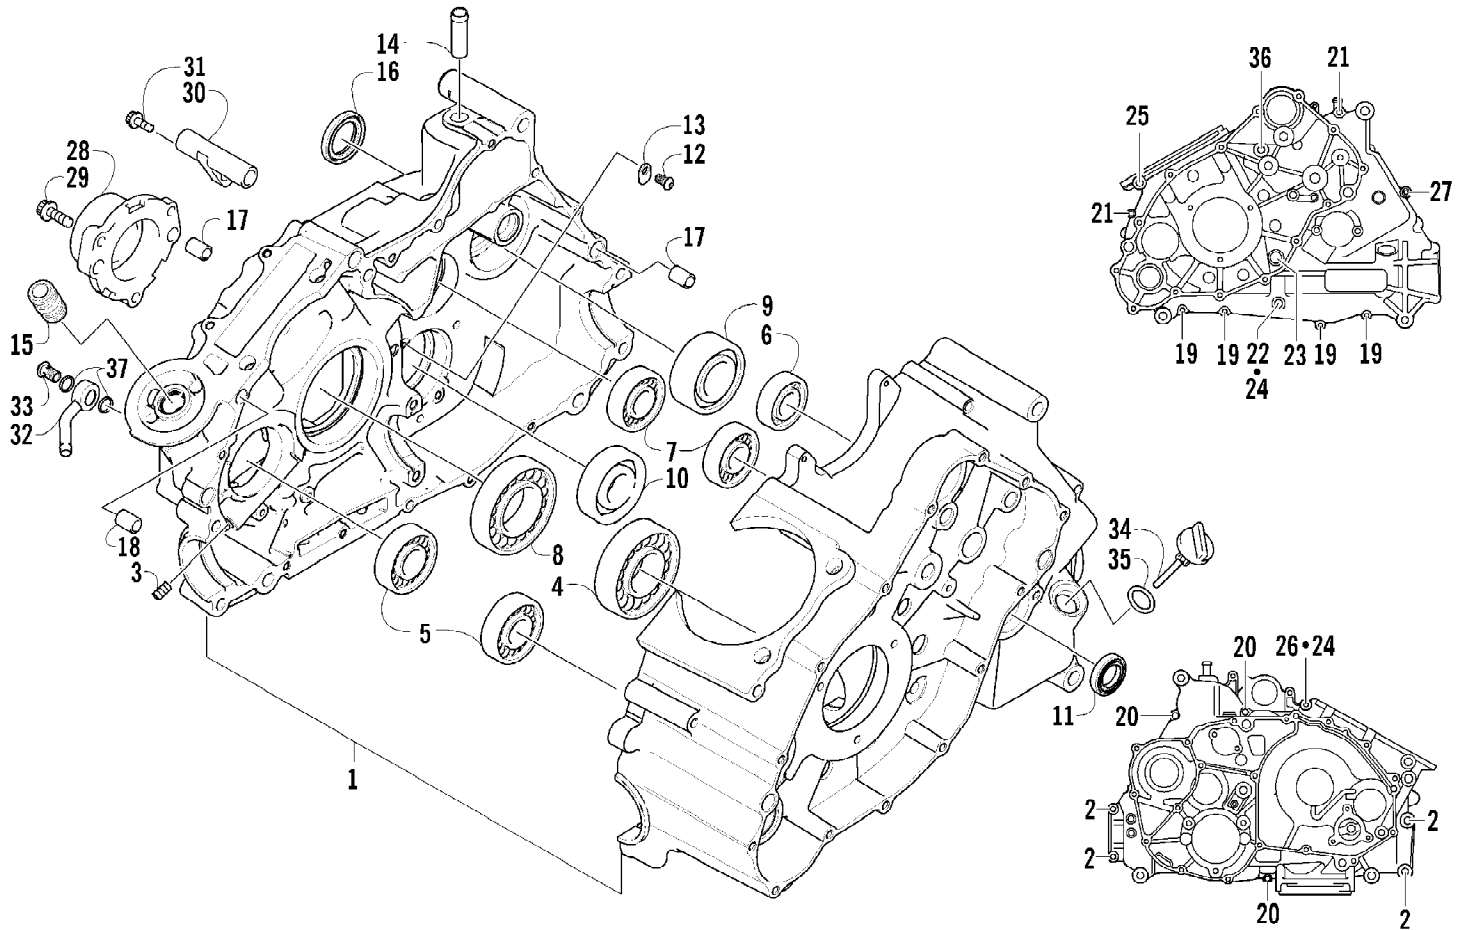

2007 ATV 650 H1 AUTOMATIC TRANSMISSION 4X4 TBX RED (A2007BBS4) Page 27 of 107
CRANKCASE ASSEMBLY (Up to VIN: 4UF07ATV47T237701)

2007 ATV 650 H1 AUTOMATIC TRANSMISSION 4X4 TBX RED (A2007BBS4106R)
CRANKCASE ASSEMBLY (Up to VIN: 4UF07ATV47T237701) Page 28 of 107

Ref #	Part Number	Qty	S/P/F	Description
1	0801-056	1	S	Crankcase Assembly (inc. 2-16)
2	8412-850	4		Screw, Cap
3	0801-002	2		Plug
4	0832-003	1	S	Bearing
5	0832-005	2	S	Bearing
6	0832-013	1	S	Bearing
7	0832-014	2	S	Bearing
8	0832-002	1	S	Bearing
9	0832-012	1	S	Bearing
10	0832-015	1	S/P	Bearing
11	0822-052	1		Seal, Countershaft
12	0826-100	2		Screw, Cap
13	0822-010	2	/P	Retainer, Bearing
14	0801-028	1		Pipe, Breather
15	0812-008	1		Union, Oil Filter
16	0830-035	1		Seal, Driveshaft
17	0829-002	5		Pin, Dowel
18	0829-003	1		Pin, Dowel
19	8468-645	4		Screw, Machine
20	8468-655	3		Screw, Machine
21	8468-675	2		Screw, Machine
22	8412-860	1		Screw, Cap
23	0826-017	1		Screw, Cap
24	0830-008	2		Gasket
25	0826-019	1		Screw, Cap
26	0826-018	1		Screw, Cap
27	8468-695	1		Screw, Machine
28	0801-006	1		Housing, Secondary Shaft Bearing
29	0826-105	3		Bolt
30	0801-069	1		Pipe, Breather
31	0826-038	1		Bolt, Breather Pipe
32	0812-028	2		Fitting, Oil Cooler
33	0812-025	2		Bolt, Oil Cooler Fitting
34	0801-005	1		Stick, Oil Level
35	0830-010	1		O-Ring, Oil Level Stick
36	8468-680	1		Screw, Machine
37	0812-026	4		Gasket