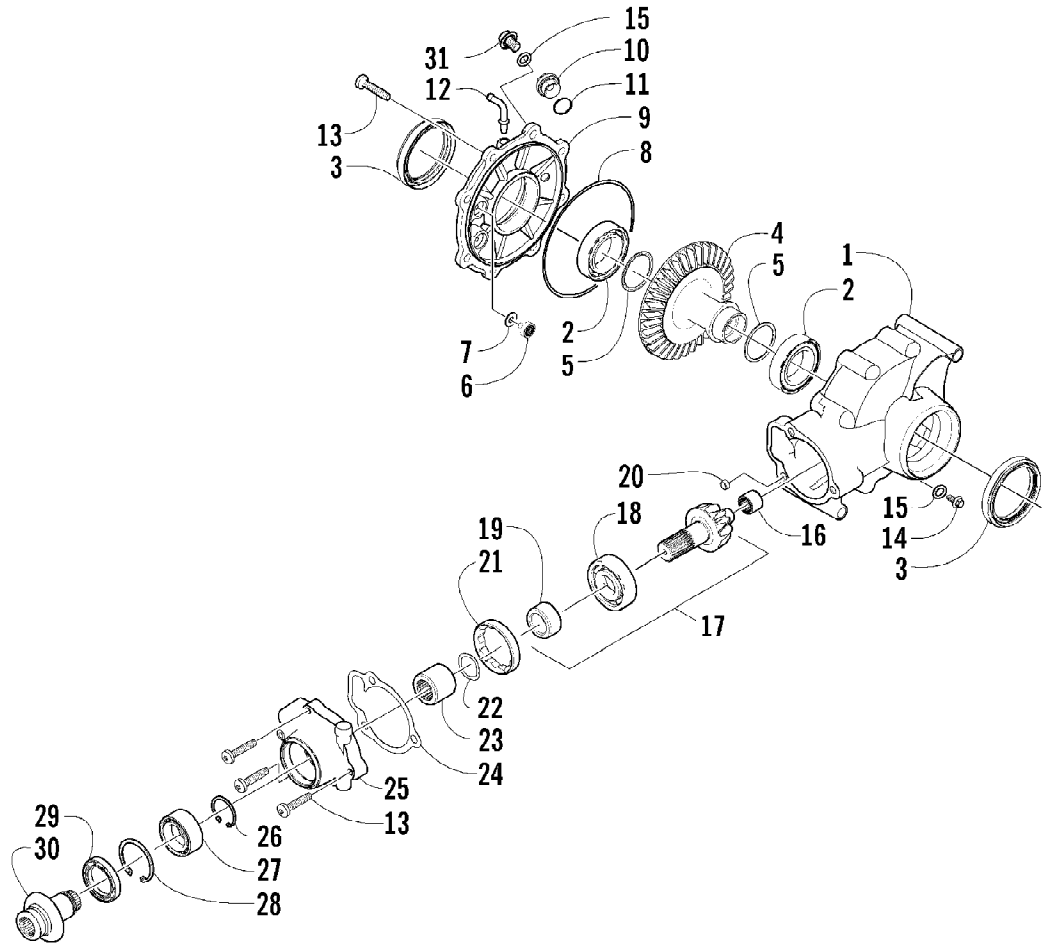

2007 ATV 650 H1 AUTOMATIC TRANSMISSION 4X4 TBX RED (A2007BBS4116) Page 8 of 107
REAR DRIVE GEARCASE ASSEMBLY

2007 ATV 650 H1 AUTOMATIC TRANSMISSION 4X4 TBX RED (A2007BBS4) Page 9 of 107
REAR DRIVE GEARCASE ASSEMBLY

Ref #	Part Number	Qty	S/P/F	Description
	1502-079	1	S	Complete Rear Gearcase Assembly
1	0502-622	1		Housing, Gearcase
2	0402-393	2		Bearing
3	1402-441	2	S	Seal
4	1402-032	1		Gear, Ring - 36T
5	0402-405	AR		Shim
5	0402-406	AR		Shim
5	0402-407	AR		Shim
5	0402-408	AR		Shim
5	0402-409	AR		Shim
6	0402-326	1		Button, Thrust
7	0402-429	AR		Shim
7	0402-430	AR		Shim
7	0402-431	AR		Shim
7	0402-432	AR		Shim
7	0402-433	AR		Shim
8	0423-149	1		O-Ring
9	1502-082	1		Cover, Gearcase
10	0402-333	1	/P	Plug, Fill (inc. 11)
11	0423-154	1		O-Ring
12	1402-102	1		Fitting
13	0423-118	11		Screw, Self-Tapping
14	0402-450	1	S	Plug, Magnetic (inc. one No. 15)
15	0423-153	2		O-Ring
16	0402-328	1		Bearing
17	0502-783	1		Gear, Pinion - Assembly - 10T (inc. 18-19)
18	0402-327	1		Bearing
19	0402-336	1		Collar, Retaining
20	0402-411	1		Pin, Dowel
21	0402-331	1		Collar, Lock
22	0402-982	1		Washer, Spring
23	0402-981	1		Collar, Shaft
24	0402-947	1		Gasket, Flange
25	0502-529	1		Housing, Pinion
26	0423-417	1		Ring, Retaining
27	1402-043	1		Bearing
28	0423-423	1		Ring, Retaining
29	1402-011	1		Seal
30	1502-085	1	/P	Shaft, Input
31	1402-211	1		Plug, Oil Level (inc. one No. 15)