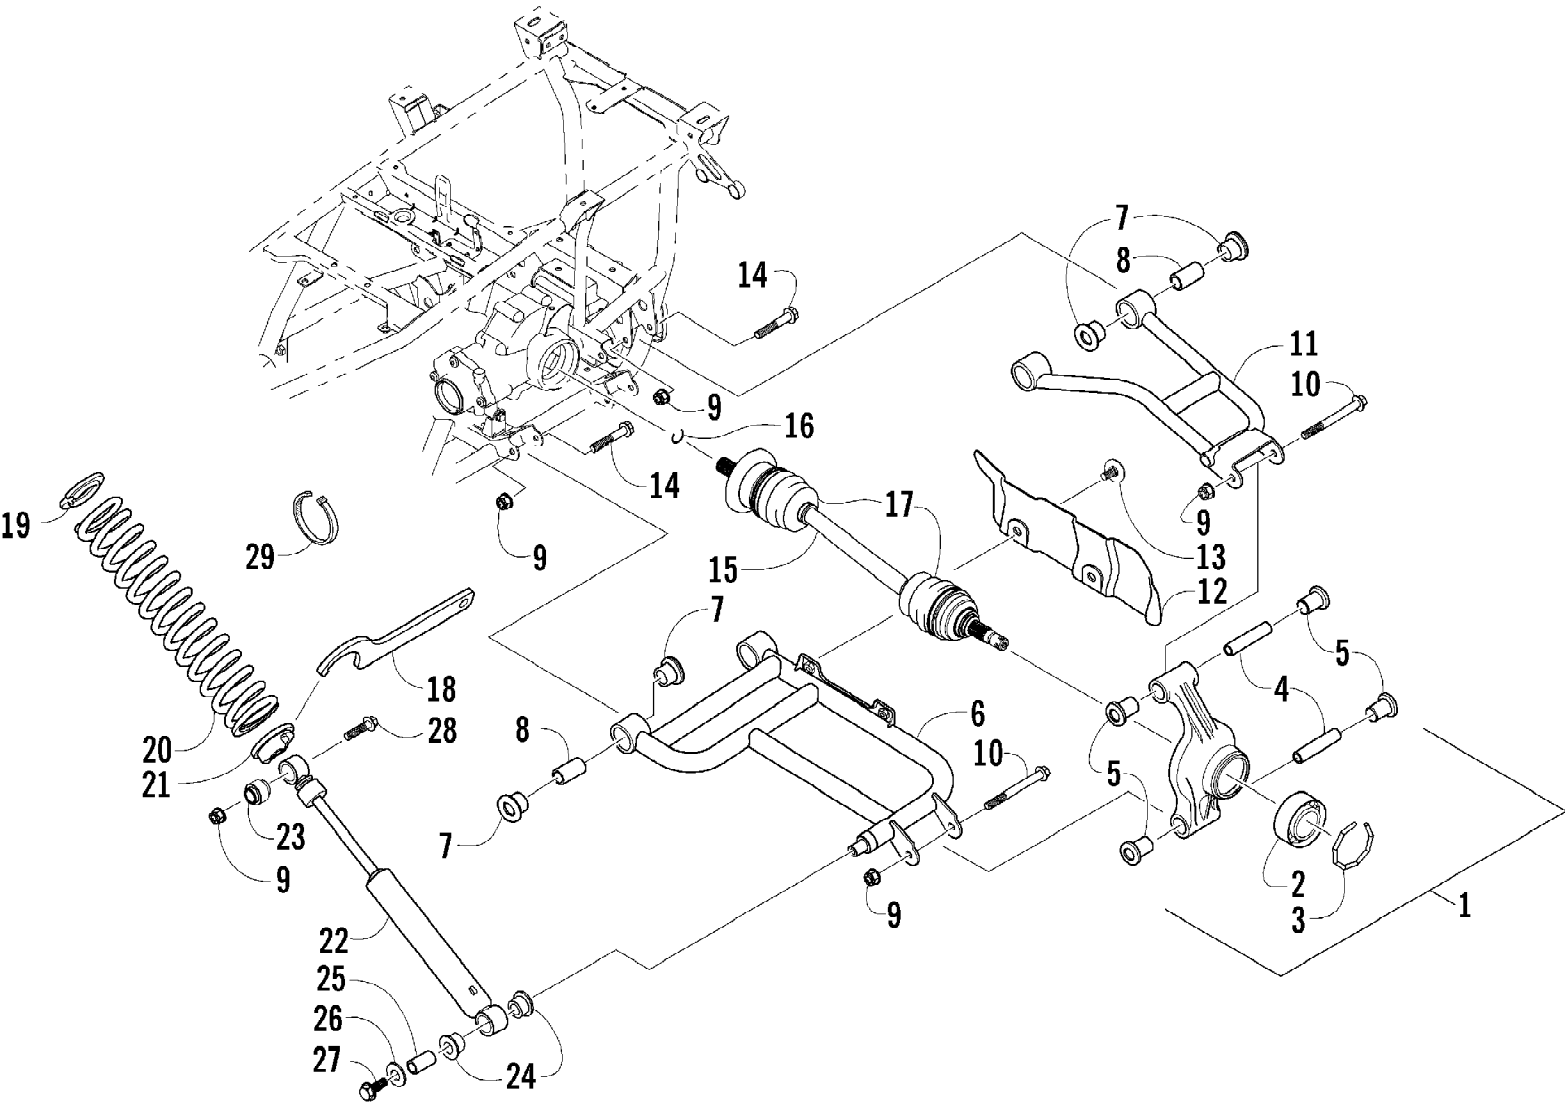

2007 ATV 650 H1 AUTOMATIC TRANSMISSION 4X4 TBX RED (A2007BBS4) Page 70 of 107
REAR SUSPENSION ASSEMBLY

2007 ATV 650 H1 AUTOMATIC TRANSMISSION 4X4 TBX RED (A2007BBS4) Page 71 of 107
REAR SUSPENSION ASSEMBLY

Ref #	Part Number	Qty	S/P/F	Description
1	0504-372	1	S	Knuckle, Right Rear - Assembly (inc. 2-5)
1	0504-373	1	S/P	Knuckle, Left Rear - Assembly (inc. 2-5)
2	1402-027	2	S/P	Bearing, Wheel Hub
3	0423-423	2		Ring, Retaining
4	0403-038	4	S/P	Collar, Suspension Bushing
5	0403-032	8	S	Bushing, Suspension
6	0504-438	1	/P	A-Arm, Rear - Lower Right (inc. 7-8)
6	0504-439	1	S	A-Arm, Rear - Lower Left (inc. 7-8)
7	0403-115	16	S	Bushing
8	0403-114	8	S	Collar
9	8428-002	14		Nut, Lock
10	8409-000	4		Screw, Cap
11	0504-470	1		A-Arm, Rear - Upper Right (inc. 7-8)
11	0504-471	1	S	A-Arm, Rear - Upper Left (inc. 7-8)
12	0441-754	1		Guard, Boot - Right
12	0441-755	1		Guard, Boot - Left
13	0423-545	4	/P	Screw, Body
14	8409-075	8		Screw, Cap
15	0502-811	2	S	Axle, Drive (inc. 16-17)
16	0441-893	2	S	Clip, Retaining
17	0436-276	2	S	Repair Kit, Boot - Rear Axle
18	0441-587	1		Wrench, Spanner
19	1603-889	2	/P	Retainer, Spring
20	0404-088	2		Spring, Suspension
21	0404-057	2		Cam, Spring Adjuster
22	0404-148	2		Shock Absorber - Rear (inc. 23-25)
23	0403-182	2		Bushing, Double-Bonded
24	0603-955	4		Bushing, Shock Absorber
25	1603-219	2	S	Sleeve, Shock
26	0423-087	2		Washer
27	8408-820	2	/P	Screw, Cap
28	8409-050	2		Screw, Cap
29	0123-788	2	/P	Cable Tie