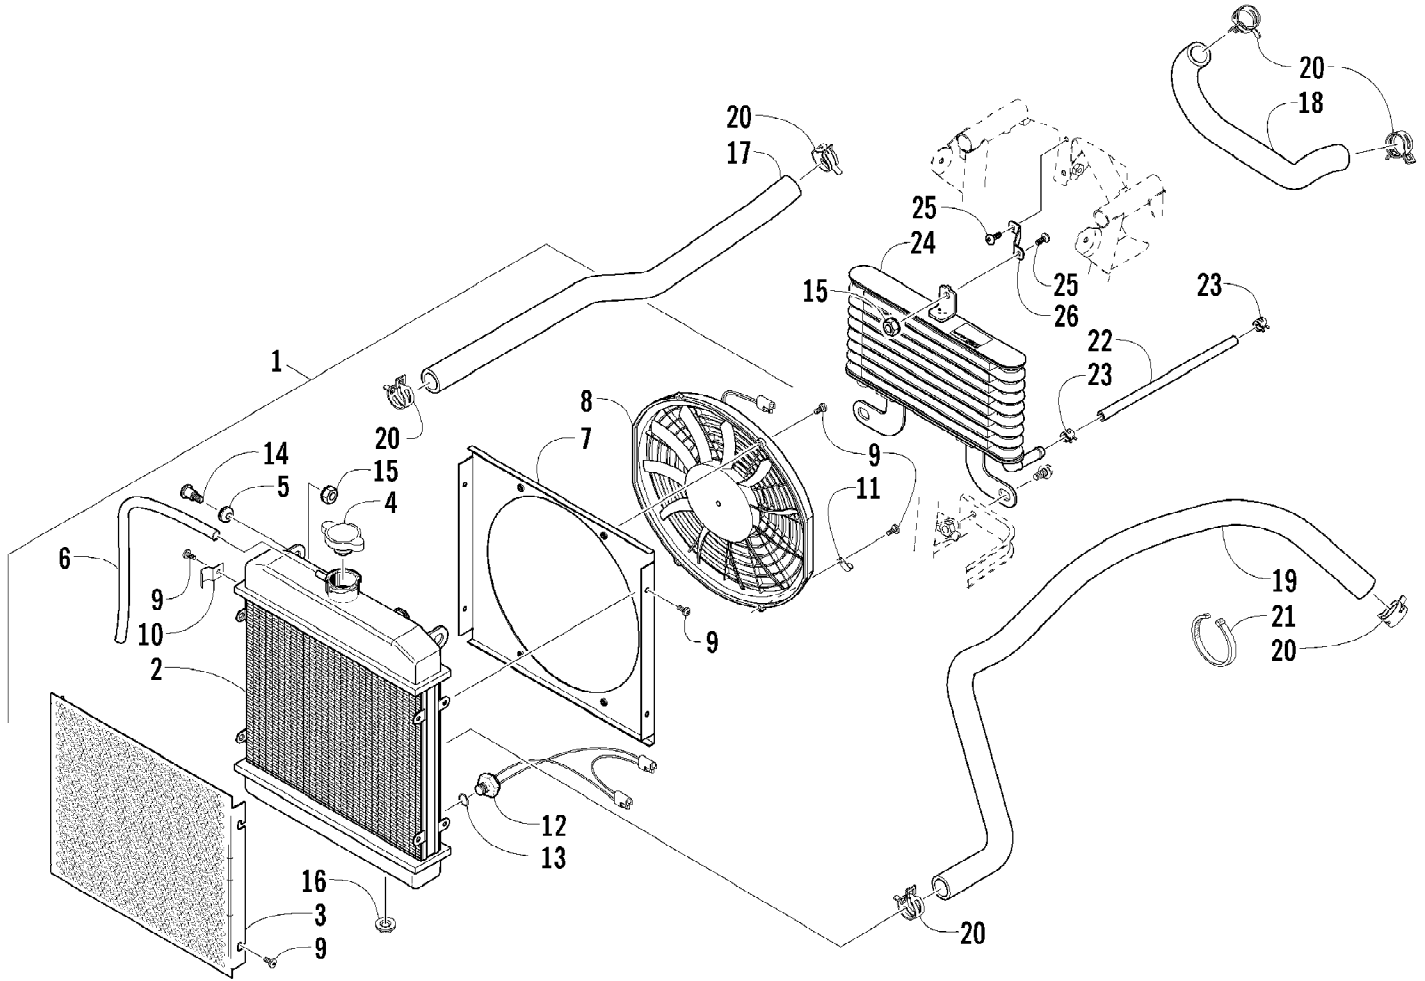

2007 ATV 650 H1 AUTOMATIC TRANSMISSION 4X4 TBX RED (A2007BBS4) Page 23 of 107
COOLING ASSEMBLY (VIN: 4UF07ATV17T236134 and above)

2007 ATV 650 H1 AUTOMATIC TRANSMISSION 4X4 TBX RED (A2007BBS4106R24 of 107
COOLING ASSEMBLY (VIN: 4UF07ATV17T236134 and above)

Ref #	Part Number	Qty	S/P/F	Description
1	0413-172	1	S	Radiator Assembly (inc. 2-13)
2	0413-184	1	/P	Radiator
3	0413-007	1		Screen, Radiator
4	0413-002	1	S	Cap, Radiator
5	0423-030	2		Grommet
6	0610-016	AR	/P	Hose - 25 ft
7	0413-046	1		Shroud, Fan
8	0413-123	1	/P	Fan, Cooling
9	8475-512	12		Screw, Machine
10	0423-351	1		Clamp, Wire
11	0123-397	1		Clamp, Cable
12	0413-168	1		Sensor, Temperature - Coolant
13	0423-390	1	S	O-Ring
14	0423-484	2		Screw, Shoulder
15	0623-038	4		Nut w/Washer
16	0423-028	2		Bushing, Stem
17	0410-002	1		Hose, Coolant - Upper
18	0410-022	1		Hose, Coolant - Crossover
19	0410-041	1		Hose, Coolant - Lower
20	0423-496	6		Clamp, Hose
21	0123-788	2	/P	Cable Tie
22	0410-127	2		Hose, Oil Cooler
23	0423-632	4		Clamp, Hose
24	0413-163	1	S	Cooler, Oil
25	8476-612	2		Screw, Machine
26	0513-022	1		Bracket, Mtg Upper-Oil Cooler