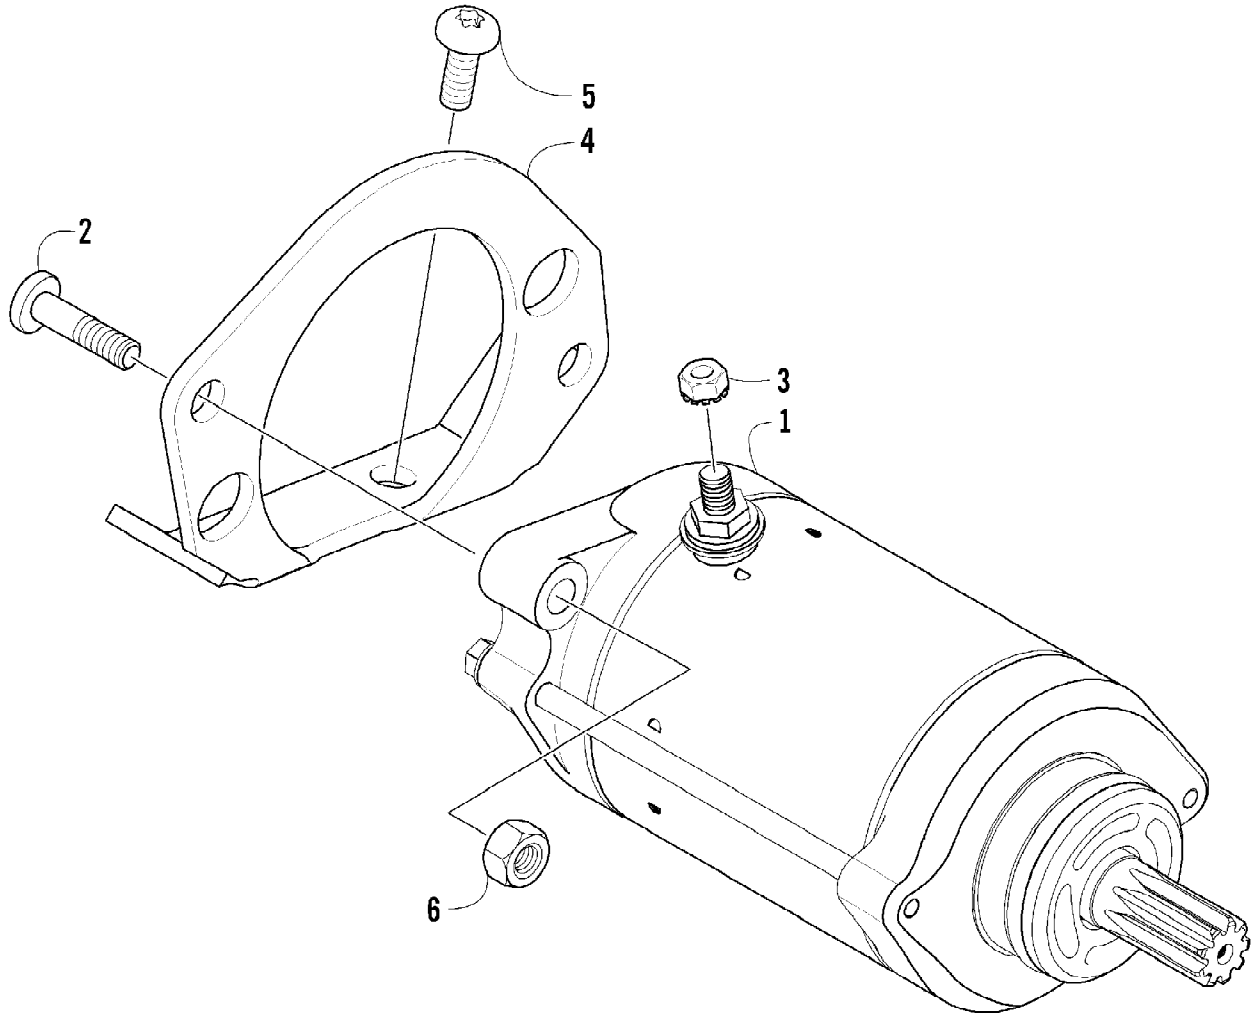

2007 ATV 650 H1 AUTOMATIC TRANSMISSION 4X4 TBX RED (A2007BBS4116) Page 8 of 107
STARTER MOTOR ASSEMBLY (VIN: 4UF07ATV97T270001 and above)

2007 ATV 650 H1 AUTOMATIC TRANSMISSION 4X4 TBX RED (A2007BBS4BUSA) Page 89 of 107
STARTER MOTOR ASSEMBLY (VIN: 4UF07ATV97T270001 and above)

Ref #	Part Number	Qty	S/P/F	Description
1	0825-012	1	S	Motor, Starter - Assembly
2	8468-630	2		Screw, Machine
3	0623-038	1		Nut w/Washer
4	0815-018	1		Bracket, Mounting
5	8468-612	2		Screw, Machine
6	8427-602	2		Nut, Lock