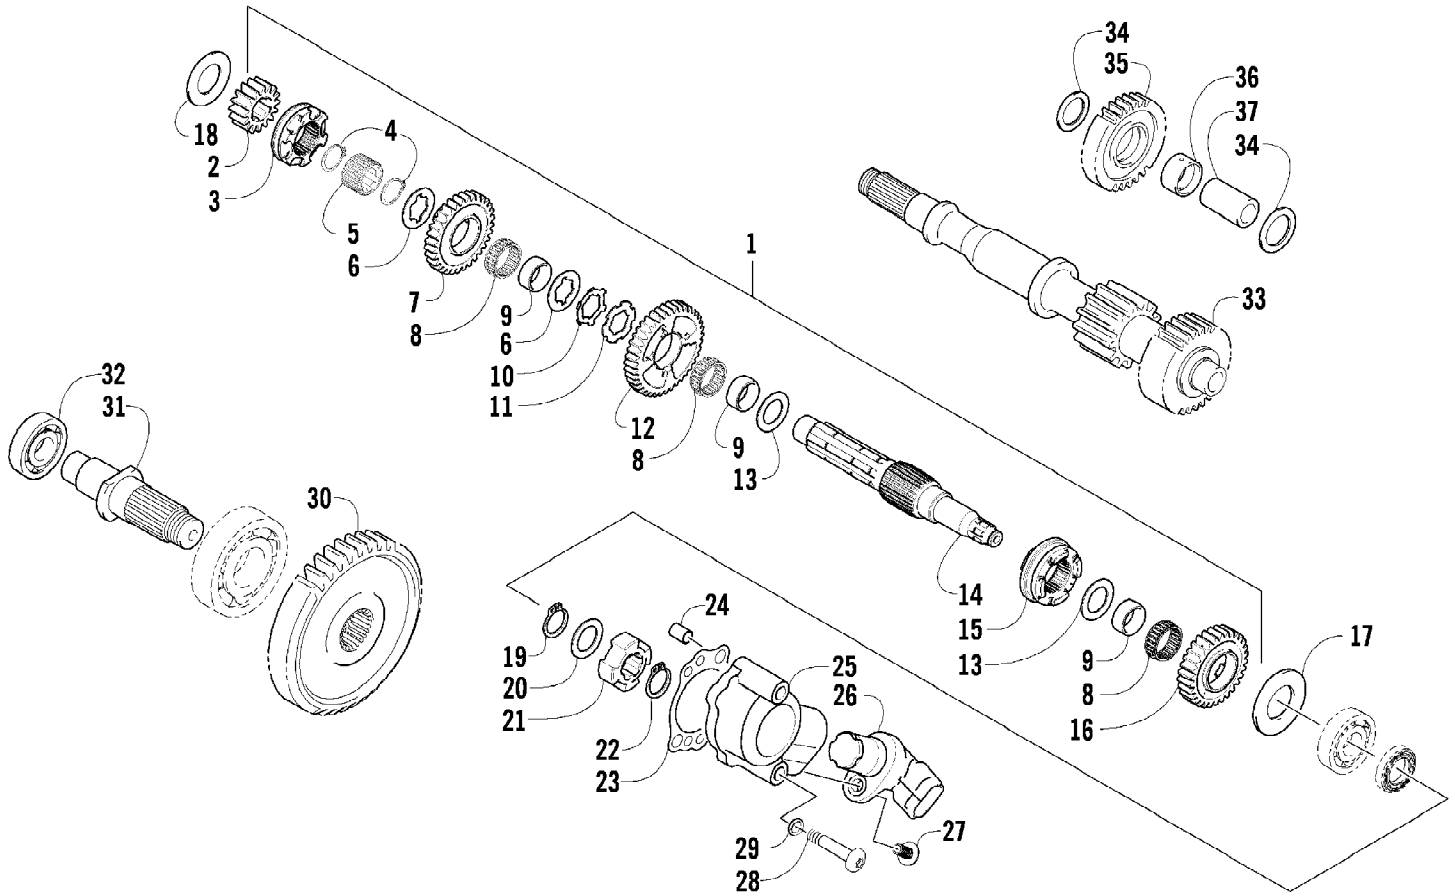

2007 ATV 650 H1 AUTOMATIC TRANSMISSION 4X4 TBX RED (A2007BBS4) Page 2 of 107
SECONDARY TRANSMISSION ASSEMBLY

2007 ATV 650 H1 AUTOMATIC TRANSMISSION 4X4 TBX RED (A2007BBS4) Page 3 of 107
SECONDARY TRANSMISSION ASSEMBLY

Ref #	Part Number	Qty	S/P/F	Description
1	0822-048	1		Countershaft Assembly (inc. 2-16)
2	0822-008	1		Gear, Drive - No. 2
3	0822-014	1		Dog, Reverse Driven Gear
4	0831-011	2		Circlip
5	0822-045	1		Spacer, Reverse Driven Gear
6	0828-008	2		Washer
7	0822-013	1		Gear, Reverse Driven
8	0832-011	3		Bearing
9	0822-005	3		Bushing
10	0828-014	1		Washer, Lock
11	0828-015	1		Washer, Lock
12	0822-004	1		Gear, Driven - Low
13	0822-046	2		Washer, Driven Gear
14	0822-003	1		Countershaft
15	0822-007	1		Dog, Sliding
16	0822-006	1		Gear, Driven - High
17	0828-011	1		Washer, Drive Gear
18	0828-010	1		Washer, Drive Gear
19	0831-040	1		Ring, Retaining
20	0828-069	1		Washer, Thrust
21	0822-050	1		Trigger, Speedometer Sensor
22	0831-039	1		Ring, Retaining
23	0830-129	1		Gasket
24	0829-023	2		Pin, Dowel
25	0822-049	1		Housing, Speedometer Sensor
26	0824-015	1	S	Sensor, Speedometer
27	8468-620	1	/P	Screw, Machine
28	8468-645	2		Screw, Machine
29	0830-107	2		Seal, Fastener
30	0822-009	1		Gear, Driven - No. 2
31	0822-037	1	S	Shaft, Output
32	0832-014	1	S	Bearing
33	0822-001	1		Driveshaft
34	0828-016	2		Washer, Reverse Idle Gear
35	0822-011	1		Gear, Reverse Idle
36	0822-012	1		Bushing, Reverse Idle Gear
37	0822-015	1		Shaft, Reverse Idle