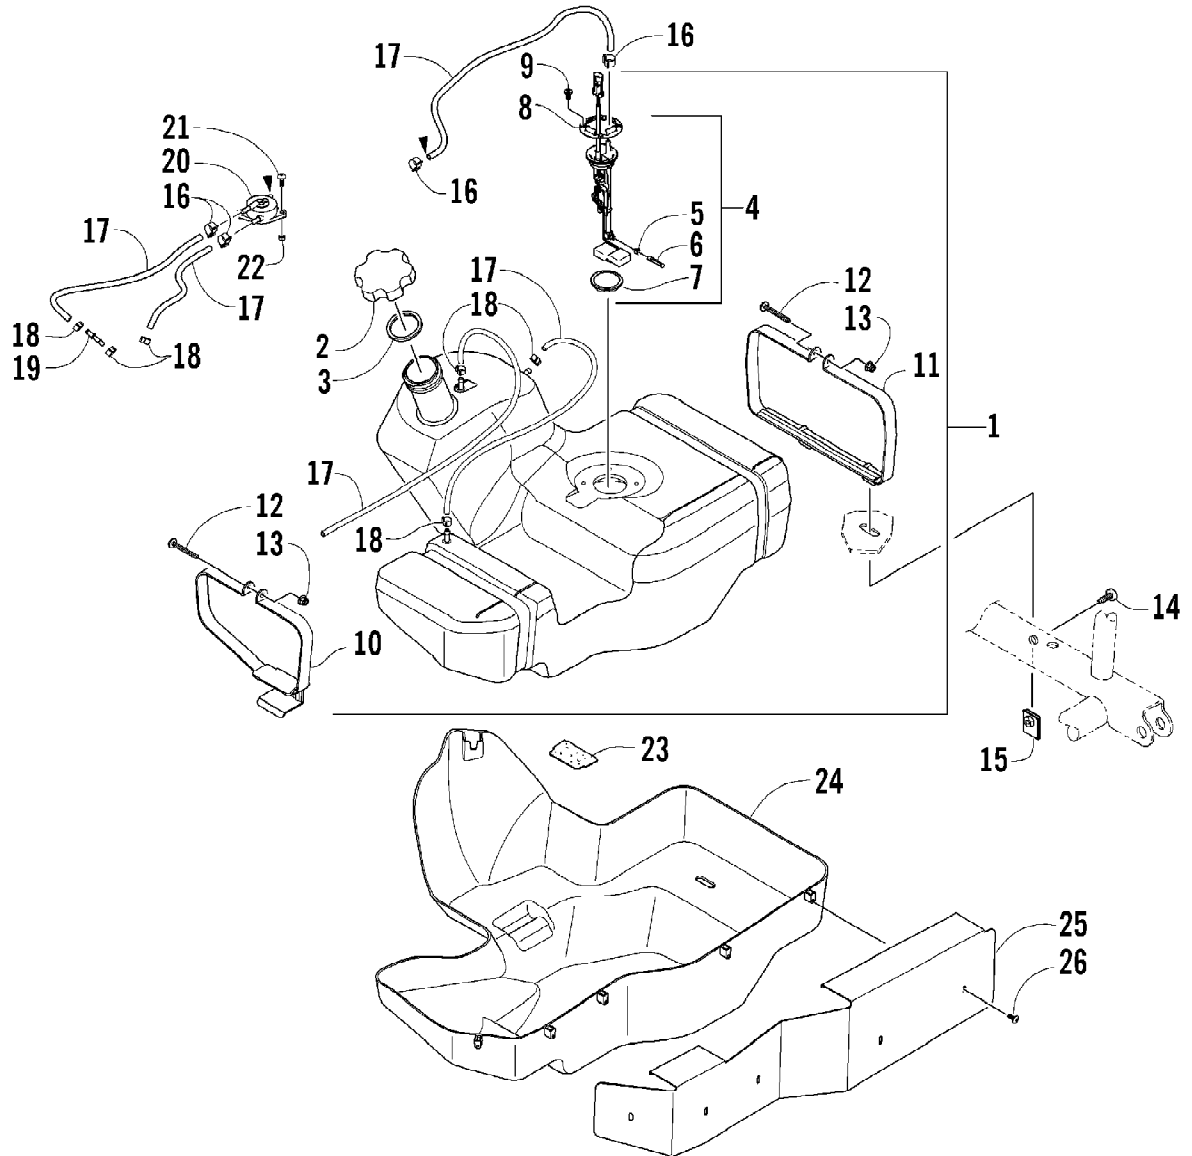

2007 ATV 650 H1 AUTOMATIC TRANSMISSION 4X4 TBX RED (A2007BBS4) Page 5 of 107
GAS TANK ASSEMBLY

Ref #	Part Number	Qty	S/P/F	Description
1	0570-152	1	/P	Tank, Gas - Assembly w/Straps (inc. 2-13)
2	0470-438	1	/P	Cap, Gas Tank (inc. 3)
3	0109-733	1	/P	Gasket, Gas Tank Cap
4	0570-113	1	S	Sensor, Fuel Level (inc. 5-7)
5	0423-603	1		Clamp, Hose
6	0470-475	1		Filter, Fuel
7	0470-521	1		Seal, Fuel Level Sensor
8	0470-639	1	/P	Plate, Mounting - Fuel Level Sensor
9	1623-158	4		Screw, Plastite
10	0570-168	1		Strap, Mounting - Gas Tank - Front
11	0570-169	1		Strap, Mounting - Gas Tank - Rear
12	8476-655	1		Screw, Machine - Front Strap
12	8476-650	1		Screw, Machine - Rear Strap
13	8427-602	2		Nut, Lock
14	0423-609	2		Screw, Mounting - Gas Tank
15	0470-536	2		Clip, Mounting - Gas Tank
16	0423-688	4		Clamp, Hose
17	0410-070	AR	/P	Hose, Gasline - 25 ft
18	0423-670	6		Clamp, Carburetor
19	0470-527	1	S	Fitting, Straight
20	0470-519	1	S	Pump, Fuel
21	8476-620	2		Screw, Machine
22	0623-038	2		Nut, Lock
23	0470-476	1		Pad, Gas Tank
24	0470-479	1		Shield, Gas Tank
25	0470-474	1		Shield, Heat
26	0623-797	5		Screw, Self-Tapping