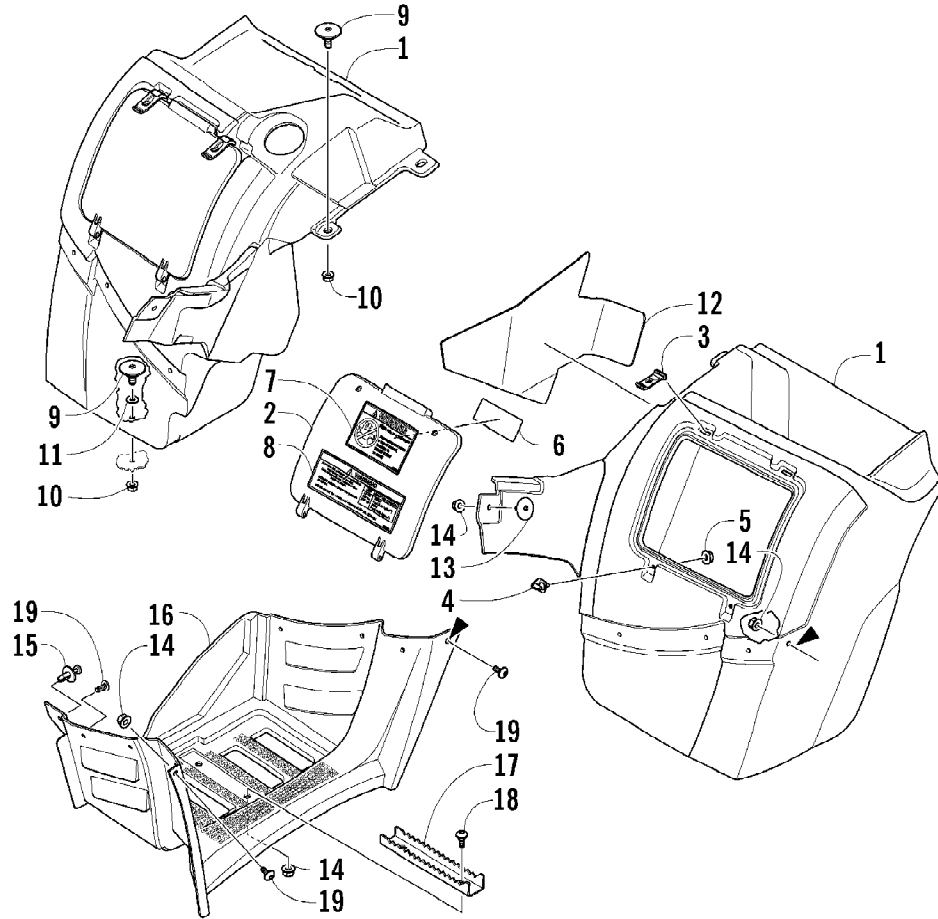

2007 ATV 650 H1 AUTOMATIC TRANSMISSION 4X4 TBX RED (A2007BBS4116) Page 93 of 107
STORAGE BOX ASSEMBLY

Ref #	Part Number	Qty	S/P/F	Description
1	2506-248	1		Box, Storage - Right (inc. 2-6)
1	2506-249	1		Box, Storage - Left (inc. 2-8)
2	1506-020	2		Hatch
3	1406-134	4		Strap, Hatch
4	0506-674	4		Hinge
5	8424-502	4		Nut
6	0411-487	2		Decal, Caution - Capacity
7	0411-435	1		Decal, Warning - Passenger
8	0411-589	1		Decal, Warning - Tire Pressure
9	0423-735	8		Screw, Shoulder
10	8424-602	8	/P	Nut, Flange
11	0673-349	4		Gasket
12	0412-395	1		Shield, Heat
13	0423-101	2		Screw, Body
14	0423-540	22		Nut, Lock
15	0623-362	2		Rivet, Reinstallable
16	1406-356	1		Footwell - Right
16	2406-429	1	/P	Footwell - Left
17	1506-125	2	/P	Footpeg
18	0423-355	4		Screw, Shoulder
19	0423-419	16		Screw, Machine