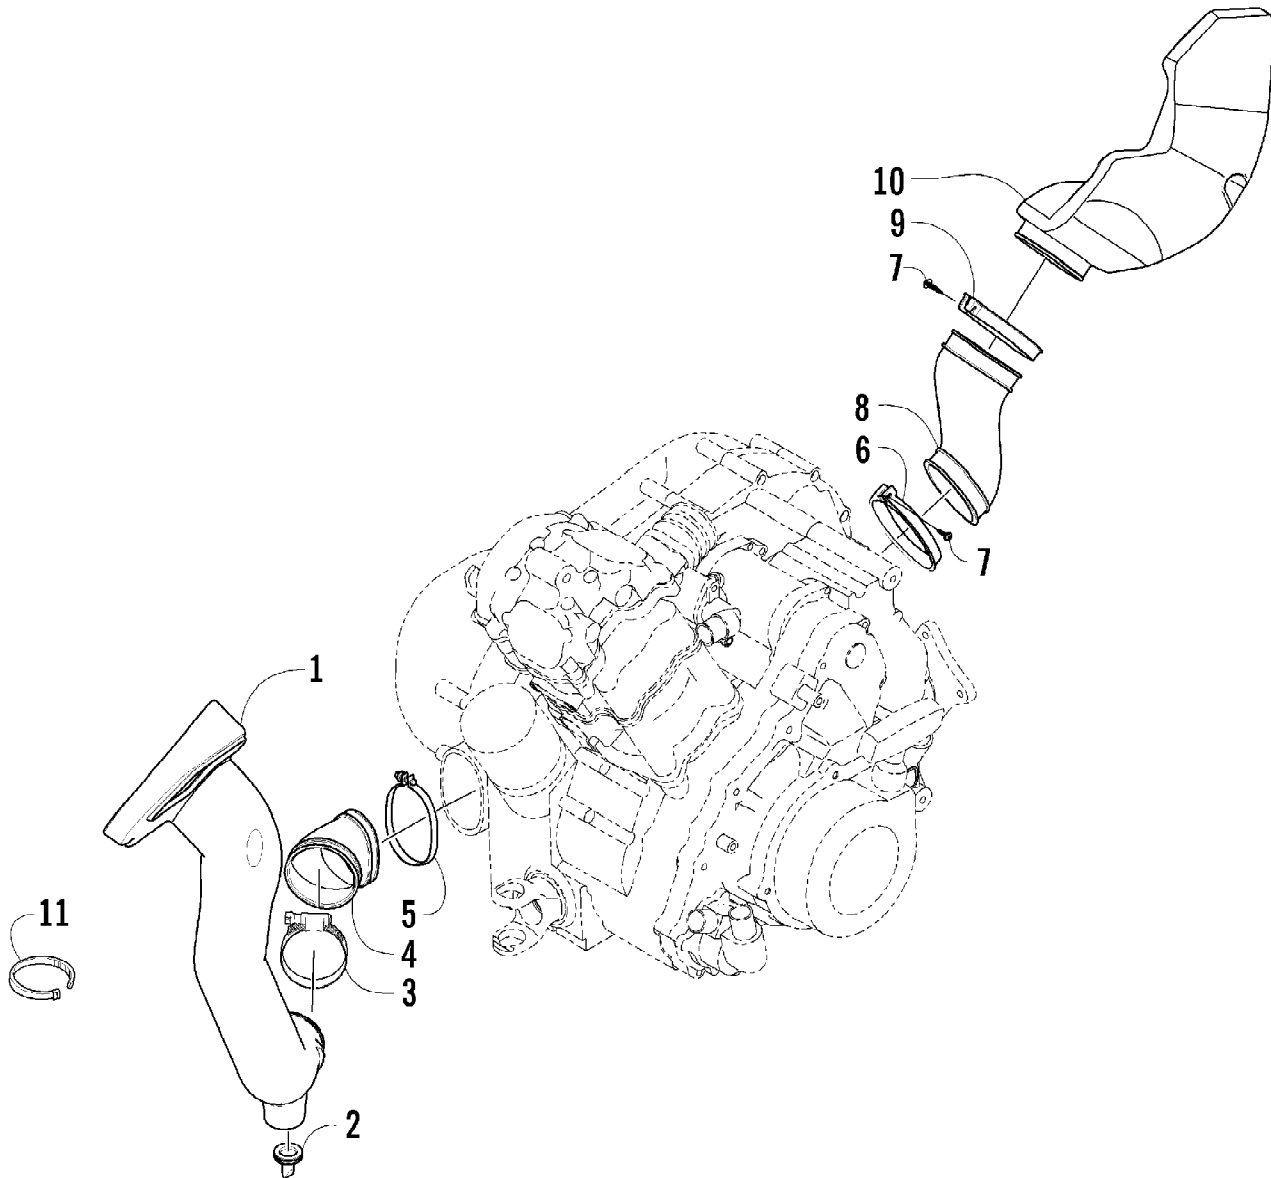

2007 ATV 650 H1 AUTOMATIC TRANSMISSION 4X4 TBX RED (A2007BBS4B) Page 16 of 107
CASE/BELT COOLING ASSEMBLY

Ref #	Part Number	Qty	S/P/F	Description
1	0413-115	1		Duct, Belt Cooling - Front
2	0470-442	1	/P	Valve, Drain
3	0423-578	1		Clamp, Boot
4	0413-114	1	S	Boot, Duct - Front
5	0423-539	1	S	Clamp, Boot
6	0423-550	1		Clamp, Plastic
7	0423-342	2	/P	Screw, Self-Tapping
8	0413-097	1		Boot, Duct - Rear
9	0423-554	1		Clamp, Boot
10	0413-153	1	/P	Duct, Belt Cooling - Rear
11	0123-903	1		Cable Tie - 11.5 in.