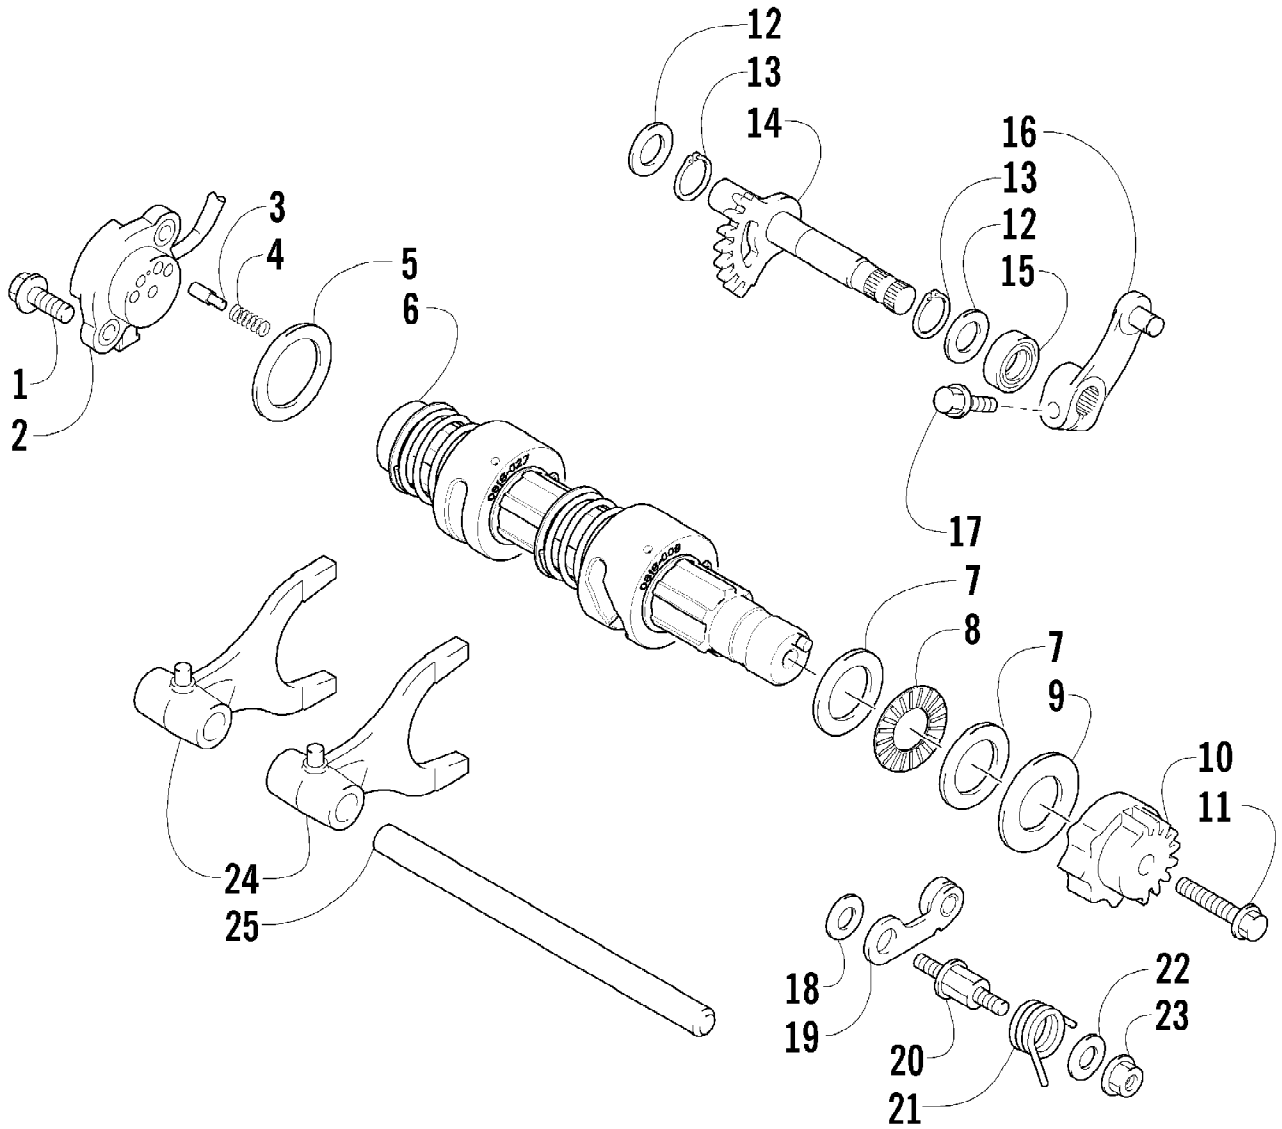

2007 ATV 650 H1 AUTOMATIC TRANSMISSION 4X4 TBX RED (A2007BBS4) Page 56 of 107
GEAR SHIFTING ASSEMBLY

2007 ATV 650 H1 AUTOMATIC TRANSMISSION 4X4 TBX RED (A2007BBS4) Page 57 of 107
GEAR SHIFTING ASSEMBLY

Ref #	Part Number	Qty	S/P/F	Description
1	8470-520	2		Screw, Machine
2	0818-049	1	S	Base, Gear Shift Position
3	0818-013	2		Contact
4	0818-017	2		Spring
5	0828-040	1		Washer, Shift Shaft
6	0818-046	1		Shaft, Gear Shift - Assembly
7	0828-067	2		Washer, Shift Shaft
8	0832-034	1	S	Bearing
9	0828-037	1		Washer, Gear Shift Cam Plate
10	0818-005	1	S	Plate, Gear Shift Cam
11	0826-006	1		Bolt, Gear Shift Cam Plate
12	0828-036	2		Washer, Sub-Gear Shift Shaft
13	0831-010	2		Circlip, Sub-Gear Shift Shaft
14	0818-007	1	/P	Shaft, Sub-Gear Shift
15	0830-044	1		Seal, Sub-Gear Shift Shaft
16	0818-014	1		Arm, Shift
17	8468-620	1	/P	Screw, Machine
18	0828-038	1		Washer, Cam Stopper
19	0818-002	1		Stopper, Cam
20	0818-004	1		Support, Cam Stopper
21	0818-028	1		Spring, Cam Stopper
22	0828-035	1		Washer, Cam Stopper Spring
23	8424-602	1	/P	Nut, Cam Stopper Spring
24	0818-072	2	/P	Fork, Shift
25	0818-006	1		Shaft, Shift Fork