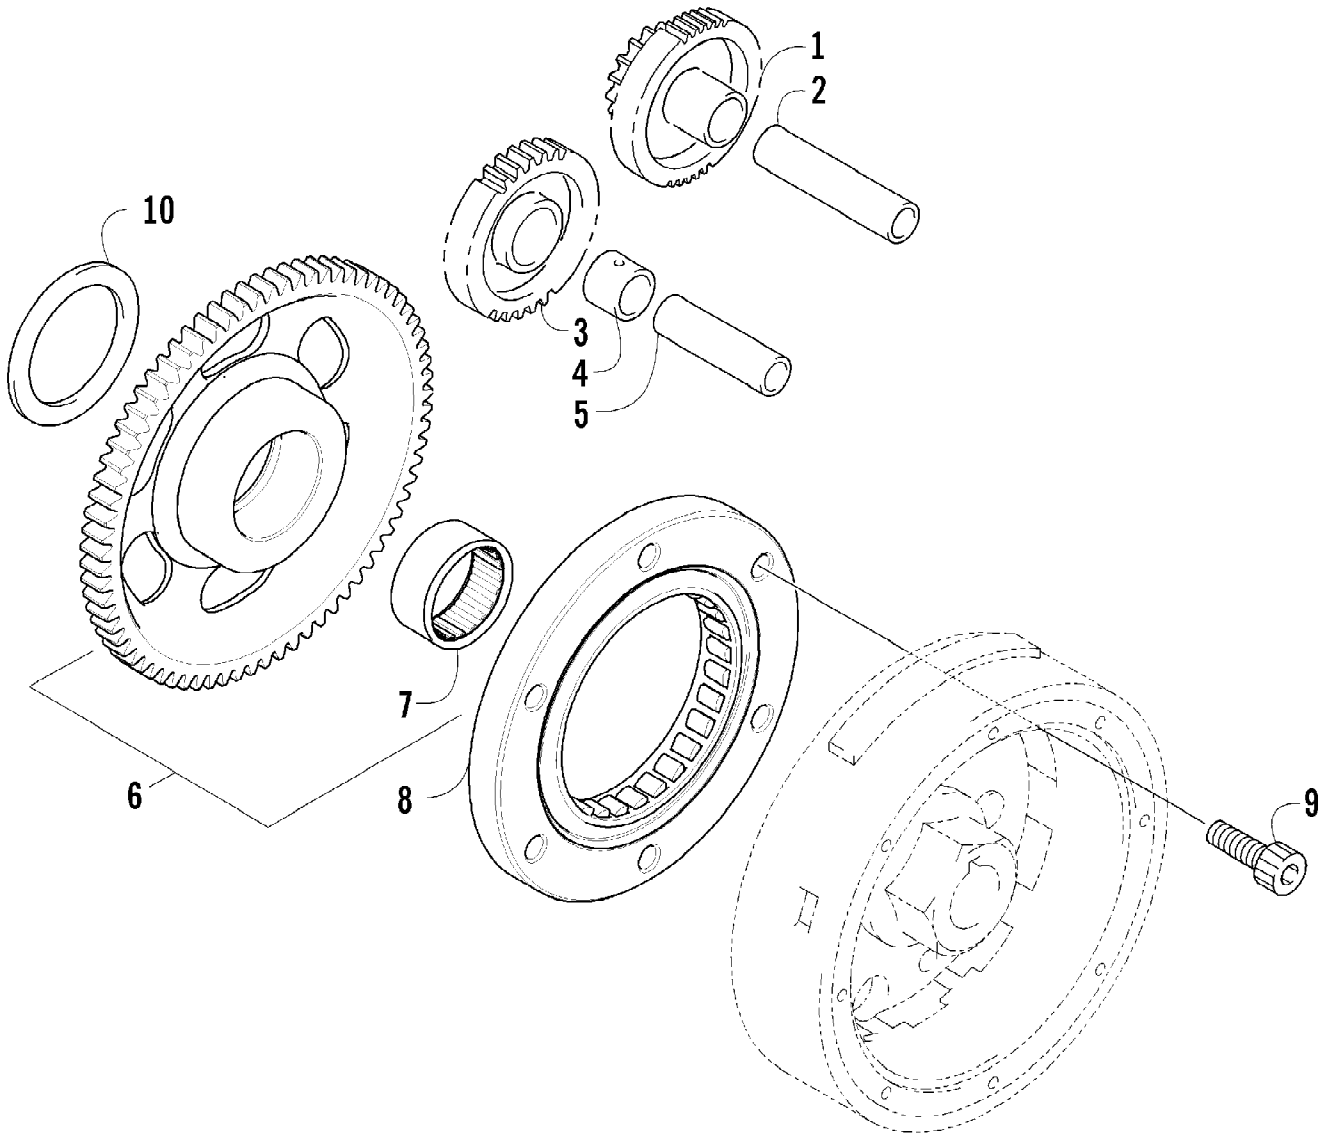

2007 ATV 650 H1 AUTOMATIC TRANSMISSION 4X4 TBX RED (A2007BBS4) Page 5 of 107
STARTER CLUTCH ASSEMBLY

Ref #	Part Number	Qty	S/P/F	Description
1	0815-001	1		Gear, Starter Idler - No. 1
2	0829-031	1	/P	Shaft, Starter Gear
3	0815-002	1		Gear, Starter Idler - No. 2
4	0815-003	1		Spacer, Starter Idler Gear No. 2
5	0829-032	1	/P	Shaft, Starter Gear
6	0815-004	1		Gear Starter Clutch (inc. 7)
7	0832-004	1	S	Bearing
8	0802-035	1		Clutch, Starter
9	0826-069	6		Screw, Machine
10	0828-094	1		Washer