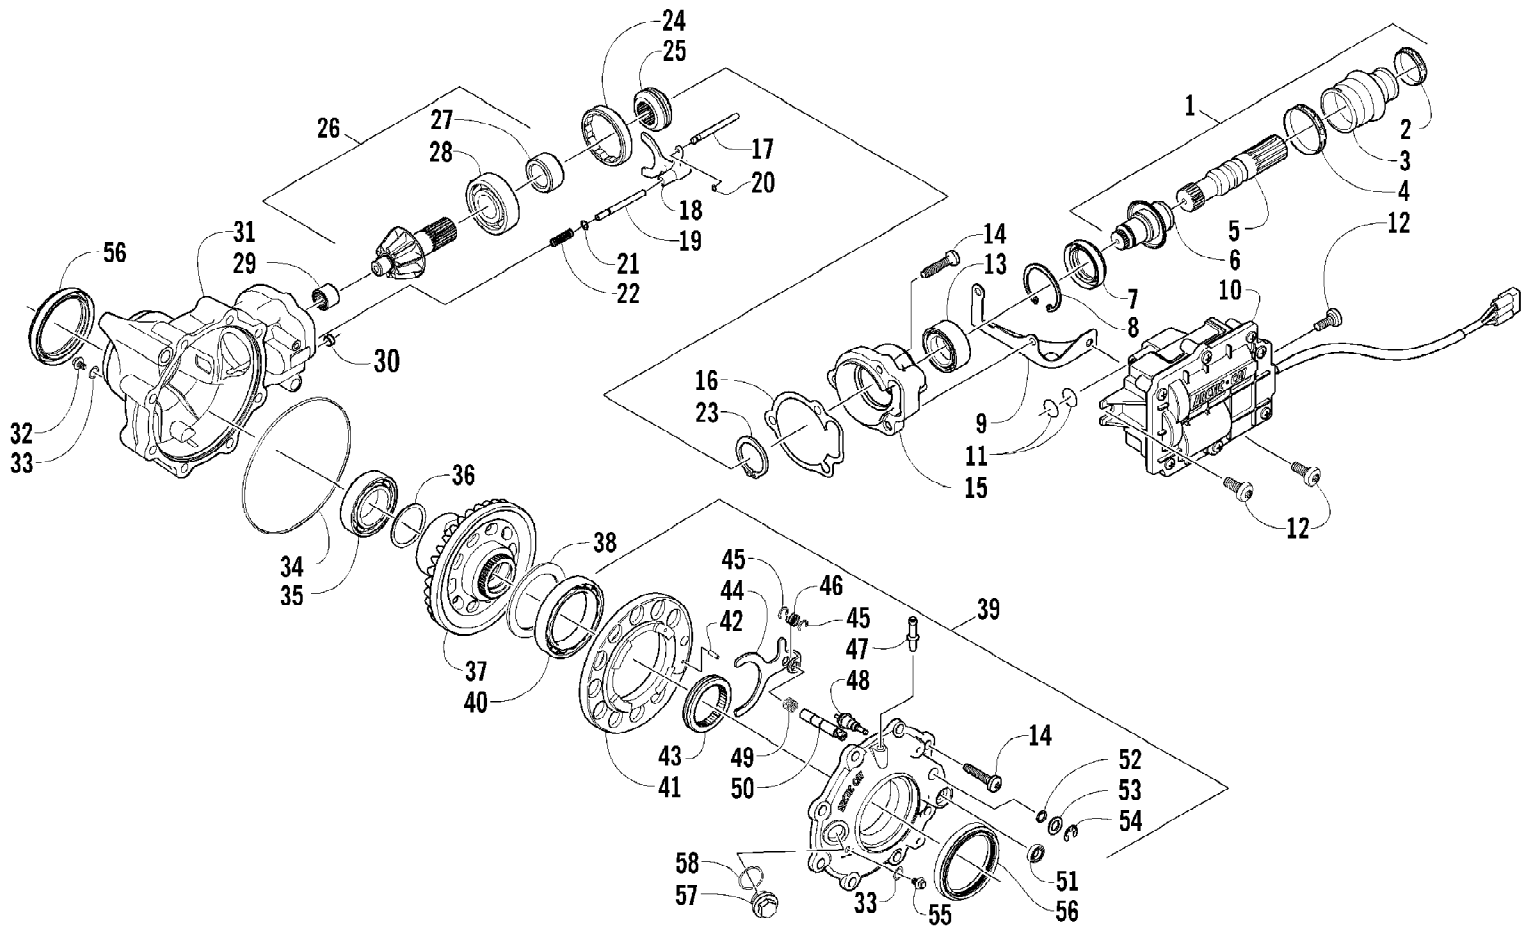

2007 ATV 650 H1 AUTOMATIC TRANSMISSION 4X4 TBX RED (A2007BBS4) Page 19 of 107
FRONT DRIVE GEARCASE ASSEMBLY

2007 ATV 650 H1 AUTOMATIC TRANSMISSION 4X4 TBX RED (A2007BBS4) Page 50 of 107
FRONT DRIVE GEARCASE ASSEMBLY

Ref #	Part Number	Qty	S/P/F	Description
	1502-089	1		Complete Front Gearcase Assembly
1	1502-083	1		Shaft, Propeller - Assembly (inc. 2-6)
2	0423-411	1		Clamp, Boot
3	0402-985	1	/P	Boot, Propeller Shaft
4	0423-393	1		Clamp, Boot
5	1402-045	1		Shaft, Output
6	1502-085	1	/P	Shaft, Input
7	1402-011	1		Seal
8	0423-423	1		Ring, Retaining
9	0502-347	1		Bracket, Actuator
10	0502-579	1		Actuator (inc. one No. 11)
11	0423-498	2	S	O-Ring
12	0423-396	3		Screw, Self-Tapping
13	1402-043	1		Bearing
14	0423-118	11		Screw, Self-Tapping
15	0502-528	1	/P	Housing, Pinion
16	0402-947	1		Gasket, Flange
17	0402-997	1		Shaft, Selector
18	0402-998	1		Fork, Selector
19	0402-417	1		Shaft, Shuttle
20	0423-402	1		Ring, Retaining
21	0423-147	1		O-Ring
22	0402-999	1		Spring, Return
23	0423-417	1		Ring, Retaining
24	0402-357	1		Collar, Lock
25	0402-413	1		Coupler, Drive
26	0502-783	1		Gear, Pinion - Assembly - 10T (inc. 27-28)
27	0402-336	1		Collar, Retaining
28	0402-327	1		Bearing
29	0402-328	1		Bearing
30	0402-411	1		Pin, Dowel
31	0502-514	1		Housing, Gearcase
32	1402-210	1	/P	Plug, Magnetic (inc. one No. 33)
33	0423-153	2		O-Ring
34	0423-149	1		O-Ring
35	0402-393	1		Bearing
36	0402-405	AR		Shim
36	0402-406	AR		Shim
36	0402-407	AR		Shim
36	0402-408	AR		Shim
36	0402-409	AR		Shim
37	0502-851	1		Gear, Ring - 36T
38	1402-074	AR		Shim
38	1402-075	AR		Shim
38	1402-076	AR		Shim
38	1402-077	AR		Shim
38	1402-078	AR		Shim
39	1502-097	1		Cover, Gearcase (inc. one No. 33, 40-55, and one No. 56)
40	1402-053	1		Bearing
41	0502-413	1		Flange, Bearing
42	1402-079	1		Pin, Parallel