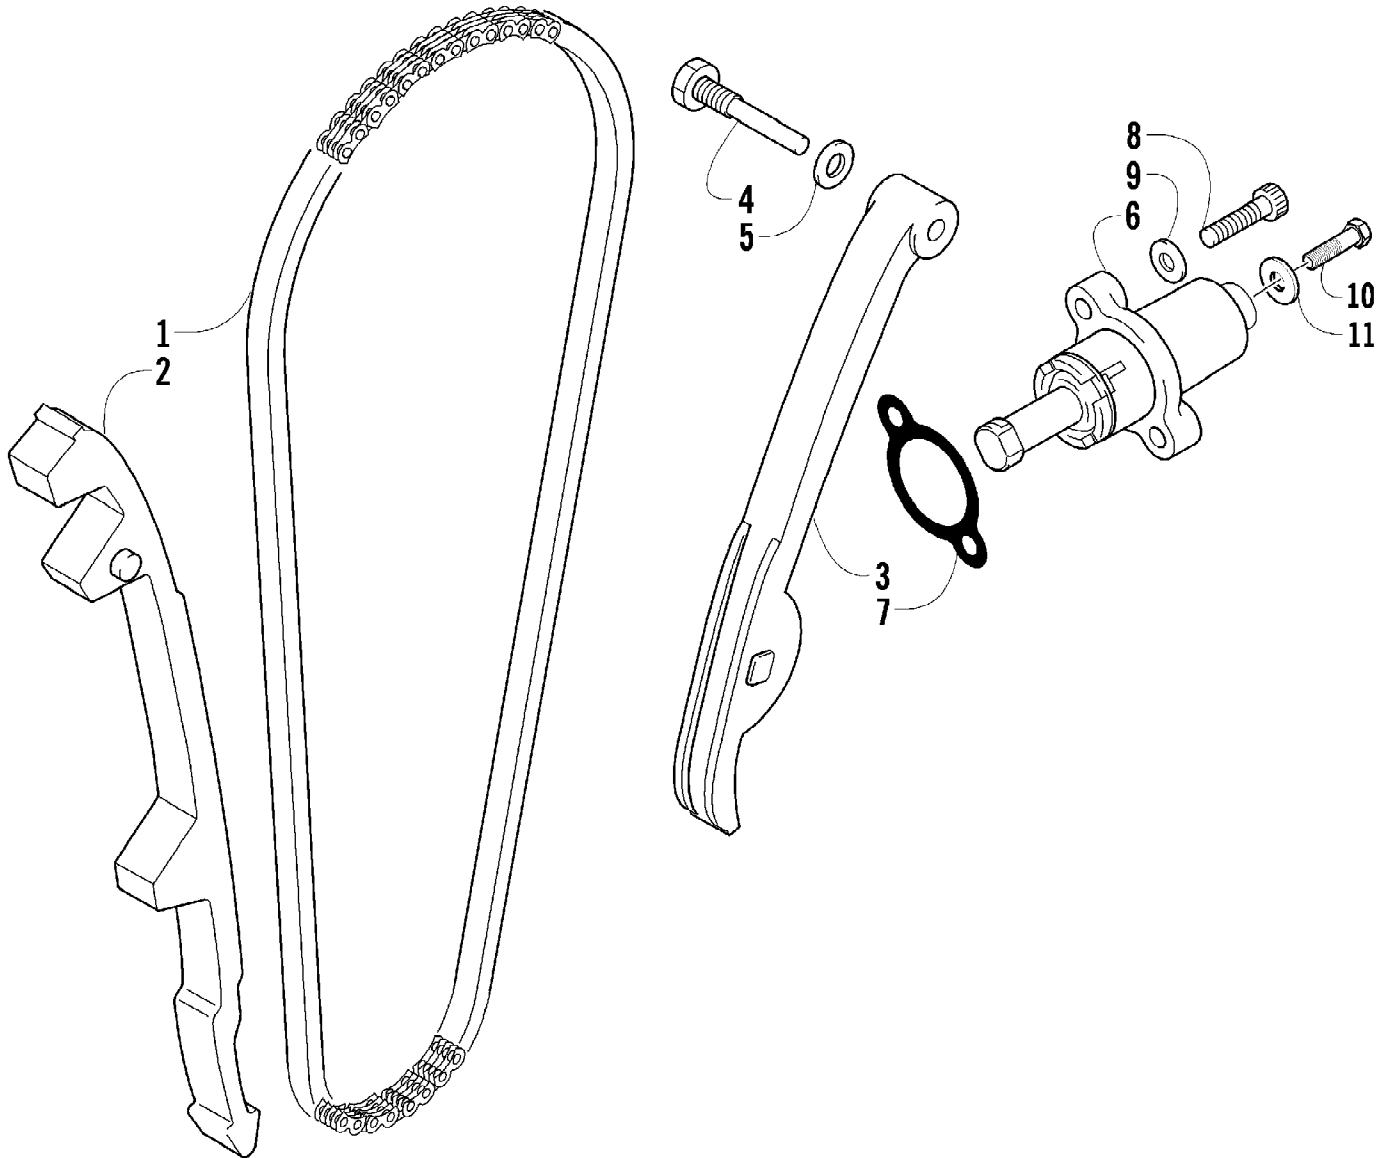

2007 ATV 650 H1 AUTOMATIC TRANSMISSION 4X4 TBX RED (A2007BBS4BBS) 8 of 107
CAM CHAIN ASSEMBLY

Ref #	Part Number	Qty	S/P/F	Description
1	0810-001	1		Chain, Cam
2	0810-002	1		Guide, Chain
3	0810-003	1		Tensioner, Chain
4	0826-036	1		Bolt
5	0830-025	1		Washer
6	0810-004	1		Adjuster, Tensioner - Assembly
7	0830-018	1		Gasket
8	8468-625	2		Screw, Machine
9	0830-107	2		Gasket
10	8400-610	1		Screw, Cap
11	0828-110	1		Washer