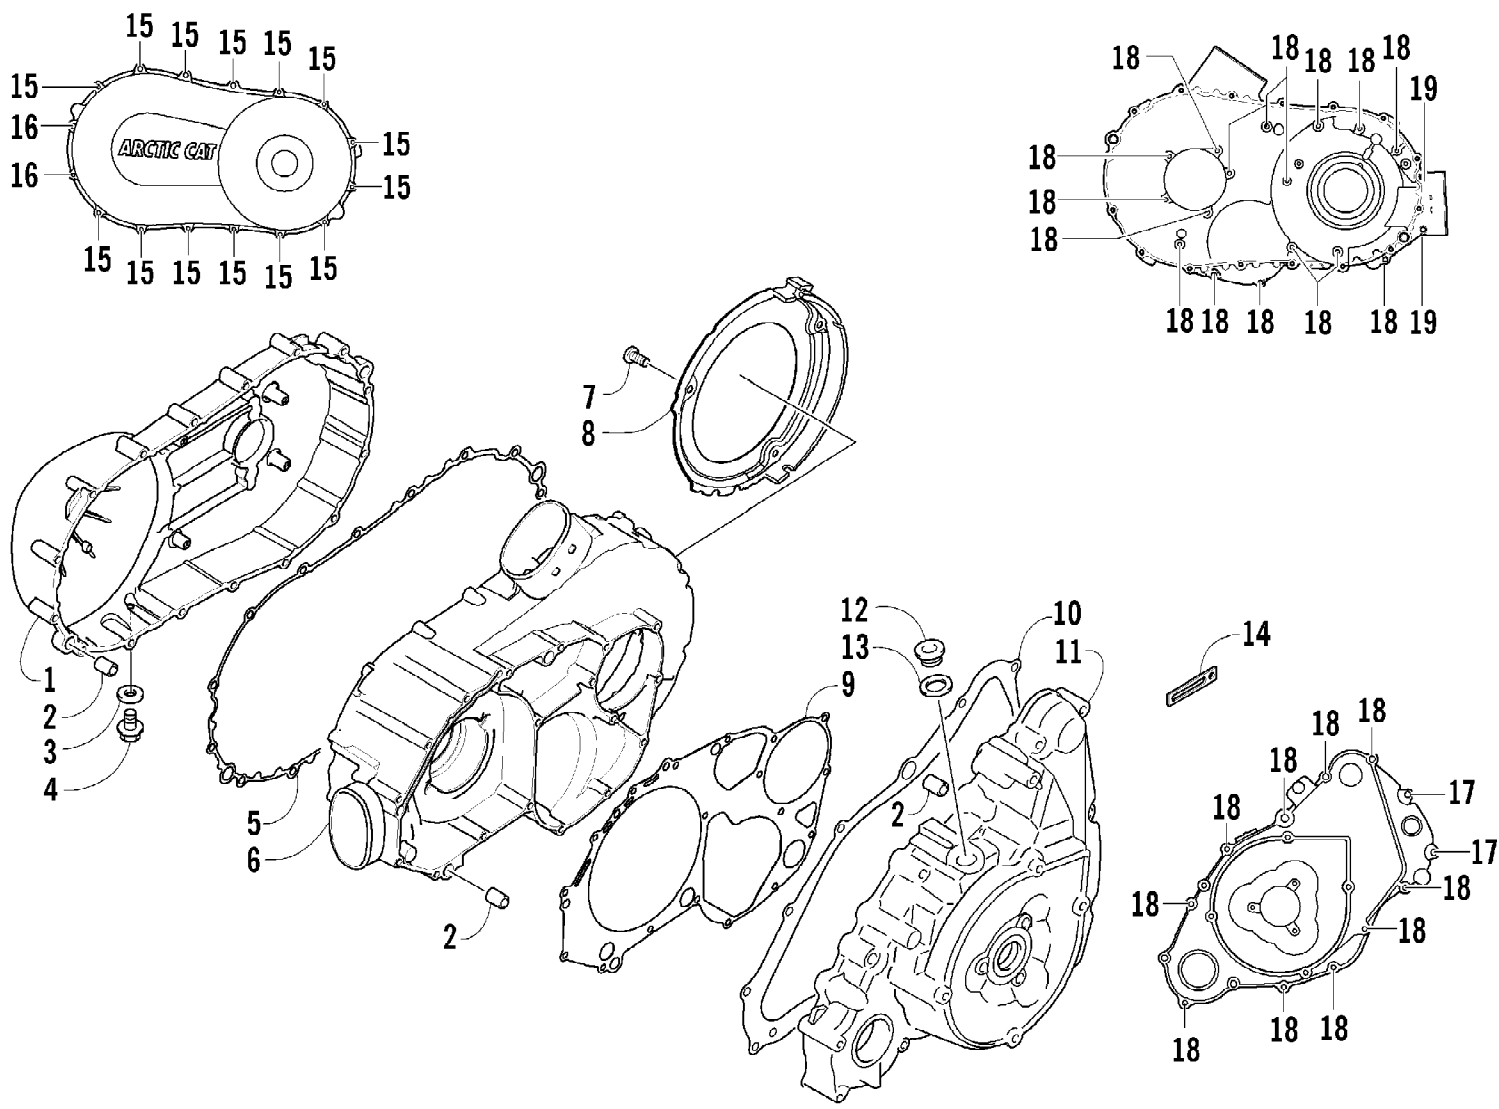

2007 ATV 650 H1 AUTOMATIC TRANSMISSION 4X4 TBX RED (A2007BBS4) Page 17 of 107
CLUTCH/V-BELT/MAGNETO COVER ASSEMBLY

2007 ATV 650 H1 AUTOMATIC TRANSMISSION 4X4 TBX RED (A2007BBS4) Page 18 of 107
CLUTCH/V-BELT/MAGNETO COVER ASSEMBLY

Ref #	Part Number	Qty	S/P/F	Description
1	0806-014	1	S	Cover, V-Belt
2	0829-002	4		Pin, Dowel
3	0830-013	1		Washer, Crush
4	8408-812	1		Screw, Cap
5	0830-012	1	S	Gasket, V-Belt Cover
6	0806-013	1	S	Cover, Clutch
7	0826-029	3		Screw
8	0806-048	1		Plate, Air Intake
9	0830-116	1	/P	Gasket, Clutch Cover
10	0830-128	1		Gasket, Magneto Cover
11	0806-077	1	S	Cover, Magneto - Assembly
12	0806-022	1		Plug
13	0830-015	1		Washer, Crush
14	3002-964	1	/P	Clamp, Wire
15	8468-645	14		Screw, Machine
16	8468-655	2		Screw, Machine
17	8468-625	2		Screw, Machine
18	8468-640	26		Screw, Machine
19	8468-675	2		Screw, Machine