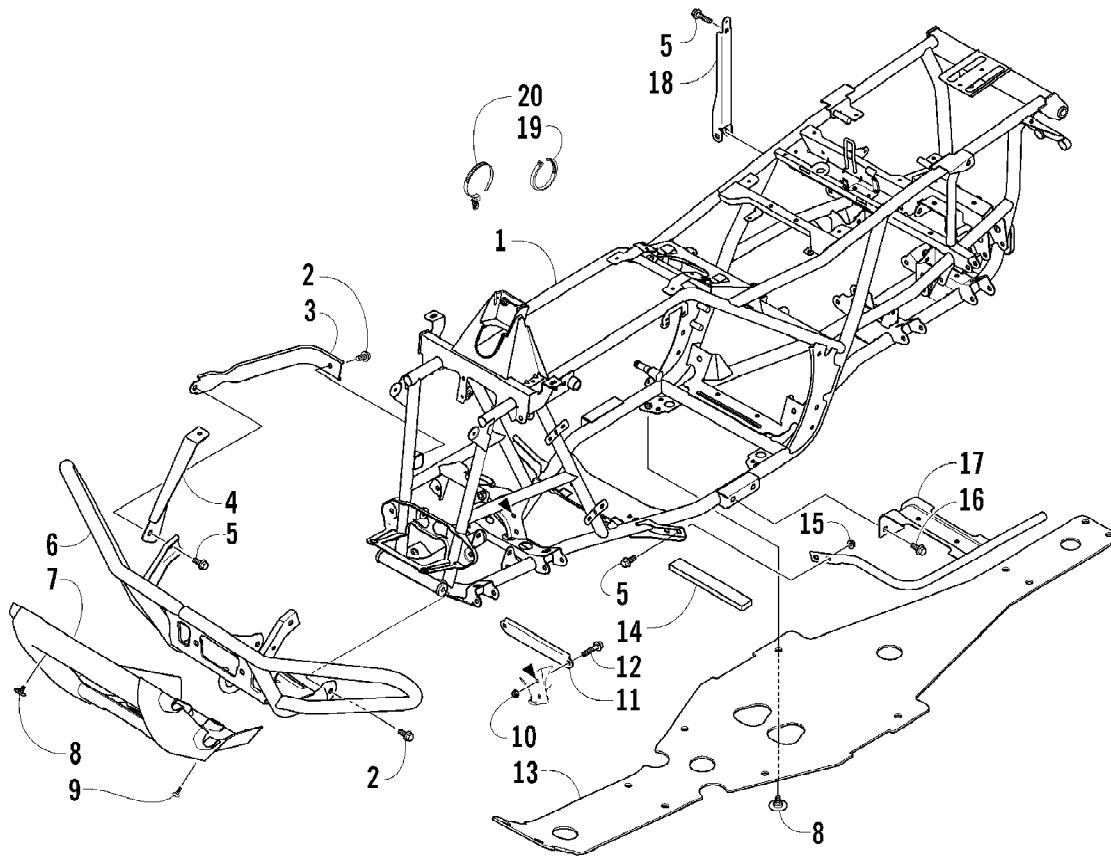

2007 ATV 650 H1 AUTOMATIC TRANSMISSION 4X4 TBX RED (A2007BBS4) Page 16 of 107
FRAME AND RELATED PARTS

Ref #	Part Number	Qty	S/P/F	Description
1	2506-043	1		Frame, Main
2	8409-020	4	/P	Screw, Cap
3	1506-725	2		Channel, Bumper Mounting
4	1506-562	1		Bracket, Mounting - Bumper - Right
4	1506-563	1		Bracket, Mounting - Bumper - Left
5	8408-816	7		Screw, Cap
6	1506-855	1	/P	Bumper - Front
7	1406-360	1		Grille, Bumper
8	0423-101	16		Screw, Body
9	0423-419	2		Screw, Machine
10	8428-002	2		Nut, Lock
11	1506-429	1	S	Brace, A-Arm
12	8408-025	2		Screw, Cap
13	2406-091	1		Panel, Belly
14	0406-289	2		Pad, Frame
15	8424-802	4		Nut, Flange
16	8409-016	4		Screw, Cap
17	1506-590	1		Footrest - Right
17	1506-591	1		Footrest - Left
18	1506-548	1		Channel, Support
19	0623-751	1		Cable Tie - Reuseable
20	0423-075	2		Cable Tie - Push-Mount