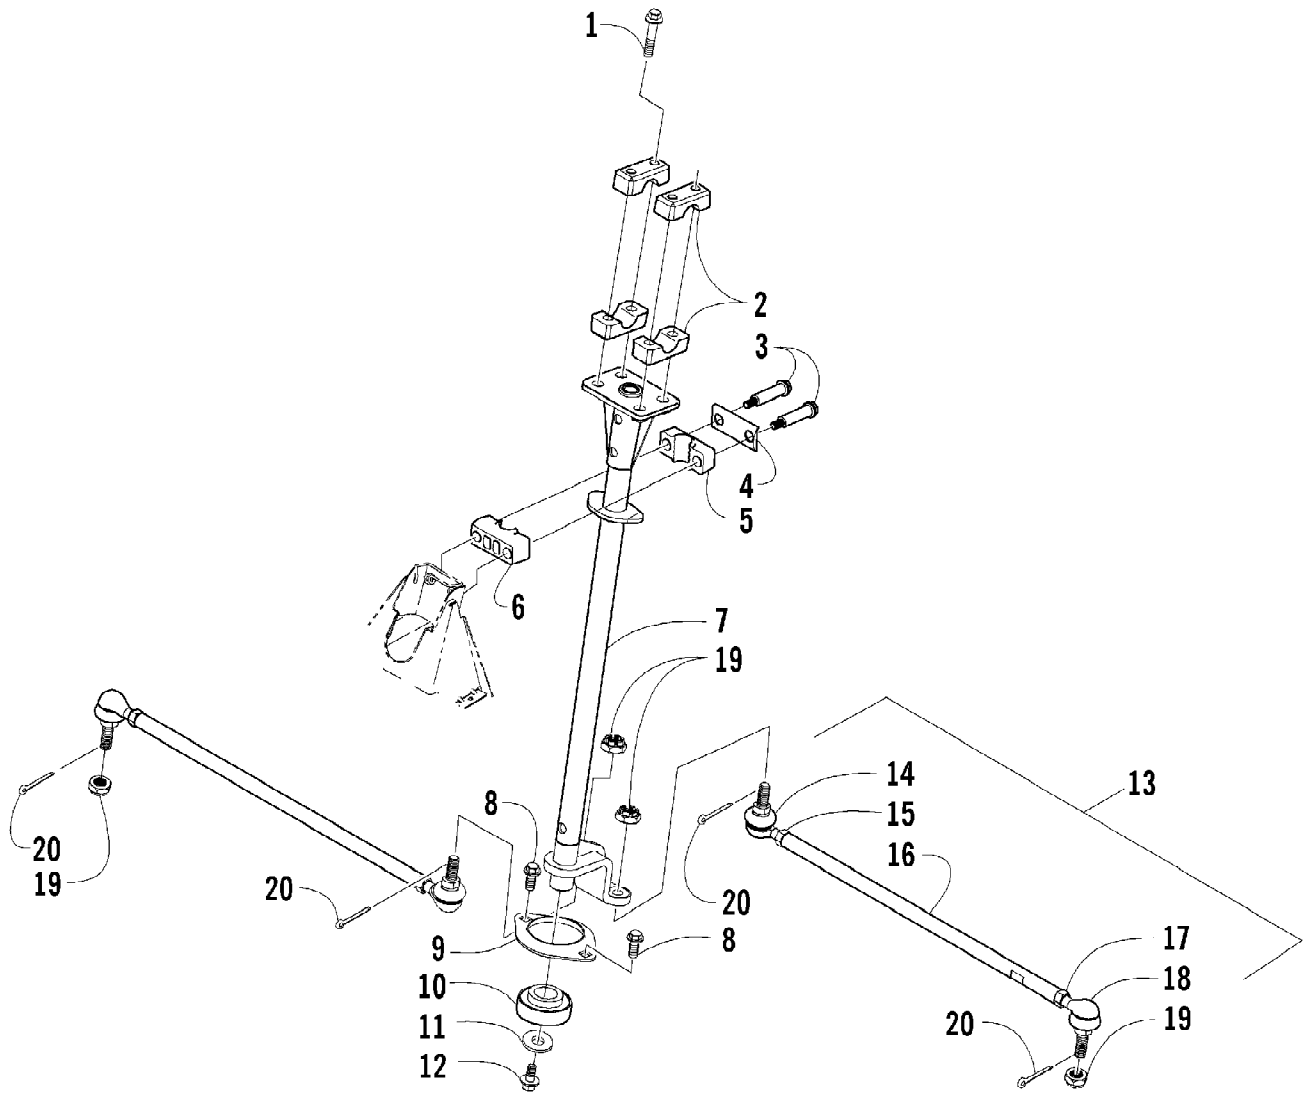

2007 ATV 650 H1 AUTOMATIC TRANSMISSION 4X4 TBX RED (A2007BBS4B) Page 91 of 107
STEERING POST ASSEMBLY

Ref #	Part Number	Qty	S/P/F	Description
1	8408-860	4		Screw, Cap
2	0405-035	4		Cap, Steering Adjuster
3	0423-505	2		Screw, Shoulder
4	0405-166	1		Cap, Housing
5	0405-138	1		Housing, Lower
6	0405-139	1		Housing, Upper
7	0505-451	1	S	Post, Steering
8	8408-816	2		Screw, Cap
9	0602-233	1		Flange, Bearing
10	0405-052	1		Bearing w/Inverted Oil Seal
11	0423-073	1		Washer
12	8409-020	1	/P	Screw, Cap
13	0505-408	2	S	Tie Rod - Assembly (inc. 14-18)
14	0405-083	2	S	Ball Joint, Tie Rod - Left
15	0423-013	2		Nut - Left
16	0405-107	2	S	Tie Rod
17	8420-002	2	/P	Nut - Right
18	0405-082	2	S	Ball Joint, Tie Rod - Right
19	0423-157	4		Nut, Lock
20	0623-175	4		Pin, Cotter