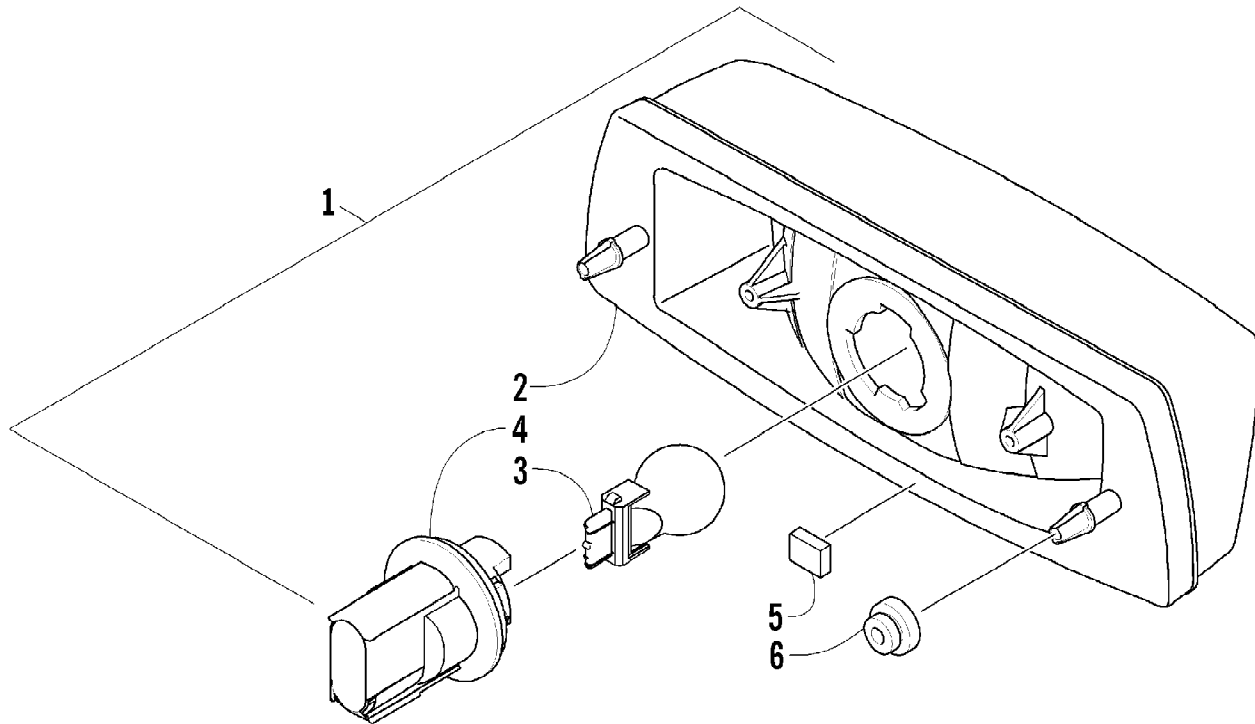

2007 ATV 650 H1 AUTOMATIC TRANSMISSION 4X4 TBX RED (A2007BBS4B) Page 95 of 107
TAILLIGHT ASSEMBLY

Ref #	Part Number	Qty	S/P/F	Description
1	0509-022	1		Taillight Assembly (inc. 2-4)
2	0509-025	1		Housing, Taillight
3	0409-056	1		Bulb, Taillight
4	0409-057	1		Socket, Taillight
5	1406-790	4		Pad, Taillight
6	0423-534	2		Grommet