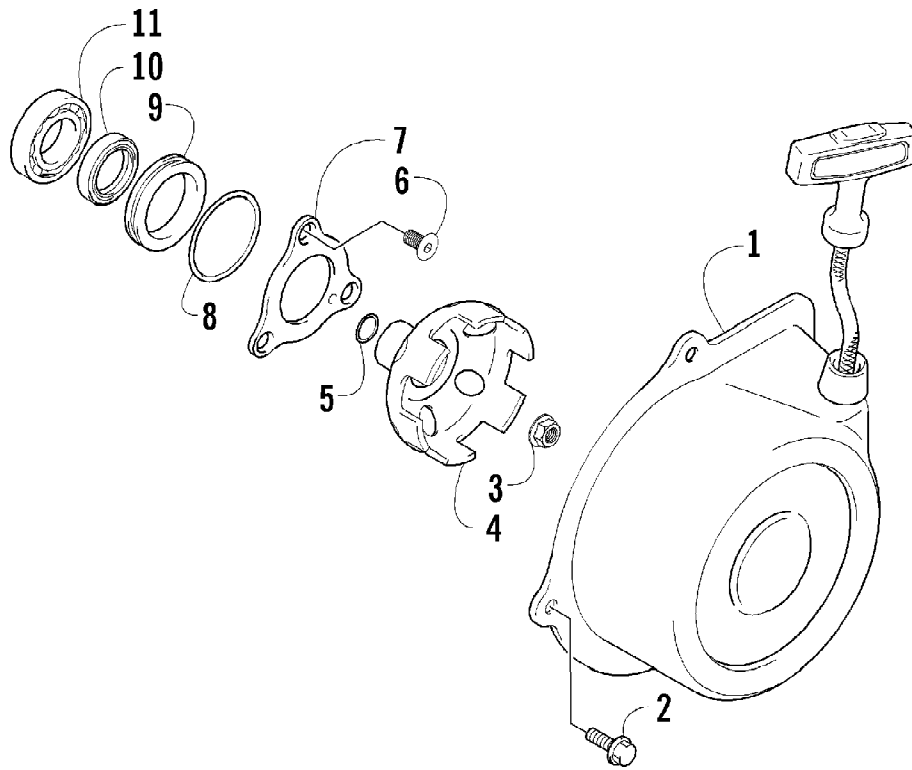

2007 ATV 650 H1 AUTOMATIC TRANSMISSION 4X4 TBX RED (A2007BBS4B) Page 73 of 107
RECOIL STARTER ASSEMBLY

Ref #	Part Number	Qty	S/P/F	Description
1	0820-001	1		Starter, Recoil - Assembly
2	0826-038	4		Screw, Machine
3	0827-008	1		Nut
4	0820-036	1	S	Cup, Starter
5	0830-108	1		O-Ring
6	0826-031	3		Screw
7	0805-008	1		Retainer, Oil Seal
8	0830-021	1	/P	O-Ring
9	0820-007	1		Spacer
10	0830-022	1		Seal, Oil
11	0832-006	1	S	Bearing