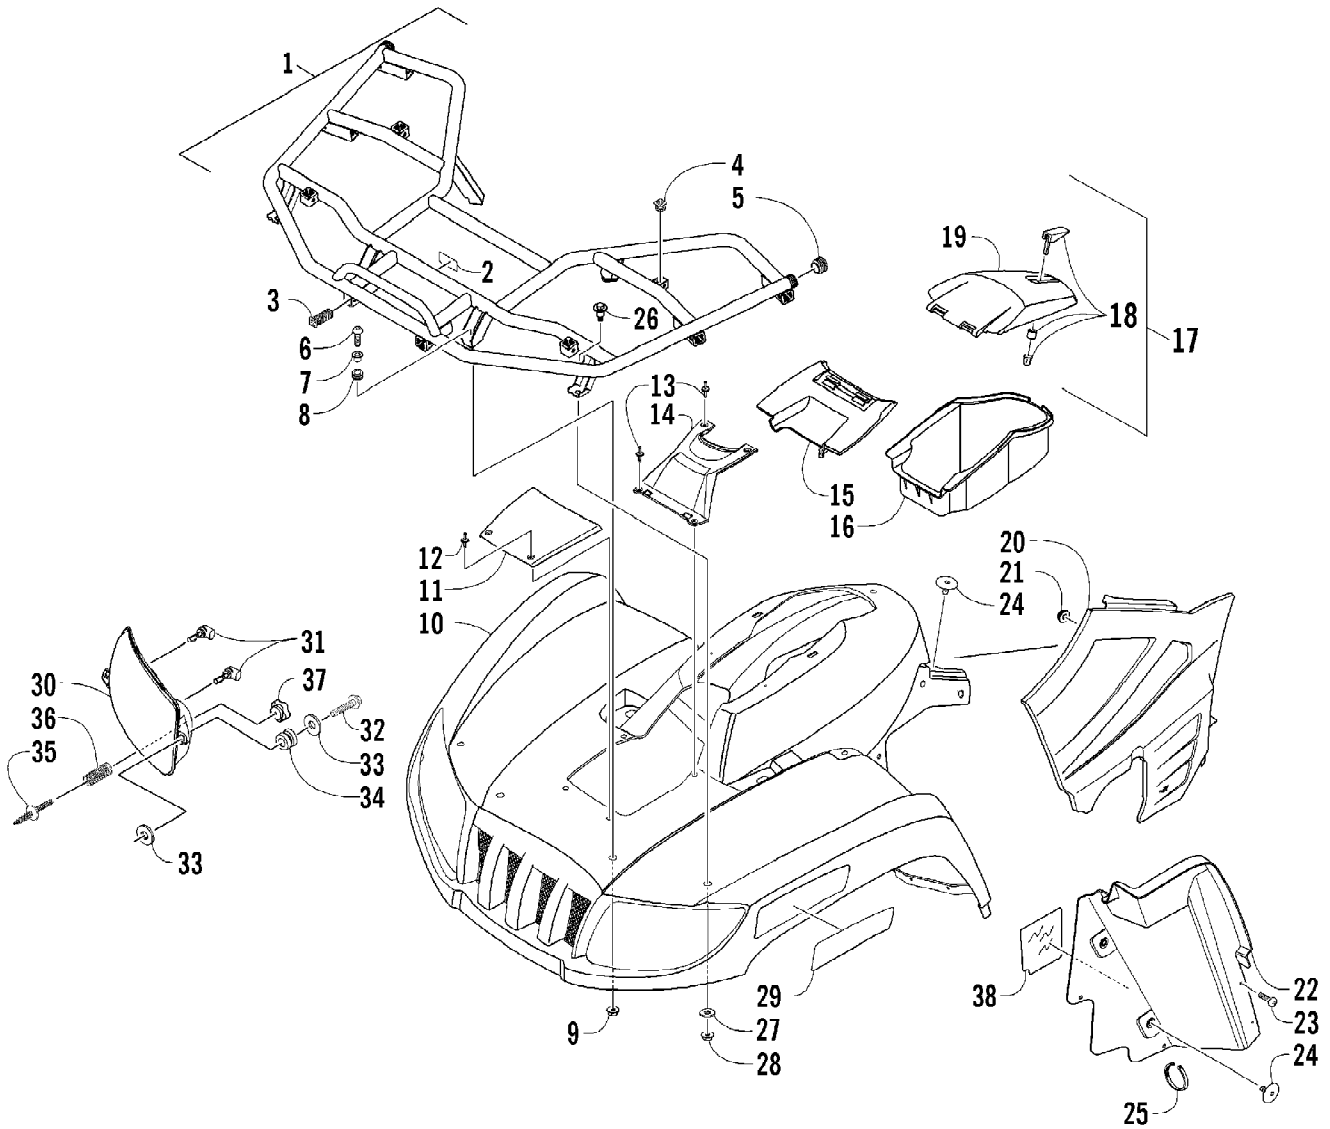

2007 ATV 650 H1 AUTOMATIC TRANSMISSION 4X4 TBX RED (A2007BBS4) Page 17 of 107
FRONT BODY PANEL ASSEMBLY

2007 ATV 650 H1 AUTOMATIC TRANSMISSION 4X4 TBX RED (A2007BBS4) Page 18 of 107
FRONT BODY PANEL ASSEMBLY

Ref #	Part Number	Qty	S/P/F	Description
1	0541-272	1		Rack, Front - Assembly (inc. 2-5)
2	0411-576	1		Decal, Warning - Front Rack Load
3	2406-014	6		Bushing, Rack
4	0441-592	4	/P	Bushing, Rack
5	1441-049	2		Plug, Rack
6	8410-830	4		Screw, Machine
7	0423-669	4		Spacer
8	0423-465	4		Grommet
9	8432-802	4		Nut, Lock
10	0518-001	1	S	Panel, Fender - Front (inc. 29)
11	1406-358	1		Cover, Access
12	0423-535	2		Rivet, Reinstallable
13	0623-362	4		Rivet, Reinstallable
14	1406-484	1		Cover, Steering Post
15	0470-513	1		Cover, Storage Box
16	1406-573	1		Box, Storage
17	2506-234	1		Lid, Storage Box w/Latch (inc. 18-19)
18	1406-599	1		Latch, Storage Box
19	0470-514	1		Lid, Storage Box
20	2406-300	1		Panel, Side - Right
20	2406-419	1		Panel, Side - Left
21	0423-678	8		Grommet
22	1406-354	1		Panel, Splash - Right
22	2506-383	1	/P	Panel, Splash - Left (inc. 38)
23	0423-719	4		Screw, Self-Tapping
24	0423-101	5		Screw, Body
25	0123-788	AR	/P	Cable Tie - 7.5 in.
26	0423-654	2		Screw, Shoulder
27	8050-222	2	/P	Washer
28	0423-540	2		Nut, Lock
29	0411-818	1		Decal, Reflector - Amber - Right
29	0411-819	1		Decal, Reflector - Amber - Left
30	0509-034	1	S	Headlight Assembly - Right (inc. 31)
30	0509-035	1		Headlight Assembly - Left (inc. 31)
31	0409-055	4		Bulb, Headlight
32	0623-785	4		Screw, Self-Tapping
33	8050-217	8	/P	Washer
34	0423-447	4		Grommet
35	0423-514	2		Stud, Adjuster - Headlight
36	0423-522	2		Spring, Adjuster
37	0423-513	2		Knob, Adjuster
38	0412-404	1		Shield, Heat