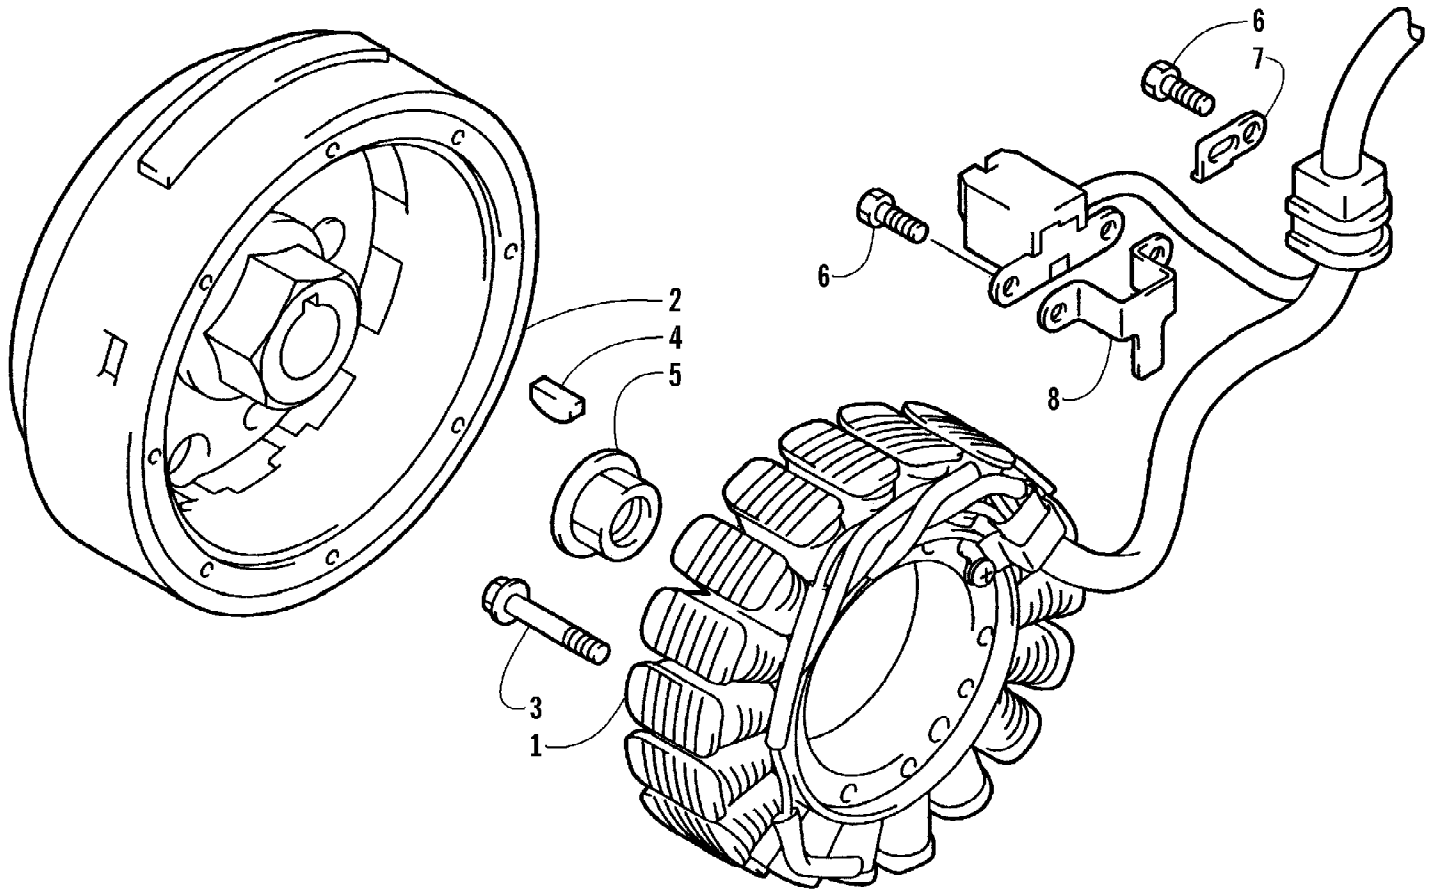

2007 ATV 650 H1 AUTOMATIC TRANSMISSION 4X4 TBX RED (A2007BBS4B) Page 5 of 107
MAGNETO ASSEMBLY

Ref #	Part Number	Qty	S/P/F	Description
1	0802-037	1		Stator - Assembly
2	0802-036	1		Rotor/Flywheel
3	0826-102	3		Screw, Machine
4	0829-012	1		Key
5	0827-014	1		Nut
6	8470-510	3		Screw, Machine
7	0802-015	1		Clamp - No. 1
8	0802-016	1		Clamp - No. 2