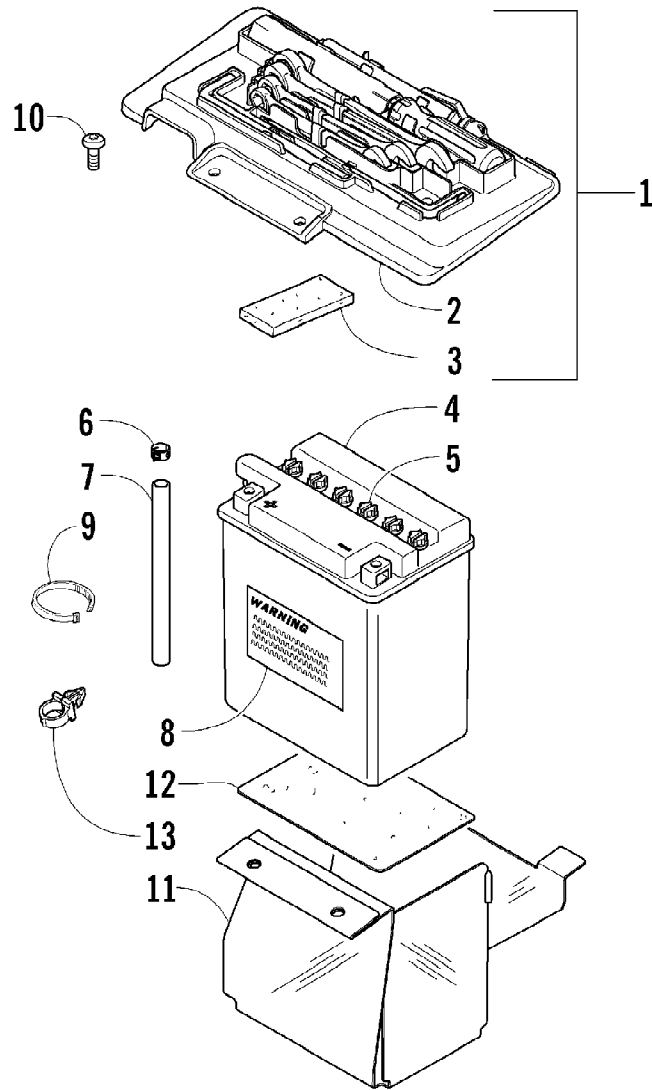

2007 ATV 650 H1 AUTOMATIC TRANSMISSION 4X4 TBX RED (A2007BBS4BBS) Page 6 of 107
BATTERY ASSEMBLY

Ref #	Part Number	Qty	S/P/F	Description
	0444-122	1	S/P	Kit, Tool Not Illustrated
1	5990-839	1	S	Battery Cover/Tool Tray Assembly (inc. 2-3)
2	1406-507	1	S	Cover, Battery
3	0406-288	2		Pad, Battery
4	0745-045	1	/P	Battery Assembly (inc. 5-8)
5	0645-045	6		Cap, Battery
6	0645-152	1		Clamp, Hose
7	0645-263	1	/P	Hose, Battery Vent
8	0645-151	1		Label, Warning - Battery
9	0123-903	4		Cable Tie - 11.5 in.
10	8476-616	2		Screw, Machine
11	1506-587	1		Box, Battery
12	0406-380	1		Pad, Battery
13	0623-101	1		Clip, Routing