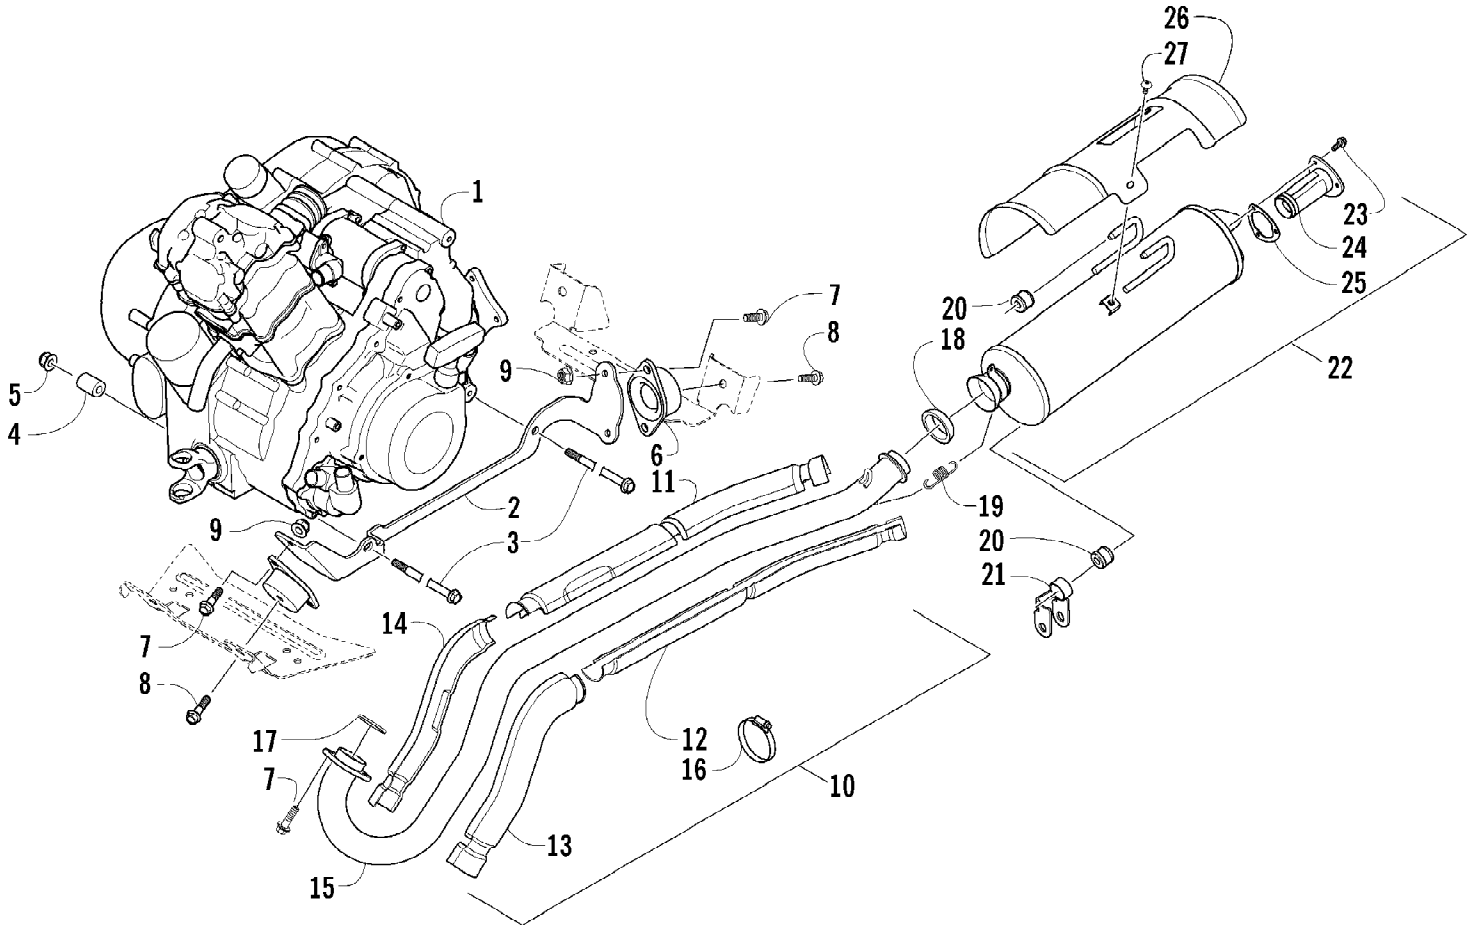

2007 ATV 650 H1 AUTOMATIC TRANSMISSION 4X4 TBX RED (A2007BBS4) Page 13 of 107
ENGINE AND EXHAUST

2007 ATV 650 H1 AUTOMATIC TRANSMISSION 4X4 TBX RED (A2007BBS4) Page 14 of 107
ENGINE AND EXHAUST

Ref #	Part Number	Qty	S/P/F	Description
1	0800-025	1	S	Engine
2	1506-740	1		Bracket, Engine - Right
2	1506-741	1		Bracket, Engine - Left
3	0423-405	2		Screw, Cap
4	0423-042	1	S	Spacer, Engine
5	8428-002	2		Nut, Lock
6	2406-065	4		Mount, Rubber - Engine
7	8408-820	10	/P	Screw, Cap
8	8408-012	4		Screw, Cap
9	8432-802	8		Nut
10	0512-363	1		Pipe, Exhaust - Assembly (inc. 11-16)
11	0412-354	1		Shield, Exhaust Pipe - Upper
12	0412-355	1		Shield, Exhaust Pipe - Lower
13	0412-349	1		Shield, Exhaust Pipe - Inner - Front
14	0412-348	1		Shield, Exhaust Pipe - Outer - Front
15	0512-362	1		Pipe, Exhaust
16	0423-317	4	/P	Hose Clamp
17	0412-338	1	/P	Gasket, Exhaust Pipe
18	0412-375	1	/P	Seal, Exhaust
19	0612-668	2	/P	Spring, Extension
20	0412-215	4	S	Bushing, Exhaust Pipe
21	1506-732	1		Channel, Muffler Support
22	0512-355	1	/P	Muffler - Assembly (inc. 23-25)
23	8408-616	3		Screw, Cap
24	0512-219	1	/P	Arrester, Spark - Assembly
25	0412-313	1		Gasket, Spark Arrester
26	0412-373	1	/P	Cover, Muffler
27	8477-610	3		Screw, Machine