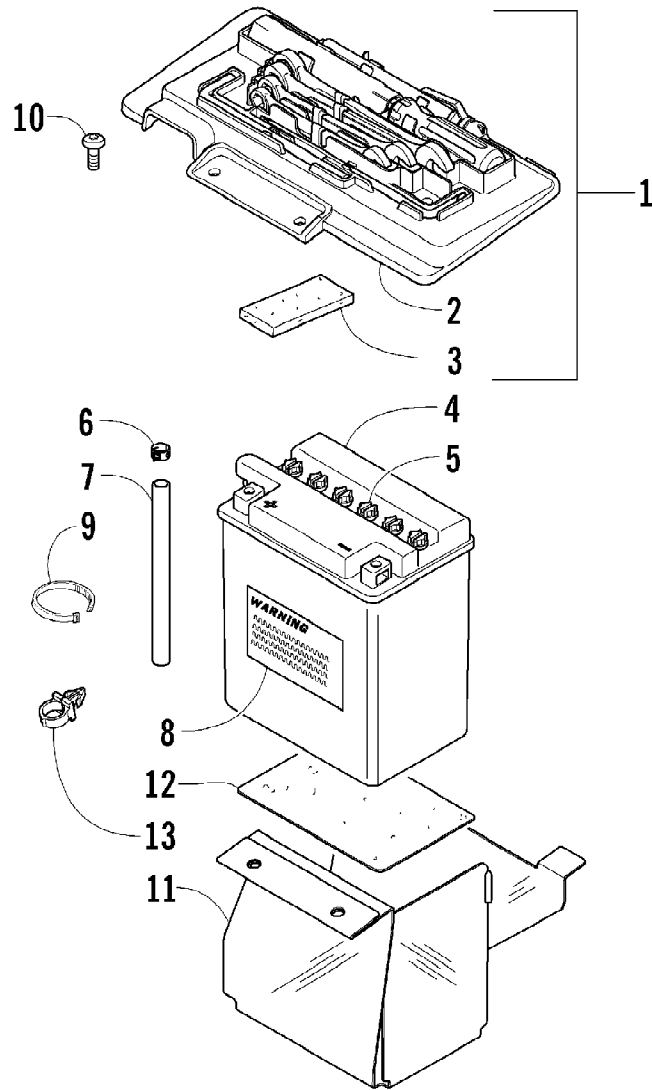

2007 ATV 650 H1 AUTOMATIC TRANSMISSION 4X4 TBX GREEN (A2007BBS441SC) Page 6 of 107
BATTERY ASSEMBLY

Ref #	Part Number	Qty	S/P/F	Description
	0444-122	1	S/P	Kit, Tool Not Illustrated
1	5990-839	1	S	Battery Cover/Tool Tray Assembly (inc. 2-3)
2	1406-507	1	S	Cover, Battery
3	0406-288	2		Pad, Battery
4	0745-045	1	/P	Battery Assembly (inc. 5-8)
5	0645-045	6		Cap, Battery
6	0645-152	1		Clamp, Hose
7	0645-263	1	/P	Hose, Battery Vent
8	0645-151	1		Label, Warning - Battery
9	0123-903	4		Cable Tie - 11.5 in.
10	8476-616	2		Screw, Machine
11	1506-587	1		Box, Battery
12	0406-380	1		Pad, Battery
13	0623-101	1		Clip, Routing