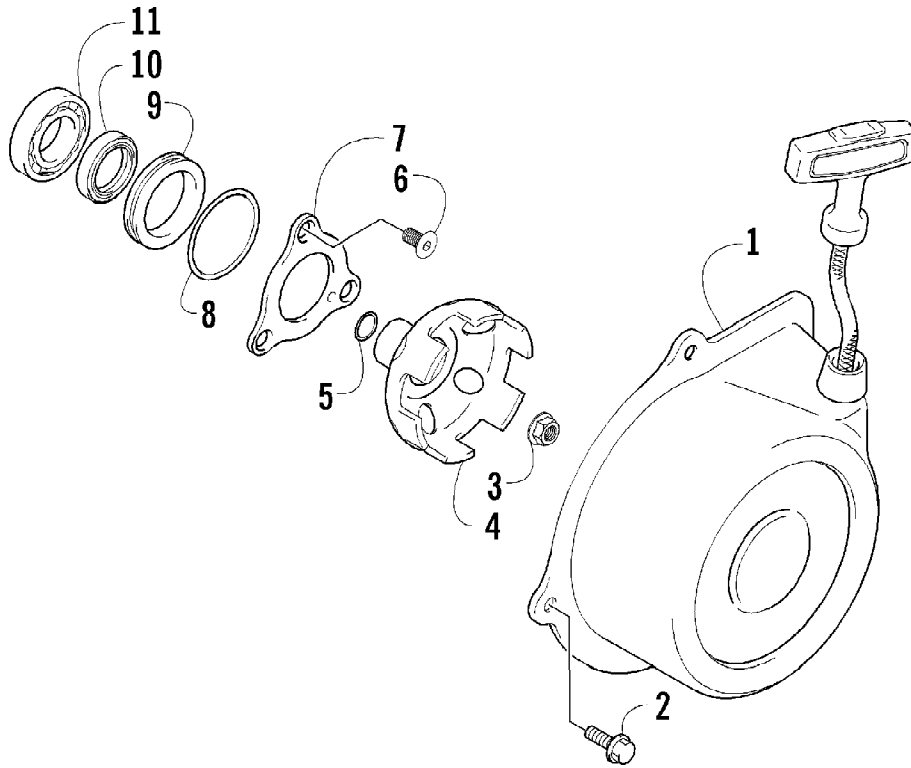

2007 ATV 650 H1 AUTOMATIC TRANSMISSION 4X4 TBX GREEN (A2007BBB4BUJG) of 107
RECOIL STARTER ASSEMBLY

2007 ATV 650 H1 AUTOMATIC TRANSMISSION 4X4 TBX GREEN (A2007BBB4BUJG) of 107
RECOIL STARTER ASSEMBLY

Ref #	Part Number	Qty	S/P/F	Description
1	0820-001	1		Starter, Recoil - Assembly
2	0826-038	4		Screw, Machine
3	0827-008	1		Nut
4	0820-036	1	S	Cup, Starter
5	0830-108	1		O-Ring
6	0826-031	3		Screw
7	0805-008	1		Retainer, Oil Seal
8	0830-021	1	/P	O-Ring
9	0820-007	1		Spacer
10	0830-022	1		Seal, Oil
11	0832-006	1	S	Bearing