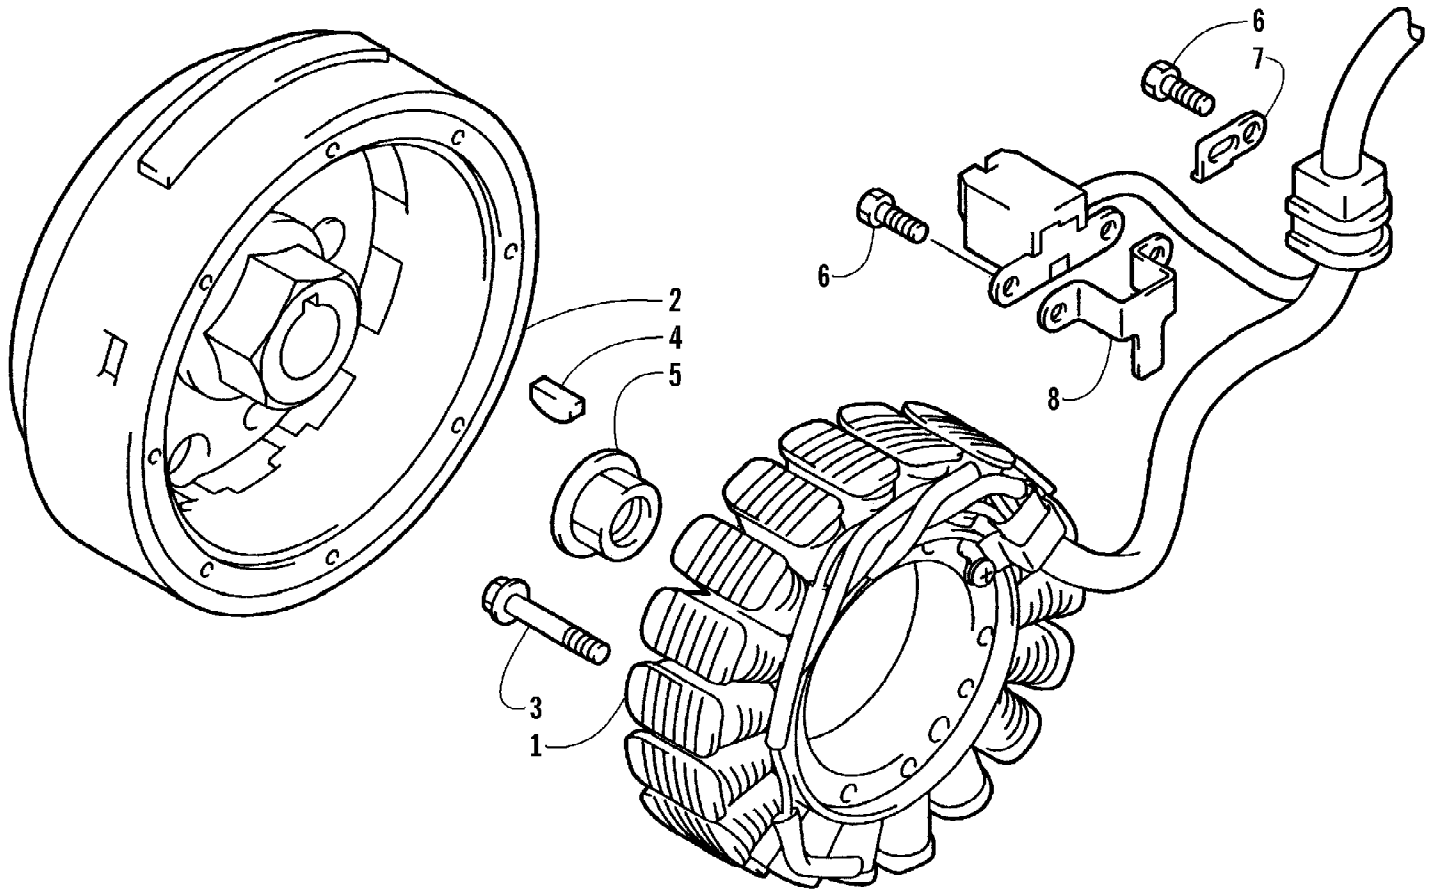

2007 ATV 650 H1 AUTOMATIC TRANSMISSION 4X4 TBX GREEN (A2007BBB4BUSA) of 107
MAGNETO ASSEMBLY

2007 ATV 650 H1 AUTOMATIC TRANSMISSION 4X4 TBX GREEN (A2007BBP44USG) of 107
MAGNETO ASSEMBLY

Ref #	Part Number	Qty	S/P/F	Description
1	0802-037	1		Stator - Assembly
2	0802-036	1		Rotor/Flywheel
3	0826-102	3		Screw, Machine
4	0829-012	1		Key
5	0827-014	1		Nut
6	8470-510	3		Screw, Machine
7	0802-015	1		Clamp - No. 1
8	0802-016	1		Clamp - No. 2