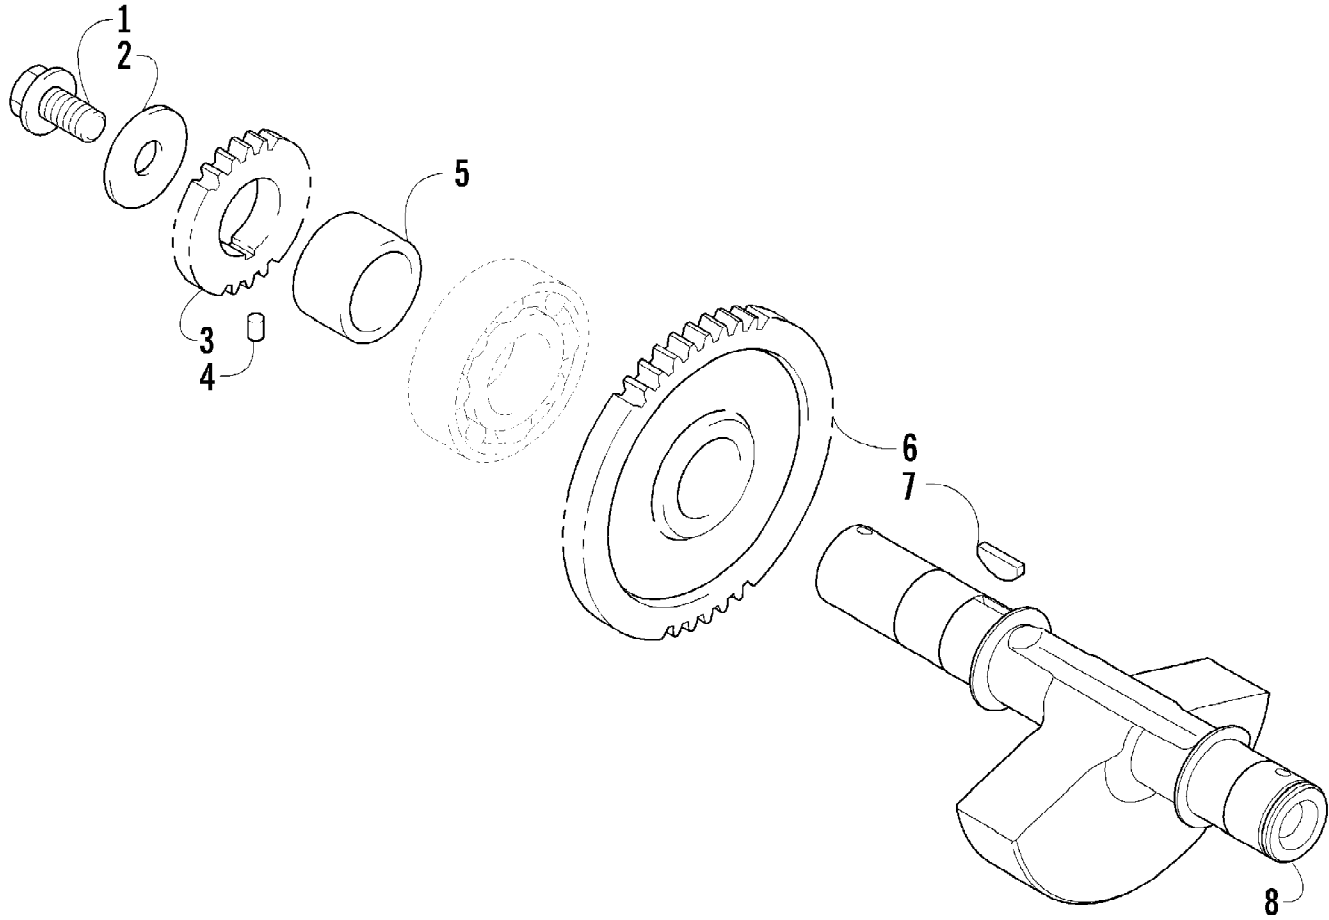

2007 ATV 650 H1 AUTOMATIC TRANSMISSION 4X4 TBX GREEN (A2007BBP44U2G) of 107
CRANK BALANCER ASSEMBLY

2007 ATV 650 H1 AUTOMATIC TRANSMISSION 4X4 TBX GREEN (A2007BBP44U2G) of 107
CRANK BALANCER ASSEMBLY

Ref #	Part Number	Qty	S/P/F	Description
1	0826-033	1		Screw, Cap
2	0828-003	1		Washer
3	0811-003	1		Gear, Oil Pump Drive
4	0829-007	1		Dowel, Solid
5	0811-004	1		Spacer
6	0811-002	1		Gear, Driven
7	0829-006	1		Key - Crank Balancer Shaft
8	0811-017	1		Balancer, Crank