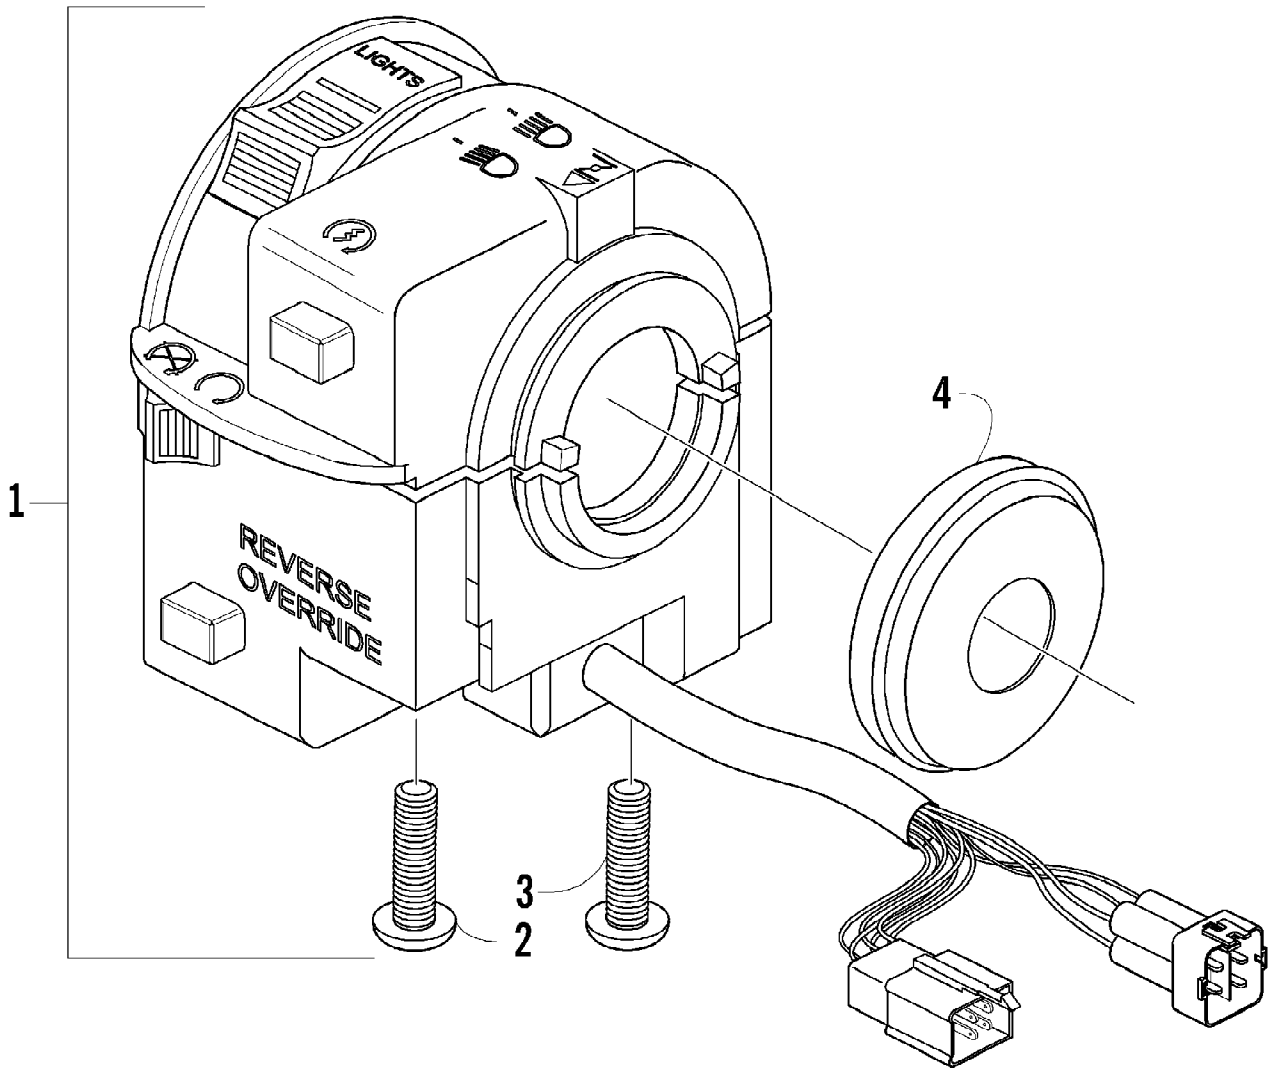

2007 ATV 650 H1 AUTOMATIC TRANSMISSION 4X4 TBX GREEN (A2007BBB4BU SC) Page 107 of 107
CONTROL SWITCH HOUSING ASSEMBLY

2007 ATV 650 H1 AUTOMATIC TRANSMISSION 4X4 TBX GREEN (A2007BBP4BU2G) Page 20 of 107
CONTROL SWITCH HOUSING ASSEMBLY

Ref #	Part Number	Qty	S/P/F	Description
1	0509-014	1		Switch, Control - Assembly (inc. 2-4)
2	0409-027	1		Screw, Machine
3	0409-028	1		Screw, Machine
4	3409-019	1		Cover, Switch Housing