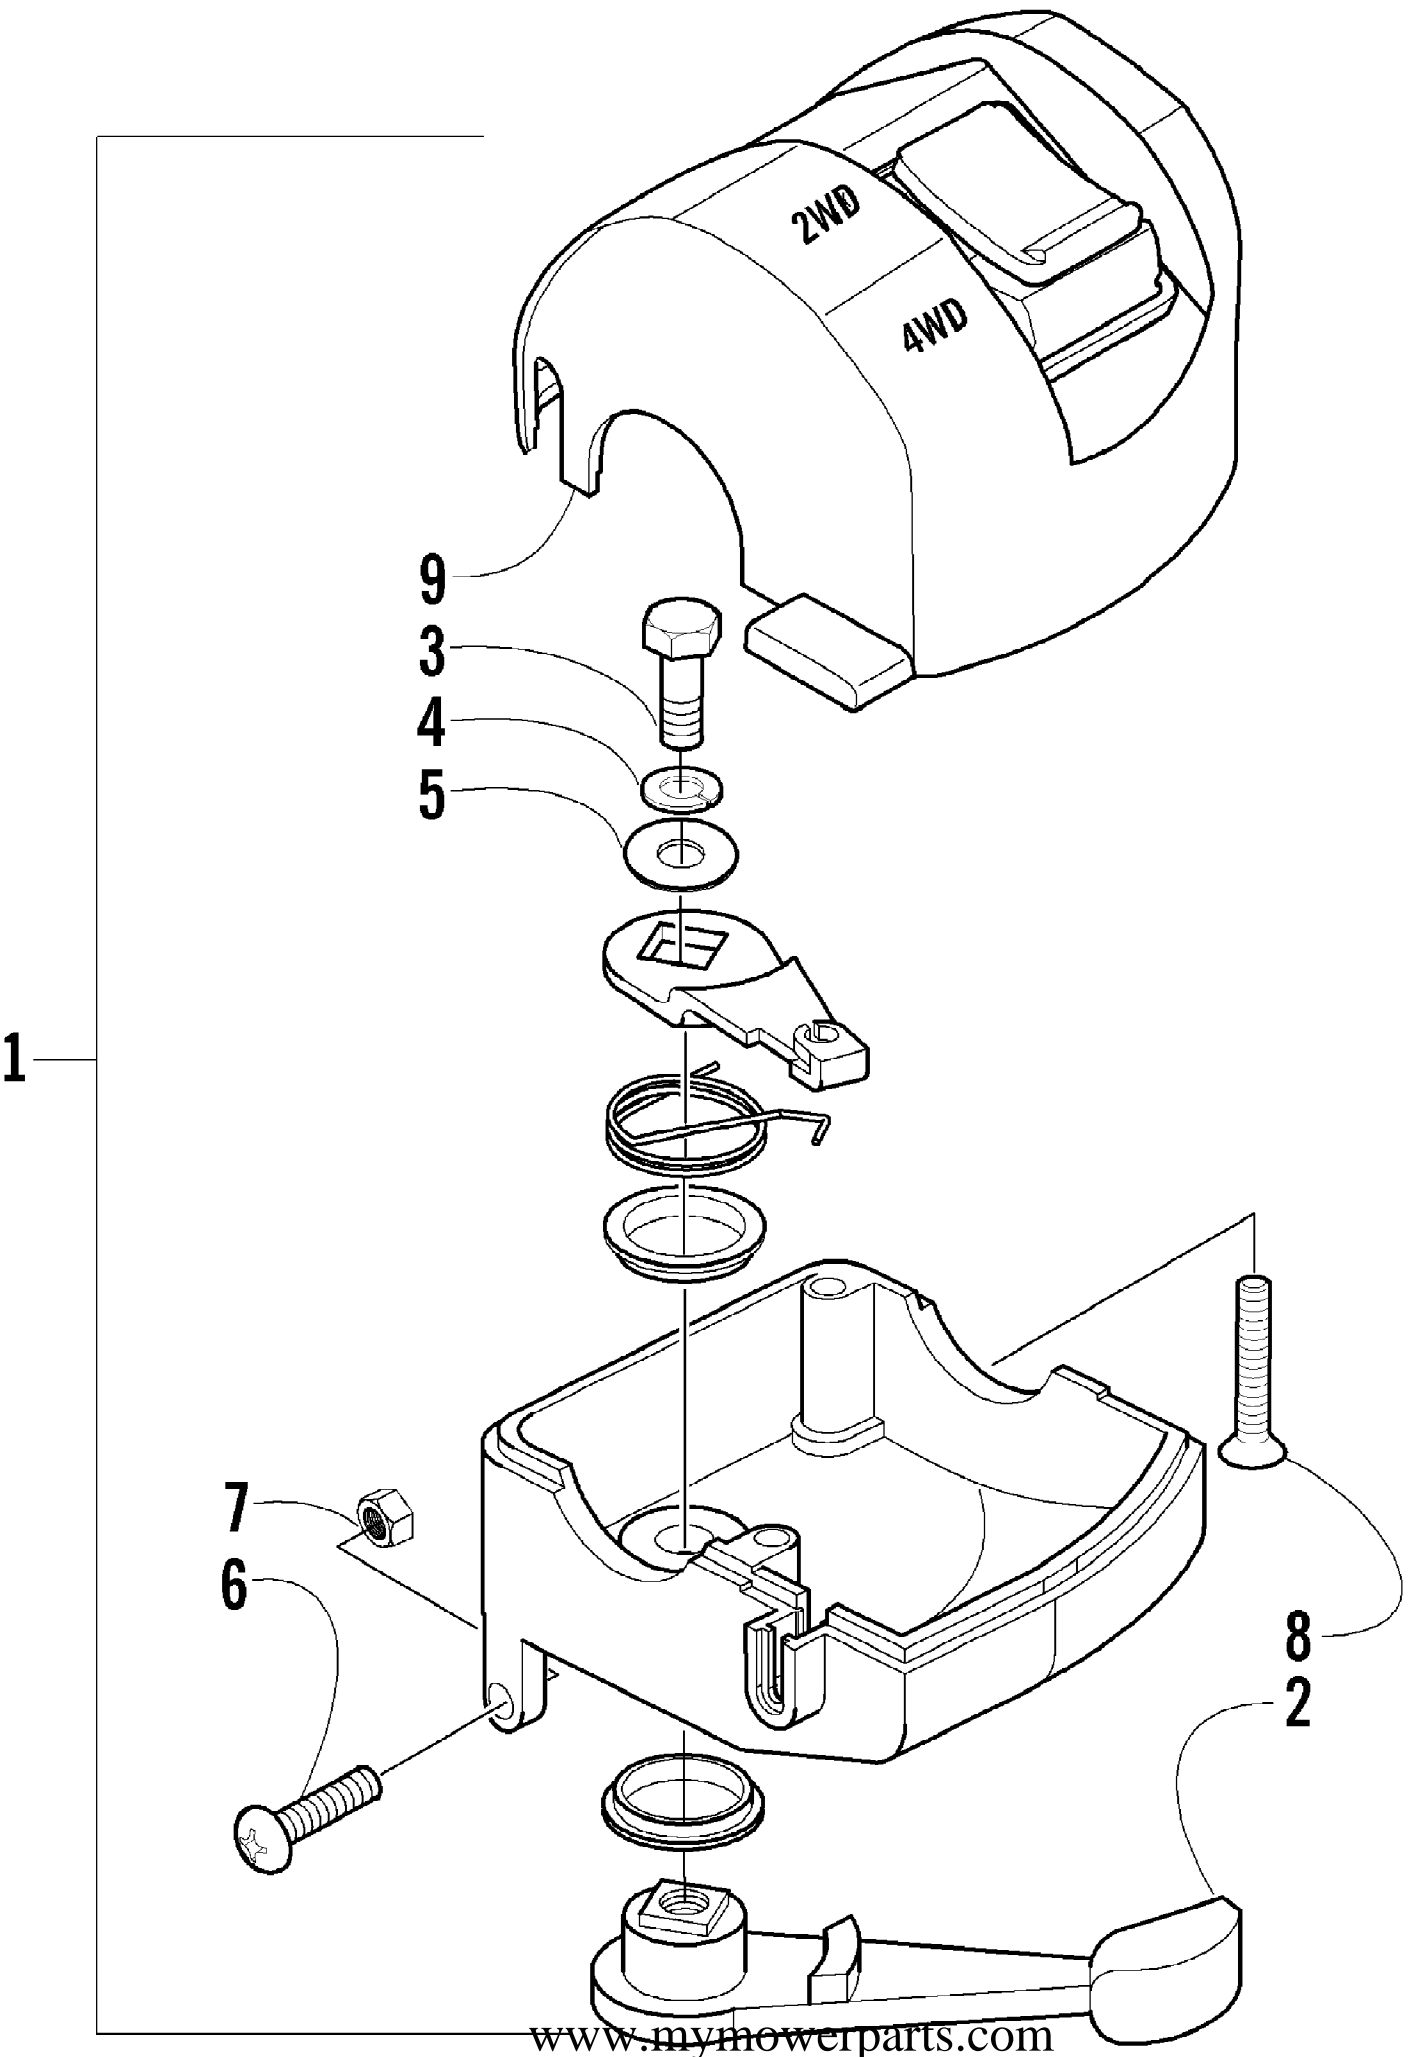

2007 ATV 650 H1 AUTOMATIC TRANSMISSION 4X4 TBX GREEN (A2007BBB4) (USA) Page 107 of 107
THROTTLE CASE ASSEMBLY

2007 ATV 650 H1 AUTOMATIC TRANSMISSION 4X4 TBX GREEN (A2007BBB44USG) Page 107
THROTTLE CASE ASSEMBLY

Ref #	Part Number	Qty	S/P/F	Description
1	0509-012	1		Case, Throttle - Assembly (inc. 2-9)
2	3409-001	1		Lever
3	3004-533	1	S/P	Screw, Cap
4	3004-447	1	/P	Washer, Lock
5	3003-030	1	/P	Washer
6	3423-014	1		Screw
7	3423-327	1		Nut
8	3423-199	2		Screw
9	0409-048	1		Cover, Throttle w/Switch