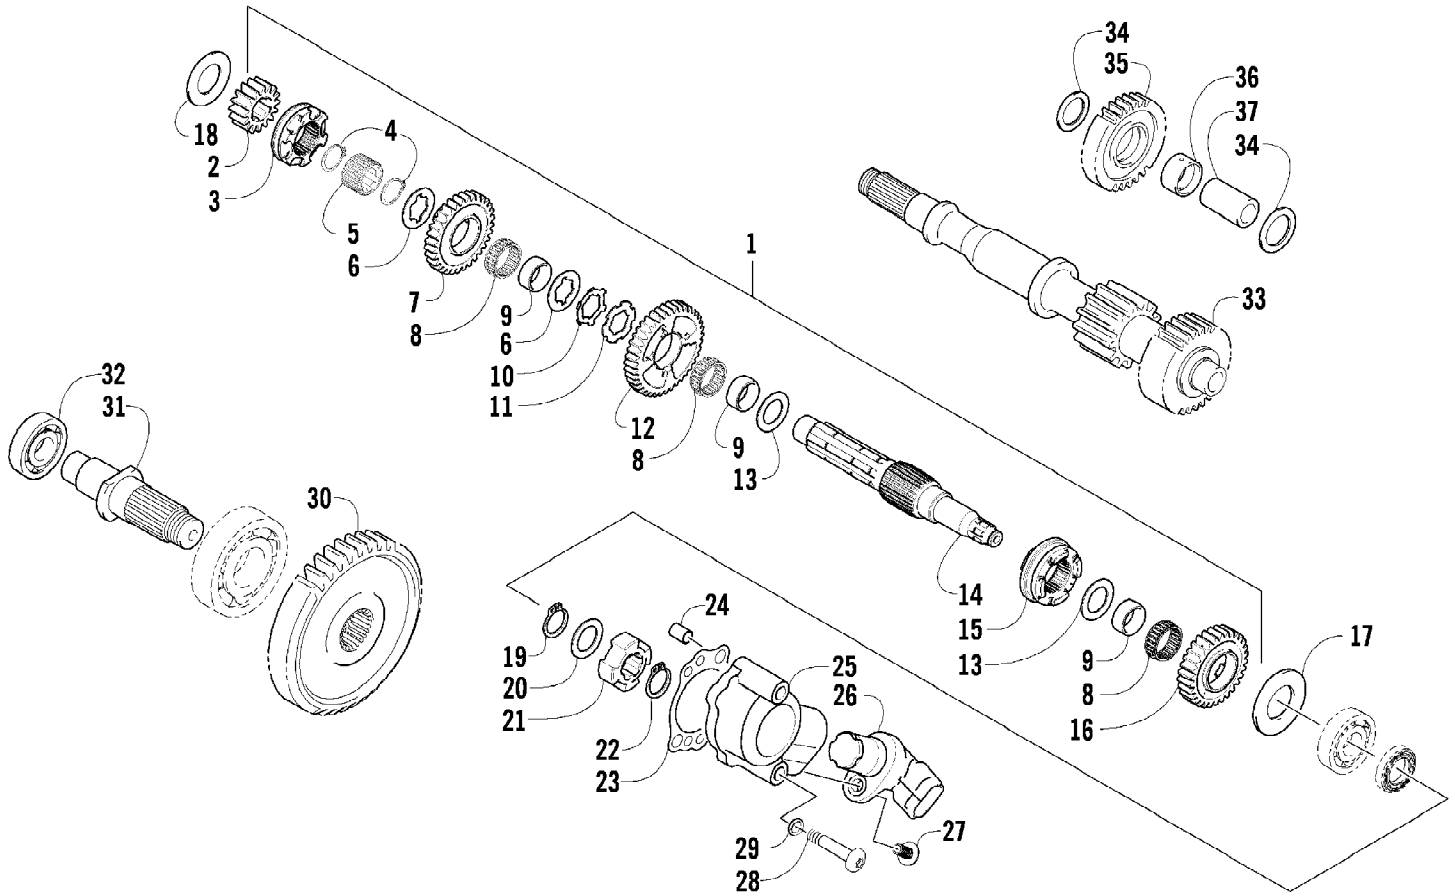

2007 ATV 650 H1 AUTOMATIC TRANSMISSION 4X4 TBX GREEN (A2007BB346USC) of 107
SECONDARY TRANSMISSION ASSEMBLY