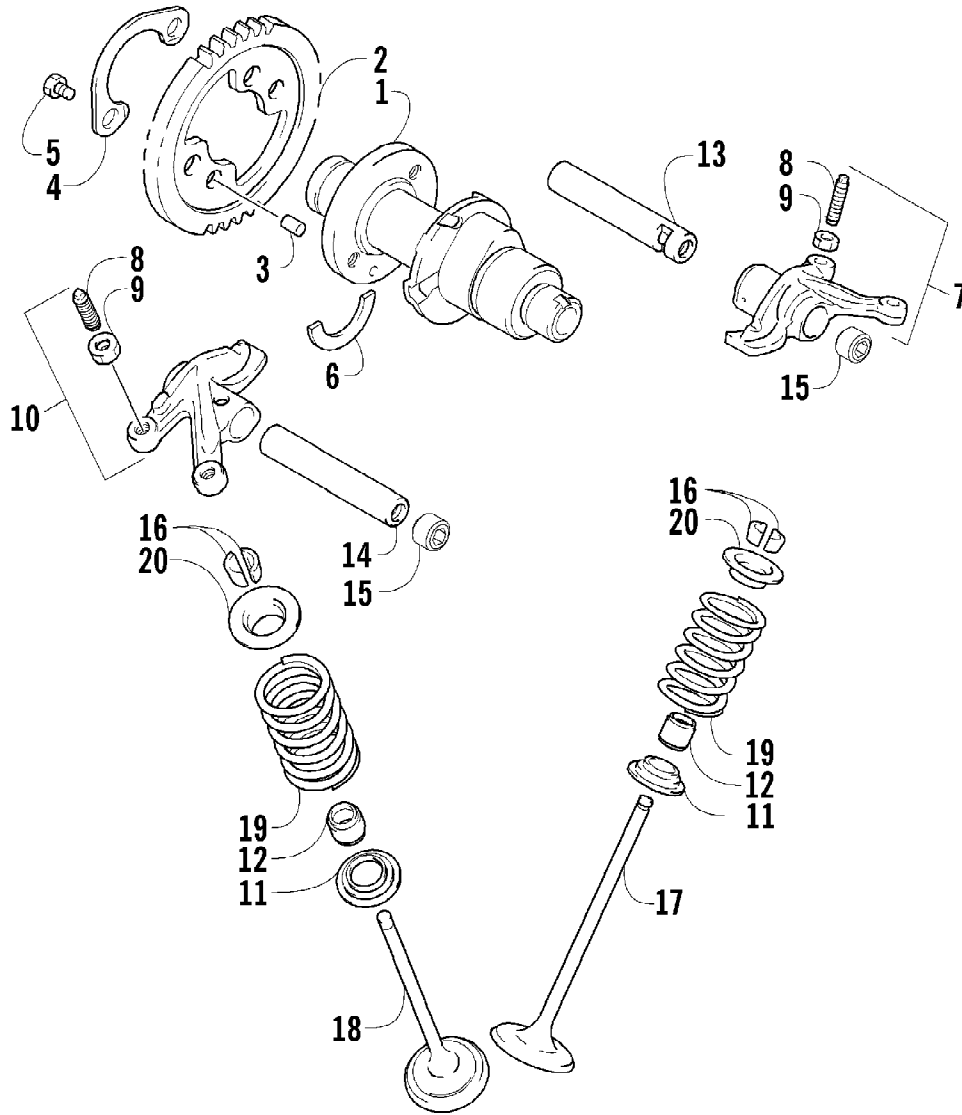

2007 ATV 650 H1 AUTOMATIC TRANSMISSION 4X4 TBX GREEN (A2007BBS) Page 107 of 107
CAMSHAFT/VALVE ASSEMBLY

2007 ATV 650 H1 AUTOMATIC TRANSMISSION 4X4 TBX GREEN (A2007BBB4BU1G) of 107
CAMSHAFT/VALVE ASSEMBLY

Page 10 of 107

Ref #	Part Number	Qty	S/P/F	Description
1	0809-116	1	S	Camshaft
2	0809-002	1		Sprocket
3	0829-008	1		Pin
4	0828-004	1		Washer
5	0826-034	2		Bolt
6	0809-003	1		C-Ring
7	0809-134	1	S/F	Arm, Valve Rocker - Intake (inc. two No. 8-9)
8	0809-033	4	S/F	Screw
9	0827-007	4	F	Nut
10	0809-136	1	S/F	Arm, Valve Rocker - Exhaust (inc. two No. 8-9)
11	0809-006	4	F	Seat, Spring - Valve
12	0830-016	4	S/F	Seal, Oil
13	0809-007	1	F	Shaft, Rocker Arm - Intake
14	0809-008	1	F	Shaft, Rocker Arm - Exhaust
15	0831-041	2	F	Plug, Shaft
16	0809-014	8	F	Keeper, Valve
17	0809-039	2	S/F	Valve, Intake
18	0809-040	2	S/F	Valve, Exhaust
19	0809-138	4	S/F	Spring, Valve
20	0809-013	4	F	Retainer, Spring