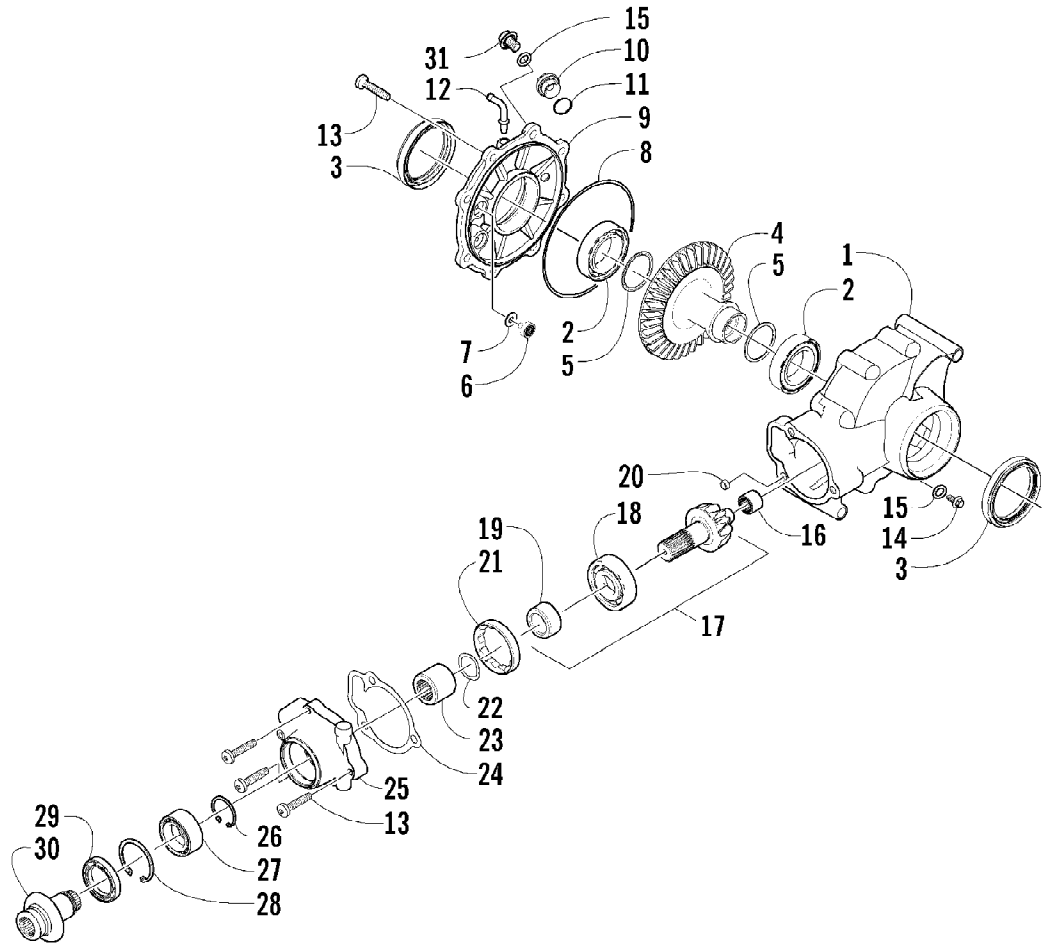

2007 ATV 650 H1 AUTOMATIC TRANSMISSION 4X4 TBX GREEN (A2007BBP44) of 107
REAR DRIVE GEARCASE ASSEMBLY

2007 ATV 650 H1 AUTOMATIC TRANSMISSION 4X4 TBX GREEN (A2007BBB4BU5G) of 107
REAR DRIVE GEARCASE ASSEMBLY

Page 6 of 107

Ref #	Part Number	Qty	S/P/F	Description
	1502-079	1	S	Complete Rear Gearcase Assembly
1	0502-622	1		Housing, Gearcase
2	0402-393	2		Bearing
3	1402-441	2	S	Seal
4	1402-032	1		Gear, Ring - 36T
5	0402-405	AR		Shim
5	0402-406	AR		Shim
5	0402-407	AR		Shim
5	0402-408	AR		Shim
5	0402-409	AR		Shim
6	0402-326	1		Button, Thrust
7	0402-429	AR		Shim
7	0402-430	AR		Shim
7	0402-431	AR		Shim
7	0402-432	AR		Shim
7	0402-433	AR		Shim
8	0423-149	1		O-Ring
9	1502-082	1		Cover, Gearcase
10	0402-333	1	/P	Plug, Fill (inc. 11)
11	0423-154	1		O-Ring
12	1402-102	1		Fitting
13	0423-118	11		Screw, Self-Tapping
14	0402-450	1	S	Plug, Magnetic (inc. one No. 15)
15	0423-153	2		O-Ring
16	0402-328	1		Bearing
17	0502-783	1		Gear, Pinion - Assembly - 10T (inc. 18-19)
18	0402-327	1		Bearing
19	0402-336	1		Collar, Retaining
20	0402-411	1		Pin, Dowel
21	0402-331	1		Collar, Lock
22	0402-982	1		Washer, Spring
23	0402-981	1		Collar, Shaft
24	0402-947	1		Gasket, Flange
25	0502-529	1		Housing, Pinion
26	0423-417	1		Ring, Retaining
27	1402-043	1		Bearing
28	0423-423	1		Ring, Retaining
29	1402-011	1		Seal
30	1502-085	1	/P	Shaft, Input
31	1402-211	1		Plug, Oil Level (inc. one No. 15)