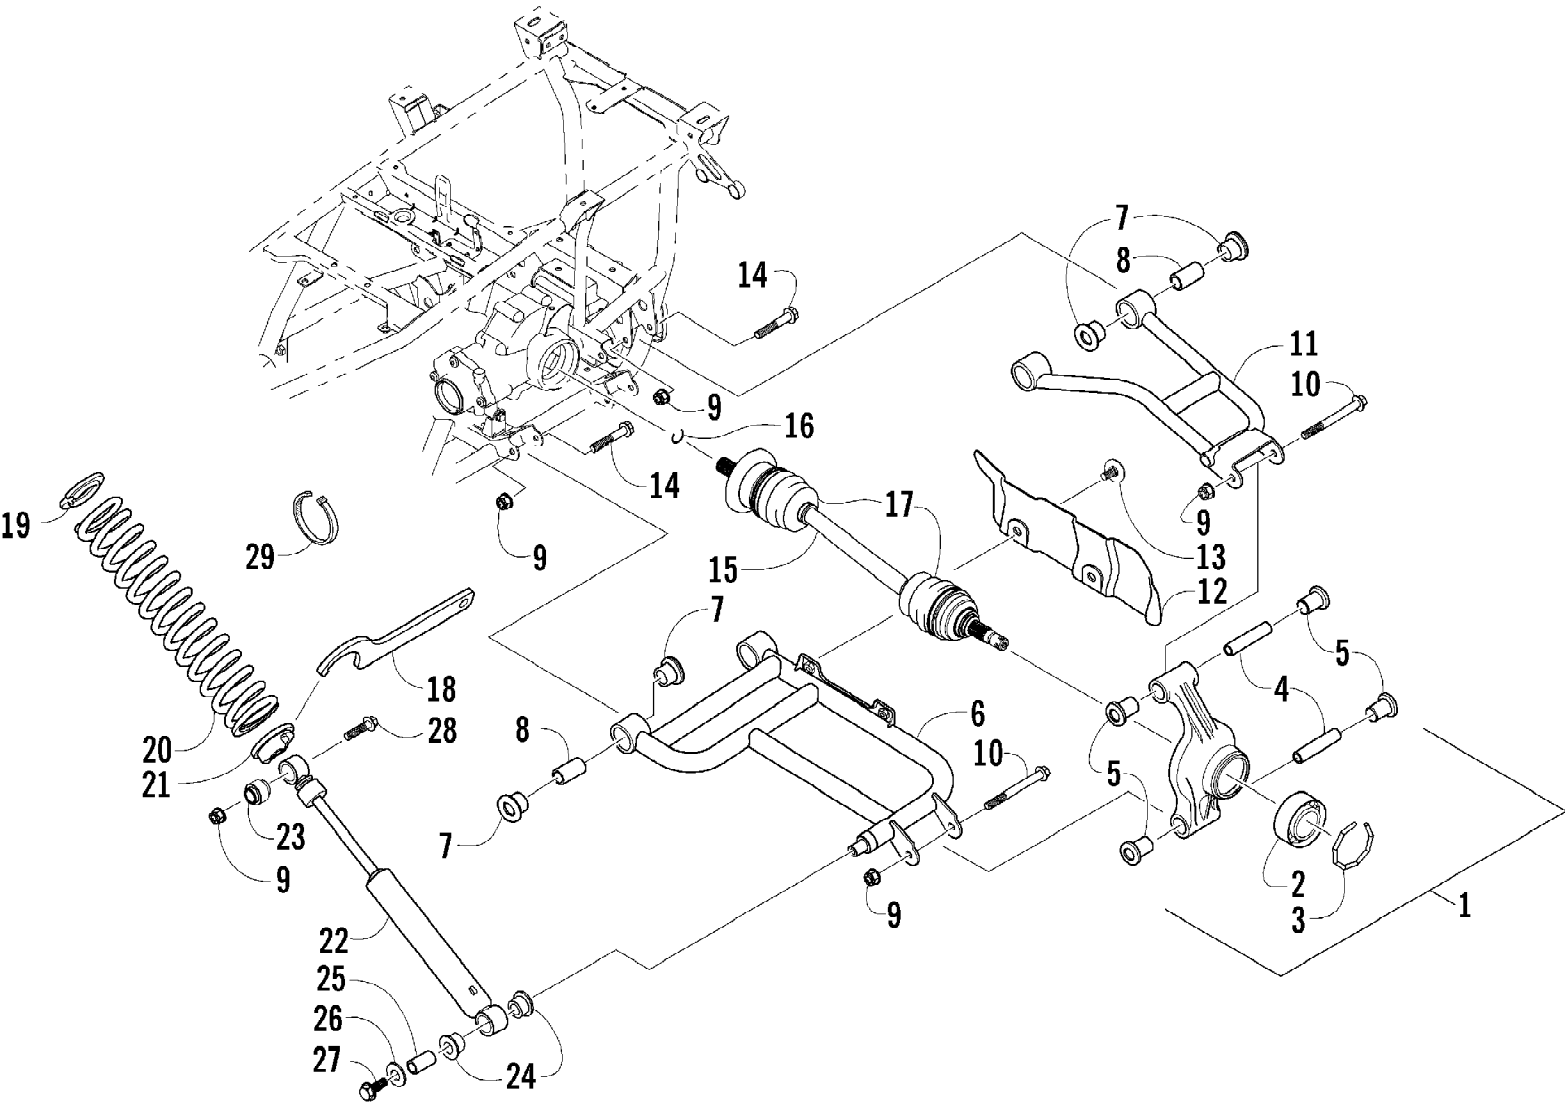

2007 ATV 650 H1 AUTOMATIC TRANSMISSION 4X4 TBX GREEN (A2007BBB4BUJG) of 107
REAR SUSPENSION ASSEMBLY

2007 ATV 650 H1 AUTOMATIC TRANSMISSION 4X4 TBX GREEN (A2007BBB44USG) of 107
REAR SUSPENSION ASSEMBLY

Ref #	Part Number	Qty	S/P/F	Description
1	0504-372	1	S	Knuckle, Right Rear - Assembly (inc. 2-5)
1	0504-373	1	S/P	Knuckle, Left Rear - Assembly (inc. 2-5)
2	1402-027	2	S/P	Bearing, Wheel Hub
3	0423-423	2		Ring, Retaining
4	0403-038	4	S/P	Collar, Suspension Bushing
5	0403-032	8	S	Bushing, Suspension
6	0504-438	1	/P	A-Arm, Rear - Lower Right (inc. 7-8)
6	0504-439	1	S	A-Arm, Rear - Lower Left (inc. 7-8)
7	0403-115	16	S	Bushing
8	0403-114	8	S	Collar
9	8428-002	14		Nut, Lock
10	8409-000	4		Screw, Cap
11	0504-470	1		A-Arm, Rear - Upper Right (inc. 7-8)
11	0504-471	1	S	A-Arm, Rear - Upper Left (inc. 7-8)
12	1441-004	1		Guard, Boot - Right
12	1441-005	1		Guard, Boot - Left
13	0423-545	4	/P	Screw, Body
14	8409-075	8		Screw, Cap
15	0502-811	2	S	Axle, Drive (inc. 16-17)
16	0441-893	2	S	Clip, Retaining
17	0436-276	2	S	Repair Kit, Boot - Rear Axle
18	0441-587	1		Wrench, Spanner
19	1603-889	2	/P	Retainer, Spring
20	0404-088	2		Spring, Suspension
21	0404-057	2		Cam, Spring Adjuster
22	0404-148	2		Shock Absorber - Rear (inc. 23-25)
23	0403-182	2		Bushing, Double-Bonded
24	0603-955	4		Bushing, Shock Absorber
25	1603-219	2	S	Sleeve, Shock
26	0423-087	2		Washer
27	8408-820	2	/P	Screw, Cap
28	8409-050	2		Screw, Cap
29	0123-788	2	/P	Cable Tie