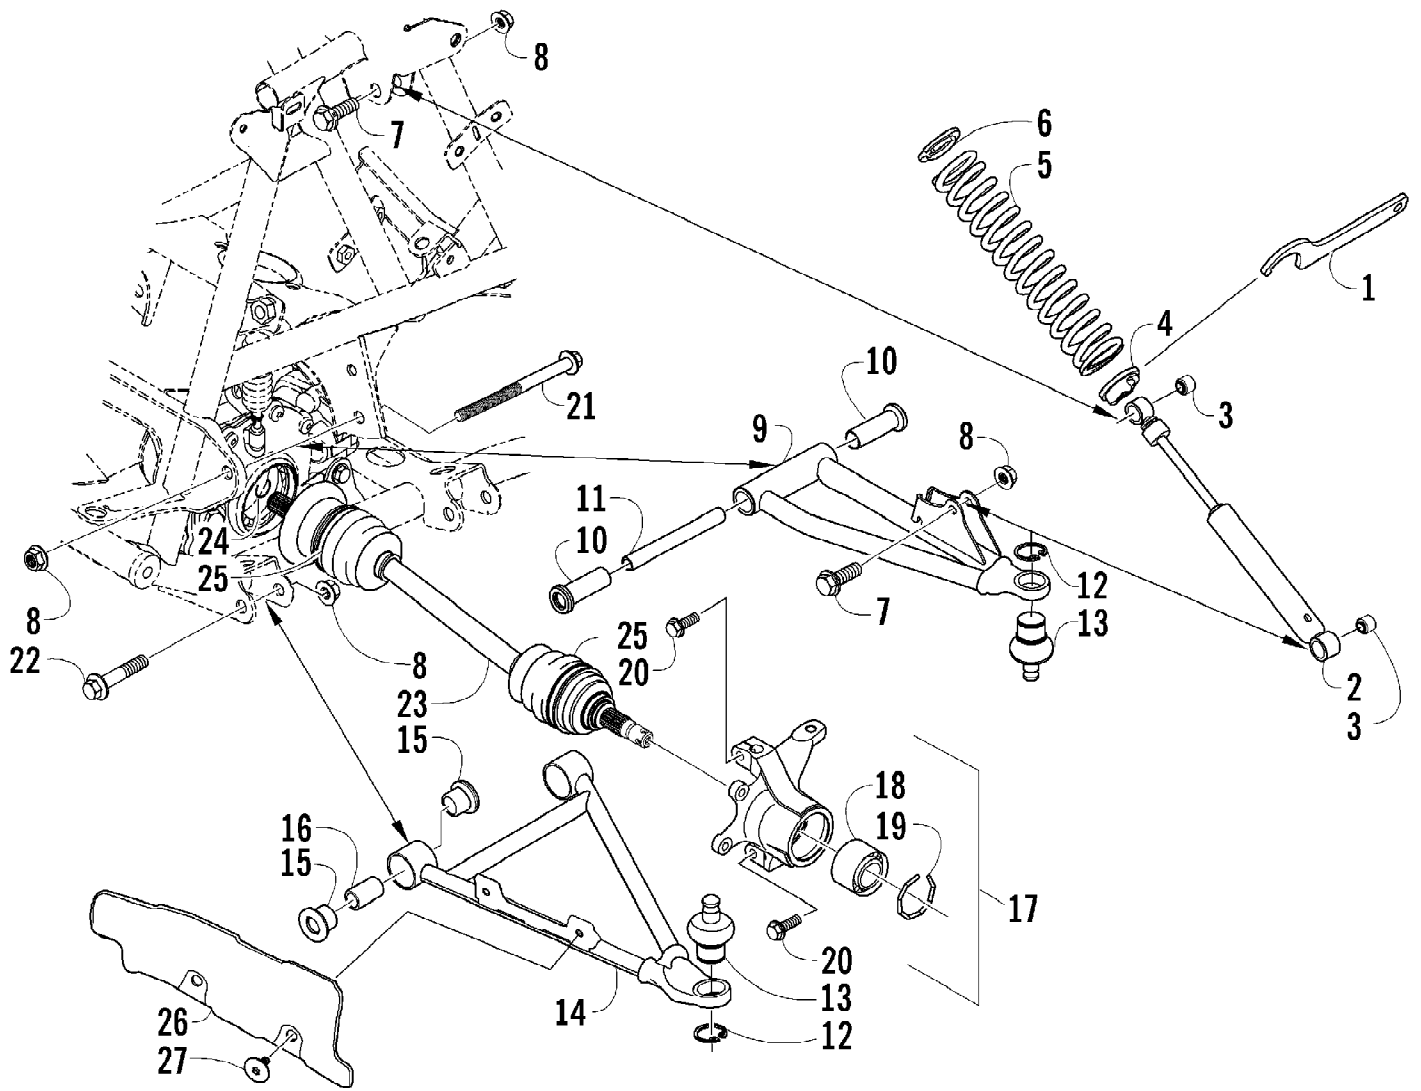

2007 ATV 650 H1 AUTOMATIC TRANSMISSION 4X4 TBX GREEN (A2007BBB4) (USA) of 107
FRONT SUSPENSION ASSEMBLY

2007 ATV 650 H1 AUTOMATIC TRANSMISSION 4X4 TBX GREEN (A2007BBB4) of 107
FRONT SUSPENSION ASSEMBLY

Page 53 of 107

Ref #	Part Number	Qty	S/P/F	Description
1	0441-587	1		Wrench, Spanner
2	0403-183	2		Shock Absorber - Front (inc. 3)
3	0403-182	4		Bushing, Double-Bonded
4	0403-102	2		Cam, Spring Adjuster
5	0403-145	2	/P	Spring, Shock Absorber
6	1603-889	2	/P	Retainer, Spring
7	8409-040	4		Screw, Cap
8	8428-002	10		Nut, Lock
9	0503-196	1	S	A-Arm, Upper Right (inc. 10-13)
9	0503-197	1		A-Arm, Upper Left (inc. 10-13)
10	0403-081	4	S	Bushing
11	0403-080	2		Collar
12	0423-009	4	/P	Clip, Ball Joint
13	0405-115	4	/P	Ball Joint - Front
14	0503-334	1	S	A-Arm, Lower Right (inc. 15-16 and two No. 12-13)
14	0503-335	1	S	A-Arm, Lower Left (inc. 15-16 and two No. 12-13)
15	0403-115	8	S	Bushing
16	0403-114	4	S	Collar
17	0505-460	1		Knuckle - Assembly - Right (inc. 18-19)
17	0505-461	1	S	Knuckle - Assembly - Left (inc. 18-19)
18	1402-027	2	S/P	Bearing, Wheel Hub
19	0423-423	2		Ring, Retaining
20	8409-030	4		Screw, Cap
21	0423-334	2		Screw, Cap
22	8409-075	4		Screw, Cap
23	0502-812	1	S	Axle, Drive - Front - Right (inc. 24-25)
23	0502-813	1	S	Axle, Drive - Front - Left (inc. 24-25)
24	1441-109	2	S	Clip, Retaining
25	0436-276	2	S	Repair Kit, Boot - Front Axle
26	1441-002	1		Guard, Boot - Axle - Right
26	1441-003	1		Guard, Boot - Axle - Left
27	0423-545	4	/P	Screw, Body