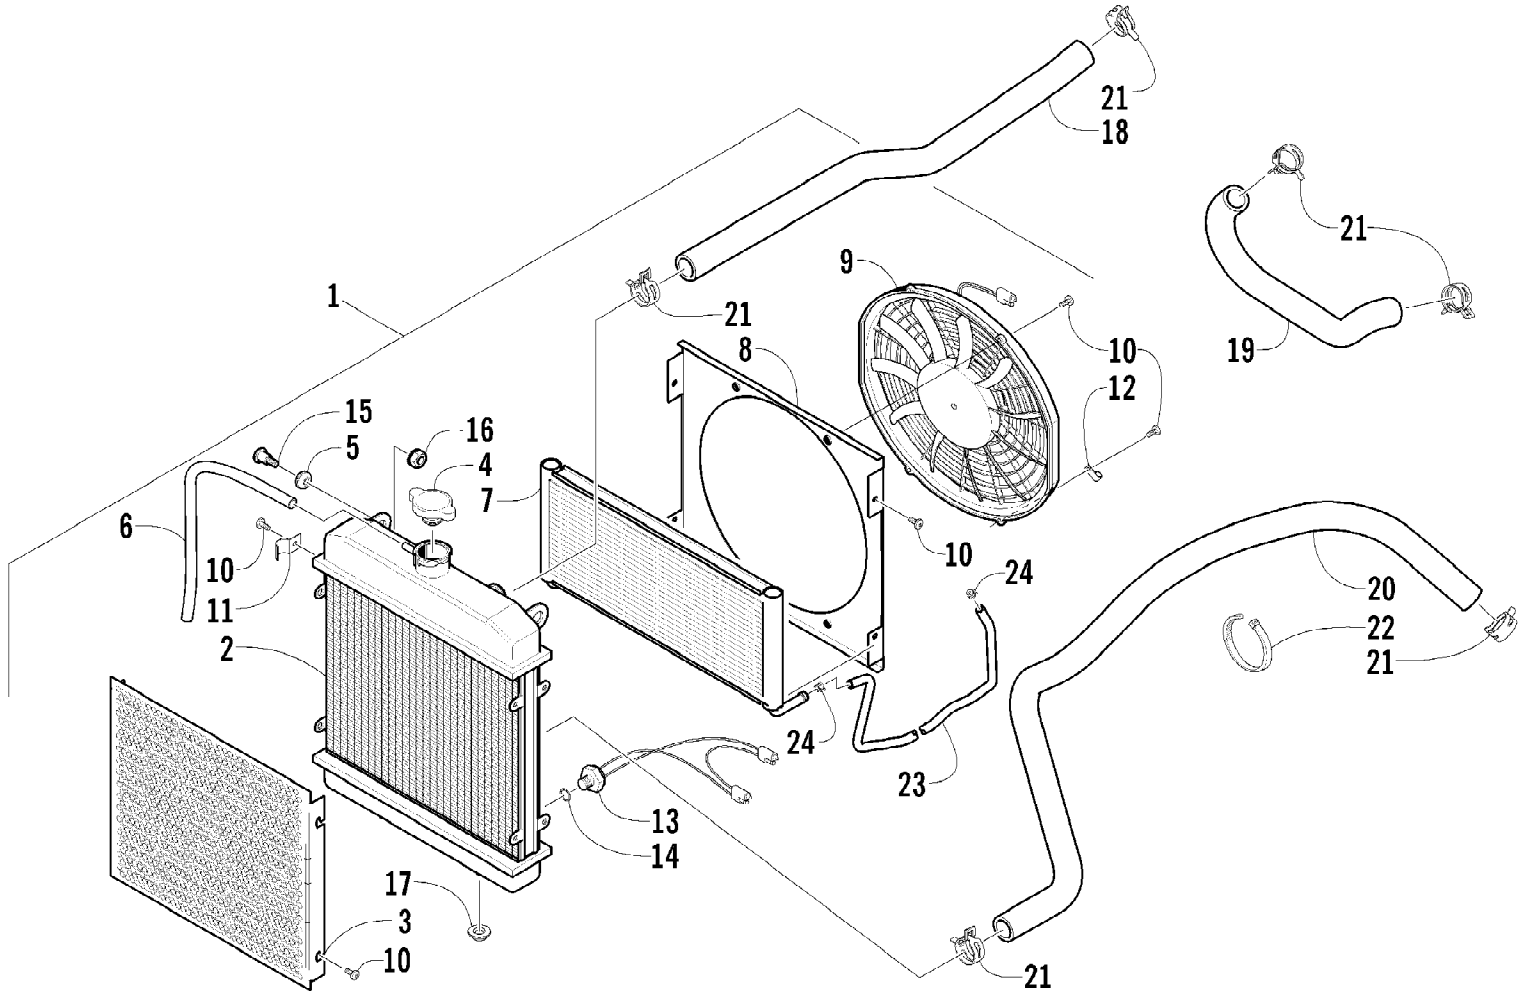

2007 ATV 650 H1 AUTOMATIC TRANSMISSION 4X4 TBX GREEN (A2007BBB40USG) of 107
COOLING ASSEMBLY (Up to VIN: 4UF07ATV17T236134)

2007 ATV 650 H1 AUTOMATIC TRANSMISSION 4X4 TBX GREEN (A2007BBB4BU2G) of 107
COOLING ASSEMBLY (Up to VIN: 4UF07ATV17T236134)

Page 2 of 3

Ref #	Part Number	Qty	S/P/F	Description
1	0413-116	1		Radiator Assembly (inc. 2-14)
2	0413-043	1	S	Radiator
3	0413-007	1		Screen, Radiator
4	0413-002	1	S	Cap, Radiator
5	0423-030	2		Grommet
6	0610-016	AR	/P	Hose - 25 ft
7	0413-122	1		Cooler, Oil
8	0413-124	1		Shroud, Fan
9	0413-123	1	/P	Fan, Cooling
10	8475-512	12		Screw, Machine
11	0423-351	1		Clamp, Wire
12	0123-397	1		Clamp, Cable
13	0413-045	1		Sensor, Temperature - Coolant
14	0423-390	1	S	O-Ring
15	0423-484	2		Screw, Shoulder
16	0623-038	2		Nut w/Washer
17	0423-028	2		Bushing, Stem
18	0410-002	1		Hose, Coolant - Upper
19	0410-022	1		Hose, Coolant - Crossover
20	0410-041	1		Hose, Coolant - Lower
21	0423-496	6		Clamp, Hose
22	0123-788	2	/P	Cable Tie
23	0410-100	AR	S	Hose, Oil Cooler
24	0423-632	4		Clamp, Hose