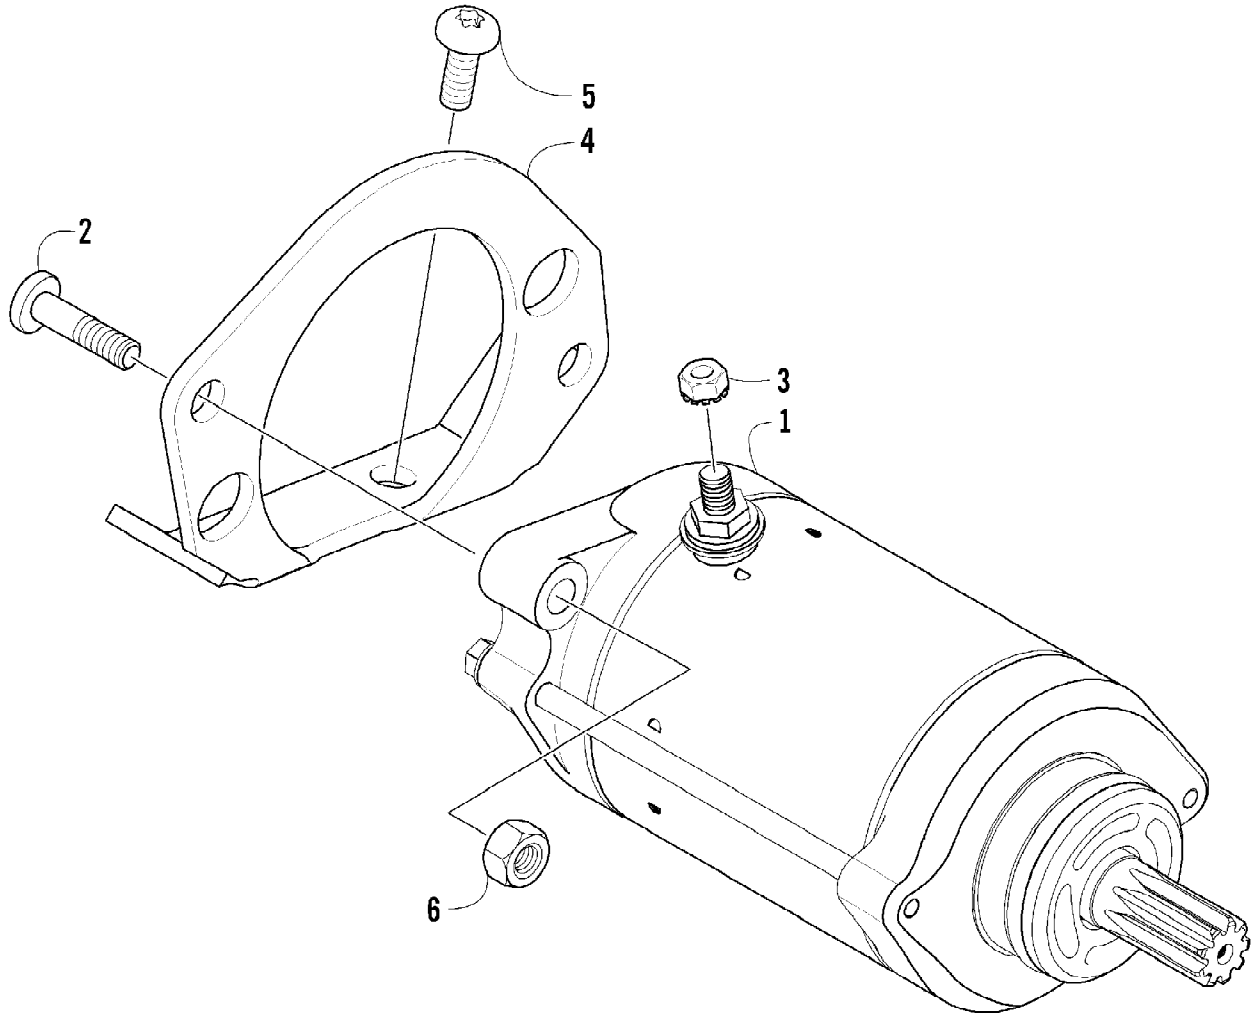

2007 ATV 650 H1 AUTOMATIC TRANSMISSION 4X4 TBX GREEN (A2007BBP44USG) of 107
STARTER MOTOR ASSEMBLY (VIN: 4UF07ATV97T270001 and above)

2007 ATV 650 H1 AUTOMATIC TRANSMISSION 4X4 TBX GREEN (A2007BBP44USG) of 107
STARTER MOTOR ASSEMBLY (VIN: 4UF07ATV97T270001 and above)

Ref #	Part Number	Qty	S/P/F	Description
1	0825-012	1	S	Motor, Starter - Assembly
2	8468-630	2		Screw, Machine
3	0623-038	1		Nut w/Washer
4	0815-018	1		Bracket, Mounting
5	8468-612	2		Screw, Machine
6	8427-602	2		Nut, Lock