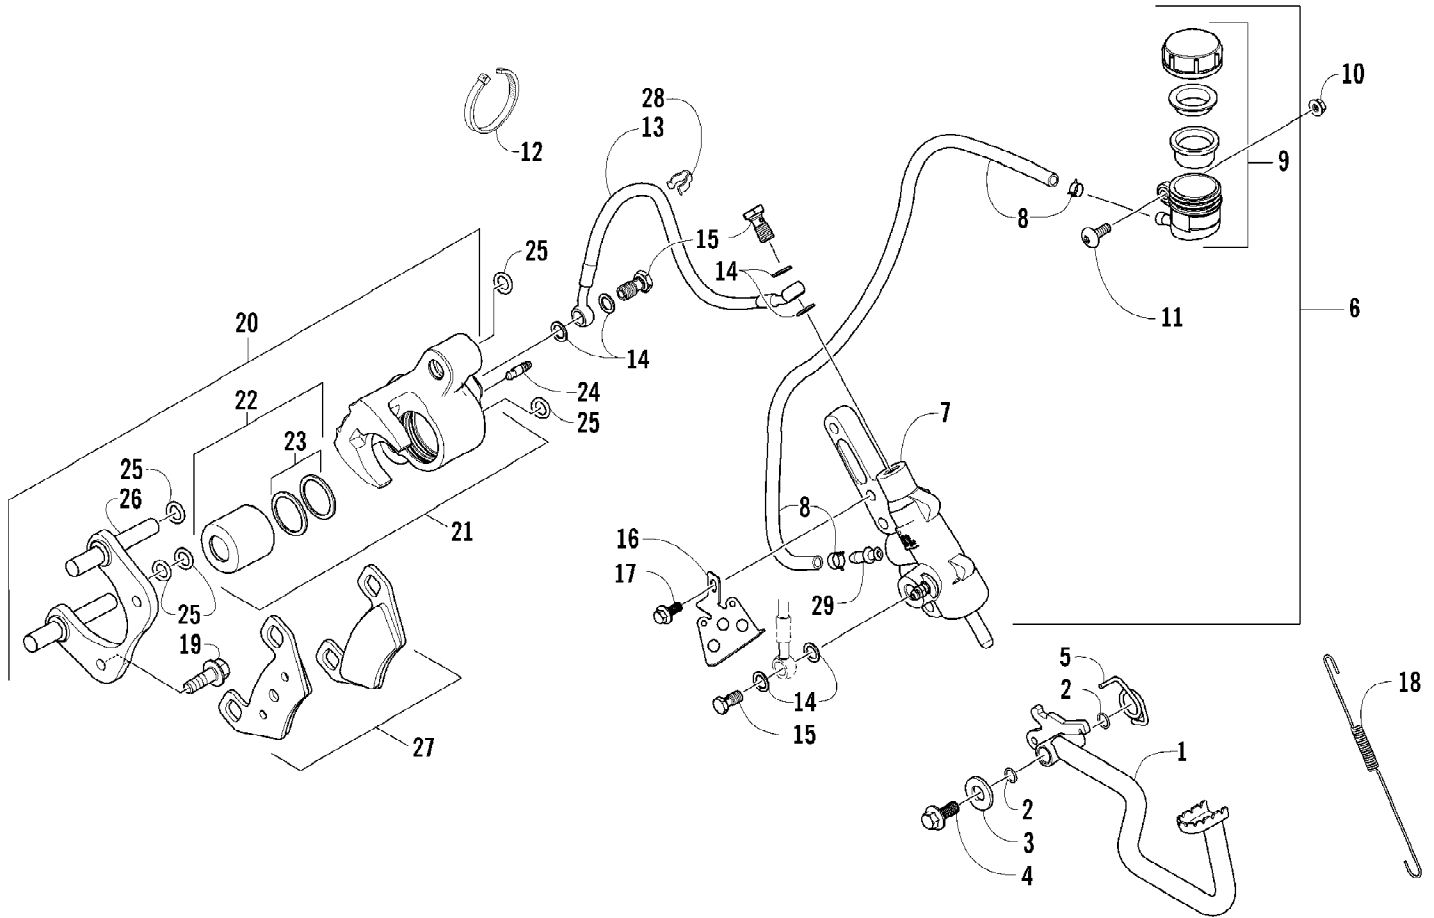

2007 ATV 650 H1 AUTOMATIC TRANSMISSION 4X4 TBX GREEN (A2007BBS) Page 3 of 107
AUXILIARY BRAKE ASSEMBLY

2007 ATV 650 H1 AUTOMATIC TRANSMISSION 4X4 TBX GREEN (A2007BBS) Page 107 of 107
AUXILIARY BRAKE ASSEMBLY

Ref #	Part Number	Qty	S/P/F	Description
	1502-136	1		Fully Bled Master Cylinder Replacement Kit
1	1502-063	1		Lever, Brake
2	1602-213	2	/P	O-Ring
3	8050-252	1		Washer
4	8408-816	1		Screw, Cap
5	0502-807	1		Spring, Brake Lever
6	1502-137	1	S	Brake Assembly (inc. 7-9)
7	0	1	F	Master Cylinder
8	1502-142	1		Hose, Brake Reservoir w/Clamps
9	1502-141	1		Reservoir, Brake
10	0623-038	1		Nut, Flanged
11	8476-616	1		Screw, Machine
12	0123-788	1	/P	Cable Tie - 7.5 in.
13	1502-140	1		Hose, Brake
14	0423-178	6		Washer, Crush
15	0423-413	3		Bolt, Banjo-Fitting
16	1502-179	1		Bracket, Switch
17	8408-625	2		Screw, Cap
18	0502-785	1		Spring, Brake Switch
19	1623-589	2	S	Screw, Cap
20	0502-878	1	S	Caliper, Brake (inc. 21-27)
21	0502-603	1	S	Housing, Caliper - Assembly - Right Rear (inc. 22-24)
22	0502-606	1		Piston/Seal Set (inc. 23)
23	0502-607	1		Seal Set
24	0502-609	1	/P	Valve, Bleed
25	0502-608	1		O-Ring, Guide - Set
26	0502-605	1		Bracket Assembly
27	0502-875	1	S	Pad, Brake - Set
28	1502-115	2		Clip, Brake Hose
29	1502-138	1	S	Adapter, Hose