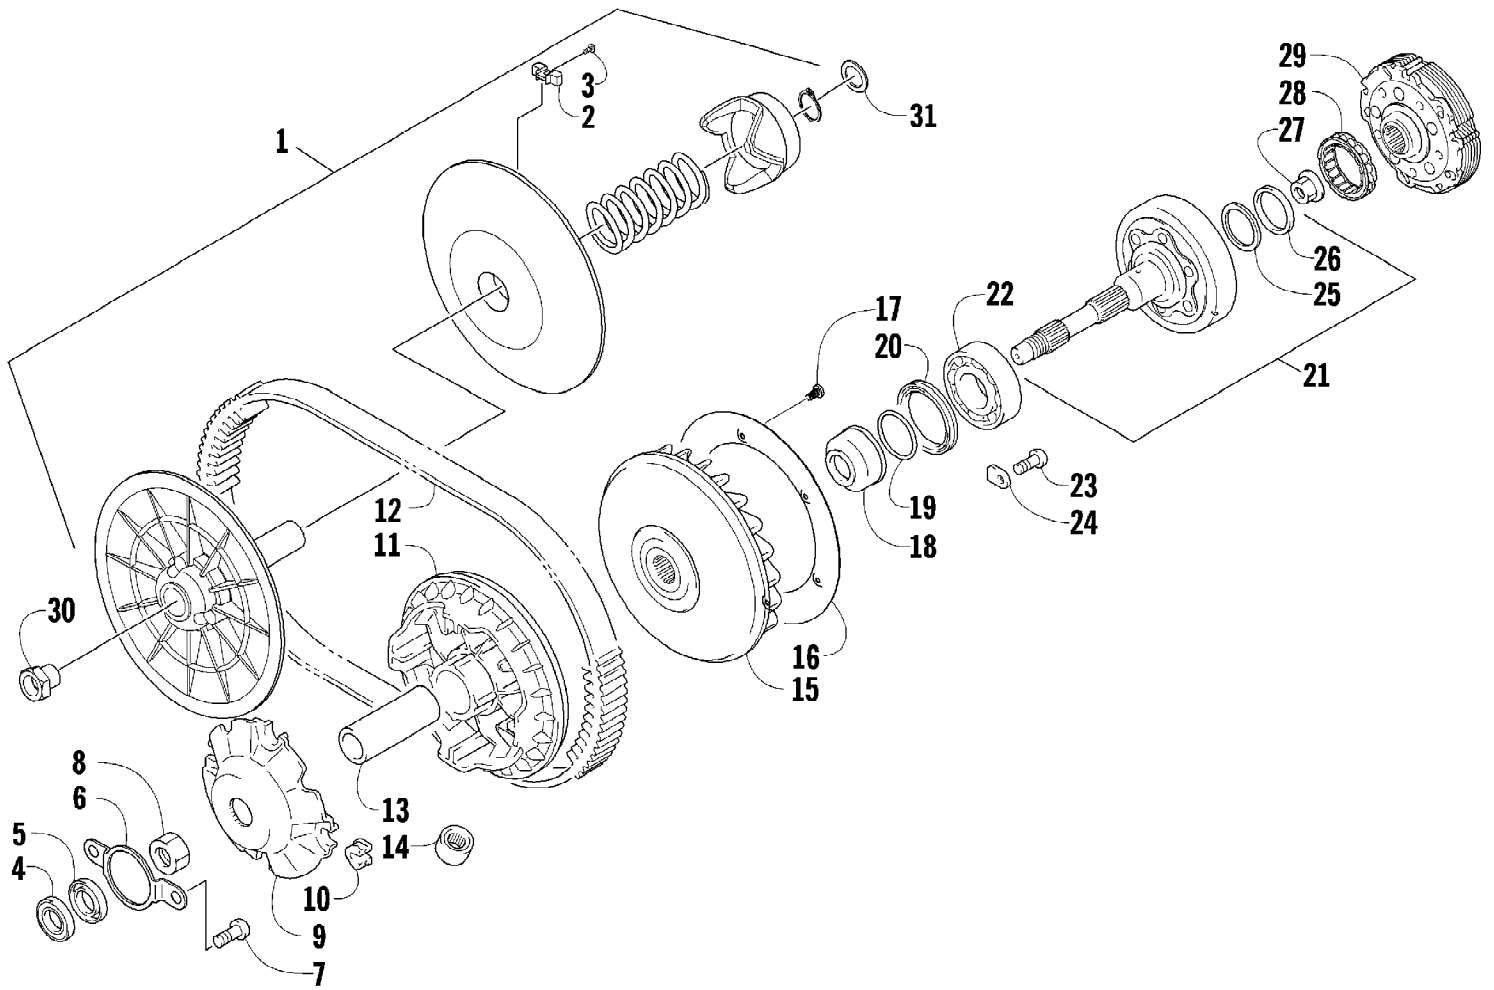

2007 ATV 650 H1 AUTOMATIC TRANSMISSION 4X4 TBX GREEN (A2007BB54EUSC) of 107
TRANSMISSION ASSEMBLY

2007 ATV 650 H1 AUTOMATIC TRANSMISSION 4X4 TBX GREEN (A2007BB54EUSG) of 107
TRANSMISSION ASSEMBLY

Ref #	Part Number	Qty	S/P/F	Description
1	0823-157	1	S/P	Pulley, Driven - Assembly (inc. 2-3 and 30)
2	0823-176	3	/P	Shoe, Cam
3	0823-177	3		Screw, Machine
4	0832-010	1		Bearing
5	0823-016	1	S	Seal, Clutch Housing - Right
6	0823-020	1		Retainer, Bearing
7	0826-031	2		Screw
8	0827-010	1		Nut
9	0823-008	1		Plate, Movable Drive Face
10	0823-010	4		Damper, Movable Drive Face
11	0823-159	1		Face, Movable Drive
12	0823-013	1		Belt, Drive
13	0823-149	1		Spacer, Movable Drive Face
14	0823-012	8	S	Roller, Movable Drive Face
15	0823-001	1	S	Face, Fixed Drive
16	0823-131	1		Shroud, Drive Face
17	0623-914	6		Screw, Self-Tapping
18	0823-015	1		Spacer, Fixed Drive Face
19	0470-531	1		O-Ring
20	0830-034	1	S	Seal, Clutch Housing - Right
21	0823-270	1	S	Housing, Clutch - Assembly (inc. 25-26)
22	0832-009	1	/P	Bearing
23	0826-029	2		Screw, Bearing Retainer
24	0822-010	2	/P	Retainer, Bearing
25	0828-075	1		Shim
26	0823-017	1	S	Seal, Clutch Housing - Left
27	0827-011	1		Nut
28	0823-018	1		Clutch, One-Way
29	0823-098	1	S	Clutch, Centrifugal - 6 Plate
30	0823-178	1		Nut, Driven Pulley
31	0828-076	1		Shim