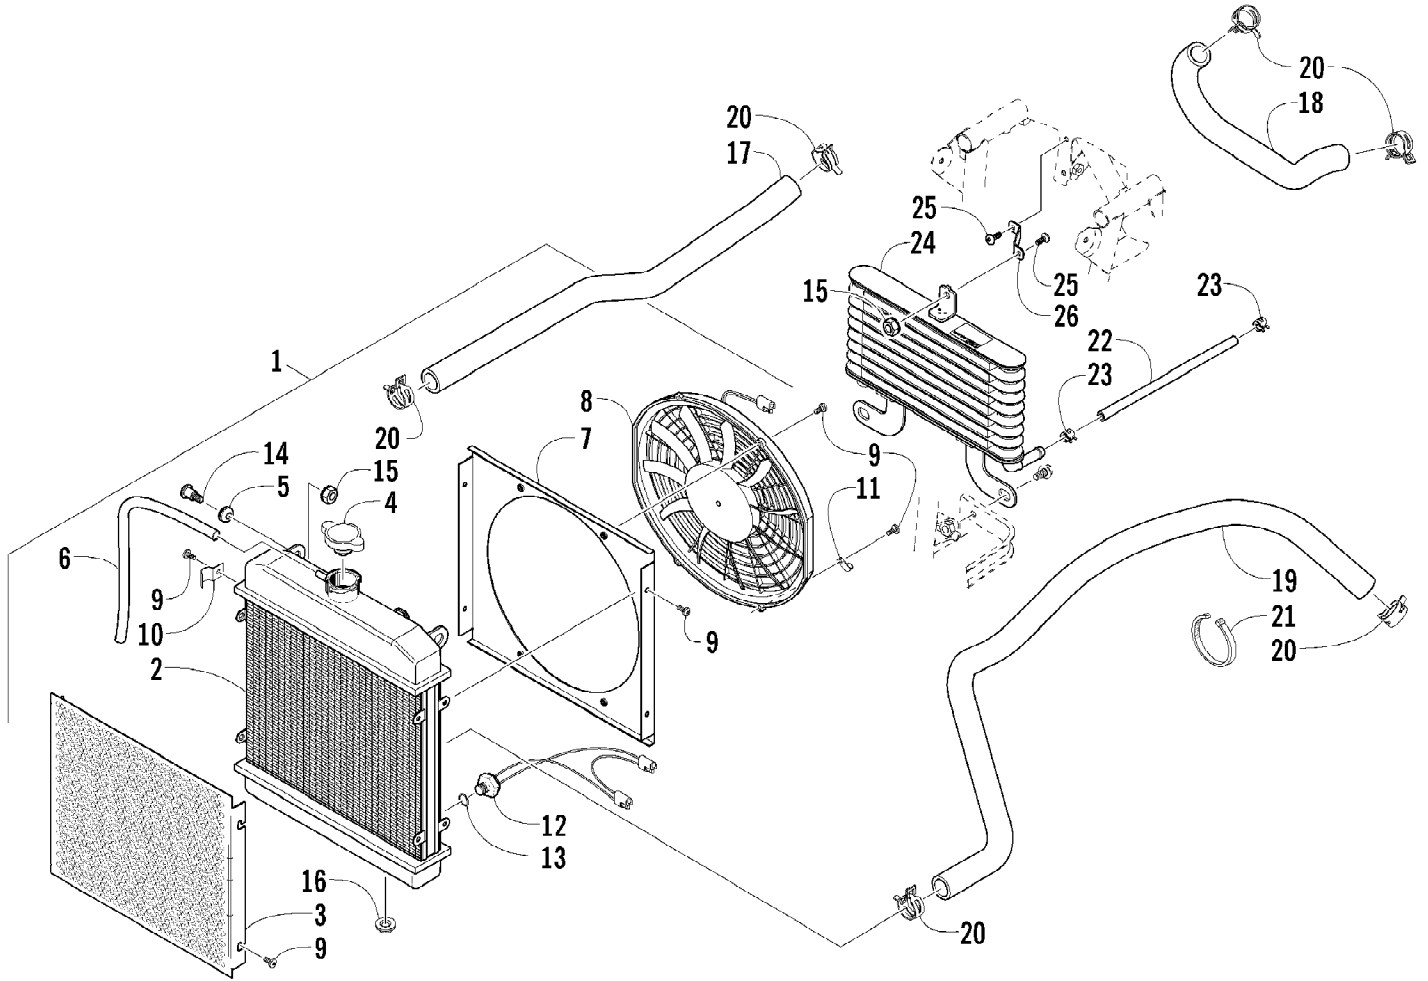

2007 ATV 650 H1 AUTOMATIC TRANSMISSION 4X4 TBX GREEN (A2007BBB40123) of 107
COOLING ASSEMBLY (VIN: 4UF07ATV17T236134 and above)

2007 ATV 650 H1 AUTOMATIC TRANSMISSION 4X4 TBX GREEN (A2007BBB4BU2G) of 107
COOLING ASSEMBLY (VIN: 4UF07ATV17T236134 and above)

Ref #	Part Number	Qty	S/P/F	Description
1	0413-172	1	S	Radiator Assembly (inc. 2-13)
2	0413-184	1	/P	Radiator
3	0413-007	1		Screen, Radiator
4	0413-002	1	S	Cap, Radiator
5	0423-030	2		Grommet
6	0610-016	AR	/P	Hose - 25 ft
7	0413-046	1		Shroud, Fan
8	0413-123	1	/P	Fan, Cooling
9	8475-512	12		Screw, Machine
10	0423-351	1		Clamp, Wire
11	0123-397	1		Clamp, Cable
12	0413-168	1		Sensor, Temperature - Coolant
13	0423-390	1	S	O-Ring
14	0423-484	2		Screw, Shoulder
15	0623-038	4		Nut w/Washer
16	0423-028	2		Bushing, Stem
17	0410-002	1		Hose, Coolant - Upper
18	0410-022	1		Hose, Coolant - Crossover
19	0410-041	1		Hose, Coolant - Lower
20	0423-496	6		Clamp, Hose
21	0123-788	2	/P	Cable Tie
22	0410-127	2		Hose, Oil Cooler
23	0423-632	4		Clamp, Hose
24	0413-163	1	S	Cooler, Oil
25	8476-612	2		Screw, Machine
26	0513-022	1		Bracket, Mtg Upper-Oil Cooler