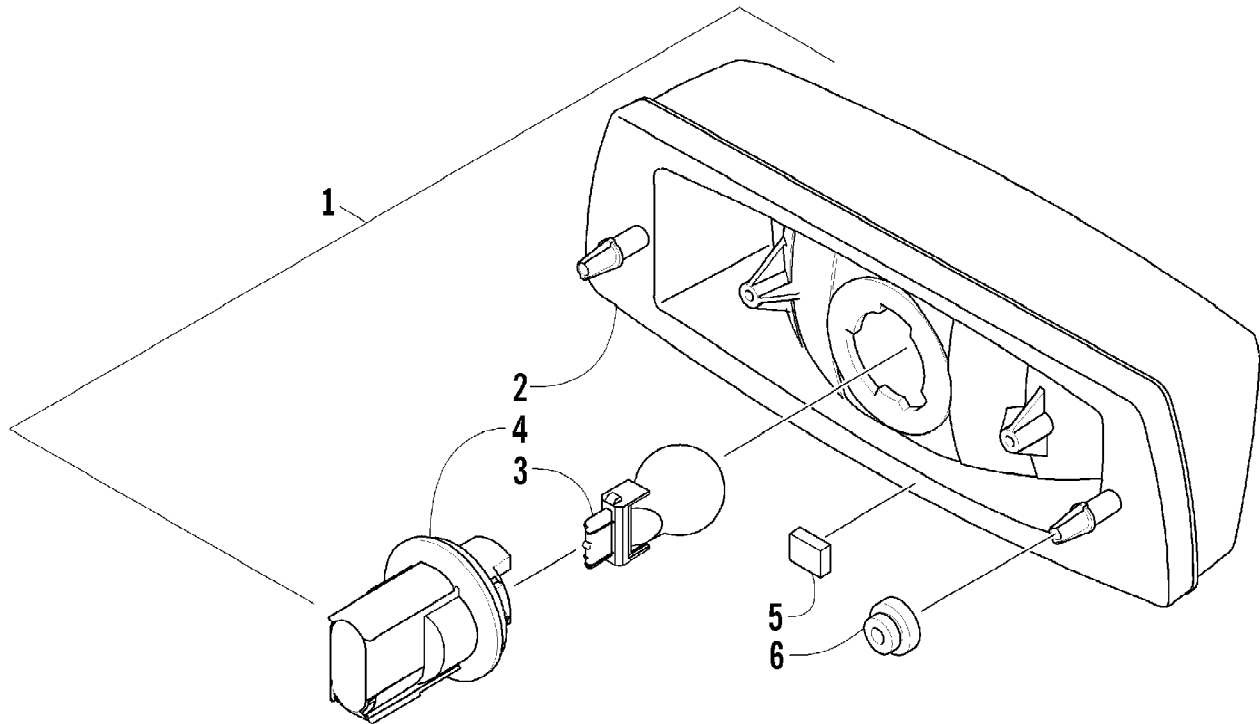

2007 ATV 650 H1 AUTOMATIC TRANSMISSION 4X4 TBX GREEN (A2007BBB44USG) Page 107
TAILLIGHT ASSEMBLY

2007 ATV 650 H1 AUTOMATIC TRANSMISSION 4X4 TBX GREEN (A2007BBP4BUSG) Page 107
TAILLIGHT ASSEMBLY

Ref #	Part Number	Qty	S/P/F	Description
1	0509-022	1		Taillight Assembly (inc. 2-4)
2	0509-025	1		Housing, Taillight
3	0409-056	1		Bulb, Taillight
4	0409-057	1		Socket, Taillight
5	1406-790	4		Pad, Taillight
6	0423-534	2		Grommet