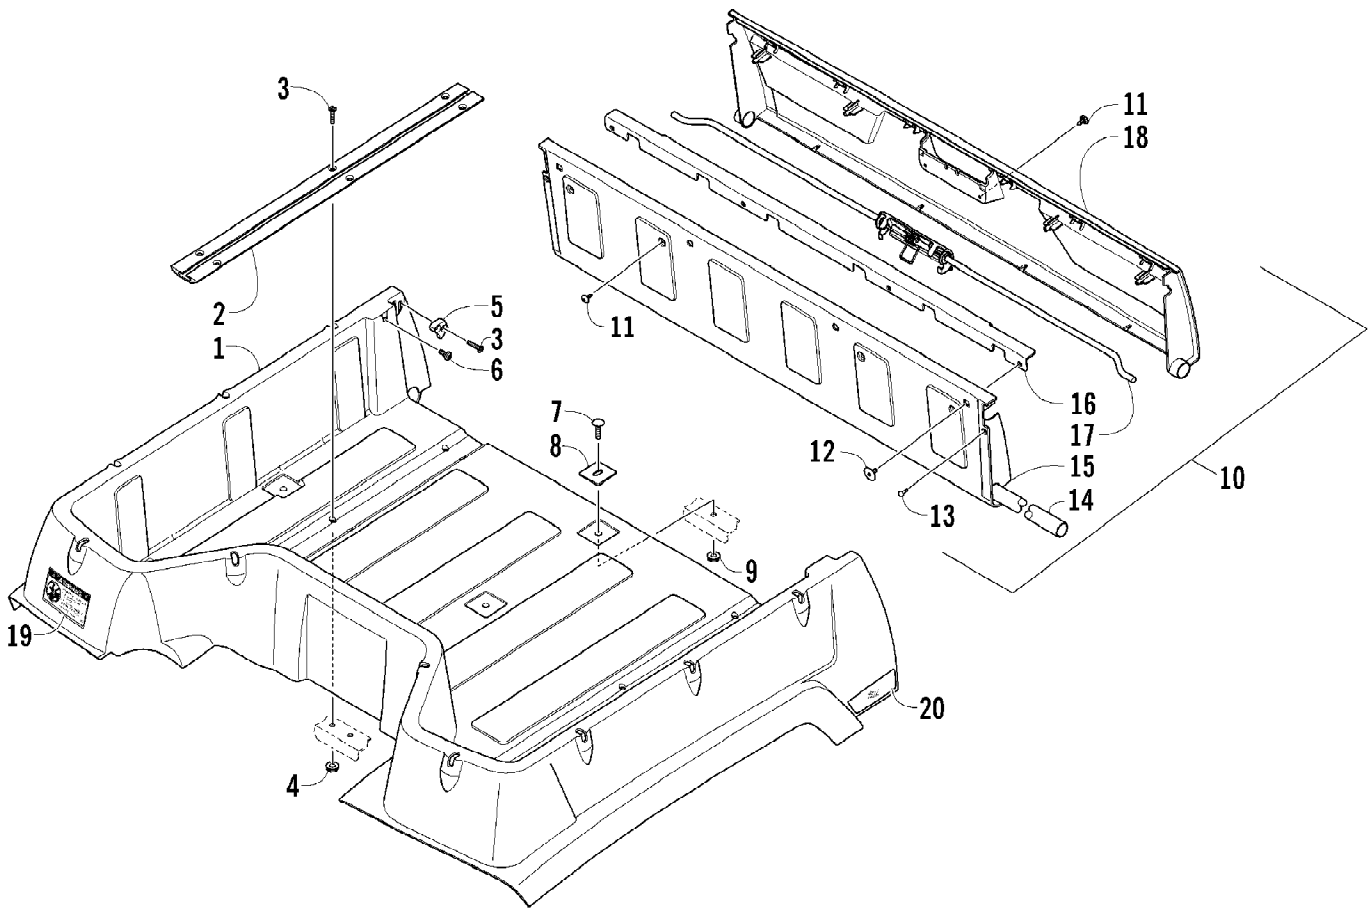

2007 ATV 650 H1 AUTOMATIC TRANSMISSION 4X4 TBX GREEN (A2007BBB4BU3G) of 107
CARGO BOX ASSEMBLY

2007 ATV 650 H1 AUTOMATIC TRANSMISSION 4X4 TBX GREEN (A2007BB4BU SC) of 107
CARGO BOX ASSEMBLY

Ref #	Part Number	Qty	S/P/F	Description
1	2506-767	1	/P	Box, Cargo (inc. 19-20)
2	0541-364	2	/P	Rail, Cargo Box
3	8474-630	16		Screw, Machine
4	8424-602	12	/P	Nut
5	1506-940	1		Hook, Tailgate - Right
5	1506-941	1		Hook, Tailgate - Left
6	8471-616	2		Screw, Machine
7	0423-623	7		Bolt, Carriage
8	1506-933	7		Plate, Retainer
9	8424-802	7		Nut
10	1506-568	1		Tailgate Assembly (inc. 11-18)
11	0623-784	10		Screw, Self-Tapping
12	0423-101	4		Screw, Shoulder
13	1406-755	2		Bumper, Tailgate
14	1406-711	1		Shaft, Pivot
15	1406-709	1		Panel, Tailgate - Front
16	1506-567	1		Brace, Tailgate
17	1506-561	1		Latch, Tailgate
18	1406-710	1		Panel, Tailgate - Rear
19	0411-975	1		Decal, Warning - No Passenger/ Weight Limit
20	0411-980	1		Decal, Reflector - Right
20	0411-979	1		Decal, Reflector - Left