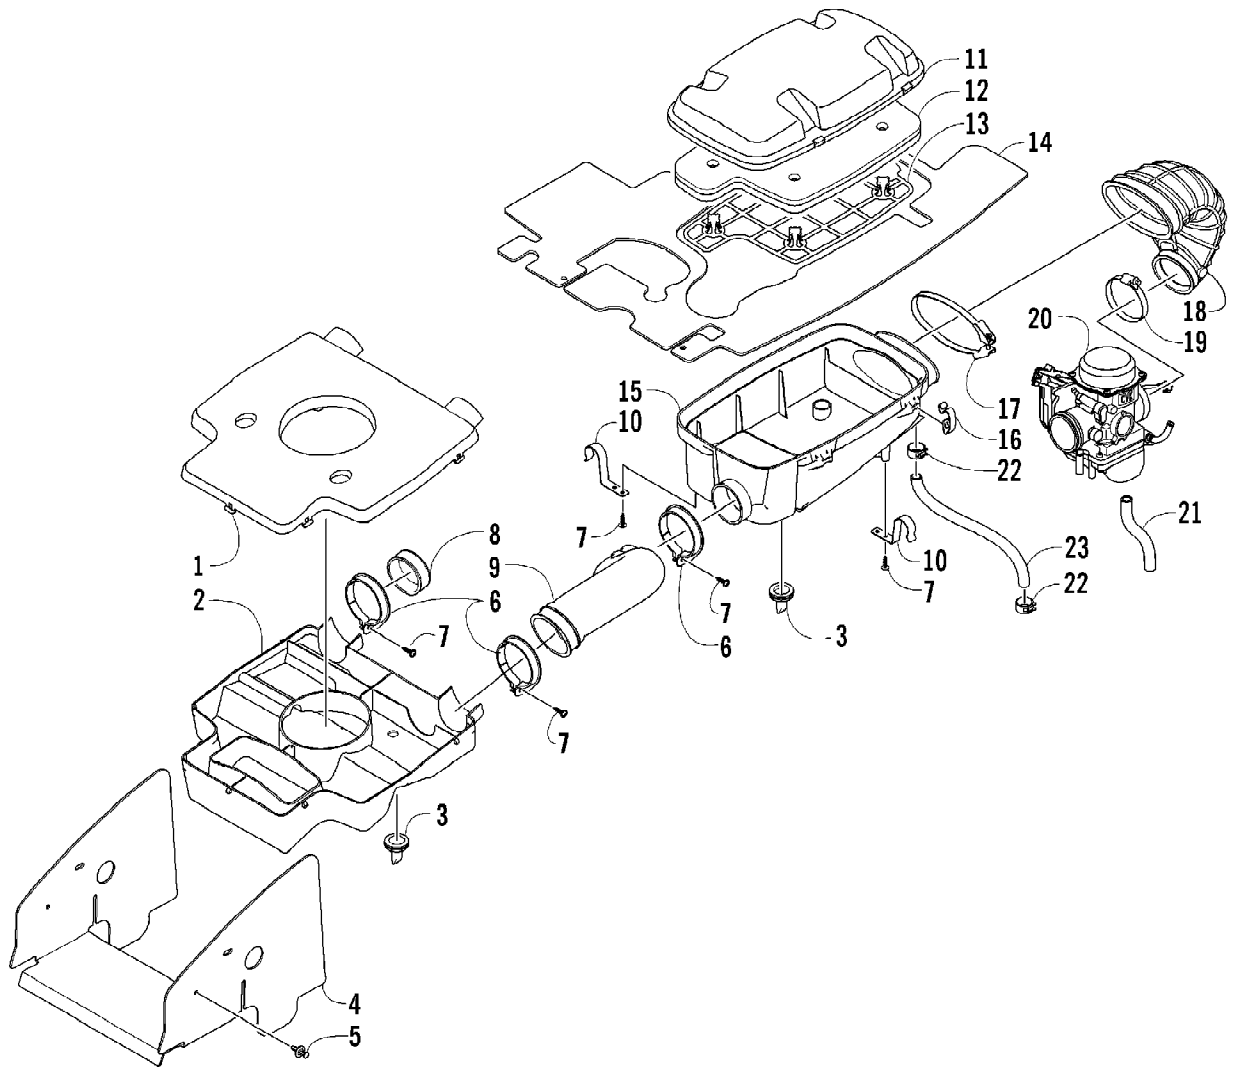

2007 ATV 650 H1 AUTOMATIC TRANSMISSION 4X4 TBX GREEN (A2007BBS) Page 1 of 107
AIR INTAKE ASSEMBLY

2007 ATV 650 H1 AUTOMATIC TRANSMISSION 4X4 TBX GREEN (A2007BBS) Page 12 of 107
AIR INTAKE ASSEMBLY

Ref #	Part Number	Qty	S/P/F	Description
1	0413-091	1		Diverter, Air - Top
2	0413-093	1		Diverter, Air - Bottom
3	0470-442	2	/P	Valve, Drain
4	1406-973	1		Shroud, Splash
5	0623-362	2		Rivet, Reinstallable
6	0423-551	3		Clamp
7	0423-342	7	/P	Screw, Self-Tapping
8	0413-096	1		Cap, Air Intake - Diverter
9	0470-529	1		Boot, Air Intake
10	0423-454	2		Clip, Mounting - Air Intake
11	0470-554	1	S	Cover, Air Intake
12	0470-663	1	/P	Filter, Air
13	0470-516	1		Screen, Air Filter
14	2406-009	1		Panel, Shield
15	0470-515	1	S	Housing, Air Intake
16	0423-455	4		Clip, Spring
17	0423-554	1		Clamp, Boot
18	0470-525	1		Boot, Carburetor
19	0423-019	1		Clamp, Boot
20	0470-571	1		Carburetor, CVK36-AE
21	0510-592	1		Hose, Carburetor Drain
22	0423-045	2		Clamp, Hose
23	0410-079	1	S	Hose, Vent - Crankcase