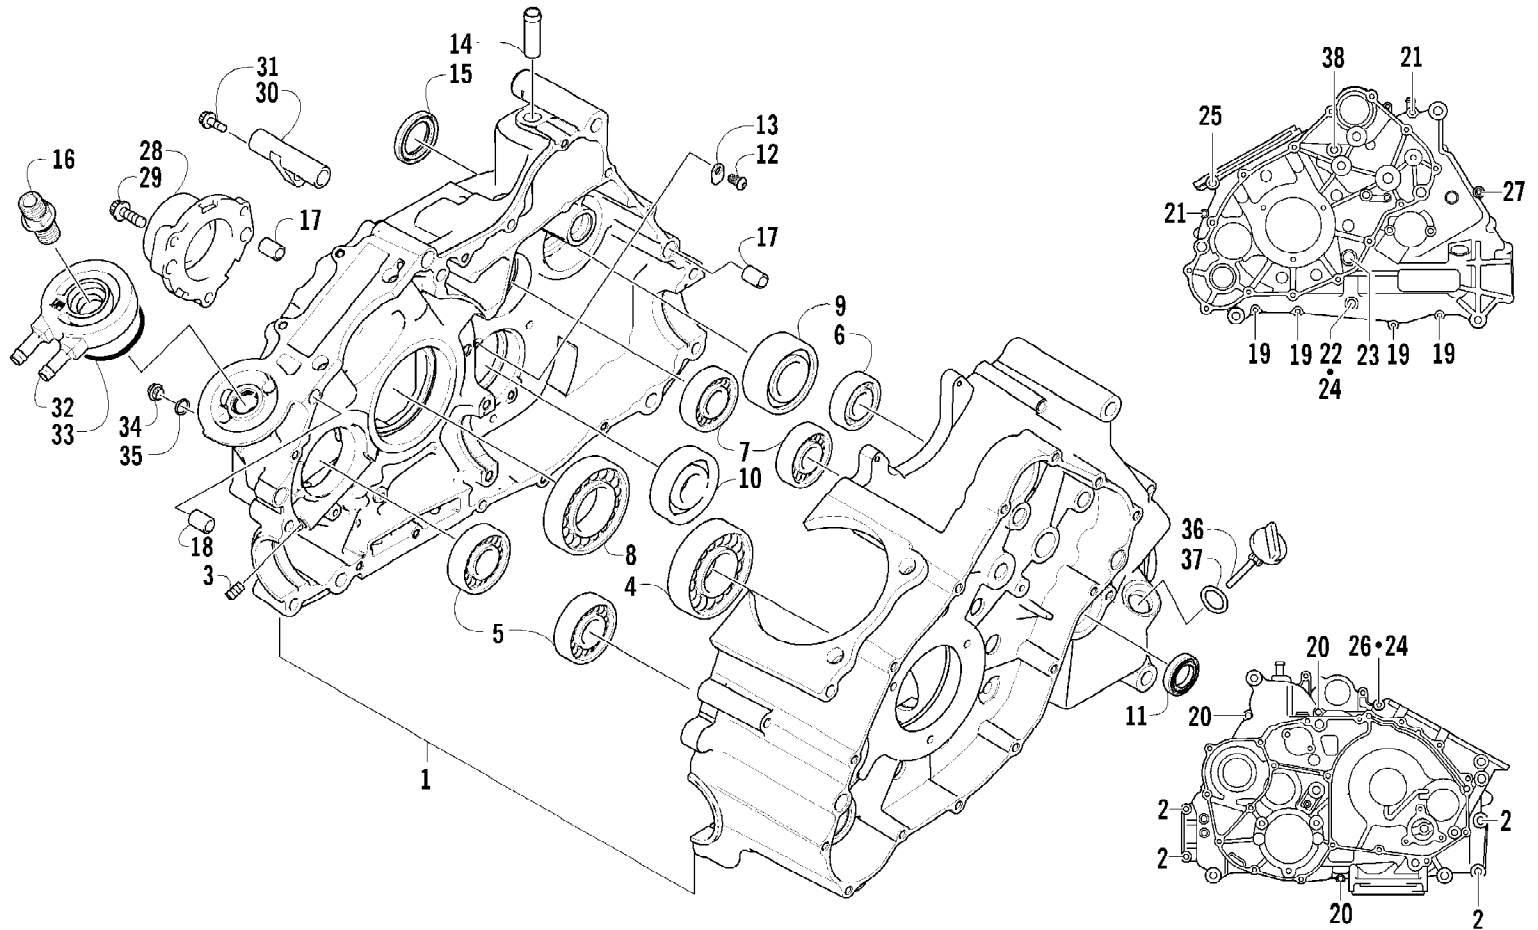

2007 ATV 650 H1 AUTOMATIC TRANSMISSION 4X4 TBX GREEN (A2007BBB4DU2G) of 107
CRANKCASE ASSEMBLY (VIN: 4UF07ATV47T237701 up to 4UF07ATV97T270001 and up)

2007 ATV 650 H1 AUTOMATIC TRANSMISSION 4X4 TBX GREEN (A2007BBB4BU3G) of 107
CRANKCASE ASSEMBLY (VIN: 4UF07ATV47T237701 up to 4UF07ATV97T270001 and up)

Ref #	Part Number	Qty	S/P/F	Description
1	0801-096	1	S	Crankcase Assembly (inc. 2-15)
2	8412-850	4		Screw, Cap
3	0801-002	2		Plug
4	0832-003	1	S	Bearing
5	0832-005	2	S	Bearing
6	0832-013	1	S	Bearing
7	0832-014	2	S	Bearing
8	0832-002	1	S	Bearing
9	0832-012	1	S	Bearing
10	0832-015	1	S/P	Bearing
11	0822-052	1		Seal, Countershaft
12	0826-100	2		Screw, Machine
13	0822-010	2	/P	Retainer, Bearing
14	0801-028	1		Pipe, Breather
15	0830-035	1		Seal, Driveshaft
16	0812-056	1		Union, Oil Filter
17	0829-002	5		Pin, Dowel
18	0829-003	1		Pin, Dowel
19	8468-645	4		Screw, Machine
20	8468-655	3		Screw, Machine
21	8468-675	2		Screw, Machine
22	8412-860	1		Screw, Cap
23	0826-017	1		Screw, Cap
24	0830-008	2		Gasket
25	0826-019	1		Screw, Cap
26	0826-018	1		Screw, Cap
27	8468-695	1		Screw, Machine
28	0801-006	1		Housing, Secondary Shaft Bearing
29	0826-105	3		Screw, Cap
30	0801-069	1		Pipe, Breather
31	0826-038	1		Screw, Machine
32	0812-055	1		Tower, Oil Filter
33	0830-166	1		O-Ring
34	0812-058	2		Plug
35	0812-026	2		Gasket
36	0801-005	1		Stick, Oil Level
37	0830-010	1		O-Ring, Oil Level Stick
38	8468-680	1		Screw, Machine