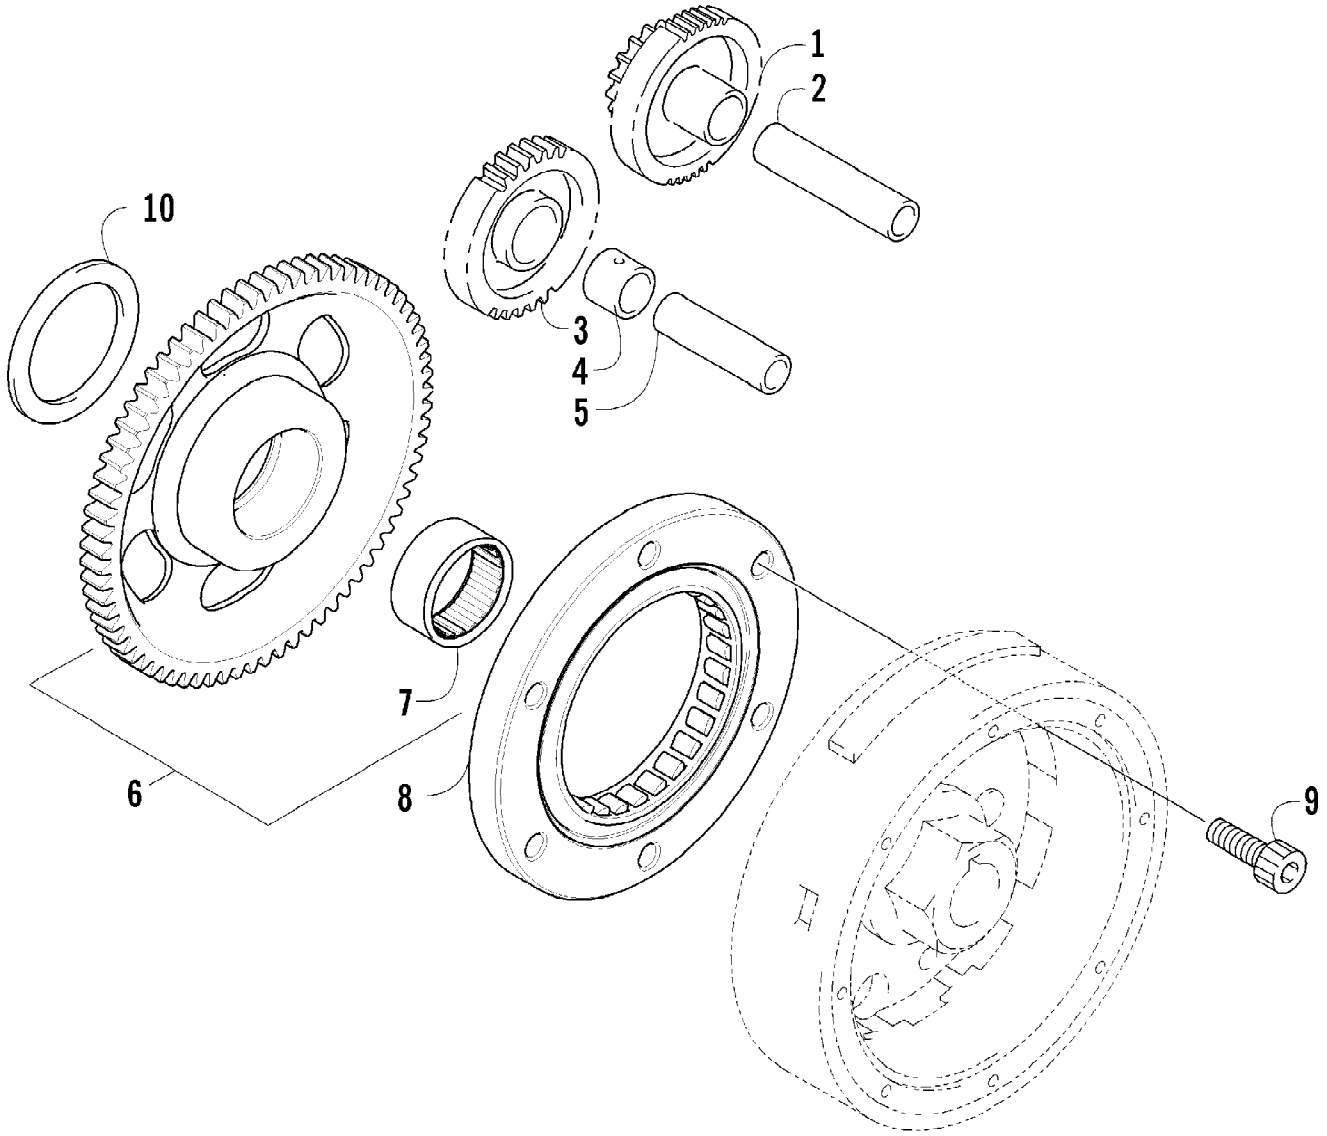

2007 ATV 650 H1 AUTOMATIC TRANSMISSION 4X4 TBX GREEN (A2007BBB4) (USA) of 107
STARTER CLUTCH ASSEMBLY

2007 ATV 650 H1 AUTOMATIC TRANSMISSION 4X4 TBX GREEN (A2007BBP44USG) of 107
STARTER CLUTCH ASSEMBLY

Ref #	Part Number	Qty	S/P/F	Description
1	0815-001	1		Gear, Starter Idler - No. 1
2	0829-031	1	/P	Shaft, Starter Gear
3	0815-002	1		Gear, Starter Idler - No. 2
4	0815-003	1		Spacer, Starter Idler Gear No. 2
5	0829-032	1	/P	Shaft, Starter Gear
6	0815-004	1		Gear Starter Clutch (inc. 7)
7	0832-004	1	S	Bearing
8	0802-035	1		Clutch, Starter
9	0826-069	6		Screw, Machine
10	0828-094	1		Washer