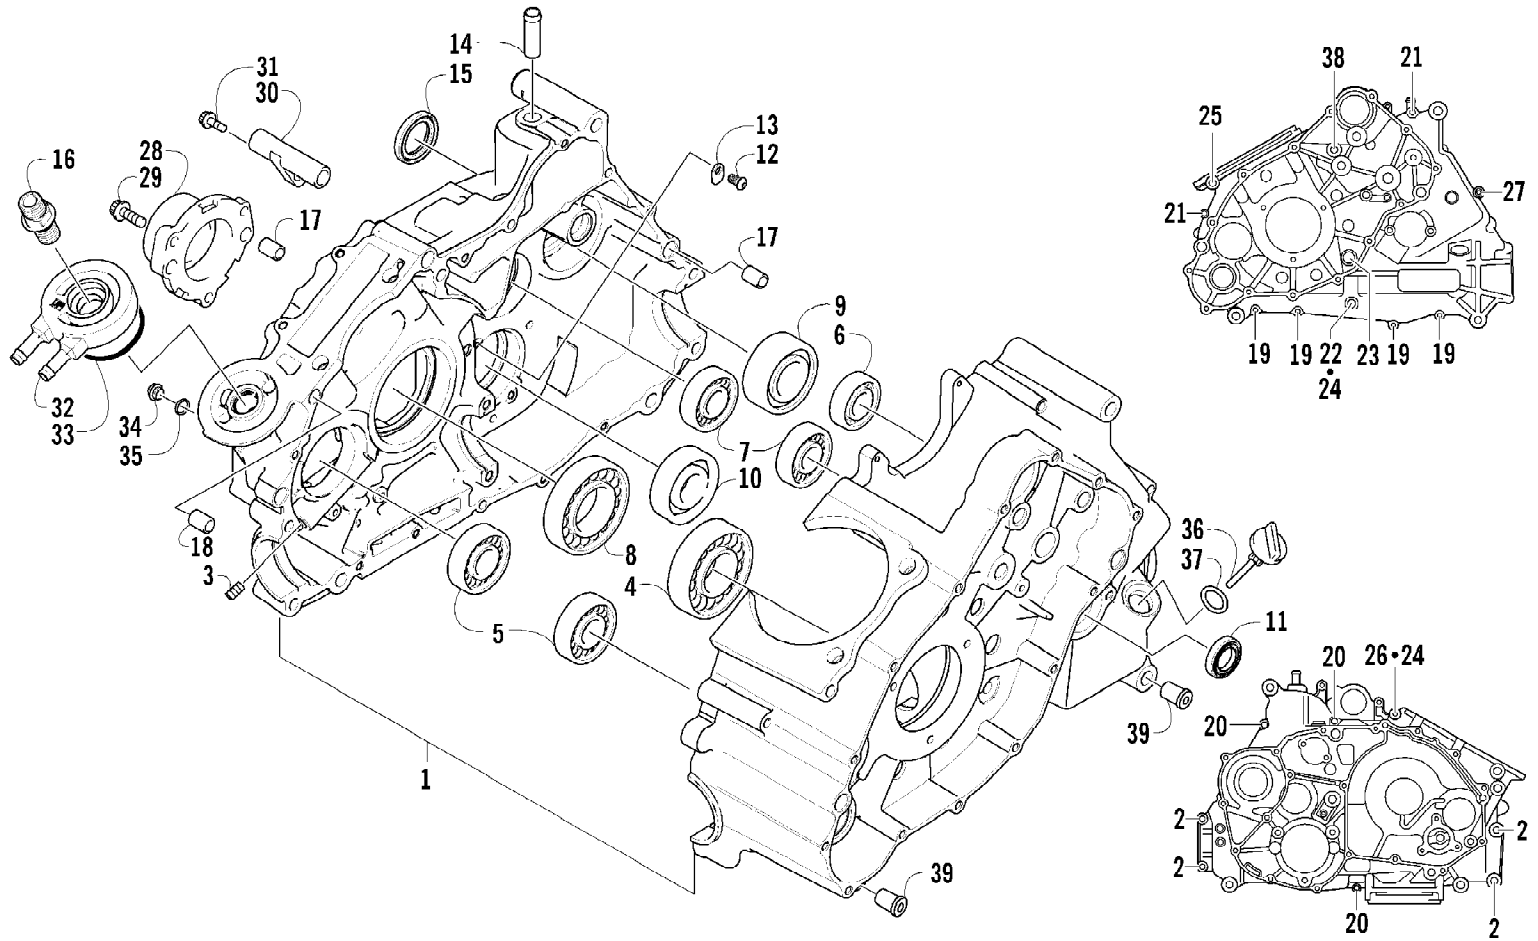

2007 ATV 650 H1 AUTOMATIC TRANSMISSION 4X4 TBX GREEN (A2007BBB40USG) of 107
CRANKCASE ASSEMBLY (VIN: 4UF07ATV97T270001 and above)

2007 ATV 650 H1 AUTOMATIC TRANSMISSION 4X4 TBX GREEN (A2007BBB44USG) of 107
CRANKCASE ASSEMBLY (VIN: 4UF07ATV97T270001 and above)

Ref #	Part Number	Qty	S/P/F	Description
1	0801-093	1	S	Crankcase Assembly (inc. 2-15)
2	8412-850	4		Screw, Cap
3	0801-002	2		Plug
4	0832-003	1	S	Bearing
5	0832-005	2	S	Bearing
6	0832-013	1	S	Bearing
7	0832-014	2	S	Bearing
8	0832-002	1	S	Bearing
9	0832-012	1	S	Bearing
10	0832-015	1	S/P	Bearing
11	0822-052	1		Seal, Countershaft
12	0826-100	2		Screw, Machine
13	0822-010	2	/P	Retainer, Bearing
14	0801-028	1		Pipe, Breather
15	0830-035	1		Seal, Driveshaft
16	0812-056	1		Union, Oil Filter
17	0829-002	5		Pin, Dowel
18	0829-003	1		Pin, Dowel
19	8468-645	4		Screw, Machine
20	8468-655	3		Screw, Machine
21	8468-675	2		Screw, Machine
22	8412-860	1		Screw, Cap
23	0826-017	1		Screw, Cap
24	0830-008	2		Gasket
25	0826-019	1		Screw, Cap
26	0826-018	1		Screw, Cap
27	8468-695	1		Screw, Machine
28	0801-006	1		Housing, Secondary Shaft Bearing
29	0826-105	3		Screw, Cap
30	0801-069	1		Pipe, Breather
31	0826-038	1		Screw, Machine
32	0812-055	1		Tower, Oil Filter
33	0830-166	1		O-Ring
34	0812-058	2		Plug
35	0812-026	2		Gasket
36	0801-005	1		Stick, Oil Level
37	0830-010	1		O-Ring, Oil Level Stick
38	8468-680	1		Screw, Machine
39	0801-108	4	S	Bushing, Engine Mounting