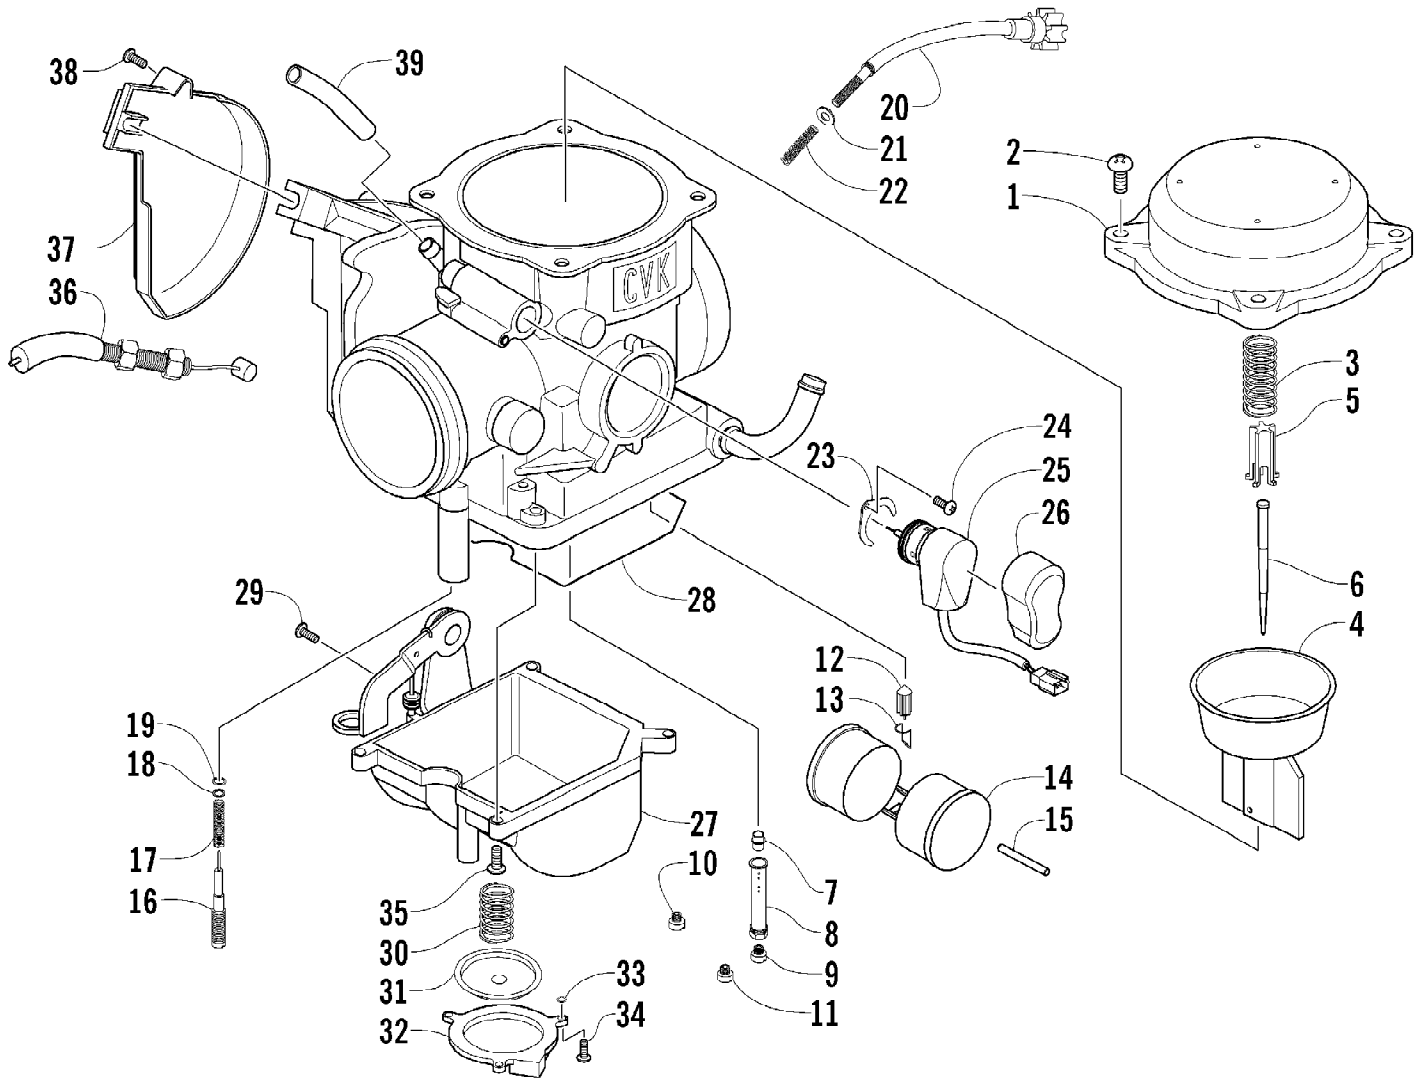

2007 ATV 650 H1 AUTOMATIC TRANSMISSION 4X4 TBX GREEN (A2007BBB4BUSG) of 107 CARBURETOR

2007 ATV 650 H1 AUTOMATIC TRANSMISSION 4X4 TBX GREEN (A2007BBB44USG) of 107
CARBURETOR

Ref #	Part Number	Qty	S/P/F	Description
	0470-571	1		Complete Carburetor Assembly CVK36-AE
1	5507-001	1		Cover, Top
2	5507-002	4	/P	Screw, Top Cover
3	5507-173	1	S	Spring
4	5507-099	1		Piston, Vacuum
5	5507-005	1		Seat, Spring
6	5507-184	1		Jet Needle
7	5507-007	1		Needle Jet
8	5507-047	1	/P	Holder, Needle Jet
9	5507-075	1		Main Jet - 132
9	5507-072	1		Main Jet - 125 Optional
9	5507-073	1		Main Jet - 128 Optional
9	5507-074	1		Main Jet - 130 Optional
9	5507-057	1	/P	Main Jet - 135 Optional
9	5507-076	1	/P	Main Jet - 138 Optional
9	5507-043	1		Main Jet - 142 Optional
9	5507-042	1	/P	Main Jet - 145 Optional
9	5507-041	1		Main Jet - 148 Optional
9	5507-009	1	/P	Main Jet - 150 Optional
9	5507-077	1		Main Jet - 152 Optional
9	5507-078	1		Main Jet - 155 Optional
10	5507-101	1	S	Slow Jet
11	5507-112	1		Starter Jet - 85
12	5507-183	1		Valve, Float - Set (inc. 13)
13	0	1	F	Clip
14	5507-039	1		Float Set (inc. 15)
15	0	1	F	Pin, Float
16	5507-111	1		Screw, Pilot - Set (inc. 17-19)
17	0	1	F	Spring
18	0	1	F	Washer
19	0	1	F	O-Ring
20	5507-027	1		Screw, Idle Adjust
21	5507-028	1		Washer
22	5507-029	1		Spring
23	5507-115	1		Plate
24	5507-117	1	/P	Screw
25	5507-204	1		Choke, Electric
26	5507-114	1		Cover, Electric Choke
27	5507-203	1		Chamber, Float - Assembly (inc. 28-34)
28	5507-067	1	/P	O-Ring, Float Chamber
29	5507-050	1	/P	Screw, Drain
30	5507-032	1		Spring
31	5507-202	1		Diaphragm Assembly
32	5507-033	1		Housing, Pump
33	5507-034	1		U-Ring
34	5507-035	3		Screw
35	5507-017	4	/P	Screw
36	0487-021	1	S	Cable, Throttle
37	5507-036	1		Cover
38	5507-037	1	/P	Screw
39	0410-048	AR	S	Hose, Vent - 25 ft