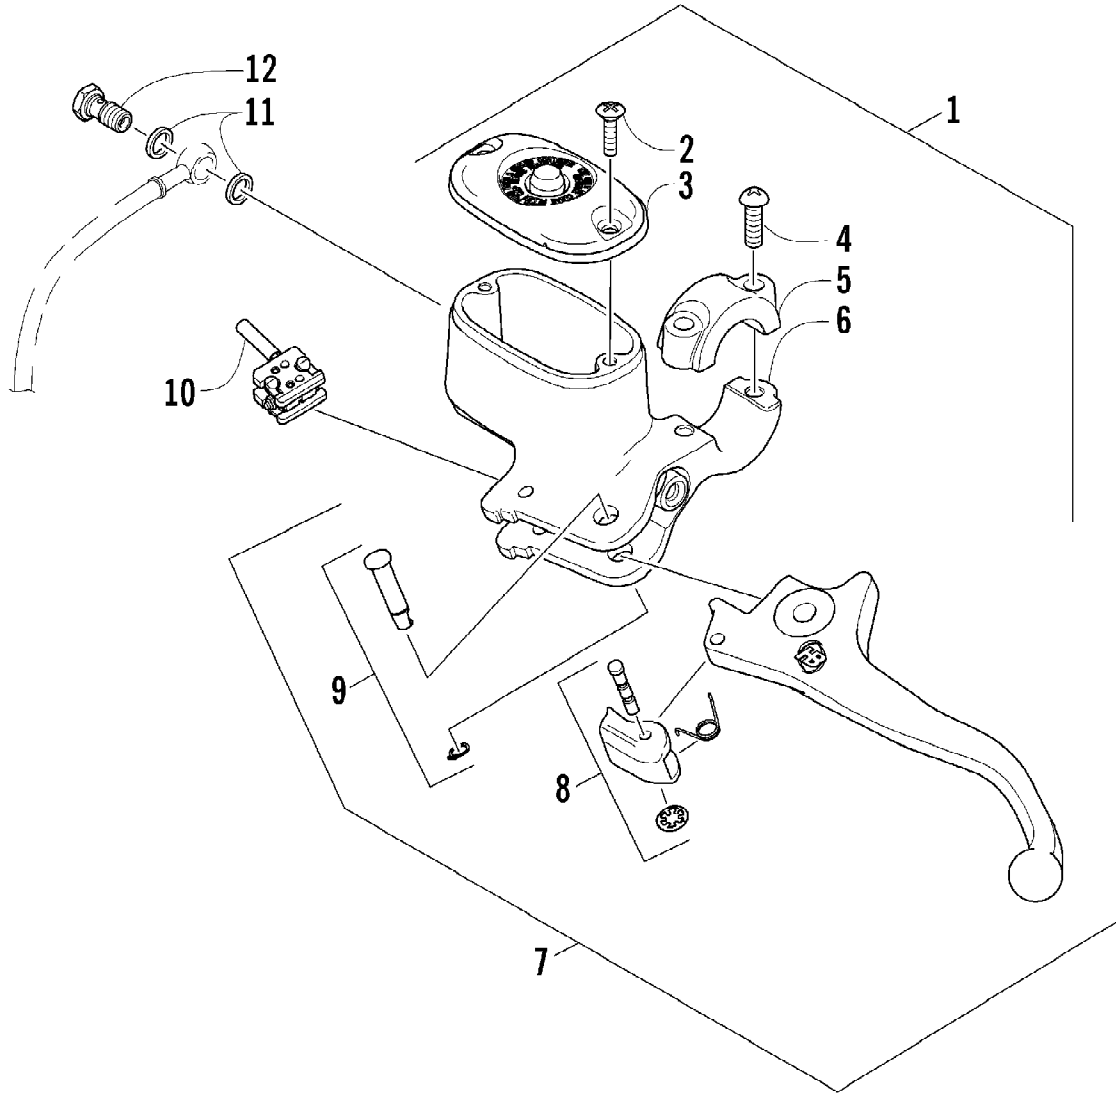

2007 ATV 650 H1 AUTOMATIC TRANSMISSION 4X4 TBX GREEN (A2007BBB446USG) of 107
HYDRAULIC HAND BRAKE ASSEMBLY

2007 ATV 650 H1 AUTOMATIC TRANSMISSION 4X4 TBX GREEN (A2007BBB4B1USG) Page 6 of 107
HYDRAULIC HAND BRAKE ASSEMBLY

Ref #	Part Number	Qty	S/P/F	Description
1	0502-914	1	S	Brake Assembly (inc. 2-10)
2	0502-566	1		Screw, Reservoir Cover
3	0502-868	1	/P	Cover, Reservoir
4	0502-568	1		Screw, Master Cylinder Clamp
5	0502-869	1		Clamp, Master Cylinder
6	0502-704	1		Master Cylinder Assembly
7	0502-866	1		Lever Assembly (inc. 8-9)
8	0502-867	1	/P	Lock, Brake Lever - Kit
9	0502-580	1		Lever Pin - Kit
10	0502-564	1	/P	Switch, Brake - Kit
11	0423-178	2		Washer, Crush
12	0423-413	1		Bolt, Banjo-Fitting