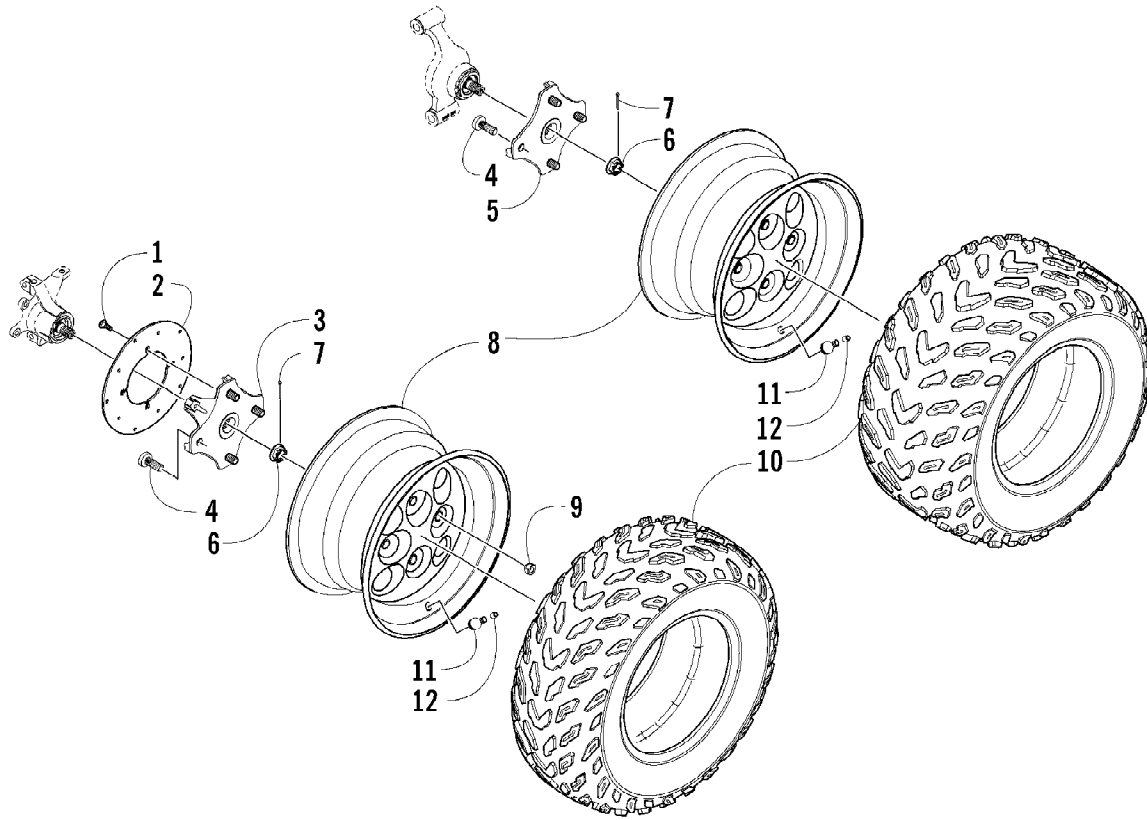

2007 ATV 650 H1 AUTOMATIC TRANSMISSION 4X4 TBX GREEN (A2007BB54E USA) of 107
WHEEL AND TIRE ASSEMBLY

2007 ATV 650 H1 AUTOMATIC TRANSMISSION 4X4 TBX GREEN (A2007BB54EUSC) of 107
WHEEL AND TIRE ASSEMBLY

Ref #	Part Number	Qty	S/P/F	Description
1	0423-557	12		Screw, Shoulder
2	1402-225	3	S	Disc, Brake
3	0502-599	2	S	Hub, Wheel - Front (inc. 4)
4	0402-974	16	/P	Stud, Wheel Hub
5	0502-601	1	S	Hub, Wheel - Rear - Left (inc. 4)
5	0502-599	1	S	Hub, Wheel - Rear - Right (inc. 4)
6	0423-607	4		Nut, Castle
7	0423-407	4		Pin, Cotter
8	0402-856	2		Wheel - Front
8	0402-858	2		Wheel - Rear
9	0423-408	16	/P	Nut, Lug
10	1402-548	2		Tire - Front Goodyear
10	1402-549	2		Tire - Rear Goodyear
11	0402-064	4		Stem, Valve (inc. 12)
12	0402-140	4		Cap, Valve Stem