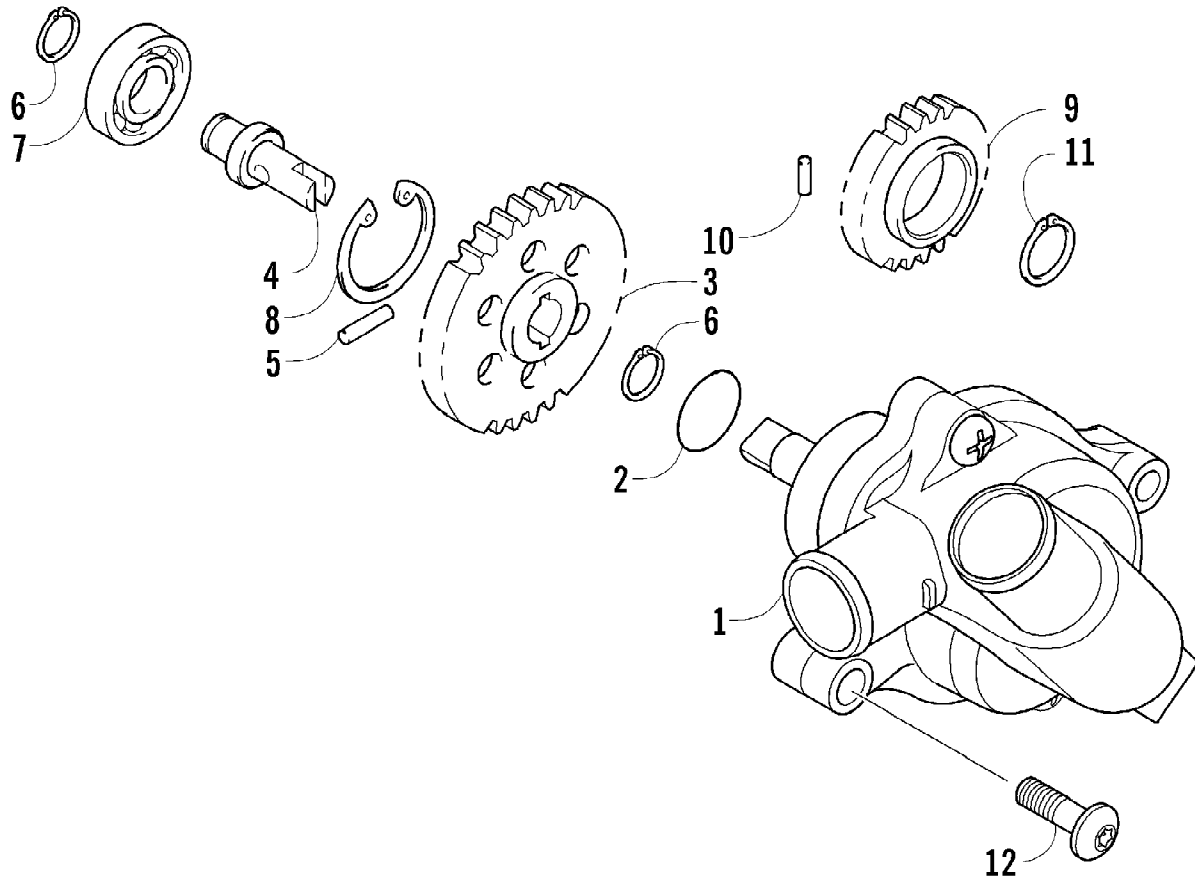

2007 ATV 650 H1 AUTOMATIC TRANSMISSION 4X4 TBX GREEN (A2007BB54E US) of 107
WATER PUMP ASSEMBLY

2007 ATV 650 H1 AUTOMATIC TRANSMISSION 4X4 TBX GREEN (A2007BB54EUSG) of 107
WATER PUMP ASSEMBLY

Ref #	Part Number	Qty	S/P/F	Description
1	0813-001	1		Pump, Water - Assembly (inc. 2)
2	0830-029	1		O-Ring
3	0813-004	1		Gear, Driven
4	0813-005	1		Shaft, Driven Gear
5	0829-009	1		Pin, Driven Gear
6	0831-002	2		Circlip, Driven Gear
7	0832-008	1	S	Bearing, Shaft
8	0831-004	1		Circlip, Shaft Bearing
9	0811-003	1		Gear, Water Pump Drive
10	0829-007	1		Pin, Drive Gear
11	0831-005	1		Circlip, Drive Gear
12	8468-665	2		Screw, Machine