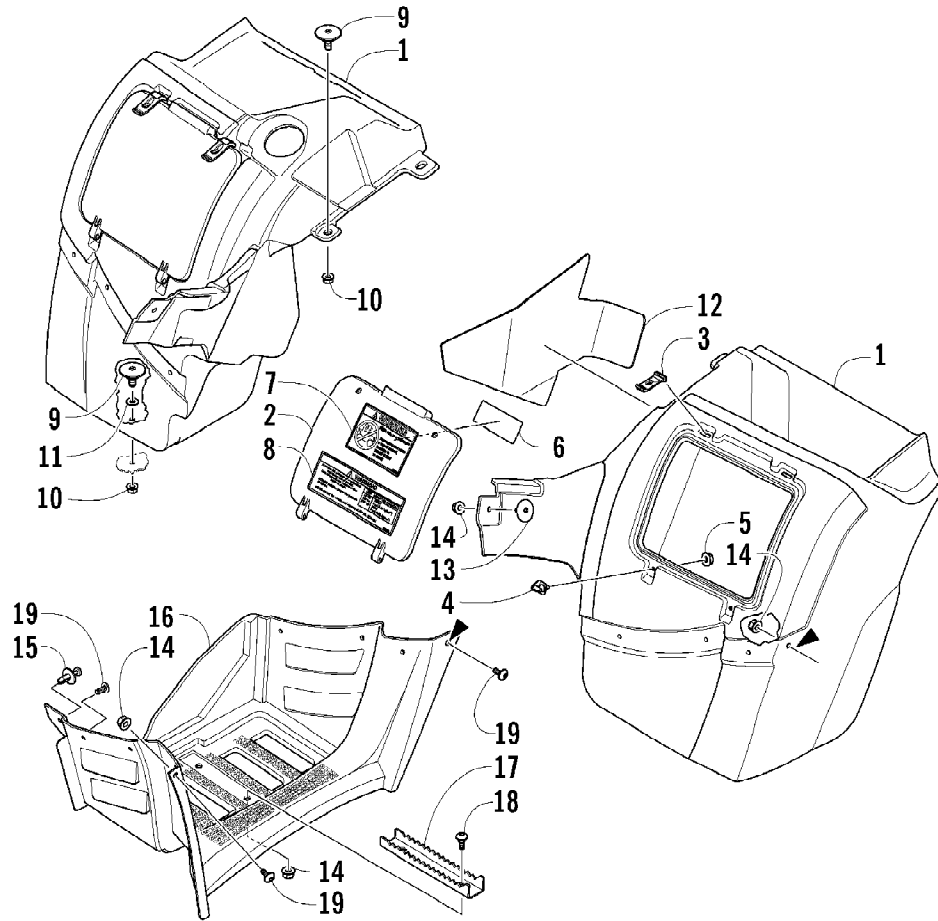

2007 ATV 650 H1 AUTOMATIC TRANSMISSION 4X4 TBX GREEN (A2007BBB44USC) of 107
STORAGE BOX ASSEMBLY

2007 ATV 650 H1 AUTOMATIC TRANSMISSION 4X4 TBX GREEN (A2007BBB44USG) Page 107
STORAGE BOX ASSEMBLY

Ref #	Part Number	Qty	S/P/F	Description
1	2506-248	1		Box, Storage - Right (inc. 2-6)
1	2506-249	1		Box, Storage - Left (inc. 2-8)
2	1506-020	2		Hatch
3	1406-134	4		Strap, Hatch
4	0506-674	4		Hinge
5	8424-502	4		Nut
6	0411-487	2		Decal, Caution - Capacity
7	0411-435	1		Decal, Warning - Passenger
8	0411-589	1		Decal, Warning - Tire Pressure
9	0423-735	8		Screw, Shoulder
10	8424-602	8	/P	Nut, Flange
11	0673-349	4		Gasket
12	0412-395	1		Shield, Heat
13	0423-101	2		Screw, Body
14	0423-540	22		Nut, Lock
15	0623-362	2		Rivet, Reinstallable
16	1406-356	1		Footwell - Right
16	2406-429	1	/P	Footwell - Left
17	1506-125	2	/P	Footpeg
18	0423-355	4		Screw, Shoulder
19	0423-419	16		Screw, Machine