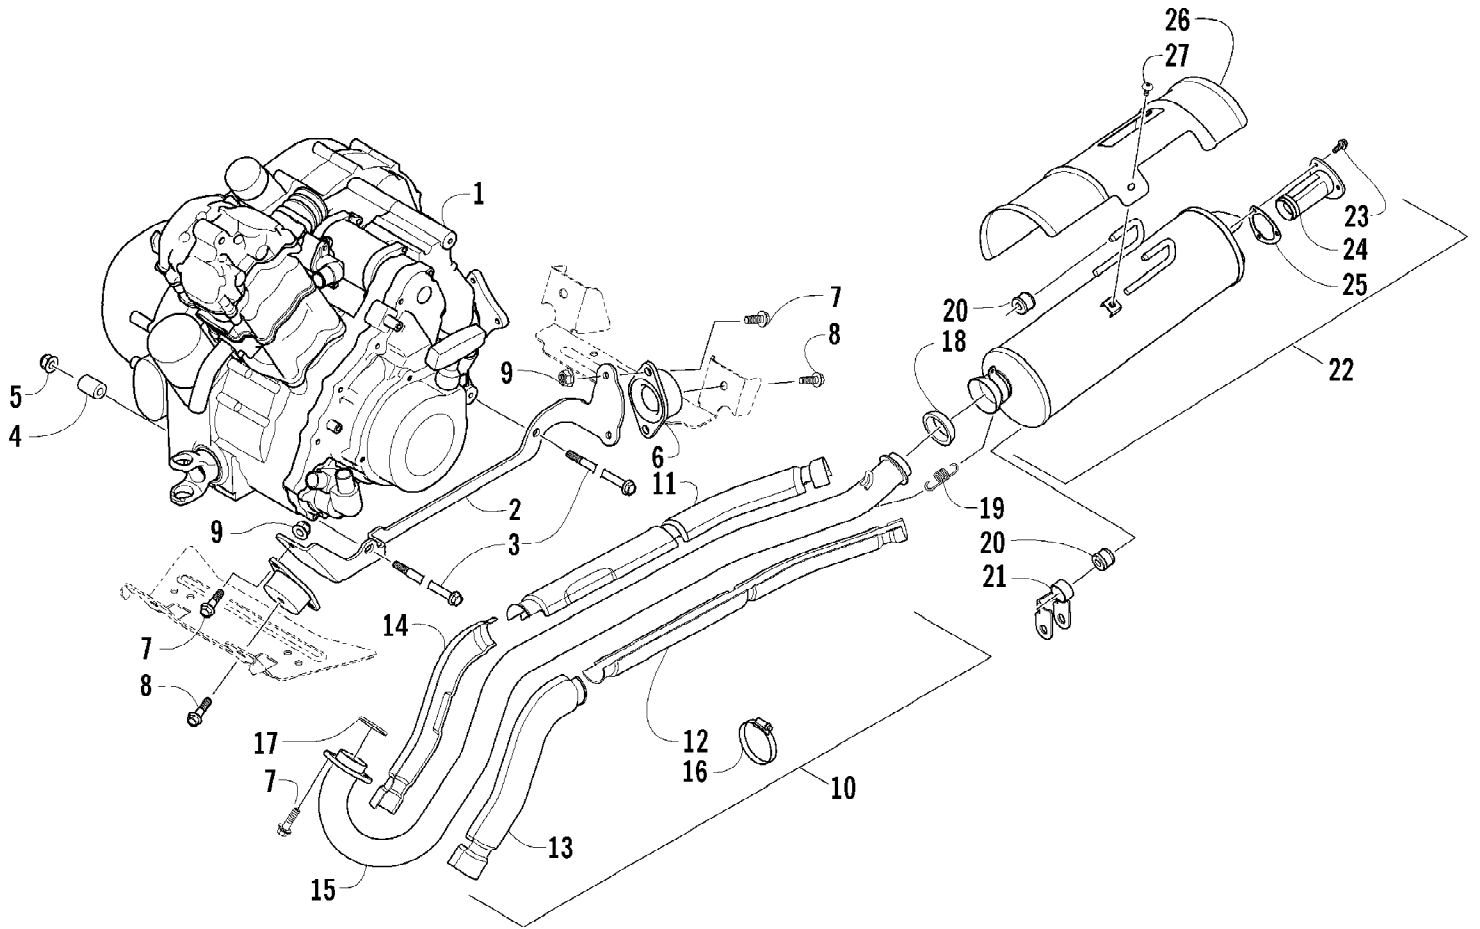

2007 ATV 650 H1 AUTOMATIC TRANSMISSION 4X4 TBX GREEN (A2007BBB4BUJG) of 107
ENGINE AND EXHAUST

2007 ATV 650 H1 AUTOMATIC TRANSMISSION 4X4 TBX GREEN (A2007BBB4BUSG) of 107
ENGINE AND EXHAUST

Ref #	Part Number	Qty	S/P/F	Description
1	0800-025	1	S	Engine
2	1506-740	1		Bracket, Engine - Right
2	1506-741	1		Bracket, Engine - Left
3	0423-405	2		Screw, Cap
4	0423-042	1	S	Spacer, Engine
5	8428-002	2		Nut, Lock
6	2406-065	4		Mount, Rubber - Engine
7	8408-820	10	/P	Screw, Cap
8	8408-012	4		Screw, Cap
9	8432-802	8		Nut
10	0512-363	1		Pipe, Exhaust - Assembly (inc. 11-16)
11	0412-354	1		Shield, Exhaust Pipe - Upper
12	0412-355	1		Shield, Exhaust Pipe - Lower
13	0412-349	1		Shield, Exhaust Pipe - Inner - Front
14	0412-348	1		Shield, Exhaust Pipe - Outer - Front
15	0512-362	1		Pipe, Exhaust
16	0423-317	4	/P	Hose Clamp
17	0412-338	1	/P	Gasket, Exhaust Pipe
18	0412-375	1	/P	Seal, Exhaust
19	0612-668	2	/P	Spring, Extension
20	0412-215	4	S	Bushing, Exhaust Pipe
21	1506-732	1		Channel, Muffler Support
22	0512-355	1	/P	Muffler - Assembly (inc. 23-25)
23	8408-616	3		Screw, Cap
24	0512-219	1	/P	Arrester, Spark - Assembly
25	0412-313	1		Gasket, Spark Arrester
26	0412-373	1	/P	Cover, Muffler
27	8477-610	3		Screw, Machine