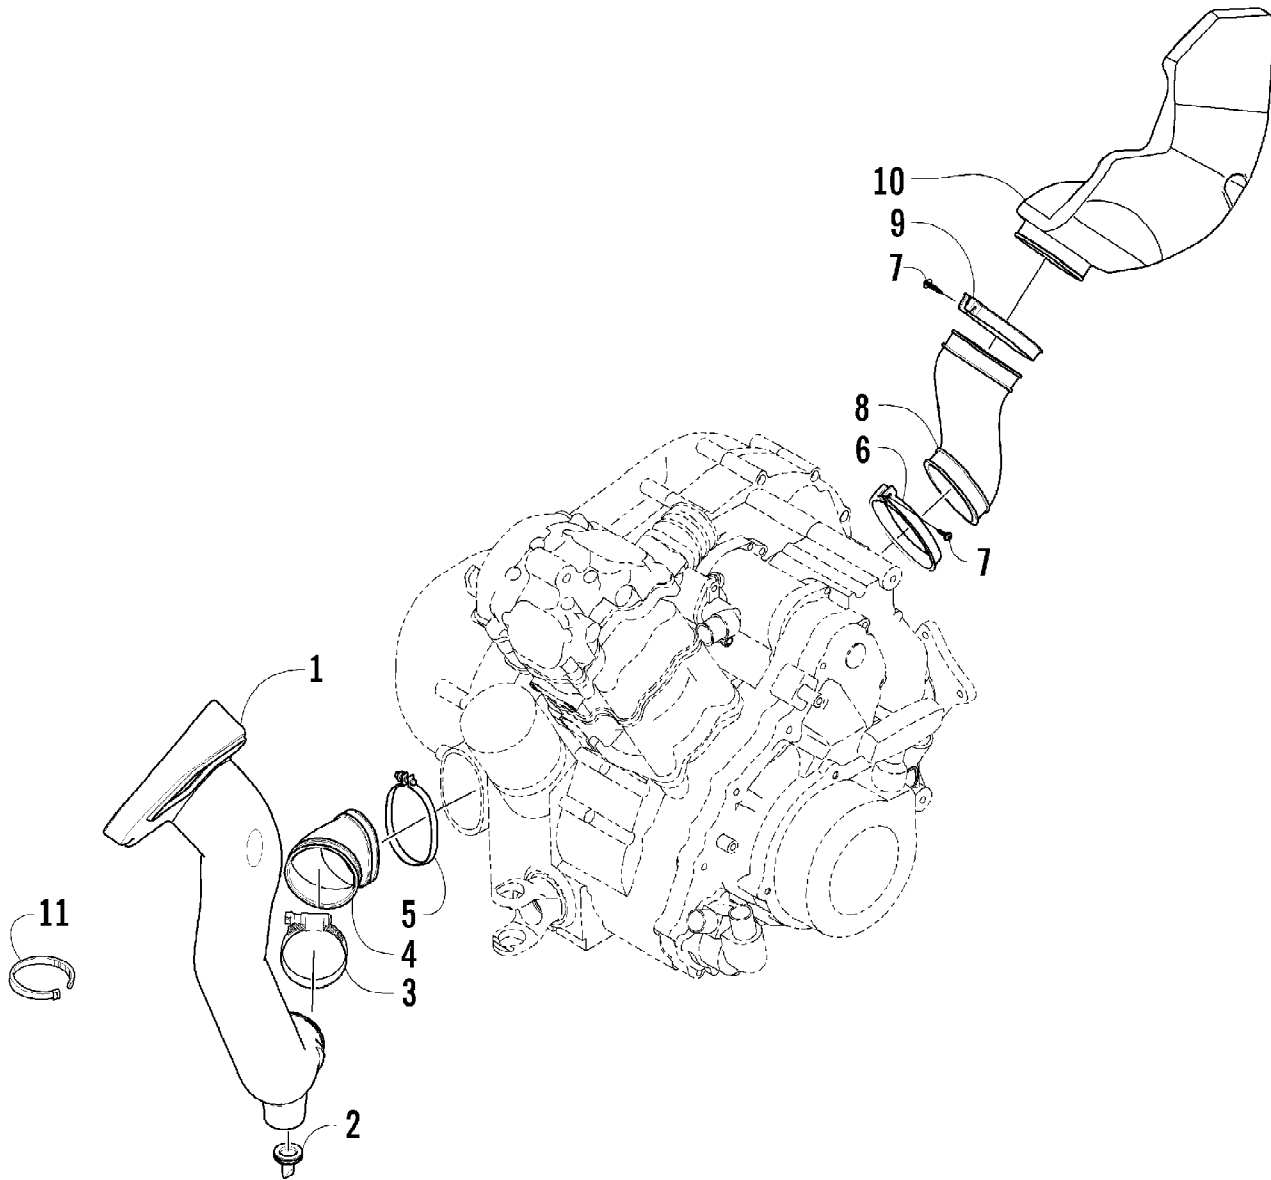

2007 ATV 650 H1 AUTOMATIC TRANSMISSION 4X4 TBX GREEN (A2007BBB4DU SC) of 107
CASE/BELT COOLING ASSEMBLY

2007 ATV 650 H1 AUTOMATIC TRANSMISSION 4X4 TBX GREEN (A2007BB4BU3G) of 107
CASE/BELT COOLING ASSEMBLY

Ref #	Part Number	Qty	S/P/F	Description
1	0413-115	1		Duct, Belt Cooling - Front
2	0470-442	1	/P	Valve, Drain
3	0423-578	1		Clamp, Boot
4	0413-114	1	S	Boot, Duct - Front
5	0423-539	1	S	Clamp, Boot
6	0423-550	1		Clamp, Plastic
7	0423-342	2	/P	Screw, Self-Tapping
8	0413-097	1		Boot, Duct - Rear
9	0423-554	1		Clamp, Boot
10	0413-153	1	/P	Duct, Belt Cooling - Rear
11	0123-903	1		Cable Tie - 11.5 in.