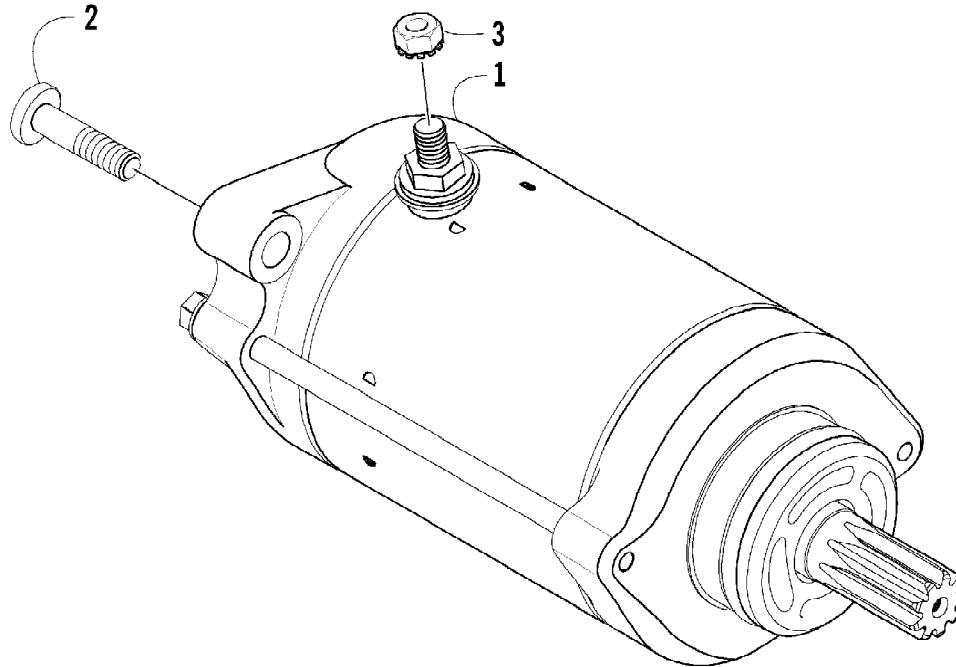

2007 ATV 650 H1 AUTOMATIC TRANSMISSION 4X4 TBX GREEN (A2007BBP44USG) of 107
STARTER MOTOR ASSEMBLY (Up to VIN: 4UF07ATV97T270001)

2007 ATV 650 H1 AUTOMATIC TRANSMISSION 4X4 TBX GREEN (A2007BBB4B1USG) of 107
STARTER MOTOR ASSEMBLY (Up to VIN: 4UF07ATV97T270001)

Ref #	Part Number	Qty	S/P/F	Description
1	0825-012	1	S	Motor, Starter - Assembly
2	8468-630	2		Screw, Machine
3	0623-038	1		Nut w/Washer