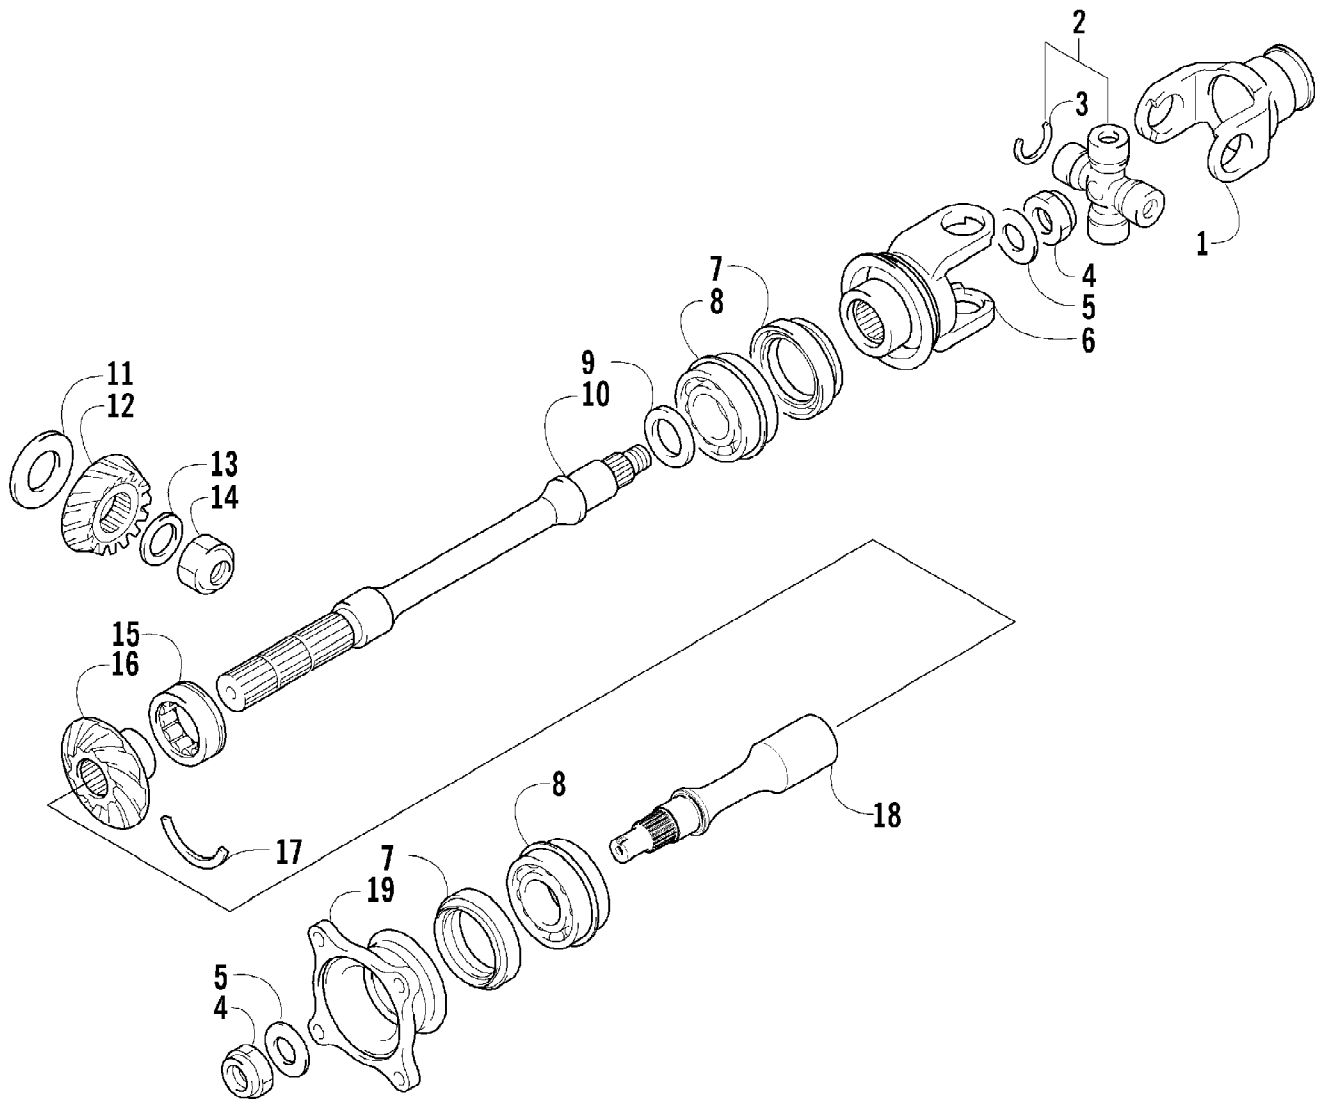

2007 ATV 650 H1 AUTOMATIC TRANSMISSION 4X4 TBX GREEN (A2007BBB4BUJG) Page 8 of 107
SEAT ASSEMBLY

Ref #	Part Number	Qty	S/P/F	Description
1	1506-937	1	S/P	Seat Assembly (inc. 2-9)
2	1506-209	1		Cover, Seat
3	1506-208	1		Foam, Seat
4	2406-144	1	S/P	Base, Seat Assembly (inc. 5-6)
5	0406-879	2		Bumper, Seat - Rear
6	0406-877	4	/P	Bumper, Seat - Front
7	0624-528	AR	/P	Staple
8	1406-592	1	/P	Spring, Seat Latch
9	1506-156	1		Latch, Seat

2007 ATV 650 H1 AUTOMATIC TRANSMISSION 4X4 TBX GREEN (A2007BB34PLUS) of 107
SECONDARY DRIVE ASSEMBLY