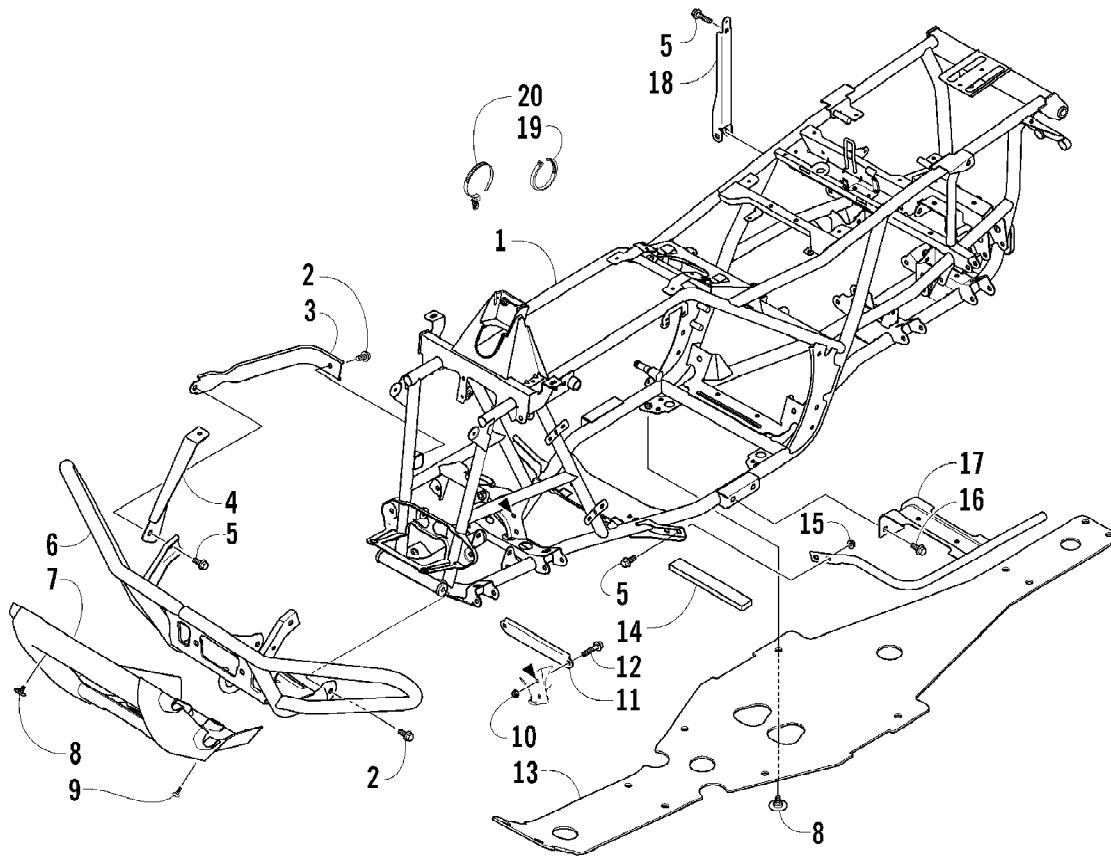

2007 ATV 650 H1 AUTOMATIC TRANSMISSION 4X4 TBX GREEN (A2007BBB4BUAC) of 107
FRAME AND RELATED PARTS

2007 ATV 650 H1 AUTOMATIC TRANSMISSION 4X4 TBX GREEN (A2007BB4BU4G) of 107
FRAME AND RELATED PARTS

Page 46 of 107

Ref #	Part Number	Qty	S/P/F	Description
1	2506-043	1		Frame, Main
2	8409-020	4	/P	Screw, Cap
3	1506-725	2		Channel, Bumper Mounting
4	1506-562	1		Bracket, Mounting - Bumper - Right
4	1506-563	1		Bracket, Mounting - Bumper - Left
5	8408-816	7		Screw, Cap
6	1506-855	1	/P	Bumper - Front
7	1406-360	1		Grille, Bumper
8	0423-101	16		Screw, Body
9	0423-419	2		Screw, Machine
10	8428-002	2		Nut, Lock
11	1506-429	1	S	Brace, A-Arm
12	8408-025	2		Screw, Cap
13	2406-091	1		Panel, Belly
14	0406-289	2		Pad, Frame
15	8424-802	4		Nut, Flange
16	8409-016	4		Screw, Cap
17	1506-590	1		Footrest - Right
17	1506-591	1		Footrest - Left
18	1506-548	1		Channel, Support
19	0623-751	1		Cable Tie - Reuseable
20	0423-075	2		Cable Tie - Push-Mount