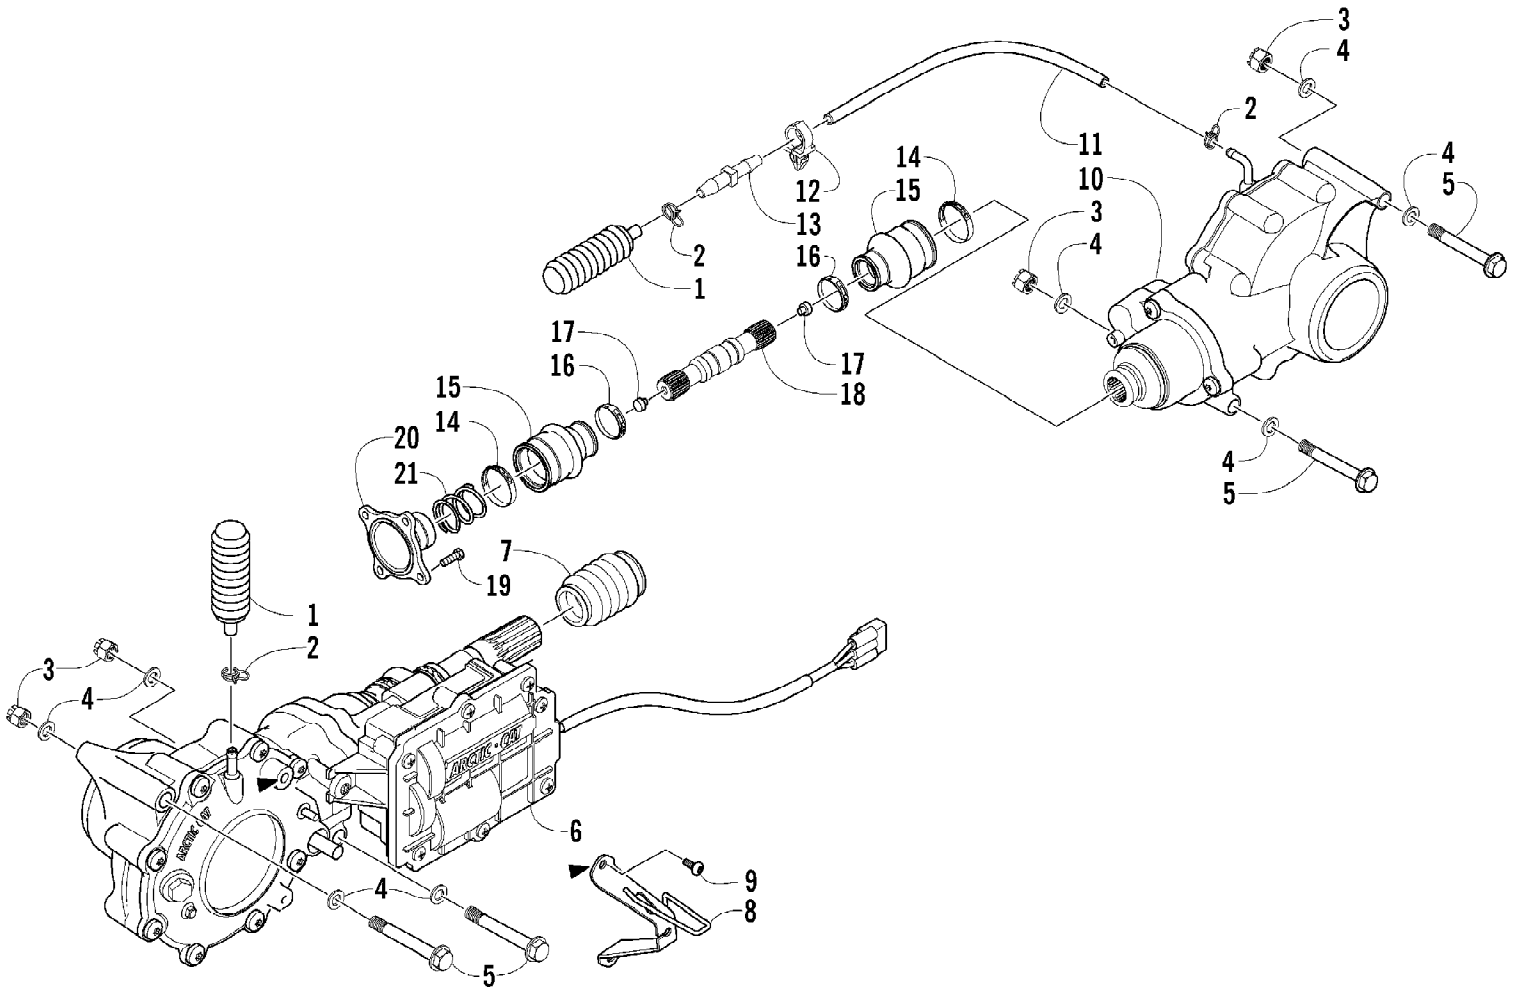

2007 ATV 650 H1 AUTOMATIC TRANSMISSION 4X4 TBX GREEN (A2007BBB4BUSA) of 107
DRIVE TRAIN ASSEMBLY

2007 ATV 650 H1 AUTOMATIC TRANSMISSION 4X4 TBX GREEN (A2007BBB4BU5G) of 107
DRIVE TRAIN ASSEMBLY

Ref #	Part Number	Qty	S/P/F	Description
1	0402-147	2	S	Bladder, Gearcase
2	0423-315	4		Clamp, Fitting
3	8428-002	4		Nut, Lock
4	0423-426	10		Washer
5	0423-404	4		Screw, Cap
6	1502-089	1		Gearcase, Front
7	0402-966	1		Boot, Shaft
8	0502-500	1		Plate, Cable
9	0423-396	2		Screw, Self-Tapping
10	1502-079	1	S	Gearcase, Rear
11	0410-048	AR	S	Hose, Vent
12	0623-101	1		Clip, Routing - Snap-In
13	0470-462	1		Fitting, Vent
14	0423-393	2		Clamp, Boot
15	0402-985	2	/P	Boot
16	0423-411	2		Clamp, Boot
17	0673-618	2	/P	Bumper, Propeller Shaft
18	1402-233	1		Shaft, Propeller
19	8408-820	4	/P	Screw, Cap
20	0402-950	1		Flange, Output
21	1402-026	1		Spring