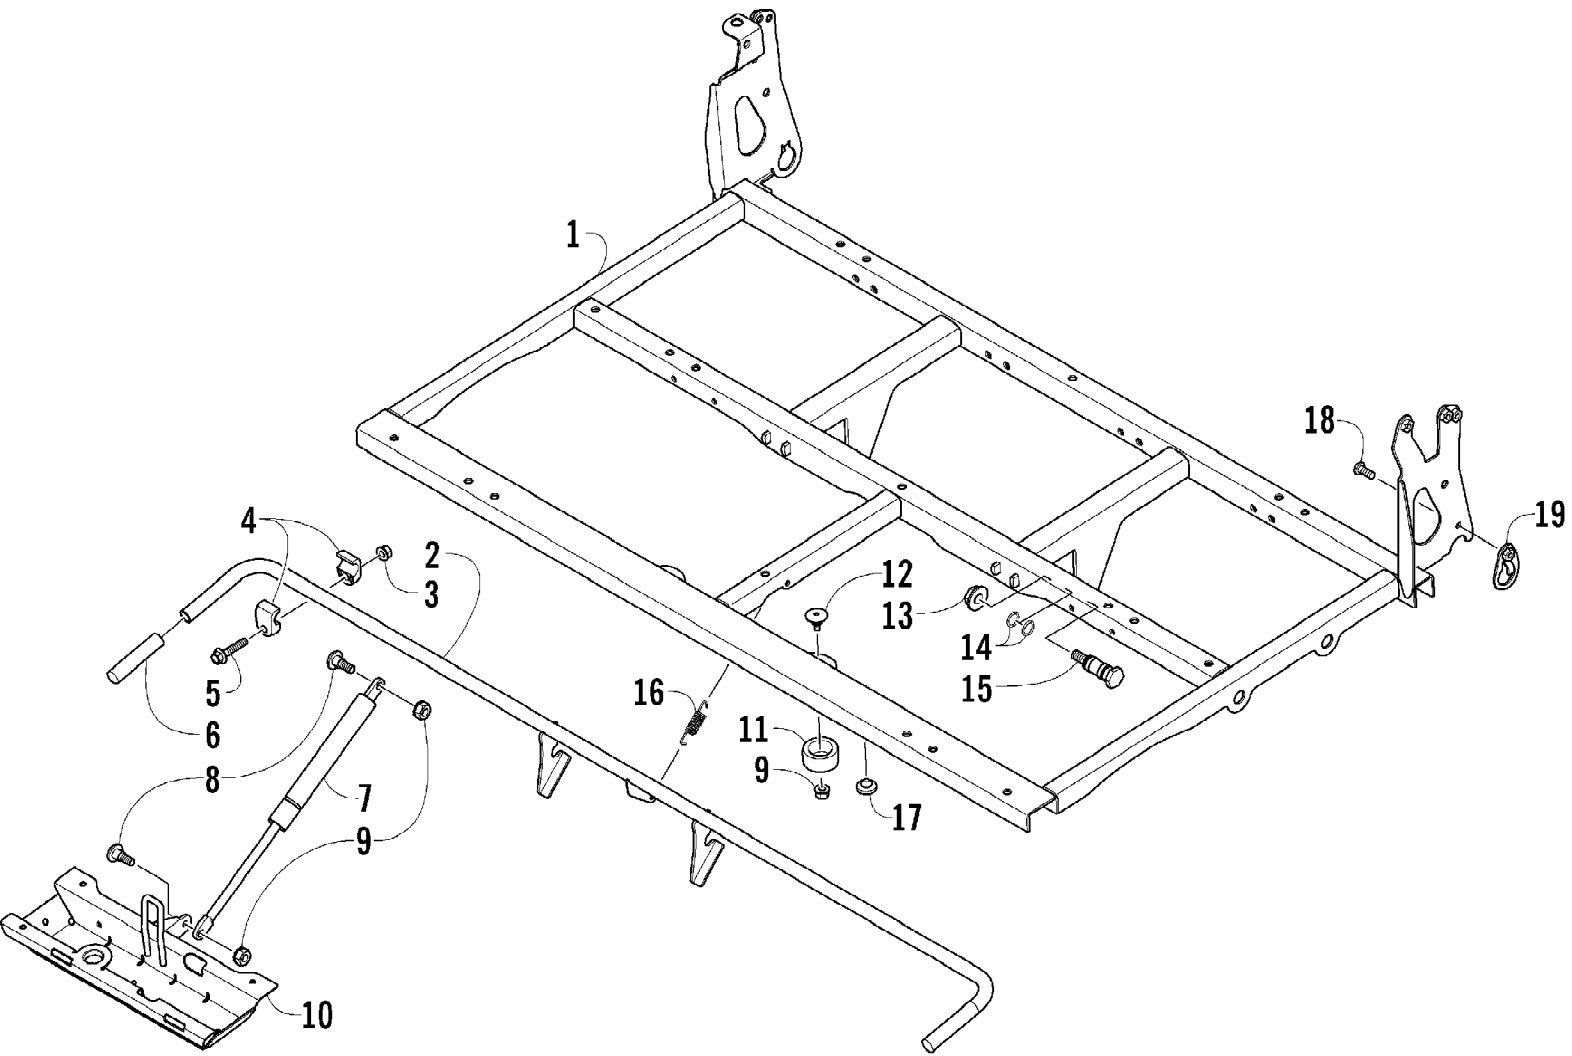

2007 ATV 650 H1 AUTOMATIC TRANSMISSION 4X4 TBX GREEN (A2007BBB4BUSS) of 107
TILT FRAME ASSEMBLY

2007 ATV 650 H1 AUTOMATIC TRANSMISSION 4X4 TBX GREEN (A2007BBB4BU9G) of 107
TILT FRAME ASSEMBLY

Ref #	Part Number	Qty	S/P/F	Description
1	2506-175	1		Frame, Tilt
2	1506-528	1		Latch, Tilt Frame
3	8424-802	4		Nut, Flange
4	1406-674	8		Bushing, Pivot
5	8408-840	4		Screw, Cap
6	1406-736	2		Grip, Latch
7	2506-194	1		Support, Lift
8	0423-355	2		Screw, Shoulder
9	0623-038	4		Nut, Flange
10	2506-195	1		Bracket, Latch
11	1506-593	2		Bumper, Tilt Frame
12	0423-130	2		Screw, Shoulder
13	0423-388	2		Nut, Flange
14	1602-213	4	/P	O-Ring
15	0423-433	2		Pin, Pivot - Cargo Box
16	0423-569	1		Spring, Extension
17	0406-877	2	/P	Bumper
18	8471-616	1		Screw, Machine
19	1506-539	1		Bracket, Mounting - Tailgate