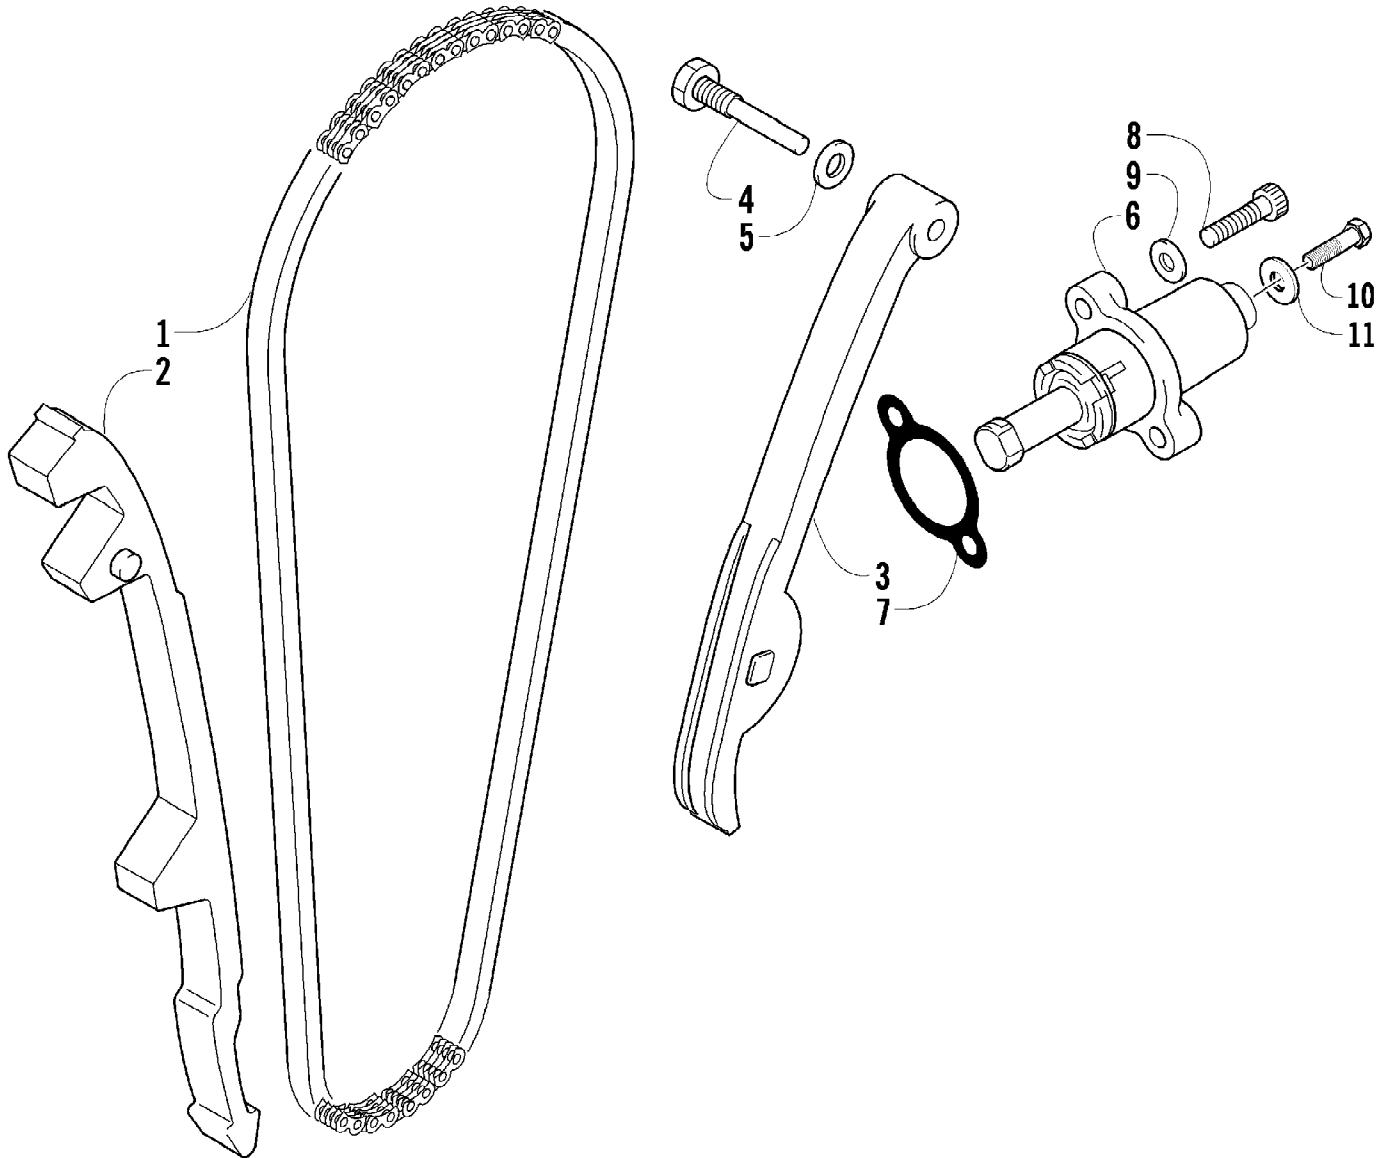

2007 ATV 650 H1 AUTOMATIC TRANSMISSION 4X4 TBX GREEN (A2007BBS) Page 8 of 107
CAM CHAIN ASSEMBLY

Ref #	Part Number	Qty	S/P/F	Description
1	0810-001	1		Chain, Cam
2	0810-002	1		Guide, Chain
3	0810-003	1		Tensioner, Chain
4	0826-036	1		Bolt
5	0830-025	1		Washer
6	0810-004	1		Adjuster, Tensioner - Assembly
7	0830-018	1		Gasket
8	8468-625	2		Screw, Machine
9	0830-107	2		Gasket
10	8400-610	1		Screw, Cap
11	0828-110	1		Washer