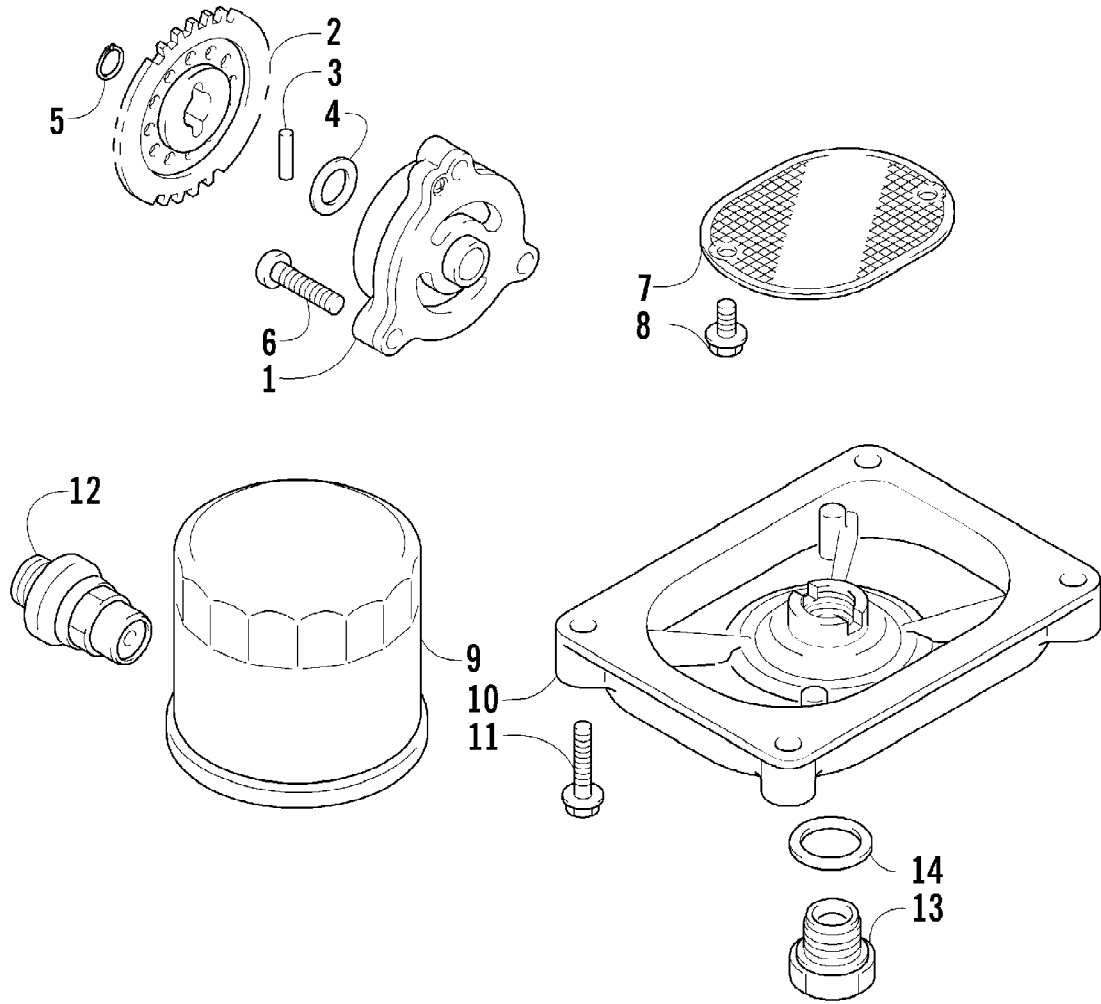

2007 ATV 650 H1 AUTOMATIC TRANSMISSION 4X4 TBX GREEN (A2007BBB44USC) of 107
OIL FILTER/PUMP ASSEMBLY

2007 ATV 650 H1 AUTOMATIC TRANSMISSION 4X4 TBX GREEN (A2007BBB4B1USG) of 107
OIL FILTER/PUMP ASSEMBLY

Ref #	Part Number	Qty	S/P/F	Description
1	0812-023	1		Pump, Oil
2	0812-002	1	S	Gear, Driven
3	0829-009	1		Pin
4	0828-007	1	/P	Washer
5	0831-002	1		Circlip
6	0826-039	3		Screw, Cap
7	0812-003	1	S	Strainer, Oil
8	0826-040	2		Screw, Machine
9	0812-029	1	S	Filter, Oil
10	0812-053	1		Cap, Oil Strainer
11	8468-625	4		Screw, Machine
12	0812-007	1		Valve, Oil-Relief - Assembly
13	0812-006	1		Plug, Drain
14	0830-017	1		Gasket, Drain Plug