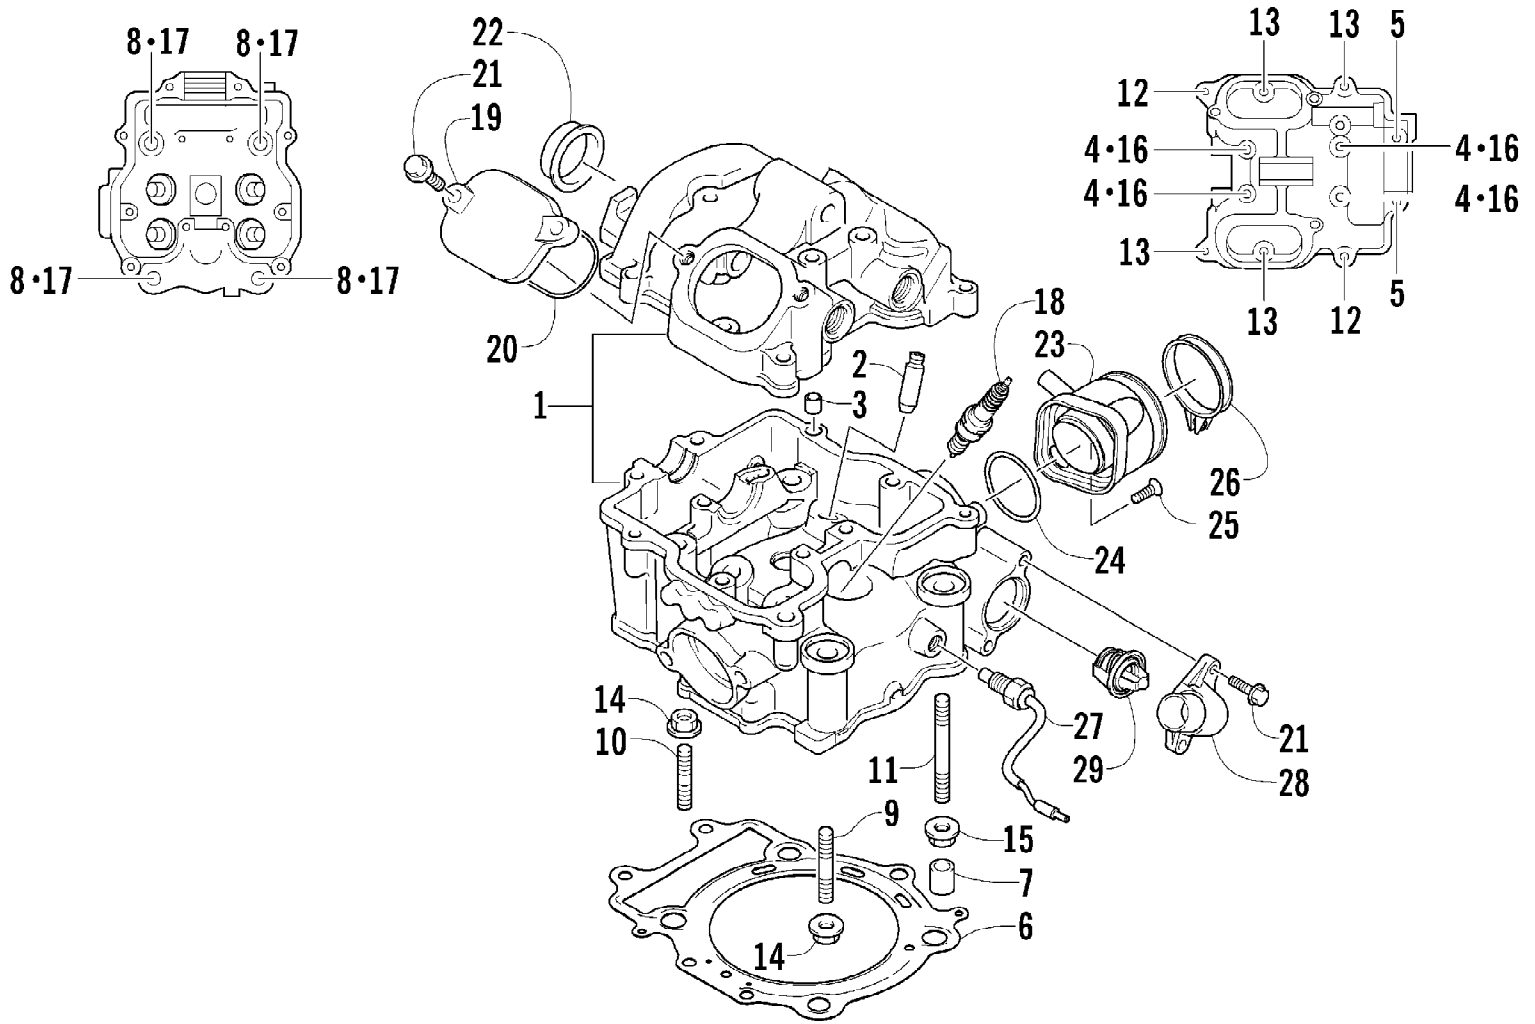

2007 ATV 650 H1 AUTOMATIC TRANSMISSION 4X4 TBX GREEN (A2007BBB40USG) of 107
CYLINDER HEAD ASSEMBLY

2007 ATV 650 H1 AUTOMATIC TRANSMISSION 4X4 TBX GREEN (A2007BBB4BU3G) of 107
CYLINDER HEAD ASSEMBLY Page 38 of 38

Ref #	Part Number	Qty	S/P/F	Description
1	0808-047	1	F	Head, Cylinder - Assembly (inc. 2-4)
2	0	4	F	Guide, Valve
3	0829-001	2	S	Dowel, Sleeve
4	0826-001	4		Screw, Cap
5	0826-002	2		Screw, Cap
6	0830-124	1	S	Gasket, Cylinder Head
7	0829-002	2		Pin, Dowel
8	0808-037	4	/P	Screw, Cap
9	0827-030	2		Bolt, Stud
10	0827-002	2		Bolt, Stud
11	0827-031	1		Bolt, Stud
12	0826-005	2		Screw, Cap
13	0826-006	4		Screw, Cap
14	8424-604	5		Nut
15	8424-804	1		Nut
16	0830-107	4		Gasket - Seal, Fastener
17	0830-147	4	/P	Washer, Crush
18	0217-727	1	S	Spark Plug (RG6YC)
19	0808-003	2		Cap, Inspection
20	0830-004	2	S	O-Ring
21	0826-007	5		Screw, Cap
22	0808-077	1		Plug, Cylinder Head
23	0570-115	1		Pipe, Intake - Assembly
24	0830-090	1		O-Ring
25	0826-008	2		Screw, Machine
26	0423-066	1		Clamp, Intercooler
27	0808-007	1		Switch, Water Temperature - Assembly
28	0808-008	1		Cover, Thermostat
29	0808-078	1		Thermostat