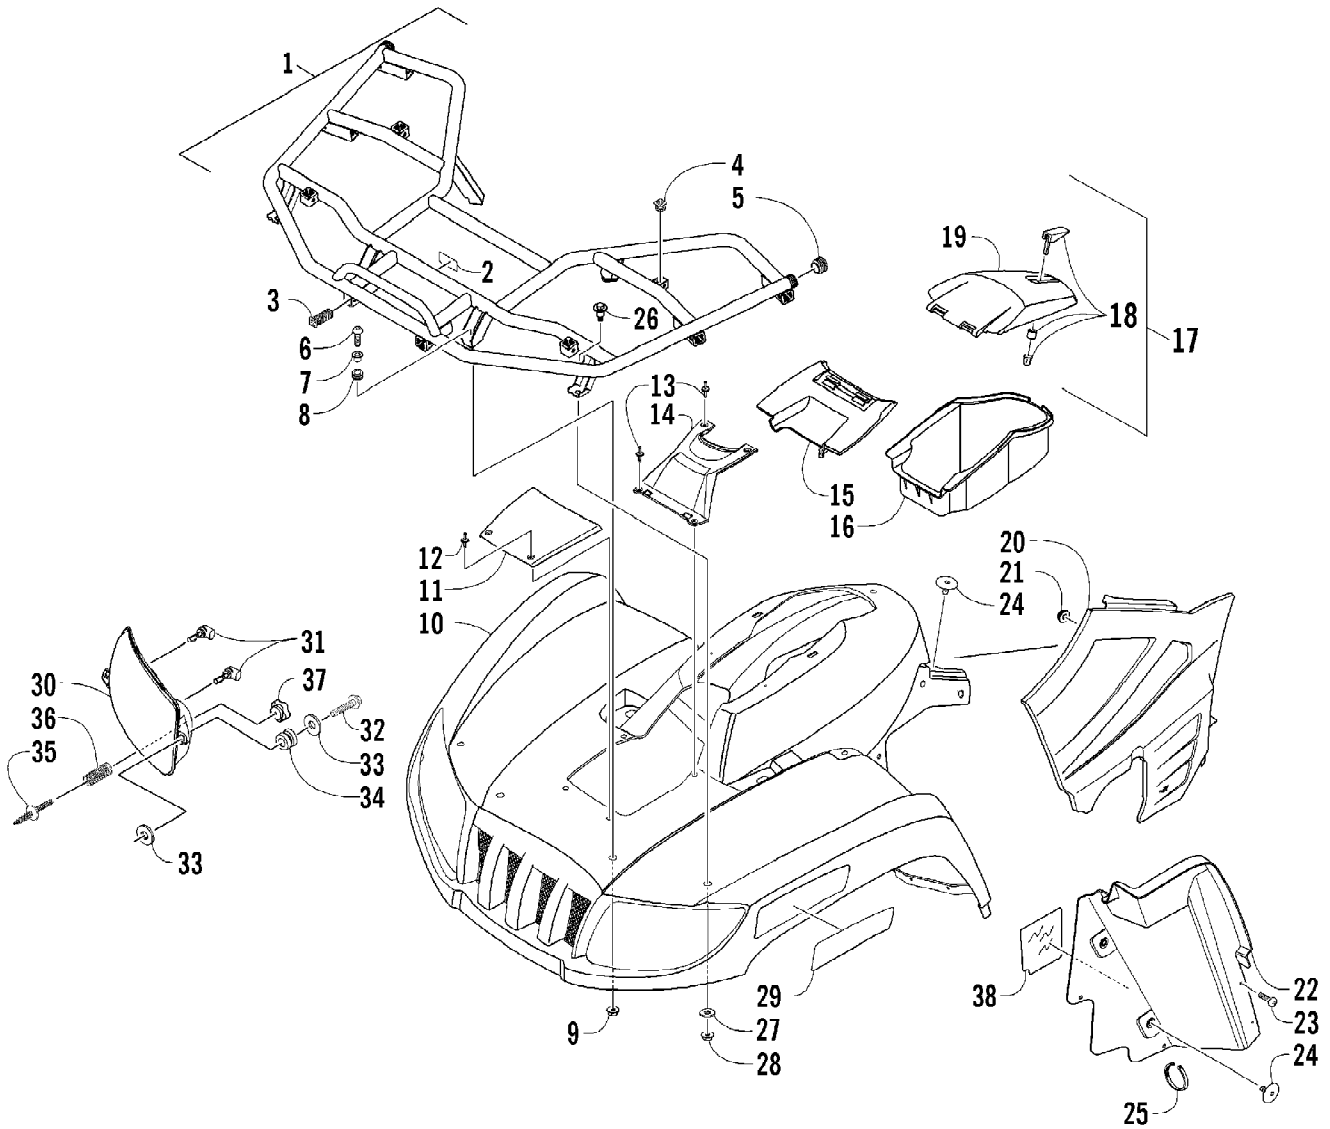

2007 ATV 650 H1 AUTOMATIC TRANSMISSION 4X4 TBX GREEN (A2007BBB40USG) of 107
FRONT BODY PANEL ASSEMBLY

2007 ATV 650 H1 AUTOMATIC TRANSMISSION 4X4 TBX GREEN (A2007BB4BU48) of 107
FRONT BODY PANEL ASSEMBLY

Ref #	Part Number	Qty	S/P/F	Description
1	0541-272	1		Rack, Front - Assembly (inc. 2-5)
2	0411-576	1		Decal, Warning - Front Rack Load
3	2406-014	6		Bushing, Rack
4	0441-592	4	/P	Bushing, Rack
5	1441-049	2		Plug, Rack
6	8410-830	4		Screw, Machine
7	0423-669	4		Spacer
8	0423-465	4		Grommet
9	8432-802	4		Nut, Lock
10	0518-003	1	S	Panel, Fender - Front (inc. 29)
11	1406-358	1		Cover, Access
12	0423-535	2		Rivet, Reinstallable
13	0623-362	4		Rivet, Reinstallable
14	1406-484	1		Cover, Steering Post
15	0470-513	1		Cover, Storage Box
16	1406-573	1		Box, Storage
17	2506-234	1		Lid, Storage Box w/Latch (inc. 18-19)
18	1406-599	1		Latch, Storage Box
19	0470-514	1		Lid, Storage Box
20	2406-300	1		Panel, Side - Right
20	2406-419	1		Panel, Side - Left
21	0423-678	8		Grommet
22	1406-354	1		Panel, Splash - Right
22	2506-383	1	/P	Panel, Splash - Left (inc. 38)
23	0423-719	4		Screw, Self-Tapping
24	0423-101	5		Screw, Body
25	0123-788	AR	/P	Cable Tie - 7.5 in.
26	0423-654	2		Screw, Shoulder
27	8050-222	2	/P	Washer
28	0423-540	2		Nut, Lock
29	0411-818	1		Decal, Reflector - Amber - Right
29	0411-819	1		Decal, Reflector - Amber - Left
30	0509-034	1	S	Headlight Assembly - Right (inc. 31)
30	0509-035	1		Headlight Assembly - Left (inc. 31)
31	0409-055	4		Bulb, Headlight
32	0623-785	4		Screw, Self-Tapping
33	8050-217	8	/P	Washer
34	0423-447	4		Grommet
35	0423-514	2		Stud, Adjuster - Headlight
36	0423-522	2		Spring, Adjuster
37	0423-513	2		Knob, Adjuster
38	0412-404	1		Shield, Heat