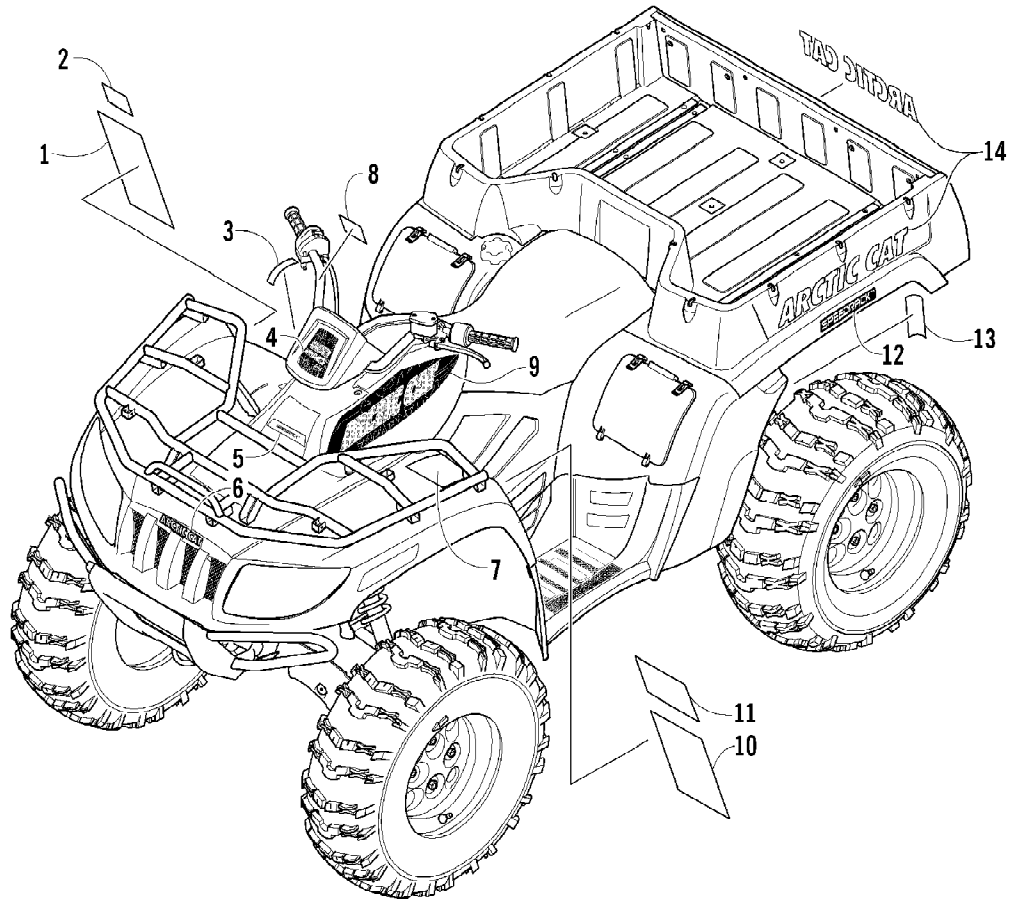

2007 ATV 650 H1 AUTOMATIC TRANSMISSION 4X4 TBX GREEN (A2007BBB4BUJG) Page 4 of 107
DECALS

Ref #	Part Number	Qty	S/P/F	Description
1	1411-250	1		Decal, Warning - Reverse/Pre-Ride
2	0411-835	1		Decal, Warning - Turn/Hill
3	0411-426	1		Decal, Warning - Clutch Cover
4	1411-378	1		Decal, Instrument Pod
5	1411-050	1	/P	Decal, Crest - "Speedrack"
6	0411-839	1		Decal, Front
7	0411-401	1		Decal, Warning - Age
8	0411-966	1		Decal, Warning - Differential Lock
9	1411-358	1		Decal, Side - Upper Right
9	1411-359	1		Decal, Side - Upper Left
10	0411-218	1		Decal, Warning - General
11	1411-574	1		Decal, Warning - Off-Road Only
12	0411-965	2		Decal, "Speedrack"
13	1411-077	1		Decal, Warning - Towing
14	1411-157	3		Decal, Cargo Box