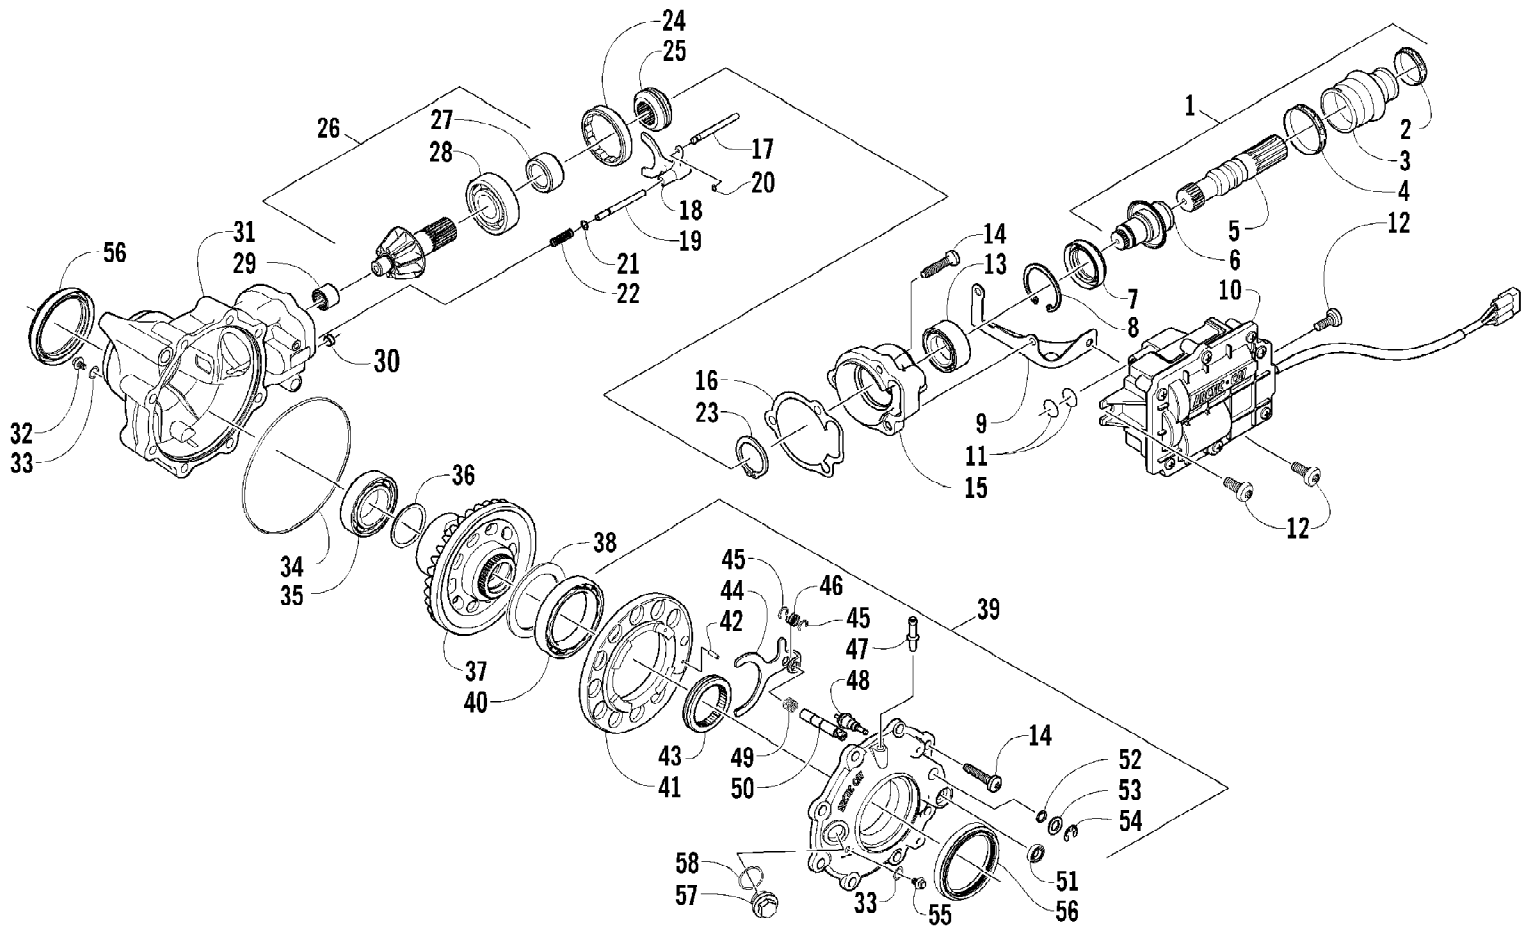

2007 ATV 650 H1 AUTOMATIC TRANSMISSION 4X4 TBX GREEN (A2007BBB4BU4G) of 107
FRONT DRIVE GEARCASE ASSEMBLY

2007 ATV 650 H1 AUTOMATIC TRANSMISSION 4X4 TBX GREEN (A2007BBB46USG) of 107
FRONT DRIVE GEARCASE ASSEMBLY

Ref #	Part Number	Qty	S/P/F	Description
	1502-089	1		Complete Front Gearcase Assembly
1	1502-083	1		Shaft, Propeller - Assembly (inc. 2-6)
2	0423-411	1		Clamp, Boot
3	0402-985	1	/P	Boot, Propeller Shaft
4	0423-393	1		Clamp, Boot
5	1402-045	1		Shaft, Output
6	1502-085	1	/P	Shaft, Input
7	1402-011	1		Seal
8	0423-423	1		Ring, Retaining
9	0502-347	1		Bracket, Actuator
10	0502-579	1		Actuator (inc. one No. 11)
11	0423-498	2	S	O-Ring
12	0423-396	3		Screw, Self-Tapping
13	1402-043	1		Bearing
14	0423-118	11		Screw, Self-Tapping
15	0502-528	1	/P	Housing, Pinion
16	0402-947	1		Gasket, Flange
17	0402-997	1		Shaft, Selector
18	0402-998	1		Fork, Selector
19	0402-417	1		Shaft, Shuttle
20	0423-402	1		Ring, Retaining
21	0423-147	1		O-Ring
22	0402-999	1		Spring, Return
23	0423-417	1		Ring, Retaining
24	0402-357	1		Collar, Lock
25	0402-413	1		Coupler, Drive
26	0502-783	1		Gear, Pinion - Assembly - 10T (inc. 27-28)
27	0402-336	1		Collar, Retaining
28	0402-327	1		Bearing
29	0402-328	1		Bearing
30	0402-411	1		Pin, Dowel
31	0502-514	1		Housing, Gearcase
32	1402-210	1	/P	Plug, Magnetic (inc. one No. 33)
33	0423-153	2		O-Ring
34	0423-149	1		O-Ring
35	0402-393	1		Bearing
36	0402-405	AR		Shim
36	0402-406	AR		Shim
36	0402-407	AR		Shim
36	0402-408	AR		Shim
36	0402-409	AR		Shim
37	0502-851	1		Gear, Ring - 36T
38	1402-074	AR		Shim
38	1402-075	AR		Shim
38	1402-076	AR		Shim
38	1402-077	AR		Shim
38	1402-078	AR		Shim
39	1502-097	1		Cover, Gearcase (inc. one No. 33, 40-55, and one No. 56)
40	1402-053	1		Bearing
41	0502-413	1		Flange, Bearing
42	1402-079	1		Pin, Parallel