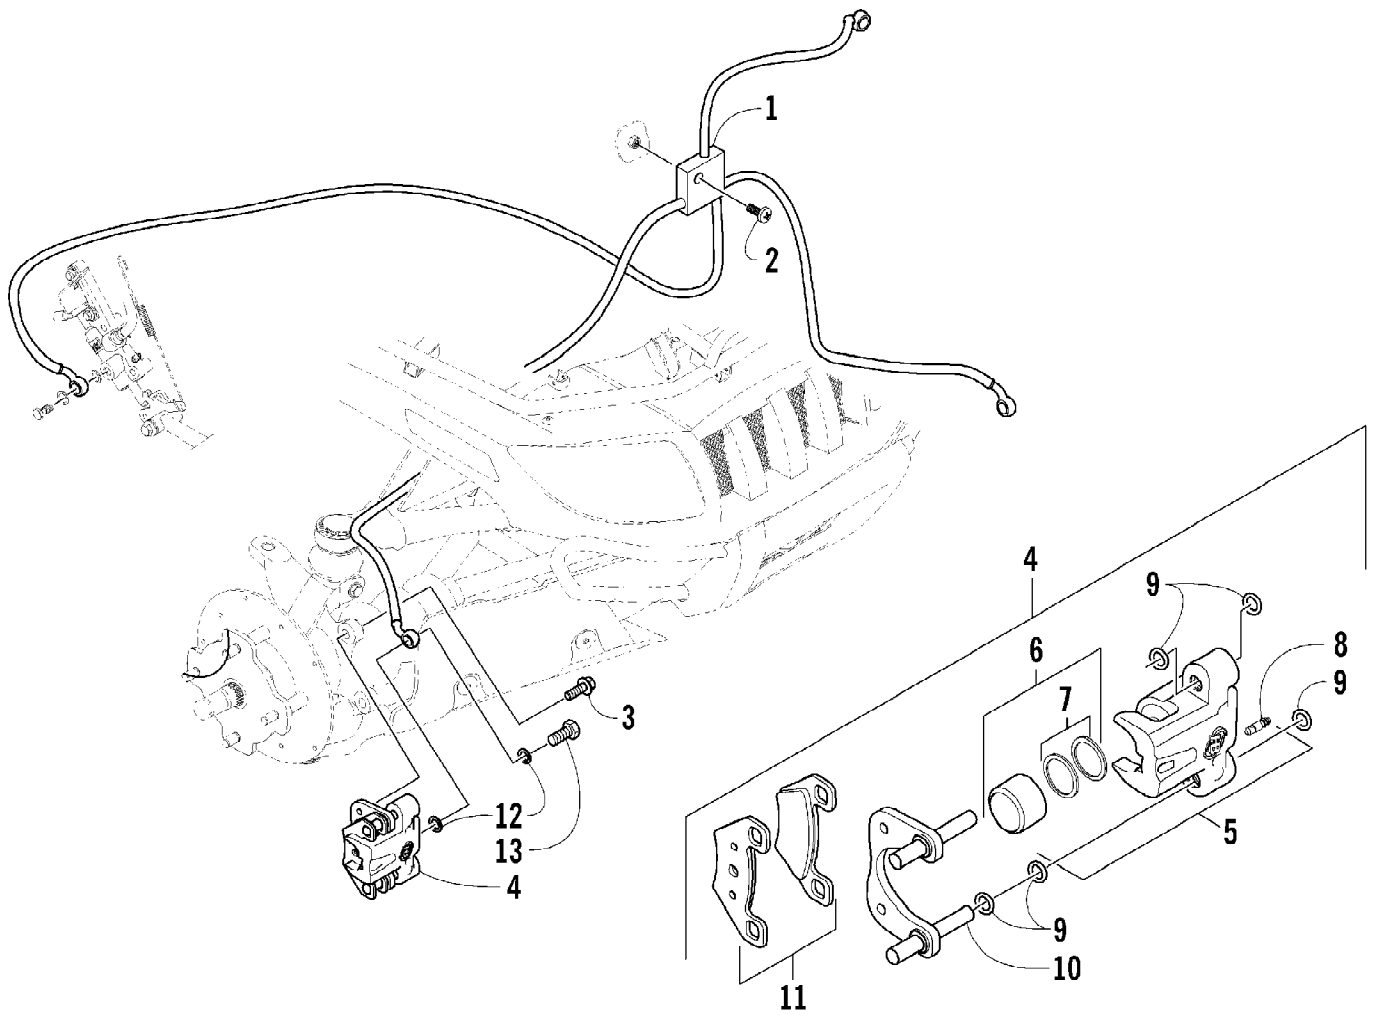

2007 ATV 650 H1 AUTOMATIC TRANSMISSION 4X4 TBX GREEN (A2007BBB4BU5C) Page 107 of 107
HYDRAULIC BRAKE ASSEMBLY

2007 ATV 650 H1 AUTOMATIC TRANSMISSION 4X4 TBX GREEN (A2007BBB4B1G) of 107
HYDRAULIC BRAKE ASSEMBLY

Page 16 of 17

Ref #	Part Number	Qty	S/P/F	Description
1	1502-015	1		Hose, Brake - Assembly
2	8476-625	1		Screw, Cap
3	1623-589	4	S	Screw, Cap
4	0502-878	1	S	Caliper, Brake - Right Front (inc. 5-11)
4	0502-879	1	S	Caliper, Brake - Left Front (inc. 5-11)
5	0502-603	1	S	Housing, Caliper - Assembly - Right Front (inc. 6-8)
5	0502-611	1	S	Housing, Caliper - Assembly - Left Front (inc. 6-8)
6	0502-606	2		Piston/Seal Set (inc. 7)
7	0502-607	2		Seal Set
8	0502-609	2	/P	Valve, Bleed
9	0502-608	2		O-Ring, Guide - Set
10	0502-605	2		Bracket Assembly
11	0502-875	2	S	Pad, Brake - Set
12	0423-178	4		Washer, Crush
13	0423-413	2		Bolt, Banjo-Fitting