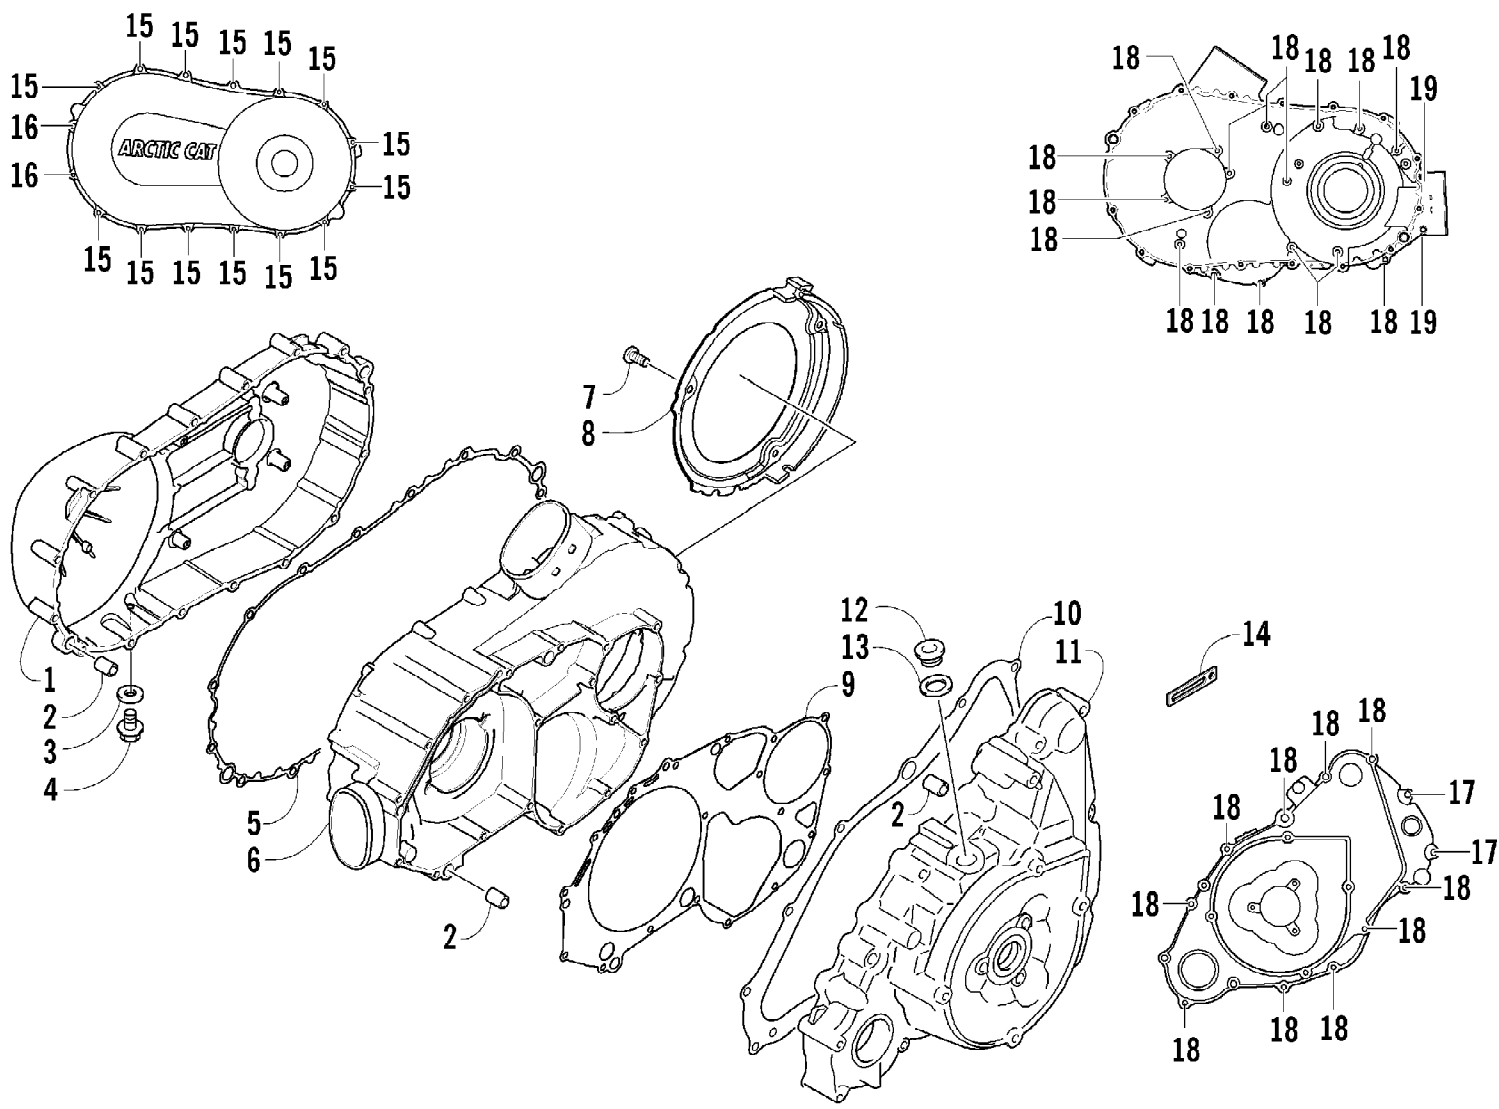

2007 ATV 650 H1 AUTOMATIC TRANSMISSION 4X4 TBX GREEN (A2007BBB40USG) of 107
CLUTCH/V-BELT/MAGNETO COVER ASSEMBLY

2007 ATV 650 H1 AUTOMATIC TRANSMISSION 4X4 TBX GREEN (A2007BBB4BU18G) Page 18 of 107
CLUTCH/V-BELT/MAGNETO COVER ASSEMBLY

Ref #	Part Number	Qty	S/P/F	Description
1	0806-014	1	S	Cover, V-Belt
2	0829-002	4		Pin, Dowel
3	0830-013	1		Washer, Crush
4	8408-812	1		Screw, Cap
5	0830-012	1	S	Gasket, V-Belt Cover
6	0806-013	1	S	Cover, Clutch
7	0826-029	3		Screw
8	0806-048	1		Plate, Air Intake
9	0830-116	1	/P	Gasket, Clutch Cover
10	0830-128	1		Gasket, Magneto Cover
11	0806-077	1	S	Cover, Magneto - Assembly
12	0806-022	1		Plug
13	0830-015	1		Washer, Crush
14	3002-964	1	/P	Clamp, Wire
15	8468-645	14		Screw, Machine
16	8468-655	2		Screw, Machine
17	8468-625	2		Screw, Machine
18	8468-640	26		Screw, Machine
19	8468-675	2		Screw, Machine