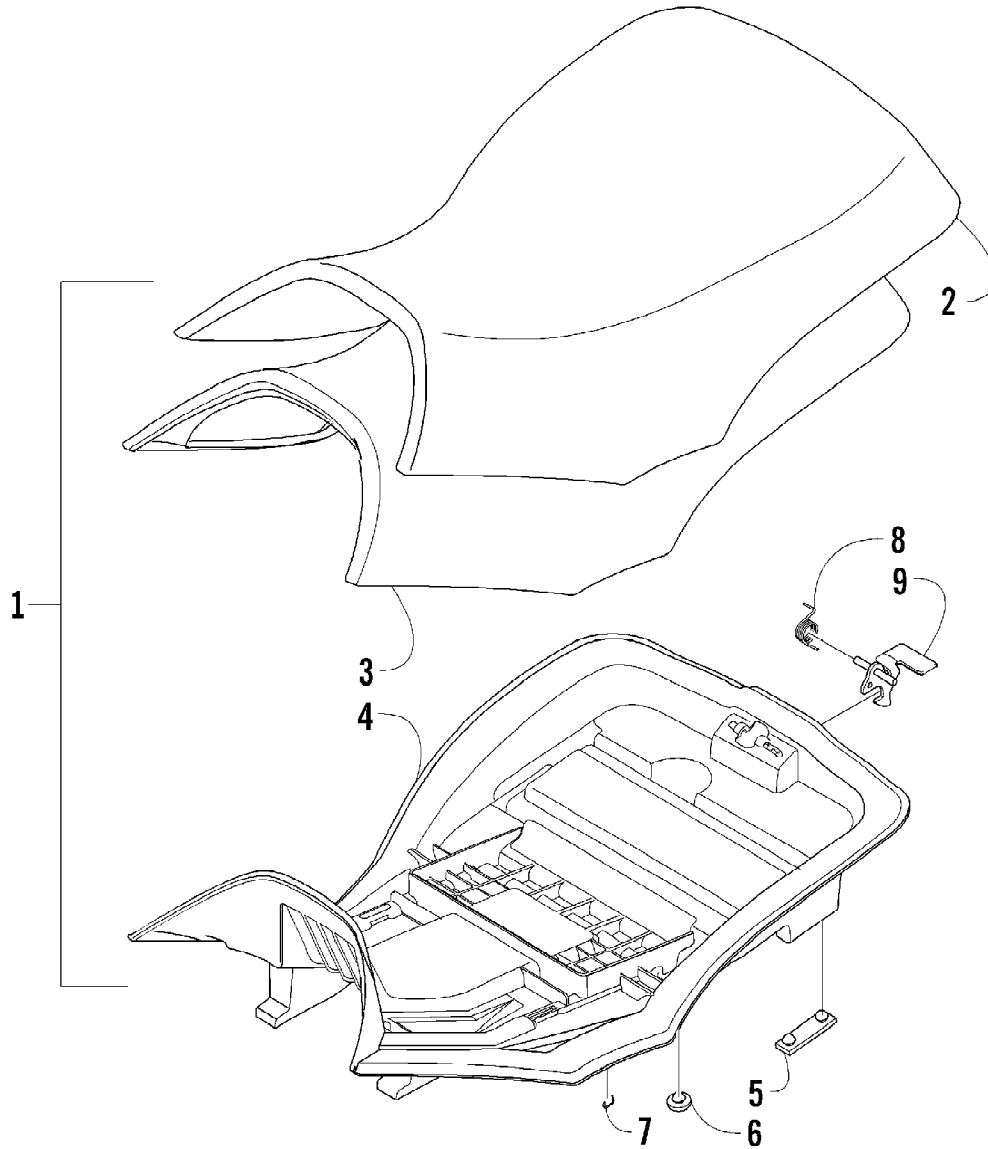

2007 ATV 650 H1 AUTOMATIC TRANSMISSION 4X4 TBX GREEN (A2007BBB4BUJG) Page 8 of 107
SEAT ASSEMBLY

Ref #	Part Number	Qty	S/P/F	Description
1	1506-937	1	S/P	Seat Assembly (inc. 2-9)
2	1506-209	1		Cover, Seat
3	1506-208	1		Foam, Seat
4	2406-144	1	S/P	Base, Seat Assembly (inc. 5-6)
5	0406-879	2		Bumper, Seat - Rear
6	0406-877	4	/P	Bumper, Seat - Front
7	0624-528	AR	/P	Staple
8	1406-592	1	/P	Spring, Seat Latch
9	1506-156	1		Latch, Seat