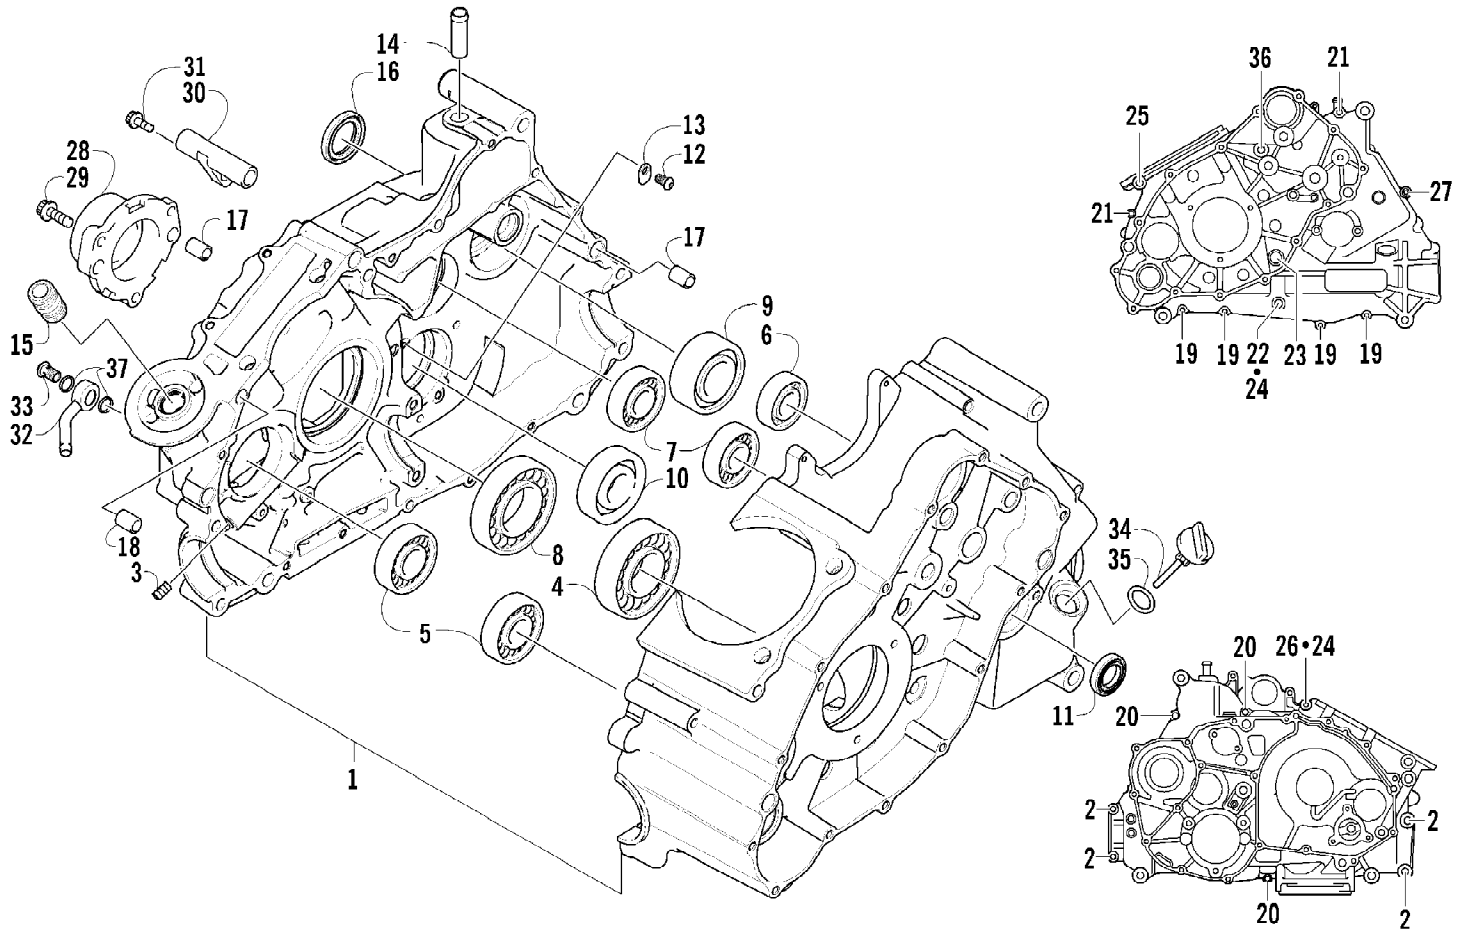

2007 ATV 650 H1 AUTOMATIC TRANSMISSION 4X4 TBX GREEN (A2007BBB4DUJG) of 107
CRANKCASE ASSEMBLY (Up to VIN: 4UF07ATV47T237701)

2007 ATV 650 H1 AUTOMATIC TRANSMISSION 4X4 TBX GREEN (A2007BBB4BU28G) of 107
CRANKCASE ASSEMBLY (Up to VIN: 4UF07ATV47T237701)

Page 28 of 107

Ref #	Part Number	Qty	S/P/F	Description
1	0801-056	1	S	Crankcase Assembly (inc. 2-16)
2	8412-850	4		Screw, Cap
3	0801-002	2		Plug
4	0832-003	1	S	Bearing
5	0832-005	2	S	Bearing
6	0832-013	1	S	Bearing
7	0832-014	2	S	Bearing
8	0832-002	1	S	Bearing
9	0832-012	1	S	Bearing
10	0832-015	1	S/P	Bearing
11	0822-052	1		Seal, Countershaft
12	0826-100	2		Screw, Cap
13	0822-010	2	/P	Retainer, Bearing
14	0801-028	1		Pipe, Breather
15	0812-008	1		Union, Oil Filter
16	0830-035	1		Seal, Driveshaft
17	0829-002	5		Pin, Dowel
18	0829-003	1		Pin, Dowel
19	8468-645	4		Screw, Machine
20	8468-655	3		Screw, Machine
21	8468-675	2		Screw, Machine
22	8412-860	1		Screw, Cap
23	0826-017	1		Screw, Cap
24	0830-008	2		Gasket
25	0826-019	1		Screw, Cap
26	0826-018	1		Screw, Cap
27	8468-695	1		Screw, Machine
28	0801-006	1		Housing, Secondary Shaft Bearing
29	0826-105	3		Bolt
30	0801-069	1		Pipe, Breather
31	0826-038	1		Bolt, Breather Pipe
32	0812-028	2		Fitting, Oil Cooler
33	0812-025	2		Bolt, Oil Cooler Fitting
34	0801-005	1		Stick, Oil Level
35	0830-010	1		O-Ring, Oil Level Stick
36	8468-680	1		Screw, Machine
37	0812-026	4		Gasket