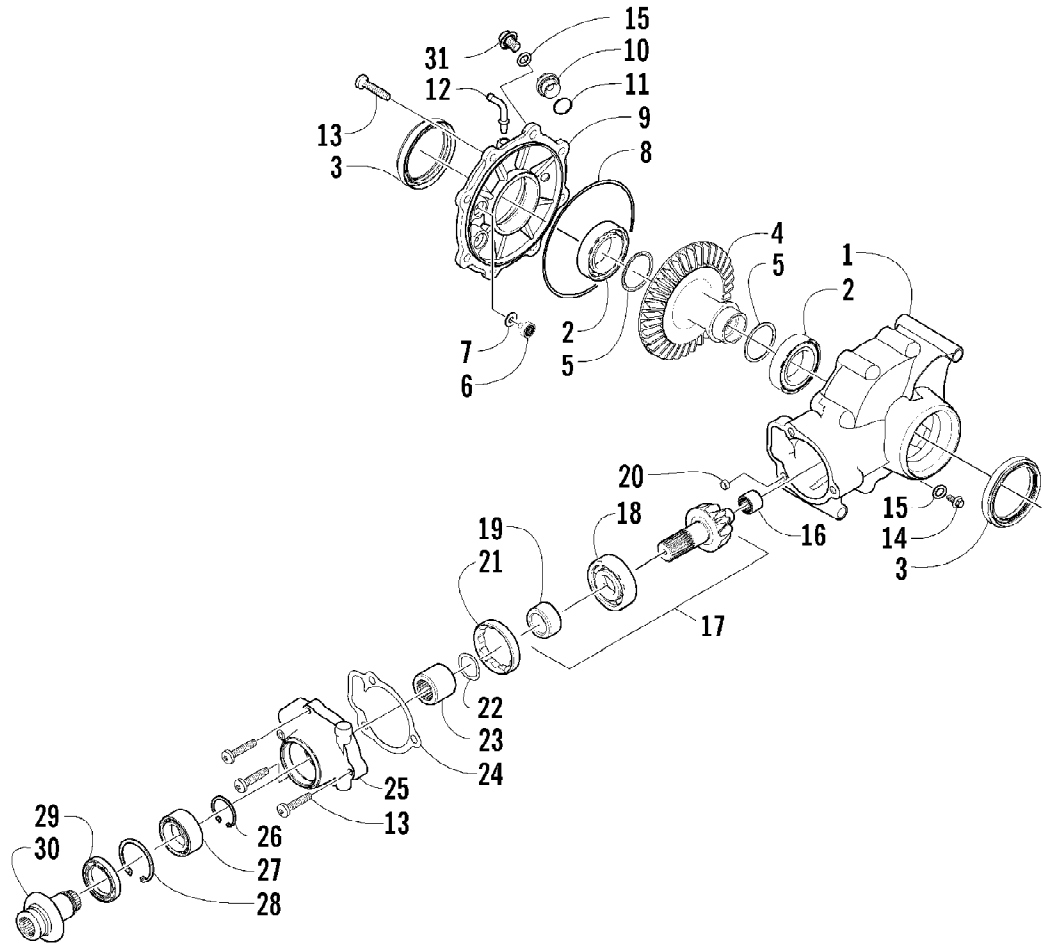

2007 ATV 650 H1 AUTOMATIC TRANSMISSION 4X4 FIS RED (A2007IBS4B) ~~Page 70~~ 70 of 104
REAR DRIVE GEARCASE ASSEMBLY

2007 ATV 650 H1 AUTOMATIC TRANSMISSION 4X4 FIS RED (A2007IBS4BUSA) Page 71 of 104
REAR DRIVE GEARCASE ASSEMBLY

Ref #	Part Number	Qty	S/P/F	Description
	1502-079	1	S	Complete Rear Gearcase Assembly
1	0502-622	1		Housing, Gearcase
2	0402-393	2		Bearing
3	1402-441	2	S	Seal
4	1402-032	1		Gear, Ring - 36T
5	0402-405	AR		Shim
5	0402-406	AR		Shim
5	0402-407	AR		Shim
5	0402-408	AR		Shim
5	0402-409	AR		Shim
6	0402-326	1		Button, Thrust
7	0402-429	AR		Shim
7	0402-430	AR		Shim
7	0402-431	AR		Shim
7	0402-432	AR		Shim
7	0402-433	AR		Shim
8	0423-149	1		O-Ring
9	1502-082	1		Cover, Gearcase
10	0402-333	1	/P	Plug, Fill (inc. 11)
11	0423-154	1		O-Ring
12	1402-102	1		Fitting
13	0423-118	11		Screw, Self-Tapping
14	0402-450	1	S	Plug, Magnetic (inc. one No. 15)
15	0423-153	2		O-Ring
16	0402-328	1		Bearing
17	0502-783	1		Gear, Pinion - Assembly - 10T (inc. 18-19)
18	0402-327	1		Bearing
19	0402-336	1		Collar, Retaining
20	0402-411	1		Pin, Dowel
21	0402-331	1		Collar, Lock
22	0402-982	1		Washer, Spring
23	0402-981	1		Collar, Shaft
24	0402-947	1		Gasket, Flange
25	0502-529	1		Housing, Pinion
26	0423-417	1		Ring, Retaining
27	1402-043	1		Bearing
28	0423-423	1		Ring, Retaining
29	1402-011	1		Seal
30	1502-085	1	/P	Shaft, Input
31	1402-211	1		Plug, Oil Level (inc. one No. 15)