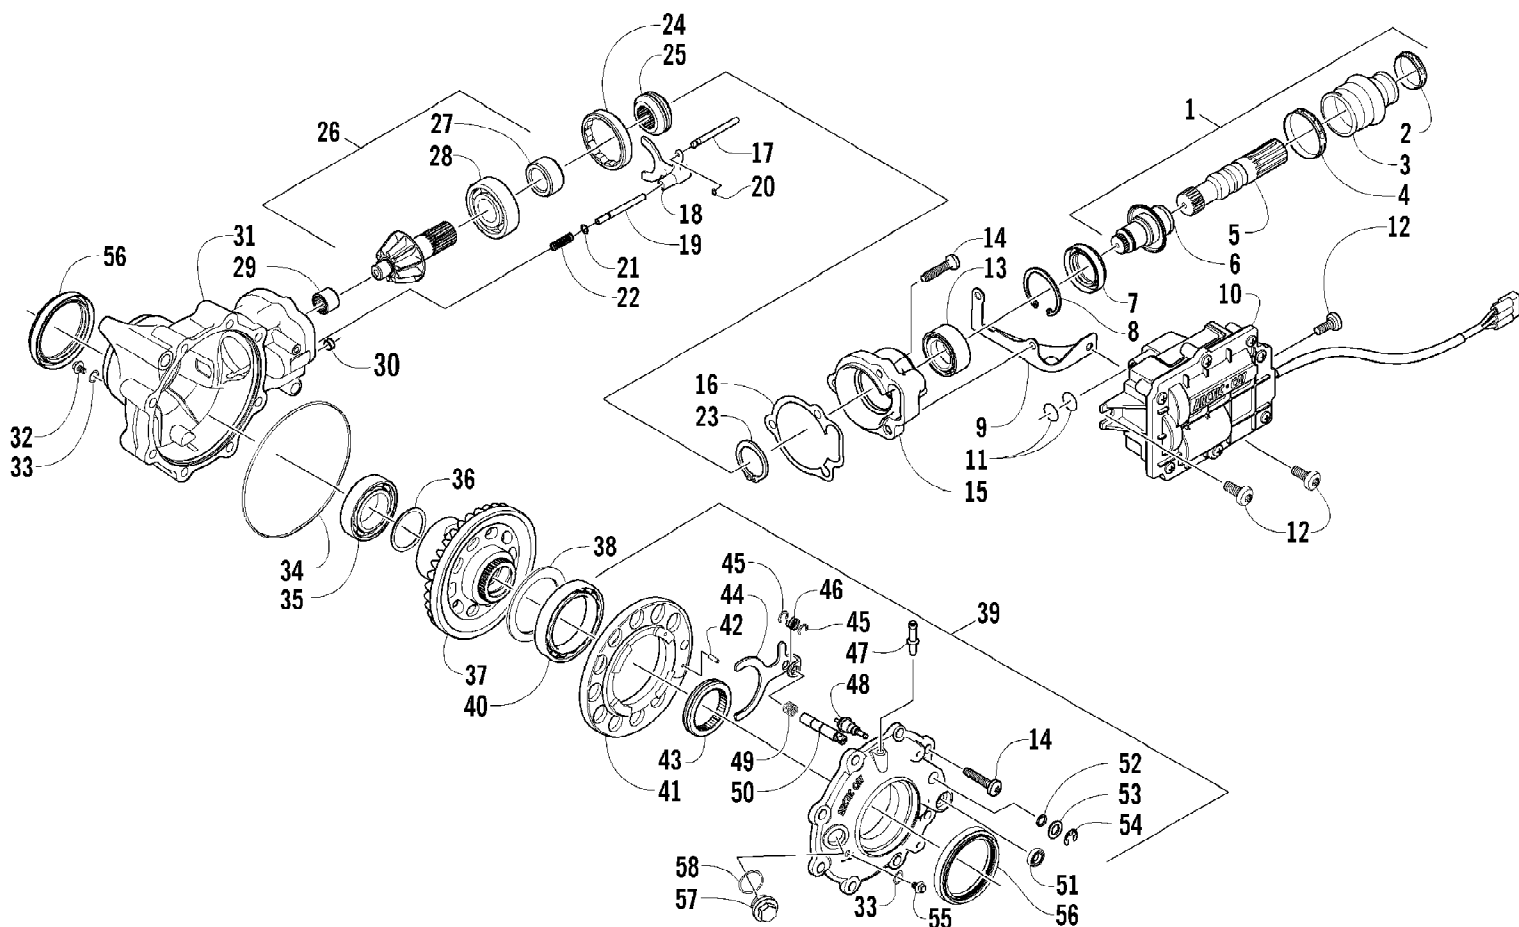

2007 ATV 650 H1 AUTOMATIC TRANSMISSION 4X4 FIS RED (A2007IBS4B) ~~Page~~ 47 of 104
FRONT DRIVE GEARCASE ASSEMBLY

2007 ATV 650 H1 AUTOMATIC TRANSMISSION 4X4 FIS RED (A2007IBS4BUSA) Page 48 of 104
FRONT DRIVE GEARCASE ASSEMBLY

Ref #	Part Number	Qty	S/P/F	Description
	1502-089	1		Complete Front Gearcase Assembly
1	1502-083	1		Shaft, Propeller - Assembly (inc. 2-6)
2	0423-411	1		Clamp, Boot
3	0402-985	1	/P	Boot, Propeller Shaft
4	0423-393	1		Clamp, Boot
5	1402-045	1		Shaft, Output
6	1502-085	1	/P	Shaft, Input
7	1402-011	1		Seal
8	0423-423	1		Ring, Retaining
9	0502-347	1		Bracket, Actuator
10	0502-579	1		Actuator (inc. one No. 11)
11	0423-498	2	S	O-Ring
12	0423-396	3		Screw, Self-Tapping
13	1402-043	1		Bearing
14	0423-118	11		Screw, Self-Tapping
15	0502-528	1	/P	Housing, Pinion
16	0402-947	1		Gasket, Flange
17	0402-997	1		Shaft, Selector
18	0402-998	1		Fork, Selector
19	0402-417	1		Shaft, Shuttle
20	0423-402	1		Ring, Retaining
21	0423-147	1		O-Ring
22	0402-999	1		Spring, Return
23	0423-417	1		Ring, Retaining
24	0402-357	1		Collar, Lock
25	0402-413	1		Coupler, Drive
26	0502-783	1		Gear, Pinion - Assembly - 10T (inc. 27-28)
27	0402-336	1		Collar, Retaining
28	0402-327	1		Bearing
29	0402-328	1		Bearing
30	0402-411	1		Pin, Dowel
31	0502-514	1		Housing, Gearcase
32	1402-210	1	/P	Plug, Magnetic (inc. one No. 33)
33	0423-153	2		O-Ring
34	0423-149	1		O-Ring
35	0402-393	1		Bearing
36	0402-405	AR		Shim
36	0402-406	AR		Shim
36	0402-407	AR		Shim
36	0402-408	AR		Shim
36	0402-409	AR		Shim
37	0502-851	1		Gear, Ring - 36T
38	1402-074	AR		Shim
38	1402-075	AR		Shim
38	1402-076	AR		Shim
38	1402-077	AR		Shim
38	1402-078	AR		Shim
39	1502-097	1		Cover, Gearcase (inc. one No. 33, 40-55, and one No. 56)
40	1402-053	1		Bearing
41	0502-413	1		Flange, Bearing
42	1402-079	1		Pin, Parallel