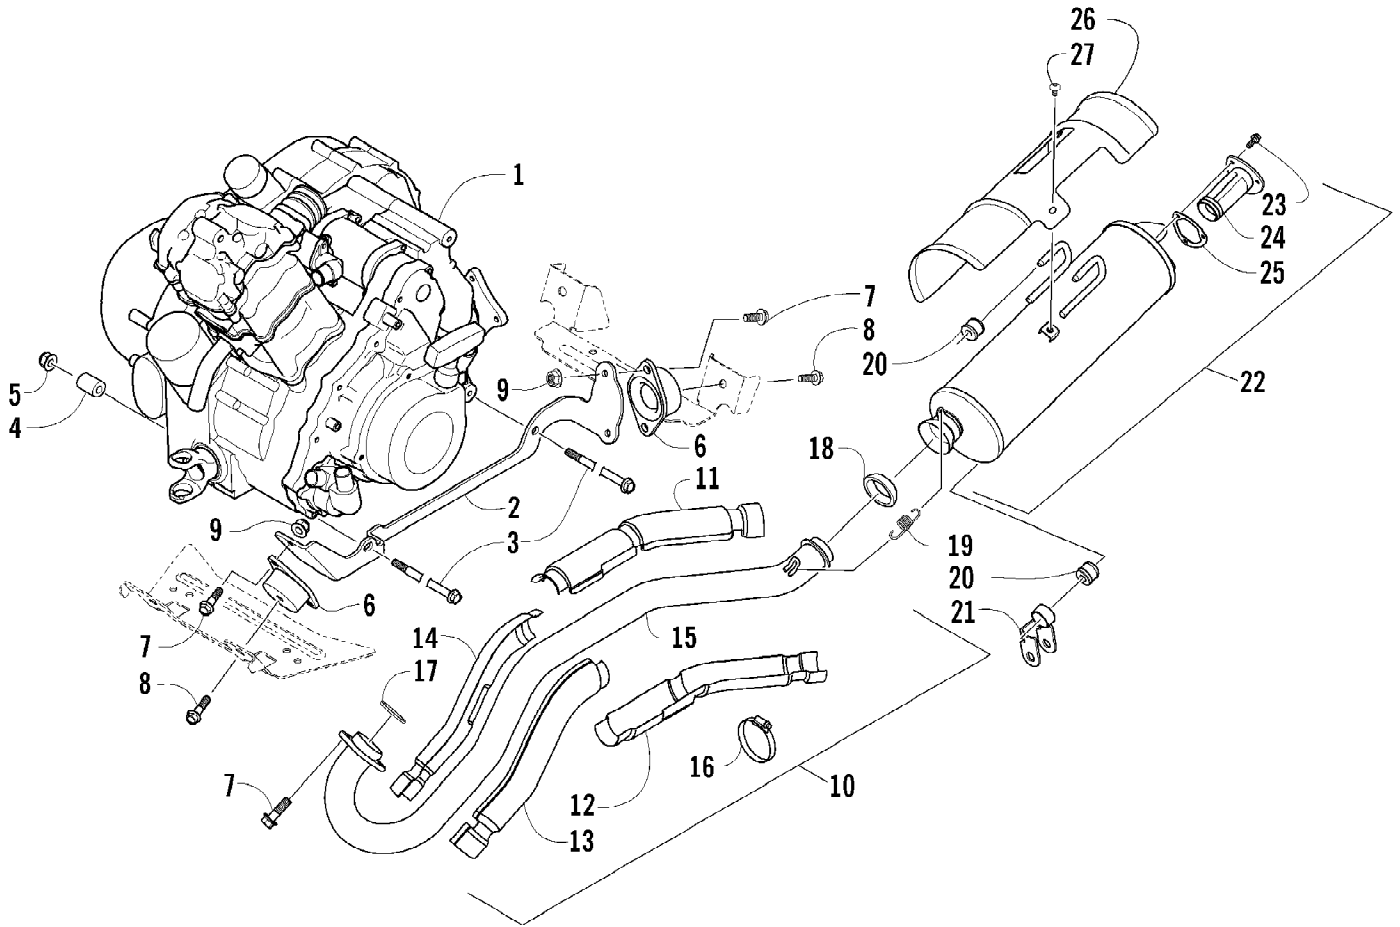

2007 ATV 650 H1 AUTOMATIC TRANSMISSION 4X4 FIS RED (A2007IBS4B) 41 of 104
ENGINE AND EXHAUST

2007 ATV 650 H1 AUTOMATIC TRANSMISSION 4X4 FIS RED (A2007IBS4BUSA) 42 of 104
ENGINE AND EXHAUST

Ref #	Part Number	Qty	S/P/F	Description
1	0800-029	1	S	Engine
1	0800-051	1	S/F	Engine w/o Recoil
2	1506-740	1		Bracket, Engine - Right
2	1506-741	1		Bracket, Engine - Left
3	0423-405	2		Screw, Cap
4	0423-042	1	S	Spacer, Engine
5	8428-002	2		Nut, Lock
6	2406-065	4		Mount, Rubber - Engine
7	8408-820	10	/P	Screw, Cap
8	8408-012	4		Screw, Cap
9	8432-802	8		Nut
10	0512-345	1	/P	Pipe, Exhaust - Assembly (inc. 11-16)
11	0412-350	1		Shield, Exhaust Pipe - Outer - Rear
12	0412-339	1		Shield, Exhaust Pipe - Inner - Rear
13	0412-349	1		Shield, Exhaust Pipe - Inner - Front
14	0412-348	1		Shield, Exhaust Pipe - Outer - Front
15	0512-344	1		Pipe, Exhaust
16	0423-317	4	/P	Hose Clamp
17	0412-338	1	/P	Gasket, Exhaust Pipe
18	0412-375	1	/P	Seal, Exhaust
19	0612-668	2	/P	Spring, Extension
20	0412-215	3	S	Bushing, Exhaust Pipe
21	1506-732	1		Channel, Muffler Support
22	0512-355	1	/P	Muffler - Assembly (inc. 23-25)
23	8408-616	3		Screw, Cap
24	0512-219	1	/P	Arrester, Spark - Assembly
25	0412-313	1		Gasket, Spark Arrester
26	0412-373	1	/P	Cover, Muffler
27	8477-610	3		Screw, Machine