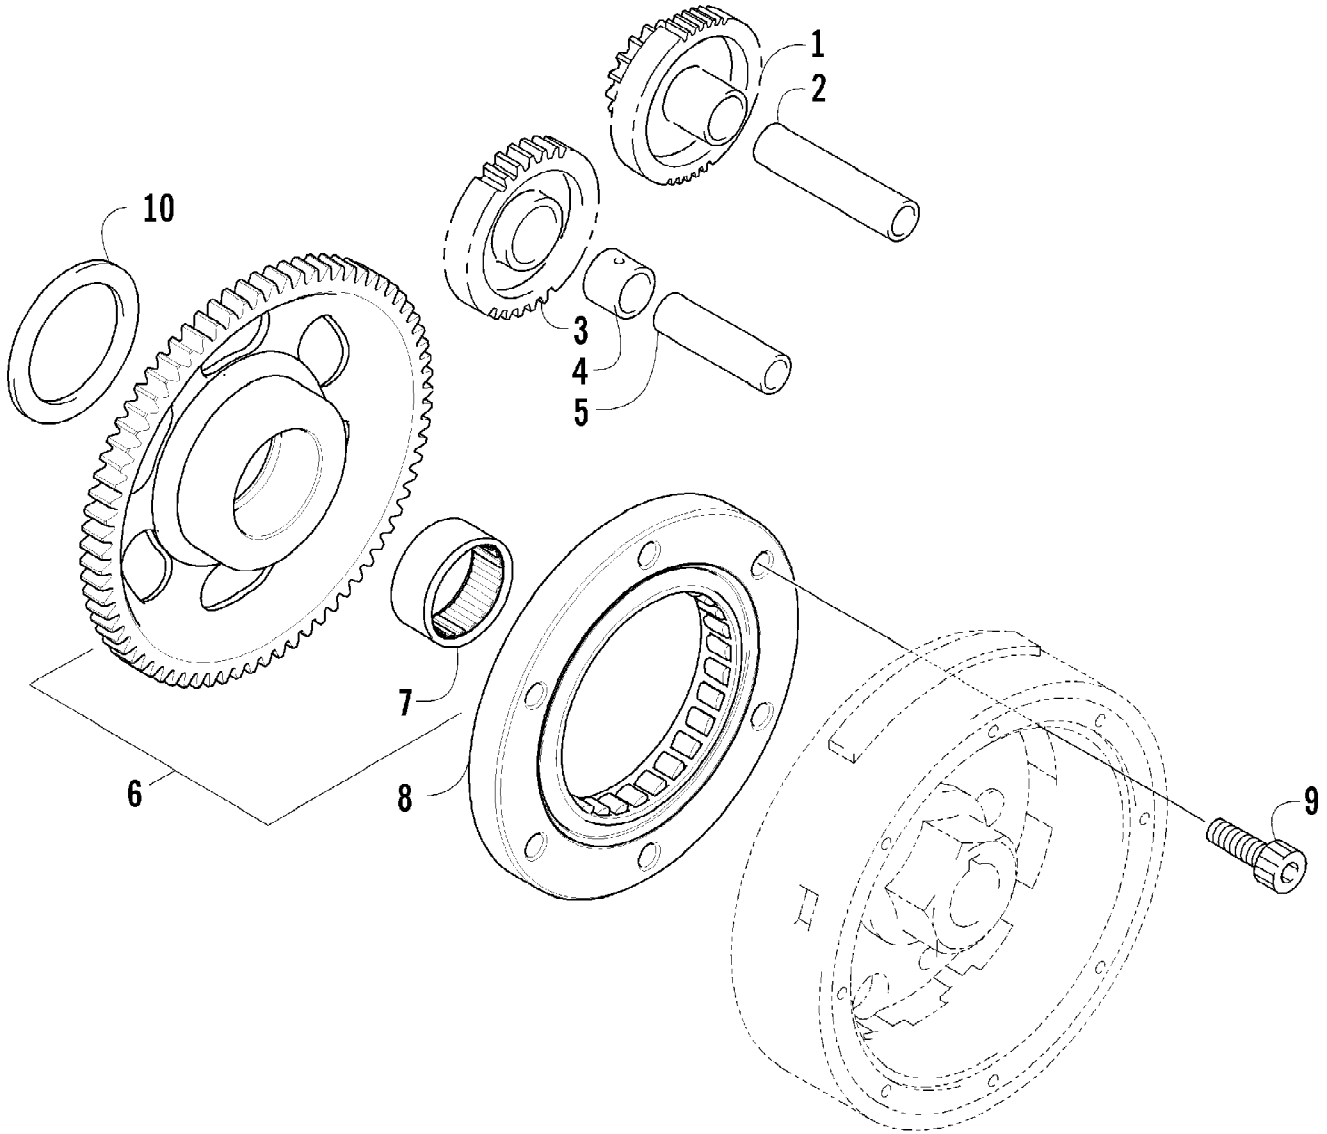

2007 ATV 650 H1 AUTOMATIC TRANSMISSION 4X4 FIS RED (A2007IBS4B) 85 of 104
STARTER CLUTCH ASSEMBLY

2007 ATV 650 H1 AUTOMATIC TRANSMISSION 4X4 FIS RED (A2007IBS4BUSA) 86 of 104
STARTER CLUTCH ASSEMBLY

Ref #	Part Number	Qty	S/P/F	Description
1	0815-001	1		Gear, Starter Idler - No. 1
2	0829-031	1	/P	Shaft, Starter Gear
3	0815-002	1		Gear, Starter Idler - No. 2
4	0815-003	1		Spacer, Starter Idler Gear No. 2
5	0829-032	1	/P	Shaft, Starter Gear
6	0815-004	1		Gear Starter Clutch (inc. 7)
7	0832-004	1	S	Bearing
8	0802-035	1		Clutch, Starter
9	0826-069	6		Screw, Machine
10	0828-094	1		Washer