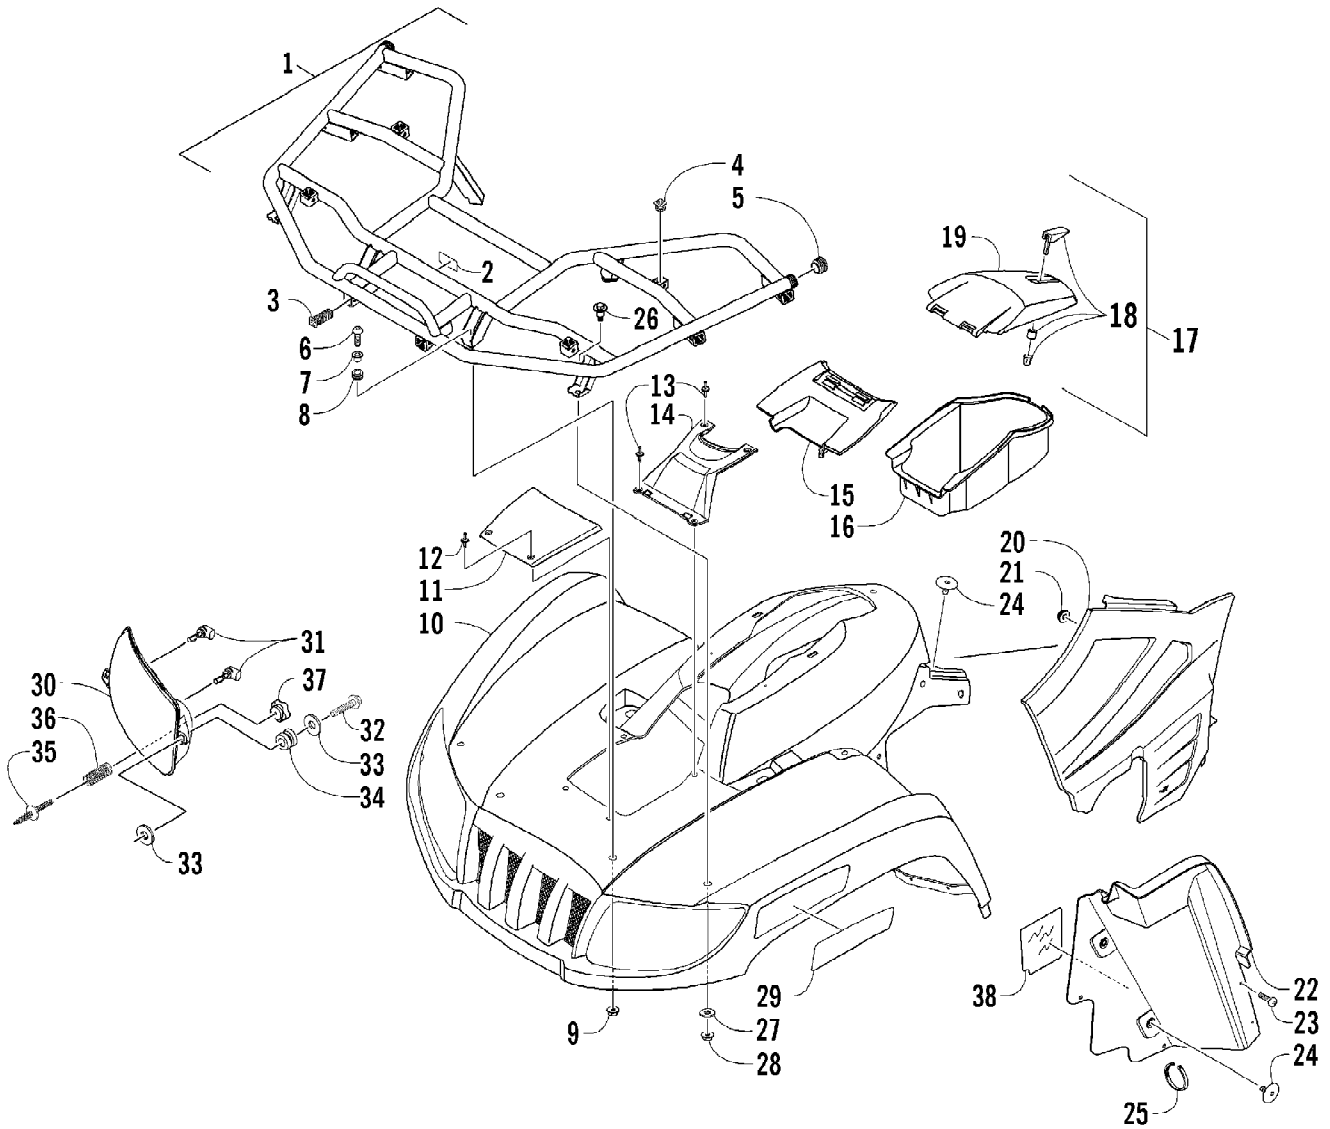

2007 ATV 650 H1 AUTOMATIC TRANSMISSION 4X4 FIS RED (A2007IBS4B) 45 of 104
FRONT BODY PANEL ASSEMBLY

2007 ATV 650 H1 AUTOMATIC TRANSMISSION 4X4 FIS RED (A2007IBS4BUSA) 46 of 104
FRONT BODY PANEL ASSEMBLY

Ref #	Part Number	Qty	S/P/F	Description
1	0541-272	1		Rack, Front - Assembly (inc. 2-5)
2	0411-576	1		Decal, Warning - Front Rack Load
3	2406-014	6		Bushing, Rack
4	0441-592	4	/P	Bushing, Rack
5	1441-049	2		Plug, Rack
6	8410-830	4		Screw, Machine
7	0423-669	4		Spacer
8	0423-465	4		Grommet
9	8432-802	4		Nut, Lock
10	0518-001	1	S	Panel, Fender - Front (inc. 29)
11	1406-358	1		Cover, Access
12	0423-535	2		Rivet, Reinstallable
13	0623-362	4		Rivet, Reinstallable
14	1406-484	1		Cover, Steering Post
15	0470-513	1		Cover, Storage Box
16	1406-573	1		Box, Storage
17	2506-234	1		Lid, Storage Box w/Latch (inc. 18-19)
18	1406-599	1		Latch, Storage Box
19	0470-514	1		Lid, Storage Box
20	2406-300	1		Panel, Side - Right
20	2406-419	1		Panel, Side - Left
21	0423-678	8		Grommet
22	1406-354	1		Panel, Splash - Right
22	2506-383	1	/P	Panel, Splash - Left (inc. 38)
23	0423-719	4		Screw, Self-Tapping
24	0423-101	5		Screw, Body
25	0123-788	AR	/P	Cable Tie - 7.5 in.
26	0423-654	2		Screw, Shoulder
27	8050-222	2	/P	Washer
28	0423-540	2		Nut, Lock
29	0411-818	1		Decal, Reflector - Amber - Right
29	0411-819	1		Decal, Reflector - Amber - Left
30	0509-034	1	S	Headlight Assembly - Right (inc. 31)
30	0509-035	1		Headlight Assembly - Left (inc. 31)
31	0409-055	4		Bulb, Headlight
32	0623-785	4		Screw, Self-Tapping
33	8050-217	8	/P	Washer
34	0423-447	4		Grommet
35	0423-514	2		Stud, Adjuster - Headlight
36	0423-522	2		Spring, Adjuster
37	0423-513	2		Knob, Adjuster
38	0412-404	1		Shield, Heat