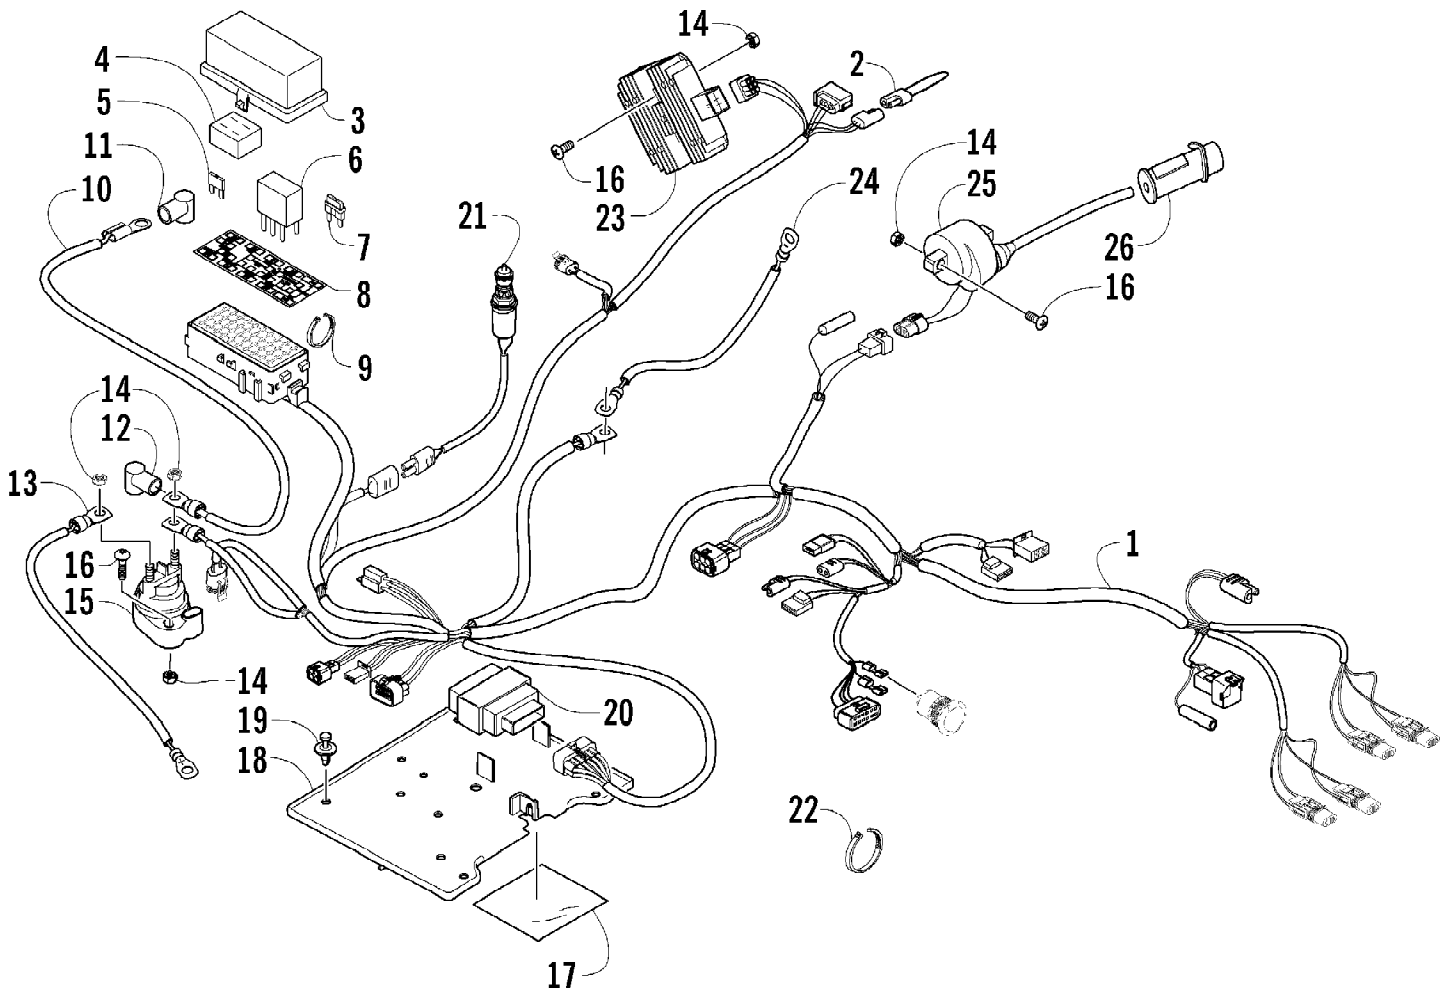

2007 ATV 650 H1 AUTOMATIC TRANSMISSION 4X4 FIS RED (A2007IBS4B) Page 103 of 104
WIRING HARNESS ASSEMBLY

2007 ATV 650 H1 AUTOMATIC TRANSMISSION 4X4 FIS RED (A2007IBS4P) Page 104 of 104
WIRING HARNESS ASSEMBLY

Ref #	Part Number	Qty	S/P/F	Description
1	0486-213	1		Harness, Main (inc. 2-8)
2	0486-164	1		Tether, Accessory Connector
3	0530-008	1		Cover, Fuse Block
4	0430-037	1		Holder, Fuse
5	0430-034	1		Diode
6	0430-033	2		Relay - 20 Amp/5P
6	0430-045	3	/P	Relay - 20 Amp/4P
7	0430-032	4		Fuse - 10 Amp
7	0430-031	3		Fuse - 15 Amp
7	0430-030	2		Fuse - 30 Amp
8	1411-502	1		Decal, Fuse Block
9	0123-788	AR	/P	Cable Tie - 7.5 in.
10	0445-064	1		Cable, Solenoid/Starter (inc. 11)
11	0645-019	1		Boot, Terminal
12	0645-327	1		Boot, Terminal
13	0445-062	1		Cable, Battery/Solenoid
14	0623-038	8		Nut w/Washer
15	0445-058	1	/P	Solenoid
16	8476-625	6		Screw, Machine
17	0412-291	1		Shield, Heat
18	1406-787	1		Tray, Electrical
19	0623-362	4		Rivet, Reinstallable
20	0824-038	1	/P	CDI Unit
21	0409-072	1		Switch, Brake - Assembly
22	0123-903	AR		Cable Tie - 11.5 in.
23	0824-037	1	/P	Regulator, Voltage
24	0445-063	1		Cable, Battery/Ground
25	0824-036	1		Coil, Ignition - Assembly
26	0824-021	1	S	Cap, Spark Plug