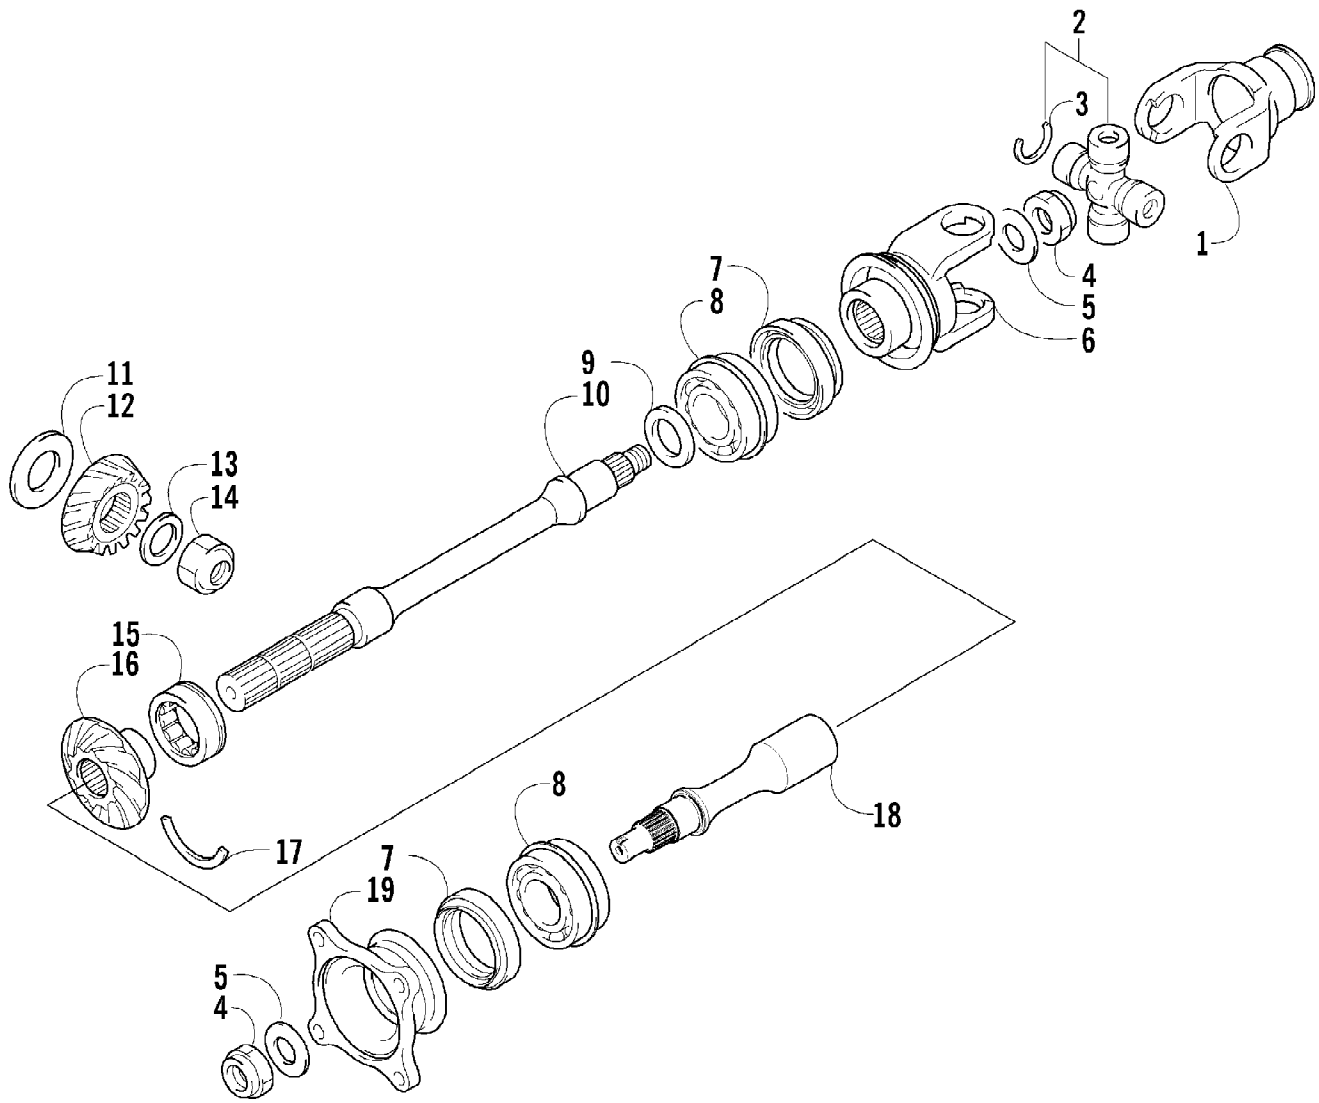

2007 ATV 650 H1 AUTOMATIC TRANSMISSION 4X4 FIS RED (A2007IBS4B) 81 of 104
SECONDARY DRIVE ASSEMBLY

2007 ATV 650 H1 AUTOMATIC TRANSMISSION 4X4 FIS RED (A2007IBS4BUSA) Page 82 of 104
SECONDARY DRIVE ASSEMBLY

Ref #	Part Number	Qty	S/P/F	Description
1	0819-063	1		Yoke, Propeller Shaft Joint
2	1402-463	1	S	Joint, Universal - Set (inc. 3)
3	0423-450	4		Circlip
4	0827-013	2		Nut, Rear Output Joint
5	0828-020	2		Washer, Rear Output Flange
6	0819-061	1		Yoke, Drive Output - Front
7	0830-043	2		Seal, Oil - Driven Shaft
8	0832-017	2		Bearing, Driven Shaft
9	0828-021	AR		Shim, 25 x 34 x 0.25 mm
9	0828-022	AR		Shim, 25 x 34 x 0.30 mm
9	0828-023	AR		Shim, 25 x 34 x 0.70 mm
9	0828-024	AR		Shim, 25 x 34 x 0.90 mm
9	0828-025	AR		Shim, 25 x 34 x 0.95 mm
9	0828-026	AR		Shim, 25 x 34 x 1.00 mm
9	0828-027	AR		Shim, 25 x 34 x 1.05 mm
9	0828-028	AR		Shim, 25 x 34 x 1.10 mm
9	0828-029	AR		Shim, 25 x 34 x 1.15 mm
10	0819-003	1	S	Shaft, Secondary Driven - Front
11	0828-030	AR		Shim, 24 x 48 x 0.25 mm
11	0828-031	AR		Shim, 24 x 48 x 0.30 mm
11	0828-032	AR		Shim, 24 x 48 x 0.35 mm
11	0828-033	AR		Shim, 24 x 48 x 0.90 mm
11	0828-018	AR		Shim, 24 x 48 x 0.95 mm
11	0828-062	AR		Shim, 24 x 48 x 1.00 mm
11	0828-063	AR		Shim, 24 x 48 x 1.05 mm
11	0828-064	AR		Shim, 24 x 48 x 1.10 mm
11	0828-065	AR		Shim, 24 x 48 x 1.15 mm
12	0819-001	1		Gear, Secondary Drive
13	0828-019	1		Washer
14	0827-012	1		Nut
15	0832-016	1		Bearing, Driven Gear
16	0819-002	1		Gear, Secondary Driven
17	0819-011	1		Ring, Driven Bearing
18	0819-053	1		Shaft, Secondary Driven - Rear
19	0819-005	1		Flange, Output Joint - Rear