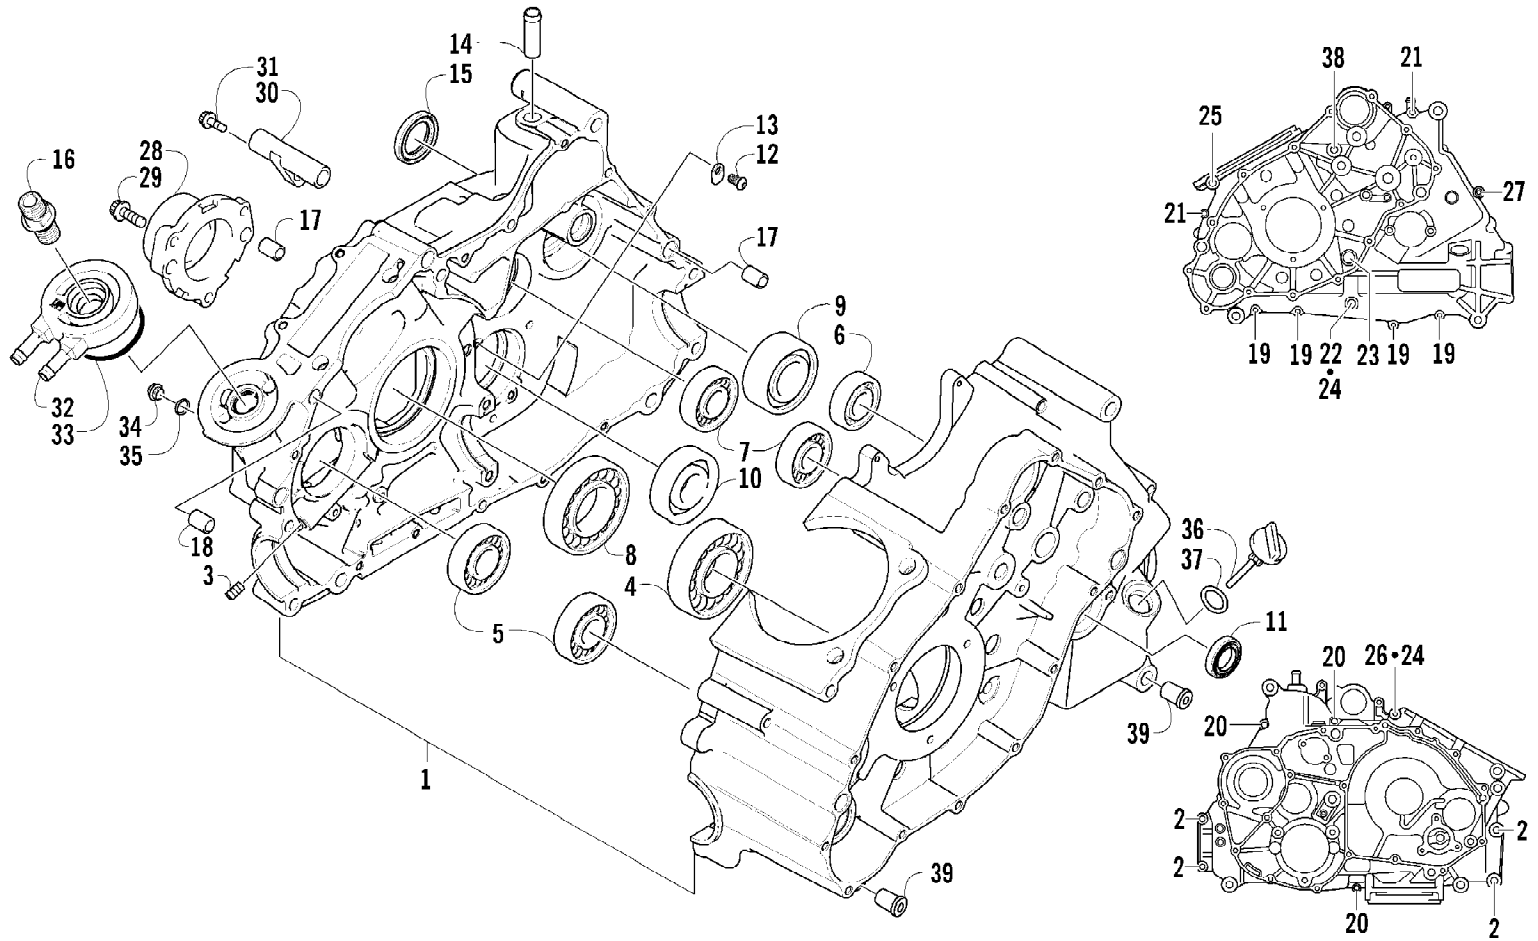

2007 ATV 650 H1 AUTOMATIC TRANSMISSION 4X4 FIS RED (A2007IBS4B) 29 of 104
CRANKCASE ASSEMBLY (VIN: 4UF07ATV97T270001 and above)

2007 ATV 650 H1 AUTOMATIC TRANSMISSION 4X4 FIS RED (A2007IBS4BUSA) 30 of 104
CRANKCASE ASSEMBLY (VIN: 4UF07ATV97T270001 and above)

Ref #	Part Number	Qty	S/P/F	Description
1	0801-093	1	S	Crankcase Assembly (inc. 2-15)
2	8412-850	4		Screw, Cap
3	0801-002	2		Plug
4	0832-003	1	S	Bearing
5	0832-005	2	S	Bearing
6	0832-013	1	S	Bearing
7	0832-014	2	S	Bearing
8	0832-002	1	S	Bearing
9	0832-012	1	S	Bearing
10	0832-015	1	S/P	Bearing
11	0822-052	1		Seal, Countershaft
12	0826-100	2		Screw, Machine
13	0822-010	2	/P	Retainer, Bearing
14	0801-028	1		Pipe, Breather
15	0830-035	1		Seal, Driveshaft
16	0812-056	1		Union, Oil Filter
17	0829-002	5		Pin, Dowel
18	0829-003	1		Pin, Dowel
19	8468-645	4		Screw, Machine
20	8468-655	3		Screw, Machine
21	8468-675	2		Screw, Machine
22	8412-860	1		Screw, Cap
23	0826-017	1		Screw, Cap
24	0830-008	2		Gasket
25	0826-019	1		Screw, Cap
26	0826-018	1		Screw, Cap
27	8468-695	1		Screw, Machine
28	0801-006	1		Housing, Secondary Shaft Bearing
29	0826-105	3		Screw, Cap
30	0801-069	1		Pipe, Breather
31	0826-038	1		Screw, Machine
32	0812-055	1		Tower, Oil Filter
33	0830-166	1		O-Ring
34	0812-058	2		Plug
35	0812-026	2		Gasket
36	0801-005	1		Stick, Oil Level
37	0830-010	1		O-Ring, Oil Level Stick
38	8468-680	1		Screw, Machine
39	0801-108	4	S	Bushing, Engine Mounting