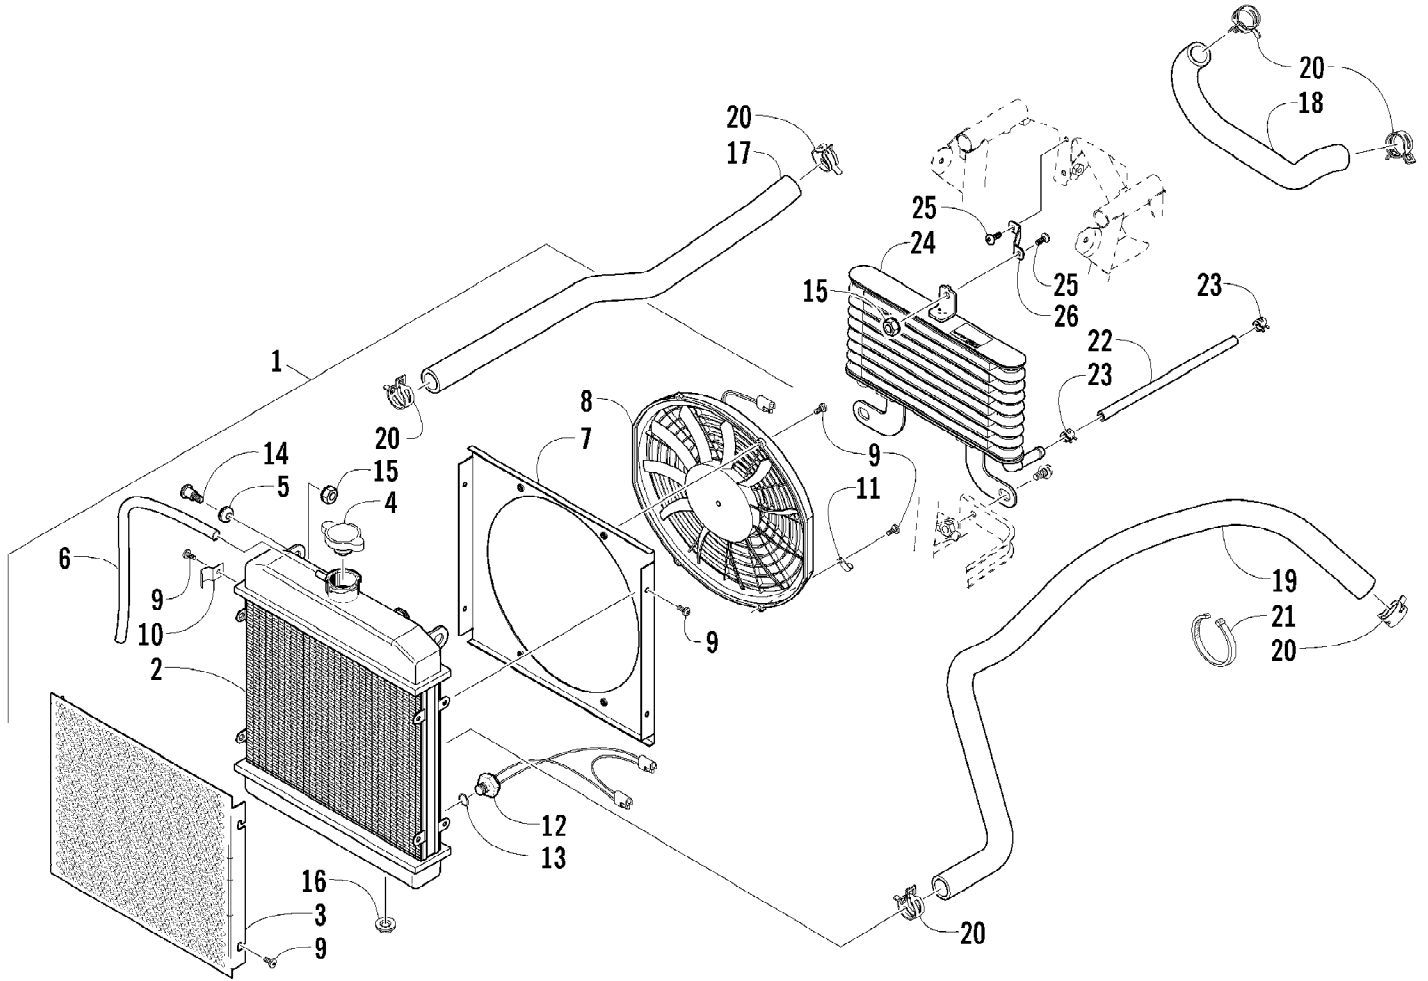

2007 ATV 650 H1 AUTOMATIC TRANSMISSION 4X4 FIS RED (A2007IBS4BUP35) 21 of 104
COOLING ASSEMBLY (VIN: 4UF07ATV17T236134 and above)

2007 ATV 650 H1 AUTOMATIC TRANSMISSION 4X4 FIS RED (A2007IBS4BUP35) 22 of 104
COOLING ASSEMBLY (VIN: 4UF07ATV17T236134 and above)

Ref #	Part Number	Qty	S/P/F	Description
1	0413-172	1	S	Radiator Assembly (inc. 2-13)
2	0413-184	1	/P	Radiator
3	0413-007	1		Screen, Radiator
4	0413-002	1	S	Cap, Radiator
5	0423-030	2		Grommet
6	0610-016	AR	/P	Hose - 25 ft
7	0413-046	1		Shroud, Fan
8	0413-123	1	/P	Fan, Cooling
9	8475-512	12		Screw, Machine
10	0423-351	1		Clamp, Wire
11	0123-397	1		Clamp, Cable
12	0413-168	1		Sensor, Temperature - Coolant
13	0423-390	1	S	O-Ring
14	0423-484	2		Screw, Shoulder
15	0623-038	4		Nut w/Washer
16	0423-028	2		Bushing, Stem
17	0410-002	1		Hose, Coolant - Upper
18	0410-022	1		Hose, Coolant - Crossover
19	0410-041	1		Hose, Coolant - Lower
20	0423-496	6		Clamp, Hose
21	0123-788	2	/P	Cable Tie
22	0410-127	2		Hose, Oil Cooler
23	0423-632	4		Clamp, Hose
24	0413-163	1	S	Cooler, Oil
25	8476-612	2		Screw, Machine
26	0513-022	1		Bracket, Mtg Upper-Oil Cooler