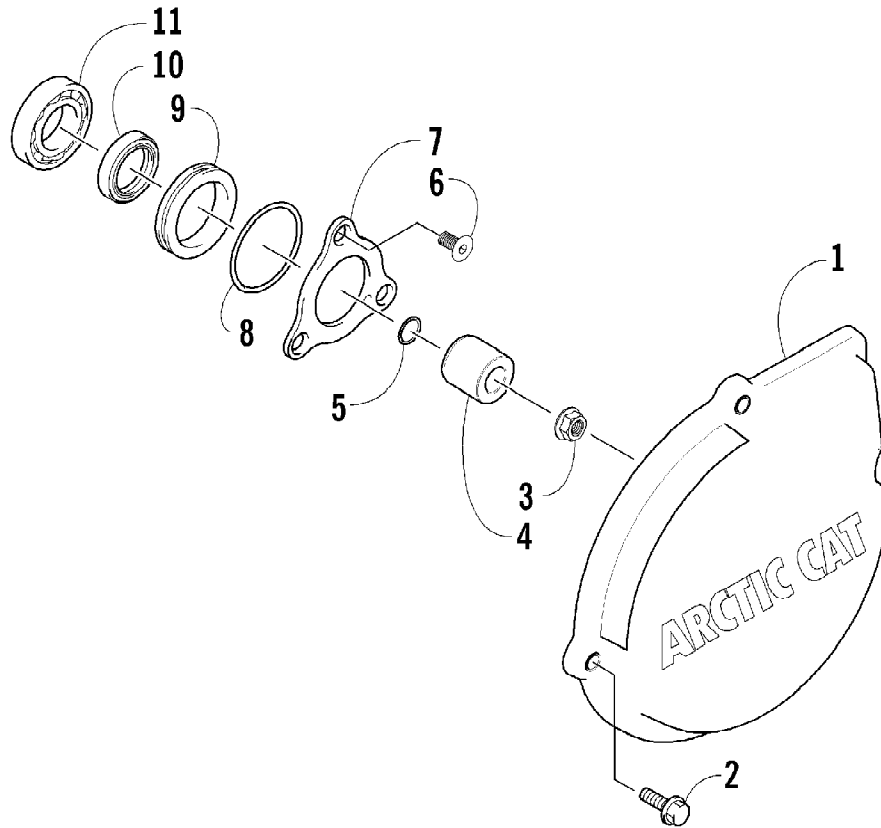

2007 ATV 650 H1 AUTOMATIC TRANSMISSION 4X4 FIS RED (A2007IBS4BUP35) 66 of 104
OUTER MAGNETO COVER ASSEMBLY

2007 ATV 650 H1 AUTOMATIC TRANSMISSION 4X4 FIS RED (A2007IBS4BUSA) Page 67 of 104
OUTER MAGNETO COVER ASSEMBLY

Ref #	Part Number	Qty	S/P/F	Description
1	0820-062	1		Cover, Magneto - Outer
1	0820-034	1	S	Cover, Magneto - Outer (Optional)
2	0826-038	4		Screw, Machine
3	0827-008	1		Nut
4	0820-061	1		Spacer
5	0830-108	1		O-Ring
6	0826-031	3		Screw
7	0805-008	1		Retainer, Oil Seal
8	0830-021	1	/P	O-Ring
9	0820-007	1		Spacer
10	0830-022	1		Seal, Oil
11	0832-006	1	S	Bearing