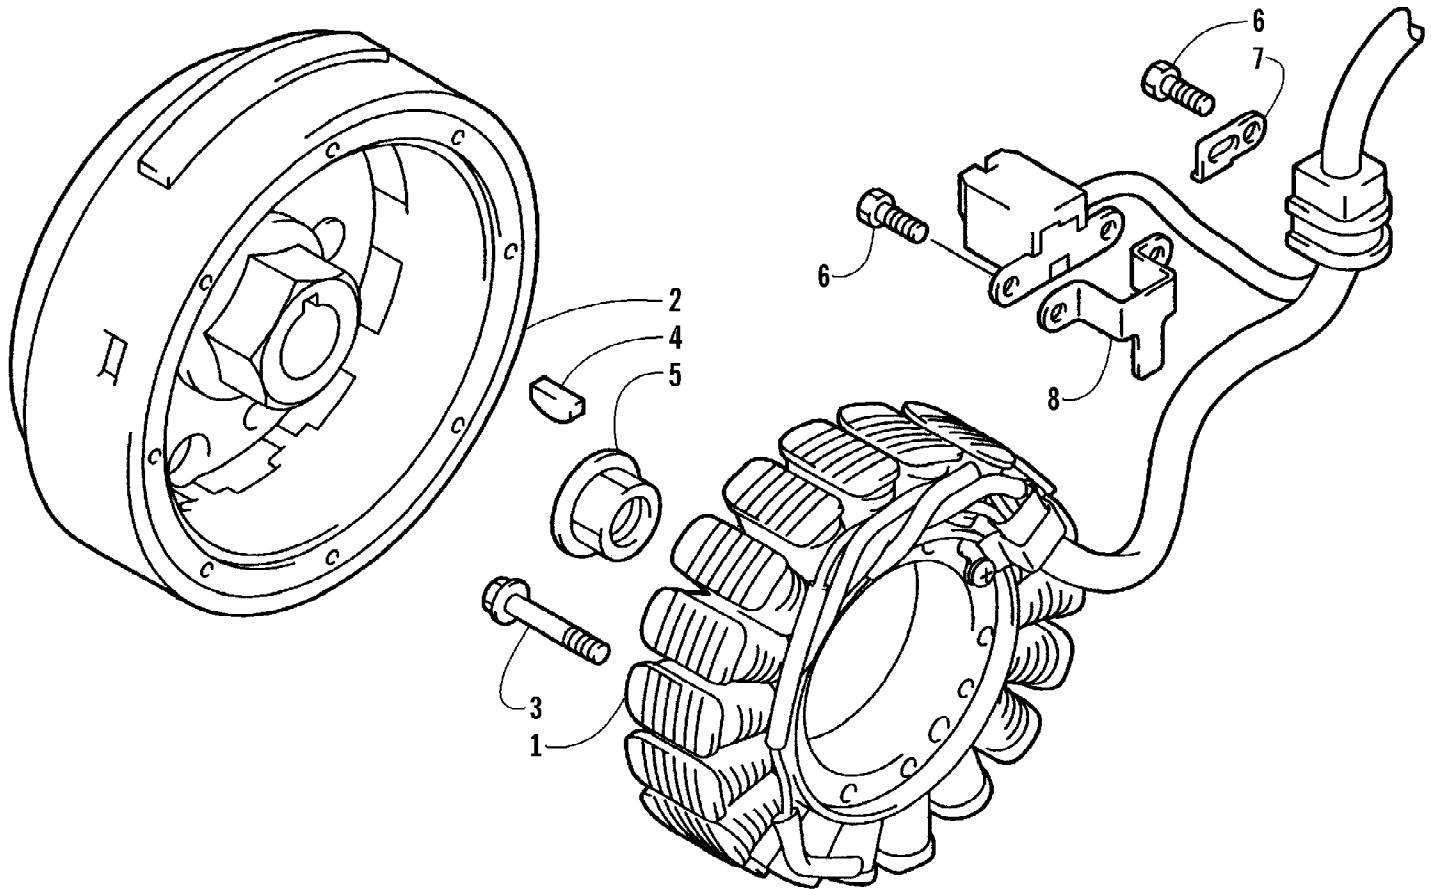

2007 ATV 650 H1 AUTOMATIC TRANSMISSION 4X4 FIS RED (A2007IBS4BUSA) Page 63 of 104
MAGNETO ASSEMBLY

Ref #	Part Number	Qty	S/P/F	Description
1	0802-037	1		Stator - Assembly
2	0802-036	1		Rotor/Flywheel
3	0826-102	3		Screw, Machine
4	0829-012	1		Key
5	0827-014	1		Nut
6	8470-510	3		Screw, Machine
7	0802-015	1		Clamp - No. 1
8	0802-016	1		Clamp - No. 2