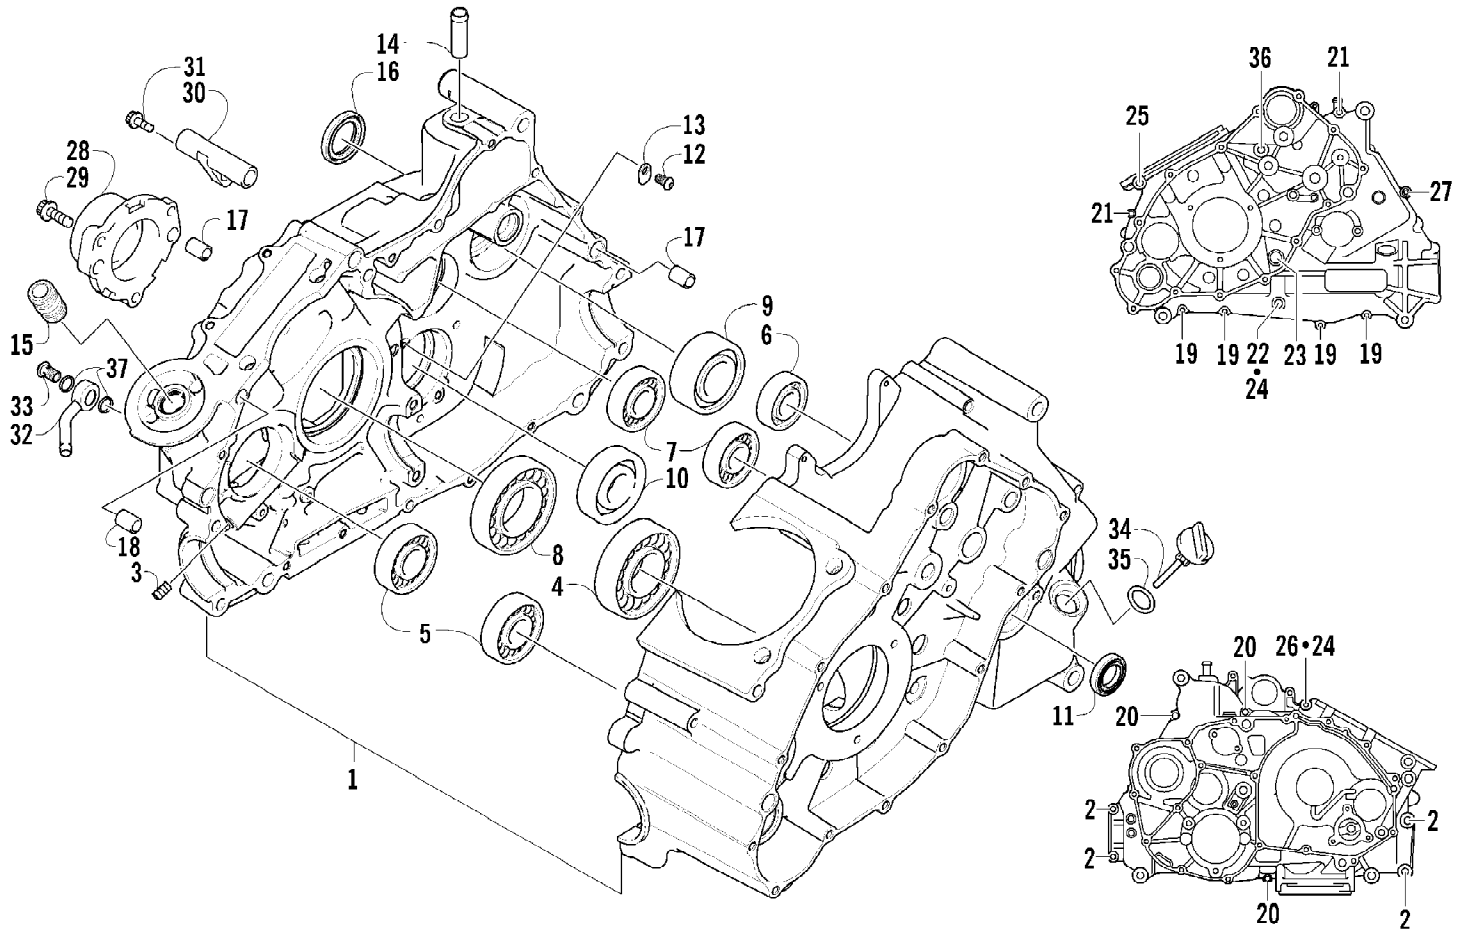

2007 ATV 650 H1 AUTOMATIC TRANSMISSION 4X4 FIS RED (A2007IBS4B) Page 25 of 104
CRANKCASE ASSEMBLY (Up to VIN: 4UF07ATV47T237701)

2007 ATV 650 H1 AUTOMATIC TRANSMISSION 4X4 FIS RED (A2007IBS4BUSA) Page 26 of 104
CRANKCASE ASSEMBLY (Up to VIN: 4UF07ATV47T237701)

Ref #	Part Number	Qty	S/P/F	Description
1	0801-056	1	S	Crankcase Assembly (inc. 2-16)
2	8412-850	4		Screw, Cap
3	0801-002	2		Plug
4	0832-003	1	S	Bearing
5	0832-005	2	S	Bearing
6	0832-013	1	S	Bearing
7	0832-014	2	S	Bearing
8	0832-002	1	S	Bearing
9	0832-012	1	S	Bearing
10	0832-015	1	S/P	Bearing
11	0822-052	1		Seal, Countershaft
12	0826-100	2		Screw, Cap
13	0822-010	2	/P	Retainer, Bearing
14	0801-028	1		Pipe, Breather
15	0812-008	1		Union, Oil Filter
16	0830-035	1		Seal, Driveshaft
17	0829-002	5		Pin, Dowel
18	0829-003	1		Pin, Dowel
19	8468-645	4		Screw, Machine
20	8468-655	3		Screw, Machine
21	8468-675	2		Screw, Machine
22	8412-860	1		Screw, Cap
23	0826-017	1		Screw, Cap
24	0830-008	2		Gasket
25	0826-019	1		Screw, Cap
26	0826-018	1		Screw, Cap
27	8468-695	1		Screw, Machine
28	0801-006	1		Housing, Secondary Shaft Bearing
29	0826-105	3		Bolt
30	0801-069	1		Pipe, Breather
31	0826-038	1		Bolt, Breather Pipe
32	0812-028	2		Fitting, Oil Cooler
33	0812-025	2		Bolt, Oil Cooler Fitting
34	0801-005	1		Stick, Oil Level
35	0830-010	1		O-Ring, Oil Level Stick
36	8468-680	1		Screw, Machine
37	0812-026	4		Gasket