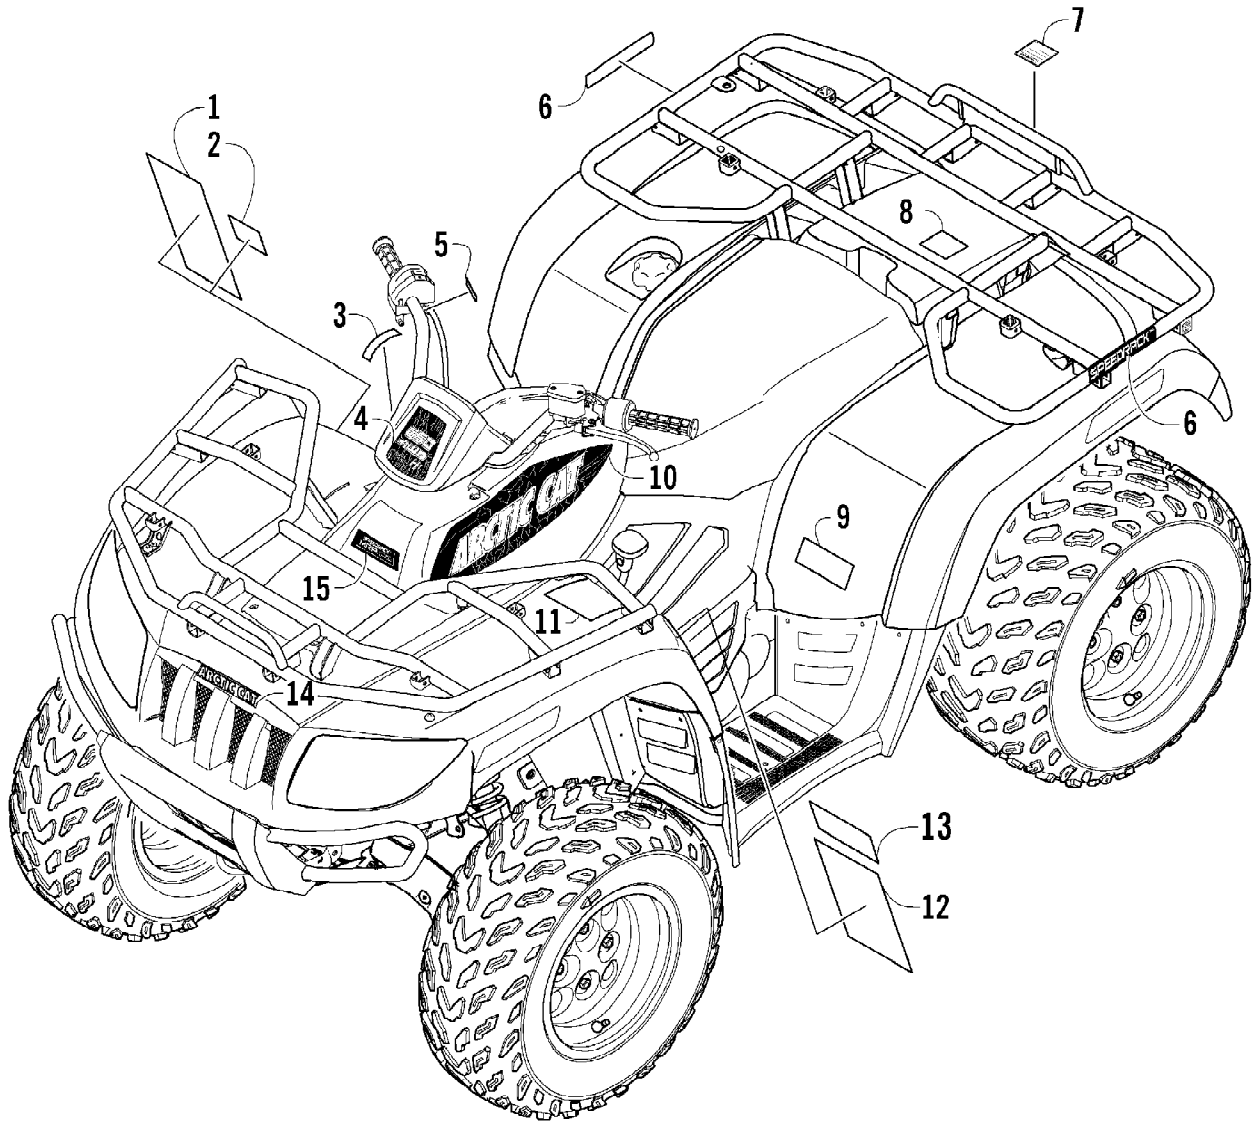

2007 ATV 650 H1 AUTOMATIC TRANSMISSION 4X4 FIS RED (A2007IBS4BUSA) 38 of 104
DECALS

Ref #	Part Number	Qty	S/P/F	Description
1	1411-250	1	F	Decal, Warning - Reverse/Pre-Ride
2	0411-835	1		Decal, Warning - Turn/Hill
3	0411-426	1		Decal, Warning - Clutch Cover
4	1411-376	1		Decal, Instrument Pod
5	0411-966	1		Decal, Warning - Differential Lock
6	0411-965	2		Decal, "Speedrack"
7	1411-077	1		Decal, Warning - Towing
8	0411-435	1		Decal, Passenger
9	0411-430	1		Decal, Warning - Tire Pressure
10	1411-356	1		Decal, Side - Upper Right
10	1411-357	1		Decal, Side - Upper Left
11	0411-401	1	F	Decal, Warning - Age
12	0411-218	1	F	Decal, Warning - General
13	1411-574	1		Decal, Warning - Off-Road Only
14	0411-840	1		Decal, Front
15	1411-050	1	/P	Decal, "Speedrack"