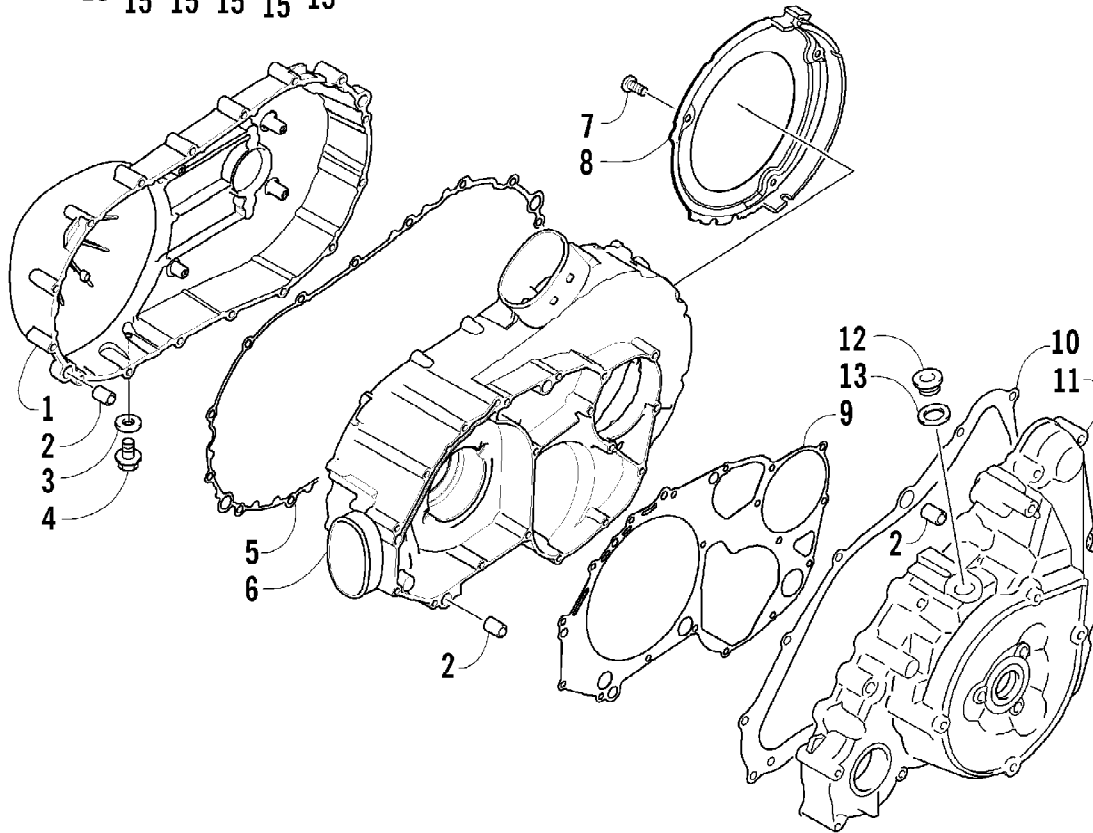

2007 ATV 650 H1 AUTOMATIC TRANSMISSION 4X4 FIS RED (A2007IBS4B) ~~Page 15~~ 15 of 104
CLUTCH/V-BELT/MAGNETO COVER ASSEMBLY

2007 ATV 650 H1 AUTOMATIC TRANSMISSION 4X4 FIS RED (A2007IBS4BUSA) Page 16 of 104
CLUTCH/V-BELT/MAGNETO COVER ASSEMBLY

Ref #	Part Number	Qty	S/P/F	Description
1	0806-014	1	S	Cover, V-Belt
2	0829-002	4		Pin, Dowel
3	0830-013	1		Washer, Crush
4	8408-812	1		Screw, Cap
5	0830-012	1	S	Gasket, V-Belt Cover
6	0806-013	1	S	Cover, Clutch
7	0826-029	3		Screw
8	0806-048	1		Plate, Air Intake
9	0830-116	1	/P	Gasket, Clutch Cover
10	0830-128	1		Gasket, Magneto Cover
11	0806-077	1	S	Cover, Magneto - Assembly
12	0806-022	1		Plug
13	0830-015	1		Washer, Crush
14	3002-964	1	/P	Clamp, Wire
15	8468-645	14		Screw, Machine
16	8468-655	2		Screw, Machine
17	8468-625	2		Screw, Machine
18	8468-640	26		Screw, Machine
19	8468-675	2		Screw, Machine