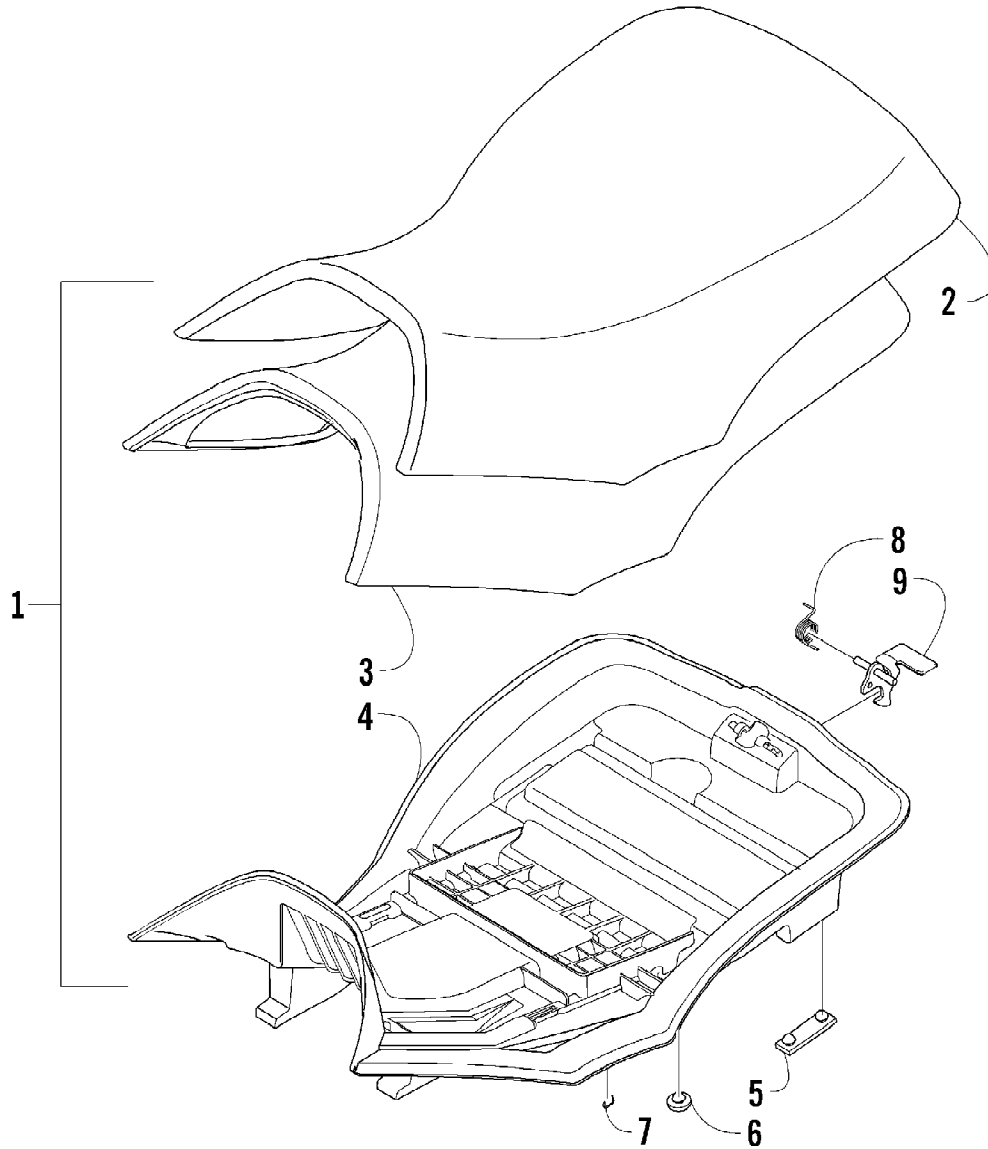

2007 ATV 650 H1 AUTOMATIC TRANSMISSION 4X4 FIS RED (A2007IBS4BUSA) 80 of 104
SEAT ASSEMBLY

Ref #	Part Number	Qty	S/P/F	Description
1	1506-937	1	S/P	Seat Assembly (inc. 2-9)
2	1506-209	1		Cover, Seat
3	1506-208	1		Foam, Seat
4	2406-144	1	S/P	Base, Seat - Assembly (inc. 5-6)
5	0406-879	2		Bumper, Seat - Rear
6	0406-877	4	/P	Bumper, Seat - Front
7	0624-263	AR		Staple
8	1406-592	1	/P	Spring, Seat Latch
9	1506-156	1		Latch, Seat