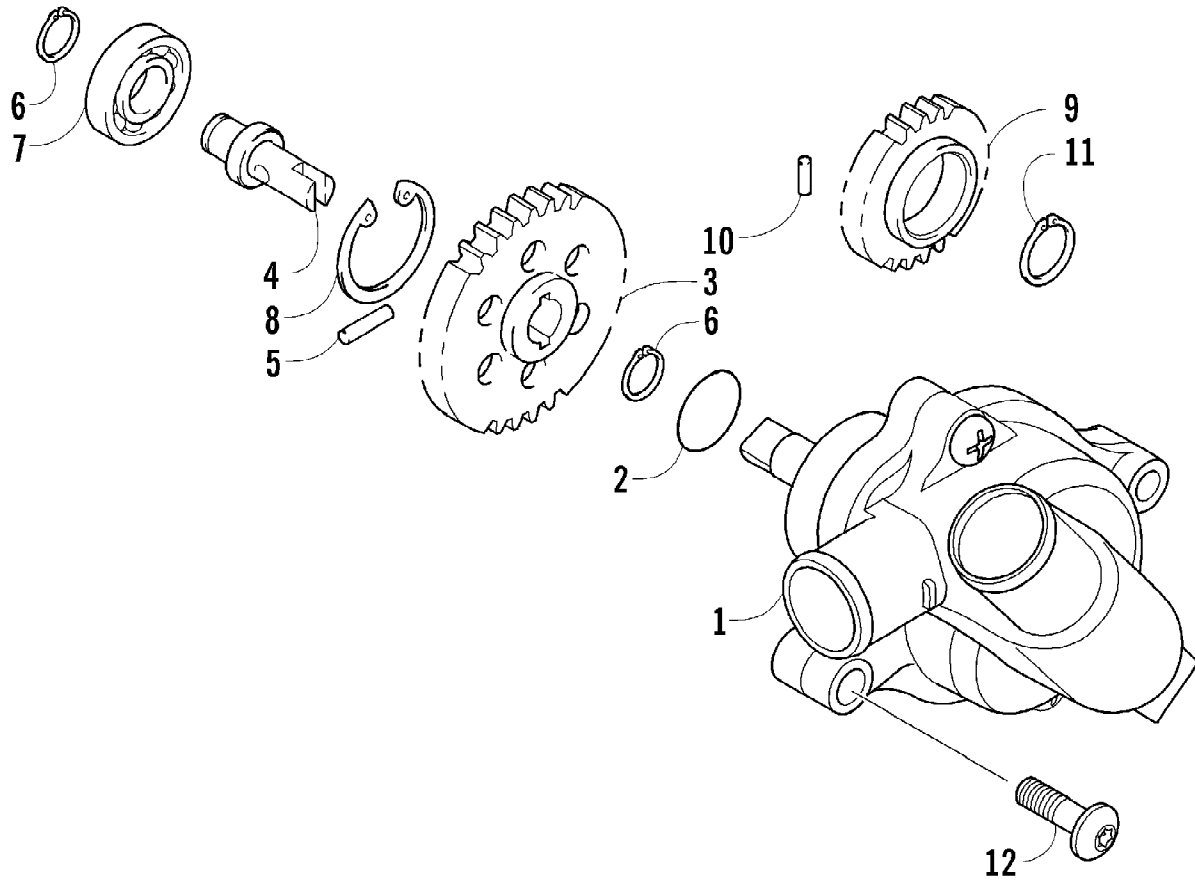

2007 ATV 650 H1 AUTOMATIC TRANSMISSION 4X4 FIS RED (A2007IBS4B) Page 100 of 104
WATER PUMP ASSEMBLY

Ref #	Part Number	Qty	S/P/F	Description
1	0813-001	1		Pump, Water - Assembly (inc. 2)
2	0830-029	1		O-Ring
3	0813-004	1		Gear, Driven
4	0813-005	1		Shaft, Driven Gear
5	0829-009	1		Pin, Driven Gear
6	0831-002	2		Circlip, Driven Gear
7	0832-008	1	S	Bearing, Shaft
8	0831-004	1		Circlip, Shaft Bearing
9	0811-003	1		Gear, Water Pump Drive
10	0829-007	1		Pin, Drive Gear
11	0831-005	1		Circlip, Drive Gear
12	8468-665	2		Screw, Machine