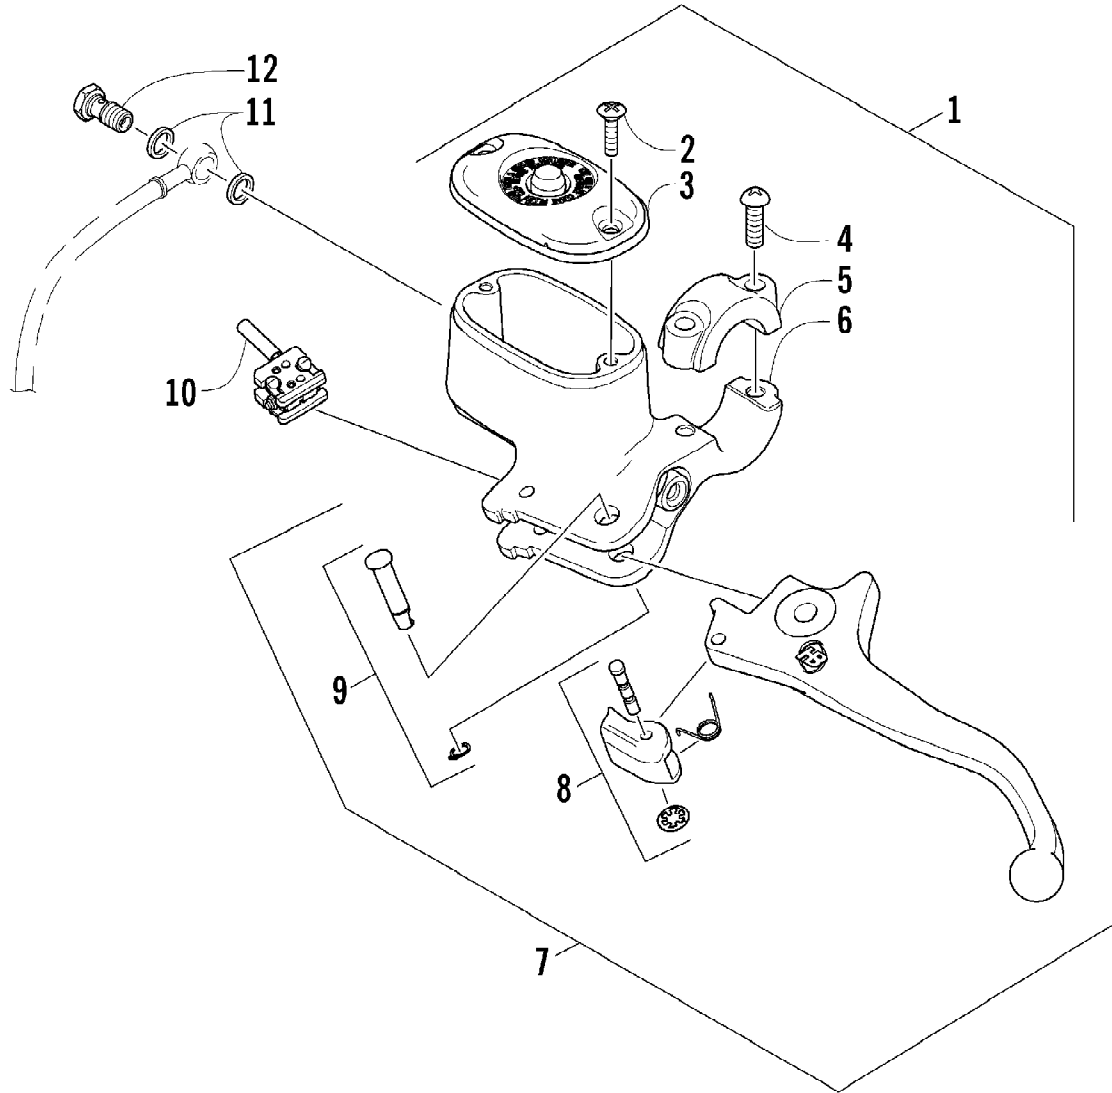

2007 ATV 650 H1 AUTOMATIC TRANSMISSION 4X4 FIS RED (A2007IBS4B) 60 of 104
HYDRAULIC HAND BRAKE ASSEMBLY

2007 ATV 650 H1 AUTOMATIC TRANSMISSION 4X4 FIS RED (A2007IBS4BUSA) Page 61 of 104
HYDRAULIC HAND BRAKE ASSEMBLY

Ref #	Part Number	Qty	S/P/F	Description
1	0502-914	1	S	Brake Assembly (inc. 2-10)
2	0502-566	1		Screw, Reservoir Cover
3	0502-868	1	/P	Cover, Reservoir
4	0502-568	1		Screw, Master Cylinder Clamp
5	0502-869	1		Clamp, Master Cylinder
6	0502-704	1		Master Cylinder Assembly
7	0502-866	1		Lever Assembly (inc. 8-9)
8	0502-867	1	/P	Lock, Brake Lever - Kit
9	0502-580	1		Lever Pin - Kit
10	0502-564	1	/P	Switch, Brake - Kit
11	0423-178	2		Washer, Crush
12	0423-413	1		Bolt, Banjo-Fitting