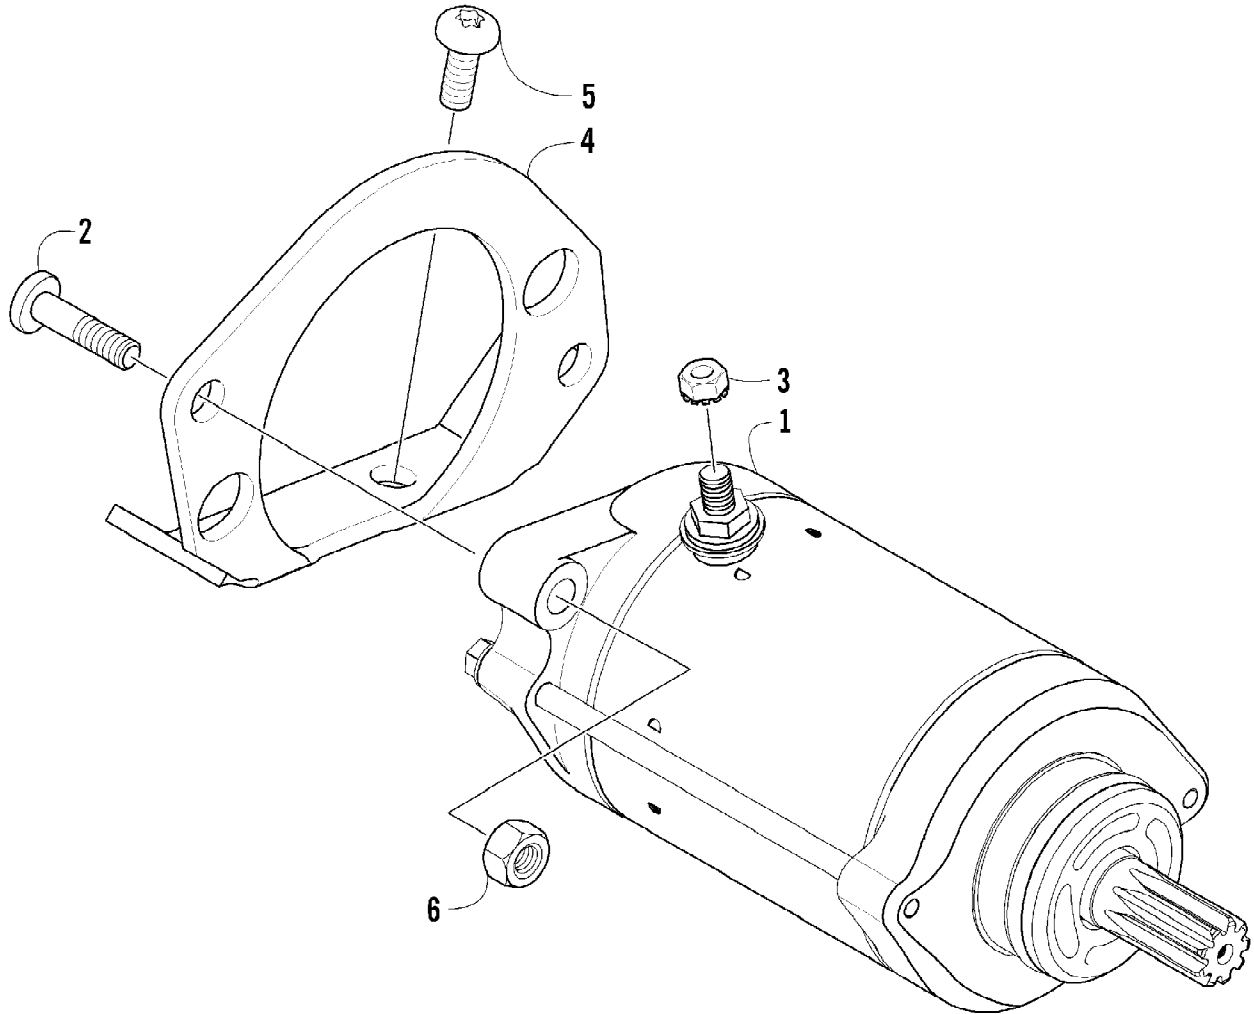

2007 ATV 650 H1 AUTOMATIC TRANSMISSION 4X4 FIS RED (A2007IBS4BUP35) 89 of 104
STARTER MOTOR ASSEMBLY (VIN: 4UF07ATV97T270001 and above)

2007 ATV 650 H1 AUTOMATIC TRANSMISSION 4X4 FIS RED (A2007IBS4BUP35) 90 of 104
STARTER MOTOR ASSEMBLY (VIN: 4UF07ATV97T270001 and above)

Ref #	Part Number	Qty	S/P/F	Description
1	0825-012	1	S	Motor, Starter - Assembly
2	8468-630	2		Screw, Machine
3	0623-038	1		Nut w/Washer
4	0815-018	1		Bracket, Mounting
5	8468-612	2		Screw, Machine
6	8427-602	2		Nut, Lock