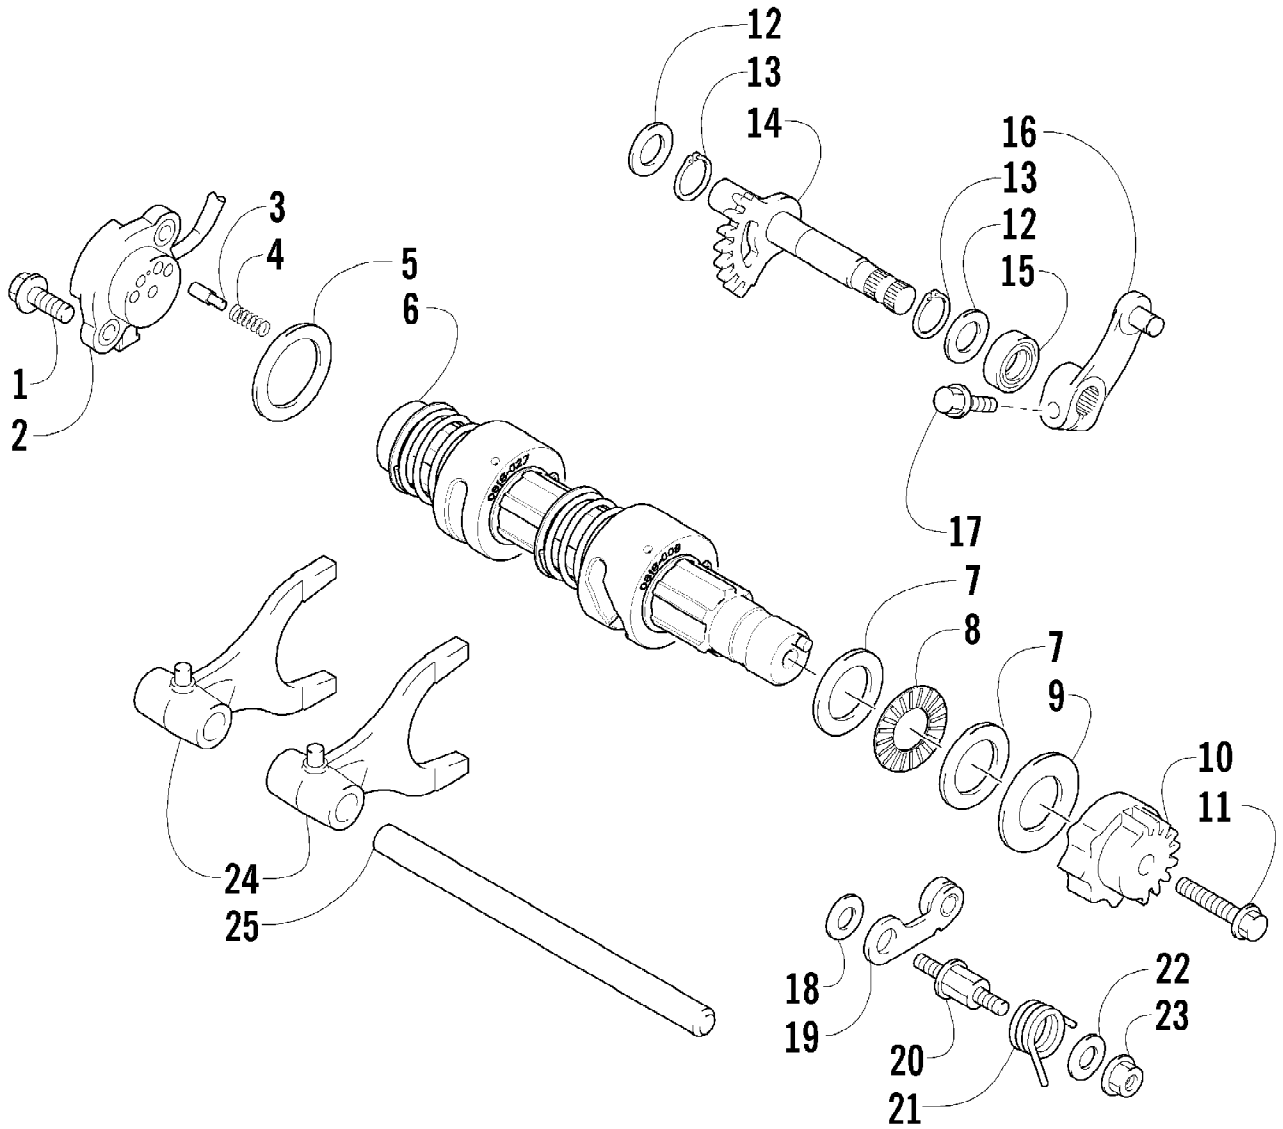

2007 ATV 650 H1 AUTOMATIC TRANSMISSION 4X4 FIS RED (A2007IBS4B) 54 of 104
GEAR SHIFTING ASSEMBLY

2007 ATV 650 H1 AUTOMATIC TRANSMISSION 4X4 FIS RED (A2007IBS4BUSA) Page 55 of 104
GEAR SHIFTING ASSEMBLY

Ref #	Part Number	Qty	S/P/F	Description
1	8470-520	2		Screw, Machine
2	0818-049	1	S	Base, Gear Shift Position
3	0818-013	2		Contact
4	0818-017	2		Spring
5	0828-040	1		Washer, Shift Shaft
6	0818-046	1		Shaft, Gear Shift - Assembly
7	0828-067	2		Washer, Shift Shaft
8	0832-034	1	S	Bearing
9	0828-037	1		Washer, Gear Shift Cam Plate
10	0818-005	1	S	Plate, Gear Shift Cam
11	0826-006	1		Bolt, Gear Shift Cam Plate
12	0828-036	2		Washer, Sub-Gear Shift Shaft
13	0831-010	2		Circlip, Sub-Gear Shift Shaft
14	0818-007	1	/P	Shaft, Sub-Gear Shift
15	0830-044	1		Seal, Sub-Gear Shift Shaft
16	0818-014	1		Arm, Shift
17	8468-620	1	/P	Screw, Machine
18	0828-038	1		Washer, Cam Stopper
19	0818-002	1		Stopper, Cam
20	0818-004	1		Support, Cam Stopper
21	0818-028	1		Spring, Cam Stopper
22	0828-035	1		Washer, Cam Stopper Spring
23	8424-602	1	/P	Nut, Cam Stopper Spring
24	0818-072	2	/P	Fork, Shift
25	0818-006	1		Shaft, Shift Fork