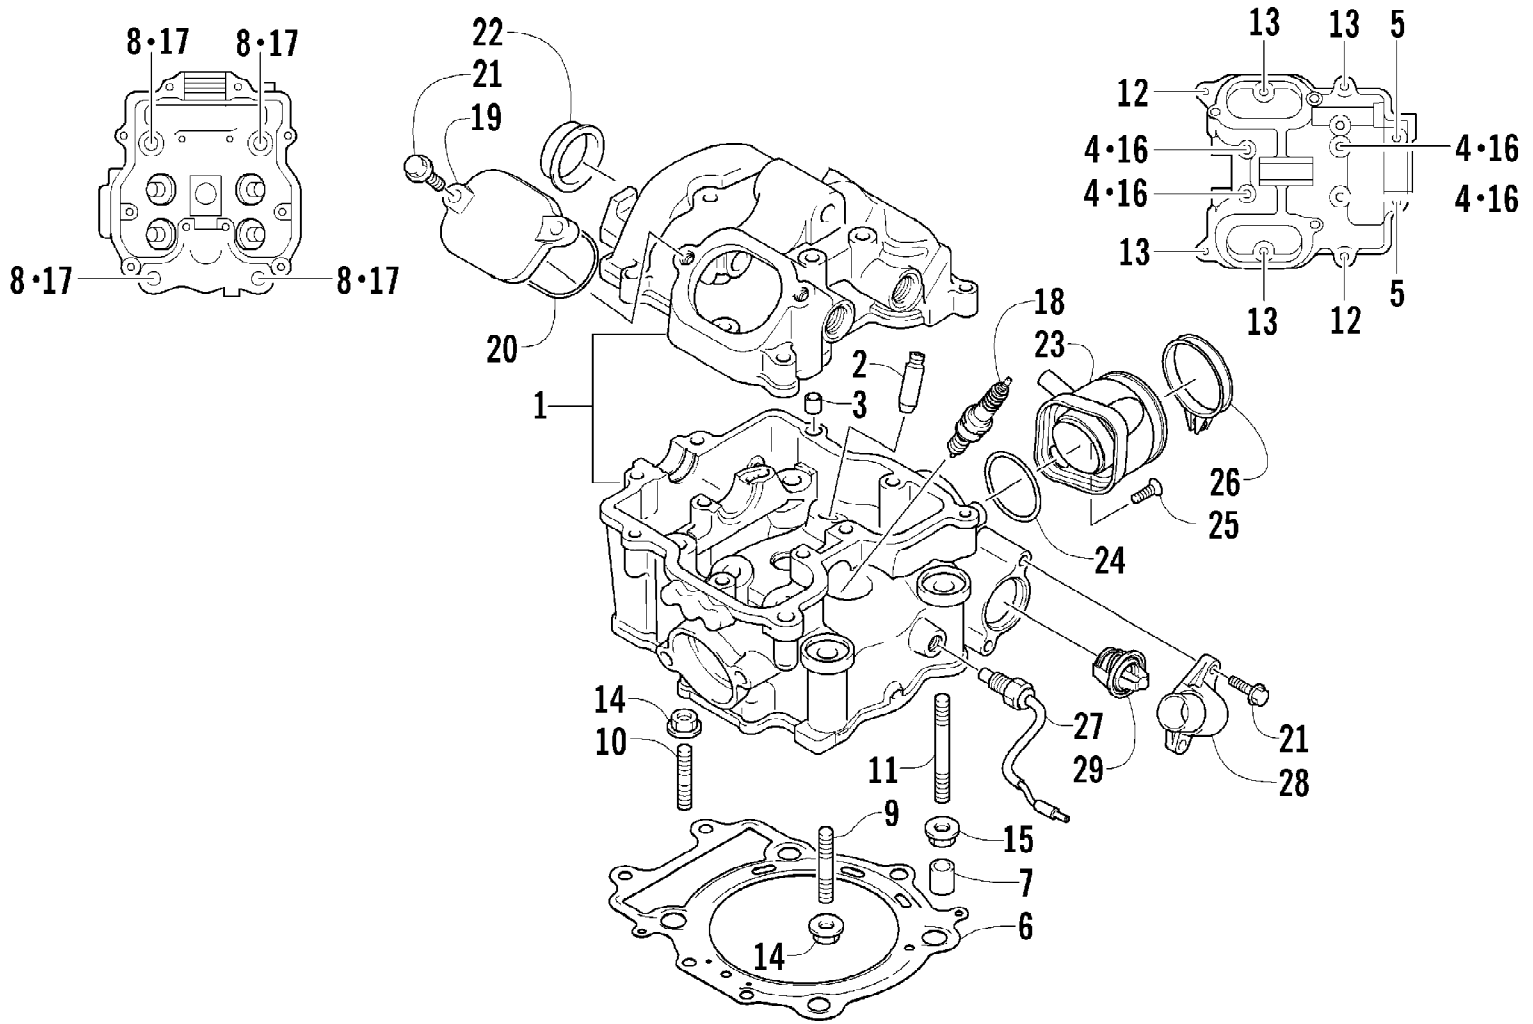

2007 ATV 650 H1 AUTOMATIC TRANSMISSION 4X4 FIS RED (A2007IBS4B) 35 of 104
CYLINDER HEAD ASSEMBLY

2007 ATV 650 H1 AUTOMATIC TRANSMISSION 4X4 FIS RED (A2007IBS4BUSA) 36 of 104
CYLINDER HEAD ASSEMBLY

Ref #	Part Number	Qty	S/P/F	Description
1	0808-047	1	F	Head, Cylinder - Assembly (inc. 2-4)
2	0	4	F	Guide, Valve
3	0829-001	2	S	Dowel, Sleeve
4	0826-001	4		Screw, Cap
5	0826-002	2		Screw, Cap
6	0830-124	1	S	Gasket, Cylinder Head
7	0829-002	2		Pin, Dowel
8	0808-037	4	/P	Screw, Cap
9	0827-030	2		Bolt, Stud
10	0827-002	2		Bolt, Stud
11	0827-031	1		Bolt, Stud
12	0826-005	2		Screw, Cap
13	0826-006	4		Screw, Cap
14	8424-604	5		Nut
15	8424-804	1		Nut
16	0830-107	4		Gasket - Seal, Fastener
17	0830-147	4	/P	Washer, Crush
18	0217-727	1	S	Spark Plug (RG6YC)
19	0808-003	2		Cap, Inspection
20	0830-004	2	S	O-Ring
21	0826-007	5		Screw, Cap
22	0808-077	1		Plug, Cylinder Head
23	0570-115	1		Pipe, Intake - Assembly
24	0830-090	1		O-Ring
25	0826-008	2		Screw, Machine
26	0423-066	1		Clamp, Intercooler
27	0808-007	1		Switch, Water Temperature - Assembly
28	0808-008	1		Cover, Thermostat
29	0808-078	1		Thermostat