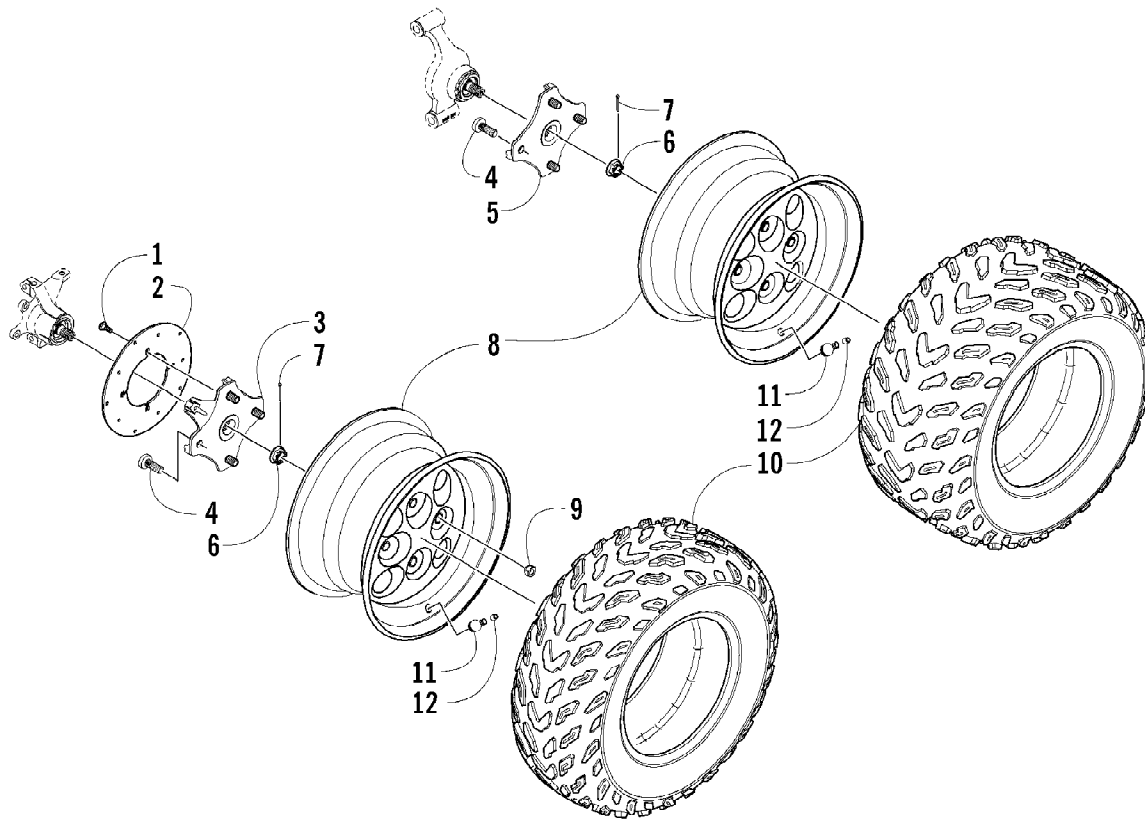

2007 ATV 650 H1 AUTOMATIC TRANSMISSION 4X4 FIS RED (A2007IBS4B) Page 102 of 104
WHEEL AND TIRE ASSEMBLY

Ref #	Part Number	Qty	S/P/F	Description
1	0423-557	12		Screw, Shoulder w/Loctite
2	1402-225	3	S	Disc, Brake
3	0502-599	2	S	Hub, Wheel - Front (inc. 4)
4	0402-974	16	/P	Stud, Wheel Hub
5	0502-601	1	S	Hub, Wheel - Rear - Left (inc. 4)
5	0502-599	1	S	Hub, Wheel - Rear - Right (inc. 4)
6	0423-607	4		Nut, Castle
7	0423-407	4		Pin, Cotter
8	1402-127	2		Wheel - Front
8	1402-115	2		Wheel - Rear
9	0423-408	16	/P	Nut, Lug
10	1402-548	AR	F	Tire - Front Goodyear
10	1402-549	AR	F	Tire - Rear Goodyear
10	1402-658	AR	F	Tire - Front Dunlop
10	1402-659	AR	F	Tire - Rear Dunlop
11	0402-064	4		Stem, Valve (inc. 12)
12	0402-140	4		Cap, Valve Stem