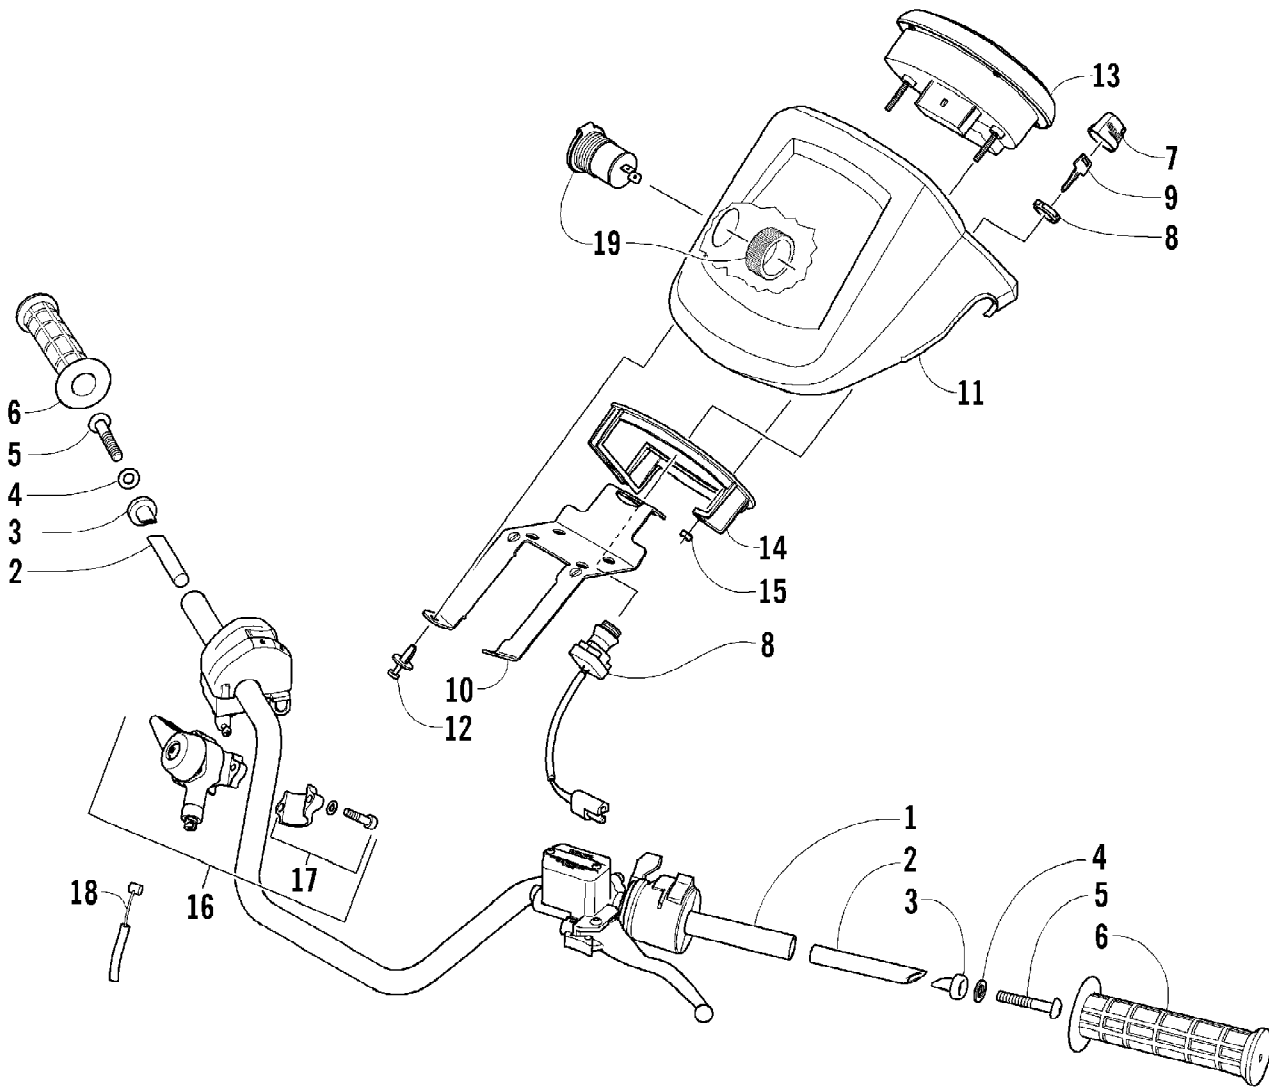

2007 ATV 650 H1 AUTOMATIC TRANSMISSION 4X4 FIS RED (A2007IBS4BUSA) 57 of 104
HANDLEBAR ASSEMBLY

Ref #	Part Number	Qty	S/P/F	Description
1	0505-476	1		Tube, Handlebar
2	0405-218	2		Plug, Handlebar
3	0405-149	2		End Cap, Handlebar
4	8050-247	2	/P	Washer
5	8477-845	2		Screw, Machine
6	0405-147	2		Grip, Handlebar
7	0409-013	1		Cover, Key
8	0430-036	1		Switch, Ignition - Assembly (inc. 9)
9	3409-007	1	/P	Key, Ignition - Blank (C Series)
9	3409-011	1		Key, Ignition - Blank (D Series)
9	3409-012	1		Key, Ignition - Blank (E Series)
9	3409-013	1		Key, Ignition - Blank (F Series)
10	1506-578	1		Bracket, Mounting - Instrument Pod
11	0405-188	1		Instrument Pod
12	0423-535	2		Rivet, Reinstallable
13	0520-019	1		Gauge, LCD
14	0420-065	1	/P	Clamp
15	0423-493	2		Nut, Hex
16	0502-527	1		Control, Differential Lock (inc. 17)
17	0502-613	1		Clamp, Differential Lock Control - Kit
18	0487-030	1	S	Cable, Differential Lock
19	0641-897	1	/P	Outlet, Accessory - 12V