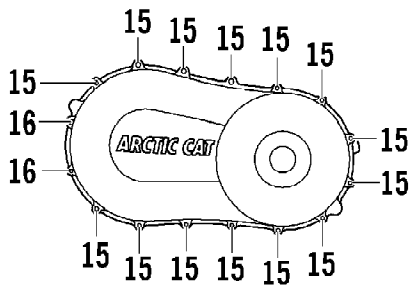

2007 ATV 650 H1 AUTOMATIC TRANSMISSION 4X4 FIS RED (A2007IBS4B) ~~Page 15~~ 15 of 104
CLUTCH/V-BELT/MAGNETO COVER ASSEMBLY

2007 ATV 650 H1 AUTOMATIC TRANSMISSION 4X4 FIS RED (A2007IBS4BUSA) Page 16 of 104
CLUTCH/V-BELT/MAGNETO COVER ASSEMBLY

Ref #	Part Number	Qty	S/P/F	Description
1	0806-014	1	S	Cover, V-Belt
2	0829-002	4		Pin, Dowel
3	0830-013	1		Washer, Crush
4	8408-812	1		Screw, Cap
5	0830-012	1	S	Gasket, V-Belt Cover
6	0806-013	1	S	Cover, Clutch
7	0826-029	3		Screw
8	0806-048	1		Plate, Air Intake
9	0830-116	1	/P	Gasket, Clutch Cover
10	0830-128	1		Gasket, Magneto Cover
11	0806-077	1	S	Cover, Magneto - Assembly
12	0806-022	1		Plug
13	0830-015	1		Washer, Crush
14	3002-964	1	/P	Clamp, Wire
15	8468-645	14		Screw, Machine
16	8468-655	2		Screw, Machine
17	8468-625	2		Screw, Machine
18	8468-640	26		Screw, Machine
19	8468-675	2		Screw, Machine