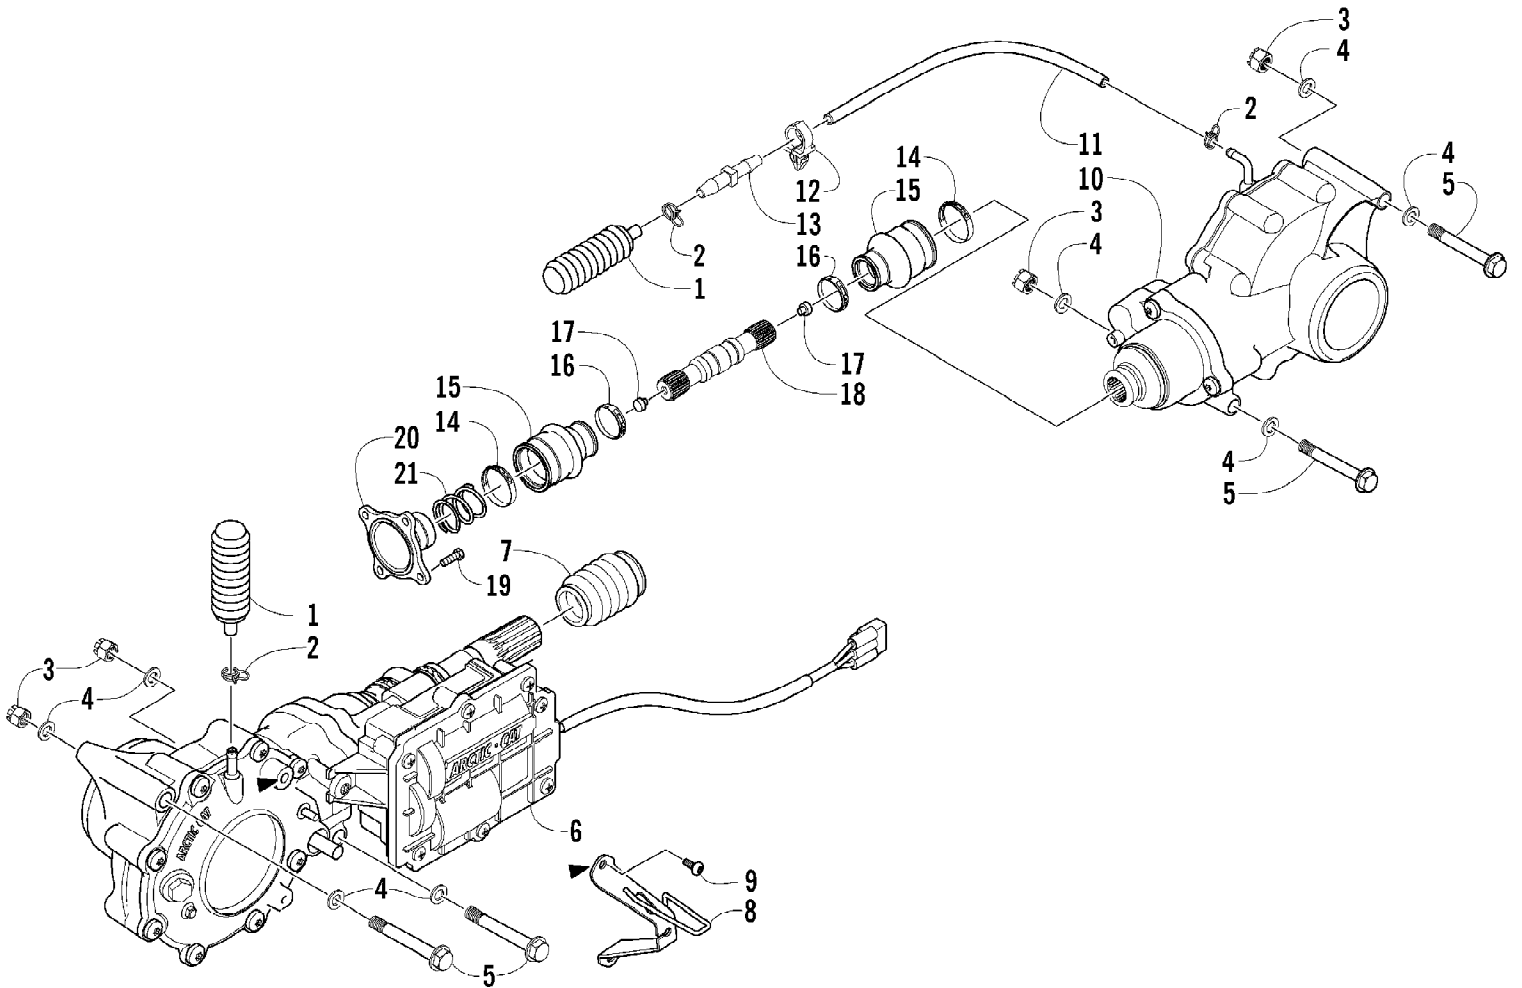

2007 ATV 650 H1 AUTOMATIC TRANSMISSION 4X4 FIS RED (A2007IBS4B) 39 of 104
DRIVE TRAIN ASSEMBLY

2007 ATV 650 H1 AUTOMATIC TRANSMISSION 4X4 FIS RED (A2007IBS4BUP35) Page 40 of 104
DRIVE TRAIN ASSEMBLY

Ref #	Part Number	Qty	S/P/F	Description
1	0402-147	2	S	Bladder, Gearcase
2	0423-315	4		Clamp, Fitting
3	8428-002	4		Nut, Lock
4	0423-426	10		Washer
5	0423-404	4		Screw, Cap
6	1502-089	1		Gearcase, Front
7	0402-966	1		Boot, Shaft
8	0502-500	1		Plate, Cable
9	0423-396	2		Screw, Self-Tapping
10	1502-079	1	S	Gearcase, Rear
11	0410-048	AR	S	Hose, Vent
12	0623-101	1		Clip, Routing - Snap-In
13	0470-462	1		Fitting, Vent
14	0423-393	2		Clamp, Boot
15	0402-985	2	/P	Boot
16	0423-411	2		Clamp, Boot
17	0673-618	2	/P	Bumper, Propeller Shaft
18	1402-233	1		Shaft, Propeller
19	8408-820	4	/P	Screw, Cap
20	0402-950	1		Flange, Output
21	1402-026	1		Spring