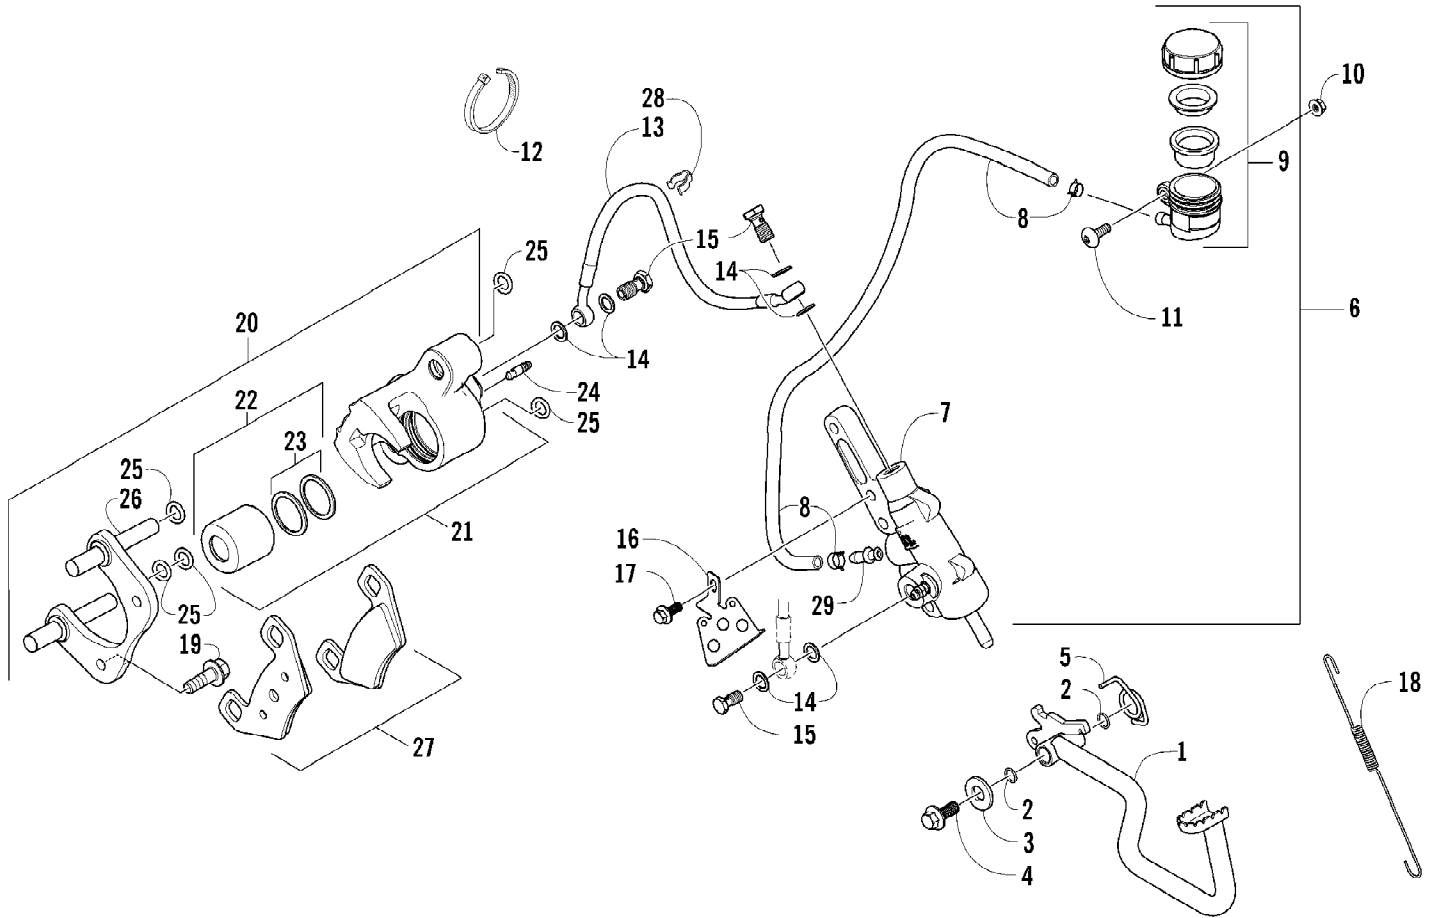

2007 ATV 650 H1 AUTOMATIC TRANSMISSION 4X4 FIS RED (A2007IBS4BU) Page 3 of 104
AUXILIARY BRAKE ASSEMBLY

2007 ATV 650 H1 AUTOMATIC TRANSMISSION 4X4 FIS RED (A2007IBS4BUS) Page 4 of 104
AUXILIARY BRAKE ASSEMBLY

Ref #	Part Number	Qty	S/P/F	Description
	1502-135	1		Fully Bled Master Cylinder Replacement Kit
1	1502-063	1		Lever, Brake
2	1602-213	2	/P	O-Ring
3	8050-252	1		Washer
4	8408-816	1		Screw, Cap
5	0502-807	1		Spring, Brake Lever
6	1502-137	1	S	Brake Assembly (inc. 7-9)
7	0	1	F	Master Cylinder
8	1502-142	1		Hose, Brake Reservoir w/Clamps
9	1502-141	1		Reservoir, Brake
10	0623-038	1		Nut, Flanged
11	8476-616	1		Screw, Machine
12	0123-788	1	/P	Cable Tie - 7.5 in.
13	1502-139	1		Hose, Brake
14	0423-178	6		Washer, Crush
15	0423-413	3		Bolt, Banjo-Fitting
16	1502-179	1		Bracket, Switch
17	8408-625	2		Screw, Cap
18	0502-785	1		Spring, Brake Switch
19	1623-589	2	S	Screw, Cap
20	0502-878	1	S	Caliper, Brake (inc. 21-27)
21	0502-603	1	S	Housing, Caliper - Assembly - Right Rear (inc. 22-24)
22	0502-606	1		Piston/Seal Set (inc. 23)
23	0502-607	1		Seal Set
24	0502-609	1	/P	Valve, Bleed
25	0502-608	1		O-Ring, Guide - Set
26	0502-605	1		Bracket Assembly
27	0502-875	1	S	Pad, Brake - Set
28	1502-115	2		Clip, Brake Hose
29	1502-138	1	S	Adapter, Hose