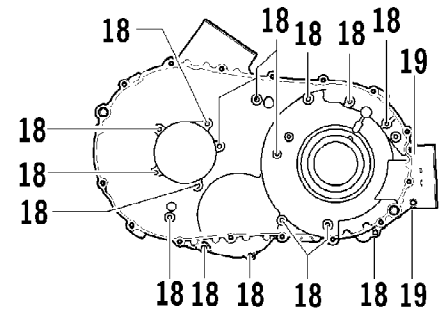

2007 ATV 650 H1 AUTOMATIC TRANSMISSION 4X4 FIS RED (A2007IBS4B) ~~Page 15~~ 15 of 104
CLUTCH/V-BELT/MAGNETO COVER ASSEMBLY

2007 ATV 650 H1 AUTOMATIC TRANSMISSION 4X4 FIS RED (A2007IBS4BUSA) Page 16 of 104
CLUTCH/V-BELT/MAGNETO COVER ASSEMBLY

Ref #	Part Number	Qty	S/P/F	Description
1	0806-014	1	S	Cover, V-Belt
2	0829-002	4		Pin, Dowel
3	0830-013	1		Washer, Crush
4	8408-812	1		Screw, Cap
5	0830-012	1	S	Gasket, V-Belt Cover
6	0806-013	1	S	Cover, Clutch
7	0826-029	3		Screw
8	0806-048	1		Plate, Air Intake
9	0830-116	1	/P	Gasket, Clutch Cover
10	0830-128	1		Gasket, Magneto Cover
11	0806-077	1	S	Cover, Magneto - Assembly
12	0806-022	1		Plug
13	0830-015	1		Washer, Crush
14	3002-964	1	/P	Clamp, Wire
15	8468-645	14		Screw, Machine
16	8468-655	2		Screw, Machine
17	8468-625	2		Screw, Machine
18	8468-640	26		Screw, Machine
19	8468-675	2		Screw, Machine