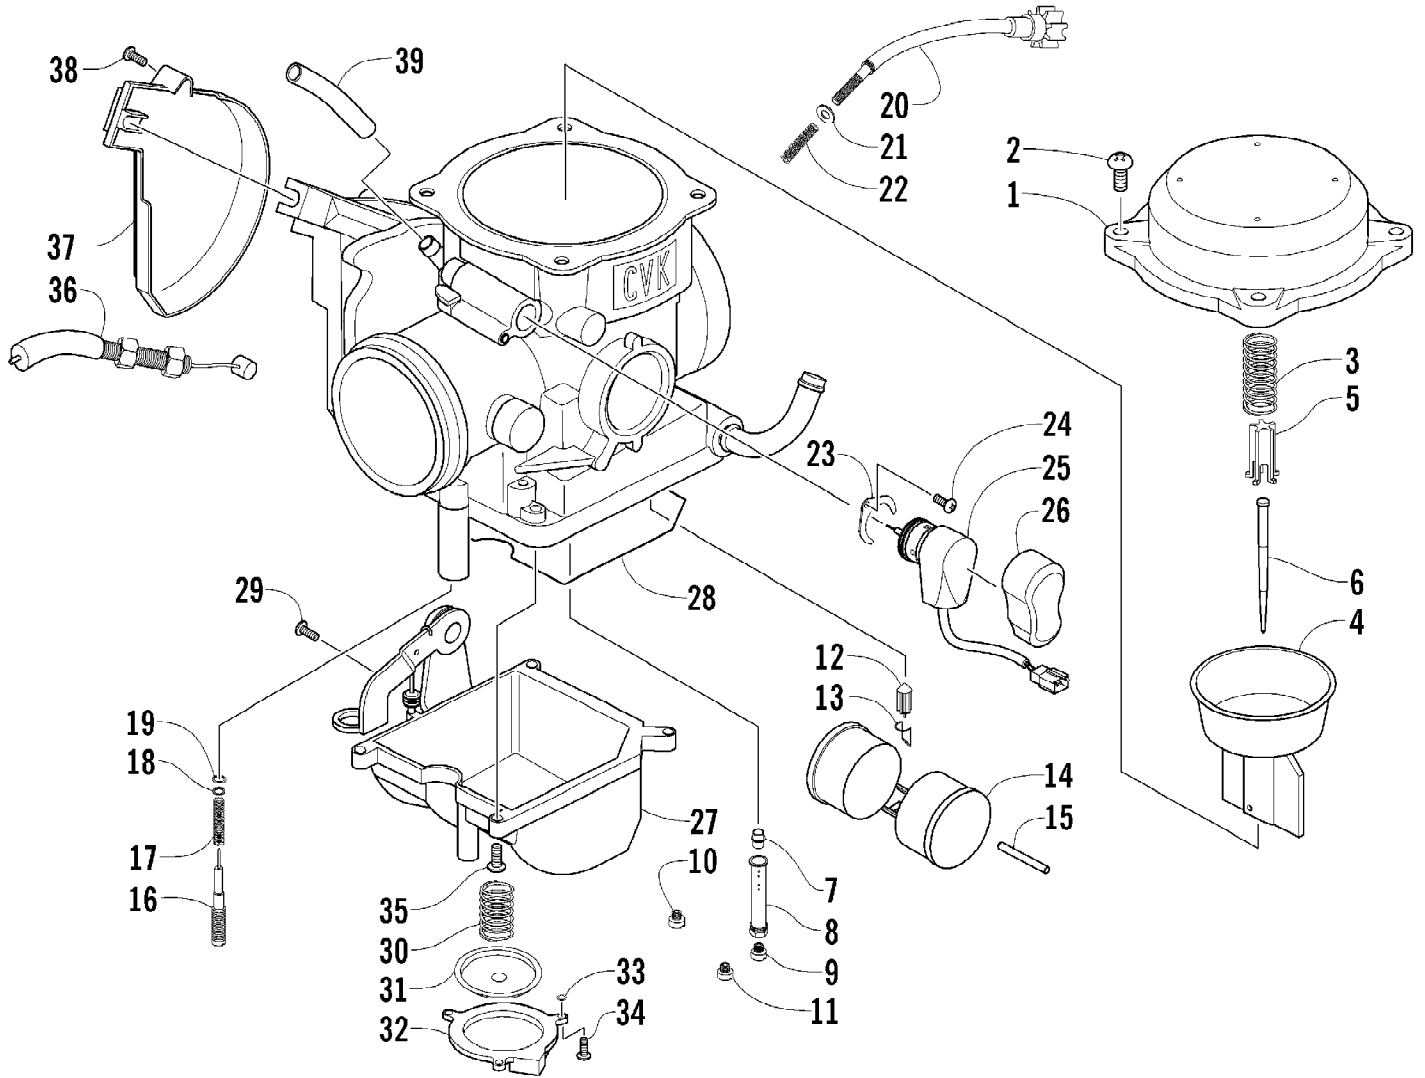

2007 ATV 650 H1 AUTOMATIC TRANSMISSION 4X4 FIS RED (A2007IBS4B) 11 of 104
CARBURETOR

2007 ATV 650 H1 AUTOMATIC TRANSMISSION 4X4 FIS RED (A2007IBS4BUSA) Page 12 of 104
CARBURETOR

Ref #	Part Number	Qty	S/P/F	Description
	0470-571	1		Complete Carburetor Assembly CVK36-AE
1	5507-001	1		Cover, Top
2	5507-002	4	/P	Screw, Top Cover
3	5507-173	1	S	Spring
4	5507-099	1		Piston, Vacuum
5	5507-005	1		Seat, Spring
6	5507-184	1		Jet Needle
7	5507-007	1		Needle Jet
8	5507-047	1	/P	Holder, Needle Jet
9	5507-075	1		Main Jet - 132
9	5507-072	1		Main Jet - 125 Optional
9	5507-073	1		Main Jet - 128 Optional
9	5507-074	1		Main Jet - 130 Optional
9	5507-057	1	/P	Main Jet - 135 Optional
9	5507-076	1	/P	Main Jet - 138 Optional
9	5507-043	1		Main Jet - 142 Optional
9	5507-042	1	/P	Main Jet - 145 Optional
9	5507-041	1		Main Jet - 148 Optional
9	5507-009	1	/P	Main Jet - 150 Optional
9	5507-077	1		Main Jet - 152 Optional
9	5507-078	1		Main Jet - 155 Optional
10	5507-101	1	S	Slow Jet
11	5507-112	1		Starter Jet - 85
12	5507-183	1		Valve, Float - Set (inc. 13)
13	0	1	F	Clip
14	5507-039	1		Float Set (inc. 15)
15	0	1	F	Pin, Float
16	5507-111	1		Screw, Pilot - Set (inc. 17-19)
17	0	1	F	Spring
18	0	1	F	Washer
19	0	1	F	O-Ring
20	5507-027	1		Screw, Idle Adjust
21	5507-028	1		Washer
22	5507-029	1		Spring
23	5507-115	1		Plate
24	5507-117	1	/P	Screw
25	5507-204	1		Choke, Electric
26	5507-114	1		Cover, Electric Choke
27	5507-203	1		Chamber, Float - Assembly (inc. 28-34)
28	5507-067	1	/P	O-Ring, Float Chamber
29	5507-050	1	/P	Screw, Drain
30	5507-032	1		Spring
31	5507-202	1		Diaphragm Assembly
32	5507-033	1		Housing, Pump
33	5507-034	1		U-Ring
34	5507-035	3		Screw
35	5507-017	4	/P	Screw
36	0487-021	1	S	Cable, Throttle
37	5507-036	1		Cover
38	5507-037	1	/P	Screw
39	0410-048	AR	S	Hose, Vent - 25 ft