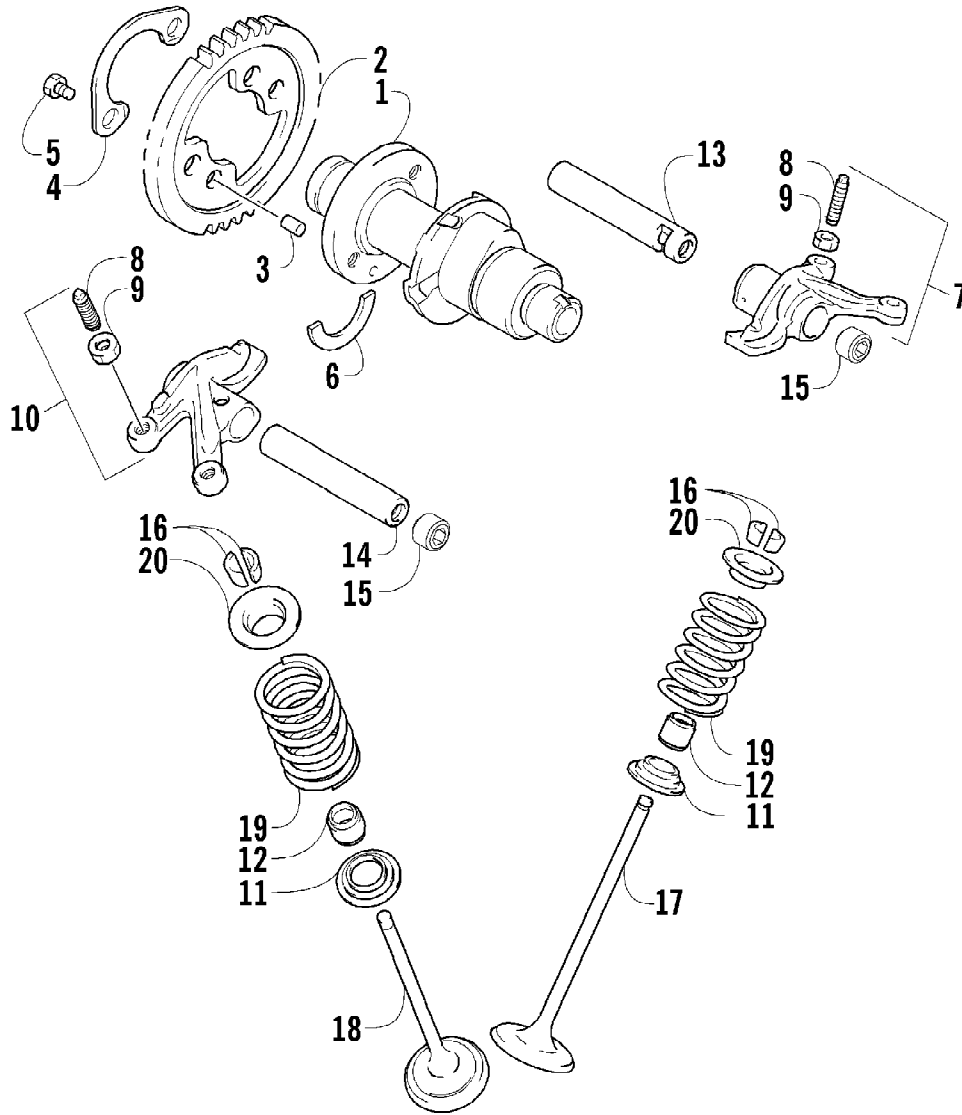

2007 ATV 650 H1 AUTOMATIC TRANSMISSION 4X4 FIS RED (A2007IBS4BU) Page 9 of 104
CAMSHAFT/VALVE ASSEMBLY

2007 ATV 650 H1 AUTOMATIC TRANSMISSION 4X4 FIS RED (A2007IBS4BUP35) Page 10 of 104
CAMSHAFT/VALVE ASSEMBLY

Ref #	Part Number	Qty	S/P/F	Description
1	0809-116	1	S	Camshaft
2	0809-002	1		Sprocket
3	0829-008	1		Pin
4	0828-004	1		Washer
5	0826-034	2		Bolt
6	0809-003	1		C-Ring
7	0809-134	1	S/F	Arm, Valve Rocker - Intake (inc. two No. 8-9)
8	0809-033	4	S/F	Screw
9	0827-007	4	F	Nut
10	0809-136	1	S/F	Arm, Valve Rocker - Exhaust (inc. two No. 8-9)
11	0809-006	4	F	Seat, Spring - Valve
12	0830-016	4	S/F	Seal, Oil
13	0809-007	1	F	Shaft, Rocker Arm - Intake
14	0809-008	1	F	Shaft, Rocker Arm - Exhaust
15	0831-041	2	F	Plug, Shaft
16	0809-014	8	F	Keeper, Valve
17	0809-039	2	S/F	Valve, Intake
18	0809-040	2	S/F	Valve, Exhaust
19	0809-138	4	S/F	Spring, Valve
20	0809-013	4	F	Retainer, Spring