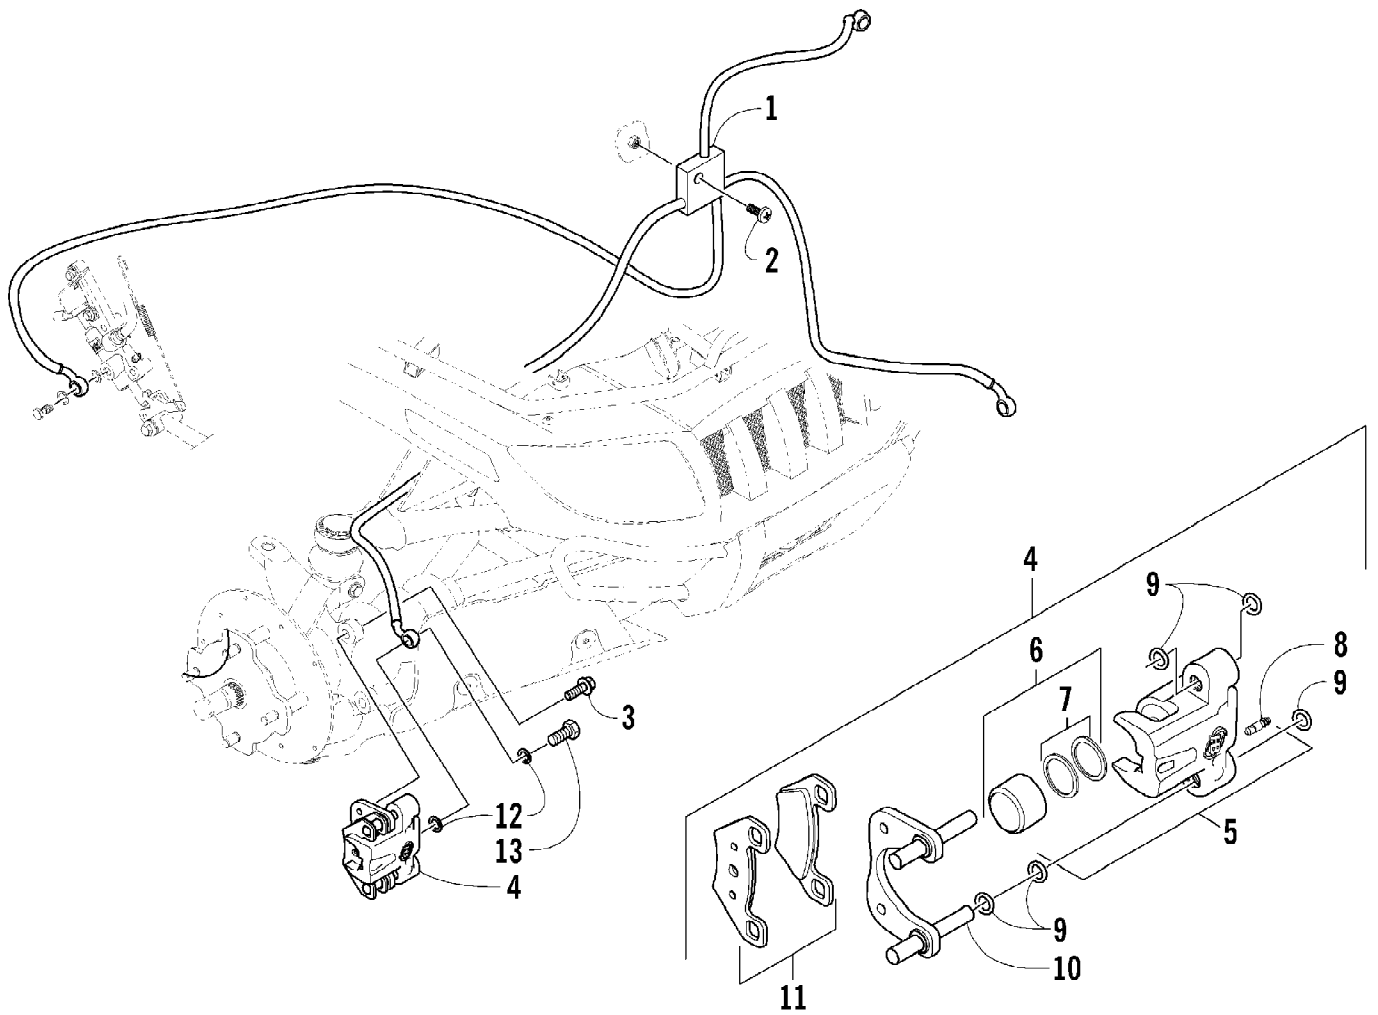

2007 ATV 650 H1 AUTOMATIC TRANSMISSION 4X4 FIS RED (A2007IBS4B) 58 of 104
HYDRAULIC BRAKE ASSEMBLY

2007 ATV 650 H1 AUTOMATIC TRANSMISSION 4X4 FIS RED (A2007IBS4BUSA) 59 of 104
HYDRAULIC BRAKE ASSEMBLY

Ref #	Part Number	Qty	S/P/F	Description
1	1502-015	1		Hose, Brake - Assembly
2	8476-625	1		Screw, Cap
3	1623-589	4	S	Screw, Cap
4	0502-878	1	S	Caliper, Brake - Right Front (inc. 5-11)
4	0502-879	1	S	Caliper, Brake - Left Front (inc. 5-11)
5	0502-603	1	S	Housing, Caliper - Assembly - Right Front (inc. 6-8)
5	0502-611	1	S	Housing, Caliper - Assembly - Left Front (inc. 6-8)
6	0502-606	2		Piston/Seal Set (inc. 7)
7	0502-607	2		Seal Set
8	0502-609	2	/P	Valve, Bleed
9	0502-608	2		O-Ring, Guide - Set
10	0502-605	2		Bracket Assembly
11	0502-875	2	S	Pad, Brake - Set
12	0423-178	4		Washer, Crush
13	0423-413	2		Bolt, Banjo-Fitting