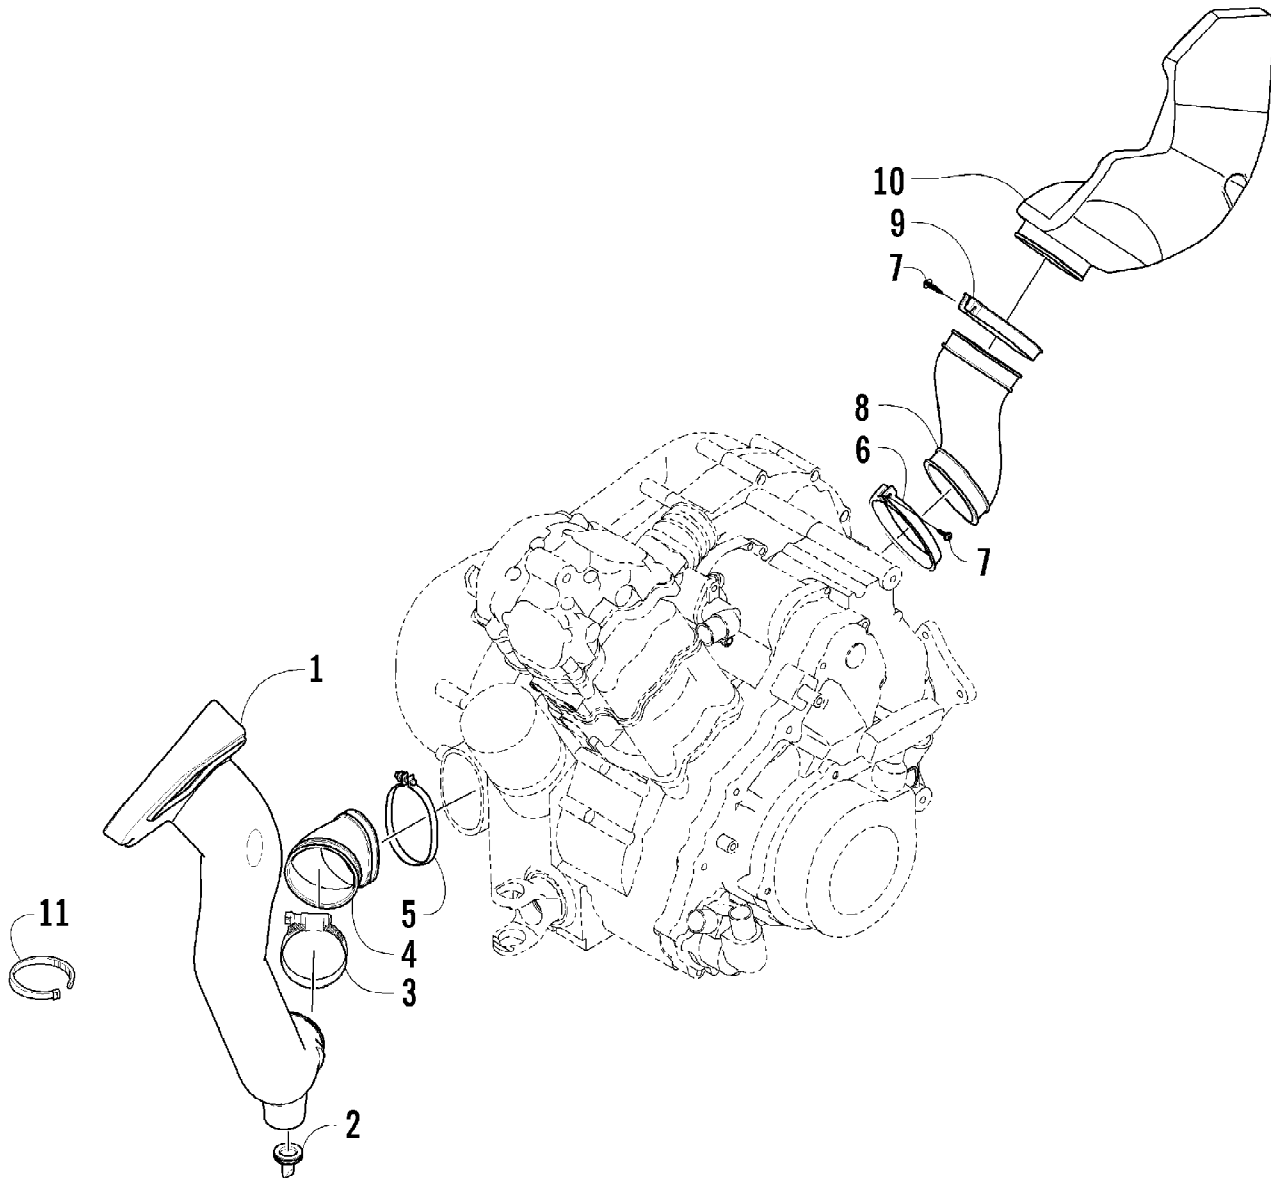

2007 ATV 650 H1 AUTOMATIC TRANSMISSION 4X4 FIS RED (A2007IBS4BUSA) Page 14 of 104
CASE/BELT COOLING ASSEMBLY

Ref #	Part Number	Qty	S/P/F	Description
1	0413-115	1		Duct, Belt Cooling - Front
2	0470-442	1	/P	Valve, Drain
3	0423-578	1		Clamp, Boot
4	0413-114	1	S	Boot, Duct - Front
5	0423-539	1	S	Clamp, Boot
6	0423-550	1		Clamp, Plastic
7	0423-342	2	/P	Screw, Self-Tapping
8	0413-097	1		Boot, Duct - Rear
9	0423-554	1		Clamp, Boot
10	0413-153	1	/P	Duct, Belt Cooling - Rear
11	0123-903	1		Cable Tie - 11.5 in.