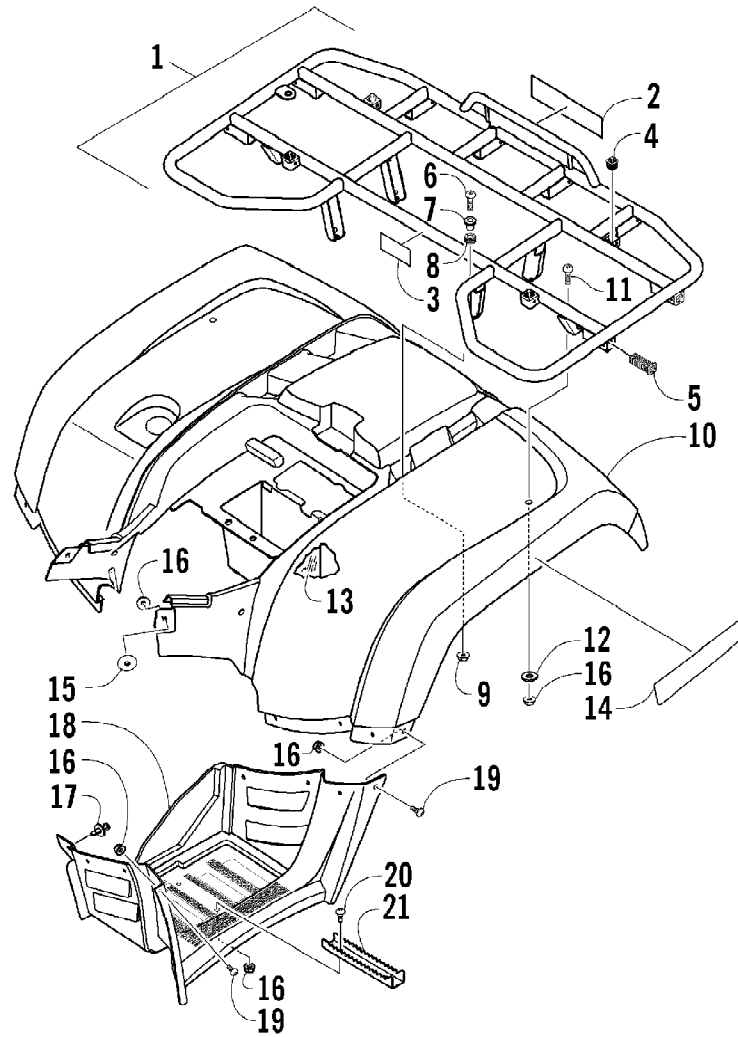

2007 ATV 650 H1 AUTOMATIC TRANSMISSION 4X4 FIS RED (A2007IBS4BUSA) Page 69 of 104
REAR BODY PANEL ASSEMBLY

Ref #	Part Number	Qty	S/P/F	Description
1	0541-337	1	/P	Rack, Rear - Assembly (inc. 2-5)
2	0411-814	1	/P	Decal, "Arctic Cat"
3	0411-648	1		Decal, Warning - Rear Rack Load
4	0441-592	4	/P	Bushing, Rack
5	2406-014	8		Bushing, Rack
6	8410-830	4		Screw, Machine
7	0423-669	4		Spacer
8	0423-465	4		Grommet
9	8432-802	4		Nut, Lock
10	2506-335	1	S	Panel, Fender - Rear (inc. 13-14)
11	0423-654	2		Screw, Shoulder
12	8050-222	2	/P	Washer
13	0470-658	1		Shield, Heat
14	0411-820	1	S	Decal, Reflector - Rear - Right
14	0411-821	1	S	Decal, Reflector - Rear - Left
15	0423-101	2		Screw, Body
16	0423-540	24		Nut, Lock
17	0623-362	2		Rivet, Reinstallable
18	1406-356	1		Footwell - Right
18	2406-429	1	/P	Footwell - Left
19	0423-419	16		Screw, Machine
20	0423-355	4		Screw, Shoulder
21	1506-125	2	/P	Footpeg