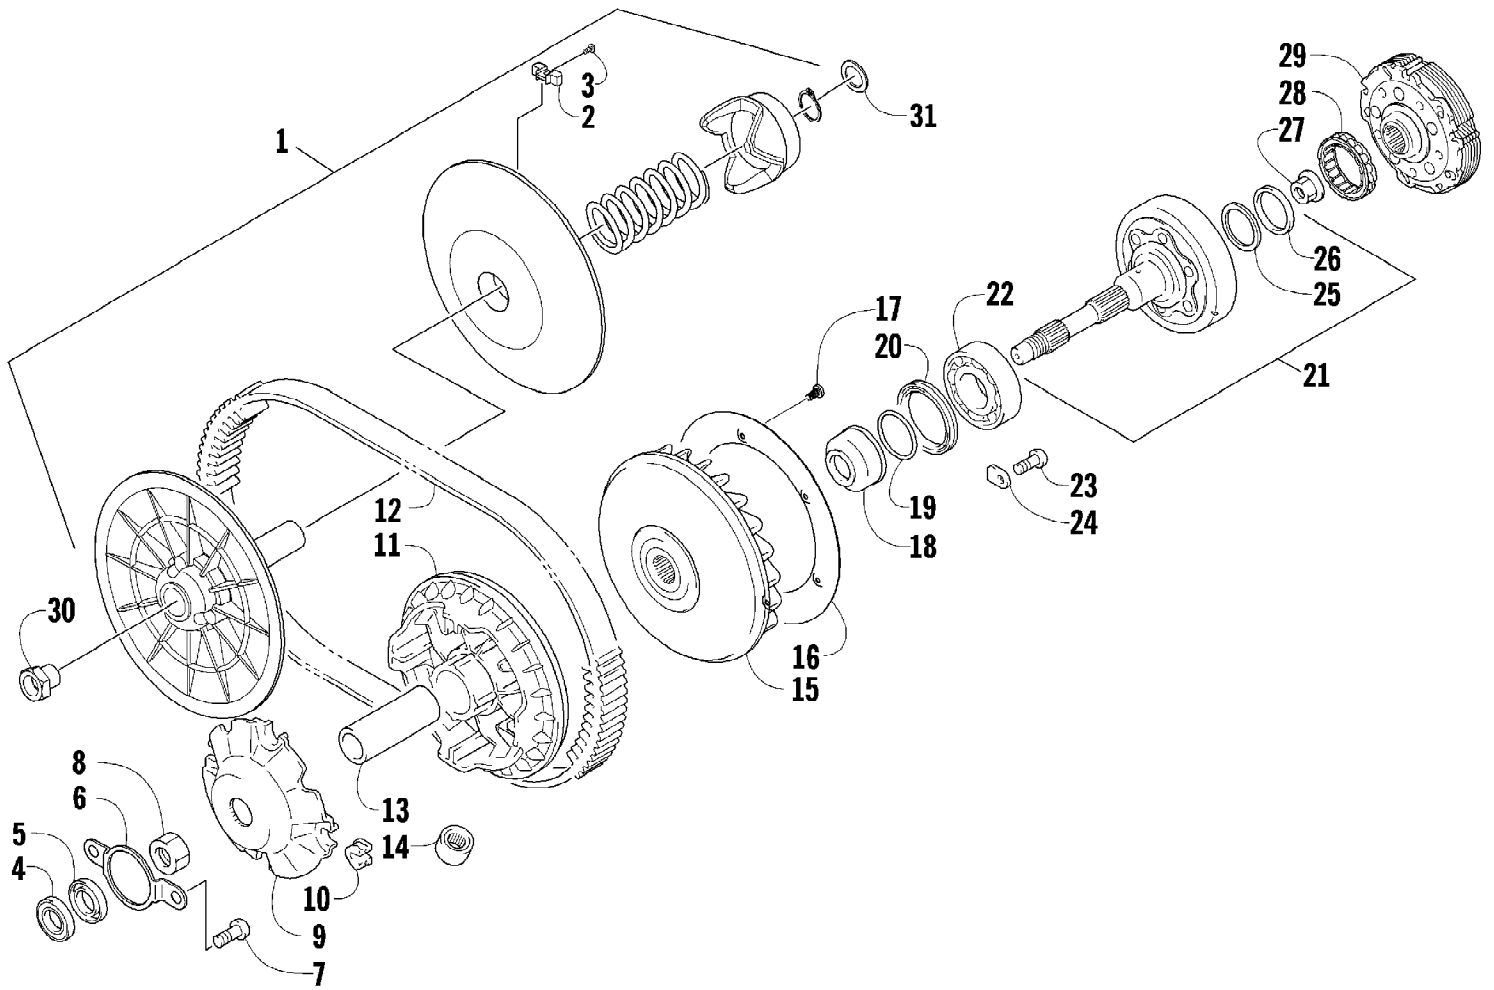

2007 ATV 650 H1 AUTOMATIC TRANSMISSION 4X4 FIS RED (A2007IBS4B) 97 of 104
TRANSMISSION ASSEMBLY

2007 ATV 650 H1 AUTOMATIC TRANSMISSION 4X4 FIS RED (A2007IBS4BUSA) 98 of 104
TRANSMISSION ASSEMBLY

Ref #	Part Number	Qty	S/P/F	Description
1	0823-157	1	S/P	Pulley, Driven - Assembly (inc. 2-3 and 30)
2	0823-176	3	/P	Shoe, Cam
3	0823-177	3		Screw, Machine
4	0832-010	1		Bearing
5	0823-016	1	S	Seal, Clutch Housing - Right
6	0823-020	1		Retainer, Bearing
7	0826-031	2		Screw
8	0827-010	1		Nut
9	0823-008	1		Plate, Movable Drive Face
10	0823-010	4		Damper, Movable Drive Face
11	0823-159	1		Face, Movable Drive
12	0823-013	1		Belt, Drive
13	0823-149	1		Spacer, Movable Drive Face
14	0823-012	8	S	Roller, Movable Drive Face
15	0823-001	1	S	Face, Fixed Drive
16	0823-131	1		Shroud, Drive Face
17	0623-914	6		Screw, Self-Tapping
18	0823-015	1		Spacer, Fixed Drive Face
19	0470-531	1		O-Ring
20	0830-034	1	S	Seal, Clutch Housing - Right
21	0823-270	1	S	Housing, Clutch - Assembly (inc. 25-26)
22	0832-009	1	/P	Bearing
23	0826-029	2		Screw, Bearing Retainer
24	0822-010	2	/P	Retainer, Bearing
25	0828-075	1		Shim
26	0823-017	1	S	Seal, Clutch Housing - Left
27	0827-011	1		Nut
28	0823-018	1		Clutch, One-Way
29	0823-098	1	S	Clutch, Centrifugal - 6 Plate
30	0823-178	1		Nut, Driven Pulley
31	0828-076	1		Shim