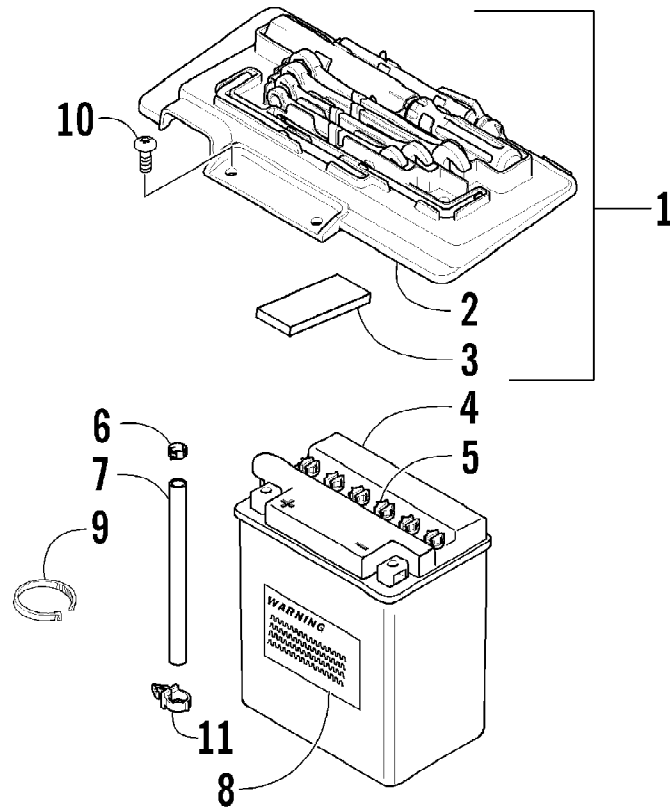

2007 ATV 650 H1 AUTOMATIC TRANSMISSION 4X4 FIS RED (A2007IBS4BU) Page 6 of 104
BATTERY ASSEMBLY

Ref #	Part Number	Qty	S/P/F	Description
1	5991-395	1	S	Battery Cover/Tool Tray Assembly (inc. 2-3)
2	2406-815	1	/P	Cover, Battery
3	0406-288	2		Pad, Battery
3	0444-122	1	S/P	Kit, Tool Not Illustrated
4	0745-045	1	/P	Battery Assembly (inc. 5-8)
5	0645-045	6		Cap, Battery
6	0645-152	1		Clamp, Hose
7	0645-263	1	/P	Hose, Vent
8	0645-151	1		Label, Warning - Battery
9	0123-903	4		Cable Tie - 11.5 in.
10	8476-616	2		Screw, Machine
11	0623-101	AR		Clip, Retaining