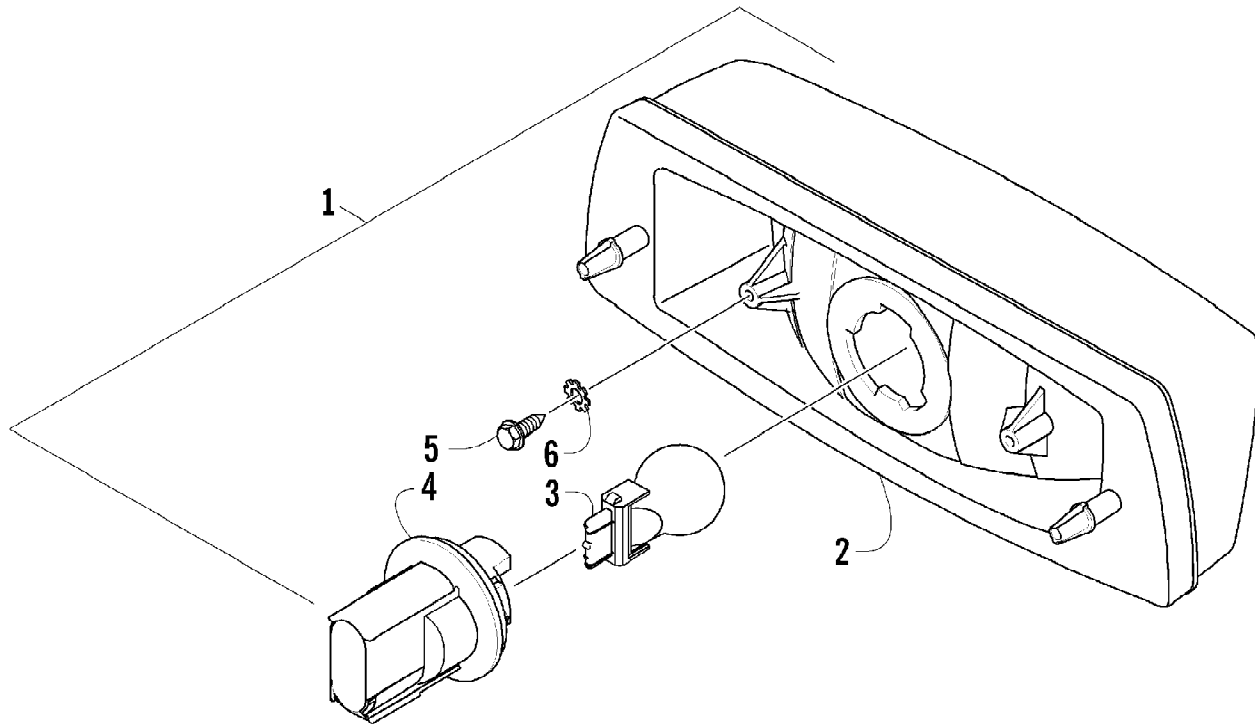

2007 ATV 650 H1 AUTOMATIC TRANSMISSION 4X4 FIS RED (A2007IBS4BUSA) Page 94 of 104
TAILLIGHT ASSEMBLY

Ref #	Part Number	Qty	S/P/F	Description
1	0509-022	1		Taillight Assembly (inc. 2-4)
2	0509-025	1		Housing, Taillight
3	0409-056	1		Bulb, Taillight
4	0409-057	1		Socket, Taillight
5	0623-301	2	/P	Screw, Self-Tapping
6	8053-212	2	/P	Washer, Lock - External Tooth