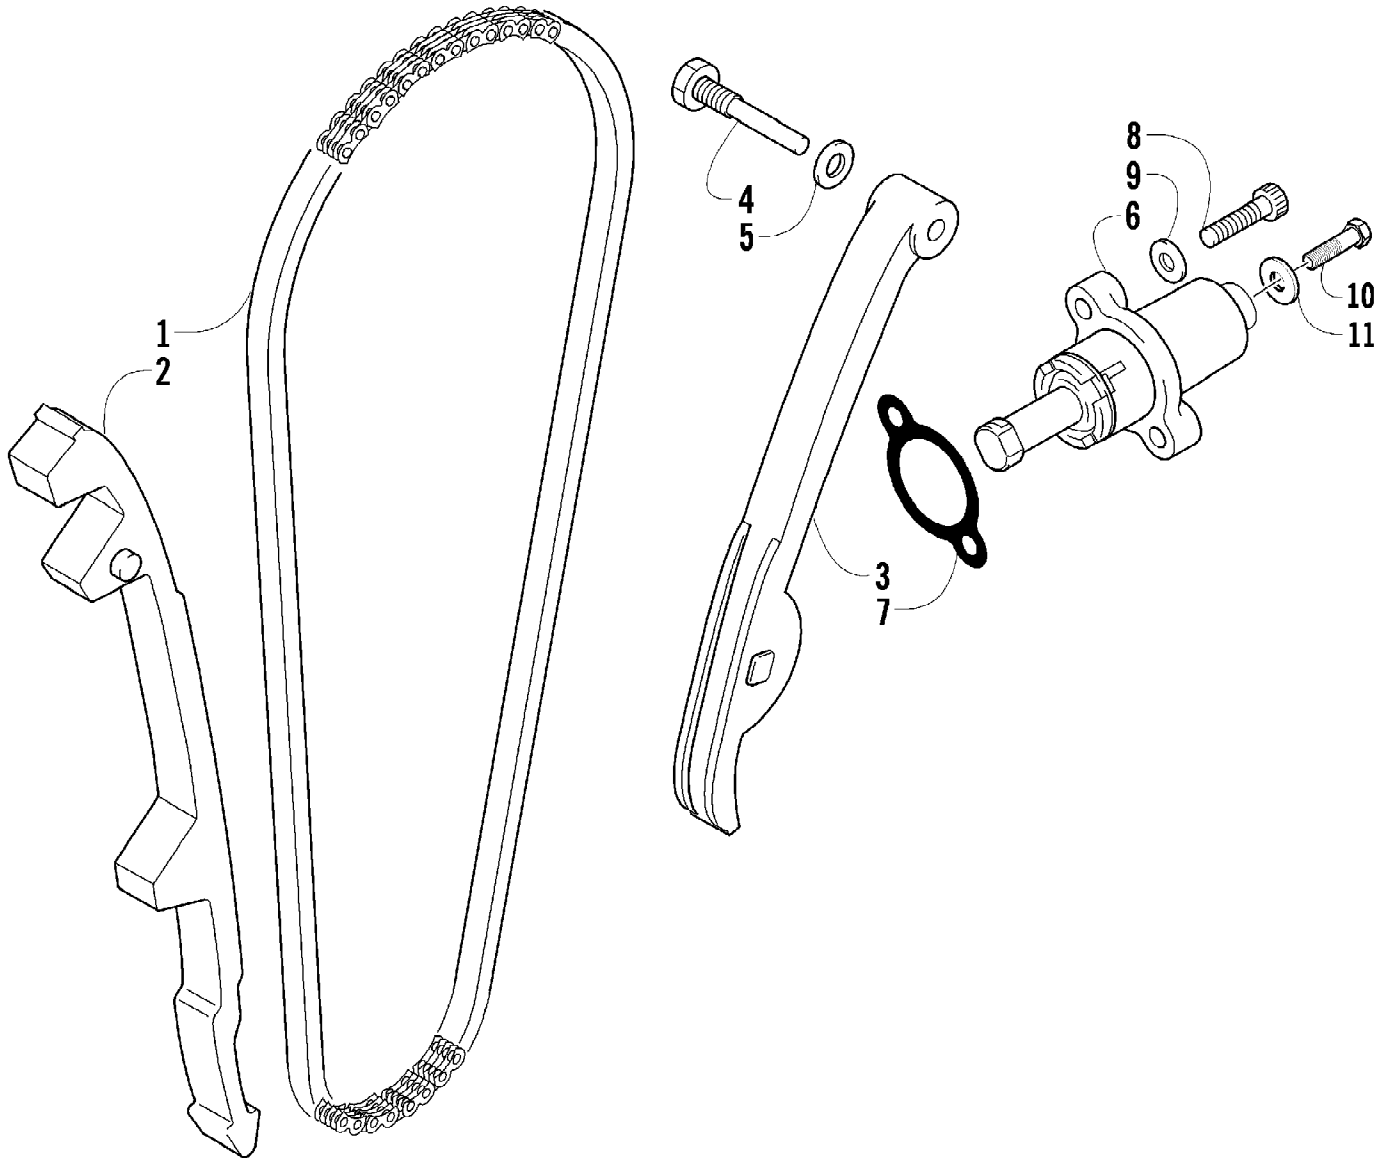

2007 ATV 650 H1 AUTOMATIC TRANSMISSION 4X4 FIS RED (A2007IBS4BUS) Page 8 of 104
CAM CHAIN ASSEMBLY

Ref #	Part Number	Qty	S/P/F	Description
1	0810-001	1		Chain, Cam
2	0810-002	1		Guide, Chain
3	0810-003	1		Tensioner, Chain
4	0826-036	1		Bolt
5	0830-025	1		Washer
6	0810-004	1		Adjuster, Tensioner - Assembly
7	0830-018	1		Gasket
8	8468-625	2		Screw, Machine
9	0830-107	2		Gasket
10	8400-610	1		Screw, Cap
11	0828-110	1		Washer