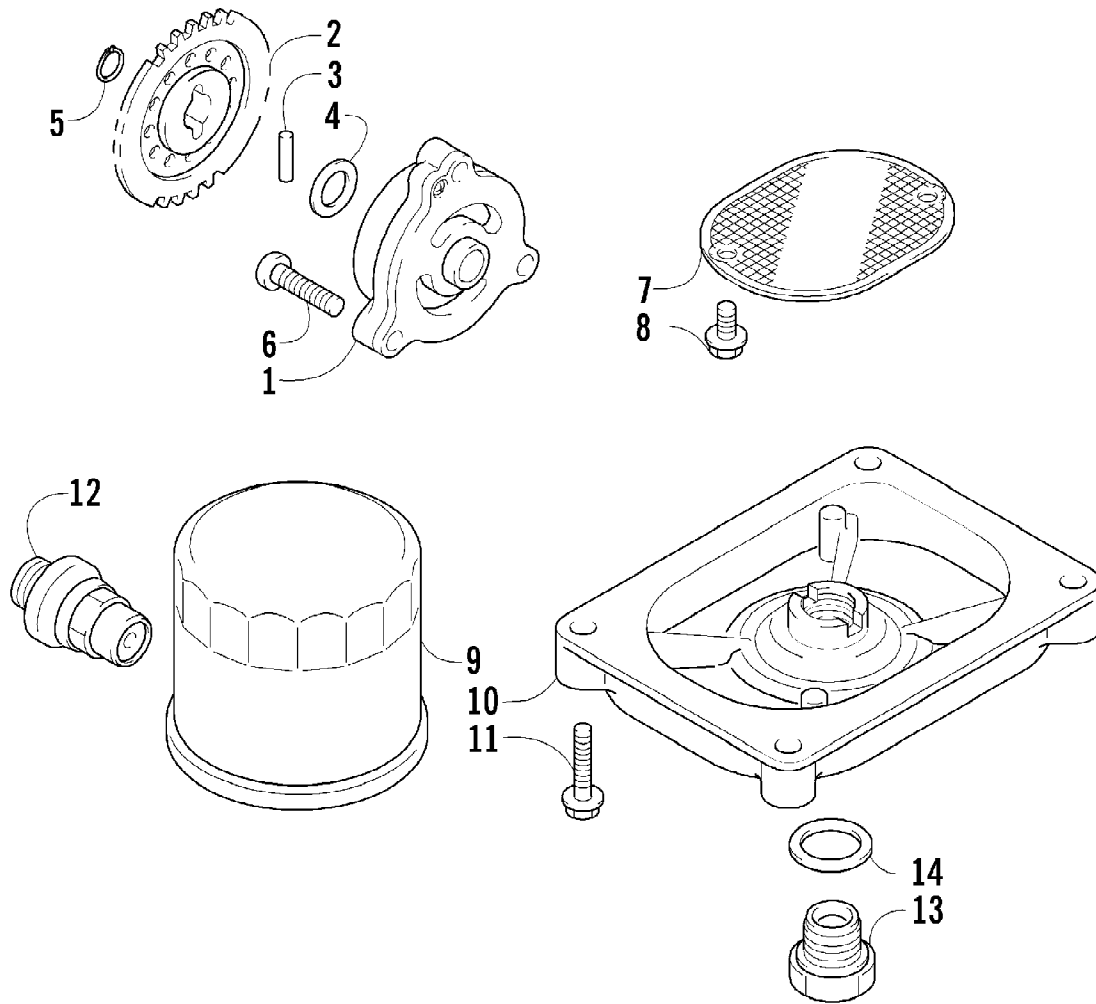

2007 ATV 650 H1 AUTOMATIC TRANSMISSION 4X4 FIS RED (A2007IBS4B) 64 of 104
OIL FILTER/PUMP ASSEMBLY

2007 ATV 650 H1 AUTOMATIC TRANSMISSION 4X4 FIS RED (A2007IBS4BUP35) Page 65 of 104
OIL FILTER/PUMP ASSEMBLY

Ref #	Part Number	Qty	S/P/F	Description
1	0812-023	1		Pump, Oil
2	0812-002	1	S	Gear, Driven
3	0829-009	1		Pin
4	0828-007	1	/P	Washer
5	0831-002	1		Circlip
6	0826-039	3		Screw, Cap
7	0812-003	1	S	Strainer, Oil
8	0826-040	2		Screw, Machine
9	0812-029	1	S	Filter, Oil
10	0812-053	1		Cap, Oil Strainer
11	8468-625	4		Screw, Machine
12	0812-007	1		Valve, Oil-Relief - Assembly
13	0812-006	1		Plug, Drain
14	0830-017	1		Gasket, Drain Plug