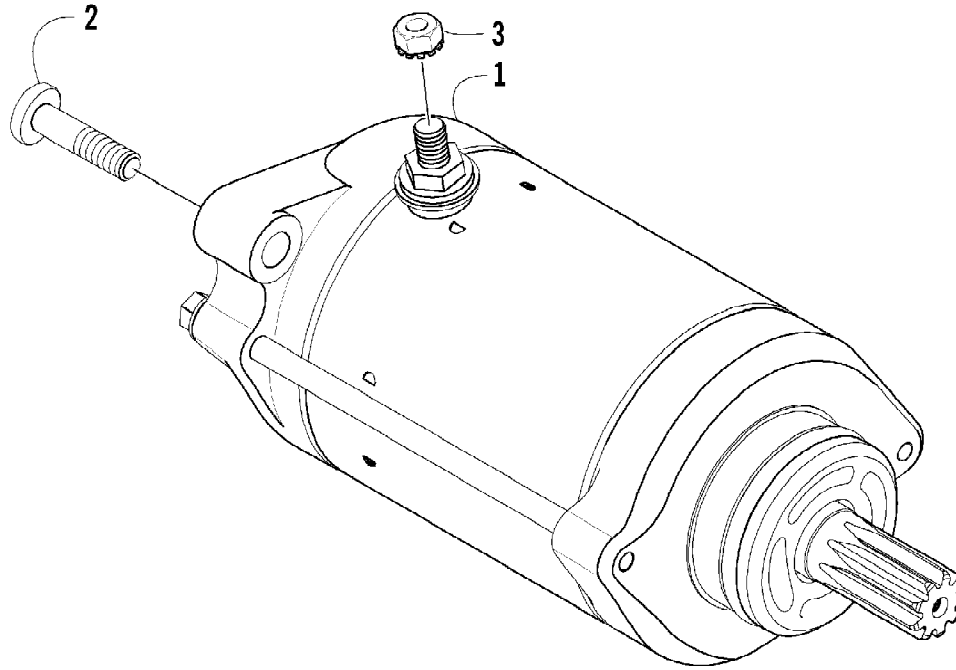

2007 ATV 650 H1 AUTOMATIC TRANSMISSION 4X4 FIS RED (A2007IBS4BUP35) 87 of 104
STARTER MOTOR ASSEMBLY (Up to VIN: 4UF07ATV97T270001)

2007 ATV 650 H1 AUTOMATIC TRANSMISSION 4X4 FIS RED (A2007IBS4BUP35) 88 of 104
STARTER MOTOR ASSEMBLY (Up to VIN: 4UF07ATV97T270001)

Ref #	Part Number	Qty	S/P/F	Description
1	0825-012	1	S	Motor, Starter - Assembly
2	8468-630	2		Screw, Machine
3	0623-038	1		Nut w/Washer