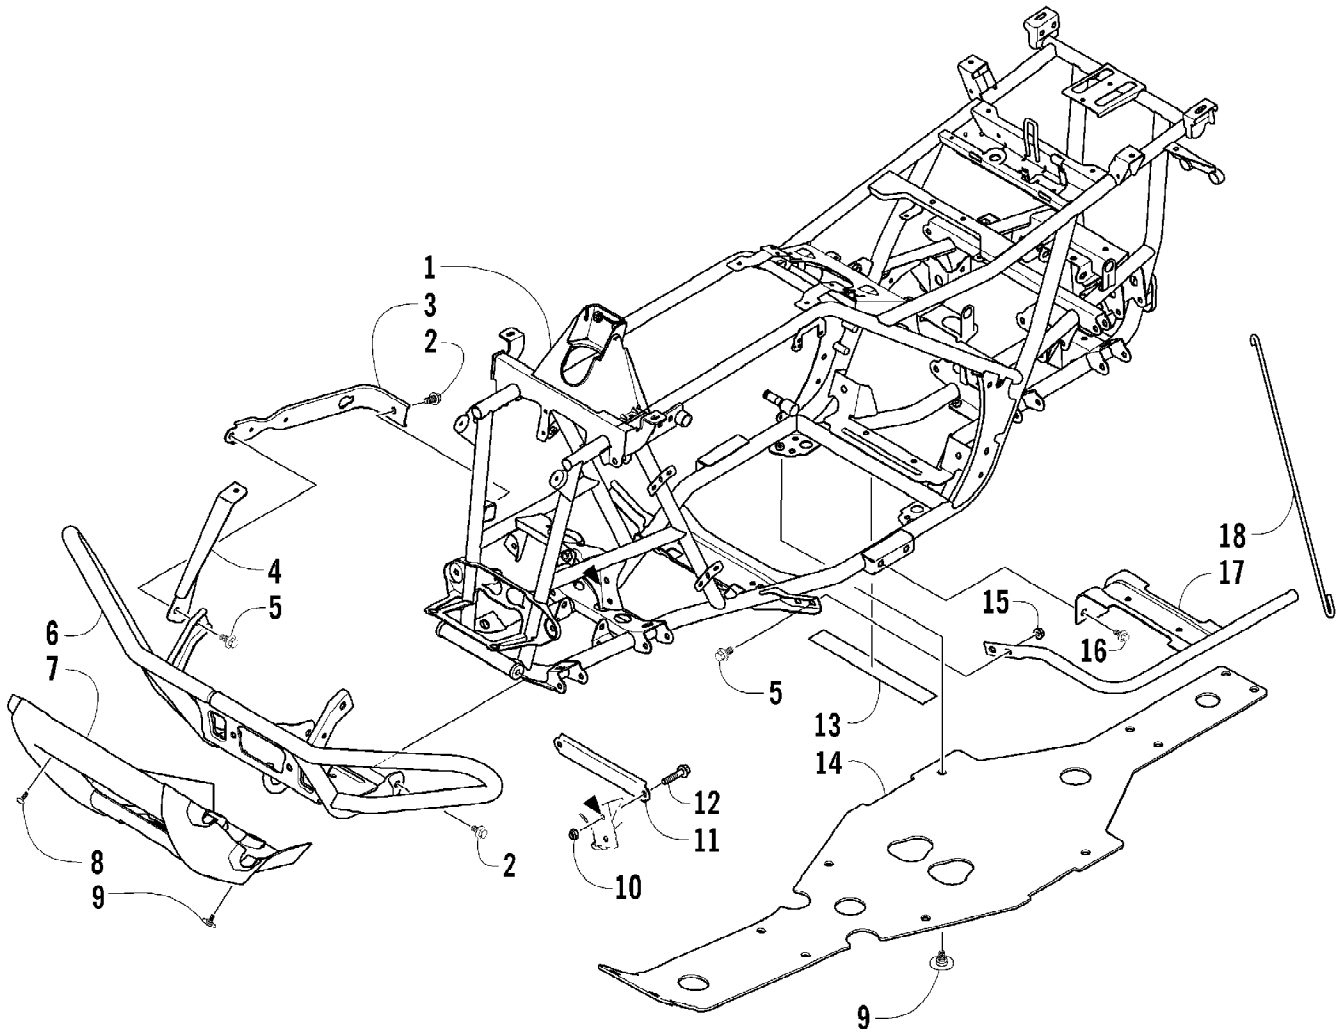

2007 ATV 650 H1 AUTOMATIC TRANSMISSION 4X4 FIS RED (A2007IBS4B) 43 of 104
FRAME AND RELATED PARTS

2007 ATV 650 H1 AUTOMATIC TRANSMISSION 4X4 FIS RED (A2007IBS4BUSA) 44 of 104
FRAME AND RELATED PARTS

Ref #	Part Number	Qty	S/P/F	Description
1	2506-033	1		Frame, Main
2	8409-020	4	/P	Screw, Cap
3	1506-596	1	/P	Channel, Bumper Mounting - Right
3	0506-653	1	S	Channel, Bumper Mounting - Left
4	1506-562	1		Bracket, Mounting - Bumper - Right
4	1506-563	1		Bracket, Mounting - Bumper - Left
5	8408-816	6		Screw, Cap
6	1506-855	1	/P	Bumper
7	1406-360	1		Grille, Bumper
8	0423-419	2		Screw, Machine
9	0423-101	14		Screw, Body
10	8428-002	2		Nut, Lock
11	1506-429	1	S	Brace, A-Arm
12	8409-025	2		Screw, Cap
13	0406-289	2		Pad, Frame
14	2406-029	1		Panel, Belly
15	8424-802	4		Nut, Flange
16	8409-016	4		Screw, Cap
17	1506-380	1		Footrest - Right
17	1506-379	1		Footrest - Left
18	2406-147	2		Rod, Support