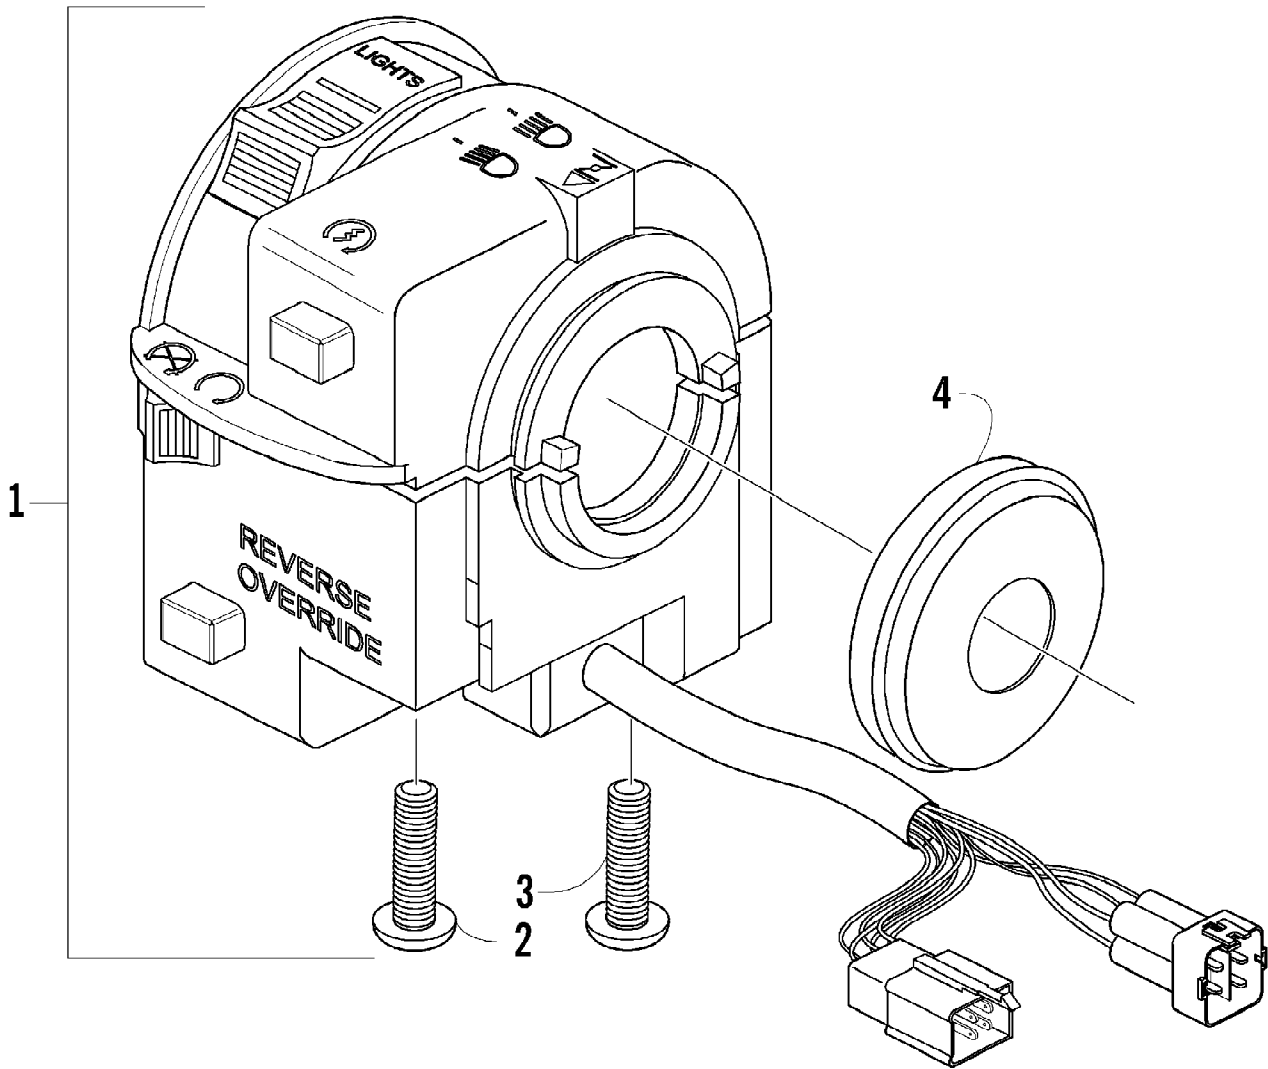

2007 ATV 650 H1 AUTOMATIC TRANSMISSION 4X4 FIS RED (A2007IBS4BUSA) Page 18 of 104
CONTROL SWITCH HOUSING ASSEMBLY

Ref #	Part Number	Qty	S/P/F	Description
1	0509-014	1		Switch, Control - Assembly (inc. 2-4)
2	0409-027	1		Screw, Machine
3	0409-028	1		Screw, Machine
4	3409-019	1		Cover, Switch Housing