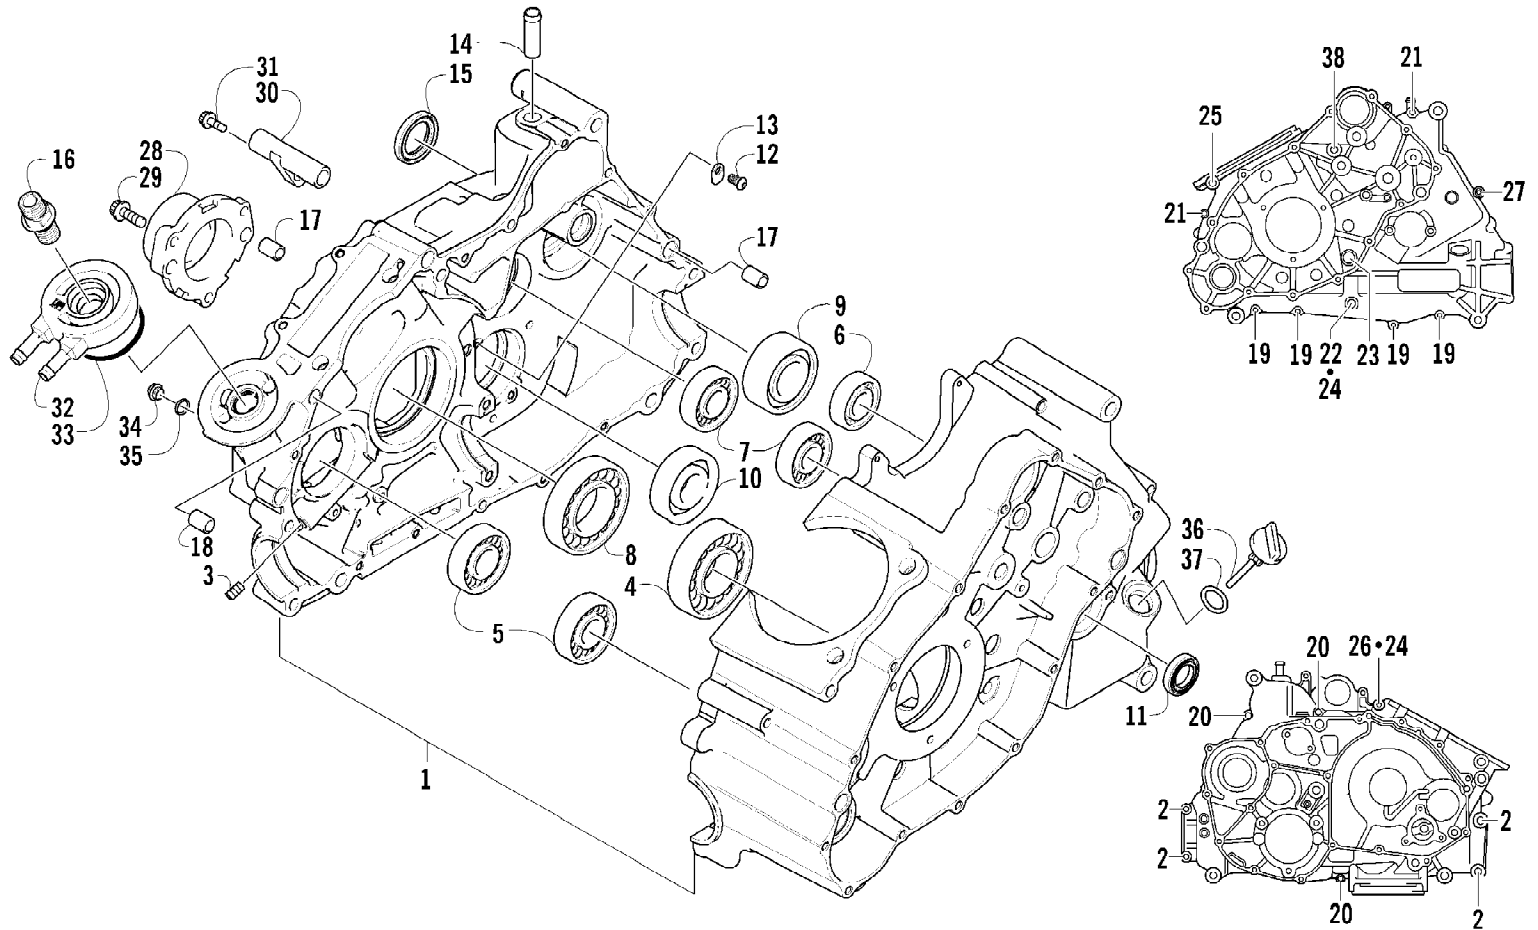

2007 ATV 650 H1 AUTOMATIC TRANSMISSION 4X4 FIS RED (A2007IBS4BUP35) 27 of 104
CRANKCASE ASSEMBLY (VIN: 4UF07ATV47T237701 up to 4UF07ATV97T270001 and up)

2007 ATV 650 H1 AUTOMATIC TRANSMISSION 4X4 FIS RED (A2007IBS4BUP35) 28 of 104
CRANKCASE ASSEMBLY (VIN: 4UF07ATV47T237701 up to 4UF07ATV97T270001 and up)

Ref #	Part Number	Qty	S/P/F	Description
1	0801-096	1	S	Crankcase Assembly (inc. 2-15)
2	8412-850	4		Screw, Cap
3	0801-002	2		Plug
4	0832-003	1	S	Bearing
5	0832-005	2	S	Bearing
6	0832-013	1	S	Bearing
7	0832-014	2	S	Bearing
8	0832-002	1	S	Bearing
9	0832-012	1	S	Bearing
10	0832-015	1	S/P	Bearing
11	0822-052	1		Seal, Countershaft
12	0826-100	2		Screw, Machine
13	0822-010	2	/P	Retainer, Bearing
14	0801-028	1		Pipe, Breather
15	0830-035	1		Seal, Driveshaft
16	0812-056	1		Union, Oil Filter
17	0829-002	5		Pin, Dowel
18	0829-003	1		Pin, Dowel
19	8468-645	4		Screw, Machine
20	8468-655	3		Screw, Machine
21	8468-675	2		Screw, Machine
22	8412-860	1		Screw, Cap
23	0826-017	1		Screw, Cap
24	0830-008	2		Gasket
25	0826-019	1		Screw, Cap
26	0826-018	1		Screw, Cap
27	8468-695	1		Screw, Machine
28	0801-006	1		Housing, Secondary Shaft Bearing
29	0826-105	3		Screw, Cap
30	0801-069	1		Pipe, Breather
31	0826-038	1		Screw, Machine
32	0812-055	1		Tower, Oil Filter
33	0830-166	1		O-Ring
34	0812-058	2		Plug
35	0812-026	2		Gasket
36	0801-005	1		Stick, Oil Level
37	0830-010	1		O-Ring, Oil Level Stick
38	8468-680	1		Screw, Machine