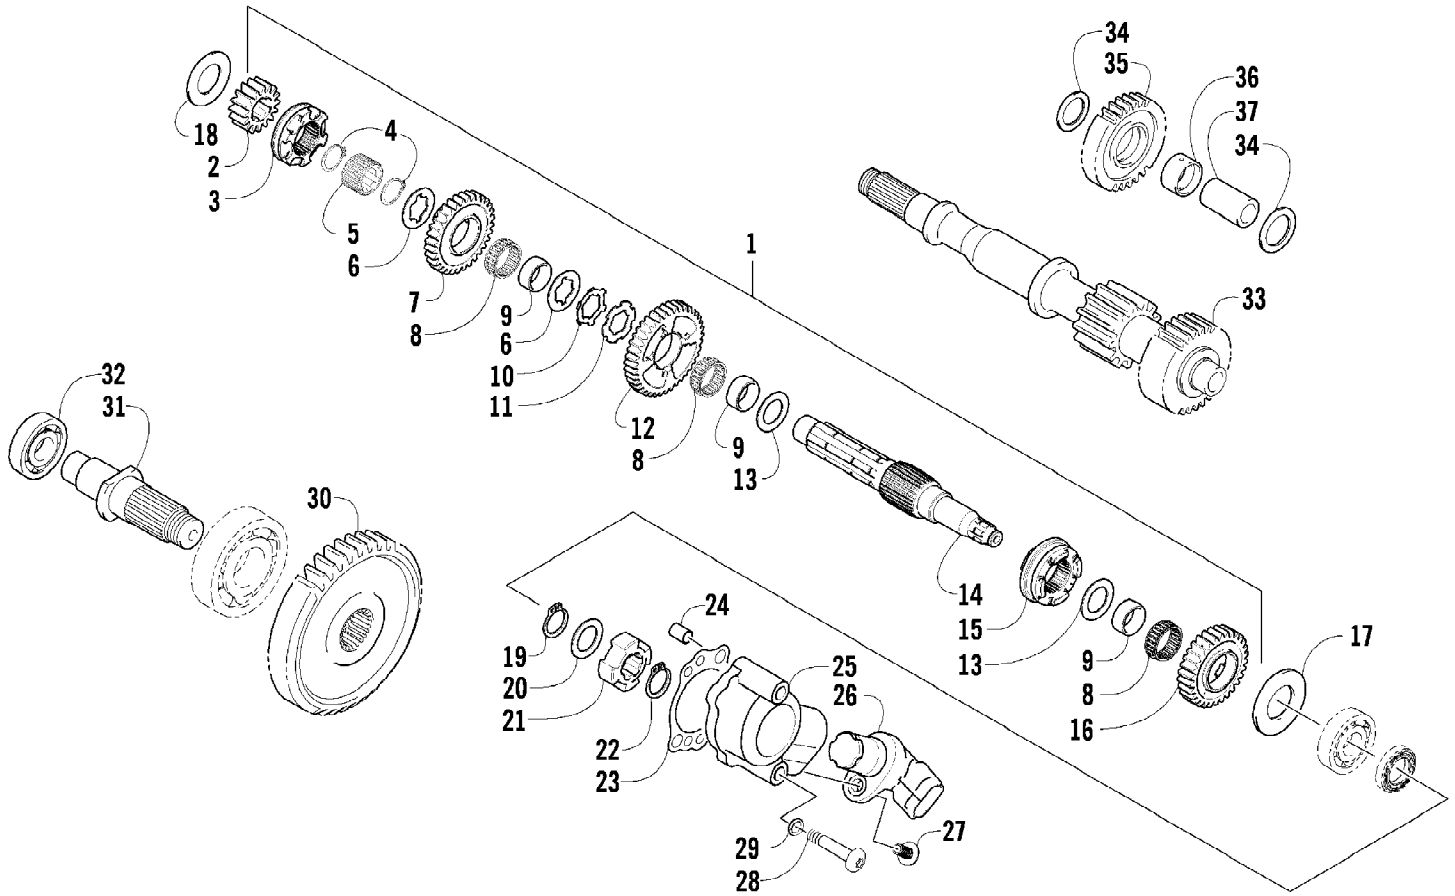

2007 ATV 650 H1 AUTOMATIC TRANSMISSION 4X4 FIS RED (A2007IBS4B) 83 of 104
SECONDARY TRANSMISSION ASSEMBLY

2007 ATV 650 H1 AUTOMATIC TRANSMISSION 4X4 FIS RED (A2007IBS4BUSA) Page 84 of 104
SECONDARY TRANSMISSION ASSEMBLY

Ref #	Part Number	Qty	S/P/F	Description
1	0822-048	1		Countershaft Assembly (inc. 2-16)
2	0822-008	1		Gear, Drive - No. 2
3	0822-014	1		Dog, Reverse Driven Gear
4	0831-011	2		Circlip
5	0822-045	1		Spacer, Reverse Driven Gear
6	0828-008	2		Washer
7	0822-013	1		Gear, Reverse Driven
8	0832-011	3		Bearing
9	0822-005	3		Bushing
10	0828-014	1		Washer, Lock
11	0828-015	1		Washer, Lock
12	0822-004	1		Gear, Driven - Low
13	0822-046	2		Washer, Driven Gear
14	0822-003	1		Countershaft
15	0822-007	1		Dog, Sliding
16	0822-006	1		Gear, Driven - High
17	0828-011	1		Washer, Drive Gear
18	0828-010	1		Washer, Drive Gear
19	0831-040	1		Ring, Retaining
20	0828-069	1		Washer, Thrust
21	0822-050	1		Trigger, Speedometer Sensor
22	0831-039	1		Ring, Retaining
23	0830-129	1		Gasket
24	0829-023	2		Pin, Dowel
25	0822-049	1		Housing, Speedometer Sensor
26	0824-015	1	S	Sensor, Speedometer
27	8468-620	1	/P	Screw, Machine
28	8468-645	2		Screw, Machine
29	0830-107	2		Seal, Fastener
30	0822-009	1		Gear, Driven - No. 2
31	0822-037	1	S	Shaft, Output
32	0832-014	1	S	Bearing
33	0822-001	1		Driveshaft
34	0828-016	2		Washer, Reverse Idle Gear
35	0822-011	1		Gear, Reverse Idle
36	0822-012	1		Bushing, Reverse Idle Gear
37	0822-015	1		Shaft, Reverse Idle