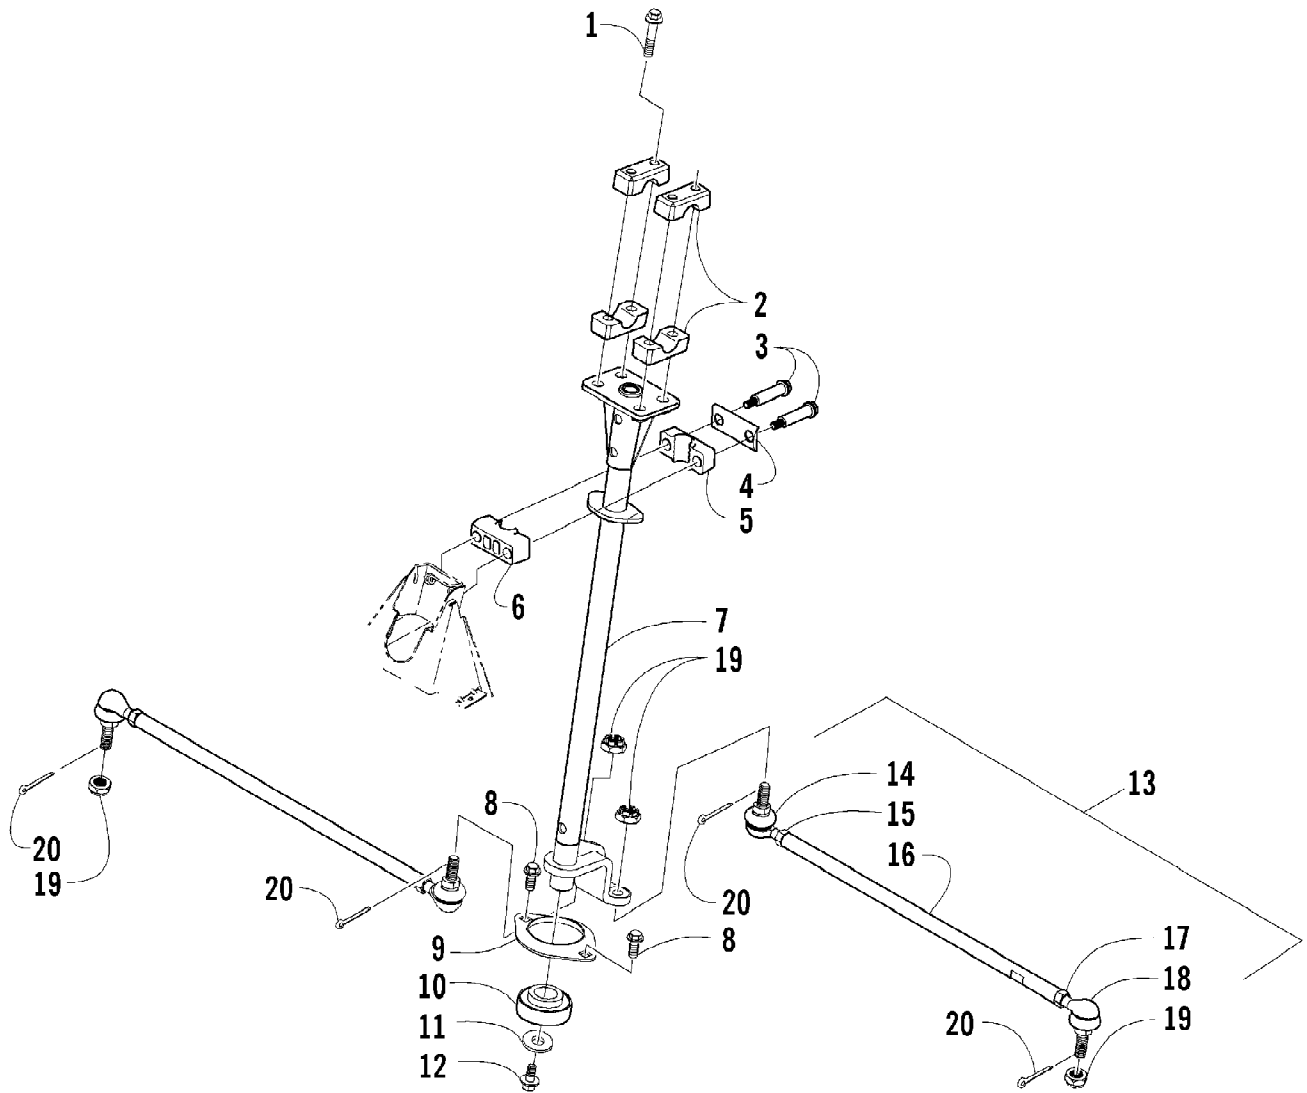

2007 ATV 650 H1 AUTOMATIC TRANSMISSION 4X4 FIS RED (A2007IBS4B) 91 of 104
STEERING POST ASSEMBLY

2007 ATV 650 H1 AUTOMATIC TRANSMISSION 4X4 FIS RED (A2007IBS4BUSA) Page 92 of 104
STEERING POST ASSEMBLY

Ref #	Part Number	Qty	S/P/F	Description
1	8408-860	4		Screw, Cap
2	0405-035	4		Cap, Steering Adjuster
3	0423-505	2		Screw, Shoulder
4	0405-166	1		Cap, Housing
5	0405-138	1		Housing, Lower
6	0405-139	1		Housing, Upper
7	0505-451	1	S	Post, Steering
8	8408-816	2		Screw, Cap
9	0602-233	1		Flange, Bearing
10	0405-052	1		Bearing w/Inverted Oil Seal
11	0423-073	1		Washer
12	8409-020	1	/P	Screw, Cap
13	0505-408	2	S	Tie Rod - Assembly (inc. 14-18)
14	0405-083	2	S	Ball Joint, Tie Rod - Left
15	0423-013	2		Nut - Left
16	0405-107	2	S	Tie Rod
17	8420-002	2	/P	Nut - Right
18	0405-082	2	S	Ball Joint, Tie Rod - Right
19	0423-157	4		Nut, Lock
20	0623-175	4		Pin, Cotter