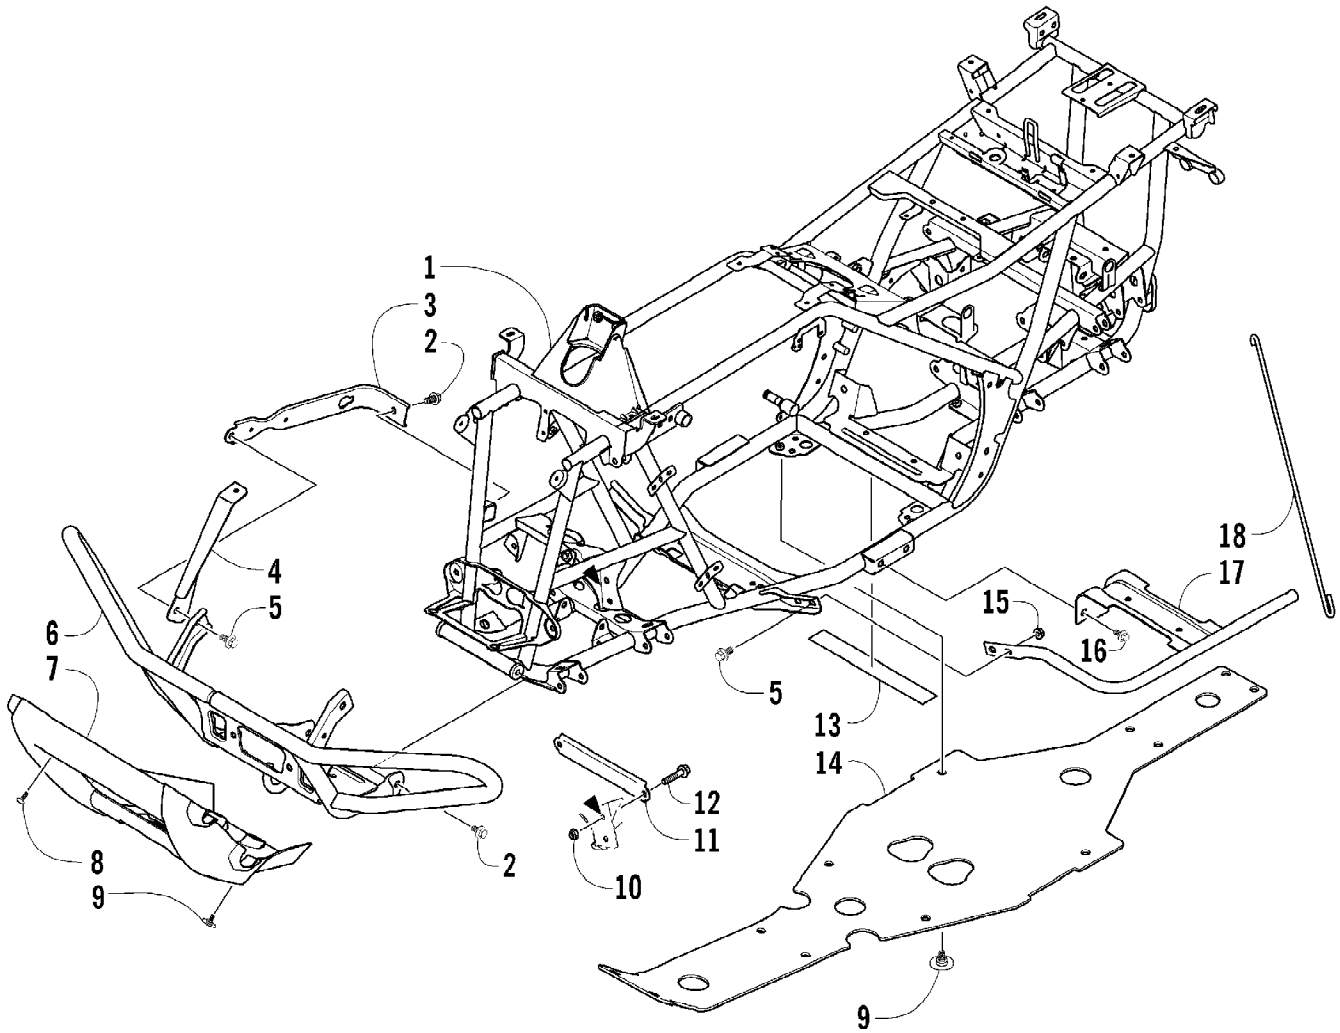

2007 ATV 650 H1 AUTOMATIC TRANSMISSION 4X4 FIS GREEN (A2007IBSP4) of 104
FRAME AND RELATED PARTS

Ref #	Part Number	Qty	S/P/F	Description
1	2506-033	1		Frame, Main
2	8409-020	4	/P	Screw, Cap
3	1506-596	1	/P	Channel, Bumper Mounting - Right
3	0506-653	1	S	Channel, Bumper Mounting - Left
4	1506-562	1		Bracket, Mounting - Bumper - Right
4	1506-563	1		Bracket, Mounting - Bumper - Left
5	8408-816	6		Screw, Cap
6	1506-855	1	/P	Bumper
7	1406-360	1		Grille, Bumper
8	0423-419	2		Screw, Machine
9	0423-101	14		Screw, Body
10	8428-002	2		Nut, Lock
11	1506-429	1	S	Brace, A-Arm
12	8409-025	2		Screw, Cap
13	0406-289	2		Pad, Frame
14	2406-029	1		Panel, Belly
15	8424-802	4		Nut, Flange
16	8409-016	4		Screw, Cap
17	1506-380	1		Footrest - Right
17	1506-379	1		Footrest - Left
18	2406-147	2		Rod, Support