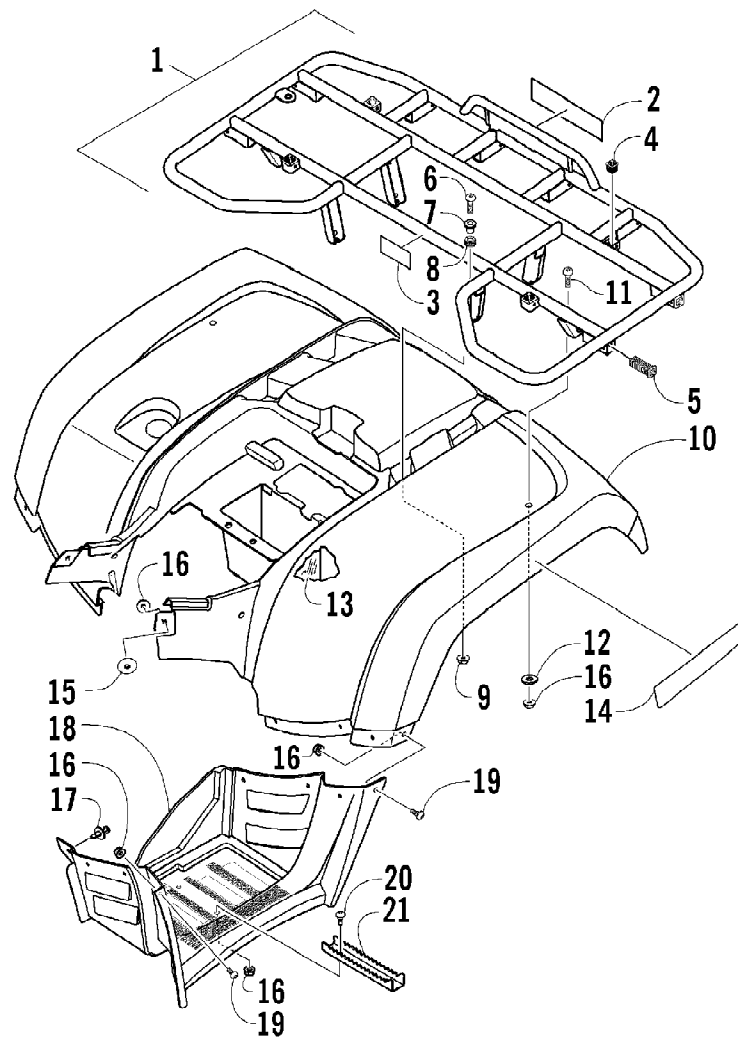

2007 ATV 650 H1 AUTOMATIC TRANSMISSION 4X4 FIS GREEN (A2007IBS#1166) of 104
REAR BODY PANEL ASSEMBLY

Ref #	Part Number	Qty	S/P/F	Description
1	0541-337	1	/P	Rack, Rear - Assembly (inc. 2-5)
2	0411-814	1	/P	Decal, "Arctic Cat"
3	0411-648	1		Decal, Warning - Rear Rack Load
4	0441-592	4	/P	Bushing, Rack
5	2406-014	8		Bushing, Rack
6	8410-830	4		Screw, Machine
7	0423-669	4		Spacer
8	0423-465	4		Grommet
9	8432-802	4		Nut, Lock
10	2506-337	1	S	Panel, Fender - Rear (inc. 13-14)
11	0423-654	2		Screw, Shoulder
12	8050-222	2	/P	Washer
13	0470-658	1		Shield, Heat
14	0411-820	1	S	Decal, Reflector - Rear - Right
14	0411-821	1	S	Decal, Reflector - Rear - Left
15	0423-101	2		Screw, Body
16	0423-540	24		Nut, Lock
17	0623-362	2		Rivet, Reinstallable
18	1406-356	1		Footwell - Right
18	2406-429	1	/P	Footwell - Left
19	0423-419	16		Screw, Machine
20	0423-355	4		Screw, Shoulder
21	1506-125	2	/P	Footpeg