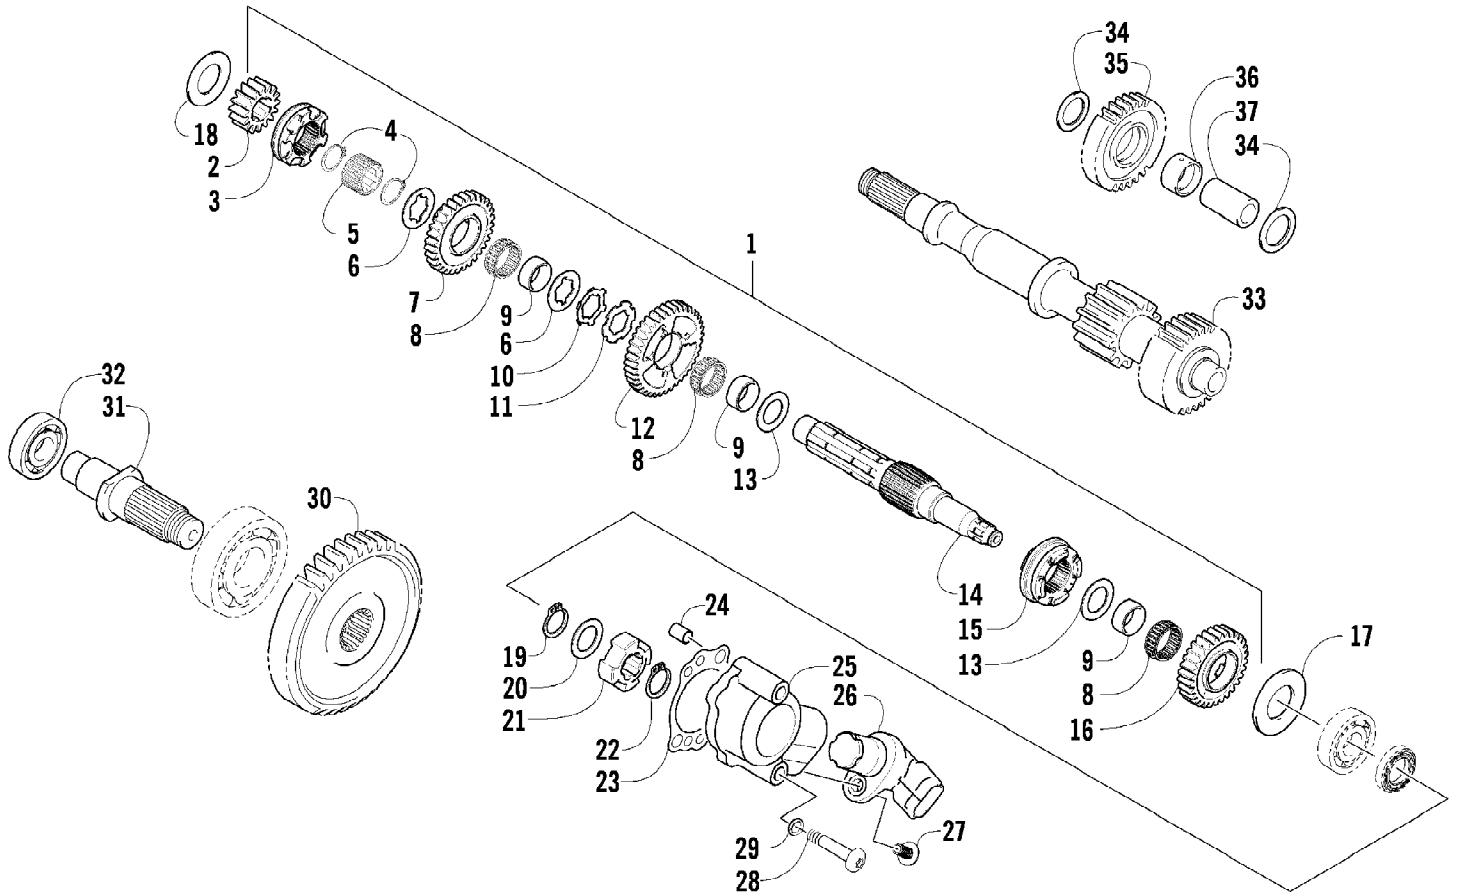

2007 ATV 650 H1 AUTOMATIC TRANSMISSION 4X4 FIS GREEN (A2007IBS) Page 63 of 104
SECONDARY TRANSMISSION ASSEMBLY

2007 ATV 650 H1 AUTOMATIC TRANSMISSION 4X4 FIS GREEN (A2007IBSP4) of 104
SECONDARY TRANSMISSION ASSEMBLY

Ref #	Part Number	Qty	S/P/F	Description
1	0822-048	1		Countershaft Assembly (inc. 2-16)
2	0822-008	1		Gear, Drive - No. 2
3	0822-014	1		Dog, Reverse Driven Gear
4	0831-011	2		Circlip
5	0822-045	1		Spacer, Reverse Driven Gear
6	0828-008	2		Washer
7	0822-013	1		Gear, Reverse Driven
8	0832-011	3		Bearing
9	0822-005	3		Bushing
10	0828-014	1		Washer, Lock
11	0828-015	1		Washer, Lock
12	0822-004	1		Gear, Driven - Low
13	0822-046	2		Washer, Driven Gear
14	0822-003	1		Countershaft
15	0822-007	1		Dog, Sliding
16	0822-006	1		Gear, Driven - High
17	0828-011	1		Washer, Drive Gear
18	0828-010	1		Washer, Drive Gear
19	0831-040	1		Ring, Retaining
20	0828-069	1		Washer, Thrust
21	0822-050	1		Trigger, Speedometer Sensor
22	0831-039	1		Ring, Retaining
23	0830-129	1		Gasket
24	0829-023	2		Pin, Dowel
25	0822-049	1		Housing, Speedometer Sensor
26	0824-015	1	S	Sensor, Speedometer
27	8468-620	1	/P	Screw, Machine
28	8468-645	2		Screw, Machine
29	0830-107	2		Seal, Fastener
30	0822-009	1		Gear, Driven - No. 2
31	0822-037	1	S	Shaft, Output
32	0832-014	1	S	Bearing
33	0822-001	1		Driveshaft
34	0828-016	2		Washer, Reverse Idle Gear
35	0822-011	1		Gear, Reverse Idle
36	0822-012	1		Bushing, Reverse Idle Gear
37	0822-015	1		Shaft, Reverse Idle