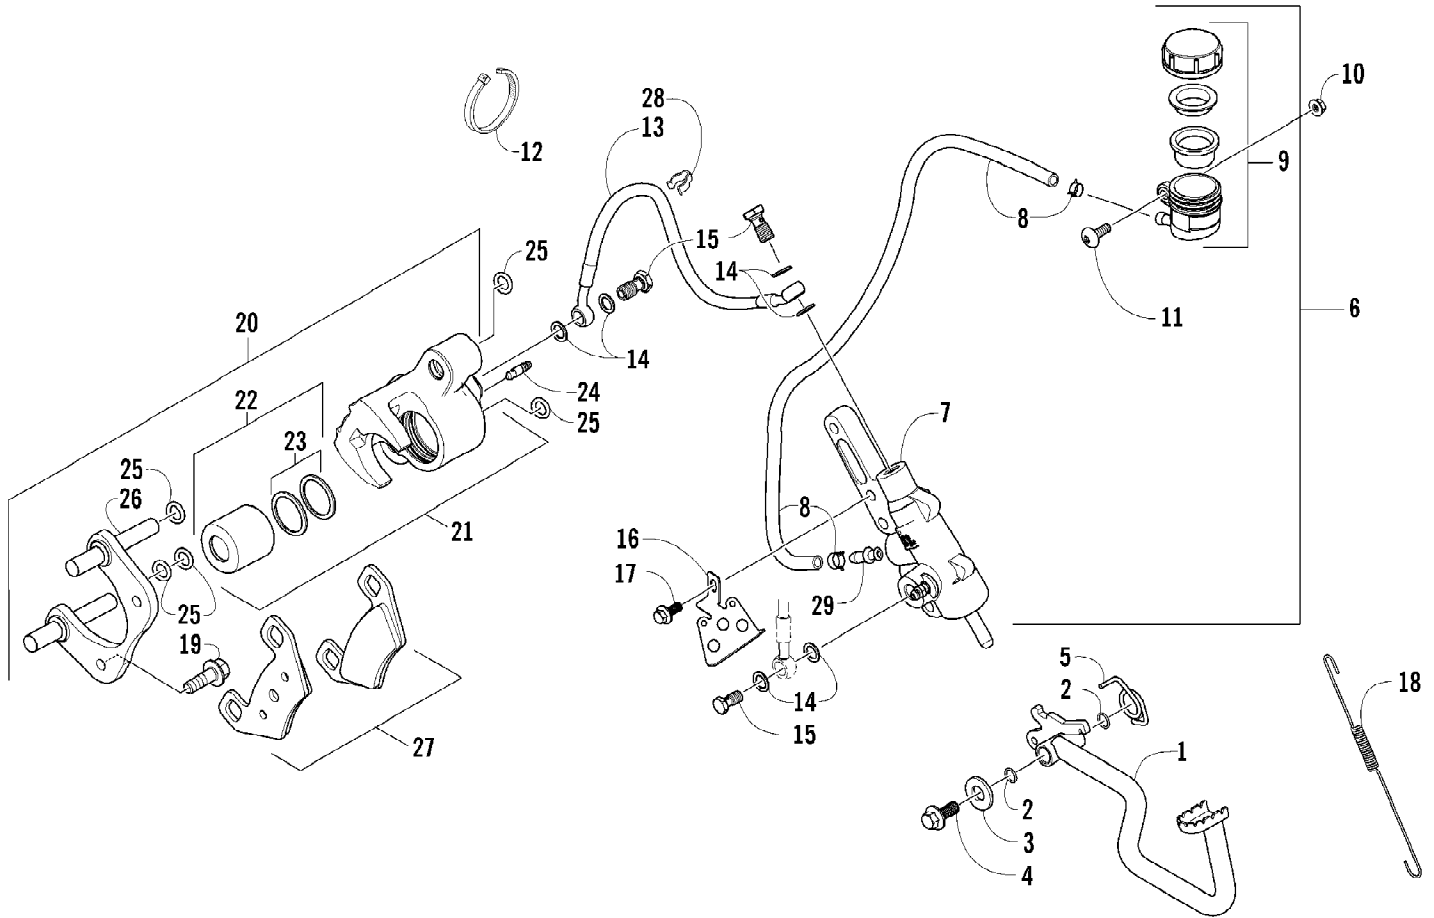

2007 ATV 650 H1 AUTOMATIC TRANSMISSION 4X4 FIS GREEN (A2007IBS4B163) of 104
AUXILIARY BRAKE ASSEMBLY

2007 ATV 650 H1 AUTOMATIC TRANSMISSION 4X4 FIS GREEN (A2007IBS4B1634) of 104
AUXILIARY BRAKE ASSEMBLY

Ref #	Part Number	Qty	S/P/F	Description
	1502-135	1		Fully Bled Master Cylinder Replacement Kit
1	1502-063	1		Lever, Brake
2	1602-213	2	/P	O-Ring
3	8050-252	1		Washer
4	8408-816	1		Screw, Cap
5	0502-807	1		Spring, Brake Lever
6	1502-137	1	S	Brake Assembly (inc. 7-9)
7	0	1	F	Master Cylinder
8	1502-142	1		Hose, Brake Reservoir w/Clamps
9	1502-141	1		Reservoir, Brake
10	0623-038	1		Nut, Flanged
11	8476-616	1		Screw, Machine
12	0123-788	1	/P	Cable Tie - 7.5 in.
13	1502-139	1		Hose, Brake
14	0423-178	6		Washer, Crush
15	0423-413	3		Bolt, Banjo-Fitting
16	1502-179	1		Bracket, Switch
17	8408-625	2		Screw, Cap
18	0502-785	1		Spring, Brake Switch
19	1623-589	2	S	Screw, Cap
20	0502-878	1	S	Caliper, Brake (inc. 21-27)
21	0502-603	1	S	Housing, Caliper - Assembly - Right Rear (inc. 22-24)
22	0502-606	1		Piston/Seal Set (inc. 23)
23	0502-607	1		Seal Set
24	0502-609	1	/P	Valve, Bleed
25	0502-608	1		O-Ring, Guide - Set
26	0502-605	1		Bracket Assembly
27	0502-875	1	S	Pad, Brake - Set
28	1502-115	2		Clip, Brake Hose
29	1502-138	1	S	Adapter, Hose