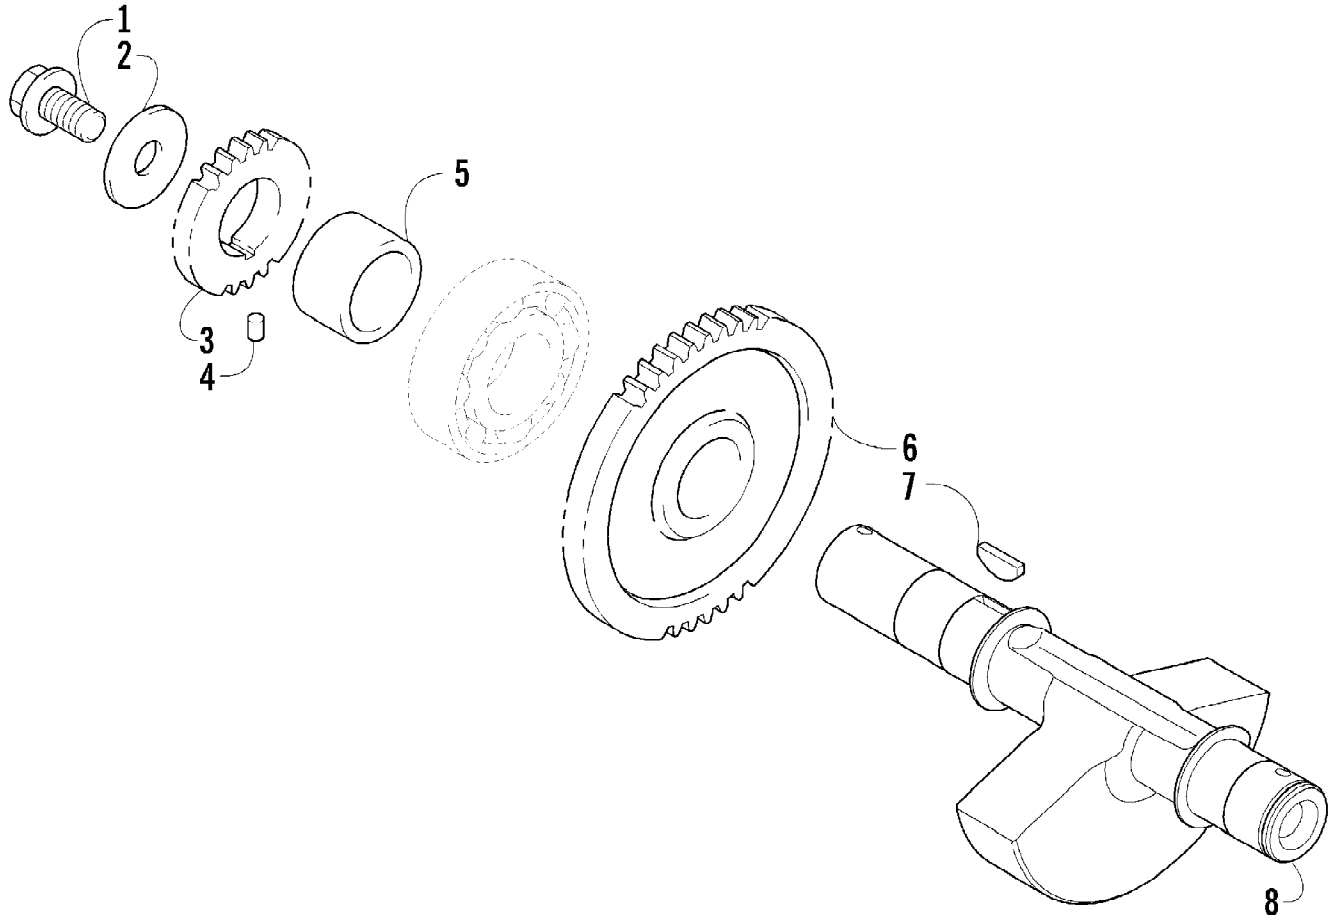

2007 ATV 650 H1 AUTOMATIC TRANSMISSION 4X4 FIS GREEN (A2007IBS#1652) of 104
CRANK BALANCER ASSEMBLY

Ref #	Part Number	Qty	S/P/F	Description
1	0826-033	1		Screw, Cap
2	0828-003	1		Washer
3	0811-003	1		Gear, Oil Pump Drive
4	0829-007	1		Dowel, Solid
5	0811-004	1		Spacer
6	0811-002	1		Gear, Driven
7	0829-006	1		Key - Crank Balancer Shaft
8	0811-017	1		Balancer, Crank