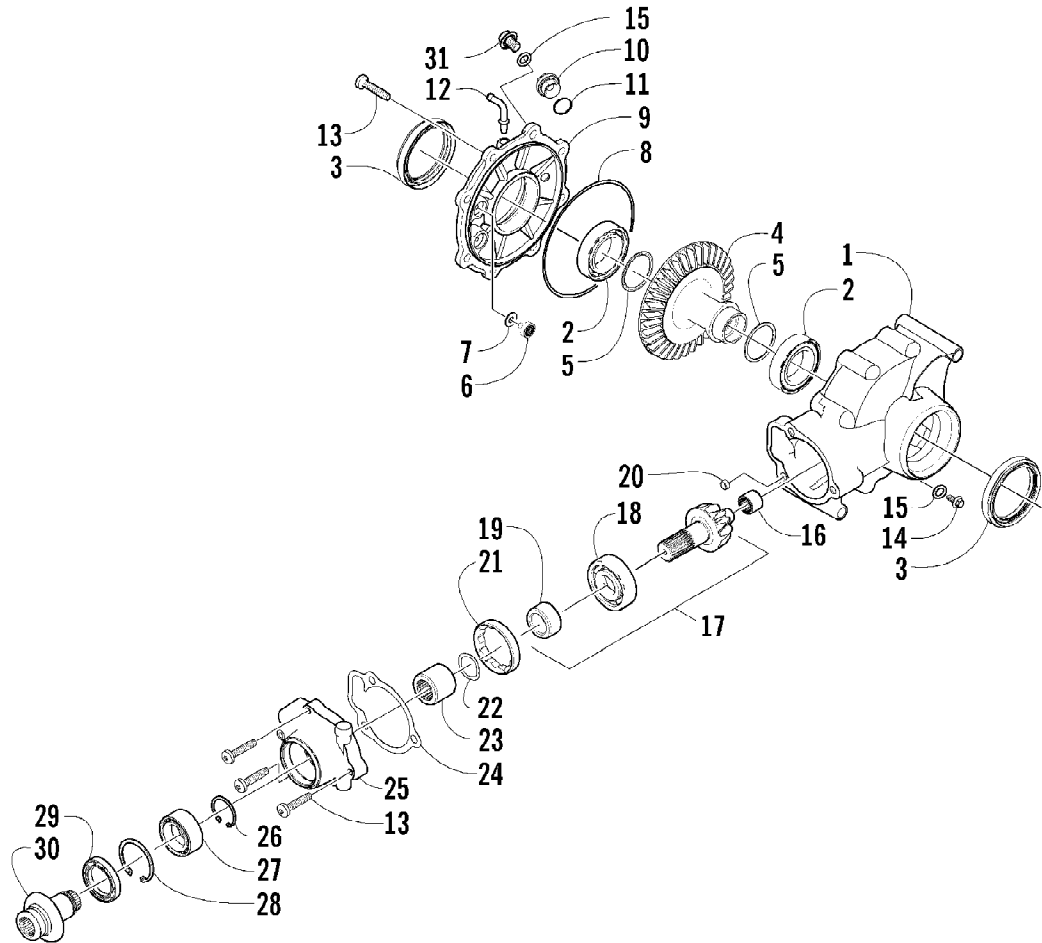

2007 ATV 650 H1 AUTOMATIC TRANSMISSION 4X4 FIS GREEN (A2007IBS) of 104
REAR DRIVE GEARCASE ASSEMBLY

2007 ATV 650 H1 AUTOMATIC TRANSMISSION 4X4 FIS GREEN (A2007IBS#1501) of 104
REAR DRIVE GEARCASE ASSEMBLY

Ref #	Part Number	Qty	S/P/F	Description
	1502-079	1	S	Complete Rear Gearcase Assembly
1	0502-622	1		Housing, Gearcase
2	0402-393	2		Bearing
3	1402-441	2	S	Seal
4	1402-032	1		Gear, Ring - 36T
5	0402-405	AR		Shim
5	0402-406	AR		Shim
5	0402-407	AR		Shim
5	0402-408	AR		Shim
5	0402-409	AR		Shim
6	0402-326	1		Button, Thrust
7	0402-429	AR		Shim
7	0402-430	AR		Shim
7	0402-431	AR		Shim
7	0402-432	AR		Shim
7	0402-433	AR		Shim
8	0423-149	1		O-Ring
9	1502-082	1		Cover, Gearcase
10	0402-333	1	/P	Plug, Fill (inc. 11)
11	0423-154	1		O-Ring
12	1402-102	1		Fitting
13	0423-118	11		Screw, Self-Tapping
14	0402-450	1	S	Plug, Magnetic (inc. one No. 15)
15	0423-153	2		O-Ring
16	0402-328	1		Bearing
17	0502-783	1		Gear, Pinion - Assembly - 10T (inc. 18-19)
18	0402-327	1		Bearing
19	0402-336	1		Collar, Retaining
20	0402-411	1		Pin, Dowel
21	0402-331	1		Collar, Lock
22	0402-982	1		Washer, Spring
23	0402-981	1		Collar, Shaft
24	0402-947	1		Gasket, Flange
25	0502-529	1		Housing, Pinion
26	0423-417	1		Ring, Retaining
27	1402-043	1		Bearing
28	0423-423	1		Ring, Retaining
29	1402-011	1		Seal
30	1502-085	1	/P	Shaft, Input
31	1402-211	1		Plug, Oil Level (inc. one No. 15)