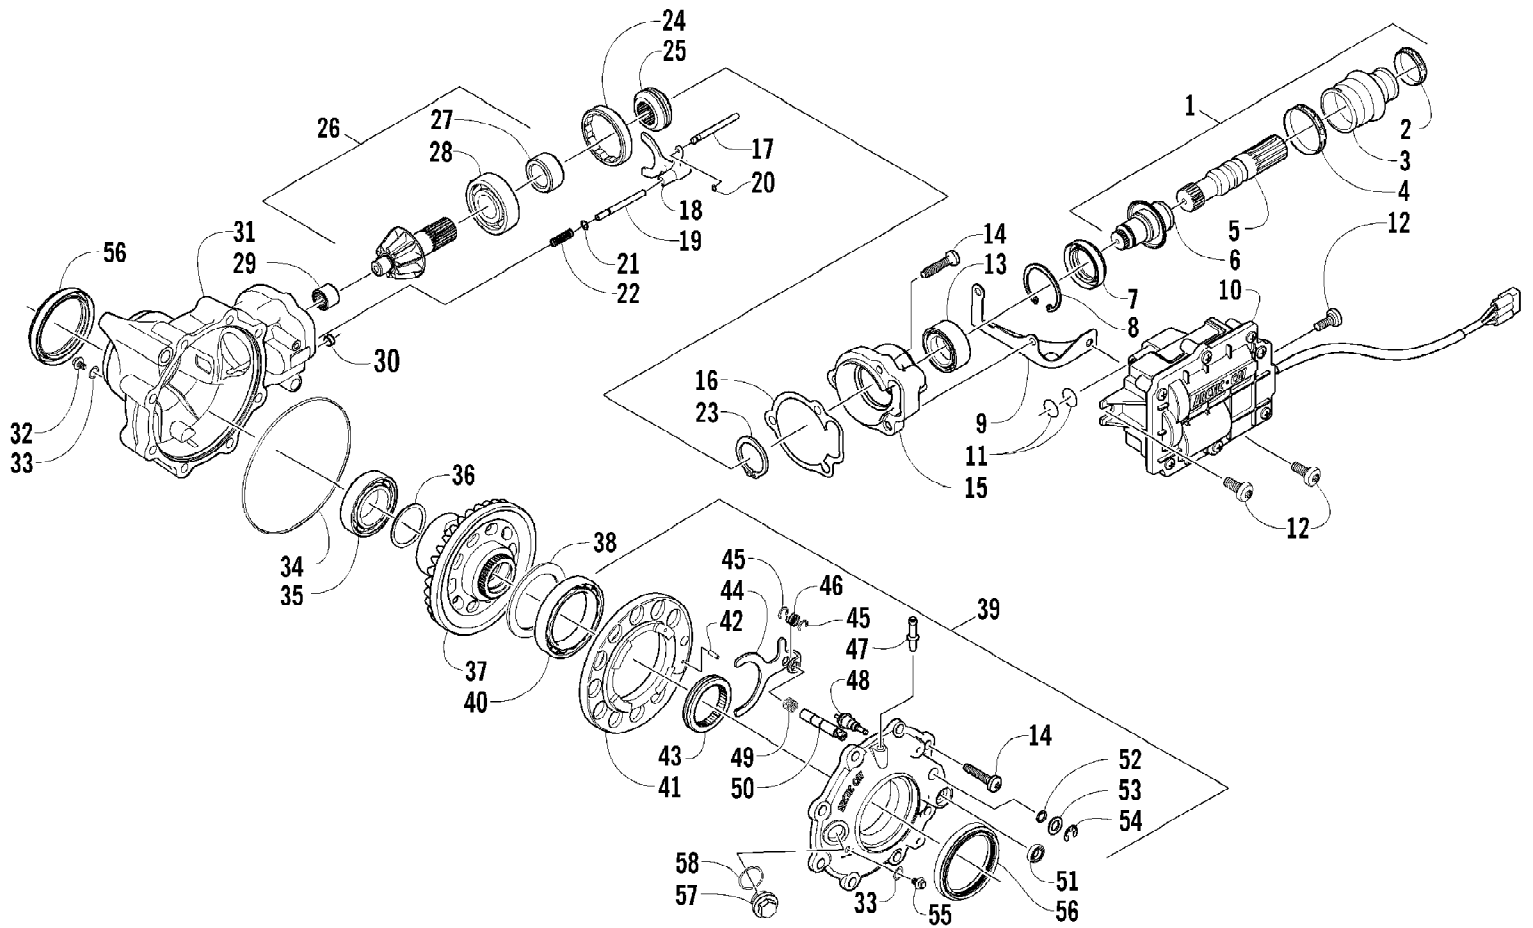

2007 ATV 650 H1 AUTOMATIC TRANSMISSION 4X4 FIS GREEN (A2007IBS) Page 47 of 104
FRONT DRIVE GEARCASE ASSEMBLY

2007 ATV 650 H1 AUTOMATIC TRANSMISSION 4X4 FIS GREEN (A2007IBSP4154) of 104
FRONT DRIVE GEARCASE ASSEMBLY

Ref #	Part Number	Qty	S/P/F	Description
	1502-089	1		Complete Front Gearcase Assembly
1	1502-083	1		Shaft, Propeller - Assembly (inc. 2-6)
2	0423-411	1		Clamp, Boot
3	0402-985	1	/P	Boot, Propeller Shaft
4	0423-393	1		Clamp, Boot
5	1402-045	1		Shaft, Output
6	1502-085	1	/P	Shaft, Input
7	1402-011	1		Seal
8	0423-423	1		Ring, Retaining
9	0502-347	1		Bracket, Actuator
10	0502-579	1		Actuator (inc. one No. 11)
11	0423-498	2	S	O-Ring
12	0423-396	3		Screw, Self-Tapping
13	1402-043	1		Bearing
14	0423-118	11		Screw, Self-Tapping
15	0502-528	1	/P	Housing, Pinion
16	0402-947	1		Gasket, Flange
17	0402-997	1		Shaft, Selector
18	0402-998	1		Fork, Selector
19	0402-417	1		Shaft, Shuttle
20	0423-402	1		Ring, Retaining
21	0423-147	1		O-Ring
22	0402-999	1		Spring, Return
23	0423-417	1		Ring, Retaining
24	0402-357	1		Collar, Lock
25	0402-413	1		Coupler, Drive
26	0502-783	1		Gear, Pinion - Assembly - 10T (inc. 27-28)
27	0402-336	1		Collar, Retaining
28	0402-327	1		Bearing
29	0402-328	1		Bearing
30	0402-411	1		Pin, Dowel
31	0502-514	1		Housing, Gearcase
32	1402-210	1	/P	Plug, Magnetic (inc. one No. 33)
33	0423-153	2		O-Ring
34	0423-149	1		O-Ring
35	0402-393	1		Bearing
36	0402-405	AR		Shim
36	0402-406	AR		Shim
36	0402-407	AR		Shim
36	0402-408	AR		Shim
36	0402-409	AR		Shim
37	0502-851	1		Gear, Ring - 36T
38	1402-074	AR		Shim
38	1402-075	AR		Shim
38	1402-076	AR		Shim
38	1402-077	AR		Shim
38	1402-078	AR		Shim
39	1502-097	1		Cover, Gearcase (inc. one No. 33, 40-55, and one No. 56)
40	1402-053	1		Bearing
41	0502-413	1		Flange, Bearing
42	1402-079	1		Pin, Parallel