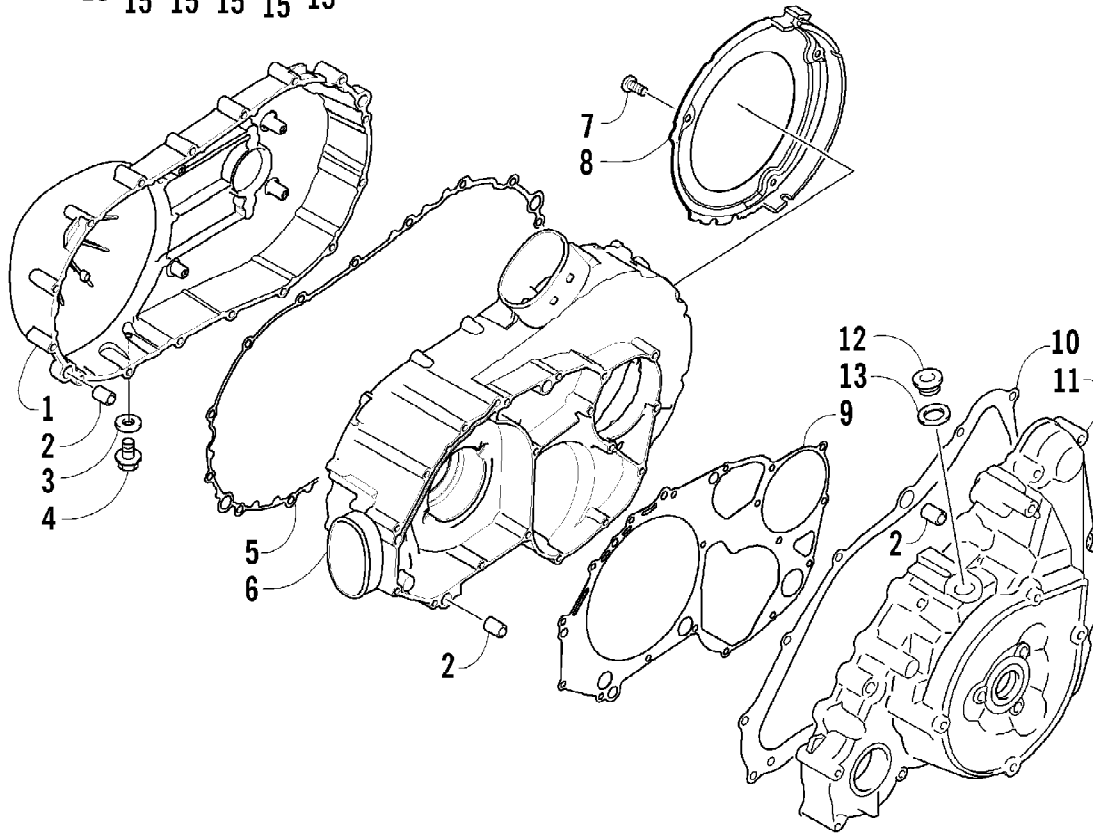

2007 ATV 650 H1 AUTOMATIC TRANSMISSION 4X4 FIS GREEN (A2007IBS) Page 6 of 104
CLUTCH/V-BELT/MAGNETO COVER ASSEMBLY

2007 ATV 650 H1 AUTOMATIC TRANSMISSION 4X4 FIS GREEN (A2007IBS) of 104
CLUTCH/V-BELT/MAGNETO COVER ASSEMBLY

Ref #	Part Number	Qty	S/P/F	Description
1	0806-014	1	S	Cover, V-Belt
2	0829-002	4		Pin, Dowel
3	0830-013	1		Washer, Crush
4	8408-812	1		Screw, Cap
5	0830-012	1	S	Gasket, V-Belt Cover
6	0806-013	1	S	Cover, Clutch
7	0826-029	3		Screw
8	0806-048	1		Plate, Air Intake
9	0830-116	1	/P	Gasket, Clutch Cover
10	0830-128	1		Gasket, Magneto Cover
11	0806-077	1	S	Cover, Magneto - Assembly
12	0806-022	1		Plug
13	0830-015	1		Washer, Crush
14	3002-964	1	/P	Clamp, Wire
15	8468-645	14		Screw, Machine
16	8468-655	2		Screw, Machine
17	8468-625	2		Screw, Machine
18	8468-640	26		Screw, Machine
19	8468-675	2		Screw, Machine