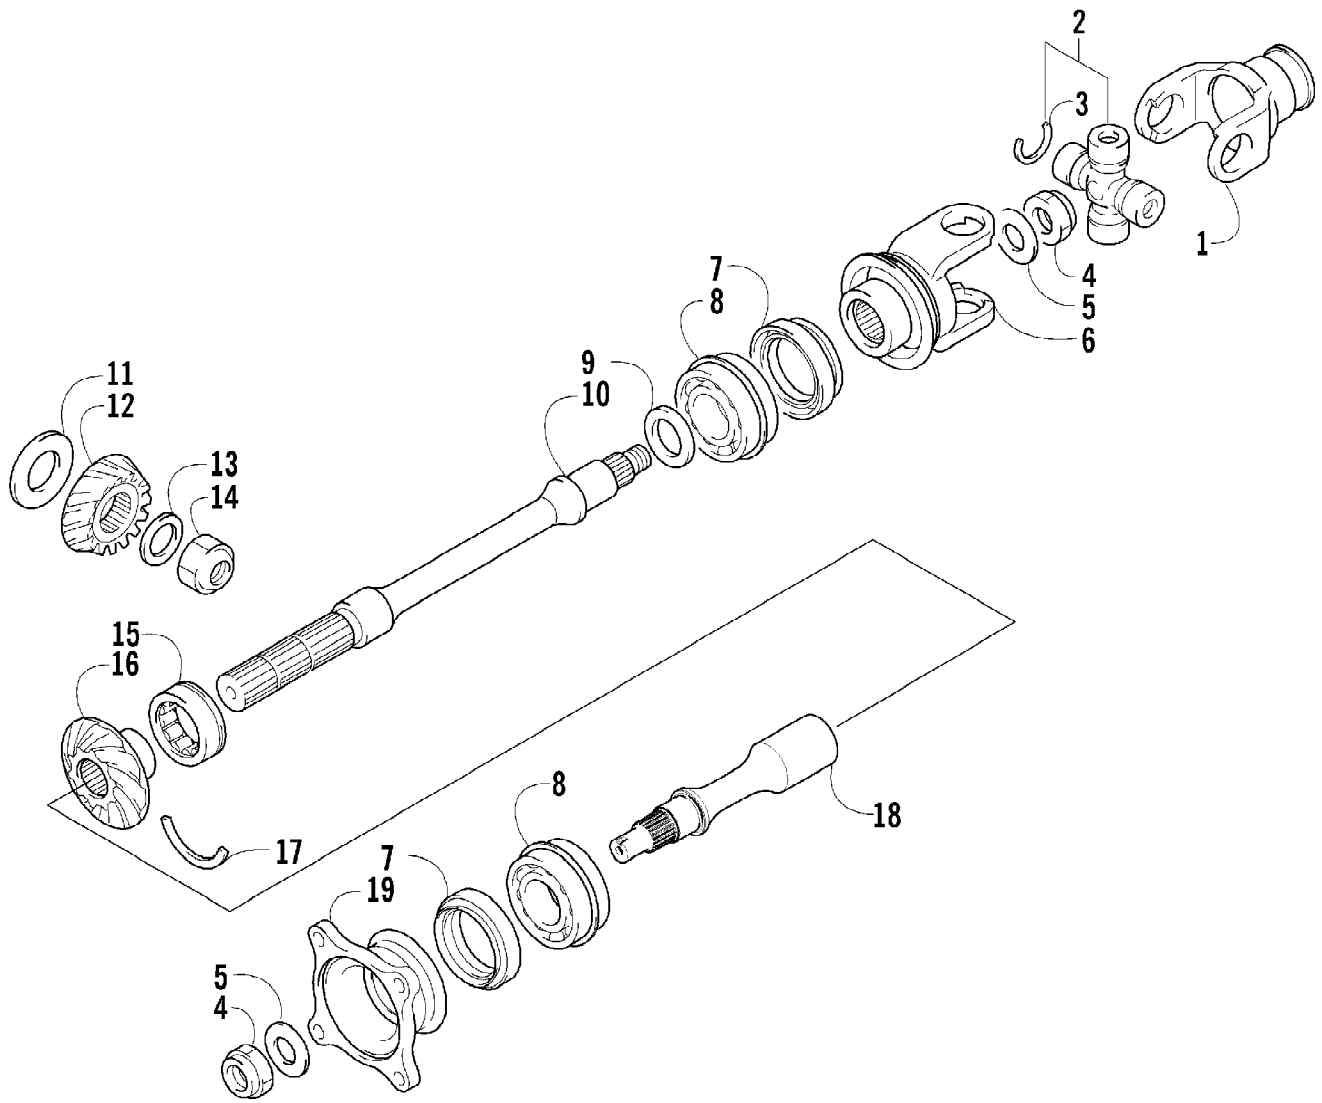

2007 ATV 650 H1 AUTOMATIC TRANSMISSION 4X4 FIS GREEN (A2007IBSP) of 104
SECONDARY DRIVE ASSEMBLY

2007 ATV 650 H1 AUTOMATIC TRANSMISSION 4X4 FIS GREEN (A2007IBSP) of 104
SECONDARY DRIVE ASSEMBLY

Ref #	Part Number	Qty	S/P/F	Description
1	0819-063	1		Yoke, Propeller Shaft Joint
2	1402-463	1	S	Joint, Universal - Set (inc. 3)
3	0423-450	4		Circlip
4	0827-013	2		Nut, Rear Output Joint
5	0828-020	2		Washer, Rear Output Flange
6	0819-061	1		Yoke, Drive Output - Front
7	0830-043	2		Seal, Oil - Driven Shaft
8	0832-017	2		Bearing, Driven Shaft
9	0828-021	AR		Shim, 25 x 34 x 0.25 mm
9	0828-022	AR		Shim, 25 x 34 x 0.30 mm
9	0828-023	AR		Shim, 25 x 34 x 0.70 mm
9	0828-024	AR		Shim, 25 x 34 x 0.90 mm
9	0828-025	AR		Shim, 25 x 34 x 0.95 mm
9	0828-026	AR		Shim, 25 x 34 x 1.00 mm
9	0828-027	AR		Shim, 25 x 34 x 1.05 mm
9	0828-028	AR		Shim, 25 x 34 x 1.10 mm
9	0828-029	AR		Shim, 25 x 34 x 1.15 mm
10	0819-003	1	S	Shaft, Secondary Driven - Front
11	0828-030	AR		Shim, 24 x 48 x 0.25 mm
11	0828-031	AR		Shim, 24 x 48 x 0.30 mm
11	0828-032	AR		Shim, 24 x 48 x 0.35 mm
11	0828-033	AR		Shim, 24 x 48 x 0.90 mm
11	0828-018	AR		Shim, 24 x 48 x 0.95 mm
11	0828-062	AR		Shim, 24 x 48 x 1.00 mm
11	0828-063	AR		Shim, 24 x 48 x 1.05 mm
11	0828-064	AR		Shim, 24 x 48 x 1.10 mm
11	0828-065	AR		Shim, 24 x 48 x 1.15 mm
12	0819-001	1		Gear, Secondary Drive
13	0828-019	1		Washer
14	0827-012	1		Nut
15	0832-016	1		Bearing, Driven Gear
16	0819-002	1		Gear, Secondary Driven
17	0819-011	1		Ring, Driven Bearing
18	0819-053	1		Shaft, Secondary Driven - Rear
19	0819-005	1		Flange, Output Joint - Rear