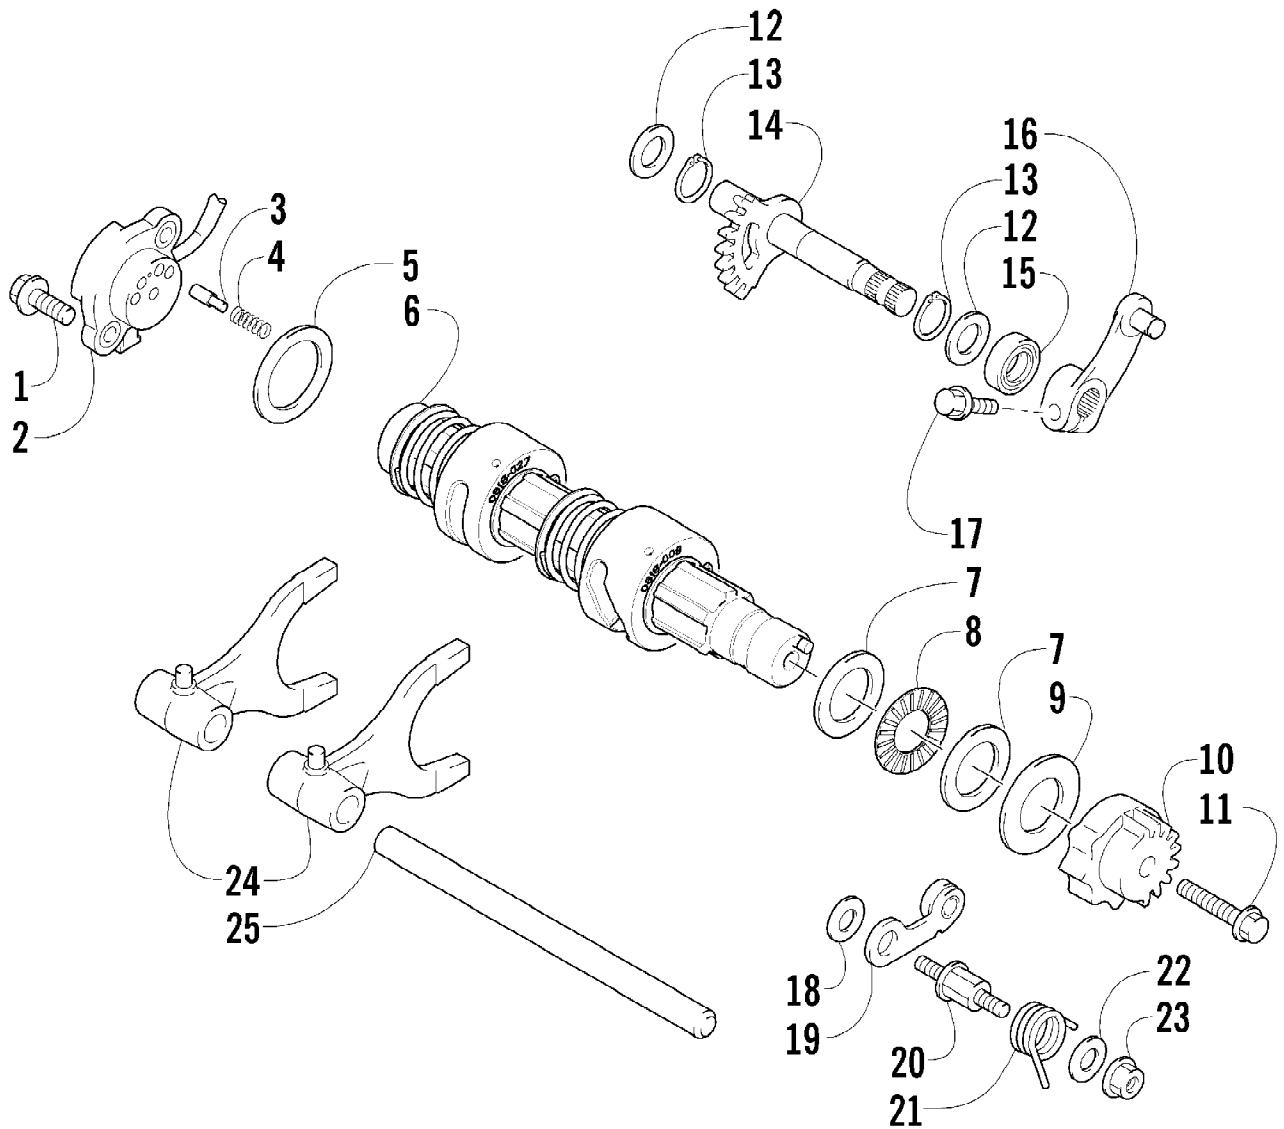

2007 ATV 650 H1 AUTOMATIC TRANSMISSION 4X4 FIS GREEN (A2007IBSP) of 104
GEAR SHIFTING ASSEMBLY

2007 ATV 650 H1 AUTOMATIC TRANSMISSION 4X4 FIS GREEN (A2007IBS) of 104
GEAR SHIFTING ASSEMBLY

Ref #	Part Number	Qty	S/P/F	Description
1	8470-520	2		Screw, Machine
2	0818-049	1	S	Base, Gear Shift Position
3	0818-013	2		Contact
4	0818-017	2		Spring
5	0828-040	1		Washer, Shift Shaft
6	0818-046	1		Shaft, Gear Shift - Assembly
7	0828-067	2		Washer, Shift Shaft
8	0832-034	1	S	Bearing
9	0828-037	1		Washer, Gear Shift Cam Plate
10	0818-005	1	S	Plate, Gear Shift Cam
11	0826-006	1		Bolt, Gear Shift Cam Plate
12	0828-036	2		Washer, Sub-Gear Shift Shaft
13	0831-010	2		Circlip, Sub-Gear Shift Shaft
14	0818-007	1	/P	Shaft, Sub-Gear Shift
15	0830-044	1		Seal, Sub-Gear Shift Shaft
16	0818-014	1		Arm, Shift
17	8468-620	1	/P	Screw, Machine
18	0828-038	1		Washer, Cam Stopper
19	0818-002	1		Stopper, Cam
20	0818-004	1		Support, Cam Stopper
21	0818-028	1		Spring, Cam Stopper
22	0828-035	1		Washer, Cam Stopper Spring
23	8424-602	1	/P	Nut, Cam Stopper Spring
24	0818-072	2	/P	Fork, Shift
25	0818-006	1		Shaft, Shift Fork