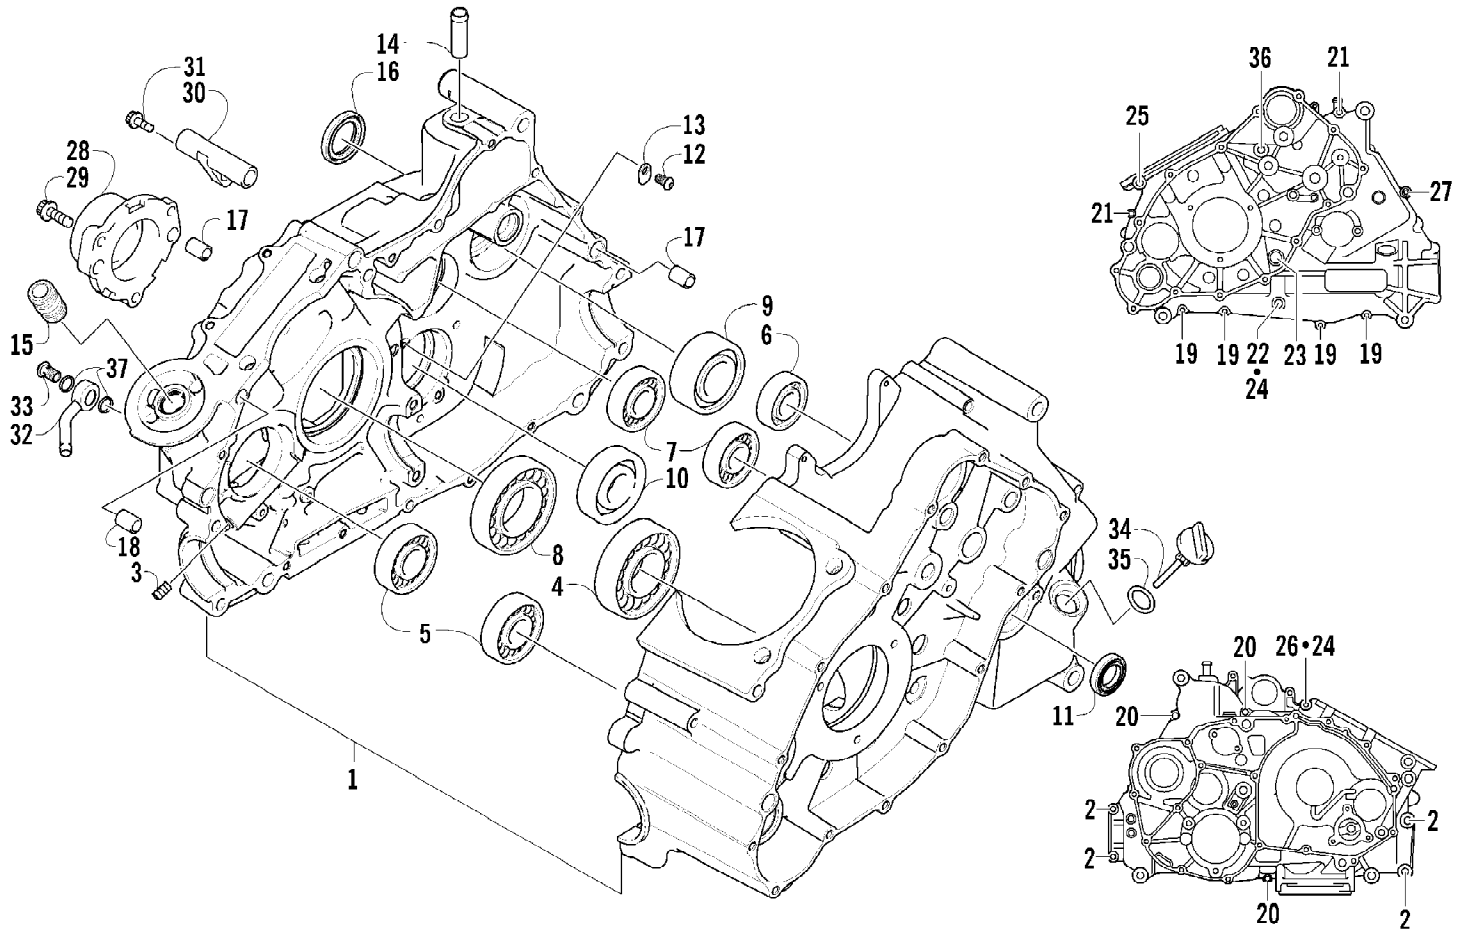

2007 ATV 650 H1 AUTOMATIC TRANSMISSION 4X4 FIS GREEN (A2007IBS) Page 25 of 104
CRANKCASE ASSEMBLY (Up to VIN: 4UF07ATV47T237701)

2007 ATV 650 H1 AUTOMATIC TRANSMISSION 4X4 FIS GREEN (A2007IBSP46S26) of 104
CRANKCASE ASSEMBLY (Up to VIN: 4UF07ATV47T237701)

Ref #	Part Number	Qty	S/P/F	Description
1	0801-056	1	S	Crankcase Assembly (inc. 2-16)
2	8412-850	4		Screw, Cap
3	0801-002	2		Plug
4	0832-003	1	S	Bearing
5	0832-005	2	S	Bearing
6	0832-013	1	S	Bearing
7	0832-014	2	S	Bearing
8	0832-002	1	S	Bearing
9	0832-012	1	S	Bearing
10	0832-015	1	S/P	Bearing
11	0822-052	1		Seal, Countershaft
12	0826-100	2		Screw, Cap
13	0822-010	2	/P	Retainer, Bearing
14	0801-028	1		Pipe, Breather
15	0812-008	1		Union, Oil Filter
16	0830-035	1		Seal, Driveshaft
17	0829-002	5		Pin, Dowel
18	0829-003	1		Pin, Dowel
19	8468-645	4		Screw, Machine
20	8468-655	3		Screw, Machine
21	8468-675	2		Screw, Machine
22	8412-860	1		Screw, Cap
23	0826-017	1		Screw, Cap
24	0830-008	2		Gasket
25	0826-019	1		Screw, Cap
26	0826-018	1		Screw, Cap
27	8468-695	1		Screw, Machine
28	0801-006	1		Housing, Secondary Shaft Bearing
29	0826-105	3		Bolt
30	0801-069	1		Pipe, Breather
31	0826-038	1		Bolt, Breather Pipe
32	0812-028	2		Fitting, Oil Cooler
33	0812-025	2		Bolt, Oil Cooler Fitting
34	0801-005	1		Stick, Oil Level
35	0830-010	1		O-Ring, Oil Level Stick
36	8468-680	1		Screw, Machine
37	0812-026	4		Gasket