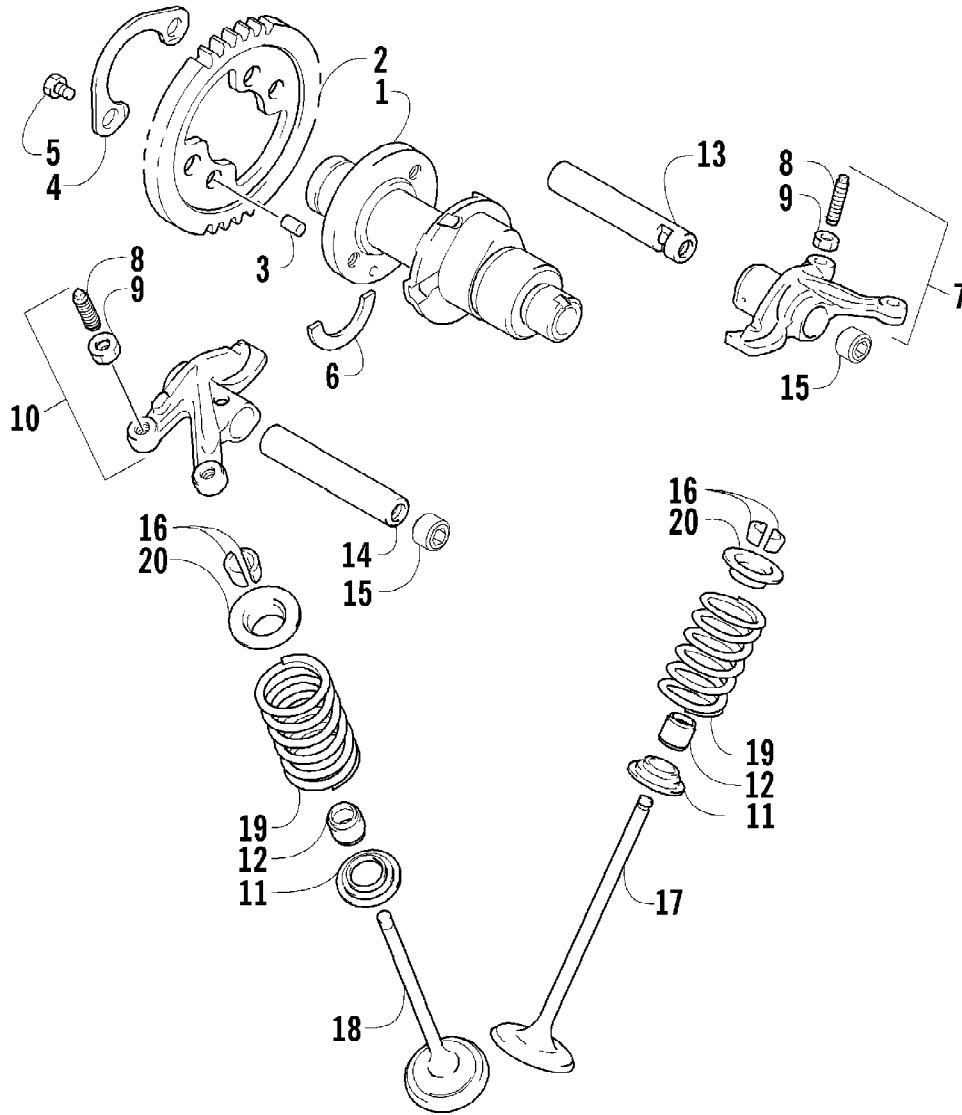

2007 ATV 650 H1 AUTOMATIC TRANSMISSION 4X4 FIS GREEN (A2007IBS4B1639) of 104
CAMSHAFT/VALVE ASSEMBLY

2007 ATV 650 H1 AUTOMATIC TRANSMISSION 4X4 FIS GREEN (A2007IBS) of 104
CAMSHAFT/VALVE ASSEMBLY

Page 10

Ref #	Part Number	Qty	S/P/F	Description
1	0809-116	1	S	Camshaft
2	0809-002	1		Sprocket
3	0829-008	1		Pin
4	0828-004	1		Washer
5	0826-034	2		Bolt
6	0809-003	1		C-Ring
7	0809-134	1	S/F	Arm, Valve Rocker - Intake (inc. two No. 8-9)
8	0809-033	4	S/F	Screw
9	0827-007	4	F	Nut
10	0809-136	1	S/F	Arm, Valve Rocker - Exhaust (inc. two No. 8-9)
11	0809-006	4	F	Seat, Spring - Valve
12	0830-016	4	S/F	Seal, Oil
13	0809-007	1	F	Shaft, Rocker Arm - Intake
14	0809-008	1	F	Shaft, Rocker Arm - Exhaust
15	0831-041	2	F	Plug, Shaft
16	0809-014	8	F	Keeper, Valve
17	0809-039	2	S/F	Valve, Intake
18	0809-040	2	S/F	Valve, Exhaust
19	0809-138	4	S/F	Spring, Valve
20	0809-013	4	F	Retainer, Spring