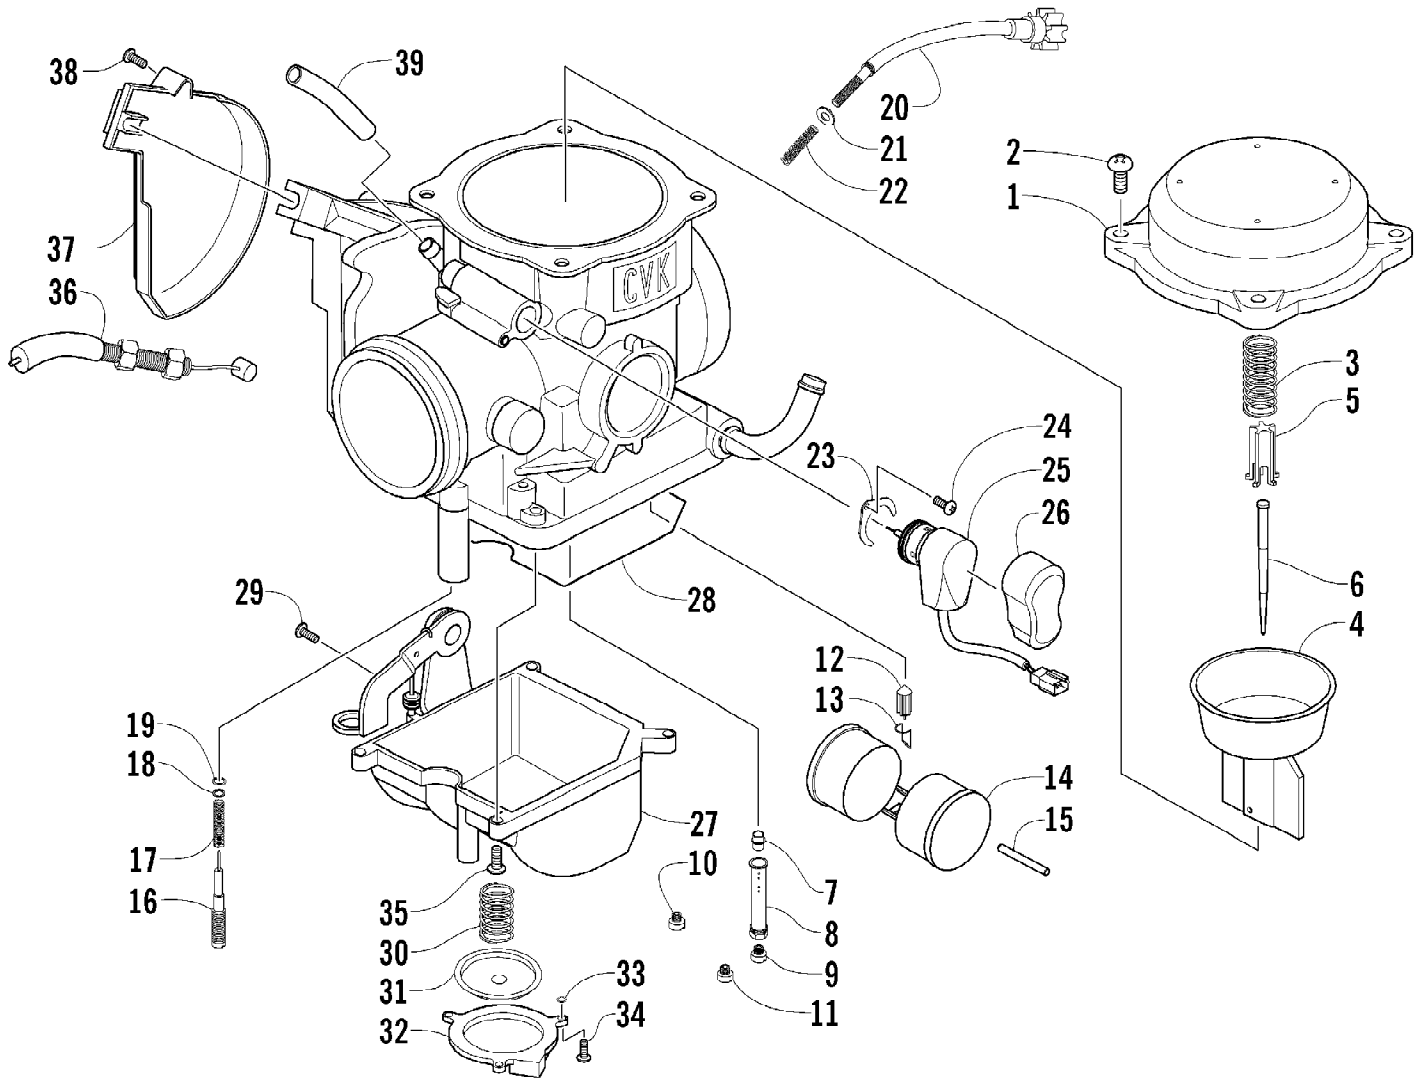

2007 ATV 650 H1 AUTOMATIC TRANSMISSION 4X4 FIS GREEN (A2007IBSP) of 104
CARBURETOR

2007 ATV 650 H1 AUTOMATIC TRANSMISSION 4X4 FIS GREEN (A2007IBS) Page 2 of 104
CARBURETOR

Ref #	Part Number	Qty	S/P/F	Description
	0470-571	1		Complete Carburetor Assembly CVK36-AE
1	5507-001	1		Cover, Top
2	5507-002	4	/P	Screw, Top Cover
3	5507-173	1	S	Spring
4	5507-099	1		Piston, Vacuum
5	5507-005	1		Seat, Spring
6	5507-184	1		Jet Needle
7	5507-007	1		Needle Jet
8	5507-047	1	/P	Holder, Needle Jet
9	5507-075	1		Main Jet - 132
9	5507-072	1		Main Jet - 125 Optional
9	5507-073	1		Main Jet - 128 Optional
9	5507-074	1		Main Jet - 130 Optional
9	5507-057	1	/P	Main Jet - 135 Optional
9	5507-076	1	/P	Main Jet - 138 Optional
9	5507-043	1		Main Jet - 142 Optional
9	5507-042	1	/P	Main Jet - 145 Optional
9	5507-041	1		Main Jet - 148 Optional
9	5507-009	1	/P	Main Jet - 150 Optional
9	5507-077	1		Main Jet - 152 Optional
9	5507-078	1		Main Jet - 155 Optional
10	5507-101	1	S	Slow Jet
11	5507-112	1		Starter Jet - 85
12	5507-183	1		Valve, Float - Set (inc. 13)
13	0	1	F	Clip
14	5507-039	1		Float Set (inc. 15)
15	0	1	F	Pin, Float
16	5507-111	1		Screw, Pilot - Set (inc. 17-19)
17	0	1	F	Spring
18	0	1	F	Washer
19	0	1	F	O-Ring
20	5507-027	1		Screw, Idle Adjust
21	5507-028	1		Washer
22	5507-029	1		Spring
23	5507-115	1		Plate
24	5507-117	1	/P	Screw
25	5507-204	1		Choke, Electric
26	5507-114	1		Cover, Electric Choke
27	5507-203	1		Chamber, Float - Assembly (inc. 28-34)
28	5507-067	1	/P	O-Ring, Float Chamber
29	5507-050	1	/P	Screw, Drain
30	5507-032	1		Spring
31	5507-202	1		Diaphragm Assembly
32	5507-033	1		Housing, Pump
33	5507-034	1		U-Ring
34	5507-035	3		Screw
35	5507-017	4	/P	Screw
36	0487-021	1	S	Cable, Throttle
37	5507-036	1		Cover
38	5507-037	1	/P	Screw
39	0410-048	AR	S	Hose, Vent - 25 ft