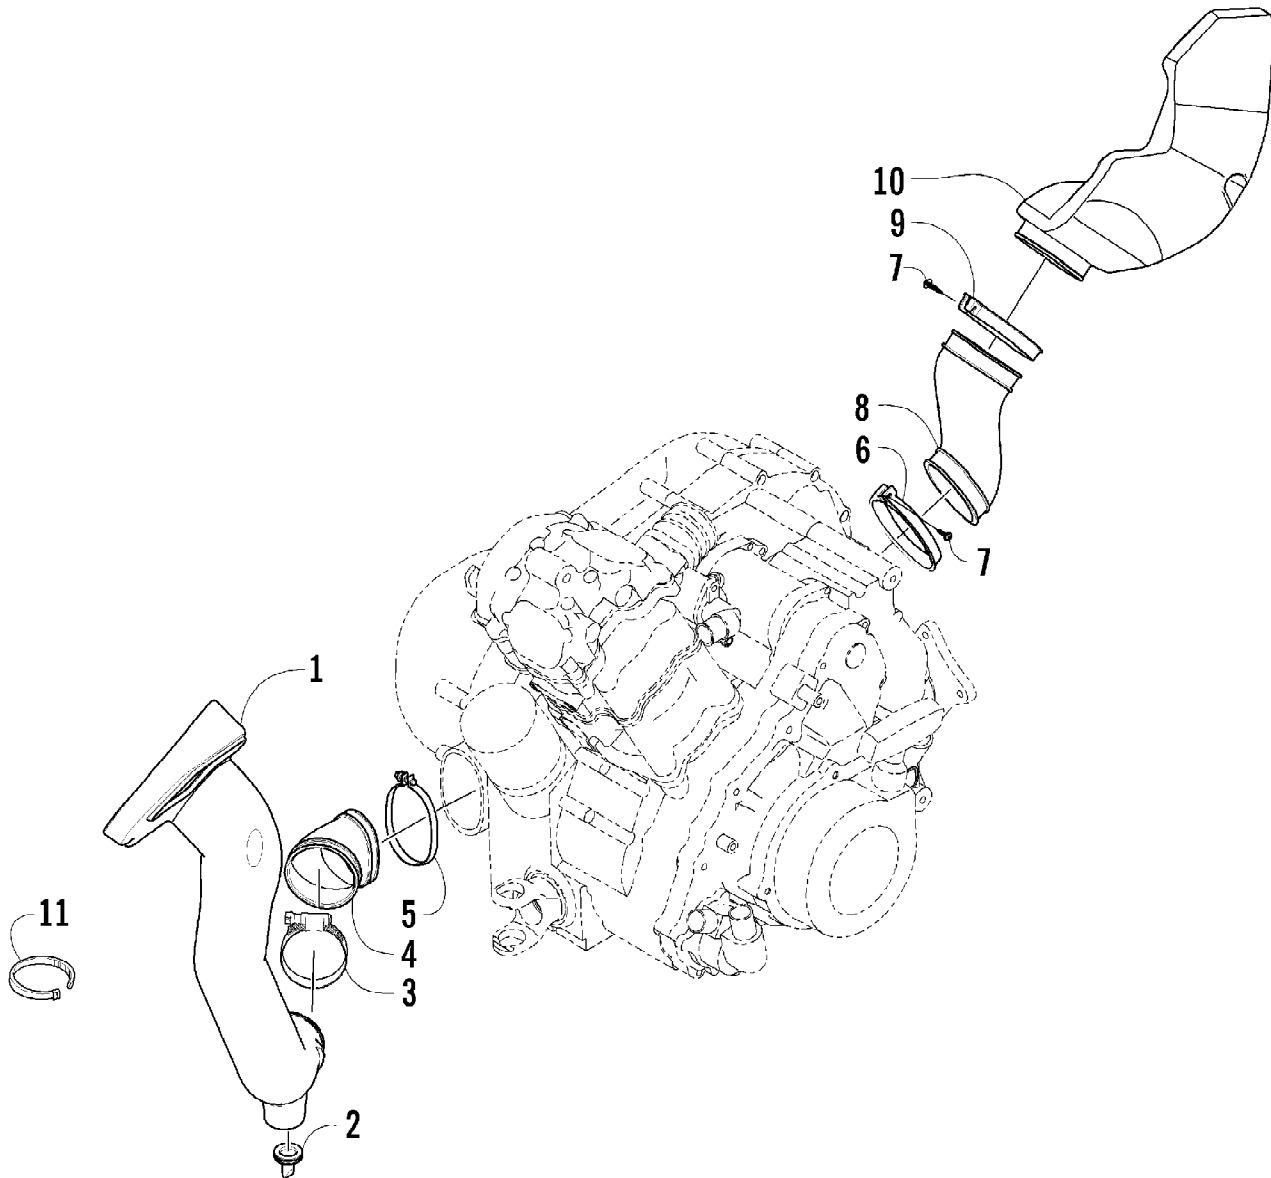

2007 ATV 650 H1 AUTOMATIC TRANSMISSION 4X4 FIS GREEN (A2007IBS) #1654 of 104
CASE/BELT COOLING ASSEMBLY

Ref #	Part Number	Qty	S/P/F	Description
1	0413-115	1		Duct, Belt Cooling - Front
2	0470-442	1	/P	Valve, Drain
3	0423-578	1		Clamp, Boot
4	0413-114	1	S	Boot, Duct - Front
5	0423-539	1	S	Clamp, Boot
6	0423-550	1		Clamp, Plastic
7	0423-342	2	/P	Screw, Self-Tapping
8	0413-097	1		Boot, Duct - Rear
9	0423-554	1		Clamp, Boot
10	0413-153	1	/P	Duct, Belt Cooling - Rear
11	0123-903	1		Cable Tie - 11.5 in.