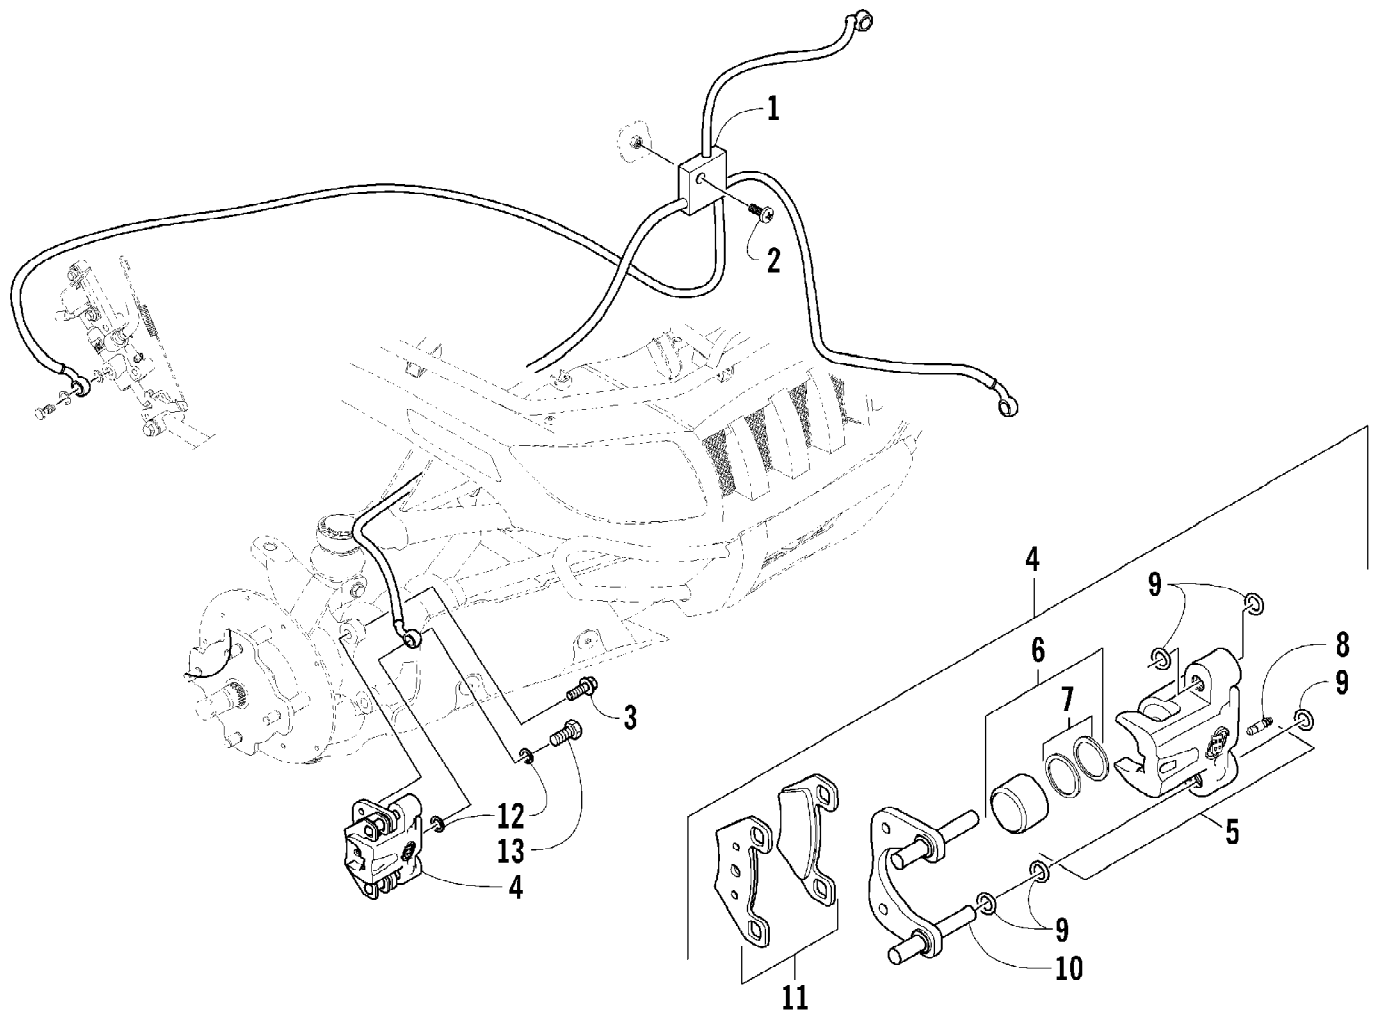

2007 ATV 650 H1 AUTOMATIC TRANSMISSION 4X4 FIS GREEN (A2007IBS) of 104
HYDRAULIC BRAKE ASSEMBLY

2007 ATV 650 H1 AUTOMATIC TRANSMISSION 4X4 FIS GREEN (A2007IBS) of 104
HYDRAULIC BRAKE ASSEMBLY

Page 59

Ref #	Part Number	Qty	S/P/F	Description
1	1502-015	1		Hose, Brake - Assembly
2	8476-625	1		Screw, Cap
3	1623-589	4	S	Screw, Cap
4	0502-878	1	S	Caliper, Brake - Right Front (inc. 5-11)
4	0502-879	1	S	Caliper, Brake - Left Front (inc. 5-11)
5	0502-603	1	S	Housing, Caliper - Assembly - Right Front (inc. 6-8)
5	0502-611	1	S	Housing, Caliper - Assembly - Left Front (inc. 6-8)
6	0502-606	2		Piston/Seal Set (inc. 7)
7	0502-607	2		Seal Set
8	0502-609	2	/P	Valve, Bleed
9	0502-608	2		O-Ring, Guide - Set
10	0502-605	2		Bracket Assembly
11	0502-875	2	S	Pad, Brake - Set
12	0423-178	4		Washer, Crush
13	0423-413	2		Bolt, Banjo-Fitting