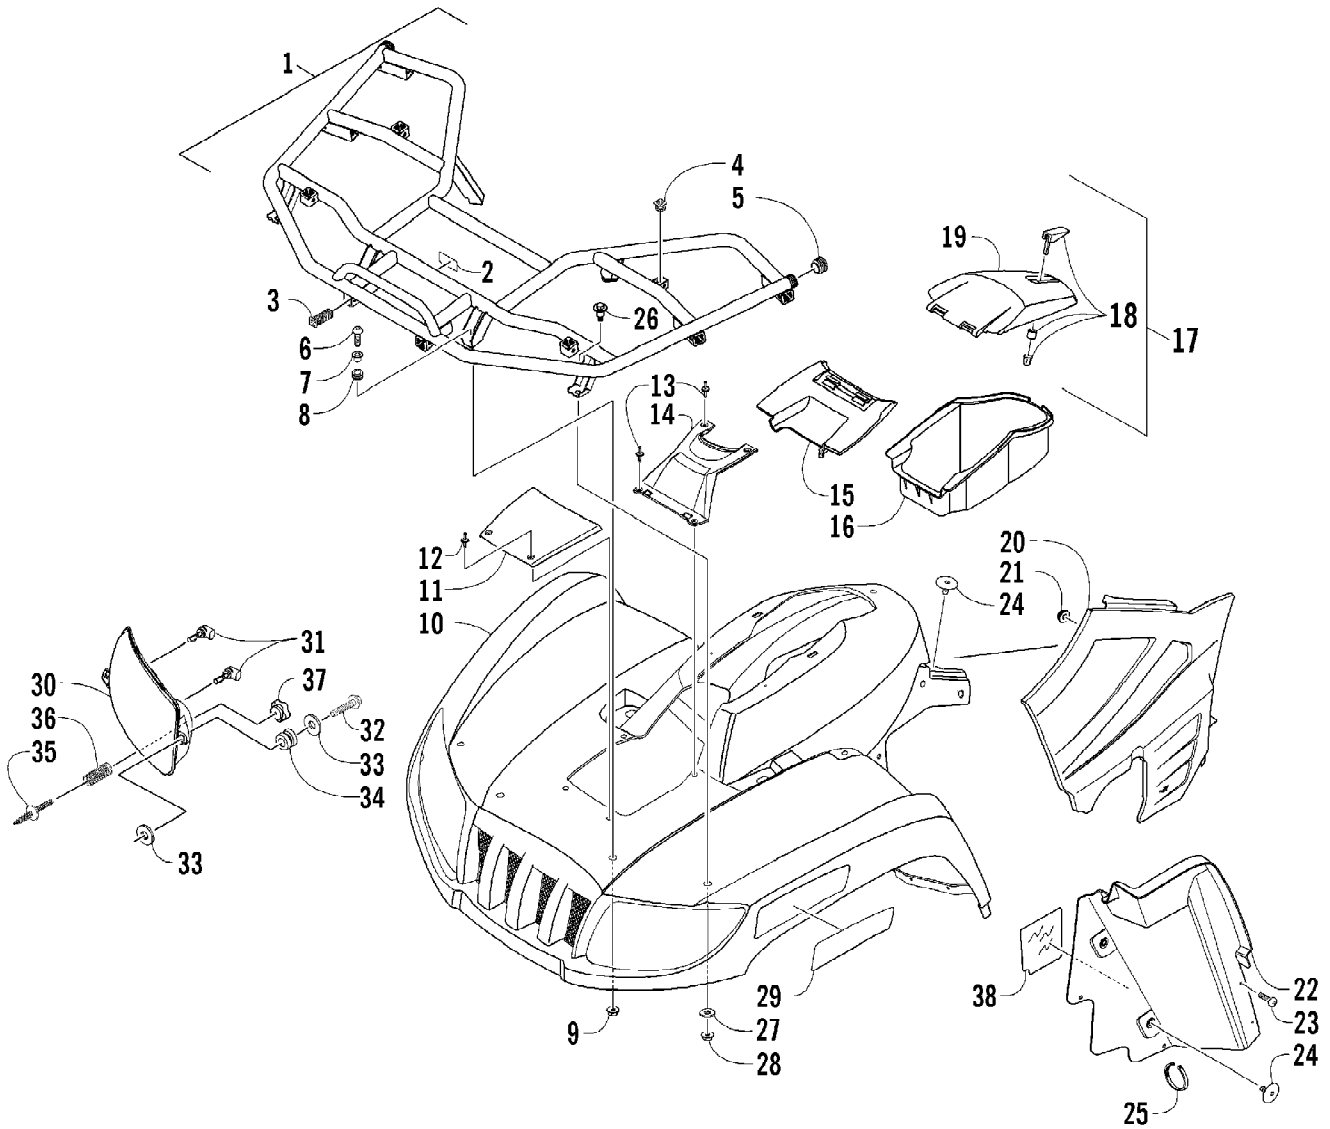

2007 ATV 650 H1 AUTOMATIC TRANSMISSION 4X4 FIS GREEN (A2007IBSP) Page 4 of 104
FRONT BODY PANEL ASSEMBLY

2007 ATV 650 H1 AUTOMATIC TRANSMISSION 4X4 FIS GREEN (A2007IBS) of 104
FRONT BODY PANEL ASSEMBLY

Ref #	Part Number	Qty	S/P/F	Description
1	0541-272	1		Rack, Front - Assembly (inc. 2-5)
2	0411-576	1		Decal, Warning - Front Rack Load
3	2406-014	6		Bushing, Rack
4	0441-592	4	/P	Bushing, Rack
5	1441-049	2		Plug, Rack
6	8410-830	4		Screw, Machine
7	0423-669	4		Spacer
8	0423-465	4		Grommet
9	8432-802	4		Nut, Lock
10	0518-003	1	S	Panel, Fender - Front (inc. 29)
11	1406-358	1		Cover, Access
12	0423-535	2		Rivet, Reinstallable
13	0623-362	4		Rivet, Reinstallable
14	1406-484	1		Cover, Steering Post
15	0470-513	1		Cover, Storage Box
16	1406-573	1		Box, Storage
17	2506-234	1		Lid, Storage Box w/Latch (inc. 18-19)
18	1406-599	1		Latch, Storage Box
19	0470-514	1		Lid, Storage Box
20	2406-300	1		Panel, Side - Right
20	2406-419	1		Panel, Side - Left
21	0423-678	8		Grommet
22	1406-354	1		Panel, Splash - Right
22	2506-383	1	/P	Panel, Splash - Left (inc. 38)
23	0423-719	4		Screw, Self-Tapping
24	0423-101	5		Screw, Body
25	0123-788	AR	/P	Cable Tie - 7.5 in.
26	0423-654	2		Screw, Shoulder
27	8050-222	2	/P	Washer
28	0423-540	2		Nut, Lock
29	0411-818	1		Decal, Reflector - Amber - Right
29	0411-819	1		Decal, Reflector - Amber - Left
30	0509-034	1	S	Headlight Assembly - Right (inc. 31)
30	0509-035	1		Headlight Assembly - Left (inc. 31)
31	0409-055	4		Bulb, Headlight
32	0623-785	4		Screw, Self-Tapping
33	8050-217	8	/P	Washer
34	0423-447	4		Grommet
35	0423-514	2		Stud, Adjuster - Headlight
36	0423-522	2		Spring, Adjuster
37	0423-513	2		Knob, Adjuster
38	0412-404	1		Shield, Heat