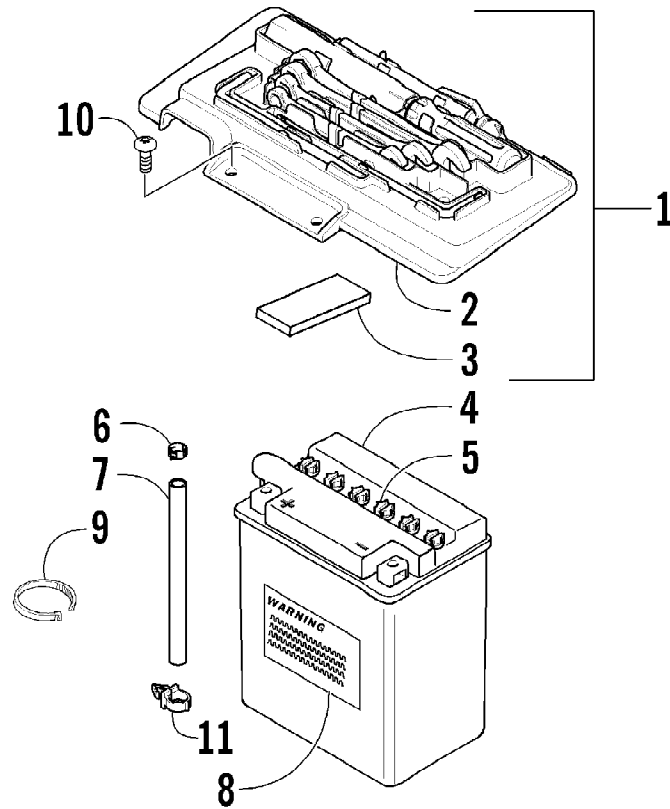

2007 ATV 650 H1 AUTOMATIC TRANSMISSION 4X4 FIS GREEN (A2007IBS4B163) of 104
BATTERY ASSEMBLY

Ref #	Part Number	Qty	S/P/F	Description
1	5991-395	1	S	Battery Cover/Tool Tray Assembly (inc. 2-3)
2	2406-815	1	/P	Cover, Battery
3	0406-288	2		Pad, Battery
3	0444-122	1	S/P	Kit, Tool Not Illustrated
4	0745-045	1	/P	Battery Assembly (inc. 5-8)
5	0645-045	6		Cap, Battery
6	0645-152	1		Clamp, Hose
7	0645-263	1	/P	Hose, Vent
8	0645-151	1		Label, Warning - Battery
9	0123-903	4		Cable Tie - 11.5 in.
10	8476-616	2		Screw, Machine
11	0623-101	AR		Clip, Retaining