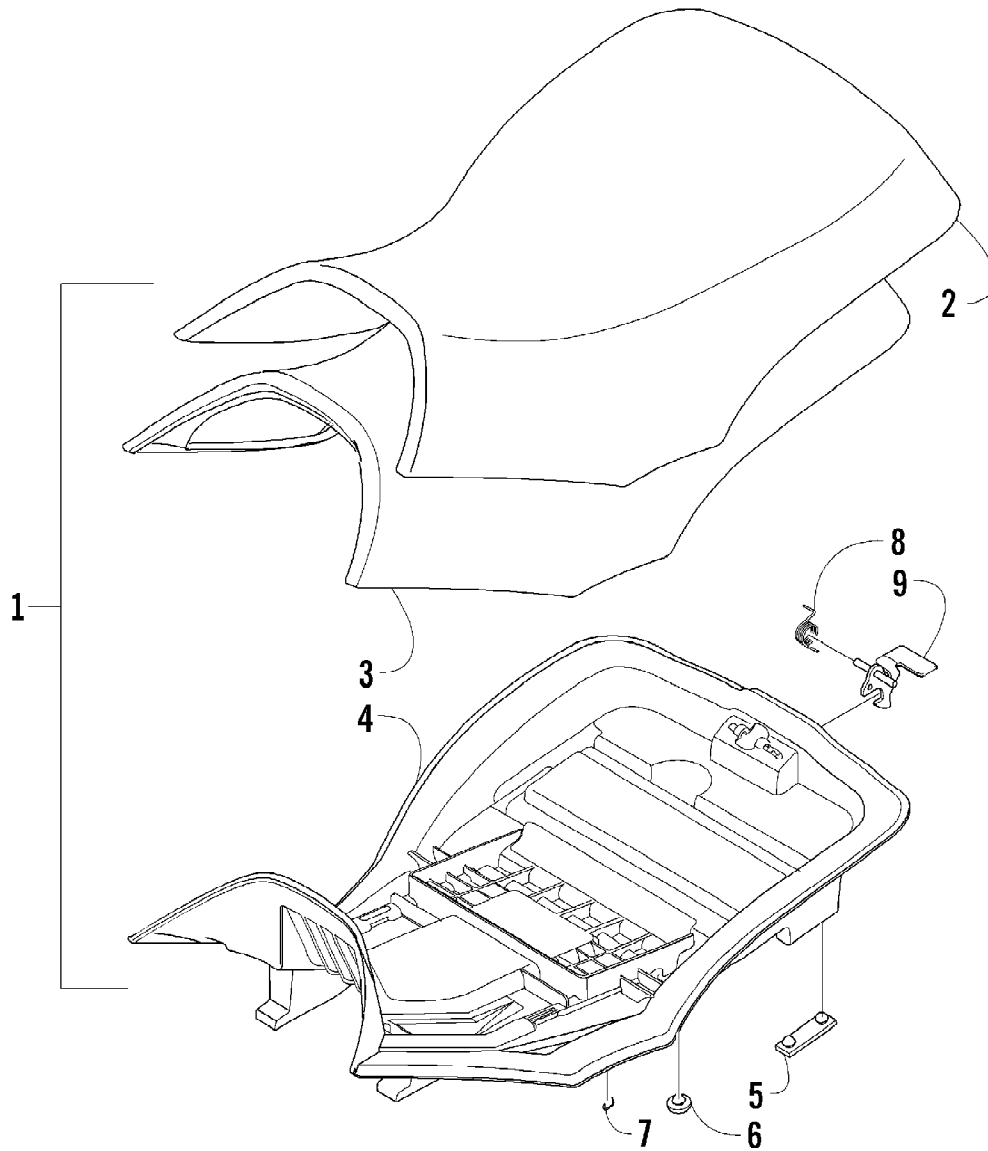

2007 ATV 650 H1 AUTOMATIC TRANSMISSION 4X4 FIS GREEN (A2007IBSP468) of 104
SEAT ASSEMBLY

Ref #	Part Number	Qty	S/P/F	Description
1	1506-937	1	S/P	Seat Assembly (inc. 2-9)
2	1506-209	1		Cover, Seat
3	1506-208	1		Foam, Seat
4	2406-144	1	S/P	Base, Seat - Assembly (inc. 5-6)
5	0406-879	2		Bumper, Seat - Rear
6	0406-877	4	/P	Bumper, Seat - Front
7	0624-263	AR		Staple
8	1406-592	1	/P	Spring, Seat Latch
9	1506-156	1		Latch, Seat