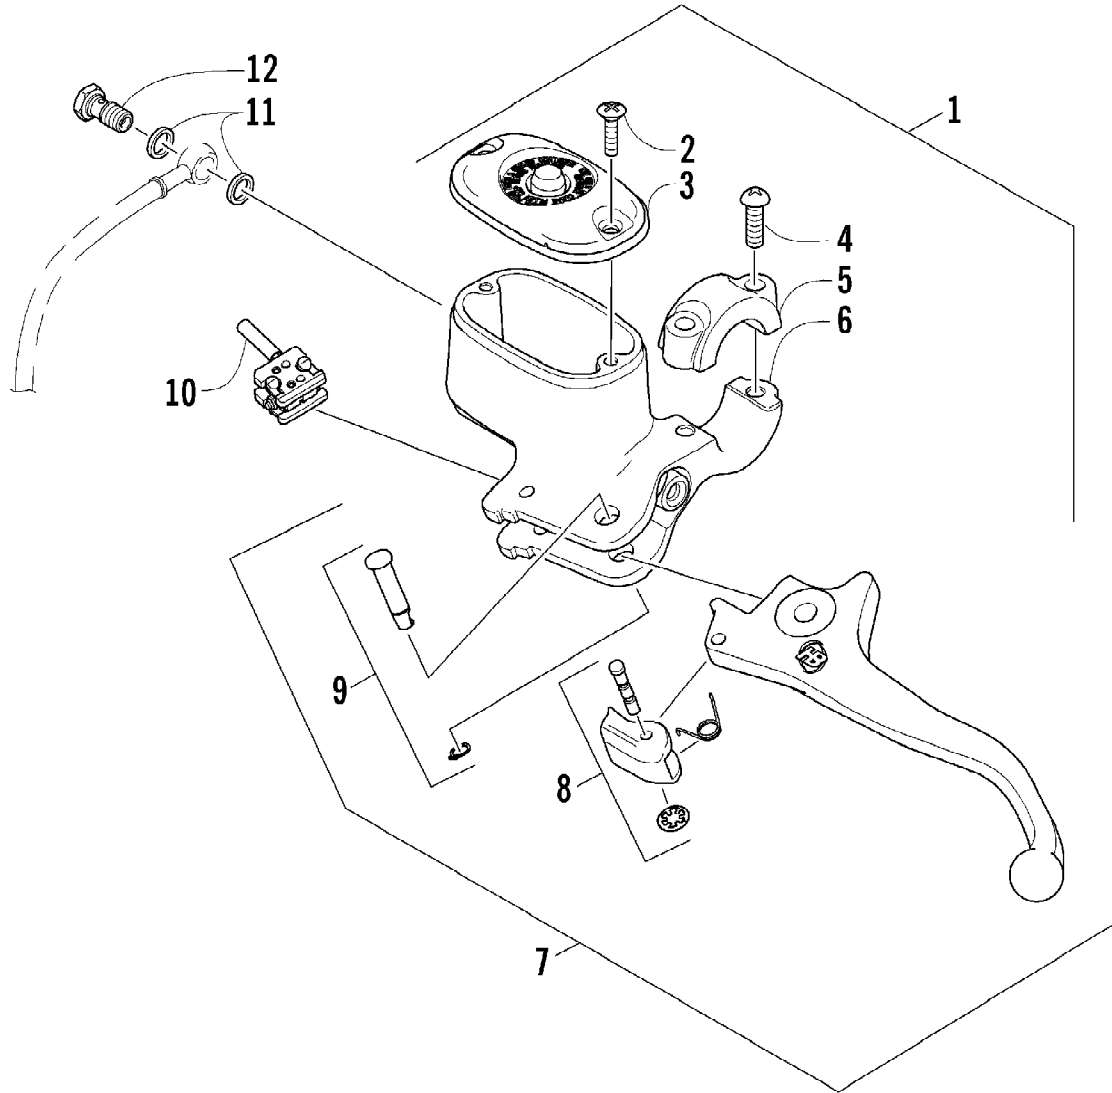

2007 ATV 650 H1 AUTOMATIC TRANSMISSION 4X4 FIS GREEN (A2007IBSP) of 104
HYDRAULIC HAND BRAKE ASSEMBLY

2007 ATV 650 H1 AUTOMATIC TRANSMISSION 4X4 FIS GREEN (A2007IBS#166) of 104
HYDRAULIC HAND BRAKE ASSEMBLY

Ref #	Part Number	Qty	S/P/F	Description
1	0502-914	1	S	Brake Assembly (inc. 2-10)
2	0502-566	1		Screw, Reservoir Cover
3	0502-868	1	/P	Cover, Reservoir
4	0502-568	1		Screw, Master Cylinder Clamp
5	0502-869	1		Clamp, Master Cylinder
6	0502-704	1		Master Cylinder Assembly
7	0502-866	1		Lever Assembly (inc. 8-9)
8	0502-867	1	/P	Lock, Brake Lever - Kit
9	0502-580	1		Lever Pin - Kit
10	0502-564	1	/P	Switch, Brake - Kit
11	0423-178	2		Washer, Crush
12	0423-413	1		Bolt, Banjo-Fitting