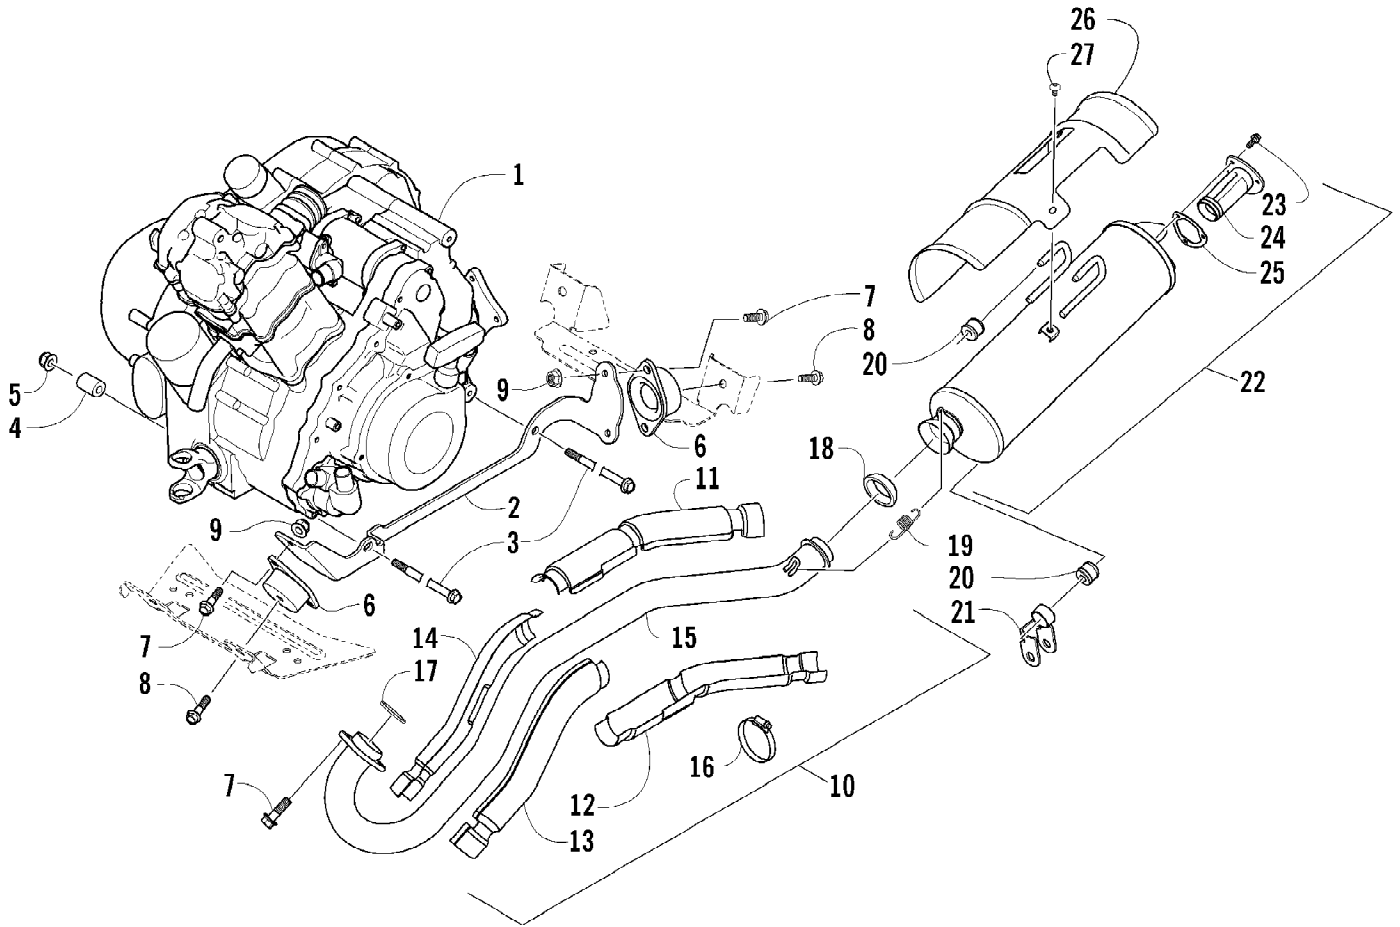

2007 ATV 650 H1 AUTOMATIC TRANSMISSION 4X4 FIS GREEN (A2007IBSP) of 104
ENGINE AND EXHAUST

2007 ATV 650 H1 AUTOMATIC TRANSMISSION 4X4 FIS GREEN (A2007IBS#1154) of 104
ENGINE AND EXHAUST

Ref #	Part Number	Qty	S/P/F	Description
1	0800-029	1	S	Engine
1	0800-051	1	S/F	Engine w/o Recoil
2	1506-740	1		Bracket, Engine - Right
2	1506-741	1		Bracket, Engine - Left
3	0423-405	2		Screw, Cap
4	0423-042	1	S	Spacer, Engine
5	8428-002	2		Nut, Lock
6	2406-065	4		Mount, Rubber - Engine
7	8408-820	10	/P	Screw, Cap
8	8408-012	4		Screw, Cap
9	8432-802	8		Nut
10	0512-345	1	/P	Pipe, Exhaust - Assembly (inc. 11-16)
11	0412-350	1		Shield, Exhaust Pipe - Outer - Rear
12	0412-339	1		Shield, Exhaust Pipe - Inner - Rear
13	0412-349	1		Shield, Exhaust Pipe - Inner - Front
14	0412-348	1		Shield, Exhaust Pipe - Outer - Front
15	0512-344	1		Pipe, Exhaust
16	0423-317	4	/P	Hose Clamp
17	0412-338	1	/P	Gasket, Exhaust Pipe
18	0412-375	1	/P	Seal, Exhaust
19	0612-668	2	/P	Spring, Extension
20	0412-215	3	S	Bushing, Exhaust Pipe
21	1506-732	1		Channel, Muffler Support
22	0512-355	1	/P	Muffler - Assembly (inc. 23-25)
23	8408-616	3		Screw, Cap
24	0512-219	1	/P	Arrester, Spark - Assembly
25	0412-313	1		Gasket, Spark Arrester
26	0412-373	1	/P	Cover, Muffler
27	8477-610	3		Screw, Machine