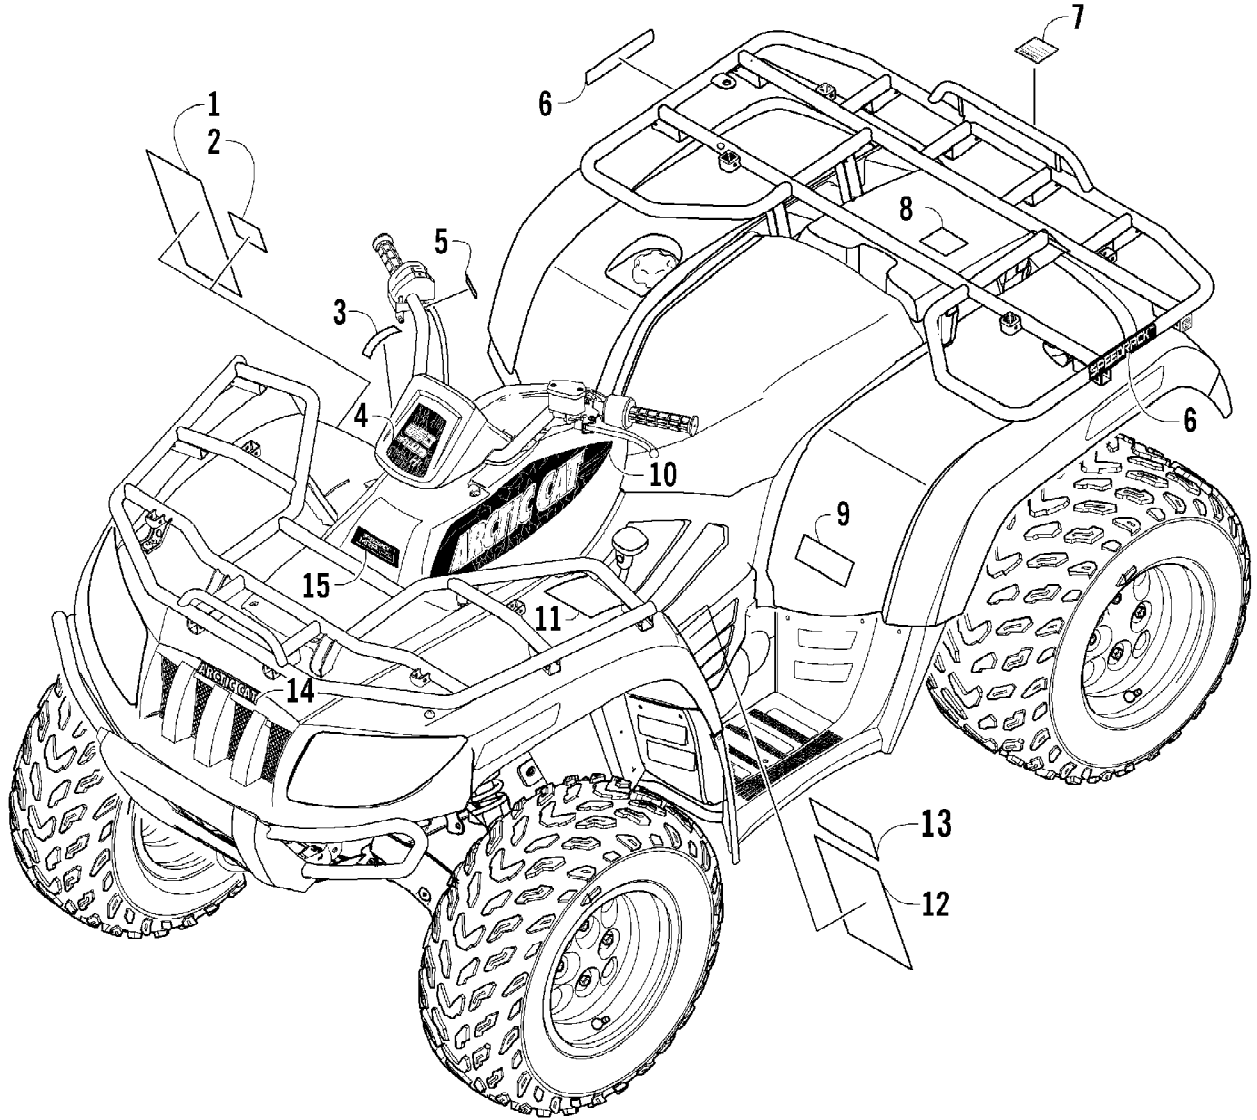

2007 ATV 650 H1 AUTOMATIC TRANSMISSION 4X4 FIS GREEN (A2007IBS) of 104
DECALS

Ref #	Part Number	Qty	S/P/F	Description
1	1411-250	1	F	Decal, Warning - Reverse/Pre-Ride
2	0411-835	1		Decal, Warning - Turn/Hill
3	0411-426	1		Decal, Warning - Clutch Cover
4	1411-378	1		Decal, Instrument Pod
5	0411-966	1		Decal, Warning - Differential Lock
6	0411-965	2		Decal, "Speedrack"
7	1411-077	1		Decal, Warning - Towing
8	0411-435	1		Decal, Passenger
9	0411-430	1		Decal, Warning - Tire Pressure
10	1411-358	1		Decal, Side - Upper Right
10	1411-359	1		Decal, Side - Upper Left
11	0411-401	1	F	Decal, Warning - Age
12	0411-218	1	F	Decal, Warning - General
13	1411-574	1		Decal, Warning - Off-Road Only
14	0411-839	1		Decal, Front
15	1411-050	1	/P	Decal, "Speedrack"