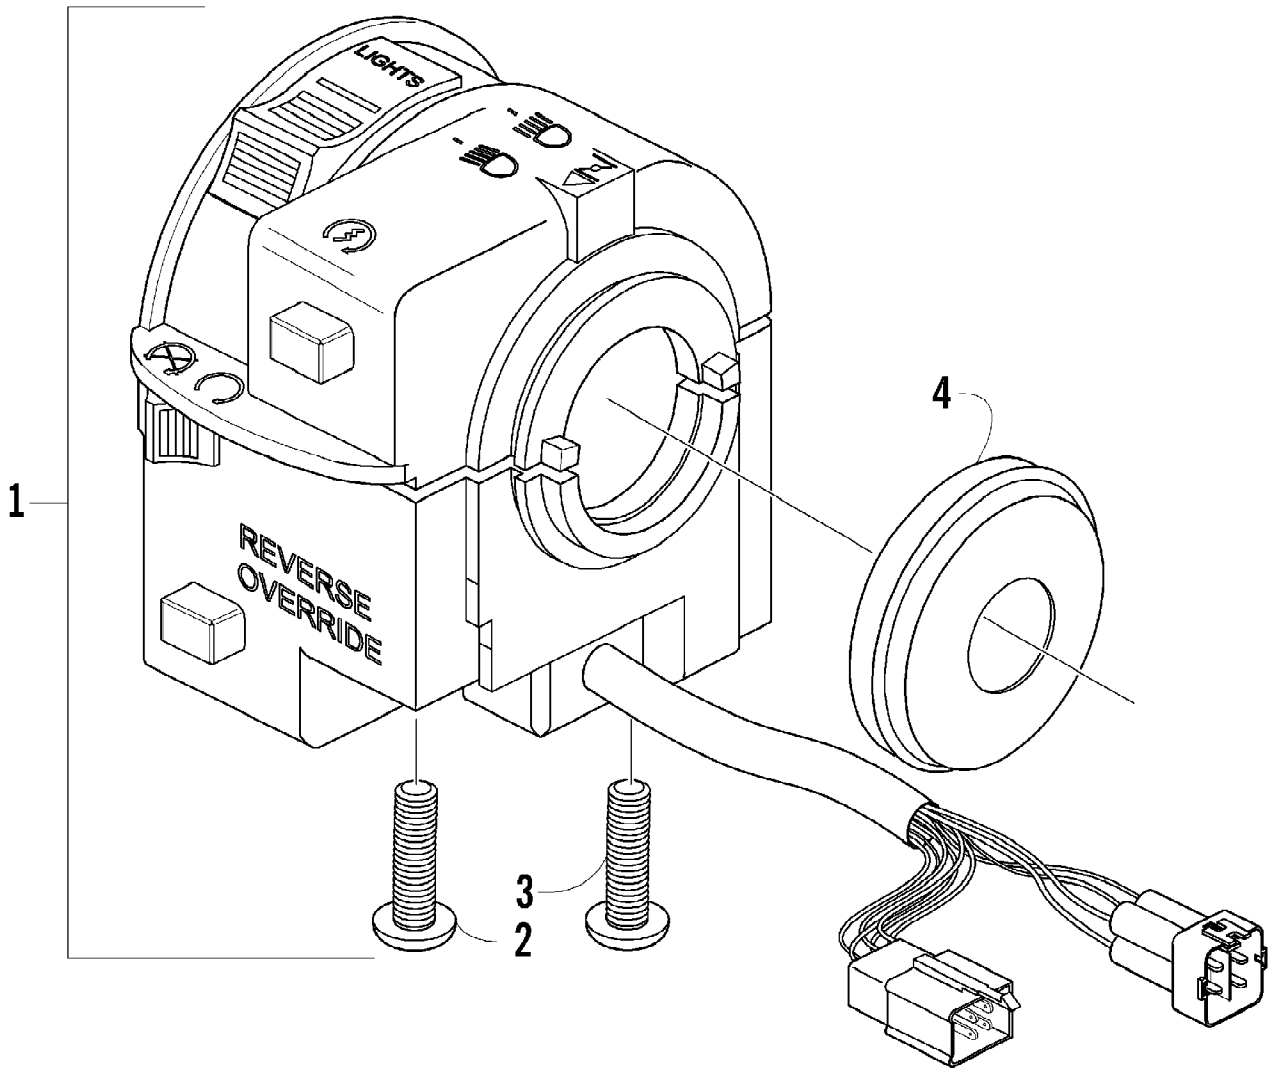

2007 ATV 650 H1 AUTOMATIC TRANSMISSION 4X4 FIS GREEN (A2007IBSP) of 104
CONTROL SWITCH HOUSING ASSEMBLY

2007 ATV 650 H1 AUTOMATIC TRANSMISSION 4X4 FIS GREEN (A2007IBS#1150) of 104
CONTROL SWITCH HOUSING ASSEMBLY

Ref #	Part Number	Qty	S/P/F	Description
1	0509-014	1		Switch, Control - Assembly (inc. 2-4)
2	0409-027	1		Screw, Machine
3	0409-028	1		Screw, Machine
4	3409-019	1		Cover, Switch Housing