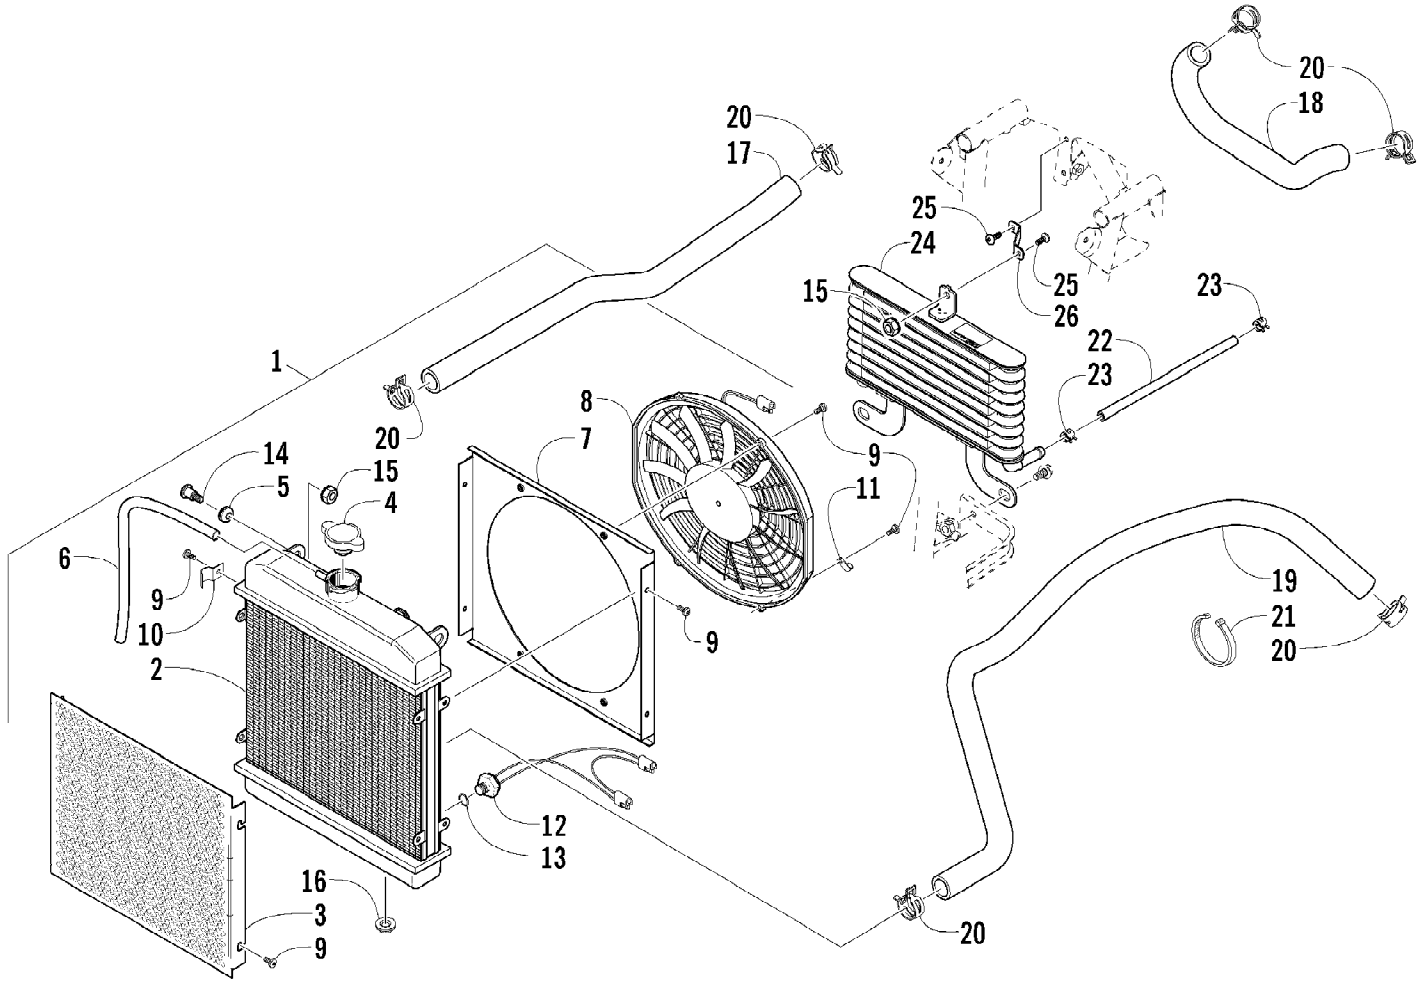

2007 ATV 650 H1 AUTOMATIC TRANSMISSION 4X4 FIS GREEN (A2007IBS#1152) of 104
COOLING ASSEMBLY (VIN: 4UF07ATV17T236134 and above)

2007 ATV 650 H1 AUTOMATIC TRANSMISSION 4X4 FIS GREEN (A2007IBS#11652) of 104
COOLING ASSEMBLY (VIN: 4UF07ATV17T236134 and above)

Ref #	Part Number	Qty	S/P/F	Description
1	0413-172	1	S	Radiator Assembly (inc. 2-13)
2	0413-184	1	/P	Radiator
3	0413-007	1		Screen, Radiator
4	0413-002	1	S	Cap, Radiator
5	0423-030	2		Grommet
6	0610-016	AR	/P	Hose - 25 ft
7	0413-046	1		Shroud, Fan
8	0413-123	1	/P	Fan, Cooling
9	8475-512	12		Screw, Machine
10	0423-351	1		Clamp, Wire
11	0123-397	1		Clamp, Cable
12	0413-168	1		Sensor, Temperature - Coolant
13	0423-390	1	S	O-Ring
14	0423-484	2		Screw, Shoulder
15	0623-038	4		Nut w/Washer
16	0423-028	2		Bushing, Stem
17	0410-002	1		Hose, Coolant - Upper
18	0410-022	1		Hose, Coolant - Crossover
19	0410-041	1		Hose, Coolant - Lower
20	0423-496	6		Clamp, Hose
21	0123-788	2	/P	Cable Tie
22	0410-127	2		Hose, Oil Cooler
23	0423-632	4		Clamp, Hose
24	0413-163	1	S	Cooler, Oil
25	8476-612	2		Screw, Machine
26	0513-022	1		Bracket, Mtg Upper-Oil Cooler