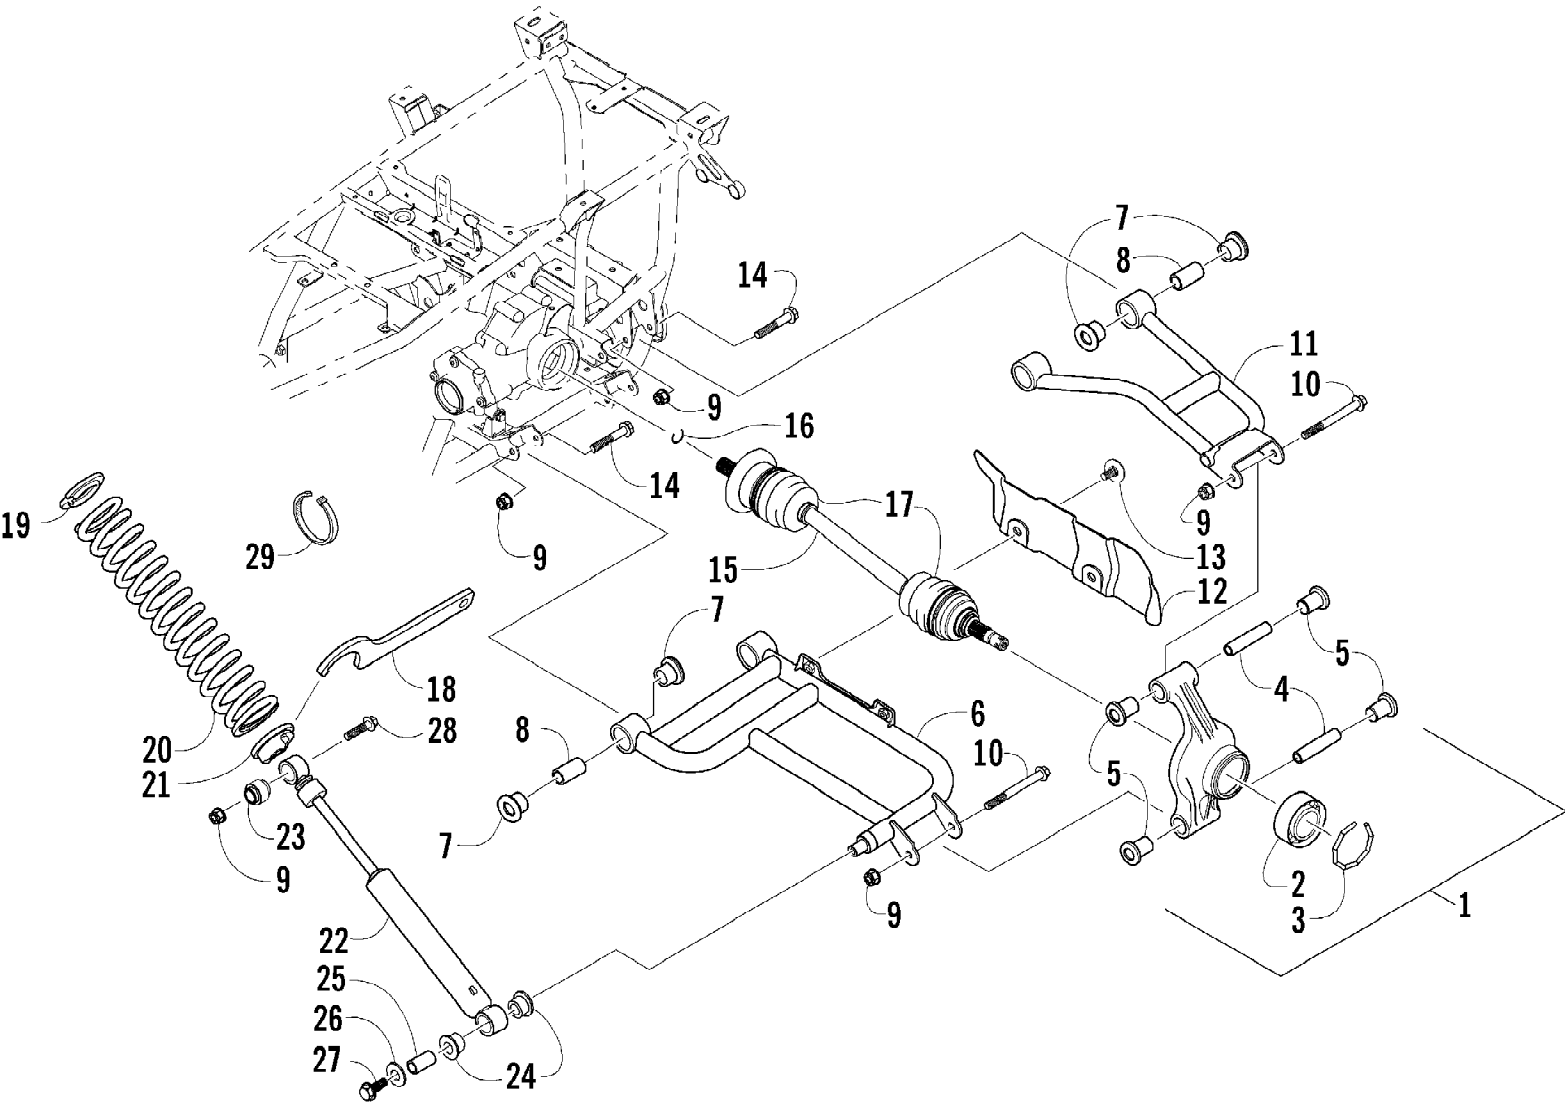

2007 ATV 650 H1 AUTOMATIC TRANSMISSION 4X4 FIS GREEN (A2007IBSP) of 104
REAR SUSPENSION ASSEMBLY

2007 ATV 650 H1 AUTOMATIC TRANSMISSION 4X4 FIS GREEN (A2007IBS) Page 73 of 104
REAR SUSPENSION ASSEMBLY

Ref #	Part Number	Qty	S/P/F	Description
1	0504-372	1	S	Knuckle, Right Rear - Assembly (inc. 2-5)
1	0504-373	1	S/P	Knuckle, Left Rear - Assembly (inc. 2-5)
2	1402-027	2	S/P	Bearing, Wheel Hub
3	0423-423	2		Ring, Retaining
4	0403-038	4	S/P	Collar, Suspension Bushing
5	0403-032	8	S	Bushing, Suspension
6	0504-438	1	/P	A-Arm, Rear - Lower Right (inc. 7-8)
6	0504-439	1	S	A-Arm, Rear - Lower Left (inc. 7-8)
7	0403-115	16	S	Bushing
8	0403-114	8	S	Collar
9	8428-002	14		Nut, Lock
10	8409-000	4		Screw, Cap
11	0504-470	1		A-Arm, Rear - Upper Right (inc. 7-8)
11	0504-471	1	S	A-Arm, Rear - Upper Left (inc. 7-8)
12	1441-004	1		Guard, Boot - Right
12	1441-005	1		Guard, Boot - Left
13	0423-545	4	/P	Screw, Body
14	8409-075	8		Screw, Cap
15	0502-811	2	S	Axle, Drive (inc. 16-17)
16	0441-893	2	S	Clip, Retaining
17	0436-276	2	S	Repair Kit, Boot - Rear Axle
18	0441-587	1		Wrench, Spanner
19	1603-889	2	/P	Retainer, Spring
20	0404-112	2		Spring, Suspension
21	0404-057	2		Cam, Spring Adjuster
22	0404-150	2		Shock Absorber - Rear (inc. 23-25)
23	0403-182	2		Bushing, Double-Bonded
24	0603-955	4		Bushing, Shock Absorber
25	1603-219	2	S	Sleeve, Shock Absorber
26	0423-087	2		Washer
27	8408-820	2	/P	Screw, Cap
28	8409-040	1		Screw, Cap - Right
28	8409-050	1		Screw, Cap - Left
29	0123-788	2	/P	Cable Tie