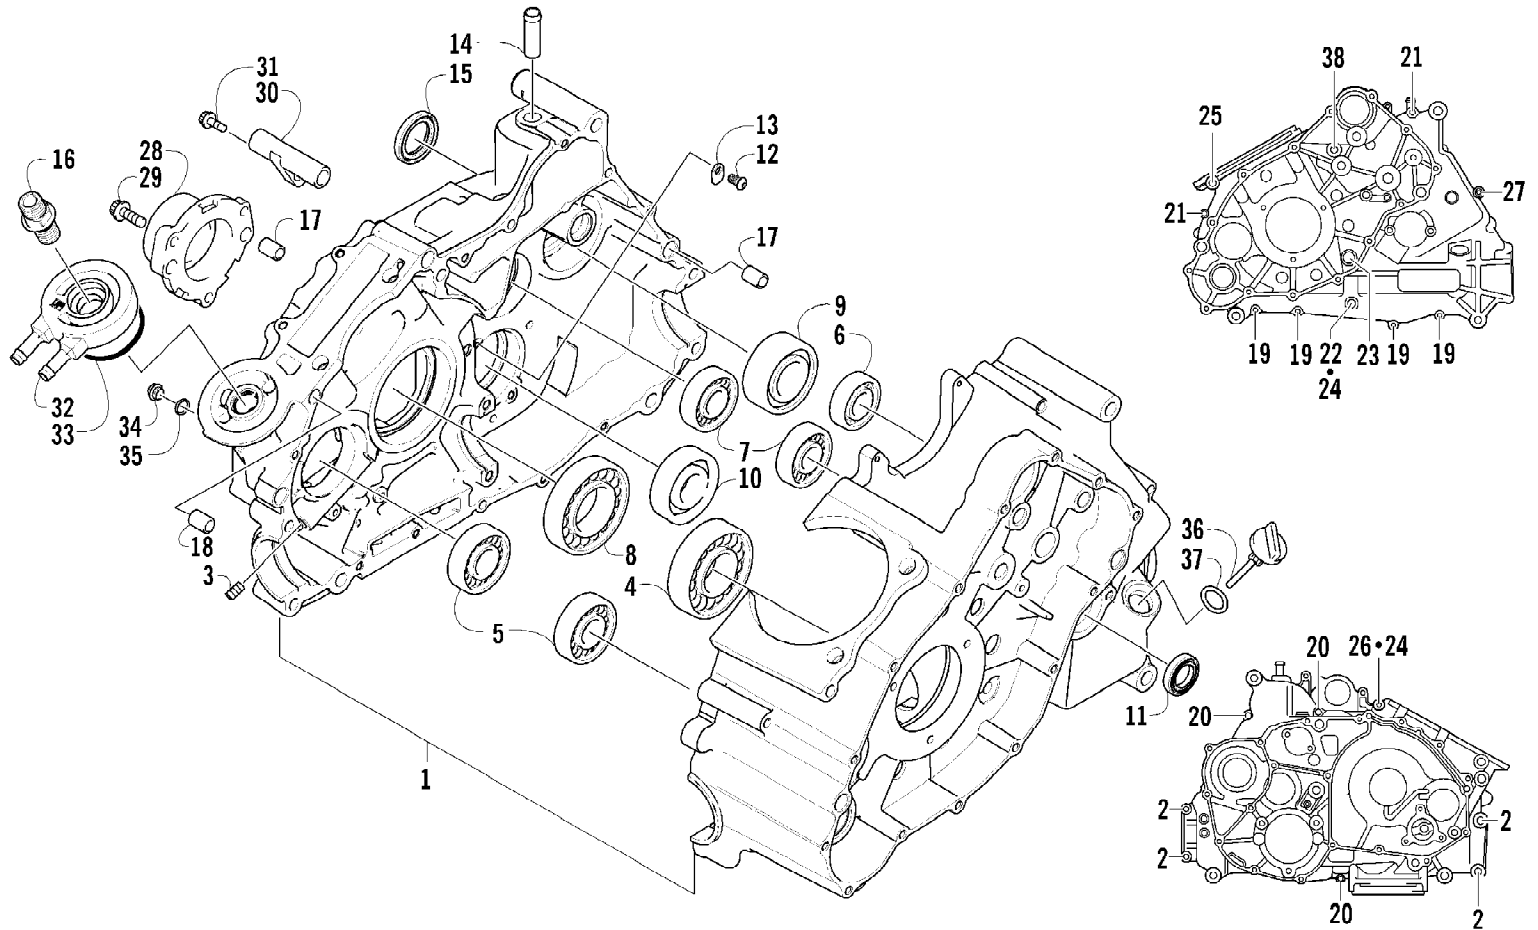

2007 ATV 650 H1 AUTOMATIC TRANSMISSION 4X4 FIS GREEN (A2007IBSP10527) of 104
CRANKCASE ASSEMBLY (VIN: 4UF07ATV47T237701 up to 4UF07ATV97T270001 and up)

2007 ATV 650 H1 AUTOMATIC TRANSMISSION 4X4 FIS GREEN (A2007IBS#1652) of 104
CRANKCASE ASSEMBLY (VIN: 4UF07ATV47T237701 up to 4UF07ATV97T270001 and up)

Ref #	Part Number	Qty	S/P/F	Description
1	0801-096	1	S	Crankcase Assembly (inc. 2-15)
2	8412-850	4		Screw, Cap
3	0801-002	2		Plug
4	0832-003	1	S	Bearing
5	0832-005	2	S	Bearing
6	0832-013	1	S	Bearing
7	0832-014	2	S	Bearing
8	0832-002	1	S	Bearing
9	0832-012	1	S	Bearing
10	0832-015	1	S/P	Bearing
11	0822-052	1		Seal, Countershaft
12	0826-100	2		Screw, Machine
13	0822-010	2	/P	Retainer, Bearing
14	0801-028	1		Pipe, Breather
15	0830-035	1		Seal, Driveshaft
16	0812-056	1		Union, Oil Filter
17	0829-002	5		Pin, Dowel
18	0829-003	1		Pin, Dowel
19	8468-645	4		Screw, Machine
20	8468-655	3		Screw, Machine
21	8468-675	2		Screw, Machine
22	8412-860	1		Screw, Cap
23	0826-017	1		Screw, Cap
24	0830-008	2		Gasket
25	0826-019	1		Screw, Cap
26	0826-018	1		Screw, Cap
27	8468-695	1		Screw, Machine
28	0801-006	1		Housing, Secondary Shaft Bearing
29	0826-105	3		Screw, Cap
30	0801-069	1		Pipe, Breather
31	0826-038	1		Screw, Machine
32	0812-055	1		Tower, Oil Filter
33	0830-166	1		O-Ring
34	0812-058	2		Plug
35	0812-026	2		Gasket
36	0801-005	1		Stick, Oil Level
37	0830-010	1		O-Ring, Oil Level Stick
38	8468-680	1		Screw, Machine