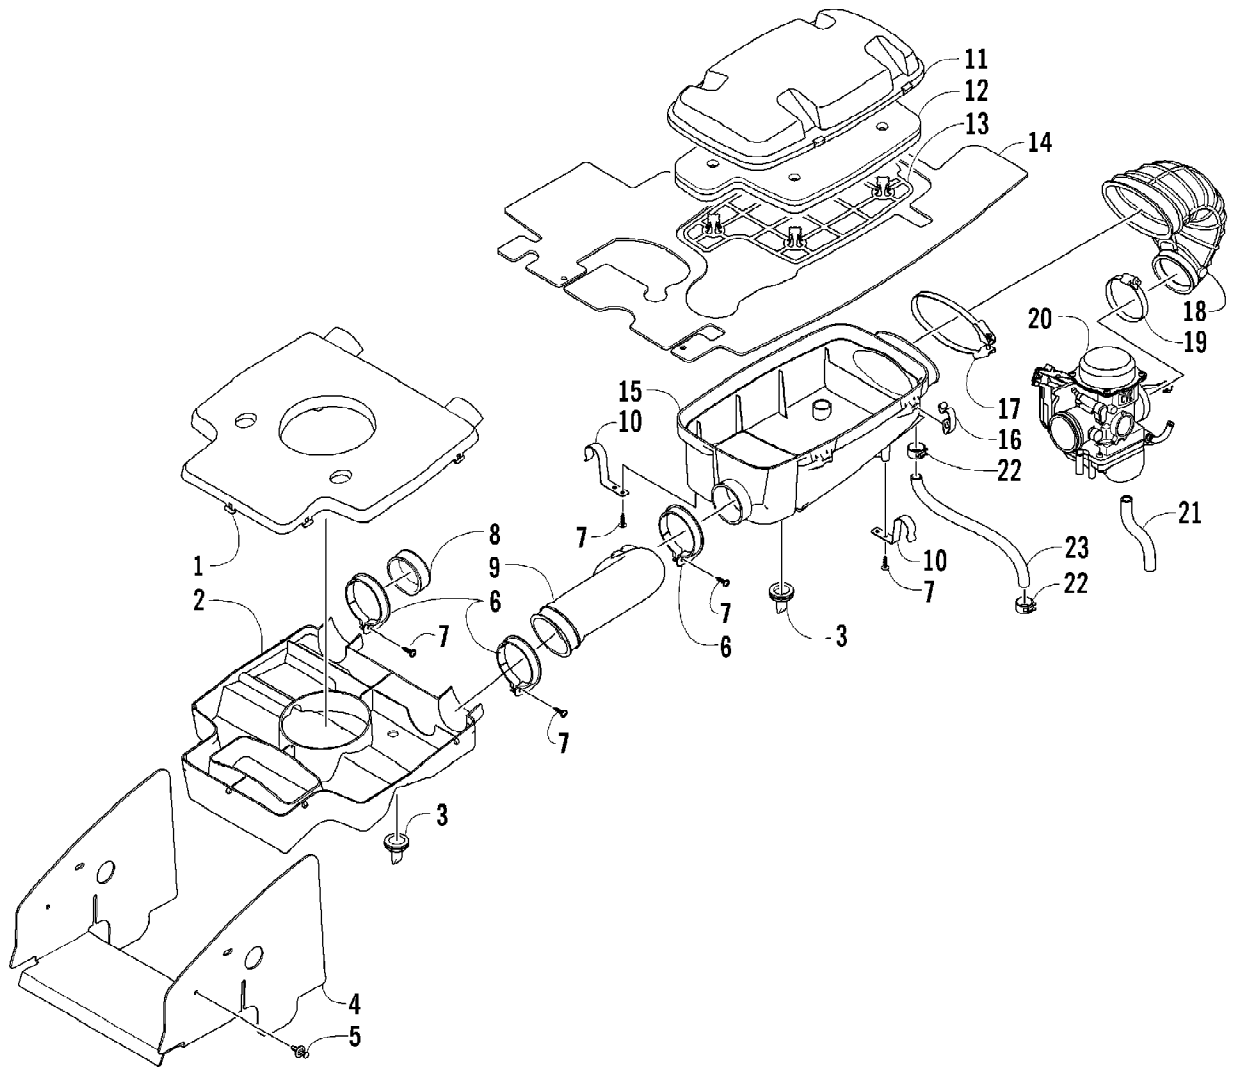

2007 ATV 650 H1 AUTOMATIC TRANSMISSION 4X4 FIS GREEN (A2007IBS4B16G) of 104
AIR INTAKE ASSEMBLY

2007 ATV 650 H1 AUTOMATIC TRANSMISSION 4X4 FIS GREEN (A2007IBS4B16G2) of 104
AIR INTAKE ASSEMBLY

Ref #	Part Number	Qty	S/P/F	Description
1	0413-091	1		Diverter, Air - Top
2	0413-093	1		Diverter, Air - Bottom
3	0470-442	2	/P	Valve, Drain
4	1406-973	1		Shroud, Splash
5	0623-362	2		Rivet, Reinstallable
6	0423-551	3		Clamp
7	0423-342	7	/P	Screw, Self-Tapping
8	0413-096	1		Cap, Air Intake - Diverter
9	0470-529	1		Boot, Air Intake
10	0423-454	2		Clip, Mounting - Air Intake
11	0470-554	1	S	Cover, Air Intake
12	0470-663	1	/P	Filter, Air
13	0470-516	1		Screen, Air Filter
14	2406-009	1		Panel, Shield
15	0470-515	1	S	Housing, Air Intake
16	0423-455	4		Clip, Spring
17	0423-554	1		Clamp, Boot
18	0470-525	1		Boot, Carburetor
19	0423-019	1		Clamp, Boot
20	0470-571	1		Carburetor, CVK36-AE
21	0510-592	1		Hose, Carburetor Drain
22	0423-045	2		Clamp, Hose
23	0410-079	1	S	Hose, Vent - Crankcase