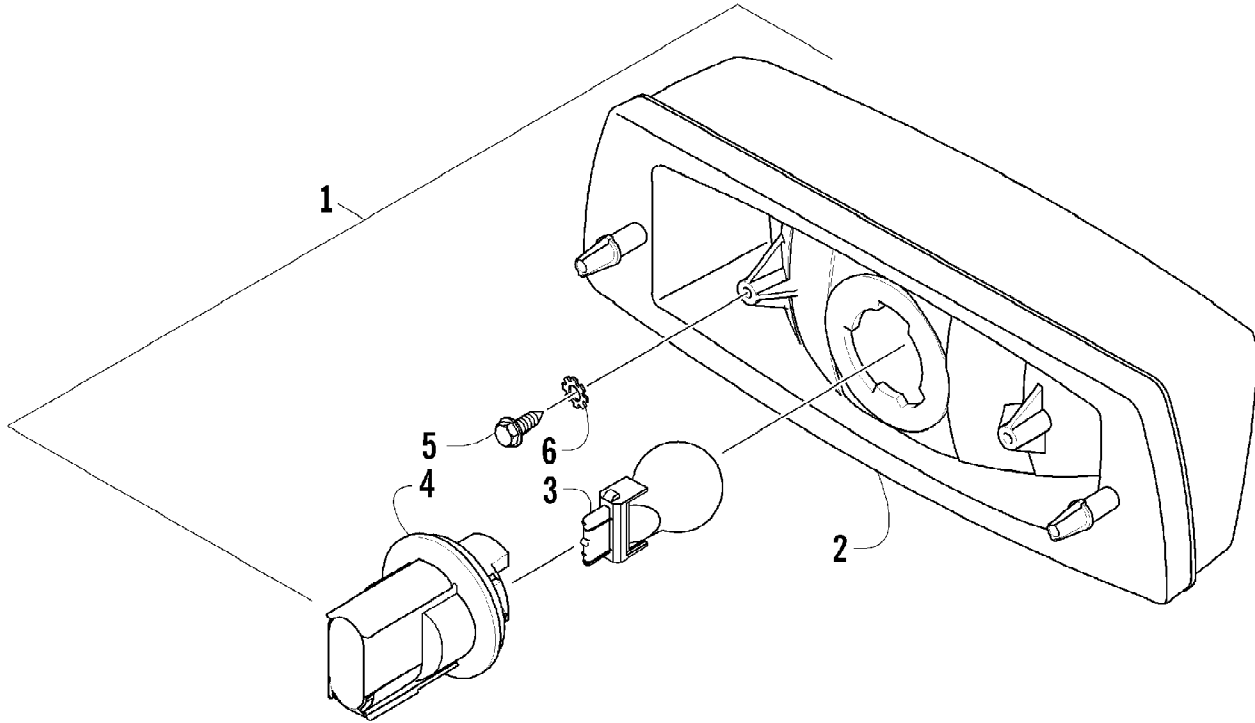

2007 ATV 650 H1 AUTOMATIC TRANSMISSION 4X4 FIS GREEN (A2007IBS) Page 94 of 104
TAILLIGHT ASSEMBLY

Ref #	Part Number	Qty	S/P/F	Description
1	0509-022	1		Taillight Assembly (inc. 2-4)
2	0509-025	1		Housing, Taillight
3	0409-056	1		Bulb, Taillight
4	0409-057	1		Socket, Taillight
5	0623-301	2	/P	Screw, Self-Tapping
6	8053-212	2	/P	Washer, Lock - External Tooth