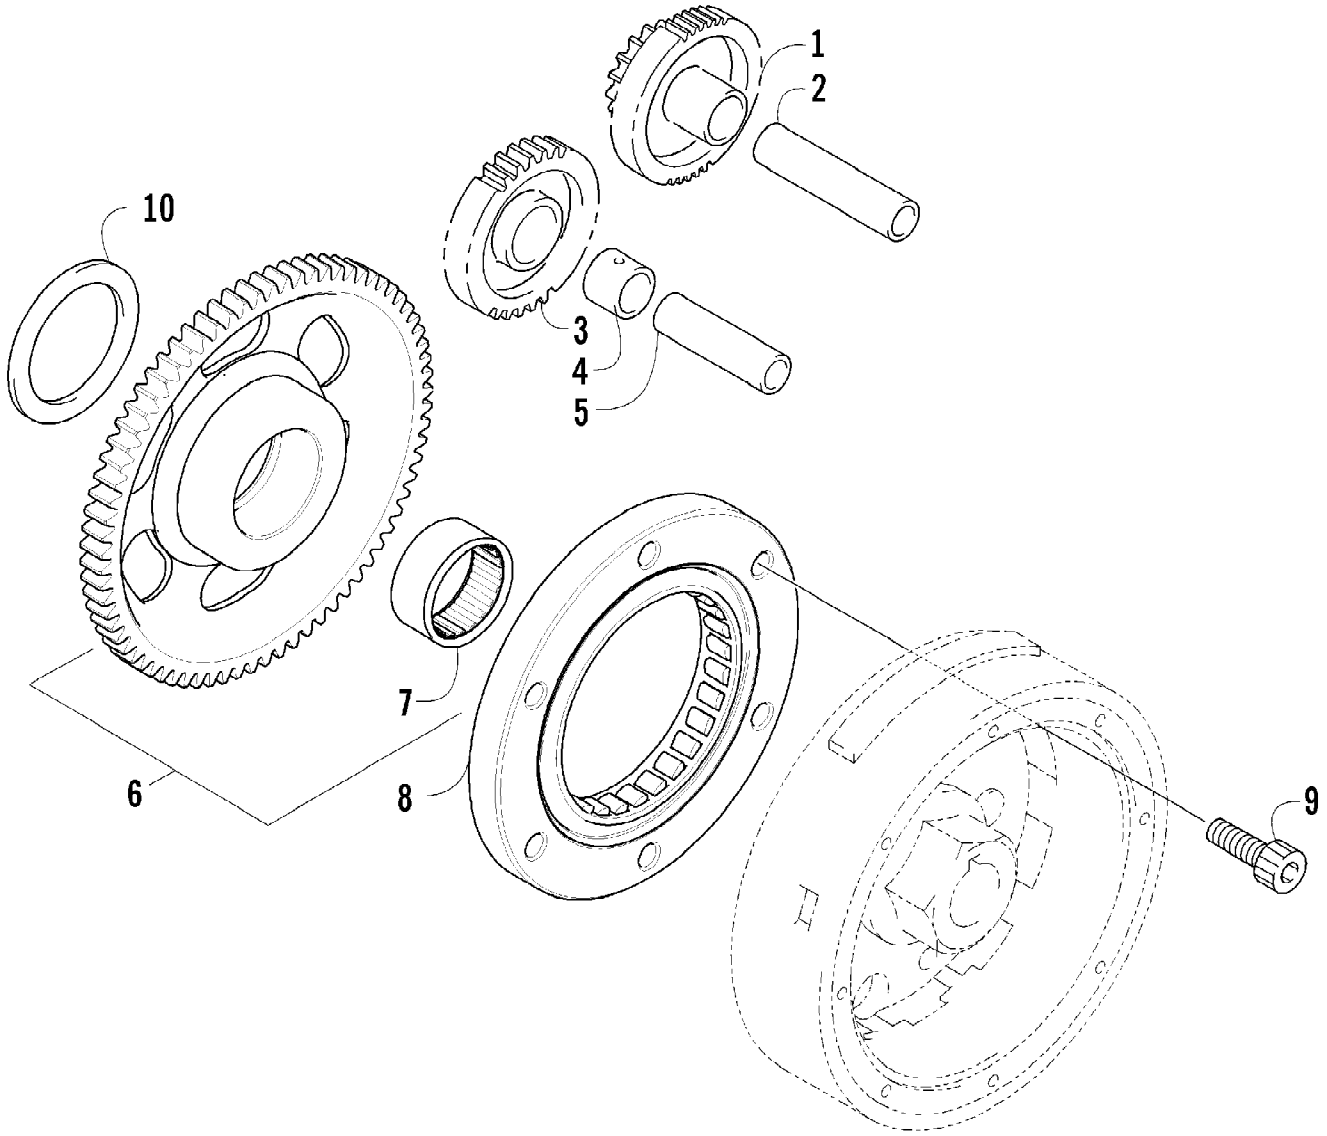

2007 ATV 650 H1 AUTOMATIC TRANSMISSION 4X4 FIS GREEN (A2007IBSP) of 104
STARTER CLUTCH ASSEMBLY

2007 ATV 650 H1 AUTOMATIC TRANSMISSION 4X4 FIS GREEN (A2007IBSP#1636) of 104
STARTER CLUTCH ASSEMBLY

Ref #	Part Number	Qty	S/P/F	Description
1	0815-001	1		Gear, Starter Idler - No. 1
2	0829-031	1	/P	Shaft, Starter Gear
3	0815-002	1		Gear, Starter Idler - No. 2
4	0815-003	1		Spacer, Starter Idler Gear No. 2
5	0829-032	1	/P	Shaft, Starter Gear
6	0815-004	1		Gear Starter Clutch (inc. 7)
7	0832-004	1	S	Bearing
8	0802-035	1		Clutch, Starter
9	0826-069	6		Screw, Machine
10	0828-094	1		Washer