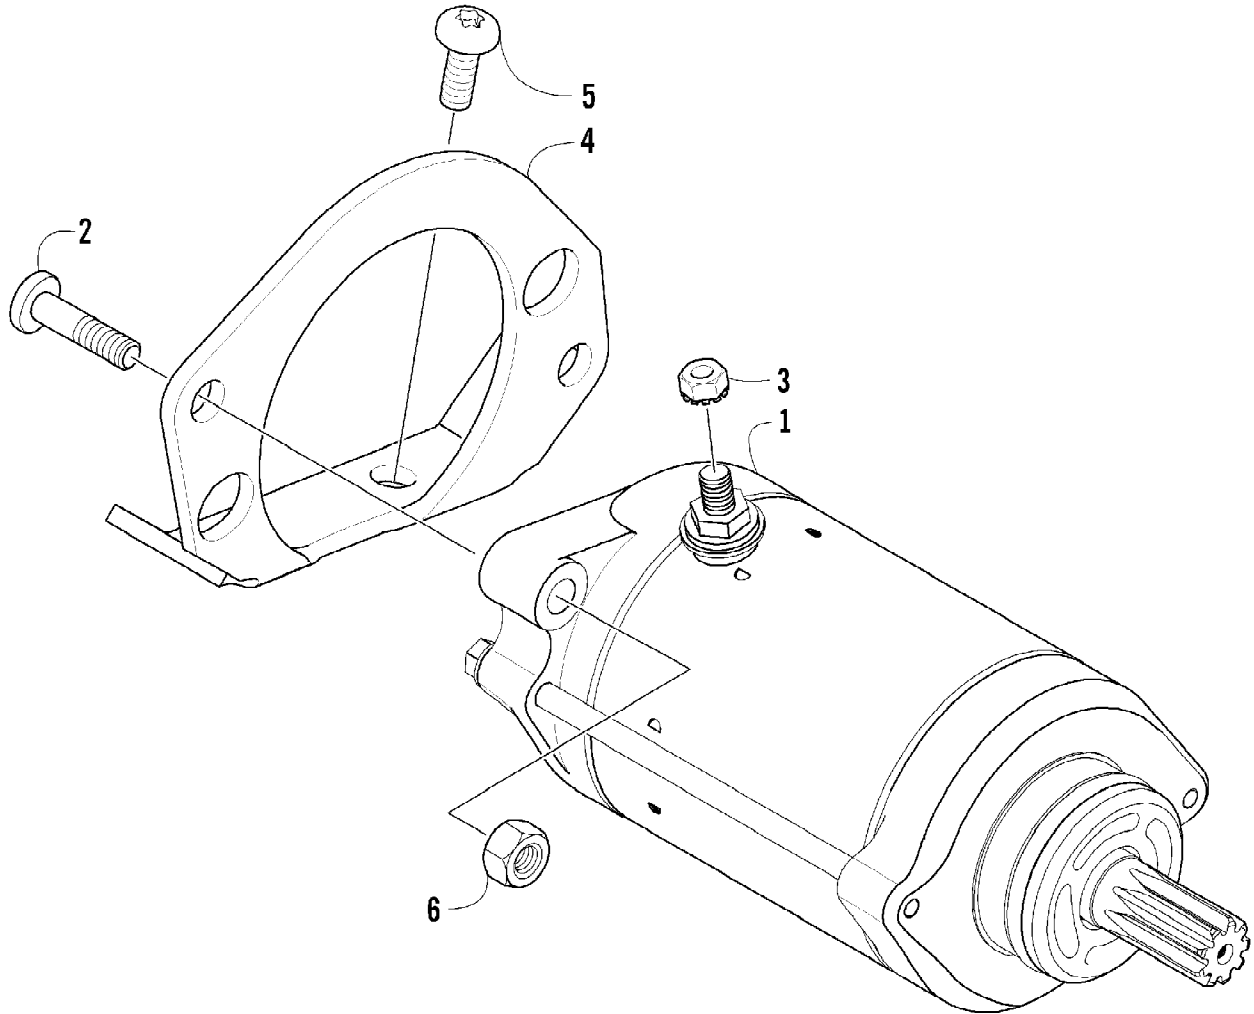

2007 ATV 650 H1 AUTOMATIC TRANSMISSION 4X4 FIS GREEN (A2007IBS#1658) of 104
STARTER MOTOR ASSEMBLY (VIN: 4UF07ATV97T270001 and above)

2007 ATV 650 H1 AUTOMATIC TRANSMISSION 4X4 FIS GREEN (A2007IBS#4150) of 104
STARTER MOTOR ASSEMBLY (VIN: 4UF07ATV97T270001 and above)

Ref #	Part Number	Qty	S/P/F	Description
1	0825-012	1	S	Motor, Starter - Assembly
2	8468-630	2		Screw, Machine
3	0623-038	1		Nut w/Washer
4	0815-018	1		Bracket, Mounting
5	8468-612	2		Screw, Machine
6	8427-602	2		Nut, Lock