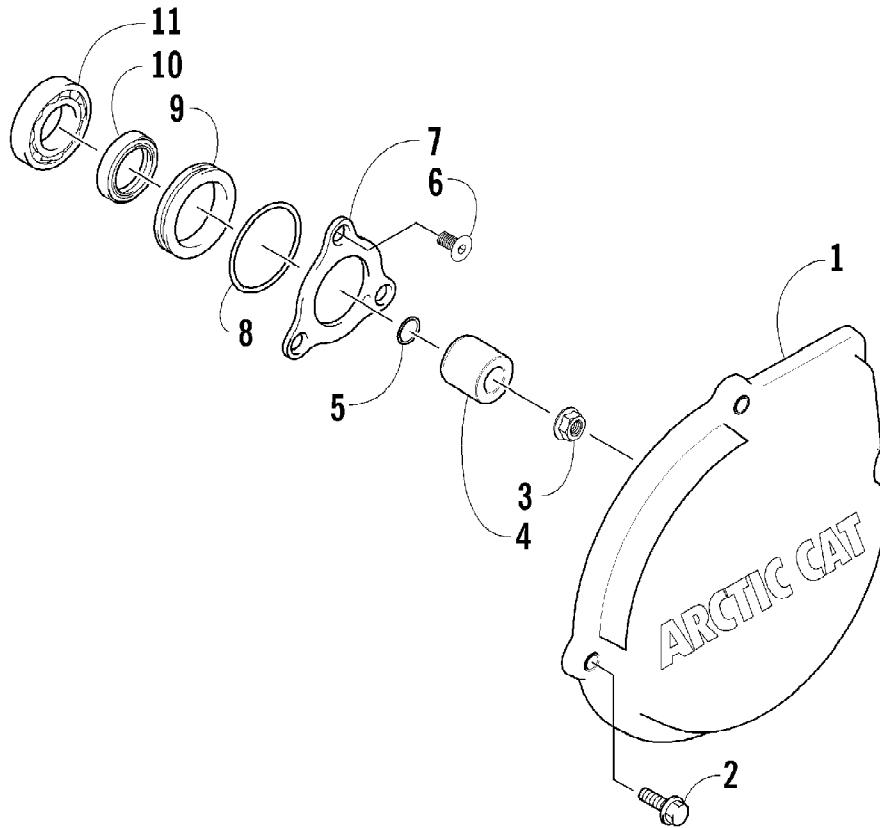

2007 ATV 650 H1 AUTOMATIC TRANSMISSION 4X4 FIS GREEN (A2007IBS#1156) of 104
OUTER MAGNETO COVER ASSEMBLY

Ref #	Part Number	Qty	S/P/F	Description
1	0820-062	1		Cover, Magneto - Outer
1	0820-034	1	S	Cover, Magneto - Outer (Optional)
2	0826-038	4		Screw, Machine
3	0827-008	1		Nut
4	0820-061	1		Spacer
5	0830-108	1		O-Ring
6	0826-031	3		Screw
7	0805-008	1		Retainer, Oil Seal
8	0830-021	1	/P	O-Ring
9	0820-007	1		Spacer
10	0830-022	1		Seal, Oil
11	0832-006	1	S	Bearing