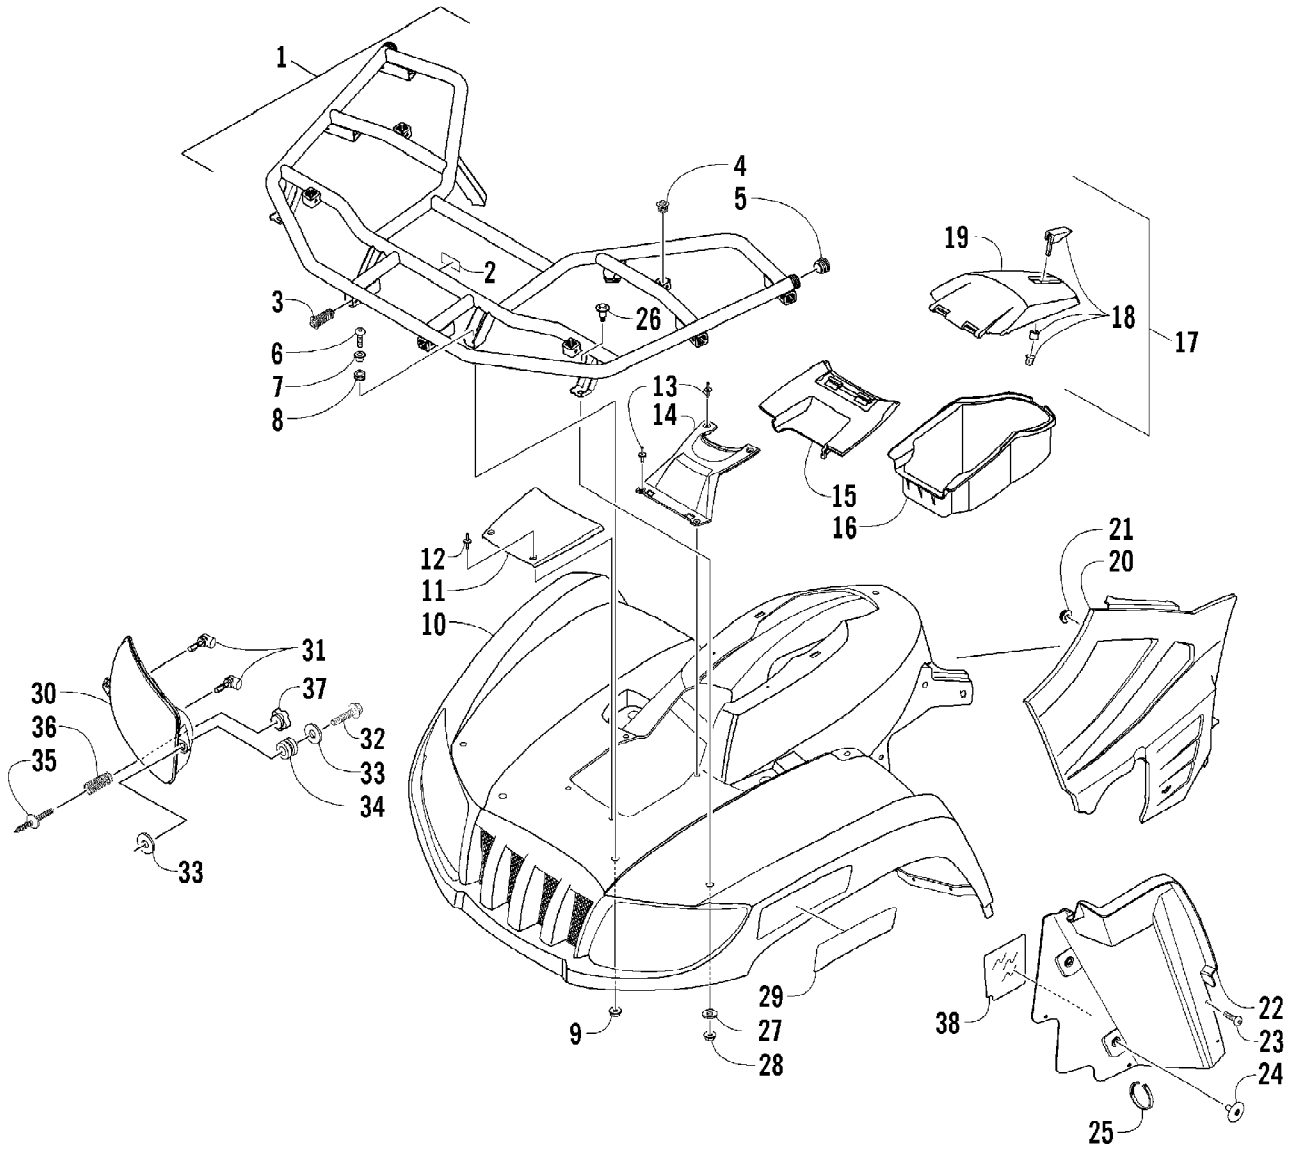

2007 ATV 650 H1 AUTOMATIC TRANSMISSION 4X4 FIS GREEN LE (A2007PS4USM)106
FRONT BODY PANEL ASSEMBLY

2007 ATV 650 H1 AUTOMATIC TRANSMISSION 4X4 FIS GREEN LE (A2007) Page 4 of 106
FRONT BODY PANEL ASSEMBLY

Ref #	Part Number	Qty	S/P/F	Description
1	1506-883	1		Rack, Front - Assembly (inc. 2-5)
2	0411-576	1		Decal, Warning - Front Rack Load
3	2406-014	6		Bushing, Rack
4	0441-592	4	/P	Bushing, Rack
5	1441-049	2		Plug, Rack
6	8410-830	4		Screw, Machine
7	0423-669	4		Spacer
8	0423-465	4		Grommet
9	8432-802	4		Nut, Lock
10	0518-003	1	S	Panel, Fender - Front (inc. 29)
11	1406-358	1		Cover, Access
12	0423-535	2		Rivet, Reinstallable
13	0623-362	4		Rivet, Reinstallable
14	1406-484	1		Cover, Steering Post
15	0470-513	1		Cover, Storage Box
16	1406-573	1		Box, Storage
17	2506-234	1		Lid, Storage Box w/Latch (inc. 18-19)
18	1406-599	1		Latch, Storage Box
19	0470-514	1		Lid, Storage Box
20	2406-300	1		Panel, Side - Right
20	2406-419	1		Panel, Side - Left
21	0423-678	8		Grommet
22	1406-354	1		Panel, Splash - Right
22	2506-383	1	/P	Panel, Splash - Left (inc.38)
23	0423-719	4		Screw, Self-Tapping
24	0423-101	5		Screw, Body
25	0123-788	AR	/P	Cable Tie - 7.5 in.
26	0423-654	2		Screw, Shoulder
27	8050-222	2	/P	Washer
28	0423-540	2		Nut, Lock
29	0411-818	1		Decal, Reflector - Amber - Right
29	0411-819	1		Decal, Reflector - Amber - Left
30	0509-034	1	S	Headlight Assembly - Right (inc. 31)
30	0509-035	1		Headlight Assembly - Left (inc. 31)
31	0409-055	4		Bulb, Headlight
32	0623-785	4		Screw, Self-Tapping
33	8050-217	8	/P	Washer
34	0423-447	4		Grommet
35	0423-514	2		Stud, Adjuster - Headlight
36	0423-522	2		Spring, Adjuster
37	0423-513	2		Knob, Adjuster
38	0412-404	1		Shield, Heat