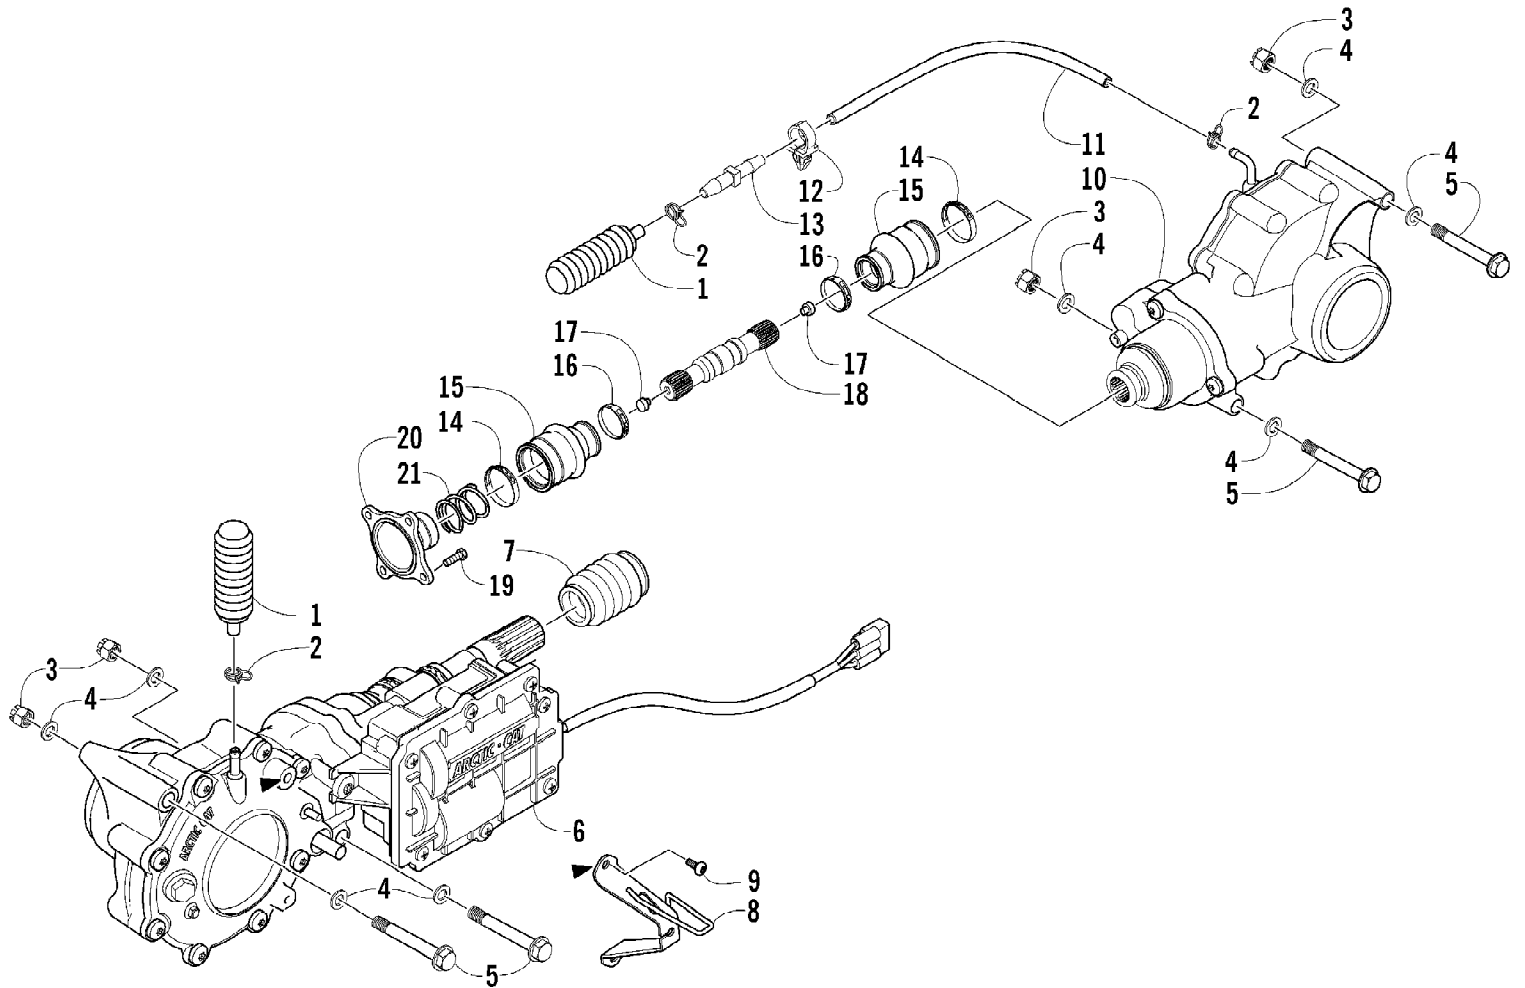

2007 ATV 650 H1 AUTOMATIC TRANSMISSION 4X4 FIS GREEN LE (A2007) PS4B3SM106
DRIVE TRAIN ASSEMBLY

2007 ATV 650 H1 AUTOMATIC TRANSMISSION 4X4 FIS GREEN LE (A2007PS4BUSM)106
DRIVE TRAIN ASSEMBLY

Ref #	Part Number	Qty	S/P/F	Description
1	0402-147	2	S	Bladder, Gearcase
2	0423-315	4		Clamp, Fitting
3	8428-002	4		Nut, Lock
4	0423-426	10		Washer
5	0423-404	4		Screw, Cap
6	1502-089	1		Gearcase, Front
7	0402-966	1		Boot, Shaft
8	0502-500	1		Plate, Cable
9	0423-396	2		Screw, Self-Tapping
10	1502-079	1	S	Gearcase, Rear
11	0410-048	AR	S	Hose, Vent
12	0623-101	1		Clip, Routing - Snap-In
13	0470-462	1		Fitting, Vent
14	0423-393	2		Clamp, Boot
15	0402-985	2	/P	Boot
16	0423-411	2		Clamp, Boot
17	0673-618	2	/P	Bumper, Propeller Shaft
18	1402-233	1		Shaft, Propeller
19	8408-820	4	/P	Screw, Cap
20	0402-950	1		Flange, Output
21	1402-026	1		Spring