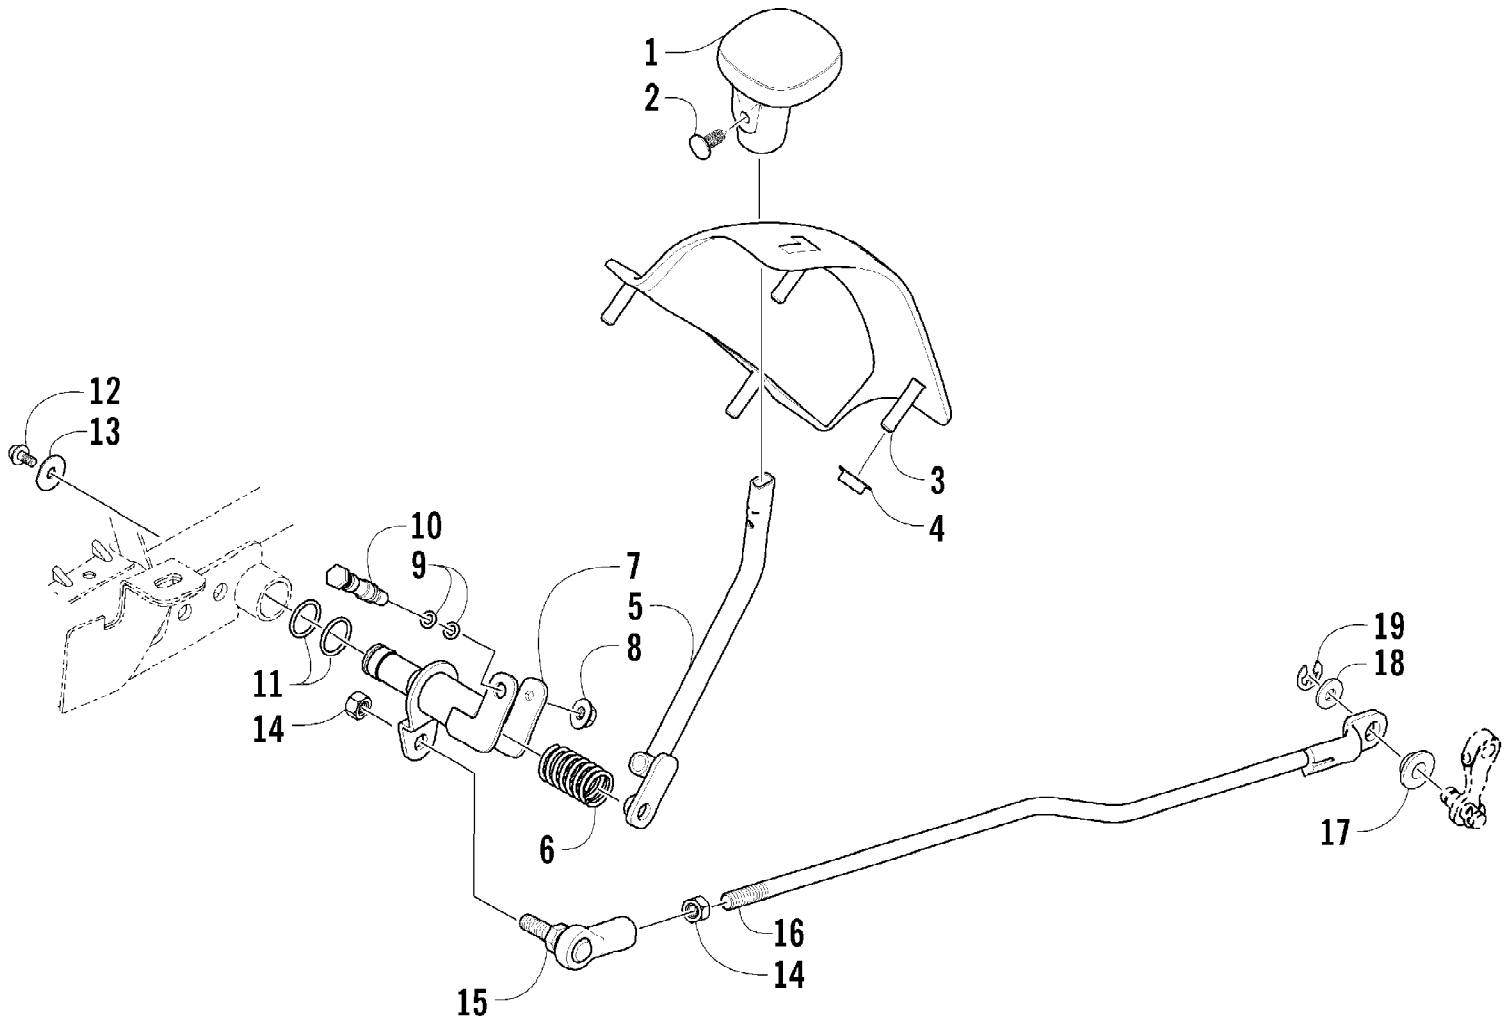

2007 ATV 650 H1 AUTOMATIC TRANSMISSION 4X4 FIS GREEN LE (A2007) PS4 BTSM106
REVERSE SHIFT LEVER ASSEMBLY

2007 ATV 650 H1 AUTOMATIC TRANSMISSION 4X4 FIS GREEN LE (A2007) PS475M106
REVERSE SHIFT LEVER ASSEMBLY

Page 1 of 1

Ref #	Part Number	Qty	S/P/F	Description
1	0402-843	1	/P	Knob, Reverse Shift Lever
2	0423-345	1		Clip, Push
3	1402-576	1		Plate, Shift
4	0423-357	4		Nut, Stamped
5	0502-659	1		Lever, Reverse Shift
6	0502-410	1	S	Spring, Reverse Shift Lever
7	0502-742	1		Axle, Reverse Shift Lever
8	8424-602	1	/P	Nut
9	0423-182	2	/P	O-Ring
10	0402-675	1		Axle, Pivot
11	0423-299	2	/P	O-Ring
12	8408-812	1		Screw, Cap
13	0423-087	1		Washer
14	0623-294	2		Nut
15	1402-270	1		End, Rod
16	0502-989	1	/P	Linkage, Shift
17	0423-091	1		Bushing, Shift Linkage
18	8050-242	1		Washer
19	0423-169	1	/P	E-Ring