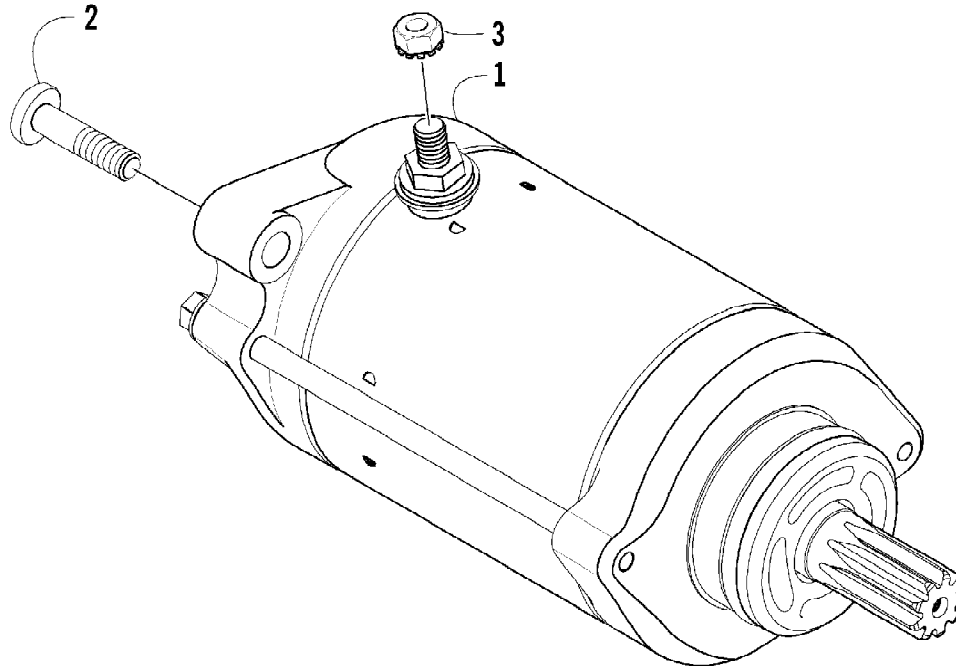

2007 ATV 650 H1 AUTOMATIC TRANSMISSION 4X4 FIS GREEN LE (A2007PS4B7SM)106
STARTER MOTOR ASSEMBLY (Up to VIN: 4UF07ATV97T270001)

2007 ATV 650 H1 AUTOMATIC TRANSMISSION 4X4 FIS GREEN LE (A2007PS4B8SM)106
STARTER MOTOR ASSEMBLY (Up to VIN: 4UF07ATV97T270001)

Ref #	Part Number	Qty	S/P/F	Description
1	0825-012	1	S	Motor, Starter - Assembly
2	8468-630	2		Screw, Machine
3	0623-038	1		Nut w/Washer