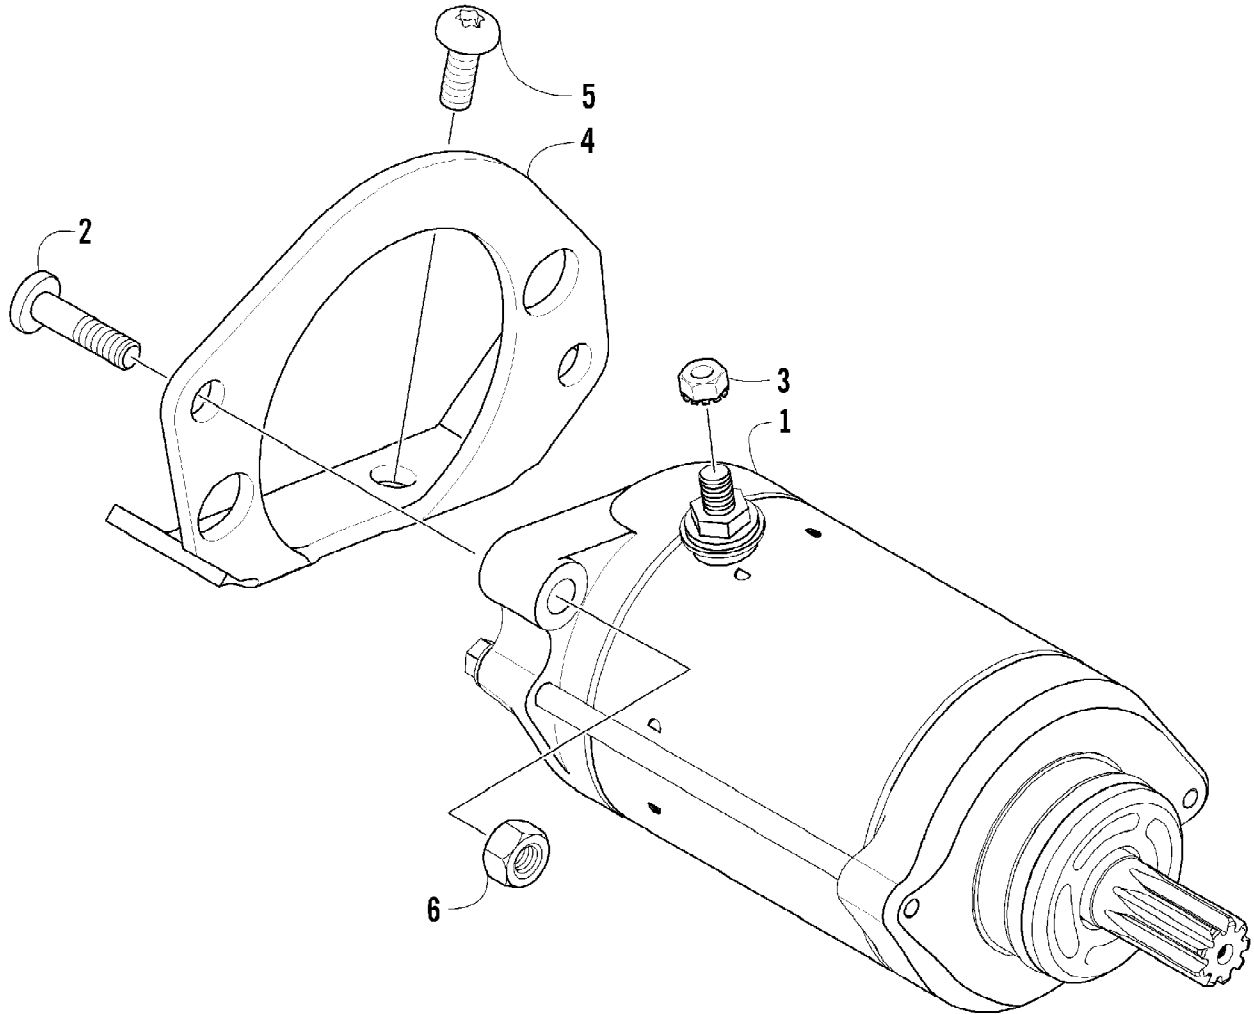

2007 ATV 650 H1 AUTOMATIC TRANSMISSION 4X4 FIS GREEN LE (A2007PS4B8SM)106
STARTER MOTOR ASSEMBLY (VIN: 4UF07ATV97T270001 and above)

2007 ATV 650 H1 AUTOMATIC TRANSMISSION 4X4 FIS GREEN LE (A2007PS4B05M)106
STARTER MOTOR ASSEMBLY (VIN: 4UF07ATV97T270001 and above)

Ref #	Part Number	Qty	S/P/F	Description
1	0825-012	1	S	Motor, Starter - Assembly
2	8468-630	2		Screw, Machine
3	0623-038	1		Nut w/Washer
4	0815-018	1		Bracket, Mounting
5	8468-612	2		Screw, Machine
6	8427-602	2		Nut, Lock