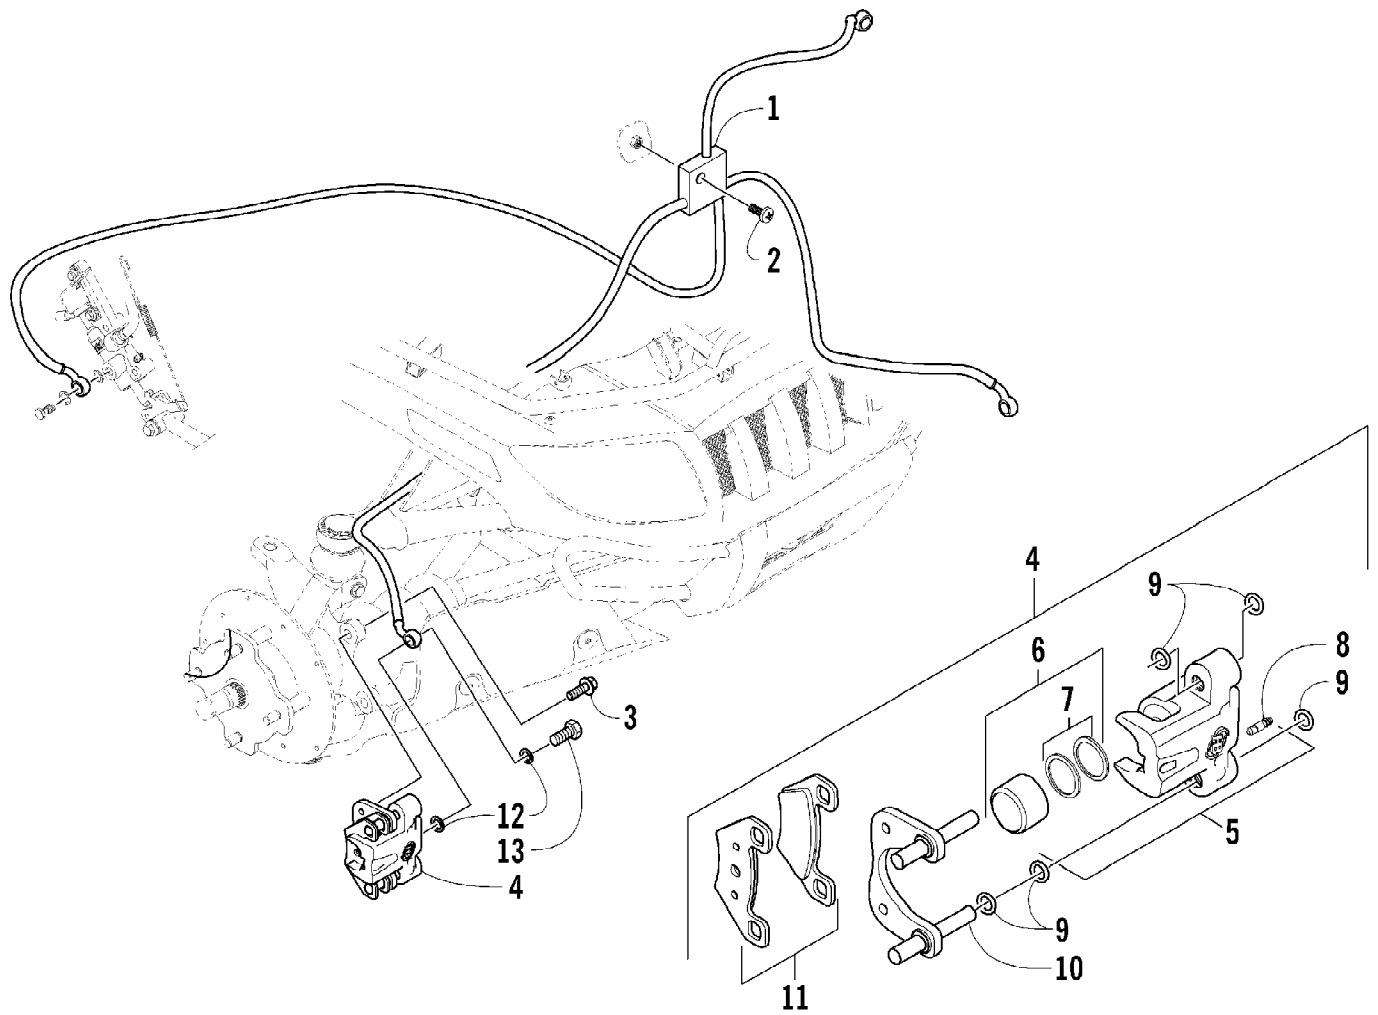

2007 ATV 650 H1 AUTOMATIC TRANSMISSION 4X4 FIS GREEN LE (A2007PS4B5SM)106
HYDRAULIC BRAKE ASSEMBLY

2007 ATV 650 H1 AUTOMATIC TRANSMISSION 4X4 FIS GREEN LE (A2007PS4B5SM)106
HYDRAULIC BRAKE ASSEMBLY

Page 5 of 5

Ref #	Part Number	Qty	S/P/F	Description
1	1502-015	1		Hose, Brake - Assembly
2	8476-625	1		Screw, Cap
3	1623-589	4	S	Screw, Cap
4	0502-878	1	S	Caliper, Brake - Right Front (inc. 5-11)
4	0502-879	1	S	Caliper, Brake - Left Front (inc. 5-11)
5	0502-603	1	S	Housing, Caliper - Assembly - Right Front (inc. 6-8)
5	0502-611	1	S	Housing, Caliper - Assembly - Left Front (inc. 6-8)
6	0502-606	2		Piston/Seal Set (inc. 7)
7	0502-607	2		Seal Set
8	0502-609	2	/P	Valve, Bleed
9	0502-608	2		O-Ring, Guide - Set
10	0502-605	2		Bracket Assembly
11	0502-875	2	S	Pad, Brake - Set
12	0423-178	4		Washer, Crush
13	0423-413	2		Bolt, Banjo-Fitting