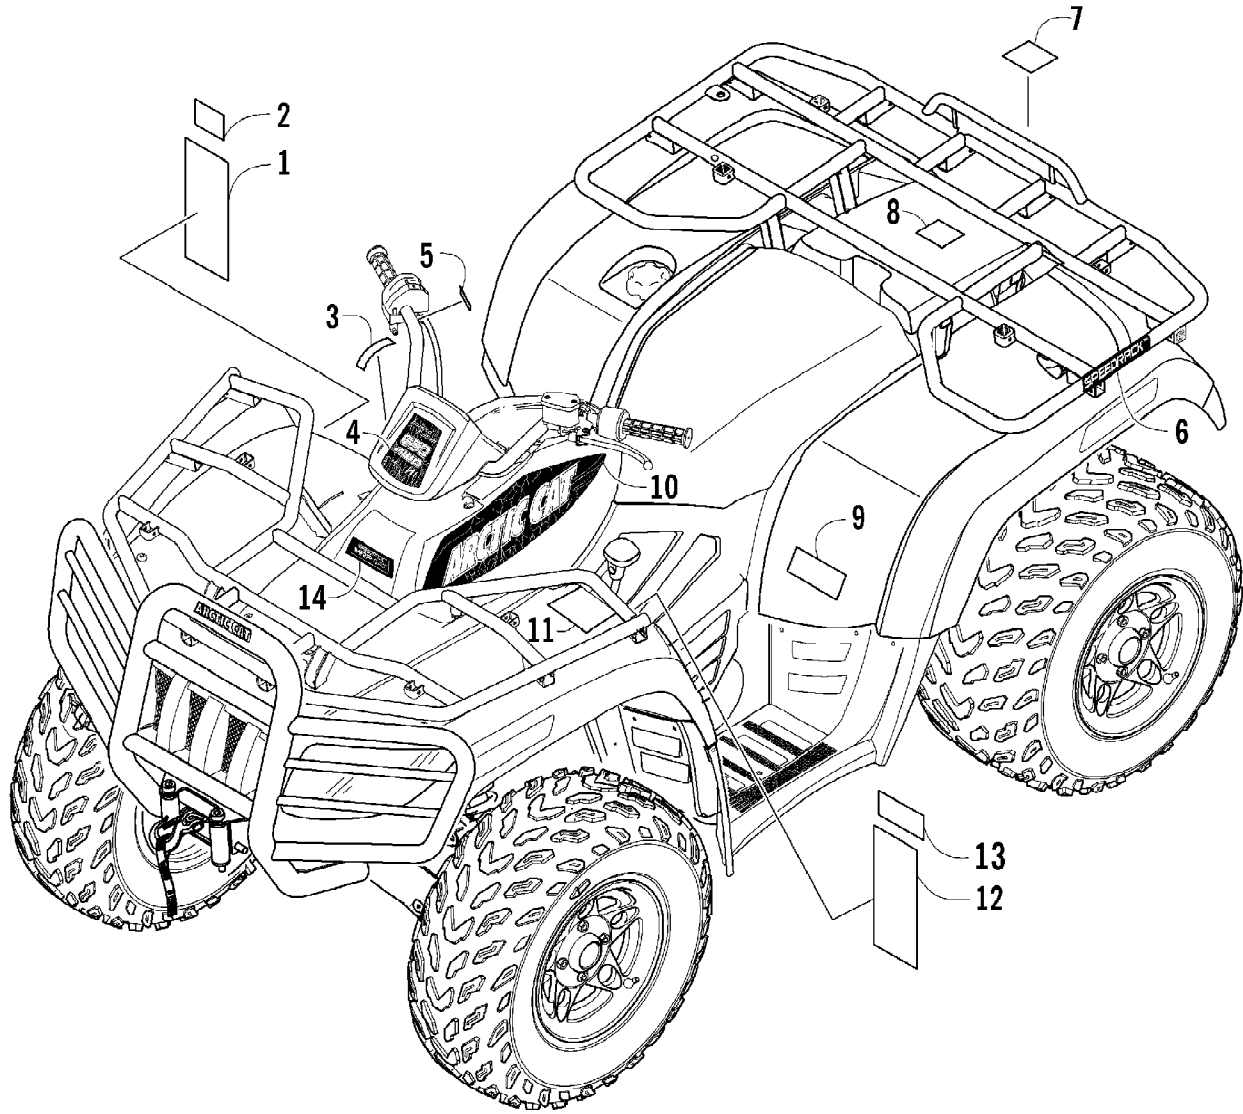

2007 ATV 650 H1 AUTOMATIC TRANSMISSION 4X4 FIS GREEN LE (A2007P84B5M)106
DECALS

Ref #	Part Number	Qty	S/P/F	Description
1	1411-250	1	F	Decal, Warning - Reverse/Pre-Ride
2	0411-835	1		Decal, Warning - Turn/Hill
3	0411-426	1		Decal, Warning - Clutch Cover
4	1411-369	1		Decal, Instrument Pod
5	0411-966	1		Decal, Warning - Differential Lock
6	0411-965	2		Decal, "Speedrack"
7	1411-077	1		Decal, Warning - Towing
8	0411-435	1		Decal, Warning - Passenger
9	0411-430	1		Decal, Warning - Tire Pressure
10	1411-358	1		Decal, Side - Upper Right
10	1411-359	1		Decal, Side - Upper Left
11	0411-401	1	F	Decal, Warning - Age
12	0411-218	1	F	Decal, Warning - General
13	1411-574	1		Decal, Warning - Off-Road Only
14	1411-050	1	/P	Decal, "Speedrack"