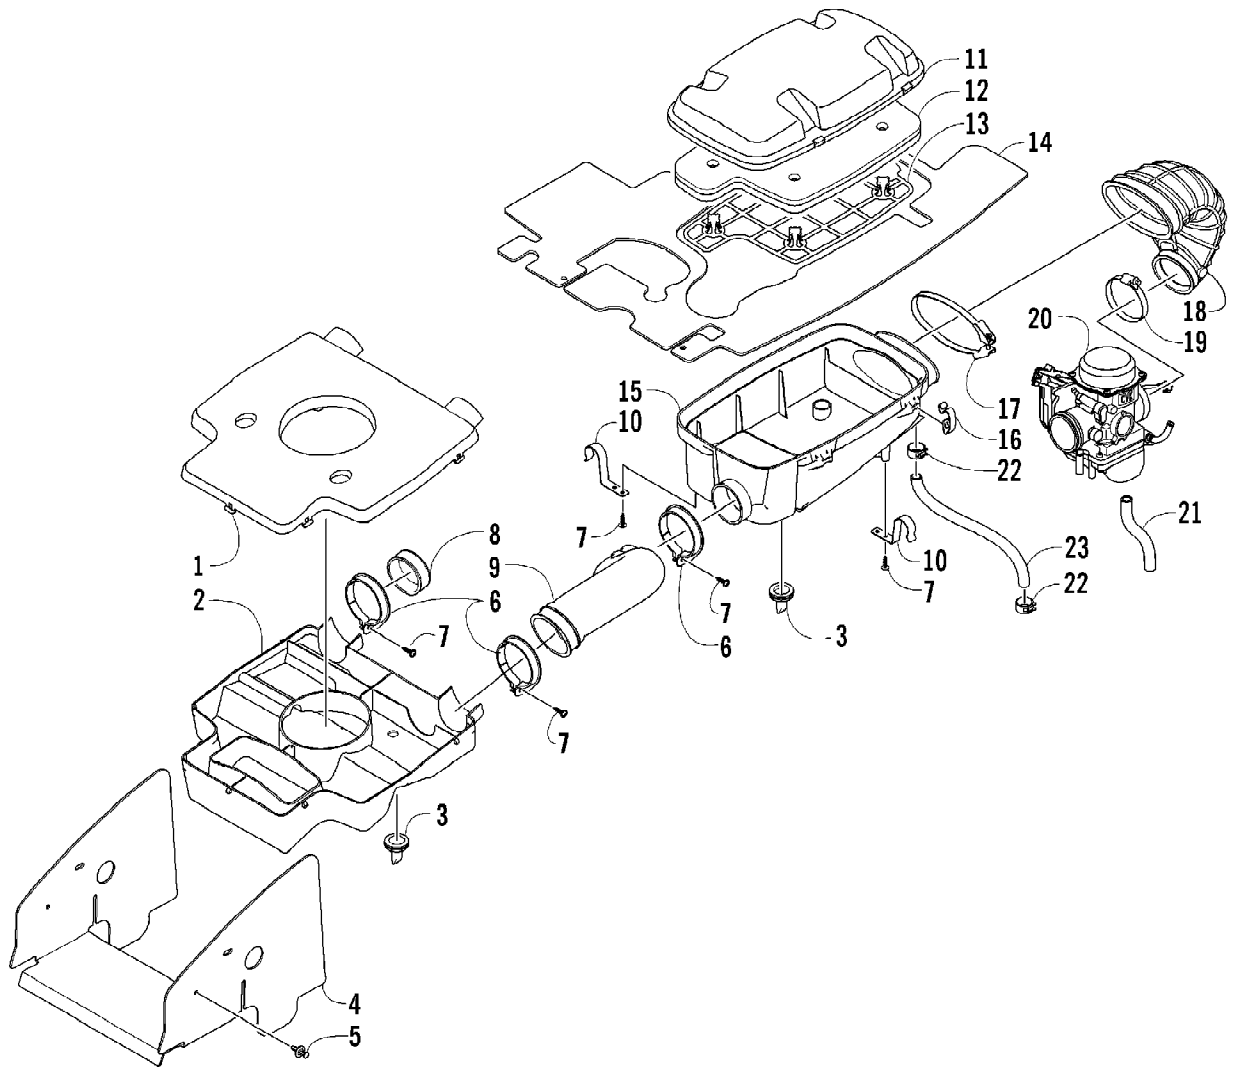

2007 ATV 650 H1 AUTOMATIC TRANSMISSION 4X4 FIS GREEN LE (A2007IB) (USA) 106
AIR INTAKE ASSEMBLY

2007 ATV 650 H1 AUTOMATIC TRANSMISSION 4X4 FIS GREEN LE (A2007IB84BLSM)106
 AIR INTAKE ASSEMBLY

Ref #	Part Number	Qty	S/P/F	Description
1	0413-091	1		Diverter, Air - Top
2	0413-093	1		Diverter, Air - Bottom
3	0470-442	2	/P	Valve, Drain
4	1406-973	1		Shroud, Splash
5	0623-362	2		Rivet, Reinstallable
6	0423-551	3		Clamp
7	0423-342	7	/P	Screw, Self-Tapping
8	0413-096	1		Cap, Air Intake - Diverter
9	0470-529	1		Boot, Air Intake
10	0423-454	2		Clip, Mounting - Air Intake
11	0470-554	1	S	Cover, Air Intake
12	0470-663	1	/P	Filter, Air
13	0470-516	1		Screen, Air Filter
14	2406-009	1		Panel, Shield
15	0470-515	1	S	Housing, Air Intake
16	0423-455	4		Clip, Spring
17	0423-554	1		Clamp, Boot
18	0470-525	1		Boot, Carburetor
19	0423-019	1		Clamp, Boot
20	0470-571	1		Carburetor, CVK36-AE
21	0510-592	1		Hose, Carburetor Drain
22	0423-045	2		Clamp, Hose
23	0410-079	1	S	Hose, Vent - Crankcase