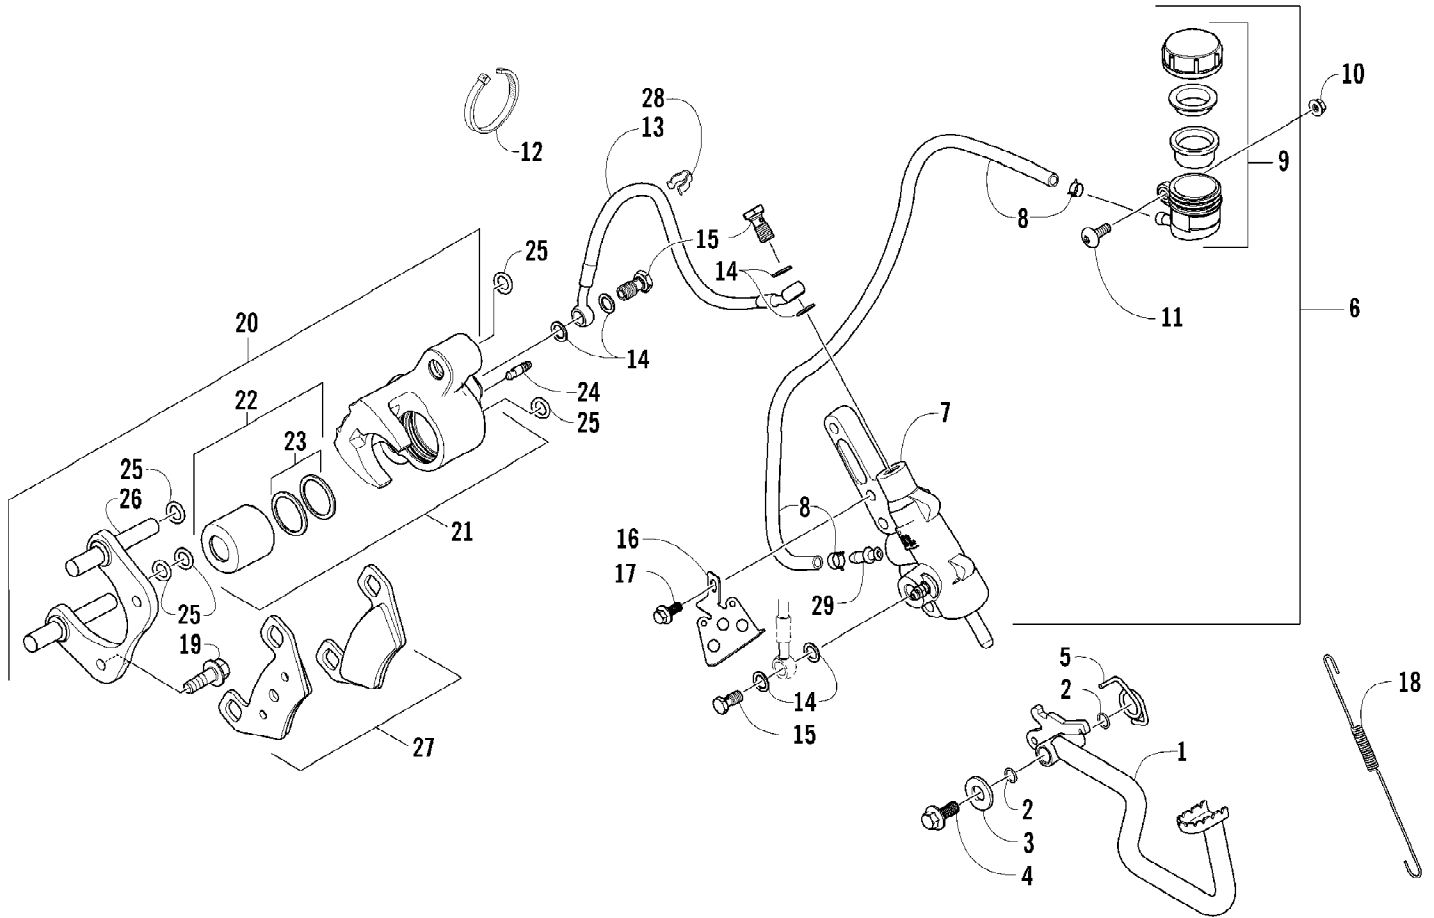

2007 ATV 650 H1 AUTOMATIC TRANSMISSION 4X4 FIS GREEN LE (A2007IB106) 106
AUXILIARY BRAKE ASSEMBLY

2007 ATV 650 H1 AUTOMATIC TRANSMISSION 4X4 FIS GREEN LE (A2007IBUSM)106
AUXILIARY BRAKE ASSEMBLY

Page 106 of 106

Ref #	Part Number	Qty	S/P/F	Description
	1502-135	1		Fully Bled Master Cylinder Replacement Kit
1	1502-063	1		Lever, Brake
2	1602-213	2	/P	O-Ring
3	8050-252	1		Washer
4	8408-816	1		Screw, Cap
5	0502-807	1		Spring, Brake Lever
6	1502-137	1	S	Brake Assembly (inc. 7-9)
7	0	1	F	Master Cylinder
8	1502-142	1		Hose, Brake Reservoir w/Clamps
9	1502-141	1		Reservoir, Brake
10	0623-038	1		Nut, Flanged
11	8476-616	1		Screw, Machine
12	0123-788	1	/P	Cable Tie - 7.5 in.
13	1502-139	1		Hose, Brake
14	0423-178	6		Washer, Crush
15	0423-413	3		Bolt, Banjo-Fitting
16	1502-179	1		Bracket, Switch
17	8408-625	2		Screw, Cap
18	0502-785	1		Spring, Brake Switch
19	1623-589	2	S	Screw, Cap
20	0502-878	1	S	Caliper, Brake (inc. 21-27)
21	0502-603	1	S	Housing, Caliper - Assembly - Right Rear (inc. 22-24)
22	0502-606	1		Piston/Seal Set (inc. 23)
23	0502-607	1		Seal Set
24	0502-609	1	/P	Valve, Bleed
25	0502-608	1		O-Ring, Guide - Set
26	0502-605	1		Bracket Assembly
27	0502-875	1	S	Pad, Brake - Set
28	1502-115	2		Clip, Brake Hose
29	1502-138	1	S	Adapter, Hose