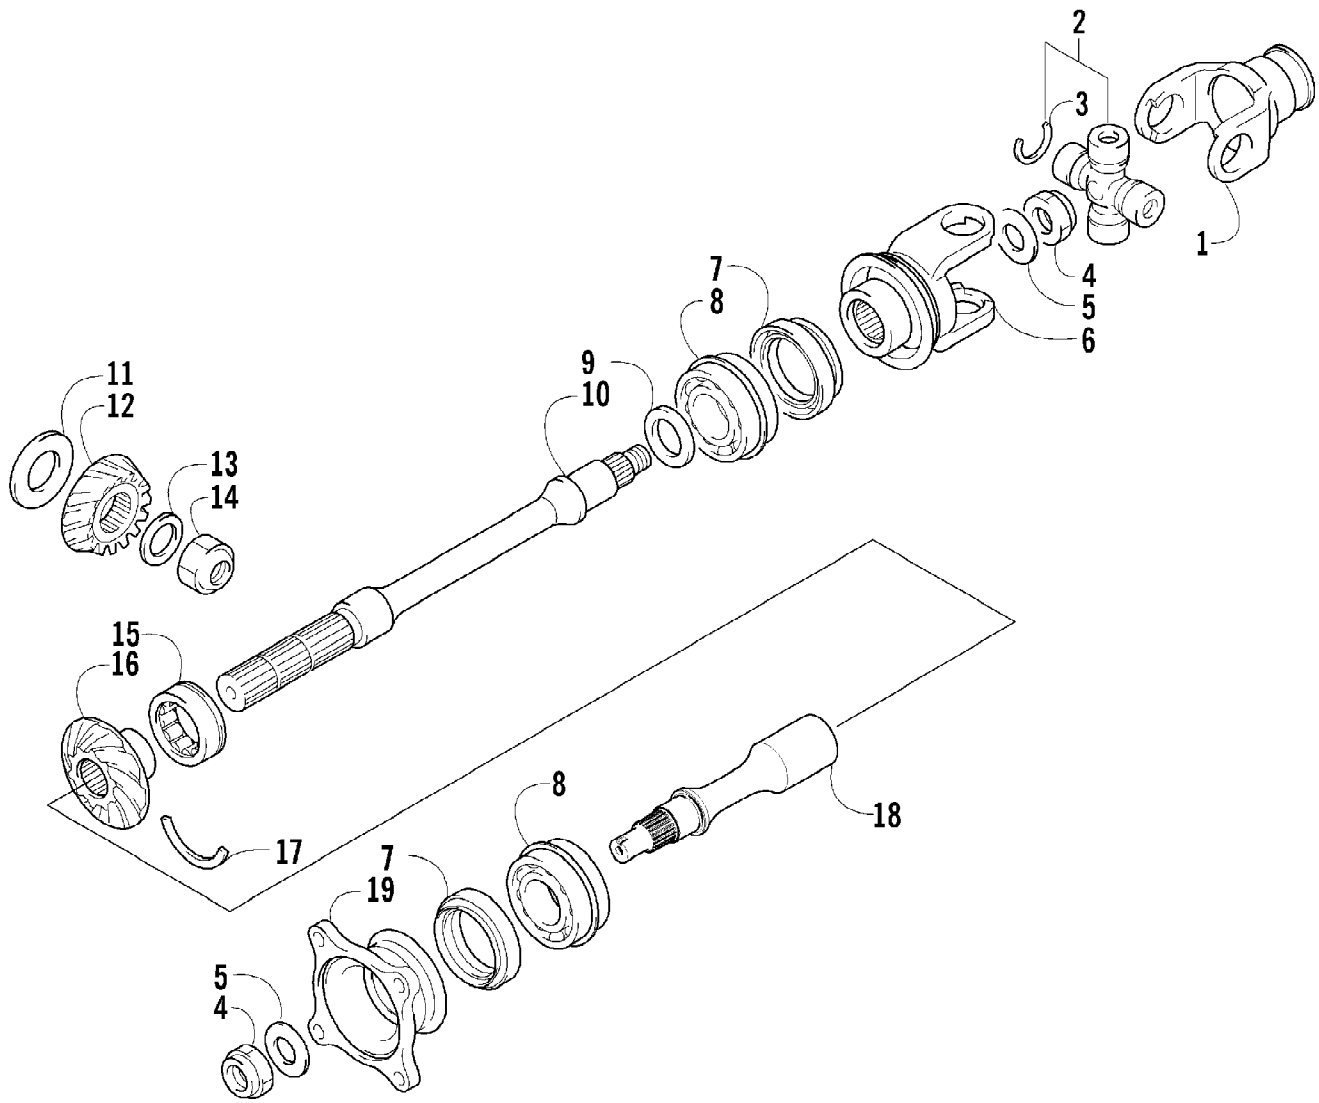

2007 ATV 650 H1 AUTOMATIC TRANSMISSION 4X4 FIS GREEN LE (A2007PS4B1SM)106
SECONDARY DRIVE ASSEMBLY

2007 ATV 650 H1 AUTOMATIC TRANSMISSION 4X4 FIS GREEN LE (A2007) Page 106
SECONDARY DRIVE ASSEMBLY

Ref #	Part Number	Qty	S/P/F	Description
1	0819-063	1		Yoke, Propeller Shaft Joint
2	1402-463	1	S	Joint, Universal - Set (inc. 3)
3	0423-450	4		Circlip
4	0827-013	2		Nut, Rear Output Joint
5	0828-020	2		Washer, Rear Output Flange
6	0819-061	1		Yoke, Drive Output - Front
7	0830-043	2		Seal, Oil - Driven Shaft
8	0832-017	2		Bearing, Driven Shaft
9	0828-021	AR		Shim, 25 x 34 x 0.25 mm
9	0828-022	AR		Shim, 25 x 34 x 0.30 mm
9	0828-023	AR		Shim, 25 x 34 x 0.70 mm
9	0828-024	AR		Shim, 25 x 34 x 0.90 mm
9	0828-025	AR		Shim, 25 x 34 x 0.95 mm
9	0828-026	AR		Shim, 25 x 34 x 1.00 mm
9	0828-027	AR		Shim, 25 x 34 x 1.05 mm
9	0828-028	AR		Shim, 25 x 34 x 1.10 mm
9	0828-029	AR		Shim, 25 x 34 x 1.15 mm
10	0819-003	1	S	Shaft, Secondary Driven - Front
11	0828-030	AR		Shim, 24 x 48 x 0.25 mm
11	0828-031	AR		Shim, 24 x 48 x 0.30 mm
11	0828-032	AR		Shim, 24 x 48 x 0.35 mm
11	0828-033	AR		Shim, 24 x 48 x 0.90 mm
11	0828-018	AR		Shim, 24 x 48 x 0.95 mm
11	0828-062	AR		Shim, 24 x 48 x 1.00 mm
11	0828-063	AR		Shim, 24 x 48 x 1.05 mm
11	0828-064	AR		Shim, 24 x 48 x 1.10 mm
11	0828-065	AR		Shim, 24 x 48 x 1.15 mm
12	0819-001	1		Gear, Secondary Drive
13	0828-019	1		Washer
14	0827-012	1		Nut
15	0832-016	1		Bearing, Driven Gear
16	0819-002	1		Gear, Secondary Driven
17	0819-011	1		Ring, Driven Bearing
18	0819-053	1		Shaft, Secondary Driven - Rear
19	0819-005	1		Flange, Output Joint - Rear