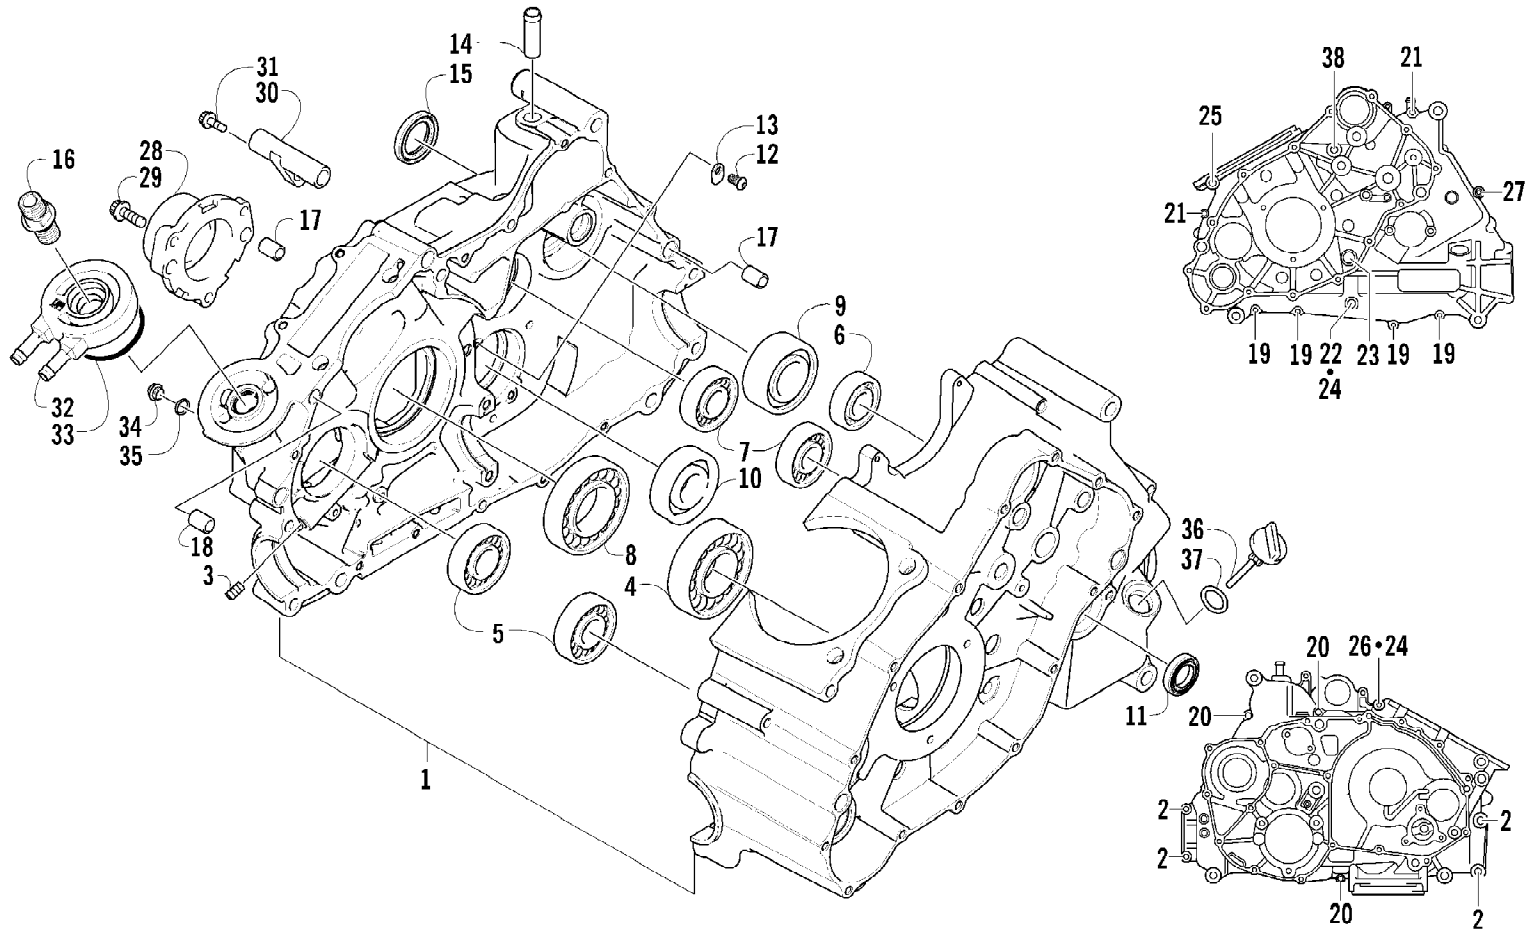

2007 ATV 650 H1 AUTOMATIC TRANSMISSION 4X4 FIS GREEN LE (A2007PS4B2USM)106
CRANKCASE ASSEMBLY (VIN: 4UF07ATV47T237701 up to 4UF07ATV97T270001 and up)

2007 ATV 650 H1 AUTOMATIC TRANSMISSION 4X4 FIS GREEN LE (A2007PS4B2SM)106
CRANKCASE ASSEMBLY (VIN: 4UF07ATV47T237701 up to 4UF07ATV97T270001 and up)

Ref #	Part Number	Qty	S/P/F	Description
1	0801-096	1	S	Crankcase Assembly (inc. 2-15)
2	8412-850	4		Screw, Cap
3	0801-002	2		Plug
4	0832-003	1	S	Bearing
5	0832-005	2	S	Bearing
6	0832-013	1	S	Bearing
7	0832-014	2	S	Bearing
8	0832-002	1	S	Bearing
9	0832-012	1	S	Bearing
10	0832-015	1	S/P	Bearing
11	0822-052	1		Seal, Countershaft
12	0826-100	2		Screw, Machine
13	0822-010	2	/P	Retainer, Bearing
14	0801-028	1		Pipe, Breather
15	0830-035	1		Seal, Driveshaft
16	0812-056	1		Union, Oil Filter
17	0829-002	5		Pin, Dowel
18	0829-003	1		Pin, Dowel
19	8468-645	4		Screw, Machine
20	8468-655	3		Screw, Machine
21	8468-675	2		Screw, Machine
22	8412-860	1		Screw, Cap
23	0826-017	1		Screw, Cap
24	0830-008	2		Gasket
25	0826-019	1		Screw, Cap
26	0826-018	1		Screw, Cap
27	8468-695	1		Screw, Machine
28	0801-006	1		Housing, Secondary Shaft Bearing
29	0826-105	3		Screw, Cap
30	0801-069	1		Pipe, Breather
31	0826-038	1		Screw, Machine
32	0812-055	1		Tower, Oil Filter
33	0830-166	1		O-Ring
34	0812-058	2		Plug
35	0812-026	2		Gasket
36	0801-005	1		Stick, Oil Level
37	0830-010	1		O-Ring, Oil Level Stick
38	8468-680	1		Screw, Machine