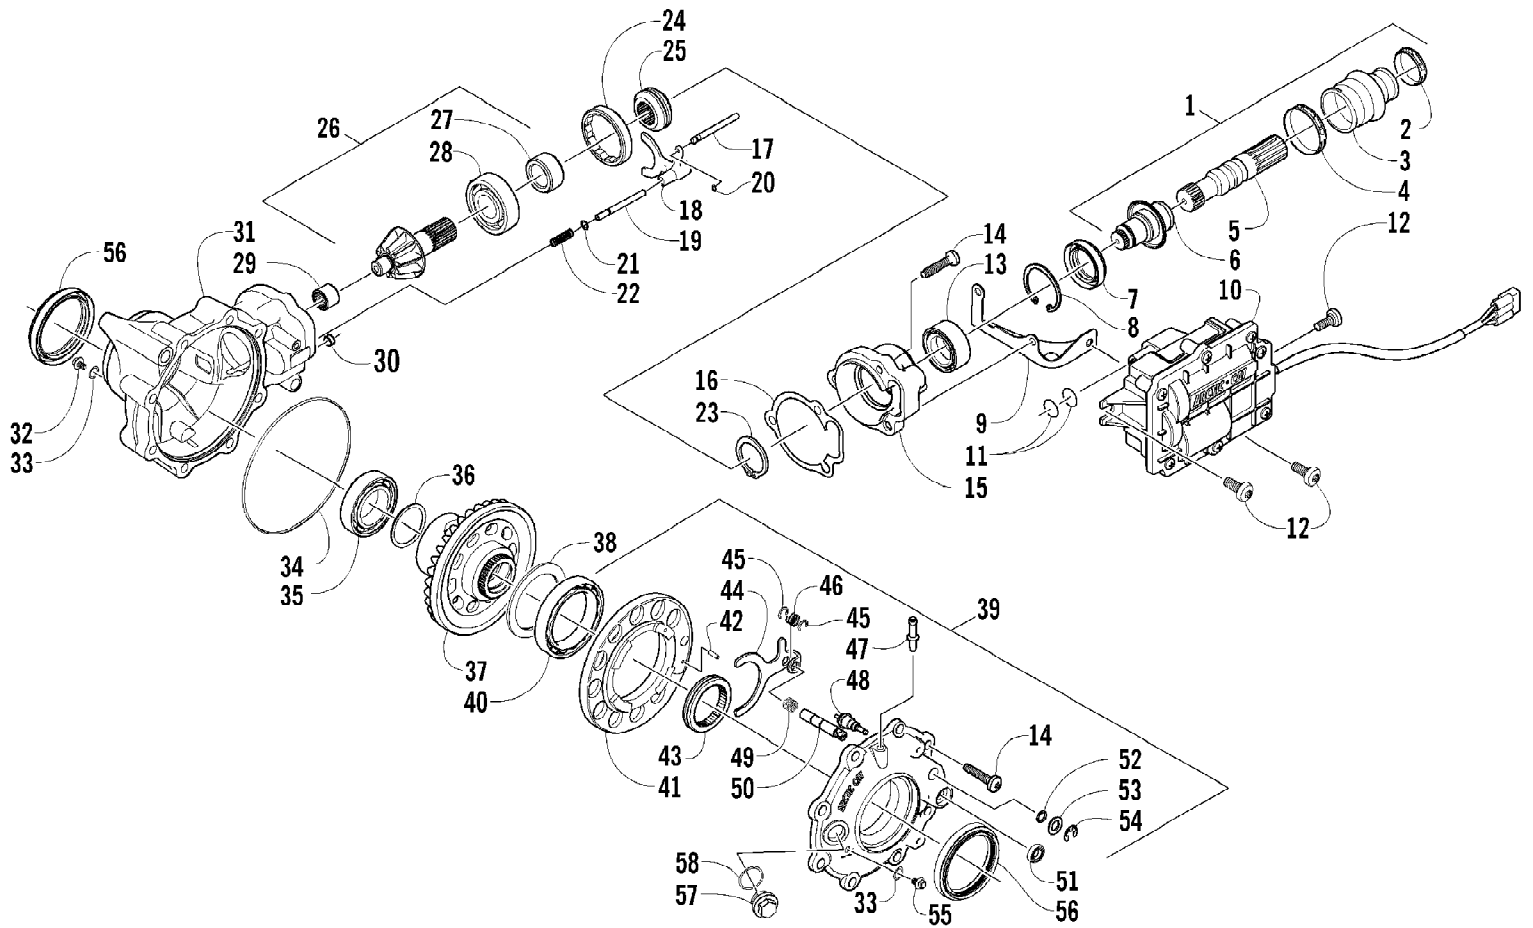

2007 ATV 650 H1 AUTOMATIC TRANSMISSION 4X4 FIS GREEN LE (A2007PS4BUSM)106
FRONT DRIVE GEARCASE ASSEMBLY

2007 ATV 650 H1 AUTOMATIC TRANSMISSION 4X4 FIS GREEN LE (A2007) (Page 4 of 10)
FRONT DRIVE GEARCASE ASSEMBLY

Ref #	Part Number	Qty	S/P/F	Description
	1502-089	1		Complete Front Gearcase Assembly
1	1502-083	1		Shaft, Propeller - Assembly (inc. 2-6)
2	0423-411	1		Clamp, Boot
3	0402-985	1	/P	Boot, Propeller Shaft
4	0423-393	1		Clamp, Boot
5	1402-045	1		Shaft, Output
6	1502-085	1	/P	Shaft, Input
7	1402-011	1		Seal
8	0423-423	1		Ring, Retaining
9	0502-347	1		Bracket, Actuator
10	0502-579	1		Actuator (inc. one No. 11)
11	0423-498	2	S	O-Ring
12	0423-396	3		Screw, Self-Tapping
13	1402-043	1		Bearing
14	0423-118	11		Screw, Self-Tapping
15	0502-528	1	/P	Housing, Pinion
16	0402-947	1		Gasket, Flange
17	0402-997	1		Shaft, Selector
18	0402-998	1		Fork, Selector
19	0402-417	1		Shaft, Shuttle
20	0423-402	1		Ring, Retaining
21	0423-147	1		O-Ring
22	0402-999	1		Spring, Return
23	0423-417	1		Ring, Retaining
24	0402-357	1		Collar, Lock
25	0402-413	1		Coupler, Drive
26	0502-783	1		Gear, Pinion - Assembly - 10T (inc. 27-28)
27	0402-336	1		Collar, Retaining
28	0402-327	1		Bearing
29	0402-328	1		Bearing
30	0402-411	1		Pin, Dowel
31	0502-514	1		Housing, Gearcase
32	1402-210	1	/P	Plug, Magnetic (inc. one No. 33)
33	0423-153	2		O-Ring
34	0423-149	1		O-Ring
35	0402-393	1		Bearing
36	0402-405	AR		Shim
36	0402-406	AR		Shim
36	0402-407	AR		Shim
36	0402-408	AR		Shim
36	0402-409	AR		Shim
37	0502-851	1		Gear, Ring - 36T
38	1402-074	AR		Shim
38	1402-075	AR		Shim
38	1402-076	AR		Shim
38	1402-077	AR		Shim
38	1402-078	AR		Shim
39	1502-097	1		Cover, Gearcase (inc. one No. 33, 40-55, and one No. 56)
40	1402-053	1		Bearing
41	0502-413	1		Flange, Bearing
42	1402-079	1		Pin, Parallel