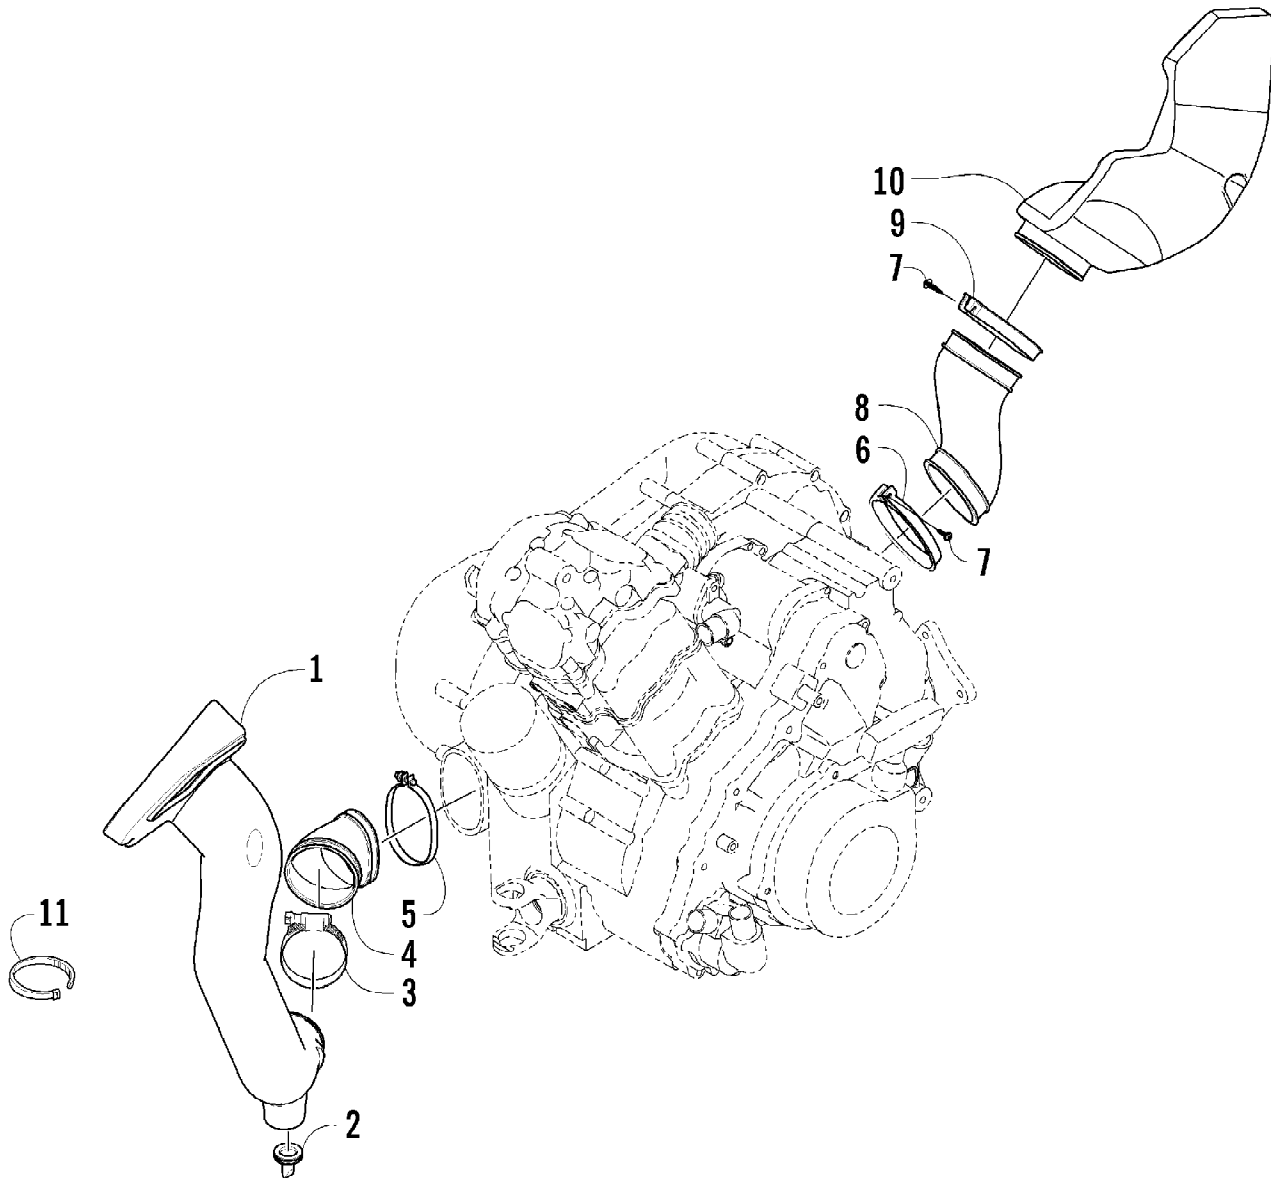

2007 ATV 650 H1 AUTOMATIC TRANSMISSION 4X4 FIS GREEN LE (A2007PS4BUSM)106
CASE/BELT COOLING ASSEMBLY

2007 ATV 650 H1 AUTOMATIC TRANSMISSION 4X4 FIS GREEN LE (A2007PS4BUSM)106
CASE/BELT COOLING ASSEMBLY

Ref #	Part Number	Qty	S/P/F	Description
1	0413-115	1		Duct, Belt Cooling - Front
2	0470-442	1	/P	Valve, Drain
3	0423-578	1		Clamp, Boot
4	0413-114	1	S	Boot, Duct - Front
5	0423-539	1	S	Clamp, Boot
6	0423-550	1		Clamp, Plastic
7	0423-342	2	/P	Screw, Self-Tapping
8	0413-097	1		Boot, Duct - Rear
9	0423-554	1		Clamp, Boot
10	0413-153	1	/P	Duct, Belt Cooling - Rear
11	0123-903	1		Cable Tie - 11.5 in.