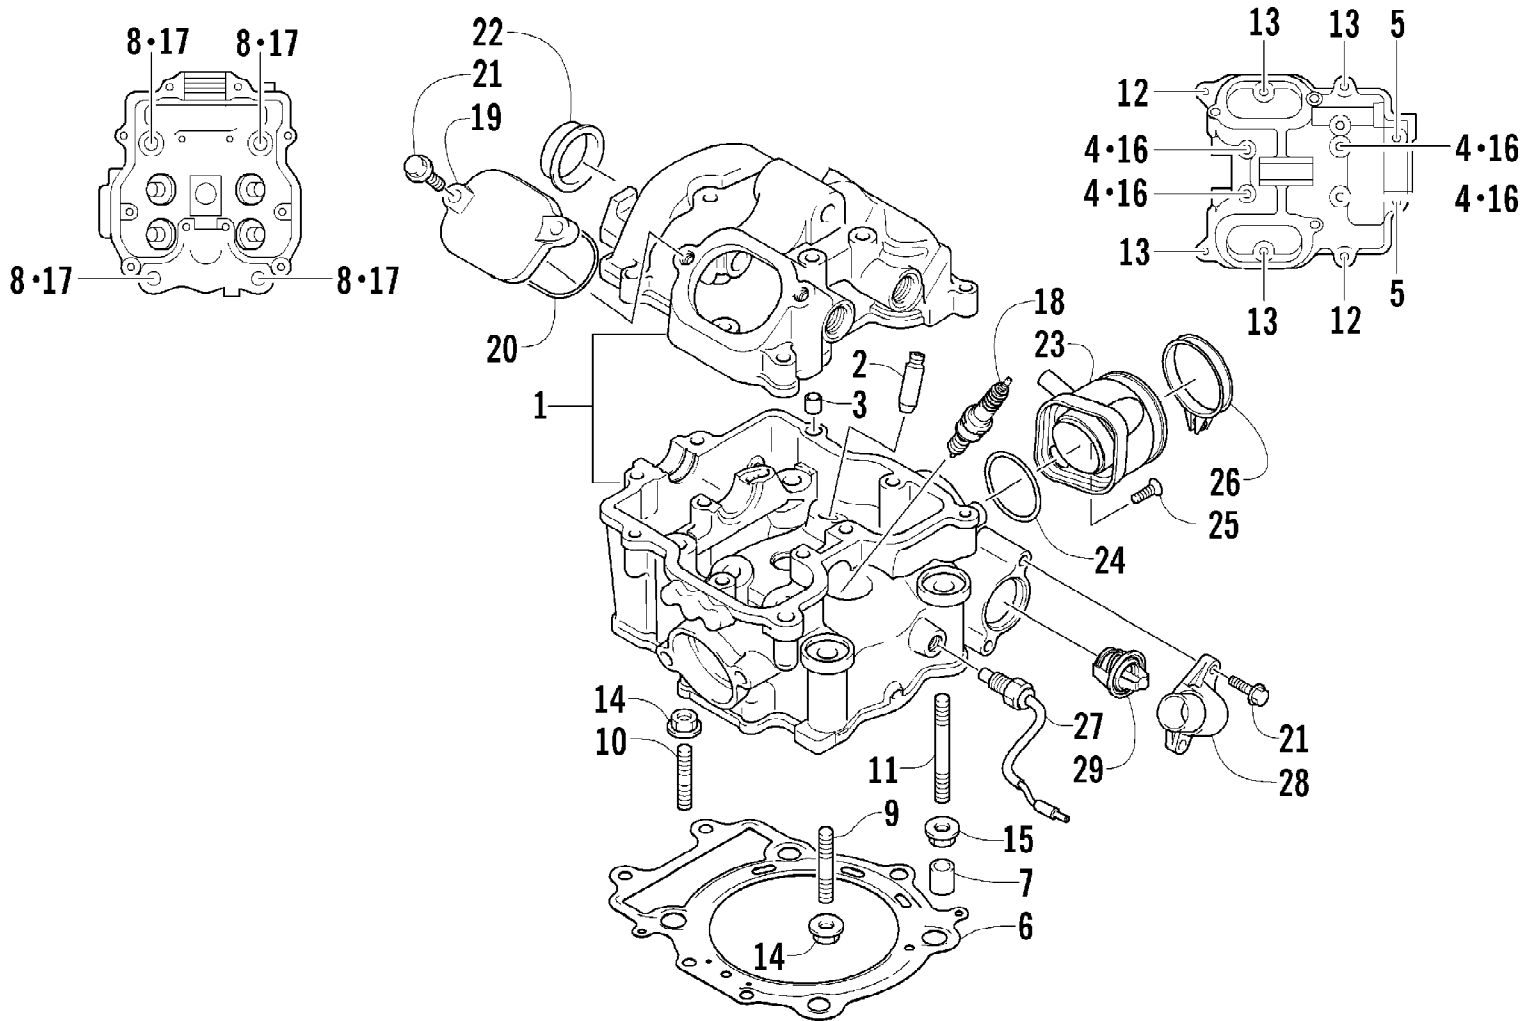

2007 ATV 650 H1 AUTOMATIC TRANSMISSION 4X4 FIS GREEN LE (A2007P34B35M)106
CYLINDER HEAD ASSEMBLY

2007 ATV 650 H1 AUTOMATIC TRANSMISSION 4X4 FIS GREEN LE (A2007P84B35M)106
CYLINDER HEAD ASSEMBLY

Ref #	Part Number	Qty	S/P/F	Description
1	0808-047	1	F	Head, Cylinder - Assembly (inc. 2-4)
2	0	4	F	Guide, Valve
3	0829-001	2	S	Dowel, Sleeve
4	0826-001	4		Screw, Cap
5	0826-002	2		Screw, Cap
6	0830-124	1	S	Gasket, Cylinder Head
7	0829-002	2		Pin, Dowel
8	0808-037	4	/P	Screw, Cap
9	0827-030	2		Bolt, Stud
10	0827-002	2		Bolt, Stud
11	0827-031	1		Bolt, Stud
12	0826-005	2		Screw, Cap
13	0826-006	4		Screw, Cap
14	8424-604	5		Nut
15	8424-804	1		Nut
16	0830-107	4		Gasket - Seal, Fastener
17	0830-147	4	/P	Washer, Crush
18	0217-727	1	S	Spark Plug (RG6YC)
19	0808-003	2		Cap, Inspection
20	0830-004	2	S	O-Ring
21	0826-007	5		Screw, Cap
22	0808-077	1		Plug, Cylinder Head
23	0570-115	1		Pipe, Intake - Assembly
24	0830-090	1		O-Ring
25	0826-008	2		Screw, Machine
26	0423-066	1		Clamp, Intercooler
27	0808-007	1		Switch, Water Temperature - Assembly
28	0808-008	1		Cover, Thermostat
29	0808-078	1		Thermostat