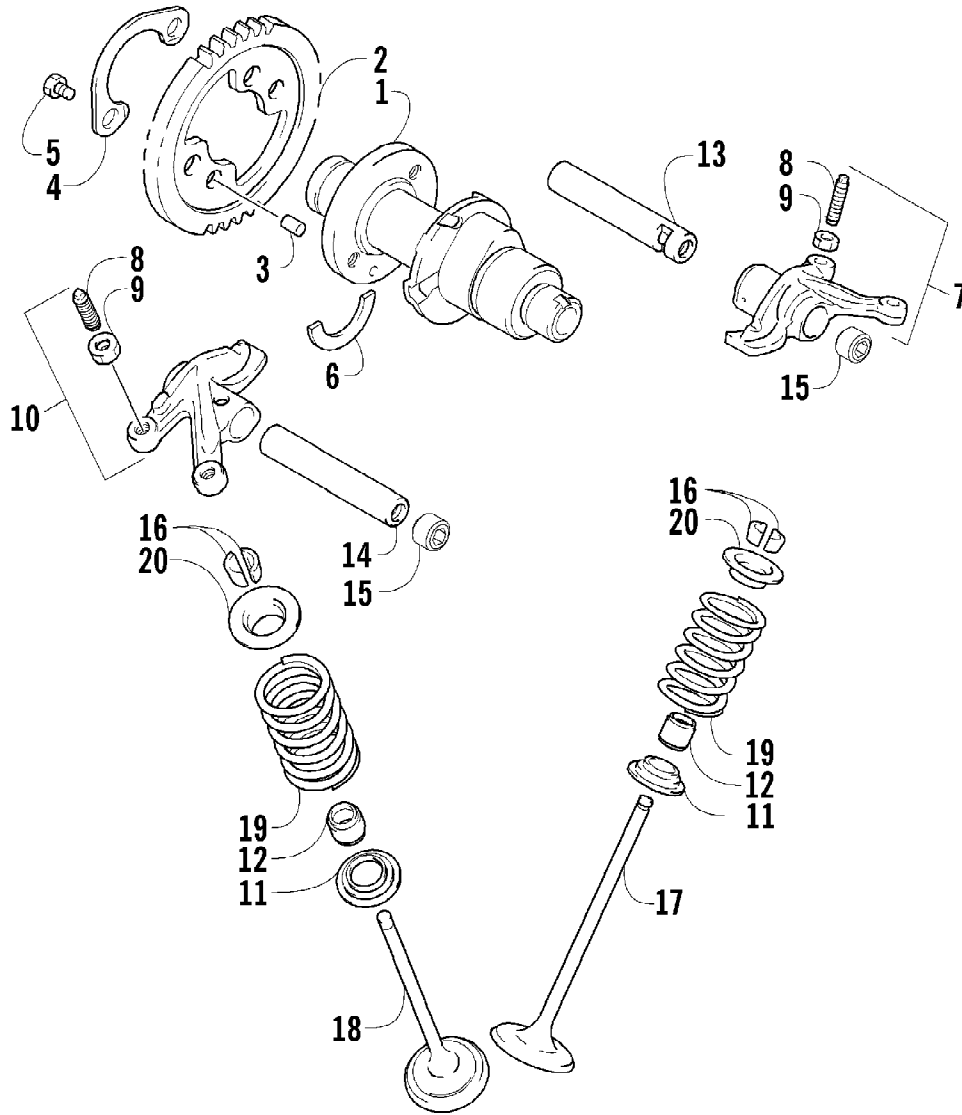

2007 ATV 650 H1 AUTOMATIC TRANSMISSION 4X4 FIS GREEN LE (A2007IBUSM)106
CAMSHAFT/VALVE ASSEMBLY

2007 ATV 650 H1 AUTOMATIC TRANSMISSION 4X4 FIS GREEN LE (A2007) PS4 BUSM106
CAMSHAFT/VALVE ASSEMBLY

Ref #	Part Number	Qty	S/P/F	Description
1	0809-116	1	S	Camshaft
2	0809-002	1		Sprocket
3	0829-008	1		Pin
4	0828-004	1		Washer
5	0826-034	2		Bolt
6	0809-003	1		C-Ring
7	0809-134	1	S/F	Arm, Valve Rocker - Intake (inc. two No. 8-9)
8	0809-033	4	S/F	Screw
9	0827-007	4	F	Nut
10	0809-136	1	S/F	Arm, Valve Rocker - Exhaust (inc. two No. 8-9)
11	0809-006	4	F	Seat, Spring - Valve
12	0830-016	4	S/F	Seal, Oil
13	0809-007	1	F	Shaft, Rocker Arm - Intake
14	0809-008	1	F	Shaft, Rocker Arm - Exhaust
15	0831-041	2	F	Plug, Shaft
16	0809-014	8	F	Keeper, Valve
17	0809-039	2	S/F	Valve, Intake
18	0809-040	2	S/F	Valve, Exhaust
19	0809-138	4	S/F	Spring, Valve
20	0809-013	4	F	Retainer, Spring