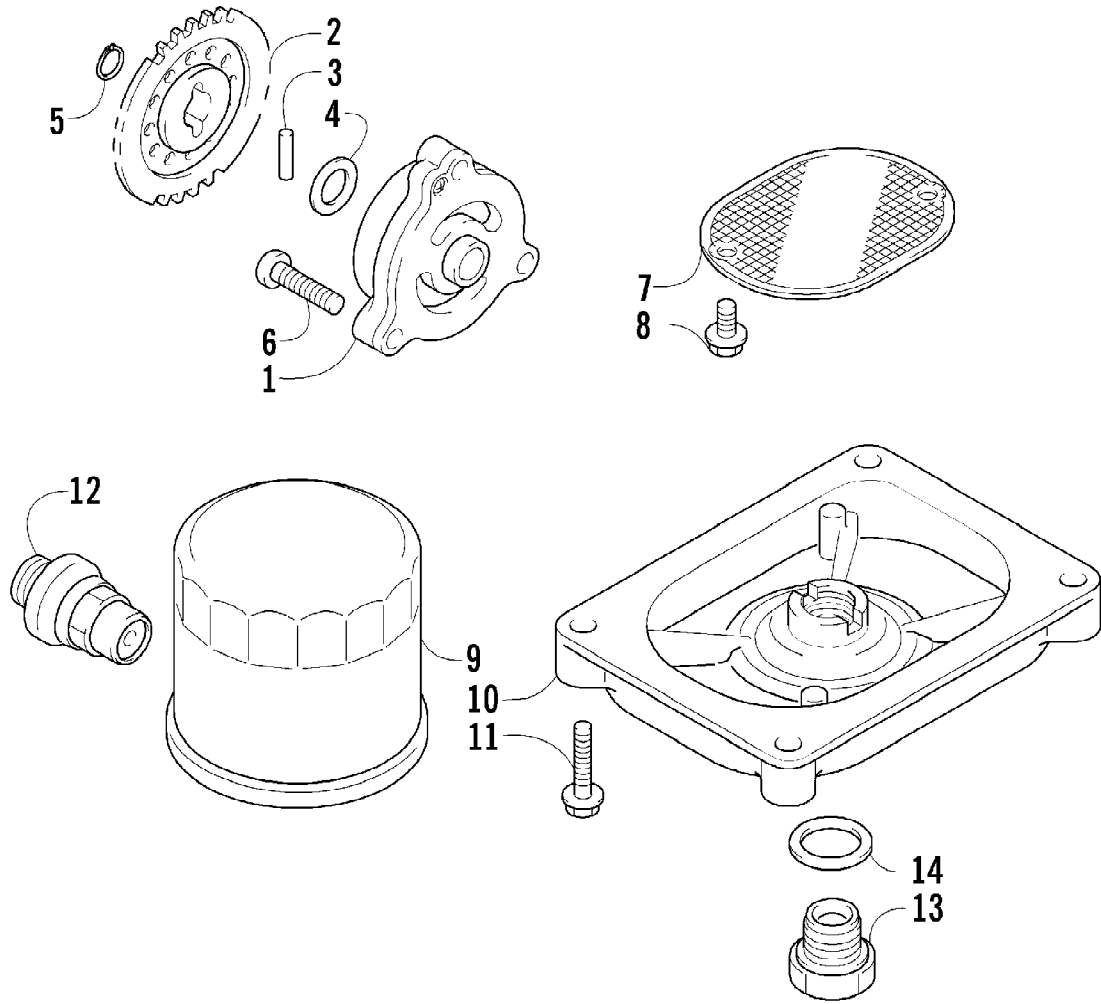

2007 ATV 650 H1 AUTOMATIC TRANSMISSION 4X4 FIS GREEN LE (A2007PS4BUSA)106
OIL FILTER/PUMP ASSEMBLY

2007 ATV 650 H1 AUTOMATIC TRANSMISSION 4X4 FIS GREEN LE (A2007PS4B65M)106
OIL FILTER/PUMP ASSEMBLY

Ref #	Part Number	Qty	S/P/F	Description
1	0812-023	1		Pump, Oil
2	0812-002	1	S	Gear, Driven
3	0829-009	1		Pin
4	0828-007	1	/P	Washer
5	0831-002	1		Circlip
6	0826-039	3		Screw, Cap
7	0812-003	1	S	Strainer, Oil
8	0826-040	2		Screw, Machine
9	0812-029	1	S	Filter, Oil
10	0812-053	1		Cap, Oil Strainer
11	8468-625	4		Screw, Machine
12	0812-007	1		Valve, Oil-Relief - Assembly
13	0812-006	1		Plug, Drain
14	0830-017	1		Gasket, Drain Plug