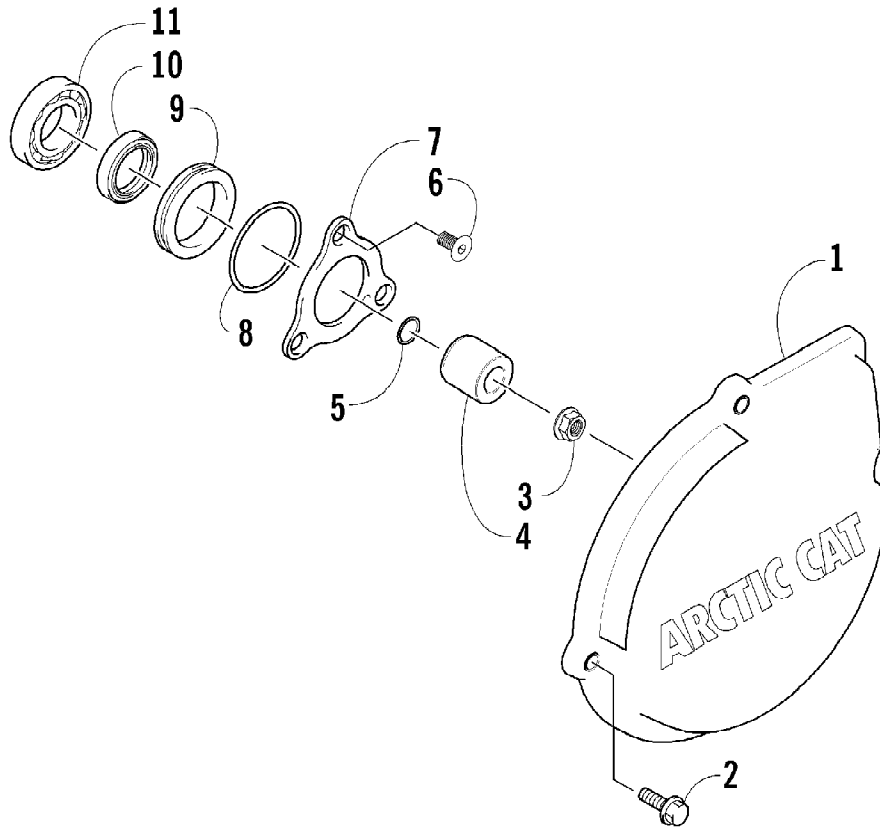

2007 ATV 650 H1 AUTOMATIC TRANSMISSION 4X4 FIS GREEN LE (A2007PS4B6SM)106
OUTER MAGNETO COVER ASSEMBLY

2007 ATV 650 H1 AUTOMATIC TRANSMISSION 4X4 FIS GREEN LE (A2007) PS4B7SM106
OUTER MAGNETO COVER ASSEMBLY

Ref #	Part Number	Qty	S/P/F	Description
1	0820-062	1		Cover, Magneto - Outer
1	0820-034	1	S	Cover, Magneto - Outer (Optional)
2	0826-038	4		Screw, Machine
3	0827-008	1		Nut
4	0820-061	1		Spacer
5	0830-108	1		O-Ring
6	0826-031	3		Screw
7	0805-008	1		Retainer, Oil Seal
8	0830-021	1	/P	O-Ring
9	0820-007	1		Spacer
10	0830-022	1		Seal, Oil
11	0832-006	1	S	Bearing