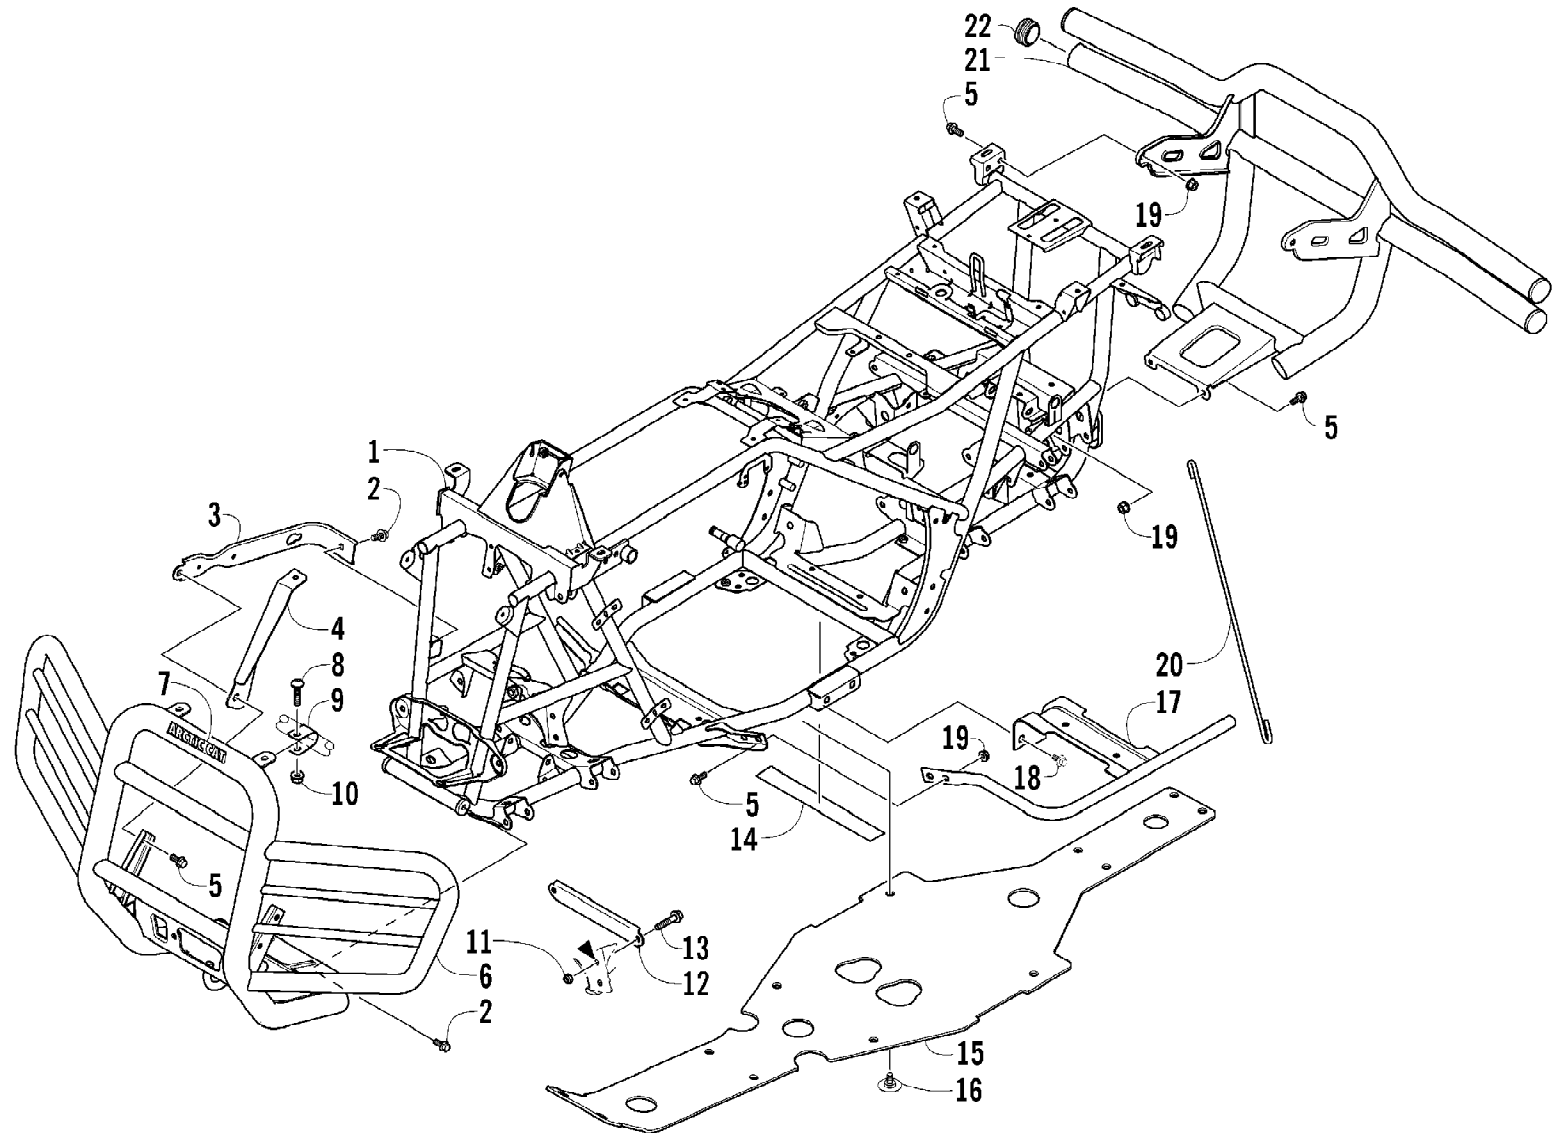

2007 ATV 650 H1 AUTOMATIC TRANSMISSION 4X4 FIS GREEN LE (A2007PS4BUSM)106
FRAME AND RELATED PARTS

2007 ATV 650 H1 AUTOMATIC TRANSMISSION 4X4 FIS GREEN LE (A2007) PS4 BUSM106
FRAME AND RELATED PARTS

Ref #	Part Number	Qty	S/P/F	Description
1	2506-033	1		Frame, Main
2	8409-020	4	/P	Screw, Cap
3	1506-596	1	/P	Channel, Bumper Mounting - Right
3	0506-653	1	S	Channel, Bumper Mounting - Left
4	1506-562	1		Bracket, Mounting - Bumper - Right
4	1506-563	1		Bracket, Mounting - Bumper - Left
5	8408-816	10		Screw, Cap
6	1506-398	1	/P	Bumper, Front
7	0411-501	1		Decal, "Arctic Cat"
8	8468-845	2		Screw, Machine
9	1506-667	2		Strap, Bumper Support
10	8424-805	2		Nut, Lock
11	8428-002	2		Nut, Lock
12	1506-429	1	S	Brace, A-Arm
13	8409-025	2		Screw, Cap
14	0406-289	2		Pad, Frame
15	2406-029	1		Panel, Belly
16	0423-101	12		Screw, Body
17	1506-380	1		Footrest - Right
17	1506-379	1		Footrest - Left
18	8409-016	4		Screw, Cap
19	8424-802	8		Nut, Flange
20	2406-147	2		Rod, Support
21	1506-615	1		Bumper, Rear (inc. 22)
22	0406-130	4		Cap, Bumper