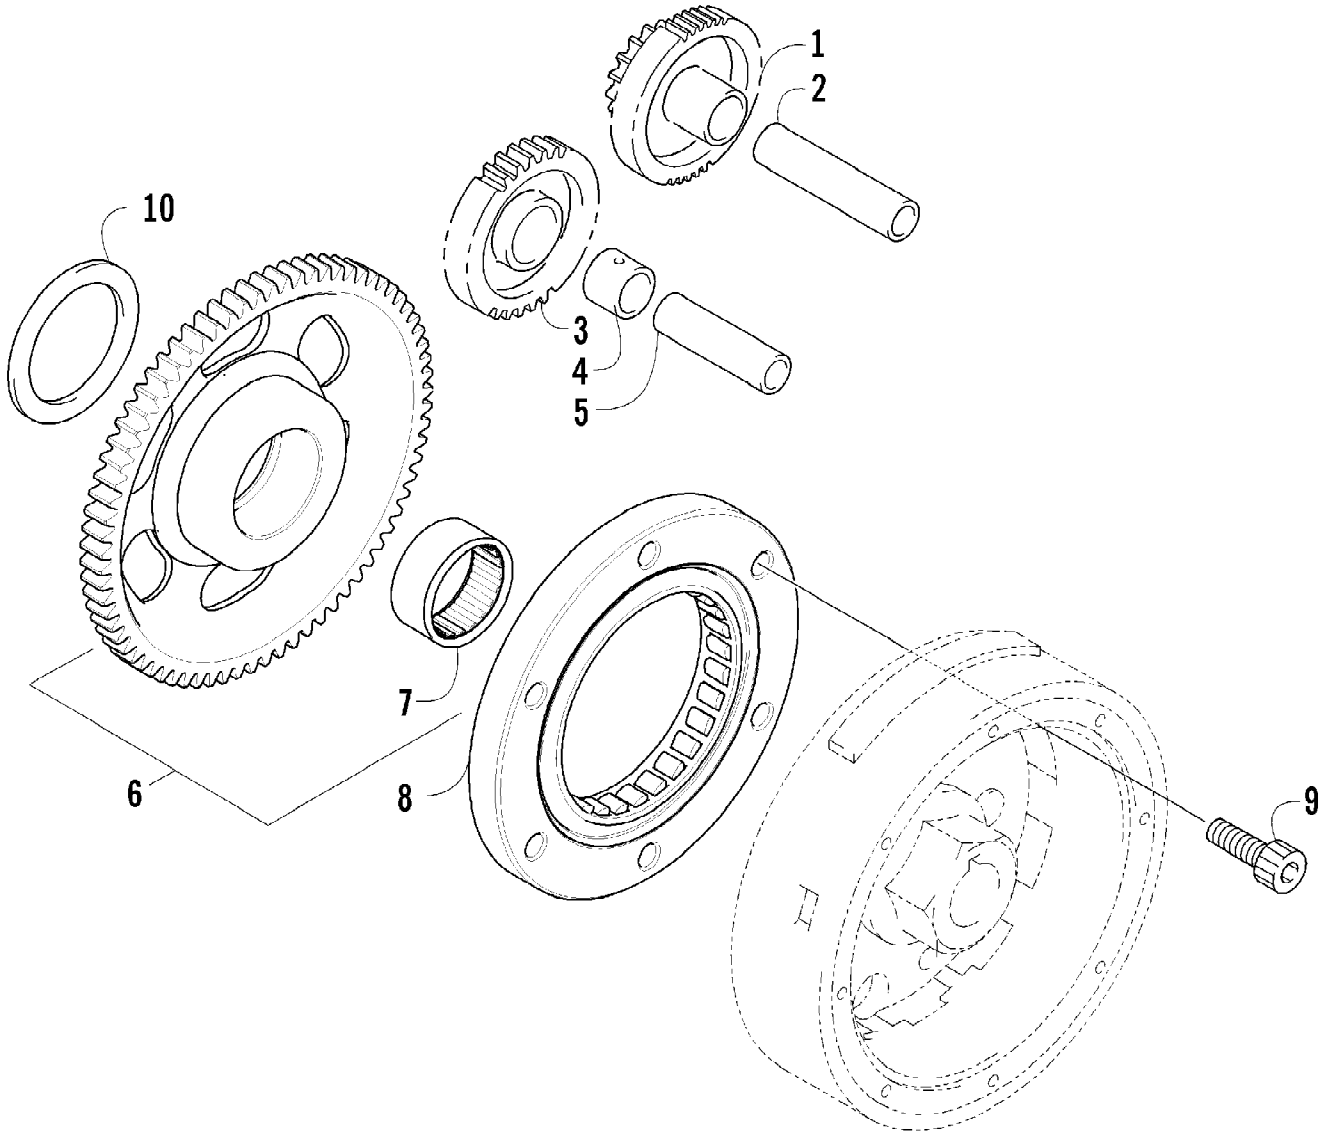

2007 ATV 650 H1 AUTOMATIC TRANSMISSION 4X4 FIS GREEN LE (A2007PS4B5M)106
STARTER CLUTCH ASSEMBLY

2007 ATV 650 H1 AUTOMATIC TRANSMISSION 4X4 FIS GREEN LE (A2007PS4B85M)106
STARTER CLUTCH ASSEMBLY

Ref #	Part Number	Qty	S/P/F	Description
1	0815-001	1		Gear, Starter Idler - No. 1
2	0829-031	1	/P	Shaft, Starter Gear
3	0815-002	1		Gear, Starter Idler - No. 2
4	0815-003	1		Spacer, Starter Idler Gear No. 2
5	0829-032	1	/P	Shaft, Starter Gear
6	0815-004	1		Gear Starter Clutch (inc. 7)
7	0832-004	1	S	Bearing
8	0802-035	1		Clutch, Starter
9	0826-069	6		Screw, Machine
10	0828-094	1		Washer