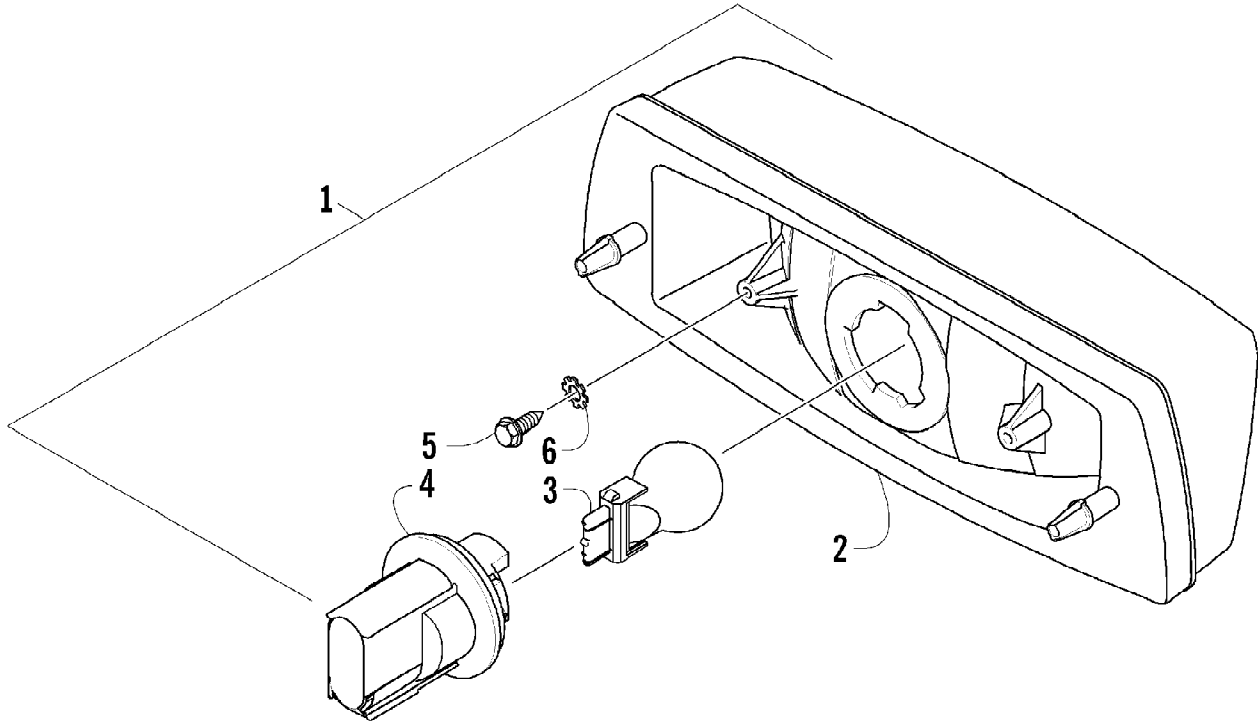

2007 ATV 650 H1 AUTOMATIC TRANSMISSION 4X4 FIS GREEN LE (A2007PS4B05M)106
TAILLIGHT ASSEMBLY

2007 ATV 650 H1 AUTOMATIC TRANSMISSION 4X4 FIS GREEN LE (A2007PS4B01SM)106
TAILLIGHT ASSEMBLY

Ref #	Part Number	Qty	S/P/F	Description
1	0509-022	1		Taillight Assembly (inc. 2-4)
2	0509-025	1		Housing, Taillight
3	0409-056	1		Bulb, Taillight
4	0409-057	1		Socket, Taillight
5	0623-301	2	/P	Screw, Self-Tapping
6	8053-212	2	/P	Washer, Lock - External Tooth