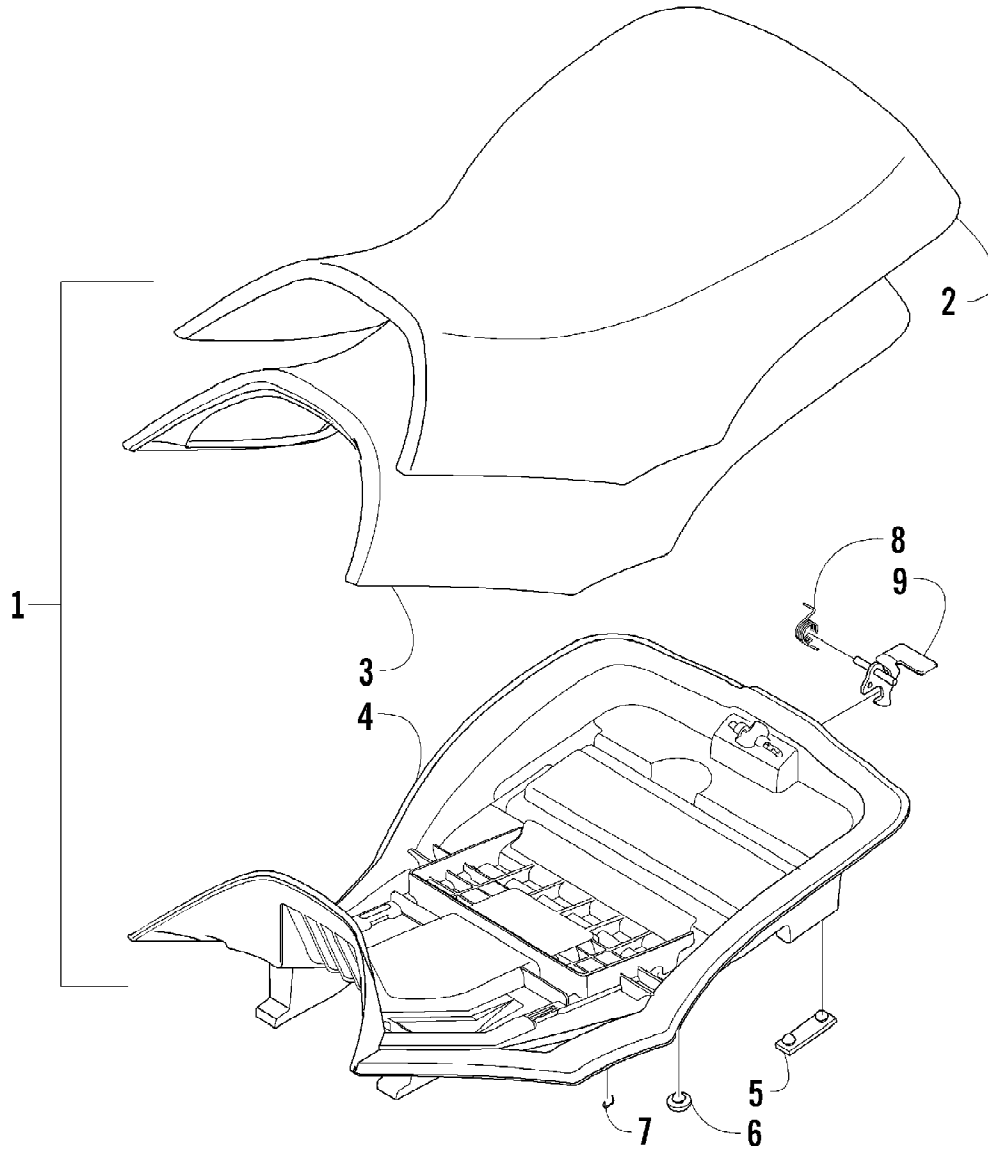

2007 ATV 650 H1 AUTOMATIC TRANSMISSION 4X4 FIS GREEN LE (A2007PS47USM)106
SEAT ASSEMBLY

2007 ATV 650 H1 AUTOMATIC TRANSMISSION 4X4 FIS GREEN LE (A2007PS4B0SM)106
SEAT ASSEMBLY

Ref #	Part Number	Qty	S/P/F	Description
1	1506-937	1	S/P	Seat Assembly (inc. 2-9)
2	1506-209	1		Cover, Seat
3	1506-208	1		Foam, Seat
4	2406-144	1	S/P	Base, Seat - Assembly (inc. 5-6)
5	0406-879	2		Bumper, Seat - Rear
6	0406-877	4	/P	Bumper, Seat - Front
7	0624-263	AR		Staple
8	1406-592	1	/P	Spring, Seat Latch
9	1506-156	1		Latch, Seat