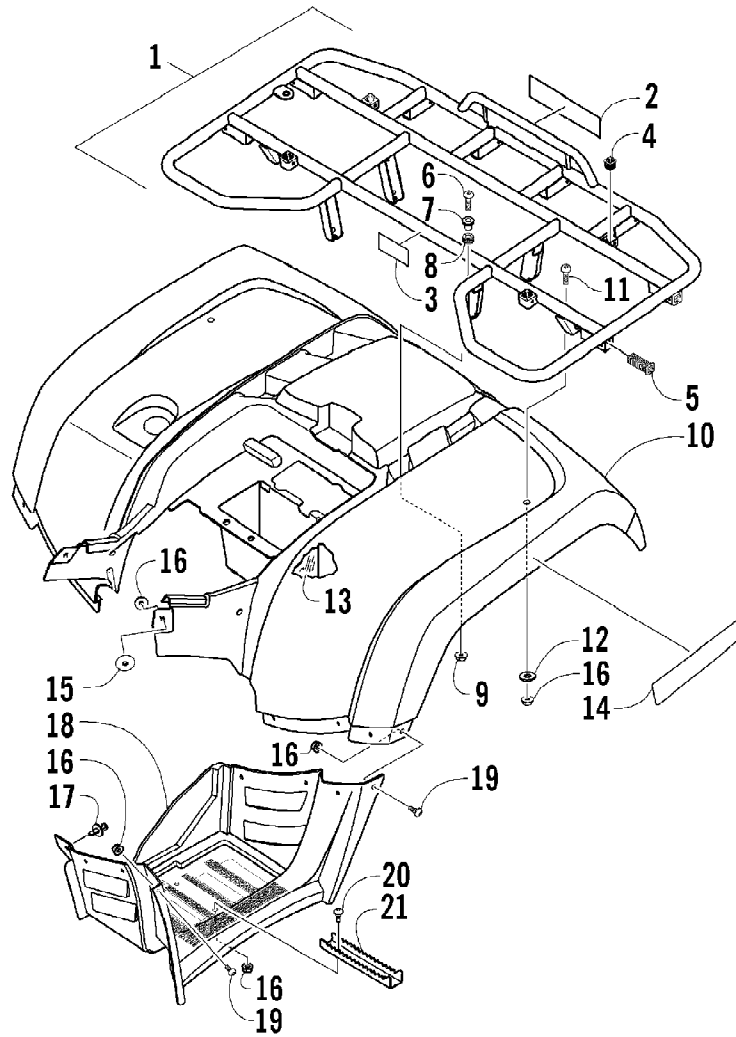

2007 ATV 650 H1 AUTOMATIC TRANSMISSION 4X4 FIS GREEN LE (A2007PS4B6SM)106
REAR BODY PANEL ASSEMBLY

2007 ATV 650 H1 AUTOMATIC TRANSMISSION 4X4 FIS GREEN LE (A2007PS4B6SM)106
REAR BODY PANEL ASSEMBLY

Ref #	Part Number	Qty	S/P/F	Description
1	0541-337	1	/P	Rack, Rear - Assembly (inc. 2-5)
2	0411-814	1	/P	Decal, "Arctic Cat"
3	0411-648	1		Decal, Warning - Rear Rack Load
4	0441-592	4	/P	Bushing, Rack
5	2406-014	8		Bushing, Rack
6	8410-830	4		Screw, Machine
7	0423-669	4		Spacer
8	0423-465	4		Grommet
9	8432-802	4		Nut, Lock
10	2506-337	1	S	Panel, Fender - Rear (inc. 13-14)
11	0423-654	2		Screw, Shoulder
12	8050-222	2	/P	Washer
13	0470-658	1		Shield, Heat
14	0411-820	1	S	Decal, Reflector - Rear - Right
14	0411-821	1	S	Decal, Reflector - Rear - Left
15	0423-101	2		Screw, Body
16	0423-540	24		Nut, Lock
17	0623-362	2		Rivet, Reinstallable
18	1406-356	1		Footwell - Right
18	2406-429	1	/P	Footwell - Left
19	0423-419	16		Screw, Machine
20	0423-355	4		Screw, Shoulder
21	1506-125	2	/P	Footpeg