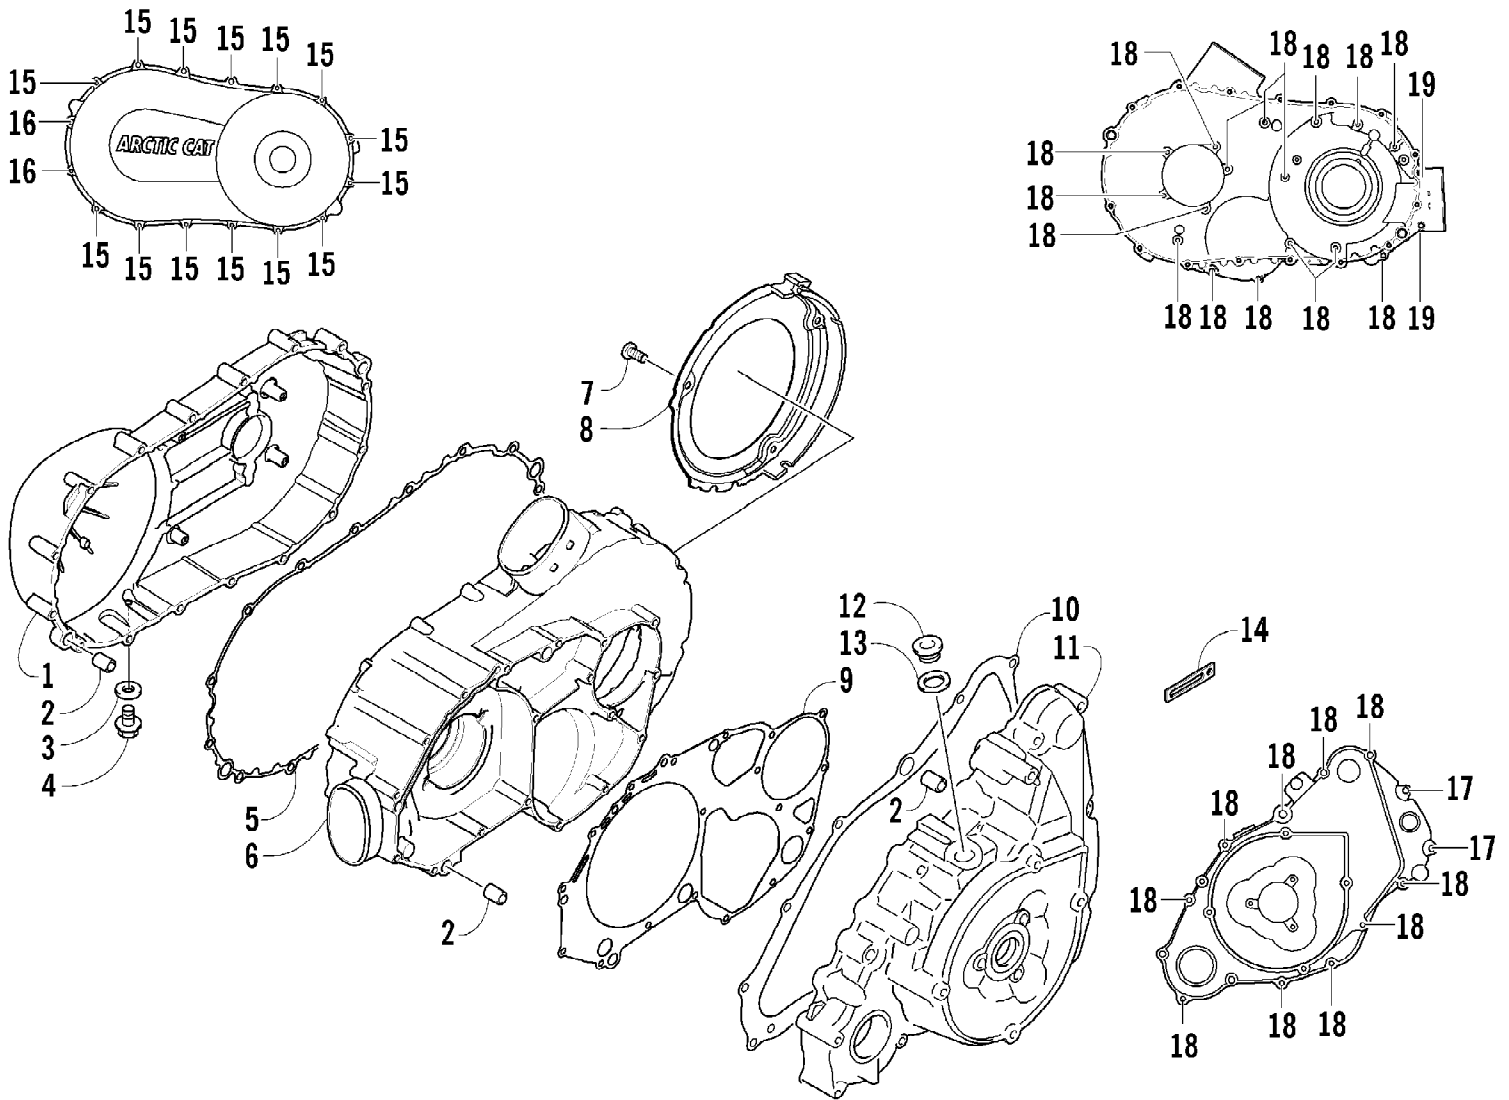

2007 ATV 650 H1 AUTOMATIC TRANSMISSION 4X4 FIS GREEN LE (A2007) **Page 15 of 106**
CLUTCH/V-BELT/MAGNETO COVER ASSEMBLY

2007 ATV 650 H1 AUTOMATIC TRANSMISSION 4X4 FIS GREEN LE (A2007PS4BUSM)106
CLUTCH/V-BELT/MAGNETO COVER ASSEMBLY

Ref #	Part Number	Qty	S/P/F	Description
1	0806-014	1	S	Cover, V-Belt
2	0829-002	4		Pin, Dowel
3	0830-013	1		Washer, Crush
4	8408-812	1		Screw, Cap
5	0830-012	1	S	Gasket, V-Belt Cover
6	0806-013	1	S	Cover, Clutch
7	0826-029	3		Screw
8	0806-048	1		Plate, Air Intake
9	0830-116	1	/P	Gasket, Clutch Cover
10	0830-128	1		Gasket, Magneto Cover
11	0806-077	1	S	Cover, Magneto - Assembly
12	0806-022	1		Plug
13	0830-015	1		Washer, Crush
14	3002-964	1	/P	Clamp, Wire
15	8468-645	14		Screw, Machine
16	8468-655	2		Screw, Machine
17	8468-625	2		Screw, Machine
18	8468-640	26		Screw, Machine
19	8468-675	2		Screw, Machine