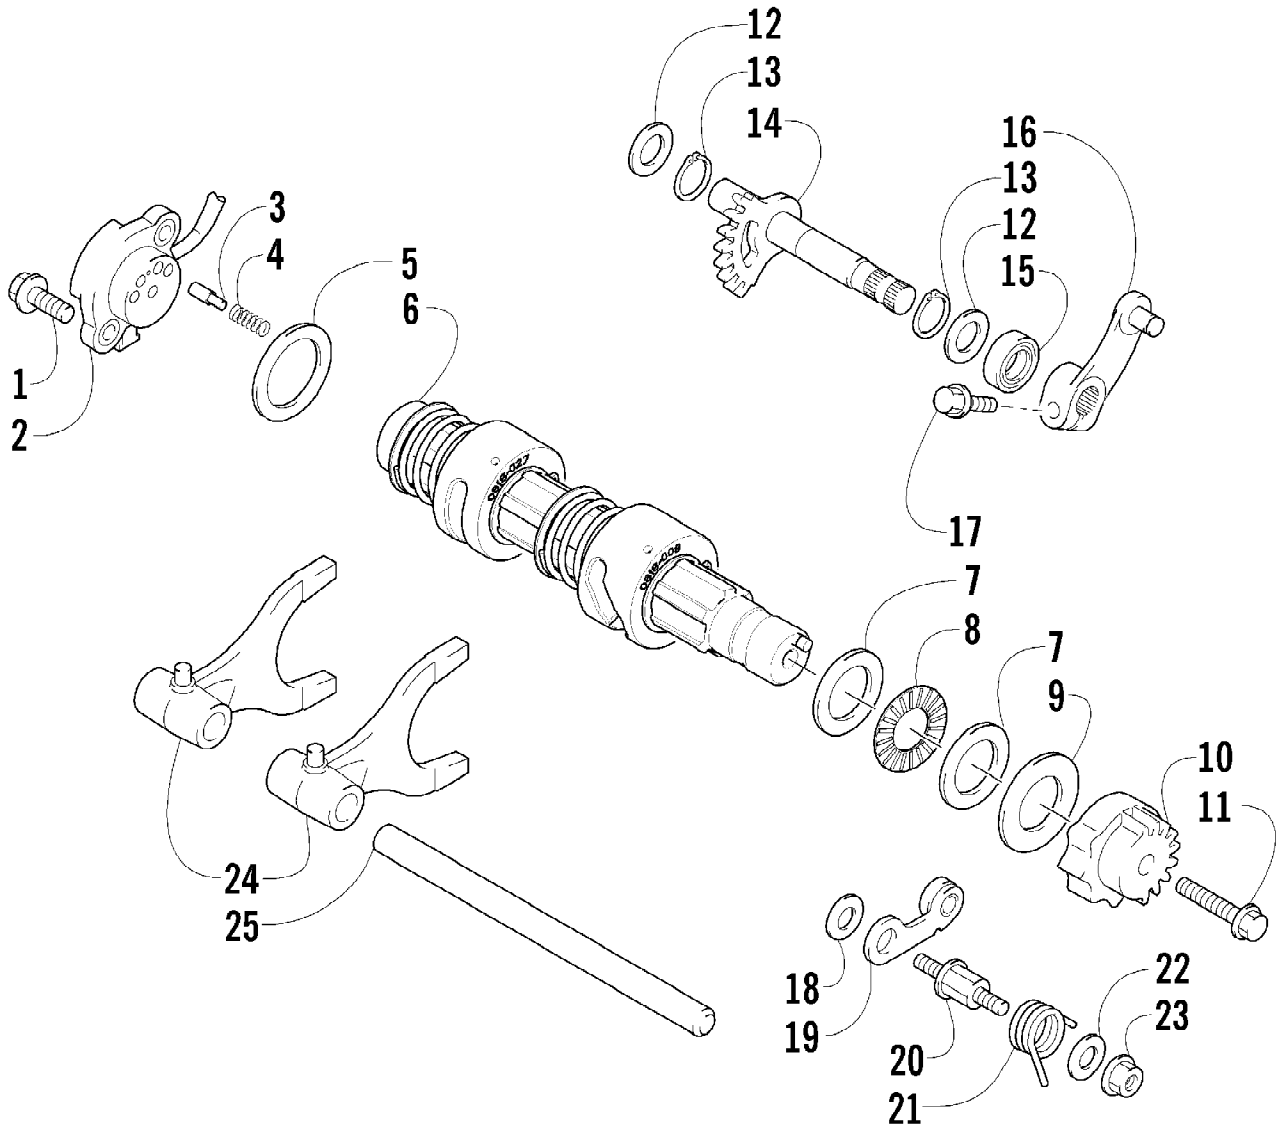

2007 ATV 650 H1 AUTOMATIC TRANSMISSION 4X4 FIS GREEN LE (A2007PS4BLSM)106
GEAR SHIFTING ASSEMBLY

2007 ATV 650 H1 AUTOMATIC TRANSMISSION 4X4 FIS GREEN LE (A2007PS4B5SM)106
GEAR SHIFTING ASSEMBLY

Ref #	Part Number	Qty	S/P/F	Description
1	8470-520	2		Screw, Machine
2	0818-049	1	S	Base, Gear Shift Position
3	0818-013	2		Contact
4	0818-017	2		Spring
5	0828-040	1		Washer, Shift Shaft
6	0818-046	1		Shaft, Gear Shift - Assembly
7	0828-067	2		Washer, Shift Shaft
8	0832-034	1	S	Bearing
9	0828-037	1		Washer, Gear Shift Cam Plate
10	0818-005	1	S	Plate, Gear Shift Cam
11	0826-006	1		Bolt, Gear Shift Cam Plate
12	0828-036	2		Washer, Sub-Gear Shift Shaft
13	0831-010	2		Circlip, Sub-Gear Shift Shaft
14	0818-007	1	/P	Shaft, Sub-Gear Shift
15	0830-044	1		Seal, Sub-Gear Shift Shaft
16	0818-014	1		Arm, Shift
17	8468-620	1	/P	Screw, Machine
18	0828-038	1		Washer, Cam Stopper
19	0818-002	1		Stopper, Cam
20	0818-004	1		Support, Cam Stopper
21	0818-028	1		Spring, Cam Stopper
22	0828-035	1		Washer, Cam Stopper Spring
23	8424-602	1	/P	Nut, Cam Stopper Spring
24	0818-072	2	/P	Fork, Shift
25	0818-006	1		Shaft, Shift Fork