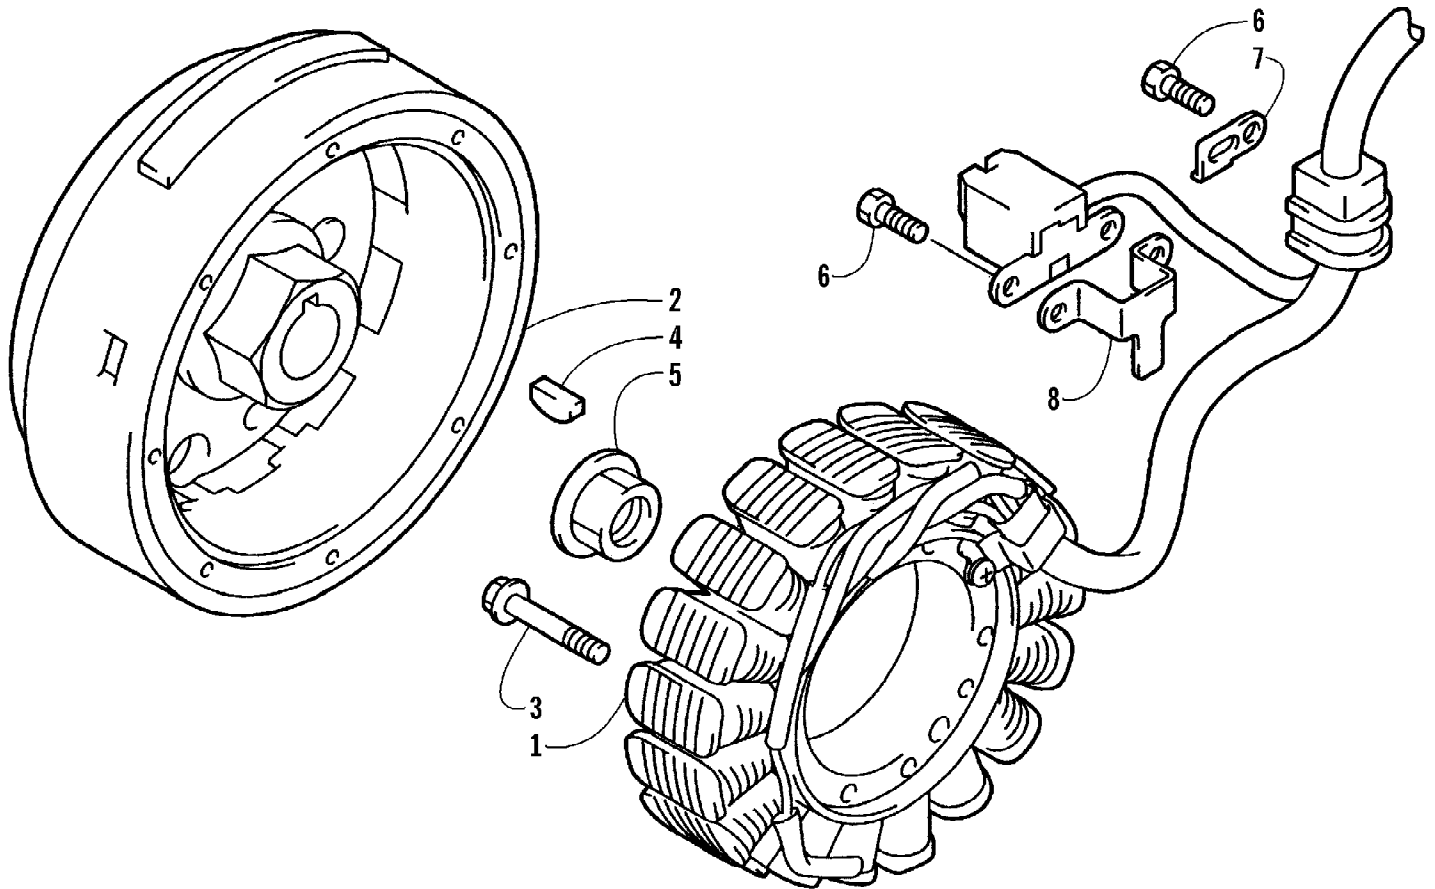

2007 ATV 650 H1 AUTOMATIC TRANSMISSION 4X4 FIS GREEN LE (A2007PS4B6SM)106
MAGNETO ASSEMBLY

Ref #	Part Number	Qty	S/P/F	Description
1	0802-037	1		Stator - Assembly
2	0802-036	1		Rotor/Flywheel
3	0826-102	3		Screw, Machine
4	0829-012	1		Key
5	0827-014	1		Nut
6	8470-510	3		Screw, Machine
7	0802-015	1		Clamp - No. 1
8	0802-016	1		Clamp - No. 2