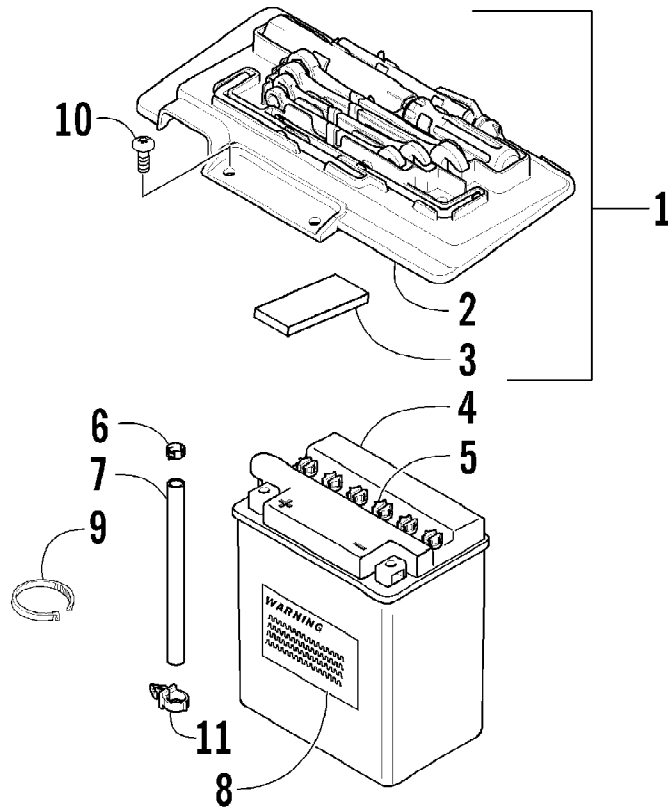

Ref #	Part Number	Qty	S/P/F	Description
	1502-135	1		Fully Bled Master Cylinder Replacement Kit
1	1502-063	1		Lever, Brake
2	1602-213	2	/P	O-Ring
3	8050-252	1		Washer
4	8408-816	1		Screw, Cap
5	0502-807	1		Spring, Brake Lever
6	1502-137	1	S	Brake Assembly (inc. 7-9)
7	0	1	F	Master Cylinder
8	1502-142	1		Hose, Brake Reservoir w/Clamps
9	1502-141	1		Reservoir, Brake
10	0623-038	1		Nut, Flanged
11	8476-616	1		Screw, Machine
12	0123-788	1	/P	Cable Tie - 7.5 in.
13	1502-139	1		Hose, Brake
14	0423-178	6		Washer, Crush
15	0423-413	3		Bolt, Banjo-Fitting
16	1502-179	1		Bracket, Switch
17	8408-625	2		Screw, Cap
18	0502-785	1		Spring, Brake Switch
19	1623-589	2	S	Screw, Cap
20	0502-878	1	S	Caliper, Brake (inc. 21-27)
21	0502-603	1	S	Housing, Caliper - Assembly - Right Rear (inc. 22-24)
22	0502-606	1		Piston/Seal Set (inc. 23)
23	0502-607	1		Seal Set
24	0502-609	1	/P	Valve, Bleed
25	0502-608	1		O-Ring, Guide - Set
26	0502-605	1		Bracket Assembly
27	0502-875	1	S	Pad, Brake - Set
28	1502-115	2		Clip, Brake Hose
29	1502-138	1	S	Adapter, Hose