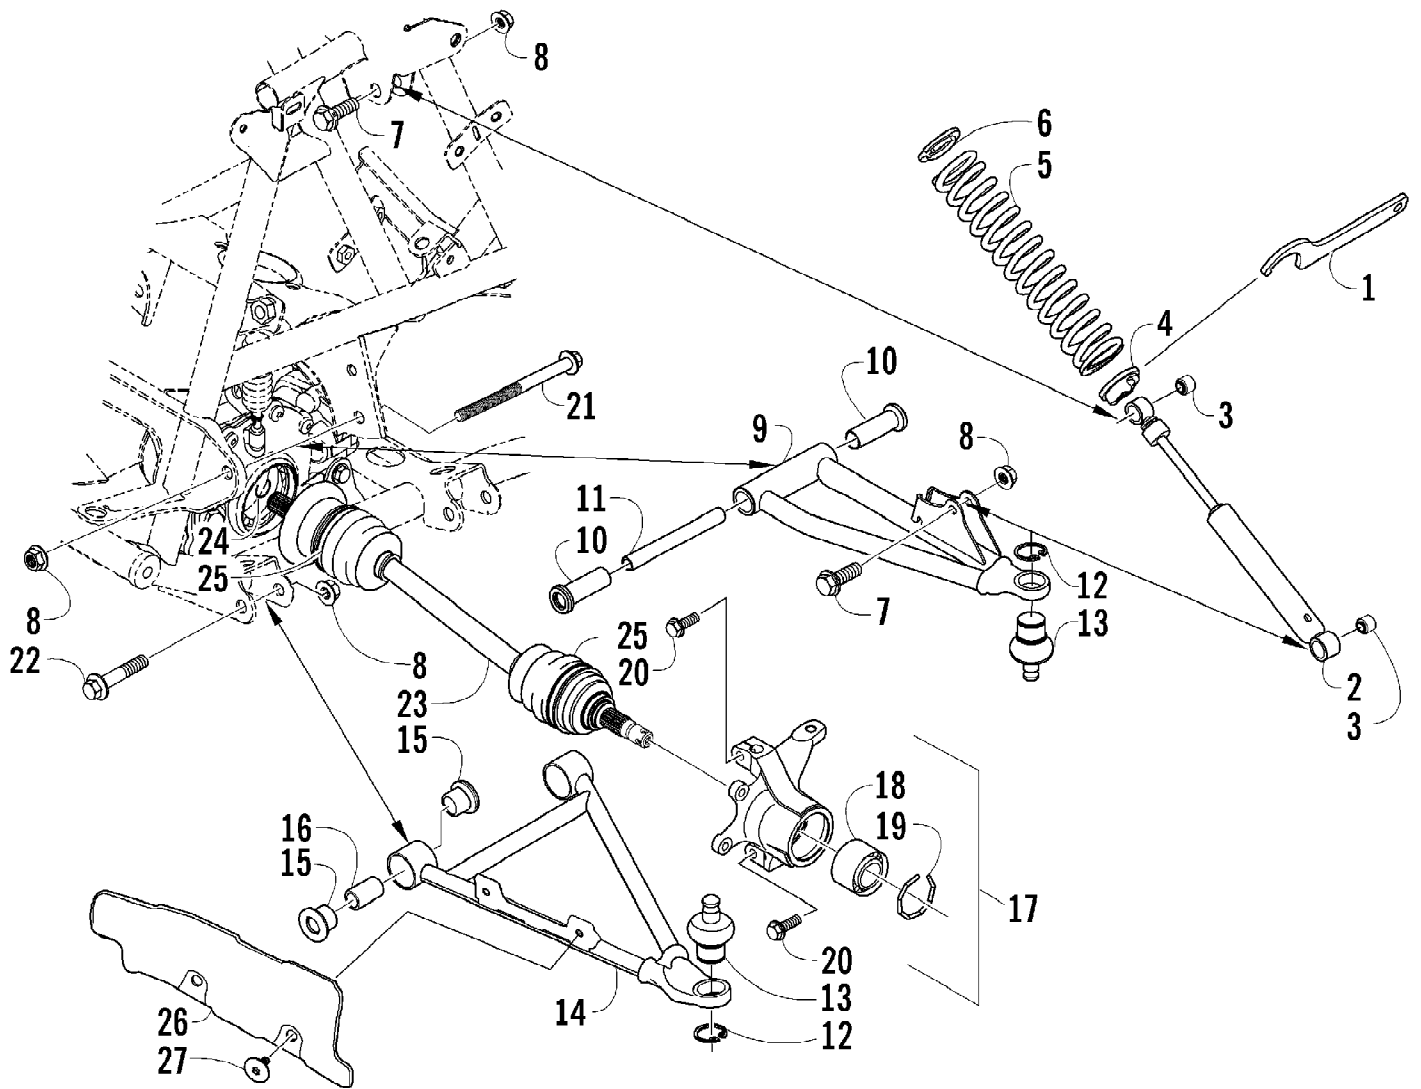

2007 ATV 650 H1 AUTOMATIC TRANSMISSION 4X4 FIS GREEN LE (A2007PS4B10SM)106
FRONT SUSPENSION ASSEMBLY

2007 ATV 650 H1 AUTOMATIC TRANSMISSION 4X4 FIS GREEN LE (A2007PS4B1SM)106
FRONT SUSPENSION ASSEMBLY

Ref #	Part Number	Qty	S/P/F	Description
1	0441-587	1		Wrench, Spanner
2	0403-180	2		Shock Absorber - Front (inc. 3)
3	0403-182	4		Bushing, Double-Bonded
4	0403-102	2		Cam, Spring Adjuster
5	0403-177	2		Spring, Shock Absorber
6	1603-889	2	/P	Retainer, Spring
7	8409-040	4		Screw, Cap
8	8428-002	10		Nut, Lock
9	0503-196	1	S	A-Arm, Upper Right (inc. 10-13)
9	0503-197	1		A-Arm, Upper Left (inc. 10-13)
10	0403-081	4	S	Bushing
11	0403-080	2		Collar
12	0423-009	4	/P	Clip, Ball Joint
13	0405-115	4	/P	Ball Joint - Front
14	0503-334	1	S	A-Arm, Lower Right (inc. 12-13 and 15-16)
14	0503-335	1	S	A-Arm, Lower Left (inc. 12-13 and 15-16)
15	0403-115	8	S	Bushing
16	0403-114	4	S	Collar
17	0505-460	1		Knuckle, Steering - Assembly - Right Front (inc. 18-19)
17	0505-461	1	S	Knuckle, Steering - Assembly - Left Front (inc. 18-19)
18	1402-027	2	S/P	Bearing, Wheel Hub
19	0423-423	2		Ring, Retaining
20	8409-030	4		Screw, Cap
21	0423-334	2		Screw, Cap
22	8409-075	4		Screw, Cap
23	0502-812	1	S	Axle, Drive - Front - Right (inc. 24-25)
23	0502-813	1	S	Axle, Drive - Front - Left (inc. 24-25)
24	1441-109	2	S	Clip, Retaining
25	0436-276	2	S	Repair Kit, Boot - Front Axle
26	1441-002	1		Guard, Boot - Axle - Right
26	1441-003	1		Guard, Boot - Axle - Left
27	0423-545	4	/P	Screw, Body