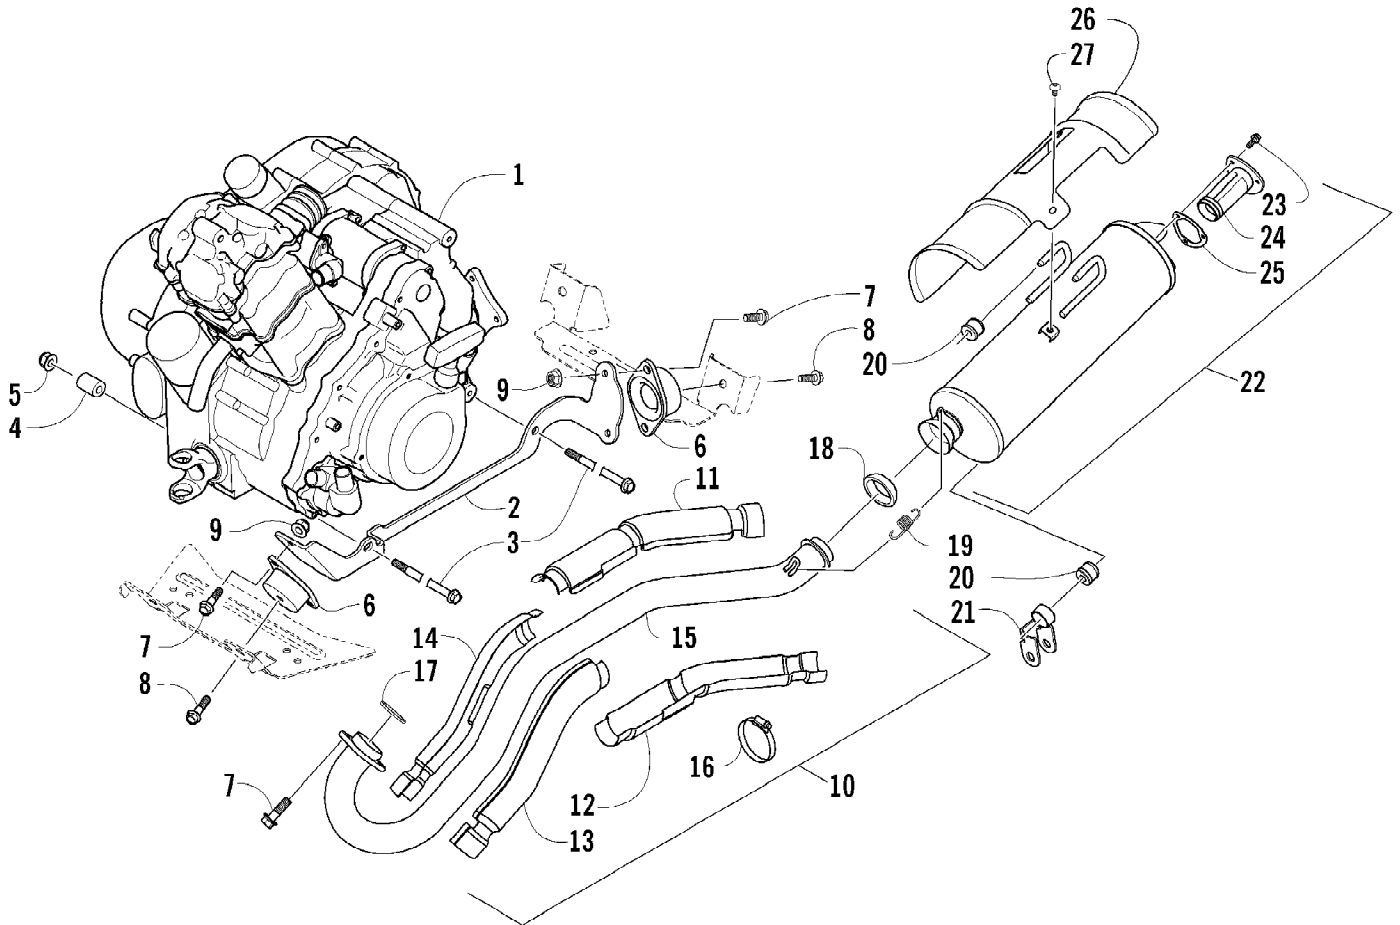

2007 ATV 650 H1 AUTOMATIC TRANSMISSION 4X4 FIS GREEN LE (A2007PS4BUSM)106
ENGINE AND EXHAUST

2007 ATV 650 H1 AUTOMATIC TRANSMISSION 4X4 FIS GREEN LE (A2007) (Page 11 of 106)
ENGINE AND EXHAUST

Ref #	Part Number	Qty	S/P/F	Description
1	0800-029	1	S	Engine
1	0800-051	1	S/F	Engine w/o Recoil
2	1506-740	1		Bracket, Engine - Right
2	1506-741	1		Bracket, Engine - Left
3	0423-405	2		Screw, Cap
4	0423-042	1	S	Spacer, Engine
5	8428-002	2		Nut, Lock
6	2406-065	4		Mount, Rubber - Engine
7	8408-820	10	/P	Screw, Cap
8	8408-012	4		Screw, Cap
9	8432-802	8		Nut
10	0512-345	1	/P	Pipe, Exhaust - Assembly (inc. 11-16)
11	0412-350	1		Shield, Exhaust Pipe - Outer - Rear
12	0412-339	1		Shield, Exhaust Pipe - Inner - Rear
13	0412-349	1		Shield, Exhaust Pipe - Inner - Front
14	0412-348	1		Shield, Exhaust Pipe - Outer - Front
15	0512-344	1		Pipe, Exhaust
16	0423-317	4	/P	Hose Clamp
17	0412-338	1	/P	Gasket, Exhaust Pipe
18	0412-375	1	/P	Seal, Exhaust
19	0612-668	2	/P	Spring, Extension
20	0412-215	3	S	Bushing, Exhaust Pipe
21	1506-732	1		Channel, Muffler Support
22	0512-355	1	/P	Muffler - Assembly (inc. 23-25)
23	8408-616	3		Screw, Cap
24	0512-219	1	/P	Arrester, Spark - Assembly
25	0412-313	1		Gasket, Spark Arrester
26	0412-373	1	/P	Cover, Muffler
27	8477-610	3		Screw, Machine