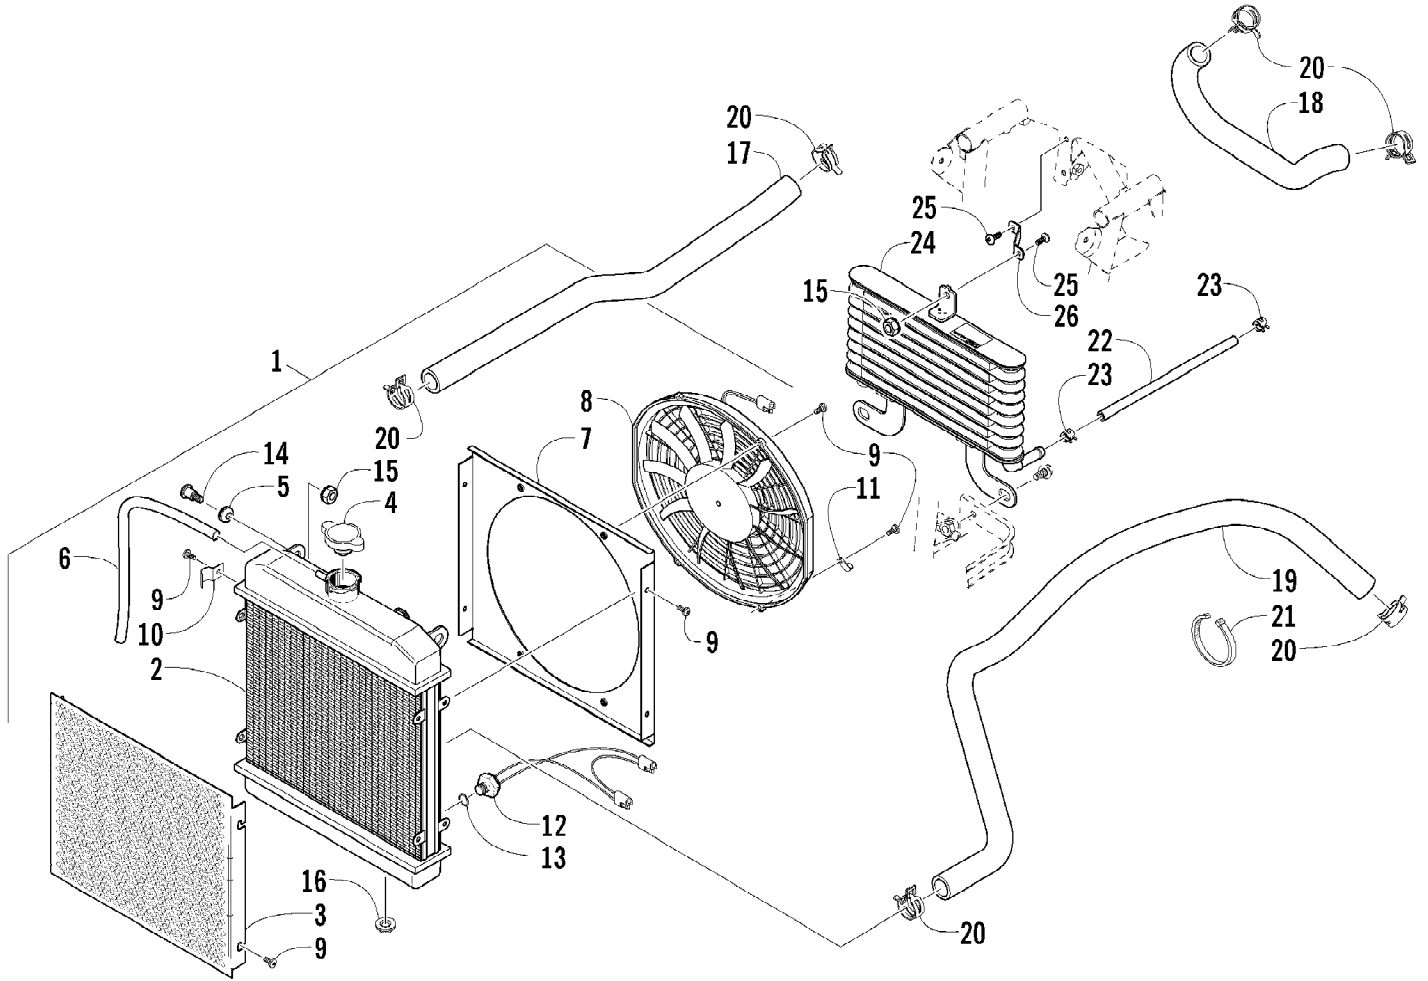

2007 ATV 650 H1 AUTOMATIC TRANSMISSION 4X4 FIS GREEN LE (A2007PS4B1SM)106
COOLING ASSEMBLY (VIN: 4UF07ATV17T236134 and above)

2007 ATV 650 H1 AUTOMATIC TRANSMISSION 4X4 FIS GREEN LE (A2007PS4B2SM)106
COOLING ASSEMBLY (VIN: 4UF07ATV17T236134 and above)

Ref #	Part Number	Qty	S/P/F	Description
1	0413-172	1	S	Radiator Assembly (inc. 2-13)
2	0413-184	1	/P	Radiator
3	0413-007	1		Screen, Radiator
4	0413-002	1	S	Cap, Radiator
5	0423-030	2		Grommet
6	0610-016	AR	/P	Hose - 25 ft
7	0413-046	1		Shroud, Fan
8	0413-123	1	/P	Fan, Cooling
9	8475-512	12		Screw, Machine
10	0423-351	1		Clamp, Wire
11	0123-397	1		Clamp, Cable
12	0413-168	1		Sensor, Temperature - Coolant
13	0423-390	1	S	O-Ring
14	0423-484	2		Screw, Shoulder
15	0623-038	4		Nut w/Washer
16	0423-028	2		Bushing, Stem
17	0410-002	1		Hose, Coolant - Upper
18	0410-022	1		Hose, Coolant - Crossover
19	0410-041	1		Hose, Coolant - Lower
20	0423-496	6		Clamp, Hose
21	0123-788	2	/P	Cable Tie
22	0410-127	2		Hose, Oil Cooler
23	0423-632	4		Clamp, Hose
24	0413-163	1	S	Cooler, Oil
25	8476-612	2		Screw, Machine
26	0513-022	1		Bracket, Mtg Upper-Oil Cooler