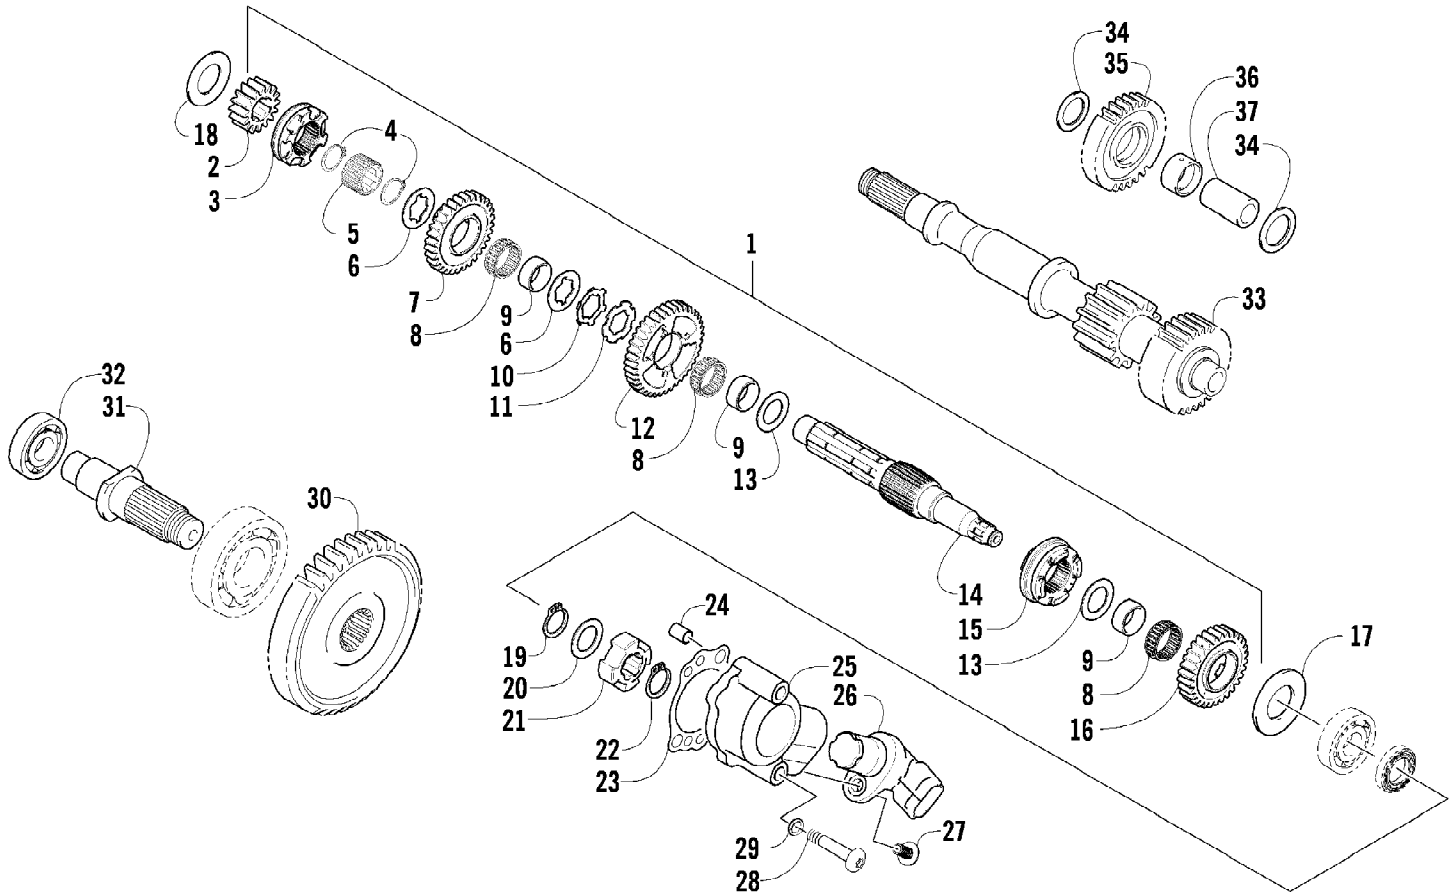

2007 ATV 650 H1 AUTOMATIC TRANSMISSION 4X4 FIS GREEN LE (A2007) PS4B8SM106
SECONDARY TRANSMISSION ASSEMBLY

2007 ATV 650 H1 AUTOMATIC TRANSMISSION 4X4 FIS GREEN LE (A2007) Page 8 of 106
SECONDARY TRANSMISSION ASSEMBLY

Ref #	Part Number	Qty	S/P/F	Description
1	0822-048	1		Countershaft Assembly (inc. 2-16)
2	0822-008	1		Gear, Drive - No. 2
3	0822-014	1		Dog, Reverse Driven Gear
4	0831-011	2		Circlip
5	0822-045	1		Spacer, Reverse Driven Gear
6	0828-008	2		Washer
7	0822-013	1		Gear, Reverse Driven
8	0832-011	3		Bearing
9	0822-005	3		Bushing
10	0828-014	1		Washer, Lock
11	0828-015	1		Washer, Lock
12	0822-004	1		Gear, Driven - Low
13	0822-046	2		Washer, Driven Gear
14	0822-003	1		Countershaft
15	0822-007	1		Dog, Sliding
16	0822-006	1		Gear, Driven - High
17	0828-011	1		Washer, Drive Gear
18	0828-010	1		Washer, Drive Gear
19	0831-040	1		Ring, Retaining
20	0828-069	1		Washer, Thrust
21	0822-050	1		Trigger, Speedometer Sensor
22	0831-039	1		Ring, Retaining
23	0830-129	1		Gasket
24	0829-023	2		Pin, Dowel
25	0822-049	1		Housing, Speedometer Sensor
26	0824-015	1	S	Sensor, Speedometer
27	8468-620	1	/P	Screw, Machine
28	8468-645	2		Screw, Machine
29	0830-107	2		Seal, Fastener
30	0822-009	1		Gear, Driven - No. 2
31	0822-037	1	S	Shaft, Output
32	0832-014	1	S	Bearing
33	0822-001	1		Driveshaft
34	0828-016	2		Washer, Reverse Idle Gear
35	0822-011	1		Gear, Reverse Idle
36	0822-012	1		Bushing, Reverse Idle Gear
37	0822-015	1		Shaft, Reverse Idle