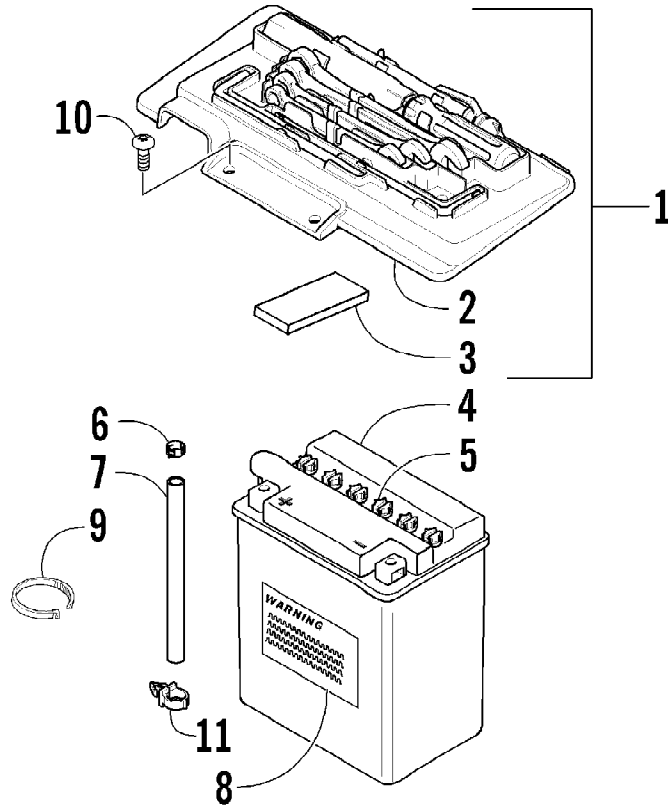

2007 ATV 650 H1 AUTOMATIC TRANSMISSION 4X4 FIS CAT GREEN (A200712045104)
BATTERY ASSEMBLY

2007 ATV 650 H1 AUTOMATIC TRANSMISSION 4X4 FIS CAT GREEN (A2007T604EUSZ)04
BATTERY ASSEMBLY

Page 5 of 7

Ref #	Part Number	Qty	S/P/F	Description
1	5991-395	1	S	Battery Cover/Tool Tray Assembly (inc. 2-3)
2	2406-815	1	/P	Cover, Battery
3	0406-288	2		Pad, Battery
3	0444-122	1	S/P	Kit, Tool Not Illustrated
4	0745-045	1	/P	Battery Assembly (inc. 5-8)
5	0645-045	6		Cap, Battery
6	0645-152	1		Clamp, Hose
7	0645-263	1	/P	Hose, Vent
8	0645-151	1		Label, Warning - Battery
9	0123-903	4		Cable Tie - 11.5 in.
10	8476-616	2		Screw, Machine
11	0623-101	AR		Clip, Retaining