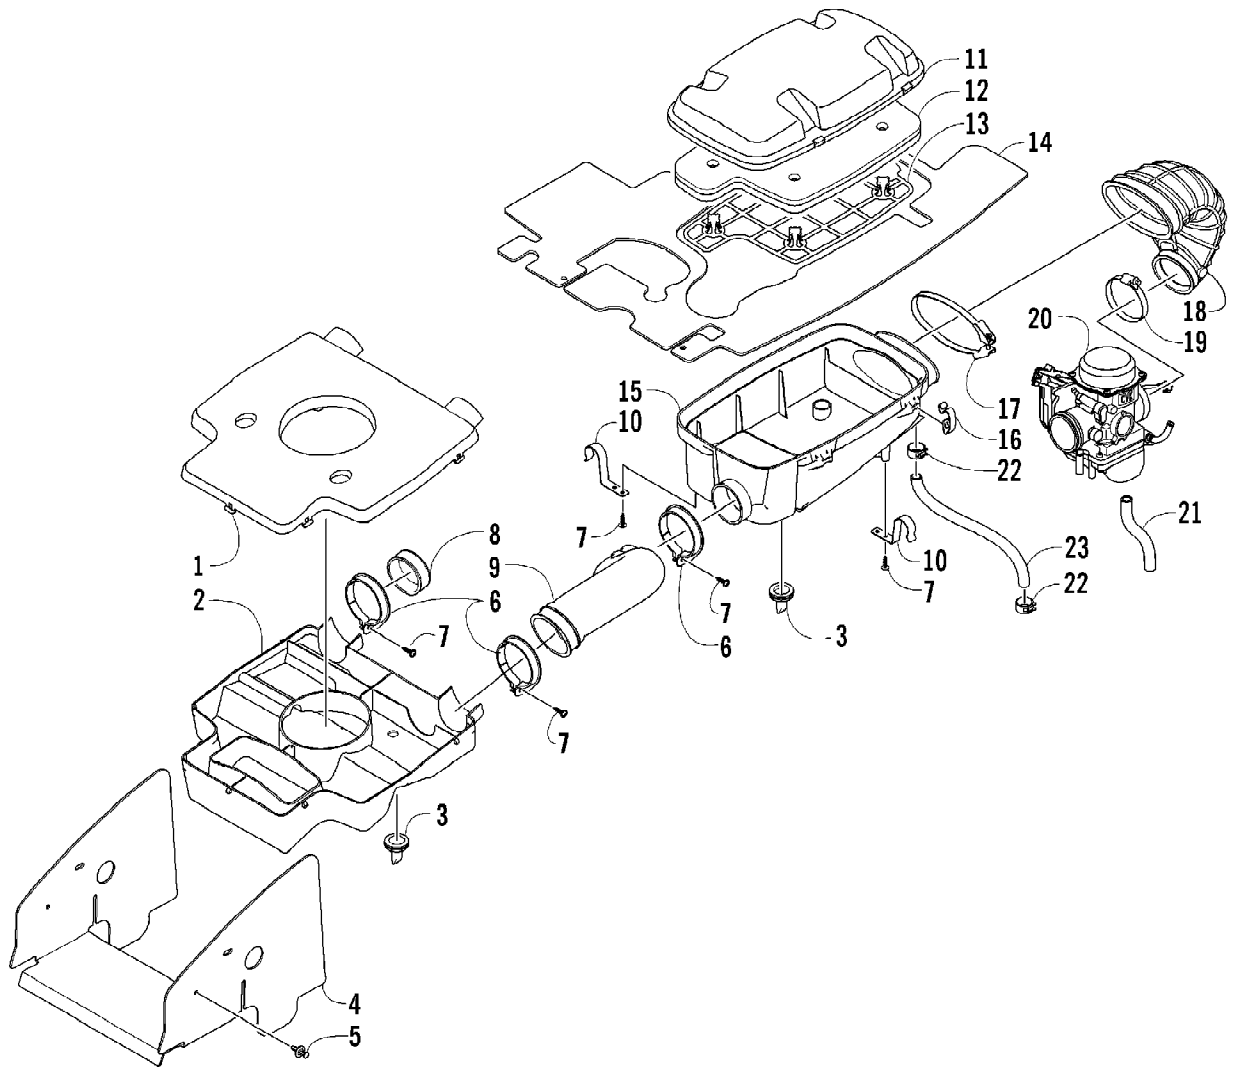

2007 ATV 650 H1 AUTOMATIC TRANSMISSION 4X4 FIS CAT GREEN (A20071204) 7204113704
AIR INTAKE ASSEMBLY

2007 ATV 650 H1 AUTOMATIC TRANSMISSION 4X4 FIS CAT GREEN (A20071042157)
AIR INTAKE ASSEMBLY

Ref #	Part Number	Qty	S/P/F	Description
1	0413-091	1		Diverter, Air - Top
2	0413-093	1		Diverter, Air - Bottom
3	0470-442	2	/P	Valve, Drain
4	1406-973	1		Shroud, Splash
5	0623-362	2		Rivet, Reinstallable
6	0423-551	3		Clamp
7	0423-342	7	/P	Screw, Self-Tapping
8	0413-096	1		Cap, Air Intake - Diverter
9	0470-529	1		Boot, Air Intake
10	0423-454	2		Clip, Mounting - Air Intake
11	0470-554	1	S	Cover, Air Intake
12	0470-663	1	/P	Filter, Air
13	0470-516	1		Screen, Air Filter
14	2406-009	1		Panel, Shield
15	0470-515	1	S	Housing, Air Intake
16	0423-455	4		Clip, Spring
17	0423-554	1		Clamp, Boot
18	0470-525	1		Boot, Carburetor
19	0423-019	1		Clamp, Boot
20	0470-571	1		Carburetor, CVK36-AE
21	0510-592	1		Hose, Carburetor Drain
22	0423-045	2		Clamp, Hose
23	0410-079	1	S	Hose, Vent - Crankcase