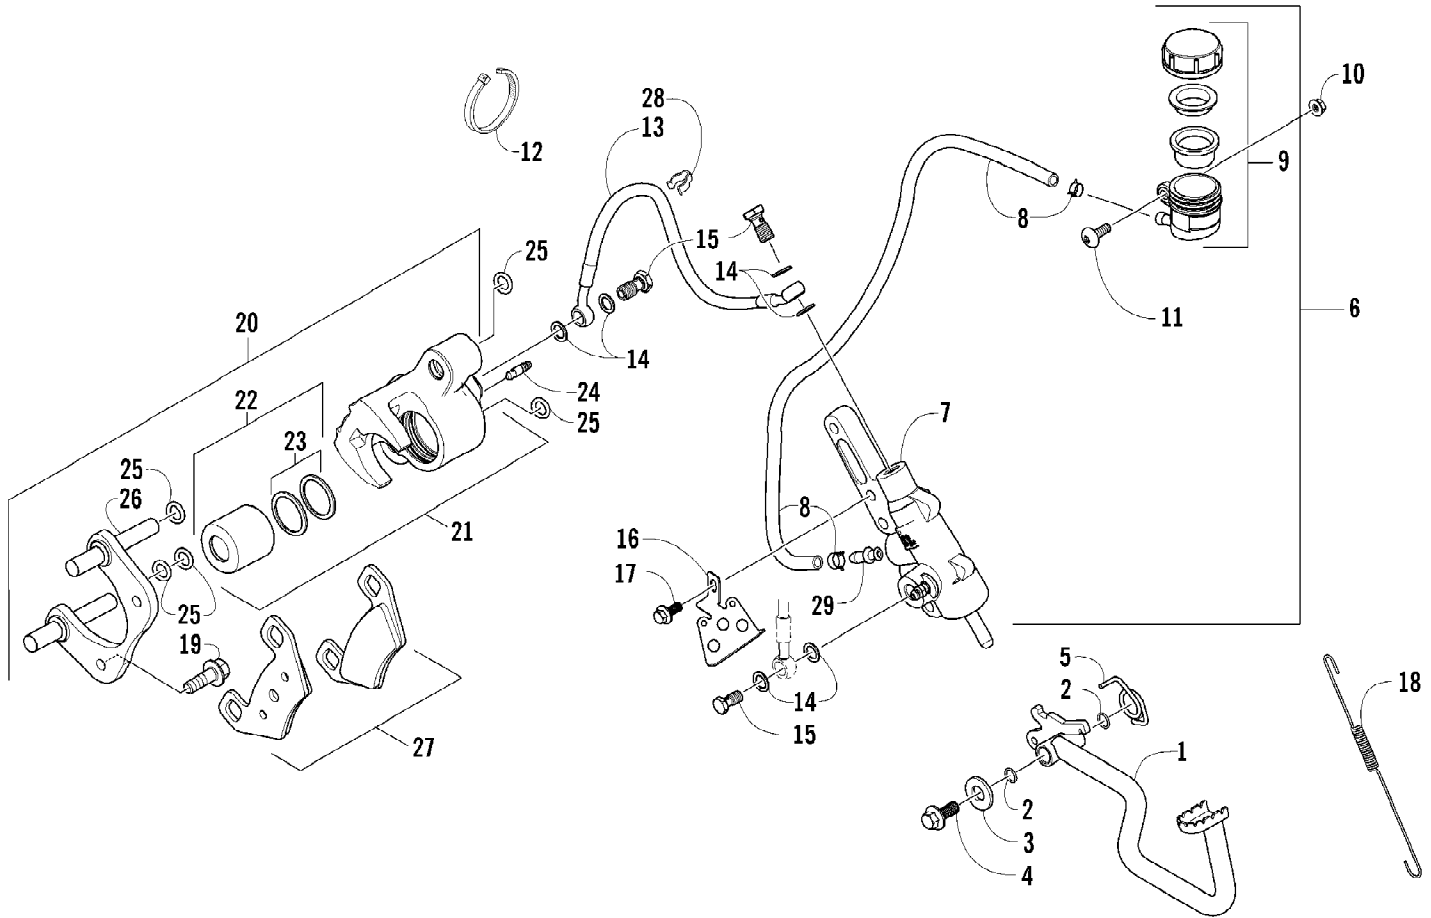

2007 ATV 650 H1 AUTOMATIC TRANSMISSION 4X4 FIS CAT GREEN (A20071204) Page 3 of 7
AUXILIARY BRAKE ASSEMBLY

2007 ATV 650 H1 AUTOMATIC TRANSMISSION 4X4 FIS CAT GREEN (A200718641USZ)04
AUXILIARY BRAKE ASSEMBLY

Page 1 of 1

7/20/11 11:52 AM

Ref #	Part Number	Qty	S/P/F	Description
	1502-135	1		Fully Bled Master Cylinder Replacement Kit
1	1502-063	1		Lever, Brake
2	1602-213	2	/P	O-Ring
3	8050-252	1		Washer
4	8408-816	1		Screw, Cap
5	0502-807	1		Spring, Brake Lever
6	1502-137	1	S	Brake Assembly (inc. 7-9)
7	0	1	F	Master Cylinder
8	1502-142	1		Hose, Brake Reservoir w/Clamps
9	1502-141	1		Reservoir, Brake
10	0623-038	1		Nut, Flanged
11	8476-616	1		Screw, Machine
12	0123-788	1	/P	Cable Tie - 7.5 in.
13	1502-139	1		Hose, Brake
14	0423-178	6		Washer, Crush
15	0423-413	3		Bolt, Banjo-Fitting
16	1502-179	1		Bracket, Switch
17	8408-625	2		Screw, Cap
18	0502-785	1		Spring, Brake Switch
19	1623-589	2	S	Screw, Cap
20	0502-878	1	S	Caliper, Brake (inc. 21-27)
21	0502-603	1	S	Housing, Caliper - Assembly - Right Rear (inc. 22-24)
22	0502-606	1		Piston/Seal Set (inc. 23)
23	0502-607	1		Seal Set
24	0502-609	1	/P	Valve, Bleed
25	0502-608	1		O-Ring, Guide - Set
26	0502-605	1		Bracket Assembly
27	0502-875	1	S	Pad, Brake - Set
28	1502-115	2		Clip, Brake Hose
29	1502-138	1	S	Adapter, Hose