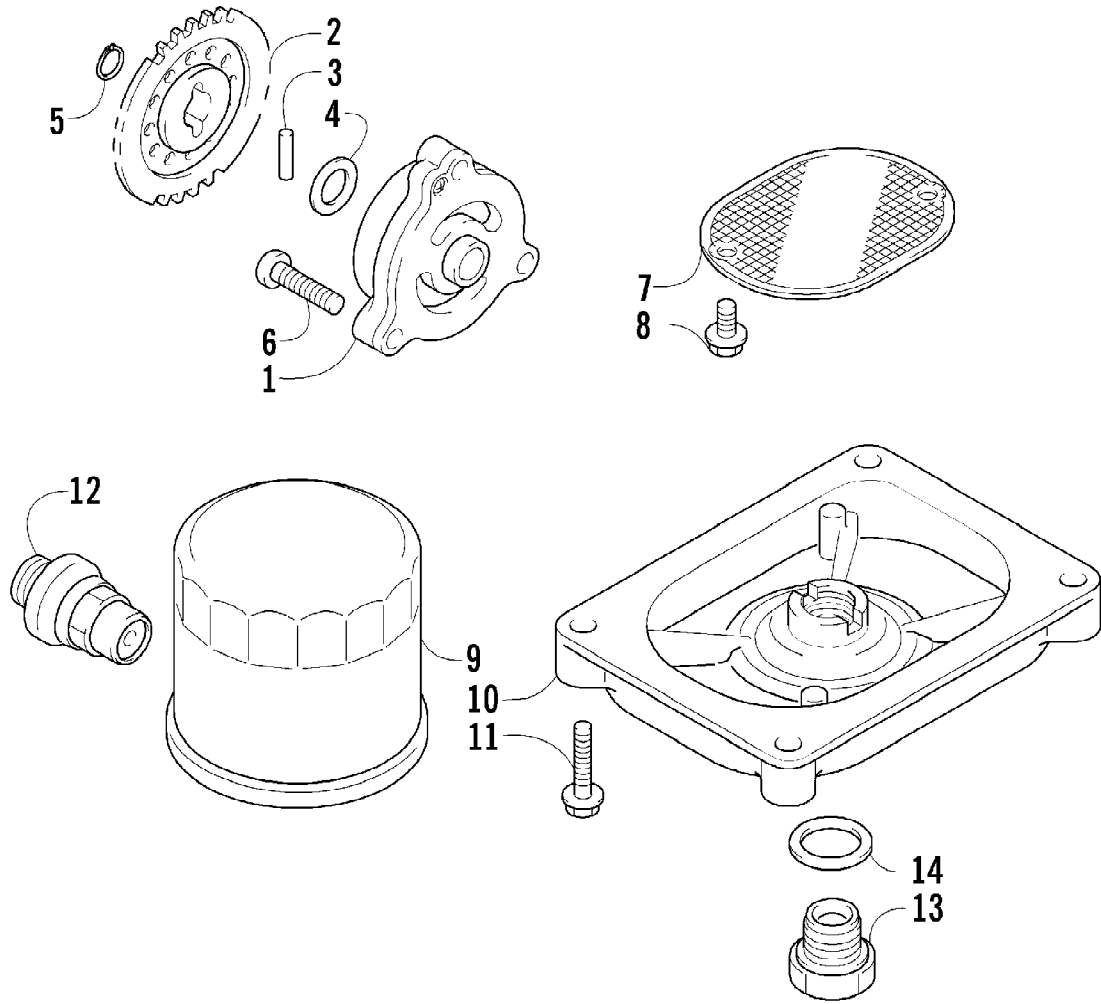

2007 ATV 650 H1 AUTOMATIC TRANSMISSION 4X4 FIS CAT GREEN (A200749641US) 104
OIL FILTER/PUMP ASSEMBLY

2007 ATV 650 H1 AUTOMATIC TRANSMISSION 4X4 FIS CAT GREEN (A2007H1B64EUSZ)04
OIL FILTER/PUMP ASSEMBLY

Page 45 of 70

Ref #	Part Number	Qty	S/P/F	Description
1	0812-023	1		Pump, Oil
2	0812-002	1	S	Gear, Driven
3	0829-009	1		Pin
4	0828-007	1	/P	Washer
5	0831-002	1		Circlip
6	0826-039	3		Screw, Cap
7	0812-003	1	S	Strainer, Oil
8	0826-040	2		Screw, Machine
9	0812-029	1	S	Filter, Oil
10	0812-053	1		Cap, Oil Strainer
11	8468-625	4		Screw, Machine
12	0812-007	1		Valve, Oil-Relief - Assembly
13	0812-006	1		Plug, Drain
14	0830-017	1		Gasket, Drain Plug