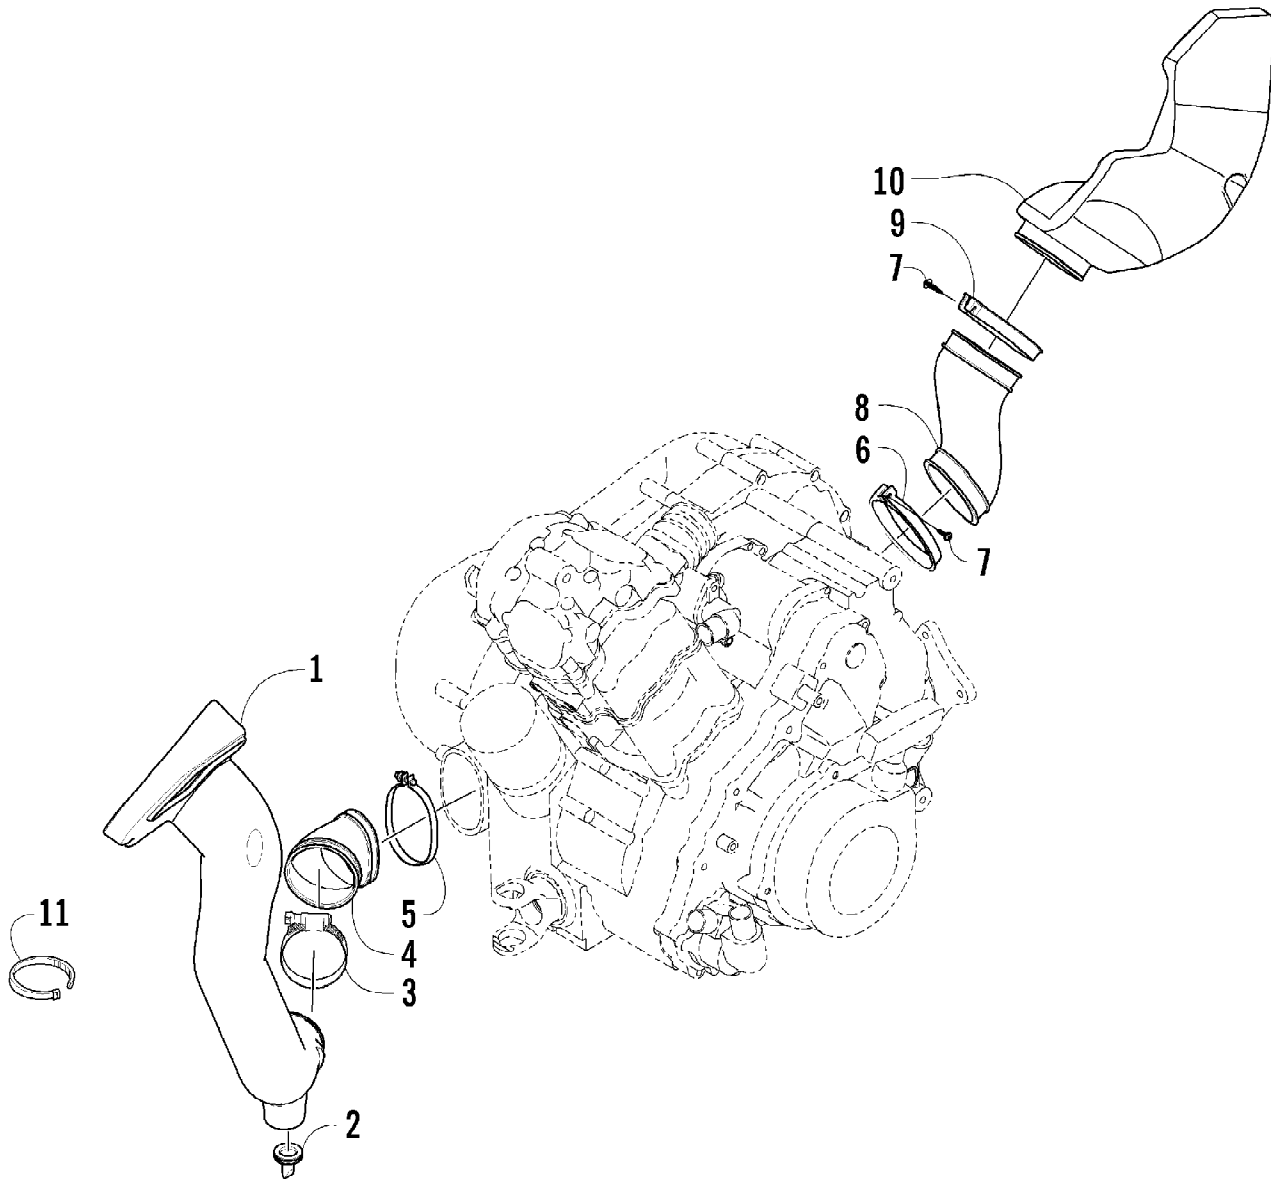

2007 ATV 650 H1 AUTOMATIC TRANSMISSION 4X4 FIS CAT GREEN (A2007136413104)
CASE/BELT COOLING ASSEMBLY

2007 ATV 650 H1 AUTOMATIC TRANSMISSION 4X4 FIS CAT GREEN (A200713641USZ)04
CASE/BELT COOLING ASSEMBLY

Ref #	Part Number	Qty	S/P/F	Description
1	0413-115	1		Duct, Belt Cooling - Front
2	0470-442	1	/P	Valve, Drain
3	0423-578	1		Clamp, Boot
4	0413-114	1	S	Boot, Duct - Front
5	0423-539	1	S	Clamp, Boot
6	0423-550	1		Clamp, Plastic
7	0423-342	2	/P	Screw, Self-Tapping
8	0413-097	1		Boot, Duct - Rear
9	0423-554	1		Clamp, Boot
10	0413-153	1	/P	Duct, Belt Cooling - Rear
11	0123-903	1		Cable Tie - 11.5 in.