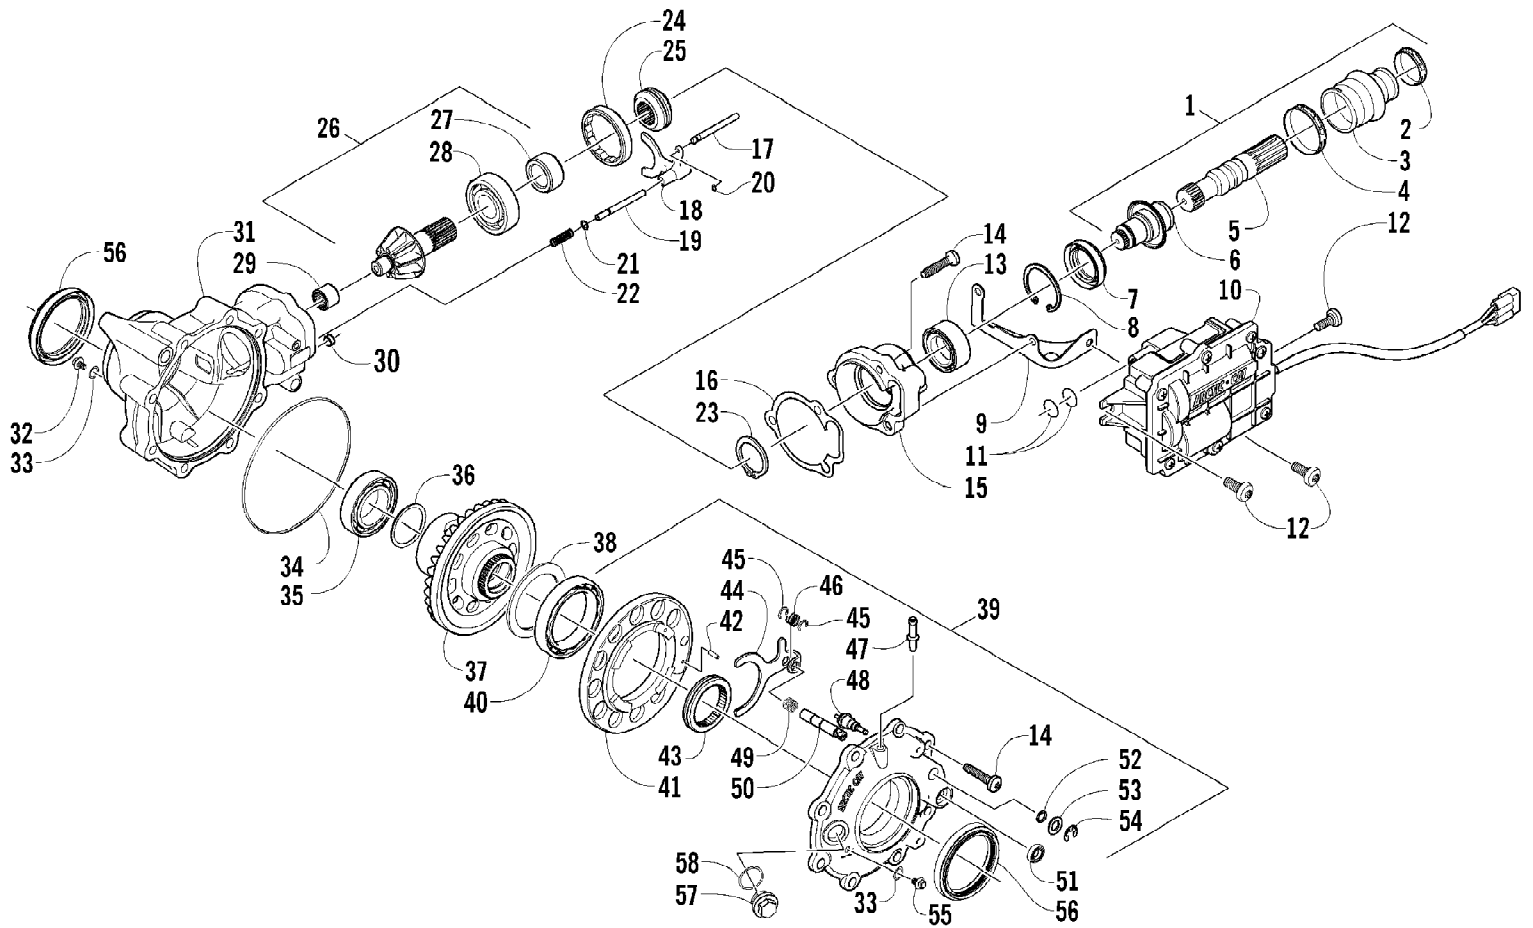

2007 ATV 650 H1 AUTOMATIC TRANSMISSION 4X4 FIS CAT GREEN (A200713647USZ) 04
FRONT DRIVE GEARCASE ASSEMBLY

2007 ATV 650 H1 AUTOMATIC TRANSMISSION 4X4 FIS CAT GREEN (A2007H1B4BLSZ)04
FRONT DRIVE GEARCASE ASSEMBLY

Ref #	Part Number	Qty	S/P/F	Description
	1502-089	1		Complete Front Gearcase Assembly
1	1502-083	1		Shaft, Propeller - Assembly (inc. 2-6)
2	0423-411	1		Clamp, Boot
3	0402-985	1	/P	Boot, Propeller Shaft
4	0423-393	1		Clamp, Boot
5	1402-045	1		Shaft, Output
6	1502-085	1	/P	Shaft, Input
7	1402-011	1		Seal
8	0423-423	1		Ring, Retaining
9	0502-347	1		Bracket, Actuator
10	0502-579	1		Actuator (inc. one No. 11)
11	0423-498	2	S	O-Ring
12	0423-396	3		Screw, Self-Tapping
13	1402-043	1		Bearing
14	0423-118	11		Screw, Self-Tapping
15	0502-528	1	/P	Housing, Pinion
16	0402-947	1		Gasket, Flange
17	0402-997	1		Shaft, Selector
18	0402-998	1		Fork, Selector
19	0402-417	1		Shaft, Shuttle
20	0423-402	1		Ring, Retaining
21	0423-147	1		O-Ring
22	0402-999	1		Spring, Return
23	0423-417	1		Ring, Retaining
24	0402-357	1		Collar, Lock
25	0402-413	1		Coupler, Drive
26	0502-783	1		Gear, Pinion - Assembly - 10T (inc. 27-28)
27	0402-336	1		Collar, Retaining
28	0402-327	1		Bearing
29	0402-328	1		Bearing
30	0402-411	1		Pin, Dowel
31	0502-514	1		Housing, Gearcase
32	1402-210	1	/P	Plug, Magnetic (inc. one No. 33)
33	0423-153	2		O-Ring
34	0423-149	1		O-Ring
35	0402-393	1		Bearing
36	0402-405	AR		Shim
36	0402-406	AR		Shim
36	0402-407	AR		Shim
36	0402-408	AR		Shim
36	0402-409	AR		Shim
37	0502-851	1		Gear, Ring - 36T
38	1402-074	AR		Shim
38	1402-075	AR		Shim
38	1402-076	AR		Shim
38	1402-077	AR		Shim
38	1402-078	AR		Shim
39	1502-097	1		Cover, Gearcase (inc. one No. 33, 40-55, and one No. 56)
40	1402-053	1		Bearing
41	0502-413	1		Flange, Bearing
42	1402-079	1		Pin, Parallel