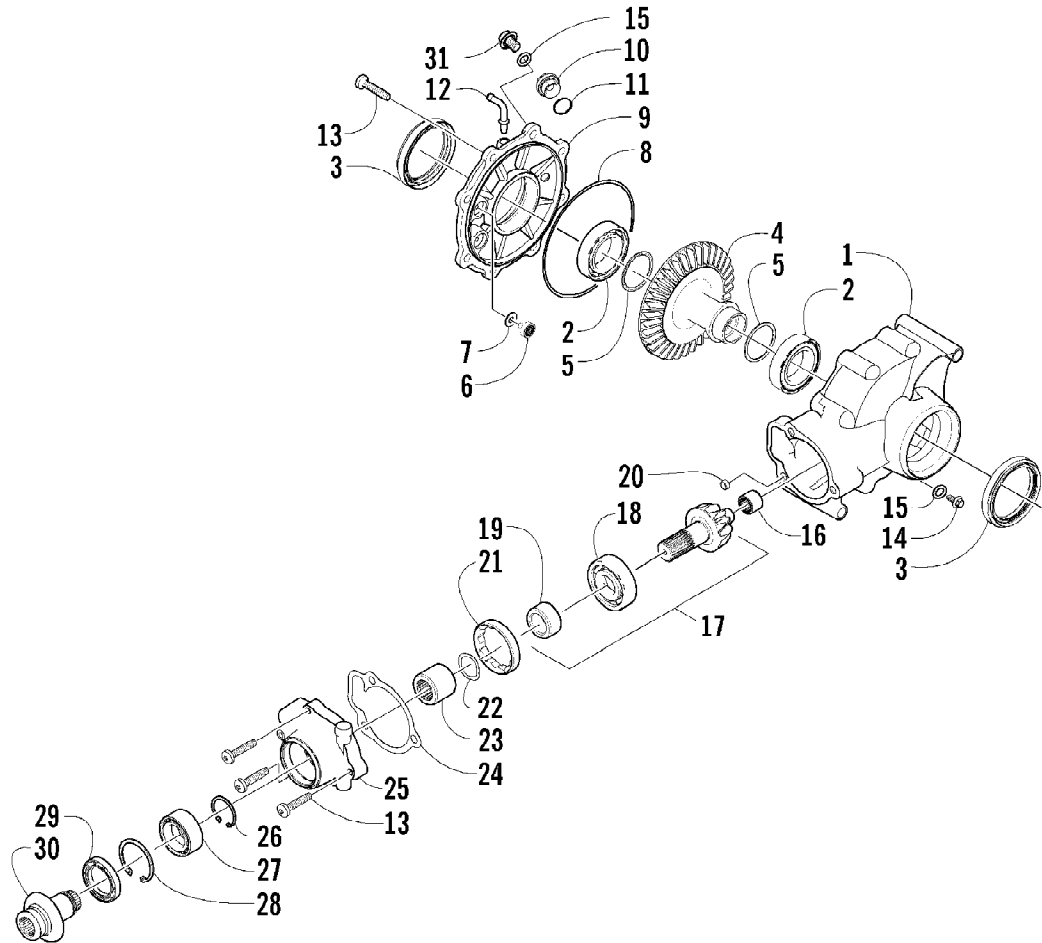

2007 ATV 650 H1 AUTOMATIC TRANSMISSION 4X4 FIS CAT GREEN (A2007136431) 04
REAR DRIVE GEARCASE ASSEMBLY

2007 ATV 650 H1 AUTOMATIC TRANSMISSION 4X4 FIS CAT GREEN (A200713641US1)04
REAR DRIVE GEARCASE ASSEMBLY

Ref #	Part Number	Qty	S/P/F	Description
	1502-079	1	S	Complete Rear Gearcase Assembly
1	0502-622	1		Housing, Gearcase
2	0402-393	2		Bearing
3	1402-441	2	S	Seal
4	1402-032	1		Gear, Ring - 36T
5	0402-405	AR		Shim
5	0402-406	AR		Shim
5	0402-407	AR		Shim
5	0402-408	AR		Shim
5	0402-409	AR		Shim
6	0402-326	1		Button, Thrust
7	0402-429	AR		Shim
7	0402-430	AR		Shim
7	0402-431	AR		Shim
7	0402-432	AR		Shim
7	0402-433	AR		Shim
8	0423-149	1		O-Ring
9	1502-082	1		Cover, Gearcase
10	0402-333	1	/P	Plug, Fill (inc. 11)
11	0423-154	1		O-Ring
12	1402-102	1		Fitting
13	0423-118	11		Screw, Self-Tapping
14	0402-450	1	S	Plug, Magnetic (inc. one No. 15)
15	0423-153	2		O-Ring
16	0402-328	1		Bearing
17	0502-783	1		Gear, Pinion - Assembly - 10T (inc. 18-19)
18	0402-327	1		Bearing
19	0402-336	1		Collar, Retaining
20	0402-411	1		Pin, Dowel
21	0402-331	1		Collar, Lock
22	0402-982	1		Washer, Spring
23	0402-981	1		Collar, Shaft
24	0402-947	1		Gasket, Flange
25	0502-529	1		Housing, Pinion
26	0423-417	1		Ring, Retaining
27	1402-043	1		Bearing
28	0423-423	1		Ring, Retaining
29	1402-011	1		Seal
30	1502-085	1	/P	Shaft, Input
31	1402-211	1		Plug, Oil Level (inc. one No. 15)