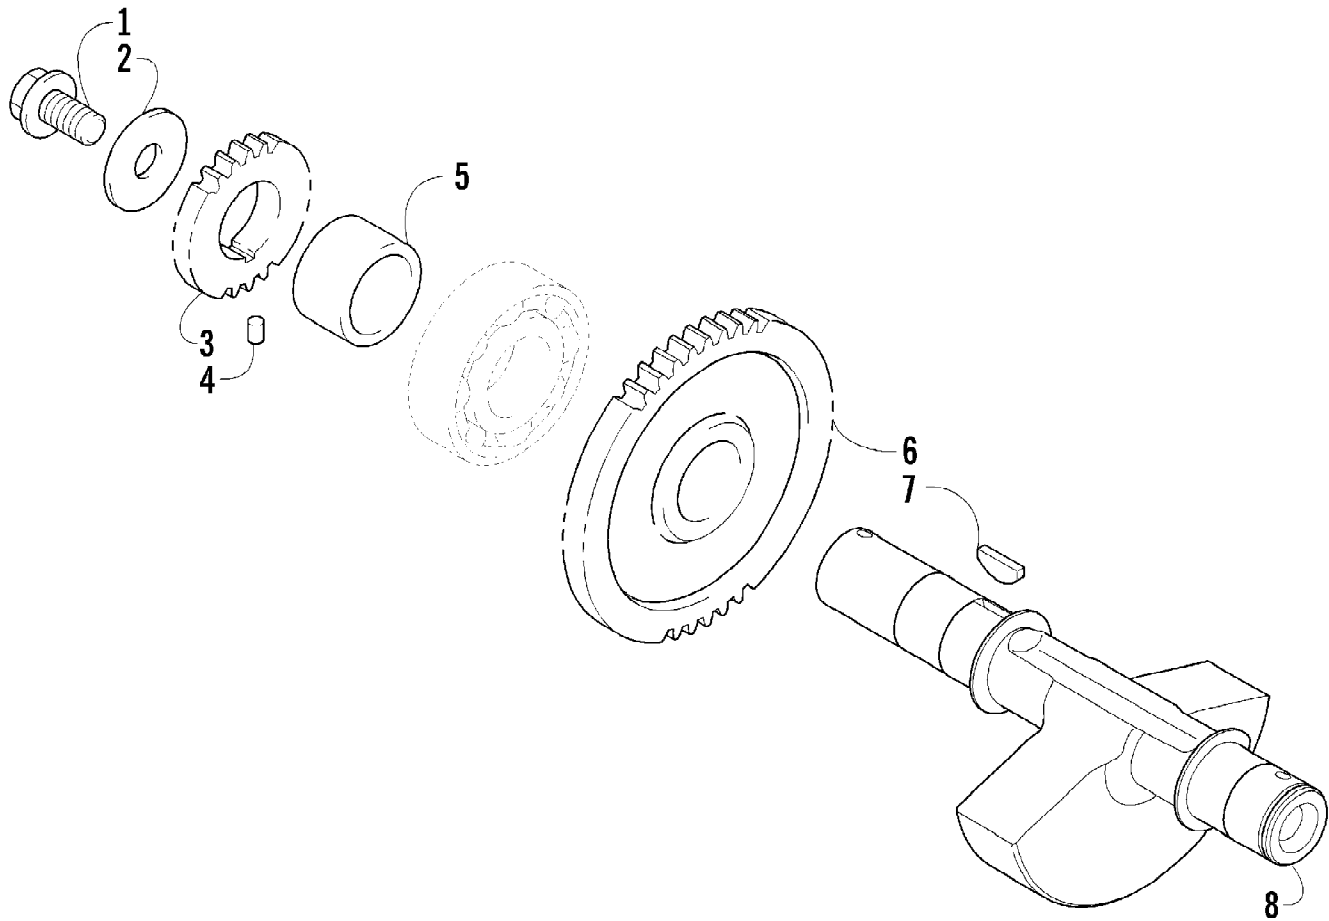

2007 ATV 650 H1 AUTOMATIC TRANSMISSION 4X4 FIS CAT GREEN (A200713643137)04
CRANK BALANCER ASSEMBLY

2007 ATV 650 H1 AUTOMATIC TRANSMISSION 4X4 FIS CAT GREEN (A200713641USZ)04
CRANK BALANCER ASSEMBLY

Ref #	Part Number	Qty	S/P/F	Description
1	0826-033	1		Screw, Cap
2	0828-003	1		Washer
3	0811-003	1		Gear, Oil Pump Drive
4	0829-007	1		Dowel, Solid
5	0811-004	1		Spacer
6	0811-002	1		Gear, Driven
7	0829-006	1		Key - Crank Balancer Shaft
8	0811-017	1		Balancer, Crank