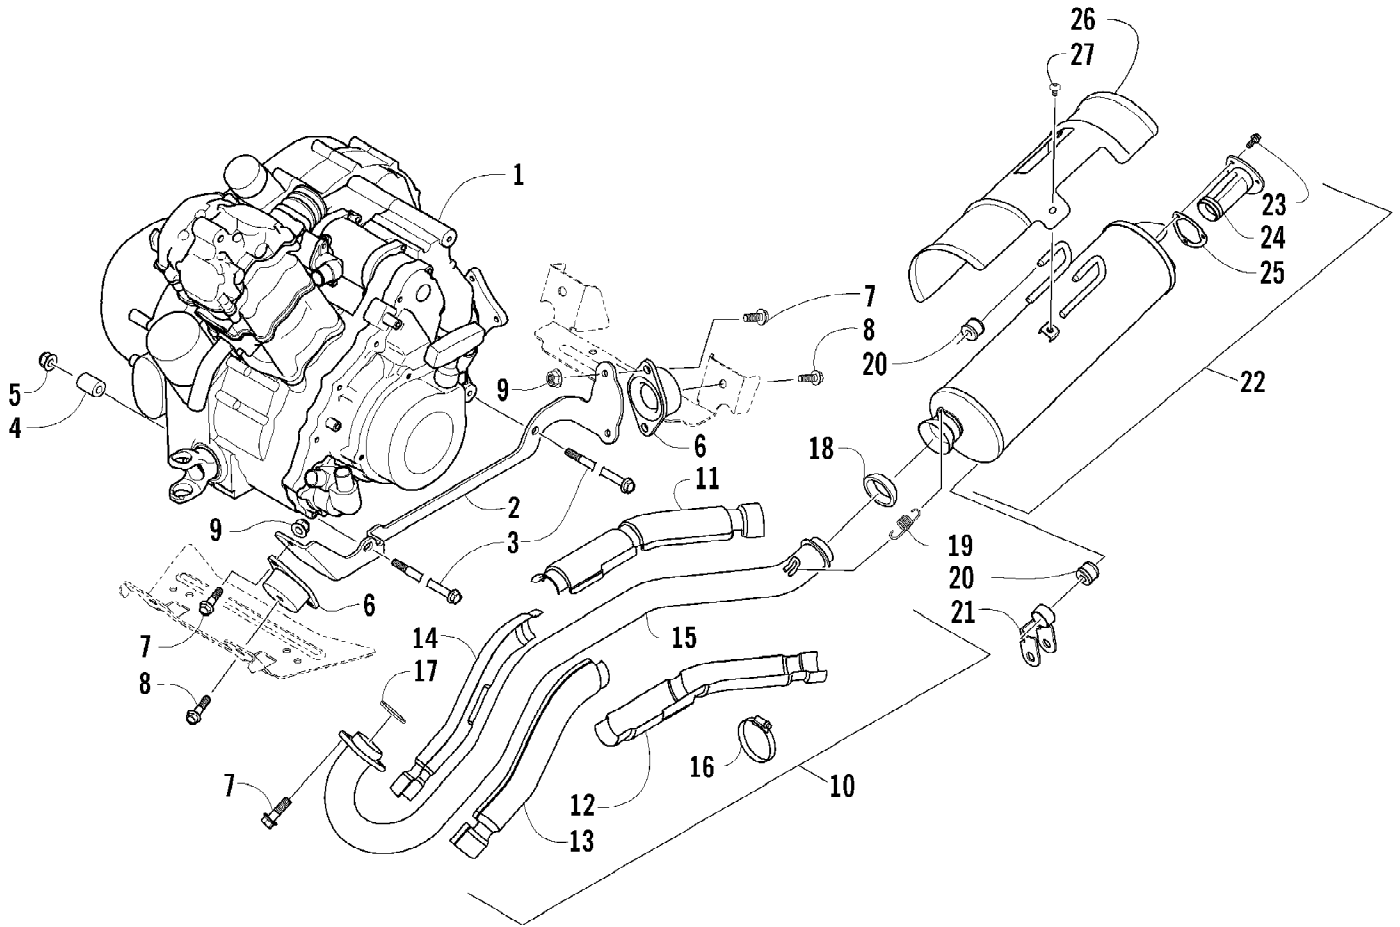

2007 ATV 650 H1 AUTOMATIC TRANSMISSION 4X4 FIS CAT GREEN (A2007494137)04
ENGINE AND EXHAUST

2007 ATV 650 H1 AUTOMATIC TRANSMISSION 4X4 FIS CAT GREEN (A2007H1B642USZ)04
ENGINE AND EXHAUST

Ref #	Part Number	Qty	S/P/F	Description
1	0800-029	1	S	Engine
1	0800-051	1	S/F	Engine w/o Recoil
2	1506-740	1		Bracket, Engine - Right
2	1506-741	1		Bracket, Engine - Left
3	0423-405	2		Screw, Cap
4	0423-042	1	S	Spacer, Engine
5	8428-002	2		Nut, Lock
6	2406-065	4		Mount, Rubber - Engine
7	8408-820	10	/P	Screw, Cap
8	8408-012	4		Screw, Cap
9	8432-802	8		Nut
10	0512-345	1	/P	Pipe, Exhaust - Assembly (inc. 11-16)
11	0412-350	1		Shield, Exhaust Pipe - Outer - Rear
12	0412-339	1		Shield, Exhaust Pipe - Inner - Rear
13	0412-349	1		Shield, Exhaust Pipe - Inner - Front
14	0412-348	1		Shield, Exhaust Pipe - Outer - Front
15	0512-344	1		Pipe, Exhaust
16	0423-317	4	/P	Hose Clamp
17	0412-338	1	/P	Gasket, Exhaust Pipe
18	0412-375	1	/P	Seal, Exhaust
19	0612-668	2	/P	Spring, Extension
20	0412-215	3	S	Bushing, Exhaust Pipe
21	1506-732	1		Channel, Muffler Support
22	0512-355	1	/P	Muffler - Assembly (inc. 23-25)
23	8408-616	3		Screw, Cap
24	0512-219	1	/P	Arrester, Spark - Assembly
25	0412-313	1		Gasket, Spark Arrester
26	0412-373	1	/P	Cover, Muffler
27	8477-610	3		Screw, Machine