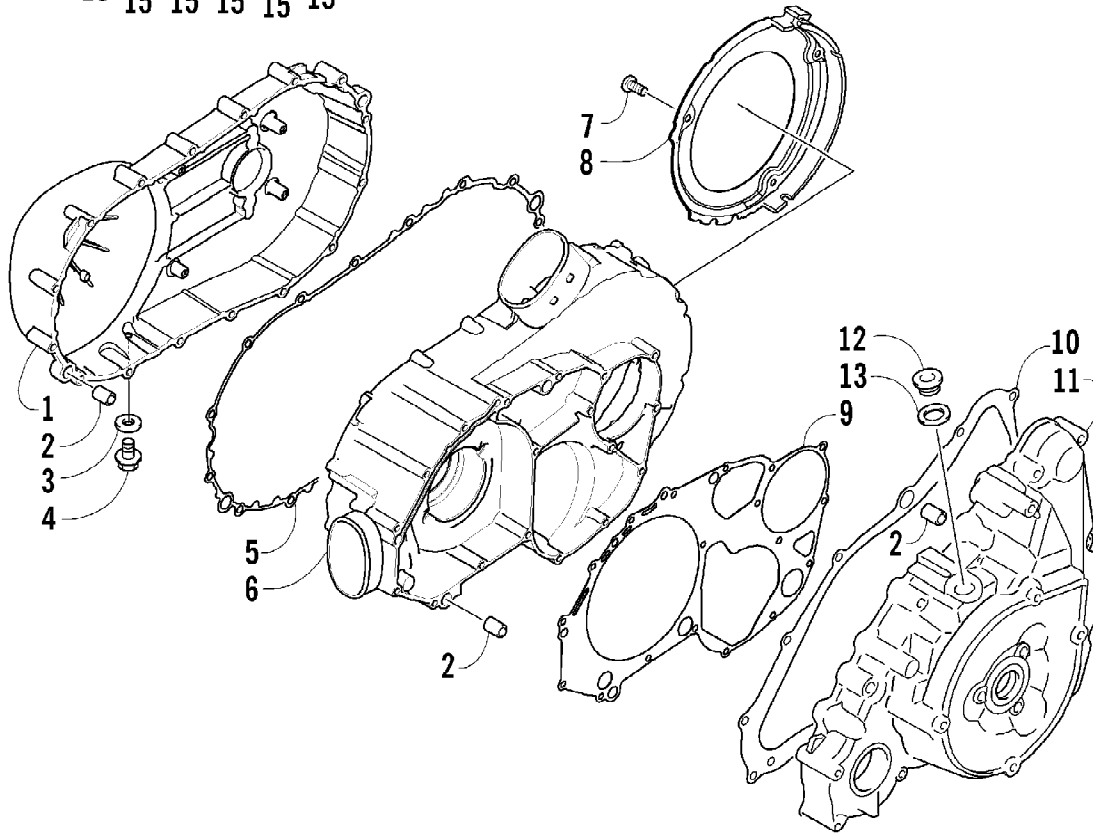

2007 ATV 650 H1 AUTOMATIC TRANSMISSION 4X4 FIS CAT GREEN (A200713645137) 04
CLUTCH/V-BELT/MAGNETO COVER ASSEMBLY

2007 ATV 650 H1 AUTOMATIC TRANSMISSION 4X4 FIS CAT GREEN (A2007H1B64BLSZ)04
CLUTCH/V-BELT/MAGNETO COVER ASSEMBLY

Ref #	Part Number	Qty	S/P/F	Description
1	0806-014	1	S	Cover, V-Belt
2	0829-002	4		Pin, Dowel
3	0830-013	1		Washer, Crush
4	8408-812	1		Screw, Cap
5	0830-012	1	S	Gasket, V-Belt Cover
6	0806-013	1	S	Cover, Clutch
7	0826-029	3		Screw
8	0806-048	1		Plate, Air Intake
9	0830-116	1	/P	Gasket, Clutch Cover
10	0830-128	1		Gasket, Magneto Cover
11	0806-077	1	S	Cover, Magneto - Assembly
12	0806-022	1		Plug
13	0830-015	1		Washer, Crush
14	3002-964	1	/P	Clamp, Wire
15	8468-645	14		Screw, Machine
16	8468-655	2		Screw, Machine
17	8468-625	2		Screw, Machine
18	8468-640	26		Screw, Machine
19	8468-675	2		Screw, Machine