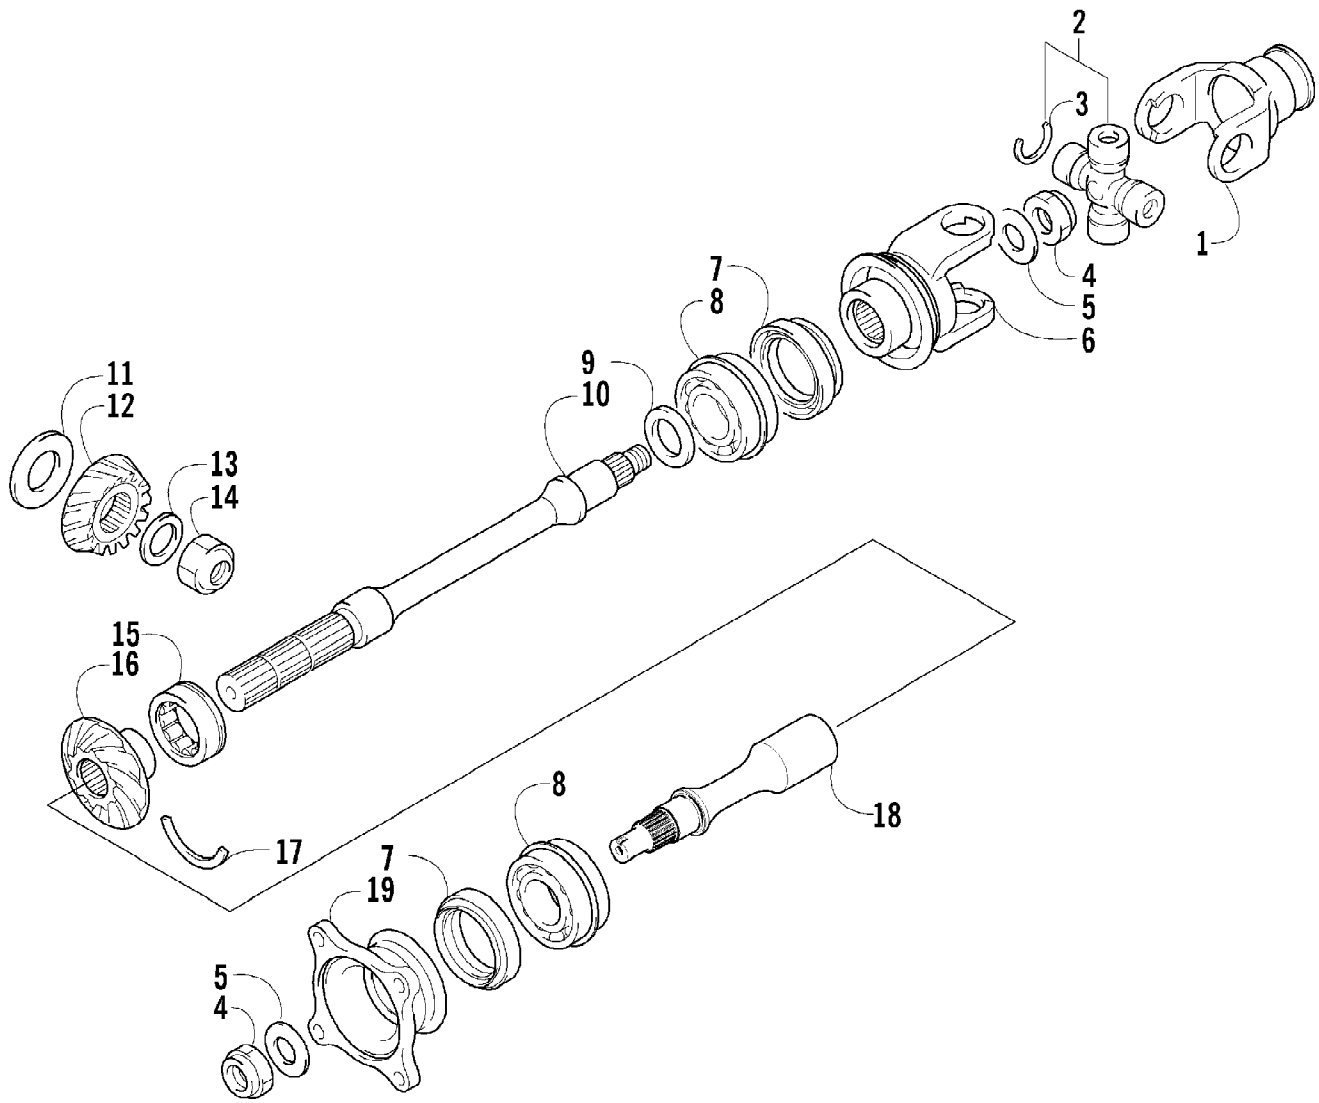

2007 ATV 650 H1 AUTOMATIC TRANSMISSION 4X4 FIS CAT GREEN (A200713641USZ)04
SECONDARY DRIVE ASSEMBLY

2007 ATV 650 H1 AUTOMATIC TRANSMISSION 4X4 FIS CAT GREEN (A2007H164EUSZ)04
SECONDARY DRIVE ASSEMBLY

Ref #	Part Number	Qty	S/P/F	Description
1	0819-063	1		Yoke, Propeller Shaft Joint
2	1402-463	1	S	Joint, Universal - Set (inc. 3)
3	0423-450	4		Circlip
4	0827-013	2		Nut, Rear Output Joint
5	0828-020	2		Washer, Rear Output Flange
6	0819-061	1		Yoke, Drive Output - Front
7	0830-043	2		Seal, Oil - Driven Shaft
8	0832-017	2		Bearing, Driven Shaft
9	0828-021	AR		Shim, 25 x 34 x 0.25 mm
9	0828-022	AR		Shim, 25 x 34 x 0.30 mm
9	0828-023	AR		Shim, 25 x 34 x 0.70 mm
9	0828-024	AR		Shim, 25 x 34 x 0.90 mm
9	0828-025	AR		Shim, 25 x 34 x 0.95 mm
9	0828-026	AR		Shim, 25 x 34 x 1.00 mm
9	0828-027	AR		Shim, 25 x 34 x 1.05 mm
9	0828-028	AR		Shim, 25 x 34 x 1.10 mm
9	0828-029	AR		Shim, 25 x 34 x 1.15 mm
10	0819-003	1	S	Shaft, Secondary Driven - Front
11	0828-030	AR		Shim, 24 x 48 x 0.25 mm
11	0828-031	AR		Shim, 24 x 48 x 0.30 mm
11	0828-032	AR		Shim, 24 x 48 x 0.35 mm
11	0828-033	AR		Shim, 24 x 48 x 0.90 mm
11	0828-018	AR		Shim, 24 x 48 x 0.95 mm
11	0828-062	AR		Shim, 24 x 48 x 1.00 mm
11	0828-063	AR		Shim, 24 x 48 x 1.05 mm
11	0828-064	AR		Shim, 24 x 48 x 1.10 mm
11	0828-065	AR		Shim, 24 x 48 x 1.15 mm
12	0819-001	1		Gear, Secondary Drive
13	0828-019	1		Washer
14	0827-012	1		Nut
15	0832-016	1		Bearing, Driven Gear
16	0819-002	1		Gear, Secondary Driven
17	0819-011	1		Ring, Driven Bearing
18	0819-053	1		Shaft, Secondary Driven - Rear
19	0819-005	1		Flange, Output Joint - Rear