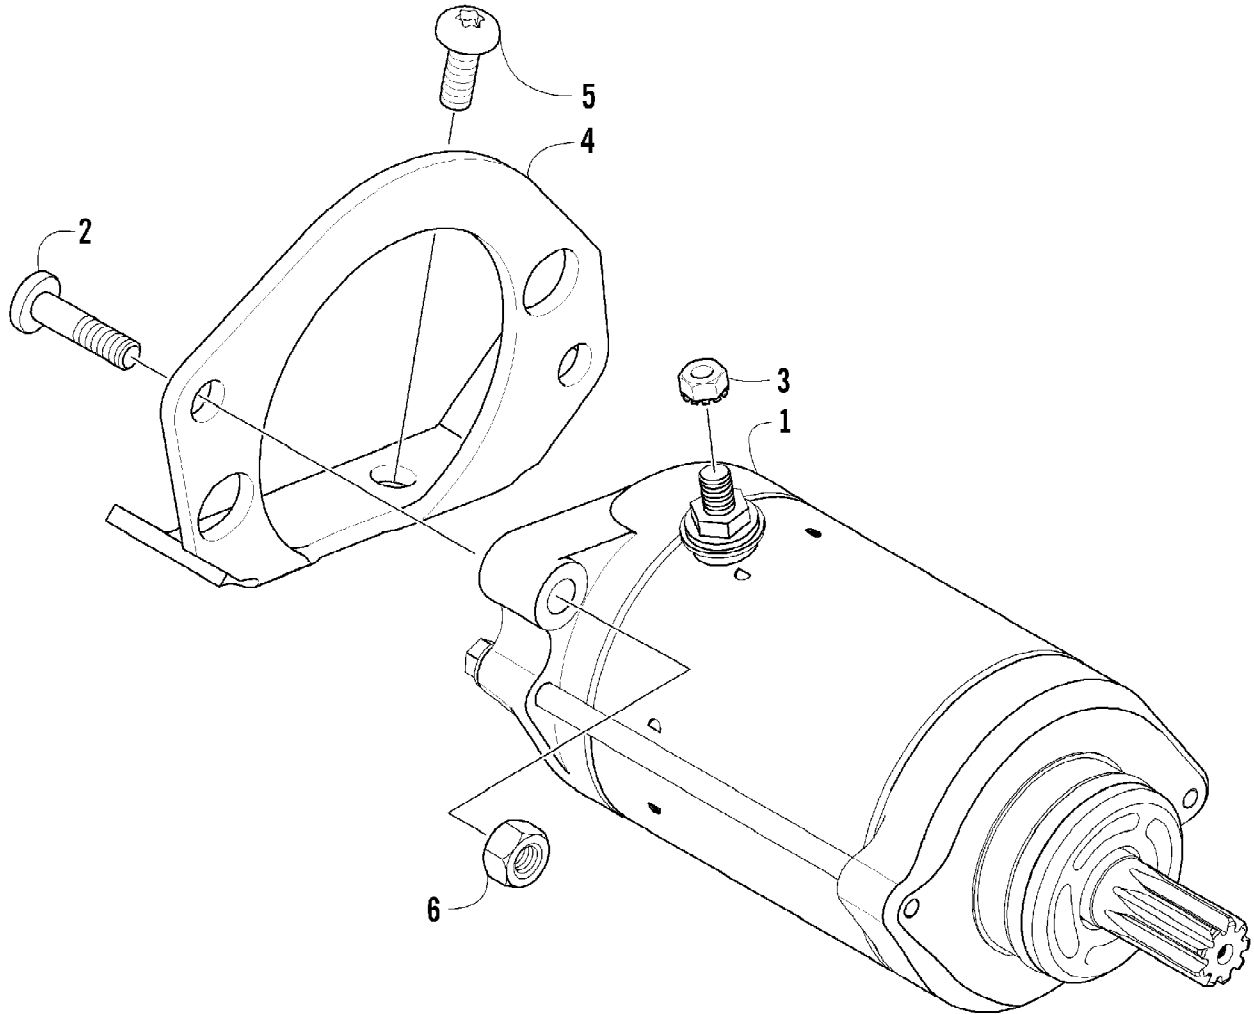

2007 ATV 650 H1 AUTOMATIC TRANSMISSION 4X4 FIS CAT GREEN (A200713649US1)04
STARTER MOTOR ASSEMBLY (VIN: 4UF07ATV97T270001 and above)

2007 ATV 650 H1 AUTOMATIC TRANSMISSION 4X4 FIS CAT GREEN (A2007H1640LSZ)04
STARTER MOTOR ASSEMBLY (VIN: 4UF07ATV97T270001 and above)

Ref #	Part Number	Qty	S/P/F	Description
1	0825-012	1	S	Motor, Starter - Assembly
2	8468-630	2		Screw, Machine
3	0623-038	1		Nut w/Washer
4	0815-018	1		Bracket, Mounting
5	8468-612	2		Screw, Machine
6	8427-602	2		Nut, Lock