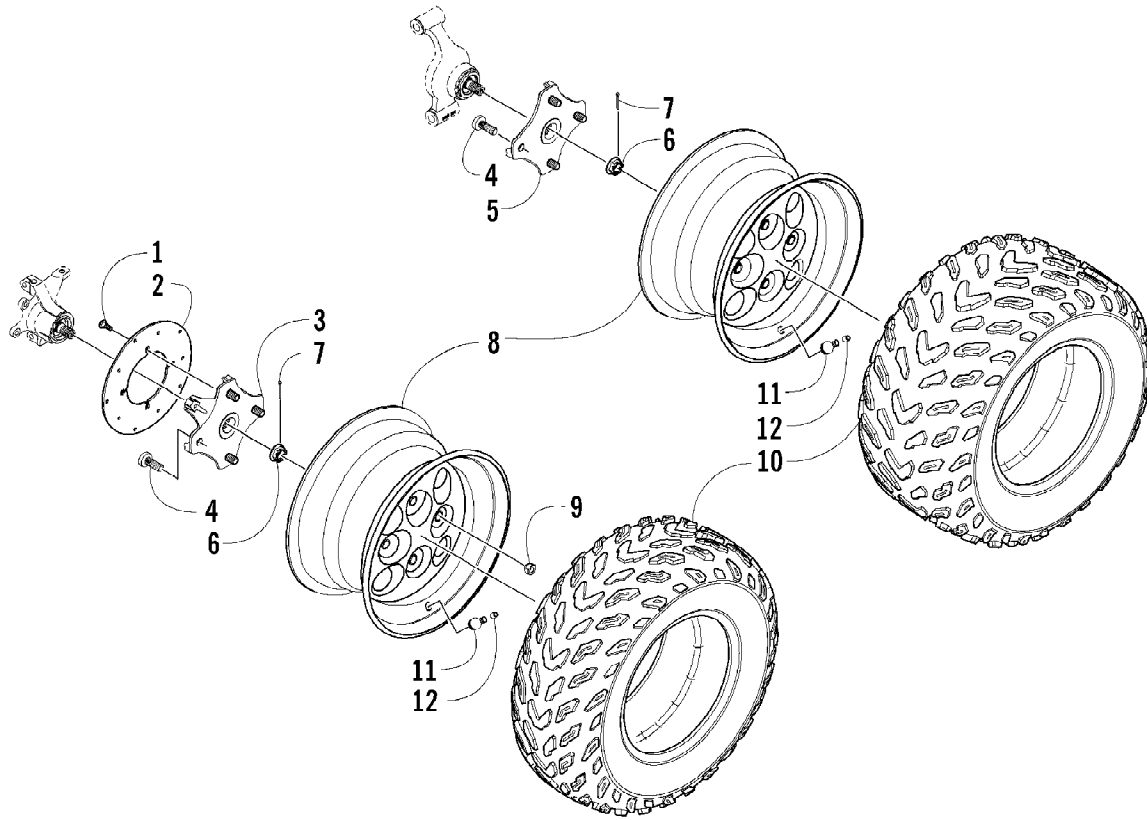

2007 ATV 650 H1 AUTOMATIC TRANSMISSION 4X4 FIS CAT GREEN (A2007654B1US7)04
WHEEL AND TIRE ASSEMBLY

2007 ATV 650 H1 AUTOMATIC TRANSMISSION 4X4 FIS CAT GREEN (A2007BS4EUSZ)04
WHEEL AND TIRE ASSEMBLY

Ref #	Part Number	Qty	S/P/F	Description
1	0423-557	12		Screw, Shoulder w/Loctite
2	1402-225	3	S	Disc, Brake
3	0502-599	2	S	Hub, Wheel - Front (inc. 4)
4	0402-974	16	/P	Stud, Wheel Hub
5	0502-601	1	S	Hub, Wheel - Rear - Left (inc. 4)
5	0502-599	1	S	Hub, Wheel - Rear - Right (inc. 4)
6	0423-607	4		Nut, Castle
7	0423-407	4		Pin, Cotter
8	1402-127	2		Wheel - Front
8	1402-115	2		Wheel - Rear
9	0423-408	16	/P	Nut, Lug
10	1402-548	AR	F	Tire - Front Goodyear
10	1402-549	AR	F	Tire - Rear Goodyear
10	1402-658	AR	F	Tire - Front Dunlop
10	1402-659	AR	F	Tire - Rear Dunlop
11	0402-064	4		Stem, Valve (inc. 12)
12	0402-140	4		Cap, Valve Stem