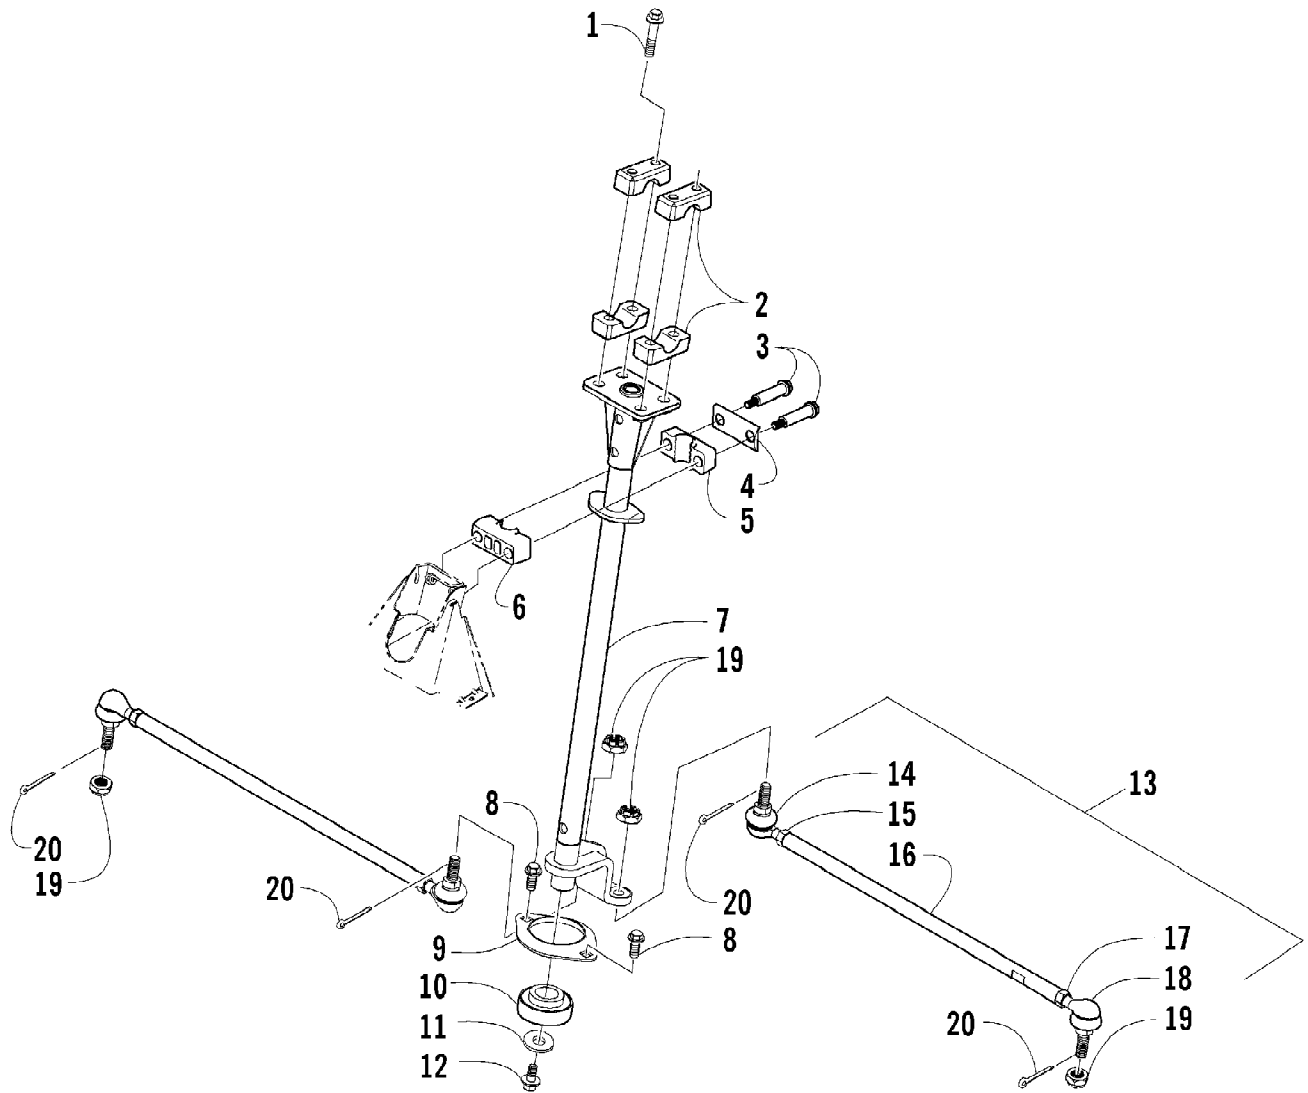

2007 ATV 650 H1 AUTOMATIC TRANSMISSION 4X4 FIS CAT GREEN (A20071364137)04
STEERING POST ASSEMBLY

2007 ATV 650 H1 AUTOMATIC TRANSMISSION 4X4 FIS CAT GREEN (A2007H1642USZ)04
STEERING POST ASSEMBLY

Page 42 of 70

Ref #	Part Number	Qty	S/P/F	Description
1	8408-860	4		Screw, Cap
2	0405-035	4		Cap, Steering Adjuster
3	0423-505	2		Screw, Shoulder
4	0405-166	1		Cap, Housing
5	0405-138	1		Housing, Lower
6	0405-139	1		Housing, Upper
7	0505-451	1	S	Post, Steering
8	8408-816	2		Screw, Cap
9	0602-233	1		Flange, Bearing
10	0405-052	1		Bearing w/Inverted Oil Seal
11	0423-073	1		Washer
12	8409-020	1	/P	Screw, Cap
13	0505-408	2	S	Tie Rod - Assembly (inc. 14-18)
14	0405-083	2	S	Ball Joint, Tie Rod - Left
15	0423-013	2		Nut - Left
16	0405-107	2	S	Tie Rod
17	8420-002	2	/P	Nut - Right
18	0405-082	2	S	Ball Joint, Tie Rod - Right
19	0423-157	4		Nut, Lock
20	0623-175	4		Pin, Cotter