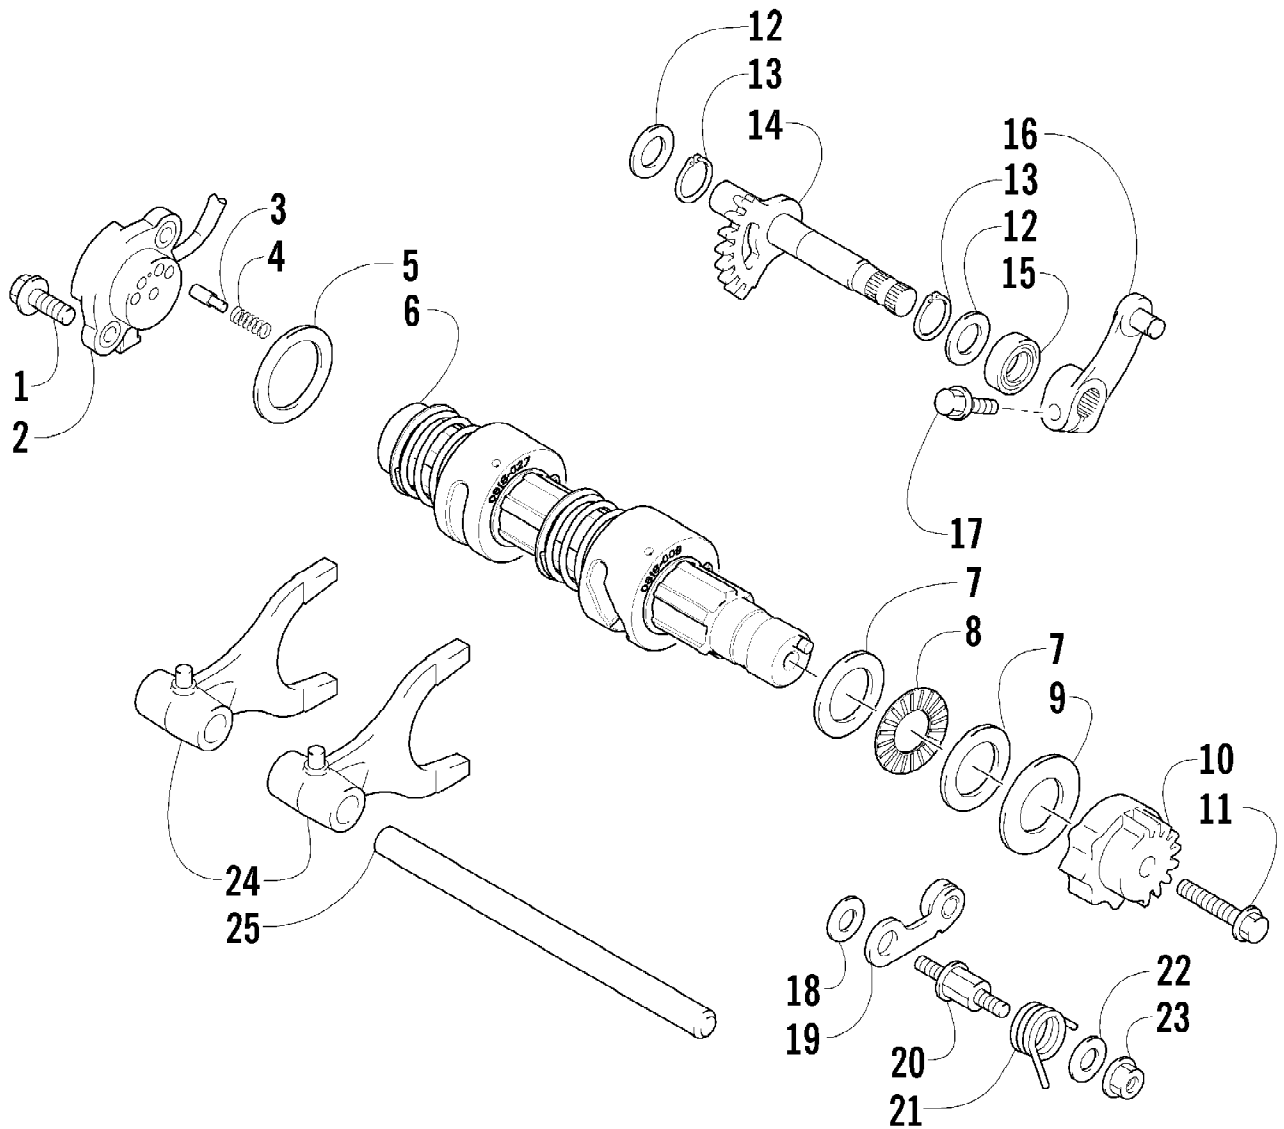

2007 ATV 650 H1 AUTOMATIC TRANSMISSION 4X4 FIS CAT GREEN (A200713641US) 104
GEAR SHIFTING ASSEMBLY

2007 ATV 650 H1 AUTOMATIC TRANSMISSION 4X4 FIS CAT GREEN (A2007H1S1S1)04
GEAR SHIFTING ASSEMBLY

Ref #	Part Number	Qty	S/P/F	Description
1	8470-520	2		Screw, Machine
2	0818-049	1	S	Base, Gear Shift Position
3	0818-013	2		Contact
4	0818-017	2		Spring
5	0828-040	1		Washer, Shift Shaft
6	0818-046	1		Shaft, Gear Shift - Assembly
7	0828-067	2		Washer, Shift Shaft
8	0832-034	1	S	Bearing
9	0828-037	1		Washer, Gear Shift Cam Plate
10	0818-005	1	S	Plate, Gear Shift Cam
11	0826-006	1		Bolt, Gear Shift Cam Plate
12	0828-036	2		Washer, Sub-Gear Shift Shaft
13	0831-010	2		Circlip, Sub-Gear Shift Shaft
14	0818-007	1	/P	Shaft, Sub-Gear Shift
15	0830-044	1		Seal, Sub-Gear Shift Shaft
16	0818-014	1		Arm, Shift
17	8468-620	1	/P	Screw, Machine
18	0828-038	1		Washer, Cam Stopper
19	0818-002	1		Stopper, Cam
20	0818-004	1		Support, Cam Stopper
21	0818-028	1		Spring, Cam Stopper
22	0828-035	1		Washer, Cam Stopper Spring
23	8424-602	1	/P	Nut, Cam Stopper Spring
24	0818-072	2	/P	Fork, Shift
25	0818-006	1		Shaft, Shift Fork