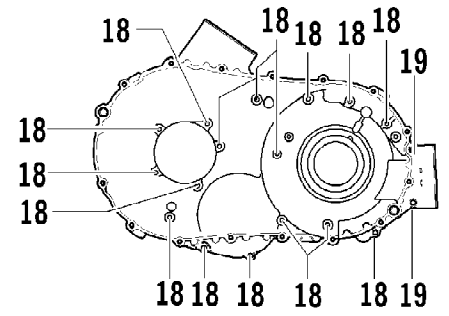

2007 ATV 650 H1 AUTOMATIC TRANSMISSION 4X4 FIS CAT GREEN (A200713645137) 04
CLUTCH/V-BELT/MAGNETO COVER ASSEMBLY

2007 ATV 650 H1 AUTOMATIC TRANSMISSION 4X4 FIS CAT GREEN (A2007H1B64BLSZ)04
CLUTCH/V-BELT/MAGNETO COVER ASSEMBLY

Ref #	Part Number	Qty	S/P/F	Description
1	0806-014	1	S	Cover, V-Belt
2	0829-002	4		Pin, Dowel
3	0830-013	1		Washer, Crush
4	8408-812	1		Screw, Cap
5	0830-012	1	S	Gasket, V-Belt Cover
6	0806-013	1	S	Cover, Clutch
7	0826-029	3		Screw
8	0806-048	1		Plate, Air Intake
9	0830-116	1	/P	Gasket, Clutch Cover
10	0830-128	1		Gasket, Magneto Cover
11	0806-077	1	S	Cover, Magneto - Assembly
12	0806-022	1		Plug
13	0830-015	1		Washer, Crush
14	3002-964	1	/P	Clamp, Wire
15	8468-645	14		Screw, Machine
16	8468-655	2		Screw, Machine
17	8468-625	2		Screw, Machine
18	8468-640	26		Screw, Machine
19	8468-675	2		Screw, Machine