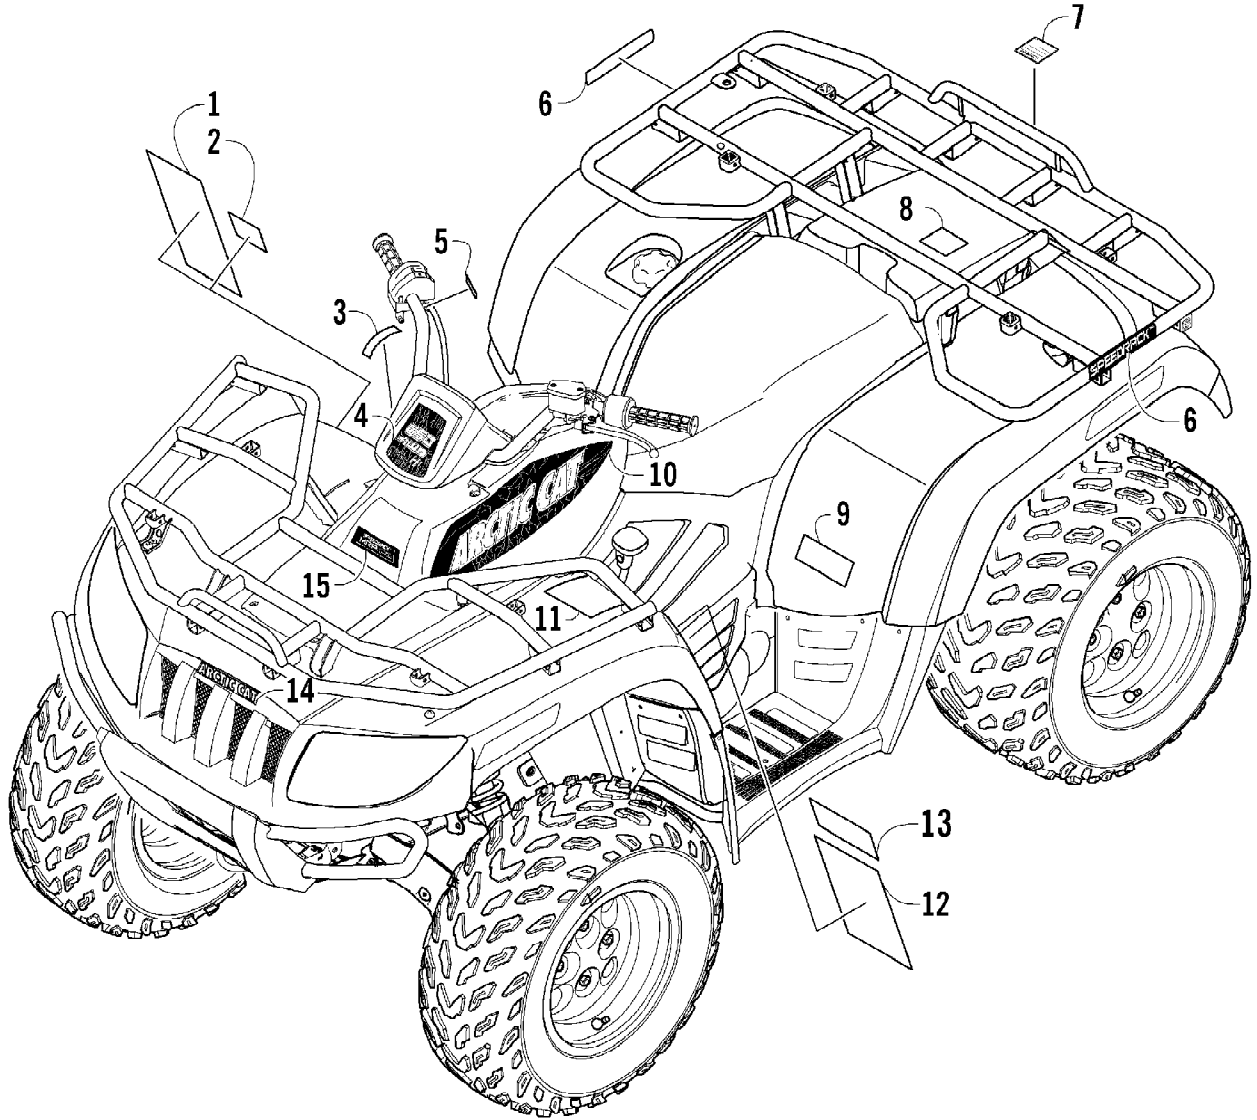

2007 ATV 650 H1 AUTOMATIC TRANSMISSION 4X4 FIS CAT GREEN (A200713647US) 04
DECALS

2007 ATV 650 H1 AUTOMATIC TRANSMISSION 4X4 FIS CAT GREEN (A2007H1B4BLSZ)04
DECALS

Ref #	Part Number	Qty	S/P/F	Description
1	1411-250	1	F	Decal, Warning - Reverse/Pre-Ride
2	0411-835	1		Decal, Warning - Turn/Hill
3	0411-426	1		Decal, Warning - Clutch Cover
4	1411-379	1		Decal, Instrument Pod
5	0411-966	1		Decal, Warning - Differential Lock
6	0411-965	2		Decal, "Speedrack"
7	1411-077	1		Decal, Warning - Towing
8	0411-435	1		Decal, Passenger
9	0411-430	1		Decal, Warning - Tire Pressure
10	1411-360	1		Decal, Side - Upper Right
10	1411-361	1		Decal, Side - Upper Left
11	0411-401	1	F	Decal, Warning - Age
12	0411-218	1	F	Decal, Warning - General
13	1411-574	1	F	Decal, Warning - Off-Road Only
14	0411-841	1		Decal, Front
15	1411-050	1	/P	Decal, "Speedrack"