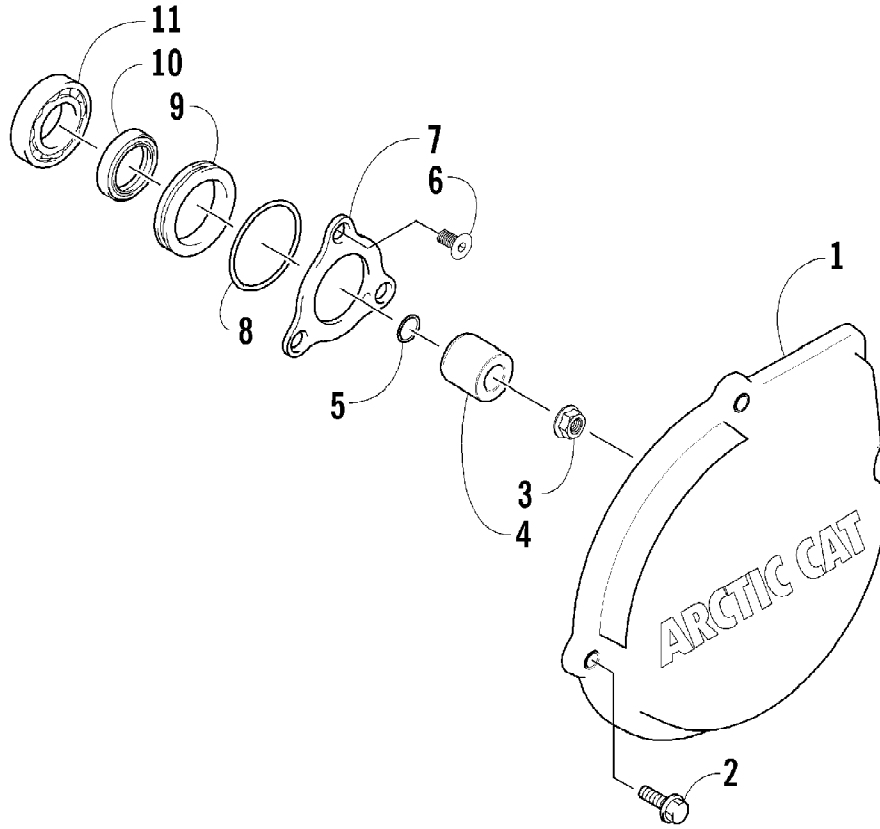

2007 ATV 650 H1 AUTOMATIC TRANSMISSION 4X4 FIS CAT GREEN (A200745451)04
OUTER MAGNETO COVER ASSEMBLY

2007 ATV 650 H1 AUTOMATIC TRANSMISSION 4X4 FIS CAT GREEN (A200713647USZ)04
OUTER MAGNETO COVER ASSEMBLY

Ref #	Part Number	Qty	S/P/F	Description
1	0820-062	1		Cover, Magneto - Outer
1	0820-034	1	S	Cover, Magneto - Outer (Optional)
2	0826-038	4		Screw, Machine
3	0827-008	1		Nut
4	0820-061	1		Spacer
5	0830-108	1		O-Ring
6	0826-031	3		Screw
7	0805-008	1		Retainer, Oil Seal
8	0830-021	1	/P	O-Ring
9	0820-007	1		Spacer
10	0830-022	1		Seal, Oil
11	0832-006	1	S	Bearing