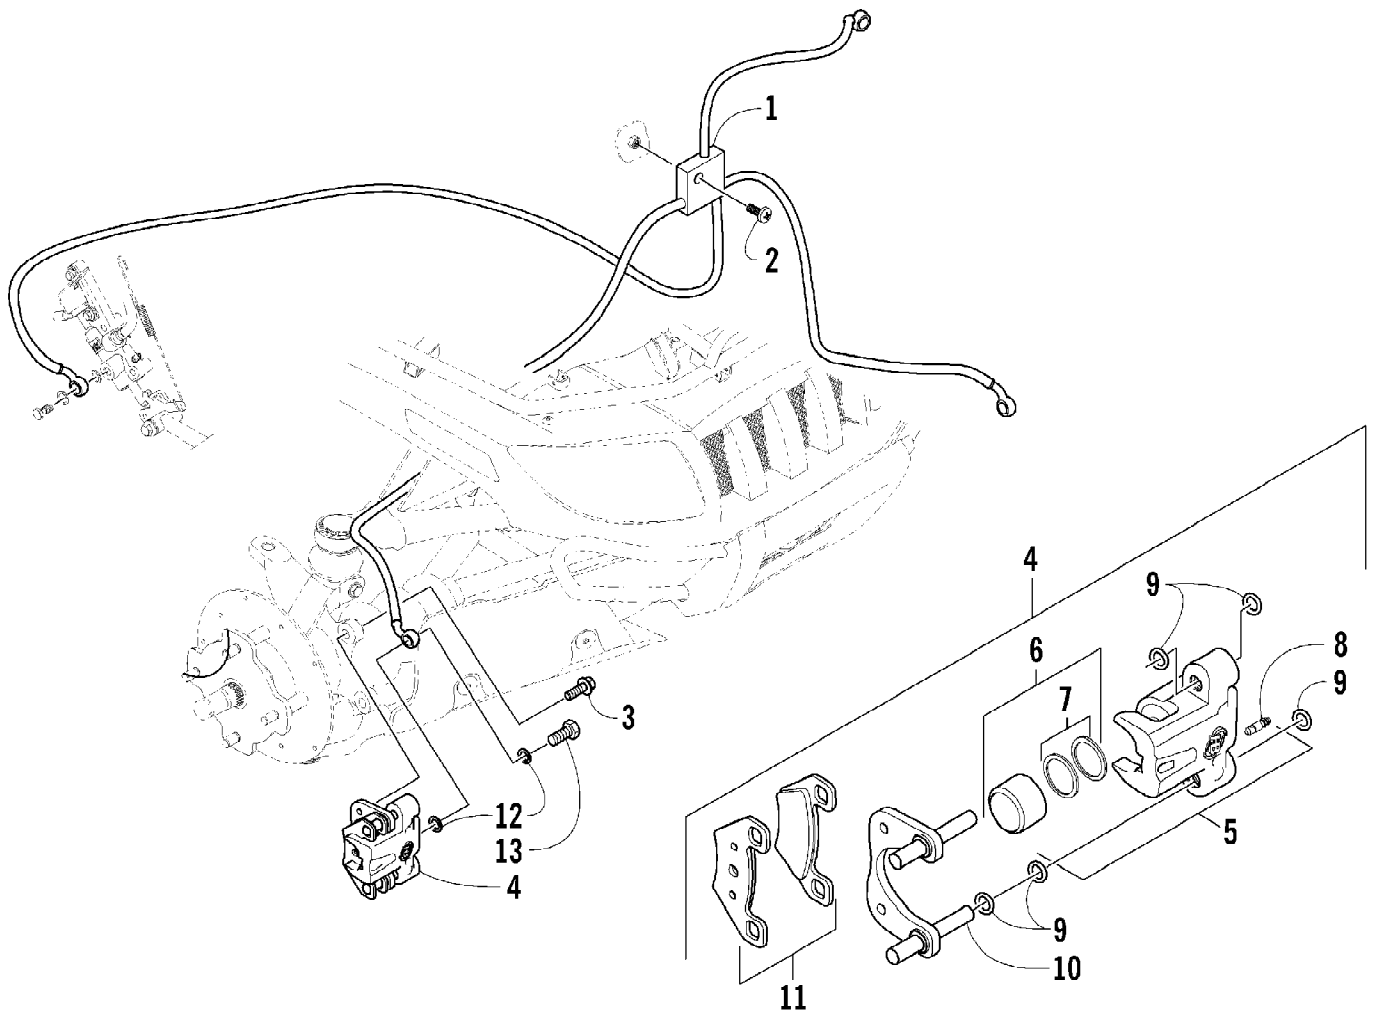

2007 ATV 650 H1 AUTOMATIC TRANSMISSION 4X4 FIS CAT GREEN (A20071364BLSZ)04
HYDRAULIC BRAKE ASSEMBLY

2007 ATV 650 H1 AUTOMATIC TRANSMISSION 4X4 FIS CAT GREEN (A2007H164BLSZ)04
HYDRAULIC BRAKE ASSEMBLY

Ref #	Part Number	Qty	S/P/F	Description
1	1502-015	1		Hose, Brake - Assembly
2	8476-625	1		Screw, Cap
3	1623-589	4	S	Screw, Cap
4	0502-878	1	S	Caliper, Brake - Right Front (inc. 5-11)
4	0502-879	1	S	Caliper, Brake - Left Front (inc. 5-11)
5	0502-603	1	S	Housing, Caliper - Assembly - Right Front (inc. 6-8)
5	0502-611	1	S	Housing, Caliper - Assembly - Left Front (inc. 6-8)
6	0502-606	2		Piston/Seal Set (inc. 7)
7	0502-607	2		Seal Set
8	0502-609	2	/P	Valve, Bleed
9	0502-608	2		O-Ring, Guide - Set
10	0502-605	2		Bracket Assembly
11	0502-875	2	S	Pad, Brake - Set
12	0423-178	4		Washer, Crush
13	0423-413	2		Bolt, Banjo-Fitting