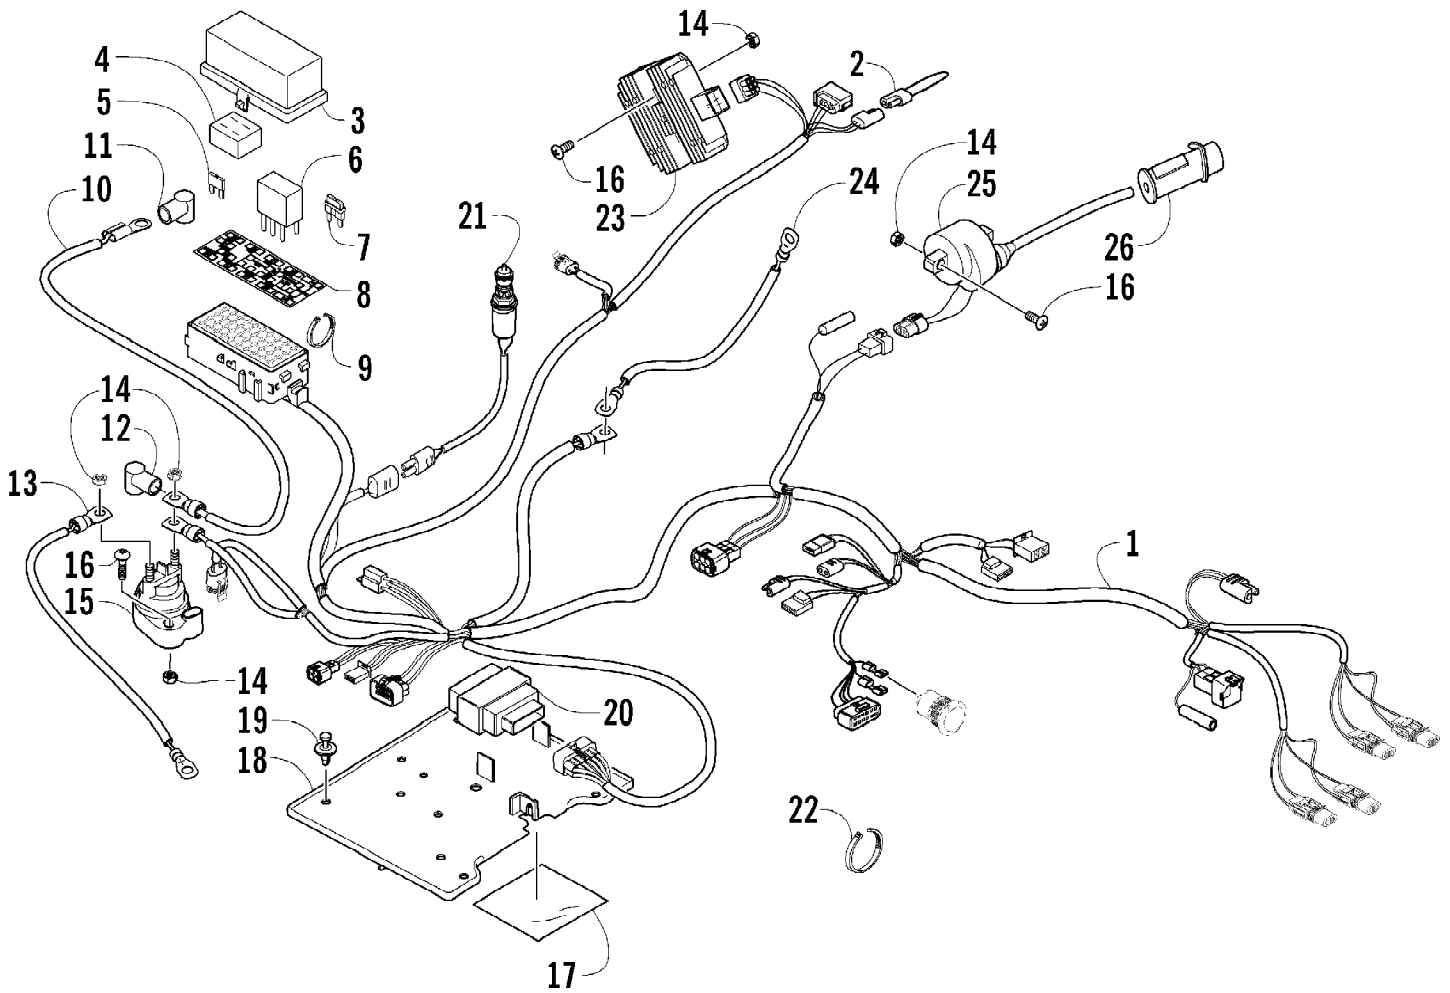

2007 ATV 650 H1 AUTOMATIC TRANSMISSION 4X4 FIS CAT GREEN (A2007054313) 104
WIRING HARNESS ASSEMBLY

2007 ATV 650 H1 AUTOMATIC TRANSMISSION 4X4 FIS CAT GREEN (A2007BS4BLSZ)04
WIRING HARNESS ASSEMBLY

Ref #	Part Number	Qty	S/P/F	Description
1	0486-213	1		Harness, Main (inc. 2-8)
2	0486-164	1		Tether, Accessory Connector
3	0530-008	1		Cover, Fuse Block
4	0430-037	1		Holder, Fuse
5	0430-034	1		Diode
6	0430-033	2		Relay - 20 Amp/5P
6	0430-045	3	/P	Relay - 20 Amp/4P
7	0430-032	4		Fuse - 10 Amp
7	0430-031	3		Fuse - 15 Amp
7	0430-030	2		Fuse - 30 Amp
8	1411-502	1		Decal, Fuse Block
9	0123-788	AR	/P	Cable Tie - 7.5 in.
10	0445-064	1		Cable, Solenoid/Starter (inc. 11)
11	0645-019	1		Boot, Terminal
12	0645-327	1		Boot, Terminal
13	0445-062	1		Cable, Battery/Solenoid
14	0623-038	8		Nut w/Washer
15	0445-058	1	/P	Solenoid
16	8476-625	6		Screw, Machine
17	0412-291	1		Shield, Heat
18	1406-787	1		Tray, Electrical
19	0623-362	4		Rivet, Reinstallable
20	0824-038	1	/P	CDI Unit
21	0409-072	1		Switch, Brake - Assembly
22	0123-903	AR		Cable Tie - 11.5 in.
23	0824-037	1	/P	Regulator, Voltage
24	0445-063	1		Cable, Battery/Ground
25	0824-036	1		Coil, Ignition - Assembly
26	0824-021	1	S	Cap, Spark Plug