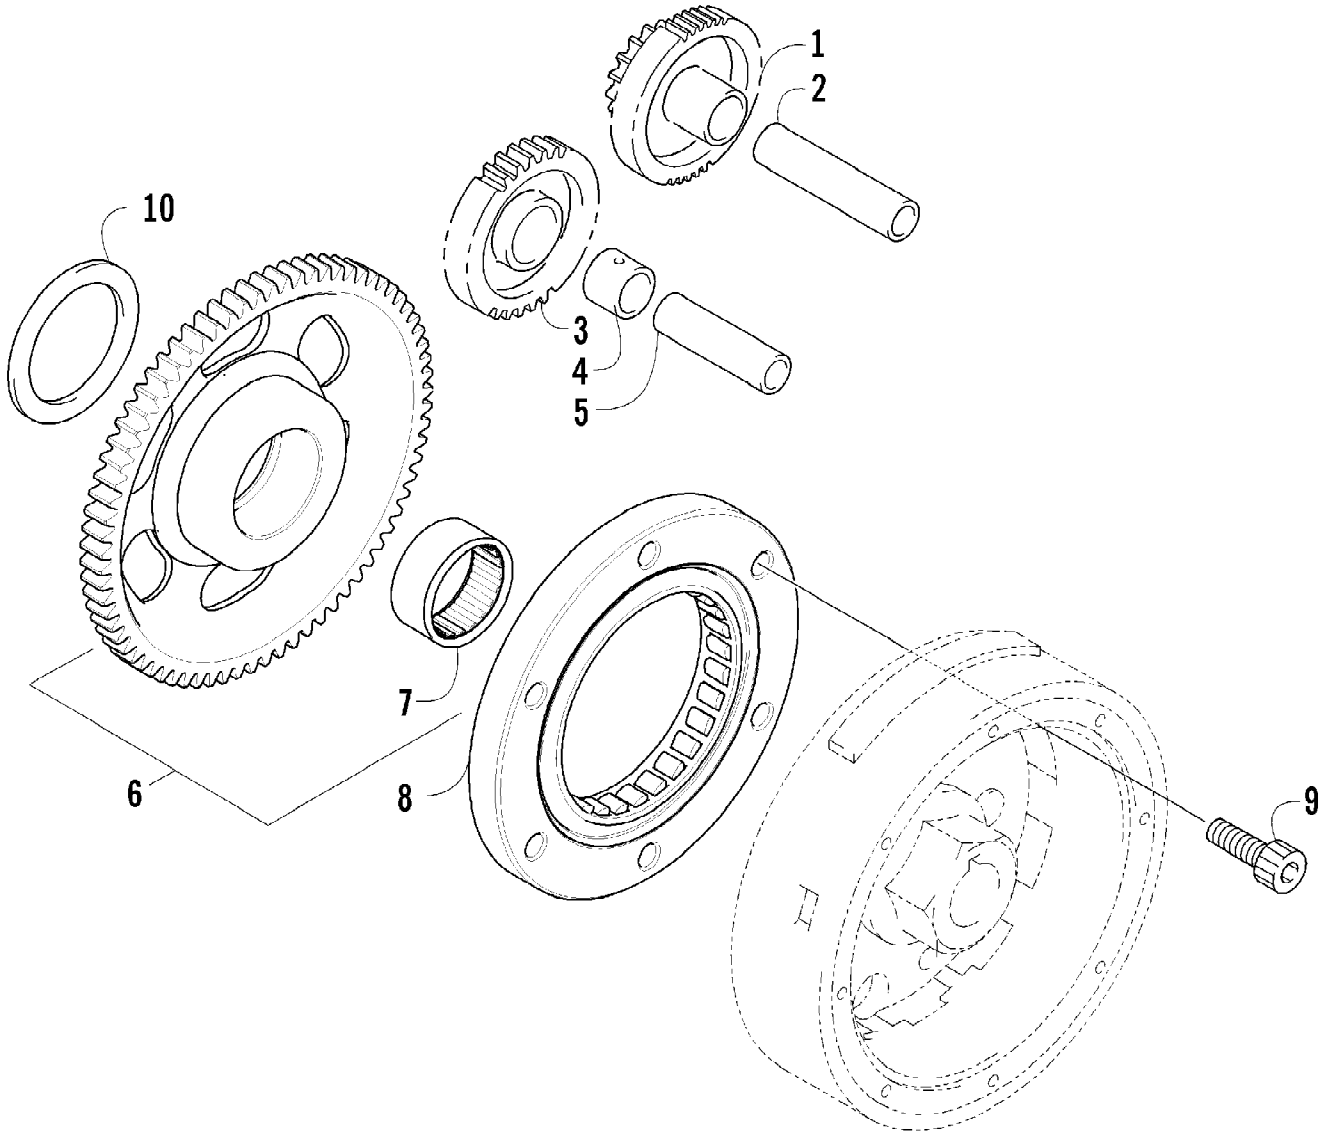

2007 ATV 650 H1 AUTOMATIC TRANSMISSION 4X4 FIS CAT GREEN (A200713645137)04
STARTER CLUTCH ASSEMBLY

2007 ATV 650 H1 AUTOMATIC TRANSMISSION 4X4 FIS CAT GREEN (A2007436415104)
STARTER CLUTCH ASSEMBLY

Ref #	Part Number	Qty	S/P/F	Description
1	0815-001	1		Gear, Starter Idler - No. 1
2	0829-031	1	/P	Shaft, Starter Gear
3	0815-002	1		Gear, Starter Idler - No. 2
4	0815-003	1		Spacer, Starter Idler Gear No. 2
5	0829-032	1	/P	Shaft, Starter Gear
6	0815-004	1		Gear Starter Clutch (inc. 7)
7	0832-004	1	S	Bearing
8	0802-035	1		Clutch, Starter
9	0826-069	6		Screw, Machine
10	0828-094	1		Washer