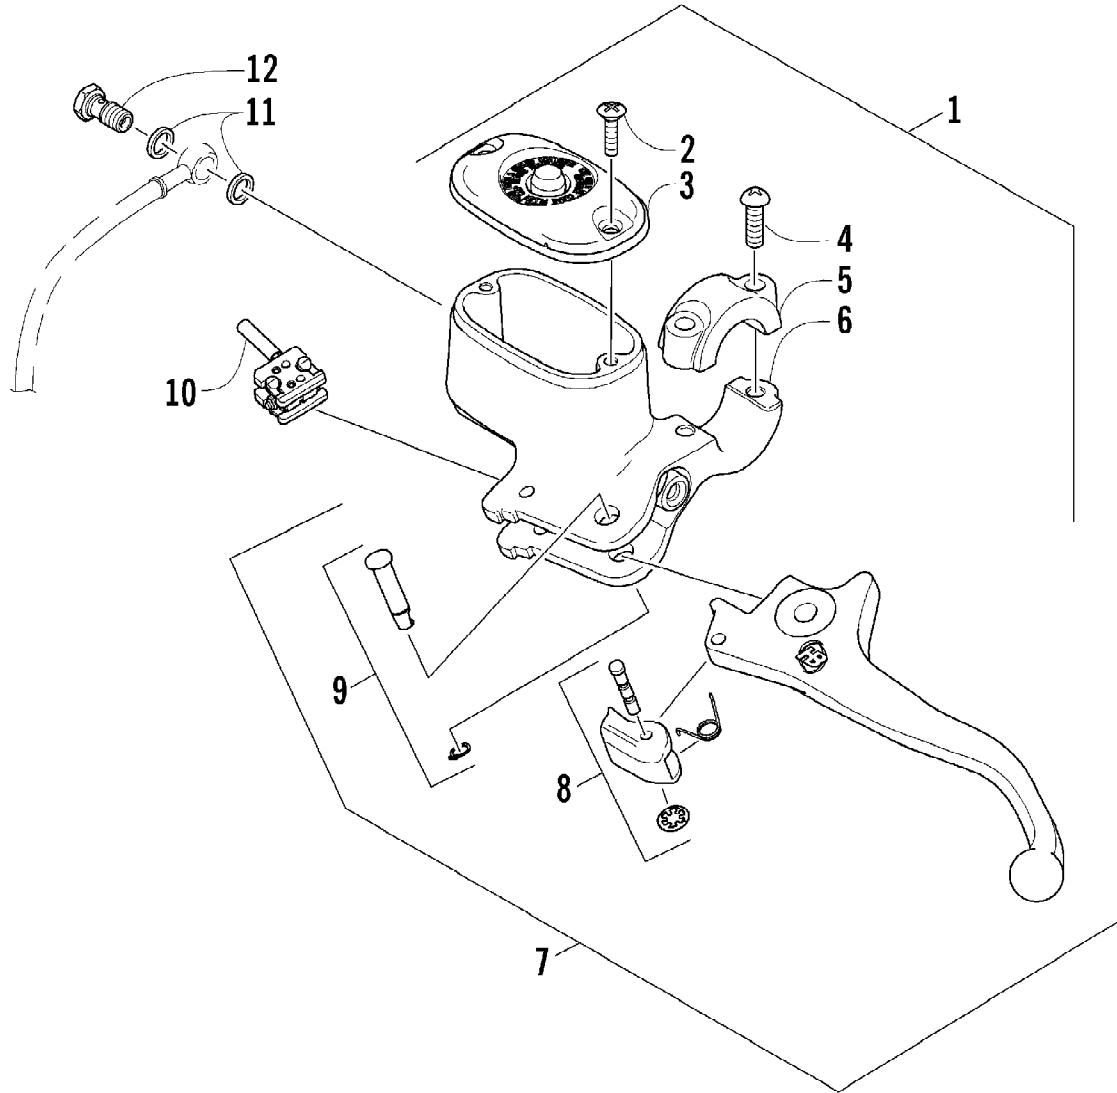

2007 ATV 650 H1 AUTOMATIC TRANSMISSION 4X4 FIS CAT GREEN (A2007H9640USZ)04
HYDRAULIC HAND BRAKE ASSEMBLY

2007 ATV 650 H1 AUTOMATIC TRANSMISSION 4X4 FIS CAT GREEN (A2007H1S1)04
HYDRAULIC HAND BRAKE ASSEMBLY

Page 4 of 7

Ref #	Part Number	Qty	S/P/F	Description
1	0502-914	1	S	Brake Assembly (inc. 2-10)
2	0502-566	1		Screw, Reservoir Cover
3	0502-868	1	/P	Cover, Reservoir
4	0502-568	1		Screw, Master Cylinder Clamp
5	0502-869	1		Clamp, Master Cylinder
6	0502-704	1		Master Cylinder Assembly
7	0502-866	1		Lever Assembly (inc. 8-9)
8	0502-867	1	/P	Lock, Brake Lever - Kit
9	0502-580	1		Lever Pin - Kit
10	0502-564	1	/P	Switch, Brake - Kit
11	0423-178	2		Washer, Crush
12	0423-413	1		Bolt, Banjo-Fitting