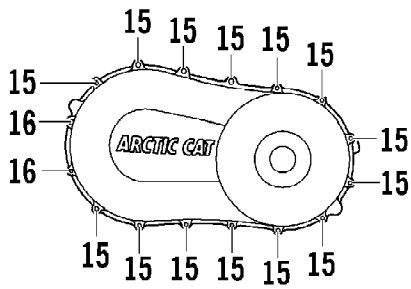

2007 ATV 650 H1 AUTOMATIC TRANSMISSION 4X4 FIS CAT GREEN (A200713645137) 04
CLUTCH/V-BELT/MAGNETO COVER ASSEMBLY

2007 ATV 650 H1 AUTOMATIC TRANSMISSION 4X4 FIS CAT GREEN (A2007H1B64BLSZ)04
CLUTCH/V-BELT/MAGNETO COVER ASSEMBLY

Ref #	Part Number	Qty	S/P/F	Description
1	0806-014	1	S	Cover, V-Belt
2	0829-002	4		Pin, Dowel
3	0830-013	1		Washer, Crush
4	8408-812	1		Screw, Cap
5	0830-012	1	S	Gasket, V-Belt Cover
6	0806-013	1	S	Cover, Clutch
7	0826-029	3		Screw
8	0806-048	1		Plate, Air Intake
9	0830-116	1	/P	Gasket, Clutch Cover
10	0830-128	1		Gasket, Magneto Cover
11	0806-077	1	S	Cover, Magneto - Assembly
12	0806-022	1		Plug
13	0830-015	1		Washer, Crush
14	3002-964	1	/P	Clamp, Wire
15	8468-645	14		Screw, Machine
16	8468-655	2		Screw, Machine
17	8468-625	2		Screw, Machine
18	8468-640	26		Screw, Machine
19	8468-675	2		Screw, Machine