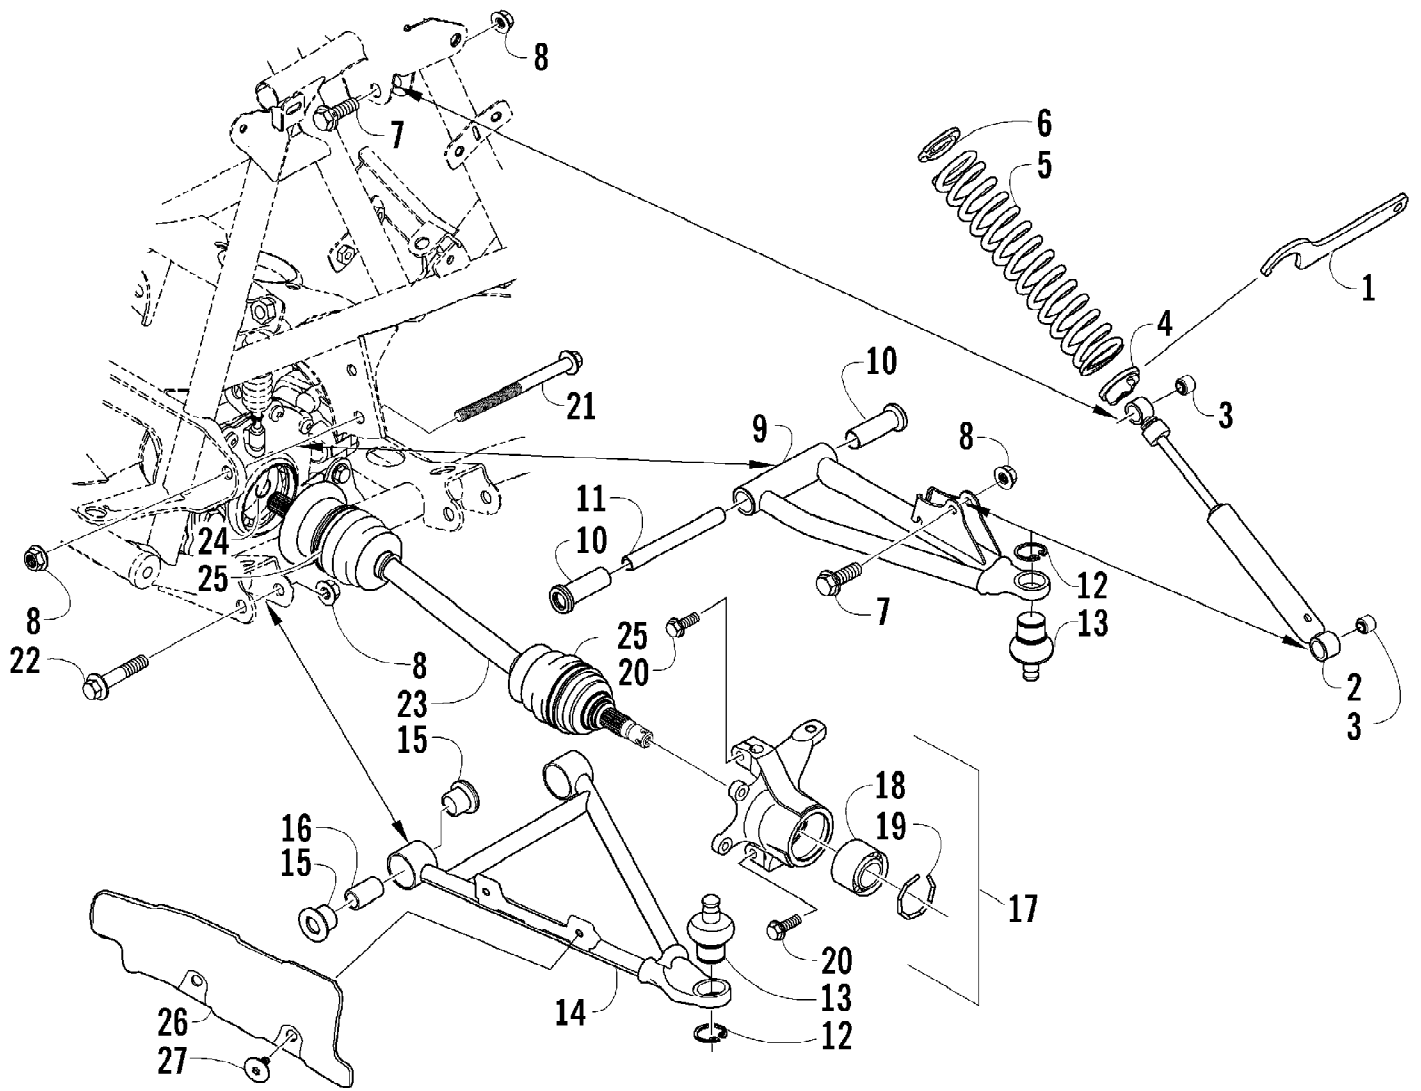

2007 ATV 650 H1 AUTOMATIC TRANSMISSION 4X4 FIS CAT GREEN (A200743643USZ)04
FRONT SUSPENSION ASSEMBLY

2007 ATV 650 H1 AUTOMATIC TRANSMISSION 4X4 FIS CAT GREEN (A2007H1S1) 713641USZ104
FRONT SUSPENSION ASSEMBLY

Ref #	Part Number	Qty	S/P/F	Description
1	0441-587	1		Wrench, Spanner
2	0403-172	2		Shock Absorber - Front (inc. 3)
3	0403-182	4		Bushing, Double-Bonded
4	0403-102	2		Cam, Spring Adjuster
5	0403-170	2		Spring, Shock Absorber
6	1603-889	2	/P	Retainer, Spring
7	8409-040	4		Screw, Cap
8	8428-002	10		Nut, Lock
9	0503-272	1	S	A-Arm, Upper Right (inc. 10-13)
9	0503-273	1	S	A-Arm, Upper Left (inc. 10-13)
10	0403-081	4	S	Bushing
11	0403-080	2		Collar
12	0423-009	4	/P	Clip, Ball Joint
13	0405-115	4	/P	Ball Joint - Front
14	0503-342	1	S	A-Arm, Lower Right (inc. one No. 12-13 and 15-16)
14	0503-343	1	S	A-Arm, Lower Left (inc. one No. 12-13 and 15-16)
15	0403-115	8	S	Bushing
16	0403-114	4	S	Collar
17	0505-460	1		Knuckle - Assembly - Right (inc. 18-19)
17	0505-461	1	S	Knuckle - Assembly - Left (inc. 18-19)
18	1402-027	2	S/P	Bearing, Wheel Hub
19	0423-423	2		Ring, Retaining
20	8409-030	4		Screw, Cap
21	0423-334	2		Screw, Cap
22	8409-075	4		Screw, Cap
23	0502-812	1	S	Axle, Drive - Front - Right (inc. 24-25)
23	0502-813	1	S	Axle, Drive - Front - Left (inc. 24-25)
24	1441-109	2	S	Clip, Retaining
25	0436-276	2	S	Repair Kit, Boot - Front Axle
26	0441-756	1		Guard, Boot - Axle - Right
26	0441-757	1		Guard, Boot - Axle - Left
27	0423-545	4	/P	Screw, Body