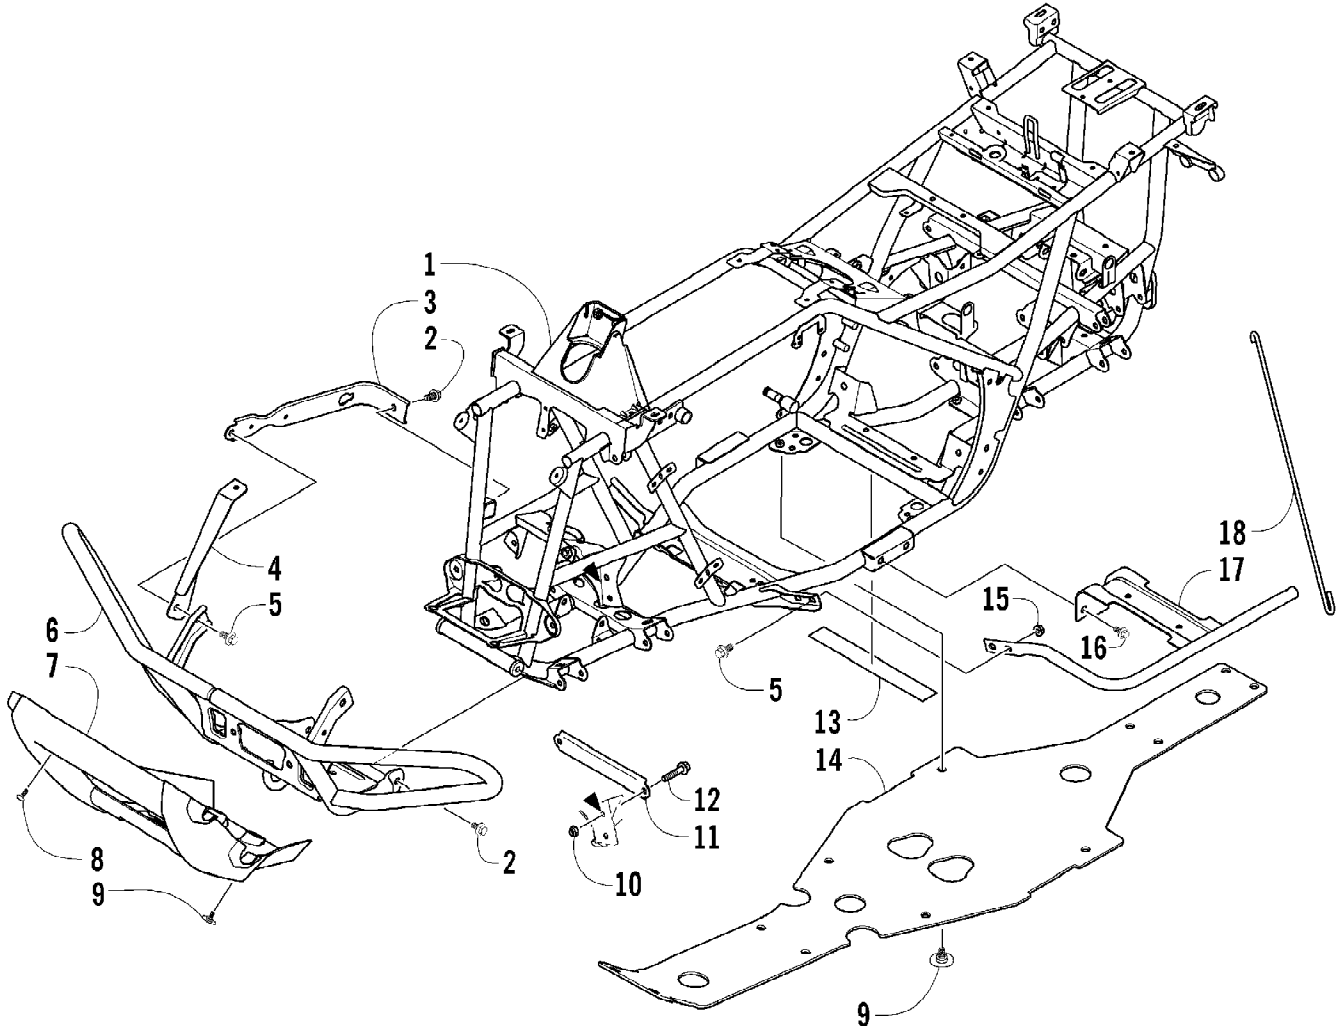

2007 ATV 650 H1 AUTOMATIC TRANSMISSION 4X4 FIS CAT GREEN (A200713643137)04
FRAME AND RELATED PARTS

2007 ATV 650 H1 AUTOMATIC TRANSMISSION 4X4 FIS CAT GREEN (A2007H1B64BUSZ)04
FRAME AND RELATED PARTS

Ref #	Part Number	Qty	S/P/F	Description
1	2506-033	1		Frame, Main
2	8409-020	4	/P	Screw, Cap
3	1506-596	1	/P	Channel, Bumper Mounting - Right
3	0506-653	1	S	Channel, Bumper Mounting - Left
4	1506-562	1		Bracket, Mounting - Bumper - Right
4	1506-563	1		Bracket, Mounting - Bumper - Left
5	8408-816	6		Screw, Cap
6	1506-855	1	/P	Bumper
7	1406-360	1		Grille, Bumper
8	0423-419	2		Screw, Machine
9	0423-101	14		Screw, Body
10	8428-002	2		Nut, Lock
11	1506-429	1	S	Brace, A-Arm
12	8409-025	2		Screw, Cap
13	0406-289	2		Pad, Frame
14	2406-029	1		Panel, Belly
15	8424-802	4		Nut, Flange
16	8409-016	4		Screw, Cap
17	1506-380	1		Footrest - Right
17	1506-379	1		Footrest - Left
18	2406-147	2		Rod, Support