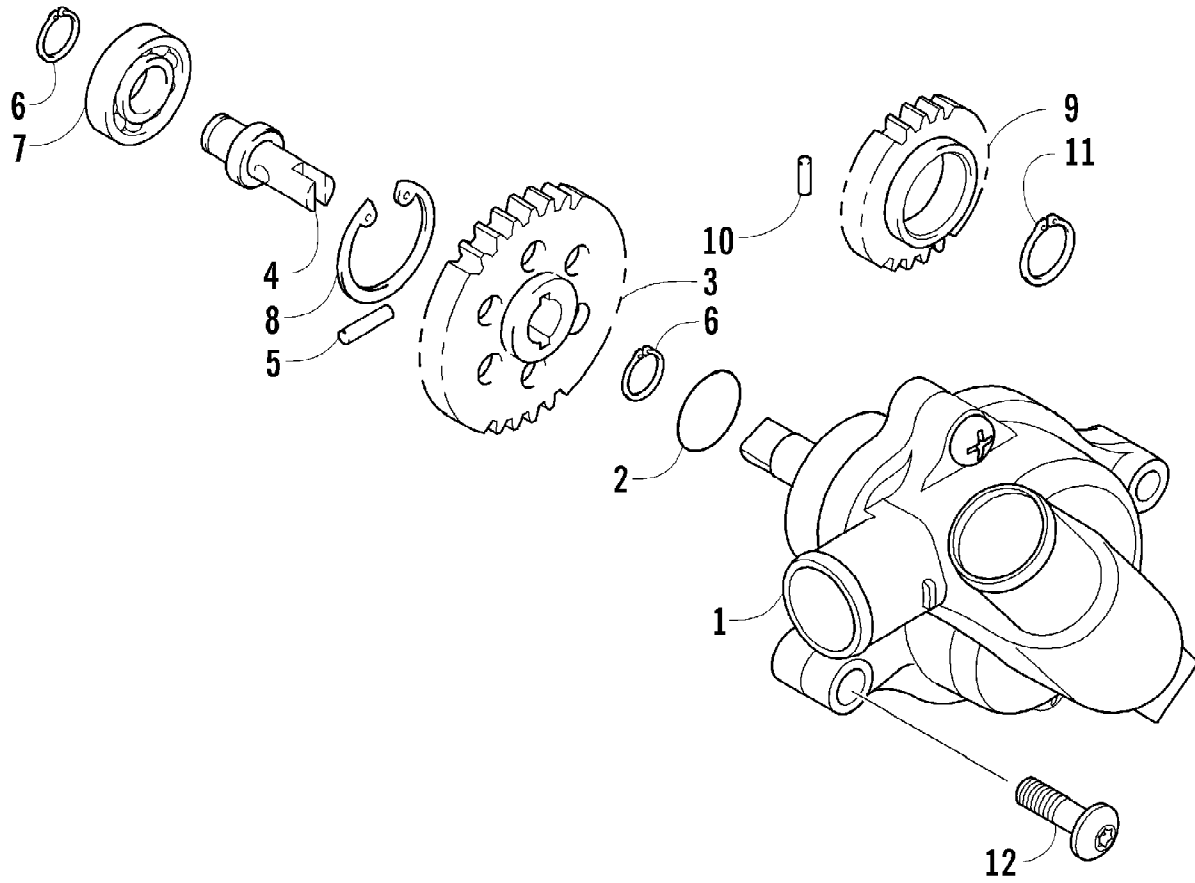

2007 ATV 650 H1 AUTOMATIC TRANSMISSION 4X4 FIS CAT GREEN (A200713649USZ)04
WATER PUMP ASSEMBLY

2007 ATV 650 H1 AUTOMATIC TRANSMISSION 4X4 FIS CAT GREEN (A2007E54B1S1)04
WATER PUMP ASSEMBLY

Page 4 of 7

Ref #	Part Number	Qty	S/P/F	Description
1	0813-001	1		Pump, Water - Assembly (inc. 2)
2	0830-029	1		O-Ring
3	0813-004	1		Gear, Driven
4	0813-005	1		Shaft, Driven Gear
5	0829-009	1		Pin, Driven Gear
6	0831-002	2		Circlip, Driven Gear
7	0832-008	1	S	Bearing, Shaft
8	0831-004	1		Circlip, Shaft Bearing
9	0811-003	1		Gear, Water Pump Drive
10	0829-007	1		Pin, Drive Gear
11	0831-005	1		Circlip, Drive Gear
12	8468-665	2		Screw, Machine