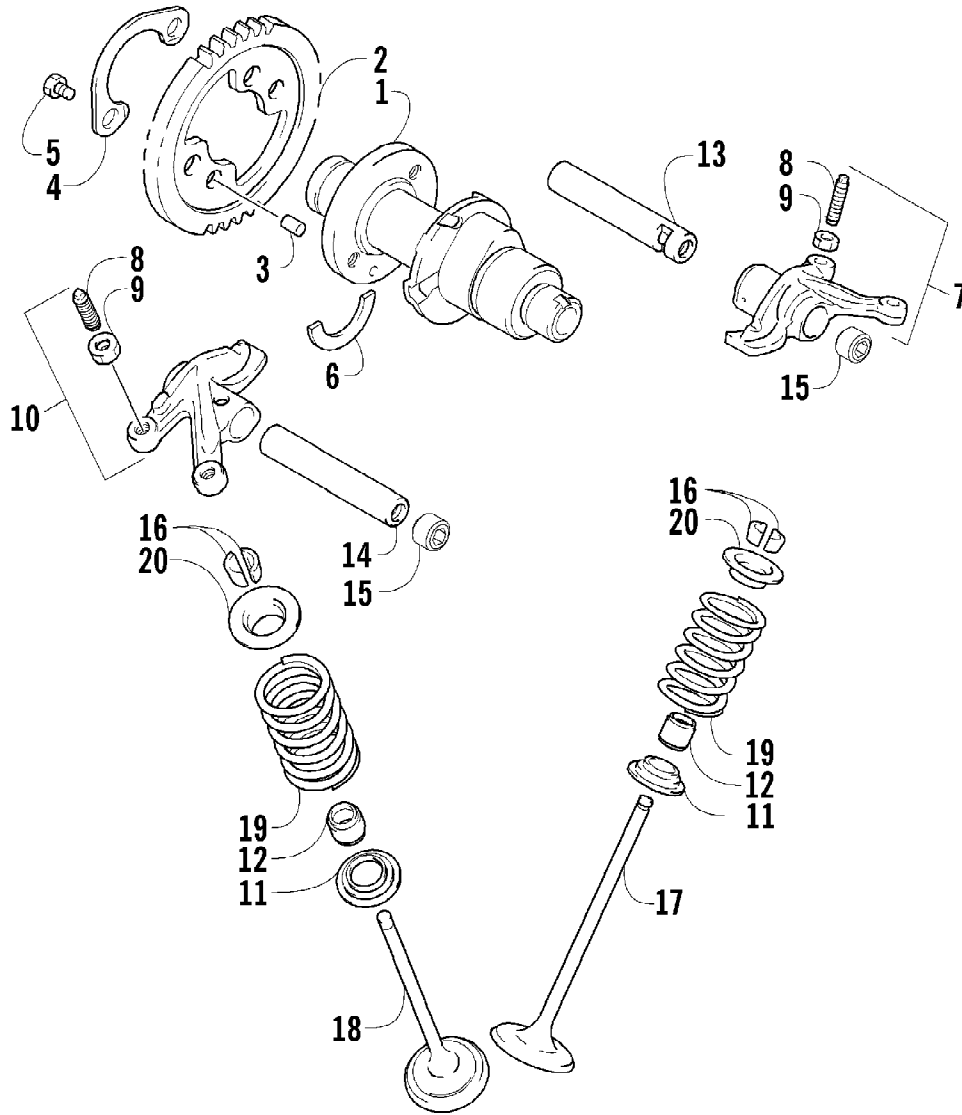

2007 ATV 650 H1 AUTOMATIC TRANSMISSION 4X4 FIS CAT GREEN (A2007104) 104
CAMSHAFT/VALVE ASSEMBLY

2007 ATV 650 H1 AUTOMATIC TRANSMISSION 4X4 FIS CAT GREEN (A2007436410157)
CAMSHAFT/VALVE ASSEMBLY

Page 4 of 7

7896410157

7896410157

Ref #	Part Number	Qty	S/P/F	Description
1	0809-116	1	S	Camshaft
2	0809-002	1		Sprocket
3	0829-008	1		Pin
4	0828-004	1		Washer
5	0826-034	2		Bolt
6	0809-003	1		C-Ring
7	0809-134	1	S/F	Arm, Valve Rocker - Intake (inc. two No. 8-9)
8	0809-033	4	S/F	Screw
9	0827-007	4	F	Nut
10	0809-136	1	S/F	Arm, Valve Rocker - Exhaust (inc. two No. 8-9)
11	0809-006	4	F	Seat, Spring - Valve
12	0830-016	4	S/F	Seal, Oil
13	0809-007	1	F	Shaft, Rocker Arm - Intake
14	0809-008	1	F	Shaft, Rocker Arm - Exhaust
15	0831-041	2	F	Plug, Shaft
16	0809-014	8	F	Keeper, Valve
17	0809-039	2	S/F	Valve, Intake
18	0809-040	2	S/F	Valve, Exhaust
19	0809-138	4	S/F	Spring, Valve
20	0809-013	4	F	Retainer, Spring