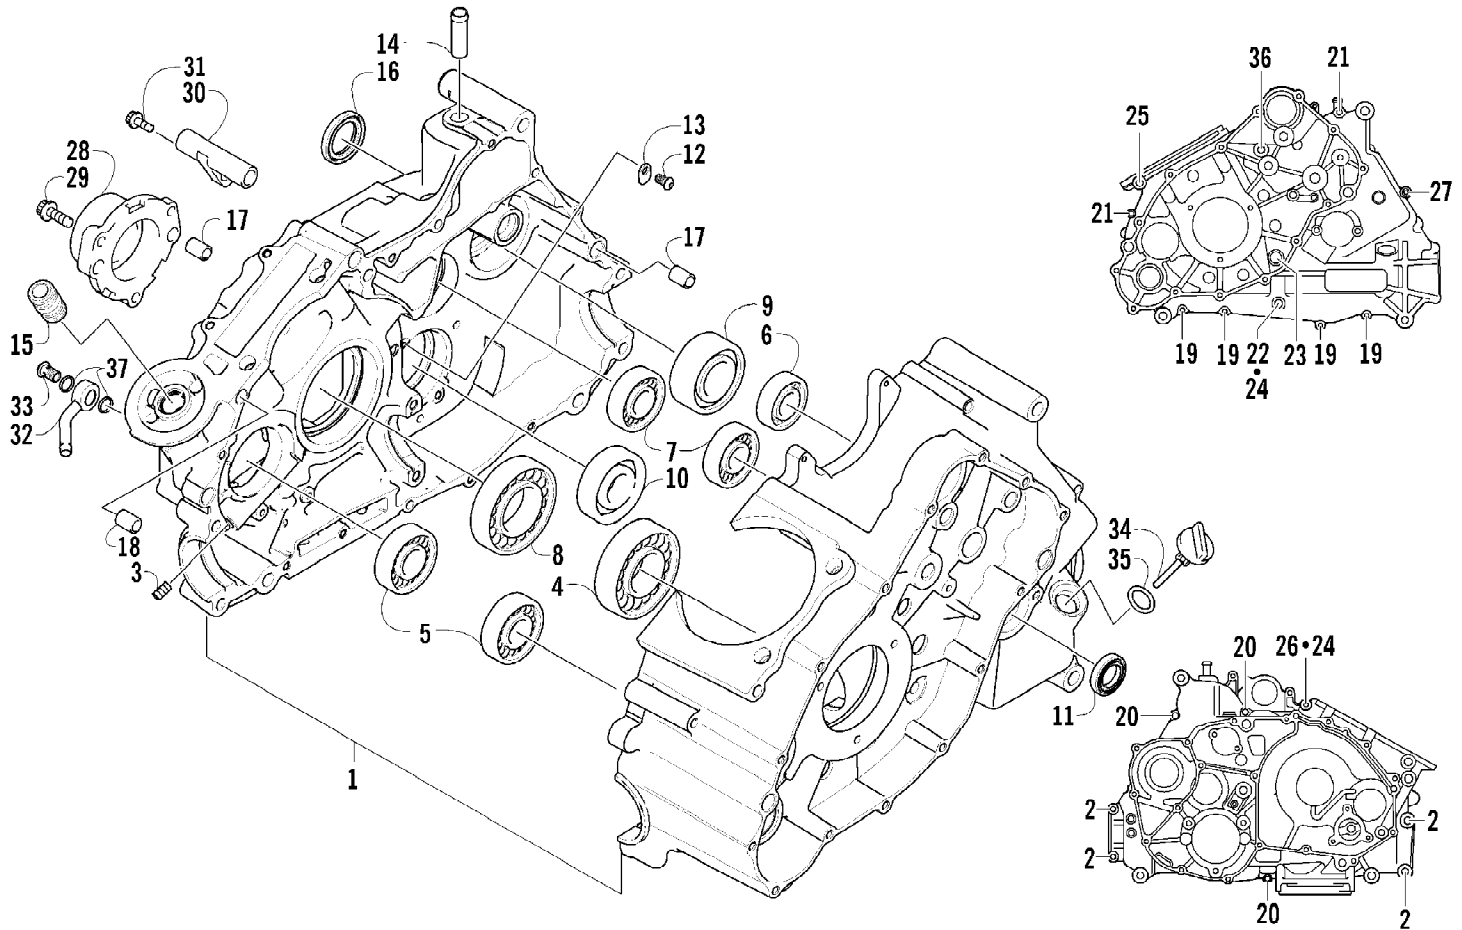

2007 ATV 650 H1 AUTOMATIC TRANSMISSION 4X4 FIS CAT GREEN (A2007H1645USZ) 04
CRANKCASE ASSEMBLY (Up to VIN: 4UF07ATV47T237701)

2007 ATV 650 H1 AUTOMATIC TRANSMISSION 4X4 FIS CAT GREEN (A2007H164BLSZ)04
CRANKCASE ASSEMBLY (Up to VIN: 4UF07ATV47T237701)

Page 45 of 57

Ref #	Part Number	Qty	S/P/F	Description
1	0801-056	1	S	Crankcase Assembly (inc. 2-16)
2	8412-850	4		Screw, Cap
3	0801-002	2		Plug
4	0832-003	1	S	Bearing
5	0832-005	2	S	Bearing
6	0832-013	1	S	Bearing
7	0832-014	2	S	Bearing
8	0832-002	1	S	Bearing
9	0832-012	1	S	Bearing
10	0832-015	1	S/P	Bearing
11	0822-052	1		Seal, Countershaft
12	0826-100	2		Screw, Cap
13	0822-010	2	/P	Retainer, Bearing
14	0801-028	1		Pipe, Breather
15	0812-008	1		Union, Oil Filter
16	0830-035	1		Seal, Driveshaft
17	0829-002	5		Pin, Dowel
18	0829-003	1		Pin, Dowel
19	8468-645	4		Screw, Machine
20	8468-655	3		Screw, Machine
21	8468-675	2		Screw, Machine
22	8412-860	1		Screw, Cap
23	0826-017	1		Screw, Cap
24	0830-008	2		Gasket
25	0826-019	1		Screw, Cap
26	0826-018	1		Screw, Cap
27	8468-695	1		Screw, Machine
28	0801-006	1		Housing, Secondary Shaft Bearing
29	0826-105	3		Bolt
30	0801-069	1		Pipe, Breather
31	0826-038	1		Bolt, Breather Pipe
32	0812-028	2		Fitting, Oil Cooler
33	0812-025	2		Bolt, Oil Cooler Fitting
34	0801-005	1		Stick, Oil Level
35	0830-010	1		O-Ring, Oil Level Stick
36	8468-680	1		Screw, Machine
37	0812-026	4		Gasket