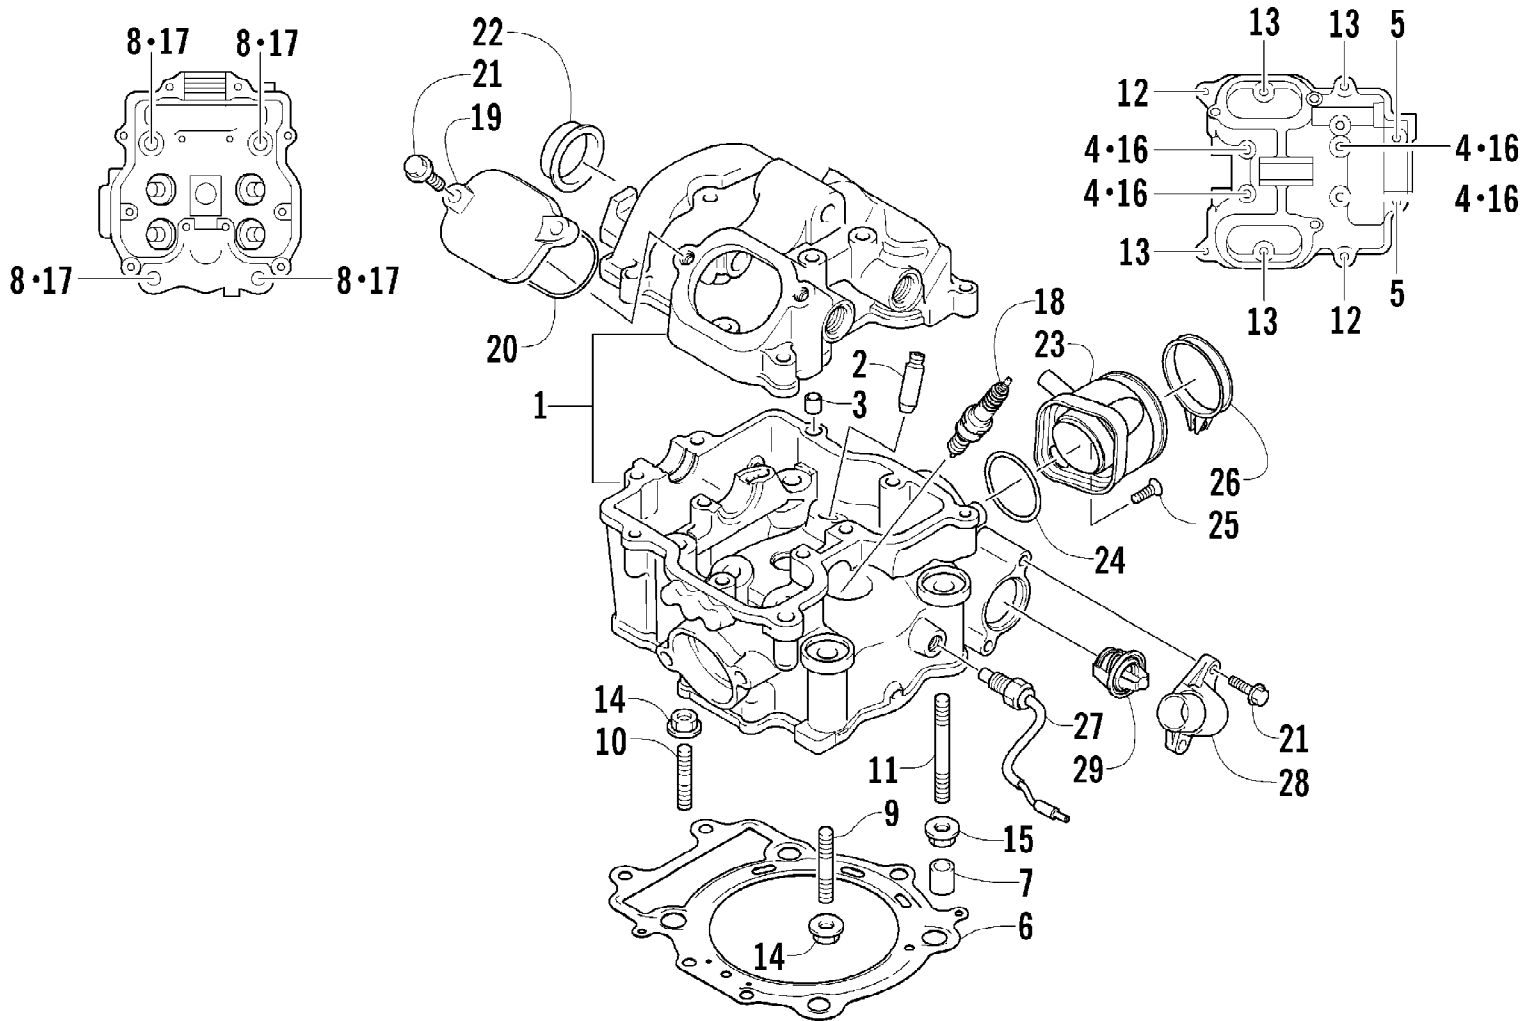

2007 ATV 650 H1 AUTOMATIC TRANSMISSION 4X4 FIS CAT GREEN (A200713645137) 04
CYLINDER HEAD ASSEMBLY

2007 ATV 650 H1 AUTOMATIC TRANSMISSION 4X4 FIS CAT GREEN (A2007H1B4BLSZ)04
CYLINDER HEAD ASSEMBLY

Ref #	Part Number	Qty	S/P/F	Description
1	0808-047	1	F	Head, Cylinder - Assembly (inc. 2-4)
2	0	4	F	Guide, Valve
3	0829-001	2	S	Dowel, Sleeve
4	0826-001	4		Screw, Cap
5	0826-002	2		Screw, Cap
6	0830-124	1	S	Gasket, Cylinder Head
7	0829-002	2		Pin, Dowel
8	0808-037	4	/P	Screw, Cap
9	0827-030	2		Bolt, Stud
10	0827-002	2		Bolt, Stud
11	0827-031	1		Bolt, Stud
12	0826-005	2		Screw, Cap
13	0826-006	4		Screw, Cap
14	8424-604	5		Nut
15	8424-804	1		Nut
16	0830-107	4		Gasket - Seal, Fastener
17	0830-147	4	/P	Washer, Crush
18	0217-727	1	S	Spark Plug (RG6YC)
19	0808-003	2		Cap, Inspection
20	0830-004	2	S	O-Ring
21	0826-007	5		Screw, Cap
22	0808-077	1		Plug, Cylinder Head
23	0570-115	1		Pipe, Intake - Assembly
24	0830-090	1		O-Ring
25	0826-008	2		Screw, Machine
26	0423-066	1		Clamp, Intercooler
27	0808-007	1		Switch, Water Temperature - Assembly
28	0808-008	1		Cover, Thermostat
29	0808-078	1		Thermostat