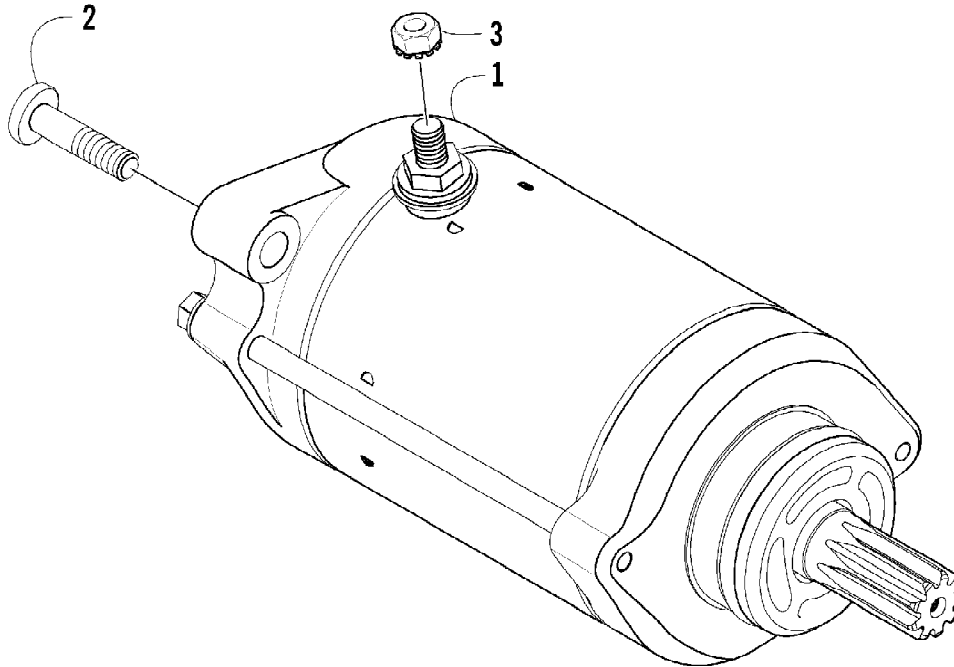

2007 ATV 650 H1 AUTOMATIC TRANSMISSION 4X4 FIS CAT GREEN (A2007H1B647USZ)04
STARTER MOTOR ASSEMBLY (Up to VIN: 4UF07ATV97T270001)

2007 ATV 650 H1 AUTOMATIC TRANSMISSION 4X4 FIS CAT GREEN (A20071364BLSZ)04
STARTER MOTOR ASSEMBLY (Up to VIN: 4UF07ATV97T270001)

Ref #	Part Number	Qty	S/P/F	Description
1	0825-012	1	S	Motor, Starter - Assembly
2	8468-630	2		Screw, Machine
3	0623-038	1		Nut w/Washer