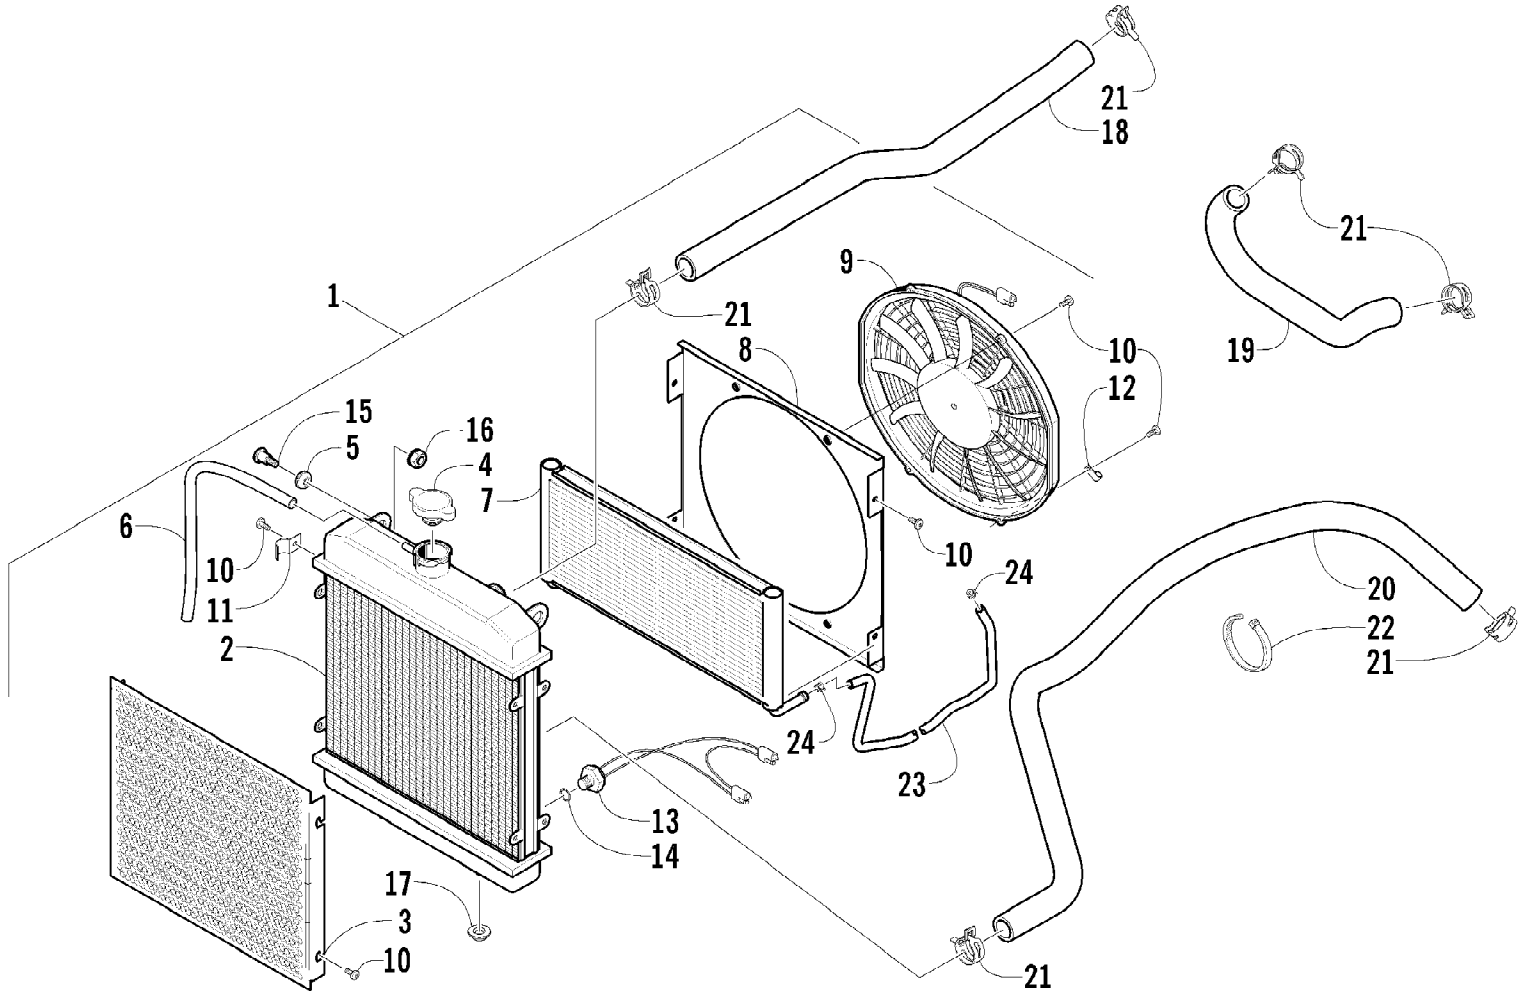

For Arctic Cat Discount Parts Call 606-678-9623 or 606-561-4983

2007 ATV 650 H1 AUTOMATIC TRANSMISSION 4X4 FIS CAT GREEN (A2007136413104)
7136413104
COOLING ASSEMBLY (Up to VIN: 4UF07ATV17T236134)

2007 ATV 650 H1 AUTOMATIC TRANSMISSION 4X4 FIS CAT GREEN (A2007H164BLSZ)04
COOLING ASSEMBLY (Up to VIN: 4UF07ATV17T236134)

Ref #	Part Number	Qty	S/P/F	Description
1	0413-116	1		Radiator Assembly (inc. 2-14)
2	0413-043	1	S	Radiator
3	0413-007	1		Screen, Radiator
4	0413-002	1	S	Cap, Radiator
5	0423-030	2		Grommet
6	0610-016	AR	/P	Hose - 25 ft
7	0413-122	1		Cooler, Oil
8	0413-124	1		Shroud, Fan
9	0413-123	1	/P	Fan, Cooling
10	8475-512	12		Screw, Machine
11	0423-351	1		Clamp, Wire
12	0123-397	1		Clamp, Cable
13	0413-045	1		Sensor, Temperature - Coolant
14	0423-390	1	S	O-Ring
15	0423-484	2		Screw, Shoulder
16	0623-038	2		Nut w/Washer
17	0423-028	2		Bushing, Stem
18	0410-002	1		Hose, Coolant - Upper
19	0410-022	1		Hose, Coolant - Crossover
20	0410-041	1		Hose, Coolant - Lower
21	0423-496	6		Clamp, Hose
22	0123-788	2	/P	Cable Tie
23	0410-100	AR	S	Hose, Oil Cooler
24	0423-632	4		Clamp, Hose