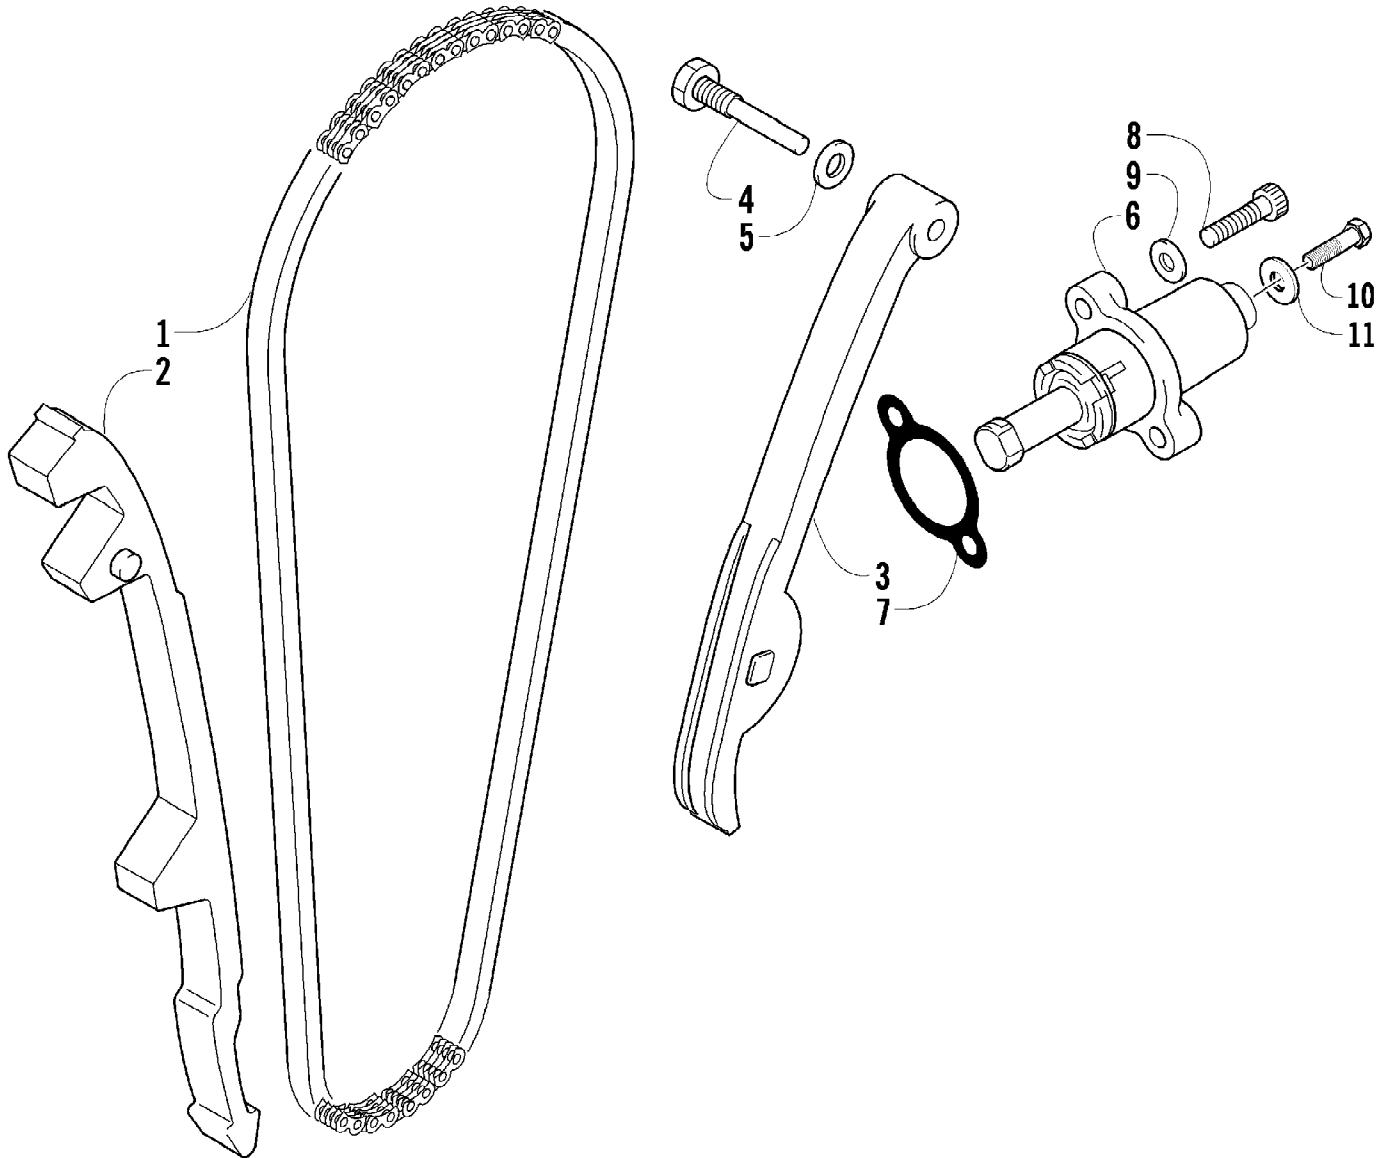

2007 ATV 650 H1 AUTOMATIC TRANSMISSION 4X4 FIS CAT GREEN (A20071204) 7004713704
CAM CHAIN ASSEMBLY

2007 ATV 650 H1 AUTOMATIC TRANSMISSION 4X4 FIS CAT GREEN (A20071204BUSZ)04
CAM CHAIN ASSEMBLY

Ref #	Part Number	Qty	S/P/F	Description
1	0810-001	1		Chain, Cam
2	0810-002	1		Guide, Chain
3	0810-003	1		Tensioner, Chain
4	0826-036	1		Bolt
5	0830-025	1		Washer
6	0810-004	1		Adjuster, Tensioner - Assembly
7	0830-018	1		Gasket
8	8468-625	2		Screw, Machine
9	0830-107	2		Gasket
10	8400-610	1		Screw, Cap
11	0828-110	1		Washer