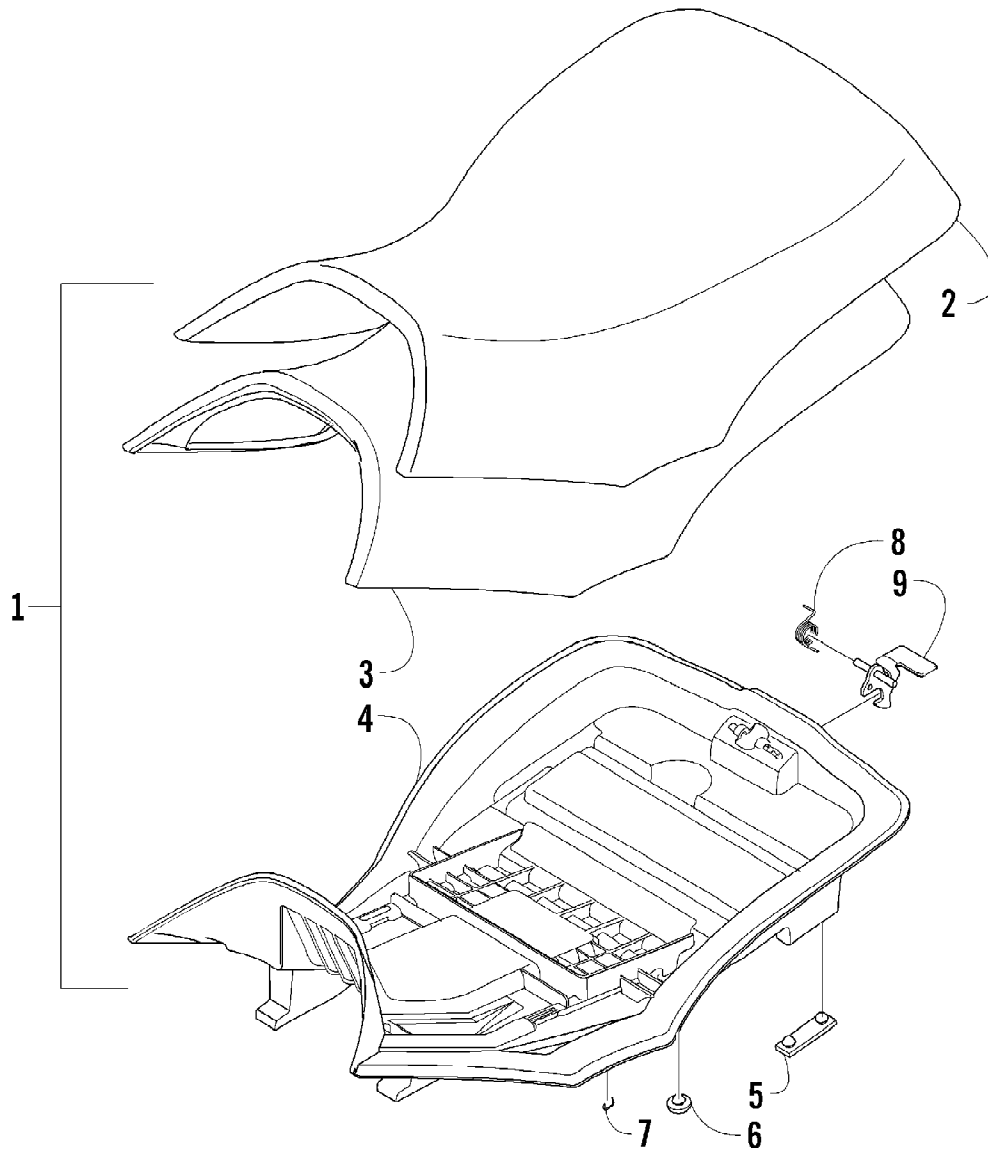

2007 ATV 650 H1 AUTOMATIC TRANSMISSION 4X4 FIS CAT GREEN (A200713649USZ)04
SEAT ASSEMBLY

2007 ATV 650 H1 AUTOMATIC TRANSMISSION 4X4 FIS CAT GREEN (A2007H1B64BLSZ)04
SEAT ASSEMBLY

Ref #	Part Number	Qty	S/P/F	Description
1	1506-937	1	S/P	Seat Assembly (inc. 2-9)
2	1506-209	1		Cover, Seat
3	1506-208	1		Foam, Seat
4	2406-144	1	S/P	Base, Seat - Assembly (inc. 5-6)
5	0406-879	2		Bumper, Seat - Rear
6	0406-877	4	/P	Bumper, Seat - Front
7	0624-263	AR		Staple
8	1406-592	1	/P	Spring, Seat Latch
9	1506-156	1		Latch, Seat