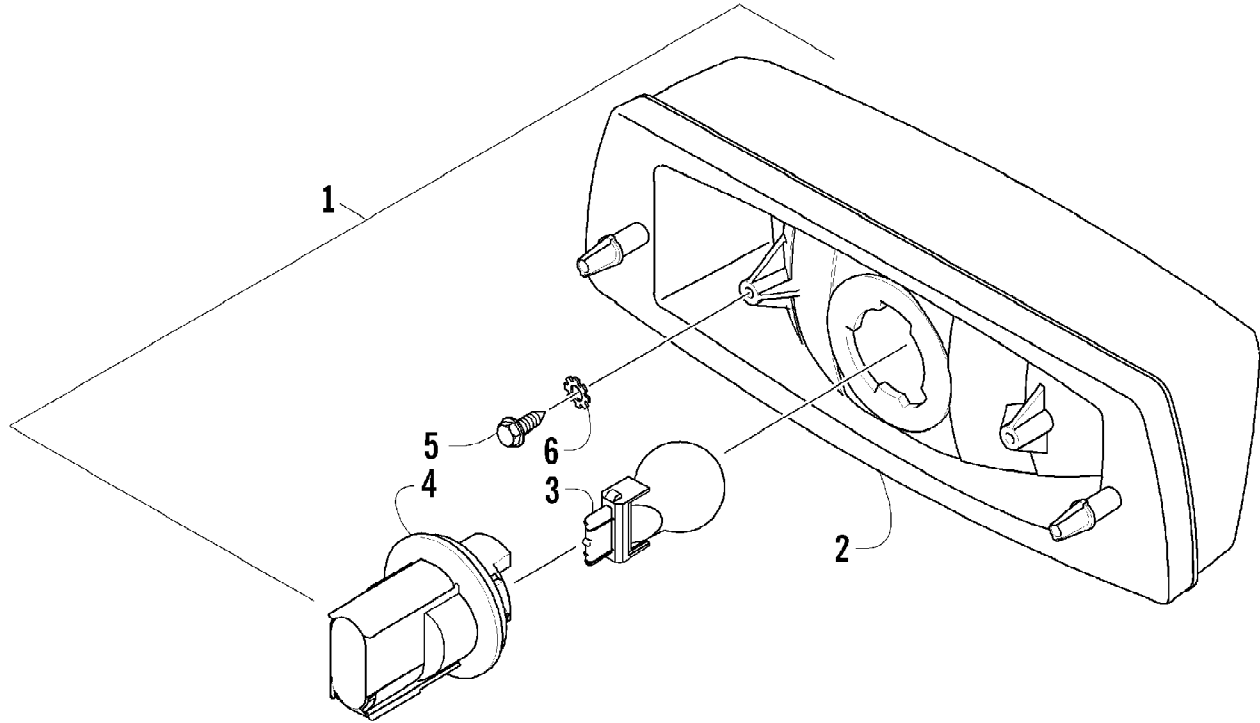

2007 ATV 650 H1 AUTOMATIC TRANSMISSION 4X4 FIS CAT GREEN (A2007136431)04
713643104
TAILLIGHT ASSEMBLY

2007 ATV 650 H1 AUTOMATIC TRANSMISSION 4X4 FIS CAT GREEN (A2007H1B64BUSZ)04
TAILLIGHT ASSEMBLY

Ref #	Part Number	Qty	S/P/F	Description
1	0509-022	1		Taillight Assembly (inc. 2-4)
2	0509-025	1		Housing, Taillight
3	0409-056	1		Bulb, Taillight
4	0409-057	1		Socket, Taillight
5	0623-301	2	/P	Screw, Self-Tapping
6	8053-212	2	/P	Washer, Lock - External Tooth