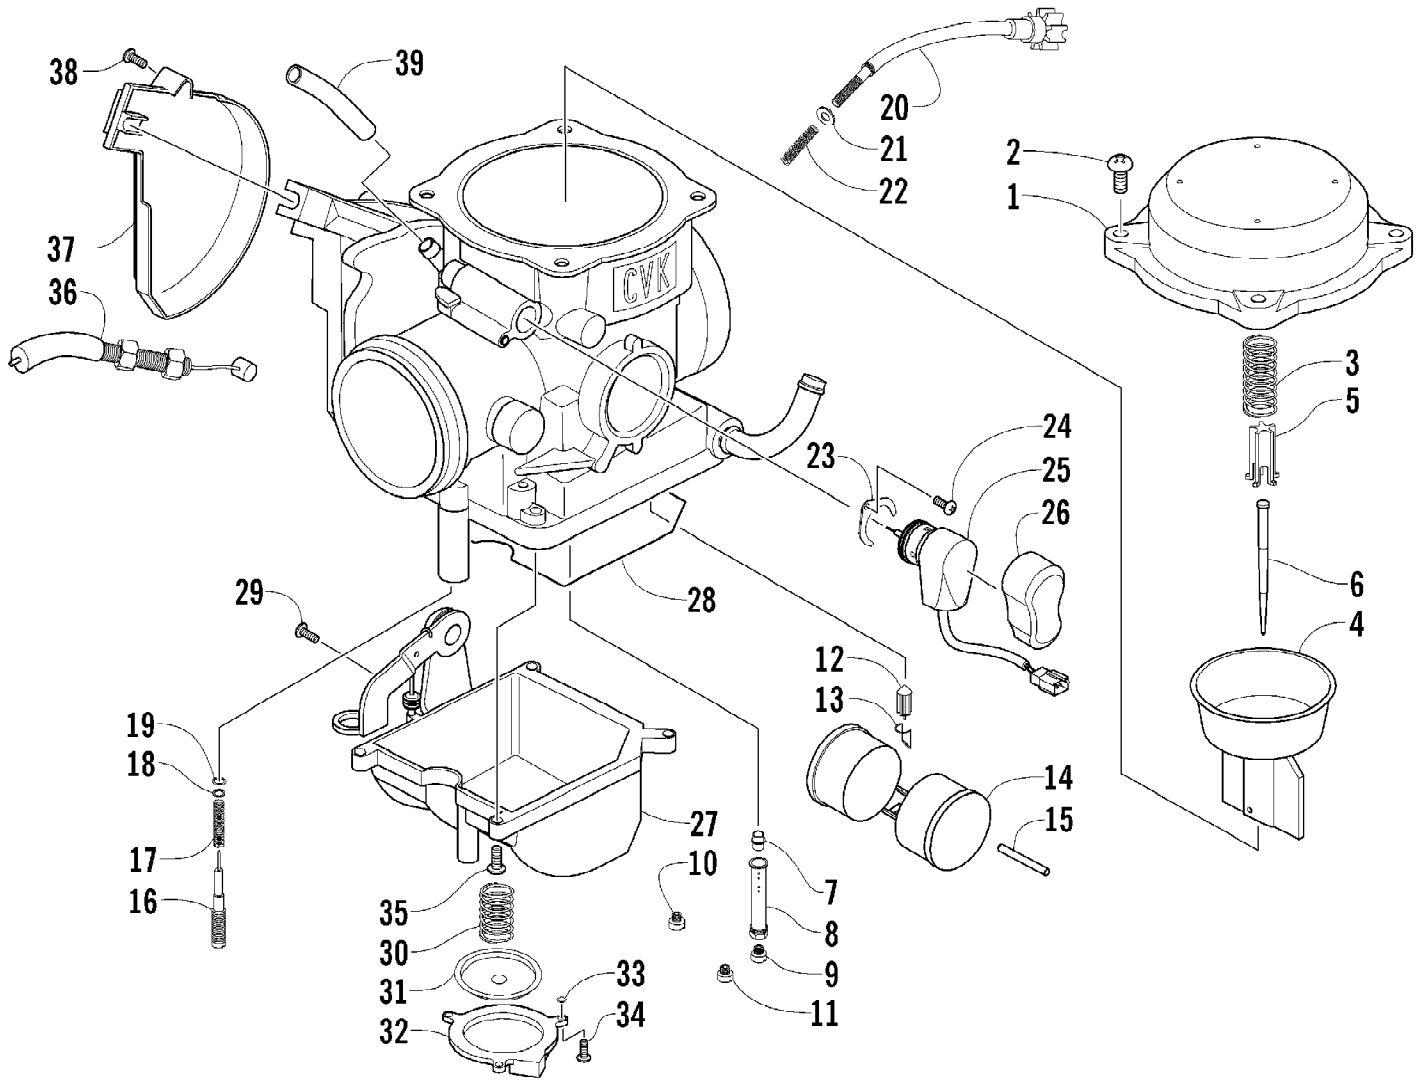

2007 ATV 650 H1 AUTOMATIC TRANSMISSION 4X4 FIS CAT GREEN (A200713641USZ)04
CARBURETOR

2007 ATV 650 H1 AUTOMATIC TRANSMISSION 4X4 FIS CAT GREEN (A2007H964EUSZ)04
CARBURETOR

Ref #	Part Number	Qty	S/P/F	Description
	0470-571	1		Complete Carburetor Assembly CVK36-AE
1	5507-001	1		Cover, Top
2	5507-002	4	/P	Screw, Top Cover
3	5507-173	1	S	Spring
4	5507-099	1		Piston, Vacuum
5	5507-005	1		Seat, Spring
6	5507-184	1		Jet Needle
7	5507-007	1		Needle Jet
8	5507-047	1	/P	Holder, Needle Jet
9	5507-075	1		Main Jet - 132
9	5507-072	1		Main Jet - 125 Optional
9	5507-073	1		Main Jet - 128 Optional
9	5507-074	1		Main Jet - 130 Optional
9	5507-057	1	/P	Main Jet - 135 Optional
9	5507-076	1	/P	Main Jet - 138 Optional
9	5507-043	1		Main Jet - 142 Optional
9	5507-042	1	/P	Main Jet - 145 Optional
9	5507-041	1		Main Jet - 148 Optional
9	5507-009	1	/P	Main Jet - 150 Optional
9	5507-077	1		Main Jet - 152 Optional
9	5507-078	1		Main Jet - 155 Optional
10	5507-101	1	S	Slow Jet
11	5507-112	1		Starter Jet - 85
12	5507-183	1		Valve, Float - Set (inc. 13)
13	0	1	F	Clip
14	5507-039	1		Float Set (inc. 15)
15	0	1	F	Pin, Float
16	5507-111	1		Screw, Pilot - Set (inc. 17-19)
17	0	1	F	Spring
18	0	1	F	Washer
19	0	1	F	O-Ring
20	5507-027	1		Screw, Idle Adjust
21	5507-028	1		Washer
22	5507-029	1		Spring
23	5507-115	1		Plate
24	5507-117	1	/P	Screw
25	5507-204	1		Choke, Electric
26	5507-114	1		Cover, Electric Choke
27	5507-203	1		Chamber, Float - Assembly (inc. 28-34)
28	5507-067	1	/P	O-Ring, Float Chamber
29	5507-050	1	/P	Screw, Drain
30	5507-032	1		Spring
31	5507-202	1		Diaphragm Assembly
32	5507-033	1		Housing, Pump
33	5507-034	1		U-Ring
34	5507-035	3		Screw
35	5507-017	4	/P	Screw
36	0487-021	1	S	Cable, Throttle
37	5507-036	1		Cover
38	5507-037	1	/P	Screw
39	0410-048	AR	S	Hose, Vent - 25 ft