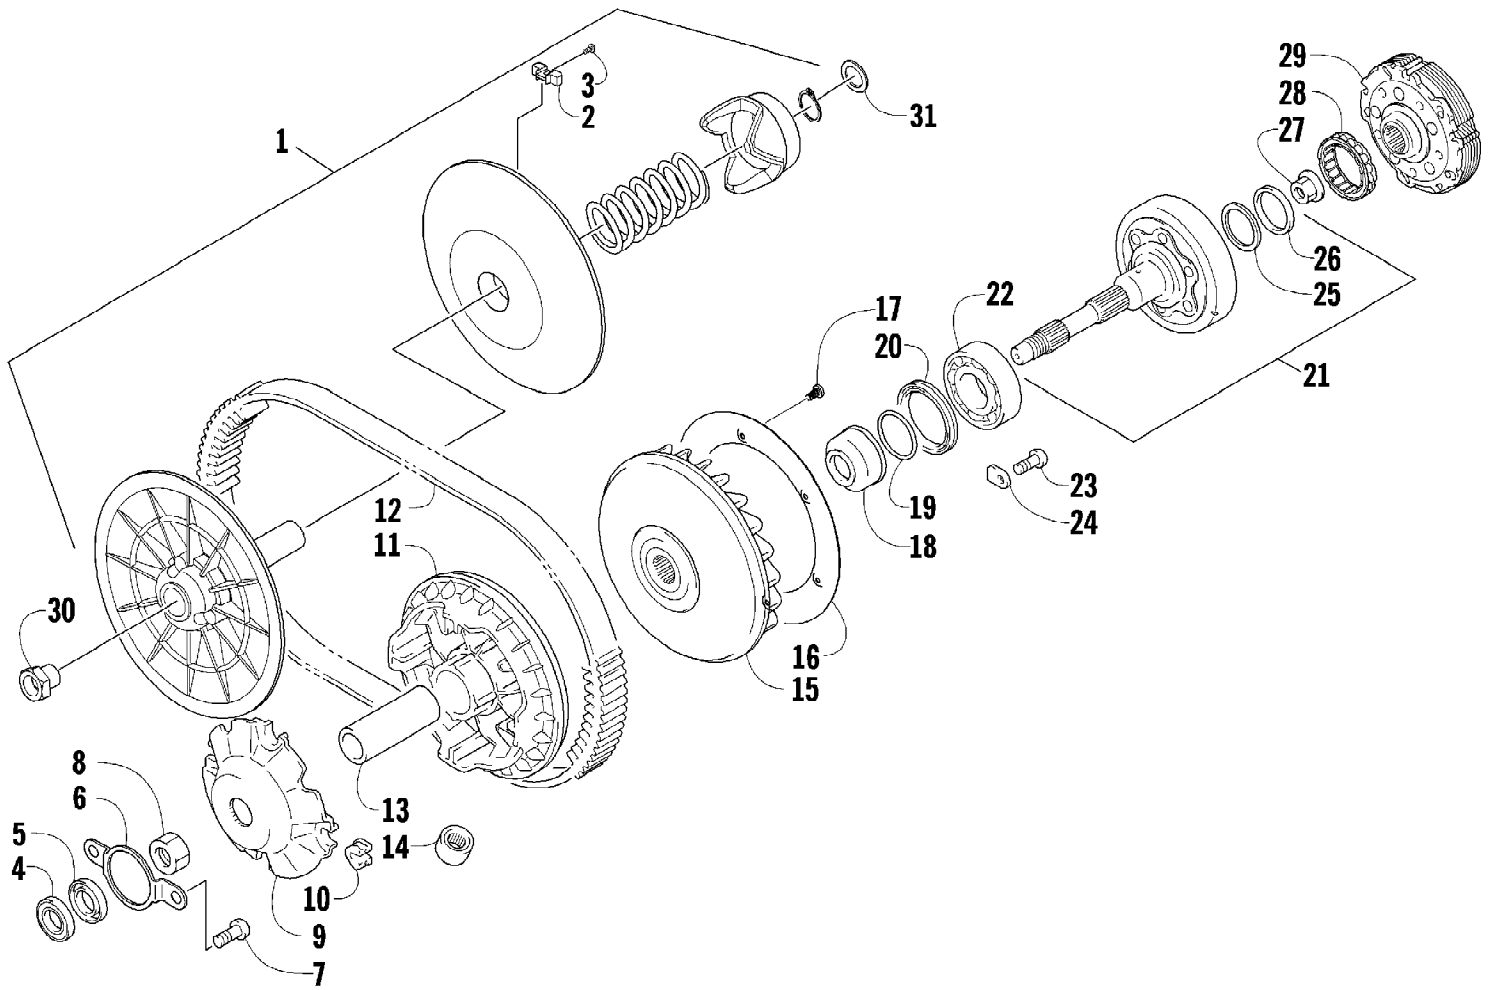

2007 ATV 650 H1 AUTOMATIC TRANSMISSION 4X4 FIS CAT GREEN (A2007H3647USZ)04
TRANSMISSION ASSEMBLY

2007 ATV 650 H1 AUTOMATIC TRANSMISSION 4X4 FIS CAT GREEN (A2007H1S1) 71364815704
TRANSMISSION ASSEMBLY

Ref #	Part Number	Qty	S/P/F	Description
1	0823-157	1	S/P	Pulley, Driven - Assembly (inc. 2-3 and 30)
2	0823-176	3	/P	Shoe, Cam
3	0823-177	3		Screw, Machine
4	0832-010	1		Bearing
5	0823-016	1	S	Seal, Clutch Housing - Right
6	0823-020	1		Retainer, Bearing
7	0826-031	2		Screw
8	0827-010	1		Nut
9	0823-008	1		Plate, Movable Drive Face
10	0823-010	4		Damper, Movable Drive Face
11	0823-159	1		Face, Movable Drive
12	0823-013	1		Belt, Drive
13	0823-149	1		Spacer, Movable Drive Face
14	0823-012	8	S	Roller, Movable Drive Face
15	0823-001	1	S	Face, Fixed Drive
16	0823-131	1		Shroud, Drive Face
17	0623-914	6		Screw, Self-Tapping
18	0823-015	1		Spacer, Fixed Drive Face
19	0470-531	1		O-Ring
20	0830-034	1	S	Seal, Clutch Housing - Right
21	0823-270	1	S	Housing, Clutch - Assembly (inc. 25-26)
22	0832-009	1	/P	Bearing
23	0826-029	2		Screw, Bearing Retainer
24	0822-010	2	/P	Retainer, Bearing
25	0828-075	1		Shim
26	0823-017	1	S	Seal, Clutch Housing - Left
27	0827-011	1		Nut
28	0823-018	1		Clutch, One-Way
29	0823-098	1	S	Clutch, Centrifugal - 6 Plate
30	0823-178	1		Nut, Driven Pulley
31	0828-076	1		Shim