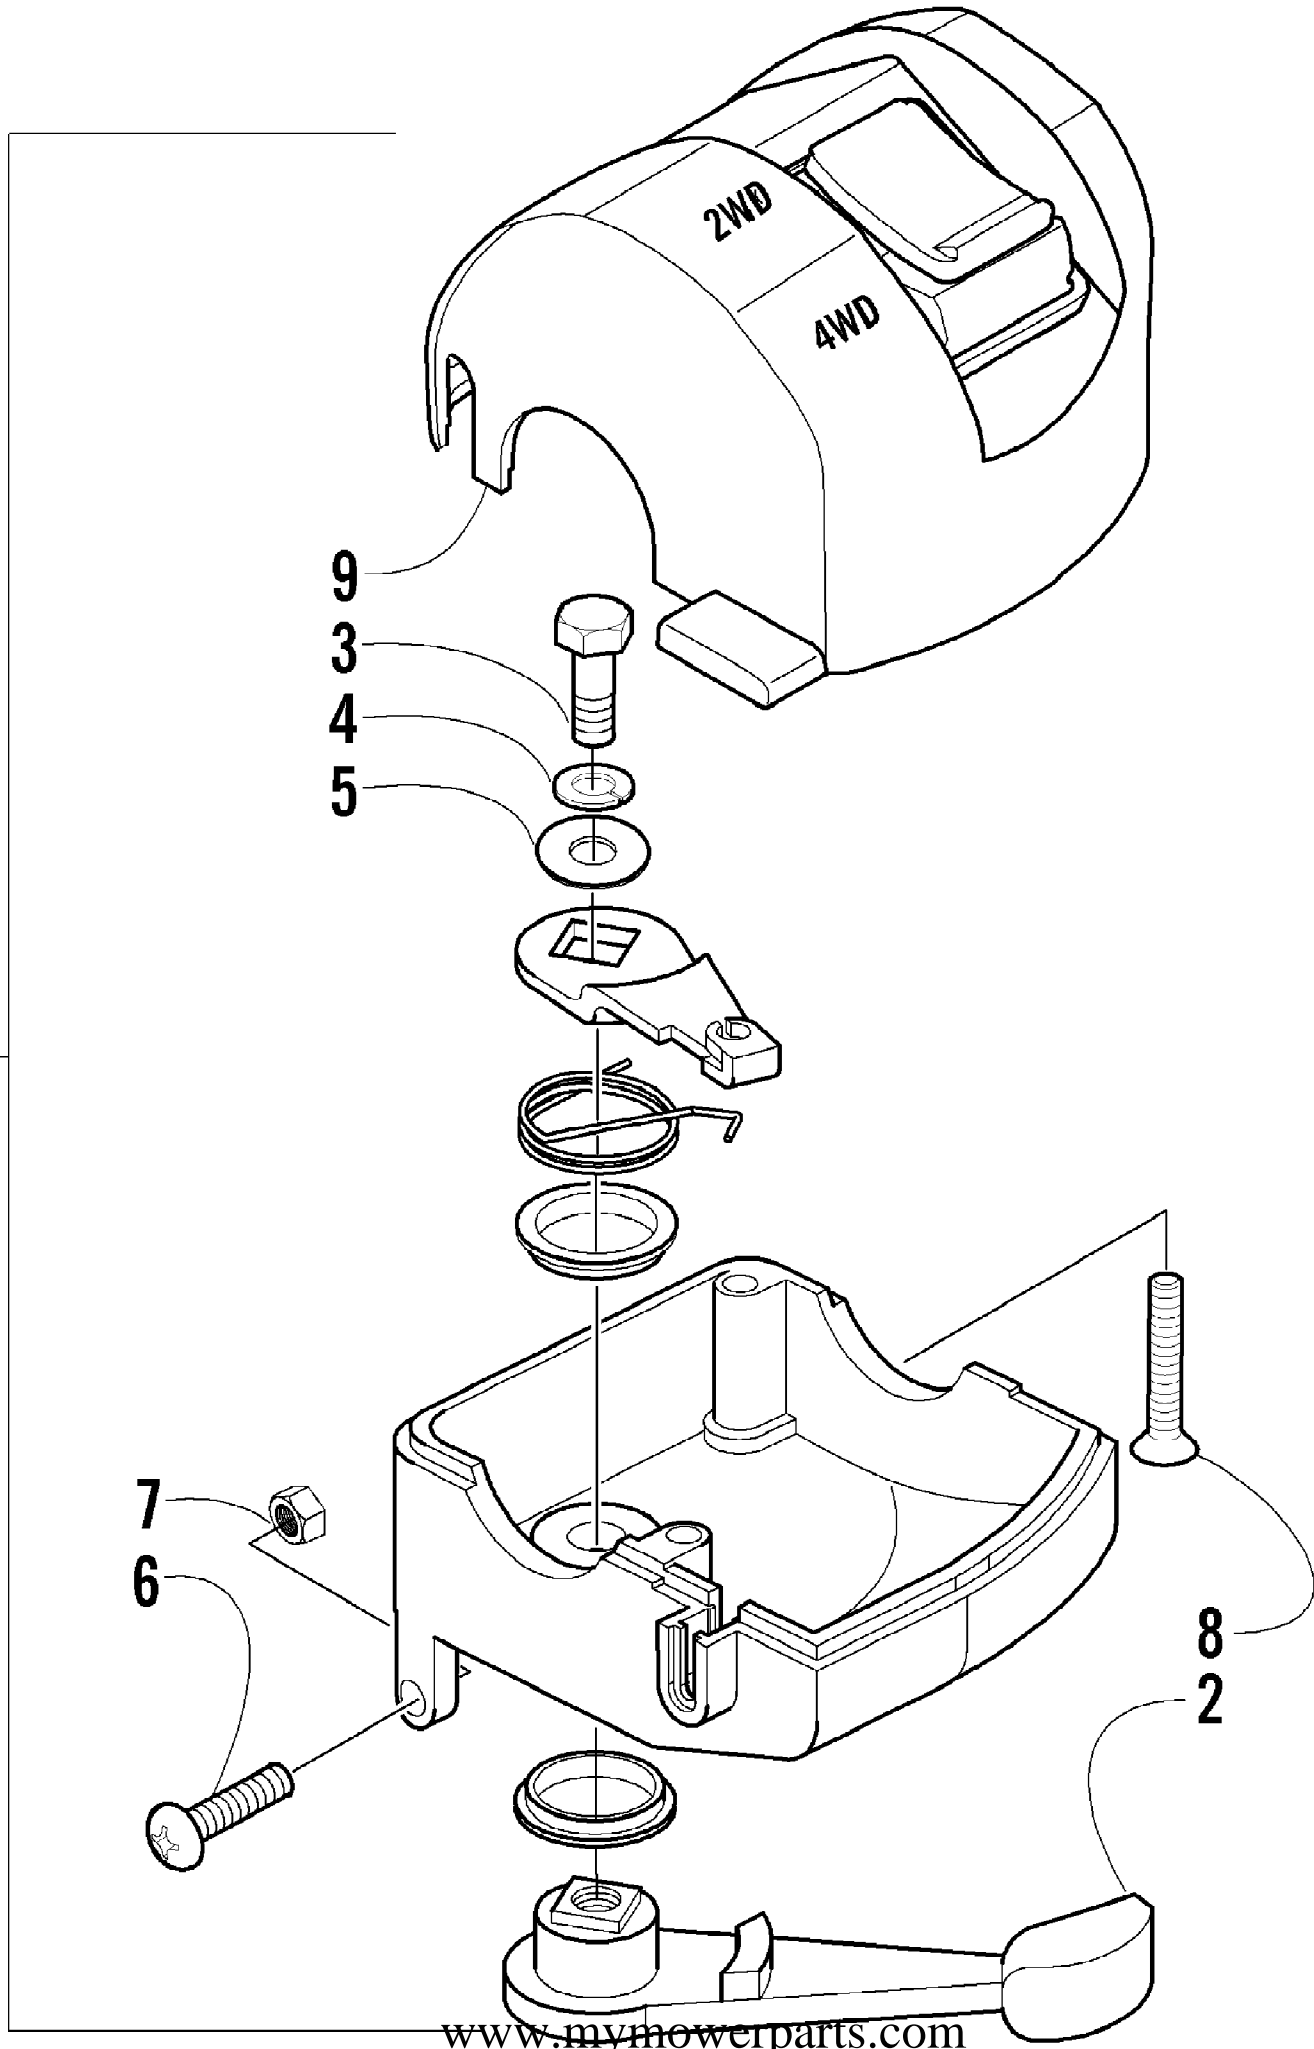

2007 ATV 650 H1 AUTOMATIC TRANSMISSION 4X4 FIS CAT GREEN (A200713645137)04
THROTTLE CASE ASSEMBLY

2007 ATV 650 H1 AUTOMATIC TRANSMISSION 4X4 FIS CAT GREEN (A200749646157)04
THROTTLE CASE ASSEMBLY

Ref #	Part Number	Qty	S/P/F	Description
1	0509-012	1		Case, Throttle - Assembly (inc. 2-9)
2	3409-001	1		Lever
3	3004-533	1	S/P	Screw, Cap
4	3004-447	1	/P	Washer, Lock
5	3003-030	1	/P	Washer
6	3423-014	1		Screw
7	3423-327	1		Nut
8	3423-199	2		Screw
9	0409-048	1		Cover, Throttle w/Switch