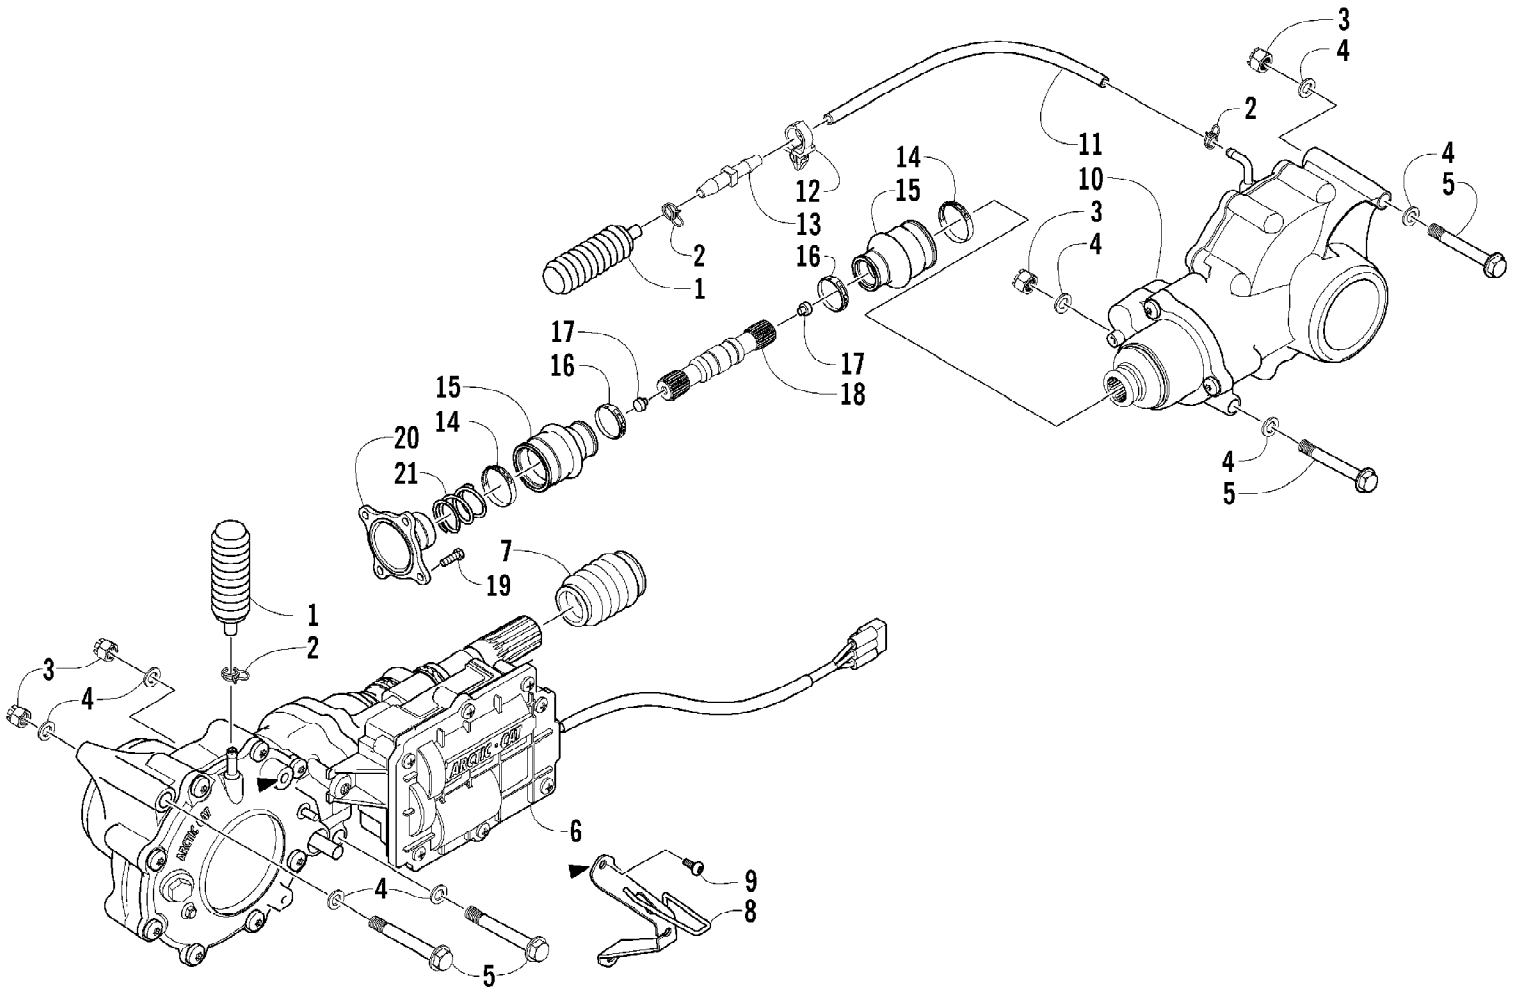

2007 ATV 650 H1 AUTOMATIC TRANSMISSION 4X4 FIS CAT GREEN (A20071364137)04
DRIVE TRAIN ASSEMBLY

2007 ATV 650 H1 AUTOMATIC TRANSMISSION 4X4 FIS CAT GREEN (A2007H164BLSZ)04
DRIVE TRAIN ASSEMBLY

Ref #	Part Number	Qty	S/P/F	Description
1	0402-147	2	S	Bladder, Gearcase
2	0423-315	4		Clamp, Fitting
3	8428-002	4		Nut, Lock
4	0423-426	10		Washer
5	0423-404	4		Screw, Cap
6	1502-089	1		Gearcase, Front
7	0402-966	1		Boot, Shaft
8	0502-500	1		Plate, Cable
9	0423-396	2		Screw, Self-Tapping
10	1502-079	1	S	Gearcase, Rear
11	0410-048	AR	S	Hose, Vent
12	0623-101	1		Clip, Routing - Snap-In
13	0470-462	1		Fitting, Vent
14	0423-393	2		Clamp, Boot
15	0402-985	2	/P	Boot
16	0423-411	2		Clamp, Boot
17	0673-618	2	/P	Bumper, Propeller Shaft
18	1402-233	1		Shaft, Propeller
19	8408-820	4	/P	Screw, Cap
20	0402-950	1		Flange, Output
21	1402-026	1		Spring