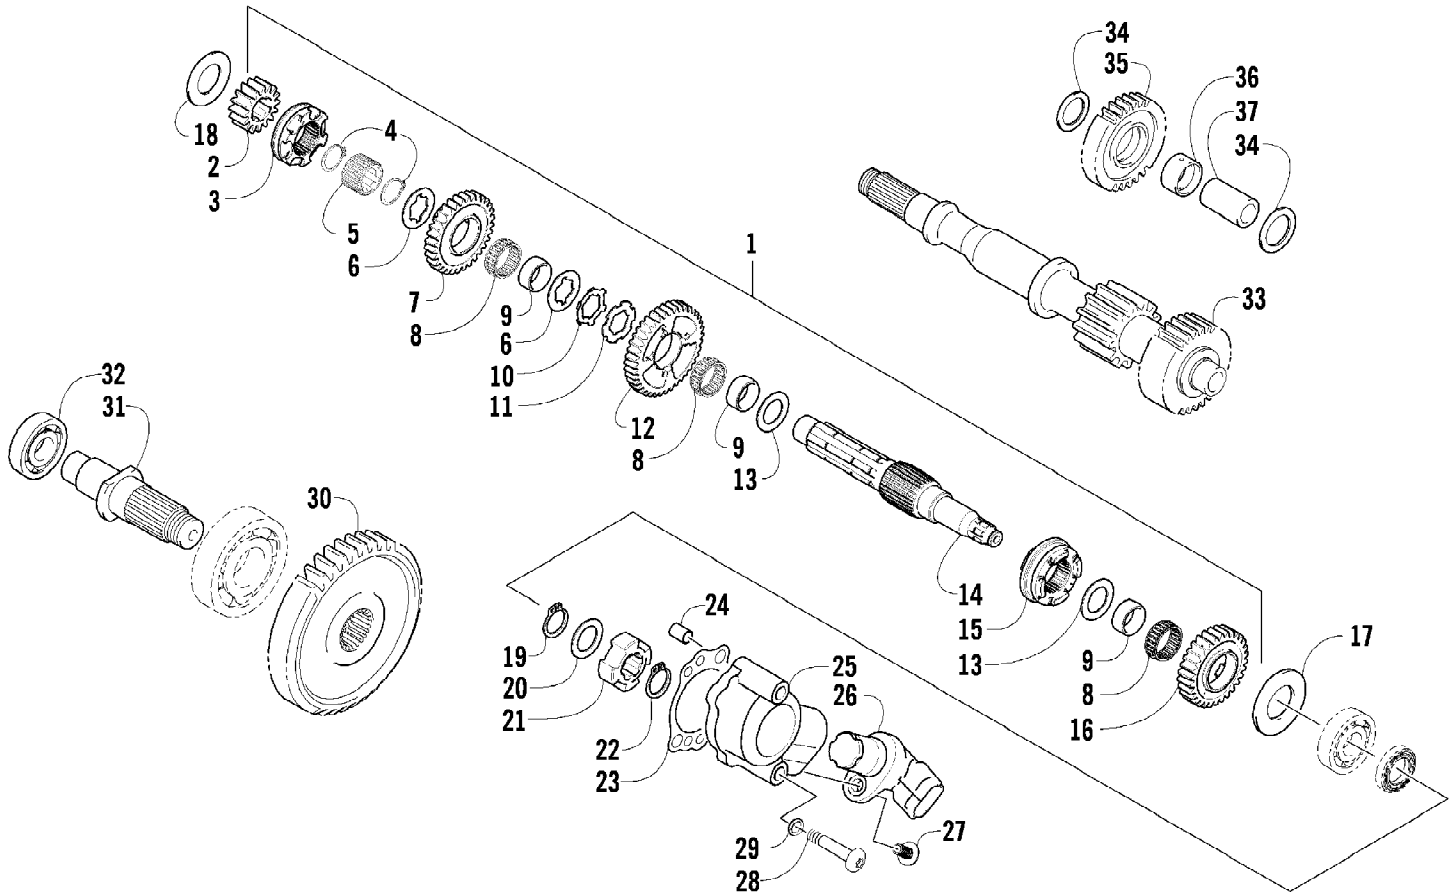

2007 ATV 650 H1 AUTOMATIC TRANSMISSION 4X4 FIS CAT GREEN (A200713643137)04
SECONDARY TRANSMISSION ASSEMBLY

2007 ATV 650 H1 AUTOMATIC TRANSMISSION 4X4 FIS CAT GREEN (A2007H1B64BUSZ)04
SECONDARY TRANSMISSION ASSEMBLY

Ref #	Part Number	Qty	S/P/F	Description
1	0822-048	1		Countershaft Assembly (inc. 2-16)
2	0822-008	1		Gear, Drive - No. 2
3	0822-014	1		Dog, Reverse Driven Gear
4	0831-011	2		Circlip
5	0822-045	1		Spacer, Reverse Driven Gear
6	0828-008	2		Washer
7	0822-013	1		Gear, Reverse Driven
8	0832-011	3		Bearing
9	0822-005	3		Bushing
10	0828-014	1		Washer, Lock
11	0828-015	1		Washer, Lock
12	0822-004	1		Gear, Driven - Low
13	0822-046	2		Washer, Driven Gear
14	0822-003	1		Countershaft
15	0822-007	1		Dog, Sliding
16	0822-006	1		Gear, Driven - High
17	0828-011	1		Washer, Drive Gear
18	0828-010	1		Washer, Drive Gear
19	0831-040	1		Ring, Retaining
20	0828-069	1		Washer, Thrust
21	0822-050	1		Trigger, Speedometer Sensor
22	0831-039	1		Ring, Retaining
23	0830-129	1		Gasket
24	0829-023	2		Pin, Dowel
25	0822-049	1		Housing, Speedometer Sensor
26	0824-015	1	S	Sensor, Speedometer
27	8468-620	1	/P	Screw, Machine
28	8468-645	2		Screw, Machine
29	0830-107	2		Seal, Fastener
30	0822-009	1		Gear, Driven - No. 2
31	0822-037	1	S	Shaft, Output
32	0832-014	1	S	Bearing
33	0822-001	1		Driveshaft
34	0828-016	2		Washer, Reverse Idle Gear
35	0822-011	1		Gear, Reverse Idle
36	0822-012	1		Bushing, Reverse Idle Gear
37	0822-015	1		Shaft, Reverse Idle