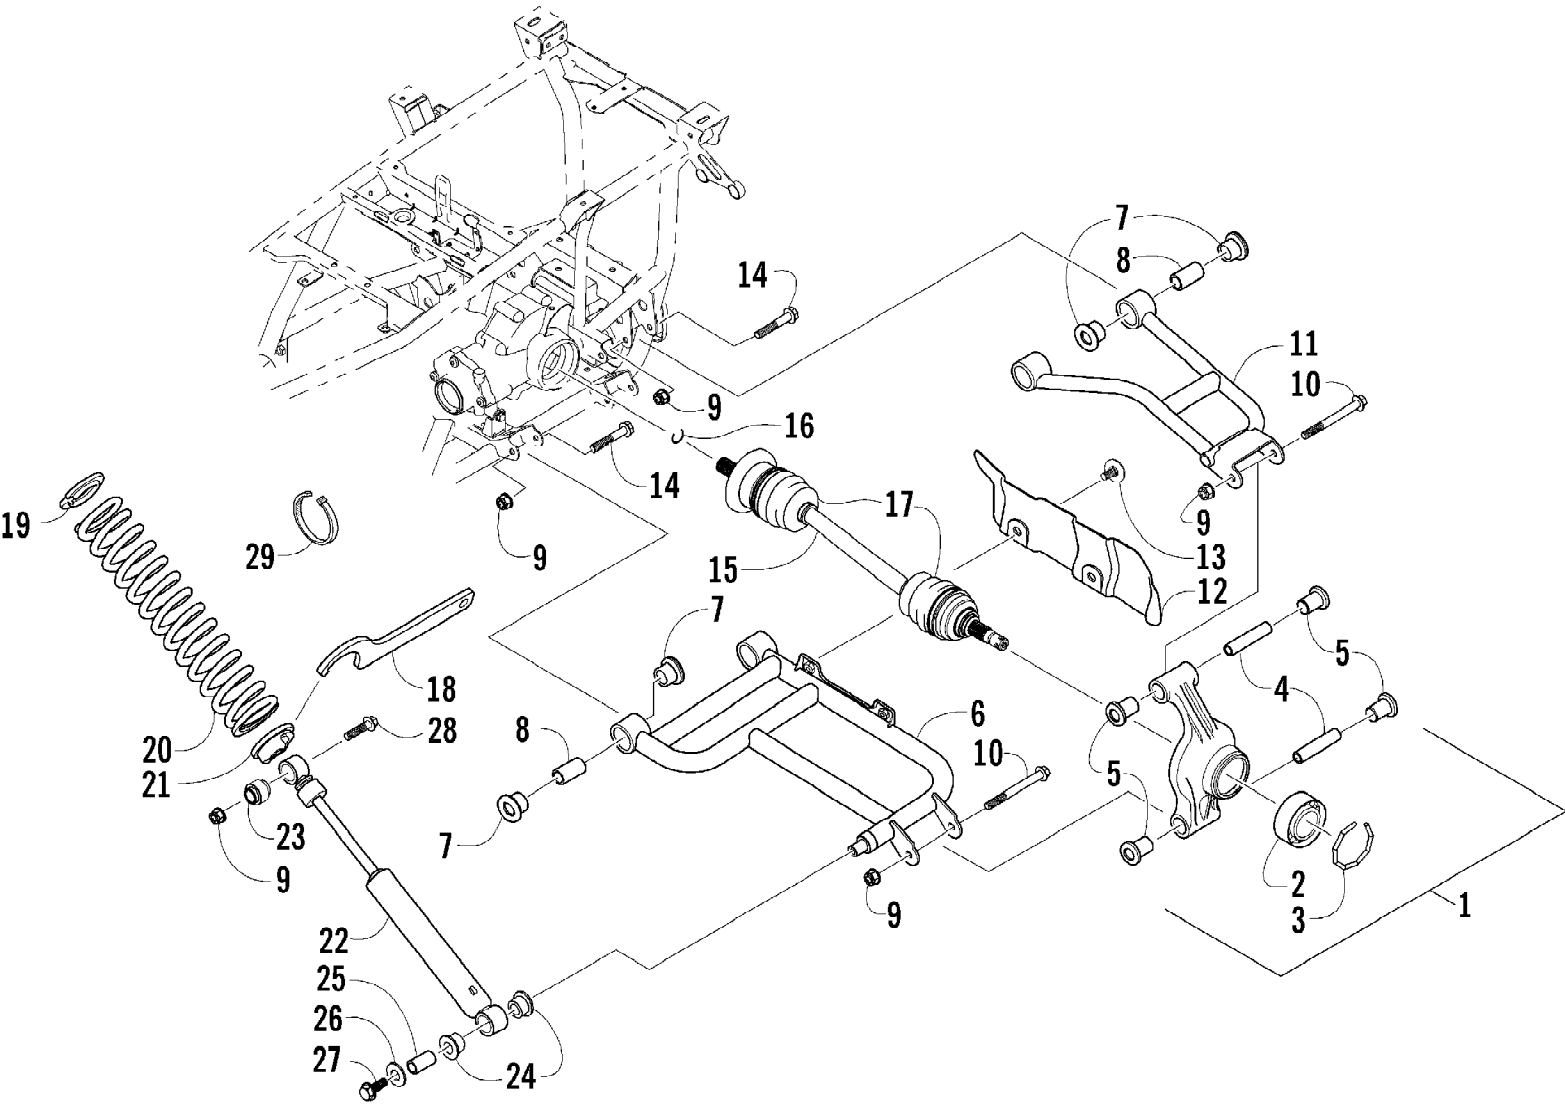

2007 ATV 650 H1 AUTOMATIC TRANSMISSION 4X4 FIS CAT GREEN (A200713642USZ) 04
REAR SUSPENSION ASSEMBLY

2007 ATV 650 H1 AUTOMATIC TRANSMISSION 4X4 FIS CAT GREEN (A2007H1B64BLSZ)04
REAR SUSPENSION ASSEMBLY

Page 43 of 70

Ref #	Part Number	Qty	S/P/F	Description
1	0504-372	1	S	Knuckle, Right Rear - Assembly (inc. 2-5)
1	0504-373	1	S/P	Knuckle, Left Rear - Assembly (inc. 2-5)
2	1402-027	2	S/P	Bearing, Wheel Hub
3	0423-423	2		Ring, Retaining
4	0403-038	4	S/P	Collar, Suspension Bushing
5	0403-032	8	S	Bushing, Suspension
6	0504-440	1	S	A-Arm, Rear - Lower Right (inc. 7-8)
6	0504-441	1	S	A-Arm, Rear - Lower Left (inc. 7-8)
7	0403-115	16	S	Bushing
8	0403-114	8	S	Collar
9	8428-002	14		Nut, Lock
10	8409-000	4		Screw, Cap
11	0504-476	1		A-Arm, Rear - Upper Right (inc. 7-8)
11	0504-477	1		A-Arm, Rear - Upper Left (inc. 7-8)
12	0441-758	1		Guard, Boot - Right
12	0441-759	1		Guard, Boot - Left
13	0423-545	4	/P	Screw, Body
14	8409-075	8		Screw, Cap
15	0502-811	2	S	Axle, Drive (inc. 16-17)
16	0441-893	2	S	Clip, Retaining
17	0436-276	2	S	Repair Kit, Boot - Rear Axle
18	0441-587	1		Wrench, Spanner
19	1603-889	2	/P	Retainer, Spring
20	0404-113	2		Spring, Suspension
21	0404-057	2		Cam, Spring Adjuster
22	0404-150	2		Shock Absorber - Rear (inc. 23-25)
23	0403-182	2		Bushing, Double-Bonded
24	0603-955	4		Bushing, Shock Absorber
25	1603-219	2	S	Sleeve, Shock Absorber
26	0423-087	2		Washer
27	8408-820	2	/P	Screw, Cap
28	8409-040	1		Screw, Cap - Right
28	8409-050	1		Screw, Cap - Left
29	0123-788	2	/P	Cable Tie