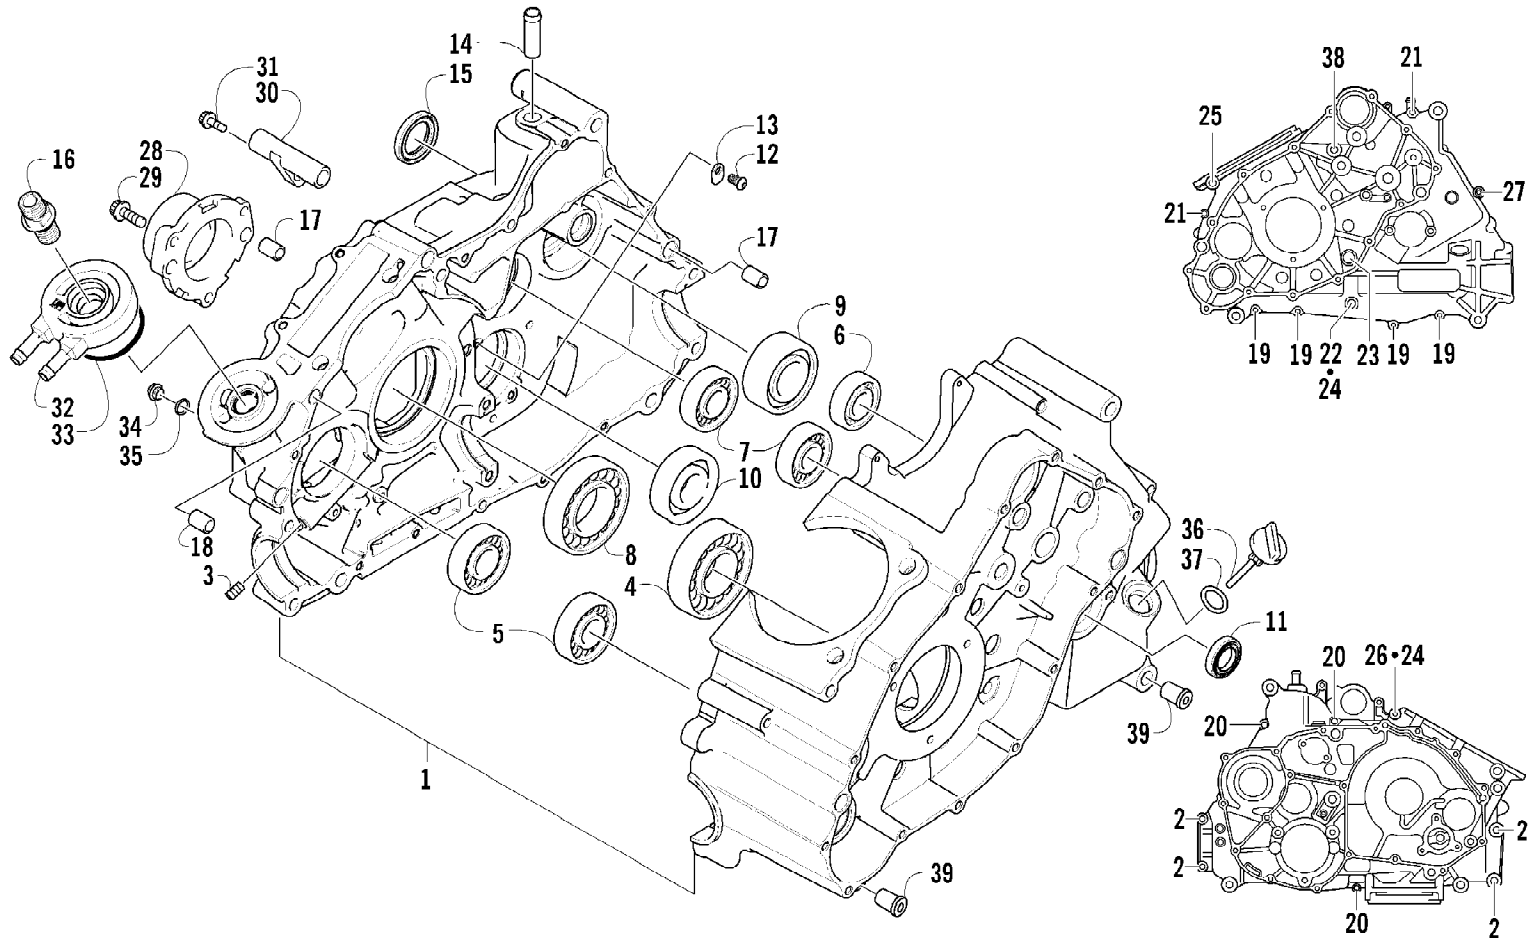

2007 ATV 650 H1 AUTOMATIC TRANSMISSION 4X4 FIS CAT GREEN (A200749137) 71364913704
CRANKCASE ASSEMBLY (VIN: 4UF07ATV97T270001 and above)

2007 ATV 650 H1 AUTOMATIC TRANSMISSION 4X4 FIS CAT GREEN (A2007H164BLSZ)04
CRANKCASE ASSEMBLY (VIN: 4UF07ATV97T270001 and above)

Ref #	Part Number	Qty	S/P/F	Description
1	0801-093	1	S	Crankcase Assembly (inc. 2-15)
2	8412-850	4		Screw, Cap
3	0801-002	2		Plug
4	0832-003	1	S	Bearing
5	0832-005	2	S	Bearing
6	0832-013	1	S	Bearing
7	0832-014	2	S	Bearing
8	0832-002	1	S	Bearing
9	0832-012	1	S	Bearing
10	0832-015	1	S/P	Bearing
11	0822-052	1		Seal, Countershaft
12	0826-100	2		Screw, Machine
13	0822-010	2	/P	Retainer, Bearing
14	0801-028	1		Pipe, Breather
15	0830-035	1		Seal, Driveshaft
16	0812-056	1		Union, Oil Filter
17	0829-002	5		Pin, Dowel
18	0829-003	1		Pin, Dowel
19	8468-645	4		Screw, Machine
20	8468-655	3		Screw, Machine
21	8468-675	2		Screw, Machine
22	8412-860	1		Screw, Cap
23	0826-017	1		Screw, Cap
24	0830-008	2		Gasket
25	0826-019	1		Screw, Cap
26	0826-018	1		Screw, Cap
27	8468-695	1		Screw, Machine
28	0801-006	1		Housing, Secondary Shaft Bearing
29	0826-105	3		Screw, Cap
30	0801-069	1		Pipe, Breather
31	0826-038	1		Screw, Machine
32	0812-055	1		Tower, Oil Filter
33	0830-166	1		O-Ring
34	0812-058	2		Plug
35	0812-026	2		Gasket
36	0801-005	1		Stick, Oil Level
37	0830-010	1		O-Ring, Oil Level Stick
38	8468-680	1		Screw, Machine
39	0801-108	4	S	Bushing, Engine Mounting