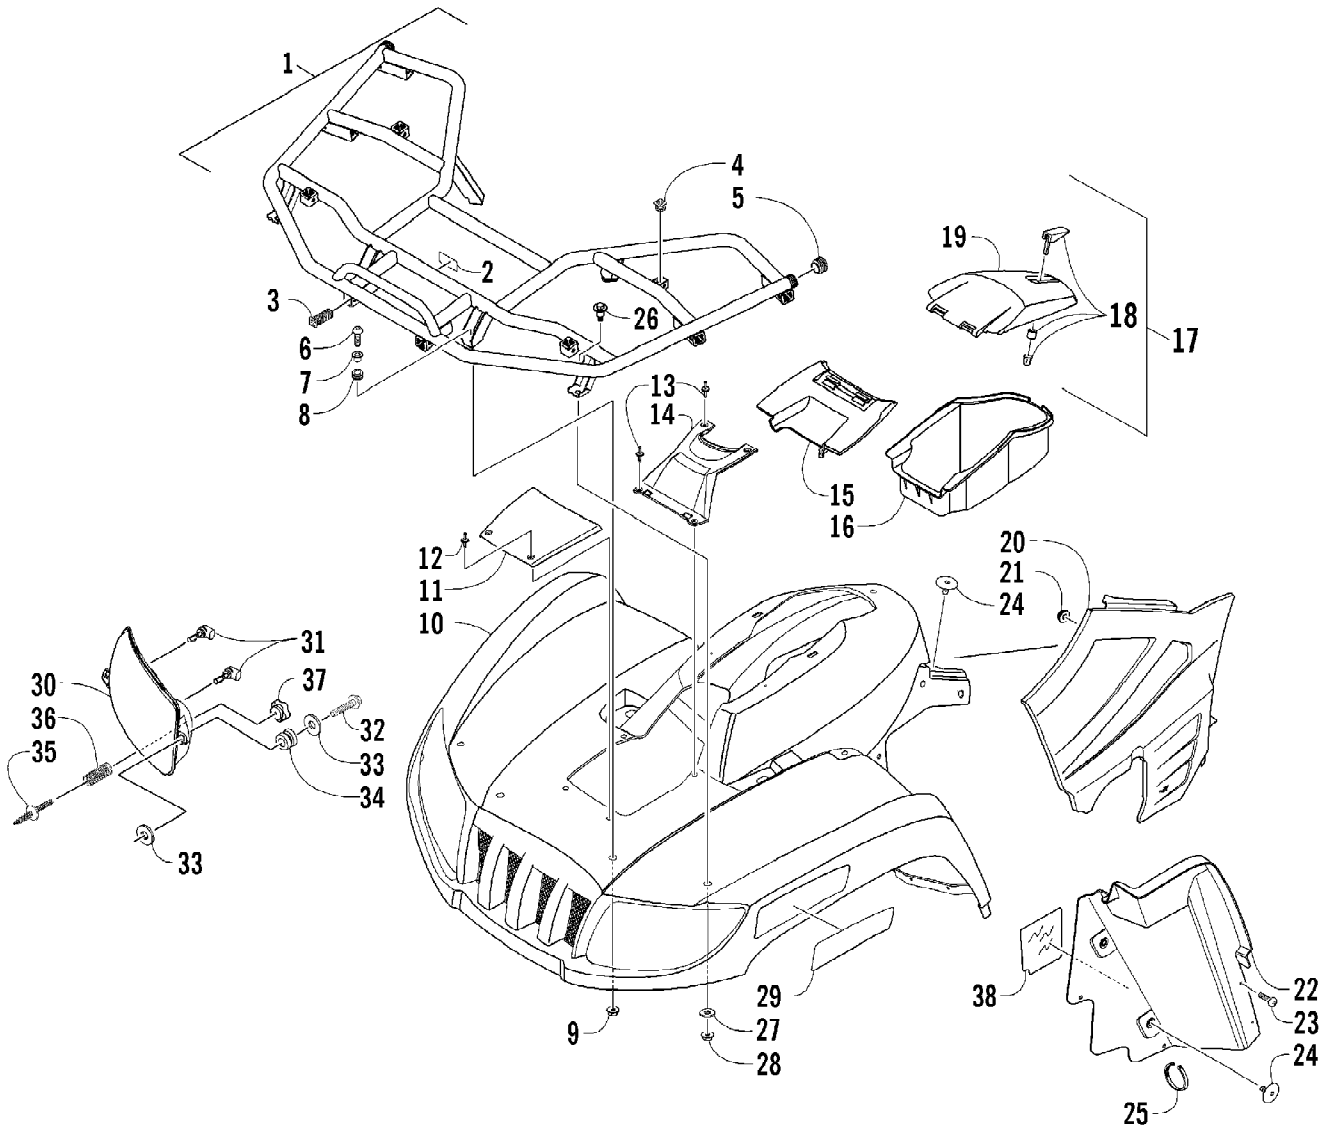

2007 ATV 650 H1 AUTOMATIC TRANSMISSION 4X4 FIS CAT GREEN (A200713645137)04
FRONT BODY PANEL ASSEMBLY

2007 ATV 650 H1 AUTOMATIC TRANSMISSION 4X4 FIS CAT GREEN (A2007H1B64BLSZ)04
FRONT BODY PANEL ASSEMBLY

Ref #	Part Number	Qty	S/P/F	Description
1	0541-272	1		Rack, Front - Assembly (inc. 2-5)
2	0411-576	1		Decal, Warning - Front Rack Load
3	2406-014	6		Bushing, Rack
4	0441-592	4	/P	Bushing, Rack
5	1441-049	2		Plug, Rack
6	8410-830	4		Screw, Machine
7	0423-669	4		Spacer
8	0423-465	4		Grommet
9	8432-802	4		Nut, Lock
10	0518-002	1	S	Panel, Fender - Front (inc. 29)
11	1406-358	1		Cover, Access
12	0423-535	2		Rivet, Reinstallable
13	0623-362	4		Rivet, Reinstallable
14	1406-484	1		Cover, Steering Post
15	0470-513	1		Cover, Storage Box
16	1406-573	1		Box, Storage
17	2506-234	1		Lid, Storage Box w/Latch (inc. 18-19)
18	1406-599	1		Latch, Storage Box
19	0470-514	1		Lid, Storage Box
20	2406-300	1		Panel, Side - Right
20	2406-419	1		Panel, Side - Left
21	0423-678	8		Grommet
22	1406-354	1		Panel, Splash - Right
22	2506-383	1	/P	Panel, Splash - Left (inc. 38)
23	0423-719	4		Screw, Self-Tapping
24	0423-101	5		Screw, Body
25	0123-788	AR	/P	Cable Tie - 7.5 in.
26	0423-654	2		Screw, Shoulder
27	8050-222	2	/P	Washer
28	0423-540	2		Nut, Lock
29	0411-818	1		Decal, Reflector - Amber - Right
29	0411-819	1		Decal, Reflector - Amber - Left
30	0509-034	1	S	Headlight Assembly - Right (inc. 31)
30	0509-035	1		Headlight Assembly - Left (inc. 31)
31	0409-055	4		Bulb, Headlight
32	0623-785	4		Screw, Self-Tapping
33	8050-217	8	/P	Washer
34	0423-447	4		Grommet
35	0423-514	2		Stud, Adjuster - Headlight
36	0423-522	2		Spring, Adjuster
37	0423-513	2		Knob, Adjuster
38	0412-404	1		Shield, Heat