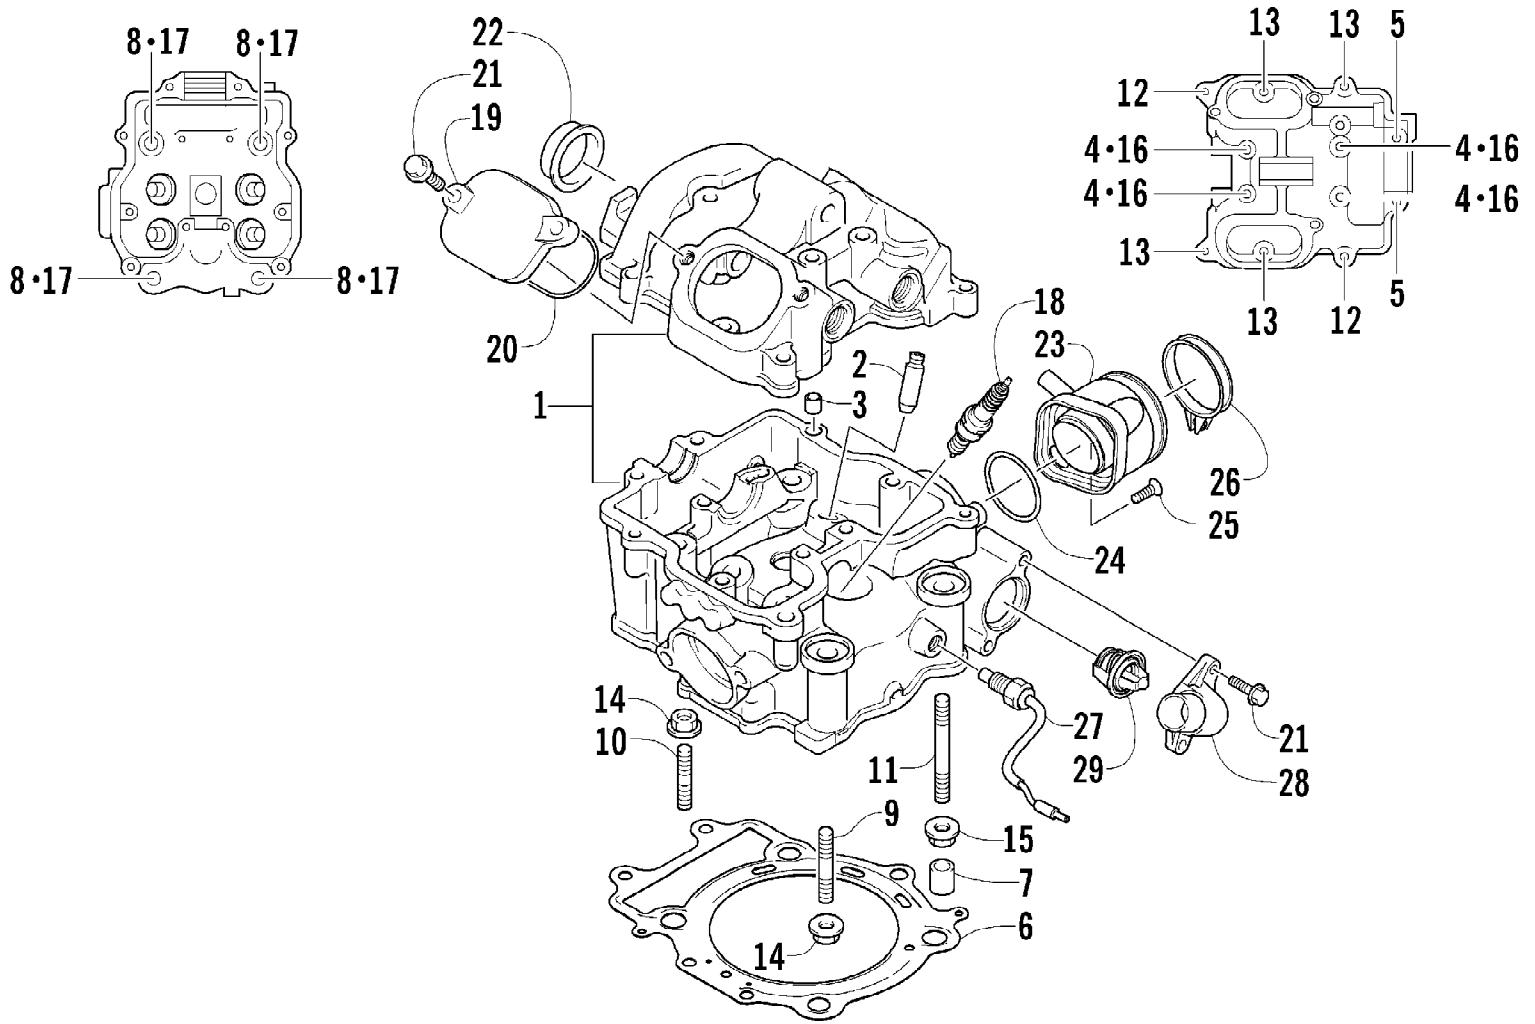

2007 ATV 650 H1 AUTOMATIC TRANSMISSION 4X4 FIS BLACK (A2007IBS4163) Page 3 of 102
CYLINDER HEAD ASSEMBLY

2007 ATV 650 H1 AUTOMATIC TRANSMISSION 4X4 FIS BLACK (A2007IBS416P) Page 34 of 102
CYLINDER HEAD ASSEMBLY

Ref #	Part Number	Qty	S/P/F	Description
1	0808-047	1	F	Head, Cylinder - Assembly (inc. 2-4)
2	0	4	F	Guide, Valve
3	0829-001	2	S	Dowel, Sleeve
4	0826-001	4		Screw, Cap
5	0826-002	2		Screw, Cap
6	0830-124	1	S	Gasket, Cylinder Head
7	0829-002	2		Pin, Dowel
8	0808-037	4	/P	Screw, Cap
9	0827-030	2		Bolt, Stud
10	0827-002	2		Bolt, Stud
11	0827-031	1		Bolt, Stud
12	0826-005	2		Screw, Cap
13	0826-006	4		Screw, Cap
14	8424-604	5		Nut
15	8424-804	1		Nut
16	0830-107	4		Gasket - Seal, Fastener
17	0830-147	4	/P	Washer, Crush
18	0217-727	1	S	Spark Plug (RG6YC)
19	0808-003	2		Cap, Inspection
20	0830-004	2	S	O-Ring
21	0826-007	5		Screw, Cap
22	0808-077	1		Plug, Cylinder Head
23	0570-115	1		Pipe, Intake - Assembly
24	0830-090	1		O-Ring
25	0826-008	2		Screw, Machine
26	0423-066	1		Clamp, Intercooler
27	0808-007	1		Switch, Water Temperature - Assembly
28	0808-008	1		Cover, Thermostat
29	0808-078	1		Thermostat