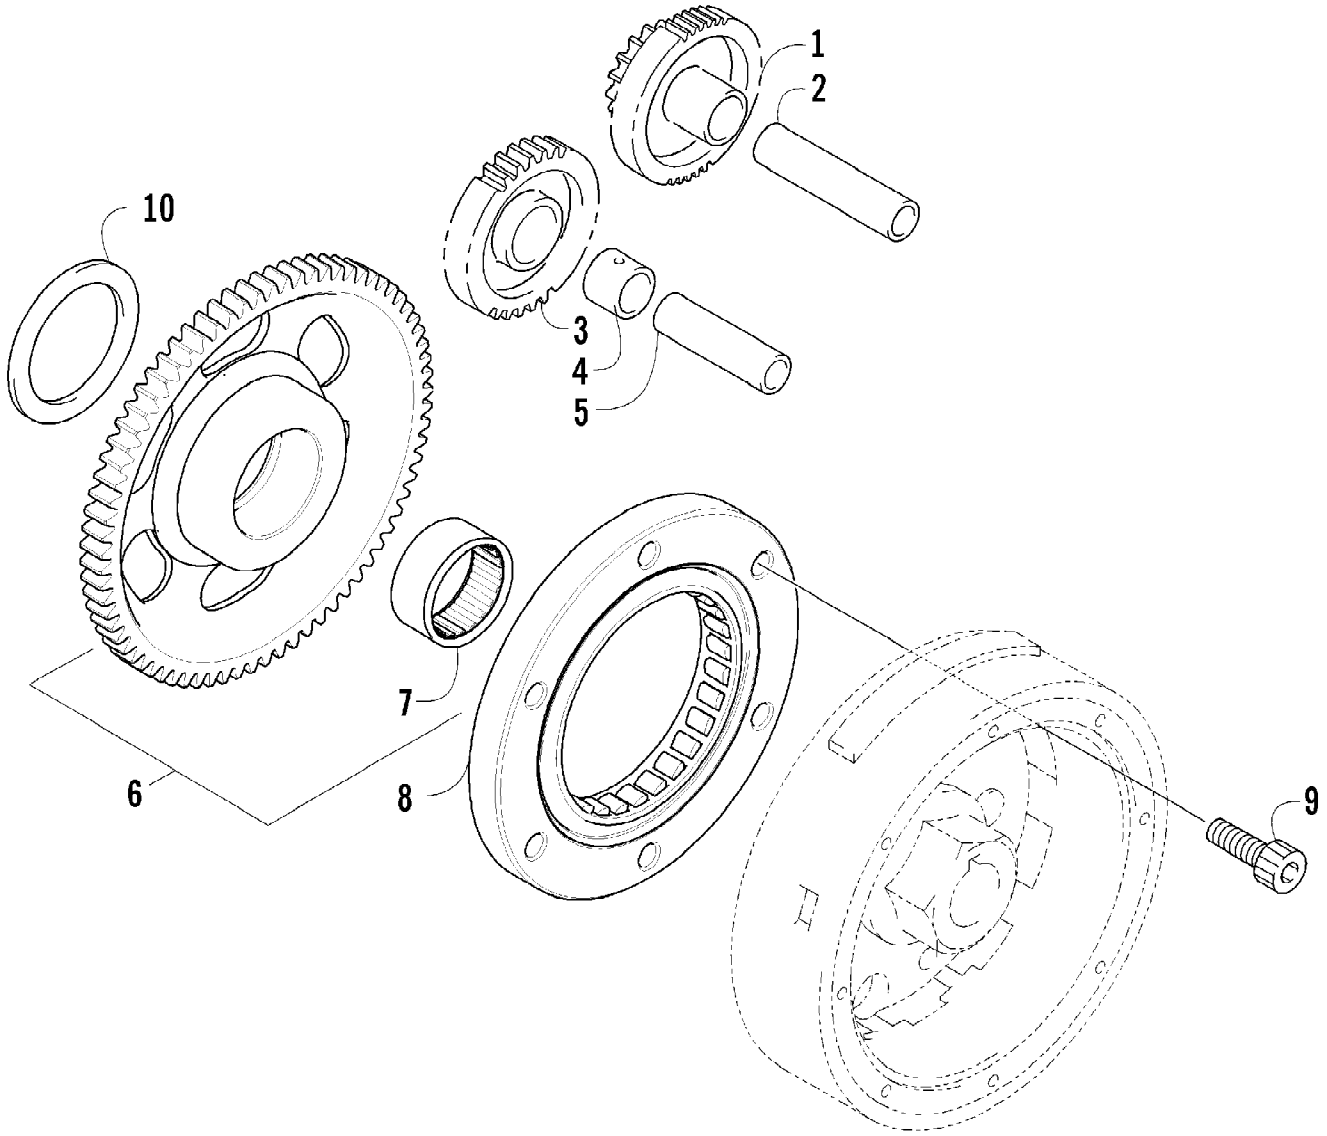

2007 ATV 650 H1 AUTOMATIC TRANSMISSION 4X4 FIS BLACK (A2007IBS4168) Page 3 of 102
STARTER CLUTCH ASSEMBLY

2007 ATV 650 H1 AUTOMATIC TRANSMISSION 4X4 FIS BLACK (A2007IBS4168) Page 84 of 102
STARTER CLUTCH ASSEMBLY

Ref #	Part Number	Qty	S/P/F	Description
1	0815-001	1		Gear, Starter Idler - No. 1
2	0829-031	1	/P	Shaft, Starter Gear
3	0815-002	1		Gear, Starter Idler - No. 2
4	0815-003	1		Spacer, Starter Idler Gear No. 2
5	0829-032	1	/P	Shaft, Starter Gear
6	0815-004	1		Gear Starter Clutch (inc. 7)
7	0832-004	1	S	Bearing
8	0802-035	1		Clutch, Starter
9	0826-069	6		Screw, Machine
10	0828-094	1		Washer