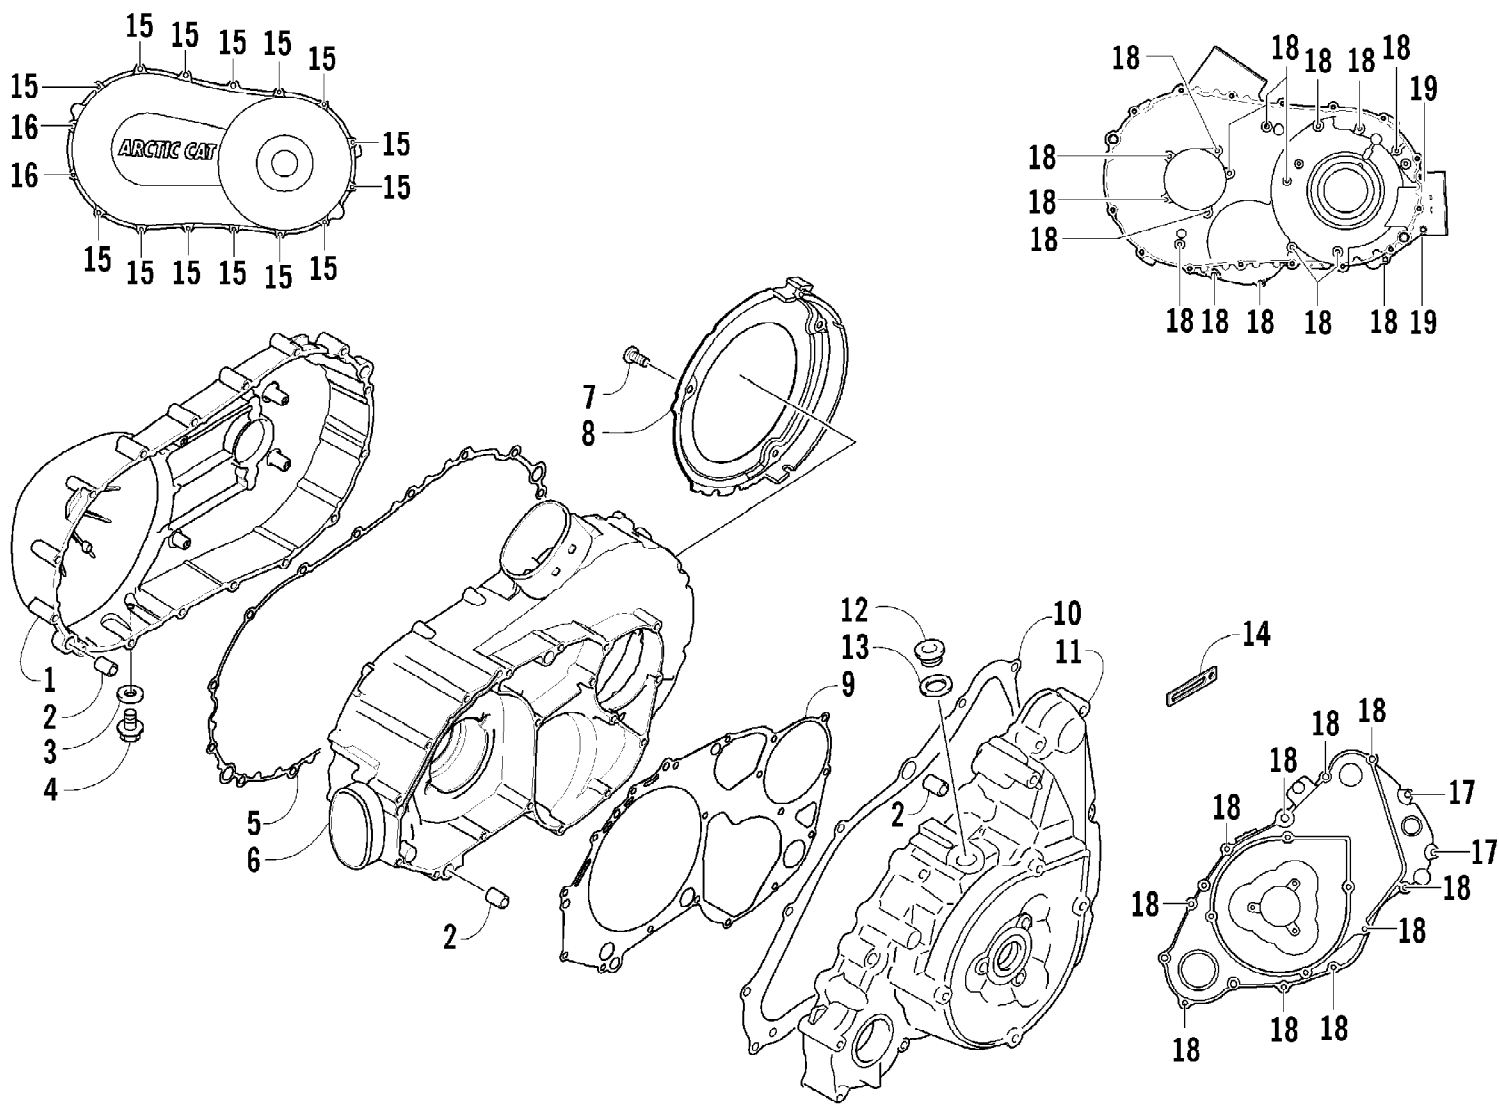

2007 ATV 650 H1 AUTOMATIC TRANSMISSION 4X4 FIS BLACK (A2007IBS4) Page 15 of 102
CLUTCH/V-BELT/MAGNETO COVER ASSEMBLY

2007 ATV 650 H1 AUTOMATIC TRANSMISSION 4X4 FIS BLACK (A2007IBS4B16) Page 16 of 102
CLUTCH/V-BELT/MAGNETO COVER ASSEMBLY

Ref #	Part Number	Qty	S/P/F	Description
1	0806-014	1	S	Cover, V-Belt
2	0829-002	4		Pin, Dowel
3	0830-013	1		Washer, Crush
4	8408-812	1		Screw, Cap
5	0830-012	1	S	Gasket, V-Belt Cover
6	0806-013	1	S	Cover, Clutch
7	0826-029	3		Screw
8	0806-048	1		Plate, Air Intake
9	0830-116	1	/P	Gasket, Clutch Cover
10	0830-128	1		Gasket, Magneto Cover
11	0806-077	1	S	Cover, Magneto - Assembly
12	0806-022	1		Plug
13	0830-015	1		Washer, Crush
14	3002-964	1	/P	Clamp, Wire
15	8468-645	14		Screw, Machine
16	8468-655	2		Screw, Machine
17	8468-625	2		Screw, Machine
18	8468-640	26		Screw, Machine
19	8468-675	2		Screw, Machine