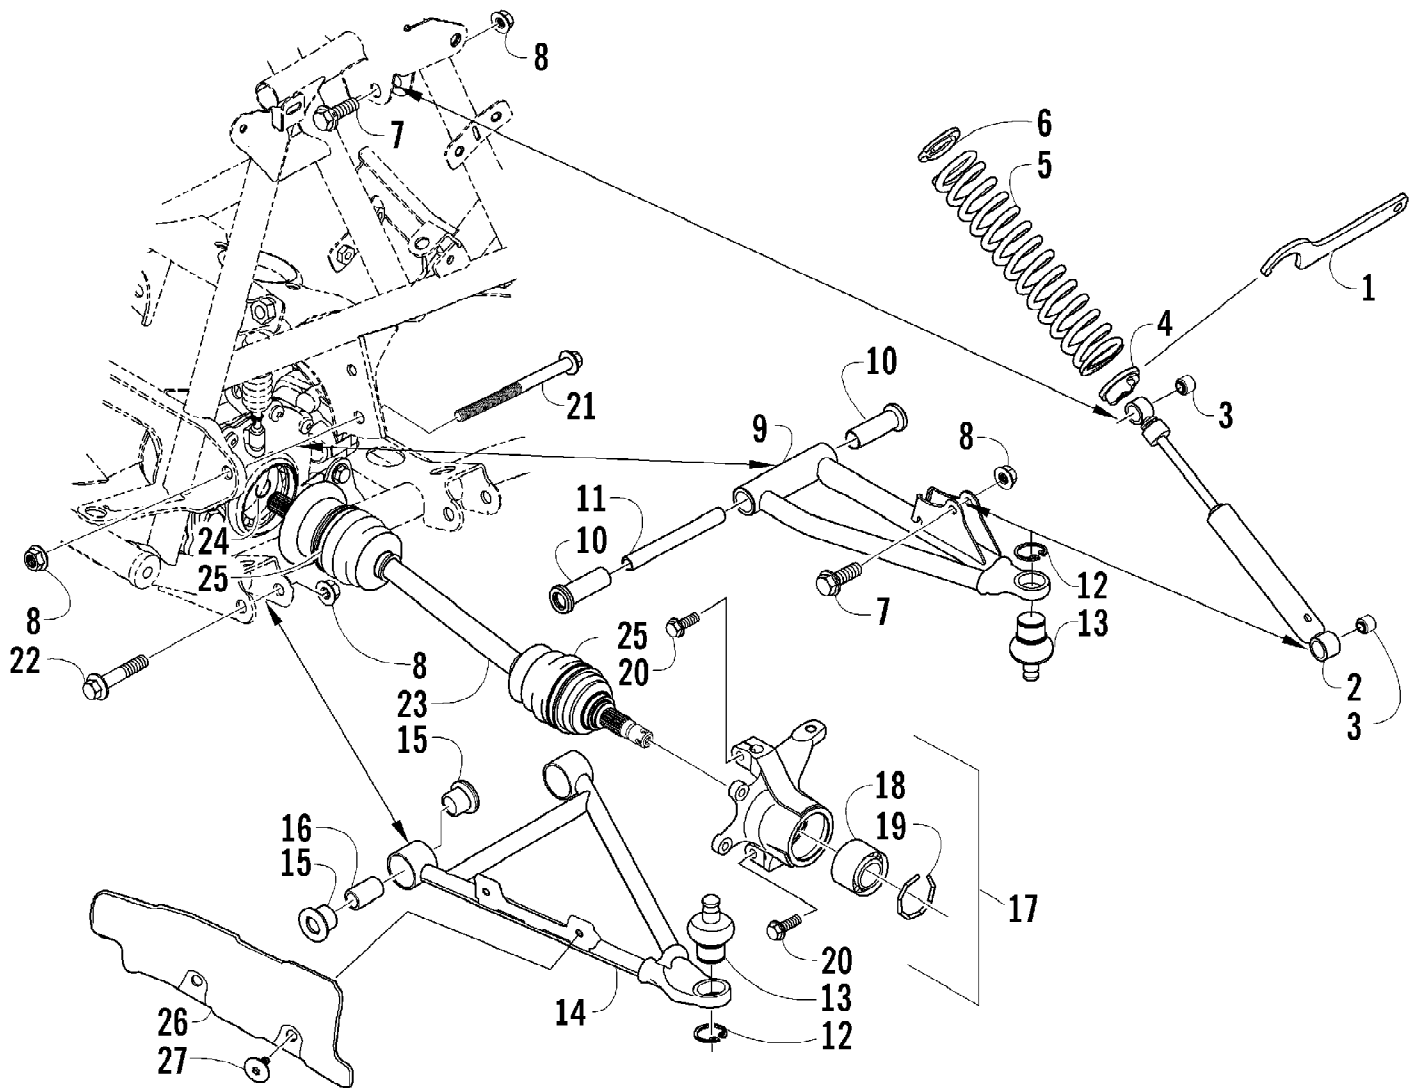

2007 ATV 650 H1 AUTOMATIC TRANSMISSION 4X4 FIS BLACK (A2007IBS4167) Page 18 of 102
FRONT SUSPENSION ASSEMBLY

2007 ATV 650 H1 AUTOMATIC TRANSMISSION 4X4 FIS BLACK (A2007IBS41621) Page 19 of 102
FRONT SUSPENSION ASSEMBLY

Ref #	Part Number	Qty	S/P/F	Description
1	0441-587	1		Wrench, Spanner
2	0403-180	2		Shock Absorber - Front (inc. 3)
3	0403-182	4		Bushing, Double-Bonded
4	0403-102	2		Cam, Spring Adjuster
5	0403-178	2		Spring, Shock Absorber
6	1603-889	2	/P	Retainer, Spring
7	8409-040	4		Screw, Cap
8	8428-002	10		Nut, Lock
9	0503-272	1	S	A-Arm, Upper Right (inc. 10-13)
9	0503-273	1	S	A-Arm, Upper Left (inc. 10-13)
10	0403-081	4	S	Bushing
11	0403-080	2		Collar
12	0423-009	4	/P	Clip, Ball Joint
13	0405-115	4	/P	Ball Joint - Front
14	0503-342	1	S	A-Arm, Lower Right (inc. one No. 12-13 and 15-16)
14	0503-343	1	S	A-Arm, Lower Left (inc. one No. 12-13 and 15-16)
15	0403-115	8	S	Bushing
16	0403-114	4	S	Collar
17	0505-460	1		Knuckle - Assembly - Right (inc. 18-19)
17	0505-461	1	S	Knuckle - Assembly - Left (inc. 18-19)
18	1402-027	2	S/P	Bearing, Wheel Hub
19	0423-423	2		Ring, Retaining
20	8409-030	4		Screw, Cap
21	0423-334	2		Screw, Cap
22	8409-075	4		Screw, Cap
23	0502-812	1	S	Axle, Drive - Front - Right (inc. 24-25)
23	0502-813	1	S	Axle, Drive - Front - Left (inc. 24-25)
24	1441-109	2	S	Clip, Retaining
25	0436-276	2	S	Repair Kit, Boot - Front Axle
26	1406-034	1		Guard, Boot - Axle - Right
26	1406-035	1		Guard, Boot - Axle - Left
27	0423-545	4	/P	Screw, Body