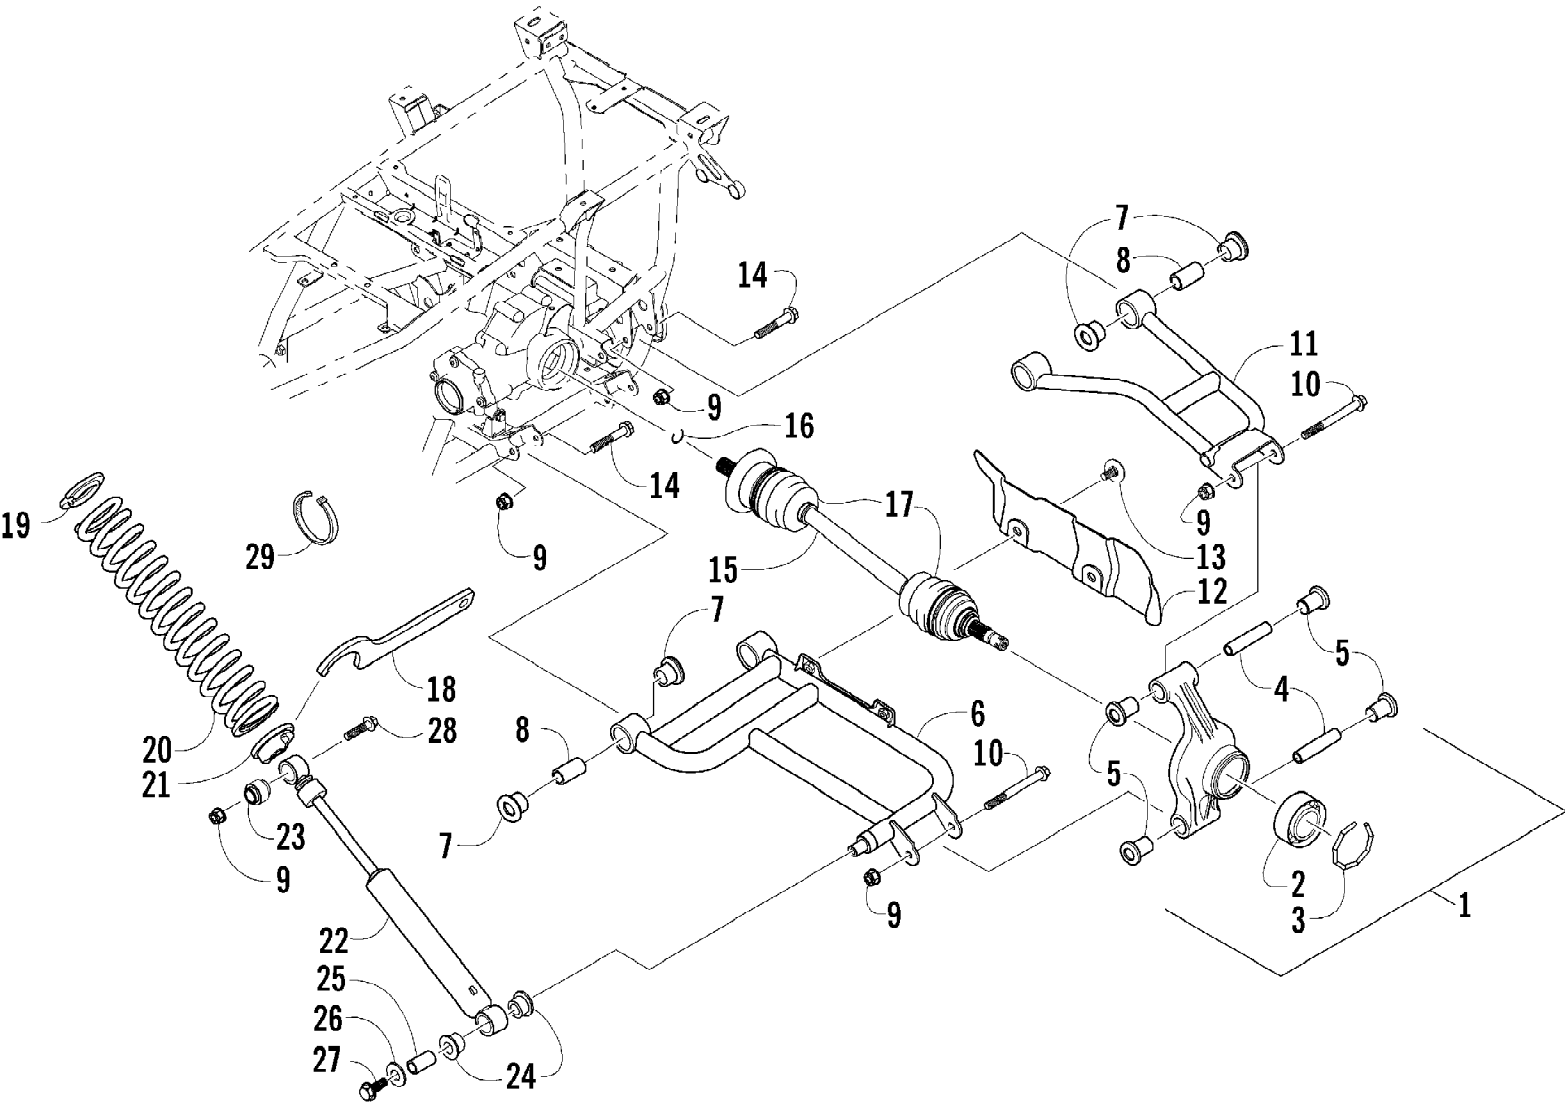

2007 ATV 650 H1 AUTOMATIC TRANSMISSION 4X4 FIS BLACK (A2007IBS4167) of 102
REAR SUSPENSION ASSEMBLY

2007 ATV 650 H1 AUTOMATIC TRANSMISSION 4X4 FIS BLACK (A2007IBS4167) Page 71 of 102
REAR SUSPENSION ASSEMBLY

Ref #	Part Number	Qty	S/P/F	Description
1	0504-372	1	S	Knuckle, Right Rear - Assembly (inc. 2-5)
1	0504-373	1	S/P	Knuckle, Left Rear - Assembly (inc. 2-5)
2	1402-027	2	S/P	Bearing, Wheel Hub
3	0423-423	2		Ring, Retaining
4	0403-038	4	S/P	Collar, Suspension Bushing
5	0403-032	8	S	Bushing, Suspension
6	0504-440	1	S	A-Arm, Rear - Lower Right (inc. 7-8)
6	0504-441	1	S	A-Arm, Rear - Lower Left (inc. 7-8)
7	0403-115	16	S	Bushing
8	0403-114	8	S	Collar
9	8428-002	14		Nut, Lock
10	8409-000	4		Screw, Cap
11	0504-476	1		A-Arm, Rear - Upper Right (inc. 7-8)
11	0504-477	1		A-Arm, Rear - Upper Left (inc. 7-8)
12	1406-068	1		Guard, Boot - Right
12	1406-069	1		Guard, Boot - Left
13	0423-545	4	/P	Screw, Body
14	8409-075	8		Screw, Cap
15	0502-811	2	S	Axle, Drive (inc. 16-17)
16	0441-893	2	S	Clip, Retaining
17	0436-276	2	S	Repair Kit, Boot - Rear Axle
18	0441-587	1		Wrench, Spanner
19	1603-889	2	/P	Retainer, Spring
20	0404-113	2		Spring, Suspension
21	0404-057	2		Cam, Spring Adjuster
22	0404-150	2		Shock Absorber - Rear (inc. 23-25)
23	0403-182	2		Bushing, Double-Bonded
24	0603-955	4		Bushing, Shock Absorber
25	1603-219	2	S	Sleeve, Shock Absorber
26	0423-087	2		Washer
27	8408-820	2	/P	Screw, Cap
28	8409-040	1		Screw, Cap - Right
28	8409-050	1		Screw, Cap - Left
29	0123-788	2	/P	Cable Tie