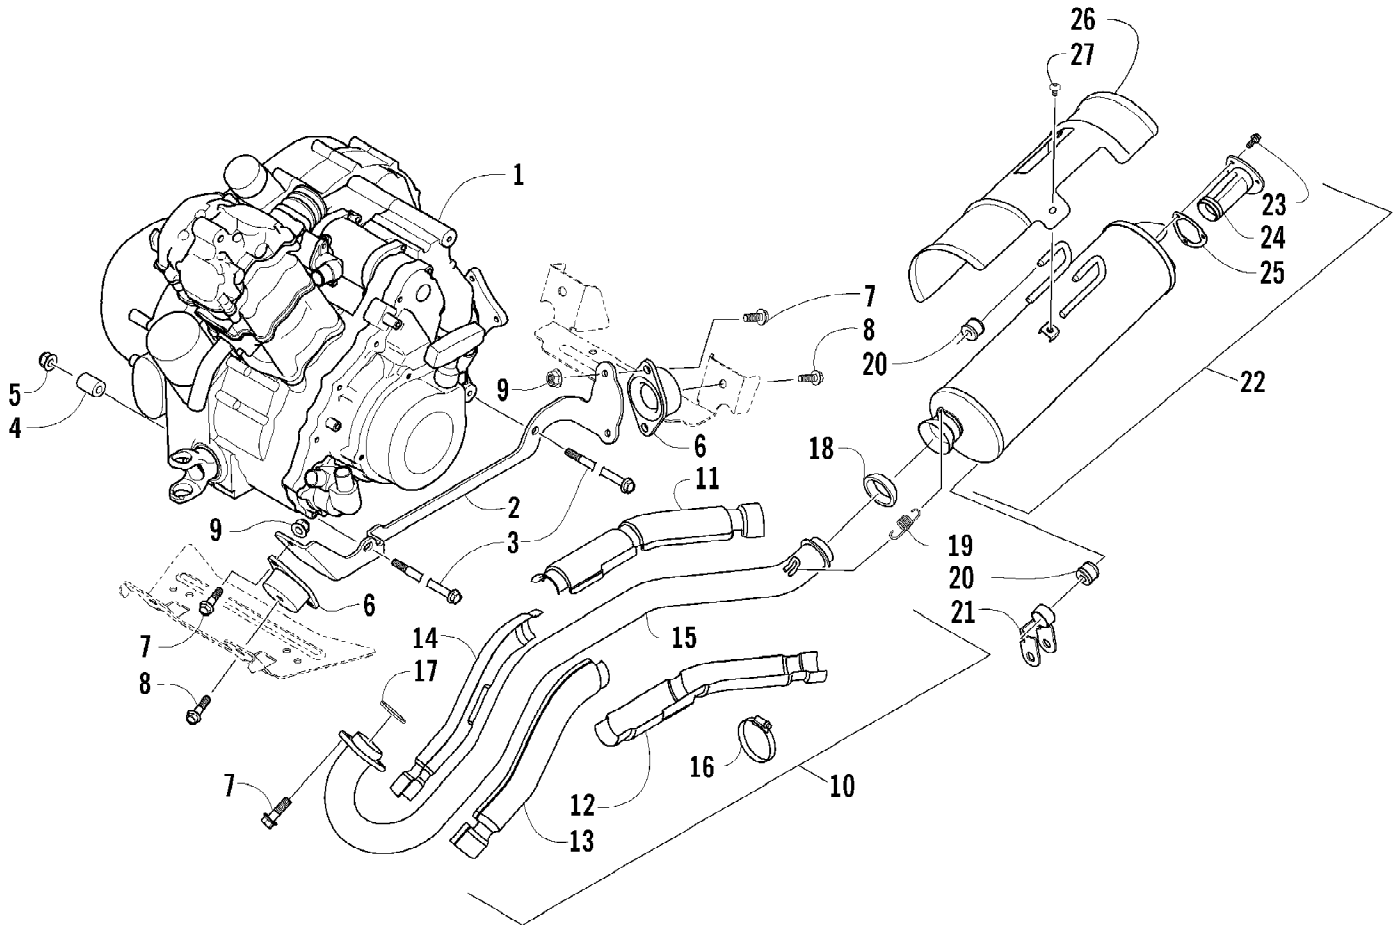

2007 ATV 650 H1 AUTOMATIC TRANSMISSION 4X4 FIS BLACK (A2007IBS416P) Page 39 of 102
ENGINE AND EXHAUST

2007 ATV 650 H1 AUTOMATIC TRANSMISSION 4X4 FIS BLACK (A2007IBS416P1) of 102
ENGINE AND EXHAUST

Ref #	Part Number	Qty	S/P/F	Description
1	0800-029	1	S	Engine
1	0800-051	1	S/F	Engine w/o Recoil
2	1506-740	1		Bracket, Engine - Right
2	1506-741	1		Bracket, Engine - Left
3	0423-405	2		Screw, Cap
4	0423-042	1	S	Spacer, Engine
5	8428-002	2		Nut, Lock
6	2406-065	4		Mount, Rubber - Engine
7	8408-820	10	/P	Screw, Cap
8	8408-012	4		Screw, Cap
9	8432-802	8		Nut
10	0512-345	1	/P	Pipe, Exhaust - Assembly (inc. 11-16)
11	0412-350	1		Shield, Exhaust Pipe - Outer - Rear
12	0412-339	1		Shield, Exhaust Pipe - Inner - Rear
13	0412-349	1		Shield, Exhaust Pipe - Inner - Front
14	0412-348	1		Shield, Exhaust Pipe - Outer - Front
15	0512-344	1		Pipe, Exhaust
16	0423-317	4	/P	Hose Clamp
17	0412-338	1	/P	Gasket, Exhaust Pipe
18	0412-375	1	/P	Seal, Exhaust
19	0612-668	2	/P	Spring, Extension
20	0412-215	3	S	Bushing, Exhaust Pipe
21	1506-732	1		Channel, Muffler Support
22	0512-355	1	/P	Muffler - Assembly (inc. 23-25)
23	8408-616	3		Screw, Cap
24	0512-219	1	/P	Arrester, Spark - Assembly
25	0412-313	1		Gasket, Spark Arrester
26	0412-373	1	/P	Cover, Muffler
27	8477-610	3		Screw, Machine