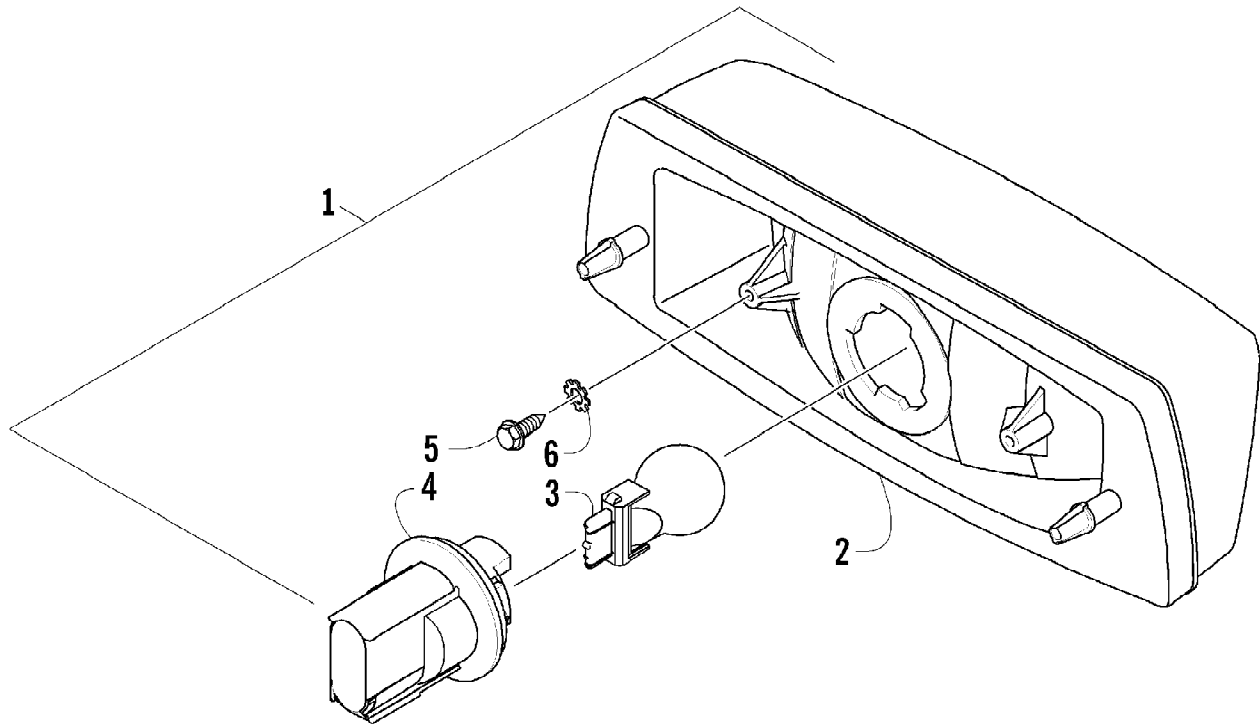

2007 ATV 650 H1 AUTOMATIC TRANSMISSION 4X4 FIS BLACK (A2007IBS4169) Page 2 of 102
TAILLIGHT ASSEMBLY

Ref #	Part Number	Qty	S/P/F	Description
1	0509-022	1		Taillight Assembly (inc. 2-4)
2	0509-025	1		Housing, Taillight
3	0409-056	1		Bulb, Taillight
4	0409-057	1		Socket, Taillight
5	0623-301	2	/P	Screw, Self-Tapping
6	8053-212	2	/P	Washer, Lock - External Tooth