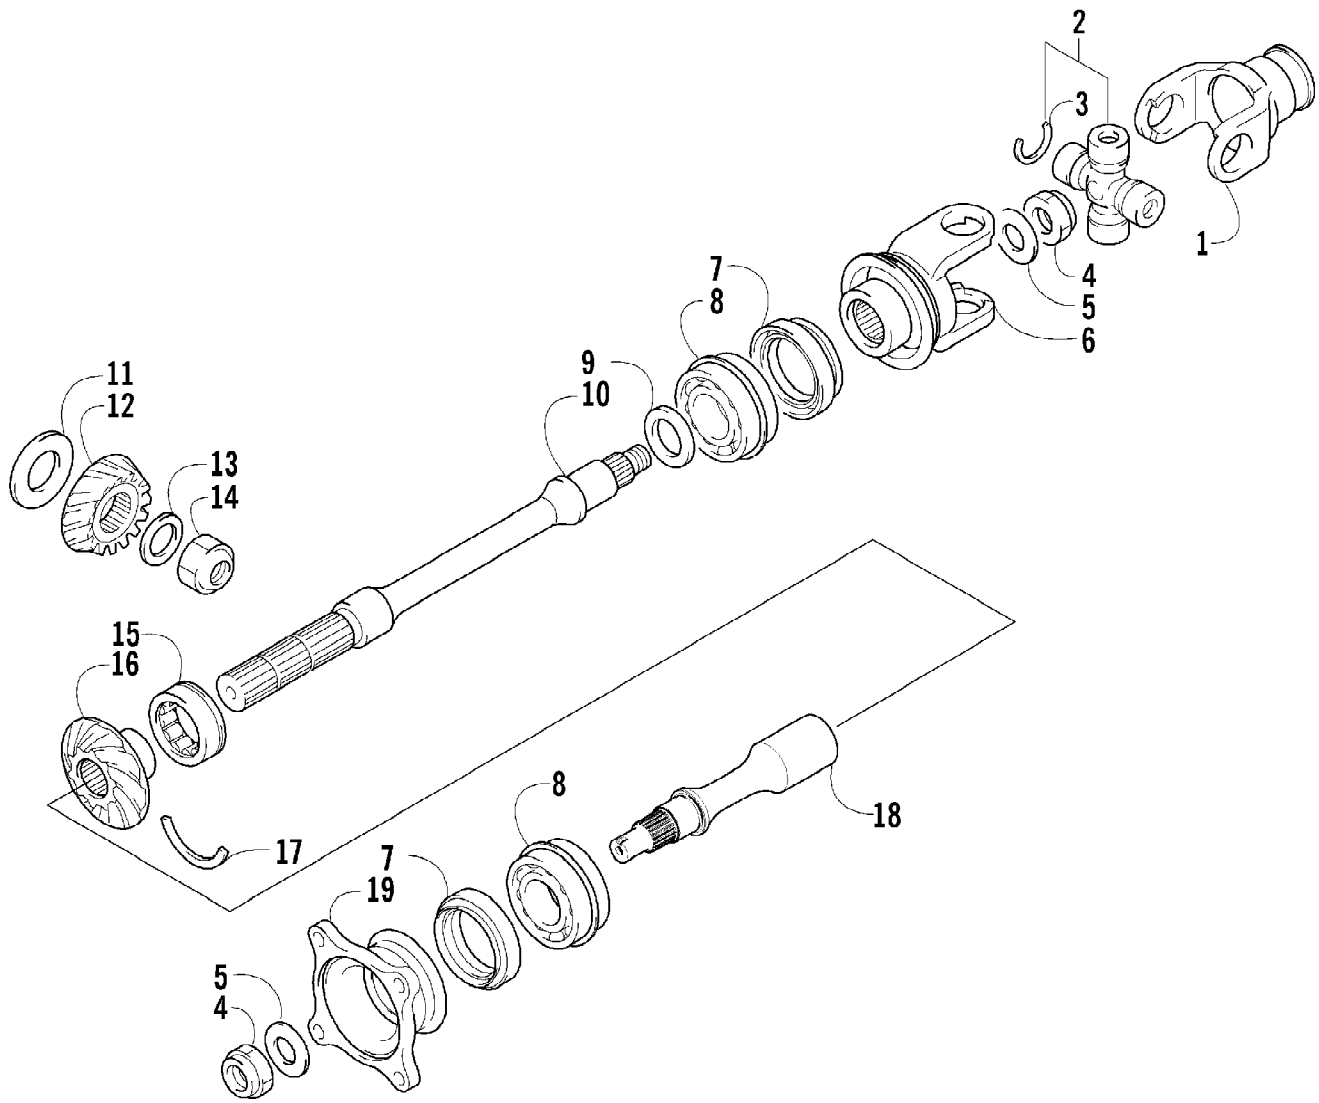

2007 ATV 650 H1 AUTOMATIC TRANSMISSION 4X4 FIS BLACK (A2007IBS4167) of 102
SECONDARY DRIVE ASSEMBLY

2007 ATV 650 H1 AUTOMATIC TRANSMISSION 4X4 FIS BLACK (A2007IBS4168) of 102
SECONDARY DRIVE ASSEMBLY

Ref #	Part Number	Qty	S/P/F	Description
1	0819-063	1		Yoke, Propeller Shaft Joint
2	1402-463	1	S	Joint, Universal - Set (inc. 3)
3	0423-450	4		Circlip
4	0827-013	2		Nut, Rear Output Joint
5	0828-020	2		Washer, Rear Output Flange
6	0819-061	1		Yoke, Drive Output - Front
7	0830-043	2		Seal, Oil - Driven Shaft
8	0832-017	2		Bearing, Driven Shaft
9	0828-021	AR		Shim, 25 x 34 x 0.25 mm
9	0828-022	AR		Shim, 25 x 34 x 0.30 mm
9	0828-023	AR		Shim, 25 x 34 x 0.70 mm
9	0828-024	AR		Shim, 25 x 34 x 0.90 mm
9	0828-025	AR		Shim, 25 x 34 x 0.95 mm
9	0828-026	AR		Shim, 25 x 34 x 1.00 mm
9	0828-027	AR		Shim, 25 x 34 x 1.05 mm
9	0828-028	AR		Shim, 25 x 34 x 1.10 mm
9	0828-029	AR		Shim, 25 x 34 x 1.15 mm
10	0819-003	1	S	Shaft, Secondary Driven - Front
11	0828-030	AR		Shim, 24 x 48 x 0.25 mm
11	0828-031	AR		Shim, 24 x 48 x 0.30 mm
11	0828-032	AR		Shim, 24 x 48 x 0.35 mm
11	0828-033	AR		Shim, 24 x 48 x 0.90 mm
11	0828-018	AR		Shim, 24 x 48 x 0.95 mm
11	0828-062	AR		Shim, 24 x 48 x 1.00 mm
11	0828-063	AR		Shim, 24 x 48 x 1.05 mm
11	0828-064	AR		Shim, 24 x 48 x 1.10 mm
11	0828-065	AR		Shim, 24 x 48 x 1.15 mm
12	0819-001	1		Gear, Secondary Drive
13	0828-019	1		Washer
14	0827-012	1		Nut
15	0832-016	1		Bearing, Driven Gear
16	0819-002	1		Gear, Secondary Driven
17	0819-011	1		Ring, Driven Bearing
18	0819-053	1		Shaft, Secondary Driven - Rear
19	0819-005	1		Flange, Output Joint - Rear