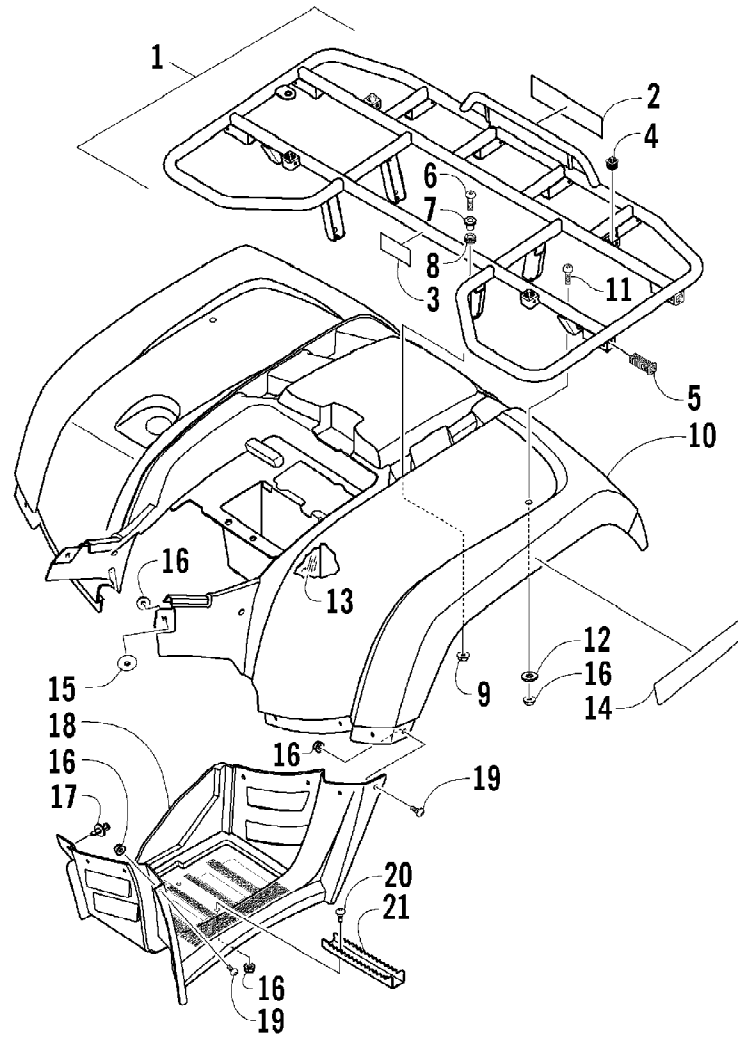

2007 ATV 650 H1 AUTOMATIC TRANSMISSION 4X4 FIS BLACK (A2007IBS41616) Page 7 of 102
REAR BODY PANEL ASSEMBLY

Ref #	Part Number	Qty	S/P/F	Description
1	0541-337	1	/P	Rack, Rear - Assembly (inc. 2-5)
2	0411-814	1	/P	Decal, "Arctic Cat"
3	0411-648	1		Decal, Warning - Rear Rack Load
4	0441-592	4	/P	Bushing, Rack
5	2406-014	8		Bushing, Rack
6	8410-830	4		Screw, Machine
7	0423-669	4		Spacer
8	0423-465	4		Grommet
9	8432-802	4		Nut, Lock
10	2506-338	1	S	Panel, Fender - Rear (inc. 13-14)
11	0423-654	2		Screw, Shoulder
12	8050-222	2	/P	Washer
13	0470-658	1		Shield, Heat
14	0411-820	1	S	Decal, Reflector - Rear - Right
14	0411-821	1	S	Decal, Reflector - Rear - Left
15	0423-101	2		Screw, Body
16	0423-540	24		Nut, Lock
17	0623-362	2		Rivet, Reinstallable
18	1406-356	1		Footwell - Right
18	2406-429	1	/P	Footwell - Left
19	0423-419	16		Screw, Machine
20	0423-355	4		Screw, Shoulder
21	1506-125	2	/P	Footpeg