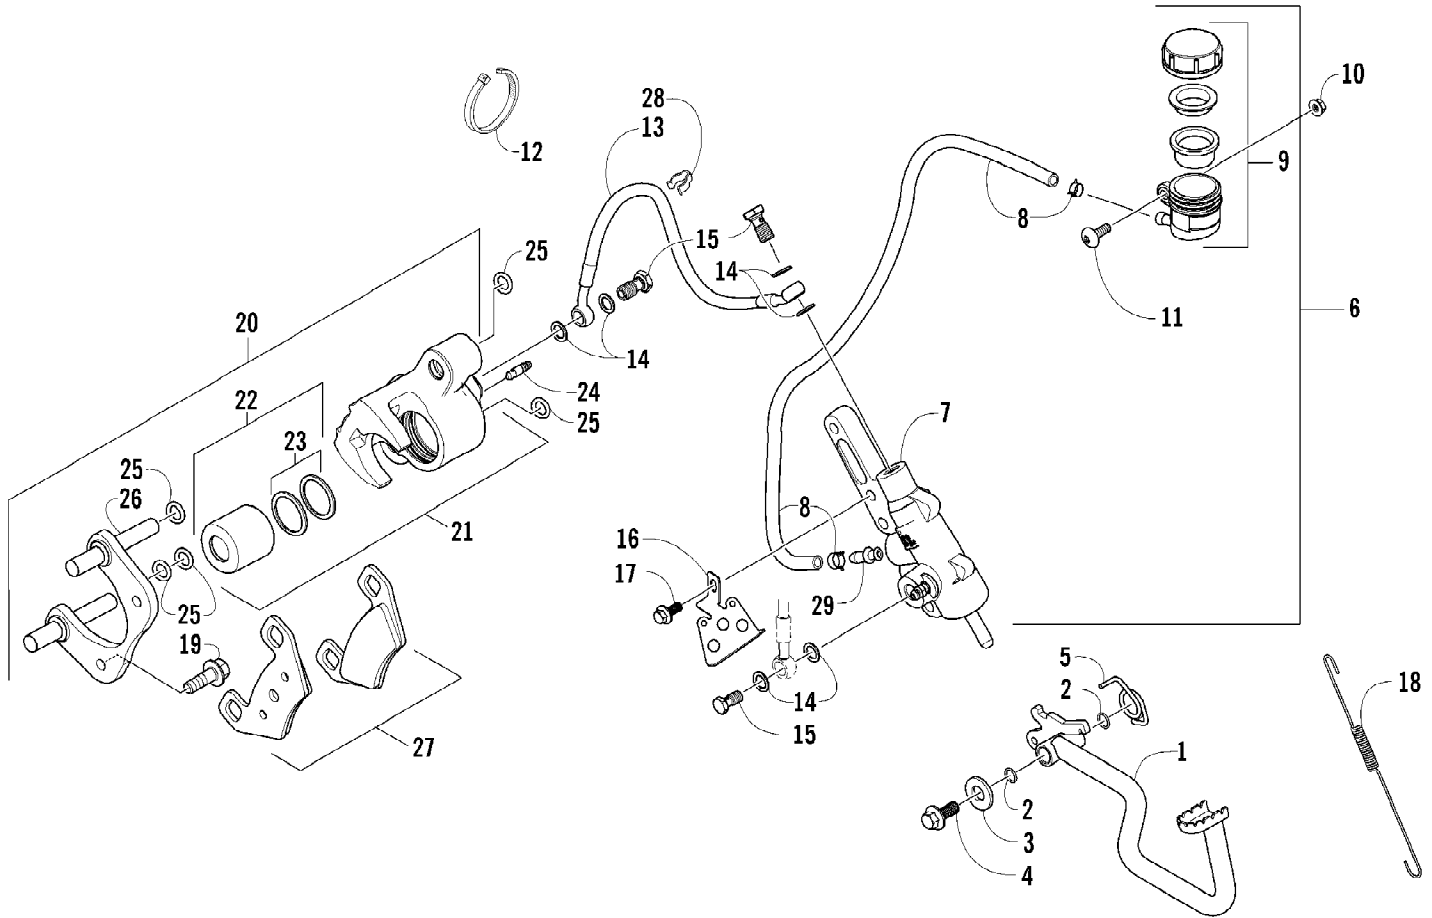

2007 ATV 650 H1 AUTOMATIC TRANSMISSION 4X4 FIS BLACK (A2007IBS4) Page 3 of 102
AUXILIARY BRAKE ASSEMBLY

2007 ATV 650 H1 AUTOMATIC TRANSMISSION 4X4 FIS BLACK (A2007IBS4B16P) Page 4 of 102
AUXILIARY BRAKE ASSEMBLY

Ref #	Part Number	Qty	S/P/F	Description
	1502-135	1		Fully Bled Master Cylinder Replacement Kit
1	1502-063	1		Lever, Brake
2	1602-213	2	/P	O-Ring
3	8050-252	1		Washer
4	8408-816	1		Screw, Cap
5	0502-807	1		Spring, Brake Lever
6	1502-137	1	S	Brake Assembly (inc. 7-9)
7	0	1	F	Master Cylinder
8	1502-142	1		Hose, Brake Reservoir w/Clamps
9	1502-141	1		Reservoir, Brake
10	0623-038	1		Nut, Flanged
11	8476-616	1		Screw, Machine
12	0123-788	1	/P	Cable Tie - 7.5 in.
13	1502-139	1		Hose, Brake
14	0423-178	6		Washer, Crush
15	0423-413	3		Bolt, Banjo-Fitting
16	1502-179	1		Bracket, Switch
17	8408-625	2		Screw, Cap
18	0502-785	1		Spring, Brake Switch
19	1623-589	2	S	Screw, Cap
20	0502-878	1	S	Caliper, Brake (inc. 21-27)
21	0502-603	1	S	Housing, Caliper - Assembly - Right Rear (inc. 22-24)
22	0502-606	1		Piston/Seal Set (inc. 23)
23	0502-607	1		Seal Set
24	0502-609	1	/P	Valve, Bleed
25	0502-608	1		O-Ring, Guide - Set
26	0502-605	1		Bracket Assembly
27	0502-875	1	S	Pad, Brake - Set
28	1502-115	2		Clip, Brake Hose
29	1502-138	1	S	Adapter, Hose