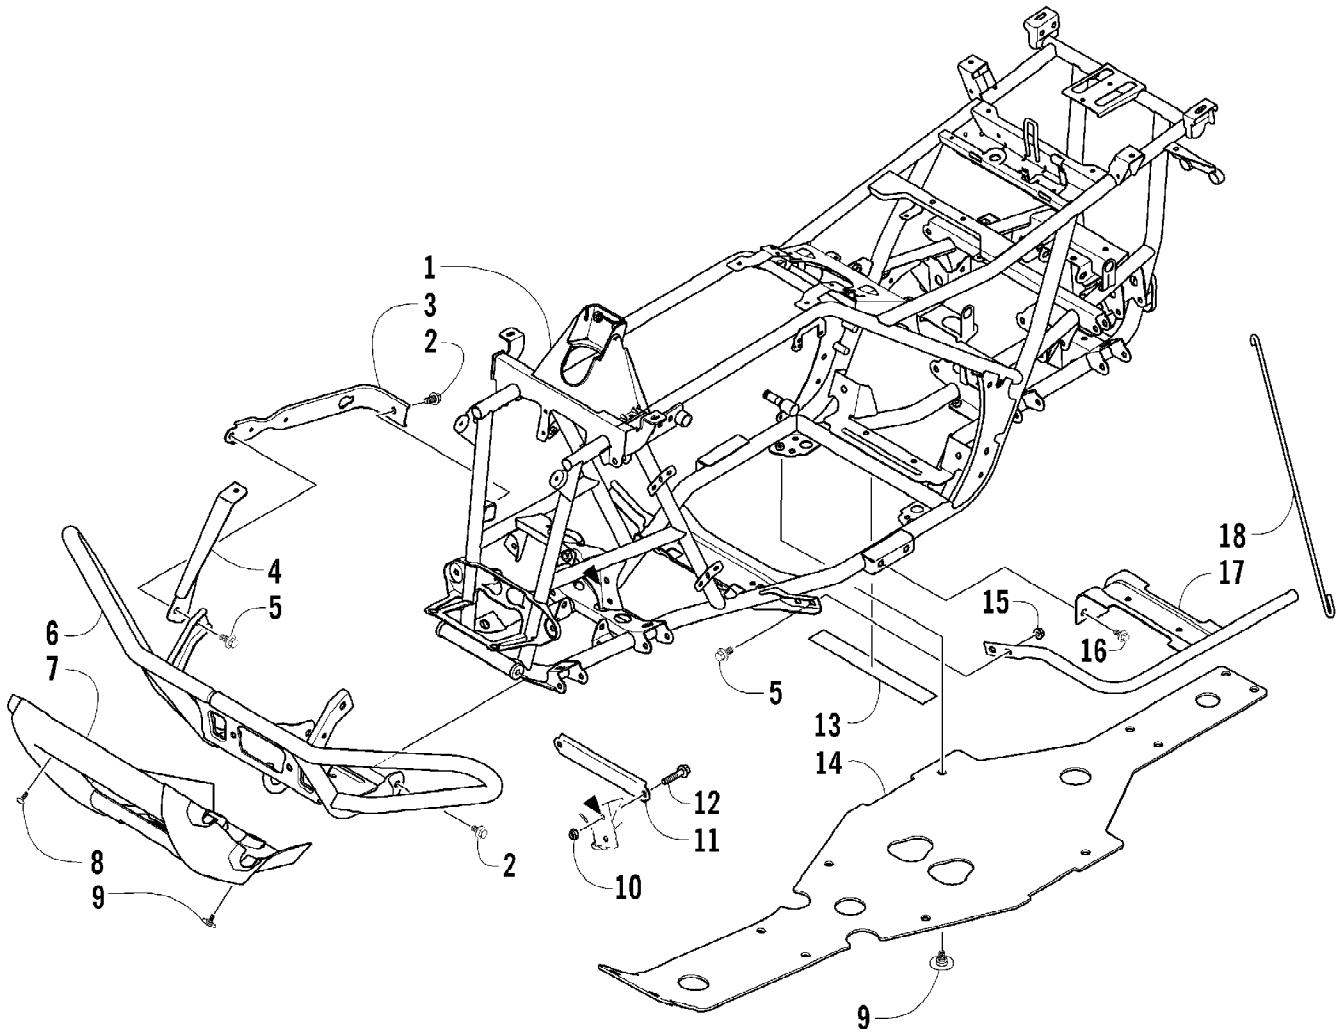

2007 ATV 650 H1 AUTOMATIC TRANSMISSION 4X4 FIS BLACK (A2007IBS416) Page 1 of 102
FRAME AND RELATED PARTS

2007 ATV 650 H1 AUTOMATIC TRANSMISSION 4X4 FIS BLACK (A2007IBS416P1) Page 12 of 102
FRAME AND RELATED PARTS

Ref #	Part Number	Qty	S/P/F	Description
1	2506-033	1		Frame, Main
2	8409-020	4	/P	Screw, Cap
3	1506-596	1	/P	Channel, Bumper Mounting - Right
3	0506-653	1	S	Channel, Bumper Mounting - Left
4	1506-562	1		Bracket, Mounting - Bumper - Right
4	1506-563	1		Bracket, Mounting - Bumper - Left
5	8408-816	6		Screw, Cap
6	1506-855	1	/P	Bumper
7	1406-360	1		Grille, Bumper
8	0423-419	2		Screw, Machine
9	0423-101	14		Screw, Body
10	8428-002	2		Nut, Lock
11	1506-429	1	S	Brace, A-Arm
12	8409-025	2		Screw, Cap
13	0406-289	2		Pad, Frame
14	2406-029	1		Panel, Belly
15	8424-802	4		Nut, Flange
16	8409-016	4		Screw, Cap
17	1506-380	1		Footrest - Right
17	1506-379	1		Footrest - Left
18	2406-147	2		Rod, Support