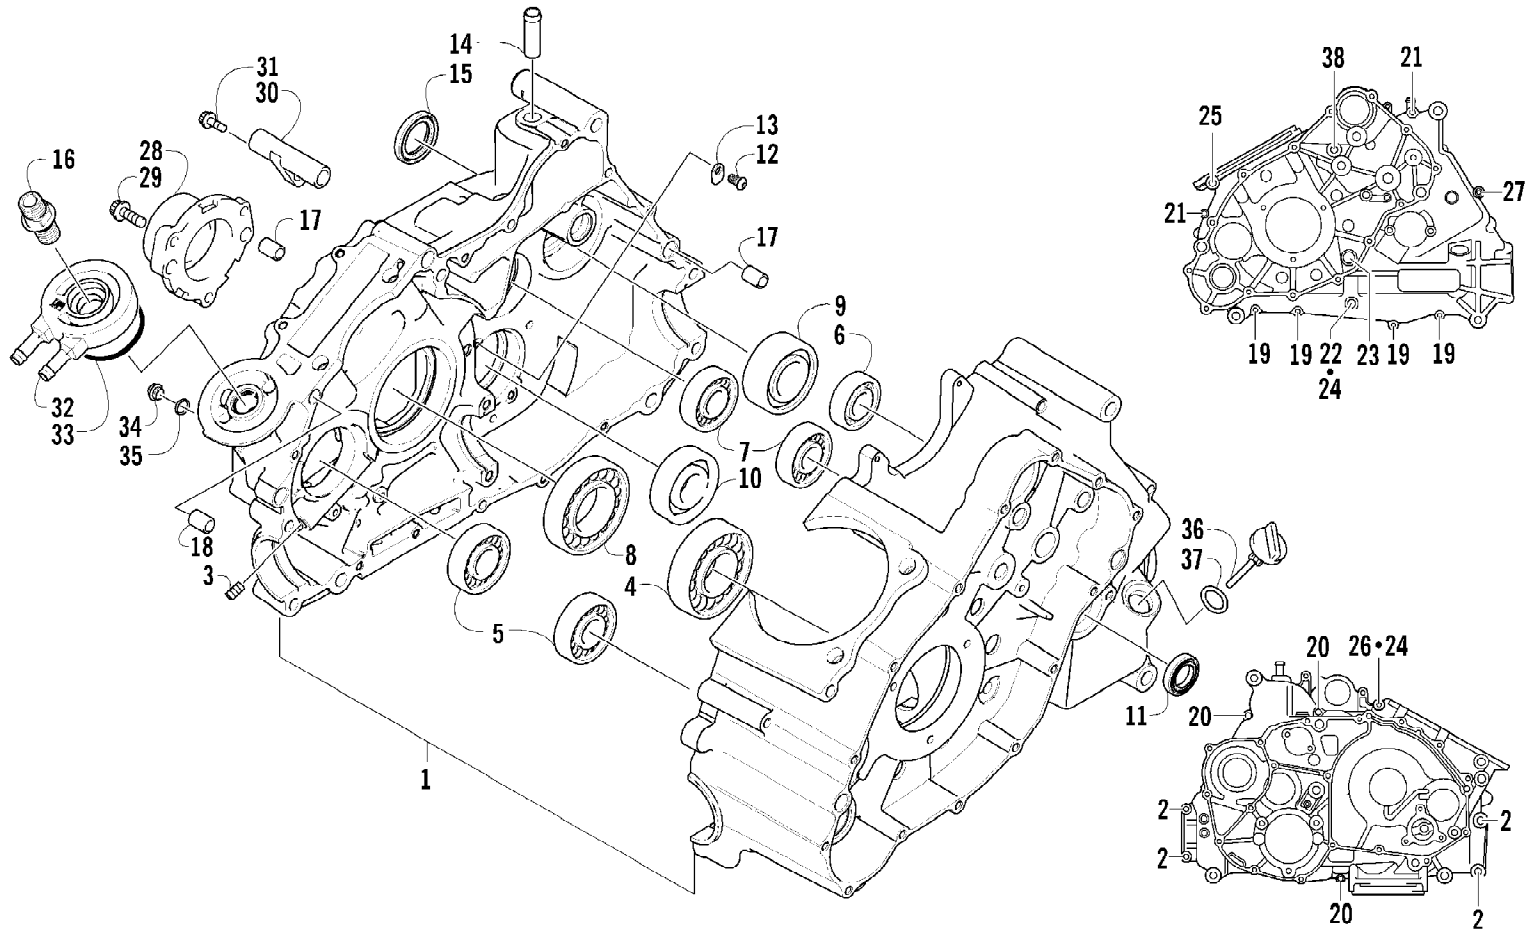

2007 ATV 650 H1 AUTOMATIC TRANSMISSION 4X4 FIS BLACK (A2007IBS41162) Page 27 of 102
CRANKCASE ASSEMBLY (VIN: 4UF07ATV47T237701 up to 4UF07ATV97T270001 and up)

2007 ATV 650 H1 AUTOMATIC TRANSMISSION 4X4 FIS BLACK (A2007IBS441612) Page 28 of 102
CRANKCASE ASSEMBLY (VIN: 4UF07ATV47T237701 up to 4UF07ATV97T270001 and up)

Ref #	Part Number	Qty	S/P/F	Description
1	0801-096	1	S	Crankcase Assembly (inc. 2-15)
2	8412-850	4		Screw, Cap
3	0801-002	2		Plug
4	0832-003	1	S	Bearing
5	0832-005	2	S	Bearing
6	0832-013	1	S	Bearing
7	0832-014	2	S	Bearing
8	0832-002	1	S	Bearing
9	0832-012	1	S	Bearing
10	0832-015	1	S/P	Bearing
11	0822-052	1		Seal, Countershaft
12	0826-100	2		Screw, Machine
13	0822-010	2	/P	Retainer, Bearing
14	0801-028	1		Pipe, Breather
15	0830-035	1		Seal, Driveshaft
16	0812-056	1		Union, Oil Filter
17	0829-002	5		Pin, Dowel
18	0829-003	1		Pin, Dowel
19	8468-645	4		Screw, Machine
20	8468-655	3		Screw, Machine
21	8468-675	2		Screw, Machine
22	8412-860	1		Screw, Cap
23	0826-017	1		Screw, Cap
24	0830-008	2		Gasket
25	0826-019	1		Screw, Cap
26	0826-018	1		Screw, Cap
27	8468-695	1		Screw, Machine
28	0801-006	1		Housing, Secondary Shaft Bearing
29	0826-105	3		Screw, Cap
30	0801-069	1		Pipe, Breather
31	0826-038	1		Screw, Machine
32	0812-055	1		Tower, Oil Filter
33	0830-166	1		O-Ring
34	0812-058	2		Plug
35	0812-026	2		Gasket
36	0801-005	1		Stick, Oil Level
37	0830-010	1		O-Ring, Oil Level Stick
38	8468-680	1		Screw, Machine