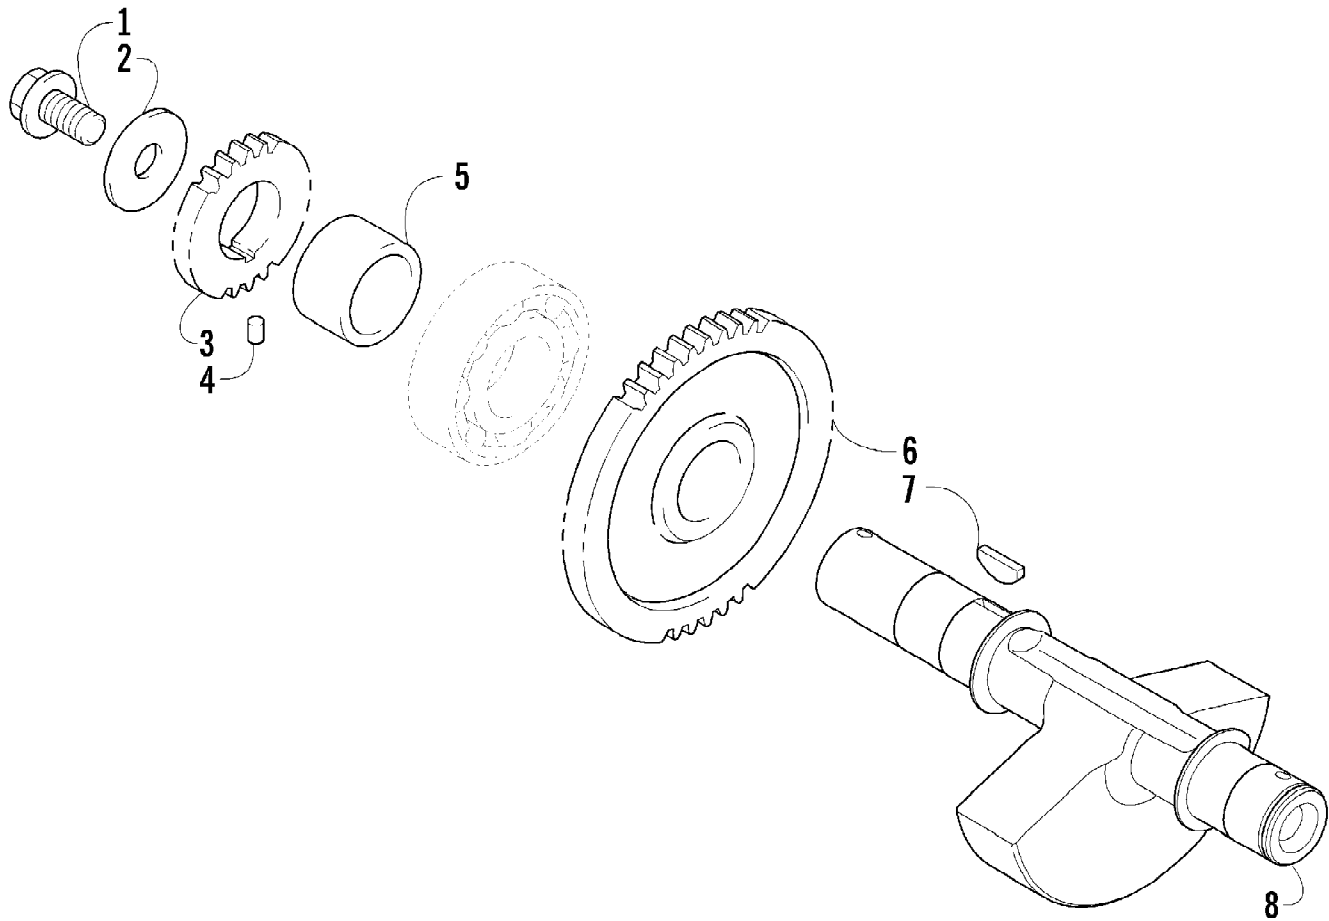

2007 ATV 650 H1 AUTOMATIC TRANSMISSION 4X4 FIS BLACK (A2007IBS41612) Page 23 of 102
CRANK BALANCER ASSEMBLY

2007 ATV 650 H1 AUTOMATIC TRANSMISSION 4X4 FIS BLACK (A2007IBS416P24 of 102)
CRANK BALANCER ASSEMBLY

Ref #	Part Number	Qty	S/P/F	Description
1	0826-033	1		Screw, Cap
2	0828-003	1		Washer
3	0811-003	1		Gear, Oil Pump Drive
4	0829-007	1		Dowel, Solid
5	0811-004	1		Spacer
6	0811-002	1		Gear, Driven
7	0829-006	1		Key - Crank Balancer Shaft
8	0811-017	1		Balancer, Crank