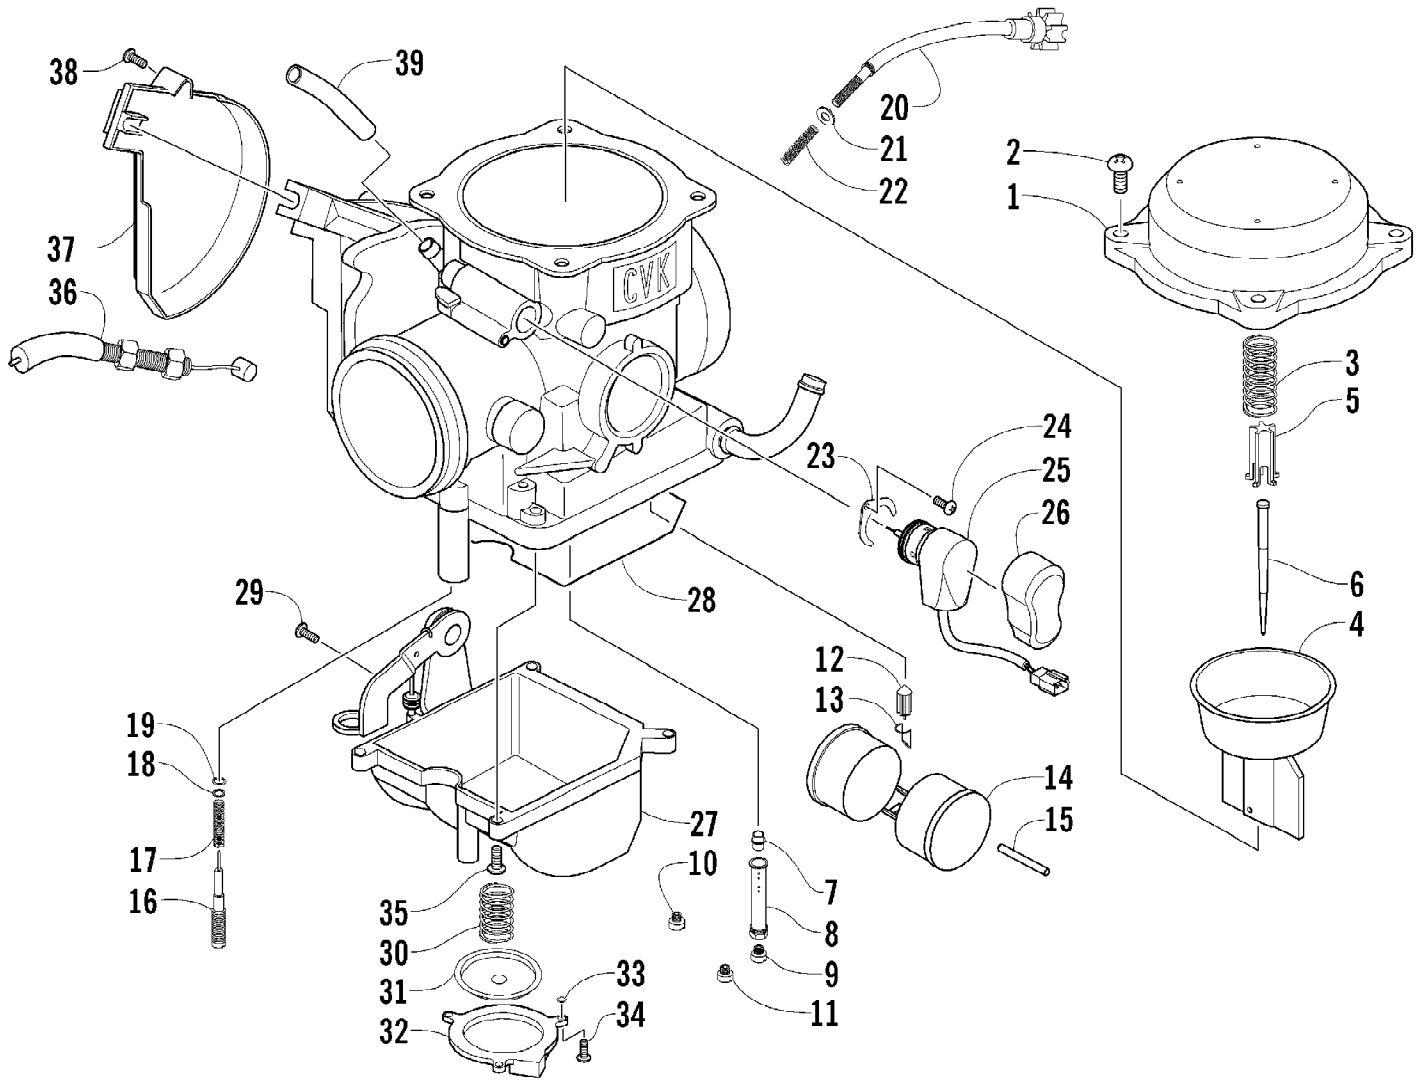

2007 ATV 650 H1 AUTOMATIC TRANSMISSION 4X4 FIS BLACK (A2007IBS416) Page 1 of 102
CARBURETOR

2007 ATV 650 H1 AUTOMATIC TRANSMISSION 4X4 FIS BLACK (A2007IBS416) Page 12 of 102
CARBURETOR

Ref #	Part Number	Qty	S/P/F	Description
	0470-571	1		Complete Carburetor Assembly CVK36-AE
1	5507-001	1		Cover, Top
2	5507-002	4	/P	Screw, Top Cover
3	5507-173	1	S	Spring
4	5507-099	1		Piston, Vacuum
5	5507-005	1		Seat, Spring
6	5507-184	1		Jet Needle
7	5507-007	1		Needle Jet
8	5507-047	1	/P	Holder, Needle Jet
9	5507-075	1		Main Jet - 132
9	5507-072	1		Main Jet - 125 Optional
9	5507-073	1		Main Jet - 128 Optional
9	5507-074	1		Main Jet - 130 Optional
9	5507-057	1	/P	Main Jet - 135 Optional
9	5507-076	1	/P	Main Jet - 138 Optional
9	5507-043	1		Main Jet - 142 Optional
9	5507-042	1	/P	Main Jet - 145 Optional
9	5507-041	1		Main Jet - 148 Optional
9	5507-009	1	/P	Main Jet - 150 Optional
9	5507-077	1		Main Jet - 152 Optional
9	5507-078	1		Main Jet - 155 Optional
10	5507-101	1	S	Slow Jet
11	5507-112	1		Starter Jet - 85
12	5507-183	1		Valve, Float - Set (inc. 13)
13	0	1	F	Clip
14	5507-039	1		Float Set (inc. 15)
15	0	1	F	Pin, Float
16	5507-111	1		Screw, Pilot - Set (inc. 17-19)
17	0	1	F	Spring
18	0	1	F	Washer
19	0	1	F	O-Ring
20	5507-027	1		Screw, Idle Adjust
21	5507-028	1		Washer
22	5507-029	1		Spring
23	5507-115	1		Plate
24	5507-117	1	/P	Screw
25	5507-204	1		Choke, Electric
26	5507-114	1		Cover, Electric Choke
27	5507-203	1		Chamber, Float - Assembly (inc. 28-34)
28	5507-067	1	/P	O-Ring, Float Chamber
29	5507-050	1	/P	Screw, Drain
30	5507-032	1		Spring
31	5507-202	1		Diaphragm Assembly
32	5507-033	1		Housing, Pump
33	5507-034	1		U-Ring
34	5507-035	3		Screw
35	5507-017	4	/P	Screw
36	0487-021	1	S	Cable, Throttle
37	5507-036	1		Cover
38	5507-037	1	/P	Screw
39	0410-048	AR	S	Hose, Vent - 25 ft