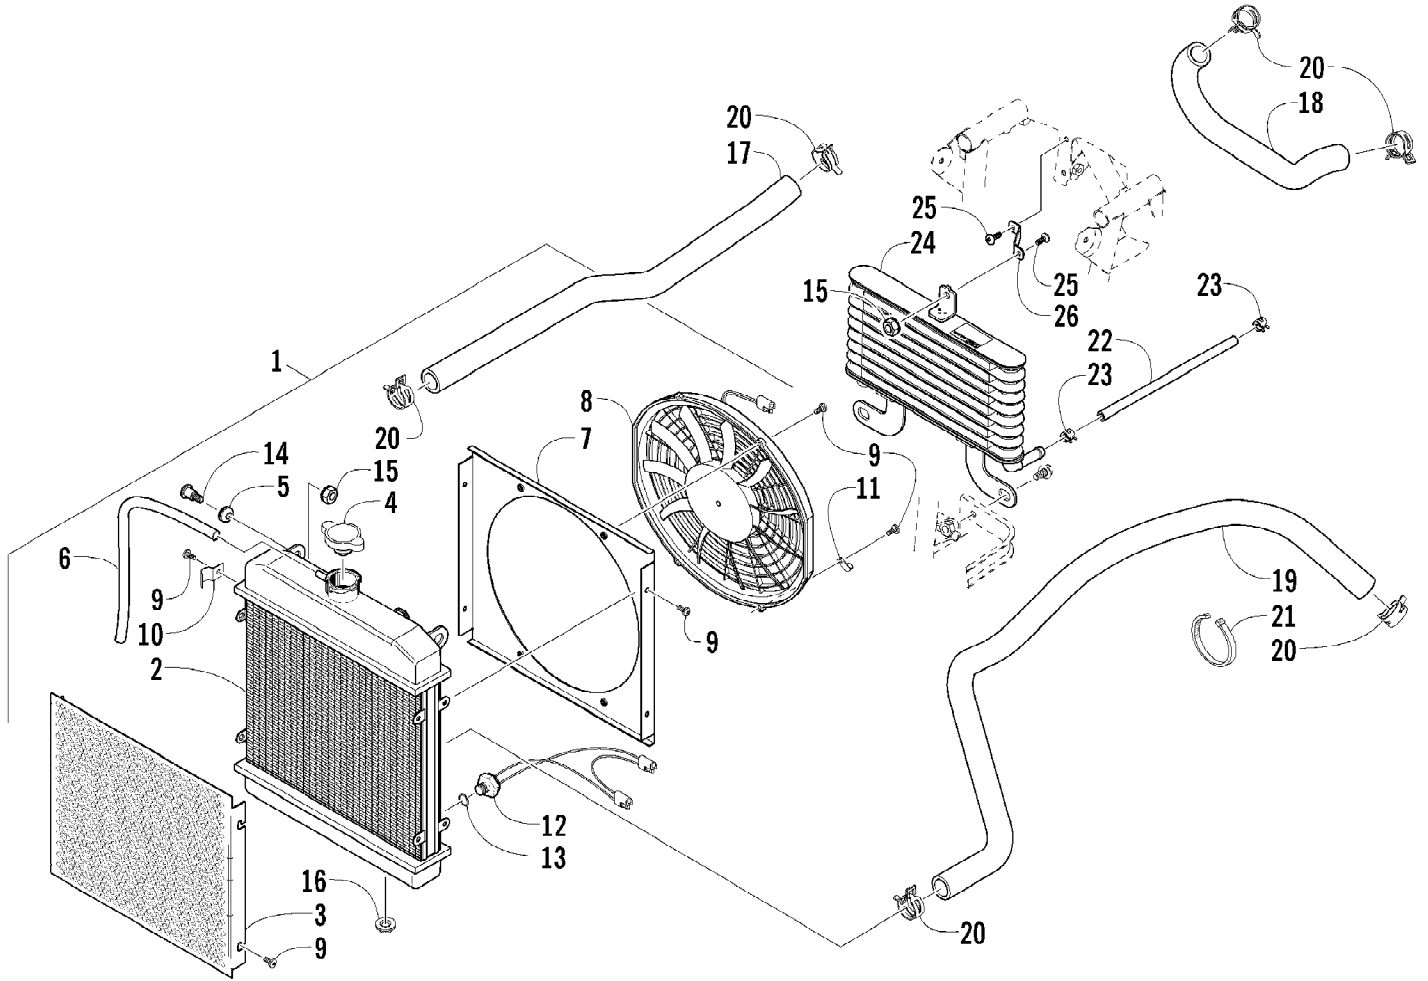

2007 ATV 650 H1 AUTOMATIC TRANSMISSION 4X4 FIS BLACK (A2007IBS47162) Page 21 of 102
COOLING ASSEMBLY (VIN: 4UF07ATV17T236134 and above)

2007 ATV 650 H1 AUTOMATIC TRANSMISSION 4X4 FIS BLACK (A2007IBS41612) Page 22 of 102
COOLING ASSEMBLY (VIN: 4UF07ATV17T236134 and above)

Ref #	Part Number	Qty	S/P/F	Description
1	0413-172	1	S	Radiator Assembly (inc. 2-13)
2	0413-184	1	/P	Radiator
3	0413-007	1		Screen, Radiator
4	0413-002	1	S	Cap, Radiator
5	0423-030	2		Grommet
6	0610-016	AR	/P	Hose - 25 ft
7	0413-046	1		Shroud, Fan
8	0413-123	1	/P	Fan, Cooling
9	8475-512	12		Screw, Machine
10	0423-351	1		Clamp, Wire
11	0123-397	1		Clamp, Cable
12	0413-168	1		Sensor, Temperature - Coolant
13	0423-390	1	S	O-Ring
14	0423-484	2		Screw, Shoulder
15	0623-038	4		Nut w/Washer
16	0423-028	2		Bushing, Stem
17	0410-002	1		Hose, Coolant - Upper
18	0410-022	1		Hose, Coolant - Crossover
19	0410-041	1		Hose, Coolant - Lower
20	0423-496	6		Clamp, Hose
21	0123-788	2	/P	Cable Tie
22	0410-127	2		Hose, Oil Cooler
23	0423-632	4		Clamp, Hose
24	0413-163	1	S	Cooler, Oil
25	8476-612	2		Screw, Machine
26	0513-022	1		Bracket, Mtg Upper-Oil Cooler