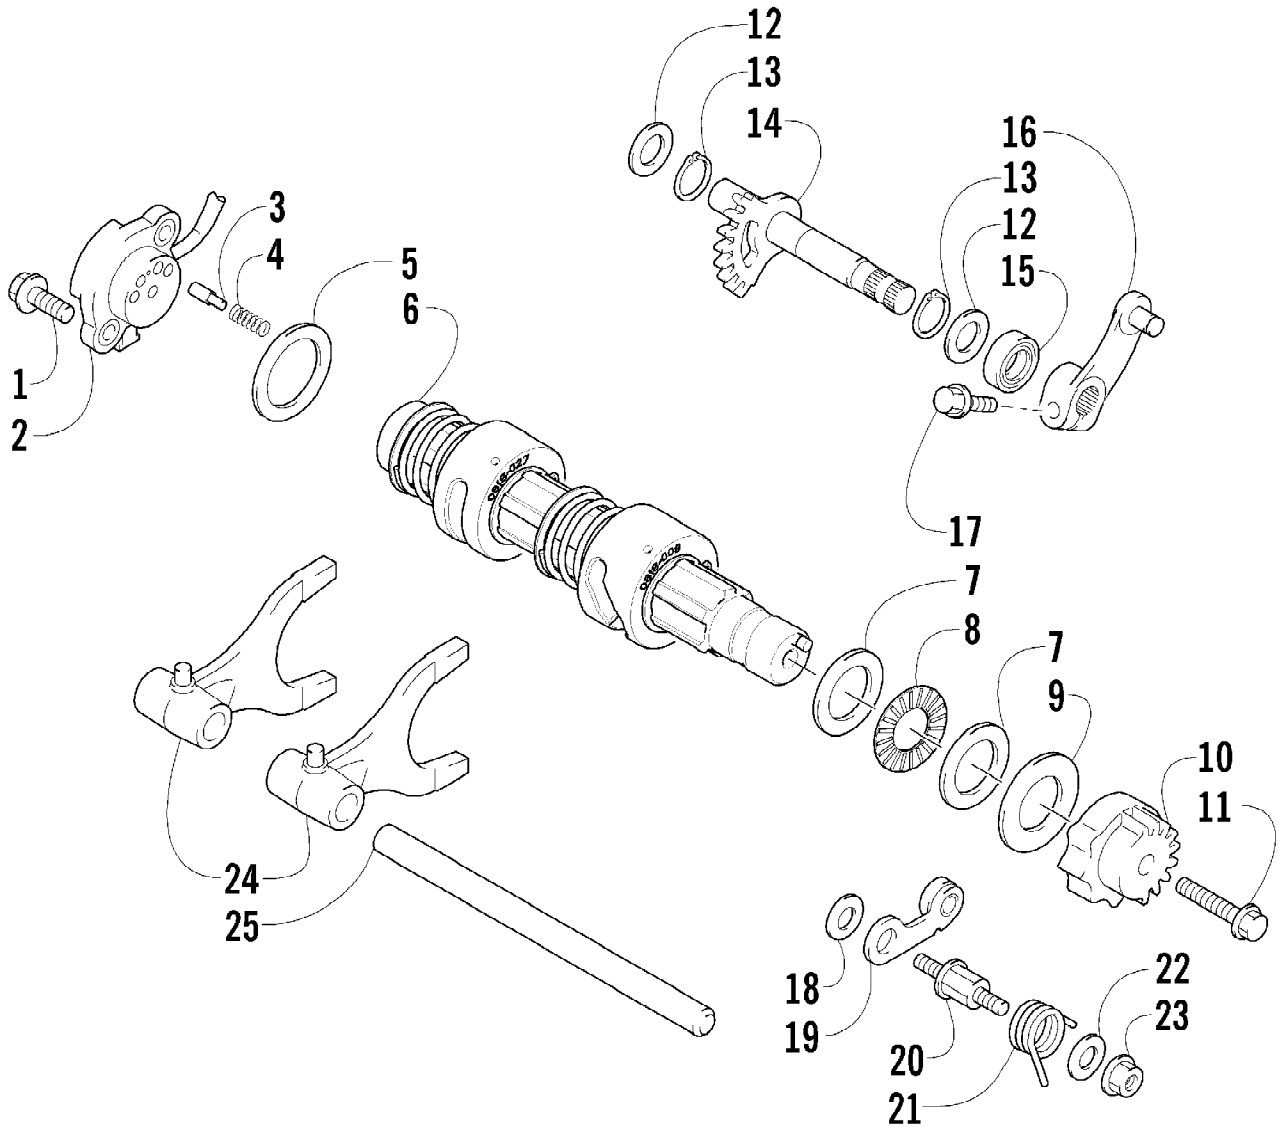

2007 ATV 650 H1 AUTOMATIC TRANSMISSION 4X4 FIS BLACK (A2007IBS4165) Page 2 of 102
GEAR SHIFTING ASSEMBLY

2007 ATV 650 H1 AUTOMATIC TRANSMISSION 4X4 FIS BLACK (A2007IBS4165) Page 3 of 102
GEAR SHIFTING ASSEMBLY

Ref #	Part Number	Qty	S/P/F	Description
1	8470-520	2		Screw, Machine
2	0818-049	1	S	Base, Gear Shift Position
3	0818-013	2		Contact
4	0818-017	2		Spring
5	0828-040	1		Washer, Shift Shaft
6	0818-046	1		Shaft, Gear Shift - Assembly
7	0828-067	2		Washer, Shift Shaft
8	0832-034	1	S	Bearing
9	0828-037	1		Washer, Gear Shift Cam Plate
10	0818-005	1	S	Plate, Gear Shift Cam
11	0826-006	1		Bolt, Gear Shift Cam Plate
12	0828-036	2		Washer, Sub-Gear Shift Shaft
13	0831-010	2		Circlip, Sub-Gear Shift Shaft
14	0818-007	1	/P	Shaft, Sub-Gear Shift
15	0830-044	1		Seal, Sub-Gear Shift Shaft
16	0818-014	1		Arm, Shift
17	8468-620	1	/P	Screw, Machine
18	0828-038	1		Washer, Cam Stopper
19	0818-002	1		Stopper, Cam
20	0818-004	1		Support, Cam Stopper
21	0818-028	1		Spring, Cam Stopper
22	0828-035	1		Washer, Cam Stopper Spring
23	8424-602	1	/P	Nut, Cam Stopper Spring
24	0818-072	2	/P	Fork, Shift
25	0818-006	1		Shaft, Shift Fork