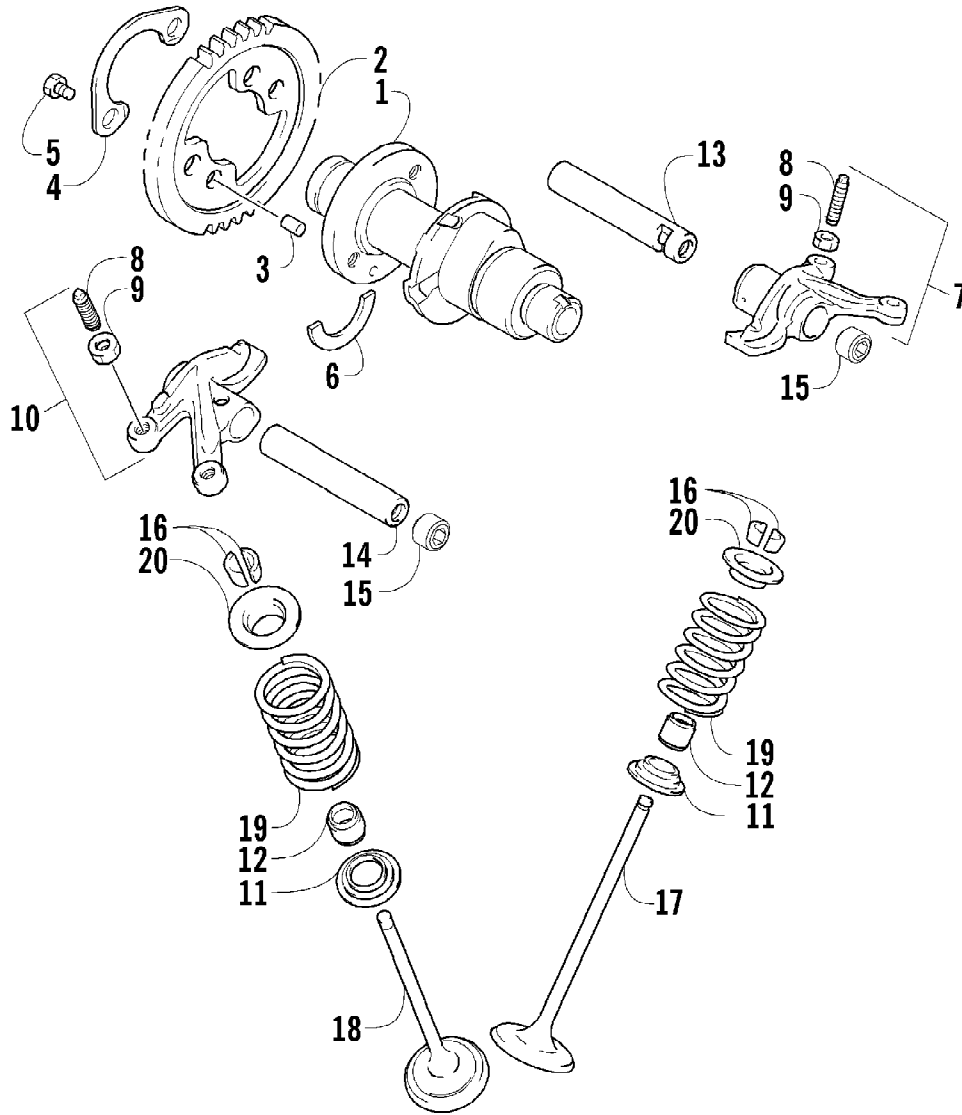

2007 ATV 650 H1 AUTOMATIC TRANSMISSION 4X4 FIS BLACK (A2007IBS4B16P) of 102
CAMSHAFT/VALVE ASSEMBLY

2007 ATV 650 H1 AUTOMATIC TRANSMISSION 4X4 FIS BLACK (A2007IBS4B16) of 102
CAMSHAFT/VALVE ASSEMBLY

Ref #	Part Number	Qty	S/P/F	Description
1	0809-116	1	S	Camshaft
2	0809-002	1		Sprocket
3	0829-008	1		Pin
4	0828-004	1		Washer
5	0826-034	2		Bolt
6	0809-003	1		C-Ring
7	0809-134	1	S/F	Arm, Valve Rocker - Intake (inc. two No. 8-9)
8	0809-033	4	S/F	Screw
9	0827-007	4	F	Nut
10	0809-136	1	S/F	Arm, Valve Rocker - Exhaust (inc. two No. 8-9)
11	0809-006	4	F	Seat, Spring - Valve
12	0830-016	4	S/F	Seal, Oil
13	0809-007	1	F	Shaft, Rocker Arm - Intake
14	0809-008	1	F	Shaft, Rocker Arm - Exhaust
15	0831-041	2	F	Plug, Shaft
16	0809-014	8	F	Keeper, Valve
17	0809-039	2	S/F	Valve, Intake
18	0809-040	2	S/F	Valve, Exhaust
19	0809-138	4	S/F	Spring, Valve
20	0809-013	4	F	Retainer, Spring