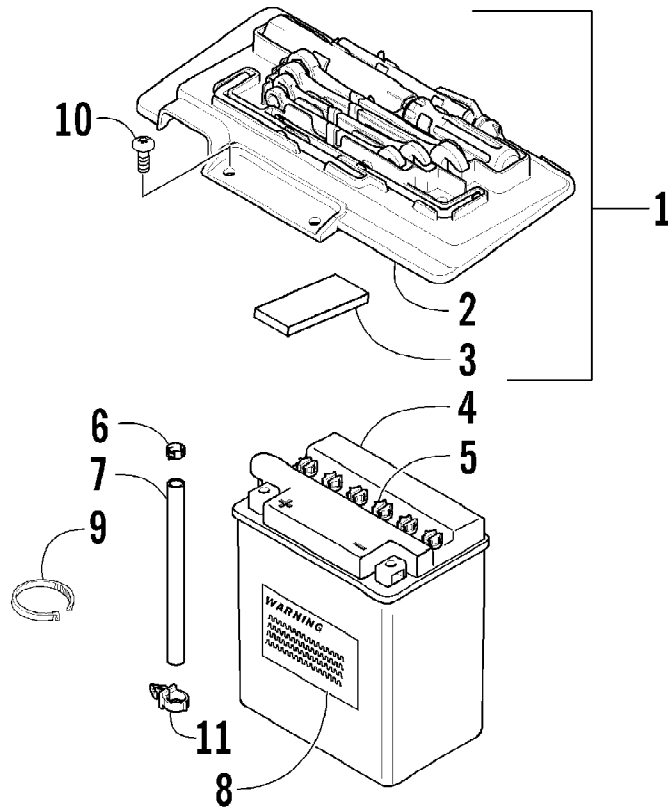

2007 ATV 650 H1 AUTOMATIC TRANSMISSION 4X4 FIS BLACK (A2007IBS4B16P) Page 6 of 102
BATTERY ASSEMBLY

Ref #	Part Number	Qty	S/P/F	Description
1	5991-395	1	S	Battery Cover/Tool Tray Assembly (inc. 2-3)
2	2406-815	1	/P	Cover, Battery
3	0406-288	2		Pad, Battery
3	0444-122	1	S/P	Kit, Tool Not Illustrated
4	0745-045	1	/P	Battery Assembly (inc. 5-8)
5	0645-045	6		Cap, Battery
6	0645-152	1		Clamp, Hose
7	0645-263	1	/P	Hose, Vent
8	0645-151	1		Label, Warning - Battery
9	0123-903	4		Cable Tie - 11.5 in.
10	8476-616	2		Screw, Machine
11	0623-101	AR		Clip, Retaining