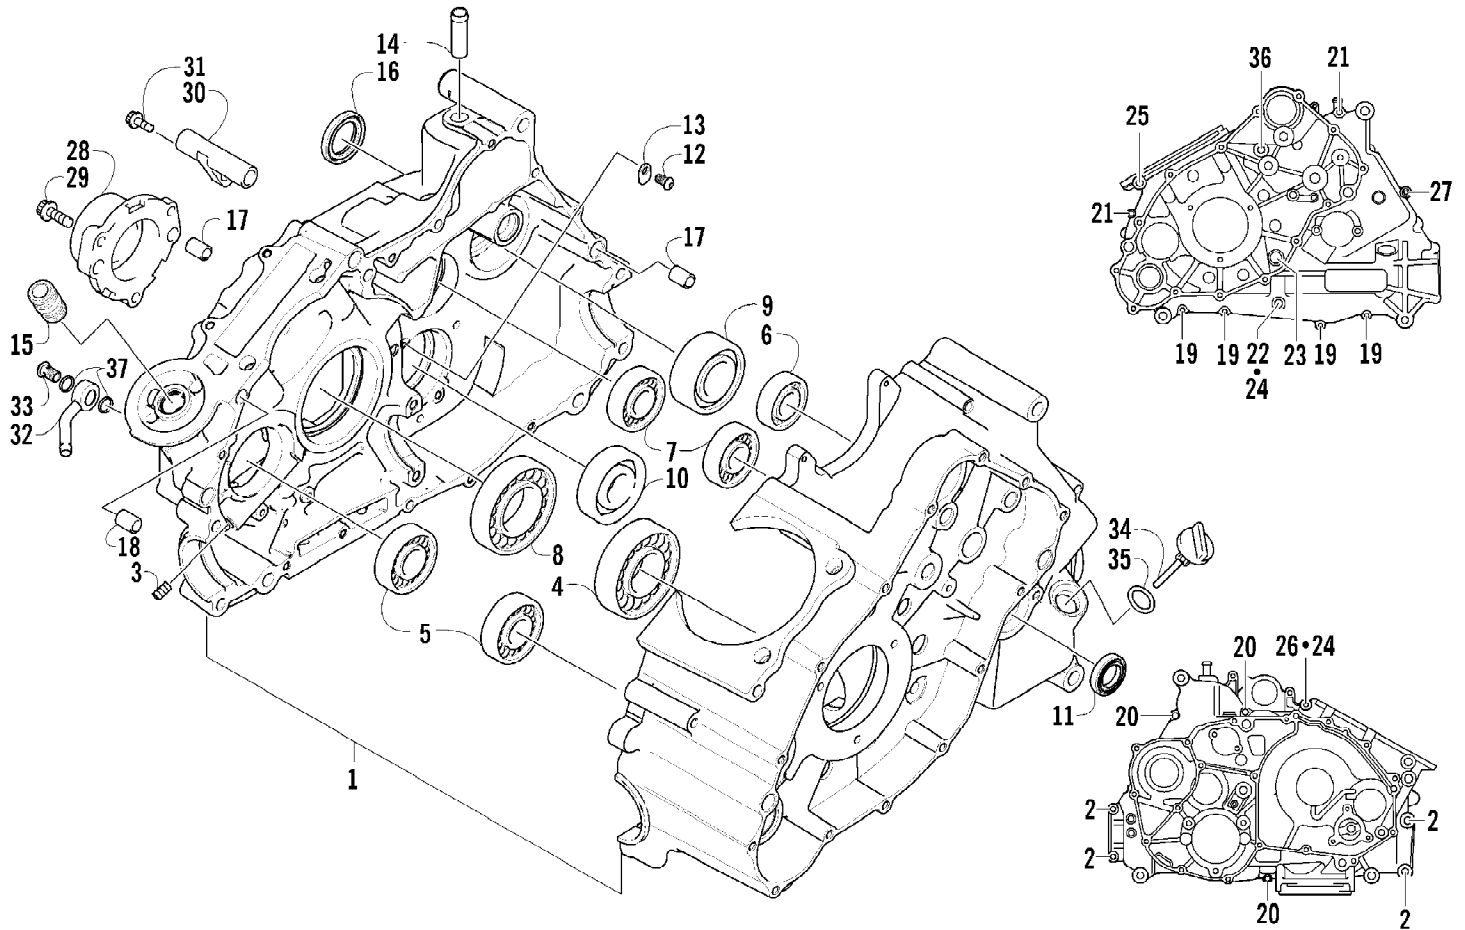

2007 ATV 650 H1 AUTOMATIC TRANSMISSION 4X4 FIS BLACK (A2007IBS471625 of 102)
CRANKCASE ASSEMBLY (Up to VIN: 4UF07ATV47T237701)

2007 ATV 650 H1 AUTOMATIC TRANSMISSION 4X4 FIS BLACK (A2007IBS47T237701) Page 26 of 102
CRANKCASE ASSEMBLY (Up to VIN: 4UF07ATV47T237701)

Ref #	Part Number	Qty	S/P/F	Description
1	0801-056	1	S	Crankcase Assembly (inc. 2-16)
2	8412-850	4		Screw, Cap
3	0801-002	2		Plug
4	0832-003	1	S	Bearing
5	0832-005	2	S	Bearing
6	0832-013	1	S	Bearing
7	0832-014	2	S	Bearing
8	0832-002	1	S	Bearing
9	0832-012	1	S	Bearing
10	0832-015	1	S/P	Bearing
11	0822-052	1		Seal, Countershaft
12	0826-100	2		Screw, Cap
13	0822-010	2	/P	Retainer, Bearing
14	0801-028	1		Pipe, Breather
15	0812-008	1		Union, Oil Filter
16	0830-035	1		Seal, Driveshaft
17	0829-002	5		Pin, Dowel
18	0829-003	1		Pin, Dowel
19	8468-645	4		Screw, Machine
20	8468-655	3		Screw, Machine
21	8468-675	2		Screw, Machine
22	8412-860	1		Screw, Cap
23	0826-017	1		Screw, Cap
24	0830-008	2		Gasket
25	0826-019	1		Screw, Cap
26	0826-018	1		Screw, Cap
27	8468-695	1		Screw, Machine
28	0801-006	1		Housing, Secondary Shaft Bearing
29	0826-105	3		Bolt
30	0801-069	1		Pipe, Breather
31	0826-038	1		Bolt, Breather Pipe
32	0812-028	2		Fitting, Oil Cooler
33	0812-025	2		Bolt, Oil Cooler Fitting
34	0801-005	1		Stick, Oil Level
35	0830-010	1		O-Ring, Oil Level Stick
36	8468-680	1		Screw, Machine
37	0812-026	4		Gasket