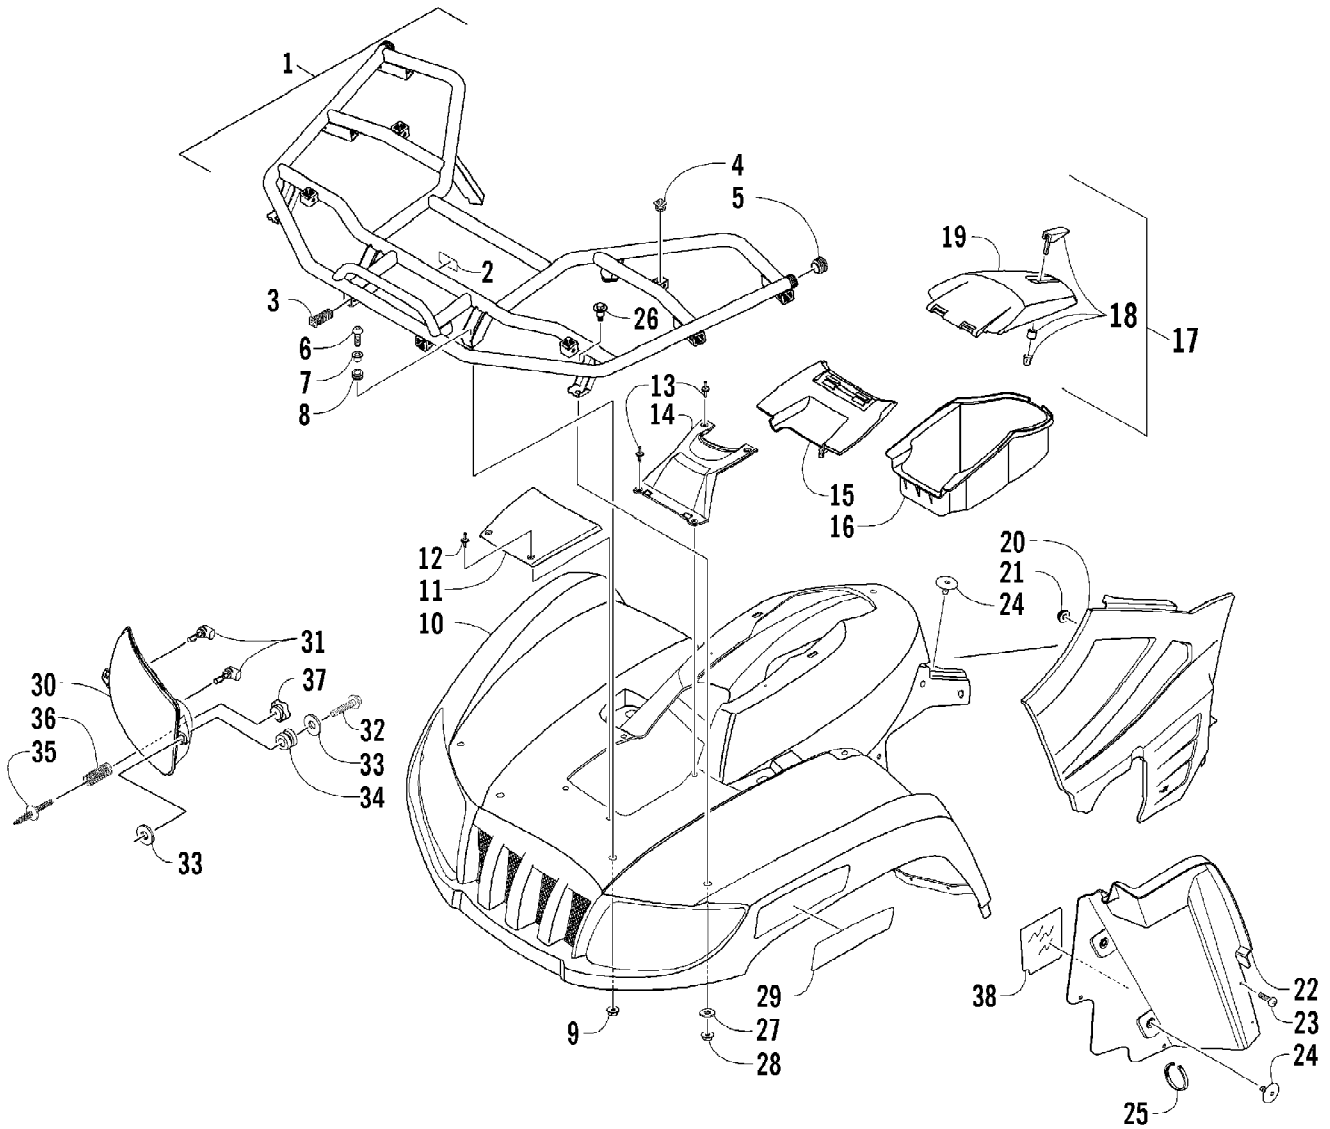

2007 ATV 650 H1 AUTOMATIC TRANSMISSION 4X4 FIS BLACK (A2007IBS41674) Page 43 of 102
FRONT BODY PANEL ASSEMBLY

2007 ATV 650 H1 AUTOMATIC TRANSMISSION 4X4 FIS BLACK (A2007IBS416P1) Page 14 of 102
FRONT BODY PANEL ASSEMBLY

Ref #	Part Number	Qty	S/P/F	Description
1	0541-272	1		Rack, Front - Assembly (inc. 2-5)
2	0411-576	1		Decal, Warning - Front Rack Load
3	2406-014	6		Bushing, Rack
4	0441-592	4	/P	Bushing, Rack
5	1441-049	2		Plug, Rack
6	8410-830	4		Screw, Machine
7	0423-669	4		Spacer
8	0423-465	4		Grommet
9	8432-802	4		Nut, Lock
10	0518-004	1	S	Panel, Fender - Front (inc. 29)
11	1406-358	1		Cover, Access
12	0423-535	2		Rivet, Reinstallable
13	0623-362	4		Rivet, Reinstallable
14	1406-484	1		Cover, Steering Post
15	0470-513	1		Cover, Storage Box
16	1406-573	1		Box, Storage
17	2506-234	1		Lid, Storage Box w/Latch (inc. 18-19)
18	1406-599	1		Latch, Storage Box
19	0470-514	1		Lid, Storage Box
20	2406-300	1		Panel, Side - Right
20	2406-419	1		Panel, Side - Left
21	0423-678	8		Grommet
22	1406-354	1		Panel, Splash - Right
22	2506-383	1	/P	Panel, Splash - Left (inc. 38)
23	0423-719	4		Screw, Self-Tapping
24	0423-101	5		Screw, Body
25	0123-788	AR	/P	Cable Tie - 7.5 in.
26	0423-654	2		Screw, Shoulder
27	8050-222	2	/P	Washer
28	0423-540	2		Nut, Lock
29	0411-818	1		Decal, Reflector - Amber - Right
29	0411-819	1		Decal, Reflector - Amber - Left
30	0509-034	1	S	Headlight Assembly - Right (inc. 31)
30	0509-035	1		Headlight Assembly - Left (inc. 31)
31	0409-055	4		Bulb, Headlight
32	0623-785	4		Screw, Self-Tapping
33	8050-217	8	/P	Washer
34	0423-447	4		Grommet
35	0423-514	2		Stud, Adjuster - Headlight
36	0423-522	2		Spring, Adjuster
37	0423-513	2		Knob, Adjuster
38	0412-404	1		Shield, Heat