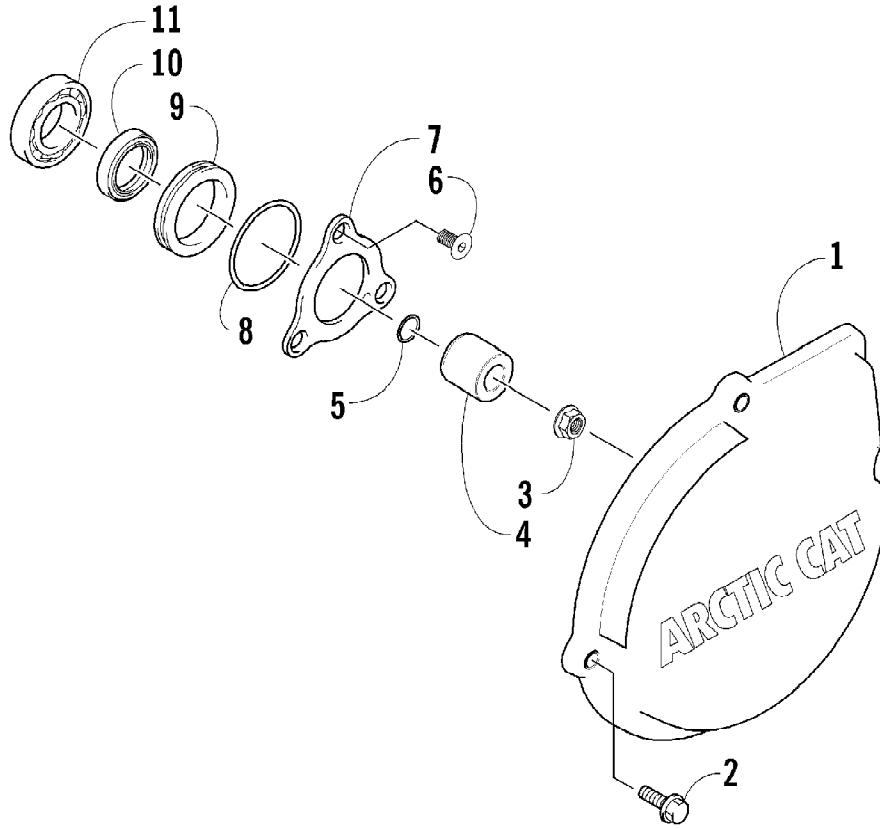

2007 ATV 650 H1 AUTOMATIC TRANSMISSION 4X4 FIS BLACK (A2007IBS41616) of 102
OUTER MAGNETO COVER ASSEMBLY

2007 ATV 650 H1 AUTOMATIC TRANSMISSION 4X4 FIS BLACK (A2007IBS41675) Page 5 of 102
OUTER MAGNETO COVER ASSEMBLY

Ref #	Part Number	Qty	S/P/F	Description
1	0820-062	1		Cover, Magneto - Outer
1	0820-034	1	S	Cover, Magneto - Outer (Optional)
2	0826-038	4		Screw, Machine
3	0827-008	1		Nut
4	0820-061	1		Spacer
5	0830-108	1		O-Ring
6	0826-031	3		Screw
7	0805-008	1		Retainer, Oil Seal
8	0830-021	1	/P	O-Ring
9	0820-007	1		Spacer
10	0830-022	1		Seal, Oil
11	0832-006	1	S	Bearing