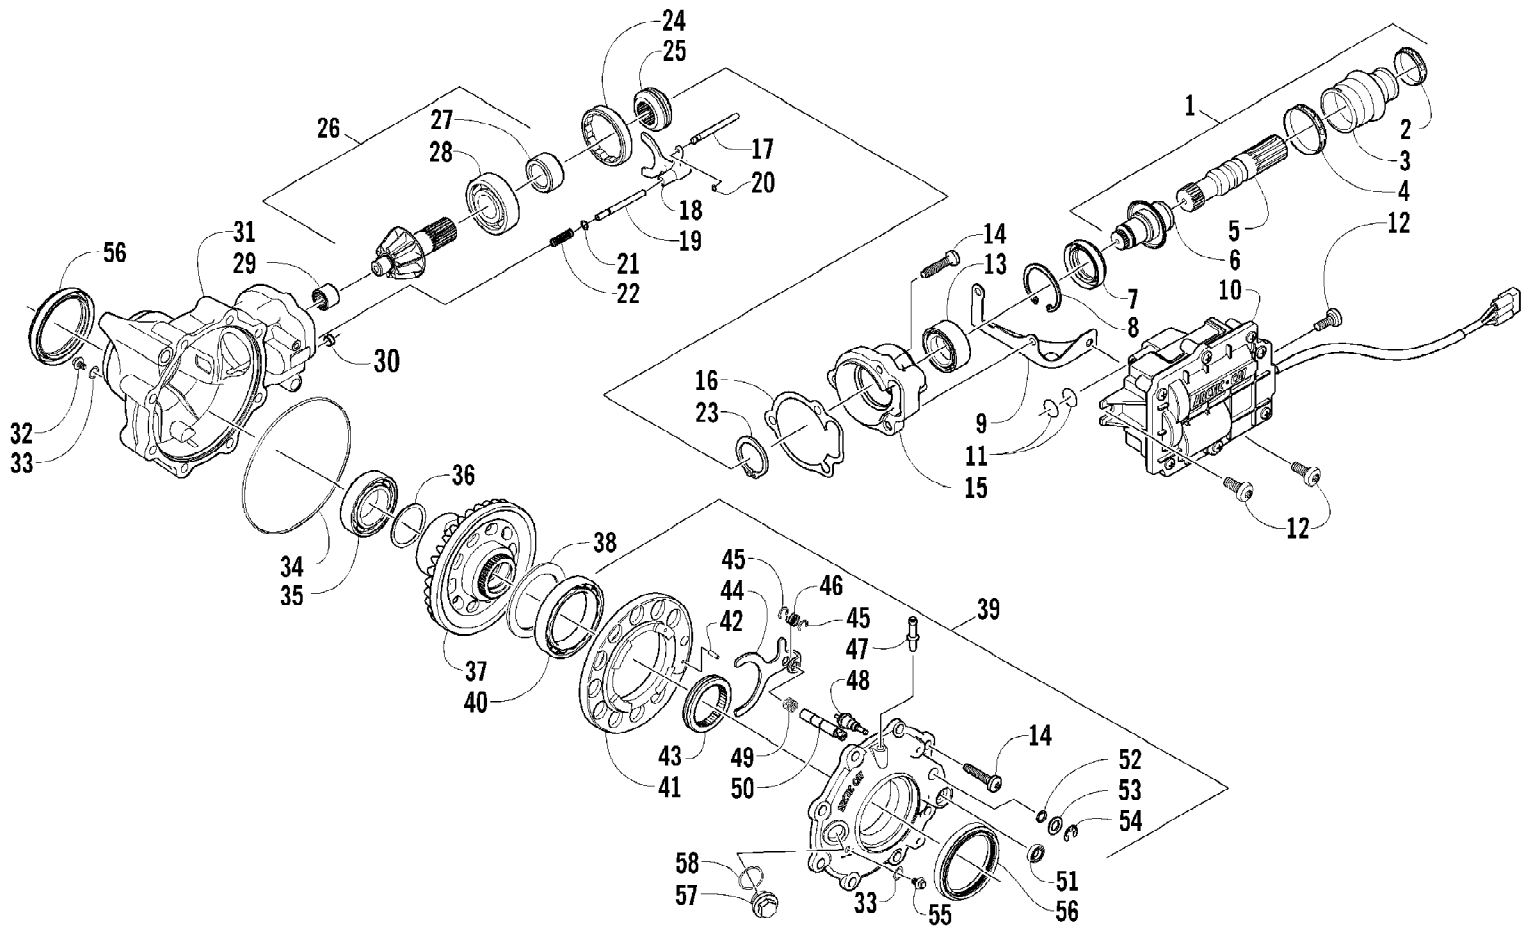

2007 ATV 650 H1 AUTOMATIC TRANSMISSION 4X4 FIS BLACK (A2007IBS4) Page 15 of 102
FRONT DRIVE GEARCASE ASSEMBLY

2007 ATV 650 H1 AUTOMATIC TRANSMISSION 4X4 FIS BLACK (A2007IBS416) Page 16 of 102
FRONT DRIVE GEARCASE ASSEMBLY

Ref #	Part Number	Qty	S/P/F	Description
	1502-089	1		Complete Front Gearcase Assembly
1	1502-083	1		Shaft, Propeller - Assembly (inc. 2-6)
2	0423-411	1		Clamp, Boot
3	0402-985	1	/P	Boot, Propeller Shaft
4	0423-393	1		Clamp, Boot
5	1402-045	1		Shaft, Output
6	1502-085	1	/P	Shaft, Input
7	1402-011	1		Seal
8	0423-423	1		Ring, Retaining
9	0502-347	1		Bracket, Actuator
10	0502-579	1		Actuator (inc. one No. 11)
11	0423-498	2	S	O-Ring
12	0423-396	3		Screw, Self-Tapping
13	1402-043	1		Bearing
14	0423-118	11		Screw, Self-Tapping
15	0502-528	1	/P	Housing, Pinion
16	0402-947	1		Gasket, Flange
17	0402-997	1		Shaft, Selector
18	0402-998	1		Fork, Selector
19	0402-417	1		Shaft, Shuttle
20	0423-402	1		Ring, Retaining
21	0423-147	1		O-Ring
22	0402-999	1		Spring, Return
23	0423-417	1		Ring, Retaining
24	0402-357	1		Collar, Lock
25	0402-413	1		Coupler, Drive
26	0502-783	1		Gear, Pinion - Assembly - 10T (inc. 27-28)
27	0402-336	1		Collar, Retaining
28	0402-327	1		Bearing
29	0402-328	1		Bearing
30	0402-411	1		Pin, Dowel
31	0502-514	1		Housing, Gearcase
32	1402-210	1	/P	Plug, Magnetic (inc. one No. 33)
33	0423-153	2		O-Ring
34	0423-149	1		O-Ring
35	0402-393	1		Bearing
36	0402-405	AR		Shim
36	0402-406	AR		Shim
36	0402-407	AR		Shim
36	0402-408	AR		Shim
36	0402-409	AR		Shim
37	0502-851	1		Gear, Ring - 36T
38	1402-074	AR		Shim
38	1402-075	AR		Shim
38	1402-076	AR		Shim
38	1402-077	AR		Shim
38	1402-078	AR		Shim
39	1502-097	1		Cover, Gearcase (inc. one No. 33, 40-55, and one No. 56)
40	1402-053	1		Bearing
41	0502-413	1		Flange, Bearing
42	1402-079	1		Pin, Parallel