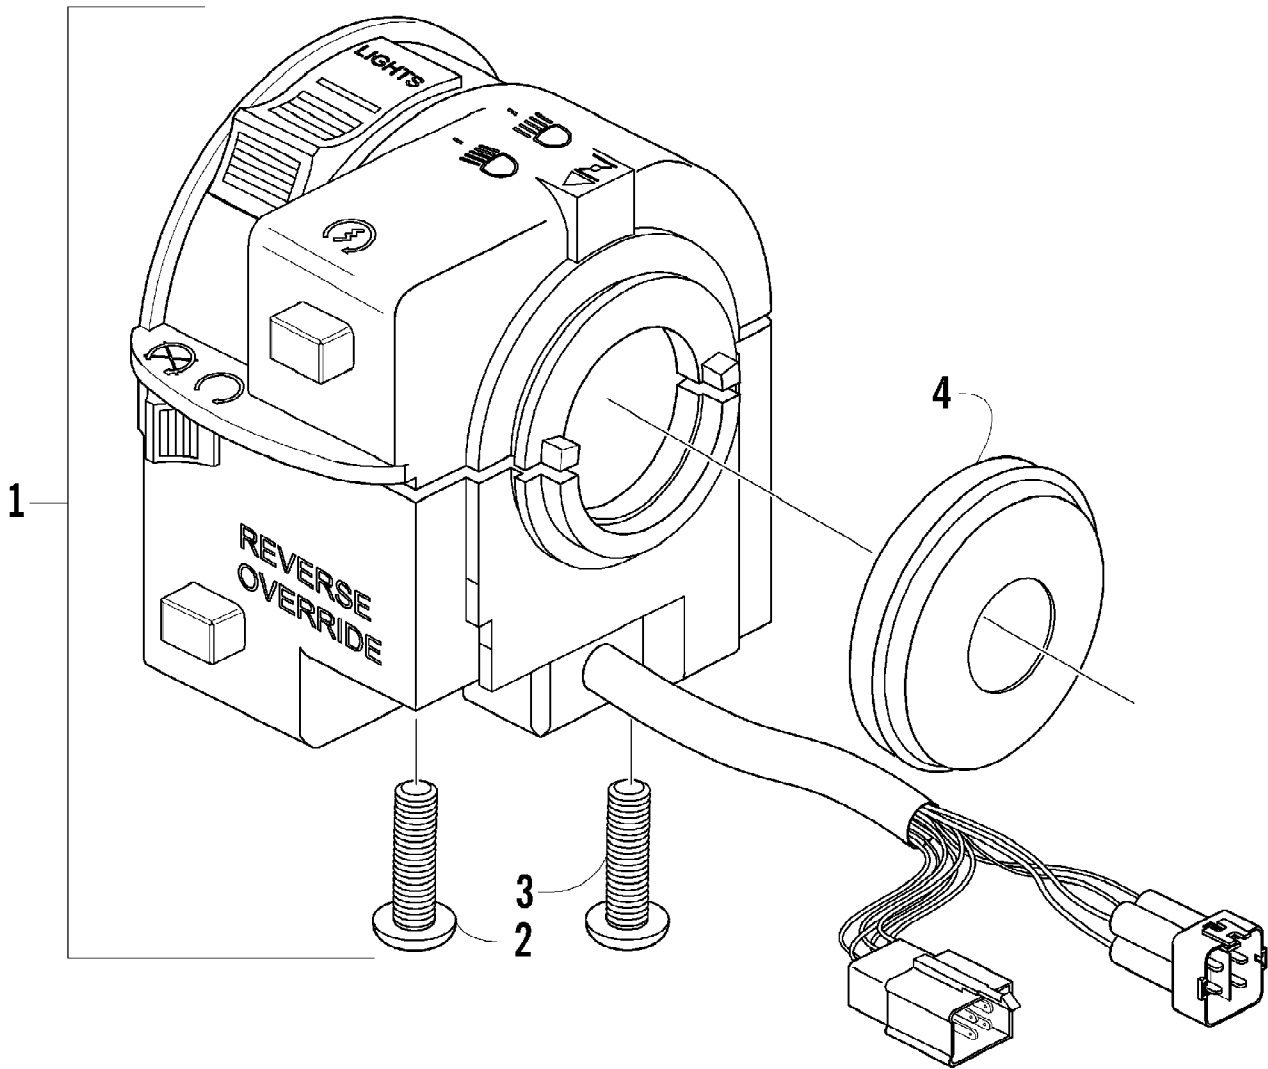

2007 ATV 650 H1 AUTOMATIC TRANSMISSION 4X4 FIS BLACK (A2007IBS4161) Page 18 of 102
CONTROL SWITCH HOUSING ASSEMBLY

Ref #	Part Number	Qty	S/P/F	Description
1	0509-014	1		Switch, Control - Assembly (inc. 2-4)
2	0409-027	1		Screw, Machine
3	0409-028	1		Screw, Machine
4	3409-019	1		Cover, Switch Housing