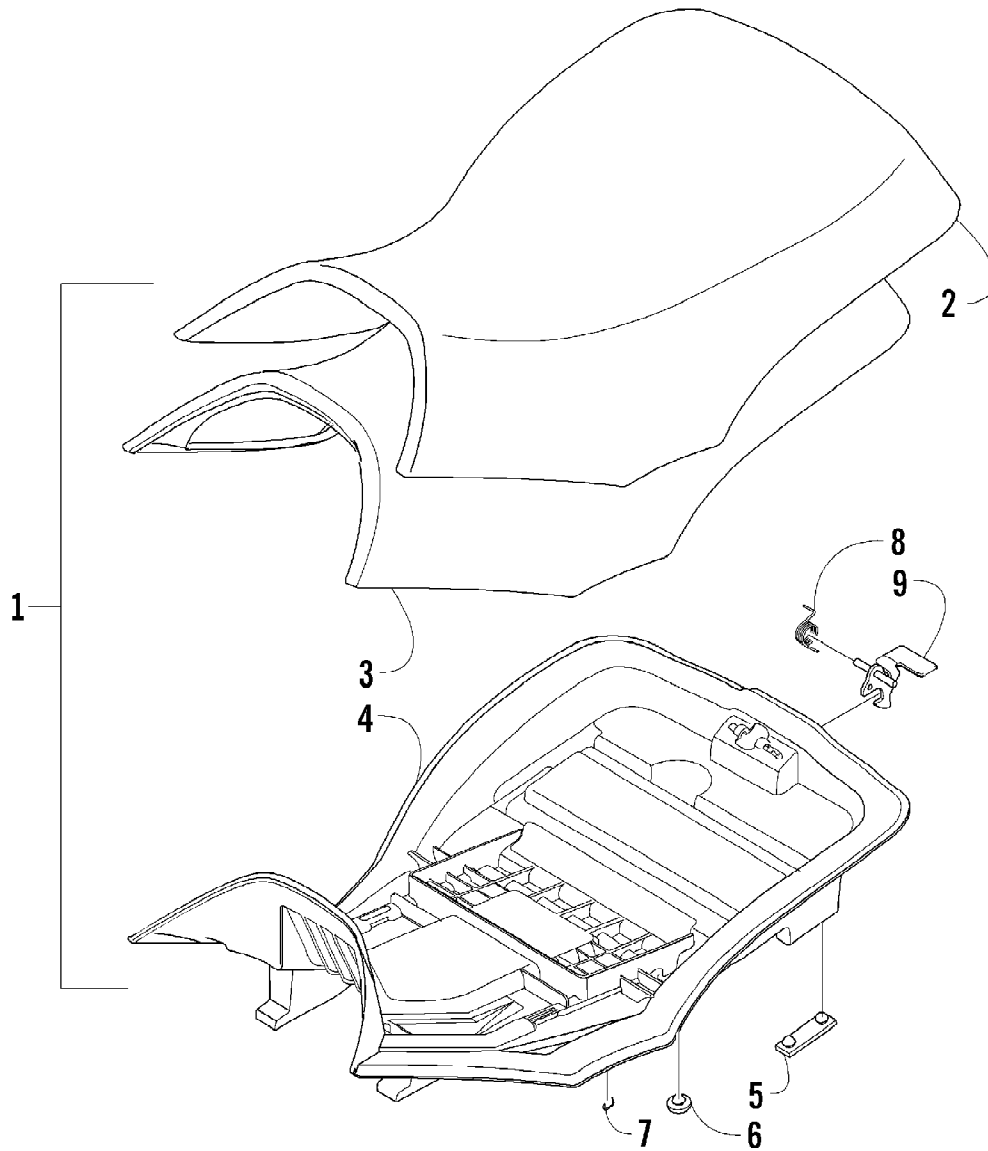

2007 ATV 650 H1 AUTOMATIC TRANSMISSION 4X4 FIS BLACK (A2007IBS4167) Page 7 of 102
SEAT ASSEMBLY

Ref #	Part Number	Qty	S/P/F	Description
1	1506-937	1	S/P	Seat Assembly (inc. 2-9)
2	1506-209	1		Cover, Seat
3	1506-208	1		Foam, Seat
4	2406-144	1	S/P	Base, Seat - Assembly (inc. 5-6)
5	0406-879	2		Bumper, Seat - Rear
6	0406-877	4	/P	Bumper, Seat - Front
7	0624-263	AR		Staple
8	1406-592	1	/P	Spring, Seat Latch
9	1506-156	1		Latch, Seat