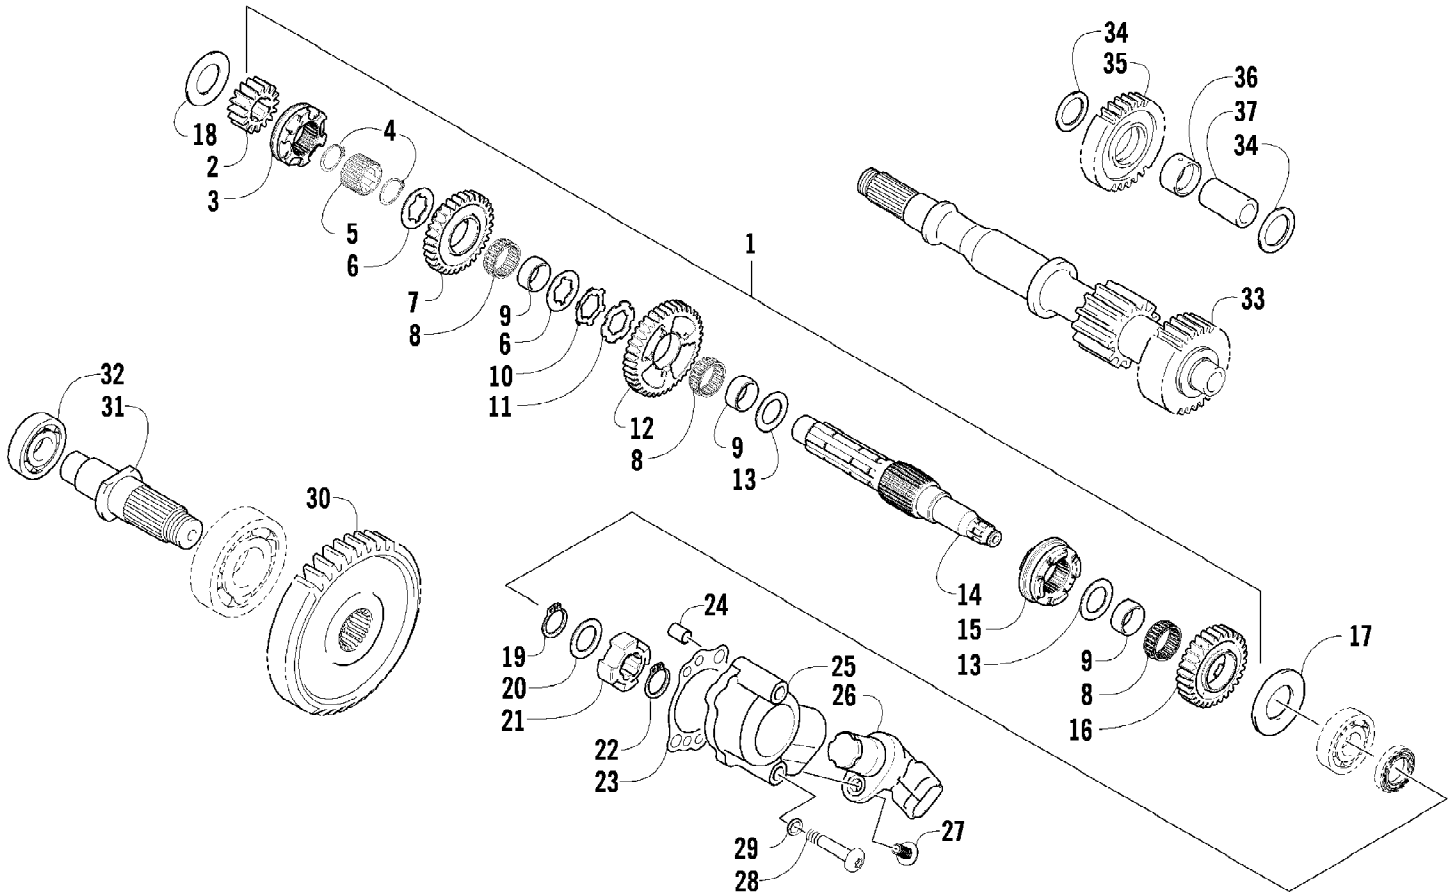

2007 ATV 650 H1 AUTOMATIC TRANSMISSION 4X4 FIS BLACK (A2007IBS4168) Page 1 of 102
SECONDARY TRANSMISSION ASSEMBLY

2007 ATV 650 H1 AUTOMATIC TRANSMISSION 4X4 FIS BLACK (A2007IBS4168) Page 2 of 102
SECONDARY TRANSMISSION ASSEMBLY

Ref #	Part Number	Qty	S/P/F	Description
1	0822-048	1		Countershaft Assembly (inc. 2-16)
2	0822-008	1		Gear, Drive - No. 2
3	0822-014	1		Dog, Reverse Driven Gear
4	0831-011	2		Circlip
5	0822-045	1		Spacer, Reverse Driven Gear
6	0828-008	2		Washer
7	0822-013	1		Gear, Reverse Driven
8	0832-011	3		Bearing
9	0822-005	3		Bushing
10	0828-014	1		Washer, Lock
11	0828-015	1		Washer, Lock
12	0822-004	1		Gear, Driven - Low
13	0822-046	2		Washer, Driven Gear
14	0822-003	1		Countershaft
15	0822-007	1		Dog, Sliding
16	0822-006	1		Gear, Driven - High
17	0828-011	1		Washer, Drive Gear
18	0828-010	1		Washer, Drive Gear
19	0831-040	1		Ring, Retaining
20	0828-069	1		Washer, Thrust
21	0822-050	1		Trigger, Speedometer Sensor
22	0831-039	1		Ring, Retaining
23	0830-129	1		Gasket
24	0829-023	2		Pin, Dowel
25	0822-049	1		Housing, Speedometer Sensor
26	0824-015	1	S	Sensor, Speedometer
27	8468-620	1	/P	Screw, Machine
28	8468-645	2		Screw, Machine
29	0830-107	2		Seal, Fastener
30	0822-009	1		Gear, Driven - No. 2
31	0822-037	1	S	Shaft, Output
32	0832-014	1	S	Bearing
33	0822-001	1		Driveshaft
34	0828-016	2		Washer, Reverse Idle Gear
35	0822-011	1		Gear, Reverse Idle
36	0822-012	1		Bushing, Reverse Idle Gear
37	0822-015	1		Shaft, Reverse Idle