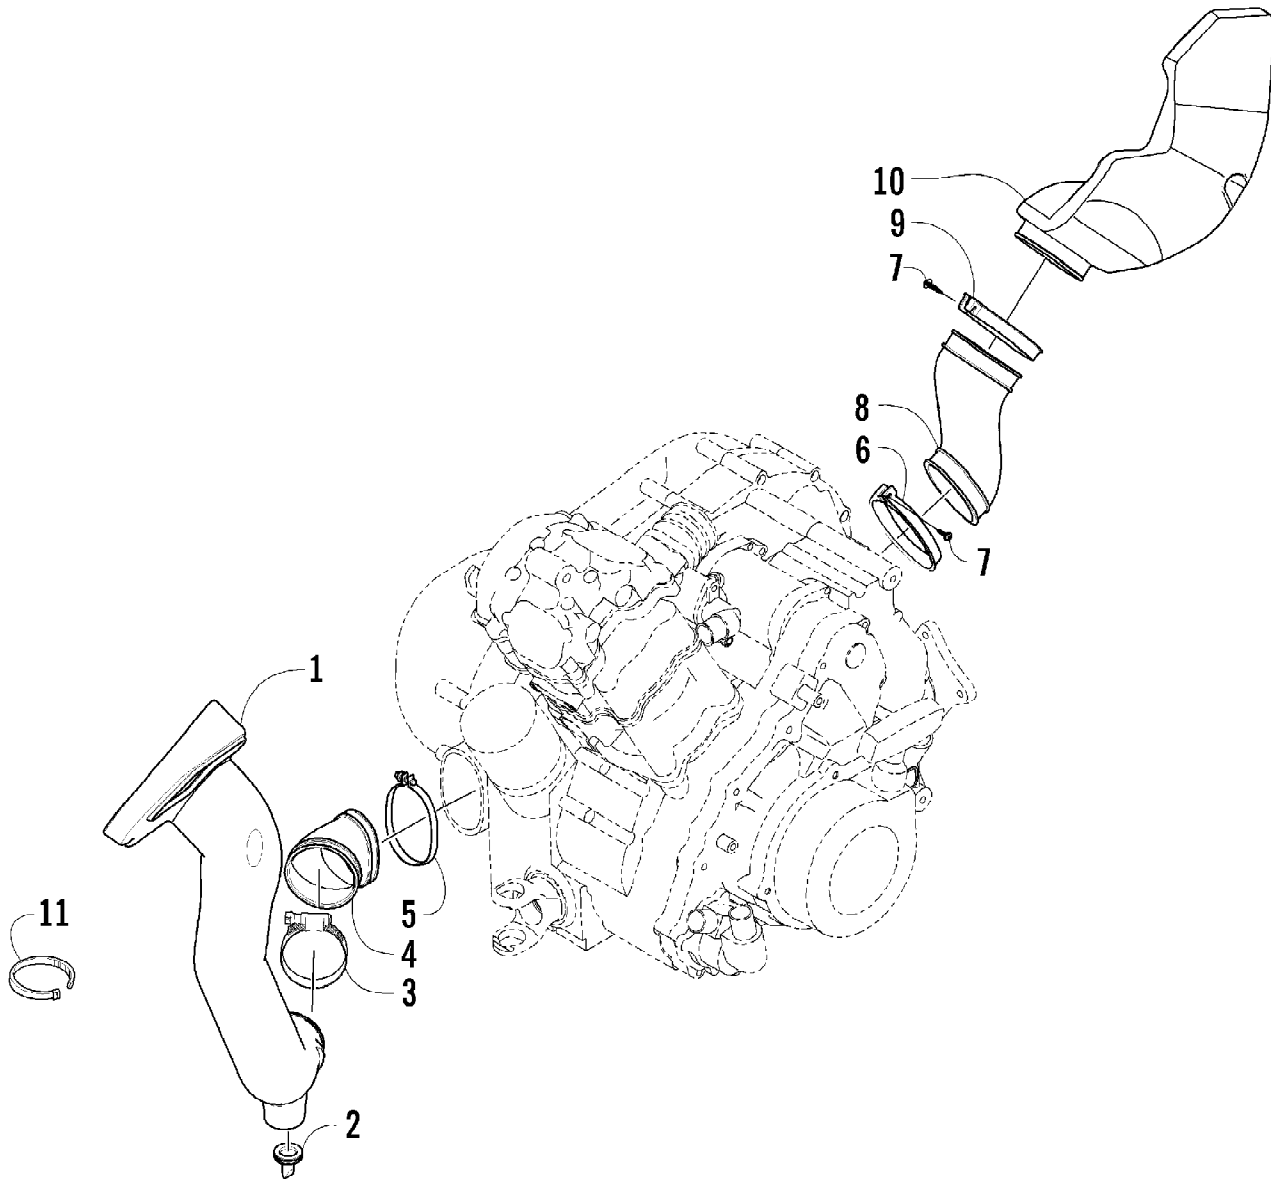

2007 ATV 650 H1 AUTOMATIC TRANSMISSION 4X4 FIS BLACK (A2007IBS4B16) Page 14 of 102
CASE/BELT COOLING ASSEMBLY

Ref #	Part Number	Qty	S/P/F	Description
1	0413-115	1		Duct, Belt Cooling - Front
2	0470-442	1	/P	Valve, Drain
3	0423-578	1		Clamp, Boot
4	0413-114	1	S	Boot, Duct - Front
5	0423-539	1	S	Clamp, Boot
6	0423-550	1		Clamp, Plastic
7	0423-342	2	/P	Screw, Self-Tapping
8	0413-097	1		Boot, Duct - Rear
9	0423-554	1		Clamp, Boot
10	0413-153	1	/P	Duct, Belt Cooling - Rear
11	0123-903	1		Cable Tie - 11.5 in.