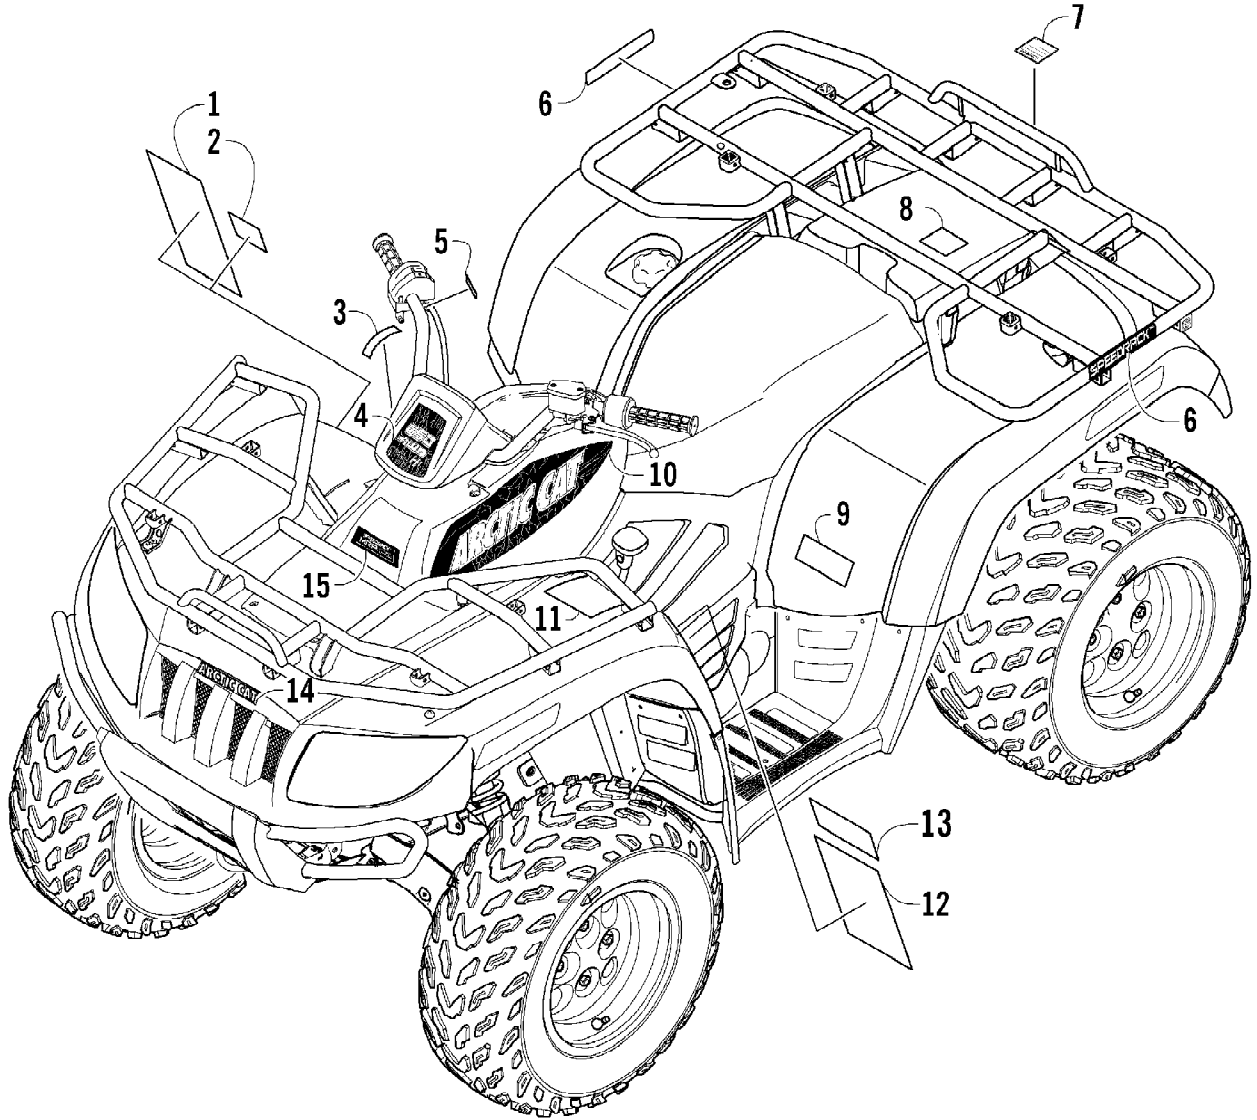

2007 ATV 650 H1 AUTOMATIC TRANSMISSION 4X4 FIS BLACK (A2007IBS416P) Page 6 of 102
DECALS

Ref #	Part Number	Qty	S/P/F	Description
1	1411-250	1	F	Decal, Warning - Reverse/Pre-Ride
2	0411-835	1		Decal, Warning - Turn/Hill
3	0411-426	1		Decal, Warning - Clutch Cover
4	1411-501	1		Decal, Instrument Pod
5	0411-966	1		Decal, Warning - Differential Lock
6	0411-965	2		Decal, "Speedrack"
7	1411-077	1		Decal, Warning - Towing
8	0411-435	1		Decal, Passenger
9	0411-430	1		Decal, Warning - Tire Pressure
10	1411-366	1		Decal, Side - Upper Right
10	1411-367	1		Decal, Side - Upper Left
11	0411-401	1	F	Decal, Warning - Age
12	0411-218	1	F	Decal, Warning - General
13	1411-574	1	F	Decal, Warning - Off-Road Only
14	1411-500	1		Decal, Front
15	1411-050	1	/P	Decal, "Speedrack"