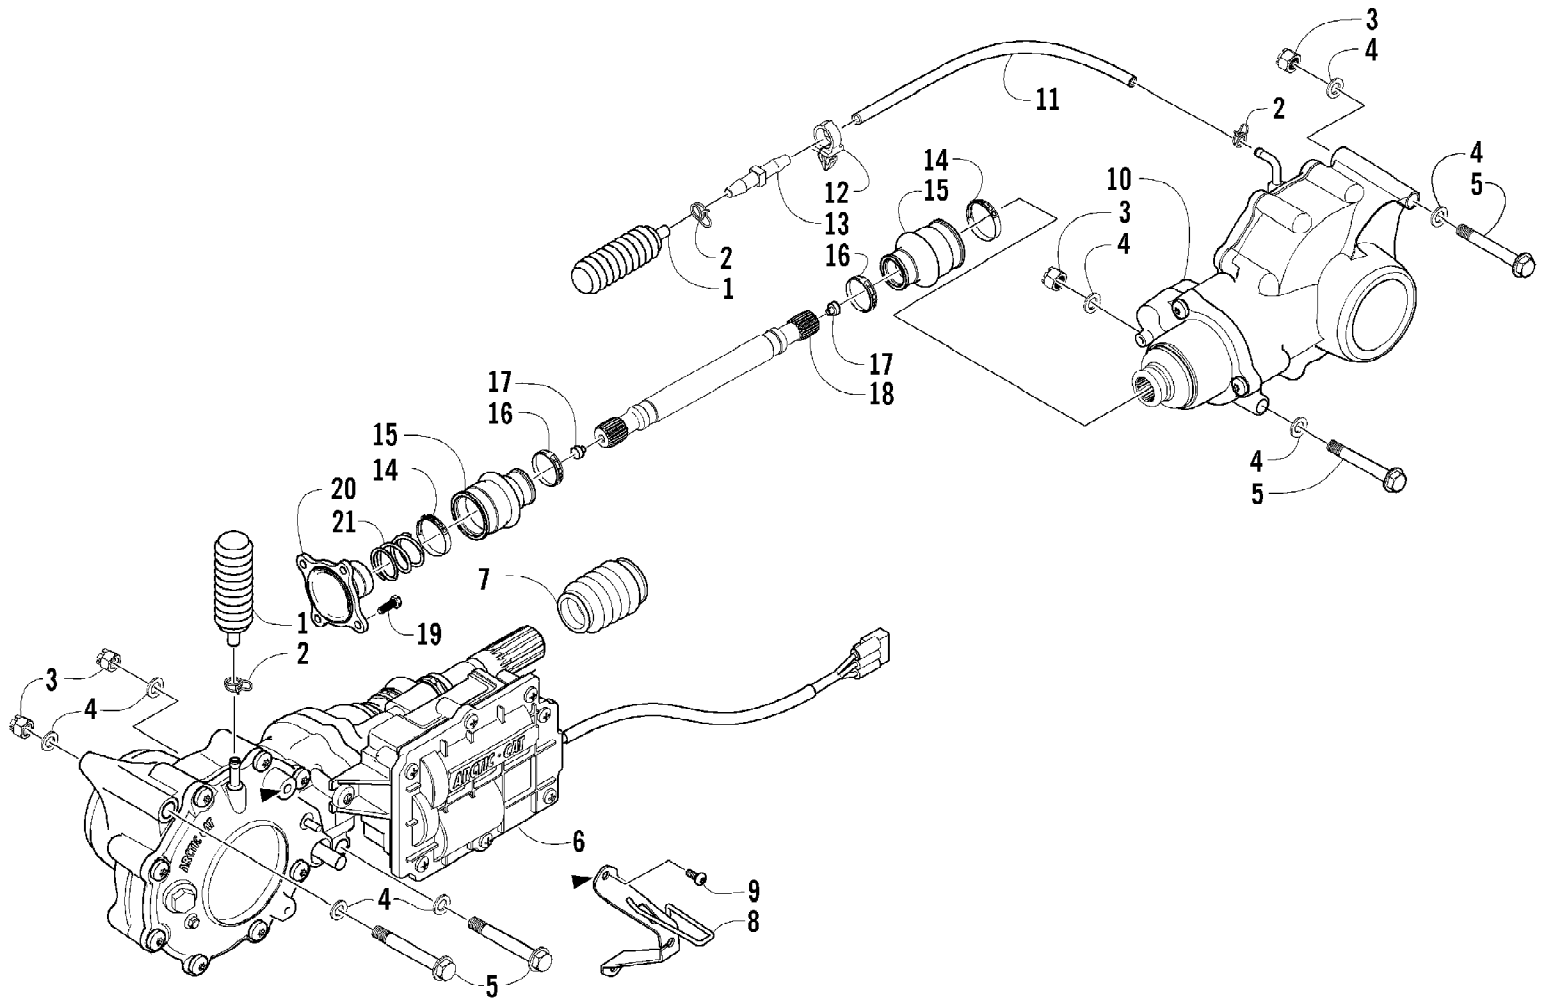

Ref #	Part Number	Qty	S/P/F	Description
1	0402-147	2	S	Bladder, Gearcase
2	0423-315	4		Clamp, Fitting
3	8428-002	4		Nut, Lock
4	0423-426	10		Washer
5	0423-404	4		Screw, Cap
6	1502-088	1		Gearcase, Front
7	0402-966	1		Boot, Shaft
8	0502-500	1		Plate, Cable
9	0423-396	2		Screw, Self-Tapping
10	1502-079	1	S	Gearcase, Rear
11	0410-048	AR	S	Hose, Vent
12	0623-101	1		Clip, Routing - Snap-In
13	0470-462	1		Fitting, Vent
14	0423-393	2		Clamp, Boot
15	0402-985	2	/P	Boot
16	0423-411	2		Clamp, Boot
17	0673-618	2	/P	Bumper, Propeller Shaft
18	1402-233	1		Shaft, Propeller
19	8408-820	4	/P	Screw, Cap
20	0402-950	1		Flange, Output
21	1402-026	1		Spring