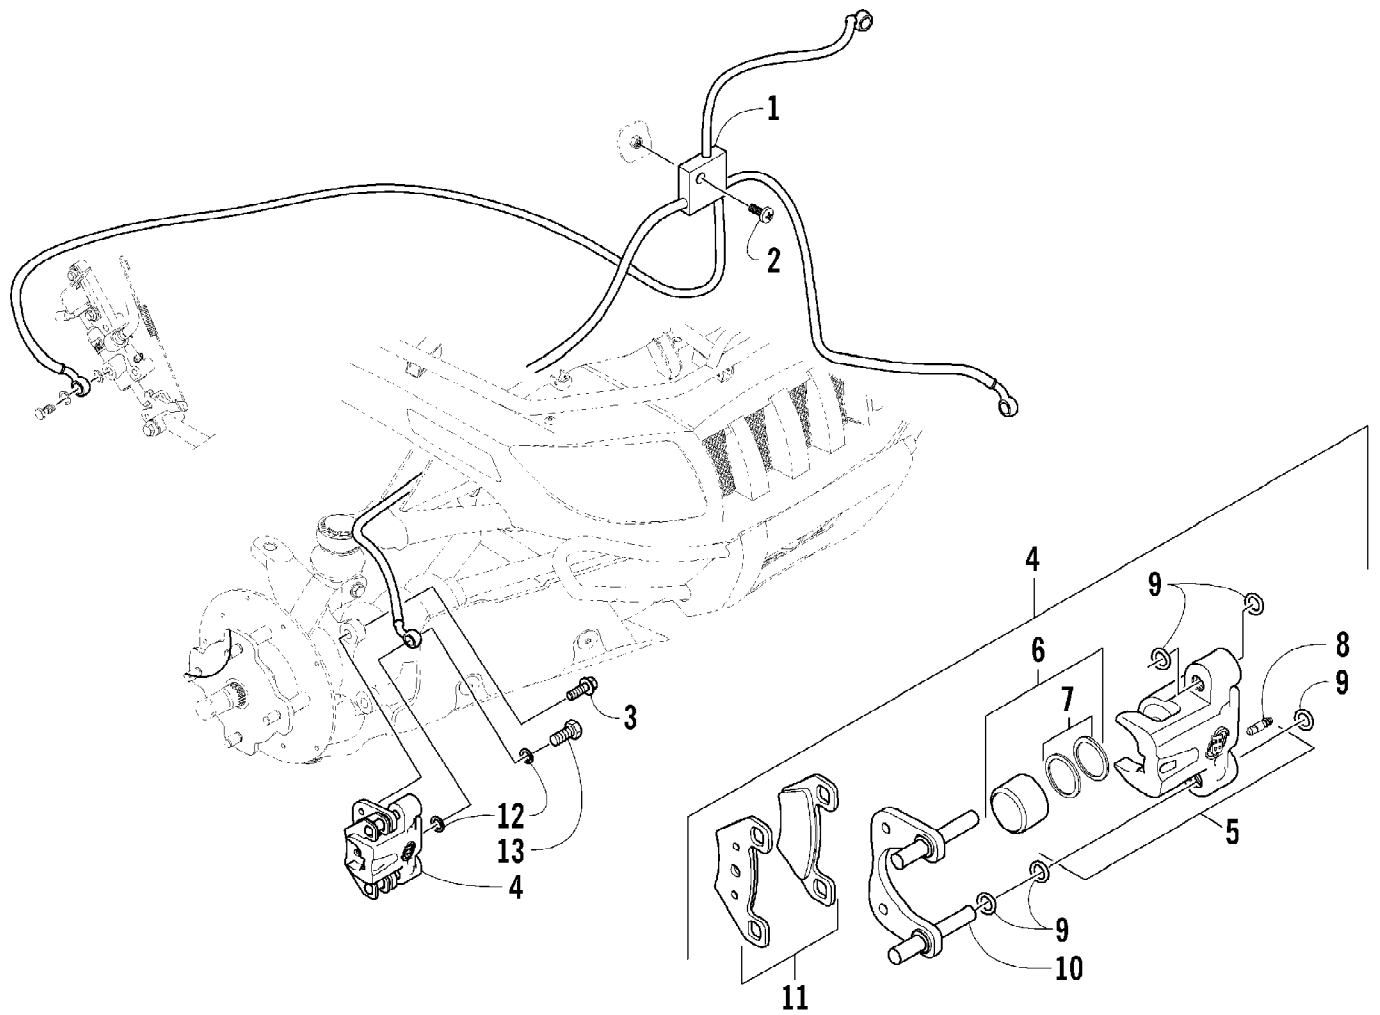

2007 ATV 400 MANUAL TRANSMISSION 4X4 FIS CAT GREEN (A2007ICH4A) Page 51 of 98
HYDRAULIC BRAKE ASSEMBLY

Ref #	Part Number	Qty	S/P/F	Description
1	1502-015	1		Hose, Brake - Assembly
2	8476-625	1		Screw, Cap
3	1623-589	4	S	Screw, Cap
4	0502-878	1	S	Caliper, Brake - Right Front (inc. 5-11)
4	0502-879	1	S	Caliper, Brake - Left Front (inc. 5-11)
5	0502-603	1	S	Housing, Caliper - Assembly - Right Front (inc. 6-8)
5	0502-611	1	S	Housing, Caliper - Assembly - Left Front (inc. 6-8)
6	0502-606	2		Piston/Seal Set (inc. 7)
7	0502-607	2		Seal Set
8	0502-609	2	/P	Valve, Bleed
9	0502-608	2		O-Ring, Guide - Set
10	0502-605	2		Bracket Assembly
11	0502-875	2	S	Pad, Brake - Set
12	0423-178	4		Washer, Crush
13	0423-413	2		Bolt, Banjo-Fitting