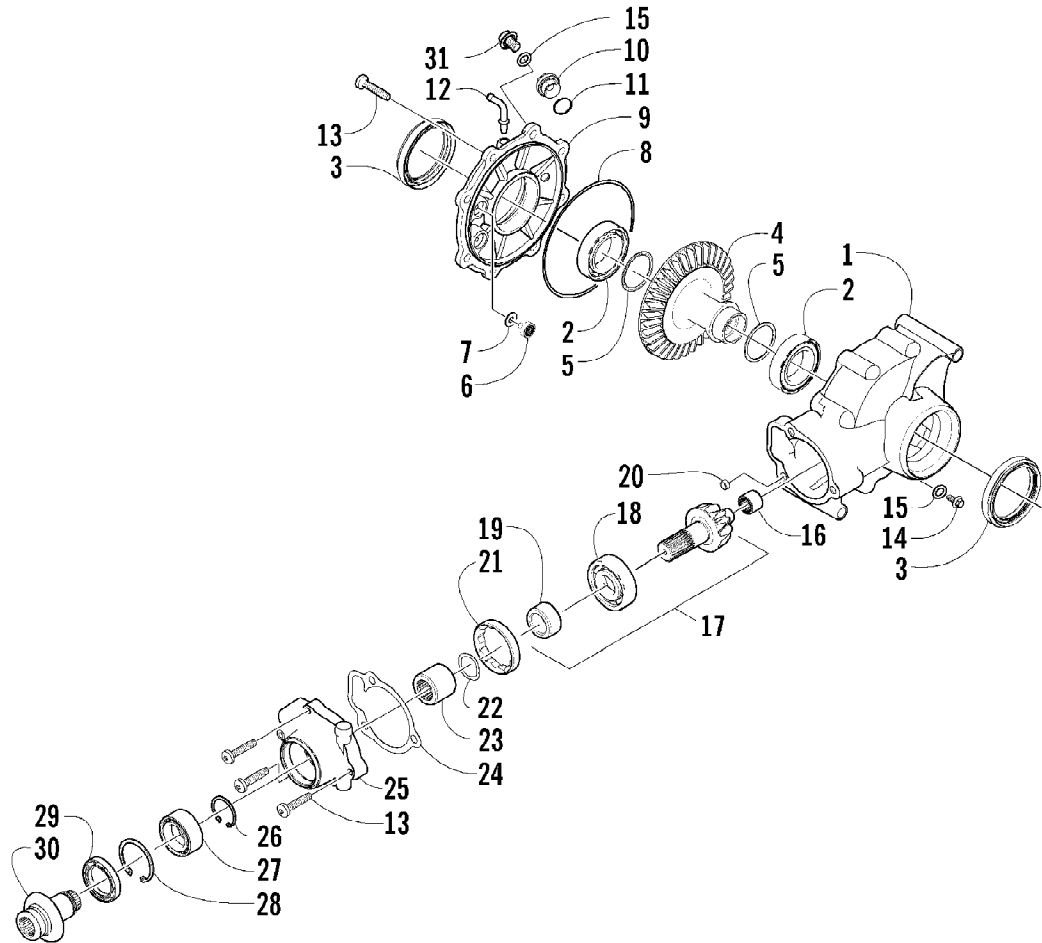

2007 ATV 400 MANUAL TRANSMISSION 4X4 FIS CAT GREEN (A20071CH4A) Page 65 of 98
REAR DRIVE GEARCASE ASSEMBLY

Ref #	Part Number	Qty	S/P/F	Description
	1502-079	1	S	Complete Rear Gearcase Assembly
1	0502-622	1		Housing, Gearcase
2	0402-393	2		Bearing
3	1402-441	2	S	Seal
4	1402-032	1		Gear, Ring - 36T
5	0402-405	AR		Shim
5	0402-406	AR		Shim
5	0402-407	AR		Shim
5	0402-408	AR		Shim
5	0402-409	AR		Shim
6	0402-326	1		Button, Thrust
7	0402-429	AR		Shim
7	0402-430	AR		Shim
7	0402-431	AR		Shim
7	0402-432	AR		Shim
7	0402-433	AR		Shim
8	0423-149	1		O-Ring
9	1502-082	1		Cover, Gearcase
10	0402-333	1	/P	Plug, Fill (inc. 11)
11	0423-154	1		O-Ring
12	1402-102	1		Fitting
13	0423-118	11		Screw, Self-Tapping
14	0402-450	1	S	Plug, Magnetic (inc. one No. 15)
15	0423-153	2		O-Ring
16	0402-328	1		Bearing
17	0502-783	1		Gear, Pinion - Assembly - 10T (inc. 18-19)
18	0402-327	1		Bearing
19	0402-336	1		Collar, Retaining
20	0402-411	1		Pin, Dowel
21	0402-331	1		Collar, Lock
22	0402-982	1		Washer, Spring
23	0402-981	1		Collar, Shaft
24	0402-947	1		Gasket, Flange
25	0502-529	1		Housing, Pinion
26	0423-417	1		Ring, Retaining
27	1402-043	1		Bearing
28	0423-423	1		Ring, Retaining
29	1402-011	1		Seal
30	1502-085	1	/P	Shaft, Input
31	1402-211	1		Plug, Oil Level (inc. one No. 15)