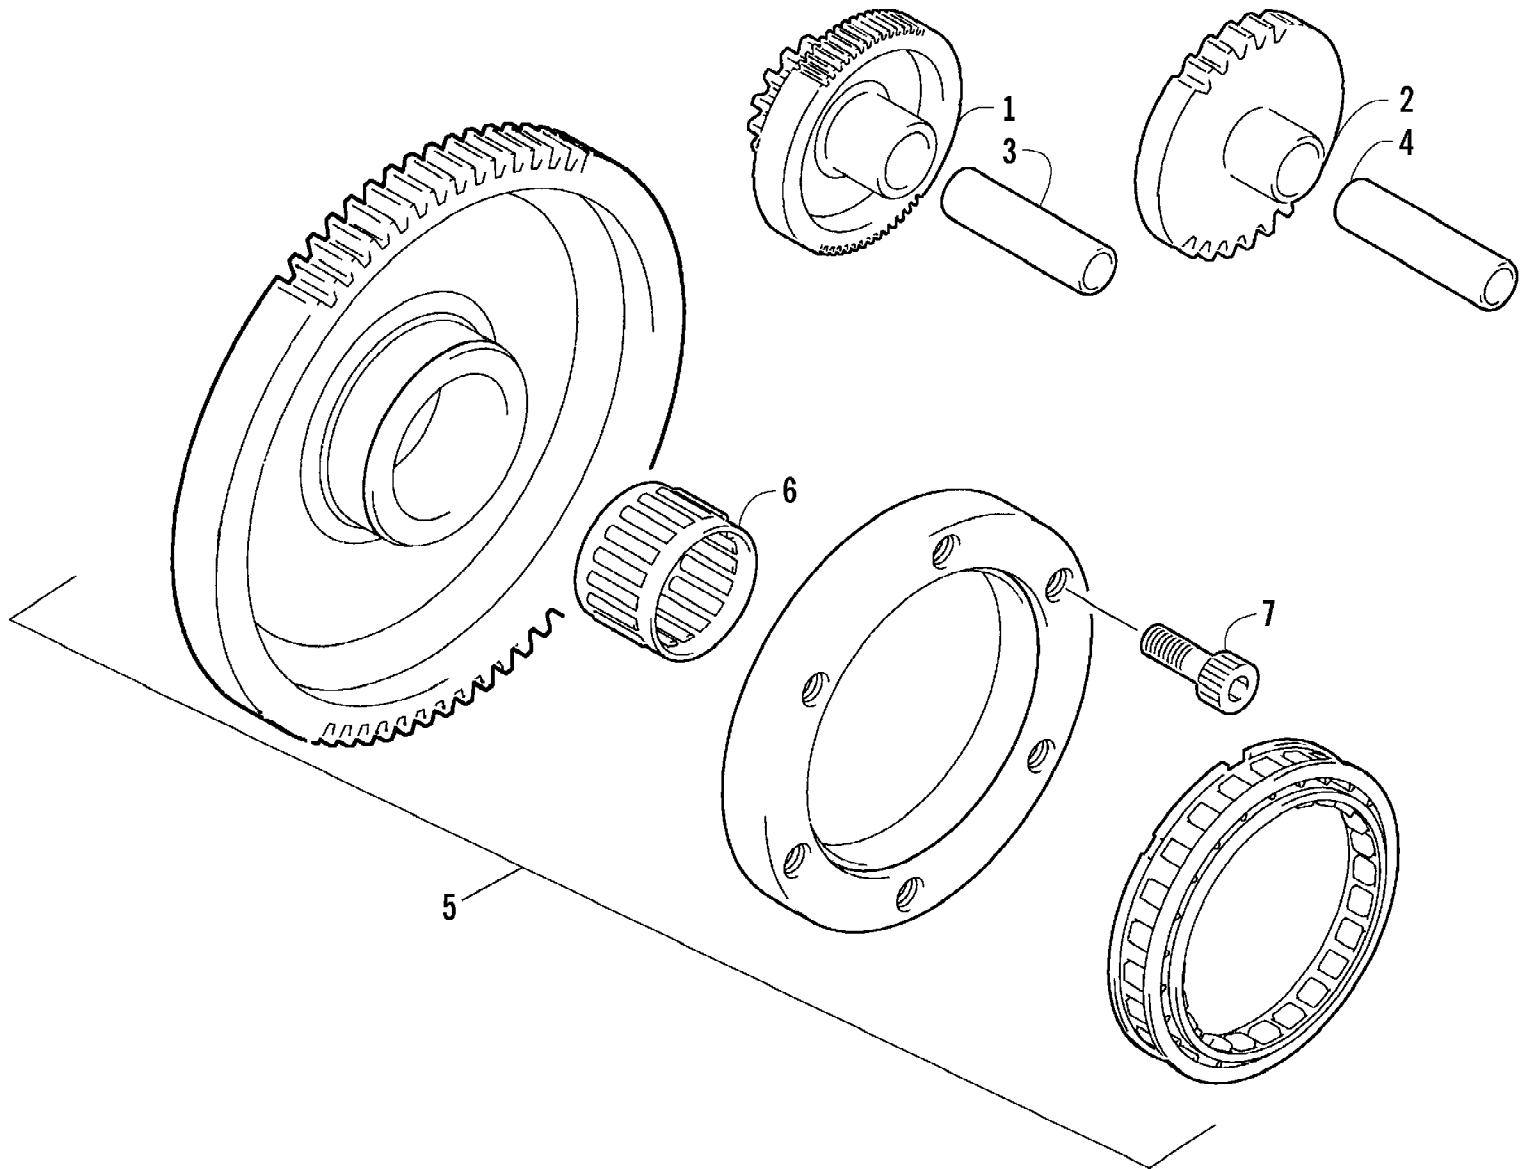

2007 ATV 400 MANUAL TRANSMISSION 4X4 FIS CAT GREEN (A20071CH4AUSA) Page 84 of 98
STARTER CLUTCH ASSEMBLY

Ref #	Part Number	Qty	S/P/F	Description
1	3402-603	1		Gear, Starter Idler - No. 1
2	3402-124	1		Gear, Starter Idler - No. 2
3	3423-331	1		Pin, Starter Idler Gear No. 1
4	3423-397	1		Pin, Starter Idler Gear No. 2
5	3402-690	1	S	Clutch, Starter - Set (inc. 6)
6	3402-674	1		Bearing
7	3423-102	6	S	Bolt