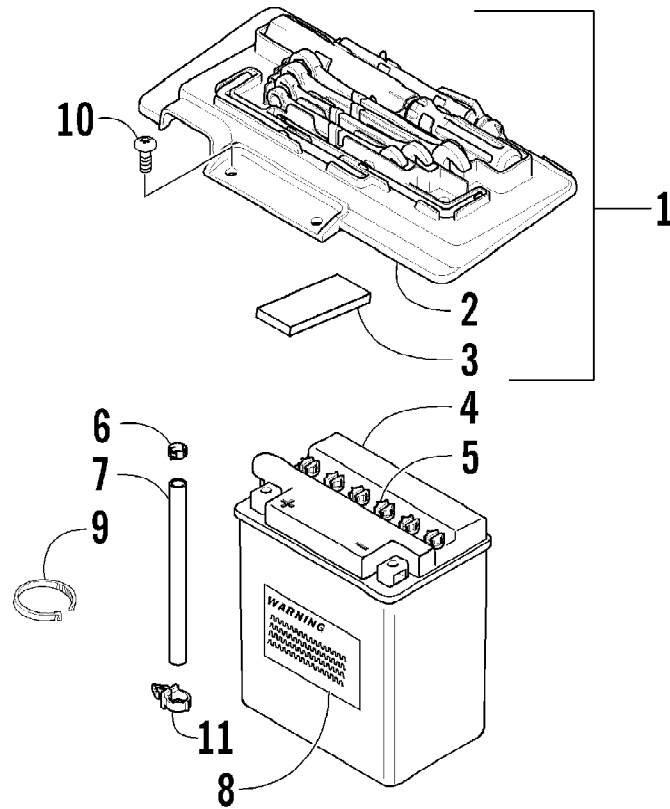

2007 ATV 400 MANUAL TRANSMISSION 4X4 FIS CAT GREEN (A20071CH4AU87)
BATTERY ASSEMBLY Page 6 of 98

Ref #	Part Number	Qty	S/P/F	Description
1	5991-395	1	S	Battery Cover/Tool Tray Assembly (inc. 2-3)
2	2406-815	1	/P	Cover, Battery
3	0406-288	2		Pad, Battery
3	0444-122	1	S/P	Kit, Tool Not Illustrated
4	0745-045	1	/P	Battery Assembly (inc. 5-8)
5	0645-045	6		Cap, Battery
6	0645-152	1		Clamp, Hose
7	0645-263	1	/P	Hose, Vent
8	0645-151	1		Label, Warning - Battery
9	0123-903	4		Cable Tie - 11.5 in.
10	8476-616	2		Screw, Machine
11	0623-101	AR		Clip, Retaining