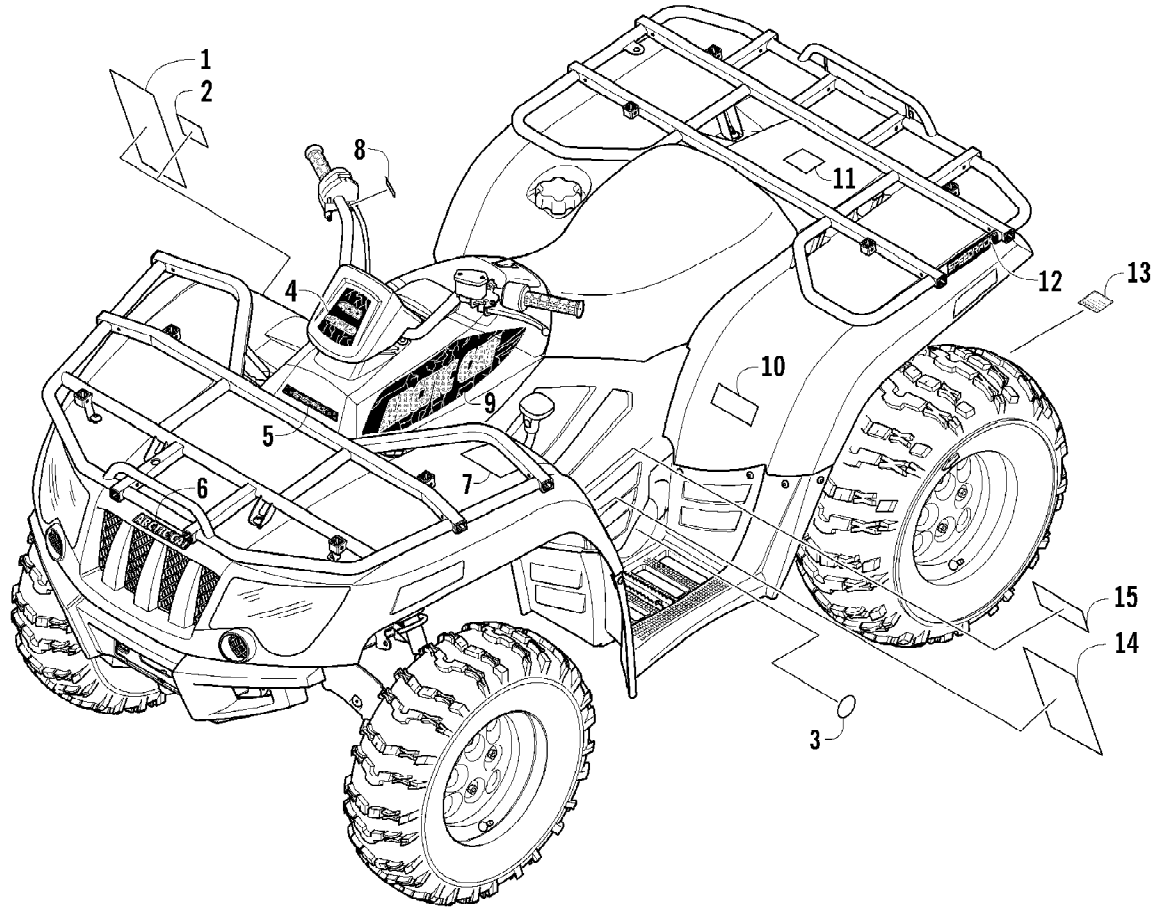

Ref #	Part Number	Qty	S/P/F	Description
1	1411-250	1	F	Decal, Warning - Reverse/Pre-Ride
2	0411-835	1		Decal, Warning - Hill
3	0411-003	1		Decal, Shift Pattern
4	1411-468	1		Decal, Instrument Pod
5	1411-066	1		Decal, "Speedrack"
6	0411-841	1		Decal, Front
7	0411-401	1	F	Decal, Warning - Age
8	0411-966	1		Decal, Warning - Differential Lock
9	1411-396	1		Decal, Side - Upper Right
9	1411-397	1		Decal, Side - Upper Left
10	0411-430	1		Decal, Warning - Tire Pressure
11	0411-435	1		Decal, Warning - Passenger
12	0411-965	2		Decal, "Speedrack"
13	1411-077	1		Decal, Warning - Towing
14	0411-218	1	F	Decal, Warning - General
15	1411-574	1		Decal, Warning - Off-Road Only