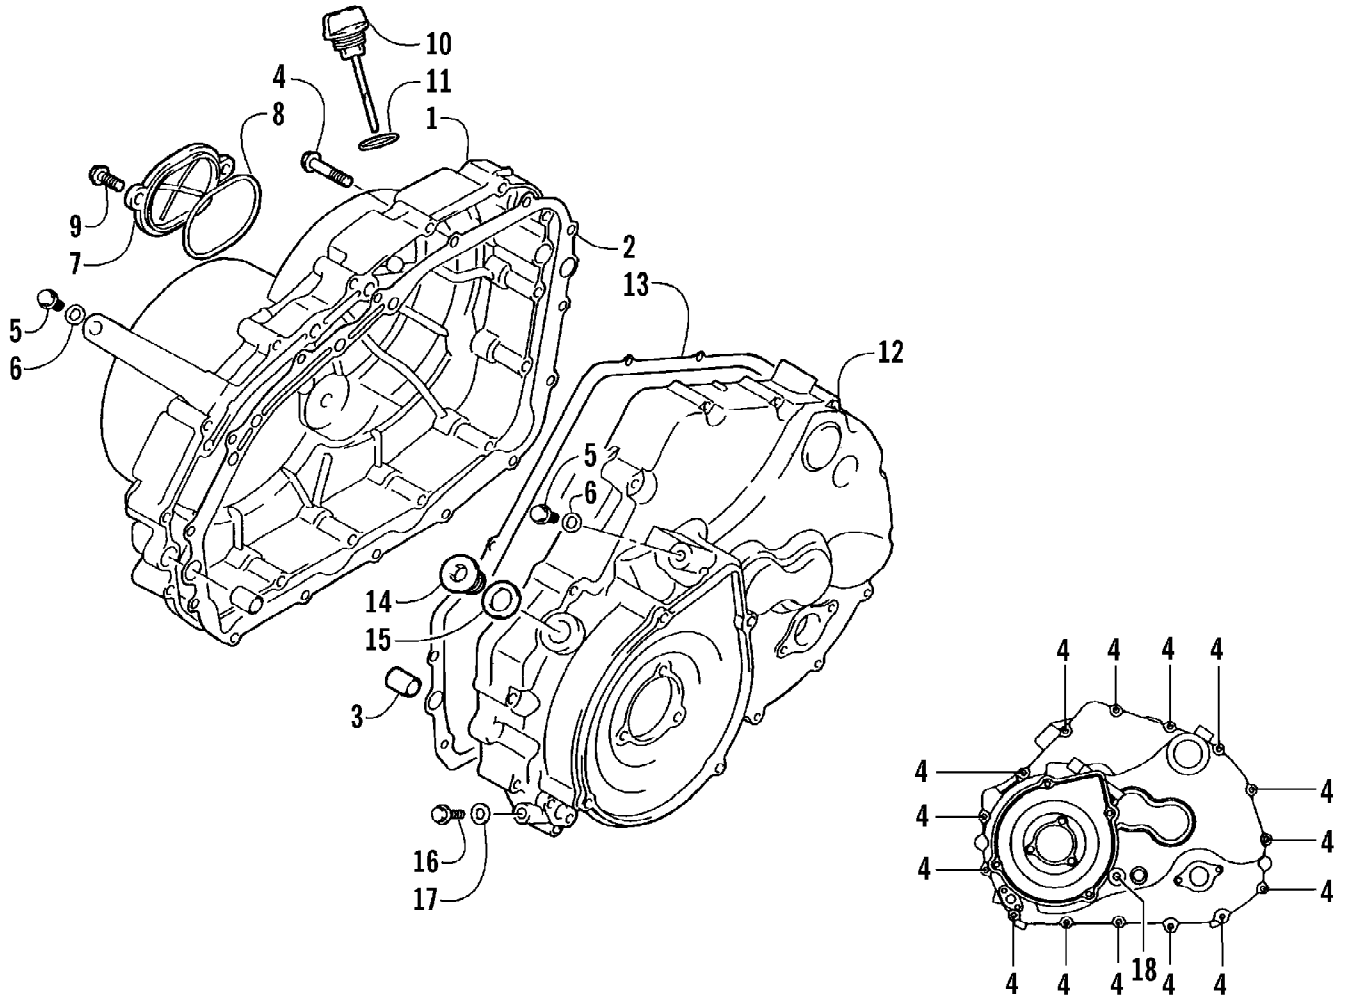

2007 ATV 400 MANUAL TRANSMISSION 4X4 FIS CAT GREEN (A20071CH4A) Page 22 of 98
CRANKCASE COVER ASSEMBLY

Ref #	Part Number	Qty	S/P/F	Description
1	3402-991	1		Cover, Clutch
2	3402-766	1		Gasket
3	3423-088	4		Pin, Dowel
4	3423-098	30	S	Bolt
5	3004-338	2	S/P	Plug, Oil Gallery
6	3003-290	2	/P	Gasket
7	3402-100	1		Cap, Inspection
8	3402-101	1		O-Ring, Inspection Cap
9	3004-341	2	S/P	Bolt, Inspection Cap
10	3402-593	1		Stick, Oil Level
11	3423-055	1		O-Ring, Oil Level Stick
12	3402-767	1		Cover, Magneto
13	3402-768	1		Gasket, Magneto Cover
14	3423-180	1	S	Plug
15	3402-013	1	/P	Gasket
16	3004-705	1	S	Plug, Drain
17	3402-444	1		Gasket, Drain Plug
18	3423-430	1		Bolt