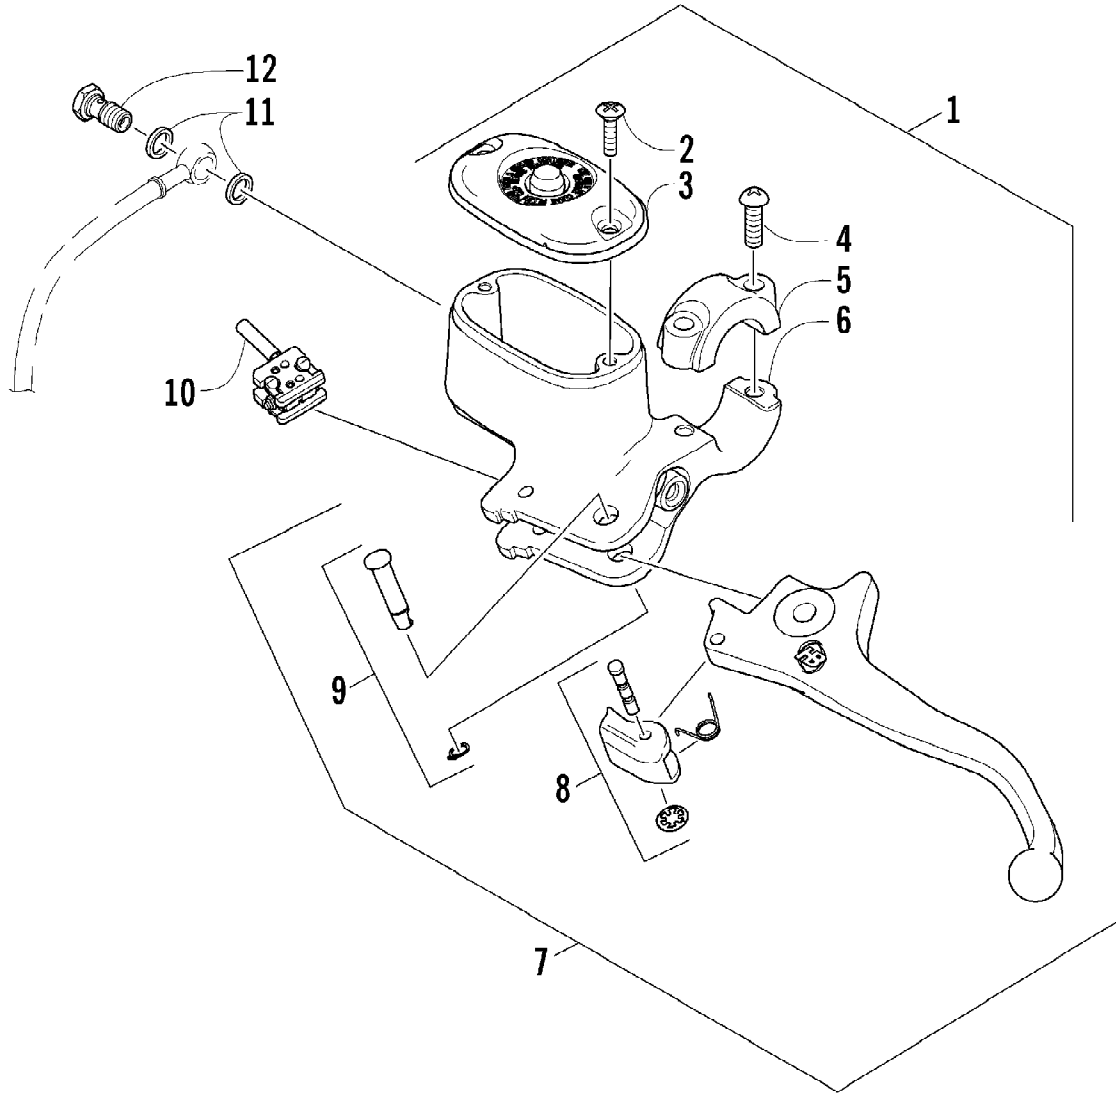

2007 ATV 400 MANUAL TRANSMISSION 4X4 FIS CAT GREEN (A20071CH4A) Page 53 of 98
HYDRAULIC HAND BRAKE ASSEMBLY

Ref #	Part Number	Qty	S/P/F	Description
1	0502-914	1	S	Brake Assembly (inc. 2-10)
2	0502-566	1		Screw, Reservoir Cover
3	0502-868	1	/P	Cover, Reservoir
4	0502-568	1		Screw, Master Cylinder Clamp
5	0502-869	1		Clamp, Master Cylinder
6	0502-704	1		Master Cylinder Assembly
7	0502-866	1		Lever Assembly (inc. 8-9)
8	0502-867	1	/P	Lock, Brake Lever - Kit
9	0502-580	1		Lever Pin - Kit
10	0502-564	1	/P	Switch, Brake - Kit
11	0423-178	2		Washer, Crush
12	0423-413	1		Bolt, Banjo-Fitting