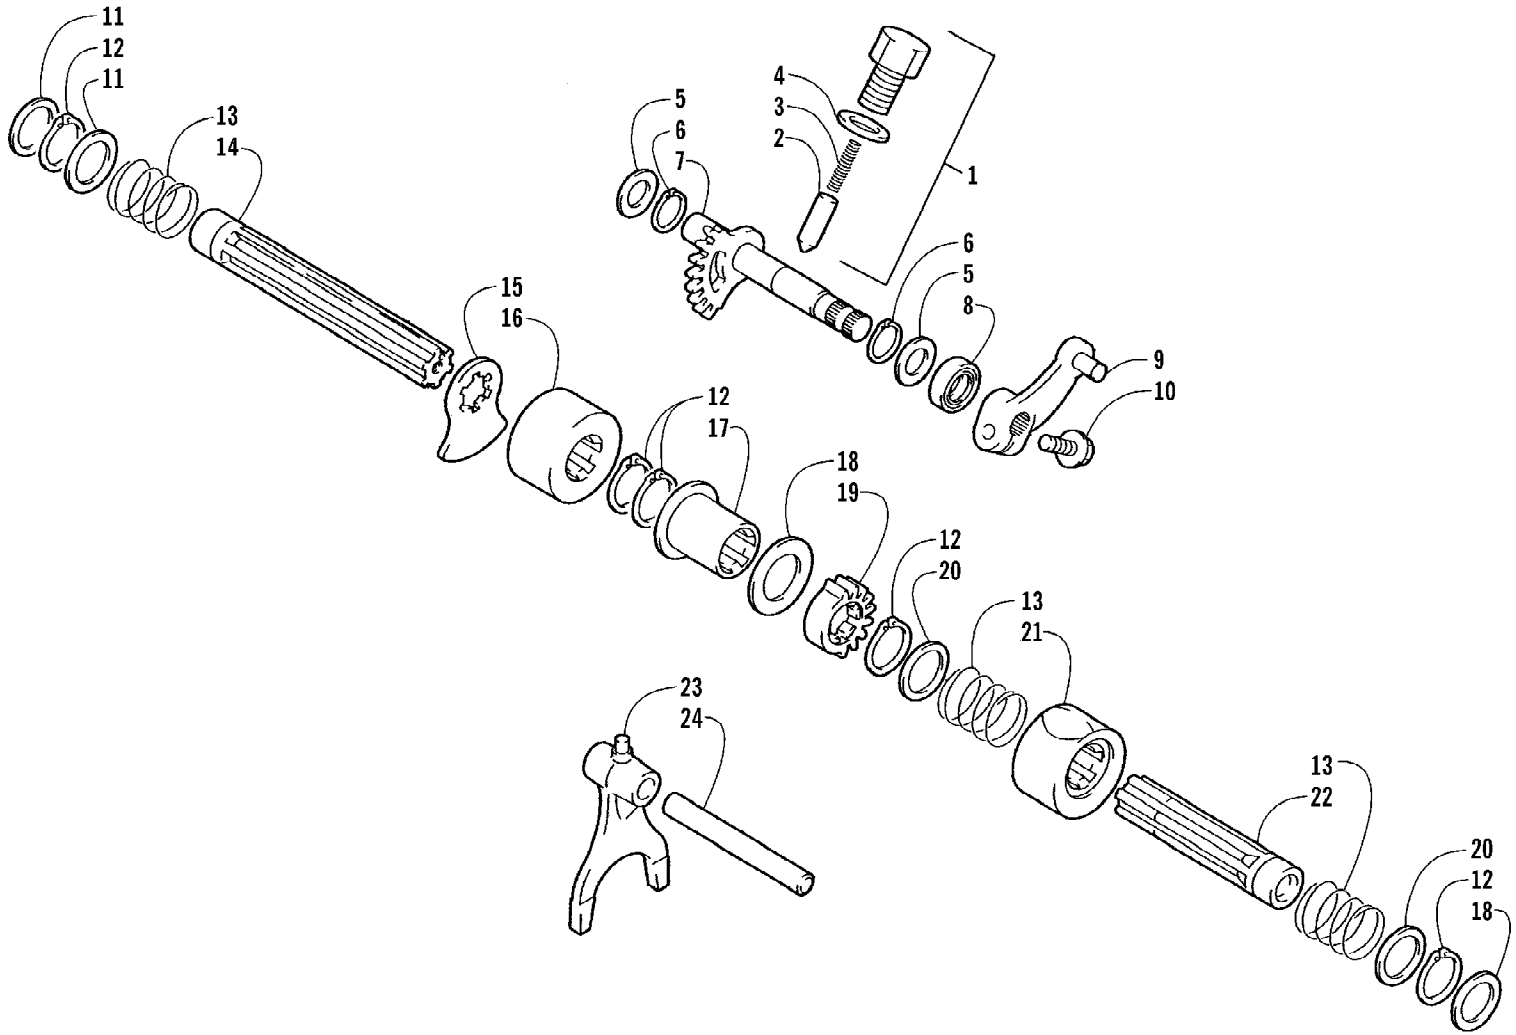

2007 ATV 400 MANUAL TRANSMISSION 4X4 FIS CAT GREEN (A2007ICH4A) Page 79 of 98
SECONDARY SHIFTING ASSEMBLY

2007 ATV 400 MANUAL TRANSMISSION 4X4 FIS CAT GREEN (A2007ICH4A) Page 80 of 98
SECONDARY SHIFTING ASSEMBLY

Ref #	Part Number	Qty	S/P/F	Description
1	3446-314	1		Stopper, Gear Shift Cam (inc. 2-3)
2	3446-315	1		Stopper
3	3423-524	1		Spring
4	3402-012	1		Gasket
5	1691-043	2		Washer
6	3423-358	2	S	Circlip
7	3446-322	1		Shaft, Gear Shift
8	3402-076	1		Seal, Oil
9	3402-434	1	/P	Arm, Gear Shift
10	3004-341	1	S/P	Bolt, Gear Shift Arm
11	3423-527	2	/P	Washer
12	3423-190	5	S	Circlip
13	3423-526	3	/P	Spring
14	3446-325	1		Camshaft, Reverse
15	3446-324	1		Plate, Cam Lock
16	3446-323	1		Cam, Reverse
17	3446-321	1		Joint, Camshaft
18	3402-381	2	/P	Washer
19	3446-316	1		Gear, Camshaft
20	3423-533	2		Washer
21	3423-525	1		Cam
22	3446-320	1		Camshaft
23	3446-318	1		Fork, Gear Shift
24	3446-317	1		Shaft, Gear Shift Fork