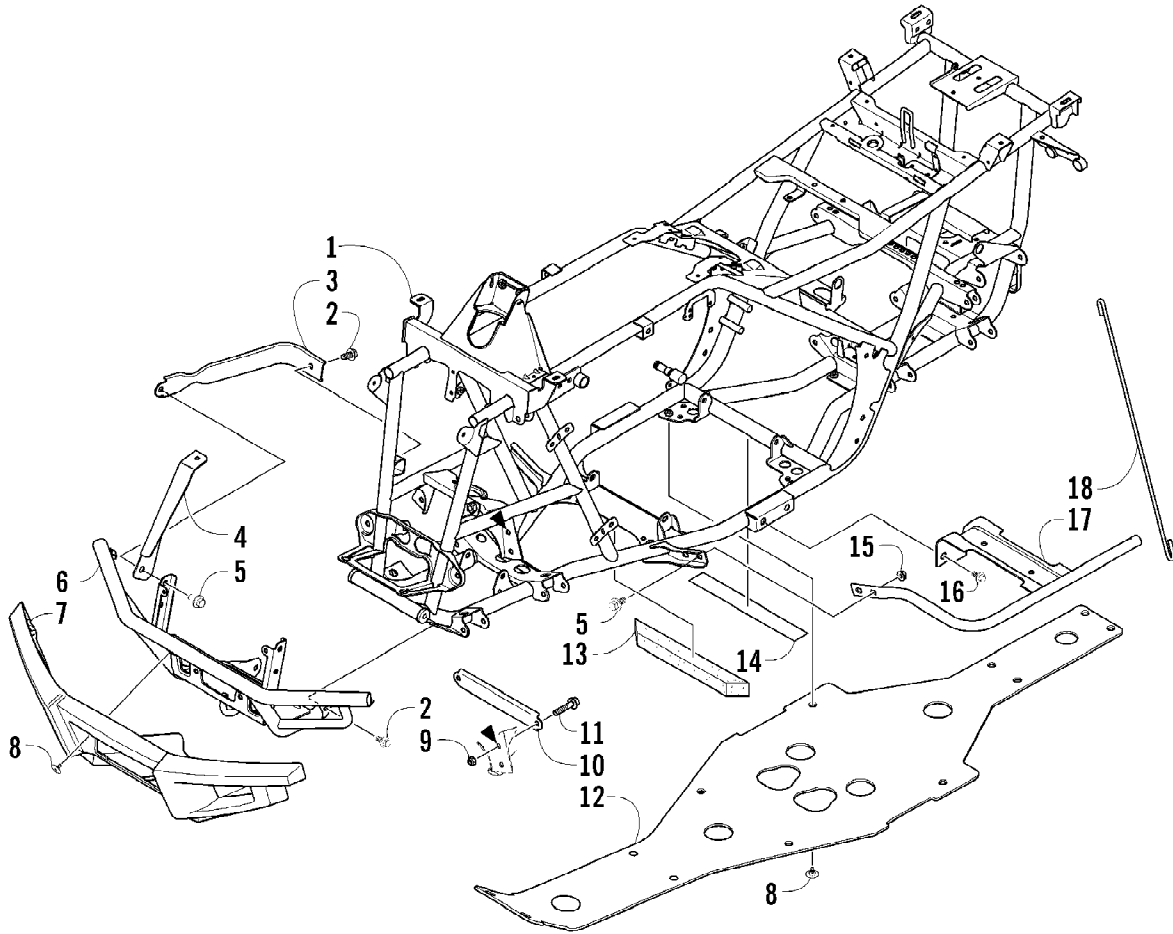

2007 ATV 400 MANUAL TRANSMISSION 4X4 FIS CAT GREEN (A20071CH4AUSA) Page 36 of 98
FRAME AND RELATED PARTS

Ref #	Part Number	Qty	S/P/F	Description
1	2506-039	1		Frame, Main
2	8409-020	4	/P	Screw, Cap
3	0506-653	1	S	Channel, Bumper Mounting - Right
3	1506-596	1	/P	Channel, Bumper Mounting - Left
4	1506-686	1		Bracket, Mounting - Bumper - Right
4	1506-687	1		Bracket, Mounting - Bumper - Left
5	8408-816	6		Screw, Cap
6	1506-684	1		Bumper
7	1406-868	1		Facia, Bumper - Front
8	0423-101	20		Screw, Body
9	8428-002	2		Nut, Lock
10	1506-429	1	S	Brace, A-Arm
11	8409-025	2		Screw, Cap
12	1406-030	1		Panel, Belly
13	1506-067	1		Foam, Frame
14	0406-289	1		Pad, Frame
15	8424-802	4		Nut, Flange
16	8409-016	4		Screw, Cap
17	1506-659	1		Footrest - Right
17	1506-660	1		Footrest - Left
18	2406-357	2	S	Rod, Support