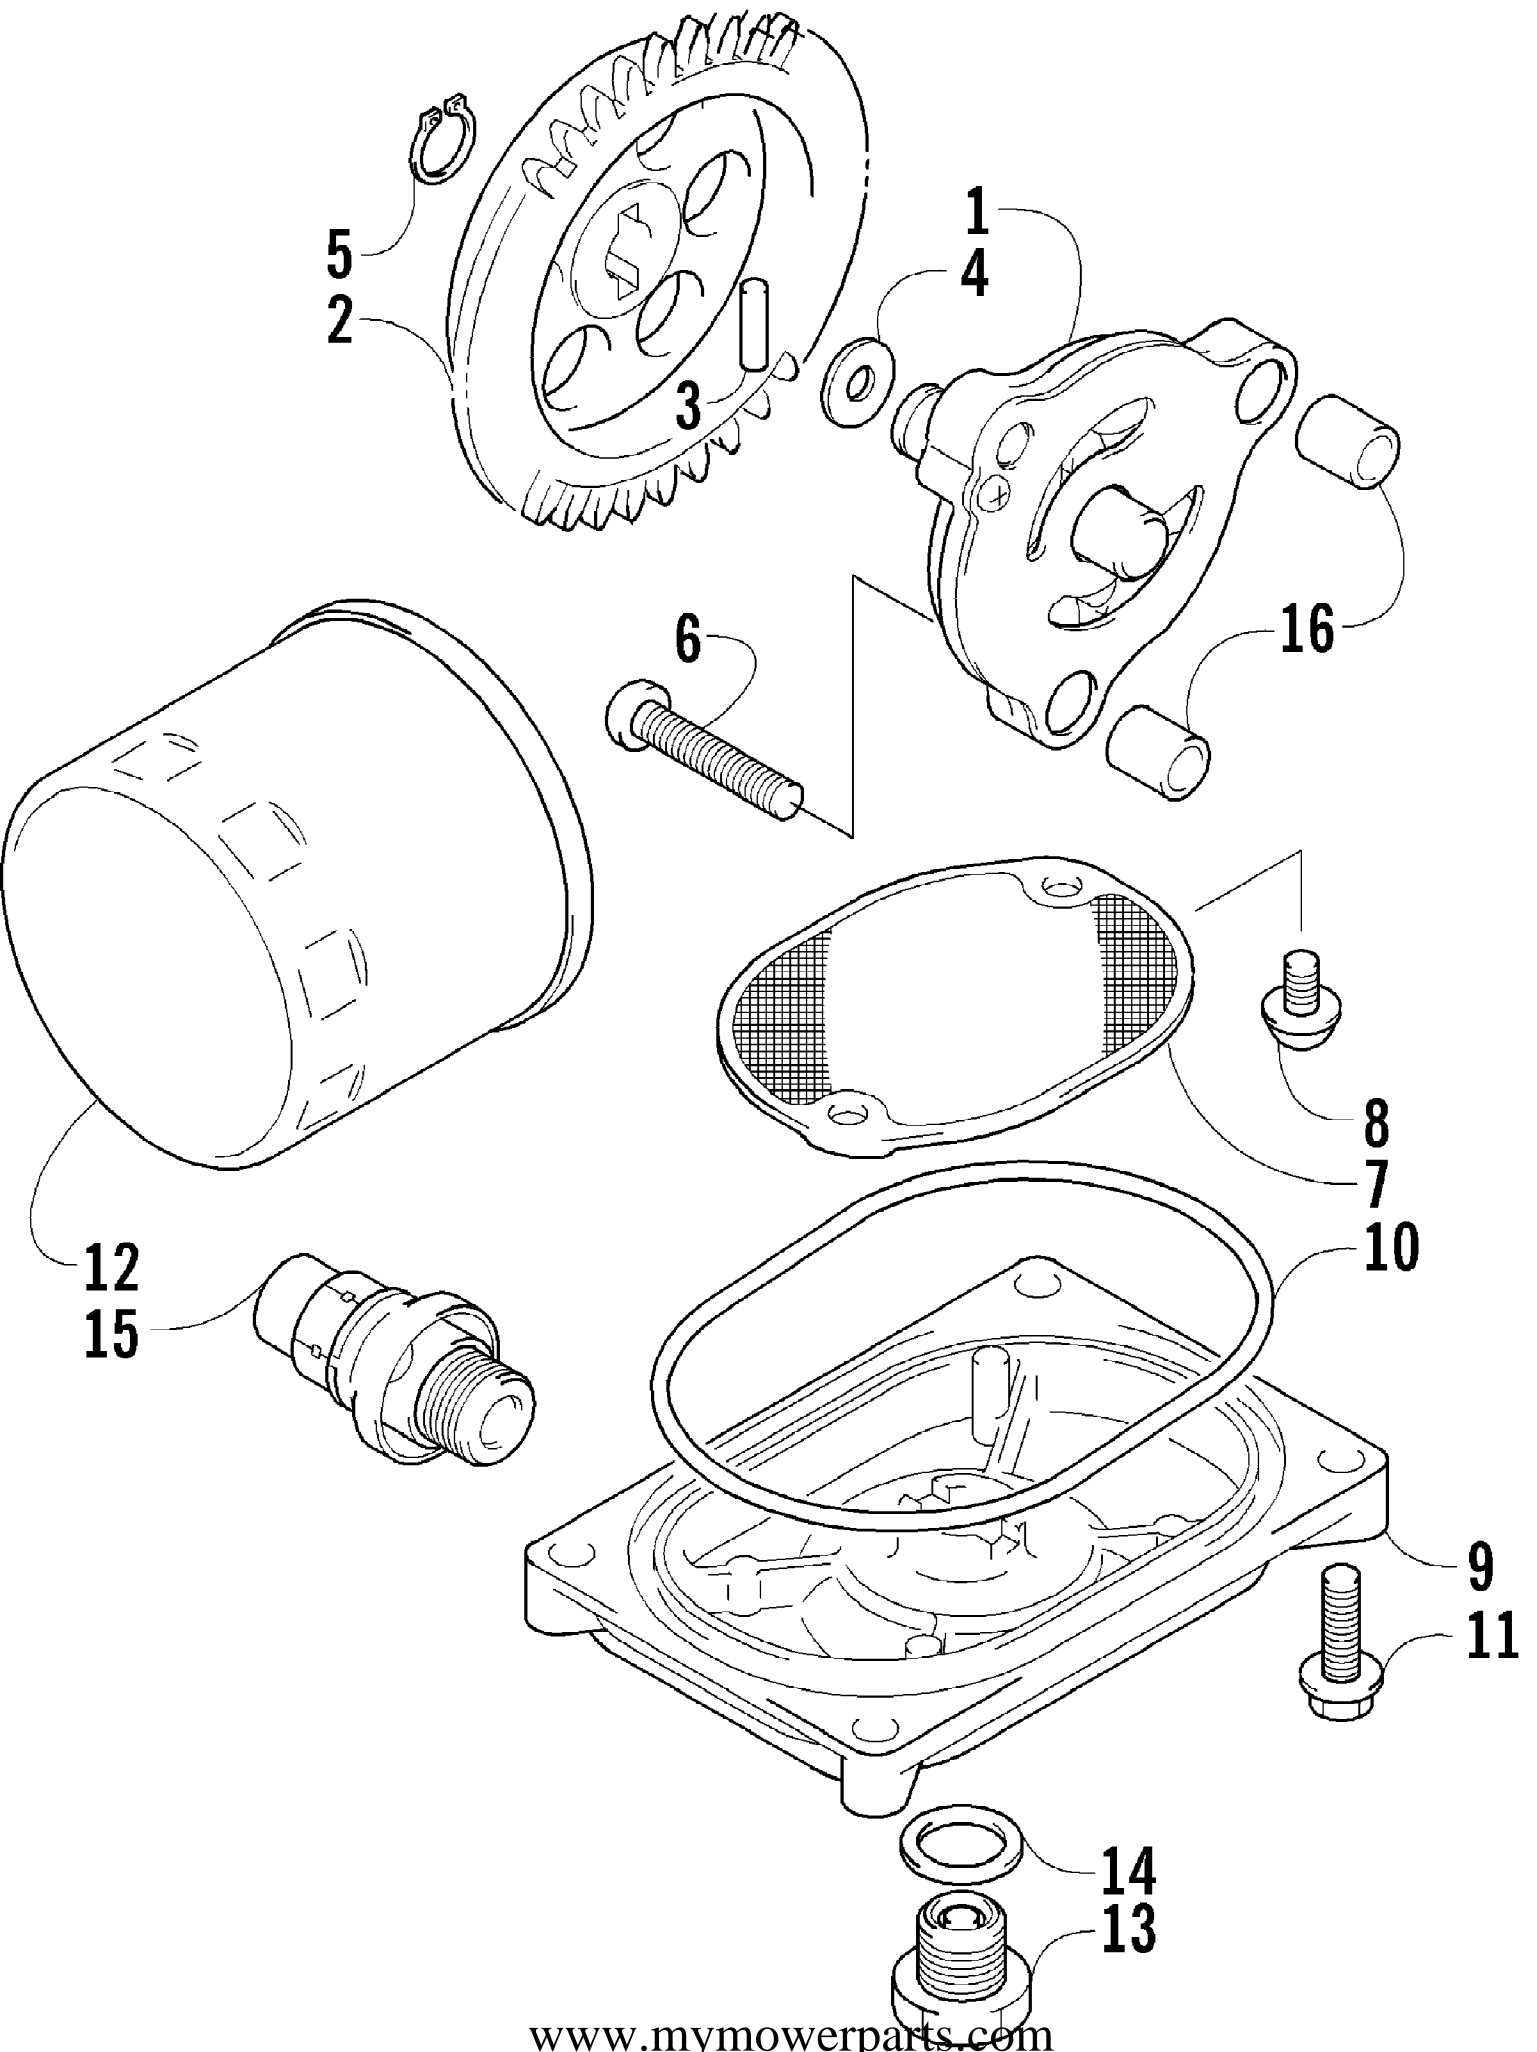

2007 ATV 400 MANUAL TRANSMISSION 4X4 FIS CAT GREEN (A2007ICH4A) Page 61 of 98
OIL FILTER/PUMP ASSEMBLY

Ref #	Part Number	Qty	S/P/F	Description
1	3402-619	1		Pump, Oil
2	3402-618	1		Gear, Driven
3	3423-046	1		Pin
4	3423-443	1		Washer
5	3423-184	1	S	Circlip
6	3423-113	3	S/P	Screw
7	3402-156	1		Strainer, Oil
8	0693-389	2	S	Screw
9	3402-157	1		Cap, Oil Strainer
10	3423-077	1		O-Ring
11	3004-756	4	S	Screw, Cap
12	0812-005	1	S	Filter, Oil
13	3403-021	1	/P	Plug, Drain
14	3402-012	1		Gasket, Drain Plug
15	3402-773	1		Valve, Oil-Relief - Assembly
16	3005-206	2	/P	Pin, Oil Pump