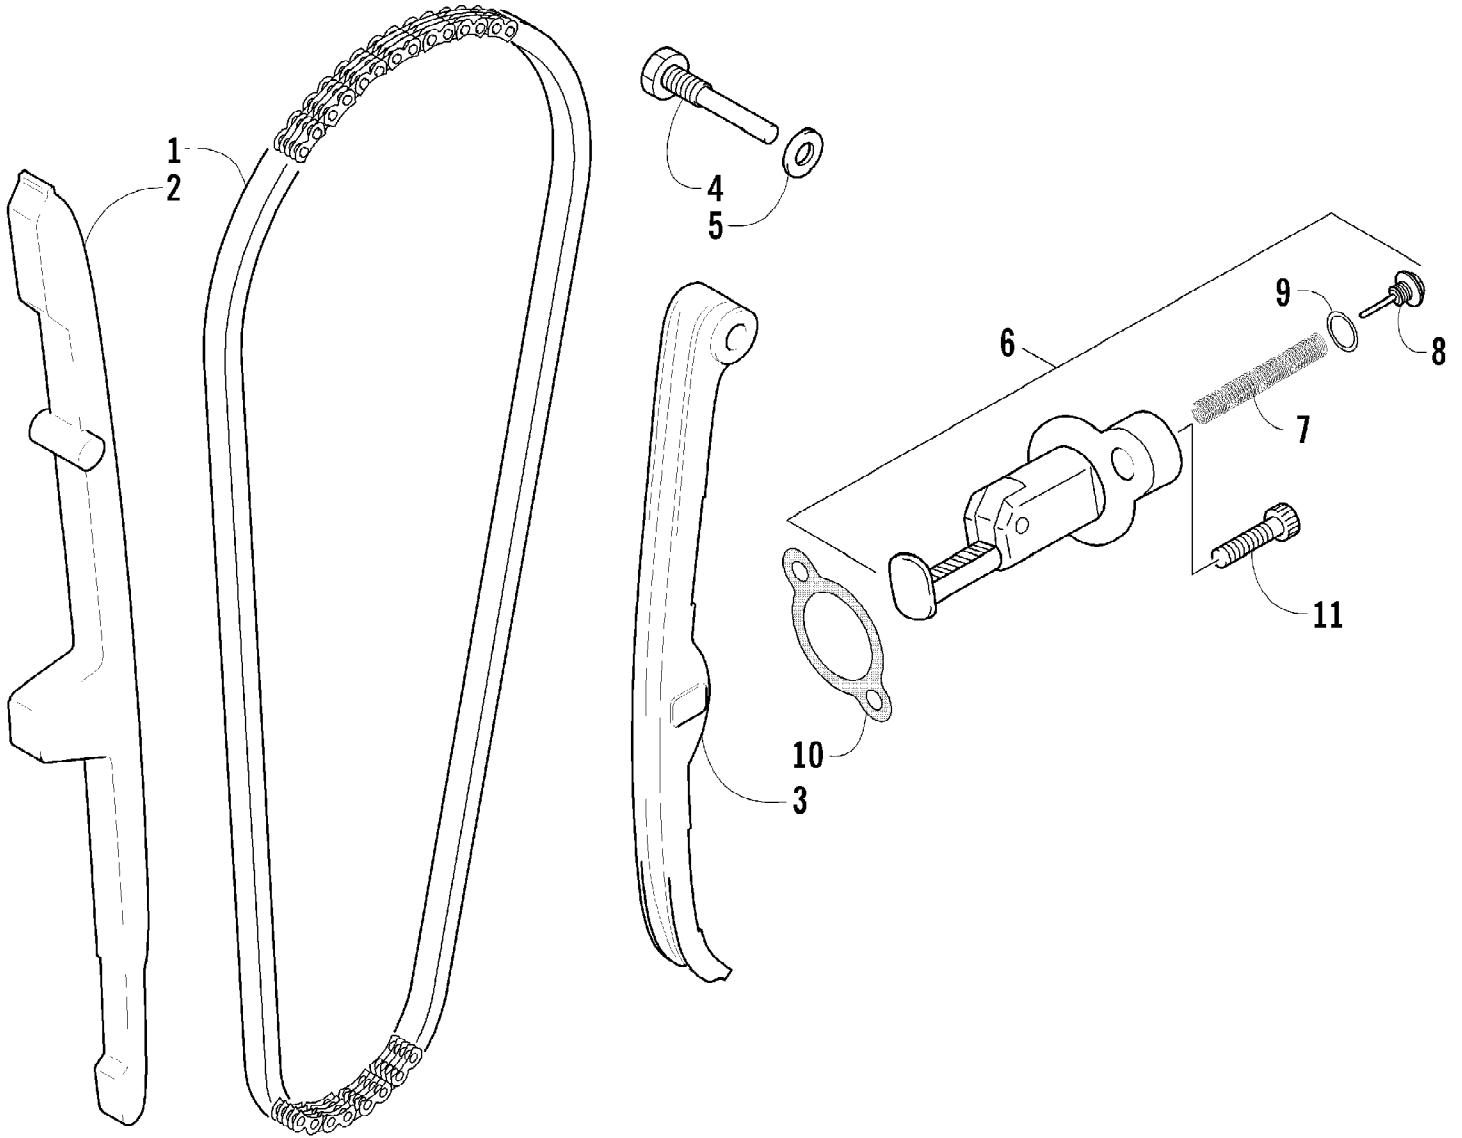

2007 ATV 400 MANUAL TRANSMISSION 4X4 FIS CAT GREEN (A20071CH4AU87) Page 8 of 98
CAM CHAIN ASSEMBLY

Ref #	Part Number	Qty	S/P/F	Description
1	3402-281	1		Chain, Cam
2	3402-612	1		Guide, Cam Chain
3	3402-613	1		Tensioner, Cam Chain
4	3423-074	1		Bolt
5	3402-436	1	/P	Washer
6	3402-614	1		Adjuster, Tensioner - Assembly (inc. 7-9)
7	3423-484	1		Spring
8	3423-485	1		Plug
9	3423-286	1		O-Ring
10	3403-020	1		Gasket, Adjuster
11	3004-512	2	S	Bolt