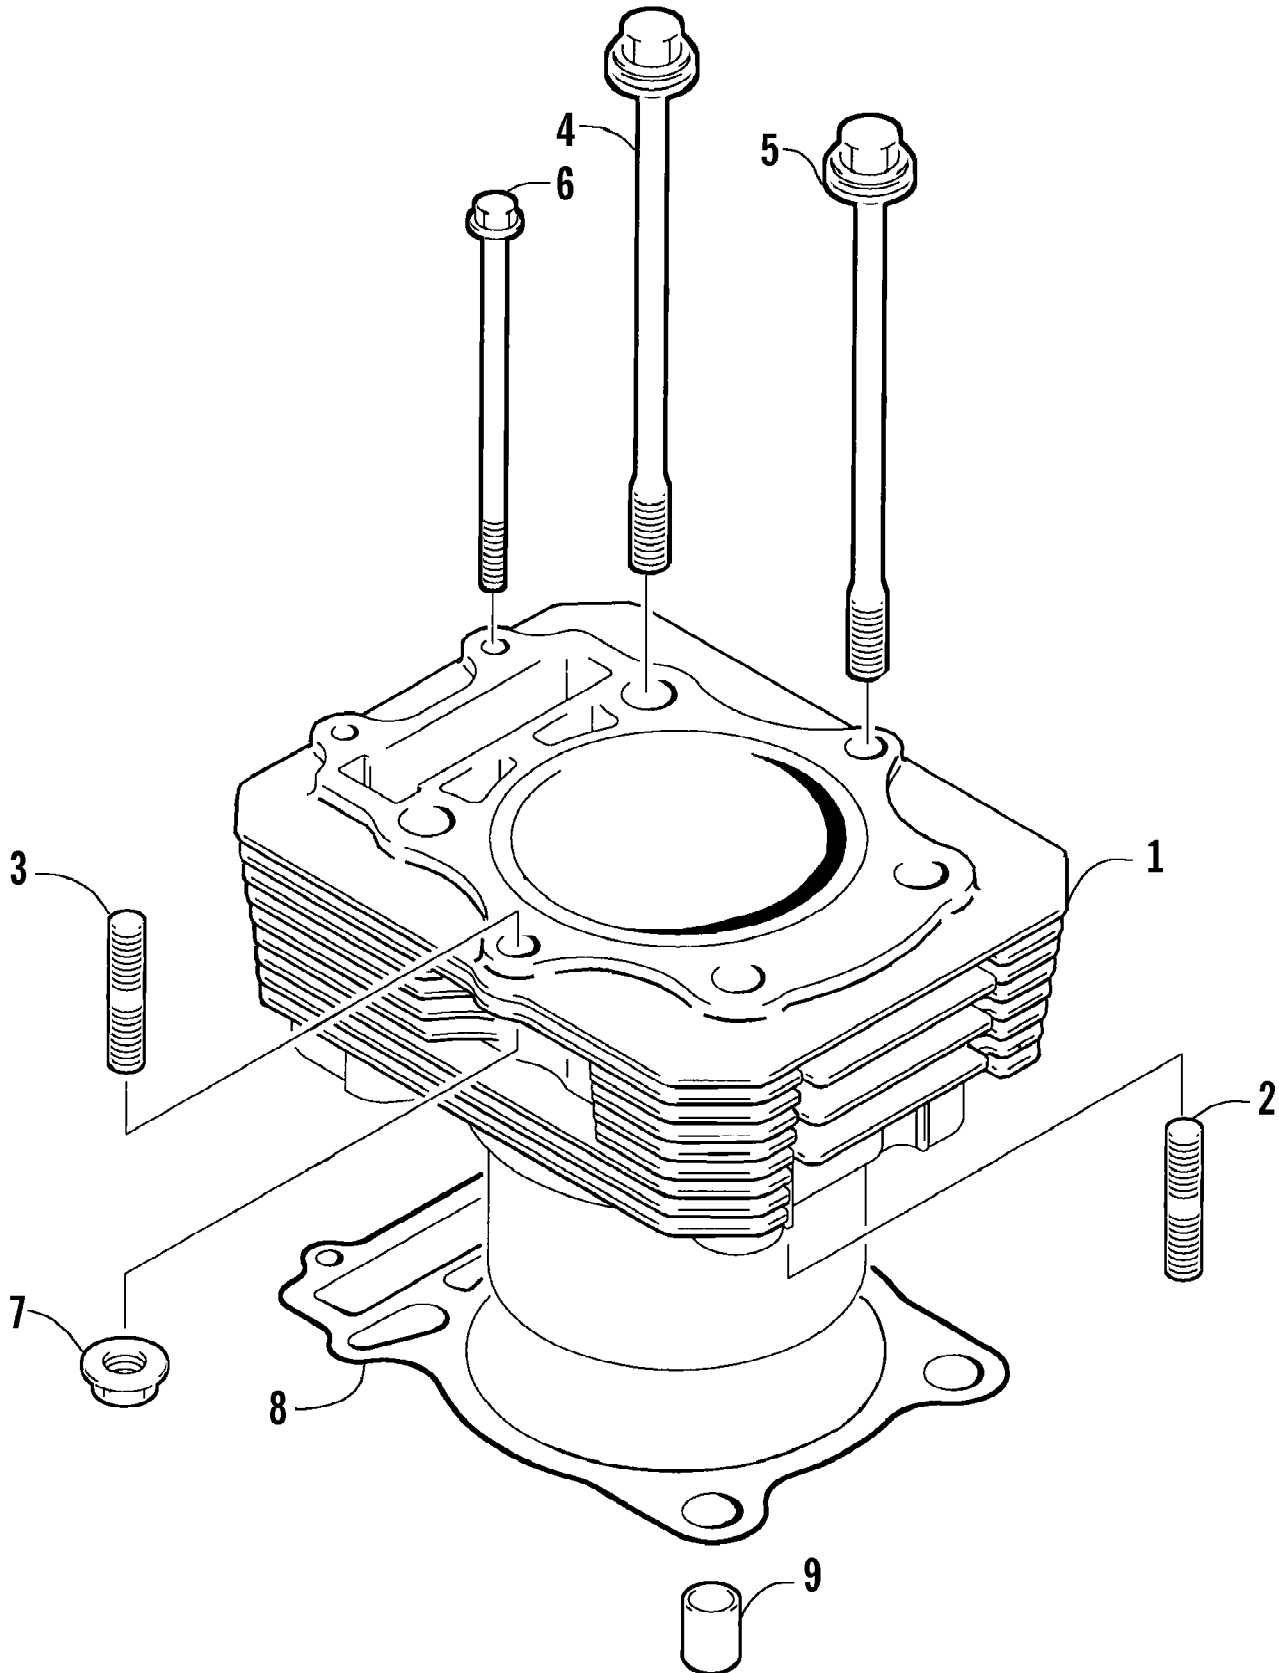

2007 ATV 400 MANUAL TRANSMISSION 4X4 FIS CAT GREEN (A20071CH4A) Page 26 of 98
CYLINDER ASSEMBLY

Ref #	Part Number	Qty	S/P/F	Description
1	3402-578	1	S	Cylinder
2	3423-384	2	S	Bolt, Stud
3	3004-778	2	S	Bolt, Stud
4	3423-431	2		Bolt
5	3423-432	2		Bolt
6	3423-427	2		Bolt
7	3004-488	2	S/P	Nut
8	3402-579	1		Gasket, Cylinder
9	3423-088	2		Pin, Dowel