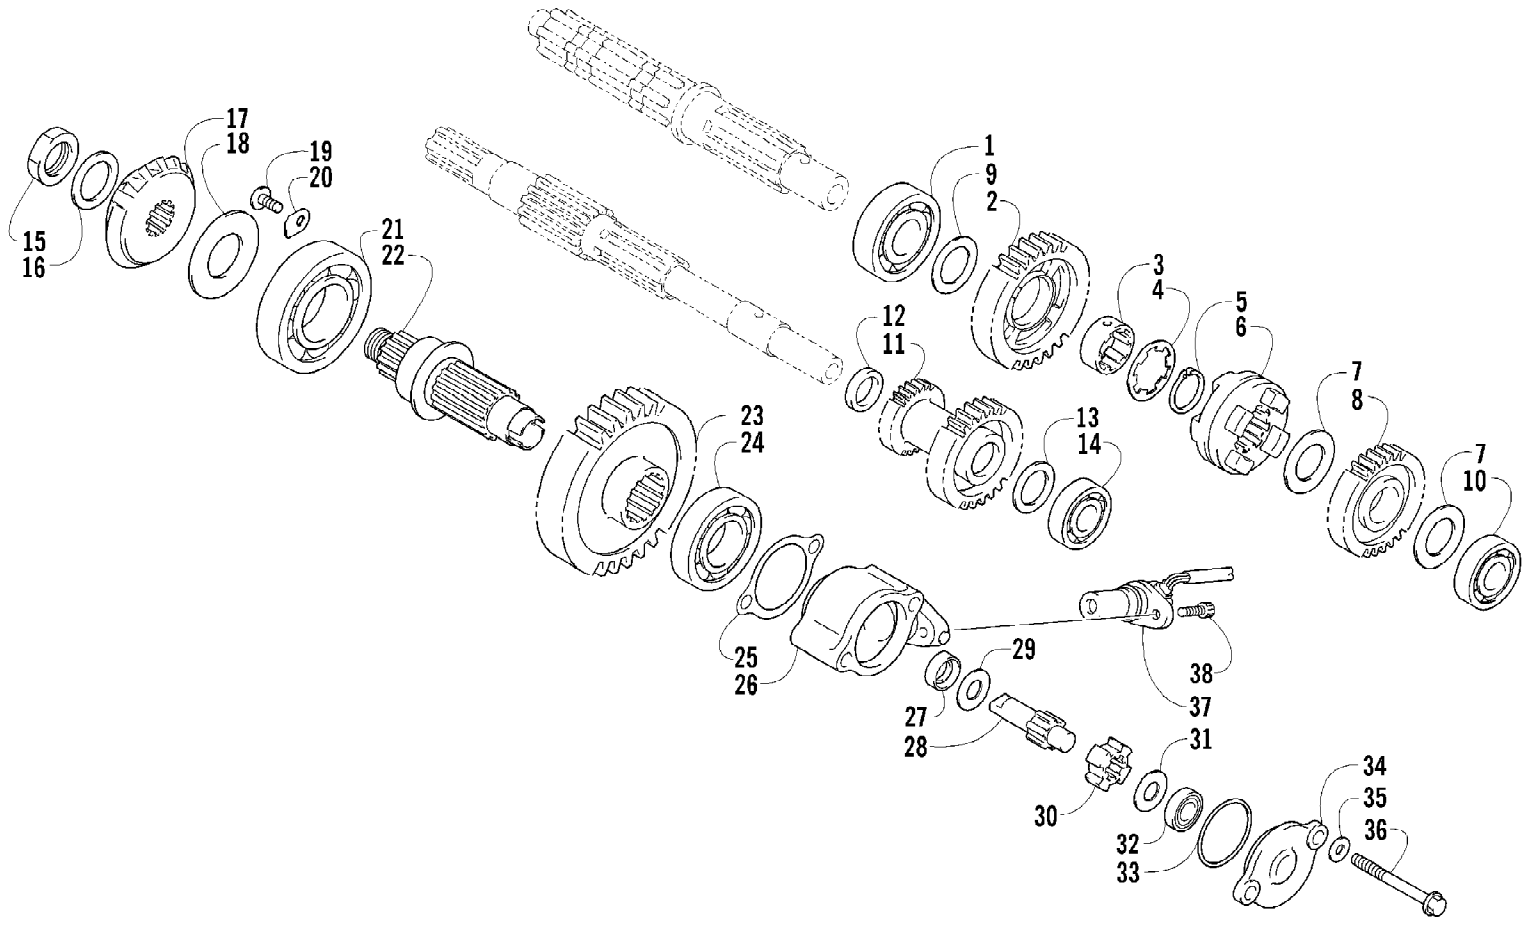

2007 ATV 400 MANUAL TRANSMISSION 4X4 FIS CAT GREEN (A2007ICH4A) Page 81 of 98
SECONDARY TRANSMISSION ASSEMBLY

2007 ATV 400 MANUAL TRANSMISSION 4X4 FIS CAT GREEN (A20071CH4A) Page 82 of 98
SECONDARY TRANSMISSION ASSEMBLY

Ref #	Part Number	Qty	S/P/F	Description
1	3402-776	1		Bearing
2	3446-300	1		Gear, Drive - No. 1
3	3446-301	1		Bushing, Drive Gear No. 1
4	3423-036	1		Washer
5	3423-721	1	S	Circlip
6	3446-249	1		Dog, Sliding
7	3423-126	2	/P	Washer
8	3446-302	1		Gear, Drive - No. 2
9	3423-519	1		Spacer, Drive Gear
10	3402-979	1	/P	Bearing, Driveshaft
11	3446-299	1		Gear, Idle
12	3402-205	1		Spacer, Idle Gear
13	3423-319	1		Washer
14	3402-217	1		Bearing
15	3423-023	1		Nut, Secondary Drive Gear
16	3005-372	1		Washer, Secondary Drive Gear
17	3446-274	1	/P	Gear, Secondary Drive
18	3423-549	1		Shim, Secondary Drive Gear - Set
19	3423-370	2		Screw
20	3446-031	2	/P	Retainer, Output Shaft
21	3402-180	1	S	Bearing
22	3446-403	1	/P	Shaft, Output
23	3446-304	1		Gear, Driven
24	3402-045	1	/P	Bearing
25	3446-244	1	/P	Gasket, Speedometer Housing
26	3446-400	1		Housing, Speedometer Sensor
27	3006-322	1		Seal, Shaft
28	3446-402	1		Shaft, Output
29	3423-617	1		Washer
30	3402-837	1		Rotor
31	3423-767	1		Washer
32	3402-980	1		Bearing
33	3423-766	1		O-Ring
34	3446-401	1		Cover, Speedometer Sensor Housing
35	3003-290	2	/P	Gasket
36	3423-307	2	S	Bolt
37	3402-981	1		Sensor, Speedometer
38	3423-226	1		Bolt