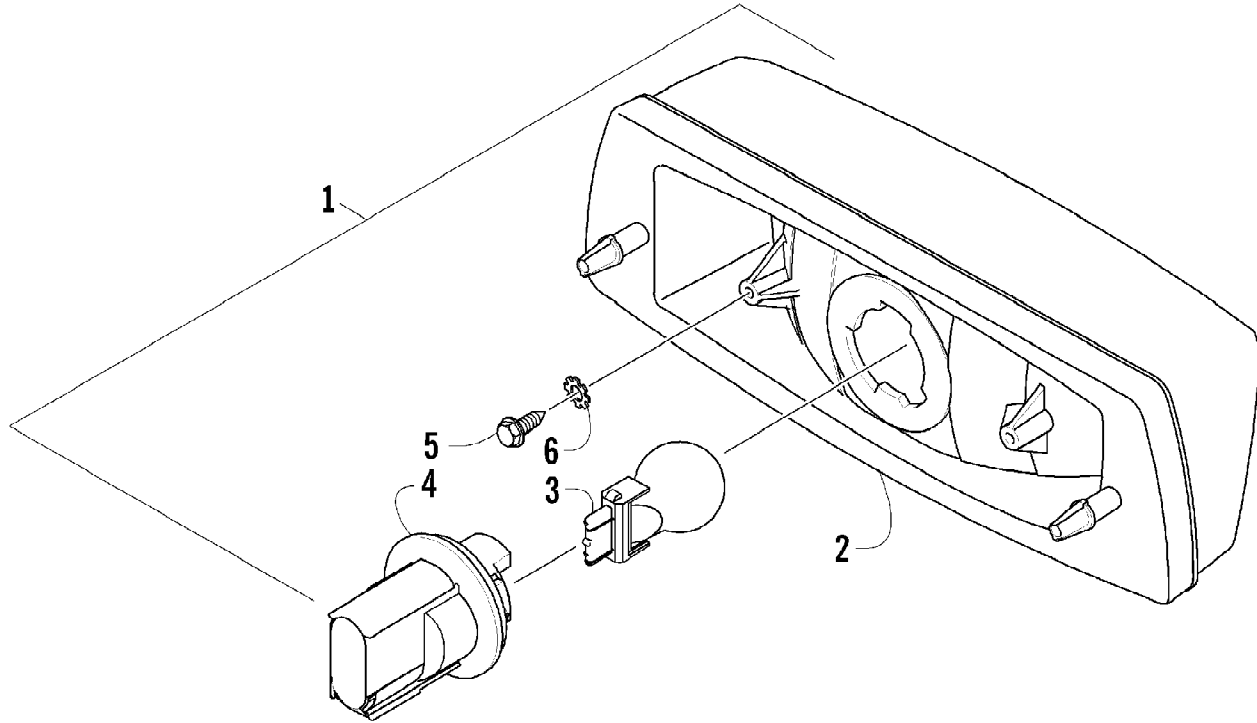

2007 ATV 400 MANUAL TRANSMISSION 4X4 FIS CAT GREEN (A20071CH4A) Page 90 of 98
TAILLIGHT ASSEMBLY

Ref #	Part Number	Qty	S/P/F	Description
1	0509-022	1		Taillight Assembly (inc. 2-4)
2	0509-025	1		Housing, Taillight
3	0409-056	1		Bulb, Taillight
4	0409-057	1		Socket, Taillight
5	0623-301	2	/P	Screw, Self-Tapping
6	8053-212	2	/P	Washer, Lock - External Tooth