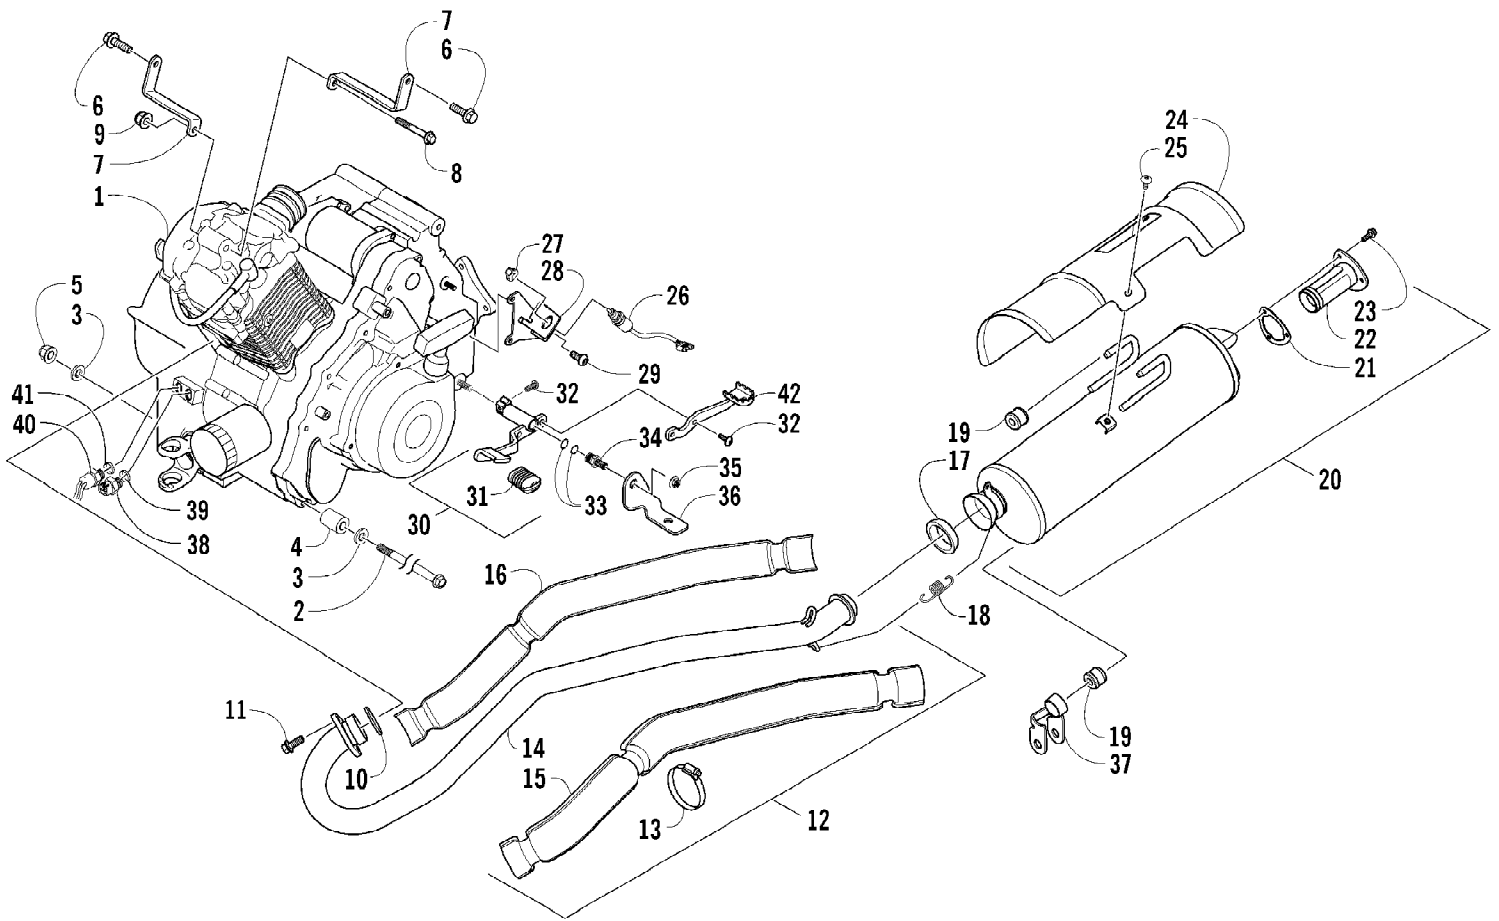

2007 ATV 400 MANUAL TRANSMISSION 4X4 FIS CAT GREEN (A20071CH4A) Page 33 of 98
ENGINE AND EXHAUST

Ref #	Part Number	Qty	S/P/F	Description
1	0462-035	1	/P	Engine
2	0423-405	2		Screw, Cap
3	0423-426	4		Washer
4	0423-042	2	S	Spacer
5	8428-002	2		Nut, Lock
6	8408-816	2		Screw, Cap
7	1506-626	1		Bracket, Engine - Right
7	1506-625	1		Bracket, Engine - Left
8	8408-860	1		Screw, Cap
9	8424-802	1		Nut
10	0412-007	1	/P	Seal, Exhaust
11	8408-820	2	/P	Screw, Cap
12	0512-261	1		Pipe, Exhaust - Assembly (inc. 13-16)
13	0423-317	3	/P	Clamp, Hose
14	0512-242	1		Pipe, Exhaust
15	0412-342	1		Shield, Exhaust Pipe - Outer
16	0412-341	1		Shield, Exhaust Pipe - Inner
17	0612-188	1	/P	Gasket, Exhaust
18	0612-668	2	/P	Spring, Exhaust
19	0412-215	3	S	Bushing, Exhaust
20	0512-306	1	/P	Muffler - Assembly (inc. 21-23)
21	0412-313	1		Gasket, Spark Arrester
22	0512-219	1	/P	Arrester, Spark - Assembly
23	8408-616	3		Screw, Cap
24	0412-373	1	/P	Cover, Muffler
25	8477-610	3		Screw, Machine
26	0409-008	1		Switch, Reverse
27	0402-991	1		Retainer, Reverse Switch
28	1506-449	1		Bracket, Mounting - Reverse Switch (inc. 29)
29	0423-361	1		Screw, Machine
30	0502-871	1		Lever, Toe Shift - Assembly (inc. 31 and one No. 32)
31	1402-284	1		Pad, Toe - Shift Lever
32	8476-620	3		Screw, Machine
33	1602-213	2	/P	O-Ring
34	0402-994	1		Pin, Shift Lever
35	8422-002	1		Nut
36	1506-693	1		Bracket, Shift Lever
37	1506-732	1		Channel, Muffler Support
38	3530-037	1	/P	Switch, Oil Light
39	3402-556	1	/P	Gasket
40	3430-033	1		Switch, Cooling Fan
41	3402-013	1	/P	Gasket
42	0502-693	1		Lever, Heel Shift