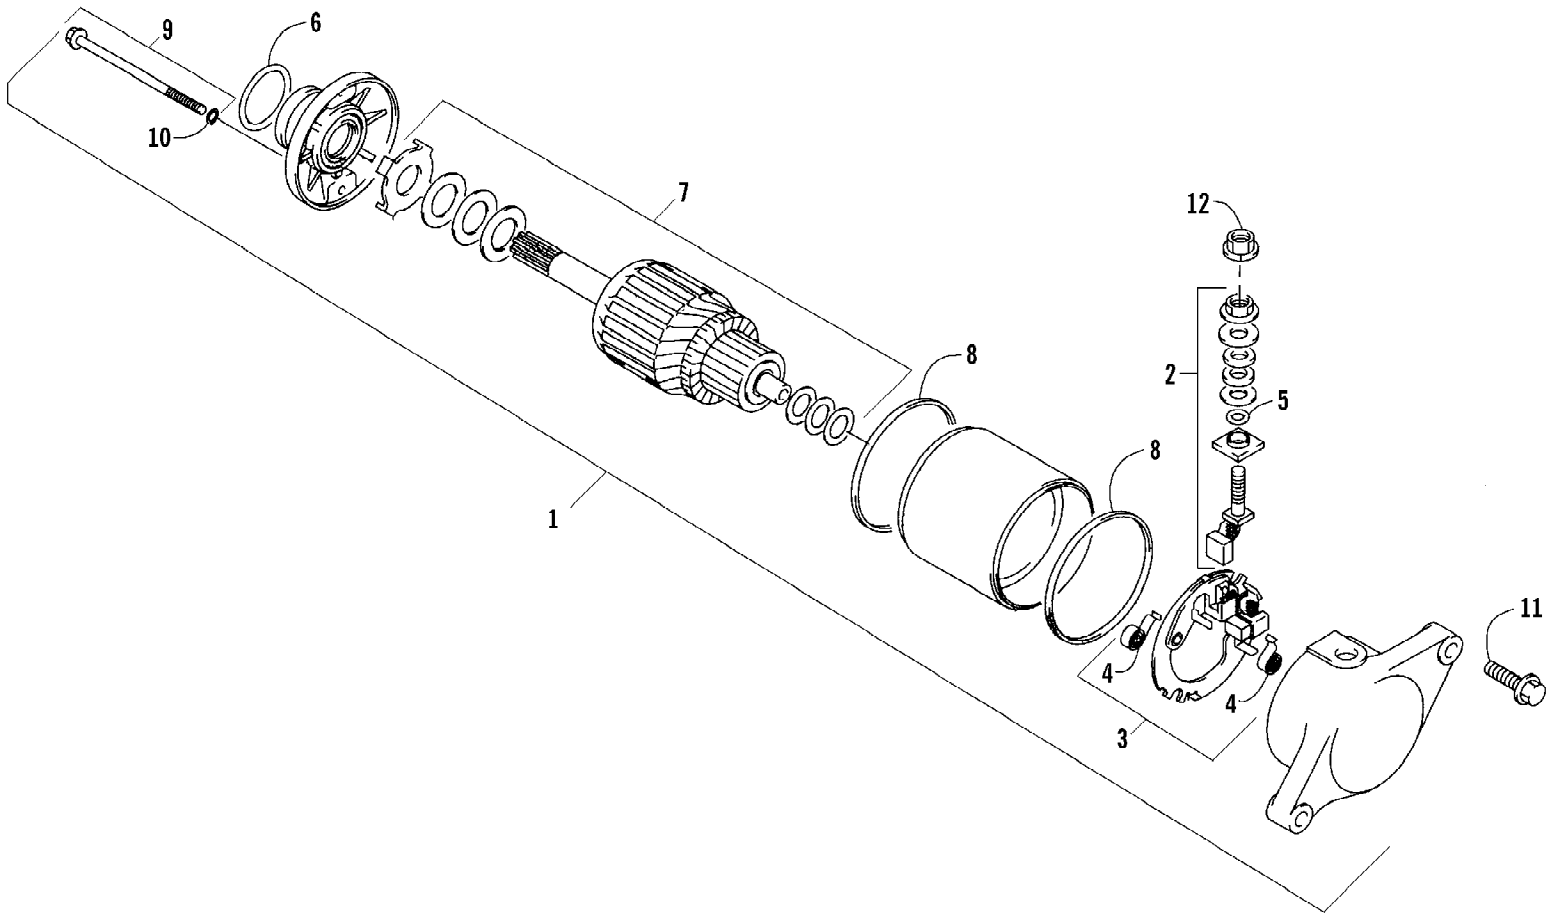

2007 ATV 400 MANUAL TRANSMISSION 4X4 FIS CAT GREEN (A20071CH4A) **Page 85 of 98**
STARTER MOTOR ASSEMBLY

2007 ATV 400 MANUAL TRANSMISSION 4X4 FIS CAT GREEN (A2007ICH4A) Page 86 of 98
STARTER MOTOR ASSEMBLY

Ref #	Part Number	Qty	S/P/F	Description
1	3545-016	1		Motor, Starter Assembly (inc. 2-10)
2	3402-671	1		Terminal Set, Brush
3	3402-672	1		Holder Set, Brush
4	3008-551	4		Spring, Brush
5	3008-164	1		O-Ring
6	3423-272	1		O-Ring
7	3008-099	1		Washer Set
8	3423-497	2		O-Ring
9	3423-498	2		Through-Bolt (inc. 10)
10	3423-496	2		O-Ring
11	3004-756	2	S	Bolt
12	3423-195	1	/P	Nut