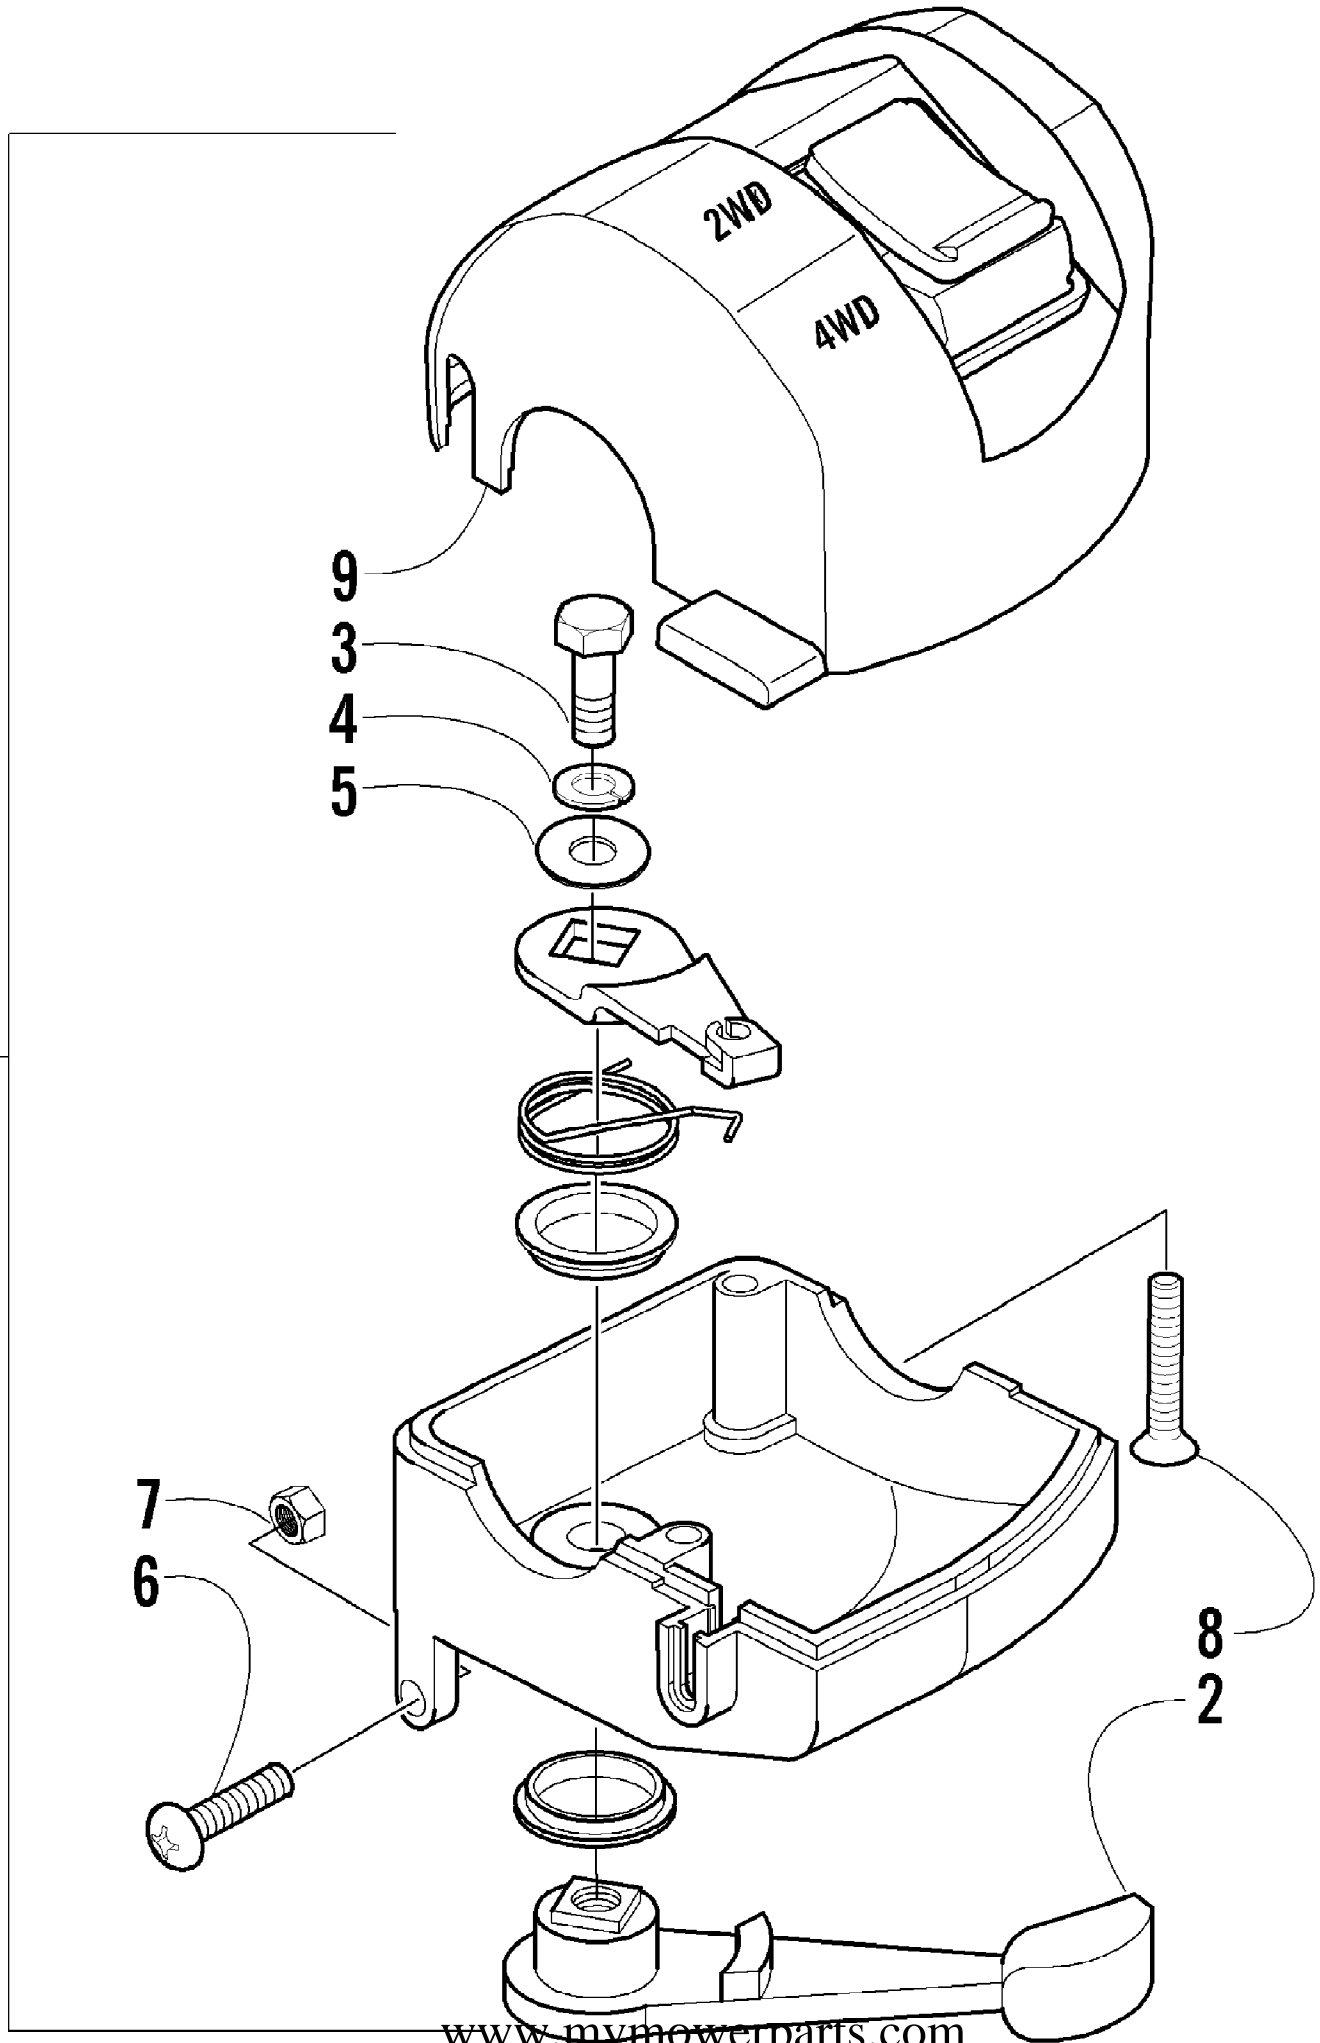

2007 ATV 400 MANUAL TRANSMISSION 4X4 FIS CAT GREEN (A2007ICH4A) Page 92 of 98
THROTTLE CASE ASSEMBLY

Ref #	Part Number	Qty	S/P/F	Description
1	0509-012	1		Case, Throttle - Assembly (inc. 2-9)
2	3409-001	1		Lever
3	3004-533	1	S/P	Screw, Cap
4	3004-447	1	/P	Washer, Lock
5	3003-030	1	/P	Washer
6	3423-014	1		Screw
7	3423-327	1		Nut
8	3423-199	2		Screw
9	0409-048	1		Cover, Throttle w/Switch