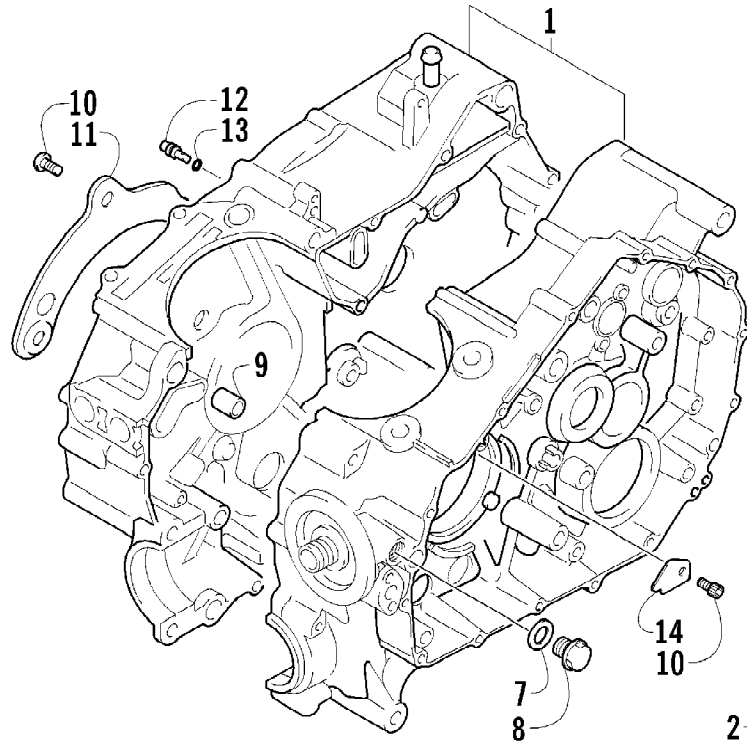

2007 ATV 400 MANUAL TRANSMISSION 4X4 FIS CAT GREEN (A2007ICH4A) Page 20 of 98
CRANKCASE ASSEMBLY

Ref #	Part Number	Qty	S/P/F	Description
1	3402-763	1		Crankcase Assembly (inc. 2-9)
2	3004-880	4		Bolt
3	3423-234	1		Bolt
4	3005-410	3		Bolt
5	3423-097	4		Bolt
6	3423-091	8	S	Bolt
7	3402-012	1		Gasket, Oil Pressure Plug
8	3402-214	1		Plug, Oil Pressure
9	3423-088	2		Pin, Dowel
10	3004-552	4	S	Screw, Oil Guide Plate
11	3402-764	1		Plate, Oil Guide - Right
12	3402-691	1		Jet, Oil Gallery
13	3423-051	1		O-Ring, Oil Gallery Jet
14	3402-582	1		Plate, Oil Guide - Left