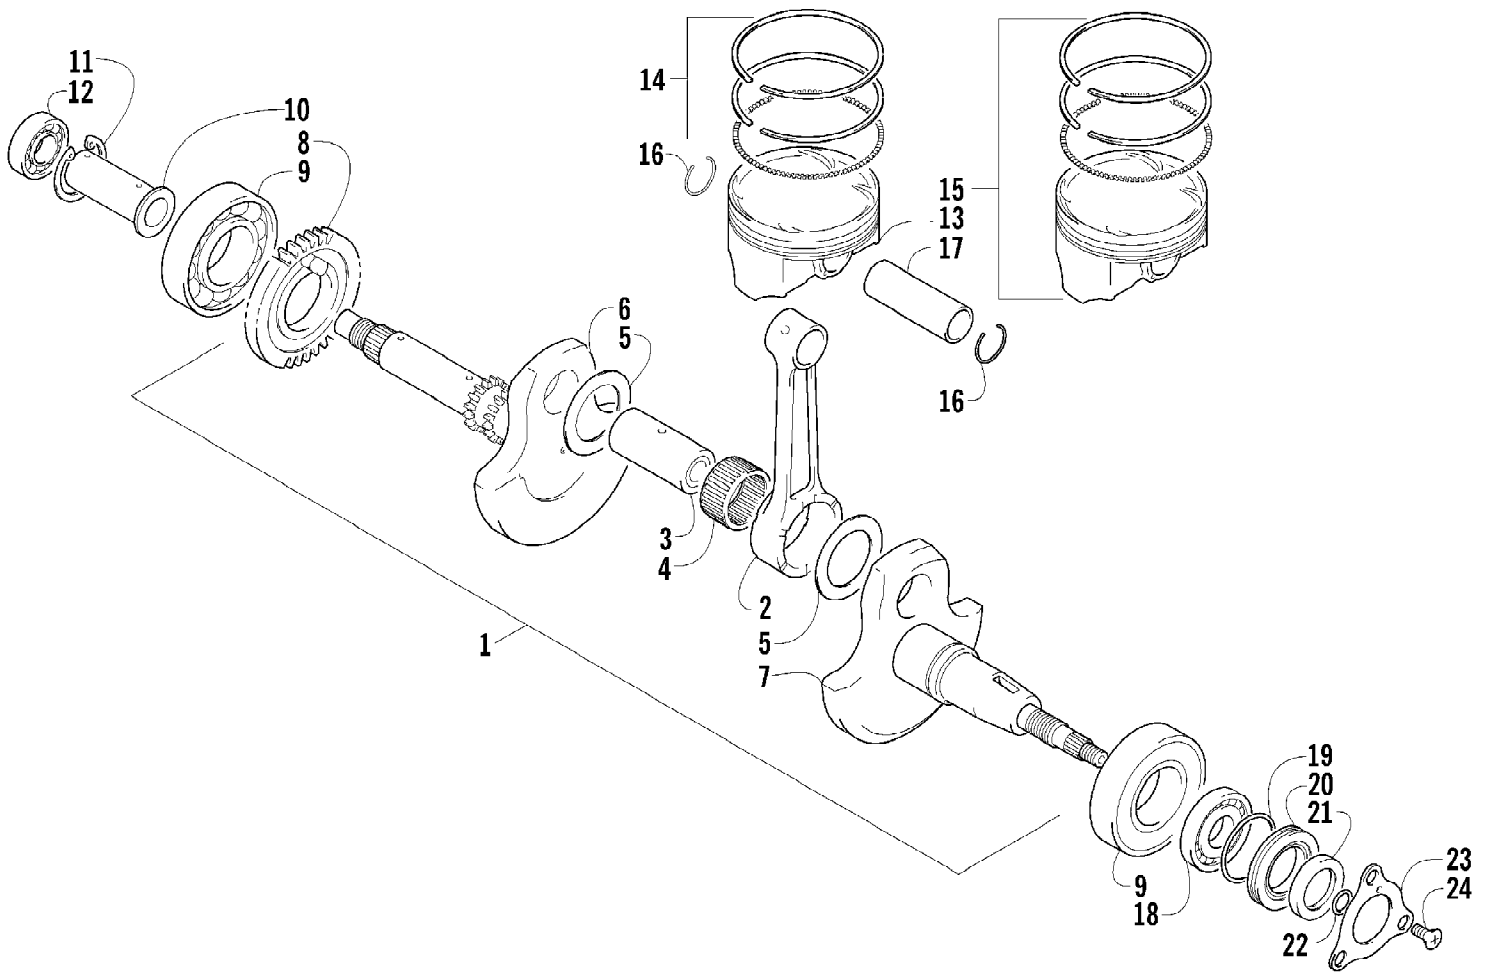

2007 ATV 400 MANUAL TRANSMISSION 4X4 FIS CAT GREEN (A20071CH4A) Page 24 of 98
CRANKSHAFT ASSEMBLY

Ref #	Part Number	Qty	S/P/F	Description
1	3402-992	1	/P	Crankshaft Assembly (inc. 2-8)
2	3402-597	1		Rod, Connecting
3	3402-769	1		Pin, Crank
4	3402-571	1		Bearing
5	3423-440	2		Washer
6	3402-993	1	/P	Crankshaft - Right
7	3403-019	1	/P	Crankshaft - Left
8	3402-698	1	/P	Gear, Crank Balancer Drive
9	3402-994	2		Bearing - Middle
10	3423-768	1		Spacer
11	3402-771	1		Circlip
12	3402-216	1		Bearing - Right
13	3402-594	1		Piston
14	3402-595	1		Ring, Piston - Set
15	3436-015	1	F	Piston Set Oversized 0.50 mm
16	3003-439	2	/P	Circlip
17	3402-596	1		Pin, Piston
18	3402-051	1		Bearing
19	3423-063	1		O-Ring
20	3423-542	1	/P	Spacer
21	3402-070	1		Seal, Oil
22	3423-053	1	/P	O-Ring
23	3402-188	1	/P	Retainer, Crankshaft Oil Seal - Left
24	3423-018	3		Screw, Retainer