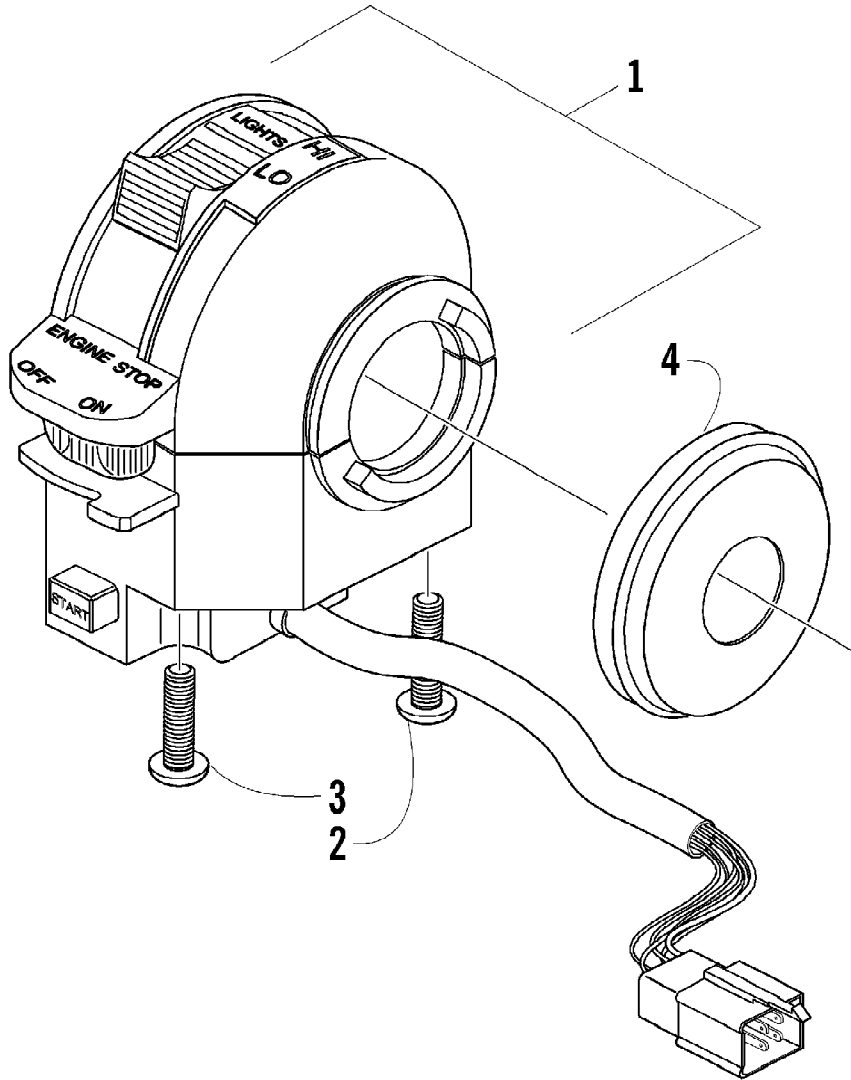

2007 ATV 400 MANUAL TRANSMISSION 4X4 FIS CAT GREEN (A2007ICH4A) Page 16 of 98
CONTROL SWITCH HOUSING ASSEMBLY

Ref #	Part Number	Qty	S/P/F	Description
1	0509-013	1		Switch, Control - Assembly (inc. 2-3)
2	3423-197	1		Screw, Machine
3	3423-196	1		Screw, Machine
4	3409-019	1		Cover, Switch Housing