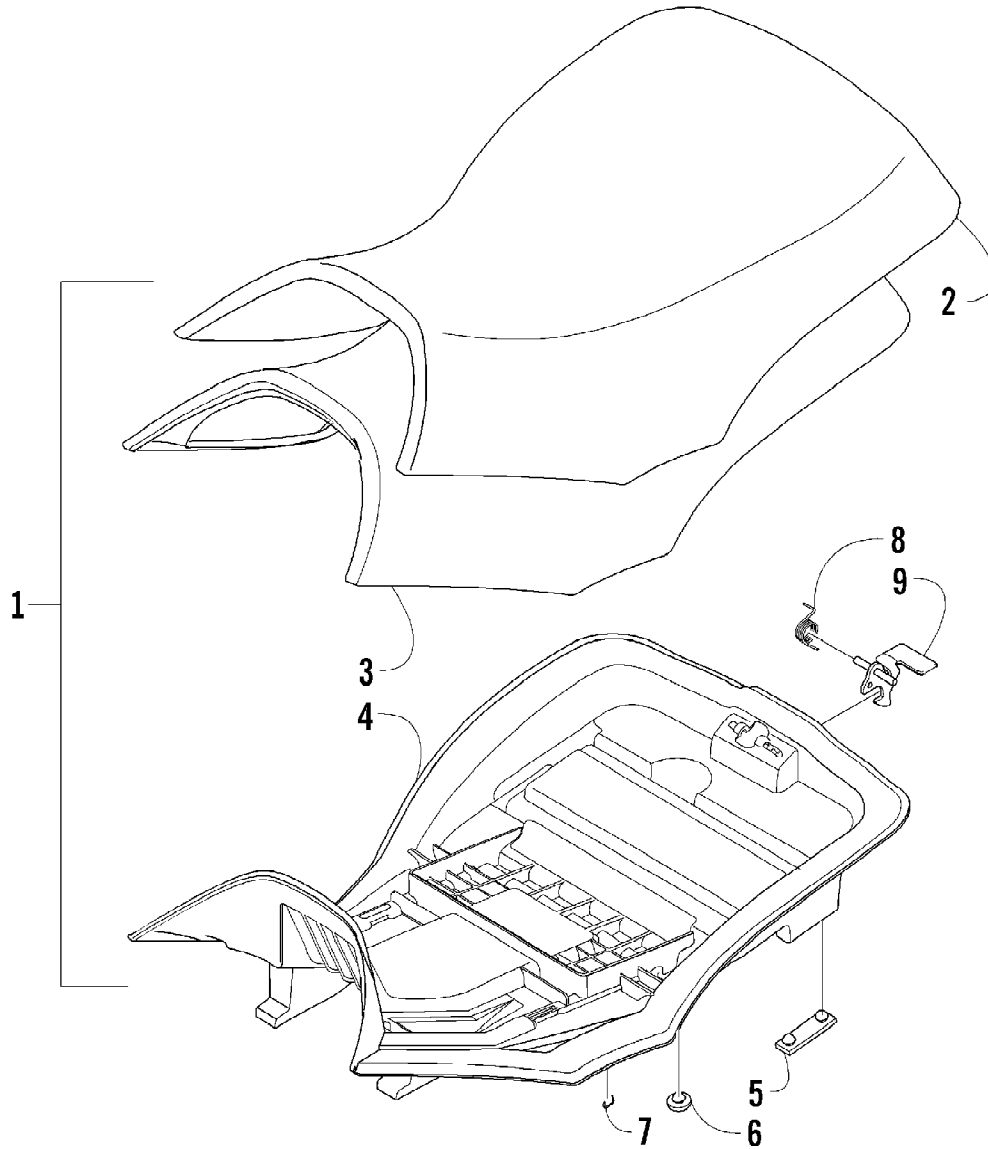

2007 ATV 400 MANUAL TRANSMISSION 4X4 FIS CAT GREEN (A2007ICH4A) Page 76 of 98
SEAT ASSEMBLY

Ref #	Part Number	Qty	S/P/F	Description
1	1506-937	1	S/P	Seat Assembly (inc. 2-9)
2	1506-209	1		Cover, Seat
3	1506-208	1		Foam, Seat
4	2406-144	1	S/P	Base, Seat Assembly (inc. 5-6)
5	0406-879	2		Bumper, Seat - Rear
6	0406-877	4	/P	Bumper, Seat - Front
7	0624-528	AR	/P	Staple
8	1406-592	1	/P	Spring, Seat Latch
9	1506-156	1		Latch, Seat