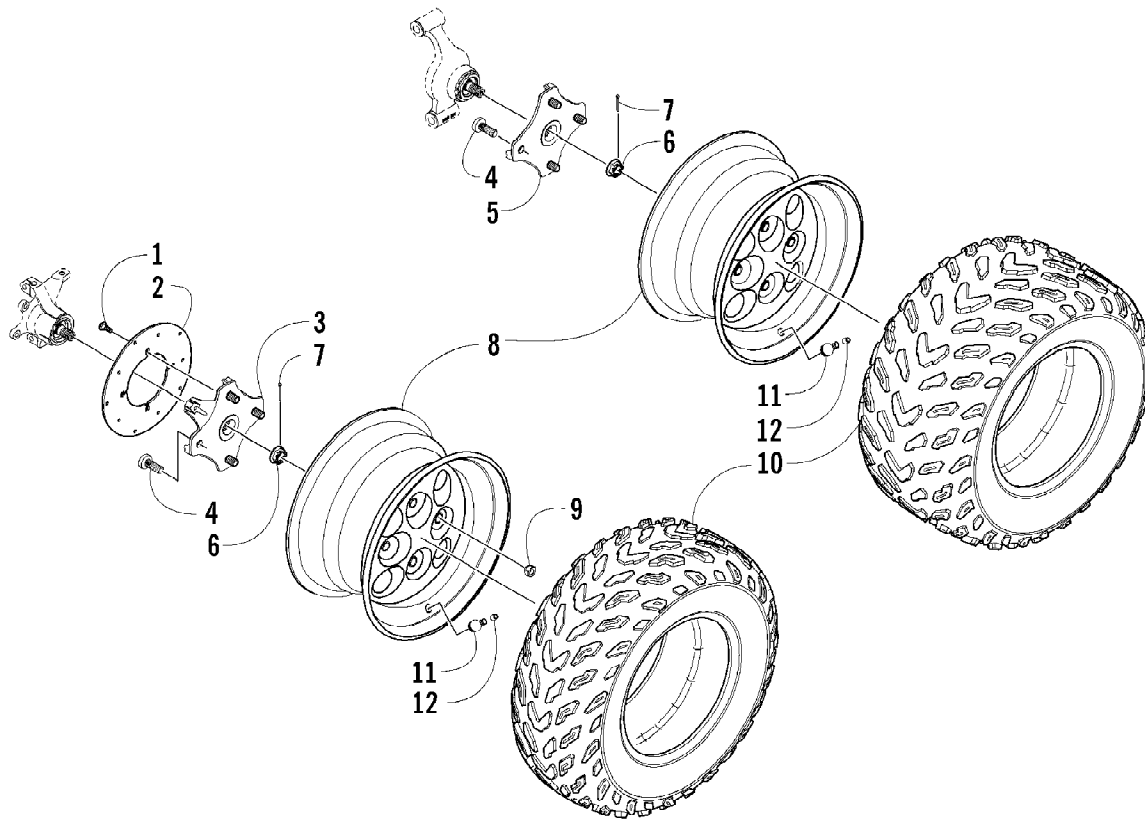

2007 ATV 400 MANUAL TRANSMISSION 4X4 FIS CAT GREEN (A20071CH4AUP37) Page 96 of 98
WHEEL AND TIRE ASSEMBLY

Ref #	Part Number	Qty	S/P/F	Description
1	0423-557	12		Screw, Shoulder
2	1402-225	3	S	Disc, Brake
3	0502-599	2	S	Hub, Wheel - Front (inc. 4)
4	0402-974	16	/P	Stud, Wheel Hub
5	0502-601	1	S	Hub, Wheel - Rear - Left (inc. 4)
5	0502-599	1	S	Hub, Wheel - Rear - Right (inc. 4)
6	0423-607	4		Nut, Castle
7	0423-407	4		Pin, Cotter
8	1402-127	2		Wheel - Front
8	1402-115	2		Wheel - Rear
9	0423-408	16	/P	Nut, Lug
10	1402-548	2		Tire - Front Goodyear
10	1402-549	2		Tire - Rear Goodyear
11	0402-064	4		Stem, Valve (inc. 12)
12	0402-140	4		Cap, Valve Stem