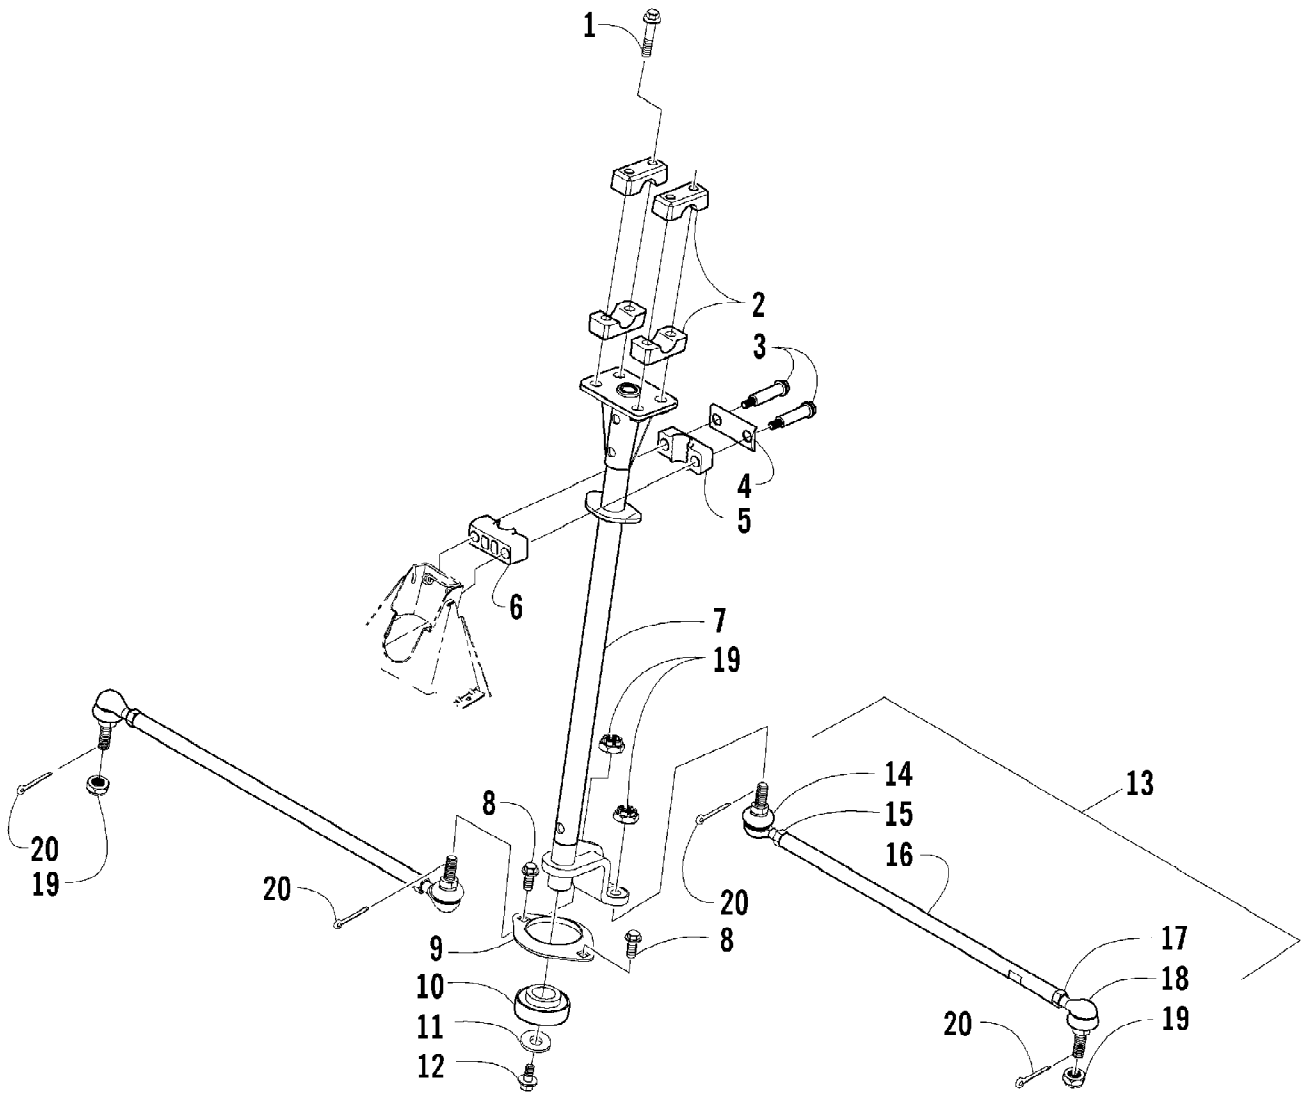

2007 ATV 400 MANUAL TRANSMISSION 4X4 FIS CAT GREEN (A20071CH4AUP37) 88 of 98
STEERING POST ASSEMBLY

Ref #	Part Number	Qty	S/P/F	Description
1	8408-860	4		Screw, Cap
2	0405-035	4		Cap, Steering Adjuster
3	0423-505	2		Screw, Shoulder
4	0405-166	1		Cap, Housing
5	0405-138	1		Housing, Lower
6	0405-139	1		Housing, Upper
7	0505-451	1	S	Post, Steering
8	8408-816	2		Screw, Cap
9	0602-233	1		Flange, Bearing
10	0405-052	1		Bearing w/Inverted Oil Seal
11	0423-073	1		Washer
12	8409-020	1	/P	Screw, Cap
13	0505-408	2	S	Tie Rod - Assembly (inc. 14-18)
14	0405-083	2	S	Ball Joint, Tie Rod - Left
15	0423-013	2		Nut - Left
16	0405-107	2	S	Tie Rod
17	8420-002	2	/P	Nut - Right
18	0405-082	2	S	Ball Joint, Tie Rod - Right
19	0423-157	4		Nut, Lock
20	0623-175	4		Pin, Cotter