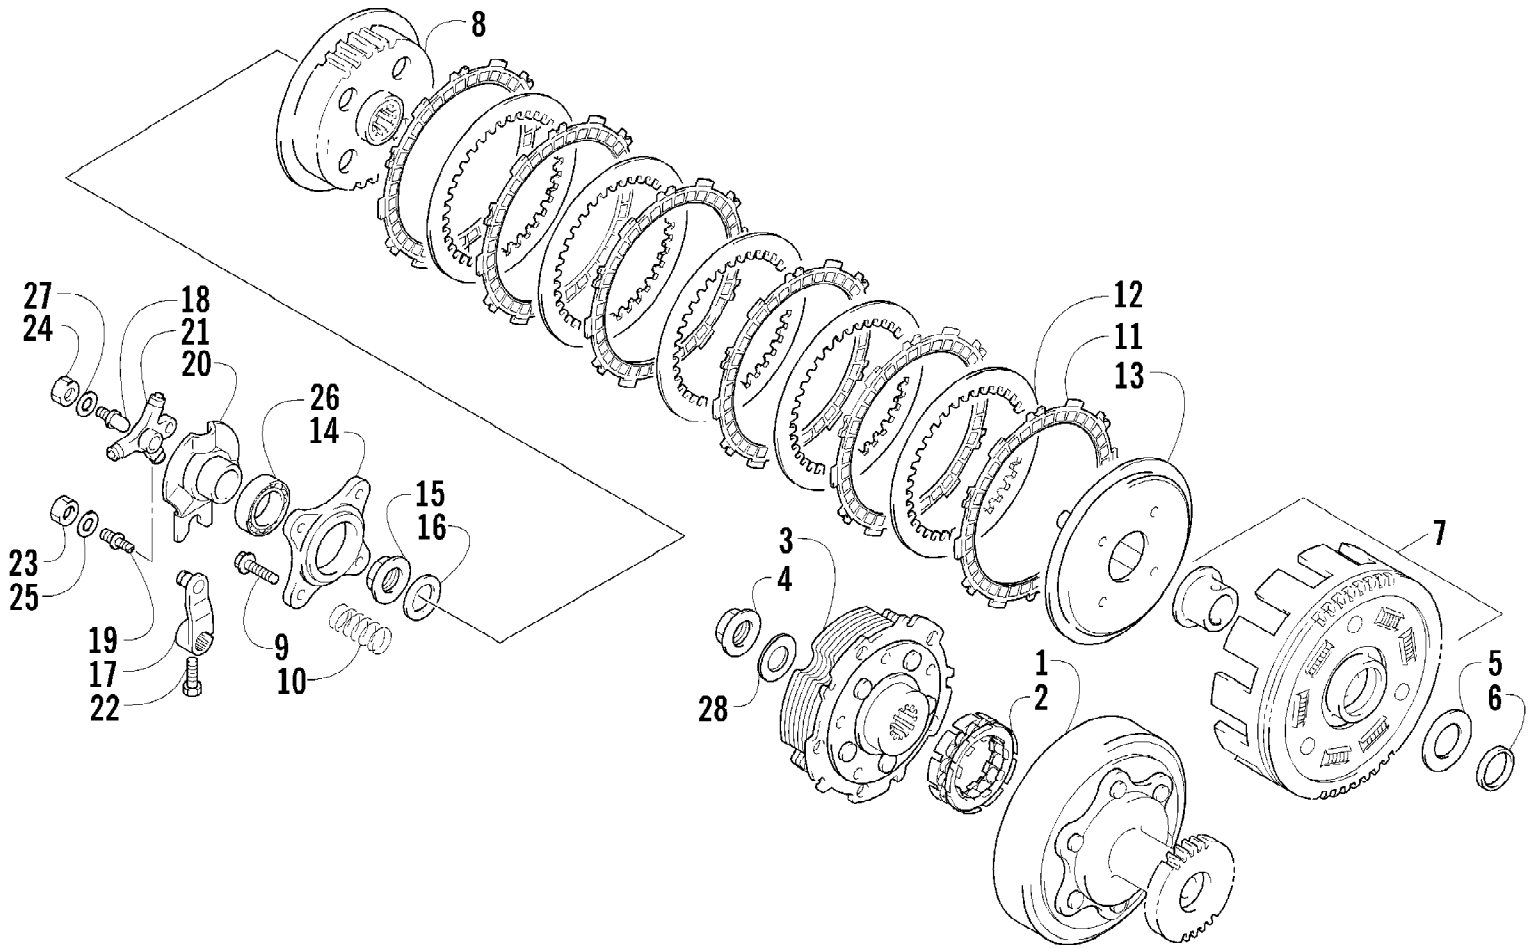

2007 ATV 400 MANUAL TRANSMISSION 4X4 FIS CAT GREEN (A2007ICH4A) Page 13 of 98
CLUTCH ASSEMBLY

2007 ATV 400 MANUAL TRANSMISSION 4X4 FIS CAT GREEN (A2007ICH4A) Page 14 of 98
CLUTCH ASSEMBLY

Ref #	Part Number	Qty	S/P/F	Description
1	3446-352	1	/P	Housing, Starter Clutch
2	3446-003	1		Clutch, Primary Drive One-Way
3	3446-290	1		Shoe, Starter Clutch
4	3423-409	1		Nut, Starter Clutch Shoe
5	3423-515	1		Washer, Primary Driven
6	3423-516	1		Washer
7	3446-291	1		Gear, Primary Driven - Assembly
8	3446-004	1		Hub, Clutch Sleeve
9	3423-330	4		Screw, Cap - Clutch Spring
10	3423-517	4		Spring, Clutch
11	3446-006	6		Plate, Clutch Drive
12	3446-007	5		Plate, Clutch Driven
13	3446-008	1		Disc, Clutch Pressure
14	3446-009	1		Plate, Clutch Release
15	3423-080	1		Nut, Clutch Sleeve Hub
16	3423-032	1		Washer, Sleeve Hub
17	3446-292	1		Arm, Clutch Release
18	3423-361	1		Bolt, Clutch Release - No. 1
19	3423-083	1		Bolt, Clutch Release - No. 2
20	3446-293	1		Guide, Release Roller
21	3446-294	1		Roller, Clutch Release - Assembly
22	3423-125	1	S	Bolt, Clutch Release Arm
23	3008-014	1		Nut, Clutch Release - No. 2
24	3423-853	1		Nut, Clutch Release - No. 1
25	3423-027	1		Washer, Clutch Release - No. 2
26	3402-186	1	/P	Bearing, Clutch
27	3423-360	1		Washer, Clutch Release - No. 1
28	3423-260	1	S	Washer