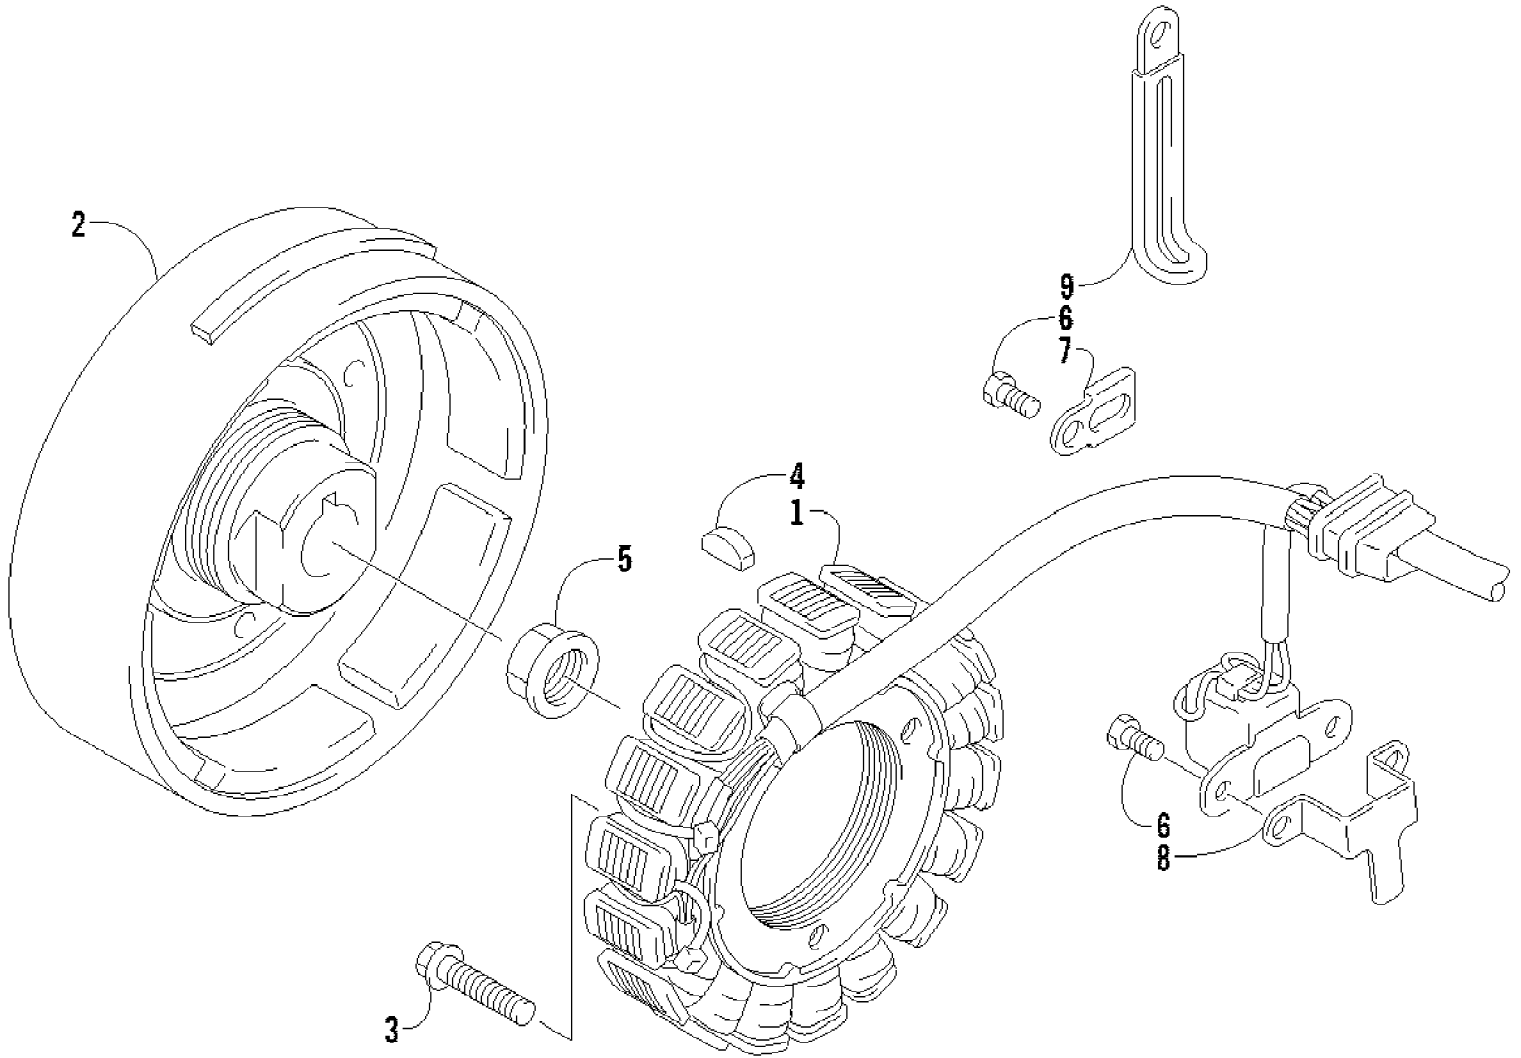

2007 ATV 400 MANUAL TRANSMISSION 4X4 FIS CAT GREEN (A20071CH4A) Page 55 of 98
MAGNETO ASSEMBLY

Ref #	Part Number	Qty	S/P/F	Description
1	3430-053	1		Stator Assembly
2	3430-054	1	S	Rotor/Flywheel
3	3004-756	3	S	Bolt
4	0691-785	1		Key
5	3423-086	1		Nut
6	3423-005	3	/P	Bolt
7	3430-005	1		Clamp
8	3430-006	1		Clamp
9	3002-964	1	/P	Clamp, Wire