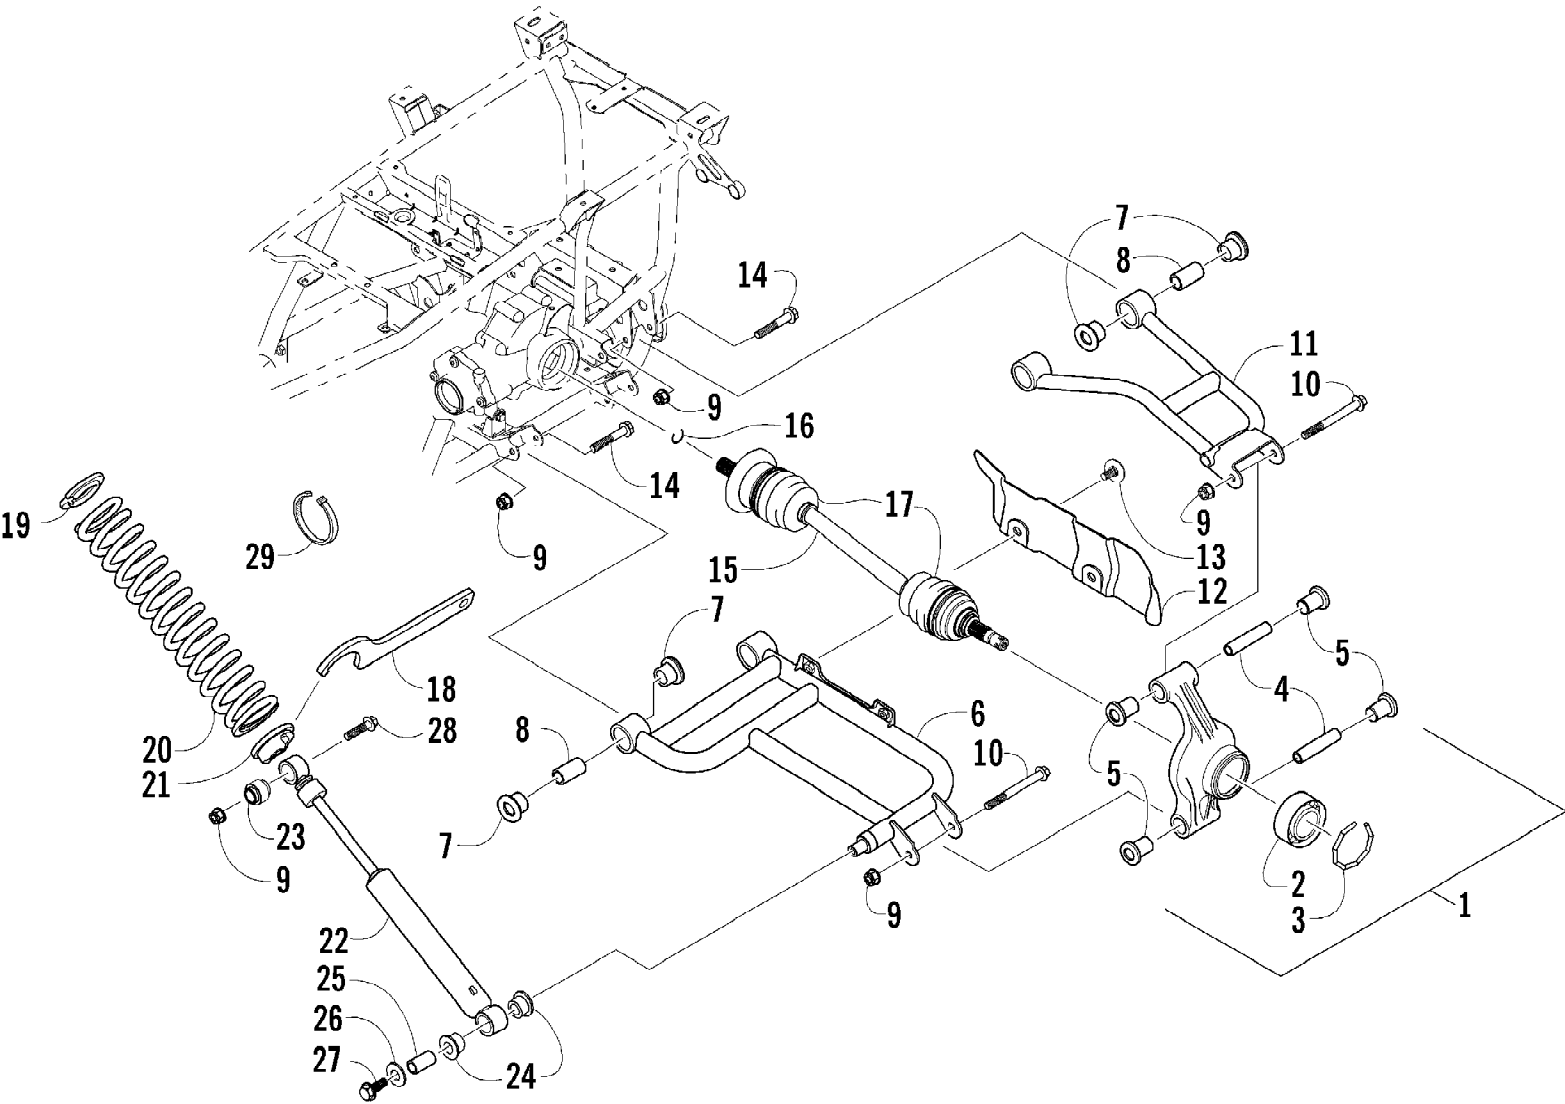

2007 ATV 400 MANUAL TRANSMISSION 4X4 FIS CAT GREEN (A20071CH4A) Page 66 of 98
REAR SUSPENSION ASSEMBLY

2007 ATV 400 MANUAL TRANSMISSION 4X4 FIS CAT GREEN (A20071CH4A) Page 67 of 98
REAR SUSPENSION ASSEMBLY

Ref #	Part Number	Qty	S/P/F	Description
1	0504-372	1	S	Knuckle, Right Rear - Assembly (inc. 2-5)
1	0504-373	1	S/P	Knuckle, Left Rear - Assembly (inc. 2-5)
2	1402-027	2	S/P	Bearing, Wheel Hub
3	0423-423	2		Ring, Retaining
4	0403-038	4	S/P	Collar, Suspension Bushing
5	0403-032	8	S	Bushing, Suspension
6	0504-440	1	S	A-Arm, Rear - Lower Right (inc. 7-8)
6	0504-441	1	S	A-Arm, Rear - Lower Left (inc. 7-8)
7	0403-115	16	S	Bushing
8	0403-114	8	S	Collar
9	8428-002	14		Nut, Lock
10	8409-000	4		Screw, Cap
11	0504-476	1		A-Arm, Rear - Upper Right (inc. 7-8)
11	0504-477	1		A-Arm, Rear - Upper Left (inc. 7-8)
12	0441-758	1		Guard, Boot - Right
12	0441-759	1		Guard, Boot - Left
13	0423-545	4	/P	Screw, Body
14	8409-075	8		Screw, Cap
15	0502-811	2	S	Axle, Drive (inc. 16-17)
16	0441-893	2	S	Clip, Retaining
17	0436-276	2	S	Repair Kit, Boot - Rear Axle
18	0441-587	1		Wrench, Spanner
19	1603-889	2	/P	Retainer, Spring
20	0404-113	2		Spring, Suspension
21	0404-057	2		Cam, Spring Adjuster
22	0404-150	2		Shock Absorber - Rear (inc. 23-25)
23	0403-182	2		Bushing, Double-Bonded
24	0603-955	4		Bushing, Shock Absorber
25	1603-219	2	S	Sleeve, Shock Absorber
26	0423-087	2		Washer
27	8408-820	2	/P	Screw, Cap
28	8409-040	1		Screw, Cap - Right
28	8409-050	1		Screw, Cap - Left
29	0123-788	2	/P	Cable Tie