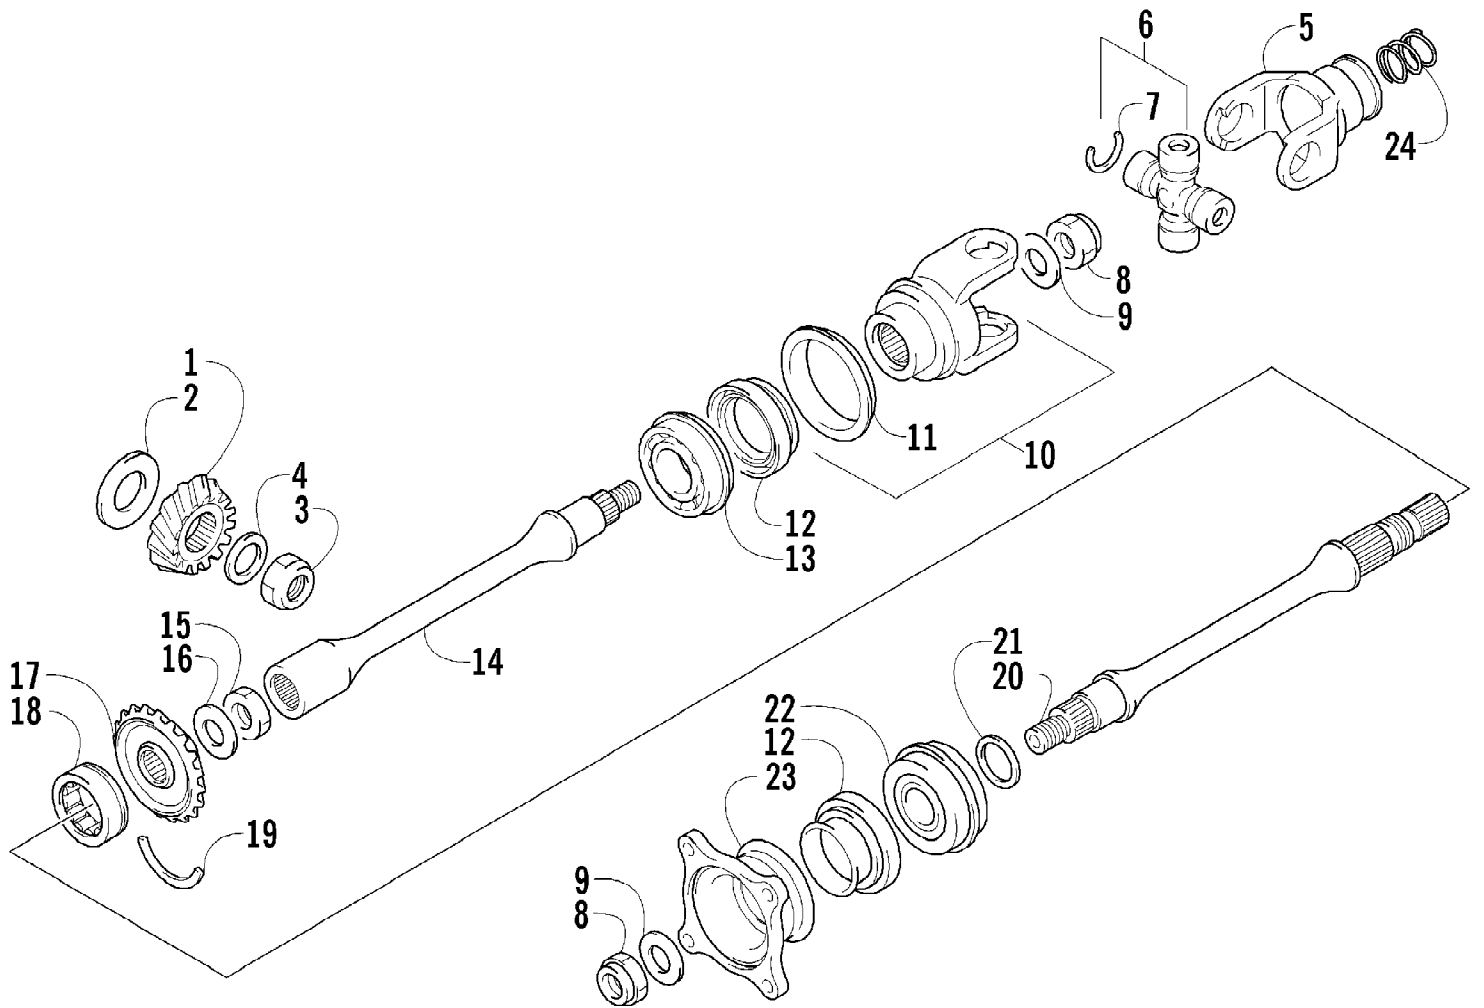

2007 ATV 400 MANUAL TRANSMISSION 4X4 FIS CAT GREEN (A20071CH4A) Page 78 of 98
SECONDARY DRIVE ASSEMBLY

Ref #	Part Number	Qty	S/P/F	Description
1	3446-274	1	/P	Gear, Secondary Drive
2	3423-549	1		Shim, Secondary Drive Gear - Set
3	3423-023	1		Nut
4	3005-372	1		Washer
5	3446-327	1	/P	Yoke, Propeller Shaft
6	3402-562	1		Joint, Universal - Set (inc. 7)
7	3423-479	4		Circlip
8	3423-025	2		Nut
9	3423-028	2		Washer
10	3402-742	1		Yoke, Drive Output - Front (inc. 11)
11	3402-743	1		Plate, Drive Output Yoke
12	3402-072	2		Seal, Oil
13	3402-558	1		Bearing, Front Secondary Driven Shaft
14	3402-559	1		Shaft, Secondary Driven - Front
15	3423-136	1		Nut, Secondary Driven Gear
16	3423-520	1		Washer, Secondary Driven Gear
17	3446-222	1	/P	Gear, Secondary Driven
18	3402-515	1	/P	Bearing, Driven Gear
19	3423-072	1		C-Ring, Driven Bearing
20	3446-305	1		Shaft, Secondary Driven - Rear
21	3402-017	AR		Shim, 25 x 34 x 0.60 mm
21	3402-018	AR		Shim, 25 x 34 x 0.65 mm
21	3402-019	AR		Shim, 25 x 34 x 0.70 mm
21	3402-020	AR		Shim, 25 x 34 x 0.75 mm
21	3402-021	AR	S	Shim, 25 x 34 x 0.80 mm
21	3402-022	AR		Shim, 25 x 34 x 0.85 mm
21	3402-023	AR		Shim, 25 x 34 x 0.90 mm
21	3402-024	AR		Shim, 25 x 34 x 0.95 mm
21	3402-025	AR	S	Shim, 25 x 34 x 1.00 mm
21	3402-028	AR		Shim, 25 x 34 x 1.05 mm
21	3402-029	AR		Shim, 25 x 34 x 1.10 mm
21	3402-030	AR		Shim, 25 x 34 x 1.15 mm
21	3402-031	AR		Shim, 25 x 34 x 1.20 mm
22	3402-067	1	S	Bearing, Rear Secondary Driven Shaft
23	3402-514	1	/P	Flange, Output Joint - Rear
24	1402-026	1		Spring