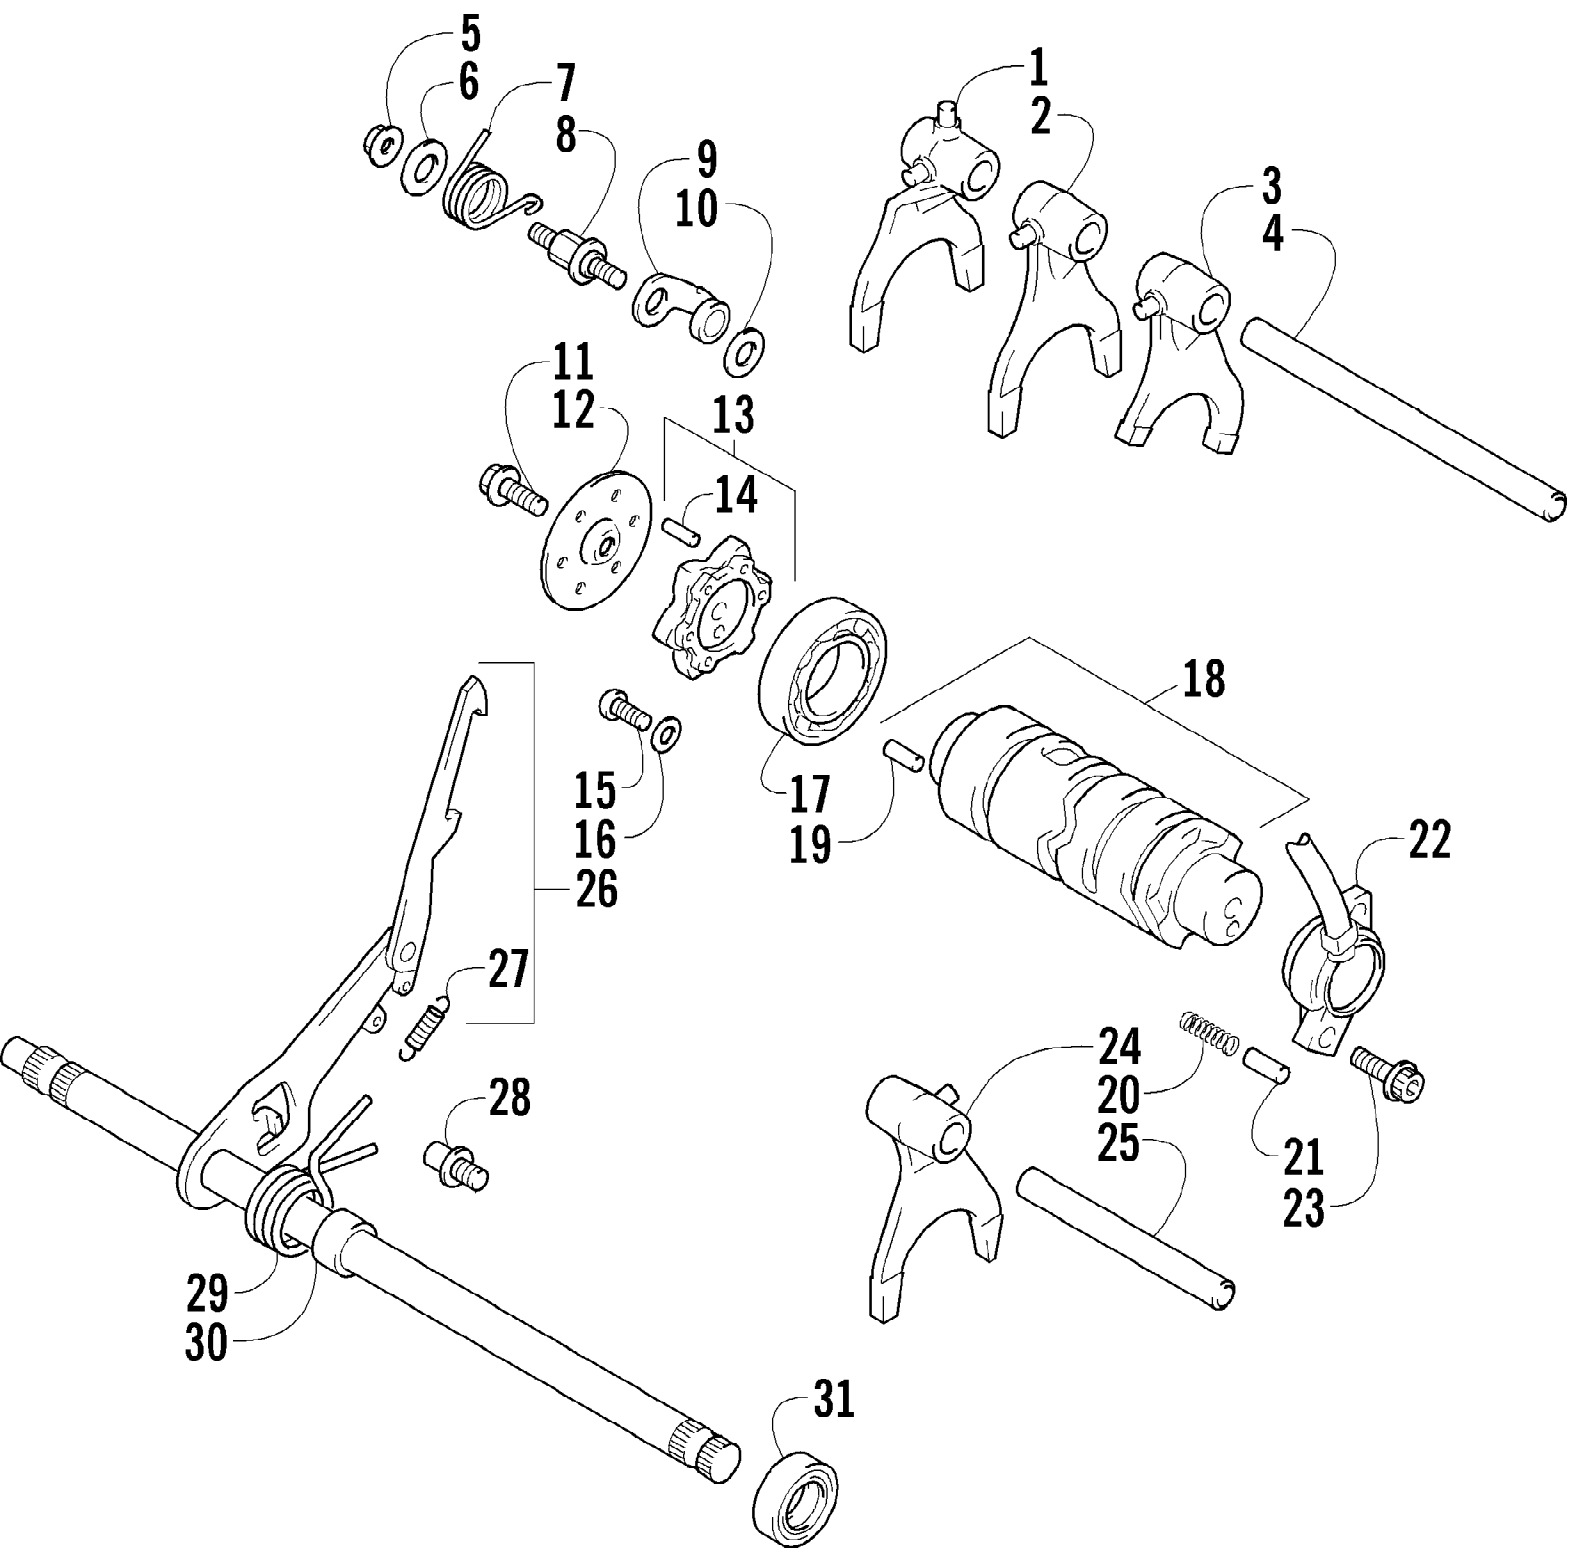

2007 ATV 400 MANUAL TRANSMISSION 4X4 FIS CAT GREEN (A20071CH4A) Page 47 of 98
GEAR SHIFTING ASSEMBLY

Ref #	Part Number	Qty	S/P/F	Description
1	3446-306	1		Fork, Gear Shift - Reverse
2	3446-155	1		Fork, Gear Shift - No. 1
3	3446-156	1		Fork, Gear Shift - No. 2
4	3402-643	1		Shaft, Gear Shift Fork - No. 2
5	3004-488	1	S/P	Nut
6	3423-142	1		Washer
7	3423-521	1	S	Spring, Gear Shift Cam Stopper
8	3446-048	1		Support, Gear Shift Cam Stopper
9	3402-746	1		Stopper, Gear Shift Cam
10	3423-141	1		Washer
11	3423-125	1	S	Bolt
12	3446-309	1	/P	Guide, Gear Shift
13	3446-049	1		Plate, Gear Shift Cam (inc. 14)
14	3423-045	5		Pin
15	3423-370	2		Screw
16	3423-135	2		Retainer
17	3402-051	1		Bearing, Gear Shift Cam
18	3446-308	1		Cam, Gear Shift (inc. 19)
19	3423-114	1	/P	Pin
20	3402-087	2		Spring
21	3423-044	2		Contact
22	3446-313	1		Base, Neutral Switch
23	3423-418	2		Bolt
24	3446-157	1		Fork, Gear Shift - No. 3
25	3446-307	1		Shaft, Gear Shift Fork - No. 1
26	3446-310	1		Shaft, Gear Shift (inc. 27)
27	3402-093	1		Spring
28	3446-056	1		Stopper, Gear Shift Shaft
29	3402-094	1		Spring, Return
30	3446-054	1		Spacer, Gear Shift Shaft
31	3402-068	1	/P	Seal, Oil