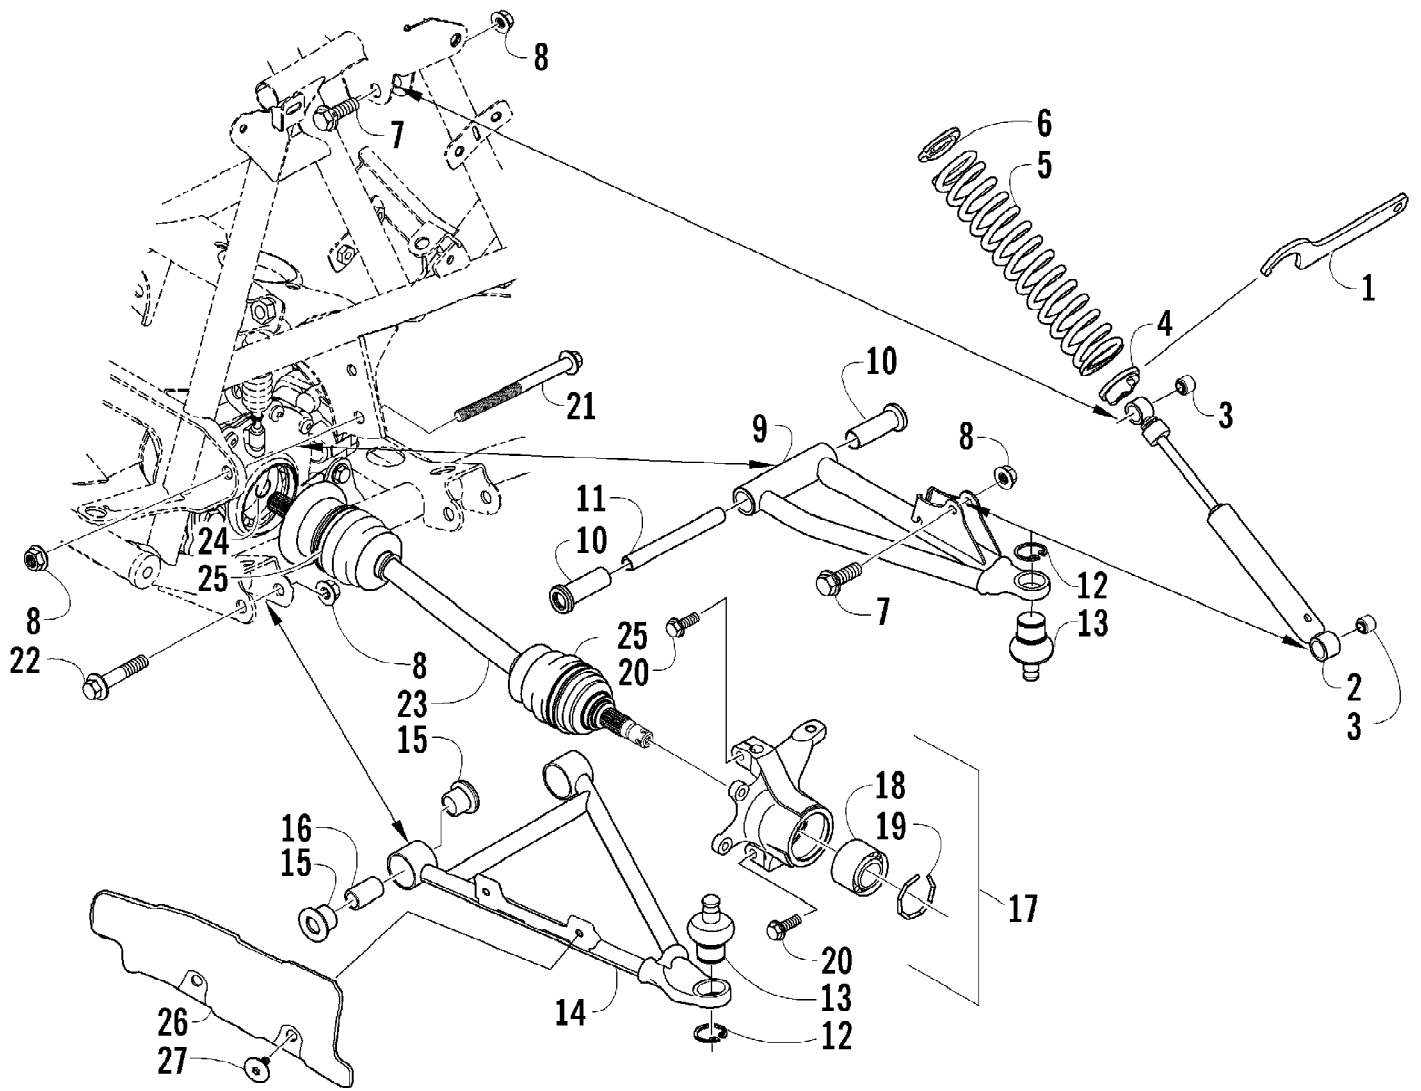

2007 ATV 400 MANUAL TRANSMISSION 4X4 FIS CAT GREEN (A20071CH4A) Page 43 of 98
FRONT SUSPENSION ASSEMBLY

Ref #	Part Number	Qty	S/P/F	Description
1	0441-587	1		Wrench, Spanner
2	0403-172	2		Shock Absorber - Front (inc. 3)
3	0403-182	4		Bushing, Double-Bonded
4	0403-102	2		Cam, Spring Adjuster
5	0403-170	2		Spring, Shock Absorber
6	1603-889	2	/P	Retainer, Spring
7	8409-040	4		Screw, Cap
8	8428-002	10		Nut, Lock
9	0503-272	1	S	A-Arm, Upper Right (inc. 10-13)
9	0503-273	1	S	A-Arm, Upper Left (inc. 10-13)
10	0403-081	4	S	Bushing
11	0403-080	2		Collar
12	0423-009	4	/P	Clip, Ball Joint
13	0405-115	4	/P	Ball Joint - Front
14	0503-342	1	S	A-Arm, Lower Right (inc. one No. 12-13 and 15-16)
14	0503-343	1	S	A-Arm, Lower Left (inc. one No. 12-13 and 15-16)
15	0403-115	8	S	Bushing
16	0403-114	4	S	Collar
17	0505-460	1		Knuckle - Assembly - Right (inc. 18-19)
17	0505-461	1	S	Knuckle - Assembly - Left (inc. 18-19)
18	1402-027	2	S/P	Bearing, Wheel Hub
19	0423-423	2		Ring, Retaining
20	8409-030	4		Screw, Cap
21	0423-334	2		Screw, Cap
22	8409-075	4		Screw, Cap
23	0502-812	1	S	Axle, Drive - Front - Right (inc. 24-25)
23	0502-813	1	S	Axle, Drive - Front - Left (inc. 24-25)
24	1441-109	2	S	Clip, Retaining
25	0436-276	2	S	Repair Kit, Boot - Front Axle
26	0441-756	1		Guard, Boot - Axle - Right
26	0441-757	1		Guard, Boot - Axle - Left
27	0423-545	4	/P	Screw, Body