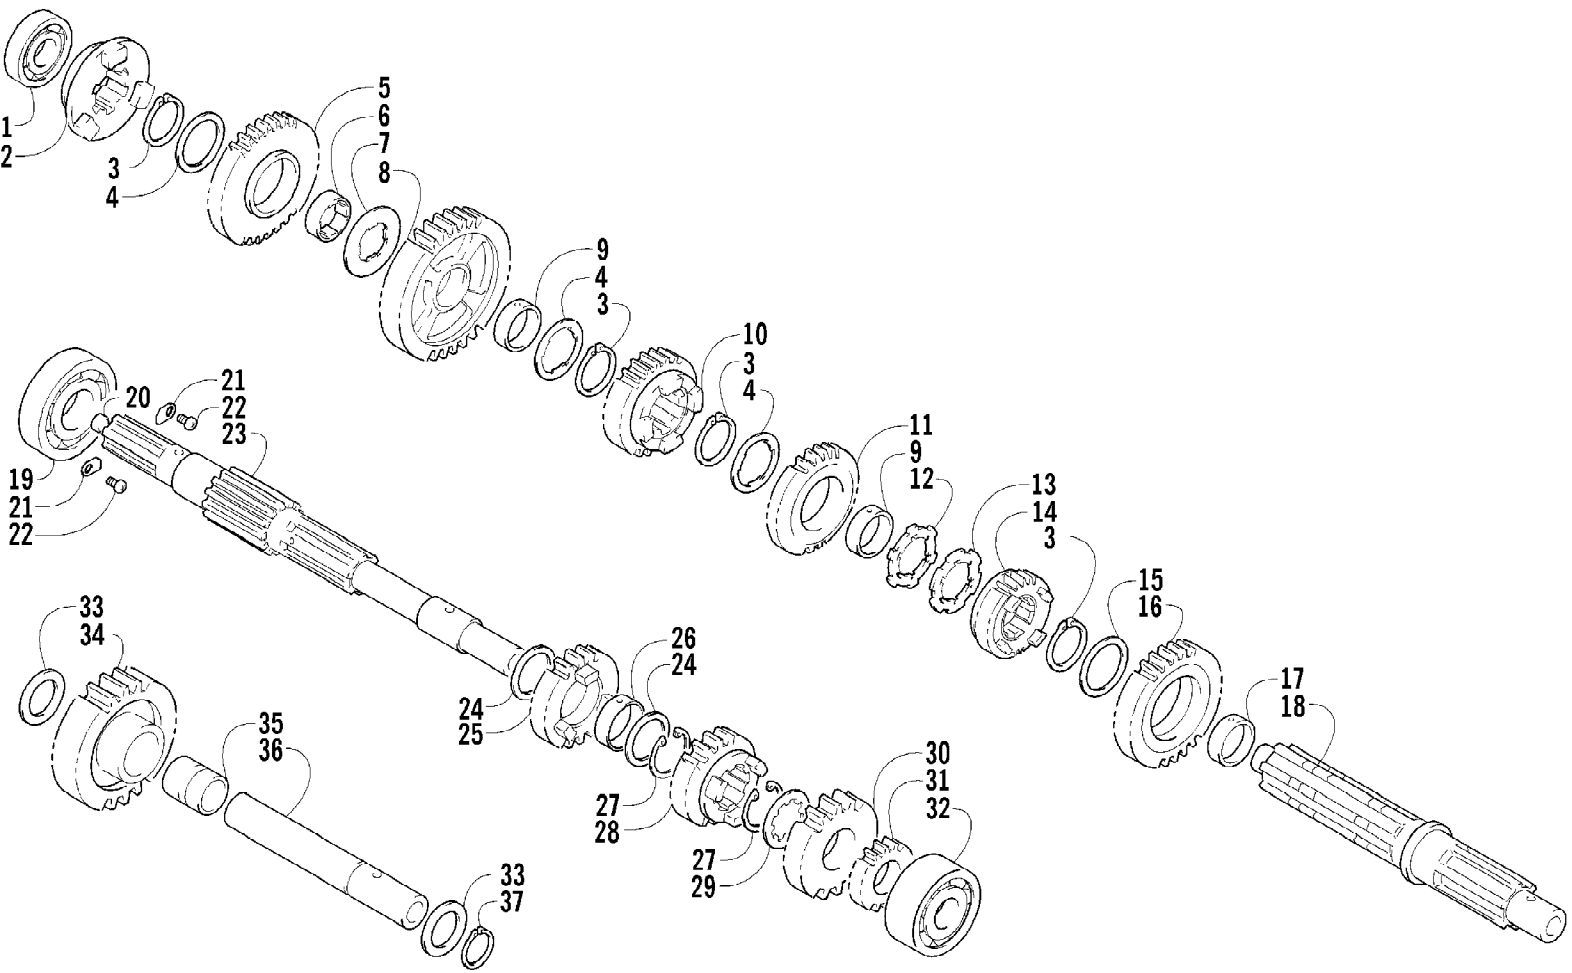

2007 ATV 400 MANUAL TRANSMISSION 4X4 FIS CAT GREEN (A20071CH4A) Page 93 of 98
TRANSMISSION ASSEMBLY

Ref #	Part Number	Qty	S/P/F	Description
1	3402-218	1		Bearing
2	3446-297	1		Dog, Reverse
3	3423-066	4	/P	Circlip
4	3423-036	3		Washer, Lock
5	3446-296	1		Gear, Reverse Driven
6	3446-145	1		Bushing
7	3423-263	1		Washer
8	3446-141	1		Gear, 1st Driven
9	3446-273	2	/P	Bushing
10	3446-146	1		Gear, 4th Driven
11	3446-143	1		Gear, 3rd Driven
12	3423-266	1		Washer, Lock
13	3423-262	1		Washer, Lock
14	3446-147	1		Gear, 5th Driven
15	3423-317	1		Washer
16	3446-142	1		Gear, 2nd Driven
17	3402-230	1		Bushing
18	3402-775	1		Driveshaft
19	0691-374	1		Bearing
20	3402-033	1		Plug, Countershaft
21	3446-031	2	/P	Retainer, Bearing
22	3423-370	2		Screw
23	3446-295	1	S	Countershaft
24	3402-210	2		Washer
25	3446-139	1		Gear, 4th Drive
26	3402-229	1		Bushing
27	3423-279	2		Circlip
28	3446-138	1		Gear, 3rd Drive
29	3423-261	1	S	Washer
30	3446-140	1		Gear, 5th Drive
31	3446-137	1		Gear, 2nd Drive
32	3402-224	1		Bearing
33	3402-209	2		Washer
34	3446-149	1		Gear, Reverse Idle
35	3402-228	1		Bushing
36	3446-298	1		Shaft, Reverse Idle
37	3423-518	1		Circlip