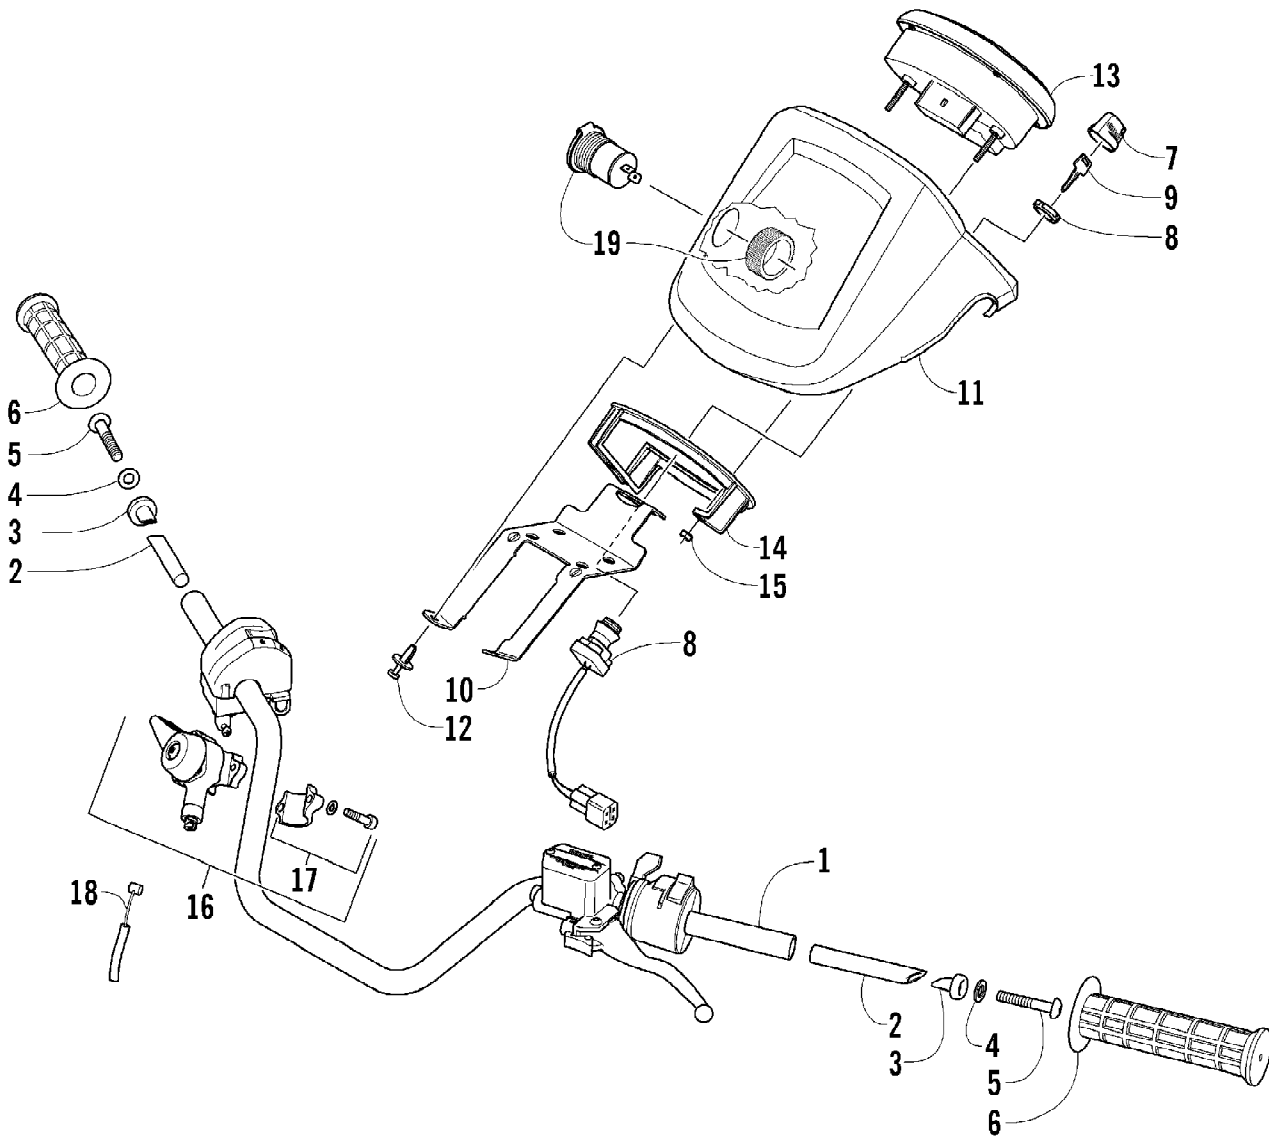

2007 ATV 400 MANUAL TRANSMISSION 4X4 FIS CAT GREEN (A20071CH4A) Page 49 of 98
HANDLEBAR ASSEMBLY

Ref #	Part Number	Qty	S/P/F	Description
1	0505-476	1		Tube, Handlebar
2	0405-218	2		Plug, Handlebar
3	0405-149	2		End Cap, Handlebar
4	8050-247	2	/P	Washer
5	8477-845	2		Screw, Machine
6	0405-147	2		Grip, Handlebar
7	0409-013	1		Cover, Key
8	3430-040	1		Switch, Ignition - Assembly (inc. 9)
9	3409-007	1	/P	Key, Ignition - Blank (C Series)
9	3409-011	1		Key, Ignition - Blank (D Series)
9	3409-012	1		Key, Ignition - Blank (E Series)
9	3409-013	1		Key, Ignition - Blank (F Series)
10	1506-578	1		Bracket, Mounting - Instrument Pod
11	0405-190	1		Instrument Pod
12	0423-535	2		Rivet, Reinstallable
13	0520-017	1		Gauge, Digital
14	0420-065	1	/P	Clamp, Plastic
15	0423-493	2		Nut, Hex
16	0502-527	1		Control, Differential Lock (inc. 17)
17	0502-613	1		Clamp, Differential Lock Control - Kit
18	0487-030	1	S	Cable, Differential Lock
19	0641-897	1	/P	Outlet, Accessory - 12V