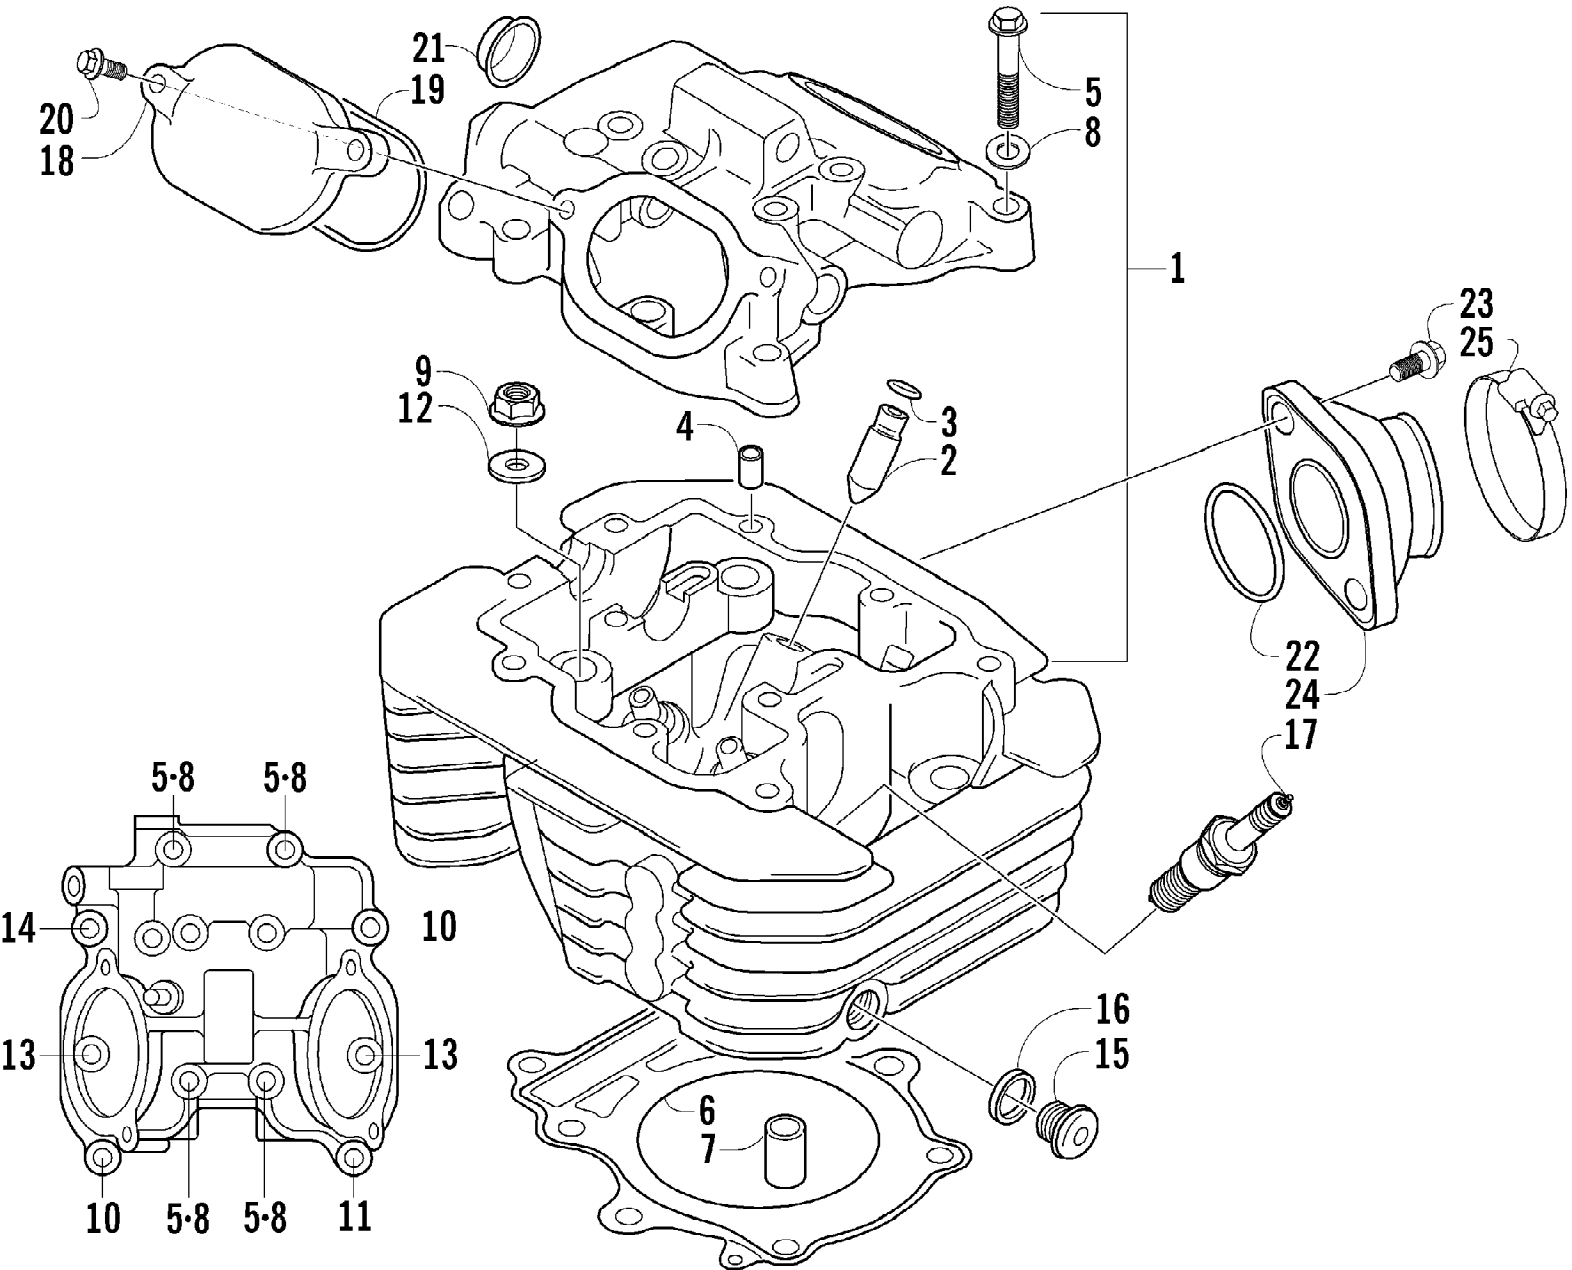

2007 ATV 400 MANUAL TRANSMISSION 4X4 FIS CAT GREEN (A20071CH4A) Page 27 of 98
CYLINDER HEAD ASSEMBLY

2007 ATV 400 MANUAL TRANSMISSION 4X4 FIS CAT GREEN (A2007ICH4A) Page 28 of 98
CYLINDER HEAD ASSEMBLY

Ref #	Part Number	Qty	S/P/F	Description
1	3402-576	1	S	Head, Cylinder - Assembly (inc. 2-5)
2	3402-099	2		Guide, Valve
3	3423-068	4		Ring, Valve Guide
4	3423-043	2	/P	Pin, Dowel
5	3423-006	4		Bolt
6	3402-577	1		Gasket, Cylinder Head
7	3423-449	2		Pin, Dowel
8	3003-290	4	/P	Gasket
9	3004-326	2	S/P	Nut, Cylinder Head
10	3423-007	2	S	Bolt, Head Cover
11	3423-429	1		Bolt, Head Cover
12	3423-439	4	S	Washer, Cylinder Head Nut
13	3004-376	2	S/P	Bolt, Head Cover
14	3008-376	1	S	Bolt, Head Cover
15	3423-453	1		Plug, Oil Gallery
16	3402-011	1		Gasket, Oil Gallery Plug
17	0217-708	1		Spark Plug (NGK CR7E)
18	3402-100	2		Cap, Inspection
19	3402-101	2		O-Ring
20	3004-341	4	S/P	Bolt, Inspection Cap
21	3402-035	1		Plug, Head
22	0470-531	1		O-Ring
23	8476-620	2		Screw, Machine
24	0570-084	1		Manifold, Intake
25	0423-317	1	/P	Clamp
	3402-048	1	F	Plug, Frost