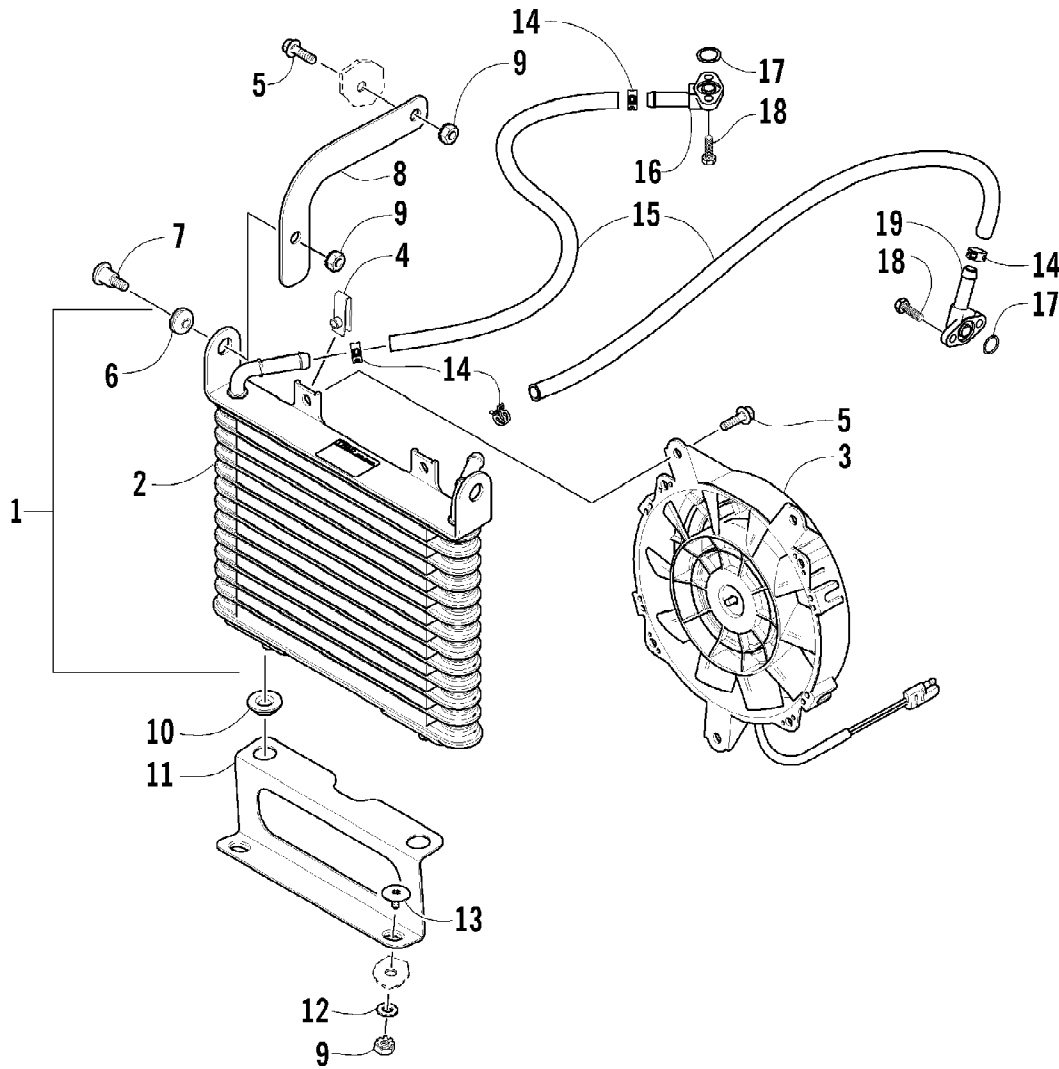

2007 ATV 400 MANUAL TRANSMISSION 4X4 FIS CAT GREEN (A20071CH4AUP2) Page 59 of 98
OIL COOLER ASSEMBLY (VIN: V17T230317 and Above)

Ref #	Part Number	Qty	S/P/F	Description
1	0413-144	1		Cooler, Oil - Assembly (inc. 2-4, three No. 5, and 6)
2	0413-146	1		Cooler, Oil
3	0413-145	1		Fan, Cooling
4	0423-031	3		Nut, Speed
5	8476-612	5		Screw, Machine
6	0423-030	2		Grommet
7	0423-484	2		Screw, Shoulder
8	0513-020	2		Bracket, Mounting - Oil Cooler - Upper
9	0623-038	6		Nut w/Washer
10	0423-028	2		Bushing, Stem
11	0513-021	1		Bracket, Mounting - Oil Cooler - Lower
12	8050-222	2	/P	Washer
13	0423-101	2		Screw, Body
14	0423-098	4	/P	Clamp, Hose
15	0410-044	2		Hose, Oil
16	0410-013	1		Fitting, Oil
17	0423-089	2		O-Ring, Oil Fitting
18	8471-616	4		Screw, Cap
19	0410-012	1		Fitting, Oil - Angled