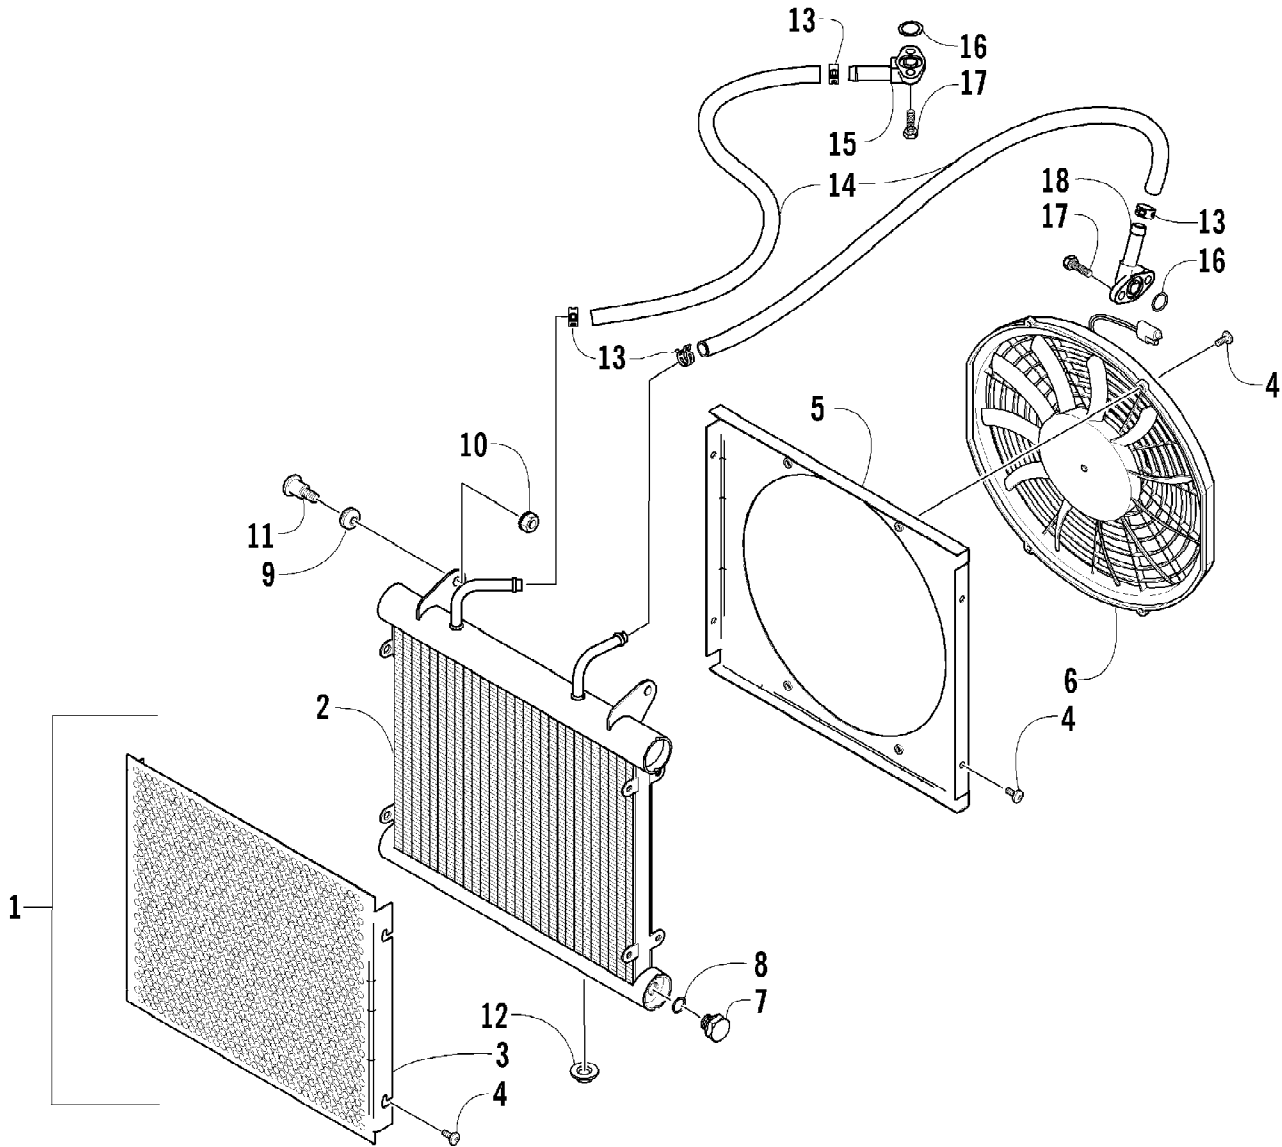

2007 ATV 400 MANUAL TRANSMISSION 4X4 FIS CAT GREEN (A2007ICH4AUP2) Page 57 of 98
OIL COOLER ASSEMBLY (VIN: Up to V17T230317)

Ref #	Part Number	Qty	S/P/F	Description
1	0413-118	1		Cooler, Oil - Assembly (inc. 2-9)
2	0413-053	1		Cooler, Oil
3	0413-007	1		Screen, Oil Cooler
4	8475-512	12		Screw, Machine
5	0413-064	1		Shroud, Fan
6	0413-044	1	S	Fan, Cooling
7	0413-058	1		Plug, Drain
8	0413-059	1		O-Ring
9	0423-030	2		Grommet
10	0623-038	2		Nut w/Washer
11	0423-484	2		Screw, Shoulder
12	0423-028	2		Bushing, Stem
13	0423-098	4	/P	Clamp, Hose
14	0410-044	2		Hose, Oil
15	0410-013	1		Fitting, Oil
16	0423-089	2		O-Ring, Oil Fitting
17	8471-616	4		Screw, Cap
18	0410-012	1		Fitting, Oil - Angled