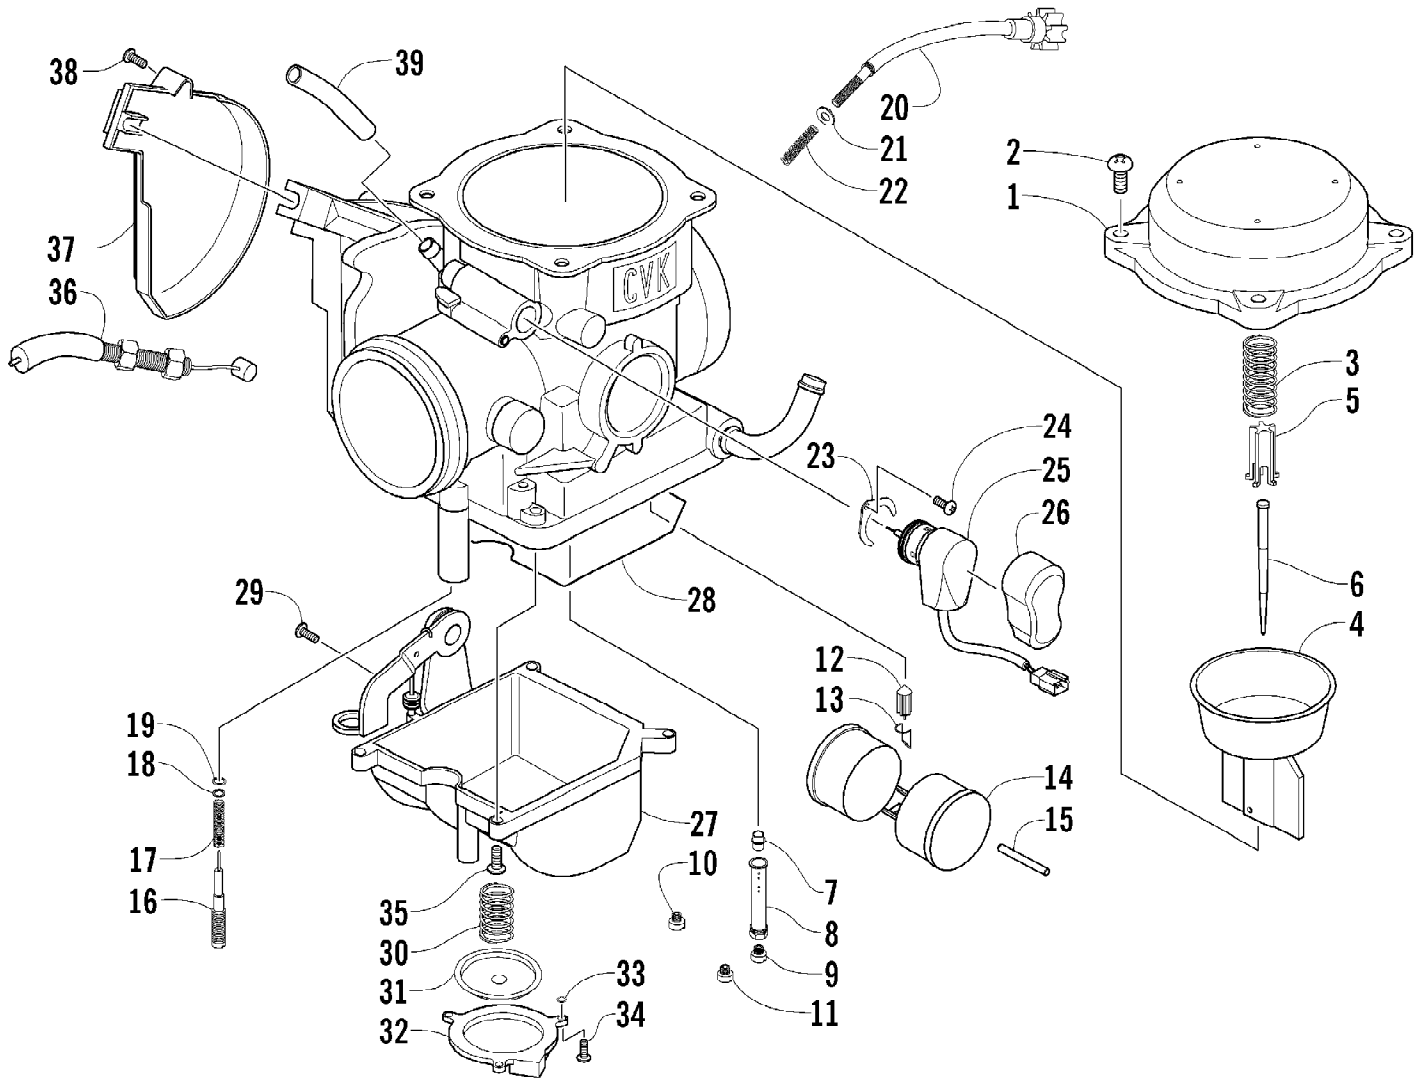

2007 ATV 400 MANUAL TRANSMISSION 4X4 FIS CAT GREEN (A20071CH4AU87) Page 8 of 98
CAM CHAIN ASSEMBLY

Ref #	Part Number	Qty	S/P/F	Description
1	3402-281	1		Chain, Cam
2	3402-612	1		Guide, Cam Chain
3	3402-613	1		Tensioner, Cam Chain
4	3423-074	1		Bolt
5	3402-436	1	/P	Washer
6	3402-614	1		Adjuster, Tensioner - Assembly (inc. 7-9)
7	3423-484	1		Spring
8	3423-485	1		Plug
9	3423-286	1		O-Ring
10	3403-020	1		Gasket, Adjuster
11	3004-512	2	S	Bolt

Ref #	Part Number	Qty	S/P/F	Description
1	3402-989	1	S	Camshaft
2	3402-611	1		Sprocket
3	3423-047	1		Pin
4	3423-073	1		Washer
5	3423-013	2	S	Bolt
6	3423-071	1	/P	C-Ring
7	3402-805	1	/P	Arm, Valve Rocker - Intake (inc. two No. 8-9)
8	3423-075	4		Screw
9	3423-076	4		Nut
10	3402-139	1		Arm, Valve Rocker - Exhaust (inc. two No. 8-9)
11	3402-140	1		Shaft, Rocker Arm
12	3423-031	2		Washer
13	3402-012	2		Gasket
14	3402-040	2	/P	Plug, Shaft
15	3402-141	1		Shaft, Rocker Arm
16	3402-147	8		Cotter, Valve
17	3423-541	4	/P	Retainer, Spring
18	3402-726	4		Spring, Valve
19	3402-078	4		Seal, Oil
20	3402-148	4		Seat, Spring
21	3402-725	2	/P	Valve, Intake
22	3402-143	2		Valve, Exhaust