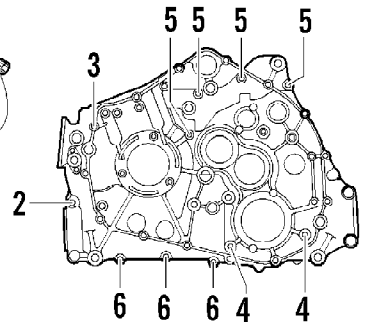

2007 ATV 400 MANUAL TRANSMISSION 4X4 FIS CAT GREEN (A2007ICH4A) Page 20 of 98
CRANKCASE ASSEMBLY

Ref #	Part Number	Qty	S/P/F	Description
1	3402-763	1		Crankcase Assembly (inc. 2-9)
2	3004-880	4		Bolt
3	3423-234	1		Bolt
4	3005-410	3		Bolt
5	3423-097	4		Bolt
6	3423-091	8	S	Bolt
7	3402-012	1		Gasket, Oil Pressure Plug
8	3402-214	1		Plug, Oil Pressure
9	3423-088	2		Pin, Dowel
10	3004-552	4	S	Screw, Oil Guide Plate
11	3402-764	1		Plate, Oil Guide - Right
12	3402-691	1		Jet, Oil Gallery
13	3423-051	1		O-Ring, Oil Gallery Jet
14	3402-582	1		Plate, Oil Guide - Left