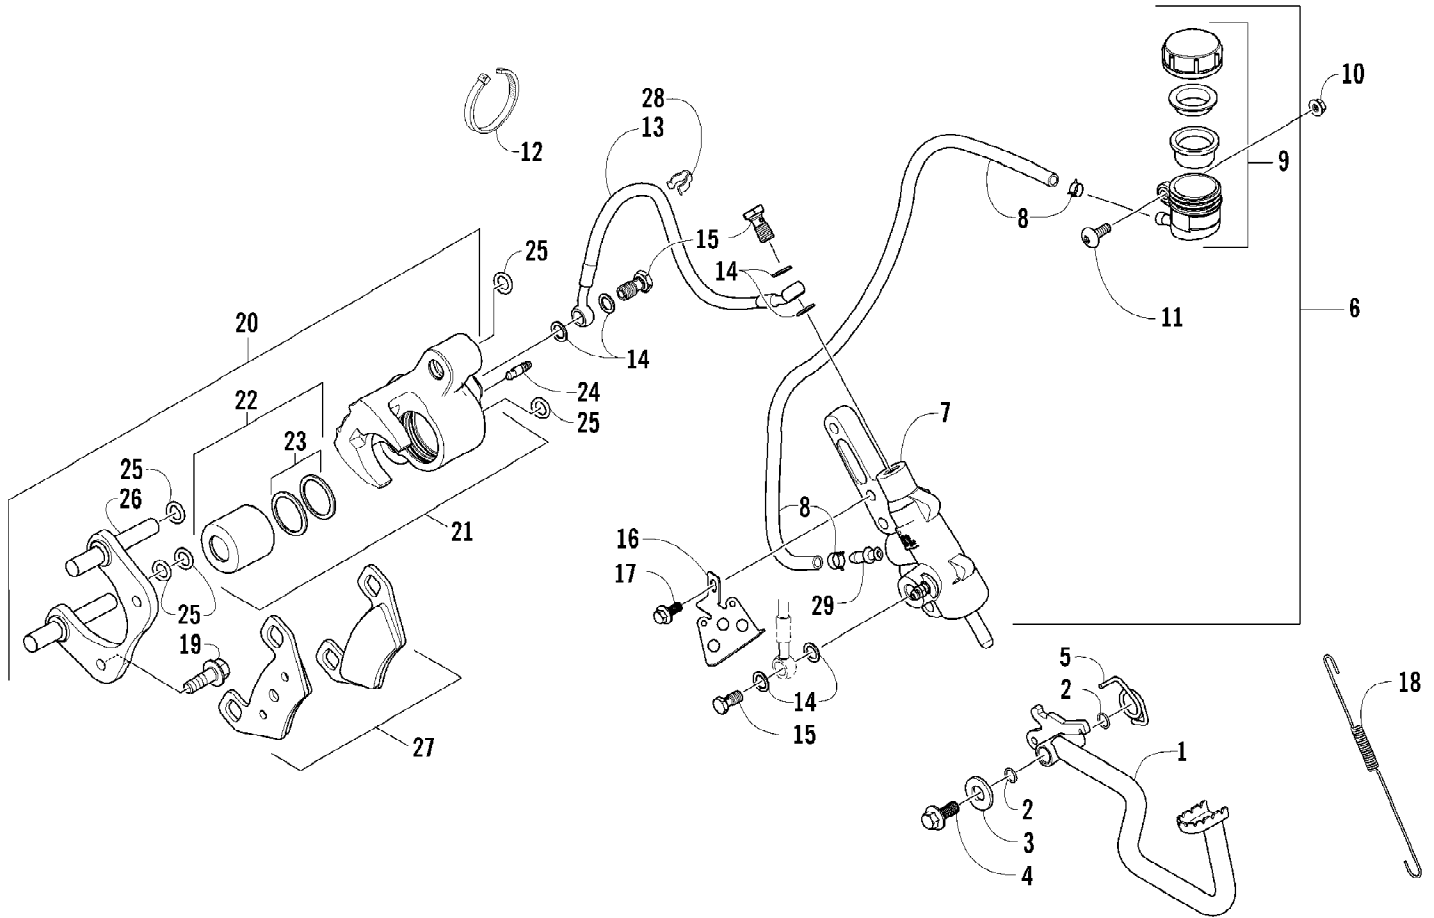

2007 ATV 400 MANUAL TRANSMISSION 4X4 FIS CAT GREEN (A2007ICH4AUSZ) Page 3 of 98
AUXILIARY BRAKE ASSEMBLY

2007 ATV 400 MANUAL TRANSMISSION 4X4 FIS CAT GREEN (A2007ICH4AUSZ) Page 4 of 98
AUXILIARY BRAKE ASSEMBLY

Ref #	Part Number	Qty	S/P/F	Description
	1502-135	1		Fully Bled Master Cylinder Replacement Kit
1	1502-068	1		Lever, Brake
2	1602-213	2	/P	O-Ring
3	8050-252	1		Washer
4	8408-816	1		Screw, Cap
5	0502-807	1		Spring, Brake Lever
6	1502-137	1	S	Brake Assembly (inc. 7-9)
7	0	1	F	Master Cylinder
8	1502-142	1		Hose, Brake Reservoir w/Clamps
9	1502-141	1		Reservoir, Brake
10	0623-038	1		Nut, Flanged
11	8476-616	1		Screw, Machine
12	0123-788	1	/P	Cable Tie - 7.5 in.
13	1502-139	1		Hose, Brake
14	0423-178	6		Washer, Crush
15	0423-413	3		Bolt, Banjo-Fitting
16	1502-179	1		Bracket, Switch
17	8408-625	2		Screw, Cap
18	0502-785	1		Spring, Brake Switch
19	1623-589	2	S	Screw, Cap
20	0502-878	1	S	Caliper, Brake (inc. 21-27)
21	0502-603	1	S	Housing, Caliper - Assembly - Right Rear (inc. 22-24)
22	0502-606	1		Piston/Seal Set (inc. 23)
23	0502-607	1		Seal Set
24	0502-609	1	/P	Valve, Bleed
25	0502-608	1		O-Ring, Guide - Set
26	0502-605	1		Bracket Assembly
27	0502-875	1	S	Pad, Brake - Set
28	1502-115	2		Clip, Brake Hose
29	1502-138	1	S	Adapter, Hose