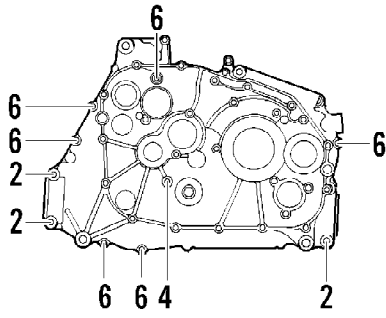

2007 ATV 400 MANUAL TRANSMISSION 4X4 FIS CAT GREEN (A2007ICH4A) Page 20 of 98
CRANKCASE ASSEMBLY

Ref #	Part Number	Qty	S/P/F	Description
1	3402-763	1		Crankcase Assembly (inc. 2-9)
2	3004-880	4		Bolt
3	3423-234	1		Bolt
4	3005-410	3		Bolt
5	3423-097	4		Bolt
6	3423-091	8	S	Bolt
7	3402-012	1		Gasket, Oil Pressure Plug
8	3402-214	1		Plug, Oil Pressure
9	3423-088	2		Pin, Dowel
10	3004-552	4	S	Screw, Oil Guide Plate
11	3402-764	1		Plate, Oil Guide - Right
12	3402-691	1		Jet, Oil Gallery
13	3423-051	1		O-Ring, Oil Gallery Jet
14	3402-582	1		Plate, Oil Guide - Left