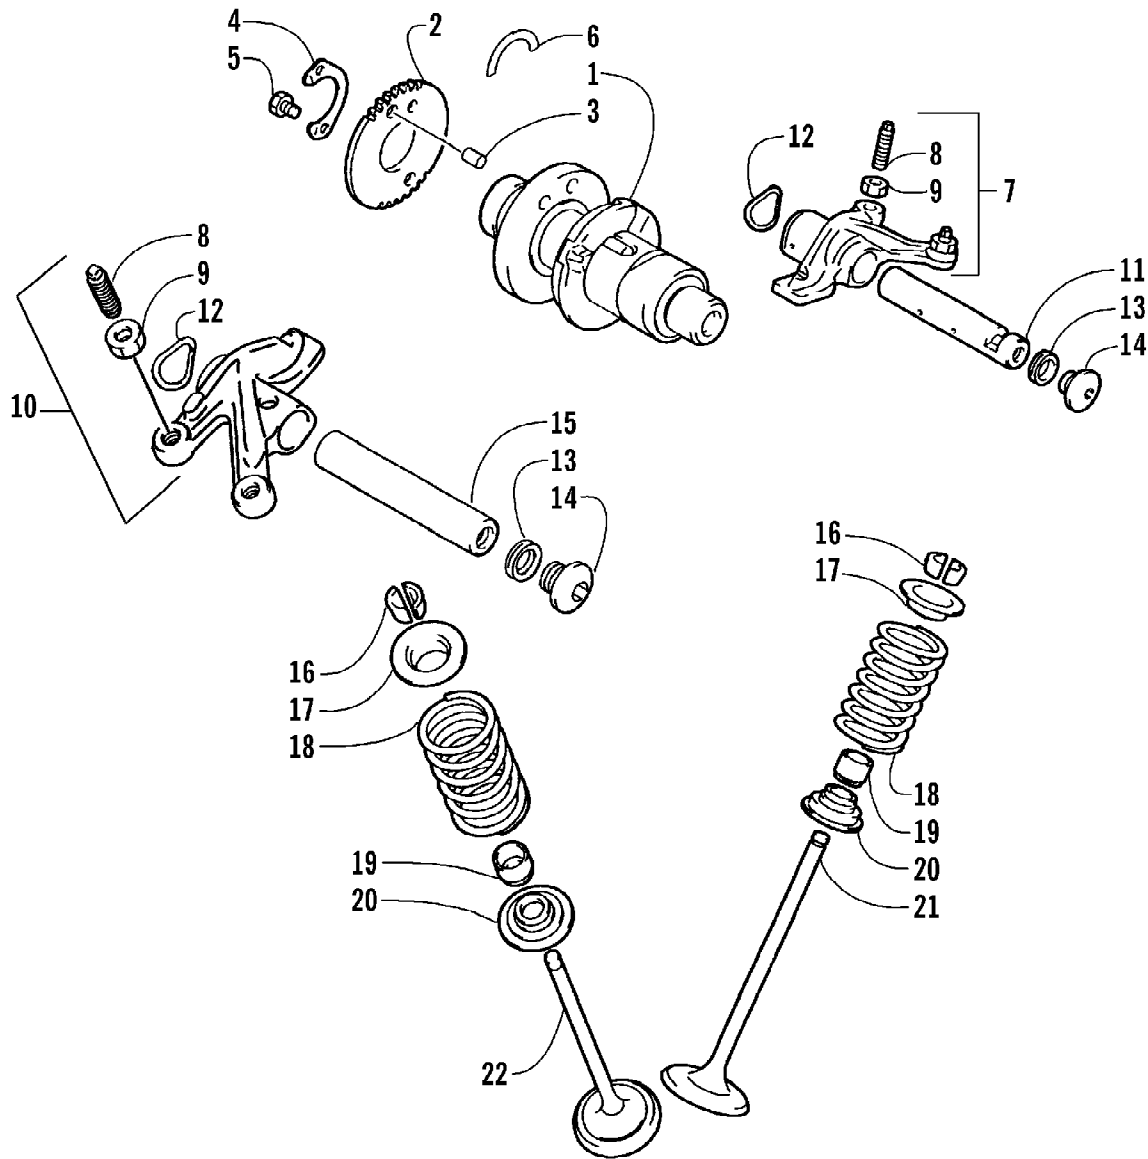

2007 ATV 400 MANUAL TRANSMISSION 4X4 FIS CAT GREEN (A2007ICH4AU82) Page 9 of 98
CAMSHAFT/VALVE ASSEMBLY

2007 ATV 400 MANUAL TRANSMISSION 4X4 FIS CAT GREEN (A2007ICH4AUSA) Page 10 of 98
CAMSHAFT/VALVE ASSEMBLY

Ref #	Part Number	Qty	S/P/F	Description
1	3402-989	1	S	Camshaft
2	3402-611	1		Sprocket
3	3423-047	1		Pin
4	3423-073	1		Washer
5	3423-013	2	S	Bolt
6	3423-071	1	/P	C-Ring
7	3402-805	1	/P	Arm, Valve Rocker - Intake (inc. two No. 8-9)
8	3423-075	4		Screw
9	3423-076	4		Nut
10	3402-139	1		Arm, Valve Rocker - Exhaust (inc. two No. 8-9)
11	3402-140	1		Shaft, Rocker Arm
12	3423-031	2		Washer
13	3402-012	2		Gasket
14	3402-040	2	/P	Plug, Shaft
15	3402-141	1		Shaft, Rocker Arm
16	3402-147	8		Cotter, Valve
17	3423-541	4	/P	Retainer, Spring
18	3402-726	4		Spring, Valve
19	3402-078	4		Seal, Oil
20	3402-148	4		Seat, Spring
21	3402-725	2	/P	Valve, Intake
22	3402-143	2		Valve, Exhaust