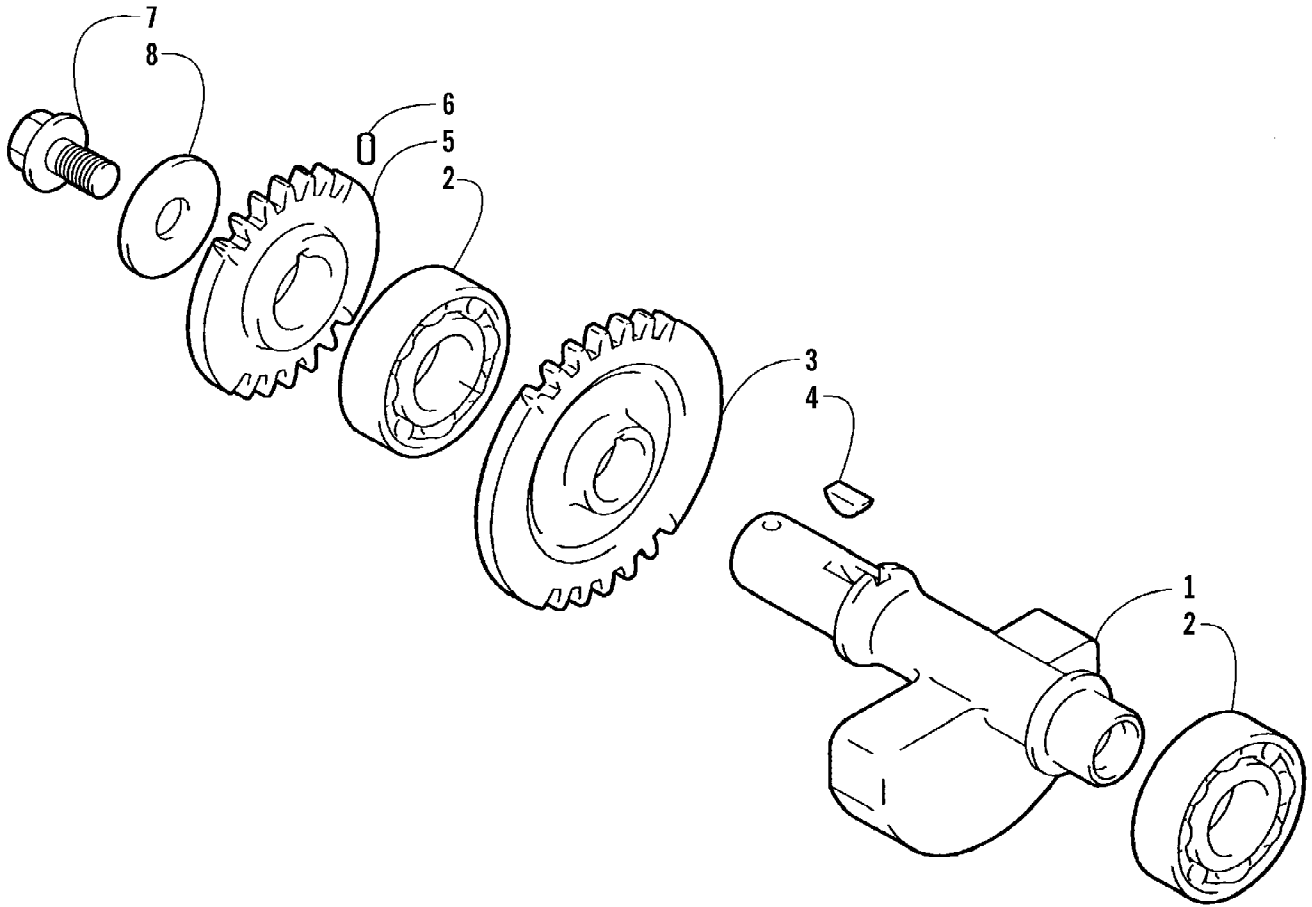

2007 ATV 400 MANUAL TRANSMISSION 4X4 FIS CAT GREEN (A20071CH4AUSA) Page 18 of 98
CRANK BALANCER ASSEMBLY

Ref #	Part Number	Qty	S/P/F	Description
1	3402-605	1		Balancer, Crank
2	3402-553	2	/P	Bearing
3	3402-772	1		Gear, Driven - No. 1
4	3004-540	1	/P	Key
5	3402-617	1		Gear, Oil Pump Drive
6	3423-110	1		Pin, Drive Gear
7	3423-555	1		Bolt, Drive Gear
8	3423-401	1		Washer, Drive Gear