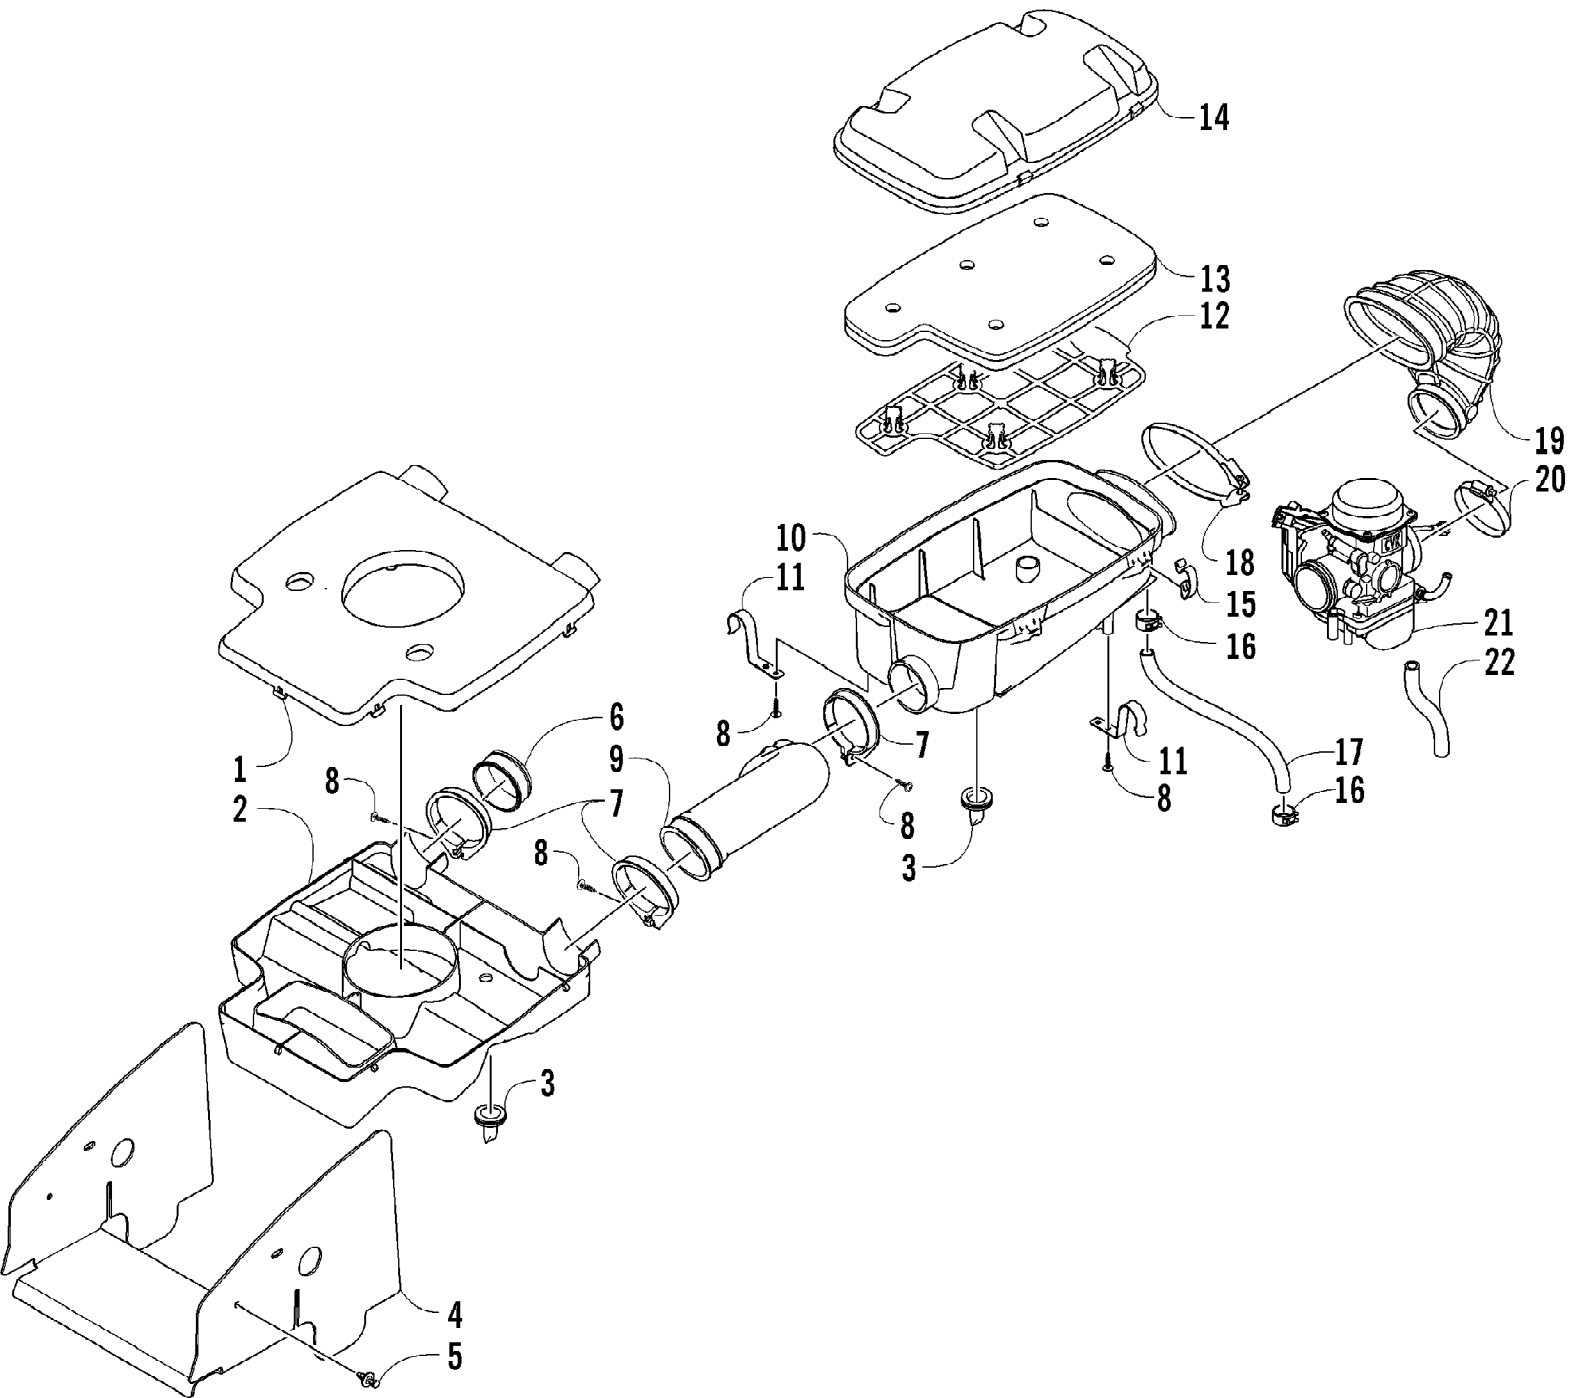

2007 ATV 400 MANUAL TRANSMISSION 4X4 FIS CAT GREEN (A20071CH4AU82) Page 1 of 98
AIR INTAKE ASSEMBLY

2007 ATV 400 MANUAL TRANSMISSION 4X4 FIS CAT GREEN (A2007ICH4AUSZ) Page 2 of 98
AIR INTAKE ASSEMBLY

Ref #	Part Number	Qty	S/P/F	Description
1	0413-091	1		Diverter, Air - Top
2	0413-093	1		Diverter, Air - Bottom
3	0470-442	2	/P	Valve, Drain
4	2406-013	1		Shroud, Splash
5	0623-362	2		Rivet, Reinstallable
6	0413-096	1		Cap, Air-In - Belt
7	0423-551	3		Clamp, Boot
8	0423-342	7	/P	Screw, Self-Tapping
9	0470-529	1		Boot, Air Intake
10	0470-540	1	S	Housing, Air Intake
11	0423-454	2		Clip, Mounting - Air Intake
12	0470-516	1		Screen, Air Filter
13	0470-663	1	/P	Filter, Air
14	0470-554	1	S	Cover, Air Intake
15	0423-455	4		Clip, Spring
16	0423-045	2		Clamp, Hose
17	0410-087	1	S	Hose, Vent - Crankcase
18	0423-554	1		Clamp, Boot
19	0470-517	1		Boot, Carburetor
20	0423-019	1		Clamp, Boot
21	0470-667	1	/P	Carburetor, CVK34-AE
22	0510-592	1		Hose, Carburetor Drain