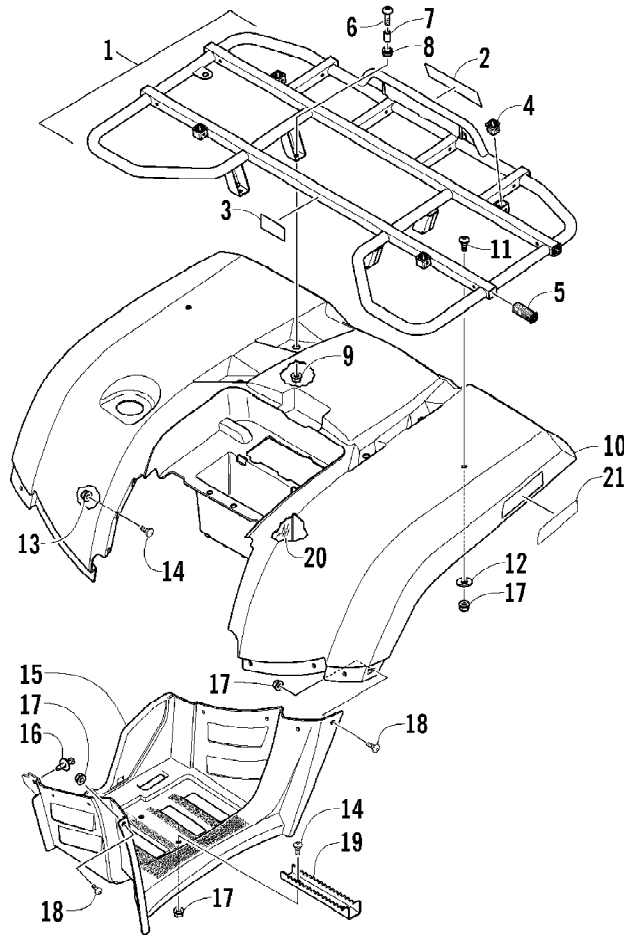

2007 ATV 400 MANUAL TRANSMISSION 4X4 FIS CAT GREEN (A20071CH4A) Page 63 of 98
REAR BODY PANEL ASSEMBLY

Ref #	Part Number	Qty	S/P/F	Description
1	1506-753	1	/P	Rack - Rear - Assembly (inc. 2-5)
2	0411-814	1	/P	Decal, "Arctic Cat"
3	0411-648	1		Decal, Warning - Rear Rack Load
4	0441-592	4	/P	Bushing, Rack
5	2406-014	8		Bushing, Rack
6	8410-830	4		Screw, Machine
7	0423-669	4		Spacer
8	0423-465	4		Grommet
9	8432-802	4		Nut, Lock
10	2506-374	1	/P	Panel, Fender - Rear
11	0423-654	2		Screw, Shoulder
12	8050-222	2	/P	Washer
13	8424-602	6	/P	Nut, Lock
14	0423-355	10		Screw, Shoulder
15	2406-426	1		Footwell - Right
15	2406-427	1		Footwell - Left
16	0623-362	4		Rivet, Reinstallable
17	0423-540	22		Nut, Lock
18	0423-419	16		Screw, Machine
19	1506-125	2	/P	Footpeg
20	0412-351	1		Shield, Heat
21	1411-080	1		Decal, Reflector - Rear - Right
21	1411-081	1		Decal, Reflector - Rear - Left