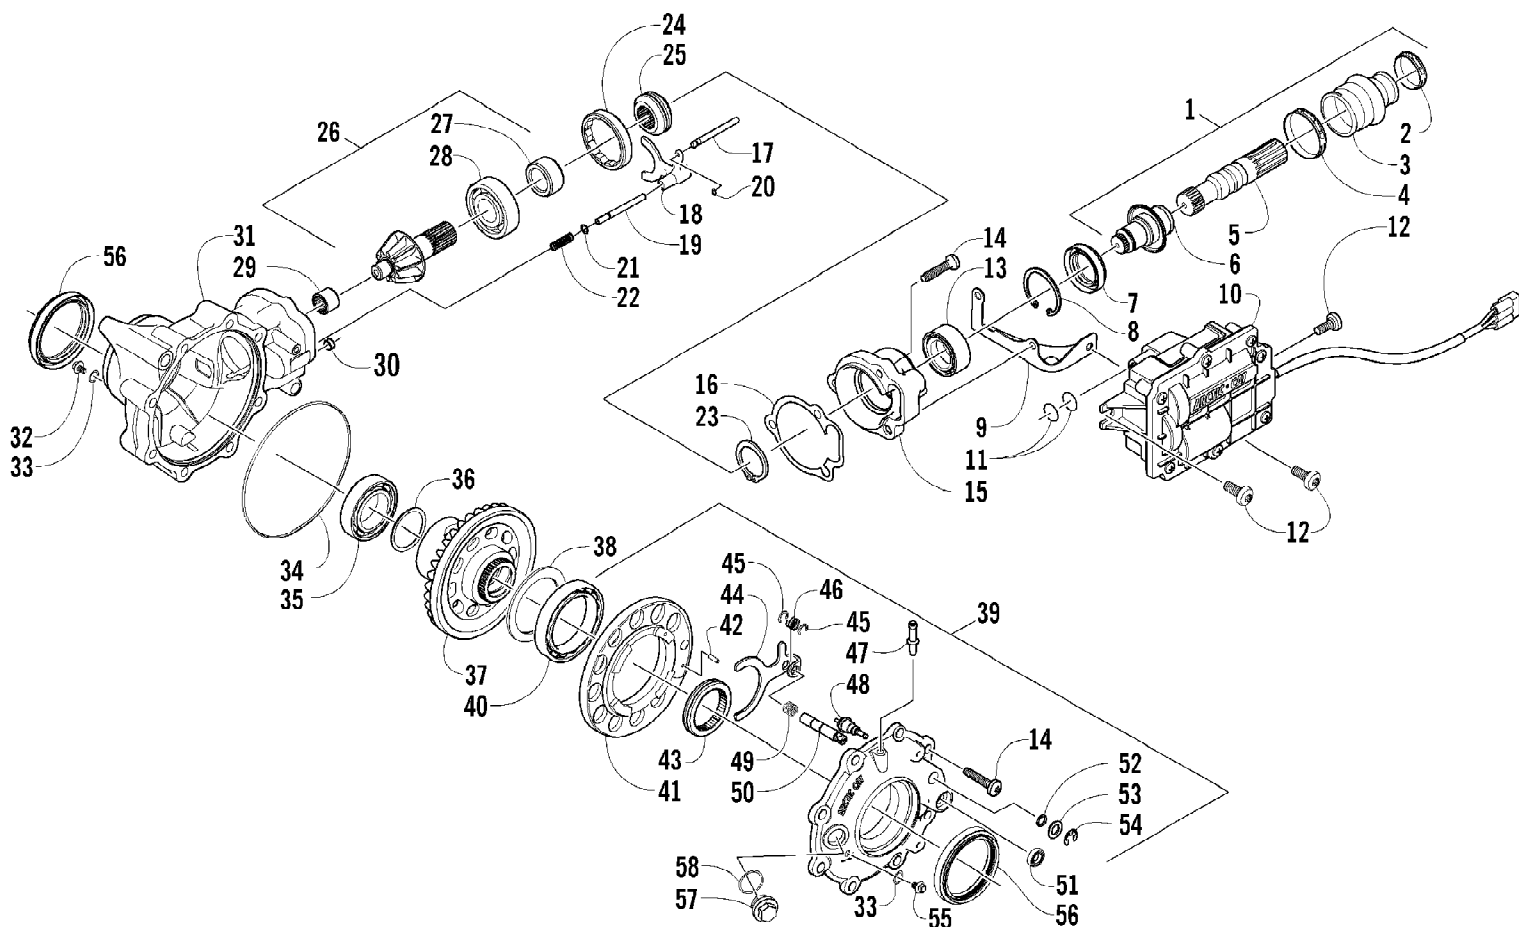

2007 ATV 400 MANUAL TRANSMISSION 4X4 FIS CAT GREEN (A2007ICH4A) Page 39 of 98
FRONT DRIVE GEARCASE ASSEMBLY

2007 ATV 400 MANUAL TRANSMISSION 4X4 FIS CAT GREEN (A20071CH4A) Page 40 of 98
FRONT DRIVE GEARCASE ASSEMBLY

Ref #	Part Number	Qty	S/P/F	Description
	1502-088	1		Complete Front Gearcase Assembly
1	1502-084	1		Shaft, Propeller - Assembly (inc. 2-6)
2	0423-411	1		Clamp, Boot
3	0402-985	1	/P	Boot, Propeller Shaft
4	0423-393	1		Clamp, Boot
5	1402-046	1		Shaft, Output
6	1502-085	1	/P	Shaft, Input
7	1402-011	1		Seal
8	0423-423	1		Ring, Retaining
9	0502-347	1		Bracket, Actuator
10	0502-579	1		Actuator (inc. one No. 11)
11	0423-498	2	S	O-Ring
12	0423-396	3		Screw, Self-Tapping
13	1402-043	1		Bearing
14	0423-118	11		Screw, Self-Tapping
15	0502-528	1	/P	Housing, Pinion
16	0402-947	1		Gasket, Flange
17	0402-997	1		Shaft, Selector
18	0402-998	1		Fork, Selector
19	0402-417	1		Shaft, Shuttle
20	0423-402	1		Ring, Retaining
21	0423-147	1		O-Ring
22	0402-999	1		Spring, Return
23	0423-417	1		Ring, Retaining
24	0402-357	1		Collar, Lock
25	0402-413	1		Coupler, Drive
26	0502-783	1		Gear, Pinion - Assembly - 10T (inc. 27-28)
27	0402-336	1		Collar, Retaining
28	0402-327	1		Bearing
29	0402-328	1		Bearing
30	0402-411	1		Pin, Dowel
31	0502-514	1		Housing, Gearcase
32	1402-210	1	/P	Plug, Magnetic (inc. one No. 33)
33	0423-153	2		O-Ring
34	0423-149	1		O-Ring
35	0402-393	1		Bearing
36	0402-405	AR		Shim
36	0402-406	AR		Shim
36	0402-407	AR		Shim
36	0402-408	AR		Shim
36	0402-409	AR		Shim
37	0502-851	1		Gear, Ring - 36T
38	1402-074	AR		Shim
38	1402-075	AR		Shim
38	1402-076	AR		Shim
38	1402-077	AR		Shim
38	1402-078	AR		Shim
39	1502-097	1		Cover, Gearcase (inc. one No. 33, 40-55, and one No. 56)
40	1402-053	1		Bearing
41	0502-413	1		Flange, Bearing
42	1402-079	1		Pin, Parallel