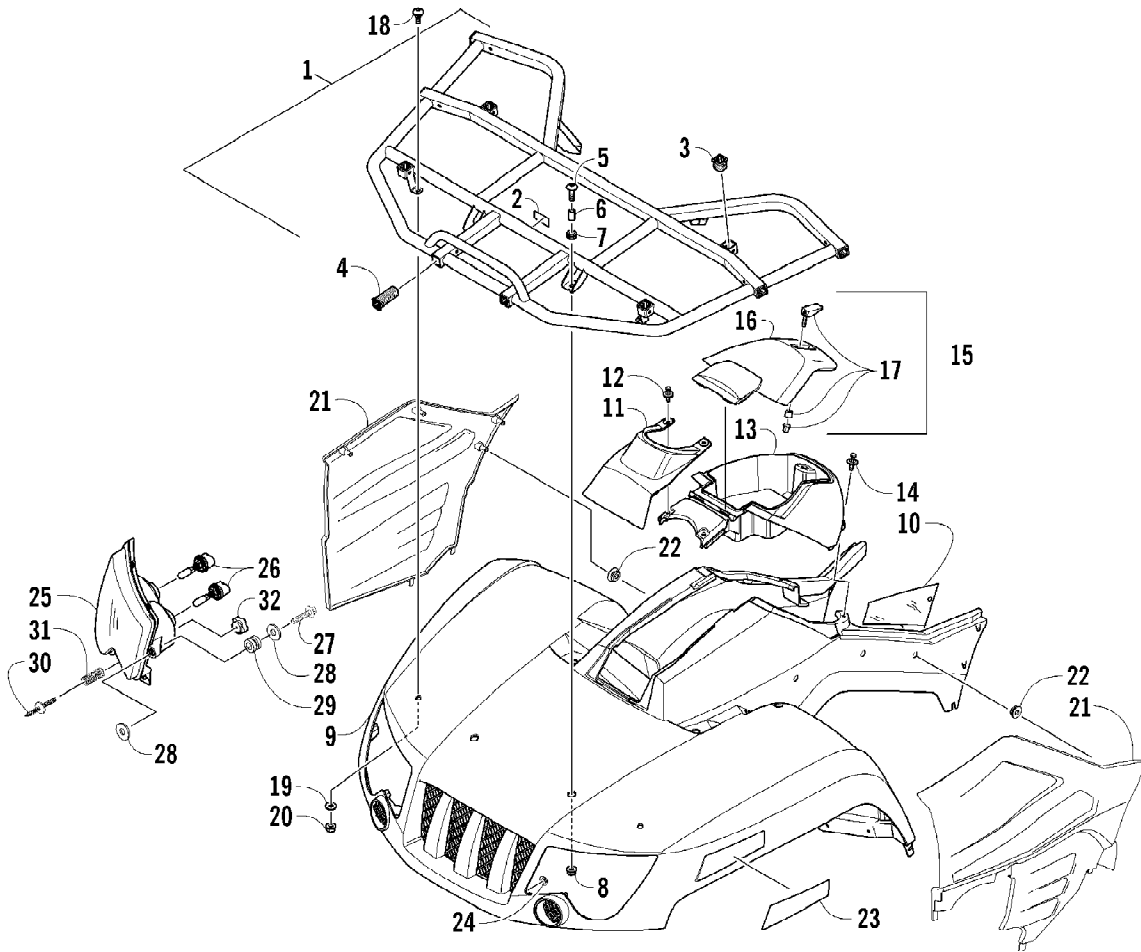

2007 ATV 400 MANUAL TRANSMISSION 4X4 FIS CAT GREEN (A20071CH4A) Page 37 of 98
FRONT BODY PANEL ASSEMBLY

2007 ATV 400 MANUAL TRANSMISSION 4X4 FIS CAT GREEN (A20071CH4A) Page 38 of 98
FRONT BODY PANEL ASSEMBLY

Ref #	Part Number	Qty	S/P/F	Description
1	1506-750	1		Rack - Front - Assembly (inc. 2-4)
2	0411-576	1		Decal, Warning - Front Rack Load
3	0441-592	4	/P	Bushing, Rack
4	2604-014	6		Bushing, Rack
5	8410-830	4		Screw, Machine
6	0423-669	4		Spacer
7	0423-465	4		Grommet
8	8432-802	4		Nut, Lock
9	2506-356	1	S	Panel, Fender - Front (inc. 10 and 23)
10	0412-394	1	/P	Shield, Heat - Fender - Front
11	1406-971	1		Cover, Steering Post
12	0623-362	2		Rivet, Reinstallable
13	1406-948	1	S	Box, Storage
14	0623-544	2		Plug
15	2506-235	1		Cover, Storage Box w/Latch (inc. 16-17)
16	1406-862	1		Cover, Storage Box
17	1406-599	1		Latch, Storage Box
18	0423-654	2		Screw, Shoulder
19	8050-222	2	/P	Washer
20	0423-540	2		Nut, Lock
21	2406-378	1		Panel, Side - Right
21	2406-379	1		Panel, Side - Left
22	0423-678	8		Grommet
23	1411-078	1		Decal, Reflector - Front - Right
23	1411-079	1		Decal, Reflector - Front - Left
24	0423-357	2		Nut, Stamped
25	0509-027	1	S	Headlight Assembly - Right (inc. 26)
25	0509-028	1	S	Headlight Assembly - Left (inc. 26)
26	0409-073	4		Bulb, Headlight
27	0623-785	4		Screw, Self-Tapping
28	8050-217	8	/P	Washer
29	0423-447	4		Grommet
30	0423-514	2		Stud, Adjuster - Headlight
31	0423-522	2		Spring, Adjuster - Headlight
32	0423-513	2		Knob, Adjuster - Headlight