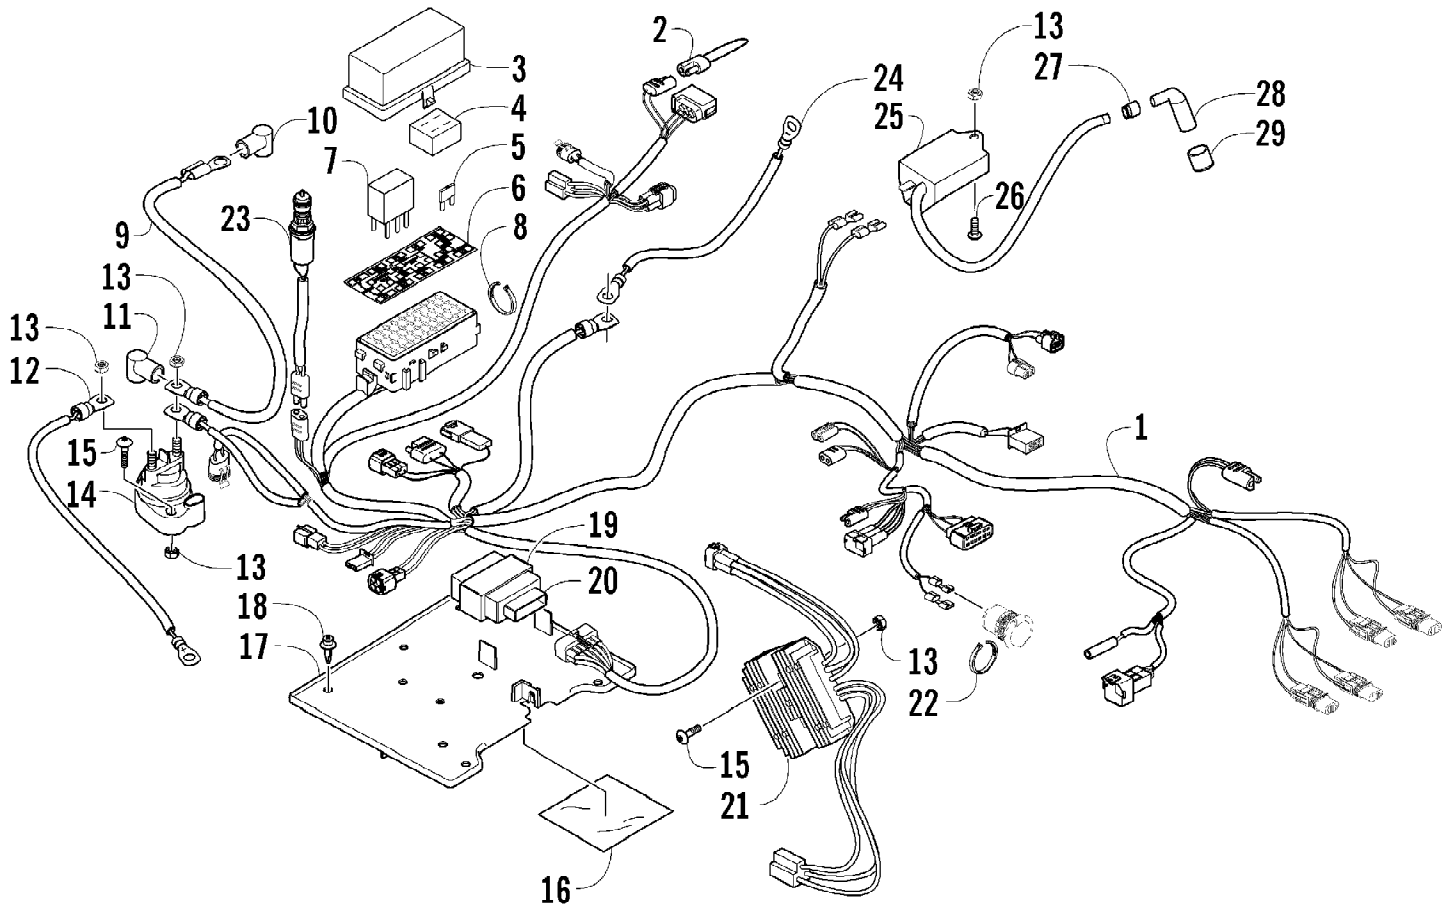

2007 ATV 400 MANUAL TRANSMISSION 4X4 FIS CAT GREEN (A20071CH4A) Page 98 of 98
WIRING HARNESS ASSEMBLY

Ref #	Part Number	Qty	S/P/F	Description
1	0486-208	1		Harness, Main (inc. 2-7 and two No. 8)
2	0486-164	1		Tether, Accessory Connector
3	0530-008	1		Cover, Fuse Block
4	0430-037	1		Holder, Spare Fuse
5	0430-032	4		Fuse - 10 Amp
5	0430-031	3		Fuse - 15 Amp
5	0430-030	2		Fuse - 30 Amp
6	0411-837	1		Decal, Fuse Block
7	0430-033	3		Relay
8	0123-788	AR	/P	Cable Tie - 7.5 in.
9	0445-053	1	/P	Cable, Solenoid/Starter (inc. 10)
10	0645-019	1		Boot, Terminal
11	0645-327	1		Boot, Terminal
12	0445-055	1	/P	Cable, Battery/Solenoid
13	0623-038	7		Nut, Lock
14	0445-058	1	/P	Solenoid
15	8476-625	4		Screw, Machine
16	0412-291	1		Shield, Heat
17	1406-787	1		Tray, Electrical
18	0623-362	4		Rivet, Reinstallable
19	3402-684	1		Cushion, CDI Unit
20	3402-785	1		CDI Unit
21	3402-682	1		Regulator, Voltage
22	0123-903	AR		Cable Tie - 11.5 in.
23	0409-072	1		Switch, Brake - Assembly
24	0445-054	1	/P	Cable, Battery/Ground
25	3430-055	1		Coil, Ignition - Assembly
26	8476-620	1		Screw, Machine
27	3430-009	1	/P	Seal, High Tension Wire
28	3430-007	1	/P	Cap, Spark Plug
29	3430-008	1	/P	Seal, Spark Plug