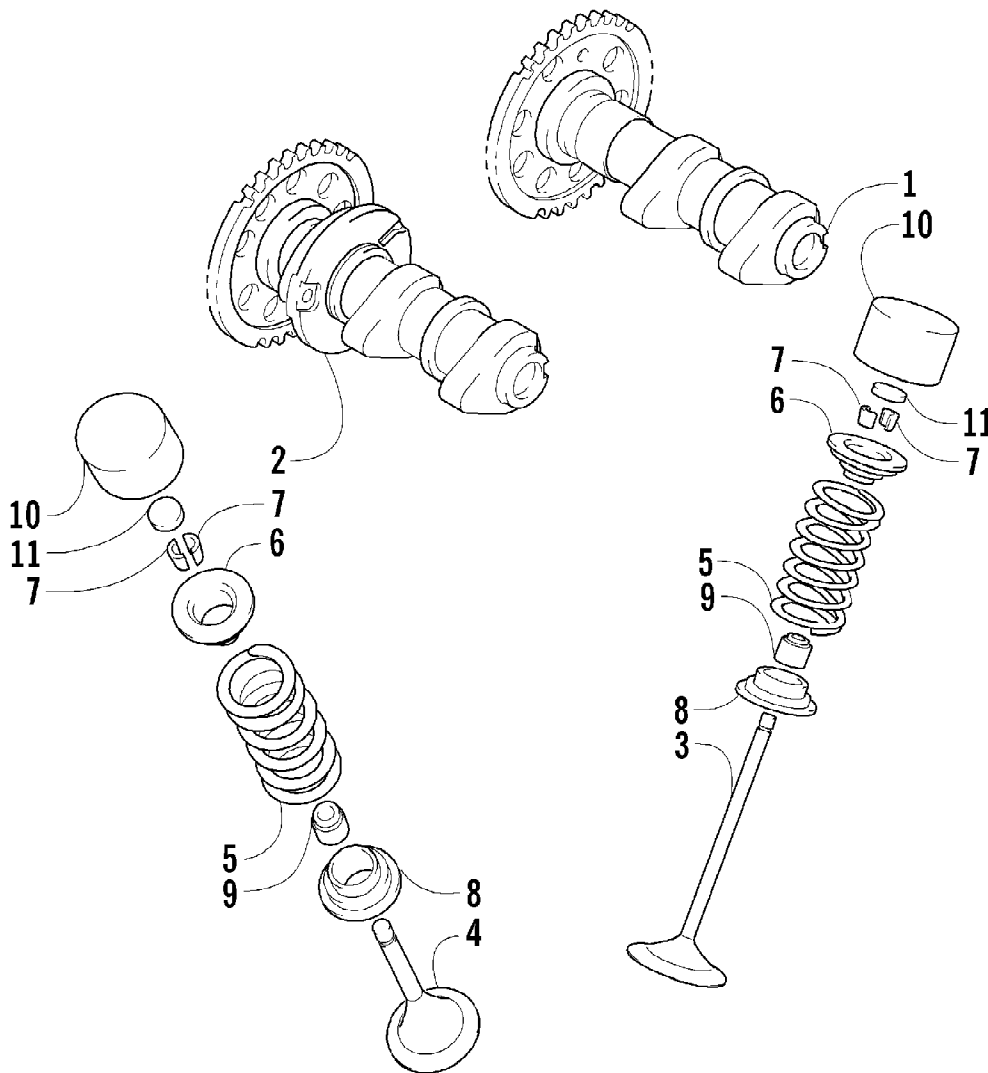

Ref #	Part Number	Qty	S/P/F	Description
1	3470-032	1		Cleaner, Air - Assembly (inc. 2-17)
2	3470-014	1		Filter
3	3470-015	1		Holder
4	3470-016	1		Stopper, Holder
5	0693-505	1		Screw
6	3470-026	1		Tube, Outlet
7	3470-025	1		Fitting, Elbow
8	3402-334	1		Plug, Breather
9	3423-313	2		Clip
10	3423-727	1		Clamp, Tube
11	3423-726	1		Clamp, Tube
12	3470-017	1		Trap, Flame
13	3470-012	1	S	Cap, Air Cleaner (inc. 14)
14	3470-013	1		Gasket
15	3470-027	1		Joint, Inlet
16	3470-028	1		Duct, Inlet
17	3423-503	1		Clamp
18	3004-377	1	S/P	Screw, Cap
19	3004-507	2	S	Screw, Cap

Ref #	Part Number	Qty	S/P/F	Description
1	2506-459	1		Panel, Body
2	0423-494	2		Rivet, Reinstallable
3	2406-130	1		Fender, Rear - Right
3	2406-131	1		Fender, Rear - Left
4	0423-459	4		Clip, Mounting
5	8476-616	12		Screw, Machine
6	8050-212	12	/P	Washer
7	0624-250	12		Nut, Lock
8	1506-306	1		Bracket, Mounting - Rear Fender - Right
8	1506-305	1		Bracket, Mounting - Rear Fender - Left
9	0423-357	4		Nut, Stamped
10	1506-410	4		Clamp, Foot Guard
11	0423-419	6		Screw, Machine
12	1506-411	1		Guard, Foot - Right
12	1506-412	1		Guard, Foot - Left
13	1406-447	1		Panel, Trim - Right
13	1406-448	1		Panel, Trim - Left
14	0423-489	10		Nut, Stamped
15	2406-128	1		Fender, Front - Right
15	2406-129	1		Fender, Front - Left
16	1506-301	1		Bracket, Mounting - Front Fender - Right
16	1506-302	1		Bracket, Mounting - Front Fender - Left
17	0623-269	2		Clip, Retaining
18	2506-463	1		Cover, Tank

Ref #	Part Number	Qty	S/P/F	Description
1	3502-032	1	S	Chain, Camshaft Drive
2	3402-848	1		Guide, Cam Chain - No. 1
3	3402-930	1		Guide, Cam Chain - No. 2
4	3402-849	1		Tensioner, Cam Chain
5	3423-561	1		Bolt
6	3423-142	1		Washer
7	3502-019	1		Adjuster, Tensioner - Assembly (inc. 8-10)
8	3402-850	1		Gasket
9	3402-933	1		Plug
10	3402-932	1		Spring
11	3402-137	1		Gasket, Adjuster
12	3004-475	2	S	Bolt
13	3402-929	1		Retainer, Cam Chain Guide No.1
14	3423-018	1		Screw