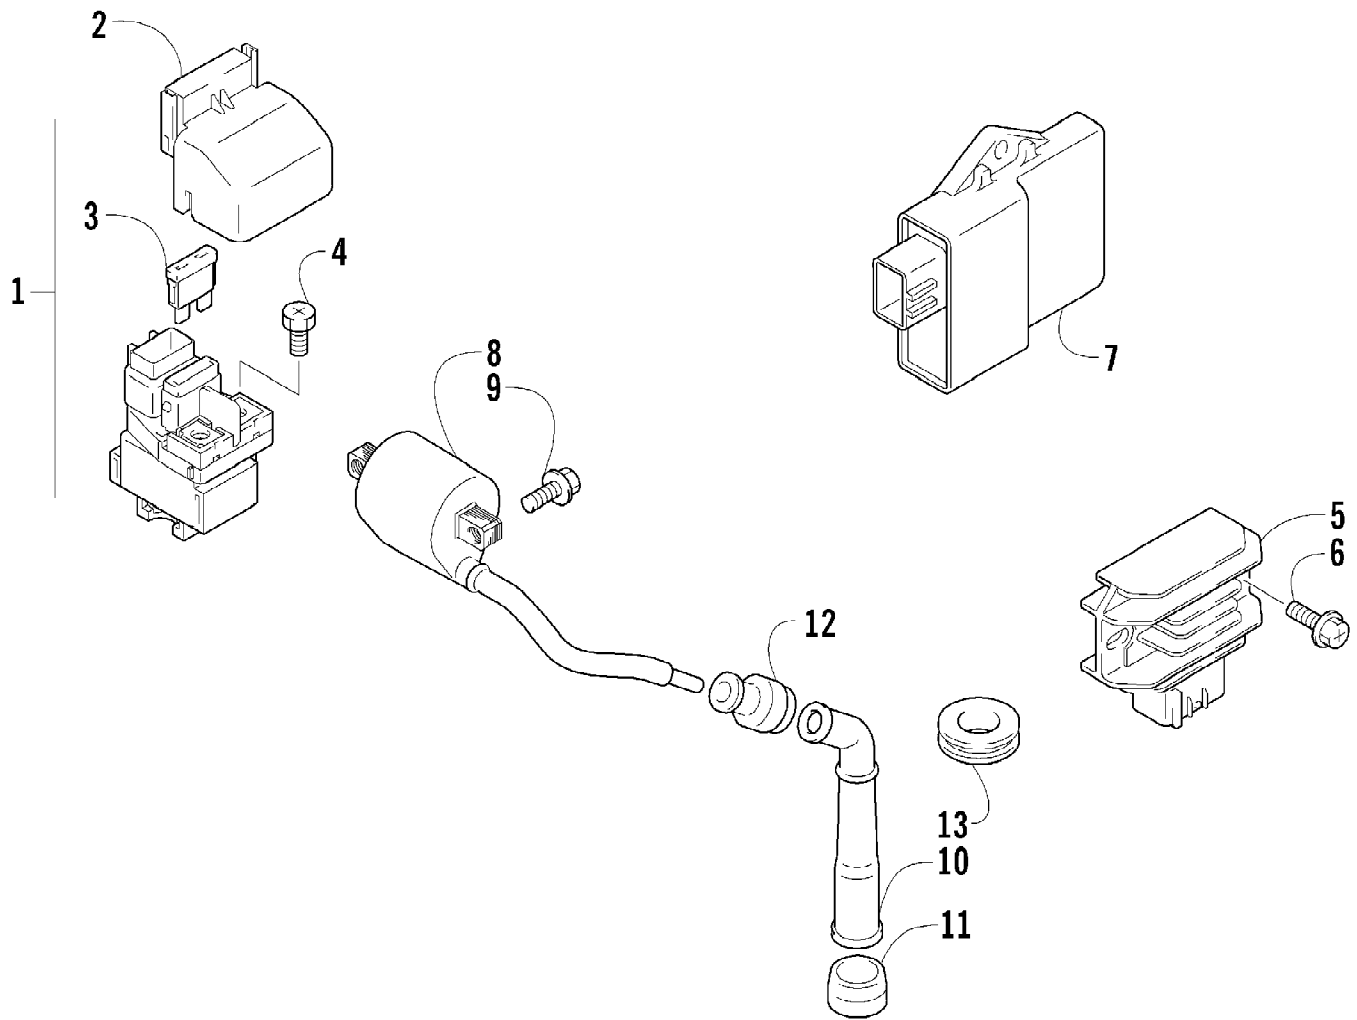

Ref #	Part Number	Qty	S/P/F	Description
1	3409-025	1		Relay, Starter (inc. 2-3)
2	3409-038	1		Cover, Starter Relay
3	3530-044	1		Fuse - 20 Amp
4	3423-020	2	/P	Bolt, Starter Motor
5	3409-027	1	S	Rectifier
6	0693-982	2		Bolt
7	3409-043	1		CDI
8	3530-027	1		Coil, Ignition
9	3004-377	1	S/P	Bolt
10	3409-029	1		Cap, Spark Plug
11	3409-031	1		Cover, Spark Plug Cap
12	3430-009	1	/P	Seal, High Tension Wire
13	3409-030	1		Seal, Spark Plug Cap