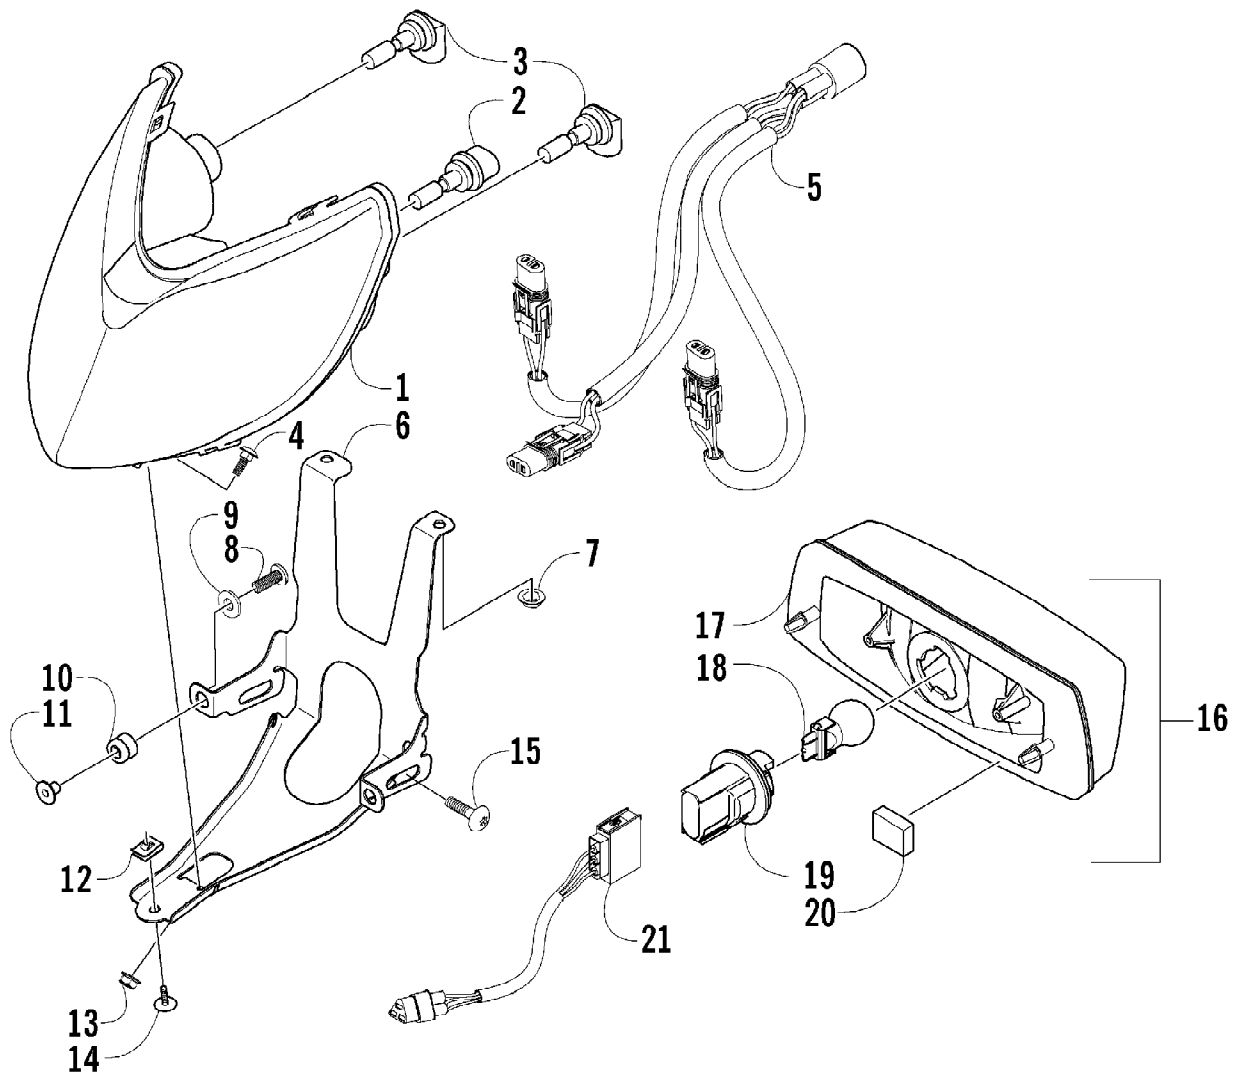

Ref #	Part Number	Qty	S/P/F	Description
1	0509-023	1		Housing, Headlight
2	0609-252	1		Bulb, Headlight - Low Beam
3	0409-055	2		Bulb, Headlight - High Beam
4	0423-488	1		Bolt, Carriage
5	0486-146	1		Harness, Adapter - Headlight
6	1406-480	1		Bracket, Mounting - Headlight
7	0423-357	2		Nut, Stamped
8	0423-501	2		Screw, Self-Tapping
9	0123-802	2		Washer
10	0423-447	2		Grommet
11	0423-487	2		Washer, Shoulder
12	0423-060	1		Clip, Tinnerman
13	8424-502	1		Nut, Lock
14	0623-301	1	/P	Screw, Self-Tapping
15	8408-616	2		Screw, Cap
16	0509-022	1		Taillight Assembly (inc. 17-19)
17	0509-025	1		Housing, Taillight
18	0409-056	1		Bulb, Taillight
19	0409-057	1		Socket, Taillight
20	1406-790	4		Pad, Taillight
21	0486-138	1		Harness, Adapter - Taillight