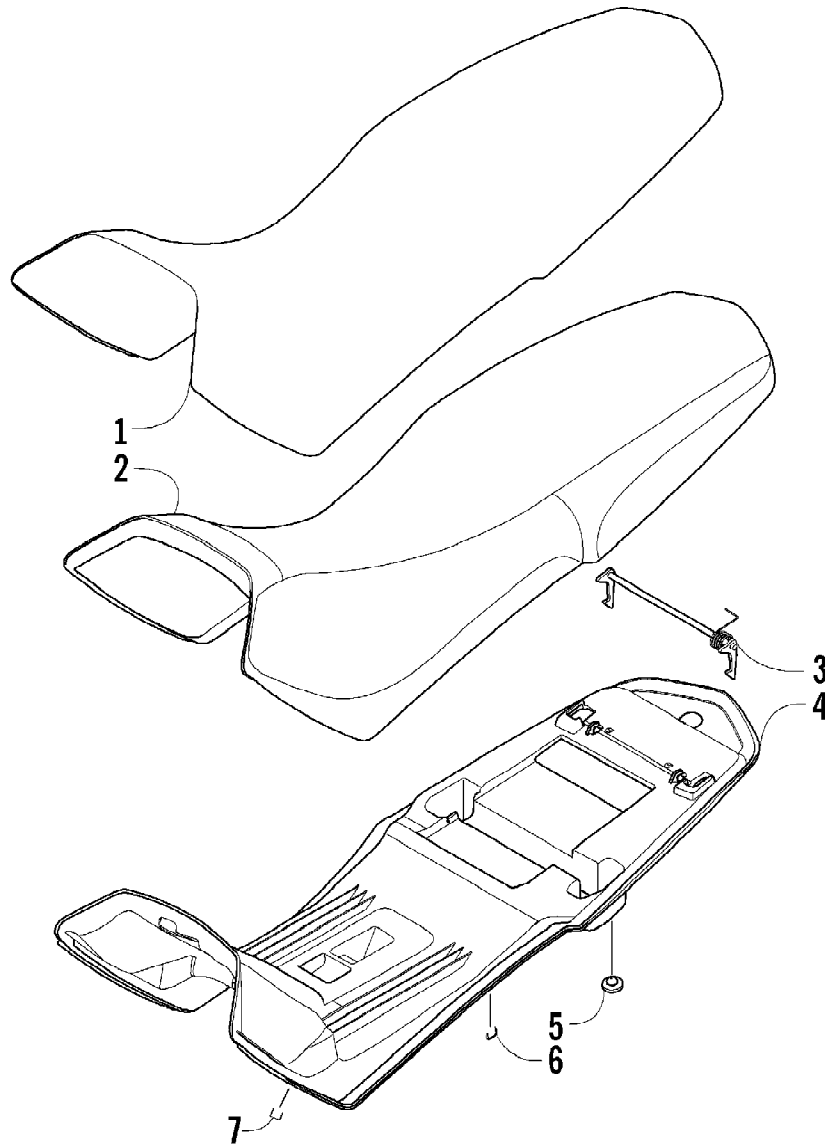

Ref #	Part Number	Qty	S/P/F	Description
	1506-300	1		Complete Seat Assembly
1	1506-297	1		Cover, Seat
2	1506-298	1		Foam, Seat
3	1506-359	1		Latch, Seat
4	1506-299	1		Base, Seat (inc. 5)
5	0406-877	3	/P	Bumper, Seat
6	0624-528	AR	/P	Staple - 5/16 in.
7	0624-094	AR		Staple - 1/4 in.