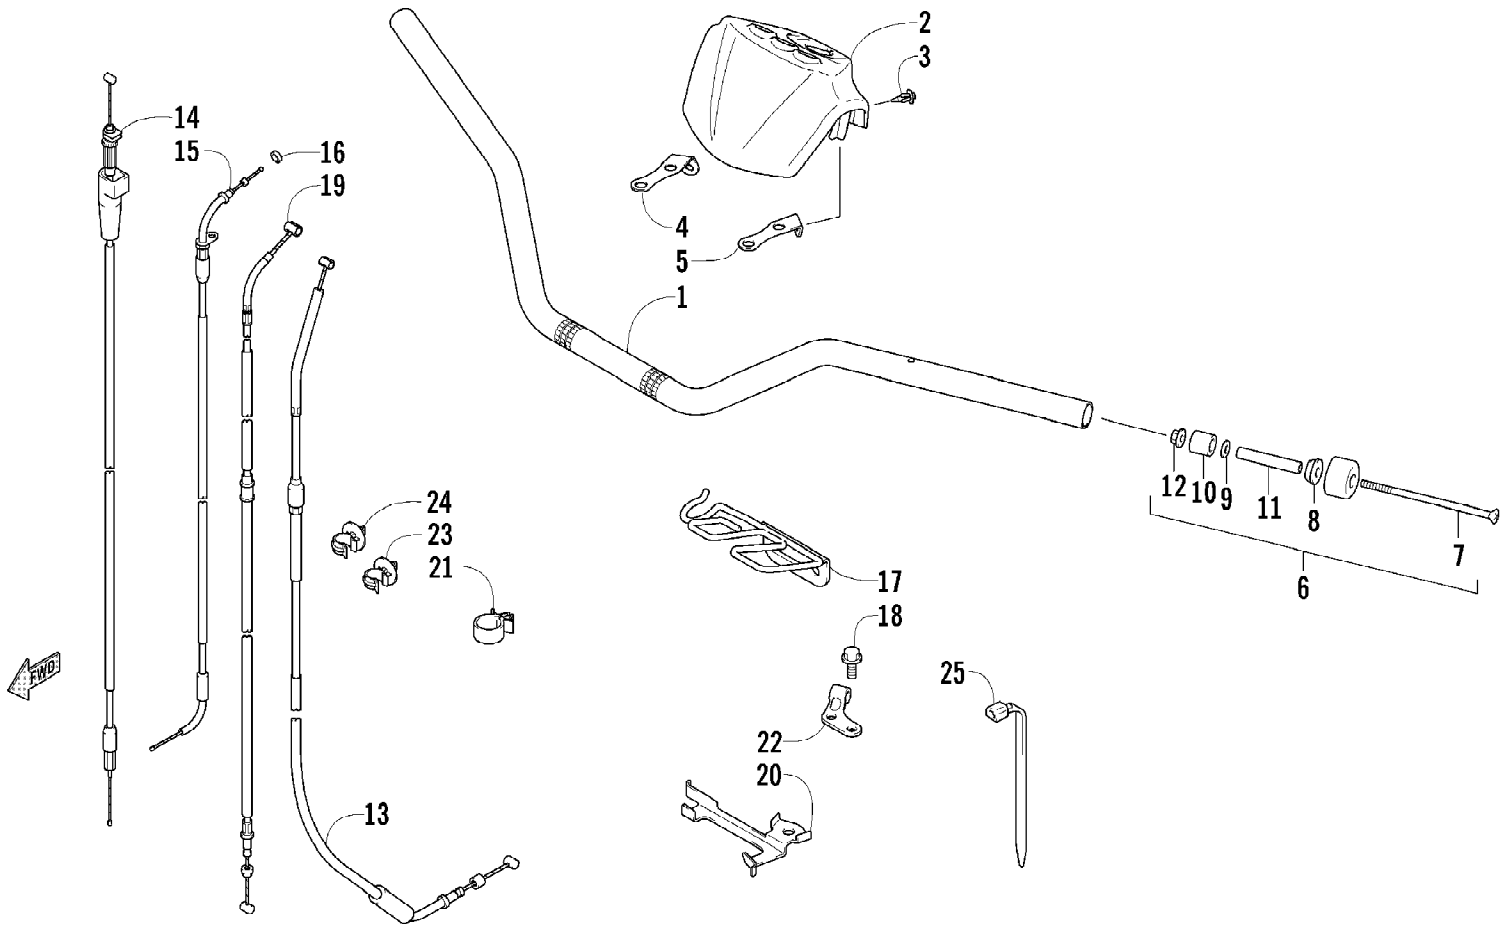

2007 ATV 400 DVX TONY STEWART EDITION (A2007DVI2AUSX)
HANDLEBAR ASSEMBLY

Ref #	Part Number	Qty	S/P/F	Description
1	3405-024	1		Handlebar
2	3405-025	1	S	Pod, Indicator Light
3	3423-735	2		Clip
4	3405-032	1		Bracket, Mounting - Right
5	3405-033	1		Bracket, Mounting - Left
6	3405-026	2		Balancer Set, Handlebar (inc. 7-12)
7	3423-660	2		Screw
8	3405-029	2		Expander
9	3423-672	2		Washer
10	3405-030	2		Expander
11	3405-031	2		Spacer
12	3423-668	2		Nut
13	3487-002	1		Cable, Clutch
14	3487-003	1		Cable, Throttle
15	3445-038	1		Cable, Starter
16	3423-714	1		Washer
17	3406-113	1		Guide, Cable
18	3423-627	2		Bolt
19	3487-004	1		Cable, Parking Brake
20	3406-114	1		Guide, Parking Brake Cable
21	3423-730	1		Clamp
22	3406-115	1		Stopper, Cable
23	3423-728	1		Clamp
24	3423-729	1		Clamp
25	3008-044	3		Cable Tie