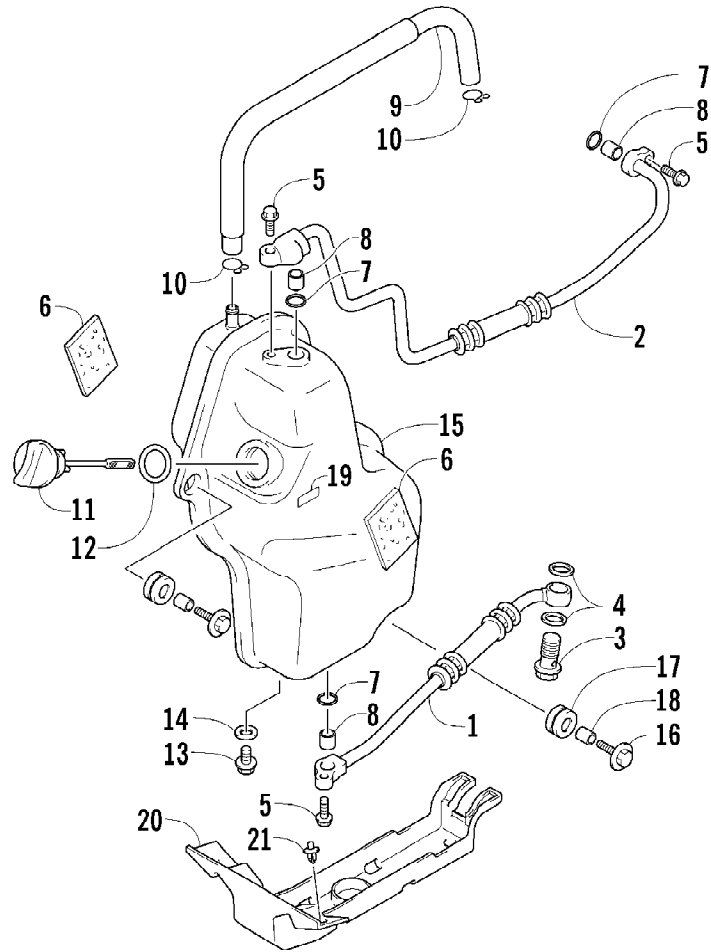

Ref #	Part Number	Qty	S/P/F	Description
1	3502-032	1	S	Chain, Camshaft Drive
2	3402-848	1		Guide, Cam Chain - No. 1
3	3402-930	1		Guide, Cam Chain - No. 2
4	3402-849	1		Tensioner, Cam Chain
5	3423-561	1		Bolt
6	3423-142	1		Washer
7	3502-019	1		Adjuster, Tensioner - Assembly (inc. 8-10)
8	3402-850	1		Gasket
9	3402-933	1		Plug
10	3402-932	1		Spring
11	3402-137	1		Gasket, Adjuster
12	3004-475	2	S	Bolt
13	3402-929	1		Retainer, Cam Chain Guide No.1
14	3423-018	1		Screw

2007 ATV 400 DVX TONY STEWART EDITION (A2007DVI2AUSX)  
MAGNETO ASSEMBLY

Page 65 of 105

Ref #	Part Number	Qty	S/P/F	Description
1	3409-026	1		Stator Assembly
2	3430-060	1		Rotor Assembly
3	3430-061	1		Clamp, Magneto Lead
4	3005-564	3	S	Bolt
5	3003-307	3		Bolt
6	3423-742	1		Nut
7	3004-540	1	/P	Key

2007 ATV 400 DVX TONY STEWART EDITION (A2007DVI2AUSX)  
OIL PUMP ASSEMBLY

Page 67 of 105

Ref #	Part Number	Qty	S/P/F	Description
1	3502-020	1		Pump, Oil - Assembly
2	3402-881	1		Gear, Driven
3	3423-046	2		Pin
4	3423-443	1		Washer
5	3423-184	1	S	Circlip
6	3004-520	3	S/P	Screw
7	3502-022	1		Rotor Set, Oil Pump
8	3502-023	1		Strainer, Oil Pump
9	3004-376	2	S/P	Bolt
10	3470-008	1		Filter, Oil
11	3423-270	1		O-Ring
12	3402-885	1		Cap, Oil Filter
13	3423-277	1		O-Ring
14	3402-238	1		Spring
15	3423-328	3	S	Bolt
16	3402-917	1		Spring
17	3402-891	1		Ball
18	3402-883	1		Seat, Oil Check Valve
19	3402-935	1		Gear, Idle - Oil Pump
20	3402-936	1		Shaft
21	3423-358	2	S	Circlip