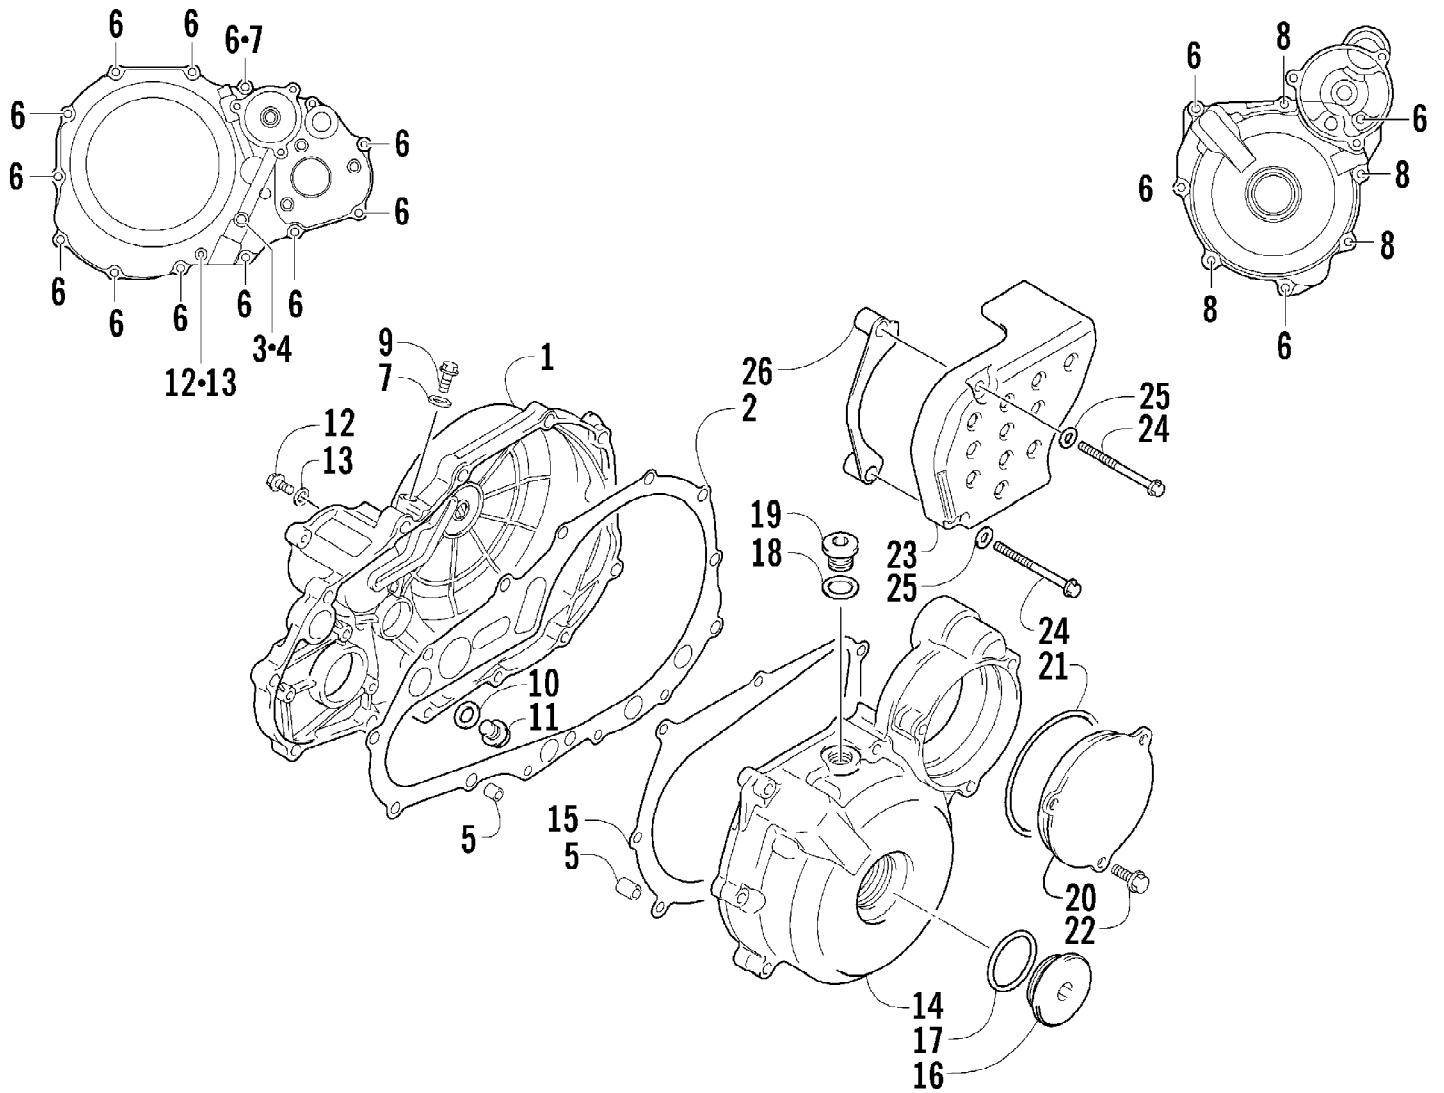

Ref #	Part Number	Qty	S/P/F	Description
1	3403-017	1	S	Cover, Clutch
2	3446-357	1		Gasket, Clutch Cover
3	3423-540	1		Plug, Oil Gallery
4	3402-436	1	/P	Gasket, Oil Gallery Plug
5	3423-610	4		Pin
6	3423-162	16	S	Bolt
7	3003-290	2	/P	Gasket
8	3423-098	4	S	Bolt
9	3423-112	1	S	Plug, Oil Gallery
10	3402-011	1		Gasket
11	3423-705	1		Plug, Oil Gallery
12	3004-339	1	S/P	Bolt, Oil Level
13	3402-009	1	/P	Gasket
14	3409-042	1		Cover, Magneto
15	3409-023	1		Gasket, Magneto Cover
16	3402-898	1		Plug, Crank Hole
17	3423-061	1		O-Ring
18	3402-012	1		Gasket
19	3402-040	1	/P	Plug
20	3409-022	1		Cover, Starter Idle Gear
21	3423-713	1		O-Ring
22	3423-328	3	S	Bolt
23	3435-098	1		Cover, Engine Sprocket
24	3006-094	2	S	Bolt
25	3423-672	2		Washer
26	3402-962	1		Plate, Chain Guide