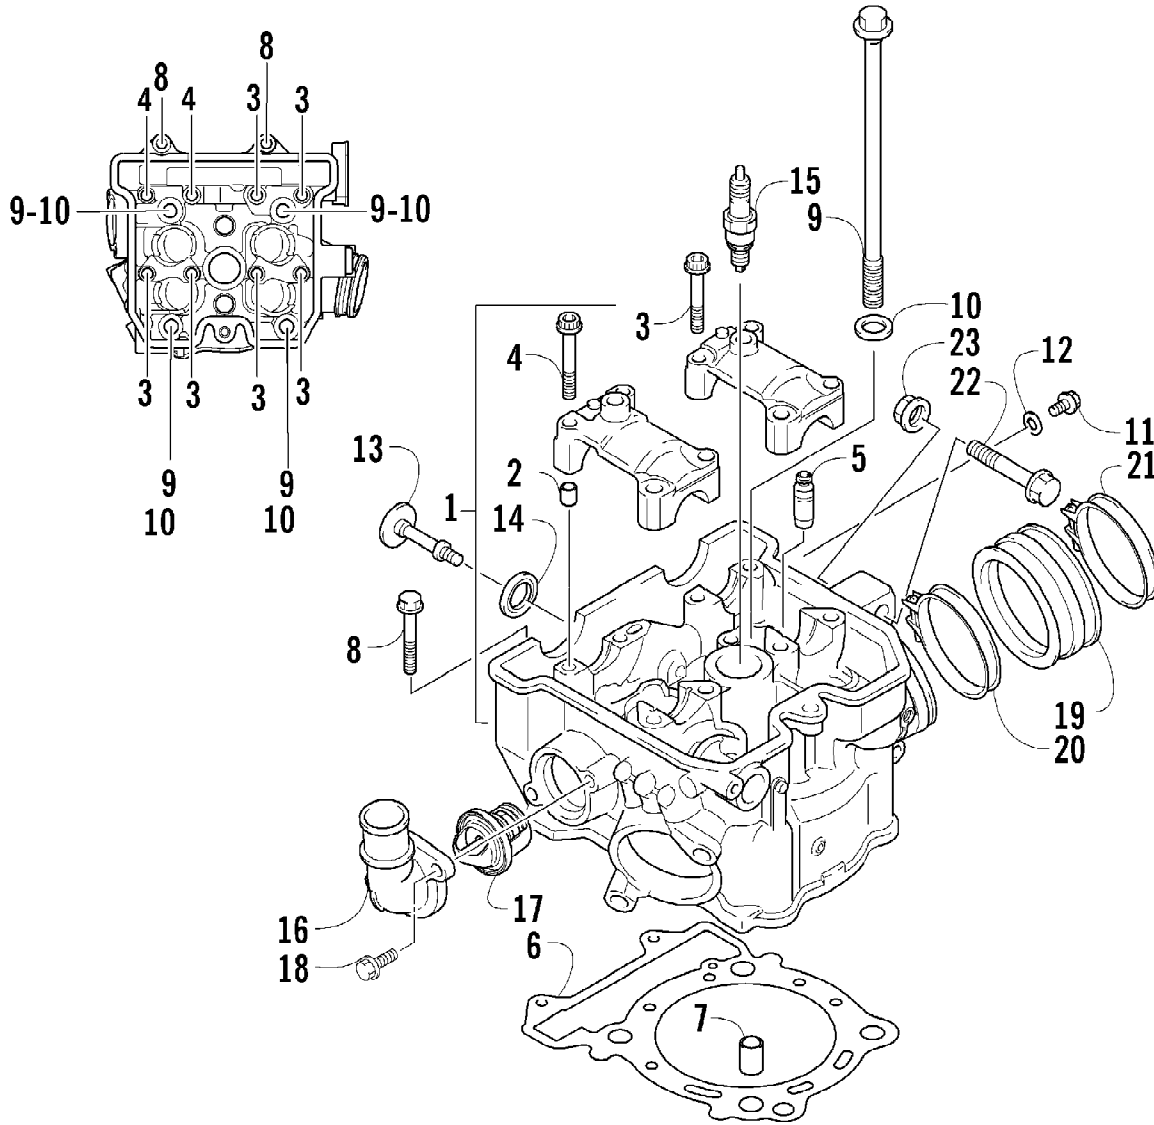

Ref #	Part Number	Qty	S/P/F	Description
1	3402-839	1		Head, Cylinder - Assembly (inc. 2-4)
2	3423-043	4	/P	Pin
3	3423-611	6	S	Bolt
4	3423-764	2	S	Bolt
5	3402-840	4		Guide, Valve
6	3402-841	1		Gasket, Cylinder Head
7	3423-088	2		Pin, Dowel
8	3423-429	2		Bolt
9	3423-637	4		Bolt
10	3423-675	4		Washer
11	3004-339	1	S/P	Plug, Oil Gallery
12	3003-290	1	/P	Gasket
13	3423-558	1		Bolt
14	3423-559	1		Washer
15	0217-708	1		Spark Plug (NGK CR7E)
16	3413-024	1		Cover, Thermostat
17	3413-025	1		Thermostat
18	3423-328	2	S	Bolt
19	3470-030	1		Pipe, Intake
20	3402-235	1		Clamp, Intake Pipe
21	3402-916	1	S	Clamp, Intake Pipe
22	3423-847	1		Bolt
23	3423-457	1	S	Nut