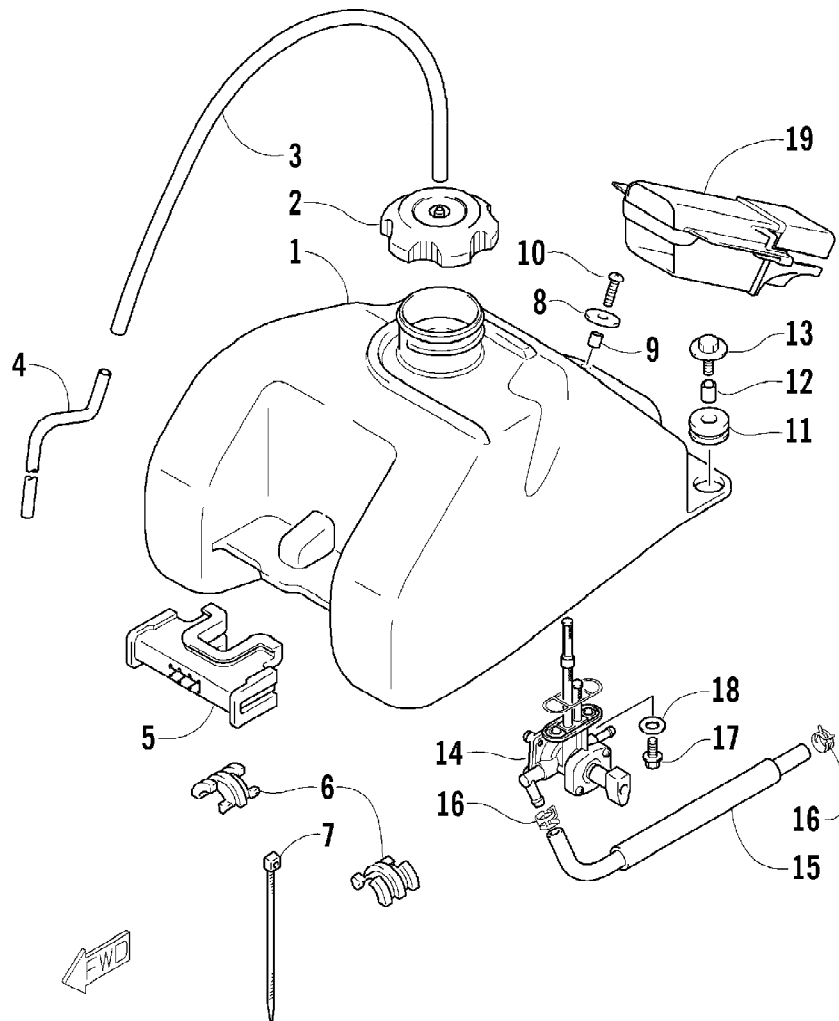

Ref #	Part Number	Qty	S/P/F	Description
1	3570-005	1		Tank, Gas
2	3470-018	1		Cap, Gas Tank
3	3470-022	1		Hose, Breather
4	3470-033	1		Hose, Breather
5	3406-109	1		Cushion, Front
6	3406-110	2		Cushion, Side
7	3003-787	2		Clamp
8	3423-673	1		Washer, Seat Hook
9	3423-691	1		Spacer
10	3423-096	1	S	Screw
11	3423-743	2		Cushion, Rear
12	3423-693	2		Spacer
13	3423-655	2		Bolt
14	3470-036	1		Valve, Shut-Off - Assembly
15	3470-037	1	/P	Hose, Gasline
16	3423-722	2		Clamp, Hose
17	3423-328	2	S	Bolt
18	3006-599	2		Gasket
19	3470-029	1		Cover, Air Cleaner Inlet Duct