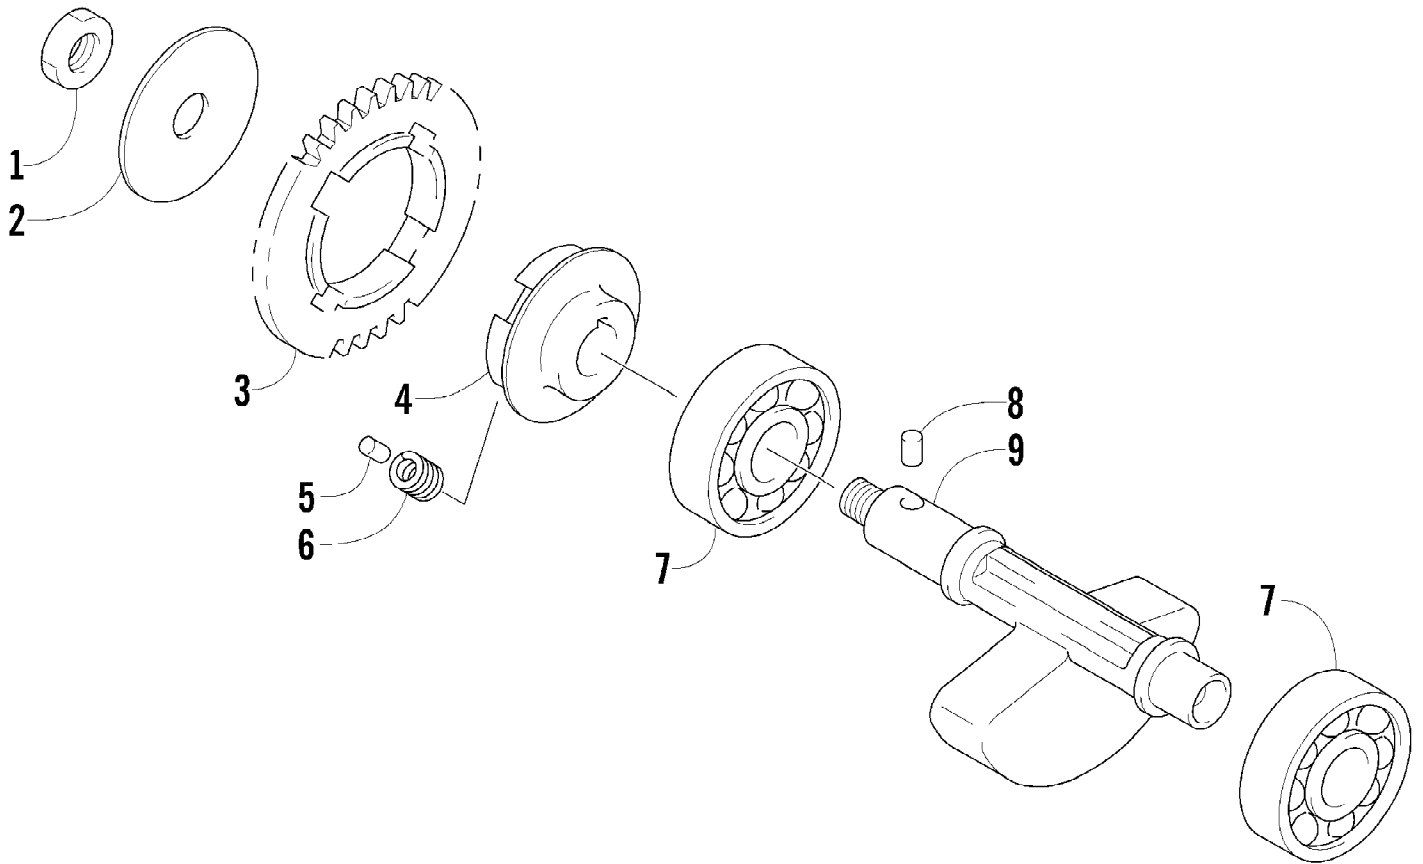

Ref #	Part Number	Qty	S/P/F	Description
1	3423-666	1		Nut
2	3423-698	1		Washer
3	3406-137	1		Gear, Driven
4	3406-138	1	/P	Race, Driven Gear - Inner
5	3423-106	2	/P	Pin, Driven Gear
6	3402-090	4		Spring, Driven Gear
7	3402-900	2		Bearing
8	3423-047	1		Pin, Inner Driven Gear Race
9	3402-925	1		Balancer, Crank