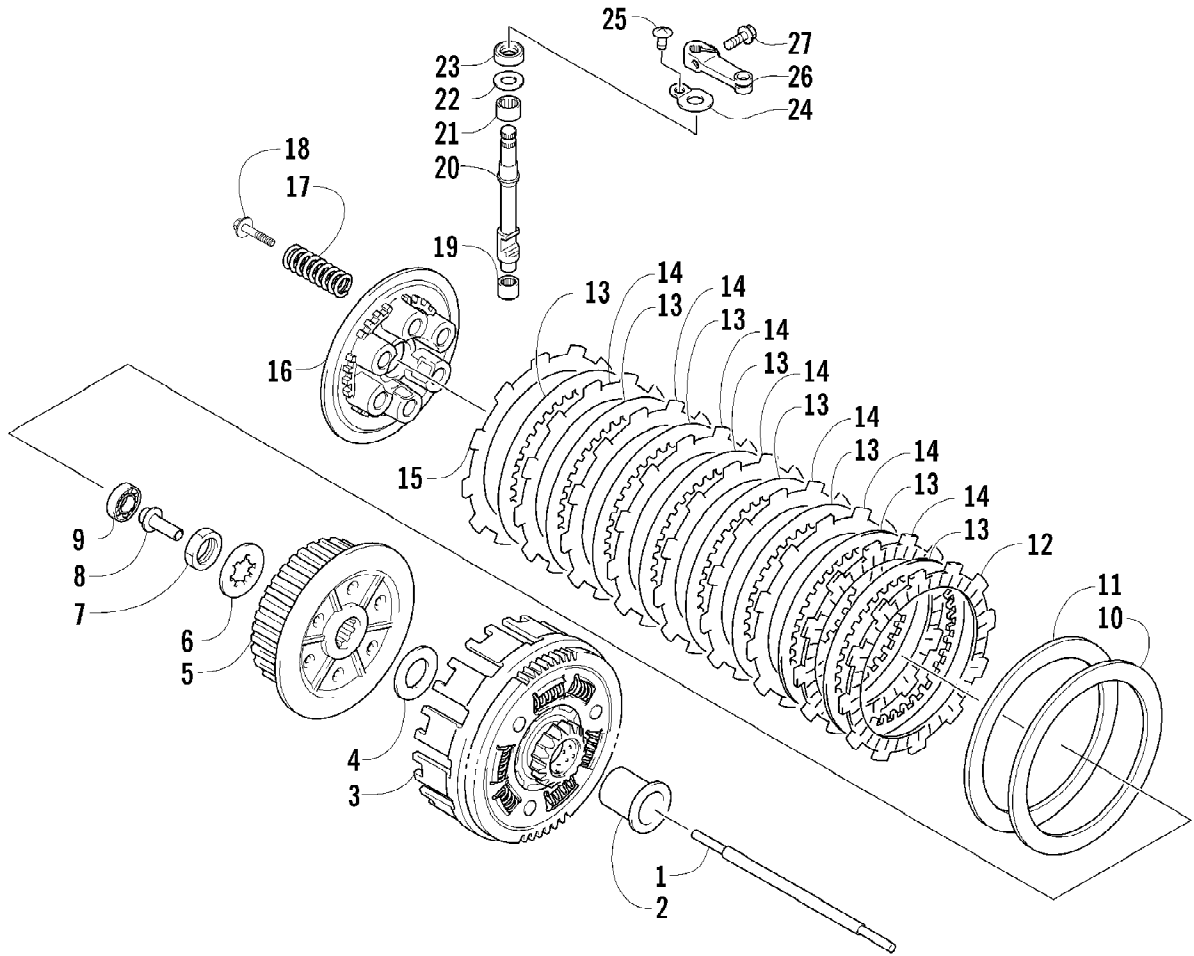

Ref #	Part Number	Qty	S/P/F	Description
1	3446-394	1		Rod, Clutch Push
2	3402-940	1		Spacer, Primary Driven Gear
3	3402-939	1		Gear, Primary Driven
4	3423-619	1		Washer
5	3446-392	1		Hub, Sleeve
6	3423-688	1		Washer, Lock
7	3423-254	1		Nut
8	3446-395	1		Pin, Clutch Release
9	3402-043	1	/P	Bearing, Pressure Disc
10	3423-774	1		Seat, Washer
11	3423-775	1		Washer
12	3446-360	1		Plate, Drive - No. 2
13	3446-427	7		Plate, Driven
14	3446-359	7		Plate, Drive - No. 1
15	3446-332	1		Plate, Drive
16	3446-393	1		Disc, Pressure
17	3423-848	6	S/P	Spring
18	3423-776	6		Bolt
19	3402-972	1		Bearing, Clutch Release - Lower
20	3446-396	1		Camshaft, Clutch Release
21	3402-973	1		Bearing, Clutch Release - Upper
22	3423-765	1		Washer, Clutch Release
23	3402-974	1		Seal, Clutch Release Arm
24	3402-941	1		Retainer, Clutch Release Oil Seal
25	3402-890	1	S	Stopper, Clutch Release Camshaft
26	3446-361	1		Arm, Clutch Release
27	3423-328	1	S	Bolt, Clutch Release Arm