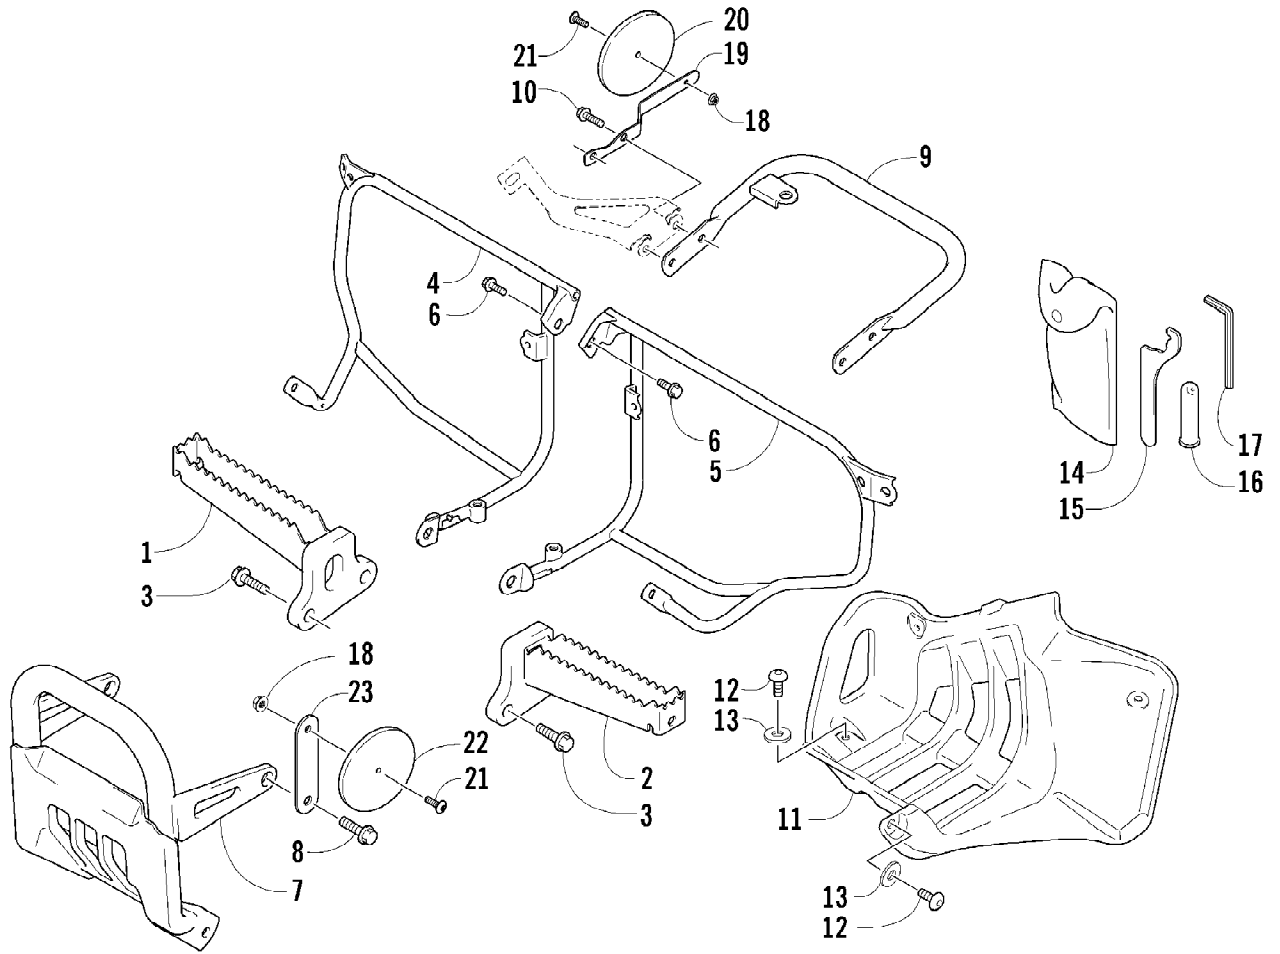

Ref #	Part Number	Qty	S/P/F	Description
1	3406-009	1		Footrest - Right
2	3406-010	1		Footrest - Left
3	3423-636	4		Bolt
4	3406-136	1	/P	Support, Mudguard - Right
5	3406-164	1	/P	Support, Mudguard - Left
6	3423-633	2		Bolt
7	3406-148	1		Grip, Front
8	3004-630	4	S	Bolt
9	3406-149	1		Grip, Rear
10	3006-544	4	S	Bolt
11	3406-070	1		Guard, Foot - Right
11	3406-071	1		Guard, Foot - Left
12	3423-661	8		Bolt
13	3423-690	8		Washer
14	3436-017	1		Kit, Tool
15	3436-019	1		Wrench, Spanner
16	3436-020	1		Gauge, Air Pressure
17	3436-018	1		Wrench, Hex
18	8424-502	4		Nut
19	2506-412	1		Bracket, Reflector - Rear - Right
19	2506-413	1		Bracket, Reflector - Rear - Left
20	4606-877	2		Reflector, Rear
21	0423-371	4		Screw, Machine
22	4606-878	2		Reflector, Front
23	2506-389	2		Bracket, Reflector - Front