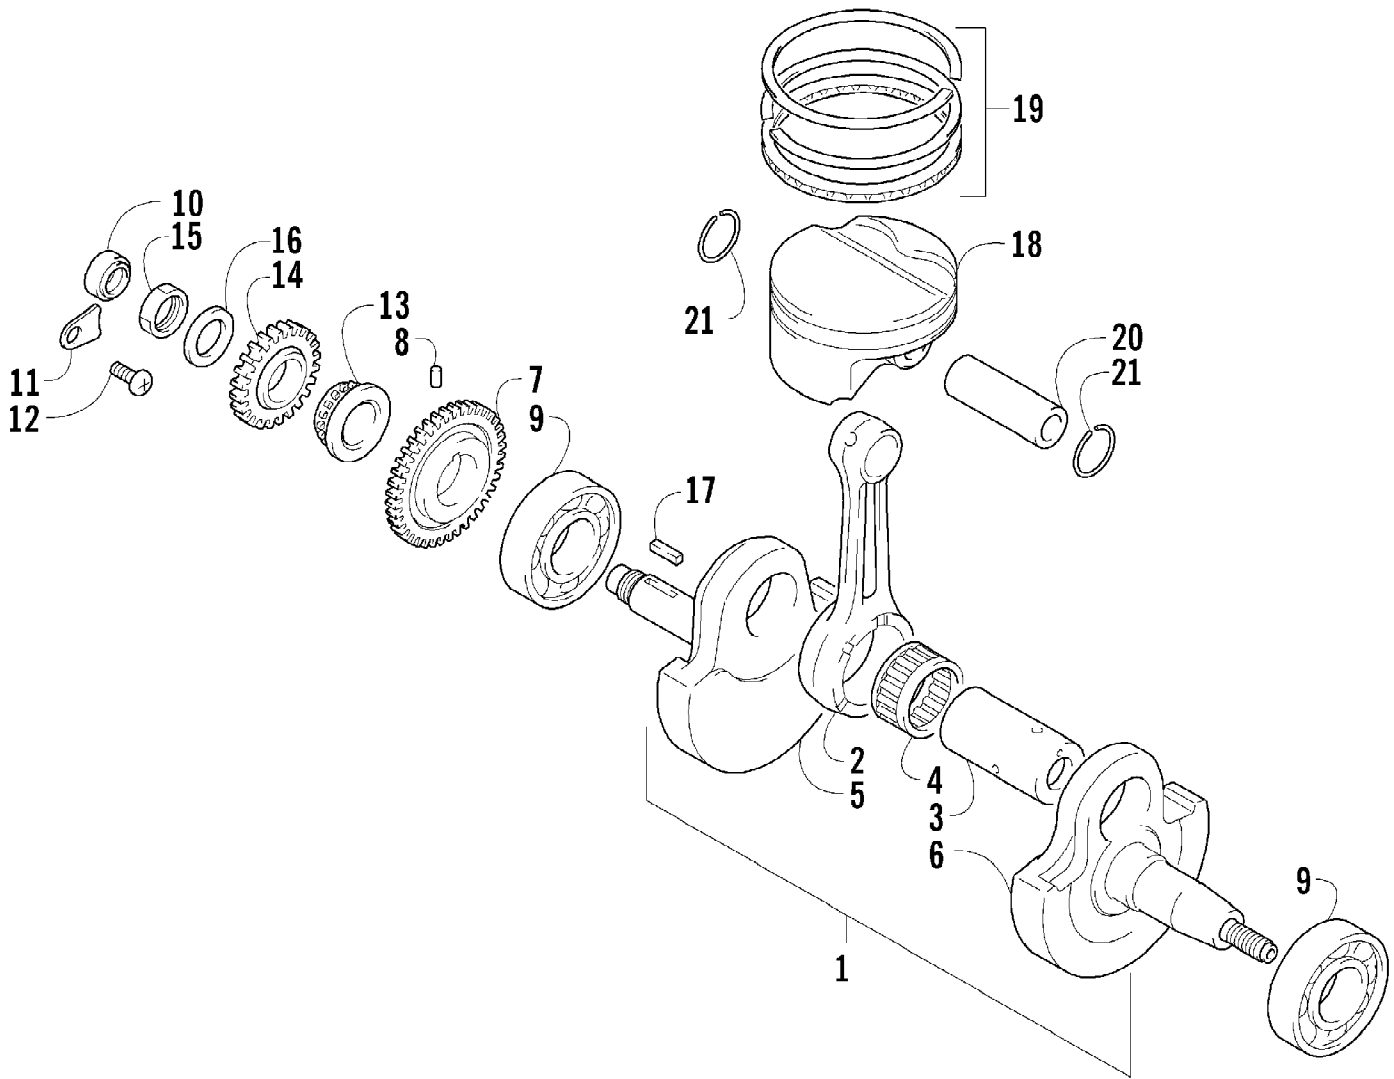

Ref #	Part Number	Qty	S/P/F	Description
1	3502-032	1	S	Chain, Camshaft Drive
2	3402-848	1		Guide, Cam Chain - No. 1
3	3402-930	1		Guide, Cam Chain - No. 2
4	3402-849	1		Tensioner, Cam Chain
5	3423-561	1		Bolt
6	3423-142	1		Washer
7	3502-019	1		Adjuster, Tensioner - Assembly (inc. 8-10)
8	3402-850	1		Gasket
9	3402-933	1		Plug
10	3402-932	1		Spring
11	3402-137	1		Gasket, Adjuster
12	3004-475	2	S	Bolt
13	3402-929	1		Retainer, Cam Chain Guide No.1
14	3423-018	1		Screw

Ref #	Part Number	Qty	S/P/F	Description
1	3423-666	1		Nut
2	3423-698	1		Washer
3	3406-137	1		Gear, Driven
4	3406-138	1	/P	Race, Driven Gear - Inner
5	3423-106	2	/P	Pin, Driven Gear
6	3402-090	4		Spring, Driven Gear
7	3402-900	2		Bearing
8	3423-047	1		Pin, Inner Driven Gear Race
9	3402-925	1		Balancer, Crank

Ref #	Part Number	Qty	S/P/F	Description
1	3502-029	1	S	Crankshaft Assembly (inc. 2-6)
2	3502-012	1		Rod, Connecting
3	3502-014	1		Pin
4	3406-139	1		Bearing
5	3402-922	1		Crankshaft - Right
6	3402-923	1		Crankshaft - Left
7	3402-926	1	/P	Gear, Balancer Drive
8	3423-047	1		Pin
9	3402-904	2		Bearing
10	3402-910	1		Seal, Oil - Right
11	3402-952	1		Retainer, Oil Seal - Right
12	3004-552	1	S	Screw
13	3502-030	1		Sprocket, Cam Chain Drive
14	3406-140	1		Gear, Primary Drive
15	3423-253	1		Nut
16	3423-684	1		Washer
17	3006-890	1		Key
18	3402-846	1		Piston
19	3502-011	1		Ring Set, Piston
20	3402-847	1		Pin, Piston
21	3003-439	2	/P	Circlip