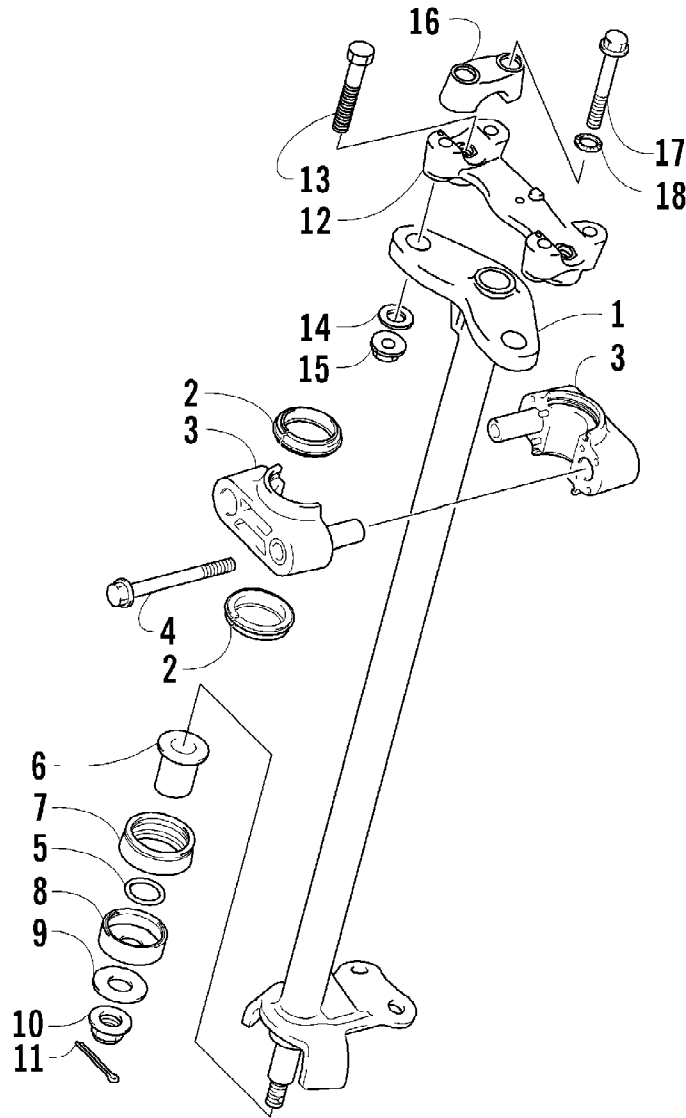

Ref #	Part Number	Qty	S/P/F	Description
	1506-300	1		Complete Seat Assembly
1	1506-297	1		Cover, Seat
2	1506-298	1		Foam, Seat
3	1506-359	1		Latch, Seat
4	1506-299	1		Base, Seat (inc. 5)
5	0406-877	3	/P	Bumper, Seat
6	0624-528	AR	/P	Staple - 5/16 in.
7	0624-094	AR		Staple - 1/4 in.

2007 ATV 400 DVX TONY STEWART EDITION (A2007DVI2AUSX)  
STARTER CLUTCH ASSEMBLY

Page 91 of 105

Ref #	Part Number	Qty	S/P/F	Description
1	3402-924	1		Gear, Starter Idle - No. 1
2	3423-699	2		Washer
3	3423-358	1	S	Circlip
4	3423-738	1		Pin
5	3445-032	1		Limitter, Starter Idle Gear
6	3402-125	2		Bushing
7	3423-616	2	S	Washer
8	3445-031	1		Clutch, Starter (inc. 9)
9	3402-222	1		Bearing
10	3423-226	6		Bolt

2007 ATV 400 DVX TONY STEWART EDITION (A2007DVI2AUSX)  
STARTER MOTOR ASSEMBLY

Page 93 of 105

Ref #	Part Number	Qty	S/P/F	Description
1	3445-033	1		Motor, Starter (inc. 2-10)
2	3402-671	1		Brush Terminal Set
3	3008-164	1		O-Ring
4	3402-672	1		Brush Holder Set
5	3008-551	2		Brush Spring
6	3423-497	2		O-Ring
7	3008-099	1		Washer Set
8	3423-536	2		Through-Bolt (inc. 9)
9	3423-496	2		O-Ring
10	3423-272	1		O-Ring
11	3004-756	2	S	Bolt
12	3423-195	1	/P	Nut