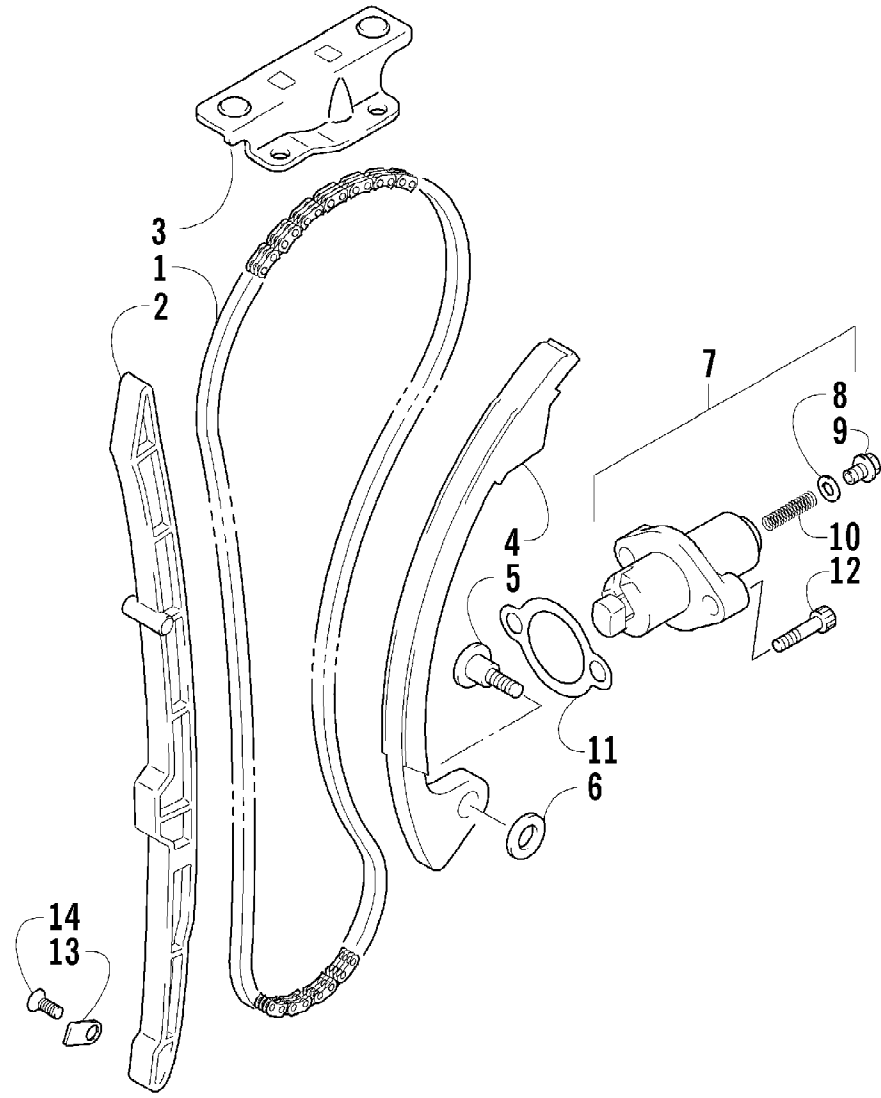

Ref #	Part Number	Qty	S/P/F	Description
1	3470-032	1		Cleaner, Air - Assembly (inc. 2-17)
2	3470-014	1		Filter
3	3470-015	1		Holder
4	3470-016	1		Stopper, Holder
5	0693-505	1		Screw
6	3470-026	1		Tube, Outlet
7	3470-025	1		Fitting, Elbow
8	3402-334	1		Plug, Breather
9	3423-313	2		Clip
10	3423-727	1		Clamp, Tube
11	3423-726	1		Clamp, Tube
12	3470-017	1		Trap, Flame
13	3470-012	1	S	Cap, Air Cleaner (inc. 14)
14	3470-013	1		Gasket
15	3470-027	1		Joint, Inlet
16	3470-028	1		Duct, Inlet
17	3423-503	1		Clamp
18	3004-377	1	S/P	Screw, Cap
19	3004-507	2	S	Screw, Cap

Ref #	Part Number	Qty	S/P/F	Description
1	2506-459	1		Panel, Body
2	0423-494	2		Rivet, Reinstallable
3	2406-130	1		Fender, Rear - Right
3	2406-131	1		Fender, Rear - Left
4	0423-459	4		Clip, Mounting
5	8476-616	12		Screw, Machine
6	8050-212	12	/P	Washer
7	0624-250	12		Nut, Lock
8	1506-306	1		Bracket, Mounting - Rear Fender - Right
8	1506-305	1		Bracket, Mounting - Rear Fender - Left
9	0423-357	4		Nut, Stamped
10	1506-410	4		Clamp, Foot Guard
11	0423-419	6		Screw, Machine
12	1506-411	1		Guard, Foot - Right
12	1506-412	1		Guard, Foot - Left
13	1406-447	1		Panel, Trim - Right
13	1406-448	1		Panel, Trim - Left
14	0423-489	10		Nut, Stamped
15	2406-128	1		Fender, Front - Right
15	2406-129	1		Fender, Front - Left
16	1506-301	1		Bracket, Mounting - Front Fender - Right
16	1506-302	1		Bracket, Mounting - Front Fender - Left
17	0623-269	2		Clip, Retaining
18	2506-463	1		Cover, Tank

Ref #	Part Number	Qty	S/P/F	Description
1	3502-032	1	S	Chain, Camshaft Drive
2	3402-848	1		Guide, Cam Chain - No. 1
3	3402-930	1		Guide, Cam Chain - No. 2
4	3402-849	1		Tensioner, Cam Chain
5	3423-561	1		Bolt
6	3423-142	1		Washer
7	3502-019	1		Adjuster, Tensioner - Assembly (inc. 8-10)
8	3402-850	1		Gasket
9	3402-933	1		Plug
10	3402-932	1		Spring
11	3402-137	1		Gasket, Adjuster
12	3004-475	2	S	Bolt
13	3402-929	1		Retainer, Cam Chain Guide No.1
14	3423-018	1		Screw