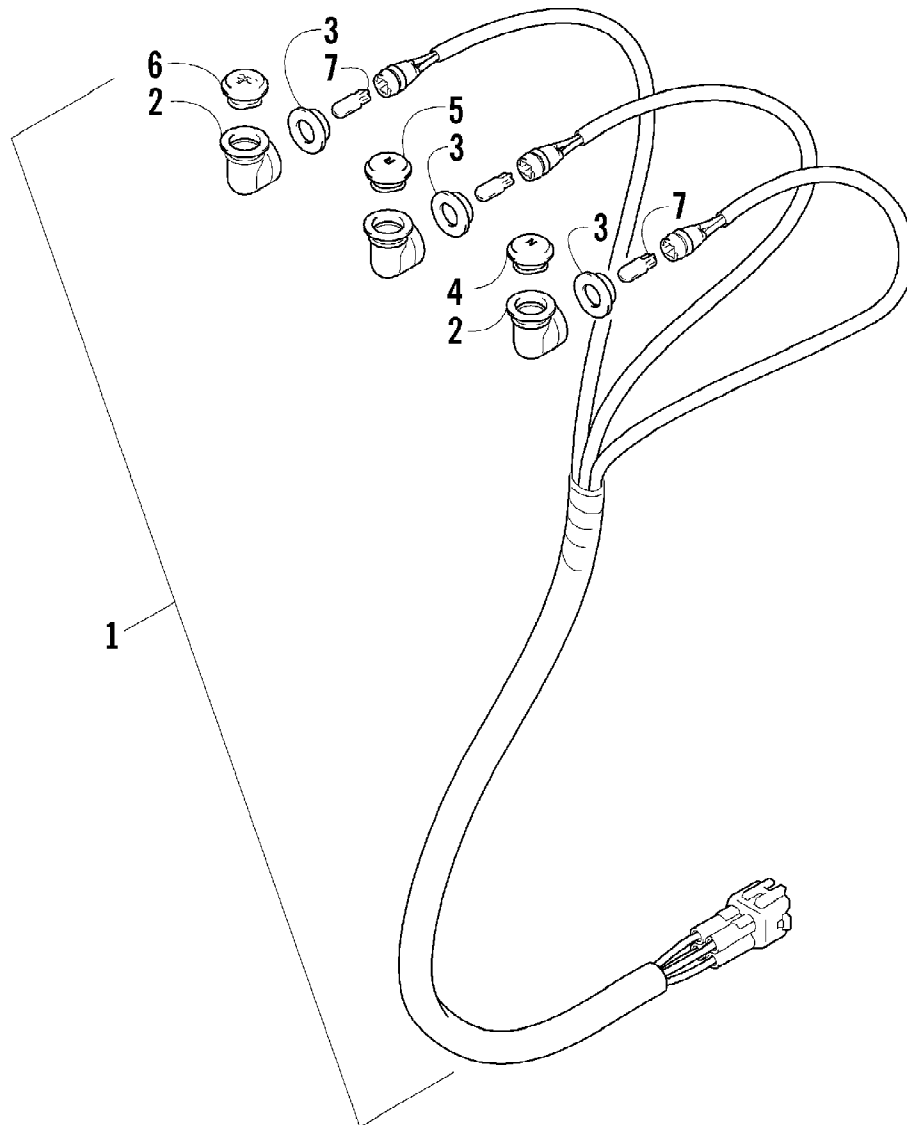

Ref #	Part Number	Qty	S/P/F	Description
1	3502-032	1	S	Chain, Camshaft Drive
2	3402-848	1		Guide, Cam Chain - No. 1
3	3402-930	1		Guide, Cam Chain - No. 2
4	3402-849	1		Tensioner, Cam Chain
5	3423-561	1		Bolt
6	3423-142	1		Washer
7	3502-019	1		Adjuster, Tensioner - Assembly (inc. 8-10)
8	3402-850	1		Gasket
9	3402-933	1		Plug
10	3402-932	1		Spring
11	3402-137	1		Gasket, Adjuster
12	3004-475	2	S	Bolt
13	3402-929	1		Retainer, Cam Chain Guide No.1
14	3423-018	1		Screw

Ref #	Part Number	Qty	S/P/F	Description
1	0509-023	1		Housing, Headlight
2	0609-252	1		Bulb, Headlight - Low Beam
3	0409-055	2		Bulb, Headlight - High Beam
4	0423-488	1		Bolt, Carriage
5	0486-146	1		Harness, Adapter - Headlight
6	1406-480	1		Bracket, Mounting - Headlight
7	0423-357	2		Nut, Stamped
8	0423-501	2		Screw, Self-Tapping
9	0123-802	2		Washer
10	0423-447	2		Grommet
11	0423-487	2		Washer, Shoulder
12	0423-060	1		Clip, Tinnerman
13	8424-502	1		Nut, Lock
14	0623-301	1	/P	Screw, Self-Tapping
15	8408-616	2		Screw, Cap
16	0509-022	1		Taillight Assembly (inc. 17-19)
17	0509-025	1		Housing, Taillight
18	0409-056	1		Bulb, Taillight
19	0409-057	1		Socket, Taillight
20	1406-790	4		Pad, Taillight
21	0486-138	1		Harness, Adapter - Taillight