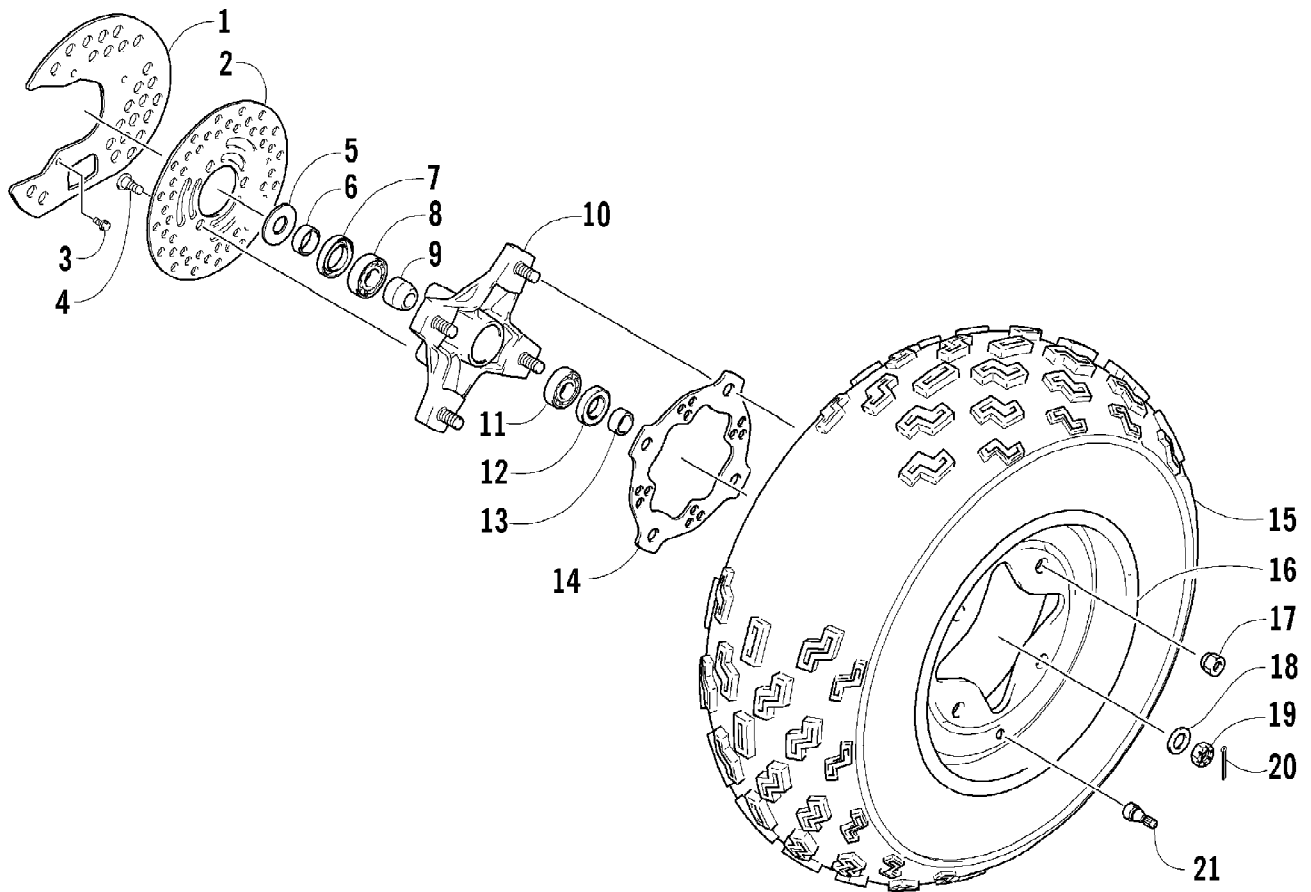

Ref #	Part Number	Qty	S/P/F	Description
1	3406-165	2		Cover, Brake Disc
2	3406-028	2		Disc, Brake
3	3423-455	6		Bolt
4	3423-649	6		Bolt, Brake Disc
5	3405-059	2		Shim, Front Axle
6	3403-205	2		Spacer, Front Axle
7	3402-914	2		Seal, Dust - Inner
8	3402-893	2		Bearing, Wheel Hub - Inner
9	3405-023	2		Spacer, Wheel Hub Bearing
10	3405-058	2		Hub, Wheel
11	3402-899	2		Bearing, Wheel Hub - Outer
12	3402-913	2		Seal, Dust - Outer
13	3402-895	2		Spacer, Front Axle
14	3405-022	2		Plate, Wheel Hub
15	3406-017	2		Tire, Front
16	3406-151	2		Wheel, Front
17	3423-788	8	/P	Nut, Wheel
18	3003-156	2	S/P	Washer
19	3423-622	2		Nut, Wheel Hub
20	3423-608	2		Pin, Cotter
21	3406-008	2		Valve Assembly