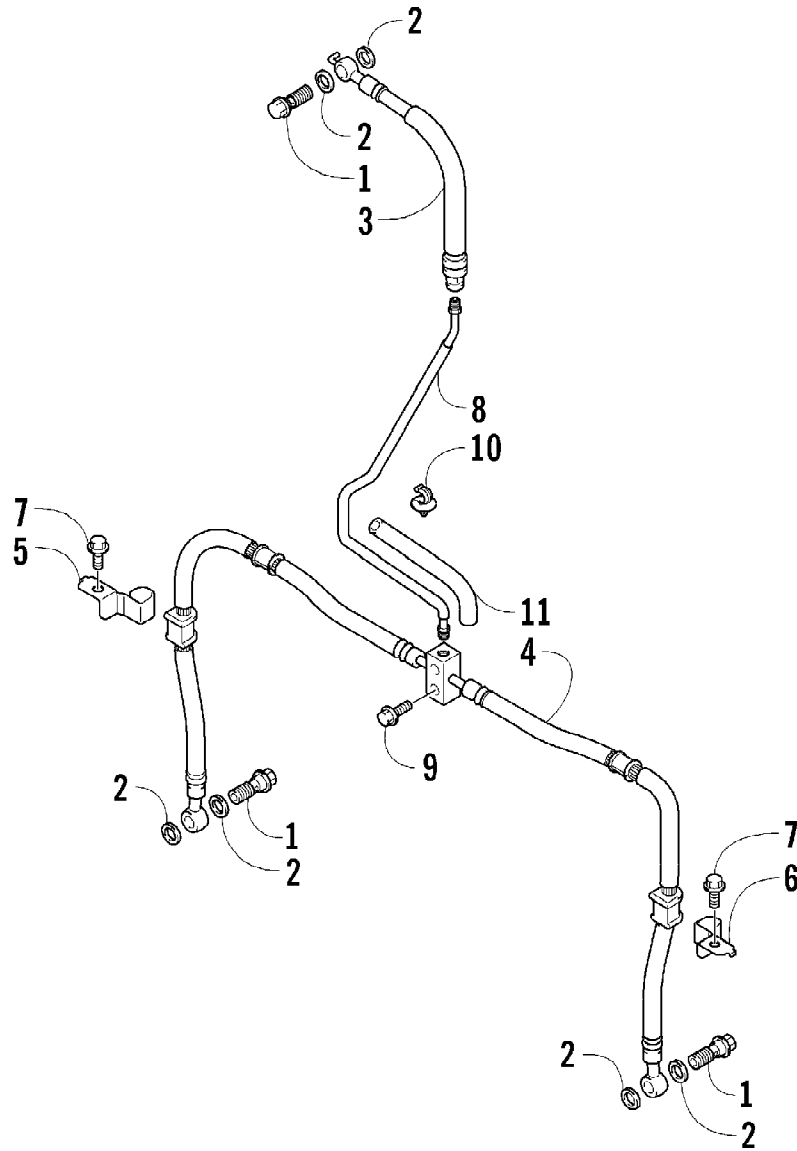

2007 ATV 400 DVX TONY STEWART EDITION (A2007DVI2AUSX)
FRONT BRAKE HOSE ASSEMBLY

Page 45 of 105

Ref #	Part Number	Qty	S/P/F	Description
1	3423-719	3		Bolt
2	3006-112	6		Washer
3	3406-153	1	S	Hose, Front Brake - No. 1
4	3406-154	1		Hose, Front Brake - No. 2
5	3423-754	1		Clamp, Hose No. 2 - Right
6	3423-755	1		Clamp, Hose No. 2 - Left
7	3004-339	2	S/P	Bolt
8	3406-155	1		Brakeline, Front
9	3423-328	1	S	Bolt
10	3423-780	1		Clamp, Front Brakeline
11	3406-119	1		Cover, Front Brakeline