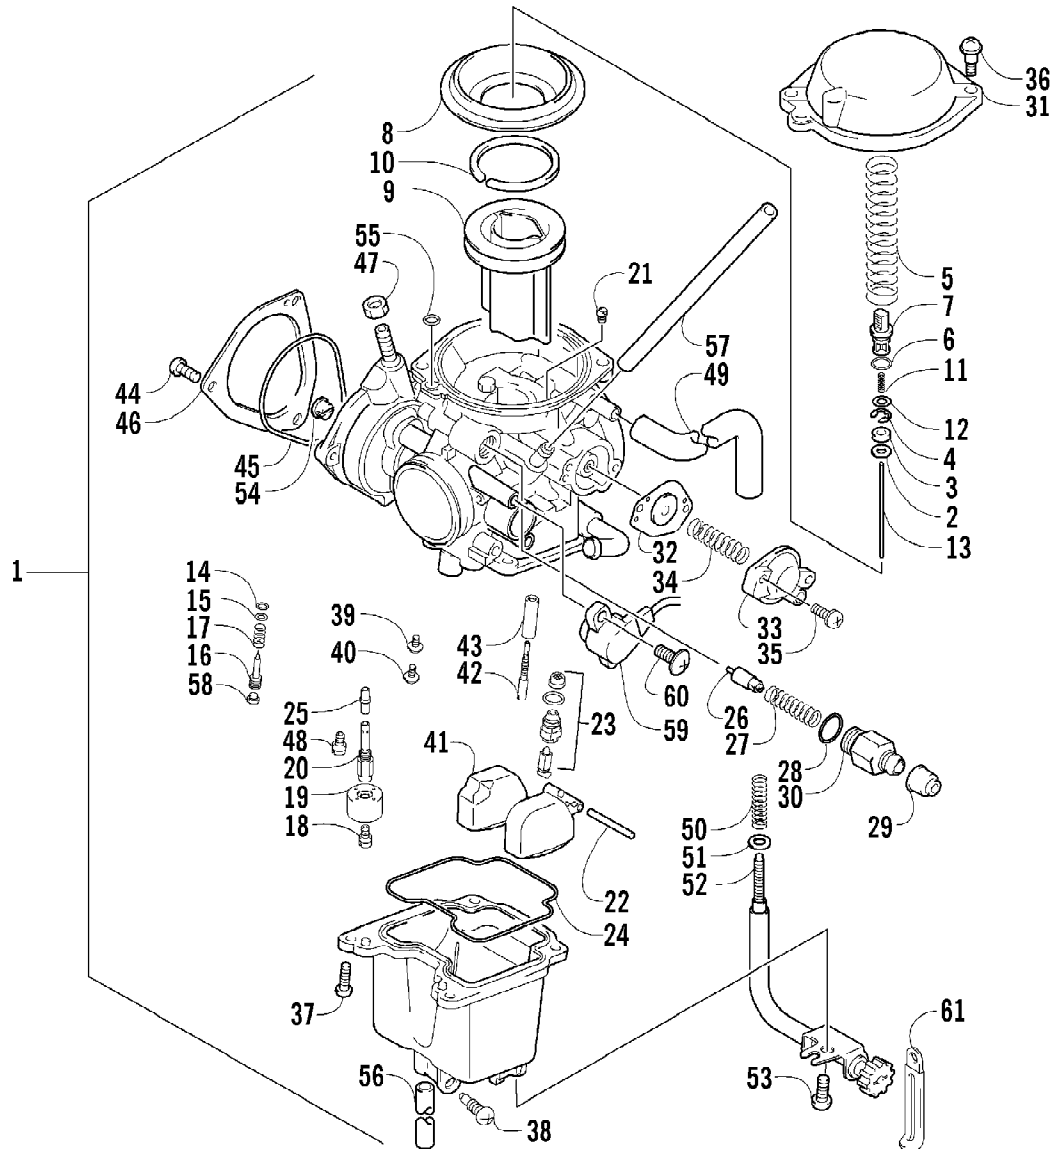

Ref #	Part Number	Qty	S/P/F	Description
1	3470-035	1		Carburetor Assembly (inc. 2-58)
2	3423-567	1		Washer
3	4505-118	1		Ring
4	4505-119	1		E-Ring
5	4505-145	1		Spring
6	3423-709	1		O-Ring
7	4505-123	1		Holder
8	4505-130	1		Diaphragm
9	4505-126	1		Valve, Piston
10	4505-146	1		Ring
11	4505-124	1		Spring
12	4505-143	1		Washer
13	4505-117	1		Jet Needle 5E26-1
14	3423-568	1		O-Ring
15	3423-566	1		Washer
16	4505-152	1		Adjuster
17	4505-113	1		Spring
18	4505-071	1		Main Jet - 130
19	4505-140	1		Ring
20	4505-141	1		Holder, Jet
21	4505-136	1		Jet
22	4505-110	1		Pin
23	4505-116	1		Needle Valve Assembly
24	4505-111	1		O-Ring
25	4505-114	1		Needle Jet P-0M
26	4505-120	1		Starter Plunger Assembly
27	4505-121	1		Spring
28	3423-565	1		O-Ring
29	3470-011	1		Cap
30	4505-122	1		Holder, Guide
31	4505-153	1		Cover, Diaphragm
32	4505-144	1		Diaphragm Assembly
33	4505-129	1		Cover Assembly
34	4505-125	1		Spring
35	3423-570	2		Screw
36	3423-564	2		Screw
37	4505-133	4		Screw
38	3423-563	1		Screw
39	0694-025	1		Screw
40	3423-571	1		Screw
41	4505-109	1		Float Assembly
42	4505-135	1		Pilot Jet - 22.5
43	4505-142	1		Pipe
44	3004-645	3	S/P	Screw
45	4505-148	1		O-Ring
46	4505-127	1		Cover
47	3423-572	1		Nut
48	4505-134	1		Starter Jet - 60
49	4505-150	1		Hose
50	4505-112	1		Spring
51	3423-573	1		Washer
52	4505-137	1		Screw, Adjust - Assembly
53	4505-151	1		Screw