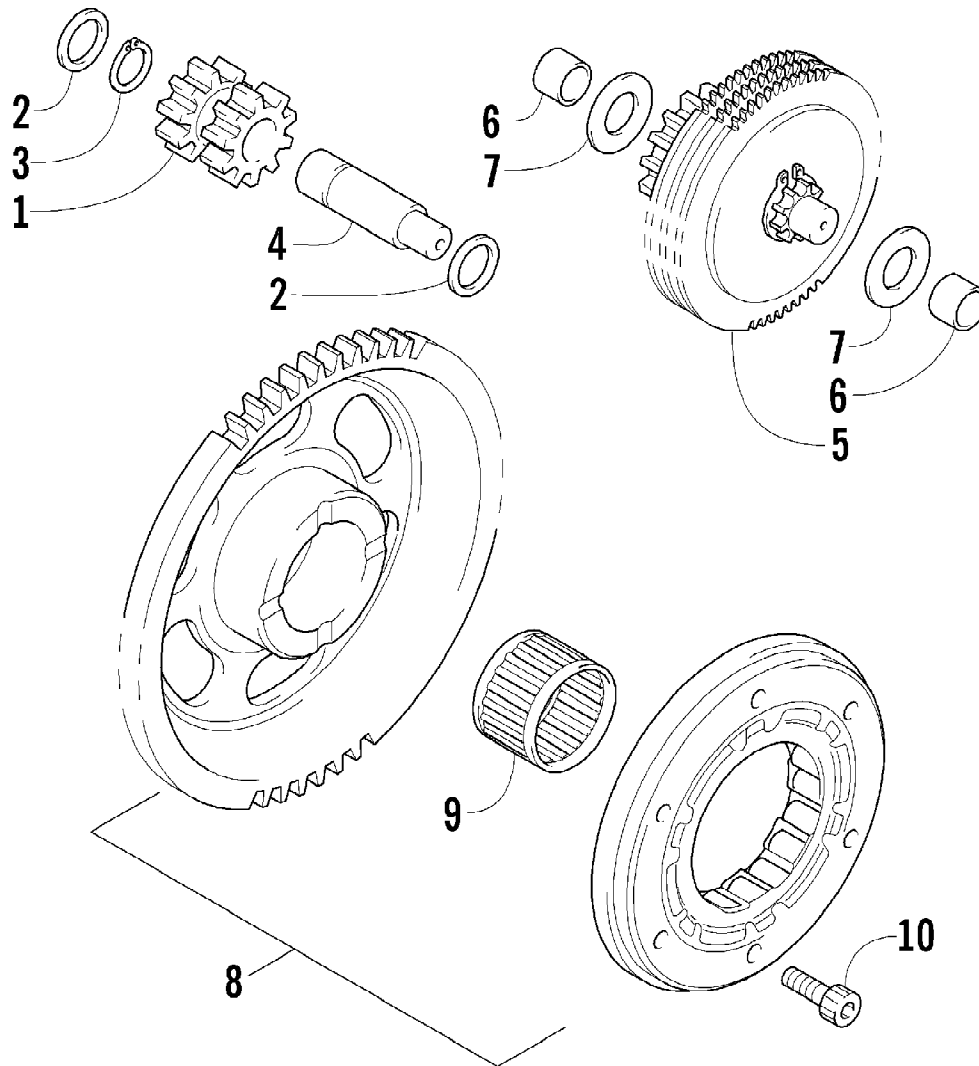

2007 ATV 400 DVX TONY STEWART EDITION (A2007DVI2AUSX)
STARTER CLUTCH ASSEMBLY

Page 91 of 105

Ref #	Part Number	Qty	S/P/F	Description
1	3402-924	1		Gear, Starter Idle - No. 1
2	3423-699	2		Washer
3	3423-358	1	S	Circlip
4	3423-738	1		Pin
5	3445-032	1		Limitter, Starter Idle Gear
6	3402-125	2		Bushing
7	3423-616	2	S	Washer
8	3445-031	1		Clutch, Starter (inc. 9)
9	3402-222	1		Bearing
10	3423-226	6		Bolt