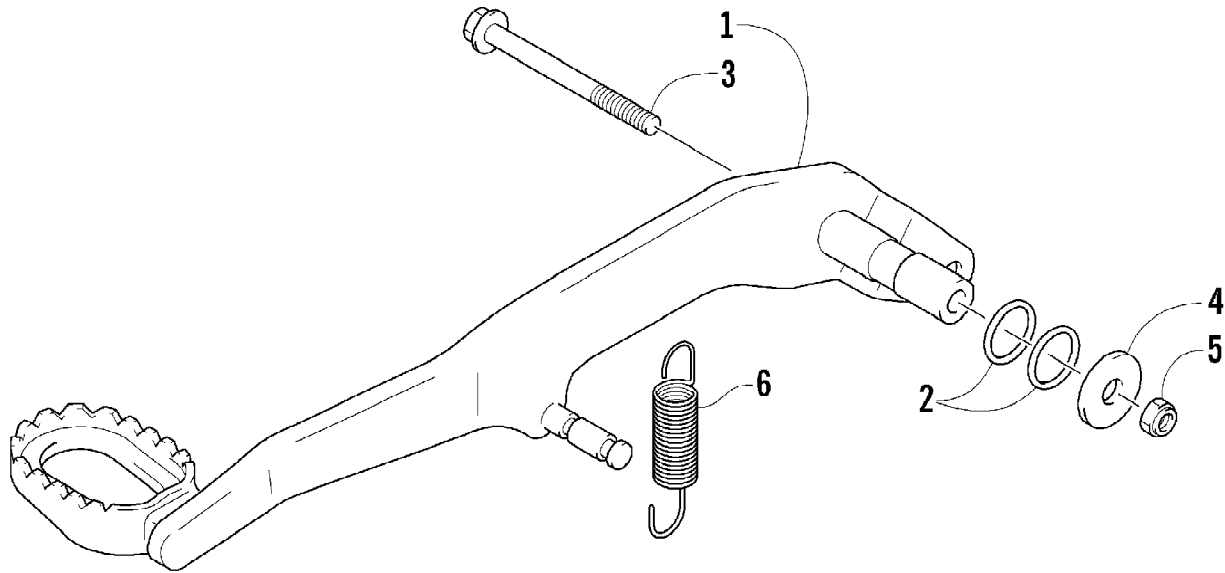

2007 ATV 400 DVX TONY STEWART EDITION (A2007DVI2AUSX)
REAR BRAKE PEDAL ASSEMBLY

Page 77 of 105

Ref #	Part Number	Qty	S/P/F	Description
1	3406-007	1		Pedal, Brake
2	3423-712	2		O-Ring
3	3423-601	1		Bolt
4	3423-674	1		Washer
5	3423-623	1	S	Nut
6	3502-024	1		Spring, Return