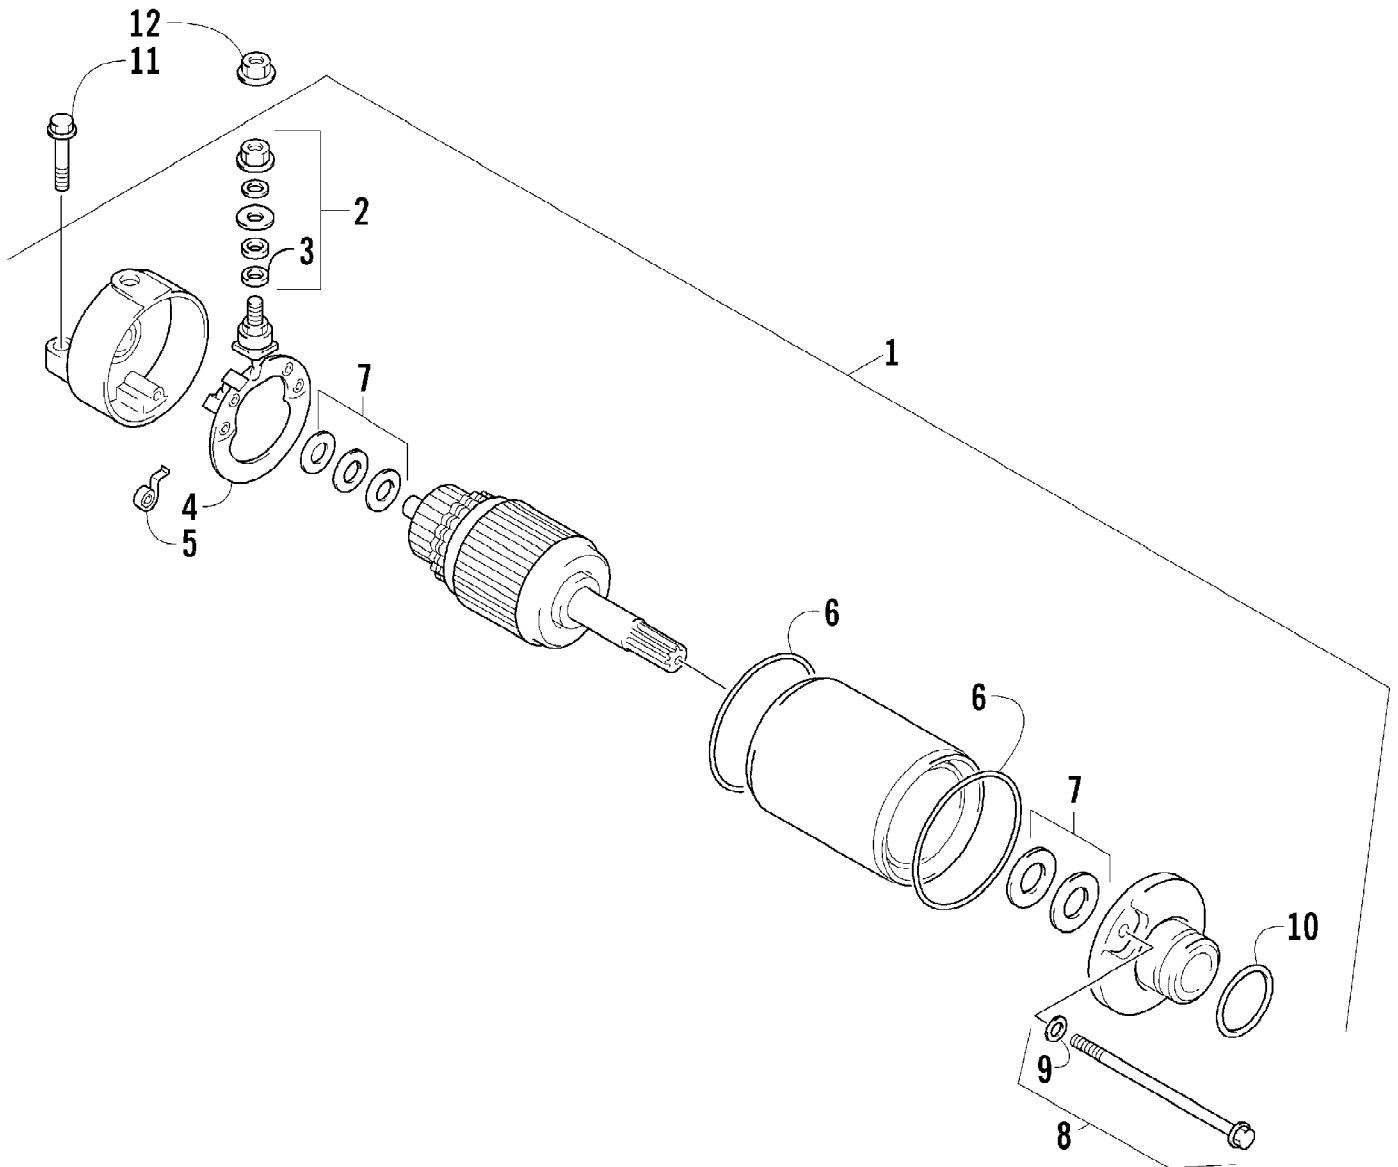

2007 ATV 400 DVX TONY STEWART EDITION (A2007DVI2AUSX)
STARTER MOTOR ASSEMBLY

Page 93 of 105

Ref #	Part Number	Qty	S/P/F	Description
1	3445-033	1		Motor, Starter (inc. 2-10)
2	3402-671	1		Brush Terminal Set
3	3008-164	1		O-Ring
4	3402-672	1		Brush Holder Set
5	3008-551	2		Brush Spring
6	3423-497	2		O-Ring
7	3008-099	1		Washer Set
8	3423-536	2		Through-Bolt (inc. 9)
9	3423-496	2		O-Ring
10	3423-272	1		O-Ring
11	3004-756	2	S	Bolt
12	3423-195	1	/P	Nut