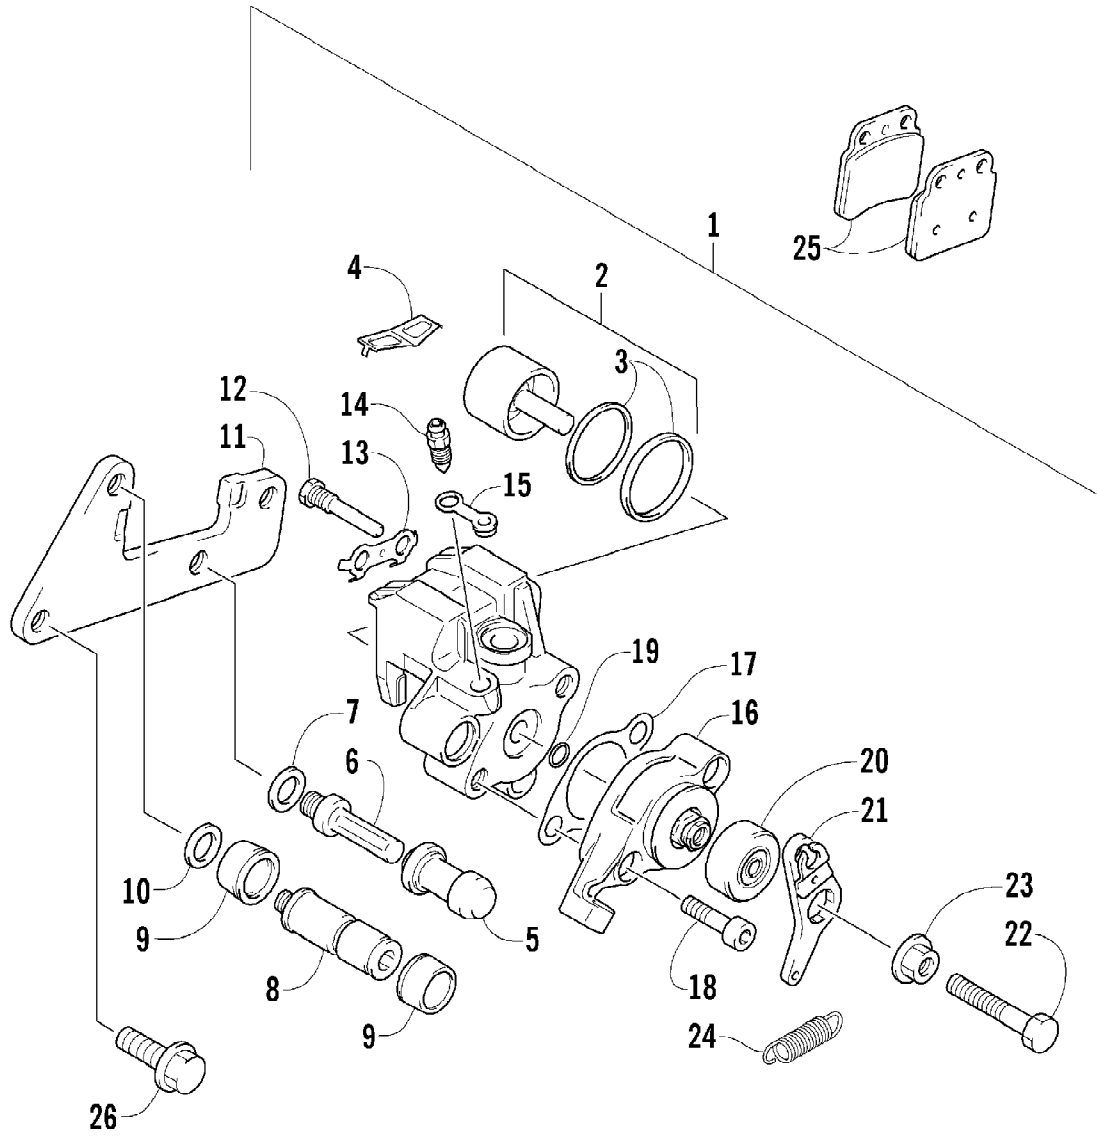

Ref #	Part Number	Qty	S/P/F	Description
1	3406-076	1		Caliper Assembly, Rear (inc. 2-24)
2	3406-078	1		Piston Set (inc. 3)
3	3406-077	1		Seal Set
4	3406-036	1		Spring, Pad
5	3406-043	1		Boot
6	3423-584	1		Bolt
7	3406-035	1		Washer
8	3423-762	1		Pin
9	3406-033	2		Boot
10	3406-034	1		Washer
11	3406-128	1		Bracket
12	3406-038	2		Pin
13	3406-039	1		Washer
14	3406-025	1		Valve, Bleed
15	3406-026	1		Cap, Bleed Valve
16	3406-129	1		Actuator, Parking Brake
17	3406-080	1		Gasket
18	3423-763	2		Bolt
19	3423-592	1		O-Ring
20	3406-081	1		Boot
21	3406-130	1		Arm
22	3423-760	1		Bolt
23	3423-593	1		Nut
24	3423-595	1		Spring
25	3406-075	1		Pad Set
26	3423-789	2		Bolt