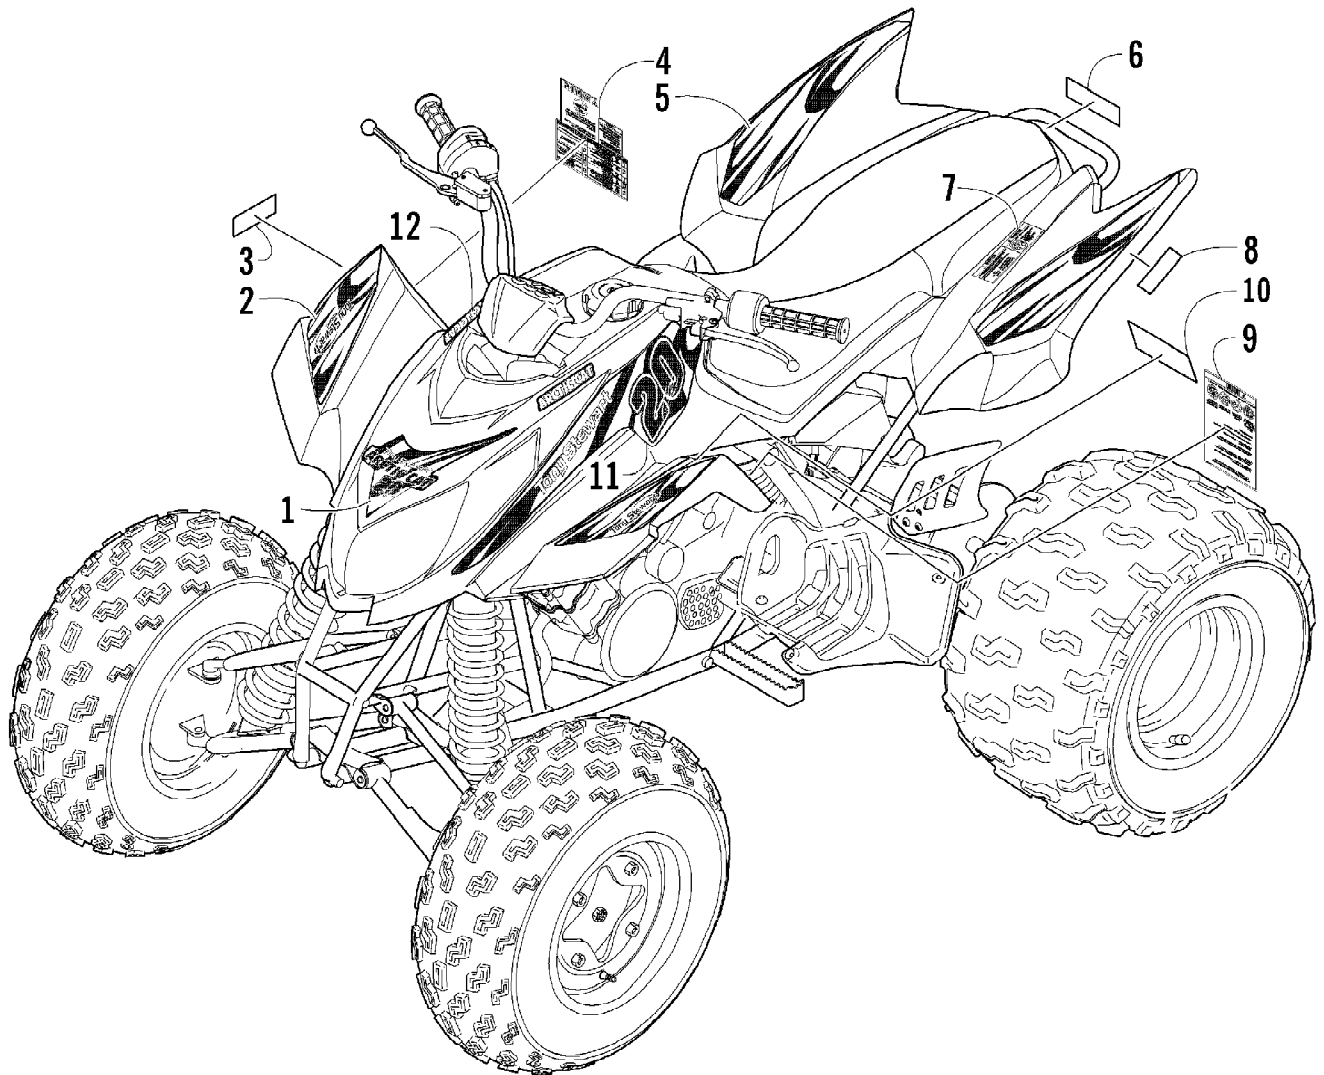

2007 ATV 400 DVX TONY STEWART EDITION (A2007DVI2AUSX)  
CYLINDER HEAD COVER

Page 31 of 105

Ref #	Part Number	Qty	S/P/F	Description
1	3423-646	2		Bolt
2	3423-680	2		Washer
3	3423-647	1		Bolt
4	3423-560	1		Cushion
5	3403-016	1		Cover, Cylinder Head
6	3402-843	1		Gasket