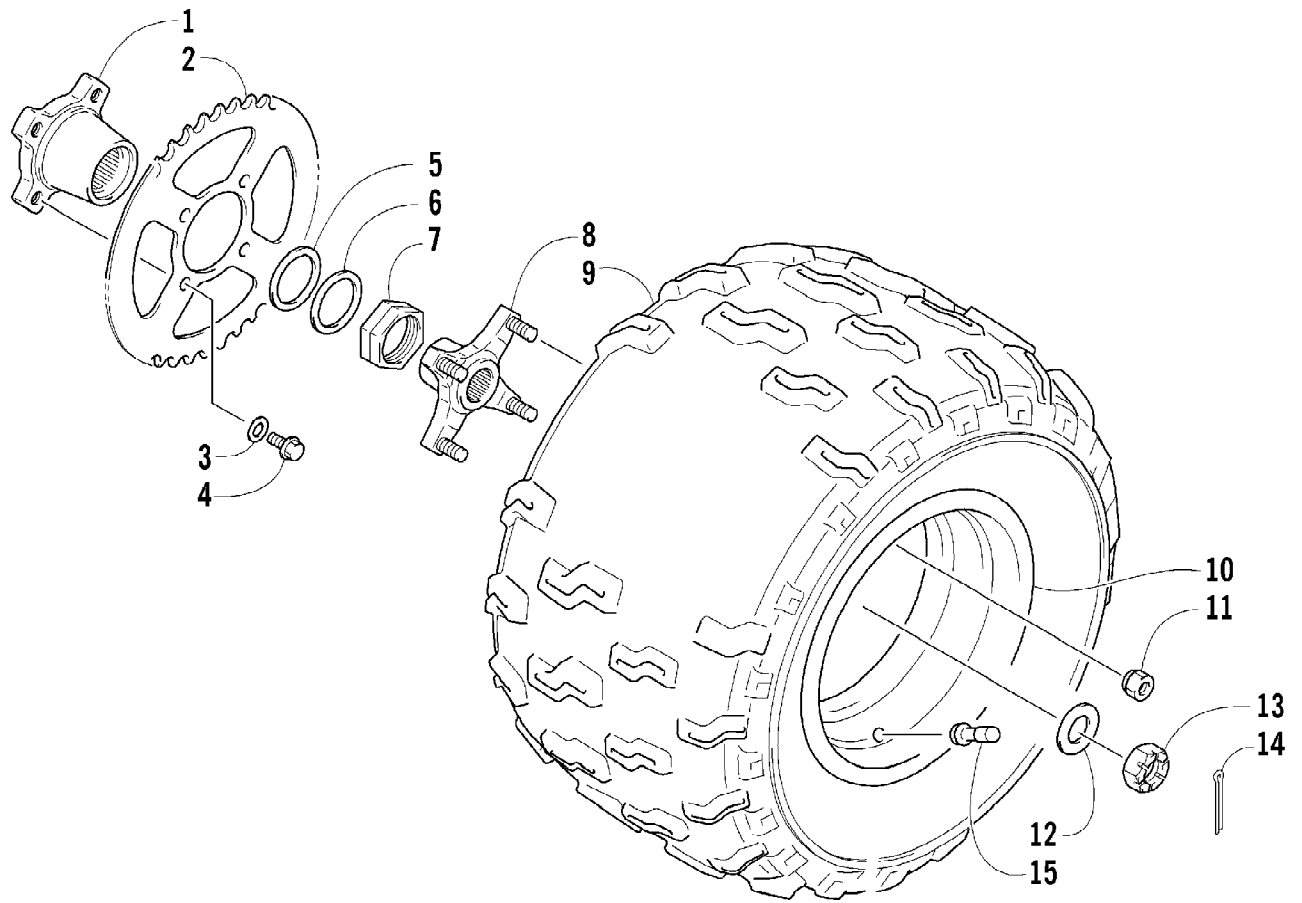

2007 ATV 400 DVX TONY STEWART EDITION (A2007DVI2AUSX)
LEFT REAR WHEEL ASSEMBLY

Page 63 of 105

Ref #	Part Number	Qty	S/P/F	Description
1	3446-421	1	S	Hub, Rear Sprocket
2	3446-422	1	S	Sprocket, Rear - 40T
3	3423-683	4		Washer
4	3423-642	4		Bolt
5	3423-852	1		Washer
6	3423-851	1		Washer
7	3423-850	1		Nut, Rear Axle
8	3406-166	1		Hub, Wheel
9	3406-072	1		Tire, Rear
10	3406-160	1		Wheel, Rear
11	3423-788	4	/P	Nut, Wheel
12	3423-685	1		Washer
13	3423-667	1		Nut, Wheel Hub
14	3423-609	1		Pin, Cotter
15	3406-008	1		Valve Assembly