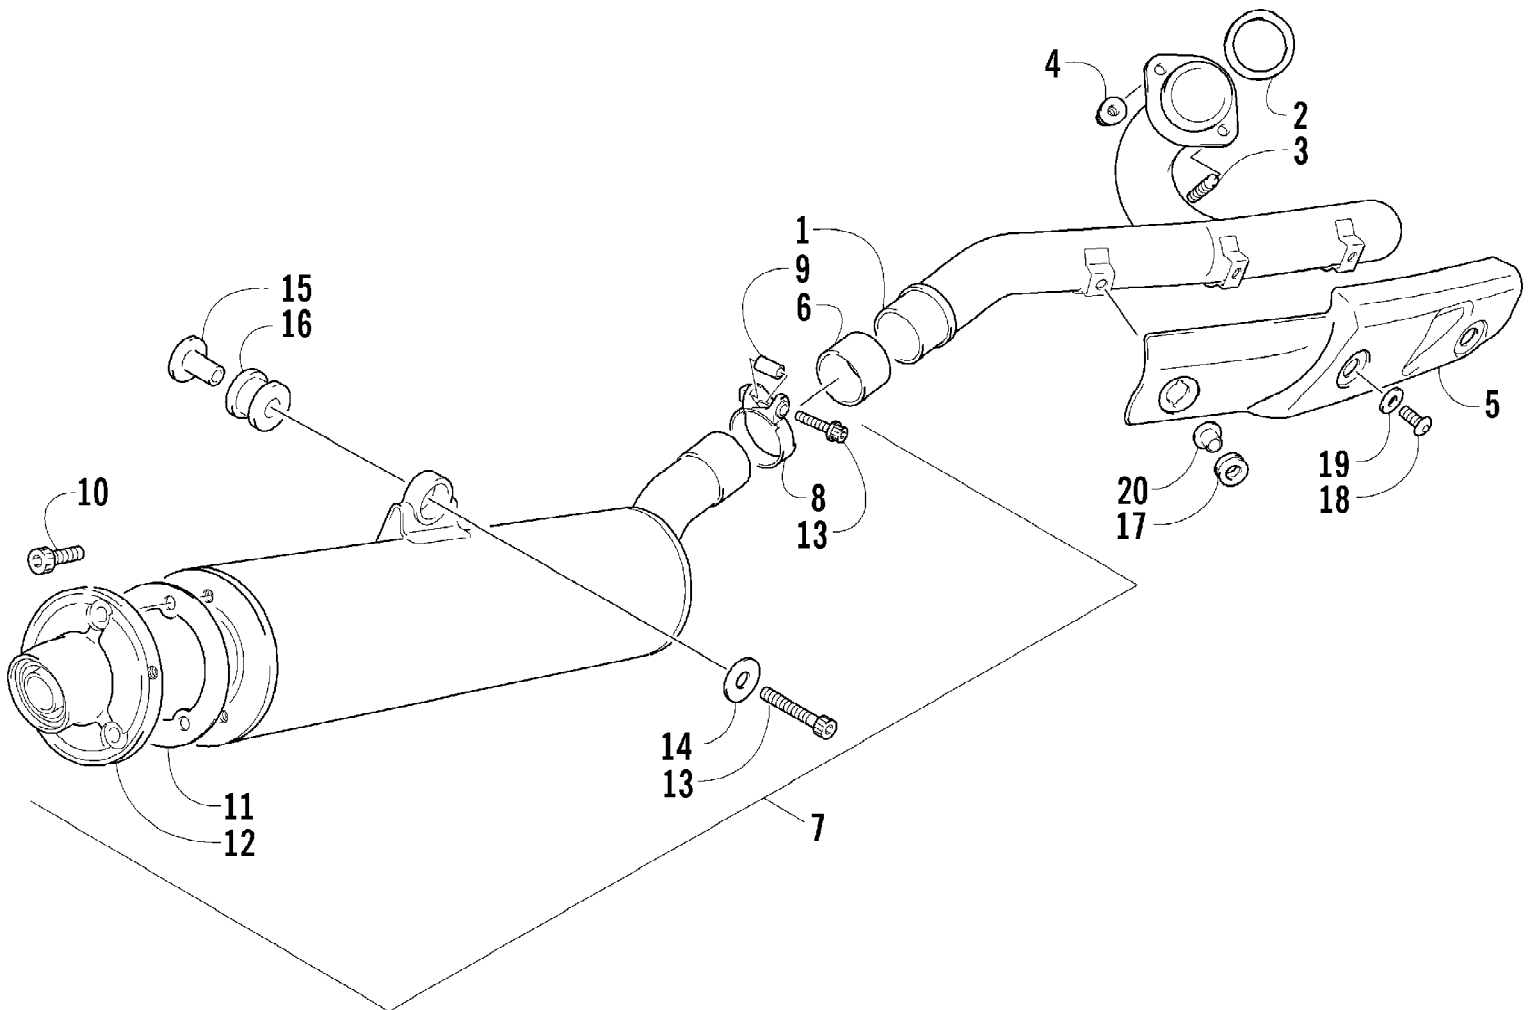

Ref #	Part Number	Qty	S/P/F	Description
1	3512-008	1	S	Pipe, Exhaust
2	3412-003	1		Gasket, Exhaust Pipe
3	3004-301	2	S	Bolt, Stud
4	3423-176	2	S	Nut
5	3412-006	1		Cover, Exhaust Pipe
6	3412-004	1		Connector, Muffler
7	3512-006	1		Body, Muffler (inc. 8-12 and one No. 13)
8	3423-740	1		Clamp
9	3423-739	1		Spacer
10	3423-645	3		Bolt
11	3412-009	1	S	Arrester
12	3412-005	1		Gasket
13	3423-613	3		Bolt
14	0694-024	2		Washer
15	3423-694	2		Spacer
16	3423-718	2		Cushion
17	3423-715	3		Cushion, Exhaust Pipe Cover
18	3423-661	3		Screw
19	3423-574	3		Washer
20	3423-575	3		Spacer, Exhaust Pipe Cover