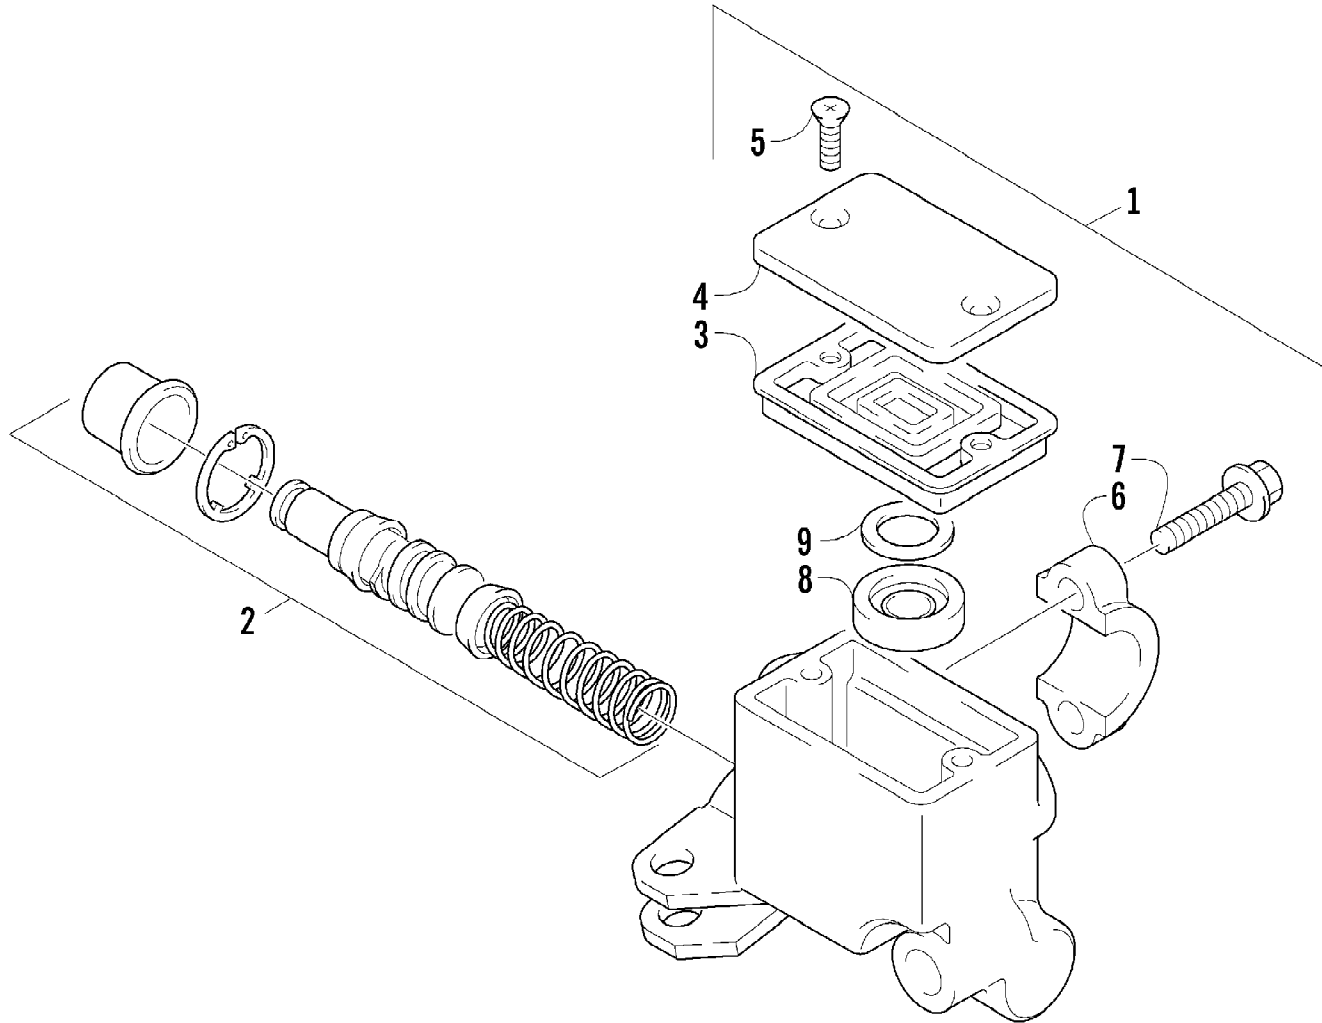

Ref #	Part Number	Qty	S/P/F	Description
1	3406-046	1	S	Master Cylinder Assembly (inc. 2-9)
2	3406-045	1		Piston Set
3	3406-048	1		Diaphragm
4	3406-088	1		Cap
5	3423-598	2		Screw, Cap
6	3406-049	1		Holder
7	3423-585	2		Bolt
8	3406-120	1		Separator
9	3406-121	1		Plate