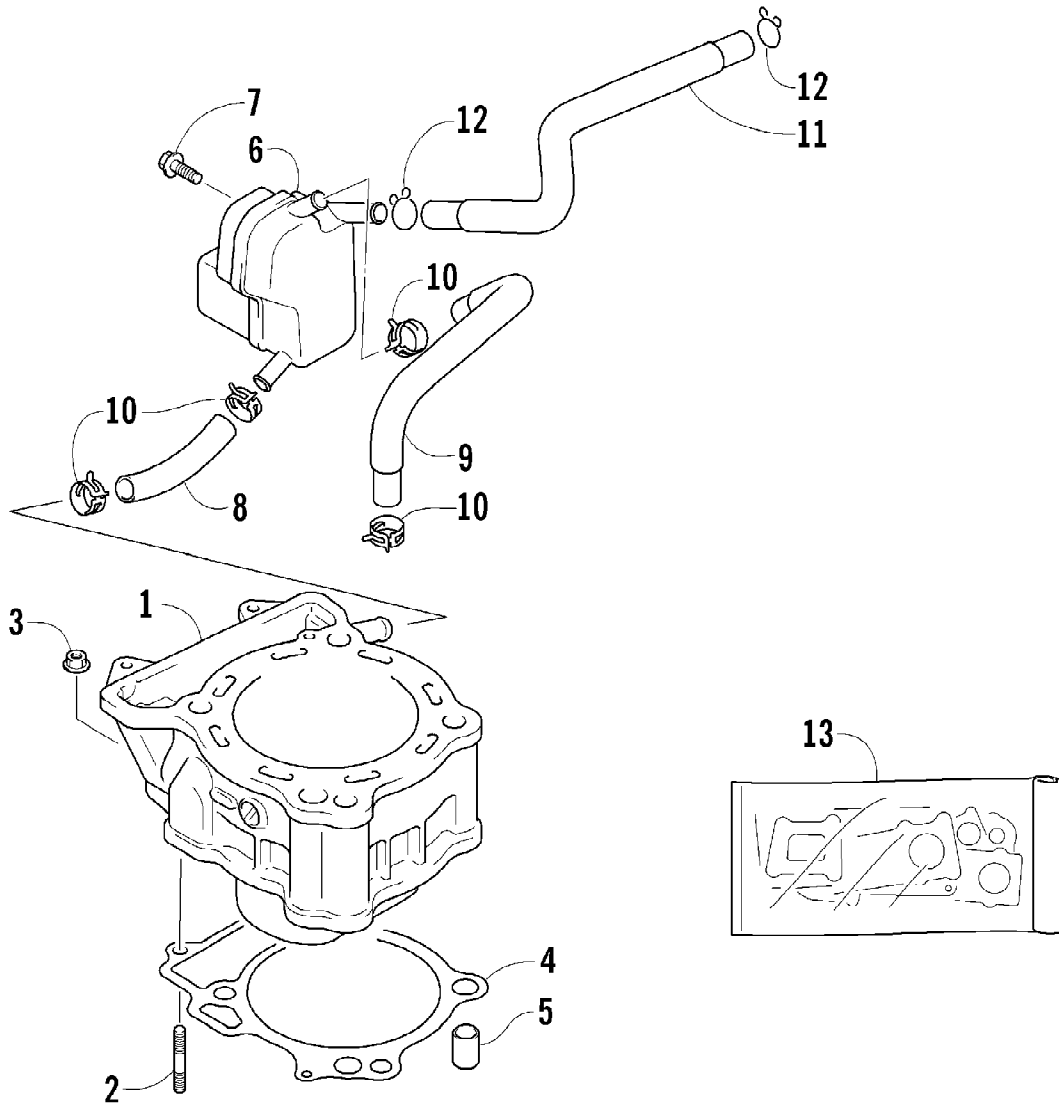

Ref #	Part Number	Qty	S/P/F	Description
1	3502-032	1	S	Chain, Camshaft Drive
2	3402-848	1		Guide, Cam Chain - No. 1
3	3402-930	1		Guide, Cam Chain - No. 2
4	3402-849	1		Tensioner, Cam Chain
5	3423-561	1		Bolt
6	3423-142	1		Washer
7	3502-019	1		Adjuster, Tensioner - Assembly (inc. 8-10)
8	3402-850	1		Gasket
9	3402-933	1		Plug
10	3402-932	1		Spring
11	3402-137	1		Gasket, Adjuster
12	3004-475	2	S	Bolt
13	3402-929	1		Retainer, Cam Chain Guide No.1
14	3423-018	1		Screw

2007 ATV 400 DVX TONY STEWART EDITION (A2007DVI2AUSX)  
CRANKCASE ASSEMBLY

Ref #	Part Number	Qty	S/P/F	Description
	0462-039	1		Complete Engine Assembly (ELTZ400K)
1	3502-028	1		Crankcase Set (inc. 2-11)
2	3423-088	2		Pin, Dowel
3	3423-098	7	S	Bolt
4	3423-097	8		Bolt
5	3423-706	1		Plug, Oil Gallery
6	3402-894	1		Gasket
7	3402-918	1		Jet, Oil Gallery
8	3423-051	1		O-Ring
9	3402-919	1		Separator, Oil - No. 1
10	3402-920	1		Separator, Oil - No. 2
11	3423-435	4		Screw, Separator
12	3402-404	1		Plug, Oil Drain
13	3402-011	1		Gasket
14	3446-391	1		Pipe, Oil - Inner - No. 1
15	3446-356	1		Pipe, Oil - Inner - No. 2
16	3423-709	3		O-Ring
17	3423-710	1		O-Ring
18	3005-514	1		Bolt
19	3423-391	1		Bolt
20	3423-737	2		Spacer, Engine Mounting
21	3423-457	2	S	Nut

Ref #	Part Number	Qty	S/P/F	Description
1	3502-029	1	S	Crankshaft Assembly (inc. 2-6)
2	3502-012	1		Rod, Connecting
3	3502-014	1		Pin
4	3406-139	1		Bearing
5	3402-922	1		Crankshaft - Right
6	3402-923	1		Crankshaft - Left
7	3402-926	1	/P	Gear, Balancer Drive
8	3423-047	1		Pin
9	3402-904	2		Bearing
10	3402-910	1		Seal, Oil - Right
11	3402-952	1		Retainer, Oil Seal - Right
12	3004-552	1	S	Screw
13	3502-030	1		Sprocket, Cam Chain Drive
14	3406-140	1		Gear, Primary Drive
15	3423-253	1		Nut
16	3423-684	1		Washer
17	3006-890	1		Key
18	3402-846	1		Piston
19	3502-011	1		Ring Set, Piston
20	3402-847	1		Pin, Piston
21	3003-439	2	/P	Circlip