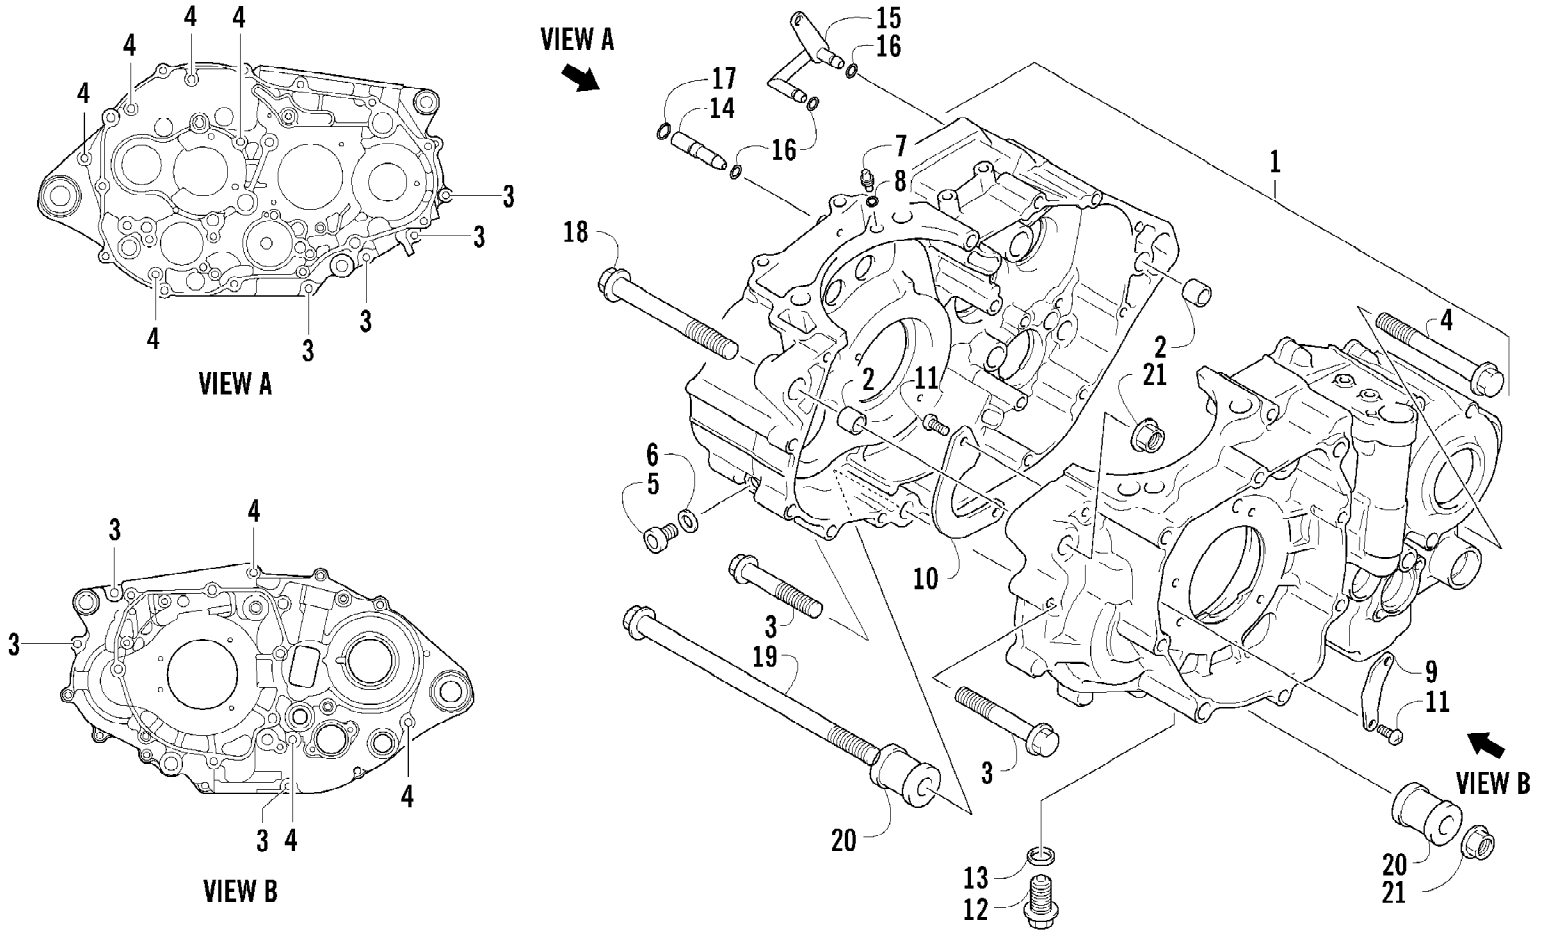

2007 ATV 400 DVX TONY STEWART EDITION (A2007DVI2AUSX)
CRANKCASE ASSEMBLY

Ref #	Part Number	Qty	S/P/F	Description
	0462-039	1		Complete Engine Assembly (ELTZ400K)
1	3502-028	1		Crankcase Set (inc. 2-11)
2	3423-088	2		Pin, Dowel
3	3423-098	7	S	Bolt
4	3423-097	8		Bolt
5	3423-706	1		Plug, Oil Gallery
6	3402-894	1		Gasket
7	3402-918	1		Jet, Oil Gallery
8	3423-051	1		O-Ring
9	3402-919	1		Separator, Oil - No. 1
10	3402-920	1		Separator, Oil - No. 2
11	3423-435	4		Screw, Separator
12	3402-404	1		Plug, Oil Drain
13	3402-011	1		Gasket
14	3446-391	1		Pipe, Oil - Inner - No. 1
15	3446-356	1		Pipe, Oil - Inner - No. 2
16	3423-709	3		O-Ring
17	3423-710	1		O-Ring
18	3005-514	1		Bolt
19	3423-391	1		Bolt
20	3423-737	2		Spacer, Engine Mounting
21	3423-457	2	S	Nut