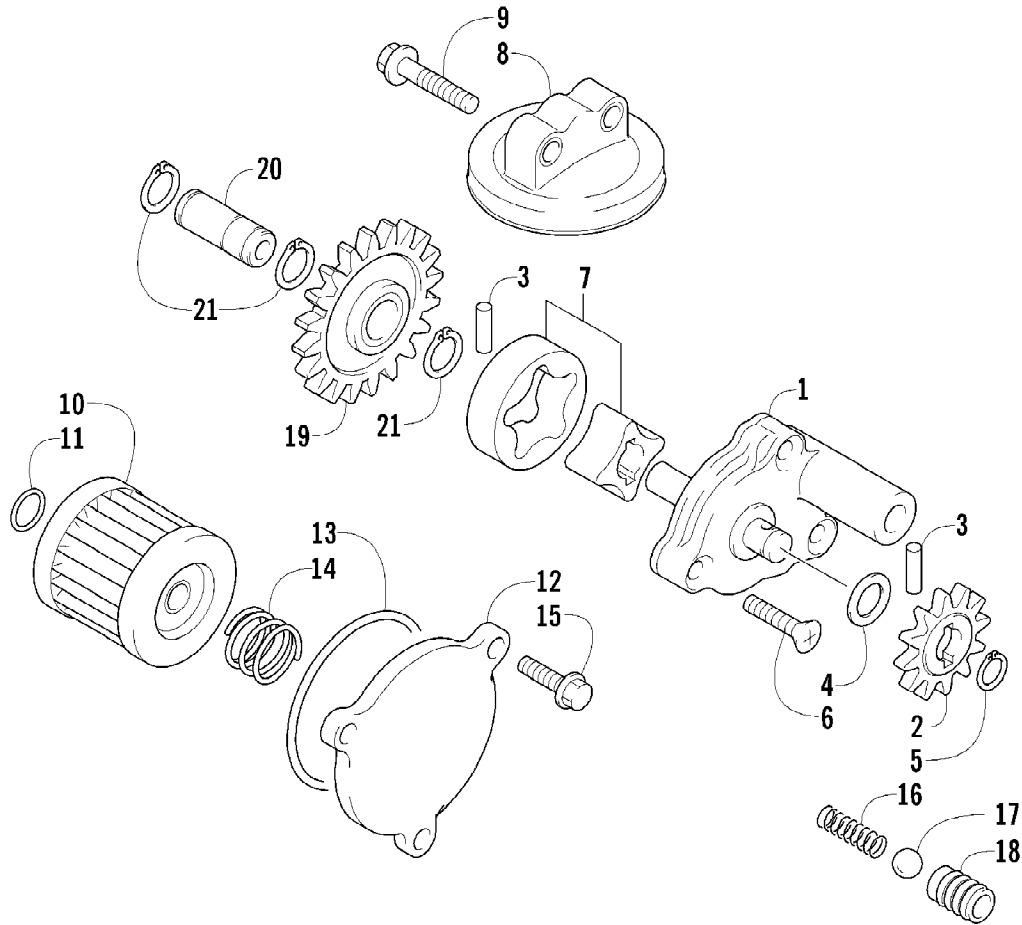

2007 ATV 400 DVX TONY STEWART EDITION (A2007DVI2AUSX)
OIL PUMP ASSEMBLY

Page 67 of 105

Ref #	Part Number	Qty	S/P/F	Description
1	3502-020	1		Pump, Oil - Assembly
2	3402-881	1		Gear, Driven
3	3423-046	2		Pin
4	3423-443	1		Washer
5	3423-184	1	S	Circlip
6	3004-520	3	S/P	Screw
7	3502-022	1		Rotor Set, Oil Pump
8	3502-023	1		Strainer, Oil Pump
9	3004-376	2	S/P	Bolt
10	3470-008	1		Filter, Oil
11	3423-270	1		O-Ring
12	3402-885	1		Cap, Oil Filter
13	3423-277	1		O-Ring
14	3402-238	1		Spring
15	3423-328	3	S	Bolt
16	3402-917	1		Spring
17	3402-891	1		Ball
18	3402-883	1		Seat, Oil Check Valve
19	3402-935	1		Gear, Idle - Oil Pump
20	3402-936	1		Shaft
21	3423-358	2	S	Circlip