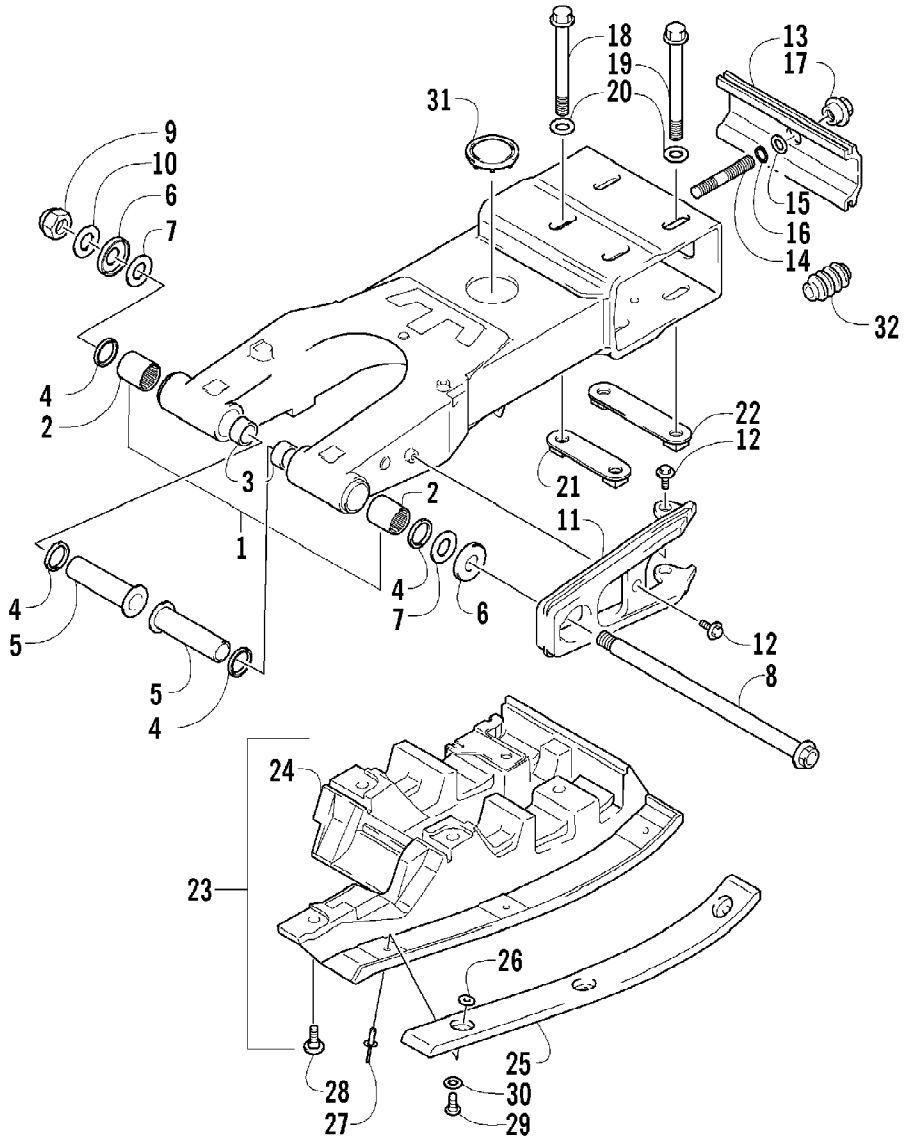

Ref #	Part Number	Qty	S/P/F	Description
1	3406-156	1		Arm, Swing (inc. 2-3)
2	3406-133	2		Bearing
3	3406-053	2		Bushing
4	3406-102	4		Seal, Bearing
5	3406-052	2		Spacer
6	3406-054	2		Cover, Dust
7	3423-618	2		Washer, Thrust
8	3406-051	1		Shaft, Pivot
9	3423-785	1		Nut
10	3423-786	1		Washer
11	3406-055	1		Slide, Chain
12	3423-656	3		Bolt
13	3446-383	1		Plate, Chain Adjuster
14	3423-650	1		Bolt, Chain Adjuster
15	3423-679	1		Washer, Chain Adjuster Nut
16	3423-190	1	S	Circlip
17	3423-757	1		Nut, Chain Adjuster
18	3423-643	2		Bolt
19	3423-644	2		Bolt
20	3423-677	4		Washer
21	3423-586	1		Plate
22	3423-587	1		Plate
23	3406-056	1		Guard, Swing Arm - Assembly (inc. 24-27)
24	3406-057	1		Guard, Swing Arm
25	3406-058	1		Slide, Chain - Swing Arm Guard
26	3423-671	3		Washer
27	3423-704	3		Rivet
28	3423-756	3		Bolt
29	3423-648	2		Bolt
30	3004-278	2	S/P	Washer
31	3406-123	1		Cap, Swing Arm
32	3406-124	1		Boot, Chain Adjuster Bolt