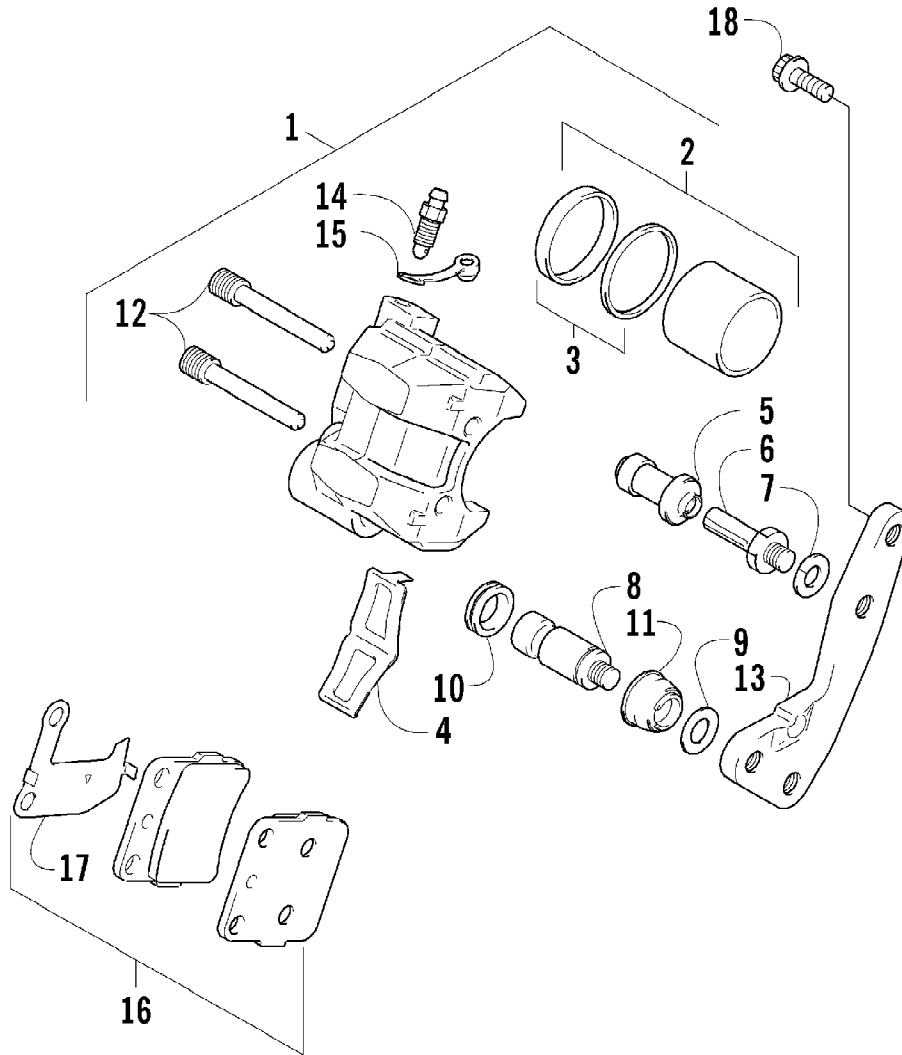

Ref #	Part Number	Qty	S/P/F	Description
1	3502-032	1	S	Chain, Camshaft Drive
2	3402-848	1		Guide, Cam Chain - No. 1
3	3402-930	1		Guide, Cam Chain - No. 2
4	3402-849	1		Tensioner, Cam Chain
5	3423-561	1		Bolt
6	3423-142	1		Washer
7	3502-019	1		Adjuster, Tensioner - Assembly (inc. 8-10)
8	3402-850	1		Gasket
9	3402-933	1		Plug
10	3402-932	1		Spring
11	3402-137	1		Gasket, Adjuster
12	3004-475	2	S	Bolt
13	3402-929	1		Retainer, Cam Chain Guide No.1
14	3423-018	1		Screw

Ref #	Part Number	Qty	S/P/F	Description
1	3406-146	1		Frame
2	3406-147	1		Rail, Seat
3	3423-779	2		Bolt
4	3423-638	2		Bolt
5	3406-105	1		Plate, Mounting - Engine - Right
6	3406-106	1		Plate, Mounting - Engine - Left
7	3006-544	4	S	Bolt
8	3406-107	1		Plate, Mounting - Engine - Upper
9	3004-630	4	S	Bolt
10	3406-006	1		Protector, Engine
11	3423-653	2		Bolt
12	3406-104	1	S	Plate, Battery
13	3004-377	2	S/P	Bolt
14	3446-381	1		Roller, Chain Control
15	3423-631	1		Bolt
16	3423-696	2		Washer
17	3406-013	2		Cap, Seat Rail
18	3406-016	2		Cushion, Seat Mount - Front
19	0423-534	2		Grommet, Taillight
20	1506-413	1	/P	Bracket, Mounting - Reverse Switch
21	0423-419	2		Screw, Machine
22	8424-602	2	/P	Nut