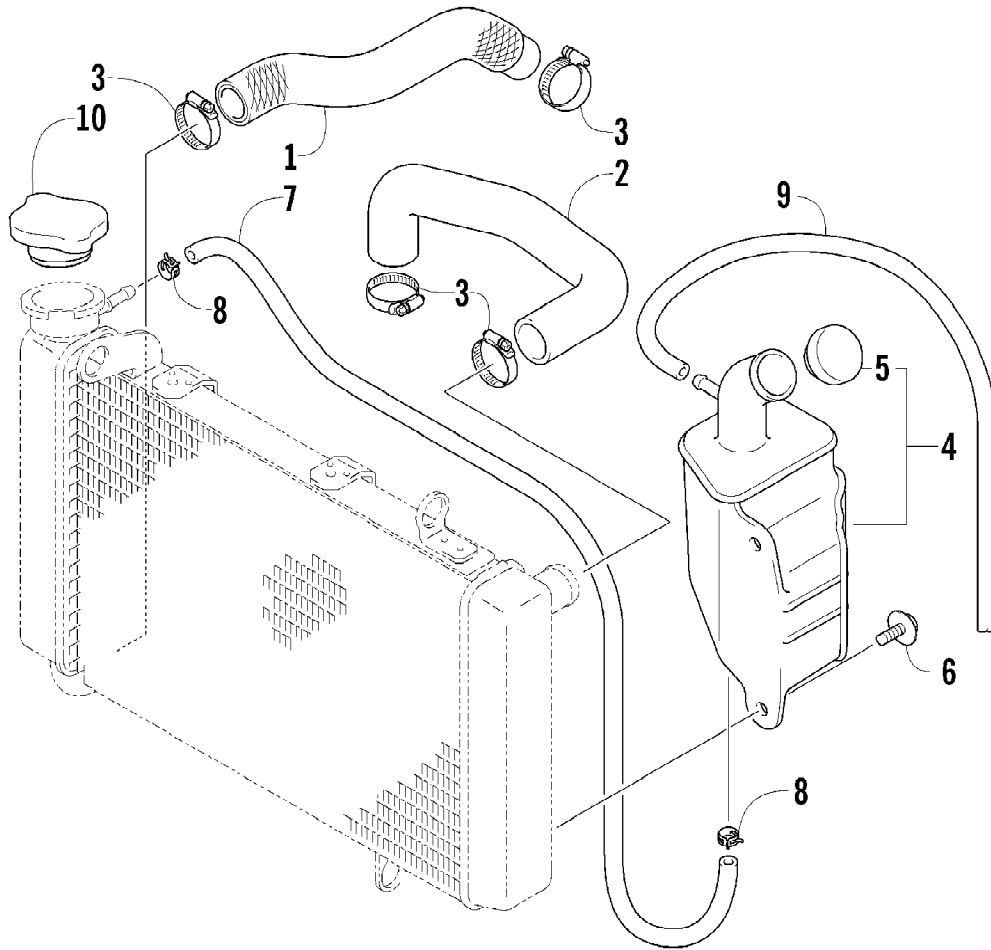

Ref #	Part Number	Qty	S/P/F	Description
1	3413-029	1		Hose, Radiator Inlet
2	3413-030	1		Hose, Radiator Outlet
3	3006-324	4		Clamp
4	3413-031	1		Reservoir (inc. 5)
5	3413-032	1		Cap, Reservoir
6	3423-654	2		Screw
7	3413-034	1		Hose, Inlet
8	3423-480	2		Clip
9	3413-033	1		Hose, Overflow
10	3413-027	1		Cap