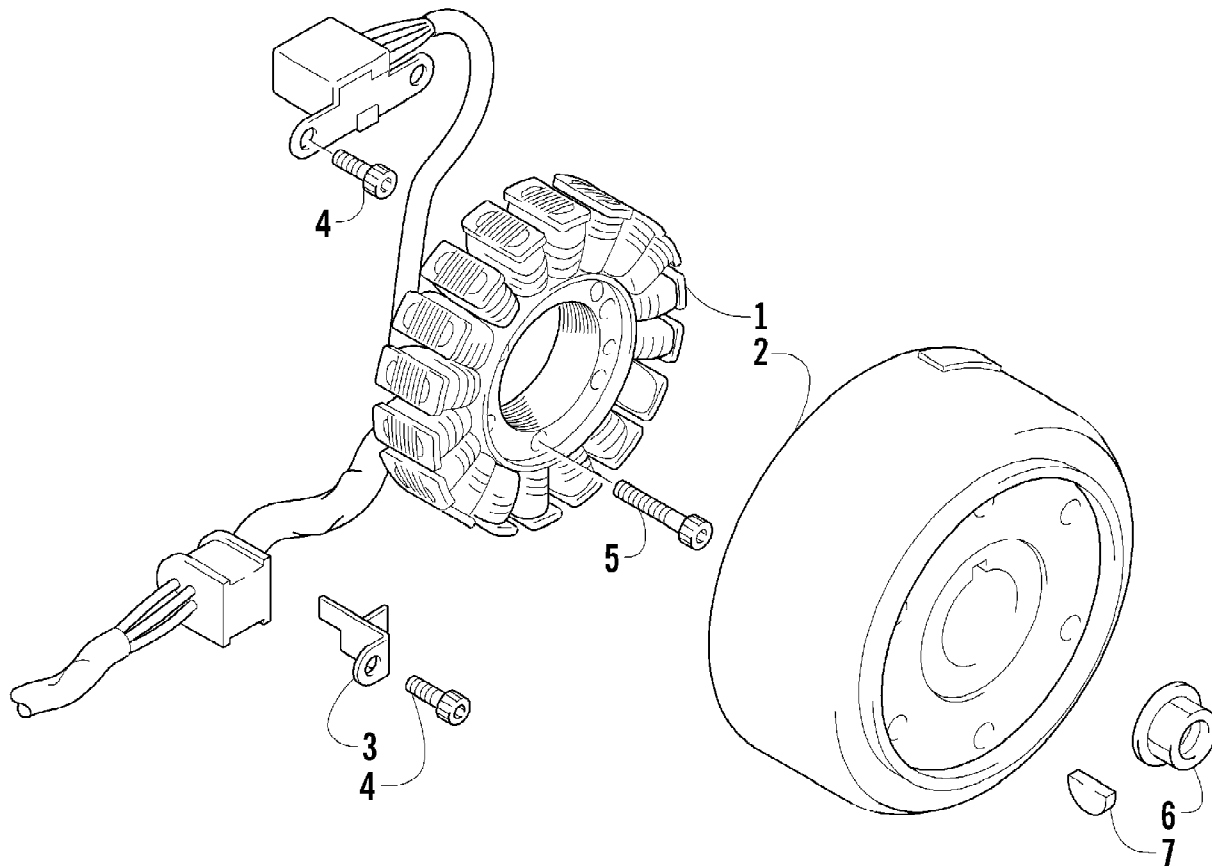

2007 ATV 400 DVX TONY STEWART EDITION (A2007DVI2AUSX)
MAGNETO ASSEMBLY

Page 65 of 105

Ref #	Part Number	Qty	S/P/F	Description
1	3409-026	1		Stator Assembly
2	3430-060	1		Rotor Assembly
3	3430-061	1		Clamp, Magneto Lead
4	3005-564	3	S	Bolt
5	3003-307	3		Bolt
6	3423-742	1		Nut
7	3004-540	1	/P	Key