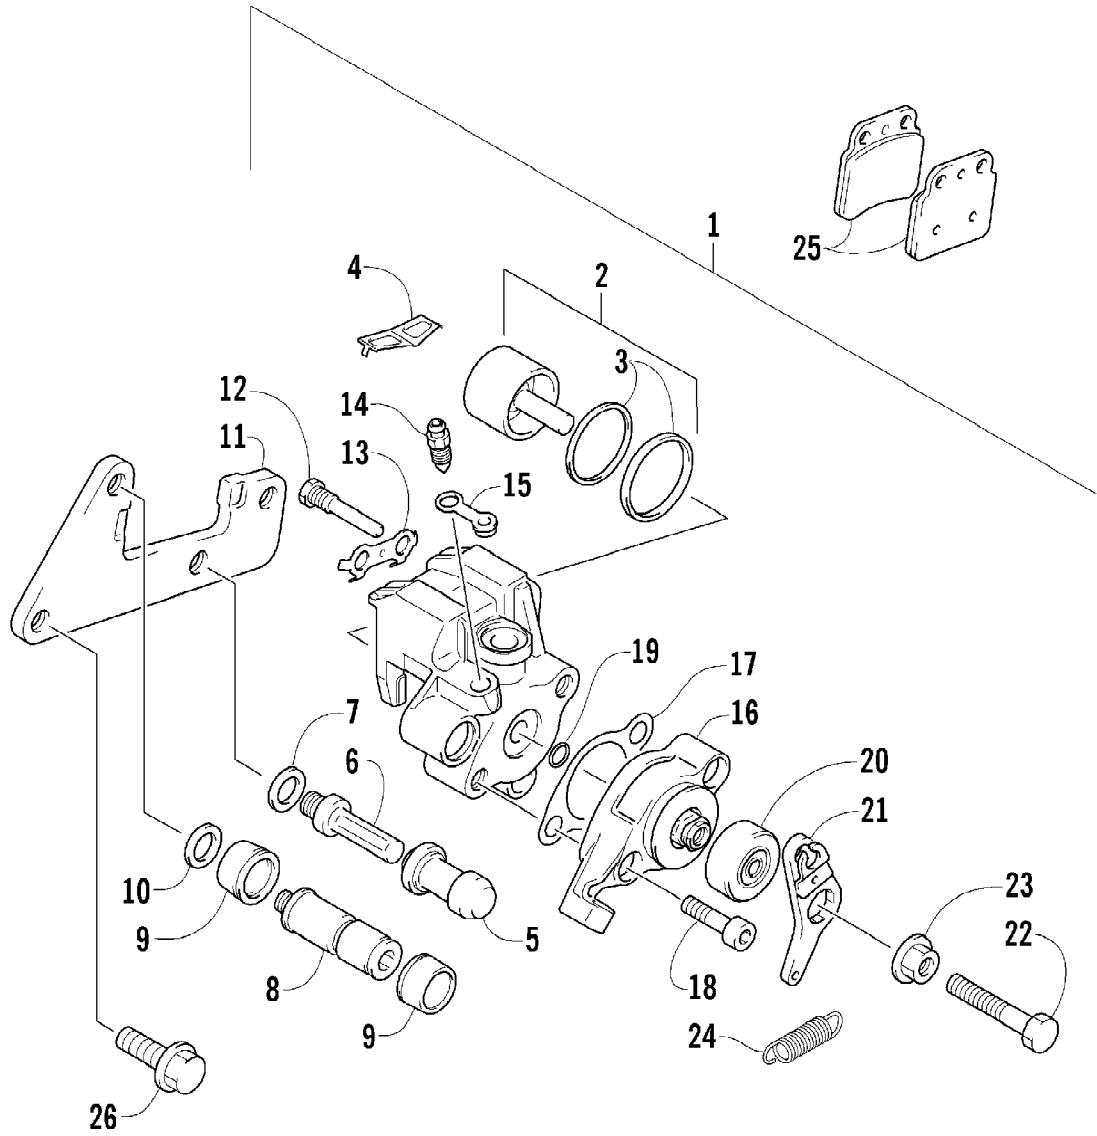

2007 ATV 400 DVX RED (A2007DVI2AUSR)
REAR BRAKE ASSEMBLY

2007 ATV 400 DVX RED (A2007DVI2AUSR)
REAR BRAKE ASSEMBLY

Page 75 of 105

Ref #	Part Number	Qty	S/P/F	Description
1	3406-076	1		Caliper Assembly, Rear (inc. 2-24)
2	3406-078	1		Piston Set (inc. 3)
3	3406-077	1		Seal Set
4	3406-036	1		Spring, Pad
5	3406-043	1		Boot
6	3423-584	1		Bolt
7	3406-035	1		Washer
8	3423-762	1		Pin
9	3406-033	2		Boot
10	3406-034	1		Washer
11	3406-128	1		Bracket
12	3406-038	2		Pin
13	3406-039	1		Washer
14	3406-025	1		Valve, Bleed
15	3406-026	1		Cap, Bleed Valve
16	3406-129	1		Actuator, Parking Brake
17	3406-080	1		Gasket
18	3423-763	2		Bolt
19	3423-592	1		O-Ring
20	3406-081	1		Boot
21	3406-130	1		Arm
22	3423-760	1		Bolt
23	3423-593	1		Nut
24	3423-595	1		Spring
25	3406-075	1		Pad Set
26	3423-789	2		Bolt