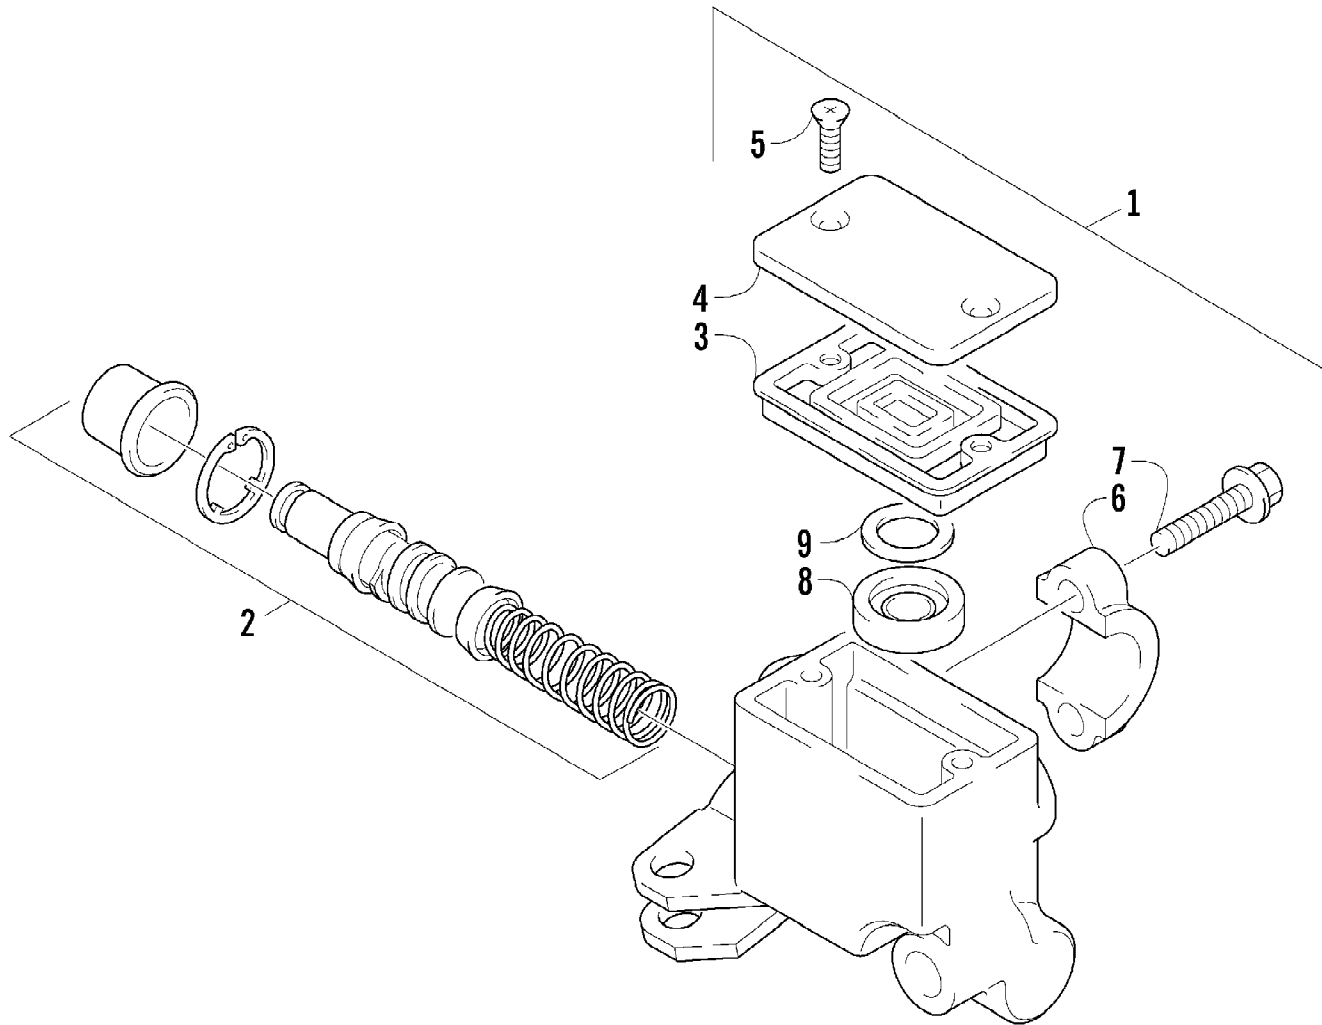

2007 ATV 400 DVX RED (A2007DVI2AUSR)  
FRONT BRAKE HOSE ASSEMBLY

2007 ATV 400 DVX RED (A2007DVI2AUSR)  
FRONT BRAKE HOSE ASSEMBLY

Page 45 of 105

Ref #	Part Number	Qty	S/P/F	Description
1	3423-719	3		Bolt
2	3006-112	6		Washer
3	3406-153	1	S	Hose, Front Brake - No. 1
4	3406-154	1		Hose, Front Brake - No. 2
5	3423-754	1		Clamp, Hose No. 2 - Right
6	3423-755	1		Clamp, Hose No. 2 - Left
7	3004-339	2	S/P	Bolt
8	3406-155	1		Brakeline, Front
9	3423-328	1	S	Bolt
10	3423-780	1		Clamp, Front Brakeline
11	3406-119	1		Cover, Front Brakeline