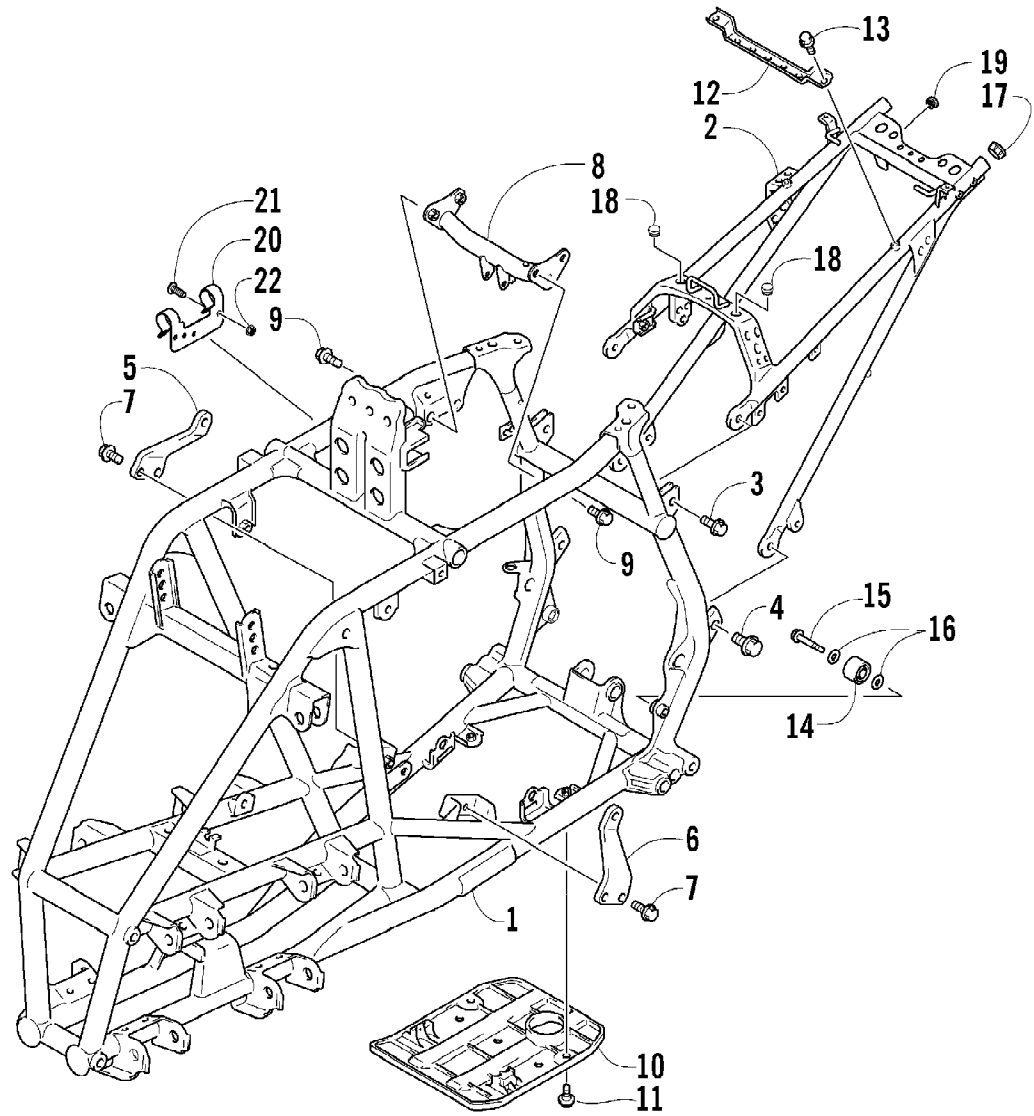

2007 ATV 400 DVX RED (A2007DVI2AUSR)
FRAME ASSEMBLY

Page 41 of 105

Ref #	Part Number	Qty	S/P/F	Description
1	3406-146	1		Frame
2	3406-147	1		Rail, Seat
3	3423-779	2		Bolt
4	3423-638	2		Bolt
5	3406-105	1		Plate, Mounting - Engine - Right
6	3406-106	1		Plate, Mounting - Engine - Left
7	3006-544	4	S	Bolt
8	3406-107	1		Plate, Mounting - Engine - Upper
9	3004-630	4	S	Bolt
10	3406-006	1		Protector, Engine
11	3423-653	2		Bolt
12	3406-104	1	S	Plate, Battery
13	3004-377	2	S/P	Bolt
14	3446-381	1		Roller, Chain Control
15	3423-631	1		Bolt
16	3423-696	2		Washer
17	3406-013	2		Cap, Seat Rail
18	3406-016	2		Cushion, Seat Mount - Front
19	0423-534	2		Grommet, Taillight
20	1506-413	1	/P	Bracket, Mounting - Reverse Switch
21	0423-419	2		Screw, Machine
22	8424-602	2	/P	Nut