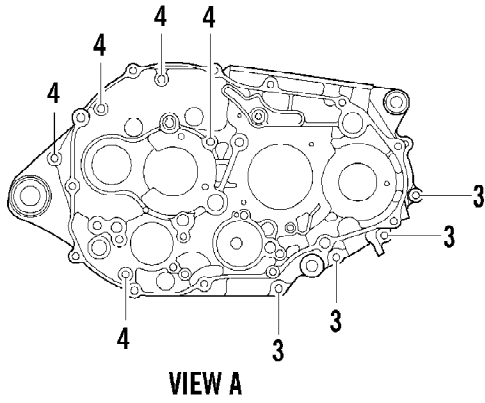

2007 ATV 400 DVX RED (A2007DVI2AUSR)
CRANKCASE ASSEMBLY

2007 ATV 400 DVX RED (A2007DVI2AUSR)
CRANKCASE ASSEMBLY

Page 21 of 105

Ref #	Part Number	Qty	S/P/F	Description
	0462-039	1		Complete Engine Assembly (ELTZ400K)
1	3502-028	1		Crankcase Set (inc. 2-11)
2	3423-088	2		Pin, Dowel
3	3423-098	7	S	Bolt
4	3423-097	8		Bolt
5	3423-706	1		Plug, Oil Gallery
6	3402-894	1		Gasket
7	3402-918	1		Jet, Oil Gallery
8	3423-051	1		O-Ring
9	3402-919	1		Separator, Oil - No. 1
10	3402-920	1		Separator, Oil - No. 2
11	3423-435	4		Screw, Separator
12	3402-404	1		Plug, Oil Drain
13	3402-011	1		Gasket
14	3446-391	1		Pipe, Oil - Inner - No. 1
15	3446-356	1		Pipe, Oil - Inner - No. 2
16	3423-709	3		O-Ring
17	3423-710	1		O-Ring
18	3005-514	1		Bolt
19	3423-391	1		Bolt
20	3423-737	2		Spacer, Engine Mounting
21	3423-457	2	S	Nut