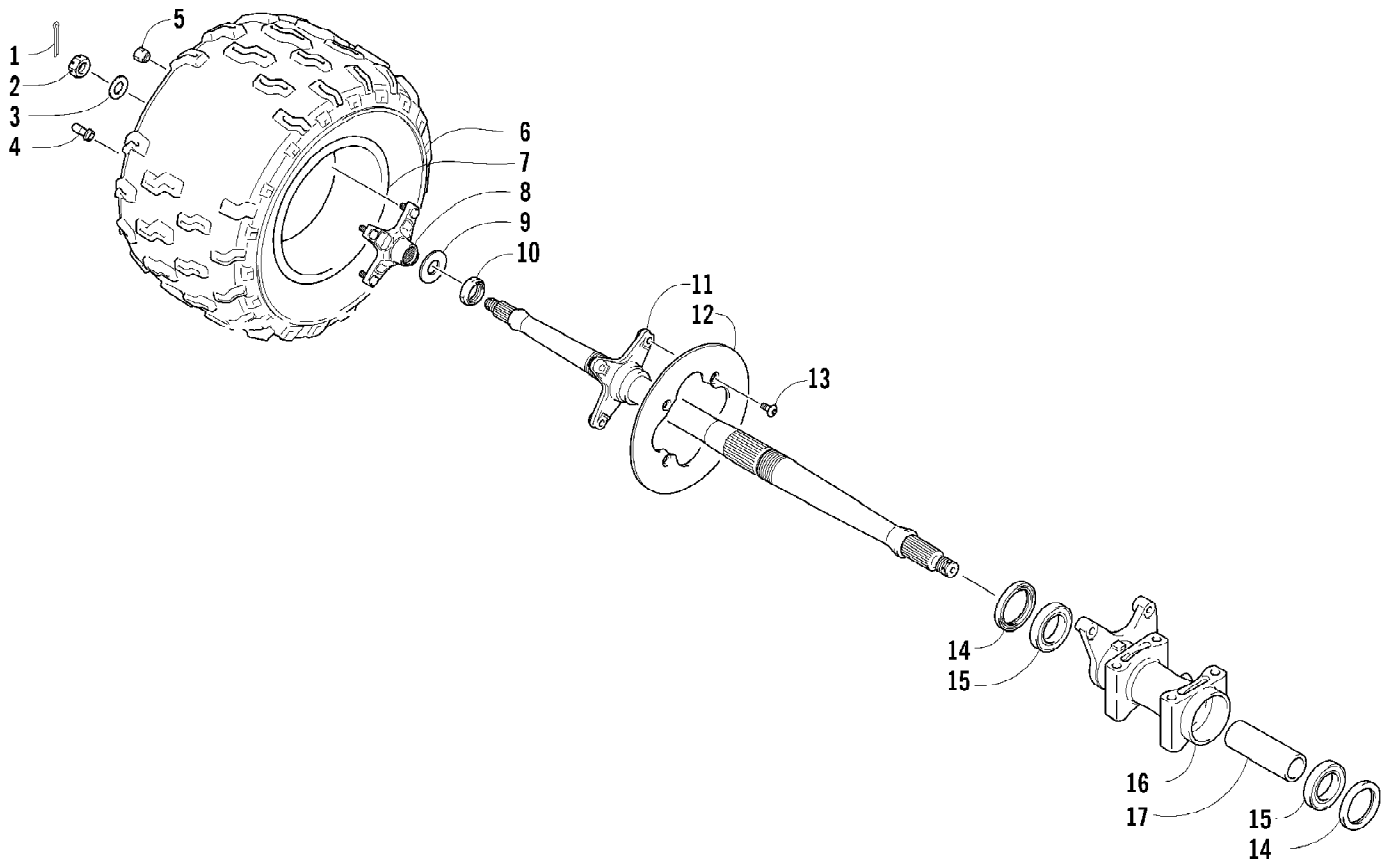

2007 ATV 400 DVX RED (A2007DVI2AUSR)
RIGHT REAR WHEEL ASSEMBLY

2007 ATV 400 DVX RED (A2007DVI2AUSR)
RIGHT REAR WHEEL ASSEMBLY

Page 87 of 105

Ref #	Part Number	Qty	S/P/F	Description
1	3423-609	1		Pin, Cotter
2	3423-667	1		Nut, Wheel Hub
3	3423-685	1		Washer
4	3406-008	1		Valve Assembly
5	3423-788	4	/P	Nut, Wheel
6	3406-072	1		Tire, Rear
7	3406-160	1		Wheel, Rear
8	3406-166	1		Hub, Wheel
9	3423-687	1		Washer
10	3423-849	1		Nut, Rear Axle
11	3446-420	1	S	Axle, Rear
12	3406-079	1		Disc, Brake
13	3423-649	4		Bolt
14	3406-099	2		Seal, Dust
15	3406-092	2		Bearing, Rear Axle
16	3406-134	1	/P	Housing, Rear Axle Bearing
17	3406-127	1		Spacer, Rear Axle Bearing