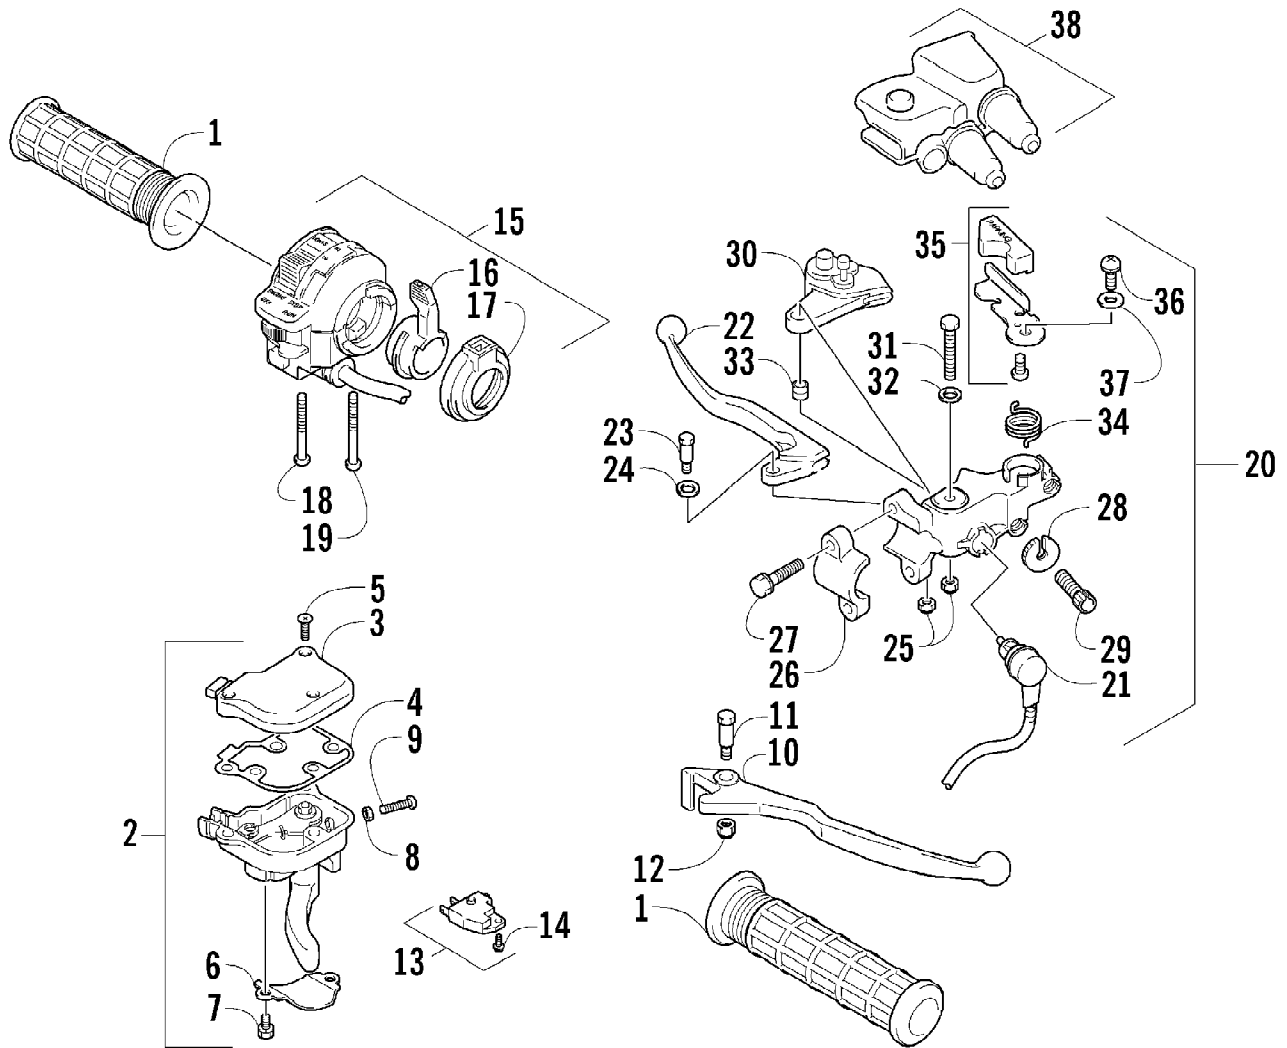

2007 ATV 400 DVX RED (A2007DVI2AUSR)  
CAM CHAIN ASSEMBLY

Page 8 of 105

Ref #	Part Number	Qty	S/P/F	Description
1	3502-032	1	S	Chain, Camshaft Drive
2	3402-848	1		Guide, Cam Chain - No. 1
3	3402-930	1		Guide, Cam Chain - No. 2
4	3402-849	1		Tensioner, Cam Chain
5	3423-561	1		Bolt
6	3423-142	1		Washer
7	3502-019	1		Adjuster, Tensioner - Assembly (inc. 8-10)
8	3402-850	1		Gasket
9	3402-933	1		Plug
10	3402-932	1		Spring
11	3402-137	1		Gasket, Adjuster
12	3004-475	2	S	Bolt
13	3402-929	1		Retainer, Cam Chain Guide No.1
14	3423-018	1		Screw

2007 ATV 400 DVX RED (A2007DVI2AUSR)  
CARBURETOR ASSEMBLY

Page 13 of 105

Ref #	Part Number	Qty	S/P/F	Description
54	4505-147	1		Guide, Cable
55	3423-569	1		O-Ring
56	4505-149	1		Hose
57	0693-784	1		Hose
58	4505-157	1	S	Plug
59	4505-155	1		Sensor Assembly
60	4505-156	1		Screw
61	3004-787	1		Clamp, Drain Hose

2007 ATV 400 DVX RED (A2007DVI2AUSR)  
CLUTCH ASSEMBLY

Page 15 of 105

Ref #	Part Number	Qty	S/P/F	Description
1	3446-394	1		Rod, Clutch Push
2	3402-940	1		Spacer, Primary Driven Gear
3	3402-939	1		Gear, Primary Driven
4	3423-619	1		Washer
5	3446-392	1		Hub, Sleeve
6	3423-688	1		Washer, Lock
7	3423-254	1		Nut
8	3446-395	1		Pin, Clutch Release
9	3402-043	1	/P	Bearing, Pressure Disc
10	3423-774	1		Seat, Washer
11	3423-775	1		Washer
12	3446-360	1		Plate, Drive - No. 2
13	3446-427	7		Plate, Driven
14	3446-359	7		Plate, Drive - No. 1
15	3446-332	1		Plate, Drive
16	3446-393	1		Disc, Pressure
17	3423-848	6	S/P	Spring
18	3423-776	6		Bolt
19	3402-972	1		Bearing, Clutch Release - Lower
20	3446-396	1		Camshaft, Clutch Release
21	3402-973	1		Bearing, Clutch Release - Upper
22	3423-765	1		Washer, Clutch Release
23	3402-974	1		Seal, Clutch Release Arm
24	3402-941	1		Retainer, Clutch Release Oil Seal
25	3402-890	1	S	Stopper, Clutch Release Camshaft
26	3446-361	1		Arm, Clutch Release
27	3423-328	1	S	Bolt, Clutch Release Arm