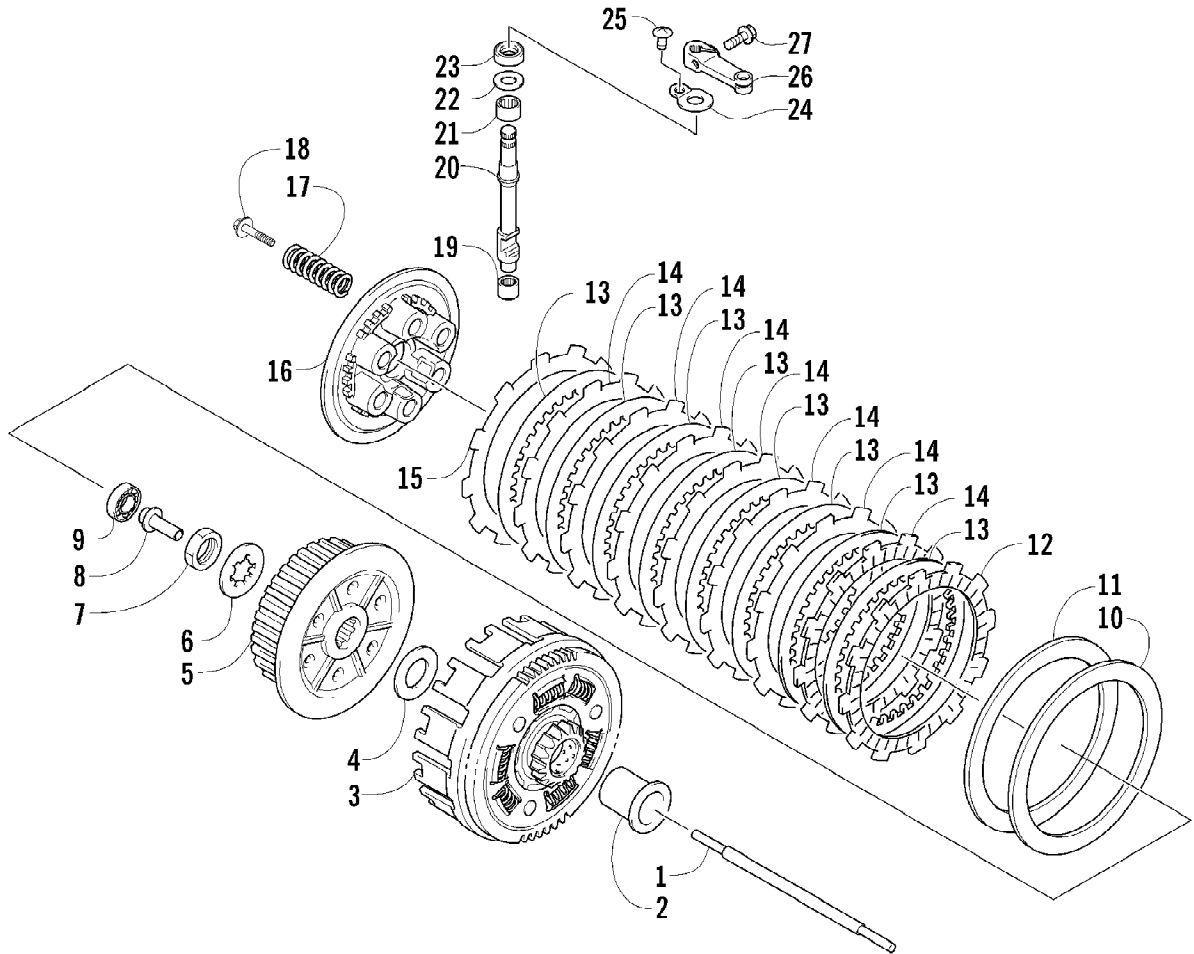

2007 ATV 400 DVX RED (A2007DVI2AUSR)
CLUTCH ASSEMBLY

Page 15 of 105

Ref #	Part Number	Qty	S/P/F	Description
1	3446-394	1		Rod, Clutch Push
2	3402-940	1		Spacer, Primary Driven Gear
3	3402-939	1		Gear, Primary Driven
4	3423-619	1		Washer
5	3446-392	1		Hub, Sleeve
6	3423-688	1		Washer, Lock
7	3423-254	1		Nut
8	3446-395	1		Pin, Clutch Release
9	3402-043	1	/P	Bearing, Pressure Disc
10	3423-774	1		Seat, Washer
11	3423-775	1		Washer
12	3446-360	1		Plate, Drive - No. 2
13	3446-427	7		Plate, Driven
14	3446-359	7		Plate, Drive - No. 1
15	3446-332	1		Plate, Drive
16	3446-393	1		Disc, Pressure
17	3423-848	6	S/P	Spring
18	3423-776	6		Bolt
19	3402-972	1		Bearing, Clutch Release - Lower
20	3446-396	1		Camshaft, Clutch Release
21	3402-973	1		Bearing, Clutch Release - Upper
22	3423-765	1		Washer, Clutch Release
23	3402-974	1		Seal, Clutch Release Arm
24	3402-941	1		Retainer, Clutch Release Oil Seal
25	3402-890	1	S	Stopper, Clutch Release Camshaft
26	3446-361	1		Arm, Clutch Release
27	3423-328	1	S	Bolt, Clutch Release Arm