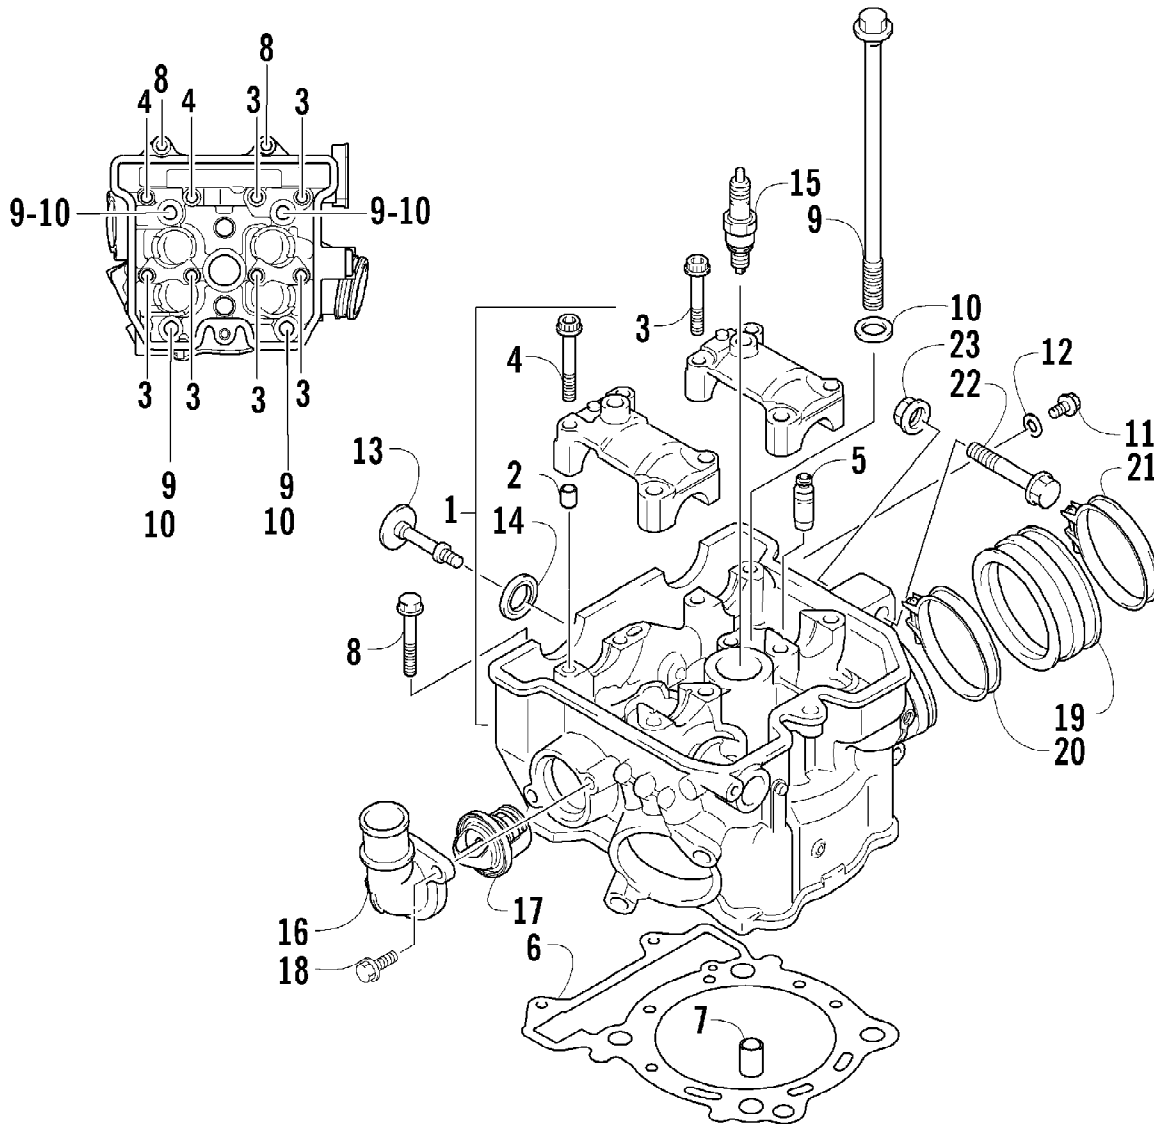

2007 ATV 400 DVX RED (A2007DVI2AUSR)
CYLINDER HEAD ASSEMBLY

2007 ATV 400 DVX RED (A2007DVI2AUSR)
CYLINDER HEAD ASSEMBLY

Page 29 of 105

Ref #	Part Number	Qty	S/P/F	Description
1	3402-839	1		Head, Cylinder - Assembly (inc. 2-4)
2	3423-043	4	/P	Pin
3	3423-611	6	S	Bolt
4	3423-764	2	S	Bolt
5	3402-840	4		Guide, Valve
6	3402-841	1		Gasket, Cylinder Head
7	3423-088	2		Pin, Dowel
8	3423-429	2		Bolt
9	3423-637	4		Bolt
10	3423-675	4		Washer
11	3004-339	1	S/P	Plug, Oil Gallery
12	3003-290	1	/P	Gasket
13	3423-558	1		Bolt
14	3423-559	1		Washer
15	0217-708	1		Spark Plug (NGK CR7E)
16	3413-024	1		Cover, Thermostat
17	3413-025	1		Thermostat
18	3423-328	2	S	Bolt
19	3470-030	1		Pipe, Intake
20	3402-235	1		Clamp, Intake Pipe
21	3402-916	1	S	Clamp, Intake Pipe
22	3423-847	1		Bolt
23	3423-457	1	S	Nut