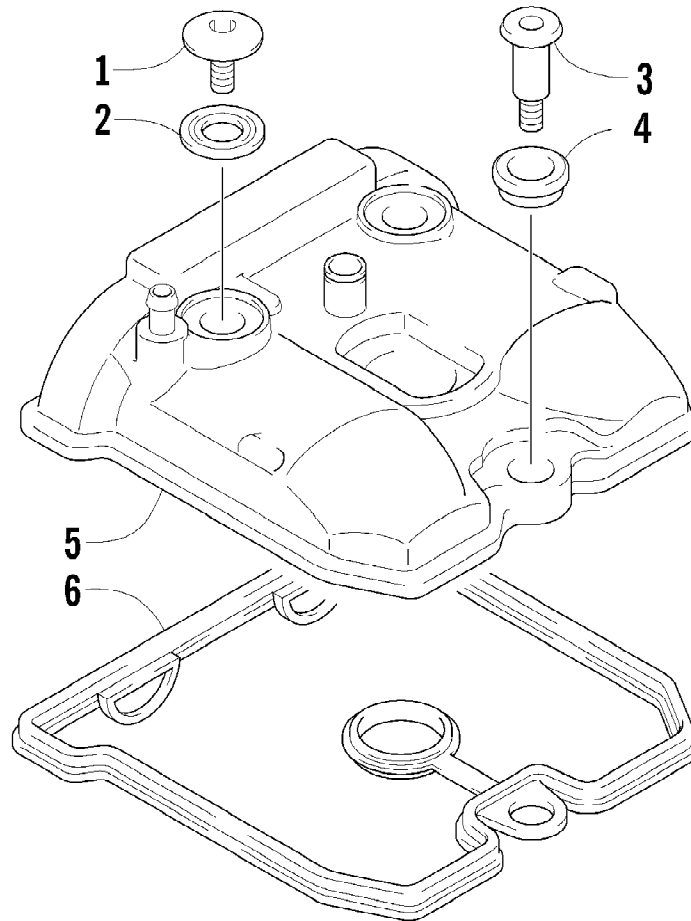

2007 ATV 400 DVX RED (A2007DVI2AUSR)
CYLINDER HEAD COVER

2007 ATV 400 DVX RED (A2007DVI2AUSR)
CYLINDER HEAD COVER

Page 31 of 105

Ref #	Part Number	Qty	S/P/F	Description
1	3423-646	2		Bolt
2	3423-680	2		Washer
3	3423-647	1		Bolt
4	3423-560	1		Cushion
5	3403-016	1		Cover, Cylinder Head
6	3402-843	1		Gasket