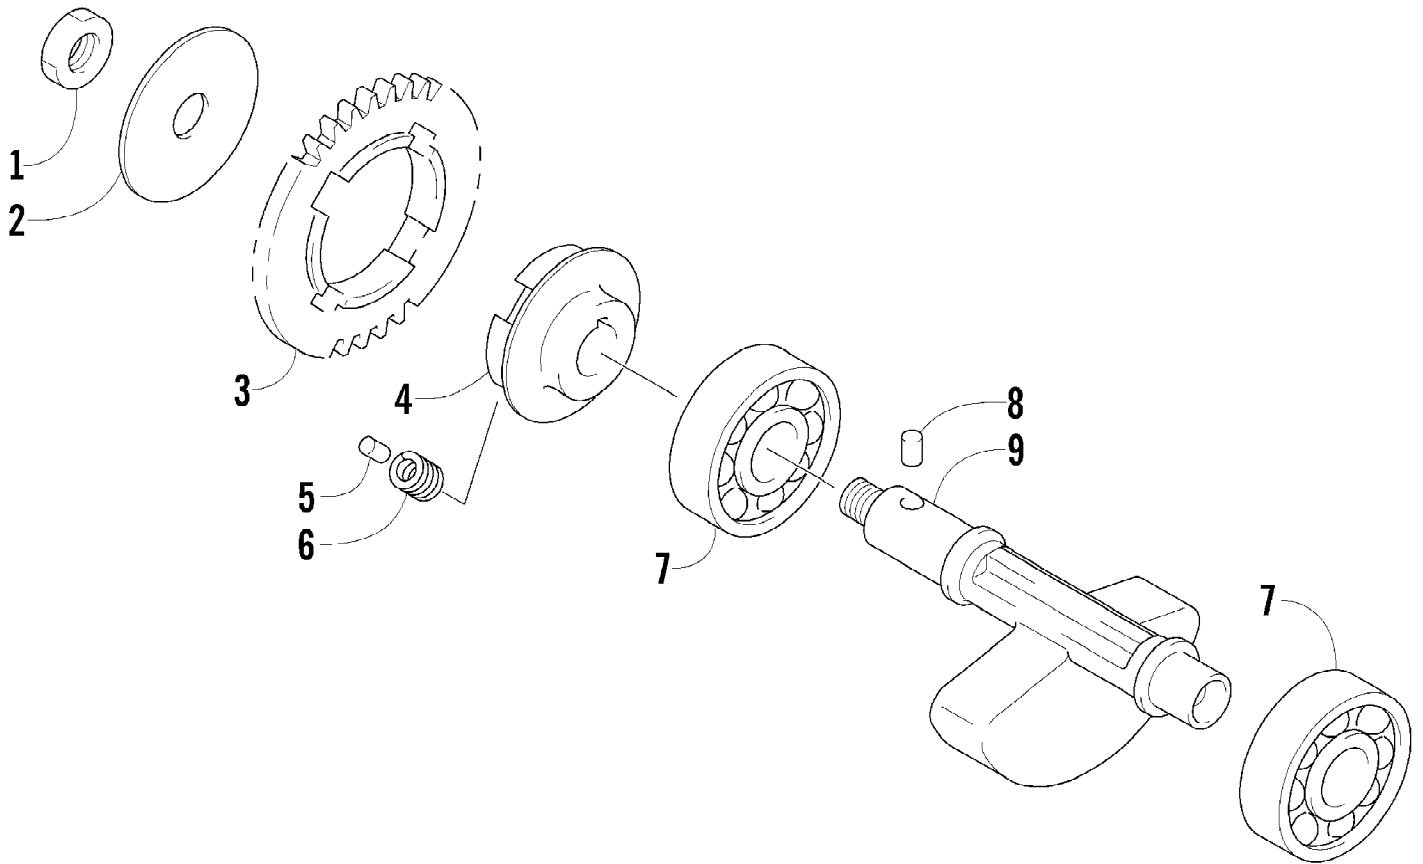

2007 ATV 400 DVX RED (A2007DVI2AUSR)
CRANK BALANCER ASSEMBLY

2007 ATV 400 DVX RED (A2007DVI2AUSR)
CRANK BALANCER ASSEMBLY

Page 19 of 105

Ref #	Part Number	Qty	S/P/F	Description
1	3423-666	1		Nut
2	3423-698	1		Washer
3	3406-137	1		Gear, Driven
4	3406-138	1	/P	Race, Driven Gear - Inner
5	3423-106	2	/P	Pin, Driven Gear
6	3402-090	4		Spring, Driven Gear
7	3402-900	2		Bearing
8	3423-047	1		Pin, Inner Driven Gear Race
9	3402-925	1		Balancer, Crank