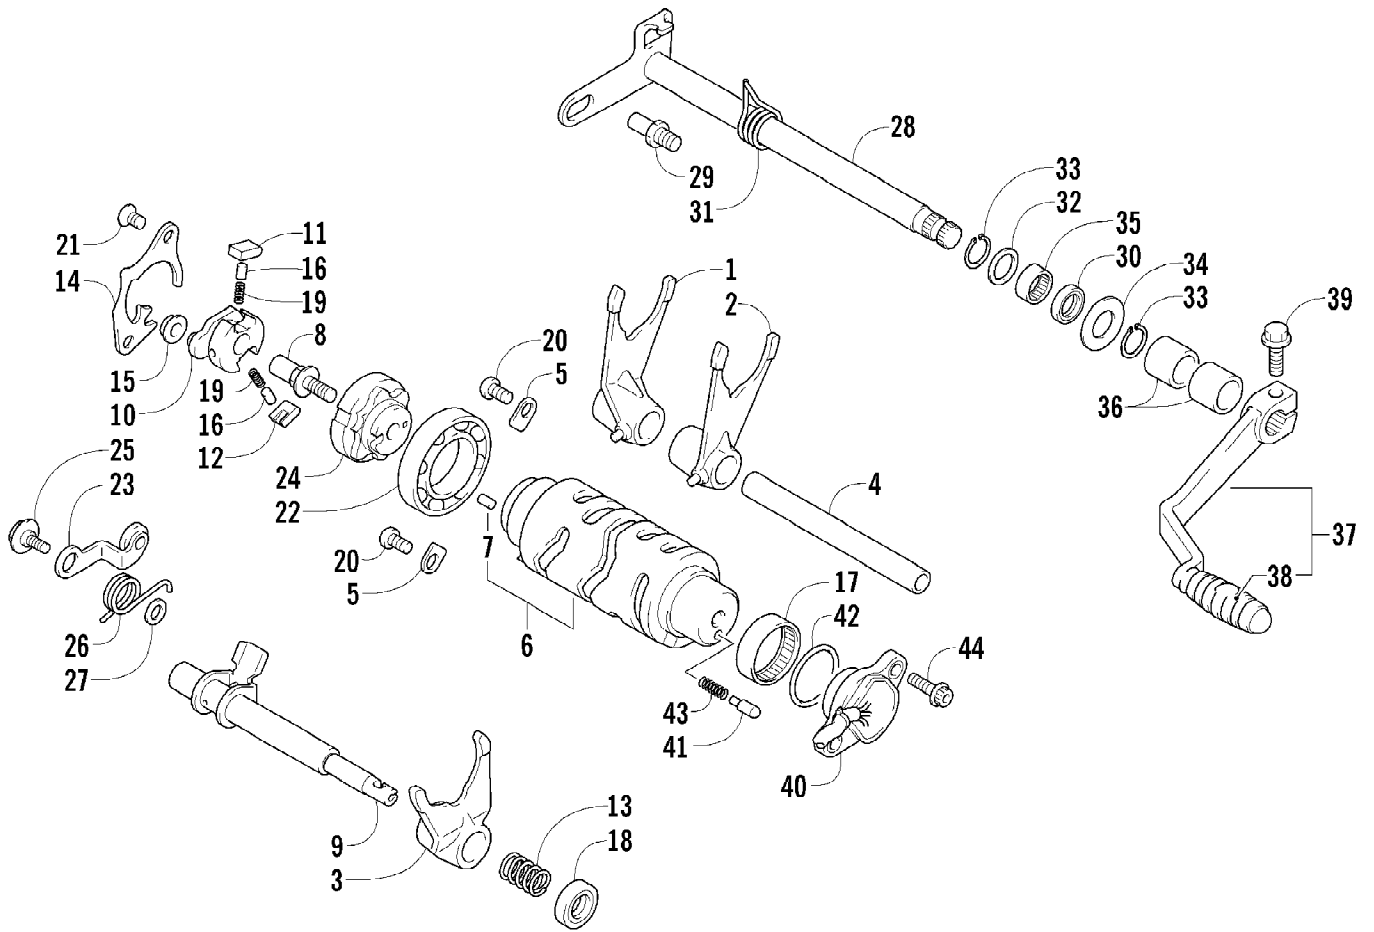

2007 ATV 400 DVX RED (A2007DVI2AUSR)
GEAR SHIFTING ASSEMBLY

2007 ATV 400 DVX RED (A2007DVI2AUSR)
GEAR SHIFTING ASSEMBLY

Page 55 of 105

Ref #	Part Number	Qty	S/P/F	Description
1	3446-397	1		Fork, Gear Shift - No. 1
2	3446-398	1		Fork, Gear Shift - No. 2
3	3446-399	1		Fork, Gear Shift - No. 3
4	3402-958	1		Shaft, Gear Fork - No. 1
5	3446-031	2	/P	Retainer, Shift Cam Bearing
6	3402-953	1		Cam, Gear Shift (inc. 7)
7	3423-114	1	/P	Pin, Shift Cam
8	3446-369	1		Pin, Shift
9	3446-370	1		Shaft, Reverse Lock
10	3402-954	1		Shifter, Gear Shift Cam
11	3446-371	1		Pawl, Gear Shift - No. 1
12	3446-372	1		Pawl, Gear Shift - No. 2
13	3446-373	1		Spring, Reverse Lock
14	3402-955	1		Lifter, Gear Shift Pawl
15	3402-132	1		Roller, Gear Cam Shifter
16	3423-708	2		Pin, Shift Pawl
17	3402-907	1		Bearing, Shift Cam - Left
18	3402-911	1		Seal, Reverse Lock
19	3446-389	2		Spring, Shift Pawl Return
20	3423-370	2		Screw, Shift Cam Bearing
21	3423-018	2		Screw, Shift Pawl Lifter
22	3402-186	1	/P	Bearing, Shift Cam - Right
23	3402-956	1		Stopper, Shift Cam
24	3402-957	1		Plate, Shift Cam Stopper
25	3423-652	1		Bolt, Cam Stopper Arm
26	3446-374	1		Spring, Shift Cam
27	3423-615	1		Washer, Shift Cam
28	3402-959	1		Shaft, Gear Shift
29	3402-960	1		Stopper, Gear Shift Arm
30	3402-068	1	/P	Seal, Oil - Gear Shift Shaft
31	3446-390	1		Spring, Gear Shift Shaft Return
32	3423-700	1		Washer, Gear Shaft
33	3423-546	2		Circlip, Gear Shaft
34	3423-678	1		Washer
35	3402-385	1		Bearing
36	3423-695	2		Spacer
37	3446-418	1		Lever, Gear Shift (inc. 38)
38	3446-376	1		Rubber, Gear Shift Lever
39	3004-341	1	S/P	Bolt, Gear Shift Lever
40	3509-006	1		Base Assembly
41	3423-044	2		Contact
42	3423-273	1		O-Ring
43	3402-087	2		Spring
44	3423-418	2		Bolt