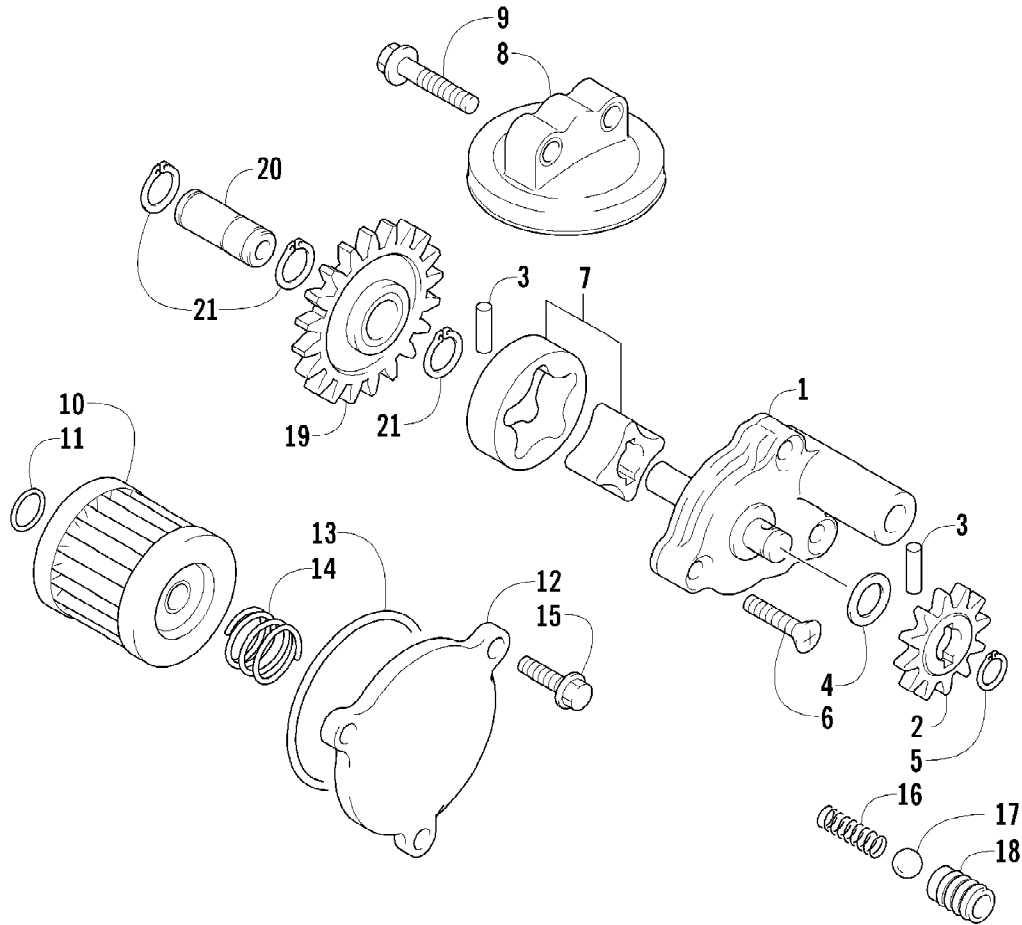

2007 ATV 400 DVX RED (A2007DVI2AUSR)
OIL PUMP ASSEMBLY

2007 ATV 400 DVX RED (A2007DVI2AUSR)
OIL PUMP ASSEMBLY

Page 67 of 105

Ref #	Part Number	Qty	S/P/F	Description
1	3502-020	1		Pump, Oil - Assembly
2	3402-881	1		Gear, Driven
3	3423-046	2		Pin
4	3423-443	1		Washer
5	3423-184	1	S	Circlip
6	3004-520	3	S/P	Screw
7	3502-022	1		Rotor Set, Oil Pump
8	3502-023	1		Strainer, Oil Pump
9	3004-376	2	S/P	Bolt
10	3470-008	1		Filter, Oil
11	3423-270	1		O-Ring
12	3402-885	1		Cap, Oil Filter
13	3423-277	1		O-Ring
14	3402-238	1		Spring
15	3423-328	3	S	Bolt
16	3402-917	1		Spring
17	3402-891	1		Ball
18	3402-883	1		Seat, Oil Check Valve
19	3402-935	1		Gear, Idle - Oil Pump
20	3402-936	1		Shaft
21	3423-358	2	S	Circlip