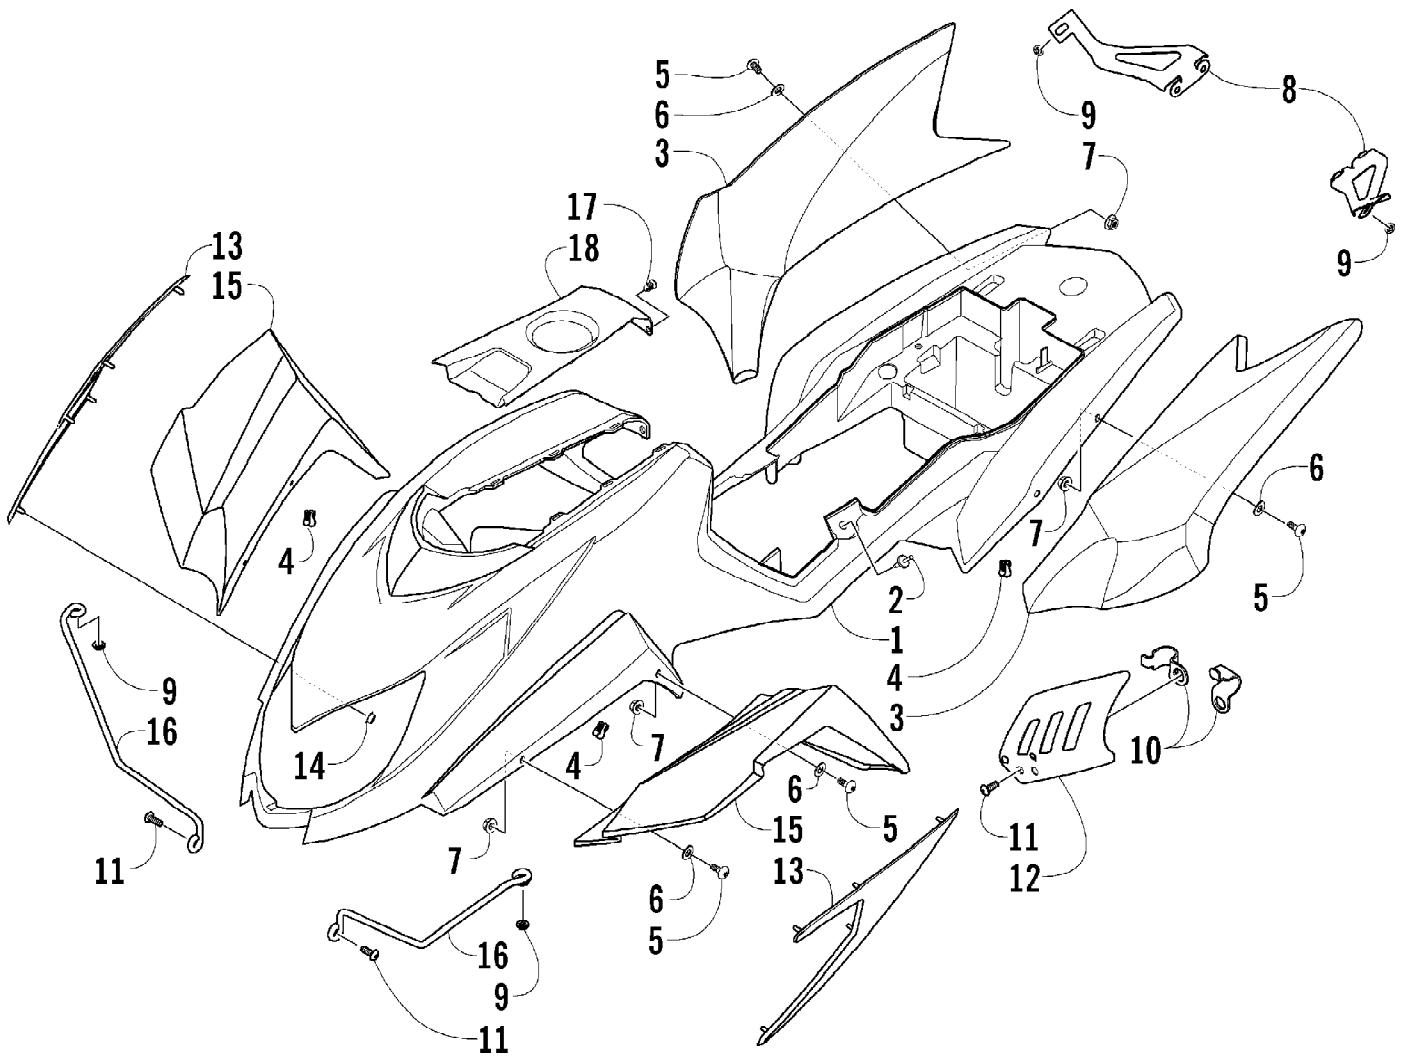

2007 ATV 400 DVX RED (A2007DVI2AUSR)  
AIR CLEANER ASSEMBLY

Page 2 of 105

Ref #	Part Number	Qty	S/P/F	Description
1	3470-032	1		Cleaner, Air - Assembly (inc. 2-17)
2	3470-014	1		Filter
3	3470-015	1		Holder
4	3470-016	1		Stopper, Holder
5	0693-505	1		Screw
6	3470-026	1		Tube, Outlet
7	3470-025	1		Fitting, Elbow
8	3402-334	1		Plug, Breather
9	3423-313	2		Clip
10	3423-727	1		Clamp, Tube
11	3423-726	1		Clamp, Tube
12	3470-017	1		Trap, Flame
13	3470-012	1	S	Cap, Air Cleaner (inc. 14)
14	3470-013	1		Gasket
15	3470-027	1		Joint, Inlet
16	3470-028	1		Duct, Inlet
17	3423-503	1		Clamp
18	3004-377	1	S/P	Screw, Cap
19	3004-507	2	S	Screw, Cap

2007 ATV 400 DVX RED (A2007DVI2AUSR)  
BATTERY ASSEMBLY

Page 4 of 105

Ref #	Part Number	Qty	S/P/F	Description
1	3445-034	1	/P	Battery
2	3406-003	1		Protector
3	3445-036	1	S	Protector
4	3445-037	1		Protector
5	3445-035	1		Protector, Battery
6	3445-039	1		Cable, Starter Motor/Starter Relay (inc. 7)
7	3545-018	1		Cap, Terminal
8	3445-040	1		Cable, Battery/Starter Relay (inc. 9)
9	3445-019	1		Cap, Terminal
10	3445-041	1		Cable, Battery/Ground

2007 ATV 400 DVX RED (A2007DVI2AUSR)  
CAM CHAIN ASSEMBLY

Page 8 of 105

Ref #	Part Number	Qty	S/P/F	Description
1	3502-032	1	S	Chain, Camshaft Drive
2	3402-848	1		Guide, Cam Chain - No. 1
3	3402-930	1		Guide, Cam Chain - No. 2
4	3402-849	1		Tensioner, Cam Chain
5	3423-561	1		Bolt
6	3423-142	1		Washer
7	3502-019	1		Adjuster, Tensioner - Assembly (inc. 8-10)
8	3402-850	1		Gasket
9	3402-933	1		Plug
10	3402-932	1		Spring
11	3402-137	1		Gasket, Adjuster
12	3004-475	2	S	Bolt
13	3402-929	1		Retainer, Cam Chain Guide No.1
14	3423-018	1		Screw