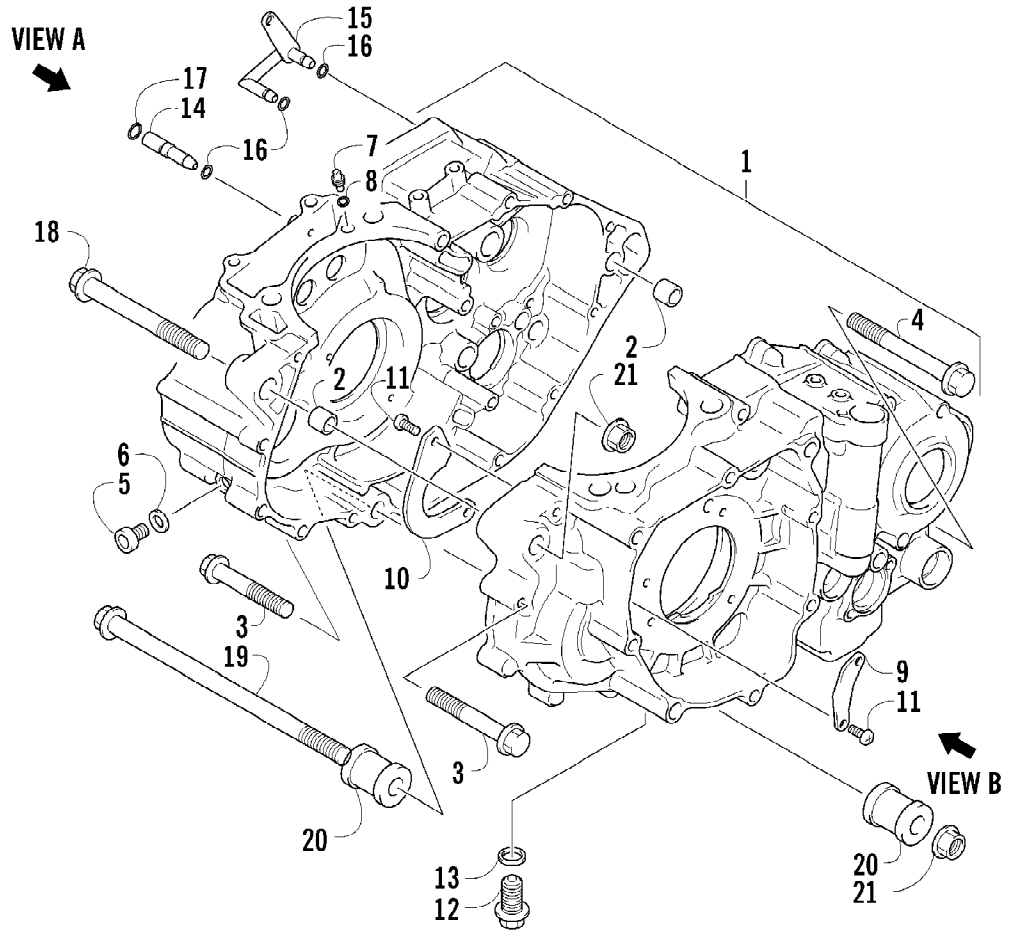

2007 ATV 400 DVX RED (A2007DVI2AUSR)
CRANKCASE ASSEMBLY

2007 ATV 400 DVX RED (A2007DVI2AUSR)
CRANKCASE ASSEMBLY

Page 21 of 105

Ref #	Part Number	Qty	S/P/F	Description
	0462-039	1		Complete Engine Assembly (ELTZ400K)
1	3502-028	1		Crankcase Set (inc. 2-11)
2	3423-088	2		Pin, Dowel
3	3423-098	7	S	Bolt
4	3423-097	8		Bolt
5	3423-706	1		Plug, Oil Gallery
6	3402-894	1		Gasket
7	3402-918	1		Jet, Oil Gallery
8	3423-051	1		O-Ring
9	3402-919	1		Separator, Oil - No. 1
10	3402-920	1		Separator, Oil - No. 2
11	3423-435	4		Screw, Separator
12	3402-404	1		Plug, Oil Drain
13	3402-011	1		Gasket
14	3446-391	1		Pipe, Oil - Inner - No. 1
15	3446-356	1		Pipe, Oil - Inner - No. 2
16	3423-709	3		O-Ring
17	3423-710	1		O-Ring
18	3005-514	1		Bolt
19	3423-391	1		Bolt
20	3423-737	2		Spacer, Engine Mounting
21	3423-457	2	S	Nut