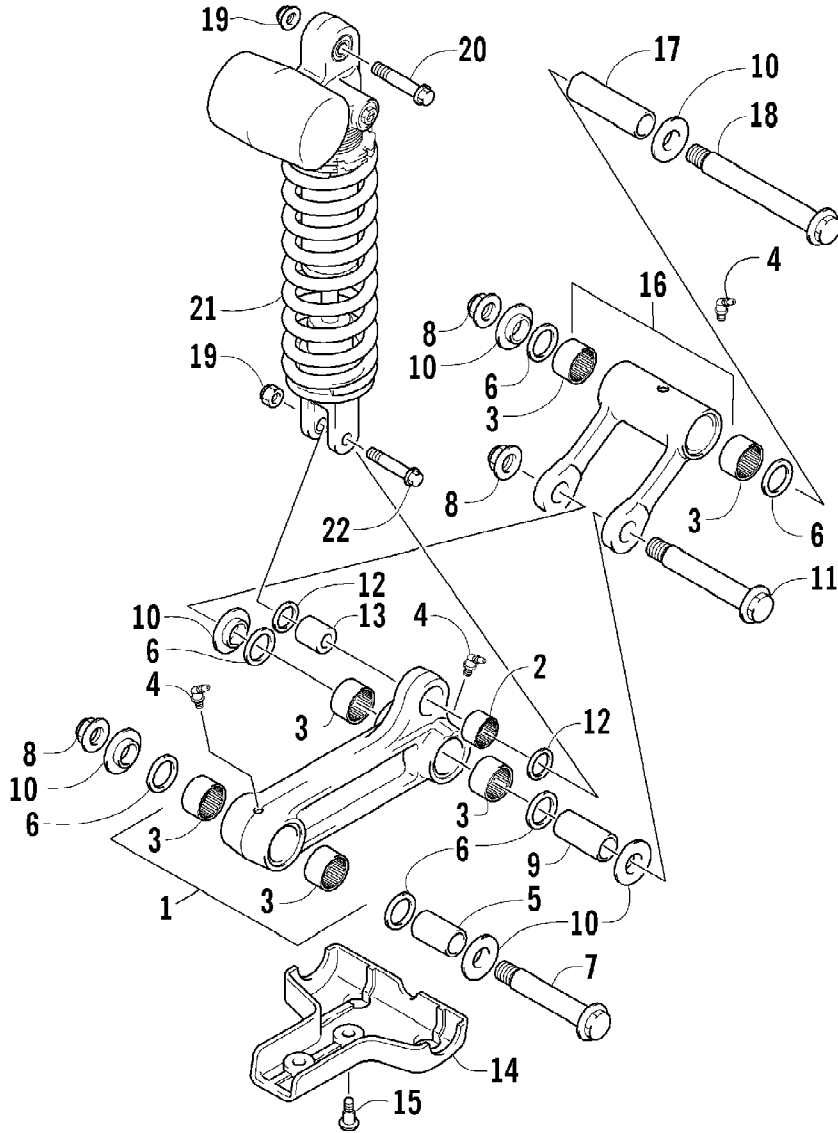

2007 ATV 400 DVX RED (A2007DVI2AUSR)
REAR SUSPENSION ASSEMBLY

2007 ATV 400 DVX RED (A2007DVI2AUSR)
REAR SUSPENSION ASSEMBLY

Ref #	Part Number	Qty	S/P/F	Description
1	3406-061	1		Arm, Front (inc. 2 and four No. 3)
2	3406-095	1		Bearing
3	3406-096	6	/P	Bearing
4	3423-626	3		Fitting, Grease
5	3406-060	1		Spacer
6	3406-063	6		Seal, Dust
7	3423-591	1		Bolt
8	3423-670	3		Nut
9	3406-065	1		Spacer
10	3406-066	6		Spacer
11	3423-590	1		Bolt
12	3406-100	2		Seal
13	3406-068	1		Spacer, Rear
14	3406-067	1		Guard, Front Arm
15	3423-662	2		Screw
16	3406-163	1		Arm, Rear (inc. two No. 3)
17	3406-064	1		Spacer
18	3423-589	1		Bolt
19	3423-457	2	S	Nut
20	3423-588	1		Bolt, Upper
21	3406-158	1		Shock Assembly - Rear
22	3423-856	1		Bolt, Lower