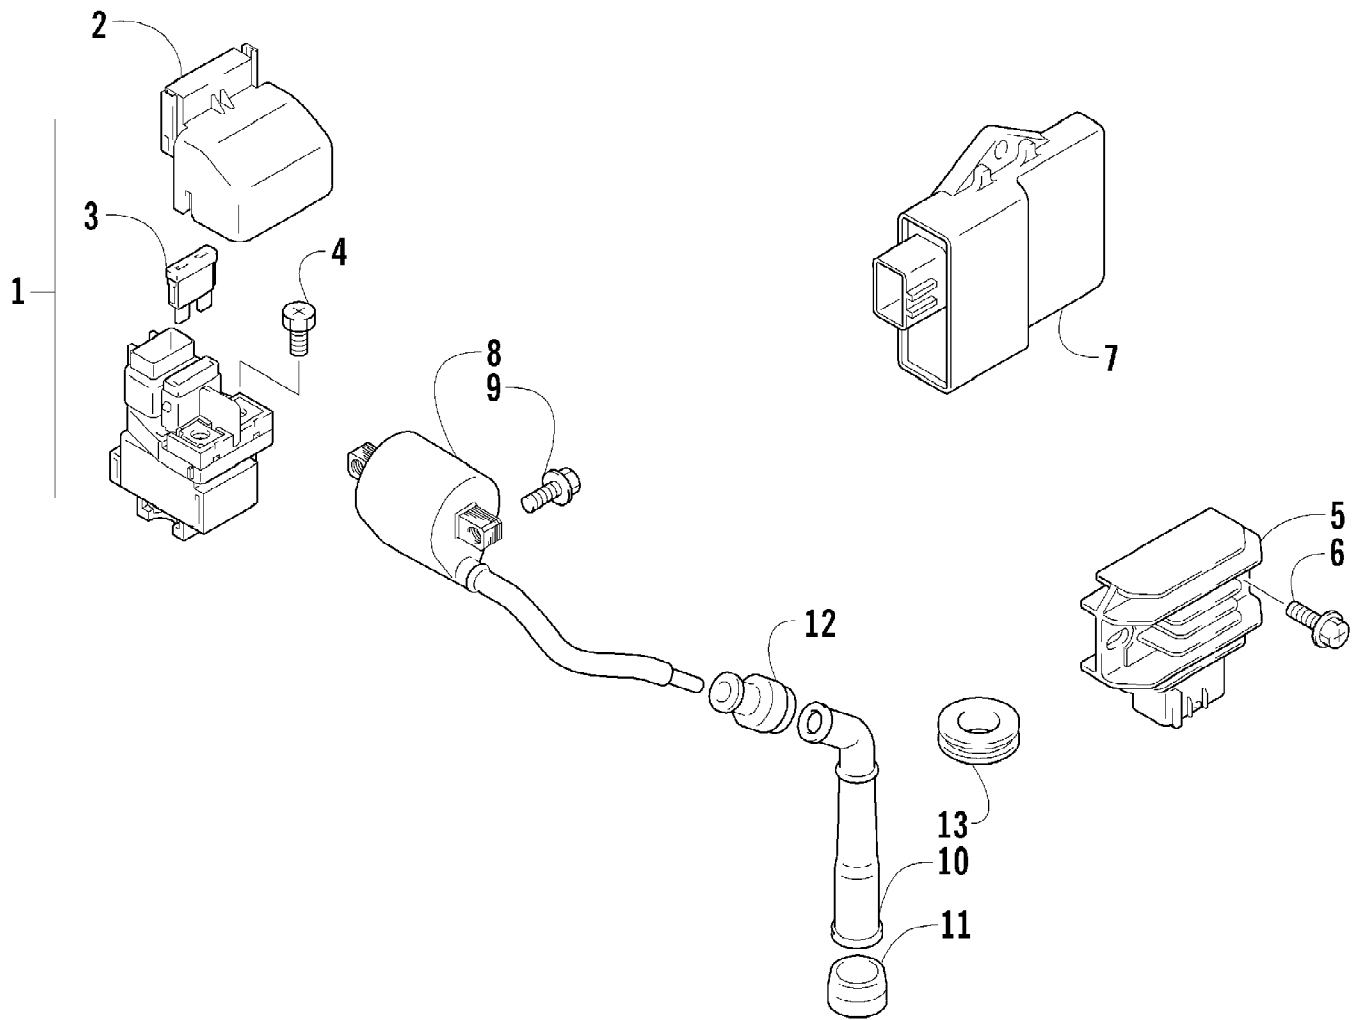

2007 ATV 400 DVX RED (A2007DVI2AUSR)
ELECTRICAL ASSEMBLY

Page 35 of 105

Ref #	Part Number	Qty	S/P/F	Description
1	3409-025	1		Relay, Starter (inc. 2-3)
2	3409-038	1		Cover, Starter Relay
3	3530-044	1		Fuse - 20 Amp
4	3423-020	2	/P	Bolt, Starter Motor
5	3409-027	1	S	Rectifier
6	0693-982	2		Bolt
7	3409-043	1		CDI
8	3530-027	1		Coil, Ignition
9	3004-377	1	S/P	Bolt
10	3409-029	1		Cap, Spark Plug
11	3409-031	1		Cover, Spark Plug Cap
12	3430-009	1	/P	Seal, High Tension Wire
13	3409-030	1		Seal, Spark Plug Cap