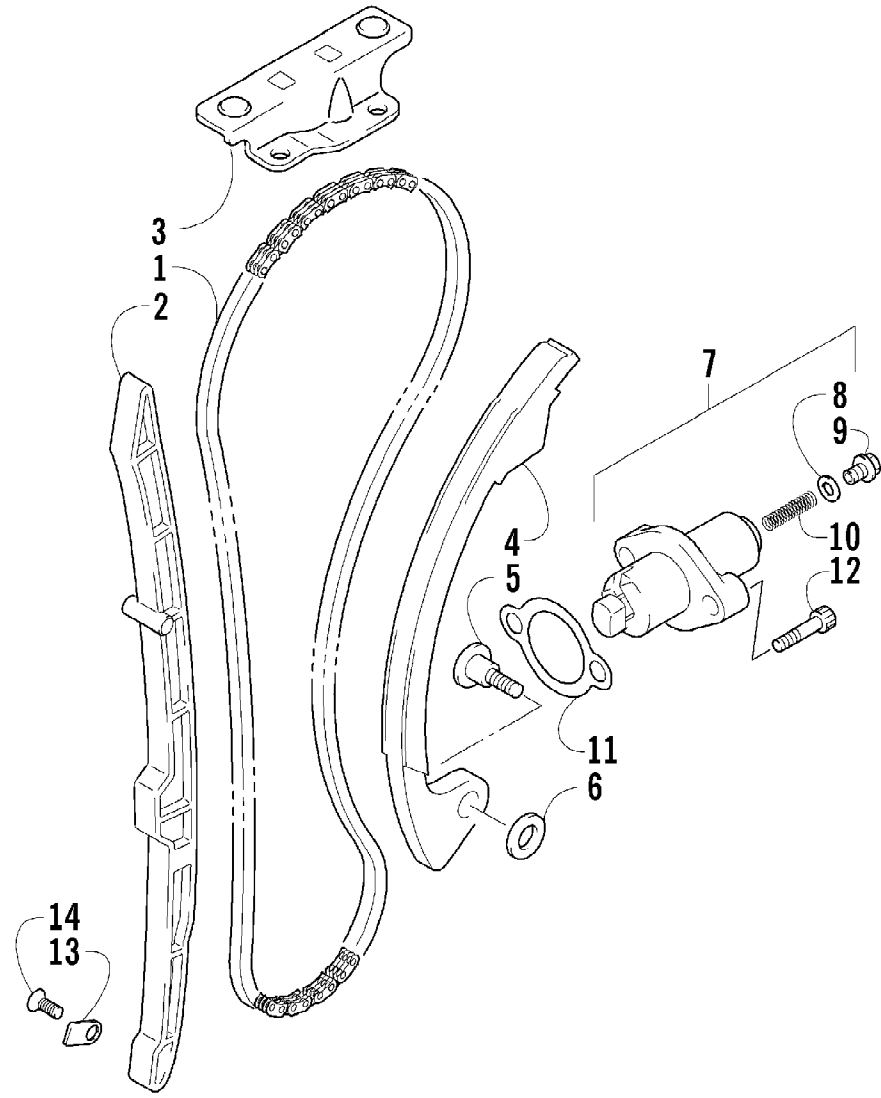

2007 ATV 400 DVX RED (A2007DVI2AUSR)  
BATTERY ASSEMBLY

Page 4 of 105

Ref #	Part Number	Qty	S/P/F	Description
1	3445-034	1	/P	Battery
2	3406-003	1		Protector
3	3445-036	1	S	Protector
4	3445-037	1		Protector
5	3445-035	1		Protector, Battery
6	3445-039	1		Cable, Starter Motor/Starter Relay (inc. 7)
7	3545-018	1		Cap, Terminal
8	3445-040	1		Cable, Battery/Starter Relay (inc. 9)
9	3445-019	1		Cap, Terminal
10	3445-041	1		Cable, Battery/Ground

2007 ATV 400 DVX RED (A2007DVI2AUSR)  
BODY PANEL ASSEMBLY

Page 6 of 105

Ref #	Part Number	Qty	S/P/F	Description
1	2506-457	1		Panel, Body
2	0423-494	2		Rivet, Reinstallable
3	1406-451	1		Fender, Rear - Right
3	1406-452	1		Fender, Rear - Left
4	0423-459	4		Clip, Mounting
5	8476-616	12		Screw, Machine
6	8050-212	12	/P	Washer
7	0624-250	12		Nut, Lock
8	1506-306	1		Bracket, Mounting - Rear Fender - Right
8	1506-305	1		Bracket, Mounting - Rear Fender - Left
9	0423-357	4		Nut, Stamped
10	1506-410	4		Clamp, Foot Guard
11	0423-419	6		Screw, Machine
12	1506-411	1		Guard, Foot - Right
12	1506-412	1		Guard, Foot - Left
13	1406-447	1		Panel, Trim - Right
13	1406-448	1		Panel, Trim - Left
14	0423-489	10		Nut, Stamped
15	1406-449	1		Fender, Front - Right
15	1406-450	1		Fender, Front - Left
16	1506-301	1		Bracket, Mounting - Front Fender - Right
16	1506-302	1		Bracket, Mounting - Front Fender - Left
17	0623-269	2		Clip, Retaining
18	2506-461	1		Cover, Tank

2007 ATV 400 DVX RED (A2007DVI2AUSR)  
CAM CHAIN ASSEMBLY

Page 8 of 105

Ref #	Part Number	Qty	S/P/F	Description
1	3502-032	1	S	Chain, Camshaft Drive
2	3402-848	1		Guide, Cam Chain - No. 1
3	3402-930	1		Guide, Cam Chain - No. 2
4	3402-849	1		Tensioner, Cam Chain
5	3423-561	1		Bolt
6	3423-142	1		Washer
7	3502-019	1		Adjuster, Tensioner - Assembly (inc. 8-10)
8	3402-850	1		Gasket
9	3402-933	1		Plug
10	3402-932	1		Spring
11	3402-137	1		Gasket, Adjuster
12	3004-475	2	S	Bolt
13	3402-929	1		Retainer, Cam Chain Guide No.1
14	3423-018	1		Screw