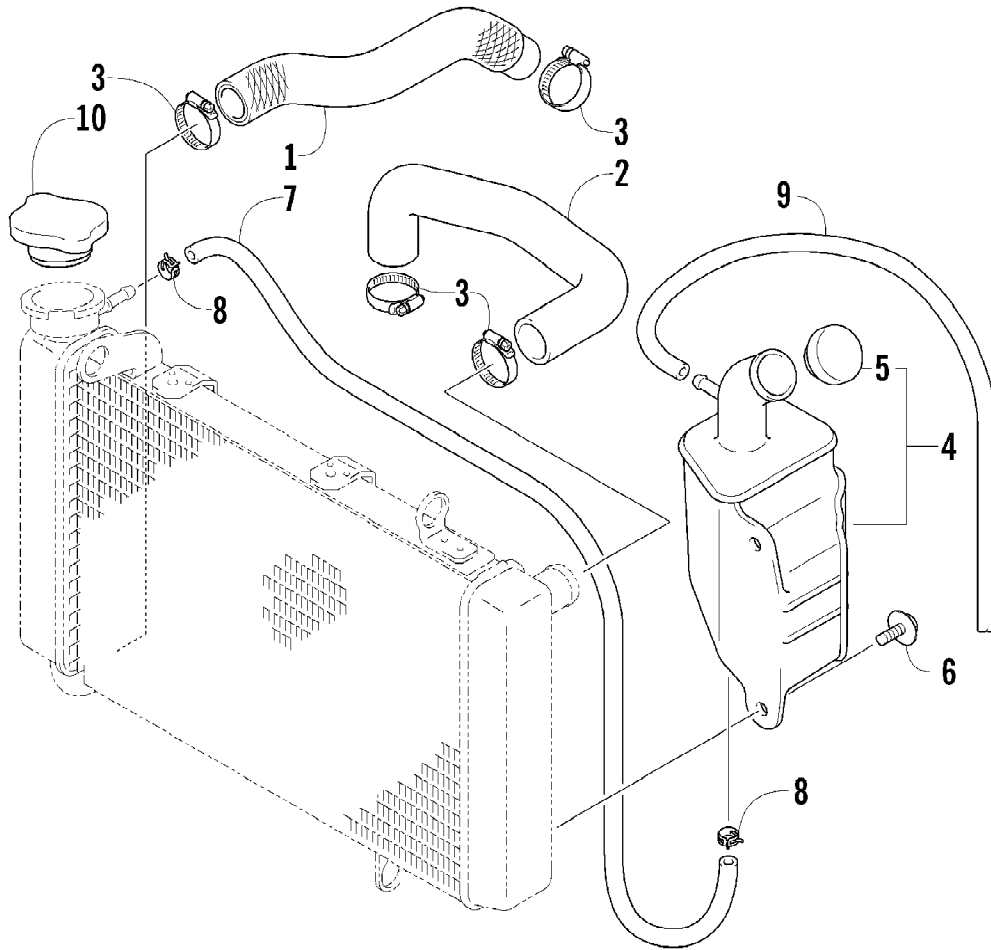

2007 ATV 400 DVX RED (A2007DVI2AUSR)
RADIATOR HOSE ASSEMBLY

2007 ATV 400 DVX RED (A2007DVI2AUSR)
RADIATOR HOSE ASSEMBLY

Page 73 of 105

Ref #	Part Number	Qty	S/P/F	Description
1	3413-029	1		Hose, Radiator Inlet
2	3413-030	1		Hose, Radiator Outlet
3	3006-324	4		Clamp
4	3413-031	1		Reservoir (inc. 5)
5	3413-032	1		Cap, Reservoir
6	3423-654	2		Screw
7	3413-034	1		Hose, Inlet
8	3423-480	2		Clip
9	3413-033	1		Hose, Overflow
10	3413-027	1		Cap