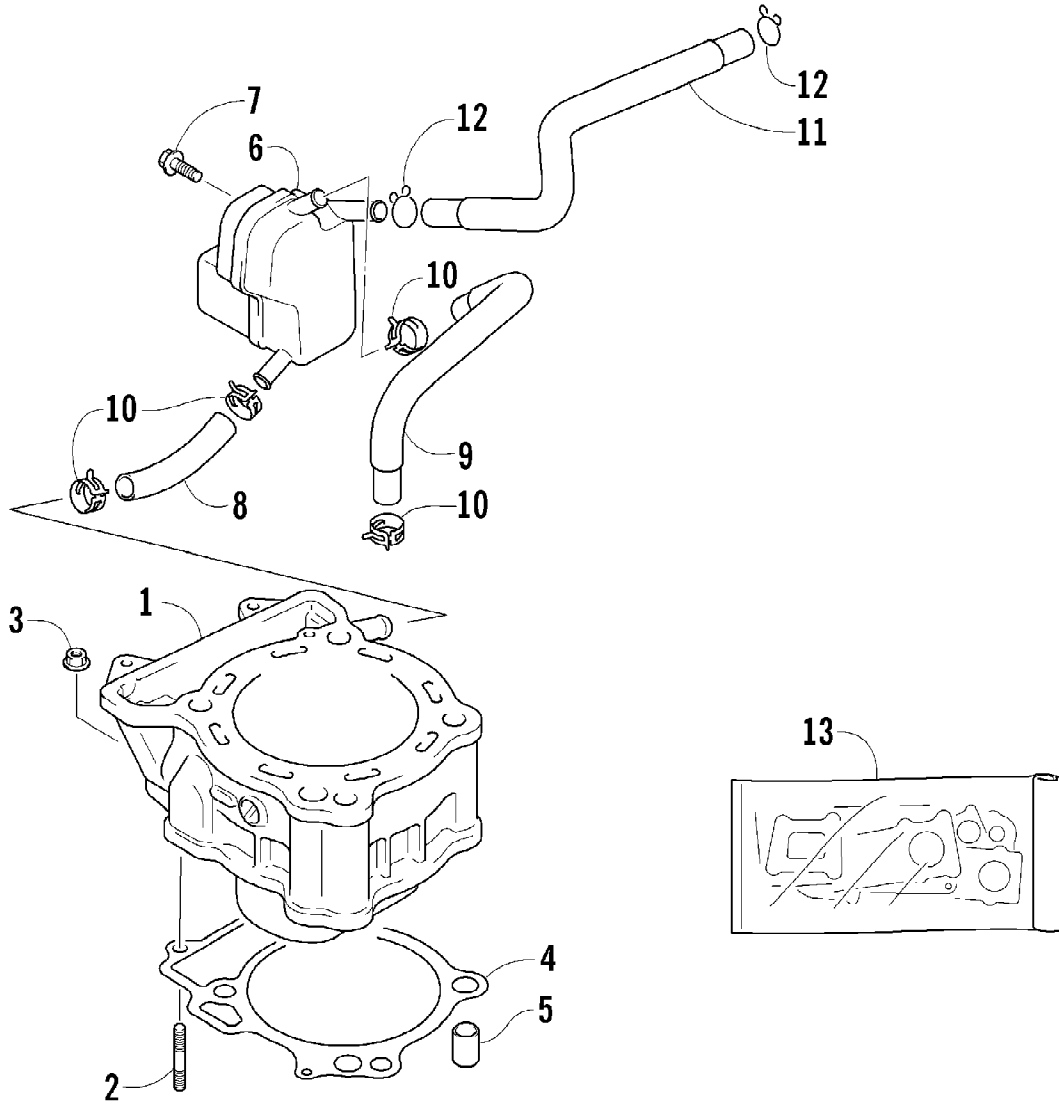

2007 ATV 400 DVX RED (A2007DVI2AUSR)
CYLINDER ASSEMBLY

2007 ATV 400 DVX RED (A2007DVI2AUSR)
CYLINDER ASSEMBLY

Page 27 of 105

Ref #	Part Number	Qty	S/P/F	Description
1	3402-844	1		Cylinder
2	3423-089	2	S	Bolt, Stud
3	3004-488	2	S/P	Nut
4	3402-845	1		Gasket, Cylinder
5	3423-088	2		Pin, Dowel
6	3502-010	1		Tank, Oil Return
7	3423-600	1		Bolt
8	3406-002	1		Hose, Breather
9	3410-013	1		Hose, Breather
10	3006-855	4		Clamp, Hose
11	3410-014	1		Hose, Breather
12	3423-724	2		Clamp, Hose
13	3403-013	1	/P	Gasket Set