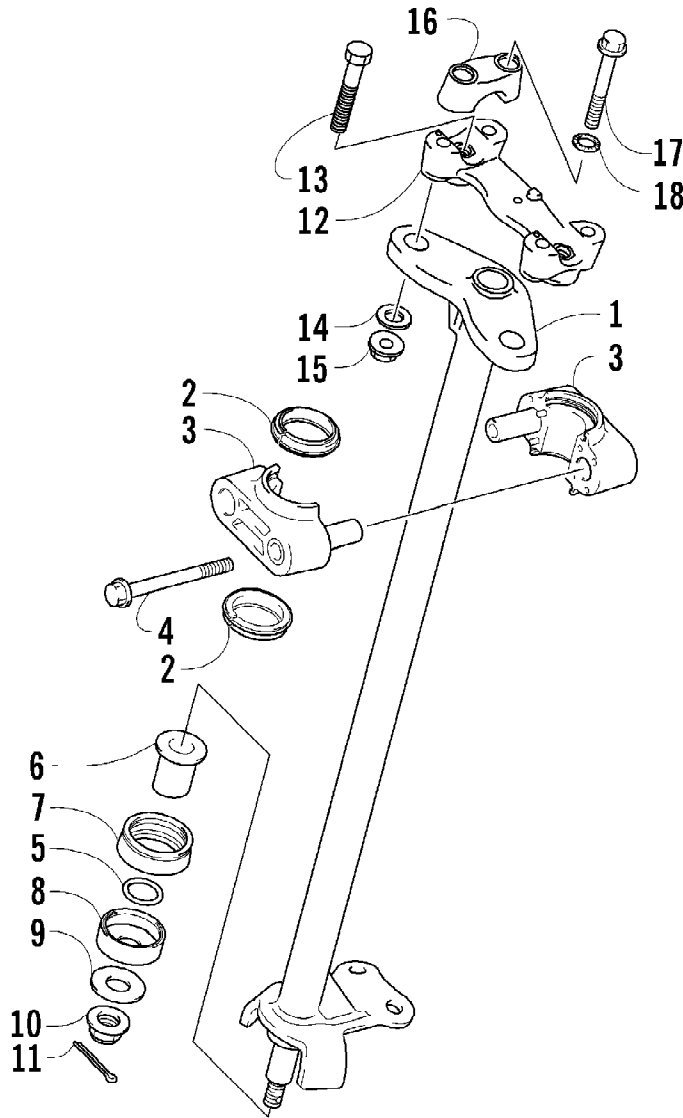

2007 ATV 400 DVX RED (A2007DVI2AUSR)
STEERING POST ASSEMBLY

2007 ATV 400 DVX RED (A2007DVI2AUSR)
STEERING POST ASSEMBLY

Page 95 of 105

Ref #	Part Number	Qty	S/P/F	Description
1	3405-046	1	S	Post, Steering
2	3405-014	2		Seal, Dust - Steering Post Holder
3	3405-013	2	/P	Holder, Steering Post
4	3423-602	2		Bolt
5	3423-055	1		O-Ring
6	3405-038	1		Bushing, Steering Post
7	3405-047	1	S	Seal, Dust - Steering Post -Upper
8	3405-057	1	/P	Seal, Dust - Steering Post - Lower
9	3423-676	1		Washer
10	3423-624	1		Nut
11	3423-607	1	S	Pin, Cotter
12	3405-050	1		Clamp, Handlebar - Lower
13	3423-781	2		Bolt, Handle Holder
14	3423-782	2		Washer, Handle Holder
15	3423-341	2		Nut
16	3405-049	2		Clamp, Handlebar - Upper
17	3004-498	4	S	Bolt
18	3423-682	4		Washer