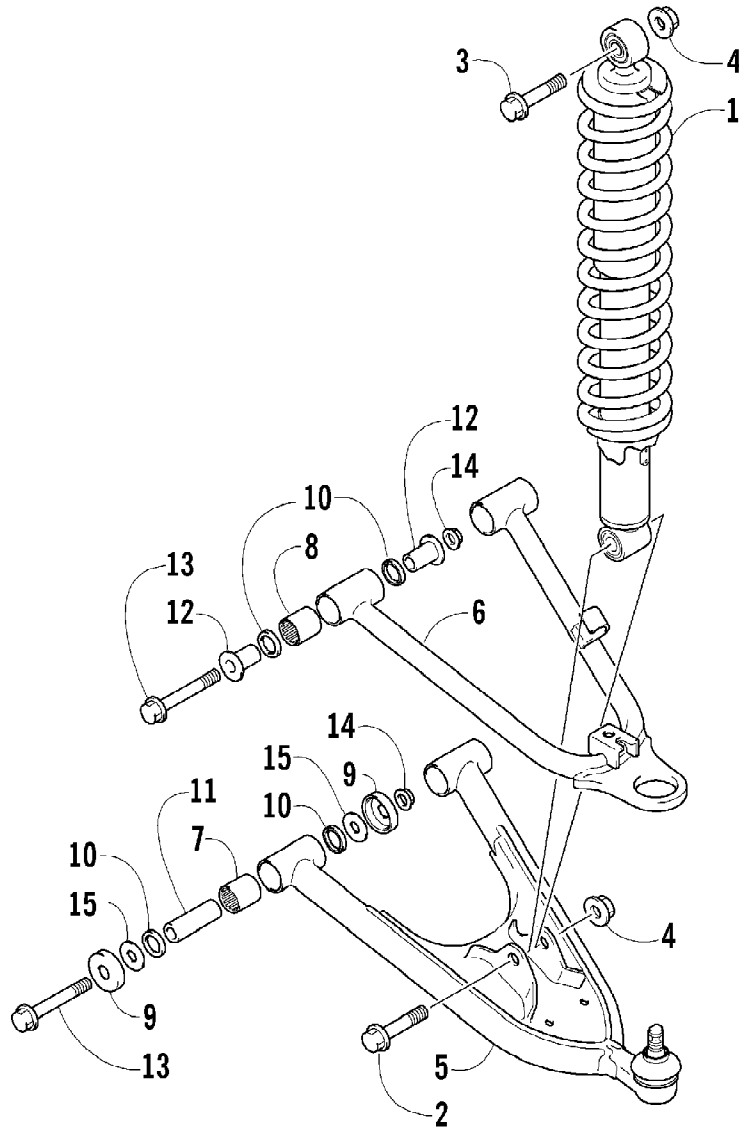

2007 ATV 400 DVX RED (A2007DVI2AUSR)
FRONT SUSPENSION ASSEMBLY

2007 ATV 400 DVX RED (A2007DVI2AUSR)
FRONT SUSPENSION ASSEMBLY

Ref #	Part Number	Qty	S/P/F	Description
1	3405-051	2		Shock Assembly - Front
2	3423-641	2		Bolt
3	3423-640	2		Bolt
4	3423-457	4	S	Nut
5	3405-052	1	/P	A-Arm - Lower Right
5	3405-053	1		A-Arm - Lower Left
6	3405-054	1		A-Arm - Upper Right
6	3405-055	1		A-Arm - Upper Left
7	3406-093	4		Bearing
8	3406-094	4		Bearing
9	3405-020	8		Seal, Dust - Lower A-Arm
10	3406-101	16		Seal, Dust - Inner
11	3406-112	4		Spacer
12	3406-111	8		Spacer
13	3423-634	8		Bolt
14	3423-457	8	S	Nut
15	3423-617	8		Washer