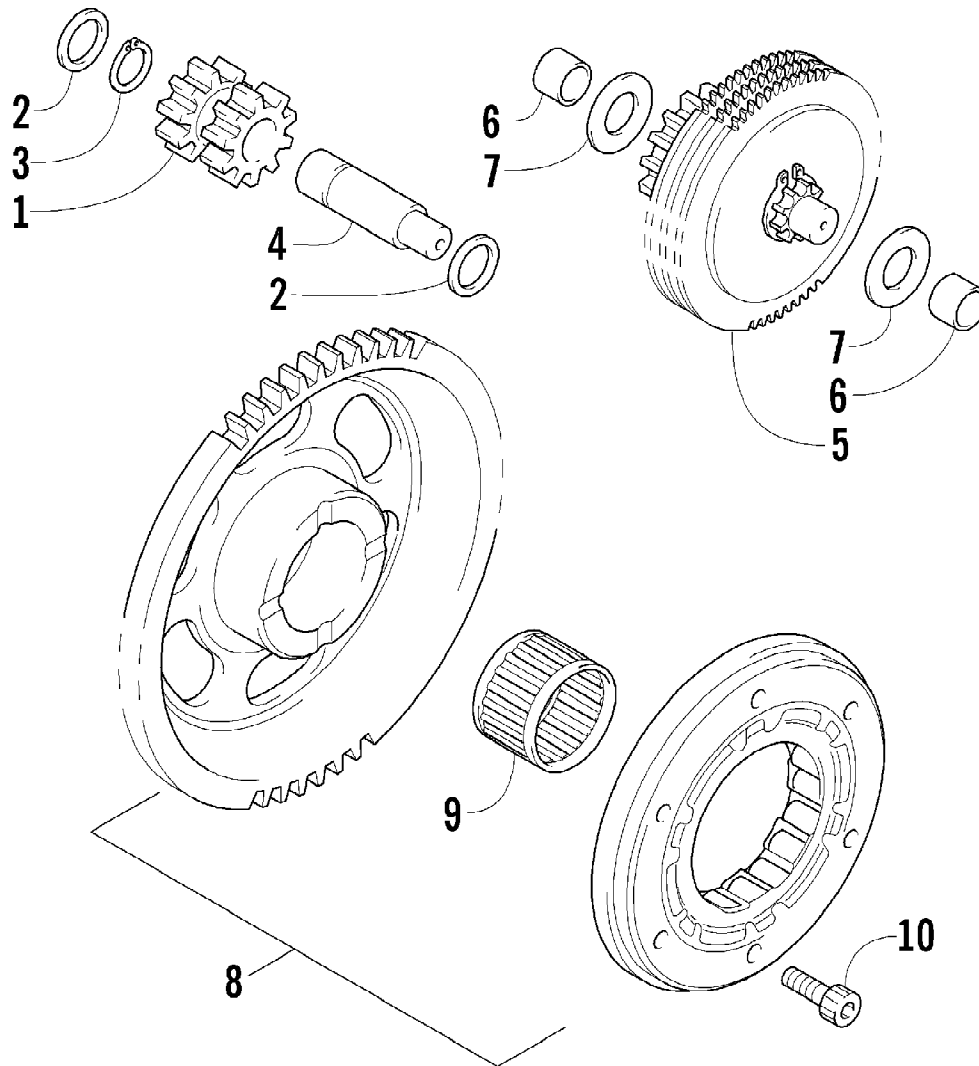

2007 ATV 400 DVX RED (A2007DVI2AUSR)
STARTER CLUTCH ASSEMBLY

Page 91 of 105

Ref #	Part Number	Qty	S/P/F	Description
1	3402-924	1		Gear, Starter Idle - No. 1
2	3423-699	2		Washer
3	3423-358	1	S	Circlip
4	3423-738	1		Pin
5	3445-032	1		Limitter, Starter Idle Gear
6	3402-125	2		Bushing
7	3423-616	2	S	Washer
8	3445-031	1		Clutch, Starter (inc. 9)
9	3402-222	1		Bearing
10	3423-226	6		Bolt