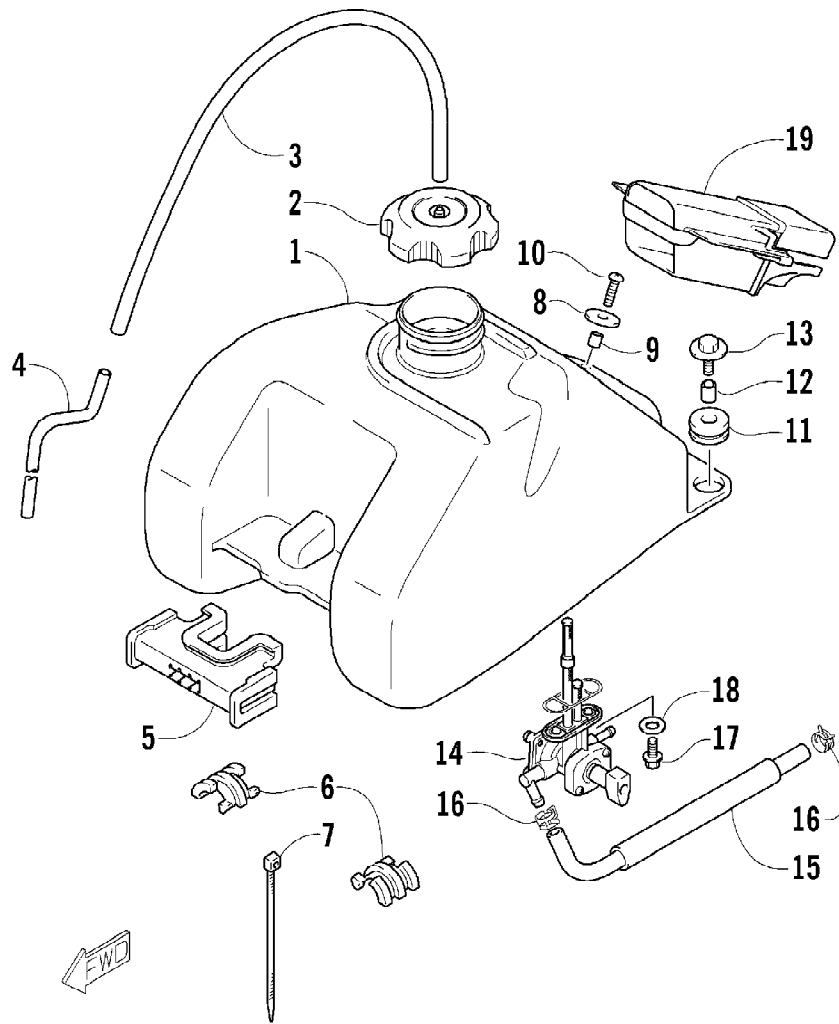

2007 ATV 400 DVX RED (A2007DVI2AUSR)
GAS TANK ASSEMBLY

Page 53 of 105

Ref #	Part Number	Qty	S/P/F	Description
1	3570-005	1		Tank, Gas
2	3470-018	1		Cap, Gas Tank
3	3470-022	1		Hose, Breather
4	3470-033	1		Hose, Breather
5	3406-109	1		Cushion, Front
6	3406-110	2		Cushion, Side
7	3003-787	2		Clamp
8	3423-673	1		Washer, Seat Hook
9	3423-691	1		Spacer
10	3423-096	1	S	Screw
11	3423-743	2		Cushion, Rear
12	3423-693	2		Spacer
13	3423-655	2		Bolt
14	3470-036	1		Valve, Shut-Off - Assembly
15	3470-037	1	/P	Hose, Gasline
16	3423-722	2		Clamp, Hose
17	3423-328	2	S	Bolt
18	3006-599	2		Gasket
19	3470-029	1		Cover, Air Cleaner Inlet Duct