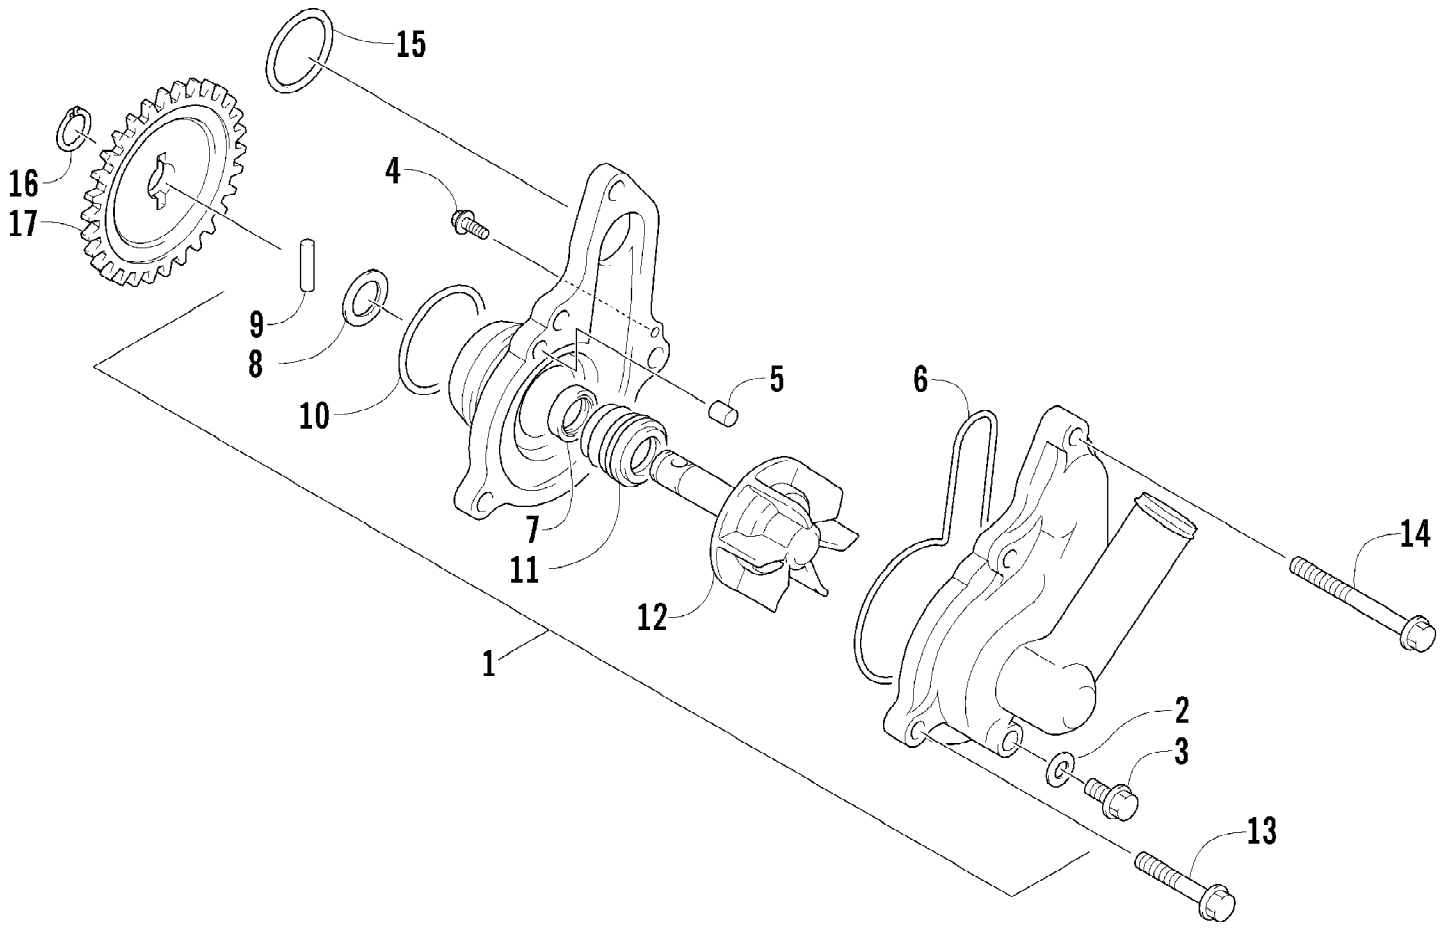

2007 ATV 400 DVX RED (A2007DVI2AUSR)
WATER PUMP ASSEMBLY

2007 ATV 400 DVX RED (A2007DVI2AUSR)
WATER PUMP ASSEMBLY

Page 103 of 105

Ref #	Part Number	Qty	S/P/F	Description
1	3413-036	1	S	Pump, Water (inc. 2-12)
2	3406-141	1		Gasket
3	3423-769	3		Bolt
4	3423-770	2		Screw
5	3423-771	1		Pin
6	3406-142	1		O-Ring
7	3406-143	1		Seal, Oil
8	3423-772	1		Washer
9	3423-773	1		Pin
10	3406-144	1		O-Ring
11	3005-909	1	/P	Seal, Water Pump Shaft
12	3413-037	1		Impeller/Shaft
13	3423-629	3		Bolt
14	3423-630	1		Bolt
15	3004-521	1	/P	O-Ring
16	3423-184	1	S	Circlip
17	3413-021	1		Gear, Water Pump Driven