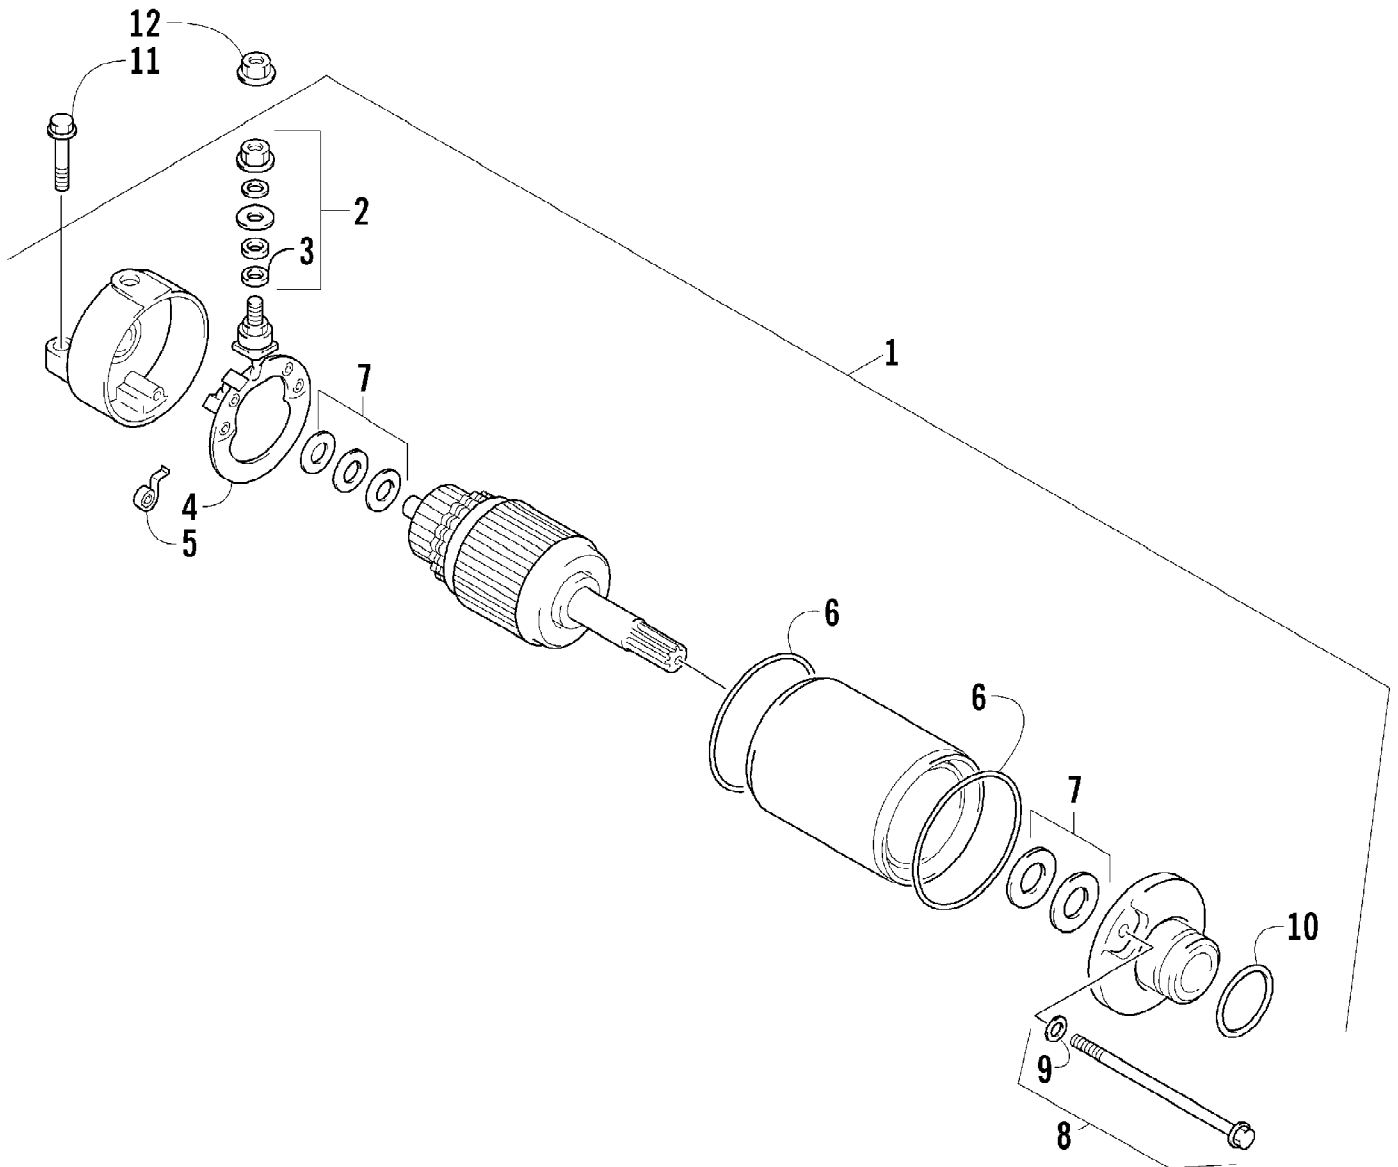

2007 ATV 400 DVX RED (A2007DVI2AUSR)
STARTER MOTOR ASSEMBLY

2007 ATV 400 DVX RED (A2007DVI2AUSR)
STARTER MOTOR ASSEMBLY

Page 93 of 105

Ref #	Part Number	Qty	S/P/F	Description
1	3445-033	1		Motor, Starter (inc. 2-10)
2	3402-671	1		Brush Terminal Set
3	3008-164	1		O-Ring
4	3402-672	1		Brush Holder Set
5	3008-551	2		Brush Spring
6	3423-497	2		O-Ring
7	3008-099	1		Washer Set
8	3423-536	2		Through-Bolt (inc. 9)
9	3423-496	2		O-Ring
10	3423-272	1		O-Ring
11	3004-756	2	S	Bolt
12	3423-195	1	/P	Nut