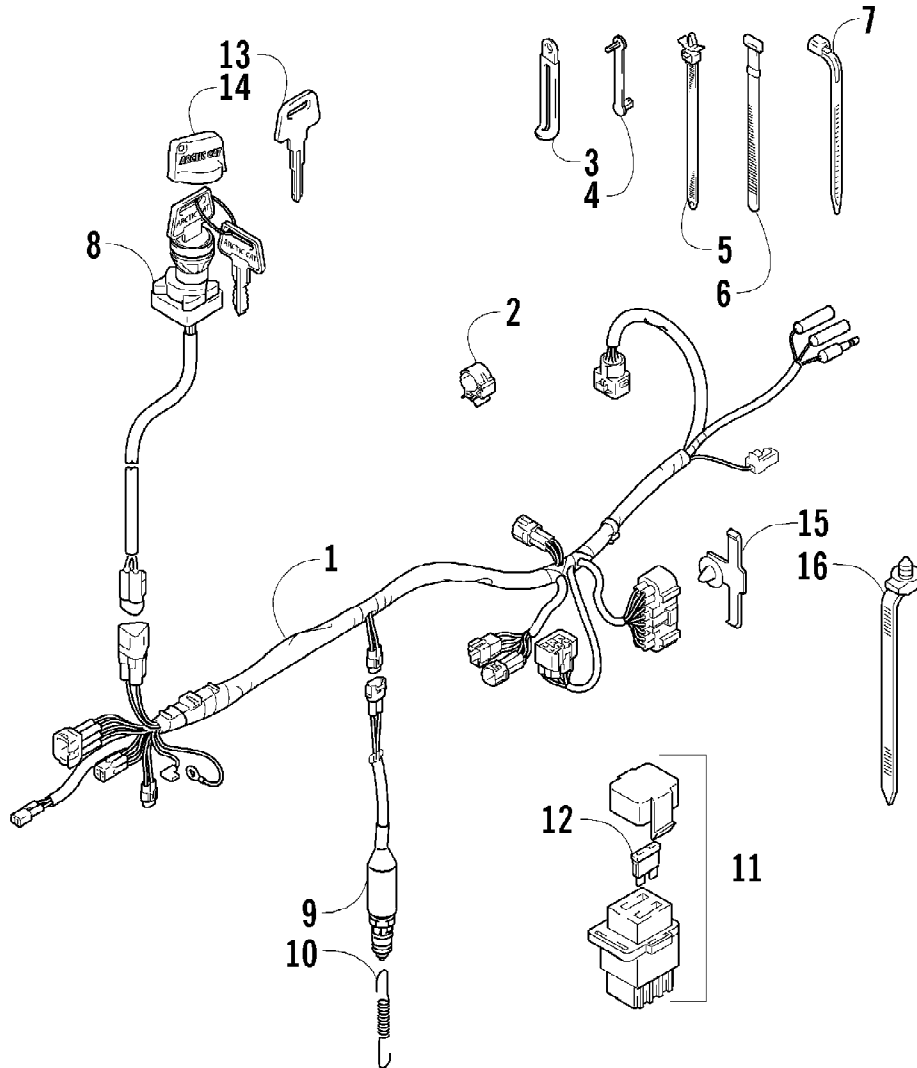

2007 ATV 400 DVX RED (A2007DVI2AUSR)
WIRING HARNESS ASSEMBLY

Page 105 of 105

Ref #	Part Number	Qty	S/P/F	Description
1	3509-008	1		Harness, Main
2	3423-731	1		Clamp
3	3402-237	1		Clamp
4	3423-732	3		Clamp
5	0693-564	1		Clamp
6	3423-733	2		Clamp
7	3008-044	3		Clamp
8	3509-009	1		Switch, Ignition
9	3409-045	1	/P	Switch, Brakelight
10	3423-736	1		Spring
11	3409-040	1		Fuse Box - Cooling Fan (inc. 12)
12	3530-043	2		Fuse - 10 Amp
13	3409-007	1	/P	Key, Blank (Type C)
13	3409-011	1		Key, Blank (Type D)
13	3409-012	1		Key, Blank (Type E)
13	3409-013	1		Key, Blank (Type F)
14	0409-013	1		Cover, Key
15	3423-777	1		Clamp
16	3423-778	1		Clamp