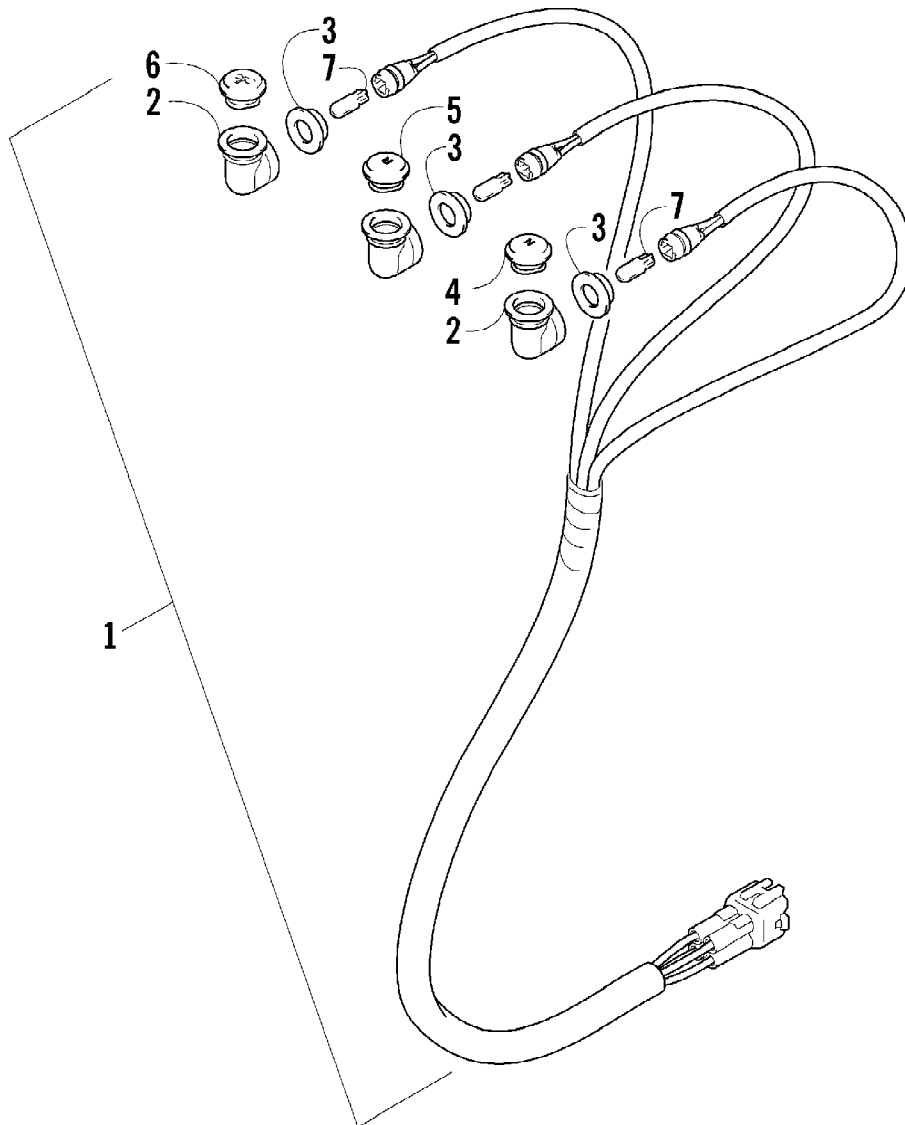

2007 ATV 400 DVX RED (A2007DVI2AUSR)
INDICATOR LIGHT ASSEMBLY

2007 ATV 400 DVX RED (A2007DVI2AUSR)
INDICATOR LIGHT ASSEMBLY

Page 61 of 105

Ref #	Part Number	Qty	S/P/F	Description
1	3420-011	1	S	Light, Indicator - Assembly (inc. 2-7)
2	3409-034	3		Socket
3	3409-039	3		Ring
4	3420-005	1		Lens, Neutral
5	3420-006	1		Lens, Reverse
6	3420-007	1		Lens, Water Temperature
7	3420-009	3		Bulb, Indicator Light