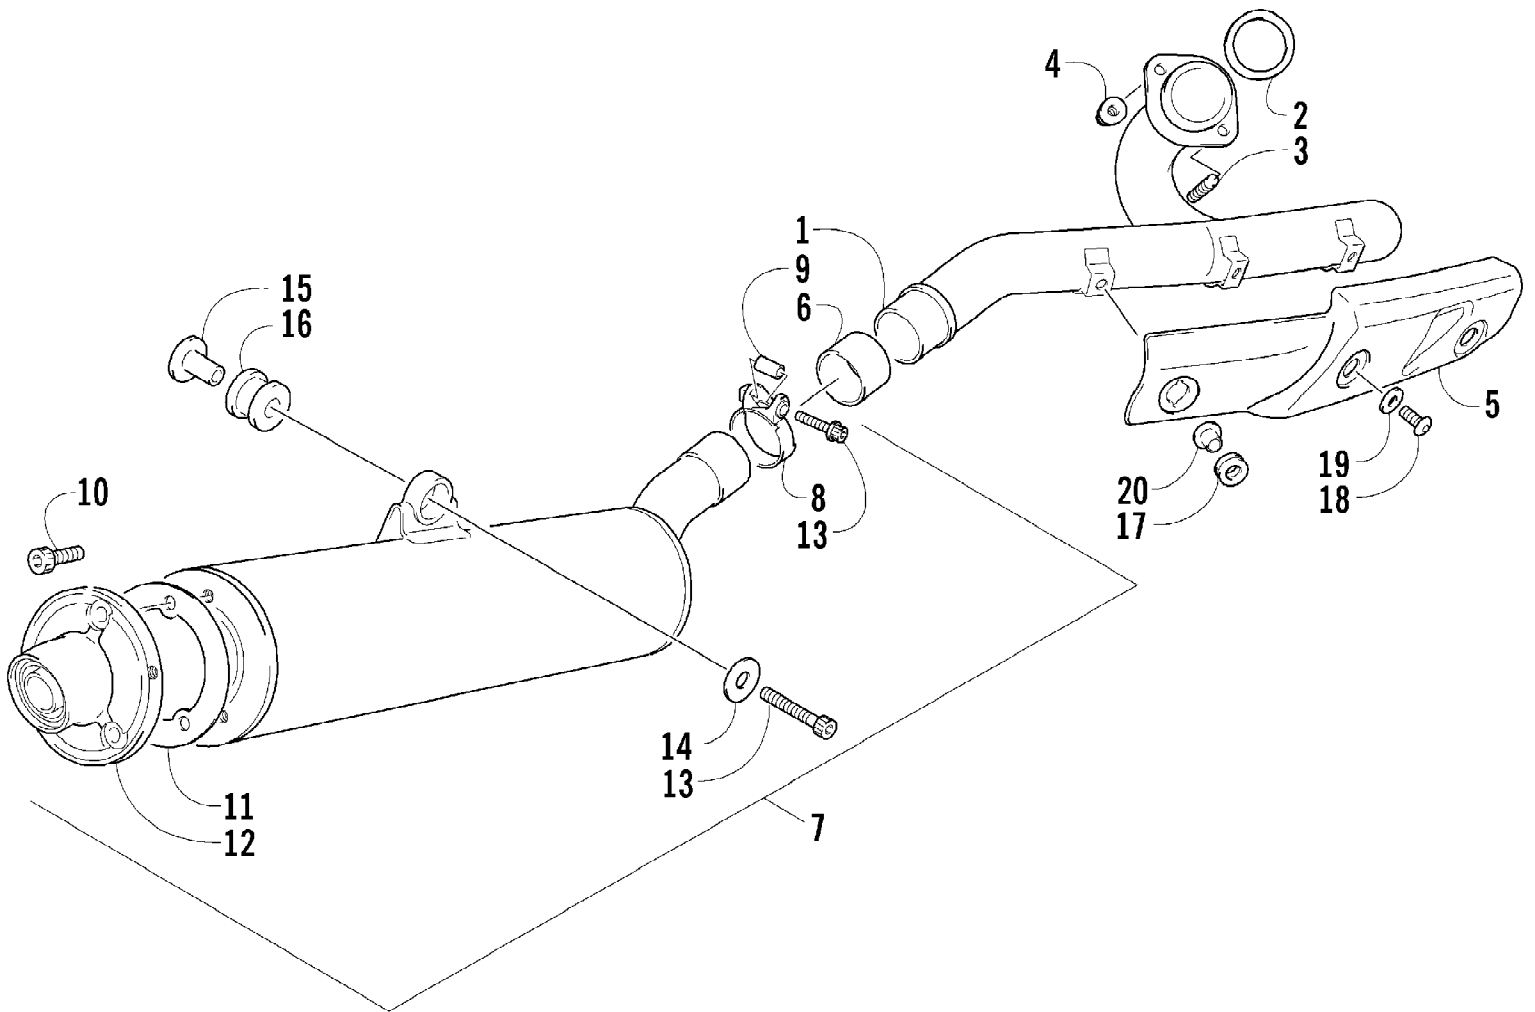

2007 ATV 400 DVX RED (A2007DVI2AUSR)  
ELECTRICAL ASSEMBLY

Page 35 of 105

Ref #	Part Number	Qty	S/P/F	Description
1	3409-025	1		Relay, Starter (inc. 2-3)
2	3409-038	1		Cover, Starter Relay
3	3530-044	1		Fuse - 20 Amp
4	3423-020	2	/P	Bolt, Starter Motor
5	3409-027	1	S	Rectifier
6	0693-982	2		Bolt
7	3409-043	1		CDI
8	3530-027	1		Coil, Ignition
9	3004-377	1	S/P	Bolt
10	3409-029	1		Cap, Spark Plug
11	3409-031	1		Cover, Spark Plug Cap
12	3430-009	1	/P	Seal, High Tension Wire
13	3409-030	1		Seal, Spark Plug Cap