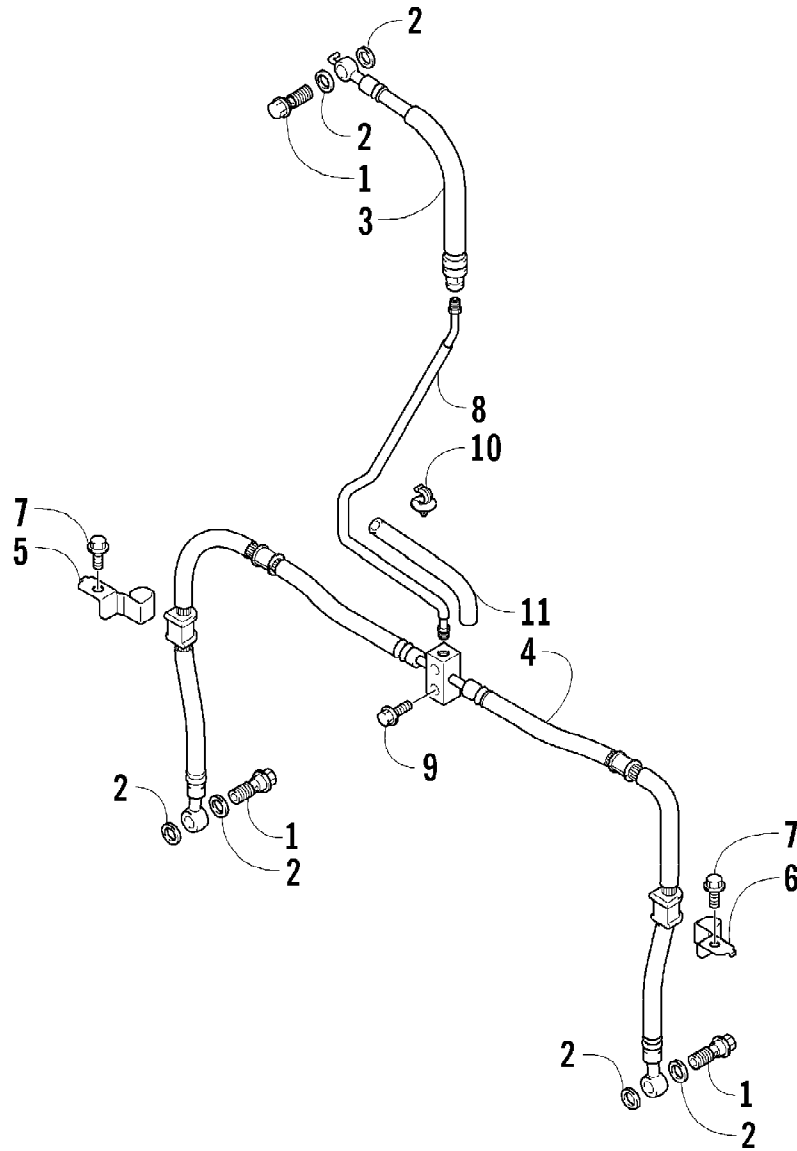

2007 ATV 400 DVX RED (A2007DVI2AUSR)
FRONT BRAKE HOSE ASSEMBLY

2007 ATV 400 DVX RED (A2007DVI2AUSR)
FRONT BRAKE HOSE ASSEMBLY

Page 45 of 105

Ref #	Part Number	Qty	S/P/F	Description
1	3423-719	3		Bolt
2	3006-112	6		Washer
3	3406-153	1	S	Hose, Front Brake - No. 1
4	3406-154	1		Hose, Front Brake - No. 2
5	3423-754	1		Clamp, Hose No. 2 - Right
6	3423-755	1		Clamp, Hose No. 2 - Left
7	3004-339	2	S/P	Bolt
8	3406-155	1		Brakeline, Front
9	3423-328	1	S	Bolt
10	3423-780	1		Clamp, Front Brakeline
11	3406-119	1		Cover, Front Brakeline