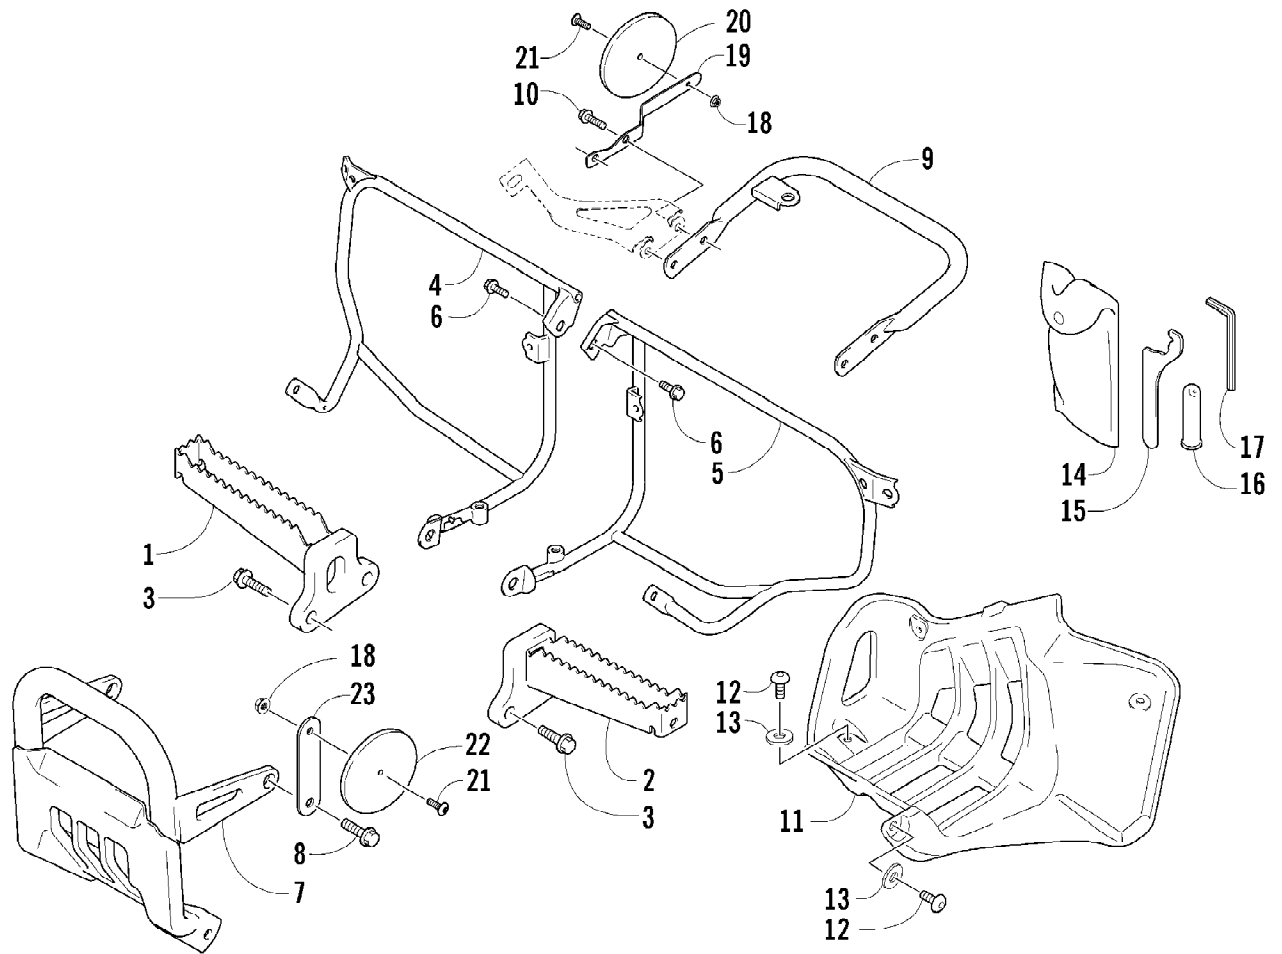

2007 ATV 400 DVX RED (A2007DVI2AUSR)
FOOTREST ASSEMBLY

Page 39 of 105

Ref #	Part Number	Qty	S/P/F	Description
1	3406-009	1		Footrest - Right
2	3406-010	1		Footrest - Left
3	3423-636	4		Bolt
4	3406-136	1	/P	Support, Mudguard - Right
5	3406-164	1	/P	Support, Mudguard - Left
6	3423-633	2		Bolt
7	3406-148	1		Grip, Front
8	3004-630	4	S	Bolt
9	3406-149	1		Grip, Rear
10	3006-544	4	S	Bolt
11	3406-070	1		Guard, Foot - Right
11	3406-071	1		Guard, Foot - Left
12	3423-661	8		Bolt
13	3423-690	8		Washer
14	3436-017	1		Kit, Tool
15	3436-019	1		Wrench, Spanner
16	3436-020	1		Gauge, Air Pressure
17	3436-018	1		Wrench, Hex
18	8424-502	4		Nut
19	2506-412	1		Bracket, Reflector - Rear - Right
19	2506-413	1		Bracket, Reflector - Rear - Left
20	4606-877	2		Reflector, Rear
21	0423-371	4		Screw, Machine
22	4606-878	2		Reflector, Front
23	2506-389	2		Bracket, Reflector - Front