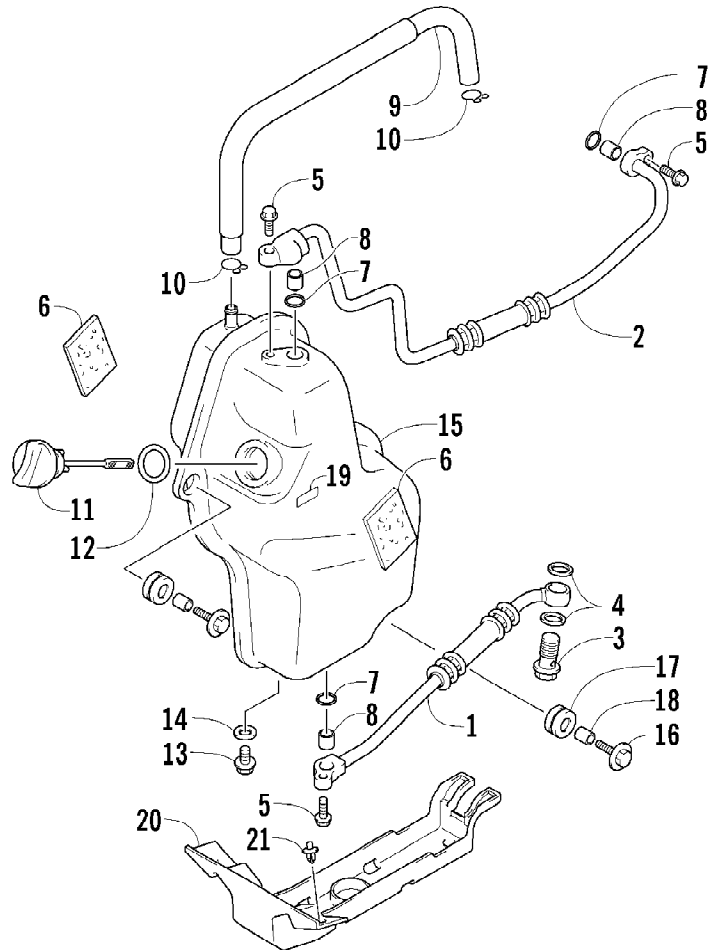

2007 ATV 400 DVX RED (A2007DVI2AUSR)
OIL TANK AND HOSE ASSEMBLY

2007 ATV 400 DVX RED (A2007DVI2AUSR)
OIL TANK AND HOSE ASSEMBLY

Page 69 of 105

Ref #	Part Number	Qty	S/P/F	Description
1	3410-019	1		Hose, Oil Tank - Right
2	3410-020	1		Hose, Oil Tank - Left
3	3423-720	1		Bolt, Union
4	3006-113	2		Gasket, Oil Hose Union
5	3004-512	3	S	Bolt
6	3423-744	2		Cushion, Oil Tank
7	3423-711	3		O-Ring, Oil Hose
8	3008-199	3	/P	Pin, Oil Tank Hose
9	3410-018	1		Hose, Oil Overflow
10	3423-723	2		Clamp, Hose
11	3470-009	1		Gauge, Oil Level
12	3423-055	1		O-Ring, Oil Level Gauge
13	3004-705	1	S	Plug, Oil Drain
14	3402-436	1	/P	Gasket, Oil Drain Plug
15	3502-021	1		Tank, Oil
16	3423-657	2		Bolt, Oil Tank
17	3423-716	2		Cushion, Oil Tank
18	3423-692	2		Spacer, Oil Tank
19	3406-074	1		Decal, Oil Level
20	3402-882	1		Protector, Oil Tank
21	3423-423	2		Clip