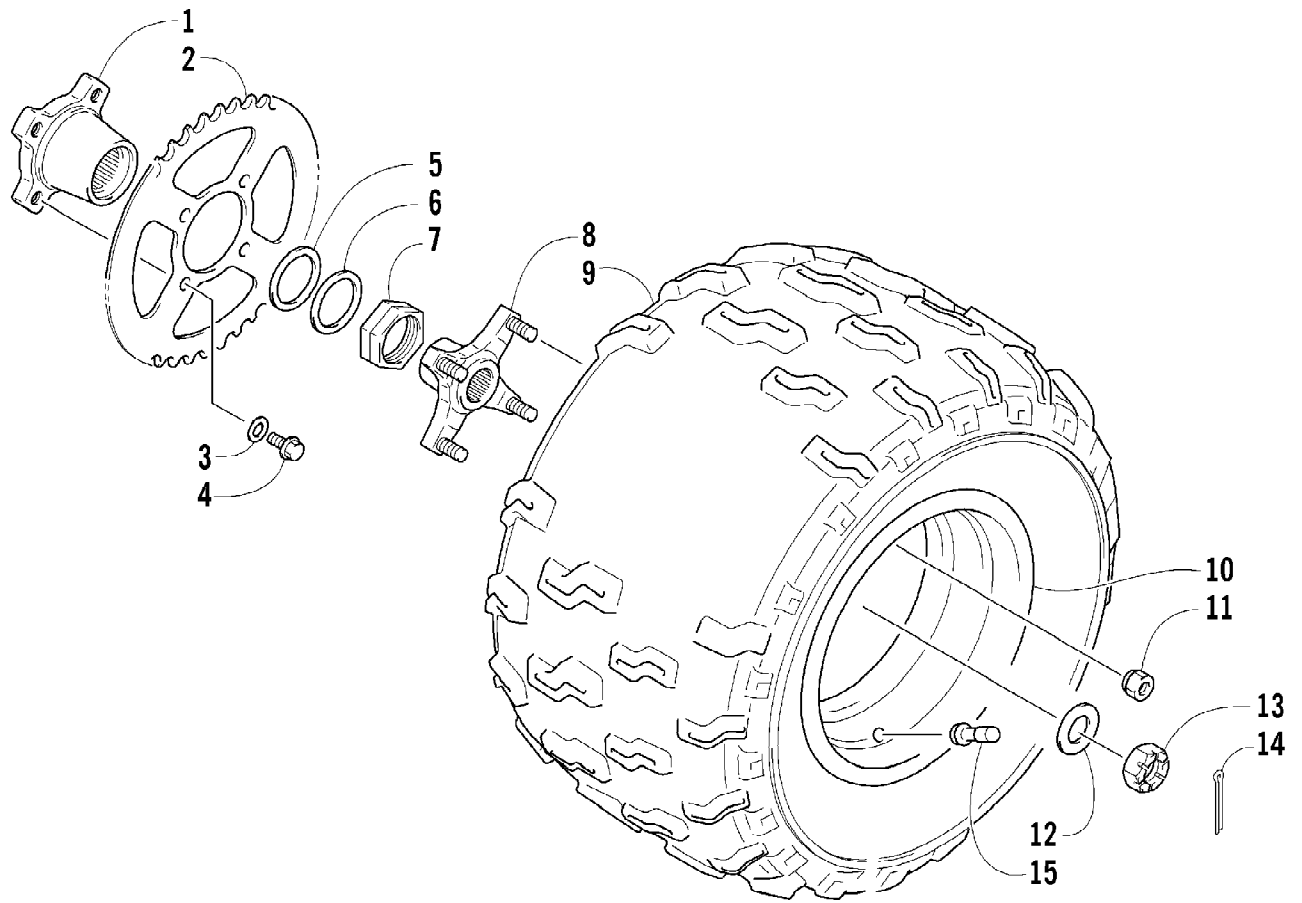

2007 ATV 400 DVX RED (A2007DVI2AUSR)
LEFT REAR WHEEL ASSEMBLY

2007 ATV 400 DVX RED (A2007DVI2AUSR)
LEFT REAR WHEEL ASSEMBLY

Page 63 of 105

Ref #	Part Number	Qty	S/P/F	Description
1	3446-421	1	S	Hub, Rear Sprocket
2	3446-422	1	S	Sprocket, Rear - 40T
3	3423-683	4		Washer
4	3423-642	4		Bolt
5	3423-852	1		Washer
6	3423-851	1		Washer
7	3423-850	1		Nut, Rear Axle
8	3406-166	1		Hub, Wheel
9	3406-072	1		Tire, Rear
10	3406-160	1		Wheel, Rear
11	3423-788	4	/P	Nut, Wheel
12	3423-685	1		Washer
13	3423-667	1		Nut, Wheel Hub
14	3423-609	1		Pin, Cotter
15	3406-008	1		Valve Assembly