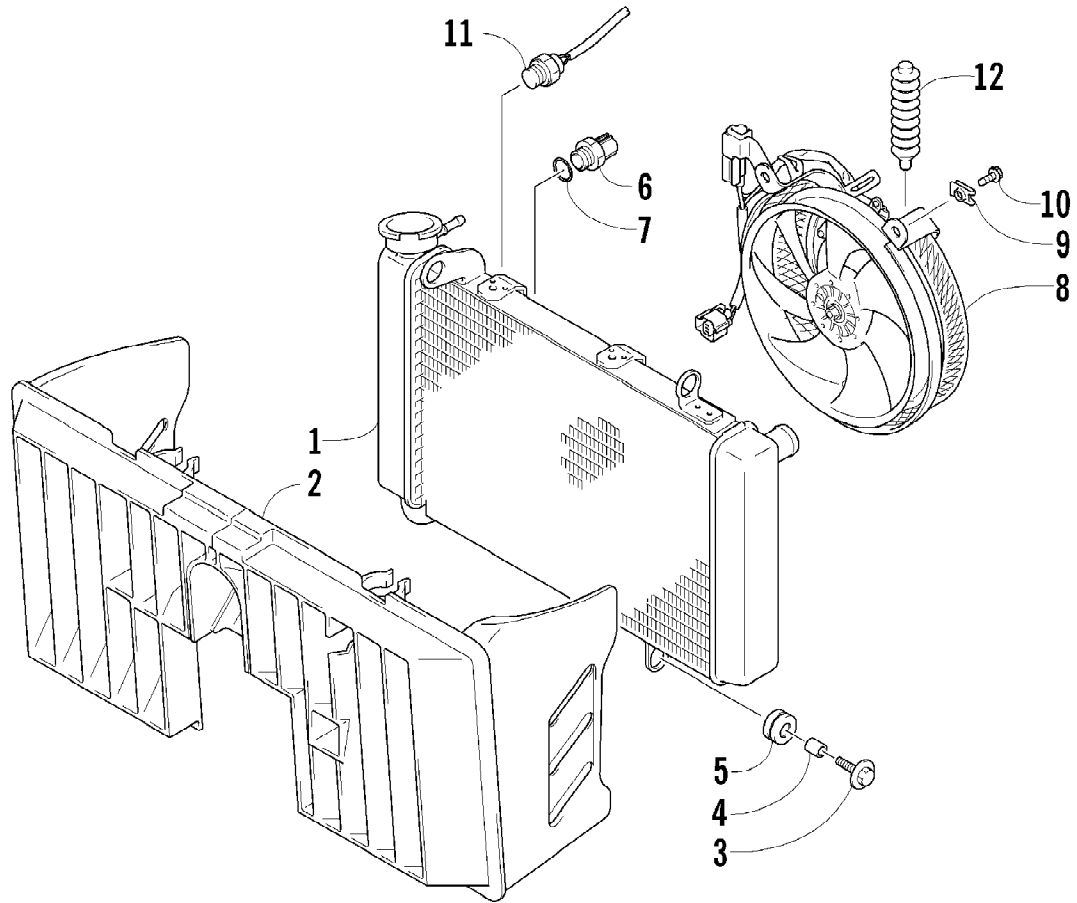

2007 ATV 400 DVX RED (A2007DVI2AUSR)
RADIATOR ASSEMBLY

Page 71 of 105

Ref #	Part Number	Qty	S/P/F	Description
1	3413-026	1		Radiator
2	3413-028	1		Cover, Radiator
3	3423-657	3		Bolt
4	3423-692	3		Spacer
5	3423-716	3		Cushion
6	3409-024	1		Switch, Radiator Fan (inc. 7)
7	3423-576	1		O-Ring
8	3413-035	1		Fan, Radiator
9	3423-741	3		Nut
10	3004-339	3	S/P	Bolt
11	3409-035	1		Switch, Temperature
12	3402-937	1		Boot, Radiator Fan