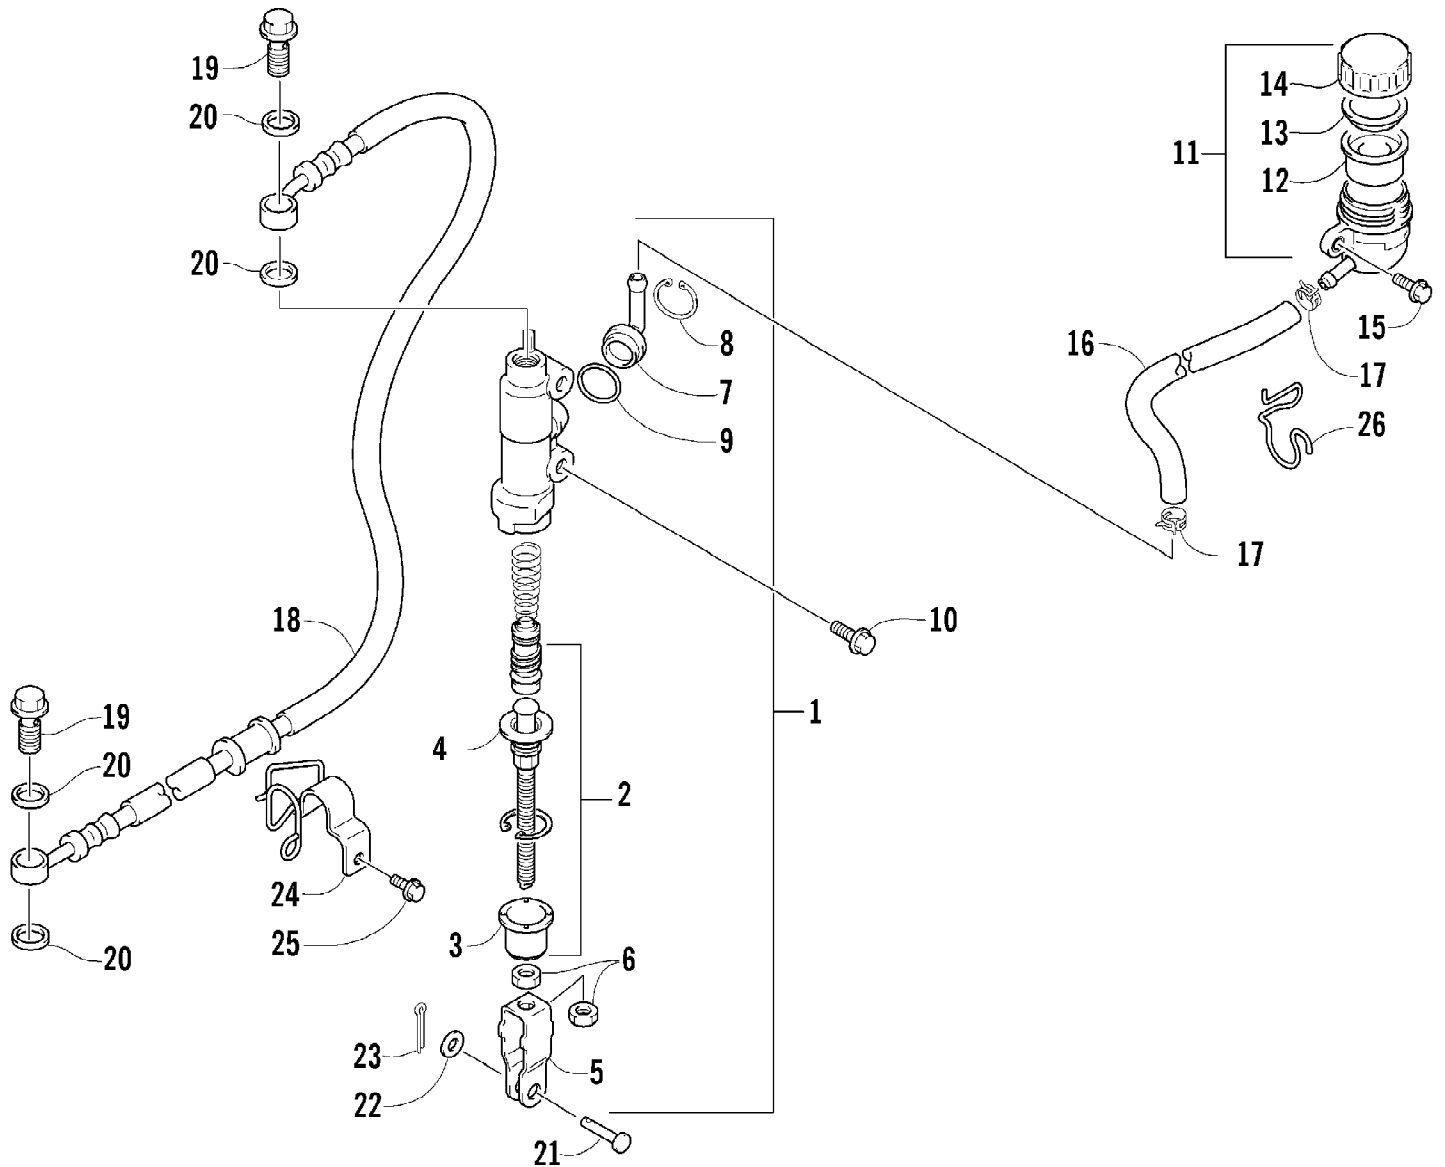

2007 ATV 400 DVX RED (A2007DVI2AUSR)
REAR MASTER CYLINDER ASSEMBLY

2007 ATV 400 DVX RED (A2007DVI2AUSR)
REAR MASTER CYLINDER ASSEMBLY

Page 79 of 105

Ref #	Part Number	Qty	S/P/F	Description
1	3406-083	1		Master Cylinder Assembly (inc. 2-9)
2	3406-084	1		Piston Set (inc. 3)
3	3402-887	1		Boot
4	3406-089	1		Rod, Push
5	3402-970	1		Yoke
6	3423-599	2		Nut
7	3406-090	1		Fitting, Elbow
8	3423-596	1		Circlip
9	3423-597	1		O-Ring
10	3423-628	2		Bolt
11	3406-132	1		Reservoir (inc. 12-14)
12	3406-085	1		Diaphragm
13	3406-086	1		Plate
14	3406-087	1		Cap
15	3423-112	1	S	Bolt
16	3410-015	1		Hose - Reservoir/Master Cylinder
17	3004-193	2		Clamp, Hose
18	3402-969	1		Hose, Brake
19	3423-719	2		Bolt, Union
20	3006-112	4		Washer
21	3423-703	1		Pin
22	0693-556	1		Washer
23	3423-606	1		Pin, Cotter
24	3423-790	1		Clamp, Brake Hose
25	3423-600	1		Bolt
26	3406-091	1		Guide, Hose