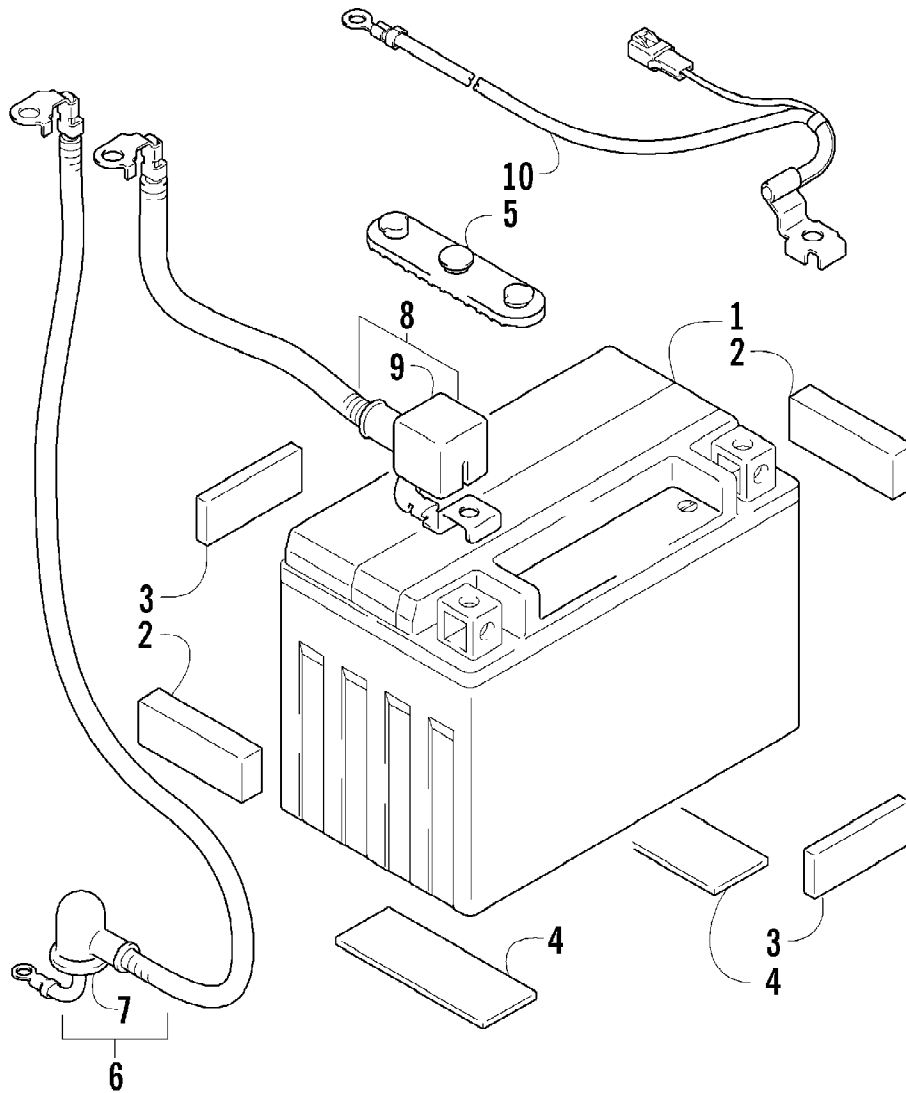

2007 ATV 400 DVX RED (A2007DVI2AUSR)  
AIR CLEANER ASSEMBLY

Page 2 of 105

Ref #	Part Number	Qty	S/P/F	Description
1	3470-032	1		Cleaner, Air - Assembly (inc. 2-17)
2	3470-014	1		Filter
3	3470-015	1		Holder
4	3470-016	1		Stopper, Holder
5	0693-505	1		Screw
6	3470-026	1		Tube, Outlet
7	3470-025	1		Fitting, Elbow
8	3402-334	1		Plug, Breather
9	3423-313	2		Clip
10	3423-727	1		Clamp, Tube
11	3423-726	1		Clamp, Tube
12	3470-017	1		Trap, Flame
13	3470-012	1	S	Cap, Air Cleaner (inc. 14)
14	3470-013	1		Gasket
15	3470-027	1		Joint, Inlet
16	3470-028	1		Duct, Inlet
17	3423-503	1		Clamp
18	3004-377	1	S/P	Screw, Cap
19	3004-507	2	S	Screw, Cap

2007 ATV 400 DVX RED (A2007DVI2AUSR)  
CAM CHAIN ASSEMBLY

Page 8 of 105

Ref #	Part Number	Qty	S/P/F	Description
1	3502-032	1	S	Chain, Camshaft Drive
2	3402-848	1		Guide, Cam Chain - No. 1
3	3402-930	1		Guide, Cam Chain - No. 2
4	3402-849	1		Tensioner, Cam Chain
5	3423-561	1		Bolt
6	3423-142	1		Washer
7	3502-019	1		Adjuster, Tensioner - Assembly (inc. 8-10)
8	3402-850	1		Gasket
9	3402-933	1		Plug
10	3402-932	1		Spring
11	3402-137	1		Gasket, Adjuster
12	3004-475	2	S	Bolt
13	3402-929	1		Retainer, Cam Chain Guide No.1
14	3423-018	1		Screw