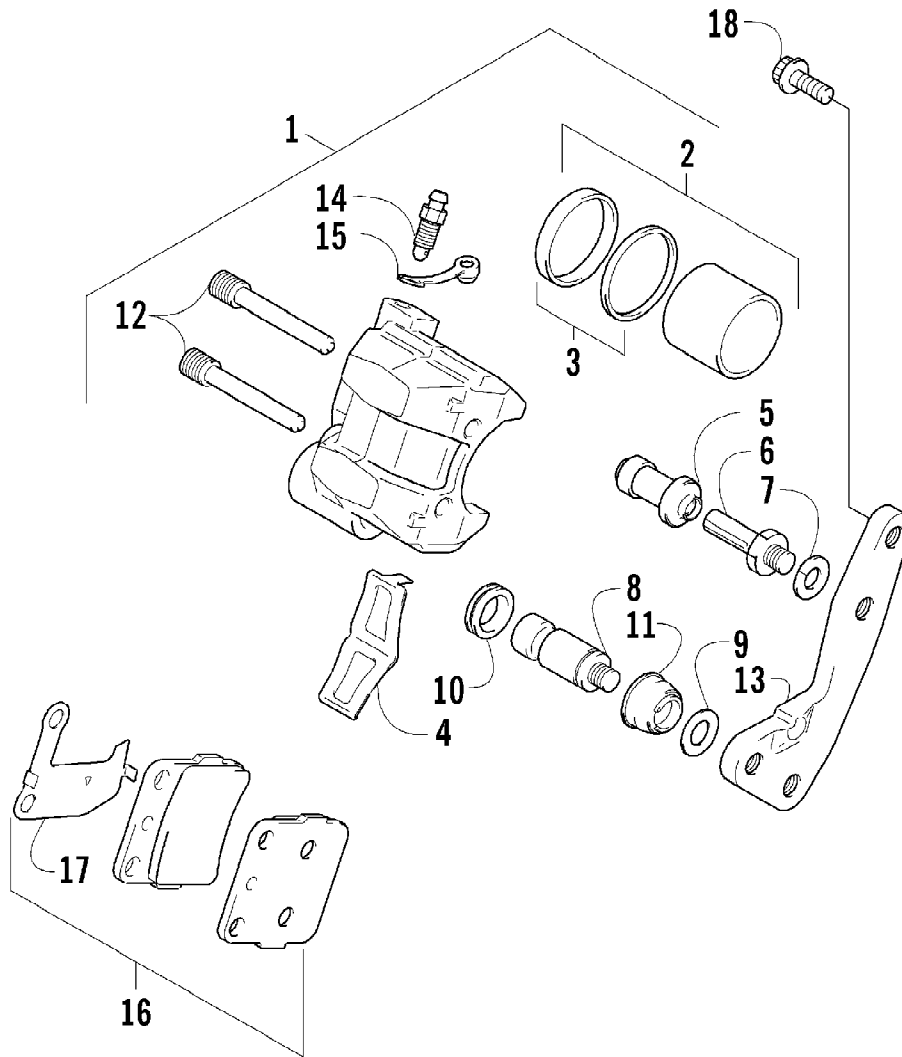

2007 ATV 400 DVX RED (A2007DVI2AUSR)  
FRAME ASSEMBLY

Page 41 of 105

Ref #	Part Number	Qty	S/P/F	Description
1	3406-146	1		Frame
2	3406-147	1		Rail, Seat
3	3423-779	2		Bolt
4	3423-638	2		Bolt
5	3406-105	1		Plate, Mounting - Engine - Right
6	3406-106	1		Plate, Mounting - Engine - Left
7	3006-544	4	S	Bolt
8	3406-107	1		Plate, Mounting - Engine - Upper
9	3004-630	4	S	Bolt
10	3406-006	1		Protector, Engine
11	3423-653	2		Bolt
12	3406-104	1	S	Plate, Battery
13	3004-377	2	S/P	Bolt
14	3446-381	1		Roller, Chain Control
15	3423-631	1		Bolt
16	3423-696	2		Washer
17	3406-013	2		Cap, Seat Rail
18	3406-016	2		Cushion, Seat Mount - Front
19	0423-534	2		Grommet, Taillight
20	1506-413	1	/P	Bracket, Mounting - Reverse Switch
21	0423-419	2		Screw, Machine
22	8424-602	2	/P	Nut