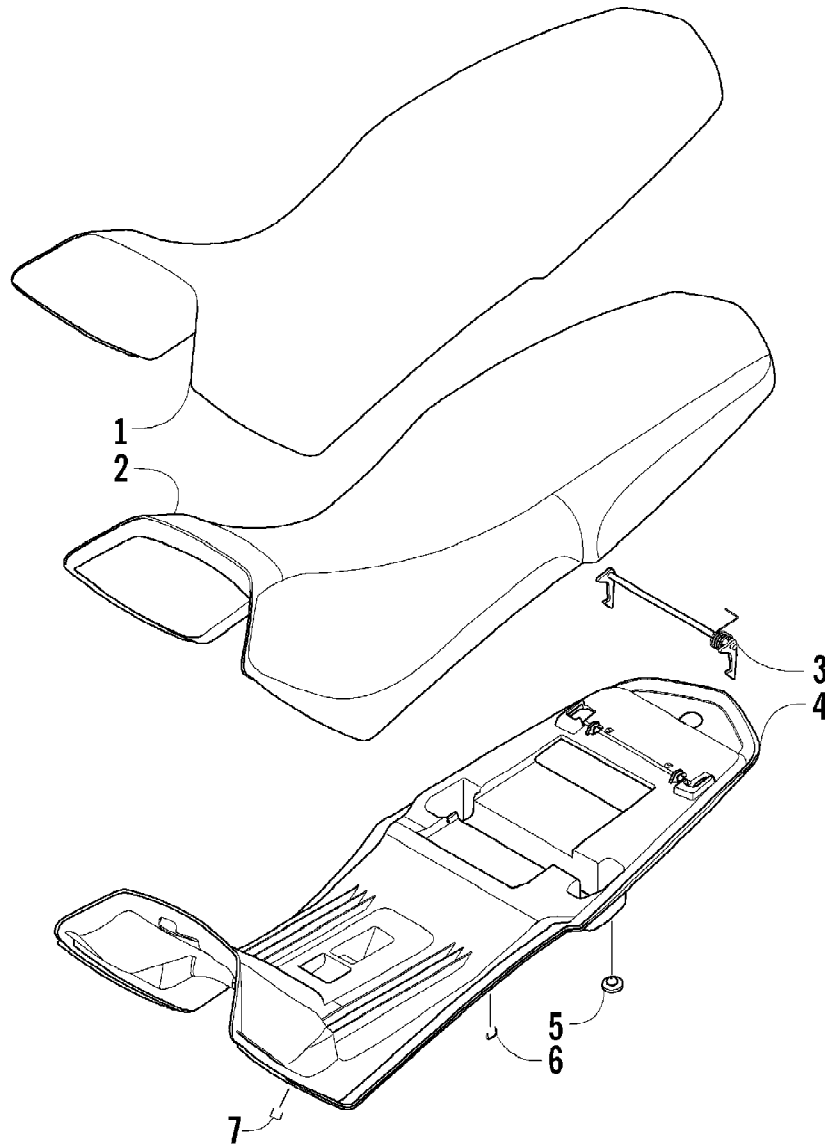

2007 ATV 400 DVX RED (A2007DVI2AUSR)
SEAT ASSEMBLY

Page 89 of 105

Ref #	Part Number	Qty	S/P/F	Description
	1506-300	1		Complete Seat Assembly
1	1506-297	1		Cover, Seat
2	1506-298	1		Foam, Seat
3	1506-359	1		Latch, Seat
4	1506-299	1		Base, Seat (inc. 5)
5	0406-877	3	/P	Bumper, Seat
6	0624-528	AR	/P	Staple - 5/16 in.
7	0624-094	AR		Staple - 1/4 in.