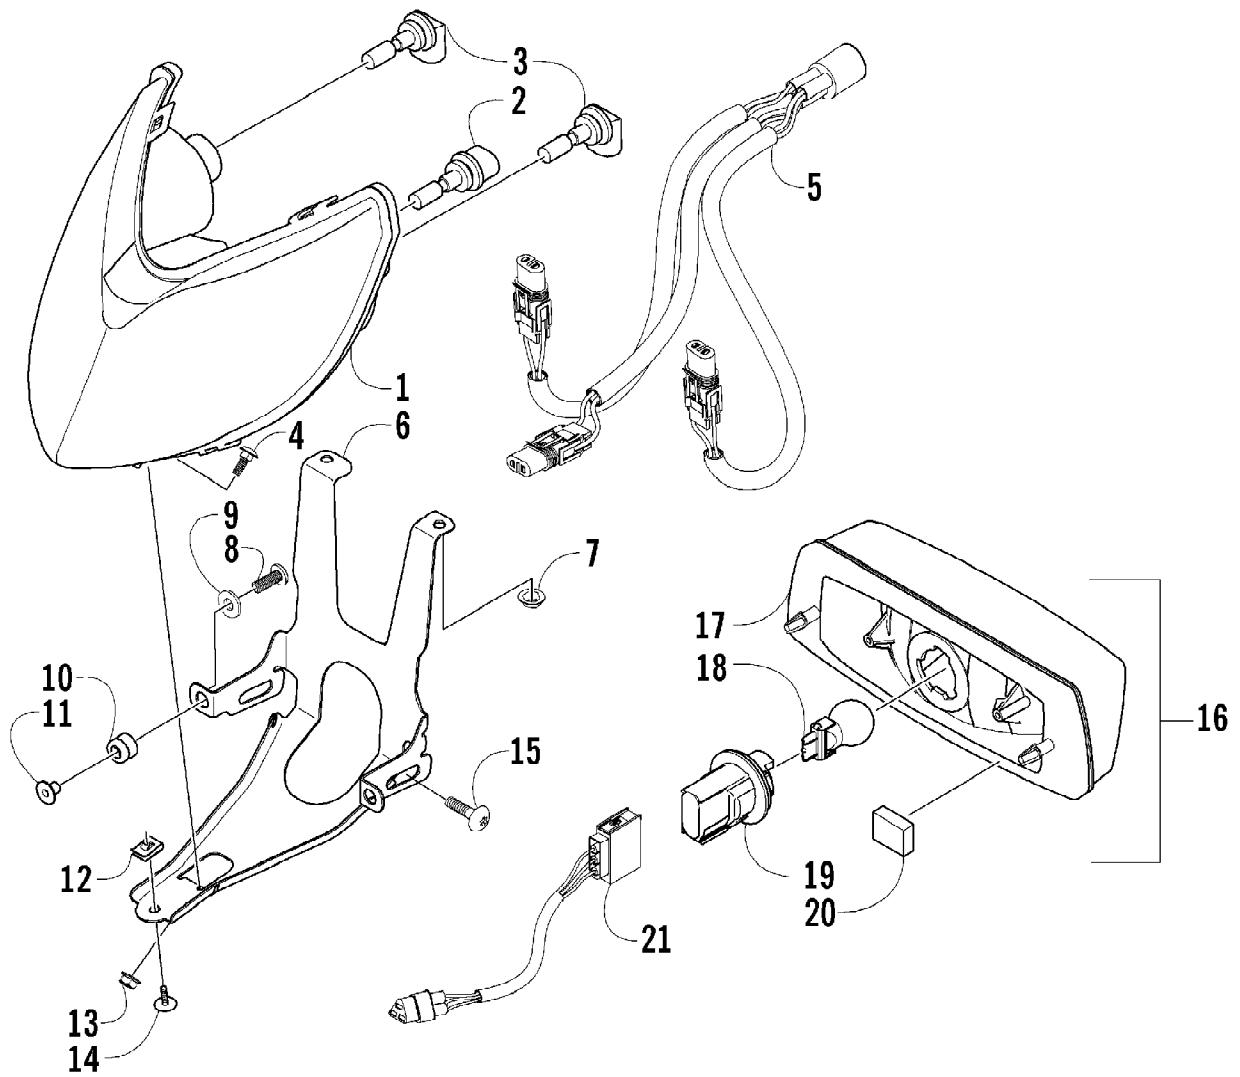

2007 ATV 400 DVX RED (A2007DVI2AUSR)
HEADLIGHT AND TAILLIGHT ASSEMBLIES

2007 ATV 400 DVX RED (A2007DVI2AUSR)
HEADLIGHT AND TAILLIGHT ASSEMBLIES

Page 59 of 105

Ref #	Part Number	Qty	S/P/F	Description
1	0509-023	1		Housing, Headlight
2	0609-252	1		Bulb, Headlight - Low Beam
3	0409-055	2		Bulb, Headlight - High Beam
4	0423-488	1		Bolt, Carriage
5	0486-146	1		Harness, Adapter - Headlight
6	1406-480	1		Bracket, Mounting - Headlight
7	0423-357	2		Nut, Stamped
8	0423-501	2		Screw, Self-Tapping
9	0123-802	2		Washer
10	0423-447	2		Grommet
11	0423-487	2		Washer, Shoulder
12	0423-060	1		Clip, Tinnerman
13	8424-502	1		Nut, Lock
14	0623-301	1	/P	Screw, Self-Tapping
15	8408-616	2		Screw, Cap
16	0509-022	1		Taillight Assembly (inc. 17-19)
17	0509-025	1		Housing, Taillight
18	0409-056	1		Bulb, Taillight
19	0409-057	1		Socket, Taillight
20	1406-790	4		Pad, Taillight
21	0486-138	1		Harness, Adapter - Taillight