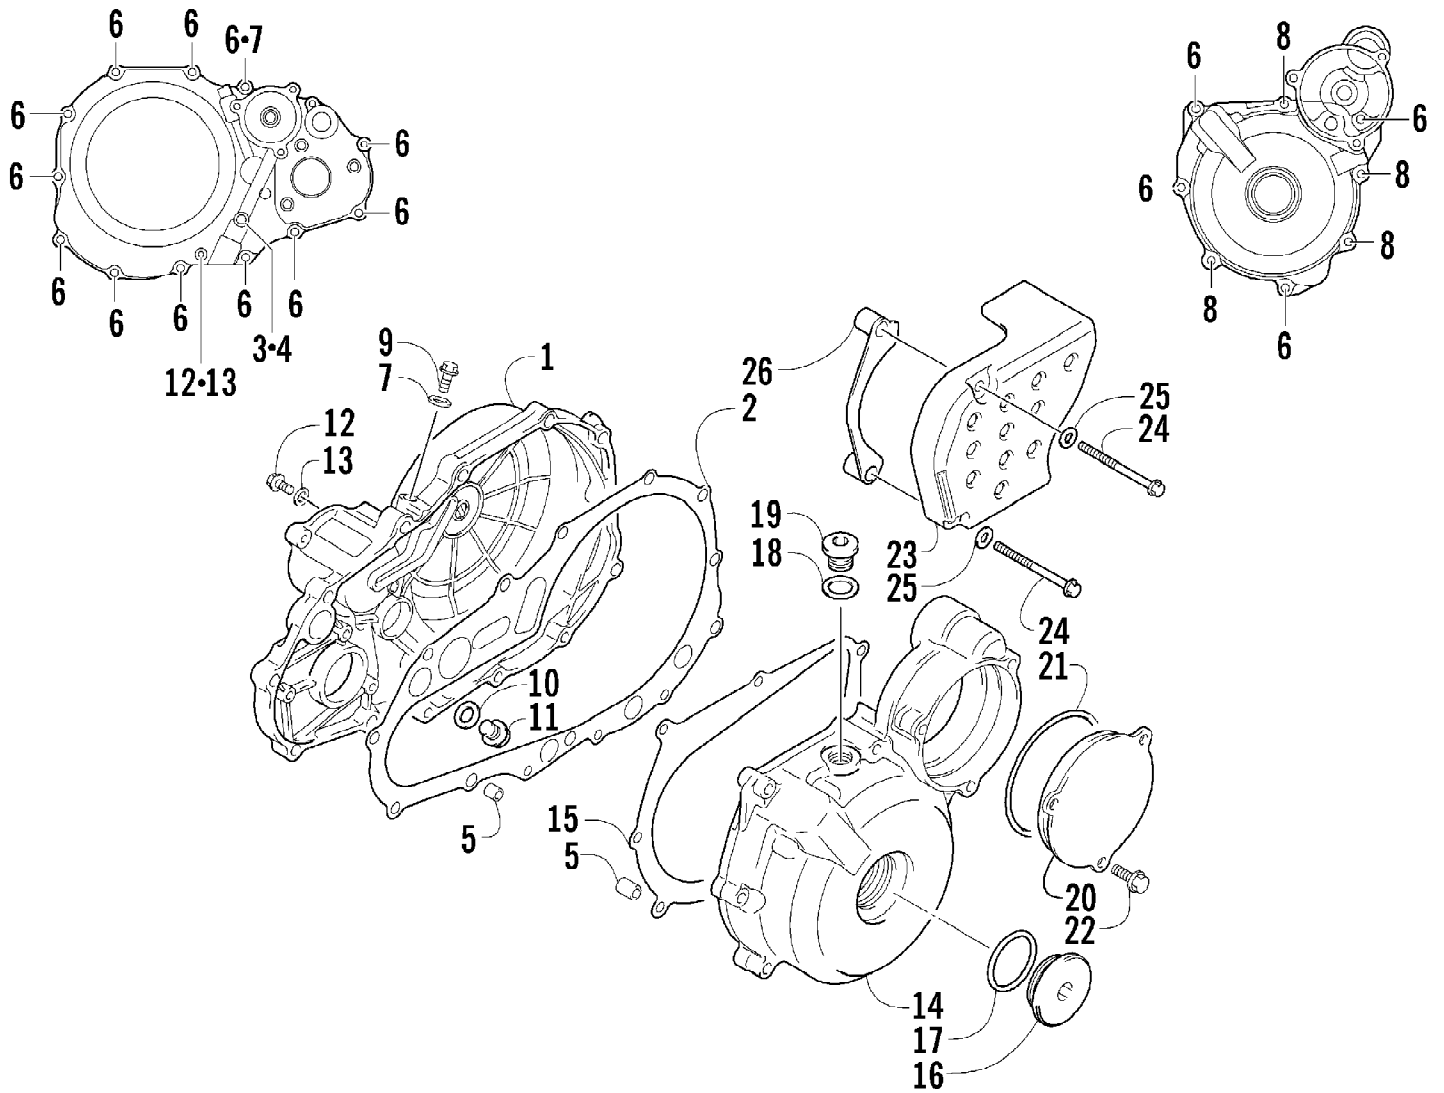

2007 ATV 400 DVX RED (A2007DVI2AUSR)
CRANKCASE COVER ASSEMBLY

2007 ATV 400 DVX RED (A2007DVI2AUSR)
CRANKCASE COVER ASSEMBLY

Ref #	Part Number	Qty	S/P/F	Description
1	3403-017	1	S	Cover, Clutch
2	3446-357	1		Gasket, Clutch Cover
3	3423-540	1		Plug, Oil Gallery
4	3402-436	1	/P	Gasket, Oil Gallery Plug
5	3423-610	4		Pin
6	3423-162	16	S	Bolt
7	3003-290	2	/P	Gasket
8	3423-098	4	S	Bolt
9	3423-112	1	S	Plug, Oil Gallery
10	3402-011	1		Gasket
11	3423-705	1		Plug, Oil Gallery
12	3004-339	1	S/P	Bolt, Oil Level
13	3402-009	1	/P	Gasket
14	3409-042	1		Cover, Magneto
15	3409-023	1		Gasket, Magneto Cover
16	3402-898	1		Plug, Crank Hole
17	3423-061	1		O-Ring
18	3402-012	1		Gasket
19	3402-040	1	/P	Plug
20	3409-022	1		Cover, Starter Idle Gear
21	3423-713	1		O-Ring
22	3423-328	3	S	Bolt
23	3435-098	1		Cover, Engine Sprocket
24	3006-094	2	S	Bolt
25	3423-672	2		Washer
26	3402-962	1		Plate, Chain Guide