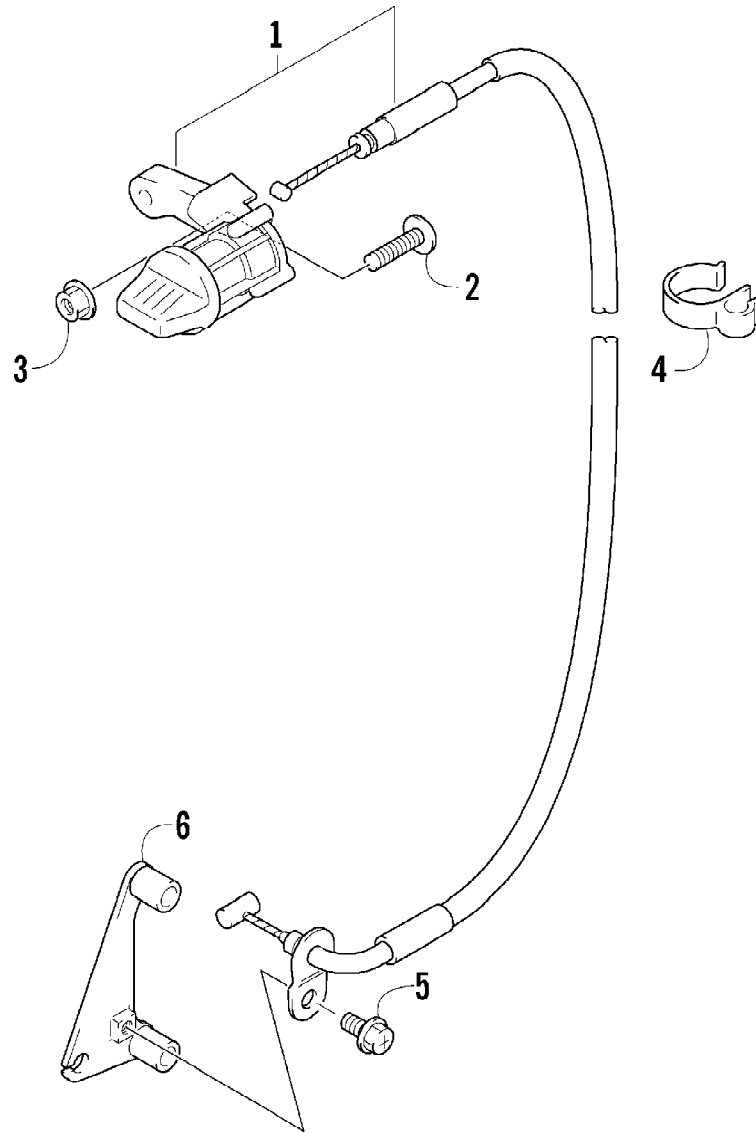

2007 ATV 400 DVX RED (A2007DVI2AUSR)
REVERSE LOCK ASSEMBLY

Page 85 of 105

Ref #	Part Number	Qty	S/P/F	Description
1	3502-026	1		Knob, Reverse Lock - Assembly
2	3423-603	1	S	Screw
3	3006-700	1		Nut
4	3423-734	2		Clip
5	3423-604	1		Bolt
6	3406-116	1	S	Bracket, Reverse Cable