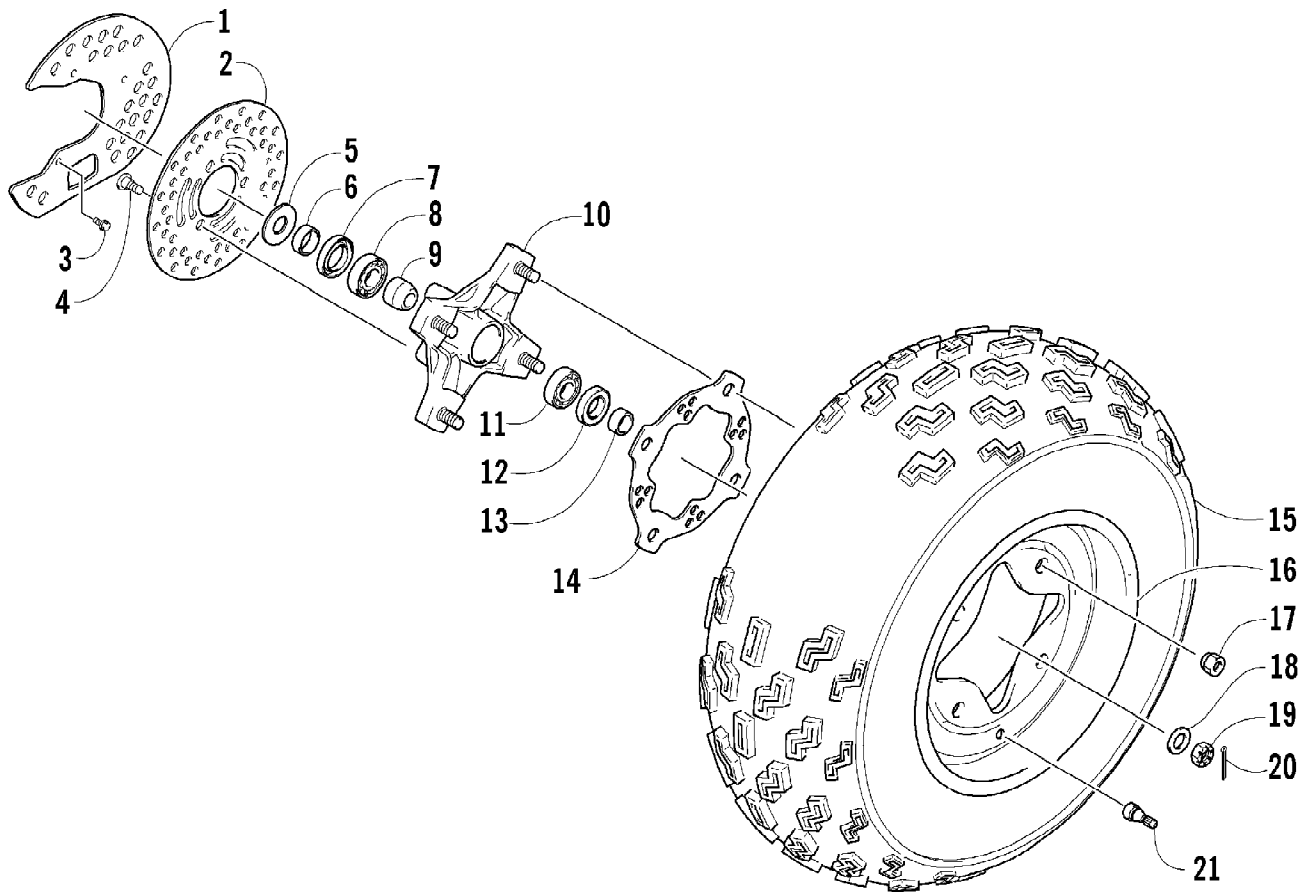

2007 ATV 400 DVX RED (A2007DVI2AUSR)
FRONT WHEEL ASSEMBLY

2007 ATV 400 DVX RED (A2007DVI2AUSR)
FRONT WHEEL ASSEMBLY

Page 51 of 105

Ref #	Part Number	Qty	S/P/F	Description
1	3406-165	2		Cover, Brake Disc
2	3406-028	2		Disc, Brake
3	3423-455	6		Bolt
4	3423-649	6		Bolt, Brake Disc
5	3405-059	2		Shim, Front Axle
6	3403-205	2		Spacer, Front Axle
7	3402-914	2		Seal, Dust - Inner
8	3402-893	2		Bearing, Wheel Hub - Inner
9	3405-023	2		Spacer, Wheel Hub Bearing
10	3405-058	2		Hub, Wheel
11	3402-899	2		Bearing, Wheel Hub - Outer
12	3402-913	2		Seal, Dust - Outer
13	3402-895	2		Spacer, Front Axle
14	3405-022	2		Plate, Wheel Hub
15	3406-017	2		Tire, Front
16	3406-151	2		Wheel, Front
17	3423-788	8	/P	Nut, Wheel
18	3003-156	2	S/P	Washer
19	3423-622	2		Nut, Wheel Hub
20	3423-608	2		Pin, Cotter
21	3406-008	2		Valve Assembly