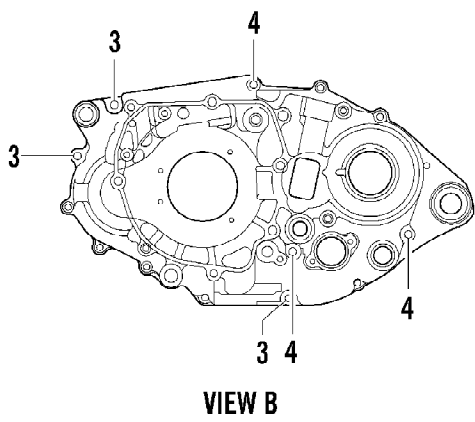

2007 ATV 400 DVX RED (A2007DVI2AUSR)
CRANKCASE ASSEMBLY

2007 ATV 400 DVX RED (A2007DVI2AUSR)
CRANKCASE ASSEMBLY

Page 21 of 105

Ref #	Part Number	Qty	S/P/F	Description
	0462-039	1		Complete Engine Assembly (ELTZ400K)
1	3502-028	1		Crankcase Set (inc. 2-11)
2	3423-088	2		Pin, Dowel
3	3423-098	7	S	Bolt
4	3423-097	8		Bolt
5	3423-706	1		Plug, Oil Gallery
6	3402-894	1		Gasket
7	3402-918	1		Jet, Oil Gallery
8	3423-051	1		O-Ring
9	3402-919	1		Separator, Oil - No. 1
10	3402-920	1		Separator, Oil - No. 2
11	3423-435	4		Screw, Separator
12	3402-404	1		Plug, Oil Drain
13	3402-011	1		Gasket
14	3446-391	1		Pipe, Oil - Inner - No. 1
15	3446-356	1		Pipe, Oil - Inner - No. 2
16	3423-709	3		O-Ring
17	3423-710	1		O-Ring
18	3005-514	1		Bolt
19	3423-391	1		Bolt
20	3423-737	2		Spacer, Engine Mounting
21	3423-457	2	S	Nut