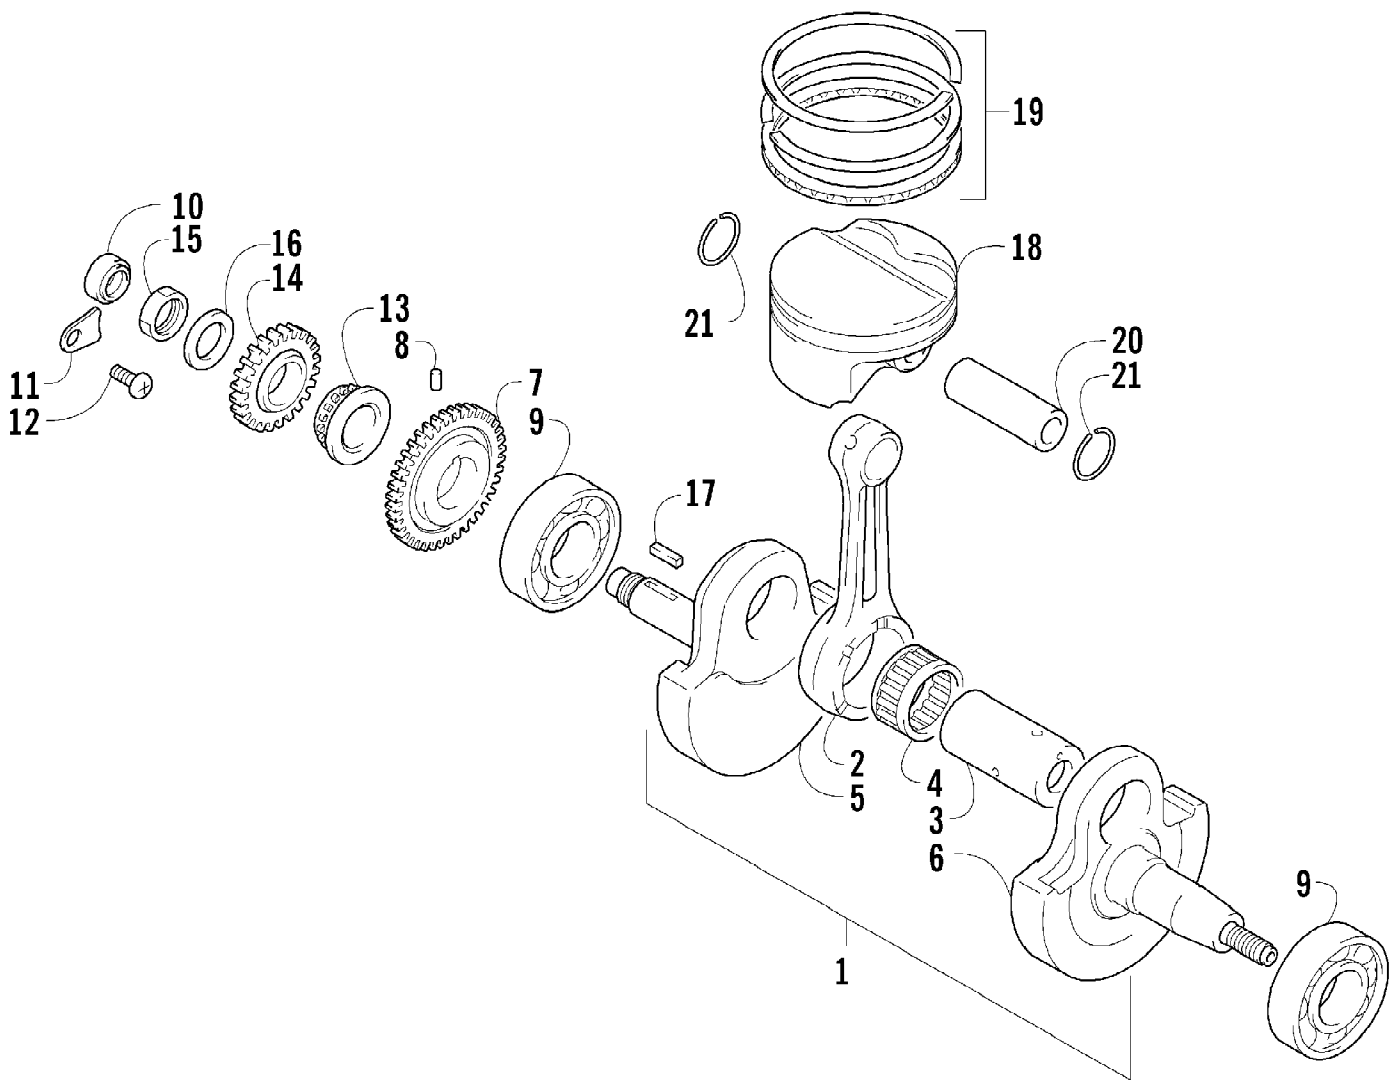

2007 ATV 400 DVX RED (A2007DVI2AUSR)
CRANKSHAFT ASSEMBLY

2007 ATV 400 DVX RED (A2007DVI2AUSR)
CRANKSHAFT ASSEMBLY

Page 25 of 105

Ref #	Part Number	Qty	S/P/F	Description
1	3502-029	1	S	Crankshaft Assembly (inc. 2-6)
2	3502-012	1		Rod, Connecting
3	3502-014	1		Pin
4	3406-139	1		Bearing
5	3402-922	1		Crankshaft - Right
6	3402-923	1		Crankshaft - Left
7	3402-926	1	/P	Gear, Balancer Drive
8	3423-047	1		Pin
9	3402-904	2		Bearing
10	3402-910	1		Seal, Oil - Right
11	3402-952	1		Retainer, Oil Seal - Right
12	3004-552	1	S	Screw
13	3502-030	1		Sprocket, Cam Chain Drive
14	3406-140	1		Gear, Primary Drive
15	3423-253	1		Nut
16	3423-684	1		Washer
17	3006-890	1		Key
18	3402-846	1		Piston
19	3502-011	1		Ring Set, Piston
20	3402-847	1		Pin, Piston
21	3003-439	2	/P	Circlip