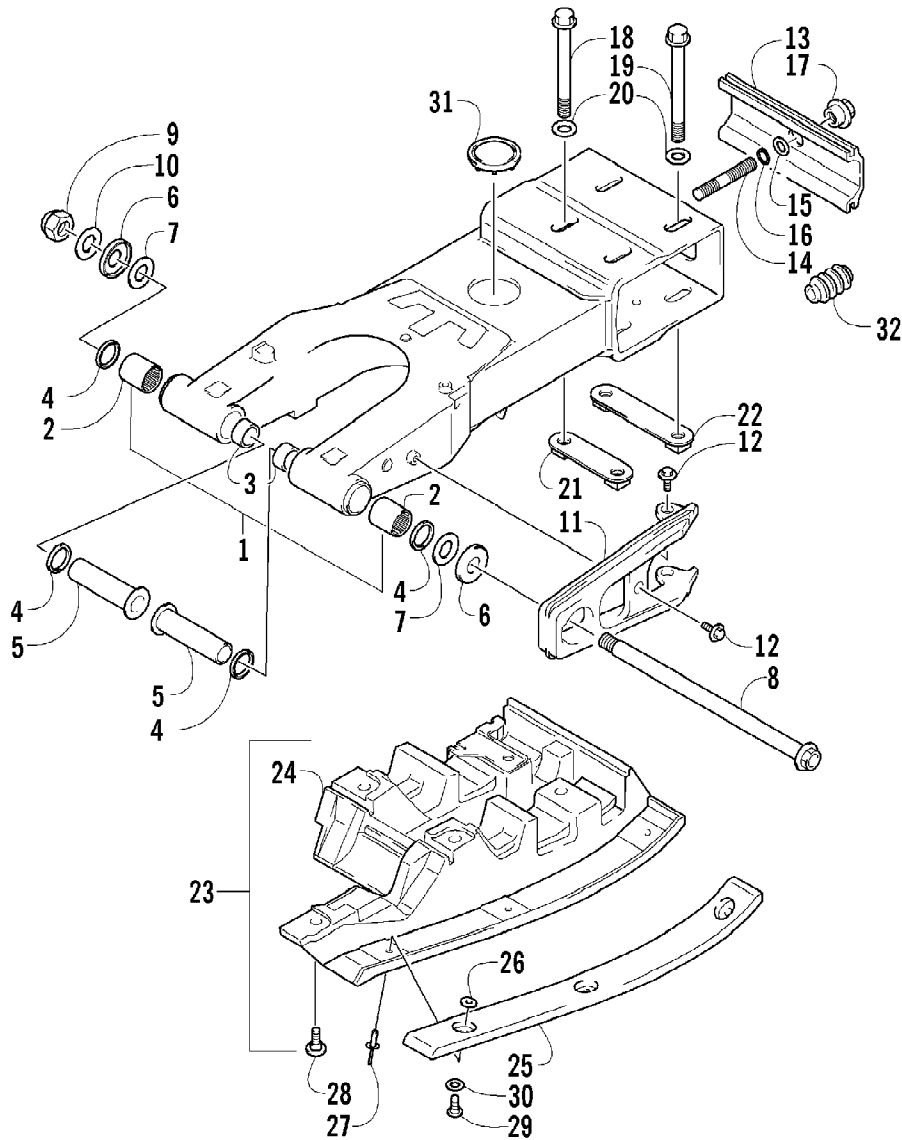

2007 ATV 400 DVX RED (A2007DVI2AUSR)
SWING ARM ASSEMBLY

Page 97 of 105

Ref #	Part Number	Qty	S/P/F	Description
1	3406-156	1		Arm, Swing (inc. 2-3)
2	3406-133	2		Bearing
3	3406-053	2		Bushing
4	3406-102	4		Seal, Bearing
5	3406-052	2		Spacer
6	3406-054	2		Cover, Dust
7	3423-618	2		Washer, Thrust
8	3406-051	1		Shaft, Pivot
9	3423-785	1		Nut
10	3423-786	1		Washer
11	3406-055	1		Slide, Chain
12	3423-656	3		Bolt
13	3446-383	1		Plate, Chain Adjuster
14	3423-650	1		Bolt, Chain Adjuster
15	3423-679	1		Washer, Chain Adjuster Nut
16	3423-190	1	S	Circlip
17	3423-757	1		Nut, Chain Adjuster
18	3423-643	2		Bolt
19	3423-644	2		Bolt
20	3423-677	4		Washer
21	3423-586	1		Plate
22	3423-587	1		Plate
23	3406-056	1		Guard, Swing Arm - Assembly (inc. 24-27)
24	3406-057	1		Guard, Swing Arm
25	3406-058	1		Slide, Chain - Swing Arm Guard
26	3423-671	3		Washer
27	3423-704	3		Rivet
28	3423-756	3		Bolt
29	3423-648	2		Bolt
30	3004-278	2	S/P	Washer
31	3406-123	1		Cap, Swing Arm
32	3406-124	1		Boot, Chain Adjuster Bolt