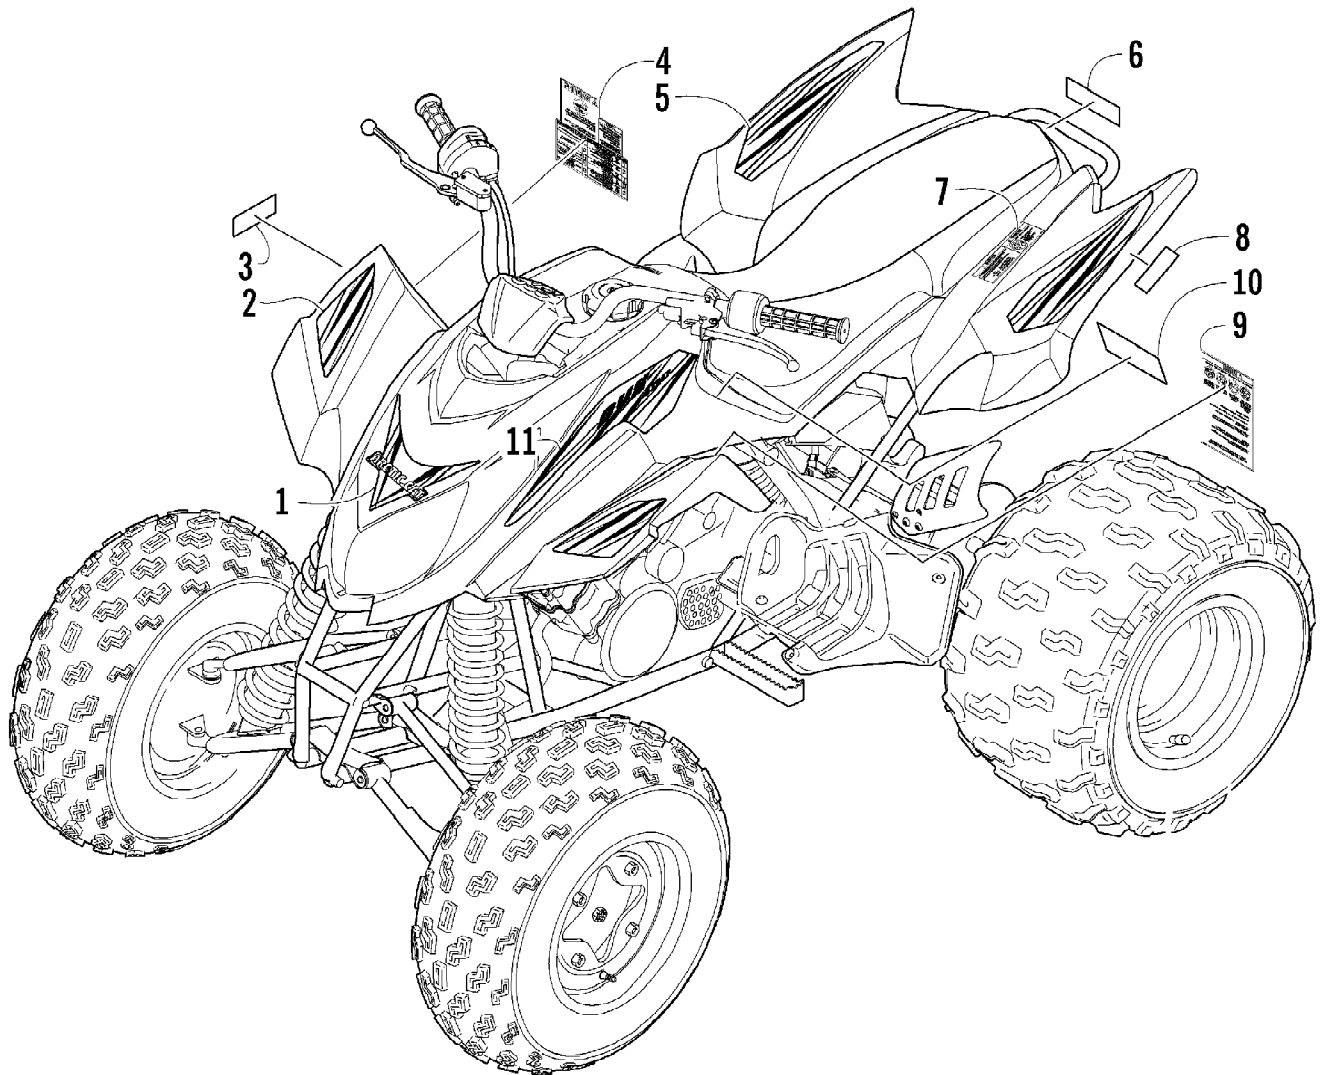

2007 ATV 400 DVX RED (A2007DVI2AUSR)
DECALS

Page 33 of 105

Ref #	Part Number	Qty	S/P/F	Description
1	1411-333	1		Decal, Graphic - Front
2	1411-338	1		Decal, Graphic - Front Fender - Right
2	1411-339	1		Decal, Graphic - Front Fender - Left
3	0411-744	1		Reflector, Front - Amber - Right
3	0411-745	1		Reflector, Front - Amber - Left
4	0411-759	1		Decal, Warning - Pre-Ride
5	1411-334	1		Decal, Graphic - Rear Fender - Right
5	1411-335	1		Decal, Graphic - Rear Fender - Left
6	0411-762	1		Decal, "Arctic Cat"
7	0411-696	1		Decal, Warning - Tire Pressure/Passenger
8	0411-746	1		Reflector, Rear - Red - Right
8	0411-747	1		Reflector, Rear - Red - Left
9	0411-218	1		Decal, Warning - General
10	1411-577	1		Decal, Warning - Off-Road Only
11	1411-342	1		Decal, Graphic - Side - Right
11	1411-343	1		Decal, Graphic - Side - Left