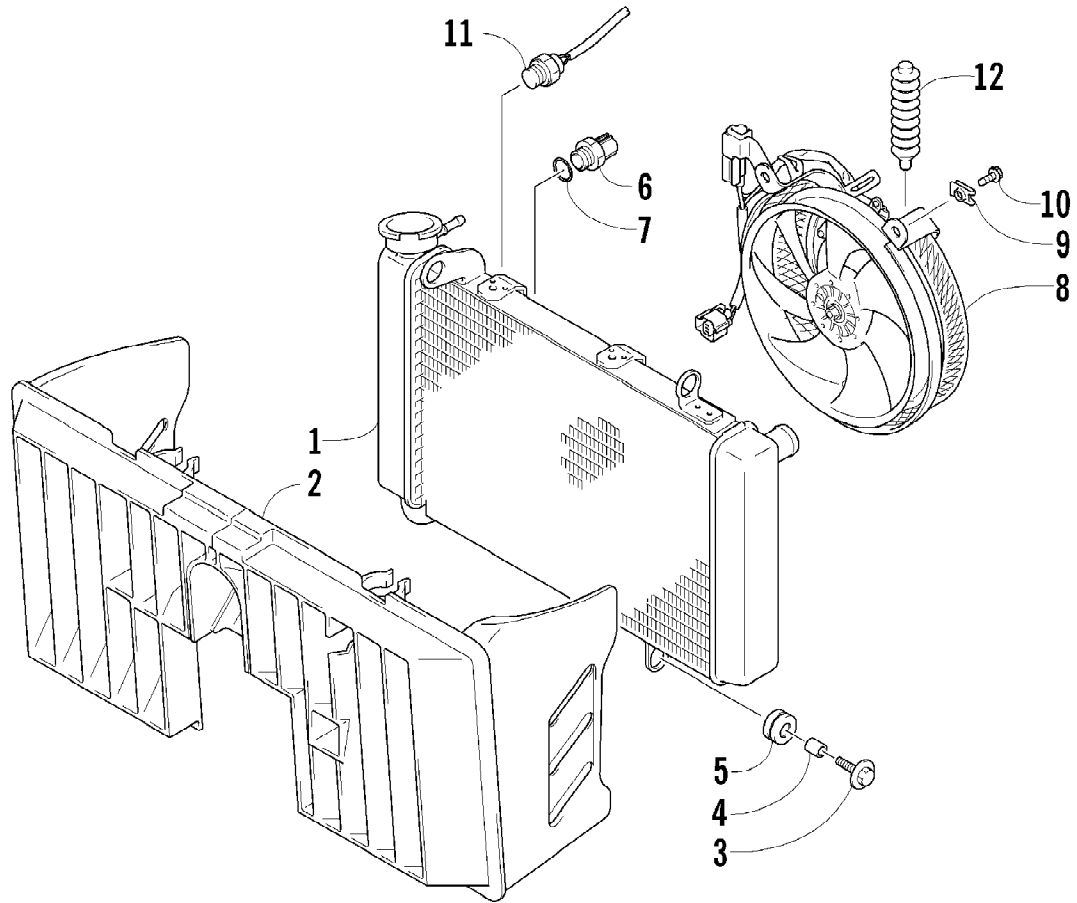

2007 ATV 400 DVX CAT GREEN-BLACK (A2007DVI2AUSZ)
RADIATOR ASSEMBLY

Page 71 of 105

Ref #	Part Number	Qty	S/P/F	Description
1	3413-026	1		Radiator
2	3413-028	1		Cover, Radiator
3	3423-657	3		Bolt
4	3423-692	3		Spacer
5	3423-716	3		Cushion
6	3409-024	1		Switch, Radiator Fan (inc. 7)
7	3423-576	1		O-Ring
8	3413-035	1		Fan, Radiator
9	3423-741	3		Nut
10	3004-339	3	S/P	Bolt
11	3409-035	1		Switch, Temperature
12	3402-937	1		Boot, Radiator Fan