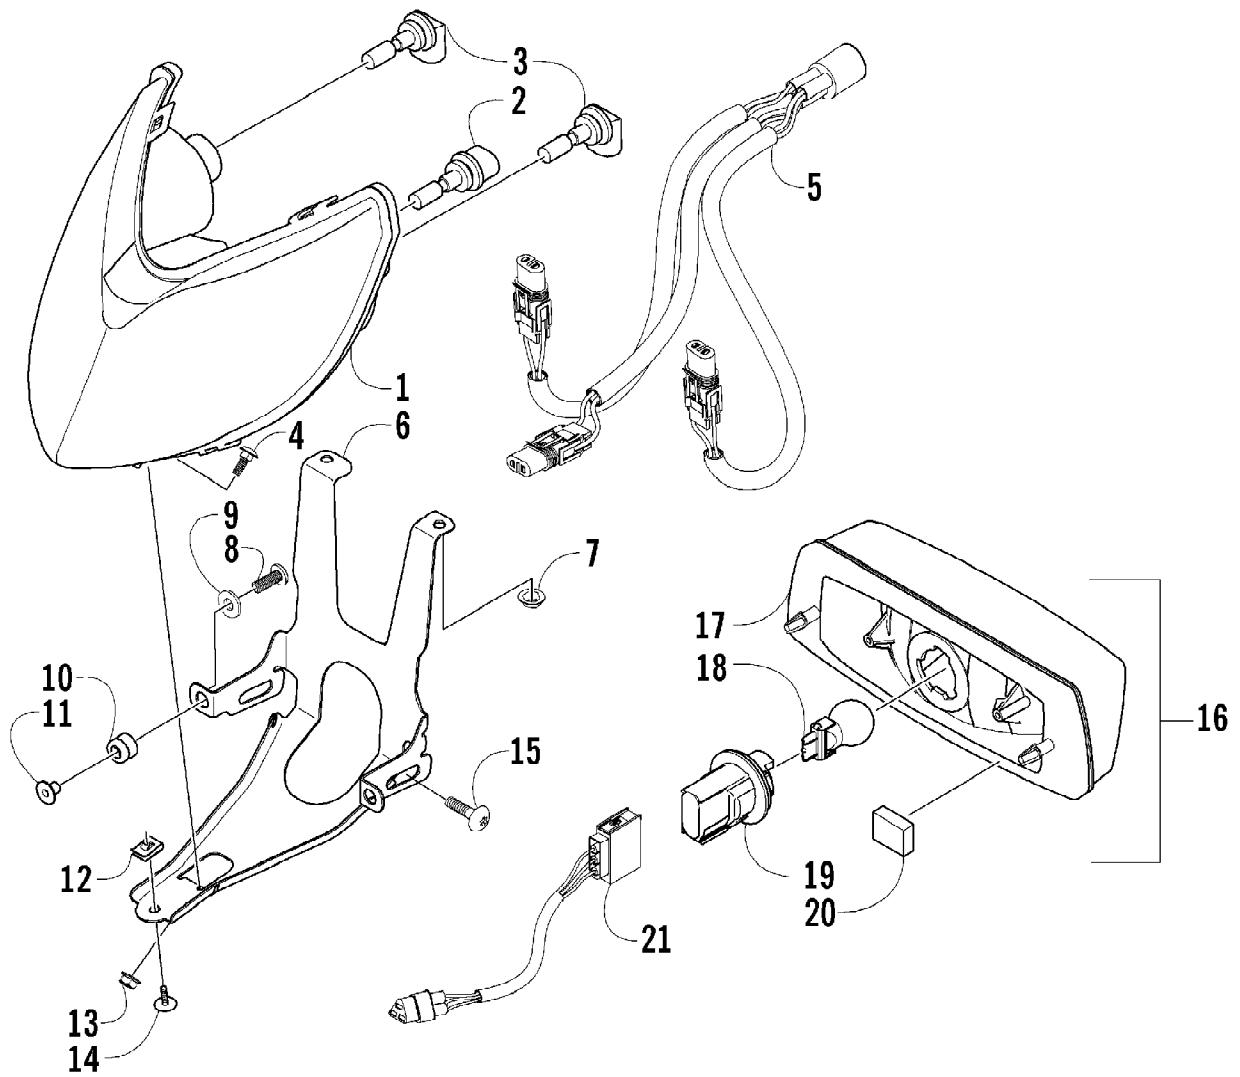

2007 ATV 400 DVX CAT GREEN-BLACK (A2007DVI2AUSZ)
HEADLIGHT AND TAILLIGHT ASSEMBLIES

Page 59 of 105

Ref #	Part Number	Qty	S/P/F	Description
1	0509-023	1		Housing, Headlight
2	0609-252	1		Bulb, Headlight - Low Beam
3	0409-055	2		Bulb, Headlight - High Beam
4	0423-488	1		Bolt, Carriage
5	0486-146	1		Harness, Adapter - Headlight
6	1406-480	1		Bracket, Mounting - Headlight
7	0423-357	2		Nut, Stamped
8	0423-501	2		Screw, Self-Tapping
9	0123-802	2		Washer
10	0423-447	2		Grommet
11	0423-487	2		Washer, Shoulder
12	0423-060	1		Clip, Tinnerman
13	8424-502	1		Nut, Lock
14	0623-301	1	/P	Screw, Self-Tapping
15	8408-616	2		Screw, Cap
16	0509-022	1		Taillight Assembly (inc. 17-19)
17	0509-025	1		Housing, Taillight
18	0409-056	1		Bulb, Taillight
19	0409-057	1		Socket, Taillight
20	1406-790	4		Pad, Taillight
21	0486-138	1		Harness, Adapter - Taillight