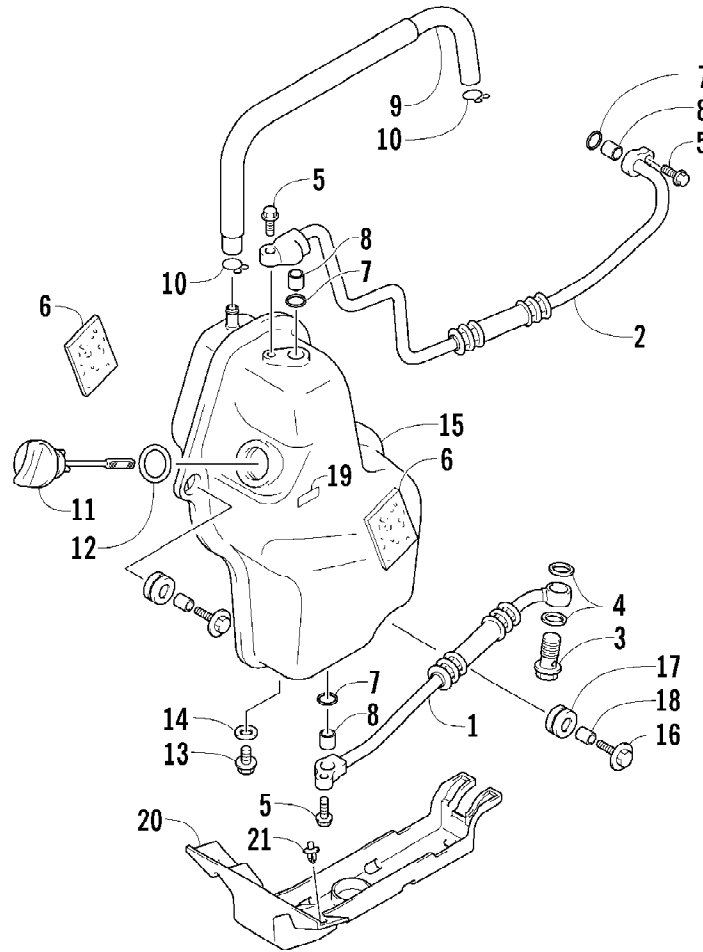

2007 ATV 400 DVX CAT GREEN-BLACK (A2007DVI2AUSZ)
OIL TANK AND HOSE ASSEMBLY

2007 ATV 400 DVX CAT GREEN-BLACK (A2007DVI2AUSZ)
OIL TANK AND HOSE ASSEMBLY

Page 69 of 105

Ref #	Part Number	Qty	S/P/F	Description
1	3410-019	1		Hose, Oil Tank - Right
2	3410-020	1		Hose, Oil Tank - Left
3	3423-720	1		Bolt, Union
4	3006-113	2		Gasket, Oil Hose Union
5	3004-512	3	S	Bolt
6	3423-744	2		Cushion, Oil Tank
7	3423-711	3		O-Ring, Oil Hose
8	3008-199	3	/P	Pin, Oil Tank Hose
9	3410-018	1		Hose, Oil Overflow
10	3423-723	2		Clamp, Hose
11	3470-009	1		Gauge, Oil Level
12	3423-055	1		O-Ring, Oil Level Gauge
13	3004-705	1	S	Plug, Oil Drain
14	3402-436	1	/P	Gasket, Oil Drain Plug
15	3502-021	1		Tank, Oil
16	3423-657	2		Bolt, Oil Tank
17	3423-716	2		Cushion, Oil Tank
18	3423-692	2		Spacer, Oil Tank
19	3406-074	1		Decal, Oil Level
20	3402-882	1		Protector, Oil Tank
21	3423-423	2		Clip