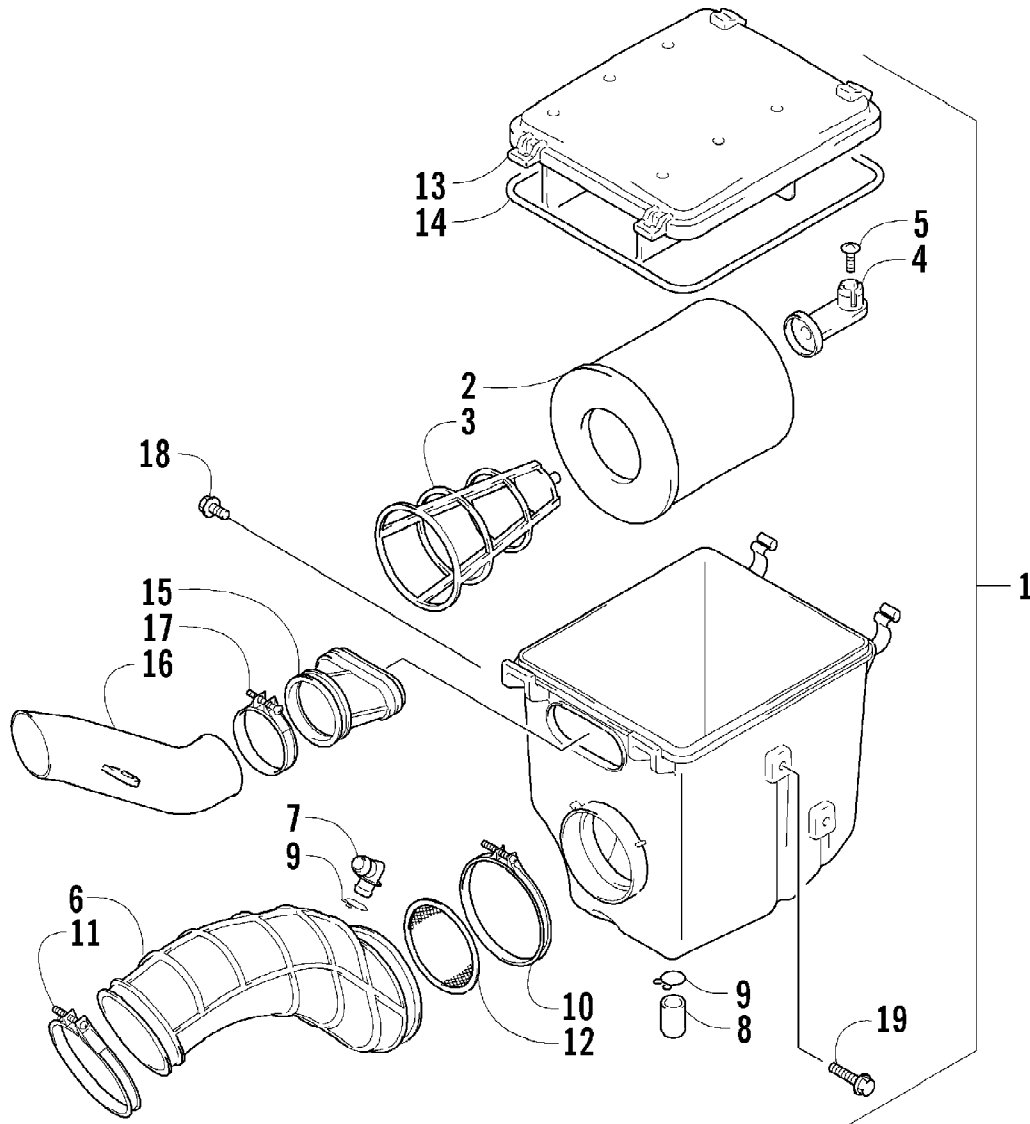

2007 ATV 400 DVX CAT GREEN-BLACK (A2007DVI2AUSZ)
AIR CLEANER ASSEMBLY

2007 ATV 400 DVX CAT GREEN-BLACK (A2007DVI2AUSZ)
AIR CLEANER ASSEMBLY

Page 2 of 105

Ref #	Part Number	Qty	S/P/F	Description
1	3470-032	1		Cleaner, Air - Assembly (inc. 2-17)
2	3470-014	1		Filter
3	3470-015	1		Holder
4	3470-016	1		Stopper, Holder
5	0693-505	1		Screw
6	3470-026	1		Tube, Outlet
7	3470-025	1		Fitting, Elbow
8	3402-334	1		Plug, Breather
9	3423-313	2		Clip
10	3423-727	1		Clamp, Tube
11	3423-726	1		Clamp, Tube
12	3470-017	1		Trap, Flame
13	3470-012	1	S	Cap, Air Cleaner (inc. 14)
14	3470-013	1		Gasket
15	3470-027	1		Joint, Inlet
16	3470-028	1		Duct, Inlet
17	3423-503	1		Clamp
18	3004-377	1	S/P	Screw, Cap
19	3004-507	2	S	Screw, Cap

2007 ATV 400 DVX CAT GREEN-BLACK (A2007DVI2AUSZ)
CAM CHAIN ASSEMBLY

Page 8 of 105

Ref #	Part Number	Qty	S/P/F	Description
1	3502-032	1	S	Chain, Camshaft Drive
2	3402-848	1		Guide, Cam Chain - No. 1
3	3402-930	1		Guide, Cam Chain - No. 2
4	3402-849	1		Tensioner, Cam Chain
5	3423-561	1		Bolt
6	3423-142	1		Washer
7	3502-019	1		Adjuster, Tensioner - Assembly (inc. 8-10)
8	3402-850	1		Gasket
9	3402-933	1		Plug
10	3402-932	1		Spring
11	3402-137	1		Gasket, Adjuster
12	3004-475	2	S	Bolt
13	3402-929	1		Retainer, Cam Chain Guide No.1
14	3423-018	1		Screw