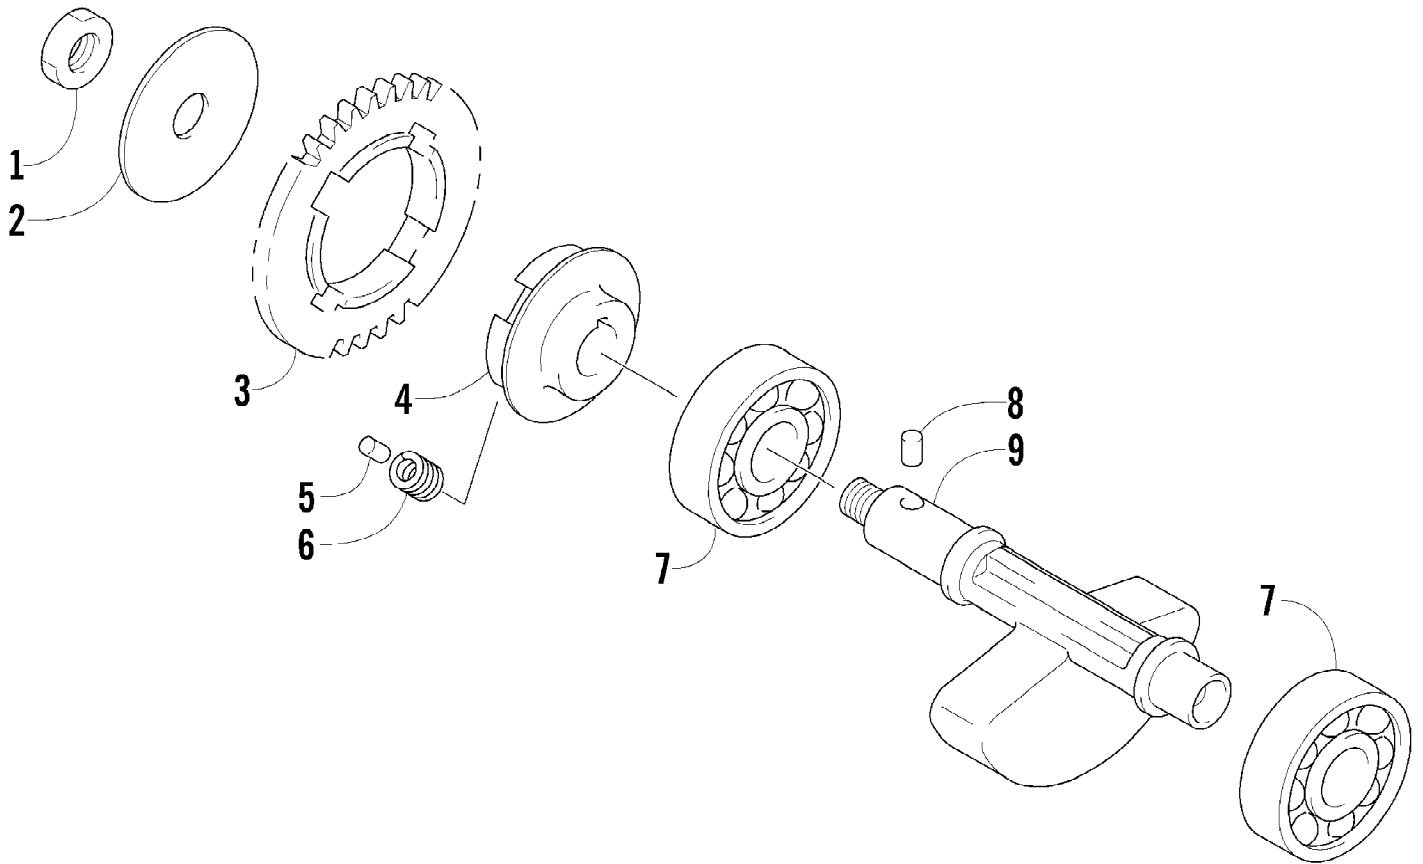

2007 ATV 400 DVX CAT GREEN-BLACK (A2007DVI2AUSZ)
CRANK BALANCER ASSEMBLY

2007 ATV 400 DVX CAT GREEN-BLACK (A2007DVI2AUSZ)
CRANK BALANCER ASSEMBLY

Page 19 of 105

Ref #	Part Number	Qty	S/P/F	Description
1	3423-666	1		Nut
2	3423-698	1		Washer
3	3406-137	1		Gear, Driven
4	3406-138	1	/P	Race, Driven Gear - Inner
5	3423-106	2	/P	Pin, Driven Gear
6	3402-090	4		Spring, Driven Gear
7	3402-900	2		Bearing
8	3423-047	1		Pin, Inner Driven Gear Race
9	3402-925	1		Balancer, Crank