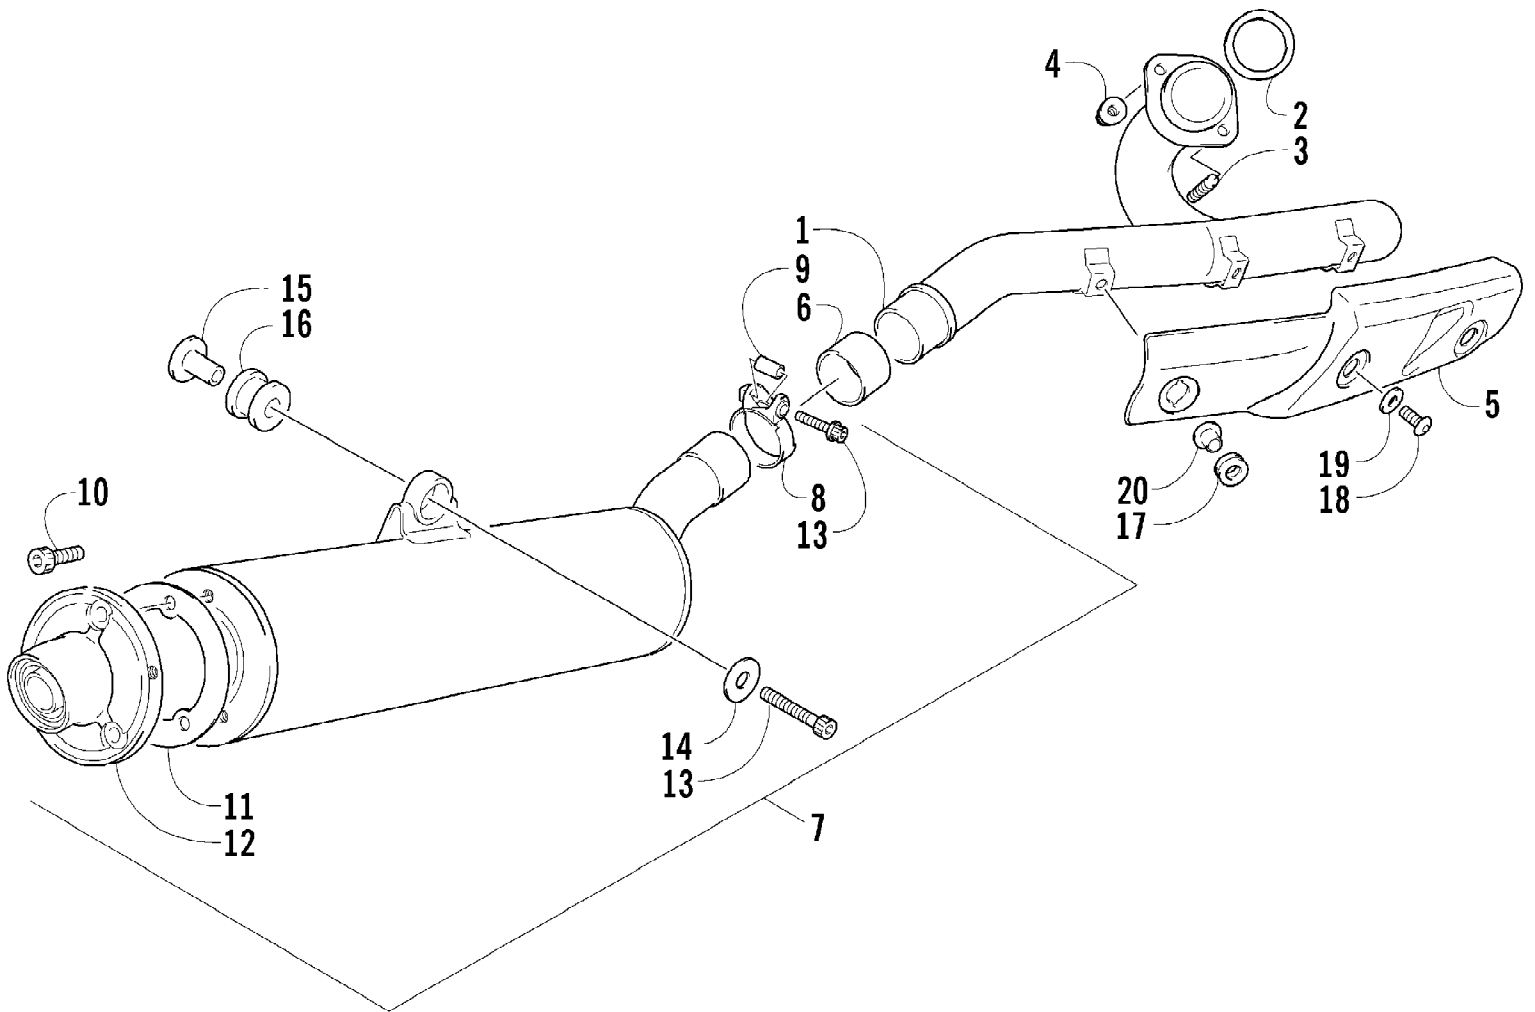

2007 ATV 400 DVX CAT GREEN-BLACK (A2007DVI2AUSZ)
ELECTRICAL ASSEMBLY

Page 35 of 105

Ref #	Part Number	Qty	S/P/F	Description
1	3409-025	1		Relay, Starter (inc. 2-3)
2	3409-038	1		Cover, Starter Relay
3	3530-044	1		Fuse - 20 Amp
4	3423-020	2	/P	Bolt, Starter Motor
5	3409-027	1	S	Rectifier
6	0693-982	2		Bolt
7	3409-043	1		CDI
8	3530-027	1		Coil, Ignition
9	3004-377	1	S/P	Bolt
10	3409-029	1		Cap, Spark Plug
11	3409-031	1		Cover, Spark Plug Cap
12	3430-009	1	/P	Seal, High Tension Wire
13	3409-030	1		Seal, Spark Plug Cap