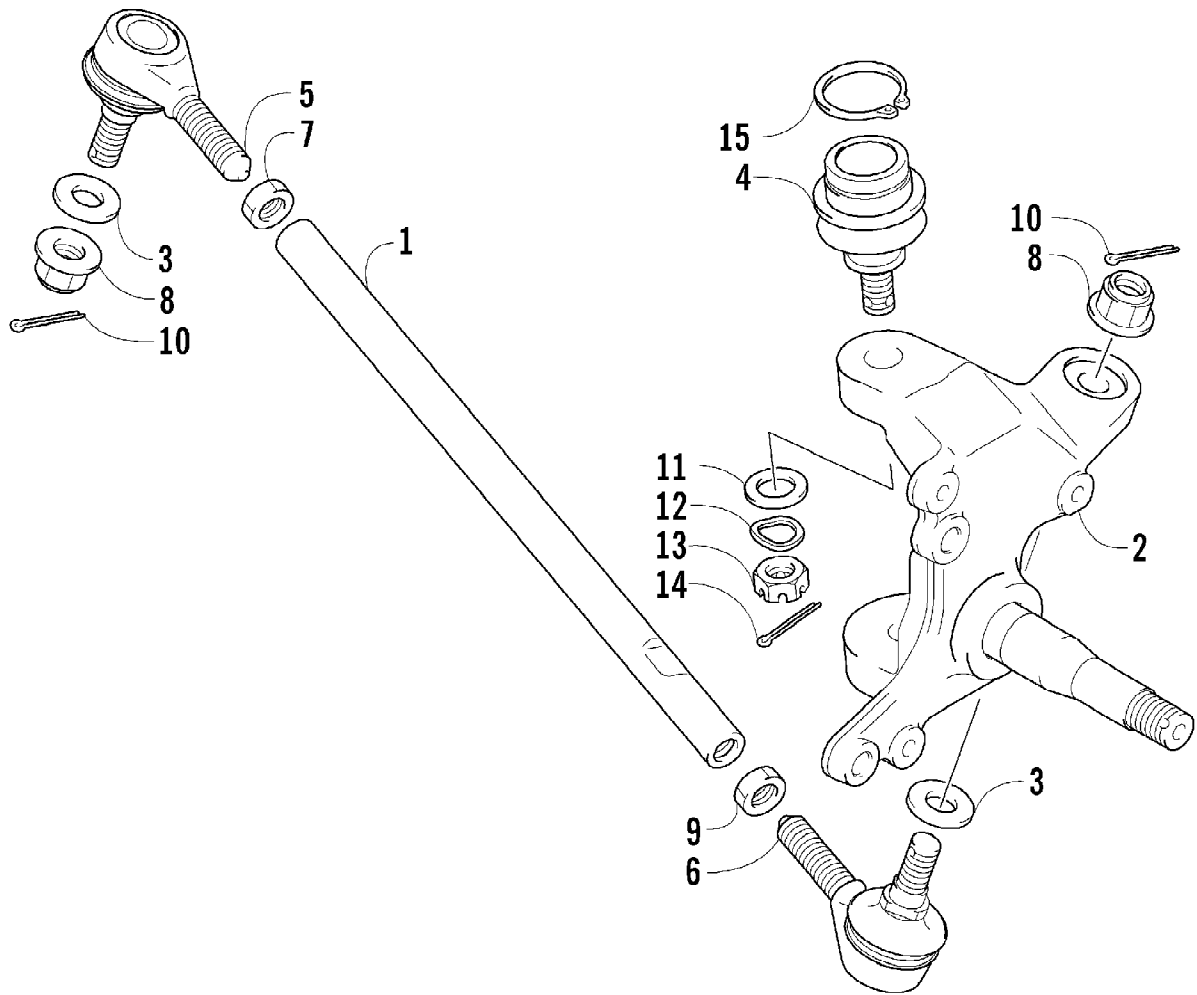

2007 ATV 400 DVX CAT GREEN-BLACK (A2007DVI2AUSZ)
TIE ROD ASSEMBLY

Page 99 of 105

Ref #	Part Number	Qty	S/P/F	Description
1	3405-009	2		Tie Rod
2	3405-043	1		Knuckle, Steering - Right
2	3405-044	1		Knuckle, Steering - Left
3	3423-681	4		Washer, Rod End Lock
4	3405-045	2	S	End, Knuckle - Upper
5	3405-008	2		Ball Joint - Left
6	3405-007	2		Ball Joint - Right
7	3423-664	2		Nut, Tie Rod - Left
8	3423-620	4	S	Nut
9	3423-665	2		Nut, Tie Rod - Right
10	3423-607	4	S	Pin, Cotter
11	3004-417	4	S/P	Washer
12	3423-681	4		Washer, Wave
13	3423-620	4	S	Nut
14	3423-607	4	S	Pin, Cotter
15	3423-193	2	S/P	Circlip