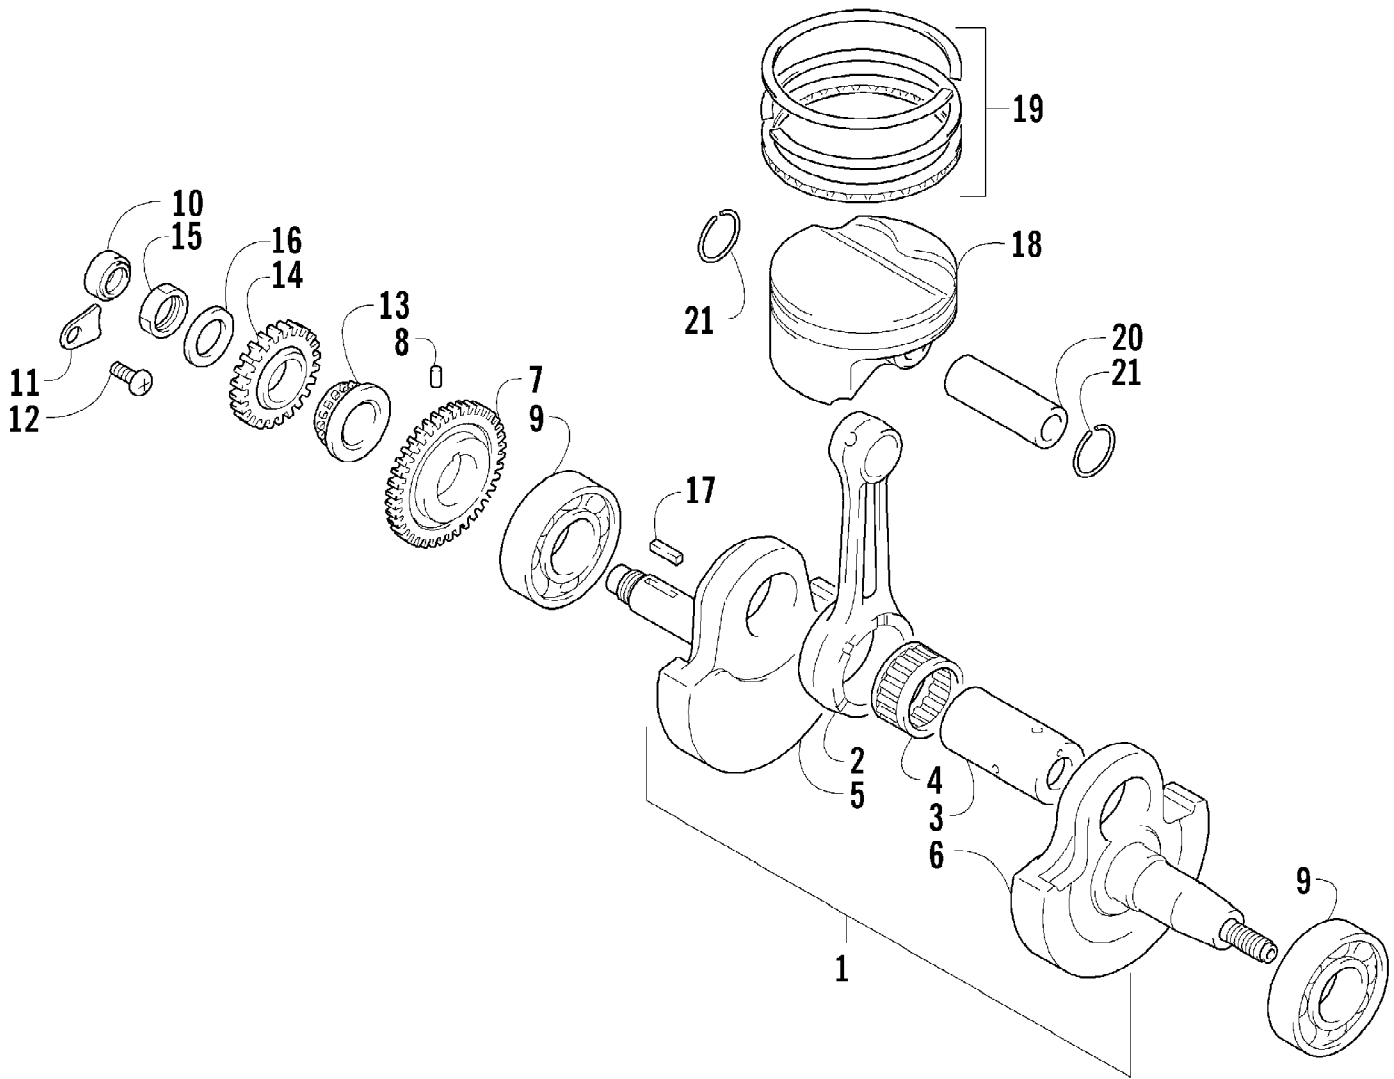

2007 ATV 400 DVX CAT GREEN-BLACK (A2007DVI2AUSZ)
CRANKSHAFT ASSEMBLY

2007 ATV 400 DVX CAT GREEN-BLACK (A2007DVI2AUSZ)
CRANKSHAFT ASSEMBLY

Page 25 of 105

Ref #	Part Number	Qty	S/P/F	Description
1	3502-029	1	S	Crankshaft Assembly (inc. 2-6)
2	3502-012	1		Rod, Connecting
3	3502-014	1		Pin
4	3406-139	1		Bearing
5	3402-922	1		Crankshaft - Right
6	3402-923	1		Crankshaft - Left
7	3402-926	1	/P	Gear, Balancer Drive
8	3423-047	1		Pin
9	3402-904	2		Bearing
10	3402-910	1		Seal, Oil - Right
11	3402-952	1		Retainer, Oil Seal - Right
12	3004-552	1	S	Screw
13	3502-030	1		Sprocket, Cam Chain Drive
14	3406-140	1		Gear, Primary Drive
15	3423-253	1		Nut
16	3423-684	1		Washer
17	3006-890	1		Key
18	3402-846	1		Piston
19	3502-011	1		Ring Set, Piston
20	3402-847	1		Pin, Piston
21	3003-439	2	/P	Circlip