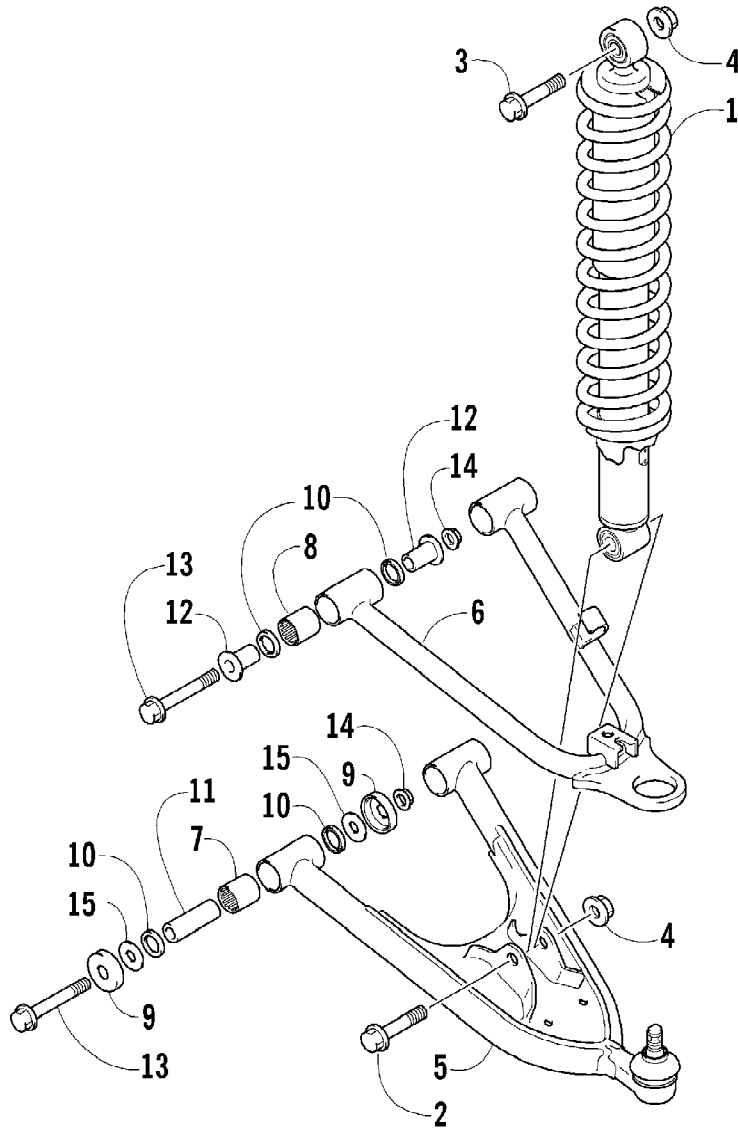

2007 ATV 400 DVX CAT GREEN-BLACK (A2007DVI2AUSZ)
FRONT SUSPENSION ASSEMBLY

2007 ATV 400 DVX CAT GREEN-BLACK (A2007DVI2AUSZ)
FRONT SUSPENSION ASSEMBLY

Ref #	Part Number	Qty	S/P/F	Description
1	3405-051	2		Shock Assembly - Front
2	3423-641	2		Bolt
3	3423-640	2		Bolt
4	3423-457	4	S	Nut
5	3405-052	1	/P	A-Arm - Lower Right
5	3405-053	1		A-Arm - Lower Left
6	3405-054	1		A-Arm - Upper Right
6	3405-055	1		A-Arm - Upper Left
7	3406-093	4		Bearing
8	3406-094	4		Bearing
9	3405-020	8		Seal, Dust - Lower A-Arm
10	3406-101	16		Seal, Dust - Inner
11	3406-112	4		Spacer
12	3406-111	8		Spacer
13	3423-634	8		Bolt
14	3423-457	8	S	Nut
15	3423-617	8		Washer