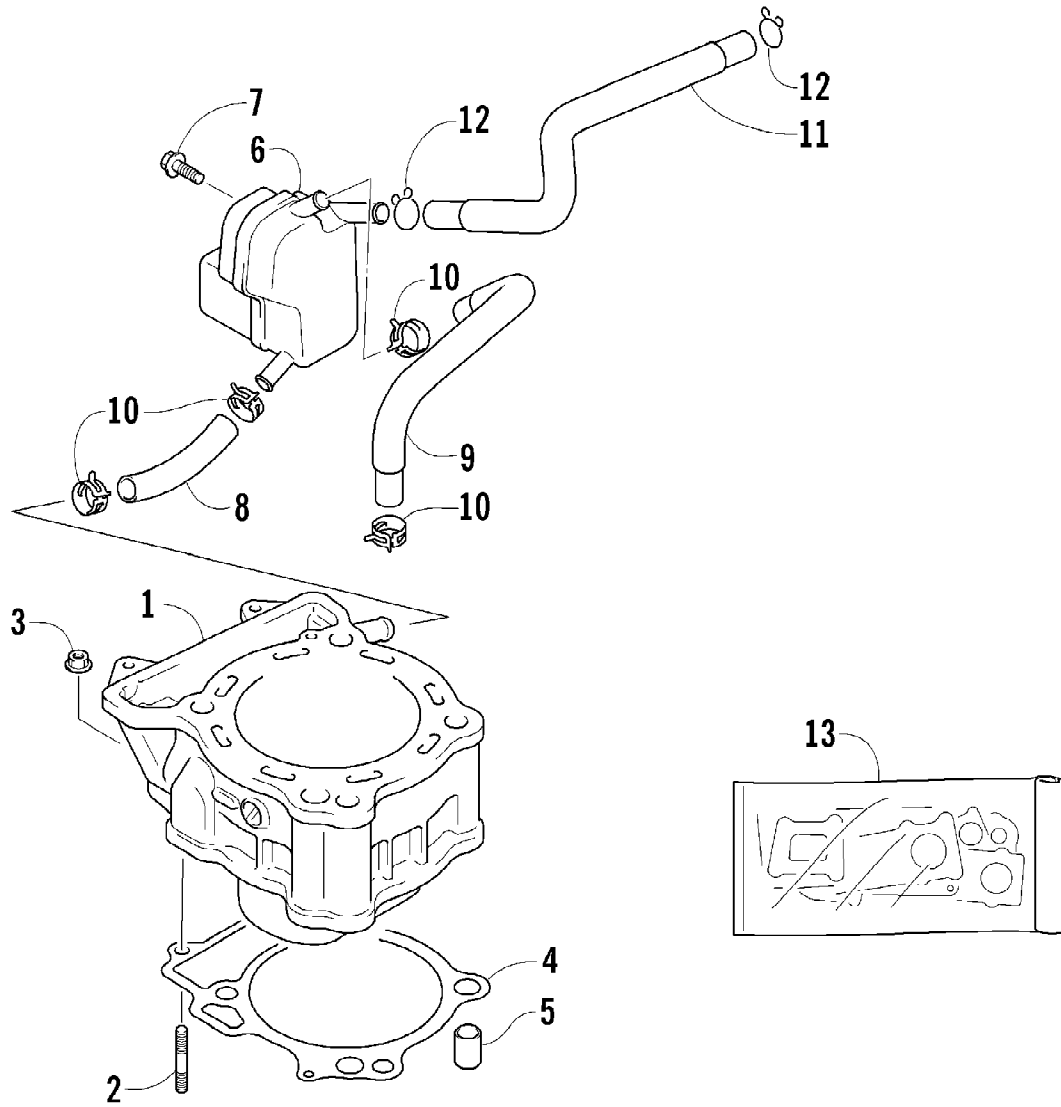

2007 ATV 400 DVX CAT GREEN-BLACK (A2007DVI2AUSZ)
CYLINDER ASSEMBLY

Page 27 of 105

Ref #	Part Number	Qty	S/P/F	Description
1	3402-844	1		Cylinder
2	3423-089	2	S	Bolt, Stud
3	3004-488	2	S/P	Nut
4	3402-845	1		Gasket, Cylinder
5	3423-088	2		Pin, Dowel
6	3502-010	1		Tank, Oil Return
7	3423-600	1		Bolt
8	3406-002	1		Hose, Breather
9	3410-013	1		Hose, Breather
10	3006-855	4		Clamp, Hose
11	3410-014	1		Hose, Breather
12	3423-724	2		Clamp, Hose
13	3403-013	1	/P	Gasket Set