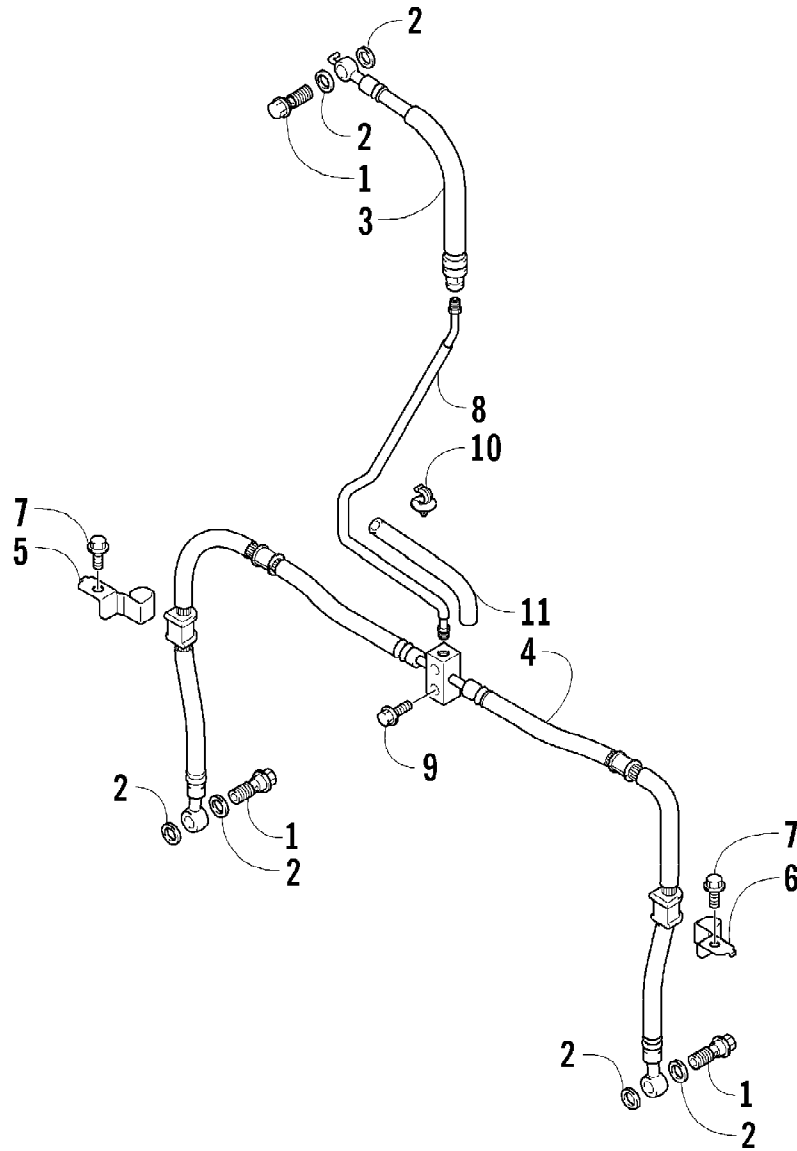

2007 ATV 400 DVX CAT GREEN-BLACK (A2007DVI2AUSZ)
FRONT BRAKE HOSE ASSEMBLY

2007 ATV 400 DVX CAT GREEN-BLACK (A2007DVI2AUSZ)
FRONT BRAKE HOSE ASSEMBLY

Page 45 of 105

Ref #	Part Number	Qty	S/P/F	Description
1	3423-719	3		Bolt
2	3006-112	6		Washer
3	3406-153	1	S	Hose, Front Brake - No. 1
4	3406-154	1		Hose, Front Brake - No. 2
5	3423-754	1		Clamp, Hose No. 2 - Right
6	3423-755	1		Clamp, Hose No. 2 - Left
7	3004-339	2	S/P	Bolt
8	3406-155	1		Brakeline, Front
9	3423-328	1	S	Bolt
10	3423-780	1		Clamp, Front Brakeline
11	3406-119	1		Cover, Front Brakeline