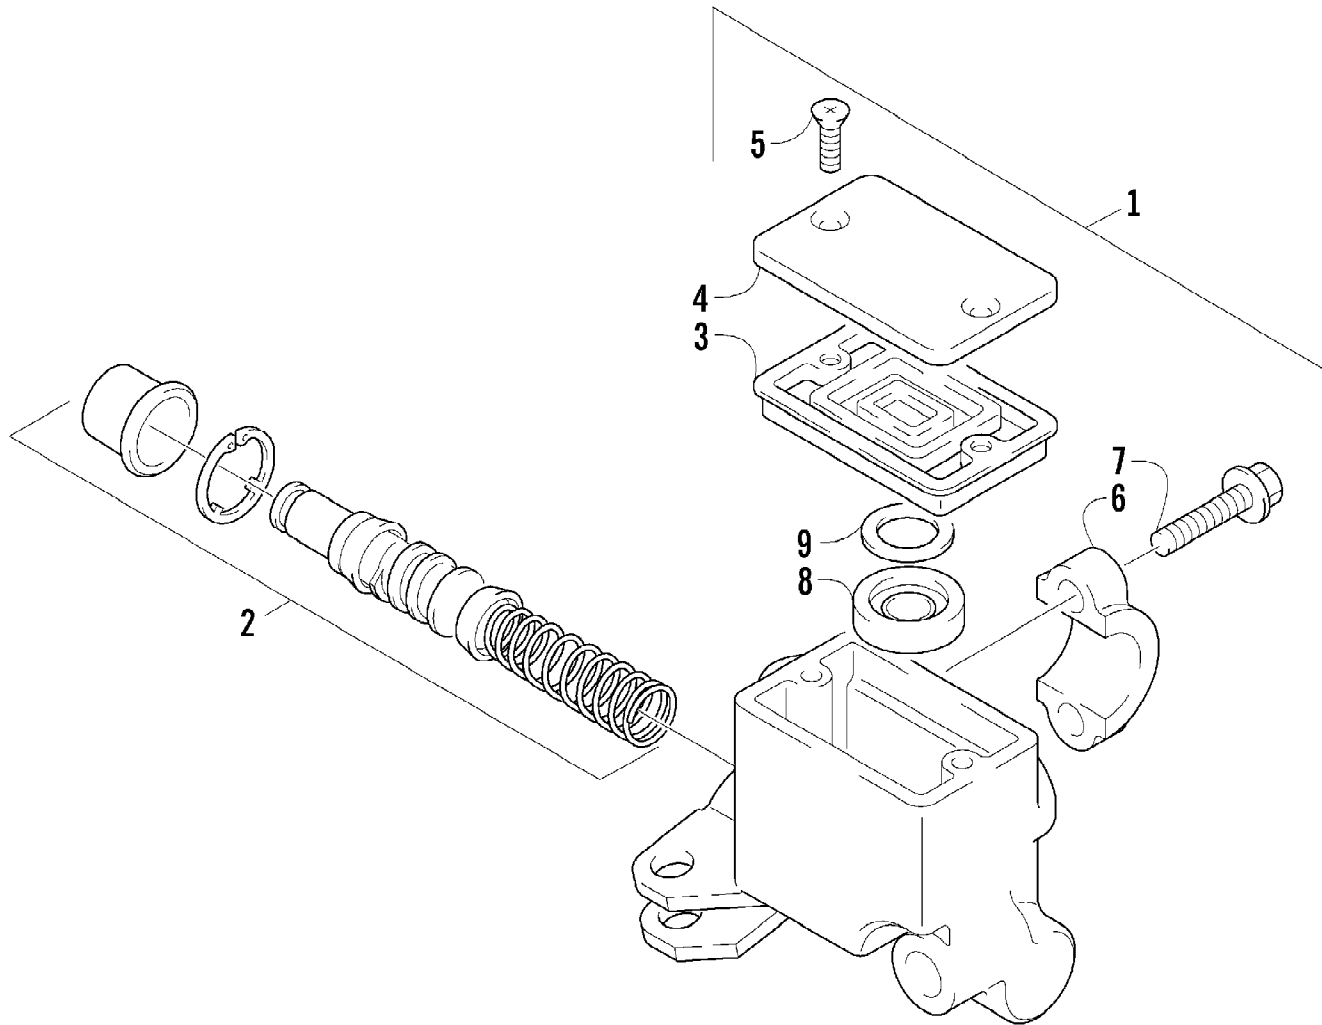

2007 ATV 400 DVX CAT GREEN-BLACK (A2007DVI2AUSZ)
FRONT MASTER CYLINDER ASSEMBLY

Page 47 of 105

Ref #	Part Number	Qty	S/P/F	Description
1	3406-046	1	S	Master Cylinder Assembly (inc. 2-9)
2	3406-045	1		Piston Set
3	3406-048	1		Diaphragm
4	3406-088	1		Cap
5	3423-598	2		Screw, Cap
6	3406-049	1		Holder
7	3423-585	2		Bolt
8	3406-120	1		Separator
9	3406-121	1		Plate