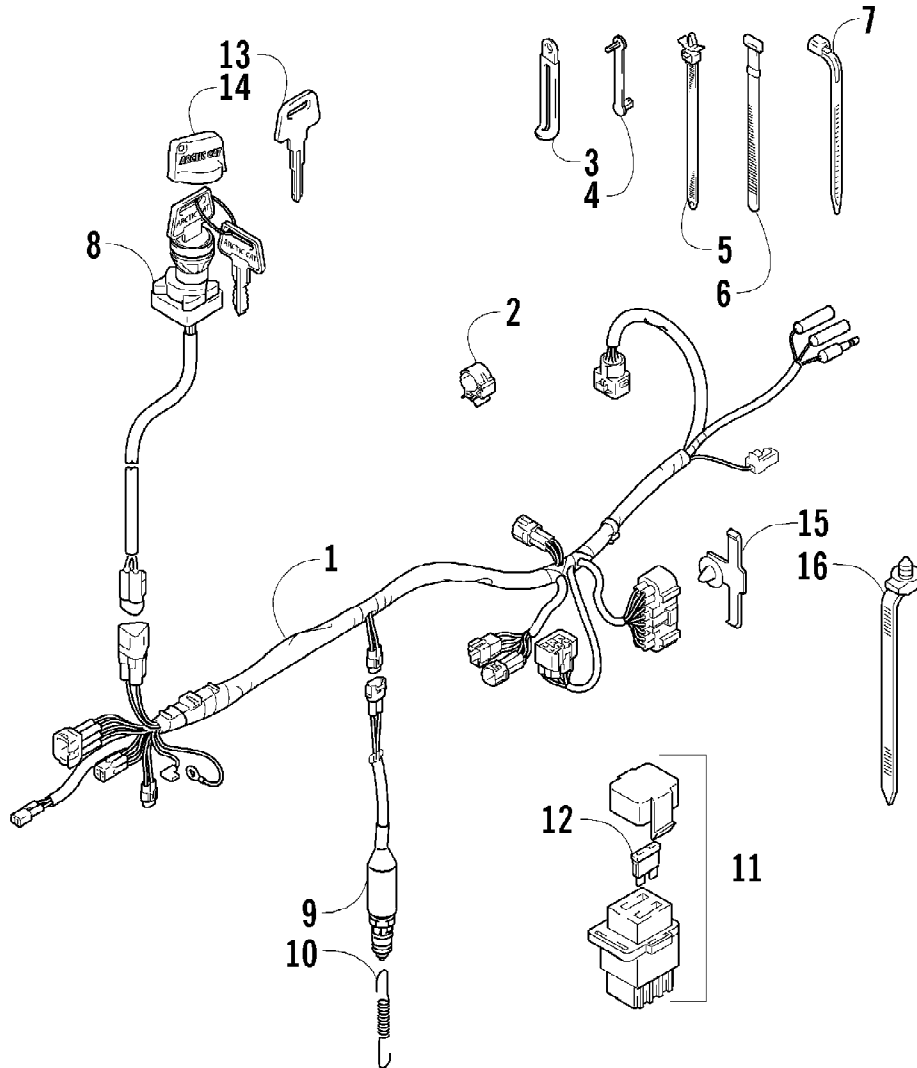

2007 ATV 400 DVX CAT GREEN-BLACK (A2007DVI2AUSZ)
WIRING HARNESS ASSEMBLY

Page 105 of 105

Ref #	Part Number	Qty	S/P/F	Description
1	3509-008	1		Harness, Main
2	3423-731	1		Clamp
3	3402-237	1		Clamp
4	3423-732	3		Clamp
5	0693-564	1		Clamp
6	3423-733	2		Clamp
7	3008-044	3		Clamp
8	3509-009	1		Switch, Ignition
9	3409-045	1	/P	Switch, Brakelight
10	3423-736	1		Spring
11	3409-040	1		Fuse Box - Cooling Fan (inc. 12)
12	3530-043	2		Fuse - 10 Amp
13	3409-007	1	/P	Key, Blank (Type C)
13	3409-011	1		Key, Blank (Type D)
13	3409-012	1		Key, Blank (Type E)
13	3409-013	1		Key, Blank (Type F)
14	0409-013	1		Cover, Key
15	3423-777	1		Clamp
16	3423-778	1		Clamp