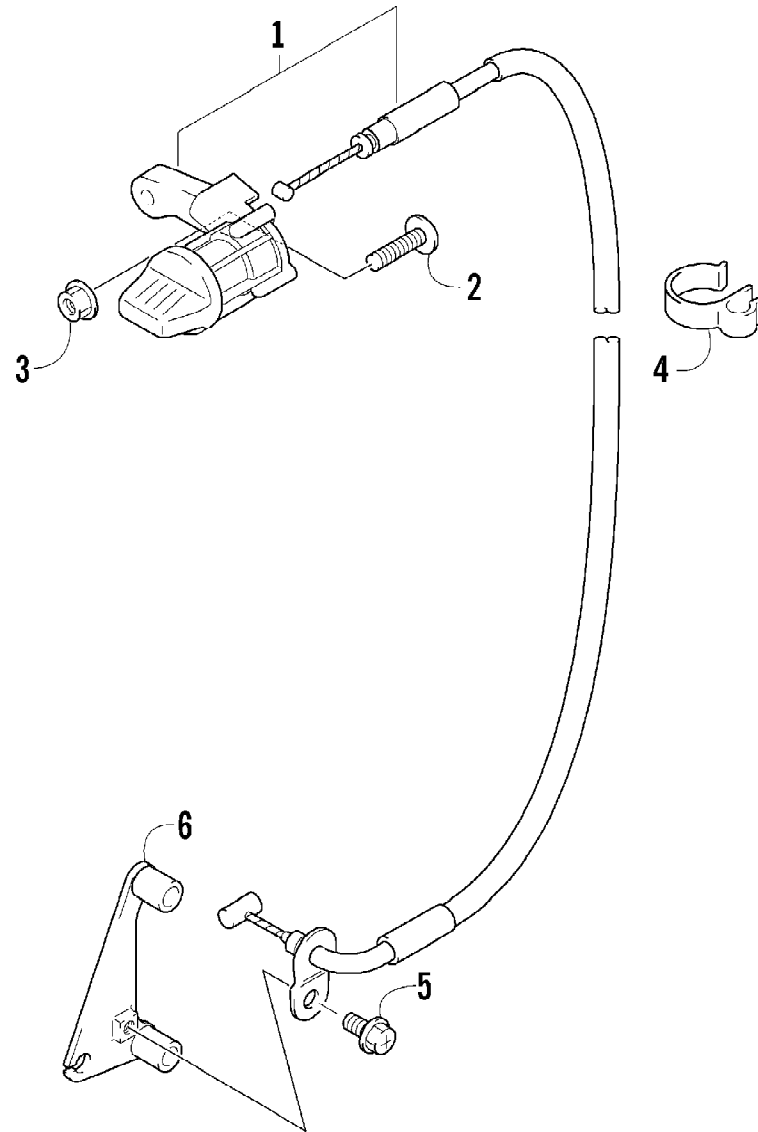

2007 ATV 400 DVX CAT GREEN-BLACK (A2007DVI2AUSZ)
REVERSE LOCK ASSEMBLY

Page 85 of 105

Ref #	Part Number	Qty	S/P/F	Description
1	3502-026	1		Knob, Reverse Lock - Assembly
2	3423-603	1	S	Screw
3	3006-700	1		Nut
4	3423-734	2		Clip
5	3423-604	1		Bolt
6	3406-116	1	S	Bracket, Reverse Cable