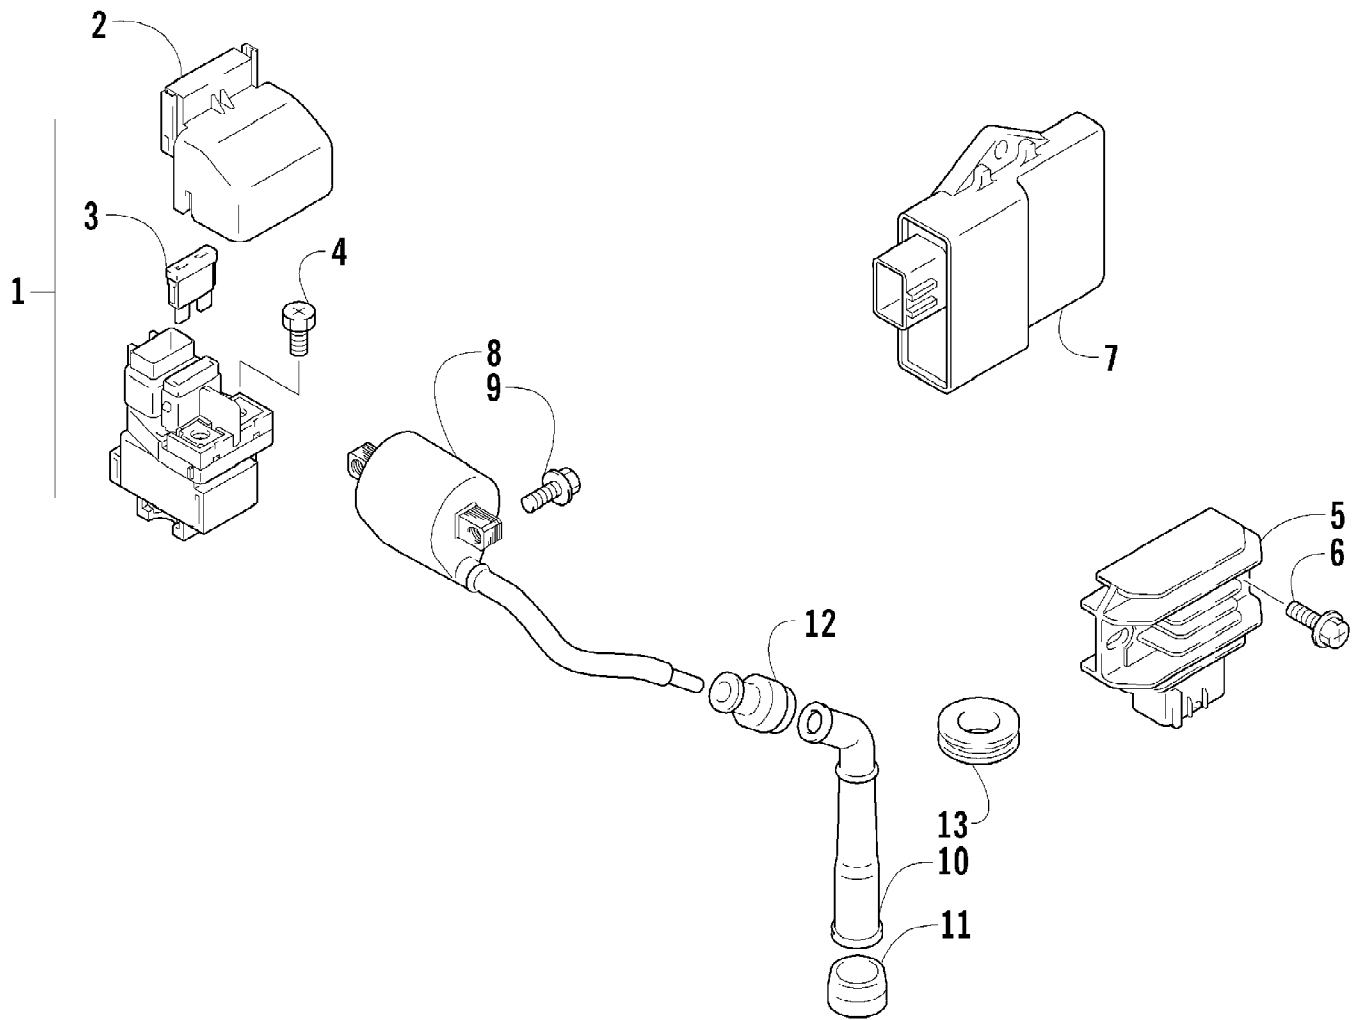

2007 ATV 400 DVX CAT GREEN-BLACK (A2007DVI2AUSZ)
ELECTRICAL ASSEMBLY

Page 35 of 105

Ref #	Part Number	Qty	S/P/F	Description
1	3409-025	1		Relay, Starter (inc. 2-3)
2	3409-038	1		Cover, Starter Relay
3	3530-044	1		Fuse - 20 Amp
4	3423-020	2	/P	Bolt, Starter Motor
5	3409-027	1	S	Rectifier
6	0693-982	2		Bolt
7	3409-043	1		CDI
8	3530-027	1		Coil, Ignition
9	3004-377	1	S/P	Bolt
10	3409-029	1		Cap, Spark Plug
11	3409-031	1		Cover, Spark Plug Cap
12	3430-009	1	/P	Seal, High Tension Wire
13	3409-030	1		Seal, Spark Plug Cap