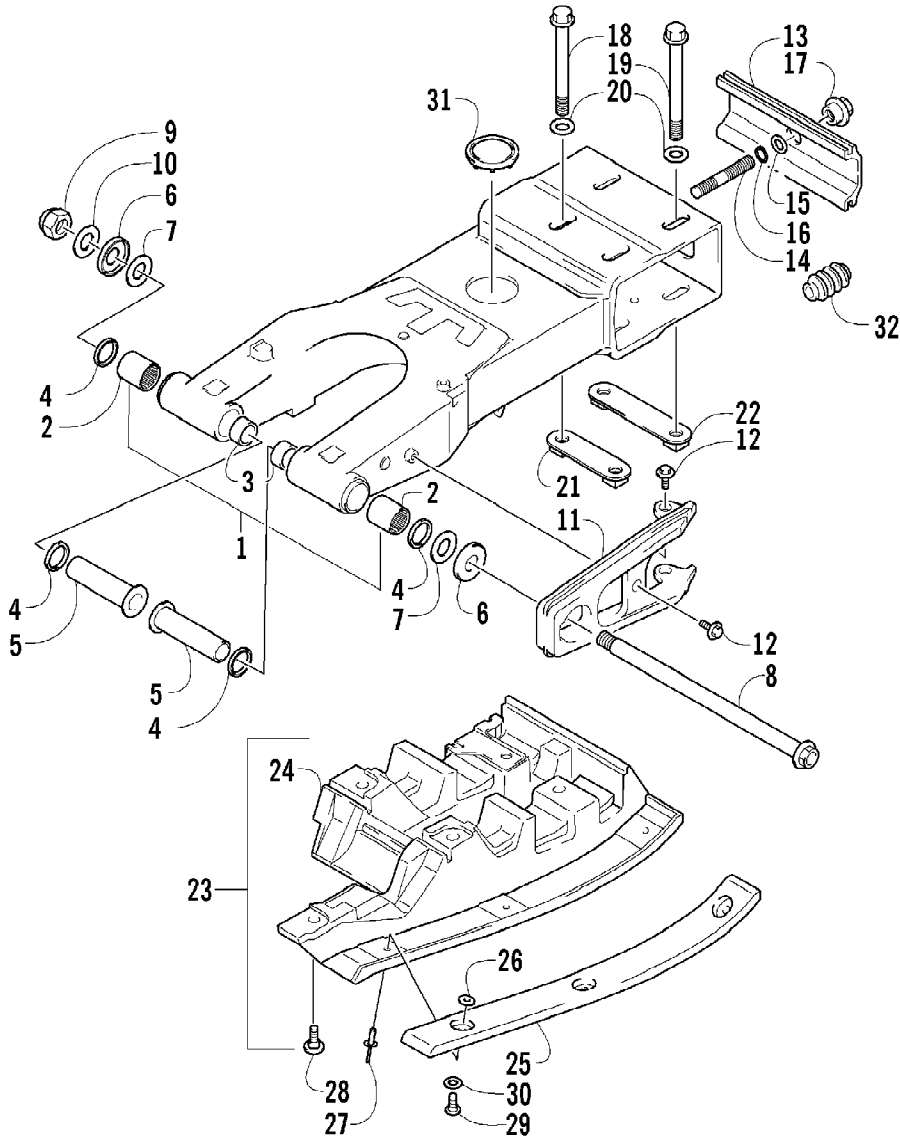

2007 ATV 400 DVX CAT GREEN-BLACK (A2007DVI2AUSZ)
SWING ARM ASSEMBLY

2007 ATV 400 DVX CAT GREEN-BLACK (A2007DVI2AUSZ)
SWING ARM ASSEMBLY

Page 97 of 105

Ref #	Part Number	Qty	S/P/F	Description
1	3406-156	1		Arm, Swing (inc. 2-3)
2	3406-133	2		Bearing
3	3406-053	2		Bushing
4	3406-102	4		Seal, Bearing
5	3406-052	2		Spacer
6	3406-054	2		Cover, Dust
7	3423-618	2		Washer, Thrust
8	3406-051	1		Shaft, Pivot
9	3423-785	1		Nut
10	3423-786	1		Washer
11	3406-055	1		Slide, Chain
12	3423-656	3		Bolt
13	3446-383	1		Plate, Chain Adjuster
14	3423-650	1		Bolt, Chain Adjuster
15	3423-679	1		Washer, Chain Adjuster Nut
16	3423-190	1	S	Circlip
17	3423-757	1		Nut, Chain Adjuster
18	3423-643	2		Bolt
19	3423-644	2		Bolt
20	3423-677	4		Washer
21	3423-586	1		Plate
22	3423-587	1		Plate
23	3406-056	1		Guard, Swing Arm - Assembly (inc. 24-27)
24	3406-057	1		Guard, Swing Arm
25	3406-058	1		Slide, Chain - Swing Arm Guard
26	3423-671	3		Washer
27	3423-704	3		Rivet
28	3423-756	3		Bolt
29	3423-648	2		Bolt
30	3004-278	2	S/P	Washer
31	3406-123	1		Cap, Swing Arm
32	3406-124	1		Boot, Chain Adjuster Bolt