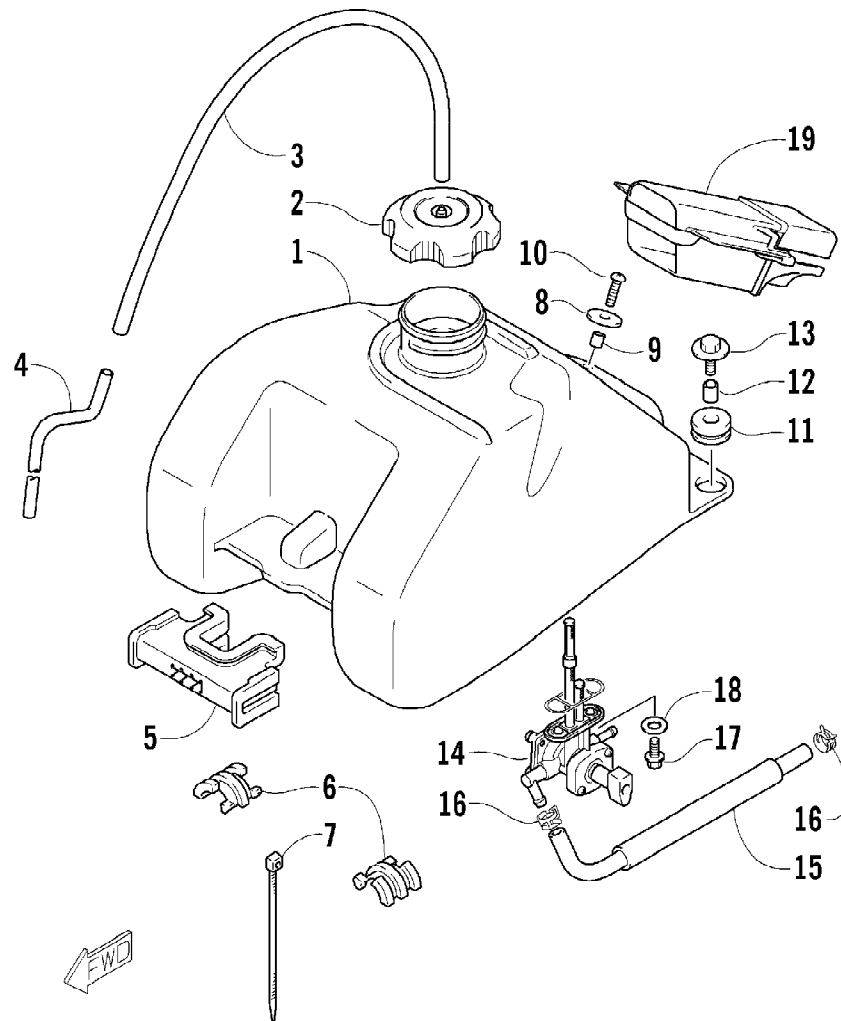

2007 ATV 400 DVX CAT GREEN-BLACK (A2007DVI2AUSZ)
FRONT WHEEL ASSEMBLY

Page 51 of 105

Ref #	Part Number	Qty	S/P/F	Description
1	3406-165	2		Cover, Brake Disc
2	3406-028	2		Disc, Brake
3	3423-455	6		Bolt
4	3423-649	6		Bolt, Brake Disc
5	3405-059	2		Shim, Front Axle
6	3403-205	2		Spacer, Front Axle
7	3402-914	2		Seal, Dust - Inner
8	3402-893	2		Bearing, Wheel Hub - Inner
9	3405-023	2		Spacer, Wheel Hub Bearing
10	3405-058	2		Hub, Wheel
11	3402-899	2		Bearing, Wheel Hub - Outer
12	3402-913	2		Seal, Dust - Outer
13	3402-895	2		Spacer, Front Axle
14	3405-022	2		Plate, Wheel Hub
15	3406-017	2		Tire, Front
16	3406-151	2		Wheel, Front
17	3423-788	8	/P	Nut, Wheel
18	3003-156	2	S/P	Washer
19	3423-622	2		Nut, Wheel Hub
20	3423-608	2		Pin, Cotter
21	3406-008	2		Valve Assembly