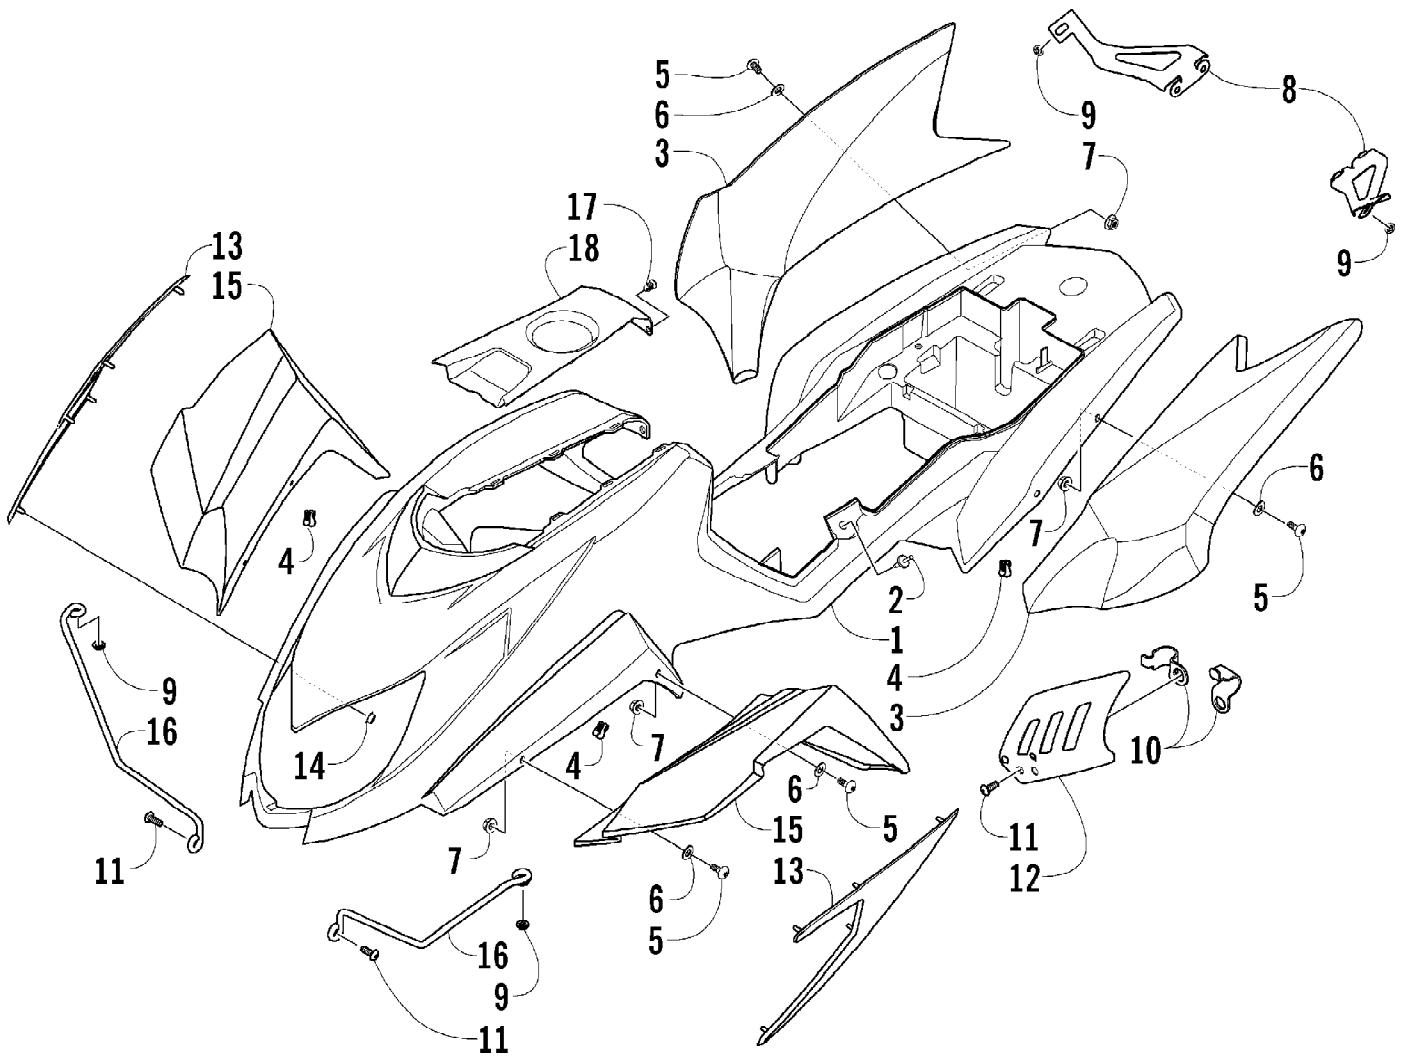

2007 ATV 400 DVX CAT GREEN-BLACK (A2007DVI2AUSZ)
BODY PANEL ASSEMBLY

Page 6 of 105

Ref #	Part Number	Qty	S/P/F	Description
1	2506-698	1	/P	Panel, Body
2	0423-494	2		Rivet, Reinstallable
3	2406-652	1		Fender, Rear - Right
3	2406-653	1		Fender, Rear - Left
4	0423-459	4		Clip, Mounting
5	8476-616	12		Screw, Machine
6	8050-212	12	/P	Washer
7	0624-250	12		Nut, Lock
8	1506-306	1		Bracket, Mounting - Rear Fender - Right
8	1506-305	1		Bracket, Mounting - Rear Fender - Left
9	0423-357	4		Nut, Stamped
10	1506-410	4		Clamp, Foot Guard
11	0423-419	6		Screw, Machine
12	1506-411	1		Guard, Foot - Right
12	1506-412	1		Guard, Foot - Left
13	1406-447	1		Panel, Trim - Right
13	1406-448	1		Panel, Trim - Left
14	0423-489	10		Nut, Stamped
15	2406-650	1		Fender, Front - Right
15	2406-651	1		Fender, Front - Left
16	1506-301	1		Bracket, Mounting - Front Fender - Right
16	1506-302	1		Bracket, Mounting - Front Fender - Left
17	0623-269	2		Clip, Retaining
18	2506-700	1		Cover, Tank