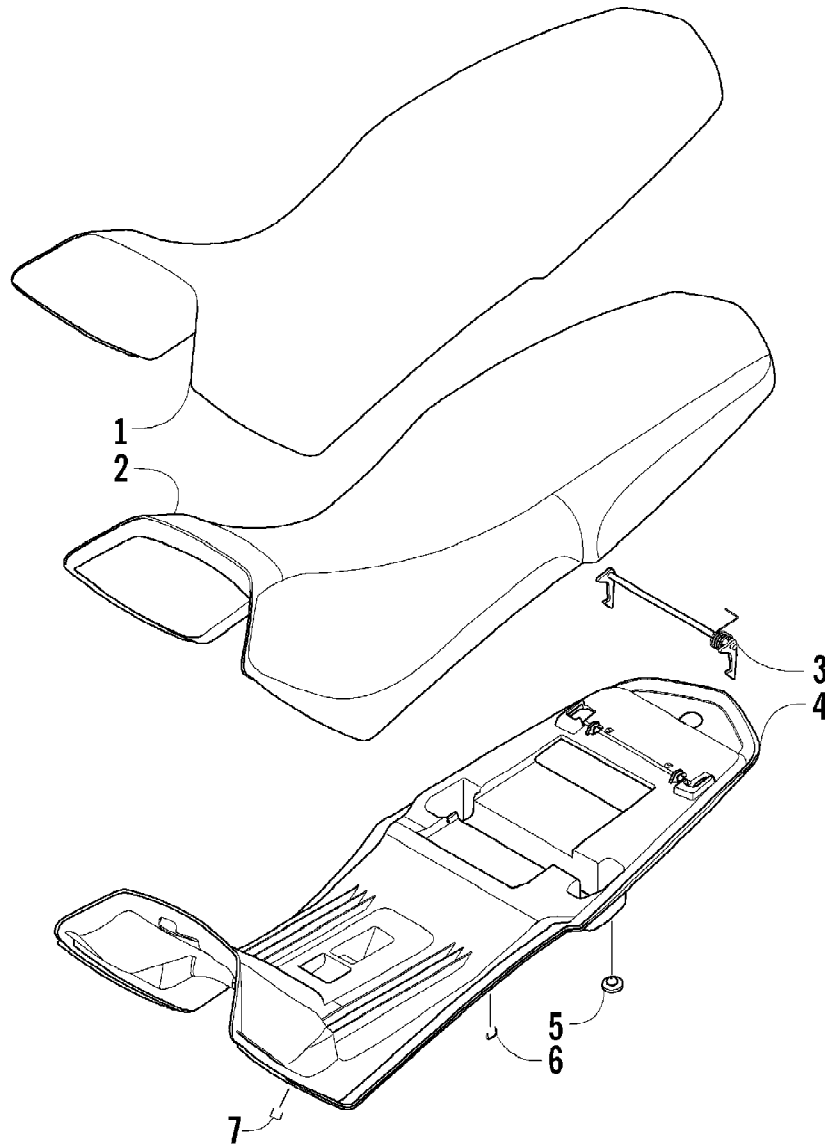

2007 ATV 400 DVX CAT GREEN-BLACK (A2007DVI2AUSZ)
SEAT ASSEMBLY

Page 89 of 105

Ref #	Part Number	Qty	S/P/F	Description
	1506-300	1		Complete Seat Assembly
1	1506-297	1		Cover, Seat
2	1506-298	1		Foam, Seat
3	1506-359	1		Latch, Seat
4	1506-299	1		Base, Seat (inc. 5)
5	0406-877	3	/P	Bumper, Seat
6	0624-528	AR	/P	Staple - 5/16 in.
7	0624-094	AR		Staple - 1/4 in.