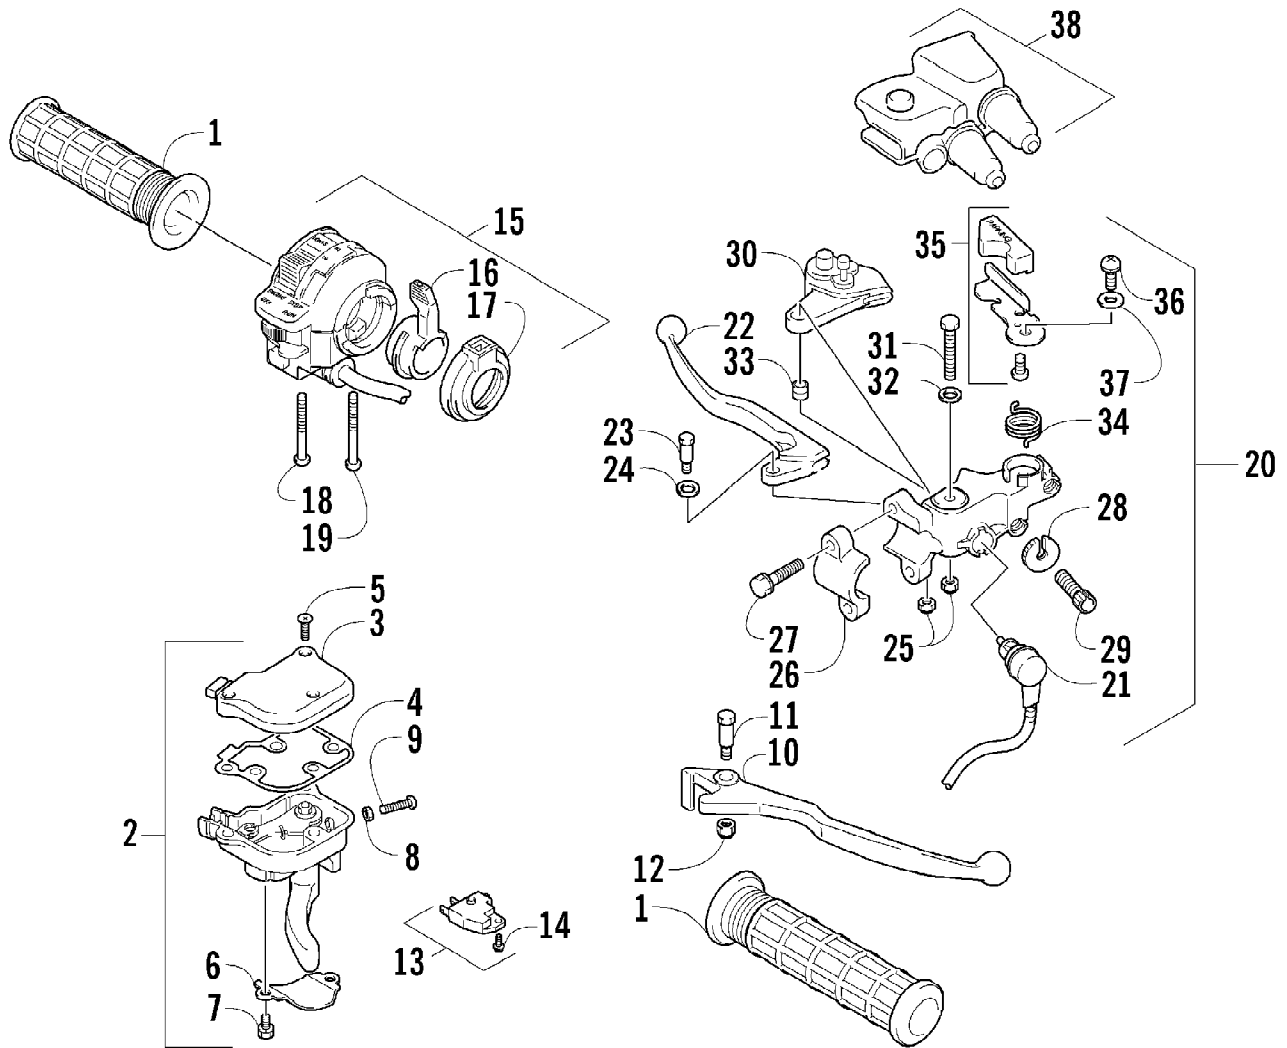

2007 ATV 400 DVX CAT GREEN-BLACK (A2007DVI2AUSZ)
CAM CHAIN ASSEMBLY

Page 8 of 105

Ref #	Part Number	Qty	S/P/F	Description
1	3502-032	1	S	Chain, Camshaft Drive
2	3402-848	1		Guide, Cam Chain - No. 1
3	3402-930	1		Guide, Cam Chain - No. 2
4	3402-849	1		Tensioner, Cam Chain
5	3423-561	1		Bolt
6	3423-142	1		Washer
7	3502-019	1		Adjuster, Tensioner - Assembly (inc. 8-10)
8	3402-850	1		Gasket
9	3402-933	1		Plug
10	3402-932	1		Spring
11	3402-137	1		Gasket, Adjuster
12	3004-475	2	S	Bolt
13	3402-929	1		Retainer, Cam Chain Guide No.1
14	3423-018	1		Screw

2007 ATV 400 DVX CAT GREEN-BLACK (A2007DVI2AUSZ)
CLUTCH ASSEMBLY

Page 15 of 105

Ref #	Part Number	Qty	S/P/F	Description
1	3446-394	1		Rod, Clutch Push
2	3402-940	1		Spacer, Primary Driven Gear
3	3402-939	1		Gear, Primary Driven
4	3423-619	1		Washer
5	3446-392	1		Hub, Sleeve
6	3423-688	1		Washer, Lock
7	3423-254	1		Nut
8	3446-395	1		Pin, Clutch Release
9	3402-043	1	/P	Bearing, Pressure Disc
10	3423-774	1		Seat, Washer
11	3423-775	1		Washer
12	3446-360	1		Plate, Drive - No. 2
13	3446-427	7		Plate, Driven
14	3446-359	7		Plate, Drive - No. 1
15	3446-332	1		Plate, Drive
16	3446-393	1		Disc, Pressure
17	3423-848	6	S/P	Spring
18	3423-776	6		Bolt
19	3402-972	1		Bearing, Clutch Release - Lower
20	3446-396	1		Camshaft, Clutch Release
21	3402-973	1		Bearing, Clutch Release - Upper
22	3423-765	1		Washer, Clutch Release
23	3402-974	1		Seal, Clutch Release Arm
24	3402-941	1		Retainer, Clutch Release Oil Seal
25	3402-890	1	S	Stopper, Clutch Release Camshaft
26	3446-361	1		Arm, Clutch Release
27	3423-328	1	S	Bolt, Clutch Release Arm