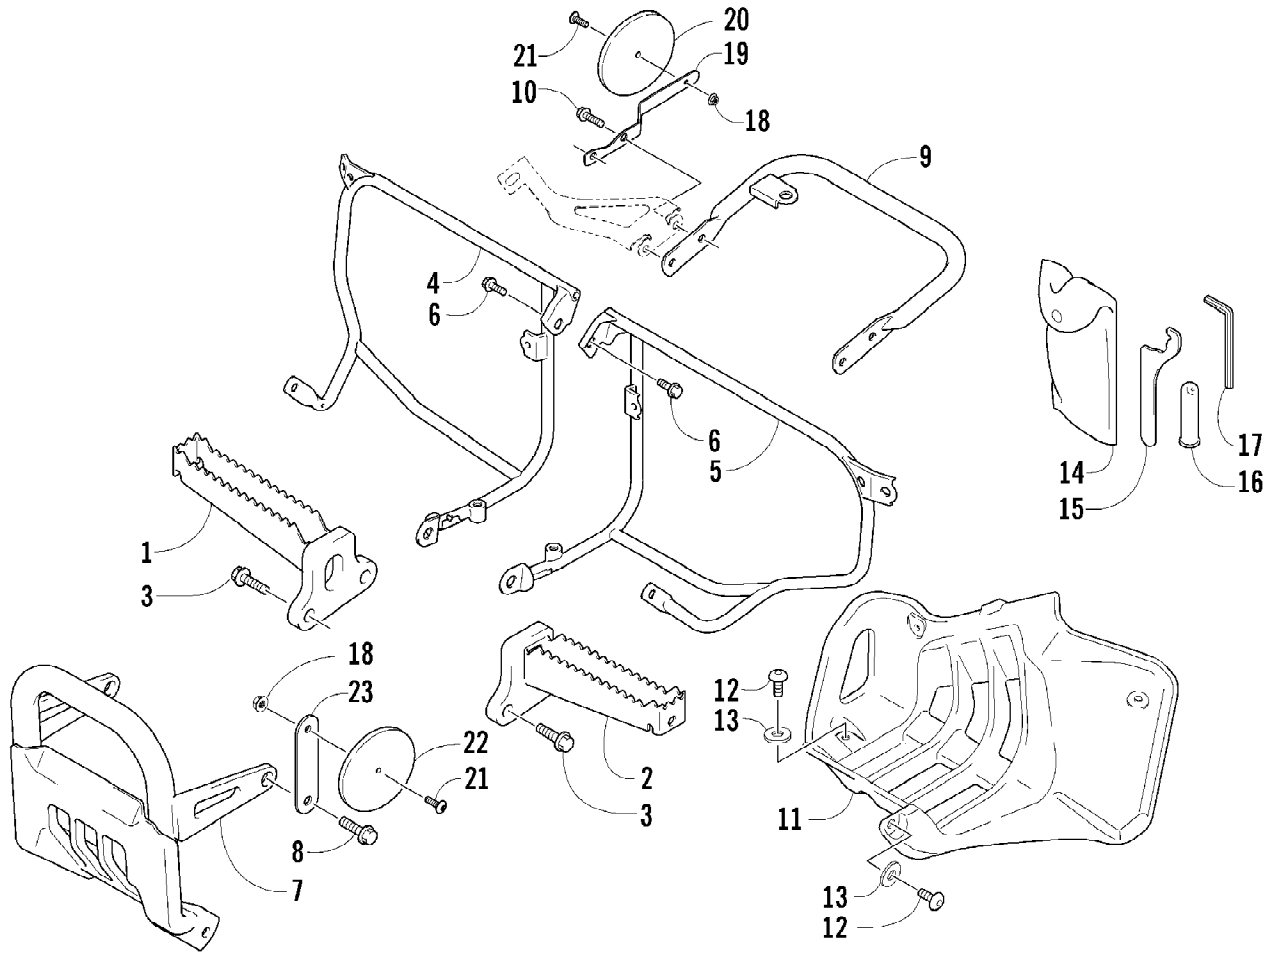

2007 ATV 400 DVX CAT GREEN-BLACK (A2007DVI2AUSZ)
FOOTREST ASSEMBLY

Page 39 of 105

Ref #	Part Number	Qty	S/P/F	Description
1	3406-009	1		Footrest - Right
2	3406-010	1		Footrest - Left
3	3423-636	4		Bolt
4	3406-136	1	/P	Support, Mudguard - Right
5	3406-164	1	/P	Support, Mudguard - Left
6	3423-633	2		Bolt
7	3406-148	1		Grip, Front
8	3004-630	4	S	Bolt
9	3406-149	1		Grip, Rear
10	3006-544	4	S	Bolt
11	3406-070	1		Guard, Foot - Right
11	3406-071	1		Guard, Foot - Left
12	3423-661	8		Bolt
13	3423-690	8		Washer
14	3436-017	1		Kit, Tool
15	3436-019	1		Wrench, Spanner
16	3436-020	1		Gauge, Air Pressure
17	3436-018	1		Wrench, Hex
18	8424-502	4		Nut
19	2506-412	1		Bracket, Reflector - Rear - Right
19	2506-413	1		Bracket, Reflector - Rear - Left
20	4606-877	2		Reflector, Rear
21	0423-371	4		Screw, Machine
22	4606-878	2		Reflector, Front
23	2506-389	2		Bracket, Reflector - Front