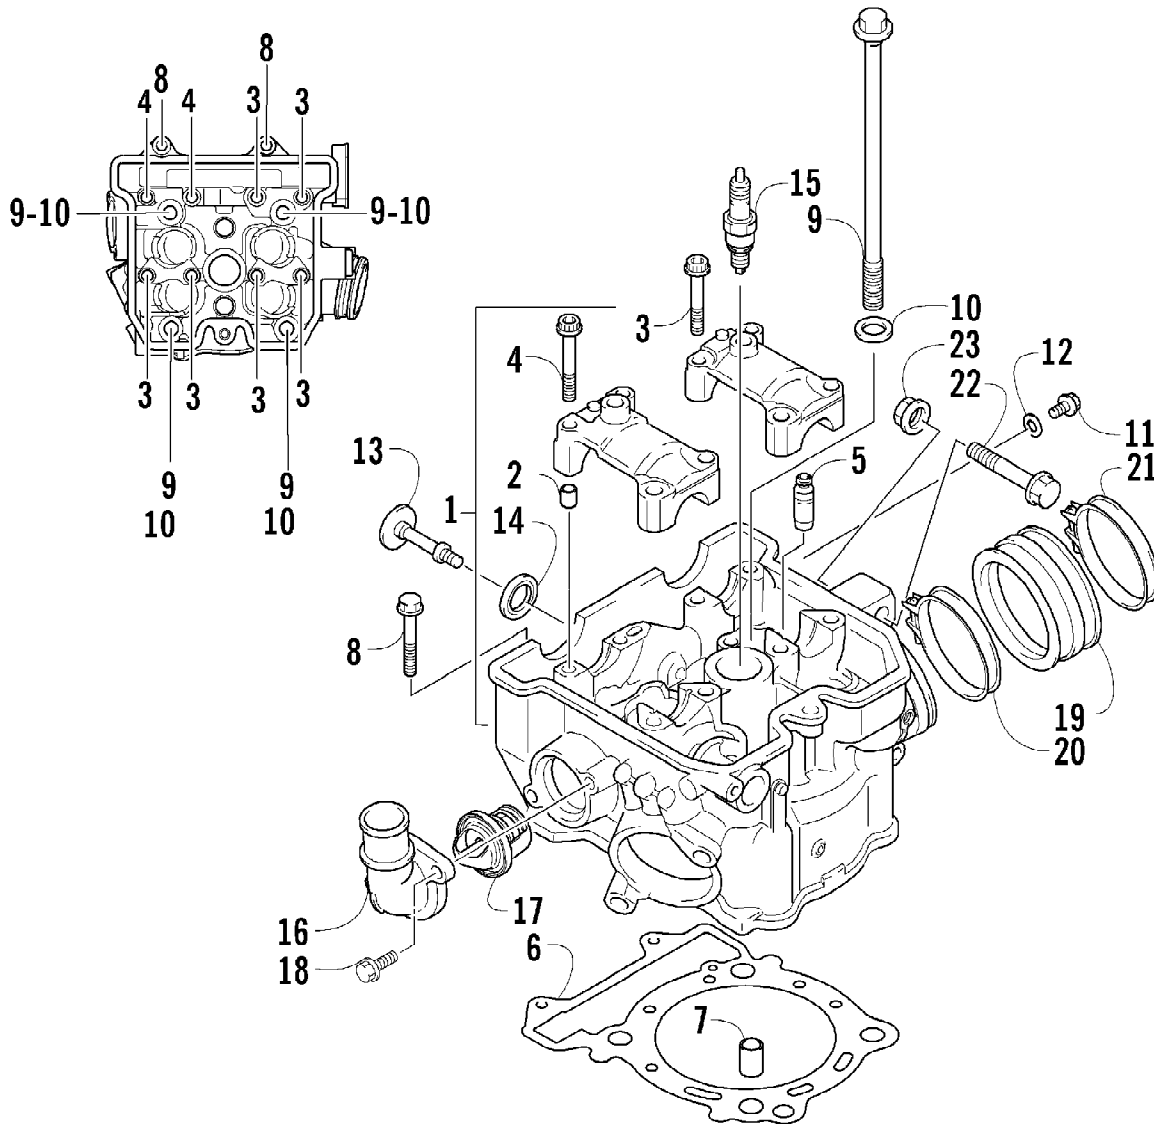

2007 ATV 400 DVX CAT GREEN-BLACK (A2007DVI2AUSZ)
CYLINDER HEAD ASSEMBLY

2007 ATV 400 DVX CAT GREEN-BLACK (A2007DVI2AUSZ)
CYLINDER HEAD ASSEMBLY

Page 29 of 105

Ref #	Part Number	Qty	S/P/F	Description
1	3402-839	1		Head, Cylinder - Assembly (inc. 2-4)
2	3423-043	4	/P	Pin
3	3423-611	6	S	Bolt
4	3423-764	2	S	Bolt
5	3402-840	4		Guide, Valve
6	3402-841	1		Gasket, Cylinder Head
7	3423-088	2		Pin, Dowel
8	3423-429	2		Bolt
9	3423-637	4		Bolt
10	3423-675	4		Washer
11	3004-339	1	S/P	Plug, Oil Gallery
12	3003-290	1	/P	Gasket
13	3423-558	1		Bolt
14	3423-559	1		Washer
15	0217-708	1		Spark Plug (NGK CR7E)
16	3413-024	1		Cover, Thermostat
17	3413-025	1		Thermostat
18	3423-328	2	S	Bolt
19	3470-030	1		Pipe, Intake
20	3402-235	1		Clamp, Intake Pipe
21	3402-916	1	S	Clamp, Intake Pipe
22	3423-847	1		Bolt
23	3423-457	1	S	Nut