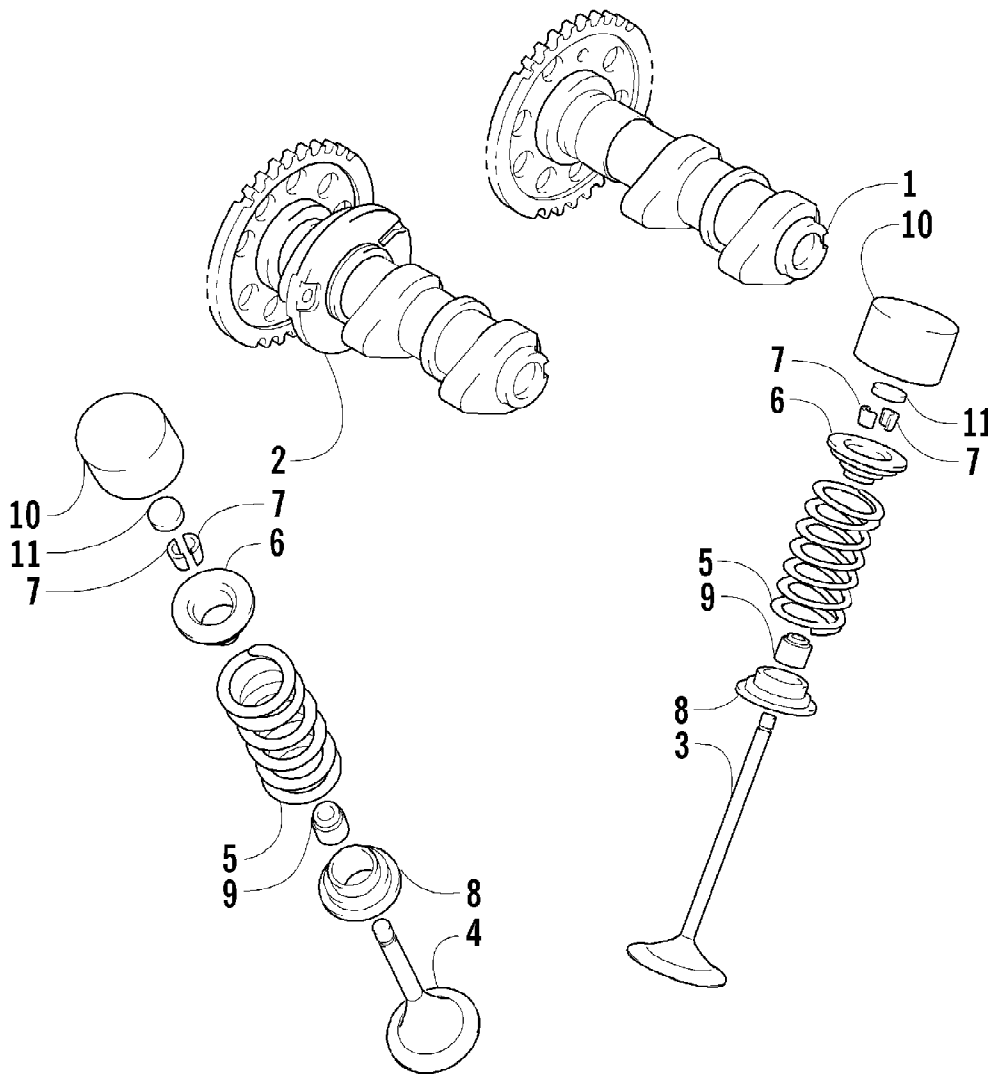

2007 ATV 400 DVX CAT GREEN-BLACK (A2007DVI2AUSZ)
BODY PANEL ASSEMBLY

Page 6 of 105

Ref #	Part Number	Qty	S/P/F	Description
1	2506-698	1	/P	Panel, Body
2	0423-494	2		Rivet, Reinstallable
3	2406-652	1		Fender, Rear - Right
3	2406-653	1		Fender, Rear - Left
4	0423-459	4		Clip, Mounting
5	8476-616	12		Screw, Machine
6	8050-212	12	/P	Washer
7	0624-250	12		Nut, Lock
8	1506-306	1		Bracket, Mounting - Rear Fender - Right
8	1506-305	1		Bracket, Mounting - Rear Fender - Left
9	0423-357	4		Nut, Stamped
10	1506-410	4		Clamp, Foot Guard
11	0423-419	6		Screw, Machine
12	1506-411	1		Guard, Foot - Right
12	1506-412	1		Guard, Foot - Left
13	1406-447	1		Panel, Trim - Right
13	1406-448	1		Panel, Trim - Left
14	0423-489	10		Nut, Stamped
15	2406-650	1		Fender, Front - Right
15	2406-651	1		Fender, Front - Left
16	1506-301	1		Bracket, Mounting - Front Fender - Right
16	1506-302	1		Bracket, Mounting - Front Fender - Left
17	0623-269	2		Clip, Retaining
18	2506-700	1		Cover, Tank

2007 ATV 400 DVX CAT GREEN-BLACK (A2007DVI2AUSZ)
CAM CHAIN ASSEMBLY

Page 8 of 105

Ref #	Part Number	Qty	S/P/F	Description
1	3502-032	1	S	Chain, Camshaft Drive
2	3402-848	1		Guide, Cam Chain - No. 1
3	3402-930	1		Guide, Cam Chain - No. 2
4	3402-849	1		Tensioner, Cam Chain
5	3423-561	1		Bolt
6	3423-142	1		Washer
7	3502-019	1		Adjuster, Tensioner - Assembly (inc. 8-10)
8	3402-850	1		Gasket
9	3402-933	1		Plug
10	3402-932	1		Spring
11	3402-137	1		Gasket, Adjuster
12	3004-475	2	S	Bolt
13	3402-929	1		Retainer, Cam Chain Guide No.1
14	3423-018	1		Screw