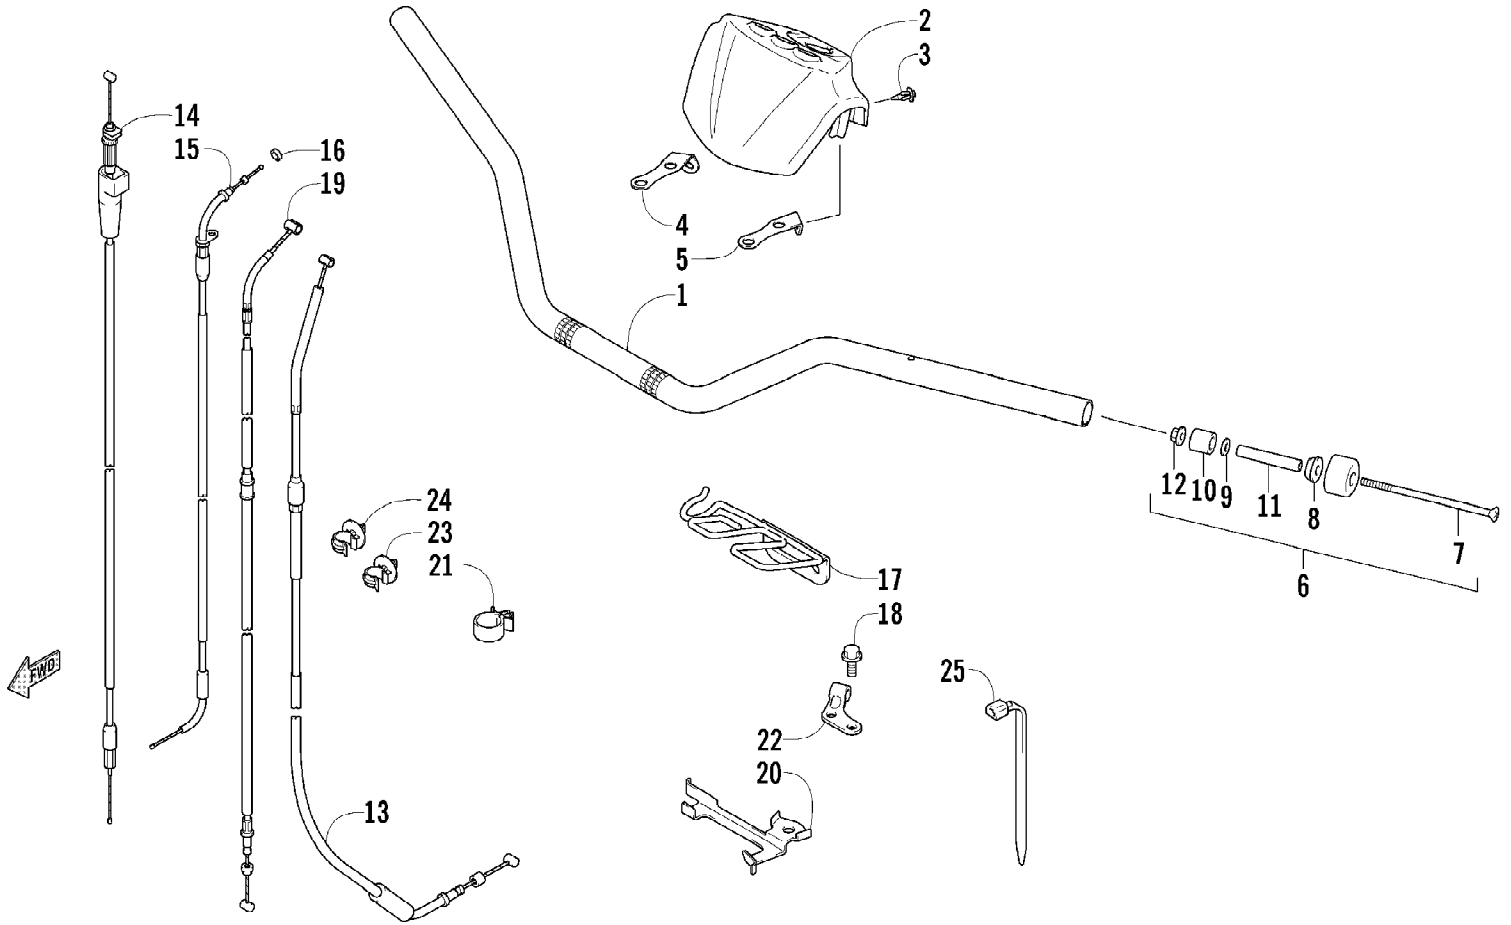

2007 ATV 400 DVX CAT GREEN-BLACK (A2007DVI2AUSZ)
HANDLEBAR ASSEMBLY

2007 ATV 400 DVX CAT GREEN-BLACK (A2007DVI2AUSZ)
HANDLEBAR ASSEMBLY

Page 57 of 105

Ref #	Part Number	Qty	S/P/F	Description
1	3405-024	1		Handlebar
2	3405-025	1	S	Pod, Indicator Light
3	3423-735	2		Clip
4	3405-032	1		Bracket, Mounting - Right
5	3405-033	1		Bracket, Mounting - Left
6	3405-026	2		Balancer Set, Handlebar (inc. 7-12)
7	3423-660	2		Screw
8	3405-029	2		Expander
9	3423-672	2		Washer
10	3405-030	2		Expander
11	3405-031	2		Spacer
12	3423-668	2		Nut
13	3487-002	1		Cable, Clutch
14	3487-003	1		Cable, Throttle
15	3445-038	1		Cable, Starter
16	3423-714	1		Washer
17	3406-113	1		Guide, Cable
18	3423-627	2		Bolt
19	3487-004	1		Cable, Parking Brake
20	3406-114	1		Guide, Parking Brake Cable
21	3423-730	1		Clamp
22	3406-115	1		Stopper, Cable
23	3423-728	1		Clamp
24	3423-729	1		Clamp
25	3008-044	3		Cable Tie