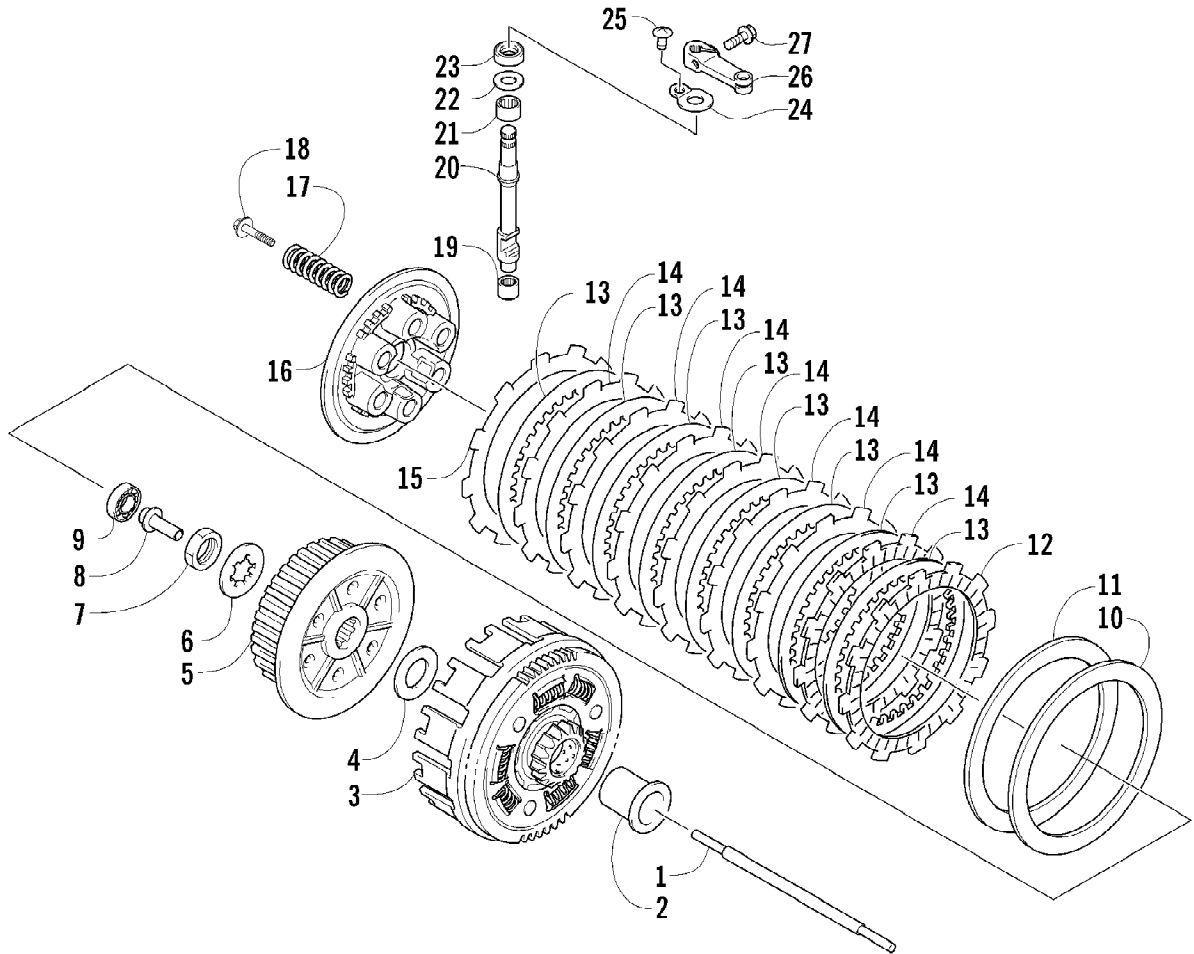

2007 ATV 400 DVX CAT GREEN-BLACK (A2007DVI2AUSZ)
CLUTCH ASSEMBLY

Page 15 of 105

Ref #	Part Number	Qty	S/P/F	Description
1	3446-394	1		Rod, Clutch Push
2	3402-940	1		Spacer, Primary Driven Gear
3	3402-939	1		Gear, Primary Driven
4	3423-619	1		Washer
5	3446-392	1		Hub, Sleeve
6	3423-688	1		Washer, Lock
7	3423-254	1		Nut
8	3446-395	1		Pin, Clutch Release
9	3402-043	1	/P	Bearing, Pressure Disc
10	3423-774	1		Seat, Washer
11	3423-775	1		Washer
12	3446-360	1		Plate, Drive - No. 2
13	3446-427	7		Plate, Driven
14	3446-359	7		Plate, Drive - No. 1
15	3446-332	1		Plate, Drive
16	3446-393	1		Disc, Pressure
17	3423-848	6	S/P	Spring
18	3423-776	6		Bolt
19	3402-972	1		Bearing, Clutch Release - Lower
20	3446-396	1		Camshaft, Clutch Release
21	3402-973	1		Bearing, Clutch Release - Upper
22	3423-765	1		Washer, Clutch Release
23	3402-974	1		Seal, Clutch Release Arm
24	3402-941	1		Retainer, Clutch Release Oil Seal
25	3402-890	1	S	Stopper, Clutch Release Camshaft
26	3446-361	1		Arm, Clutch Release
27	3423-328	1	S	Bolt, Clutch Release Arm