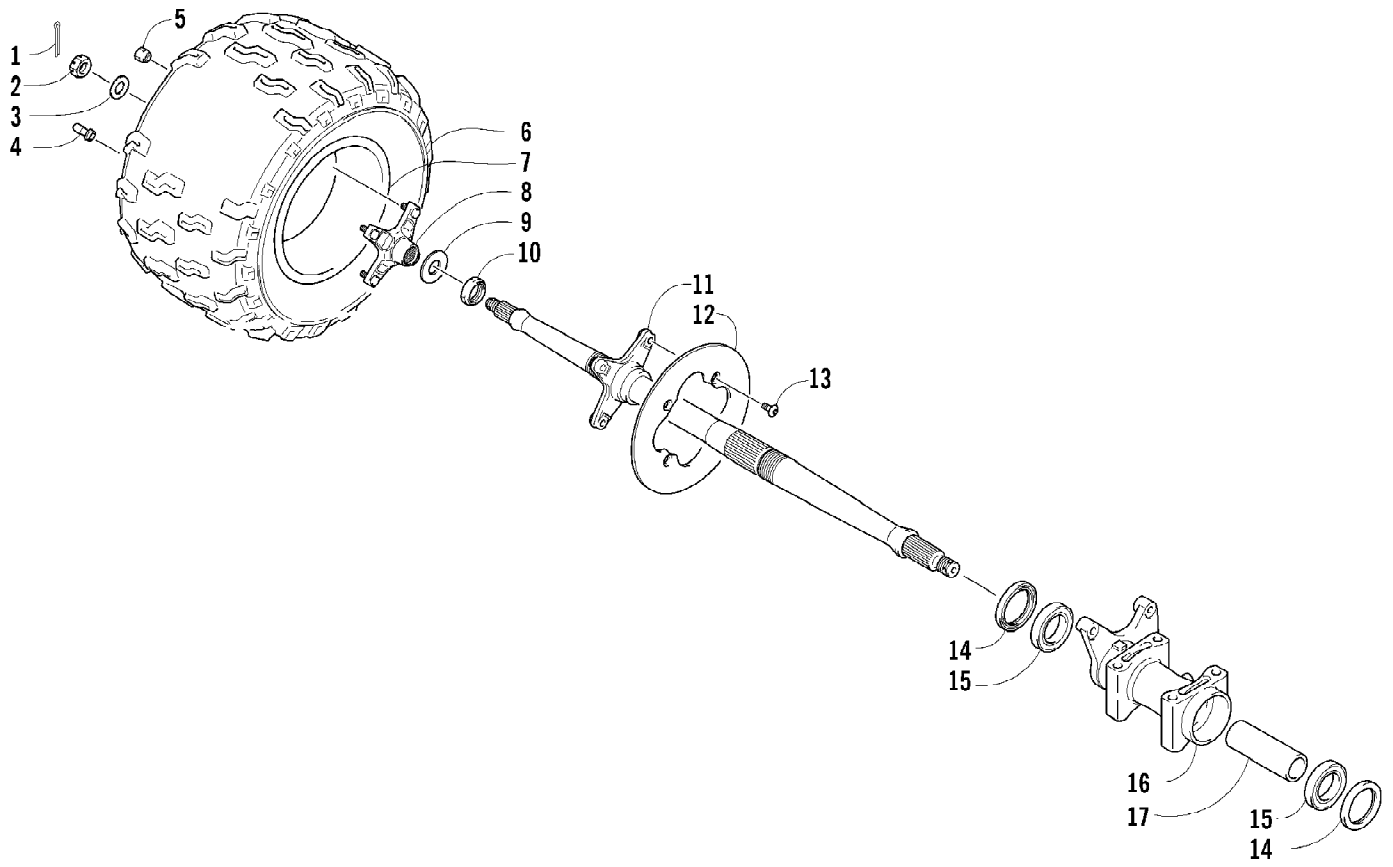

2007 ATV 400 DVX CAT GREEN-BLACK (A2007DVI2AUSZ)
RIGHT REAR WHEEL ASSEMBLY

2007 ATV 400 DVX CAT GREEN-BLACK (A2007DVI2AUSZ)
RIGHT REAR WHEEL ASSEMBLY

Page 87 of 105

Ref #	Part Number	Qty	S/P/F	Description
1	3423-609	1		Pin, Cotter
2	3423-667	1		Nut, Wheel Hub
3	3423-685	1		Washer
4	3406-008	1		Valve Assembly
5	3423-788	4	/P	Nut, Wheel
6	3406-072	1		Tire, Rear
7	3406-160	1		Wheel, Rear
8	3406-166	1		Hub, Wheel
9	3423-687	1		Washer
10	3423-849	1		Nut, Rear Axle
11	3446-420	1	S	Axle, Rear
12	3406-079	1		Disc, Brake
13	3423-649	4		Bolt
14	3406-099	2		Seal, Dust
15	3406-092	2		Bearing, Rear Axle
16	3406-134	1	/P	Housing, Rear Axle Bearing
17	3406-127	1		Spacer, Rear Axle Bearing