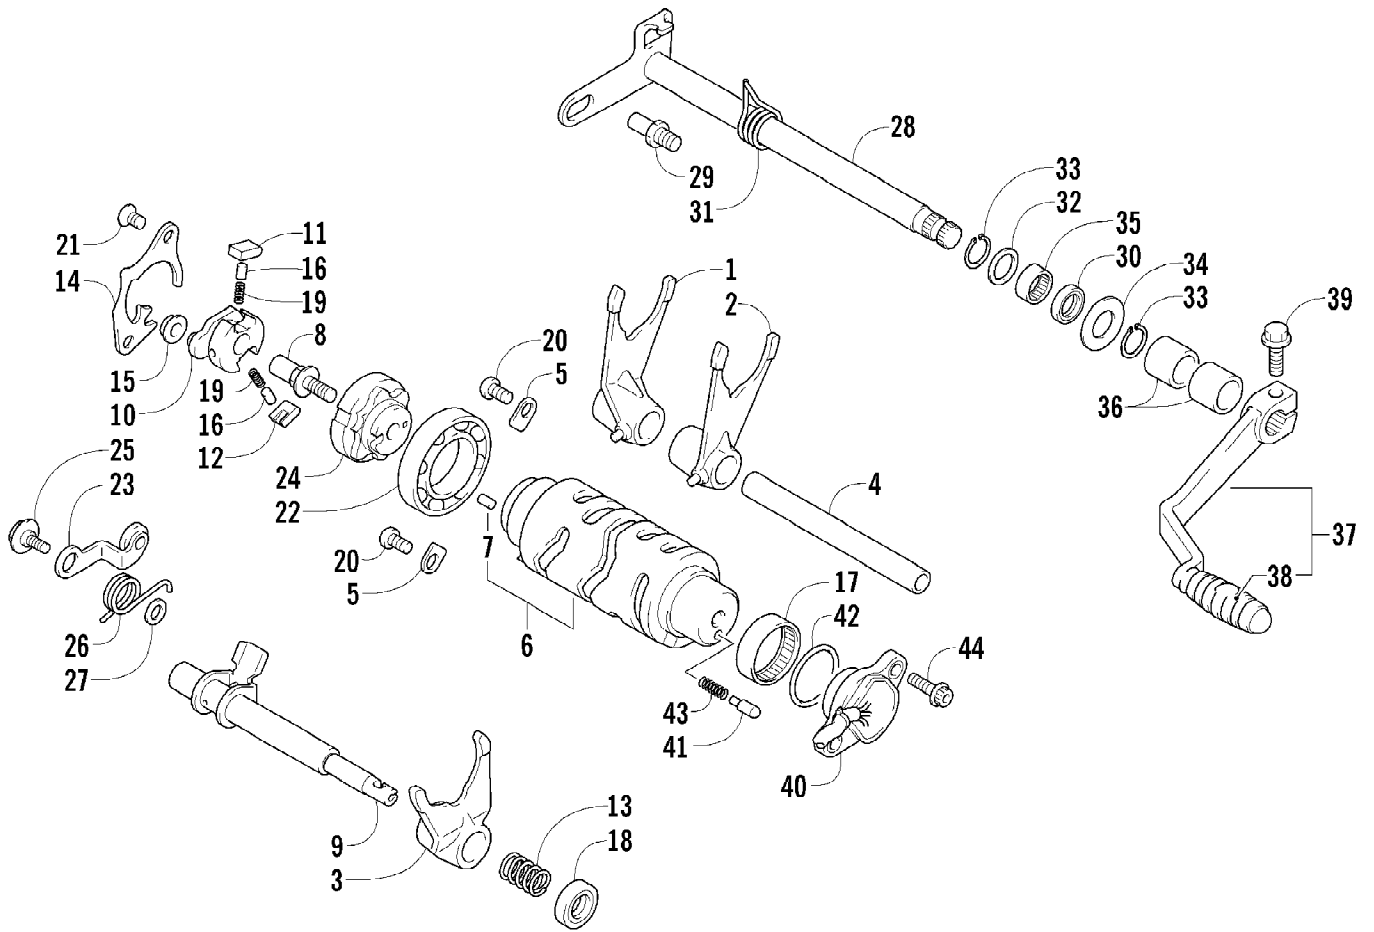

2007 ATV 400 DVX CAT GREEN-BLACK (A2007DVI2AUSZ)
GEAR SHIFTING ASSEMBLY

Page 55 of 105

Ref #	Part Number	Qty	S/P/F	Description
1	3446-397	1		Fork, Gear Shift - No. 1
2	3446-398	1		Fork, Gear Shift - No. 2
3	3446-399	1		Fork, Gear Shift - No. 3
4	3402-958	1		Shaft, Gear Fork - No. 1
5	3446-031	2	/P	Retainer, Shift Cam Bearing
6	3402-953	1		Cam, Gear Shift (inc. 7)
7	3423-114	1	/P	Pin, Shift Cam
8	3446-369	1		Pin, Shift
9	3446-370	1		Shaft, Reverse Lock
10	3402-954	1		Shifter, Gear Shift Cam
11	3446-371	1		Pawl, Gear Shift - No. 1
12	3446-372	1		Pawl, Gear Shift - No. 2
13	3446-373	1		Spring, Reverse Lock
14	3402-955	1		Lifter, Gear Shift Pawl
15	3402-132	1		Roller, Gear Cam Shifter
16	3423-708	2		Pin, Shift Pawl
17	3402-907	1		Bearing, Shift Cam - Left
18	3402-911	1		Seal, Reverse Lock
19	3446-389	2		Spring, Shift Pawl Return
20	3423-370	2		Screw, Shift Cam Bearing
21	3423-018	2		Screw, Shift Pawl Lifter
22	3402-186	1	/P	Bearing, Shift Cam - Right
23	3402-956	1		Stopper, Shift Cam
24	3402-957	1		Plate, Shift Cam Stopper
25	3423-652	1		Bolt, Cam Stopper Arm
26	3446-374	1		Spring, Shift Cam
27	3423-615	1		Washer, Shift Cam
28	3402-959	1		Shaft, Gear Shift
29	3402-960	1		Stopper, Gear Shift Arm
30	3402-068	1	/P	Seal, Oil - Gear Shift Shaft
31	3446-390	1		Spring, Gear Shift Shaft Return
32	3423-700	1		Washer, Gear Shaft
33	3423-546	2		Circlip, Gear Shaft
34	3423-678	1		Washer
35	3402-385	1		Bearing
36	3423-695	2		Spacer
37	3446-418	1		Lever, Gear Shift (inc. 38)
38	3446-376	1		Rubber, Gear Shift Lever
39	3004-341	1	S/P	Bolt, Gear Shift Lever
40	3509-006	1		Base Assembly
41	3423-044	2		Contact
42	3423-273	1		O-Ring
43	3402-087	2		Spring
44	3423-418	2		Bolt