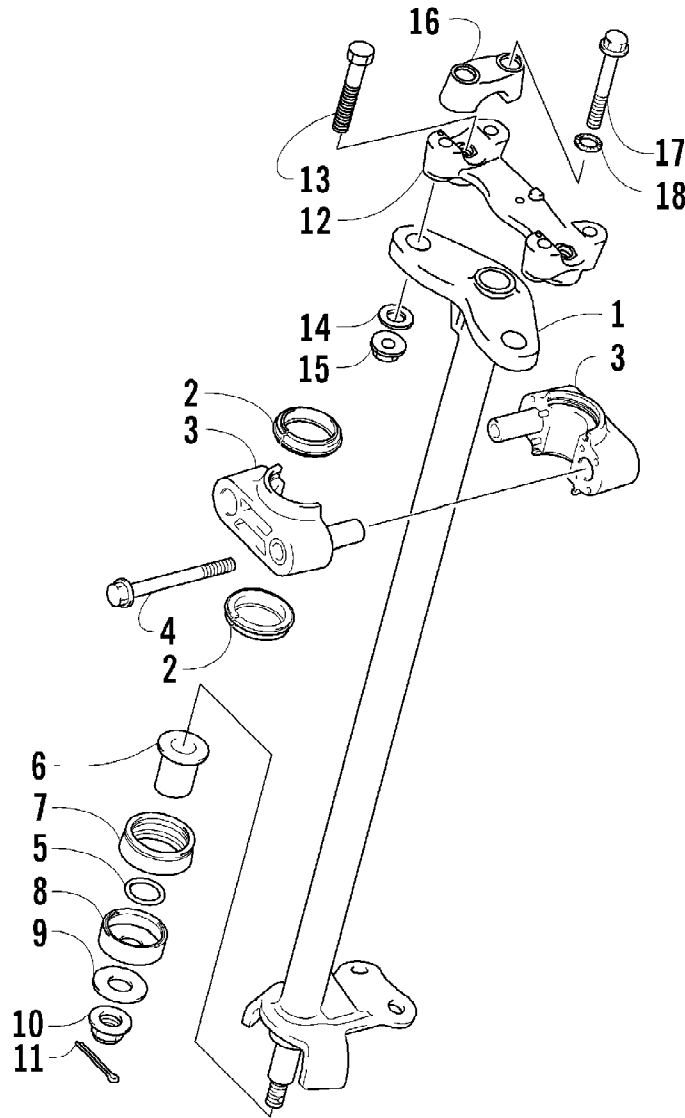

2007 ATV 400 DVX CAT GREEN-BLACK (A2007DVI2AUSZ)
STEERING POST ASSEMBLY

Page 95 of 105

Ref #	Part Number	Qty	S/P/F	Description
1	3405-046	1	S	Post, Steering
2	3405-014	2		Seal, Dust - Steering Post Holder
3	3405-013	2	/P	Holder, Steering Post
4	3423-602	2		Bolt
5	3423-055	1		O-Ring
6	3405-038	1		Bushing, Steering Post
7	3405-047	1	S	Seal, Dust - Steering Post -Upper
8	3405-057	1	/P	Seal, Dust - Steering Post - Lower
9	3423-676	1		Washer
10	3423-624	1		Nut
11	3423-607	1	S	Pin, Cotter
12	3405-050	1		Clamp, Handlebar - Lower
13	3423-781	2		Bolt, Handle Holder
14	3423-782	2		Washer, Handle Holder
15	3423-341	2		Nut
16	3405-049	2		Clamp, Handlebar - Upper
17	3004-498	4	S	Bolt
18	3423-682	4		Washer