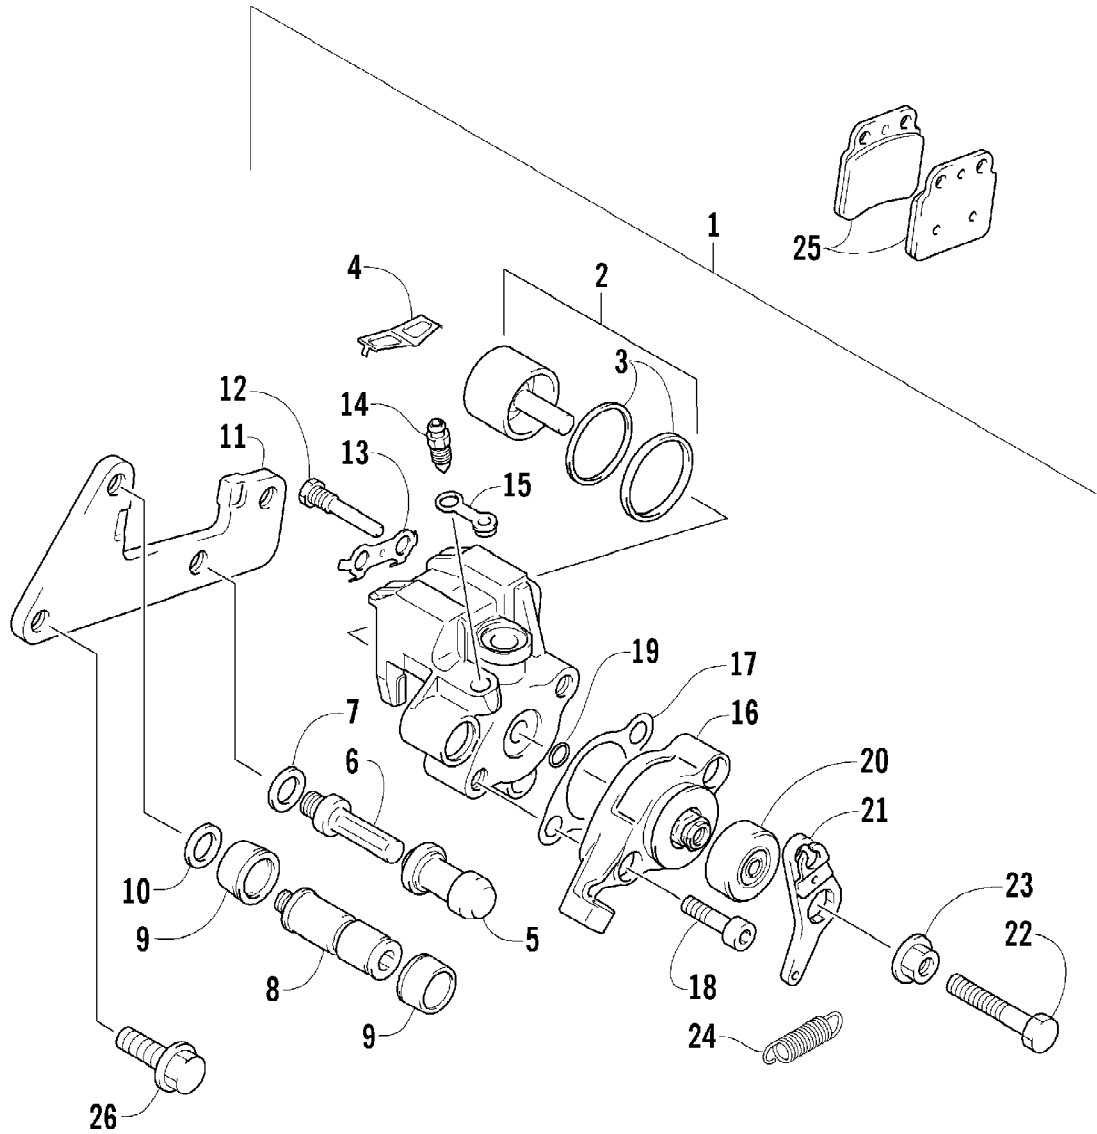

2007 ATV 400 DVX CAT GREEN-BLACK (A2007DVI2AUSZ)
REAR BRAKE ASSEMBLY

Page 75 of 105

Ref #	Part Number	Qty	S/P/F	Description
1	3406-076	1		Caliper Assembly, Rear (inc. 2-24)
2	3406-078	1		Piston Set (inc. 3)
3	3406-077	1		Seal Set
4	3406-036	1		Spring, Pad
5	3406-043	1		Boot
6	3423-584	1		Bolt
7	3406-035	1		Washer
8	3423-762	1		Pin
9	3406-033	2		Boot
10	3406-034	1		Washer
11	3406-128	1		Bracket
12	3406-038	2		Pin
13	3406-039	1		Washer
14	3406-025	1		Valve, Bleed
15	3406-026	1		Cap, Bleed Valve
16	3406-129	1		Actuator, Parking Brake
17	3406-080	1		Gasket
18	3423-763	2		Bolt
19	3423-592	1		O-Ring
20	3406-081	1		Boot
21	3406-130	1		Arm
22	3423-760	1		Bolt
23	3423-593	1		Nut
24	3423-595	1		Spring
25	3406-075	1		Pad Set
26	3423-789	2		Bolt