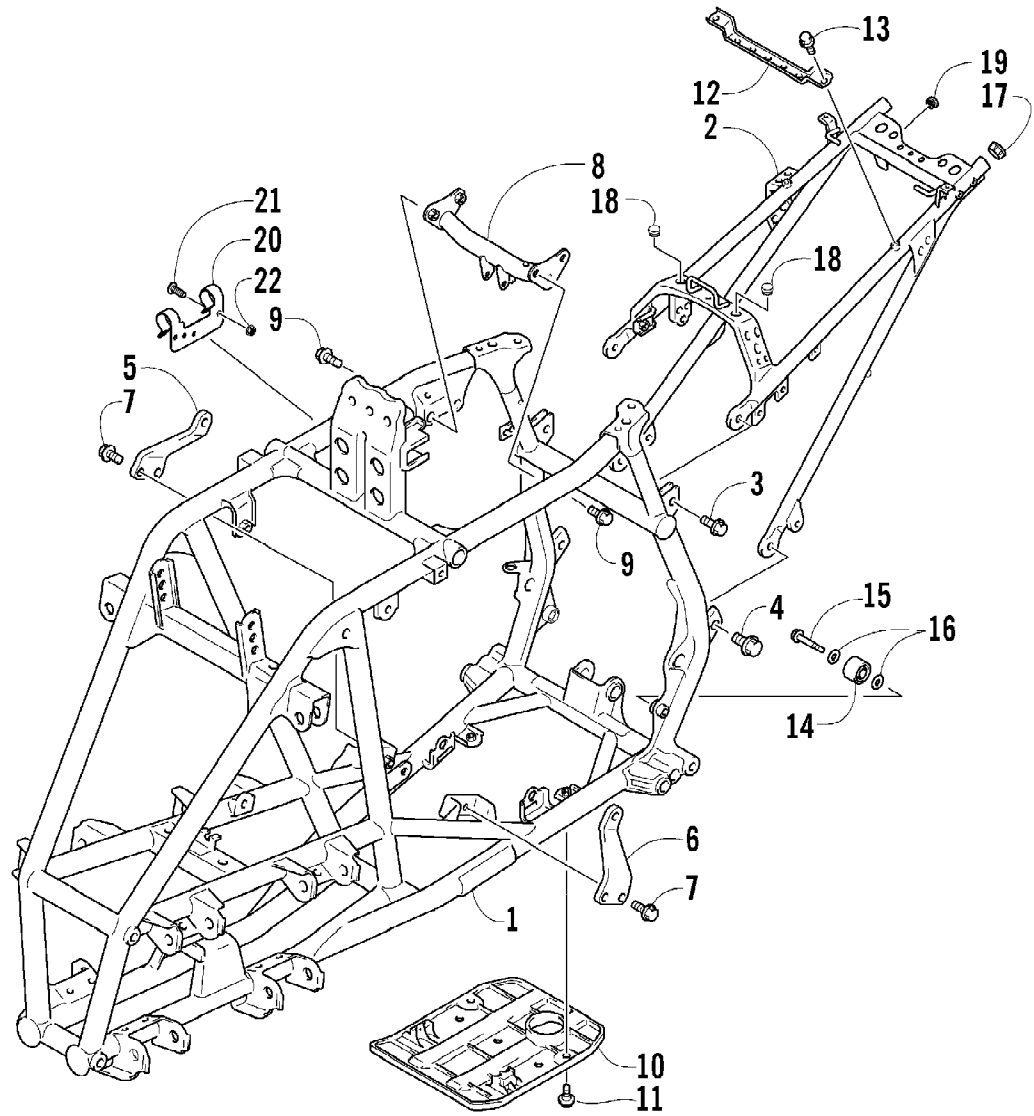

2007 ATV 400 DVX CAT GREEN-BLACK (A2007DVI2AUSZ)
FRAME ASSEMBLY

Page 41 of 105

Ref #	Part Number	Qty	S/P/F	Description
1	3406-146	1		Frame
2	3406-147	1		Rail, Seat
3	3423-779	2		Bolt
4	3423-638	2		Bolt
5	3406-105	1		Plate, Mounting - Engine - Right
6	3406-106	1		Plate, Mounting - Engine - Left
7	3006-544	4	S	Bolt
8	3406-107	1		Plate, Mounting - Engine - Upper
9	3004-630	4	S	Bolt
10	3406-006	1		Protector, Engine
11	3423-653	2		Bolt
12	3406-104	1	S	Plate, Battery
13	3004-377	2	S/P	Bolt
14	3446-381	1		Roller, Chain Control
15	3423-631	1		Bolt
16	3423-696	2		Washer
17	3406-013	2		Cap, Seat Rail
18	3406-016	2		Cushion, Seat Mount - Front
19	0423-534	2		Grommet, Taillight
20	1506-413	1	/P	Bracket, Mounting - Reverse Switch
21	0423-419	2		Screw, Machine
22	8424-602	2	/P	Nut