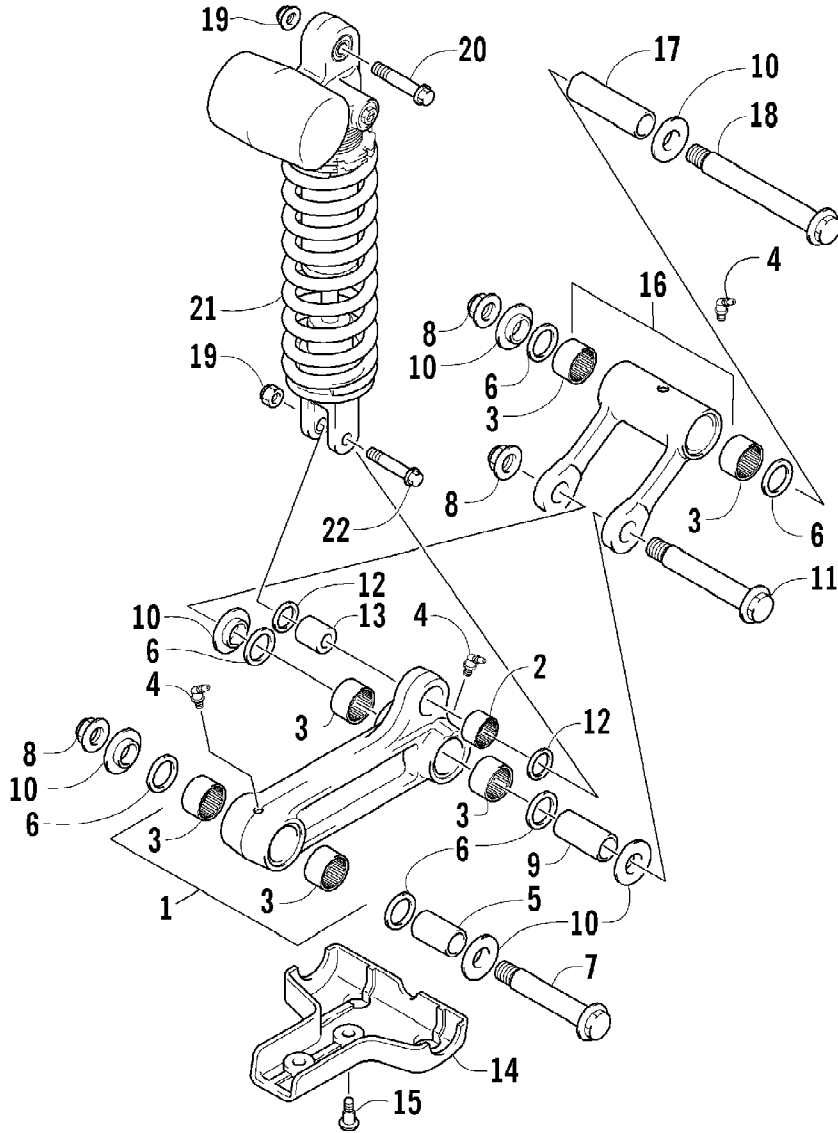

2007 ATV 400 DVX CAT GREEN-BLACK (A2007DVI2AUSZ)
REAR SUSPENSION ASSEMBLY

2007 ATV 400 DVX CAT GREEN-BLACK (A2007DVI2AUSZ)
REAR SUSPENSION ASSEMBLY

Page 81 of 105

Ref #	Part Number	Qty	S/P/F	Description
1	3406-061	1		Arm, Front (inc. 2 and four No. 3)
2	3406-095	1		Bearing
3	3406-096	6	/P	Bearing
4	3423-626	3		Fitting, Grease
5	3406-060	1		Spacer
6	3406-063	6		Seal, Dust
7	3423-591	1		Bolt
8	3423-670	3		Nut
9	3406-065	1		Spacer
10	3406-066	6		Spacer
11	3423-590	1		Bolt
12	3406-100	2		Seal
13	3406-068	1		Spacer, Rear
14	3406-067	1		Guard, Front Arm
15	3423-662	2		Screw
16	3406-163	1		Arm, Rear (inc. two No. 3)
17	3406-064	1		Spacer
18	3423-589	1		Bolt
19	3423-457	2	S	Nut
20	3423-588	1		Bolt, Upper
21	3406-158	1		Shock Assembly - Rear
22	3423-856	1		Bolt, Lower