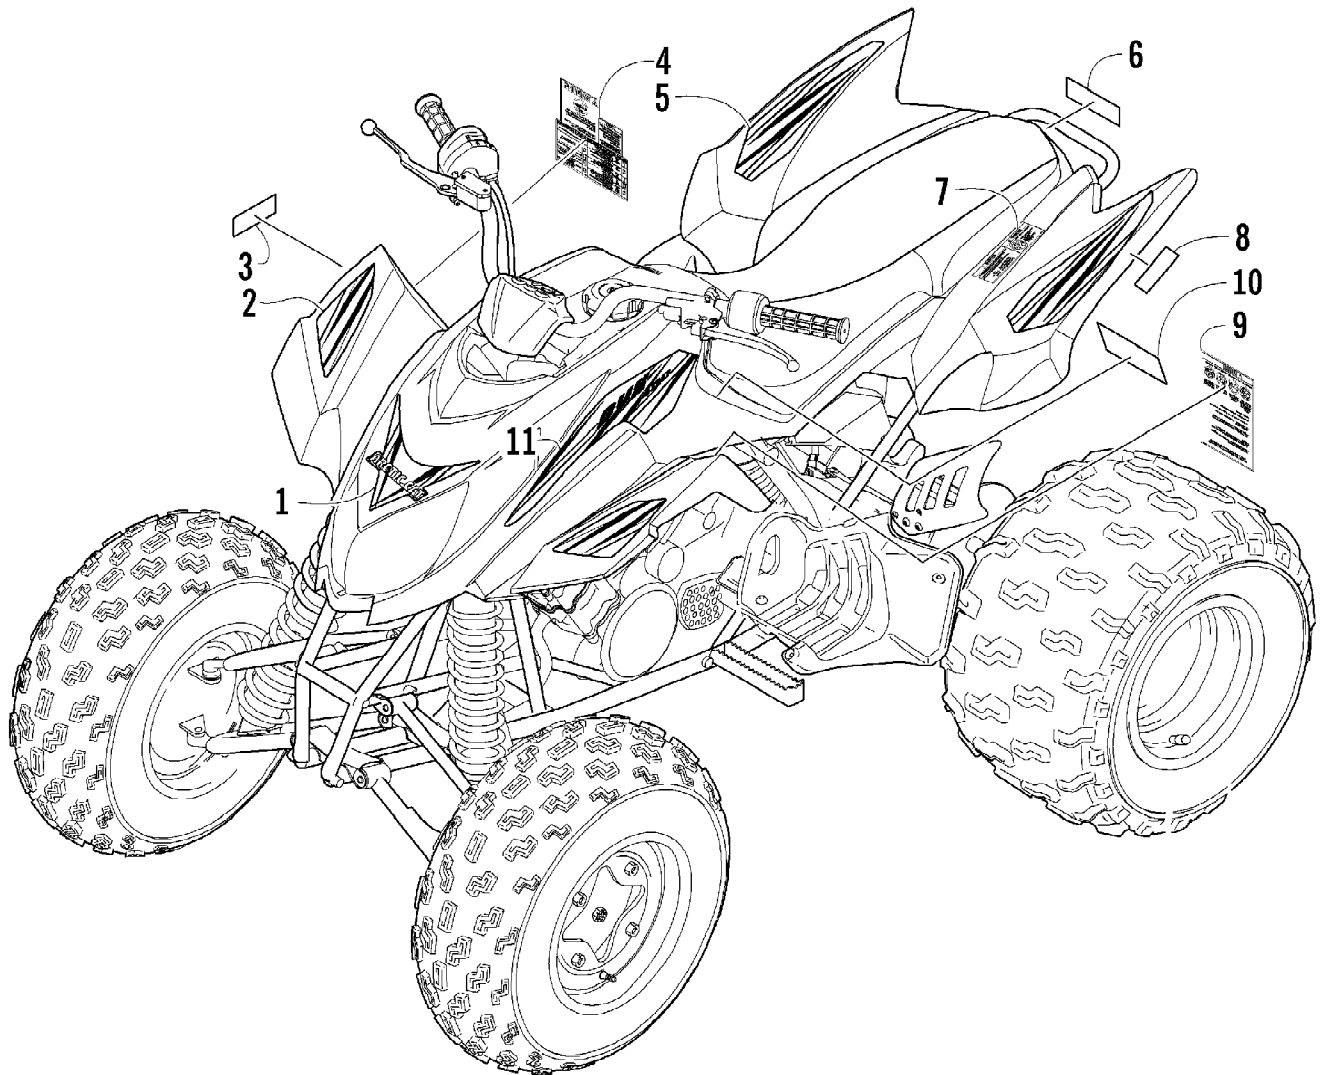

2007 ATV 400 DVX CAT GREEN-BLACK (A2007DVI2AUSZ)
DECALS

Page 33 of 105

Ref #	Part Number	Qty	S/P/F	Description
1	1411-716	1		Decal, Graphic - Front
2	1411-718	1		Decal, Graphic - Front Fender - Right
2	1411-719	1		Decal, Graphic - Front Fender - Left
3	0411-744	1		Reflector, Front - Amber - Right
3	0411-745	1		Reflector, Front - Amber - Left
4	0411-759	1		Decal, Warning - Pre-Ride
5	1411-720	1		Decal, Graphic - Rear Fender - Right
5	1411-721	1		Decal, Graphic - Rear Fender - Left
6	0411-762	1		Decal, "Arctic Cat"
7	0411-696	1		Decal, Warning - Tire Pressure/Passenger
8	0411-746	1		Reflector, Rear - Red - Right
8	0411-747	1		Reflector, Rear - Red - Left
9	0411-218	1		Decal, Warning - General
10	1411-577	1		Decal, Warning - Off-Road Only
11	1411-714	1		Decal, Graphic - Side - Right
11	1411-715	1		Decal, Graphic - Side - Left