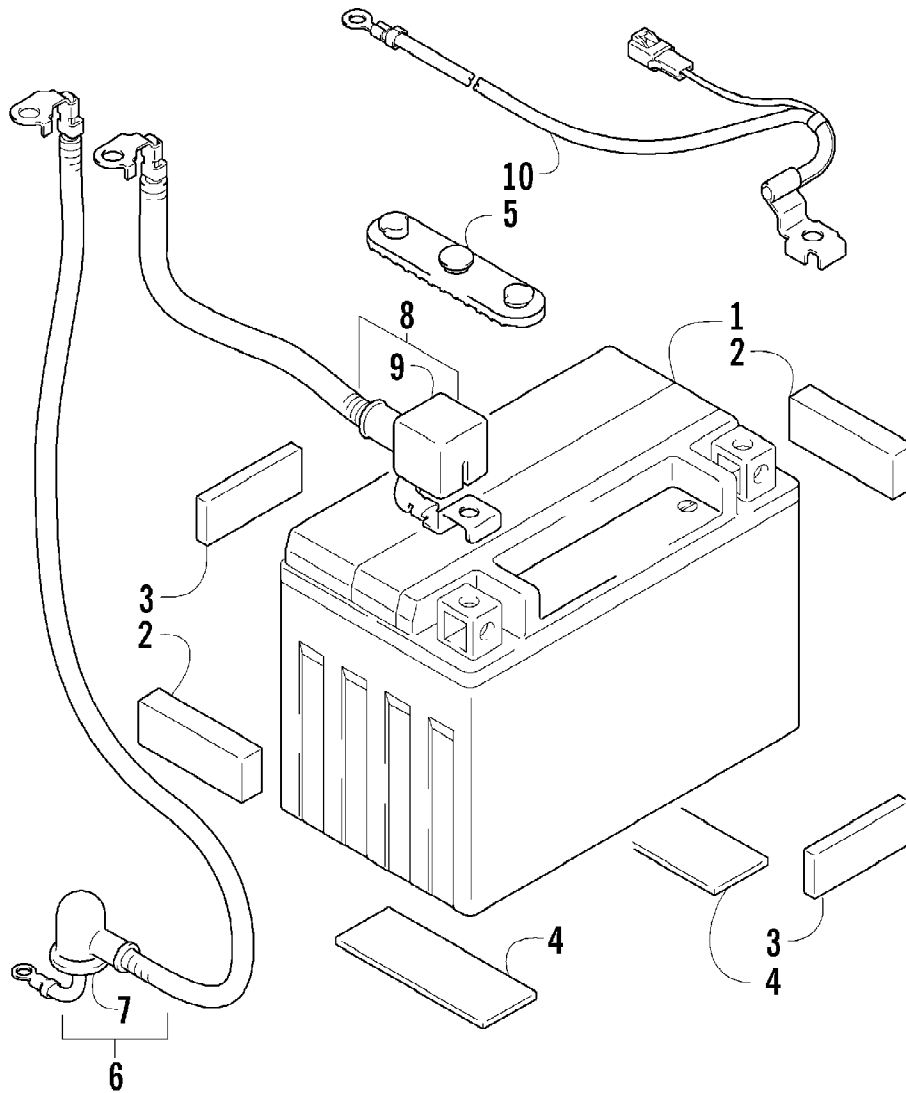

2007 ATV 400 DVX CAT GREEN-BLACK (A2007DVI2AUSZ)
AIR CLEANER ASSEMBLY

2007 ATV 400 DVX CAT GREEN-BLACK (A2007DVI2AUSZ)
AIR CLEANER ASSEMBLY

Page 2 of 105

Ref #	Part Number	Qty	S/P/F	Description
1	3470-032	1		Cleaner, Air - Assembly (inc. 2-17)
2	3470-014	1		Filter
3	3470-015	1		Holder
4	3470-016	1		Stopper, Holder
5	0693-505	1		Screw
6	3470-026	1		Tube, Outlet
7	3470-025	1		Fitting, Elbow
8	3402-334	1		Plug, Breather
9	3423-313	2		Clip
10	3423-727	1		Clamp, Tube
11	3423-726	1		Clamp, Tube
12	3470-017	1		Trap, Flame
13	3470-012	1	S	Cap, Air Cleaner (inc. 14)
14	3470-013	1		Gasket
15	3470-027	1		Joint, Inlet
16	3470-028	1		Duct, Inlet
17	3423-503	1		Clamp
18	3004-377	1	S/P	Screw, Cap
19	3004-507	2	S	Screw, Cap