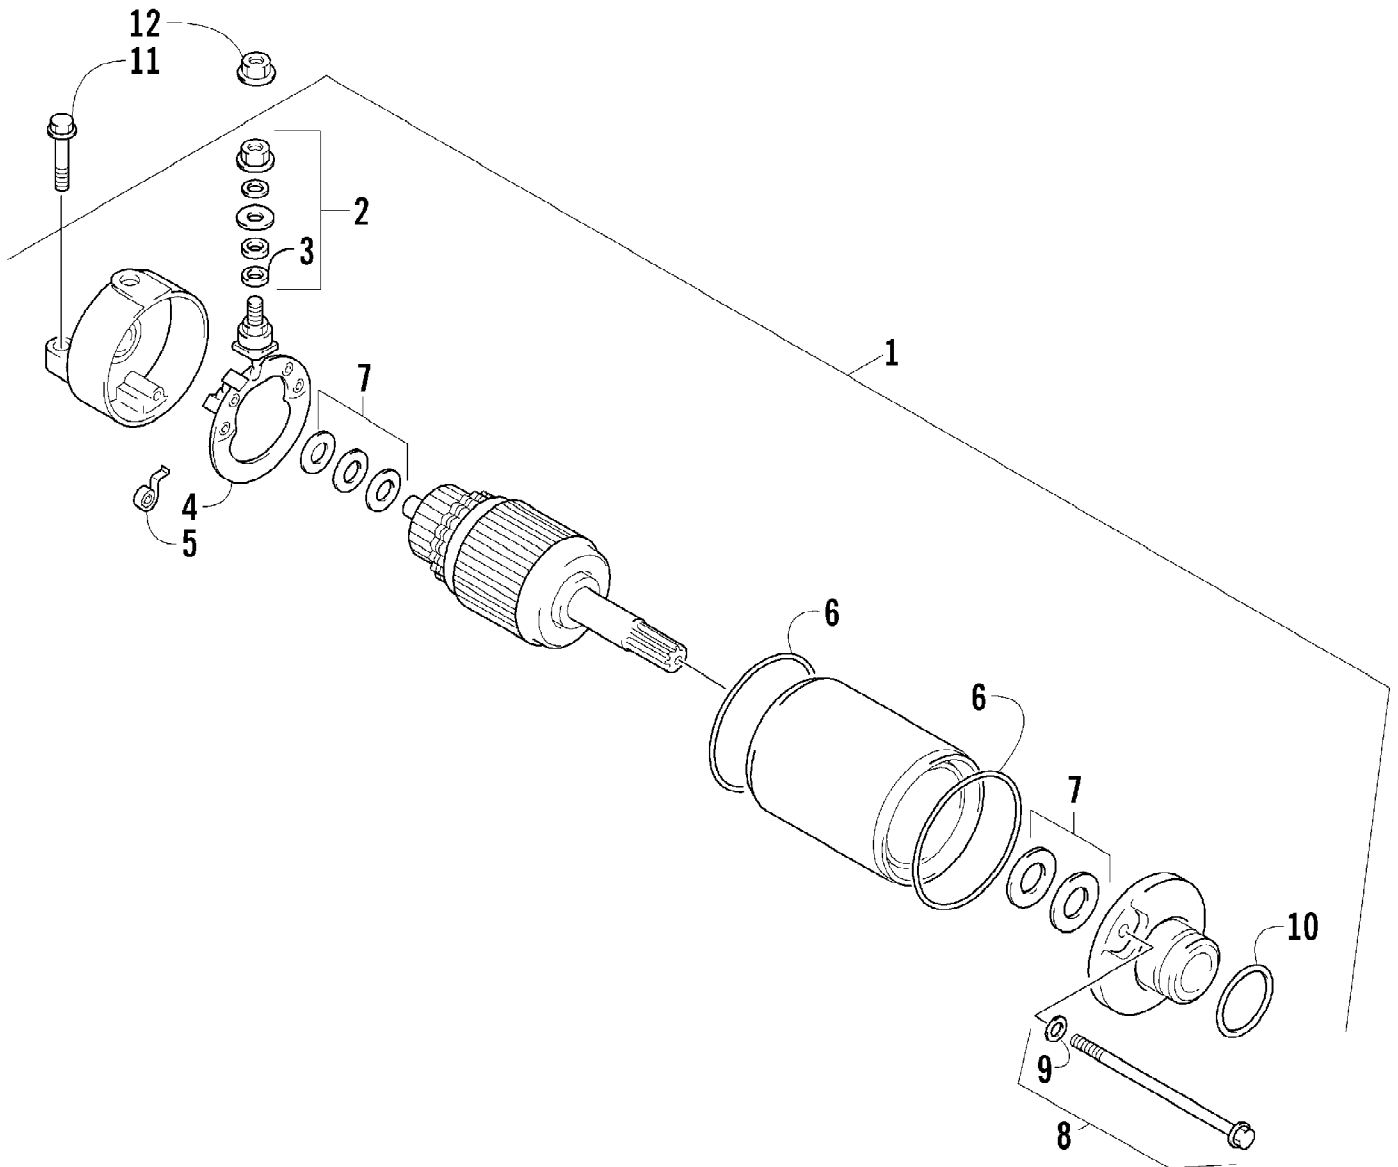

2007 ATV 400 DVX CAT GREEN-BLACK (A2007DVI2AUSZ)
STARTER MOTOR ASSEMBLY

Page 93 of 105

Ref #	Part Number	Qty	S/P/F	Description
1	3445-033	1		Motor, Starter (inc. 2-10)
2	3402-671	1		Brush Terminal Set
3	3008-164	1		O-Ring
4	3402-672	1		Brush Holder Set
5	3008-551	2		Brush Spring
6	3423-497	2		O-Ring
7	3008-099	1		Washer Set
8	3423-536	2		Through-Bolt (inc. 9)
9	3423-496	2		O-Ring
10	3423-272	1		O-Ring
11	3004-756	2	S	Bolt
12	3423-195	1	/P	Nut