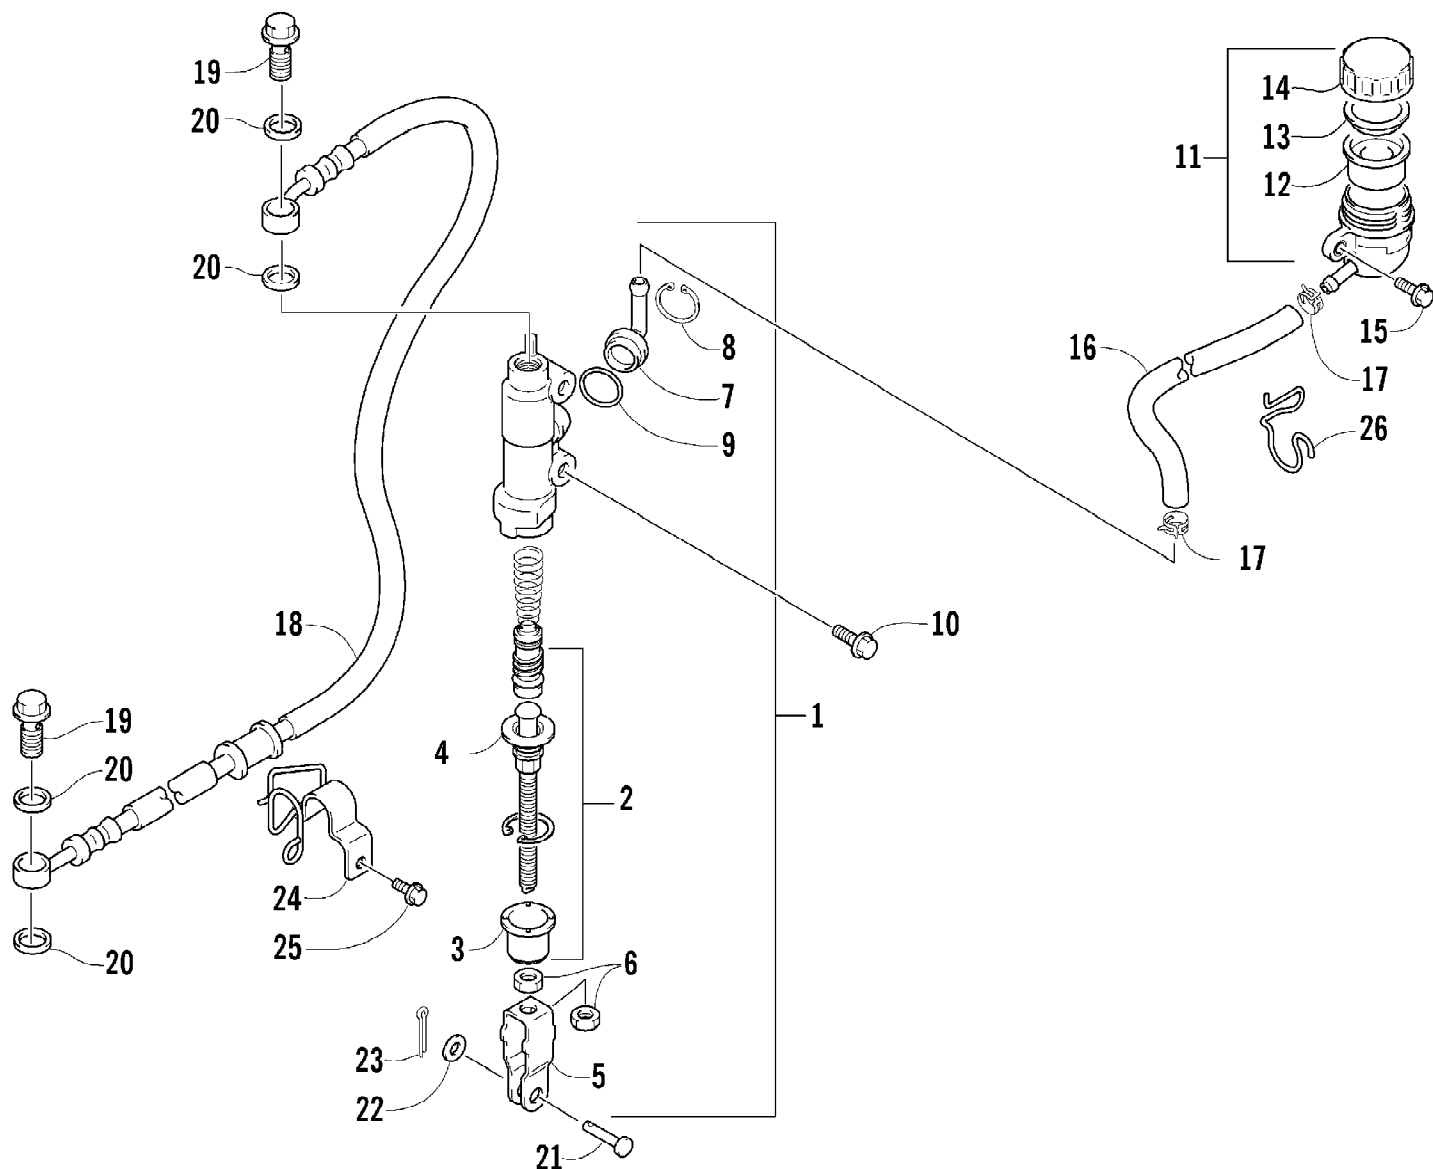

2007 ATV 400 DVX CAT GREEN-BLACK (A2007DVI2AUSZ)
REAR MASTER CYLINDER ASSEMBLY

Page 79 of 105

Ref #	Part Number	Qty	S/P/F	Description
1	3406-083	1		Master Cylinder Assembly (inc. 2-9)
2	3406-084	1		Piston Set (inc. 3)
3	3402-887	1		Boot
4	3406-089	1		Rod, Push
5	3402-970	1		Yoke
6	3423-599	2		Nut
7	3406-090	1		Fitting, Elbow
8	3423-596	1		Circlip
9	3423-597	1		O-Ring
10	3423-628	2		Bolt
11	3406-132	1		Reservoir (inc. 12-14)
12	3406-085	1		Diaphragm
13	3406-086	1		Plate
14	3406-087	1		Cap
15	3423-112	1	S	Bolt
16	3410-015	1		Hose - Reservoir/Master Cylinder
17	3004-193	2		Clamp, Hose
18	3402-969	1		Hose, Brake
19	3423-719	2		Bolt, Union
20	3006-112	4		Washer
21	3423-703	1		Pin
22	0693-556	1		Washer
23	3423-606	1		Pin, Cotter
24	3423-790	1		Clamp, Brake Hose
25	3423-600	1		Bolt
26	3406-091	1		Guide, Hose