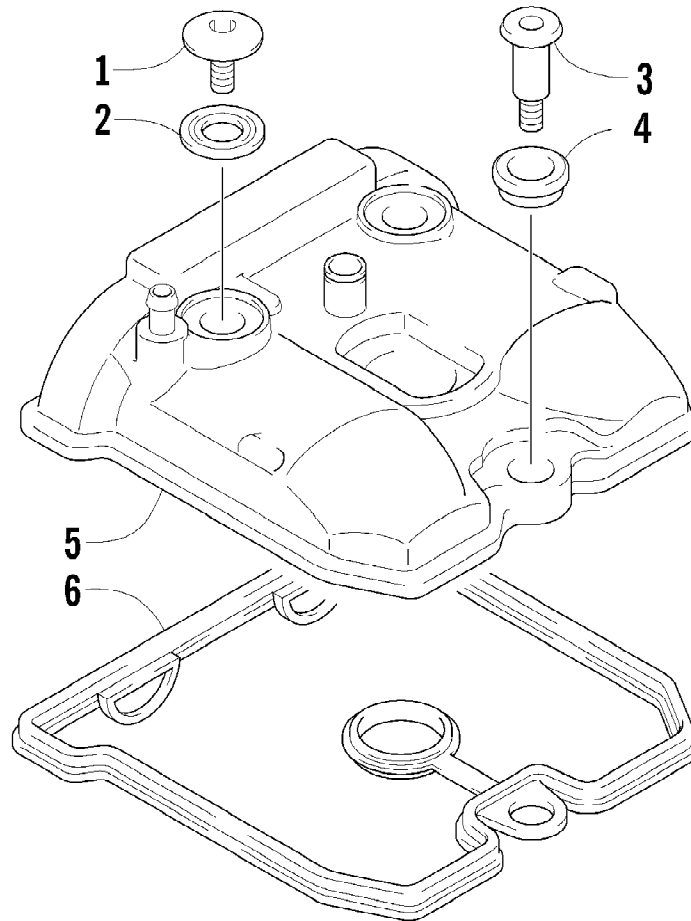

2007 ATV 400 DVX CAT GREEN-BLACK (A2007DVI2AUSZ)
CYLINDER HEAD COVER

2007 ATV 400 DVX CAT GREEN-BLACK (A2007DVI2AUSZ)
CYLINDER HEAD COVER

Page 31 of 105

Ref #	Part Number	Qty	S/P/F	Description
1	3423-646	2		Bolt
2	3423-680	2		Washer
3	3423-647	1		Bolt
4	3423-560	1		Cushion
5	3403-016	1		Cover, Cylinder Head
6	3402-843	1		Gasket