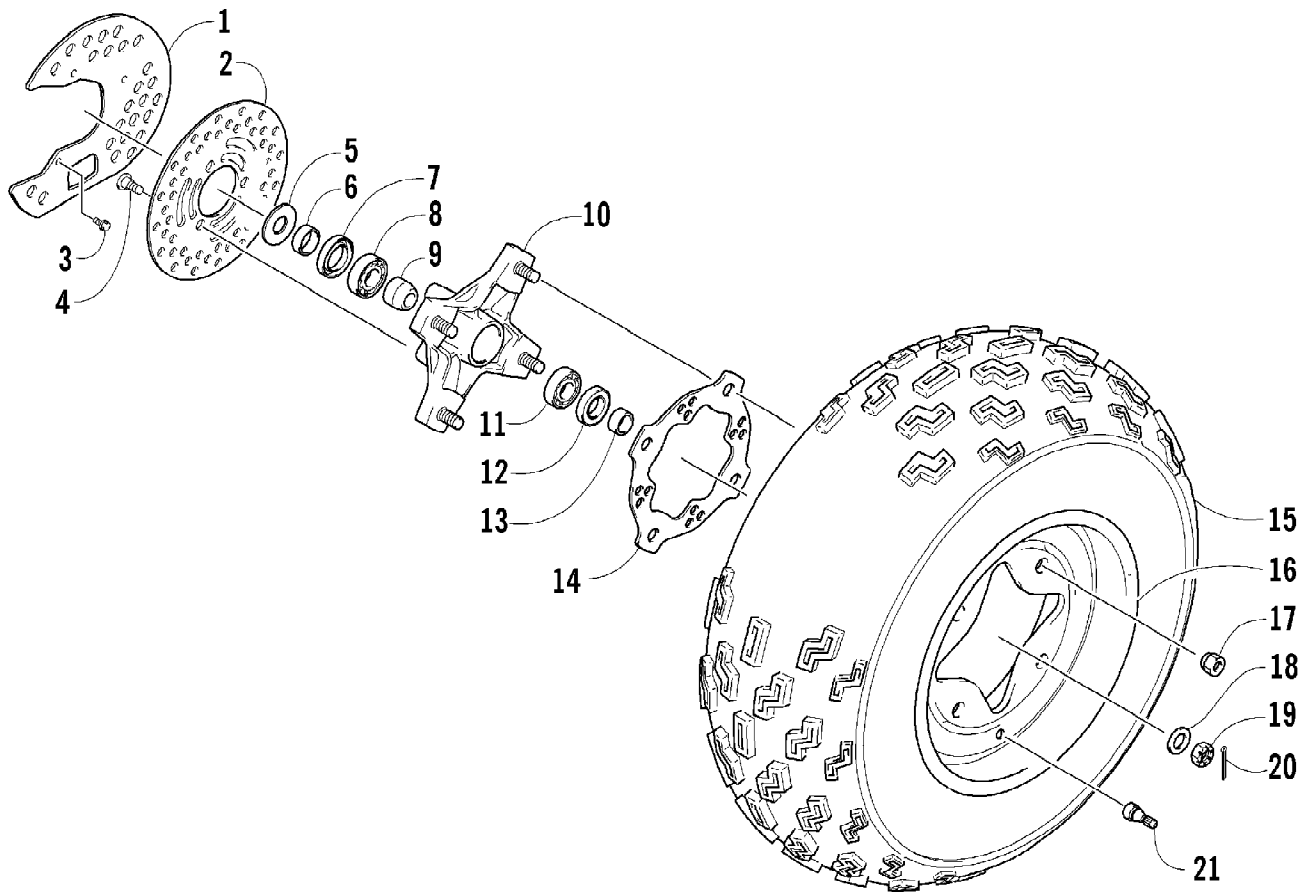

2007 ATV 400 DVX CAT GREEN-BLACK (A2007DVI2AUSZ)
FRONT WHEEL ASSEMBLY

Page 51 of 105

Ref #	Part Number	Qty	S/P/F	Description
1	3406-165	2		Cover, Brake Disc
2	3406-028	2		Disc, Brake
3	3423-455	6		Bolt
4	3423-649	6		Bolt, Brake Disc
5	3405-059	2		Shim, Front Axle
6	3403-205	2		Spacer, Front Axle
7	3402-914	2		Seal, Dust - Inner
8	3402-893	2		Bearing, Wheel Hub - Inner
9	3405-023	2		Spacer, Wheel Hub Bearing
10	3405-058	2		Hub, Wheel
11	3402-899	2		Bearing, Wheel Hub - Outer
12	3402-913	2		Seal, Dust - Outer
13	3402-895	2		Spacer, Front Axle
14	3405-022	2		Plate, Wheel Hub
15	3406-017	2		Tire, Front
16	3406-151	2		Wheel, Front
17	3423-788	8	/P	Nut, Wheel
18	3003-156	2	S/P	Washer
19	3423-622	2		Nut, Wheel Hub
20	3423-608	2		Pin, Cotter
21	3406-008	2		Valve Assembly