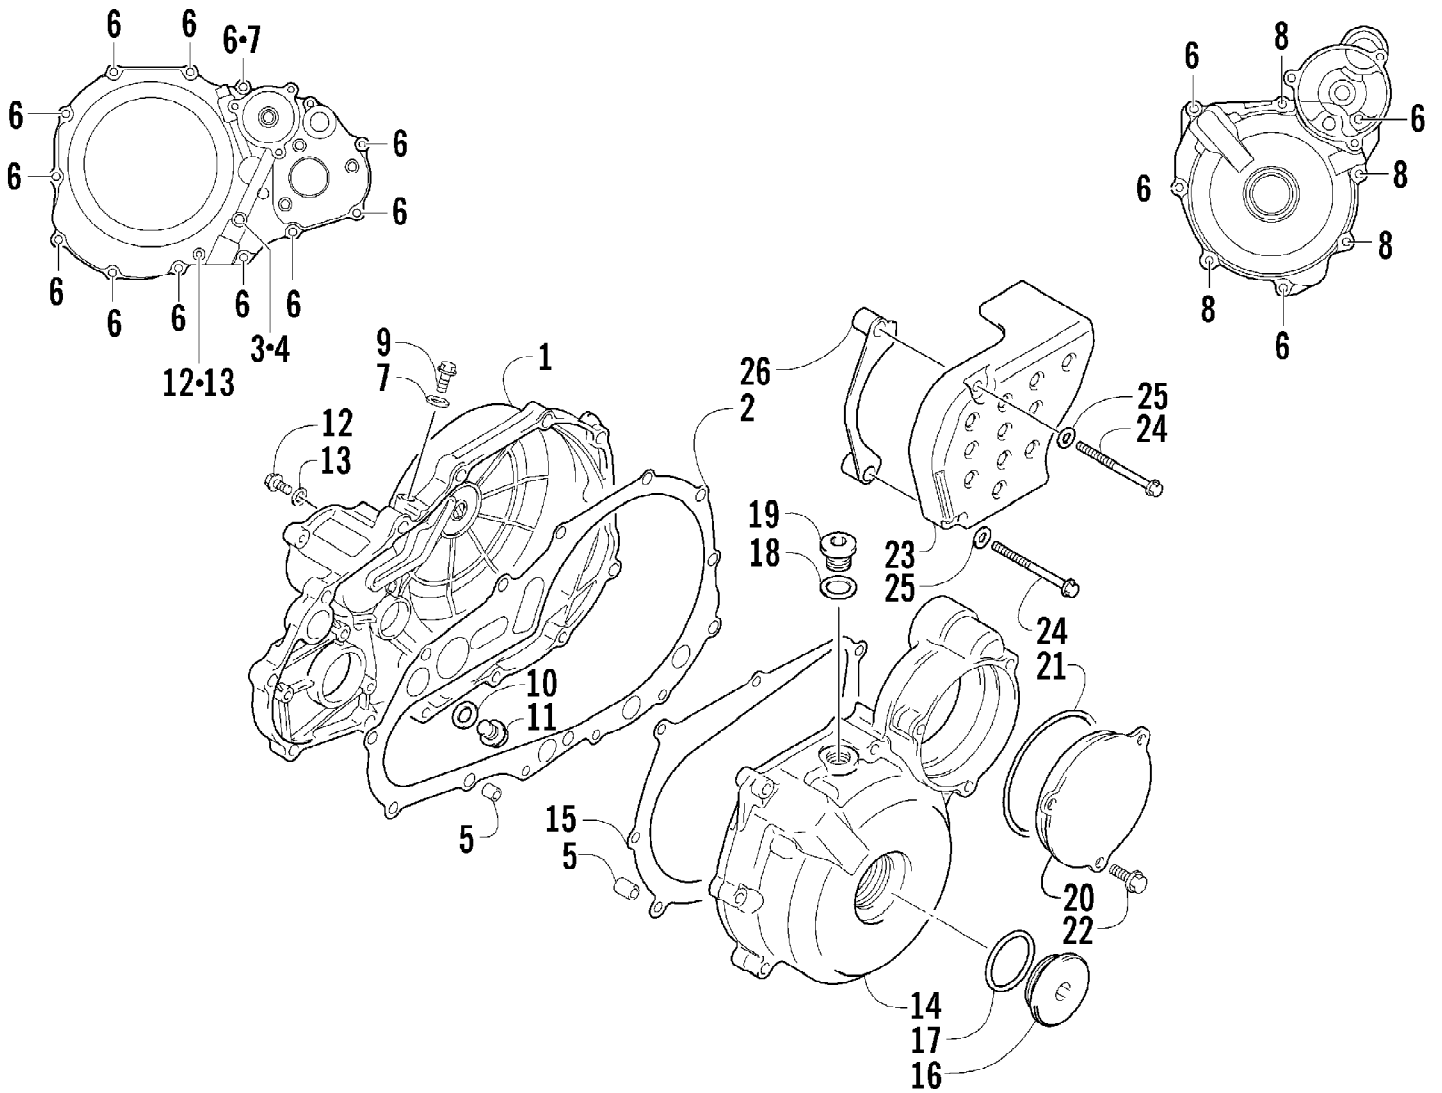

2007 ATV 400 DVX CAT GREEN-BLACK (A2007DVI2AUSZ)
CRANKCASE COVER ASSEMBLY

2007 ATV 400 DVX CAT GREEN-BLACK (A2007DVI2AUSZ)
CRANKCASE COVER ASSEMBLY

Page 23 of 105

Ref #	Part Number	Qty	S/P/F	Description
1	3403-017	1	S	Cover, Clutch
2	3446-357	1		Gasket, Clutch Cover
3	3423-540	1		Plug, Oil Gallery
4	3402-436	1	/P	Gasket, Oil Gallery Plug
5	3423-610	4		Pin
6	3423-162	16	S	Bolt
7	3003-290	2	/P	Gasket
8	3423-098	4	S	Bolt
9	3423-112	1	S	Plug, Oil Gallery
10	3402-011	1		Gasket
11	3423-705	1		Plug, Oil Gallery
12	3004-339	1	S/P	Bolt, Oil Level
13	3402-009	1	/P	Gasket
14	3409-042	1		Cover, Magneto
15	3409-023	1		Gasket, Magneto Cover
16	3402-898	1		Plug, Crank Hole
17	3423-061	1		O-Ring
18	3402-012	1		Gasket
19	3402-040	1	/P	Plug
20	3409-022	1		Cover, Starter Idle Gear
21	3423-713	1		O-Ring
22	3423-328	3	S	Bolt
23	3435-098	1		Cover, Engine Sprocket
24	3006-094	2	S	Bolt
25	3423-672	2		Washer
26	3402-962	1		Plate, Chain Guide