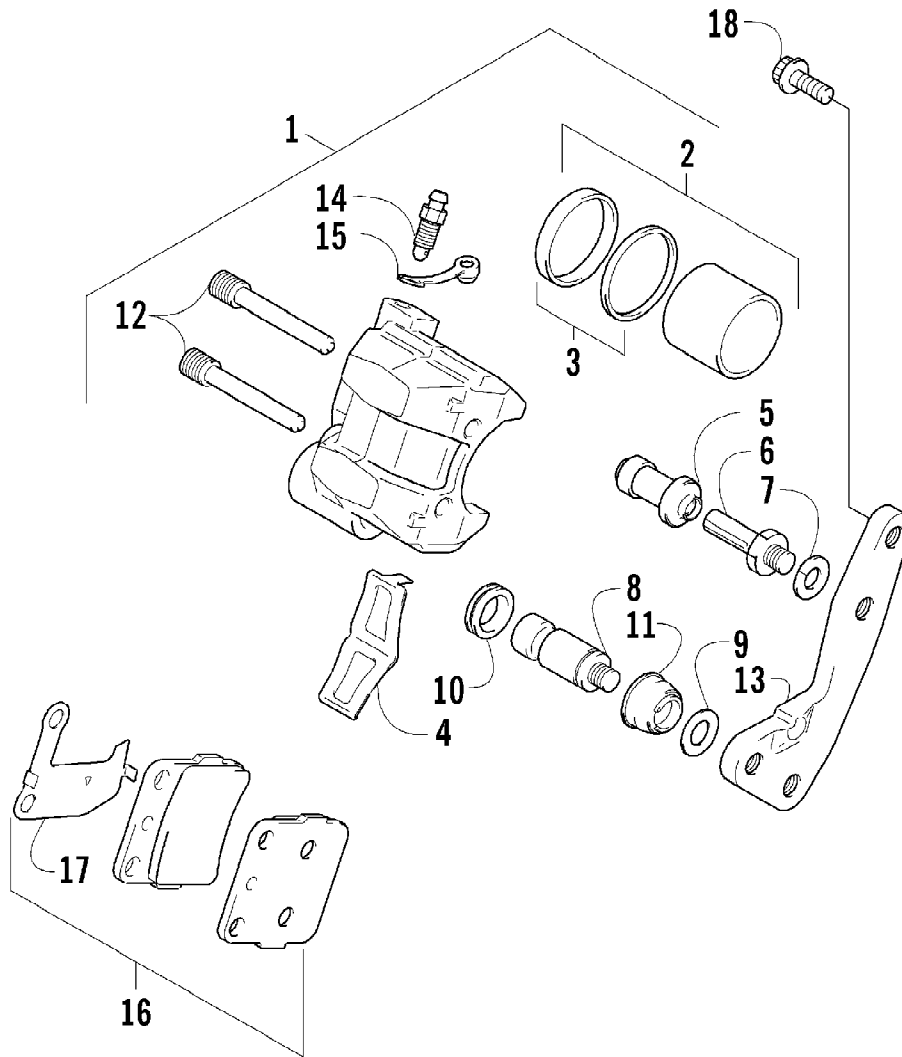

2007 ATV 400 DVX CAT GREEN-BLACK (A2007DVI2AUSZ)
FRAME ASSEMBLY

Page 41 of 105

Ref #	Part Number	Qty	S/P/F	Description
1	3406-146	1		Frame
2	3406-147	1		Rail, Seat
3	3423-779	2		Bolt
4	3423-638	2		Bolt
5	3406-105	1		Plate, Mounting - Engine - Right
6	3406-106	1		Plate, Mounting - Engine - Left
7	3006-544	4	S	Bolt
8	3406-107	1		Plate, Mounting - Engine - Upper
9	3004-630	4	S	Bolt
10	3406-006	1		Protector, Engine
11	3423-653	2		Bolt
12	3406-104	1	S	Plate, Battery
13	3004-377	2	S/P	Bolt
14	3446-381	1		Roller, Chain Control
15	3423-631	1		Bolt
16	3423-696	2		Washer
17	3406-013	2		Cap, Seat Rail
18	3406-016	2		Cushion, Seat Mount - Front
19	0423-534	2		Grommet, Taillight
20	1506-413	1	/P	Bracket, Mounting - Reverse Switch
21	0423-419	2		Screw, Machine
22	8424-602	2	/P	Nut