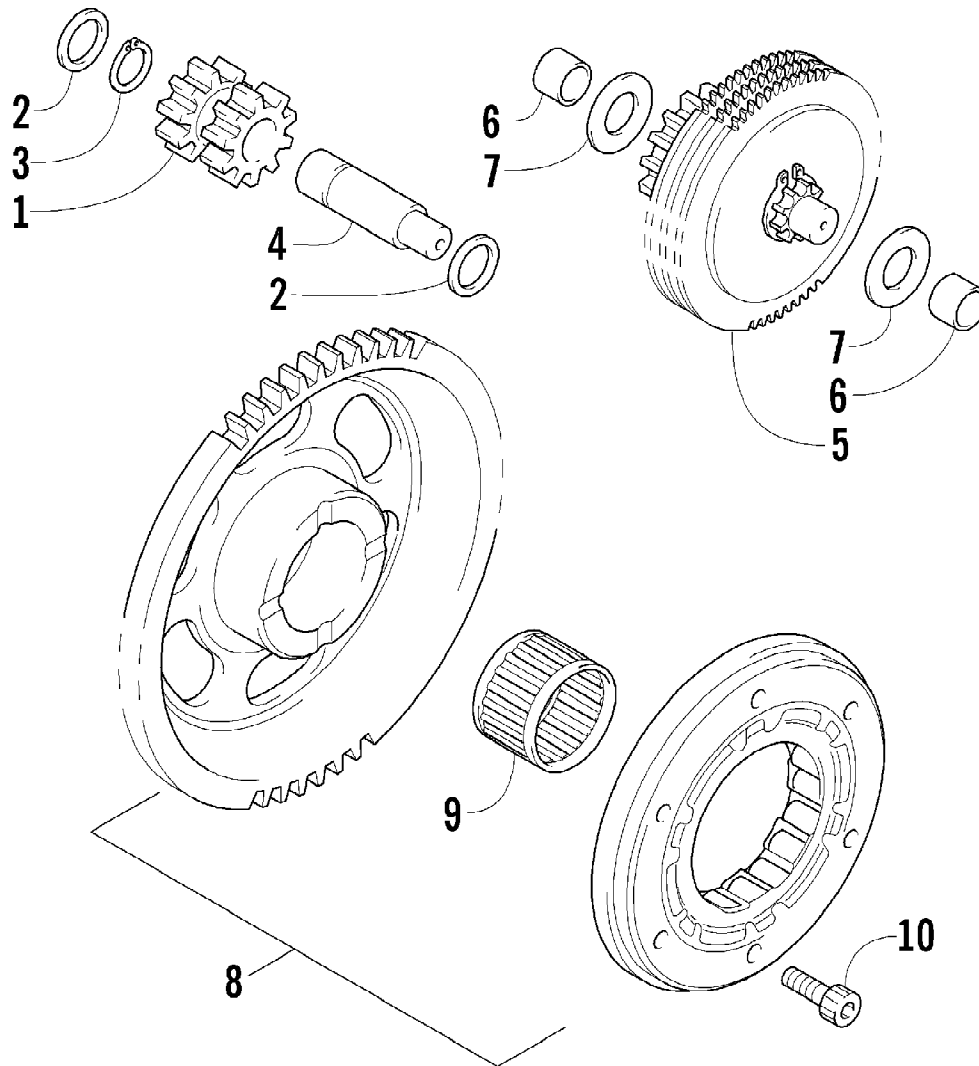

2007 ATV 400 DVX CAT GREEN-BLACK (A2007DVI2AUSZ)
STARTER CLUTCH ASSEMBLY

2007 ATV 400 DVX CAT GREEN-BLACK (A2007DVI2AUSZ)
STARTER CLUTCH ASSEMBLY

Page 91 of 105

Ref #	Part Number	Qty	S/P/F	Description
1	3402-924	1		Gear, Starter Idle - No. 1
2	3423-699	2		Washer
3	3423-358	1	S	Circlip
4	3423-738	1		Pin
5	3445-032	1		Limitter, Starter Idle Gear
6	3402-125	2		Bushing
7	3423-616	2	S	Washer
8	3445-031	1		Clutch, Starter (inc. 9)
9	3402-222	1		Bearing
10	3423-226	6		Bolt