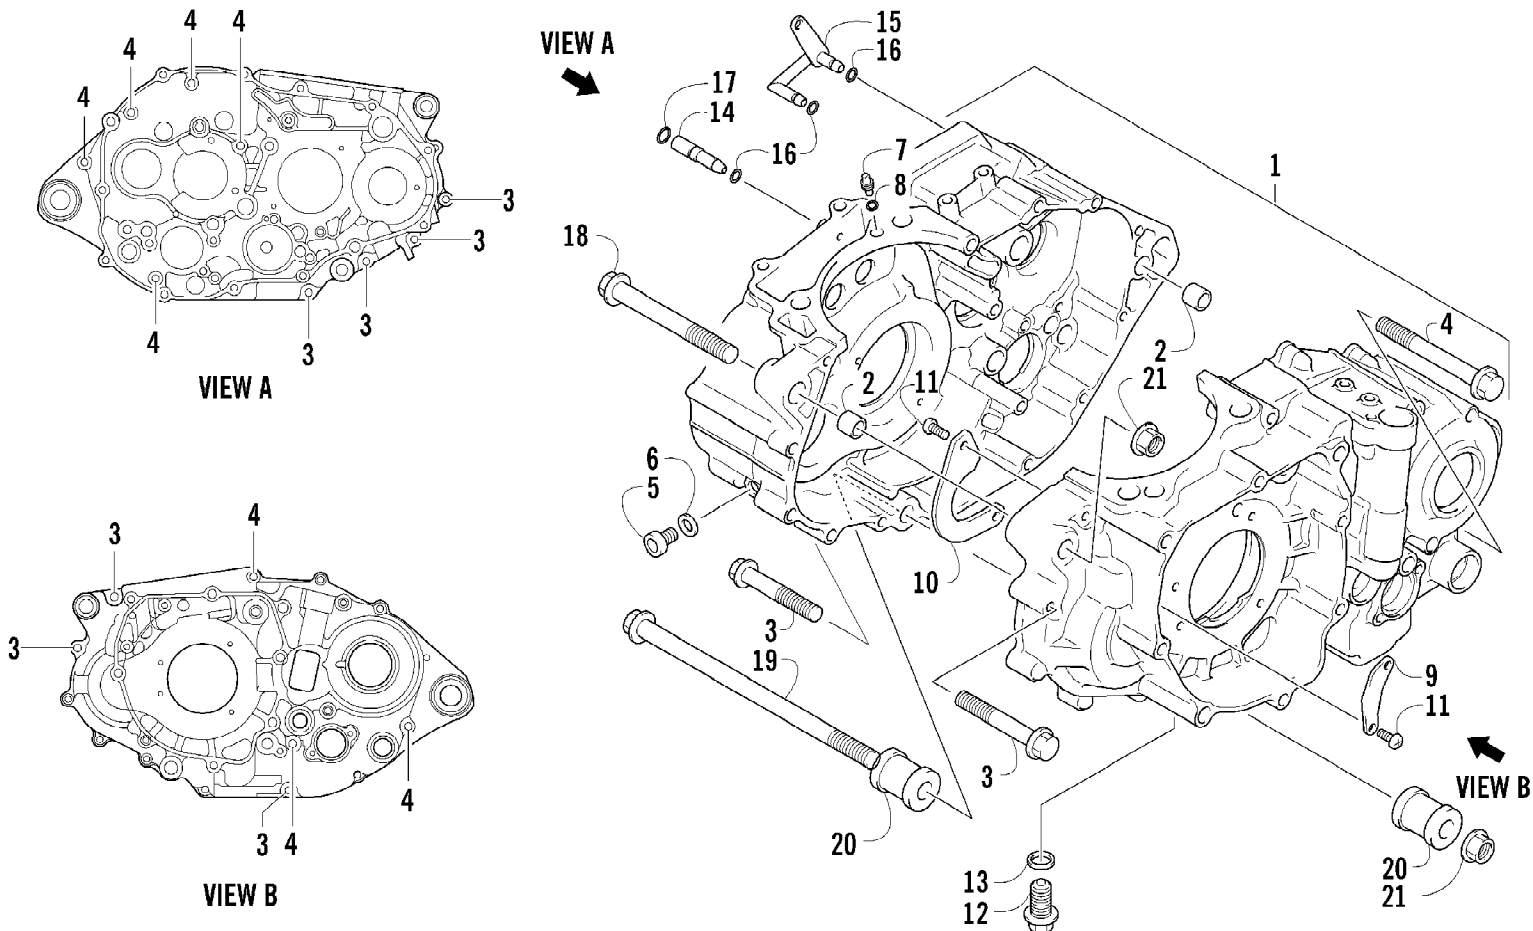

2007 ATV 400 DVX CAT GREEN-BLACK (A2007DVI2AUSZ)
CRANKCASE ASSEMBLY

2007 ATV 400 DVX CAT GREEN-BLACK (A2007DVI2AUSZ)
CRANKCASE ASSEMBLY

Page 21 of 105

Ref #	Part Number	Qty	S/P/F	Description
	0462-039	1		Complete Engine Assembly (ELTZ400K)
1	3502-028	1		Crankcase Set (inc. 2-11)
2	3423-088	2		Pin, Dowel
3	3423-098	7	S	Bolt
4	3423-097	8		Bolt
5	3423-706	1		Plug, Oil Gallery
6	3402-894	1		Gasket
7	3402-918	1		Jet, Oil Gallery
8	3423-051	1		O-Ring
9	3402-919	1		Separator, Oil - No. 1
10	3402-920	1		Separator, Oil - No. 2
11	3423-435	4		Screw, Separator
12	3402-404	1		Plug, Oil Drain
13	3402-011	1		Gasket
14	3446-391	1		Pipe, Oil - Inner - No. 1
15	3446-356	1		Pipe, Oil - Inner - No. 2
16	3423-709	3		O-Ring
17	3423-710	1		O-Ring
18	3005-514	1		Bolt
19	3423-391	1		Bolt
20	3423-737	2		Spacer, Engine Mounting
21	3423-457	2	S	Nut