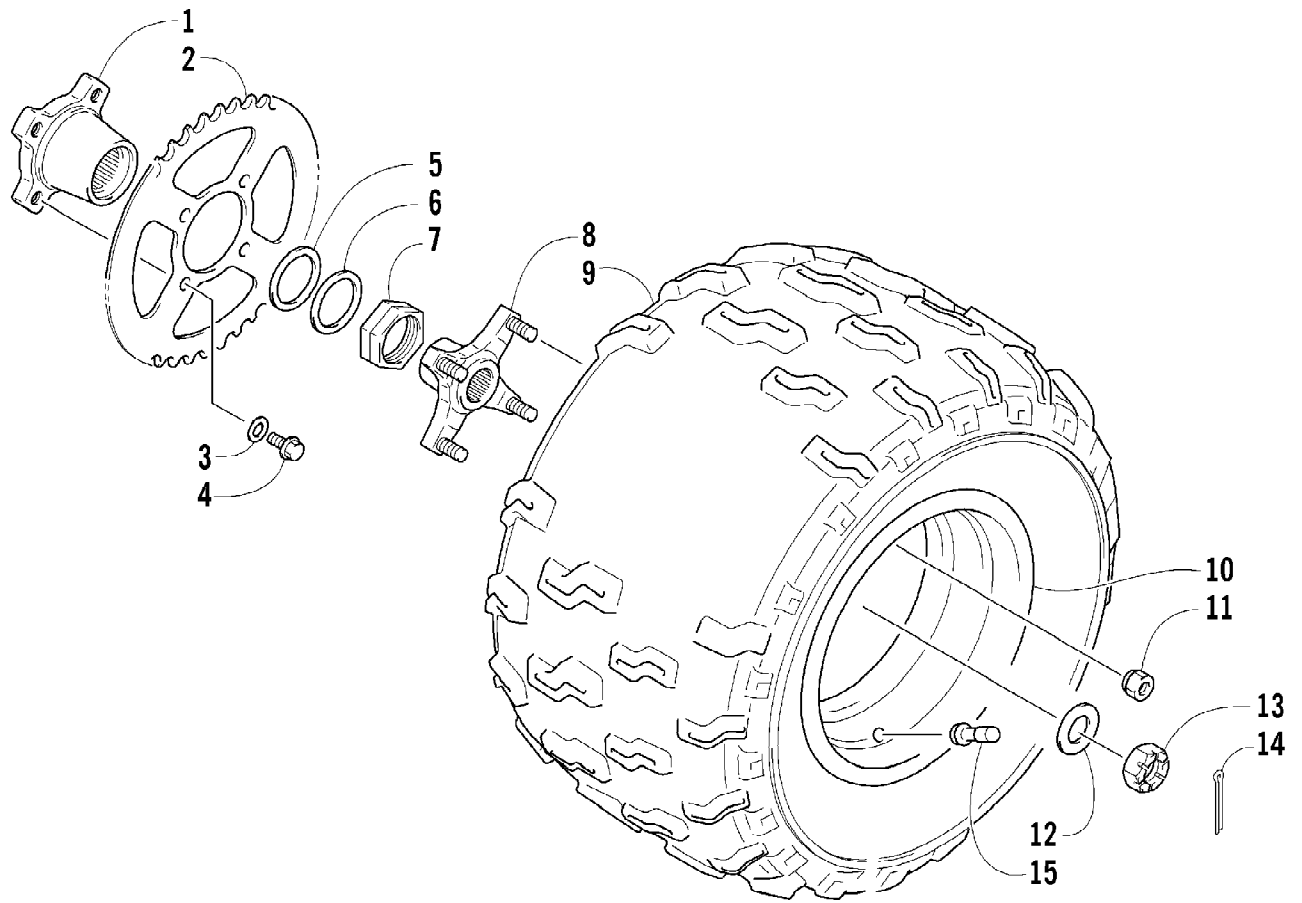

2007 ATV 400 DVX CAT GREEN-BLACK (A2007DVI2AUSZ)
LEFT REAR WHEEL ASSEMBLY

2007 ATV 400 DVX CAT GREEN-BLACK (A2007DVI2AUSZ)
LEFT REAR WHEEL ASSEMBLY

Page 63 of 105

Ref #	Part Number	Qty	S/P/F	Description
1	3446-421	1	S	Hub, Rear Sprocket
2	3446-422	1	S	Sprocket, Rear - 40T
3	3423-683	4		Washer
4	3423-642	4		Bolt
5	3423-852	1		Washer
6	3423-851	1		Washer
7	3423-850	1		Nut, Rear Axle
8	3406-166	1		Hub, Wheel
9	3406-072	1		Tire, Rear
10	3406-160	1		Wheel, Rear
11	3423-788	4	/P	Nut, Wheel
12	3423-685	1		Washer
13	3423-667	1		Nut, Wheel Hub
14	3423-609	1		Pin, Cotter
15	3406-008	1		Valve Assembly