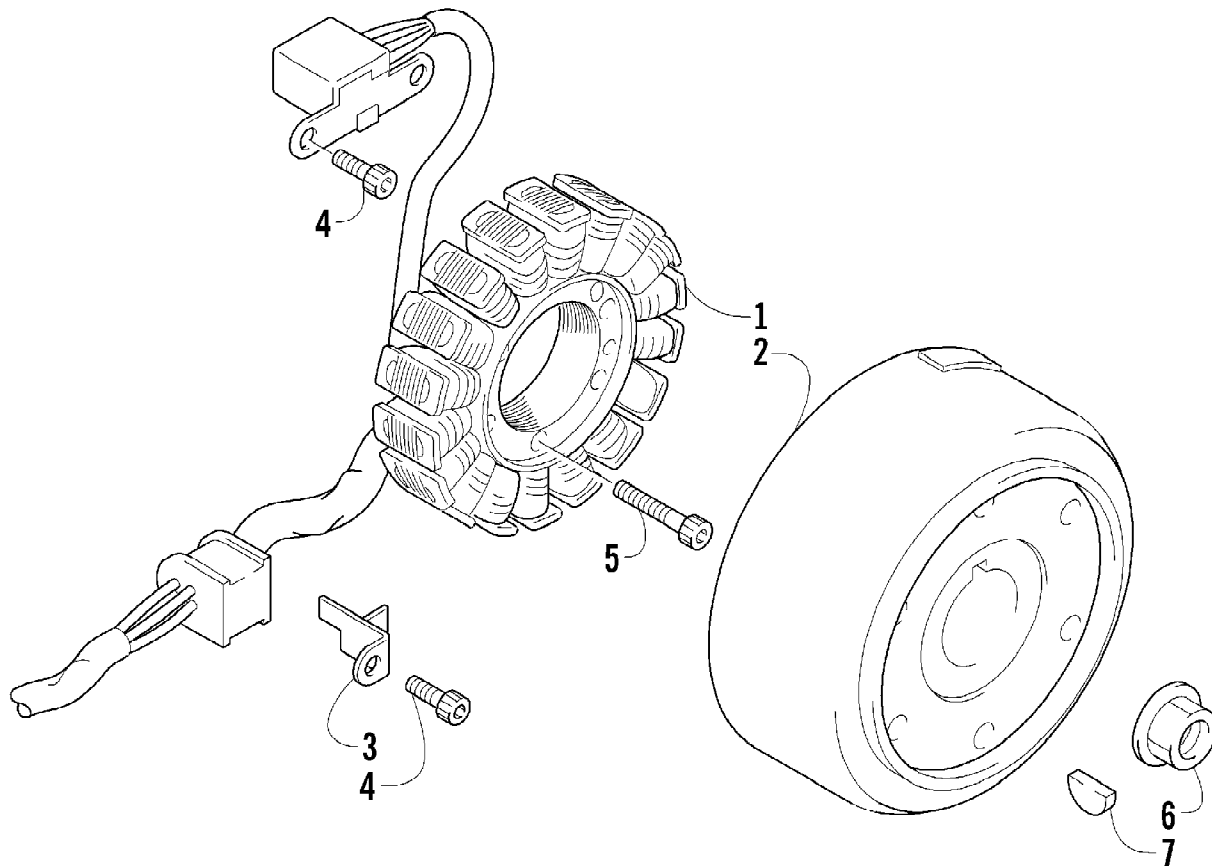

2007 ATV 400 DVX CAT GREEN-BLACK (A2007DVI2AUSZ)
MAGNETO ASSEMBLY

Page 65 of 105

Ref #	Part Number	Qty	S/P/F	Description
1	3409-026	1		Stator Assembly
2	3430-060	1		Rotor Assembly
3	3430-061	1		Clamp, Magneto Lead
4	3005-564	3	S	Bolt
5	3003-307	3		Bolt
6	3423-742	1		Nut
7	3004-540	1	/P	Key