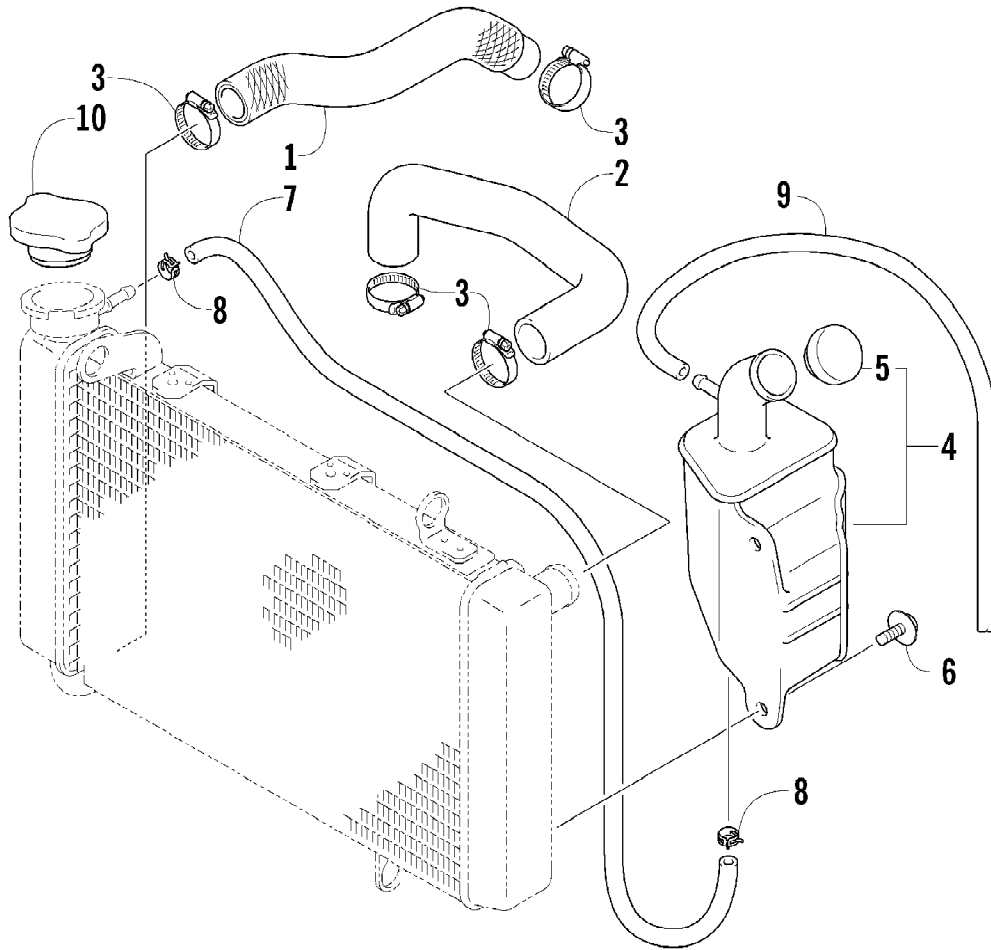

2007 ATV 400 DVX CAT GREEN-BLACK (A2007DVI2AUSZ)
RADIATOR HOSE ASSEMBLY

2007 ATV 400 DVX CAT GREEN-BLACK (A2007DVI2AUSZ)
RADIATOR HOSE ASSEMBLY

Page 73 of 105

Ref #	Part Number	Qty	S/P/F	Description
1	3413-029	1		Hose, Radiator Inlet
2	3413-030	1		Hose, Radiator Outlet
3	3006-324	4		Clamp
4	3413-031	1		Reservoir (inc. 5)
5	3413-032	1		Cap, Reservoir
6	3423-654	2		Screw
7	3413-034	1		Hose, Inlet
8	3423-480	2		Clip
9	3413-033	1		Hose, Overflow
10	3413-027	1		Cap