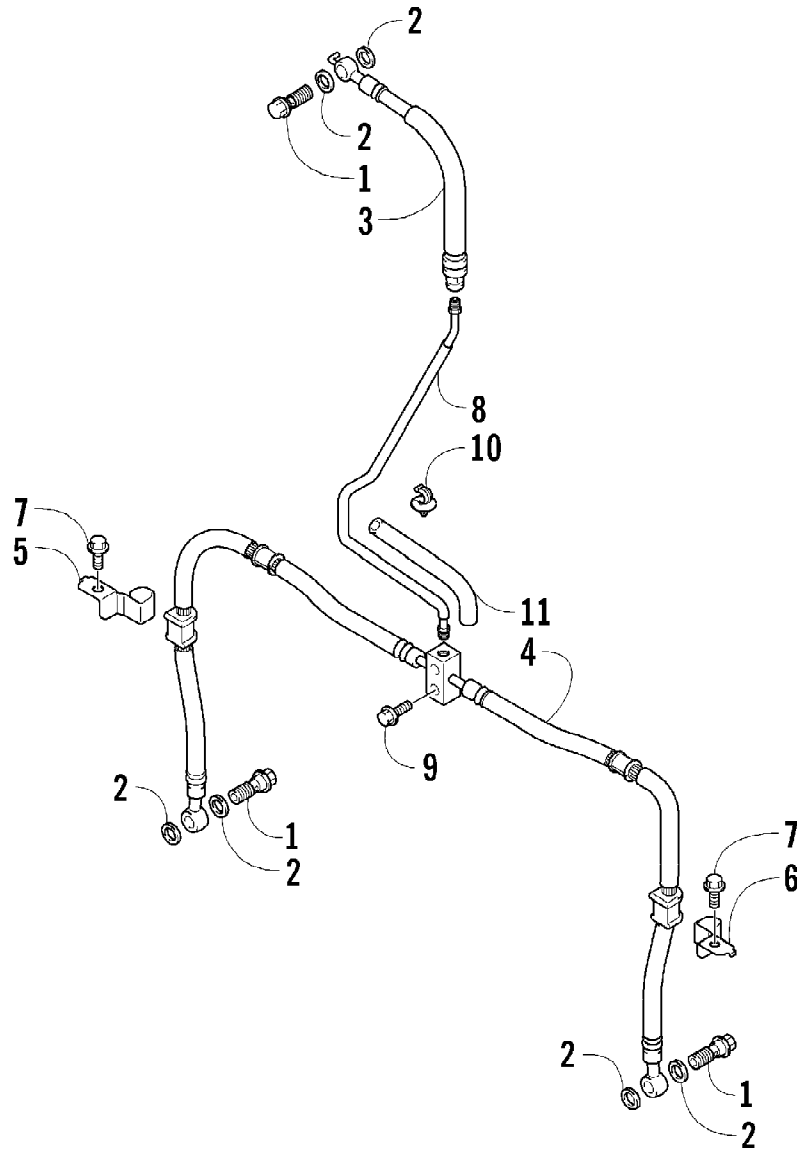

2007 ATV 400 DVX BLACK-RED (A2007DVI2AUSD)
FRONT BRAKE HOSE ASSEMBLY

2007 ATV 400 DVX BLACK-RED (A2007DVI2AUSD)
FRONT BRAKE HOSE ASSEMBLY

Page 45 of 105

Ref #	Part Number	Qty	S/P/F	Description
1	3423-719	3		Bolt
2	3006-112	6		Washer
3	3406-153	1	S	Hose, Front Brake - No. 1
4	3406-154	1		Hose, Front Brake - No. 2
5	3423-754	1		Clamp, Hose No. 2 - Right
6	3423-755	1		Clamp, Hose No. 2 - Left
7	3004-339	2	S/P	Bolt
8	3406-155	1		Brakeline, Front
9	3423-328	1	S	Bolt
10	3423-780	1		Clamp, Front Brakeline
11	3406-119	1		Cover, Front Brakeline