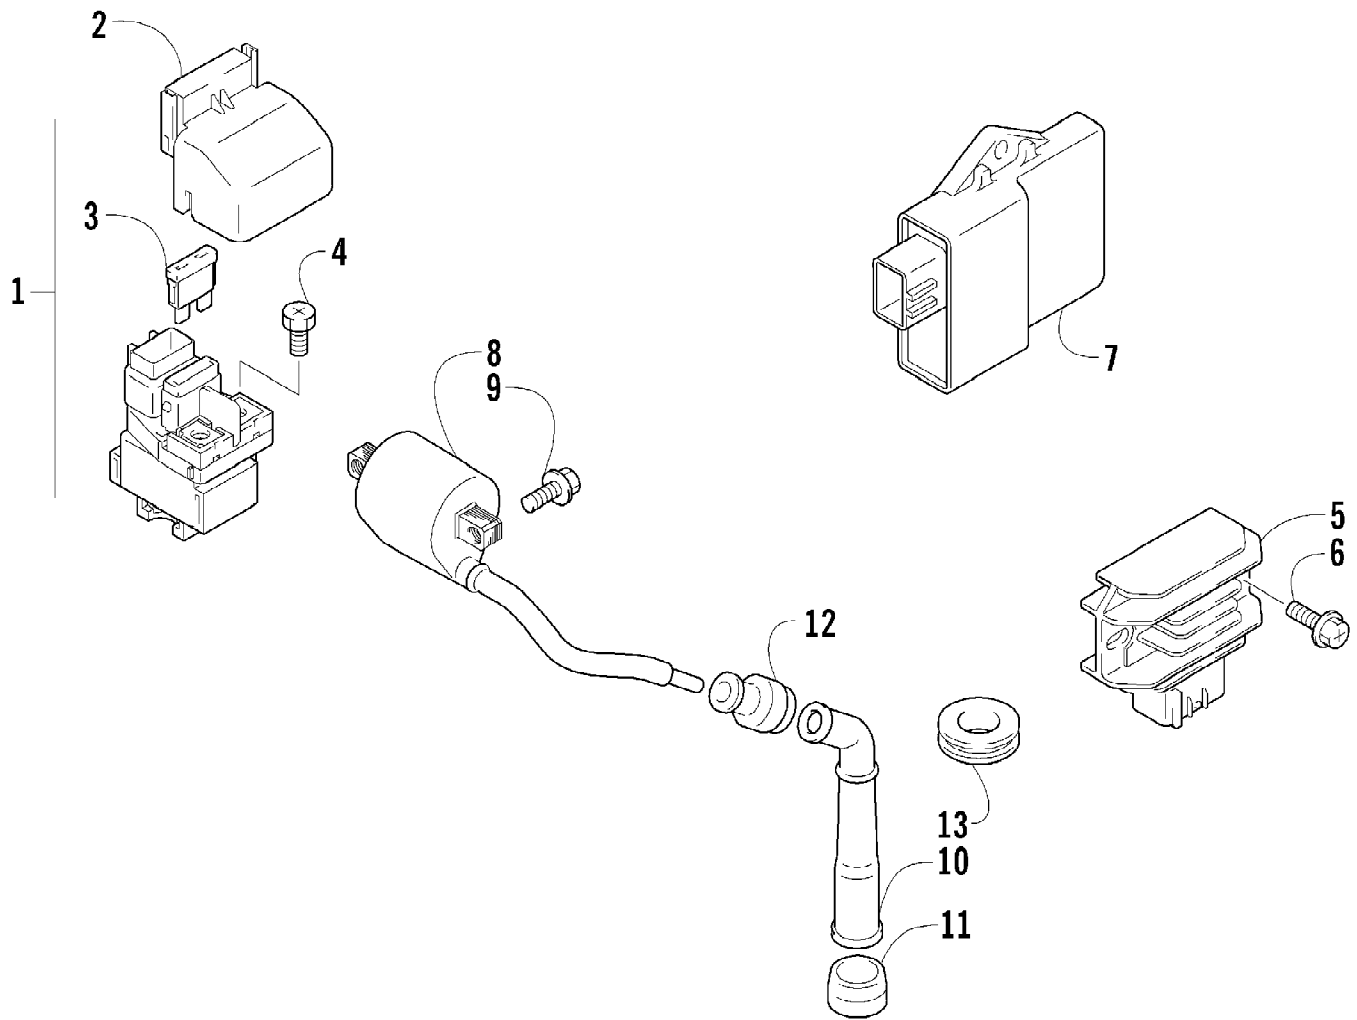

2007 ATV 400 DVX BLACK-RED (A2007DVI2AUSD)
ELECTRICAL ASSEMBLY

Page 35 of 105

Ref #	Part Number	Qty	S/P/F	Description
1	3409-025	1		Relay, Starter (inc. 2-3)
2	3409-038	1		Cover, Starter Relay
3	3530-044	1		Fuse - 20 Amp
4	3423-020	2	/P	Bolt, Starter Motor
5	3409-027	1	S	Rectifier
6	0693-982	2		Bolt
7	3409-043	1		CDI
8	3530-027	1		Coil, Ignition
9	3004-377	1	S/P	Bolt
10	3409-029	1		Cap, Spark Plug
11	3409-031	1		Cover, Spark Plug Cap
12	3430-009	1	/P	Seal, High Tension Wire
13	3409-030	1		Seal, Spark Plug Cap