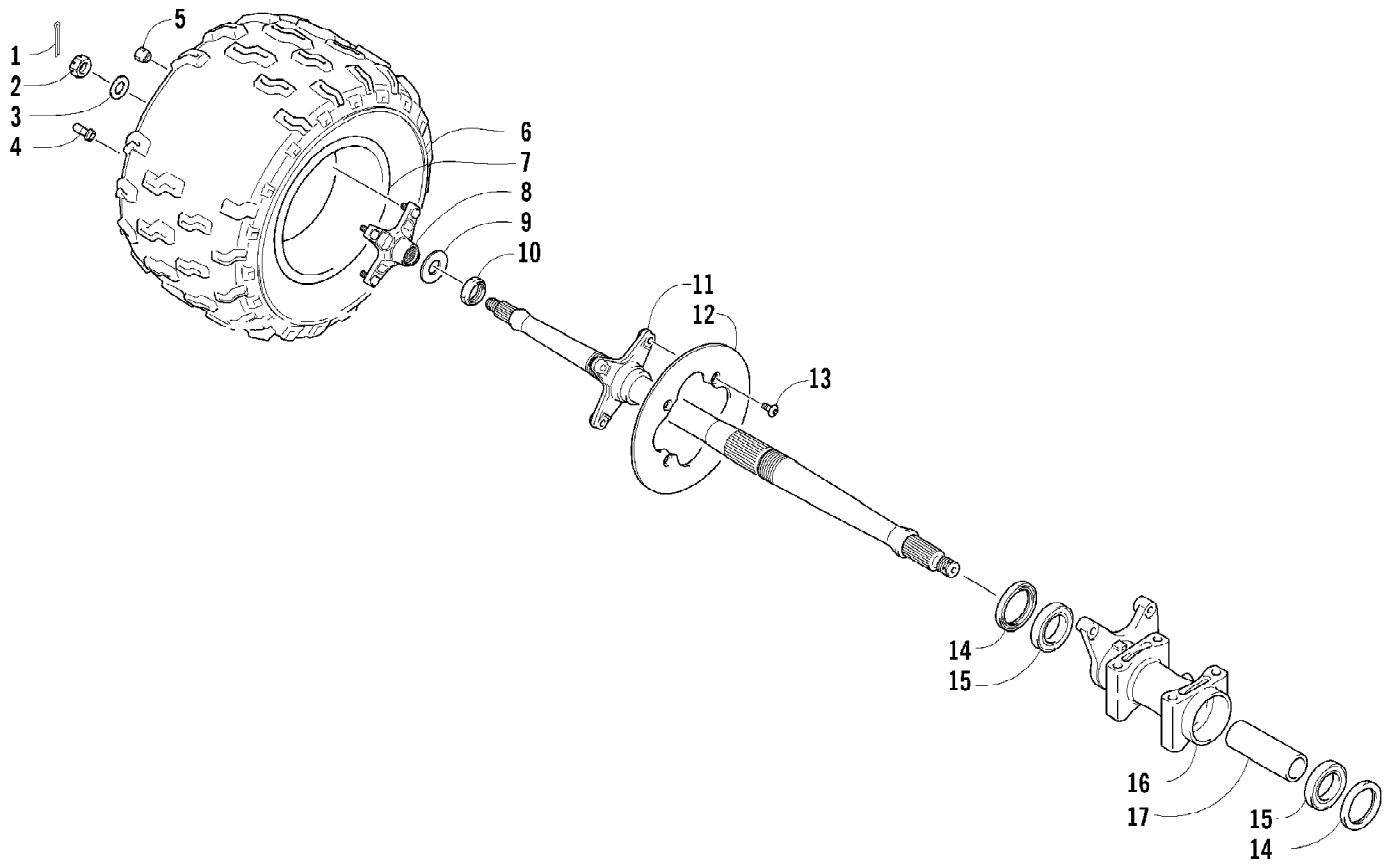

2007 ATV 400 DVX BLACK-RED (A2007DVI2AUSD)
RIGHT REAR WHEEL ASSEMBLY

2007 ATV 400 DVX BLACK-RED (A2007DVI2AUSD)
RIGHT REAR WHEEL ASSEMBLY

Page 87 of 105

Ref #	Part Number	Qty	S/P/F	Description
1	3423-609	1		Pin, Cotter
2	3423-667	1		Nut, Wheel Hub
3	3423-685	1		Washer
4	3406-008	1		Valve Assembly
5	3423-788	4	/P	Nut, Wheel
6	3406-072	1		Tire, Rear
7	3406-160	1		Wheel, Rear
8	3406-166	1		Hub, Wheel
9	3423-687	1		Washer
10	3423-849	1		Nut, Rear Axle
11	3446-420	1	S	Axle, Rear
12	3406-079	1		Disc, Brake
13	3423-649	4		Bolt
14	3406-099	2		Seal, Dust
15	3406-092	2		Bearing, Rear Axle
16	3406-134	1	/P	Housing, Rear Axle Bearing
17	3406-127	1		Spacer, Rear Axle Bearing