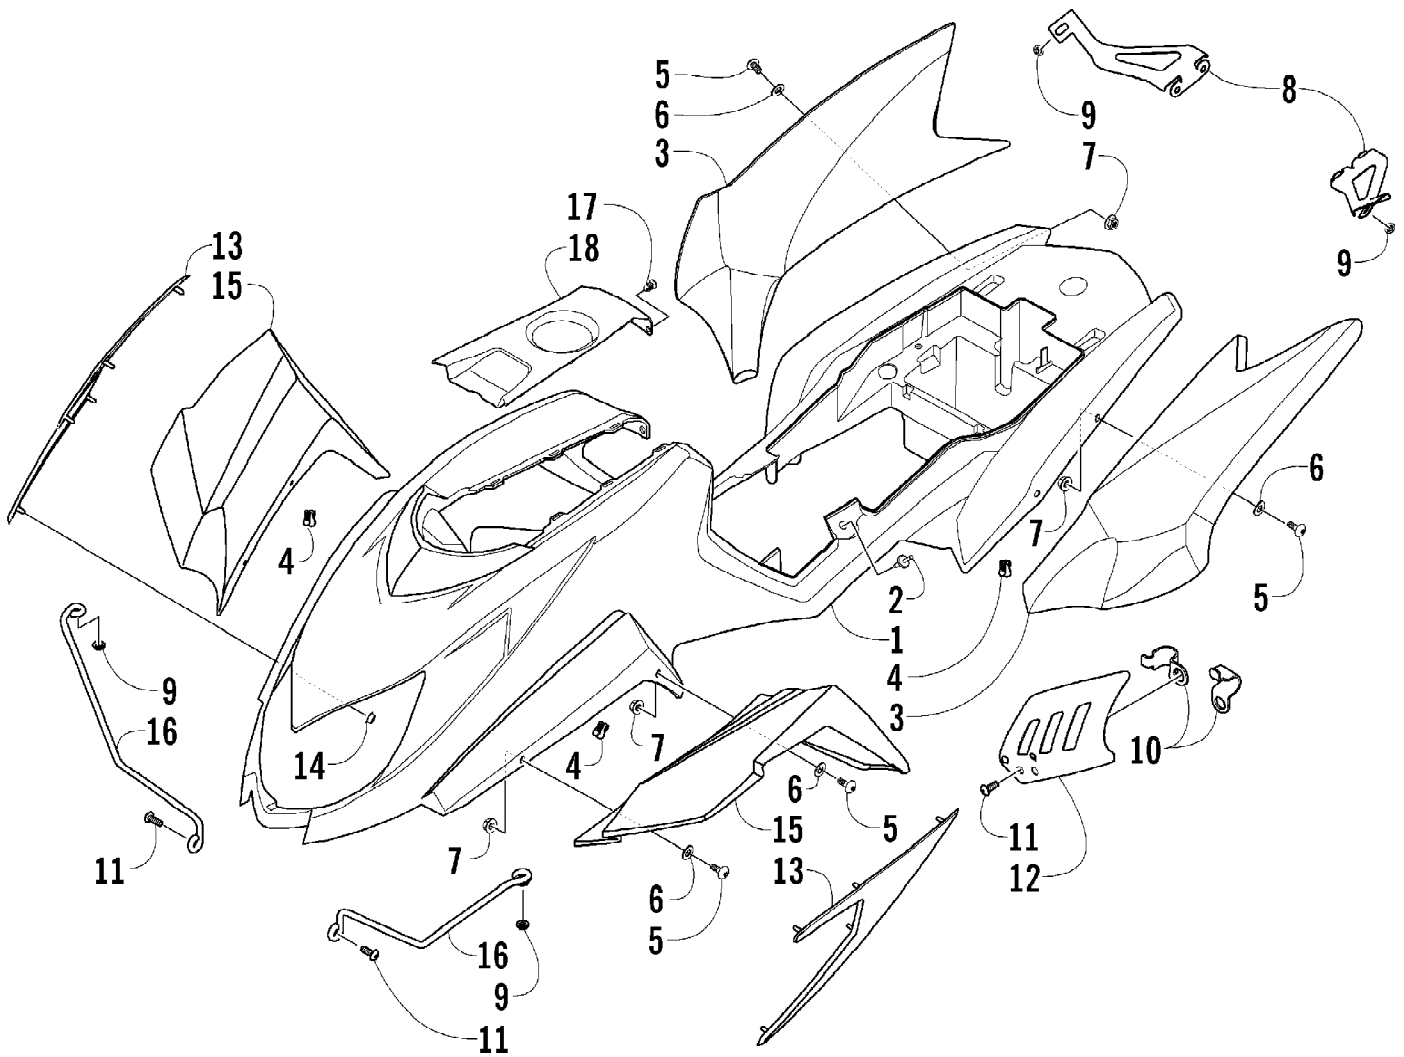

2007 ATV 400 DVX BLACK-RED (A2007DVI2AUSD)
BODY PANEL ASSEMBLY

Page 6 of 105

Ref #	Part Number	Qty	S/P/F	Description
1	2506-458	1		Panel, Body
2	0423-494	2		Rivet, Reinstallable
3	1406-451	1		Fender, Rear - Right
3	1406-452	1		Fender, Rear - Left
4	0423-459	4		Clip, Mounting
5	8476-616	12		Screw, Machine
6	8050-212	12	/P	Washer
7	0624-250	12		Nut, Lock
8	1506-306	1		Bracket, Mounting - Rear Fender - Right
8	1506-305	1		Bracket, Mounting - Rear Fender - Left
9	0423-357	4		Nut, Stamped
10	1506-410	4		Clamp, Foot Guard
11	0423-419	6		Screw, Machine
12	1506-411	1		Guard, Foot - Right
12	1506-412	1		Guard, Foot - Left
13	1406-488	1		Panel, Trim - Right
13	1406-489	1		Panel, Trim - Left
14	0423-489	10		Nut, Stamped
15	1406-449	1		Fender, Front - Right
15	1406-450	1		Fender, Front - Left
16	1506-301	1		Bracket, Mounting - Front Fender - Right
16	1506-302	1		Bracket, Mounting - Front Fender - Left
17	0623-269	2		Clip, Retaining
18	2506-462	1		Cover, Tank