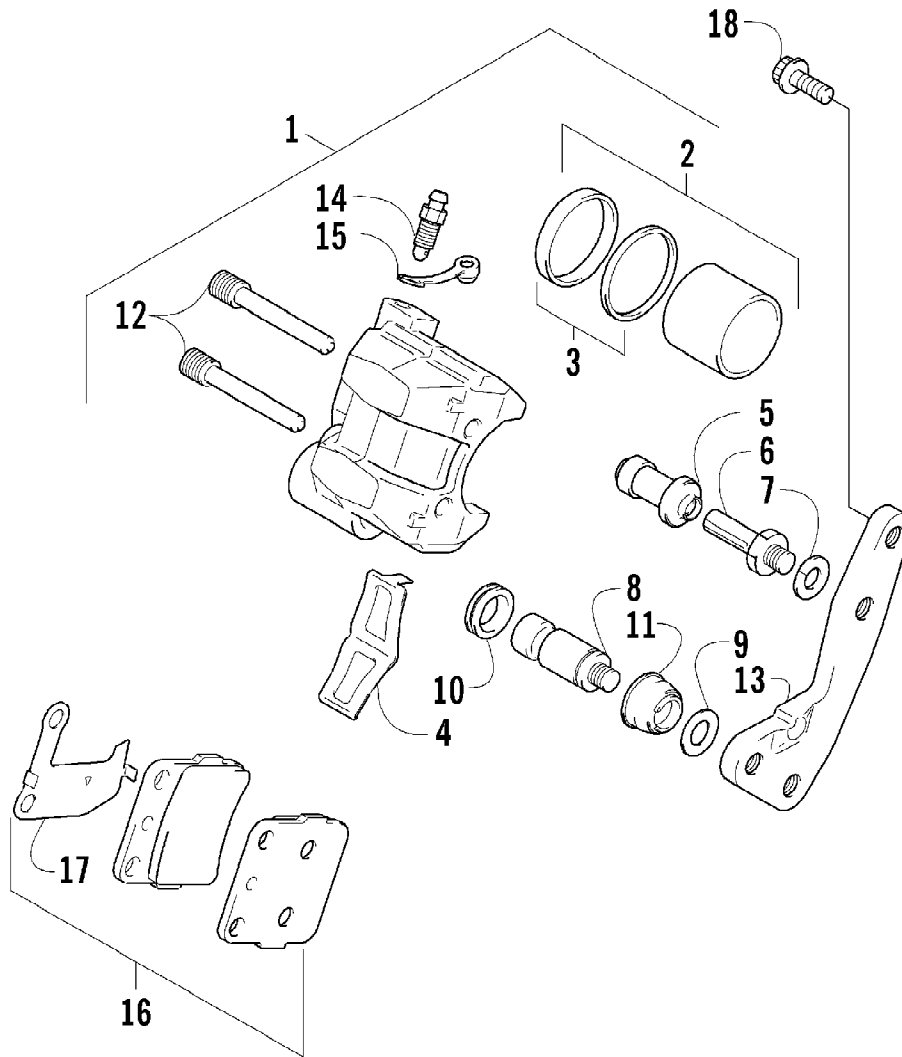

2007 ATV 400 DVX BLACK-RED (A2007DVI2AUSD)
FRAME ASSEMBLY

Page 41 of 105

Ref #	Part Number	Qty	S/P/F	Description
1	3406-146	1		Frame
2	3406-147	1		Rail, Seat
3	3423-779	2		Bolt
4	3423-638	2		Bolt
5	3406-105	1		Plate, Mounting - Engine - Right
6	3406-106	1		Plate, Mounting - Engine - Left
7	3006-544	4	S	Bolt
8	3406-107	1		Plate, Mounting - Engine - Upper
9	3004-630	4	S	Bolt
10	3406-006	1		Protector, Engine
11	3423-653	2		Bolt
12	3406-104	1	S	Plate, Battery
13	3004-377	2	S/P	Bolt
14	3446-381	1		Roller, Chain Control
15	3423-631	1		Bolt
16	3423-696	2		Washer
17	3406-013	2		Cap, Seat Rail
18	3406-016	2		Cushion, Seat Mount - Front
19	0423-534	2		Grommet, Taillight
20	1506-413	1	/P	Bracket, Mounting - Reverse Switch
21	0423-419	2		Screw, Machine
22	8424-602	2	/P	Nut