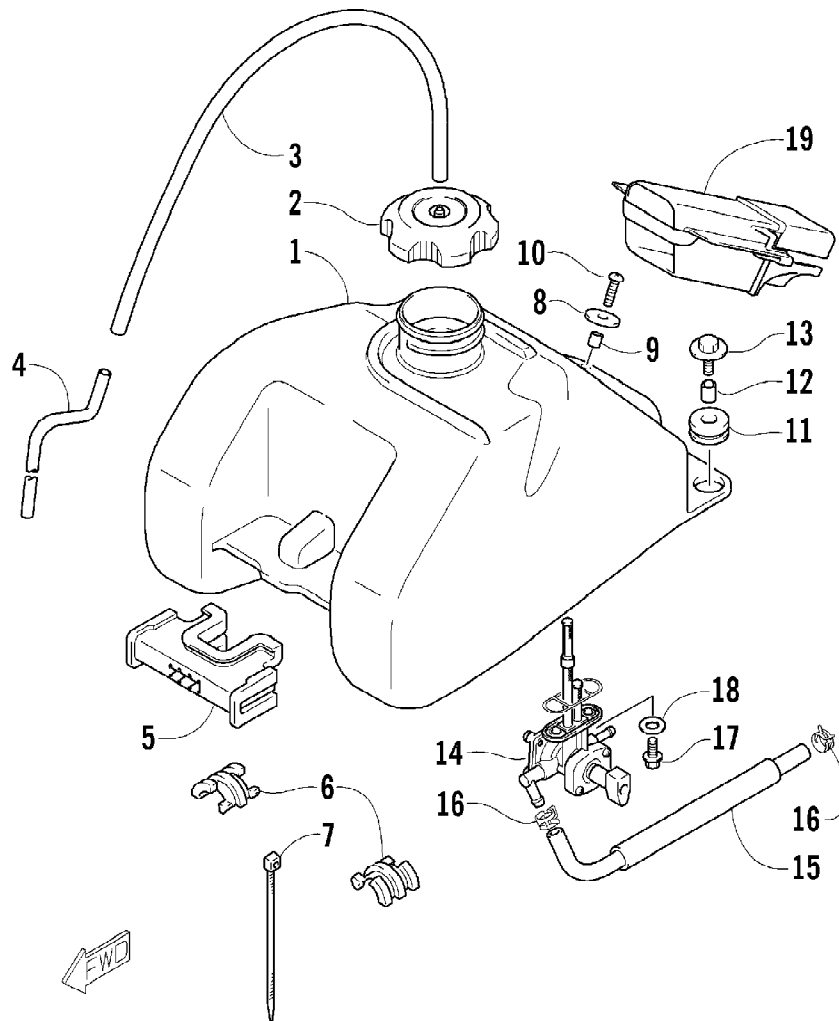

2007 ATV 400 DVX BLACK-RED (A2007DVI2AUSD)
GAS TANK ASSEMBLY

Page 53 of 105

Ref #	Part Number	Qty	S/P/F	Description
1	3570-005	1		Tank, Gas
2	3470-018	1		Cap, Gas Tank
3	3470-022	1		Hose, Breather
4	3470-033	1		Hose, Breather
5	3406-109	1		Cushion, Front
6	3406-110	2		Cushion, Side
7	3003-787	2		Clamp
8	3423-673	1		Washer, Seat Hook
9	3423-691	1		Spacer
10	3423-096	1	S	Screw
11	3423-743	2		Cushion, Rear
12	3423-693	2		Spacer
13	3423-655	2		Bolt
14	3470-036	1		Valve, Shut-Off - Assembly
15	3470-037	1	/P	Hose, Gasline
16	3423-722	2		Clamp, Hose
17	3423-328	2	S	Bolt
18	3006-599	2		Gasket
19	3470-029	1		Cover, Air Cleaner Inlet Duct