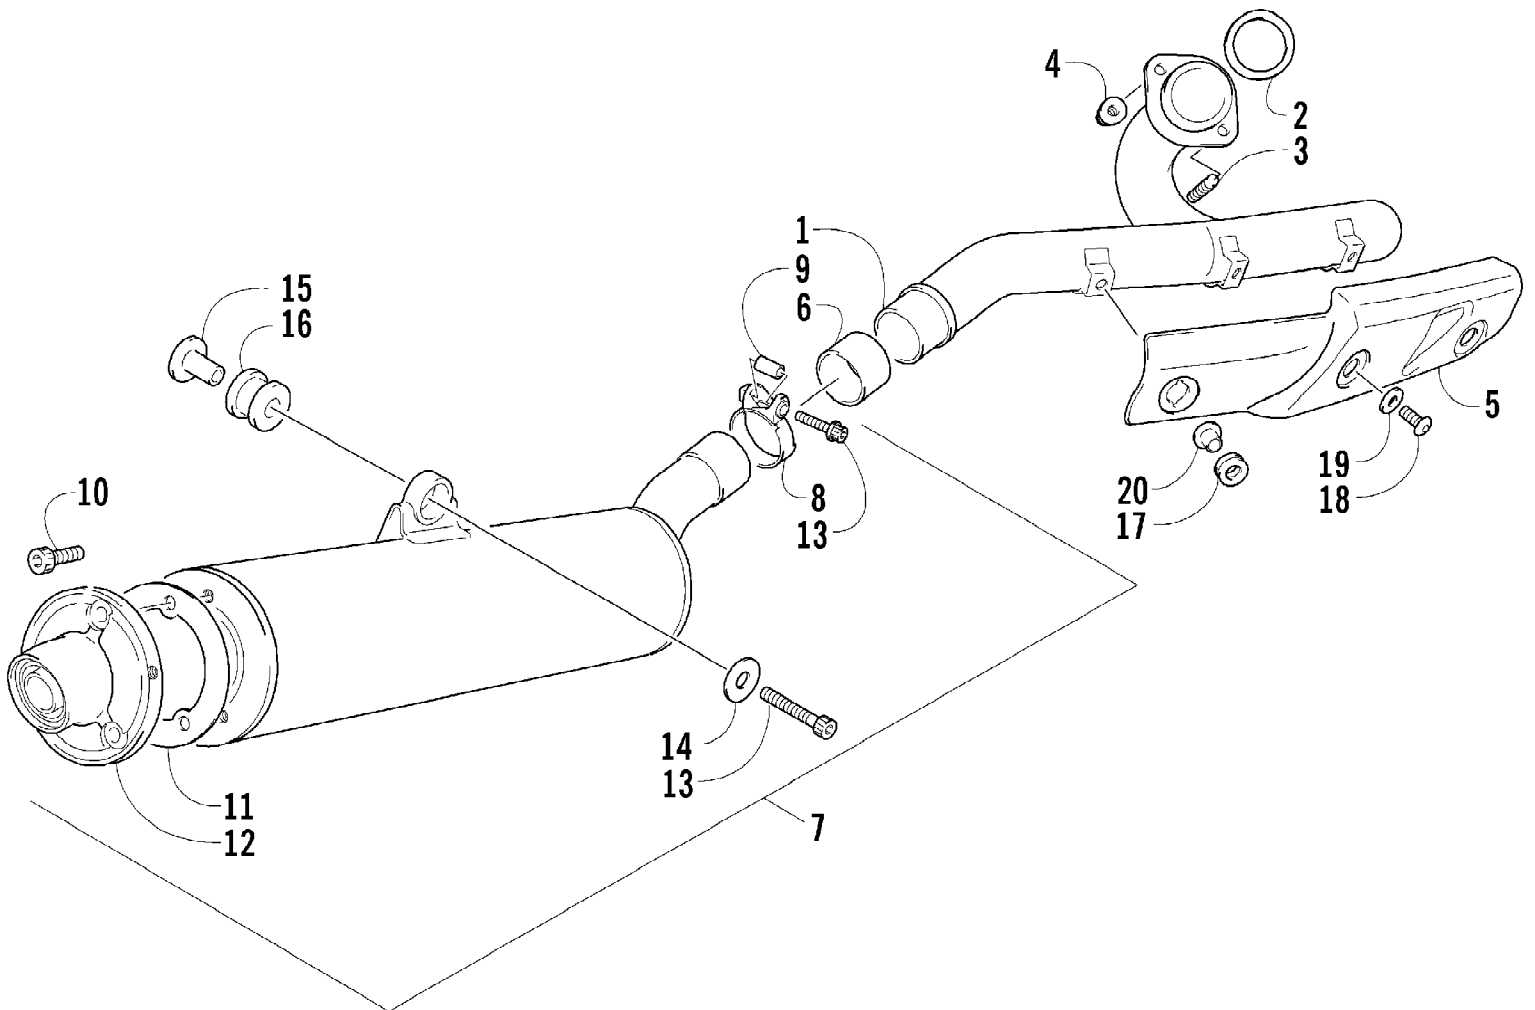

2007 ATV 400 DVX BLACK-RED (A2007DVI2AUSD)
ELECTRICAL ASSEMBLY

Page 35 of 105

Ref #	Part Number	Qty	S/P/F	Description
1	3409-025	1		Relay, Starter (inc. 2-3)
2	3409-038	1		Cover, Starter Relay
3	3530-044	1		Fuse - 20 Amp
4	3423-020	2	/P	Bolt, Starter Motor
5	3409-027	1	S	Rectifier
6	0693-982	2		Bolt
7	3409-043	1		CDI
8	3530-027	1		Coil, Ignition
9	3004-377	1	S/P	Bolt
10	3409-029	1		Cap, Spark Plug
11	3409-031	1		Cover, Spark Plug Cap
12	3430-009	1	/P	Seal, High Tension Wire
13	3409-030	1		Seal, Spark Plug Cap