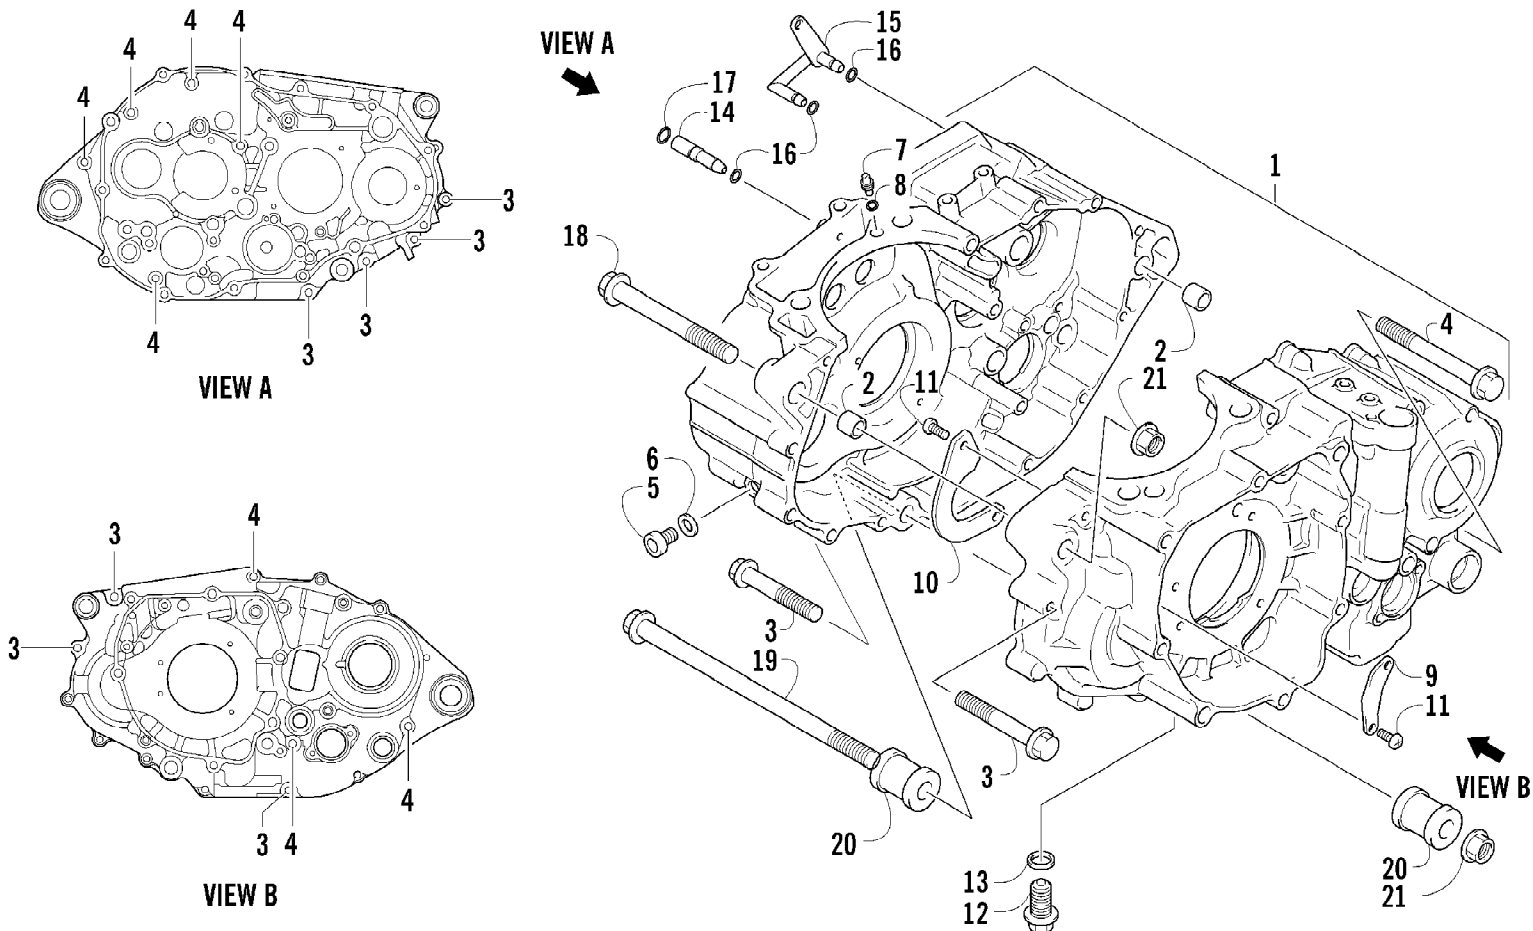

2007 ATV 400 DVX BLACK-RED (A2007DVI2AUSD)
CRANKCASE ASSEMBLY

2007 ATV 400 DVX BLACK-RED (A2007DVI2AUSD)
CRANKCASE ASSEMBLY

Page 21 of 105

Ref #	Part Number	Qty	S/P/F	Description
	0462-039	1		Complete Engine Assembly (ELTZ400K)
1	3502-028	1		Crankcase Set (inc. 2-11)
2	3423-088	2		Pin, Dowel
3	3423-098	7	S	Bolt
4	3423-097	8		Bolt
5	3423-706	1		Plug, Oil Gallery
6	3402-894	1		Gasket
7	3402-918	1		Jet, Oil Gallery
8	3423-051	1		O-Ring
9	3402-919	1		Separator, Oil - No. 1
10	3402-920	1		Separator, Oil - No. 2
11	3423-435	4		Screw, Separator
12	3402-404	1		Plug, Oil Drain
13	3402-011	1		Gasket
14	3446-391	1		Pipe, Oil - Inner - No. 1
15	3446-356	1		Pipe, Oil - Inner - No. 2
16	3423-709	3		O-Ring
17	3423-710	1		O-Ring
18	3005-514	1		Bolt
19	3423-391	1		Bolt
20	3423-737	2		Spacer, Engine Mounting
21	3423-457	2	S	Nut