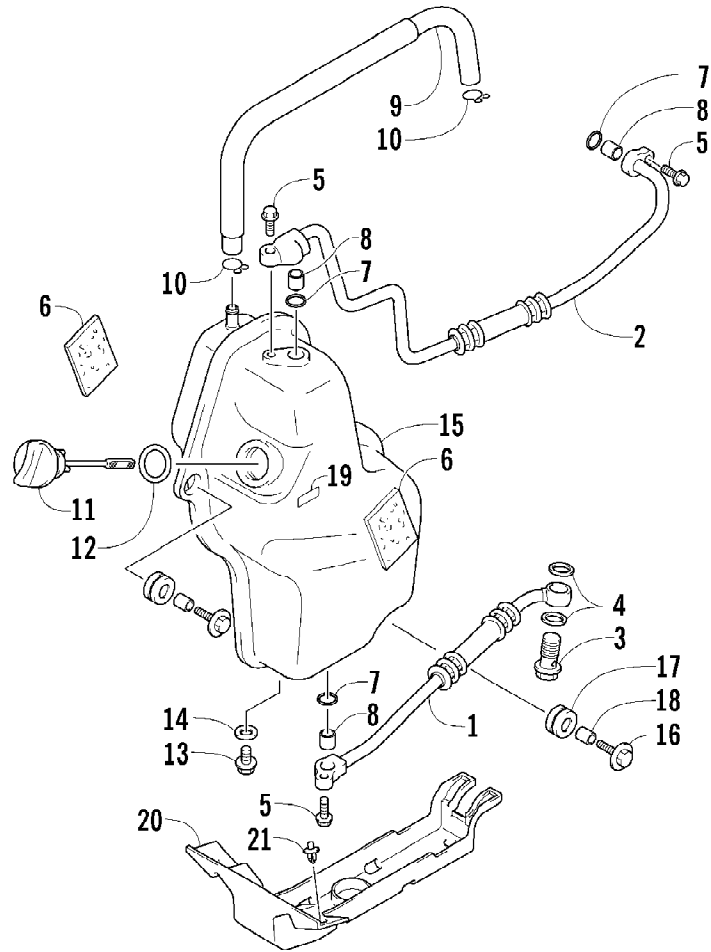

2007 ATV 400 DVX BLACK-RED (A2007DVI2AUSD)
OIL TANK AND HOSE ASSEMBLY

2007 ATV 400 DVX BLACK-RED (A2007DVI2AUSD)
OIL TANK AND HOSE ASSEMBLY

Page 69 of 105

Ref #	Part Number	Qty	S/P/F	Description
1	3410-019	1		Hose, Oil Tank - Right
2	3410-020	1		Hose, Oil Tank - Left
3	3423-720	1		Bolt, Union
4	3006-113	2		Gasket, Oil Hose Union
5	3004-512	3	S	Bolt
6	3423-744	2		Cushion, Oil Tank
7	3423-711	3		O-Ring, Oil Hose
8	3008-199	3	/P	Pin, Oil Tank Hose
9	3410-018	1		Hose, Oil Overflow
10	3423-723	2		Clamp, Hose
11	3470-009	1		Gauge, Oil Level
12	3423-055	1		O-Ring, Oil Level Gauge
13	3004-705	1	S	Plug, Oil Drain
14	3402-436	1	/P	Gasket, Oil Drain Plug
15	3502-021	1		Tank, Oil
16	3423-657	2		Bolt, Oil Tank
17	3423-716	2		Cushion, Oil Tank
18	3423-692	2		Spacer, Oil Tank
19	3406-074	1		Decal, Oil Level
20	3402-882	1		Protector, Oil Tank
21	3423-423	2		Clip