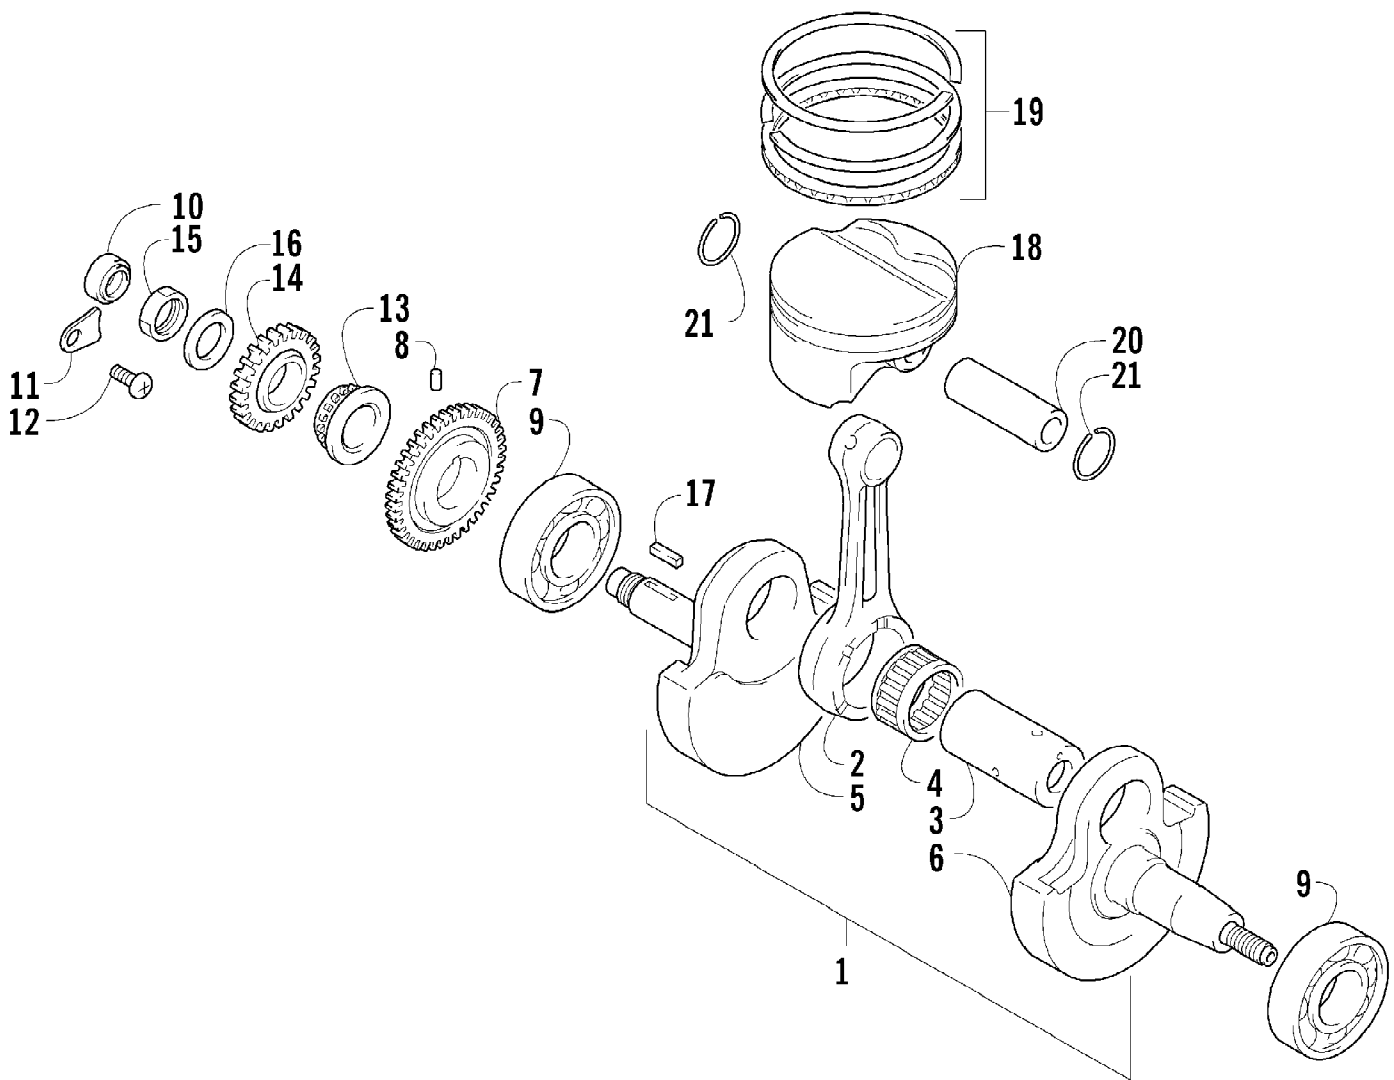

2007 ATV 400 DVX BLACK-RED (A2007DVI2AUSD)
CRANKSHAFT ASSEMBLY

2007 ATV 400 DVX BLACK-RED (A2007DVI2AUSD)
CRANKSHAFT ASSEMBLY

Page 25 of 105

Ref #	Part Number	Qty	S/P/F	Description
1	3502-029	1	S	Crankshaft Assembly (inc. 2-6)
2	3502-012	1		Rod, Connecting
3	3502-014	1		Pin
4	3406-139	1		Bearing
5	3402-922	1		Crankshaft - Right
6	3402-923	1		Crankshaft - Left
7	3402-926	1	/P	Gear, Balancer Drive
8	3423-047	1		Pin
9	3402-904	2		Bearing
10	3402-910	1		Seal, Oil - Right
11	3402-952	1		Retainer, Oil Seal - Right
12	3004-552	1	S	Screw
13	3502-030	1		Sprocket, Cam Chain Drive
14	3406-140	1		Gear, Primary Drive
15	3423-253	1		Nut
16	3423-684	1		Washer
17	3006-890	1		Key
18	3402-846	1		Piston
19	3502-011	1		Ring Set, Piston
20	3402-847	1		Pin, Piston
21	3003-439	2	/P	Circlip