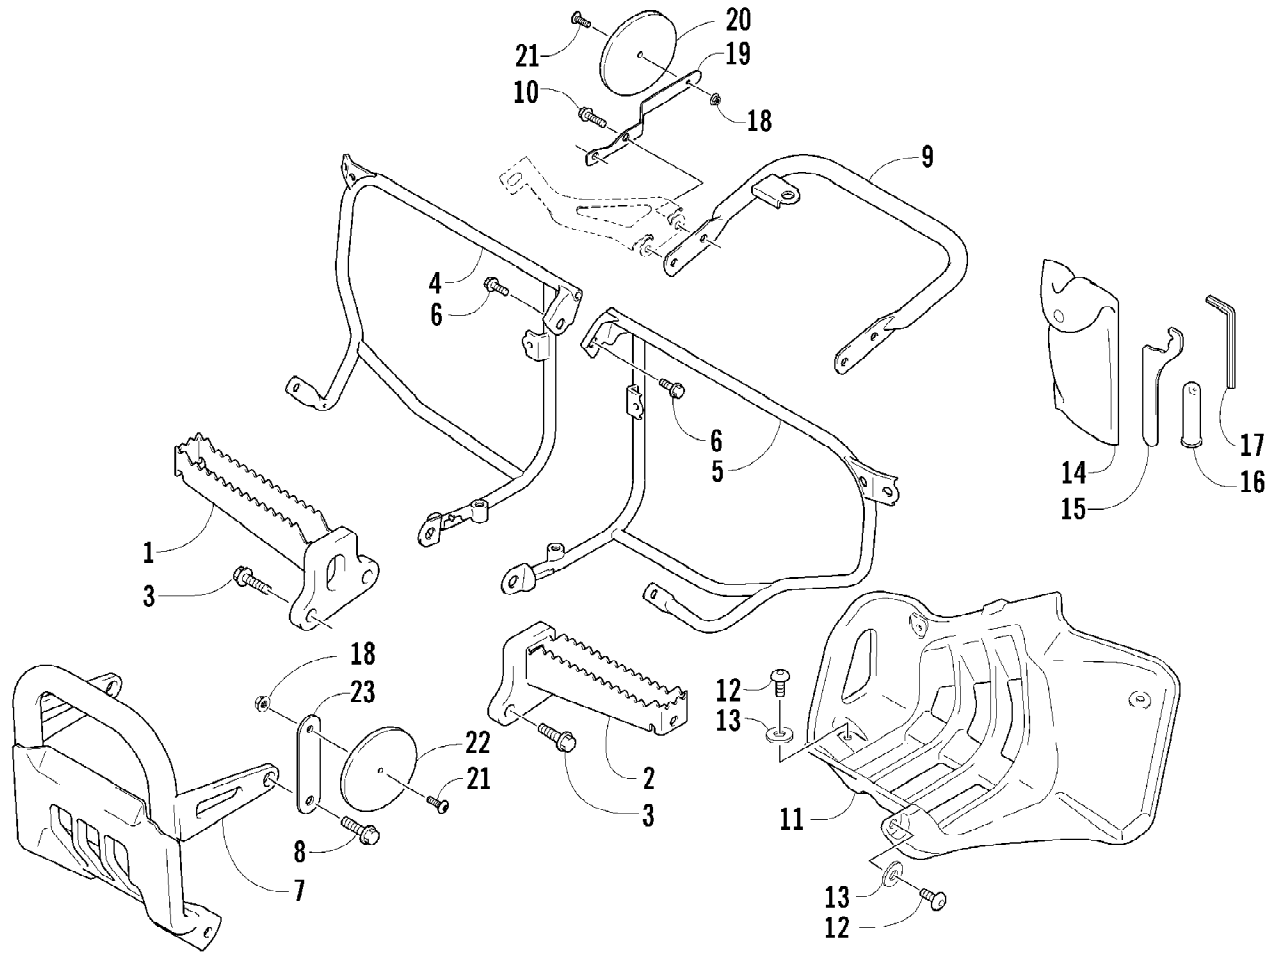

2007 ATV 400 DVX BLACK-RED (A2007DVI2AUSD)
FOOTREST ASSEMBLY

Page 39 of 105

Ref #	Part Number	Qty	S/P/F	Description
1	3406-009	1		Footrest - Right
2	3406-010	1		Footrest - Left
3	3423-636	4		Bolt
4	3406-136	1	/P	Support, Mudguard - Right
5	3406-164	1	/P	Support, Mudguard - Left
6	3423-633	2		Bolt
7	3406-148	1		Grip, Front
8	3004-630	4	S	Bolt
9	3406-149	1		Grip, Rear
10	3006-544	4	S	Bolt
11	3406-070	1		Guard, Foot - Right
11	3406-071	1		Guard, Foot - Left
12	3423-661	8		Bolt
13	3423-690	8		Washer
14	3436-017	1		Kit, Tool
15	3436-019	1		Wrench, Spanner
16	3436-020	1		Gauge, Air Pressure
17	3436-018	1		Wrench, Hex
18	8424-502	4		Nut
19	2506-412	1		Bracket, Reflector - Rear - Right
19	2506-413	1		Bracket, Reflector - Rear - Left
20	4606-877	2		Reflector, Rear
21	0423-371	4		Screw, Machine
22	4606-878	2		Reflector, Front
23	2506-389	2		Bracket, Reflector - Front