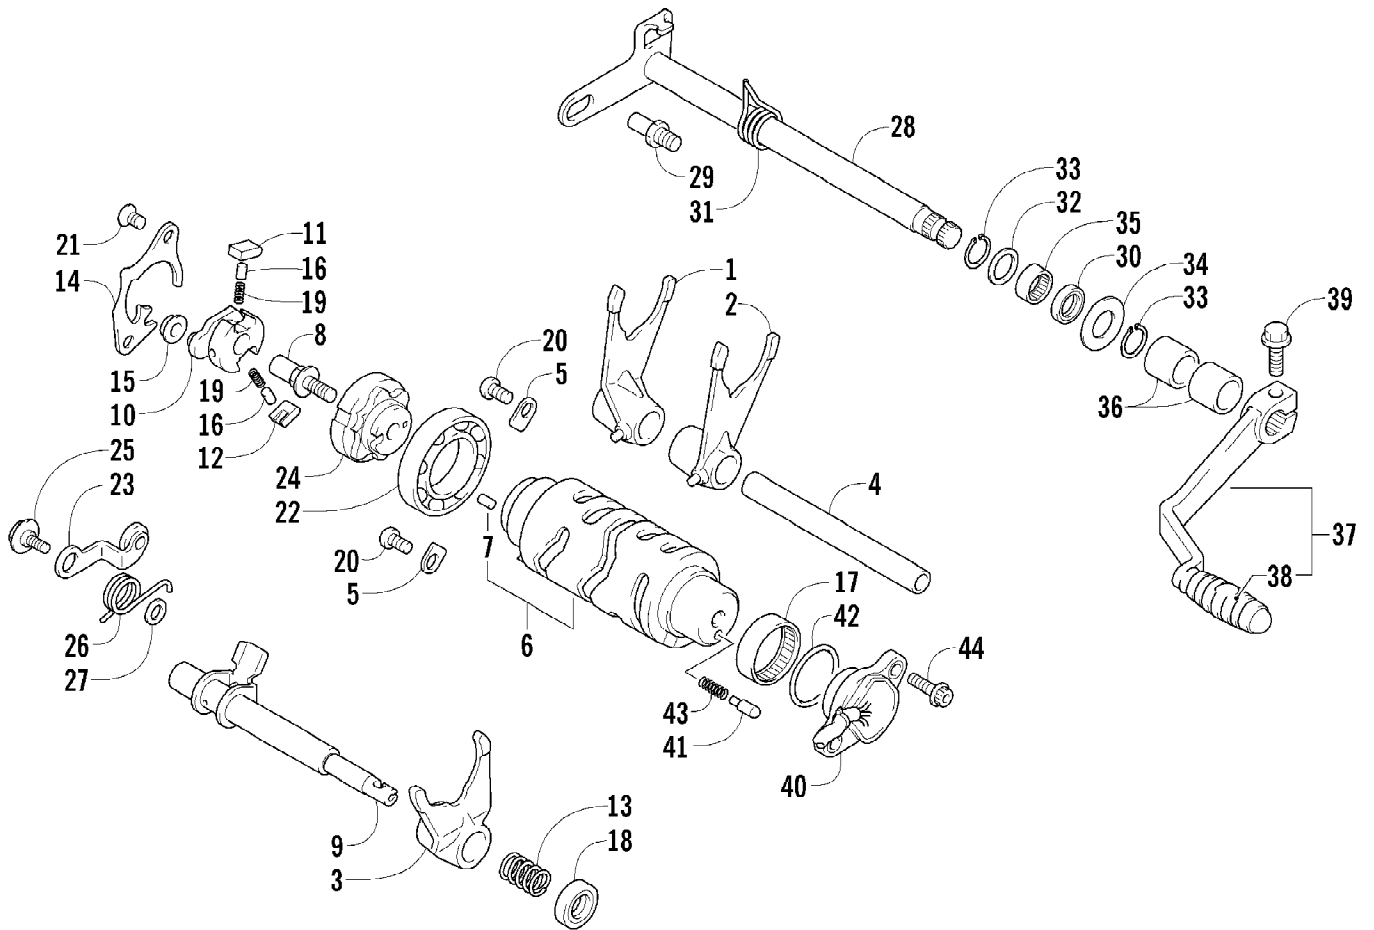

2007 ATV 400 DVX BLACK-RED (A2007DVI2AUSD)
GEAR SHIFTING ASSEMBLY

Ref #	Part Number	Qty	S/P/F	Description
1	3446-397	1		Fork, Gear Shift - No. 1
2	3446-398	1		Fork, Gear Shift - No. 2
3	3446-399	1		Fork, Gear Shift - No. 3
4	3402-958	1		Shaft, Gear Fork - No. 1
5	3446-031	2	/P	Retainer, Shift Cam Bearing
6	3402-953	1		Cam, Gear Shift (inc. 7)
7	3423-114	1	/P	Pin, Shift Cam
8	3446-369	1		Pin, Shift
9	3446-370	1		Shaft, Reverse Lock
10	3402-954	1		Shifter, Gear Shift Cam
11	3446-371	1		Pawl, Gear Shift - No. 1
12	3446-372	1		Pawl, Gear Shift - No. 2
13	3446-373	1		Spring, Reverse Lock
14	3402-955	1		Lifter, Gear Shift Pawl
15	3402-132	1		Roller, Gear Cam Shifter
16	3423-708	2		Pin, Shift Pawl
17	3402-907	1		Bearing, Shift Cam - Left
18	3402-911	1		Seal, Reverse Lock
19	3446-389	2		Spring, Shift Pawl Return
20	3423-370	2		Screw, Shift Cam Bearing
21	3423-018	2		Screw, Shift Pawl Lifter
22	3402-186	1	/P	Bearing, Shift Cam - Right
23	3402-956	1		Stopper, Shift Cam
24	3402-957	1		Plate, Shift Cam Stopper
25	3423-652	1		Bolt, Cam Stopper Arm
26	3446-374	1		Spring, Shift Cam
27	3423-615	1		Washer, Shift Cam
28	3402-959	1		Shaft, Gear Shift
29	3402-960	1		Stopper, Gear Shift Arm
30	3402-068	1	/P	Seal, Oil - Gear Shift Shaft
31	3446-390	1		Spring, Gear Shift Shaft Return
32	3423-700	1		Washer, Gear Shaft
33	3423-546	2		Circlip, Gear Shaft
34	3423-678	1		Washer
35	3402-385	1		Bearing
36	3423-695	2		Spacer
37	3446-418	1		Lever, Gear Shift (inc. 38)
38	3446-376	1		Rubber, Gear Shift Lever
39	3004-341	1	S/P	Bolt, Gear Shift Lever
40	3509-006	1		Base Assembly
41	3423-044	2		Contact
42	3423-273	1		O-Ring
43	3402-087	2		Spring
44	3423-418	2		Bolt