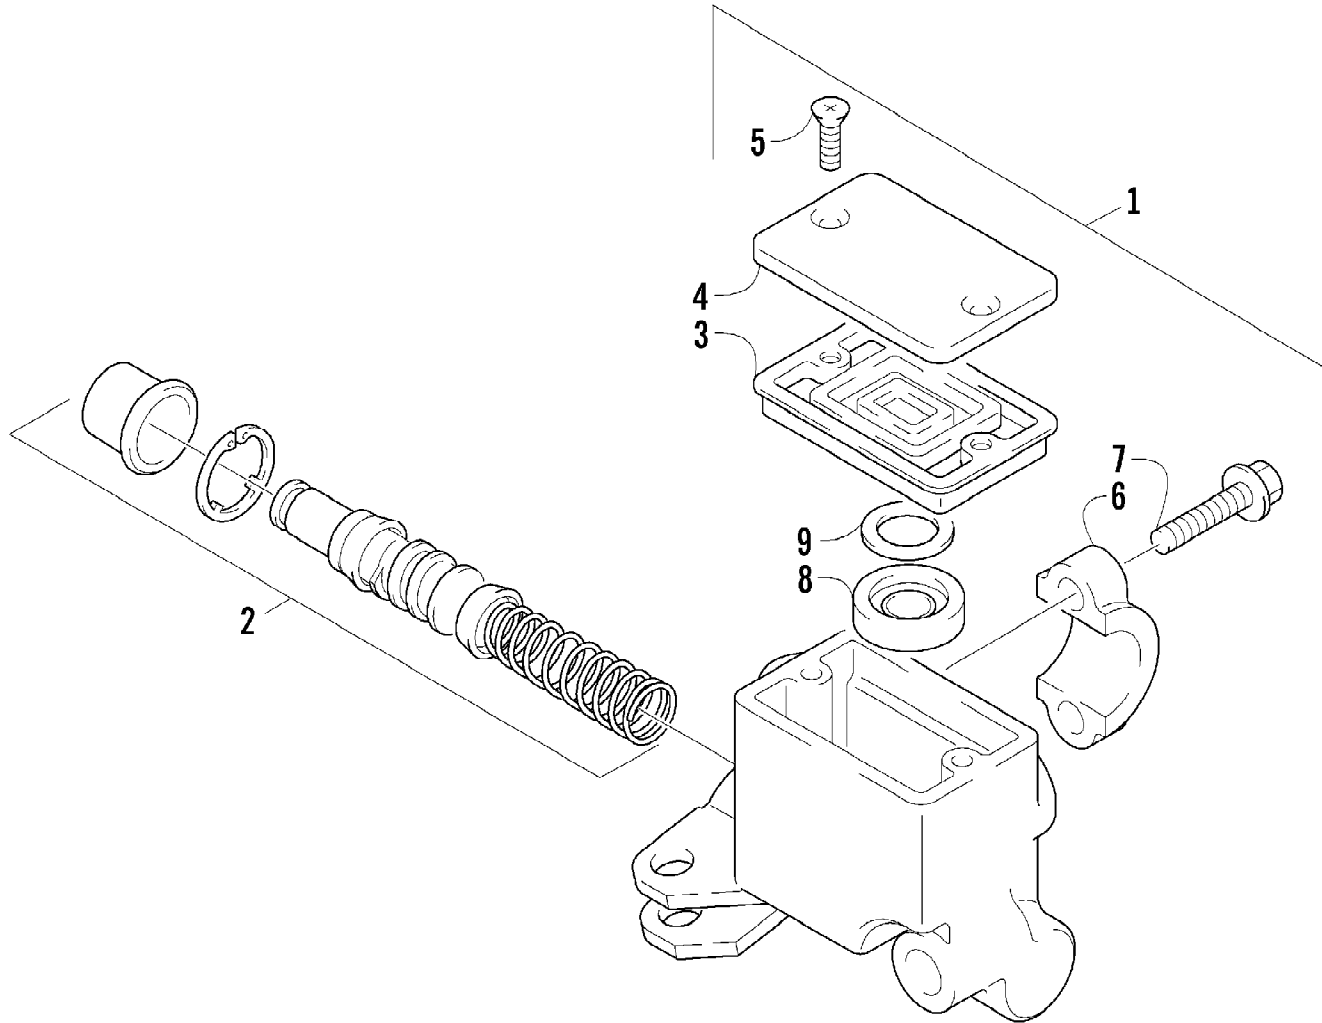

2007 ATV 400 DVX BLACK-RED (A2007DVI2AUSD)
FRONT MASTER CYLINDER ASSEMBLY

Page 47 of 105

Ref #	Part Number	Qty	S/P/F	Description
1	3406-046	1	S	Master Cylinder Assembly (inc. 2-9)
2	3406-045	1		Piston Set
3	3406-048	1		Diaphragm
4	3406-088	1		Cap
5	3423-598	2		Screw, Cap
6	3406-049	1		Holder
7	3423-585	2		Bolt
8	3406-120	1		Separator
9	3406-121	1		Plate