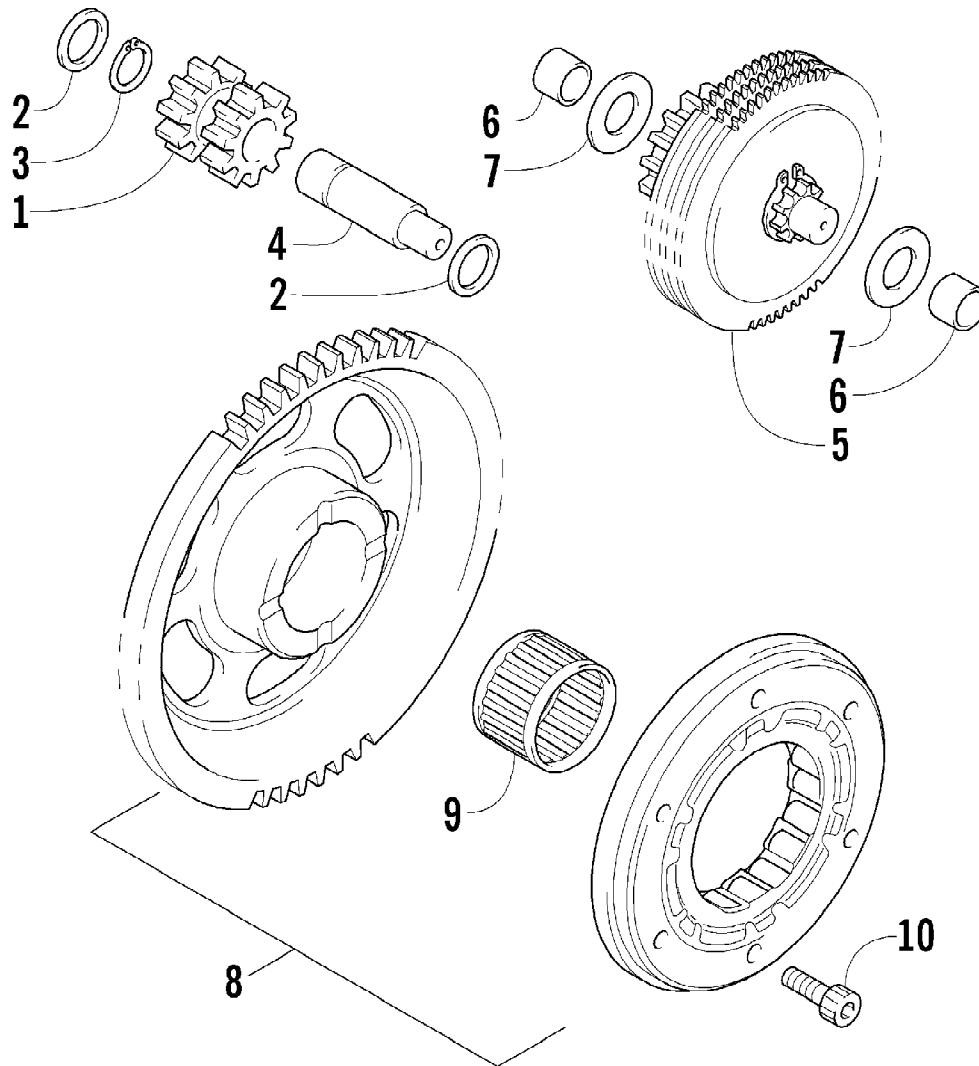

2007 ATV 400 DVX BLACK-RED (A2007DVI2AUSD)
SEAT ASSEMBLY

Page 89 of 105

Ref #	Part Number	Qty	S/P/F	Description
	1506-300	1		Complete Seat Assembly
1	1506-297	1		Cover, Seat
2	1506-298	1		Foam, Seat
3	1506-359	1		Latch, Seat
4	1506-299	1		Base, Seat (inc. 5)
5	0406-877	3	/P	Bumper, Seat
6	0624-528	AR	/P	Staple - 5/16 in.
7	0624-094	AR		Staple - 1/4 in.