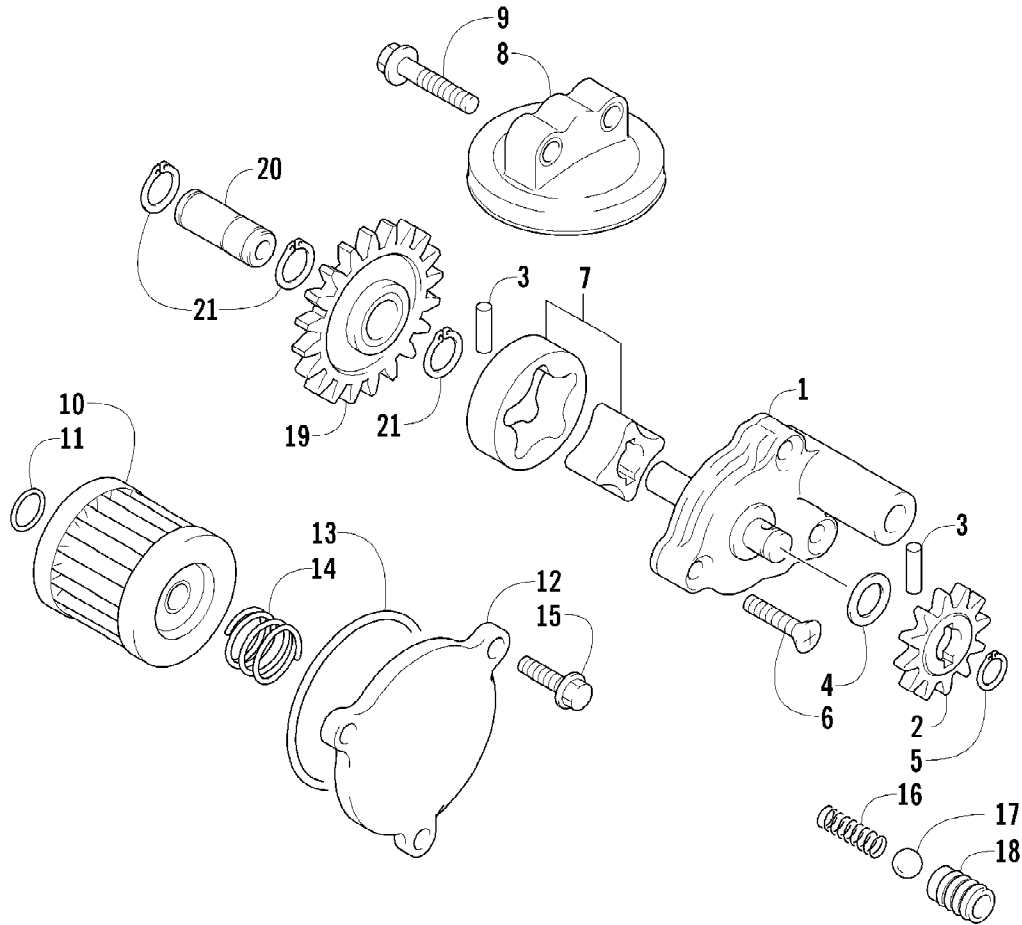

2007 ATV 400 DVX BLACK-RED (A2007DVI2AUSD)
OIL PUMP ASSEMBLY

2007 ATV 400 DVX BLACK-RED (A2007DVI2AUSD)
OIL PUMP ASSEMBLY

Page 67 of 105

Ref #	Part Number	Qty	S/P/F	Description
1	3502-020	1		Pump, Oil - Assembly
2	3402-881	1		Gear, Driven
3	3423-046	2		Pin
4	3423-443	1		Washer
5	3423-184	1	S	Circlip
6	3004-520	3	S/P	Screw
7	3502-022	1		Rotor Set, Oil Pump
8	3502-023	1		Strainer, Oil Pump
9	3004-376	2	S/P	Bolt
10	3470-008	1		Filter, Oil
11	3423-270	1		O-Ring
12	3402-885	1		Cap, Oil Filter
13	3423-277	1		O-Ring
14	3402-238	1		Spring
15	3423-328	3	S	Bolt
16	3402-917	1		Spring
17	3402-891	1		Ball
18	3402-883	1		Seat, Oil Check Valve
19	3402-935	1		Gear, Idle - Oil Pump
20	3402-936	1		Shaft
21	3423-358	2	S	Circlip