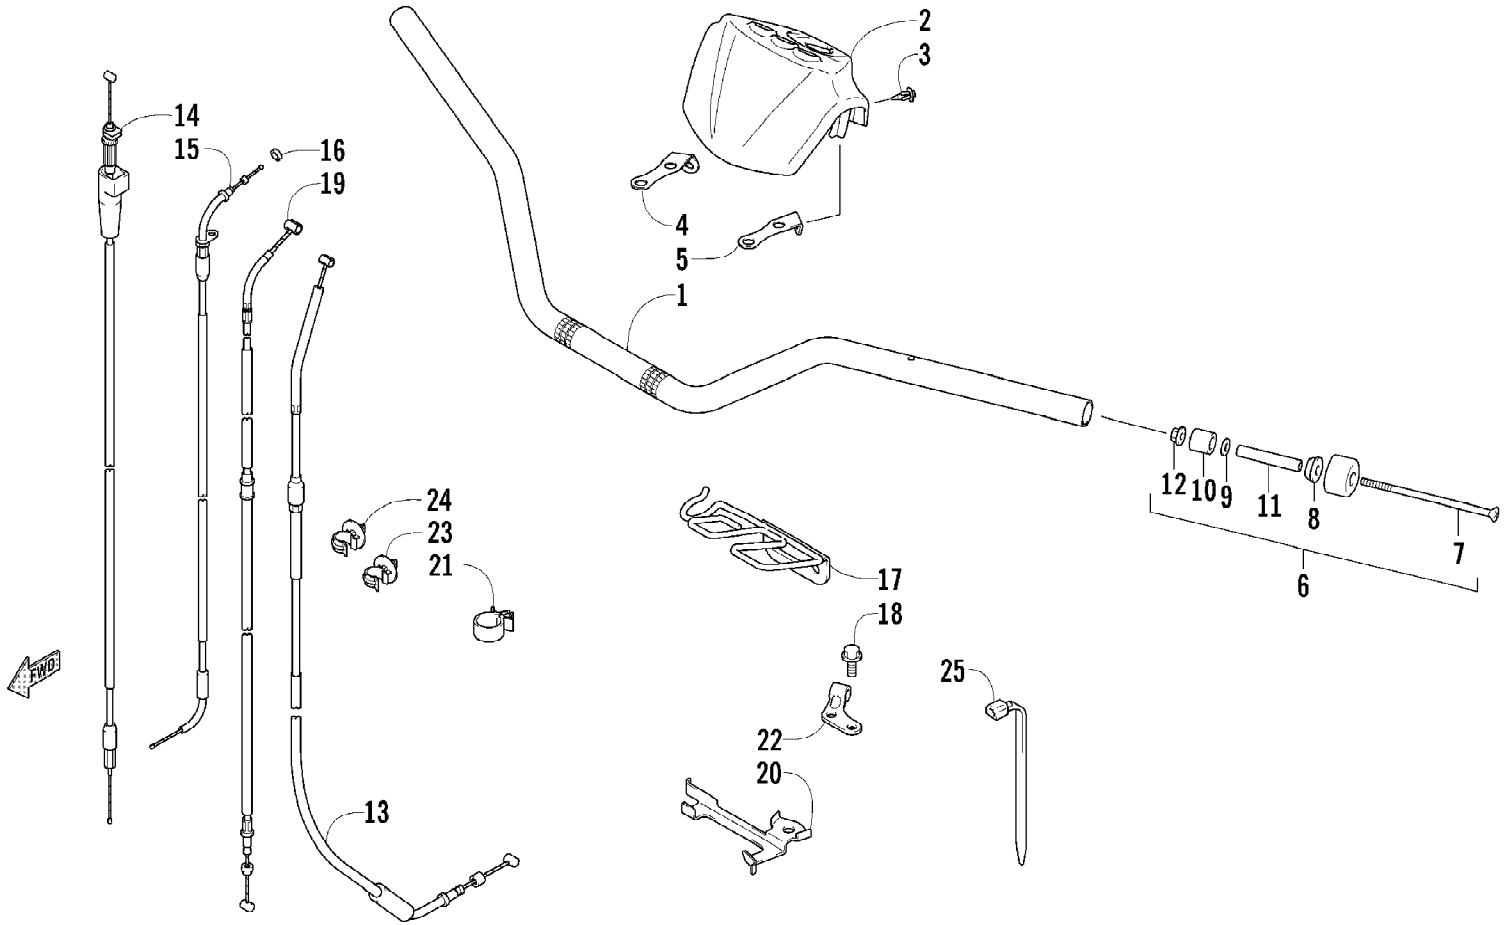

2007 ATV 400 DVX BLACK-RED (A2007DVI2AUSD)
HANDLEBAR ASSEMBLY

2007 ATV 400 DVX BLACK-RED (A2007DVI2AUSD)
HANDLEBAR ASSEMBLY

Page 57 of 105

Ref #	Part Number	Qty	S/P/F	Description
1	3405-024	1		Handlebar
2	3405-025	1	S	Pod, Indicator Light
3	3423-735	2		Clip
4	3405-032	1		Bracket, Mounting - Right
5	3405-033	1		Bracket, Mounting - Left
6	3405-026	2		Balancer Set, Handlebar (inc. 7-12)
7	3423-660	2		Screw
8	3405-029	2		Expander
9	3423-672	2		Washer
10	3405-030	2		Expander
11	3405-031	2		Spacer
12	3423-668	2		Nut
13	3487-002	1		Cable, Clutch
14	3487-003	1		Cable, Throttle
15	3445-038	1		Cable, Starter
16	3423-714	1		Washer
17	3406-113	1		Guide, Cable
18	3423-627	2		Bolt
19	3487-004	1		Cable, Parking Brake
20	3406-114	1		Guide, Parking Brake Cable
21	3423-730	1		Clamp
22	3406-115	1		Stopper, Cable
23	3423-728	1		Clamp
24	3423-729	1		Clamp
25	3008-044	3		Cable Tie