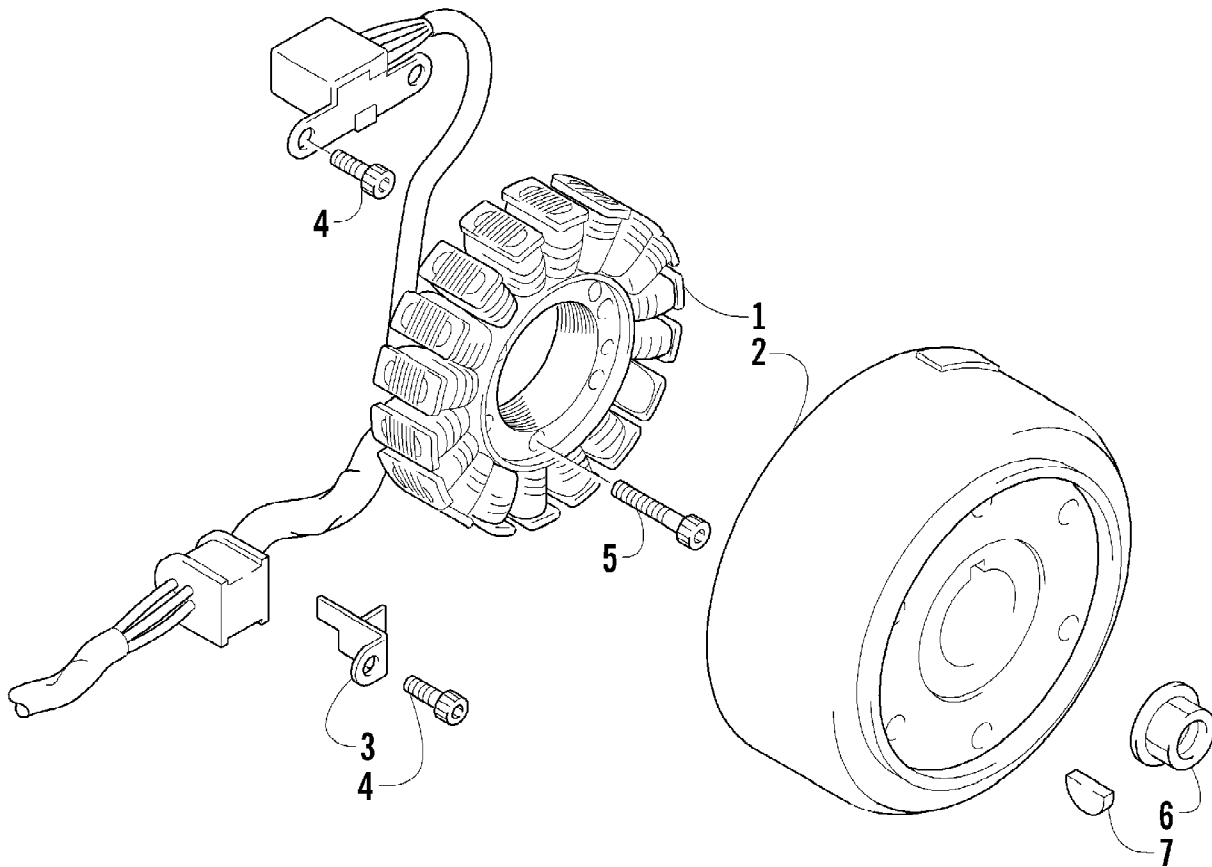

2007 ATV 400 DVX BLACK-RED (A2007DVI2AUSD)
MAGNETO ASSEMBLY

Page 65 of 105

Ref #	Part Number	Qty	S/P/F	Description
1	3409-026	1		Stator Assembly
2	3430-060	1		Rotor Assembly
3	3430-061	1		Clamp, Magneto Lead
4	3005-564	3	S	Bolt
5	3003-307	3		Bolt
6	3423-742	1		Nut
7	3004-540	1	/P	Key