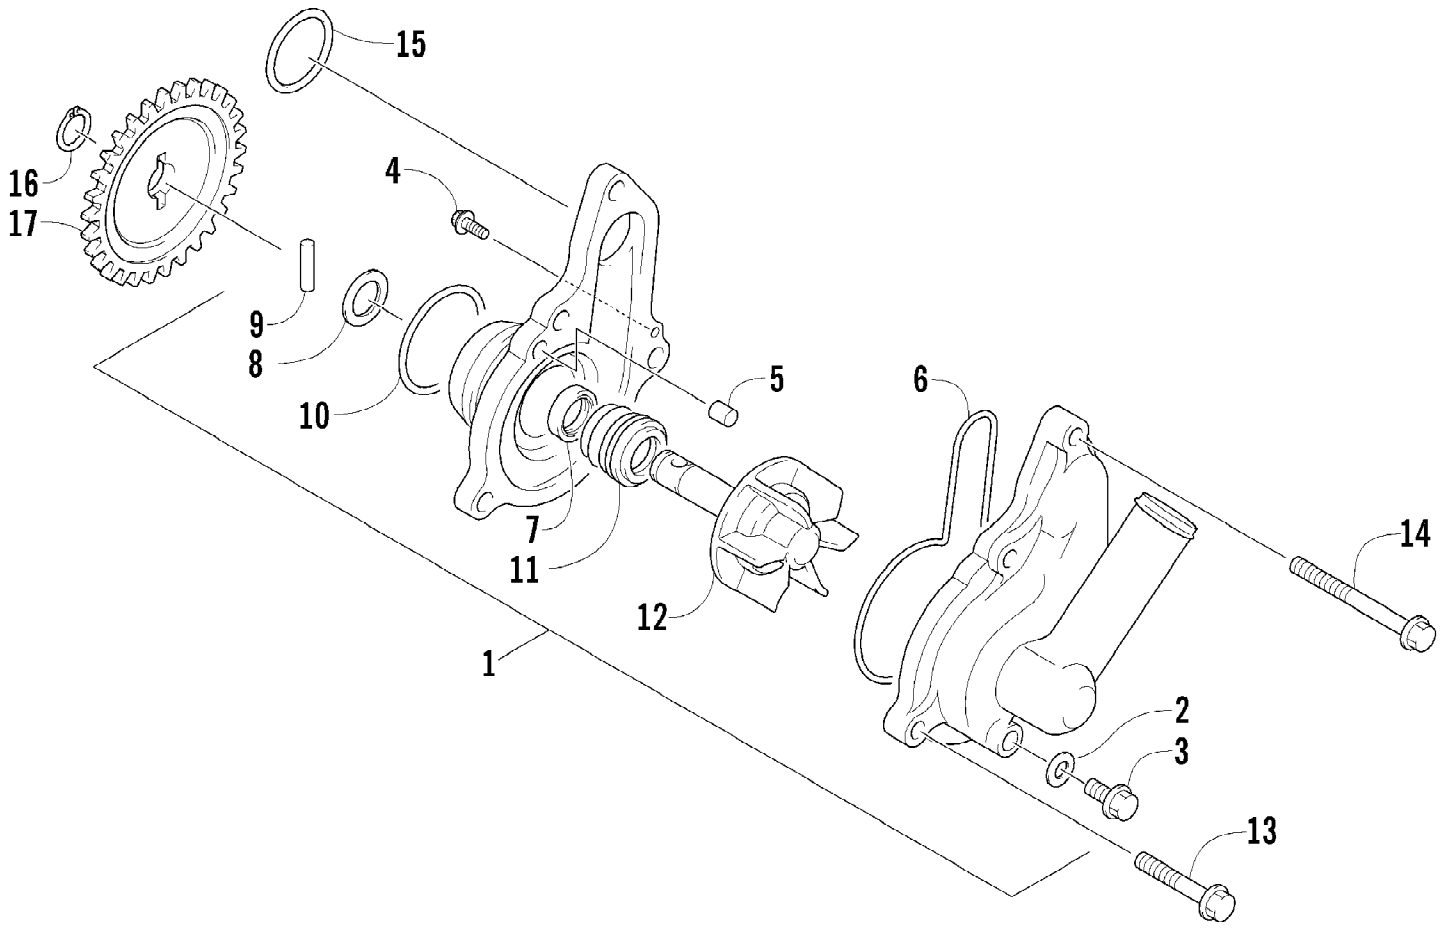

2007 ATV 400 DVX BLACK-RED (A2007DVI2AUSD)
WATER PUMP ASSEMBLY

2007 ATV 400 DVX BLACK-RED (A2007DVI2AUSD)
WATER PUMP ASSEMBLY

Page 103 of 105

Ref #	Part Number	Qty	S/P/F	Description
1	3413-036	1	S	Pump, Water (inc. 2-12)
2	3406-141	1		Gasket
3	3423-769	3		Bolt
4	3423-770	2		Screw
5	3423-771	1		Pin
6	3406-142	1		O-Ring
7	3406-143	1		Seal, Oil
8	3423-772	1		Washer
9	3423-773	1		Pin
10	3406-144	1		O-Ring
11	3005-909	1	/P	Seal, Water Pump Shaft
12	3413-037	1		Impeller/Shaft
13	3423-629	3		Bolt
14	3423-630	1		Bolt
15	3004-521	1	/P	O-Ring
16	3423-184	1	S	Circlip
17	3413-021	1		Gear, Water Pump Driven