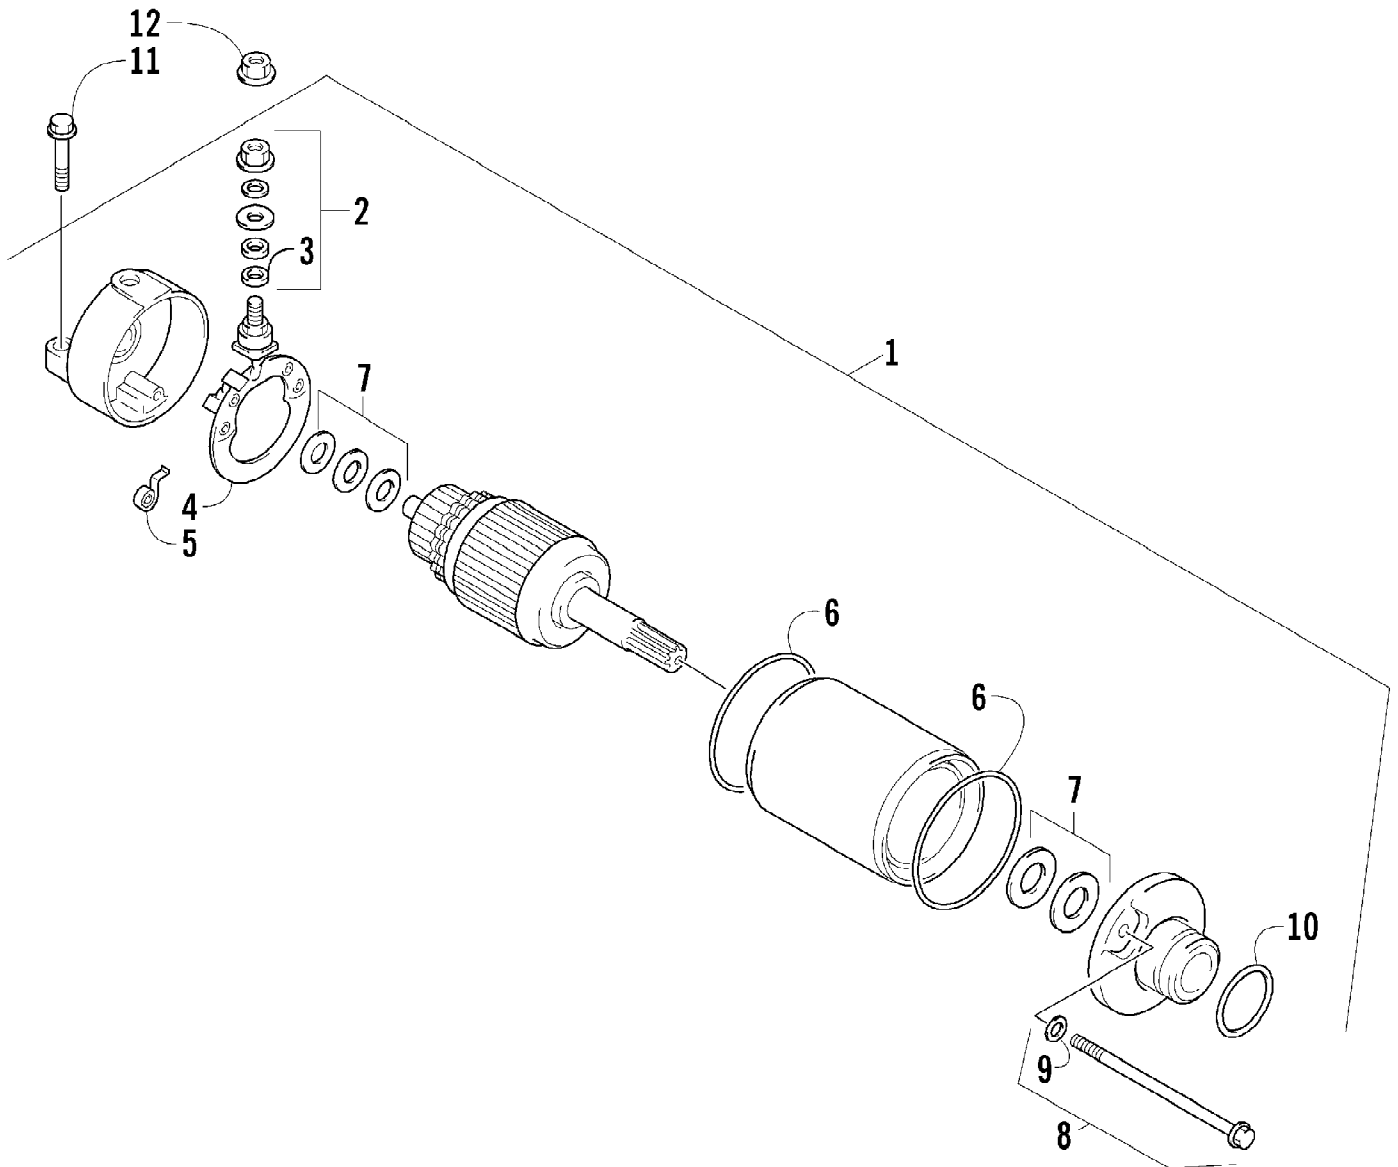

2007 ATV 400 DVX BLACK-RED (A2007DVI2AUSD)
STARTER MOTOR ASSEMBLY

2007 ATV 400 DVX BLACK-RED (A2007DVI2AUSD)
STARTER MOTOR ASSEMBLY

Page 93 of 105

Ref #	Part Number	Qty	S/P/F	Description
1	3445-033	1		Motor, Starter (inc. 2-10)
2	3402-671	1		Brush Terminal Set
3	3008-164	1		O-Ring
4	3402-672	1		Brush Holder Set
5	3008-551	2		Brush Spring
6	3423-497	2		O-Ring
7	3008-099	1		Washer Set
8	3423-536	2		Through-Bolt (inc. 9)
9	3423-496	2		O-Ring
10	3423-272	1		O-Ring
11	3004-756	2	S	Bolt
12	3423-195	1	/P	Nut