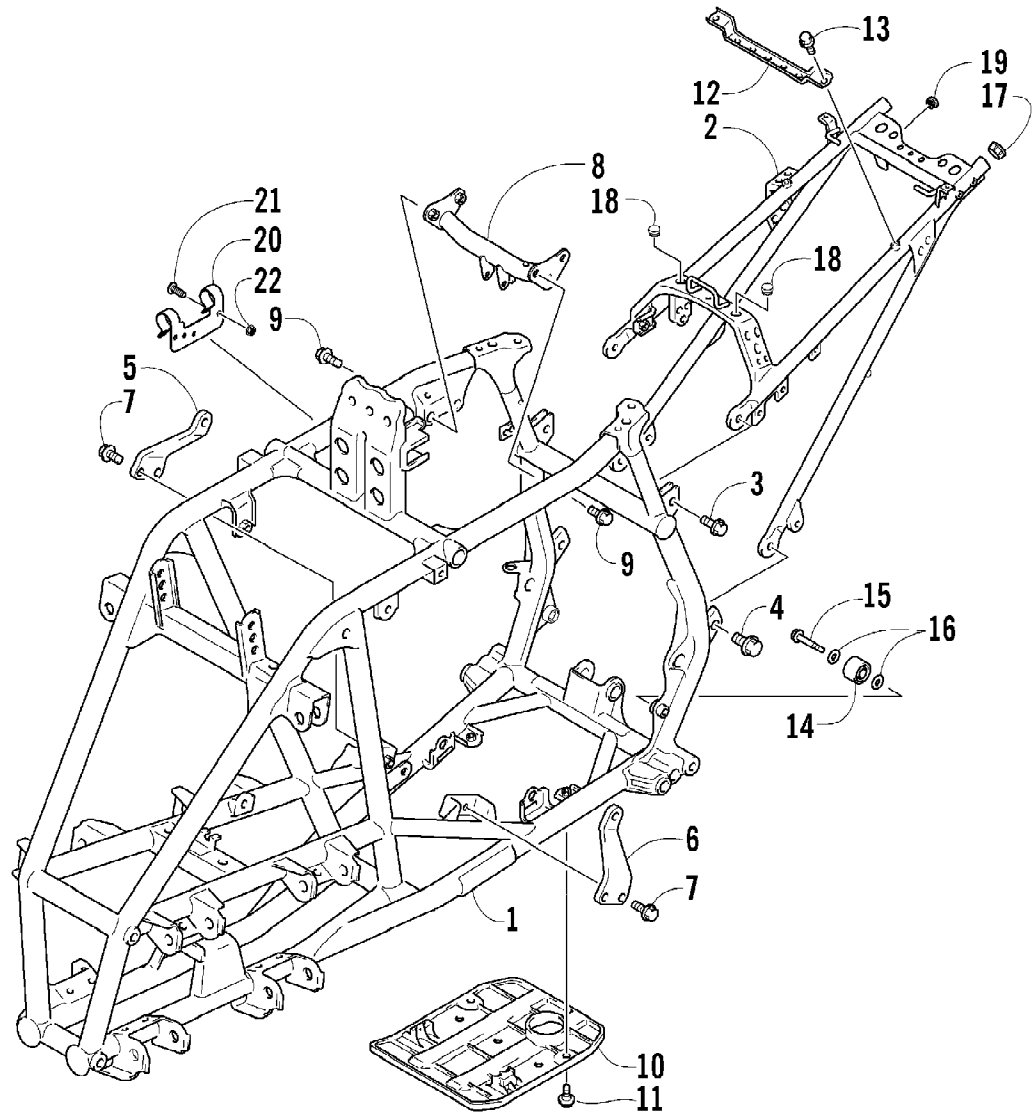

2007 ATV 400 DVX BLACK-RED (A2007DVI2AUSD)
FRAME ASSEMBLY

Page 41 of 105

Ref #	Part Number	Qty	S/P/F	Description
1	3406-146	1		Frame
2	3406-147	1		Rail, Seat
3	3423-779	2		Bolt
4	3423-638	2		Bolt
5	3406-105	1		Plate, Mounting - Engine - Right
6	3406-106	1		Plate, Mounting - Engine - Left
7	3006-544	4	S	Bolt
8	3406-107	1		Plate, Mounting - Engine - Upper
9	3004-630	4	S	Bolt
10	3406-006	1		Protector, Engine
11	3423-653	2		Bolt
12	3406-104	1	S	Plate, Battery
13	3004-377	2	S/P	Bolt
14	3446-381	1		Roller, Chain Control
15	3423-631	1		Bolt
16	3423-696	2		Washer
17	3406-013	2		Cap, Seat Rail
18	3406-016	2		Cushion, Seat Mount - Front
19	0423-534	2		Grommet, Taillight
20	1506-413	1	/P	Bracket, Mounting - Reverse Switch
21	0423-419	2		Screw, Machine
22	8424-602	2	/P	Nut