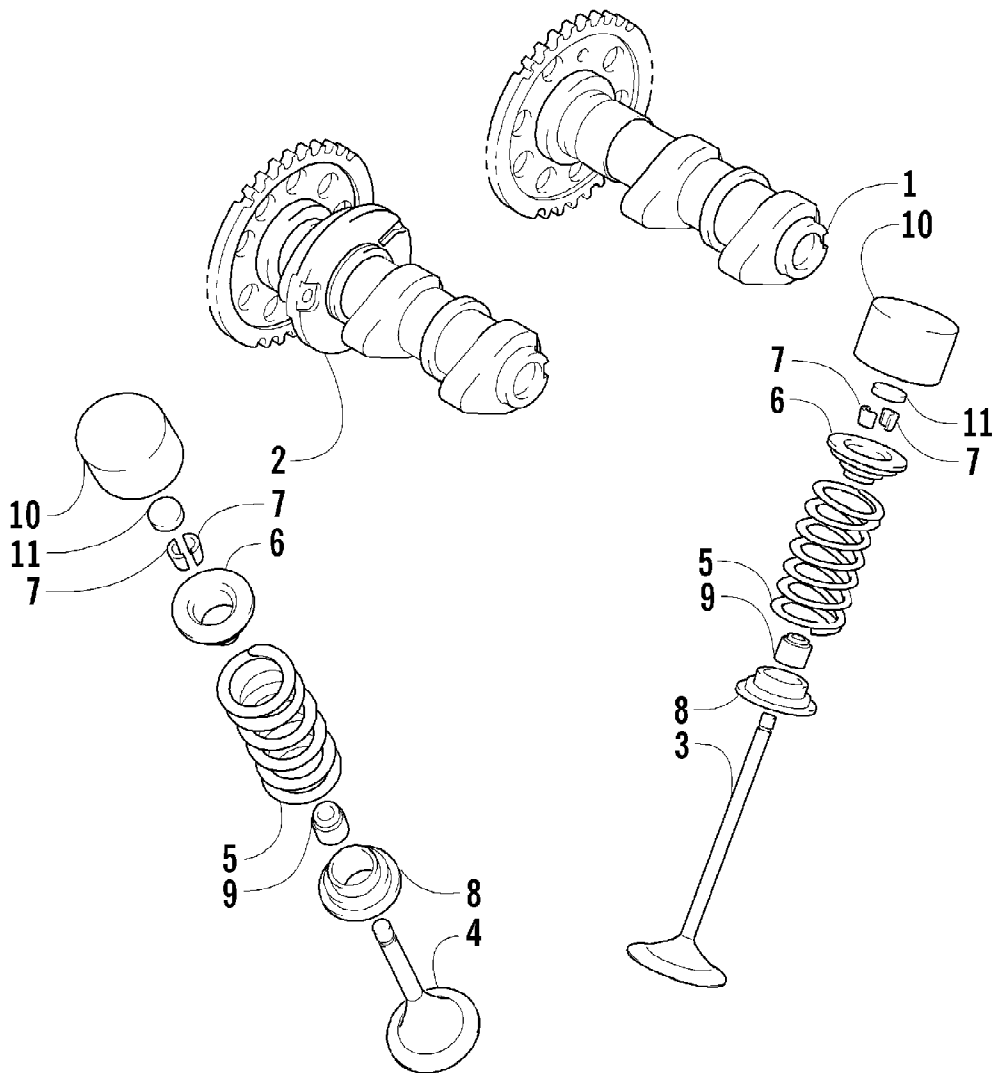

2007 ATV 400 DVX BLACK-RED (A2007DVI2AUSD)
BODY PANEL ASSEMBLY

Page 6 of 105

Ref #	Part Number	Qty	S/P/F	Description
1	2506-458	1		Panel, Body
2	0423-494	2		Rivet, Reinstallable
3	1406-451	1		Fender, Rear - Right
3	1406-452	1		Fender, Rear - Left
4	0423-459	4		Clip, Mounting
5	8476-616	12		Screw, Machine
6	8050-212	12	/P	Washer
7	0624-250	12		Nut, Lock
8	1506-306	1		Bracket, Mounting - Rear Fender - Right
8	1506-305	1		Bracket, Mounting - Rear Fender - Left
9	0423-357	4		Nut, Stamped
10	1506-410	4		Clamp, Foot Guard
11	0423-419	6		Screw, Machine
12	1506-411	1		Guard, Foot - Right
12	1506-412	1		Guard, Foot - Left
13	1406-488	1		Panel, Trim - Right
13	1406-489	1		Panel, Trim - Left
14	0423-489	10		Nut, Stamped
15	1406-449	1		Fender, Front - Right
15	1406-450	1		Fender, Front - Left
16	1506-301	1		Bracket, Mounting - Front Fender - Right
16	1506-302	1		Bracket, Mounting - Front Fender - Left
17	0623-269	2		Clip, Retaining
18	2506-462	1		Cover, Tank

2007 ATV 400 DVX BLACK-RED (A2007DVI2AUSD)
CAM CHAIN ASSEMBLY

Page 8 of 105

Ref #	Part Number	Qty	S/P/F	Description
1	3502-032	1	S	Chain, Camshaft Drive
2	3402-848	1		Guide, Cam Chain - No. 1
3	3402-930	1		Guide, Cam Chain - No. 2
4	3402-849	1		Tensioner, Cam Chain
5	3423-561	1		Bolt
6	3423-142	1		Washer
7	3502-019	1		Adjuster, Tensioner - Assembly (inc. 8-10)
8	3402-850	1		Gasket
9	3402-933	1		Plug
10	3402-932	1		Spring
11	3402-137	1		Gasket, Adjuster
12	3004-475	2	S	Bolt
13	3402-929	1		Retainer, Cam Chain Guide No.1
14	3423-018	1		Screw