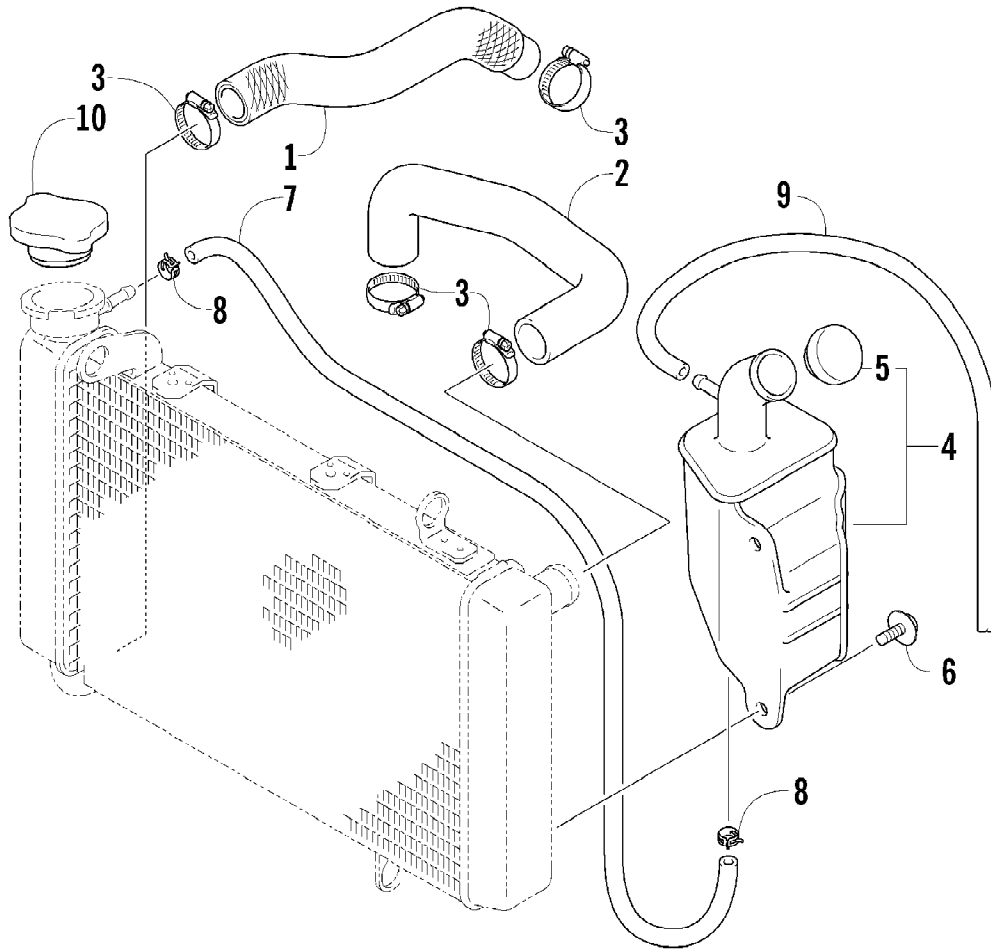

2007 ATV 400 DVX BLACK-RED (A2007DVI2AUSD)
RADIATOR HOSE ASSEMBLY

Page 73 of 105

Ref #	Part Number	Qty	S/P/F	Description
1	3413-029	1		Hose, Radiator Inlet
2	3413-030	1		Hose, Radiator Outlet
3	3006-324	4		Clamp
4	3413-031	1		Reservoir (inc. 5)
5	3413-032	1		Cap, Reservoir
6	3423-654	2		Screw
7	3413-034	1		Hose, Inlet
8	3423-480	2		Clip
9	3413-033	1		Hose, Overflow
10	3413-027	1		Cap