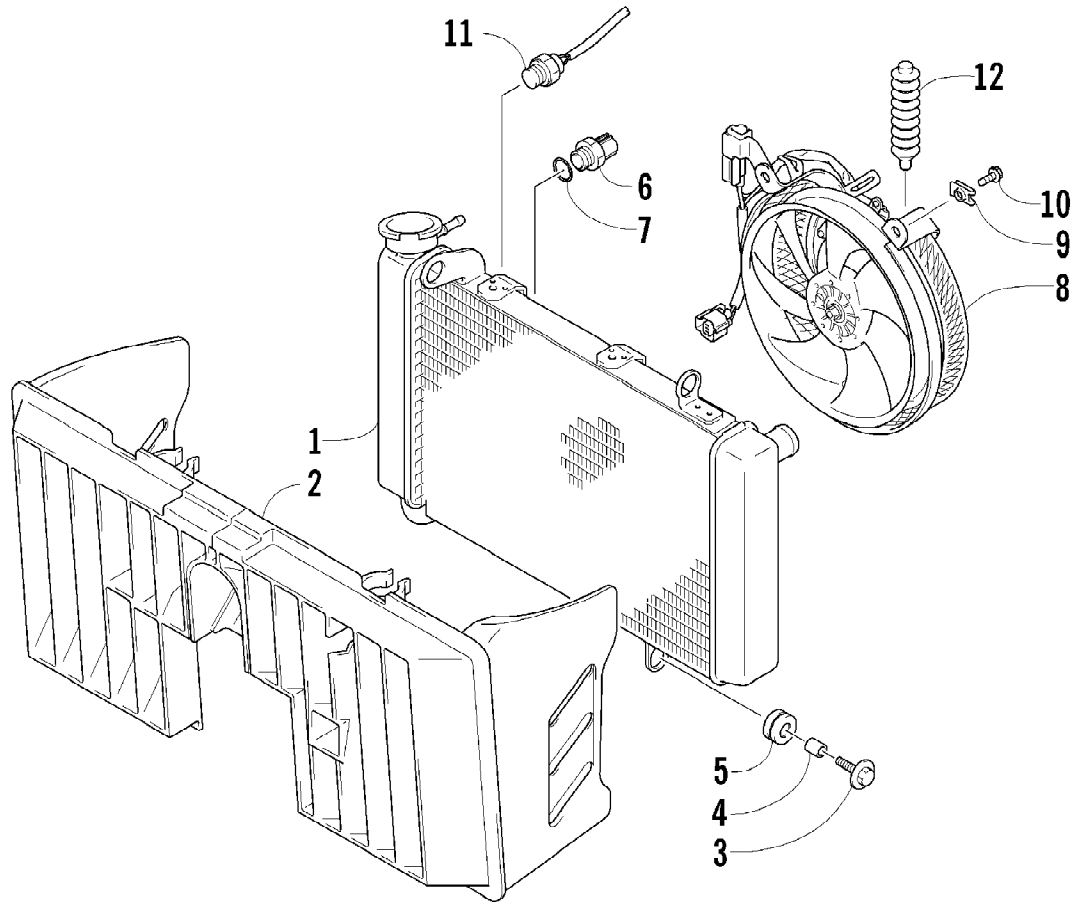

2007 ATV 400 DVX BLACK-RED (A2007DVI2AUSD)
RADIATOR ASSEMBLY

Page 71 of 105

Ref #	Part Number	Qty	S/P/F	Description
1	3413-026	1		Radiator
2	3413-028	1		Cover, Radiator
3	3423-657	3		Bolt
4	3423-692	3		Spacer
5	3423-716	3		Cushion
6	3409-024	1		Switch, Radiator Fan (inc. 7)
7	3423-576	1		O-Ring
8	3413-035	1		Fan, Radiator
9	3423-741	3		Nut
10	3004-339	3	S/P	Bolt
11	3409-035	1		Switch, Temperature
12	3402-937	1		Boot, Radiator Fan