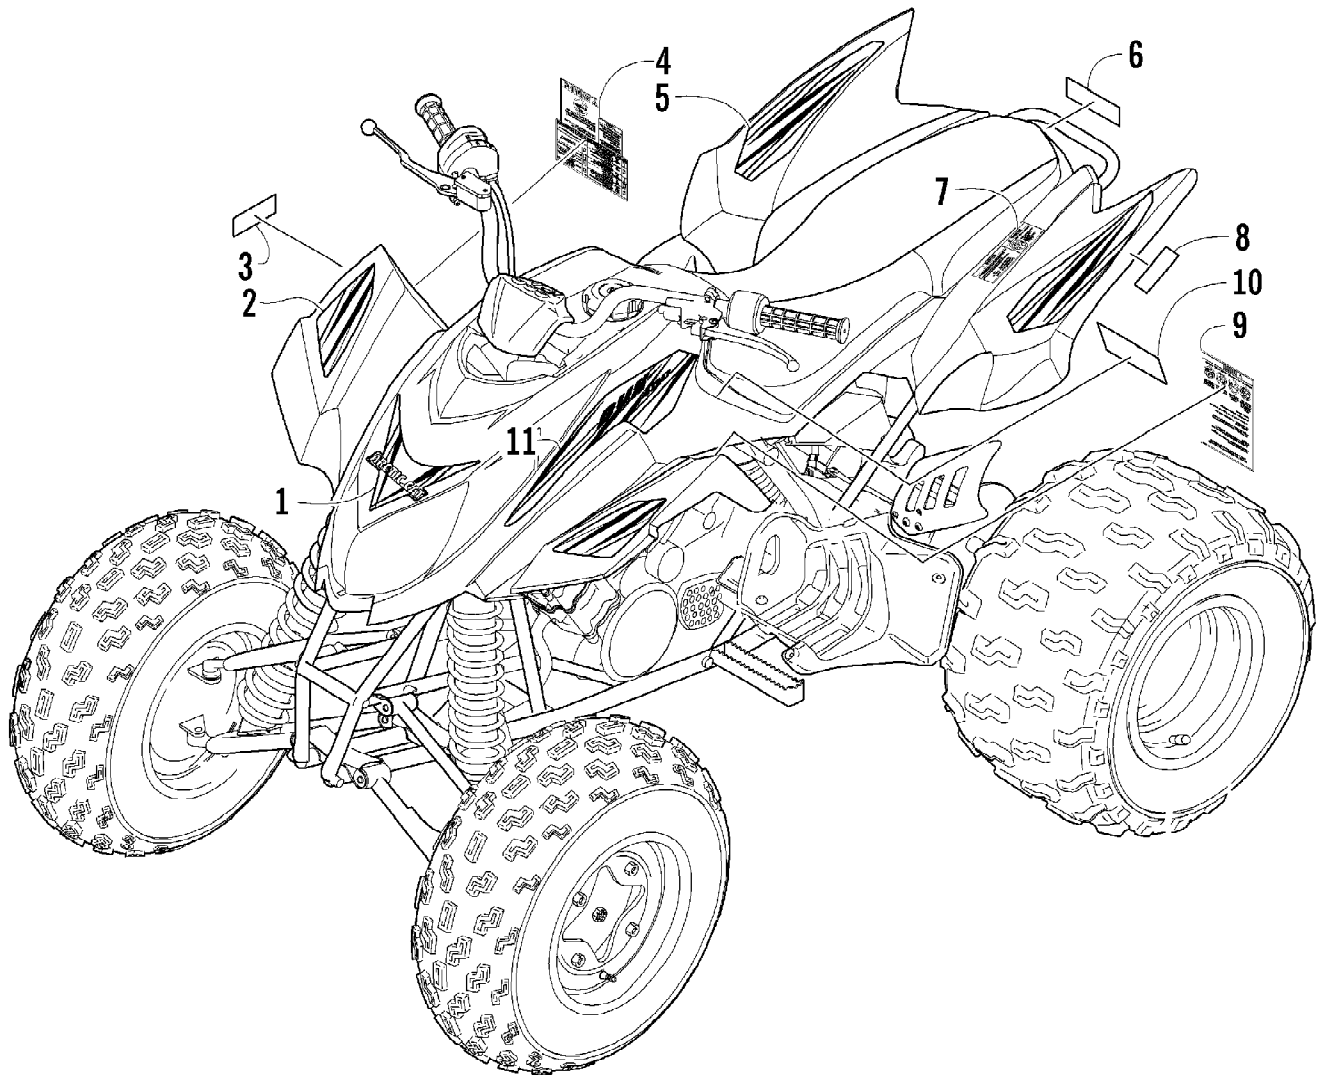

2007 ATV 400 DVX BLACK-RED (A2007DVI2AUSD)
DECALS

Page 33 of 105

Ref #	Part Number	Qty	S/P/F	Description
1	1411-348	1		Decal, Graphic - Front
2	1411-338	1		Decal, Graphic - Front Fender - Right
2	1411-339	1		Decal, Graphic - Front Fender - Left
3	0411-744	1		Reflector, Front - Amber - Right
3	0411-745	1		Reflector, Front - Amber - Left
4	0411-759	1		Decal, Warning - Pre-Ride
5	1411-334	1		Decal, Graphic - Rear Fender - Right
5	1411-335	1		Decal, Graphic - Rear Fender - Left
6	0411-762	1		Decal, "Arctic Cat"
7	0411-696	1		Decal, Warning - Tire Pressure/Passenger
8	0411-746	1		Reflector, Rear - Red - Right
8	0411-747	1		Reflector, Rear - Red - Left
9	0411-218	1		Decal, Warning - General
10	1411-577	1		Decal, Warning - Off-Road Only
11	1411-344	1		Decal, Graphic - Side - Right
11	1411-345	1		Decal, Graphic - Side - Left