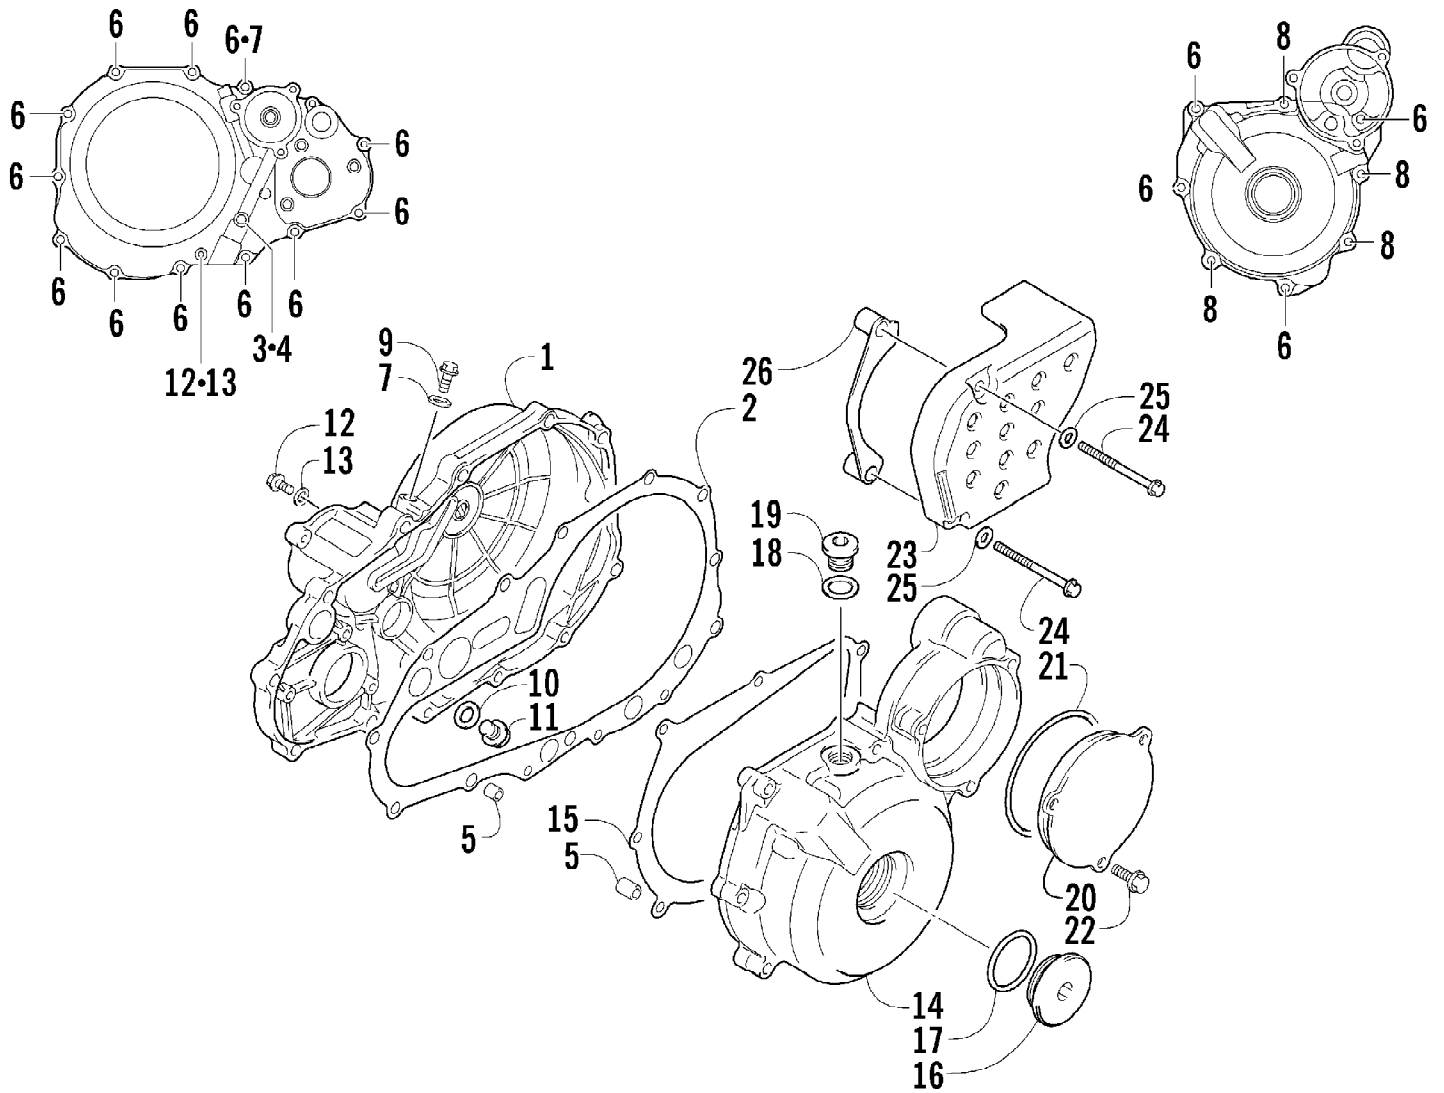

2007 ATV 400 DVX BLACK-RED (A2007DVI2AUSD)
CRANKCASE COVER ASSEMBLY

2007 ATV 400 DVX BLACK-RED (A2007DVI2AUSD)
CRANKCASE COVER ASSEMBLY

Page 23 of 105

Ref #	Part Number	Qty	S/P/F	Description
1	3403-017	1	S	Cover, Clutch
2	3446-357	1		Gasket, Clutch Cover
3	3423-540	1		Plug, Oil Gallery
4	3402-436	1	/P	Gasket, Oil Gallery Plug
5	3423-610	4		Pin
6	3423-162	16	S	Bolt
7	3003-290	2	/P	Gasket
8	3423-098	4	S	Bolt
9	3423-112	1	S	Plug, Oil Gallery
10	3402-011	1		Gasket
11	3423-705	1		Plug, Oil Gallery
12	3004-339	1	S/P	Bolt, Oil Level
13	3402-009	1	/P	Gasket
14	3409-042	1		Cover, Magneto
15	3409-023	1		Gasket, Magneto Cover
16	3402-898	1		Plug, Crank Hole
17	3423-061	1		O-Ring
18	3402-012	1		Gasket
19	3402-040	1	/P	Plug
20	3409-022	1		Cover, Starter Idle Gear
21	3423-713	1		O-Ring
22	3423-328	3	S	Bolt
23	3435-098	1		Cover, Engine Sprocket
24	3006-094	2	S	Bolt
25	3423-672	2		Washer
26	3402-962	1		Plate, Chain Guide