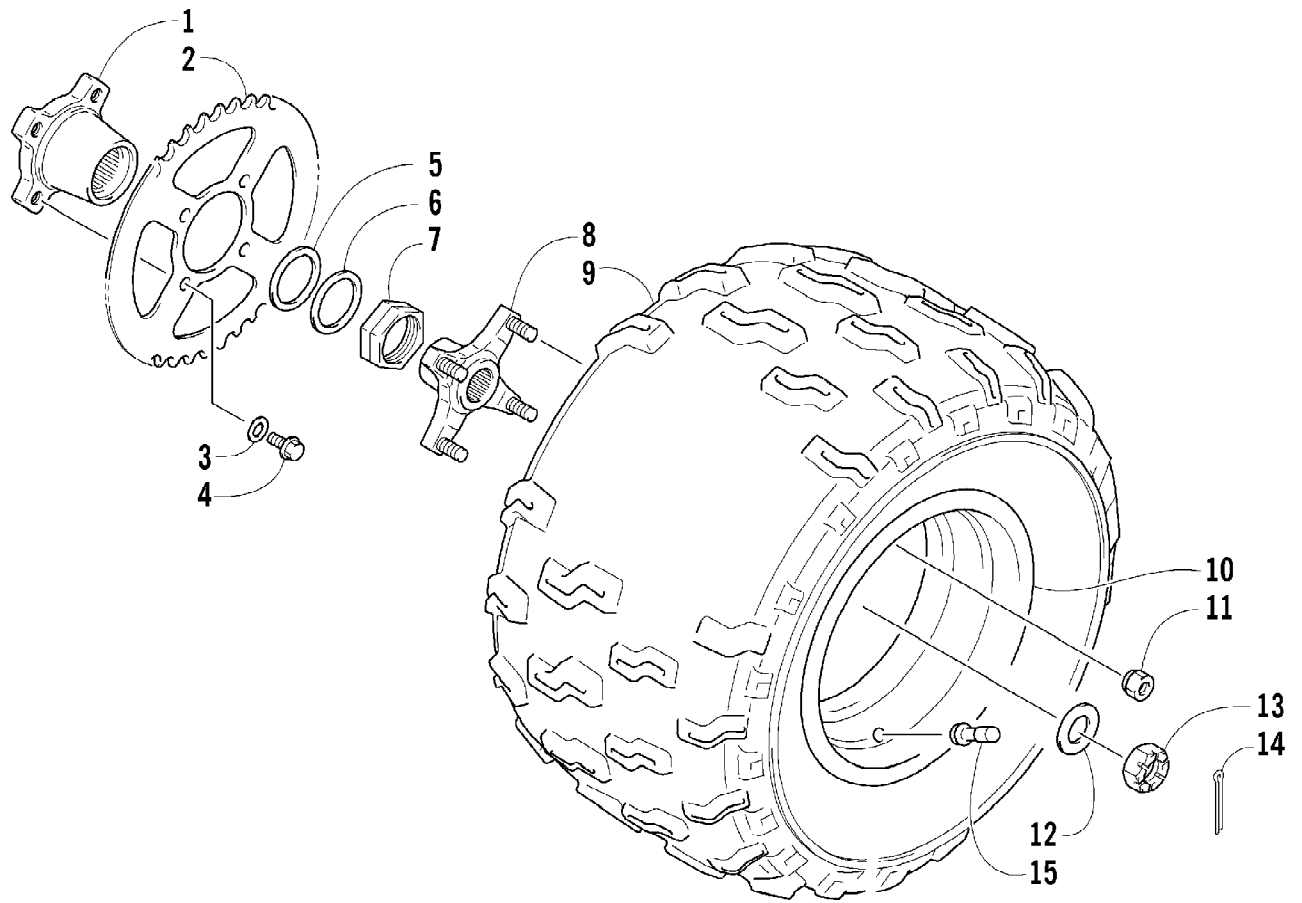

2007 ATV 400 DVX BLACK-RED (A2007DVI2AUSD)
LEFT REAR WHEEL ASSEMBLY

2007 ATV 400 DVX BLACK-RED (A2007DVI2AUSD)
LEFT REAR WHEEL ASSEMBLY

Page 63 of 105

Ref #	Part Number	Qty	S/P/F	Description
1	3446-421	1	S	Hub, Rear Sprocket
2	3446-422	1	S	Sprocket, Rear - 40T
3	3423-683	4		Washer
4	3423-642	4		Bolt
5	3423-852	1		Washer
6	3423-851	1		Washer
7	3423-850	1		Nut, Rear Axle
8	3406-166	1		Hub, Wheel
9	3406-072	1		Tire, Rear
10	3406-160	1		Wheel, Rear
11	3423-788	4	/P	Nut, Wheel
12	3423-685	1		Washer
13	3423-667	1		Nut, Wheel Hub
14	3423-609	1		Pin, Cotter
15	3406-008	1		Valve Assembly