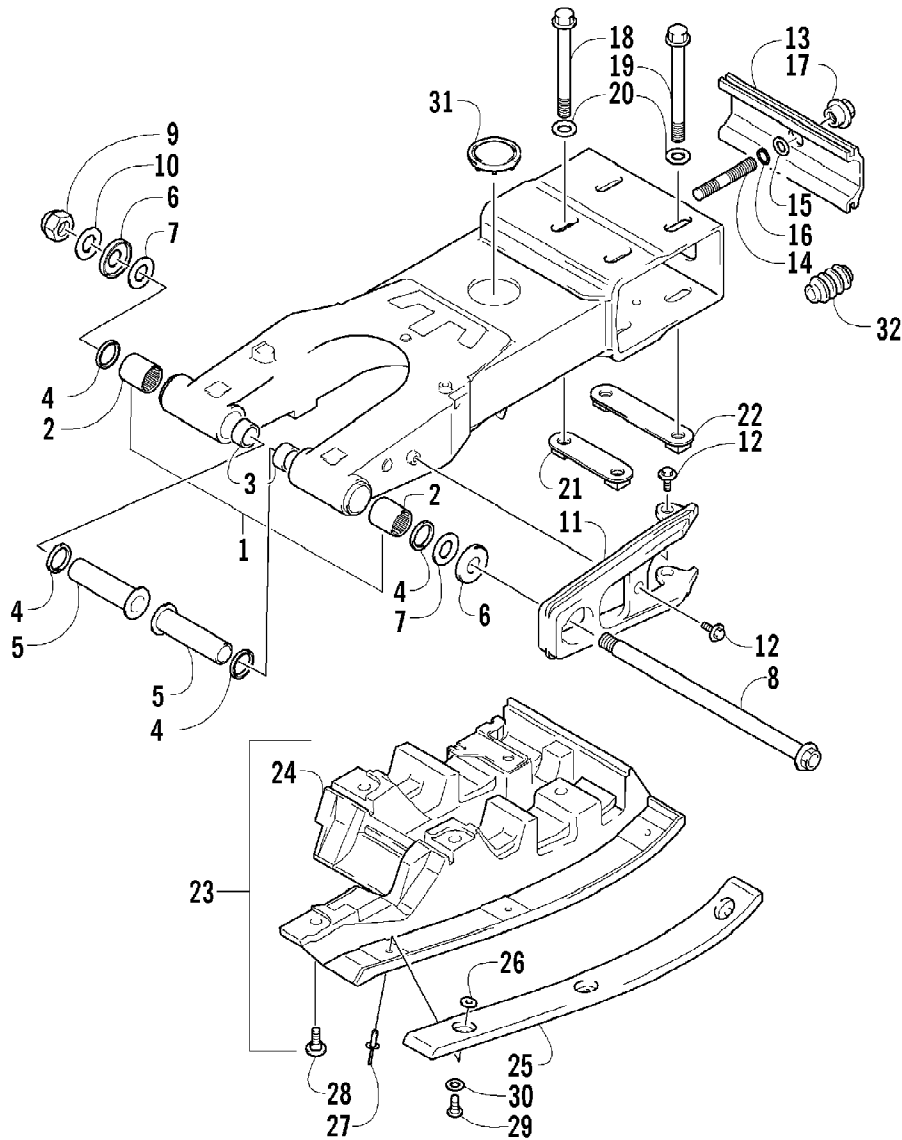

2007 ATV 400 DVX BLACK-RED (A2007DVI2AUSD)
SWING ARM ASSEMBLY

2007 ATV 400 DVX BLACK-RED (A2007DVI2AUSD)
SWING ARM ASSEMBLY

Page 97 of 105

Ref #	Part Number	Qty	S/P/F	Description
1	3406-156	1		Arm, Swing (inc. 2-3)
2	3406-133	2		Bearing
3	3406-053	2		Bushing
4	3406-102	4		Seal, Bearing
5	3406-052	2		Spacer
6	3406-054	2		Cover, Dust
7	3423-618	2		Washer, Thrust
8	3406-051	1		Shaft, Pivot
9	3423-785	1		Nut
10	3423-786	1		Washer
11	3406-055	1		Slide, Chain
12	3423-656	3		Bolt
13	3446-383	1		Plate, Chain Adjuster
14	3423-650	1		Bolt, Chain Adjuster
15	3423-679	1		Washer, Chain Adjuster Nut
16	3423-190	1	S	Circlip
17	3423-757	1		Nut, Chain Adjuster
18	3423-643	2		Bolt
19	3423-644	2		Bolt
20	3423-677	4		Washer
21	3423-586	1		Plate
22	3423-587	1		Plate
23	3406-056	1		Guard, Swing Arm - Assembly (inc. 24-27)
24	3406-057	1		Guard, Swing Arm
25	3406-058	1		Slide, Chain - Swing Arm Guard
26	3423-671	3		Washer
27	3423-704	3		Rivet
28	3423-756	3		Bolt
29	3423-648	2		Bolt
30	3004-278	2	S/P	Washer
31	3406-123	1		Cap, Swing Arm
32	3406-124	1		Boot, Chain Adjuster Bolt