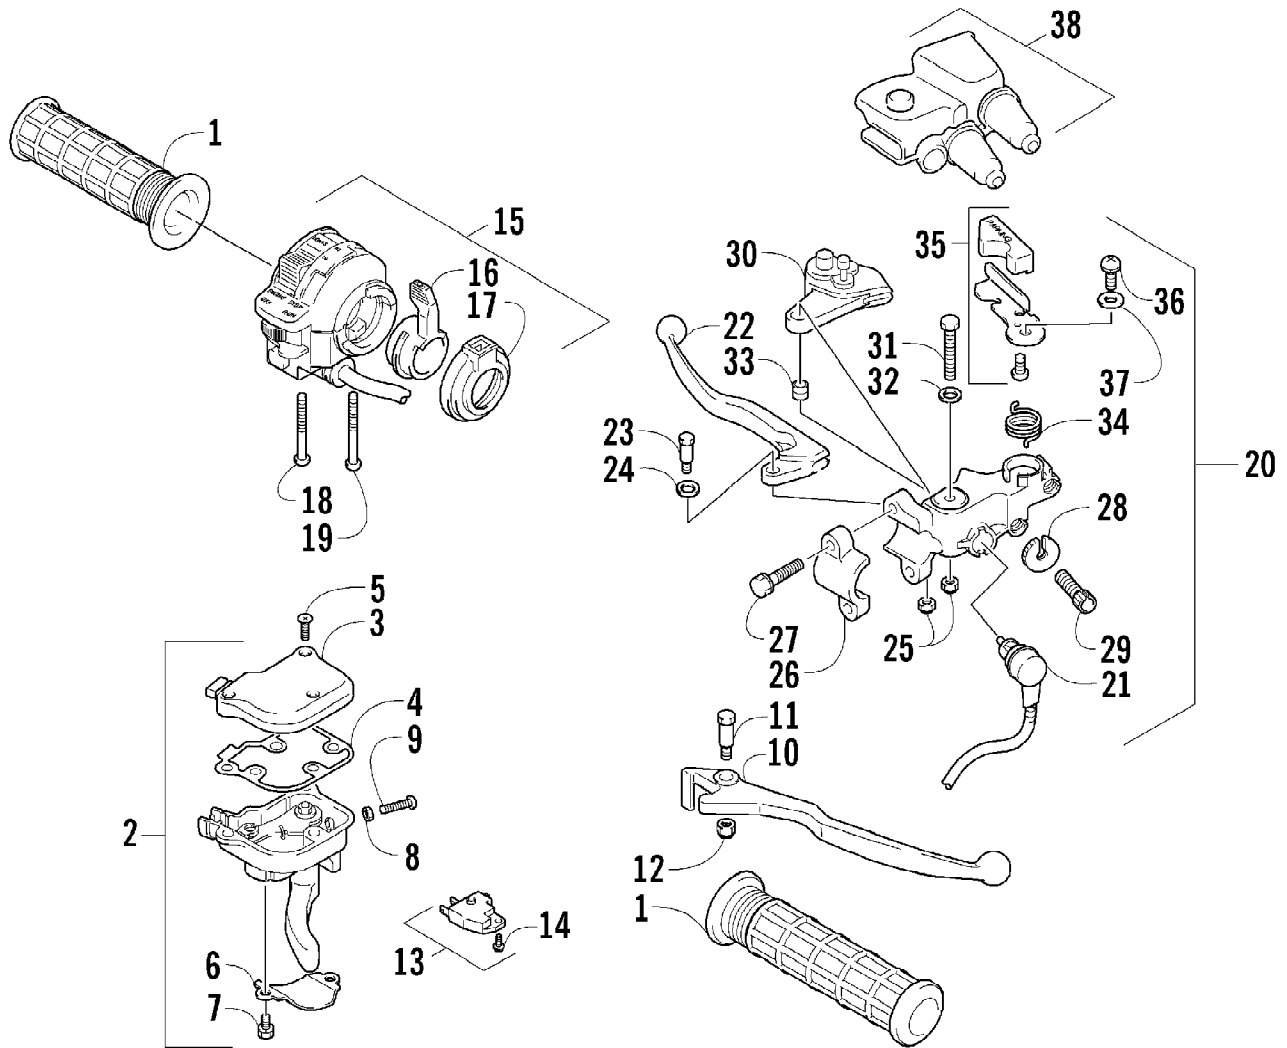

2007 ATV 400 DVX BLACK-RED (A2007DVI2AUSD)
CAM CHAIN ASSEMBLY

Page 8 of 105

Ref #	Part Number	Qty	S/P/F	Description
1	3502-032	1	S	Chain, Camshaft Drive
2	3402-848	1		Guide, Cam Chain - No. 1
3	3402-930	1		Guide, Cam Chain - No. 2
4	3402-849	1		Tensioner, Cam Chain
5	3423-561	1		Bolt
6	3423-142	1		Washer
7	3502-019	1		Adjuster, Tensioner - Assembly (inc. 8-10)
8	3402-850	1		Gasket
9	3402-933	1		Plug
10	3402-932	1		Spring
11	3402-137	1		Gasket, Adjuster
12	3004-475	2	S	Bolt
13	3402-929	1		Retainer, Cam Chain Guide No.1
14	3423-018	1		Screw

2007 ATV 400 DVX BLACK-RED (A2007DVI2AUSD)
CARBURETOR ASSEMBLY

Page 13 of 105

Ref #	Part Number	Qty	S/P/F	Description
54	4505-147	1		Guide, Cable
55	3423-569	1		O-Ring
56	4505-149	1		Hose
57	0693-784	1		Hose
58	4505-157	1	S	Plug
59	4505-155	1		Sensor Assembly
60	4505-156	1		Screw
61	3004-787	1		Clamp, Drain Hose

2007 ATV 400 DVX BLACK-RED (A2007DVI2AUSD)
CLUTCH ASSEMBLY

Page 15 of 105

Ref #	Part Number	Qty	S/P/F	Description
1	3446-394	1		Rod, Clutch Push
2	3402-940	1		Spacer, Primary Driven Gear
3	3402-939	1		Gear, Primary Driven
4	3423-619	1		Washer
5	3446-392	1		Hub, Sleeve
6	3423-688	1		Washer, Lock
7	3423-254	1		Nut
8	3446-395	1		Pin, Clutch Release
9	3402-043	1	/P	Bearing, Pressure Disc
10	3423-774	1		Seat, Washer
11	3423-775	1		Washer
12	3446-360	1		Plate, Drive - No. 2
13	3446-427	7		Plate, Driven
14	3446-359	7		Plate, Drive - No. 1
15	3446-332	1		Plate, Drive
16	3446-393	1		Disc, Pressure
17	3423-848	6	S/P	Spring
18	3423-776	6		Bolt
19	3402-972	1		Bearing, Clutch Release - Lower
20	3446-396	1		Camshaft, Clutch Release
21	3402-973	1		Bearing, Clutch Release - Upper
22	3423-765	1		Washer, Clutch Release
23	3402-974	1		Seal, Clutch Release Arm
24	3402-941	1		Retainer, Clutch Release Oil Seal
25	3402-890	1	S	Stopper, Clutch Release Camshaft
26	3446-361	1		Arm, Clutch Release
27	3423-328	1	S	Bolt, Clutch Release Arm