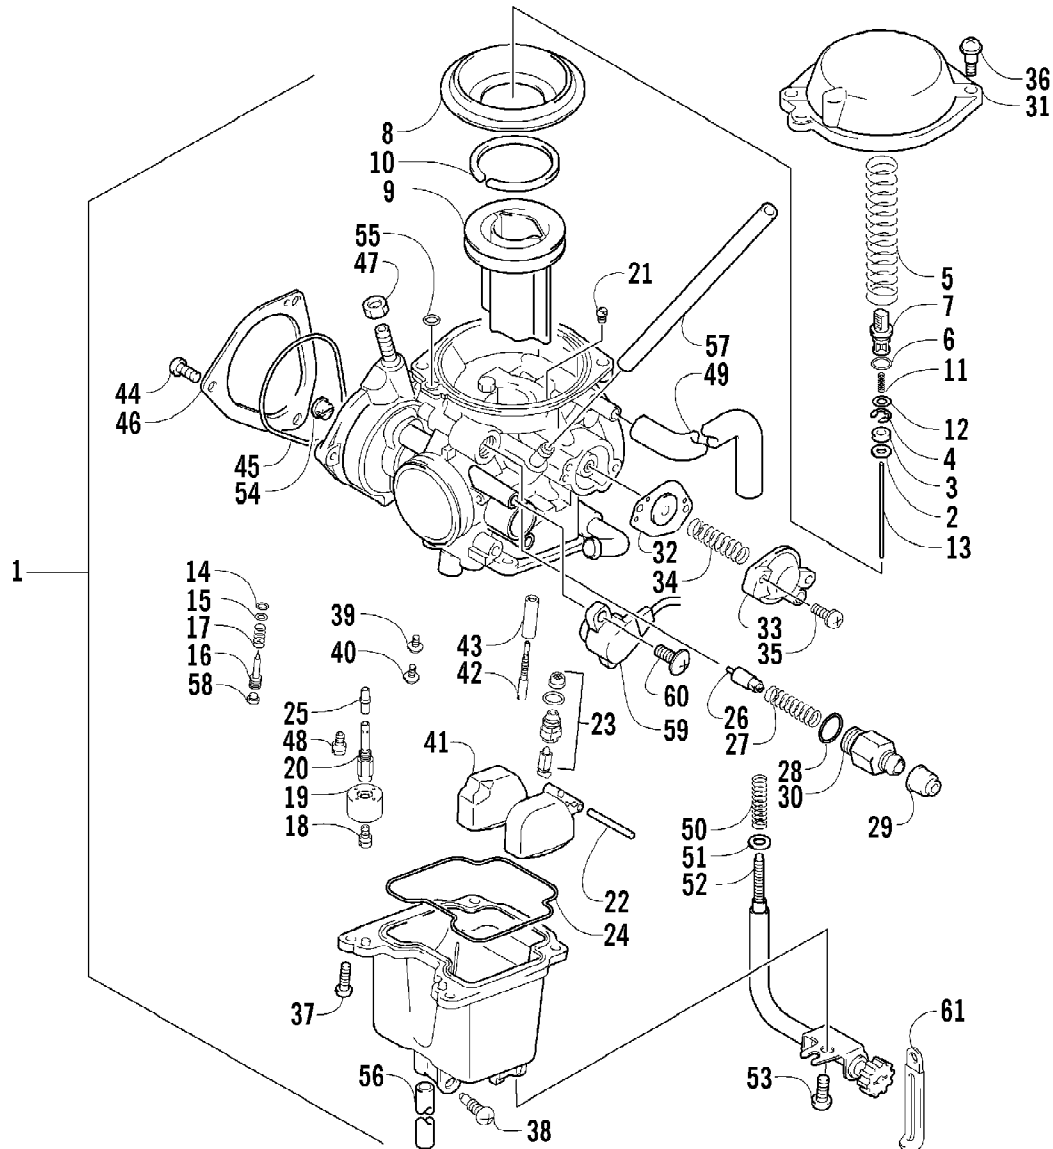

2007 ATV 400 DVX BLACK-RED (A2007DVI2AUSD)
CARBURETOR ASSEMBLY

2007 ATV 400 DVX BLACK-RED (A2007DVI2AUSD)
CARBURETOR ASSEMBLY

Page 12 of 105

Ref #	Part Number	Qty	S/P/F	Description
1	3470-035	1		Carburetor Assembly (inc. 2-58)
2	3423-567	1		Washer
3	4505-118	1		Ring
4	4505-119	1		E-Ring
5	4505-145	1		Spring
6	3423-709	1		O-Ring
7	4505-123	1		Holder
8	4505-130	1		Diaphragm
9	4505-126	1		Valve, Piston
10	4505-146	1		Ring
11	4505-124	1		Spring
12	4505-143	1		Washer
13	4505-117	1		Jet Needle 5E26-1
14	3423-568	1		O-Ring
15	3423-566	1		Washer
16	4505-152	1		Adjuster
17	4505-113	1		Spring
18	4505-071	1		Main Jet - 130
19	4505-140	1		Ring
20	4505-141	1		Holder, Jet
21	4505-136	1		Jet
22	4505-110	1		Pin
23	4505-116	1		Needle Valve Assembly
24	4505-111	1		O-Ring
25	4505-114	1		Needle Jet P-0M
26	4505-120	1		Starter Plunger Assembly
27	4505-121	1		Spring
28	3423-565	1		O-Ring
29	3470-011	1		Cap
30	4505-122	1		Holder, Guide
31	4505-153	1		Cover, Diaphragm
32	4505-144	1		Diaphragm Assembly
33	4505-129	1		Cover Assembly
34	4505-125	1		Spring
35	3423-570	2		Screw
36	3423-564	2		Screw
37	4505-133	4		Screw
38	3423-563	1		Screw
39	0694-025	1		Screw
40	3423-571	1		Screw
41	4505-109	1		Float Assembly
42	4505-135	1		Pilot Jet - 22.5
43	4505-142	1		Pipe
44	3004-645	3	S/P	Screw
45	4505-148	1		O-Ring
46	4505-127	1		Cover
47	3423-572	1		Nut
48	4505-134	1		Starter Jet - 60
49	4505-150	1		Hose
50	4505-112	1		Spring
51	3423-573	1		Washer
52	4505-137	1		Screw, Adjust - Assembly
53	4505-151	1		Screw