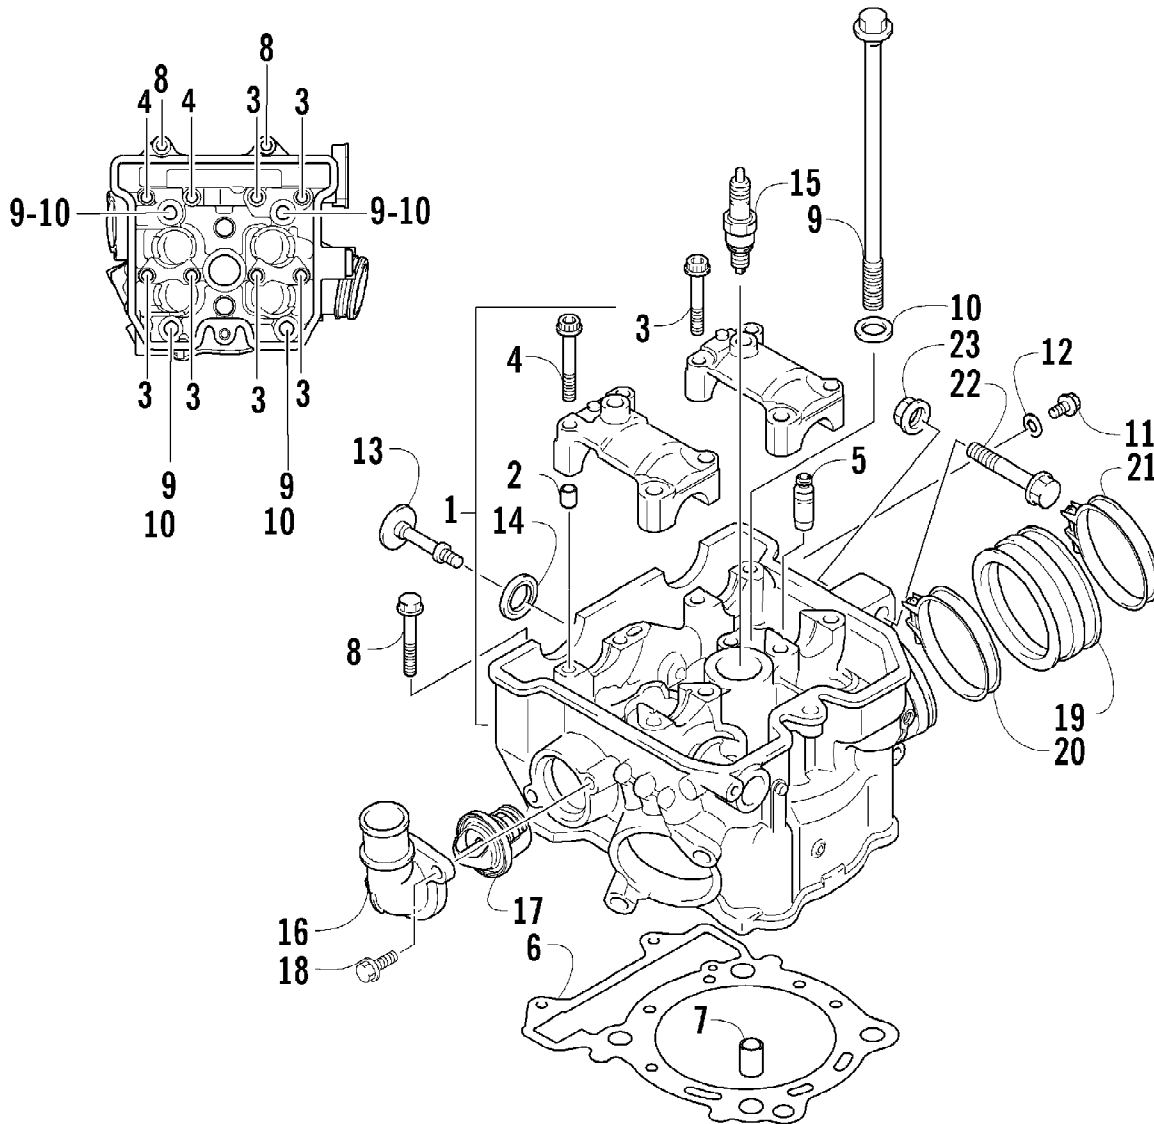

2007 ATV 400 DVX BLACK-RED (A2007DVI2AUSD)
CYLINDER HEAD ASSEMBLY

Page 29 of 105

Ref #	Part Number	Qty	S/P/F	Description
1	3402-839	1		Head, Cylinder - Assembly (inc. 2-4)
2	3423-043	4	/P	Pin
3	3423-611	6	S	Bolt
4	3423-764	2	S	Bolt
5	3402-840	4		Guide, Valve
6	3402-841	1		Gasket, Cylinder Head
7	3423-088	2		Pin, Dowel
8	3423-429	2		Bolt
9	3423-637	4		Bolt
10	3423-675	4		Washer
11	3004-339	1	S/P	Plug, Oil Gallery
12	3003-290	1	/P	Gasket
13	3423-558	1		Bolt
14	3423-559	1		Washer
15	0217-708	1		Spark Plug (NGK CR7E)
16	3413-024	1		Cover, Thermostat
17	3413-025	1		Thermostat
18	3423-328	2	S	Bolt
19	3470-030	1		Pipe, Intake
20	3402-235	1		Clamp, Intake Pipe
21	3402-916	1	S	Clamp, Intake Pipe
22	3423-847	1		Bolt
23	3423-457	1	S	Nut