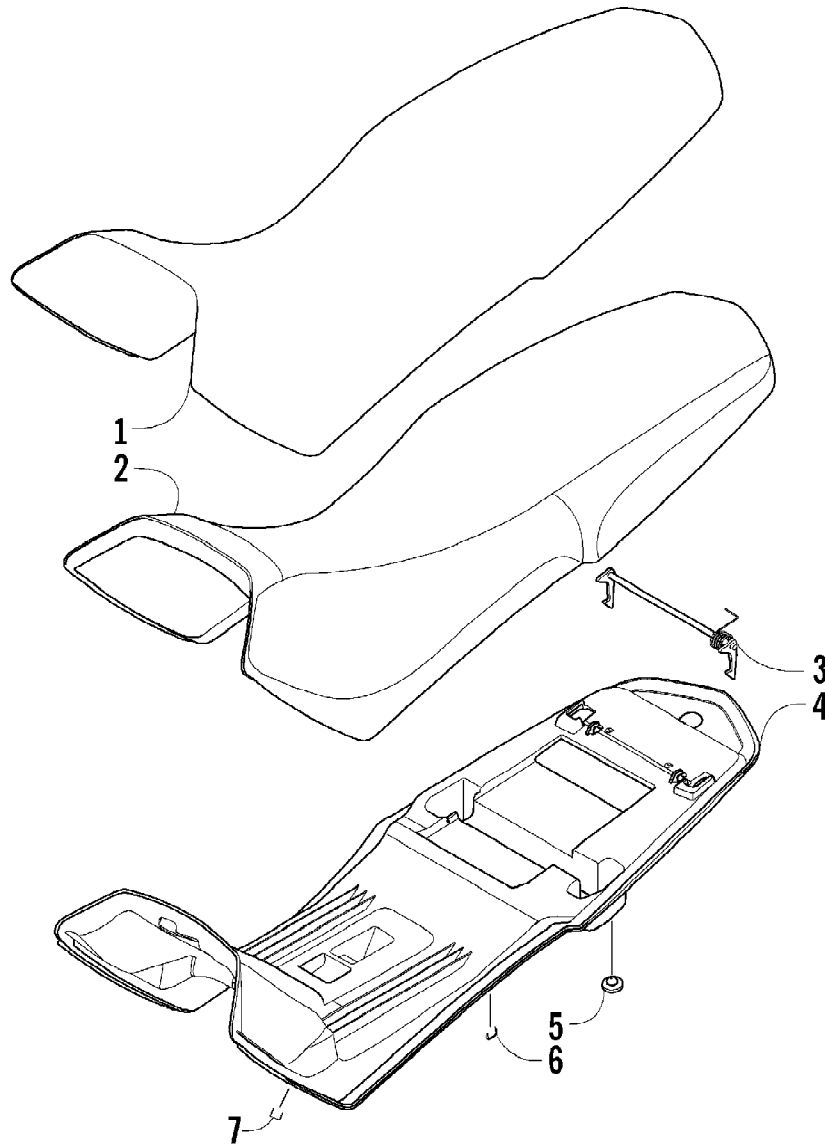

2007 ATV 400 DVX BLACK-RED (A2007DVI2AUSD)
SEAT ASSEMBLY

Page 89 of 105

Ref #	Part Number	Qty	S/P/F	Description
	1506-300	1		Complete Seat Assembly
1	1506-297	1		Cover, Seat
2	1506-298	1		Foam, Seat
3	1506-359	1		Latch, Seat
4	1506-299	1		Base, Seat (inc. 5)
5	0406-877	3	/P	Bumper, Seat
6	0624-528	AR	/P	Staple - 5/16 in.
7	0624-094	AR		Staple - 1/4 in.