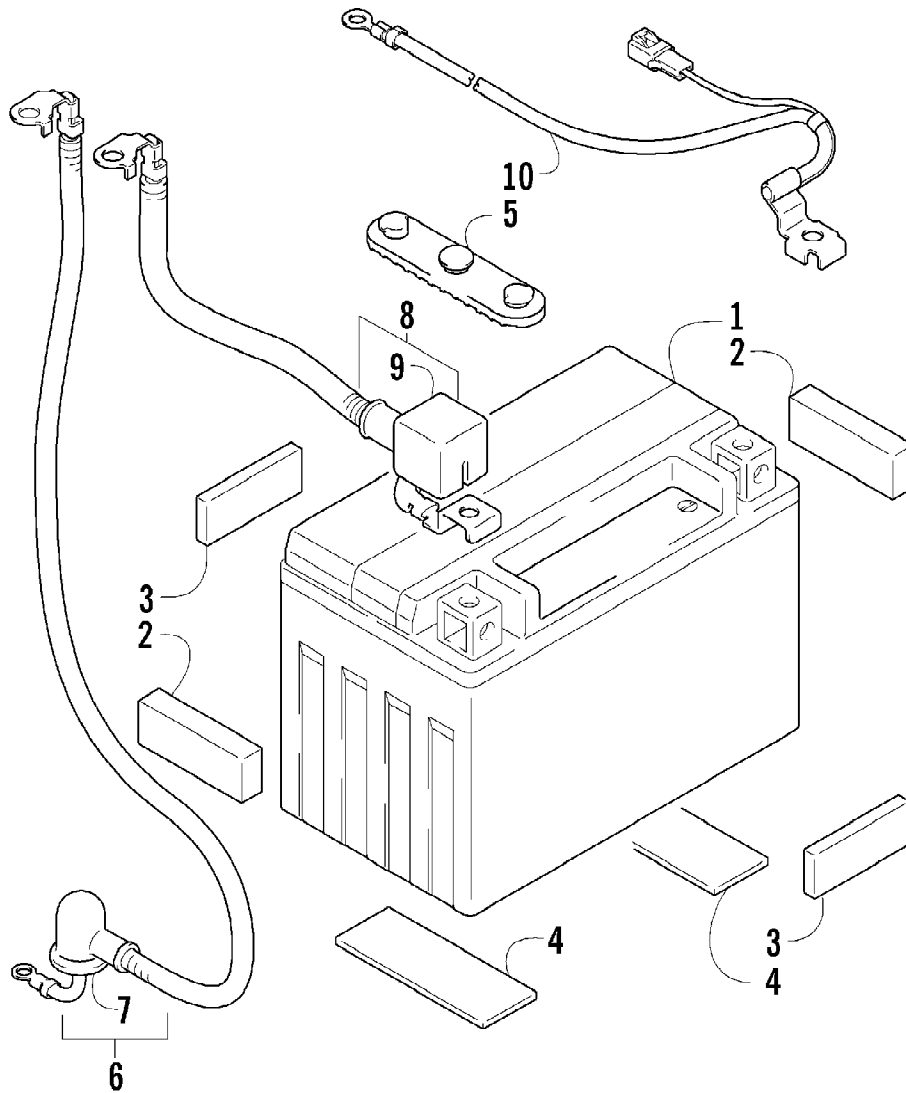

2007 ATV 400 DVX BLACK-RED (A2007DVI2AUSD)
AIR CLEANER ASSEMBLY

Page 2 of 105

Ref #	Part Number	Qty	S/P/F	Description
1	3470-032	1		Cleaner, Air - Assembly (inc. 2-17)
2	3470-014	1		Filter
3	3470-015	1		Holder
4	3470-016	1		Stopper, Holder
5	0693-505	1		Screw
6	3470-026	1		Tube, Outlet
7	3470-025	1		Fitting, Elbow
8	3402-334	1		Plug, Breather
9	3423-313	2		Clip
10	3423-727	1		Clamp, Tube
11	3423-726	1		Clamp, Tube
12	3470-017	1		Trap, Flame
13	3470-012	1	S	Cap, Air Cleaner (inc. 14)
14	3470-013	1		Gasket
15	3470-027	1		Joint, Inlet
16	3470-028	1		Duct, Inlet
17	3423-503	1		Clamp
18	3004-377	1	S/P	Screw, Cap
19	3004-507	2	S	Screw, Cap

2007 ATV 400 DVX BLACK-RED (A2007DVI2AUSD)
CAM CHAIN ASSEMBLY

Page 8 of 105

Ref #	Part Number	Qty	S/P/F	Description
1	3502-032	1	S	Chain, Camshaft Drive
2	3402-848	1		Guide, Cam Chain - No. 1
3	3402-930	1		Guide, Cam Chain - No. 2
4	3402-849	1		Tensioner, Cam Chain
5	3423-561	1		Bolt
6	3423-142	1		Washer
7	3502-019	1		Adjuster, Tensioner - Assembly (inc. 8-10)
8	3402-850	1		Gasket
9	3402-933	1		Plug
10	3402-932	1		Spring
11	3402-137	1		Gasket, Adjuster
12	3004-475	2	S	Bolt
13	3402-929	1		Retainer, Cam Chain Guide No.1
14	3423-018	1		Screw