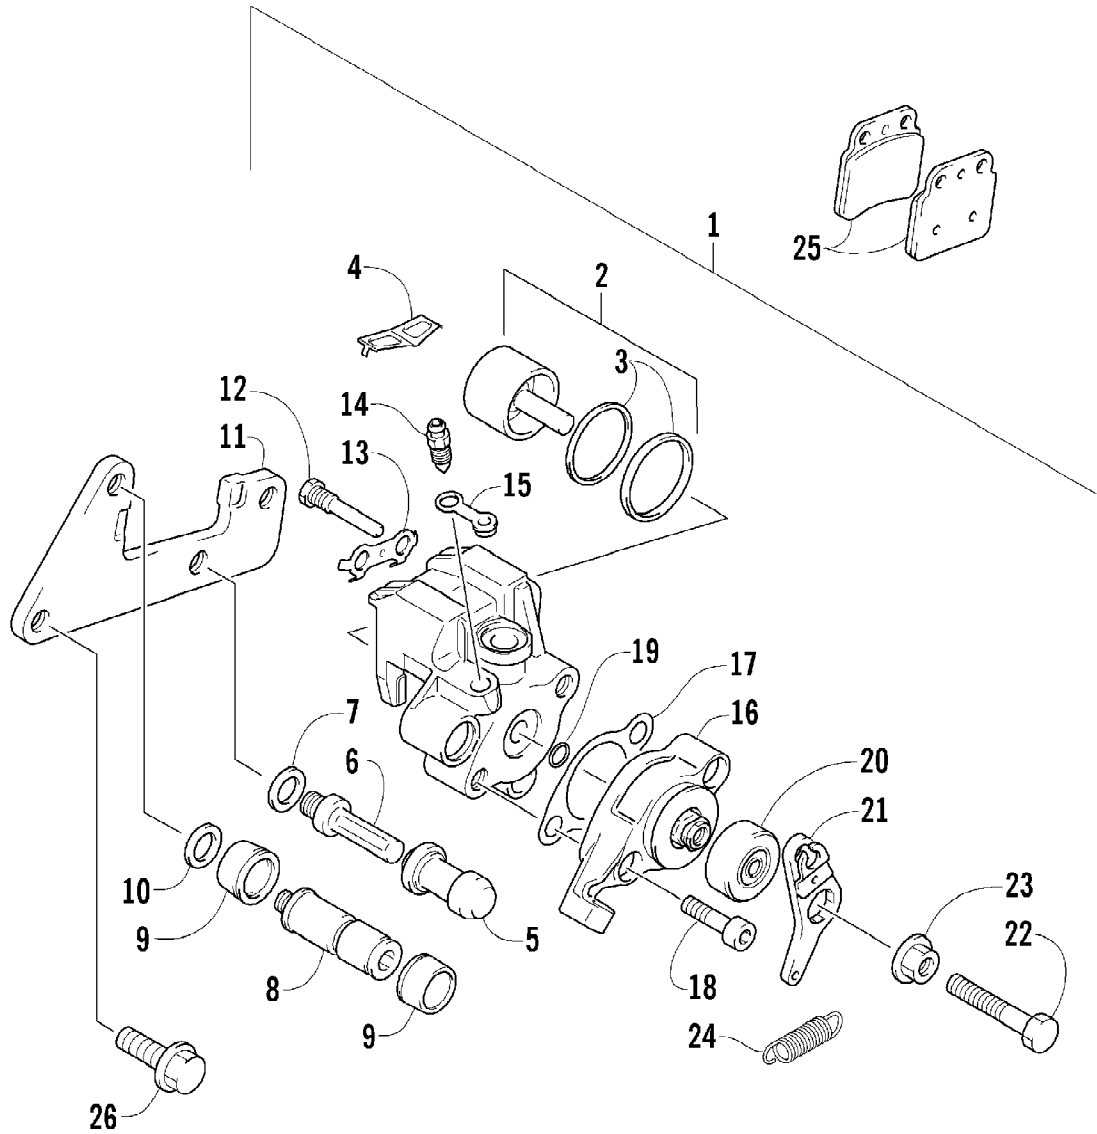

2007 ATV 400 DVX BLACK-RED (A2007DVI2AUSD)
REAR BRAKE ASSEMBLY

2007 ATV 400 DVX BLACK-RED (A2007DVI2AUSD)
REAR BRAKE ASSEMBLY

Page 75 of 105

Ref #	Part Number	Qty	S/P/F	Description
1	3406-076	1		Caliper Assembly, Rear (inc. 2-24)
2	3406-078	1		Piston Set (inc. 3)
3	3406-077	1		Seal Set
4	3406-036	1		Spring, Pad
5	3406-043	1		Boot
6	3423-584	1		Bolt
7	3406-035	1		Washer
8	3423-762	1		Pin
9	3406-033	2		Boot
10	3406-034	1		Washer
11	3406-128	1		Bracket
12	3406-038	2		Pin
13	3406-039	1		Washer
14	3406-025	1		Valve, Bleed
15	3406-026	1		Cap, Bleed Valve
16	3406-129	1		Actuator, Parking Brake
17	3406-080	1		Gasket
18	3423-763	2		Bolt
19	3423-592	1		O-Ring
20	3406-081	1		Boot
21	3406-130	1		Arm
22	3423-760	1		Bolt
23	3423-593	1		Nut
24	3423-595	1		Spring
25	3406-075	1		Pad Set
26	3423-789	2		Bolt