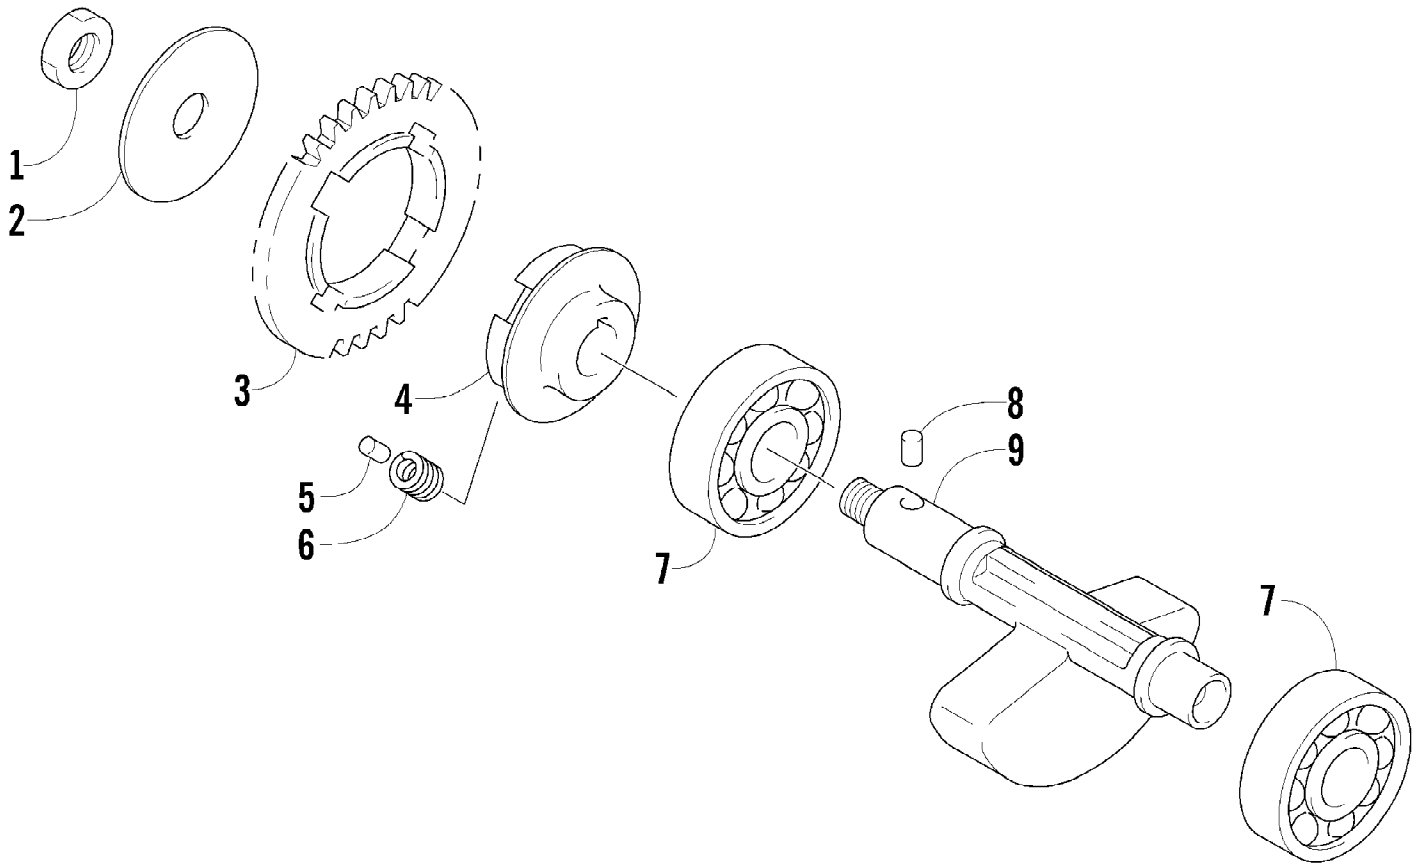

2007 ATV 400 DVX BLACK-RED (A2007DVI2AUSD)
CRANK BALANCER ASSEMBLY

2007 ATV 400 DVX BLACK-RED (A2007DVI2AUSD)
CRANK BALANCER ASSEMBLY

Page 19 of 105

Ref #	Part Number	Qty	S/P/F	Description
1	3423-666	1		Nut
2	3423-698	1		Washer
3	3406-137	1		Gear, Driven
4	3406-138	1	/P	Race, Driven Gear - Inner
5	3423-106	2	/P	Pin, Driven Gear
6	3402-090	4		Spring, Driven Gear
7	3402-900	2		Bearing
8	3423-047	1		Pin, Inner Driven Gear Race
9	3402-925	1		Balancer, Crank