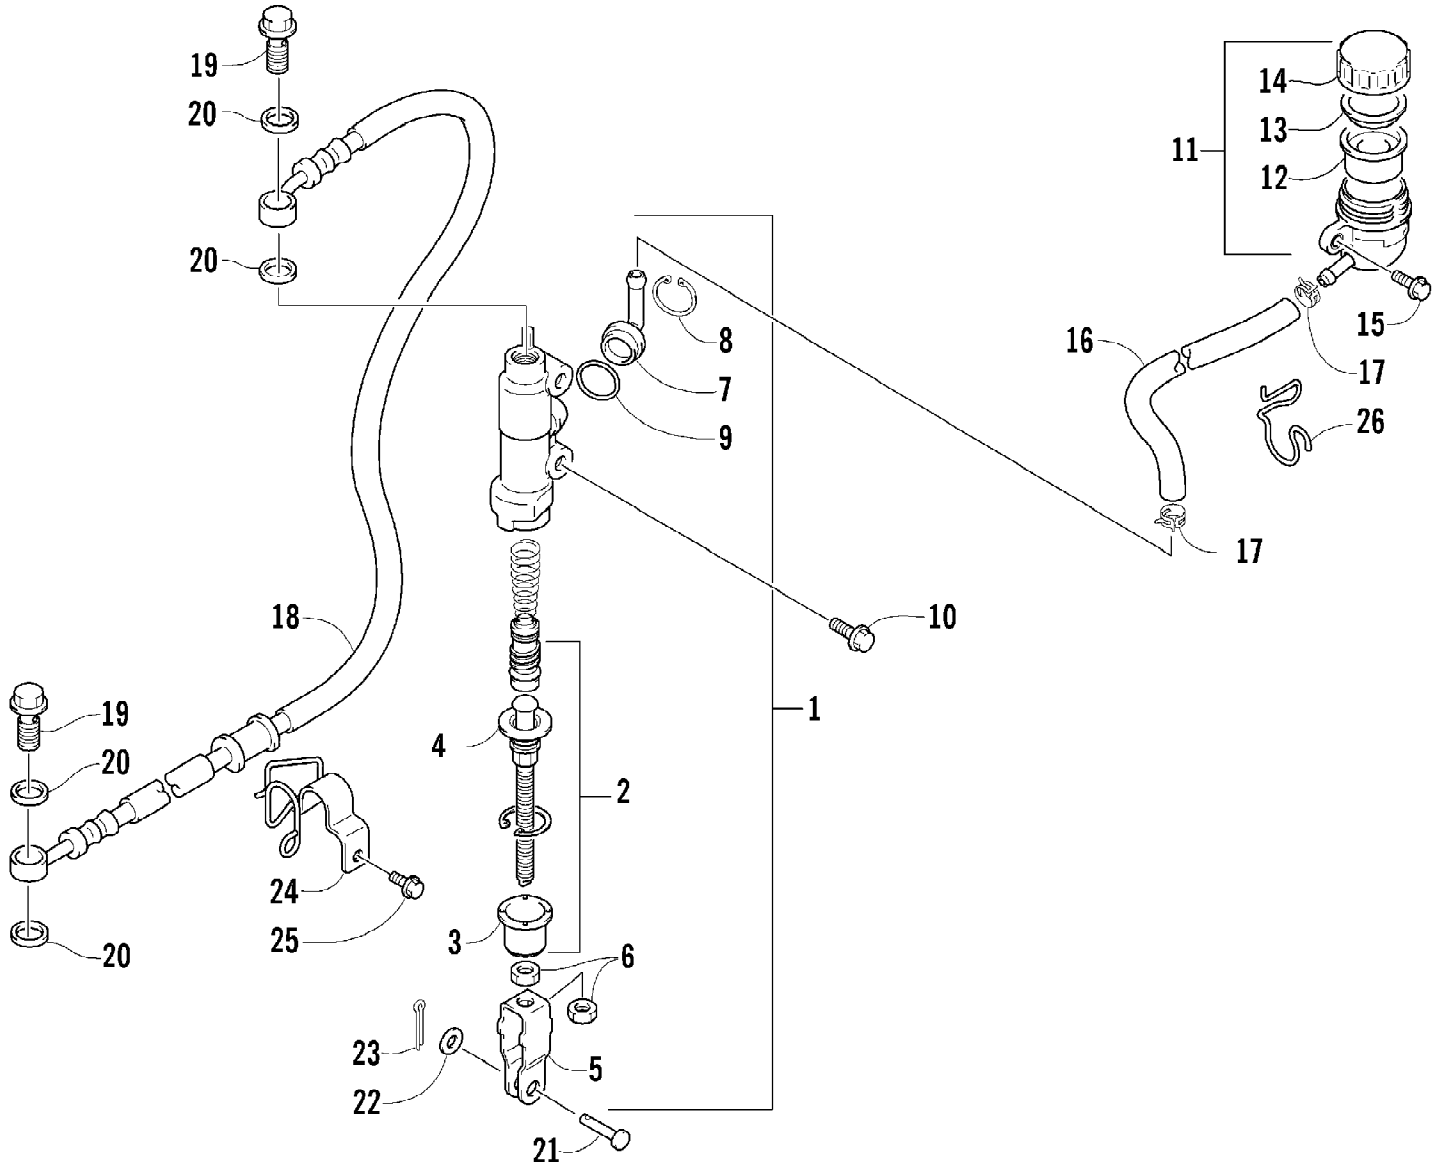

2007 ATV 400 DVX BLACK-RED (A2007DVI2AUSD)
REAR MASTER CYLINDER ASSEMBLY

Page 79 of 105

Ref #	Part Number	Qty	S/P/F	Description
1	3406-083	1		Master Cylinder Assembly (inc. 2-9)
2	3406-084	1		Piston Set (inc. 3)
3	3402-887	1		Boot
4	3406-089	1		Rod, Push
5	3402-970	1		Yoke
6	3423-599	2		Nut
7	3406-090	1		Fitting, Elbow
8	3423-596	1		Circlip
9	3423-597	1		O-Ring
10	3423-628	2		Bolt
11	3406-132	1		Reservoir (inc. 12-14)
12	3406-085	1		Diaphragm
13	3406-086	1		Plate
14	3406-087	1		Cap
15	3423-112	1	S	Bolt
16	3410-015	1		Hose - Reservoir/Master Cylinder
17	3004-193	2		Clamp, Hose
18	3402-969	1		Hose, Brake
19	3423-719	2		Bolt, Union
20	3006-112	4		Washer
21	3423-703	1		Pin
22	0693-556	1		Washer
23	3423-606	1		Pin, Cotter
24	3423-790	1		Clamp, Brake Hose
25	3423-600	1		Bolt
26	3406-091	1		Guide, Hose