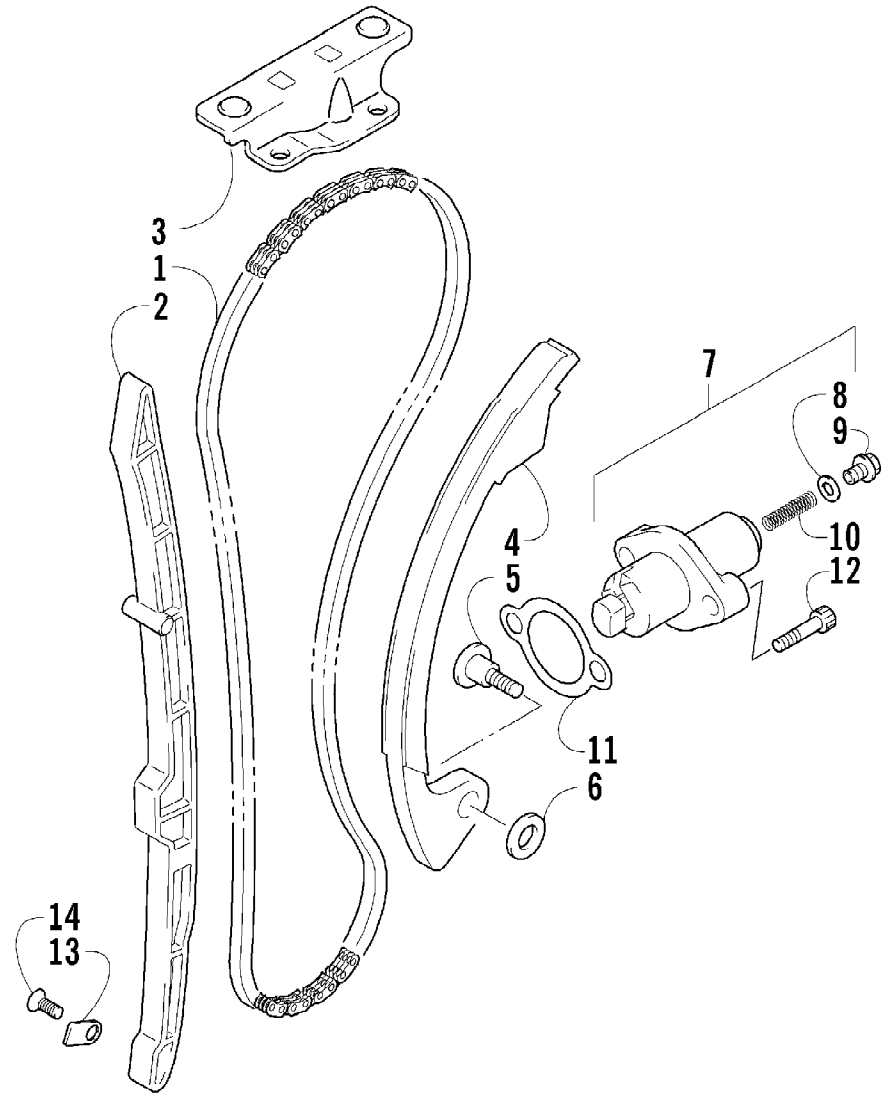

2007 ATV 400 DVX BLACK-RED (A2007DVI2AUSD)
BATTERY ASSEMBLY

Page 4 of 105

Ref #	Part Number	Qty	S/P/F	Description
1	3445-034	1	/P	Battery
2	3406-003	1		Protector
3	3445-036	1	S	Protector
4	3445-037	1		Protector
5	3445-035	1		Protector, Battery
6	3445-039	1		Cable, Starter Motor/Starter Relay (inc. 7)
7	3545-018	1		Cap, Terminal
8	3445-040	1		Cable, Battery/Starter Relay (inc. 9)
9	3445-019	1		Cap, Terminal
10	3445-041	1		Cable, Battery/Ground

2007 ATV 400 DVX BLACK-RED (A2007DVI2AUSD)
BODY PANEL ASSEMBLY

Page 6 of 105

Ref #	Part Number	Qty	S/P/F	Description
1	2506-458	1		Panel, Body
2	0423-494	2		Rivet, Reinstallable
3	1406-451	1		Fender, Rear - Right
3	1406-452	1		Fender, Rear - Left
4	0423-459	4		Clip, Mounting
5	8476-616	12		Screw, Machine
6	8050-212	12	/P	Washer
7	0624-250	12		Nut, Lock
8	1506-306	1		Bracket, Mounting - Rear Fender - Right
8	1506-305	1		Bracket, Mounting - Rear Fender - Left
9	0423-357	4		Nut, Stamped
10	1506-410	4		Clamp, Foot Guard
11	0423-419	6		Screw, Machine
12	1506-411	1		Guard, Foot - Right
12	1506-412	1		Guard, Foot - Left
13	1406-488	1		Panel, Trim - Right
13	1406-489	1		Panel, Trim - Left
14	0423-489	10		Nut, Stamped
15	1406-449	1		Fender, Front - Right
15	1406-450	1		Fender, Front - Left
16	1506-301	1		Bracket, Mounting - Front Fender - Right
16	1506-302	1		Bracket, Mounting - Front Fender - Left
17	0623-269	2		Clip, Retaining
18	2506-462	1		Cover, Tank

2007 ATV 400 DVX BLACK-RED (A2007DVI2AUSD)
CAM CHAIN ASSEMBLY

Page 8 of 105

Ref #	Part Number	Qty	S/P/F	Description
1	3502-032	1	S	Chain, Camshaft Drive
2	3402-848	1		Guide, Cam Chain - No. 1
3	3402-930	1		Guide, Cam Chain - No. 2
4	3402-849	1		Tensioner, Cam Chain
5	3423-561	1		Bolt
6	3423-142	1		Washer
7	3502-019	1		Adjuster, Tensioner - Assembly (inc. 8-10)
8	3402-850	1		Gasket
9	3402-933	1		Plug
10	3402-932	1		Spring
11	3402-137	1		Gasket, Adjuster
12	3004-475	2	S	Bolt
13	3402-929	1		Retainer, Cam Chain Guide No.1
14	3423-018	1		Screw