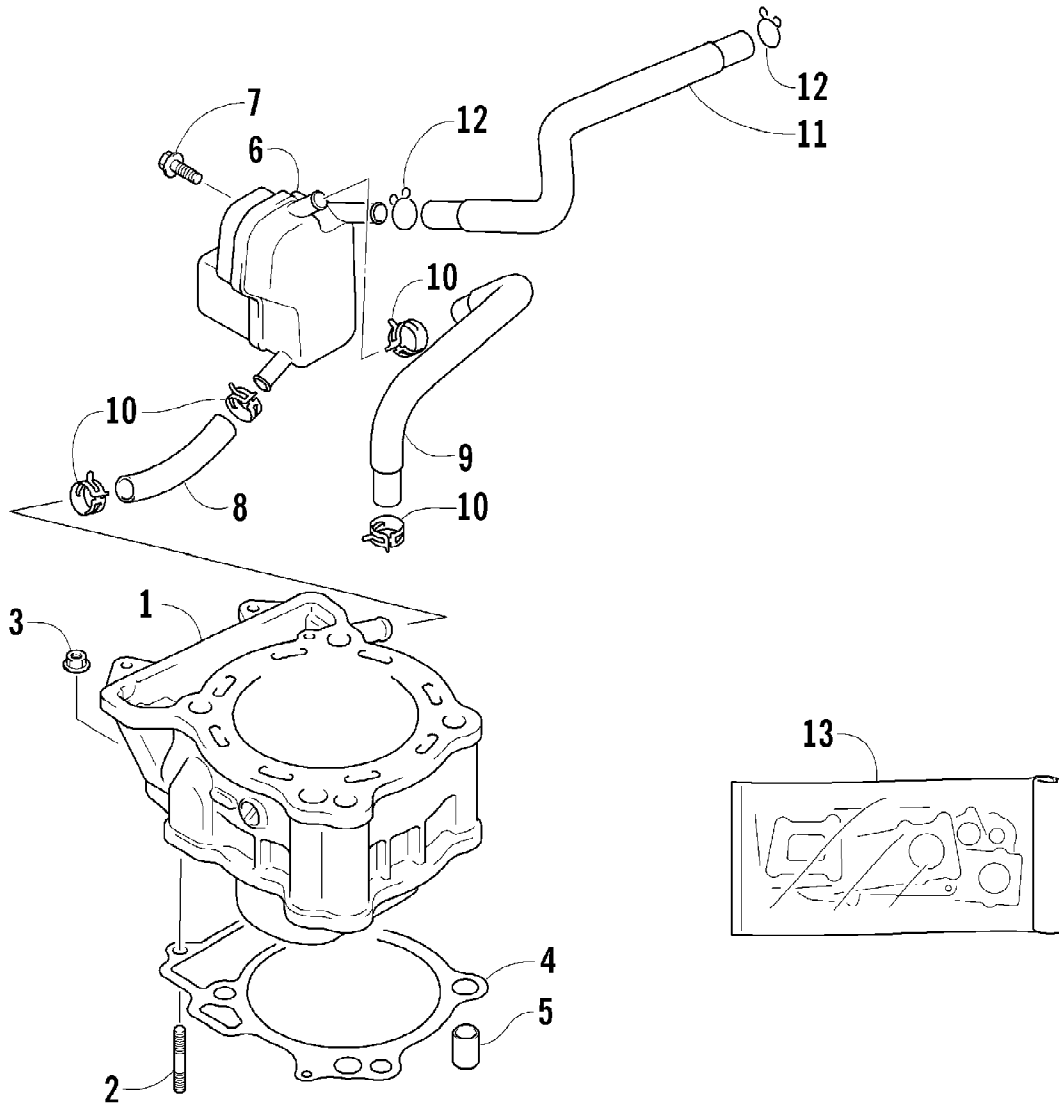

2007 ATV 400 DVX BLACK-RED (A2007DVI2AUSD)
CYLINDER ASSEMBLY

2007 ATV 400 DVX BLACK-RED (A2007DVI2AUSD)
CYLINDER ASSEMBLY

Page 27 of 105

Ref #	Part Number	Qty	S/P/F	Description
1	3402-844	1		Cylinder
2	3423-089	2	S	Bolt, Stud
3	3004-488	2	S/P	Nut
4	3402-845	1		Gasket, Cylinder
5	3423-088	2		Pin, Dowel
6	3502-010	1		Tank, Oil Return
7	3423-600	1		Bolt
8	3406-002	1		Hose, Breather
9	3410-013	1		Hose, Breather
10	3006-855	4		Clamp, Hose
11	3410-014	1		Hose, Breather
12	3423-724	2		Clamp, Hose
13	3403-013	1	/P	Gasket Set