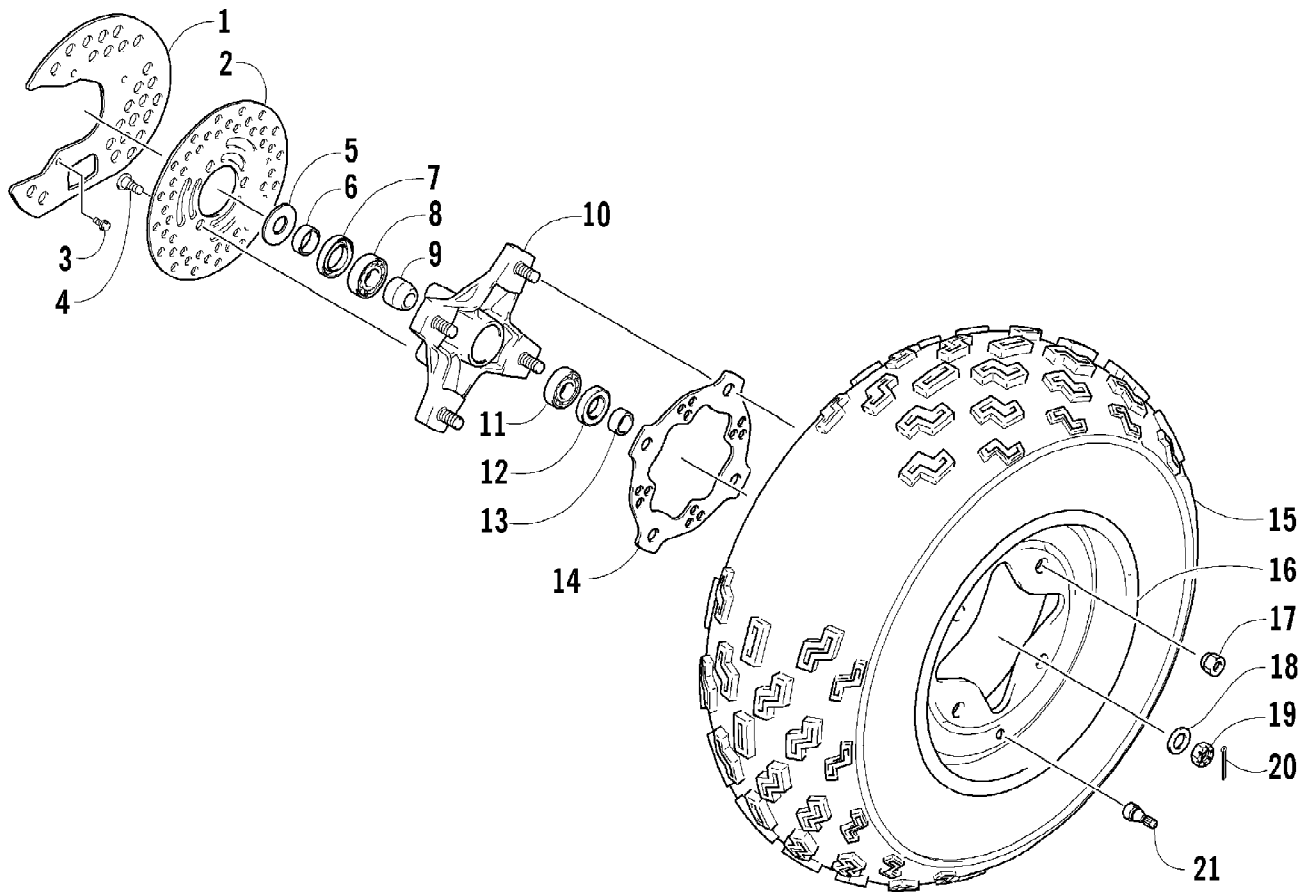

2007 ATV 400 DVX BLACK-RED (A2007DVI2AUSD)
FRONT WHEEL ASSEMBLY

2007 ATV 400 DVX BLACK-RED (A2007DVI2AUSD)
FRONT WHEEL ASSEMBLY

Page 51 of 105

Ref #	Part Number	Qty	S/P/F	Description
1	3406-165	2		Cover, Brake Disc
2	3406-028	2		Disc, Brake
3	3423-455	6		Bolt
4	3423-649	6		Bolt, Brake Disc
5	3405-059	2		Shim, Front Axle
6	3403-205	2		Spacer, Front Axle
7	3402-914	2		Seal, Dust - Inner
8	3402-893	2		Bearing, Wheel Hub - Inner
9	3405-023	2		Spacer, Wheel Hub Bearing
10	3405-058	2		Hub, Wheel
11	3402-899	2		Bearing, Wheel Hub - Outer
12	3402-913	2		Seal, Dust - Outer
13	3402-895	2		Spacer, Front Axle
14	3405-022	2		Plate, Wheel Hub
15	3406-017	2		Tire, Front
16	3406-151	2		Wheel, Front
17	3423-788	8	/P	Nut, Wheel
18	3003-156	2	S/P	Washer
19	3423-622	2		Nut, Wheel Hub
20	3423-608	2		Pin, Cotter
21	3406-008	2		Valve Assembly