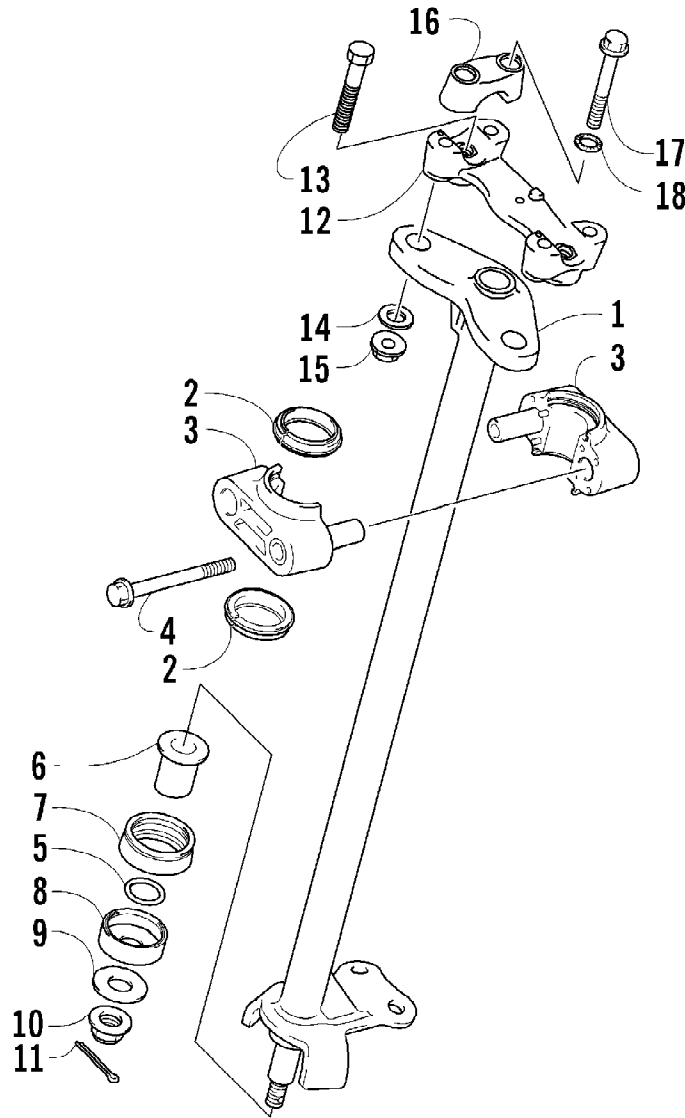

2007 ATV 400 DVX BLACK-RED (A2007DVI2AUSD)
STEERING POST ASSEMBLY

Page 95 of 105

Ref #	Part Number	Qty	S/P/F	Description
1	3405-046	1	S	Post, Steering
2	3405-014	2		Seal, Dust - Steering Post Holder
3	3405-013	2	/P	Holder, Steering Post
4	3423-602	2		Bolt
5	3423-055	1		O-Ring
6	3405-038	1		Bushing, Steering Post
7	3405-047	1	S	Seal, Dust - Steering Post -Upper
8	3405-057	1	/P	Seal, Dust - Steering Post - Lower
9	3423-676	1		Washer
10	3423-624	1		Nut
11	3423-607	1	S	Pin, Cotter
12	3405-050	1		Clamp, Handlebar - Lower
13	3423-781	2		Bolt, Handle Holder
14	3423-782	2		Washer, Handle Holder
15	3423-341	2		Nut
16	3405-049	2		Clamp, Handlebar - Upper
17	3004-498	4	S	Bolt
18	3423-682	4		Washer