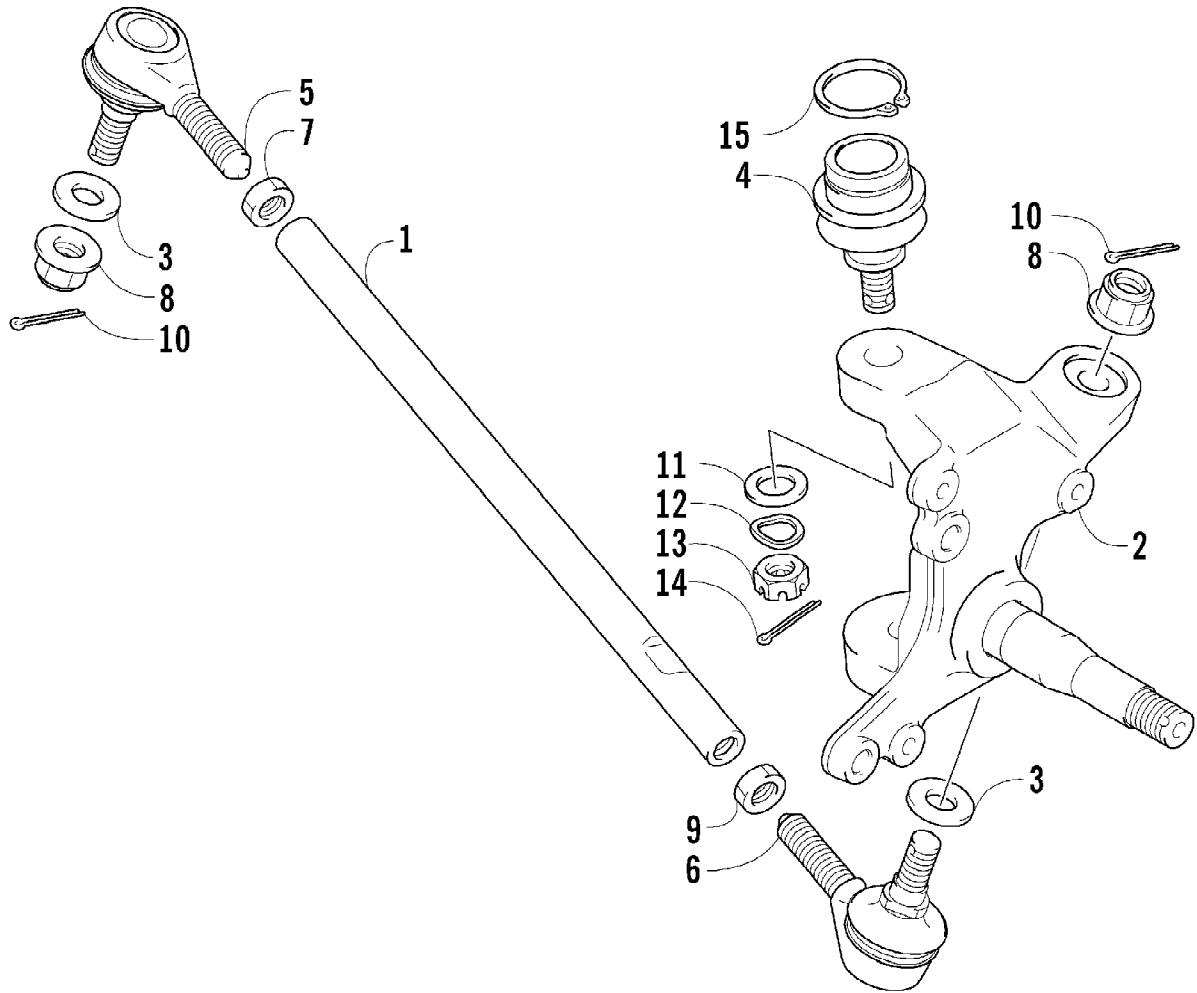

2007 ATV 400 DVX BLACK-RED (A2007DVI2AUSD)
TIE ROD ASSEMBLY

Page 99 of 105

Ref #	Part Number	Qty	S/P/F	Description
1	3405-009	2		Tie Rod
2	3405-043	1		Knuckle, Steering - Right
2	3405-044	1		Knuckle, Steering - Left
3	3423-681	4		Washer, Rod End Lock
4	3405-045	2	S	End, Knuckle - Upper
5	3405-008	2		Ball Joint - Left
6	3405-007	2		Ball Joint - Right
7	3423-664	2		Nut, Tie Rod - Left
8	3423-620	4	S	Nut
9	3423-665	2		Nut, Tie Rod - Right
10	3423-607	4	S	Pin, Cotter
11	3004-417	4	S/P	Washer
12	3423-681	4		Washer, Wave
13	3423-620	4	S	Nut
14	3423-607	4	S	Pin, Cotter
15	3423-193	2	S/P	Circlip