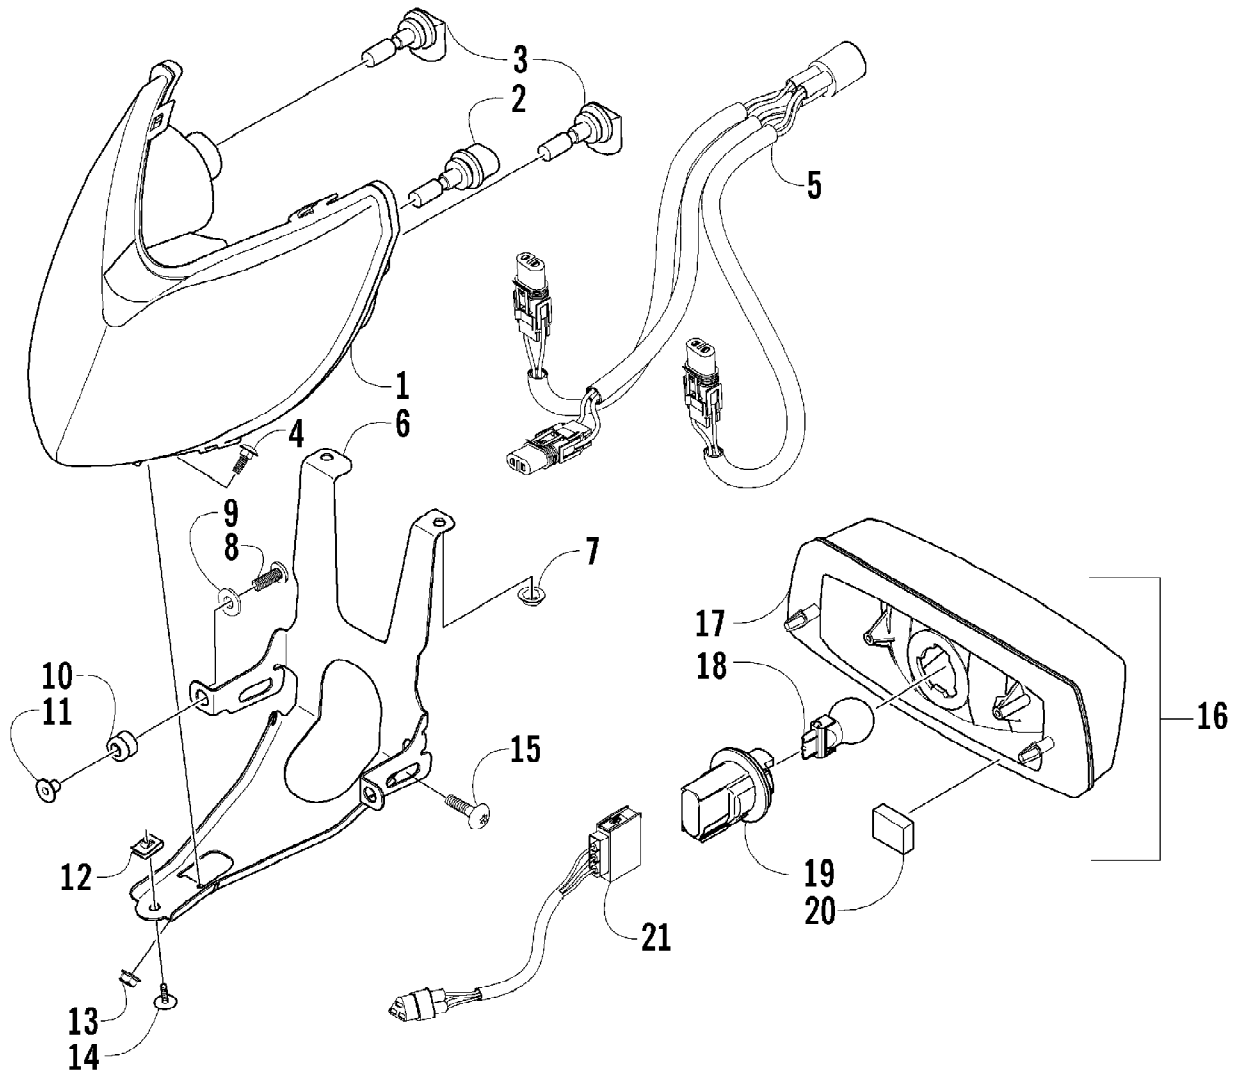

2007 ATV 400 DVX BLACK-RED (A2007DVI2AUSD)
HEADLIGHT AND TAILLIGHT ASSEMBLIES

2007 ATV 400 DVX BLACK-RED (A2007DVI2AUSD)
HEADLIGHT AND TAILLIGHT ASSEMBLIES

Ref #	Part Number	Qty	S/P/F	Description
1	0509-023	1		Housing, Headlight
2	0609-252	1		Bulb, Headlight - Low Beam
3	0409-055	2		Bulb, Headlight - High Beam
4	0423-488	1		Bolt, Carriage
5	0486-146	1		Harness, Adapter - Headlight
6	1406-480	1		Bracket, Mounting - Headlight
7	0423-357	2		Nut, Stamped
8	0423-501	2		Screw, Self-Tapping
9	0123-802	2		Washer
10	0423-447	2		Grommet
11	0423-487	2		Washer, Shoulder
12	0423-060	1		Clip, Tinerman
13	8424-502	1		Nut, Lock
14	0623-301	1	/P	Screw, Self-Tapping
15	8408-616	2		Screw, Cap
16	0509-022	1		Taillight Assembly (inc. 17-19)
17	0509-025	1		Housing, Taillight
18	0409-056	1		Bulb, Taillight
19	0409-057	1		Socket, Taillight
20	1406-790	4		Pad, Taillight
21	0486-138	1		Harness, Adapter - Taillight