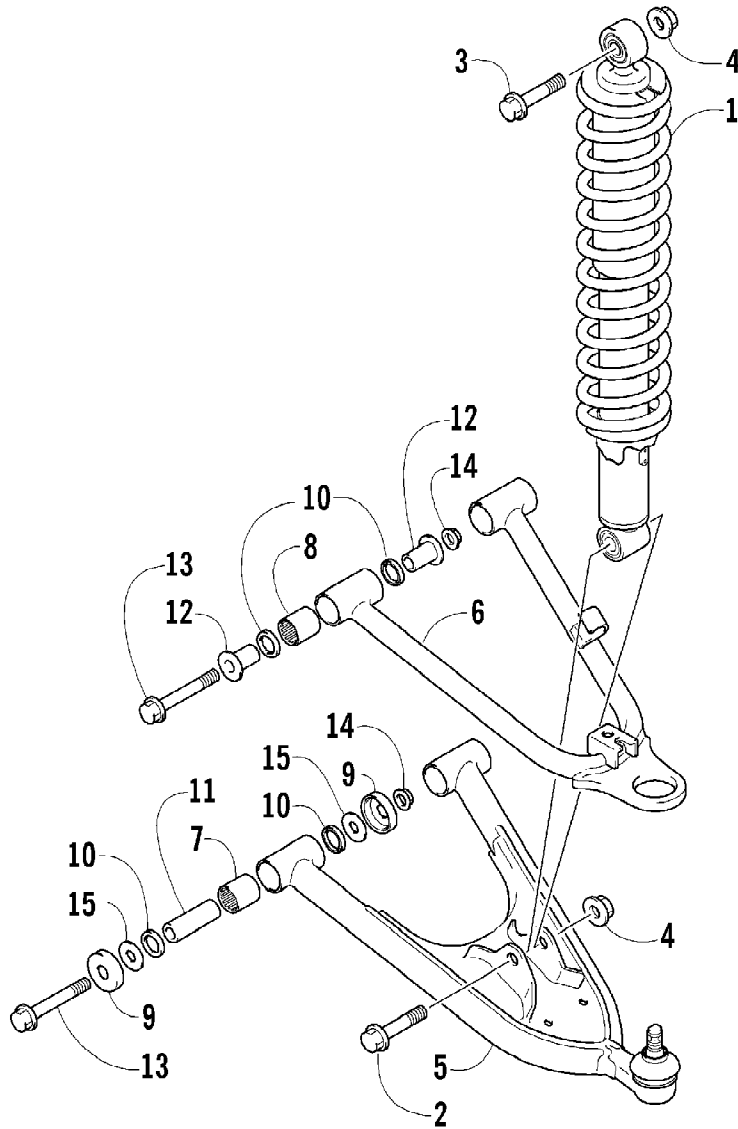

2007 ATV 400 DVX BLACK-RED (A2007DVI2AUSD)
FRONT SUSPENSION ASSEMBLY

2007 ATV 400 DVX BLACK-RED (A2007DVI2AUSD)
FRONT SUSPENSION ASSEMBLY

Page 49 of 105

Ref #	Part Number	Qty	S/P/F	Description
1	3405-051	2		Shock Assembly - Front
2	3423-641	2		Bolt
3	3423-640	2		Bolt
4	3423-457	4	S	Nut
5	3405-052	1	/P	A-Arm - Lower Right
5	3405-053	1		A-Arm - Lower Left
6	3405-054	1		A-Arm - Upper Right
6	3405-055	1		A-Arm - Upper Left
7	3406-093	4		Bearing
8	3406-094	4		Bearing
9	3405-020	8		Seal, Dust - Lower A-Arm
10	3406-101	16		Seal, Dust - Inner
11	3406-112	4		Spacer
12	3406-111	8		Spacer
13	3423-634	8		Bolt
14	3423-457	8	S	Nut
15	3423-617	8		Washer