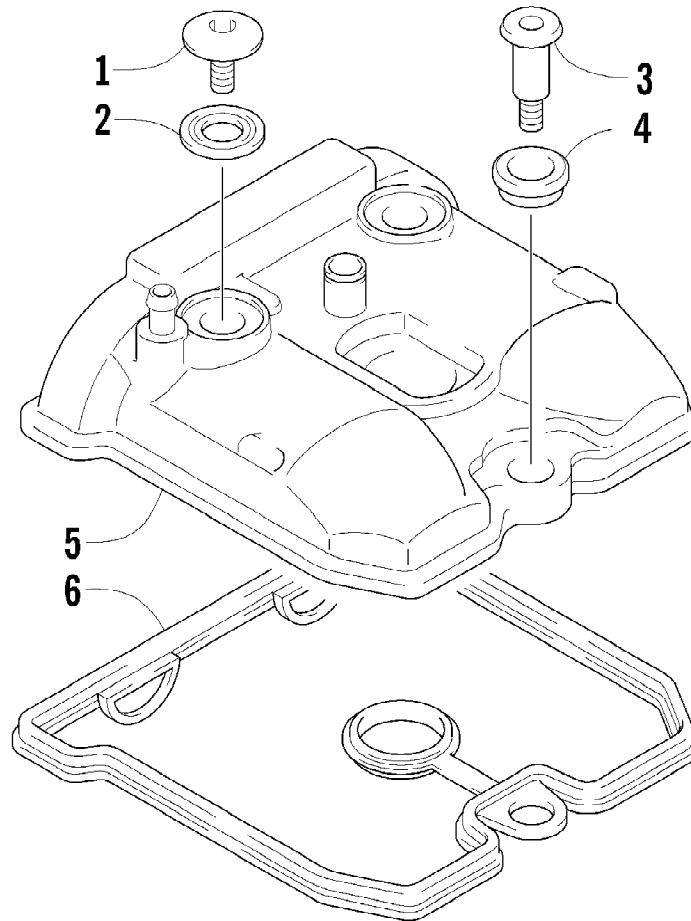

2007 ATV 400 DVX BLACK-RED (A2007DVI2AUSD)
CYLINDER HEAD COVER

2007 ATV 400 DVX BLACK-RED (A2007DVI2AUSD)
CYLINDER HEAD COVER

Page 31 of 105

Ref #	Part Number	Qty	S/P/F	Description
1	3423-646	2		Bolt
2	3423-680	2		Washer
3	3423-647	1		Bolt
4	3423-560	1		Cushion
5	3403-016	1		Cover, Cylinder Head
6	3402-843	1		Gasket