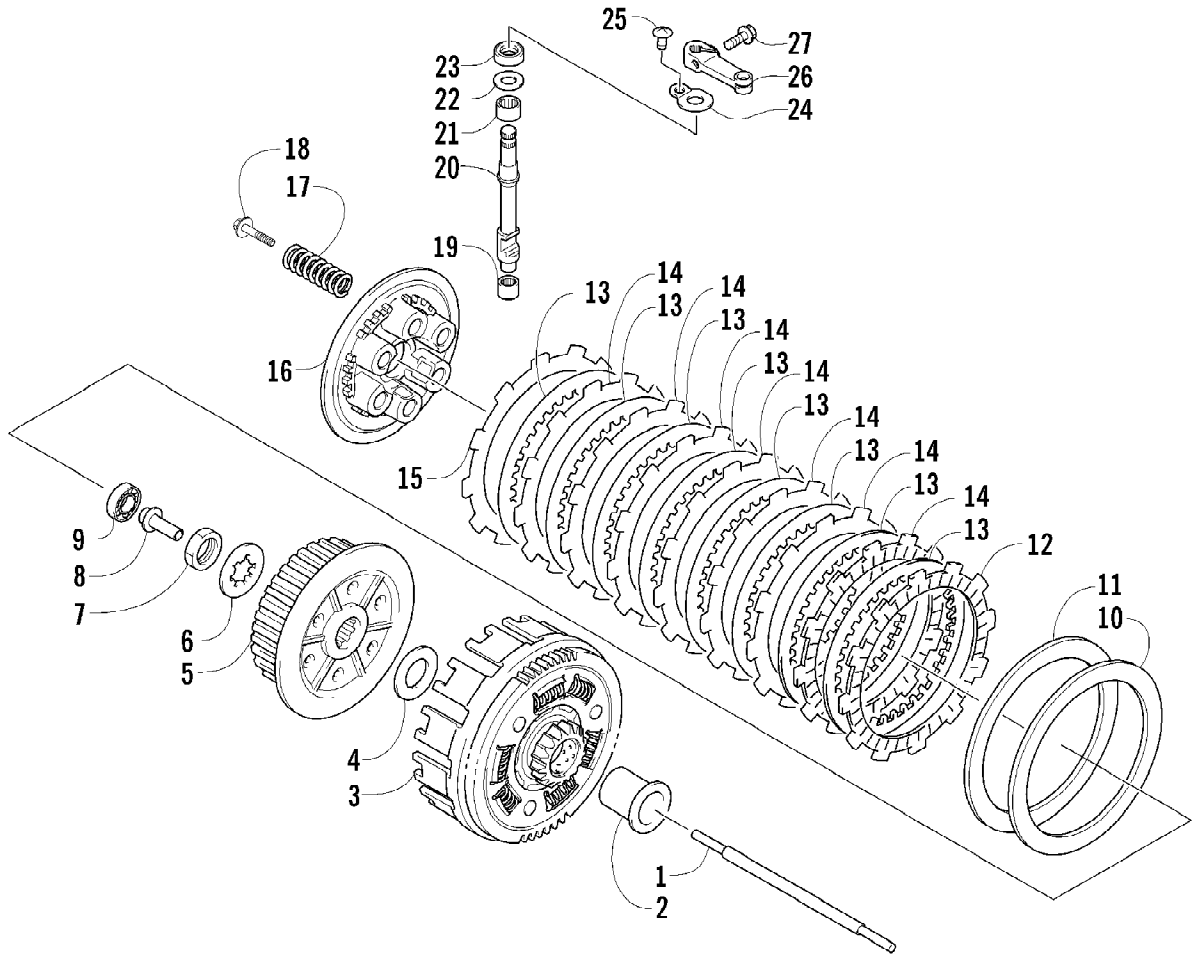

2007 ATV 400 DVX BLACK-RED (A2007DVI2AUSD)
CAM CHAIN ASSEMBLY

Page 8 of 105

Ref #	Part Number	Qty	S/P/F	Description
1	3502-032	1	S	Chain, Camshaft Drive
2	3402-848	1		Guide, Cam Chain - No. 1
3	3402-930	1		Guide, Cam Chain - No. 2
4	3402-849	1		Tensioner, Cam Chain
5	3423-561	1		Bolt
6	3423-142	1		Washer
7	3502-019	1		Adjuster, Tensioner - Assembly (inc. 8-10)
8	3402-850	1		Gasket
9	3402-933	1		Plug
10	3402-932	1		Spring
11	3402-137	1		Gasket, Adjuster
12	3004-475	2	S	Bolt
13	3402-929	1		Retainer, Cam Chain Guide No.1
14	3423-018	1		Screw

2007 ATV 400 DVX BLACK-RED (A2007DVI2AUSD)
CLUTCH ASSEMBLY

Page 15 of 105

Ref #	Part Number	Qty	S/P/F	Description
1	3446-394	1		Rod, Clutch Push
2	3402-940	1		Spacer, Primary Driven Gear
3	3402-939	1		Gear, Primary Driven
4	3423-619	1		Washer
5	3446-392	1		Hub, Sleeve
6	3423-688	1		Washer, Lock
7	3423-254	1		Nut
8	3446-395	1		Pin, Clutch Release
9	3402-043	1	/P	Bearing, Pressure Disc
10	3423-774	1		Seat, Washer
11	3423-775	1		Washer
12	3446-360	1		Plate, Drive - No. 2
13	3446-427	7		Plate, Driven
14	3446-359	7		Plate, Drive - No. 1
15	3446-332	1		Plate, Drive
16	3446-393	1		Disc, Pressure
17	3423-848	6	S/P	Spring
18	3423-776	6		Bolt
19	3402-972	1		Bearing, Clutch Release - Lower
20	3446-396	1		Camshaft, Clutch Release
21	3402-973	1		Bearing, Clutch Release - Upper
22	3423-765	1		Washer, Clutch Release
23	3402-974	1		Seal, Clutch Release Arm
24	3402-941	1		Retainer, Clutch Release Oil Seal
25	3402-890	1	S	Stopper, Clutch Release Camshaft
26	3446-361	1		Arm, Clutch Release
27	3423-328	1	S	Bolt, Clutch Release Arm