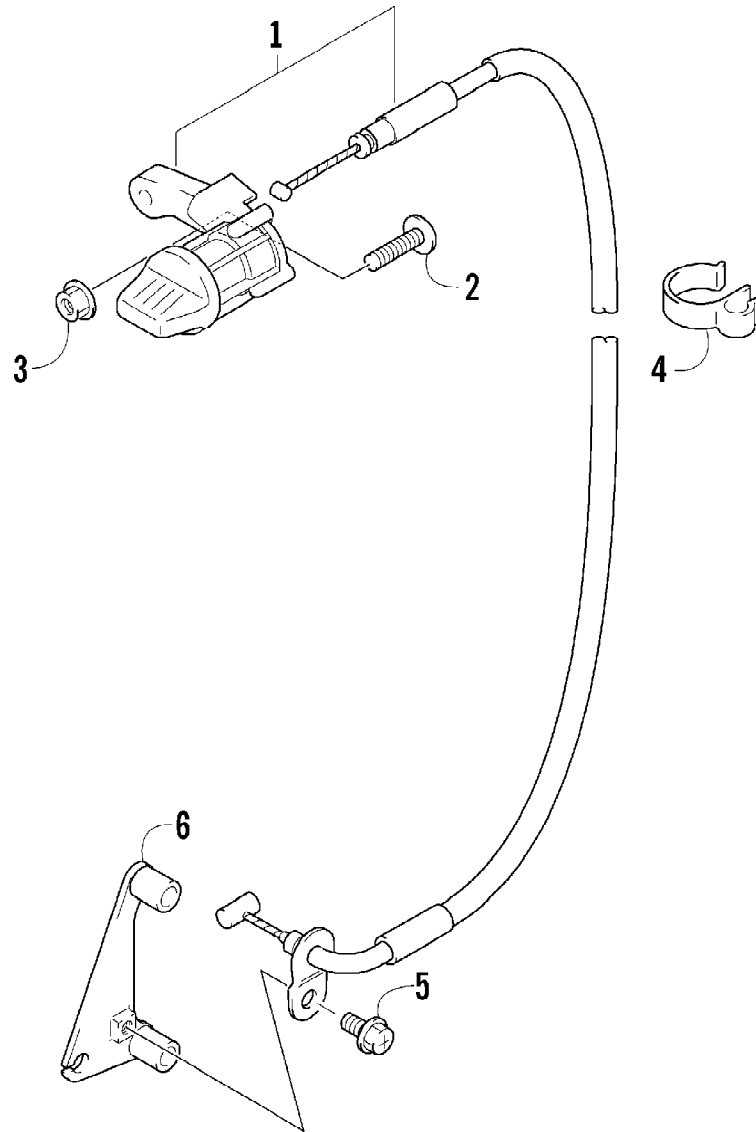

2007 ATV 400 DVX BLACK-RED (A2007DVI2AUSD)
REVERSE LOCK ASSEMBLY

Page 85 of 105

Ref #	Part Number	Qty	S/P/F	Description
1	3502-026	1		Knob, Reverse Lock - Assembly
2	3423-603	1	S	Screw
3	3006-700	1		Nut
4	3423-734	2		Clip
5	3423-604	1		Bolt
6	3406-116	1	S	Bracket, Reverse Cable