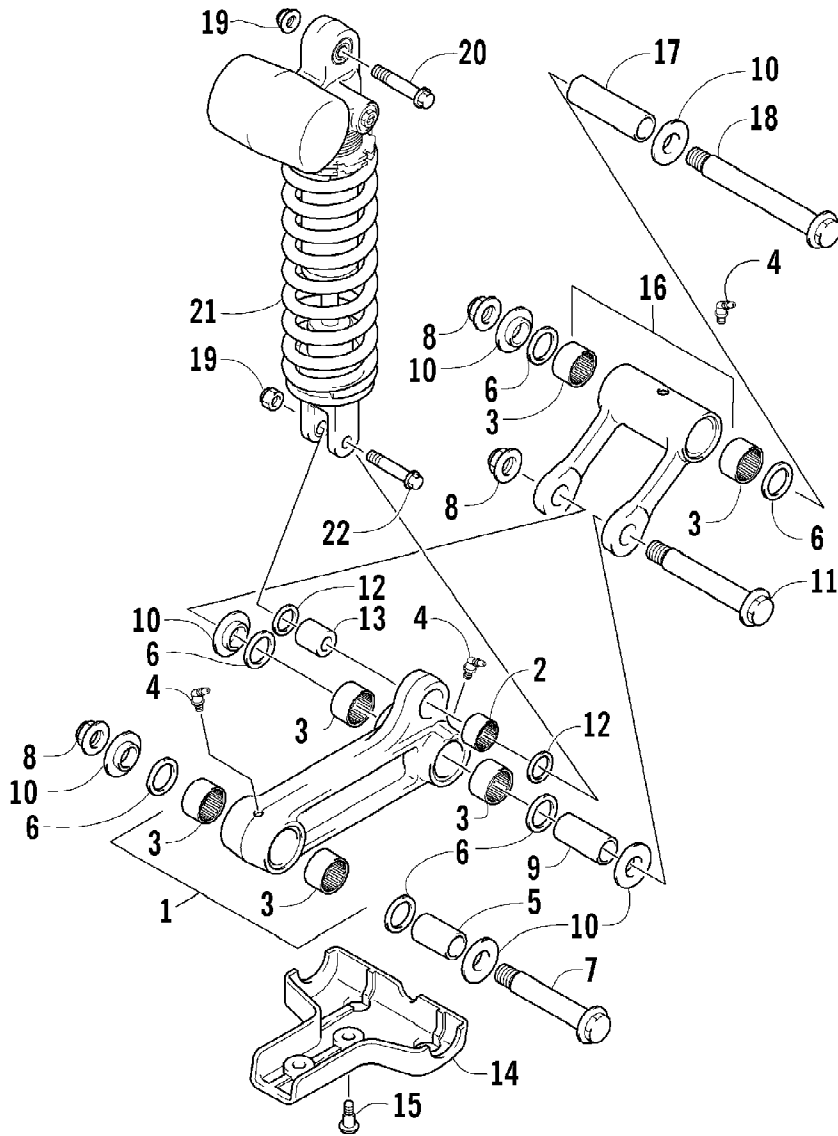

2007 ATV 400 DVX BLACK-RED (A2007DVI2AUSD)
REAR SUSPENSION ASSEMBLY

2007 ATV 400 DVX BLACK-RED (A2007DVI2AUSD)
REAR SUSPENSION ASSEMBLY

Page 81 of 105

Ref #	Part Number	Qty	S/P/F	Description
1	3406-061	1		Arm, Front (inc. 2 and four No. 3)
2	3406-095	1		Bearing
3	3406-096	6	/P	Bearing
4	3423-626	3		Fitting, Grease
5	3406-060	1		Spacer
6	3406-063	6		Seal, Dust
7	3423-591	1		Bolt
8	3423-670	3		Nut
9	3406-065	1		Spacer
10	3406-066	6		Spacer
11	3423-590	1		Bolt
12	3406-100	2		Seal
13	3406-068	1		Spacer, Rear
14	3406-067	1		Guard, Front Arm
15	3423-662	2		Screw
16	3406-163	1		Arm, Rear (inc. two No. 3)
17	3406-064	1		Spacer
18	3423-589	1		Bolt
19	3423-457	2	S	Nut
20	3423-588	1		Bolt, Upper
21	3406-158	1		Shock Assembly - Rear
22	3423-856	1		Bolt, Lower