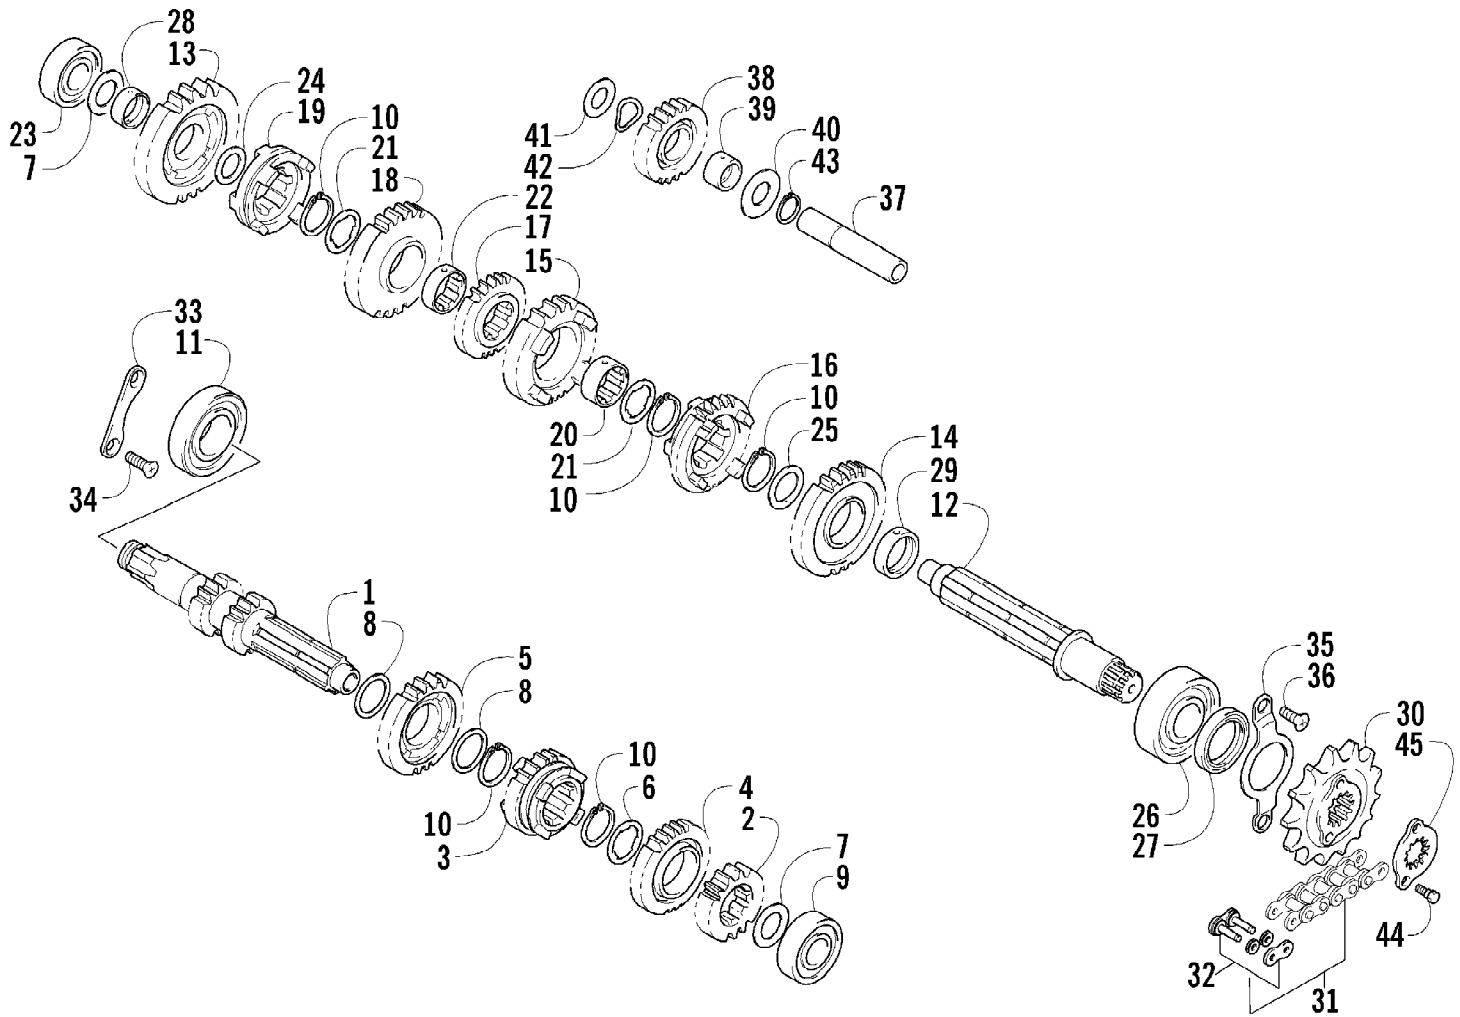

Ref #	Part Number	Qty	S/P/F	Description
1	3402-942	1		Countershaft
2	3402-943	1		Gear, 2nd Drive - 18T
3	3446-362	1		Gear, 3rd Drive - 21T
4	3446-363	1		Gear, 4th Drive - 23T
5	3446-364	1		Gear, 5th Drive - 26T
6	3423-689	1		Washer
7	3423-702	2		Washer
8	3402-382	2		Washer
9	3402-975	1		Bearing, Countershaft - Left
10	3423-066	5	/P	Circlip
11	3402-976	1		Bearing, Countershaft - Right
12	3435-099	1		Driveshaft
13	3446-365	1		Gear, 1st Driven - 33T
14	3446-366	1		Gear, 2nd Driven - 30T
15	3402-944	1		Gear, 3rd Driven - 26T
16	3402-945	1		Gear, 4th Driven - 23T
17	3402-946	1		Gear, 5th Driven - 22T
18	3402-950	1		Gear, Reverse Driven - 28T
19	3402-951	1		Dog, Reverse
20	3446-380	1		Bushing, 3rd Driven Gear
21	3423-036	2		Washer
22	3446-273	1	/P	Bushing, Reverse Driven Gear
23	3003-320	1	/P	Bearing, Driveshaft - Right
24	3402-195	1		Washer
25	3423-421	1	/P	Washer
26	3402-903	1		Bearing, Driveshaft - Left
27	3402-912	1		Seal, Oil - Driveshaft
28	3402-915	1		Bushing, 1st Driven Gear
29	3402-230	1		Bushing, 2nd Driven Gear
30	3446-377	1		Sprocket, Driveshaft - 14T
31	3446-416	1		Chain Assembly (inc. 32)
32	3446-417	1		Joint Set
33	3446-367	1		Retainer, Countershaft - Right
34	3423-018	2		Screw
35	3446-368	1		Retainer, Driveshaft Oil Seal
36	3423-659	2		Bolt, Retainer
37	3402-947	1		Shaft, Reverse Idle
38	3402-948	1		Gear, Reverse Idle - 24T
39	3402-949	1		Bushing, Reverse Idle Gear
40	3402-209	1		Washer
41	3423-701	1		Washer
42	3423-686	1		Washer, Wave
43	3423-518	1		Circlip
44	3423-651	2		Bolt
45	3402-961	1		Plate, Sprocket