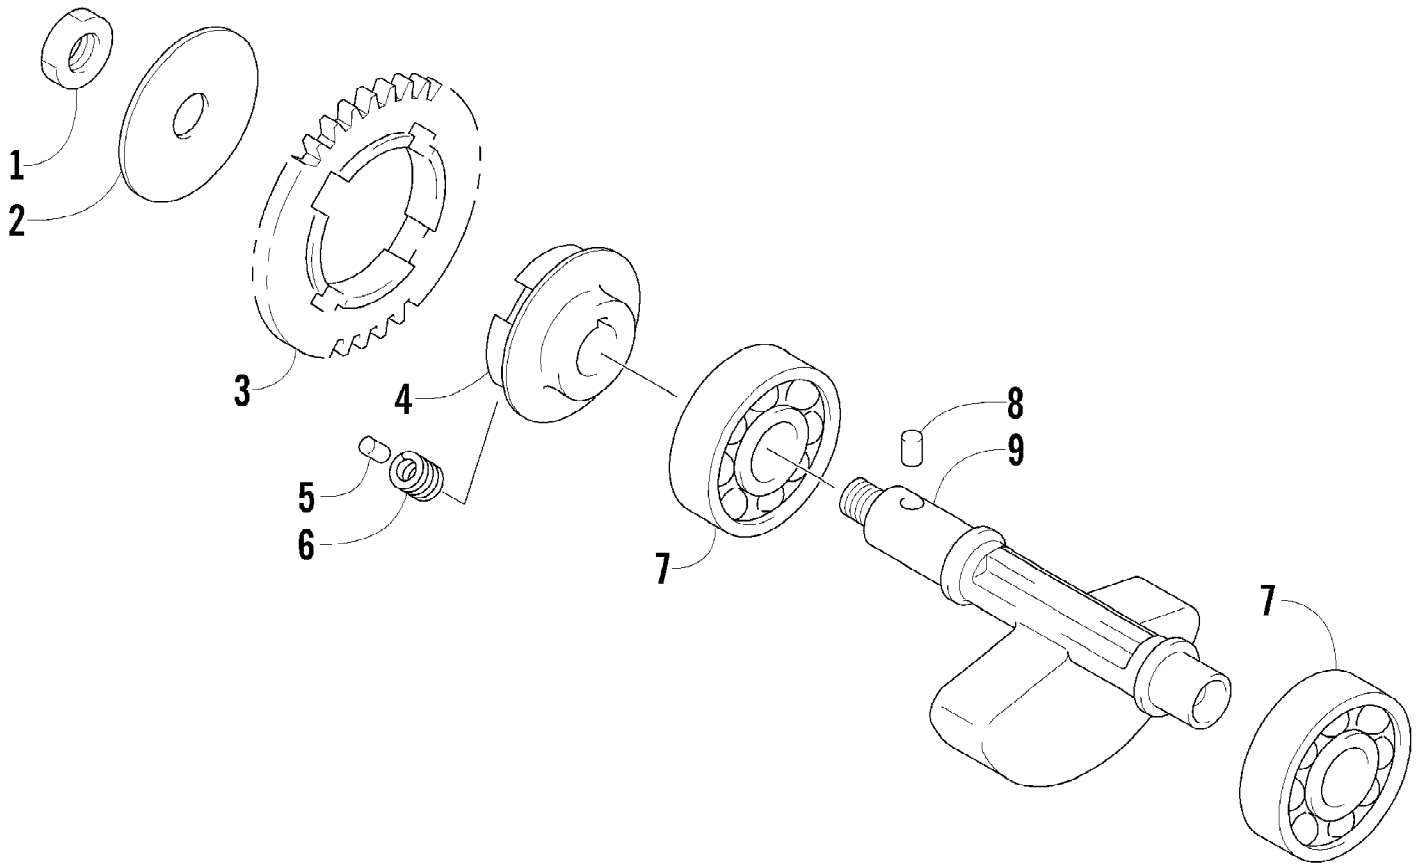

2007 ATV 400 DVX BLACK-CAT GREEN (A2007DVI2AUSE)
CRANK BALANCER ASSEMBLY

Page 19 of 105

Ref #	Part Number	Qty	S/P/F	Description
1	3423-666	1		Nut
2	3423-698	1		Washer
3	3406-137	1		Gear, Driven
4	3406-138	1	/P	Race, Driven Gear - Inner
5	3423-106	2	/P	Pin, Driven Gear
6	3402-090	4		Spring, Driven Gear
7	3402-900	2		Bearing
8	3423-047	1		Pin, Inner Driven Gear Race
9	3402-925	1		Balancer, Crank