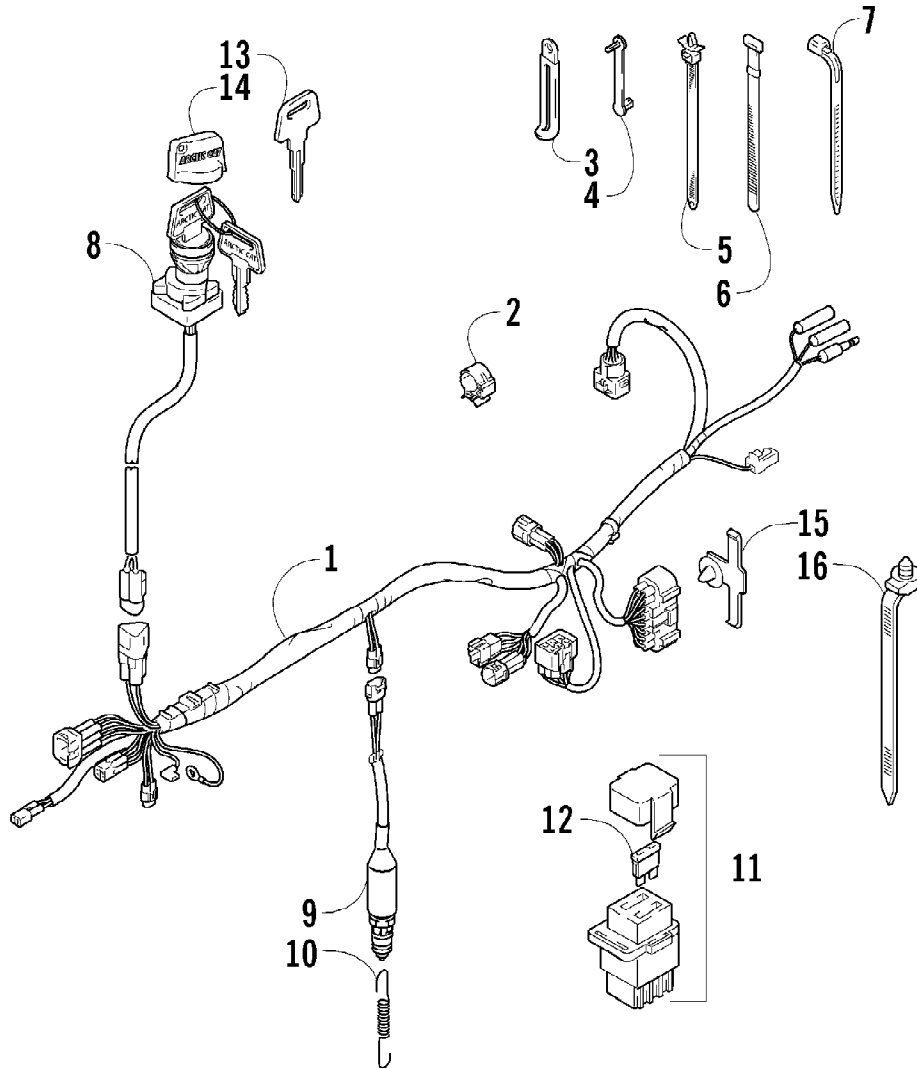

2007 ATV 400 DVX BLACK-CAT GREEN (A2007DVI2AUSE)
WIRING HARNESS ASSEMBLY

Page 105 of 105

Ref #	Part Number	Qty	S/P/F	Description
1	3509-008	1		Harness, Main
2	3423-731	1		Clamp
3	3402-237	1		Clamp
4	3423-732	3		Clamp
5	0693-564	1		Clamp
6	3423-733	2		Clamp
7	3008-044	3		Clamp
8	3509-009	1		Switch, Ignition
9	3409-045	1	/P	Switch, Brakelight
10	3423-736	1		Spring
11	3409-040	1		Fuse Box - Cooling Fan (inc. 12)
12	3530-043	2		Fuse - 10 Amp
13	3409-007	1	/P	Key, Blank (Type C)
13	3409-011	1		Key, Blank (Type D)
13	3409-012	1		Key, Blank (Type E)
13	3409-013	1		Key, Blank (Type F)
14	0409-013	1		Cover, Key
15	3423-777	1		Clamp
16	3423-778	1		Clamp