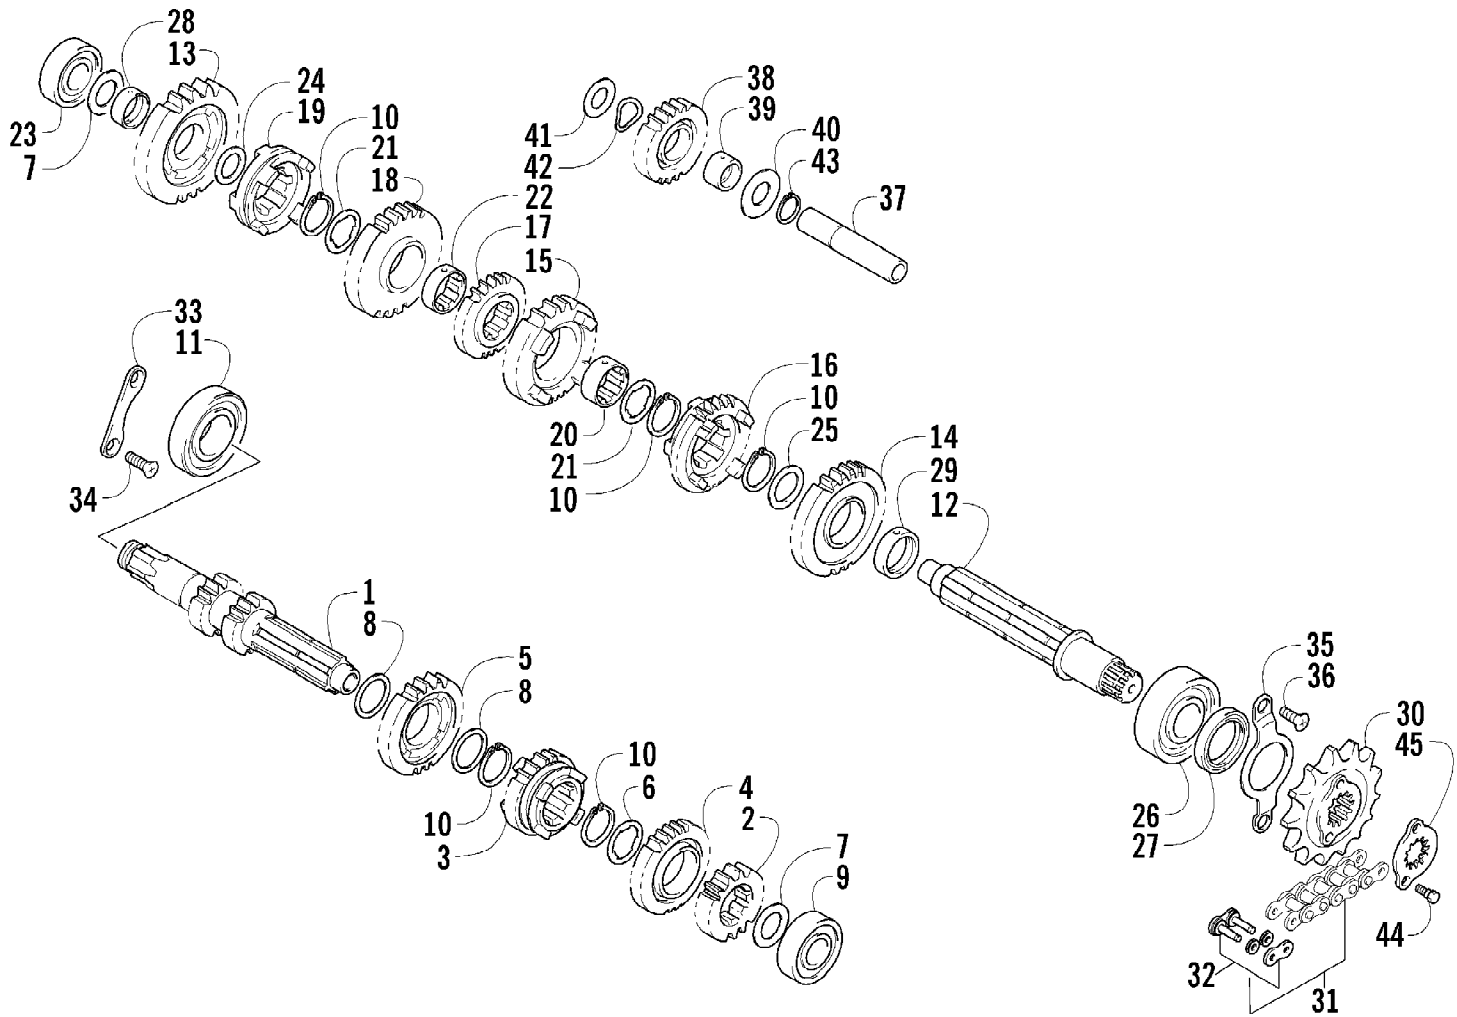

Ref #	Part Number	Qty	S/P/F	Description
1	3402-942	1		Countershaft
2	3402-943	1		Gear, 2nd Drive - 18T
3	3446-362	1		Gear, 3rd Drive - 21T
4	3446-363	1		Gear, 4th Drive - 23T
5	3446-364	1		Gear, 5th Drive - 26T
6	3423-689	1		Washer
7	3423-702	2		Washer
8	3402-382	2		Washer
9	3402-975	1		Bearing, Countershaft - Left
10	3423-066	5	/P	Circlip
11	3402-976	1		Bearing, Countershaft - Right
12	3435-099	1		Driveshaft
13	3446-365	1		Gear, 1st Driven - 33T
14	3446-366	1		Gear, 2nd Driven - 30T
15	3402-944	1		Gear, 3rd Driven - 26T
16	3402-945	1		Gear, 4th Driven - 23T
17	3402-946	1		Gear, 5th Driven - 22T
18	3402-950	1		Gear, Reverse Driven - 28T
19	3402-951	1		Dog, Reverse
20	3446-380	1		Bushing, 3rd Driven Gear
21	3423-036	2		Washer
22	3446-273	1	/P	Bushing, Reverse Driven Gear
23	3003-320	1	/P	Bearing, Driveshaft - Right
24	3402-195	1		Washer
25	3423-421	1	/P	Washer
26	3402-903	1		Bearing, Driveshaft - Left
27	3402-912	1		Seal, Oil - Driveshaft
28	3402-915	1		Bushing, 1st Driven Gear
29	3402-230	1		Bushing, 2nd Driven Gear
30	3446-377	1		Sprocket, Driveshaft - 14T
31	3446-416	1		Chain Assembly (inc. 32)
32	3446-417	1		Joint Set
33	3446-367	1		Retainer, Countershaft - Right
34	3423-018	2		Screw
35	3446-368	1		Retainer, Driveshaft Oil Seal
36	3423-659	2		Bolt, Retainer
37	3402-947	1		Shaft, Reverse Idle
38	3402-948	1		Gear, Reverse Idle - 24T
39	3402-949	1		Bushing, Reverse Idle Gear
40	3402-209	1		Washer
41	3423-701	1		Washer
42	3423-686	1		Washer, Wave
43	3423-518	1		Circlip
44	3423-651	2		Bolt
45	3402-961	1		Plate, Sprocket