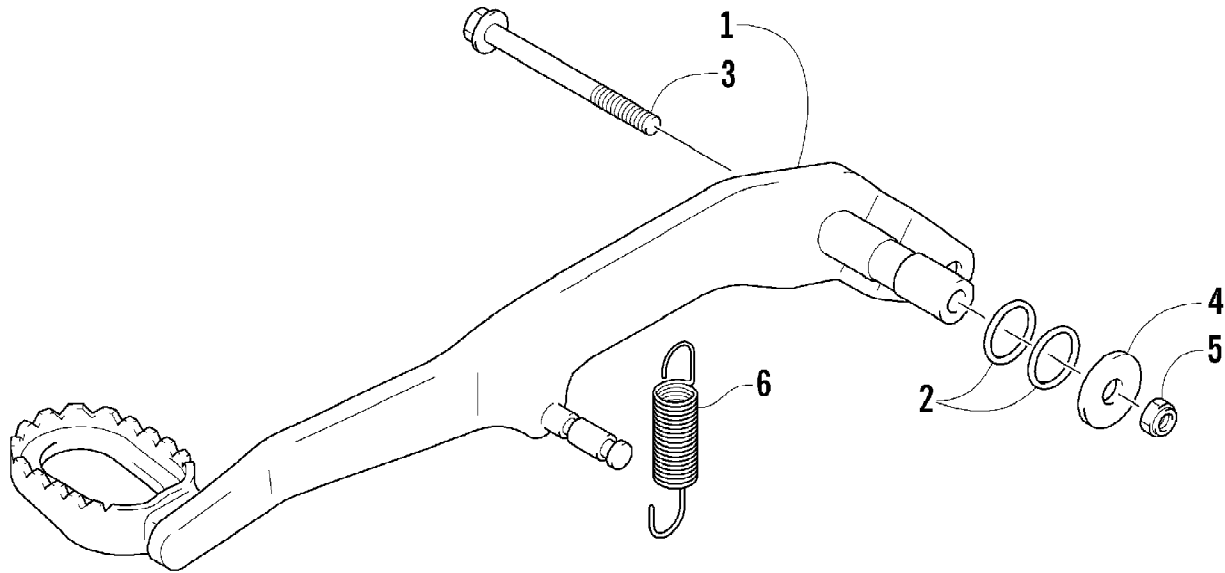

2007 ATV 400 DVX BLACK-CAT GREEN (A2007DVI2AUSE)
REAR BRAKE PEDAL ASSEMBLY

Page 77 of 105

Ref #	Part Number	Qty	S/P/F	Description
1	3406-007	1		Pedal, Brake
2	3423-712	2		O-Ring
3	3423-601	1		Bolt
4	3423-674	1		Washer
5	3423-623	1	S	Nut
6	3502-024	1		Spring, Return