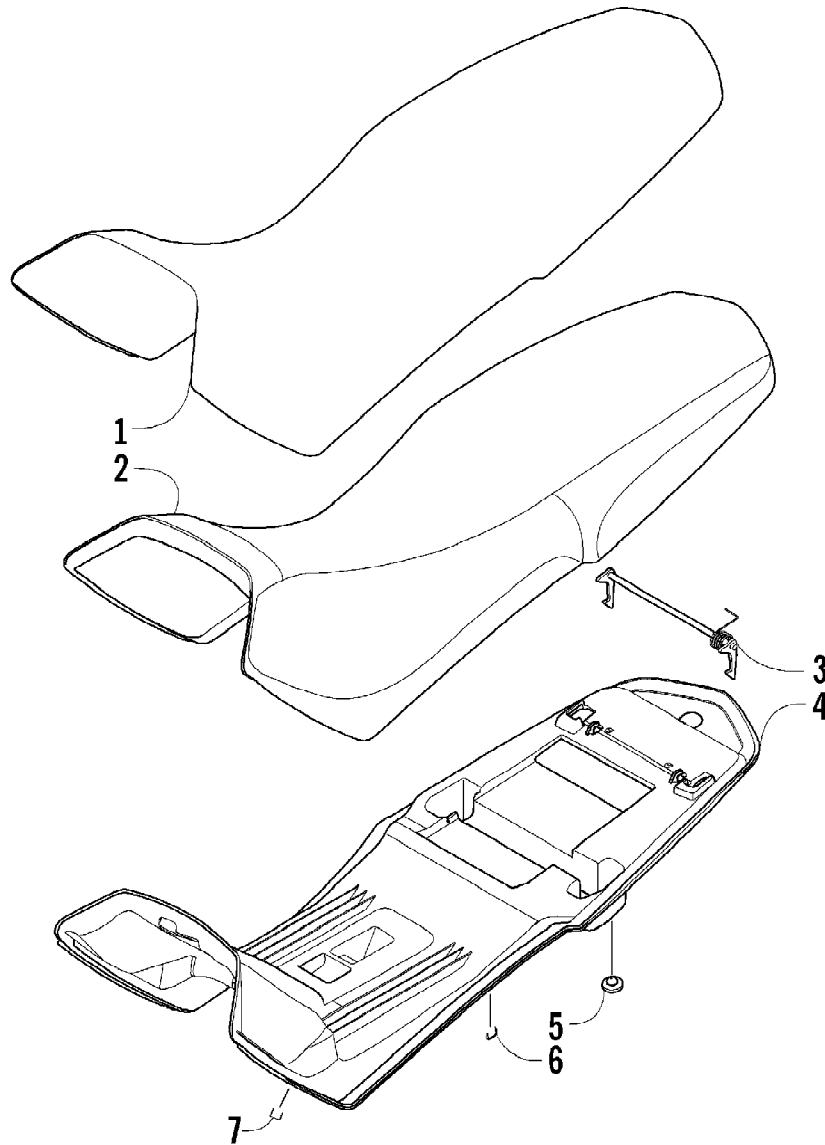

2007 ATV 400 DVX BLACK-CAT GREEN (A2007DVI2AUSE)
SEAT ASSEMBLY

Page 89 of 105

Ref #	Part Number	Qty	S/P/F	Description
	1506-300	1		Complete Seat Assembly
1	1506-297	1		Cover, Seat
2	1506-298	1		Foam, Seat
3	1506-359	1		Latch, Seat
4	1506-299	1		Base, Seat (inc. 5)
5	0406-877	3	/P	Bumper, Seat
6	0624-528	AR	/P	Staple - 5/16 in.
7	0624-094	AR		Staple - 1/4 in.