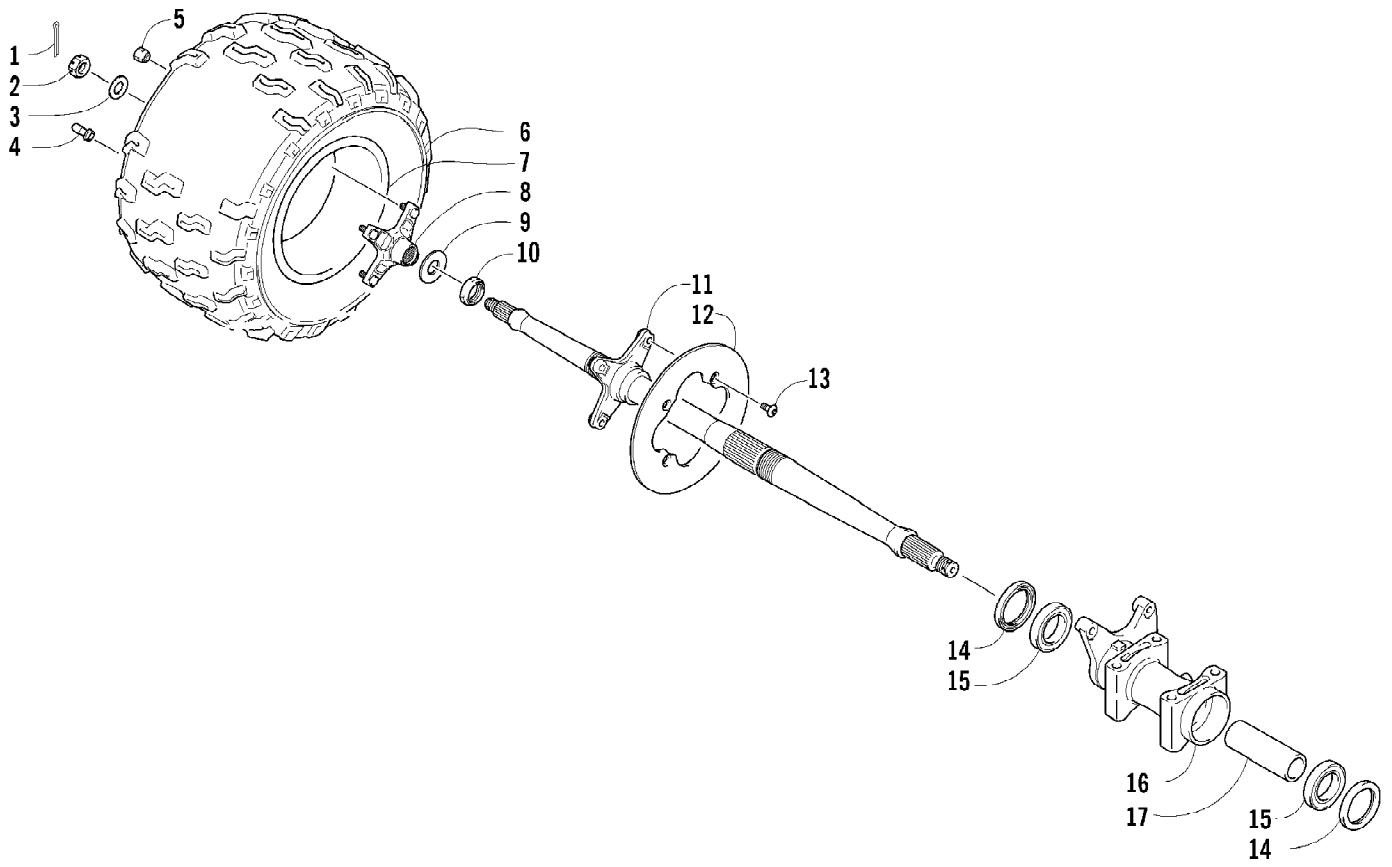

2007 ATV 400 DVX BLACK-CAT GREEN (A2007DVI2AUSE)
RIGHT REAR WHEEL ASSEMBLY

2007 ATV 400 DVX BLACK-CAT GREEN (A2007DVI2AUSE)
RIGHT REAR WHEEL ASSEMBLY

Page 87 of 105

Ref #	Part Number	Qty	S/P/F	Description
1	3423-609	1		Pin, Cotter
2	3423-667	1		Nut, Wheel Hub
3	3423-685	1		Washer
4	3406-008	1		Valve Assembly
5	3423-788	4	/P	Nut, Wheel
6	3406-072	1		Tire, Rear
7	3406-160	1		Wheel, Rear
8	3406-166	1		Hub, Wheel
9	3423-687	1		Washer
10	3423-849	1		Nut, Rear Axle
11	3446-420	1	S	Axle, Rear
12	3406-079	1		Disc, Brake
13	3423-649	4		Bolt
14	3406-099	2		Seal, Dust
15	3406-092	2		Bearing, Rear Axle
16	3406-134	1	/P	Housing, Rear Axle Bearing
17	3406-127	1		Spacer, Rear Axle Bearing