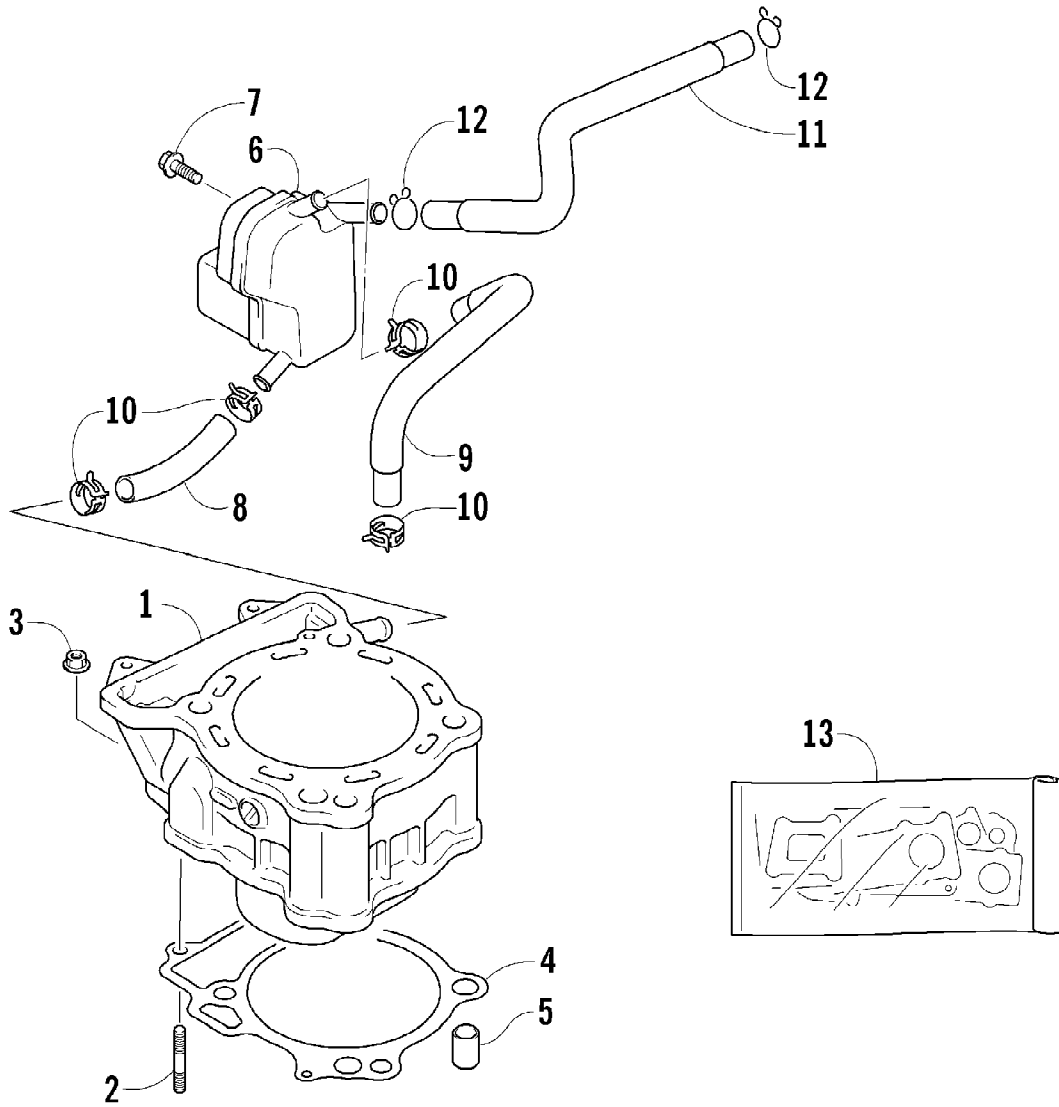

2007 ATV 400 DVX BLACK-CAT GREEN (A2007DVI2AUSE)
CRANKSHAFT ASSEMBLY

Page 25 of 105

Ref #	Part Number	Qty	S/P/F	Description
1	3502-029	1	S	Crankshaft Assembly (inc. 2-6)
2	3502-012	1		Rod, Connecting
3	3502-014	1		Pin
4	3406-139	1		Bearing
5	3402-922	1		Crankshaft - Right
6	3402-923	1		Crankshaft - Left
7	3402-926	1	/P	Gear, Balancer Drive
8	3423-047	1		Pin
9	3402-904	2		Bearing
10	3402-910	1		Seal, Oil - Right
11	3402-952	1		Retainer, Oil Seal - Right
12	3004-552	1	S	Screw
13	3502-030	1		Sprocket, Cam Chain Drive
14	3406-140	1		Gear, Primary Drive
15	3423-253	1		Nut
16	3423-684	1		Washer
17	3006-890	1		Key
18	3402-846	1		Piston
19	3502-011	1		Ring Set, Piston
20	3402-847	1		Pin, Piston
21	3003-439	2	/P	Circlip