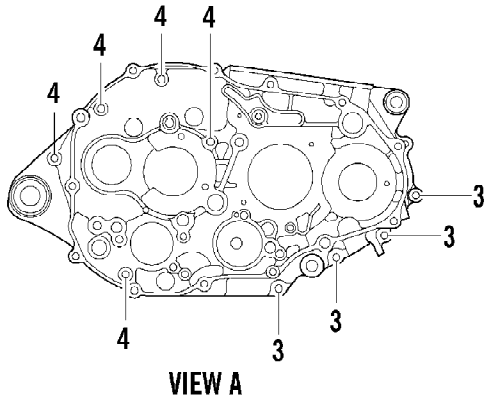

2007 ATV 400 DVX BLACK-CAT GREEN (A2007DVI2AUSE)
CRANKCASE ASSEMBLY

2007 ATV 400 DVX BLACK-CAT GREEN (A2007DVI2AUSE)
CRANKCASE ASSEMBLY

Page 21 of 105

Ref #	Part Number	Qty	S/P/F	Description
	0462-039	1		Complete Engine Assembly (ELTZ400K)
1	3502-028	1		Crankcase Set (inc. 2-11)
2	3423-088	2		Pin, Dowel
3	3423-098	7	S	Bolt
4	3423-097	8		Bolt
5	3423-706	1		Plug, Oil Gallery
6	3402-894	1		Gasket
7	3402-918	1		Jet, Oil Gallery
8	3423-051	1		O-Ring
9	3402-919	1		Separator, Oil - No. 1
10	3402-920	1		Separator, Oil - No. 2
11	3423-435	4		Screw, Separator
12	3402-404	1		Plug, Oil Drain
13	3402-011	1		Gasket
14	3446-391	1		Pipe, Oil - Inner - No. 1
15	3446-356	1		Pipe, Oil - Inner - No. 2
16	3423-709	3		O-Ring
17	3423-710	1		O-Ring
18	3005-514	1		Bolt
19	3423-391	1		Bolt
20	3423-737	2		Spacer, Engine Mounting
21	3423-457	2	S	Nut