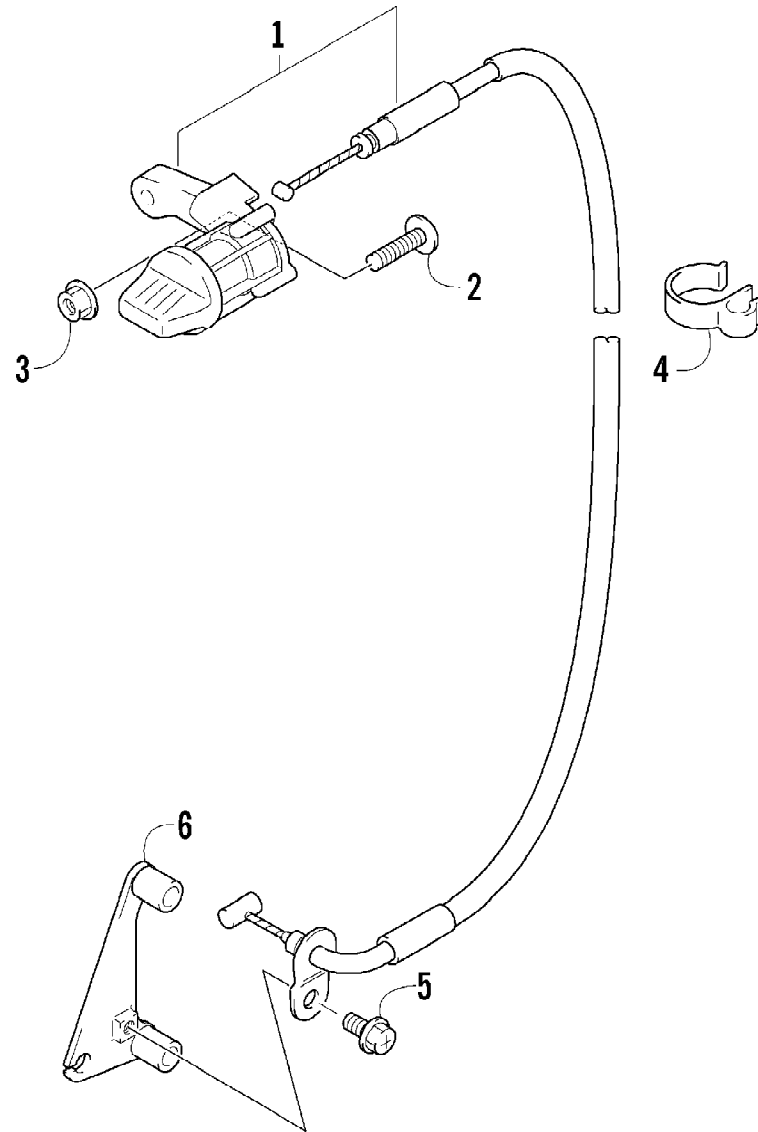

2007 ATV 400 DVX BLACK-CAT GREEN (A2007DVI2AUSE)
REVERSE LOCK ASSEMBLY

Page 85 of 105

Ref #	Part Number	Qty	S/P/F	Description
1	3502-026	1		Knob, Reverse Lock - Assembly
2	3423-603	1	S	Screw
3	3006-700	1		Nut
4	3423-734	2		Clip
5	3423-604	1		Bolt
6	3406-116	1	S	Bracket, Reverse Cable