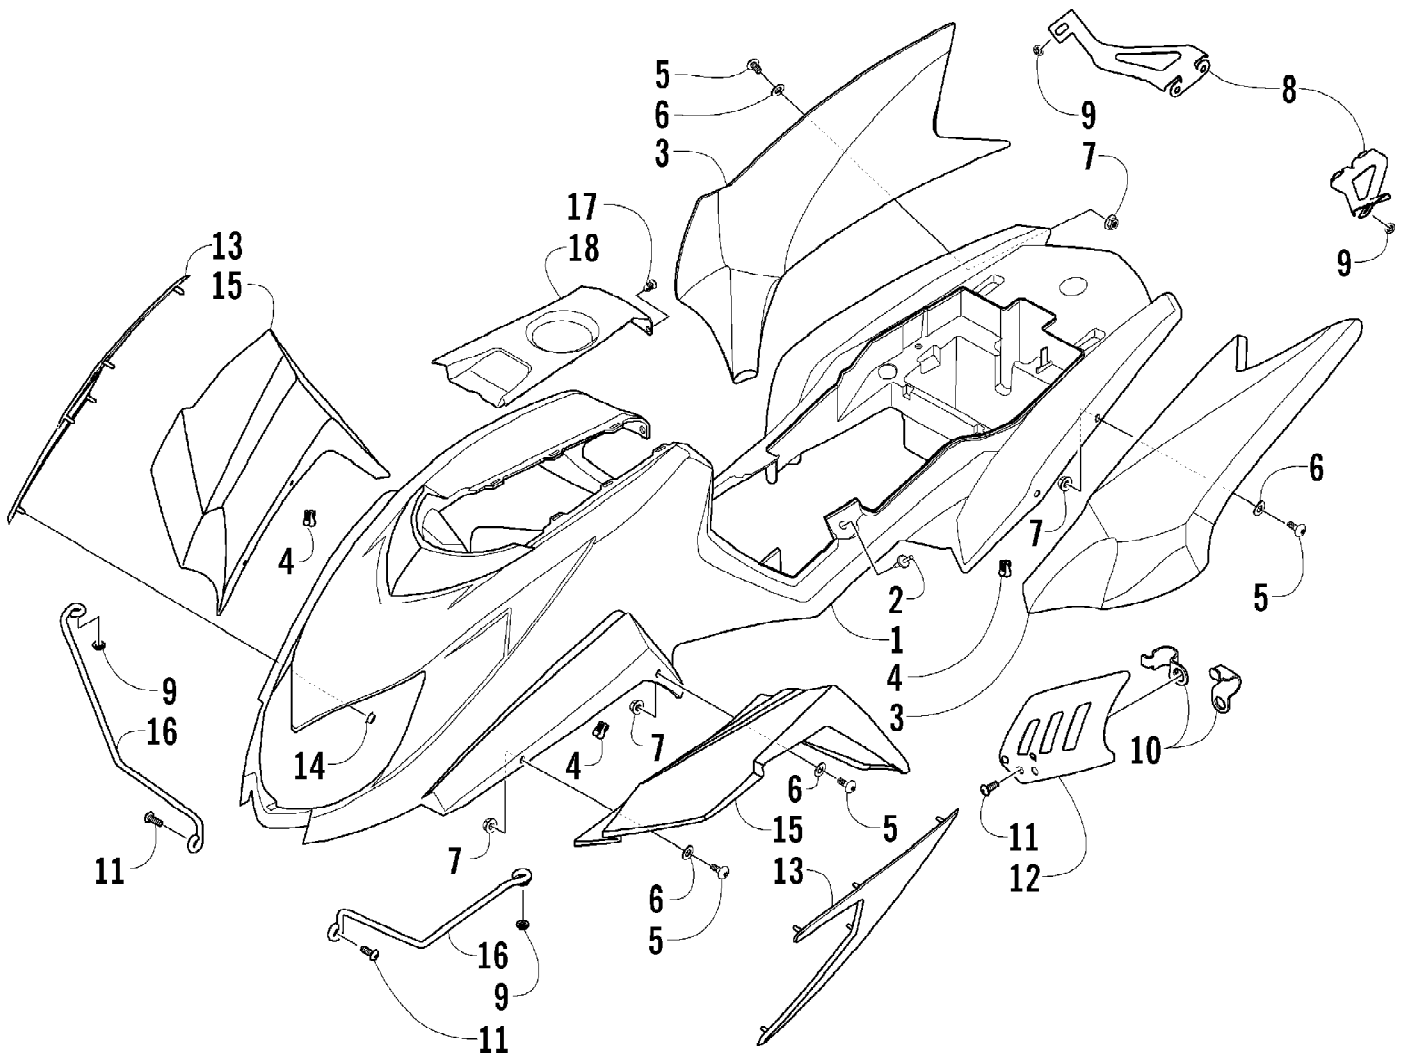

2007 ATV 400 DVX BLACK-CAT GREEN (A2007DVI2AUSE)
BODY PANEL ASSEMBLY

Page 6 of 105

Ref #	Part Number	Qty	S/P/F	Description
1	2506-458	1		Panel, Body
2	0423-494	2		Rivet, Reinstallable
3	1406-494	1		Fender, Rear - Right
3	1406-495	1		Fender, Rear - Left
4	0423-459	4		Clip, Mounting
5	8476-616	12		Screw, Machine
6	8050-212	12	/P	Washer
7	0624-250	12		Nut, Lock
8	1506-306	1		Bracket, Mounting - Rear Fender - Right
8	1506-305	1		Bracket, Mounting - Rear Fender - Left
9	0423-357	4		Nut, Stamped
10	1506-410	4		Clamp, Foot Guard
11	0423-419	6		Screw, Machine
12	1506-411	1		Guard, Foot - Right
12	1506-412	1		Guard, Foot - Left
13	1406-490	1		Panel, Trim - Right
13	1406-491	1		Panel, Trim - Left
14	0423-489	10		Nut, Stamped
15	1406-492	1		Fender, Front - Right
15	1406-493	1		Fender, Front - Left
16	1506-301	1		Bracket, Mounting - Front Fender - Right
16	1506-302	1		Bracket, Mounting - Front Fender - Left
17	0623-269	2		Clip, Retaining
18	2506-462	1		Cover, Tank