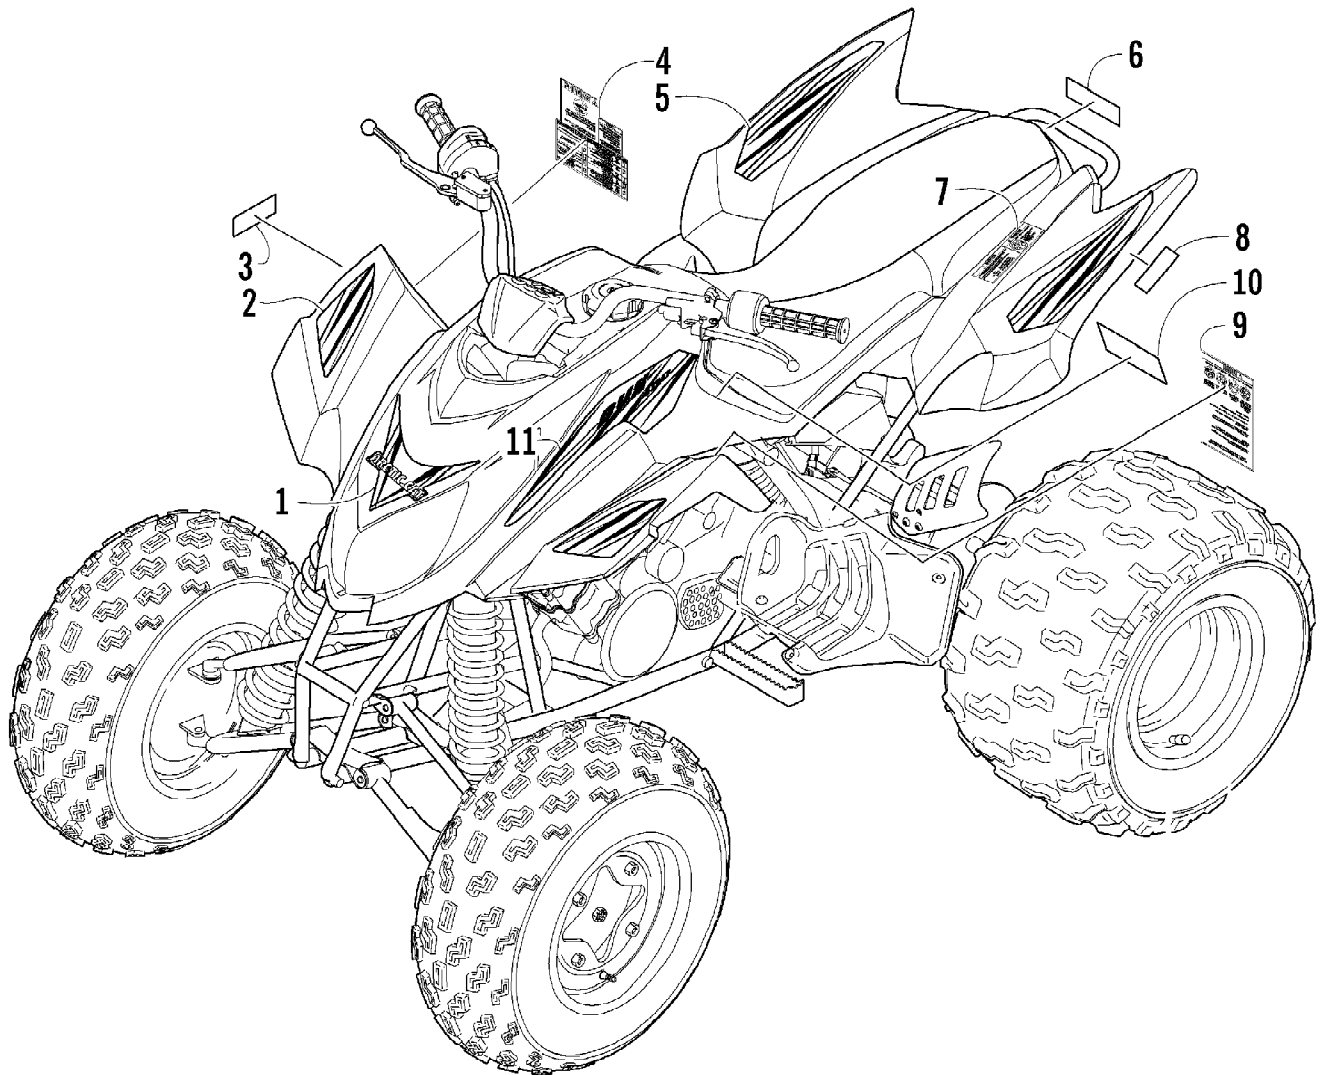

2007 ATV 400 DVX BLACK-CAT GREEN (A2007DVI2AUSE)
DECALS

Page 33 of 105

Ref #	Part Number	Qty	S/P/F	Description
1	1411-349	1		Decal, Graphic - Front
2	1411-340	1		Decal, Graphic - Front Fender - Right
2	1411-341	1		Decal, Graphic - Front Fender - Left
3	0411-744	1		Reflector, Front - Amber - Right
3	0411-745	1		Reflector, Front - Amber - Left
4	0411-759	1		Decal, Warning - Pre-Ride
5	1411-336	1		Decal, Graphic - Rear Fender - Right
5	1411-337	1		Decal, Graphic - Rear Fender - Left
6	0411-762	1		Decal, "Arctic Cat"
7	0411-696	1		Decal, Warning - Tire Pressure/Passenger
8	0411-746	1		Reflector, Rear - Red - Right
8	0411-747	1		Reflector, Rear - Red - Left
9	0411-218	1		Decal, Warning - General
10	1411-577	1		Decal, Warning - Off-Road Only
11	1411-346	1		Decal, Graphic - Side - Right
11	1411-347	1		Decal, Graphic - Side - Left