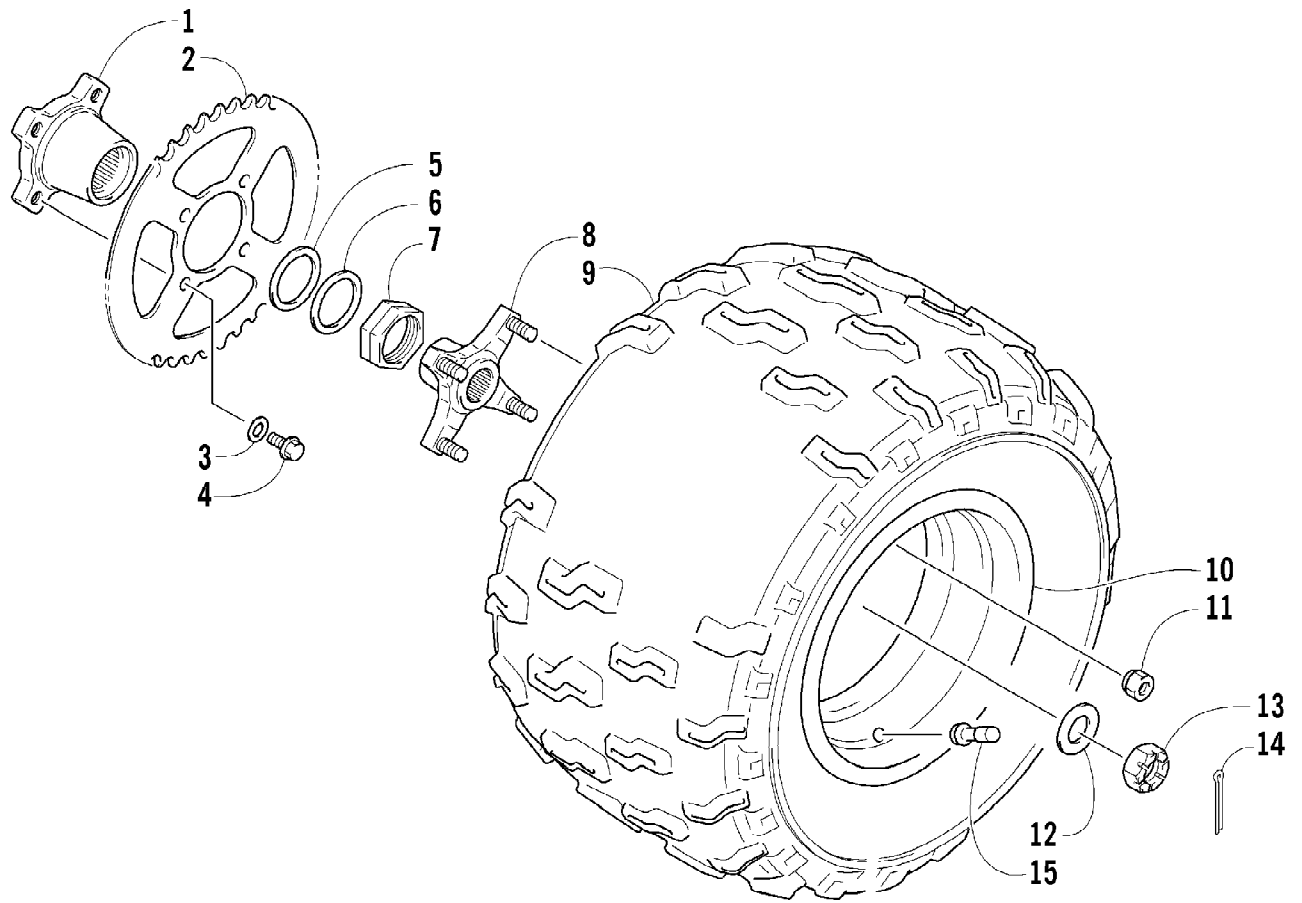

2007 ATV 400 DVX BLACK-CAT GREEN (A2007DVI2AUSE)
LEFT REAR WHEEL ASSEMBLY

Page 63 of 105

Ref #	Part Number	Qty	S/P/F	Description
1	3446-421	1	S	Hub, Rear Sprocket
2	3446-422	1	S	Sprocket, Rear - 40T
3	3423-683	4		Washer
4	3423-642	4		Bolt
5	3423-852	1		Washer
6	3423-851	1		Washer
7	3423-850	1		Nut, Rear Axle
8	3406-166	1		Hub, Wheel
9	3406-072	1		Tire, Rear
10	3406-160	1		Wheel, Rear
11	3423-788	4	/P	Nut, Wheel
12	3423-685	1		Washer
13	3423-667	1		Nut, Wheel Hub
14	3423-609	1		Pin, Cotter
15	3406-008	1		Valve Assembly