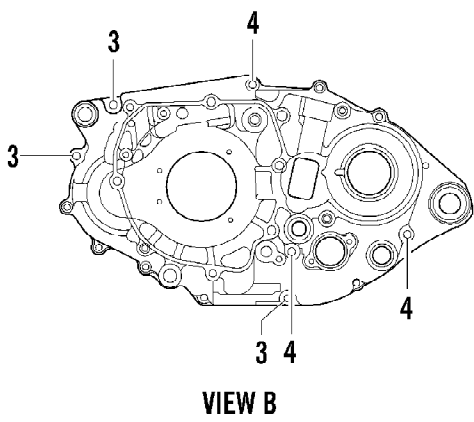

2007 ATV 400 DVX BLACK-CAT GREEN (A2007DVI2AUSE)
CRANKCASE ASSEMBLY

2007 ATV 400 DVX BLACK-CAT GREEN (A2007DVI2AUSE)
CRANKCASE ASSEMBLY

Page 21 of 105

Ref #	Part Number	Qty	S/P/F	Description
	0462-039	1		Complete Engine Assembly (ELTZ400K)
1	3502-028	1		Crankcase Set (inc. 2-11)
2	3423-088	2		Pin, Dowel
3	3423-098	7	S	Bolt
4	3423-097	8		Bolt
5	3423-706	1		Plug, Oil Gallery
6	3402-894	1		Gasket
7	3402-918	1		Jet, Oil Gallery
8	3423-051	1		O-Ring
9	3402-919	1		Separator, Oil - No. 1
10	3402-920	1		Separator, Oil - No. 2
11	3423-435	4		Screw, Separator
12	3402-404	1		Plug, Oil Drain
13	3402-011	1		Gasket
14	3446-391	1		Pipe, Oil - Inner - No. 1
15	3446-356	1		Pipe, Oil - Inner - No. 2
16	3423-709	3		O-Ring
17	3423-710	1		O-Ring
18	3005-514	1		Bolt
19	3423-391	1		Bolt
20	3423-737	2		Spacer, Engine Mounting
21	3423-457	2	S	Nut