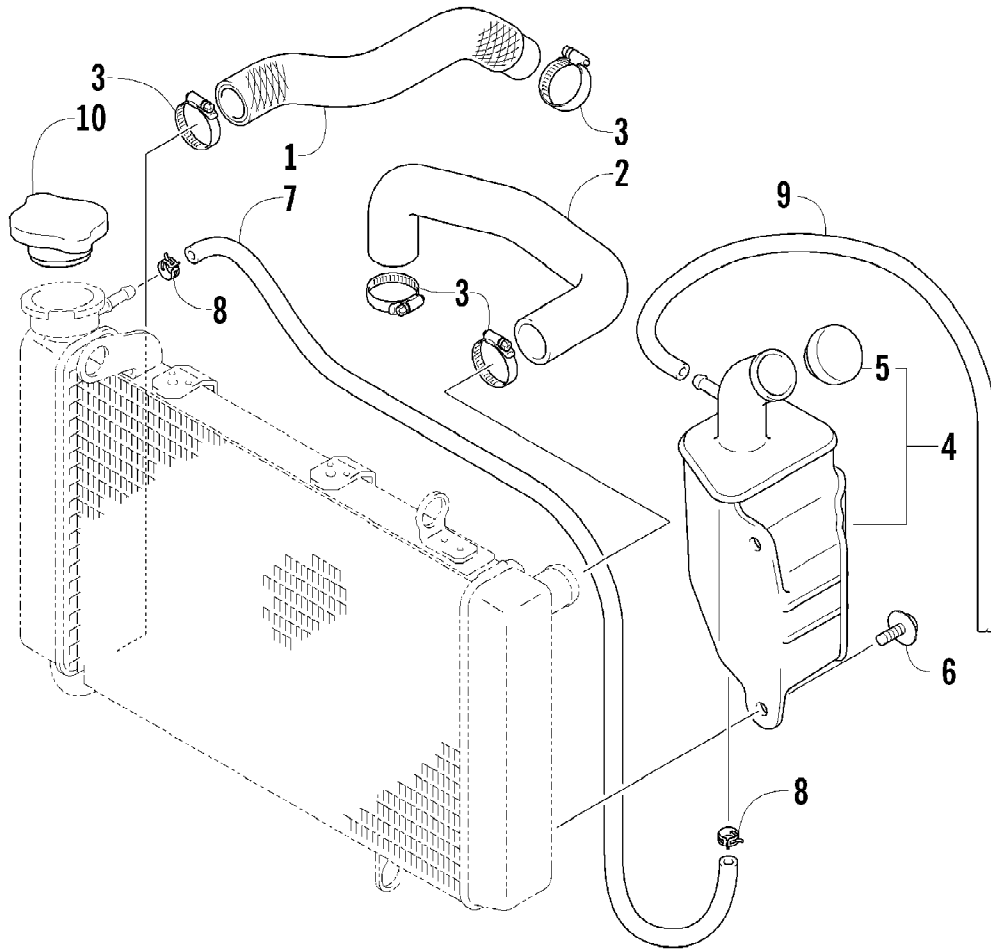

2007 ATV 400 DVX BLACK-CAT GREEN (A2007DVI2AUSE)
RADIATOR HOSE ASSEMBLY

Page 73 of 105

Ref #	Part Number	Qty	S/P/F	Description
1	3413-029	1		Hose, Radiator Inlet
2	3413-030	1		Hose, Radiator Outlet
3	3006-324	4		Clamp
4	3413-031	1		Reservoir (inc. 5)
5	3413-032	1		Cap, Reservoir
6	3423-654	2		Screw
7	3413-034	1		Hose, Inlet
8	3423-480	2		Clip
9	3413-033	1		Hose, Overflow
10	3413-027	1		Cap