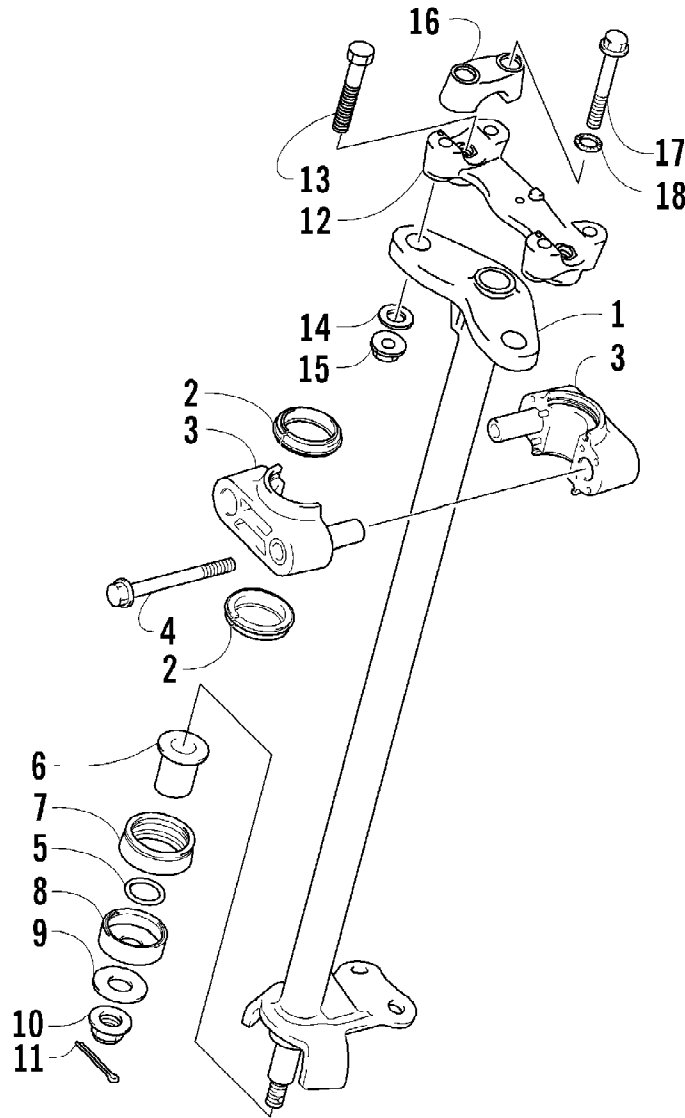

2007 ATV 400 DVX BLACK-CAT GREEN (A2007DVI2AUSE)
STEERING POST ASSEMBLY

Page 95 of 105

Ref #	Part Number	Qty	S/P/F	Description
1	3405-046	1	S	Post, Steering
2	3405-014	2		Seal, Dust - Steering Post Holder
3	3405-013	2	/P	Holder, Steering Post
4	3423-602	2		Bolt
5	3423-055	1		O-Ring
6	3405-038	1		Bushing, Steering Post
7	3405-047	1	S	Seal, Dust - Steering Post -Upper
8	3405-057	1	/P	Seal, Dust - Steering Post - Lower
9	3423-676	1		Washer
10	3423-624	1		Nut
11	3423-607	1	S	Pin, Cotter
12	3405-050	1		Clamp, Handlebar - Lower
13	3423-781	2		Bolt, Handle Holder
14	3423-782	2		Washer, Handle Holder
15	3423-341	2		Nut
16	3405-049	2		Clamp, Handlebar - Upper
17	3004-498	4	S	Bolt
18	3423-682	4		Washer