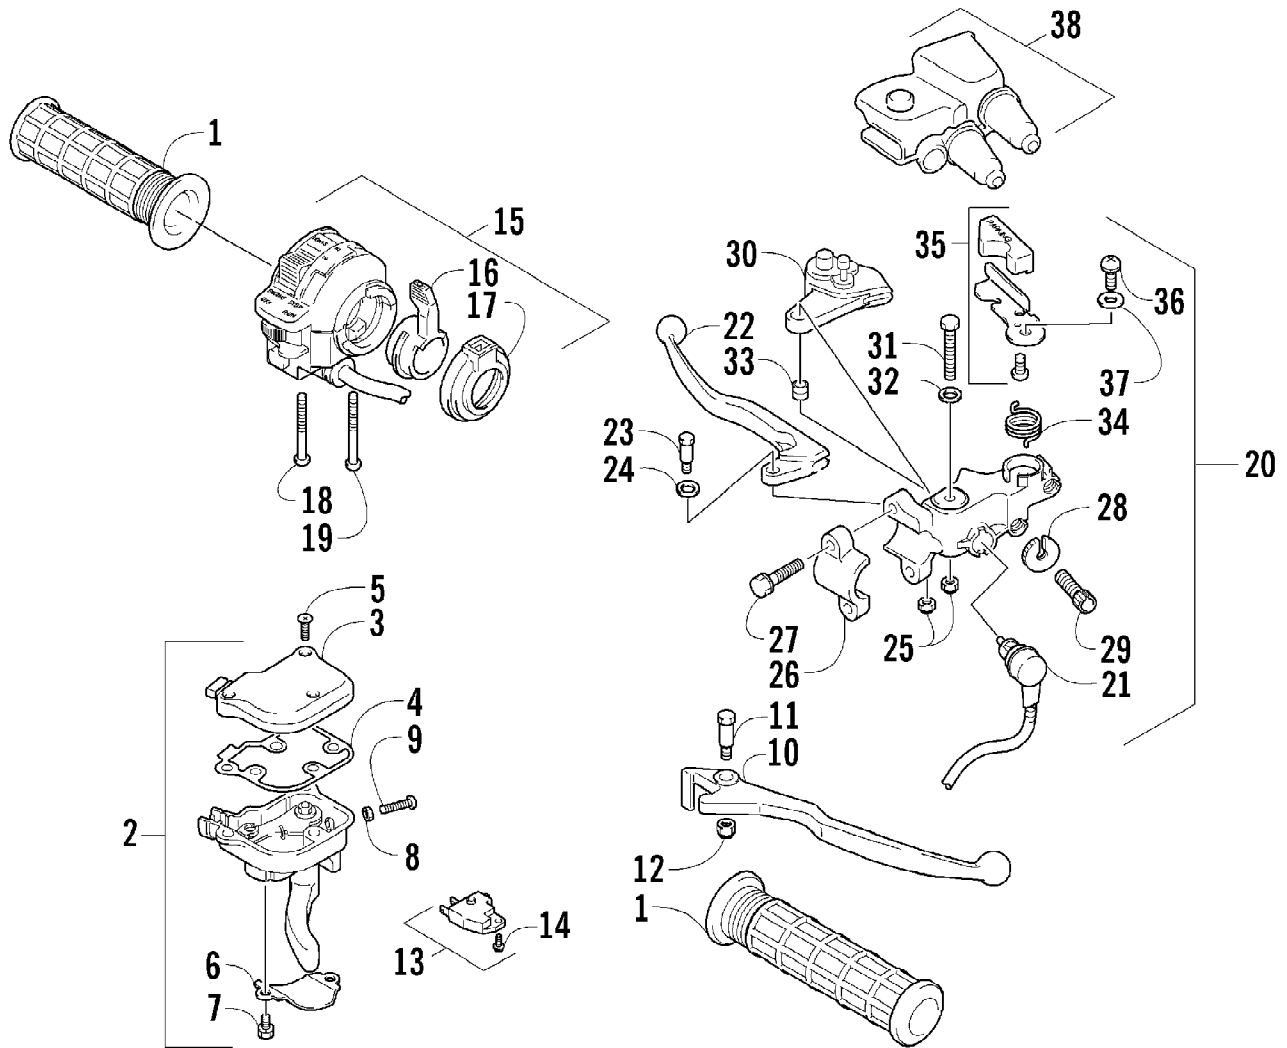

2007 ATV 400 DVX BLACK-CAT GREEN (A2007DVI2AUSE)
CAM CHAIN ASSEMBLY

Page 8 of 105

Ref #	Part Number	Qty	S/P/F	Description
1	3502-032	1	S	Chain, Camshaft Drive
2	3402-848	1		Guide, Cam Chain - No. 1
3	3402-930	1		Guide, Cam Chain - No. 2
4	3402-849	1		Tensioner, Cam Chain
5	3423-561	1		Bolt
6	3423-142	1		Washer
7	3502-019	1		Adjuster, Tensioner - Assembly (inc. 8-10)
8	3402-850	1		Gasket
9	3402-933	1		Plug
10	3402-932	1		Spring
11	3402-137	1		Gasket, Adjuster
12	3004-475	2	S	Bolt
13	3402-929	1		Retainer, Cam Chain Guide No.1
14	3423-018	1		Screw

2007 ATV 400 DVX BLACK-CAT GREEN (A2007DVI2AUSE)
CARBURETOR ASSEMBLY

Page 13 of 105

Ref #	Part Number	Qty	S/P/F	Description
54	4505-147	1		Guide, Cable
55	3423-569	1		O-Ring
56	4505-149	1		Hose
57	0693-784	1		Hose
58	4505-157	1	S	Plug
59	4505-155	1		Sensor Assembly
60	4505-156	1		Screw
61	3004-787	1		Clamp, Drain Hose

2007 ATV 400 DVX BLACK-CAT GREEN (A2007DVI2AUSE)
CLUTCH ASSEMBLY

Page 15 of 105

Ref #	Part Number	Qty	S/P/F	Description
1	3446-394	1		Rod, Clutch Push
2	3402-940	1		Spacer, Primary Driven Gear
3	3402-939	1		Gear, Primary Driven
4	3423-619	1		Washer
5	3446-392	1		Hub, Sleeve
6	3423-688	1		Washer, Lock
7	3423-254	1		Nut
8	3446-395	1		Pin, Clutch Release
9	3402-043	1	/P	Bearing, Pressure Disc
10	3423-774	1		Seat, Washer
11	3423-775	1		Washer
12	3446-360	1		Plate, Drive - No. 2
13	3446-427	7		Plate, Driven
14	3446-359	7		Plate, Drive - No. 1
15	3446-332	1		Plate, Drive
16	3446-393	1		Disc, Pressure
17	3423-848	6	S/P	Spring
18	3423-776	6		Bolt
19	3402-972	1		Bearing, Clutch Release - Lower
20	3446-396	1		Camshaft, Clutch Release
21	3402-973	1		Bearing, Clutch Release - Upper
22	3423-765	1		Washer, Clutch Release
23	3402-974	1		Seal, Clutch Release Arm
24	3402-941	1		Retainer, Clutch Release Oil Seal
25	3402-890	1	S	Stopper, Clutch Release Camshaft
26	3446-361	1		Arm, Clutch Release
27	3423-328	1	S	Bolt, Clutch Release Arm