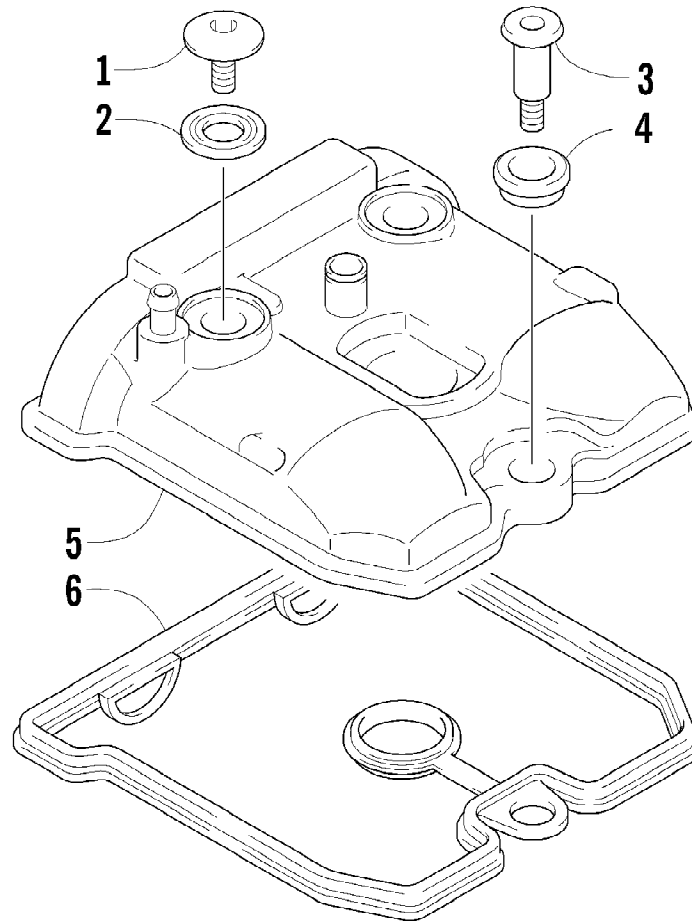

2007 ATV 400 DVX BLACK-CAT GREEN (A2007DVI2AUSE)
CYLINDER HEAD COVER

2007 ATV 400 DVX BLACK-CAT GREEN (A2007DVI2AUSE)
CYLINDER HEAD COVER

Page 31 of 105

Ref #	Part Number	Qty	S/P/F	Description
1	3423-646	2		Bolt
2	3423-680	2		Washer
3	3423-647	1		Bolt
4	3423-560	1		Cushion
5	3403-016	1		Cover, Cylinder Head
6	3402-843	1		Gasket