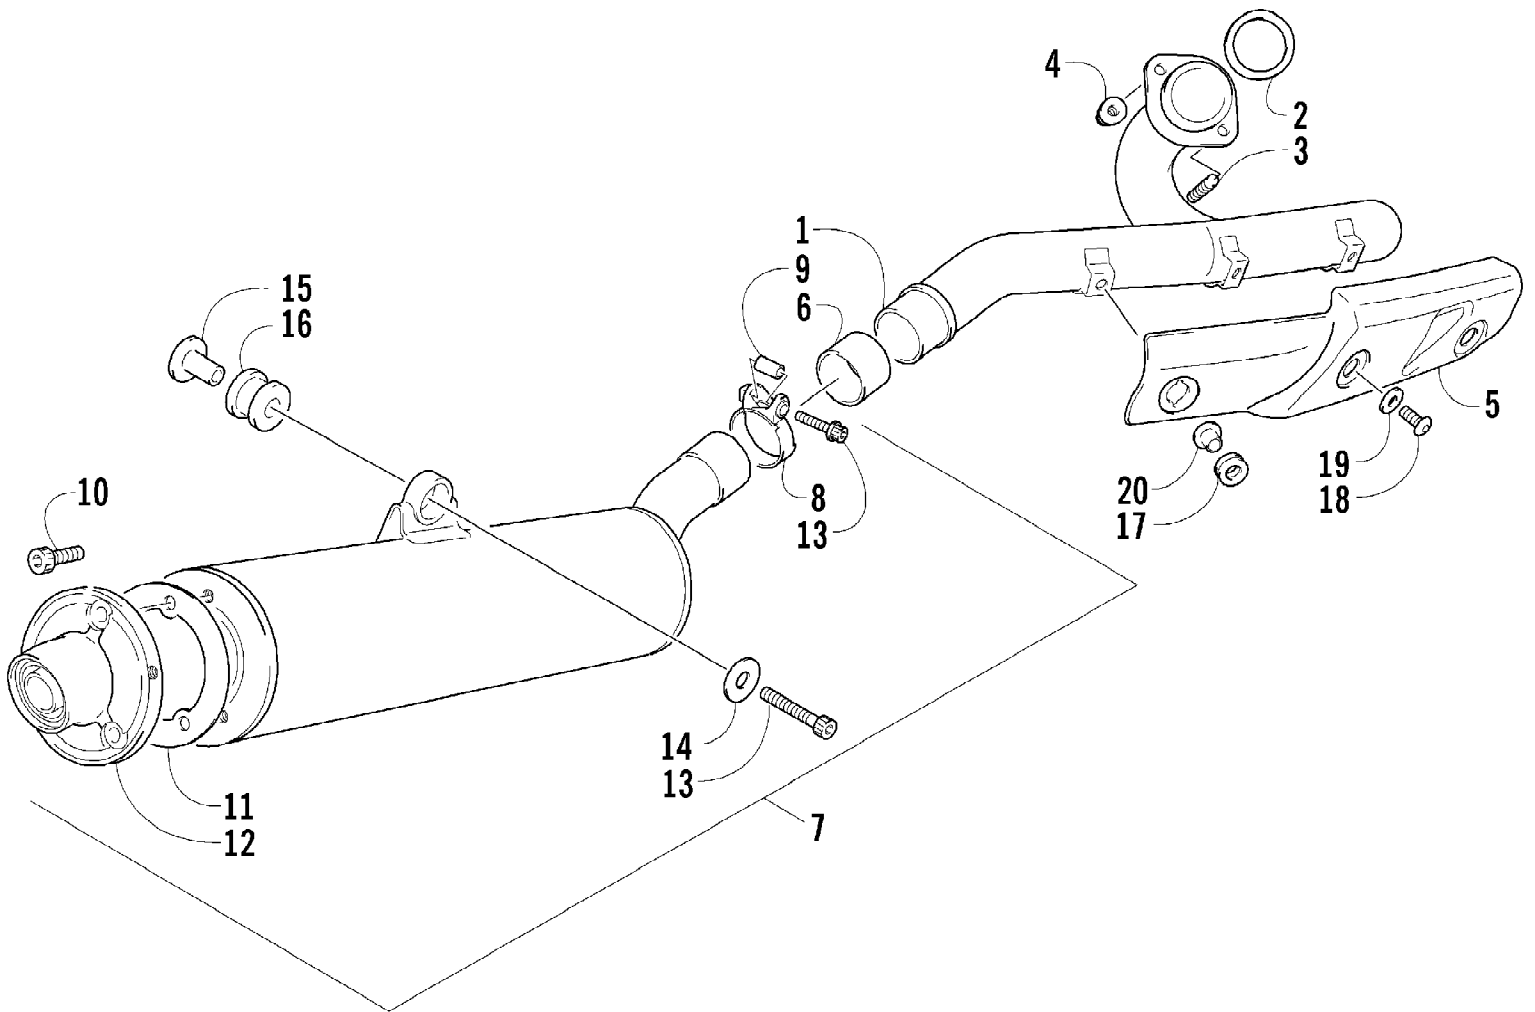

2007 ATV 400 DVX BLACK-CAT GREEN (A2007DVI2AUSE)
ELECTRICAL ASSEMBLY

Page 35 of 105

Ref #	Part Number	Qty	S/P/F	Description
1	3409-025	1		Relay, Starter (inc. 2-3)
2	3409-038	1		Cover, Starter Relay
3	3530-044	1		Fuse - 20 Amp
4	3423-020	2	/P	Bolt, Starter Motor
5	3409-027	1	S	Rectifier
6	0693-982	2		Bolt
7	3409-043	1		CDI
8	3530-027	1		Coil, Ignition
9	3004-377	1	S/P	Bolt
10	3409-029	1		Cap, Spark Plug
11	3409-031	1		Cover, Spark Plug Cap
12	3430-009	1	/P	Seal, High Tension Wire
13	3409-030	1		Seal, Spark Plug Cap