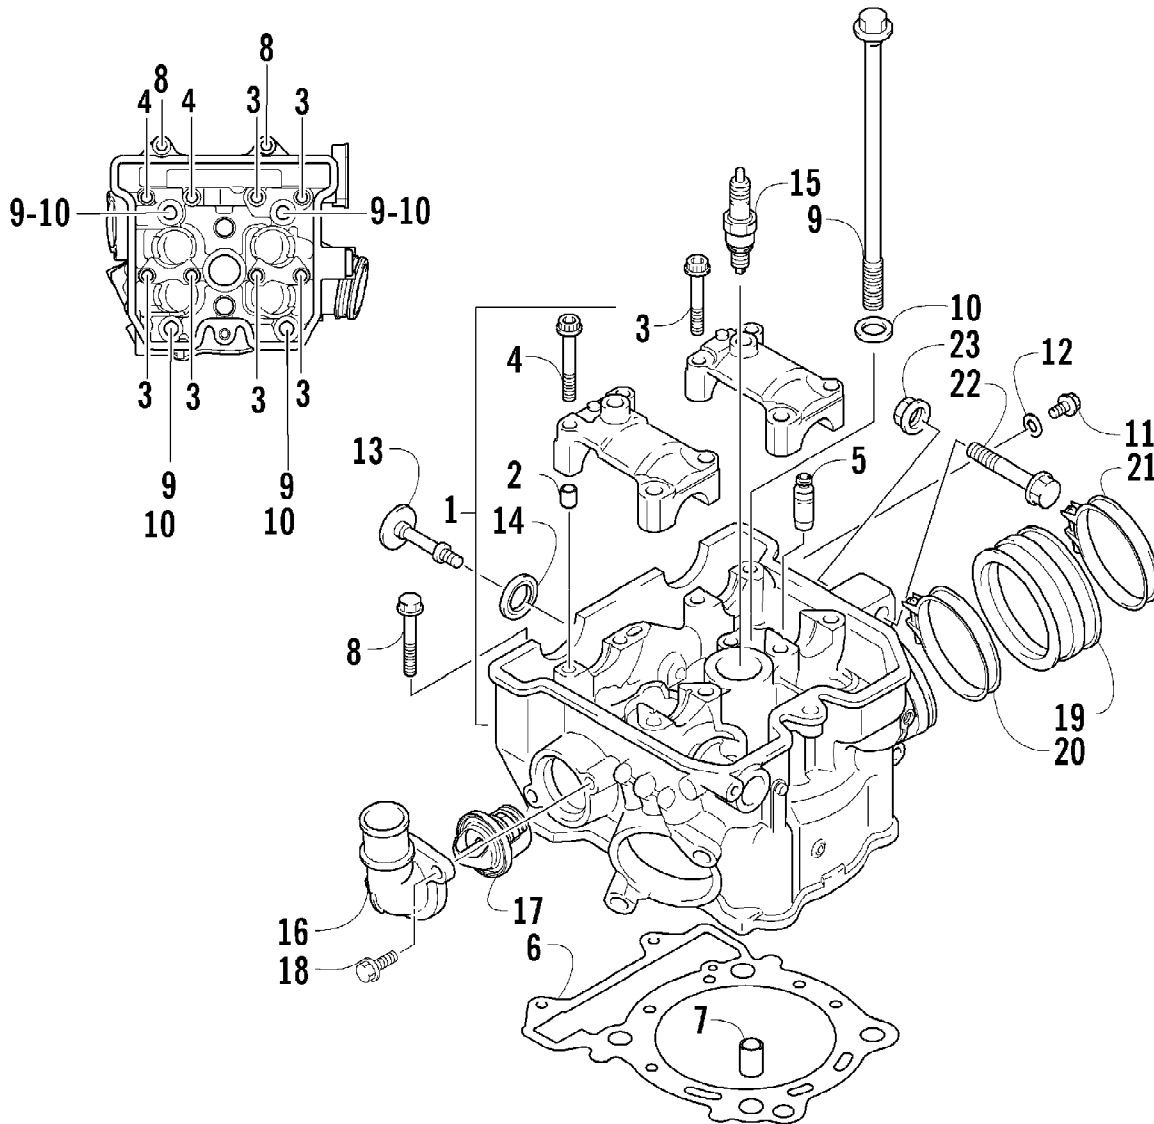

2007 ATV 400 DVX BLACK-CAT GREEN (A2007DVI2AUSE)
CYLINDER HEAD ASSEMBLY

Page 29 of 105

Ref #	Part Number	Qty	S/P/F	Description
1	3402-839	1		Head, Cylinder - Assembly (inc. 2-4)
2	3423-043	4	/P	Pin
3	3423-611	6	S	Bolt
4	3423-764	2	S	Bolt
5	3402-840	4		Guide, Valve
6	3402-841	1		Gasket, Cylinder Head
7	3423-088	2		Pin, Dowel
8	3423-429	2		Bolt
9	3423-637	4		Bolt
10	3423-675	4		Washer
11	3004-339	1	S/P	Plug, Oil Gallery
12	3003-290	1	/P	Gasket
13	3423-558	1		Bolt
14	3423-559	1		Washer
15	0217-708	1		Spark Plug (NGK CR7E)
16	3413-024	1		Cover, Thermostat
17	3413-025	1		Thermostat
18	3423-328	2	S	Bolt
19	3470-030	1		Pipe, Intake
20	3402-235	1		Clamp, Intake Pipe
21	3402-916	1	S	Clamp, Intake Pipe
22	3423-847	1		Bolt
23	3423-457	1	S	Nut