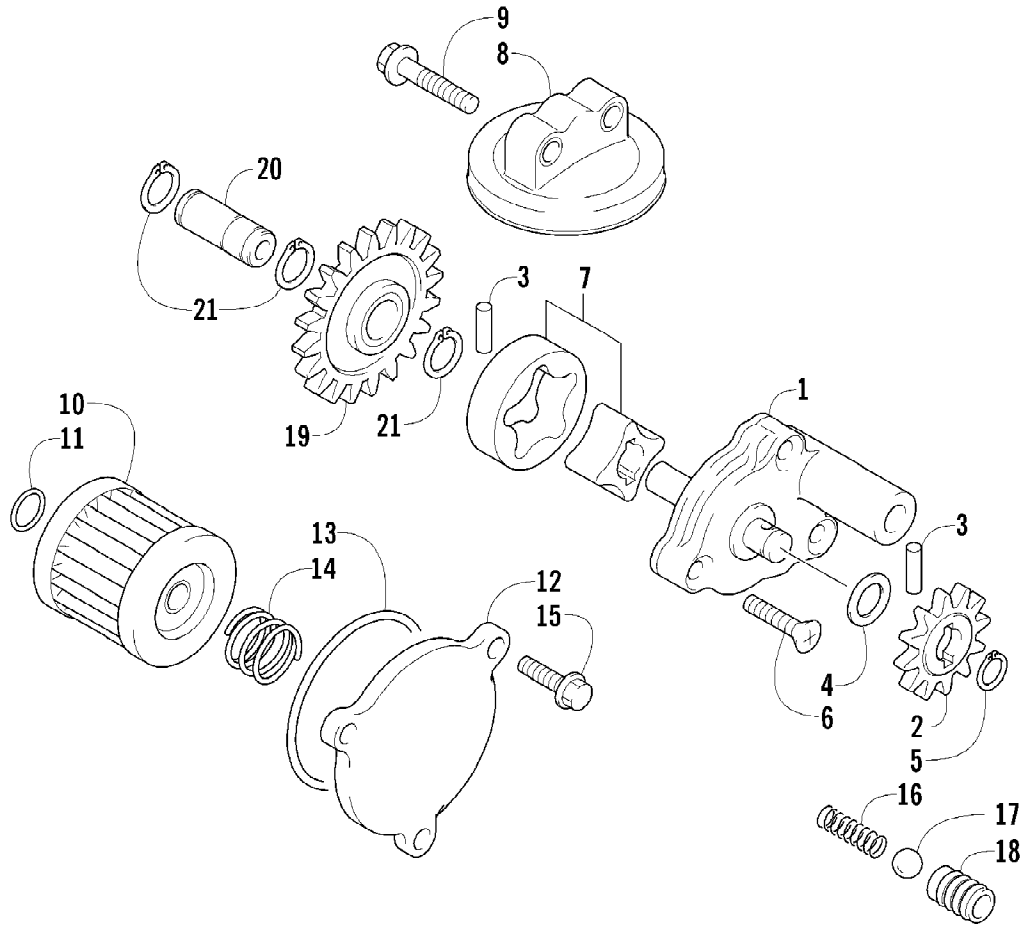

2007 ATV 400 DVX BLACK-CAT GREEN (A2007DVI2AUSE)
OIL PUMP ASSEMBLY

Page 67 of 105

Ref #	Part Number	Qty	S/P/F	Description
1	3502-020	1		Pump, Oil - Assembly
2	3402-881	1		Gear, Driven
3	3423-046	2		Pin
4	3423-443	1		Washer
5	3423-184	1	S	Circlip
6	3004-520	3	S/P	Screw
7	3502-022	1		Rotor Set, Oil Pump
8	3502-023	1		Strainer, Oil Pump
9	3004-376	2	S/P	Bolt
10	3470-008	1		Filter, Oil
11	3423-270	1		O-Ring
12	3402-885	1		Cap, Oil Filter
13	3423-277	1		O-Ring
14	3402-238	1		Spring
15	3423-328	3	S	Bolt
16	3402-917	1		Spring
17	3402-891	1		Ball
18	3402-883	1		Seat, Oil Check Valve
19	3402-935	1		Gear, Idle - Oil Pump
20	3402-936	1		Shaft
21	3423-358	2	S	Circlip