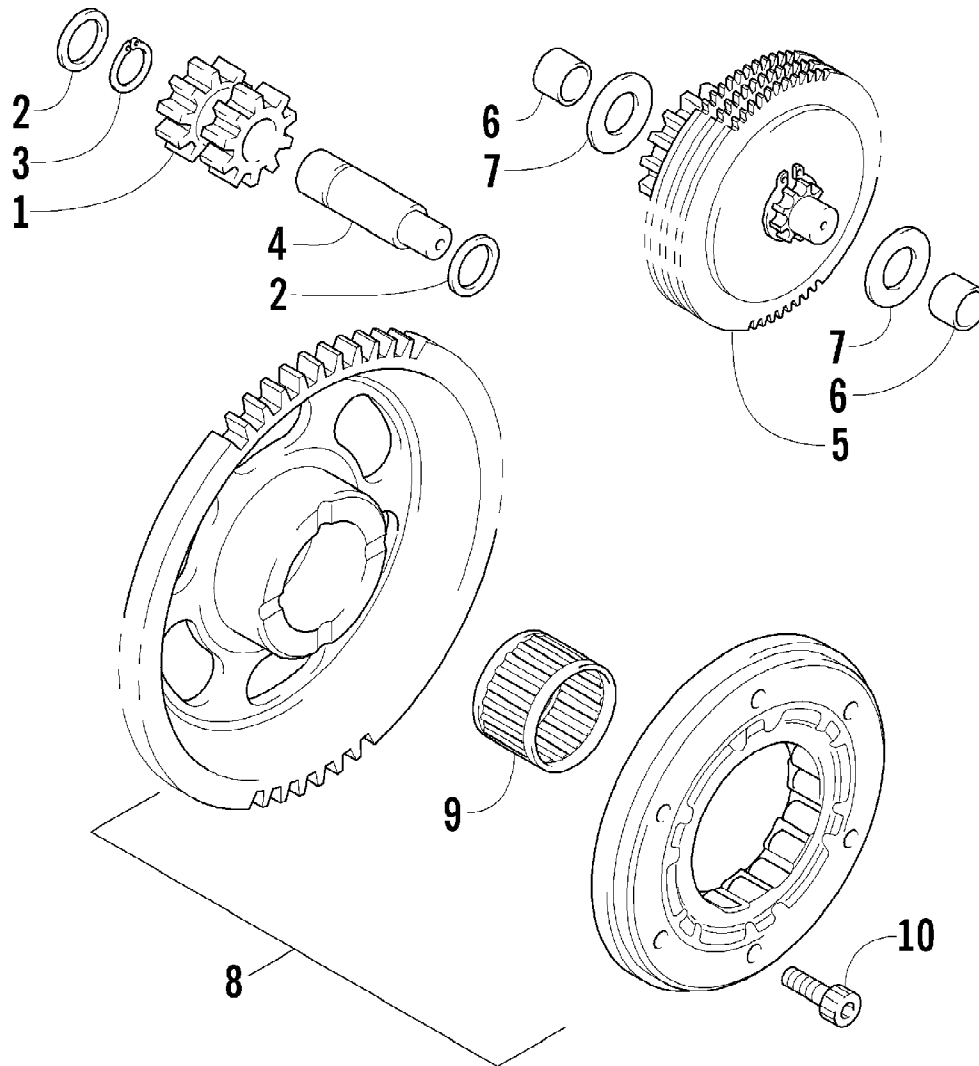

2007 ATV 400 DVX BLACK-CAT GREEN (A2007DVI2AUSE)
SEAT ASSEMBLY

Page 89 of 105

Ref #	Part Number	Qty	S/P/F	Description
	1506-300	1		Complete Seat Assembly
1	1506-297	1		Cover, Seat
2	1506-298	1		Foam, Seat
3	1506-359	1		Latch, Seat
4	1506-299	1		Base, Seat (inc. 5)
5	0406-877	3	/P	Bumper, Seat
6	0624-528	AR	/P	Staple - 5/16 in.
7	0624-094	AR		Staple - 1/4 in.