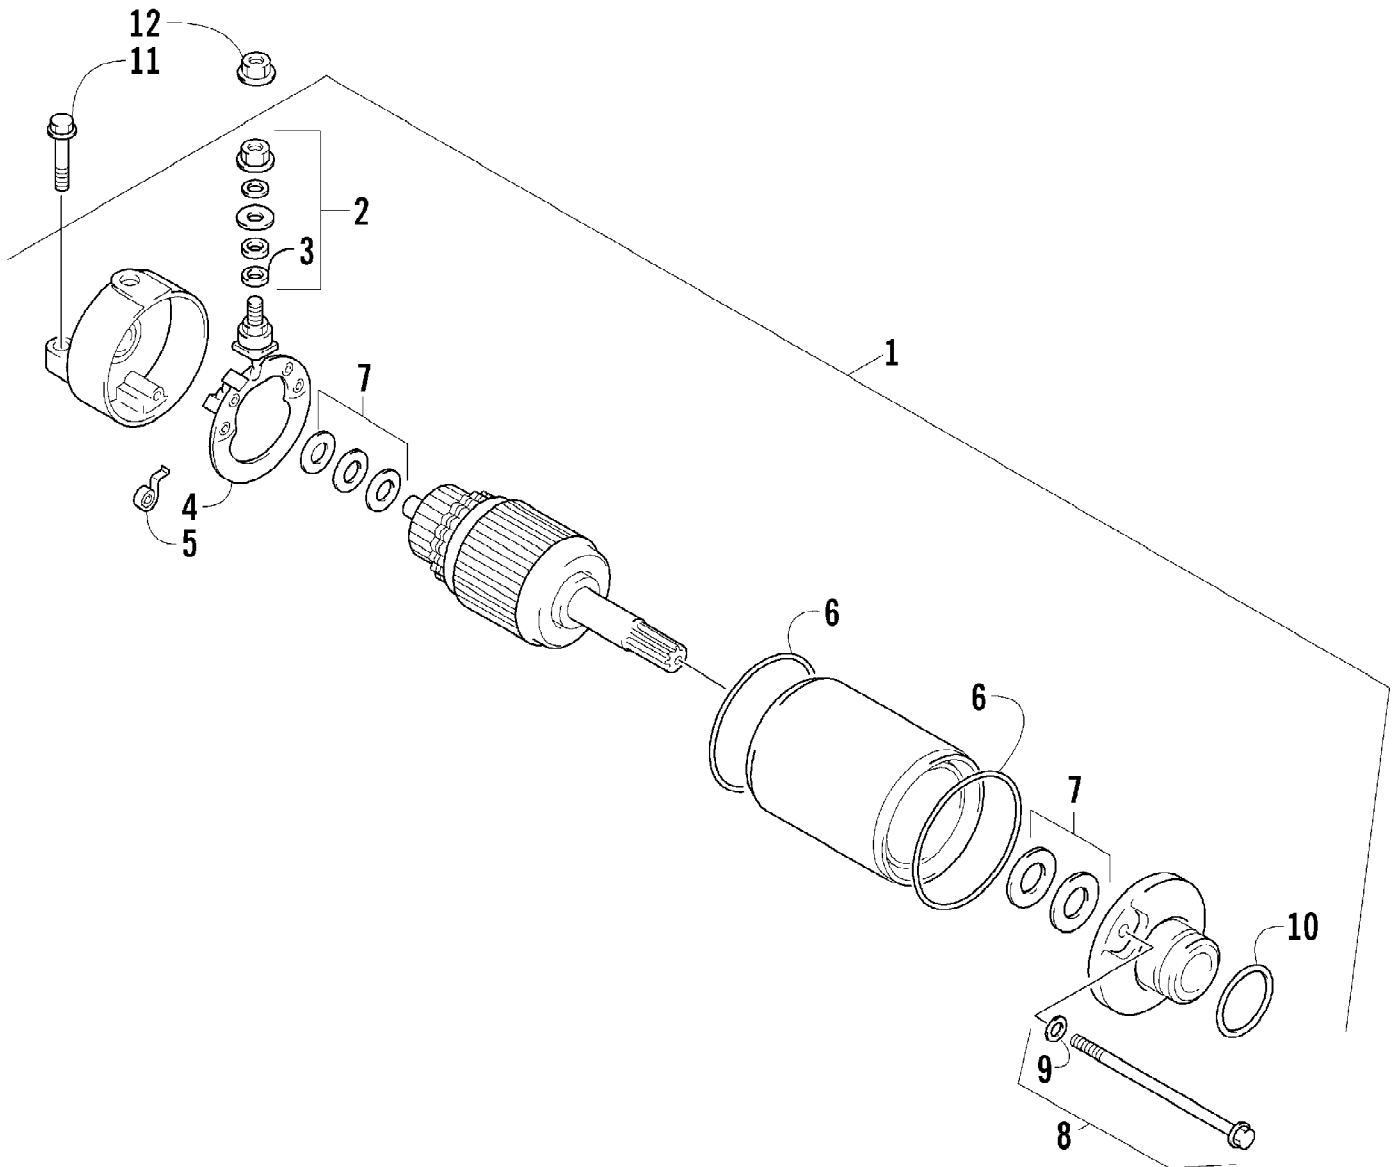

2007 ATV 400 DVX BLACK-CAT GREEN (A2007DVI2AUSE)
STARTER MOTOR ASSEMBLY

Page 93 of 105

Ref #	Part Number	Qty	S/P/F	Description
1	3445-033	1		Motor, Starter (inc. 2-10)
2	3402-671	1		Brush Terminal Set
3	3008-164	1		O-Ring
4	3402-672	1		Brush Holder Set
5	3008-551	2		Brush Spring
6	3423-497	2		O-Ring
7	3008-099	1		Washer Set
8	3423-536	2		Through-Bolt (inc. 9)
9	3423-496	2		O-Ring
10	3423-272	1		O-Ring
11	3004-756	2	S	Bolt
12	3423-195	1	/P	Nut