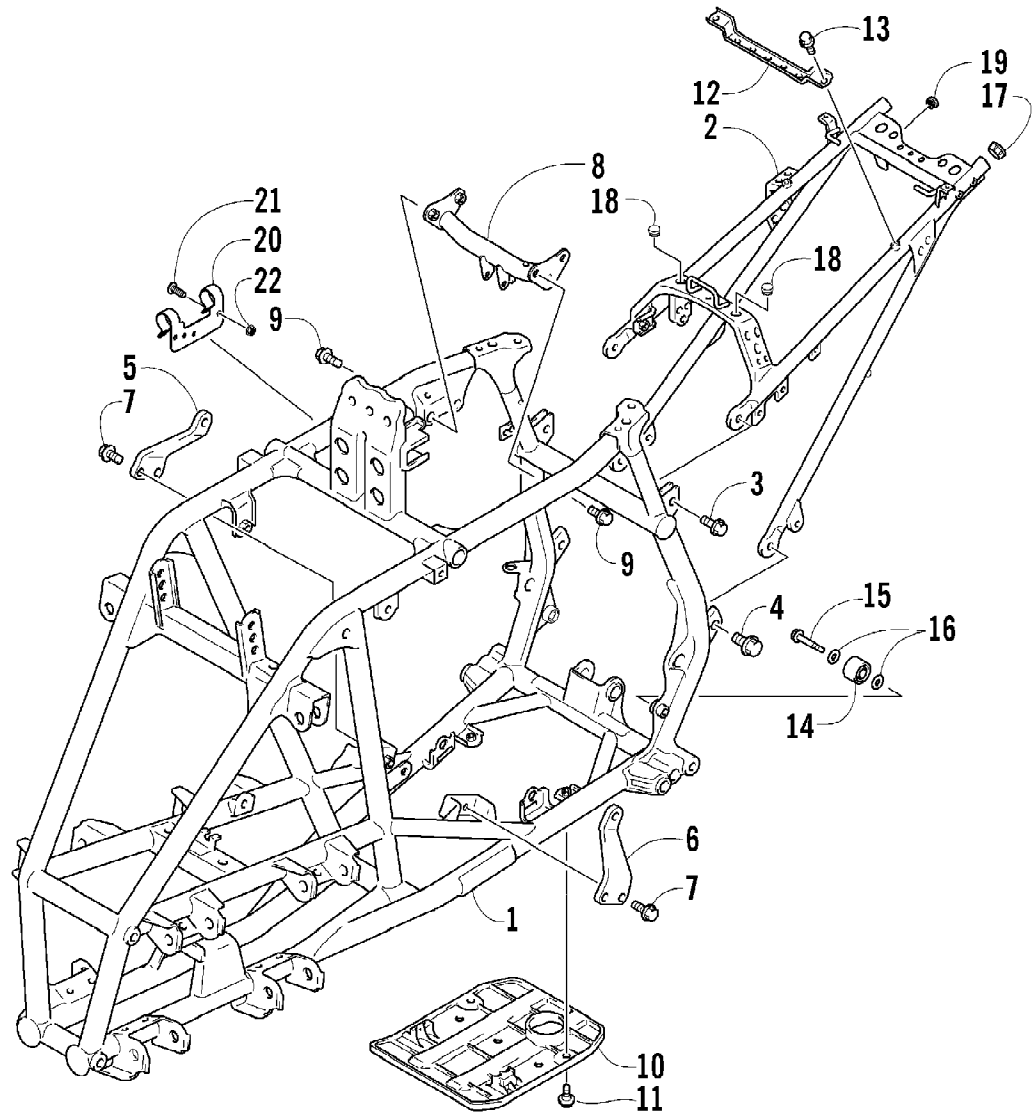

2007 ATV 400 DVX BLACK-CAT GREEN (A2007DVI2AUSE)
FRAME ASSEMBLY

Page 41 of 105

Ref #	Part Number	Qty	S/P/F	Description
1	3406-146	1		Frame
2	3406-147	1		Rail, Seat
3	3423-779	2		Bolt
4	3423-638	2		Bolt
5	3406-105	1		Plate, Mounting - Engine - Right
6	3406-106	1		Plate, Mounting - Engine - Left
7	3006-544	4	S	Bolt
8	3406-107	1		Plate, Mounting - Engine - Upper
9	3004-630	4	S	Bolt
10	3406-006	1		Protector, Engine
11	3423-653	2		Bolt
12	3406-104	1	S	Plate, Battery
13	3004-377	2	S/P	Bolt
14	3446-381	1		Roller, Chain Control
15	3423-631	1		Bolt
16	3423-696	2		Washer
17	3406-013	2		Cap, Seat Rail
18	3406-016	2		Cushion, Seat Mount - Front
19	0423-534	2		Grommet, Taillight
20	1506-413	1	/P	Bracket, Mounting - Reverse Switch
21	0423-419	2		Screw, Machine
22	8424-602	2	/P	Nut