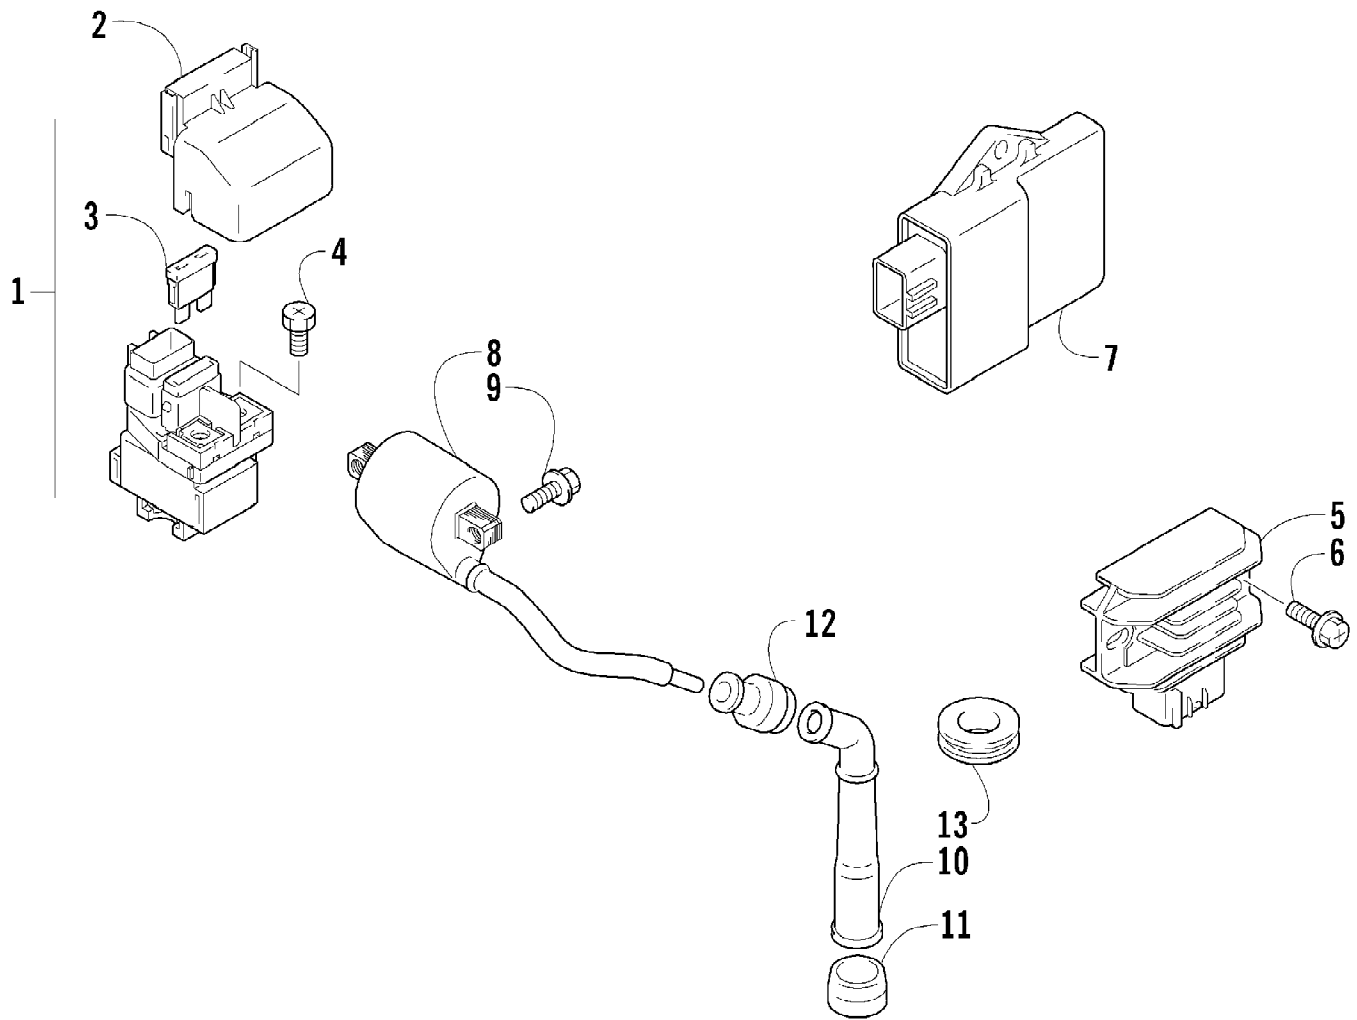

2007 ATV 400 DVX BLACK-CAT GREEN (A2007DVI2AUSE)
ELECTRICAL ASSEMBLY

Page 35 of 105

Ref #	Part Number	Qty	S/P/F	Description
1	3409-025	1		Relay, Starter (inc. 2-3)
2	3409-038	1		Cover, Starter Relay
3	3530-044	1		Fuse - 20 Amp
4	3423-020	2	/P	Bolt, Starter Motor
5	3409-027	1	S	Rectifier
6	0693-982	2		Bolt
7	3409-043	1		CDI
8	3530-027	1		Coil, Ignition
9	3004-377	1	S/P	Bolt
10	3409-029	1		Cap, Spark Plug
11	3409-031	1		Cover, Spark Plug Cap
12	3430-009	1	/P	Seal, High Tension Wire
13	3409-030	1		Seal, Spark Plug Cap