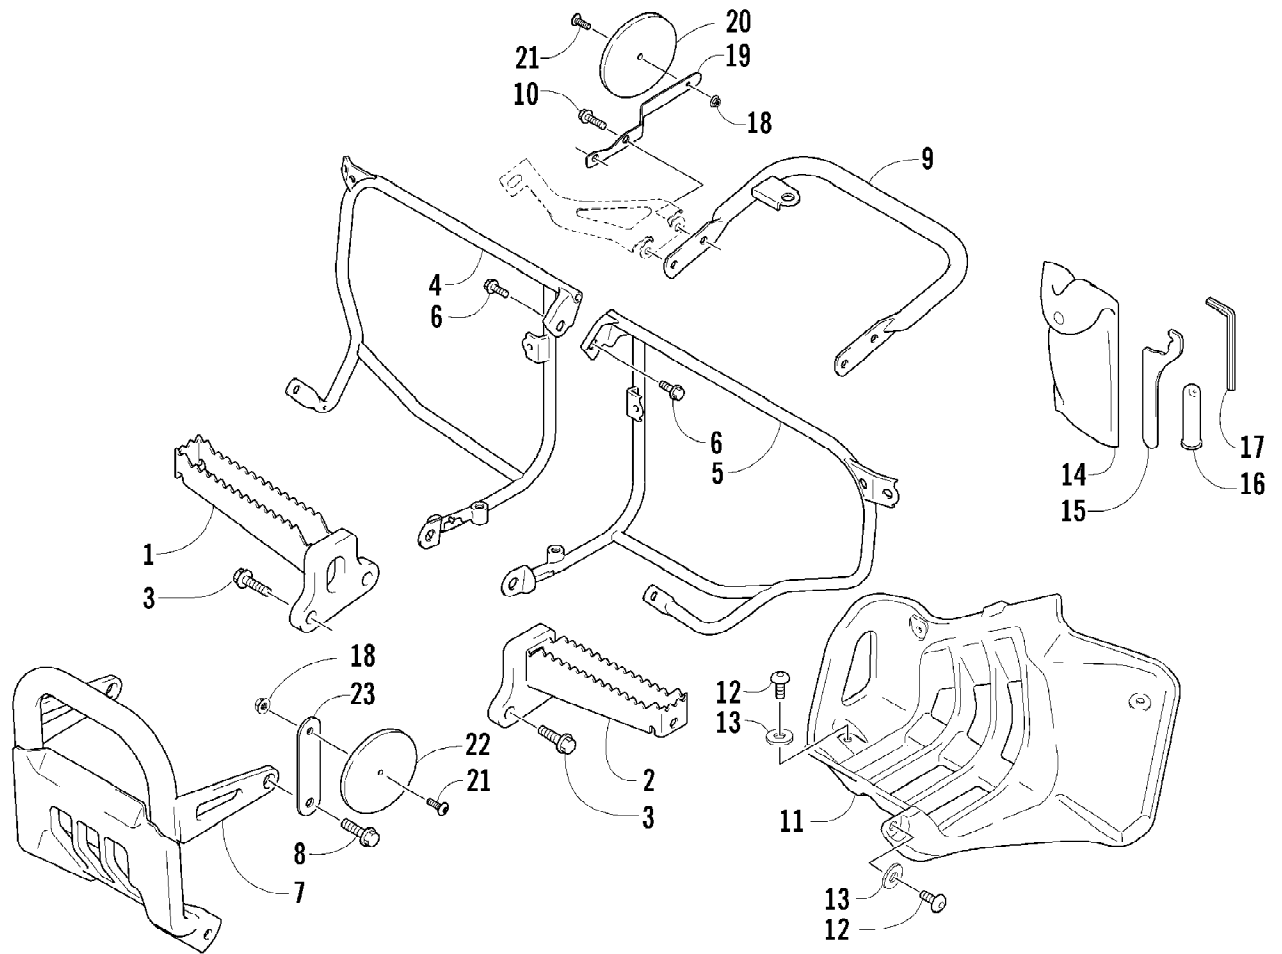

2007 ATV 400 DVX BLACK-CAT GREEN (A2007DVI2AUSE)
FOOTREST ASSEMBLY

Page 39 of 105

Ref #	Part Number	Qty	S/P/F	Description
1	3406-009	1		Footrest - Right
2	3406-010	1		Footrest - Left
3	3423-636	4		Bolt
4	3406-136	1	/P	Support, Mudguard - Right
5	3406-164	1	/P	Support, Mudguard - Left
6	3423-633	2		Bolt
7	3406-148	1		Grip, Front
8	3004-630	4	S	Bolt
9	3406-149	1		Grip, Rear
10	3006-544	4	S	Bolt
11	3406-070	1		Guard, Foot - Right
11	3406-071	1		Guard, Foot - Left
12	3423-661	8		Bolt
13	3423-690	8		Washer
14	3436-017	1		Kit, Tool
15	3436-019	1		Wrench, Spanner
16	3436-020	1		Gauge, Air Pressure
17	3436-018	1		Wrench, Hex
18	8424-502	4		Nut
19	2506-412	1		Bracket, Reflector - Rear - Right
19	2506-413	1		Bracket, Reflector - Rear - Left
20	4606-877	2		Reflector, Rear
21	0423-371	4		Screw, Machine
22	4606-878	2		Reflector, Front
23	2506-389	2		Bracket, Reflector - Front