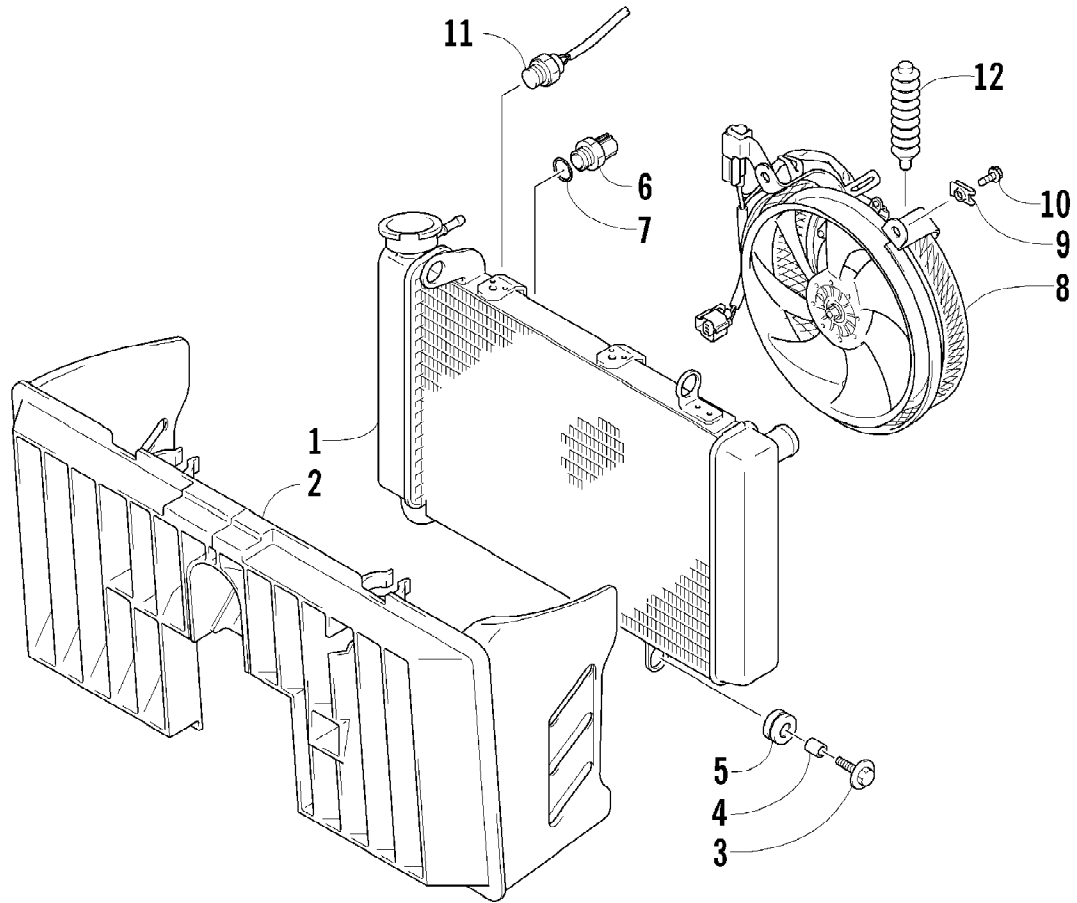

2007 ATV 400 DVX BLACK-CAT GREEN (A2007DVI2AUSE)
RADIATOR ASSEMBLY

Page 71 of 105

Ref #	Part Number	Qty	S/P/F	Description
1	3413-026	1		Radiator
2	3413-028	1		Cover, Radiator
3	3423-657	3		Bolt
4	3423-692	3		Spacer
5	3423-716	3		Cushion
6	3409-024	1		Switch, Radiator Fan (inc. 7)
7	3423-576	1		O-Ring
8	3413-035	1		Fan, Radiator
9	3423-741	3		Nut
10	3004-339	3	S/P	Bolt
11	3409-035	1		Switch, Temperature
12	3402-937	1		Boot, Radiator Fan