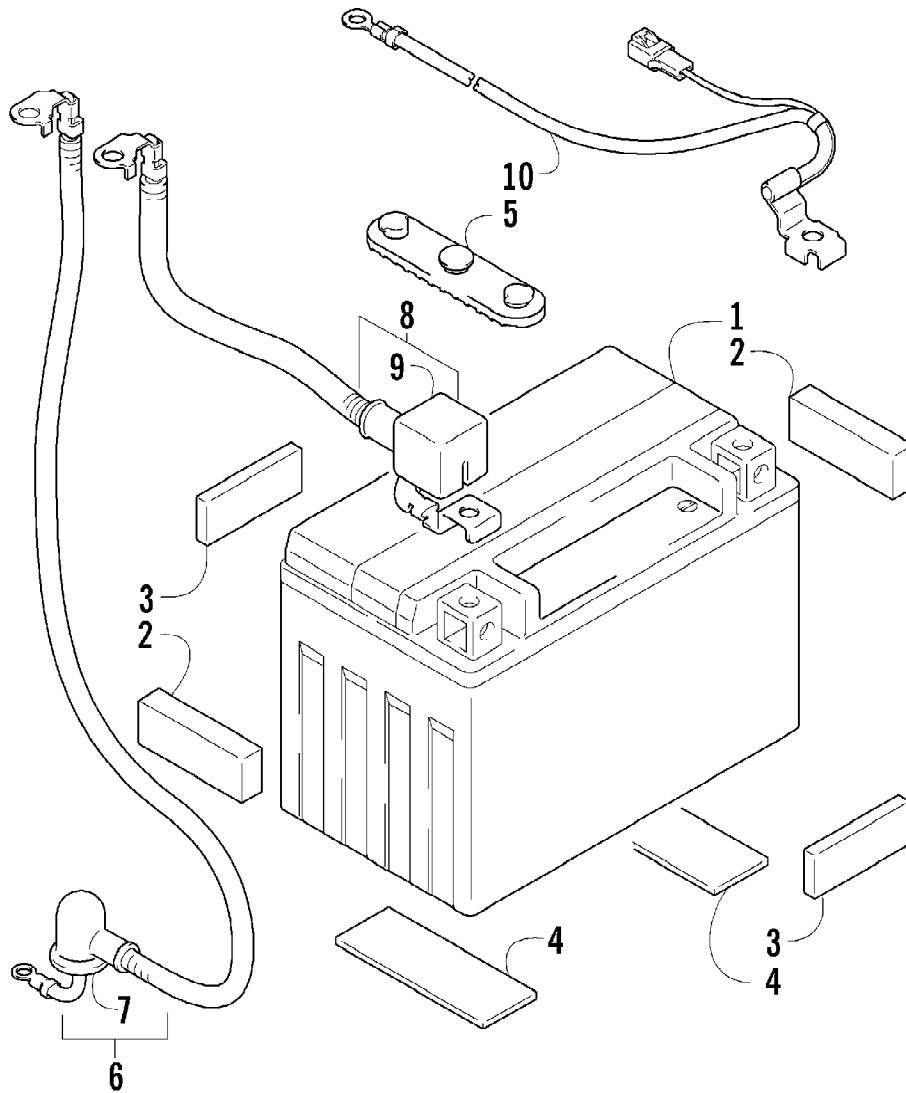

2007 ATV 400 DVX BLACK-CAT GREEN (A2007DVI2AUSE)
AIR CLEANER ASSEMBLY

Page 2 of 105

Ref #	Part Number	Qty	S/P/F	Description
1	3470-032	1		Cleaner, Air - Assembly (inc. 2-17)
2	3470-014	1		Filter
3	3470-015	1		Holder
4	3470-016	1		Stopper, Holder
5	0693-505	1		Screw
6	3470-026	1		Tube, Outlet
7	3470-025	1		Fitting, Elbow
8	3402-334	1		Plug, Breather
9	3423-313	2		Clip
10	3423-727	1		Clamp, Tube
11	3423-726	1		Clamp, Tube
12	3470-017	1		Trap, Flame
13	3470-012	1	S	Cap, Air Cleaner (inc. 14)
14	3470-013	1		Gasket
15	3470-027	1		Joint, Inlet
16	3470-028	1		Duct, Inlet
17	3423-503	1		Clamp
18	3004-377	1	S/P	Screw, Cap
19	3004-507	2	S	Screw, Cap