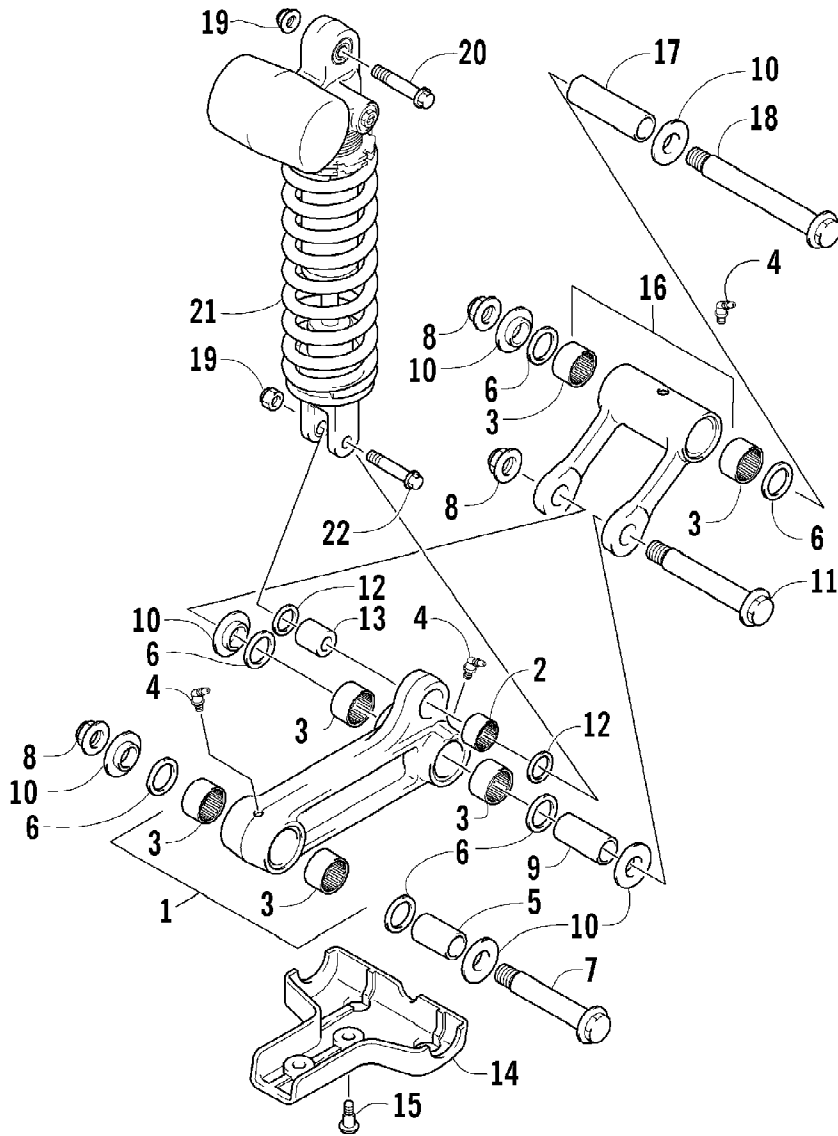

2007 ATV 400 DVX BLACK-CAT GREEN (A2007DVI2AUSE)
REAR SUSPENSION ASSEMBLY

Page 81 of 105

Ref #	Part Number	Qty	S/P/F	Description
1	3406-061	1		Arm, Front (inc. 2 and four No. 3)
2	3406-095	1		Bearing
3	3406-096	6	/P	Bearing
4	3423-626	3		Fitting, Grease
5	3406-060	1		Spacer
6	3406-063	6		Seal, Dust
7	3423-591	1		Bolt
8	3423-670	3		Nut
9	3406-065	1		Spacer
10	3406-066	6		Spacer
11	3423-590	1		Bolt
12	3406-100	2		Seal
13	3406-068	1		Spacer, Rear
14	3406-067	1		Guard, Front Arm
15	3423-662	2		Screw
16	3406-163	1		Arm, Rear (inc. two No. 3)
17	3406-064	1		Spacer
18	3423-589	1		Bolt
19	3423-457	2	S	Nut
20	3423-588	1		Bolt, Upper
21	3406-158	1		Shock Assembly - Rear
22	3423-856	1		Bolt, Lower