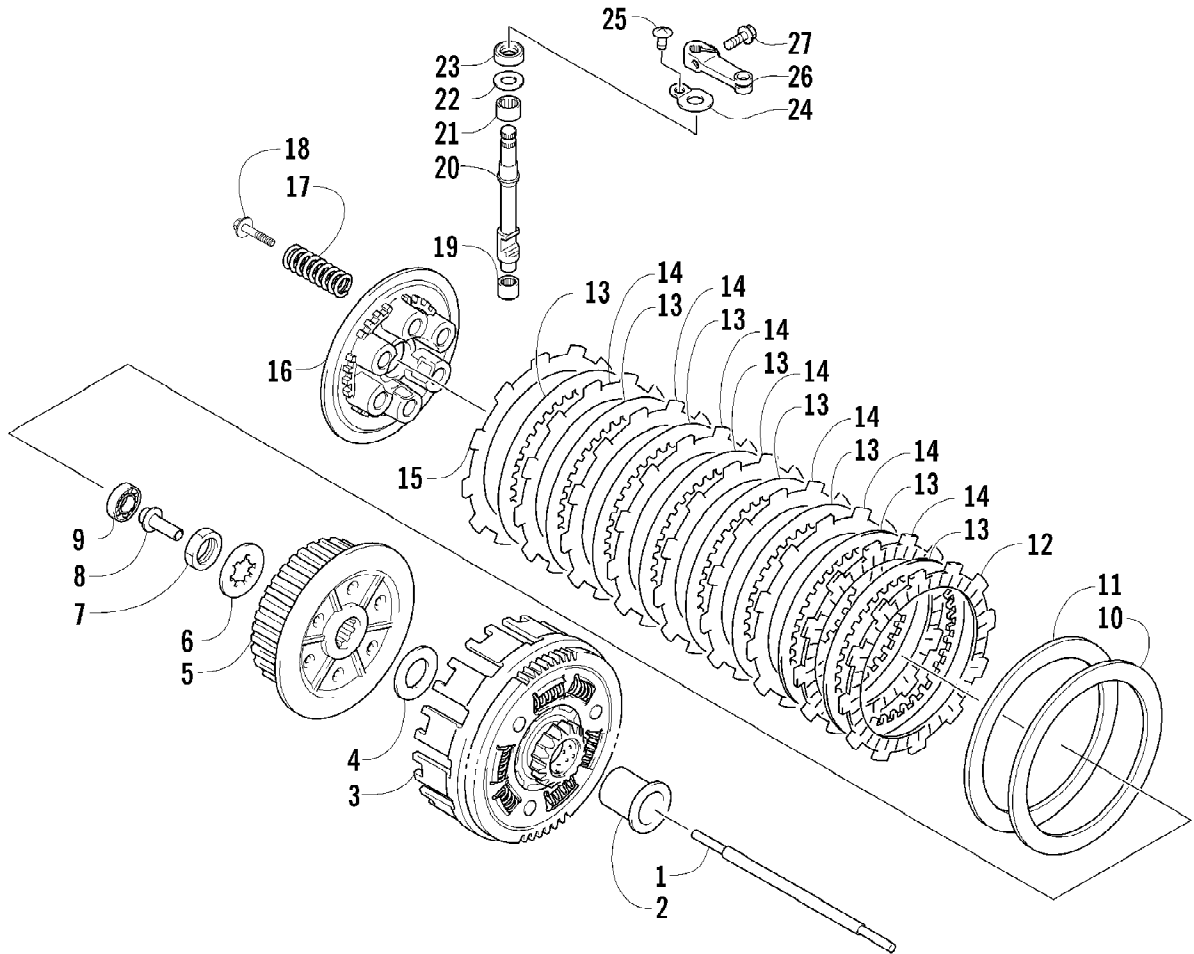

2007 ATV 400 DVX BLACK-CAT GREEN (A2007DVI2AUSE)
CLUTCH ASSEMBLY

Page 15 of 105

Ref #	Part Number	Qty	S/P/F	Description
1	3446-394	1		Rod, Clutch Push
2	3402-940	1		Spacer, Primary Driven Gear
3	3402-939	1		Gear, Primary Driven
4	3423-619	1		Washer
5	3446-392	1		Hub, Sleeve
6	3423-688	1		Washer, Lock
7	3423-254	1		Nut
8	3446-395	1		Pin, Clutch Release
9	3402-043	1	/P	Bearing, Pressure Disc
10	3423-774	1		Seat, Washer
11	3423-775	1		Washer
12	3446-360	1		Plate, Drive - No. 2
13	3446-427	7		Plate, Driven
14	3446-359	7		Plate, Drive - No. 1
15	3446-332	1		Plate, Drive
16	3446-393	1		Disc, Pressure
17	3423-848	6	S/P	Spring
18	3423-776	6		Bolt
19	3402-972	1		Bearing, Clutch Release - Lower
20	3446-396	1		Camshaft, Clutch Release
21	3402-973	1		Bearing, Clutch Release - Upper
22	3423-765	1		Washer, Clutch Release
23	3402-974	1		Seal, Clutch Release Arm
24	3402-941	1		Retainer, Clutch Release Oil Seal
25	3402-890	1	S	Stopper, Clutch Release Camshaft
26	3446-361	1		Arm, Clutch Release
27	3423-328	1	S	Bolt, Clutch Release Arm