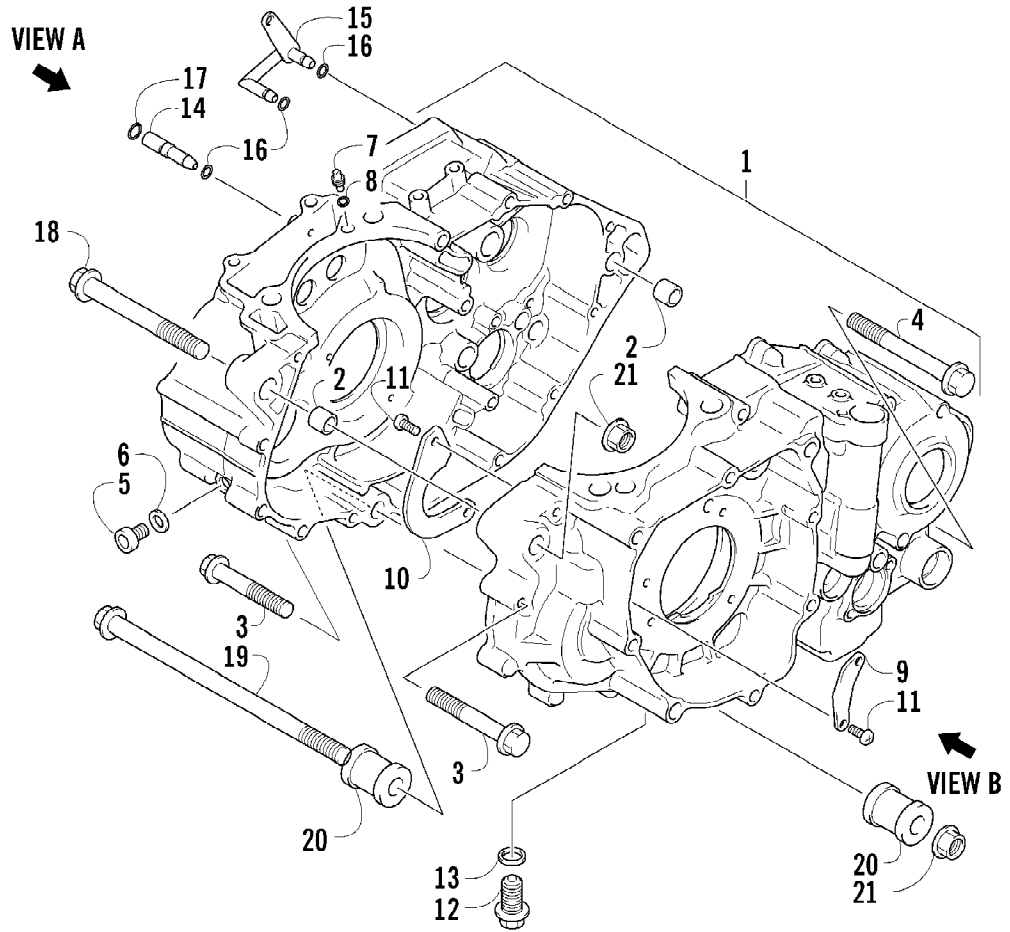

2007 ATV 400 DVX BLACK-CAT GREEN (A2007DVI2AUSE)
CRANKCASE ASSEMBLY

2007 ATV 400 DVX BLACK-CAT GREEN (A2007DVI2AUSE)
CRANKCASE ASSEMBLY

Page 21 of 105

Ref #	Part Number	Qty	S/P/F	Description
	0462-039	1		Complete Engine Assembly (ELTZ400K)
1	3502-028	1		Crankcase Set (inc. 2-11)
2	3423-088	2		Pin, Dowel
3	3423-098	7	S	Bolt
4	3423-097	8		Bolt
5	3423-706	1		Plug, Oil Gallery
6	3402-894	1		Gasket
7	3402-918	1		Jet, Oil Gallery
8	3423-051	1		O-Ring
9	3402-919	1		Separator, Oil - No. 1
10	3402-920	1		Separator, Oil - No. 2
11	3423-435	4		Screw, Separator
12	3402-404	1		Plug, Oil Drain
13	3402-011	1		Gasket
14	3446-391	1		Pipe, Oil - Inner - No. 1
15	3446-356	1		Pipe, Oil - Inner - No. 2
16	3423-709	3		O-Ring
17	3423-710	1		O-Ring
18	3005-514	1		Bolt
19	3423-391	1		Bolt
20	3423-737	2		Spacer, Engine Mounting
21	3423-457	2	S	Nut