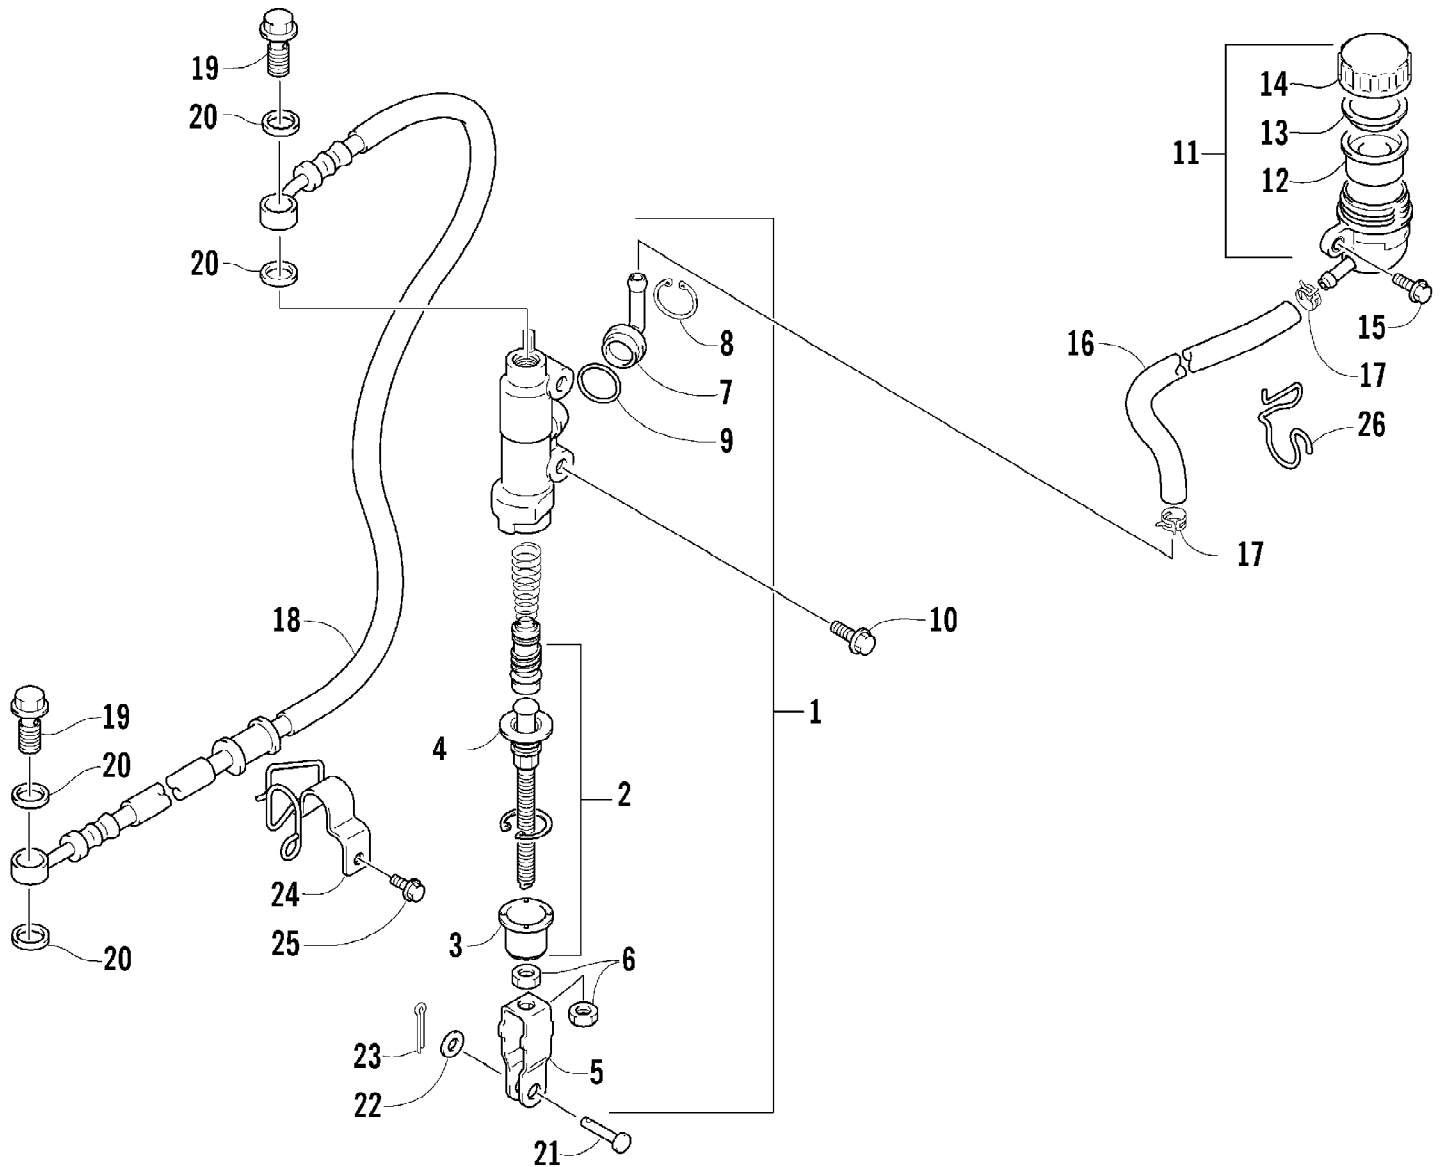

2007 ATV 400 DVX BLACK-CAT GREEN (A2007DVI2AUSE)
REAR MASTER CYLINDER ASSEMBLY

Page 79 of 105

Ref #	Part Number	Qty	S/P/F	Description
1	3406-083	1		Master Cylinder Assembly (inc. 2-9)
2	3406-084	1		Piston Set (inc. 3)
3	3402-887	1		Boot
4	3406-089	1		Rod, Push
5	3402-970	1		Yoke
6	3423-599	2		Nut
7	3406-090	1		Fitting, Elbow
8	3423-596	1		Circlip
9	3423-597	1		O-Ring
10	3423-628	2		Bolt
11	3406-132	1		Reservoir (inc. 12-14)
12	3406-085	1		Diaphragm
13	3406-086	1		Plate
14	3406-087	1		Cap
15	3423-112	1	S	Bolt
16	3410-015	1		Hose - Reservoir/Master Cylinder
17	3004-193	2		Clamp, Hose
18	3402-969	1		Hose, Brake
19	3423-719	2		Bolt, Union
20	3006-112	4		Washer
21	3423-703	1		Pin
22	0693-556	1		Washer
23	3423-606	1		Pin, Cotter
24	3423-790	1		Clamp, Brake Hose
25	3423-600	1		Bolt
26	3406-091	1		Guide, Hose