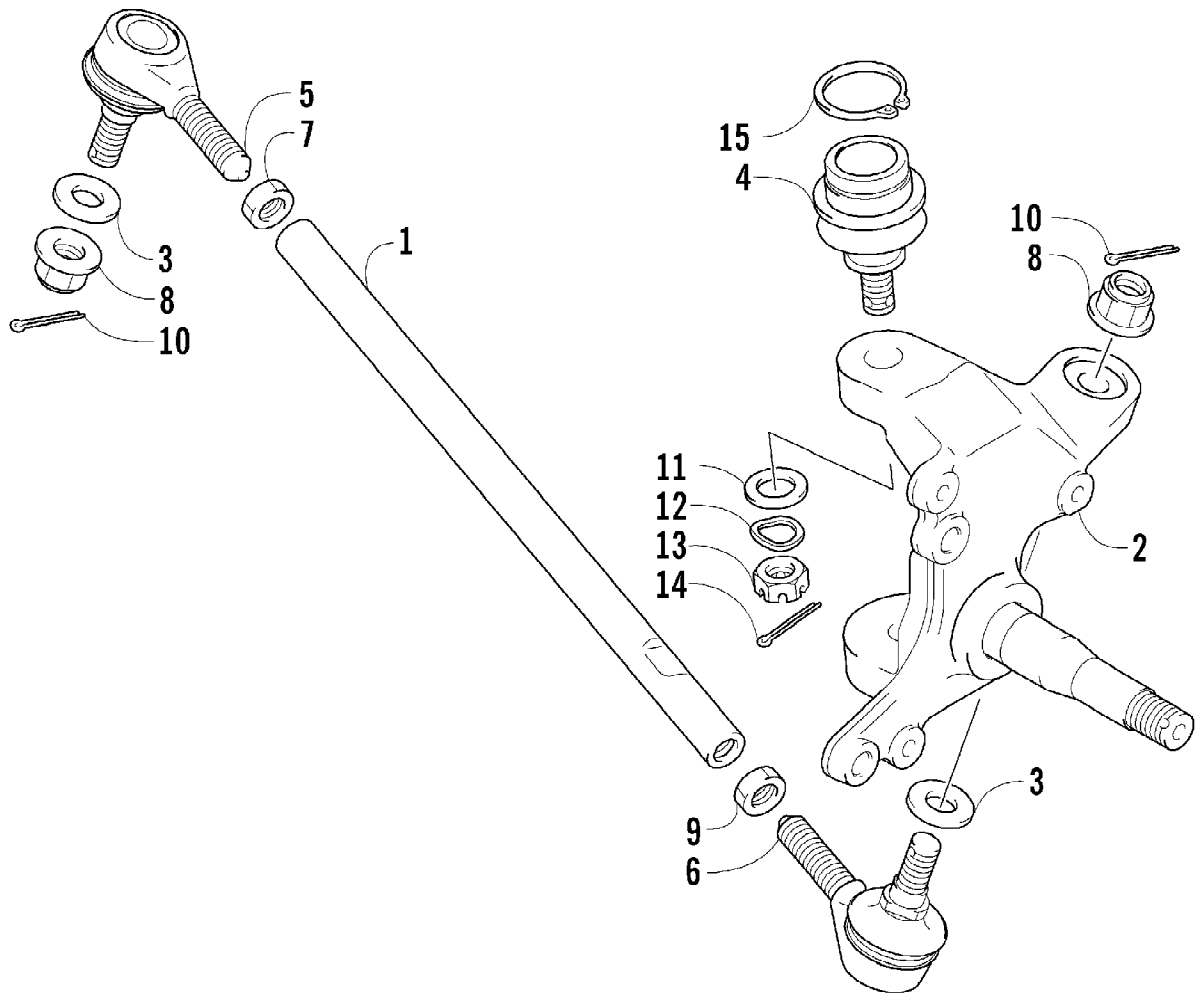

2007 ATV 400 DVX BLACK-CAT GREEN (A2007DVI2AUSE)
TIE ROD ASSEMBLY

Page 99 of 105

Ref #	Part Number	Qty	S/P/F	Description
1	3405-009	2		Tie Rod
2	3405-043	1		Knuckle, Steering - Right
2	3405-044	1		Knuckle, Steering - Left
3	3423-681	4		Washer, Rod End Lock
4	3405-045	2	S	End, Knuckle - Upper
5	3405-008	2		Ball Joint - Left
6	3405-007	2		Ball Joint - Right
7	3423-664	2		Nut, Tie Rod - Left
8	3423-620	4	S	Nut
9	3423-665	2		Nut, Tie Rod - Right
10	3423-607	4	S	Pin, Cotter
11	3004-417	4	S/P	Washer
12	3423-681	4		Washer, Wave
13	3423-620	4	S	Nut
14	3423-607	4	S	Pin, Cotter
15	3423-193	2	S/P	Circlip