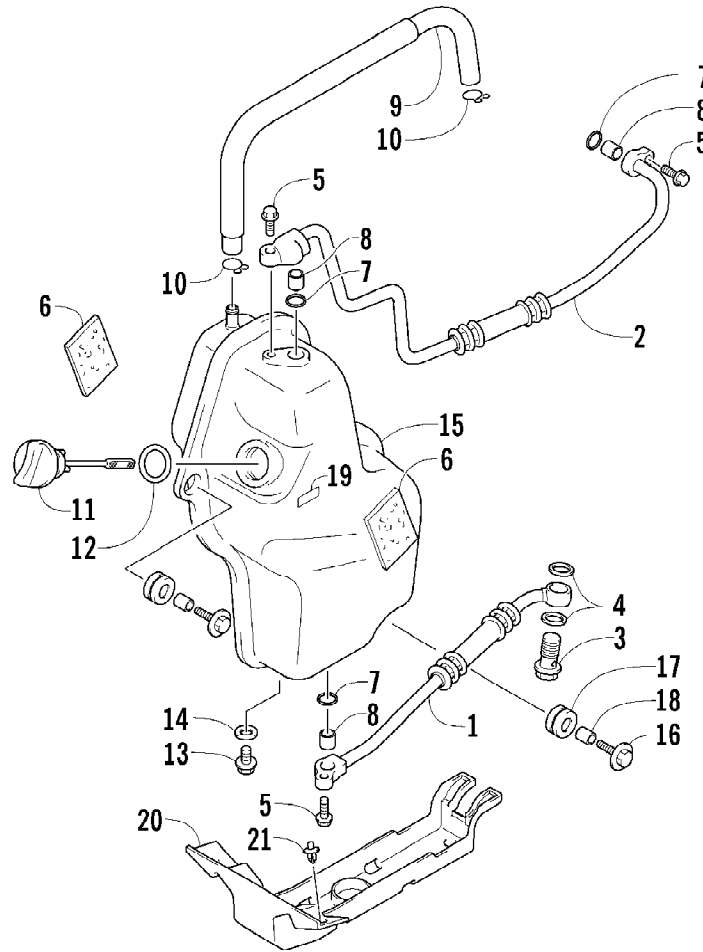

2007 ATV 400 DVX BLACK-CAT GREEN (A2007DVI2AUSE)
OIL TANK AND HOSE ASSEMBLY

2007 ATV 400 DVX BLACK-CAT GREEN (A2007DVI2AUSE)
OIL TANK AND HOSE ASSEMBLY

Page 69 of 105

Ref #	Part Number	Qty	S/P/F	Description
1	3410-019	1		Hose, Oil Tank - Right
2	3410-020	1		Hose, Oil Tank - Left
3	3423-720	1		Bolt, Union
4	3006-113	2		Gasket, Oil Hose Union
5	3004-512	3	S	Bolt
6	3423-744	2		Cushion, Oil Tank
7	3423-711	3		O-Ring, Oil Hose
8	3008-199	3	/P	Pin, Oil Tank Hose
9	3410-018	1		Hose, Oil Overflow
10	3423-723	2		Clamp, Hose
11	3470-009	1		Gauge, Oil Level
12	3423-055	1		O-Ring, Oil Level Gauge
13	3004-705	1	S	Plug, Oil Drain
14	3402-436	1	/P	Gasket, Oil Drain Plug
15	3502-021	1		Tank, Oil
16	3423-657	2		Bolt, Oil Tank
17	3423-716	2		Cushion, Oil Tank
18	3423-692	2		Spacer, Oil Tank
19	3406-074	1		Decal, Oil Level
20	3402-882	1		Protector, Oil Tank
21	3423-423	2		Clip