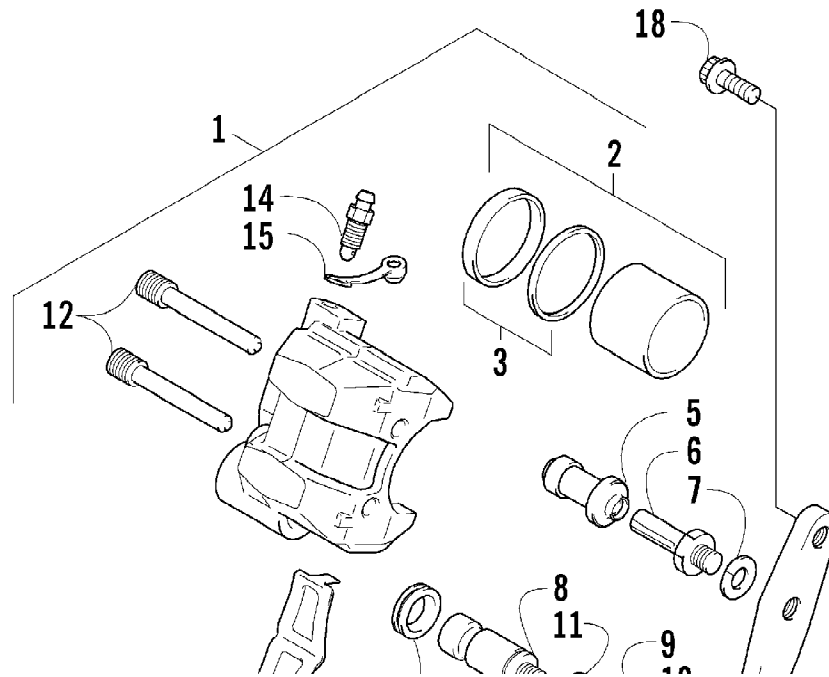

2007 ATV 400 DVX BLACK-CAT GREEN (A2007DVI2AUSE)
FRAME ASSEMBLY

Page 41 of 105

Ref #	Part Number	Qty	S/P/F	Description
1	3406-146	1		Frame
2	3406-147	1		Rail, Seat
3	3423-779	2		Bolt
4	3423-638	2		Bolt
5	3406-105	1		Plate, Mounting - Engine - Right
6	3406-106	1		Plate, Mounting - Engine - Left
7	3006-544	4	S	Bolt
8	3406-107	1		Plate, Mounting - Engine - Upper
9	3004-630	4	S	Bolt
10	3406-006	1		Protector, Engine
11	3423-653	2		Bolt
12	3406-104	1	S	Plate, Battery
13	3004-377	2	S/P	Bolt
14	3446-381	1		Roller, Chain Control
15	3423-631	1		Bolt
16	3423-696	2		Washer
17	3406-013	2		Cap, Seat Rail
18	3406-016	2		Cushion, Seat Mount - Front
19	0423-534	2		Grommet, Taillight
20	1506-413	1	/P	Bracket, Mounting - Reverse Switch
21	0423-419	2		Screw, Machine
22	8424-602	2	/P	Nut