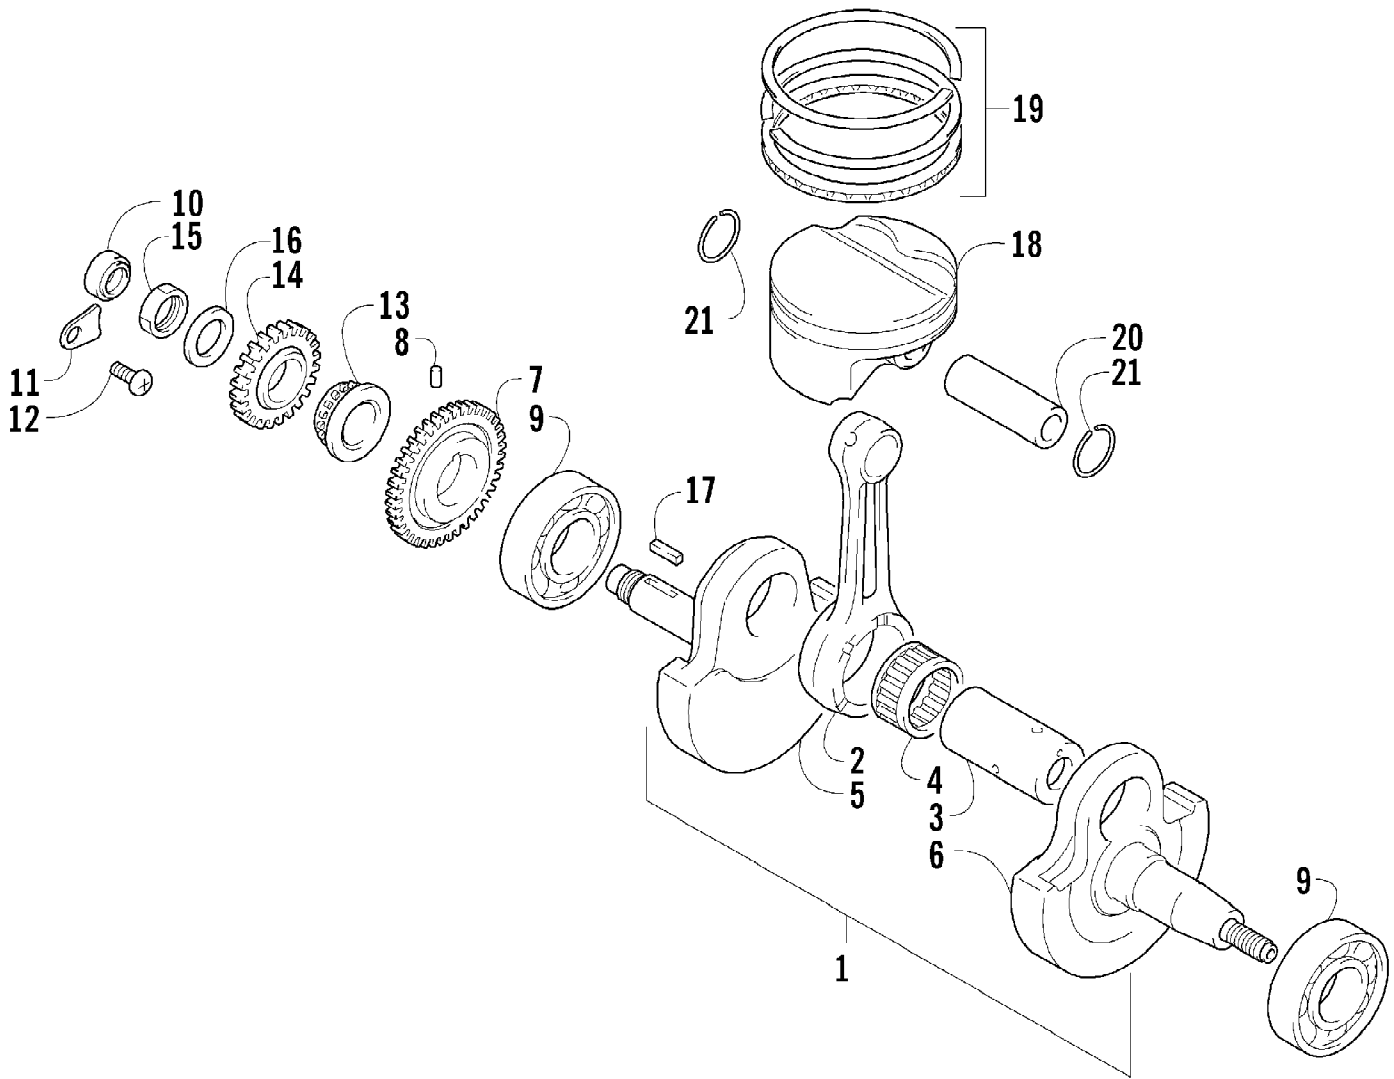

2007 ATV 400 DVX BLACK-CAT GREEN (A2007DVI2AUSE)
CRANKSHAFT ASSEMBLY

Page 25 of 105

Ref #	Part Number	Qty	S/P/F	Description
1	3502-029	1	S	Crankshaft Assembly (inc. 2-6)
2	3502-012	1		Rod, Connecting
3	3502-014	1		Pin
4	3406-139	1		Bearing
5	3402-922	1		Crankshaft - Right
6	3402-923	1		Crankshaft - Left
7	3402-926	1	/P	Gear, Balancer Drive
8	3423-047	1		Pin
9	3402-904	2		Bearing
10	3402-910	1		Seal, Oil - Right
11	3402-952	1		Retainer, Oil Seal - Right
12	3004-552	1	S	Screw
13	3502-030	1		Sprocket, Cam Chain Drive
14	3406-140	1		Gear, Primary Drive
15	3423-253	1		Nut
16	3423-684	1		Washer
17	3006-890	1		Key
18	3402-846	1		Piston
19	3502-011	1		Ring Set, Piston
20	3402-847	1		Pin, Piston
21	3003-439	2	/P	Circlip