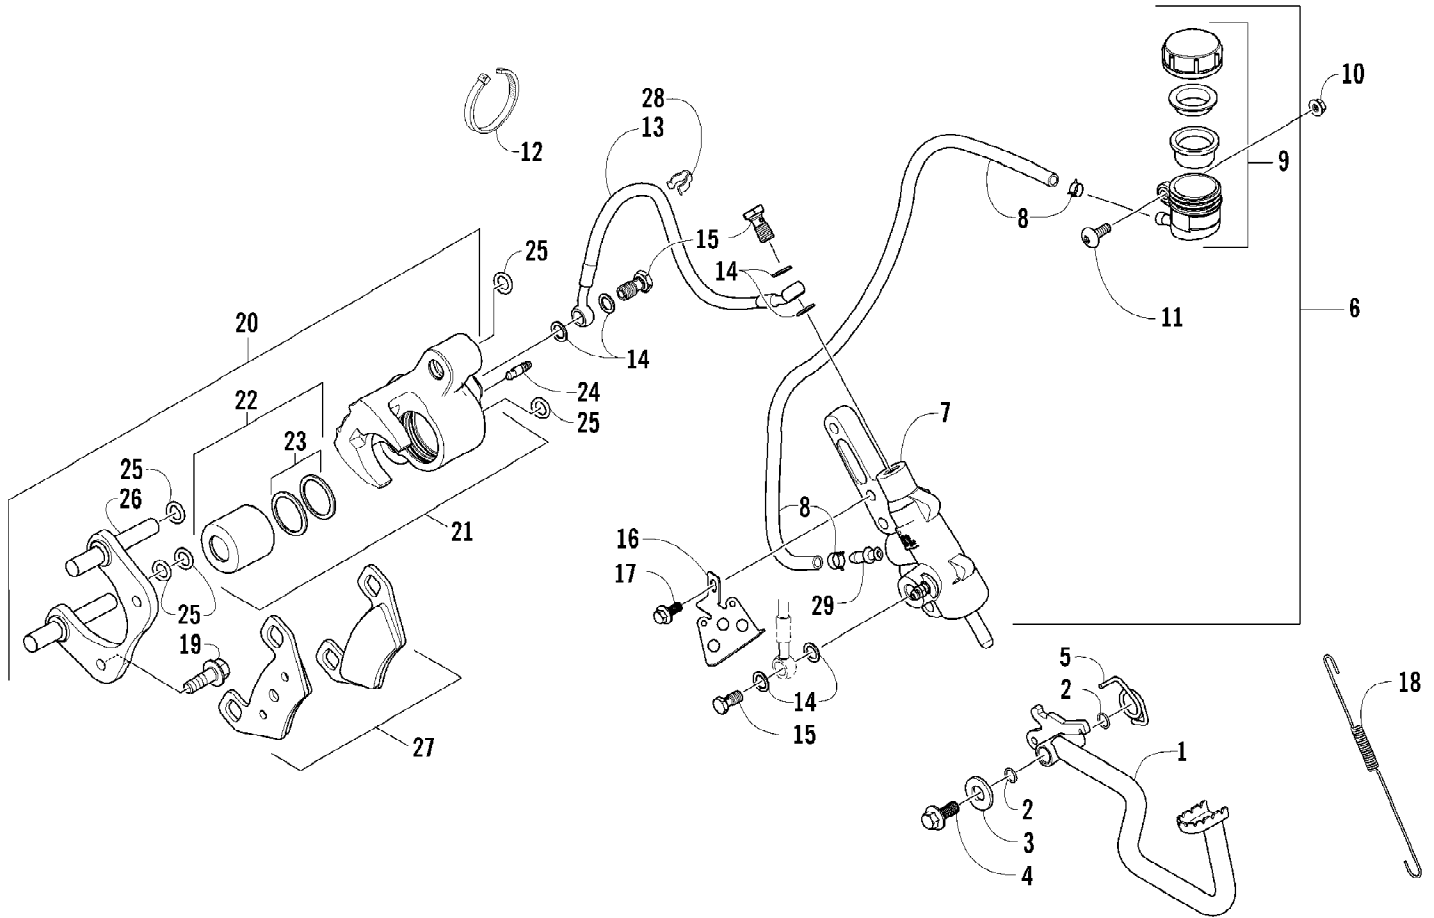

2007 ATV 400 AUTOMATIC TRANSMISSION 4X4 TRV GREEN (A2007TBH4BUS) Page 3 of 94
AUXILIARY BRAKE ASSEMBLY

2007 ATV 400 AUTOMATIC TRANSMISSION 4X4 TRV GREEN (A2007TBH4BUS) Page 4 of 94
AUXILIARY BRAKE ASSEMBLY

Ref #	Part Number	Qty	S/P/F	Description
	1502-136	1		Fully Bled Master Cylinder Replacement Kit
1	1502-063	1		Lever, Brake
2	1602-213	2	/P	O-Ring
3	8050-252	1		Washer
4	8408-816	1		Screw, Cap
5	0502-807	1		Spring, Brake Lever
6	1502-137	1	S	Brake Assembly (inc. 7-9)
7	0	1	F	Master Cylinder
8	1502-142	1		Hose, Brake Reservoir w/Clamps
9	1502-141	1		Reservoir, Brake
10	0623-038	1		Nut, Flanged
11	8476-616	1		Screw, Machine
12	0123-788	1	/P	Cable Tie - 7.5 in.
13	1502-140	1		Hose, Brake
14	0423-178	6		Washer, Crush
15	0423-413	3		Bolt, Banjo-Fitting
16	1502-179	1		Bracket, Switch
17	8408-625	2		Screw, Cap
18	0502-785	1		Spring, Brake Switch
19	1623-589	2	S	Screw, Cap
20	0502-878	1	S	Caliper, Brake (inc. 21-27)
21	0502-603	1	S	Housing, Caliper - Assembly - Right Rear (inc. 22-24)
22	0502-606	1		Piston/Seal Set (inc. 23)
23	0502-607	1		Seal Set
24	0502-609	1	/P	Valve, Bleed
25	0502-608	1		O-Ring, Guide - Set
26	0502-605	1		Bracket Assembly
27	0502-875	1	S	Pad, Brake - Set
28	1502-115	2		Clip, Brake Hose
29	1502-138	1	S	Adapter, Hose