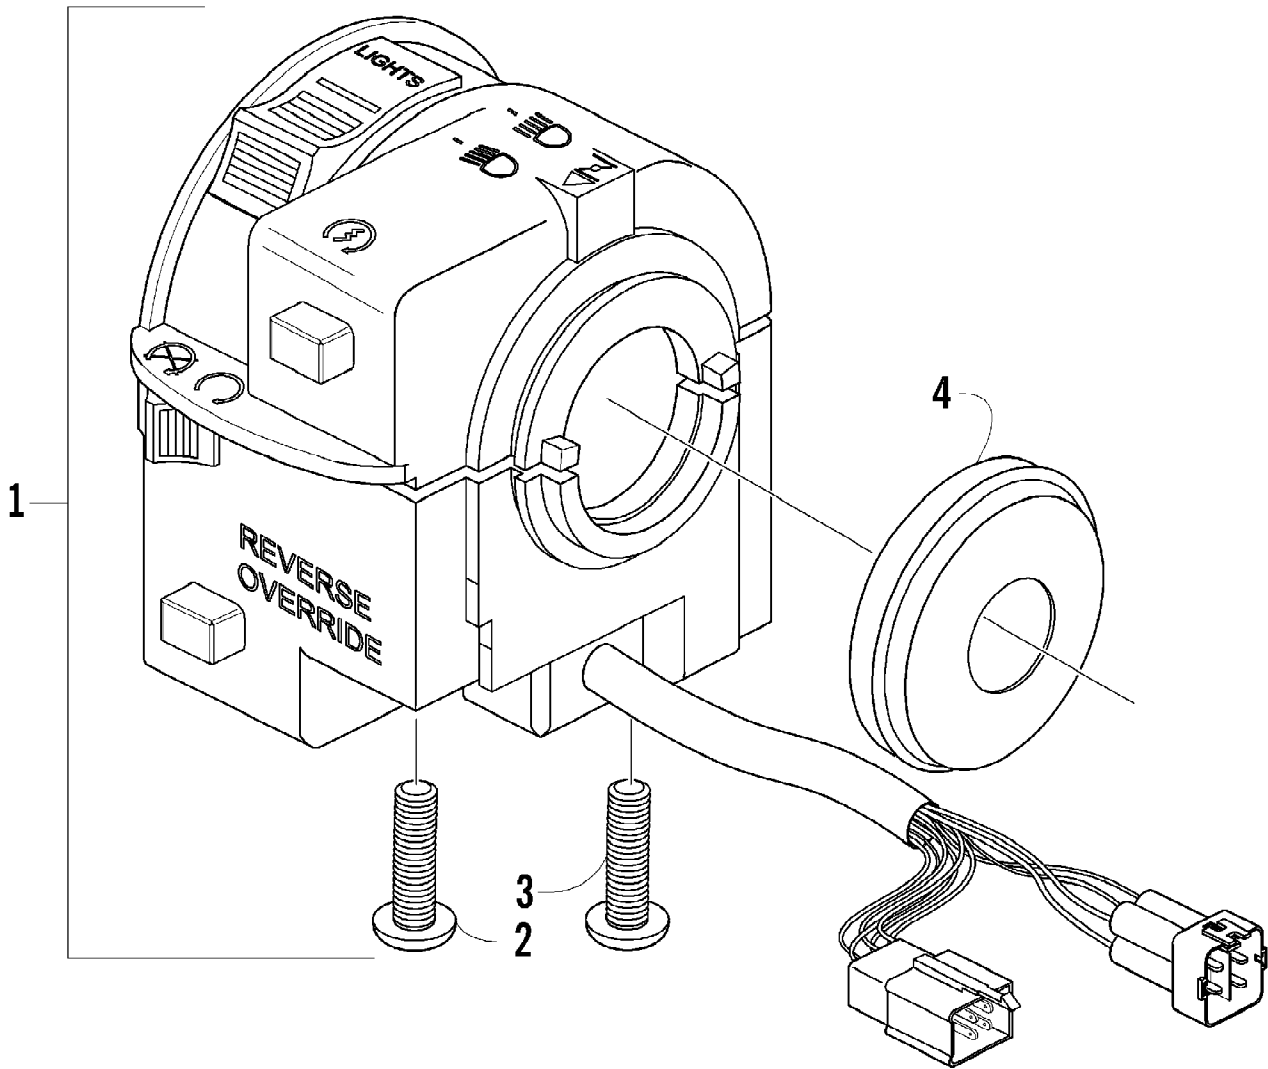

2007 ATV 400 AUTOMATIC TRANSMISSION 4X4 TRV GREEN (A2007TBH4BBSG) 17 of 94
CONTROL SWITCH HOUSING ASSEMBLY

2007 ATV 400 AUTOMATIC TRANSMISSION 4X4 TRV GREEN (A2007TBH4BBSG) 18 of 94
CONTROL SWITCH HOUSING ASSEMBLY

Ref #	Part Number	Qty	S/P/F	Description
1	0509-014	1		Switch, Control - Assembly (inc. 2-4)
2	0409-027	1		Screw, Machine
3	0409-028	1		Screw, Machine
4	3409-019	1		Cover, Switch Housing