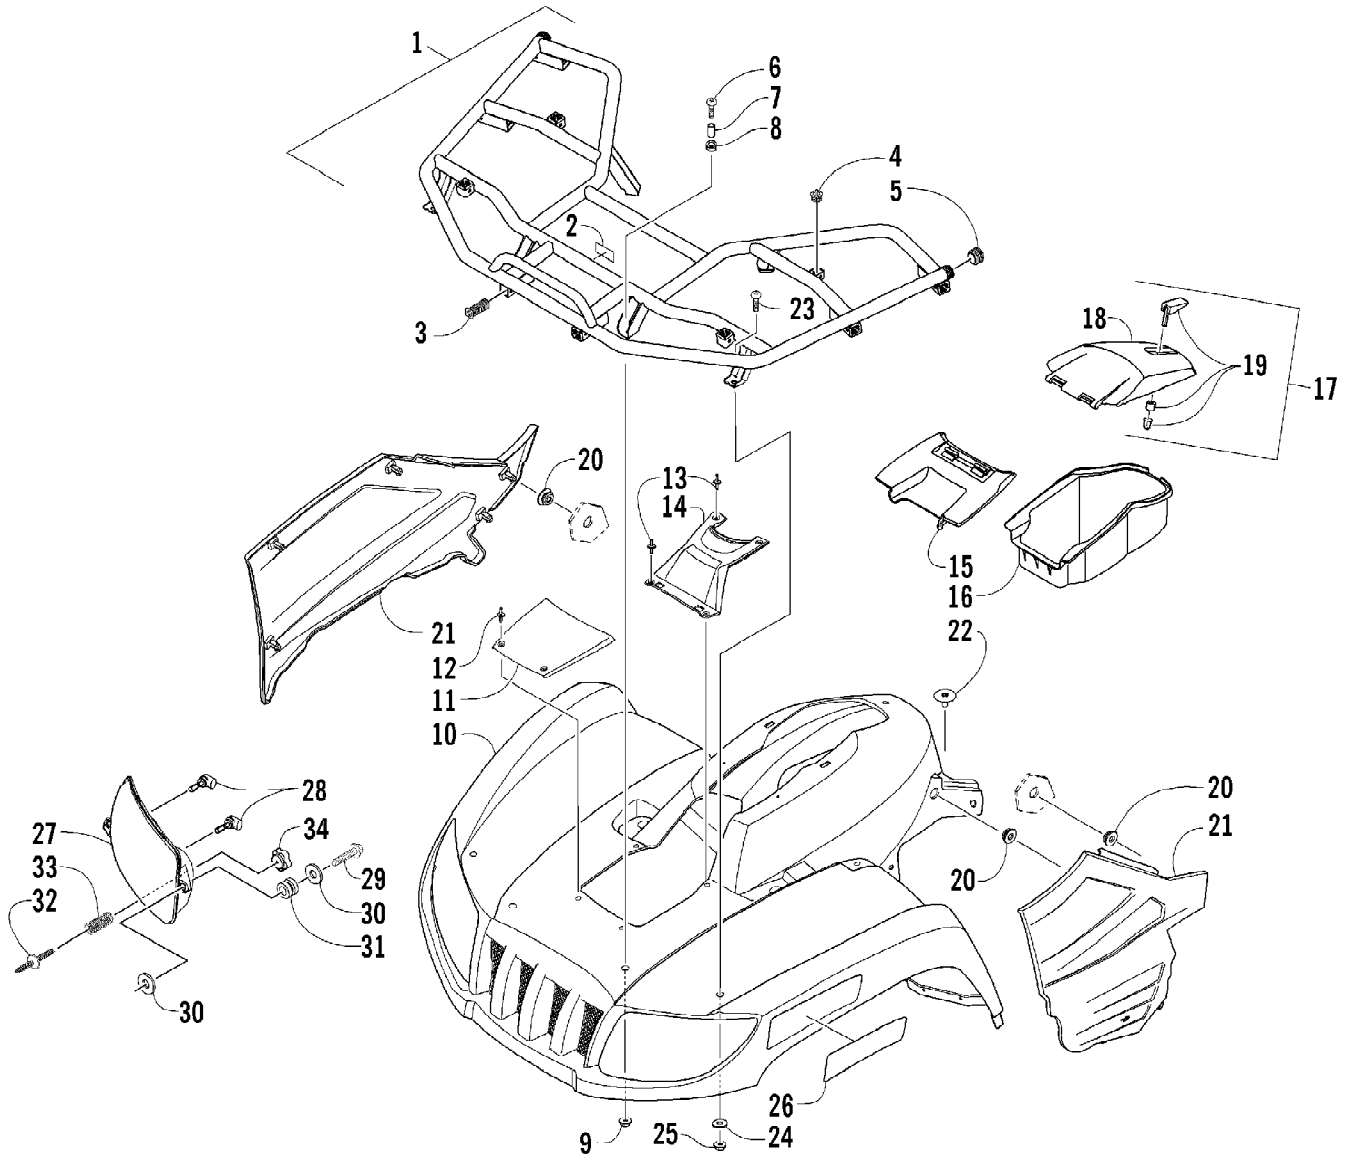

2007 ATV 400 AUTOMATIC TRANSMISSION 4X4 TRV GREEN (A2007TBH4BE) 35 of 94
FRONT BODY PANEL ASSEMBLY

2007 ATV 400 AUTOMATIC TRANSMISSION 4X4 TRV GREEN (A2007TBH4BESG) 36 of 94
FRONT BODY PANEL ASSEMBLY

Ref #	Part Number	Qty	S/P/F	Description
1	0541-272	1		Rack - Front - Assembly (inc. 2-5)
2	0411-576	1		Decal, Warning - Front Rack Load
3	2406-014	6		Bushing, Rack
4	0441-592	4	/P	Bushing, Rack
5	1441-049	2		Plug, Rack
6	8410-830	4		Screw, Machine
7	0423-669	4		Spacer
8	0423-465	4		Grommet
9	8432-802	4		Nut, Lock
10	0518-008	1	S	Panel, Fender - Front (inc. 26)
11	1406-358	1		Cover, Access
12	0423-535	2		Rivet, Reinstallable
13	0623-362	4		Rivet, Reinstallable
14	1406-484	1		Cover, Steering Post
15	0470-513	1		Cover, Storage Box
16	1406-573	1		Box, Storage
17	2506-234	1		Lid, Storage Box w/Latch (inc. 18-19)
18	0470-514	1		Lid, Storage Box
19	1406-599	1		Latch, Storage Box
20	0423-678	8		Grommet
21	2406-326	1		Panel, Side - Lower - Right
21	2406-327	1		Panel, Side - Lower - Left
22	0423-101	2		Screw, Body
23	0423-654	2		Screw, Shoulder
24	8050-222	2	/P	Washer
25	8424-602	2	/P	Nut, Lock
26	0411-818	1		Decal, Reflector - Front - Right
26	0411-819	1		Decal, Reflector - Front - Left
27	0509-034	1	S	Headlight Assembly - Right (inc. 28)
27	0509-035	1		Headlight Assembly - Left (inc. 28)
28	0409-055	4		Bulb, Headlight
29	0623-785	4		Screw, Self-Tapping
30	8050-217	8	/P	Washer
31	0423-447	4		Grommet
32	0423-514	2		Stud, Adjuster - Headlight
33	0423-522	2		Spring, Adjuster
34	0423-513	2		Knob, Adjuster