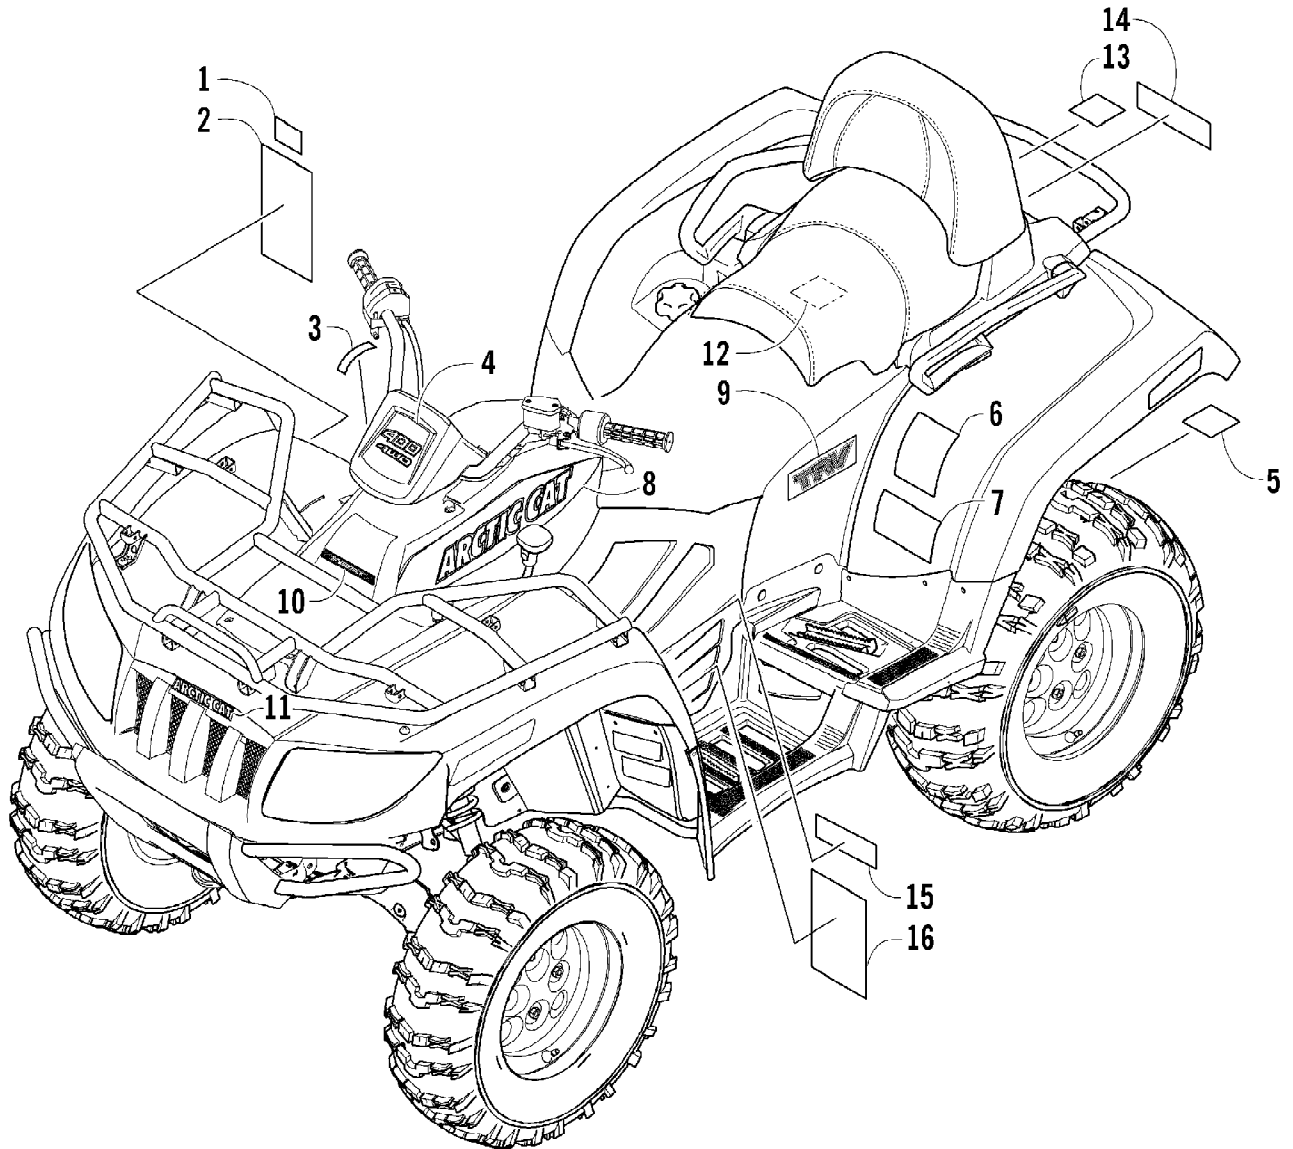

2007 ATV 400 AUTOMATIC TRANSMISSION 4X4 TRV GREEN (A2007TBH4BBSG) 30 of 94
DECALS

Ref #	Part Number	Qty	S/P/F	Description
1	0411-666	1	F	Decal, Warning - Reverse/Pre-Ride
2	0411-894	1		Decal, Warning - Hill
3	0411-426	1		Decal, Warning - Clutch Cover
4	1411-467	1		Decal, Instrument Pod
5	1411-077	1		Decal, Warning - Towing
6	0411-833	1		Decal, Passenger
7	0411-832	1		Decal, Warning - Tire Pressure
8	1411-358	1		Decal, Side - Upper Right
8	1411-359	1		Decal, Side - Upper Left
9	1411-266	2		Decal, Graphic - TRV
10	1411-050	1	/P	Decal, "Speedrack"
11	0411-839	1		Decal, Front
12	1411-269	1		Decal, Warning - Passenger
13	1411-251	1		Decal, Warning - Seat/Passenger
14	0411-814	1	/P	Decal, "Arctic Cat" - White
15	1411-574	1		Decal, Warning - Off-Road Only
16	0411-753	1	F	Decal, Warning - Age/General