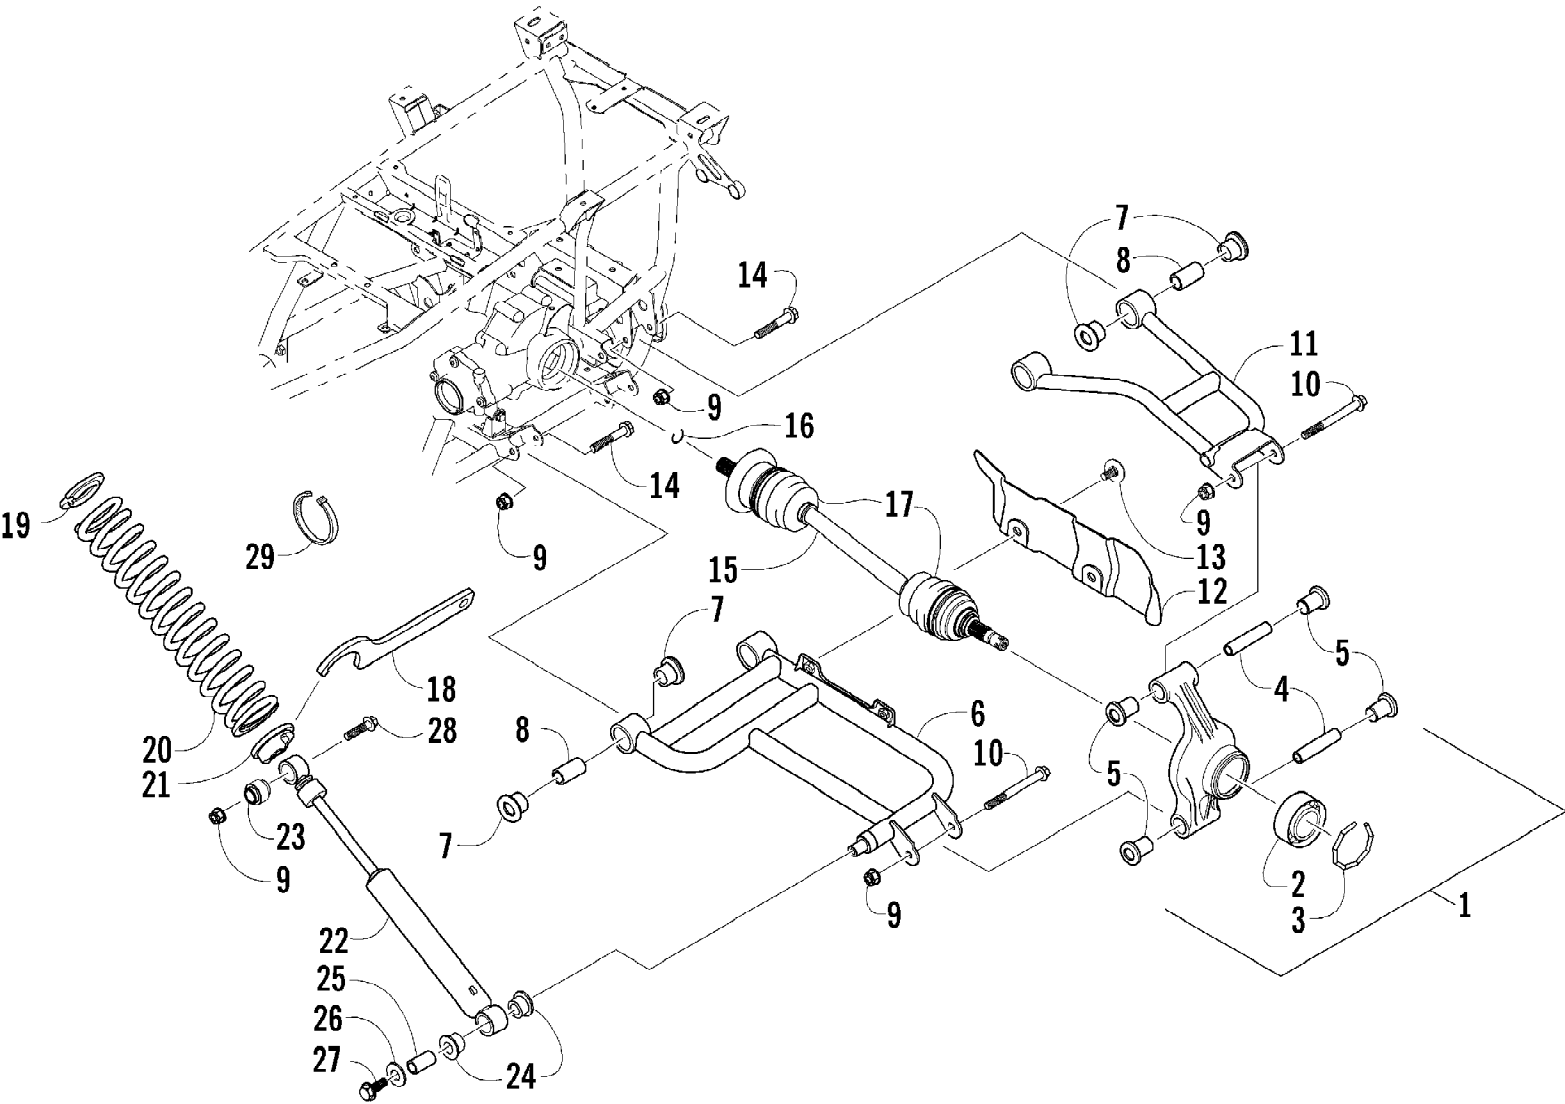

2007 ATV 400 AUTOMATIC TRANSMISSION 4X4 TRV GREEN (A2007TBH4B) 65 of 94
REAR SUSPENSION ASSEMBLY

2007 ATV 400 AUTOMATIC TRANSMISSION 4X4 TRV GREEN (A2007TBH4B) Page 66 of 94
REAR SUSPENSION ASSEMBLY

Ref #	Part Number	Qty	S/P/F	Description
1	0504-372	1	S	Knuckle, Right Rear - Assembly (inc. 2-5)
1	0504-373	1	S/P	Knuckle, Left Rear - Assembly (inc. 2-5)
2	1402-027	2	S/P	Bearing, Wheel Hub
3	0423-423	2		Ring, Retaining
4	0403-038	4	S/P	Collar, Suspension Bushing
5	0403-032	8	S	Bushing, Suspension
6	0504-438	1	/P	A-Arm, Rear - Lower Right (inc. 7-8)
6	0504-439	1	S	A-Arm, Rear - Lower Left (inc. 7-8)
7	0403-115	16	S	Bushing
8	0403-114	8	S	Collar
9	0423-744	14		Nut, Lock
10	8409-000	4		Screw, Cap
11	0504-470	1		A-Arm, Rear - Upper Right (inc. 7-8)
11	0504-471	1	S	A-Arm, Rear - Upper Left (inc. 7-8)
12	1441-004	1		Guard, Boot - Right
12	1441-005	1		Guard, Boot - Left
13	0423-545	4	/P	Screw, Body
14	8409-075	8		Screw, Cap
15	0502-811	2	S	Axle, Drive - Rear (inc. 16-17)
16	0441-893	2	S	Clip, Retaining
17	0436-276	2	S	Repair Kit, Boot
18	0441-587	1		Wrench, Spanner
19	1603-889	2	/P	Retainer, Spring
20	0404-144	2		Spring, Suspension
21	0404-057	2		Cam, Spring Adjuster
22	0404-147	2		Shock Absorber - Rear (inc. 23-25)
23	0403-182	2		Bushing, Double-Bonded
24	0603-955	4		Bushing, Shock Absorber
25	1603-219	2	S	Sleeve, Shock Absorber
26	0423-087	2		Washer
27	8408-820	2	/P	Screw, Cap
28	8409-050	2		Screw, Cap
29	0123-788	2	/P	Cable Tie