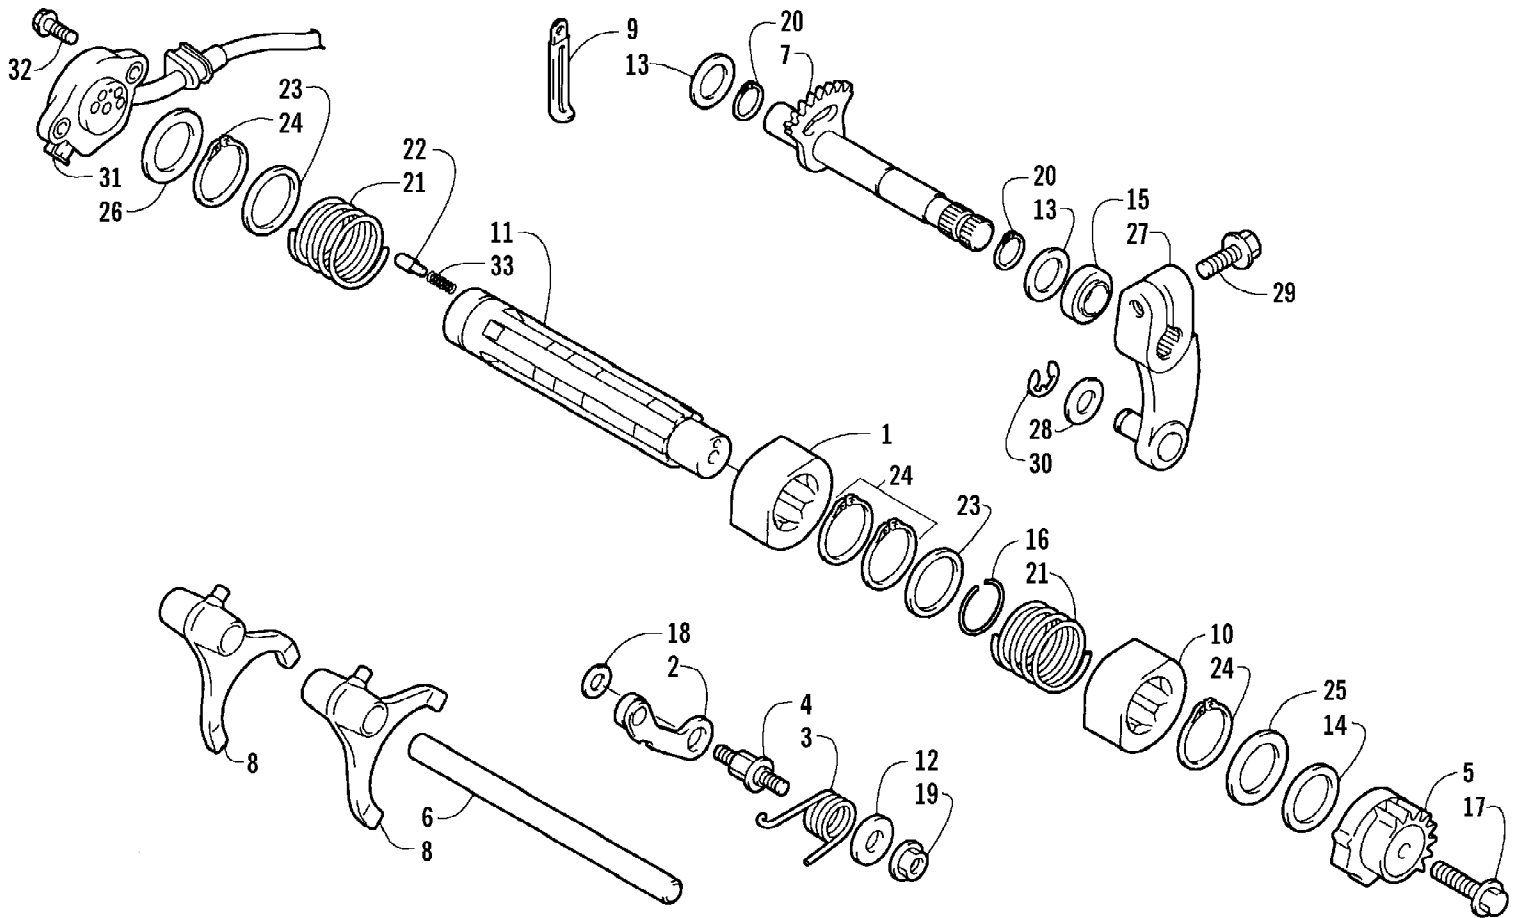

2007 ATV 400 AUTOMATIC TRANSMISSION 4X4 TRV GREEN (A2007TBH4B) 44 of 94
GEAR SHIFTING ASSEMBLY

2007 ATV 400 AUTOMATIC TRANSMISSION 4X4 TRV GREEN (A2007TBH4BBSG) 45 of 94
GEAR SHIFTING ASSEMBLY

Ref #	Part Number	Qty	S/P/F	Description
1	3402-640	1		Cam, Reverse
2	3446-043	1		Stopper, Cam
3	3446-283	1		Spring, Cam Stopper
4	3446-048	1		Support, Cam Stopper
5	3402-642	1		Plate, Gear Shift Cam
6	3402-643	1		Shaft, Shift Fork
7	3402-644	1		Shaft, Sub-Gear Shift
8	3446-073	2		Fork, Shift
9	3004-787	1		Clamp, Wire
10	3402-670	1		Cam, Gear Shift
11	3446-281	1		Shaft, Gear Shift
12	3423-438	1		Washer, Cam Stopper Spring
13	1691-043	2		Washer, Sub-Gear Shift Shaft
14	3423-446	1		Washer, Gear Shift Cam Plate
15	3402-076	1		Seal, Sub-Gear Shift Shaft
16	3423-416	1		C-Ring, Cam
17	3004-376	1	S/P	Bolt, Gear Shift Cam Plate
18	3423-141	1		Washer, Cam Stopper
19	3004-488	1	S/P	Nut, Cam Stopper Spring
20	3423-358	2	S	Circlip, Sub-Gear Shift Shaft
21	3446-280	2		Spring, Cam
22	3423-044	2		Contact
23	3402-382	2		Washer, Cam Spring
24	3423-191	4	/P	Circlip, Cam Spring
25	3402-195	1		Washer, Shift Shaft
26	3423-421	1	/P	Washer, Shift Shaft
27	3402-434	1	/P	Arm, Select
28	3423-204	1	/P	Washer, Select Arm
29	3004-341	1	S/P	Bolt, Select Arm
30	3423-153	1		E-Ring
31	3402-997	1		Base, Gear Shift - Assembly
32	3423-418	2		Bolt
33	3402-087	2		Spring