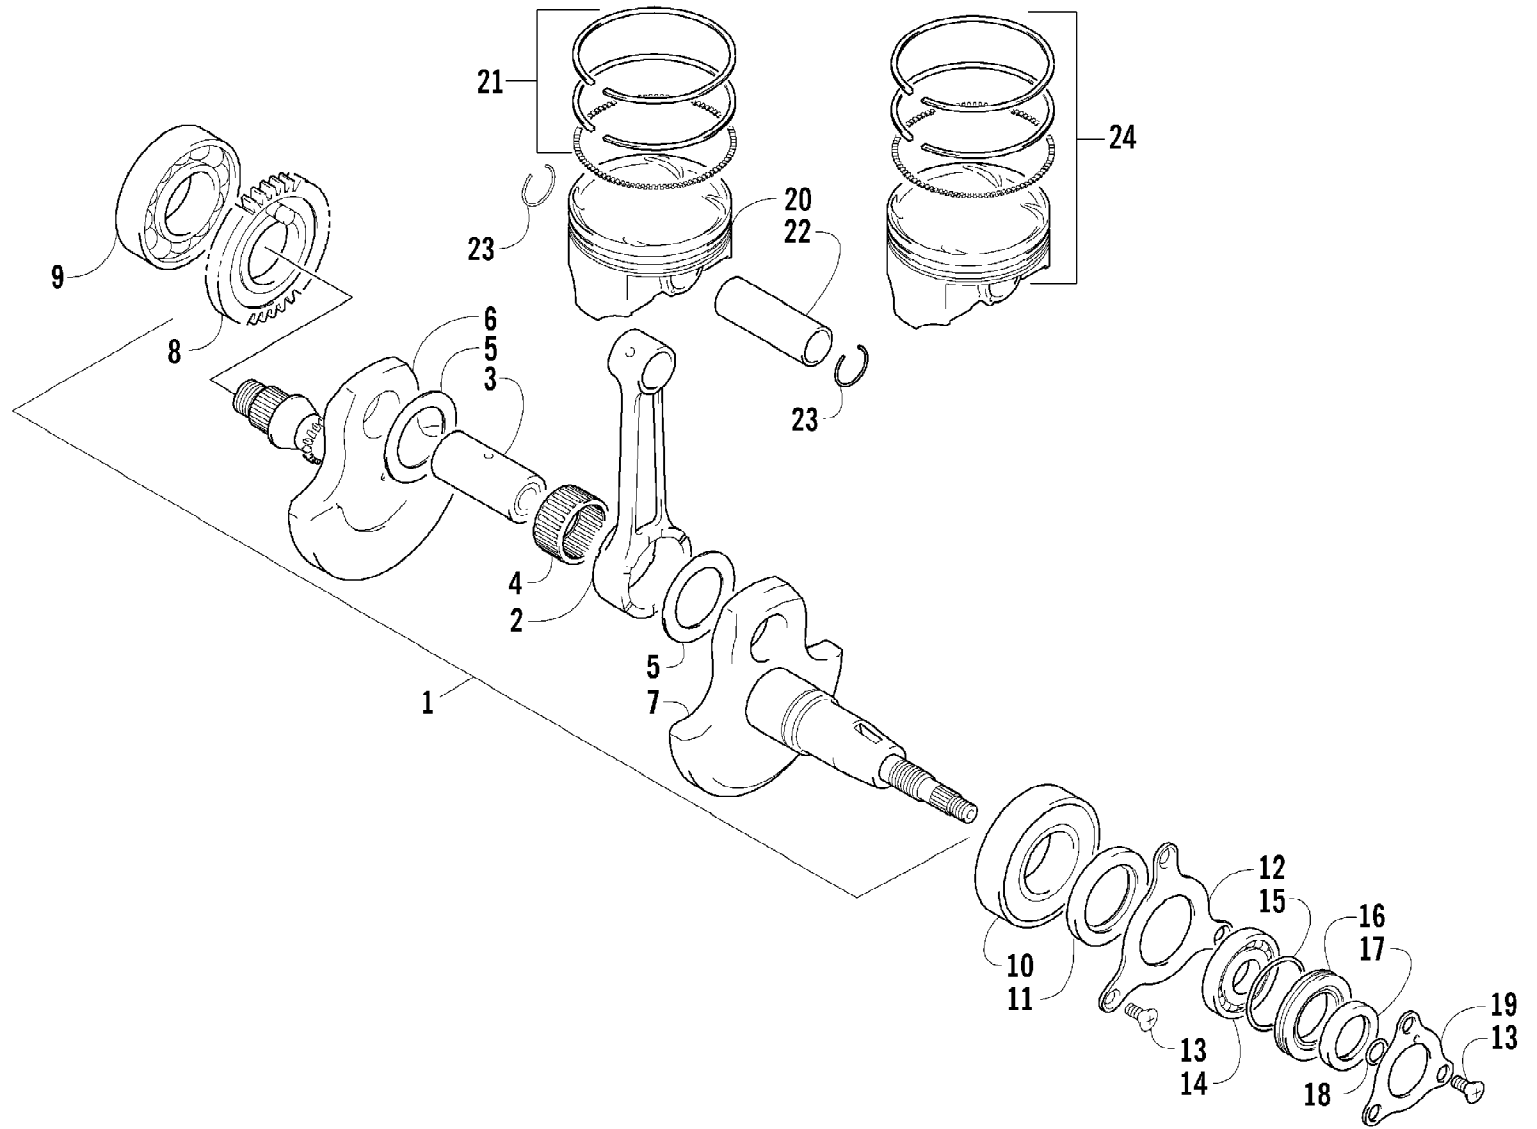

2007 ATV 400 AUTOMATIC TRANSMISSION 4X4 TRV GREEN (A2007TBH4BBSG) 23 of 94
CRANKSHAFT ASSEMBLY

2007 ATV 400 AUTOMATIC TRANSMISSION 4X4 TRV GREEN (A2007TBH4B) Page 24 of 94
CRANKSHAFT ASSEMBLY

Ref #	Part Number	Qty	S/P/F	Description
1	3403-009	1	/P	Crankshaft Assembly (inc. 2-8)
2	3402-597	1		Rod, Connecting
3	3402-599	1		Pin, Crank
4	3402-571	1		Bearing
5	3423-440	2		Washer
6	3403-014	1	/P	Crankshaft - Right
7	3403-209	1		Crankshaft - Left
8	3402-698	1	/P	Gear, Crank Balancer Drive
9	3402-055	1	/P	Bearing - Right
10	3402-566	1		Bearing - Middle
11	3402-573	1		Seal, Crankshaft Oil
12	3402-602	1		Retainer, Crankshaft Oil Seal - Middle
13	3423-018	6		Screw, Retainer
14	3402-051	1		Bearing
15	3423-063	1		O-Ring
16	3423-542	1	/P	Spacer
17	3402-070	1		Seal, Oil
18	3423-053	1	/P	O-Ring
19	3402-188	1	/P	Retainer, Crankshaft Oil Seal - Left
20	3402-594	1		Piston
21	3402-595	1		Ring, Piston - Set
22	3402-596	1		Pin, Piston
23	3003-439	2	/P	Circlip
24	3436-015	1	F	Piston Set (Oversized 0.50 mm)