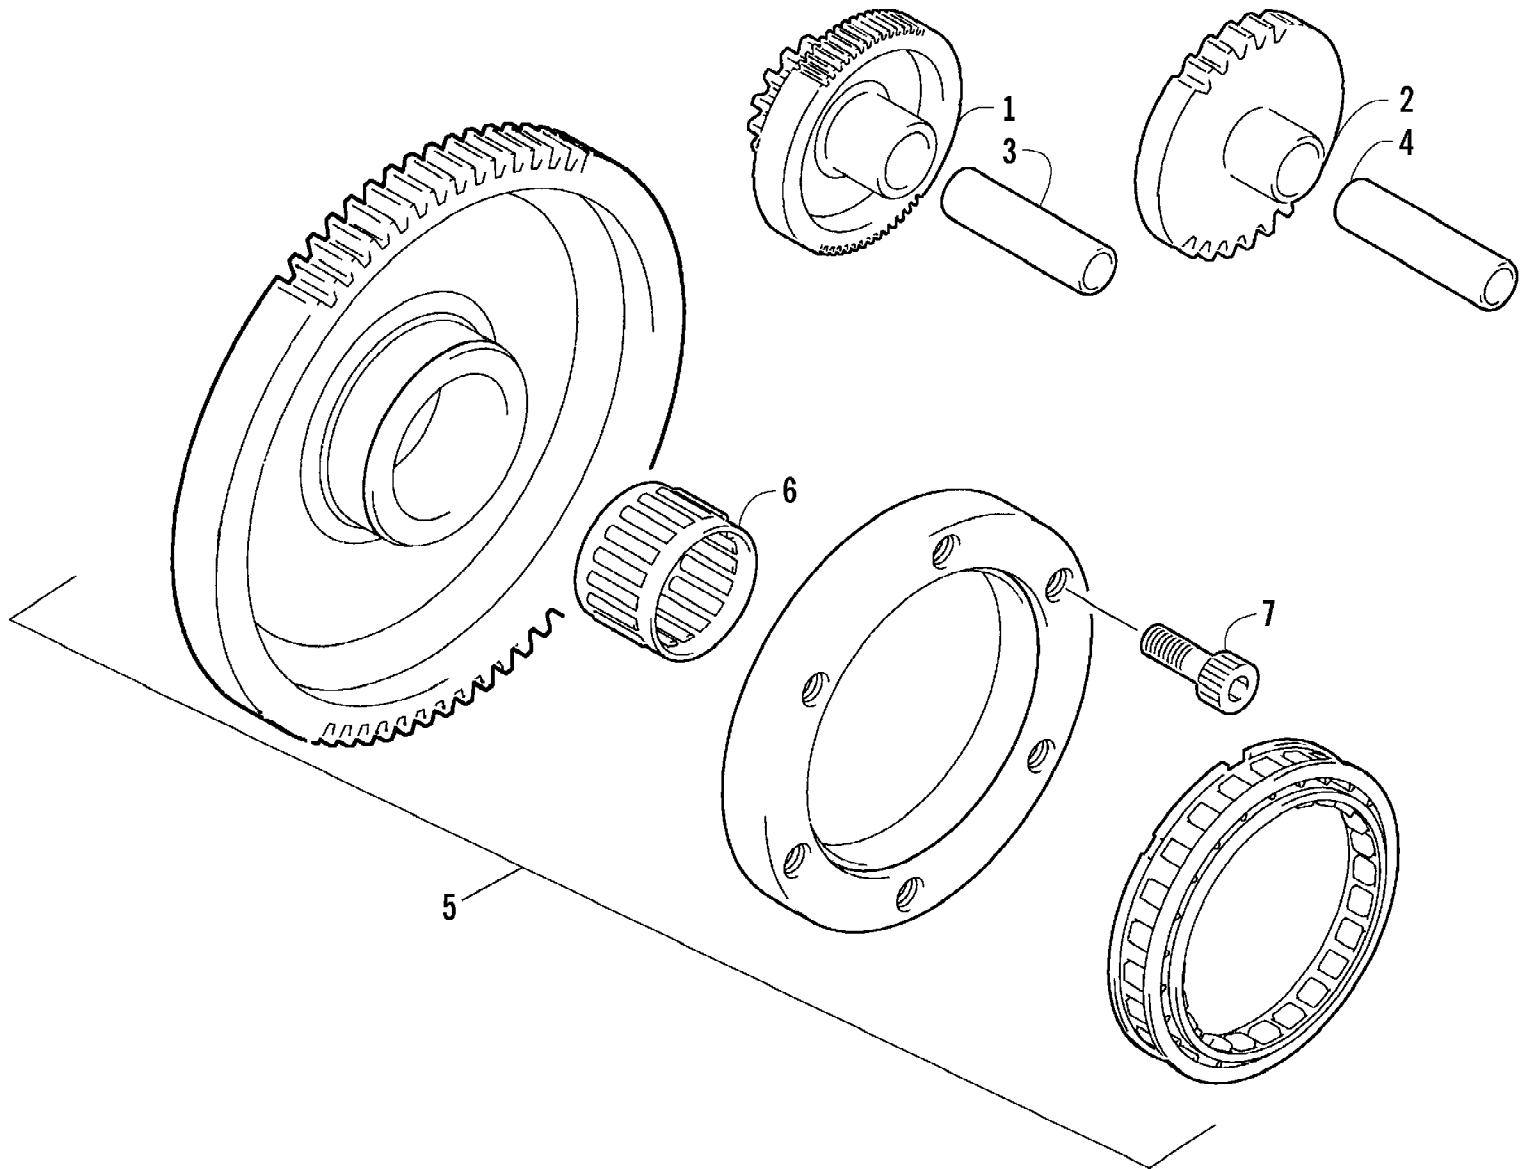

2007 ATV 400 AUTOMATIC TRANSMISSION 4X4 TRV GREEN (A2007TBH4BBSG) 80 of 94
STARTER CLUTCH ASSEMBLY

Ref #	Part Number	Qty	S/P/F	Description
1	3402-603	1		Gear, Starter Idler - No. 1
2	3402-124	1		Gear, Starter Idler - No. 2
3	3423-331	1		Pin, Starter Idler Gear No. 1
4	3423-397	1		Pin, Starter Idler Gear No. 2
5	3402-690	1	S	Clutch, Starter - Set (inc. 6)
6	3402-674	1		Bearing
7	3423-102	6	S	Bolt