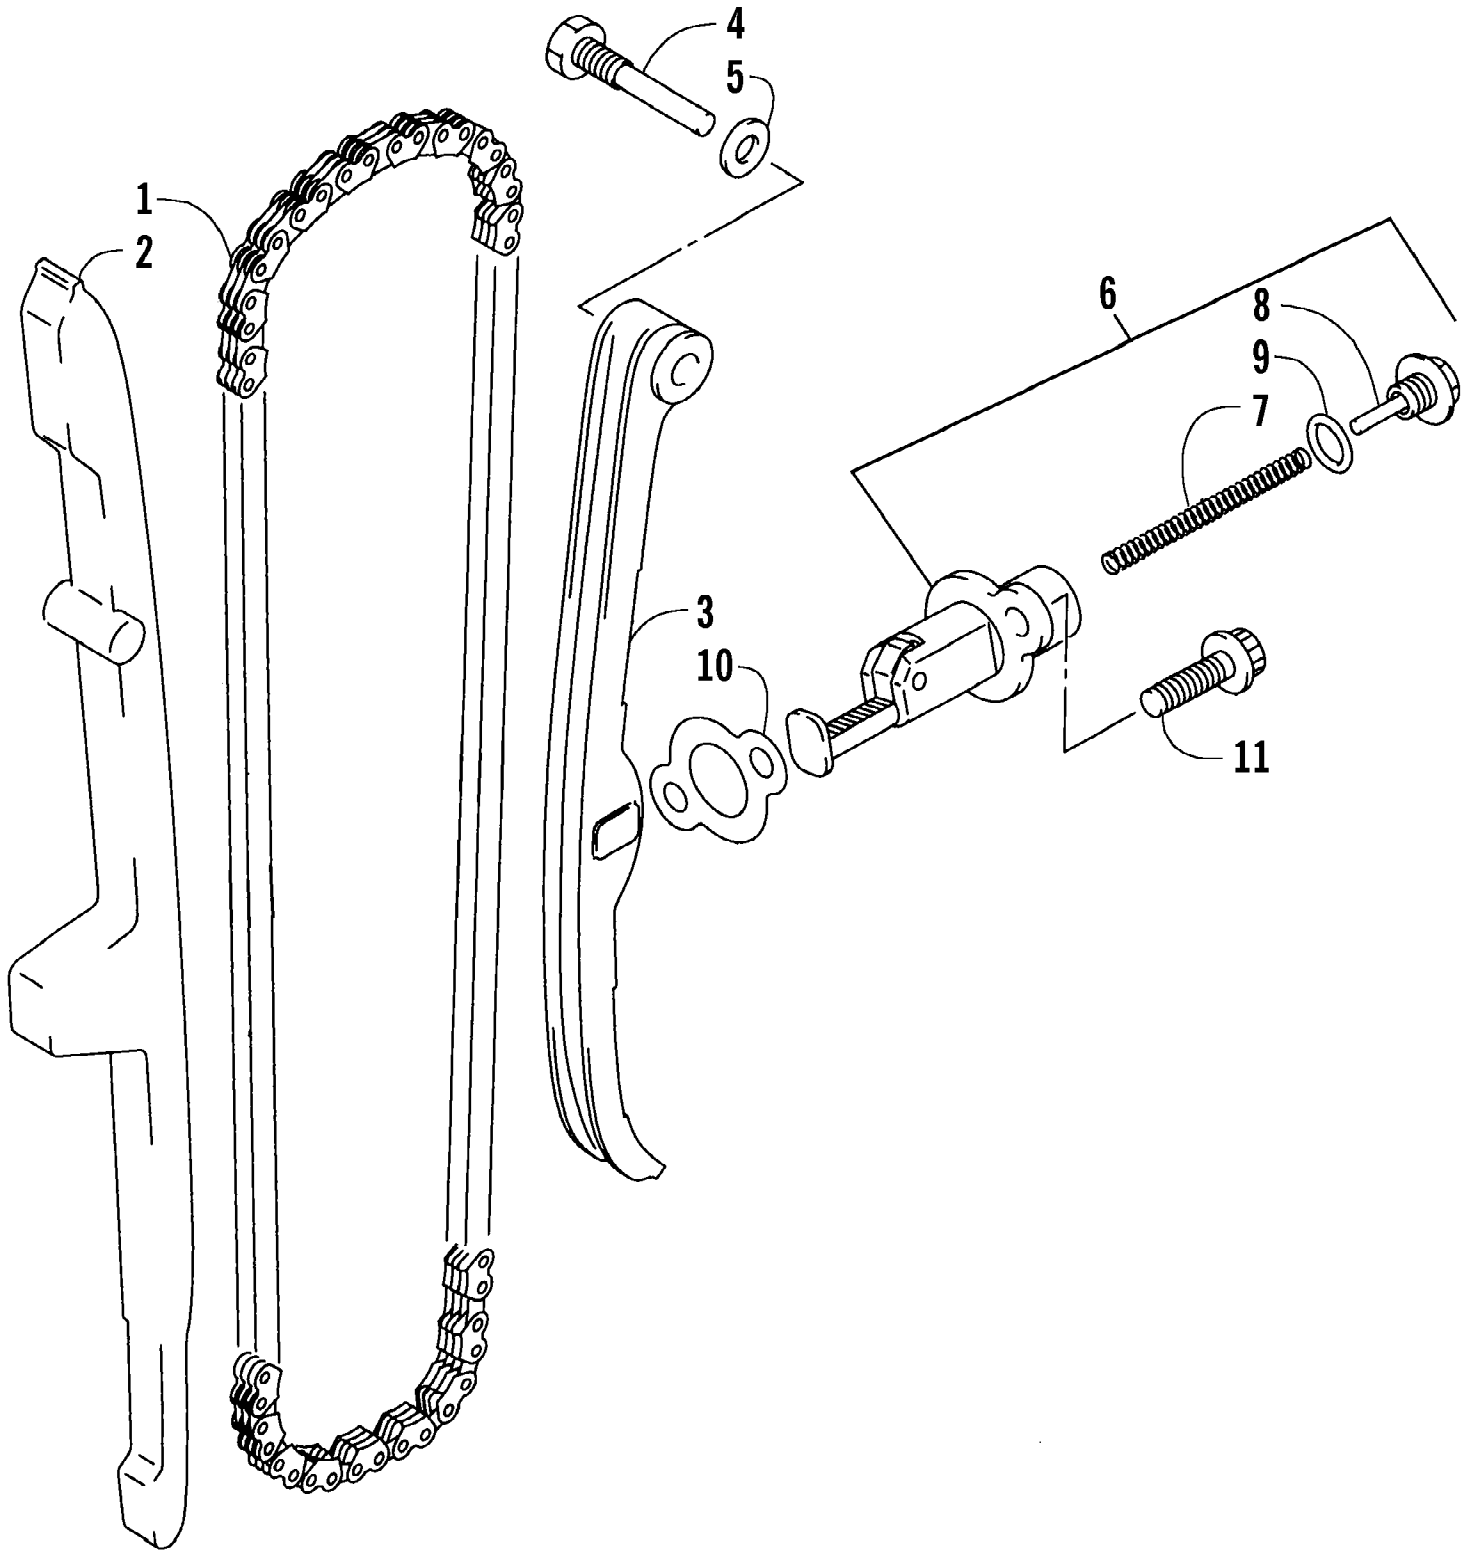

2007 ATV 400 AUTOMATIC TRANSMISSION 4X4 TRV GREEN (A2007TBH4BUS) Page 8 of 94
CAM CHAIN ASSEMBLY

Ref #	Part Number	Qty	S/P/F	Description
1	3402-281	1		Chain, Cam
2	3402-612	1		Guide, Cam Chain
3	3402-613	1		Tensioner, Cam Chain
4	3423-074	1		Bolt
5	3402-436	1	/P	Washer
6	3402-614	1		Adjuster, Tensioner - Assembly (inc. 7-9)
7	3423-484	1		Spring
8	3423-485	1		Plug
9	3423-286	1		O-Ring
10	3403-020	1		Gasket, Adjuster
11	3004-512	2	S	Bolt