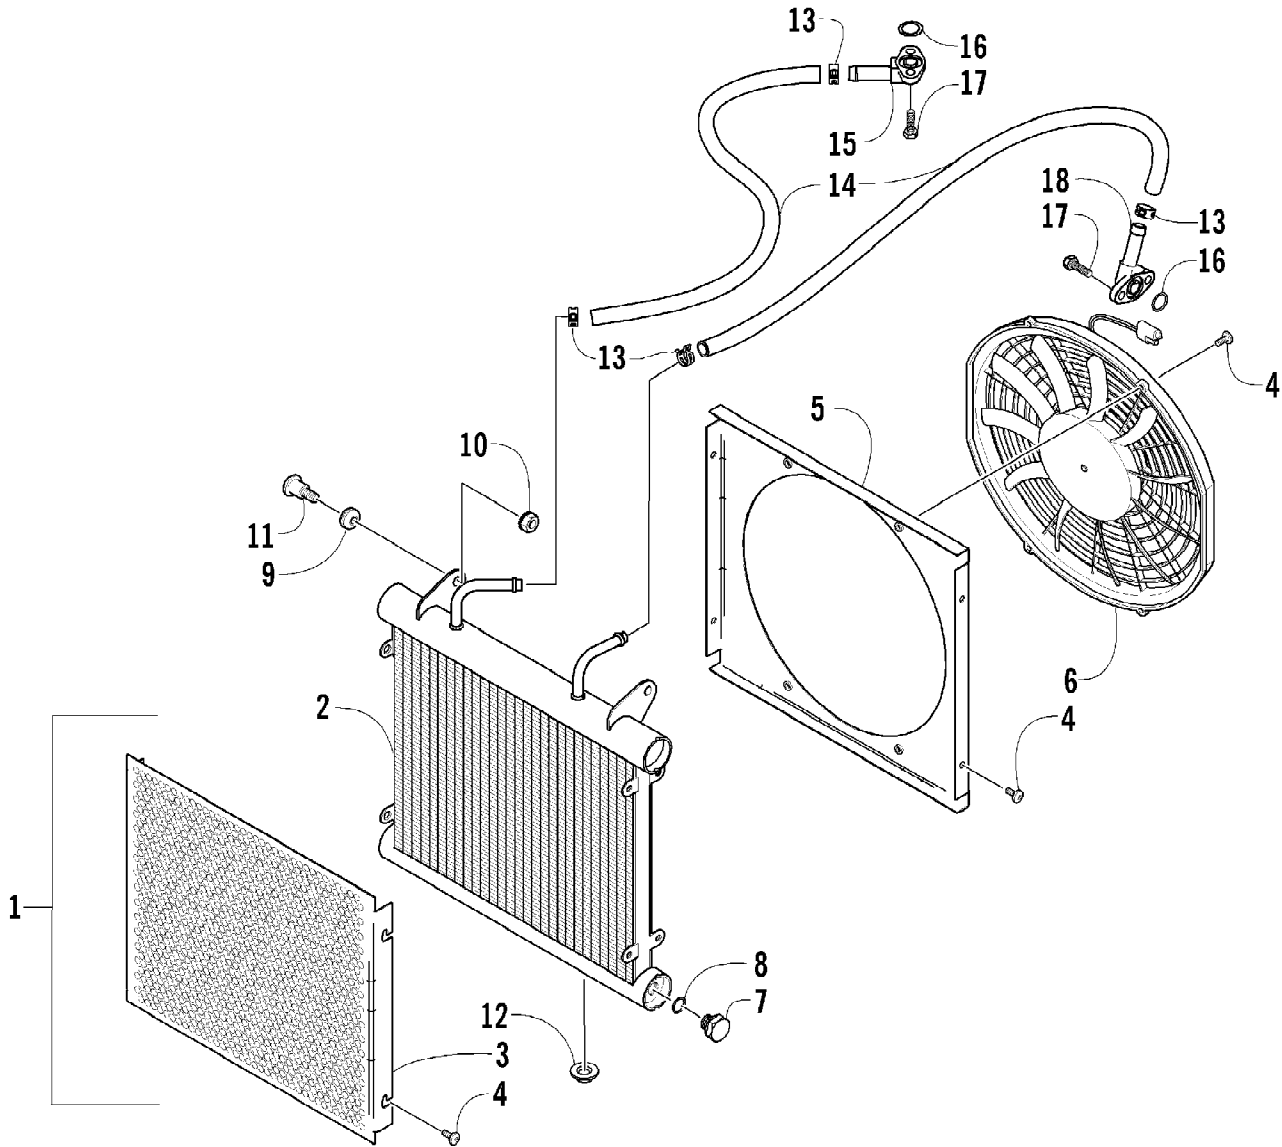

2007 ATV 400 AUTOMATIC TRANSMISSION 4X4 TRV GREEN (A2007TBH4BBSG) 54 of 94
OIL COOLER ASSEMBLY (VIN: Up to V17T230317)

2007 ATV 400 AUTOMATIC TRANSMISSION 4X4 TRV GREEN (A2007TBH4BBSG) 55 of 94
OIL COOLER ASSEMBLY (VIN: Up to V17T230317)

Ref #	Part Number	Qty	S/P/F	Description
1	0413-118	1		Cooler, Oil - Assembly (inc. 2-9)
2	0413-053	1		Cooler, Oil
3	0413-007	1		Screen, Oil Cooler
4	8475-512	12		Screw, Machine
5	0413-064	1		Shroud, Fan
6	0413-044	1	S	Fan, Cooling
7	0413-058	1		Plug, Drain
8	0413-059	1		O-Ring
9	0423-030	2		Grommet
10	0623-038	2		Nut w/Washer
11	0423-484	2		Screw, Shoulder
12	0423-028	2		Bushing, Stem
13	0423-098	4	/P	Clamp, Hose
14	0410-044	2		Hose, Oil
15	0410-013	1		Fitting, Oil
16	0423-089	2		O-Ring, Oil Fitting
17	8471-616	4		Screw, Cap
18	0410-012	1		Fitting, Oil - Angled