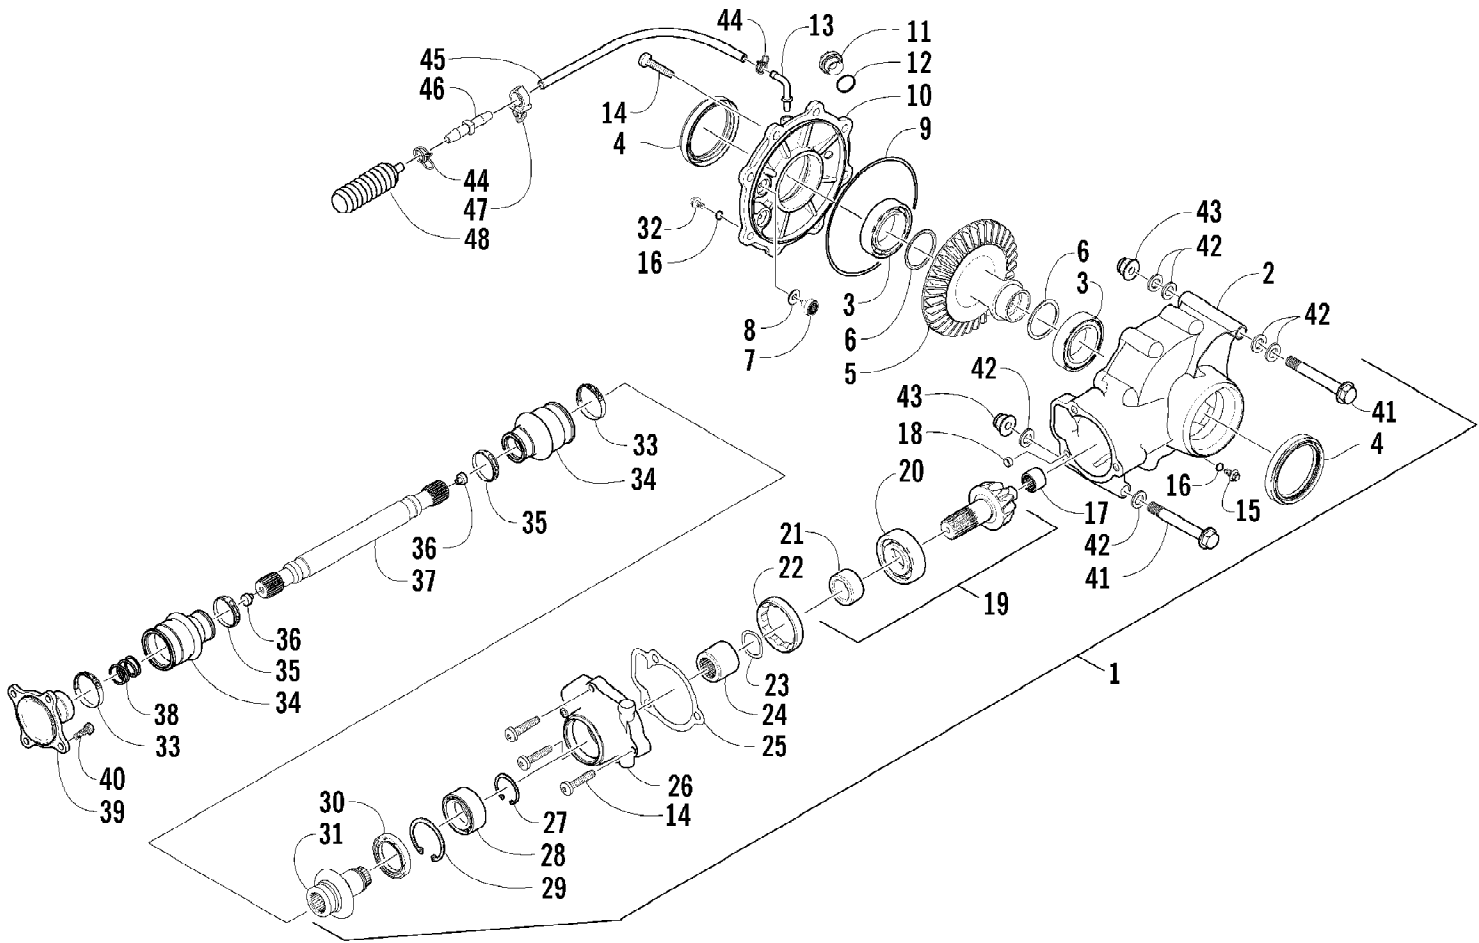

2007 ATV 400 AUTOMATIC TRANSMISSION 4X4 TRV GREEN (A2007TBH4B) 62 of 94
REAR DRIVE GEARCASE ASSEMBLY

2007 ATV 400 AUTOMATIC TRANSMISSION 4X4 TRV GREEN (A2007TBH4BBSG) 63 of 94
REAR DRIVE GEARCASE ASSEMBLY

Ref #	Part Number	Qty	S/P/F	Description
1	1502-078	1		Gearcase, Rear Drive - Assembly (inc. 2-32)
2	0502-622	1		Housing, Gearcase
3	0402-393	2		Bearing
4	1402-441	2	S	Seal
5	1402-245	1		Gear, Ring - 36T
6	0402-405	AR		Shim
6	0402-406	AR		Shim
6	0402-407	AR		Shim
6	0402-408	AR		Shim
6	0402-409	AR		Shim
7	0402-326	1		Button, Thrust
8	0402-429	AR		Shim
8	0402-430	AR		Shim
8	0402-431	AR		Shim
8	0402-432	AR		Shim
8	0402-433	AR		Shim
9	0423-149	1		O-Ring
10	1502-082	1		Cover, Gearcase
11	0402-333	1	/P	Plug, Fill (inc. 12)
12	0423-154	1		O-Ring
13	1402-102	1		Fitting
14	0423-118	11		Screw, Self-Tapping
15	0402-450	1	S	Plug, Magnetic (inc. one No. 16)
16	0423-153	2		O-Ring
17	0402-328	1		Bearing
18	0402-411	1		Pin, Dowel
19	0502-649	1		Gear, Pinion - Assembly - 9T (inc. 20-21)
20	0402-327	1		Bearing
21	0402-336	1		Collar, Retaining
22	0402-331	1		Collar, Lock
23	0402-982	1		Washer, Wave
24	0402-981	1		Collar, Shaft
25	0402-947	1		Gasket, Flange
26	0502-529	1		Housing, Pinion
27	0423-417	1		Ring, Retaining
28	1402-043	1		Bearing
29	0423-423	1		Ring, Retaining
30	1402-011	1		Seal
31	1502-085	1	/P	Shaft, Input
32	1402-211	1		Plug, Oil Level (inc. one No. 16)
33	0423-393	2		Clamp
34	0402-985	2	/P	Boot
35	0423-411	2		Clamp
36	0673-618	2	/P	Bumper, Propeller Shaft
37	1402-092	1		Shaft, Propeller
38	1402-026	1		Spring
39	0402-950	1		Flange, Output
40	8408-820	4	/P	Screw, Cap
41	0423-404	2		Screw, Cap
42	0423-426	6		Washer
43	8428-002	2		Nut, Lock
44	0423-315	3		Clamp, Hose
45	0410-049	AR		Hot Vent