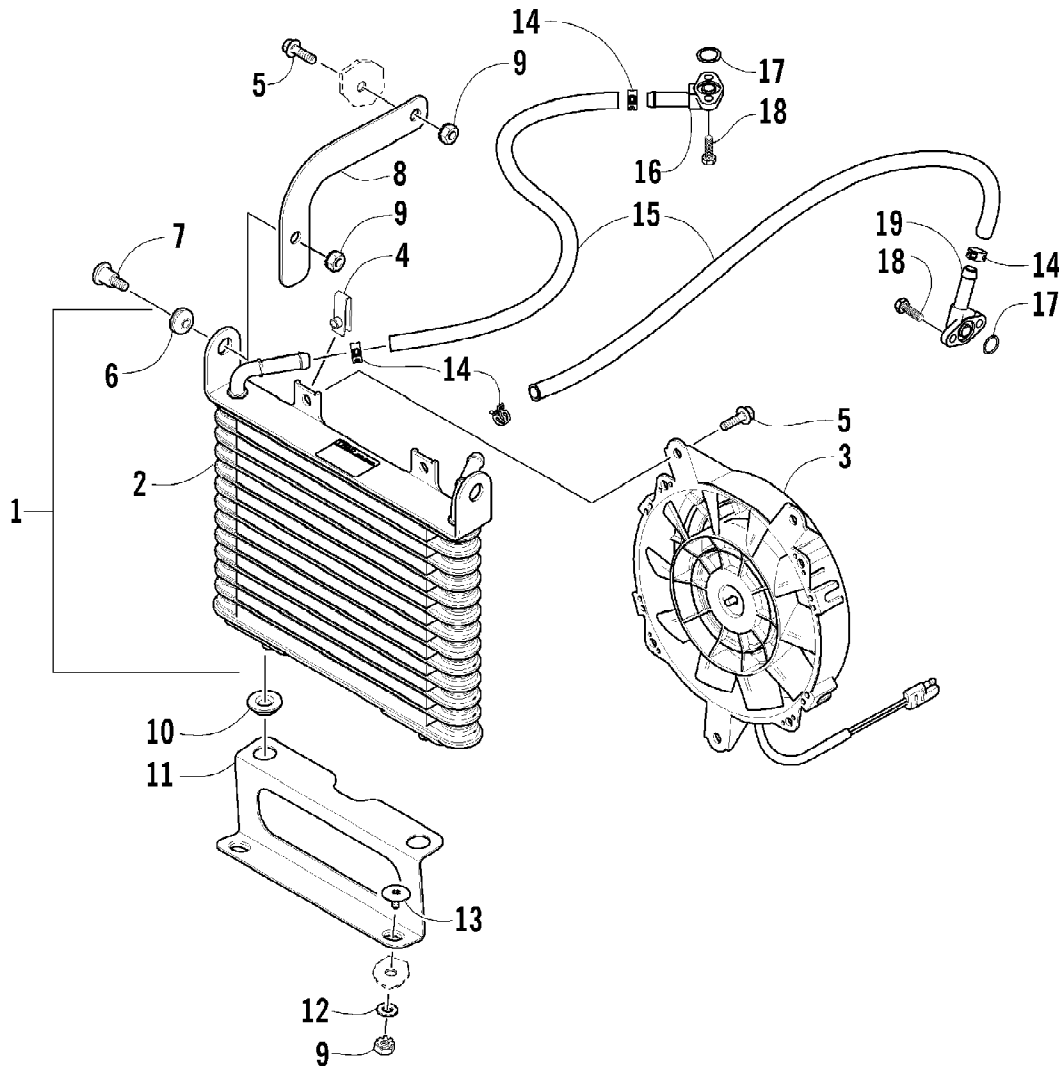

2007 ATV 400 AUTOMATIC TRANSMISSION 4X4 TRV GREEN (A2007TBH4BBSG) 56 of 94
OIL COOLER ASSEMBLY (VIN: V17T230317 and Above)

2007 ATV 400 AUTOMATIC TRANSMISSION 4X4 TRV GREEN (A2007TBH4BBSG) 57 of 94
OIL COOLER ASSEMBLY (VIN: V17T230317 and Above)

Ref #	Part Number	Qty	S/P/F	Description
1	0413-144	1		Cooler, Oil - Assembly (inc. 2-4, three No. 5, and 6)
2	0413-146	1		Cooler, Oil
3	0413-145	1		Fan, Cooling
4	0423-031	3		Nut, Speed
5	8476-612	5		Screw, Machine
6	0423-030	2		Grommet
7	0423-484	2		Screw, Shoulder
8	0513-020	2		Bracket, Mounting - Oil Cooler - Upper
9	0623-038	6		Nut w/Washer
10	0423-028	2		Bushing, Stem
11	0513-021	1		Bracket, Mounting - Oil Cooler - Lower
12	8050-222	2	/P	Washer
13	0423-101	2		Screw, Body
14	0423-098	4	/P	Clamp, Hose
15	0410-044	2		Hose, Oil
16	0410-013	1		Fitting, Oil
17	0423-089	2		O-Ring, Oil Fitting
18	8471-616	4		Screw, Cap
19	0410-012	1		Fitting, Oil - Angled