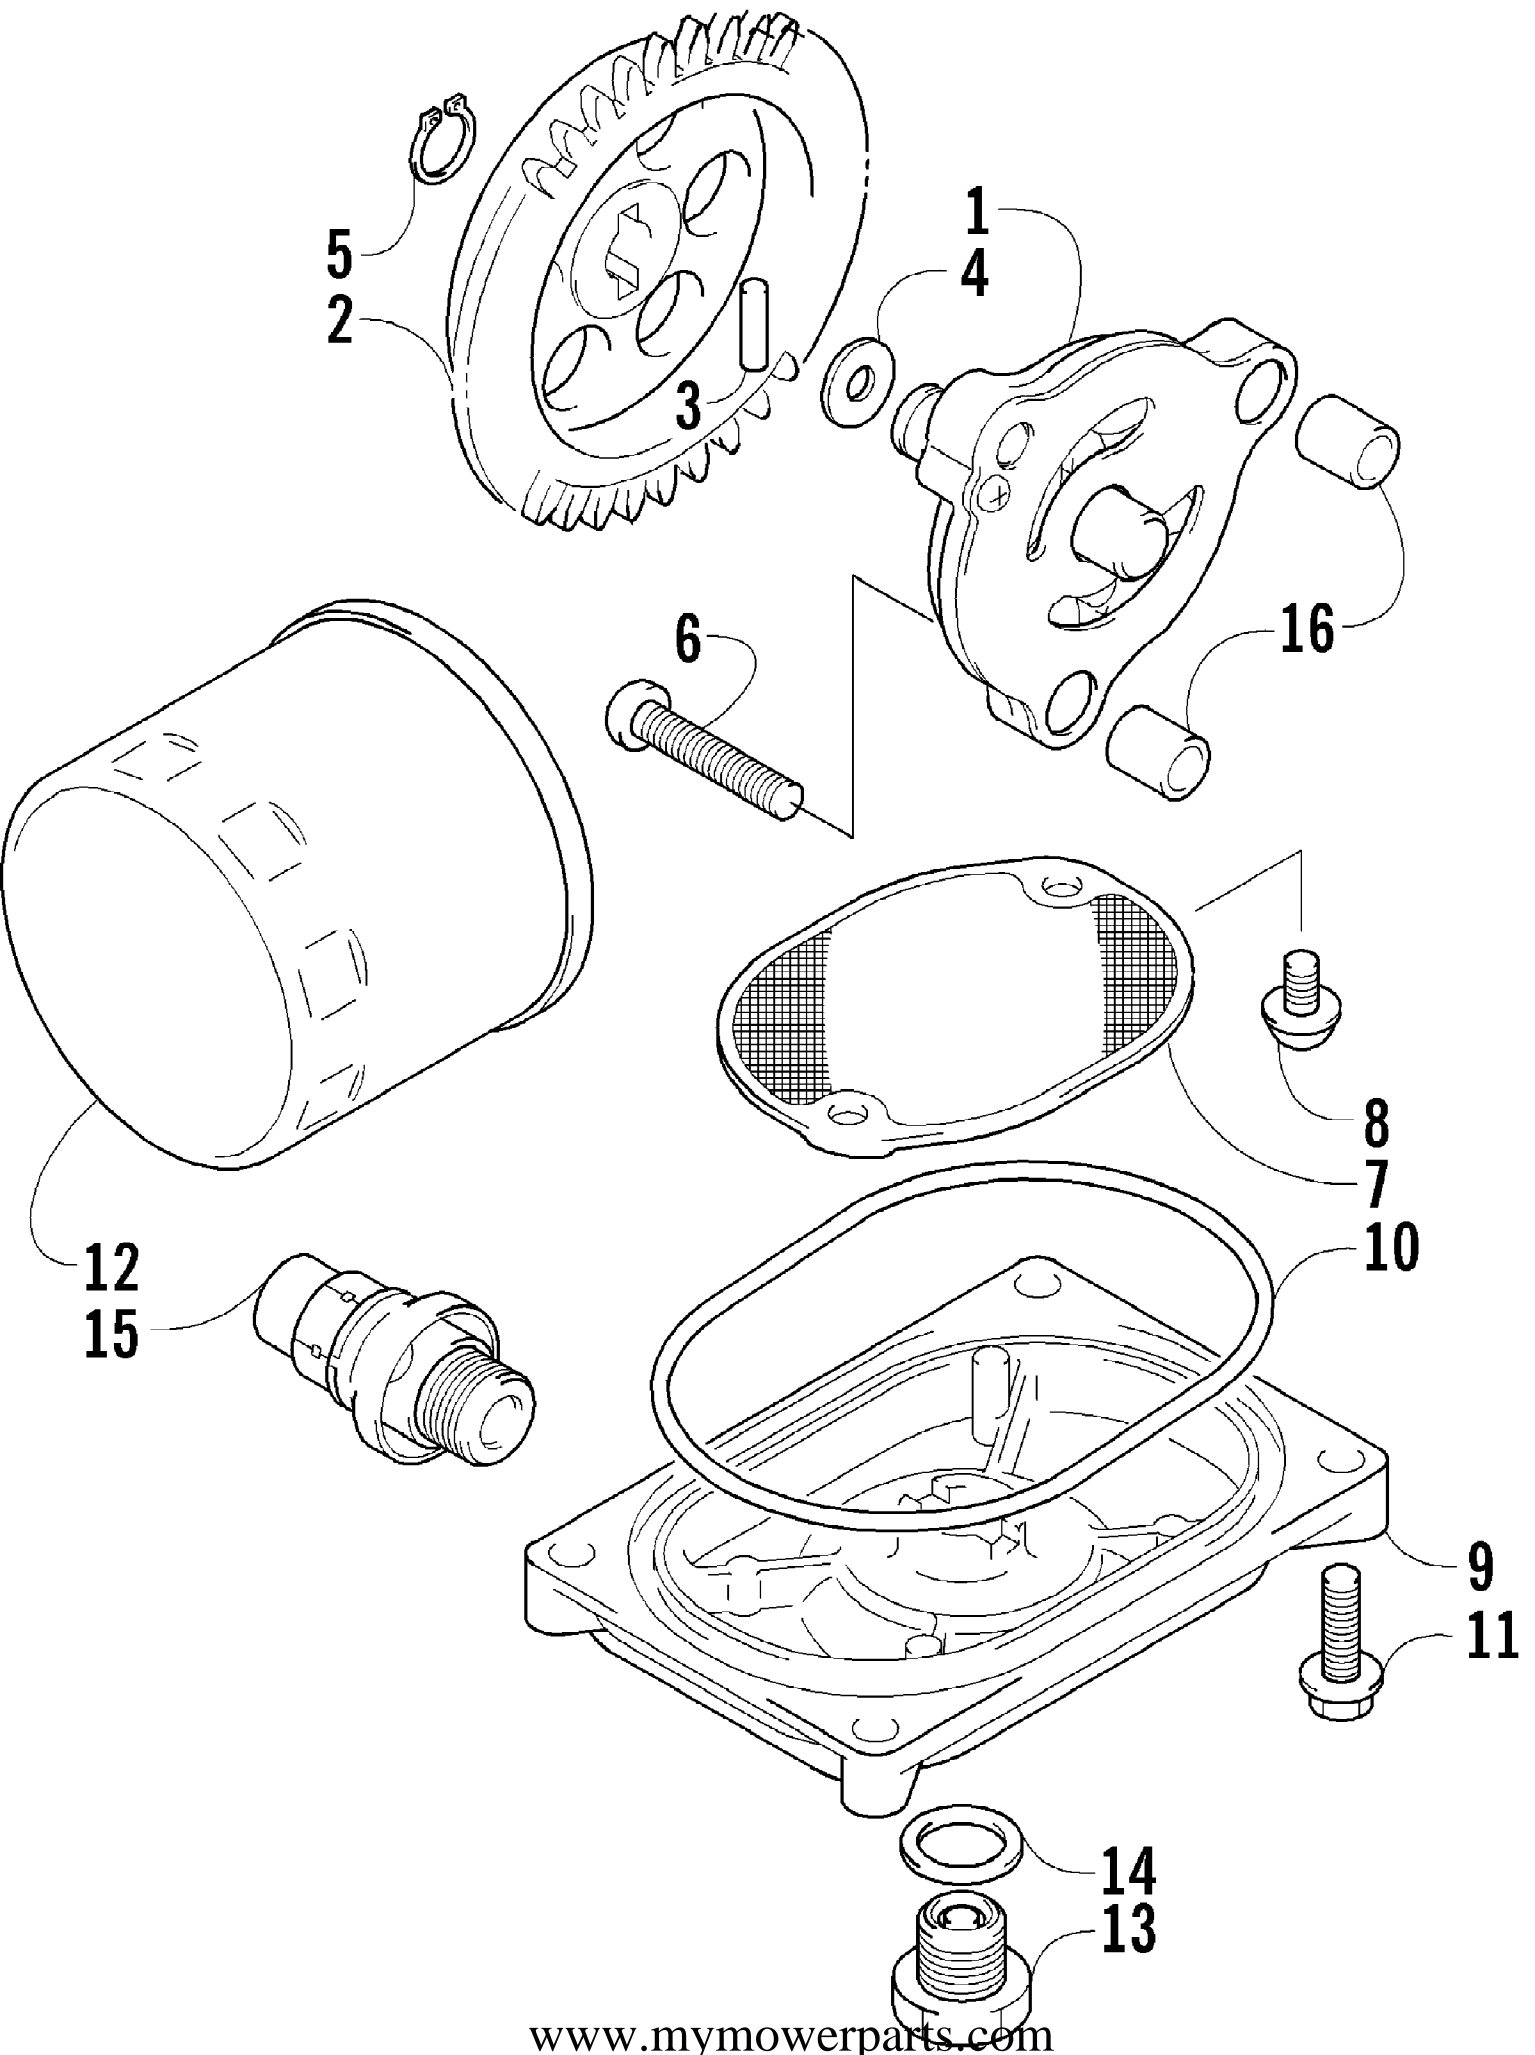

2007 ATV 400 AUTOMATIC TRANSMISSION 4X4 TRV GREEN (A2007TBH4BBSG) 58 of 94
OIL FILTER/PUMP ASSEMBLY

2007 ATV 400 AUTOMATIC TRANSMISSION 4X4 TRV GREEN (A2007TBH4BBSG) 59 of 94
OIL FILTER/PUMP ASSEMBLY

Ref #	Part Number	Qty	S/P/F	Description
1	3402-619	1		Pump, Oil
2	3402-618	1		Gear, Driven
3	3423-046	1		Pin
4	3423-443	1		Washer
5	3423-184	1	S	Circlip
6	3423-113	3	S/P	Screw
7	3402-156	1		Strainer, Oil
8	0693-389	2	S	Screw
9	3402-157	1		Cap, Oil Strainer
10	3423-077	1		O-Ring
11	3004-756	4	S	Screw, Cap
12	0812-005	1	S	Filter, Oil
13	3403-021	1	/P	Plug, Drain
14	3402-012	1		Gasket, Drain Plug
15	3402-773	1		Valve, Oil-Relief - Assembly
16	3005-206	2	/P	Pin, Oil Pump