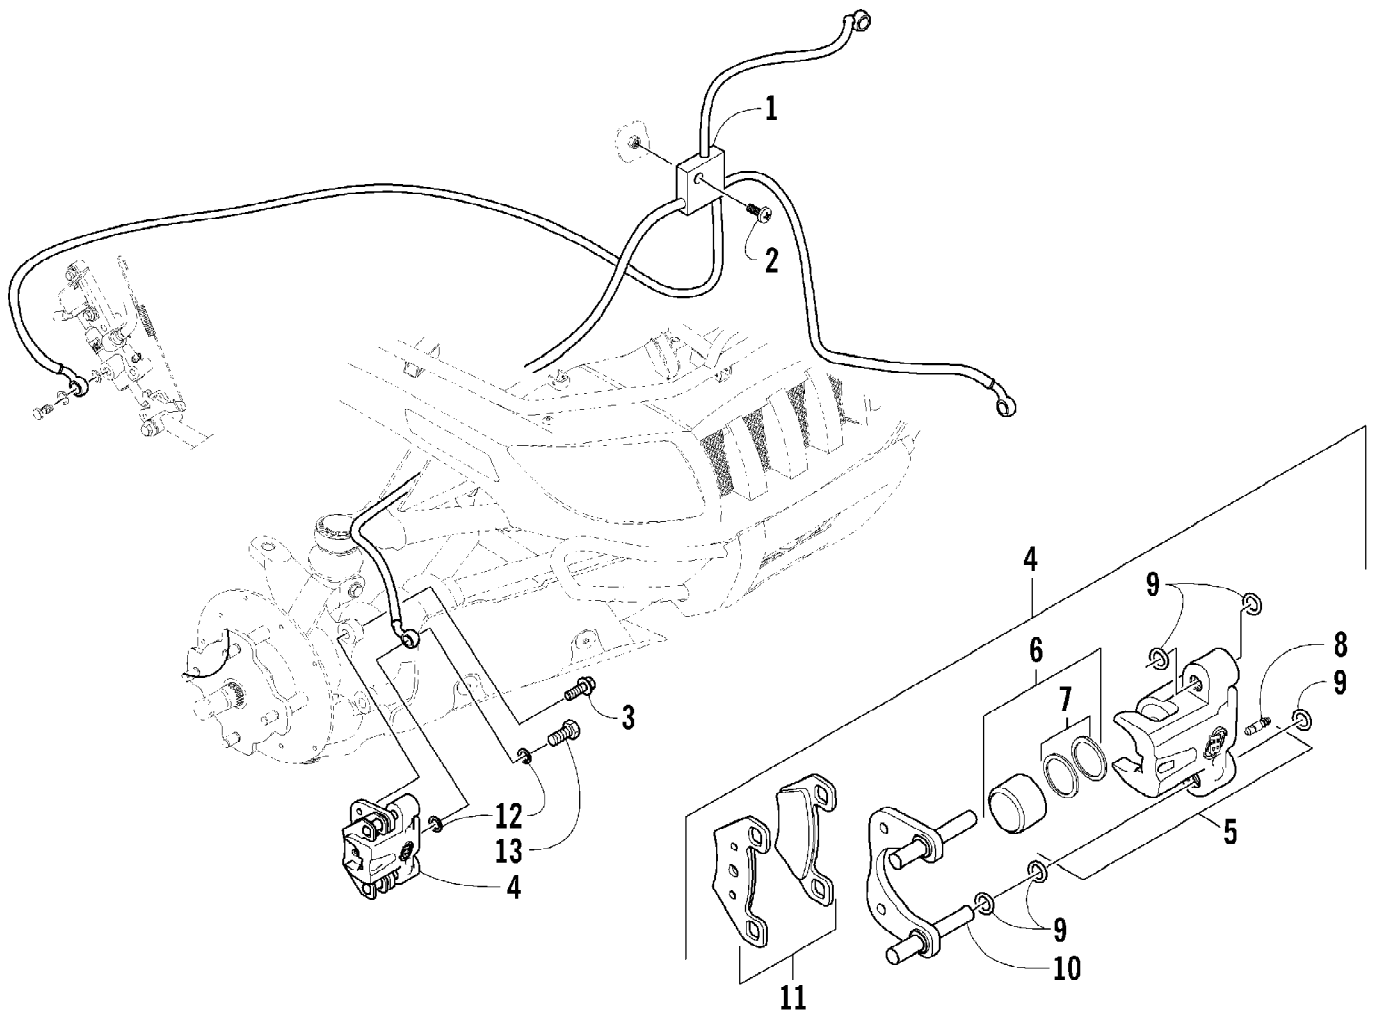

2007 ATV 400 AUTOMATIC TRANSMISSION 4X4 TRV GREEN (A2007TBH4BBSG) 48 of 94
HYDRAULIC BRAKE ASSEMBLY

2007 ATV 400 AUTOMATIC TRANSMISSION 4X4 TRV GREEN (A2007TBH4BBSG) 49 of 94
HYDRAULIC BRAKE ASSEMBLY

Ref #	Part Number	Qty	S/P/F	Description
1	1502-015	1		Hose, Brake - Assembly
2	8476-625	1		Screw, Cap
3	1623-589	4	S	Screw, Cap
4	0502-878	1	S	Caliper, Brake - Right Front (inc. 5-11)
4	0502-879	1	S	Caliper, Brake - Left Front (inc. 5-11)
5	0502-603	1	S	Housing, Caliper - Assembly - Right Front (inc. 6-8)
5	0502-611	1	S	Housing, Caliper - Assembly - Left Front (inc. 6-8)
6	0502-606	2		Piston/Seal Set (inc. 7)
7	0502-607	2		Seal Set
8	0502-609	2	/P	Valve, Bleed
9	0502-608	2		O-Ring, Guide - Set
10	0502-605	2		Bracket Assembly
11	0502-875	2	S	Pad, Brake - Set
12	0423-178	4		Washer, Crush
13	0423-413	2		Bolt, Banjo-Fitting