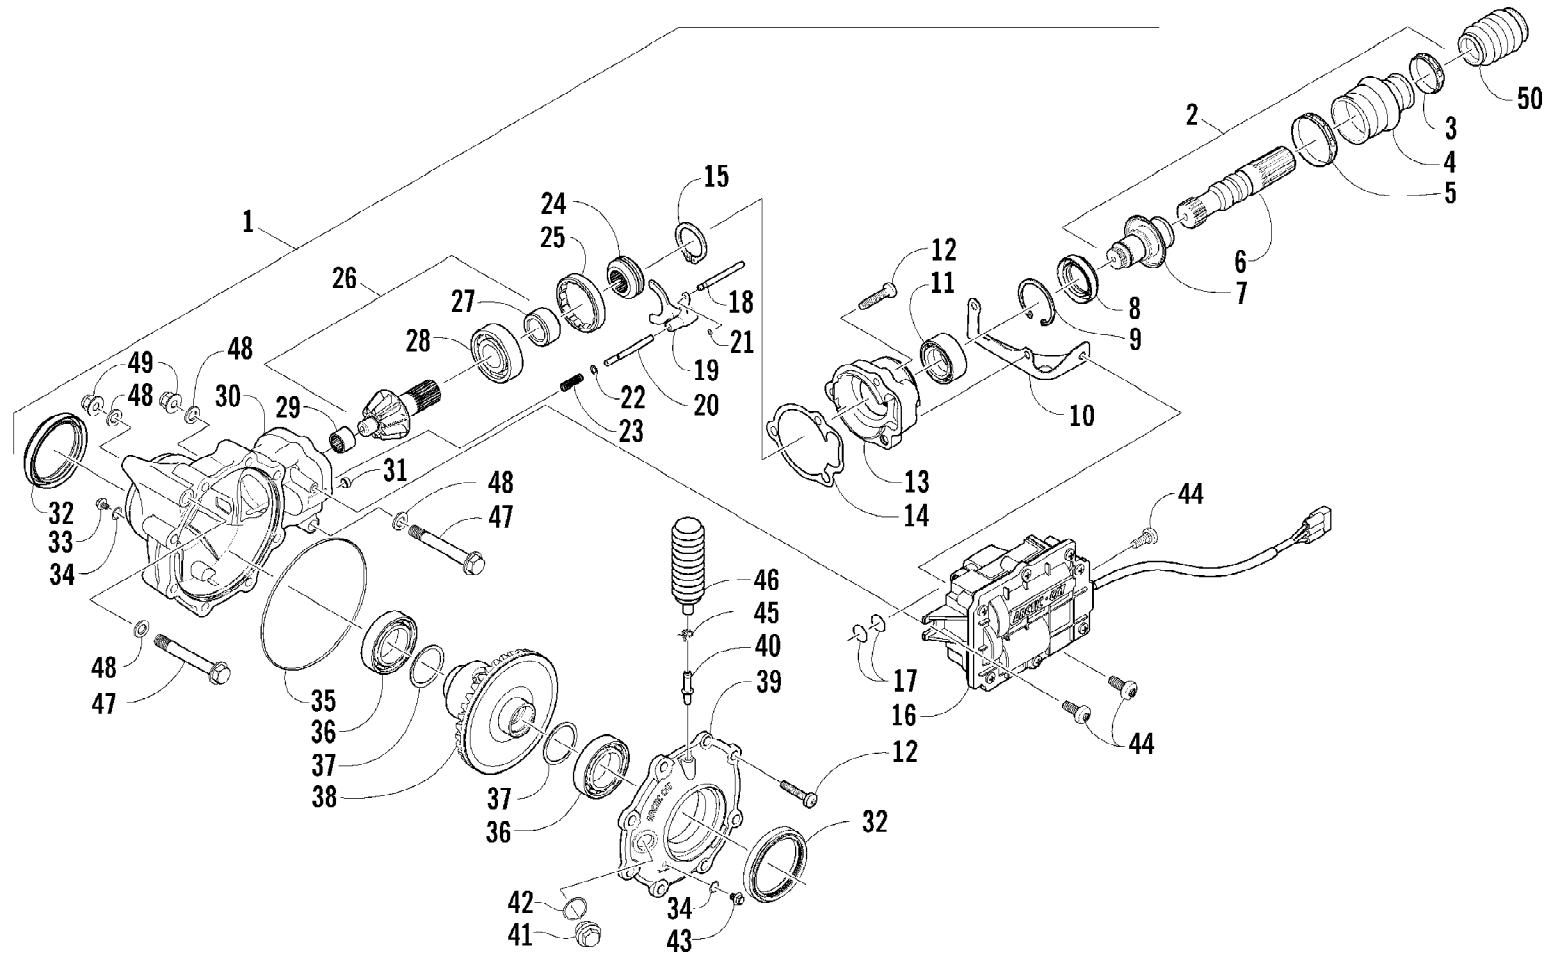

2007 ATV 400 AUTOMATIC TRANSMISSION 4X4 TRV GREEN (A2007TBH4BBSG) 37 of 94
FRONT DRIVE GEARCASE ASSEMBLY

2007 ATV 400 AUTOMATIC TRANSMISSION 4X4 TRV GREEN (A2007TBH4BBSG) 38 of 94
FRONT DRIVE GEARCASE ASSEMBLY

Ref #	Part Number	Qty	S/P/F	Description
1	1502-090	1		Gearcase, Front Drive - Assembly (inc. 2-44)
2	1502-084	1		Shaft, Propeller - Assembly (inc. 3-7)
3	0423-411	1		Clamp, Boot
4	0402-985	1	/P	Boot, Propeller Shaft
5	0423-393	1		Clamp, Boot
6	1402-046	1		Shaft, Output
7	1502-085	1	/P	Shaft, Input
8	1402-011	1		Seal
9	0423-423	1		Ring, Retaining
10	0502-347	1		Bracket, Actuator
11	1402-043	1		Bearing
12	0423-118	11		Screw, Self-Tapping
13	0502-528	1	/P	Housing, Pinion
14	0402-947	1		Gasket, Flange
15	0423-417	1		Ring, Retaining
16	0502-296	1		Actuator (inc. one No. 17)
17	0423-498	2	S	O-Ring
18	0402-997	1		Shaft, Selector
19	0402-998	1		Fork, Selector
20	0402-417	1		Shaft, Shuttle
21	0423-402	1		Ring, Retaining
22	0423-147	1		O-Ring
23	0402-999	1		Spring, Return
24	0402-413	1		Coupler, Drive
25	0402-357	1		Collar, Lock
26	0502-649	1		Gear, Pinion - Assembly - 9T (inc. 27-28)
27	0402-336	1		Collar, Retaining
28	0402-327	1		Bearing
29	0402-328	1		Bearing
30	0502-120	1		Housing, Gearcase
31	0402-411	1		Pin, Dowel
32	1402-441	2	S	Seal
33	0402-450	1	S	Plug, Magnetic (inc. one No. 34)
34	0423-153	2		O-Ring
35	0423-149	1		O-Ring
36	0402-393	2		Bearing
37	0402-405	AR		Shim
37	0402-406	AR		Shim
37	0402-407	AR		Shim
37	0402-408	AR		Shim
37	0402-409	AR		Shim
38	0502-778	1		Gear, Ring - 36T
39	1502-081	1		Cover, Gearcase
40	1402-104	1		Fitting
41	0402-333	1	/P	Plug, Fill (inc. 42)
42	0423-154	1		O-Ring
43	1402-211	1		Plug, Oil Level (inc. one No. 34)
44	0423-396	3		Screw, Self-Tapping
45	0423-315	1		Clamp, Fitting
46	0402-147	1	S	Bladder, Gearcase
47	0423-404	2		Screw, Cap
48	0423-426	4		Washer
49	8428-002	2		Washer