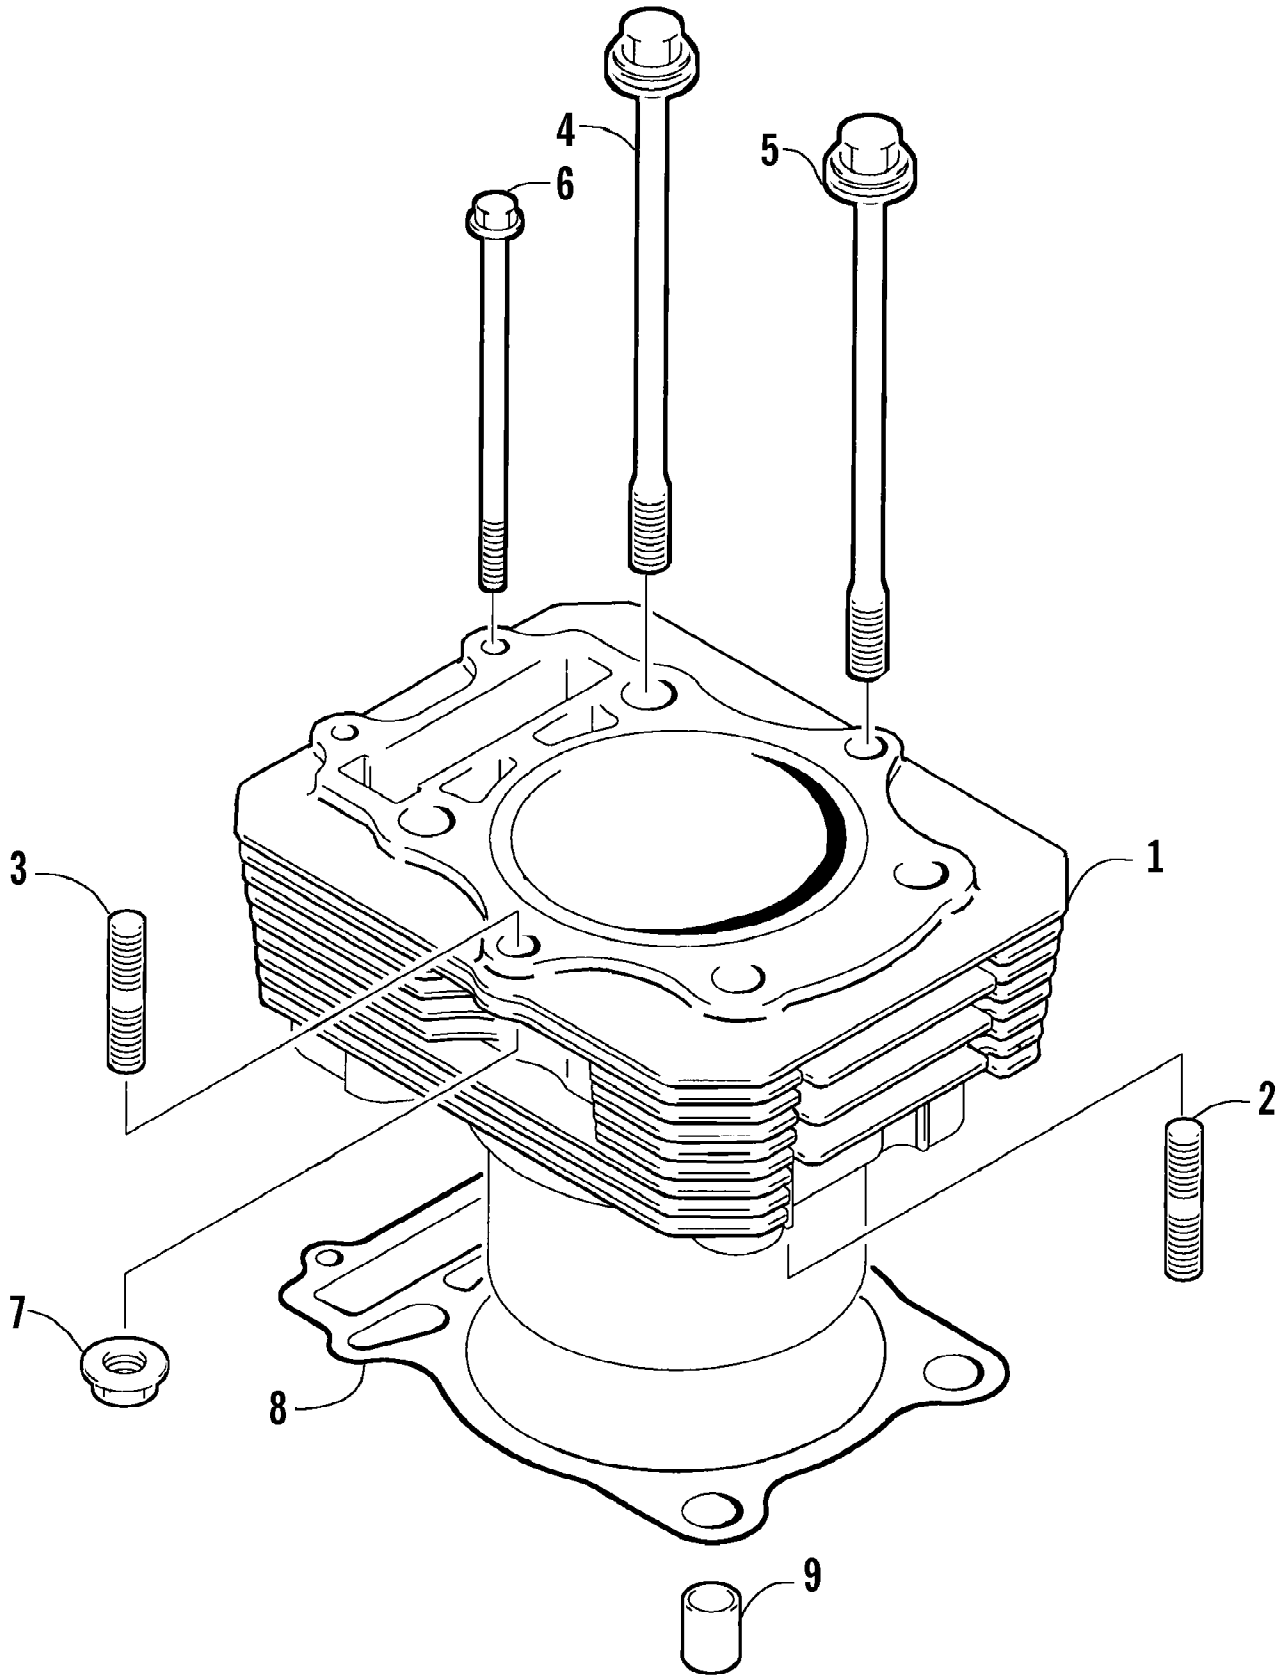

2007 ATV 400 AUTOMATIC TRANSMISSION 4X4 TRV GREEN (A2007TBH4BBSG) 25 of 94
CYLINDER ASSEMBLY

2007 ATV 400 AUTOMATIC TRANSMISSION 4X4 TRV GREEN (A2007TBH4BBSG) 26 of 94
CYLINDER ASSEMBLY

Ref #	Part Number	Qty	S/P/F	Description
1	3402-578	1	S	Cylinder
2	3423-384	2	S	Bolt, Stud
3	3004-778	2	S	Bolt, Stud
4	3423-431	2		Bolt
5	3423-432	2		Bolt
6	3423-427	2		Bolt
7	3004-488	2	S/P	Nut
8	3402-579	1		Gasket, Cylinder
9	3423-088	2		Pin, Dowel