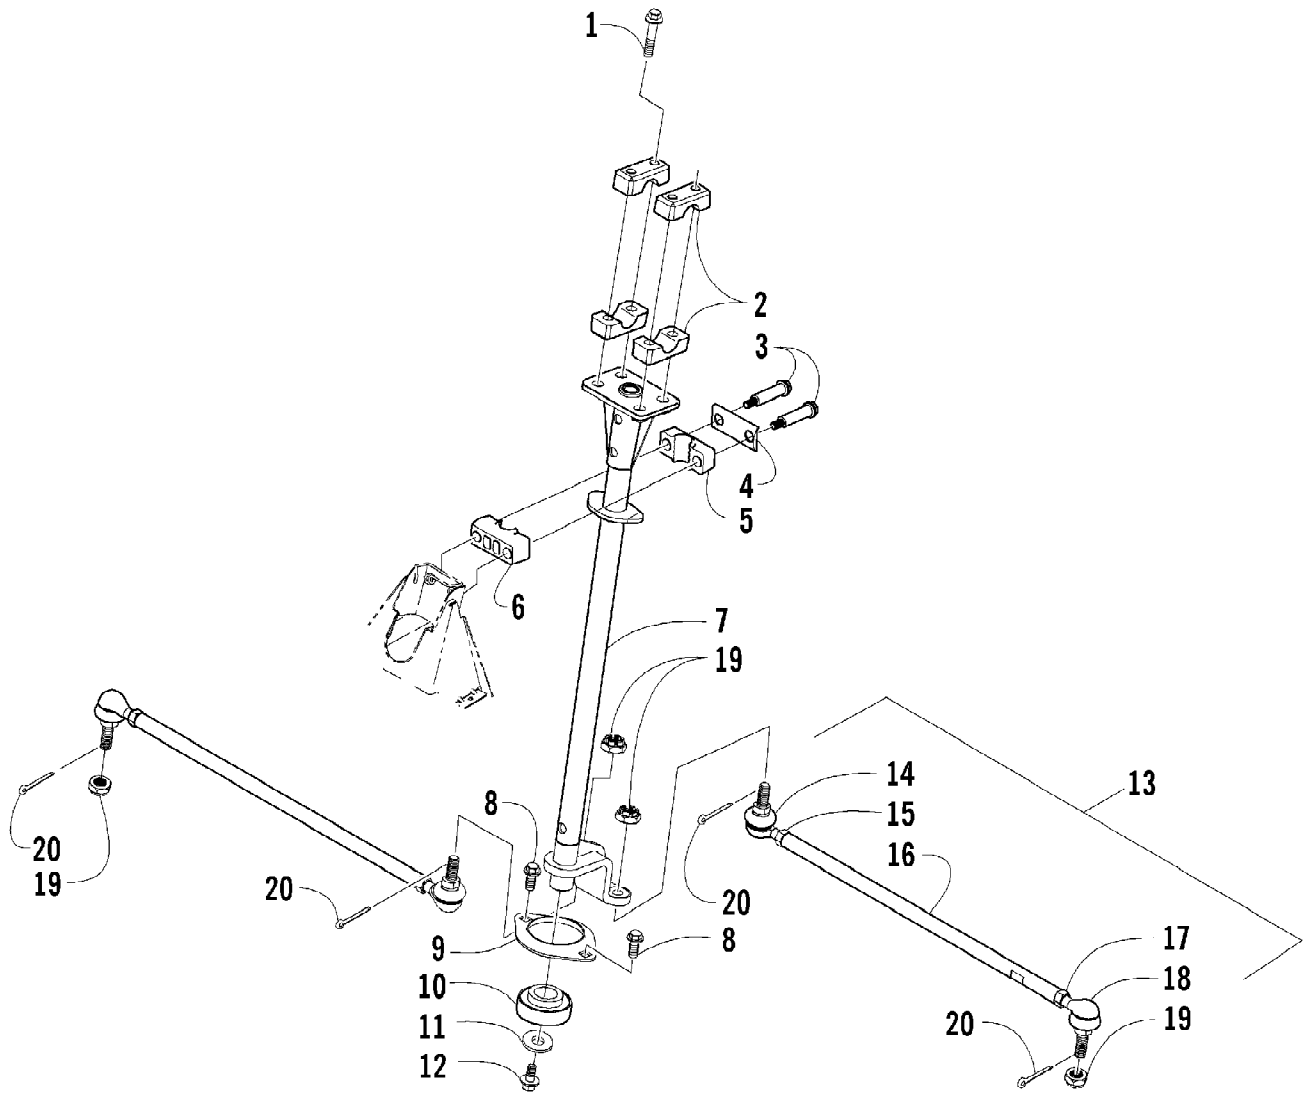

2007 ATV 400 AUTOMATIC TRANSMISSION 4X4 TRV GREEN (A2007TBH4B) 83 of 94
STEERING POST ASSEMBLY

2007 ATV 400 AUTOMATIC TRANSMISSION 4X4 TRV GREEN (A2007TBH4BBSG) 84 of 94
STEERING POST ASSEMBLY

Ref #	Part Number	Qty	S/P/F	Description
1	8408-860	4		Screw, Cap
2	0405-035	4		Cap, Steering Adjuster
3	0423-505	2		Screw, Shoulder
4	0405-166	1		Cap, Housing
5	0405-138	1		Housing, Lower
6	0405-139	1		Housing, Upper
7	0505-451	1	S	Post, Steering
8	8408-816	2		Screw, Cap
9	0602-233	1		Flange, Bearing
10	0405-052	1		Bearing w/Inverted Oil Seal
11	0423-073	1		Washer
12	8409-020	1	/P	Screw, Cap
13	0505-408	2	S	Tie Rod - Assembly (inc. 14-18)
14	0405-083	2	S	Ball Joint, Tie Rod - Left
15	0423-013	2		Nut - Left
16	0405-107	2	S	Tie Rod
17	8420-002	2	/P	Nut - Right
18	0405-082	2	S	Ball Joint, Tie Rod - Right
19	0423-157	4		Nut, Lock
20	0623-175	4		Pin, Cotter