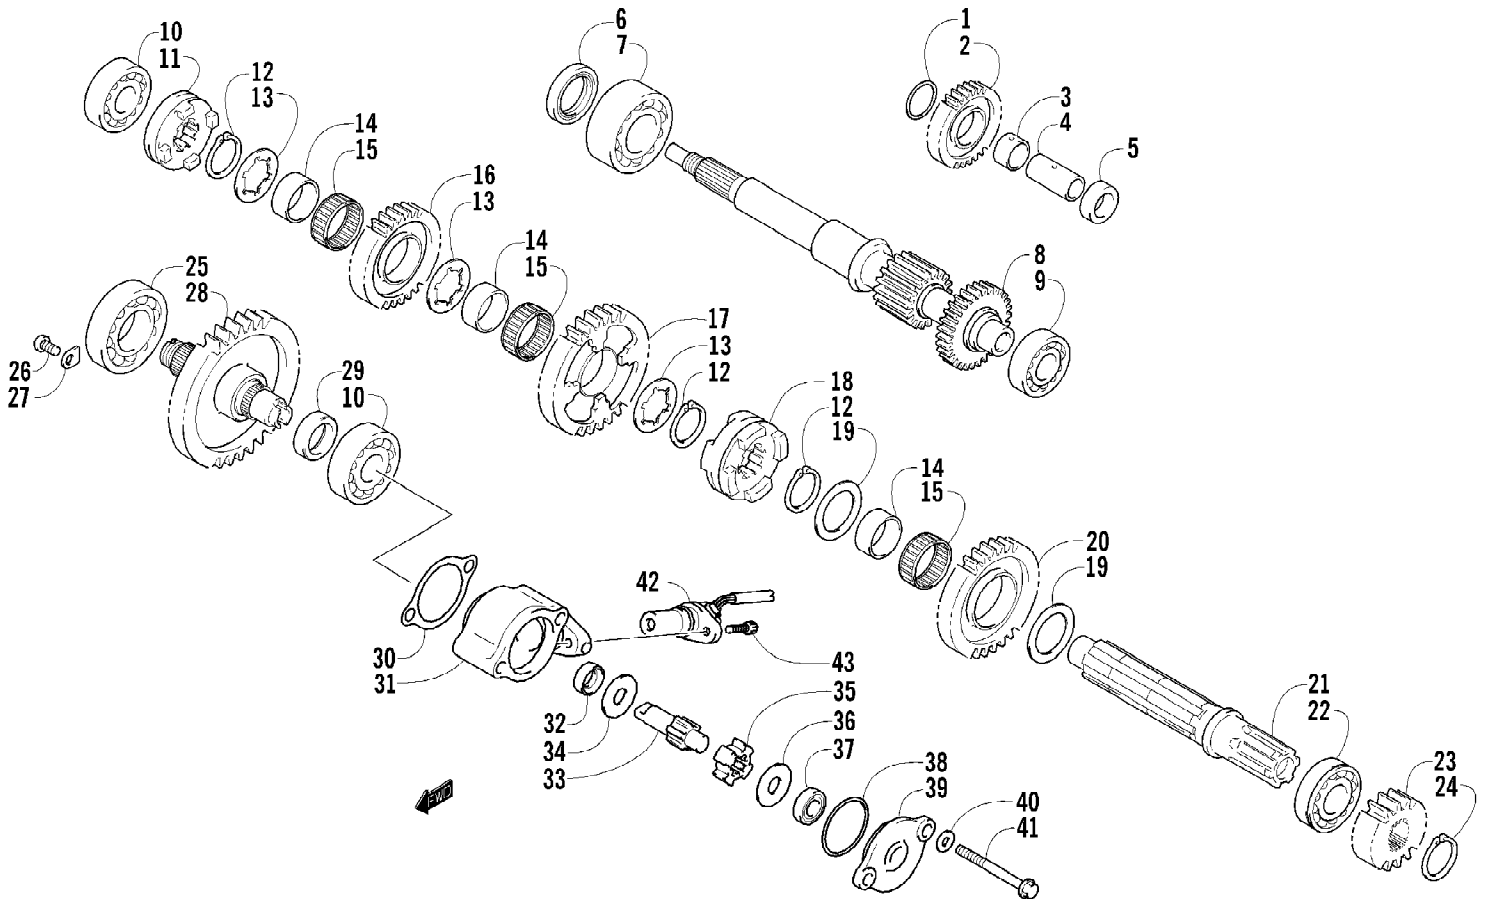

2007 ATV 400 AUTOMATIC TRANSMISSION 4X4 TRV GREEN (A2007TBH4BBSG) 77 of 94
SECONDARY TRANSMISSION ASSEMBLY

2007 ATV 400 AUTOMATIC TRANSMISSION 4X4 TRV GREEN (A2007TBH4B) Page 78 of 94
SECONDARY TRANSMISSION ASSEMBLY

Ref #	Part Number	Qty	S/P/F	Description
1	3402-195	2		Washer, Reverse Idle Gear
2	3402-503	1		Gear, Reverse Idle
3	3446-103	1		Bushing, Reverse Idle Gear
4	3402-634	1		Shaft, Reverse Idle
5	3423-442	1		Spacer, Reverse Idle Gear
6	3402-500	1	S	Seal, Driveshaft
7	3402-499	1		Bearing, Driveshaft
8	3402-665	1		Driveshaft
9	3003-261	1	/P	Bearing, Driveshaft - Left
10	3402-045	2	/P	Bearing, Shaft
11	3402-636	1		Dog, Reverse Driven Gear
12	3423-066	3	/P	Circlip
13	3423-263	3		Washer
14	3402-494	3		Bushing
15	3402-498	3		Bearing
16	3402-635	1		Gear, Reverse Driven
17	3402-668	1	/P	Gear, Driven - Low
18	3402-496	1		Dog, Sliding
19	3423-448	2		Washer
20	3402-495	1		Gear, Driven - High
21	3402-667	1		Countershaft
22	3004-209	1	/P	Bearing, Shaft
23	3402-669	1		Gear, Drive - No. 2
24	3423-191	1	/P	Circlip
25	3402-055	1	/P	Bearing, Output Shaft
26	3423-370	2		Screw, Bearing Retainer
27	3446-031	2	/P	Retainer, Bearing
28	3402-666	1		Shaft, Output
29	3423-494	1		Spacer, Output Shaft
30	3446-244	1	/P	Gasket, Housing
31	3446-400	1		Housing, Speedometer Sensor
32	3006-322	1		Seal, Shaft
33	3446-402	1		Shaft, Output
34	3423-617	1		Washer
35	3402-837	1		Rotor
36	3423-767	1		Washer
37	3402-980	1		Bearing
38	3423-766	1		O-Ring
39	3446-401	1		Cover, Speedometer Sensor Housing
40	3003-290	2	/P	Gasket
41	3423-307	2	S	Bolt
42	3402-981	1		Sensor, Speedometer
43	3423-226	1		Bolt