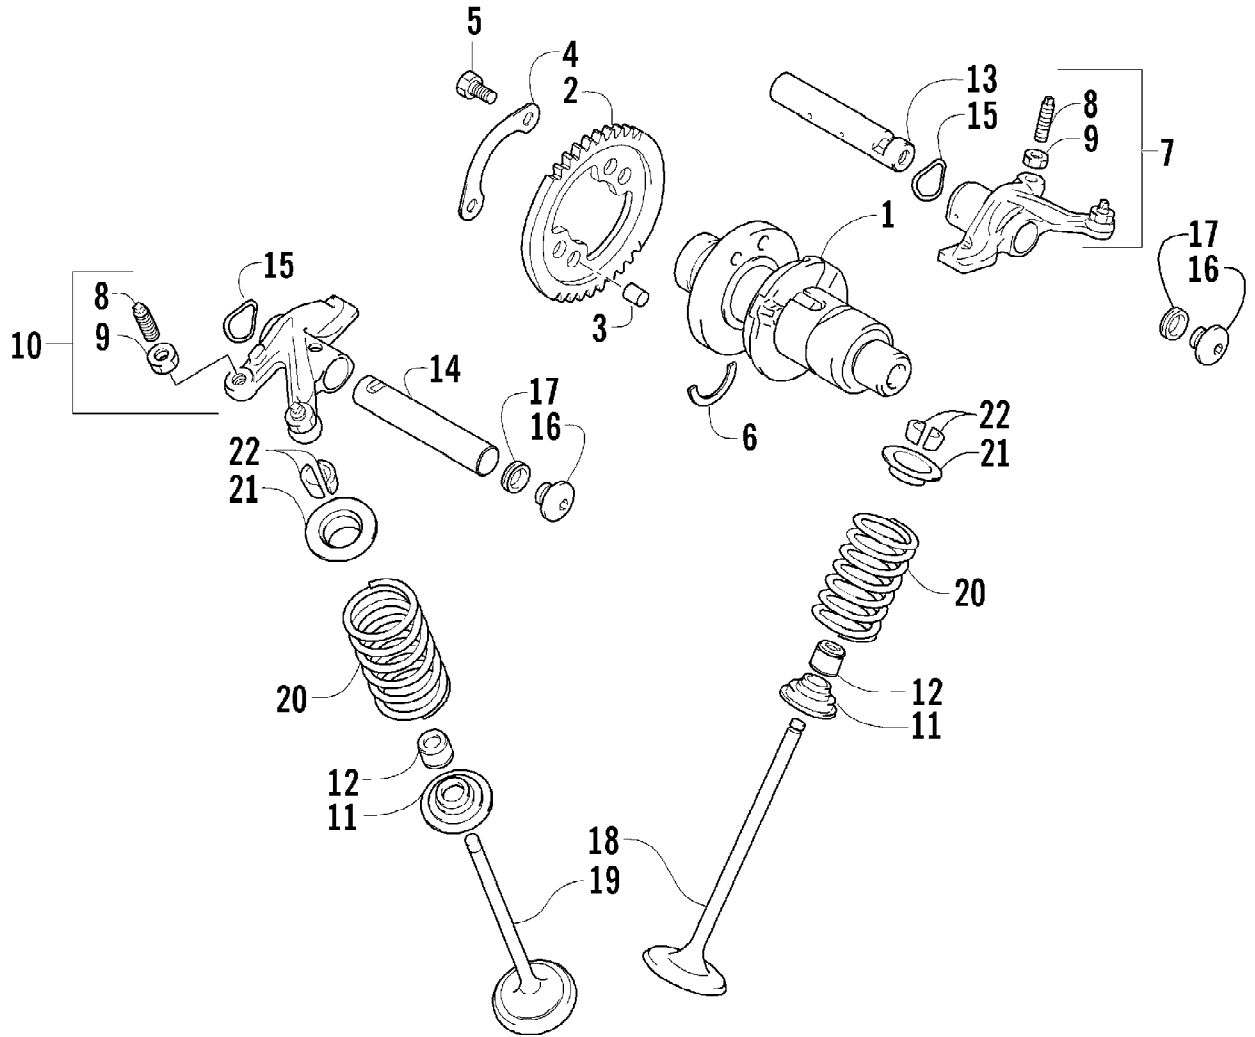

2007 ATV 400 AUTOMATIC TRANSMISSION 4X4 TRV GREEN (A2007TBH4BUS) Page 6 of 94
 BATTERY ASSEMBLY

Ref #	Part Number	Qty	S/P/F	Description
1	5991-395	1	S	Battery Cover/Tool Tray Assembly (inc. 2-3)
2	2406-815	1	/P	Cover, Battery
3	0406-288	2		Pad, Battery
3	0444-122	1	S/P	Kit, Tool Not Illustrated
4	0745-045	1	/P	Battery Assembly (inc. 5-8)
5	0645-045	6		Cap, Battery
6	0645-152	1		Clamp, Hose
7	0645-263	1	/P	Hose, Vent
8	0645-151	1		Label, Warning - Battery
9	0123-903	4		Cable Tie - 11.5 in.
10	8476-616	2		Screw, Machine
11	0623-101	AR		Clip, Retaining

2007 ATV 400 AUTOMATIC TRANSMISSION 4X4 TRV GREEN (A2007TBH4BUS) Page 8 of 94
CAM CHAIN ASSEMBLY

Ref #	Part Number	Qty	S/P/F	Description
1	3402-281	1		Chain, Cam
2	3402-612	1		Guide, Cam Chain
3	3402-613	1		Tensioner, Cam Chain
4	3423-074	1		Bolt
5	3402-436	1	/P	Washer
6	3402-614	1		Adjuster, Tensioner - Assembly (inc. 7-9)
7	3423-484	1		Spring
8	3423-485	1		Plug
9	3423-286	1		O-Ring
10	3403-020	1		Gasket, Adjuster
11	3004-512	2	S	Bolt

2007 ATV 400 AUTOMATIC TRANSMISSION 4X4 TRV GREEN (A2007TBH4BUS) Page 9 of 94
CAMSHAFT/VALVE ASSEMBLY

2007 ATV 400 AUTOMATIC TRANSMISSION 4X4 TRV GREEN (A2007TBH4BBSG) 10 of 94
CAMSHAFT/VALVE ASSEMBLY

Ref #	Part Number	Qty	S/P/F	Description
1	3402-989	1	S	Camshaft
2	3402-611	1		Sprocket
3	3423-047	1		Pin
4	3423-073	1		Washer
5	3423-013	2	S	Bolt
6	3423-071	1	/P	C-Ring
7	3402-805	1	/P	Arm, Valve Rocker - Intake (inc. two No. 8-9)
8	3423-075	4		Screw
9	3423-076	4		Nut
10	3402-139	1		Arm, Valve Rocker - Exhaust (inc. two No. 8-9)
11	3402-148	4		Seat, Spring
12	3402-078	4		Seal, Oil
13	3402-140	1		Shaft, Rocker Arm
14	3402-141	1		Shaft, Rocker Arm
15	3423-031	2		Washer
16	3423-111	2	S	Plug, Shaft
17	3402-012	2		Gasket
18	3402-725	2	/P	Valve, Intake
19	3402-143	2		Valve, Exhaust
20	3402-726	4		Spring, Valve
21	3423-541	4	/P	Retainer, Spring
22	3402-147	8		Cotter, Valve