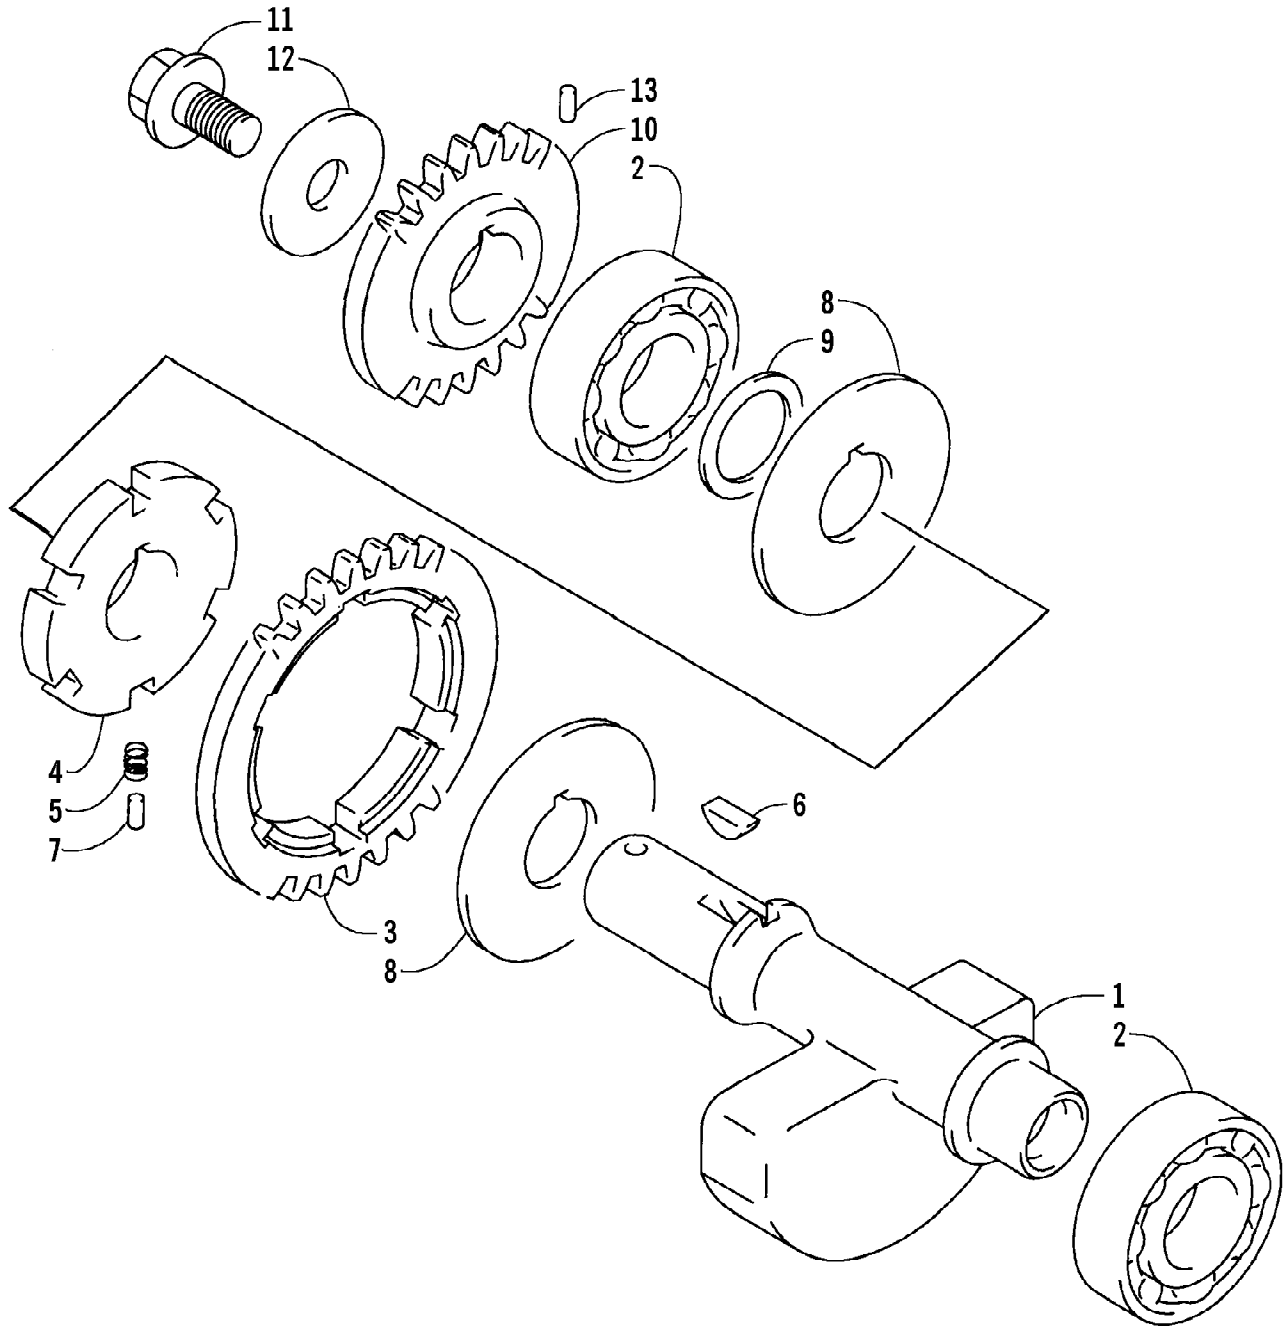

2007 ATV 400 AUTOMATIC TRANSMISSION 4X4 TRV GREEN (A2007TBH4BBSG) 19 of 94
CRANK BALANCER ASSEMBLY

2007 ATV 400 AUTOMATIC TRANSMISSION 4X4 TRV GREEN (A2007TBH4BESG) 20 of 94
CRANK BALANCER ASSEMBLY

Ref #	Part Number	Qty	S/P/F	Description
1	3402-605	1		Balancer, Crank
2	3402-553	2	/P	Bearing
3	3402-772	1		Gear, Driven
4	3402-608	1		Race, Driven Gear
5	3402-090	2		Spring, Driven Gear
6	3004-540	1	/P	Key
7	3423-106	3	/P	Pin, Driven Gear
8	3423-441	2		Washer, Driven Gear
9	3423-446	1		Washer
10	3402-617	1		Gear, Oil Pump Drive
11	3423-555	1		Bolt, Drive Gear
12	3423-401	1		Washer, Drive Gear
13	3423-110	1		Pin, Drive Gear