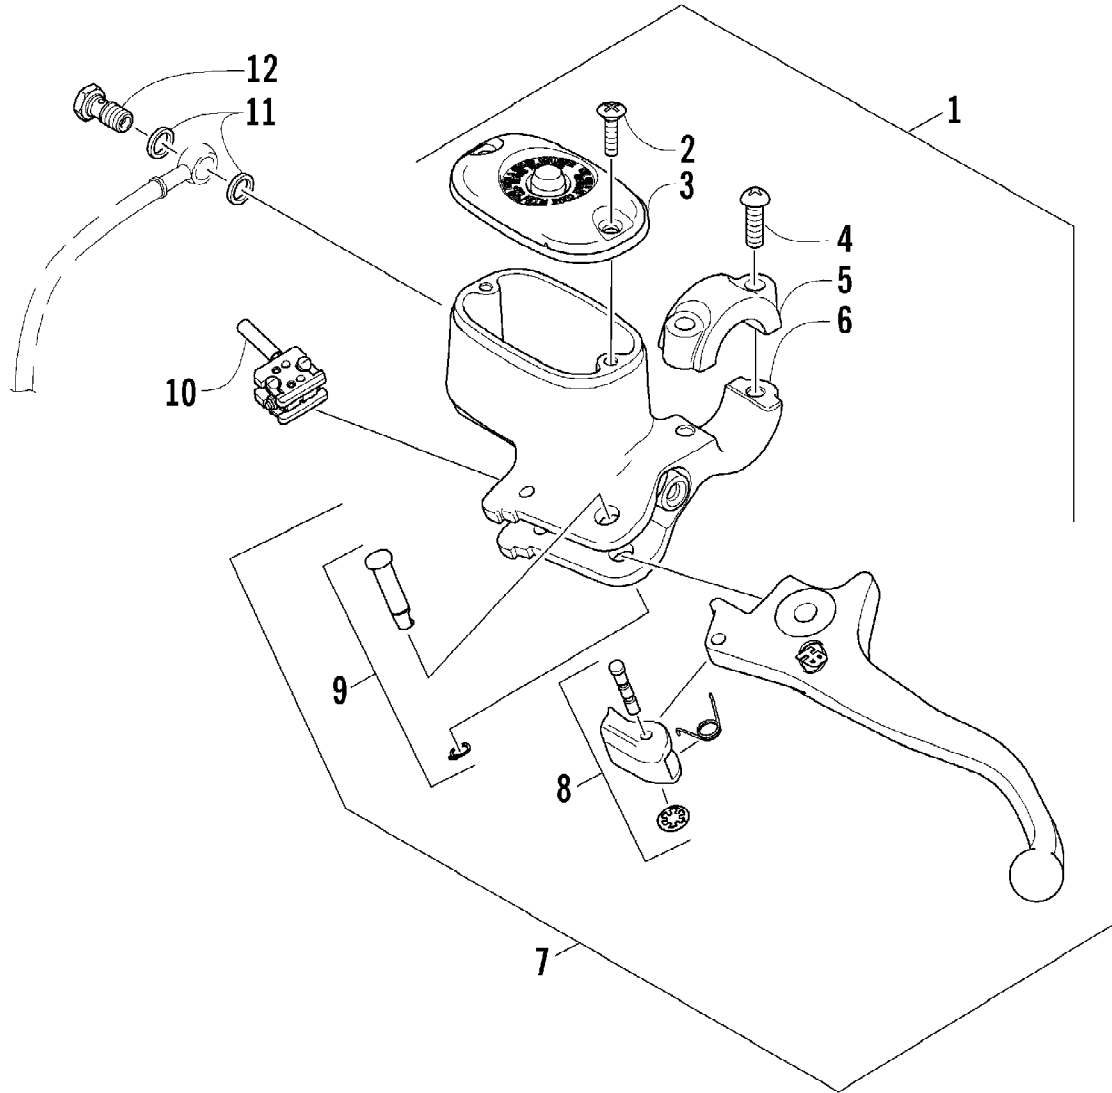

2007 ATV 400 AUTOMATIC TRANSMISSION 4X4 TRV GREEN (A2007TBH4BBSG) 50 of 94
HYDRAULIC HAND BRAKE ASSEMBLY

2007 ATV 400 AUTOMATIC TRANSMISSION 4X4 TRV GREEN (A2007TBH4BBSG) 51 of 94
HYDRAULIC HAND BRAKE ASSEMBLY

Ref #	Part Number	Qty	S/P/F	Description
1	0502-914	1	S	Brake Assembly (inc. 2-10)
2	0502-566	1		Screw, Reservoir Cover
3	0502-868	1	/P	Cover, Reservoir
4	0502-568	1		Screw, Master Cylinder Clamp
5	0502-869	1		Clamp, Master Cylinder
6	0502-704	1		Master Cylinder Assembly
7	0502-866	1		Lever Assembly (inc. 8-9)
8	0502-867	1	/P	Lock, Brake Lever - Kit
9	0502-580	1		Lever Pin - Kit
10	0502-564	1	/P	Switch, Brake - Kit
11	0423-178	2		Washer, Crush
12	0423-413	1		Bolt, Banjo-Fitting