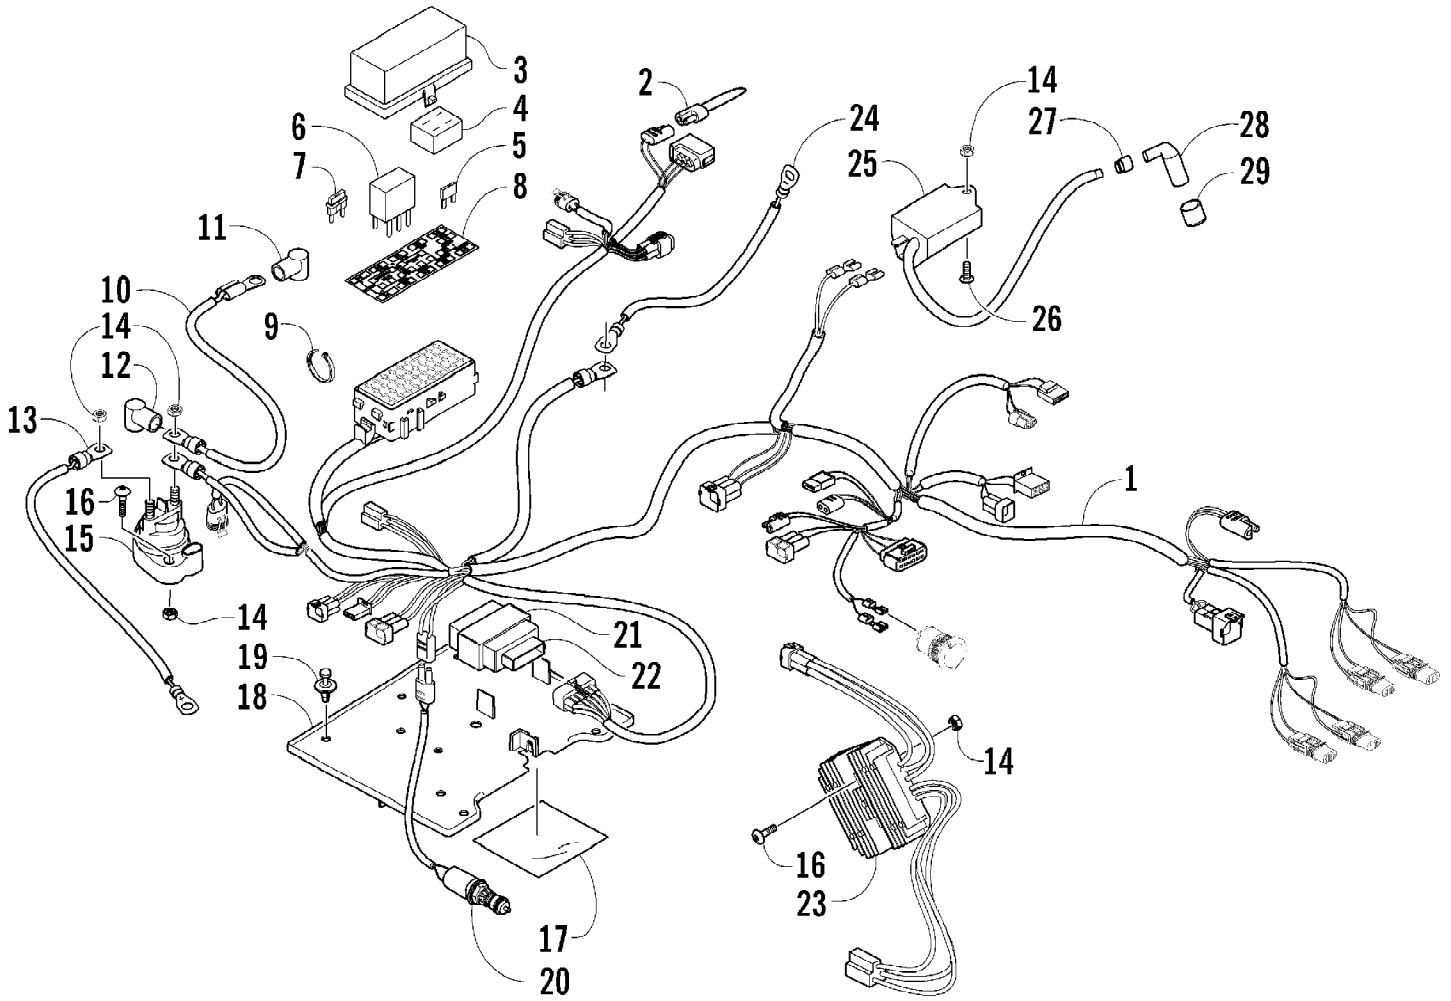

2007 ATV 400 AUTOMATIC TRANSMISSION 4X4 TRV GREEN (A2007TBH4BBSG) 93 of 94
WIRING HARNESS ASSEMBLY

2007 ATV 400 AUTOMATIC TRANSMISSION 4X4 TRV GREEN (A2007TBH4BBSG) 94 of 94
WIRING HARNESS ASSEMBLY

Ref #	Part Number	Qty	S/P/F	Description
1	0486-207	1		Harness, Main (inc. 2-8)
2	0486-164	1		Tether, Accessory Connector
3	0530-008	1		Cover, Fuse Block
4	0430-037	1		Holder, Fuse
5	0430-034	3		Diode
6	0430-033	3	F	Relay
7	0430-032	4		Fuse - 10 Amp
7	0430-031	3		Fuse - 15 Amp
7	0430-030	2		Fuse - 30 Amp
8	0411-828	1		Decal, Fuse Block
9	0123-788	AR	/P	Cable Tie - 7.5 in.
10	0445-053	1	/P	Cable, Solenoid/Starter (inc. 11)
11	0645-019	1		Boot, Terminal
12	0645-327	1		Boot, Terminal
13	0445-055	1	/P	Cable, Battery/Solenoid
14	0623-038	7		Nut w/Washer
15	0445-058	1	/P	Solenoid
16	8476-625	4		Screw, Machine
17	0412-291	1		Shield, Heat
18	1406-787	1		Tray, Electrical
19	0623-362	4		Rivet, Reinstallable
20	0409-072	1		Switch, Brake - Assembly
21	3402-684	1		Cushion, CDI Unit
22	3402-683	1		CDI Unit
23	3402-682	1		Regulator, Voltage
24	0445-054	1	/P	Cable, Battery/Ground
25	3430-055	1		Coil, Ignition - Assembly
26	8476-620	1		Screw, Machine
27	3430-009	1	/P	Seal, High Tension Wire
28	3430-007	1	/P	Cap, Spark Plug
29	3430-008	1	/P	Seal, Spark Plug