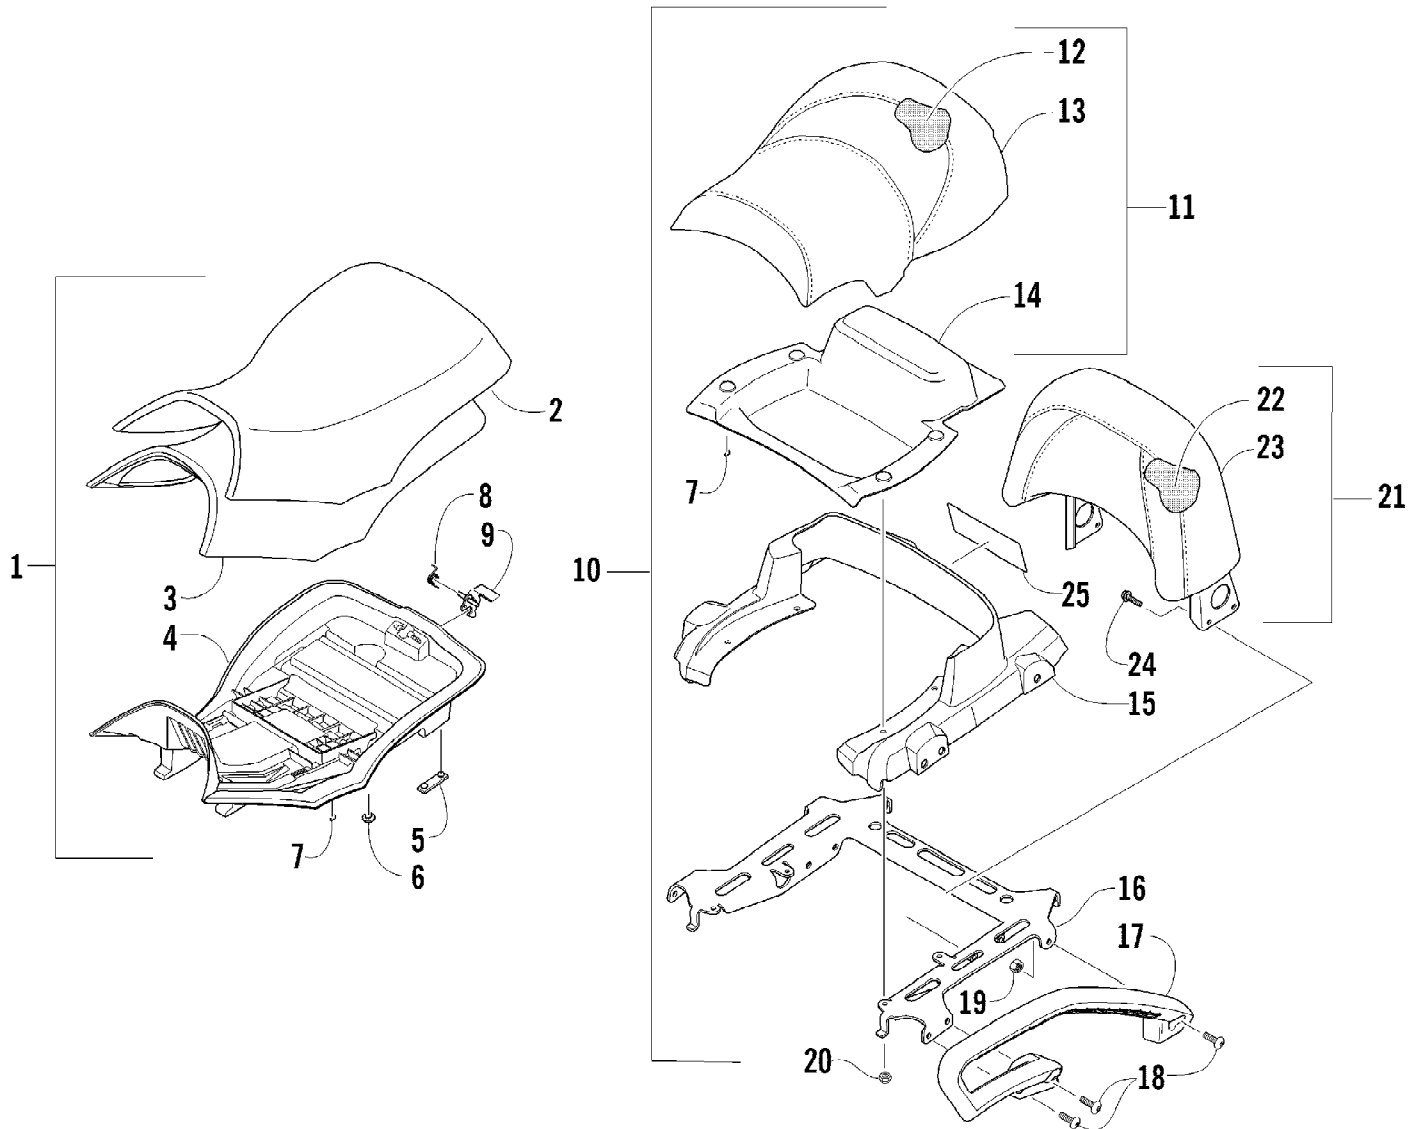

2007 ATV 400 AUTOMATIC TRANSMISSION 4X4 TRV GREEN (A2007TBH4BBSG) 73 of 94
SEAT AND BACKREST ASSEMBLY

2007 ATV 400 AUTOMATIC TRANSMISSION 4X4 TRV GREEN (A2007TBH4B) Page 74 of 94
SEAT AND BACKREST ASSEMBLY

Ref #	Part Number	Qty	S/P/F	Description
1	1506-937	1	S/P	Seat Assembly (inc. 2-9)
2	1506-209	1		Cover, Seat
3	1506-208	1		Foam, Seat
4	2406-144	1	S/P	Base, Seat - Assembly (inc. 5-6)
5	0406-879	2		Bumper, Seat - Rear
6	0406-877	4	/P	Bumper, Seat - Front
7	0624-100	AR		Staple
8	1406-592	1	/P	Spring, Seat Latch
9	1506-156	1		Latch, Seat
10	1506-938	1		Seat, Passenger - Assembly (inc. 7, 11-20, and 25)
11	2506-064	1		Seat, Passenger - Sub-Assembly (inc. 7 and 12-14)
12	1506-816	1		Foam, Seat - Passenger
13	1506-815	1		Cover, Seat - Passenger
14	2406-110	1		Base, Seat - Inner
15	2406-044	1		Base, Seat - Passenger
16	1506-932	1		Bracket, Seat Support - Assembly
17	2406-112	1		Handhold, Passenger - Right
17	2406-113	1		Handhold, Passenger - Left
18	0423-362	6		Screw, Machine
19	8432-802	6		Nut, Lock
20	8427-602	4		Nut, Lock
21	1506-939	1		Backrest Assembly (inc. 22-23)
22	1506-818	1		Foam, Backrest
23	1506-817	1		Cover, Backrest
24	8408-816	4		Screw, Cap
25	0411-814	1	/P	Decal, "Arctic Cat"