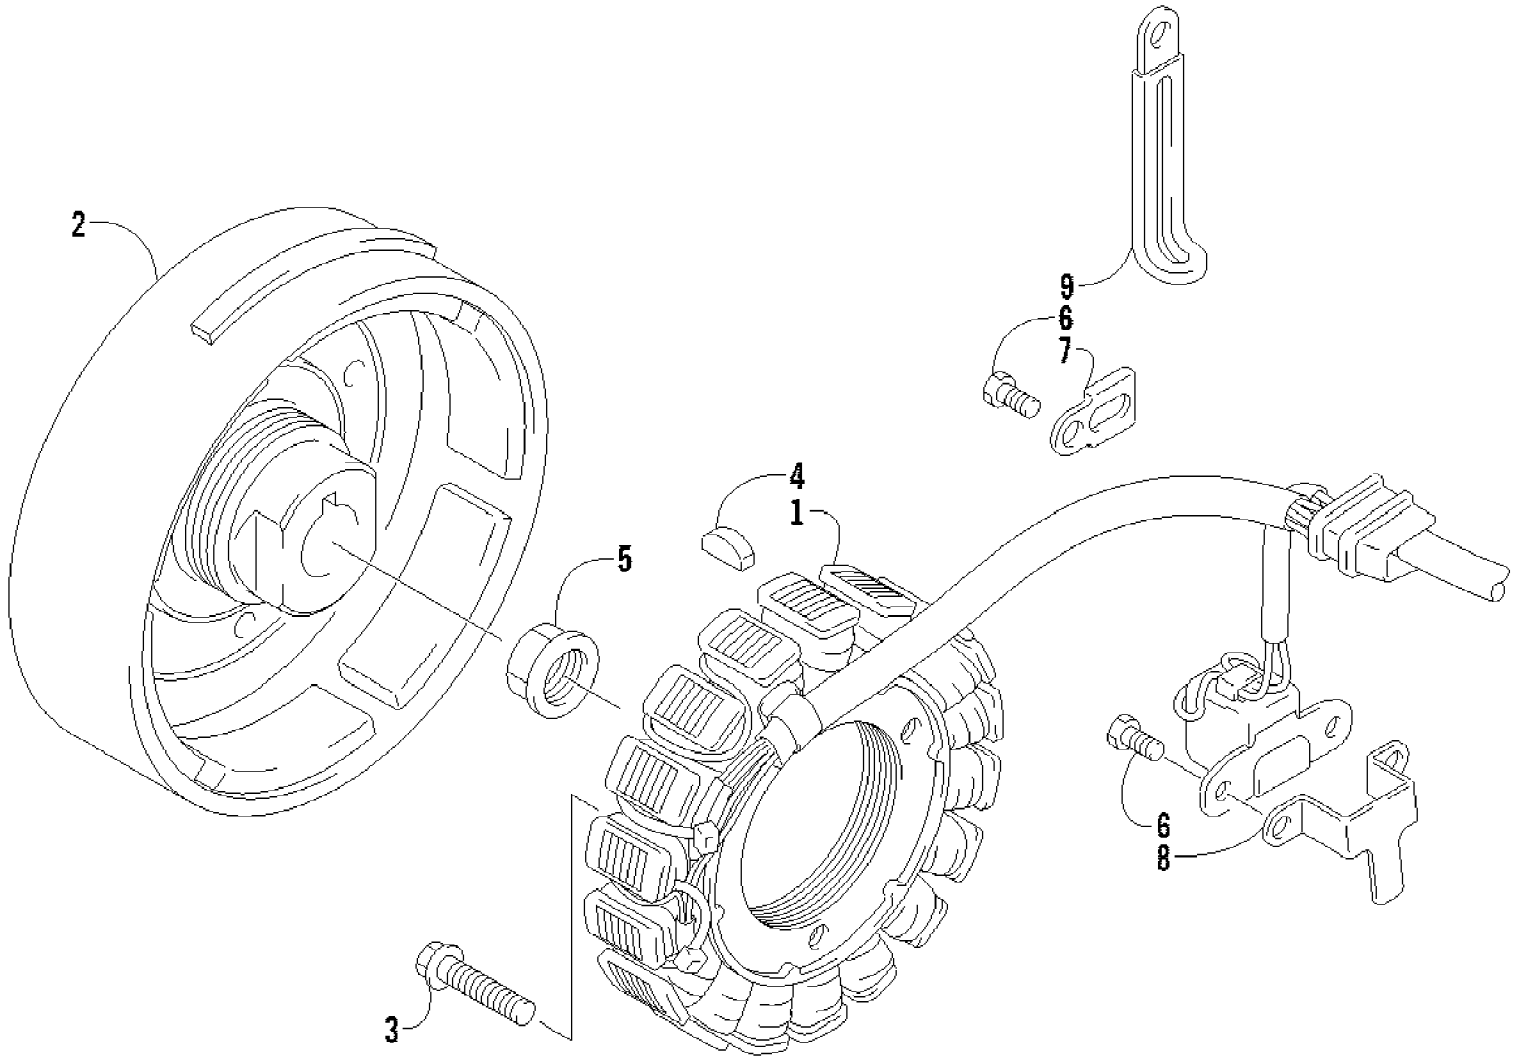

2007 ATV 400 AUTOMATIC TRANSMISSION 4X4 TRV GREEN (A2007TBH4BBSG) 53 of 94
MAGNETO ASSEMBLY

Ref #	Part Number	Qty	S/P/F	Description
1	3430-053	1		Stator Assembly
2	3430-054	1	S	Rotor/Flywheel
3	3004-756	3	S	Bolt
4	0691-785	1		Key
5	3423-086	1		Nut
6	3423-005	3	/P	Bolt
7	3430-005	1		Clamp
8	3430-006	1		Clamp
9	3002-964	1	/P	Clamp, Wire