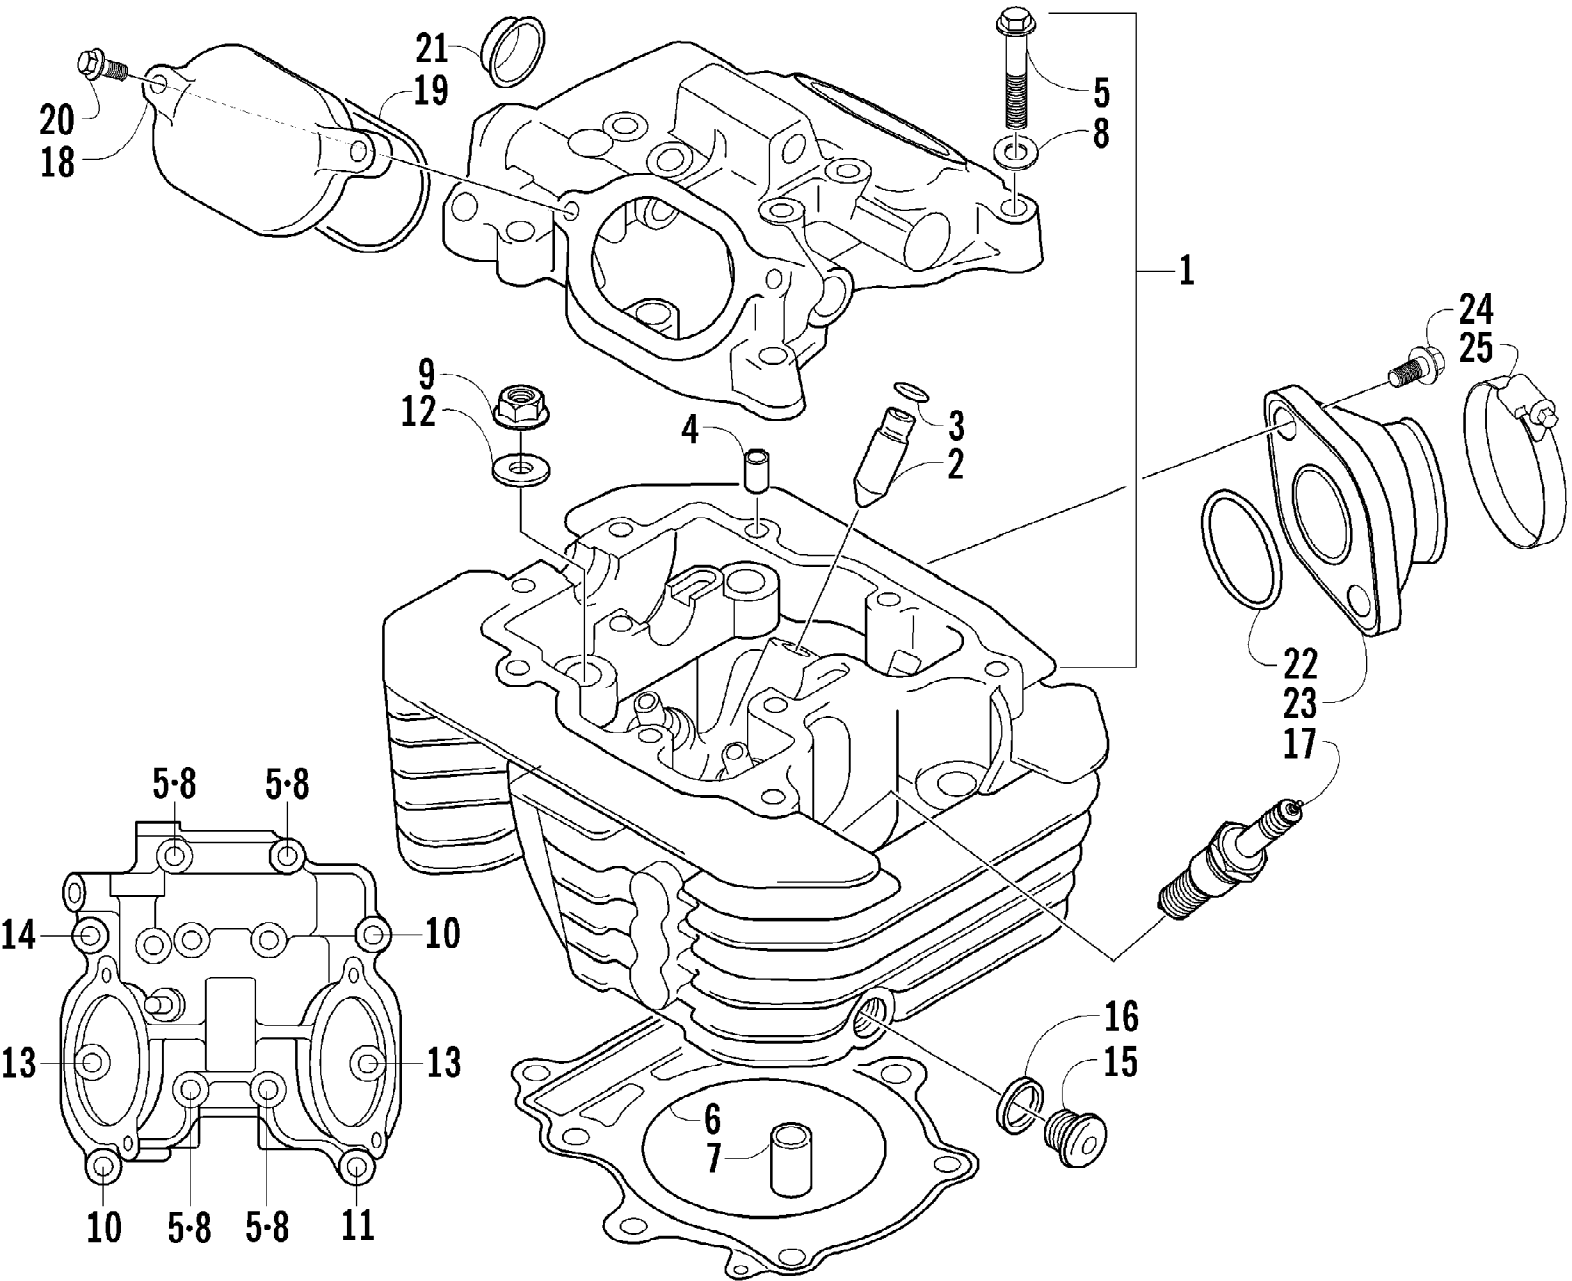

2007 ATV 400 AUTOMATIC TRANSMISSION 4X4 TRV GREEN (A2007TBH4BBSG) 27 of 94
CYLINDER HEAD ASSEMBLY

2007 ATV 400 AUTOMATIC TRANSMISSION 4X4 TRV GREEN (A2007TBH4BBSG) 28 of 94
CYLINDER HEAD ASSEMBLY

Ref #	Part Number	Qty	S/P/F	Description
1	3402-576	1	S	Head, Cylinder - Assembly (inc. 2-5)
2	3402-099	4		Guide, Valve
3	3423-068	4		Ring, Valve Guide
4	3423-043	2	/P	Pin, Dowel
5	3423-006	4		Bolt
6	3402-577	1		Gasket, Cylinder Head
7	3423-449	2		Pin, Dowel
8	3003-290	4	/P	Gasket
9	3004-326	2	S/P	Nut, Cylinder Head
10	3423-007	2	S	Bolt, Head Cover
11	3423-429	1		Bolt, Head Cover
12	3423-439	4	S	Washer, Cylinder Head Nut
13	3004-376	2	S/P	Bolt, Head Cover
14	3008-376	1	S	Bolt, Head Cover
15	3423-453	1		Plug, Oil Gallery
16	3402-011	1		Gasket, Oil Gallery Plug
17	0217-708	1		Spark Plug (NGK CR7E)
18	3402-100	2		Cap, Inspection
19	3402-101	2		O-Ring
20	3004-341	4	S/P	Bolt, Inspection Cap
21	3402-035	1		Plug, Head
22	0470-531	1		O-Ring
23	0570-084	1		Manifold, Intake
24	8476-620	2		Screw
25	0423-317	1	/P	Clamp
	3402-048	1	F	Plug, Frost