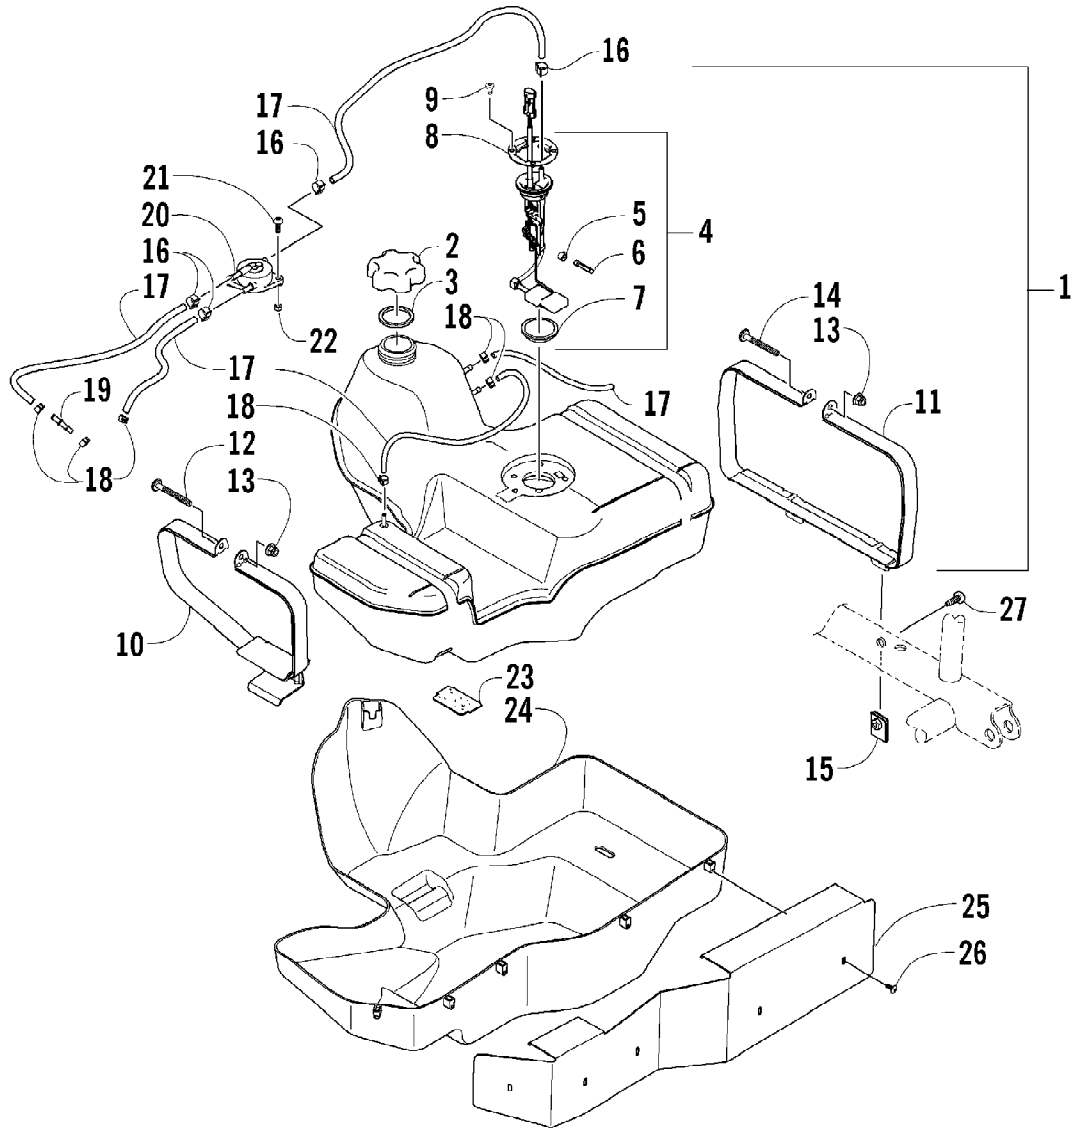

2007 ATV 400 AUTOMATIC TRANSMISSION 4X4 TRV GREEN (A2007TBH4BBSG) 42 of 94
GAS TANK ASSEMBLY

2007 ATV 400 AUTOMATIC TRANSMISSION 4X4 TRV GREEN (A2007TBH4BBSG) 43 of 94
GAS TANK ASSEMBLY

Ref #	Part Number	Qty	S/P/F	Description
1	0570-148	1	S	Tank, Gas - Assembly w/Straps (inc. 2-14)
2	0470-438	1	/P	Cap, Gas Tank (inc. 3)
3	0109-733	1	/P	Gasket, Gas Tank Cap
4	0570-114	1	S/P	Sensor, Fuel Level (inc. 5-7)
5	0423-603	1		Clamp, Hose
6	0470-475	1		Filter, Fuel
7	0470-521	1		Seal, Fuel Level Sensor
8	0470-639	1	/P	Plate, Mounting - Fuel Level Sensor
9	1623-158	4		Screw, Plastite
10	0570-168	1		Strap, Mounting - Gas Tank - Front
11	0570-169	1		Strap, Mounting - Gas Tank - Rear
12	8476-650	1		Screw, Machine
13	8427-602	2		Nut, Lock
14	8476-640	1		Screw, Machine
15	0470-536	2		Clip, Mounting - Gas Tank
16	0423-688	4		Clamp, Hose
17	0410-070	AR	/P	Hose, Gasline - 25 ft
18	0423-670	6		Clamp, Hose
19	0470-527	1	S	Fitting, Straight
20	0470-519	1	S	Pump, Fuel
21	8476-620	2		Screw, Machine
22	0623-038	2		Nut, Lock
23	0470-476	1		Pad, Gas Tank
24	0470-479	1		Shield, Gas Tank
25	0470-474	1		Shield, Heat
26	0623-797	5		Screw, Self-Tapping
27	0423-609	2		Screw, Shoulder