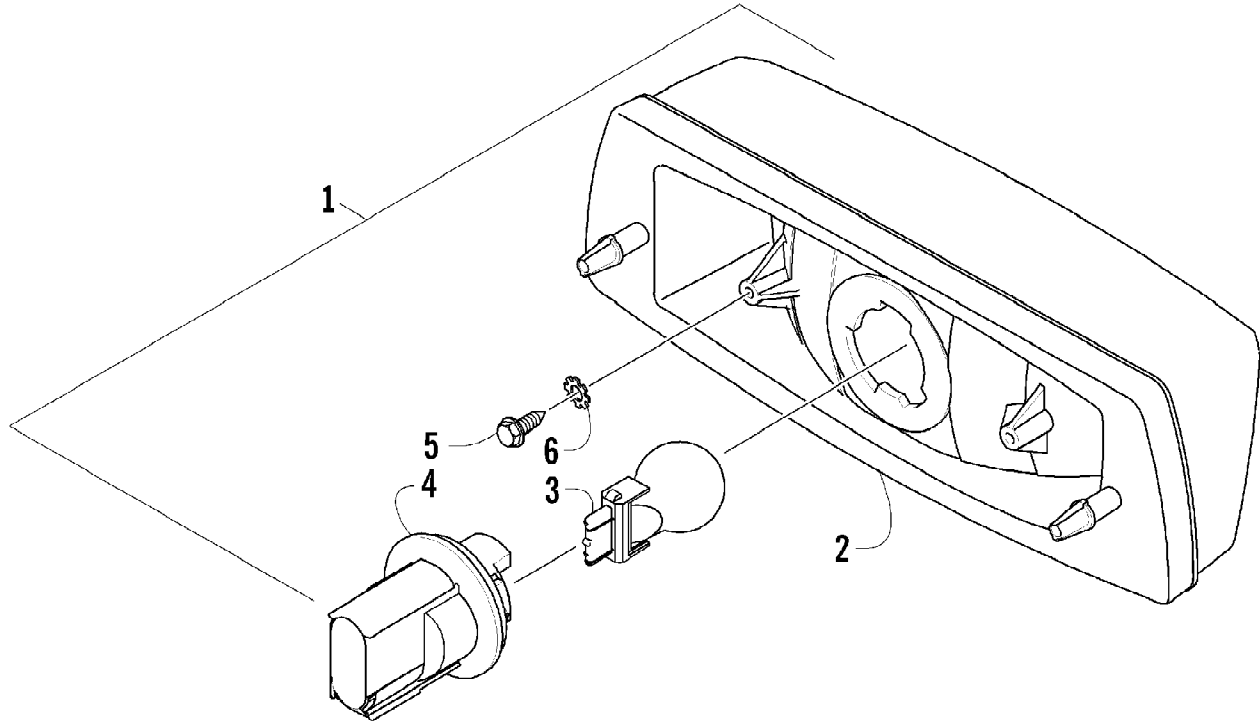

2007 ATV 400 AUTOMATIC TRANSMISSION 4X4 TRV GREEN (A2007TBH4BBSG) 86 of 94
TAILLIGHT ASSEMBLY

Ref #	Part Number	Qty	S/P/F	Description
1	0509-022	1		Taillight Assembly (inc. 2-4)
2	0509-025	1		Housing, Taillight
3	0409-056	1		Bulb, Taillight
4	0409-057	1		Socket, Taillight
5	0623-301	2	/P	Screw, Self-Tapping
6	8053-212	2	/P	Washer, Lock - External Tooth