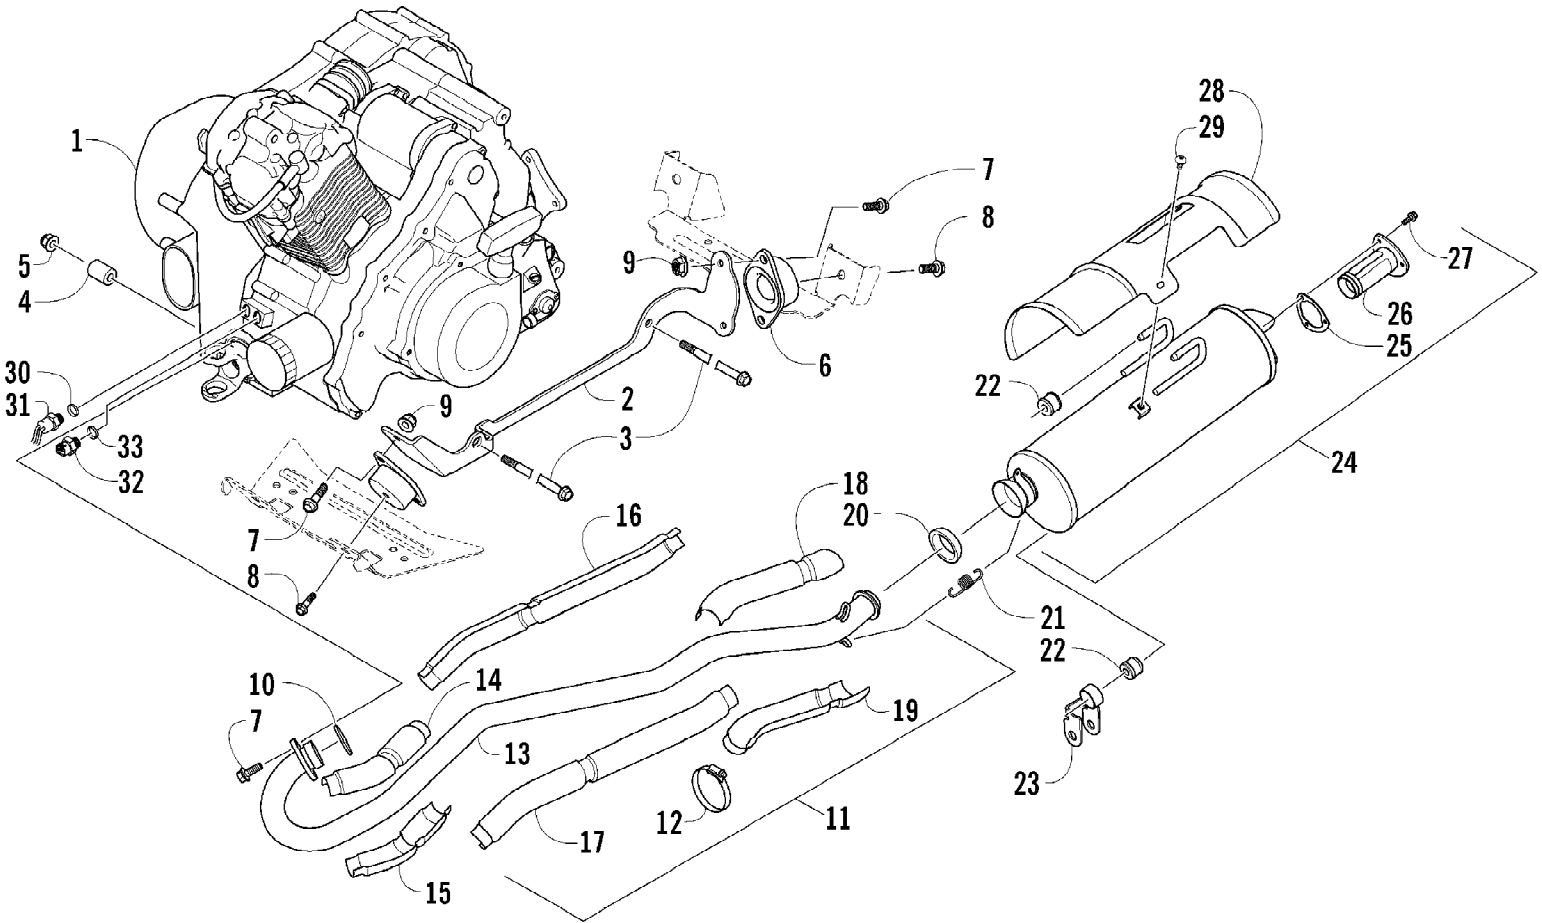

2007 ATV 400 AUTOMATIC TRANSMISSION 4X4 TRV GREEN (A2007TBH4BBSG) 31 of 94
ENGINE AND EXHAUST

2007 ATV 400 AUTOMATIC TRANSMISSION 4X4 TRV GREEN (A2007TBH4BBSG) 32 of 94
ENGINE AND EXHAUST

Ref #	Part Number	Qty	S/P/F	Description
1	0462-036	1		Engine
2	1506-740	1		Bracket, Engine Mounting - Right
2	1506-741	1		Bracket, Engine Mounting - Left
3	0423-405	2		Screw, Cap
4	0423-042	2	S	Spacer
5	8428-002	2		Nut, Lock
6	2406-065	4		Mount, Rubber - Engine
7	8408-820	10	/P	Screw, Cap
8	8408-012	4		Screw, Cap
9	8432-802	8		Nut, Lock
10	0412-007	1	/P	Seal, Exhaust Pipe
11	0512-262	1		Pipe, Exhaust - Assembly (inc. 12-19)
12	0423-317	6	/P	Clamp
13	0512-281	1		Pipe, Exhaust
14	0412-292	1		Shield, Exhaust Pipe - Front - Upper
15	0412-293	1		Shield, Exhaust Pipe - Front - Lower
16	0412-294	1		Shield, Exhaust Pipe - Center - Inner
17	0412-295	1		Shield, Exhaust Pipe - Center - Outer
18	0412-282	1		Shield, Exhaust Pipe - Rear - Upper
19	0412-283	1		Shield, Exhaust Pipe - Rear - Lower
20	0612-188	1	/P	Gasket, Exhaust Pipe
21	0612-668	2	/P	Spring, Extension
22	0412-215	3	S	Bushing
23	1506-732	1		Channel, Muffler Support
24	0512-306	1	/P	Muffler - Assembly (inc. 25-27)
25	0412-313	1		Gasket, Spark Arrester
26	0512-219	1	/P	Arrester, Spark - Assembly
27	8408-616	3		Screw, Cap
28	0412-373	1	/P	Cover, Muffler
29	8477-610	3		Screw, Machine
30	3402-013	1	/P	Gasket
31	3430-033	1		Switch, Cooling Fan
32	3530-037	1	/P	Switch, Oil Light
33	3402-556	1	/P	Gasket