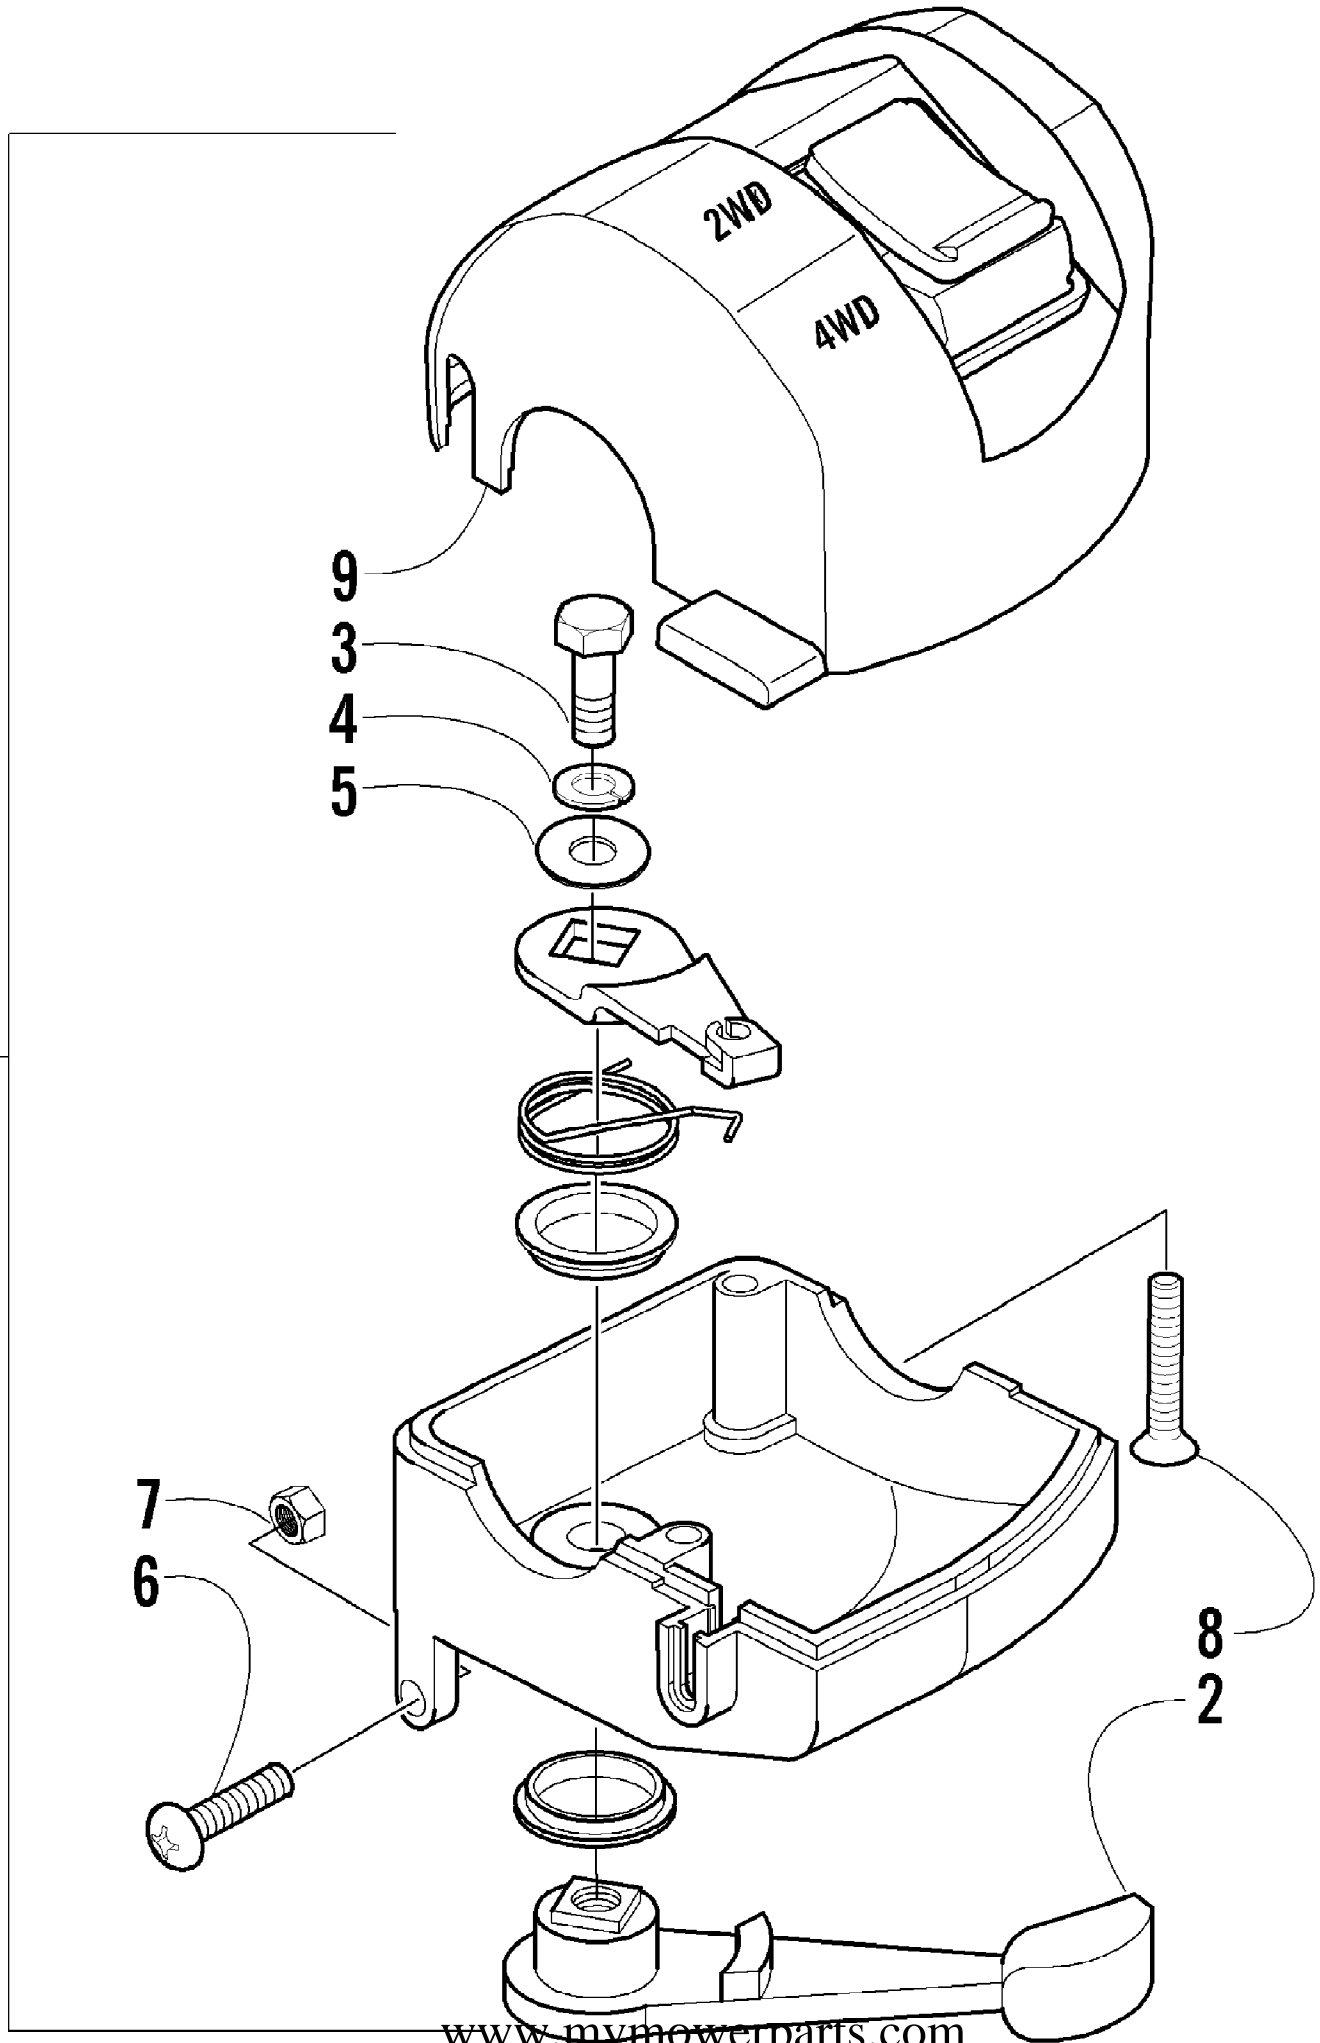

2007 ATV 400 AUTOMATIC TRANSMISSION 4X4 TRV GREEN (A2007TBH4BESG) 88 of 94
THROTTLE CASE ASSEMBLY

Ref #	Part Number	Qty	S/P/F	Description
1	0509-012	1		Case, Throttle - Assembly (inc. 2-9)
2	3409-001	1		Lever
3	3004-533	1	S/P	Screw, Cap
4	3004-447	1	/P	Washer, Lock
5	3003-030	1	/P	Washer
6	3423-014	1		Screw
7	3423-327	1		Nut
8	3423-199	2		Screw
9	0409-048	1		Cover, Throttle w/Switch