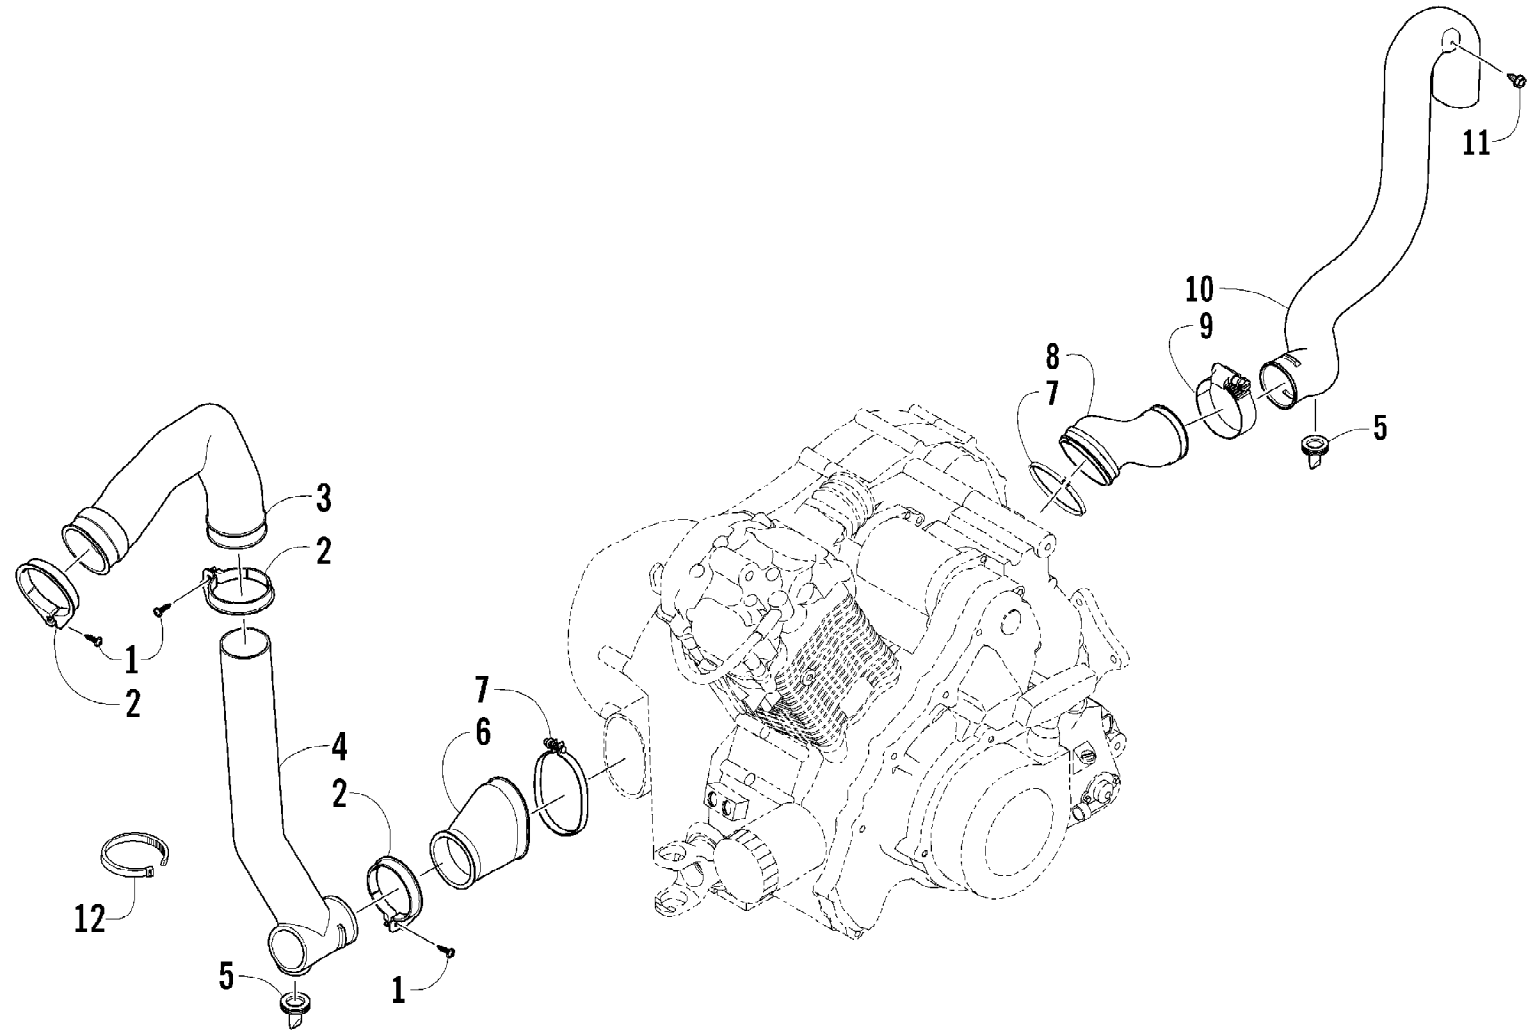

2007 ATV 400 AUTOMATIC TRANSMISSION 4X4 TRV GREEN (A2007TBH4BBSG) 14 of 94
CASE/BELT COOLING ASSEMBLY

Ref #	Part Number	Qty	S/P/F	Description
1	0423-342	3	/P	Screw, Self-Tapping
2	0423-551	3		Clamp, Boot
3	0413-092	1		Boot, Air-In
4	0513-010	1		Duct, Belt Cooling - Front
5	0470-442	2	/P	Valve, Drain
6	0413-048	1		Boot, Duct - Front
7	3402-449	2	/P	Clamp, Boot
8	0413-060	1		Boot, Duct - Rear
9	0423-380	1	/P	Clamp, Duct
10	0413-106	1		Duct, Belt Cooling - Rear
11	0623-301	1	/P	Screw, Self-Tapping
12	0123-903	1		Cable Tie - 11.5 in.