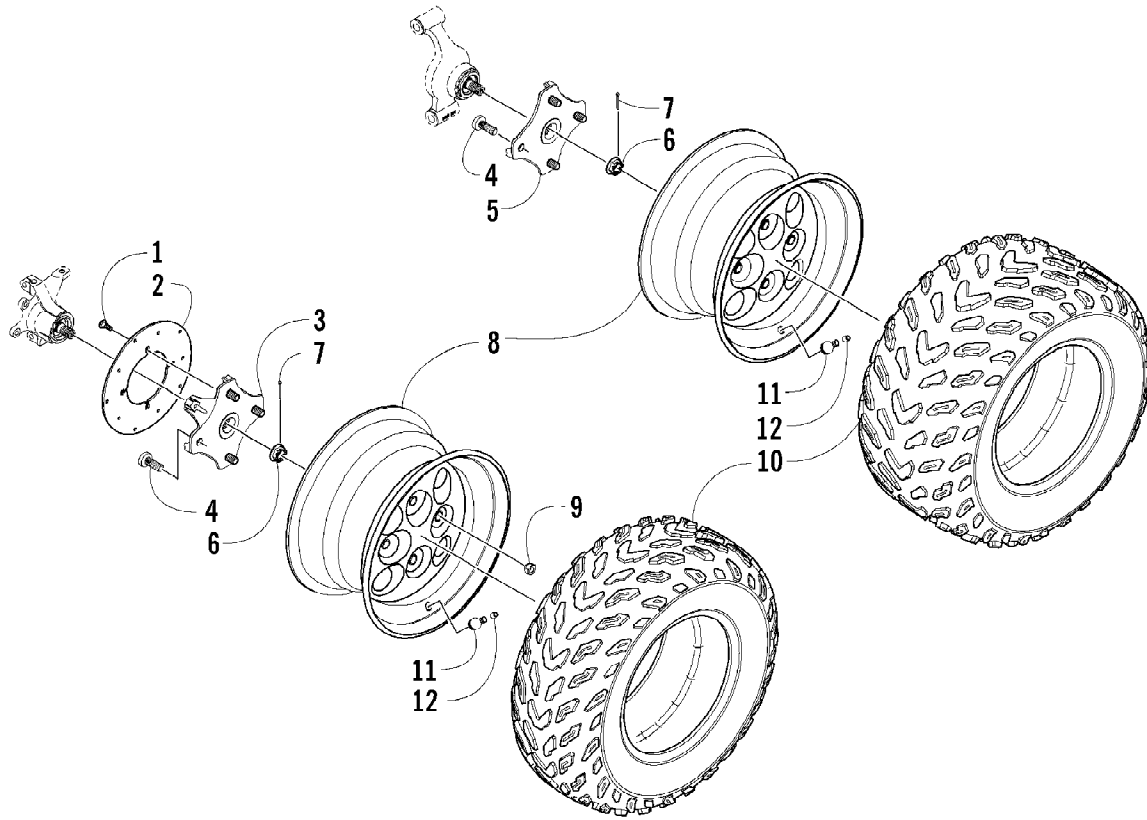

2007 ATV 400 AUTOMATIC TRANSMISSION 4X4 TRV GREEN (A2007TBH4BBSG) 91 of 94
WHEEL AND TIRE ASSEMBLY

2007 ATV 400 AUTOMATIC TRANSMISSION 4X4 TRV GREEN (A2007TBH4BBSG) 92 of 94
WHEEL AND TIRE ASSEMBLY

Ref #	Part Number	Qty	S/P/F	Description
1	0423-557	12		Screw, Shoulder
2	1402-225	3	S	Disc, Brake
3	0502-599	2	S	Hub, Wheel - Front (inc. 4)
4	0402-974	16	/P	Stud, Wheel Hub
5	0502-601	1	S	Hub, Wheel - Rear - Left (inc. 4)
5	0502-599	1	S	Hub, Wheel - Rear - Right (inc. 4)
6	0423-607	4		Nut, Castle
7	0423-407	4		Pin, Cotter
8	0402-856	2		Wheel - Front
8	0402-858	2		Wheel - Rear
9	0423-408	16	/P	Nut, Lug
10	1402-548	2		Tire - Front Goodyear
10	1402-549	2		Tire - Rear Goodyear
11	0402-064	4		Stem, Valve (inc. 12)
12	0402-140	4		Cap, Valve Stem