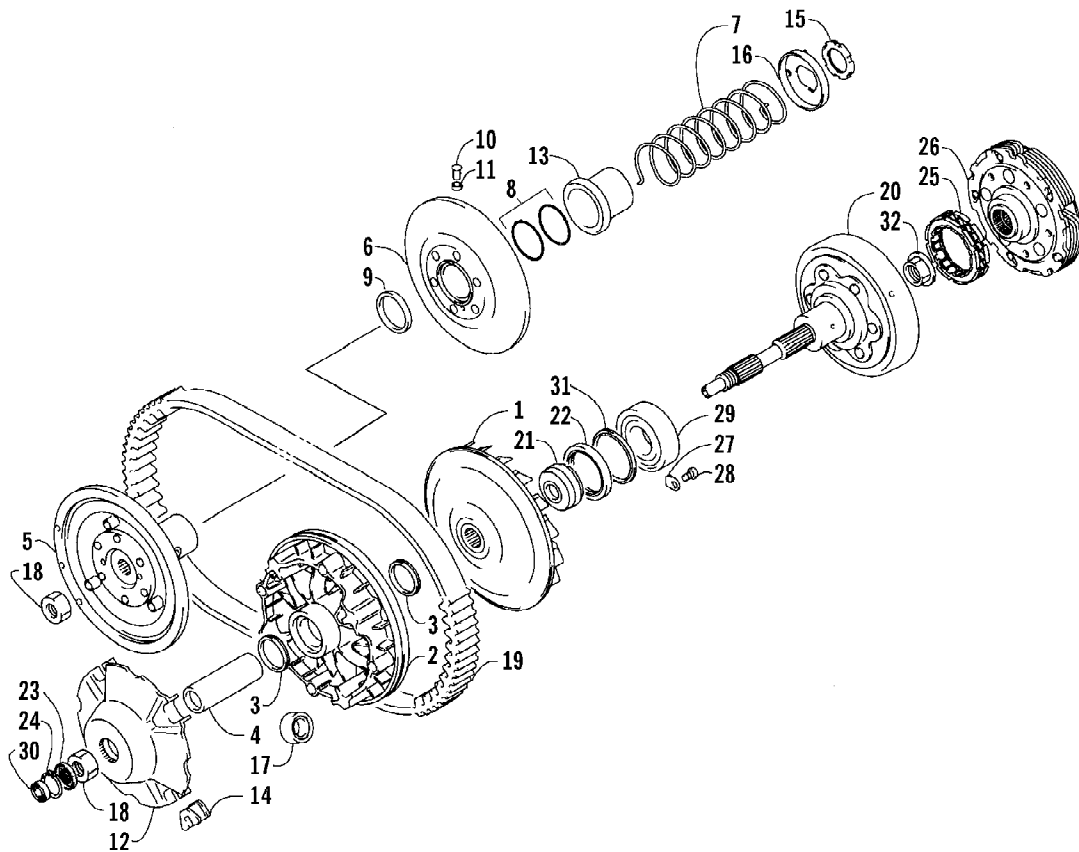

2007 ATV 400 AUTOMATIC TRANSMISSION 4X4 TRV GREEN (A2007TBH4BBSG) 89 of 94
TRANSMISSION ASSEMBLY

2007 ATV 400 AUTOMATIC TRANSMISSION 4X4 TRV GREEN (A2007TBH4BESG) 90 of 94
TRANSMISSION ASSEMBLY

Ref #	Part Number	Qty	S/P/F	Description
1	3402-622	1		Face, Fixed Drive
2	3402-623	1		Face, Movable Drive
3	3402-624	2		Seal, Movable Drive Face
4	3402-625	1		Spacer, Movable Drive Face
5	3402-626	1	S	Face, Fixed Driven
6	3402-627	1		Face, Movable Driven
7	3423-486	1		Spring, Movable Driven Face
8	3423-487	2		O-Ring, Movable Driven Face
9	3402-629	2		Seal, Movable Driven Face
10	3402-477	3		Pin, Movable Driven Face
11	3402-478	3		Spacer, Movable Driven Face
12	3402-630	1		Plate, Movable Drive Face
13	3402-631	1		Sleeve, Movable Driven Face
14	3402-481	4		Damper, Movable Drive Face
15	3423-489	1		Nut, Driven Pulley
16	3402-632	1		Holder, Movable Driven Face Spring
17	3402-633	8		Roller, Movable Drive Face
18	3423-437	2		Nut
19	3402-664	1		V-Belt
20	3402-620	1		Housing, Clutch
21	3402-621	1		Spacer, Fixed Drive Face
22	3402-977	1	/P	Seal, Clutch Housing
23	3402-574	1		Seal, Clutch Housing
24	3423-505	1	S	Circlip
25	3446-003	1		Clutch, One-Way
26	3446-354	1	/P	Shoe, Clutch - Assembly
27	3446-031	2	/P	Retainer, Bearing
28	3423-370	2		Screw, Bearing Retainer
29	3402-567	1		Bearing
30	3402-693	1		Bearing
31	3423-353	1	/P	O-Ring
32	3423-501	1		Nut