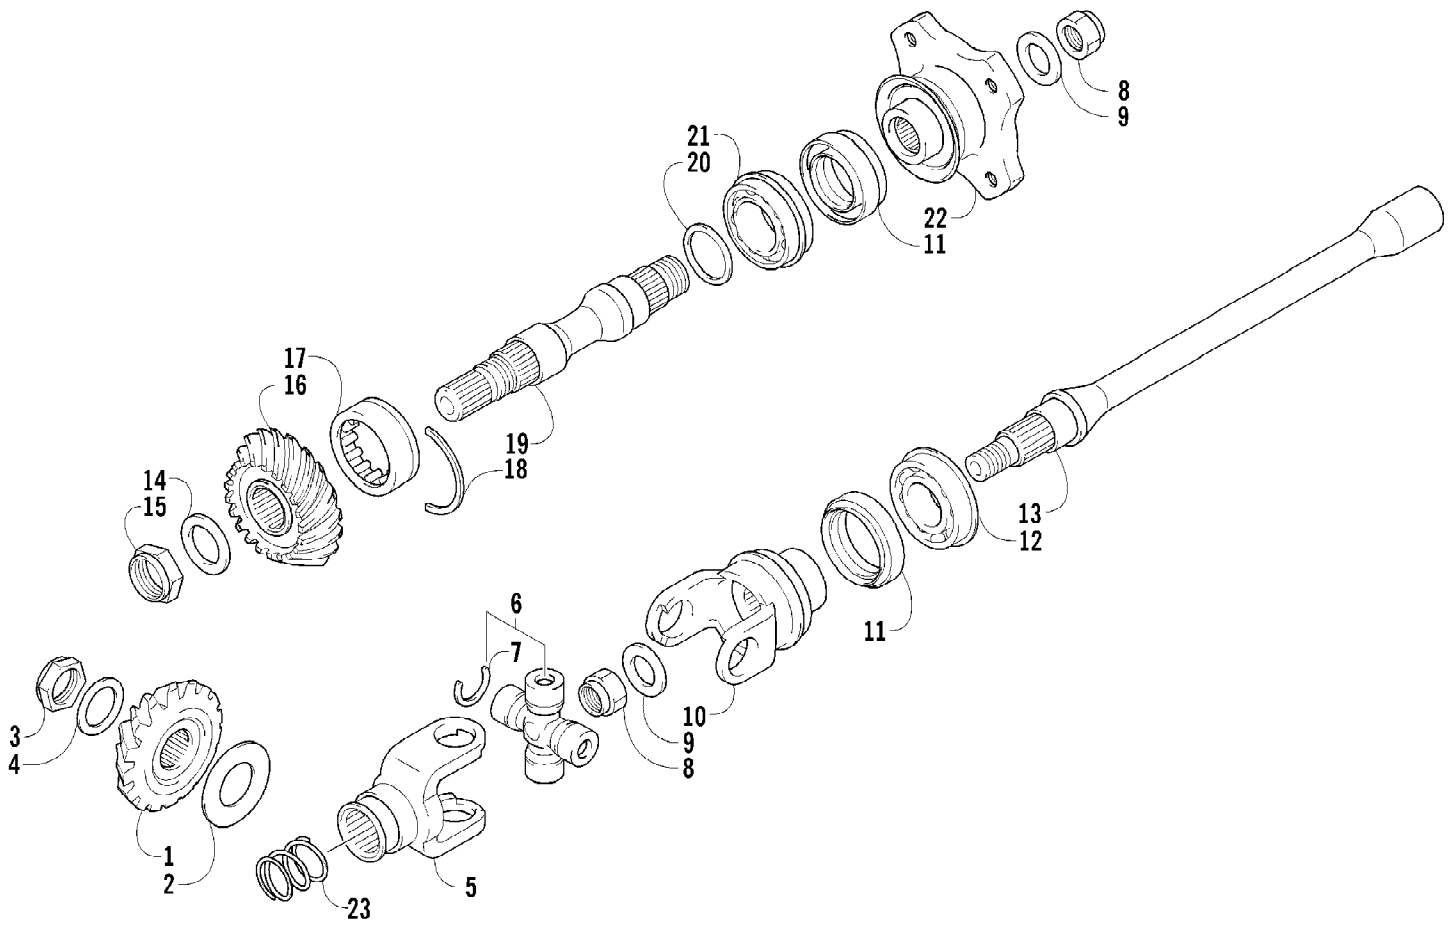

2007 ATV 400 AUTOMATIC TRANSMISSION 4X4 TRV GREEN (A2007TBH4BBSG) 75 of 94
SECONDARY DRIVE ASSEMBLY

2007 ATV 400 AUTOMATIC TRANSMISSION 4X4 TRV GREEN (A2007TBH4BBSG) 76 of 94
SECONDARY DRIVE ASSEMBLY

Ref #	Part Number	Qty	S/P/F	Description
1	3402-637	1		Gear, Secondary Drive
2	3446-425	1		Shim, Secondary Drive Gear - Set
3	3423-023	1		Nut
4	3005-372	1		Washer
5	3446-327	1	/P	Yoke, Propeller Shaft
6	3402-562	1		Joint, Universal - Set (inc. 7)
7	3423-479	4		Circlip
8	3423-025	2		Nut
9	3423-028	1		Washer
10	3402-742	1		Yoke, Drive Output - Front
11	3402-072	2		Seal, Oil
12	3402-558	1		Bearing, Front Secondary Driven Shaft
13	3402-694	1		Shaft, Secondary Driven - Front
14	3423-137	1		Washer, Secondary Driven Gear
15	3423-136	1		Nut, Secondary Driven Gear
16	3402-638	1		Gear, Secondary Driven
17	3402-515	1	/P	Bearing, Driven Gear
18	3423-072	1		C-Ring, Driven Bearing
19	3402-639	1		Shaft, Secondary Driven - Rear
20	3402-017	AR		Shim, 25 x 34 x 0.60 mm
20	3402-018	AR		Shim, 25 x 34 x 0.65 mm
20	3402-019	AR		Shim, 25 x 34 x 0.70 mm
20	3402-020	AR		Shim, 25 x 34 x 0.75 mm
20	3402-021	AR	S	Shim, 25 x 34 x 0.80 mm
20	3402-022	AR		Shim, 25 x 34 x 0.85 mm
20	3402-023	AR		Shim, 25 x 34 x 0.90 mm
20	3402-024	AR		Shim, 25 x 34 x 0.95 mm
20	3402-025	AR	S	Shim, 25 x 34 x 1.00 mm
20	3402-028	AR		Shim, 25 x 34 x 1.05 mm
20	3402-029	AR		Shim, 25 x 34 x 1.10 mm
20	3402-030	AR		Shim, 25 x 34 x 1.15 mm
20	3402-031	AR		Shim, 25 x 34 x 1.20 mm
21	3402-067	1	S	Bearing, Rear Secondary Driven Shaft
22	3402-514	1	/P	Flange, Output Joint - Rear
23	1402-026	1		Spring