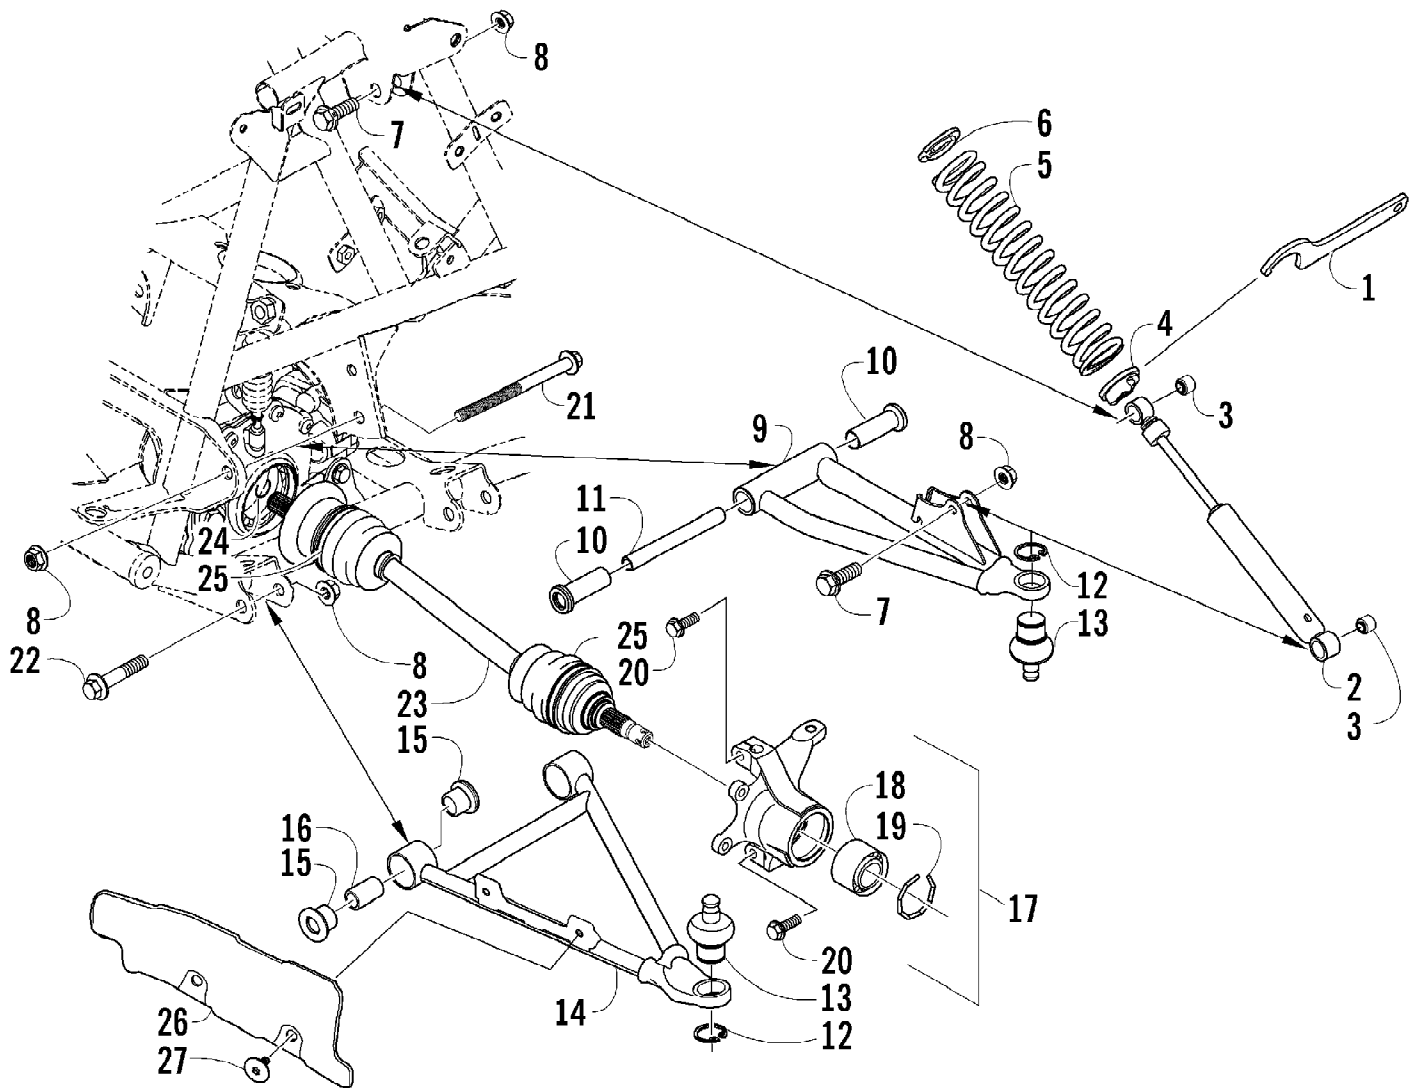

2007 ATV 400 AUTOMATIC TRANSMISSION 4X4 TRV GREEN (A2007TBH4BBSG) 40 of 94
FRONT SUSPENSION ASSEMBLY

2007 ATV 400 AUTOMATIC TRANSMISSION 4X4 TRV GREEN (A2007TBH4BBSG) 41 of 94
FRONT SUSPENSION ASSEMBLY

Ref #	Part Number	Qty	S/P/F	Description
1	0441-587	1		Wrench, Spanner
2	0403-176	2		Shock Absorber - Front (inc. 3)
3	0403-182	4		Bushing, Double-Bonded
4	0403-102	2		Cam, Spring Adjuster
5	0403-173	2		Spring, Shock Absorber
6	1603-889	2	/P	Retainer, Spring
7	8409-040	4		Screw, Cap
8	8428-002	10		Nut, Lock
9	0503-196	1	S	A-Arm, Upper Right (inc. 10-13)
9	0503-197	1		A-Arm, Upper Left (inc. 10-13)
10	0403-081	4	S	Bushing
11	0403-080	2		Collar
12	0423-009	4	/P	Clip, Ball Joint
13	0405-115	4	/P	Ball Joint - Front
14	0503-334	1	S	A-Arm, Lower Right (inc. 12-13 and 15-16)
14	0503-335	1	S	A-Arm, Lower Left (inc. 12-13 and 15-16)
15	0403-115	8	S	Bushing
16	0403-114	4	S	Collar
17	0505-460	1		Knuckle - Assembly - Right (inc. 18-19)
17	0505-461	1	S	Knuckle - Assembly - Left (inc. 18-19)
18	1402-027	2	S/P	Bearing, Wheel Hub
19	0423-423	2		Ring, Retaining
20	8409-030	4		Screw, Cap
21	0423-334	2		Screw, Cap
22	8409-075	4		Screw, Cap
23	0502-812	1	S	Axle, Drive - Front - Right (inc. 24-25)
23	0502-813	1	S	Axle, Drive - Front - Left (inc. 24-25)
24	1441-109	2	S	Clip, Retaining
25	0436-276	2	S	Repair Kit, Boot
26	1441-002	1		Guard, Boot - Right
26	1441-003	1		Guard, Boot - Left
27	0423-545	4	/P	Screw, Body