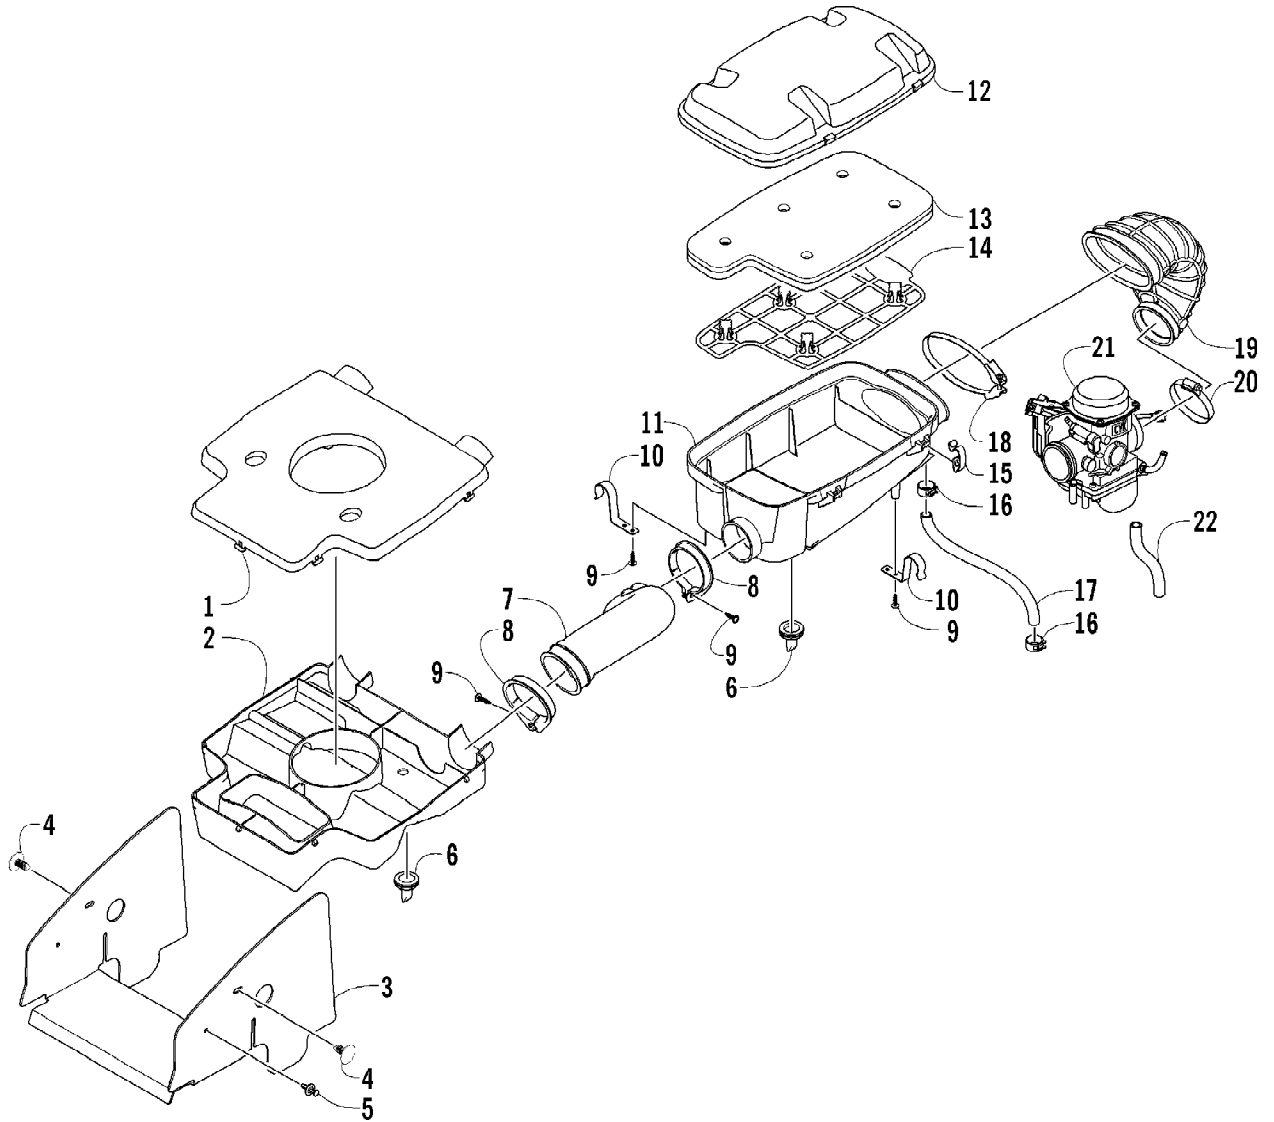

2007 ATV 400 AUTOMATIC TRANSMISSION 4X4 TRV GREEN (A2007TBH4BUS) Page 1 of 94
AIR INTAKE ASSEMBLY

2007 ATV 400 AUTOMATIC TRANSMISSION 4X4 TRV GREEN (A2007TBH4BUS) Page 2 of 94
AIR INTAKE ASSEMBLY

Ref #	Part Number	Qty	S/P/F	Description
1	0413-091	1		Diverter, Air - Top
2	0413-093	1		Diverter, Air - Bottom
3	1406-747	1		Shroud, Splash
4	0623-544	2		Plug
5	0623-362	2		Rivet, Reinstallable
6	0470-442	2	/P	Valve, Drain
7	0470-529	1		Boot, Air Intake
8	0423-551	2		Clamp
9	0423-342	7	/P	Screw, Self-Tapping
10	0423-454	2		Clip, Mounting - Air Intake
11	0470-540	1	S	Housing, Air Intake
12	0470-554	1	S	Cover, Air Intake
13	0470-663	1	/P	Filter, Air
14	0470-516	1		Screen, Air Filter
15	0423-455	4		Clip, Spring
16	0423-045	2		Clamp, Hose
17	0410-087	1	S	Hose, Vent - Crankcase
18	0423-554	1		Clamp
19	0470-517	1		Boot, Carburetor
20	0423-019	1		Clamp
21	0470-667	1	/P	Carburetor, CVK34-AE
22	0510-592	1		Hose, Drain