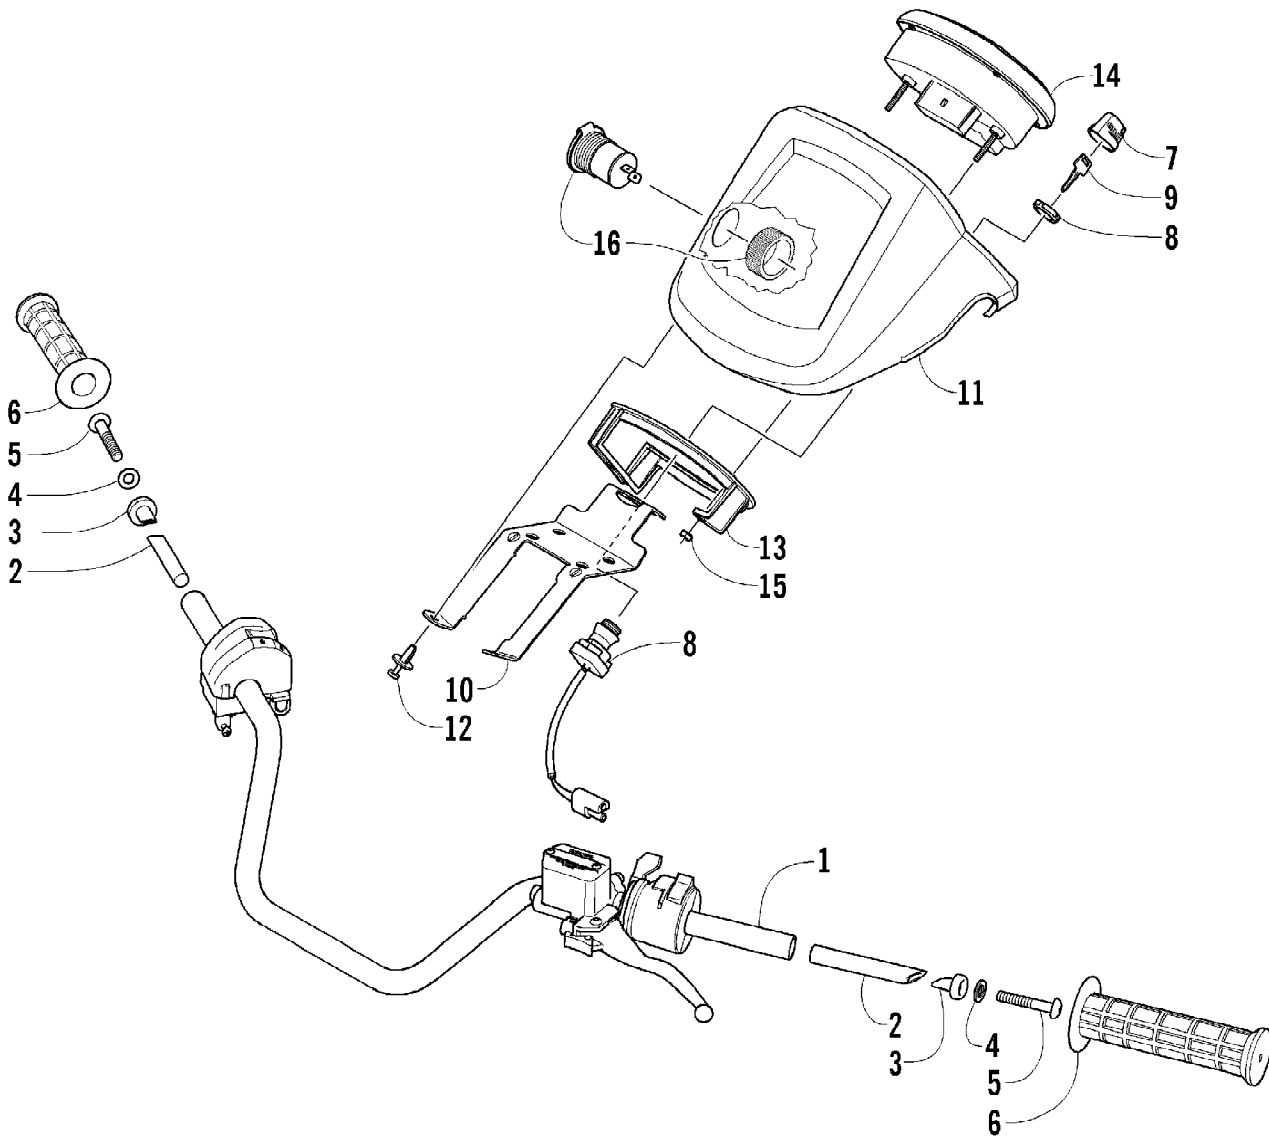

2007 ATV 400 AUTOMATIC TRANSMISSION 4X4 TRV GREEN (A2007TBH4BBSG) 47 of 94
HANDLEBAR ASSEMBLY

Ref #	Part Number	Qty	S/P/F	Description
1	0505-476	1		Tube, Handlebar
2	0405-218	2		Plug, Handlebar
3	0405-149	2		End Cap, Handlebar
4	8050-247	2	/P	Washer
5	8477-845	2		Screw, Machine
6	0405-147	2		Grip, Handlebar
7	0409-013	1		Cover, Key
8	3430-040	1		Switch, Ignition - Assembly (inc. 9)
9	3409-007	1	/P	Key, Ignition - Blank (C Series)
9	3409-011	1		Key, Ignition - Blank (D Series)
9	3409-012	1		Key, Ignition - Blank (E Series)
9	3409-013	1		Key, Ignition - Blank (F Series)
10	1506-578	1		Bracket, Mounting - Instrument Pod
11	0405-189	1		Instrument Pod
12	0423-535	2		Rivet, Reinstallable
13	0420-065	1	/P	Clamp
14	0520-020	1		Gauge, LCD
15	0423-493	2		Nut, Hex
16	0641-897	1	/P	Outlet, Accessory - 12V