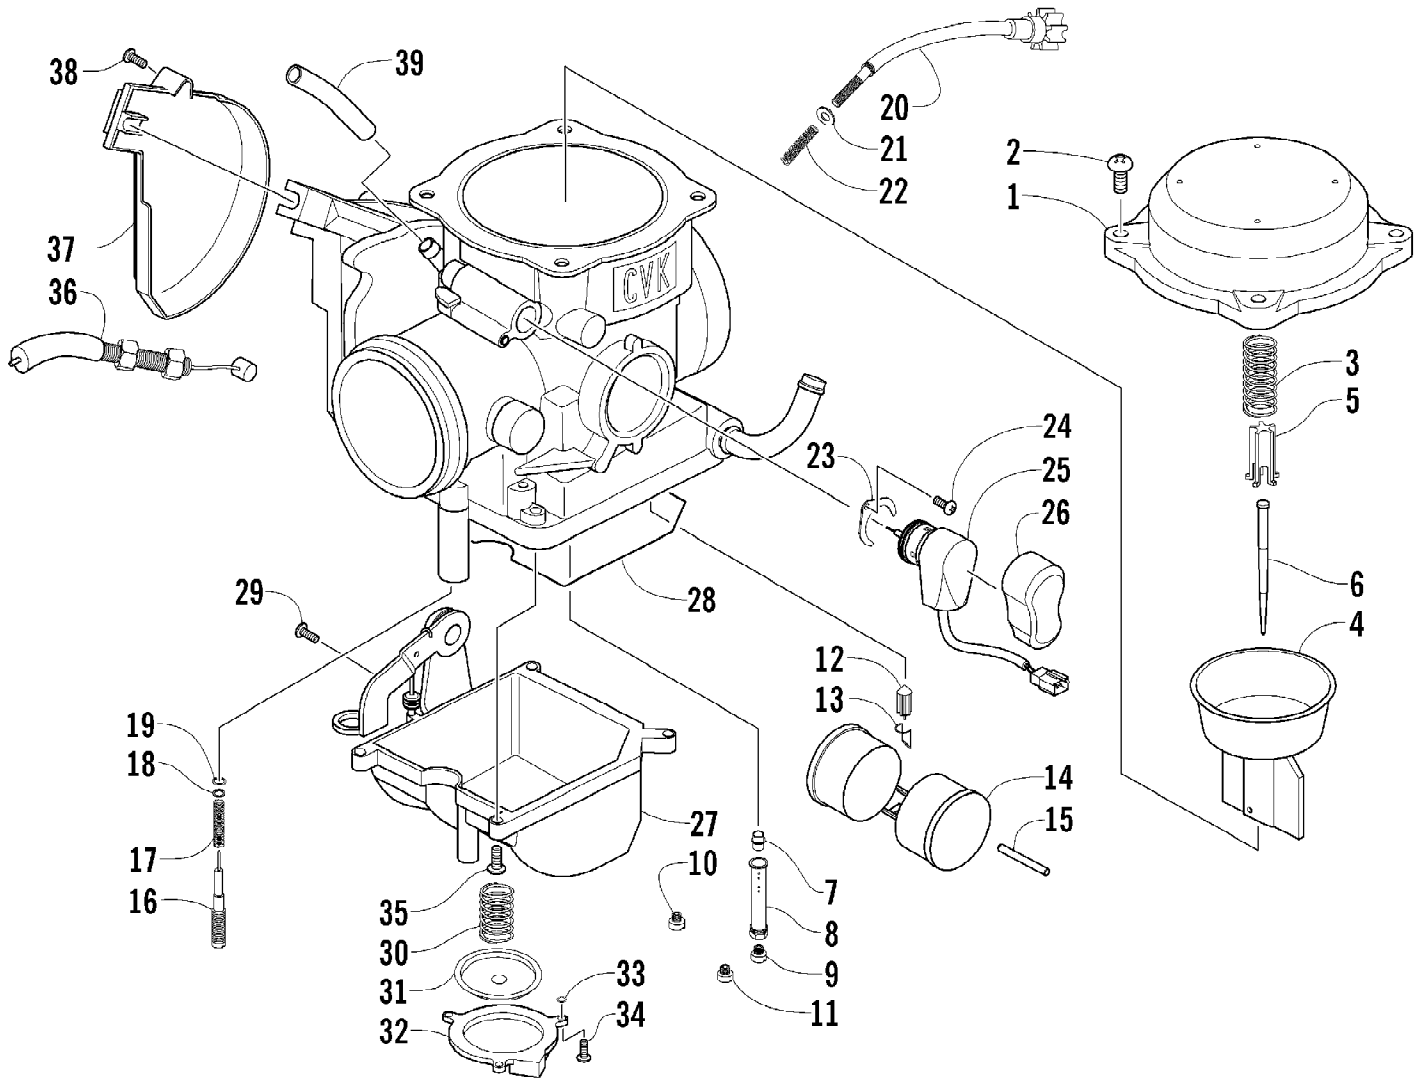

2007 ATV 400 AUTOMATIC TRANSMISSION 4X4 TRV GREEN (A2007TBH4BBSG) 11 of 94
CARBURETOR

2007 ATV 400 AUTOMATIC TRANSMISSION 4X4 TRV GREEN (A2007TBH4BESG) 12 of 94
CARBURETOR

Ref #	Part Number	Qty	S/P/F	Description
	0470-667	1	/P	Carburetor Assembly
1	5507-001	1		Cover, Top
2	5507-002	4	/P	Screw, Top Cover
3	5507-173	1	S	Spring
4	5507-109	1	S	Piston, Vacuum
5	5507-005	1		Seat, Spring
6	5507-110	1		Jet Needle
7	5507-007	1		Needle Jet
8	5507-174	1	S	Holder, Needle Jet
9	5507-057	1	/P	Main Jet - 135
9	5507-009	1	/P/F	Main Jet - 150
9	5507-041	1	F	Main Jet - 147
9	5507-043	1	F	Main Jet - 142
9	5507-044	1	F	Main Jet - 140
10	5507-010	1	S	Slow Jet - 38
11	5507-179	1	S	Starter Jet - 75
12	5507-183	1		Valve, Float - Set (inc. 13)
13	0	1	F	Clip
14	5507-039	1		Float Set (inc. 15)
15	0	1	F	Pin, Float
16	5507-111	1		Screw, Pilot - Set (inc. 17-19)
17	0	1	F	Spring
18	0	1	F	Washer
19	0	1	F	O-Ring
20	5507-027	1		Screw, Idle Adjust
21	5507-028	1		Washer
22	5507-029	1		Spring
23	5507-115	1		Plate
24	5507-117	1	/P	Screw
25	5507-180	1		Choke, Electric
26	5507-114	1		Cover, Electric Choke
27	5507-181	1		Chamber, Float - Assembly (inc. 28-34)
28	5507-207	1	S	O-Ring, Float Chamber
29	5507-050	1	/P	Screw, Drain
30	5507-032	1		Spring
31	5507-182	1	S/P	Diaphragm Assembly
32	0	1	F	Housing, Pump
33	5507-034	1		U-Ring
34	5507-035	3		Screw
35	5507-017	4	/P	Screw
36	0487-021	1	S	Cable, Throttle
37	5507-036	1		Cover
38	5507-037	1	/P	Screw
39	0410-056	1		Hose, Vent