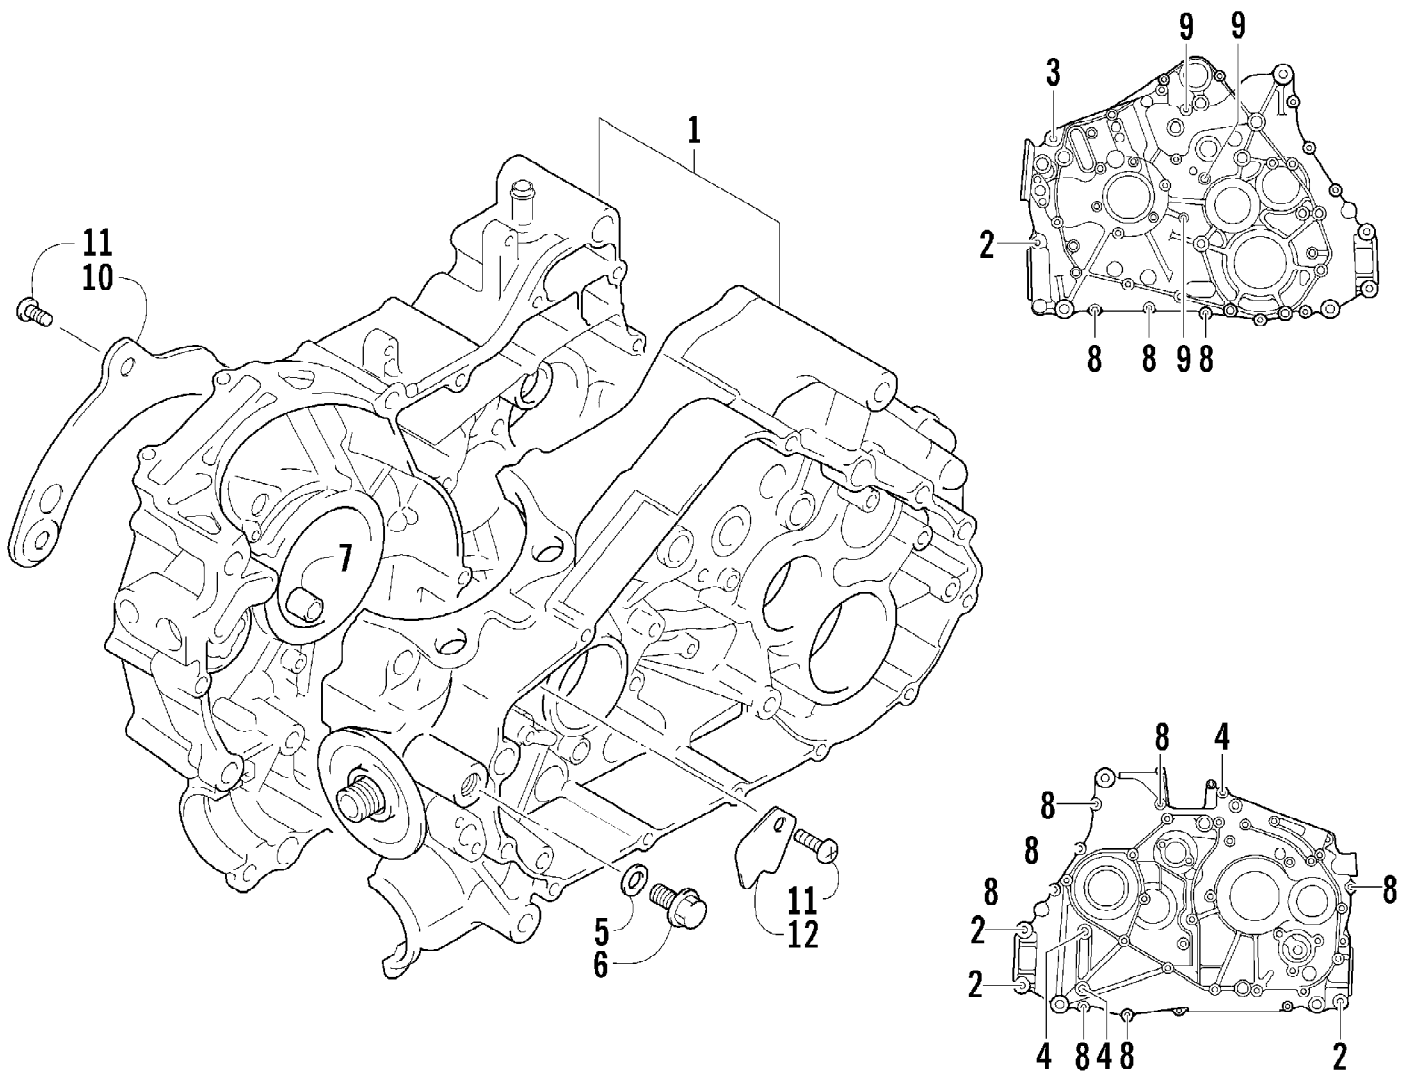

2007 ATV 400 AUTOMATIC TRANSMISSION 4X4 TRV GREEN (A2007TBH4BBSG) 21 of 94
CRANKCASE ASSEMBLY

2007 ATV 400 AUTOMATIC TRANSMISSION 4X4 TRV GREEN (A2007TBH4BBSG) 22 of 94
CRANKCASE ASSEMBLY

Ref #	Part Number	Qty	S/P/F	Description
1	3402-580	1		Crankcase Assembly (inc. 2-9)
2	3004-880	4		Bolt
3	3423-234	1		Bolt
4	3005-410	3		Bolt
5	3402-012	1		Gasket, Oil Pressure Plug
6	3402-214	1		Plug, Oil Pressure
7	3423-088	2		Pin, Dowel
8	3423-091	10	S	Bolt
9	3423-097	3		Bolt
10	3042-581	1		Plate, Oil Guide - Right
11	3004-552	4	S	Screw, Oil Guide Plate
12	3402-582	1		Plate, Oil Guide - Left