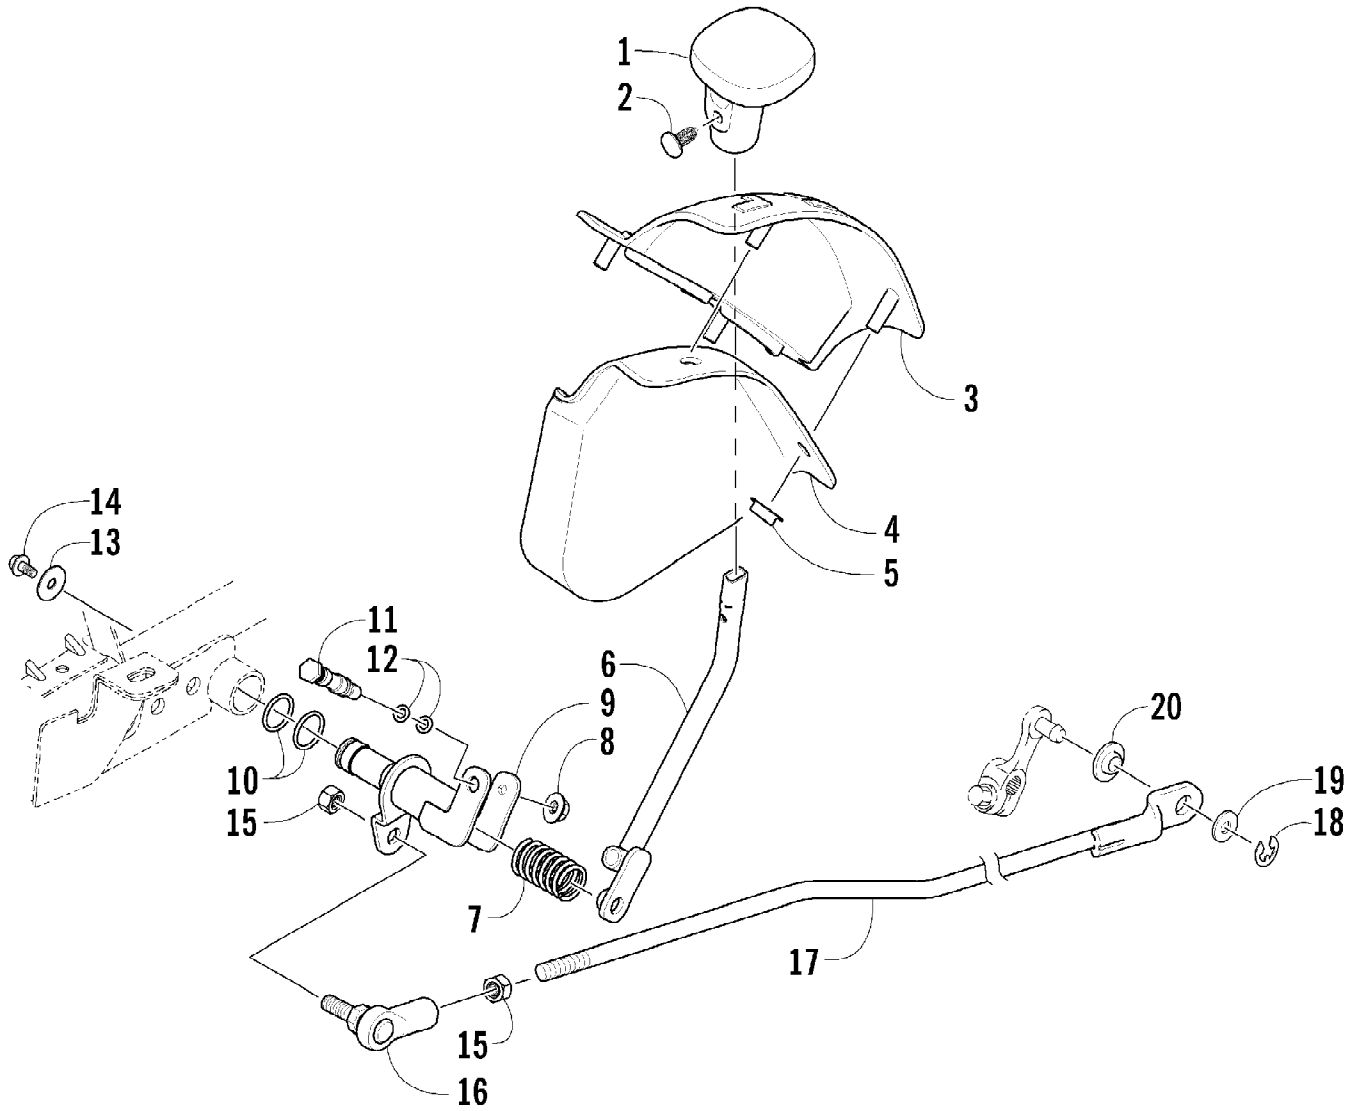

2007 ATV 400 AUTOMATIC TRANSMISSION 4X4 TRV GREEN (A2007TBH4B) 71 of 94
REVERSE SHIFT LEVER ASSEMBLY

2007 ATV 400 AUTOMATIC TRANSMISSION 4X4 TRV GREEN (A2007TBH4B) (Page 72 of 94)
REVERSE SHIFT LEVER ASSEMBLY

Ref #	Part Number	Qty	S/P/F	Description
1	0402-843	1	/P	Knob, Reverse Shift
2	0423-345	1		Clip, Push
3	1402-576	1		Plate, Shift
4	2406-345	1		Shield, Shift Plate
5	0423-357	4		Nut, Stamped
6	0502-659	1		Lever, Shift
7	0502-410	1	S	Spring, Reverse Shift Lever
8	8424-602	1	/P	Nut
9	0502-742	1		Axle, Reverse Shift Lever
10	0423-299	2	/P	O-Ring
11	0402-675	1		Axle, Pivot
12	0423-182	2	/P	O-Ring
13	0423-087	1		Washer
14	8408-812	1		Screw, Cap
15	0623-294	2		Nut
16	1402-270	1		End, Rod
17	0502-671	1		Linkage, Shift
18	0423-169	1	/P	E-Ring
19	8050-242	1		Washer
20	0423-091	1		Bushing, Shift Linkage