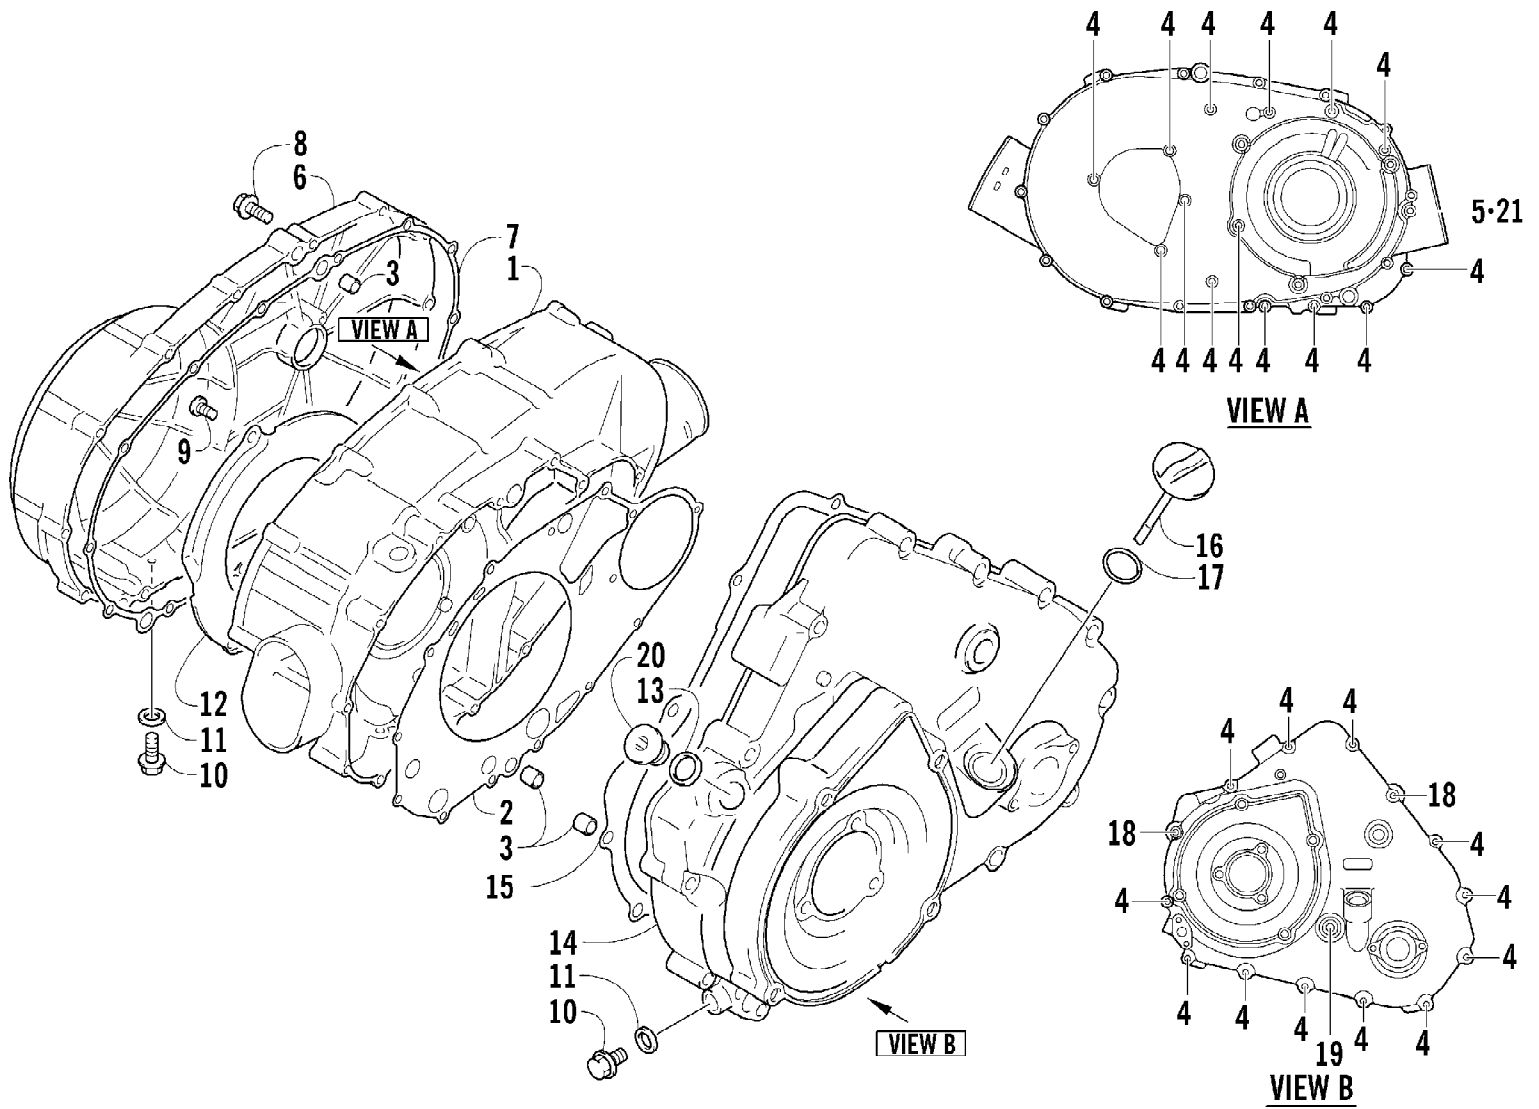

2007 ATV 400 AUTOMATIC TRANSMISSION 4X4 TRV GREEN (A2007TBH4BBSG) 15 of 94
CLUTCH/V-BELT/MAGNETO COVER ASSEMBLY

2007 ATV 400 AUTOMATIC TRANSMISSION 4X4 TRV GREEN (A2007TBH4BBSG) 16 of 94
CLUTCH/V-BELT/MAGNETO COVER ASSEMBLY

Ref #	Part Number	Qty	S/P/F	Description
1	3402-583	1		Cover, Clutch
2	3402-589	1		Gasket
3	3423-088	6		Pin, Dowel
4	3423-098	26	S	Bolt
5	3423-392	1		Bolt
6	3402-586	1		Cover, V-Belt
7	3402-591	1		Gasket, V-Belt Cover
8	0693-327	14	S	Bolt
9	3004-552	3	S	Screw
10	3004-705	2	S	Plug, Drain
11	3402-444	2		Gasket, Drain Plug
12	3402-996	1		Plate, Air Intake
13	3402-013	1	/P	Gasket
14	3402-585	1		Cover, Magneto
15	3402-590	1		Gasket, Magneto Cover
16	3402-593	1		Stick, Oil Level
17	3423-055	1		O-Ring, Oil Level Stick
18	3423-307	2	S	Bolt
19	3423-430	1		Bolt
20	3402-041	1	S	Plug
21	3003-290	1	/P	Gasket