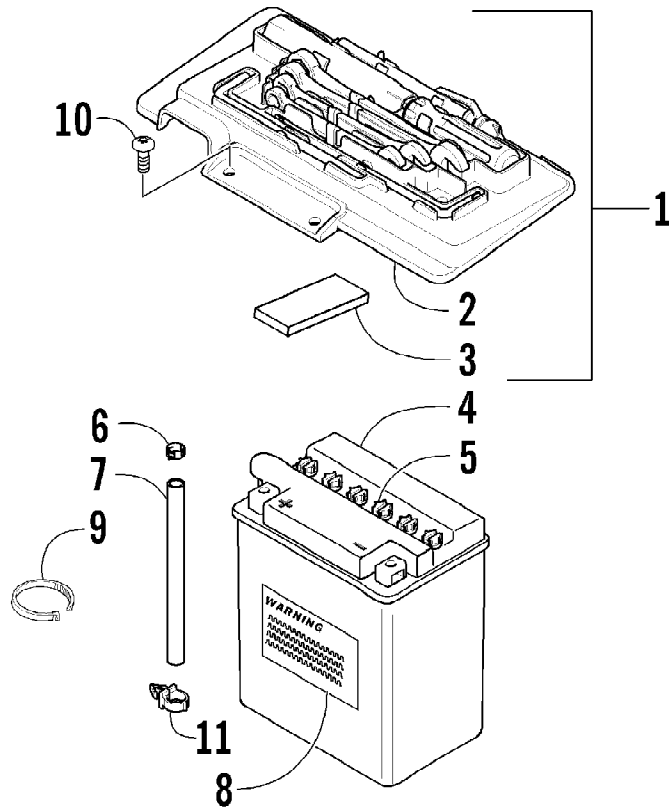

2007 ATV 400 AUTOMATIC TRANSMISSION 4X4 TRV GREEN (A2007TBH4BUS) Page 6 of 94
BATTERY ASSEMBLY

Ref #	Part Number	Qty	S/P/F	Description
1	5991-395	1	S	Battery Cover/Tool Tray Assembly (inc. 2-3)
2	2406-815	1	/P	Cover, Battery
3	0406-288	2		Pad, Battery
3	0444-122	1	S/P	Kit, Tool Not Illustrated
4	0745-045	1	/P	Battery Assembly (inc. 5-8)
5	0645-045	6		Cap, Battery
6	0645-152	1		Clamp, Hose
7	0645-263	1	/P	Hose, Vent
8	0645-151	1		Label, Warning - Battery
9	0123-903	4		Cable Tie - 11.5 in.
10	8476-616	2		Screw, Machine
11	0623-101	AR		Clip, Retaining