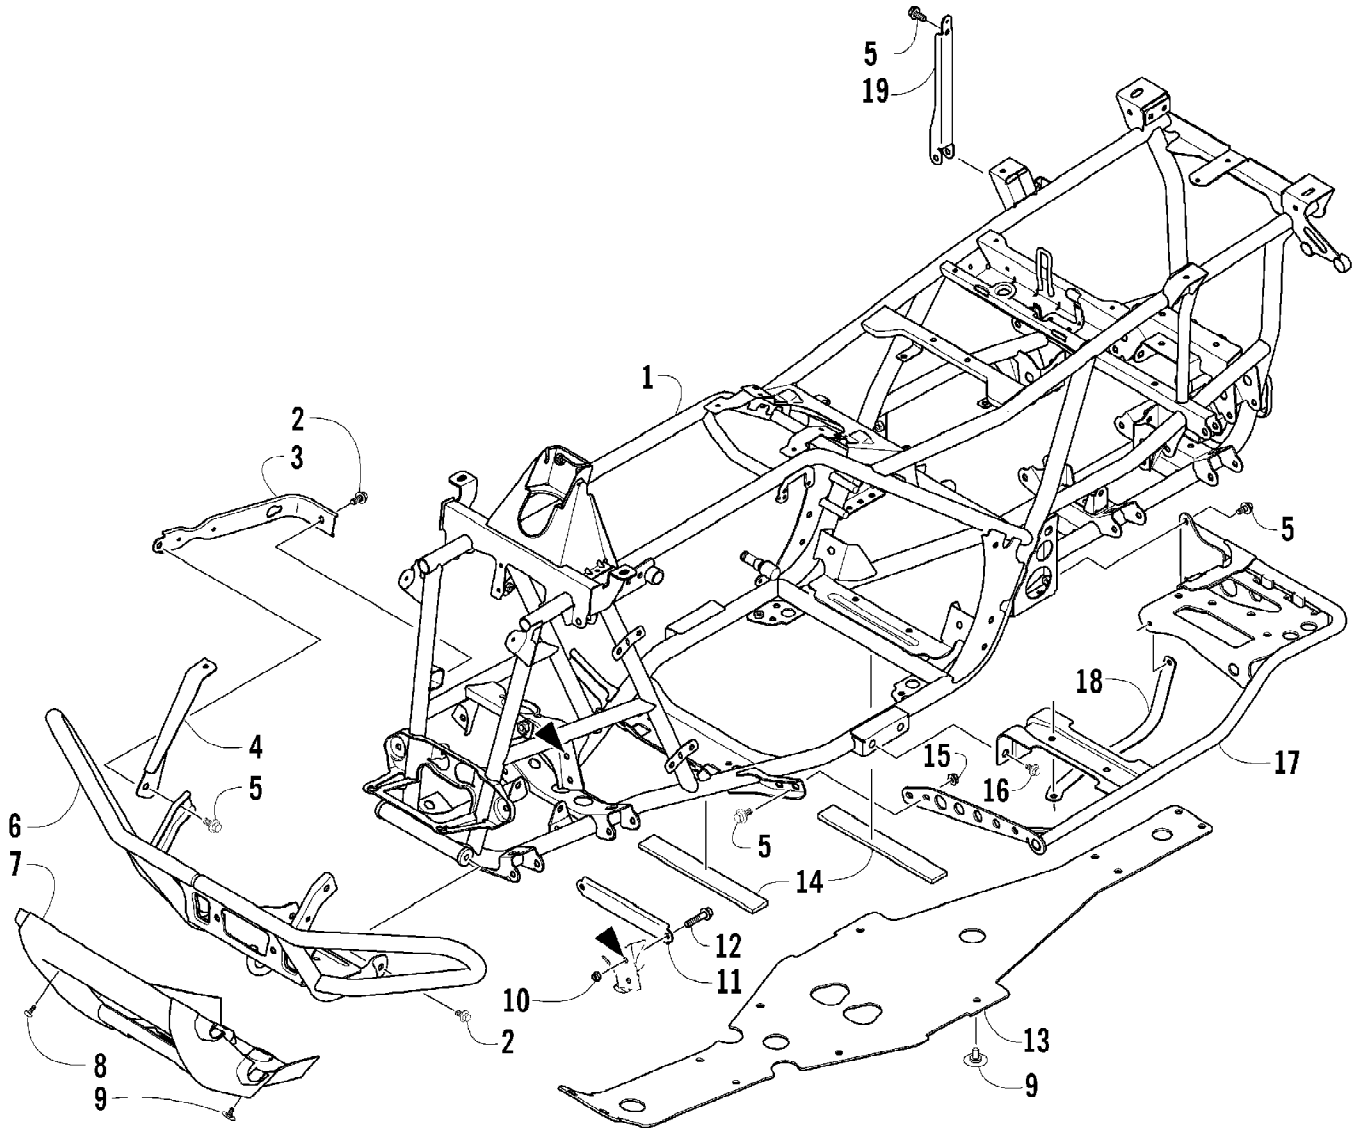

2007 ATV 400 AUTOMATIC TRANSMISSION 4X4 TRV GREEN (A2007TBH4BBSG) 33 of 94
FRAME AND RELATED PARTS

2007 ATV 400 AUTOMATIC TRANSMISSION 4X4 TRV GREEN (A2007TBH4BESG) 34 of 94
FRAME AND RELATED PARTS

Ref #	Part Number	Qty	S/P/F	Description
1	2506-228	1		Frame, Main
2	8409-020	4	/P	Screw, Cap
3	1506-596	1	/P	Channel, Bumper Mounting - Right
3	0506-653	1	S	Channel, Bumper Mounting - Left
4	1506-562	1		Bracket, Mounting - Bumper - Right
4	1506-563	1		Bracket, Mounting - Bumper - Left
5	8408-816	11		Screw, Cap
6	1506-855	1	/P	Bumper
7	1406-360	1		Grille, Bumper
8	0423-419	2		Screw, Machine
9	0423-101	16		Screw, Shoulder
10	8428-002	2		Nut, Lock
11	1506-429	1	S	Brace, A-Arm
12	8409-025	2		Screw, Cap
13	2406-091	1		Panel, Belly
14	0406-289	2		Pad, Foam
15	8424-802	4		Nut
16	8409-016	4		Screw, Cap
17	1506-848	1		Footrest - Right
17	1506-849	1		Footrest - Left
18	2406-216	1		Strap, Footrest - Right
18	2406-217	1		Strap, Footrest - Left
19	1506-548	1		Channel, Shock Support