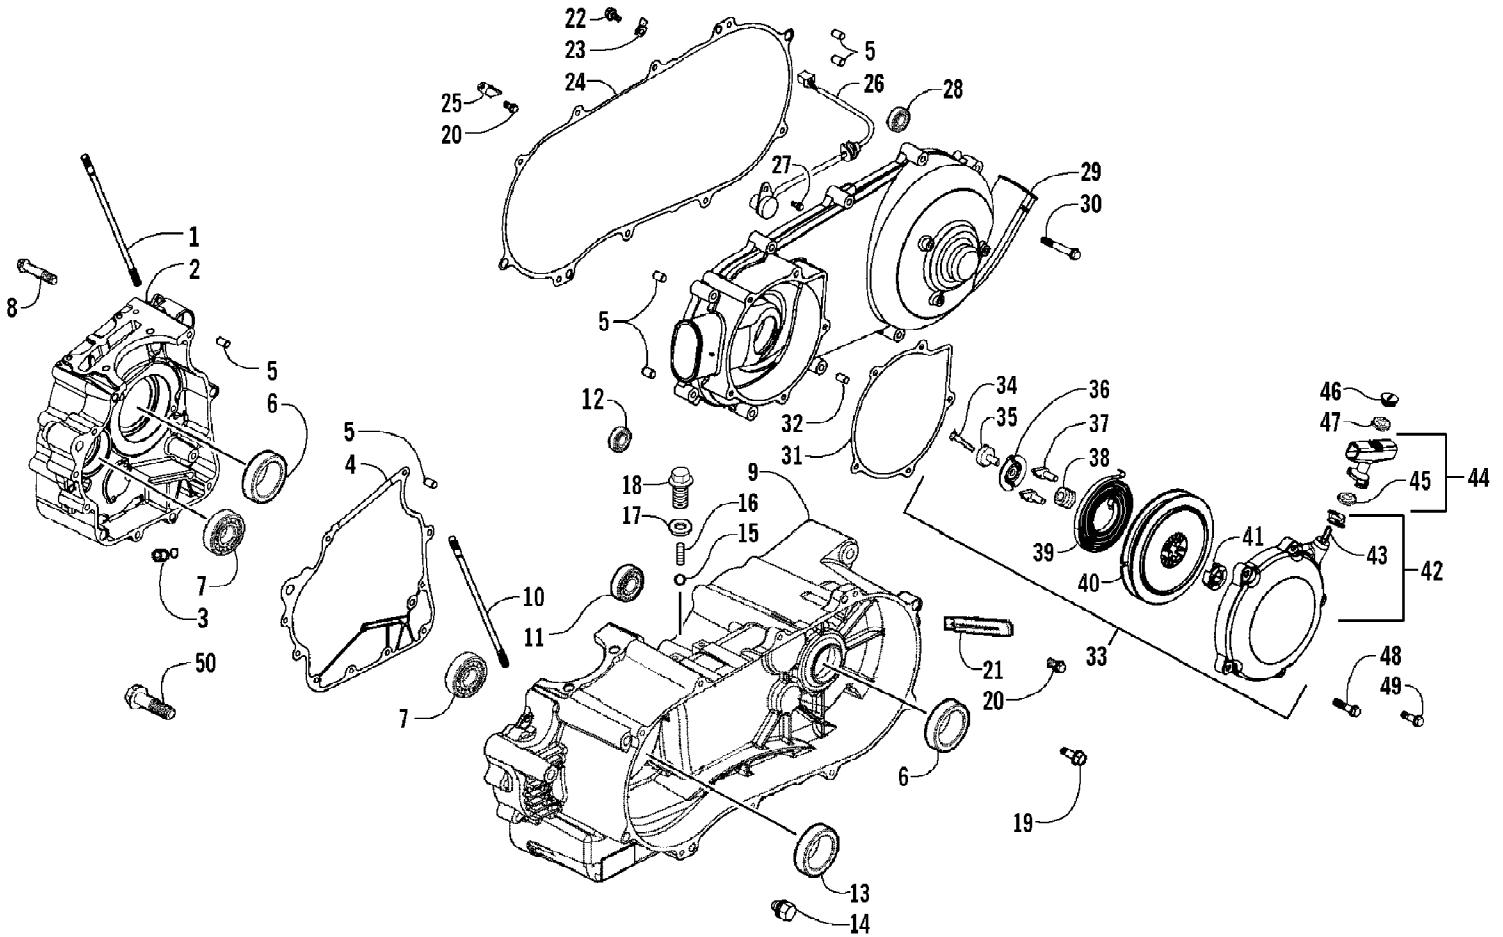

2007 ATV 250 UTILITY RED (A2007KUE2BUSR)
CRANKCASE ASSEMBLY

Ref #	Part Number	Qty	S/P/F	Description
1	3304-008	2		Bolt, Stud
2	3303-626	1		Crankcase - Right (inc. 3)
3	3304-065	1		Plug, Cone-Type
4	3303-628	1		Gasket, Crankcase
5	3303-342	4		Pin, Dowel
6	3304-091	1		Seal, Oil
7	3304-198	2		Bearing
8	3304-191	4	/P	Screw, Cap
9	3303-629	1		Crankcase - Left
10	3304-009	2		Bolt, Stud
11	3304-195	1		Bearing
12	3304-074	1	/P	Bearing
13	3304-079	1		Seal, Oil
14	3304-052	1	/P	Plug, Drain
15	3304-205	1		Ball, Steel
16	3304-063	1		Spring, Bolt Seat Inner
17	3304-021	1		Washer, Bolt Seat
18	3304-109	1		Bolt, Seat Ball Stopper
19	3303-365	1		Screw, Cap
20	3303-381	3		Screw, Cap
21	3304-158	1		Clip, Wire
22	3304-005	2		Screw, Cap
23	3304-039	2		Plate, Bearing Holder
24	3303-642	1		Gasket, Crankcase Cover - Left
25	3303-843	2		Clamp, Wire
26	3303-856	1		Cable, Gear Change
27	3304-187	1		Screw, Cap
28	3304-073	1	/P	Bearing
29	3303-632	1		Cover, Crankcase - Left
30	3304-003	8		Screw, Cap
31	3304-101	1		Gasket, Starter Cover
32	3303-341	2		Pin, Dowel
33	3303-643	1		Recoil Starter - Assembly (inc. 34-47)
34	3304-113	1		Bolt, Hex
35	3303-651	1		Insert, Collar
36	3303-649	1		Guide, Ratchet
37	3303-646	2		Ratchet
38	3303-647	1		Spring, Ratchet Guide
39	3303-645	1		Spiral, Starter
40	3303-644	1		Reel, Starter Spiral
41	3303-648	1		Spacer, Starter - Reel/Cover
42	3303-639	1		Cover, Starter (inc. 43)
43	3303-650	1		Rope, Starter
44	3303-652	1		Handle, Starter Rope (inc. 45)
45	3304-103	1		O-Ring
46	3305-269	1		Cap, Starter Rope Handle
47	3304-137	1		Washer
48	3304-190	2		Screw, Cap
49	3303-384	3	/P	Screw, Cap
50	3304-004	2		Bolt, Flange