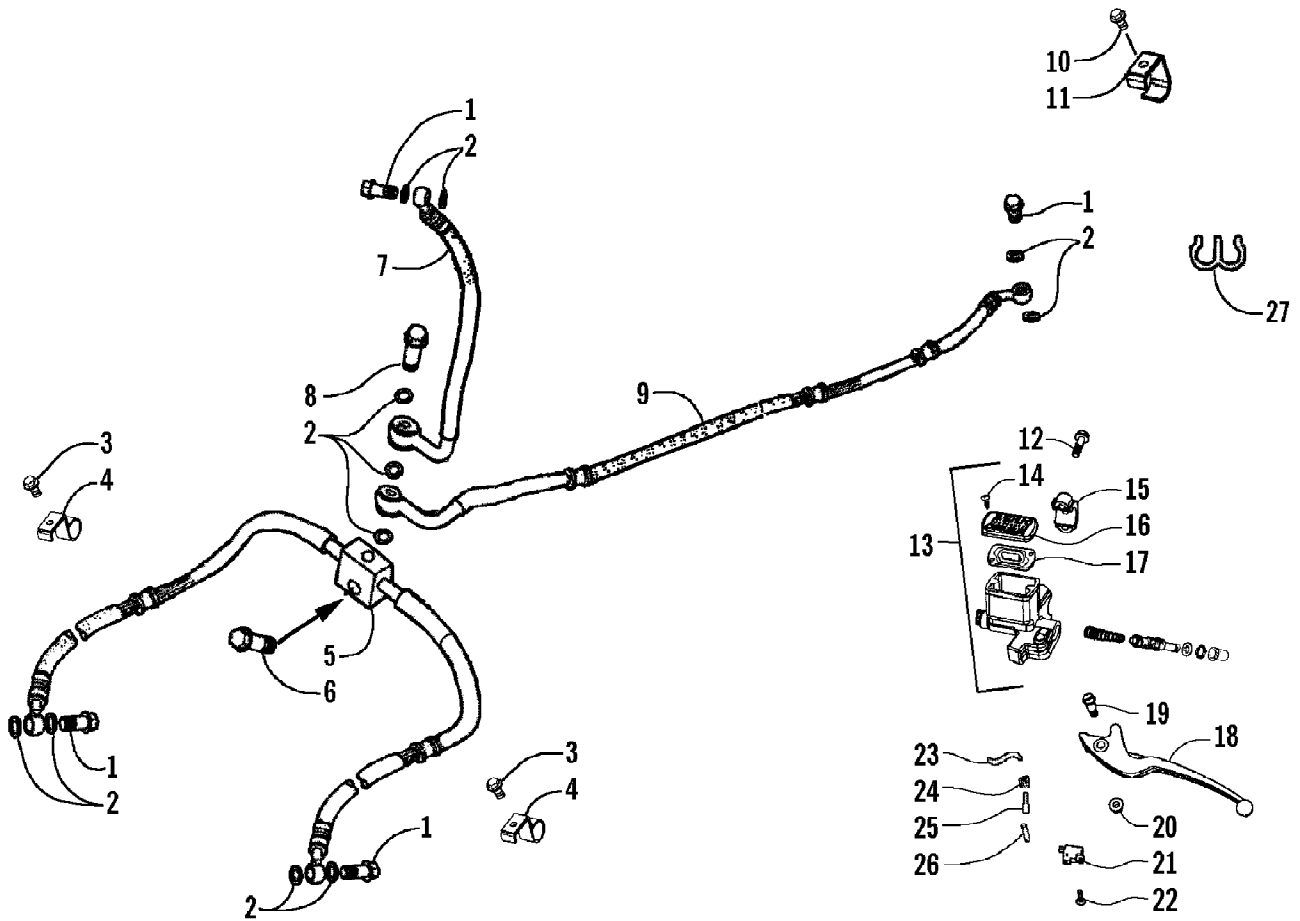

2007 ATV 250 UTILITY RED (A2007KUE2BUSR)
HYDRAULIC BRAKE HOSE AND HAND BRAKE ASSEMBLY

2007 ATV 250 UTILITY RED (A2007KUE2BUSR)
HYDRAULIC BRAKE HOSE AND HAND BRAKE ASSEMBLY

Ref #	Part Number	Qty	S/P/F	Description
1	3303-257	4	/P	Bolt, Banjo-Fitting
2	3303-284	11	/P	Washer, Crush
3	3304-553	2		Bolt, Flange
4	3303-919	2		Clamp, Brake Hose - Front
5	3304-320	1		Hose, Brake w/Junction Block - Front
6	3304-176	1		Screw, Cap
7	3304-321	1		Hose, Brake - Assembly - Front
8	3304-674	1	/P	Bolt, Banjo-Fitting - Double
9	3303-914	1		Hose, Brake - Assembly - Rear
10	3303-356	1	/P	Screw, Cap
11	3303-891	1		Clamp, Brake Hose - Rear
12	3304-189	2	/P	Screw, Cap
13	3304-676	1		Master Cylinder - Assembly - Rear Brake (inc. 14-17)
14	3303-318	2		Screw, Flat-Head
15	3303-175	1	/P	Clamp, Master Cylinder
16	3303-923	1		Cover, Master Cylinder
17	3303-925	1		Diaphragm, Master Cylinder
18	3303-956	1	S	Lever, Brake
19	3304-017	1		Bolt, Brake Lever
20	3304-132	1	S	Nut, Flange
21	3303-141	1	/P	Switch, Brake
22	3303-321	1		Screw w/Washer
23	3304-442	1	/P	Lock, Brake Lever
24	3304-678	1		Spring, Return - Brake Lever
25	3304-679	1		Pin - Brake Lever
26	3304-680	1		Clip - Brake Lever
27	3304-675	1		Clip, Hose - Double