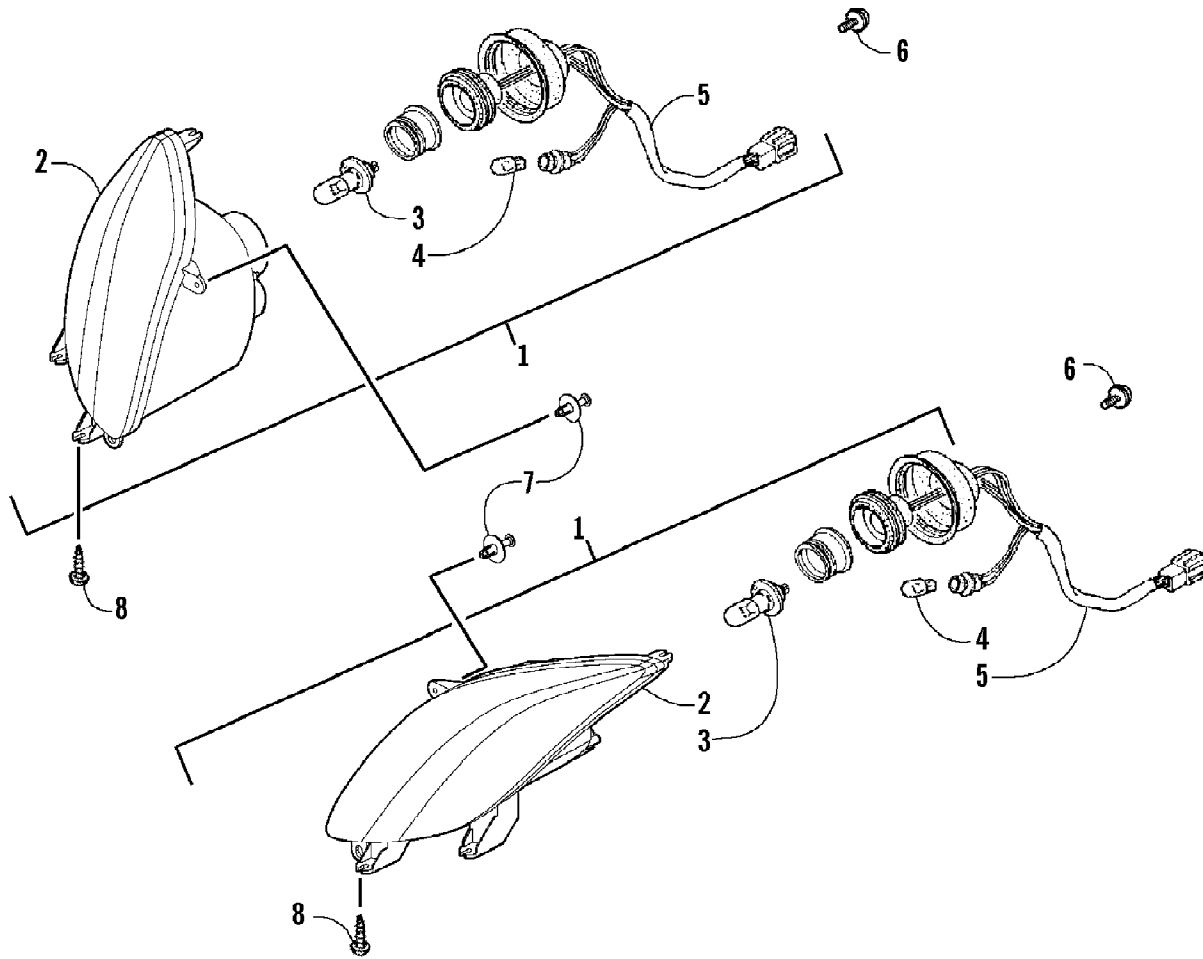

2007 ATV 250 UTILITY RED (A2007KUE2BUSR)
GAS TANK ASSEMBLY

2007 ATV 250 UTILITY RED (A2007KUE2BUSR)
GAS TANK ASSEMBLY

Ref #	Part Number	Qty	S/P/F	Description
1	3304-246	1	/P	Cap, Gas Tank - Assembly (inc. 2, one No. 3, and 4)
2	3304-169	1		Hose, Vent
3	3303-348	3		Clip, Tube
4	0	1	F	Diaphragm
5	3303-058	1		Screen, Fuel Strainer
6	3303-717	1		Tank, Gas - Assembly (inc. 7-10)
7	3304-647	2		Grommet, Rubber
8	3303-406	2		Grommet, Rubber
9	0	1	F	Seal, Gas Tank
10	0	1	F	Collar, Gas Tank
11	3304-646	4		Screw w/Washer
12	3303-865	1		Sensor, Fuel Level
13	3303-226	4		Collar, Front Fender
14	3303-331	2	/P	Nut
15	3304-551	2	/P	Screw, Cap
16	3303-718	2		Tube, Gas Tank - Assembly (inc. 17 and two No. 18)
17	3303-351	2		Clamp, Tube
18	3303-349	4		Clip, Tube
19	3303-700	1		Valve, Gas Tank (inc. 20)
20	3301-828	1	/P	Screw
21	3303-316	2		Screw, Pan-Head
22	3303-701	1		Cover, Gas Tank Valve
23	3303-699	1	/P	Strainer, Fuel - Assembly
24	3304-171	1		Tube, Fuel Strainer - Assembly (inc. two No. 18)
25	3304-172	1		Tube, Fuel Strainer - Assembly (inc. two No. 3)
26	3303-724	1		Bracket, Mounting - Gas Tank Valve
27	3304-409	2	/P	Screw

2007 ATV 250 UTILITY RED (A2007KUE2BUSR)
HANDLEBAR AND CONTROLS ASSEMBLY

2007 ATV 250 UTILITY RED (A2007KUE2BUSR)
HANDLEBAR AND CONTROLS ASSEMBLY

Page 38 of 71

Ref #	Part Number	Qty	S/P/F	Description
1	3303-953	1		Lever, Throttle - Assembly
2	3303-723	1		Cable, Choke
3	1502-094	1	/P	Cable, Throttle - Kit
4	3303-839	1		Cable Tie
5	3304-016	2		Bolt w/Washer
6	3303-952	2		Cap, End - Handlebar
7	3303-203	2	S	Grip, Handlebar
8	3303-852	1	/P	Switch Assembly - Left
9	3305-457	1		Handlebar - Black
10	3304-029	2	/P	Bolt w/Washer
11	3303-958	1		Instrument Pod
12	3304-110	4		Bolt
13	3304-135	4	/P	Washer
14	3303-951	1		Bracket, Instrument Pod
15	3304-552	1		Clip
16	3303-954	1		Holder, Handlebar - Upper
17	3303-955	1		Holder, Handlebar - Lower
18	3305-088	2	/P	Washer
19	3303-325	2		Nut