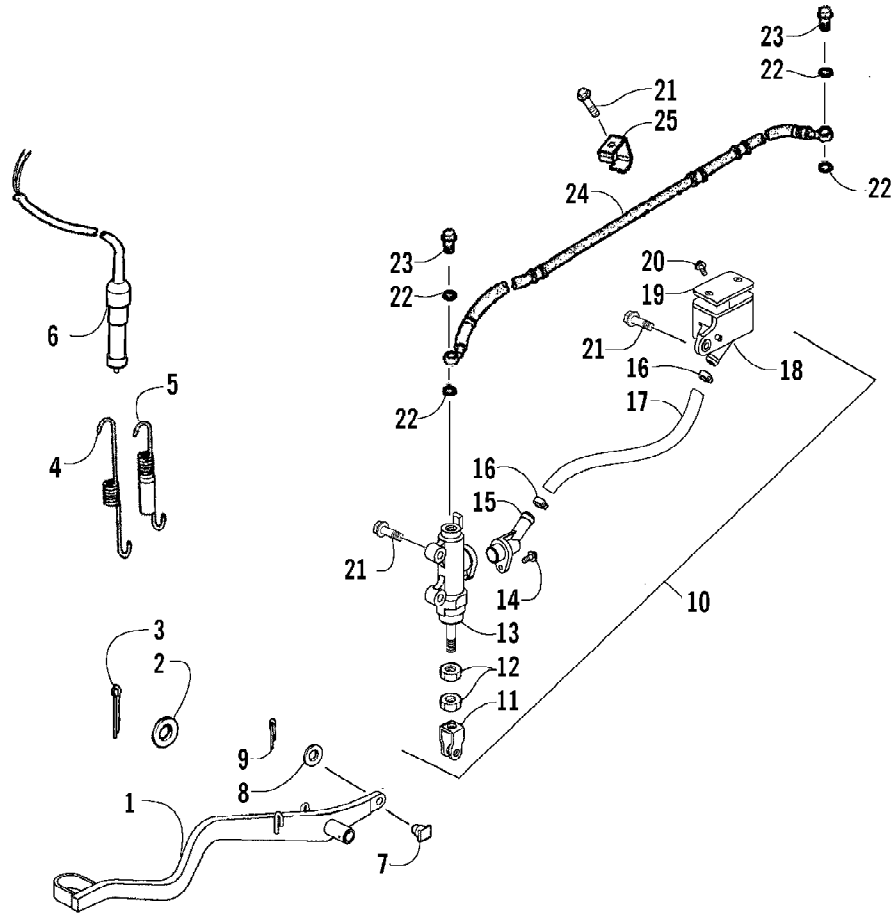

2007 ATV 250 UTILITY RED (A2007KUE2BUSR)
AUXILIARY BRAKE ASSEMBLY

2007 ATV 250 UTILITY RED (A2007KUE2BUSR)
AUXILIARY BRAKE ASSEMBLY

Page 4 of 71

Ref #	Part Number	Qty	S/P/F	Description
1	3303-926	1		Lever, Brake
2	3304-139	2		Washer
3	3304-143	1		Pin
4	3303-855	1		Spring, Stop - Brake Lever
5	3303-929	1		Spring, Set - Brake Lever
6	3303-854	1		Switch, Brake
7	3303-927	1		Pin, Clevis
8	3304-050	1		Washer
9	3304-141	1		Pin, Cotter
10	3304-306	1		Brake Assembly - Rear (inc. 11-20)
11	3303-928	1		Actuator, Push Rod
12	3304-128	2		Nut, Jam
13	0	1	F	Master Cylinder
14	3303-321	1		Screw w/Washer
15	3304-307	1		Connector
16	3303-895	2		Clamp, Brake Hose
17	3304-308	1		Hose, Brake
18	3303-896	1		Reservoir, Brake
19	3304-332	1		Cover, Brake Reservoir
20	3304-119	2		Screw, Flat-Head
21	3304-551	3	/P	Screw, Cap
22	3303-284	4	/P	Washer, Crush
23	3303-257	2	/P	Bolt, Banjo-Fitting
24	3303-889	1		Hose, Brake - Assembly - Rear
25	3303-891	1		Clamp, Brake Hose - Rear