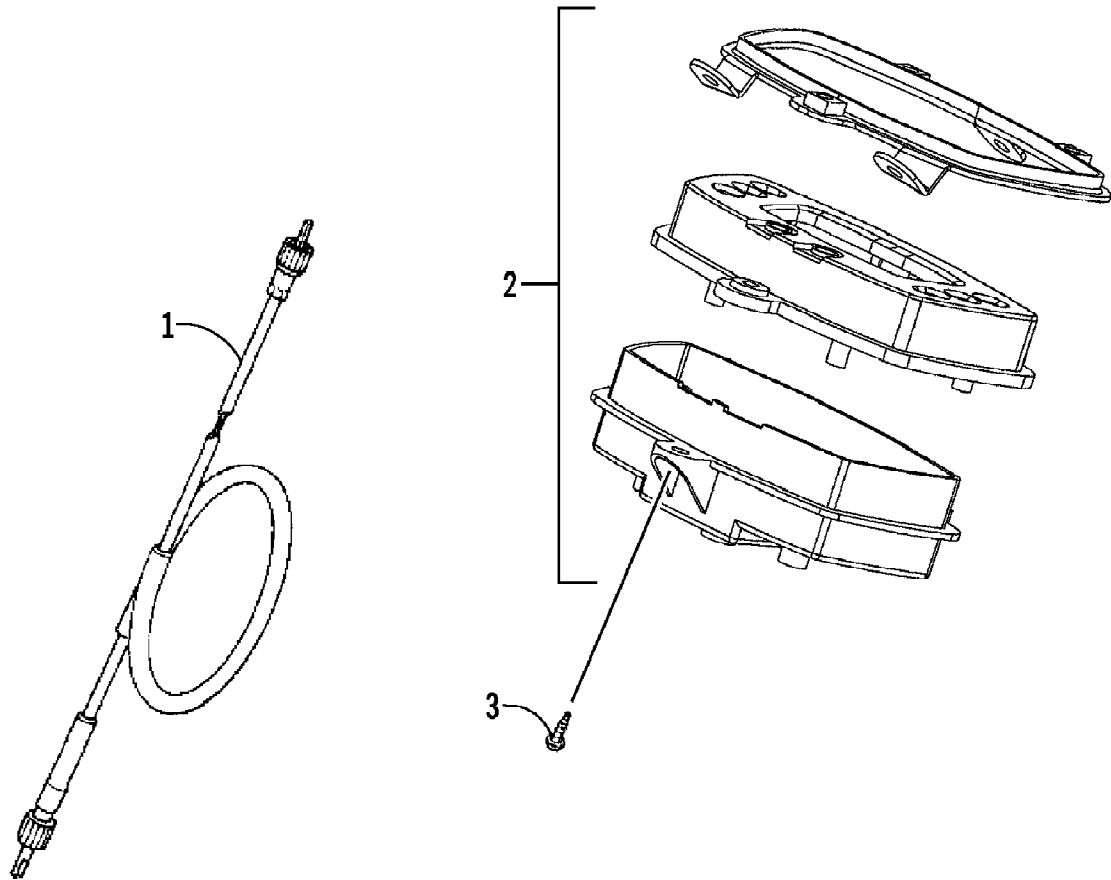

2007 ATV 250 UTILITY RED (A2007KUE2BUSR)
SPEEDOMETER AND CABLE ASSEMBLY

Ref #	Part Number	Qty	S/P/F	Description
1	3303-906	1	/P	Cable, Speedometer
2	3303-859	1		Gauge, Speedometer - Assembly
3	3304-645	3	/P	Screw