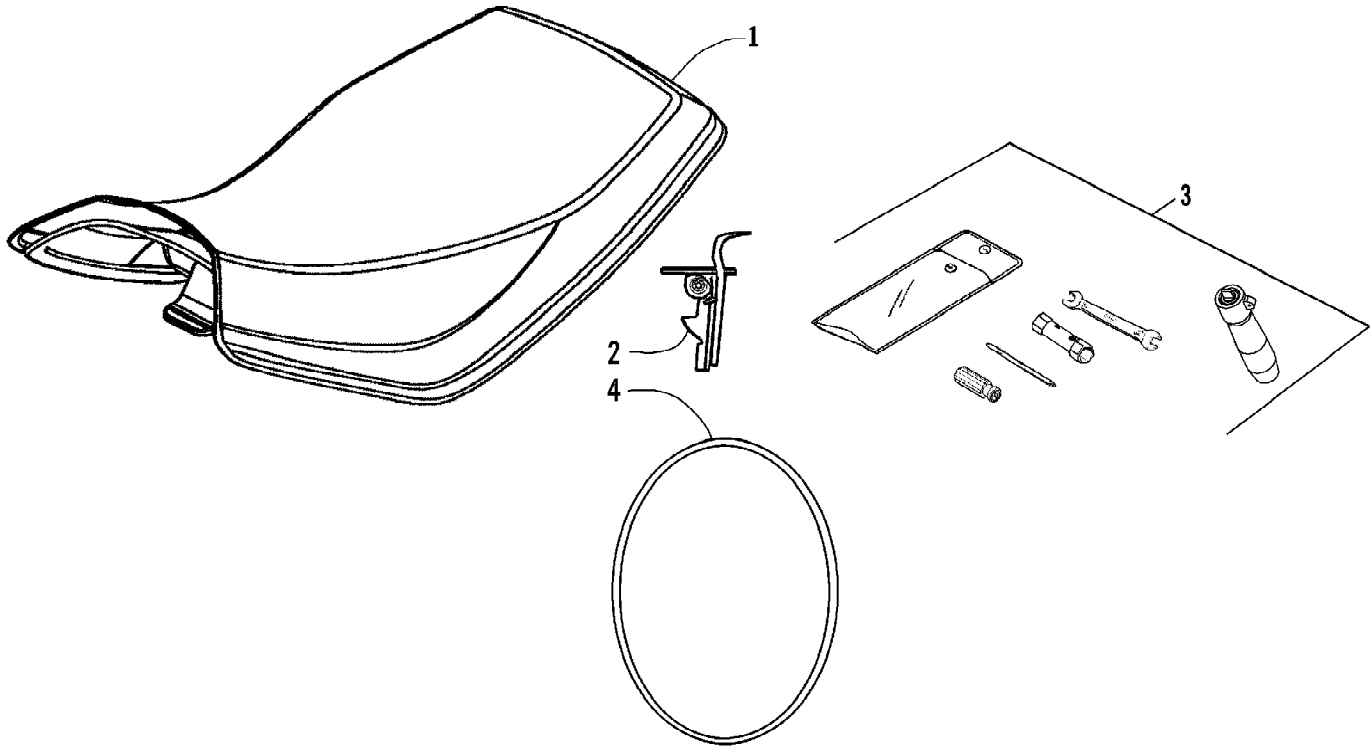

2007 ATV 250 UTILITY RED (A2007KUE2BUSR)
SEAT AND TOOL KIT ASSEMBLY

Ref #	Part Number	Qty	S/P/F	Description
1	3303-985	1		Seat Assembly (inc. 2)
2	3303-986	1		Latch, Seat - Hook Assembly
3	3304-648	1		Kit, Tool
4	3303-242	1		Band, Tool Kit