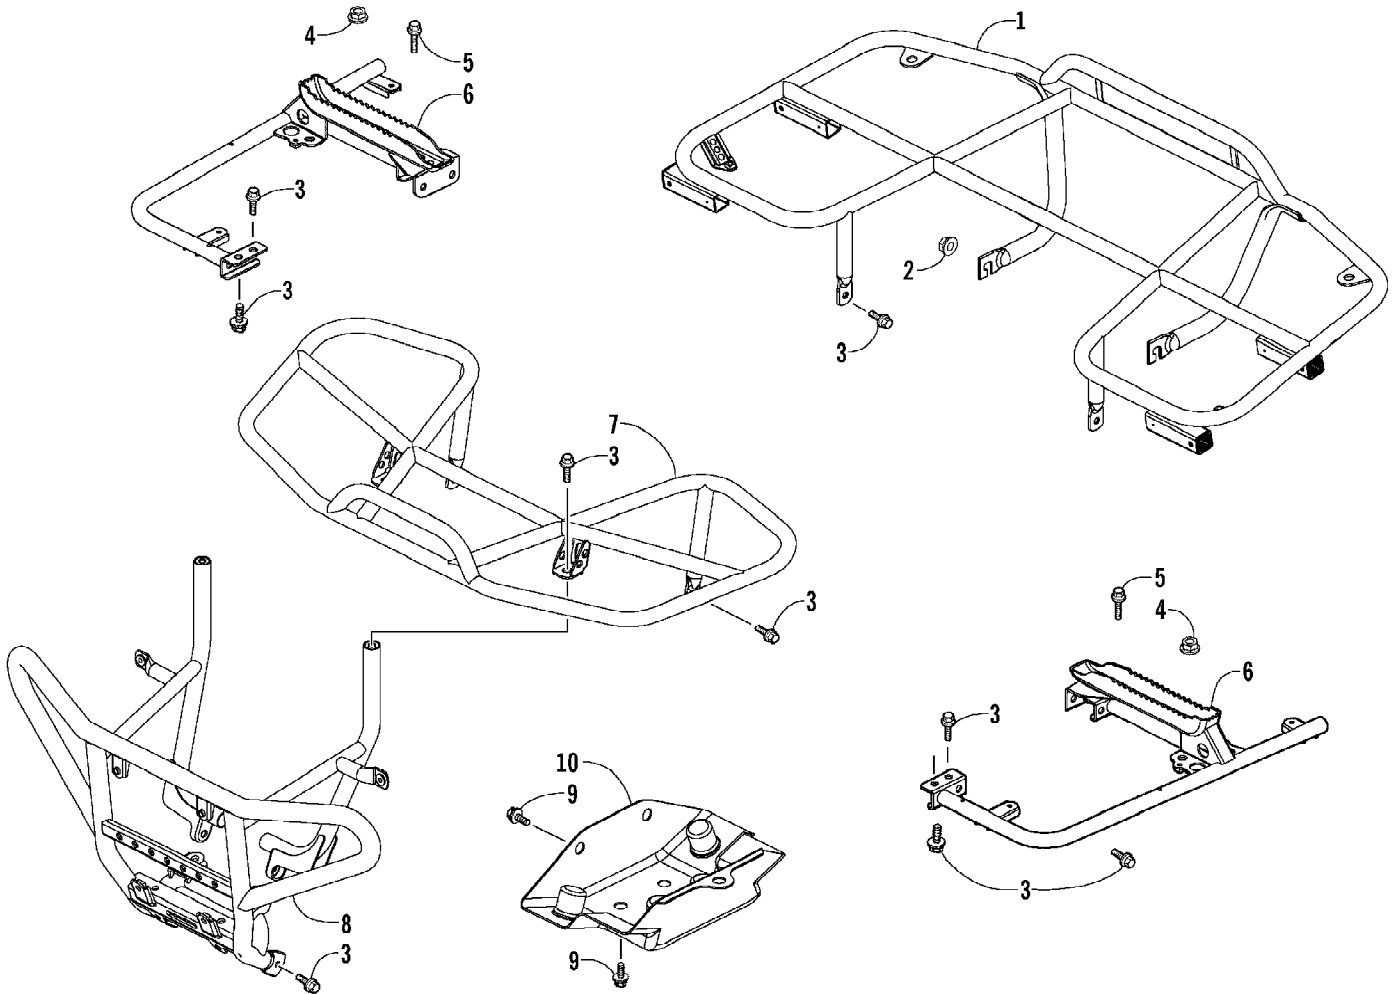

2007 ATV 250 UTILITY RED (A2007KUE2BUSR)
PISTON AND CRANKSHAFT ASSEMBLY

2007 ATV 250 UTILITY RED (A2007KUE2BUSR)
PISTON AND CRANKSHAFT ASSEMBLY

Page 44 of 71

Ref #	Part Number	Qty	S/P/F	Description
1	3303-663	1		Crankshaft Assembly (inc. 2)
2	3304-419	2	S	Bearing
3	3304-145	1		Key
4	3303-694	1		Spring, Oil Through
5	3303-693	1		Oil Through
6	3304-236	1		Gear, Timing
7	3303-689	1		Gear, Oil Pump Drive
8	3303-671	1		Chain, Cam
9	3303-679	1		Guide, Cam Chain
11	3303-676	1		Tensioner, Cam Chain
10	3303-678	1		Pivot, Cam Chain Tensioner
12	3303-653	1		Cylinder Assembly
13	3303-664	1	/P	Ring Set, Piston
14	3304-159	2		Circlip
15	3303-677	1		Lifter, Cam Chain Tensioner
16	3303-035	1		Gasket, Cylinder
17	3304-006	2		Screw w/Washer
18	3303-243	2	S	Screw, Cap
19	3303-305	1	S	O-Ring
20	3303-342	2		Pin, Dowel
21	3303-665	1		Piston
22	3303-666	1		Pin, Piston
23	3303-654	1	S	Gasket, Cylinder
24	3303-667	1		Balancer, Crankshaft (inc. 25)
25	3304-439	1		Key