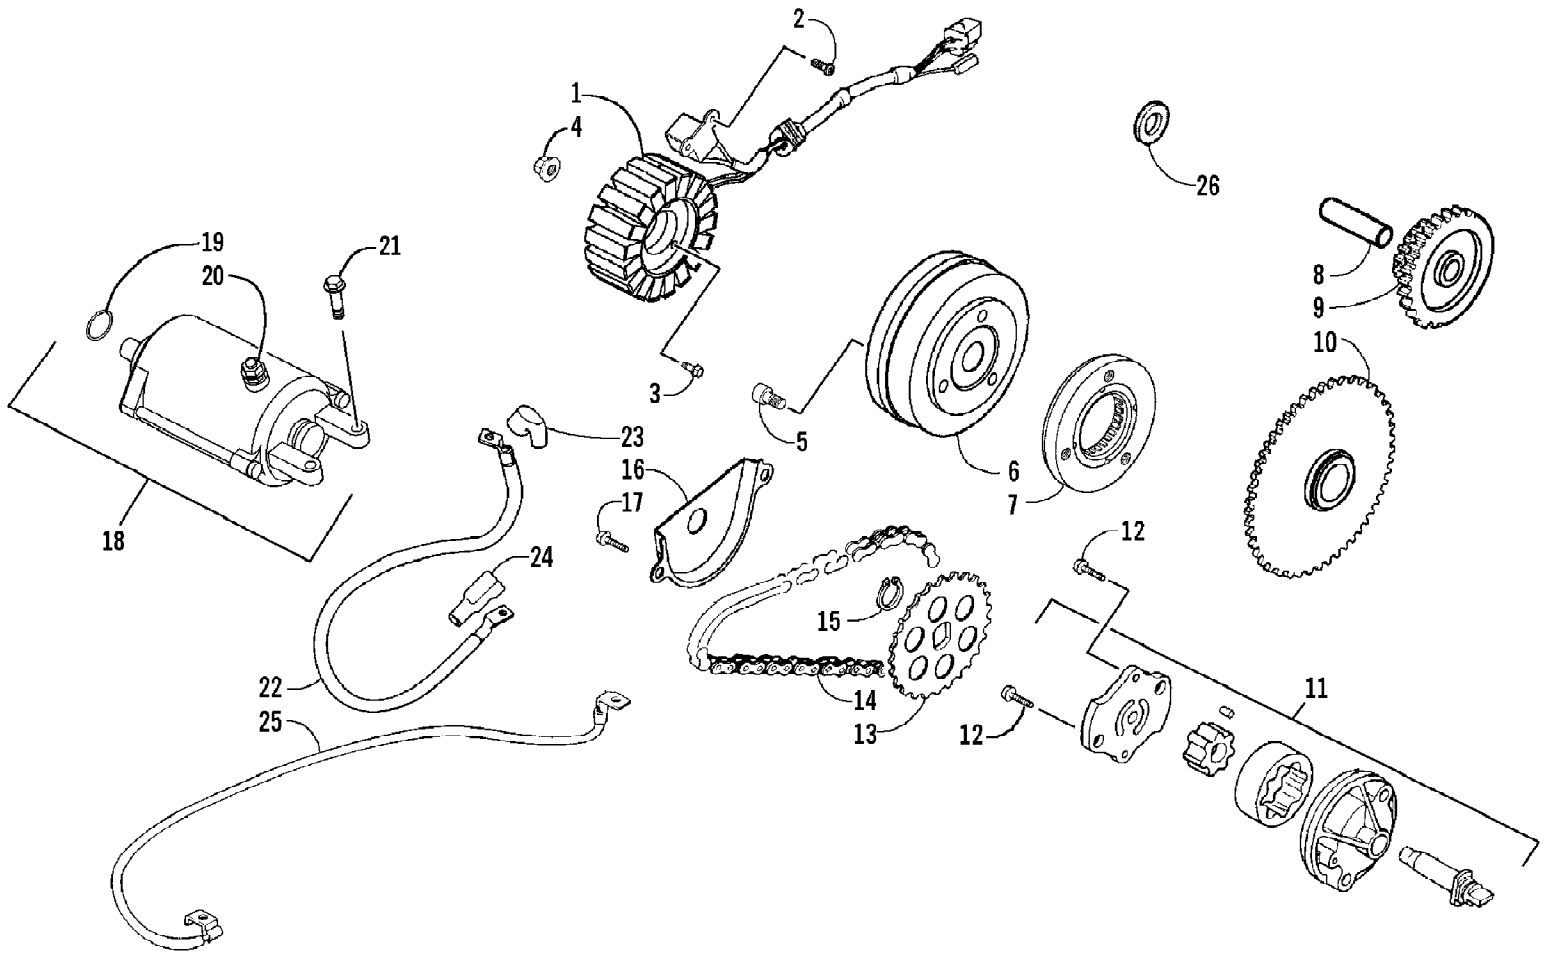

2007 ATV 250 UTILITY RED (A2007KUE2BUSR)
STARTER MOTOR AND MAGNETO ASSEMBLY

2007 ATV 250 UTILITY RED (A2007KUE2BUSR)
STARTER MOTOR AND MAGNETO ASSEMBLY

Ref #	Part Number	Qty	S/P/F	Description
1	3303-833	1		Stator
2	3304-118	2		Screw
3	3304-111	3		Bolt, Flange
4	3304-024	1		Nut
5	3304-208	3		Bolt, Socket
6	3303-832	1		Flywheel
7	3303-827	1		Clutch, One-Way
8	3303-825	1		Shaft, Starter Reduction
9	3303-824	1		Gear, Starter Reduction
10	3303-826	1	S	Gear, Starter
11	3303-687	1		Pump, Oil
12	3303-385	2		Screw, Cap
13	3303-688	1		Sprocket, Drive - Oil Pump
14	3303-690	1		Chain, Oil Pump
15	3304-146	1		Circlip
16	3303-697	1		Separator, Oil
17	3303-381	2		Screw, Cap
18	3304-274	1		Motor, Starter (inc. 19-20)
19	3304-104	1		O-Ring
20	3304-011	2		Nut w/Washer
21	3303-243	2	S	Screw, Cap
22	3304-277	1		Cable, Starter Motor
23	3303-842	1		Cable, Ground
24	3304-036	1		Washer, Thrust
25	3304-279	1		Cable, Ground
26	3304-036	1		Washer, Thrust