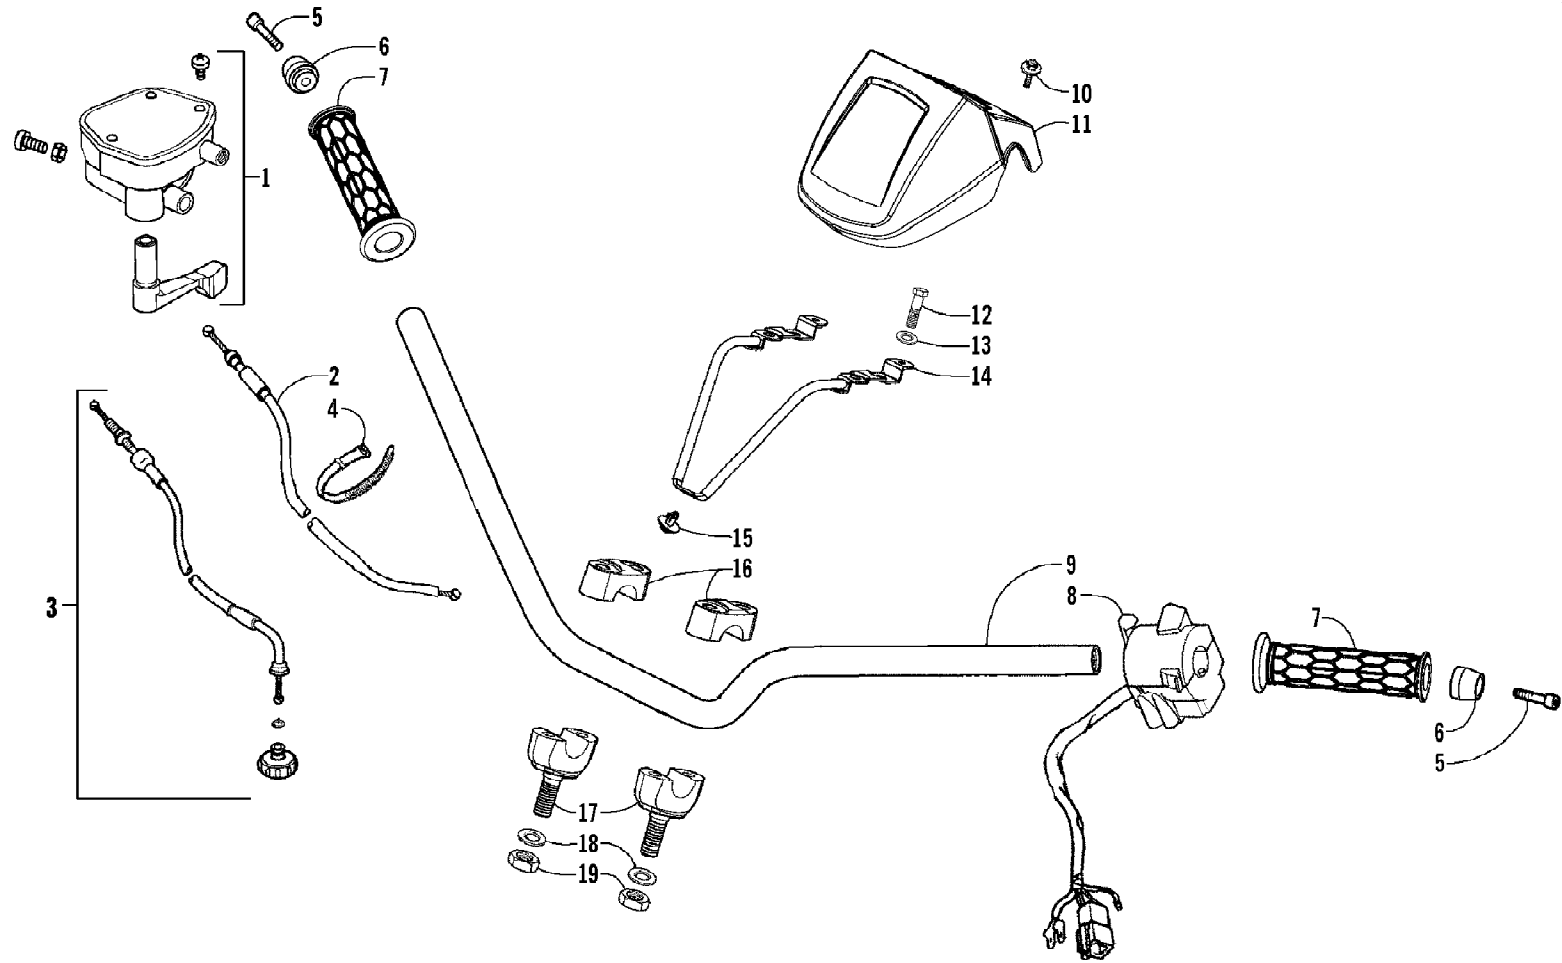

2007 ATV 250 UTILITY RED (A2007KUE2BUSR)
HANDLEBAR AND CONTROLS ASSEMBLY

2007 ATV 250 UTILITY RED (A2007KUE2BUSR)
HANDLEBAR AND CONTROLS ASSEMBLY

Page 38 of 71

Ref #	Part Number	Qty	S/P/F	Description
1	3303-953	1		Lever, Throttle - Assembly
2	3303-723	1		Cable, Choke
3	1502-094	1	/P	Cable, Throttle - Kit
4	3303-839	1		Cable Tie
5	3304-016	2		Bolt w/Washer
6	3303-952	2		Cap, End - Handlebar
7	3303-203	2	S	Grip, Handlebar
8	3303-852	1	/P	Switch Assembly - Left
9	3305-457	1		Handlebar - Black
10	3304-029	2	/P	Bolt w/Washer
11	3303-958	1		Instrument Pod
12	3304-110	4		Bolt
13	3304-135	4	/P	Washer
14	3303-951	1		Bracket, Instrument Pod
15	3304-552	1		Clip
16	3303-954	1		Holder, Handlebar - Upper
17	3303-955	1		Holder, Handlebar - Lower
18	3305-088	2	/P	Washer
19	3303-325	2		Nut