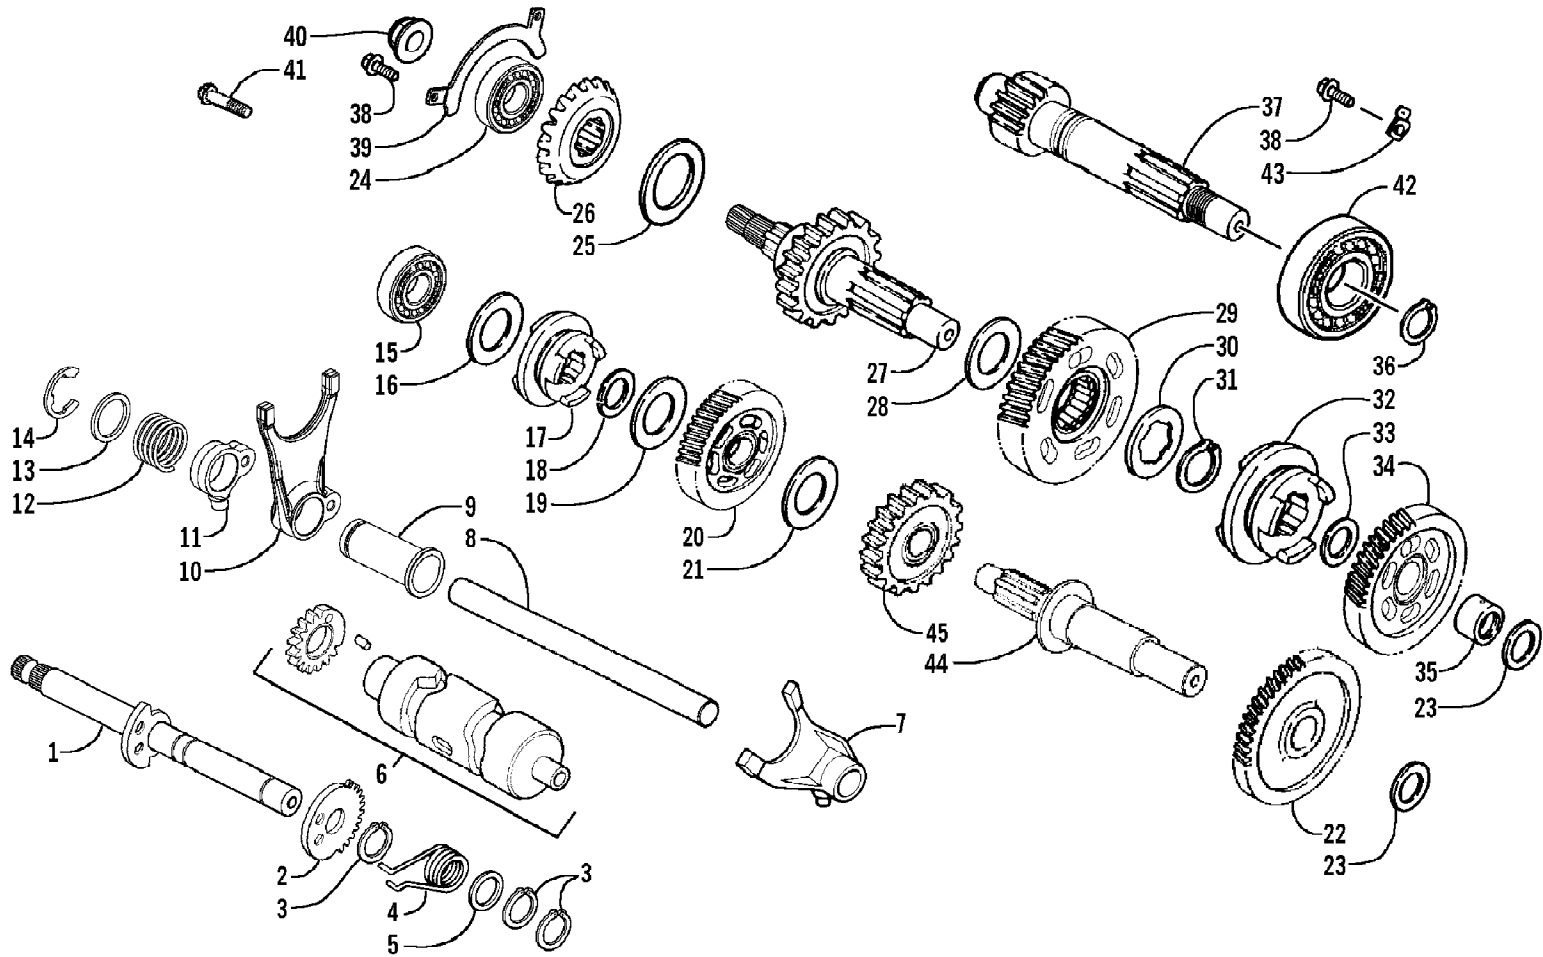

2007 ATV 250 UTILITY RED (A2007KUE2BUSR)
TRANSMISSION ASSEMBLY

2007 ATV 250 UTILITY RED (A2007KUE2BUSR)
TRANSMISSION ASSEMBLY

Page 68 of 71

Ref #	Part Number	Qty	S/P/F	Description
1	3303-812	1		Spindle, Gear Shift Cam
2	3303-815	1		Gear, Shift Handle
3	3304-153	3		Circlip
4	3303-813	1		Spring, Gear Shift Return
5	3304-036	1		Washer, Thrust
6	3305-552	1		Cam, Gear Shift - Assembly
7	3303-805	1		Fork, Gear Shift - Left
8	3303-806	1		Shaft, Gear Shift Fork
9	3303-807	1		Sleeve, Fork
10	3303-804	1		Fork, Gear Shift - Right
11	3303-808	1		Guide, Right Fork
12	3304-821	1	/P	Spring, Cam
13	3304-051	1		Washer
14	3304-154	1		E-Ring
15	3304-197	1		Bearing
16	3304-637	1		Washer, Thrust
17	3305-555	1		Shift, Forward - Dog
18	3304-638	1		Circlip
19	3304-046	1		Washer
20	3304-621	1		Gear, Forward
21	3305-553	1	/P	Washer, Thrust
22	3303-793	1		Gear, Counter
23	3305-554	2	/P	Washer, Thrust
24	3304-194	1		Bearing
25	3304-525	AR		Shim, Drive Bevel Gear - A
25	3304-526	AR		Shim, Drive Bevel Gear - B
25	3304-527	AR		Shim, Drive Bevel Gear - C
25	3304-528	AR		Shim, Drive Bevel Gear - D
25	3304-529	AR		Shim, Drive Bevel Gear - E
25	3304-530	AR		Shim, Drive Bevel Gear - F
25	3304-531	AR		Shim, Drive Bevel Gear - G
25	3304-532	AR		Shim, Drive Bevel Gear - H
25	3304-533	AR		Shim, Drive Bevel Gear - I
25	3304-534	AR		Shim, Drive Bevel Gear - J
25	3304-535	AR		Shim, Drive Bevel Gear - K
25	3304-536	AR		Shim, Drive Bevel Gear - L
26	3303-801	1		Gear, Bevel - Drive
27	3303-784	1		Shaft, Main
28	3304-044	1		Washer, Thrust
29	3304-622	1		Gear, Lower - Driven
30	3304-045	1		Washer, Spline
31	3304-056	1		Circlip
32	3305-556	1		Shift, Reverse - Dog
33	3304-043	1		Washer, Thrust
34	3303-797	1		Gear, Reverse
35	3304-074	1	/P	Bearing, Needle
36	3304-147	1	/P	Circlip
37	3303-791	1		Driveshaft
38	3304-005	3		Screw, Cap
39	3304-041	1		Plate, Holder
40	3304-033	1		Nut
41	3304-112	1		Bolt, Flange
42	3304-067	1		Bushing