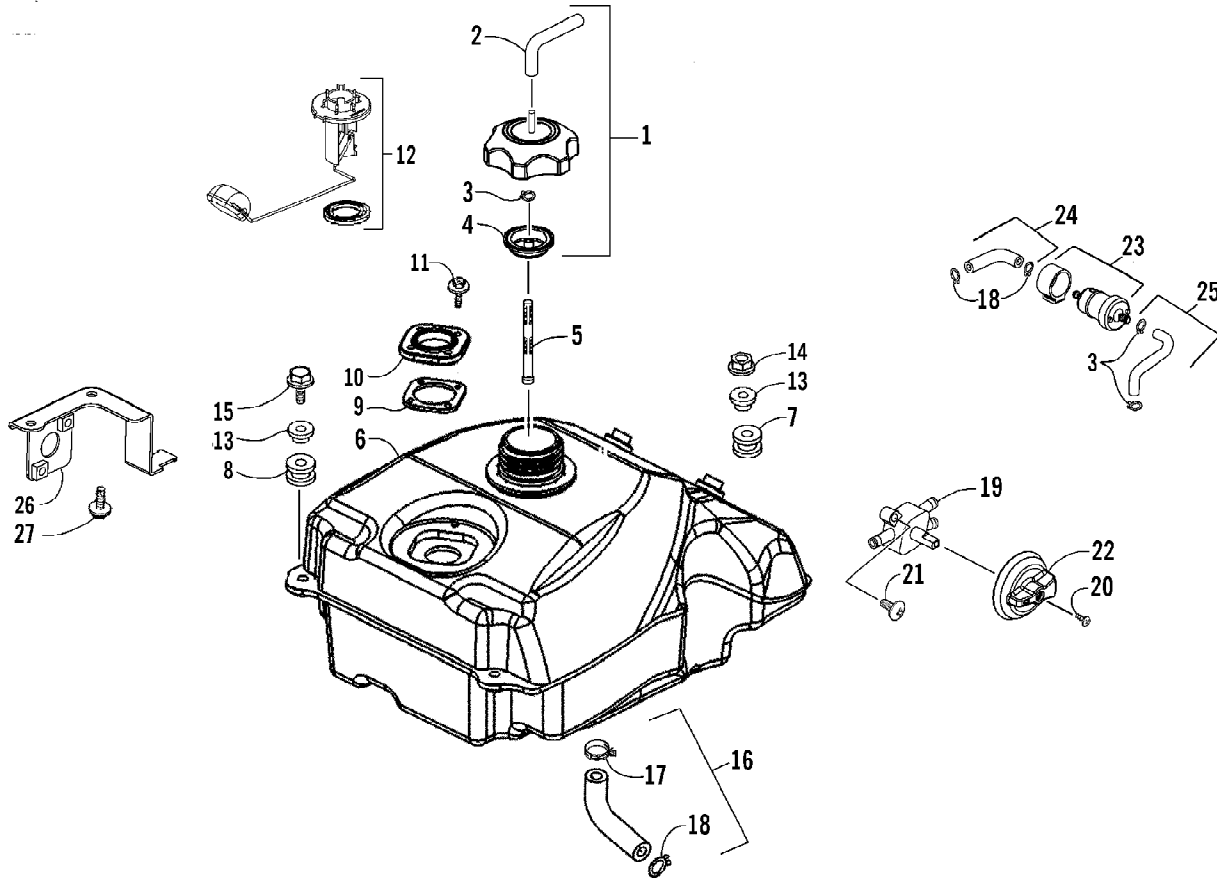

2007 ATV 250 UTILITY RED (A2007KUE2BUSR)
GAS TANK ASSEMBLY

2007 ATV 250 UTILITY RED (A2007KUE2BUSR)
GAS TANK ASSEMBLY

Ref #	Part Number	Qty	S/P/F	Description
1	3304-246	1	/P	Cap, Gas Tank - Assembly (inc. 2, one No. 3, and 4)
2	3304-169	1		Hose, Vent
3	3303-348	3		Clip, Tube
4	0	1	F	Diaphragm
5	3303-058	1		Screen, Fuel Strainer
6	3303-717	1		Tank, Gas - Assembly (inc. 7-10)
7	3304-647	2		Grommet, Rubber
8	3303-406	2		Grommet, Rubber
9	0	1	F	Seal, Gas Tank
10	0	1	F	Collar, Gas Tank
11	3304-646	4		Screw w/Washer
12	3303-865	1		Sensor, Fuel Level
13	3303-226	4		Collar, Front Fender
14	3303-331	2	/P	Nut
15	3304-551	2	/P	Screw, Cap
16	3303-718	2		Tube, Gas Tank - Assembly (inc. 17 and two No. 18)
17	3303-351	2		Clamp, Tube
18	3303-349	4		Clip, Tube
19	3303-700	1		Valve, Gas Tank (inc. 20)
20	3301-828	1	/P	Screw
21	3303-316	2		Screw, Pan-Head
22	3303-701	1		Cover, Gas Tank Valve
23	3303-699	1	/P	Strainer, Fuel - Assembly
24	3304-171	1		Tube, Fuel Strainer - Assembly (inc. two No. 18)
25	3304-172	1		Tube, Fuel Strainer - Assembly (inc. two No. 3)
26	3303-724	1		Bracket, Mounting - Gas Tank Valve
27	3304-409	2	/P	Screw