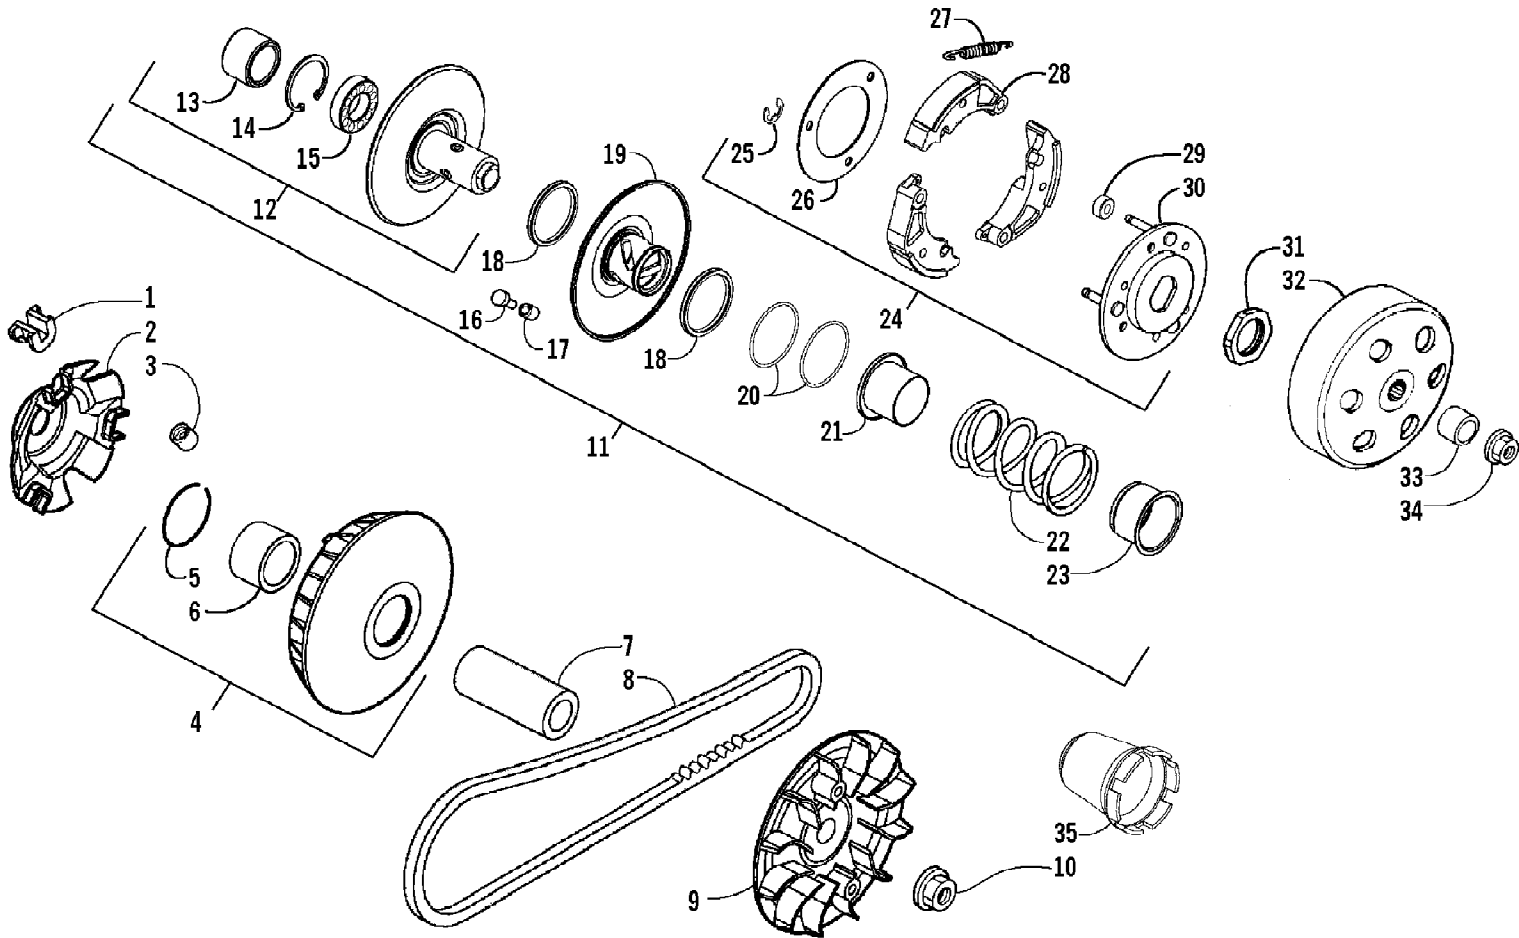

2007 ATV 250 UTILITY RED (A2007KUE2BUSR)
CLUTCH ASSEMBLY

2007 ATV 250 UTILITY RED (A2007KUE2BUSR)
CLUTCH ASSEMBLY

Ref #	Part Number	Qty	S/P/F	Description
1	3303-774	3		Slide
2	3303-773	1		Plate, Ramp
3	3303-772	6		Guide, Roller
4	3303-770	1		Face, Movable - Drive (inc. 5-6)
5	3304-160	1		Ring, Retaining
6	3303-771	1		Bushing
7	3303-769	1		Sleeve, Drive Face
8	3303-782	1		Belt, Drive
9	3303-768	1		Face, Fixed - Drive
10	3304-024	1		Nut, Jam
11	3303-781	1		Clutch, Driven - Assembly (inc. 12-31)
12	3303-783	1		Face, Fixed - Driven (inc. 13-15)
13	3304-072	1		Bearing
14	3304-149	1		Circlip
15	3304-070	1		Bearing
16	3303-786	4		Pin, Roller Guide
17	3303-787	4		Roller, Guide
18	3304-082	2		Seal, Oil
19	3303-785	1		Face, Movable - Driven
20	3304-107	2		O-Ring
21	3303-789	1		Collar, Seal
22	3303-788	1		Spring, Driven Face
23	3303-790	1		Collar, Spring
24	3303-775	1		Clutch, Centrifugal - Assembly (inc. 25-30)
25	3304-054	3		E-Ring
26	3303-777	1		Plate, Side
27	3303-778	3		Spring, Clutch
28	3303-779	3		Weight, Clutch
29	3303-780	3		Rubber, Clutch Damper
30	3303-776	1		Plate, Drive Clutch
31	3304-025	1	/P	Nut
32	3303-767	1		Clutch, Outer
33	3303-638	1		Sleeve, Driveshaft
34	3304-023	1		Nut, Jam
35	3303-828	1		Ratchet, Face