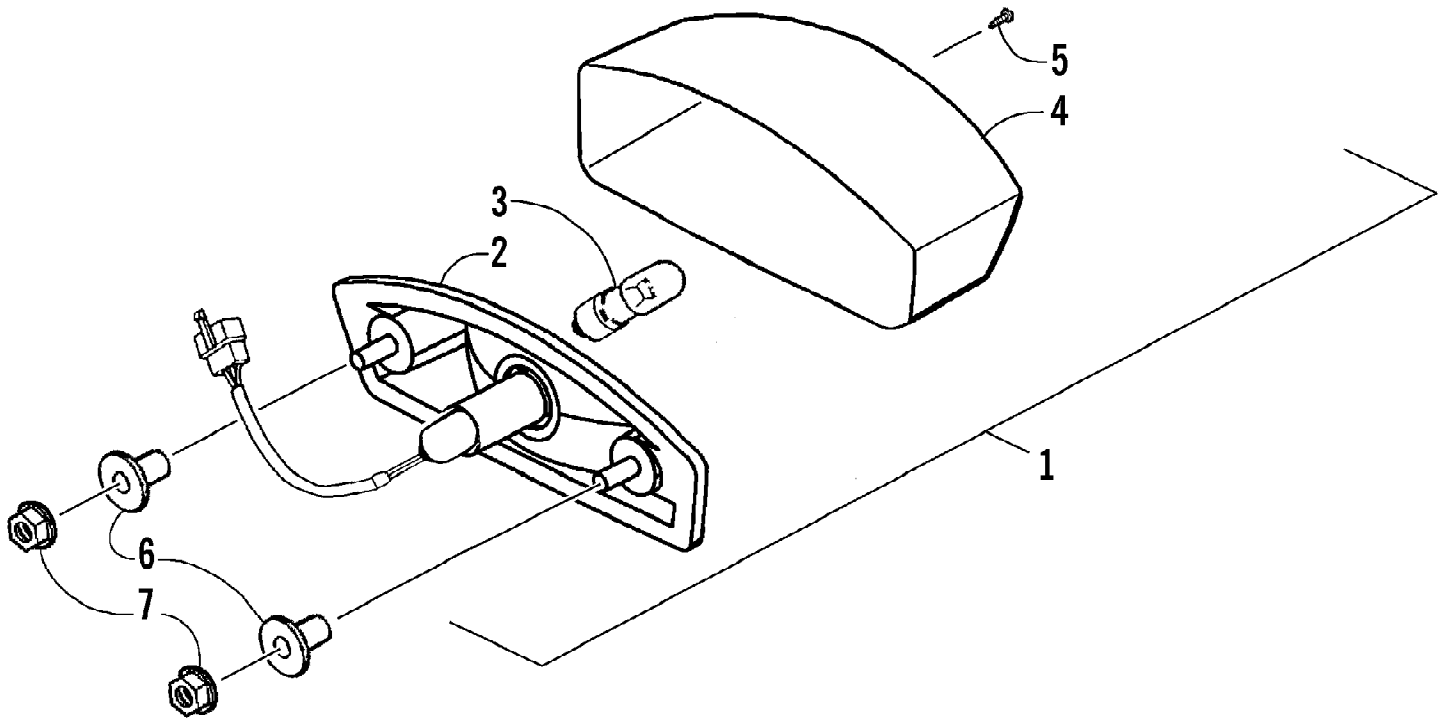

2007 ATV 250 UTILITY RED (A2007KUE2BUSR)
STEERING POST ASSEMBLY

Page 64 of 71

Ref #	Part Number	Qty	S/P/F	Description
1	3303-963	1	S	Bushing, Sleeve
2	3303-957	1		Post, Steering
3	3303-961	2		Block, Mounting - Steering Post
4	3304-649	2		Screw, Cap
5	3303-962	1		Clamp, Mounting Block
6	3304-130	4		Nut, Castle
7	3304-136	2		Washer
8	3303-960	1		Collar, Steering Post - Lower
9	3304-032	1		Nut, Flange
10	3303-339	1		Pin, Cotter
11	3303-969	2		Tie Rod - Assembly (inc. 12-16)
12	3303-973	2		Ball Joint, Tie Rod - Left
13	3303-327	2		Nut, Hex - Left
14	3304-376	2		Tube, Tie Rod
15	3303-326	2		Nut, Hex - Right
16	3303-971	2		Ball Joint, Tie Rod - Right
17	3304-143	4		Pin, Cotter