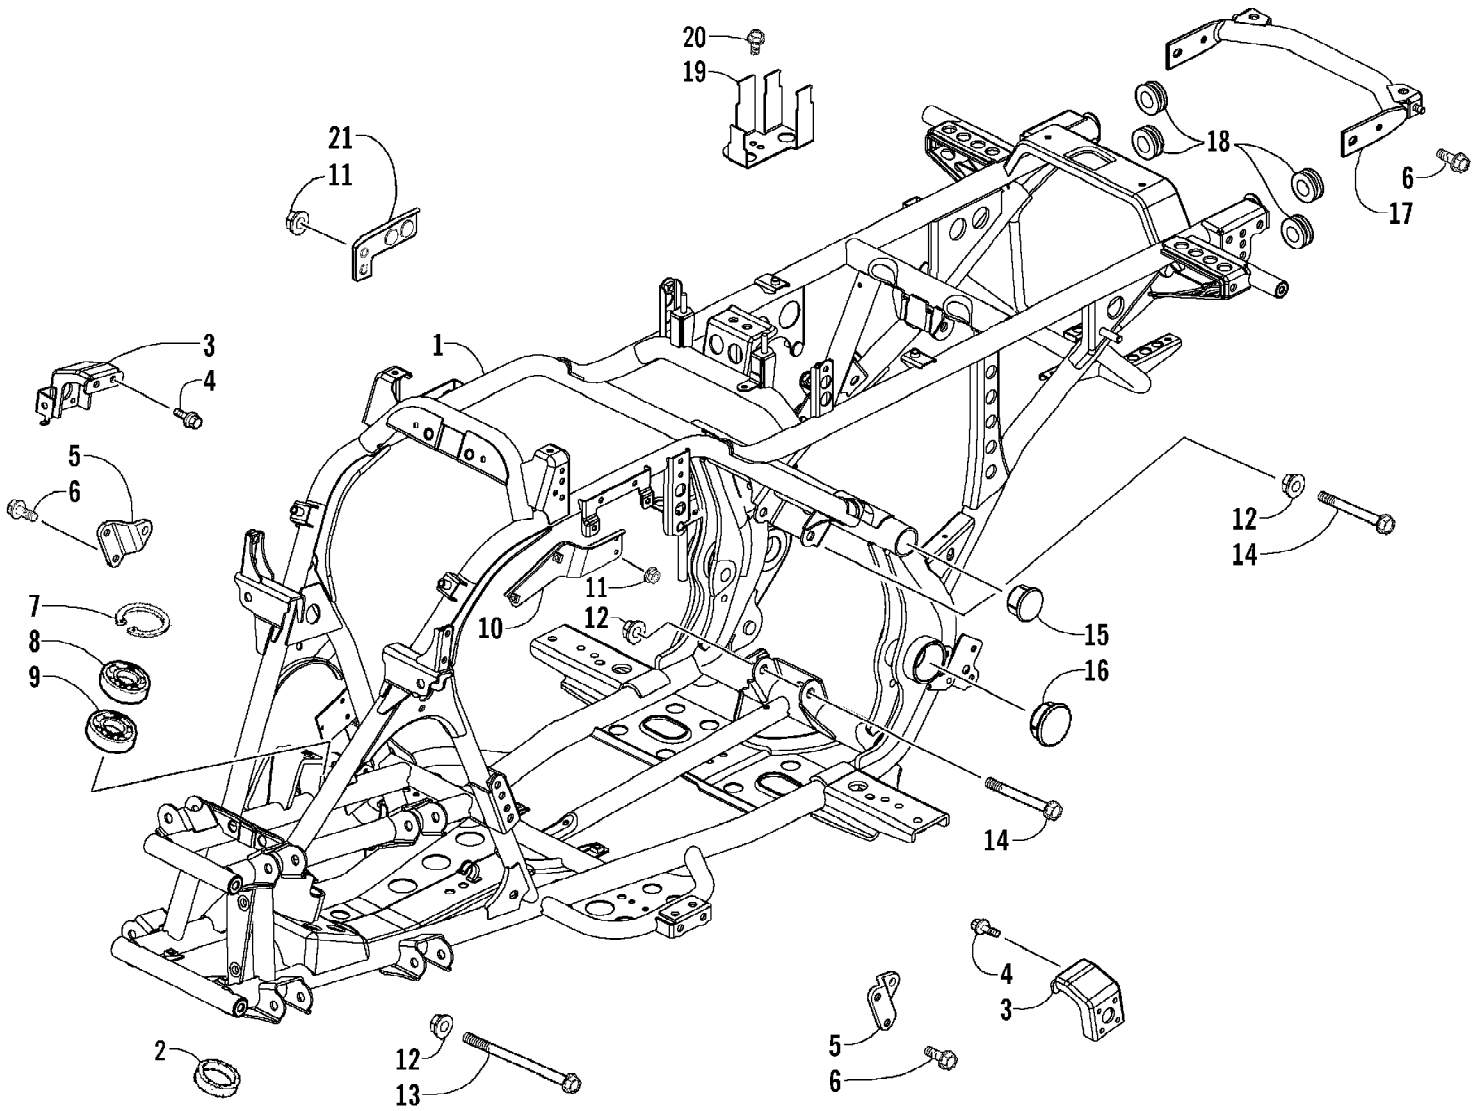

2007 ATV 250 UTILITY RED (A2007KUE2BUSR)
FRAME AND RELATED PARTS ASSEMBLY

2007 ATV 250 UTILITY RED (A2007KUE2BUSR)
FRAME AND RELATED PARTS ASSEMBLY

Ref #	Part Number	Qty	S/P/F	Description
1	3303-933	1		Frame, Main
2	3304-064	1		Seal, Dust
3	3303-942	1		Bracket, Mounting - Front Rack - Right
3	3303-943	1		Bracket, Mounting - Front Rack - Left
4	3304-553	4		Screw, Cap
5	3303-938	2		Bracket, Mounting - Engine
6	3304-543	8	/P	Screw, Cap
7	3304-150	1		Circlip
8	3304-203	1		Bearing
9	3303-298	1		Seal, Oil
10	3303-935	1	/P	Bracket, Mounting - Clutch/Gas Tank
11	3304-654	4	/P	Nut, Flange
12	3303-265	3	S	Nut
13	3304-184	1	/P	Screw, Cap
14	3304-183	2	/P	Screw, Cap
15	3304-658	2		Cap, End
16	3303-999	2		Cap, End
17	3303-936	1		Bracket, Mounting - Rear Rack
18	3303-239	4		Grommet, Rubber
19	3303-934	1		Bracket, Mounting - Starter/Magneto Switch
20	3304-409	1	/P	Bolt w/Washer
21	3304-655	1		Bracket, Mounting - Brake Switch