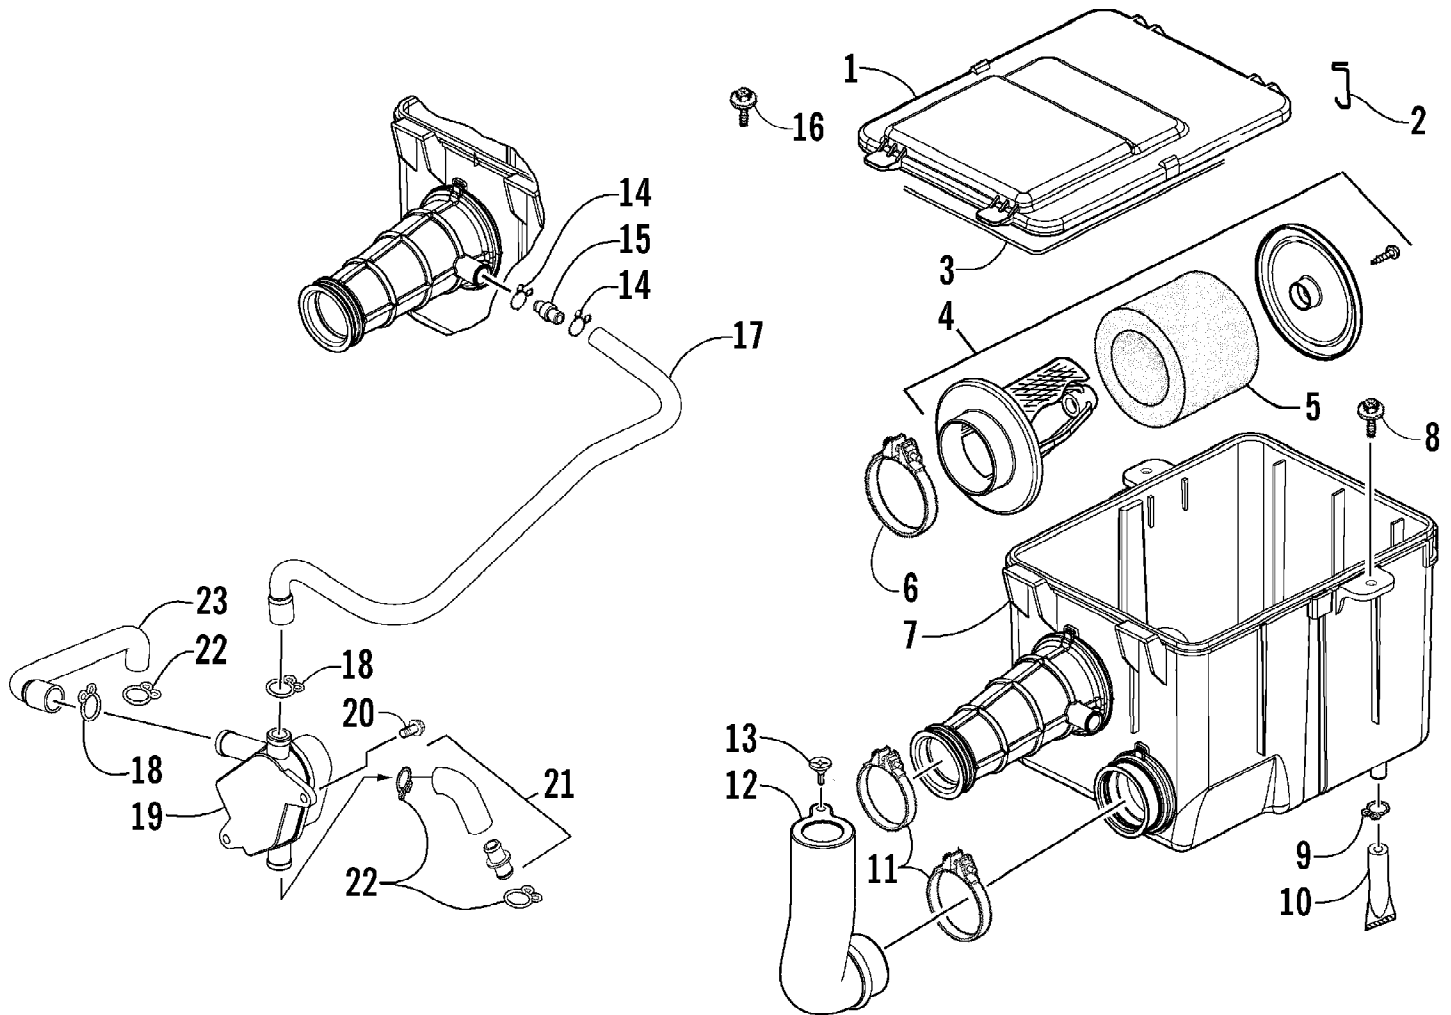

2007 ATV 250 UTILITY RED (A2007KUE2BUSR)
AIR INTAKE ASSEMBLY

2007 ATV 250 UTILITY RED (A2007KUE2BUSR)
AIR INTAKE ASSEMBLY

Page 2 of 71

Ref #	Part Number	Qty	S/P/F	Description
1	3303-705	1		Cover, Air Filter Housing
2	3303-708	4		Clip, Spring
3	3303-703	1		Seal, Air Filter Housing Cover
4	3303-704	1		Filter, Air - Assembly (inc. 5)
5	0	1	F	Filter, Foam
6	3304-416	1		Clamp, Hose w/Screw
7	3303-707	1		Body, Air Filter Housing
8	3304-652	2		Screw w/Washer
9	3303-713	1		Clip, Tube
10	3304-168	1	/P	Tube, Drain
11	3303-709	2		Clamp, Hose w/Screw
12	3303-710	1		Duct
13	3304-062	1		Screw, Body
14	3304-433	2		Clip, Tube
15	3303-711	1		Joint, Blow-By
16	3304-117	2		Screw, Pan-Head w/Washer
17	3303-734	1		Tube B - Oil Catch (inc. one No. 18)
18	3303-714	2		Clip, Tube
19	3303-706	1		Catch, Oil
20	3304-553	2		Bolt, Flange
21	3303-735	1		Tube C - Oil Catch (inc. two No. 22)
22	3303-712	3		Clip, Tube
23	3303-733	1		Tube A - Oil Catch (inc. one No. 18)
24	3304-167	1		Clamp