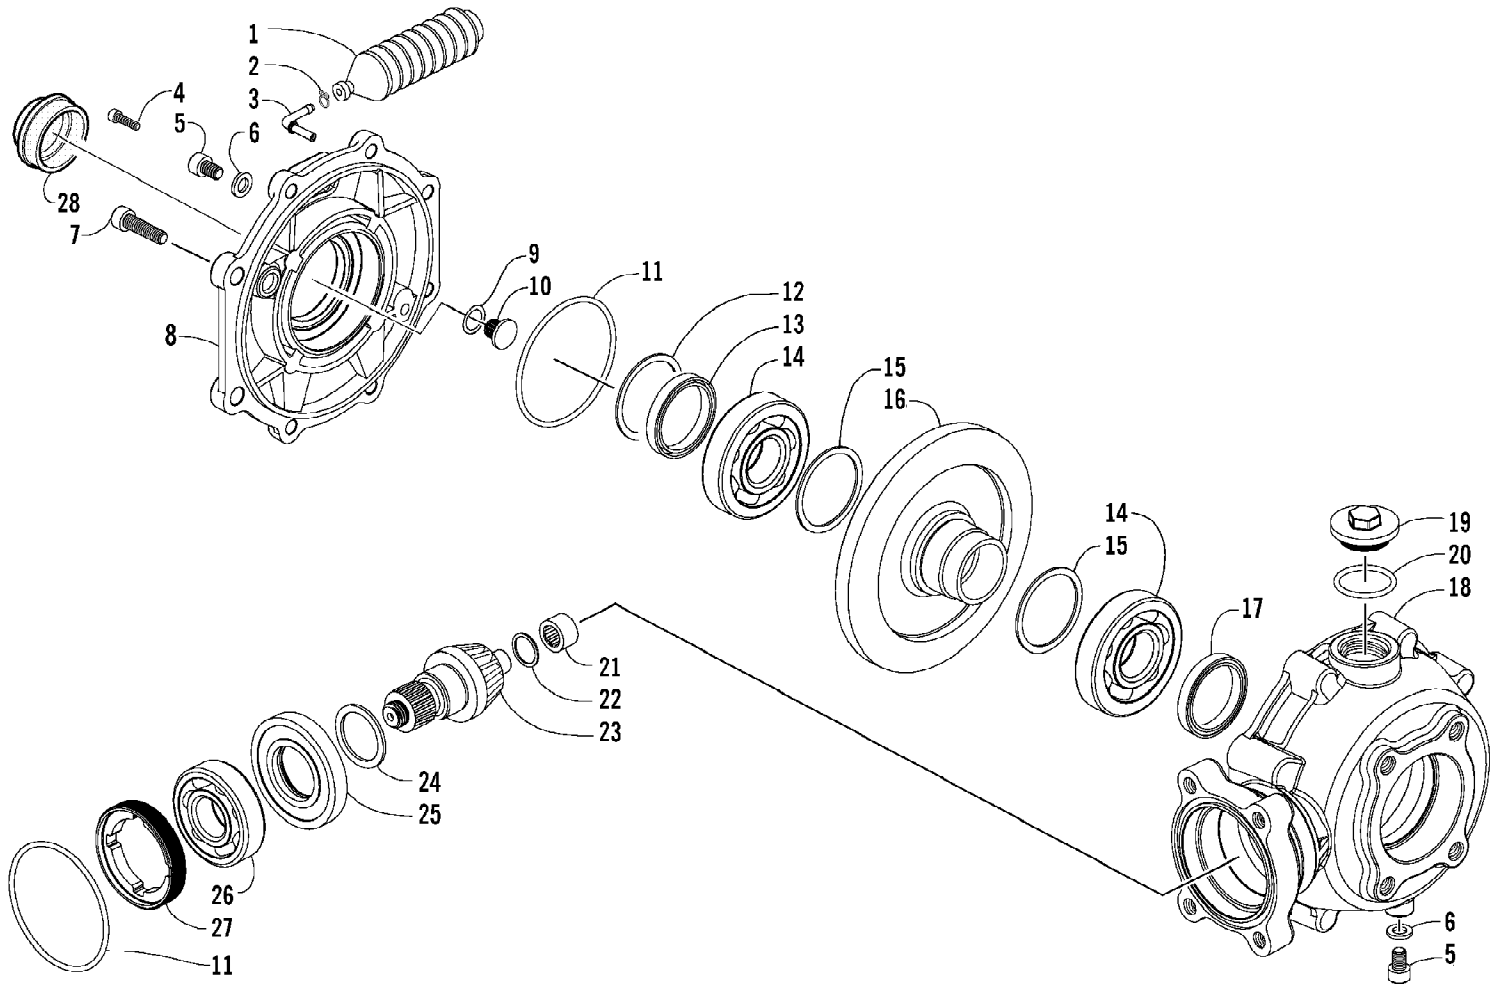

2007 ATV 250 UTILITY RED (A2007KUE2BUSR)
FINAL DRIVE ASSEMBLY

2007 ATV 250 UTILITY RED (A2007KUE2BUSR)
FINAL DRIVE ASSEMBLY

Page 26 of 71

Ref #	Part Number	Qty	S/P/F	Description
1	3304-170	1	/P	Bladder, Rear Gearcase
2	3304-669	1		Clip
3	3303-877	1		Fitting, Bladder
4	3304-177	6		Screw, Cap
5	3303-365	2		Screw, Cap
6	3303-591	2		Washer
7	3304-178	2		Screw, Cap
8	3303-873	1		Cover, Rear Gearcase
9	3303-879	1		Shim
10	3303-878	1		Pin, Ring Gear
11	3304-095	2		O-Ring
12	3304-670	1		O-Ring
13	3304-092	1		Seal, Oil
14	3304-194	2		Bearing
15	3305-311	AR		Shim, 46 x 54 x 1.47 mm
15	3303-881	AR		Shim
15	3305-310	AR		Shim
16	3303-876	1		Gear, Ring
17	3304-093	1		Seal, Oil
18	3303-872	1		Gearcase - Rear
19	3303-021	1		Plug, Fill
20	3304-096	1	/P	O-Ring
21	3304-076	1		Bearing, Needle
22	3303-874	1		O-Ring
23	3303-875	1		Gear, Pinion
24	3305-313	AR		Shim, 31 x 40 x 1.97 mm
24	3305-312	AR		Shim
24	3303-880	AR		Shim
25	3304-085	1		Seal, Dust
26	3304-196	1		Bearing
27	3304-027	1		Nut, Lock
28	3313-670	1		Seal