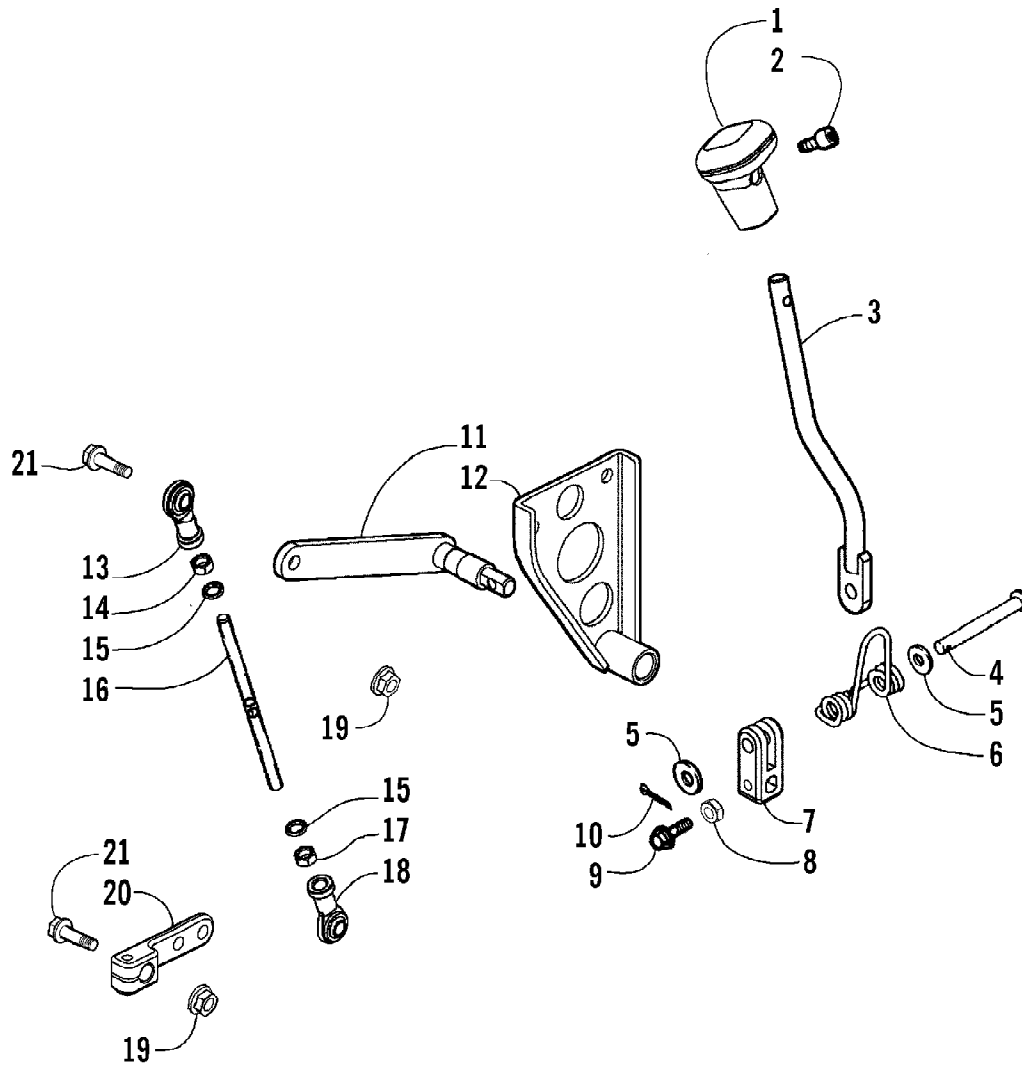

2007 ATV 250 UTILITY RED (A2007KUE2BUSR)
SHIFT LEVER ASSEMBLY

Page 58 of 71

Ref #	Part Number	Qty	S/P/F	Description
1	3303-823	1		Handle, Gear Shift Rod
2	3304-401	1		Bolt, Socket
3	3303-816	1	/P	Rod, Gear Shift
4	3303-817	1		Pin, Gear Shift
5	3304-138	2		Washer
6	3303-818	1		Spring, Gear Shift
7	3303-819	1		Bracket, Gear Shift
8	3304-127	1	S	Nut, Hex
9	3303-382	1	/P	Bolt, Flange
10	3304-142	1		Pin, Cotter
11	3303-821	1		Lever, Gear Shift
12	3305-299	1		Cover, Gear Shift
13	3303-970	1		Ball Joint, Tie Rod - Right
14	3304-125	1		Nut, Hex
15	3303-607	2	/P	Washer
16	3303-822	1		Tie Rod
17	3304-126	1		Nut, Hex
18	3303-972	1		Ball Joint, Tie Rod - Left
19	3303-332	4		Nut
20	3303-814	1		Link, Gear Shift
21	3304-176	2		Screw, Cap