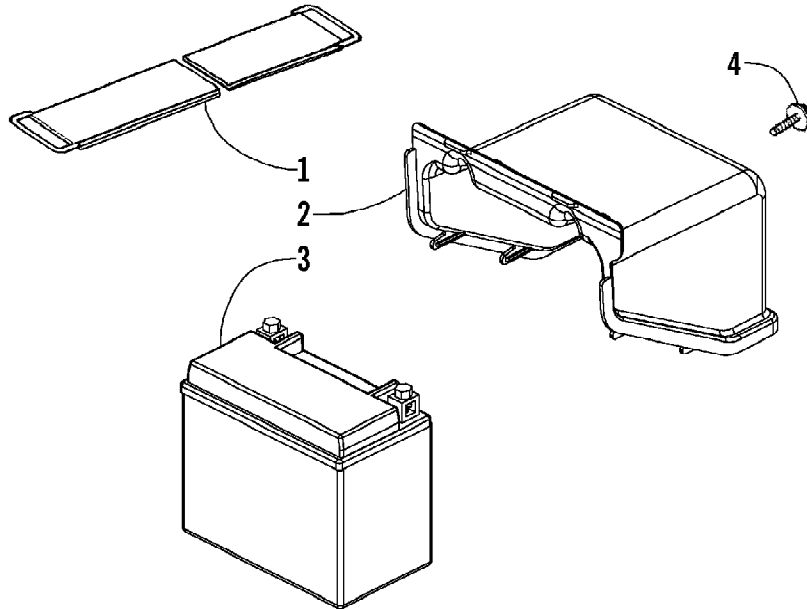

2007 ATV 250 UTILITY RED (A2007KUE2BUSR)
BATTERY ASSEMBLY

Ref #	Part Number	Qty	S/P/F	Description
1	3303-937	1		Strap, Battery
2	3303-995	1		Cover, Battery
3	3304-275	1	/P	Battery
4	3304-029	2	/P	Bolt