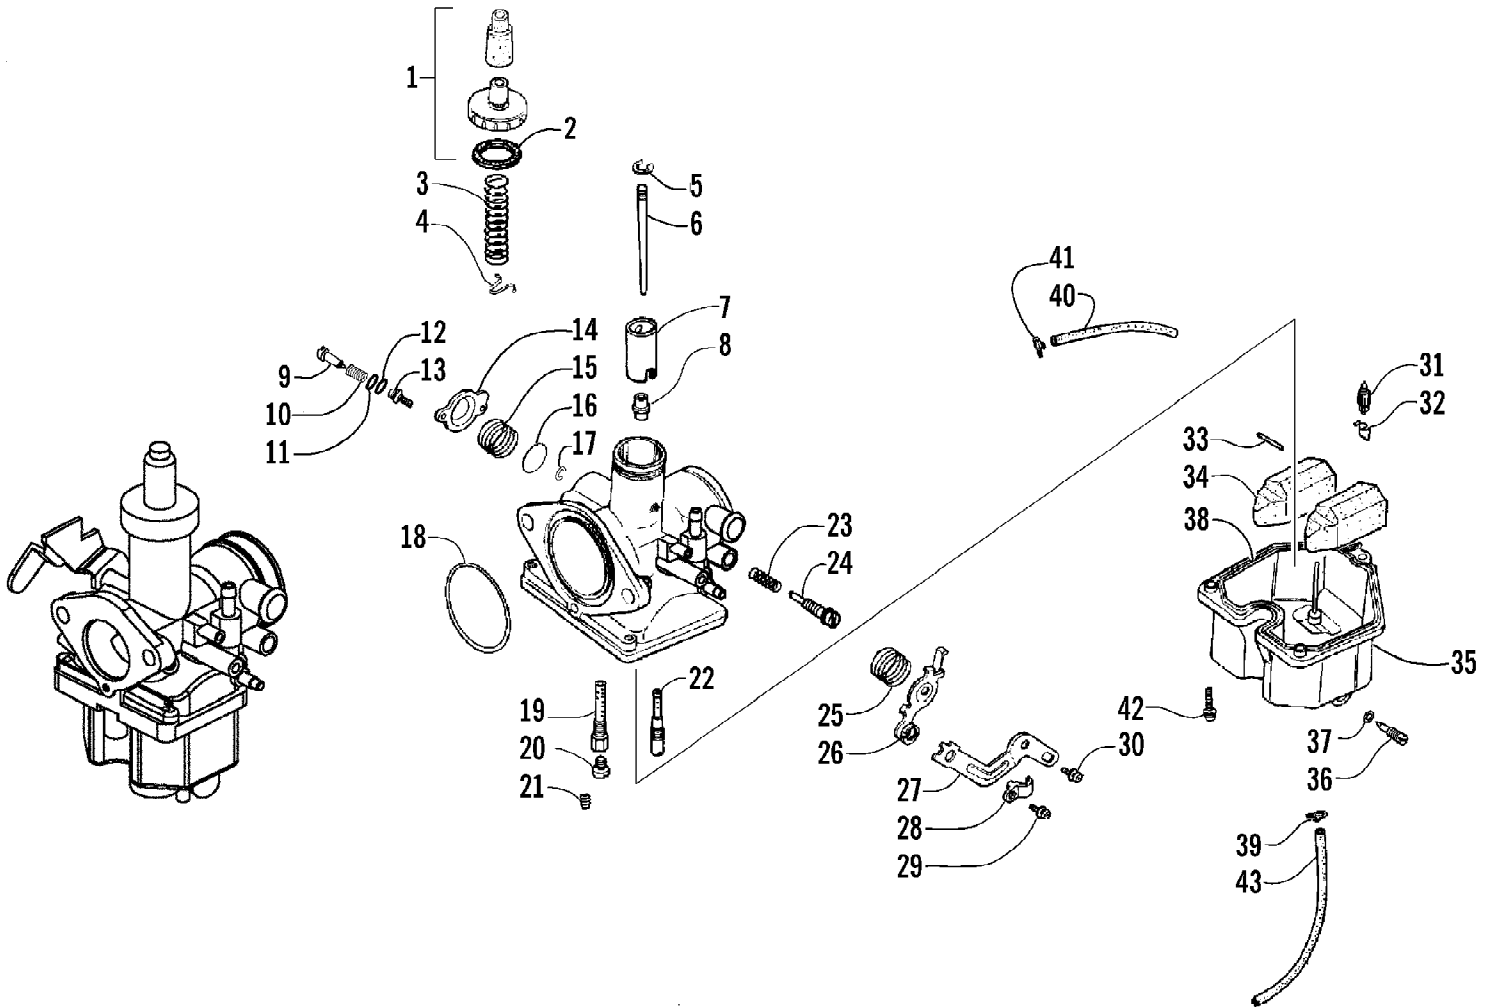

2007 ATV 250 UTILITY RED (A2007KUE2BUSR)
BATTERY ASSEMBLY

Ref #	Part Number	Qty	S/P/F	Description
1	3303-937	1		Strap, Battery
2	3303-995	1		Cover, Battery
3	3304-275	1	/P	Battery
4	3304-029	2	/P	Bolt

2007 ATV 250 UTILITY RED (A2007KUE2BUSR)
CARBURETOR ASSEMBLY

2007 ATV 250 UTILITY RED (A2007KUE2BUSR)
CARBURETOR ASSEMBLY

Ref #	Part Number	Qty	S/P/F	Description
1	3304-218	1		Cover, Top - Assembly (inc. 2)
2	3304-217	1		Gasket, Top
3	3304-230	1		Spring, Compression
4	3304-454	1		Clip, Needle
5	3304-240	1		Clip, E
6	3304-448	1		Needle, Jet
7	3304-216	1		Valve, Throttle
8	3304-456	1		Jet, Needle
9	3304-215	1		Screw, Adjuster
10	3304-232	1		Spring, Compression
11	3304-250	1		Washer
12	3304-237	1		O-Ring
13	3304-427	2		Screw w/Washer
14	3304-229	1		Plate, Cover - Diaphragm
15	3304-449	1		Spring, Compression
16	3304-227	1		Diaphragm
17	3304-450	1		Clip, E
18	3304-238	1		O-Ring
19	3304-447	1		Holder, Needle Jet
20	5507-097	1	/P	Jet, Main
21	3304-214	1		Holder, Main Jet
22	3304-445	1		Jet, Slow
23	3304-231	1		Spring, Compression
24	3304-455	1		Screw, Stop
25	3304-233	1		Spring, Torsion
26	3303-627	1		Lever, Choke
27	3304-443	1		Bracket, Choke Cable
28	3304-241	1		Clamp, C
29	3303-319	1	S	Screw w/Washer
30	3304-429	1		Screw w/Washer
31	3304-242	1		Valve, Float
32	3304-249	1		Clip, Float Valve
33	3304-451	1		Pin, Float Arm
34	3304-444	1		Float, Set
35	3304-220	1		Chamber, Float - Assembly
36	3304-243	1		Screw, Drain
37	3304-239	1		O-Ring
38	3304-219	1		Gasket, Float Chamber
39	3304-452	1		Clip, Tube
40	3304-446	1		Tube, Set
41	3304-453	1		Clip, Tube
42	3304-428	3		Screw w/Washer
43	3305-268	1	S	Tube
43	3303-698	1		Complete Carburetor Assembly