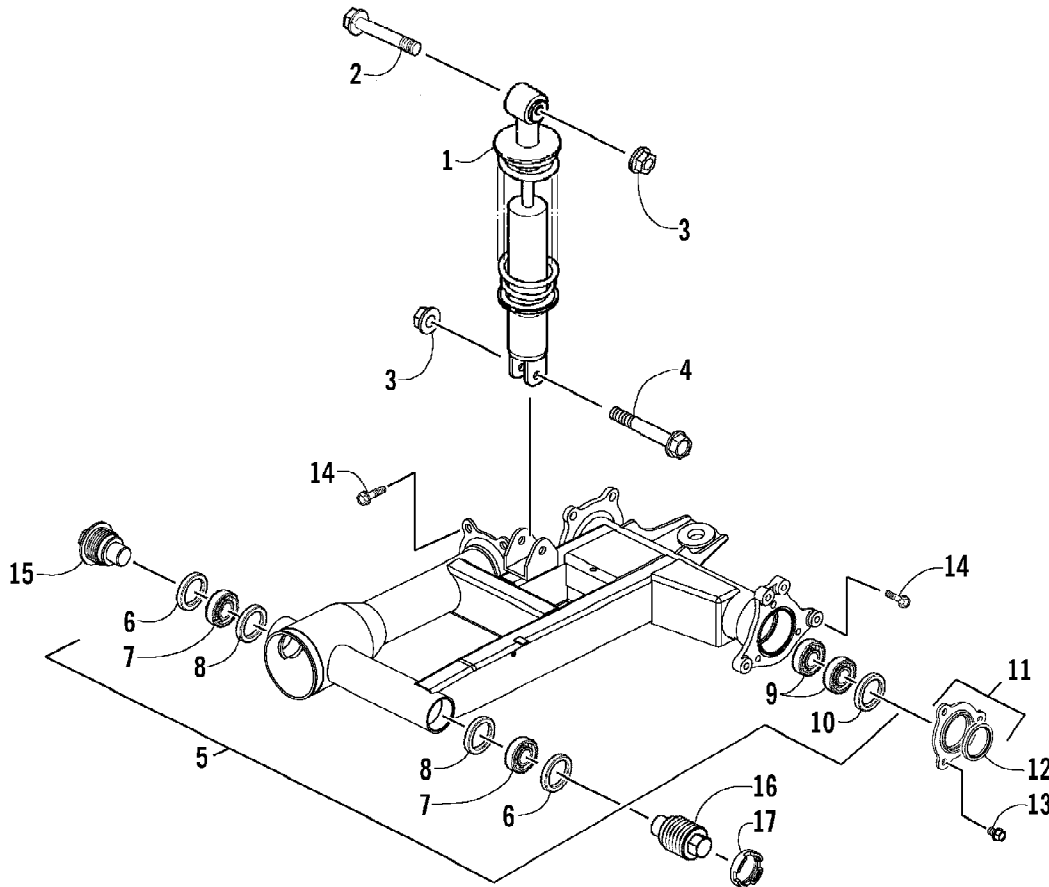

2007 ATV 250 UTILITY RED (A2007KUE2BUSR)
REAR SUSPENSION ASSEMBLY

2007 ATV 250 UTILITY RED (A2007KUE2BUSR)
REAR SUSPENSION ASSEMBLY

Ref #	Part Number	Qty	S/P/F	Description
1	3303-949	1		Cushion - Assembly - Rear
2	3304-182	1	/P	Bolt, Flange
3	3303-265	2	S	Nut
4	3304-185	1		Bolt, Flange
5	3303-944	1		Fork - Assembly - Rear (inc. 6-10)
6	3304-086	2		Seal, Dust
7	3304-666	2		Bearing
8	3303-946	2		Seal, Grease
9	3304-201	2		Bearing
10	3304-106	1		O-Ring
11	3303-948	1	S	Gasket w/Seal (inc. 12)
12	3304-084	1	S	Seal, Oil
13	3304-544	3		Screw, Cap
14	3304-181	8		Screw, Cap
15	3304-018	1		Bolt, Right
16	3304-019	1		Bolt, Left
17	3304-020	1		Nut