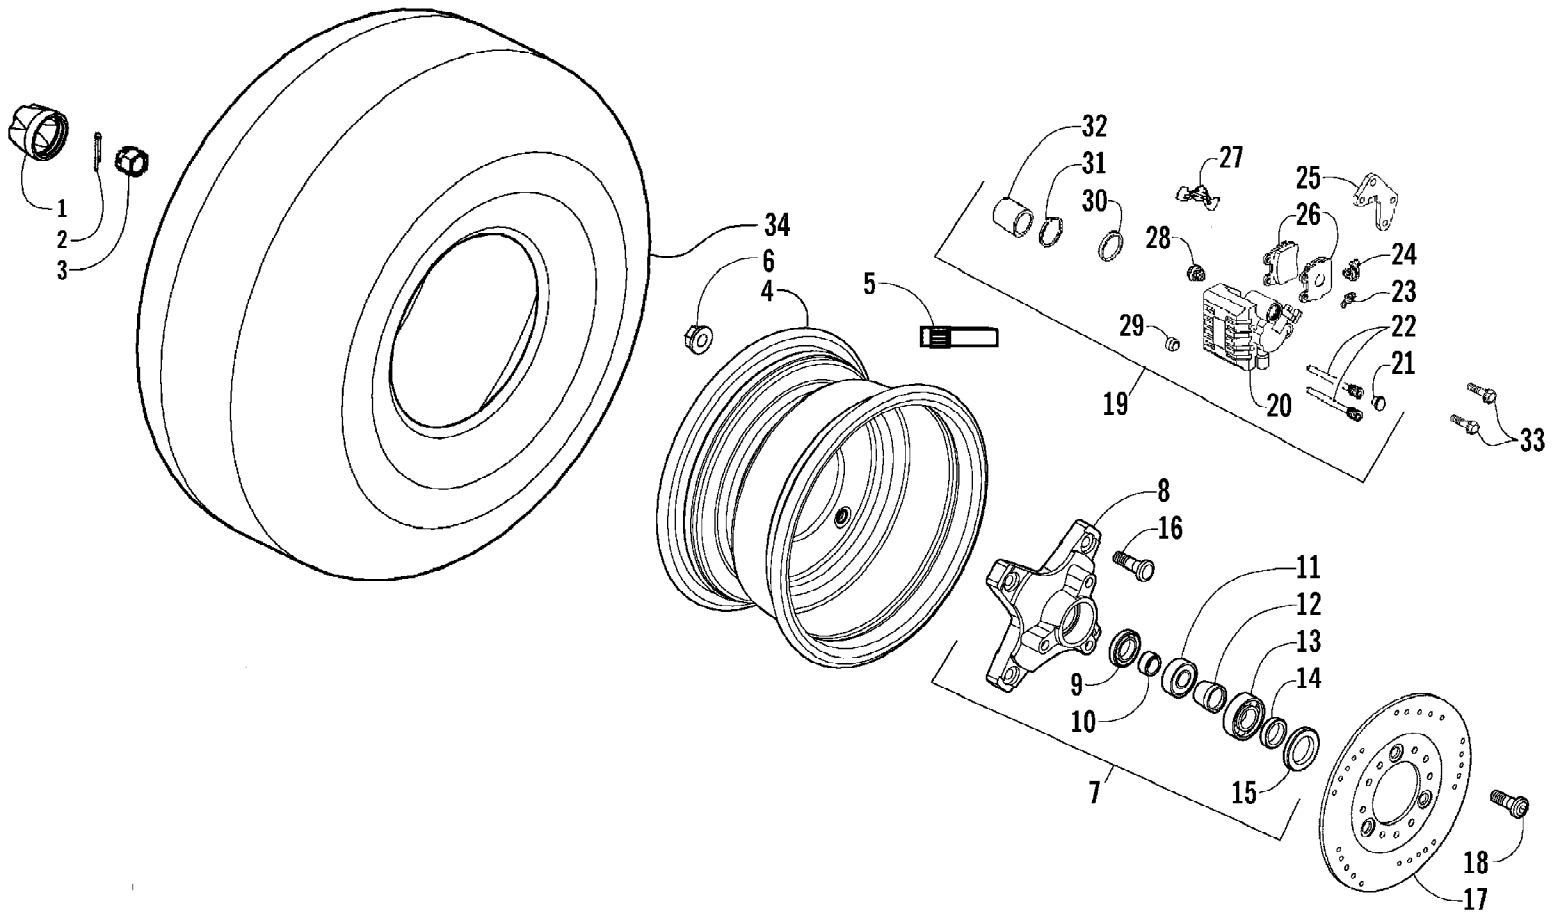

2007 ATV 250 UTILITY RED (A2007KUE2BUSR)
FRONT WHEELS AND BRAKE ASSEMBLY

2007 ATV 250 UTILITY RED (A2007KUE2BUSR)
FRONT WHEELS AND BRAKE ASSEMBLY

Ref #	Part Number	Qty	S/P/F	Description
1	3303-931	2		Cap, Wheel
2	3303-340	2		Pin, Cotter
3	3303-330	2		Nut
4	3303-902	2	/P	Wheel, Front
5	3304-562	2		Valve, Wheel
6	3304-028	8		Nut, Wheel
7	3303-903	2		Hub, Wheel - Assembly - Front (inc. 8-16)
8	0	2	F	Hub, Wheel - Front
9	3304-089	2		Seal, Oil
10	3303-898	2		Collar, Wheel - Inside
11	3304-200	2		Bearing
12	3303-900	2		Collar, Wheel - Center
13	3304-202	2		Bearing
14	3303-899	2		Collar, Wheel - Outside
15	3304-088	2		Seal, Oil
16	3304-014	8		Bolt, Hub
17	3303-912	1		Disc, Brake - Front - Right
17	3303-918	1		Disc, Brake - Front - Left
18	3304-015	6		Bolt
19	3304-313	1	/P	Caliper Assembly - Front - Right (inc. 20-32)
19	3303-921	1		Caliper Assembly - Front - Left (inc. 20-32)
20	0	1	F	Housing, Caliper - Assembly - Right
20	0	1	F	Housing, Caliper - Assembly - Left
21	3304-334	2		Plug
22	3304-326	4		Pin
23	3304-330	2		Valve, Bleed
24	3304-331	2		Cap, Bleed Valve
25	3304-317	1		Bracket, Right
25	3304-328	1		Bracket, Left
26	3303-908	2		Pad, Brake - Set
27	3304-315	2		Spring, Brake Pad
28	3304-322	2		Boot A
29	3304-329	1		Bushing
30	3303-922	2		Seal, Piston - Inner
31	3303-910	2		Seal, Dust - Outer
32	3303-909	2		Piston
33	3304-174	4		Screw, Cap
34	3303-904	2		Tire, Front