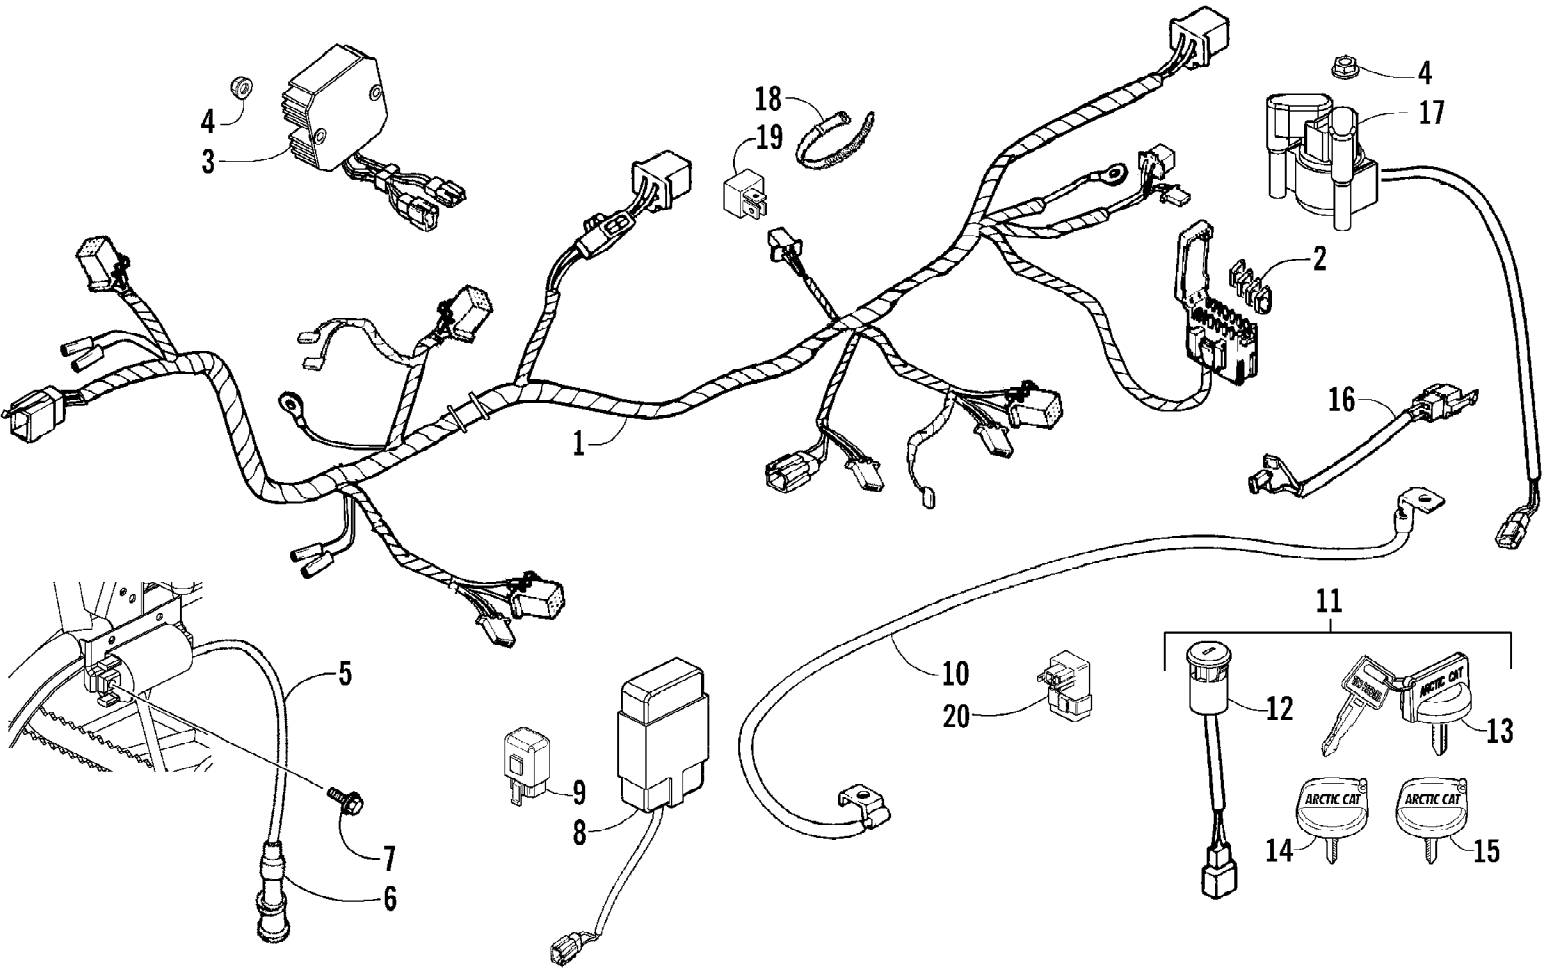

2007 ATV 250 UTILITY RED (A2007KUE2BUSR)
ELECTRICAL AND WIRING HARNESS ASSEMBLY

2007 ATV 250 UTILITY RED (A2007KUE2BUSR)
ELECTRICAL AND WIRING HARNESS ASSEMBLY

Ref #	Part Number	Qty	S/P/F	Description
1	3303-838	1		Harness, Main (inc. 2)
2	3304-210	1		Fuse - 10 Amp
2	3304-211	2		Fuse - 15 Amp
2	3304-212	1		Fuse - 30 Amp
3	3303-836	1		Regulator, Voltage
4	3303-331	4	/P	Nut
5	3303-830	1		Coil, Ignition (inc. 6)
6	3303-831	1		Cap, Noise Suppression
7	3303-382	2	/P	Screw, Cap
8	3303-829	1		CDI Unit
9	3303-867	1		Relay, Start-in-Gear
10	3303-841	1		Cable, Battery
11	3303-850	1		Switch, Ignition - Assembly (inc. 12-15)
12	0	1	F	Switch, Ignition
13	3304-522	1		Cover, Key - "Arctic Cat"
14	3304-520	1	F	Key, Ignition w/Cover Right Side Cut
15	3304-521	1	F	Key, Ignition w/Cover Left Side Cut
16	3303-134	1	/P	Sub-Cord
17	3303-857	1		Relay, Starter
18	3303-840	1		Cable Tie
19	3303-837	1		Diode, Neutral
20	3304-523	1		Relay, Lighting Control