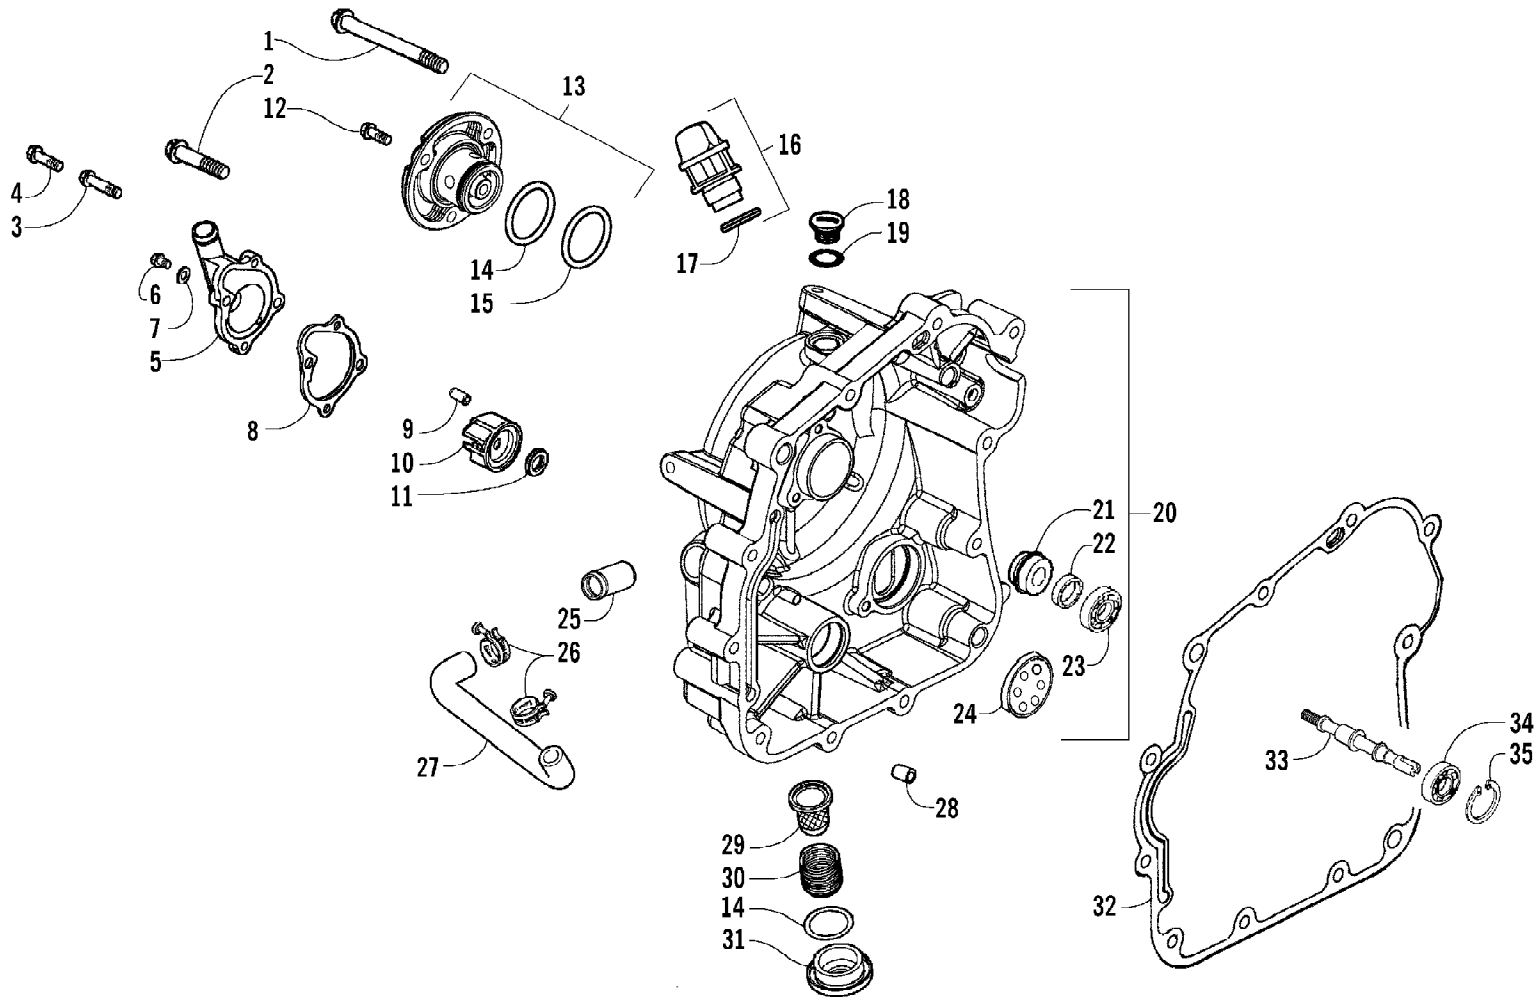

2007 ATV 250 UTILITY RED (A2007KUE2BUSR)
CRANKCASE COVER ASSEMBLY

2007 ATV 250 UTILITY RED (A2007KUE2BUSR)
CRANKCASE COVER ASSEMBLY

Ref #	Part Number	Qty	S/P/F	Description
1	3304-192	8		Screw, Cap
2	3303-387	4		Screw, Cap
3	3303-385	2		Screw, Cap
4	3303-619	2	/P	Screw, Cap
5	3303-752	1		Cover, Water Pump
6	3304-186	1		Screw, Cap
7	3304-049	1		Washer
8	3303-753	1		Gasket, Water Pump
9	3303-341	2		Pin, Dowel
10	3303-750	1		Impeller, Water Pump
11	3304-038	1		Washer
12	3303-382	3	/P	Screw, Cap
13	3304-013	1		Cap, Crankcase Cover - Assembly (inc. one No. 14 and 15)
14	3304-096	2	/P	O-Ring
15	3304-098	1		O-Ring
16	3303-695	1		Gauge, Oil Level (inc. 17)
17	3304-102	1	/P	O-Ring
18	3304-012	1		Cap
19	3304-099	1		O-Ring
20	3303-631	1		Cover, Crankcase (inc. 21-25)
21	3303-751	1		Seal, Mechanical
22	3304-078	1		Seal, Oil
23	3304-068	1		Bearing
24	3303-696	1		Finder, Oil Level
25	0	1	F	Sleeve
26	3304-165	2	/P	Clip, Hose
27	3303-758	1		Hose, Water
28	3303-342	2		Pin, Dowel
29	3303-691	1	/P	Screen, Oil Filter
30	3303-692	1	/P	Spring, Oil Filter
31	3303-021	1		Cap, Oil Filter
32	3303-641	1		Gasket
33	3303-754	1		Shaft, Water Pump
34	3304-193	1		Bearing
35	3304-148	1		Circlip