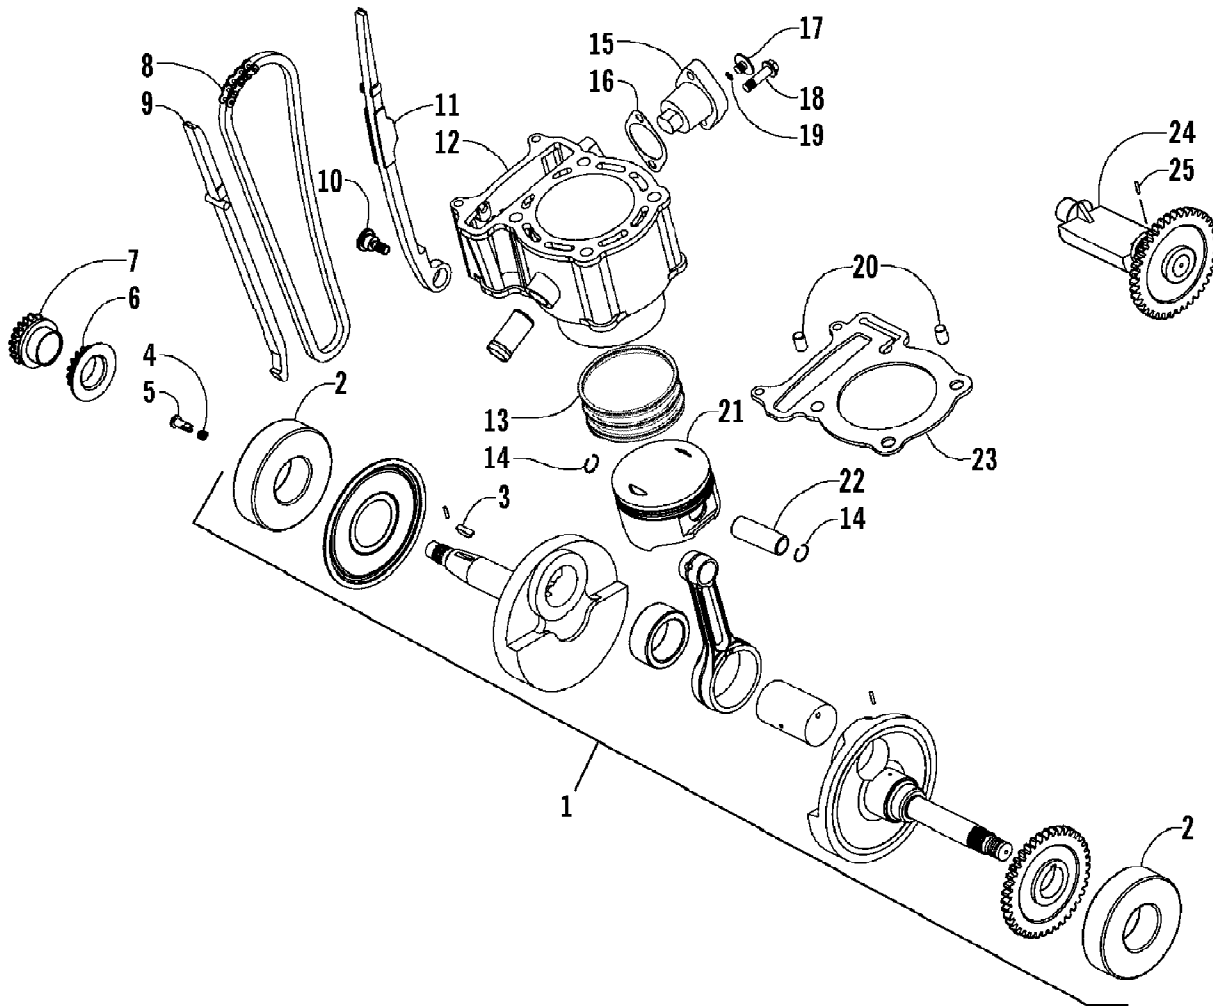

2007 ATV 250 UTILITY RED (A2007KUE2BUSR)
PISTON AND CRANKSHAFT ASSEMBLY

2007 ATV 250 UTILITY RED (A2007KUE2BUSR)
PISTON AND CRANKSHAFT ASSEMBLY

Page 44 of 71

Ref #	Part Number	Qty	S/P/F	Description
1	3303-663	1		Crankshaft Assembly (inc. 2)
2	3304-419	2	S	Bearing
3	3304-145	1		Key
4	3303-694	1		Spring, Oil Through
5	3303-693	1		Oil Through
6	3304-236	1		Gear, Timing
7	3303-689	1		Gear, Oil Pump Drive
8	3303-671	1		Chain, Cam
9	3303-679	1		Guide, Cam Chain
11	3303-676	1		Tensioner, Cam Chain
10	3303-678	1		Pivot, Cam Chain Tensioner
12	3303-653	1		Cylinder Assembly
13	3303-664	1	/P	Ring Set, Piston
14	3304-159	2		Circlip
15	3303-677	1		Lifter, Cam Chain Tensioner
16	3303-035	1		Gasket, Cylinder
17	3304-006	2		Screw w/Washer
18	3303-243	2	S	Screw, Cap
19	3303-305	1	S	O-Ring
20	3303-342	2		Pin, Dowel
21	3303-665	1		Piston
22	3303-666	1		Pin, Piston
23	3303-654	1	S	Gasket, Cylinder
24	3303-667	1		Balancer, Crankshaft (inc. 25)
25	3304-439	1		Key