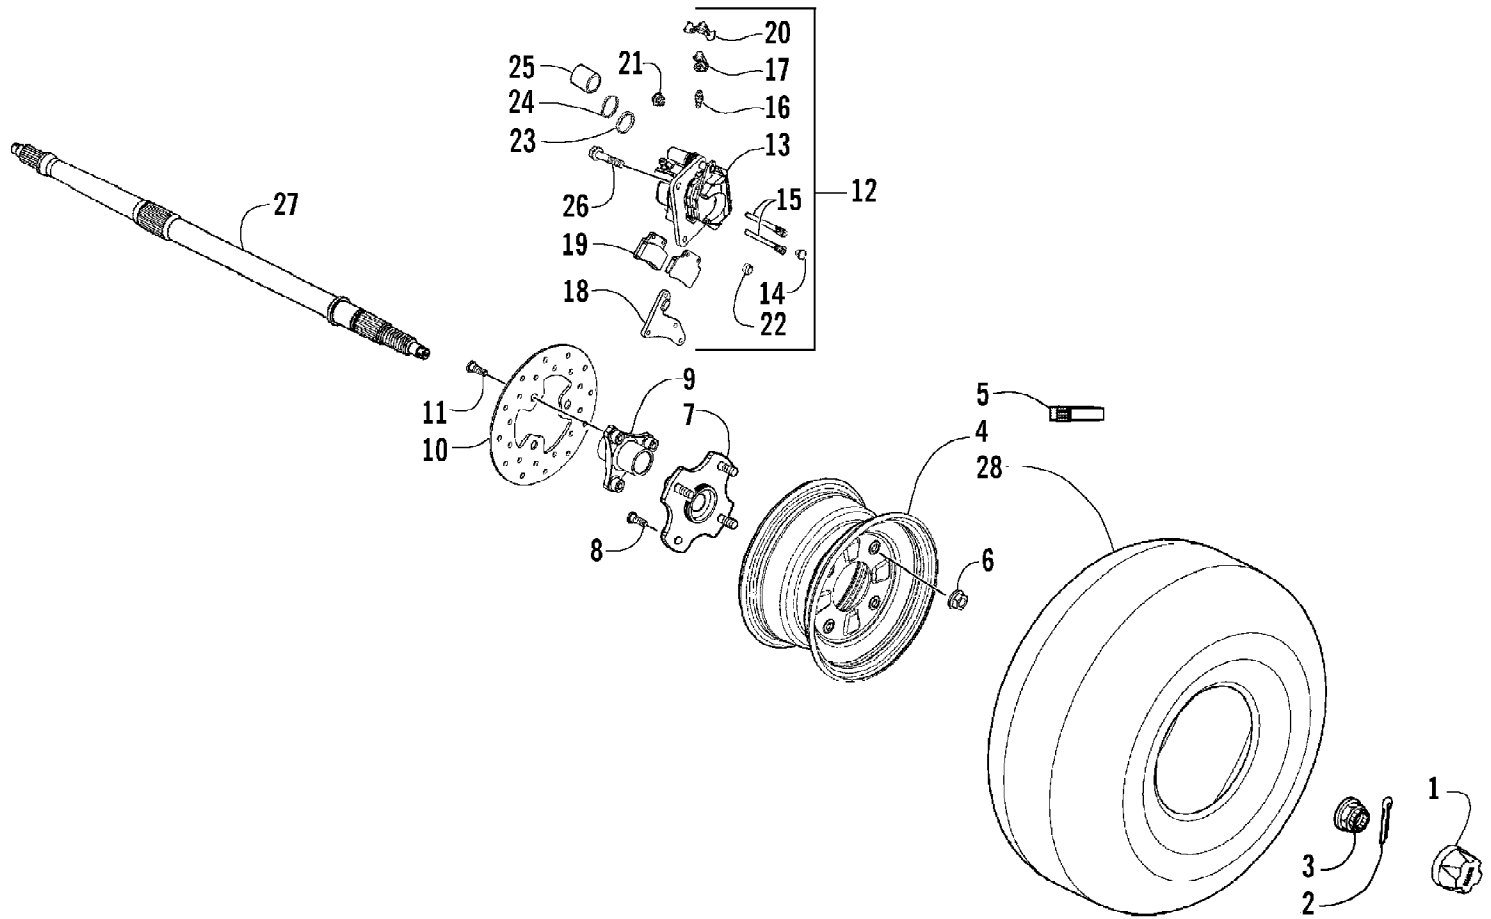

2007 ATV 250 UTILITY RED (A2007KUE2BUSR)
REAR WHEELS, AXLE, AND BRAKE ASSEMBLY

2007 ATV 250 UTILITY RED (A2007KUE2BUSR)
REAR WHEELS, AXLE, AND BRAKE ASSEMBLY

Ref #	Part Number	Qty	S/P/F	Description
1	3303-931	2		Cap, Wheel
2	3303-340	2		Pin, Cotter
3	3304-129	2		Nut
4	3303-883	2	/P	Wheel, Rear
5	3304-562	2		Valve, Wheel
6	3304-028	8		Nut, Wheel
7	3304-296	2		Hub, Wheel - Rear (inc. 8)
8	3304-014	8		Bolt, Hub
9	3303-893	1		Hub, Brake Disc
10	3303-913	1		Disc, Brake - Rear
11	3304-015	3		Bolt
12	3303-888	1		Caliper Assembly - Foot Brake (inc. 13-25)
12	3303-892	1		Caliper Assembly - Hand Brake (inc. 13-25)
13	0	1	F	Housing, Caliper - Assembly - Right
13	0	1	F	Housing, Caliper - Assembly - Left
14	3304-334	2		Plug
15	3304-326	4		Pin
16	3304-330	2		Bleed Valve
17	3304-331	2		Cap, Bleed Valve
18	3303-911	2		Bracket
19	3303-908	2		Pad, Brake - Set
20	3304-315	2		Spring, Brake Pad
21	3304-322	2		Boot A
22	3304-329	2		Bushing
23	3305-380	1	/P	Seal, Piston - Inner - Foot Brake
23	3303-922	1		Seal, Piston - Inner - Hand Brake
24	3305-377	1	/P	Seal, Dust - Outer - Foot Brake
24	3303-910	1		Seal, Dust - Outer - Hand Brake
25	3304-314	1	/P	Piston - Foot Brake
25	3303-909	1		Piston - Hand Brake
26	3304-565	4	/P	Screw, Cap
27	3303-882	1	S	Axle, Wheel - Rear
28	3303-885	2		Tire, Rear