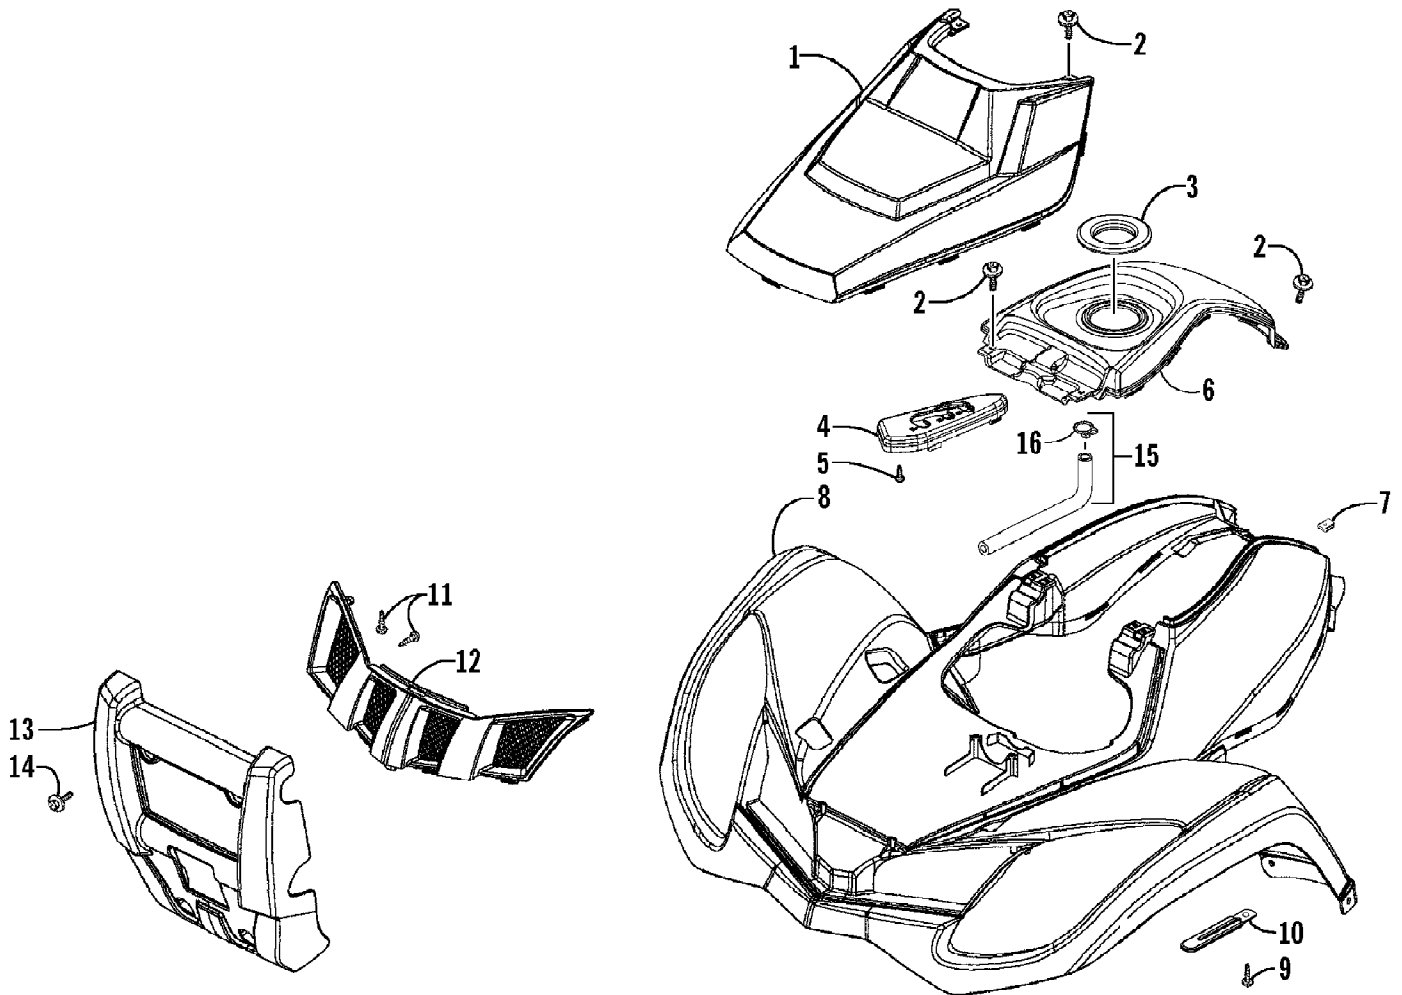

2007 ATV 250 UTILITY RED (A2007KUE2BUSR)
FRONT BODY PANEL ASSEMBLY

2007 ATV 250 UTILITY RED (A2007KUE2BUSR)
FRONT BODY PANEL ASSEMBLY

Page 30 of 71

Ref #	Part Number	Qty	S/P/F	Description
1	3303-978	1		Cover, Front
2	3304-029	6	/P	Bolt w/Washer
3	3303-721	1		Grommet, Gas Tank Cover
4	3303-976	1		Guide, Shift Handle
5	3304-650	2	/P	Screw, Self-Tapping
6	3304-539	1		Cover, Gas Tank
7	3304-061	6	/P	Nut, Clip
8	3303-974	1		Fender, Front
9	3304-651	2		Screw, Self-Tapping
10	3304-156	2		Clip, Wire
11	3304-645	4	/P	Screw
12	3303-981	1		Grill, Front
13	3303-980	1	S	Bumper, Front
14	3304-587	4	/P	Bolt w/Washer
15	3303-720	1		Tube, Fuel Drain (inc. 16)
16	3303-349	1		Clip, Tube