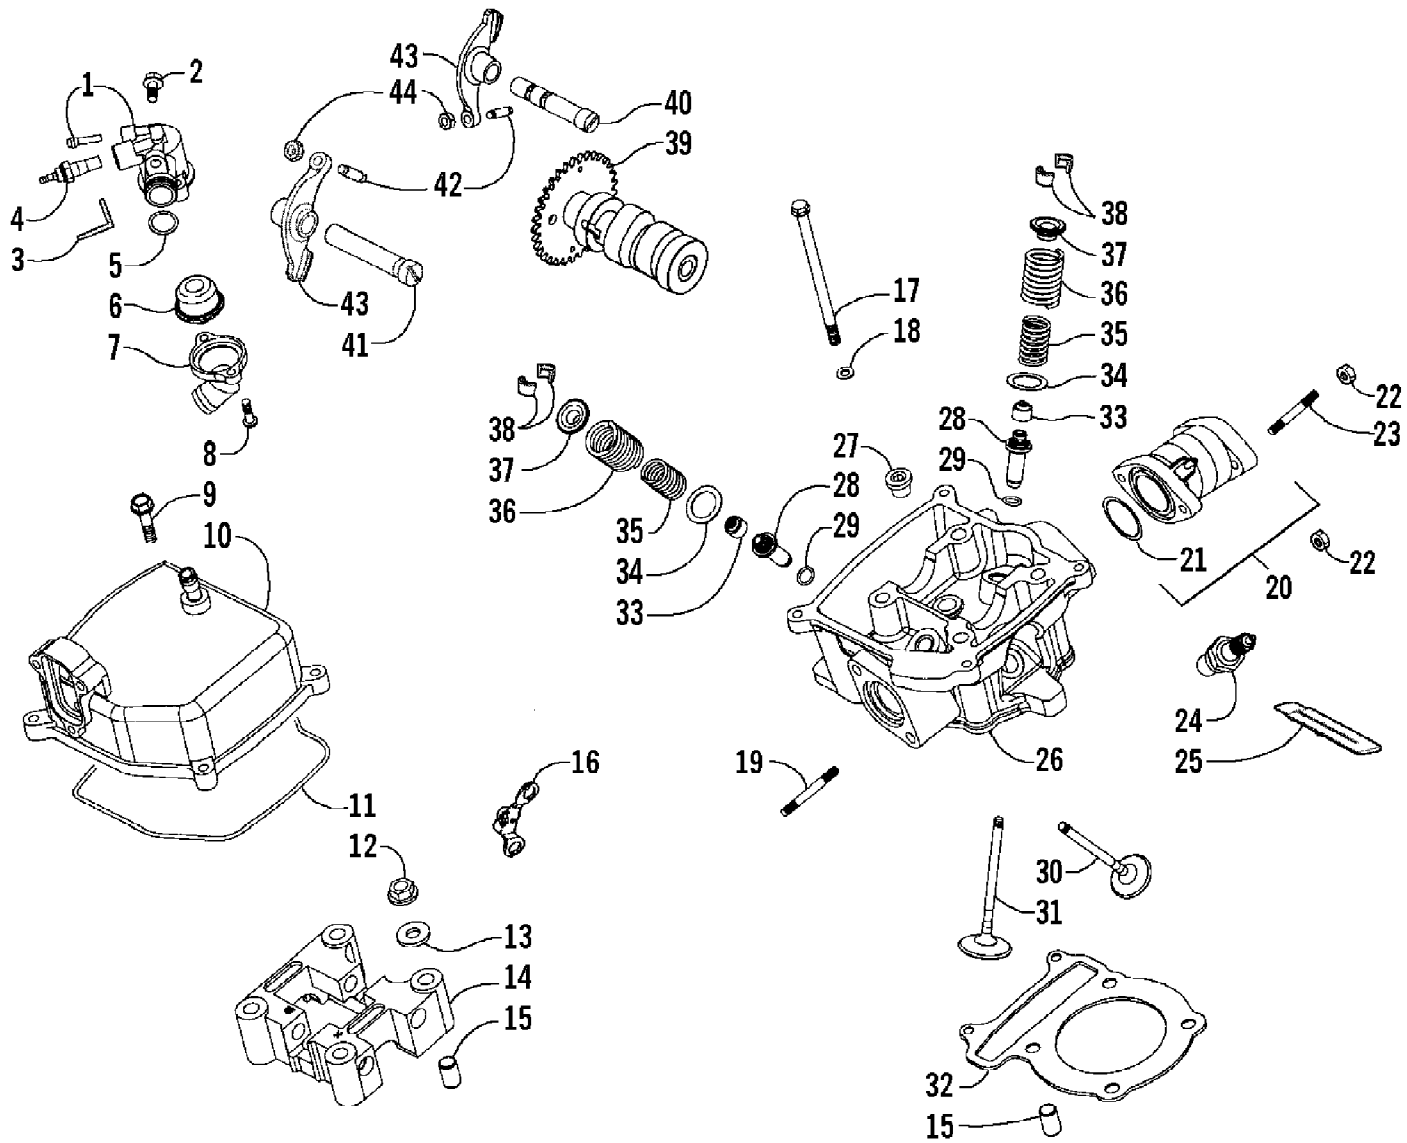

2007 ATV 250 UTILITY RED (A2007KUE2BUSR)
CYLINDER HEAD ASSEMBLY

2007 ATV 250 UTILITY RED (A2007KUE2BUSR)
CYLINDER HEAD ASSEMBLY

Ref #	Part Number	Qty	S/P/F	Description
	3303-622	0	F	Complete Engine Assembly AC50CA
1	3303-756	1		Housing, Thermostat - Upper
2	3303-617	1	/P	Bolt, Flange
3	3303-860	1		Terminal, Ground
4	3303-861	1		Unit, Thermostat
5	3304-094	1		O-Ring
6	3303-755	1		Thermostat
7	3303-757	1		Housing, Thermostat - Lower
8	3304-118	2		Screw, Pan-Head
9	3303-360	4		Screw, Cap
10	3303-660	1		Cover, Cylinder Head
11	3303-661	1		Gasket, Cylinder Head Cover
12	3303-332	4		Nut, Lock
13	3304-048	4	/P	Washer
14	3303-658	1		Holder, Camshaft
15	3303-342	4		Pin, Dowel
16	3303-670	1		Plate, Stopper - Assembly
17	3303-390	2		Screw, Cap
18	3304-049	2		Washer
19	3304-010	2		Bolt, Stud
20	3303-702	1		Manifold, Intake (inc. 21)
21	3304-097	1		O-Ring
22	3304-124	4		Nut, Lock
23	3304-114	4		Bolt, Stud
24	0217-730	1	/P	Spark Plug
25	3304-157	1		Clip, Wire
26	3303-655	1		Head, Cylinder (inc. 27-29)
27	3303-656	1		Bolt, Sealing
28	0	2	F	Guide, Valve
29	0	2	F	O-Ring
30	3303-680	1		Valve, Intake
31	3303-681	1		Valve, Exhaust
32	3303-659	1		Gasket, Head Cylinder
33	3303-657	2	/P	Seal, Valve Stem
34	3303-043	2		Seat, Valve Spring
35	3303-683	2		Spring, Valve - Inner
36	3303-682	2		Spring, Valve - Outer
37	3303-042	2	/P	Retainer, Valve Spring
38	3303-044	4		Valve, Cotter
39	3303-669	1		Camshaft
40	3303-674	1		Shaft, Rocker Arm - Intake
41	3303-675	1		Shaft, Rocker Arm - Exhaust
42	3304-007	2	/P	Screw, Gap Adjuster
43	3303-673	2		Arm, Rocker
44	3304-026	2	/P	Nut, Gap Adjuster