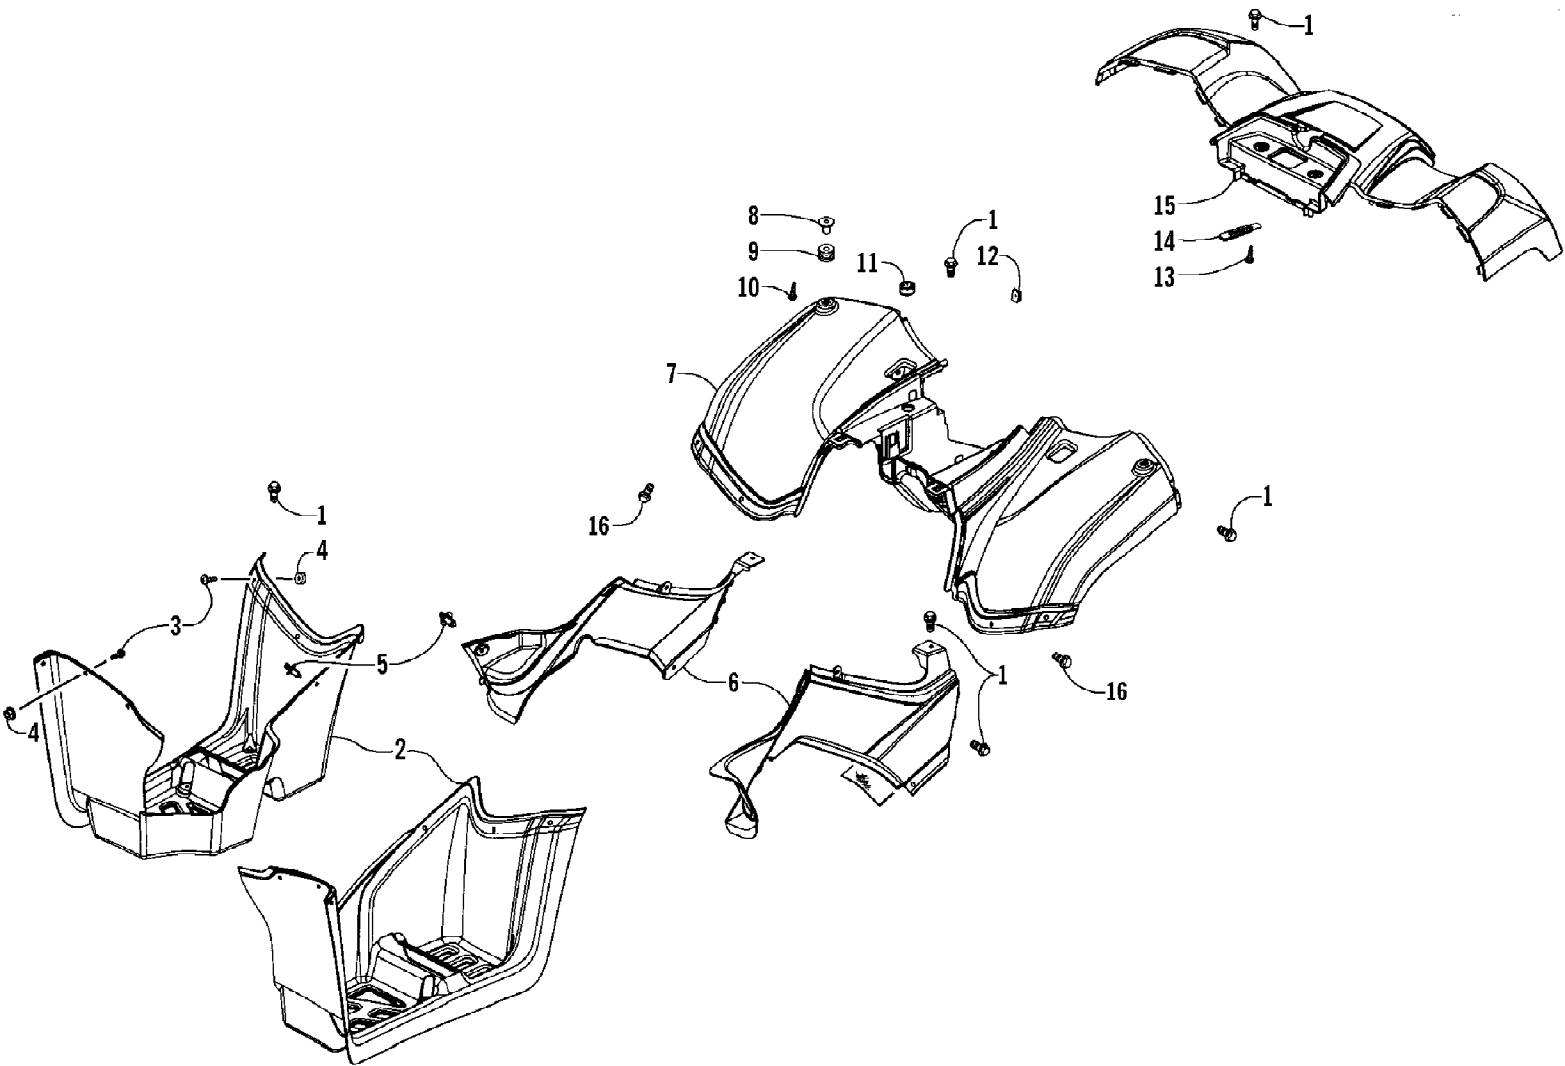

2007 ATV 250 UTILITY RED (A2007KUE2BUSR)
REAR BODY PANEL ASSEMBLY

2007 ATV 250 UTILITY RED (A2007KUE2BUSR)
REAR BODY PANEL ASSEMBLY

Page 48 of 71

Ref #	Part Number	Qty	S/P/F	Description
1	3304-587	19	/P	Bolt
2	3303-991	1		Mudguard, Floor - Right
2	3303-992	1		Mudguard, Floor - Left
3	3303-251	11	/P	Screw
4	3304-538	11	S	Nut
5	3303-592	3		Clip, Mudguard
6	3303-997	1		Fender, Rear - Lower Right
6	3303-998	1		Fender, Rear - Lower Left
7	3303-989	1		Fender, Rear
8	3303-233	2		Collar, Insert
9	3303-227	2		Grommet, Rubber
10	3304-650	10	/P	Screw, Self-Tapping
11	3303-232	2		Grommet, Rubber
12	3304-061	2	/P	Nut, Clip
13	3304-651	1		Screw, Self-Tapping
14	3304-156	1		Clip, Wire
15	3303-994	1		Molding, Rear Fender
16	3304-586	2	/P	Bolt w/Washer