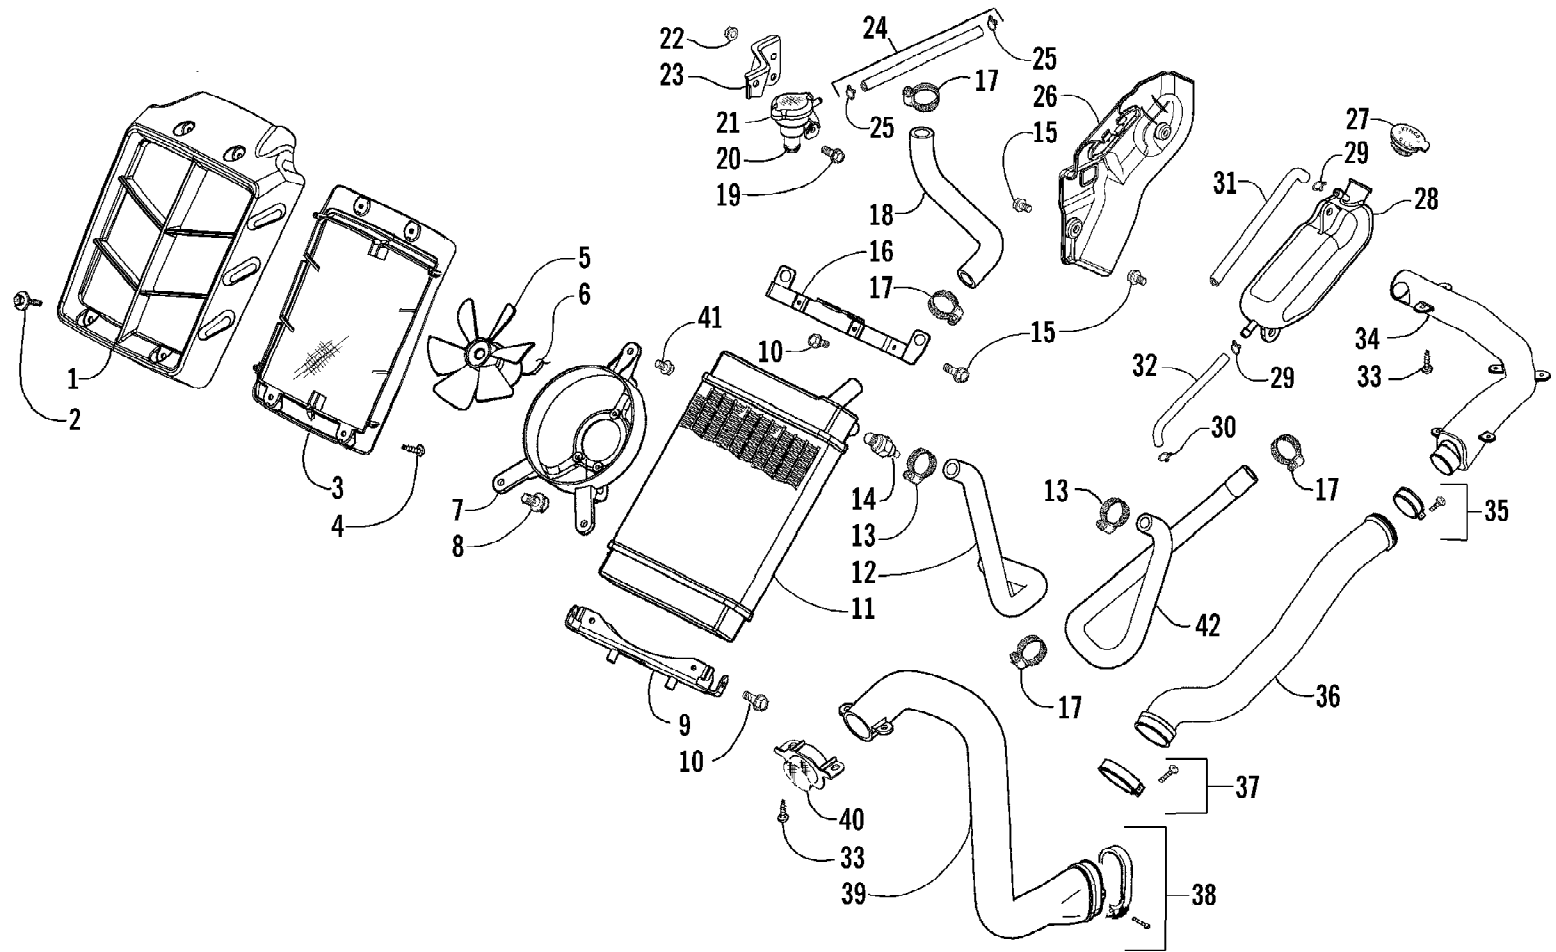

2007 ATV 250 UTILITY RED (A2007KUE2BUSR)
COOLING ASSEMBLY

Ref #	Part Number	Qty	S/P/F	Description
1	3303-743	1	/P	Shroud, Radiator
2	3304-653	4	S	Screw w/Washer
3	3303-744	1		Screen, Radiator
4	3304-123	6	/P	Screw w/Washer
5	3303-741	1		Fan, Cooling
6	3303-742	1		Motor, Fan
7	3303-739	1		Shroud, Fan
8	3304-586	3	/P	Bolt
9	3303-984	1		Bracket, Radiator - Lower
10	3304-116	4		Bolt w/Washer
11	3303-737	1		Radiator Assembly
12	3303-759	1		Hose, Cooling - Radiator/Engine
13	3304-164	2		Clamp, Hose
14	3303-862	1		Switch, Temperature
15	3304-587	6	/P	Bolt w/Washer
16	3303-983	1		Bracket, Radiator - Upper
17	3304-165	4	/P	Clamp, Hose
18	3303-761	1		Hose, Cooling - Radiator
19	3304-553	1		Bolt, Flange
20	3303-738	1		Neck, Filler
21	3303-748	1		Cap, Radiator
22	3304-654	2	/P	Nut
23	3303-740	1		Bracket, Mounting - Filler Neck
24	3304-066	1		Tube Assembly - Water Pump (inc. 25)
25	3304-161	2		Clip, Tube
26	3303-993	1		Shield, Master Cylinder
27	3303-749	1		Cap, Reserve Tank
28	3304-253	1		Tank, Reserve
29	3304-163	2		Clip, Tube
30	3303-349	1		Clip, Tube
31	3303-745	1		Hose, Drain - Reserve Tank
32	3303-746	1		Hose, Reserve Tank
33	3304-650	8	/P	Screw, Self-Tapping
34	3303-637	1		Duct, Cooling - Cover
35	3303-709	1		Clamp w/Screw
36	3303-633	1		Duct, Cooling
37	3303-636	1		Clamp w/Screw
38	3303-635	1		Clamp w/Screw
39	3303-634	1		Duct, Cooling
40	3303-640	1		Element, Duct
41	3303-320	3		Screw w/Washer
42	3303-760	1		Hose, Cooling - Engine/Radiator