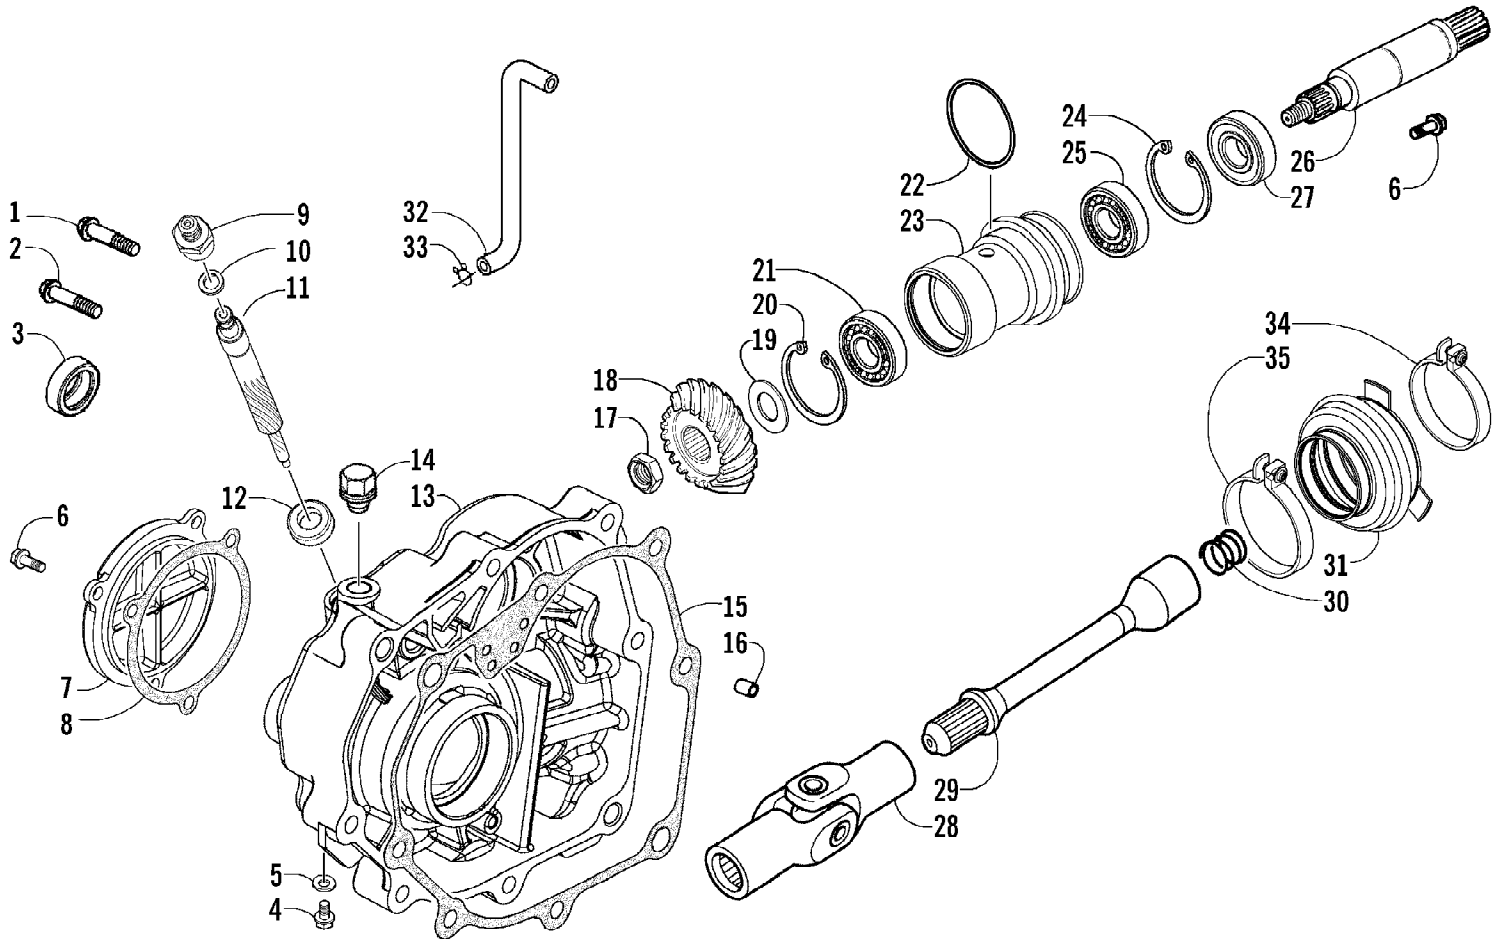

2007 ATV 250 UTILITY RED (A2007KUE2BUSR)
TRANSMISSION CASE ASSEMBLY

2007 ATV 250 UTILITY RED (A2007KUE2BUSR)
TRANSMISSION CASE ASSEMBLY

Page 71 of 71

Ref #	Part Number	Qty	S/P/F	Description
1	3303-615	2		Screw, Cap
2	3303-614	7	S	Screw, Cap
3	3304-081	1		Seal, Oil
4	3303-365	1		Screw, Drain
5	3303-591	1		Washer
6	3303-383	7	/P	Screw, Cap
7	3303-763	1		Cap, Transmission Case
8	3303-766	1		Gasket, Transmission Case Cap
9	3304-108	1	/P	Bolt, Tachometer
10	3304-047	1	/P	Washer
11	3303-662	1		Gear, Tachometer
12	3304-077	2	/P	Seal, Oil
13	3303-762	1		Case, Transmission (inc. one No. 12)
14	3304-052	1	/P	Plug, Drain
15	3303-765	1		Gasket, Transmission Case
16	3303-342	2		Pin, Dowel
17	3304-131	1		Nut
18	3303-802	1		Gear, Bevel - Driven
19	3304-624	AR		Shim, Driven Bevel Gear - A
19	3304-625	AR		Shim, Driven Bevel Gear - B
19	3304-626	AR		Shim, Driven Bevel Gear - C
19	3304-627	AR		Shim, Driven Bevel Gear - D
19	3304-628	AR		Shim, Driven Bevel Gear - E
19	3304-629	AR		Shim, Driven Bevel Gear - F
19	3304-630	AR		Shim, Driven Bevel Gear - G
19	3304-631	AR		Shim, Driven Bevel Gear - H
19	3304-632	AR		Shim, Driven Bevel Gear - I
19	3304-633	AR		Shim, Driven Bevel Gear - J
19	3304-634	AR		Shim, Driven Bevel Gear - K
19	3304-635	AR		Shim, Driven Bevel Gear - L
20	3304-151	1		Circlip
21	3304-069	1		Bearing
22	3304-105	1		O-Ring
23	3303-764	1		Case, Final Shaft
24	3304-152	1		Circlip
25	3304-071	1		Bearing
26	3304-642	1	/P	Shaft, Final
27	3304-087	1		Seal, Oil
28	3303-869	1		Joint, Yoke
29	3303-868	1		Shaft, Propeller
30	3303-870	1		Spring, Propeller Shaft
31	3303-945	1		Boot, Joint
32	3303-630	1		Tube, Breather - Transmission
33	3304-433	1		Clip, Tube
34	3304-058	1		Clamp
35	3304-059	1		Clamp