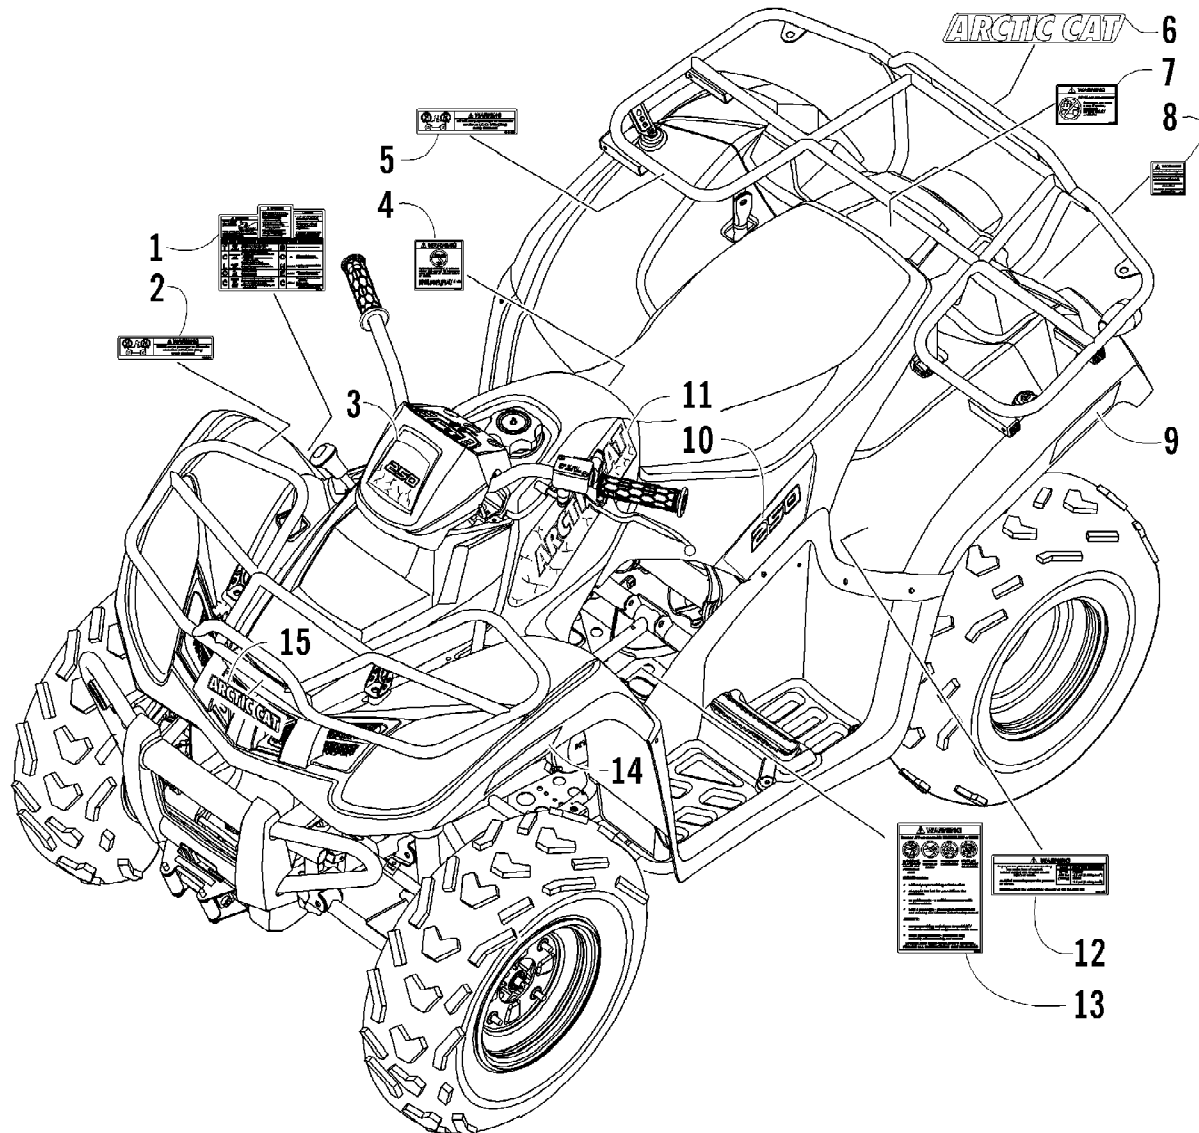

2007 ATV 250 UTILITY RED (A2007KUE2BUSR)
DECALS

Page 20 of 71

Ref #	Part Number	Qty	S/P/F	Description
1	1411-173	1		Decal, Pre-Ride Inspection
2	1411-201	1		Decal, Warning - Rack
3	1411-445	1		Decal, Instrument Pod
4	0411-401	1		Decal, Warning - Age
5	0411-576	1		Decal, Warning - Rack
6	0411-814	1	/P	Decal, "Arctic Cat" - White
7	0411-435	1		Decal, Warning - Passenger
8	1411-102	1		Decal, Warning - Towing
9	1411-178	1		Decal, Reflector - Rear - Right
9	1411-179	1		Decal, Reflector - Rear - Left
10	1411-494	1		Decal, Side - Lower Right
10	1411-495	1		Decal, Side - Lower Left
11	1411-424	1		Decal, Side - Upper Right
11	1411-425	1		Decal, Side - Upper Left
12	1411-108	1		Decal, Warning -Tire/Load
13	0411-218	1		Decal, Warning - General
14	1411-180	1		Decal, Reflector - Front - Right
14	1411-181	1		Decal, Reflector - Front - Left
15	1411-194	1		Decal, Front