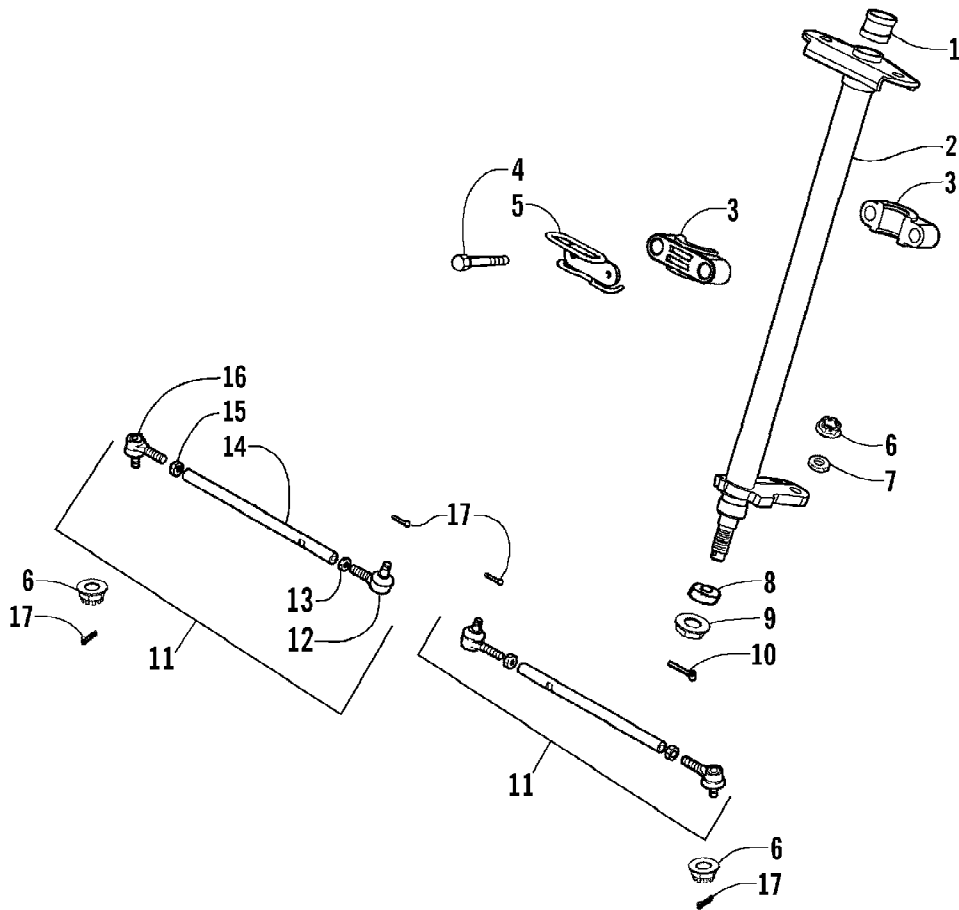

2007 ATV 250 UTILITY RED (A2007KUE2BUSR)
STEERING POST ASSEMBLY

Page 64 of 71

Ref #	Part Number	Qty	S/P/F	Description
1	3303-963	1	S	Bushing, Sleeve
2	3303-957	1		Post, Steering
3	3303-961	2		Block, Mounting - Steering Post
4	3304-649	2		Screw, Cap
5	3303-962	1		Clamp, Mounting Block
6	3304-130	4		Nut, Castle
7	3304-136	2		Washer
8	3303-960	1		Collar, Steering Post - Lower
9	3304-032	1		Nut, Flange
10	3303-339	1		Pin, Cotter
11	3303-969	2		Tie Rod - Assembly (inc. 12-16)
12	3303-973	2		Ball Joint, Tie Rod - Left
13	3303-327	2		Nut, Hex - Left
14	3304-376	2		Tube, Tie Rod
15	3303-326	2		Nut, Hex - Right
16	3303-971	2		Ball Joint, Tie Rod - Right
17	3304-143	4		Pin, Cotter