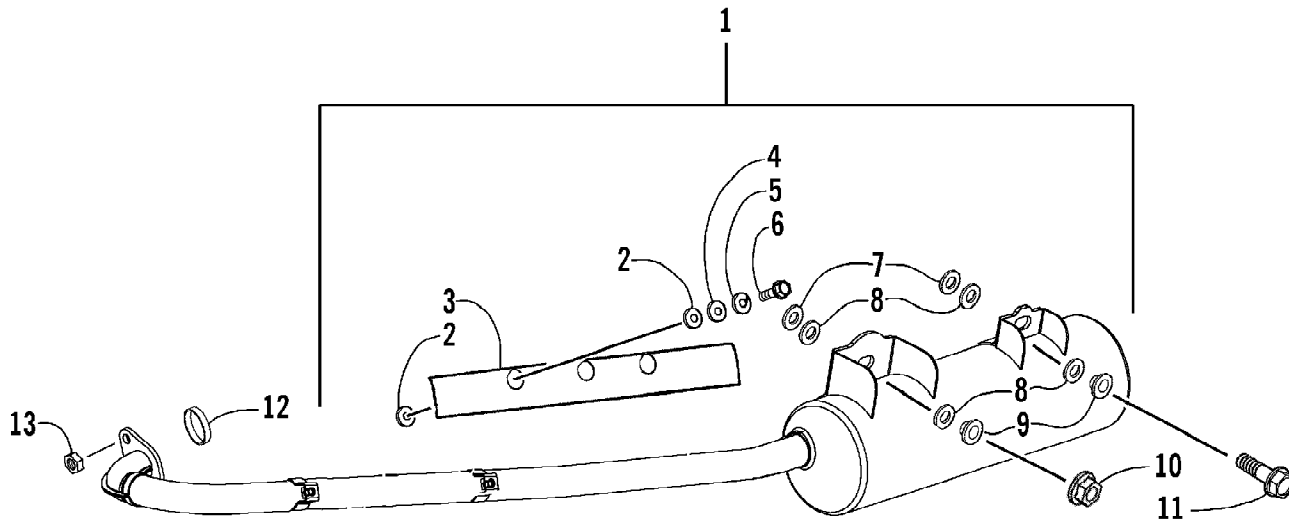

2007 ATV 250 UTILITY RED (A2007KUE2BUSR)
ELECTRICAL AND WIRING HARNESS ASSEMBLY

2007 ATV 250 UTILITY RED (A2007KUE2BUSR)
ELECTRICAL AND WIRING HARNESS ASSEMBLY

Ref #	Part Number	Qty	S/P/F	Description
1	3303-838	1		Harness, Main (inc. 2)
2	3304-210	1		Fuse - 10 Amp
2	3304-211	2		Fuse - 15 Amp
2	3304-212	1		Fuse - 30 Amp
3	3303-836	1		Regulator, Voltage
4	3303-331	4	/P	Nut
5	3303-830	1		Coil, Ignition (inc. 6)
6	3303-831	1		Cap, Noise Suppression
7	3303-382	2	/P	Screw, Cap
8	3303-829	1		CDI Unit
9	3303-867	1		Relay, Start-in-Gear
10	3303-841	1		Cable, Battery
11	3303-850	1		Switch, Ignition - Assembly (inc. 12-15)
12	0	1	F	Switch, Ignition
13	3304-522	1		Cover, Key - "Arctic Cat"
14	3304-520	1	F	Key, Ignition w/Cover Right Side Cut
15	3304-521	1	F	Key, Ignition w/Cover Left Side Cut
16	3303-134	1	/P	Sub-Cord
17	3303-857	1		Relay, Starter
18	3303-840	1		Cable Tie
19	3303-837	1		Diode, Neutral
20	3304-523	1		Relay, Lighting Control