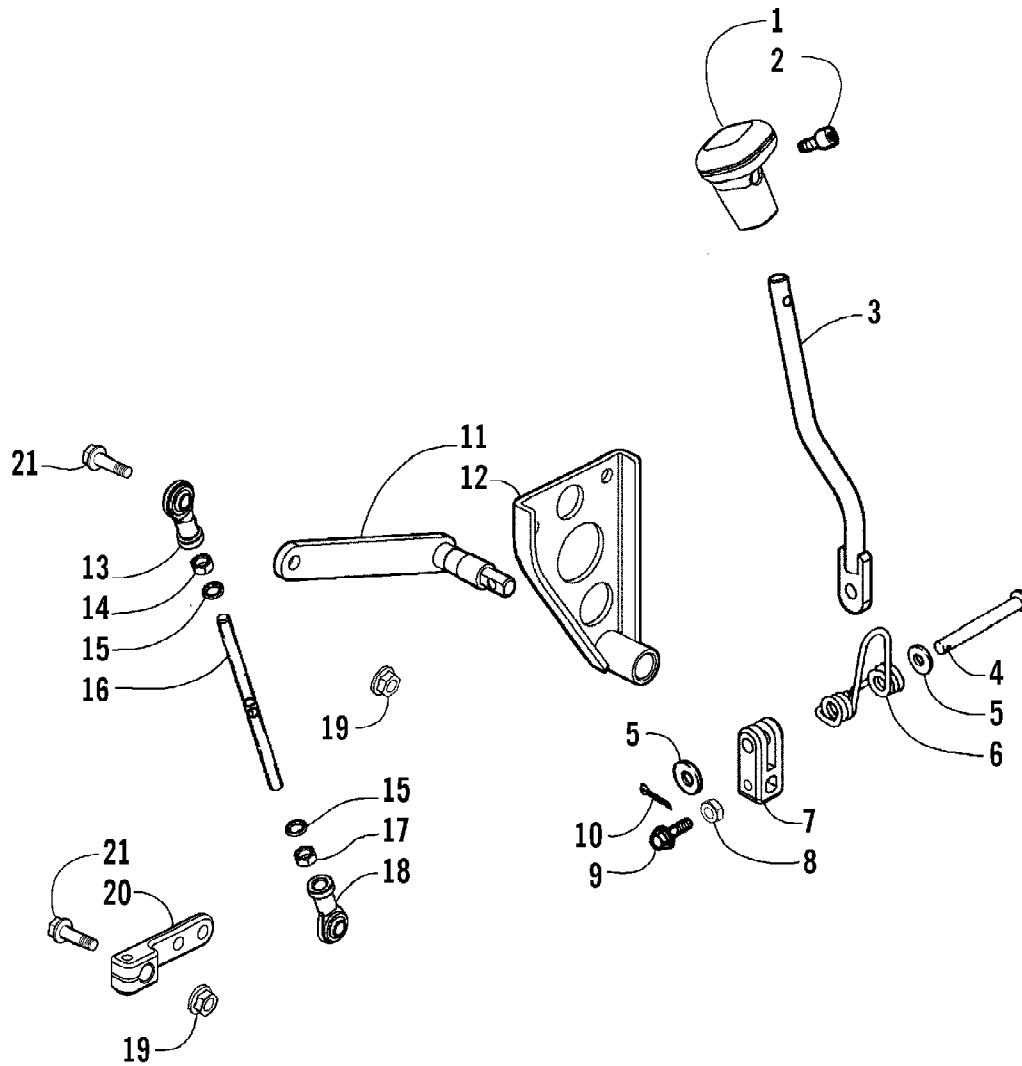

2007 ATV 250 UTILITY GREEN (A2007KUE2BUSG)
SHIFT LEVER ASSEMBLY

2007 ATV 250 UTILITY GREEN (A2007KUE2BUSG)
SHIFT LEVER ASSEMBLY

Page 58 of 71

Ref #	Part Number	Qty	S/P/F	Description
1	3303-823	1		Handle, Gear Shift Rod
2	3304-401	1		Bolt, Socket
3	3303-816	1	/P	Rod, Gear Shift
4	3303-817	1		Pin, Gear Shift
5	3304-138	2		Washer
6	3303-818	1		Spring, Gear Shift
7	3303-819	1		Bracket, Gear Shift
8	3304-127	1	S	Nut, Hex
9	3303-382	1	/P	Bolt, Flange
10	3304-142	1		Pin, Cotter
11	3303-821	1		Lever, Gear Shift
12	3305-299	1		Cover, Gear Shift
13	3303-970	1		Ball Joint, Tie Rod - Right
14	3304-125	1		Nut, Hex
15	3303-607	2	/P	Washer
16	3303-822	1		Tie Rod
17	3304-126	1		Nut, Hex
18	3303-972	1		Ball Joint, Tie Rod - Left
19	3303-332	4		Nut
20	3303-814	1		Link, Gear Shift
21	3304-176	2		Screw, Cap