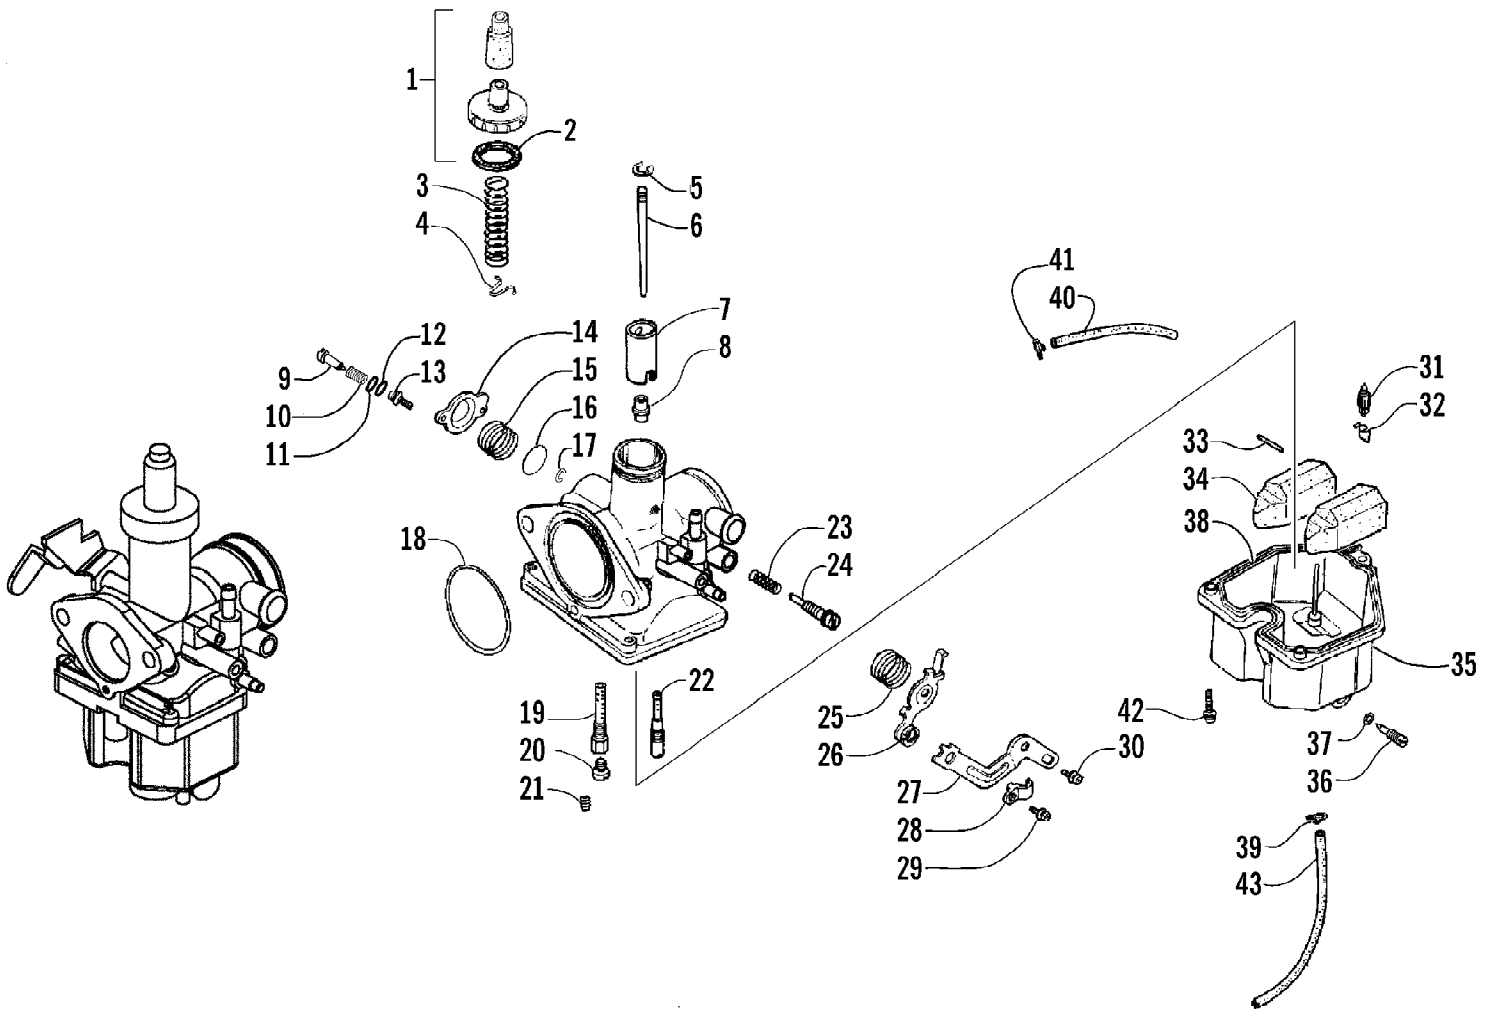

2007 ATV 250 UTILITY GREEN (A2007KUE2BUSG)
CARBURETOR ASSEMBLY

2007 ATV 250 UTILITY GREEN (A2007KUE2BUSG)
CARBURETOR ASSEMBLY

Page 8 of 71

Ref #	Part Number	Qty	S/P/F	Description
1	3304-218	1		Cover, Top - Assembly (inc. 2)
2	3304-217	1		Gasket, Top
3	3304-230	1		Spring, Compression
4	3304-454	1		Clip, Needle
5	3304-240	1		Clip, E
6	3304-448	1		Needle, Jet
7	3304-216	1		Valve, Throttle
8	3304-456	1		Jet, Needle
9	3304-215	1		Screw, Adjuster
10	3304-232	1		Spring, Compression
11	3304-250	1		Washer
12	3304-237	1		O-Ring
13	3304-427	2		Screw w/Washer
14	3304-229	1		Plate, Cover - Diaphragm
15	3304-449	1		Spring, Compression
16	3304-227	1		Diaphragm
17	3304-450	1		Clip, E
18	3304-238	1		O-Ring
19	3304-447	1		Holder, Needle Jet
20	5507-097	1	/P	Jet, Main
21	3304-214	1		Holder, Main Jet
22	3304-445	1		Jet, Slow
23	3304-231	1		Spring, Compression
24	3304-455	1		Screw, Stop
25	3304-233	1		Spring, Torsion
26	3303-627	1		Lever, Choke
27	3304-443	1		Bracket, Choke Cable
28	3304-241	1		Clamp, C
29	3303-319	1	S	Screw w/Washer
30	3304-429	1		Screw w/Washer
31	3304-242	1		Valve, Float
32	3304-249	1		Clip, Float Valve
33	3304-451	1		Pin, Float Arm
34	3304-444	1		Float, Set
35	3304-220	1		Chamber, Float - Assembly
36	3304-243	1		Screw, Drain
37	3304-239	1		O-Ring
38	3304-219	1		Gasket, Float Chamber
39	3304-452	1		Clip, Tube
40	3304-446	1		Tube, Set
41	3304-453	1		Clip, Tube
42	3304-428	3		Screw w/Washer
43	3305-268	1	S	Tube
43	3303-698	1		Complete Carburetor Assembly