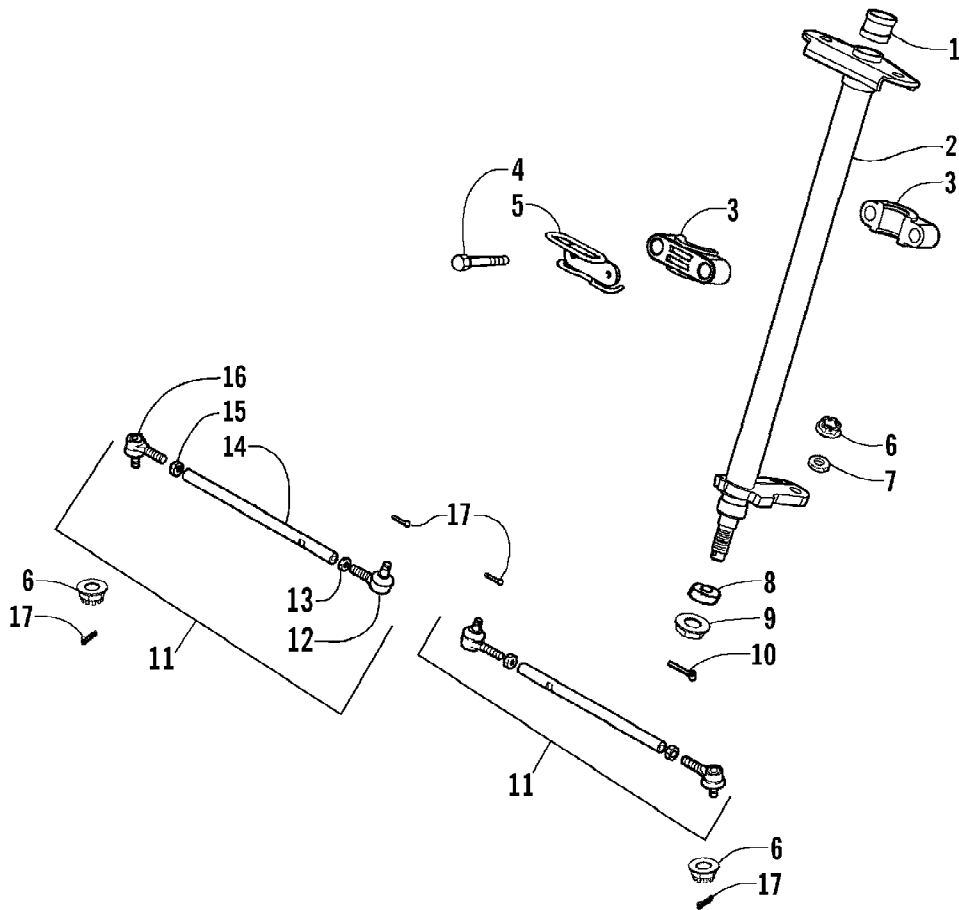

2007 ATV 250 UTILITY GREEN (A2007KUE2BUSG)
STEERING POST ASSEMBLY

2007 ATV 250 UTILITY GREEN (A2007KUE2BUSG)
STEERING POST ASSEMBLY

Page 64 of 71

Ref #	Part Number	Qty	S/P/F	Description
1	3303-963	1	S	Bushing, Sleeve
2	3303-957	1		Post, Steering
3	3303-961	2		Block, Mounting - Steering Post
4	3304-649	2		Screw, Cap
5	3303-962	1		Clamp, Mounting Block
6	3304-130	4		Nut, Castle
7	3304-136	2		Washer
8	3303-960	1		Collar, Steering Post - Lower
9	3304-032	1		Nut, Flange
10	3303-339	1		Pin, Cotter
11	3303-969	2		Tie Rod - Assembly (inc. 12-16)
12	3303-973	2		Ball Joint, Tie Rod - Left
13	3303-327	2		Nut, Hex - Left
14	3304-376	2		Tube, Tie Rod
15	3303-326	2		Nut, Hex - Right
16	3303-971	2		Ball Joint, Tie Rod - Right
17	3304-143	4		Pin, Cotter