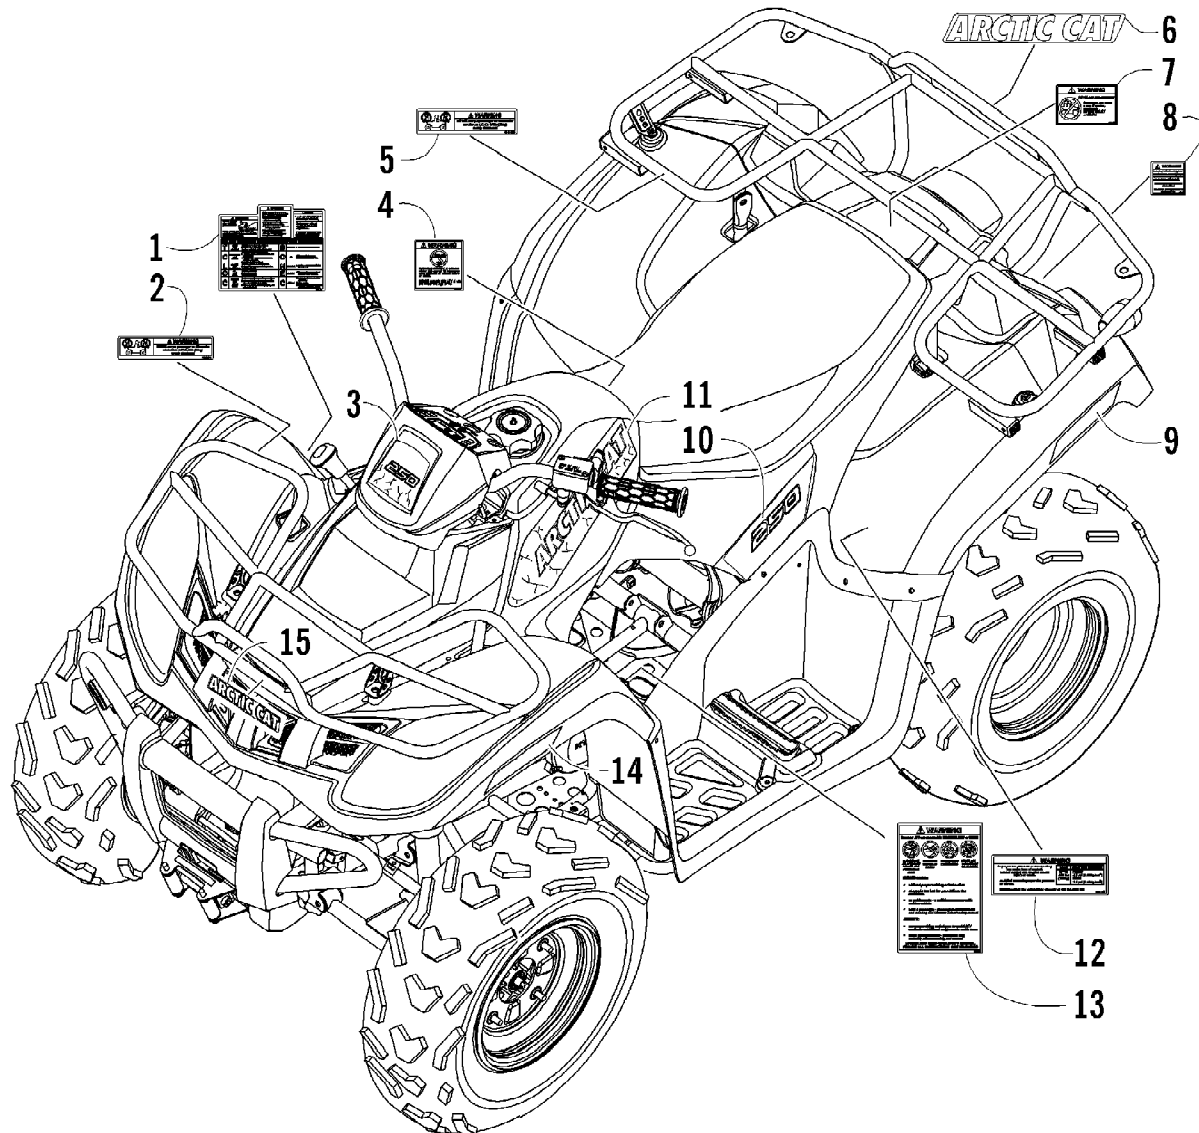

2007 ATV 250 UTILITY GREEN (A2007KUE2BUSG)
DECALS

Page 20 of 71

Ref #	Part Number	Qty	S/P/F	Description
1	1411-173	1		Decal, Pre-Ride Inspection
2	1411-201	1		Decal, Warning - Rack
3	1411-446	1		Decal, Instrument Pod
4	0411-401	1		Decal, Warning - Age
5	0411-576	1		Decal, Warning - Rack
6	0411-814	1	/P	Decal, "Arctic Cat" - White
7	0411-435	1		Decal, Warning - Passenger
8	1411-102	1		Decal, Warning - Towing
9	1411-178	1		Decal, Reflector - Rear - Right
9	1411-179	1		Decal, Reflector - Rear - Left
10	1411-494	1		Decal, Side - Lower Right
10	1411-495	1		Decal, Side - Lower Left
11	1411-426	1		Decal, Side - Upper Right
11	1411-427	1		Decal, Side - Upper Left
12	1411-108	1		Decal, Warning -Tire/Load
13	0411-218	1		Decal, Warning - General
14	1411-180	1		Decal, Reflector - Front - Right
14	1411-181	1		Decal, Reflector - Front - Left
15	1411-193	1		Decal, Front