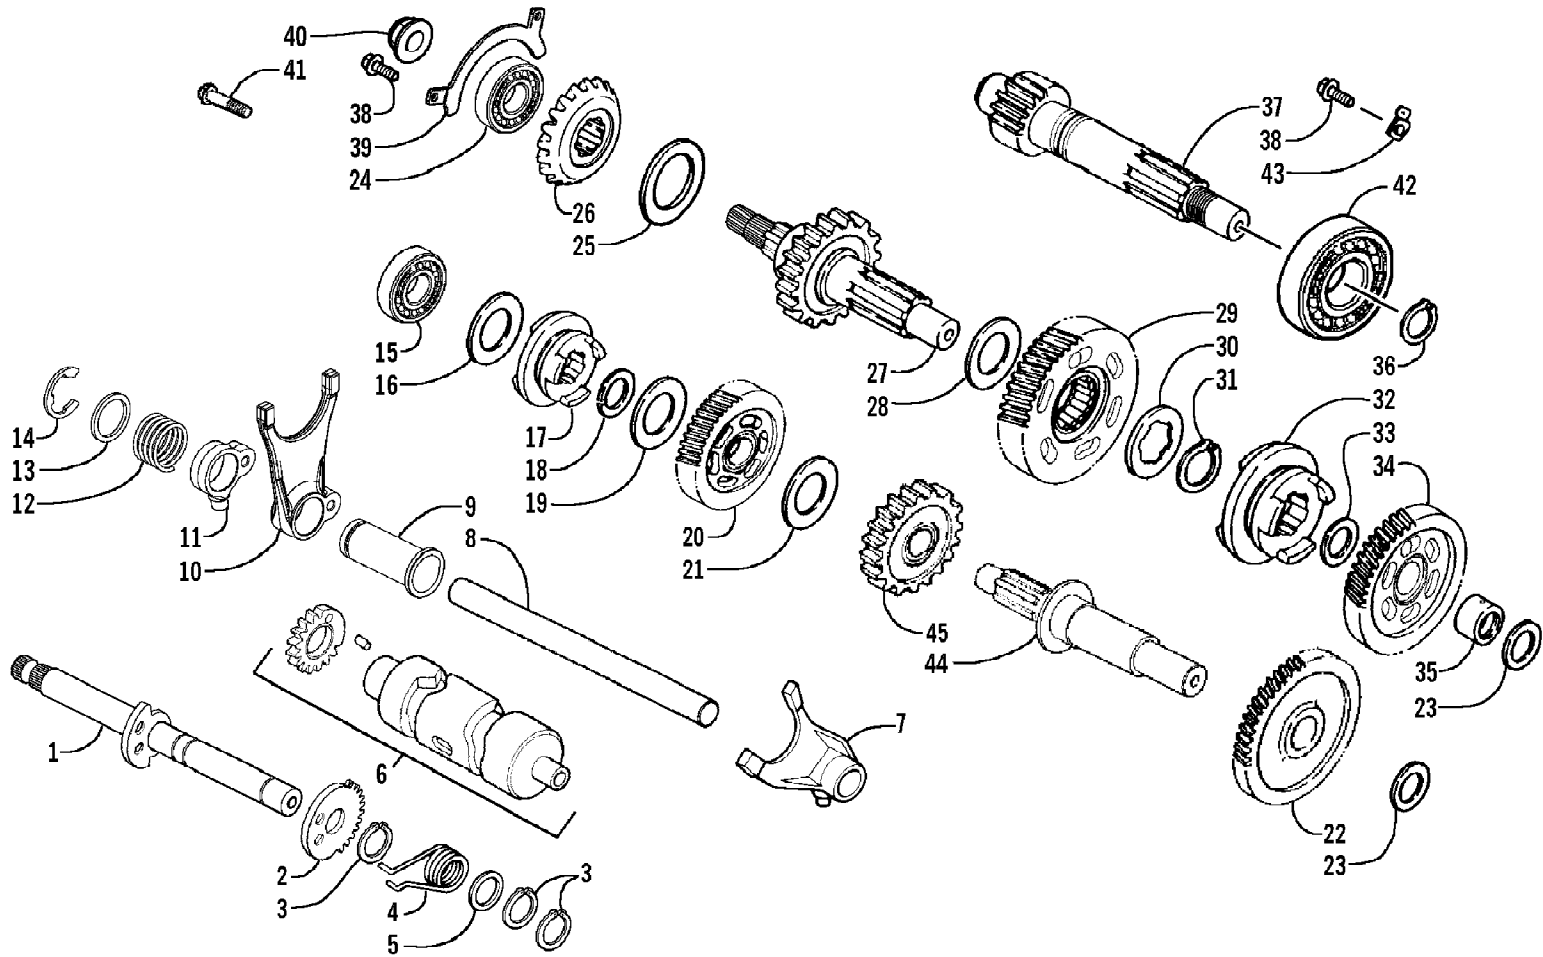

2007 ATV 250 UTILITY GREEN (A2007KUE2BUSG)
TRANSMISSION ASSEMBLY

Ref #	Part Number	Qty	S/P/F	Description
1	3303-812	1		Spindle, Gear Shift Cam
2	3303-815	1		Gear, Shift Handle
3	3304-153	3		Circlip
4	3303-813	1		Spring, Gear Shift Return
5	3304-036	1		Washer, Thrust
6	3305-552	1		Cam, Gear Shift - Assembly
7	3303-805	1		Fork, Gear Shift - Left
8	3303-806	1		Shaft, Gear Shift Fork
9	3303-807	1		Sleeve, Fork
10	3303-804	1		Fork, Gear Shift - Right
11	3303-808	1		Guide, Right Fork
12	3304-821	1	/P	Spring, Cam
13	3304-051	1		Washer
14	3304-154	1		E-Ring
15	3304-197	1		Bearing
16	3304-637	1		Washer, Thrust
17	3305-555	1		Shift, Forward - Dog
18	3304-638	1		Circlip
19	3304-046	1		Washer
20	3304-621	1		Gear, Forward
21	3305-553	1	/P	Washer, Thrust
22	3303-793	1		Gear, Counter
23	3305-554	2	/P	Washer, Thrust
24	3304-194	1		Bearing
25	3304-525	AR		Shim, Drive Bevel Gear - A
25	3304-526	AR		Shim, Drive Bevel Gear - B
25	3304-527	AR		Shim, Drive Bevel Gear - C
25	3304-528	AR		Shim, Drive Bevel Gear - D
25	3304-529	AR		Shim, Drive Bevel Gear - E
25	3304-530	AR		Shim, Drive Bevel Gear - F
25	3304-531	AR		Shim, Drive Bevel Gear - G
25	3304-532	AR		Shim, Drive Bevel Gear - H
25	3304-533	AR		Shim, Drive Bevel Gear - I
25	3304-534	AR		Shim, Drive Bevel Gear - J
25	3304-535	AR		Shim, Drive Bevel Gear - K
25	3304-536	AR		Shim, Drive Bevel Gear - L
26	3303-801	1		Gear, Bevel - Drive
27	3303-784	1		Shaft, Main
28	3304-044	1		Washer, Thrust
29	3304-622	1		Gear, Lower - Driven
30	3304-045	1		Washer, Spline
31	3304-056	1		Circlip
32	3305-556	1		Shift, Reverse - Dog
33	3304-043	1		Washer, Thrust
34	3303-797	1		Gear, Reverse
35	3304-074	1	/P	Bearing, Needle
36	3304-147	1	/P	Circlip
37	3303-791	1		Driveshaft
38	3304-005	3		Screw, Cap
39	3304-041	1		Plate, Holder
40	3304-033	1		Nut
41	3304-112	1		Bolt, Flange
42	3304-067	1		Bushing