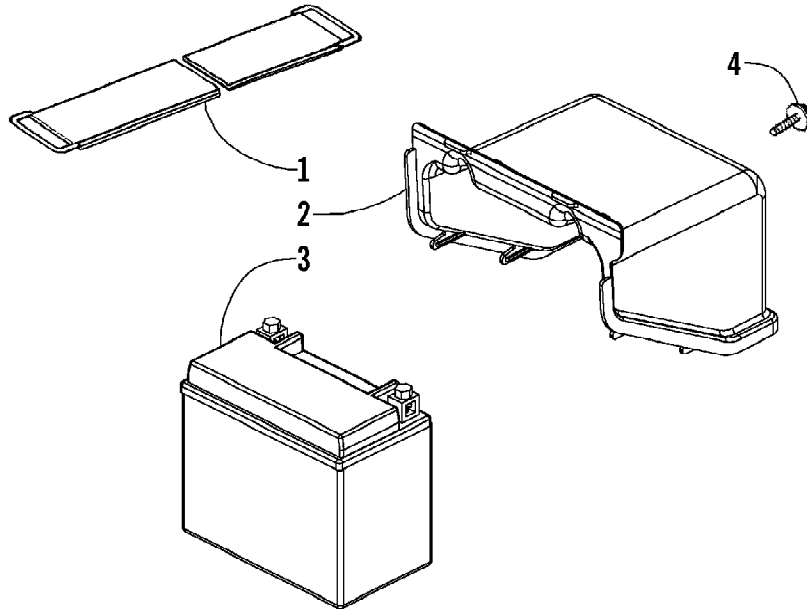

2007 ATV 250 UTILITY GREEN (A2007KUE2BUSG)
BATTERY ASSEMBLY

Ref #	Part Number	Qty	S/P/F	Description
1	3303-937	1		Strap, Battery
2	3303-995	1		Cover, Battery
3	3304-275	1	/P	Battery
4	3304-029	2	/P	Bolt