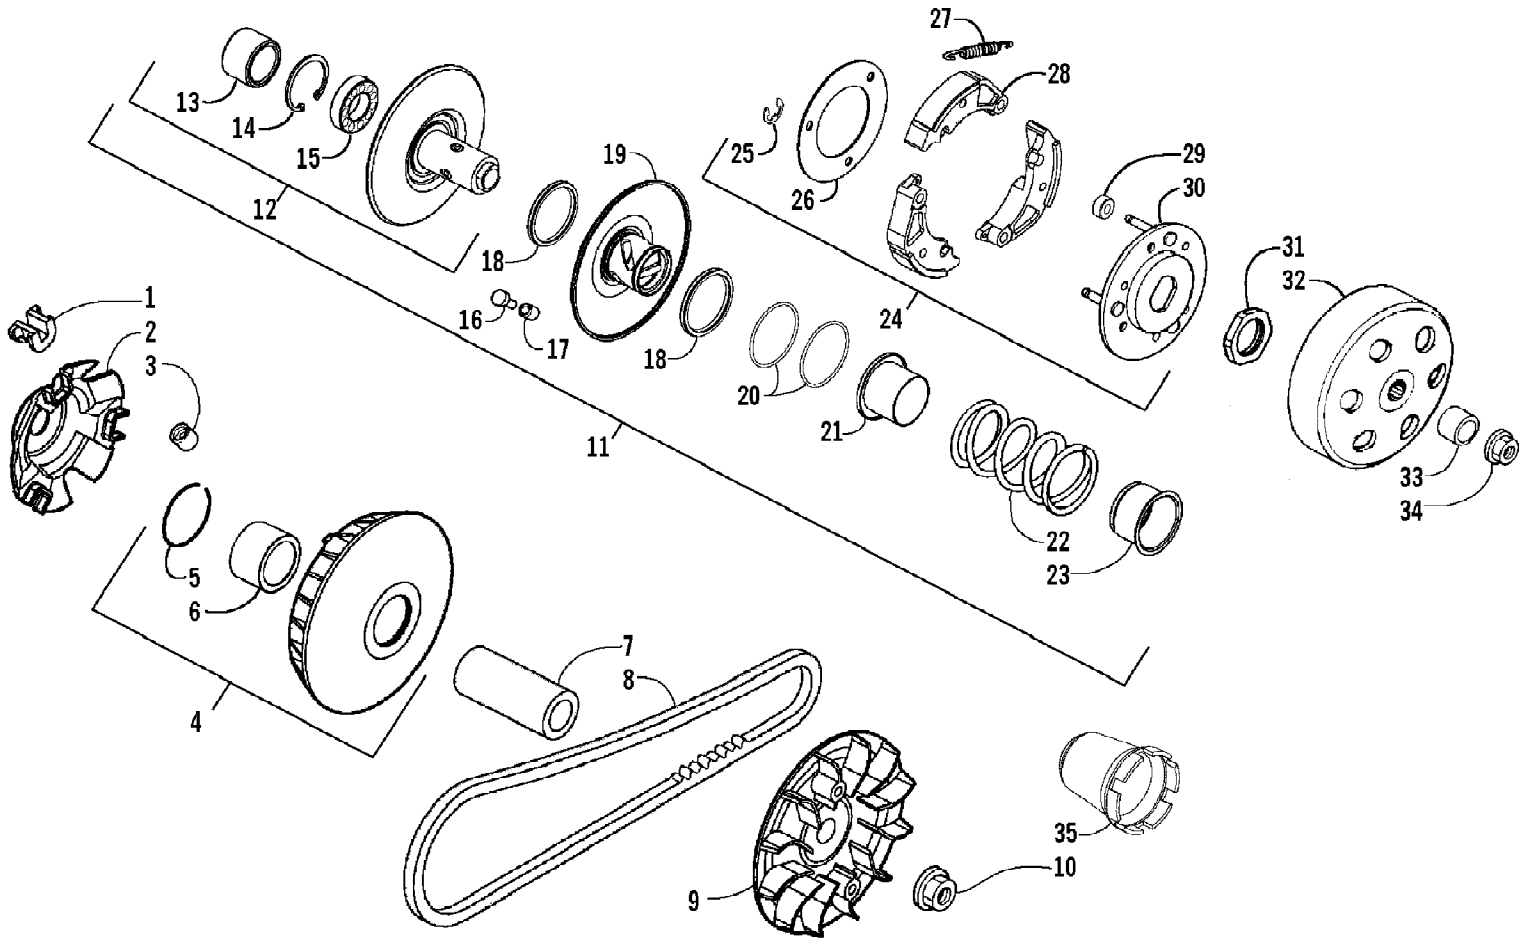

2007 ATV 250 UTILITY GREEN (A2007KUE2BUSG)
CLUTCH ASSEMBLY

2007 ATV 250 UTILITY GREEN (A2007KUE2BUSG)
CLUTCH ASSEMBLY

Ref #	Part Number	Qty	S/P/F	Description
1	3303-774	3		Slide
2	3303-773	1		Plate, Ramp
3	3303-772	6		Guide, Roller
4	3303-770	1		Face, Movable - Drive (inc. 5-6)
5	3304-160	1		Ring, Retaining
6	3303-771	1		Bushing
7	3303-769	1		Sleeve, Drive Face
8	3303-782	1		Belt, Drive
9	3303-768	1		Face, Fixed - Drive
10	3304-024	1		Nut, Jam
11	3303-781	1		Clutch, Driven - Assembly (inc. 12-31)
12	3303-783	1		Face, Fixed - Driven (inc. 13-15)
13	3304-072	1		Bearing
14	3304-149	1		Circlip
15	3304-070	1		Bearing
16	3303-786	4		Pin, Roller Guide
17	3303-787	4		Roller, Guide
18	3304-082	2		Seal, Oil
19	3303-785	1		Face, Movable - Driven
20	3304-107	2		O-Ring
21	3303-789	1		Collar, Seal
22	3303-788	1		Spring, Driven Face
23	3303-790	1		Collar, Spring
24	3303-775	1		Clutch, Centrifugal - Assembly (inc. 25-30)
25	3304-054	3		E-Ring
26	3303-777	1		Plate, Side
27	3303-778	3		Spring, Clutch
28	3303-779	3		Weight, Clutch
29	3303-780	3		Rubber, Clutch Damper
30	3303-776	1		Plate, Drive Clutch
31	3304-025	1	/P	Nut
32	3303-767	1		Clutch, Outer
33	3303-638	1		Sleeve, Driveshaft
34	3304-023	1		Nut, Jam
35	3303-828	1		Ratchet, Face