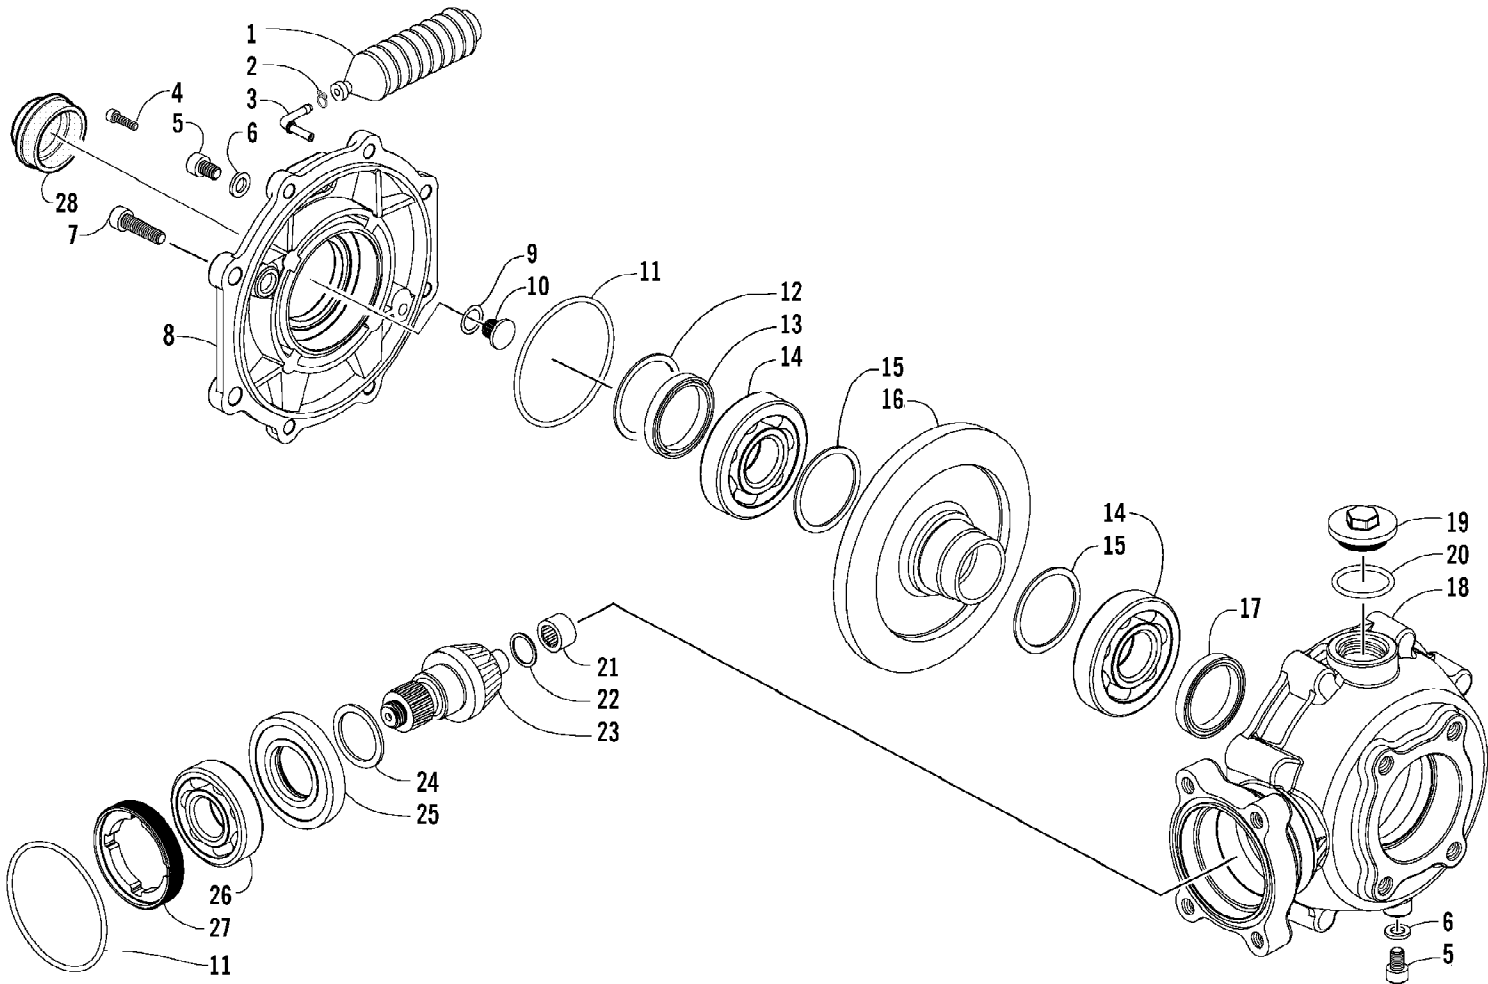

2007 ATV 250 UTILITY GREEN (A2007KUE2BUSG)
FINAL DRIVE ASSEMBLY

2007 ATV 250 UTILITY GREEN (A2007KUE2BUSG)
FINAL DRIVE ASSEMBLY

Page 26 of 71

Ref #	Part Number	Qty	S/P/F	Description
1	3304-170	1	/P	Bladder, Rear Gearcase
2	3304-669	1		Clip
3	3303-877	1		Fitting, Bladder
4	3304-177	6		Screw, Cap
5	3303-365	2		Screw, Cap
6	3303-591	2		Washer
7	3304-178	2		Screw, Cap
8	3303-873	1		Cover, Rear Gearcase
9	3303-879	1		Shim
10	3303-878	1		Pin, Ring Gear
11	3304-095	2		O-Ring
12	3304-670	1		O-Ring
13	3304-092	1		Seal, Oil
14	3304-194	2		Bearing
15	3305-311	AR		Shim, 46 x 54 x 1.47 mm
15	3303-881	AR		Shim
15	3305-310	AR		Shim
16	3303-876	1		Gear, Ring
17	3304-093	1		Seal, Oil
18	3303-872	1		Gearcase - Rear
19	3303-021	1		Plug, Fill
20	3304-096	1	/P	O-Ring
21	3304-076	1		Bearing, Needle
22	3303-874	1		O-Ring
23	3303-875	1		Gear, Pinion
24	3305-313	AR		Shim, 31 x 40 x 1.97 mm
24	3305-312	AR		Shim
24	3303-880	AR		Shim
25	3304-085	1		Seal, Dust
26	3304-196	1		Bearing
27	3304-027	1		Nut, Lock
28	3313-670	1		Seal