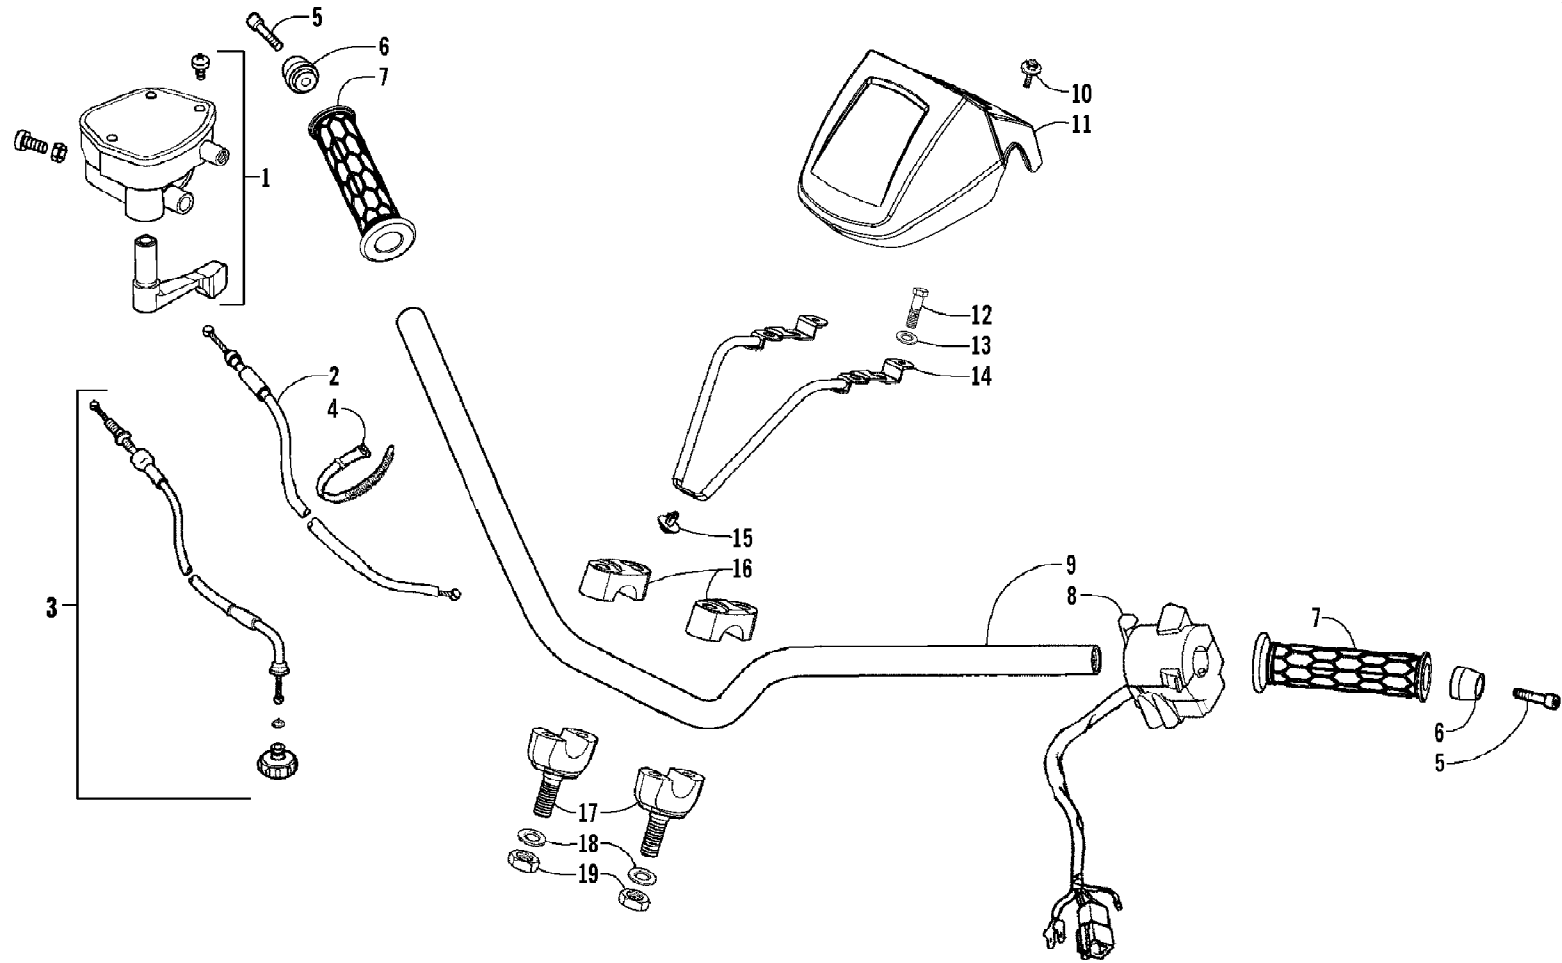

2007 ATV 250 UTILITY GREEN (A2007KUE2BUSG)
HANDLEBAR AND CONTROLS ASSEMBLY

2007 ATV 250 UTILITY GREEN (A2007KUE2BUSG)
HANDLEBAR AND CONTROLS ASSEMBLY

Ref #	Part Number	Qty	S/P/F	Description
1	3303-953	1		Lever, Throttle - Assembly
2	3303-723	1		Cable, Choke
3	1502-094	1	/P	Cable, Throttle - Kit
4	3303-839	1		Cable Tie
5	3304-016	2		Bolt w/Washer
6	3303-952	2		Cap, End - Handlebar
7	3303-203	2	S	Grip, Handlebar
8	3303-852	1	/P	Switch Assembly - Left
9	3305-457	1		Handlebar - Black
10	3304-029	2	/P	Bolt w/Washer
11	3303-959	1		Instrument Pod
12	3304-110	4		Bolt
13	3304-135	4	/P	Washer
14	3303-951	1		Bracket, Instrument Pod
15	3304-552	1		Clip
16	3303-954	1		Holder, Handlebar - Upper
17	3303-955	1		Holder, Handlebar - Lower
18	3305-088	2	/P	Washer
19	3303-325	2		Nut