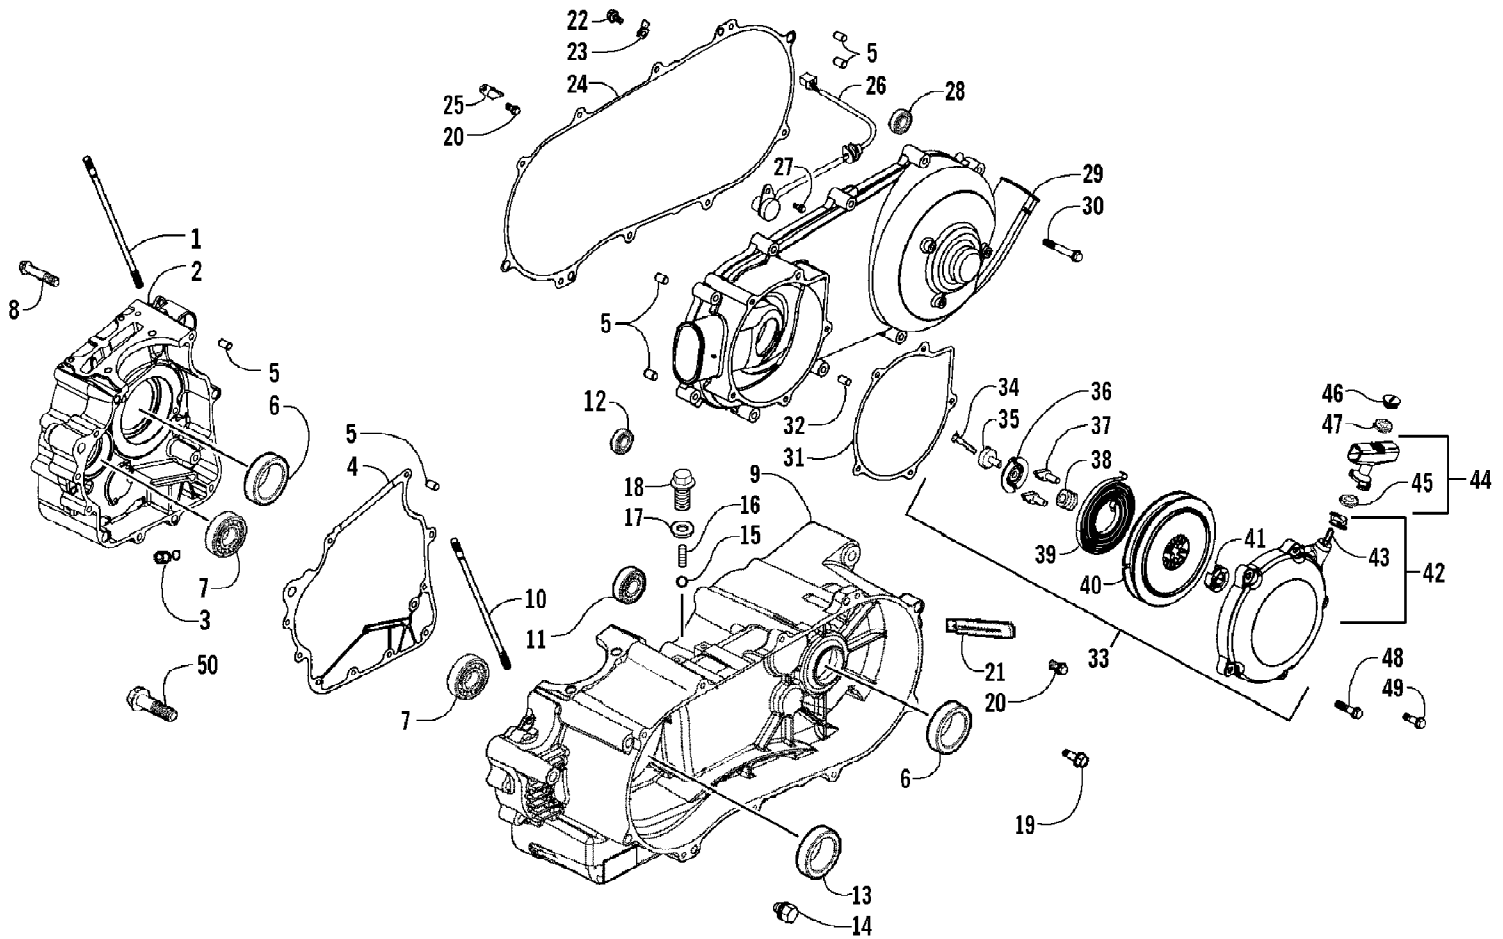

2007 ATV 250 UTILITY GREEN (A2007KUE2BUSG)
CRANKCASE ASSEMBLY

Ref #	Part Number	Qty	S/P/F	Description
1	3304-008	2		Bolt, Stud
2	3303-626	1		Crankcase - Right (inc. 3)
3	3304-065	1		Plug, Cone-Type
4	3303-628	1		Gasket, Crankcase
5	3303-342	4		Pin, Dowel
6	3304-091	1		Seal, Oil
7	3304-198	2		Bearing
8	3304-191	4	/P	Screw, Cap
9	3303-629	1		Crankcase - Left
10	3304-009	2		Bolt, Stud
11	3304-195	1		Bearing
12	3304-074	1	/P	Bearing
13	3304-079	1		Seal, Oil
14	3304-052	1	/P	Plug, Drain
15	3304-205	1		Ball, Steel
16	3304-063	1		Spring, Bolt Seat Inner
17	3304-021	1		Washer, Bolt Seat
18	3304-109	1		Bolt, Seat Ball Stopper
19	3303-365	1		Screw, Cap
20	3303-381	3		Screw, Cap
21	3304-158	1		Clip, Wire
22	3304-005	2		Screw, Cap
23	3304-039	2		Plate, Bearing Holder
24	3303-642	1		Gasket, Crankcase Cover - Left
25	3303-843	2		Clamp, Wire
26	3303-856	1		Cable, Gear Change
27	3304-187	1		Screw, Cap
28	3304-073	1	/P	Bearing
29	3303-632	1		Cover, Crankcase - Left
30	3304-003	8		Screw, Cap
31	3304-101	1		Gasket, Starter Cover
32	3303-341	2		Pin, Dowel
33	3303-643	1		Recoil Starter - Assembly (inc. 34-47)
34	3304-113	1		Bolt, Hex
35	3303-651	1		Insert, Collar
36	3303-649	1		Guide, Ratchet
37	3303-646	2		Ratchet
38	3303-647	1		Spring, Ratchet Guide
39	3303-645	1		Spiral, Starter
40	3303-644	1		Reel, Starter Spiral
41	3303-648	1		Spacer, Starter - Reel/Cover
42	3303-639	1		Cover, Starter (inc. 43)
43	3303-650	1		Rope, Starter
44	3303-652	1		Handle, Starter Rope (inc. 45)
45	3304-103	1		O-Ring
46	3305-269	1		Cap, Starter Rope Handle
47	3304-137	1		Washer
48	3304-190	2		Screw, Cap
49	3303-384	3	/P	Screw, Cap
50	3304-004	2		Bolt, Flange