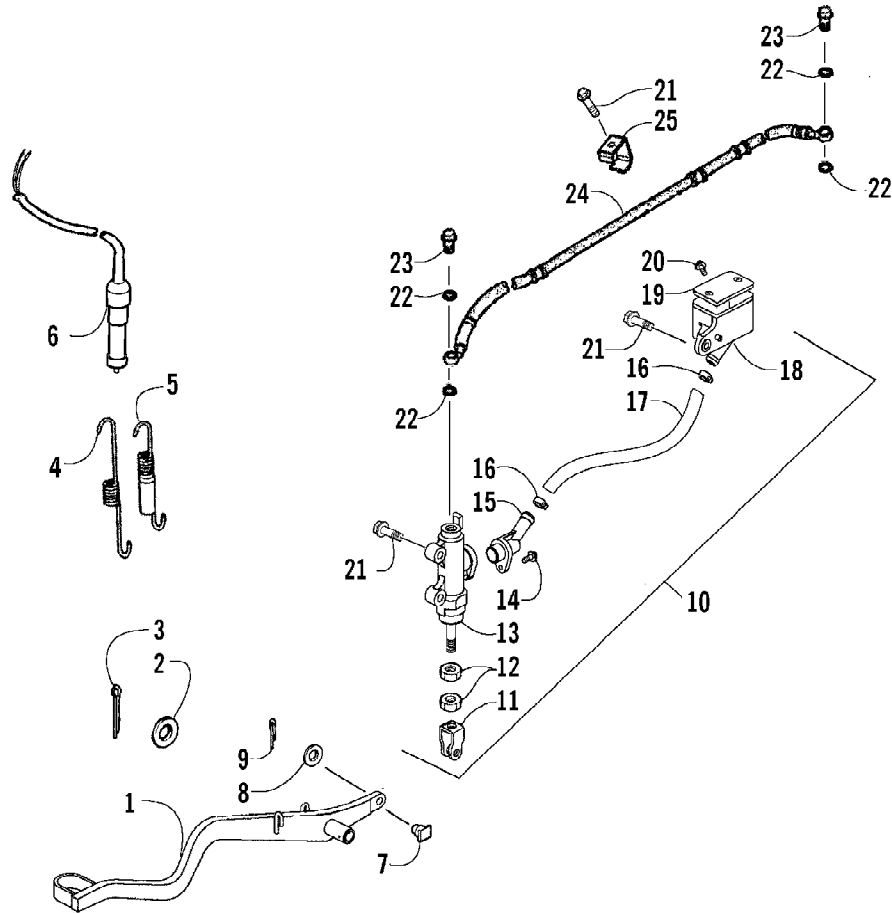

2007 ATV 250 UTILITY GREEN (A2007KUE2BUSG)
AUXILIARY BRAKE ASSEMBLY

2007 ATV 250 UTILITY GREEN (A2007KUE2BUSG)
AUXILIARY BRAKE ASSEMBLY

Page 4 of 71

Ref #	Part Number	Qty	S/P/F	Description
1	3303-926	1		Lever, Brake
2	3304-139	2		Washer
3	3304-143	1		Pin
4	3303-855	1		Spring, Stop - Brake Lever
5	3303-929	1		Spring, Set - Brake Lever
6	3303-854	1		Switch, Brake
7	3303-927	1		Pin, Clevis
8	3304-050	1		Washer
9	3304-141	1		Pin, Cotter
10	3304-306	1		Brake Assembly - Rear (inc. 11-20)
11	3303-928	1		Actuator, Push Rod
12	3304-128	2		Nut, Jam
13	0	1	F	Master Cylinder
14	3303-321	1		Screw w/Washer
15	3304-307	1		Connector
16	3303-895	2		Clamp, Brake Hose
17	3304-308	1		Hose, Brake
18	3303-896	1		Reservoir, Brake
19	3304-332	1		Cover, Brake Reservoir
20	3304-119	2		Screw, Flat-Head
21	3304-551	3	/P	Screw, Cap
22	3303-284	4	/P	Washer, Crush
23	3303-257	2	/P	Bolt, Banjo-Fitting
24	3303-889	1		Hose, Brake - Assembly - Rear
25	3303-891	1		Clamp, Brake Hose - Rear