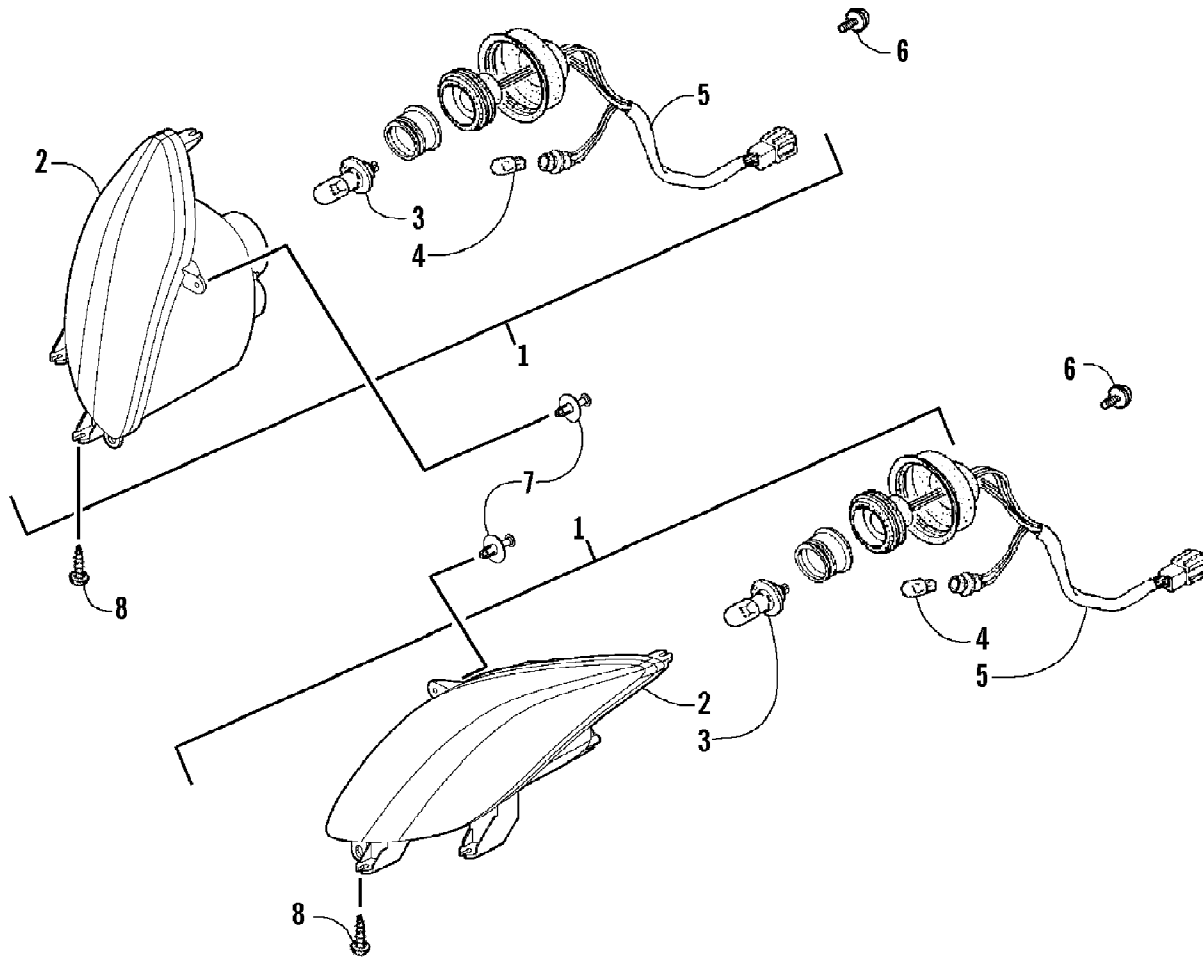

2007 ATV 250 UTILITY GREEN (A2007KUE2BUSG)
HEADLIGHT ASSEMBLY

2007 ATV 250 UTILITY GREEN (A2007KUE2BUSG)
HEADLIGHT ASSEMBLY

Page 40 of 71

Ref #	Part Number	Qty	S/P/F	Description
1	3303-844	1		Headlight Assembly - Right (inc. 2-5)
1	3303-845	1		Headlight Assembly - Left (inc. 2-5)
2	3304-643	1		Lens, Headlight - Right
2	3304-644	1		Lens, Headlight - Left
3	3303-846	2	/P	Bulb, Headlight
4	3303-847	2		Bulb, Position
5	0	2	F	Socket Assembly
6	3304-587	2	/P	Screw w/Washer
7	3304-057	2	/P	Clip, Fender
8	3304-645	6	/P	Screw, Self-Tapping