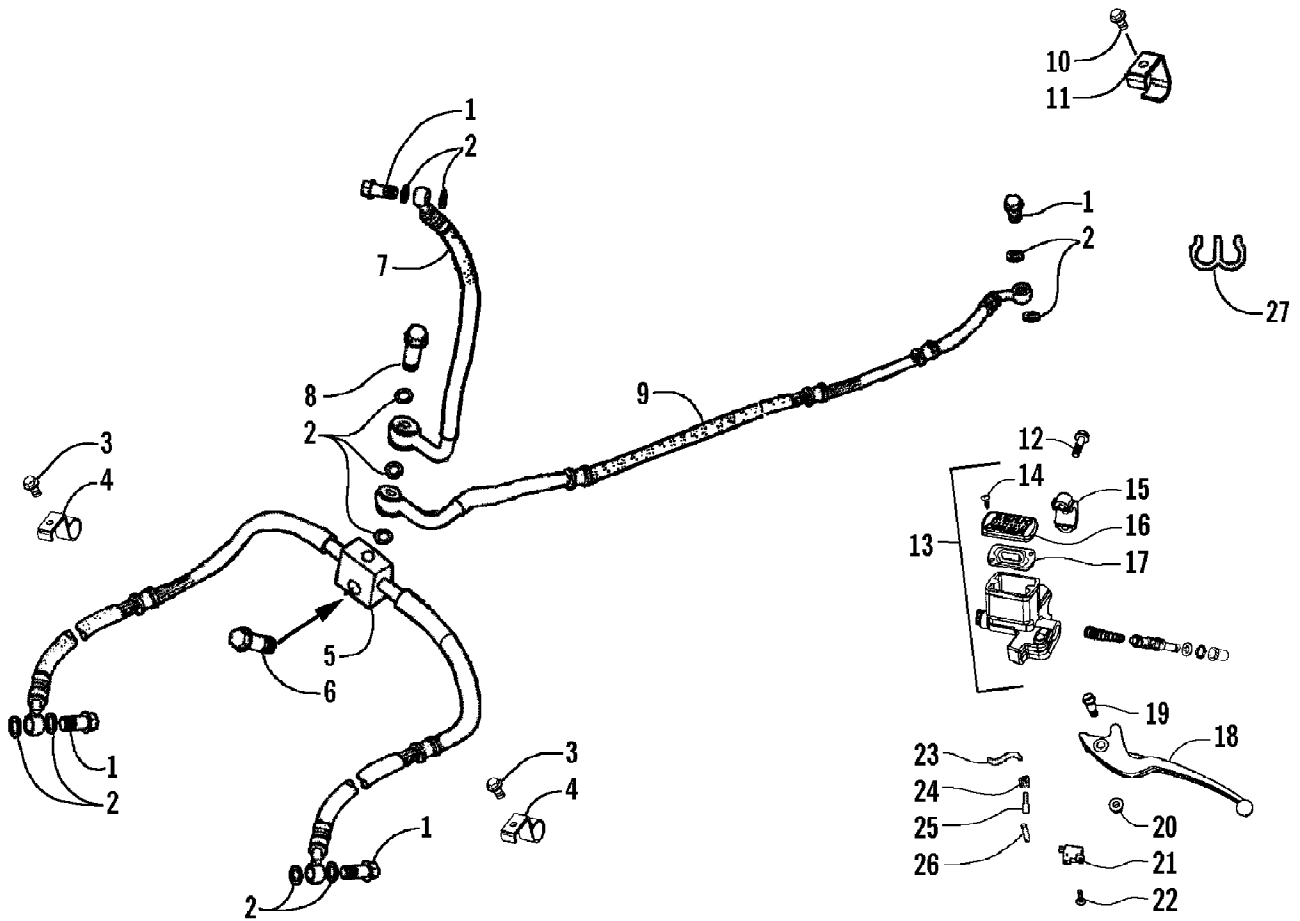

2007 ATV 250 UTILITY GREEN (A2007KUE2BUSG)
HYDRAULIC BRAKE HOSE AND HAND BRAKE ASSEMBLY

2007 ATV 250 UTILITY GREEN (A2007KUE2BUSG)
HYDRAULIC BRAKE HOSE AND HAND BRAKE ASSEMBLY

Ref #	Part Number	Qty	S/P/F	Description
1	3303-257	4	/P	Bolt, Banjo-Fitting
2	3303-284	11	/P	Washer, Crush
3	3304-553	2		Bolt, Flange
4	3303-919	2		Clamp, Brake Hose - Front
5	3304-320	1		Hose, Brake w/Junction Block - Front
6	3304-176	1		Screw, Cap
7	3304-321	1		Hose, Brake - Assembly - Front
8	3304-674	1	/P	Bolt, Banjo-Fitting - Double
9	3303-914	1		Hose, Brake - Assembly - Rear
10	3303-356	1	/P	Screw, Cap
11	3303-891	1		Clamp, Brake Hose - Rear
12	3304-189	2	/P	Screw, Cap
13	3304-676	1		Master Cylinder - Assembly - Rear Brake (inc. 14-17)
14	3303-318	2		Screw, Flat-Head
15	3303-175	1	/P	Clamp, Master Cylinder
16	3303-923	1		Cover, Master Cylinder
17	3303-925	1		Diaphragm, Master Cylinder
18	3303-956	1	S	Lever, Brake
19	3304-017	1		Bolt, Brake Lever
20	3304-132	1	S	Nut, Flange
21	3303-141	1	/P	Switch, Brake
22	3303-321	1		Screw w/Washer
23	3304-442	1	/P	Lock, Brake Lever
24	3304-678	1		Spring, Return - Brake Lever
25	3304-679	1		Pin - Brake Lever
26	3304-680	1		Clip - Brake Lever
27	3304-675	1		Clip, Hose - Double