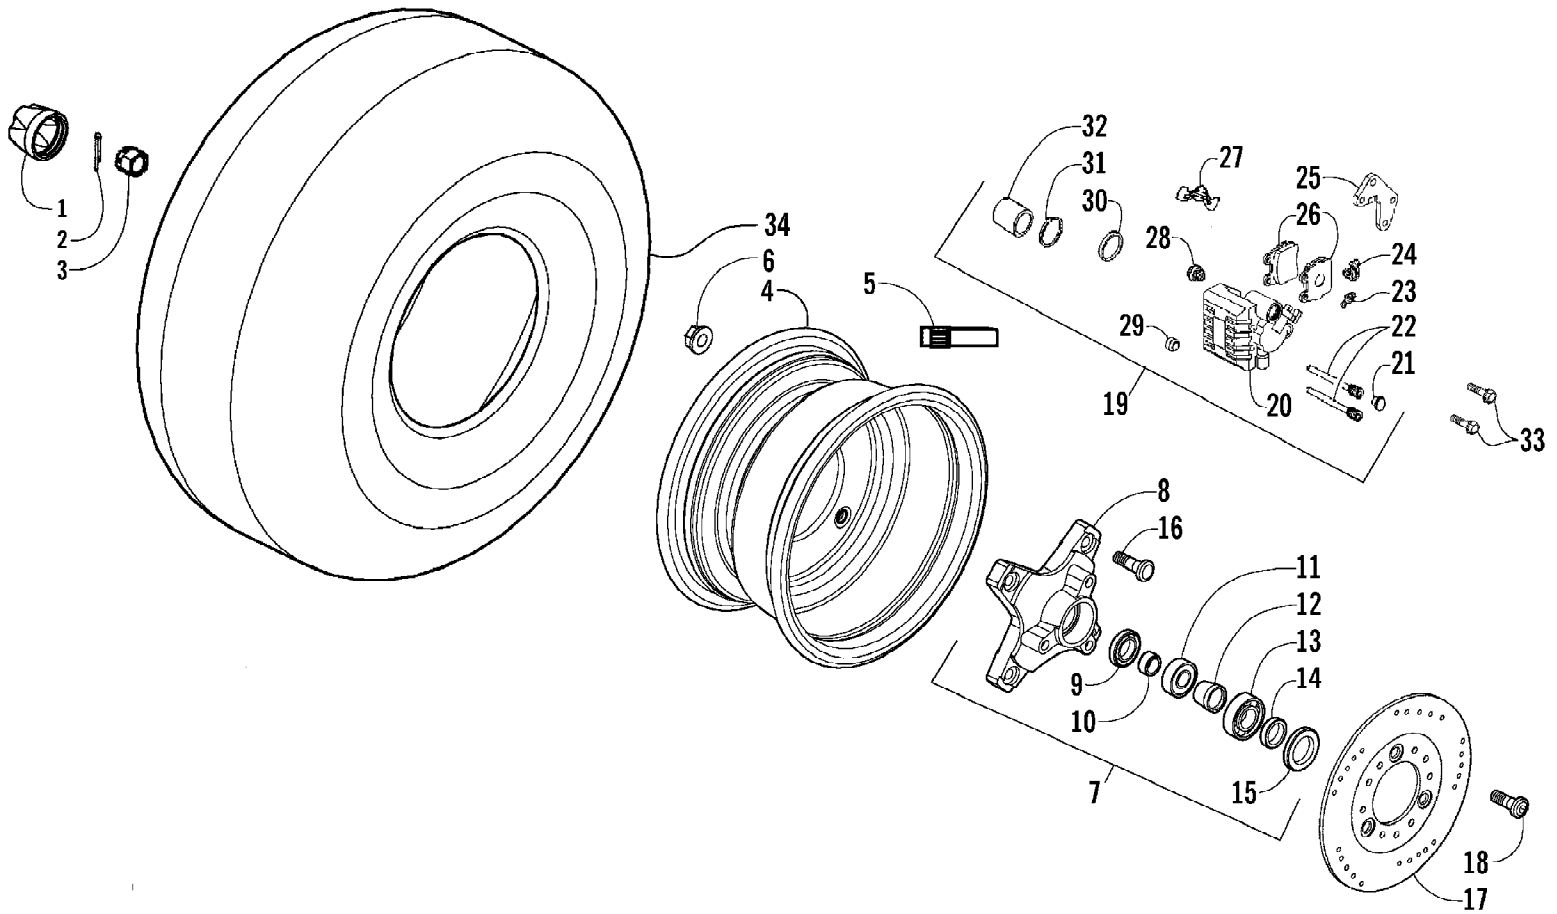

2007 ATV 250 UTILITY GREEN (A2007KUE2BUSG)
FRONT WHEELS AND BRAKE ASSEMBLY

2007 ATV 250 UTILITY GREEN (A2007KUE2BUSG)
FRONT WHEELS AND BRAKE ASSEMBLY

Ref #	Part Number	Qty	S/P/F	Description
1	3303-931	2		Cap, Wheel
2	3303-340	2		Pin, Cotter
3	3303-330	2		Nut
4	3303-902	2	/P	Wheel, Front
5	3304-562	2		Valve, Wheel
6	3304-028	8		Nut, Wheel
7	3303-903	2		Hub, Wheel - Assembly - Front (inc. 8-16)
8	0	2	F	Hub, Wheel - Front
9	3304-089	2		Seal, Oil
10	3303-898	2		Collar, Wheel - Inside
11	3304-200	2		Bearing
12	3303-900	2		Collar, Wheel - Center
13	3304-202	2		Bearing
14	3303-899	2		Collar, Wheel - Outside
15	3304-088	2		Seal, Oil
16	3304-014	8		Bolt, Hub
17	3303-912	1		Disc, Brake - Front - Right
17	3303-918	1		Disc, Brake - Front - Left
18	3304-015	6		Bolt
19	3304-313	1	/P	Caliper Assembly - Front - Right (inc. 20-32)
19	3303-921	1		Caliper Assembly - Front - Left (inc. 20-32)
20	0	1	F	Housing, Caliper - Assembly - Right
20	0	1	F	Housing, Caliper - Assembly - Left
21	3304-334	2		Plug
22	3304-326	4		Pin
23	3304-330	2		Valve, Bleed
24	3304-331	2		Cap, Bleed Valve
25	3304-317	1		Bracket, Right
25	3304-328	1		Bracket, Left
26	3303-908	2		Pad, Brake - Set
27	3304-315	2		Spring, Brake Pad
28	3304-322	2		Boot A
29	3304-329	1		Bushing
30	3303-922	2		Seal, Piston - Inner
31	3303-910	2		Seal, Dust - Outer
32	3303-909	2		Piston
33	3304-174	4		Screw, Cap
34	3303-904	2		Tire, Front