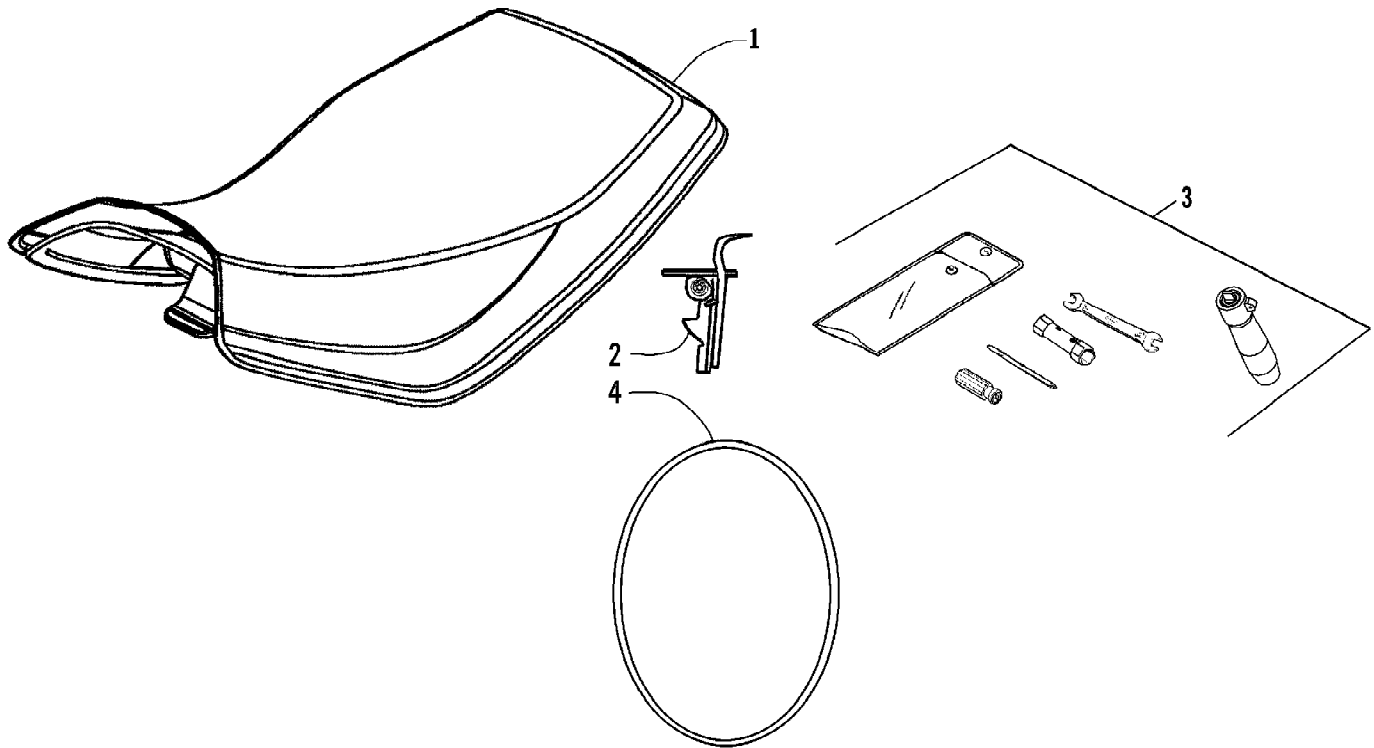

2007 ATV 250 UTILITY GREEN (A2007KUE2BUSG)
SEAT AND TOOL KIT ASSEMBLY

Page 56 of 71

Ref #	Part Number	Qty	S/P/F	Description
1	3303-985	1		Seat Assembly (inc. 2)
2	3303-986	1		Latch, Seat - Hook Assembly
3	3304-648	1		Kit, Tool
4	3303-242	1		Band, Tool Kit