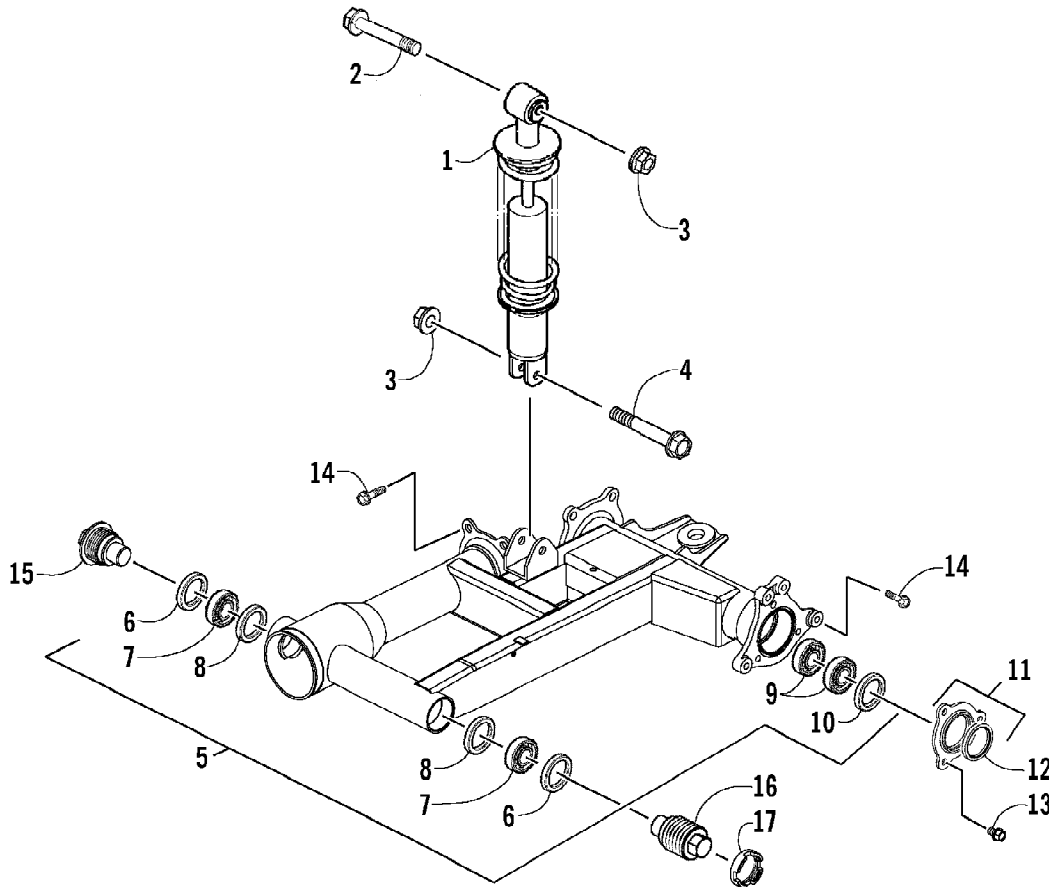

2007 ATV 250 UTILITY GREEN (A2007KUE2BUSG)
REAR SUSPENSION ASSEMBLY

2007 ATV 250 UTILITY GREEN (A2007KUE2BUSG)
REAR SUSPENSION ASSEMBLY

Page 50 of 71

Ref #	Part Number	Qty	S/P/F	Description
1	3303-949	1		Cushion - Assembly - Rear
2	3304-182	1	/P	Bolt, Flange
3	3303-265	2	S	Nut
4	3304-185	1		Bolt, Flange
5	3303-944	1		Fork - Assembly - Rear (inc. 6-10)
6	3304-086	2		Seal, Dust
7	3304-666	2		Bearing
8	3303-946	2		Seal, Grease
9	3304-201	2		Bearing
10	3304-106	1		O-Ring
11	3303-948	1	S	Gasket w/Seal (inc. 12)
12	3304-084	1	S	Seal, Oil
13	3304-544	3		Screw, Cap
14	3304-181	8		Screw, Cap
15	3304-018	1		Bolt, Right
16	3304-019	1		Bolt, Left
17	3304-020	1		Nut