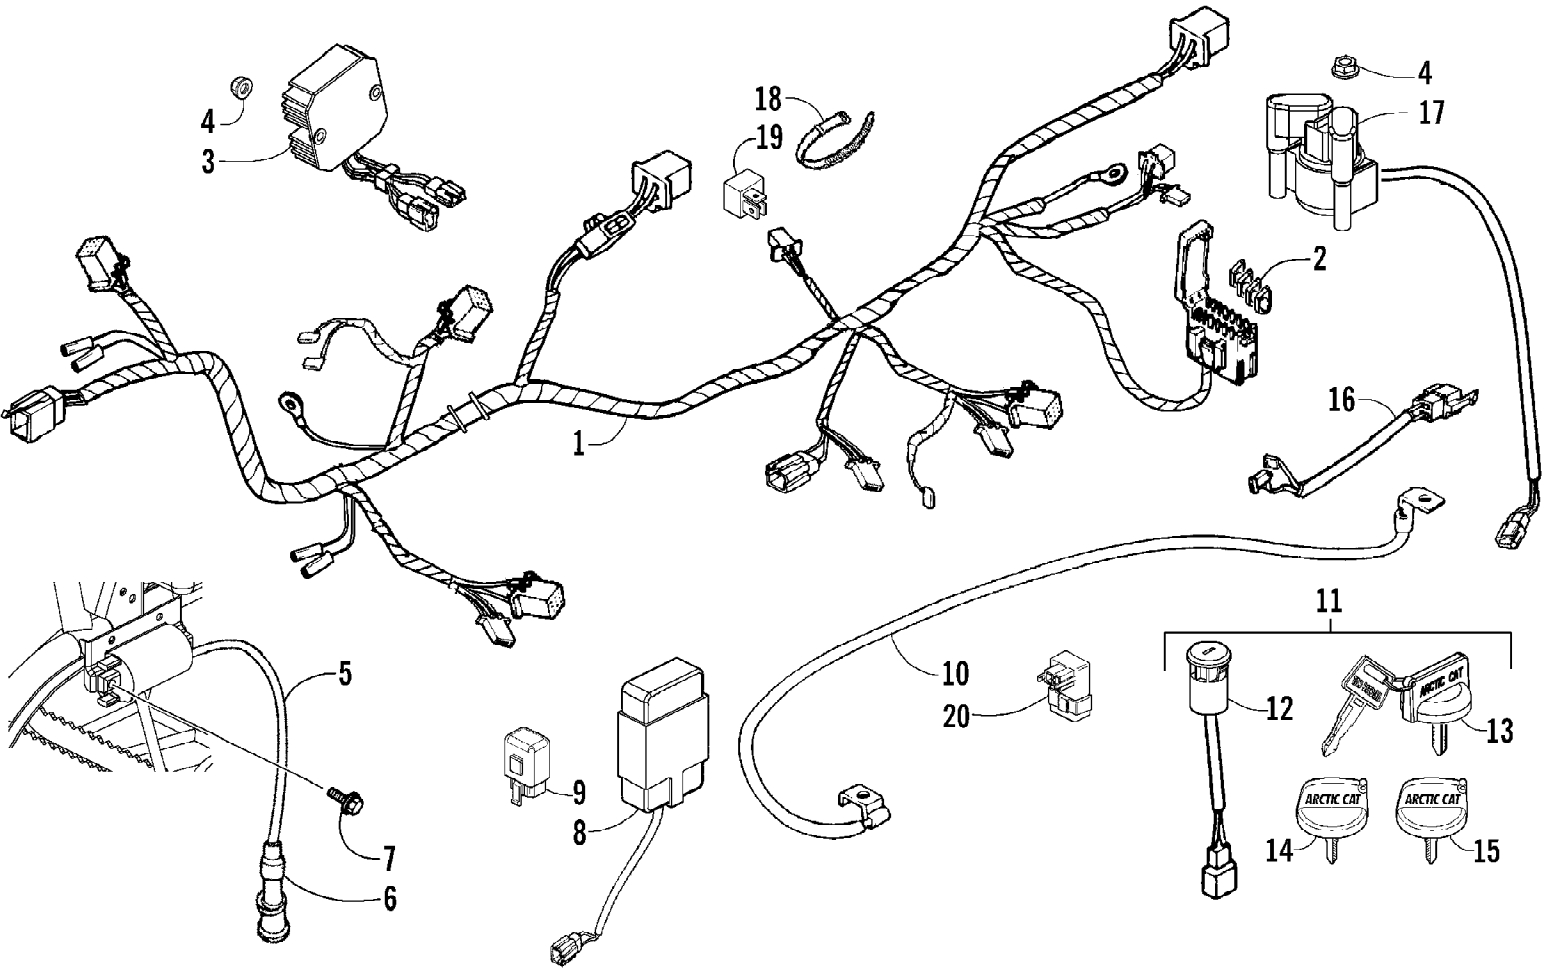

2007 ATV 250 UTILITY GREEN (A2007KUE2BUSG)
ELECTRICAL AND WIRING HARNESS ASSEMBLY

2007 ATV 250 UTILITY GREEN (A2007KUE2BUSG)
ELECTRICAL AND WIRING HARNESS ASSEMBLY

Ref #	Part Number	Qty	S/P/F	Description
1	3303-838	1		Harness, Main (inc. 2)
2	3304-210	1		Fuse - 10 Amp
2	3304-211	2		Fuse - 15 Amp
2	3304-212	1		Fuse - 30 Amp
3	3303-836	1		Regulator, Voltage
4	3303-331	4	/P	Nut
5	3303-830	1		Coil, Ignition (inc. 6)
6	3303-831	1		Cap, Noise Suppression
7	3303-382	2	/P	Screw, Cap
8	3303-829	1		CDI Unit
9	3303-867	1		Relay, Start-in-Gear
10	3303-841	1		Cable, Battery
11	3303-850	1		Switch, Ignition - Assembly (inc. 12-15)
12	0	1	F	Switch, Ignition
13	3304-522	1		Cover, Key - "Arctic Cat"
14	3304-520	1	F	Key, Ignition w/Cover Right Side Cut
15	3304-521	1	F	Key, Ignition w/Cover Left Side Cut
16	3303-134	1	/P	Sub-Cord
17	3303-857	1		Relay, Starter
18	3303-840	1		Cable Tie
19	3303-837	1		Diode, Neutral
20	3304-523	1		Relay, Lighting Control