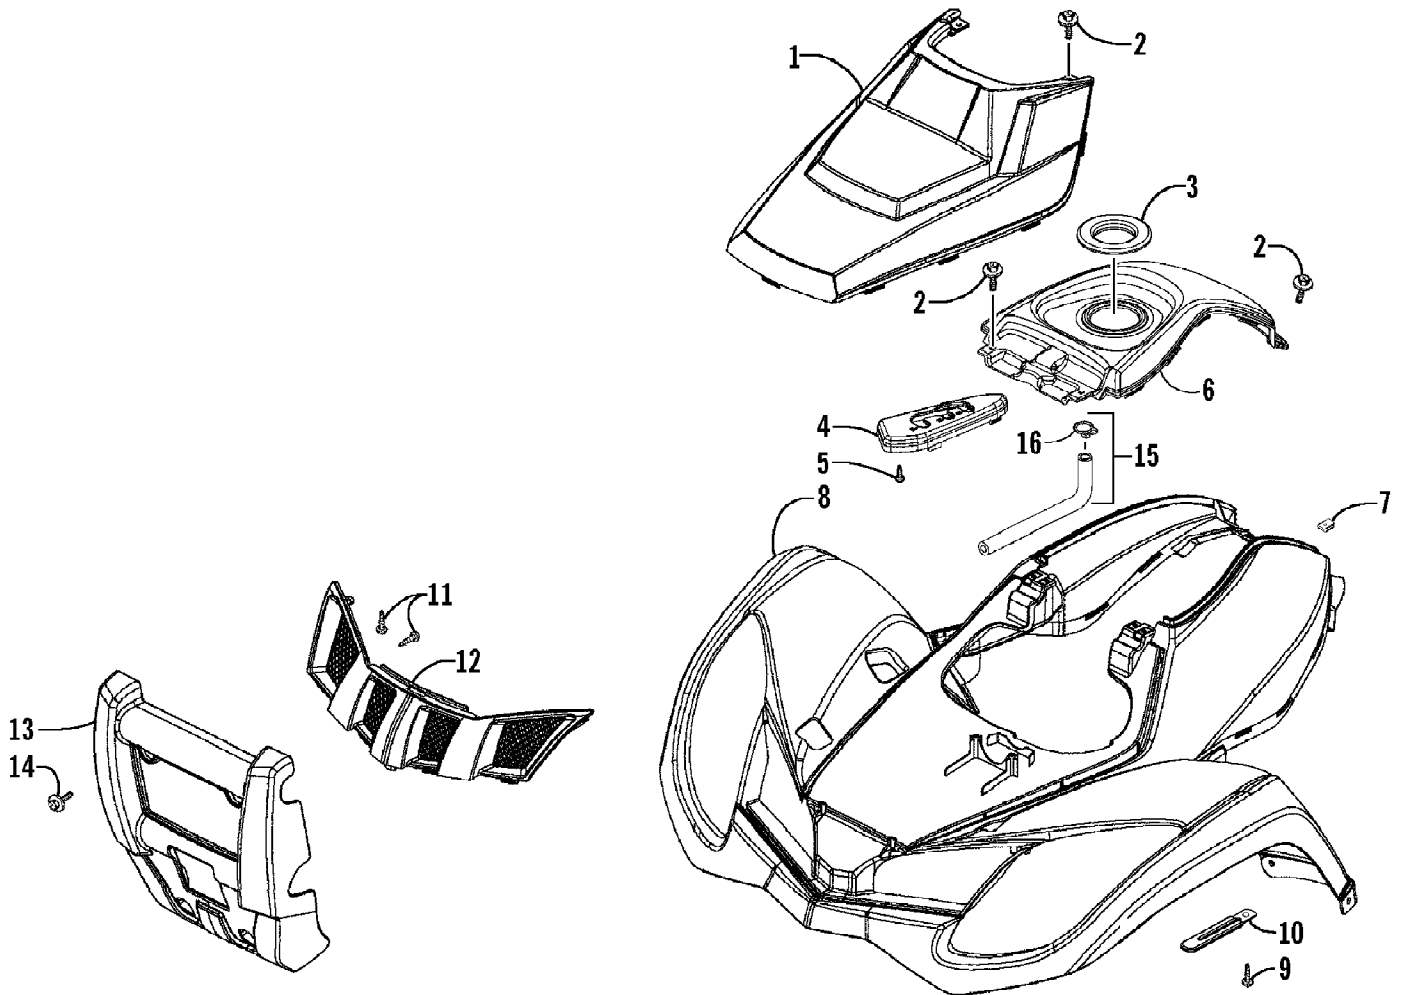

2007 ATV 250 UTILITY GREEN (A2007KUE2BUSG)
FRONT BODY PANEL ASSEMBLY

2007 ATV 250 UTILITY GREEN (A2007KUE2BUSG)
FRONT BODY PANEL ASSEMBLY

Page 30 of 71

Ref #	Part Number	Qty	S/P/F	Description
1	3303-979	1		Cover, Front
2	3304-029	6	/P	Bolt w/Washer
3	3303-721	1		Grommet, Gas Tank Cover
4	3303-976	1		Guide, Shift Handle
5	3304-650	2	/P	Screw, Self-Tapping
6	3304-540	1		Cover, Gas Tank
7	3304-061	6	/P	Nut, Clip
8	3303-975	1		Fender, Front
9	3304-651	2		Screw, Self-Tapping
10	3304-156	2		Clip, Wire
11	3304-645	4	/P	Screw
12	3303-982	1		Grill, Front
13	3303-980	1	S	Bumper, Front
14	3304-587	4	/P	Bolt w/Washer
15	3303-720	1		Tube, Fuel Drain (inc. 16)
16	3303-349	1		Clip, Tube