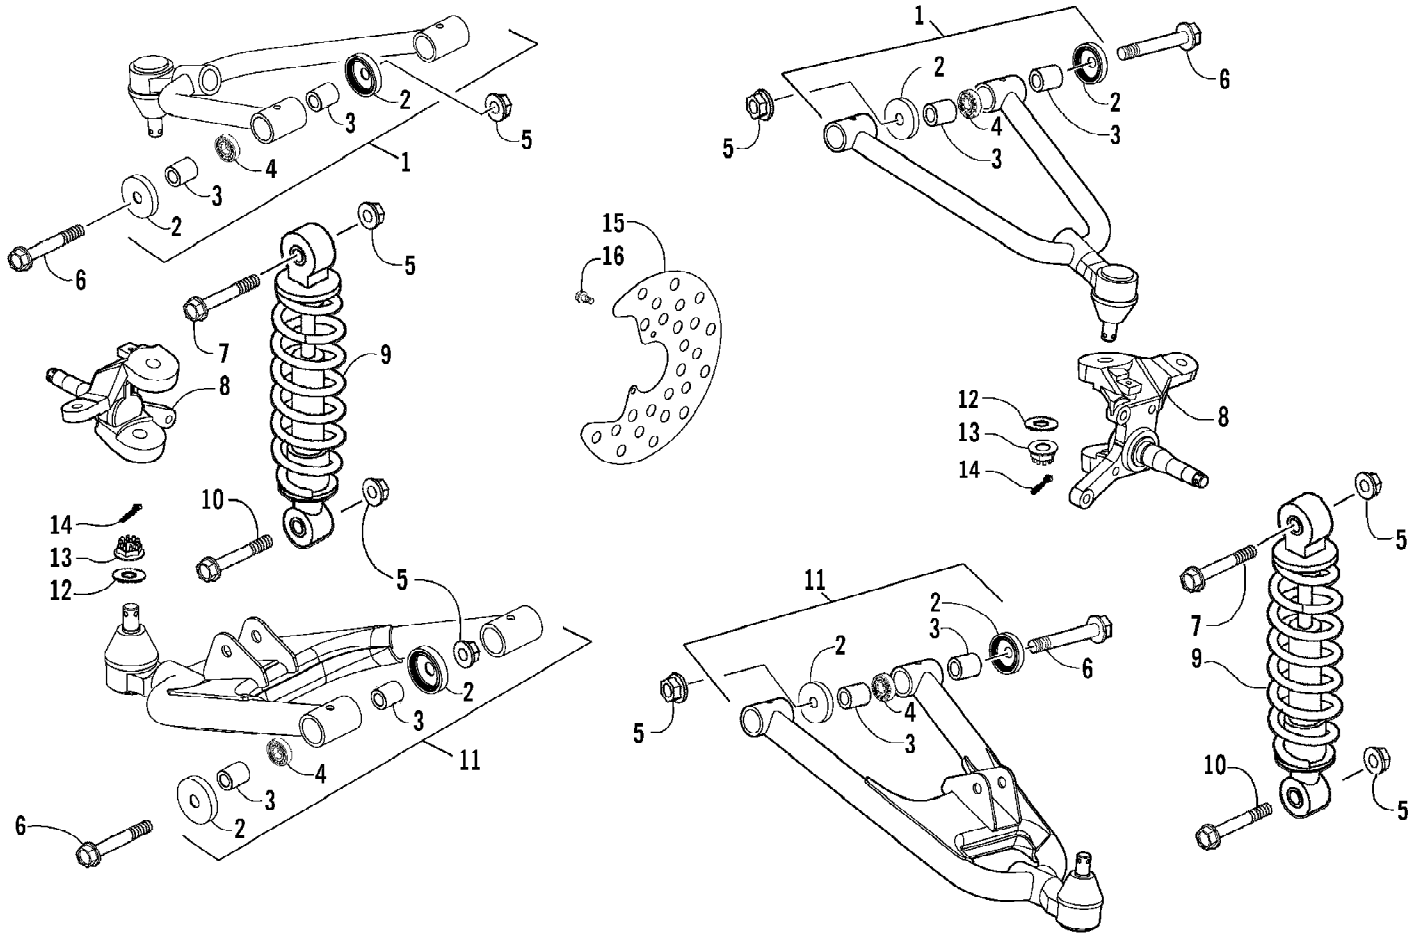

2007 ATV 250 UTILITY GREEN (A2007KUE2BUSG)
FRONT SUSPENSION ASSEMBLY

2007 ATV 250 UTILITY GREEN (A2007KUE2BUSG)
FRONT SUSPENSION ASSEMBLY

Page 32 of 71

Ref #	Part Number	Qty	S/P/F	Description
1	3303-964	1		A-Arm Assembly - Upper Right (inc. 2-4)
1	3303-967	1		A-Arm Assembly - Upper Left (inc. 2-4)
2	3304-090	16		Seal, Oil
3	3304-689	16	/P	Bushing, Swing Arm
4	3304-199	8		Bearing
5	3303-265	12	S	Nut
6	3304-182	8	/P	Bolt, Flange
7	3303-376	2	/P	Bolt, Flange
8	3303-930	1		Knuckle - Assembly - Right
8	3303-932	1		Knuckle - Assembly - Left
9	3303-941	2		Cushion - Assembly - Front
10	3304-595	2	/P	Bolt, Flange
11	3303-966	1		A-Arm Assembly - Lower Right (inc. 2-4)
11	3303-968	1		A-Arm Assembly - Lower Left (inc. 2-4)
12	3303-335	4		Washer
13	3303-328	4		Nut, Castle
14	3303-339	4		Pin, Cotter
15	3303-920	2		Guard, Brake Disc
16	3303-356	4	/P	Bolt, Flange