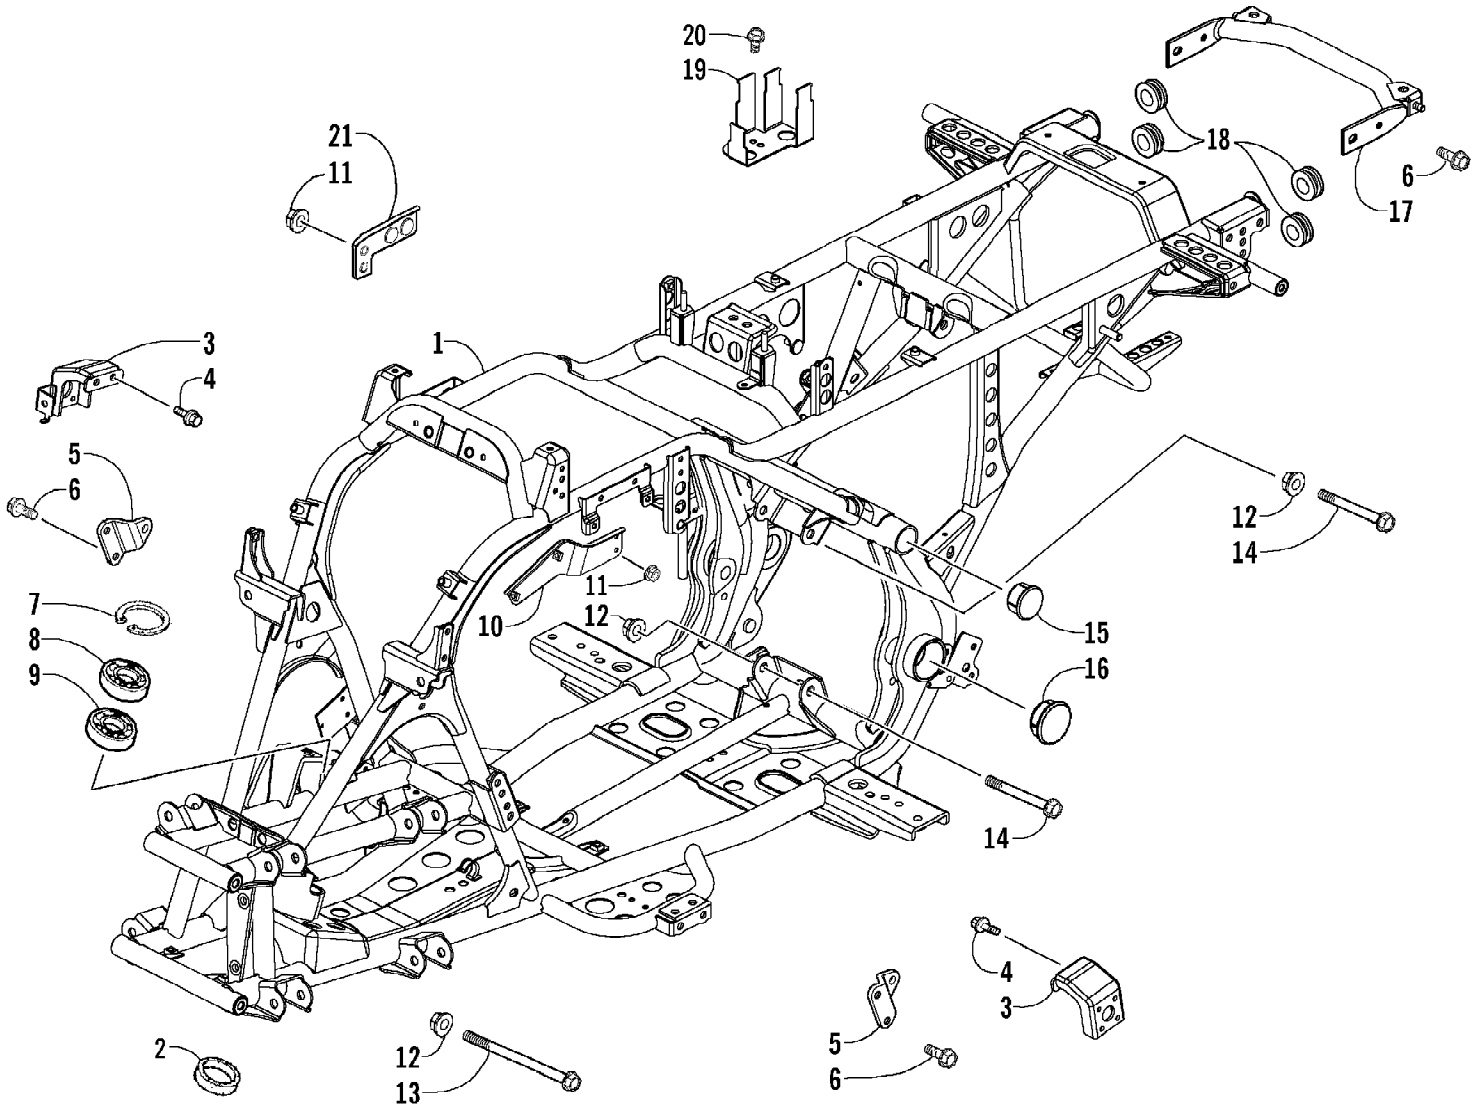

2007 ATV 250 UTILITY GREEN (A2007KUE2BUSG)
FRAME AND RELATED PARTS ASSEMBLY

2007 ATV 250 UTILITY GREEN (A2007KUE2BUSG)
FRAME AND RELATED PARTS ASSEMBLY

Ref #	Part Number	Qty	S/P/F	Description
1	3303-933	1		Frame, Main
2	3304-064	1		Seal, Dust
3	3303-942	1		Bracket, Mounting - Front Rack - Right
3	3303-943	1		Bracket, Mounting - Front Rack - Left
4	3304-553	4		Screw, Cap
5	3303-938	2		Bracket, Mounting - Engine
6	3304-543	8	/P	Screw, Cap
7	3304-150	1		Circlip
8	3304-203	1		Bearing
9	3303-298	1		Seal, Oil
10	3303-935	1	/P	Bracket, Mounting - Clutch/Gas Tank
11	3304-654	4	/P	Nut, Flange
12	3303-265	3	S	Nut
13	3304-184	1	/P	Screw, Cap
14	3304-183	2	/P	Screw, Cap
15	3304-658	2		Cap, End
16	3303-999	2		Cap, End
17	3303-936	1		Bracket, Mounting - Rear Rack
18	3303-239	4		Grommet, Rubber
19	3303-934	1		Bracket, Mounting - Starter/Magneto Switch
20	3304-409	1	/P	Bolt w/Washer
21	3304-655	1		Bracket, Mounting - Brake Switch