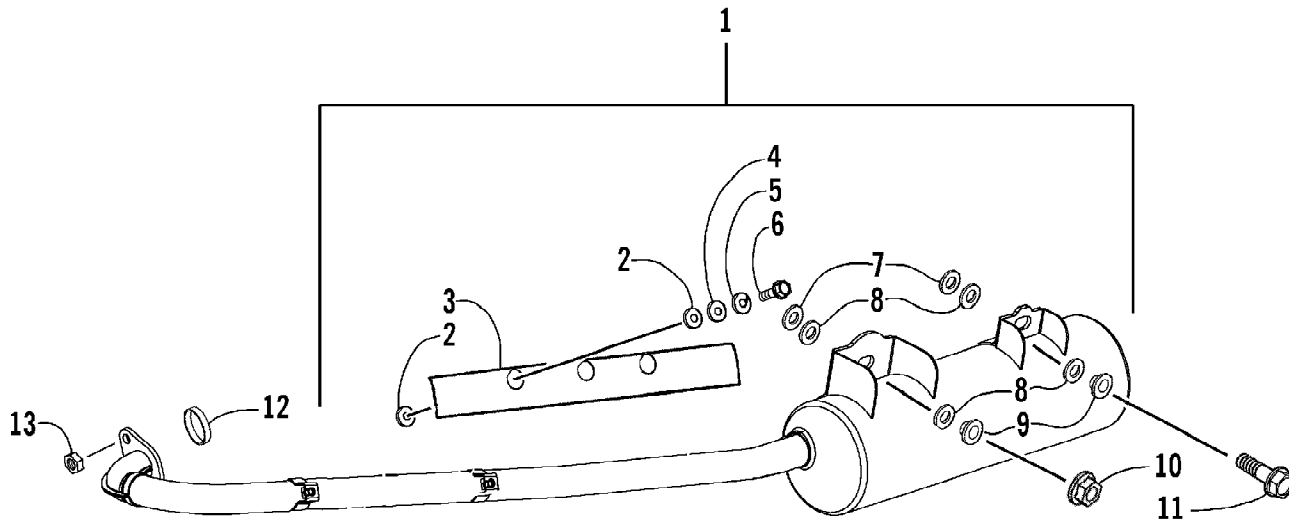

2007 ATV 250 UTILITY GREEN (A2007KUE2BUSG)
EXHAUST ASSEMBLY

Page 24 of 71

Ref #	Part Number	Qty	S/P/F	Description
1	3303-729	1		Muffler Assembly (inc. 2-9)
2	3303-727	4		Packing, Exhaust Shield
3	3303-730	1		Shield, Exhaust
4	3304-134	2		Washer
5	3304-140	2		Washer, Spring
6	3303-381	2		Bolt, Flange
7	3303-726	2		Bushing, Rubber
8	3303-728	4		Packing, Muffler Assembly
9	3303-731	2		Collar, Muffler Assembly
10	3303-332	1		Nut, Flange
11	3304-175	1		Bolt, Flange
12	3303-725	1		Gasket, Exhaust Pipe
13	3304-125	2		Nut, Hex