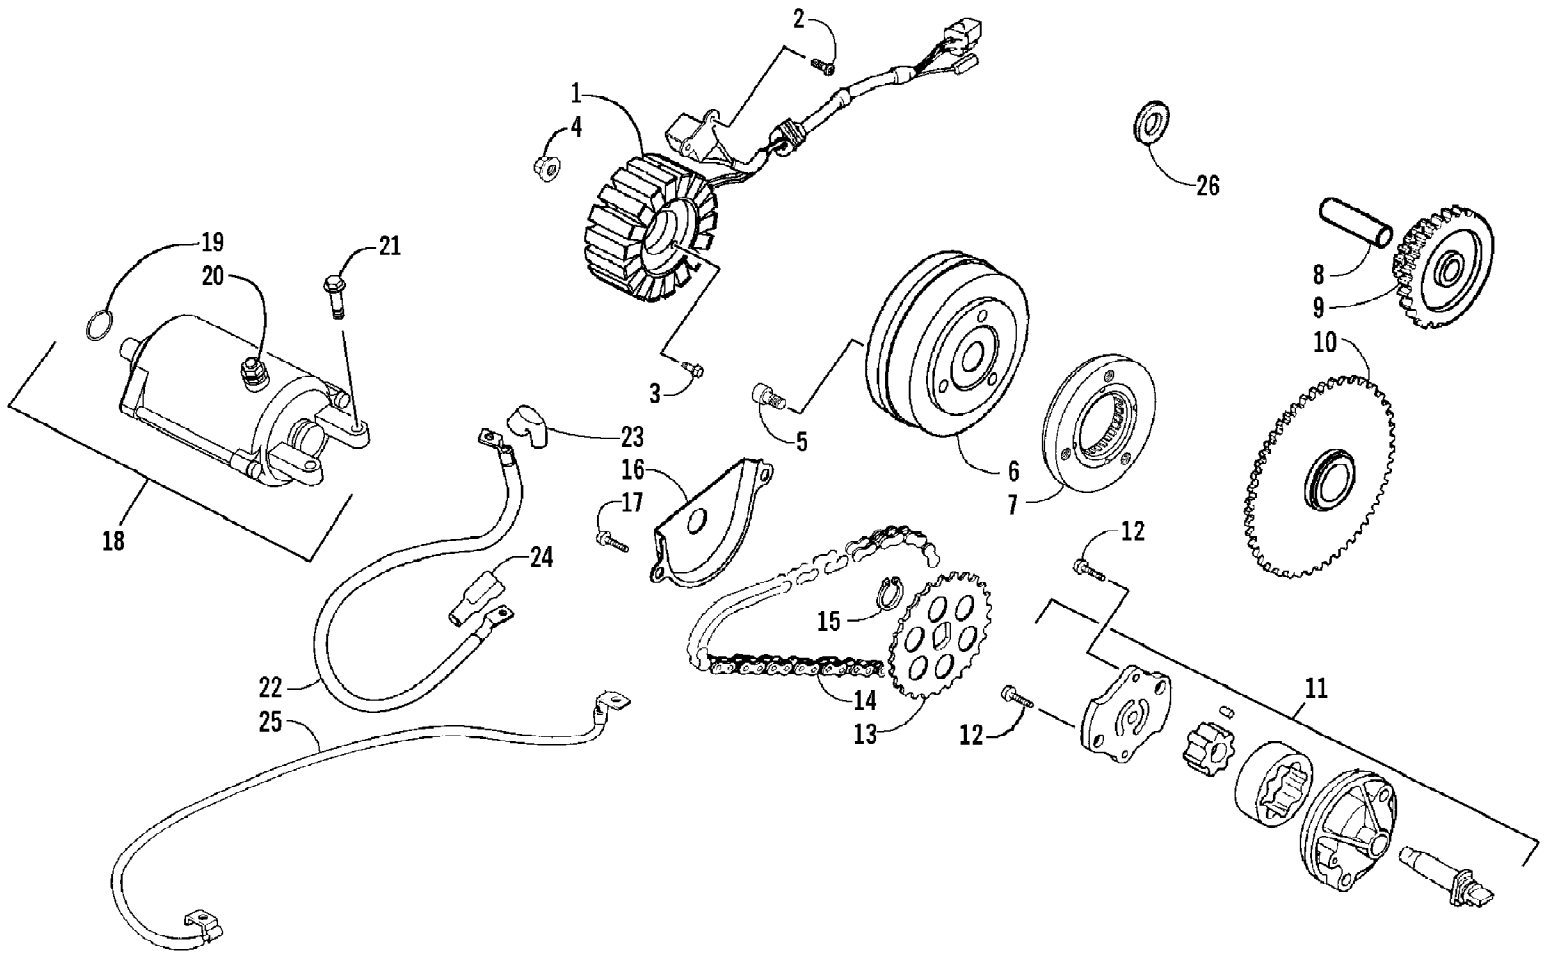

2007 ATV 250 UTILITY GREEN (A2007KUE2BUSG)
STARTER MOTOR AND MAGNETO ASSEMBLY

2007 ATV 250 UTILITY GREEN (A2007KUE2BUSG)
STARTER MOTOR AND MAGNETO ASSEMBLY

Ref #	Part Number	Qty	S/P/F	Description
1	3303-833	1		Stator
2	3304-118	2		Screw
3	3304-111	3		Bolt, Flange
4	3304-024	1		Nut
5	3304-208	3		Bolt, Socket
6	3303-832	1		Flywheel
7	3303-827	1		Clutch, One-Way
8	3303-825	1		Shaft, Starter Reduction
9	3303-824	1		Gear, Starter Reduction
10	3303-826	1	S	Gear, Starter
11	3303-687	1		Pump, Oil
12	3303-385	2		Screw, Cap
13	3303-688	1		Sprocket, Drive - Oil Pump
14	3303-690	1		Chain, Oil Pump
15	3304-146	1		Circlip
16	3303-697	1		Separator, Oil
17	3303-381	2		Screw, Cap
18	3304-274	1		Motor, Starter (inc. 19-20)
19	3304-104	1		O-Ring
20	3304-011	2		Nut w/Washer
21	3303-243	2	S	Screw, Cap
22	3304-277	1		Cable, Starter Motor
23	3303-842	1		Cable, Ground
24	3304-036	1		Washer, Thrust
25	3304-279	1		Cable, Ground
26	3304-036	1		Washer, Thrust