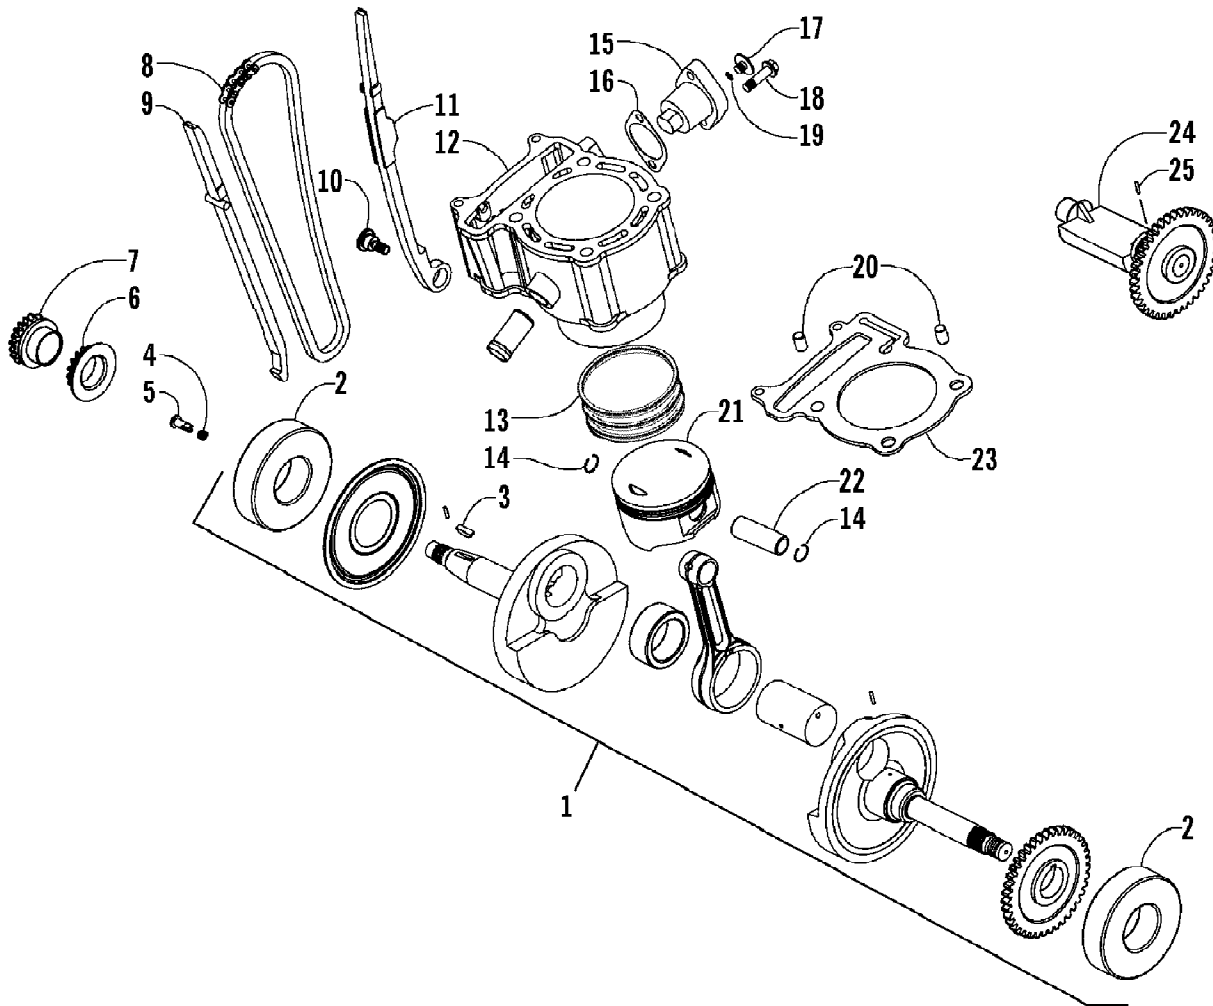

2007 ATV 250 UTILITY GREEN (A2007KUE2BUSG)
PISTON AND CRANKSHAFT ASSEMBLY

2007 ATV 250 UTILITY GREEN (A2007KUE2BUSG)
PISTON AND CRANKSHAFT ASSEMBLY

Ref #	Part Number	Qty	S/P/F	Description
1	3303-663	1		Crankshaft Assembly (inc. 2)
2	3304-419	2	S	Bearing
3	3304-145	1		Key
4	3303-694	1		Spring, Oil Through
5	3303-693	1		Oil Through
6	3304-236	1		Gear, Timing
7	3303-689	1		Gear, Oil Pump Drive
8	3303-671	1		Chain, Cam
9	3303-679	1		Guide, Cam Chain
11	3303-676	1		Tensioner, Cam Chain
10	3303-678	1		Pivot, Cam Chain Tensioner
12	3303-653	1		Cylinder Assembly
13	3303-664	1	/P	Ring Set, Piston
14	3304-159	2		Circlip
15	3303-677	1		Lifter, Cam Chain Tensioner
16	3303-035	1		Gasket, Cylinder
17	3304-006	2		Screw w/Washer
18	3303-243	2	S	Screw, Cap
19	3303-305	1	S	O-Ring
20	3303-342	2		Pin, Dowel
21	3303-665	1		Piston
22	3303-666	1		Pin, Piston
23	3303-654	1	S	Gasket, Cylinder
24	3303-667	1		Balancer, Crankshaft (inc. 25)
25	3304-439	1		Key