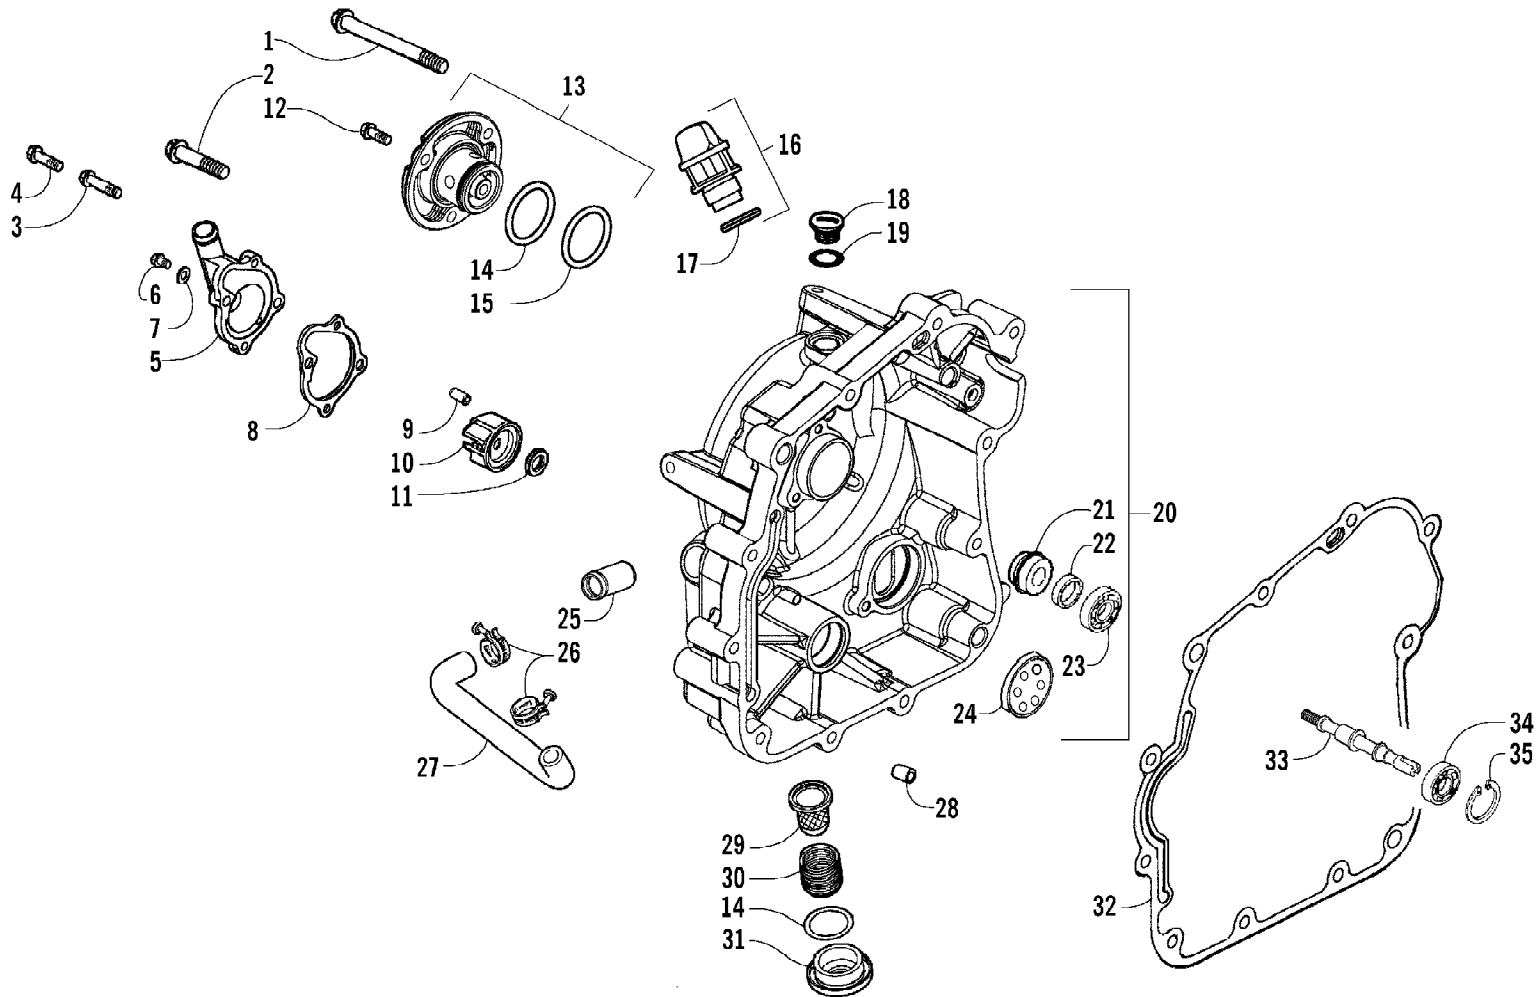

2007 ATV 250 UTILITY GREEN (A2007KUE2BUSG)
CRANKCASE COVER ASSEMBLY

2007 ATV 250 UTILITY GREEN (A2007KUE2BUSG)
CRANKCASE COVER ASSEMBLY

Ref #	Part Number	Qty	S/P/F	Description
1	3304-192	8		Screw, Cap
2	3303-387	4		Screw, Cap
3	3303-385	2		Screw, Cap
4	3303-619	2	/P	Screw, Cap
5	3303-752	1		Cover, Water Pump
6	3304-186	1		Screw, Cap
7	3304-049	1		Washer
8	3303-753	1		Gasket, Water Pump
9	3303-341	2		Pin, Dowel
10	3303-750	1		Impeller, Water Pump
11	3304-038	1		Washer
12	3303-382	3	/P	Screw, Cap
13	3304-013	1		Cap, Crankcase Cover - Assembly (inc. one No. 14 and 15)
14	3304-096	2	/P	O-Ring
15	3304-098	1		O-Ring
16	3303-695	1		Gauge, Oil Level (inc. 17)
17	3304-102	1	/P	O-Ring
18	3304-012	1		Cap
19	3304-099	1		O-Ring
20	3303-631	1		Cover, Crankcase (inc. 21-25)
21	3303-751	1		Seal, Mechanical
22	3304-078	1		Seal, Oil
23	3304-068	1		Bearing
24	3303-696	1		Finder, Oil Level
25	0	1	F	Sleeve
26	3304-165	2	/P	Clip, Hose
27	3303-758	1		Hose, Water
28	3303-342	2		Pin, Dowel
29	3303-691	1	/P	Screen, Oil Filter
30	3303-692	1	/P	Spring, Oil Filter
31	3303-021	1		Cap, Oil Filter
32	3303-641	1		Gasket
33	3303-754	1		Shaft, Water Pump
34	3304-193	1		Bearing
35	3304-148	1		Circlip