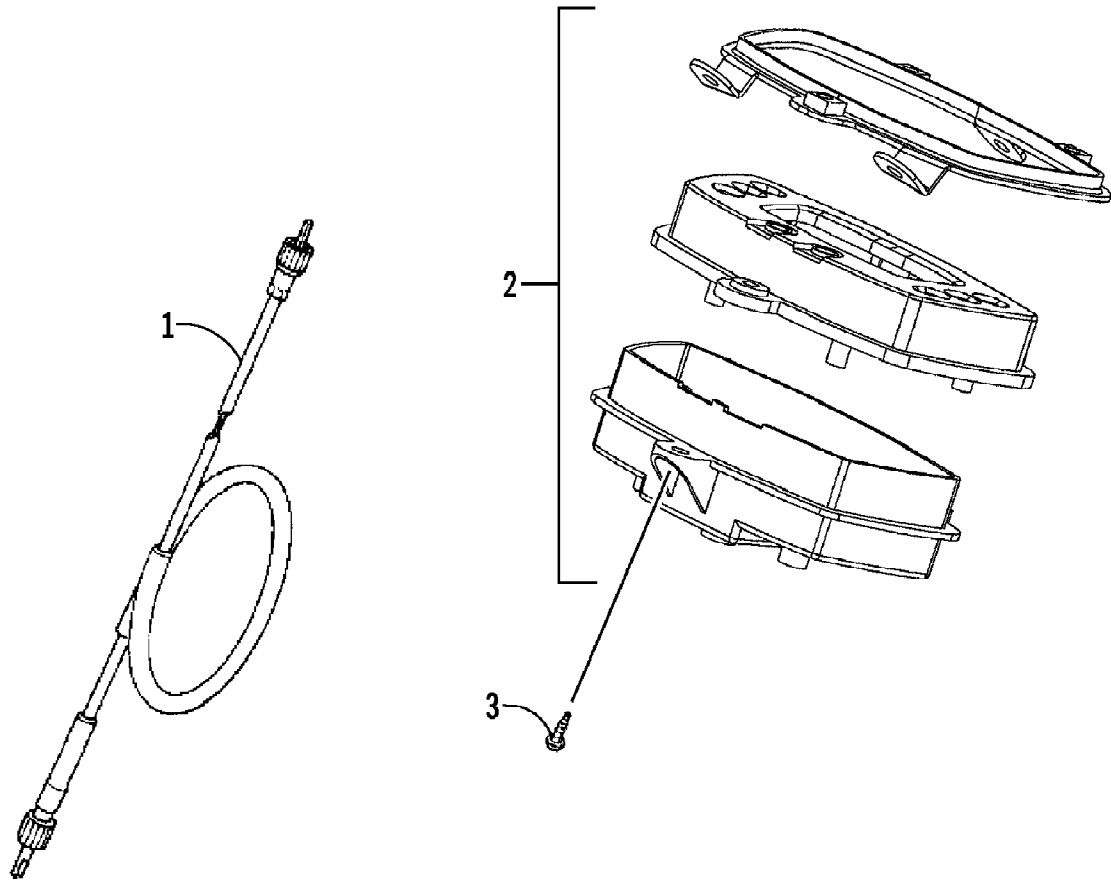

2007 ATV 250 UTILITY GREEN (A2007KUE2BUSG)
SPEEDOMETER AND CABLE ASSEMBLY

Ref #	Part Number	Qty	S/P/F	Description
1	3303-906	1	/P	Cable, Speedometer
2	3303-859	1		Gauge, Speedometer - Assembly
3	3304-645	3	/P	Screw