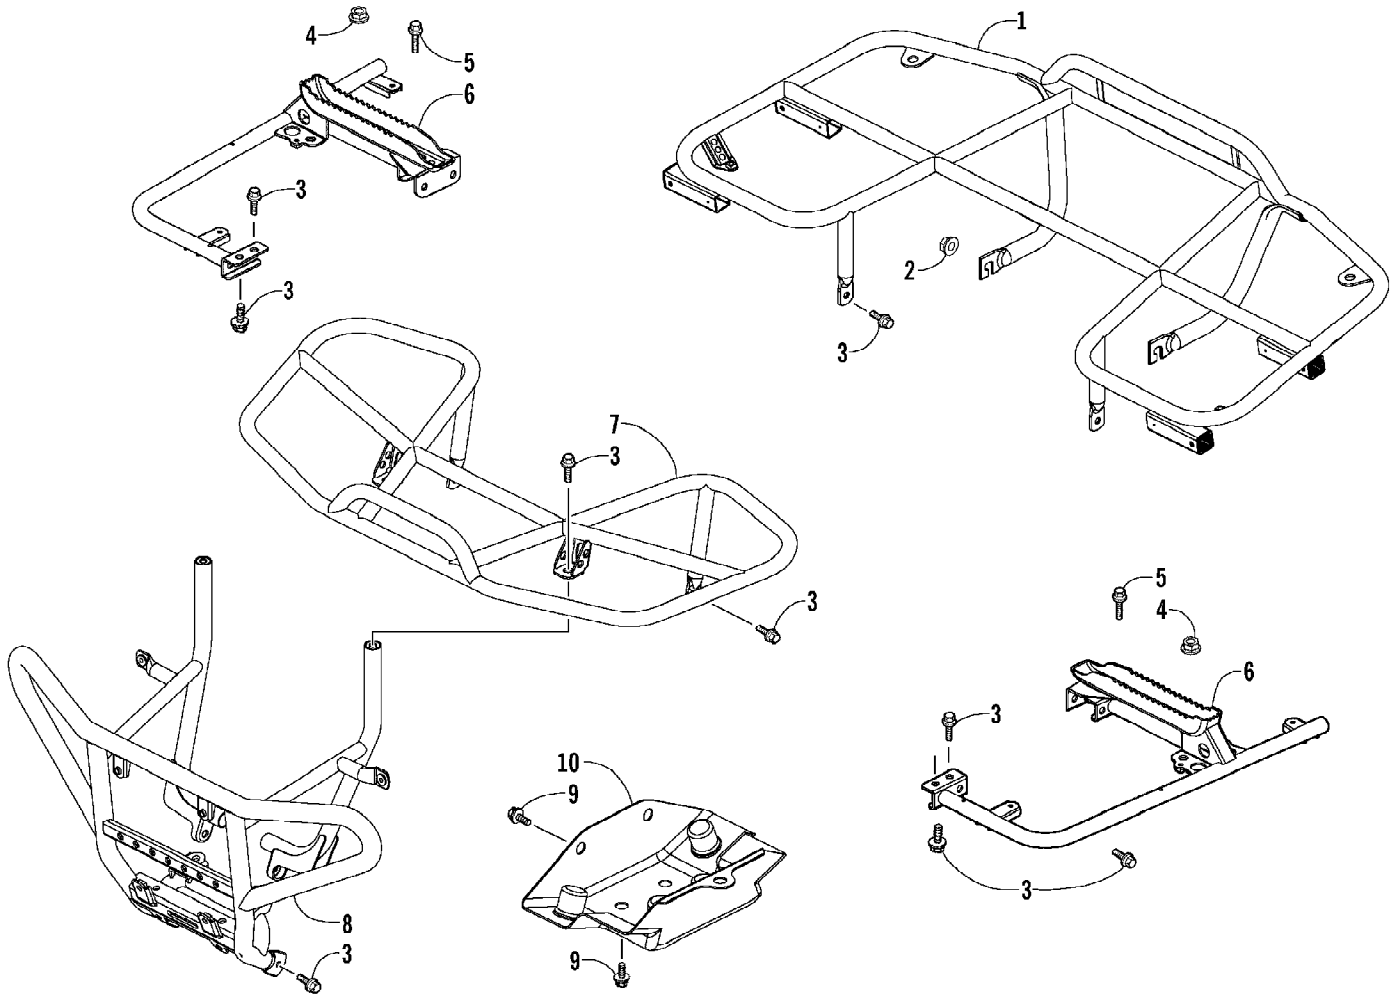

2007 ATV 250 UTILITY GREEN (A2007KUE2BUSG)
RACKS AND BUMPER ASSEMBLY

2007 ATV 250 UTILITY GREEN (A2007KUE2BUSG)
RACKS AND BUMPER ASSEMBLY

Page 46 of 71

Ref #	Part Number	Qty	S/P/F	Description
1	3303-987	1		Rack, Rear
2	3304-668	2		Nut, Flange
3	3304-543	18	/P	Screw, Cap
4	3303-332	2		Nut
5	3303-616	2	/P	Bolt, Flange
6	3303-939	1		Bracket, Floor Panel - Right
6	3303-940	1		Bracket, Floor Panel - Left
7	3303-988	1		Rack, Front
8	3304-001	1		Bumper, Front - Assembly
9	3304-544	3		Screw, Cap
10	3303-871	1		Plate, Skid - Assembly