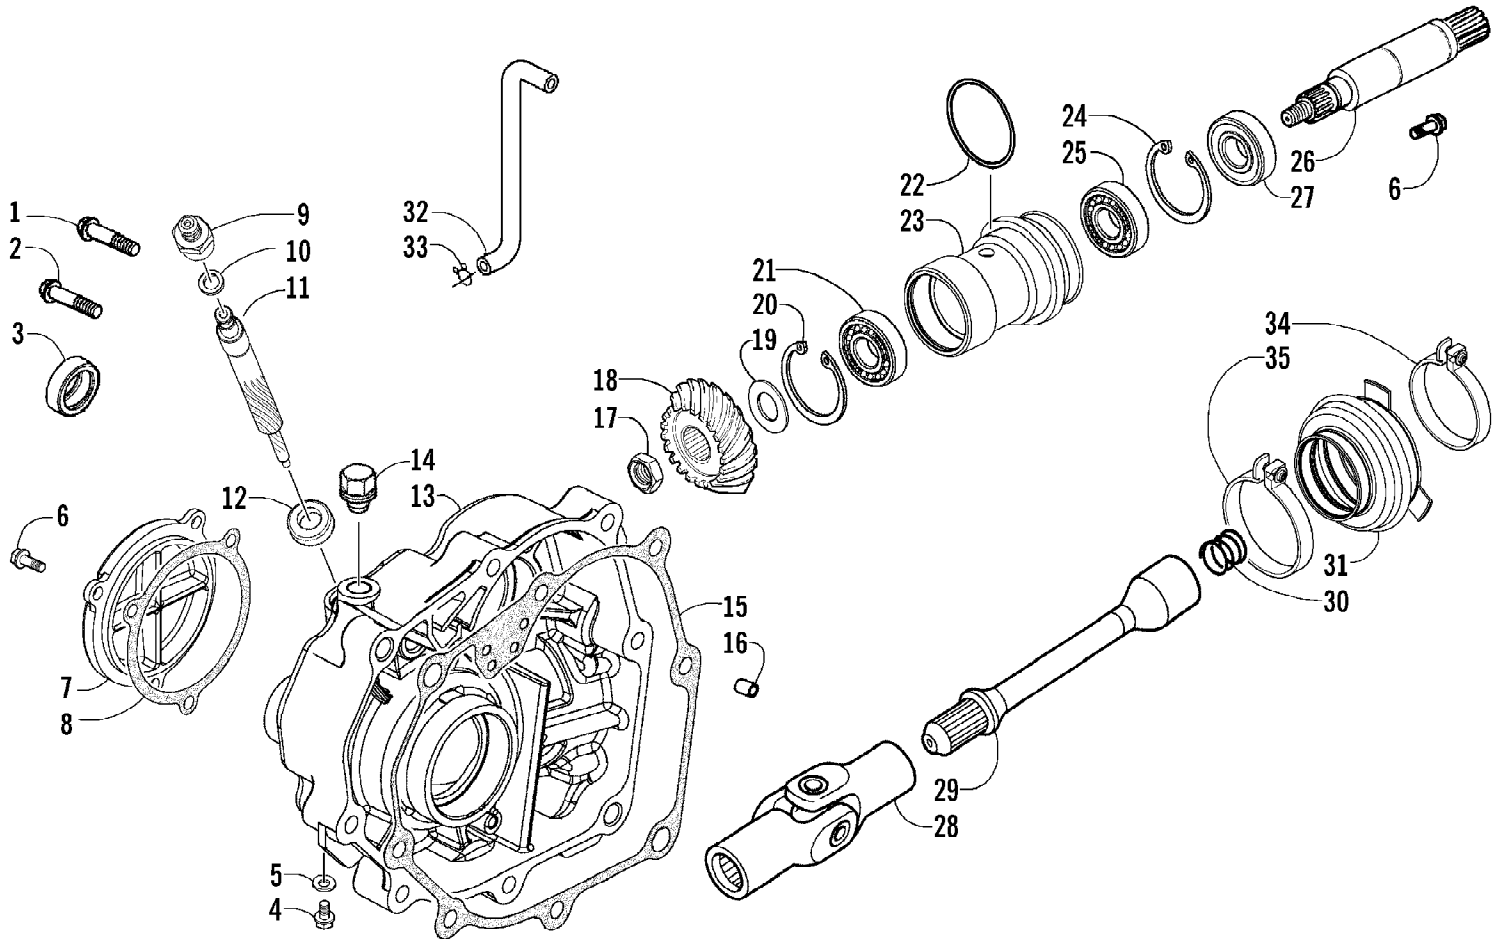

2007 ATV 250 UTILITY GREEN (A2007KUE2BUSG)
TRANSMISSION CASE ASSEMBLY

2007 ATV 250 UTILITY GREEN (A2007KUE2BUSG)
TRANSMISSION CASE ASSEMBLY

Ref #	Part Number	Qty	S/P/F	Description
1	3303-615	2		Screw, Cap
2	3303-614	7	S	Screw, Cap
3	3304-081	1		Seal, Oil
4	3303-365	1		Screw, Drain
5	3303-591	1		Washer
6	3303-383	7	/P	Screw, Cap
7	3303-763	1		Cap, Transmission Case
8	3303-766	1		Gasket, Transmission Case Cap
9	3304-108	1	/P	Bolt, Tachometer
10	3304-047	1	/P	Washer
11	3303-662	1		Gear, Tachometer
12	3304-077	2	/P	Seal, Oil
13	3303-762	1		Case, Transmission (inc. one No. 12)
14	3304-052	1	/P	Plug, Drain
15	3303-765	1		Gasket, Transmission Case
16	3303-342	2		Pin, Dowel
17	3304-131	1		Nut
18	3303-802	1		Gear, Bevel - Driven
19	3304-624	AR		Shim, Driven Bevel Gear - A
19	3304-625	AR		Shim, Driven Bevel Gear - B
19	3304-626	AR		Shim, Driven Bevel Gear - C
19	3304-627	AR		Shim, Driven Bevel Gear - D
19	3304-628	AR		Shim, Driven Bevel Gear - E
19	3304-629	AR		Shim, Driven Bevel Gear - F
19	3304-630	AR		Shim, Driven Bevel Gear - G
19	3304-631	AR		Shim, Driven Bevel Gear - H
19	3304-632	AR		Shim, Driven Bevel Gear - I
19	3304-633	AR		Shim, Driven Bevel Gear - J
19	3304-634	AR		Shim, Driven Bevel Gear - K
19	3304-635	AR		Shim, Driven Bevel Gear - L
20	3304-151	1		Circlip
21	3304-069	1		Bearing
22	3304-105	1		O-Ring
23	3303-764	1		Case, Final Shaft
24	3304-152	1		Circlip
25	3304-071	1		Bearing
26	3304-642	1	/P	Shaft, Final
27	3304-087	1		Seal, Oil
28	3303-869	1		Joint, Yoke
29	3303-868	1		Shaft, Propeller
30	3303-870	1		Spring, Propeller Shaft
31	3303-945	1		Boot, Joint
32	3303-630	1		Tube, Breather - Transmission
33	3304-433	1		Clip, Tube
34	3304-058	1		Clamp
35	3304-059	1		Clamp