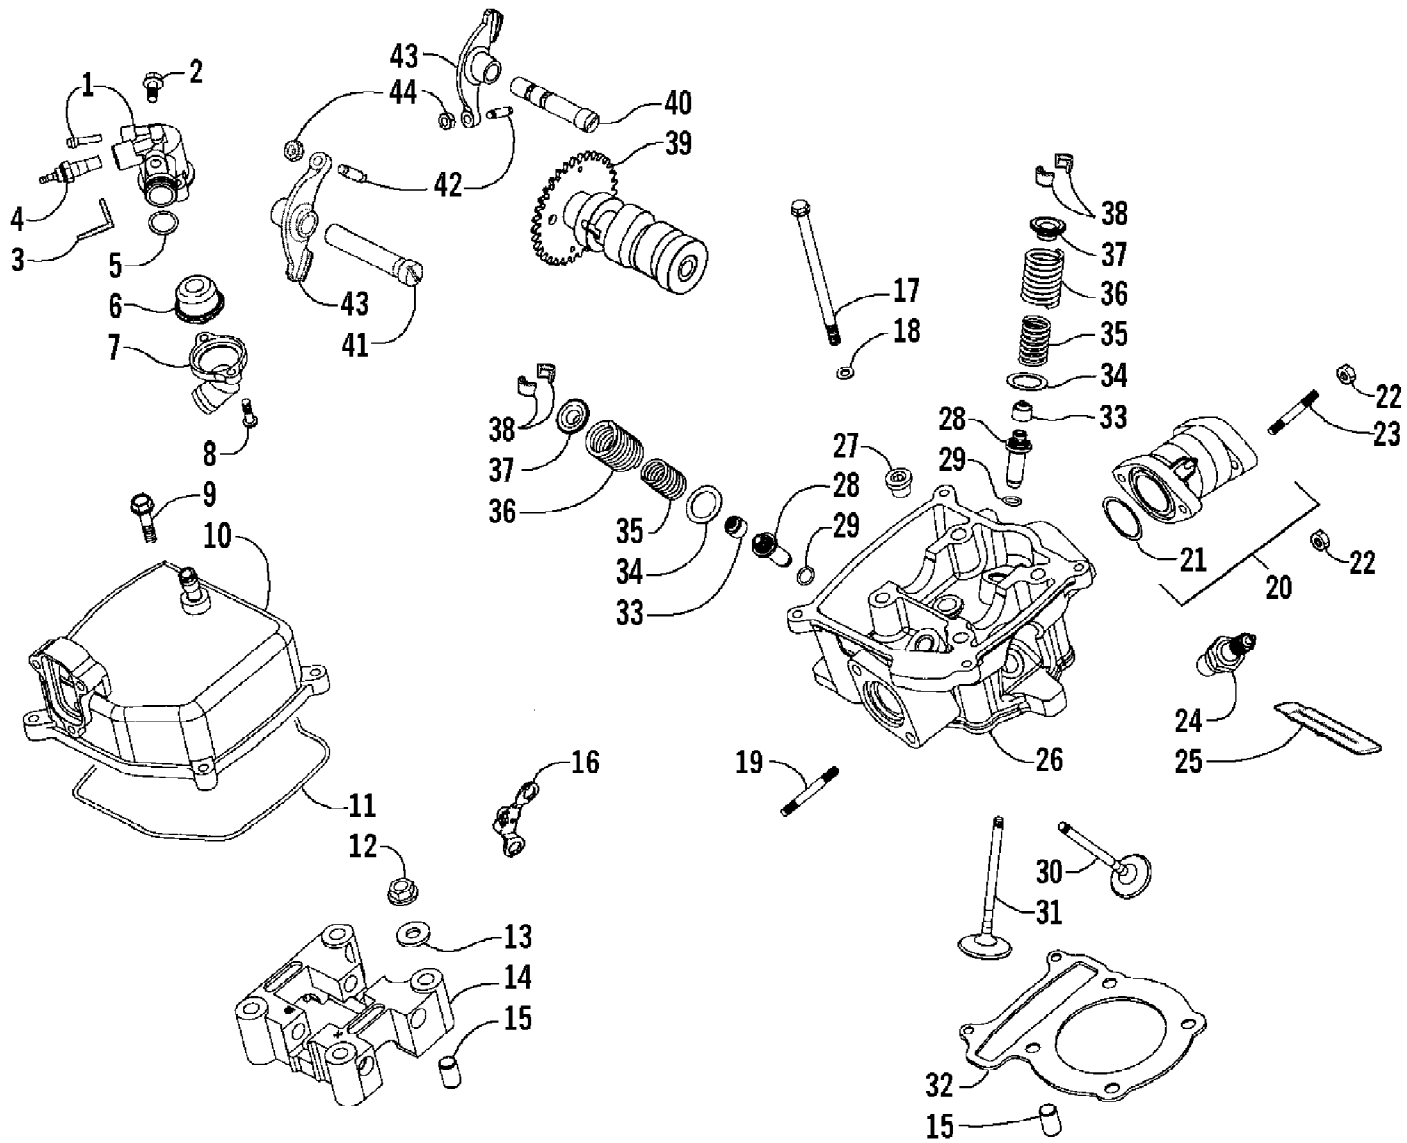

2007 ATV 250 UTILITY GREEN (A2007KUE2BUSG)
CYLINDER HEAD ASSEMBLY

Ref #	Part Number	Qty	S/P/F	Description
	3303-622	0	F	Complete Engine Assembly AC50CA
1	3303-756	1		Housing, Thermostat - Upper
2	3303-617	1	/P	Bolt, Flange
3	3303-860	1		Terminal, Ground
4	3303-861	1		Unit, Thermostat
5	3304-094	1		O-Ring
6	3303-755	1		Thermostat
7	3303-757	1		Housing, Thermostat - Lower
8	3304-118	2		Screw, Pan-Head
9	3303-360	4		Screw, Cap
10	3303-660	1		Cover, Cylinder Head
11	3303-661	1		Gasket, Cylinder Head Cover
12	3303-332	4		Nut, Lock
13	3304-048	4	/P	Washer
14	3303-658	1		Holder, Camshaft
15	3303-342	4		Pin, Dowel
16	3303-670	1		Plate, Stopper - Assembly
17	3303-390	2		Screw, Cap
18	3304-049	2		Washer
19	3304-010	2		Bolt, Stud
20	3303-702	1		Manifold, Intake (inc. 21)
21	3304-097	1		O-Ring
22	3304-124	4		Nut, Lock
23	3304-114	4		Bolt, Stud
24	0217-730	1	/P	Spark Plug
25	3304-157	1		Clip, Wire
26	3303-655	1		Head, Cylinder (inc. 27-29)
27	3303-656	1		Bolt, Sealing
28	0	2	F	Guide, Valve
29	0	2	F	O-Ring
30	3303-680	1		Valve, Intake
31	3303-681	1		Valve, Exhaust
32	3303-659	1		Gasket, Head Cylinder
33	3303-657	2	/P	Seal, Valve Stem
34	3303-043	2		Seat, Valve Spring
35	3303-683	2		Spring, Valve - Inner
36	3303-682	2		Spring, Valve - Outer
37	3303-042	2	/P	Retainer, Valve Spring
38	3303-044	4		Valve, Cotter
39	3303-669	1		Camshaft
40	3303-674	1		Shaft, Rocker Arm - Intake
41	3303-675	1		Shaft, Rocker Arm - Exhaust
42	3304-007	2	/P	Screw, Gap Adjuster
43	3303-673	2		Arm, Rocker
44	3304-026	2	/P	Nut, Gap Adjuster