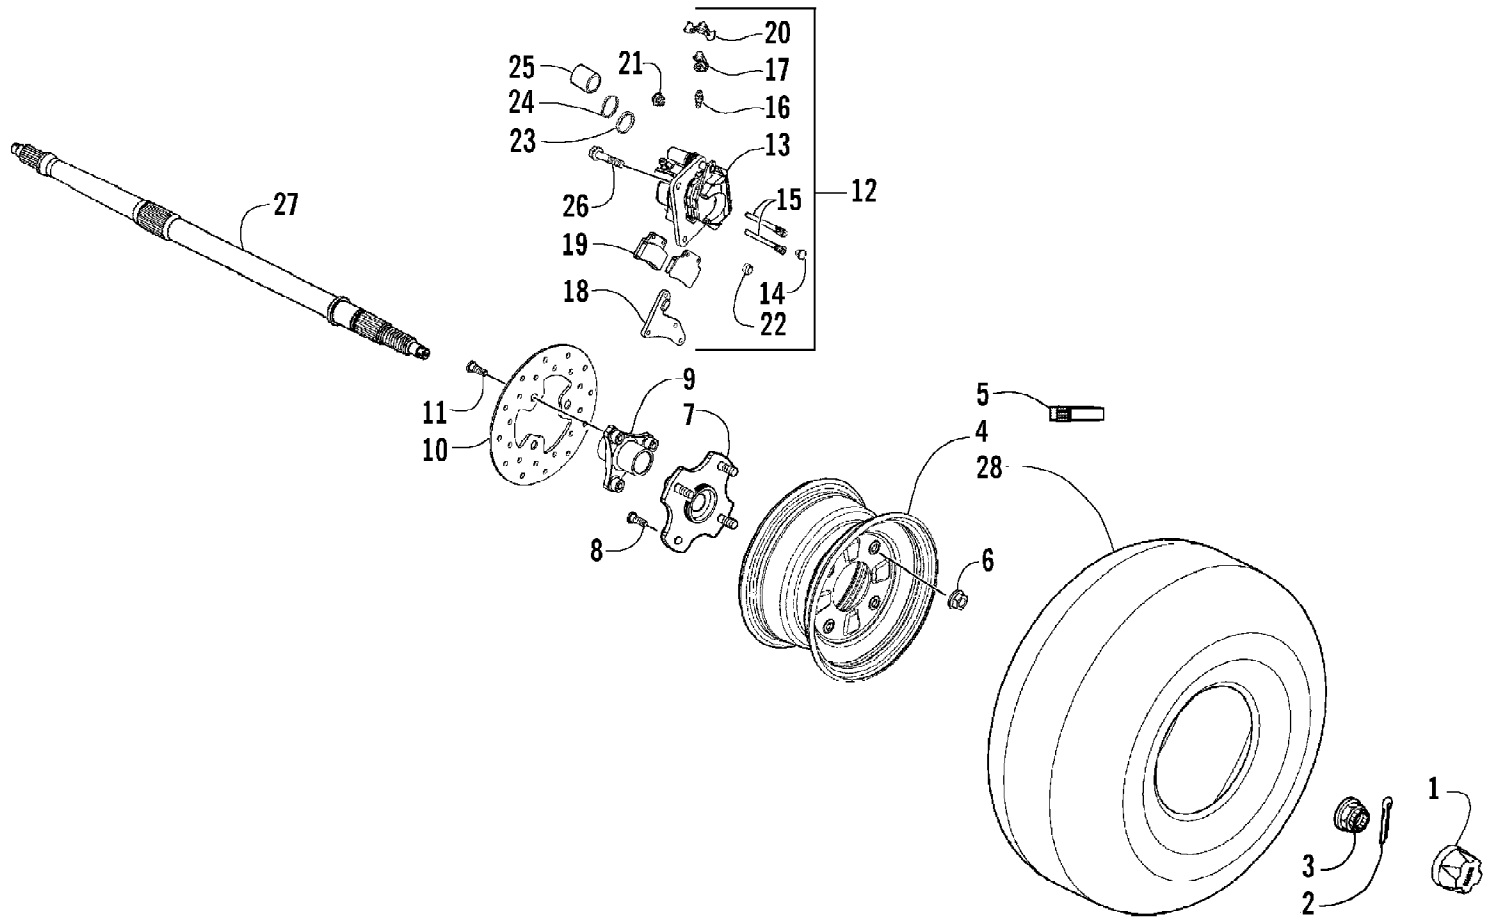

2007 ATV 250 UTILITY GREEN (A2007KUE2BUSG)
REAR WHEELS, AXLE, AND BRAKE ASSEMBLY

2007 ATV 250 UTILITY GREEN (A2007KUE2BUSG)
REAR WHEELS, AXLE, AND BRAKE ASSEMBLY

Ref #	Part Number	Qty	S/P/F	Description
1	3303-931	2		Cap, Wheel
2	3303-340	2		Pin, Cotter
3	3304-129	2		Nut
4	3303-883	2	/P	Wheel, Rear
5	3304-562	2		Valve, Wheel
6	3304-028	8		Nut, Wheel
7	3304-296	2		Hub, Wheel - Rear (inc. 8)
8	3304-014	8		Bolt, Hub
9	3303-893	1		Hub, Brake Disc
10	3303-913	1		Disc, Brake - Rear
11	3304-015	3		Bolt
12	3303-888	1		Caliper Assembly - Foot Brake (inc. 13-25)
12	3303-892	1		Caliper Assembly - Hand Brake (inc. 13-25)
13	0	1	F	Housing, Caliper - Assembly - Right
13	0	1	F	Housing, Caliper - Assembly - Left
14	3304-334	2		Plug
15	3304-326	4		Pin
16	3304-330	2		Bleed Valve
17	3304-331	2		Cap, Bleed Valve
18	3303-911	2		Bracket
19	3303-908	2		Pad, Brake - Set
20	3304-315	2		Spring, Brake Pad
21	3304-322	2		Boot A
22	3304-329	2		Bushing
23	3305-380	1	/P	Seal, Piston - Inner - Foot Brake
23	3303-922	1		Seal, Piston - Inner - Hand Brake
24	3305-377	1	/P	Seal, Dust - Outer - Foot Brake
24	3303-910	1		Seal, Dust - Outer - Hand Brake
25	3304-314	1	/P	Piston - Foot Brake
25	3303-909	1		Piston - Hand Brake
26	3304-565	4	/P	Screw, Cap
27	3303-882	1	S	Axle, Wheel - Rear
28	3303-885	2		Tire, Rear