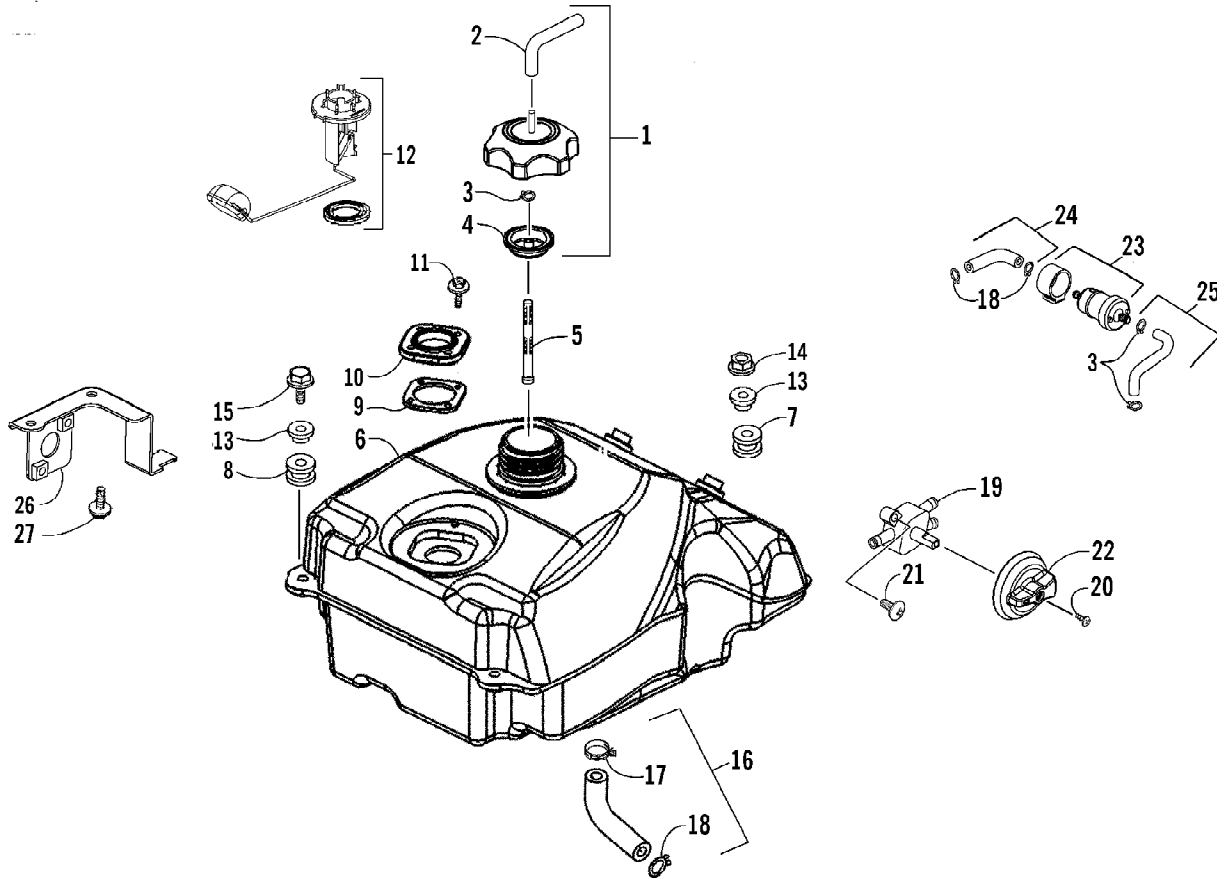

2007 ATV 250 UTILITY GREEN (A2007KUE2BUSG)
GAS TANK ASSEMBLY

2007 ATV 250 UTILITY GREEN (A2007KUE2BUSG)
GAS TANK ASSEMBLY

Page 36 of 71

Ref #	Part Number	Qty	S/P/F	Description
1	3304-246	1	/P	Cap, Gas Tank - Assembly (inc. 2, one No. 3, and 4)
2	3304-169	1		Hose, Vent
3	3303-348	3		Clip, Tube
4	0	1	F	Diaphragm
5	3303-058	1		Screen, Fuel Strainer
6	3303-717	1		Tank, Gas - Assembly (inc. 7-10)
7	3304-647	2		Grommet, Rubber
8	3303-406	2		Grommet, Rubber
9	0	1	F	Seal, Gas Tank
10	0	1	F	Collar, Gas Tank
11	3304-646	4		Screw w/Washer
12	3303-865	1		Sensor, Fuel Level
13	3303-226	4		Collar, Front Fender
14	3303-331	2	/P	Nut
15	3304-551	2	/P	Screw, Cap
16	3303-718	2		Tube, Gas Tank - Assembly (inc. 17 and two No. 18)
17	3303-351	2		Clamp, Tube
18	3303-349	4		Clip, Tube
19	3303-700	1		Valve, Gas Tank (inc. 20)
20	3301-828	1	/P	Screw
21	3303-316	2		Screw, Pan-Head
22	3303-701	1		Cover, Gas Tank Valve
23	3303-699	1	/P	Strainer, Fuel - Assembly
24	3304-171	1		Tube, Fuel Strainer - Assembly (inc. two No. 18)
25	3304-172	1		Tube, Fuel Strainer - Assembly (inc. two No. 3)
26	3303-724	1		Bracket, Mounting - Gas Tank Valve
27	3304-409	2	/P	Screw