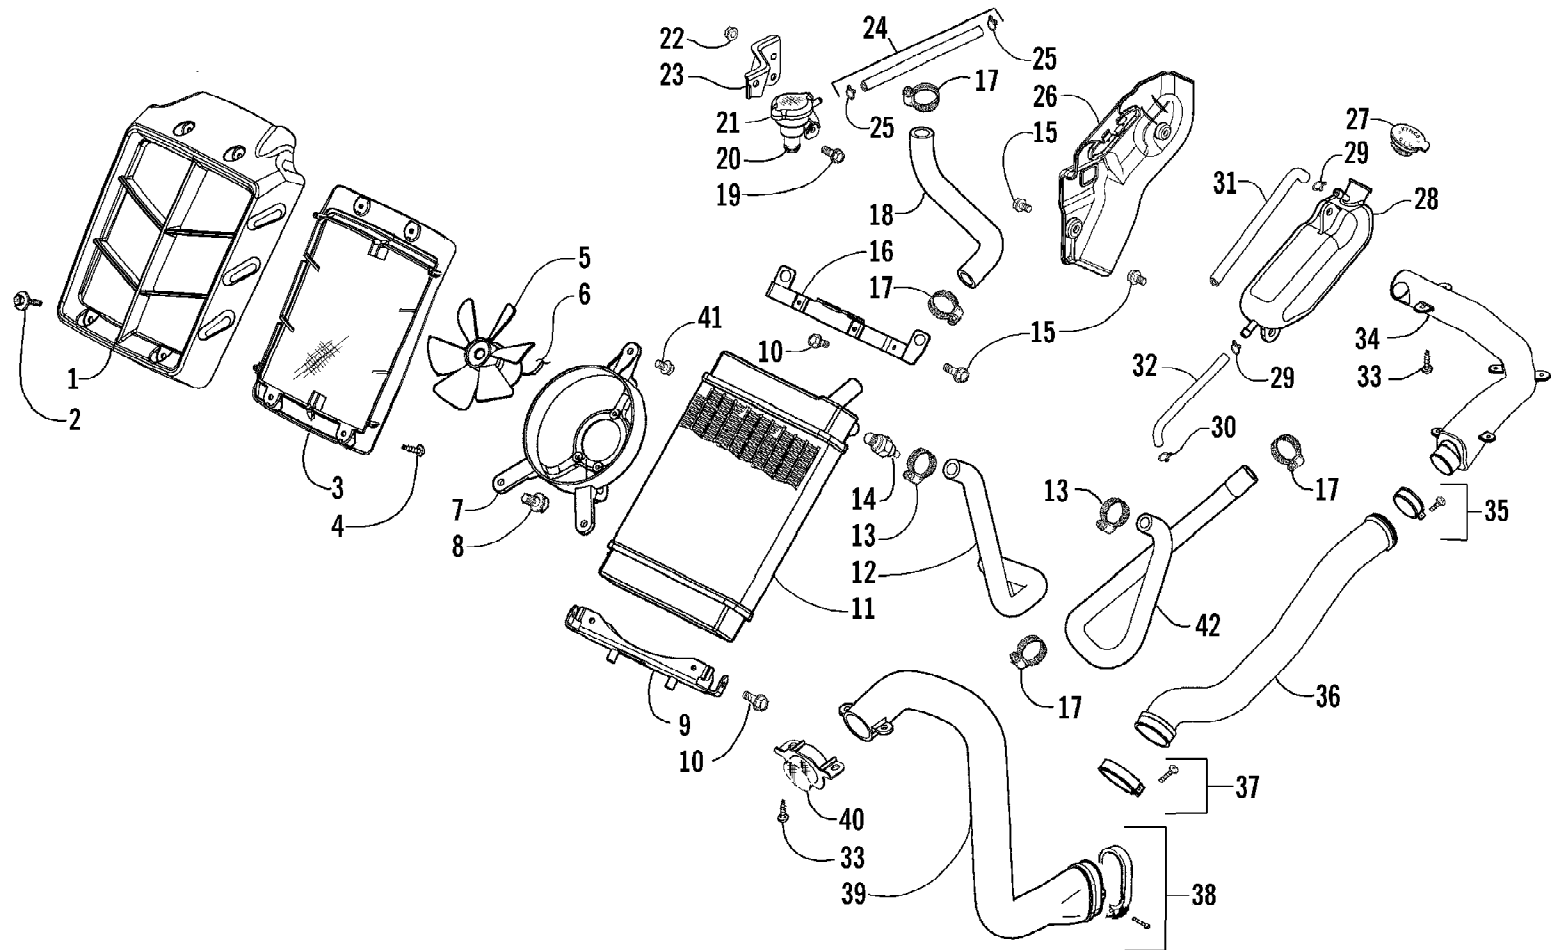

2007 ATV 250 UTILITY GREEN (A2007KUE2BUSG)
COOLING ASSEMBLY

Ref #	Part Number	Qty	S/P/F	Description
1	3303-743	1	/P	Shroud, Radiator
2	3304-653	4	S	Screw w/Washer
3	3303-744	1		Screen, Radiator
4	3304-123	6	/P	Screw w/Washer
5	3303-741	1		Fan, Cooling
6	3303-742	1		Motor, Fan
7	3303-739	1		Shroud, Fan
8	3304-586	3	/P	Bolt
9	3303-984	1		Bracket, Radiator - Lower
10	3304-116	4		Bolt w/Washer
11	3303-737	1		Radiator Assembly
12	3303-759	1		Hose, Cooling - Radiator/Engine
13	3304-164	2		Clamp, Hose
14	3303-862	1		Switch, Temperature
15	3304-587	6	/P	Bolt w/Washer
16	3303-983	1		Bracket, Radiator - Upper
17	3304-165	4	/P	Clamp, Hose
18	3303-761	1		Hose, Cooling - Radiator
19	3304-553	1		Bolt, Flange
20	3303-738	1		Neck, Filler
21	3303-748	1		Cap, Radiator
22	3304-654	2	/P	Nut
23	3303-740	1		Bracket, Mounting - Filler Neck
24	3304-066	1		Tube Assembly - Water Pump (inc. 25)
25	3304-161	2		Clip, Tube
26	3303-993	1		Shield, Master Cylinder
27	3303-749	1		Cap, Reserve Tank
28	3304-253	1		Tank, Reserve
29	3304-163	2		Clip, Tube
30	3303-349	1		Clip, Tube
31	3303-745	1		Hose, Drain - Reserve Tank
32	3303-746	1		Hose, Reserve Tank
33	3304-650	8	/P	Screw, Self-Tapping
34	3303-637	1		Duct, Cooling - Cover
35	3303-709	1		Clamp w/Screw
36	3303-633	1		Duct, Cooling
37	3303-636	1		Clamp w/Screw
38	3303-635	1		Clamp w/Screw
39	3303-634	1		Duct, Cooling
40	3303-640	1		Element, Duct
41	3303-320	3		Screw w/Washer
42	3303-760	1		Hose, Cooling - Engine/Radiator