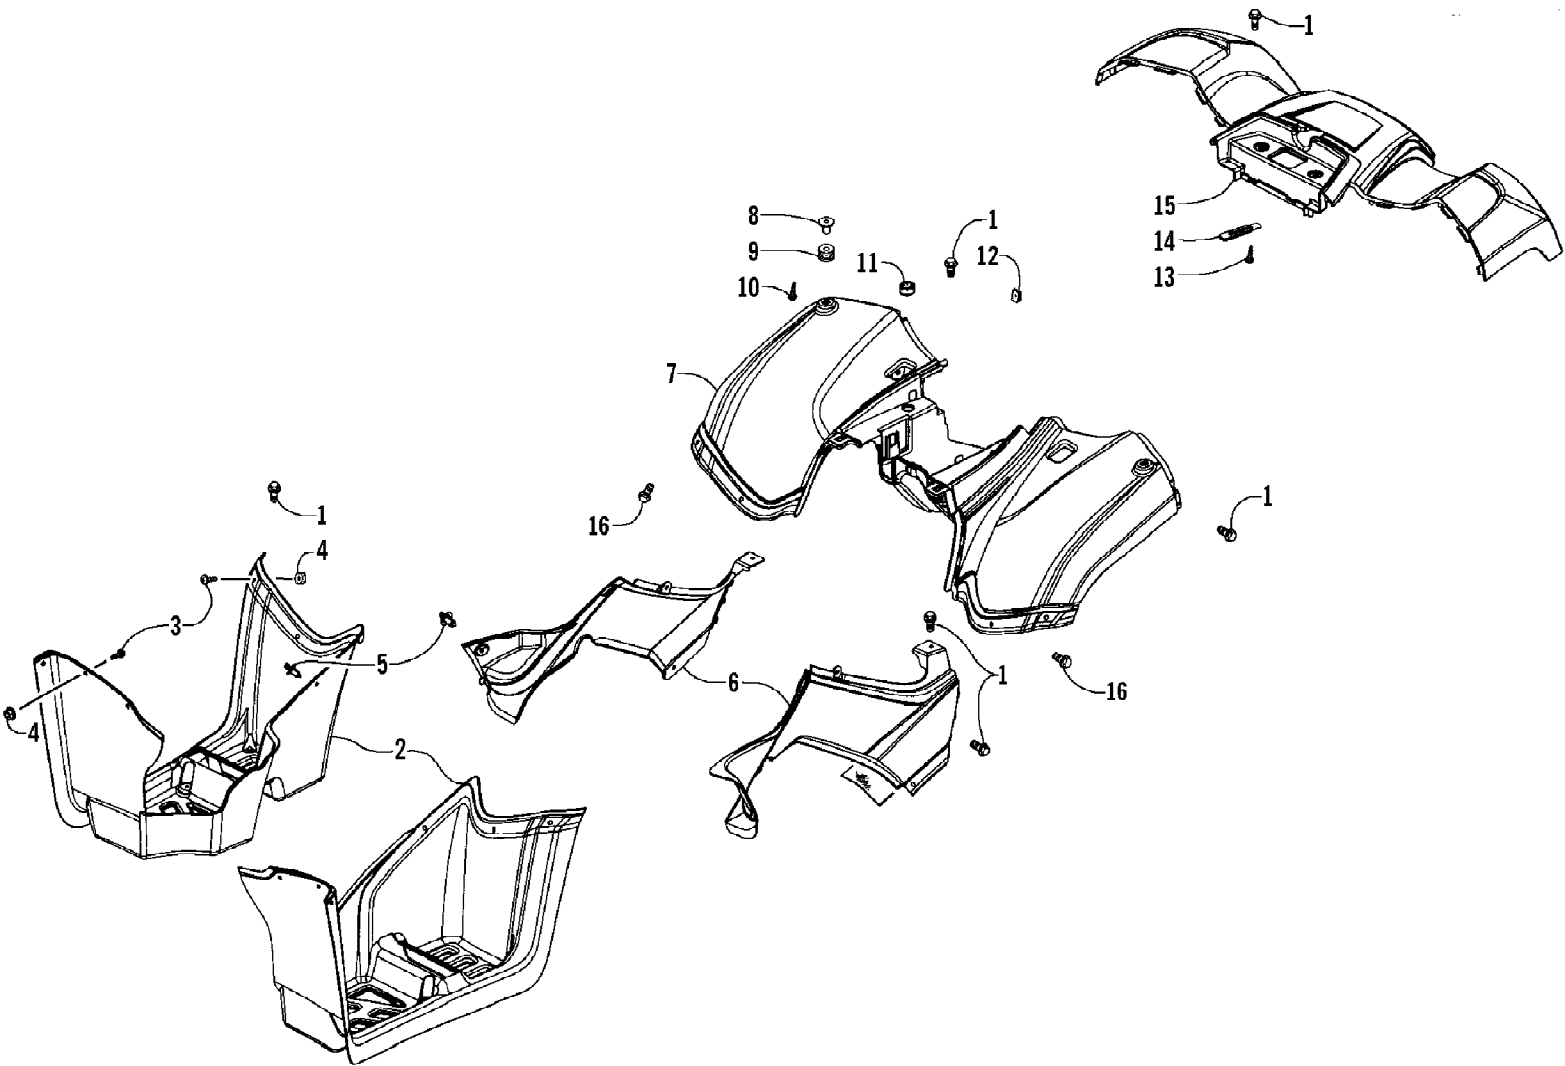

2007 ATV 250 UTILITY GREEN (A2007KUE2BUSG)
REAR BODY PANEL ASSEMBLY

2007 ATV 250 UTILITY GREEN (A2007KUE2BUSG)
REAR BODY PANEL ASSEMBLY

Page 48 of 71

Ref #	Part Number	Qty	S/P/F	Description
1	3304-587	19	/P	Bolt
2	3303-991	1		Mudguard, Floor - Right
2	3303-992	1		Mudguard, Floor - Left
3	3303-251	11	/P	Screw
4	3304-538	11	S	Nut
5	3303-592	3		Clip, Mudguard
6	3303-997	1		Fender, Rear - Lower Right
6	3303-998	1		Fender, Rear - Lower Left
7	3303-990	1		Fender, Rear
8	3303-233	2		Collar, Insert
9	3303-227	2		Grommet, Rubber
10	3304-650	10	/P	Screw, Self-Tapping
11	3303-232	2		Grommet, Rubber
12	3304-061	2	/P	Nut, Clip
13	3304-651	1		Screw, Self-Tapping
14	3304-156	1		Clip, Wire
15	3304-502	1		Molding, Rear Fender
16	3304-586	2	/P	Bolt w/Washer