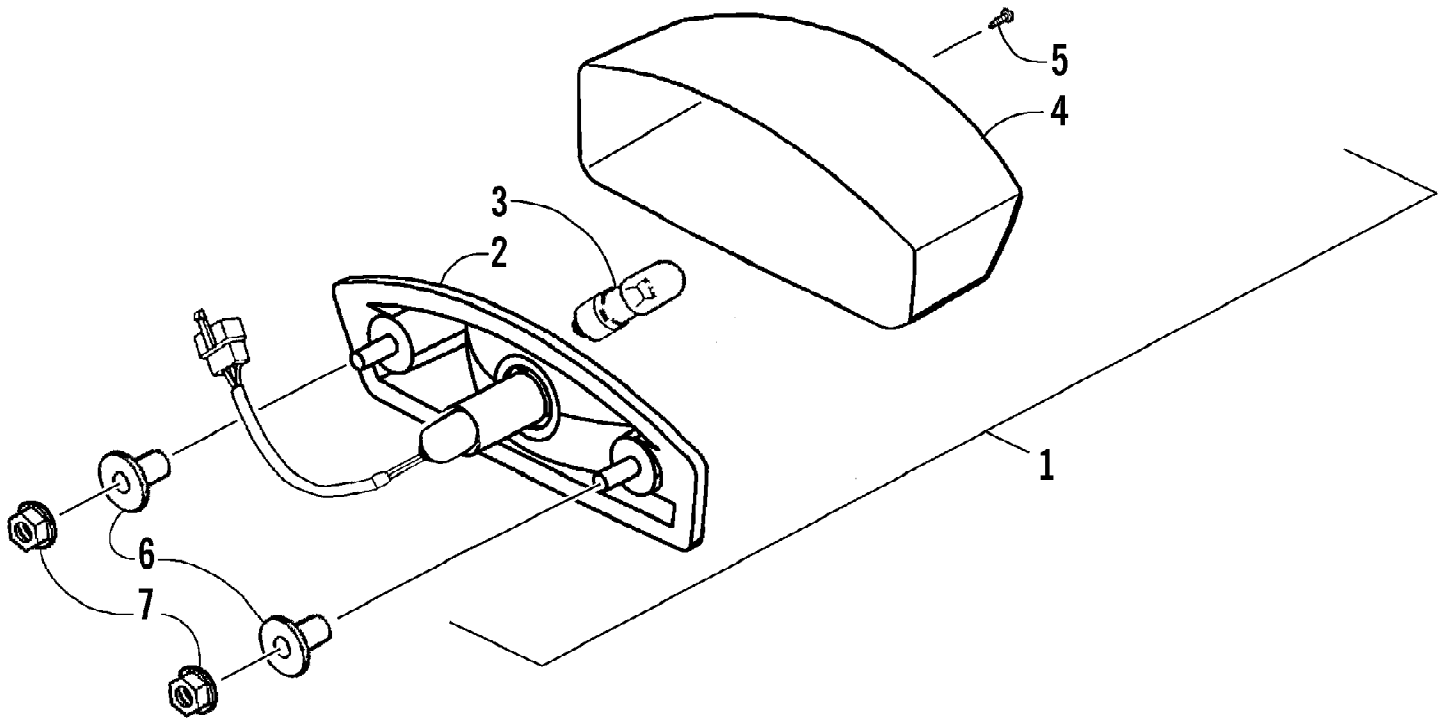

2007 ATV 250 UTILITY GREEN (A2007KUE2BUSG)
TAILLIGHT ASSEMBLY

Page 66 of 71

Ref #	Part Number	Qty	S/P/F	Description
1	3303-136	1	/P	Taillight - Assembly (inc. 2-5)
2	3303-422	1		Base, Taillight
3	3303-849	1	/P	Bulb, Taillight
4	3303-421	1	/P	Lens, Taillight
5	3304-537	2		Screw
6	3303-226	2		Collar, Front Fender
7	3303-331	2	/P	Nut, Flange